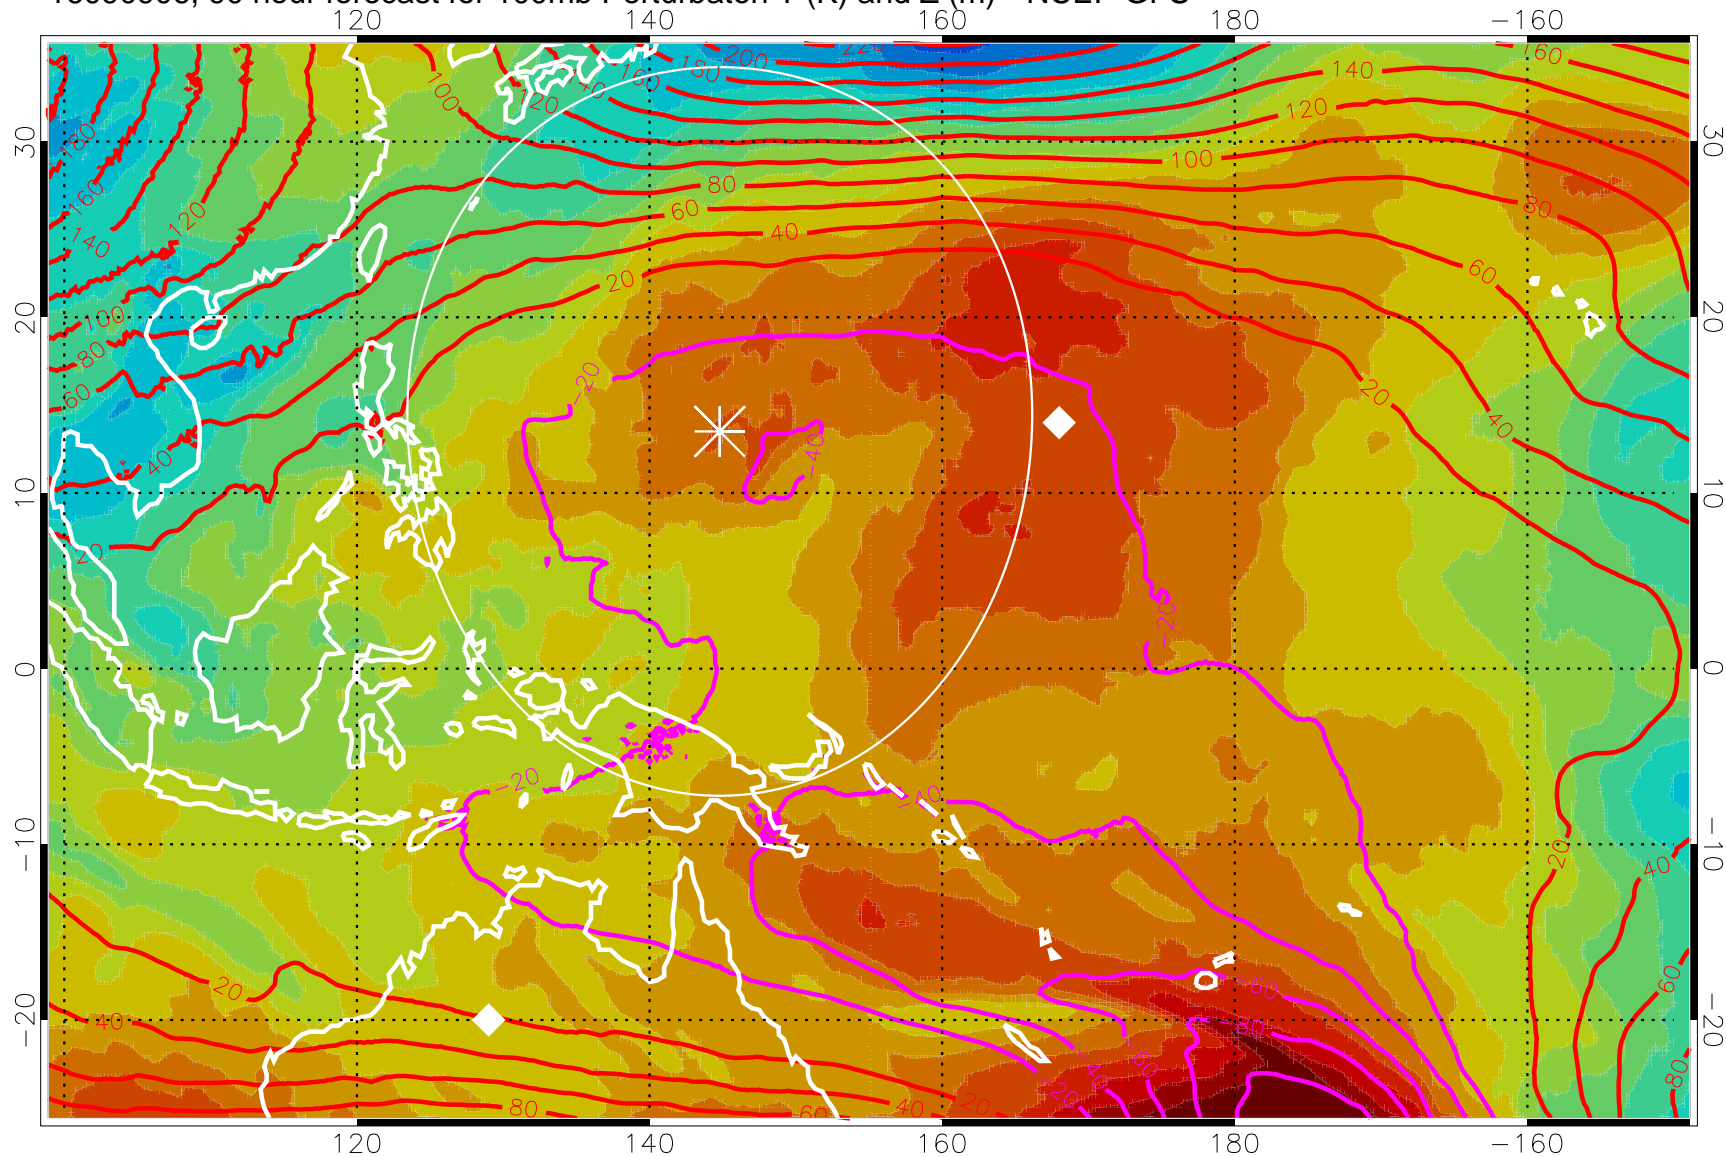

16090906, 90 hour forecast for 100mb Perturbaton T (K) and Z (m)-- NCEP GFS

Contours are 100 mbar Z perturbation (m)
Positive Z Contours
Negative Z Contours
Diamonds-mean pos. of anticyclones

Range ring of 2304 km