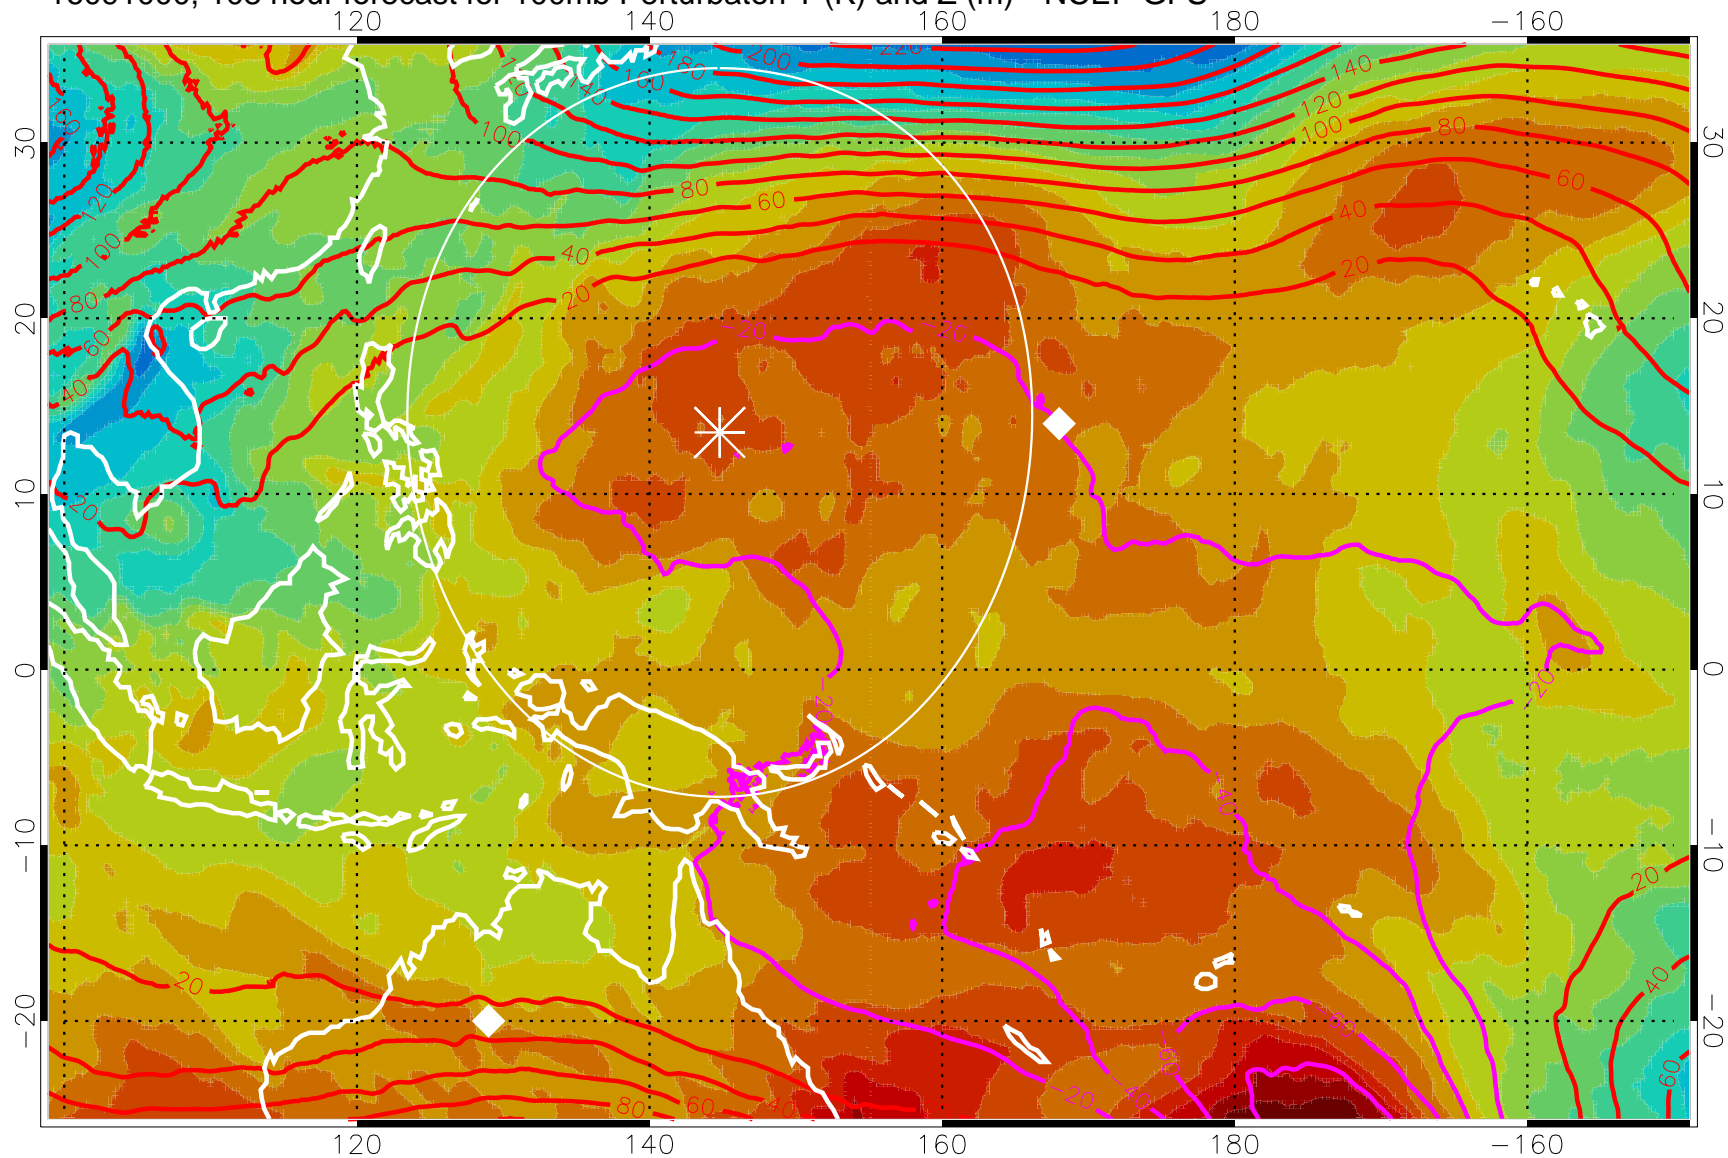

16091000, 108 hour forecast for 100mb Perturbaton T (K) and Z (m)-- NCEP GFS

Contours are 100 mbar Z perturbation (m)
Positive Z Contours
Negative Z Contours
Diamonds-mean pos. of anticyclones

Range ring of 2304 km