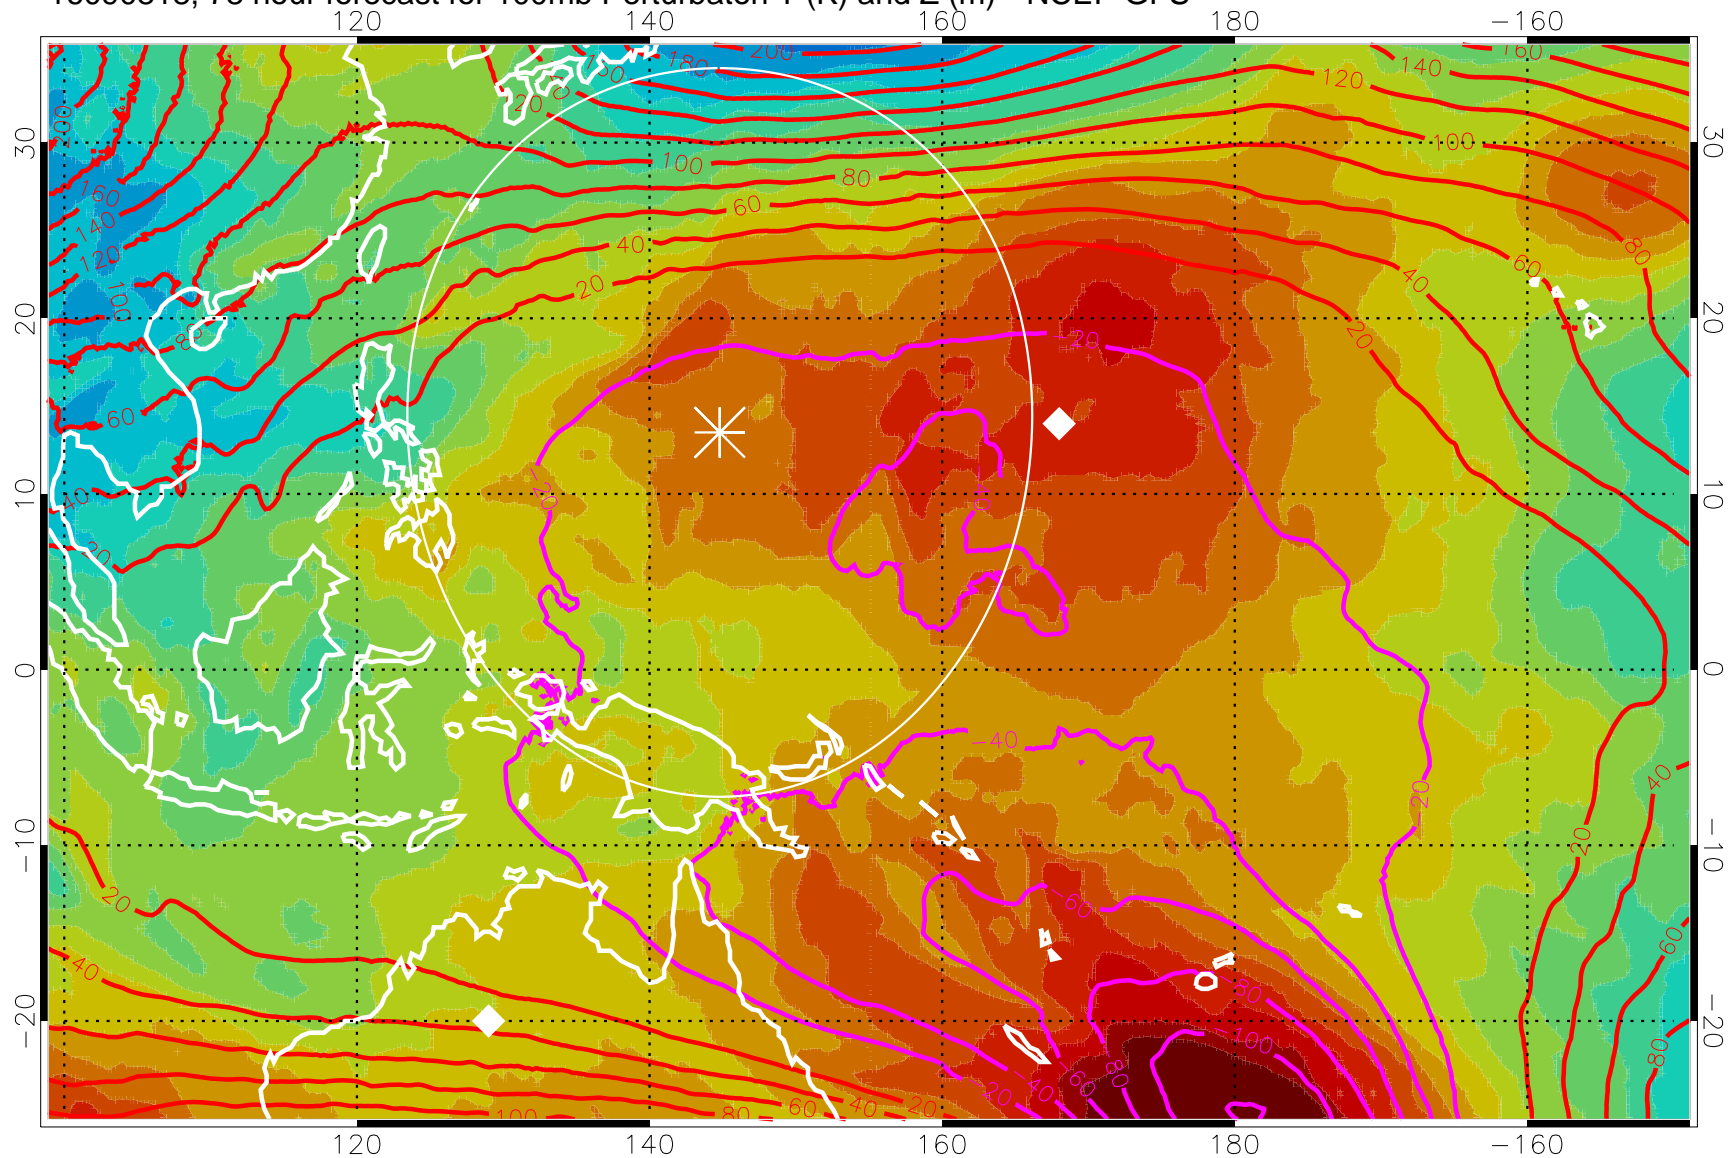

16090818, 78 hour forecast for 100mb Perturbaton T (K) and Z (m)-- NCEP GFS

Contours are 100 mbar Z perturbation (m)
Positive Z Contours
Negative Z Contours
Diamonds-mean pos. of anticyclones

Range ring of 2304 km