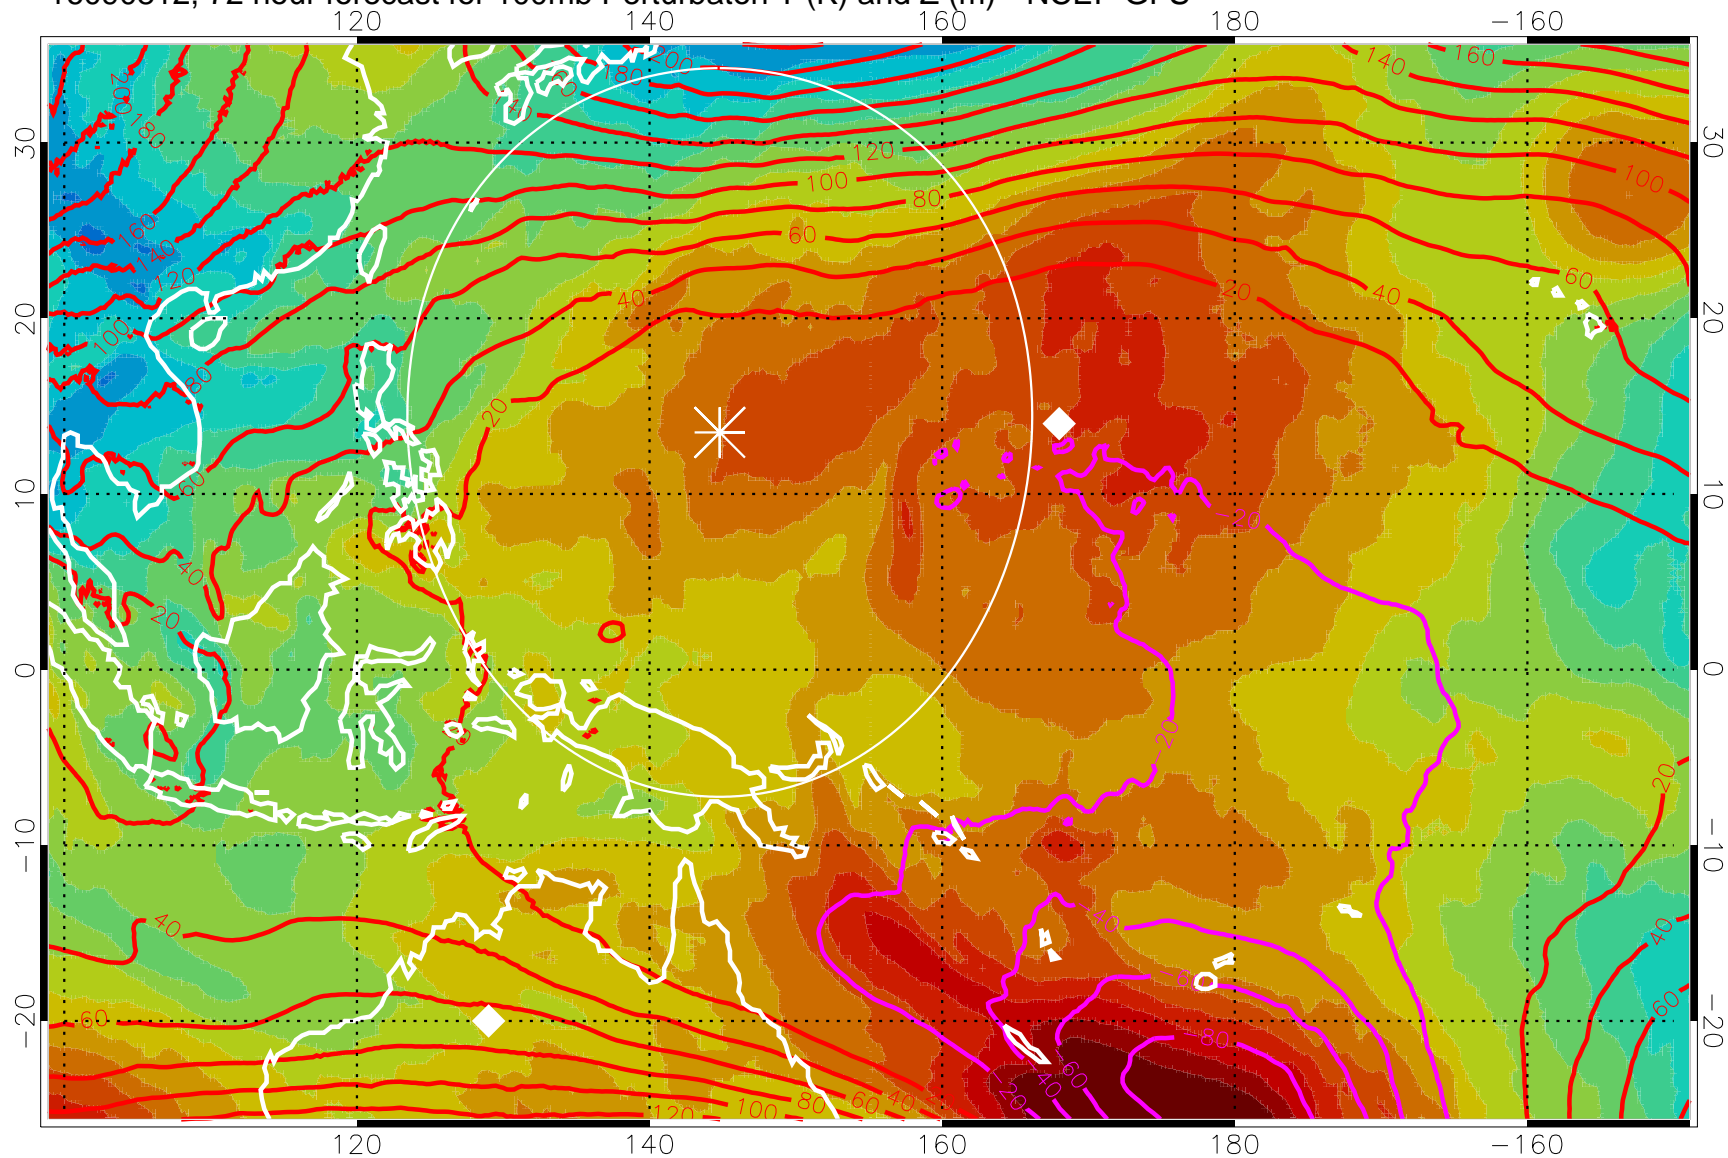

16090812, 72 hour forecast for 100mb Perturbaton T (K) and Z (m)-- NCEP GFS

Contours are 100 mbar Z perturbation (m)
Positive Z Contours
Negative Z Contours
Diamonds-mean pos. of anticyclones

Range ring of 2304 km