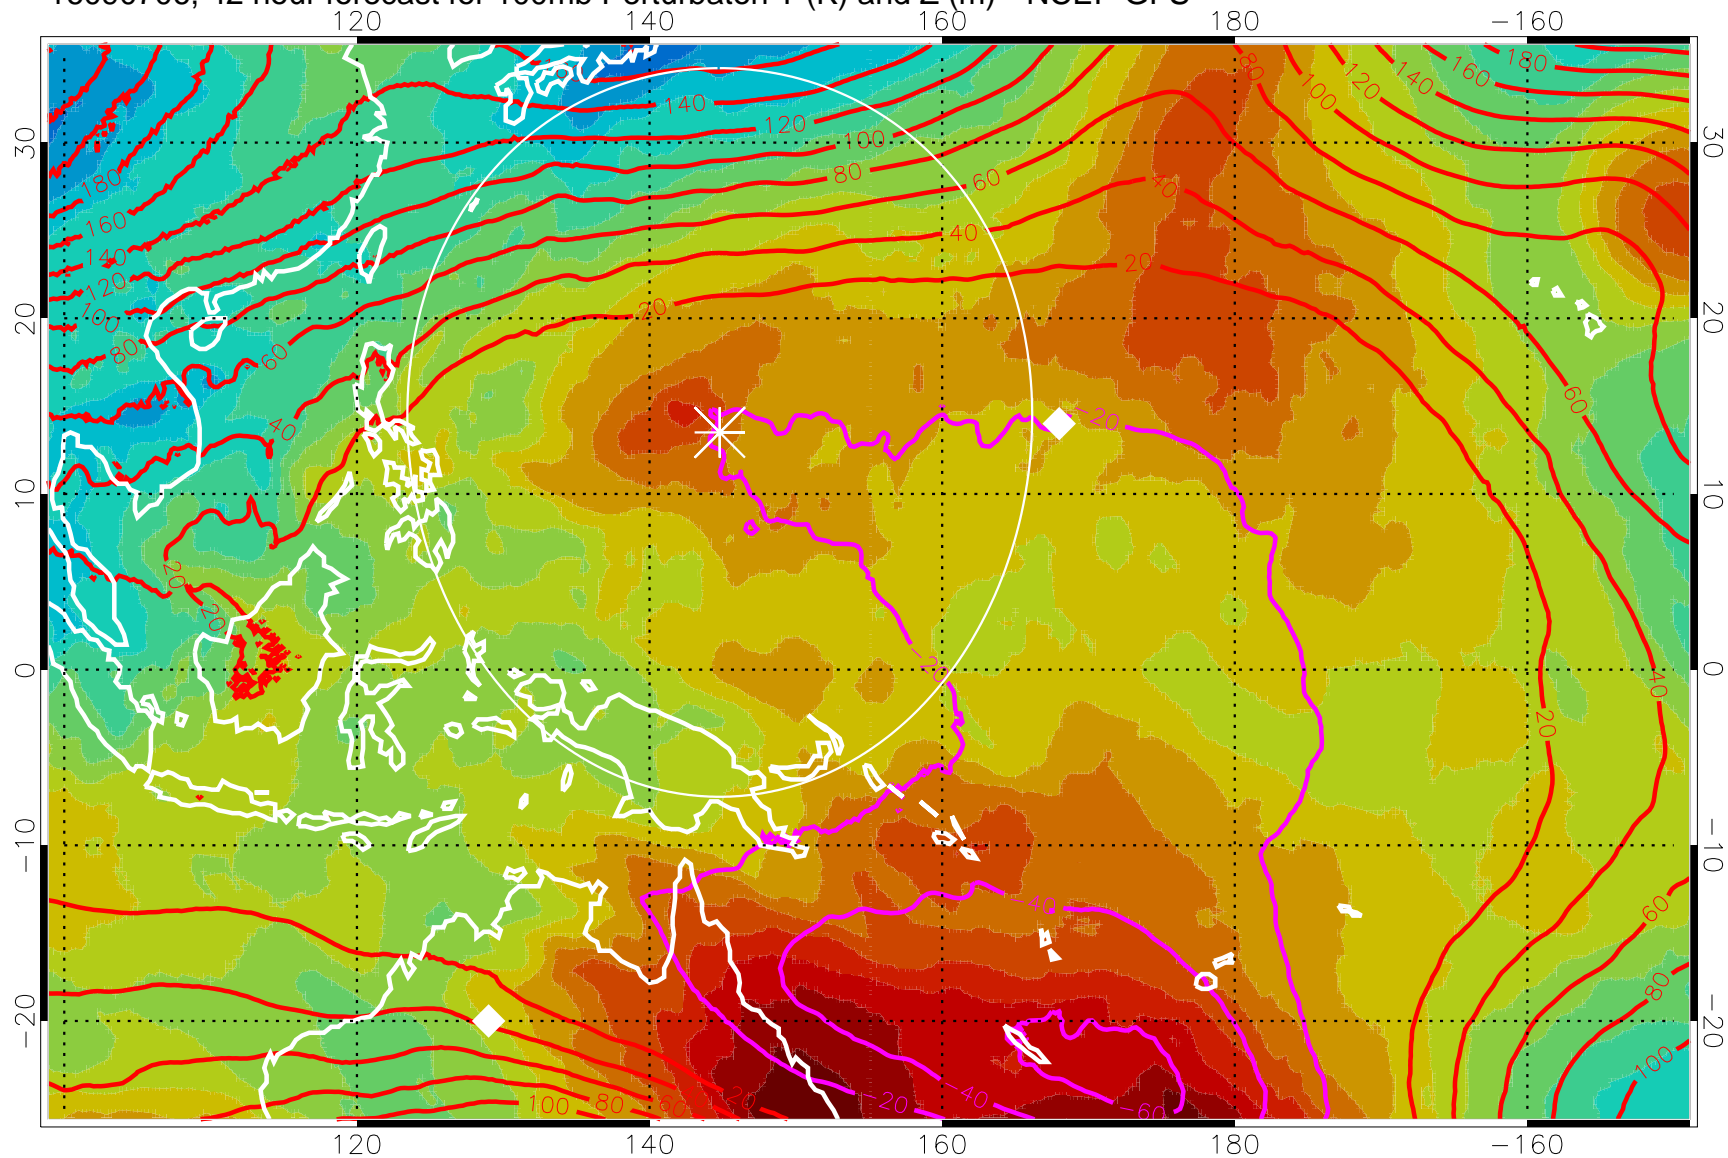

16090706, 42 hour forecast for 100mb Perturbaton T (K) and Z (m)-- NCEP GFS

Contours are 100 mbar Z perturbation (m)
Positive Z Contours
Negative Z Contours
Diamonds-mean pos. of anticyclones

Range ring of 2304 km