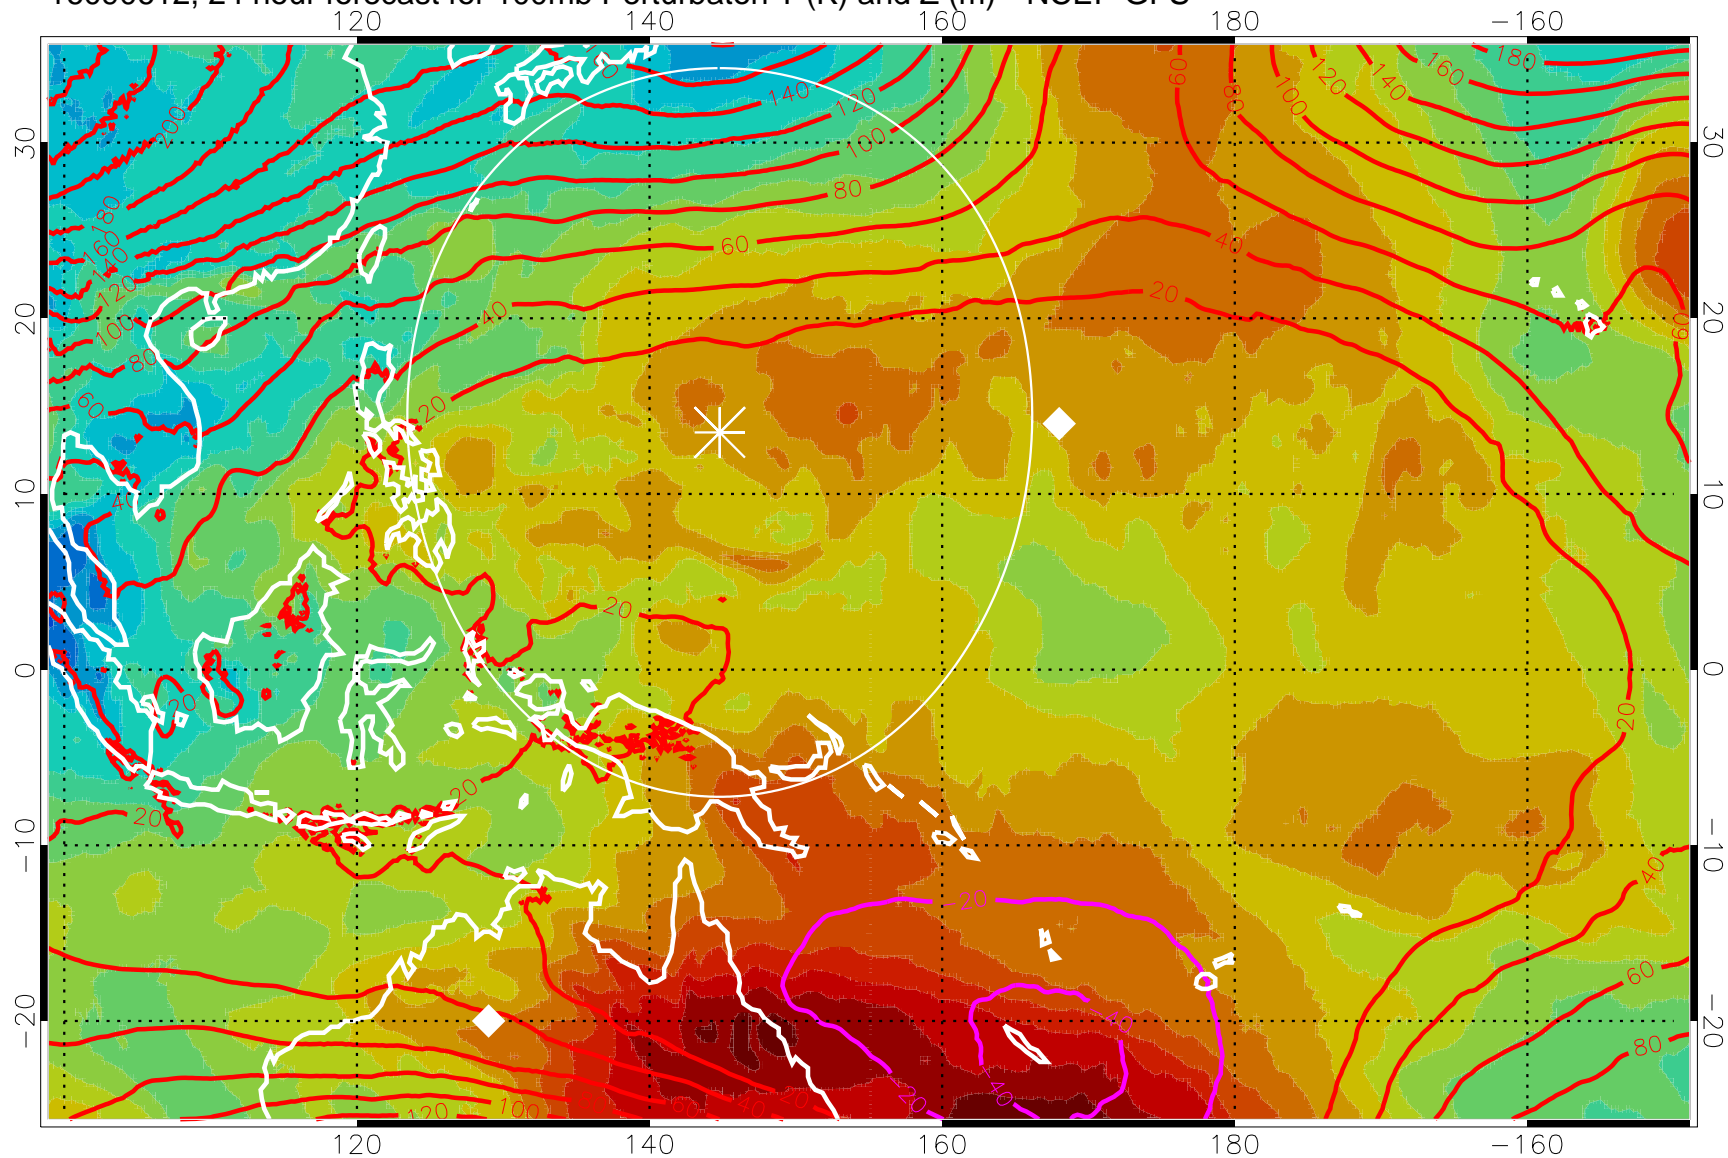

16090612, 24 hour forecast for 100mb Perturbaton T (K) and Z (m)-- NCEP GFS

Contours are 100 mbar Z perturbation (m)
Positive Z Contours
Negative Z Contours
Diamonds-mean pos. of anticyclones

Range ring of 2304 km