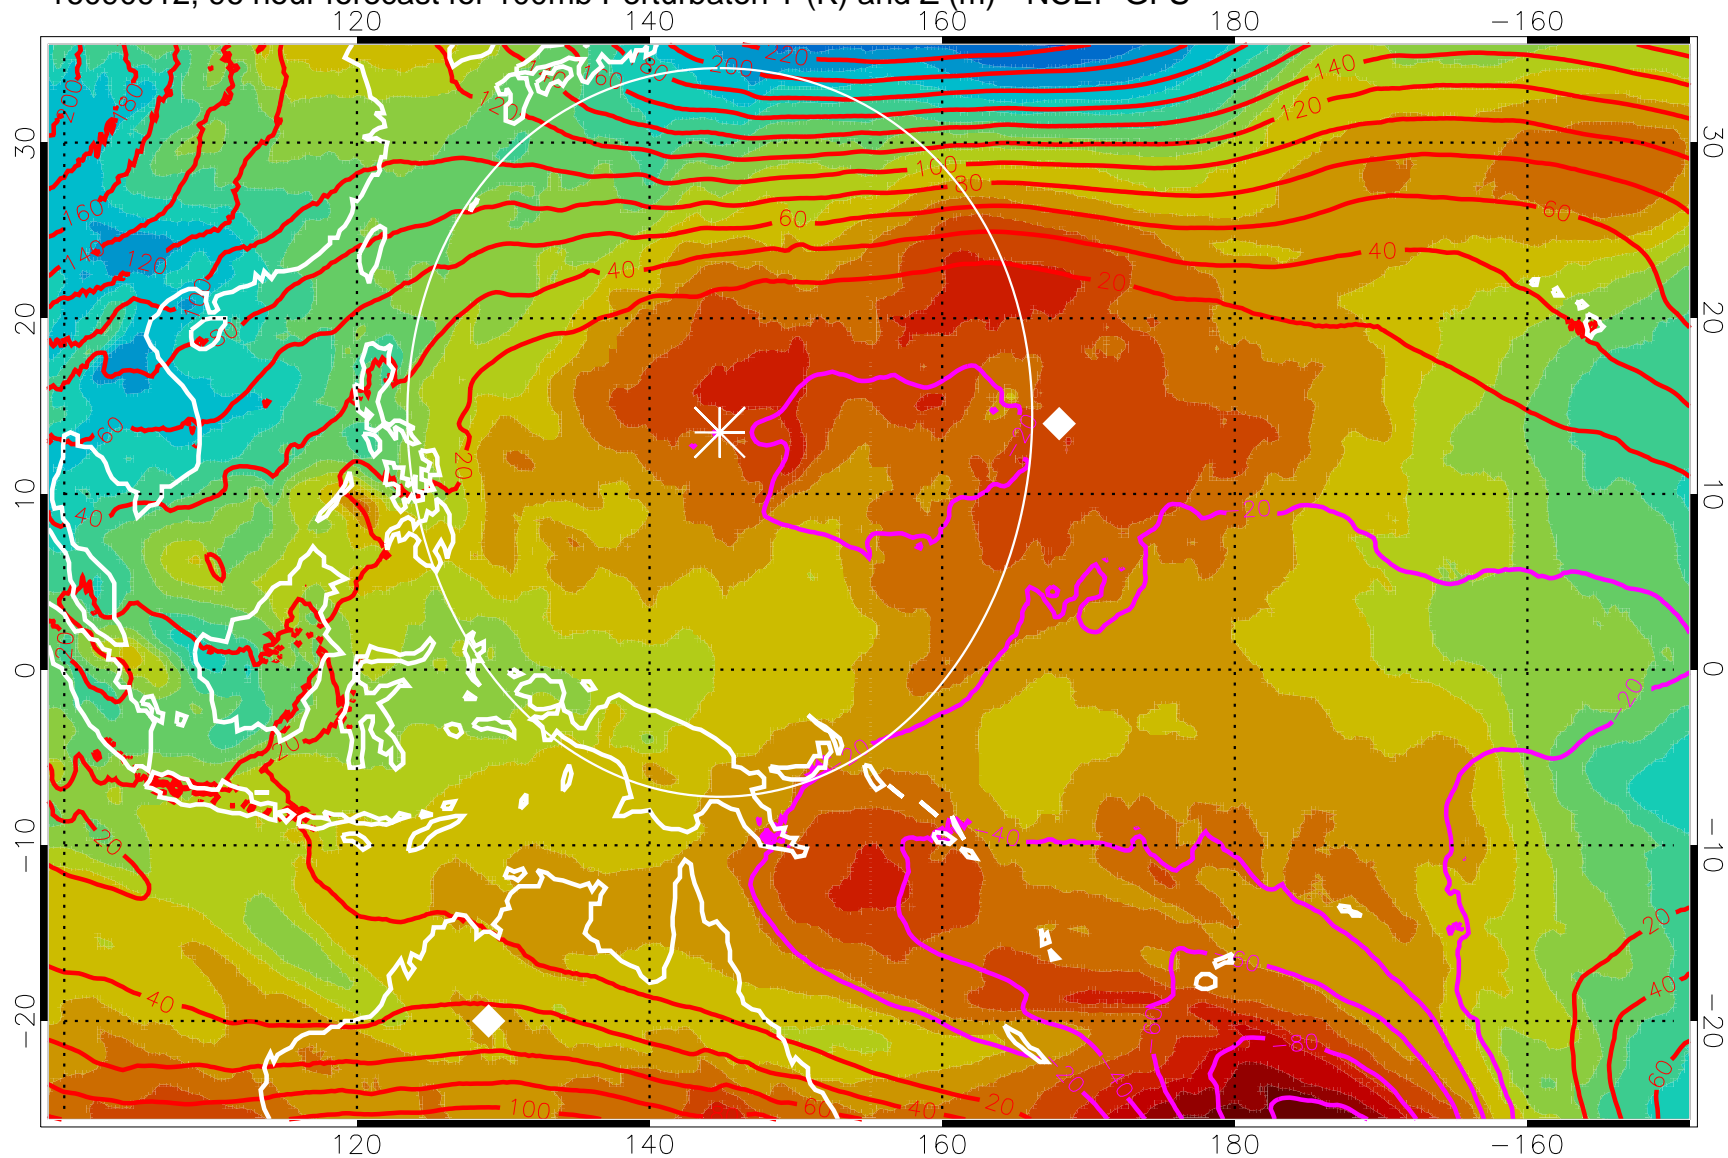

16090912, 96 hour forecast for 100mb Perturbaton T (K) and Z (m)-- NCEP GFS

Contours are 100 mbar Z perturbation (m)
Positive Z Contours
Negative Z Contours
Diamonds-mean pos. of anticyclones

Range ring of 2304 km