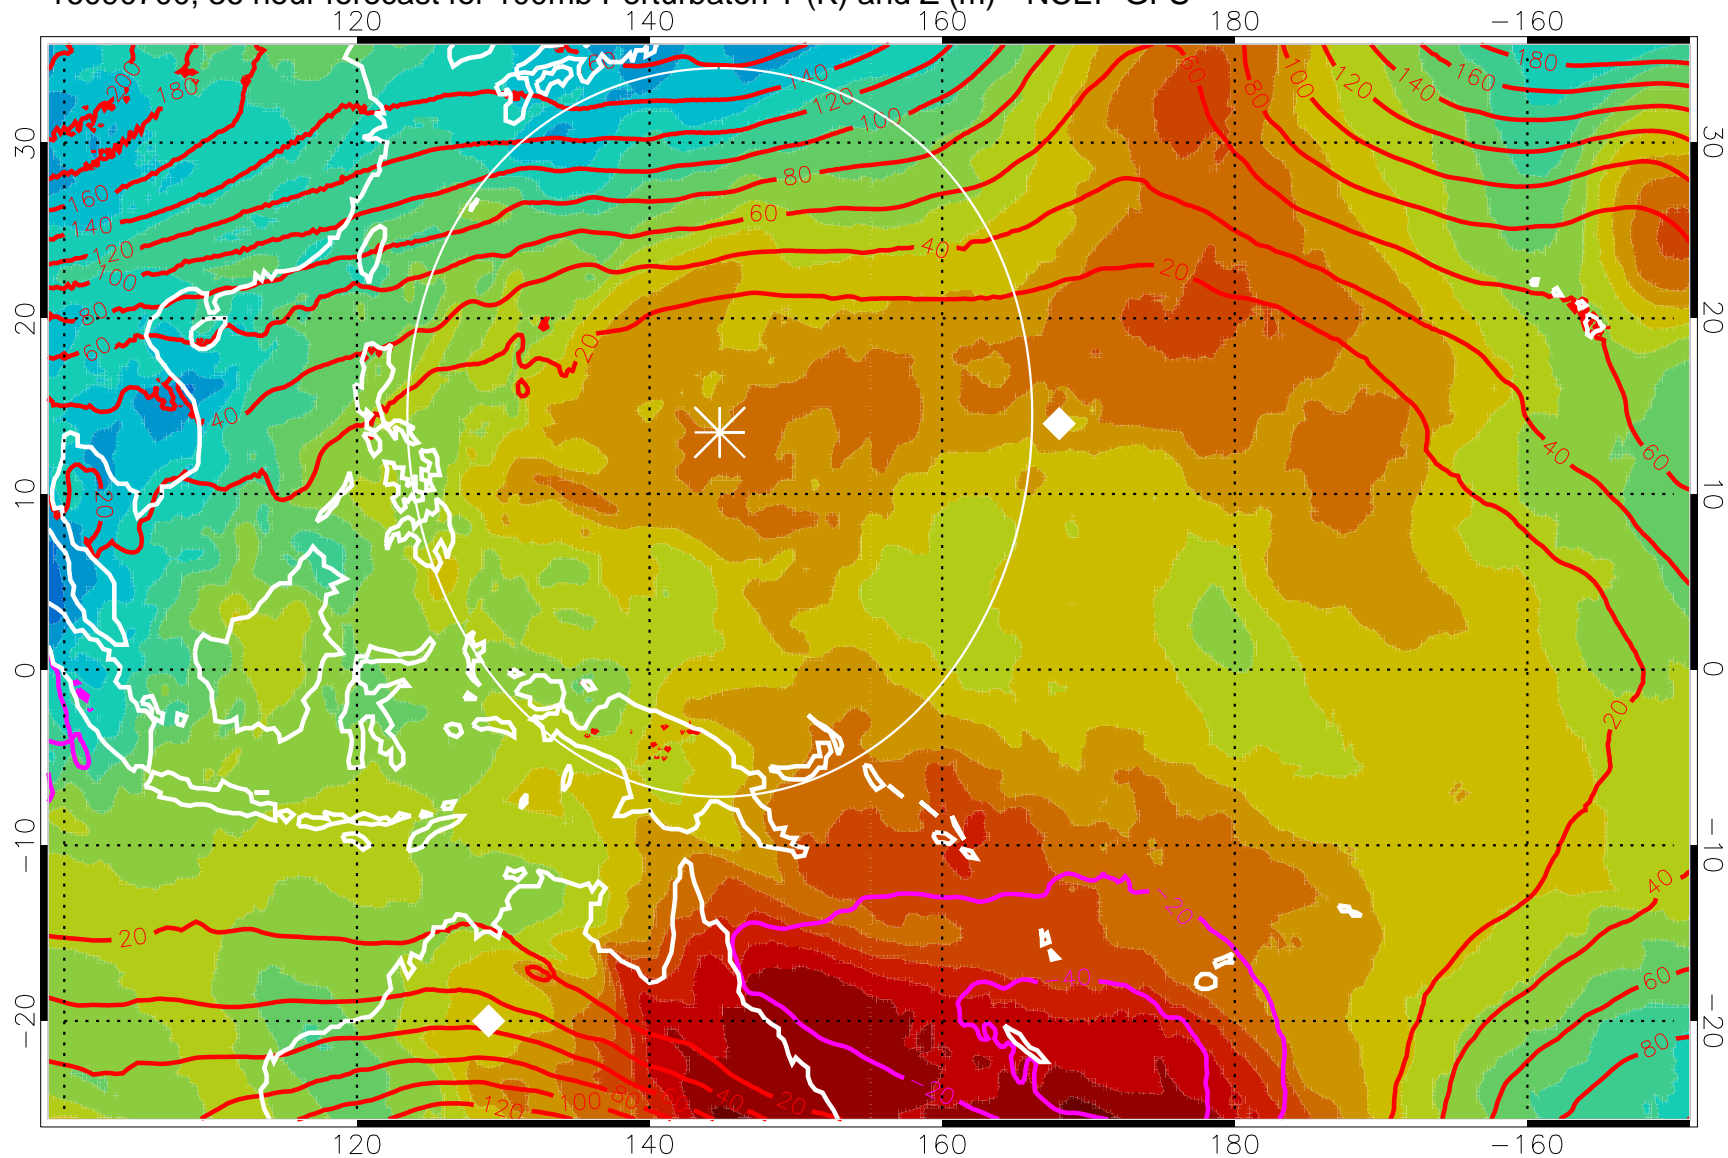

16090700, 36 hour forecast for 100mb Perturbaton T (K) and Z (m)-- NCEP GFS

Contours are 100 mbar Z perturbation (m)
Positive Z Contours
Negative Z Contours
Diamonds-mean pos. of anticyclones

Range ring of 2304 km