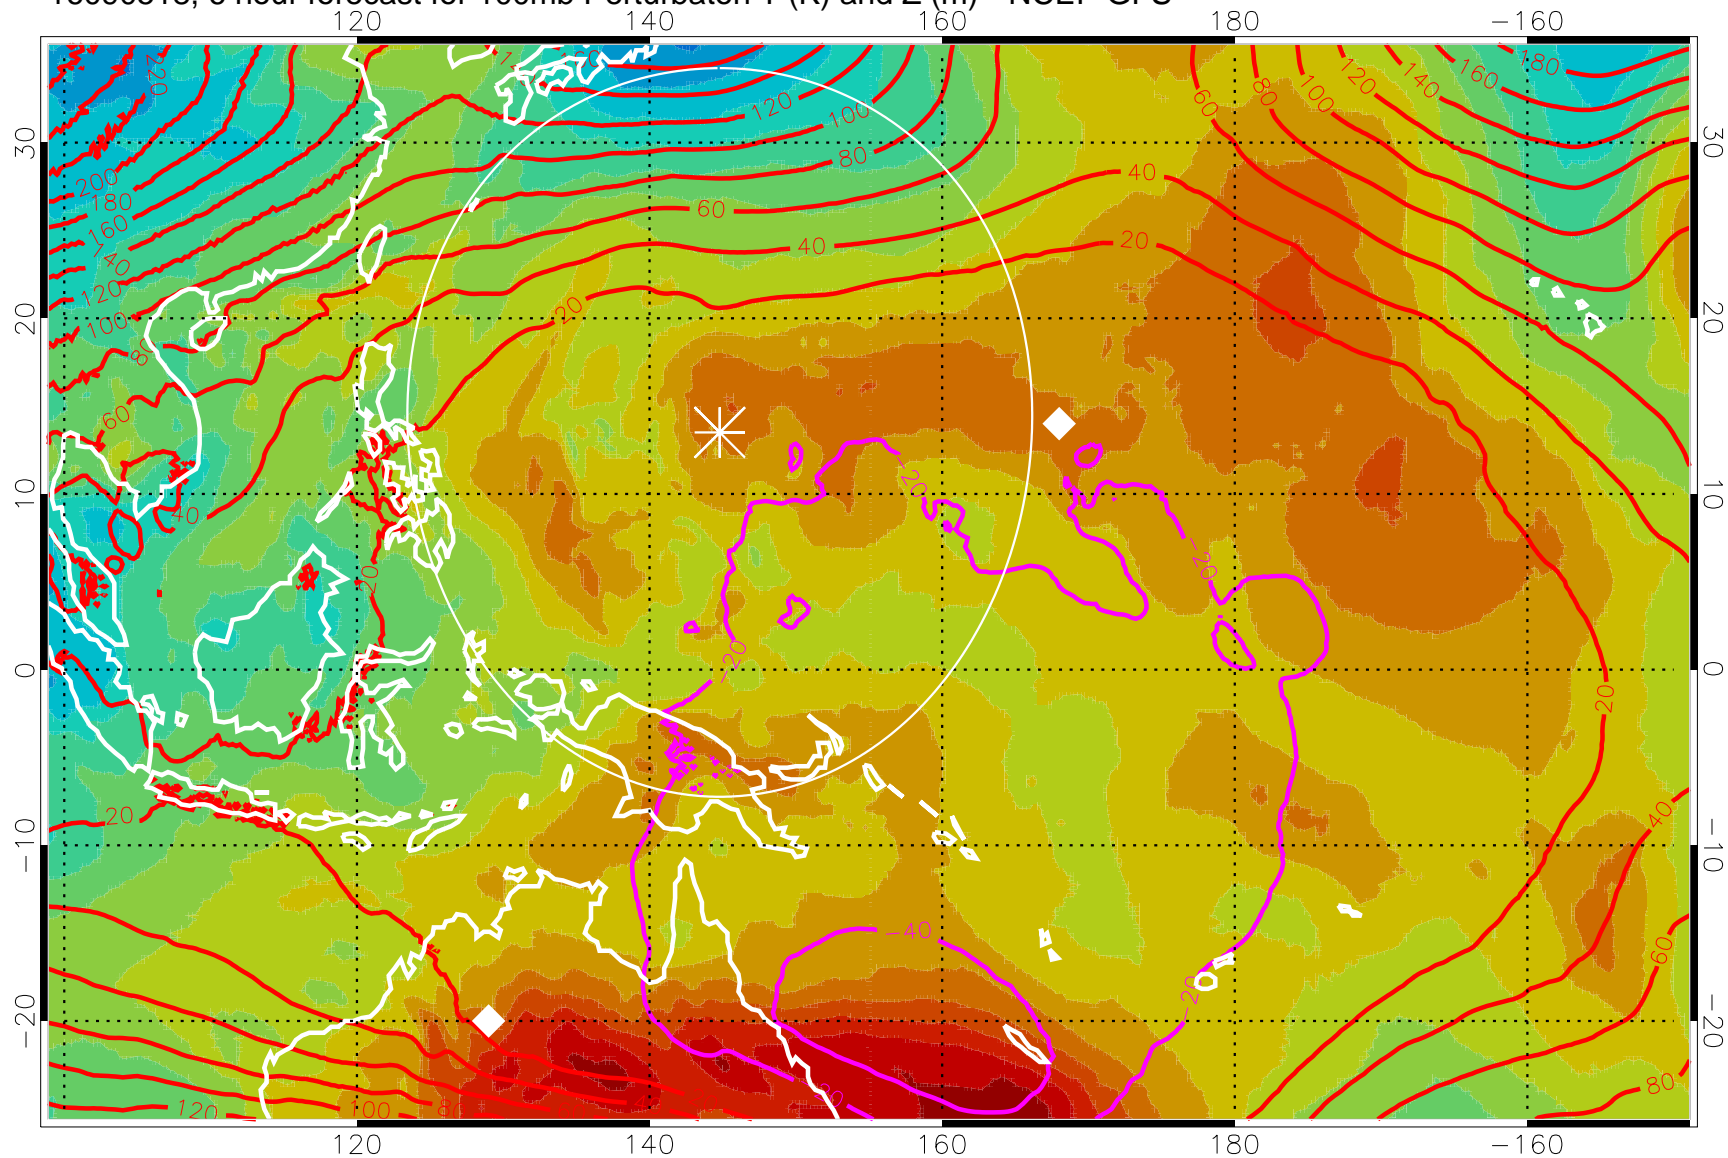

16090518, 6 hour forecast for 100mb Perturbaton T (K) and Z (m)-- NCEP GFS

Contours are 100 mbar Z perturbation (m)  
Positive Z Contours  
Negative Z Contours  
Diamonds-mean pos. of anticyclones

Range ring of 2304 km