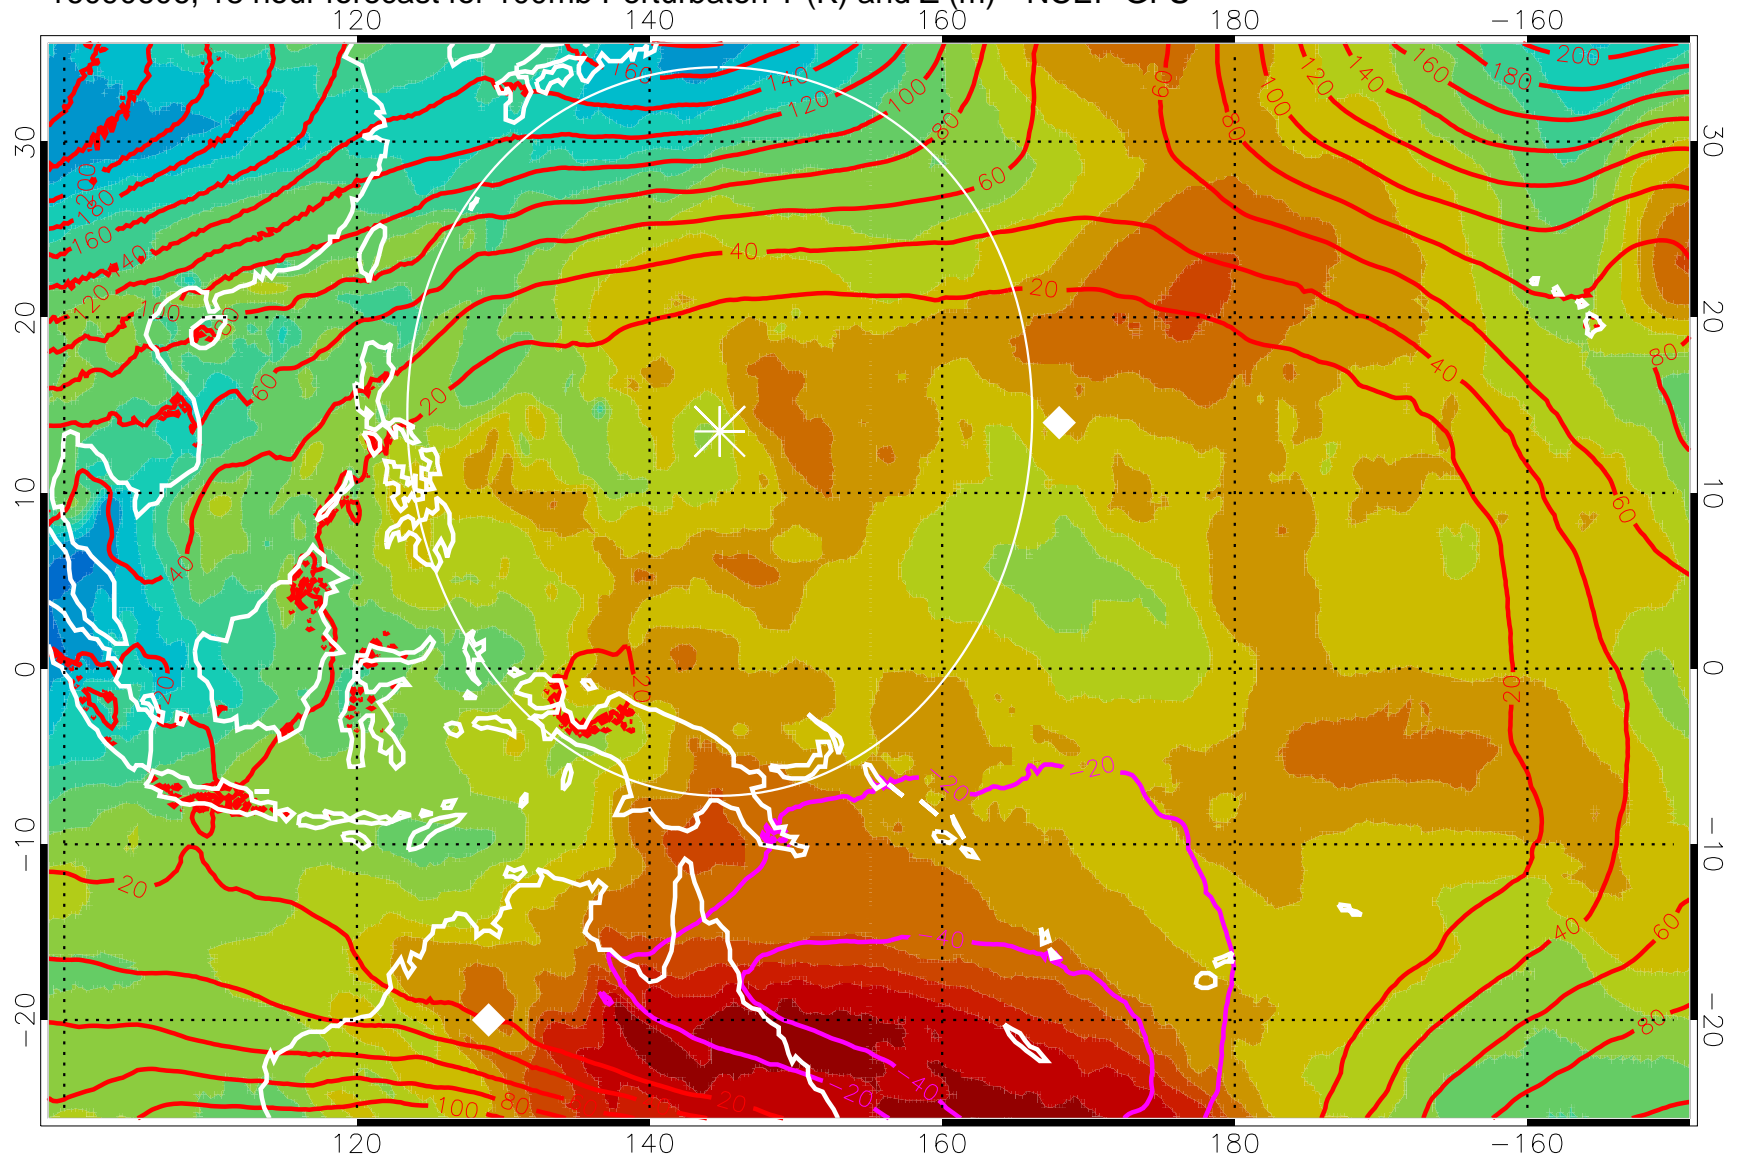

16090606, 18 hour forecast for 100mb Perturbaton T (K) and Z (m)-- NCEP GFS

Contours are 100 mbar Z perturbation (m)
Positive Z Contours
Negative Z Contours
Diamonds-mean pos. of anticyclones

Range ring of 2304 km