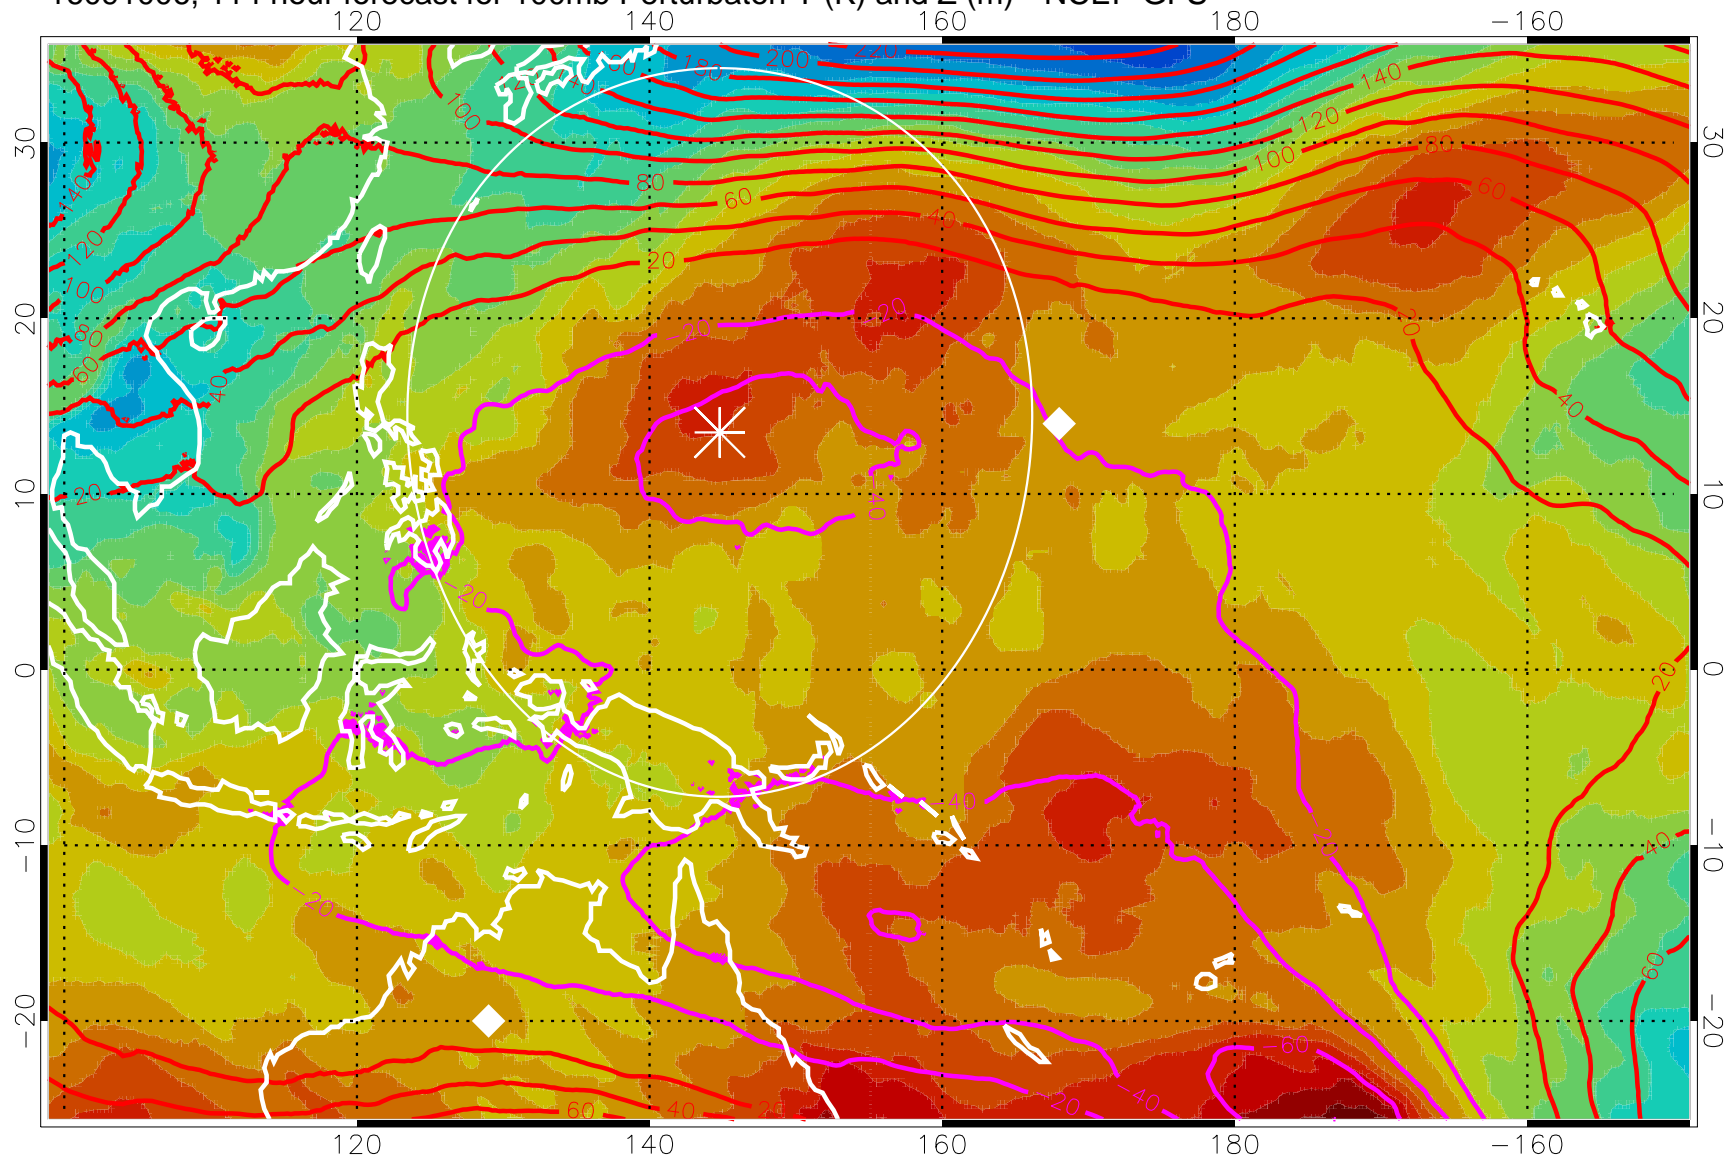

16091006, 114 hour forecast for 100mb Perturbaton T (K) and Z (m)-- NCEP GFS

Contours are 100 mbar Z perturbation (m)
Positive Z Contours
Negative Z Contours
Diamonds-mean pos. of anticyclones

Range ring of 2304 km