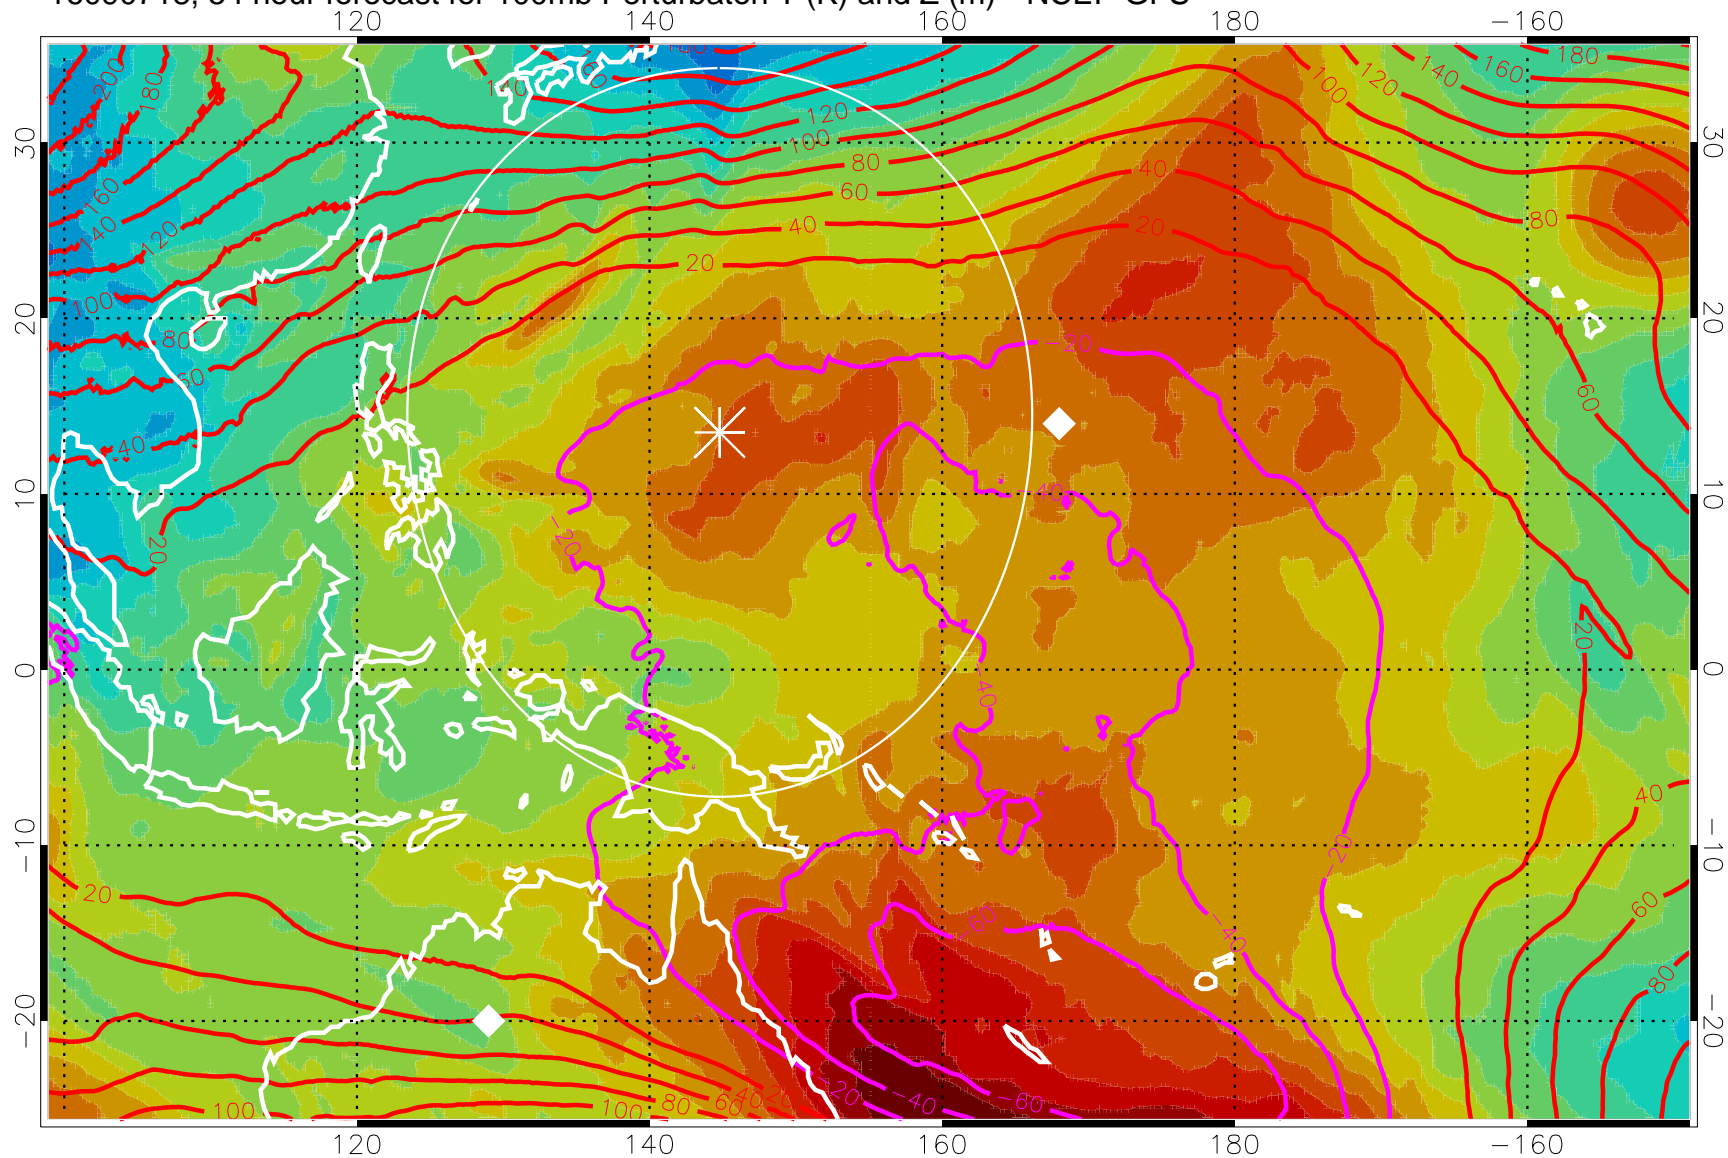

16090718, 54 hour forecast for 100mb Perturbaton T (K) and Z (m)-- NCEP GFS

Contours are 100 mbar Z perturbation (m)
Positive Z Contours
Negative Z Contours
Diamonds-mean pos. of anticyclones

Range ring of 2304 km