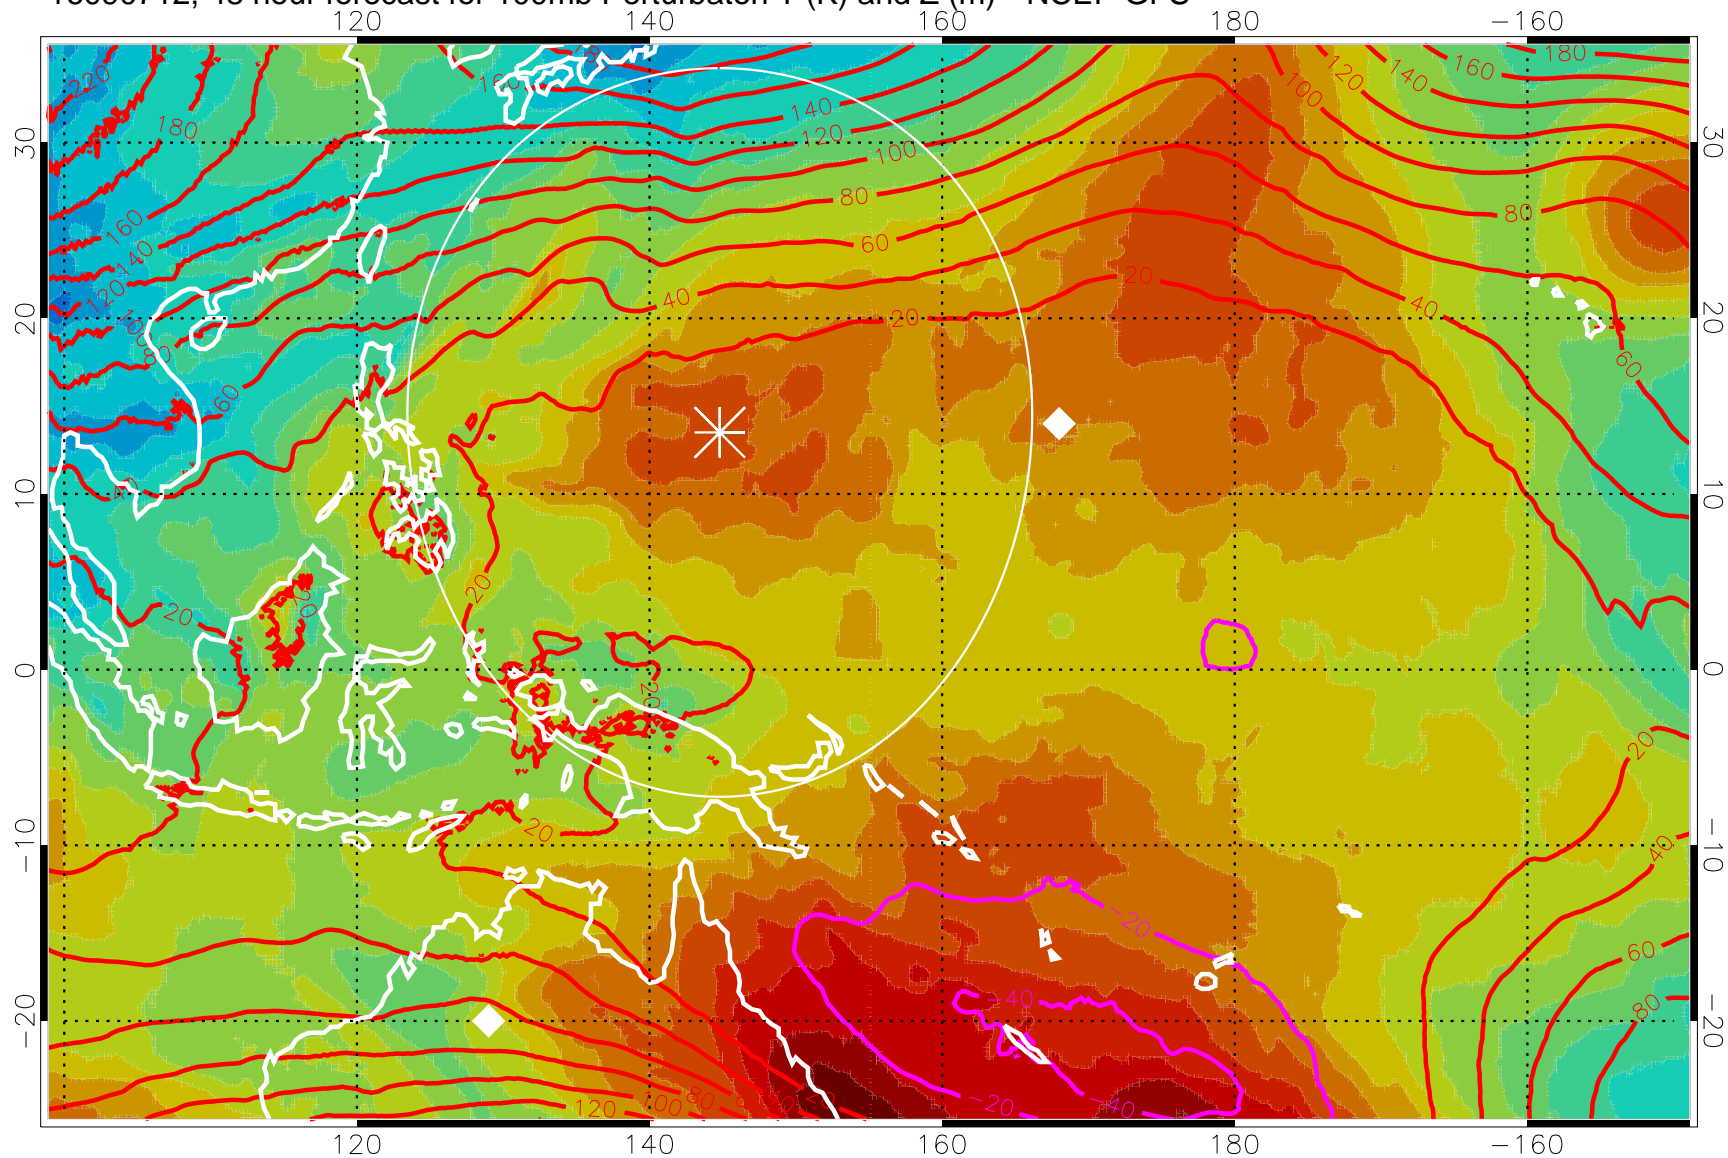

16090712, 48 hour forecast for 100mb Perturbaton T (K) and Z (m)-- NCEP GFS

Contours are 100 mbar Z perturbation (m)
Positive Z Contours
Negative Z Contours
Diamonds-mean pos. of anticyclones

Range ring of 2304 km