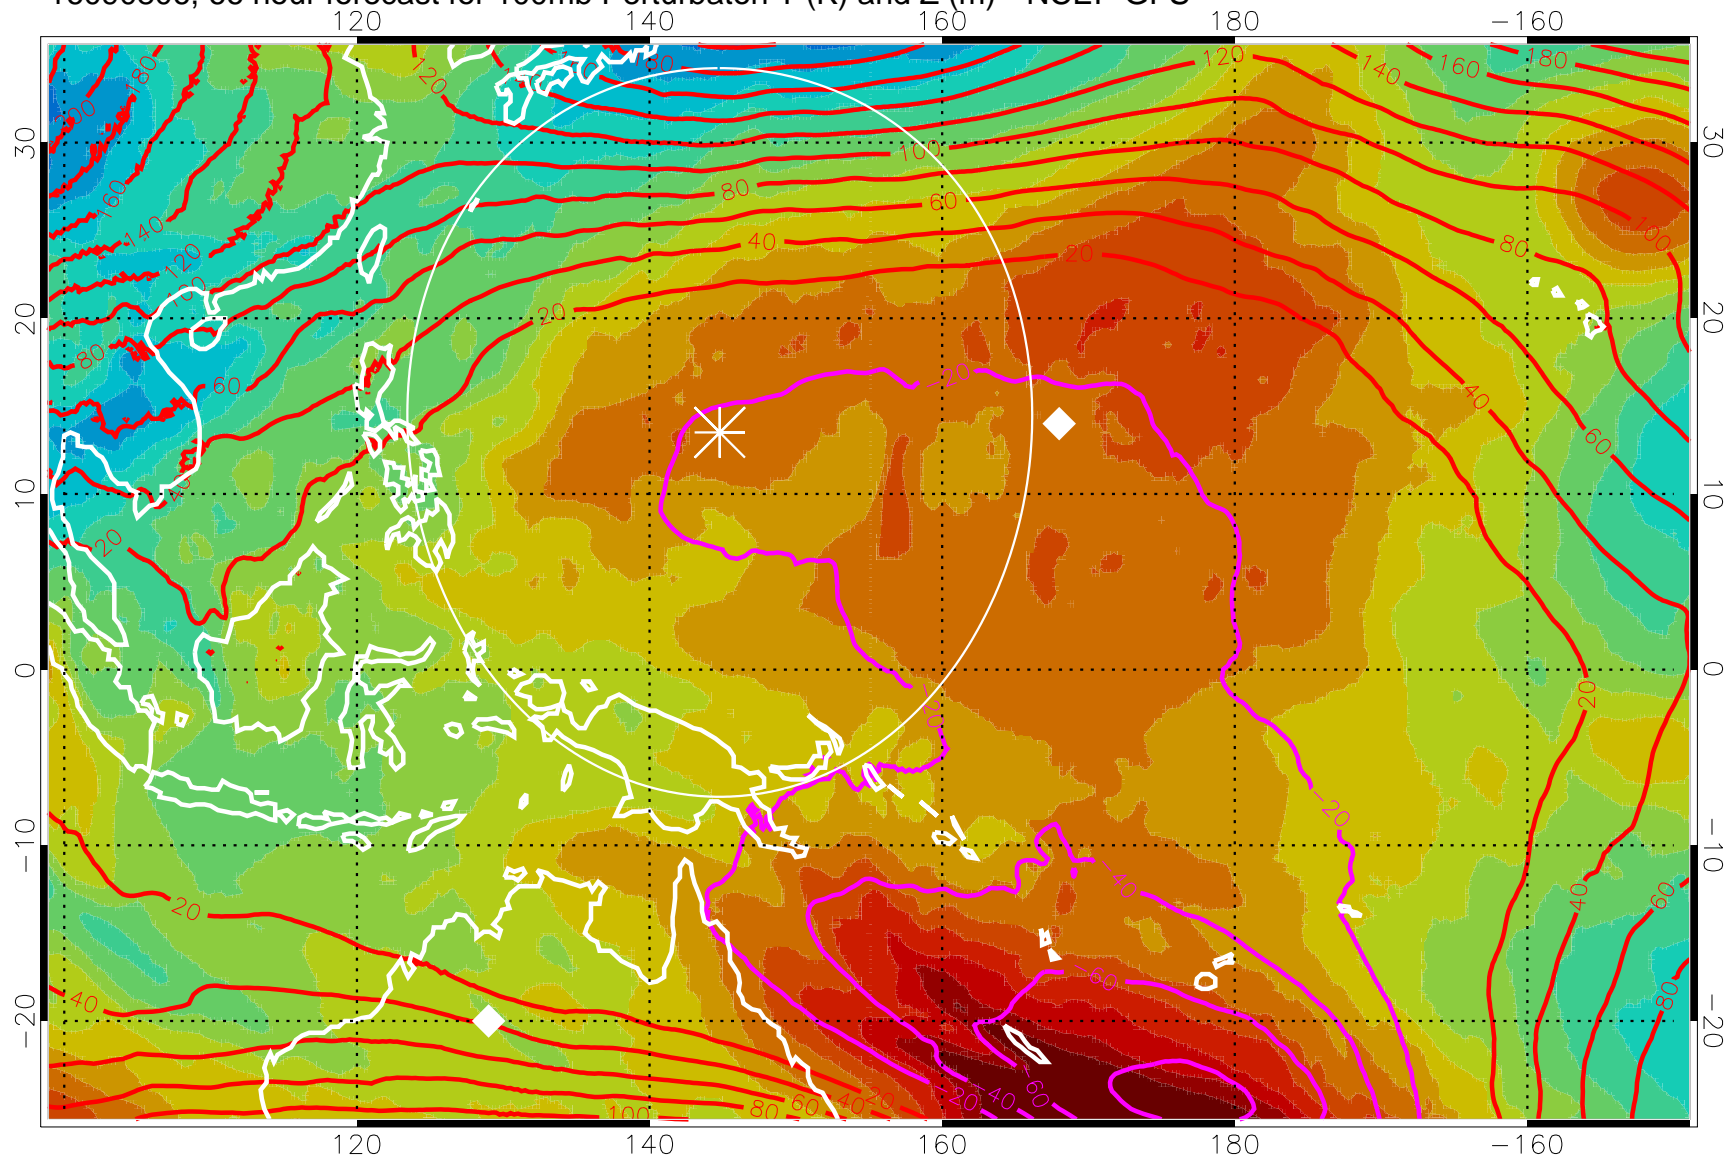

16090806, 66 hour forecast for 100mb Perturbaton T (K) and Z (m)-- NCEP GFS

Contours are 100 mbar Z perturbation (m)
Positive Z Contours
Negative Z Contours
Diamonds-mean pos. of anticyclones

Range ring of 2304 km