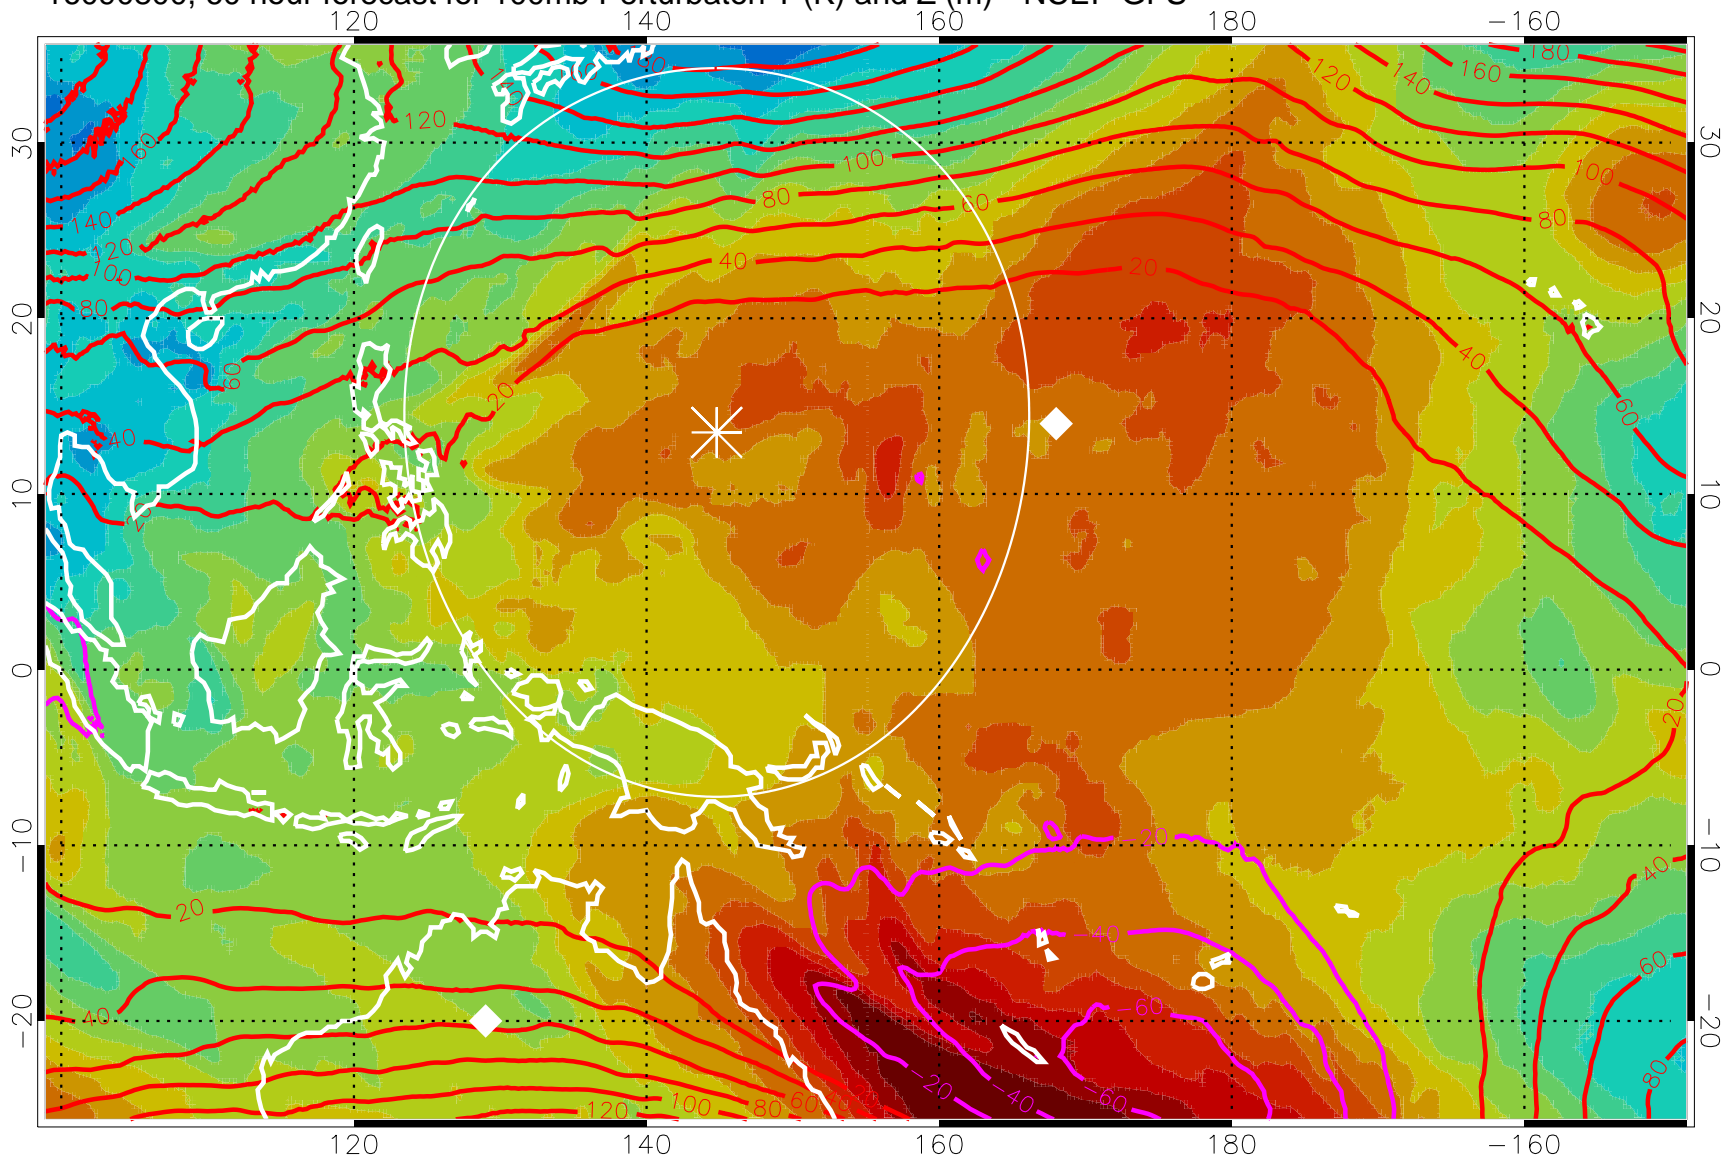

16090800, 60 hour forecast for 100mb Perturbaton T (K) and Z (m)-- NCEP GFS

Contours are 100 mbar Z perturbation (m)
Positive Z Contours
Negative Z Contours
Diamonds-mean pos. of anticyclones

Range ring of 2304 km