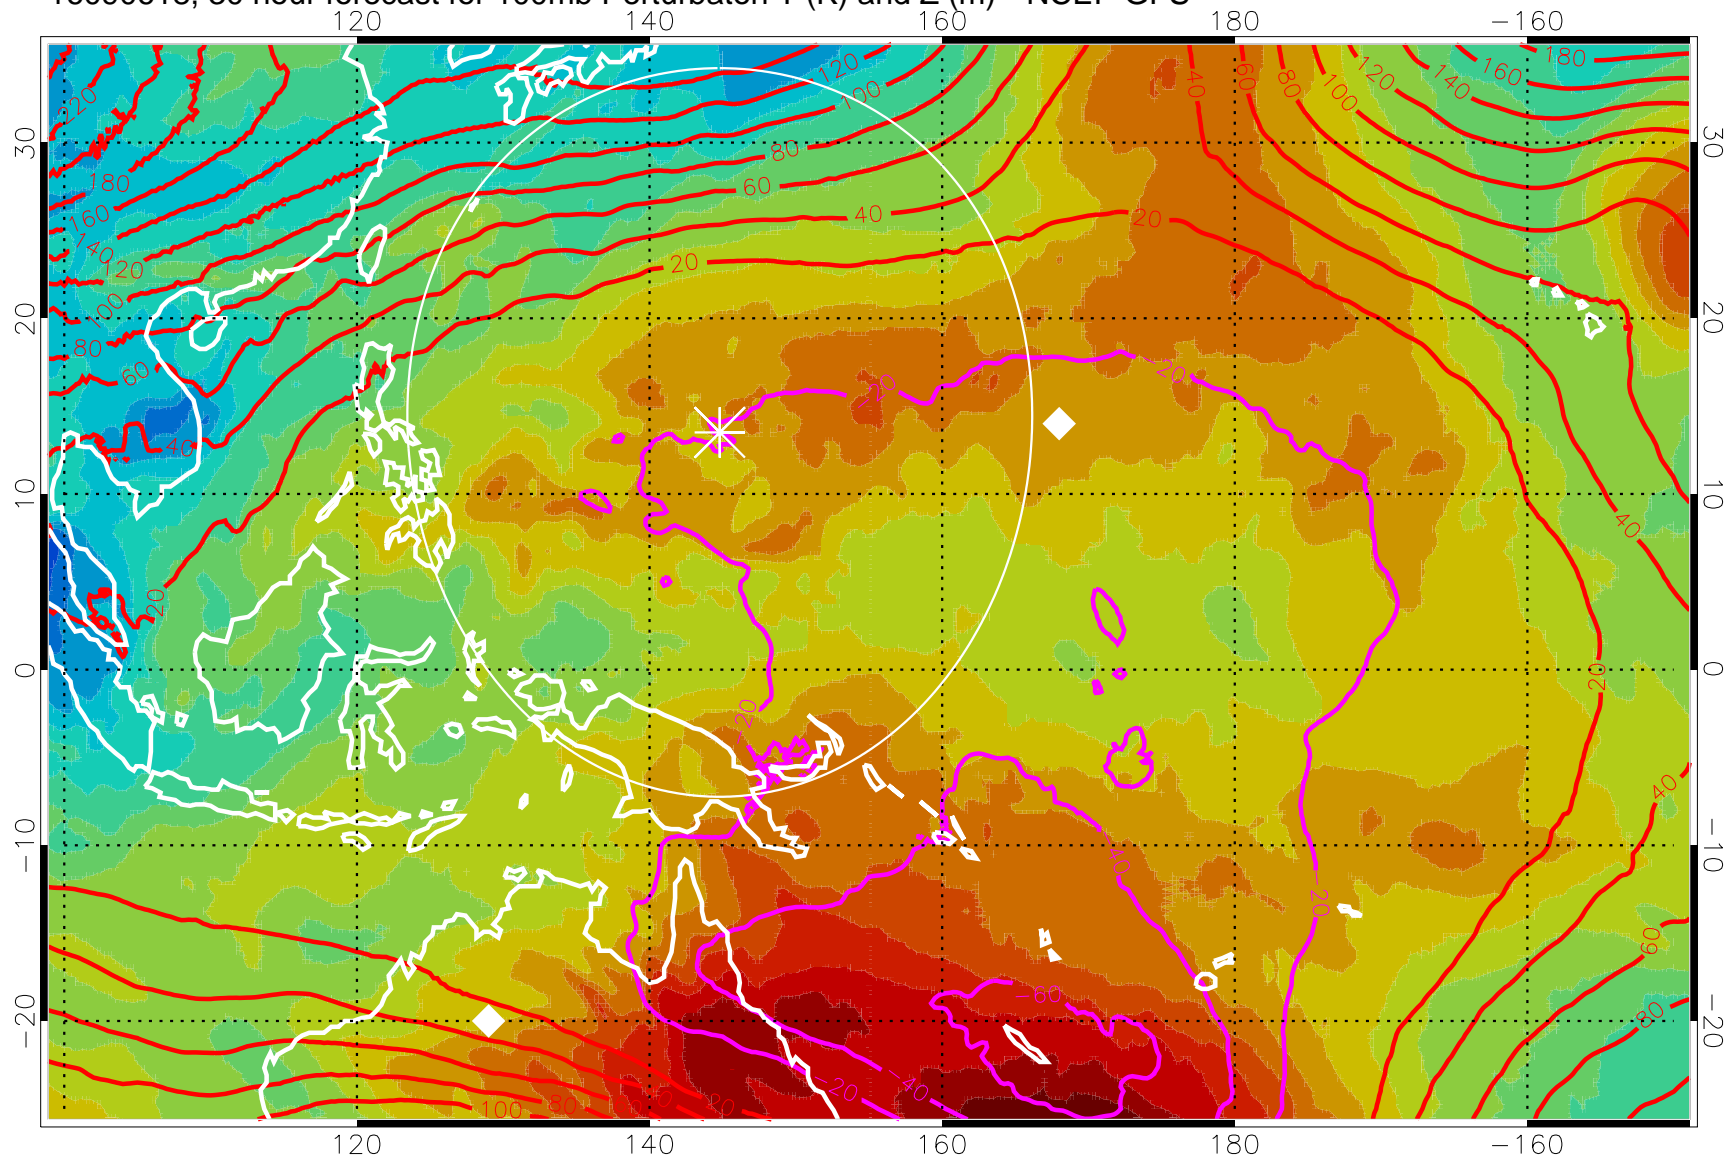

16090618, 30 hour forecast for 100mb Perturbaton T (K) and Z (m)-- NCEP GFS

Contours are 100 mbar Z perturbation (m)
Positive Z Contours
Negative Z Contours
Diamonds-mean pos. of anticyclones

Range ring of 2304 km