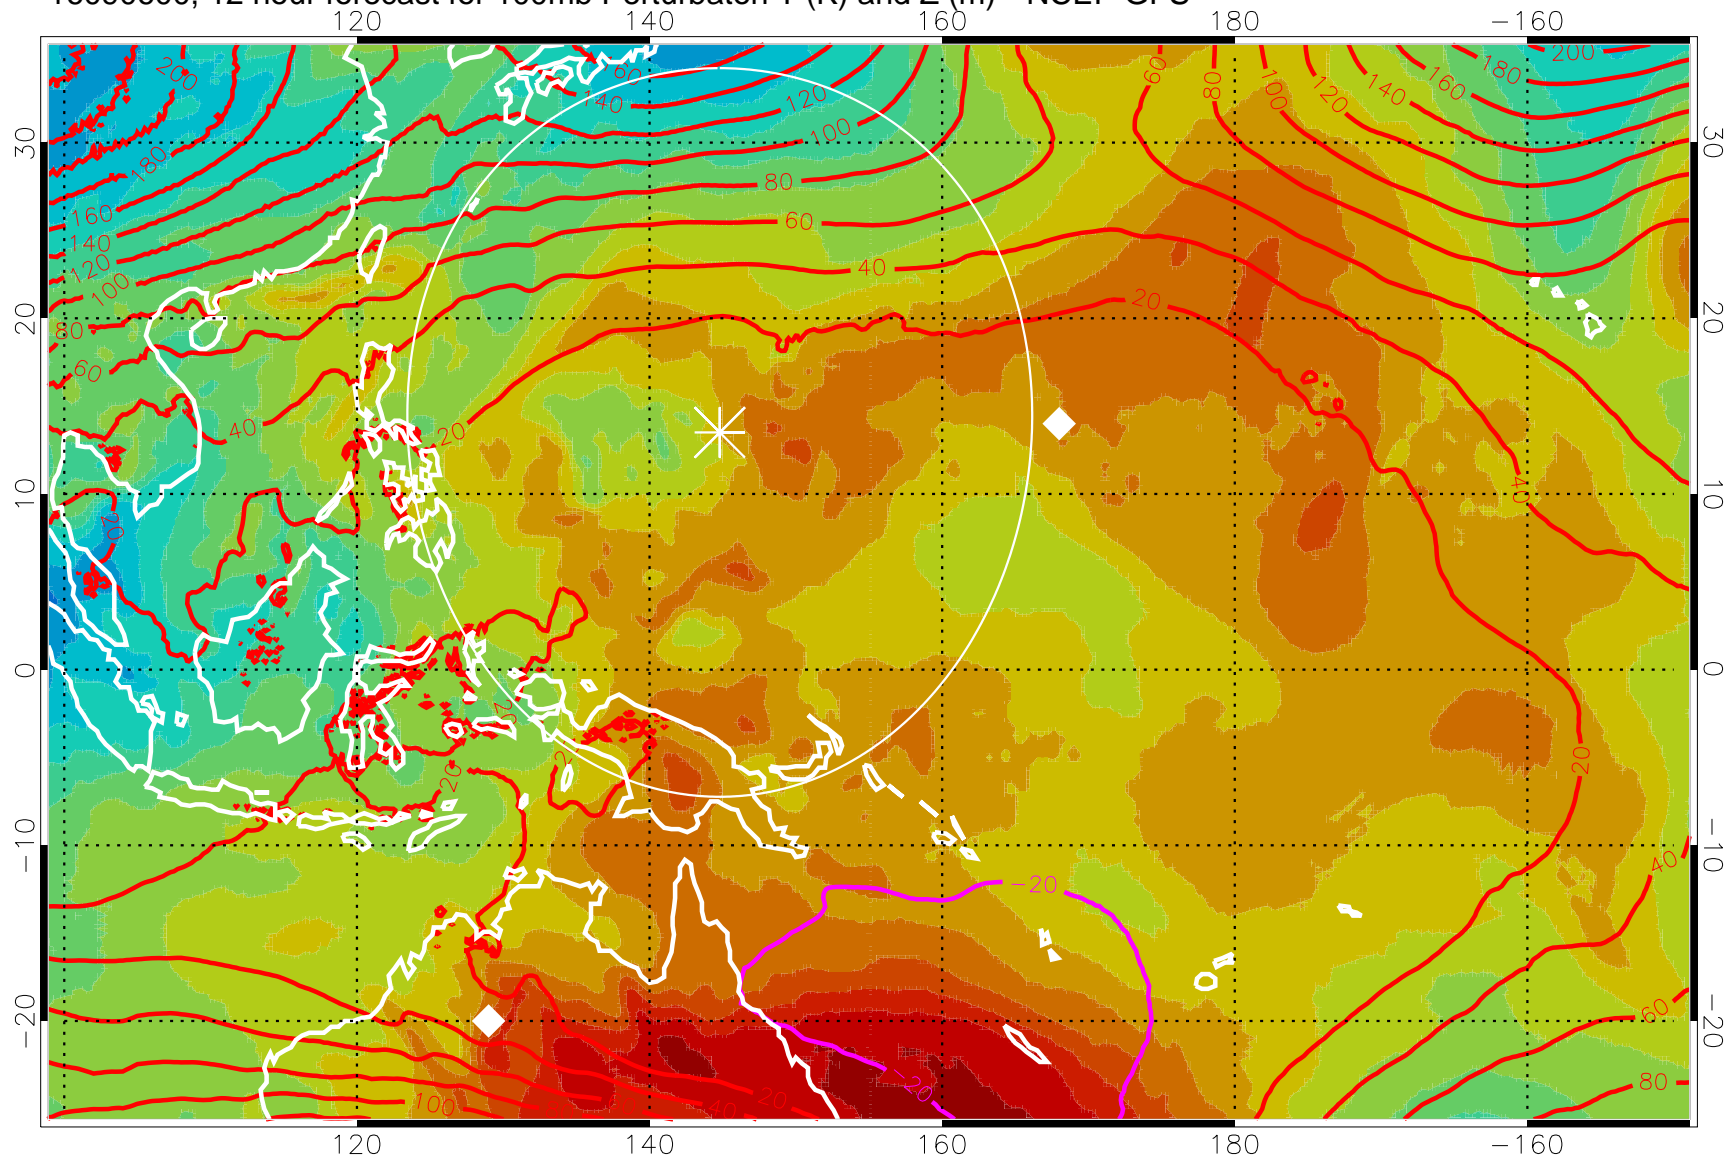

16090600, 12 hour forecast for 100mb Perturbaton T (K) and Z (m)-- NCEP GFS

Contours are 100 mbar Z perturbation (m)
Positive Z Contours
Negative Z Contours
Diamonds-mean pos. of anticyclones

Range ring of 2304 km