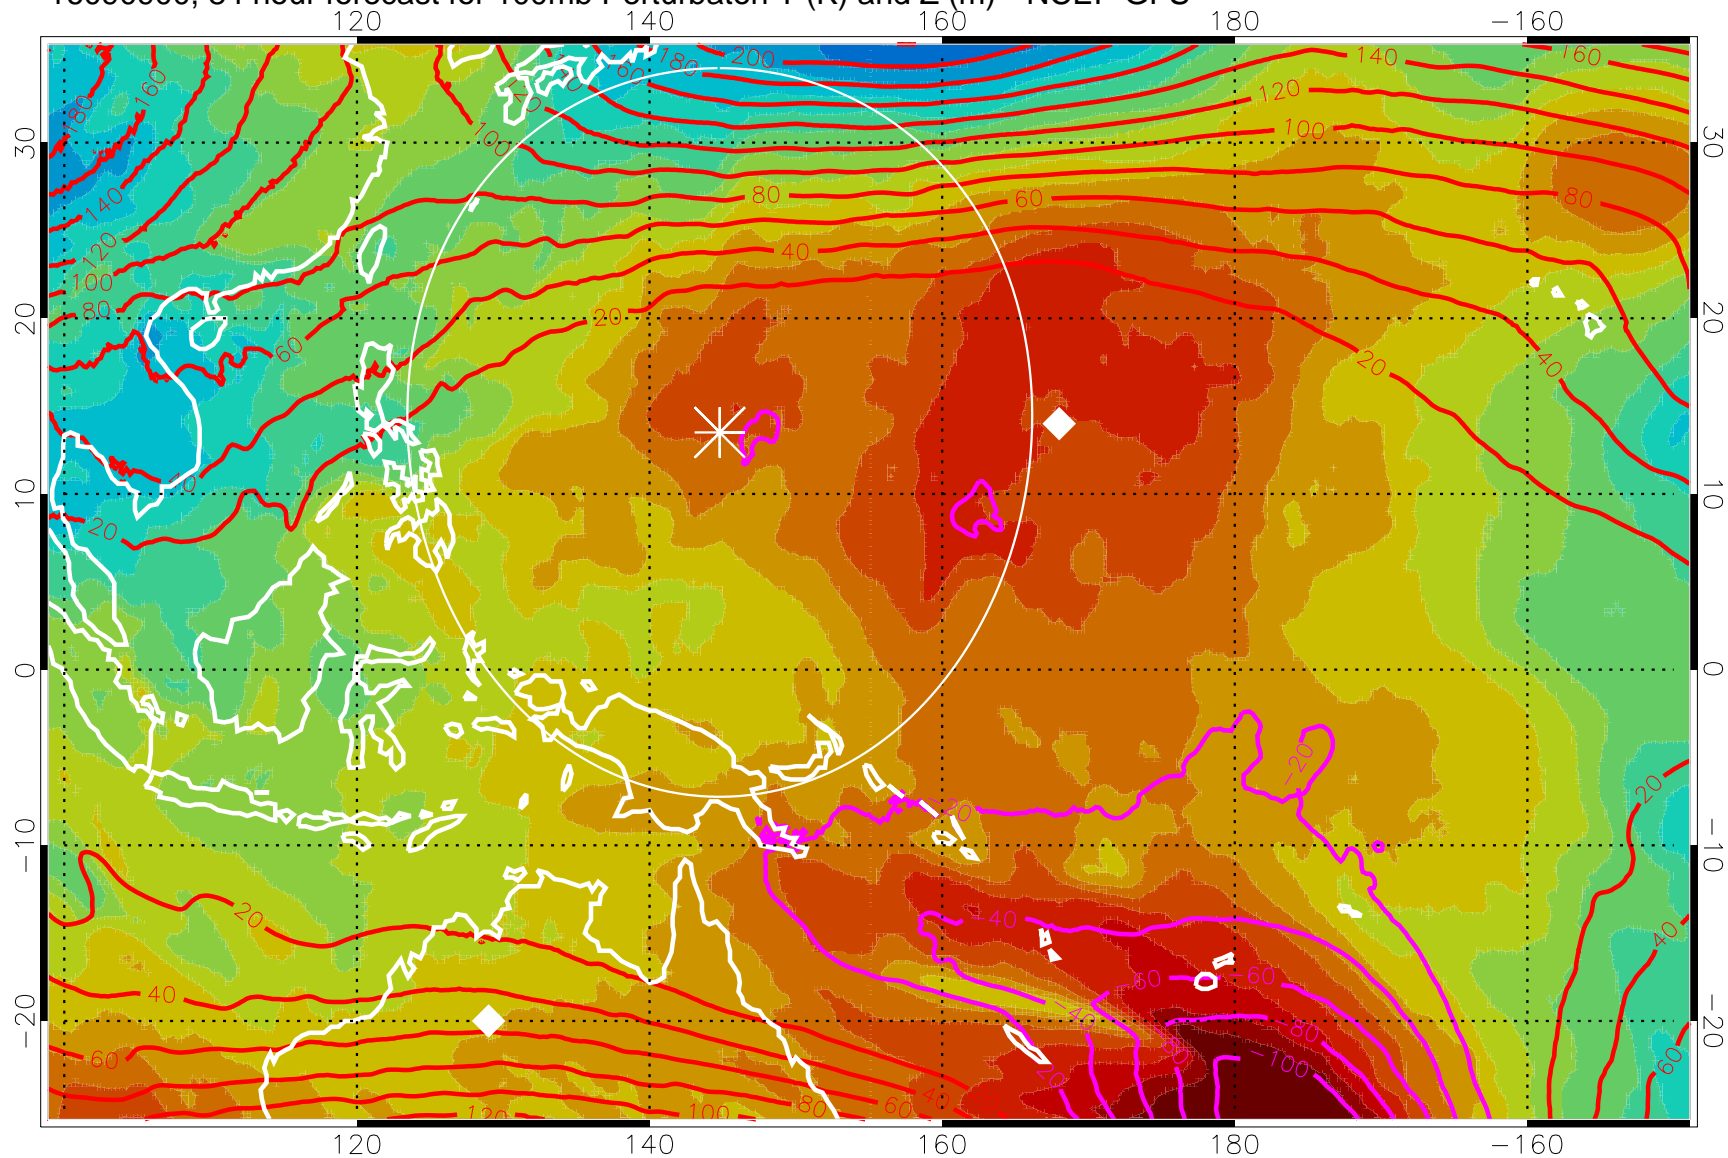

16090900, 84 hour forecast for 100mb Perturbaton T (K) and Z (m)-- NCEP GFS

Contours are 100 mbar Z perturbation (m)
Positive Z Contours
Negative Z Contours
Diamonds-mean pos. of anticyclones

Range ring of 2304 km