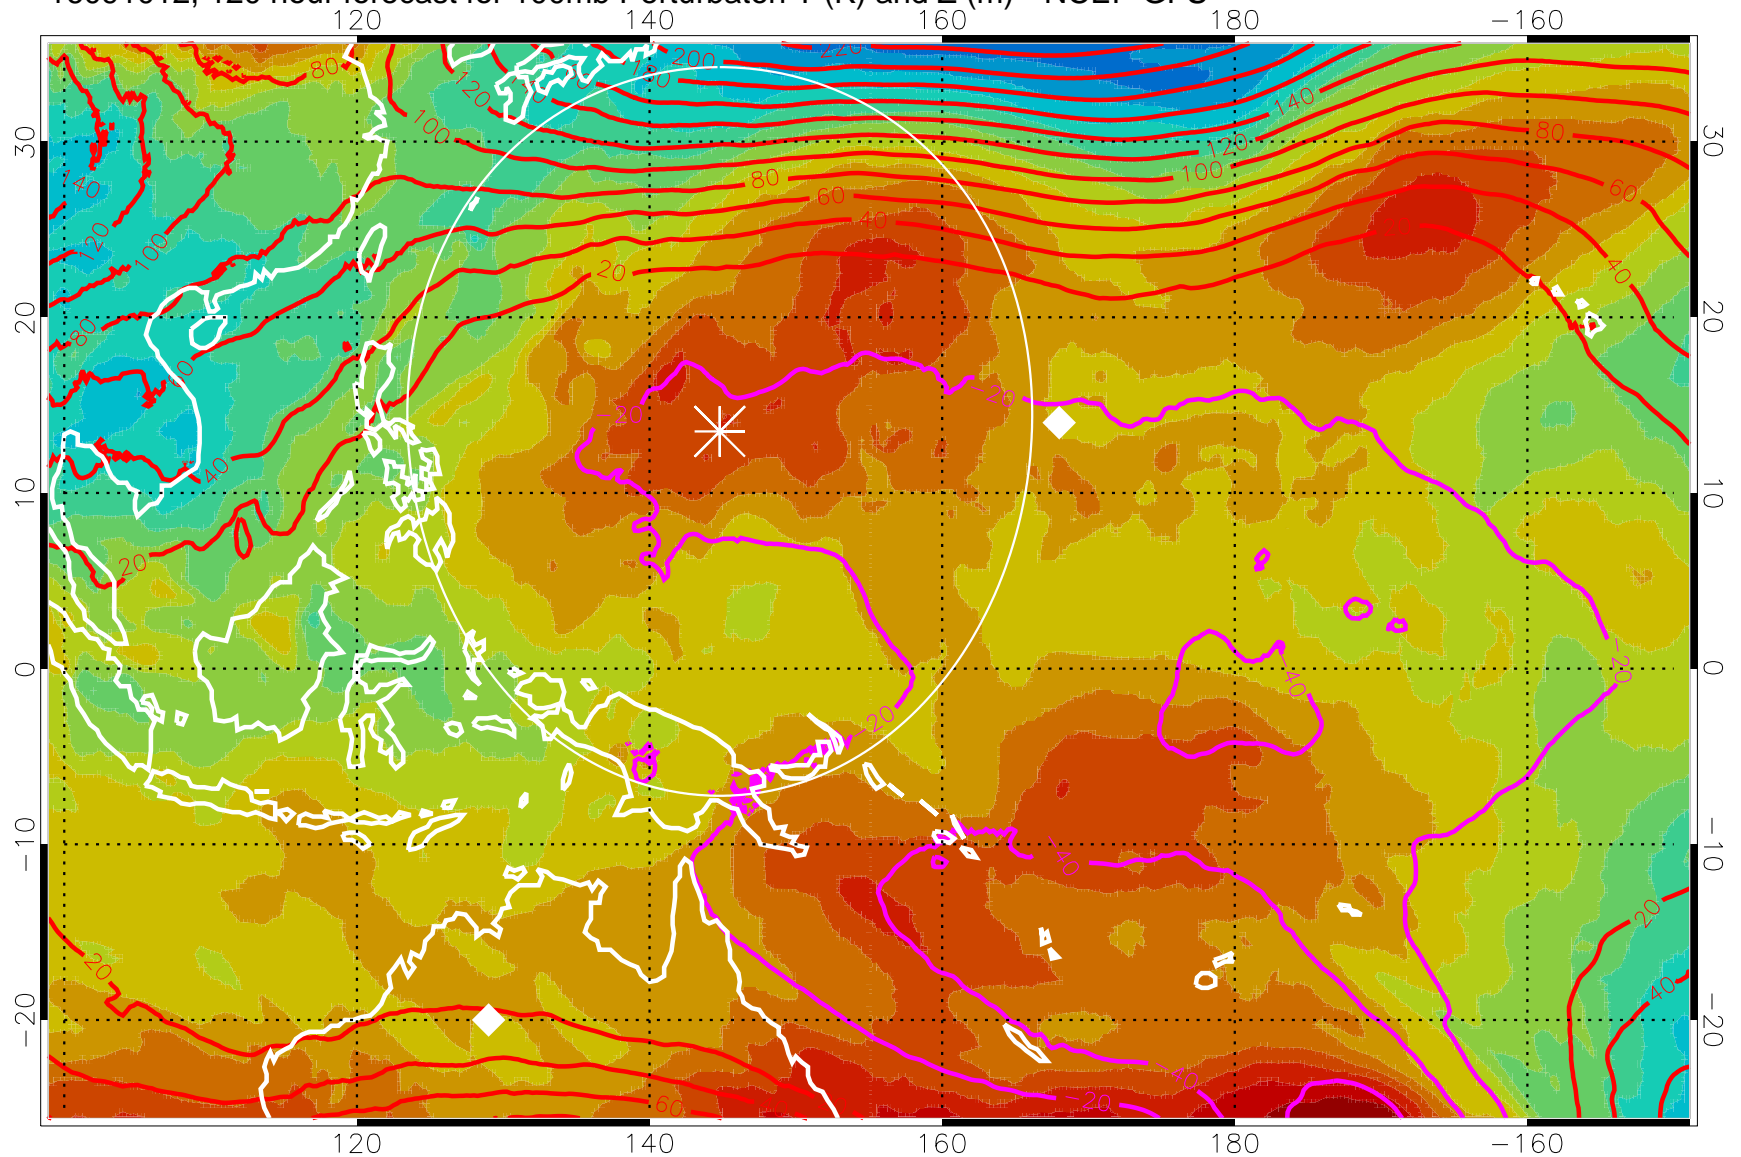

16091012, 120 hour forecast for 100mb Perturbaton T (K) and Z (m)-- NCEP GFS

Contours are 100 mbar Z perturbation (m)
Positive Z Contours
Negative Z Contours
Diamonds-mean pos. of anticyclones

Range ring of 2304 km