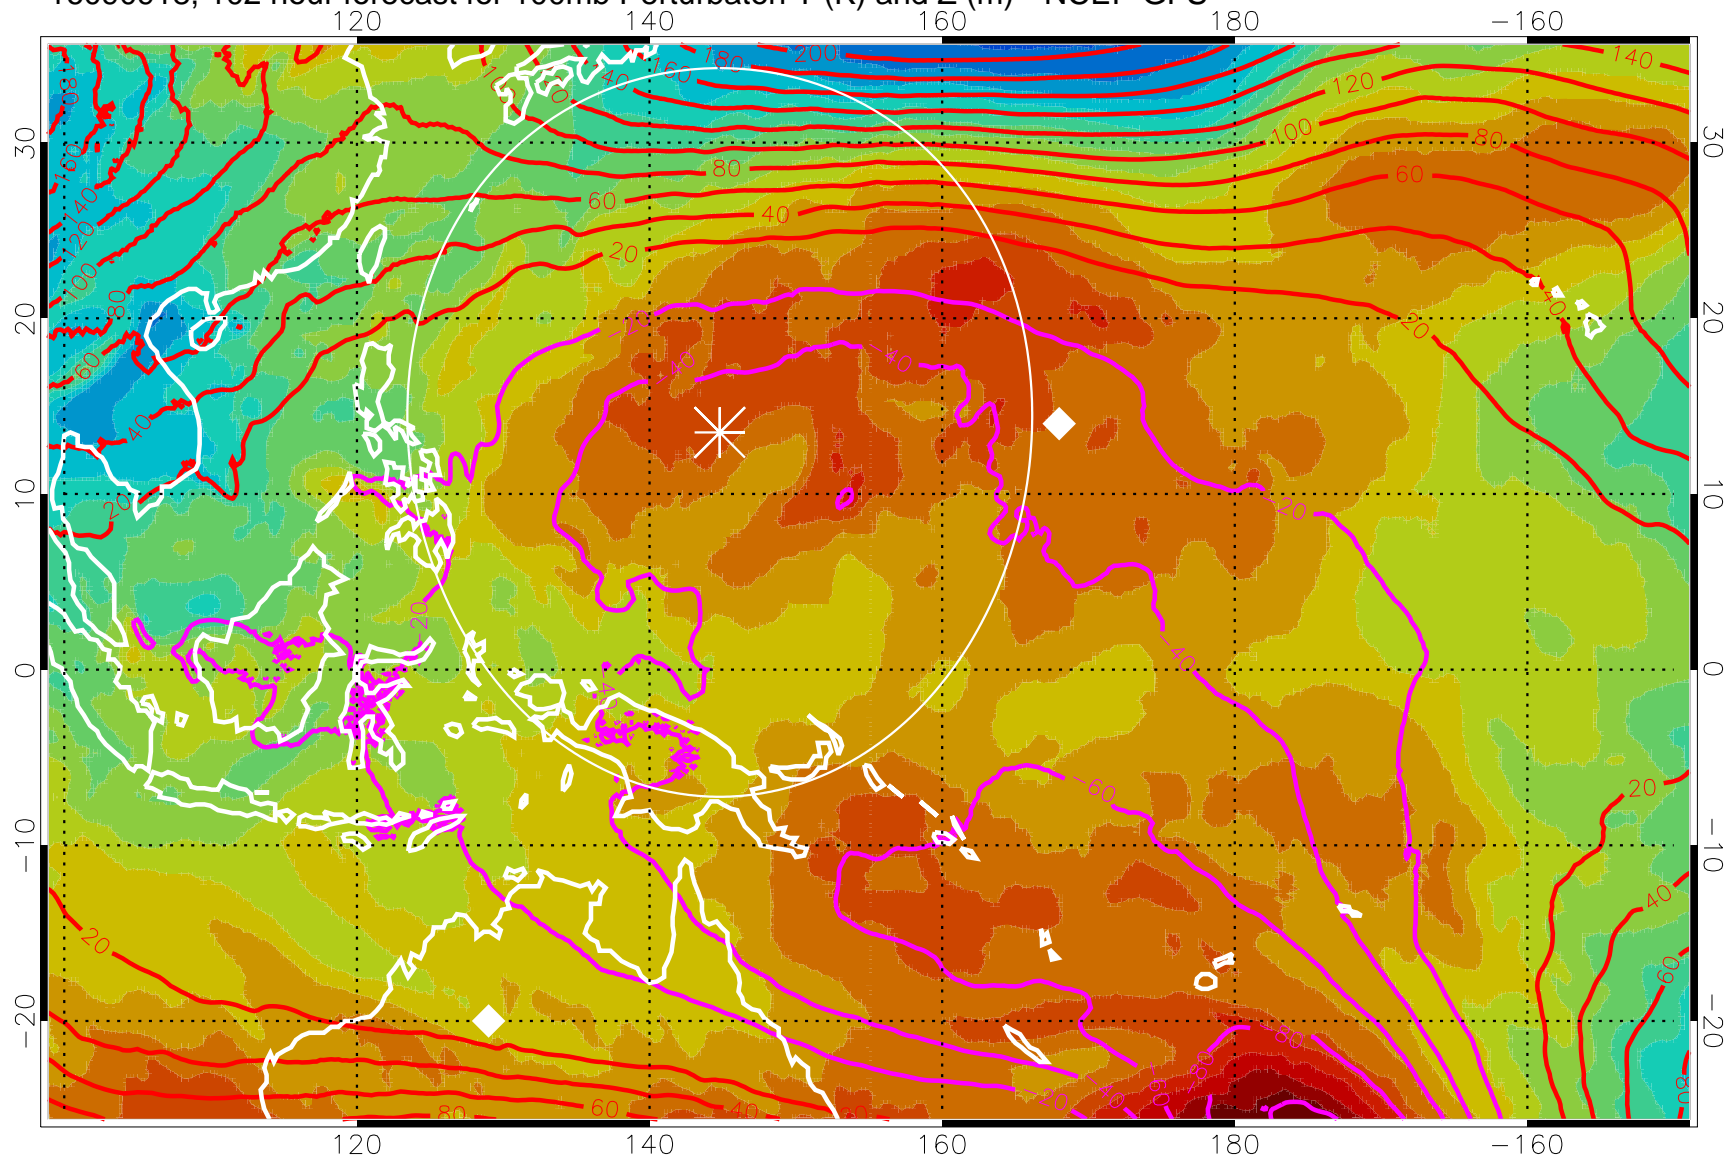

16090918, 102 hour forecast for 100mb Perturbaton T (K) and Z (m)-- NCEP GFS

Contours are 100 mbar Z perturbation (m)
Positive Z Contours
Negative Z Contours
Diamonds-mean pos. of anticyclones

Range ring of 2304 km