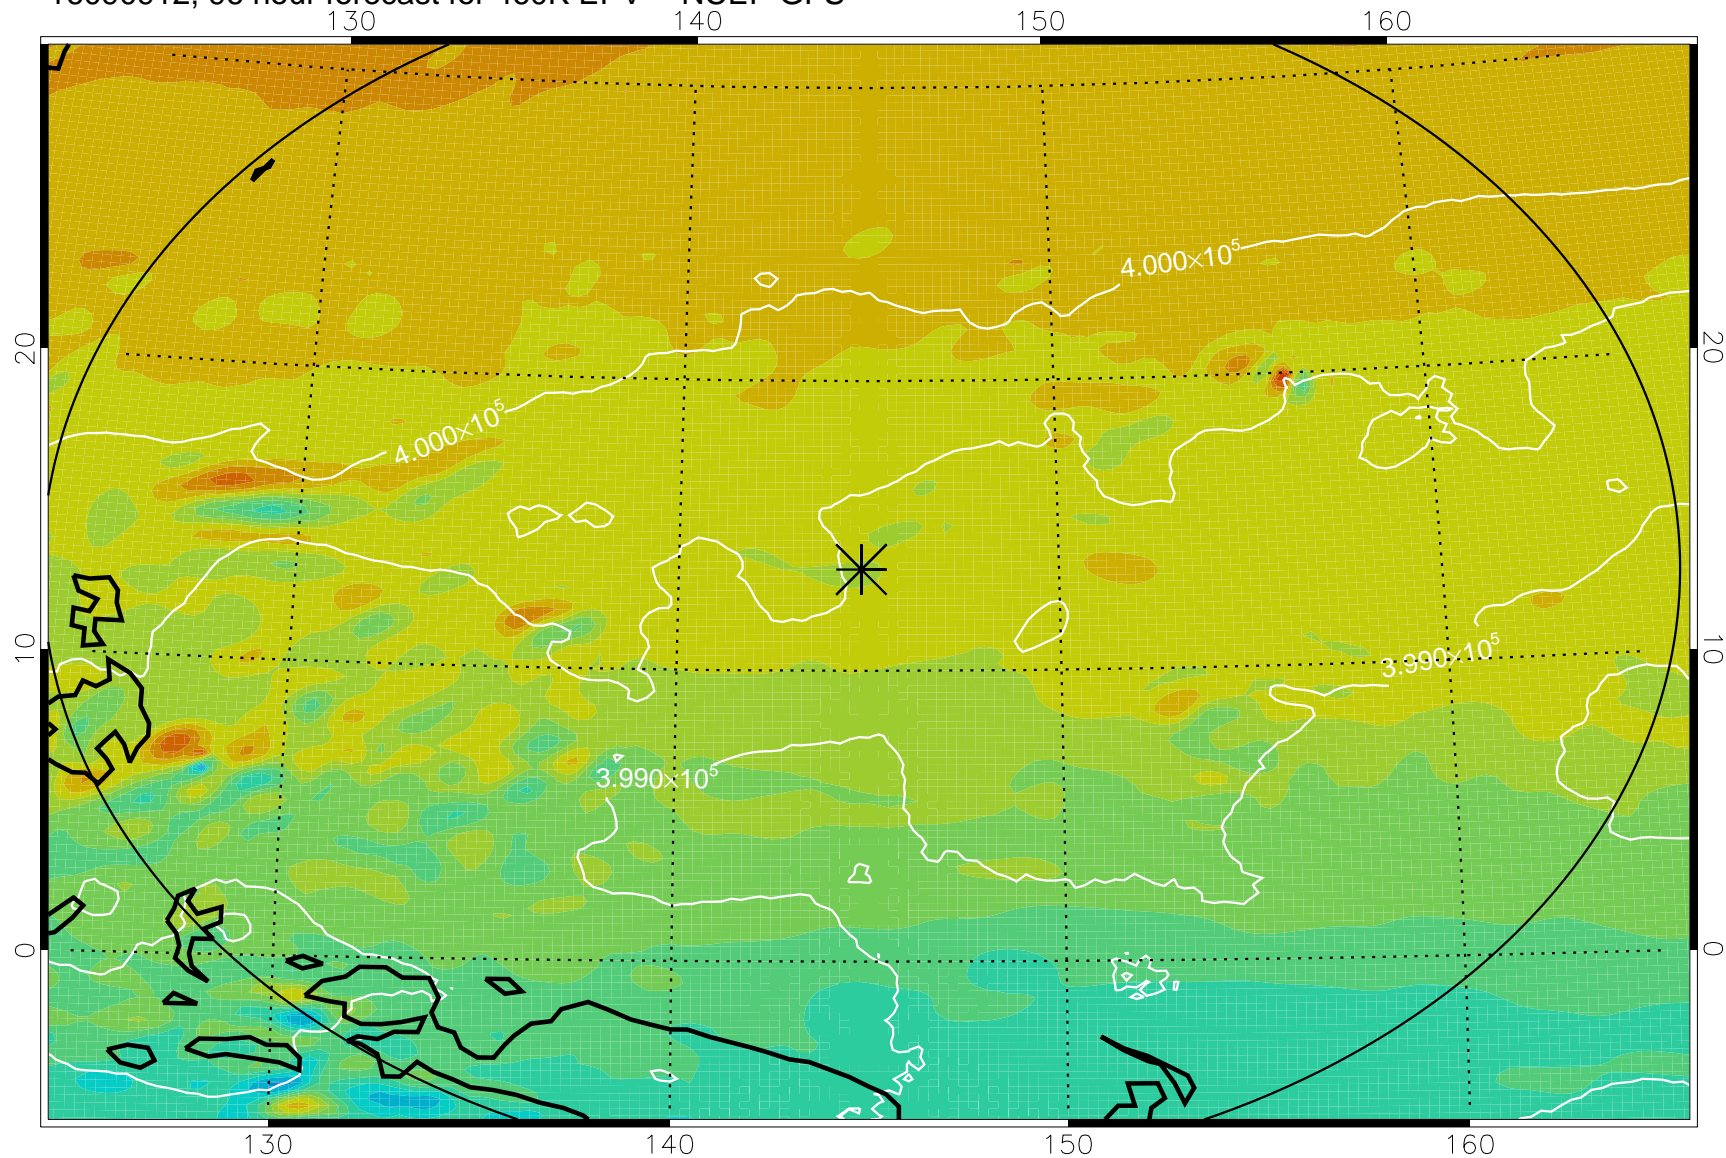

16090806, 66 hour forecast for 460K EPV -- NCEP GFS

460K Montgomery Streamfunction, white

Range ring of 2304 km

16090812, 72 hour forecast for 460K EPV -- NCEP GFS

460K Montgomery Streamfunction, white

Range ring of 2304 km

16090818, 78 hour forecast for 460K EPV -- NCEP GFS

460K Montgomery Streamfunction, white

Range ring of 2304 km

16090900, 84 hour forecast for 460K EPV -- NCEP GFS

460K Montgomery Streamfunction, white

Range ring of 2304 km

16090906, 90 hour forecast for 460K EPV -- NCEP GFS

460K Montgomery Streamfunction, white

Range ring of 2304 km

16090912, 96 hour forecast for 460K EPV -- NCEP GFS

460K Montgomery Streamfunction, white

Range ring of 2304 km

16090918, 102 hour forecast for 460K EPV -- NCEP GFS

460K Montgomery Streamfunction, white

Range ring of 2304 km

16091000, 108 hour forecast for 460K EPV -- NCEP GFS

460K Montgomery Streamfunction, white

Range ring of 2304 km