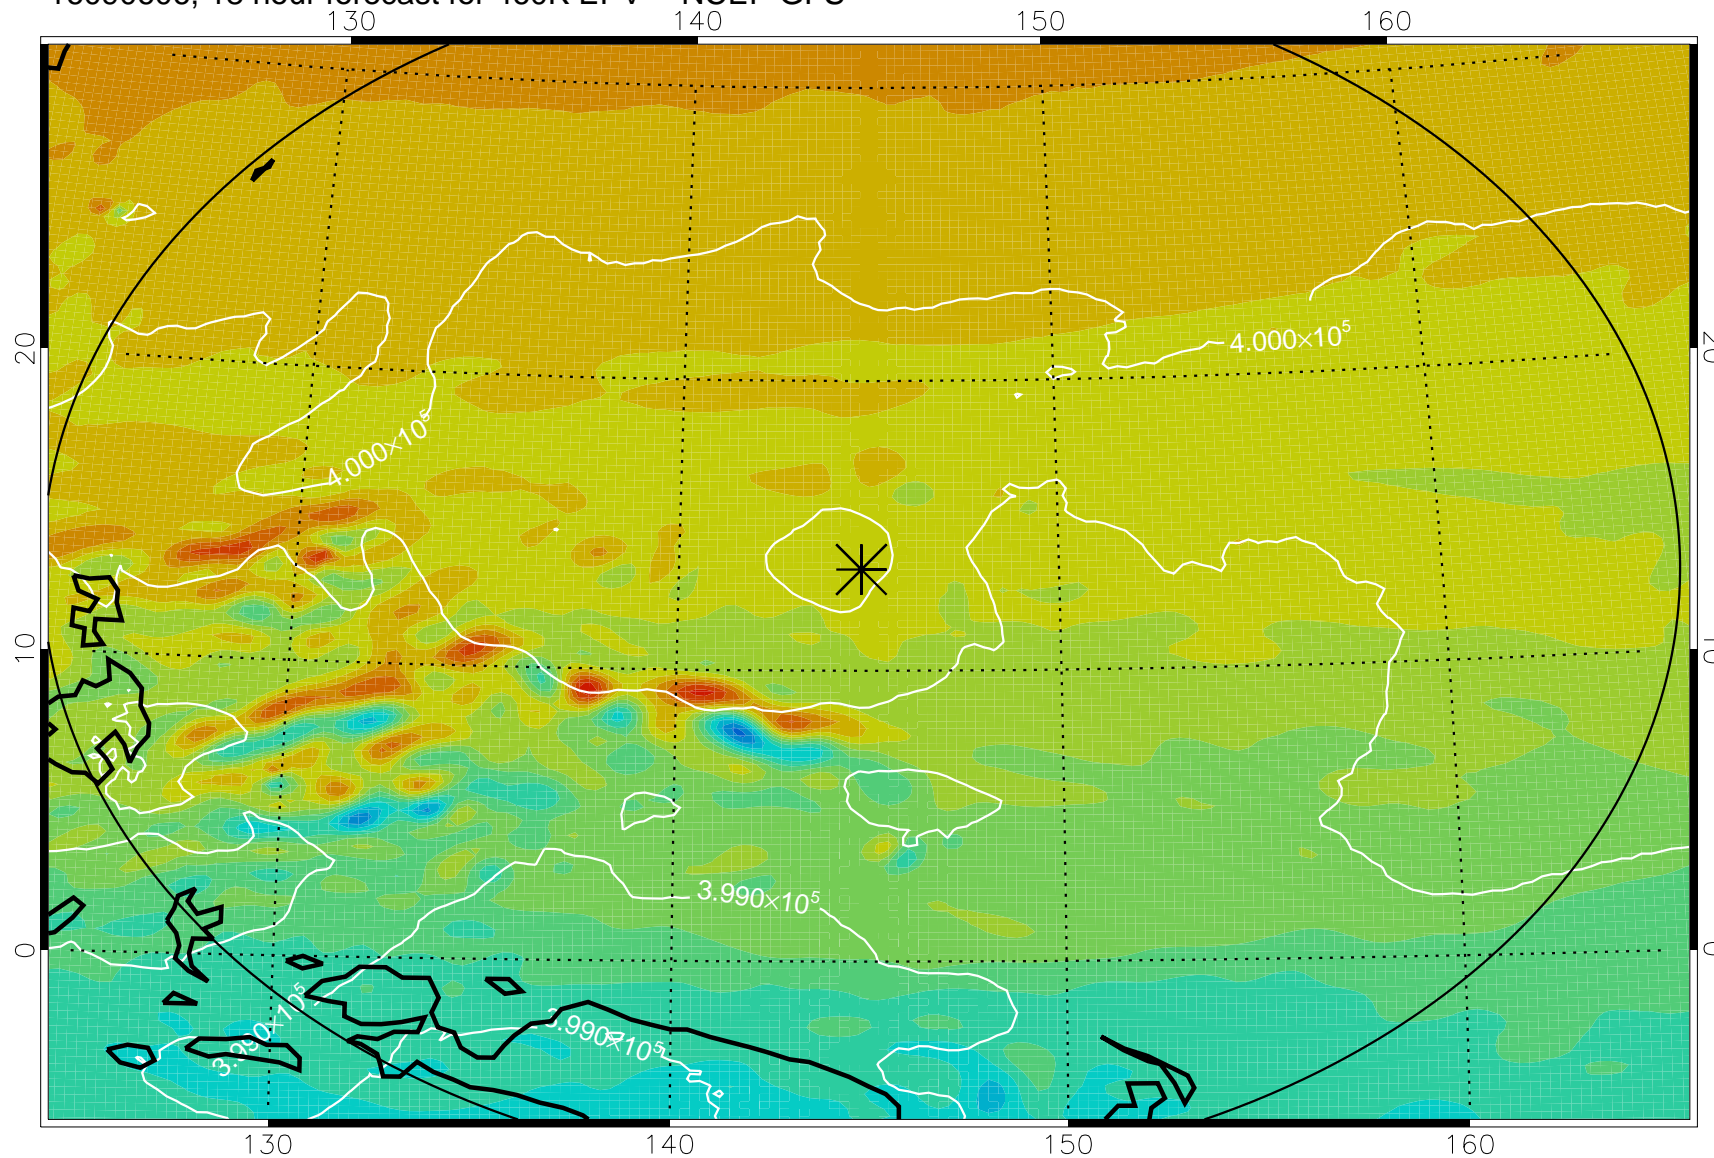

16090518, 6 hour forecast for 460K EPV -- NCEP GFS

460K Montgomery Streamfunction, white

Range ring of 2304 km

16090600, 12 hour forecast for 460K EPV -- NCEP GFS

460K Montgomery Streamfunction, white

Range ring of 2304 km

16090606, 18 hour forecast for 460K EPV -- NCEP GFS

460K Montgomery Streamfunction, white

Range ring of 2304 km

16090612, 24 hour forecast for 460K EPV -- NCEP GFS

460K Montgomery Streamfunction, white

Range ring of 2304 km

16090618, 30 hour forecast for 460K EPV -- NCEP GFS

460K Montgomery Streamfunction, white

Range ring of 2304 km

16090700, 36 hour forecast for 460K EPV -- NCEP GFS

460K Montgomery Streamfunction, white

Range ring of 2304 km

16090818, 78 hour forecast for 460K EPV -- NCEP GFS

460K Montgomery Streamfunction, white

Range ring of 2304 km

16090900, 84 hour forecast for 460K EPV -- NCEP GFS

460K Montgomery Streamfunction, white

Range ring of 2304 km