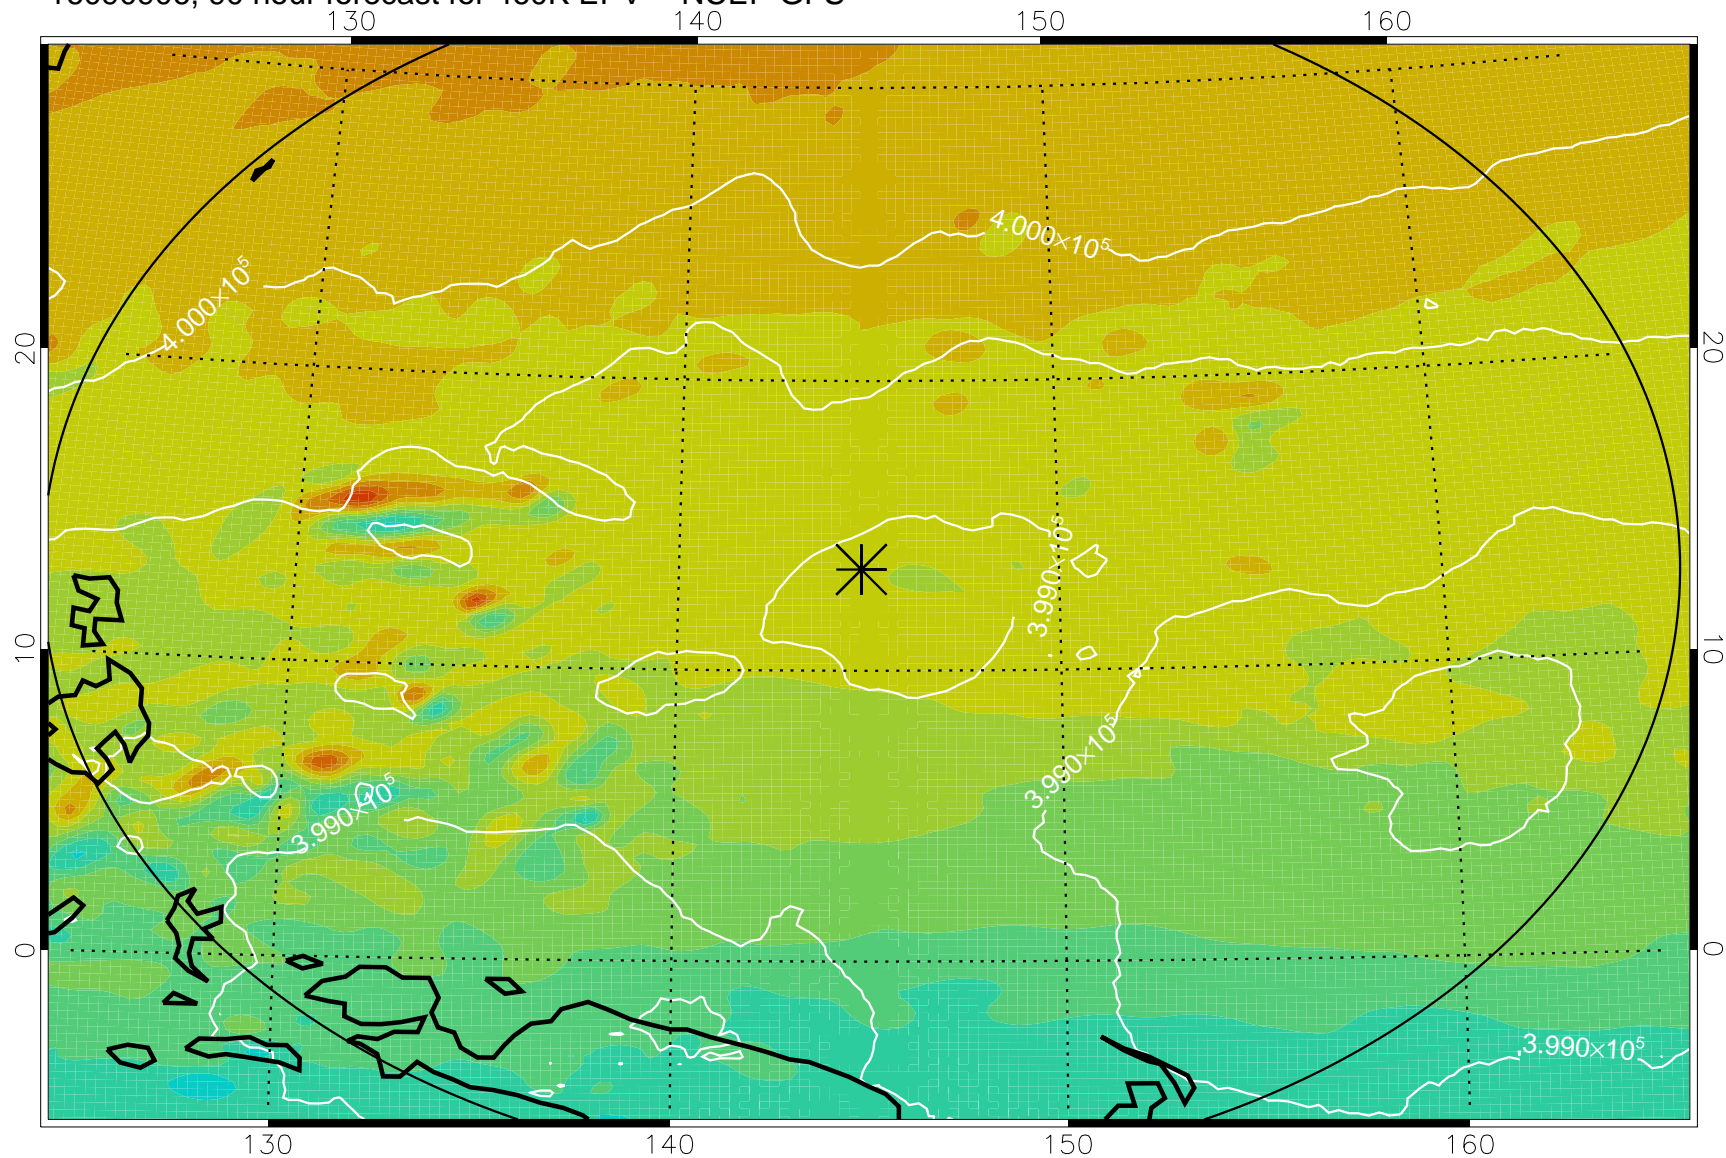

16090818, 78 hour forecast for 460K EPV -- NCEP GFS

460K Montgomery Streamfunction, white

Range ring of 2304 km

16090900, 84 hour forecast for 460K EPV -- NCEP GFS

460K Montgomery Streamfunction, white

Range ring of 2304 km

16090906, 90 hour forecast for 460K EPV -- NCEP GFS

460K Montgomery Streamfunction, white

Range ring of 2304 km

16090912, 96 hour forecast for 460K EPV -- NCEP GFS

460K Montgomery Streamfunction, white

Range ring of 2304 km

16090918, 102 hour forecast for 460K EPV -- NCEP GFS

460K Montgomery Streamfunction, white

Range ring of 2304 km

16091000, 108 hour forecast for 460K EPV -- NCEP GFS

460K Montgomery Streamfunction, white

Range ring of 2304 km

16091006, 114 hour forecast for 460K EPV -- NCEP GFS

460K Montgomery Streamfunction, white

Range ring of 2304 km

16091012, 120 hour forecast for 460K EPV -- NCEP GFS

460K Montgomery Streamfunction, white

Range ring of 2304 km