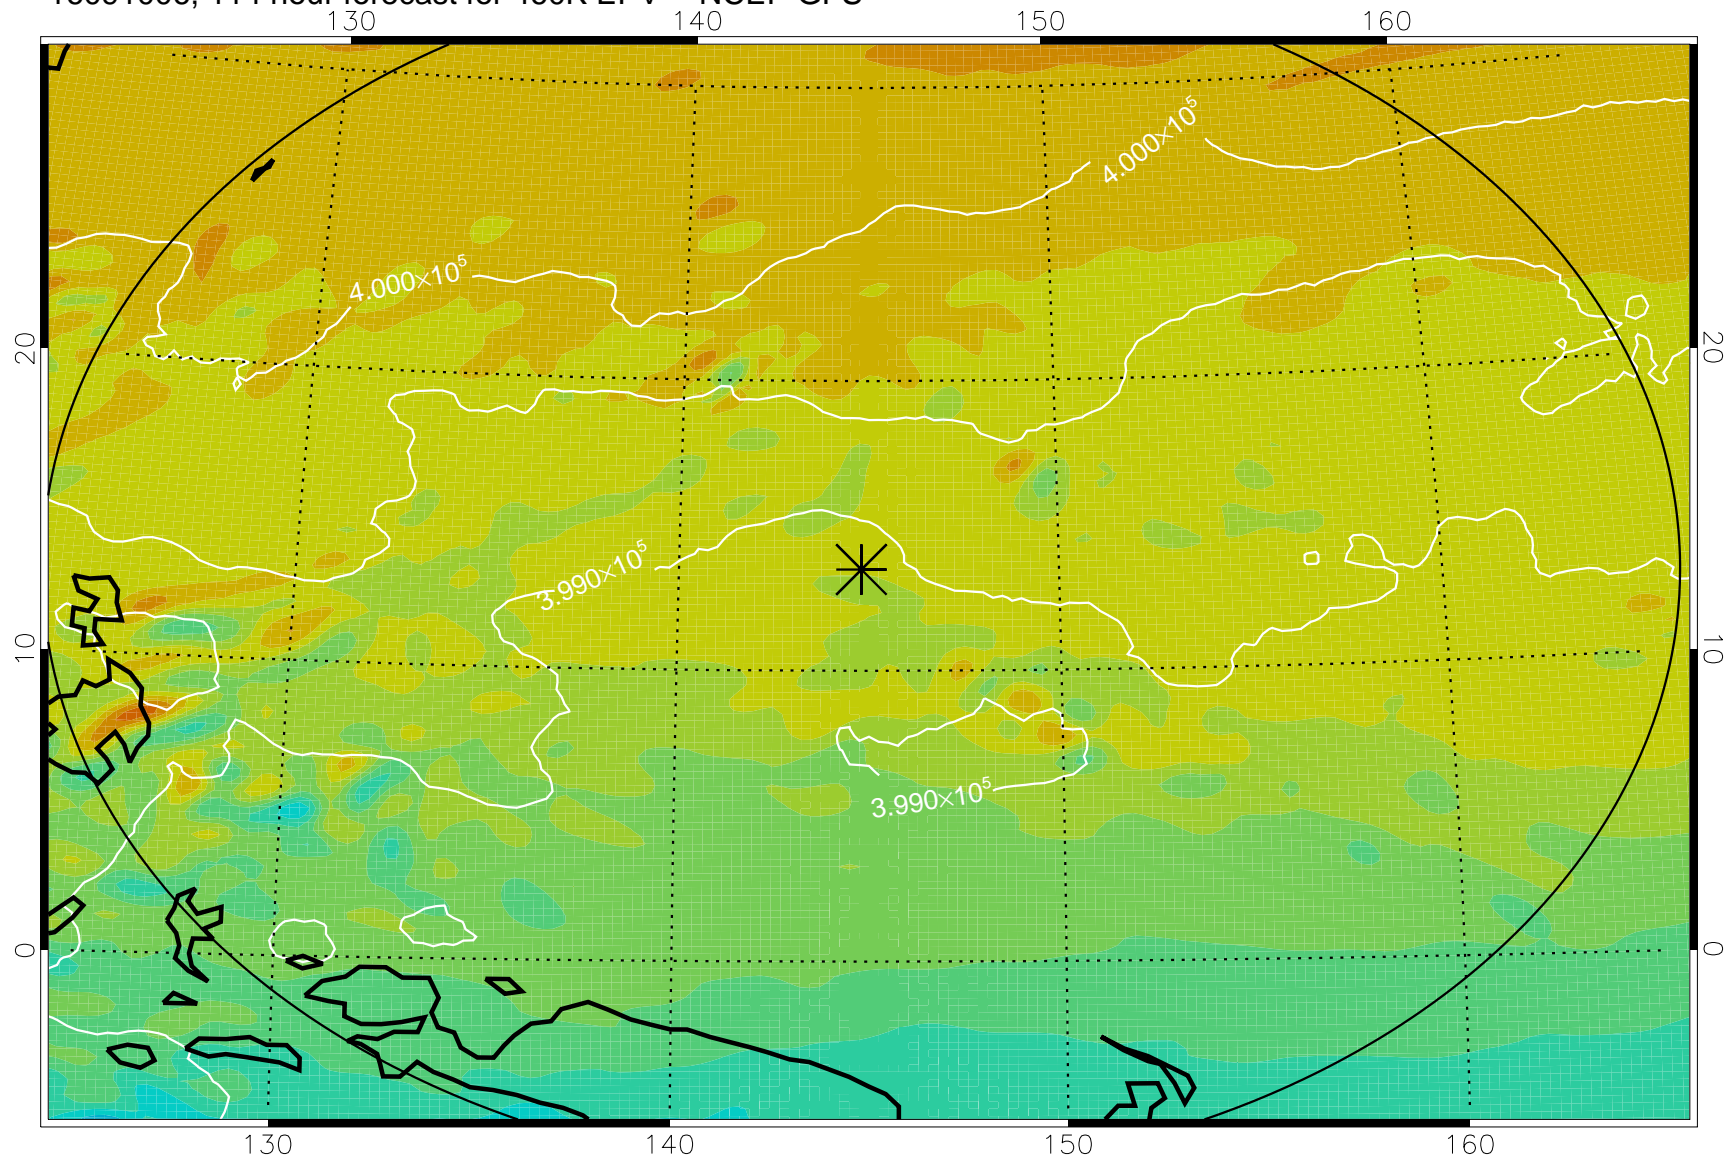

16090818, 78 hour forecast for 460K EPV -- NCEP GFS

460K Montgomery Streamfunction, white

Range ring of 2304 km

16090900, 84 hour forecast for 460K EPV -- NCEP GFS

460K Montgomery Streamfunction, white

Range ring of 2304 km

16090906, 90 hour forecast for 460K EPV -- NCEP GFS

460K Montgomery Streamfunction, white

Range ring of 2304 km

16090912, 96 hour forecast for 460K EPV -- NCEP GFS

460K Montgomery Streamfunction, white

Range ring of 2304 km

16090918, 102 hour forecast for 460K EPV -- NCEP GFS

460K Montgomery Streamfunction, white

Range ring of 2304 km

16091000, 108 hour forecast for 460K EPV -- NCEP GFS

460K Montgomery Streamfunction, white

Range ring of 2304 km

16091006, 114 hour forecast for 460K EPV -- NCEP GFS

460K Montgomery Streamfunction, white

Range ring of 2304 km

16091012, 120 hour forecast for 460K EPV -- NCEP GFS

460K Montgomery Streamfunction, white

Range ring of 2304 km