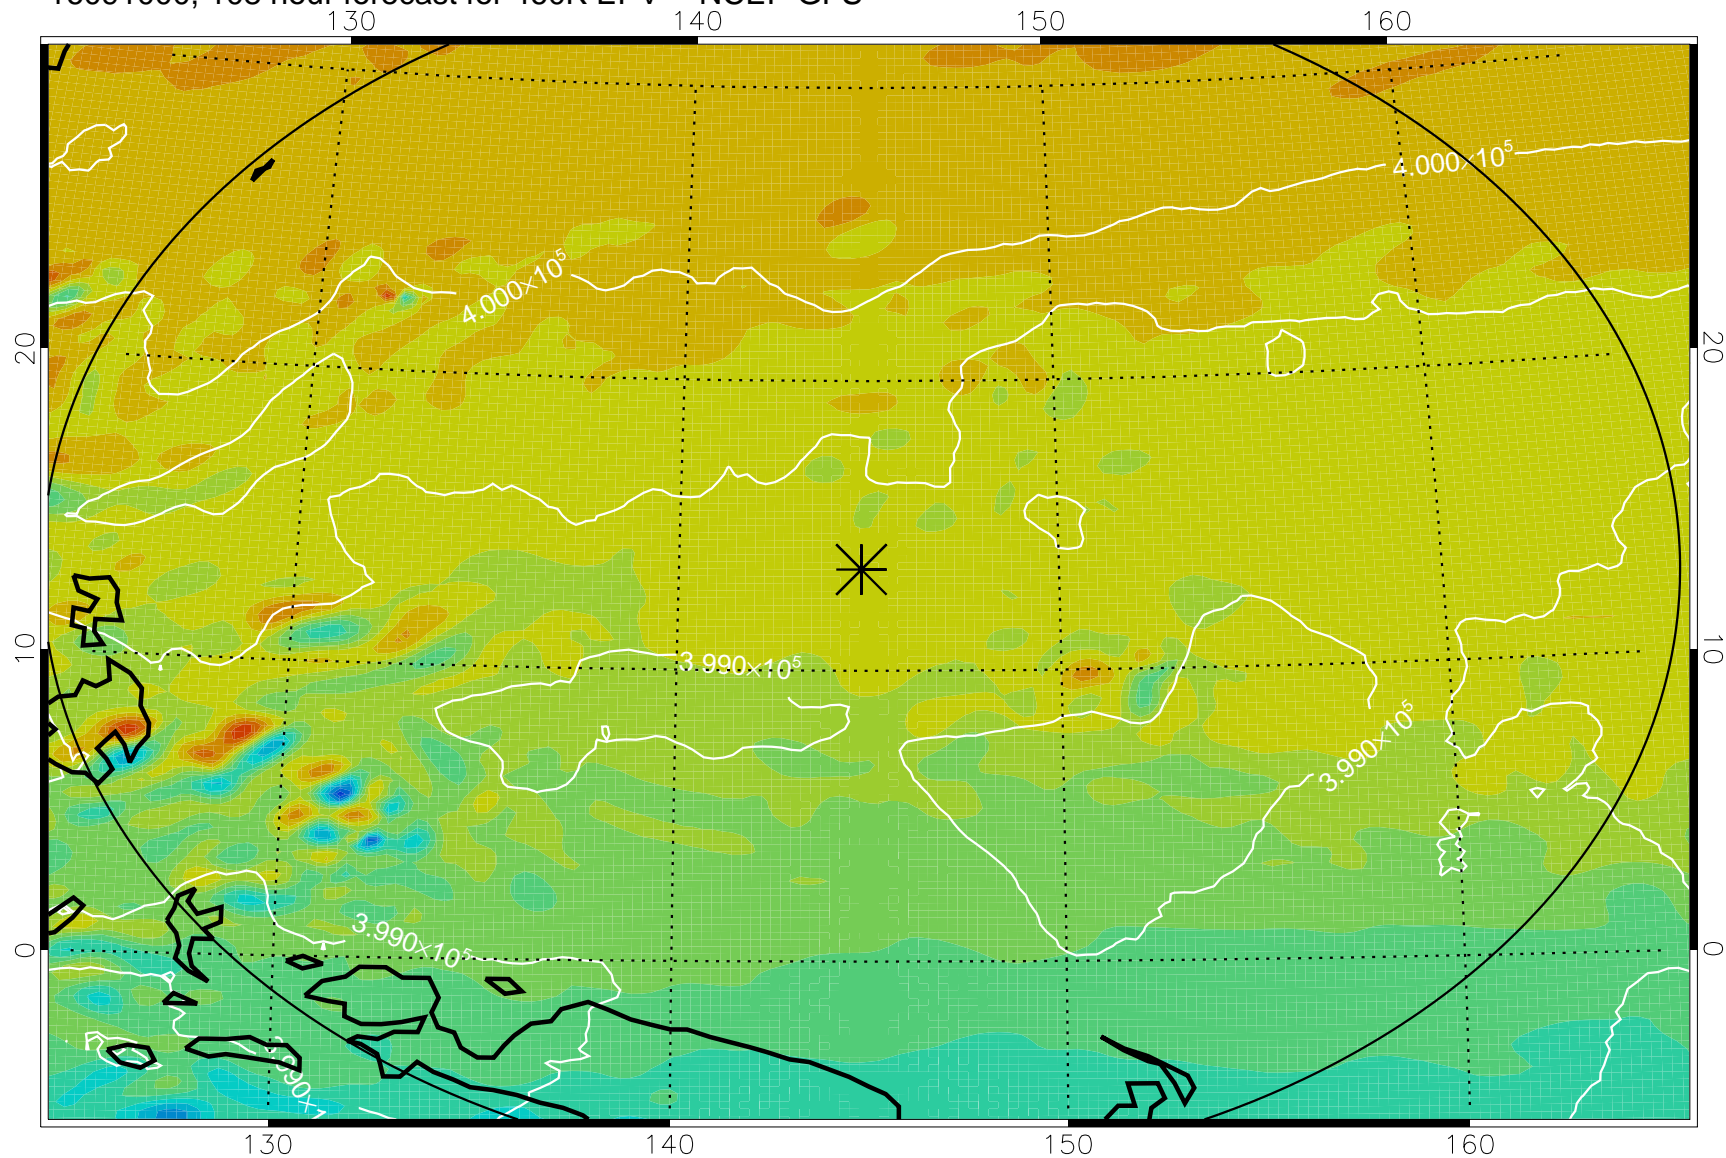

16090818, 78 hour forecast for 460K EPV -- NCEP GFS

460K Montgomery Streamfunction, white

Range ring of 2304 km

16090900, 84 hour forecast for 460K EPV -- NCEP GFS

460K Montgomery Streamfunction, white

Range ring of 2304 km

16090906, 90 hour forecast for 460K EPV -- NCEP GFS

460K Montgomery Streamfunction, white

Range ring of 2304 km

16090912, 96 hour forecast for 460K EPV -- NCEP GFS

460K Montgomery Streamfunction, white

Range ring of 2304 km

16090918, 102 hour forecast for 460K EPV -- NCEP GFS

460K Montgomery Streamfunction, white

Range ring of 2304 km

16091000, 108 hour forecast for 460K EPV -- NCEP GFS

460K Montgomery Streamfunction, white

Range ring of 2304 km

16091006, 114 hour forecast for 460K EPV -- NCEP GFS

460K Montgomery Streamfunction, white

Range ring of 2304 km

16091012, 120 hour forecast for 460K EPV -- NCEP GFS

460K Montgomery Streamfunction, white

Range ring of 2304 km