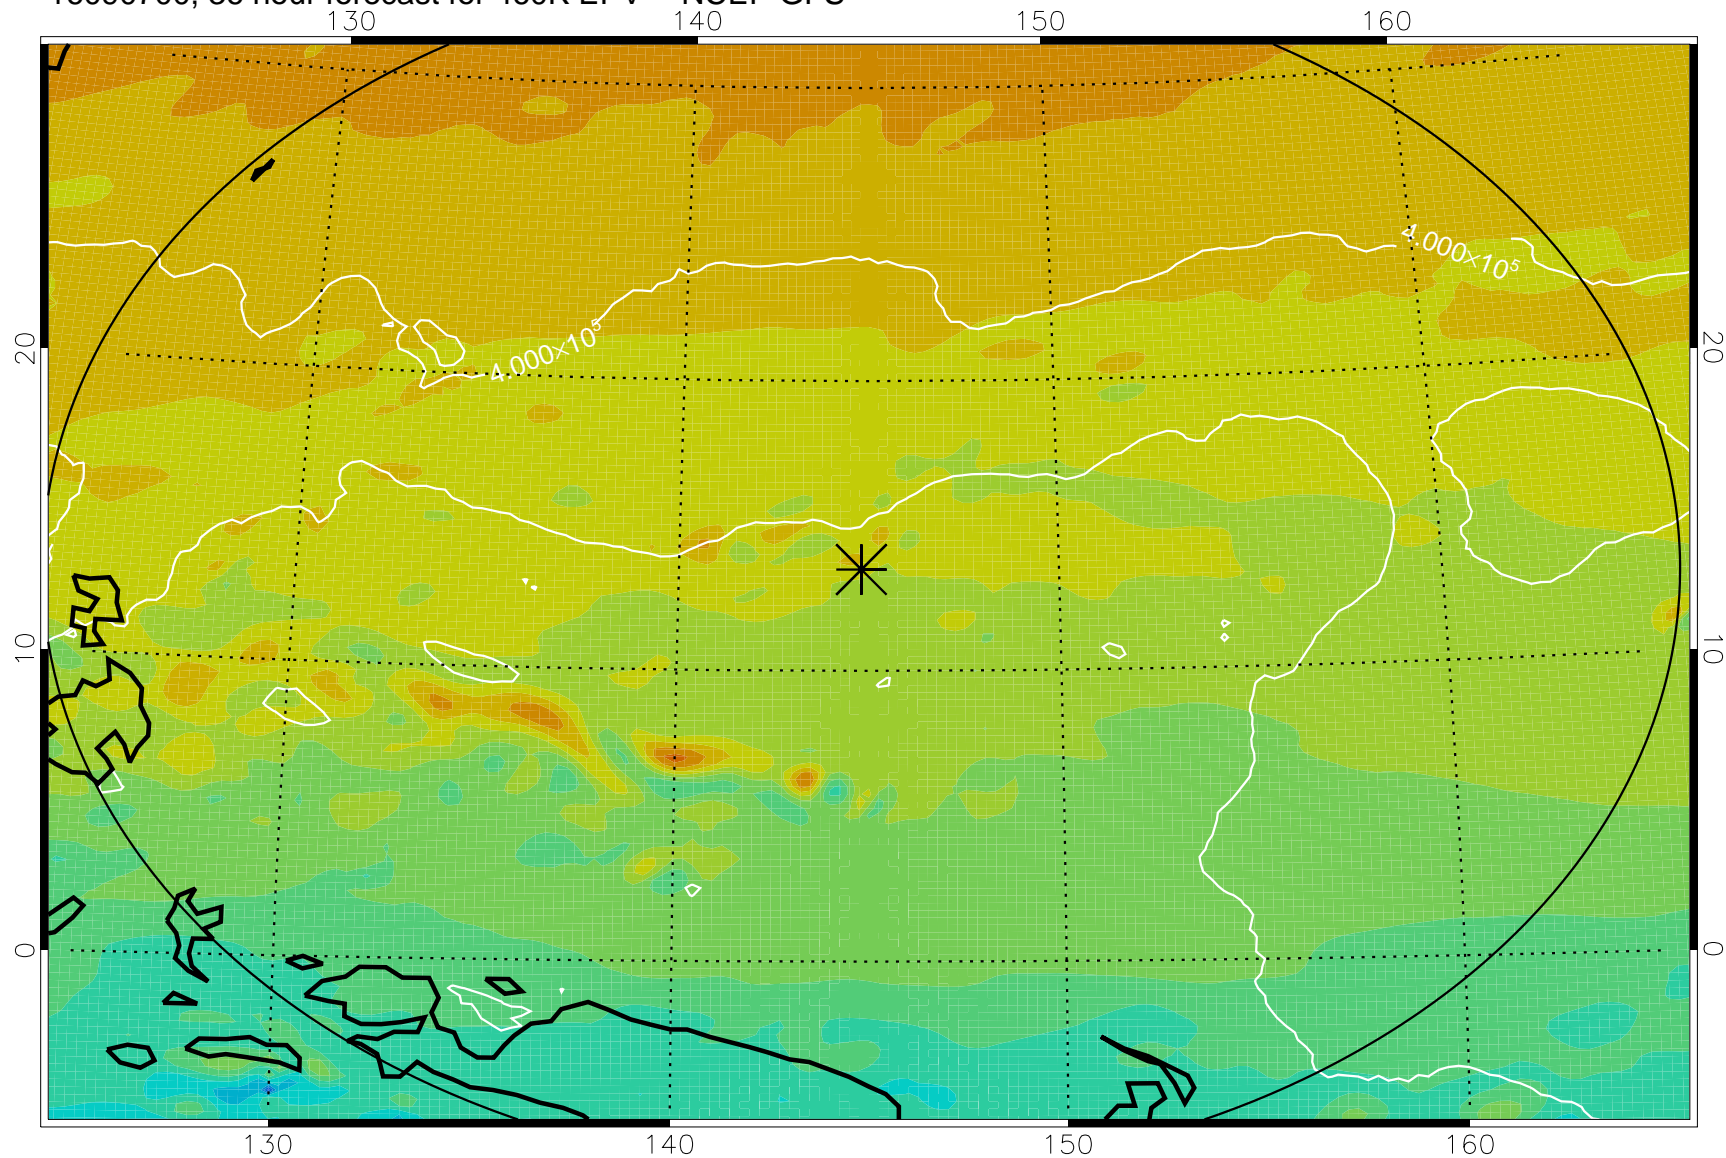

16090518, 6 hour forecast for 460K EPV -- NCEP GFS

460K Montgomery Streamfunction, white

Range ring of 2304 km

16090600, 12 hour forecast for 460K EPV -- NCEP GFS

460K Montgomery Streamfunction, white

Range ring of 2304 km

16090606, 18 hour forecast for 460K EPV -- NCEP GFS

460K Montgomery Streamfunction, white

Range ring of 2304 km

16090612, 24 hour forecast for 460K EPV -- NCEP GFS

460K Montgomery Streamfunction, white

Range ring of 2304 km

16090618, 30 hour forecast for 460K EPV -- NCEP GFS

460K Montgomery Streamfunction, white

Range ring of 2304 km

16090700, 36 hour forecast for 460K EPV -- NCEP GFS

460K Montgomery Streamfunction, white

Range ring of 2304 km

16090706, 42 hour forecast for 460K EPV -- NCEP GFS

460K Montgomery Streamfunction, white

Range ring of 2304 km

16090712, 48 hour forecast for 460K EPV -- NCEP GFS

460K Montgomery Streamfunction, white

Range ring of 2304 km