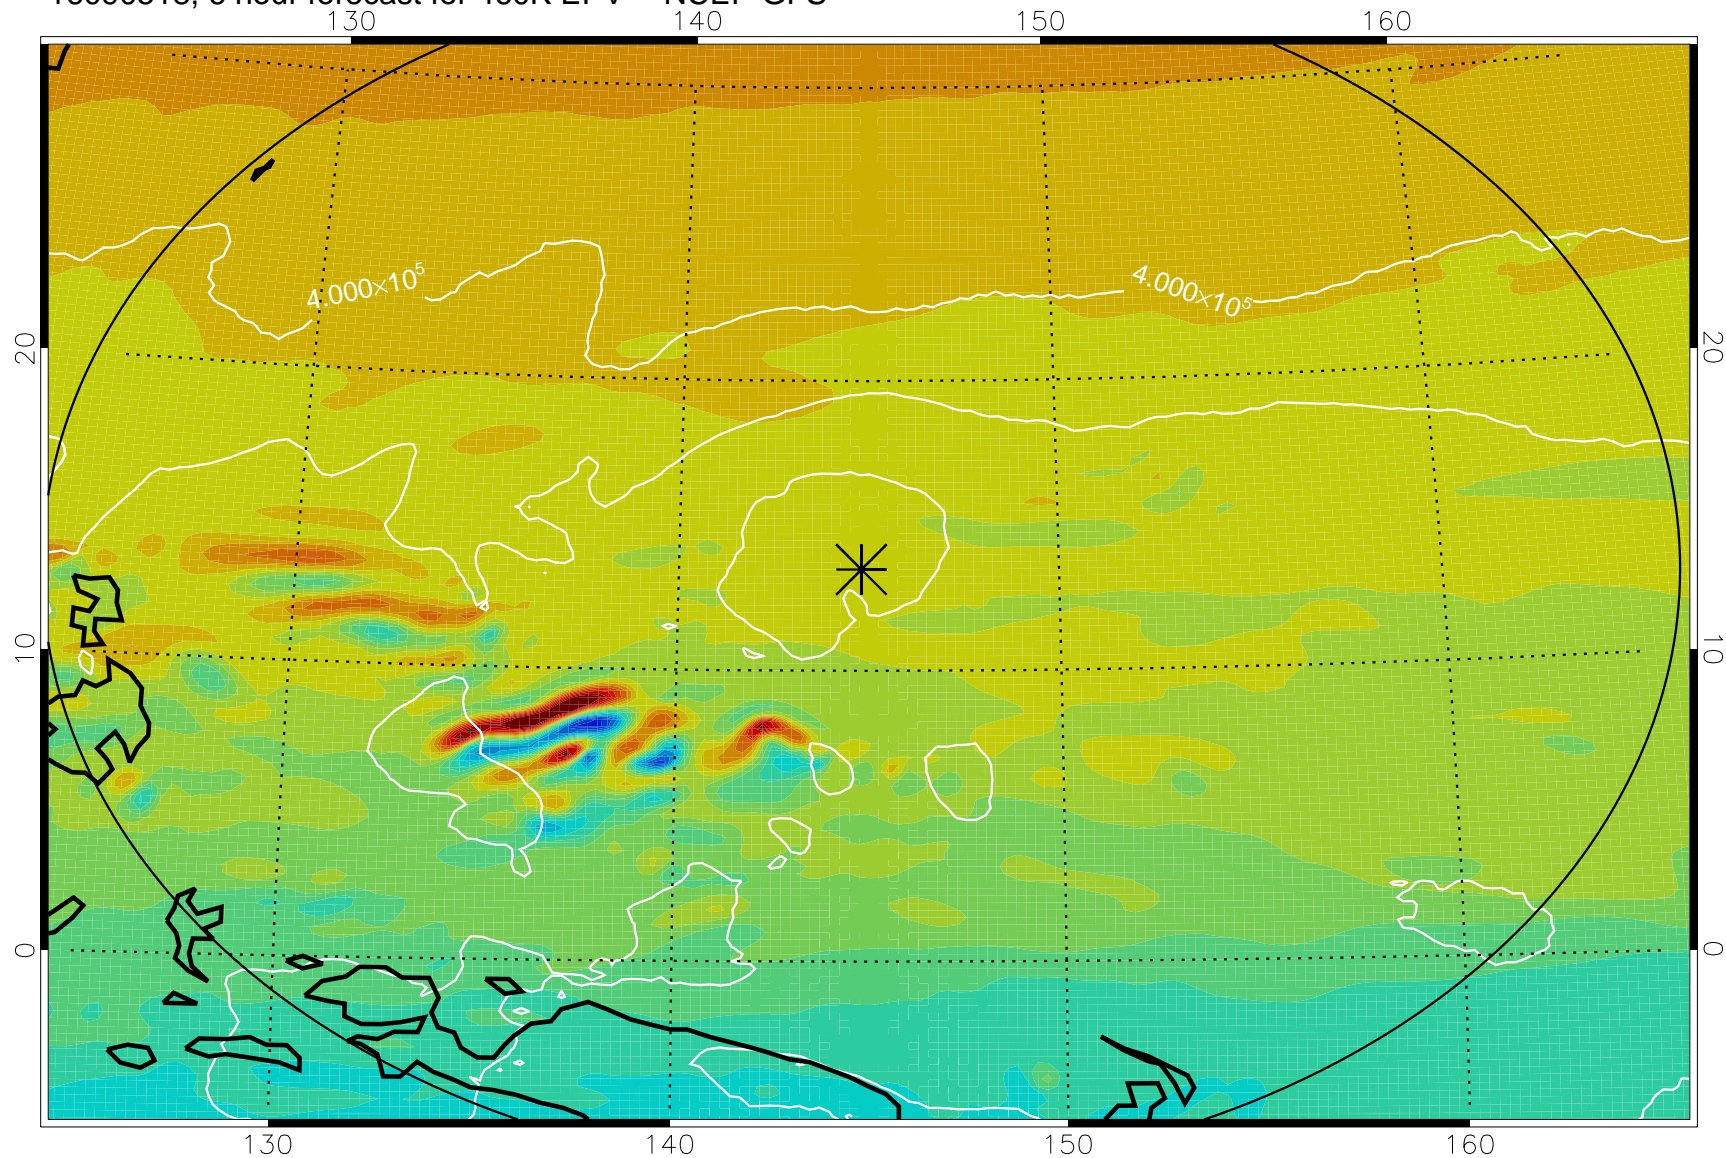

16090518, 6 hour forecast for 460K EPV -- NCEP GFS

460K Montgomery Streamfunction, white

Range ring of 2304 km

16090600, 12 hour forecast for 460K EPV -- NCEP GFS

460K Montgomery Streamfunction, white

Range ring of 2304 km

16090606, 18 hour forecast for 460K EPV -- NCEP GFS

460K Montgomery Streamfunction, white

Range ring of 2304 km

16090612, 24 hour forecast for 460K EPV -- NCEP GFS

460K Montgomery Streamfunction, white

Range ring of 2304 km

16090618, 30 hour forecast for 460K EPV -- NCEP GFS

460K Montgomery Streamfunction, white

Range ring of 2304 km

16090700, 36 hour forecast for 460K EPV -- NCEP GFS

460K Montgomery Streamfunction, white

Range ring of 2304 km

16090718, 54 hour forecast for 460K EPV -- NCEP GFS

460K Montgomery Streamfunction, white

Range ring of 2304 km

16090800, 60 hour forecast for 460K EPV -- NCEP GFS

460K Montgomery Streamfunction, white

Range ring of 2304 km