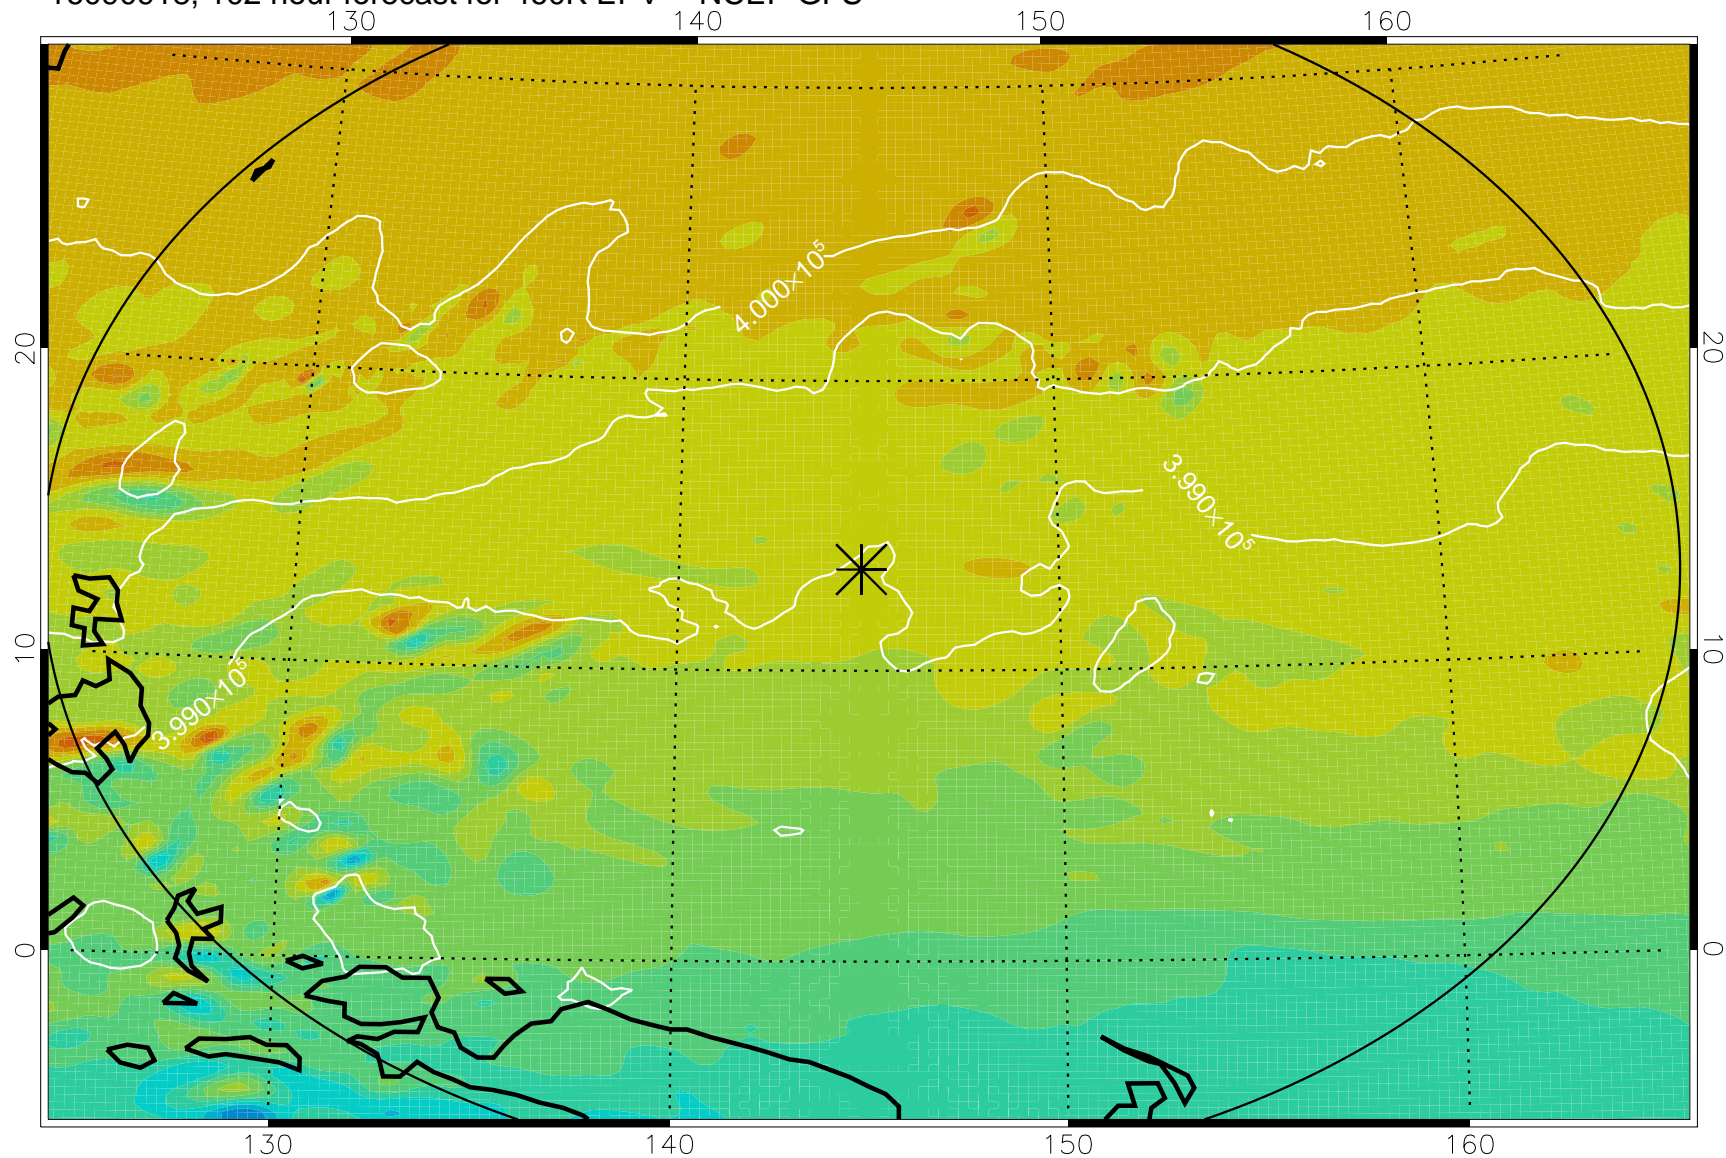

16090818, 78 hour forecast for 460K EPV -- NCEP GFS

460K Montgomery Streamfunction, white

Range ring of 2304 km

16090900, 84 hour forecast for 460K EPV -- NCEP GFS

460K Montgomery Streamfunction, white

Range ring of 2304 km

16090906, 90 hour forecast for 460K EPV -- NCEP GFS

460K Montgomery Streamfunction, white

Range ring of 2304 km

16090912, 96 hour forecast for 460K EPV -- NCEP GFS

460K Montgomery Streamfunction, white

Range ring of 2304 km

16090918, 102 hour forecast for 460K EPV -- NCEP GFS

460K Montgomery Streamfunction, white

Range ring of 2304 km

16091000, 108 hour forecast for 460K EPV -- NCEP GFS

460K Montgomery Streamfunction, white

Range ring of 2304 km

16091006, 114 hour forecast for 460K EPV -- NCEP GFS

460K Montgomery Streamfunction, white

Range ring of 2304 km

16091012, 120 hour forecast for 460K EPV -- NCEP GFS

460K Montgomery Streamfunction, white

Range ring of 2304 km