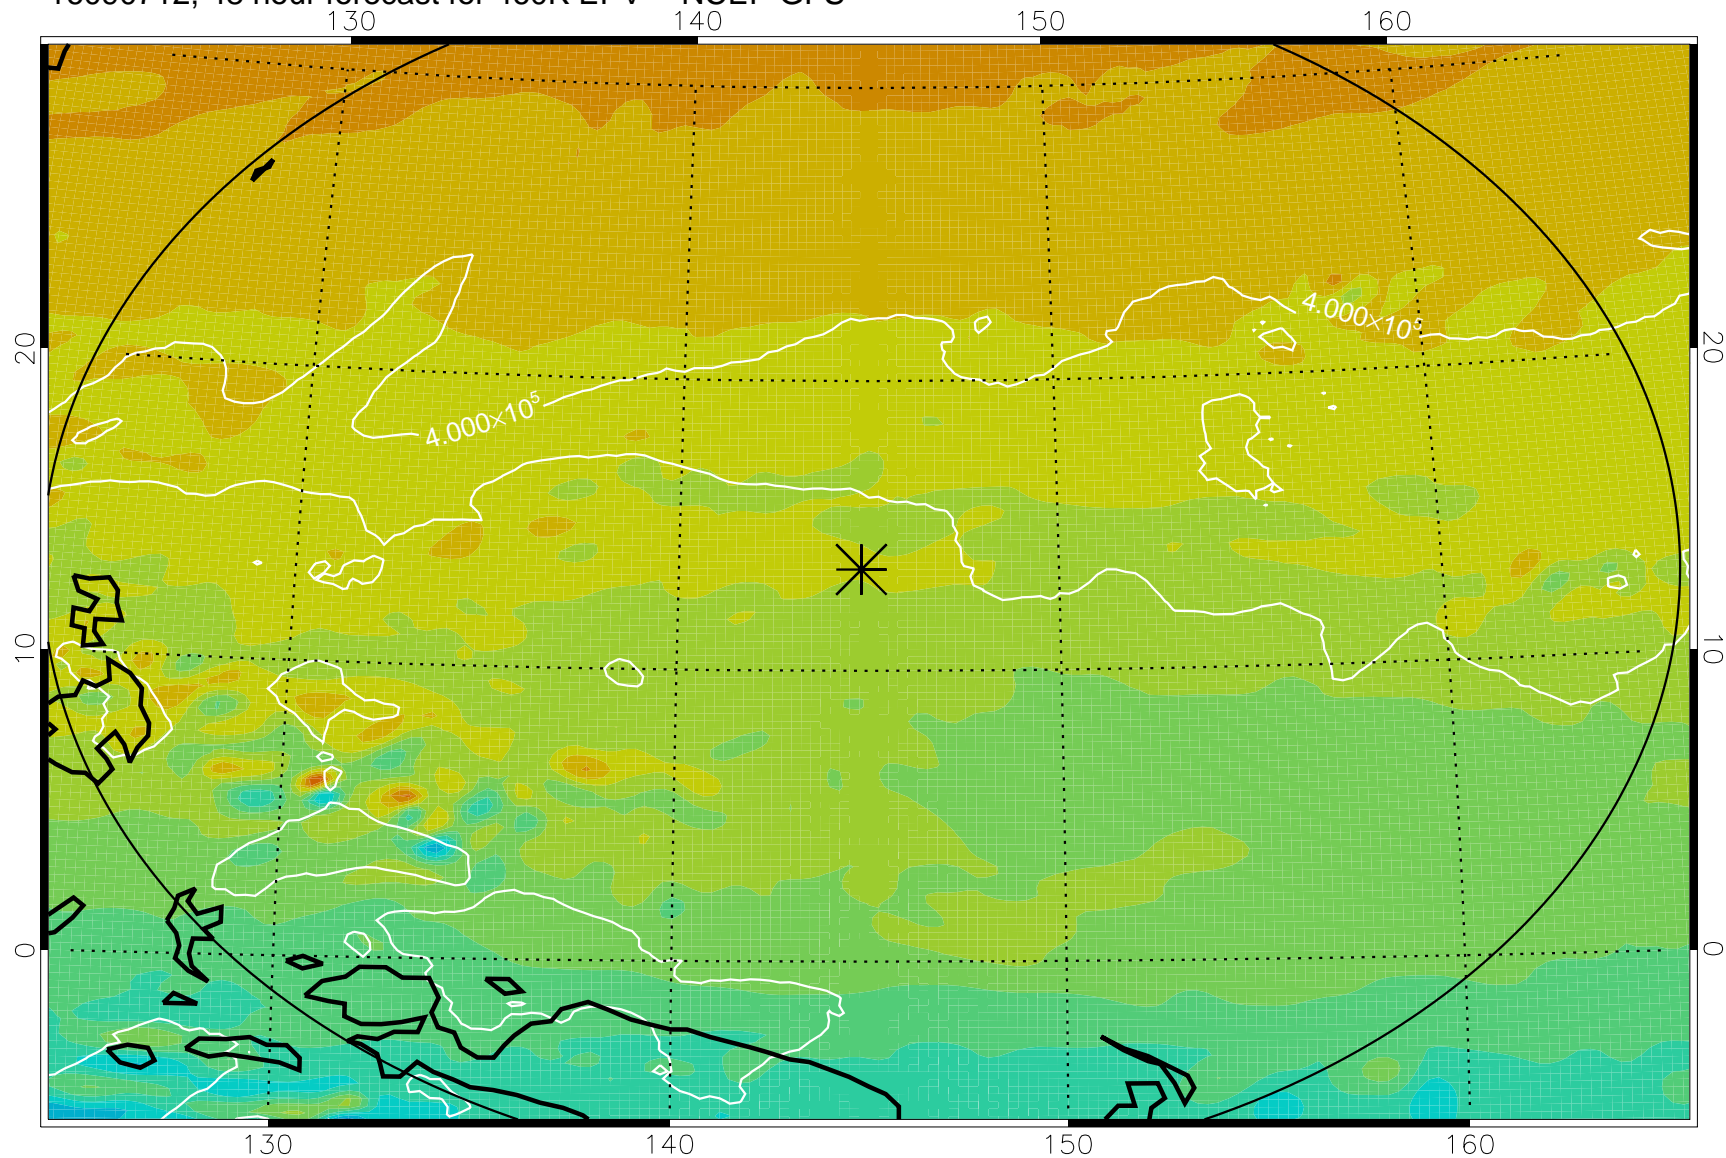

16090606, 18 hour forecast for 460K EPV -- NCEP GFS

460K Montgomery Streamfunction, white

Range ring of 2304 km

16090612, 24 hour forecast for 460K EPV -- NCEP GFS

460K Montgomery Streamfunction, white

Range ring of 2304 km

16090618, 30 hour forecast for 460K EPV -- NCEP GFS

460K Montgomery Streamfunction, white

Range ring of 2304 km

16090700, 36 hour forecast for 460K EPV -- NCEP GFS

460K Montgomery Streamfunction, white

Range ring of 2304 km

16090706, 42 hour forecast for 460K EPV -- NCEP GFS

460K Montgomery Streamfunction, white

Range ring of 2304 km

16090712, 48 hour forecast for 460K EPV -- NCEP GFS

460K Montgomery Streamfunction, white

Range ring of 2304 km

16090718, 54 hour forecast for 460K EPV -- NCEP GFS

460K Montgomery Streamfunction, white

Range ring of 2304 km

16090800, 60 hour forecast for 460K EPV -- NCEP GFS

460K Montgomery Streamfunction, white

Range ring of 2304 km