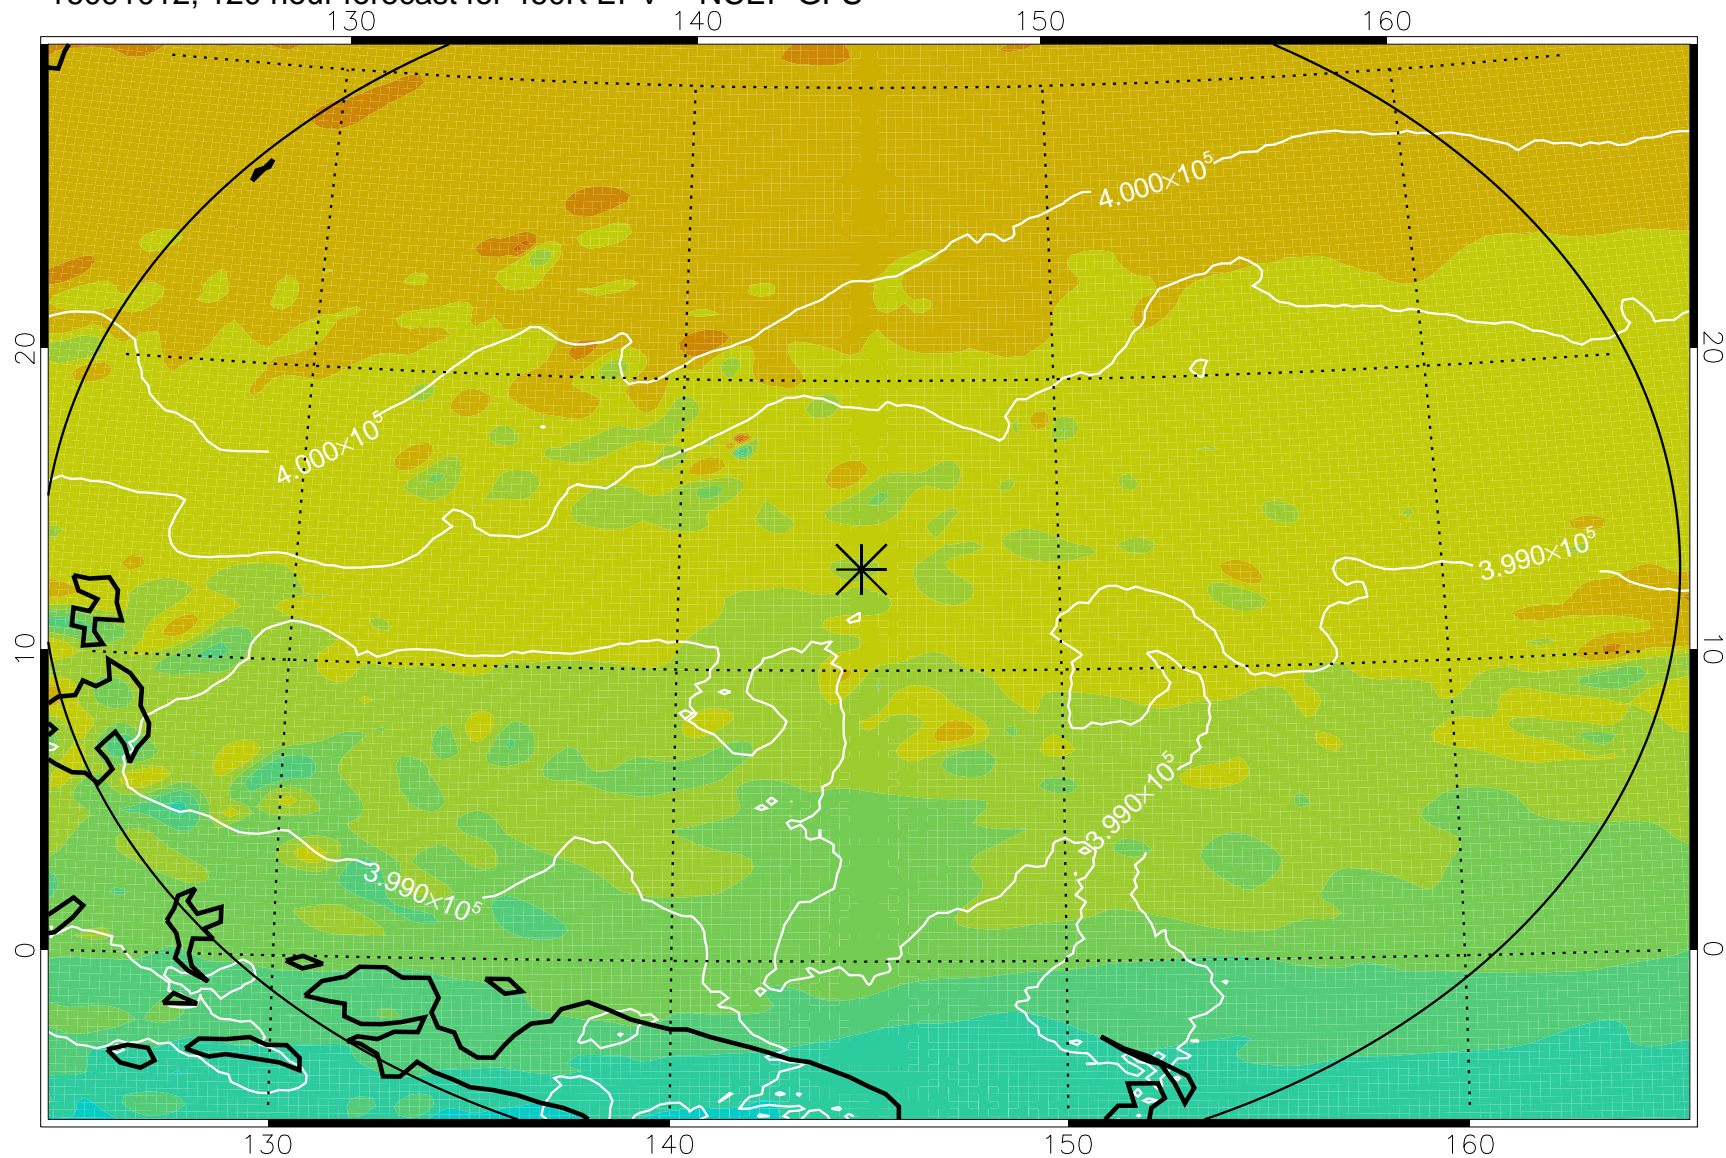

16090818, 78 hour forecast for 460K EPV -- NCEP GFS

460K Montgomery Streamfunction, white

Range ring of 2304 km

16090900, 84 hour forecast for 460K EPV -- NCEP GFS

460K Montgomery Streamfunction, white

Range ring of 2304 km

16090906, 90 hour forecast for 460K EPV -- NCEP GFS

460K Montgomery Streamfunction, white

Range ring of 2304 km

16090912, 96 hour forecast for 460K EPV -- NCEP GFS

460K Montgomery Streamfunction, white

Range ring of 2304 km

16090918, 102 hour forecast for 460K EPV -- NCEP GFS

460K Montgomery Streamfunction, white

Range ring of 2304 km

16091000, 108 hour forecast for 460K EPV -- NCEP GFS

460K Montgomery Streamfunction, white

Range ring of 2304 km

16091006, 114 hour forecast for 460K EPV -- NCEP GFS

460K Montgomery Streamfunction, white

Range ring of 2304 km

16091012, 120 hour forecast for 460K EPV -- NCEP GFS

460K Montgomery Streamfunction, white

Range ring of 2304 km