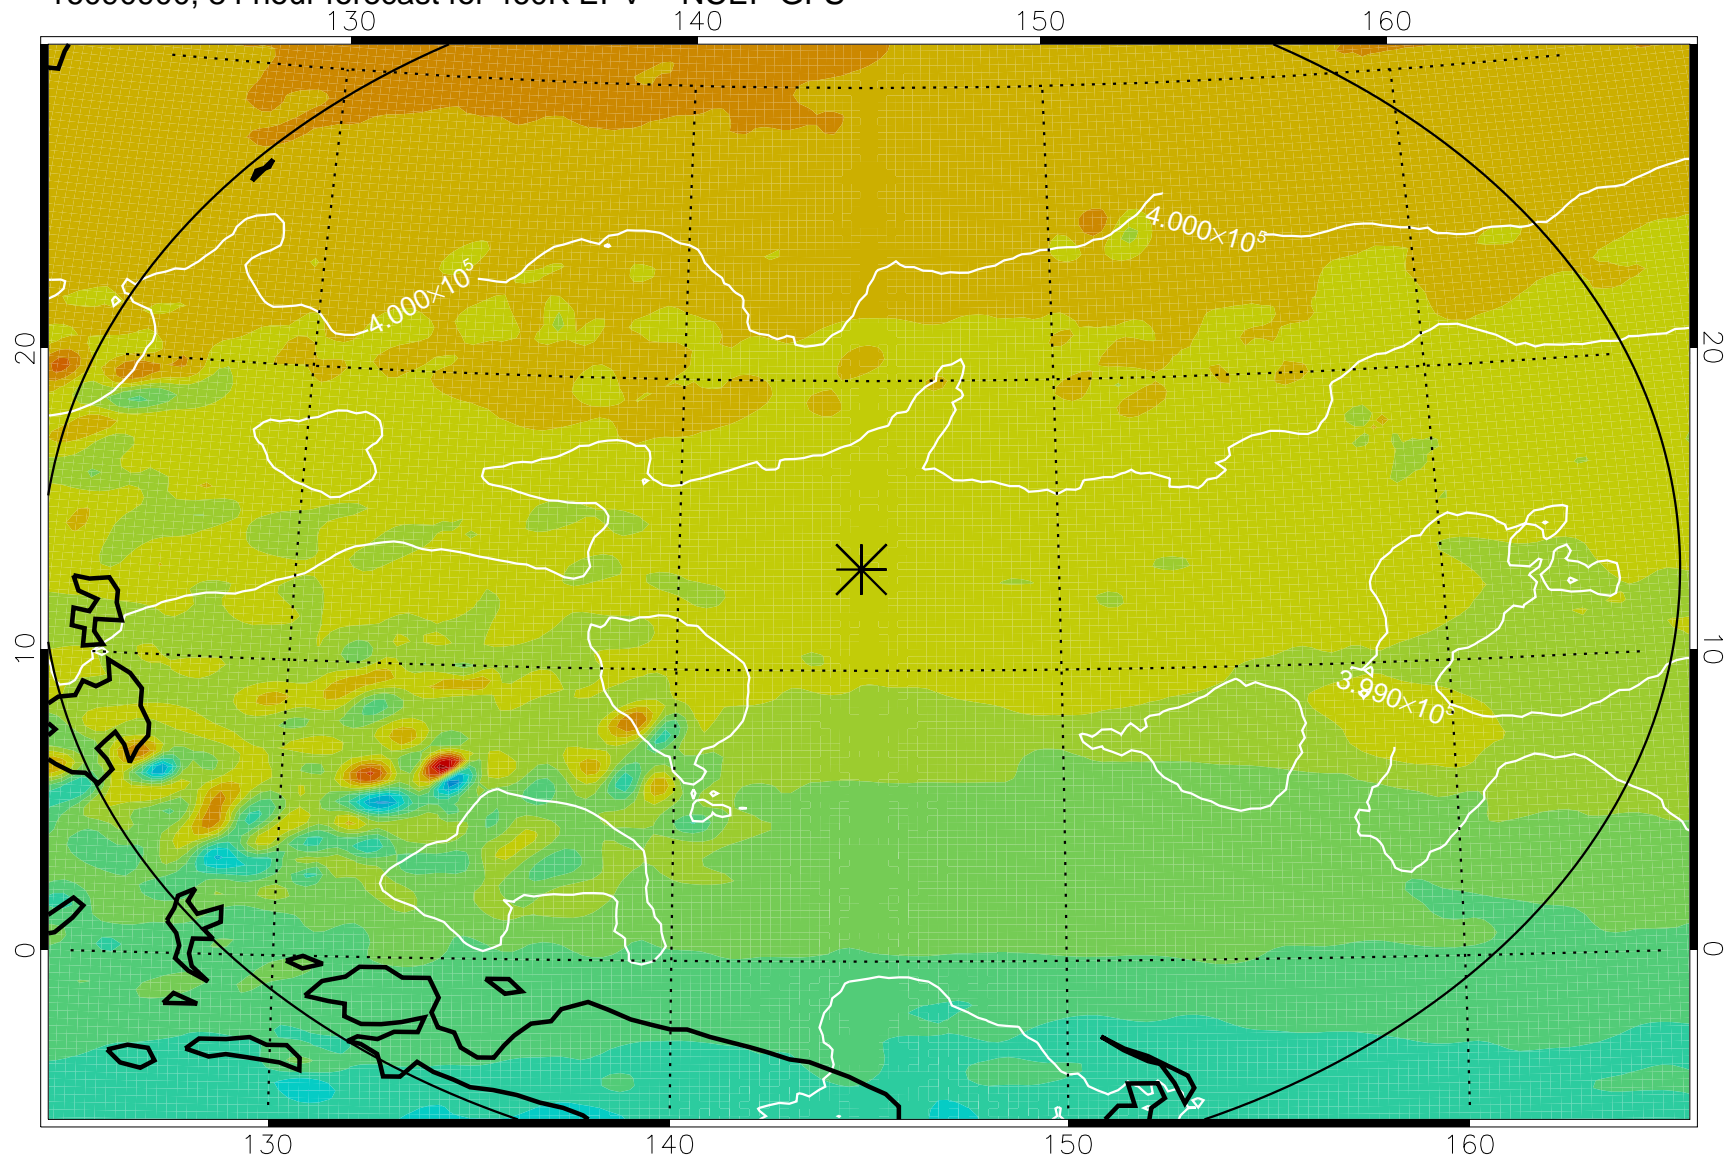

16090718, 54 hour forecast for 460K EPV -- NCEP GFS

460K Montgomery Streamfunction, white

Range ring of 2304 km

16090800, 60 hour forecast for 460K EPV -- NCEP GFS

460K Montgomery Streamfunction, white

Range ring of 2304 km

16090806, 66 hour forecast for 460K EPV -- NCEP GFS

460K Montgomery Streamfunction, white

Range ring of 2304 km

16090812, 72 hour forecast for 460K EPV -- NCEP GFS

460K Montgomery Streamfunction, white

Range ring of 2304 km

16090818, 78 hour forecast for 460K EPV -- NCEP GFS

460K Montgomery Streamfunction, white

Range ring of 2304 km

16090900, 84 hour forecast for 460K EPV -- NCEP GFS

460K Montgomery Streamfunction, white

Range ring of 2304 km

16090906, 90 hour forecast for 460K EPV -- NCEP GFS

460K Montgomery Streamfunction, white

Range ring of 2304 km

16090912, 96 hour forecast for 460K EPV -- NCEP GFS

460K Montgomery Streamfunction, white

Range ring of 2304 km