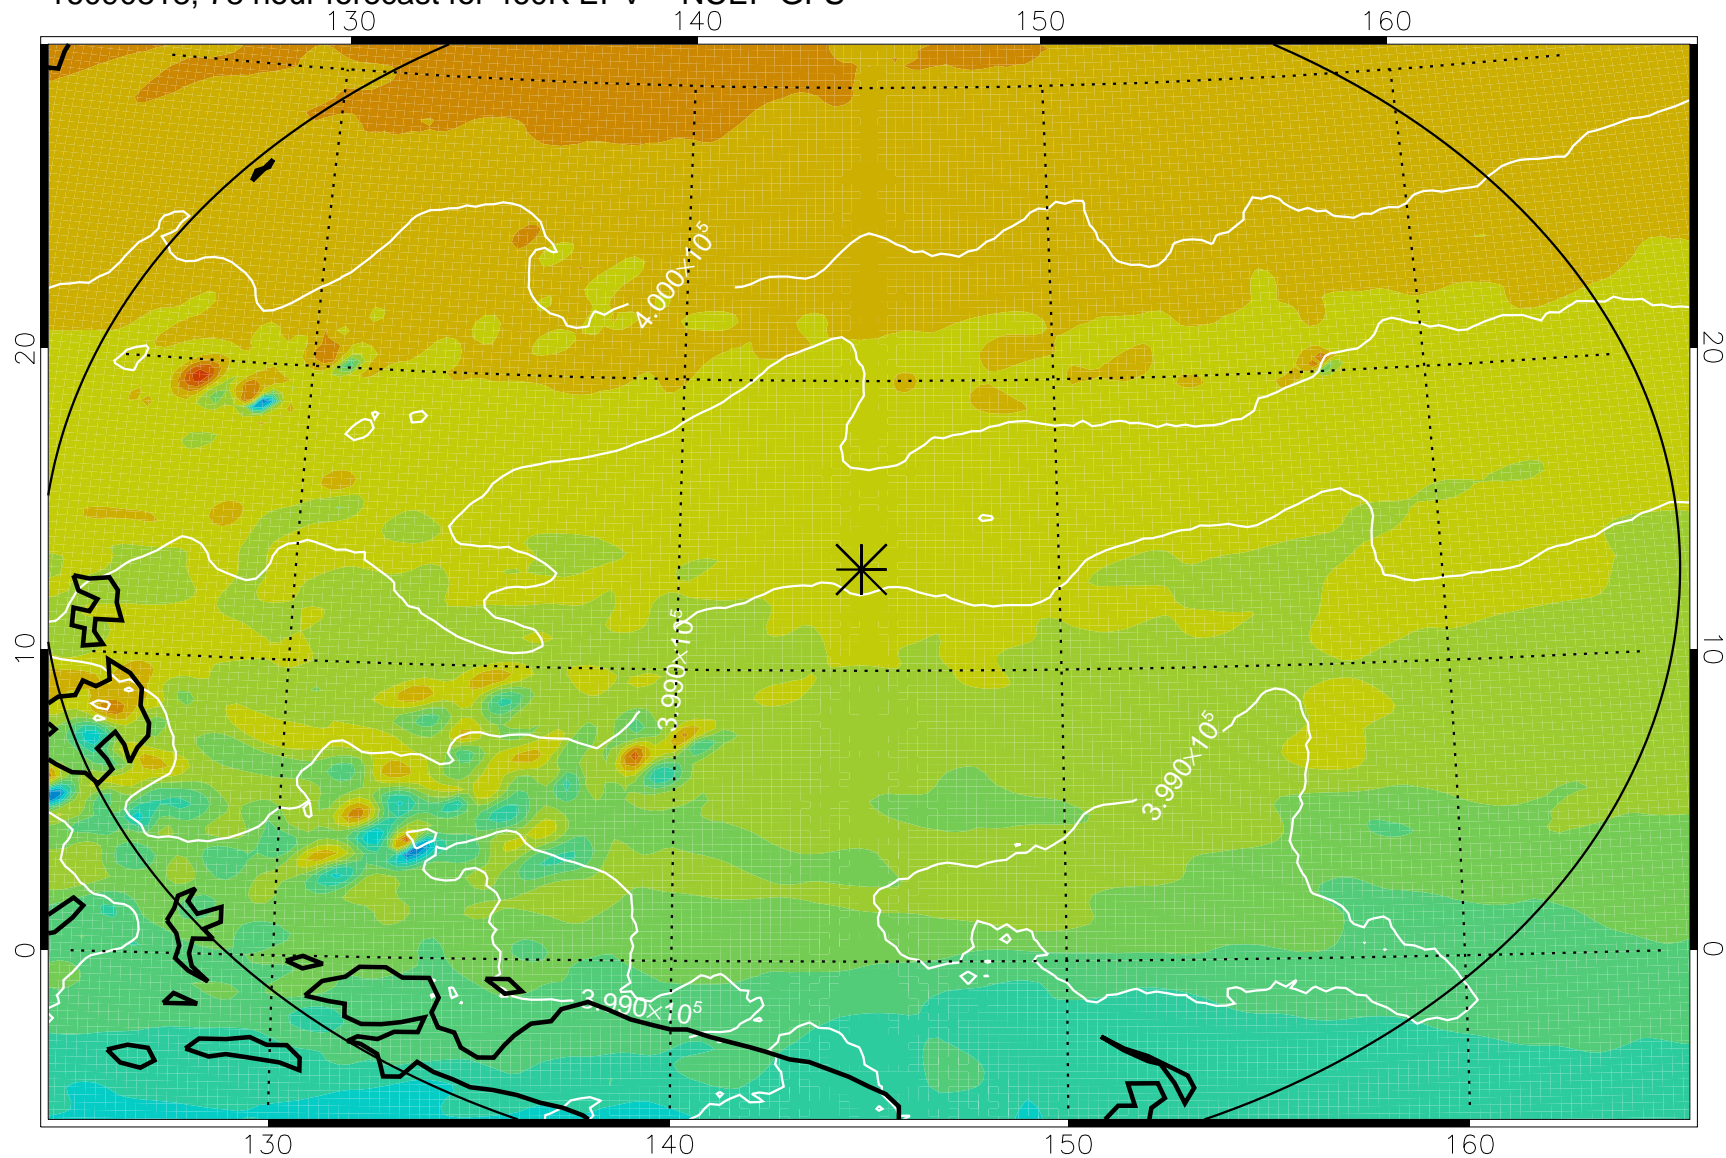

16090806, 66 hour forecast for 460K EPV -- NCEP GFS

460K Montgomery Streamfunction, white

Range ring of 2304 km

16090812, 72 hour forecast for 460K EPV -- NCEP GFS

460K Montgomery Streamfunction, white

Range ring of 2304 km

16090818, 78 hour forecast for 460K EPV -- NCEP GFS

460K Montgomery Streamfunction, white

Range ring of 2304 km

16090900, 84 hour forecast for 460K EPV -- NCEP GFS

460K Montgomery Streamfunction, white

Range ring of 2304 km

16090906, 90 hour forecast for 460K EPV -- NCEP GFS

460K Montgomery Streamfunction, white

Range ring of 2304 km

16090912, 96 hour forecast for 460K EPV -- NCEP GFS

460K Montgomery Streamfunction, white

Range ring of 2304 km

16090918, 102 hour forecast for 460K EPV -- NCEP GFS

460K Montgomery Streamfunction, white

Range ring of 2304 km

16091000, 108 hour forecast for 460K EPV -- NCEP GFS

460K Montgomery Streamfunction, white

Range ring of 2304 km