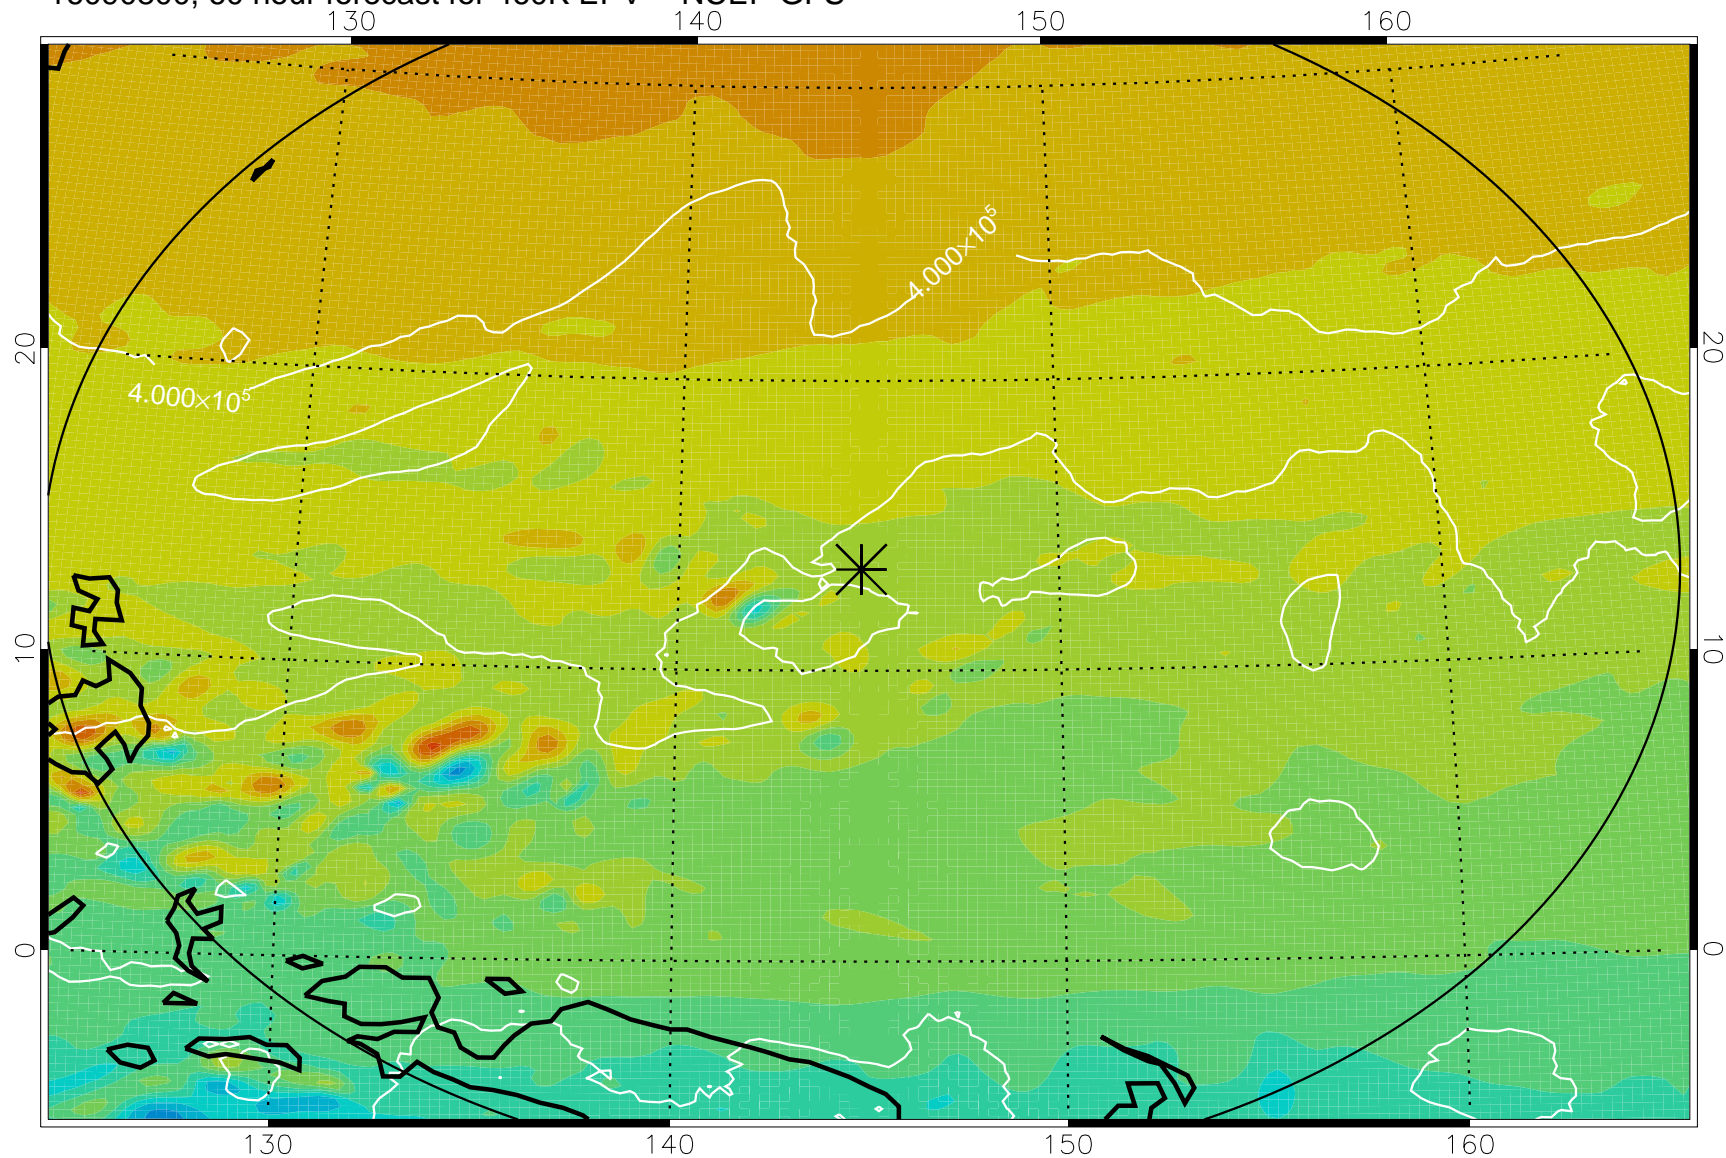

16090706, 42 hour forecast for 460K EPV -- NCEP GFS

460K Montgomery Streamfunction, white

Range ring of 2304 km

16090712, 48 hour forecast for 460K EPV -- NCEP GFS

460K Montgomery Streamfunction, white

Range ring of 2304 km

16090718, 54 hour forecast for 460K EPV -- NCEP GFS

460K Montgomery Streamfunction, white

Range ring of 2304 km

16090800, 60 hour forecast for 460K EPV -- NCEP GFS

460K Montgomery Streamfunction, white

Range ring of 2304 km

16090806, 66 hour forecast for 460K EPV -- NCEP GFS

460K Montgomery Streamfunction, white

Range ring of 2304 km

16090812, 72 hour forecast for 460K EPV -- NCEP GFS

460K Montgomery Streamfunction, white

Range ring of 2304 km

16090818, 78 hour forecast for 460K EPV -- NCEP GFS

460K Montgomery Streamfunction, white

Range ring of 2304 km

16090900, 84 hour forecast for 460K EPV -- NCEP GFS

460K Montgomery Streamfunction, white

Range ring of 2304 km