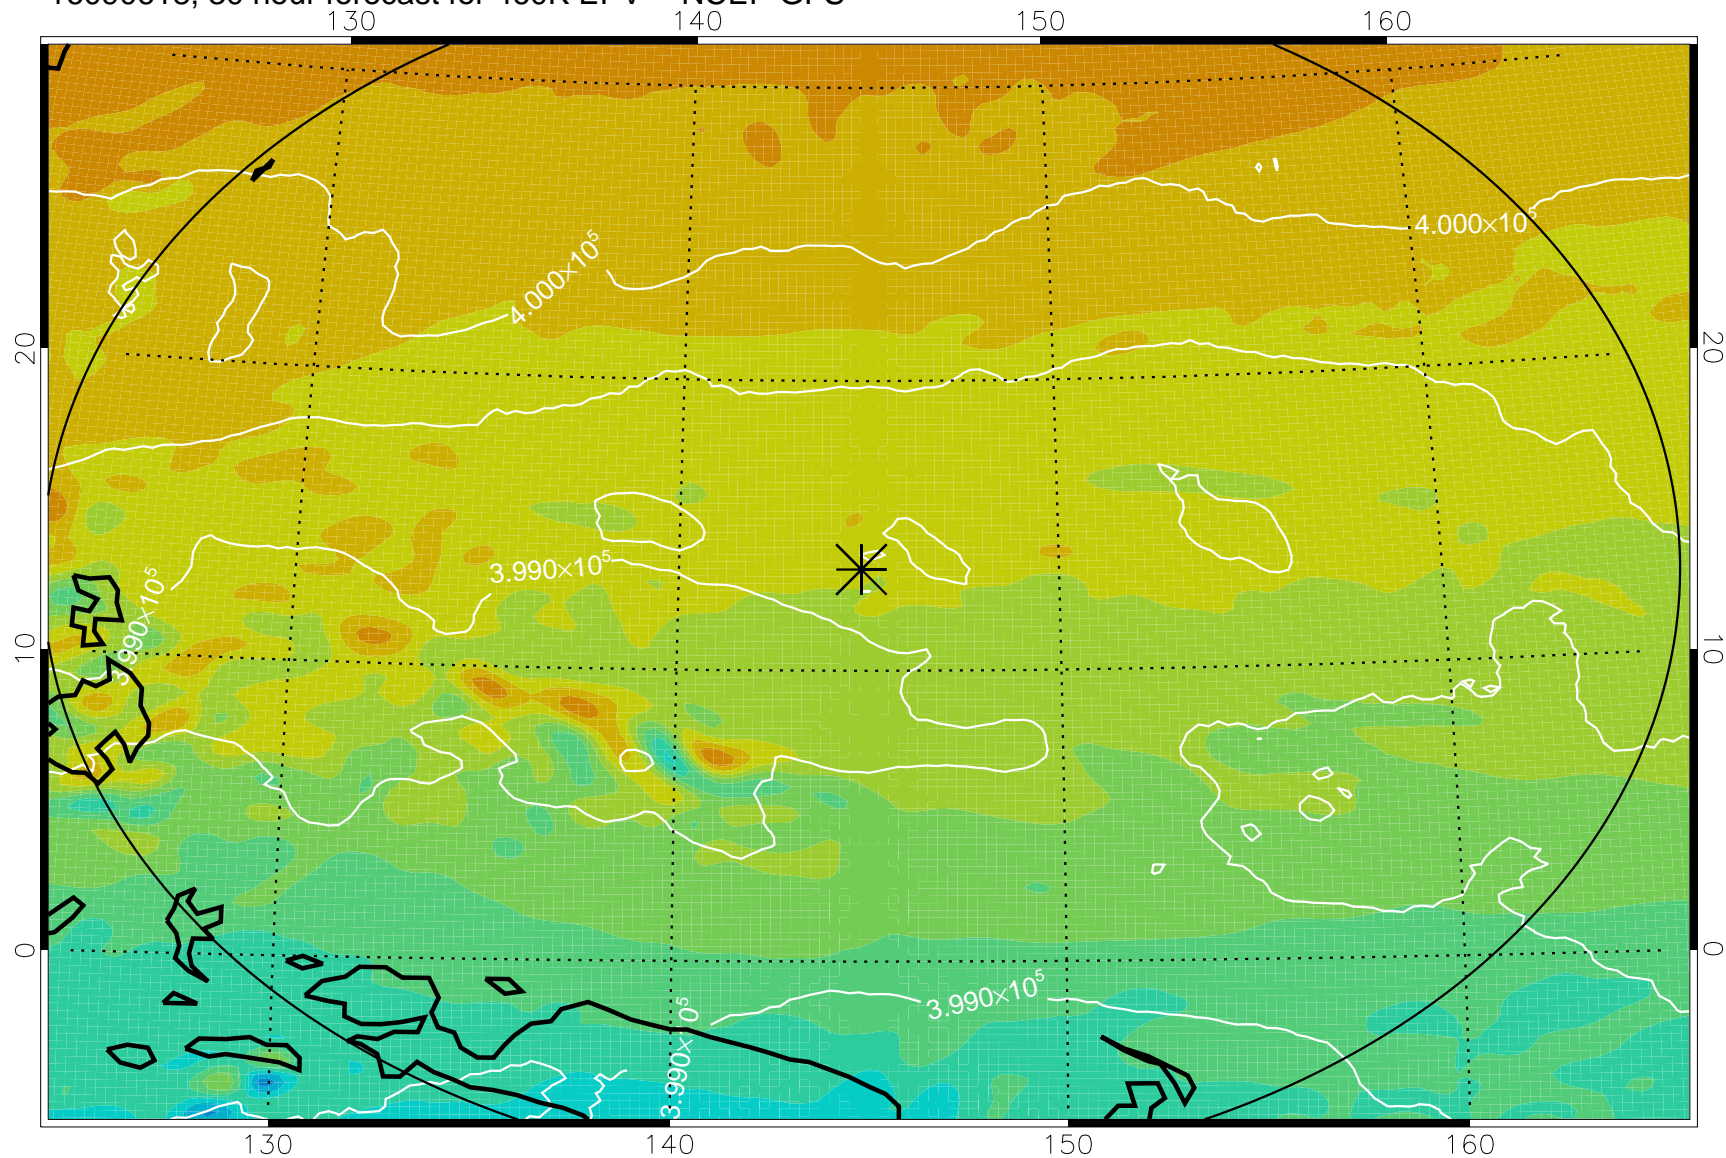

16090606, 18 hour forecast for 460K EPV -- NCEP GFS

460K Montgomery Streamfunction, white

Range ring of 2304 km

16090612, 24 hour forecast for 460K EPV -- NCEP GFS

460K Montgomery Streamfunction, white

Range ring of 2304 km

16090618, 30 hour forecast for 460K EPV -- NCEP GFS

460K Montgomery Streamfunction, white

Range ring of 2304 km

16090700, 36 hour forecast for 460K EPV -- NCEP GFS

460K Montgomery Streamfunction, white

Range ring of 2304 km

16090706, 42 hour forecast for 460K EPV -- NCEP GFS

460K Montgomery Streamfunction, white

Range ring of 2304 km

16090712, 48 hour forecast for 460K EPV -- NCEP GFS

460K Montgomery Streamfunction, white

Range ring of 2304 km

16090718, 54 hour forecast for 460K EPV -- NCEP GFS

460K Montgomery Streamfunction, white

Range ring of 2304 km

16090800, 60 hour forecast for 460K EPV -- NCEP GFS

460K Montgomery Streamfunction, white

Range ring of 2304 km