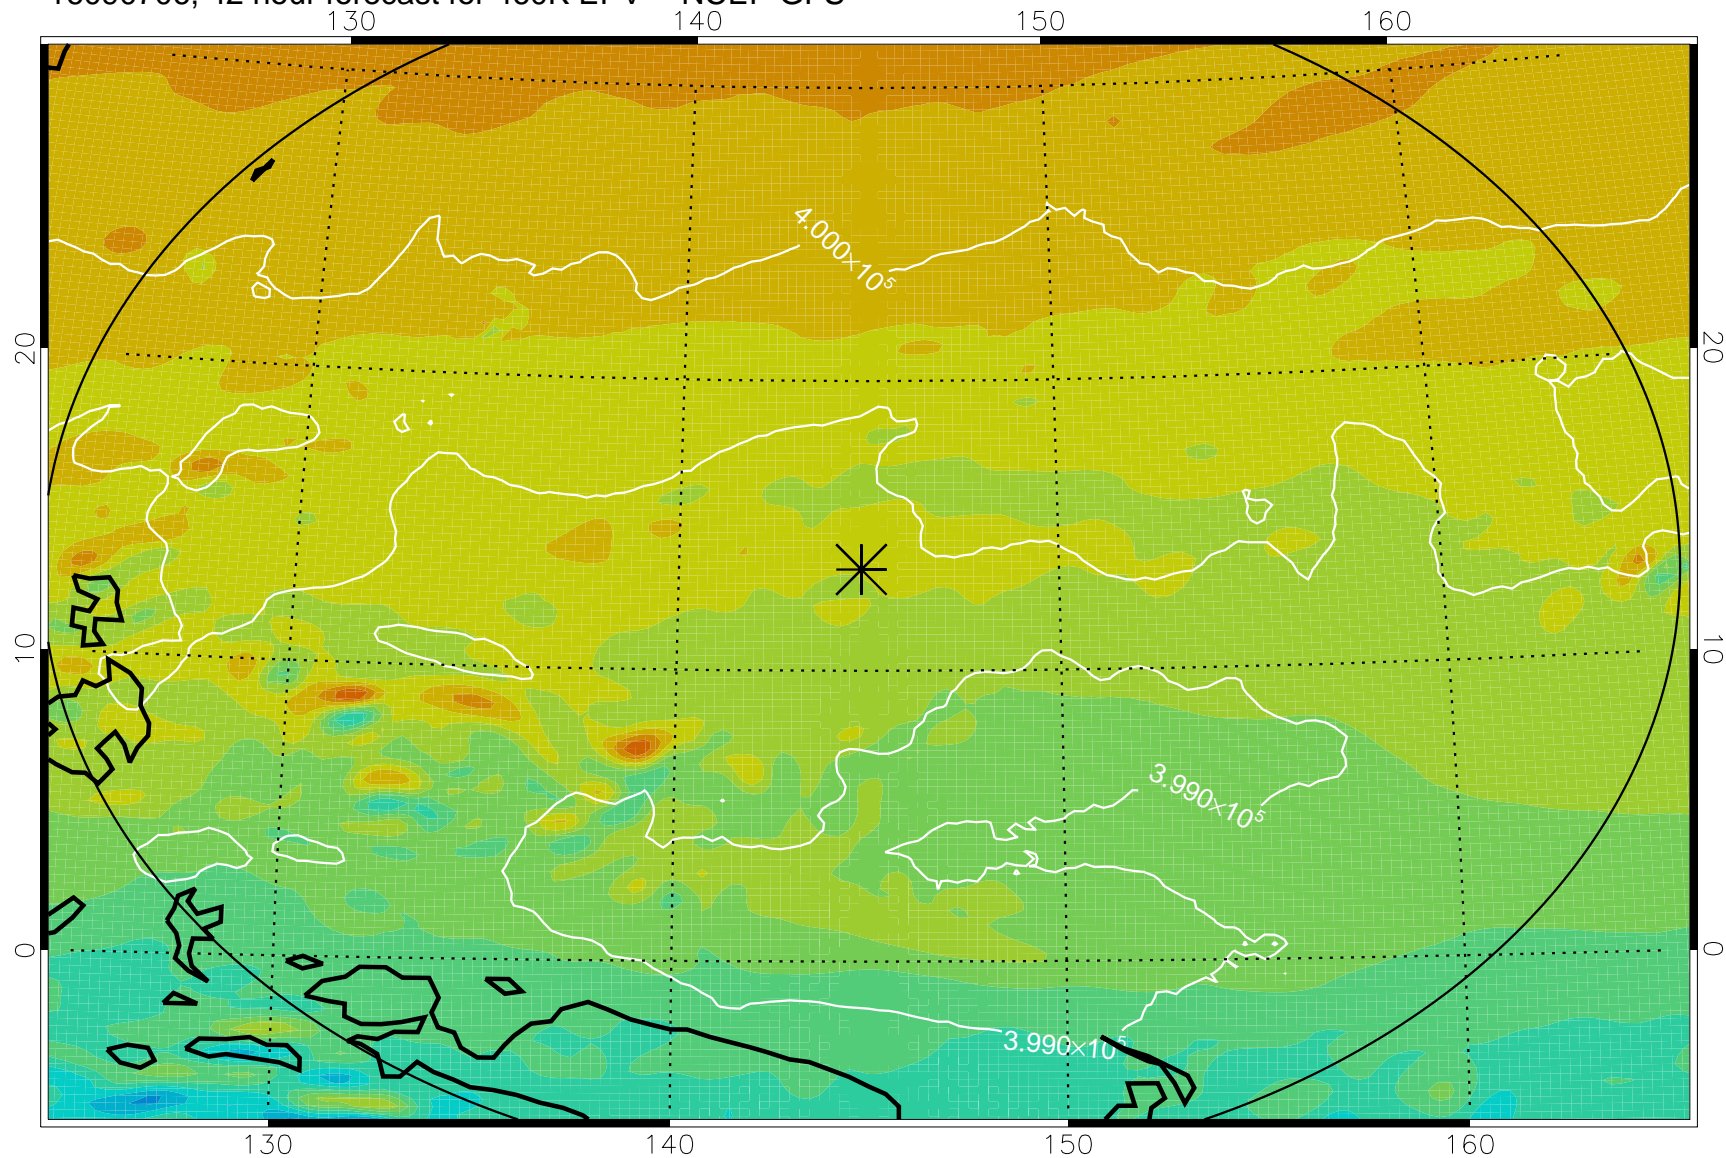

16090606, 18 hour forecast for 460K EPV -- NCEP GFS

460K Montgomery Streamfunction, white

Range ring of 2304 km

16090612, 24 hour forecast for 460K EPV -- NCEP GFS

460K Montgomery Streamfunction, white

Range ring of 2304 km

16090618, 30 hour forecast for 460K EPV -- NCEP GFS

460K Montgomery Streamfunction, white

Range ring of 2304 km

16090700, 36 hour forecast for 460K EPV -- NCEP GFS

460K Montgomery Streamfunction, white

Range ring of 2304 km

16090706, 42 hour forecast for 460K EPV -- NCEP GFS

460K Montgomery Streamfunction, white

Range ring of 2304 km

16090712, 48 hour forecast for 460K EPV -- NCEP GFS

460K Montgomery Streamfunction, white

Range ring of 2304 km

16090718, 54 hour forecast for 460K EPV -- NCEP GFS

460K Montgomery Streamfunction, white

Range ring of 2304 km

16090800, 60 hour forecast for 460K EPV -- NCEP GFS

460K Montgomery Streamfunction, white

Range ring of 2304 km