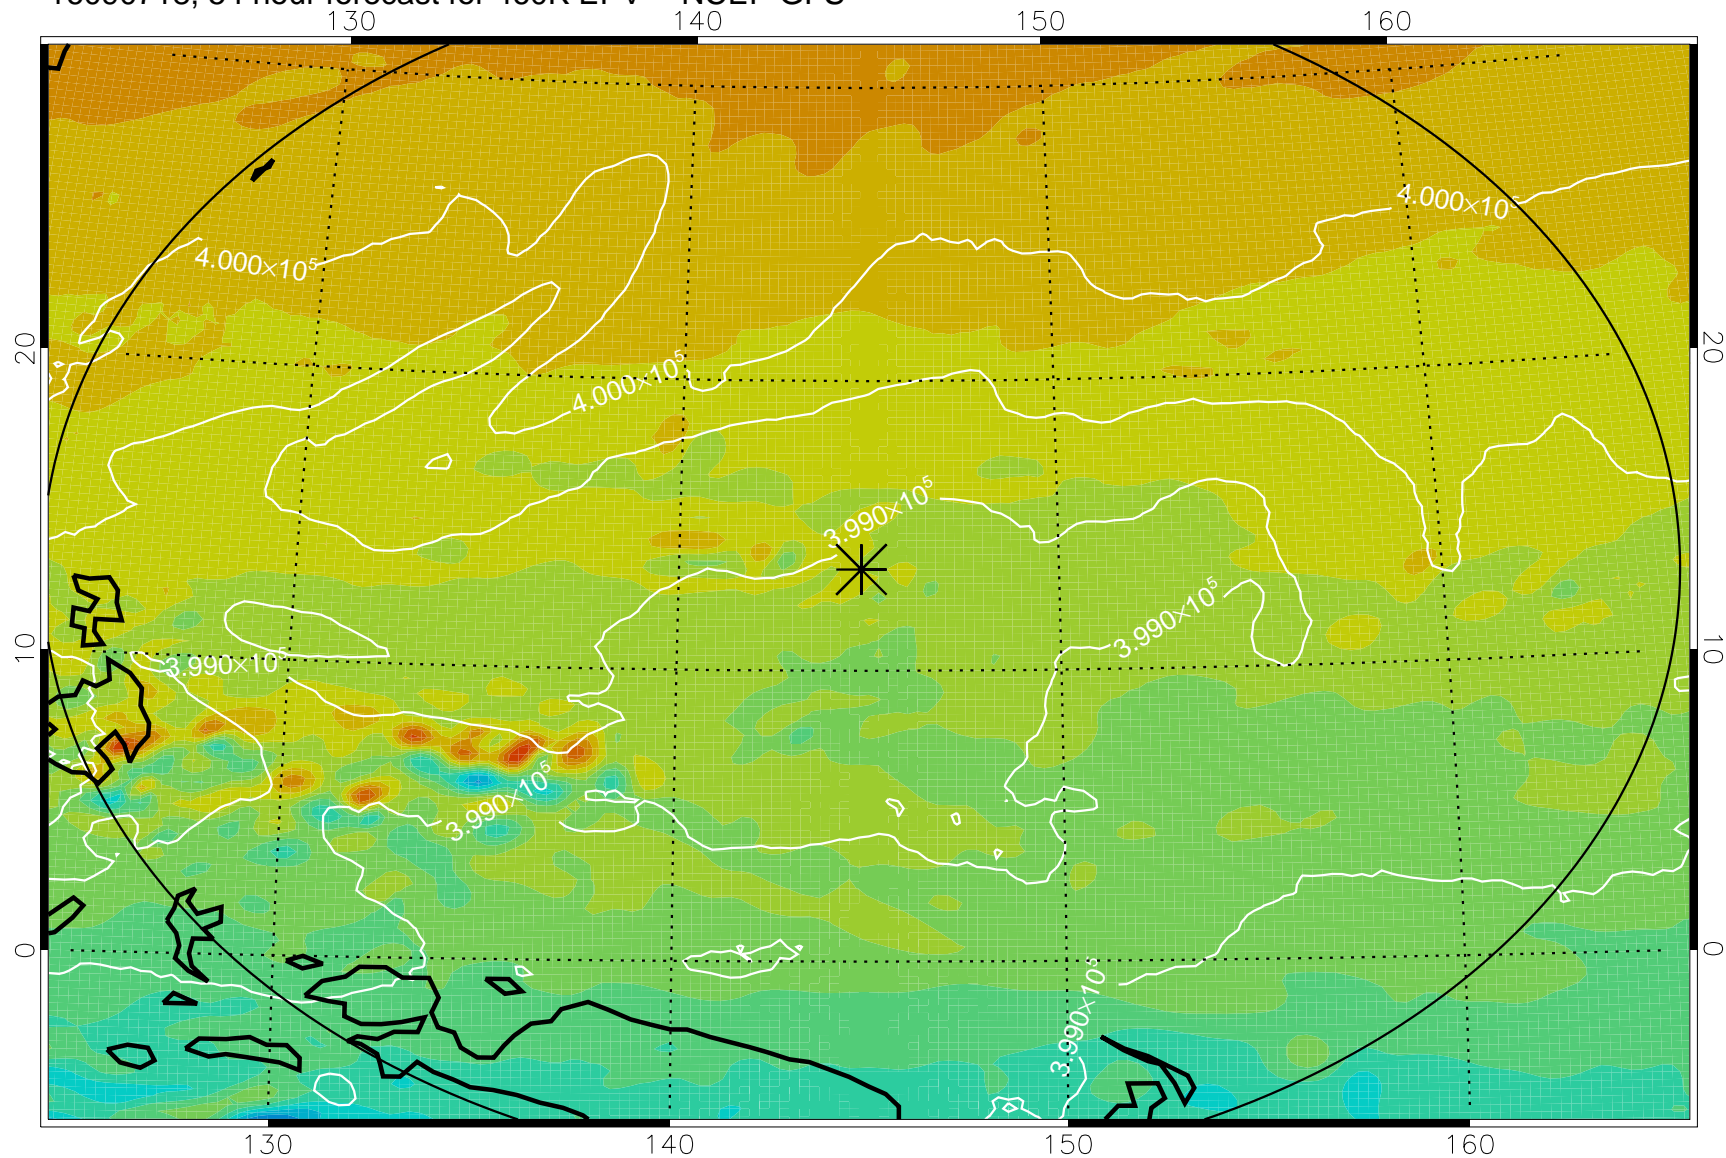

16090618, 30 hour forecast for 460K EPV -- NCEP GFS

460K Montgomery Streamfunction, white

Range ring of 2304 km

16090700, 36 hour forecast for 460K EPV -- NCEP GFS

460K Montgomery Streamfunction, white

Range ring of 2304 km

16090706, 42 hour forecast for 460K EPV -- NCEP GFS

460K Montgomery Streamfunction, white

Range ring of 2304 km

16090712, 48 hour forecast for 460K EPV -- NCEP GFS

460K Montgomery Streamfunction, white

Range ring of 2304 km

16090718, 54 hour forecast for 460K EPV -- NCEP GFS

460K Montgomery Streamfunction, white

Range ring of 2304 km

16090800, 60 hour forecast for 460K EPV -- NCEP GFS

460K Montgomery Streamfunction, white

Range ring of 2304 km

16090818, 78 hour forecast for 460K EPV -- NCEP GFS

460K Montgomery Streamfunction, white

Range ring of 2304 km

16090900, 84 hour forecast for 460K EPV -- NCEP GFS

460K Montgomery Streamfunction, white

Range ring of 2304 km