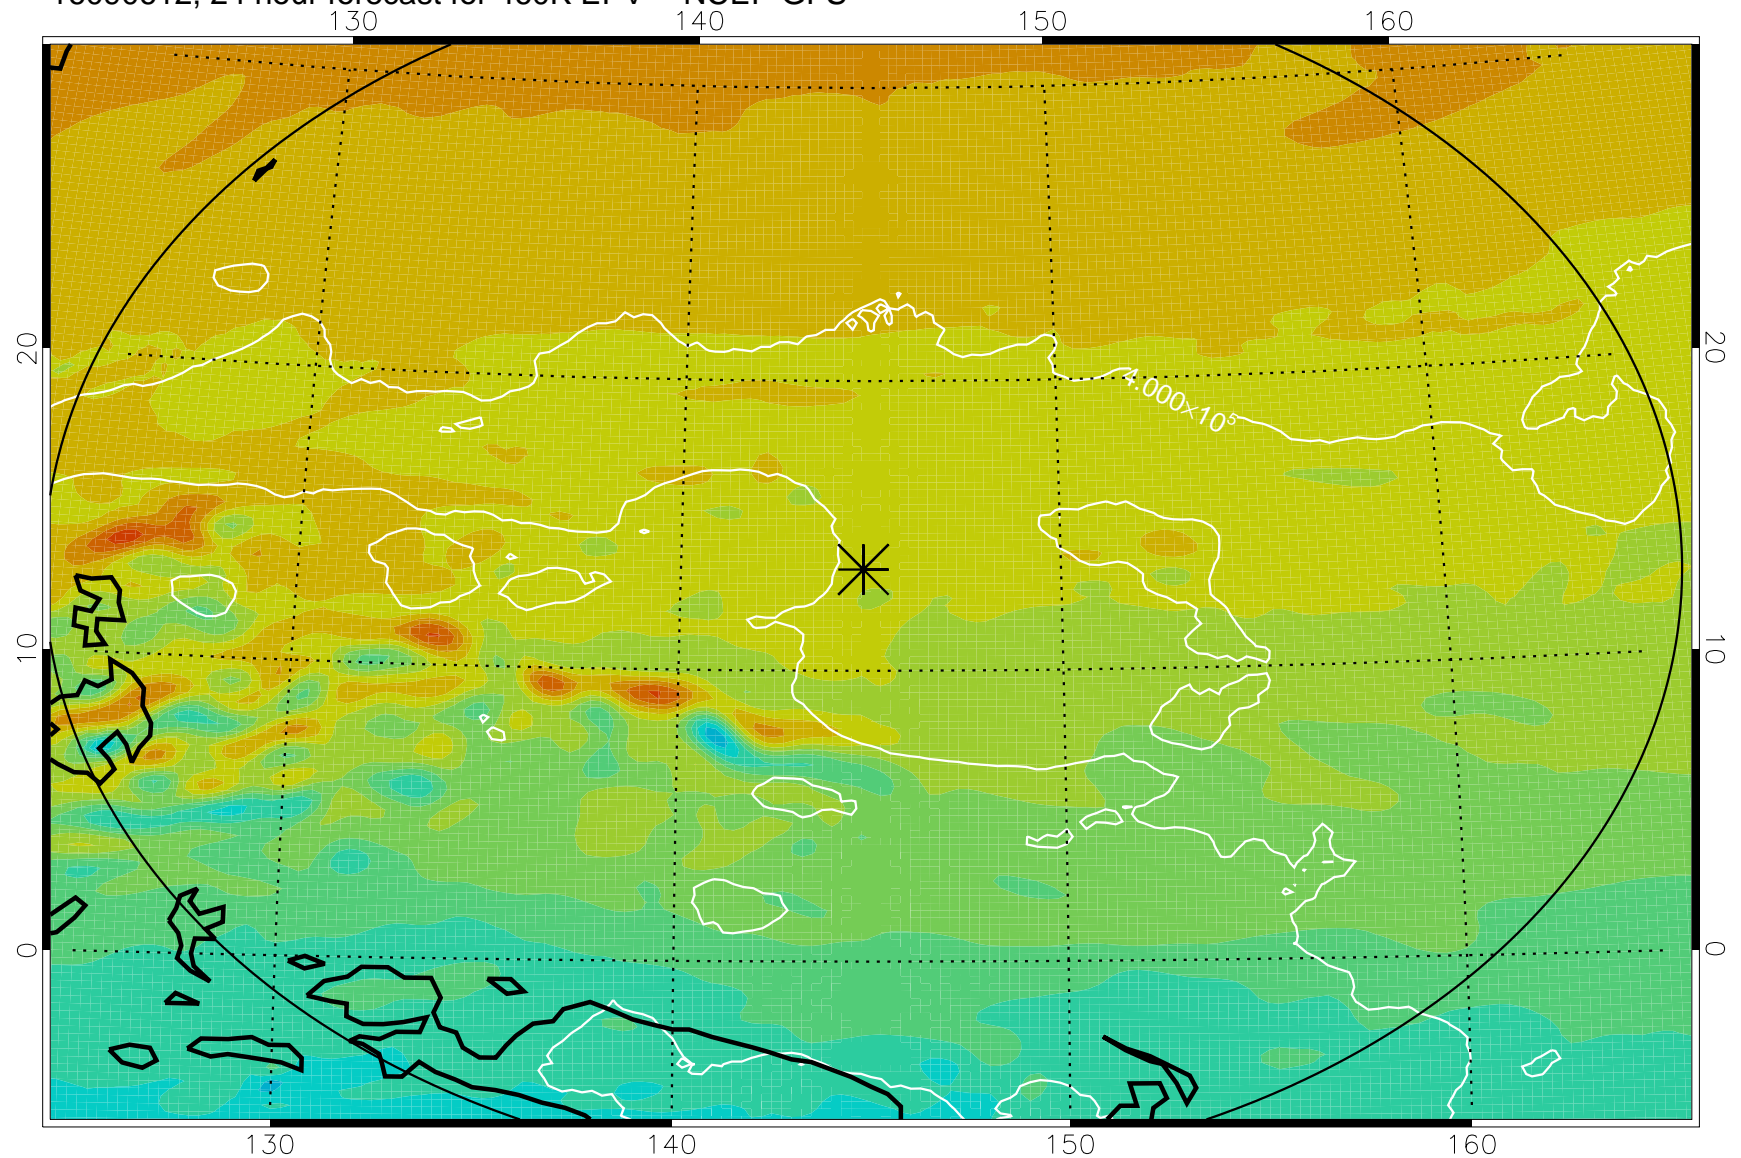

16090518, 6 hour forecast for 460K EPV -- NCEP GFS

460K Montgomery Streamfunction, white

Range ring of 2304 km

16090600, 12 hour forecast for 460K EPV -- NCEP GFS

460K Montgomery Streamfunction, white

Range ring of 2304 km

16090606, 18 hour forecast for 460K EPV -- NCEP GFS

460K Montgomery Streamfunction, white

Range ring of 2304 km

16090612, 24 hour forecast for 460K EPV -- NCEP GFS

460K Montgomery Streamfunction, white

Range ring of 2304 km

16090618, 30 hour forecast for 460K EPV -- NCEP GFS

460K Montgomery Streamfunction, white

Range ring of 2304 km

16090700, 36 hour forecast for 460K EPV -- NCEP GFS

460K Montgomery Streamfunction, white

Range ring of 2304 km

16090718, 54 hour forecast for 460K EPV -- NCEP GFS

460K Montgomery Streamfunction, white

Range ring of 2304 km

16090800, 60 hour forecast for 460K EPV -- NCEP GFS

460K Montgomery Streamfunction, white

Range ring of 2304 km