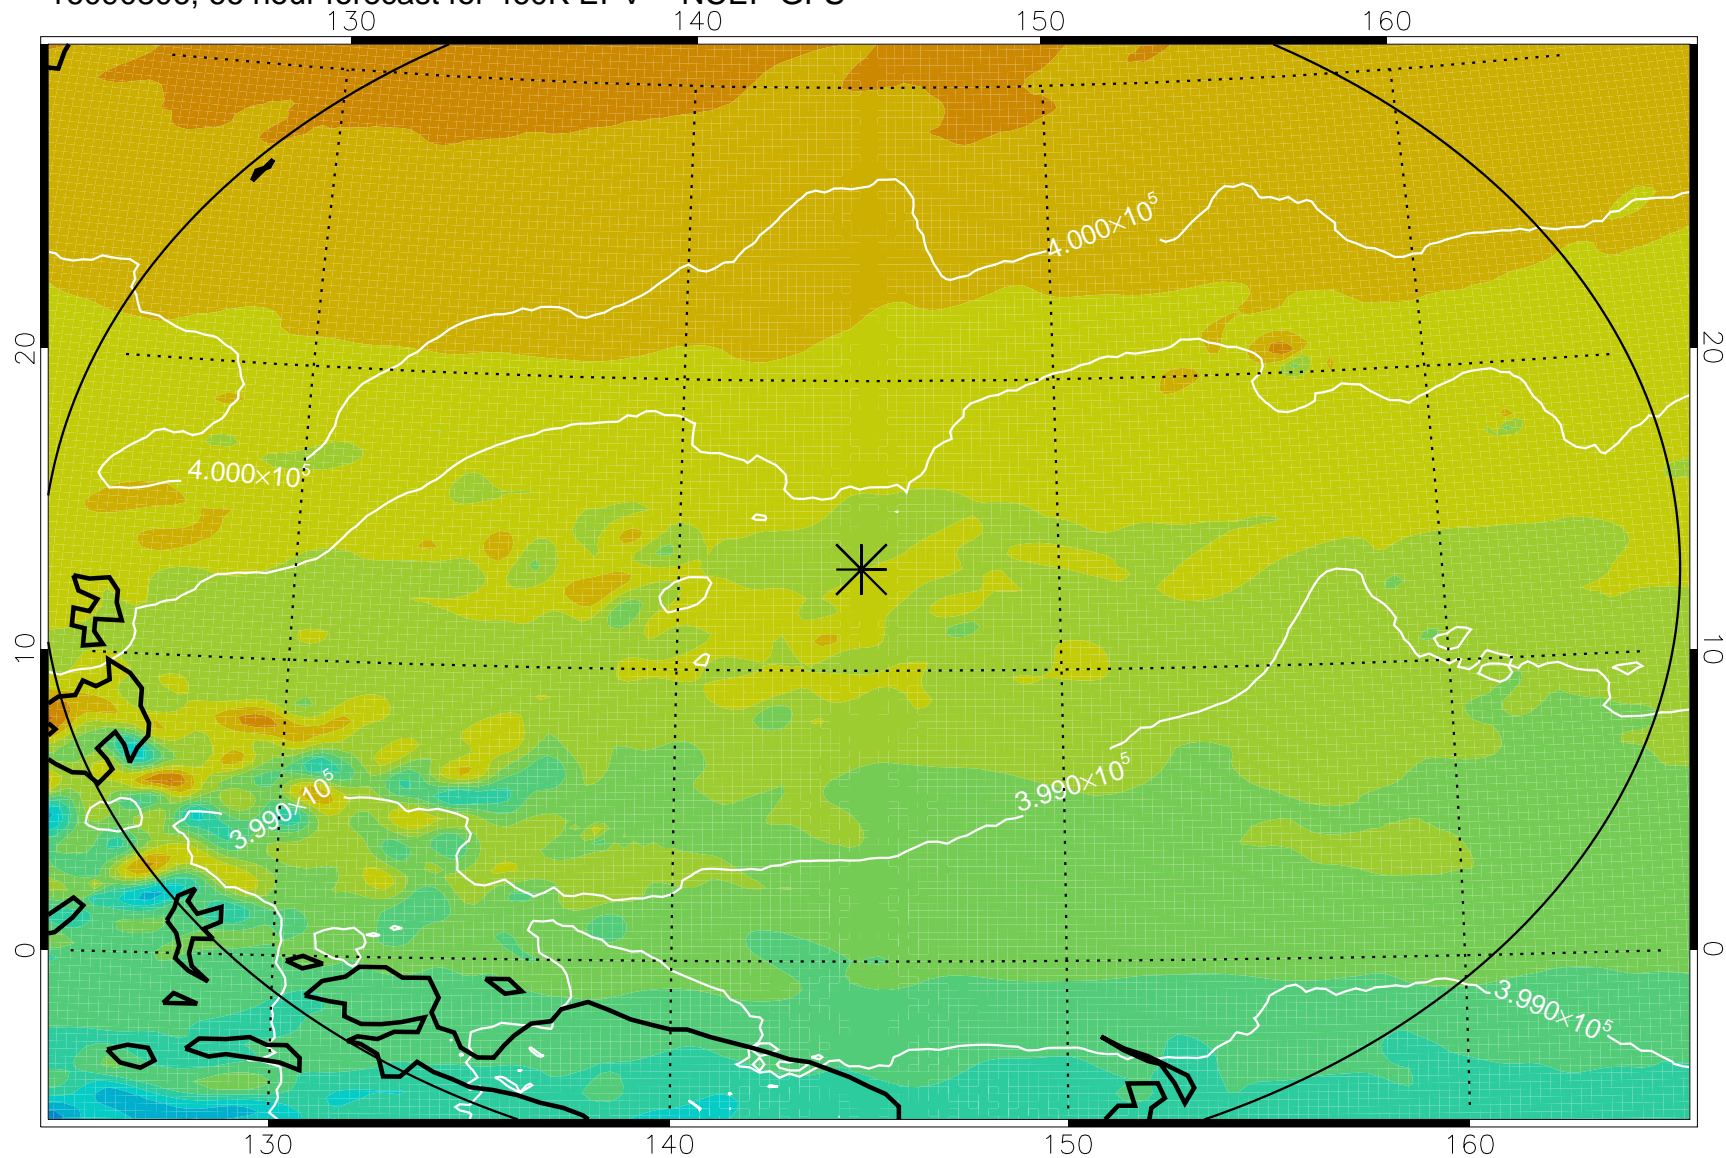

16090718, 54 hour forecast for 460K EPV -- NCEP GFS

460K Montgomery Streamfunction, white

Range ring of 2304 km

16090800, 60 hour forecast for 460K EPV -- NCEP GFS

460K Montgomery Streamfunction, white

Range ring of 2304 km

16090806, 66 hour forecast for 460K EPV -- NCEP GFS

460K Montgomery Streamfunction, white

Range ring of 2304 km

16090812, 72 hour forecast for 460K EPV -- NCEP GFS

460K Montgomery Streamfunction, white

Range ring of 2304 km

16090818, 78 hour forecast for 460K EPV -- NCEP GFS

460K Montgomery Streamfunction, white

Range ring of 2304 km

16090900, 84 hour forecast for 460K EPV -- NCEP GFS

460K Montgomery Streamfunction, white

Range ring of 2304 km

16090918, 102 hour forecast for 460K EPV -- NCEP GFS

460K Montgomery Streamfunction, white

Range ring of 2304 km

16091000, 108 hour forecast for 460K EPV -- NCEP GFS

460K Montgomery Streamfunction, white

Range ring of 2304 km