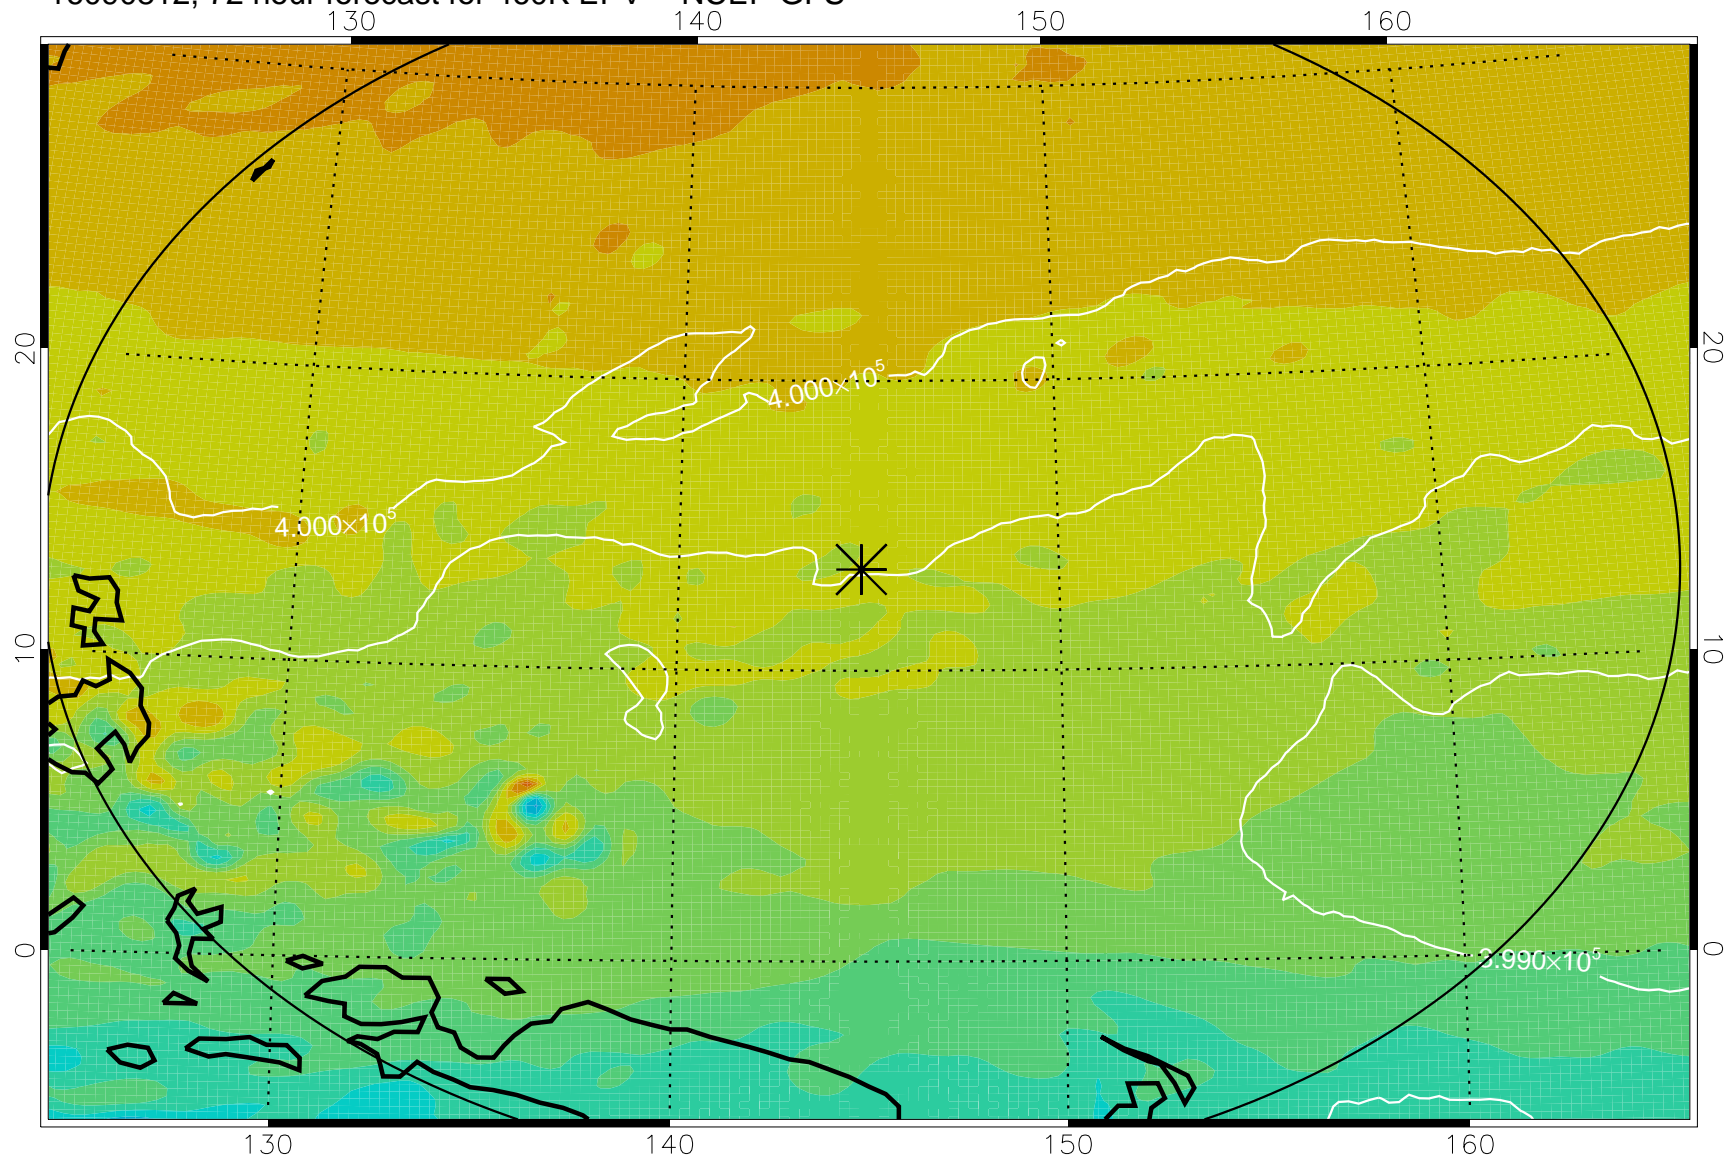

16090718, 54 hour forecast for 460K EPV -- NCEP GFS

460K Montgomery Streamfunction, white

Range ring of 2304 km

16090800, 60 hour forecast for 460K EPV -- NCEP GFS

460K Montgomery Streamfunction, white

Range ring of 2304 km

16090806, 66 hour forecast for 460K EPV -- NCEP GFS

460K Montgomery Streamfunction, white

Range ring of 2304 km

16090812, 72 hour forecast for 460K EPV -- NCEP GFS

460K Montgomery Streamfunction, white

Range ring of 2304 km

16090818, 78 hour forecast for 460K EPV -- NCEP GFS

460K Montgomery Streamfunction, white

Range ring of 2304 km

16090900, 84 hour forecast for 460K EPV -- NCEP GFS

460K Montgomery Streamfunction, white

Range ring of 2304 km

16090918, 102 hour forecast for 460K EPV -- NCEP GFS

460K Montgomery Streamfunction, white

Range ring of 2304 km

16091000, 108 hour forecast for 460K EPV -- NCEP GFS

460K Montgomery Streamfunction, white

Range ring of 2304 km