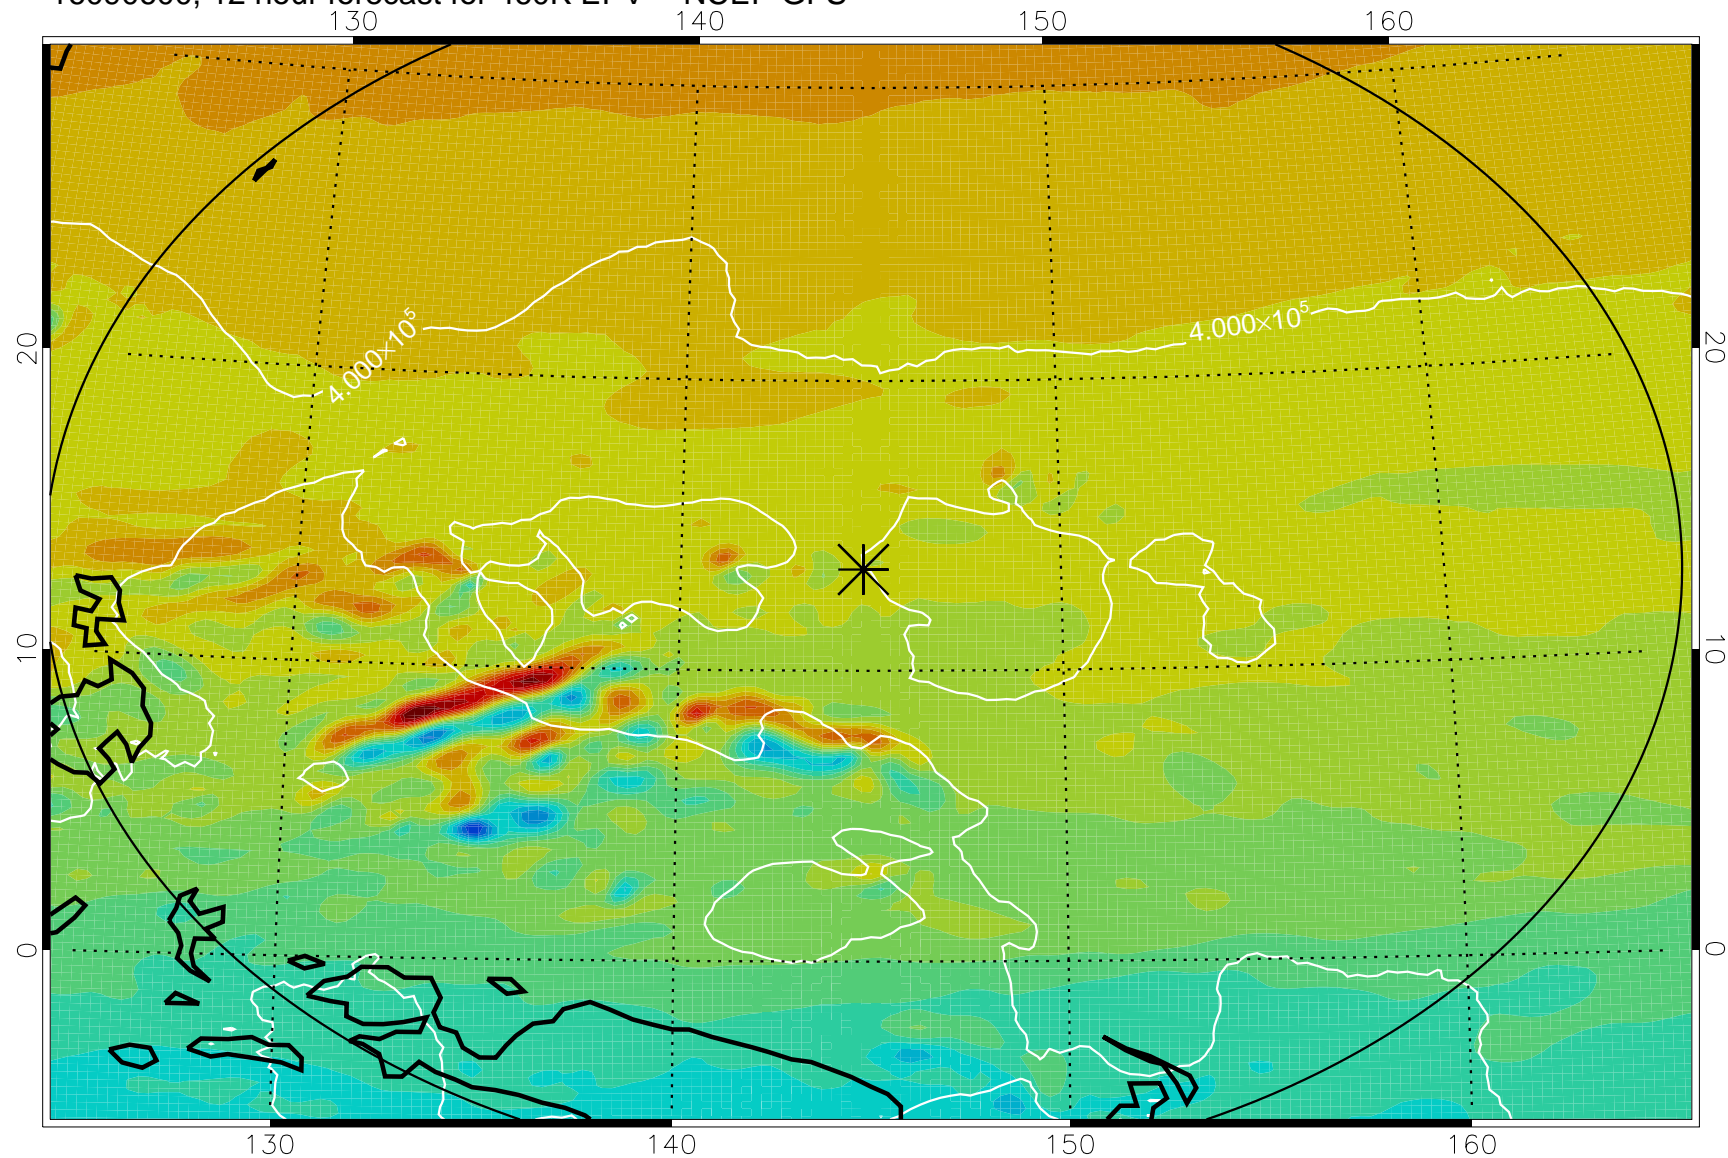

16090518, 6 hour forecast for 460K EPV -- NCEP GFS

460K Montgomery Streamfunction, white

Range ring of 2304 km

16090600, 12 hour forecast for 460K EPV -- NCEP GFS

460K Montgomery Streamfunction, white

Range ring of 2304 km

16090606, 18 hour forecast for 460K EPV -- NCEP GFS

460K Montgomery Streamfunction, white

Range ring of 2304 km

16090612, 24 hour forecast for 460K EPV -- NCEP GFS

460K Montgomery Streamfunction, white

Range ring of 2304 km

16090618, 30 hour forecast for 460K EPV -- NCEP GFS

460K Montgomery Streamfunction, white

Range ring of 2304 km

16090700, 36 hour forecast for 460K EPV -- NCEP GFS

460K Montgomery Streamfunction, white

Range ring of 2304 km

16090718, 54 hour forecast for 460K EPV -- NCEP GFS

460K Montgomery Streamfunction, white

Range ring of 2304 km

16090800, 60 hour forecast for 460K EPV -- NCEP GFS

460K Montgomery Streamfunction, white

Range ring of 2304 km