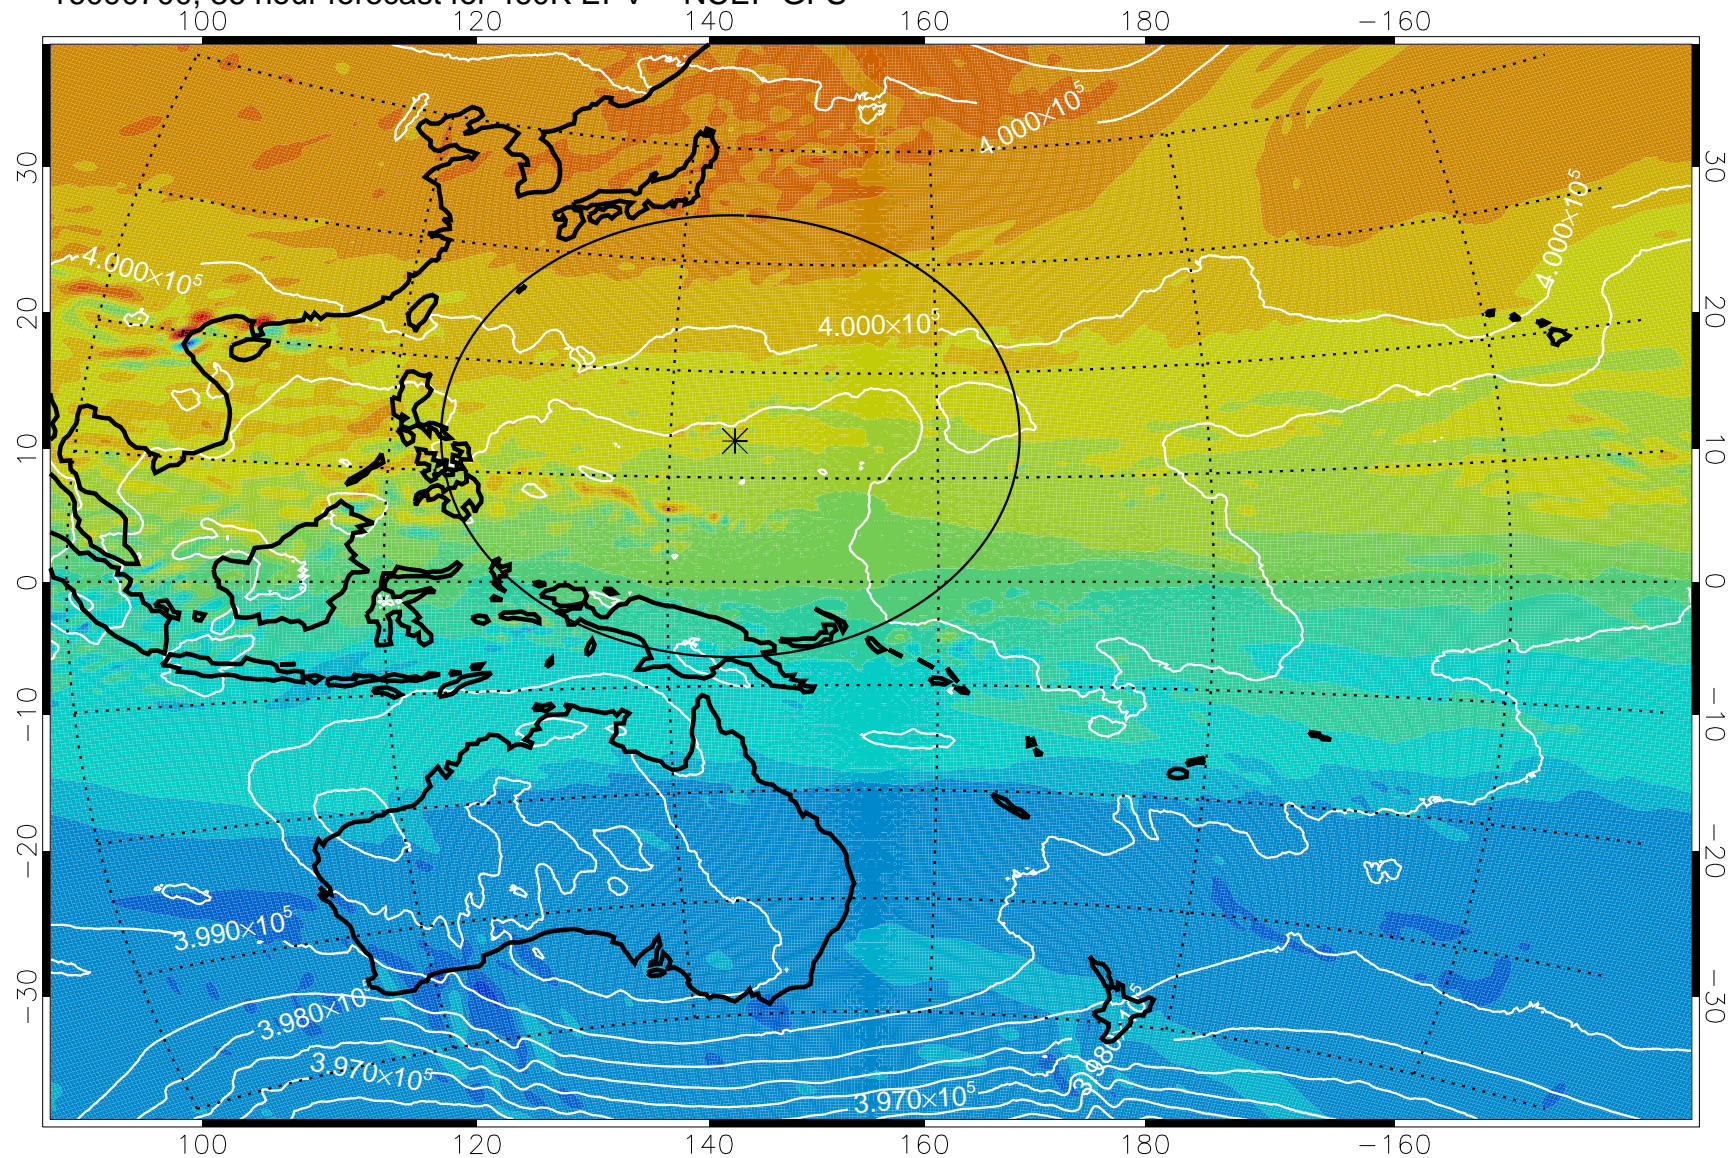

16090606, 18 hour forecast for 460K EPV -- NCEP GFS

460K Montgomery Streamfunction, white

Range ring of 2304 km

16090612, 24 hour forecast for 460K EPV -- NCEP GFS

460K Montgomery Streamfunction, white

Range ring of 2304 km

16090618, 30 hour forecast for 460K EPV -- NCEP GFS

460K Montgomery Streamfunction, white

Range ring of 2304 km

16090700, 36 hour forecast for 460K EPV -- NCEP GFS

460K Montgomery Streamfunction, white

Range ring of 2304 km

16090706, 42 hour forecast for 460K EPV -- NCEP GFS

460K Montgomery Streamfunction, white

Range ring of 2304 km

16090712, 48 hour forecast for 460K EPV -- NCEP GFS

460K Montgomery Streamfunction, white

Range ring of 2304 km

16090718, 54 hour forecast for 460K EPV -- NCEP GFS

460K Montgomery Streamfunction, white

Range ring of 2304 km

16090800, 60 hour forecast for 460K EPV -- NCEP GFS

460K Montgomery Streamfunction, white

Range ring of 2304 km