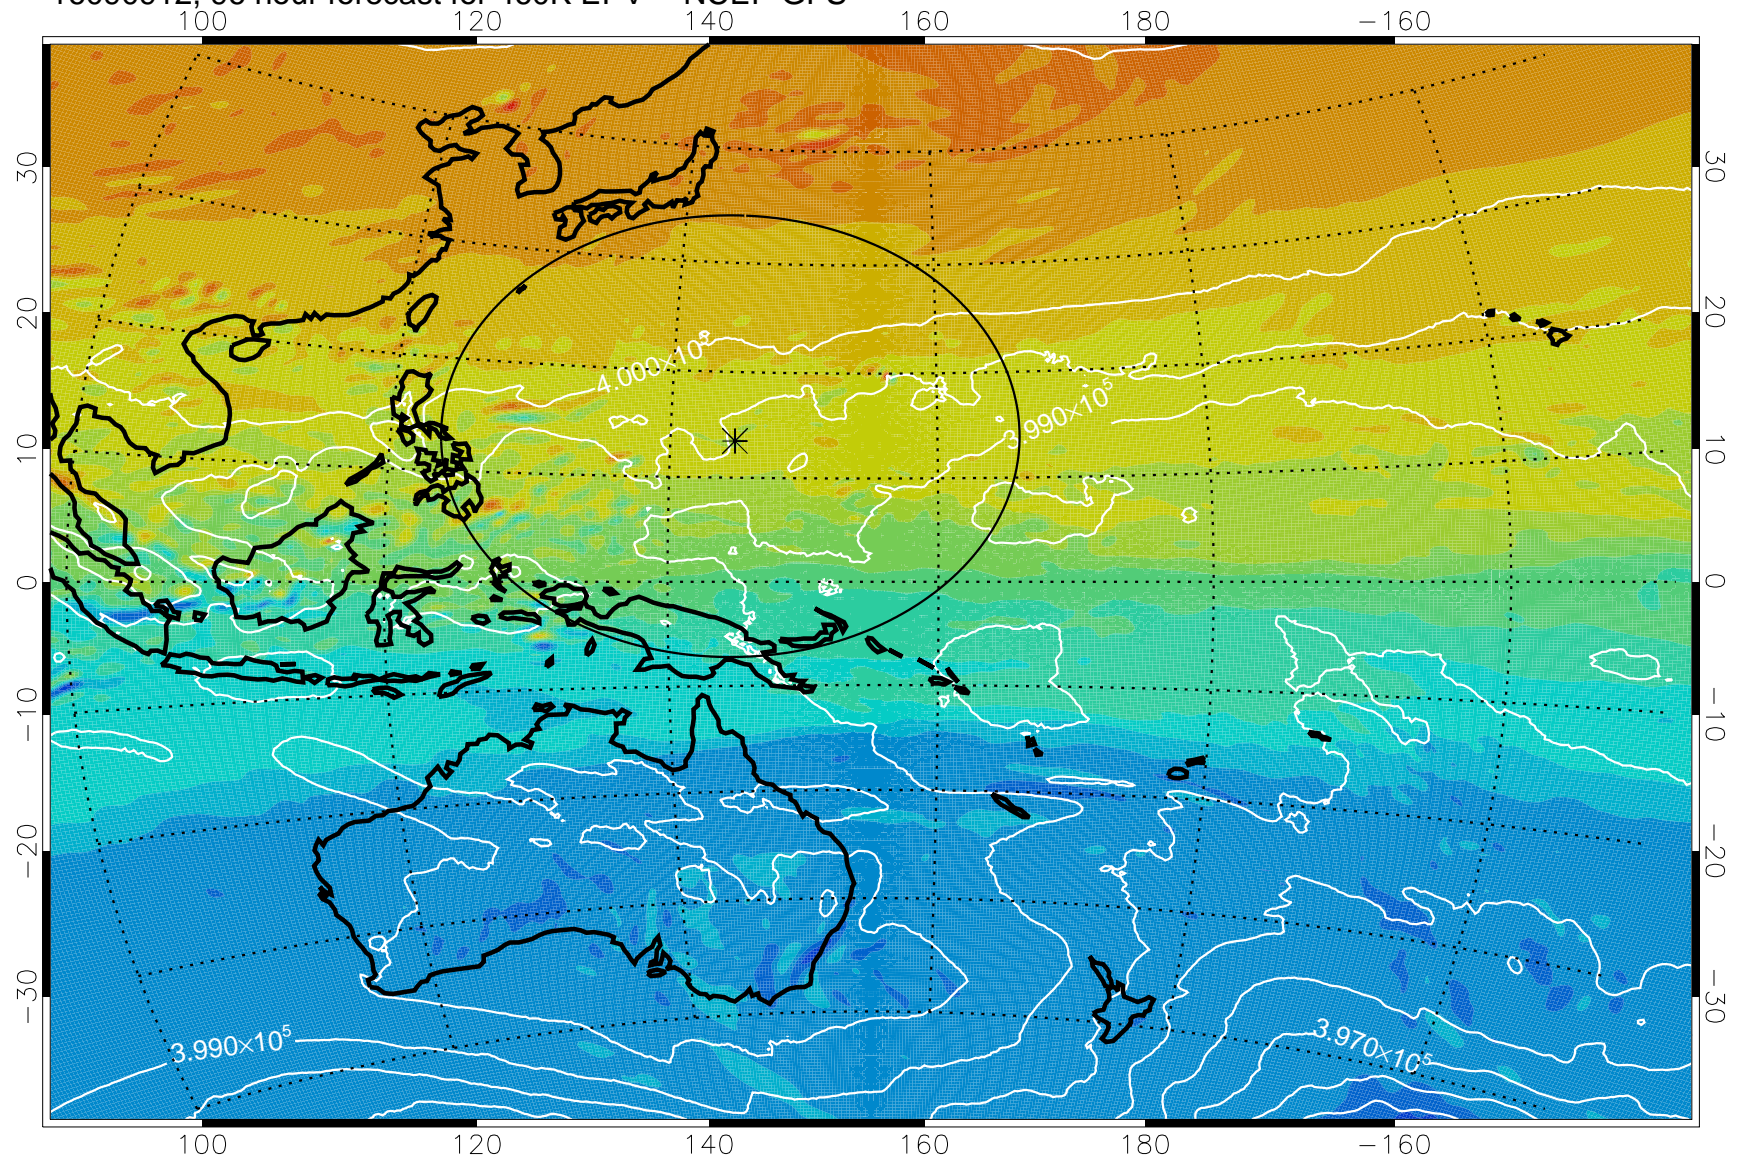

16090818, 78 hour forecast for 460K EPV -- NCEP GFS

460K Montgomery Streamfunction, white

Range ring of 2304 km

16090900, 84 hour forecast for 460K EPV -- NCEP GFS

460K Montgomery Streamfunction, white

Range ring of 2304 km

16090906, 90 hour forecast for 460K EPV -- NCEP GFS

460K Montgomery Streamfunction, white

Range ring of 2304 km

16090912, 96 hour forecast for 460K EPV -- NCEP GFS

460K Montgomery Streamfunction, white

Range ring of 2304 km

16090918, 102 hour forecast for 460K EPV -- NCEP GFS

460K Montgomery Streamfunction, white

Range ring of 2304 km

16091000, 108 hour forecast for 460K EPV -- NCEP GFS

460K Montgomery Streamfunction, white

Range ring of 2304 km

16091006, 114 hour forecast for 460K EPV -- NCEP GFS

460K Montgomery Streamfunction, white

Range ring of 2304 km

16091012, 120 hour forecast for 460K EPV -- NCEP GFS

460K Montgomery Streamfunction, white

Range ring of 2304 km