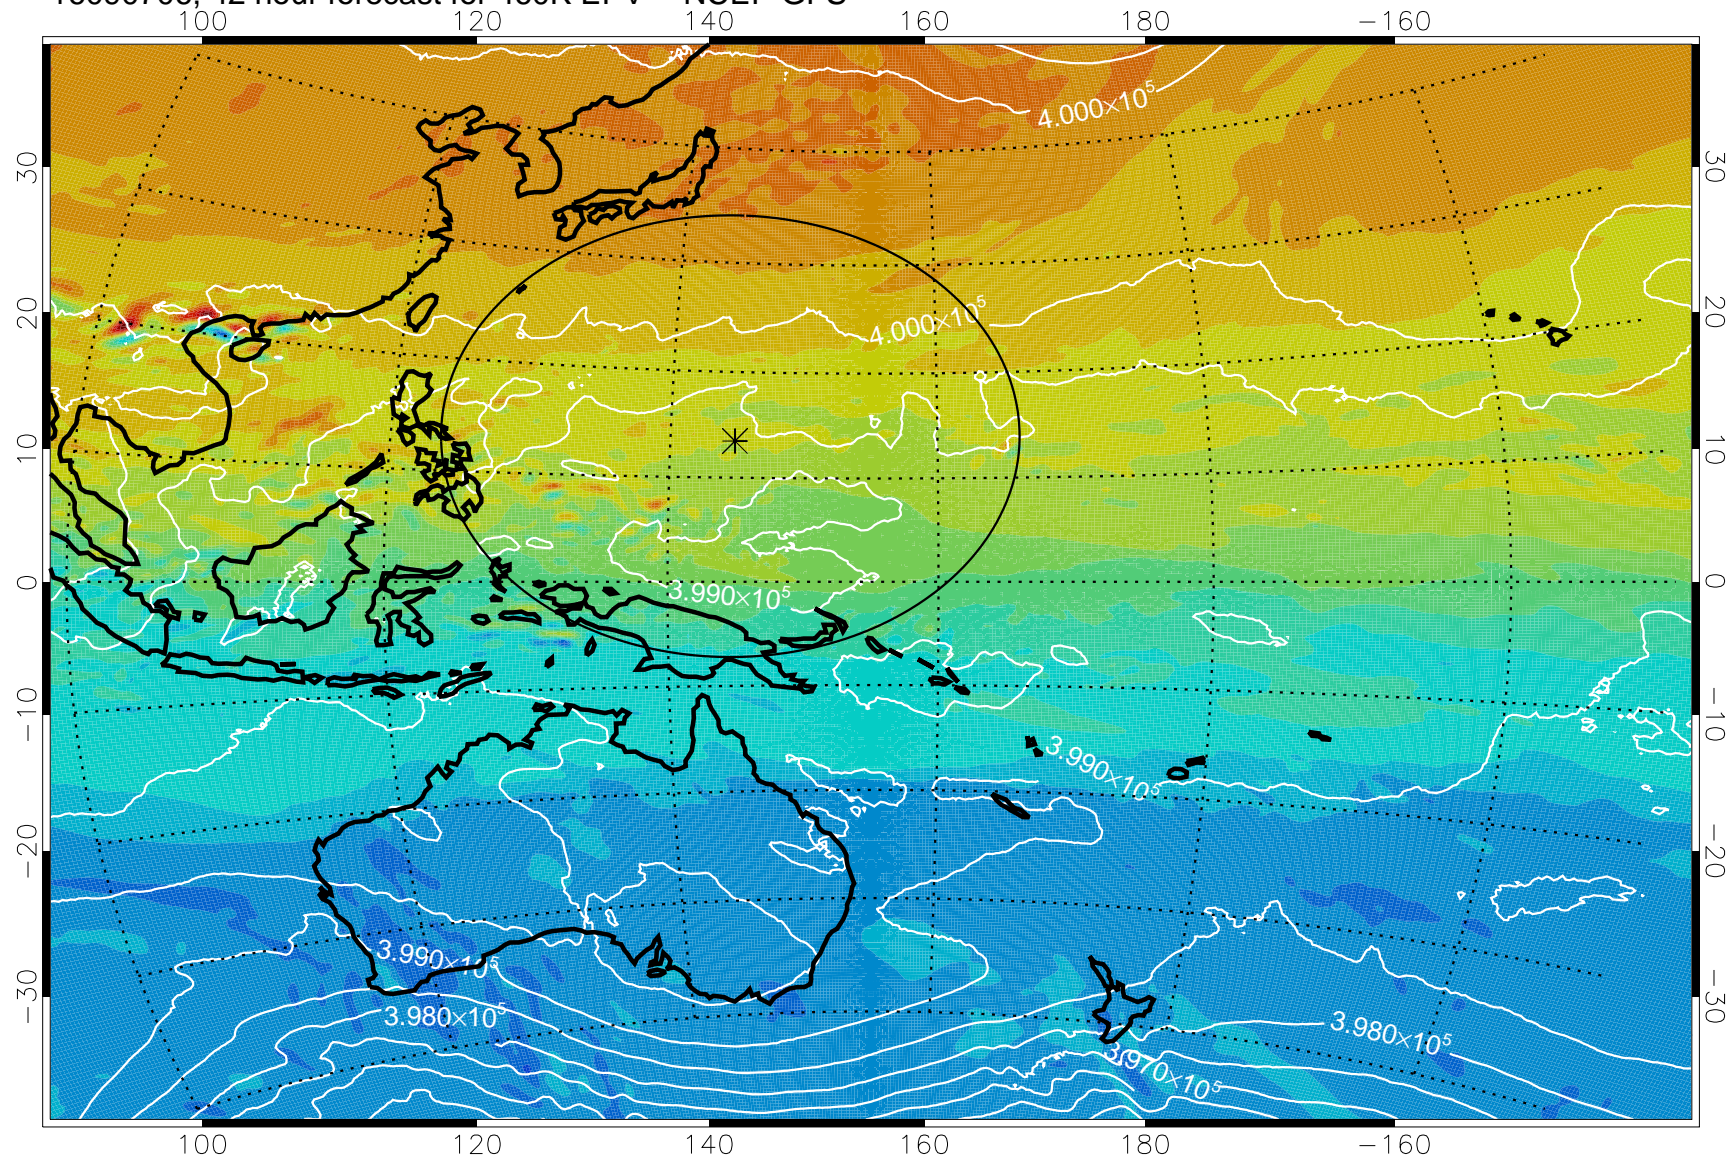

16090606, 18 hour forecast for 460K EPV -- NCEP GFS

460K Montgomery Streamfunction, white

Range ring of 2304 km

16090612, 24 hour forecast for 460K EPV -- NCEP GFS

460K Montgomery Streamfunction, white

Range ring of 2304 km

16090618, 30 hour forecast for 460K EPV -- NCEP GFS

460K Montgomery Streamfunction, white

Range ring of 2304 km

16090700, 36 hour forecast for 460K EPV -- NCEP GFS

460K Montgomery Streamfunction, white

Range ring of 2304 km

16090706, 42 hour forecast for 460K EPV -- NCEP GFS

460K Montgomery Streamfunction, white

Range ring of 2304 km

16090712, 48 hour forecast for 460K EPV -- NCEP GFS

460K Montgomery Streamfunction, white

Range ring of 2304 km

16090718, 54 hour forecast for 460K EPV -- NCEP GFS

460K Montgomery Streamfunction, white

Range ring of 2304 km

16090800, 60 hour forecast for 460K EPV -- NCEP GFS

460K Montgomery Streamfunction, white

Range ring of 2304 km