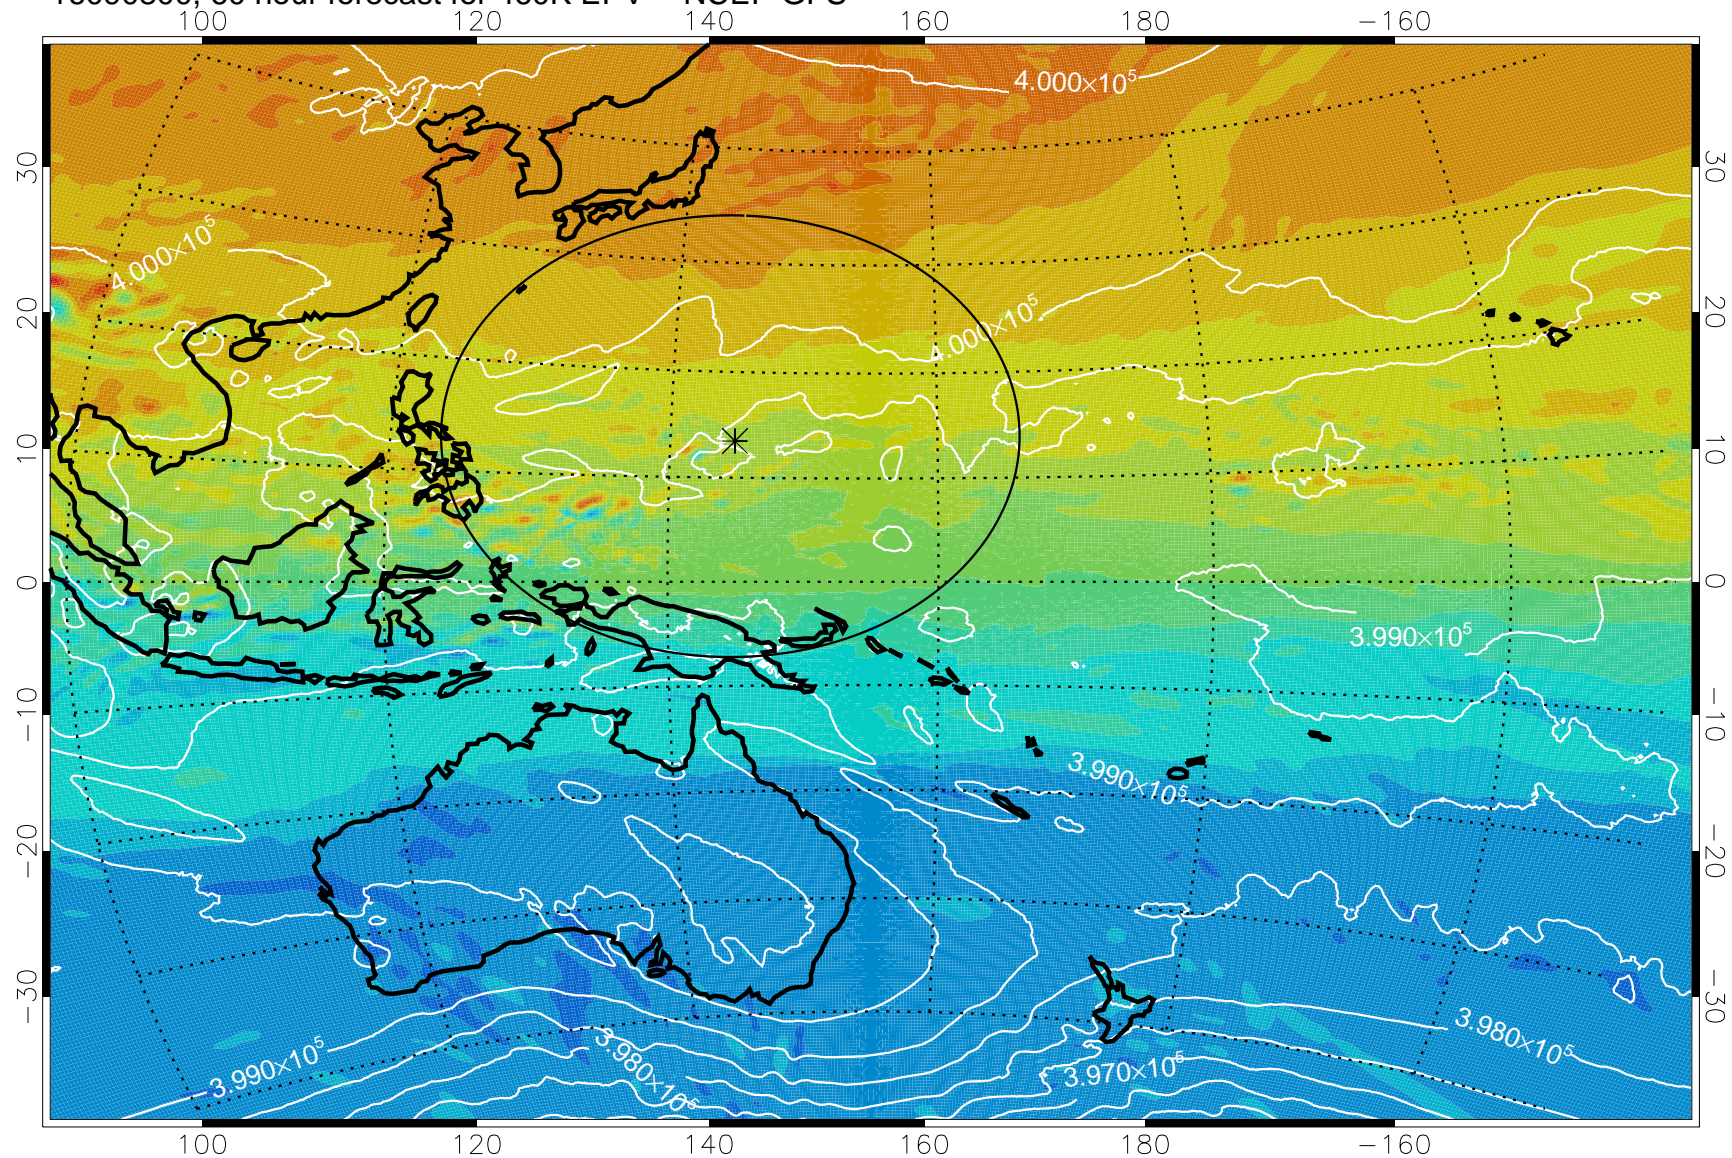

16090706, 42 hour forecast for 460K EPV -- NCEP GFS

460K Montgomery Streamfunction, white

Range ring of 2304 km

16090712, 48 hour forecast for 460K EPV -- NCEP GFS

460K Montgomery Streamfunction, white

Range ring of 2304 km

16090718, 54 hour forecast for 460K EPV -- NCEP GFS

460K Montgomery Streamfunction, white

Range ring of 2304 km

16090800, 60 hour forecast for 460K EPV -- NCEP GFS

460K Montgomery Streamfunction, white

Range ring of 2304 km

16090806, 66 hour forecast for 460K EPV -- NCEP GFS

460K Montgomery Streamfunction, white

Range ring of 2304 km

16090812, 72 hour forecast for 460K EPV -- NCEP GFS

460K Montgomery Streamfunction, white

Range ring of 2304 km

16090818, 78 hour forecast for 460K EPV -- NCEP GFS

460K Montgomery Streamfunction, white

Range ring of 2304 km

16090900, 84 hour forecast for 460K EPV -- NCEP GFS

460K Montgomery Streamfunction, white

Range ring of 2304 km