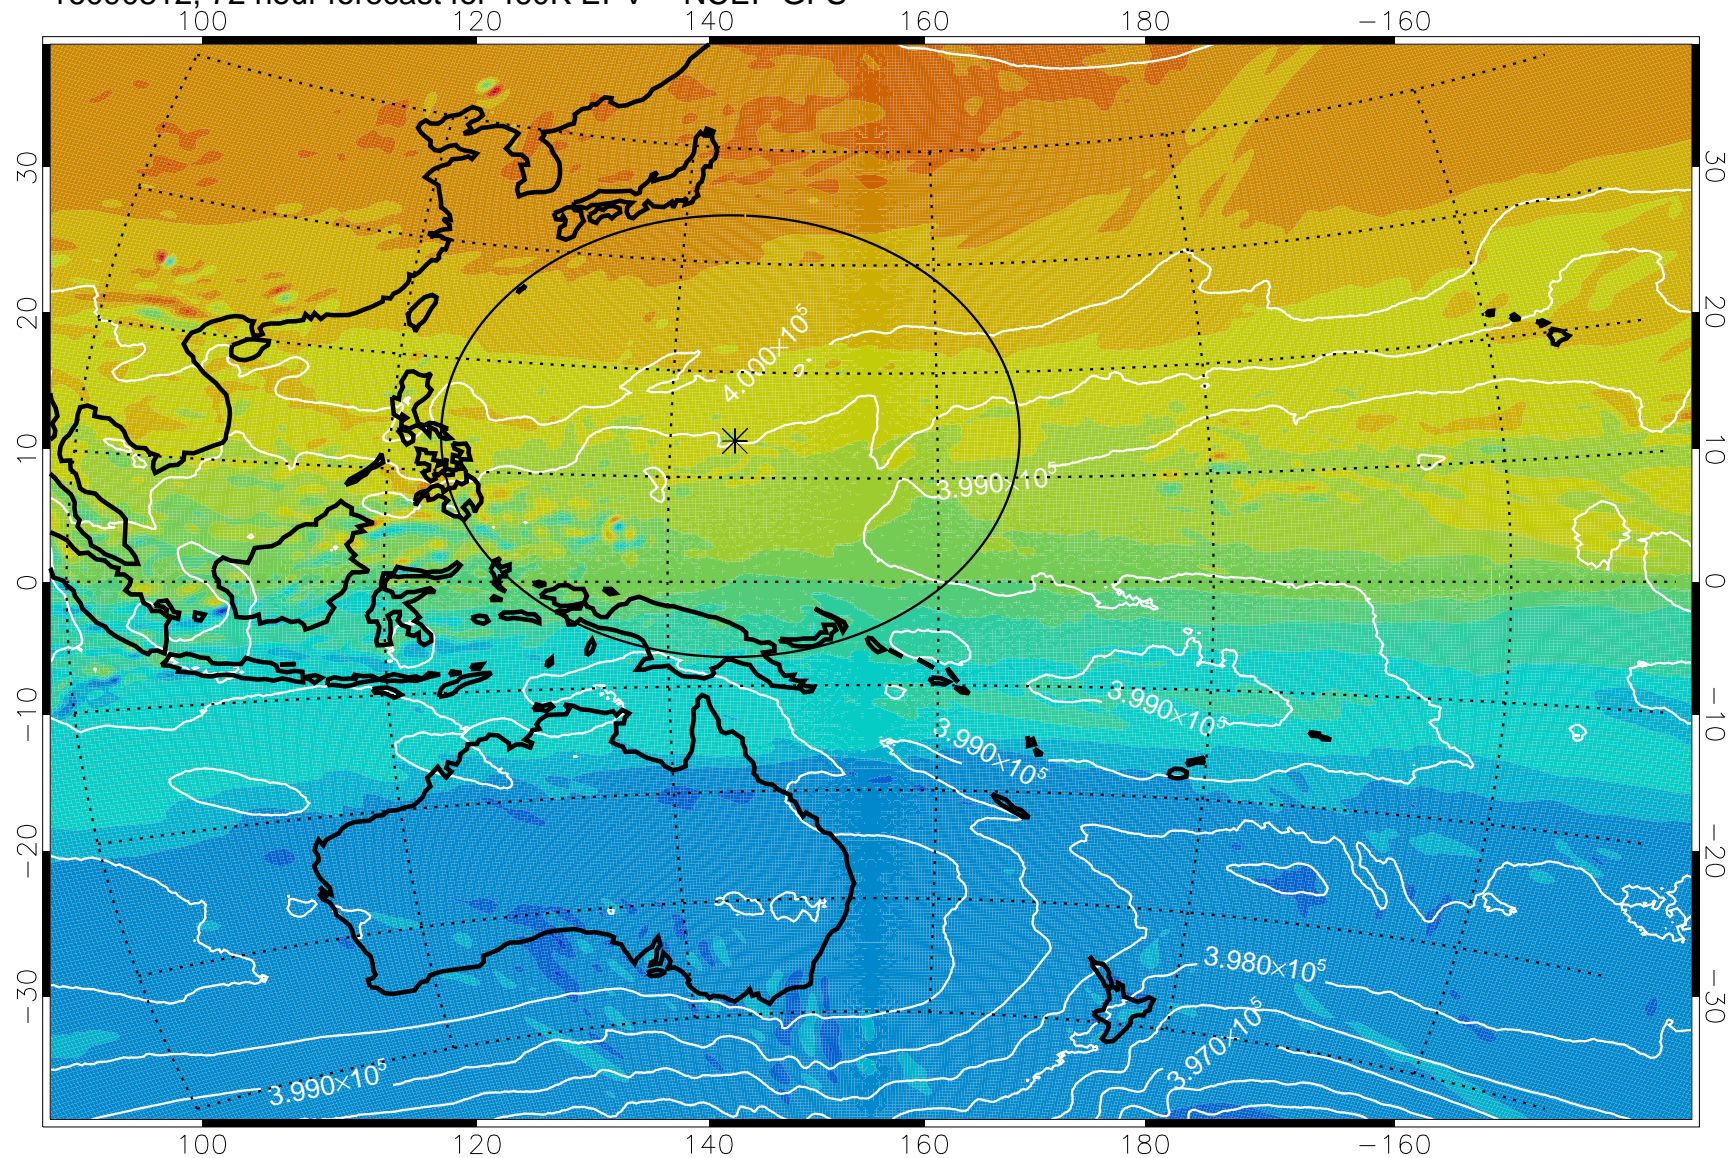

16090718, 54 hour forecast for 460K EPV -- NCEP GFS

460K Montgomery Streamfunction, white

Range ring of 2304 km

16090800, 60 hour forecast for 460K EPV -- NCEP GFS

460K Montgomery Streamfunction, white

Range ring of 2304 km

16090806, 66 hour forecast for 460K EPV -- NCEP GFS

460K Montgomery Streamfunction, white

Range ring of 2304 km

16090812, 72 hour forecast for 460K EPV -- NCEP GFS

460K Montgomery Streamfunction, white

Range ring of 2304 km

16090818, 78 hour forecast for 460K EPV -- NCEP GFS

460K Montgomery Streamfunction, white

Range ring of 2304 km

16090900, 84 hour forecast for 460K EPV -- NCEP GFS

460K Montgomery Streamfunction, white

Range ring of 2304 km

16090906, 90 hour forecast for 460K EPV -- NCEP GFS

460K Montgomery Streamfunction, white

Range ring of 2304 km

16090912, 96 hour forecast for 460K EPV -- NCEP GFS

460K Montgomery Streamfunction, white

Range ring of 2304 km