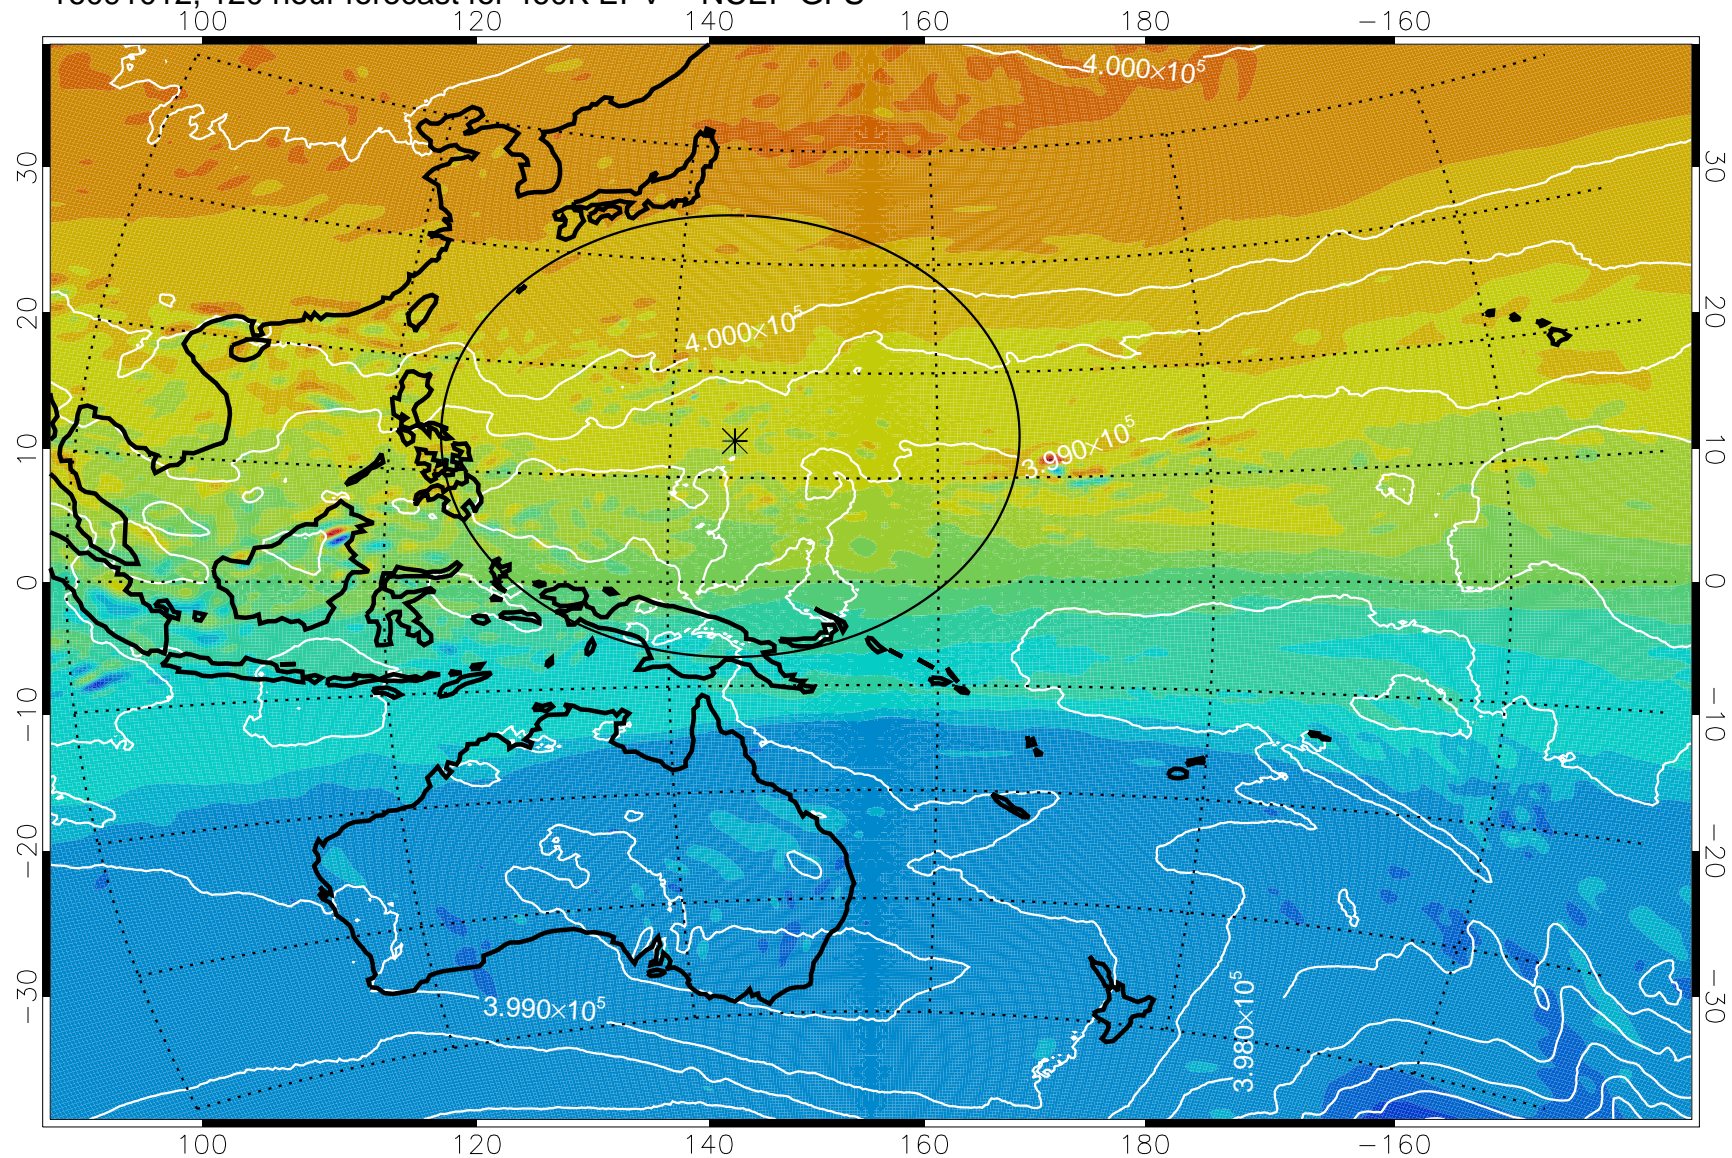

16090918, 102 hour forecast for 460K EPV -- NCEP GFS

460K Montgomery Streamfunction, white

Range ring of 2304 km

16091000, 108 hour forecast for 460K EPV -- NCEP GFS

460K Montgomery Streamfunction, white

Range ring of 2304 km

16091006, 114 hour forecast for 460K EPV -- NCEP GFS

460K Montgomery Streamfunction, white

Range ring of 2304 km

16091012, 120 hour forecast for 460K EPV -- NCEP GFS

460K Montgomery Streamfunction, white

Range ring of 2304 km