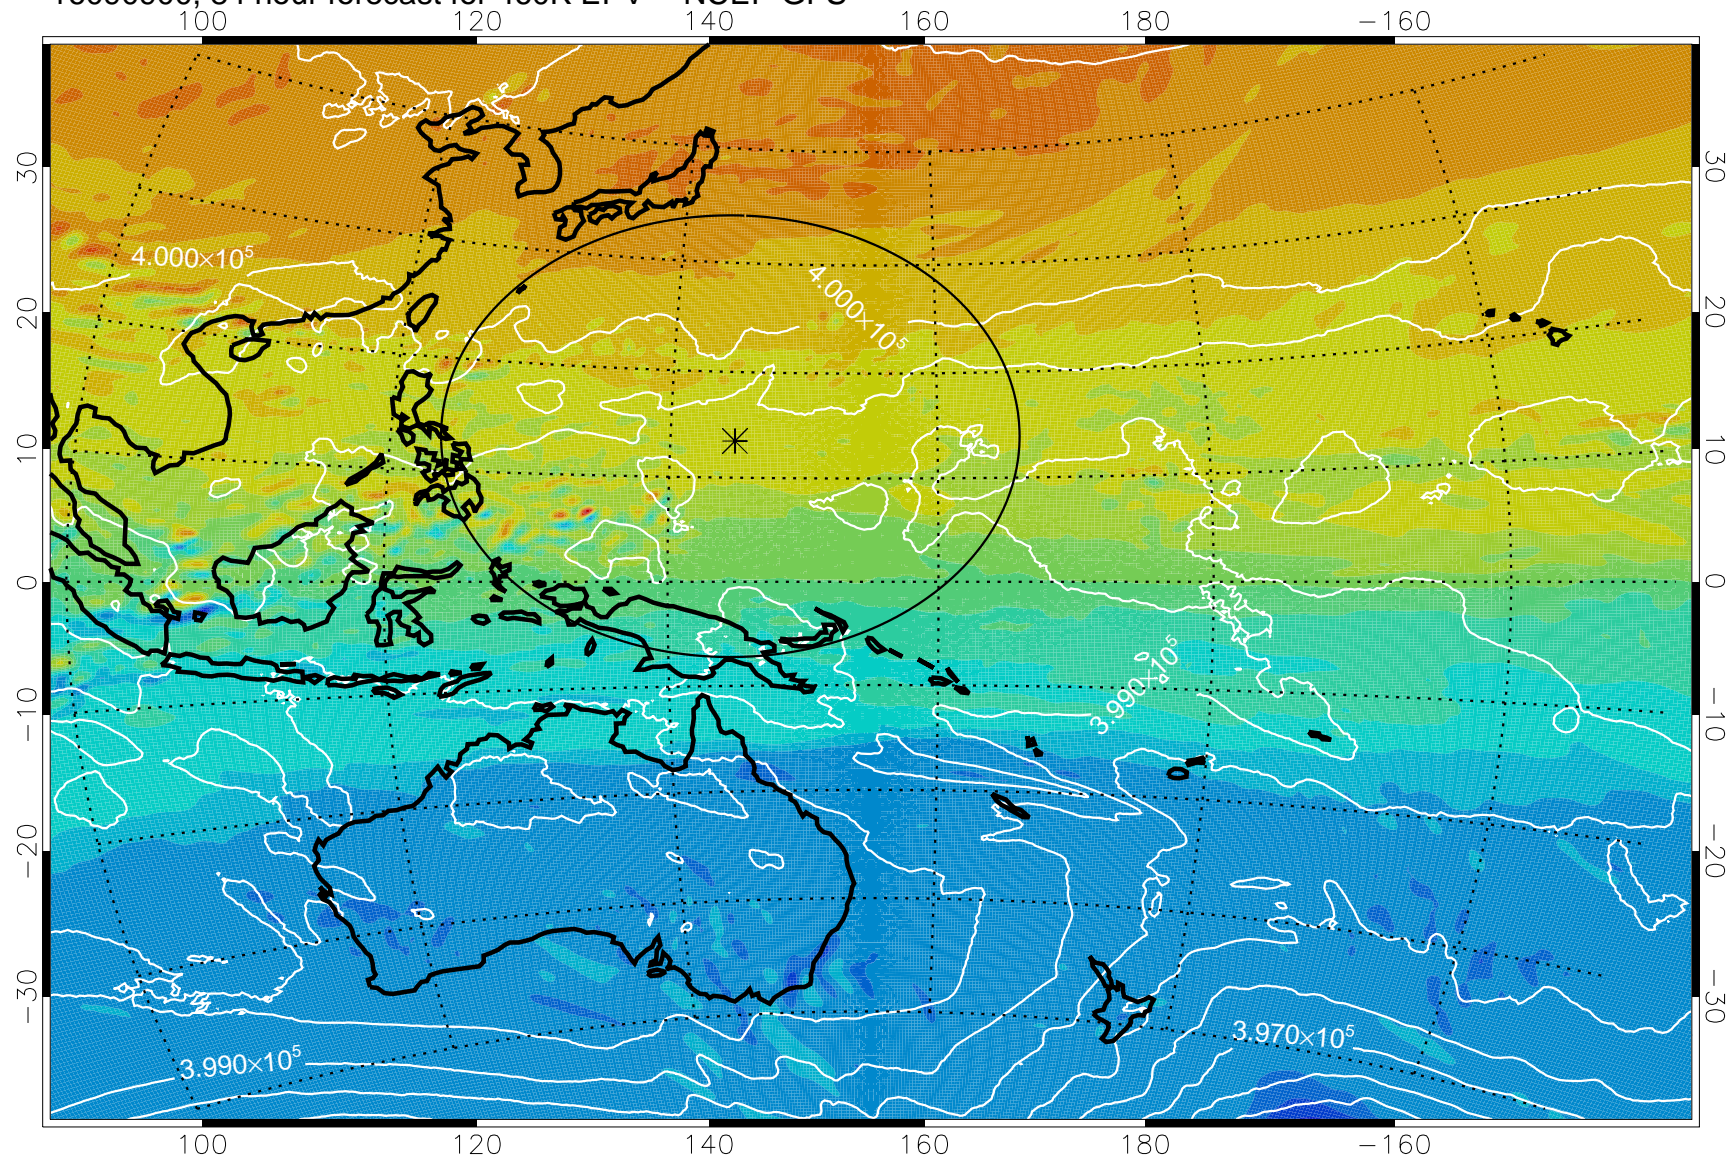

16090806, 66 hour forecast for 460K EPV -- NCEP GFS

460K Montgomery Streamfunction, white

Range ring of 2304 km

16090812, 72 hour forecast for 460K EPV -- NCEP GFS

460K Montgomery Streamfunction, white

Range ring of 2304 km

16090818, 78 hour forecast for 460K EPV -- NCEP GFS

460K Montgomery Streamfunction, white

Range ring of 2304 km

16090900, 84 hour forecast for 460K EPV -- NCEP GFS

460K Montgomery Streamfunction, white

Range ring of 2304 km

16090906, 90 hour forecast for 460K EPV -- NCEP GFS

460K Montgomery Streamfunction, white

Range ring of 2304 km

16090912, 96 hour forecast for 460K EPV -- NCEP GFS

460K Montgomery Streamfunction, white

Range ring of 2304 km

16090918, 102 hour forecast for 460K EPV -- NCEP GFS

460K Montgomery Streamfunction, white

Range ring of 2304 km

16091000, 108 hour forecast for 460K EPV -- NCEP GFS

460K Montgomery Streamfunction, white

Range ring of 2304 km