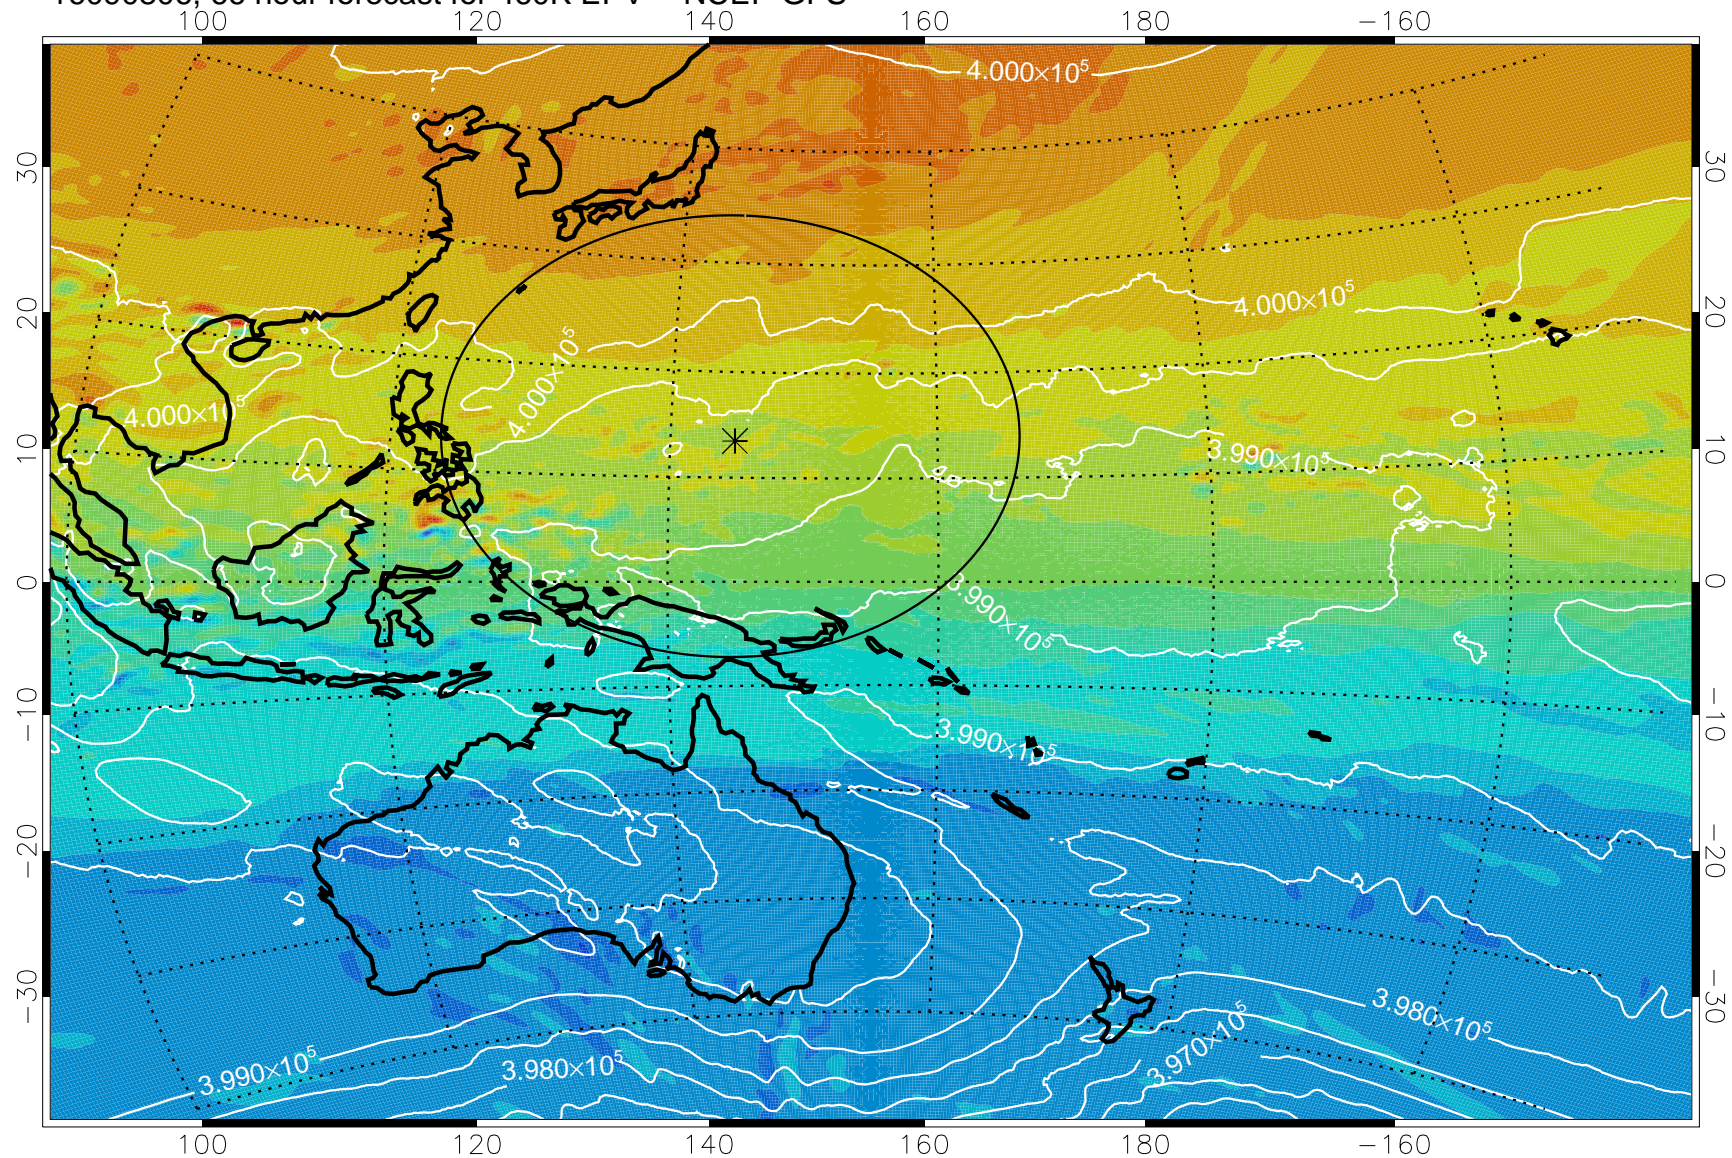

16090706, 42 hour forecast for 460K EPV -- NCEP GFS

460K Montgomery Streamfunction, white

Range ring of 2304 km

16090712, 48 hour forecast for 460K EPV -- NCEP GFS

460K Montgomery Streamfunction, white

Range ring of 2304 km

16090718, 54 hour forecast for 460K EPV -- NCEP GFS

460K Montgomery Streamfunction, white

Range ring of 2304 km

16090800, 60 hour forecast for 460K EPV -- NCEP GFS

460K Montgomery Streamfunction, white

Range ring of 2304 km

16090806, 66 hour forecast for 460K EPV -- NCEP GFS

460K Montgomery Streamfunction, white

Range ring of 2304 km

16090812, 72 hour forecast for 460K EPV -- NCEP GFS

460K Montgomery Streamfunction, white

Range ring of 2304 km

16090818, 78 hour forecast for 460K EPV -- NCEP GFS

460K Montgomery Streamfunction, white

Range ring of 2304 km

16090900, 84 hour forecast for 460K EPV -- NCEP GFS

460K Montgomery Streamfunction, white

Range ring of 2304 km