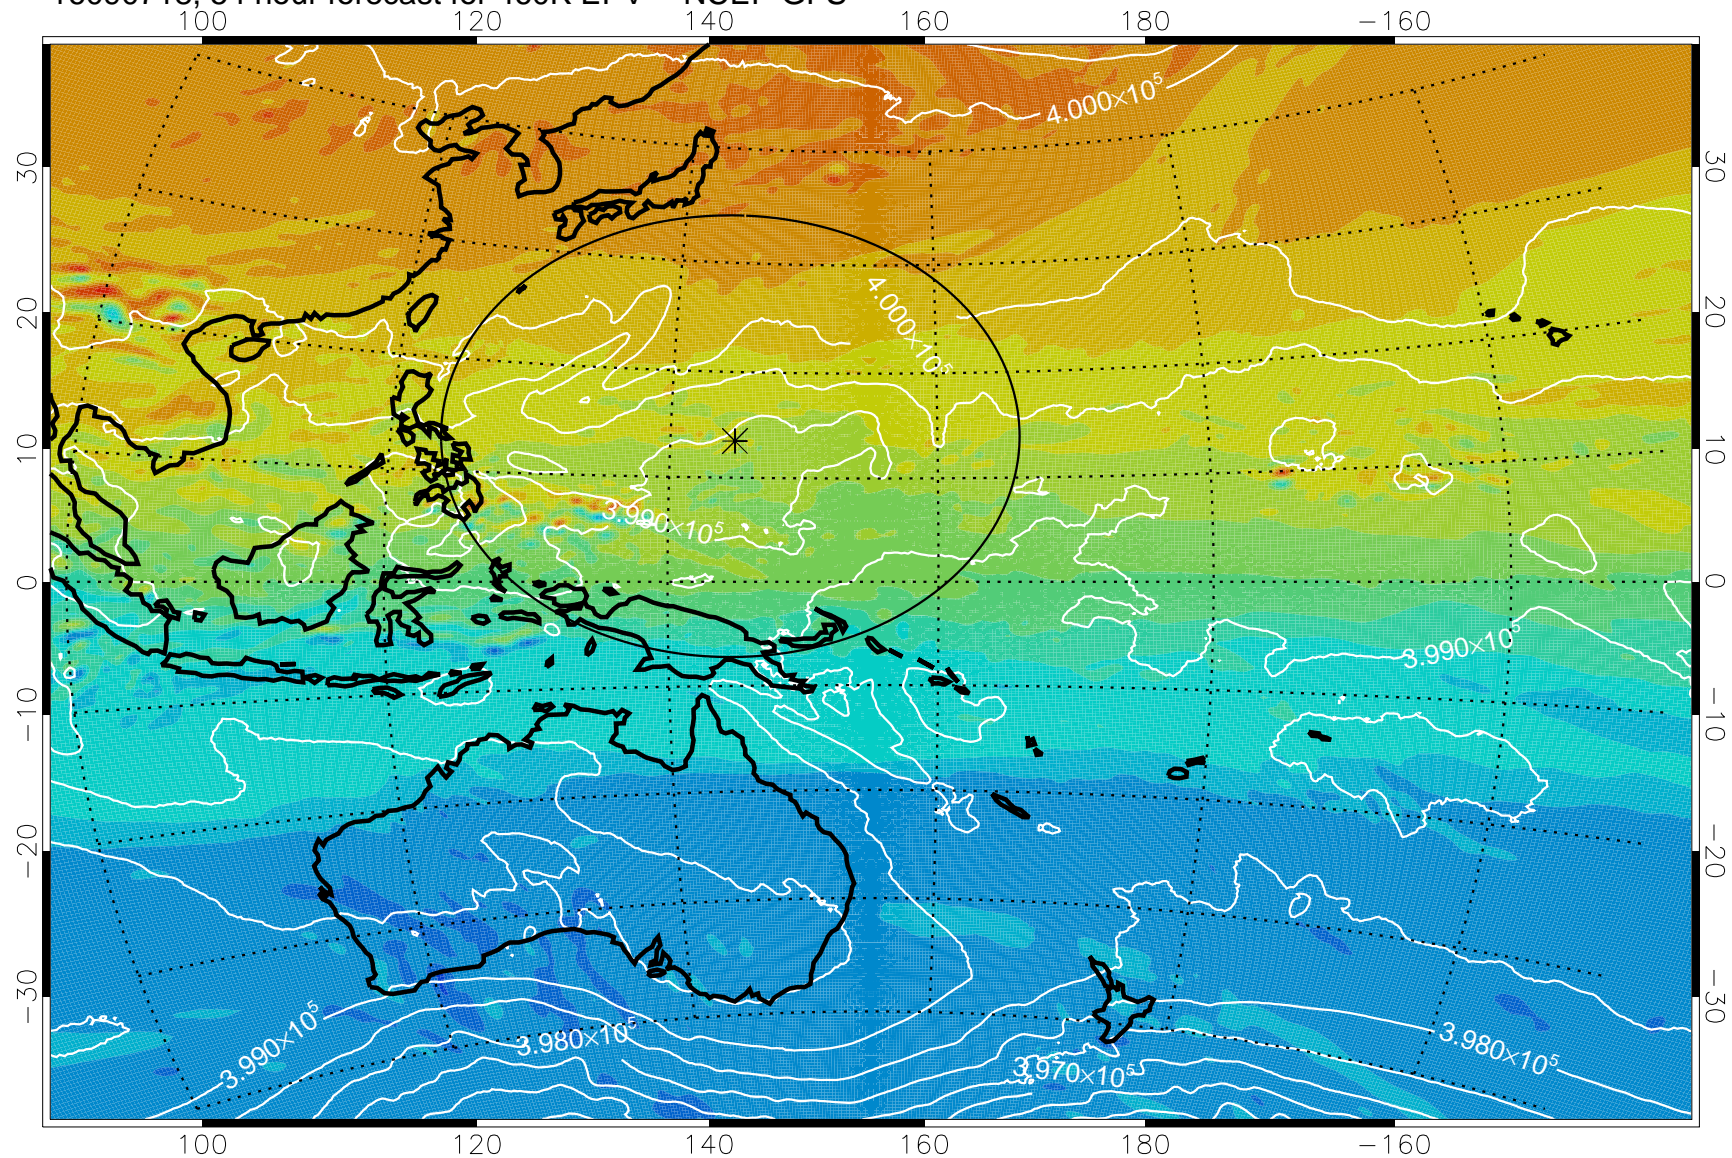

16090618, 30 hour forecast for 460K EPV -- NCEP GFS

460K Montgomery Streamfunction, white

Range ring of 2304 km

16090700, 36 hour forecast for 460K EPV -- NCEP GFS

460K Montgomery Streamfunction, white

Range ring of 2304 km

16090706, 42 hour forecast for 460K EPV -- NCEP GFS

460K Montgomery Streamfunction, white

Range ring of 2304 km

16090712, 48 hour forecast for 460K EPV -- NCEP GFS

460K Montgomery Streamfunction, white

Range ring of 2304 km

16090718, 54 hour forecast for 460K EPV -- NCEP GFS

460K Montgomery Streamfunction, white

Range ring of 2304 km

16090800, 60 hour forecast for 460K EPV -- NCEP GFS

460K Montgomery Streamfunction, white

Range ring of 2304 km

16090806, 66 hour forecast for 460K EPV -- NCEP GFS

460K Montgomery Streamfunction, white

Range ring of 2304 km

16090812, 72 hour forecast for 460K EPV -- NCEP GFS

460K Montgomery Streamfunction, white

Range ring of 2304 km