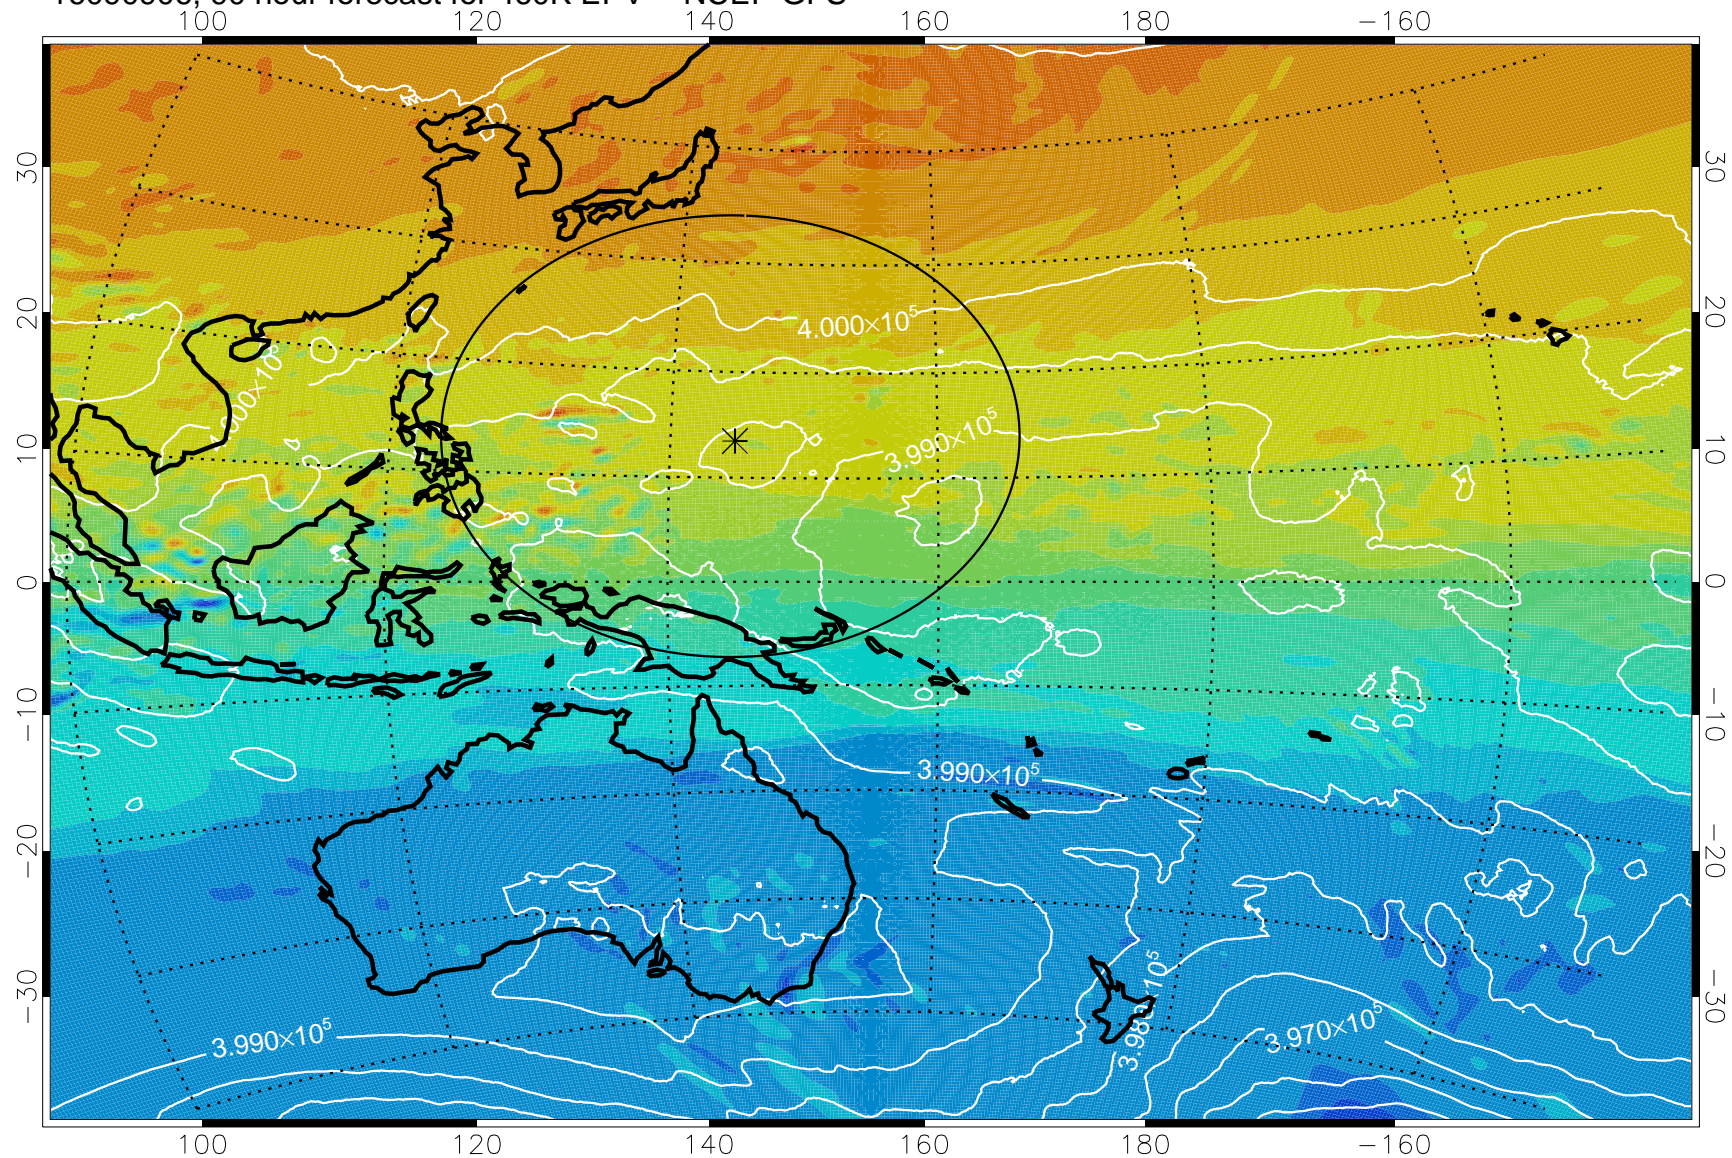

16090806, 66 hour forecast for 460K EPV -- NCEP GFS

460K Montgomery Streamfunction, white

Range ring of 2304 km

16090812, 72 hour forecast for 460K EPV -- NCEP GFS

460K Montgomery Streamfunction, white

Range ring of 2304 km

16090818, 78 hour forecast for 460K EPV -- NCEP GFS

460K Montgomery Streamfunction, white

Range ring of 2304 km

16090900, 84 hour forecast for 460K EPV -- NCEP GFS

460K Montgomery Streamfunction, white

Range ring of 2304 km

16090906, 90 hour forecast for 460K EPV -- NCEP GFS

460K Montgomery Streamfunction, white

Range ring of 2304 km

16090912, 96 hour forecast for 460K EPV -- NCEP GFS

460K Montgomery Streamfunction, white

Range ring of 2304 km

16090918, 102 hour forecast for 460K EPV -- NCEP GFS

460K Montgomery Streamfunction, white

Range ring of 2304 km

16091000, 108 hour forecast for 460K EPV -- NCEP GFS

460K Montgomery Streamfunction, white

Range ring of 2304 km