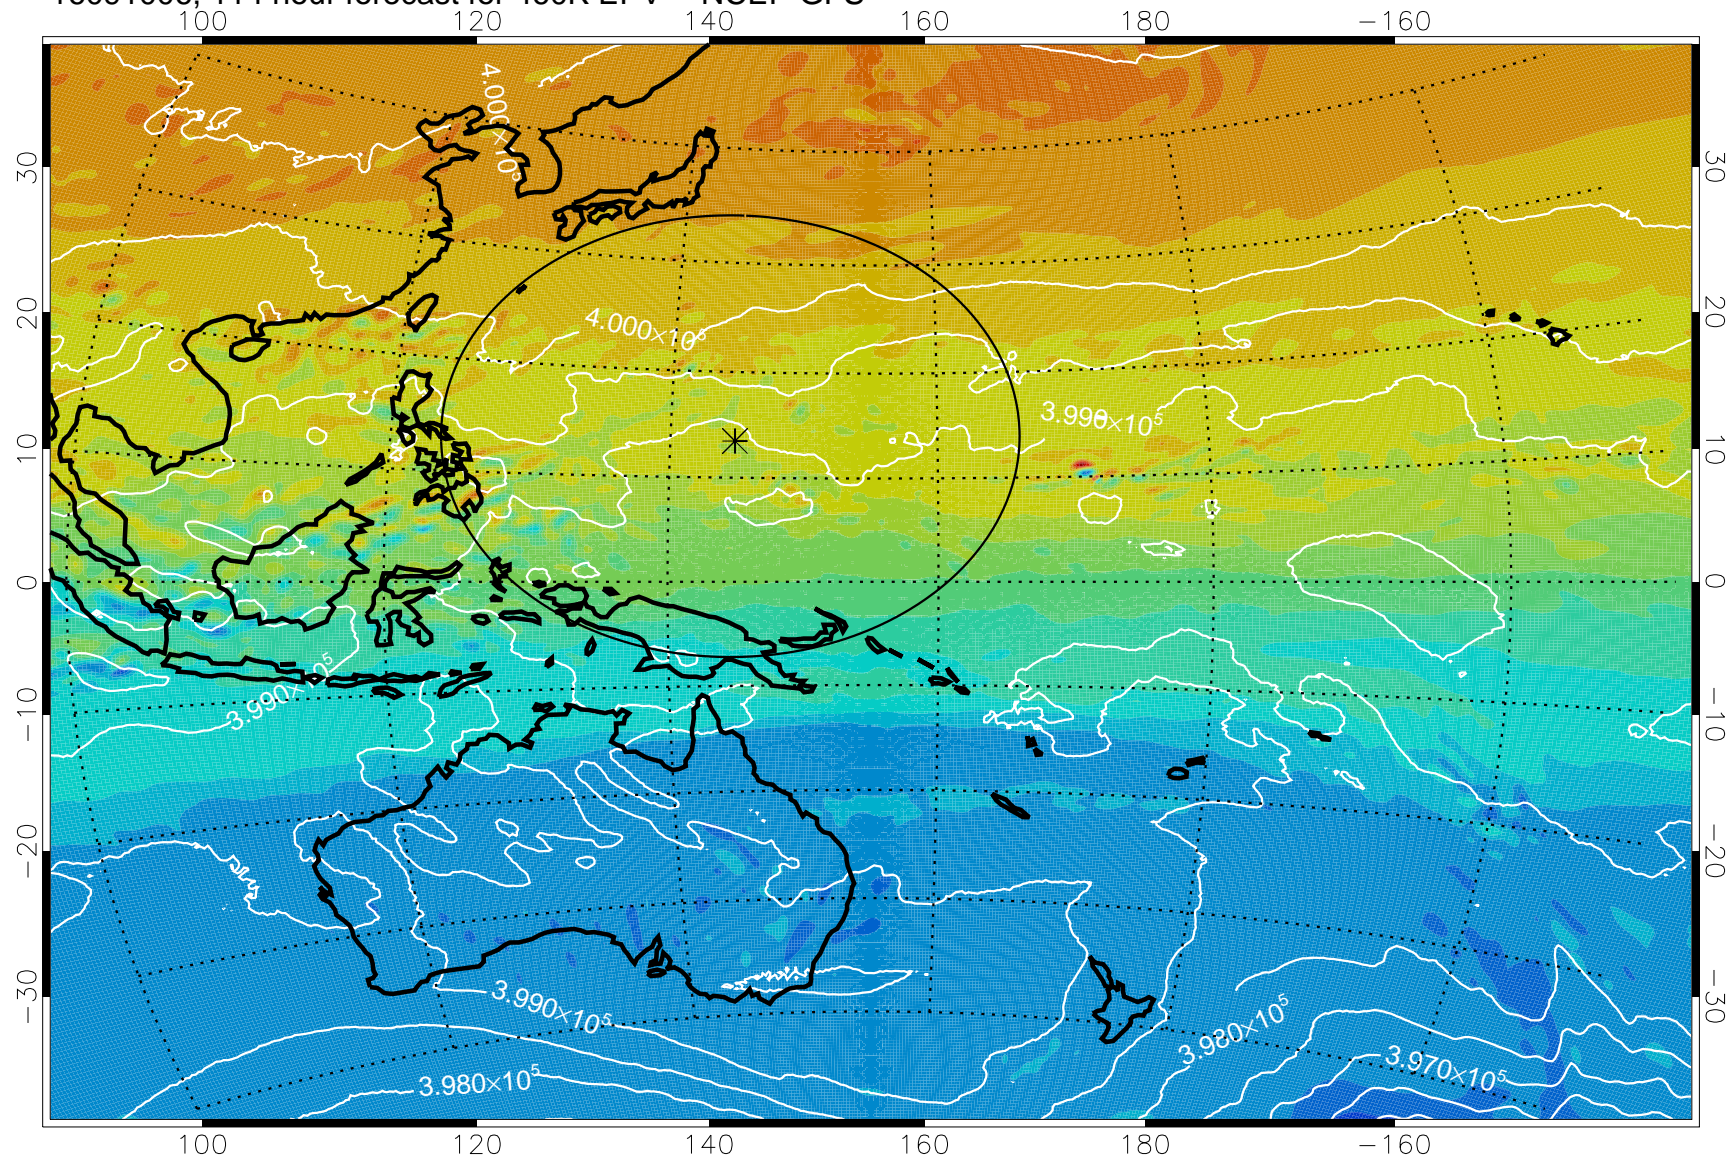

16090818, 78 hour forecast for 460K EPV -- NCEP GFS

460K Montgomery Streamfunction, white

Range ring of 2304 km

16090900, 84 hour forecast for 460K EPV -- NCEP GFS

460K Montgomery Streamfunction, white

Range ring of 2304 km

16090906, 90 hour forecast for 460K EPV -- NCEP GFS

460K Montgomery Streamfunction, white

Range ring of 2304 km

16090912, 96 hour forecast for 460K EPV -- NCEP GFS

460K Montgomery Streamfunction, white

Range ring of 2304 km

16090918, 102 hour forecast for 460K EPV -- NCEP GFS

460K Montgomery Streamfunction, white

Range ring of 2304 km

16091000, 108 hour forecast for 460K EPV -- NCEP GFS

460K Montgomery Streamfunction, white

Range ring of 2304 km

16091006, 114 hour forecast for 460K EPV -- NCEP GFS

460K Montgomery Streamfunction, white

Range ring of 2304 km

16091012, 120 hour forecast for 460K EPV -- NCEP GFS

460K Montgomery Streamfunction, white

Range ring of 2304 km