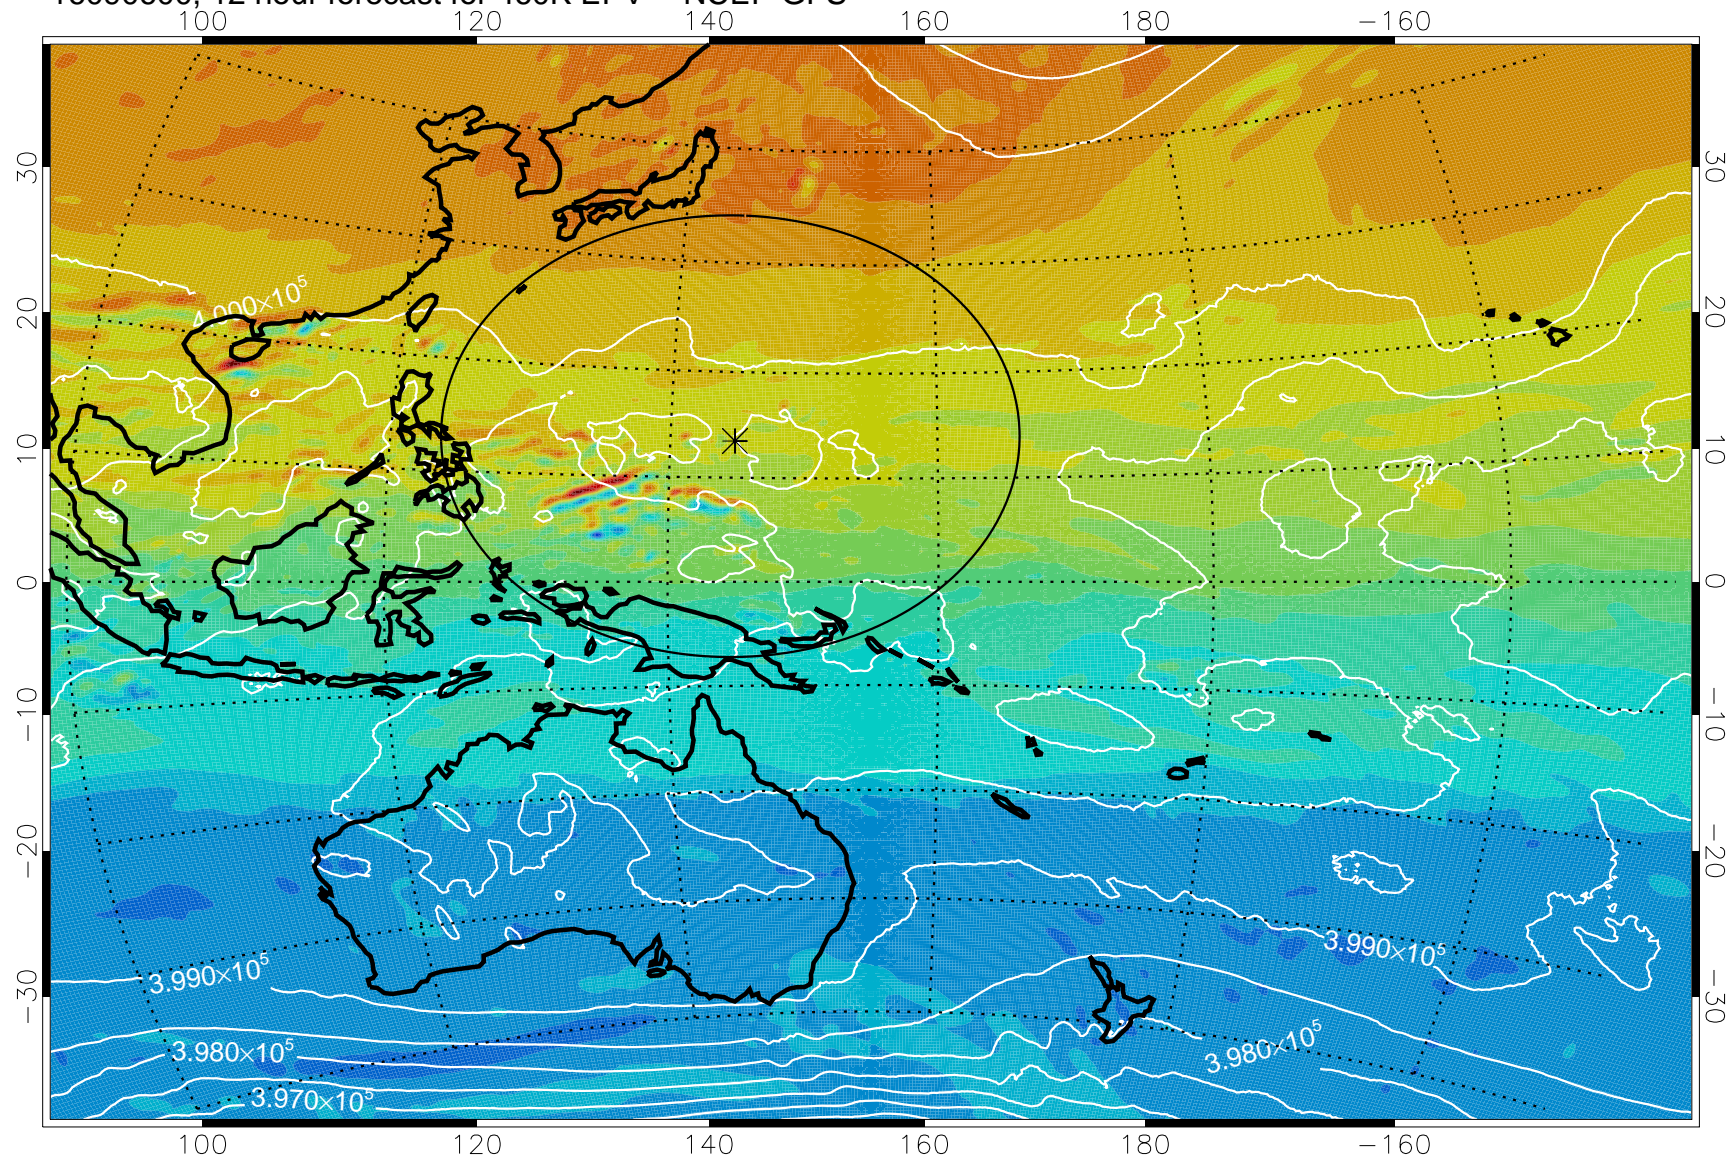

16090518, 6 hour forecast for 460K EPV -- NCEP GFS

460K Montgomery Streamfunction, white

Range ring of 2304 km

16090600, 12 hour forecast for 460K EPV -- NCEP GFS

460K Montgomery Streamfunction, white

Range ring of 2304 km

16090606, 18 hour forecast for 460K EPV -- NCEP GFS

460K Montgomery Streamfunction, white

Range ring of 2304 km

16090612, 24 hour forecast for 460K EPV -- NCEP GFS

460K Montgomery Streamfunction, white

Range ring of 2304 km

16090618, 30 hour forecast for 460K EPV -- NCEP GFS

460K Montgomery Streamfunction, white

Range ring of 2304 km

16090700, 36 hour forecast for 460K EPV -- NCEP GFS

460K Montgomery Streamfunction, white

Range ring of 2304 km

16090706, 42 hour forecast for 460K EPV -- NCEP GFS

460K Montgomery Streamfunction, white

Range ring of 2304 km

16090712, 48 hour forecast for 460K EPV -- NCEP GFS

460K Montgomery Streamfunction, white

Range ring of 2304 km