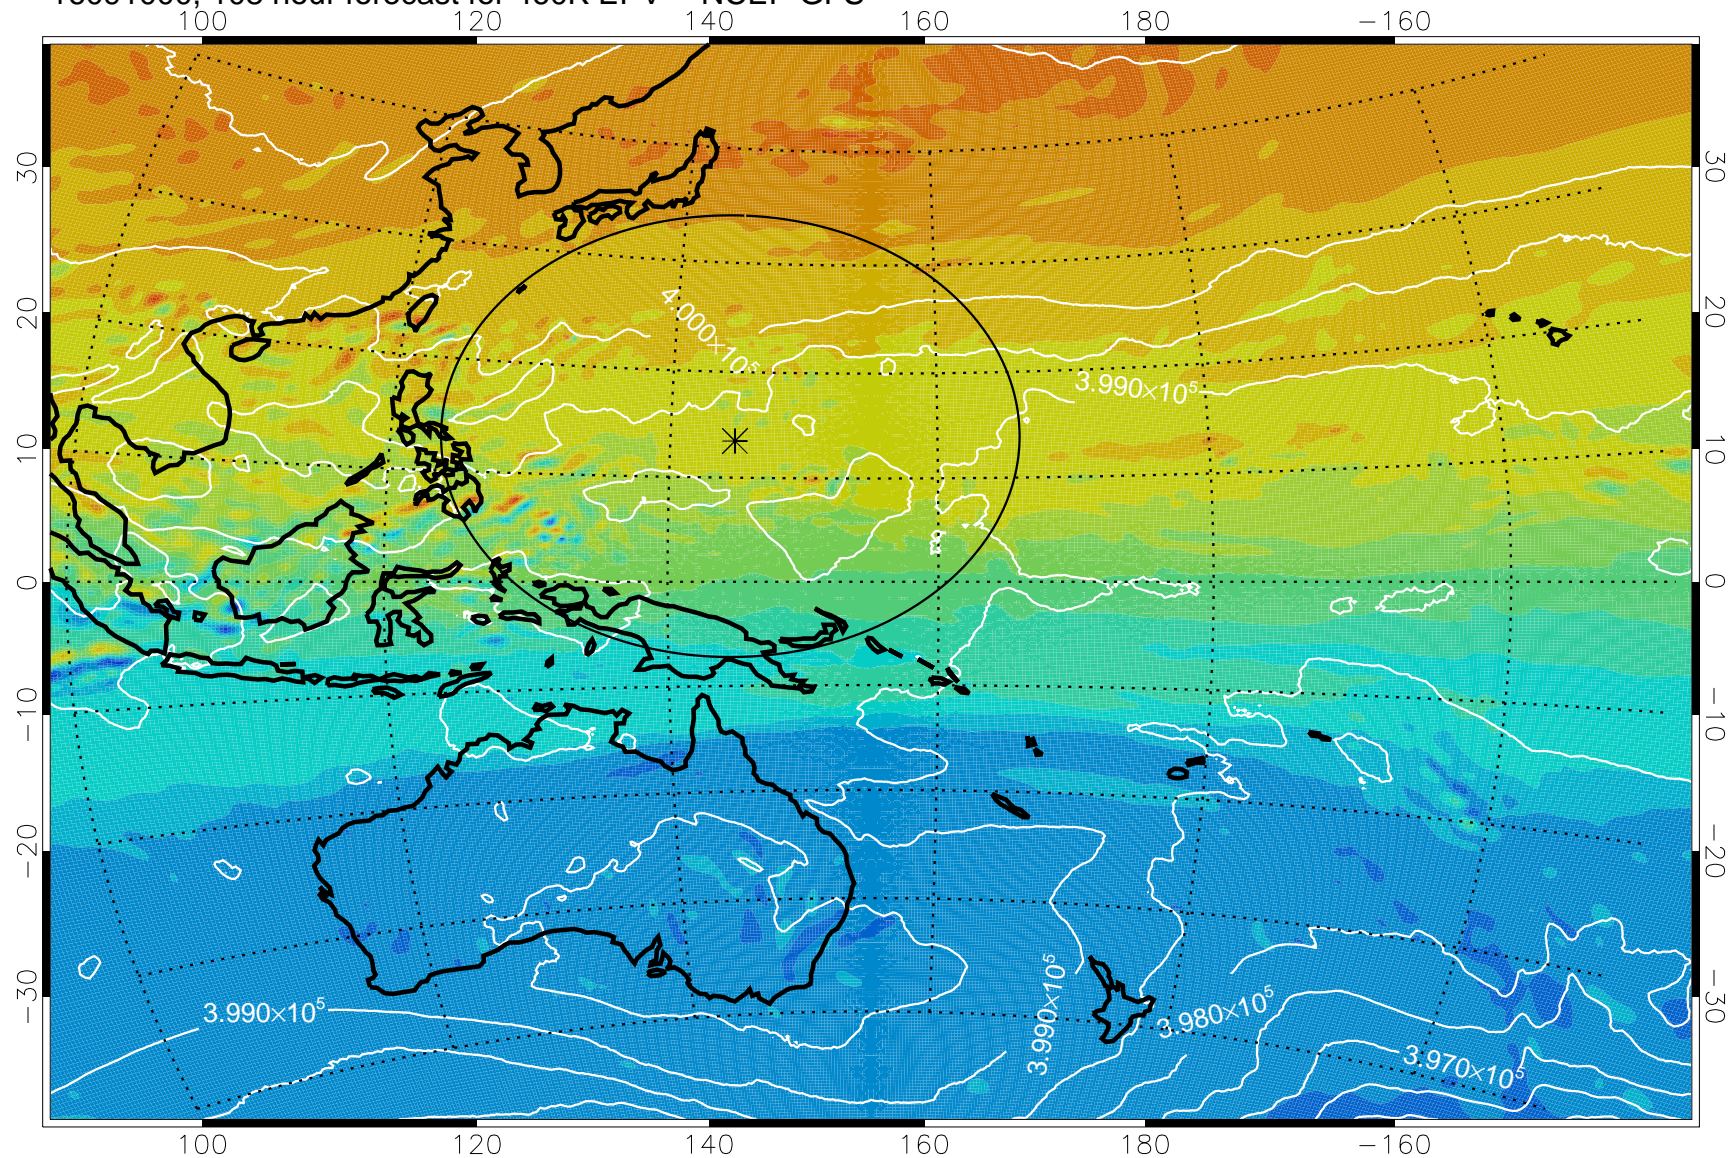

16090906, 90 hour forecast for 460K EPV -- NCEP GFS

460K Montgomery Streamfunction, white

Range ring of 2304 km

16090912, 96 hour forecast for 460K EPV -- NCEP GFS

460K Montgomery Streamfunction, white

Range ring of 2304 km

16090918, 102 hour forecast for 460K EPV -- NCEP GFS

460K Montgomery Streamfunction, white

Range ring of 2304 km

16091000, 108 hour forecast for 460K EPV -- NCEP GFS

460K Montgomery Streamfunction, white

Range ring of 2304 km

16091006, 114 hour forecast for 460K EPV -- NCEP GFS

460K Montgomery Streamfunction, white

Range ring of 2304 km

16091012, 120 hour forecast for 460K EPV -- NCEP GFS

460K Montgomery Streamfunction, white

Range ring of 2304 km