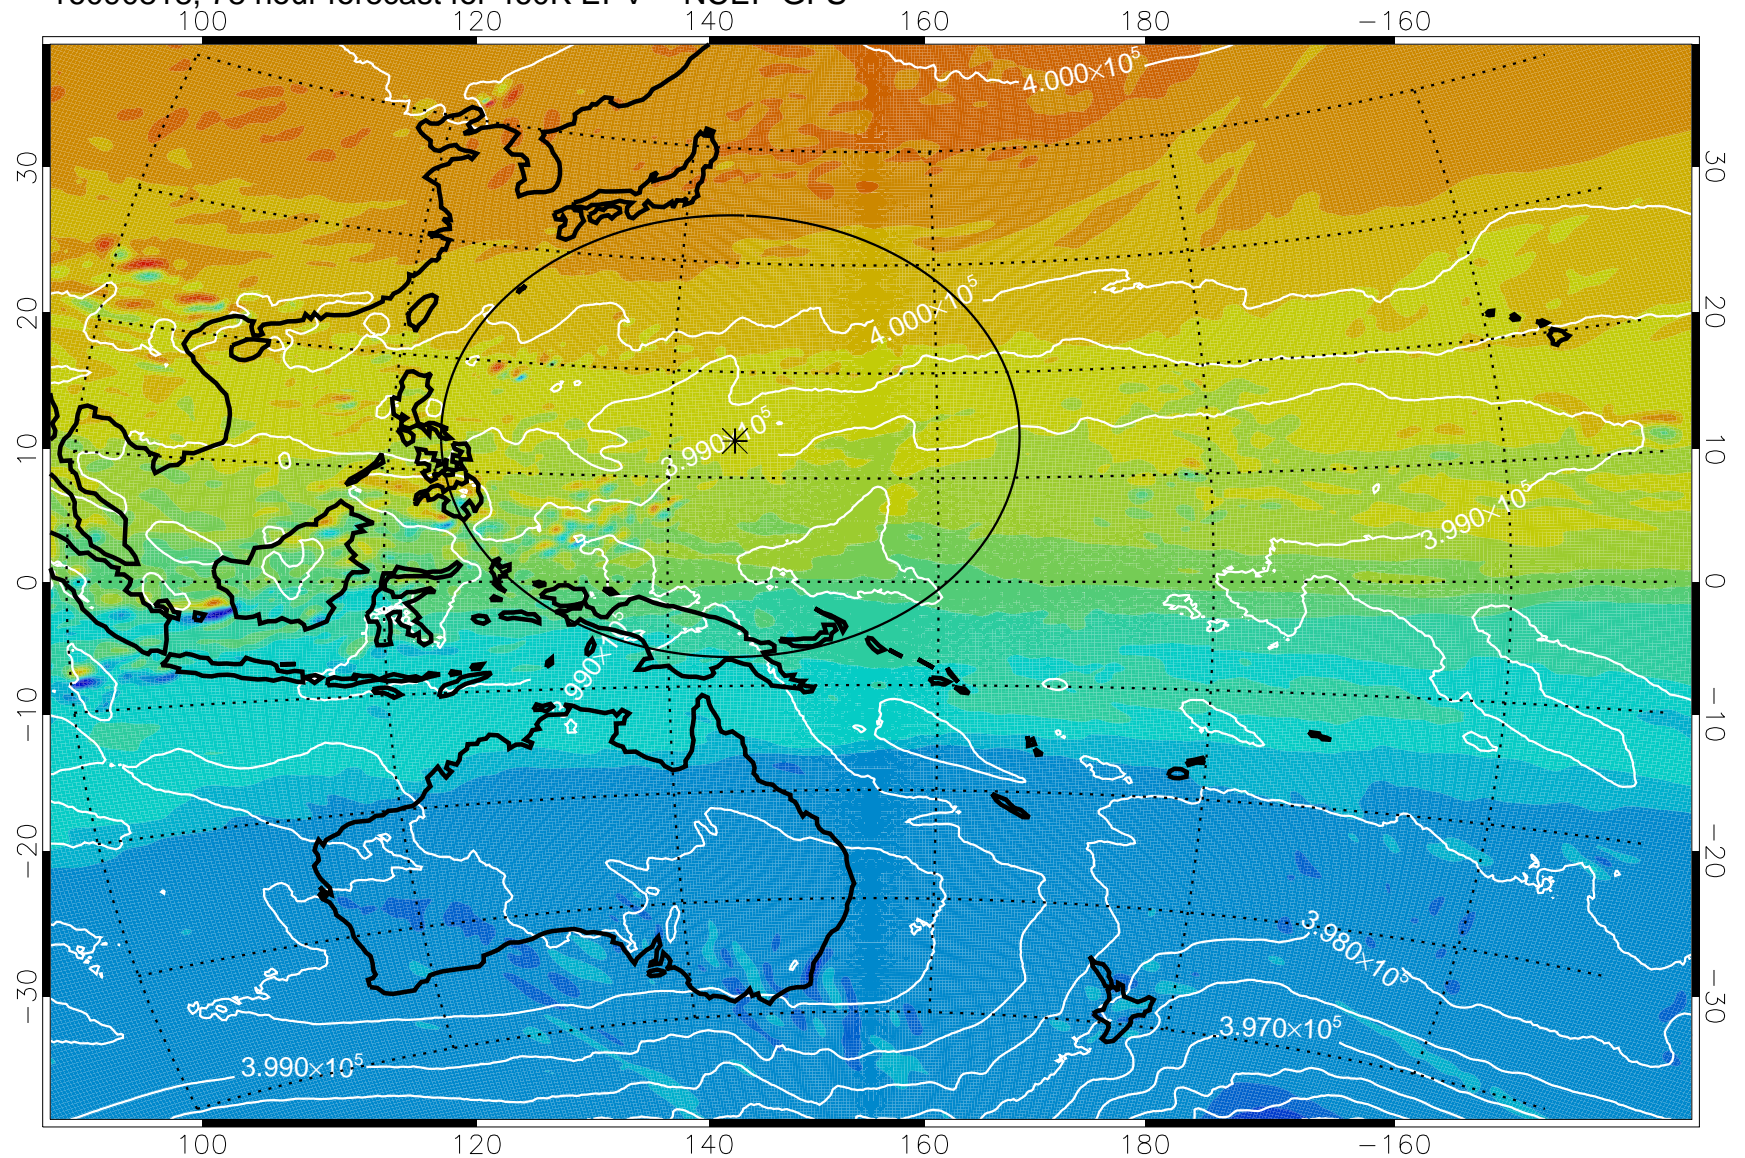

16090718, 54 hour forecast for 460K EPV -- NCEP GFS

460K Montgomery Streamfunction, white

Range ring of 2304 km

16090800, 60 hour forecast for 460K EPV -- NCEP GFS

460K Montgomery Streamfunction, white

Range ring of 2304 km

16090806, 66 hour forecast for 460K EPV -- NCEP GFS

460K Montgomery Streamfunction, white

Range ring of 2304 km

16090812, 72 hour forecast for 460K EPV -- NCEP GFS

460K Montgomery Streamfunction, white

Range ring of 2304 km

16090818, 78 hour forecast for 460K EPV -- NCEP GFS

460K Montgomery Streamfunction, white

Range ring of 2304 km

16090900, 84 hour forecast for 460K EPV -- NCEP GFS

460K Montgomery Streamfunction, white

Range ring of 2304 km

16090906, 90 hour forecast for 460K EPV -- NCEP GFS

460K Montgomery Streamfunction, white

Range ring of 2304 km

16090912, 96 hour forecast for 460K EPV -- NCEP GFS

460K Montgomery Streamfunction, white

Range ring of 2304 km