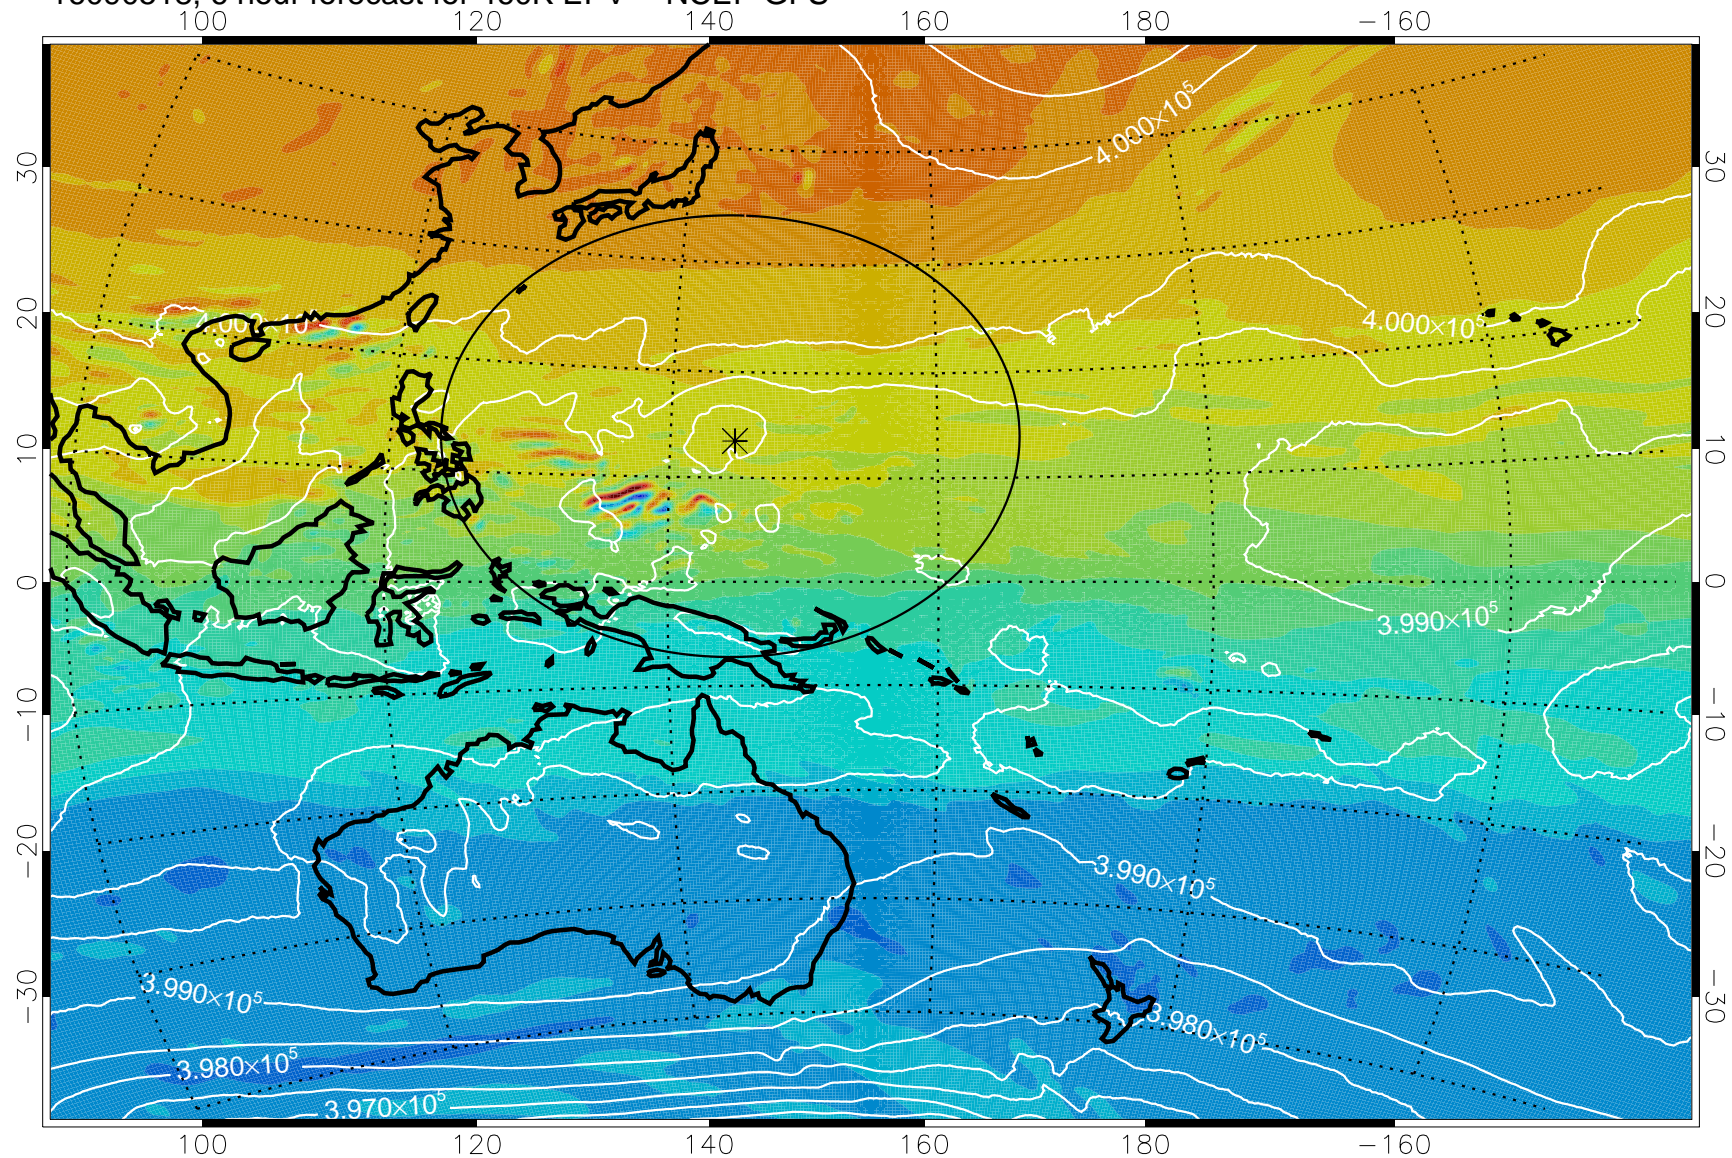

16090518, 6 hour forecast for 460K EPV -- NCEP GFS

460K Montgomery Streamfunction, white

Range ring of 2304 km

16090600, 12 hour forecast for 460K EPV -- NCEP GFS

460K Montgomery Streamfunction, white

Range ring of 2304 km

16090606, 18 hour forecast for 460K EPV -- NCEP GFS

460K Montgomery Streamfunction, white

Range ring of 2304 km

16090612, 24 hour forecast for 460K EPV -- NCEP GFS

460K Montgomery Streamfunction, white

Range ring of 2304 km

16090618, 30 hour forecast for 460K EPV -- NCEP GFS

460K Montgomery Streamfunction, white

Range ring of 2304 km

16090700, 36 hour forecast for 460K EPV -- NCEP GFS

460K Montgomery Streamfunction, white

Range ring of 2304 km

16090706, 42 hour forecast for 460K EPV -- NCEP GFS

460K Montgomery Streamfunction, white

Range ring of 2304 km

16090712, 48 hour forecast for 460K EPV -- NCEP GFS

460K Montgomery Streamfunction, white

Range ring of 2304 km