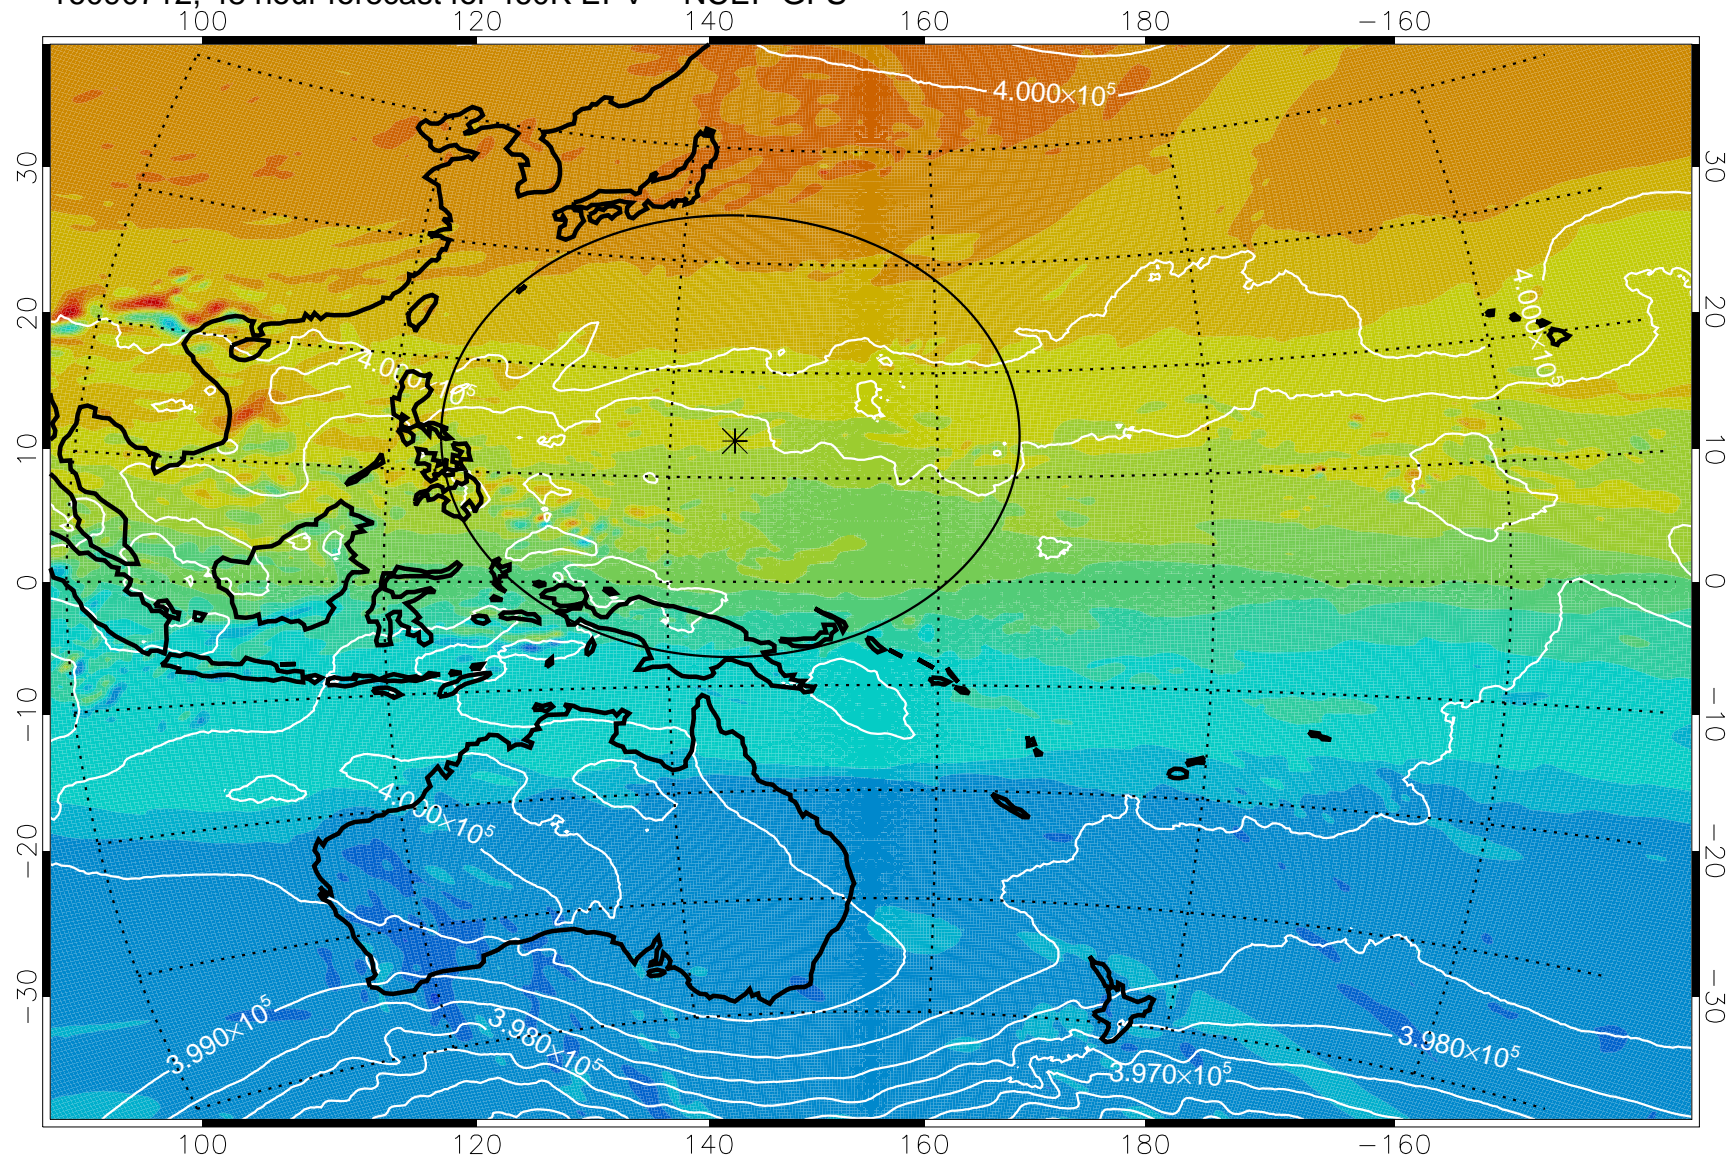

16090706, 42 hour forecast for 460K EPV -- NCEP GFS

460K Montgomery Streamfunction, white

Range ring of 2304 km

16090712, 48 hour forecast for 460K EPV -- NCEP GFS

460K Montgomery Streamfunction, white

Range ring of 2304 km

16090718, 54 hour forecast for 460K EPV -- NCEP GFS

460K Montgomery Streamfunction, white

Range ring of 2304 km

16090800, 60 hour forecast for 460K EPV -- NCEP GFS

460K Montgomery Streamfunction, white

Range ring of 2304 km

16090806, 66 hour forecast for 460K EPV -- NCEP GFS

460K Montgomery Streamfunction, white

Range ring of 2304 km

16090812, 72 hour forecast for 460K EPV -- NCEP GFS

460K Montgomery Streamfunction, white

Range ring of 2304 km

16090818, 78 hour forecast for 460K EPV -- NCEP GFS

460K Montgomery Streamfunction, white

Range ring of 2304 km

16090900, 84 hour forecast for 460K EPV -- NCEP GFS

460K Montgomery Streamfunction, white

Range ring of 2304 km