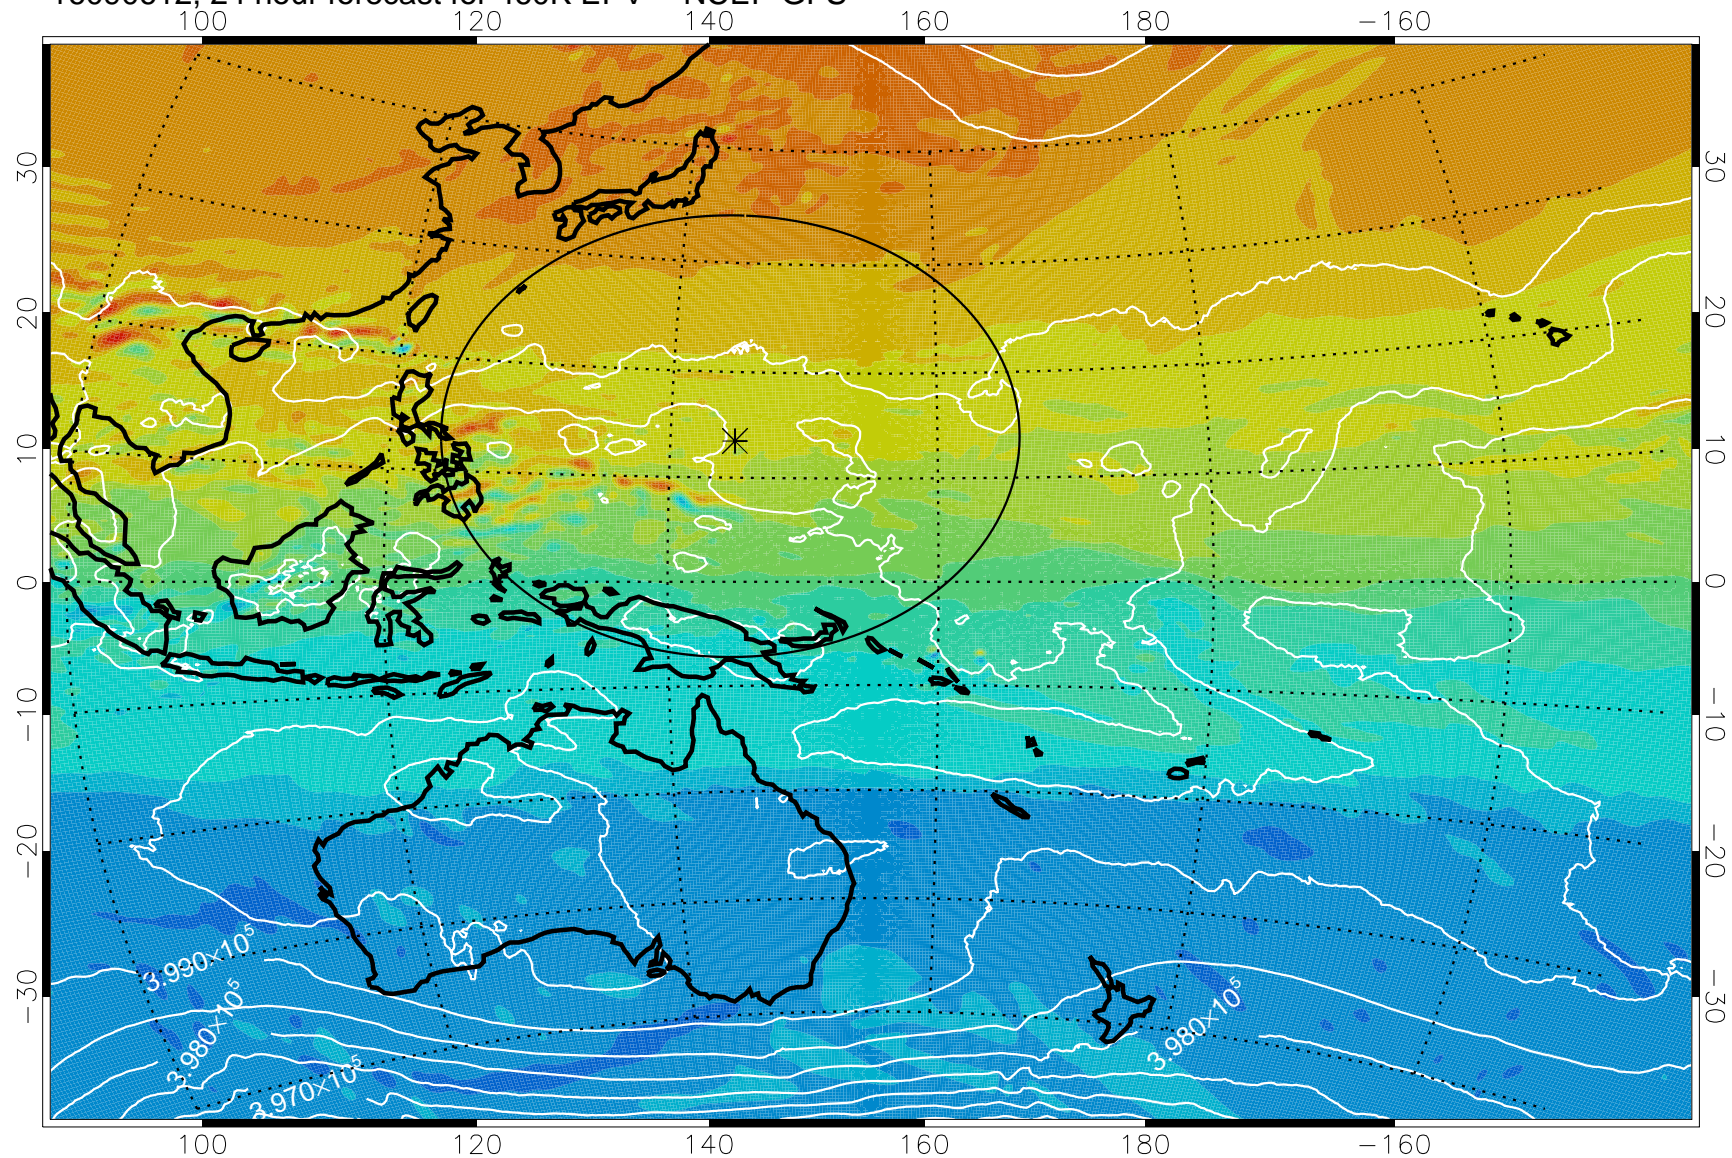

16090518, 6 hour forecast for 460K EPV -- NCEP GFS

460K Montgomery Streamfunction, white

Range ring of 2304 km

16090600, 12 hour forecast for 460K EPV -- NCEP GFS

460K Montgomery Streamfunction, white

Range ring of 2304 km

16090606, 18 hour forecast for 460K EPV -- NCEP GFS

460K Montgomery Streamfunction, white

Range ring of 2304 km

16090612, 24 hour forecast for 460K EPV -- NCEP GFS

460K Montgomery Streamfunction, white

Range ring of 2304 km

16090618, 30 hour forecast for 460K EPV -- NCEP GFS

460K Montgomery Streamfunction, white

Range ring of 2304 km

16090700, 36 hour forecast for 460K EPV -- NCEP GFS

460K Montgomery Streamfunction, white

Range ring of 2304 km

16090706, 42 hour forecast for 460K EPV -- NCEP GFS

460K Montgomery Streamfunction, white

Range ring of 2304 km

16090712, 48 hour forecast for 460K EPV -- NCEP GFS

460K Montgomery Streamfunction, white

Range ring of 2304 km