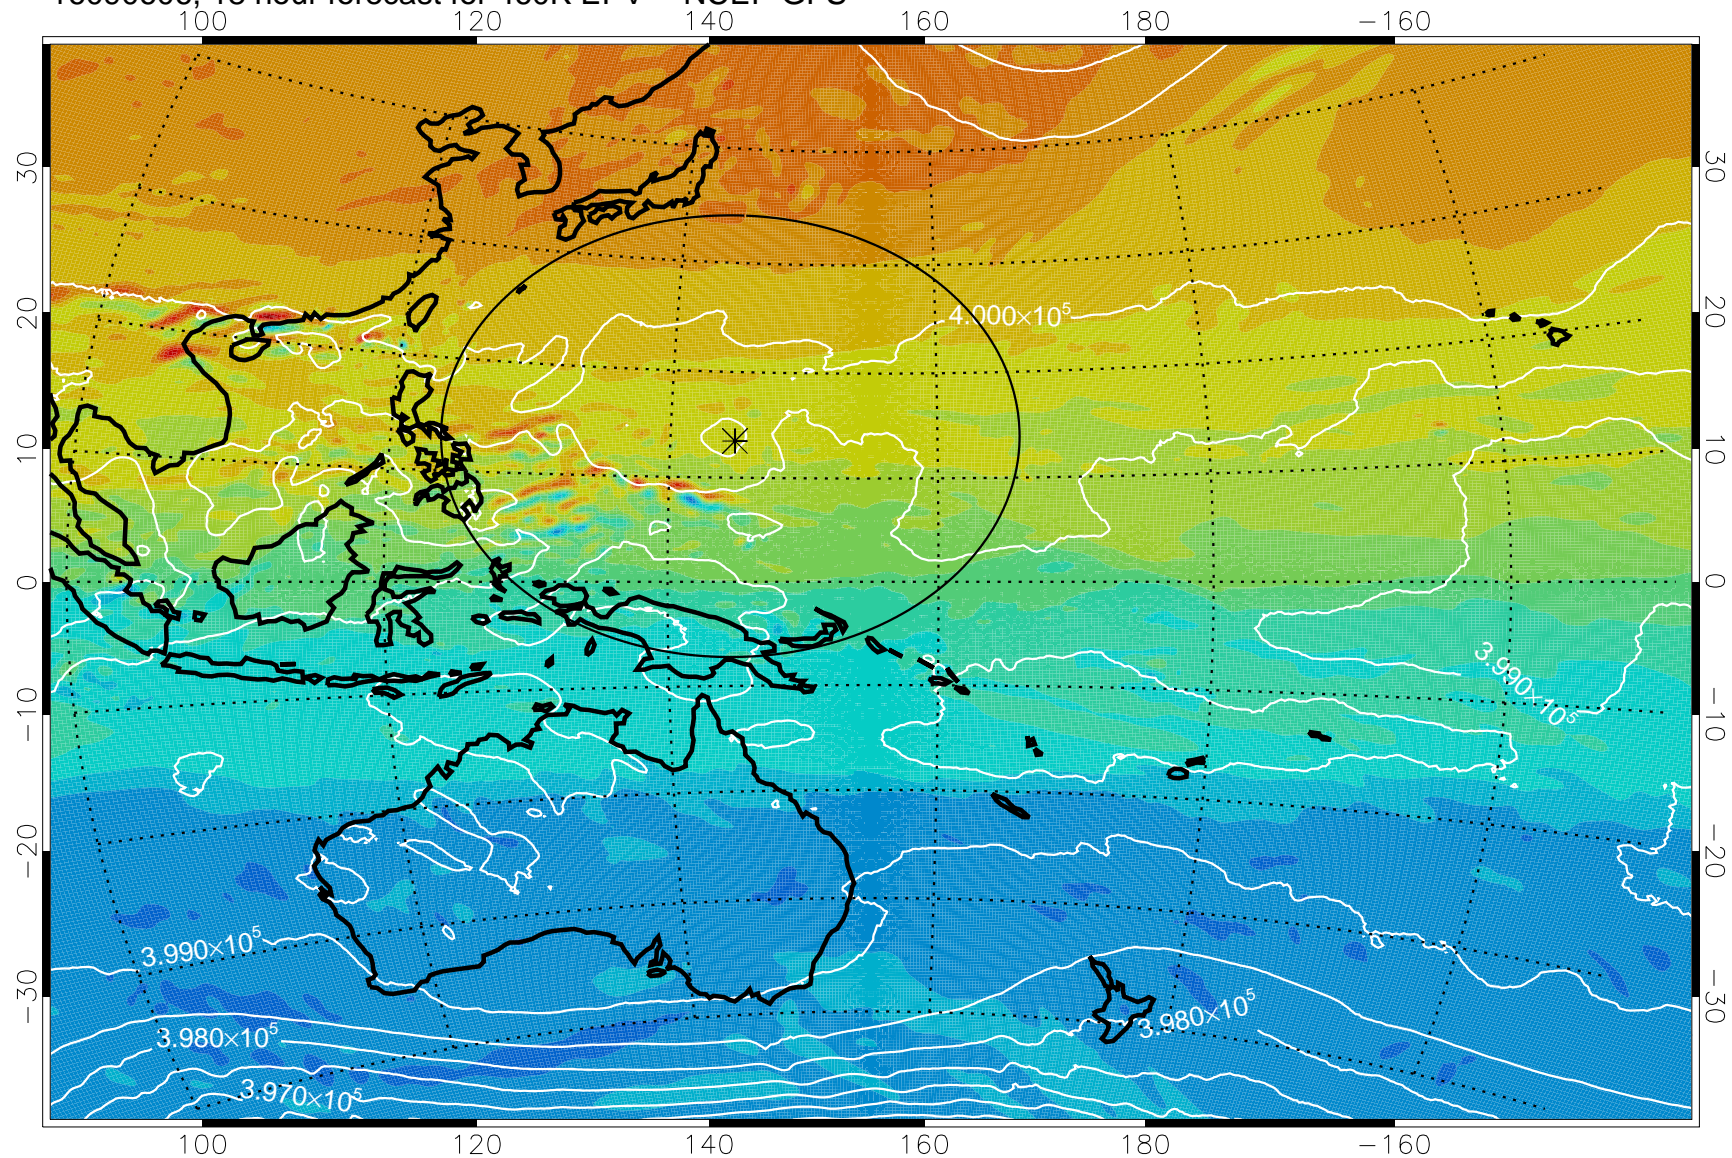

16090518, 6 hour forecast for 460K EPV -- NCEP GFS

460K Montgomery Streamfunction, white

Range ring of 2304 km

16090600, 12 hour forecast for 460K EPV -- NCEP GFS

460K Montgomery Streamfunction, white

Range ring of 2304 km

16090606, 18 hour forecast for 460K EPV -- NCEP GFS

460K Montgomery Streamfunction, white

Range ring of 2304 km

16090612, 24 hour forecast for 460K EPV -- NCEP GFS

460K Montgomery Streamfunction, white

Range ring of 2304 km

16090618, 30 hour forecast for 460K EPV -- NCEP GFS

460K Montgomery Streamfunction, white

Range ring of 2304 km

16090700, 36 hour forecast for 460K EPV -- NCEP GFS

460K Montgomery Streamfunction, white

Range ring of 2304 km

16090706, 42 hour forecast for 460K EPV -- NCEP GFS

460K Montgomery Streamfunction, white

Range ring of 2304 km

16090712, 48 hour forecast for 460K EPV -- NCEP GFS

460K Montgomery Streamfunction, white

Range ring of 2304 km