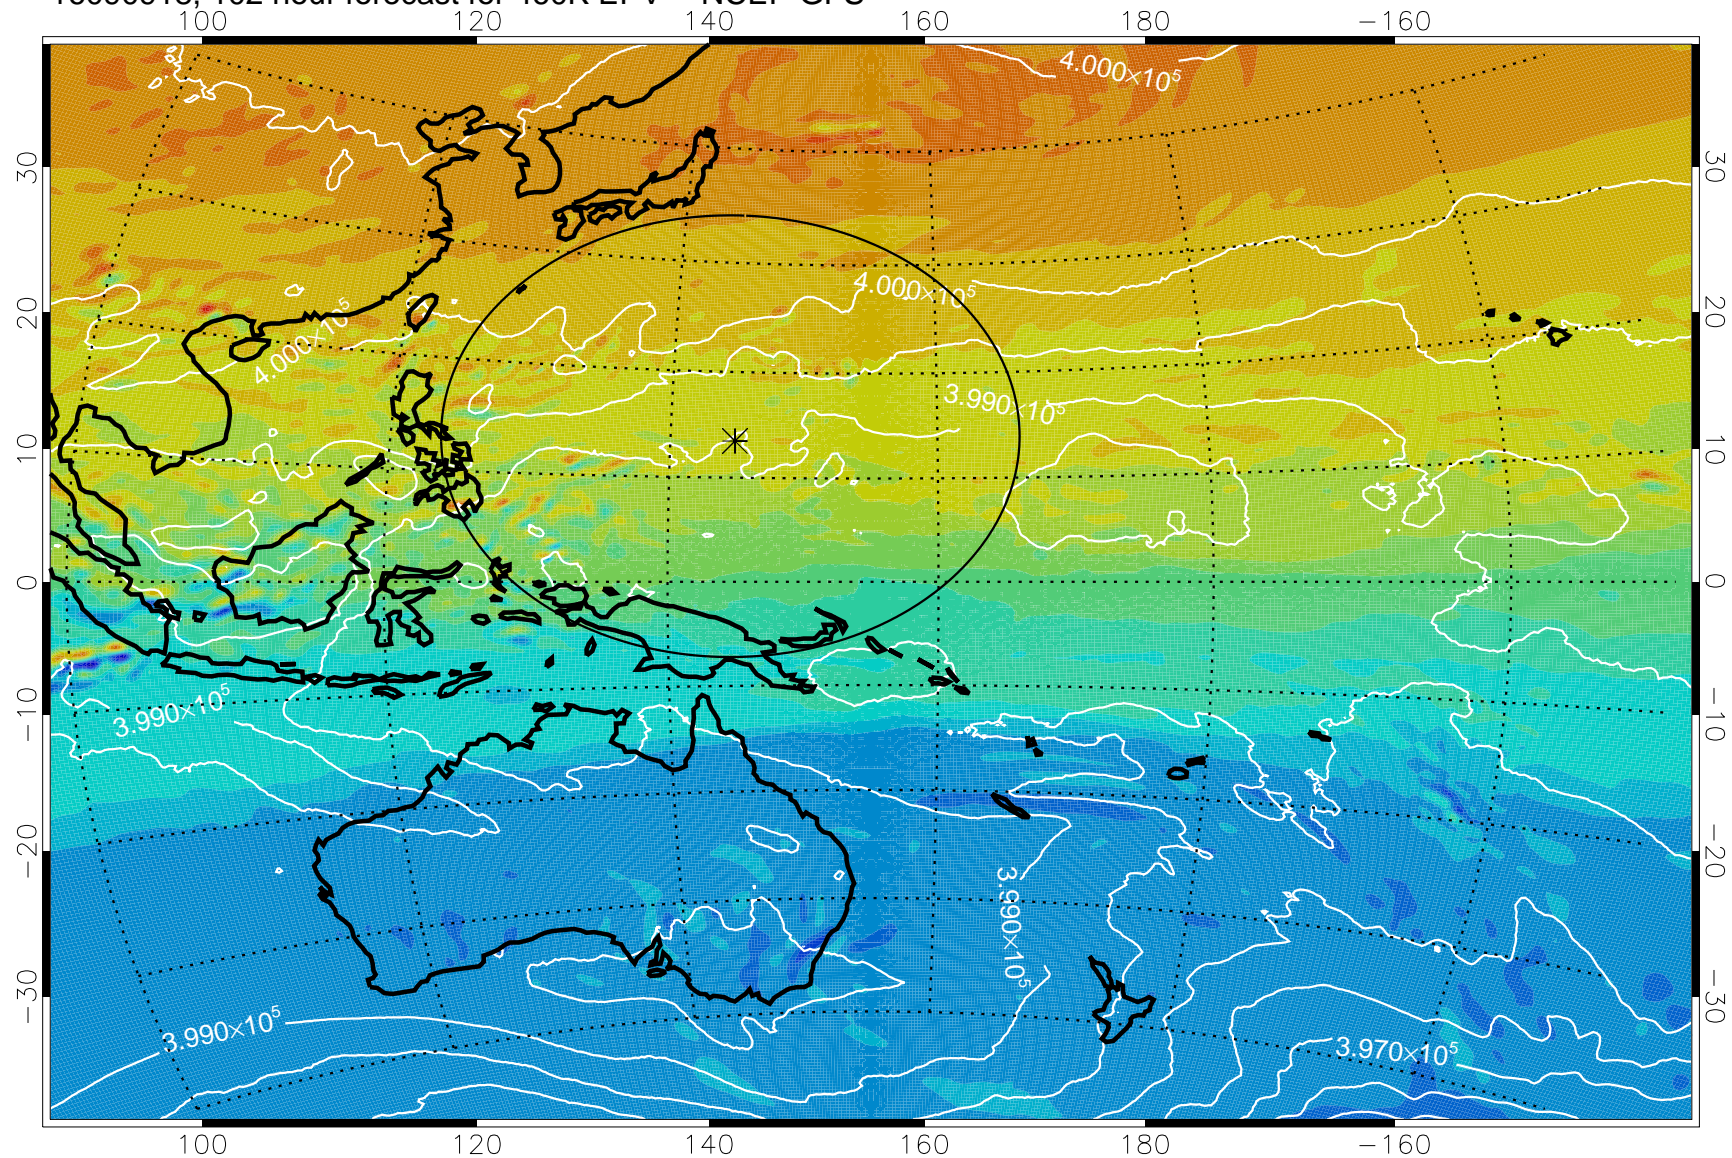

16090818, 78 hour forecast for 460K EPV -- NCEP GFS

460K Montgomery Streamfunction, white

Range ring of 2304 km

16090900, 84 hour forecast for 460K EPV -- NCEP GFS

460K Montgomery Streamfunction, white

Range ring of 2304 km

16090906, 90 hour forecast for 460K EPV -- NCEP GFS

460K Montgomery Streamfunction, white

Range ring of 2304 km

16090912, 96 hour forecast for 460K EPV -- NCEP GFS

460K Montgomery Streamfunction, white

Range ring of 2304 km

16090918, 102 hour forecast for 460K EPV -- NCEP GFS

460K Montgomery Streamfunction, white

Range ring of 2304 km

16091000, 108 hour forecast for 460K EPV -- NCEP GFS

460K Montgomery Streamfunction, white

Range ring of 2304 km

16091006, 114 hour forecast for 460K EPV -- NCEP GFS

460K Montgomery Streamfunction, white

Range ring of 2304 km

16091012, 120 hour forecast for 460K EPV -- NCEP GFS

460K Montgomery Streamfunction, white

Range ring of 2304 km