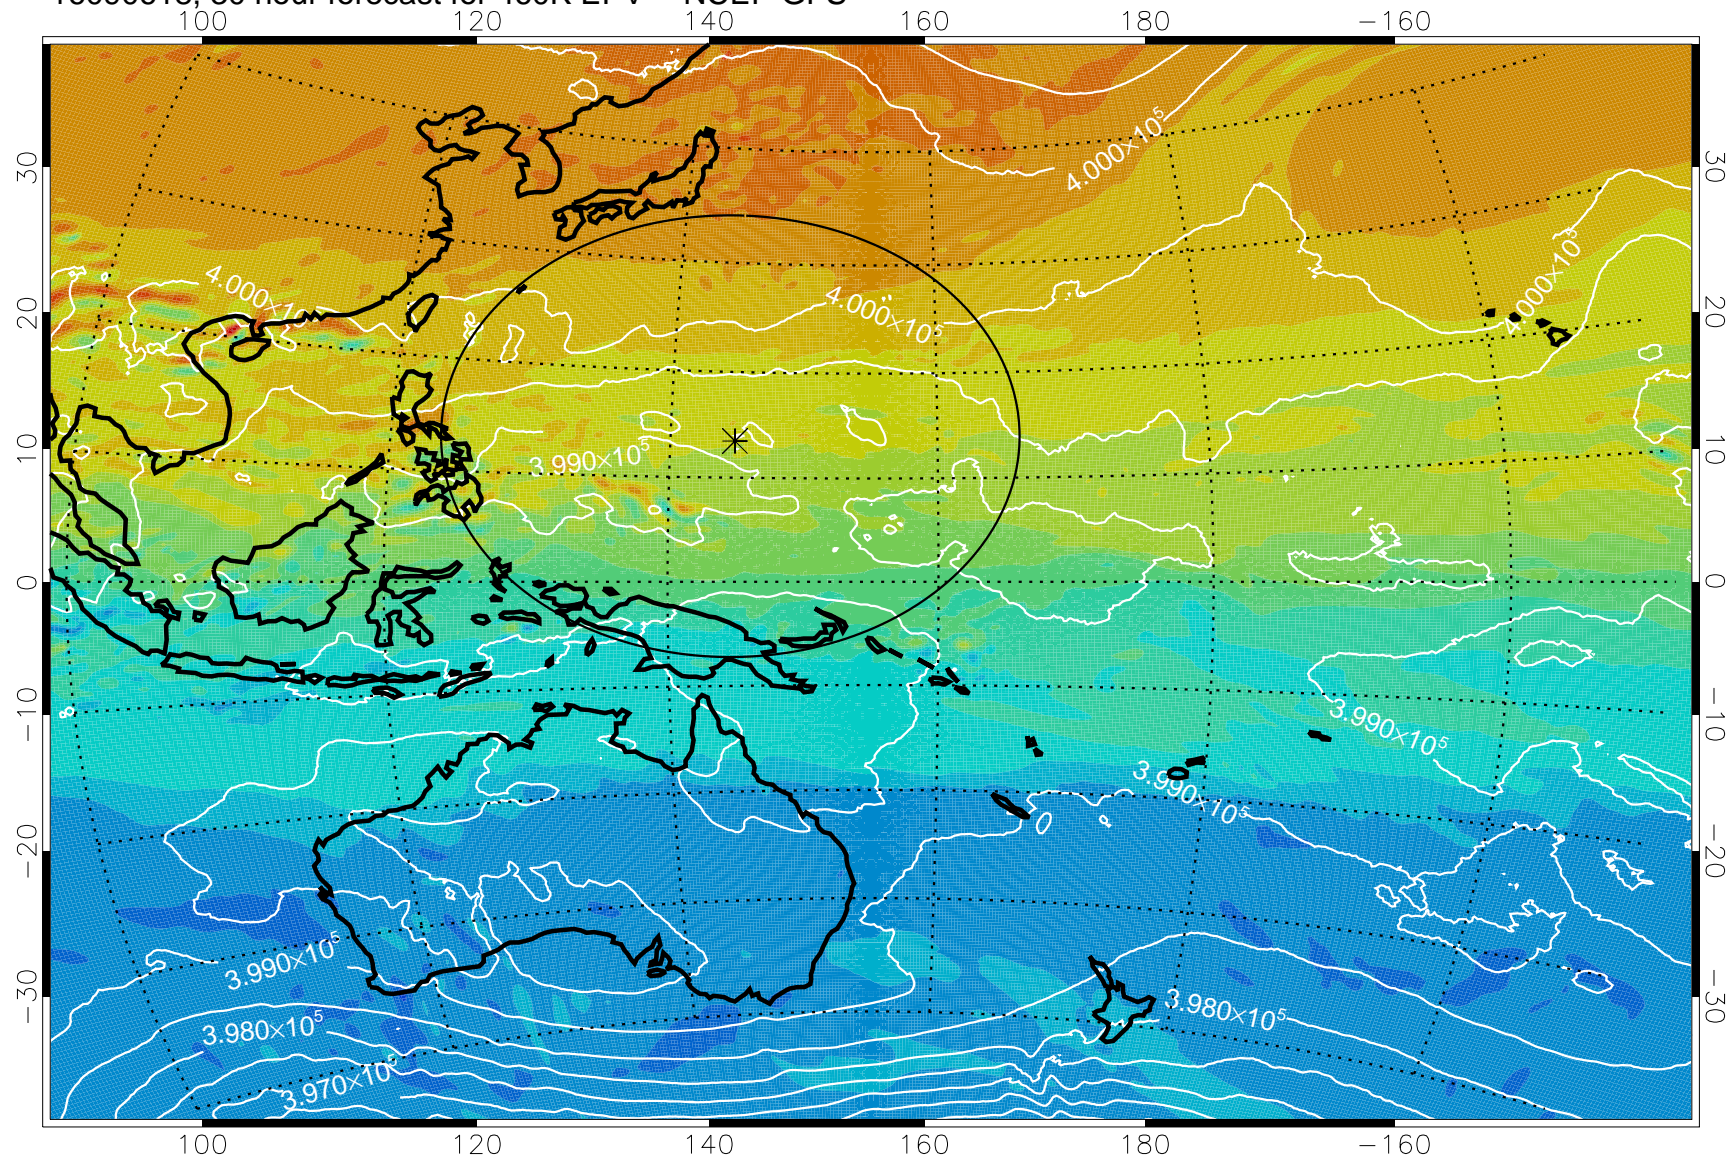

16090606, 18 hour forecast for 460K EPV -- NCEP GFS

460K Montgomery Streamfunction, white

Range ring of 2304 km

16090612, 24 hour forecast for 460K EPV -- NCEP GFS

460K Montgomery Streamfunction, white

Range ring of 2304 km

16090618, 30 hour forecast for 460K EPV -- NCEP GFS

460K Montgomery Streamfunction, white

Range ring of 2304 km

16090700, 36 hour forecast for 460K EPV -- NCEP GFS

460K Montgomery Streamfunction, white

Range ring of 2304 km

16090706, 42 hour forecast for 460K EPV -- NCEP GFS

460K Montgomery Streamfunction, white

Range ring of 2304 km

16090712, 48 hour forecast for 460K EPV -- NCEP GFS

460K Montgomery Streamfunction, white

Range ring of 2304 km

16090718, 54 hour forecast for 460K EPV -- NCEP GFS

460K Montgomery Streamfunction, white

Range ring of 2304 km

16090800, 60 hour forecast for 460K EPV -- NCEP GFS

460K Montgomery Streamfunction, white

Range ring of 2304 km