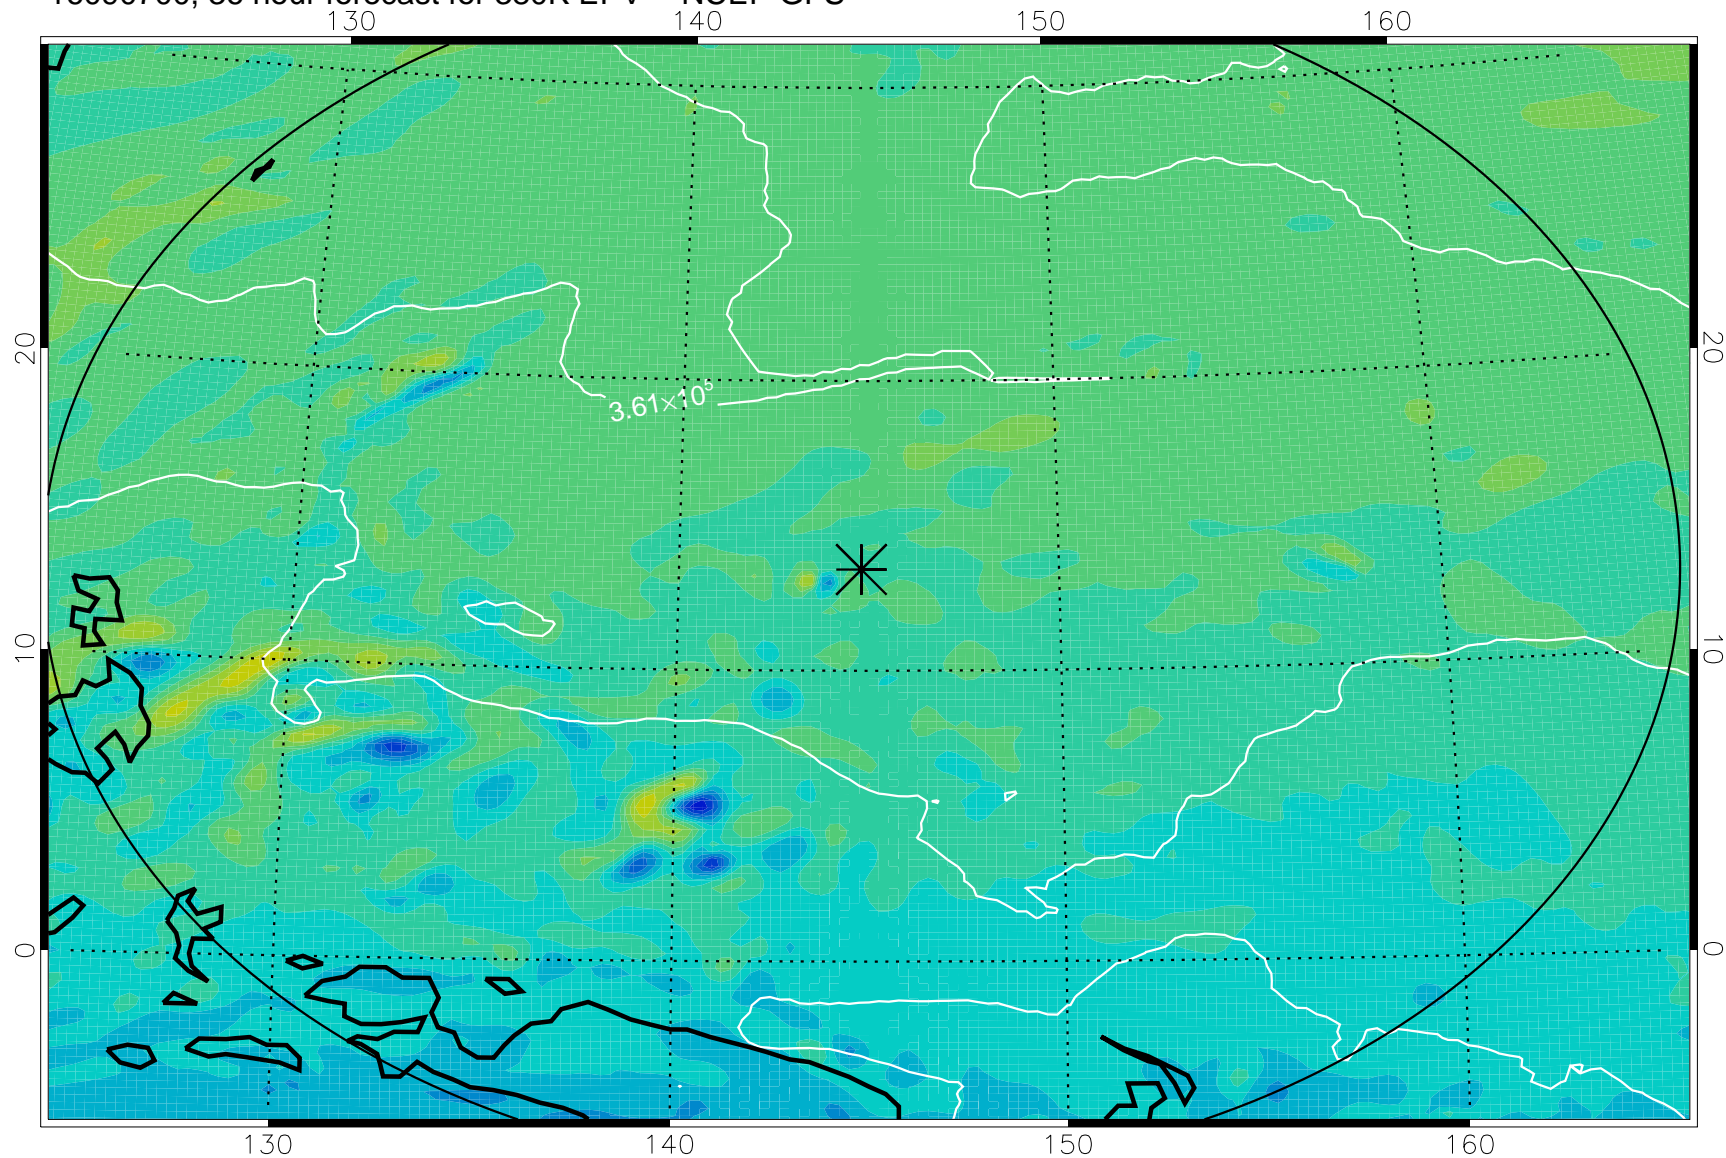

16090518, 6 hour forecast for 380K EPV -- NCEP GFS

380K Montgomery Streamfunction, white

Range ring of 2304 km

16090600, 12 hour forecast for 380K EPV -- NCEP GFS

380K Montgomery Streamfunction, white

Range ring of 2304 km

16090606, 18 hour forecast for 380K EPV -- NCEP GFS

380K Montgomery Streamfunction, white

Range ring of 2304 km

16090612, 24 hour forecast for 380K EPV -- NCEP GFS

380K Montgomery Streamfunction, white

Range ring of 2304 km

16090618, 30 hour forecast for 380K EPV -- NCEP GFS

380K Montgomery Streamfunction, white

Range ring of 2304 km

16090700, 36 hour forecast for 380K EPV -- NCEP GFS

380K Montgomery Streamfunction, white

Range ring of 2304 km

16090706, 42 hour forecast for 380K EPV -- NCEP GFS

380K Montgomery Streamfunction, white

Range ring of 2304 km

16090712, 48 hour forecast for 380K EPV -- NCEP GFS

380K Montgomery Streamfunction, white

Range ring of 2304 km