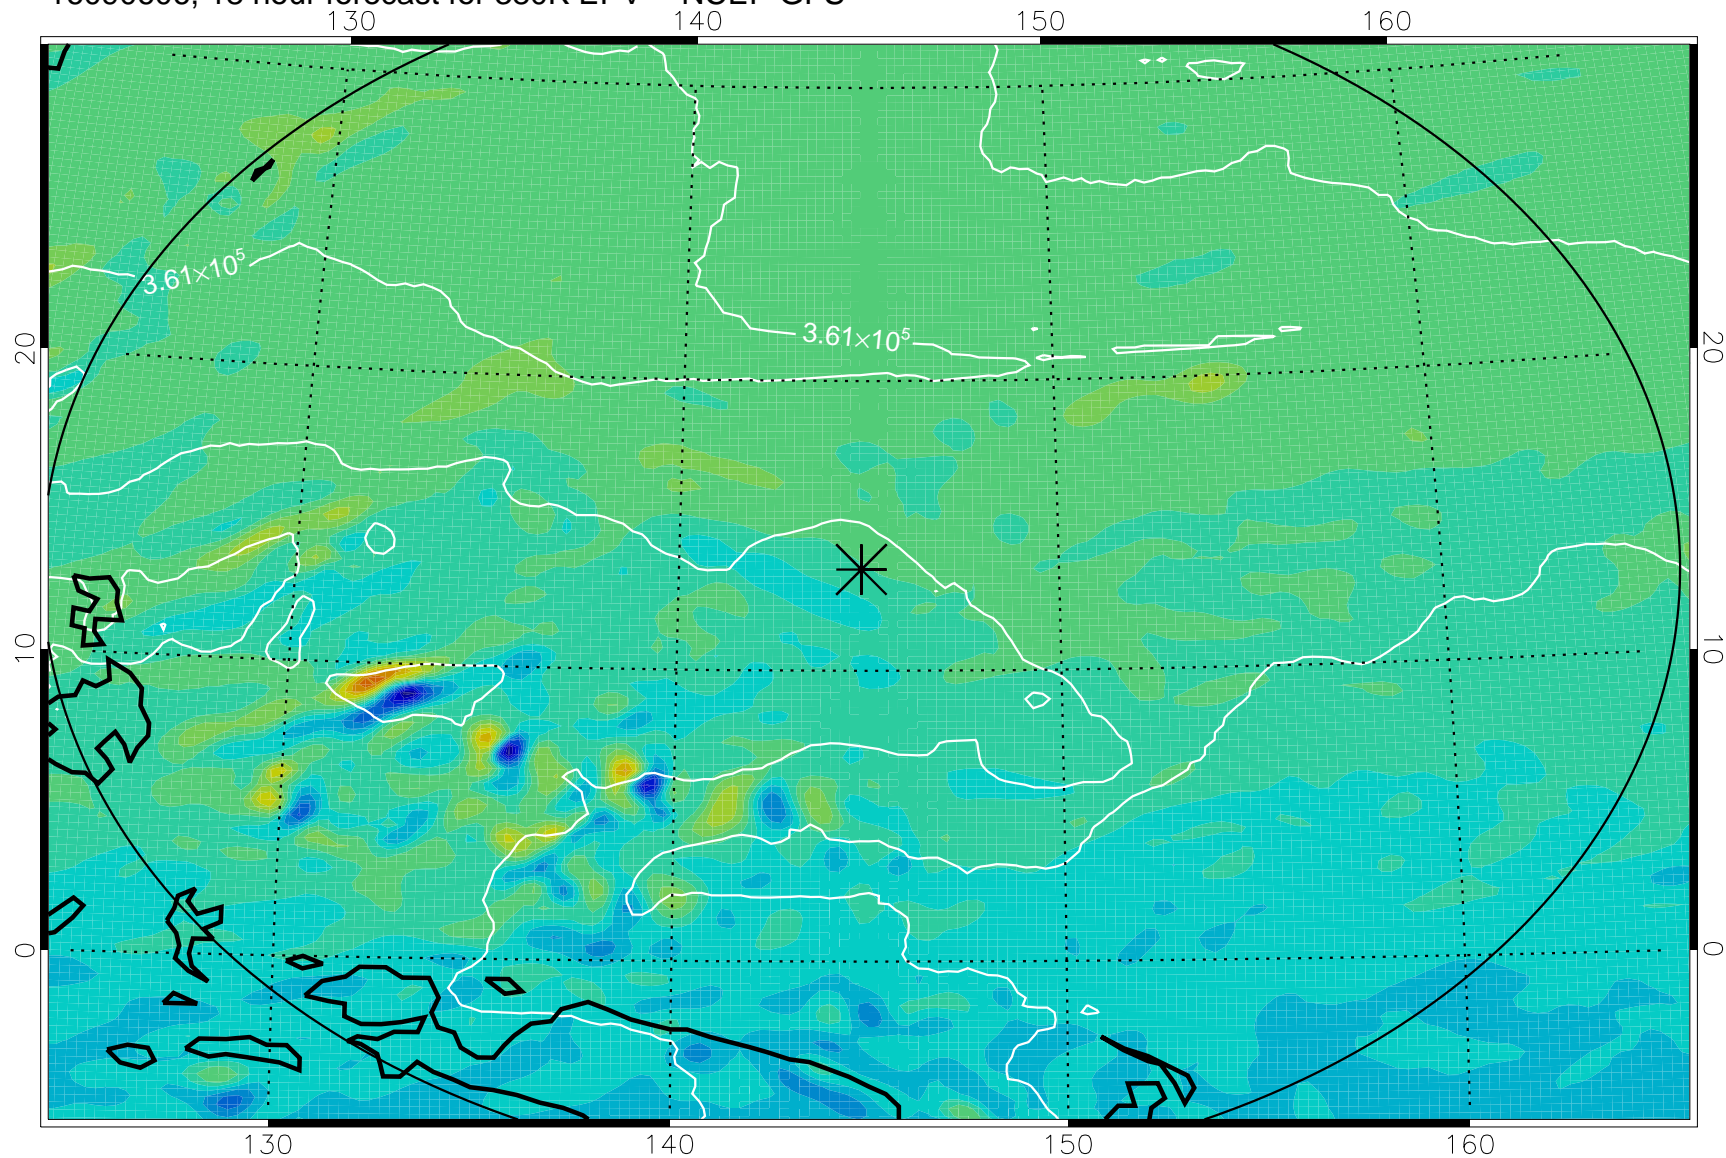

16090518, 6 hour forecast for 380K EPV -- NCEP GFS

380K Montgomery Streamfunction, white

Range ring of 2304 km

16090600, 12 hour forecast for 380K EPV -- NCEP GFS

380K Montgomery Streamfunction, white

Range ring of 2304 km

16090606, 18 hour forecast for 380K EPV -- NCEP GFS

380K Montgomery Streamfunction, white

Range ring of 2304 km

16090612, 24 hour forecast for 380K EPV -- NCEP GFS

380K Montgomery Streamfunction, white

Range ring of 2304 km

16090618, 30 hour forecast for 380K EPV -- NCEP GFS

380K Montgomery Streamfunction, white

Range ring of 2304 km

16090700, 36 hour forecast for 380K EPV -- NCEP GFS

380K Montgomery Streamfunction, white

Range ring of 2304 km

16090818, 78 hour forecast for 380K EPV -- NCEP GFS

380K Montgomery Streamfunction, white

Range ring of 2304 km

16090900, 84 hour forecast for 380K EPV -- NCEP GFS

380K Montgomery Streamfunction, white

Range ring of 2304 km