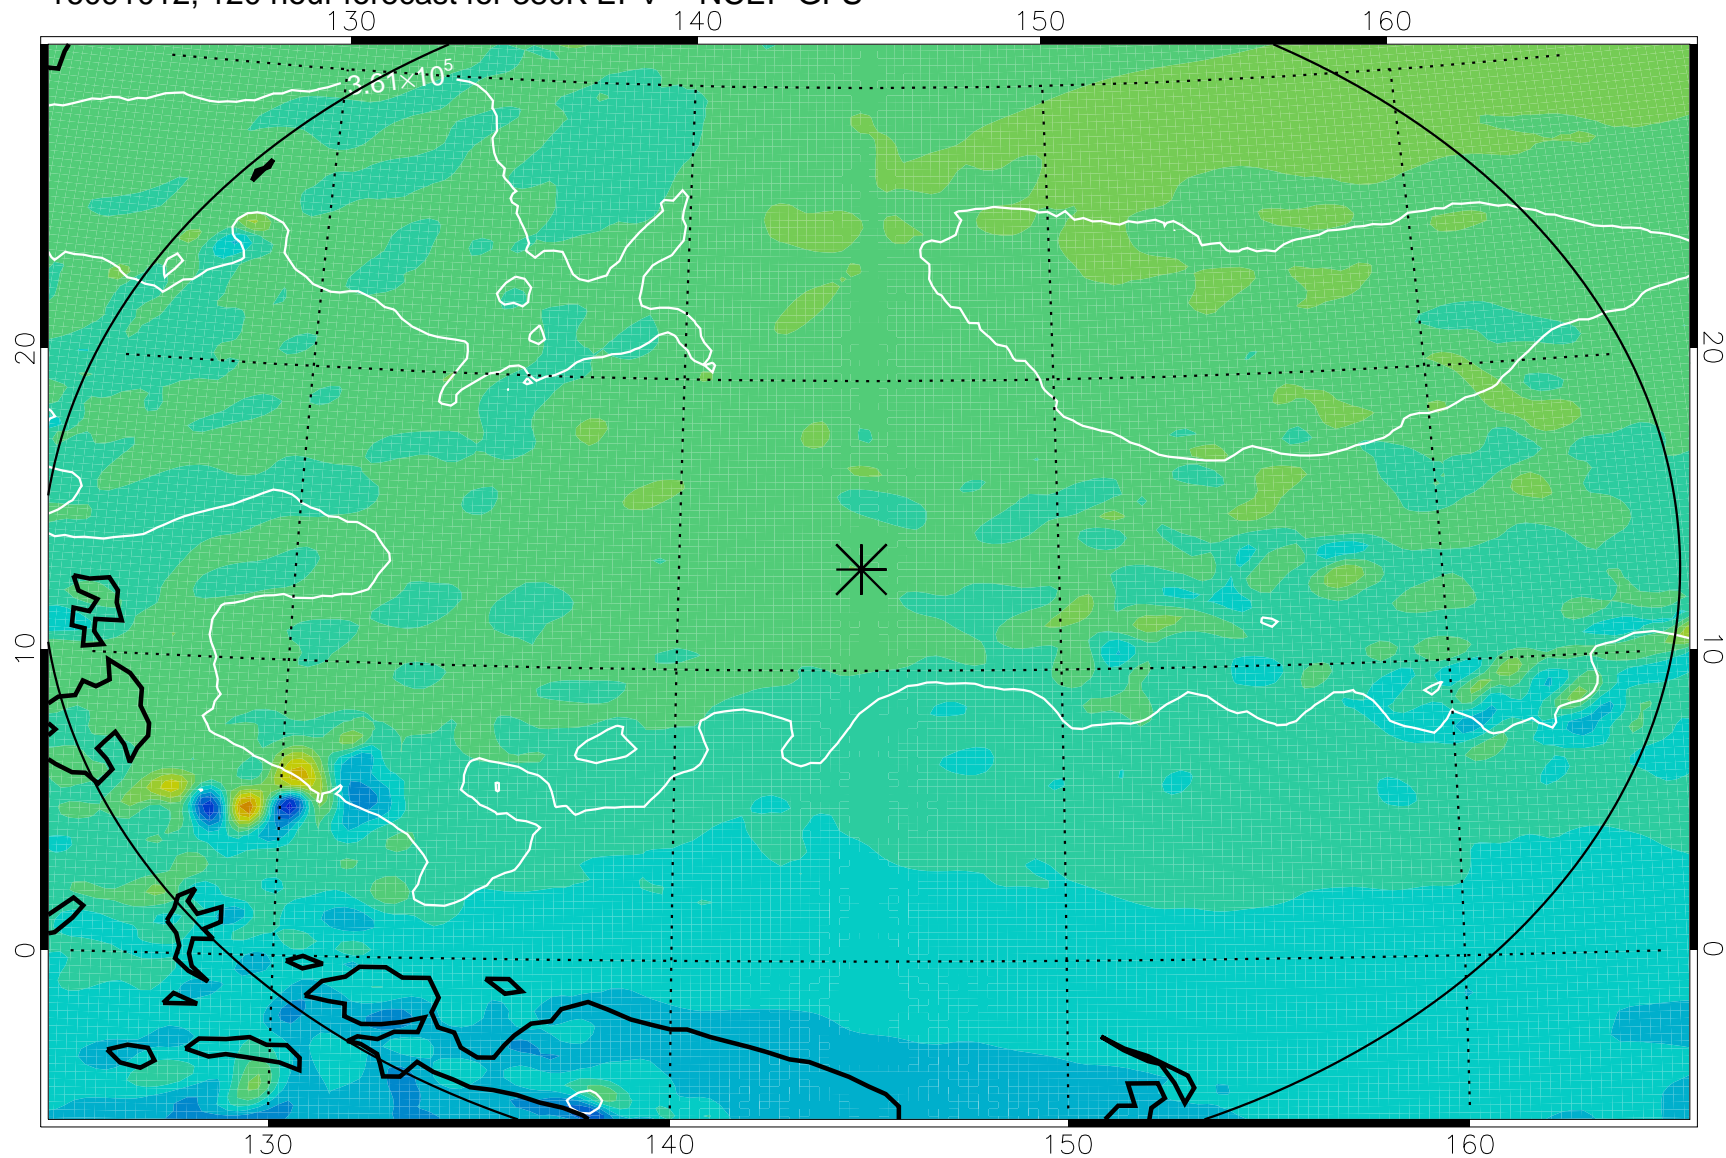

16090818, 78 hour forecast for 380K EPV -- NCEP GFS

380K Montgomery Streamfunction, white

Range ring of 2304 km

16090900, 84 hour forecast for 380K EPV -- NCEP GFS

380K Montgomery Streamfunction, white

Range ring of 2304 km

16090906, 90 hour forecast for 380K EPV -- NCEP GFS

380K Montgomery Streamfunction, white

Range ring of 2304 km

16090912, 96 hour forecast for 380K EPV -- NCEP GFS

380K Montgomery Streamfunction, white

Range ring of 2304 km

16090918, 102 hour forecast for 380K EPV -- NCEP GFS

380K Montgomery Streamfunction, white

Range ring of 2304 km

16091000, 108 hour forecast for 380K EPV -- NCEP GFS

380K Montgomery Streamfunction, white

Range ring of 2304 km

16091006, 114 hour forecast for 380K EPV -- NCEP GFS

380K Montgomery Streamfunction, white

Range ring of 2304 km

16091012, 120 hour forecast for 380K EPV -- NCEP GFS

380K Montgomery Streamfunction, white

Range ring of 2304 km