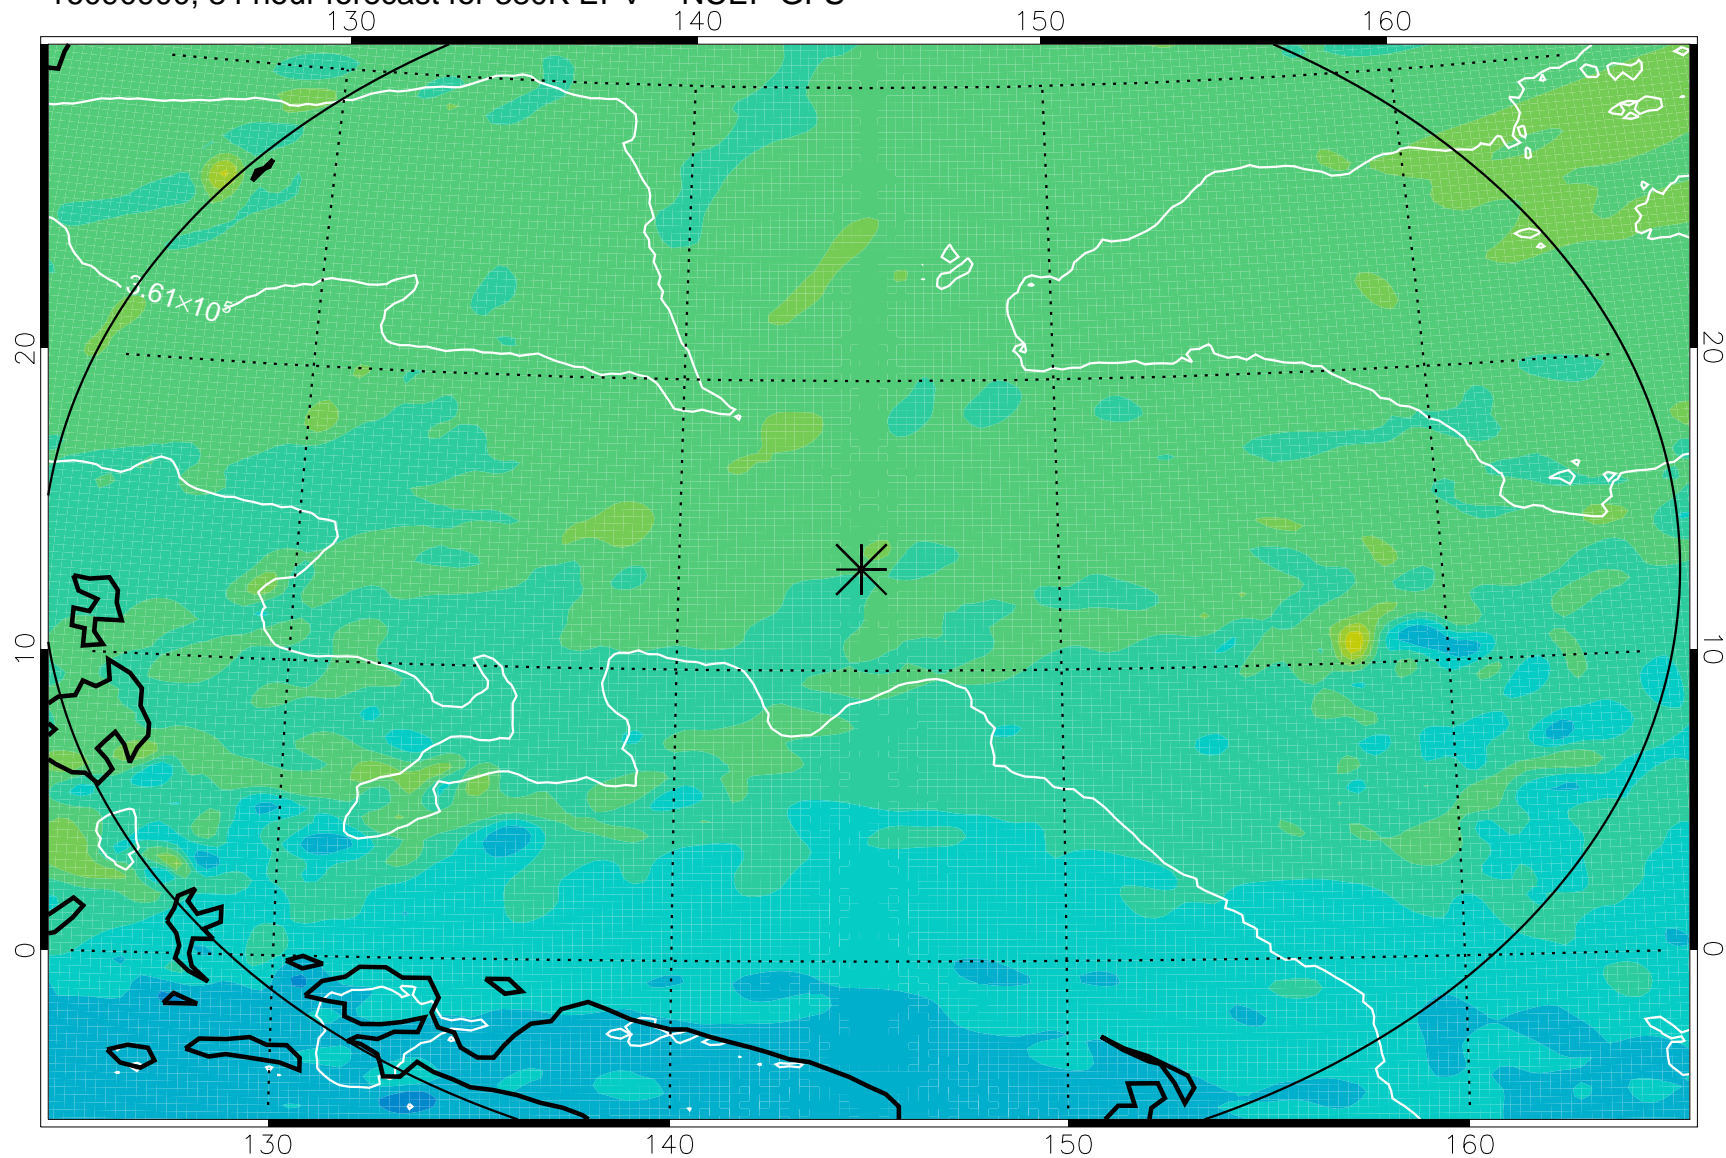

16090718, 54 hour forecast for 380K EPV -- NCEP GFS

380K Montgomery Streamfunction, white

Range ring of 2304 km

16090800, 60 hour forecast for 380K EPV -- NCEP GFS

380K Montgomery Streamfunction, white

Range ring of 2304 km

16090806, 66 hour forecast for 380K EPV -- NCEP GFS

380K Montgomery Streamfunction, white

Range ring of 2304 km

16090812, 72 hour forecast for 380K EPV -- NCEP GFS

380K Montgomery Streamfunction, white

Range ring of 2304 km

16090818, 78 hour forecast for 380K EPV -- NCEP GFS

380K Montgomery Streamfunction, white

Range ring of 2304 km

16090900, 84 hour forecast for 380K EPV -- NCEP GFS

380K Montgomery Streamfunction, white

Range ring of 2304 km

16090906, 90 hour forecast for 380K EPV -- NCEP GFS

380K Montgomery Streamfunction, white

Range ring of 2304 km

16090912, 96 hour forecast for 380K EPV -- NCEP GFS

380K Montgomery Streamfunction, white

Range ring of 2304 km