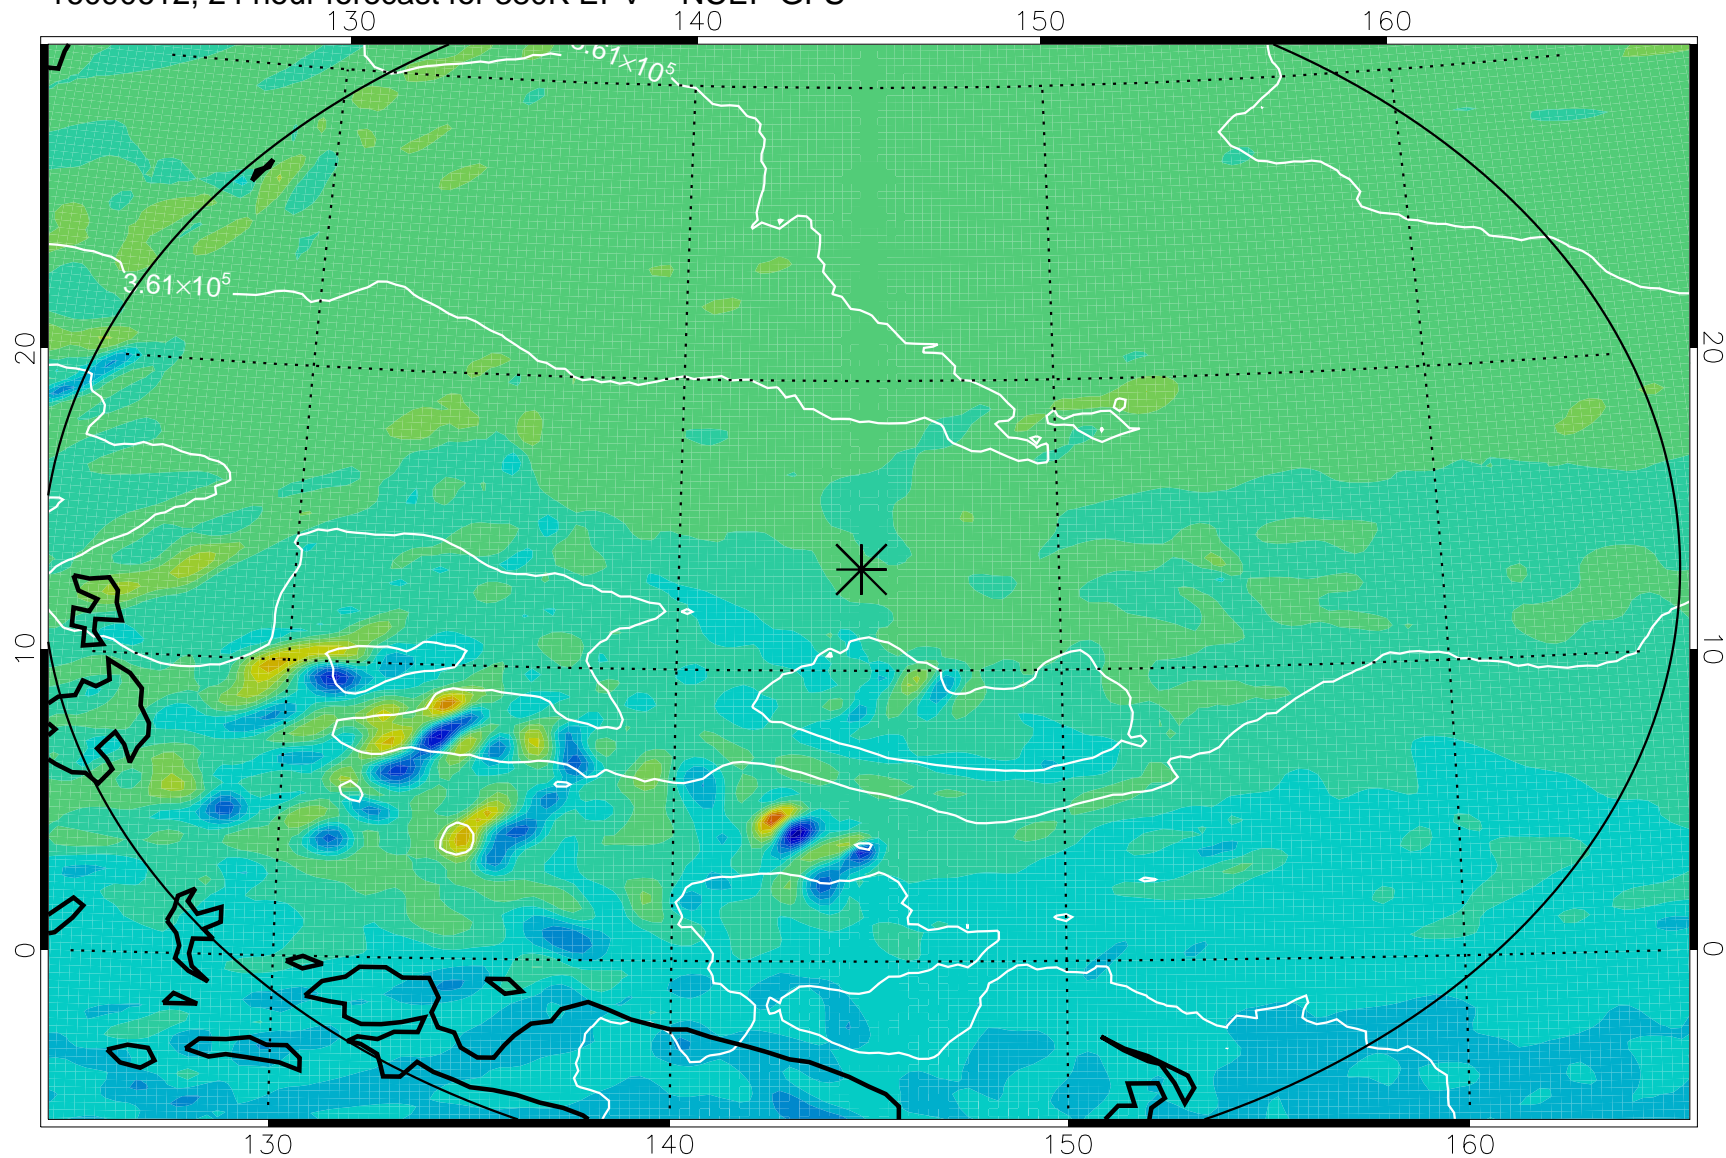

16090518, 6 hour forecast for 380K EPV -- NCEP GFS

380K Montgomery Streamfunction, white

Range ring of 2304 km

16090600, 12 hour forecast for 380K EPV -- NCEP GFS

380K Montgomery Streamfunction, white

Range ring of 2304 km

16090606, 18 hour forecast for 380K EPV -- NCEP GFS

380K Montgomery Streamfunction, white

Range ring of 2304 km

16090612, 24 hour forecast for 380K EPV -- NCEP GFS

380K Montgomery Streamfunction, white

Range ring of 2304 km

16090618, 30 hour forecast for 380K EPV -- NCEP GFS

380K Montgomery Streamfunction, white

Range ring of 2304 km

16090700, 36 hour forecast for 380K EPV -- NCEP GFS

380K Montgomery Streamfunction, white

Range ring of 2304 km

16090818, 78 hour forecast for 380K EPV -- NCEP GFS

380K Montgomery Streamfunction, white

Range ring of 2304 km

16090900, 84 hour forecast for 380K EPV -- NCEP GFS

380K Montgomery Streamfunction, white

Range ring of 2304 km