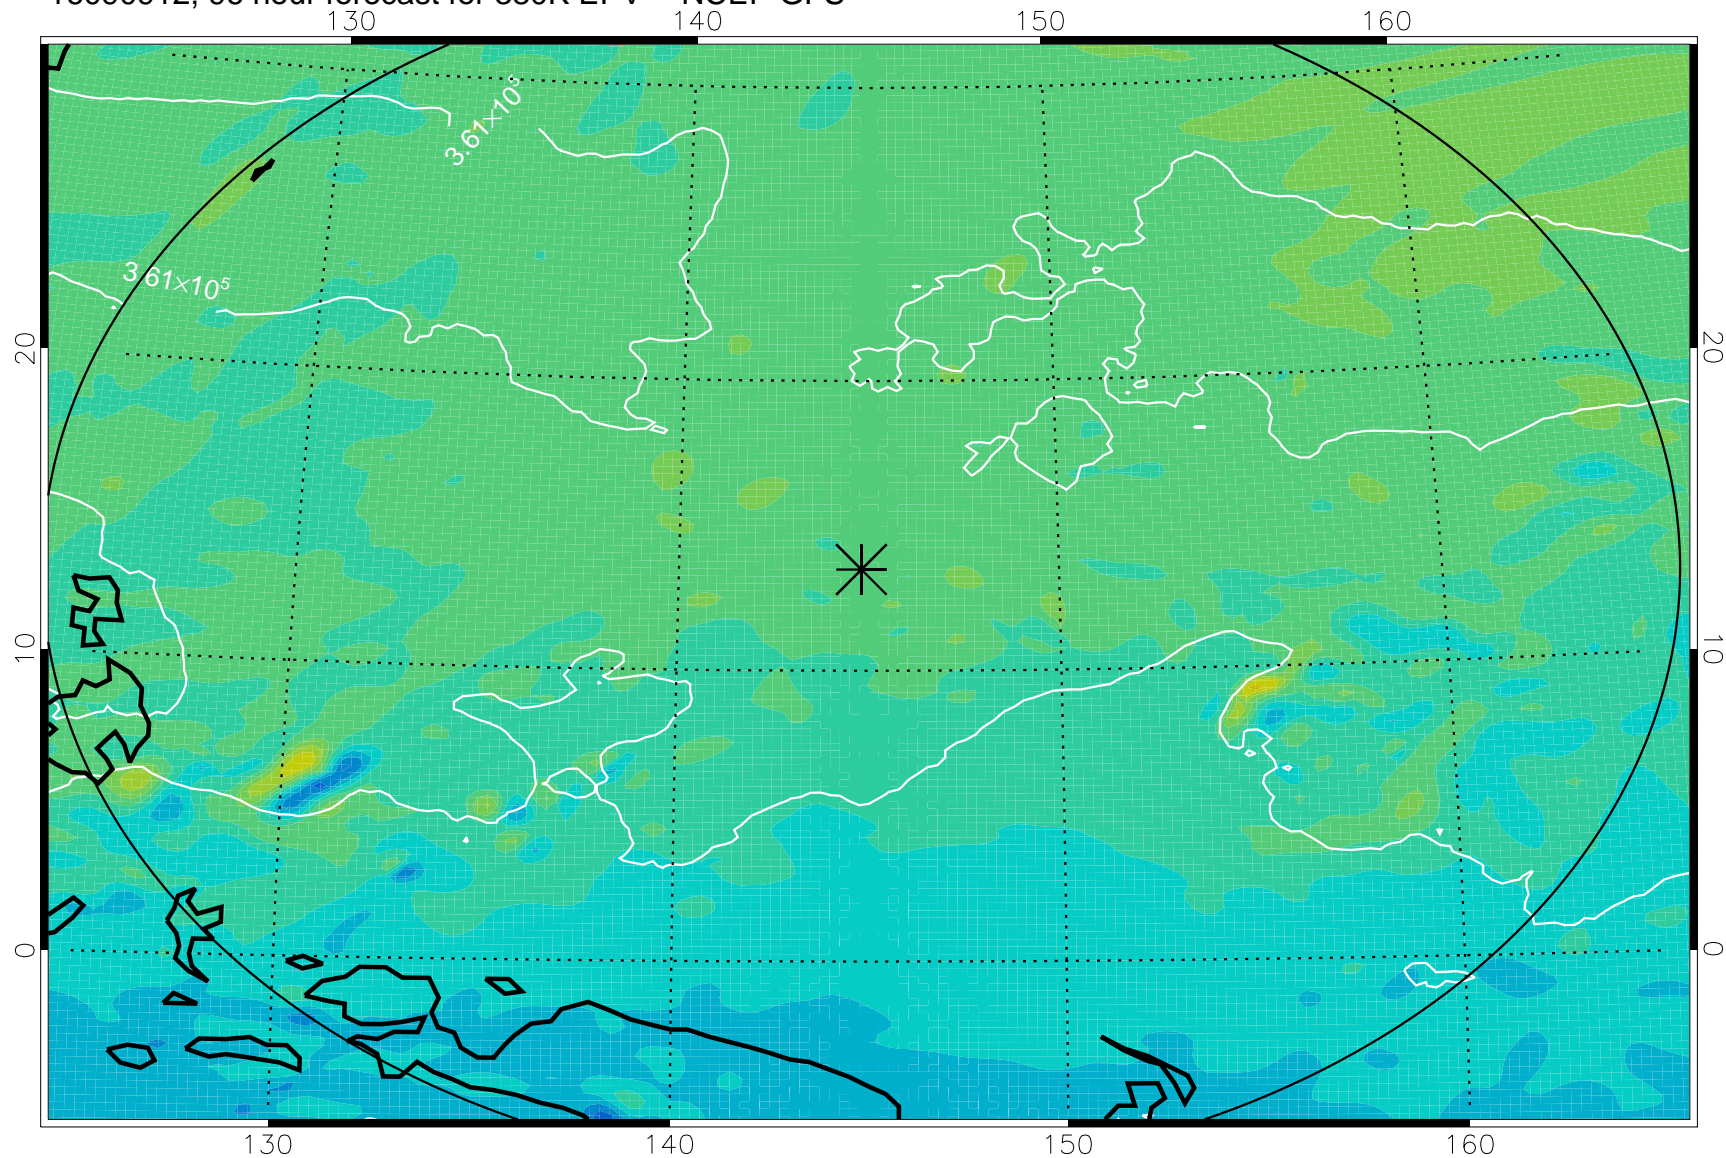

16090806, 66 hour forecast for 380K EPV -- NCEP GFS

380K Montgomery Streamfunction, white

Range ring of 2304 km

16090812, 72 hour forecast for 380K EPV -- NCEP GFS

380K Montgomery Streamfunction, white

Range ring of 2304 km

16090818, 78 hour forecast for 380K EPV -- NCEP GFS

380K Montgomery Streamfunction, white

Range ring of 2304 km

16090900, 84 hour forecast for 380K EPV -- NCEP GFS

380K Montgomery Streamfunction, white

Range ring of 2304 km

16090906, 90 hour forecast for 380K EPV -- NCEP GFS

380K Montgomery Streamfunction, white

Range ring of 2304 km

16090912, 96 hour forecast for 380K EPV -- NCEP GFS

380K Montgomery Streamfunction, white

Range ring of 2304 km

16090918, 102 hour forecast for 380K EPV -- NCEP GFS

380K Montgomery Streamfunction, white

Range ring of 2304 km

16091000, 108 hour forecast for 380K EPV -- NCEP GFS

380K Montgomery Streamfunction, white

Range ring of 2304 km