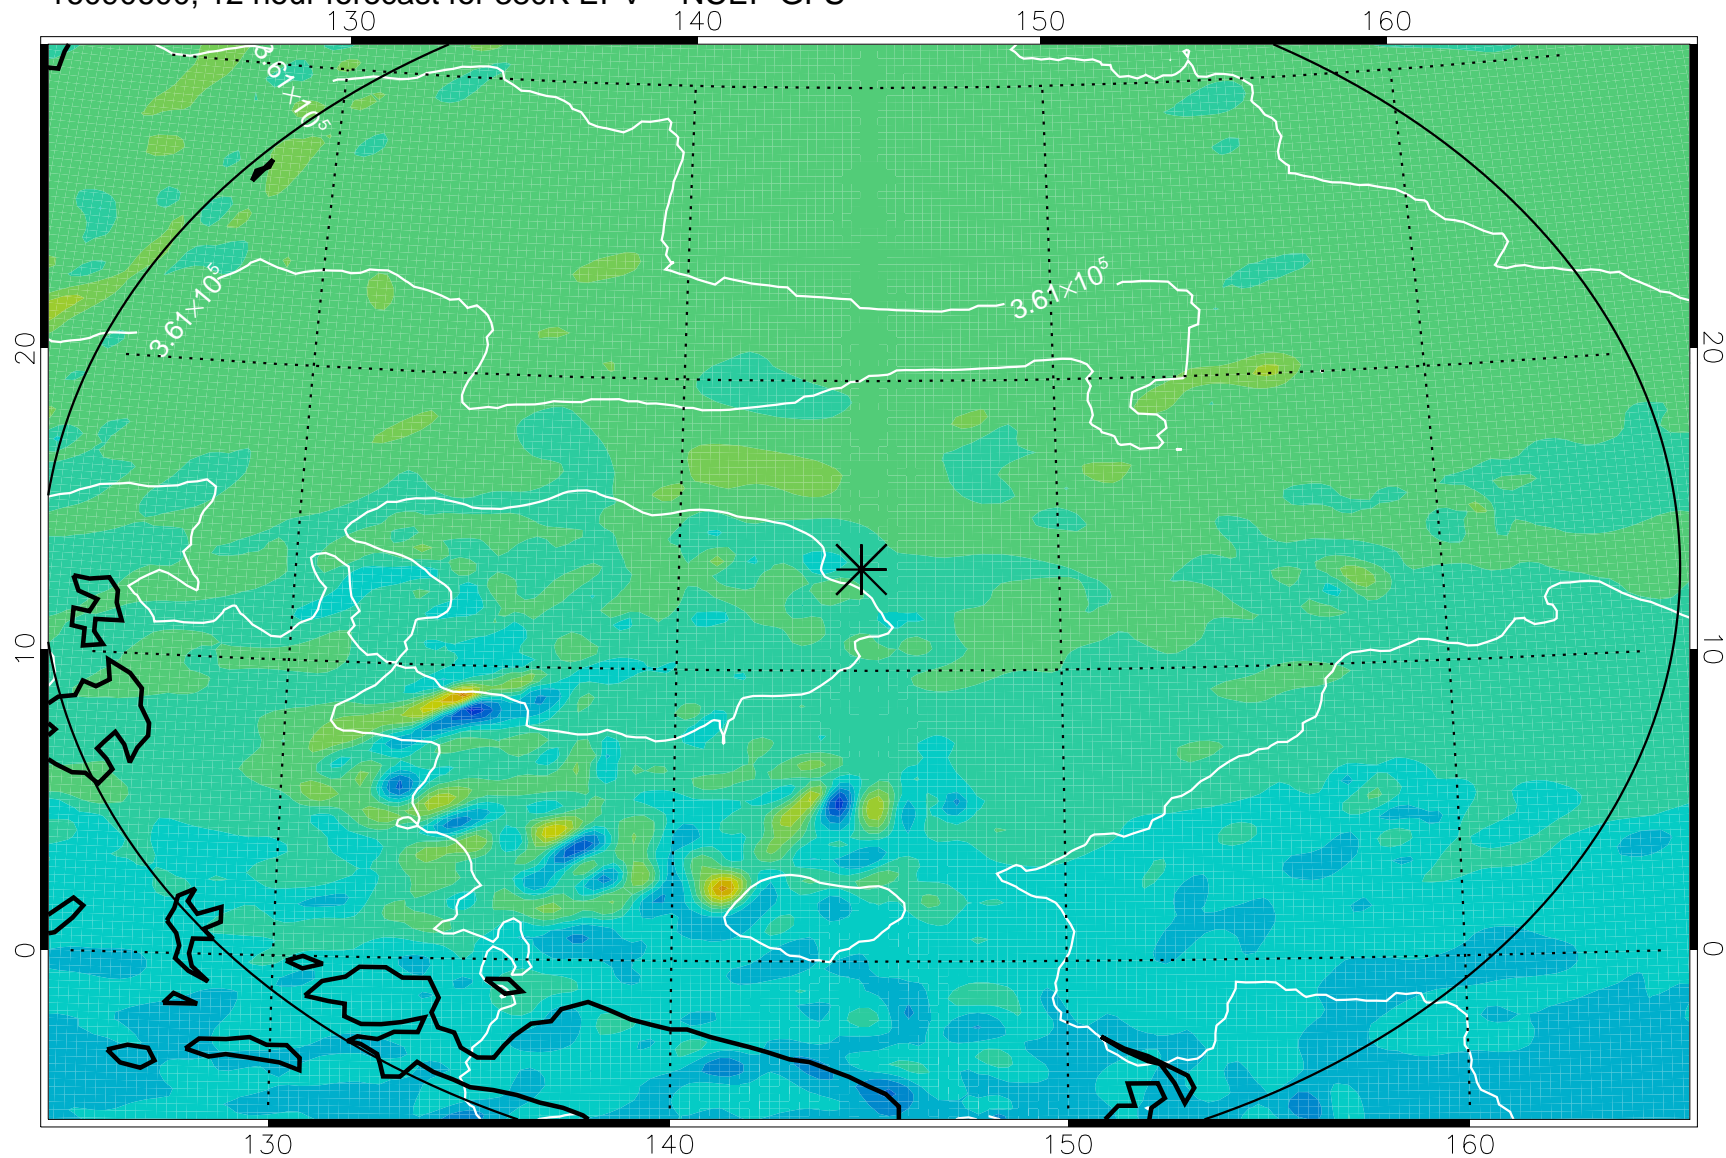

16090518, 6 hour forecast for 380K EPV -- NCEP GFS

380K Montgomery Streamfunction, white

Range ring of 2304 km

16090600, 12 hour forecast for 380K EPV -- NCEP GFS

380K Montgomery Streamfunction, white

Range ring of 2304 km

16090606, 18 hour forecast for 380K EPV -- NCEP GFS

380K Montgomery Streamfunction, white

Range ring of 2304 km

16090612, 24 hour forecast for 380K EPV -- NCEP GFS

380K Montgomery Streamfunction, white

Range ring of 2304 km

16090618, 30 hour forecast for 380K EPV -- NCEP GFS

380K Montgomery Streamfunction, white

Range ring of 2304 km

16090700, 36 hour forecast for 380K EPV -- NCEP GFS

380K Montgomery Streamfunction, white

Range ring of 2304 km

16090818, 78 hour forecast for 380K EPV -- NCEP GFS

380K Montgomery Streamfunction, white

Range ring of 2304 km

16090900, 84 hour forecast for 380K EPV -- NCEP GFS

380K Montgomery Streamfunction, white

Range ring of 2304 km