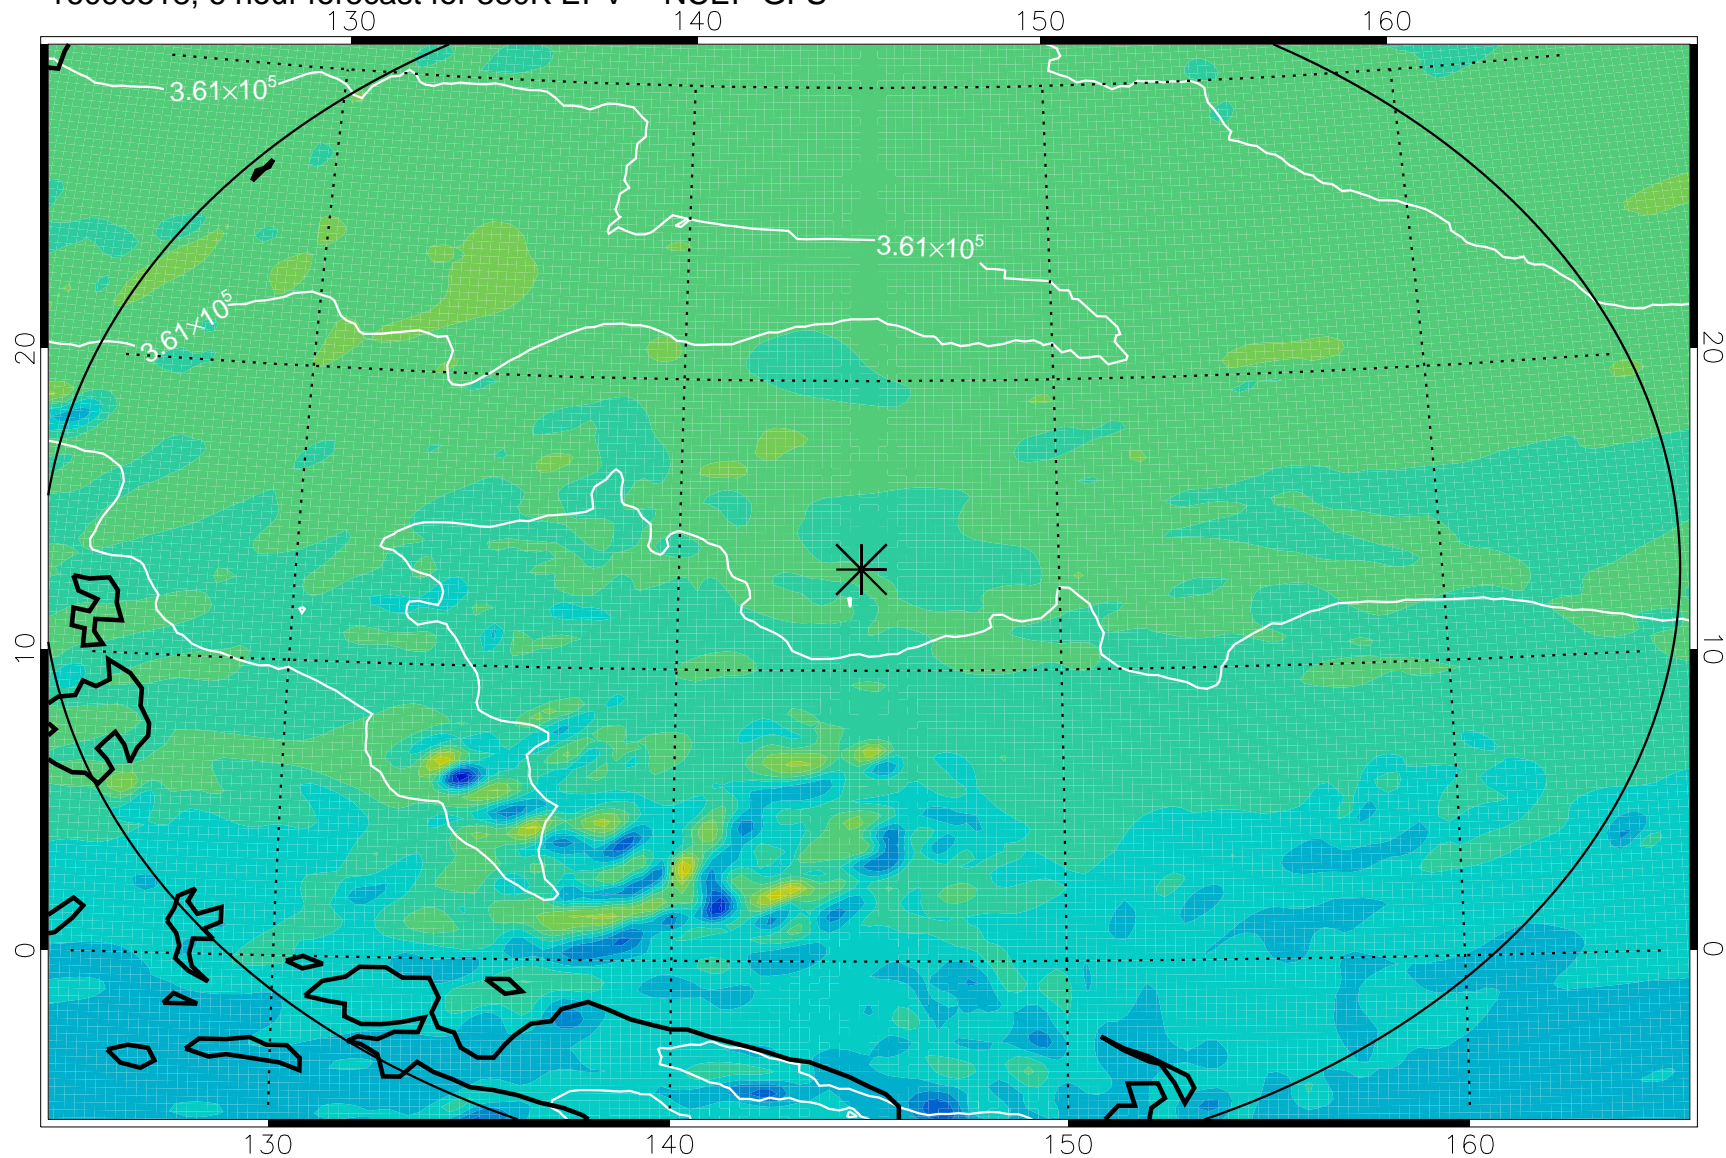

16090518, 6 hour forecast for 380K EPV -- NCEP GFS

380K Montgomery Streamfunction, white

Range ring of 2304 km

16090600, 12 hour forecast for 380K EPV -- NCEP GFS

380K Montgomery Streamfunction, white

Range ring of 2304 km

16090606, 18 hour forecast for 380K EPV -- NCEP GFS

380K Montgomery Streamfunction, white

Range ring of 2304 km

16090612, 24 hour forecast for 380K EPV -- NCEP GFS

380K Montgomery Streamfunction, white

Range ring of 2304 km

16090618, 30 hour forecast for 380K EPV -- NCEP GFS

380K Montgomery Streamfunction, white

Range ring of 2304 km

16090700, 36 hour forecast for 380K EPV -- NCEP GFS

380K Montgomery Streamfunction, white

Range ring of 2304 km

16090818, 78 hour forecast for 380K EPV -- NCEP GFS

380K Montgomery Streamfunction, white

Range ring of 2304 km

16090900, 84 hour forecast for 380K EPV -- NCEP GFS

380K Montgomery Streamfunction, white

Range ring of 2304 km