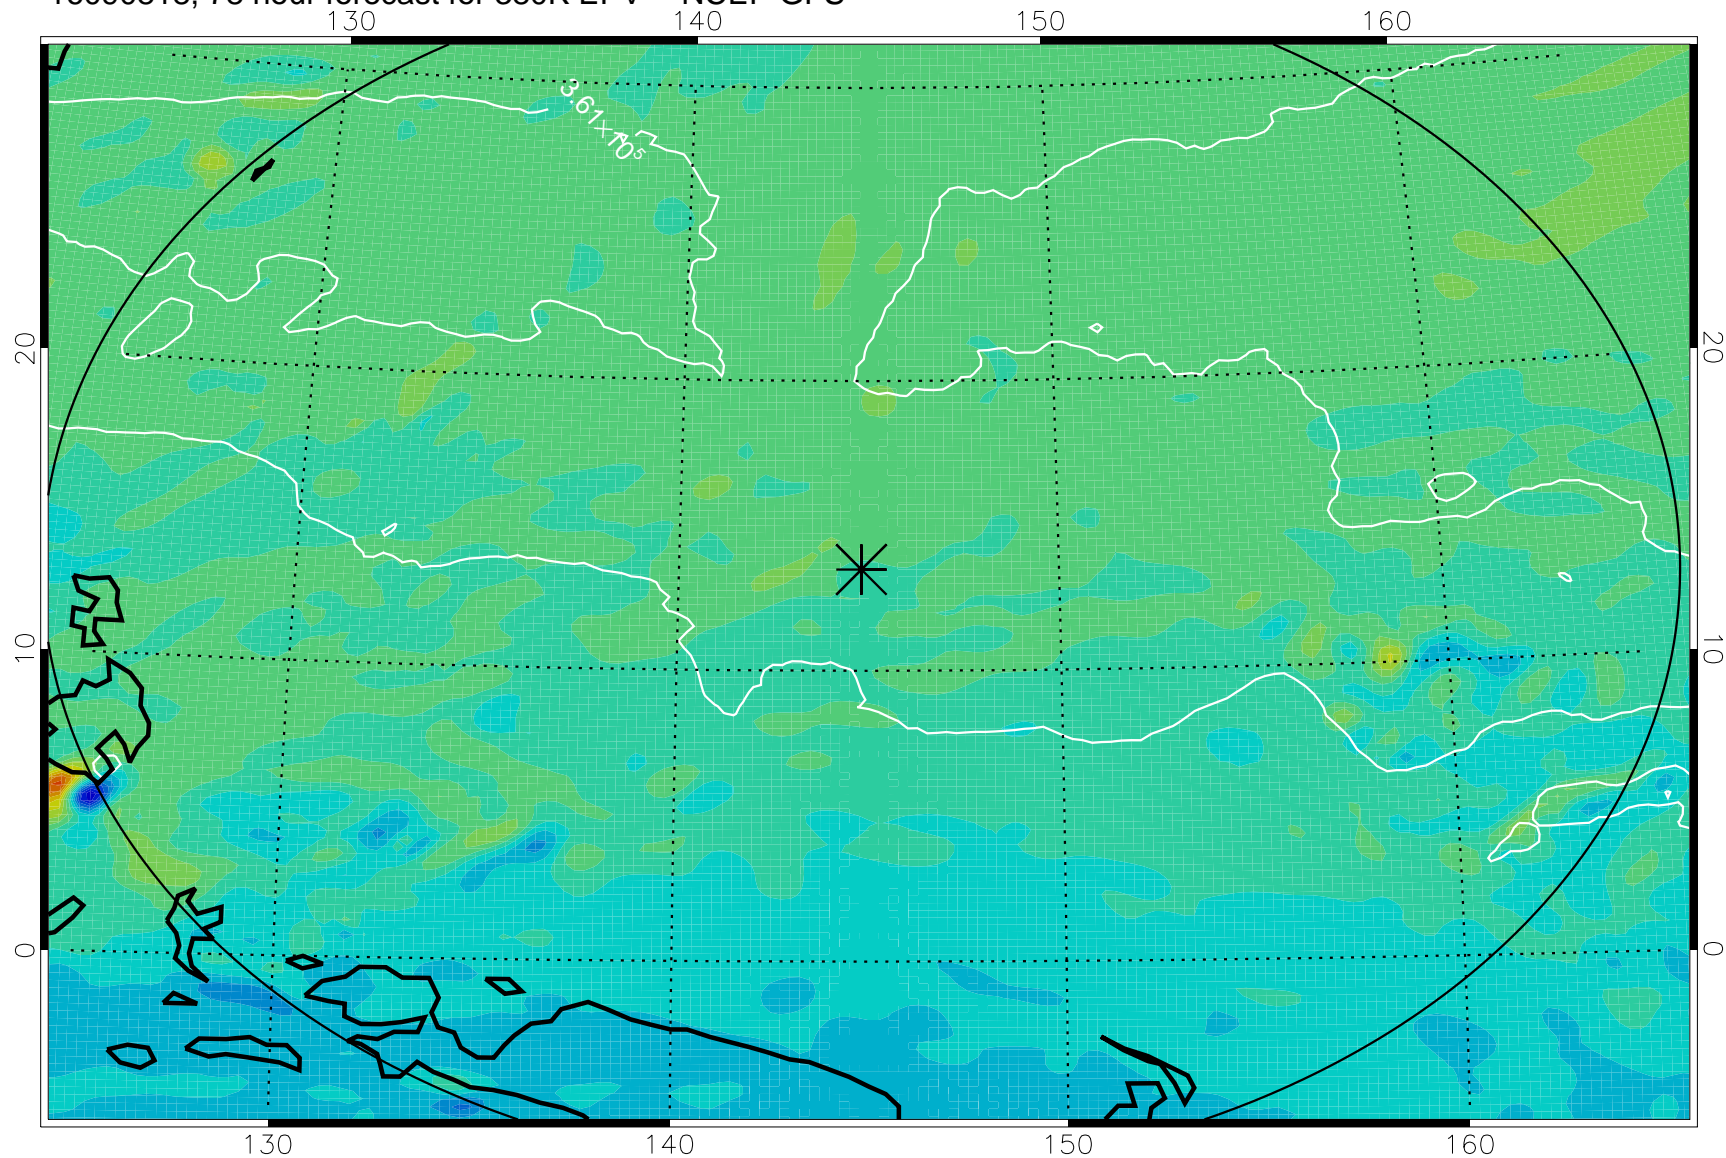

16090718, 54 hour forecast for 380K EPV -- NCEP GFS

380K Montgomery Streamfunction, white

Range ring of 2304 km

16090800, 60 hour forecast for 380K EPV -- NCEP GFS

380K Montgomery Streamfunction, white

Range ring of 2304 km

16090806, 66 hour forecast for 380K EPV -- NCEP GFS

380K Montgomery Streamfunction, white

Range ring of 2304 km

16090812, 72 hour forecast for 380K EPV -- NCEP GFS

380K Montgomery Streamfunction, white

Range ring of 2304 km

16090818, 78 hour forecast for 380K EPV -- NCEP GFS

380K Montgomery Streamfunction, white

Range ring of 2304 km

16090900, 84 hour forecast for 380K EPV -- NCEP GFS

380K Montgomery Streamfunction, white

Range ring of 2304 km

16090906, 90 hour forecast for 380K EPV -- NCEP GFS

380K Montgomery Streamfunction, white

Range ring of 2304 km

16090912, 96 hour forecast for 380K EPV -- NCEP GFS

380K Montgomery Streamfunction, white

Range ring of 2304 km