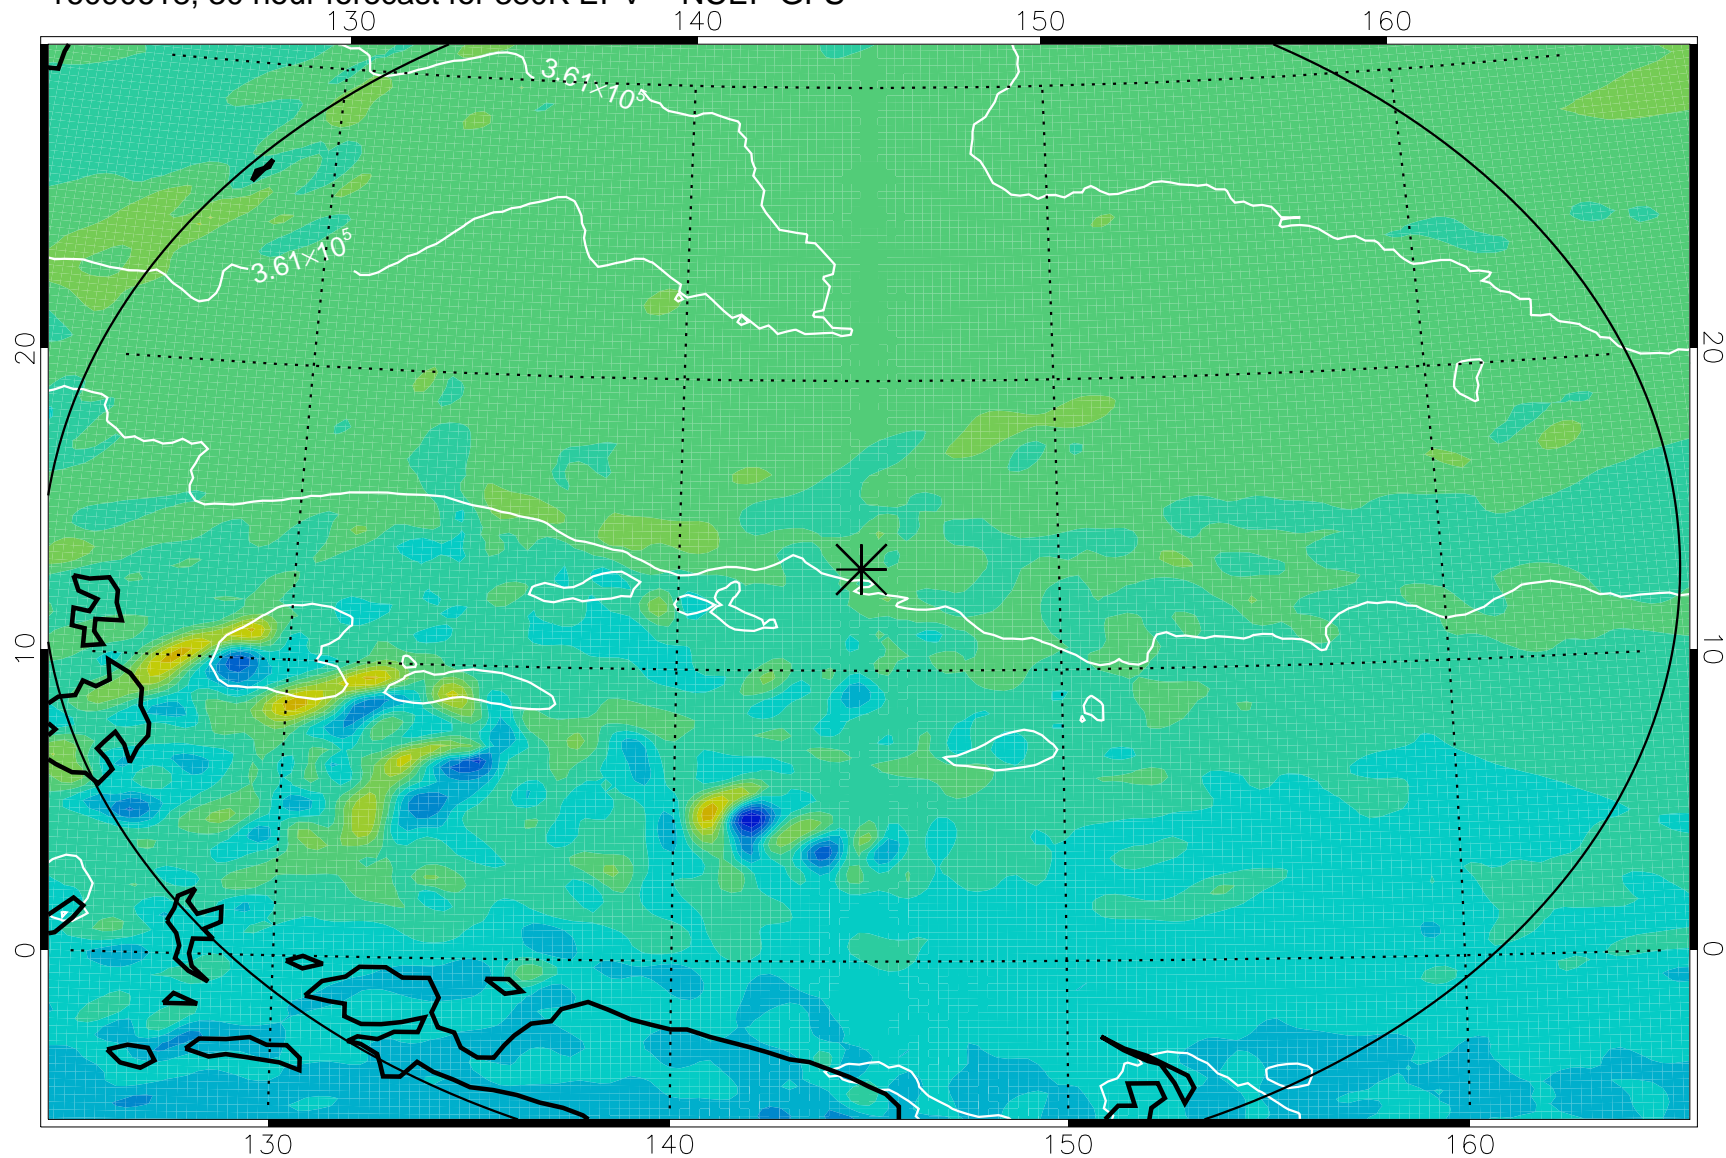

16090518, 6 hour forecast for 380K EPV -- NCEP GFS

380K Montgomery Streamfunction, white

Range ring of 2304 km

16090600, 12 hour forecast for 380K EPV -- NCEP GFS

380K Montgomery Streamfunction, white

Range ring of 2304 km

16090606, 18 hour forecast for 380K EPV -- NCEP GFS

380K Montgomery Streamfunction, white

Range ring of 2304 km

16090612, 24 hour forecast for 380K EPV -- NCEP GFS

380K Montgomery Streamfunction, white

Range ring of 2304 km

16090618, 30 hour forecast for 380K EPV -- NCEP GFS

380K Montgomery Streamfunction, white

Range ring of 2304 km

16090700, 36 hour forecast for 380K EPV -- NCEP GFS

380K Montgomery Streamfunction, white

Range ring of 2304 km

16090818, 78 hour forecast for 380K EPV -- NCEP GFS

380K Montgomery Streamfunction, white

Range ring of 2304 km

16090900, 84 hour forecast for 380K EPV -- NCEP GFS

380K Montgomery Streamfunction, white

Range ring of 2304 km