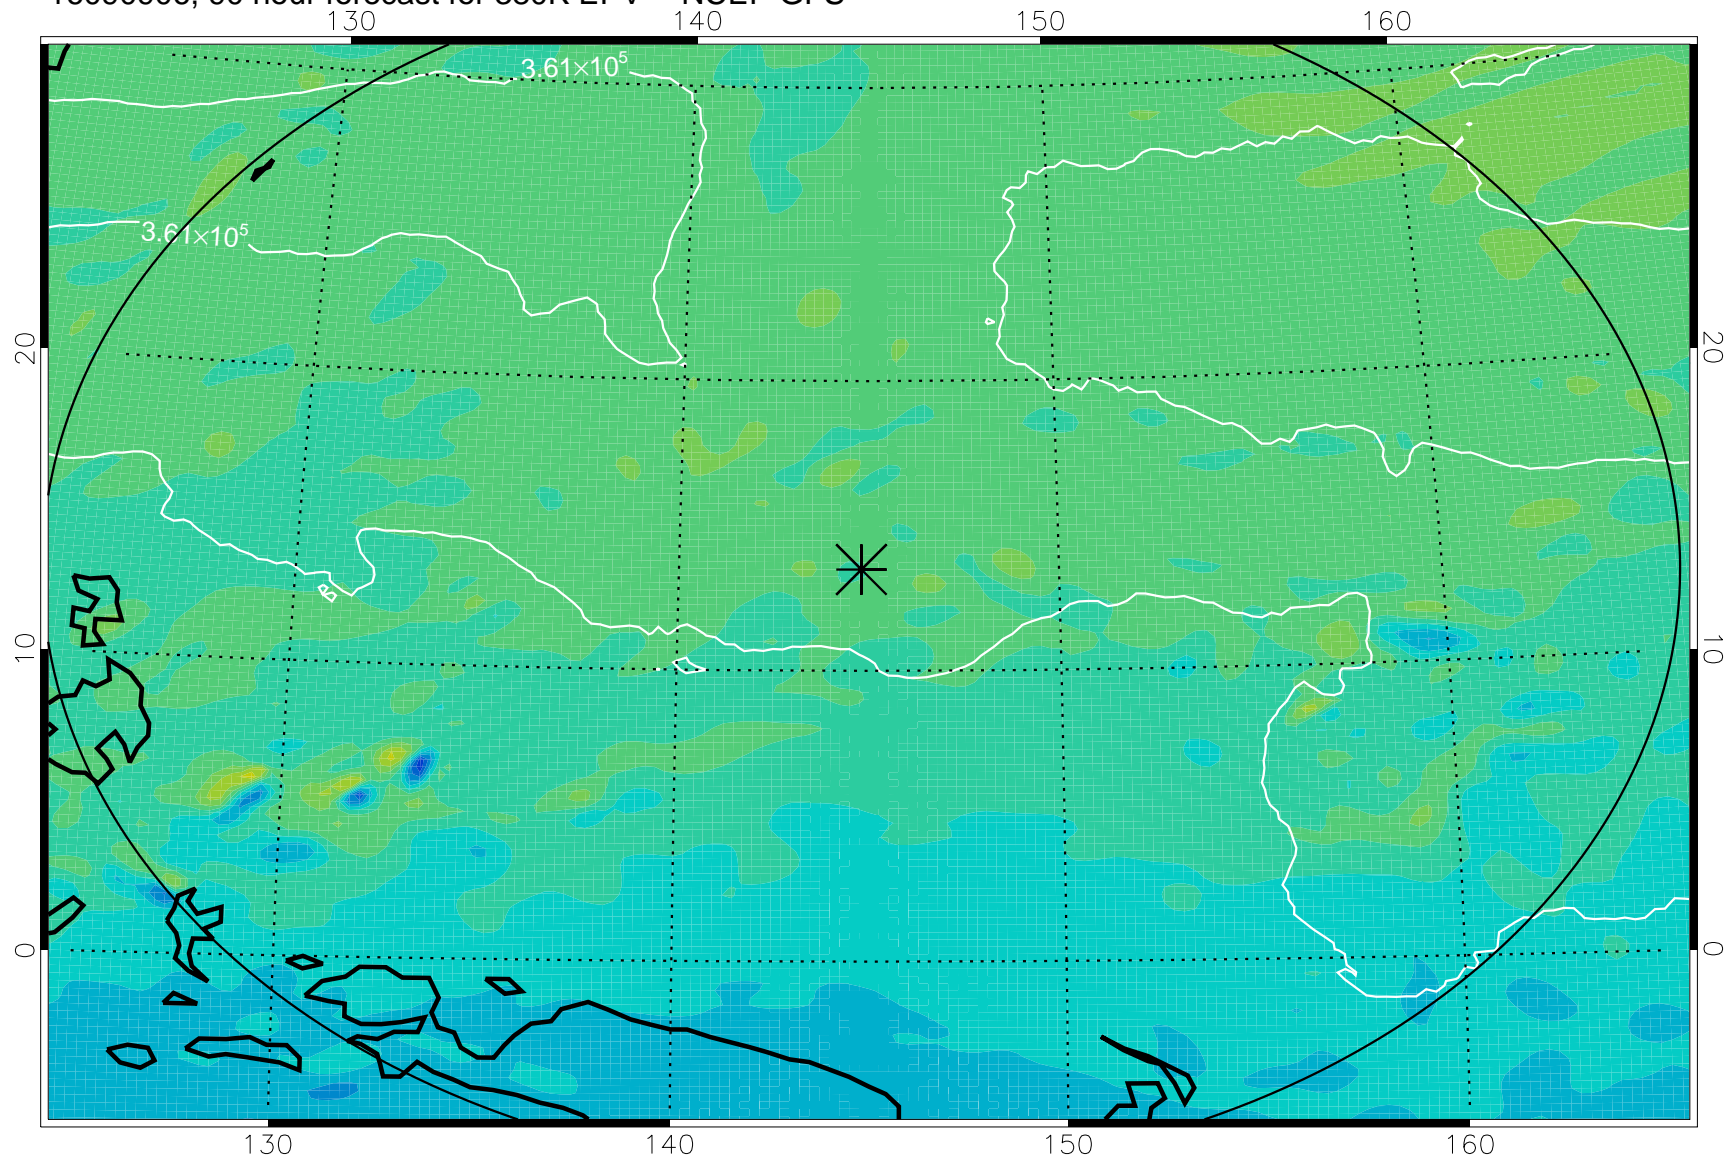

16090806, 66 hour forecast for 380K EPV -- NCEP GFS

380K Montgomery Streamfunction, white

Range ring of 2304 km

16090812, 72 hour forecast for 380K EPV -- NCEP GFS

380K Montgomery Streamfunction, white

Range ring of 2304 km

16090818, 78 hour forecast for 380K EPV -- NCEP GFS

380K Montgomery Streamfunction, white

Range ring of 2304 km

16090900, 84 hour forecast for 380K EPV -- NCEP GFS

380K Montgomery Streamfunction, white

Range ring of 2304 km

16090906, 90 hour forecast for 380K EPV -- NCEP GFS

380K Montgomery Streamfunction, white

Range ring of 2304 km

16090912, 96 hour forecast for 380K EPV -- NCEP GFS

380K Montgomery Streamfunction, white

Range ring of 2304 km

16090918, 102 hour forecast for 380K EPV -- NCEP GFS

380K Montgomery Streamfunction, white

Range ring of 2304 km

16091000, 108 hour forecast for 380K EPV -- NCEP GFS

380K Montgomery Streamfunction, white

Range ring of 2304 km