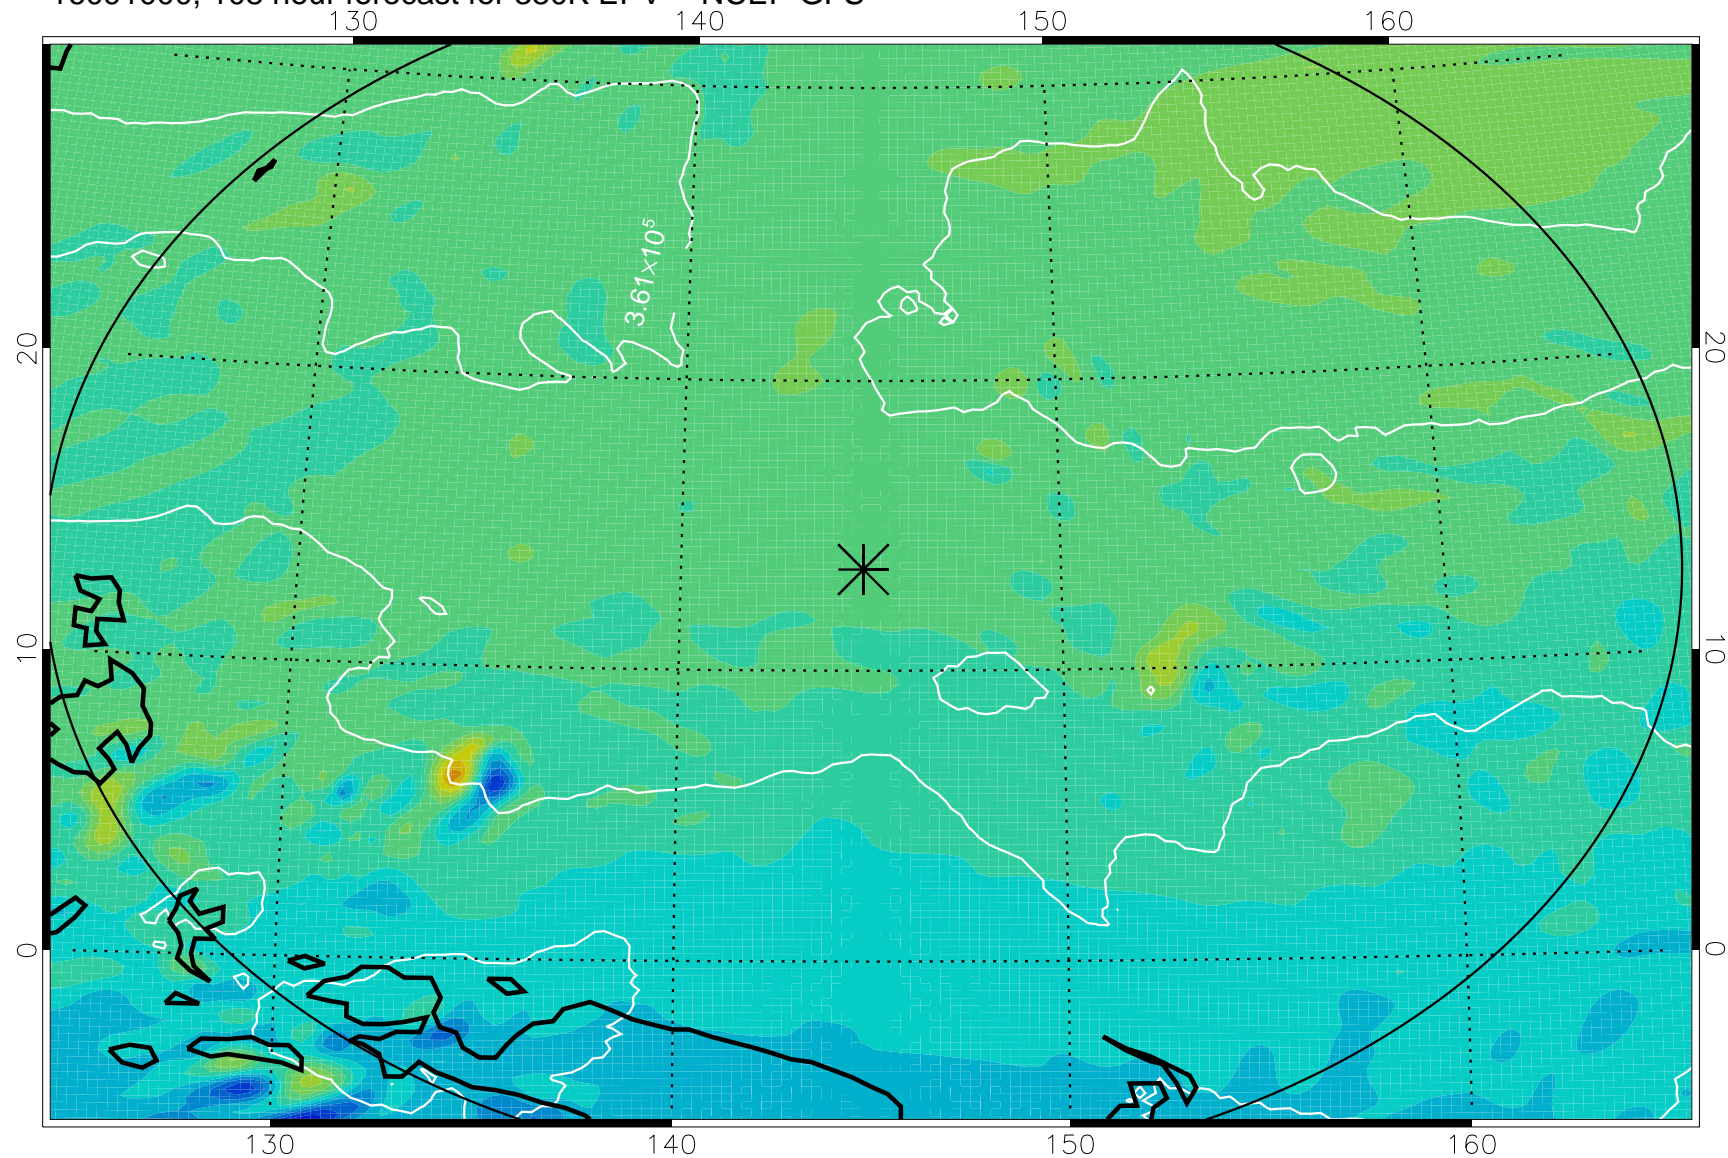

16090818, 78 hour forecast for 380K EPV -- NCEP GFS

380K Montgomery Streamfunction, white

Range ring of 2304 km

16090900, 84 hour forecast for 380K EPV -- NCEP GFS

380K Montgomery Streamfunction, white

Range ring of 2304 km

16090906, 90 hour forecast for 380K EPV -- NCEP GFS

380K Montgomery Streamfunction, white

Range ring of 2304 km

16090912, 96 hour forecast for 380K EPV -- NCEP GFS

380K Montgomery Streamfunction, white

Range ring of 2304 km

16090918, 102 hour forecast for 380K EPV -- NCEP GFS

380K Montgomery Streamfunction, white

Range ring of 2304 km

16091000, 108 hour forecast for 380K EPV -- NCEP GFS

380K Montgomery Streamfunction, white

Range ring of 2304 km

16091006, 114 hour forecast for 380K EPV -- NCEP GFS

380K Montgomery Streamfunction, white

Range ring of 2304 km

16091012, 120 hour forecast for 380K EPV -- NCEP GFS

380K Montgomery Streamfunction, white

Range ring of 2304 km