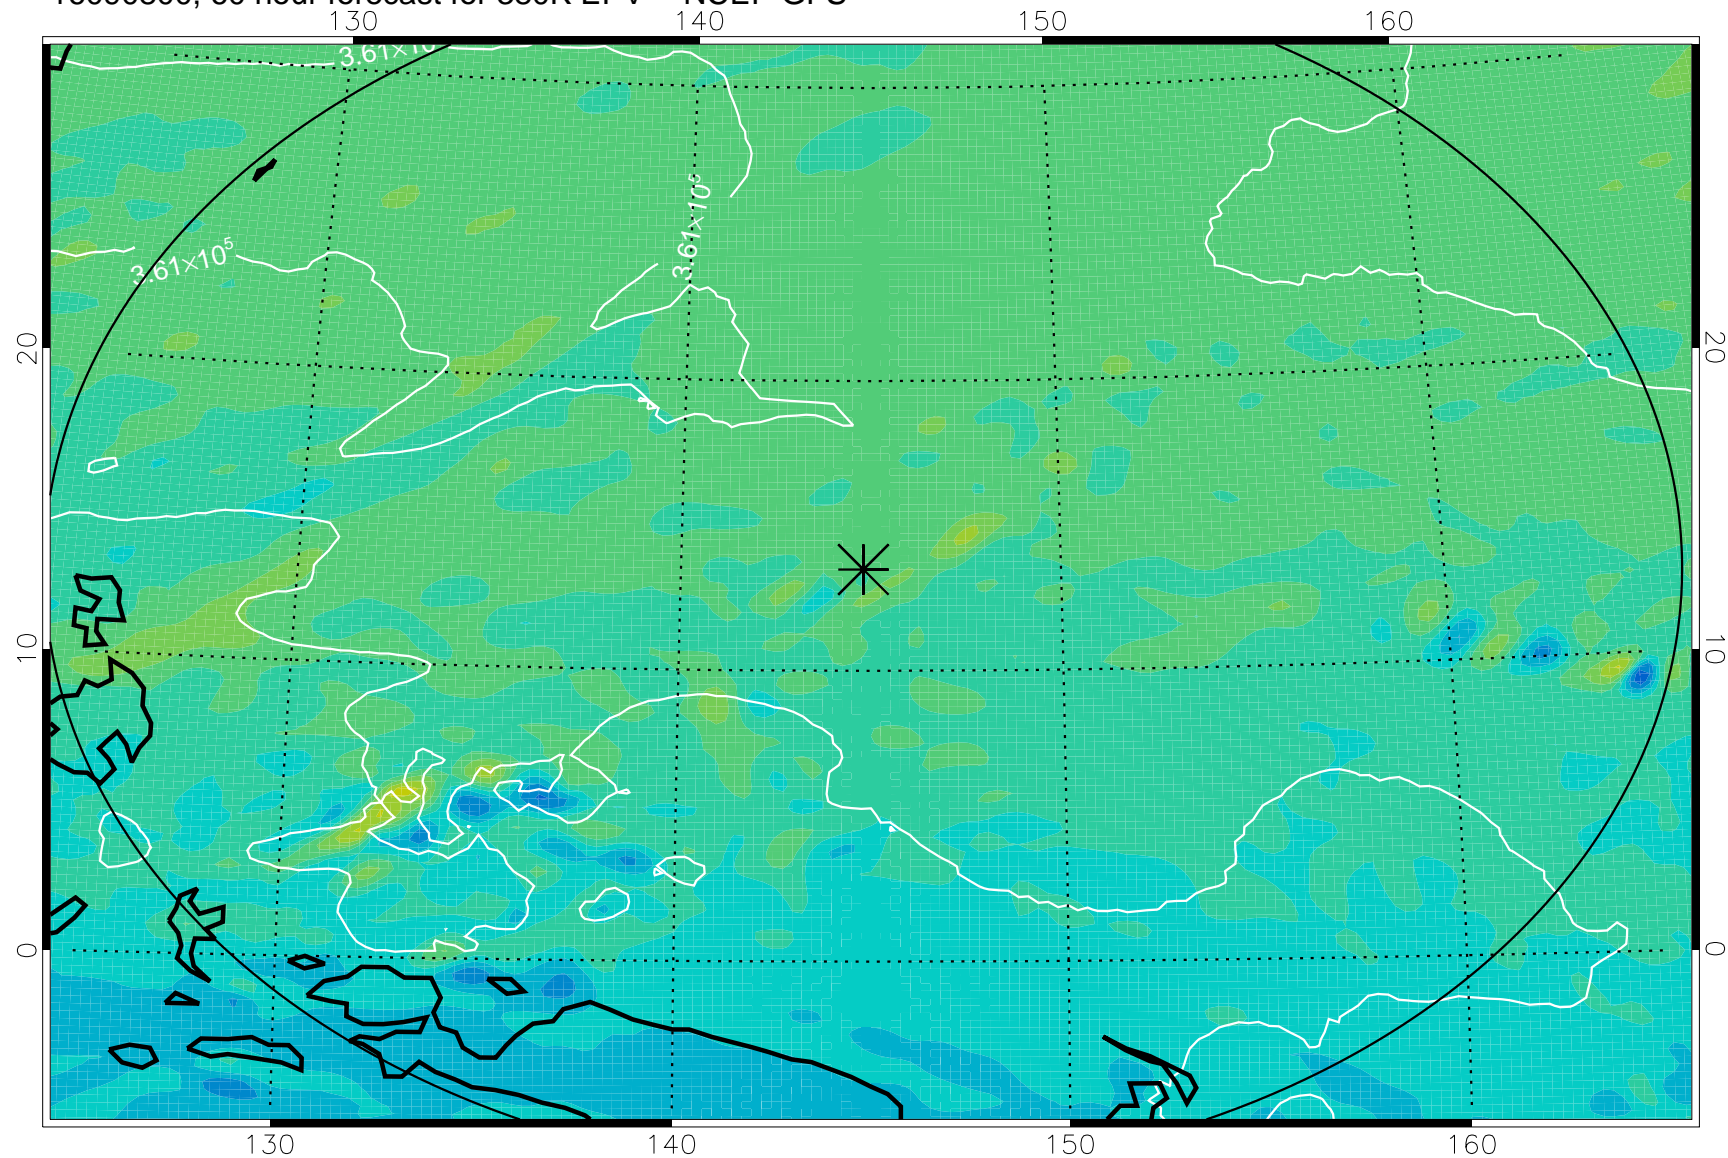

16090706, 42 hour forecast for 380K EPV -- NCEP GFS

380K Montgomery Streamfunction, white

Range ring of 2304 km

16090712, 48 hour forecast for 380K EPV -- NCEP GFS

380K Montgomery Streamfunction, white

Range ring of 2304 km

16090718, 54 hour forecast for 380K EPV -- NCEP GFS

380K Montgomery Streamfunction, white

Range ring of 2304 km

16090800, 60 hour forecast for 380K EPV -- NCEP GFS

380K Montgomery Streamfunction, white

Range ring of 2304 km

16090806, 66 hour forecast for 380K EPV -- NCEP GFS

380K Montgomery Streamfunction, white

Range ring of 2304 km

16090812, 72 hour forecast for 380K EPV -- NCEP GFS

380K Montgomery Streamfunction, white

Range ring of 2304 km

16090818, 78 hour forecast for 380K EPV -- NCEP GFS

380K Montgomery Streamfunction, white

Range ring of 2304 km

16090900, 84 hour forecast for 380K EPV -- NCEP GFS

380K Montgomery Streamfunction, white

Range ring of 2304 km