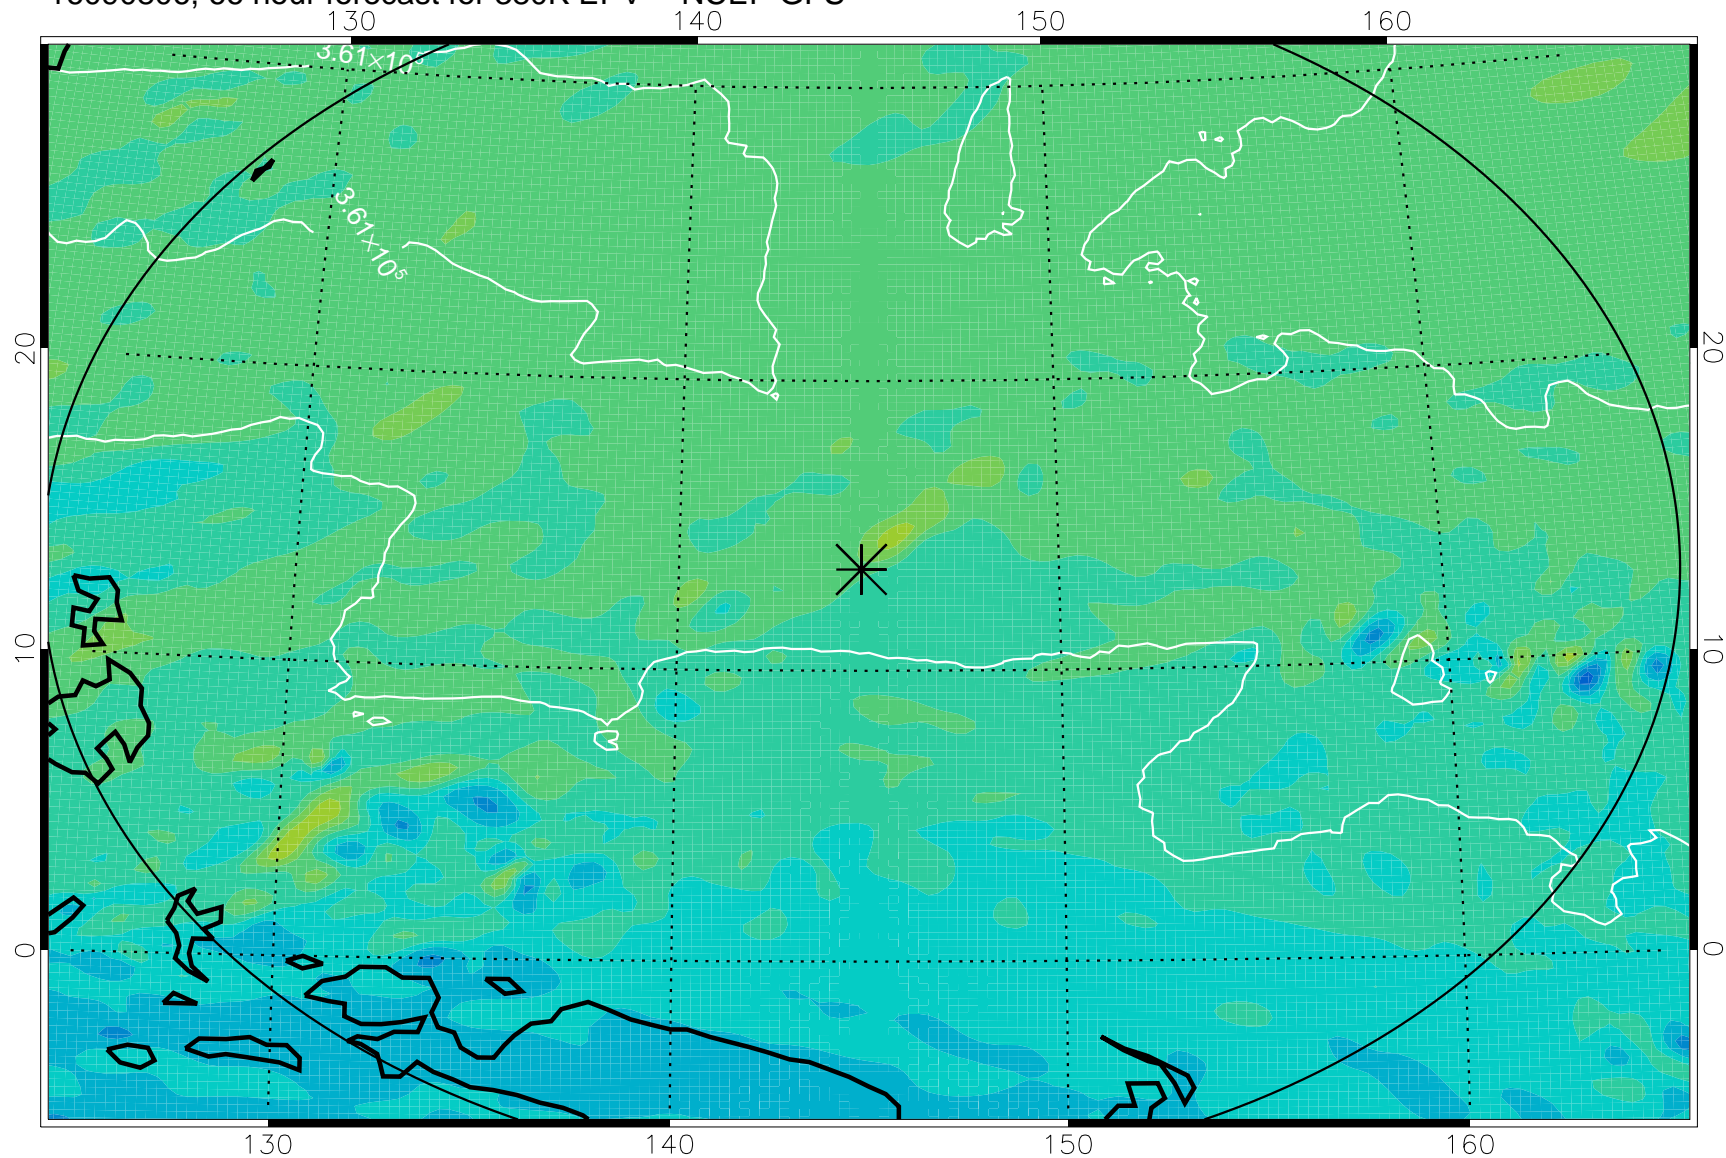

16090718, 54 hour forecast for 380K EPV -- NCEP GFS

380K Montgomery Streamfunction, white

Range ring of 2304 km

16090800, 60 hour forecast for 380K EPV -- NCEP GFS

380K Montgomery Streamfunction, white

Range ring of 2304 km

16090806, 66 hour forecast for 380K EPV -- NCEP GFS

380K Montgomery Streamfunction, white

Range ring of 2304 km

16090812, 72 hour forecast for 380K EPV -- NCEP GFS

380K Montgomery Streamfunction, white

Range ring of 2304 km

16090818, 78 hour forecast for 380K EPV -- NCEP GFS

380K Montgomery Streamfunction, white

Range ring of 2304 km

16090900, 84 hour forecast for 380K EPV -- NCEP GFS

380K Montgomery Streamfunction, white

Range ring of 2304 km

16090906, 90 hour forecast for 380K EPV -- NCEP GFS

380K Montgomery Streamfunction, white

Range ring of 2304 km

16090912, 96 hour forecast for 380K EPV -- NCEP GFS

380K Montgomery Streamfunction, white

Range ring of 2304 km