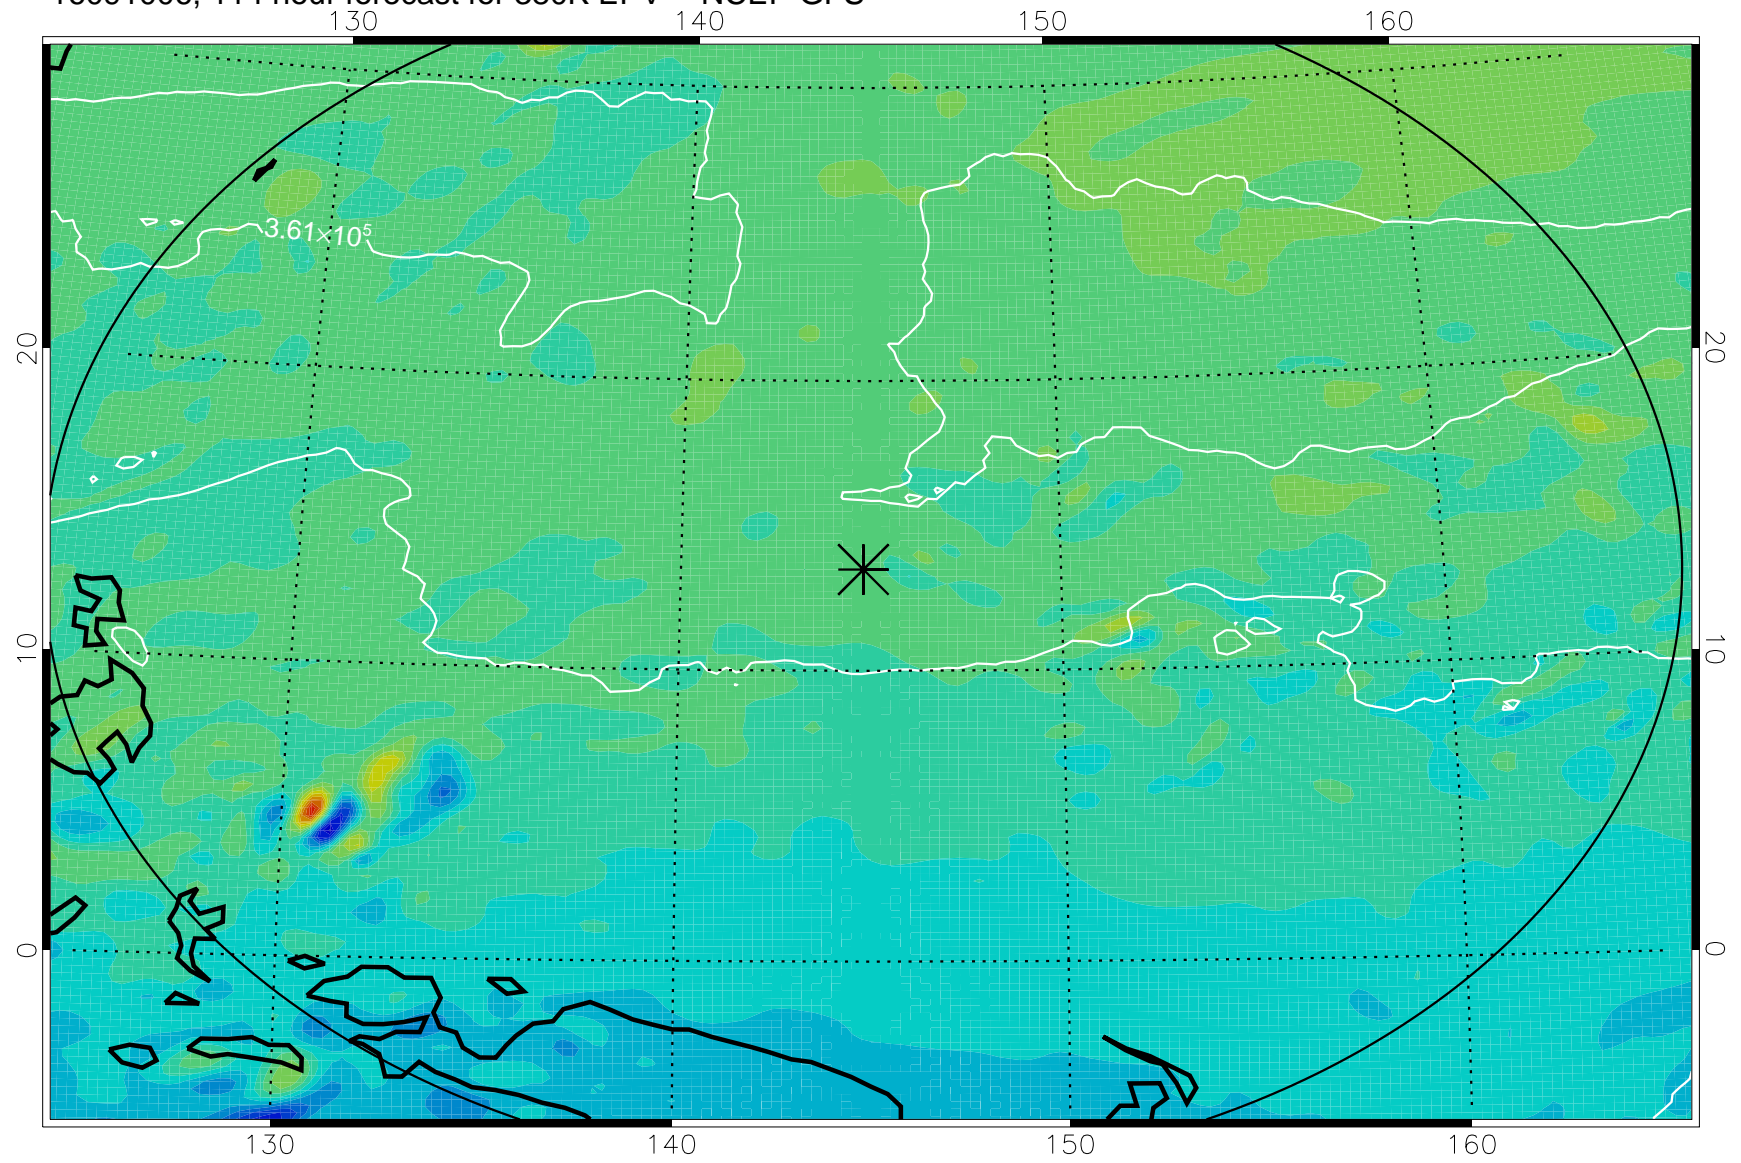

16090818, 78 hour forecast for 380K EPV -- NCEP GFS

380K Montgomery Streamfunction, white

Range ring of 2304 km

16090900, 84 hour forecast for 380K EPV -- NCEP GFS

380K Montgomery Streamfunction, white

Range ring of 2304 km

16090906, 90 hour forecast for 380K EPV -- NCEP GFS

380K Montgomery Streamfunction, white

Range ring of 2304 km

16090912, 96 hour forecast for 380K EPV -- NCEP GFS

380K Montgomery Streamfunction, white

Range ring of 2304 km

16090918, 102 hour forecast for 380K EPV -- NCEP GFS

380K Montgomery Streamfunction, white

Range ring of 2304 km

16091000, 108 hour forecast for 380K EPV -- NCEP GFS

380K Montgomery Streamfunction, white

Range ring of 2304 km

16091006, 114 hour forecast for 380K EPV -- NCEP GFS

380K Montgomery Streamfunction, white

Range ring of 2304 km

16091012, 120 hour forecast for 380K EPV -- NCEP GFS

380K Montgomery Streamfunction, white

Range ring of 2304 km