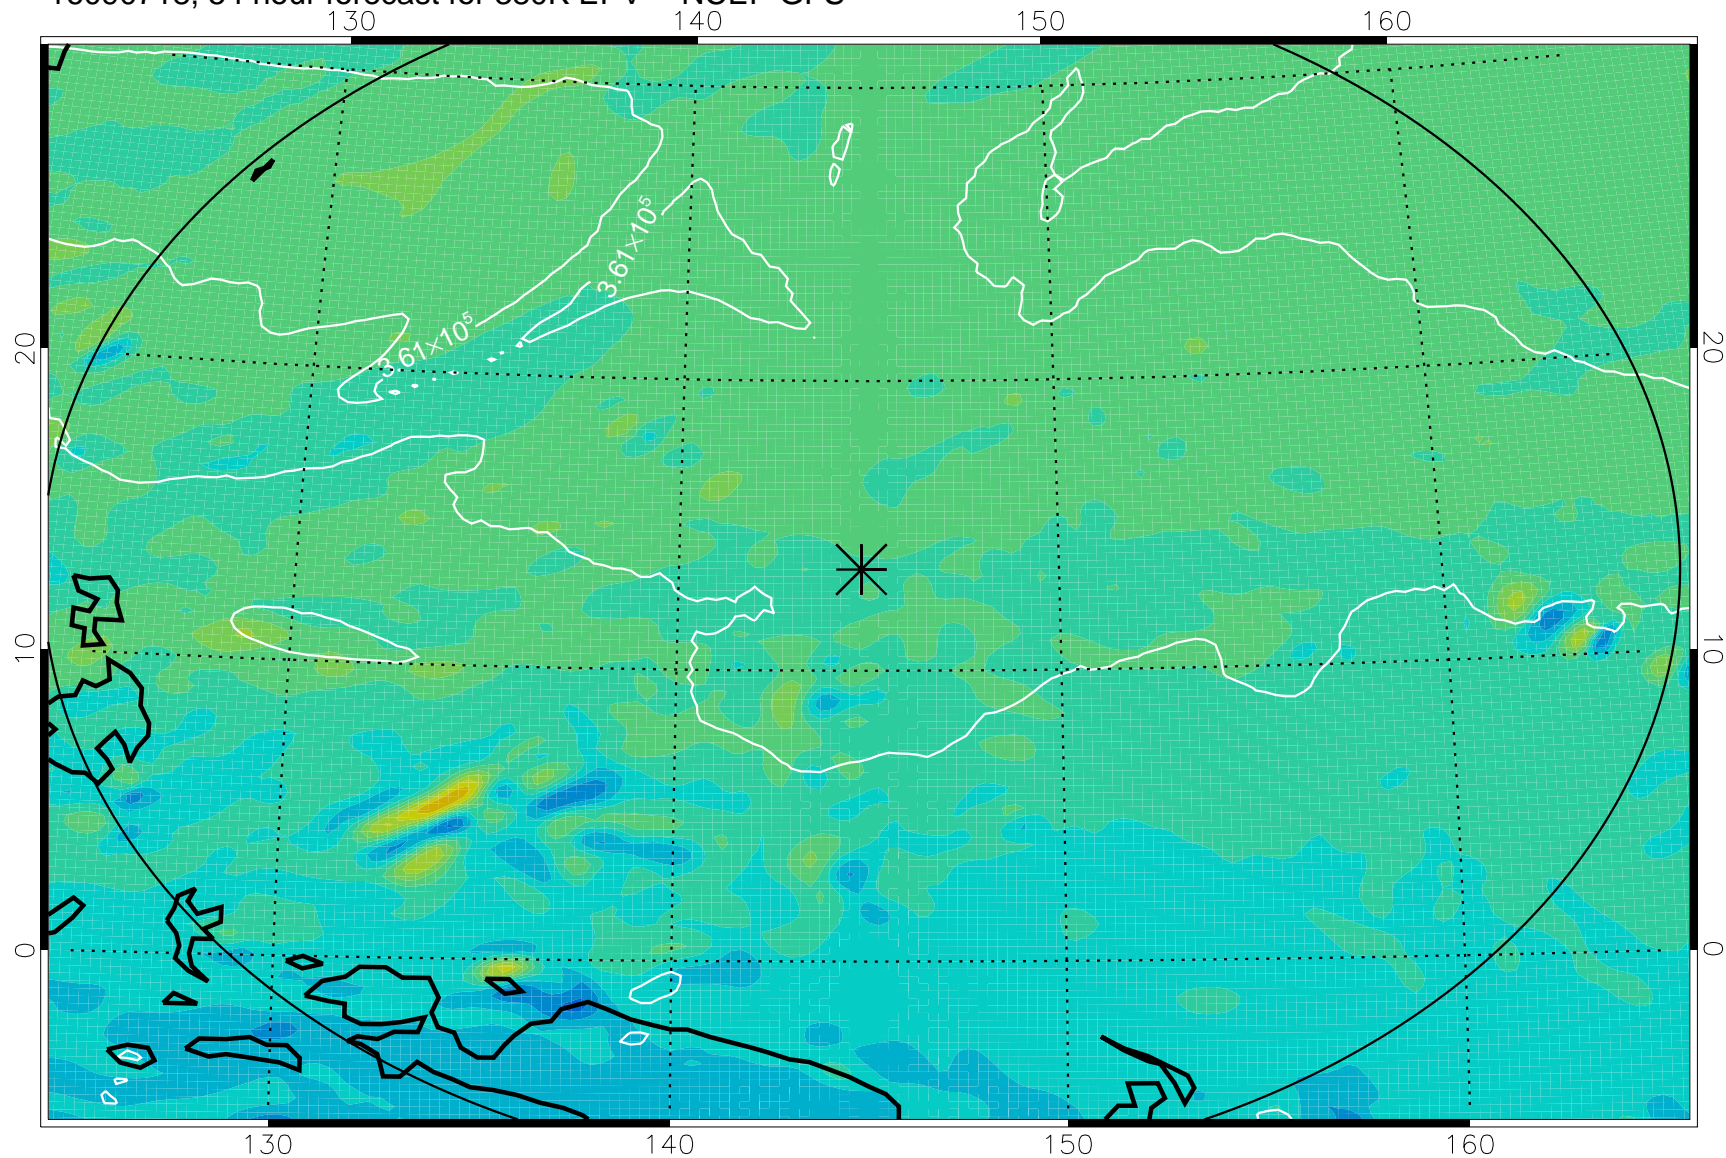

16090618, 30 hour forecast for 380K EPV -- NCEP GFS

380K Montgomery Streamfunction, white

Range ring of 2304 km

16090700, 36 hour forecast for 380K EPV -- NCEP GFS

380K Montgomery Streamfunction, white

Range ring of 2304 km

16090706, 42 hour forecast for 380K EPV -- NCEP GFS

380K Montgomery Streamfunction, white

Range ring of 2304 km

16090712, 48 hour forecast for 380K EPV -- NCEP GFS

380K Montgomery Streamfunction, white

Range ring of 2304 km

16090718, 54 hour forecast for 380K EPV -- NCEP GFS

380K Montgomery Streamfunction, white

Range ring of 2304 km

16090800, 60 hour forecast for 380K EPV -- NCEP GFS

380K Montgomery Streamfunction, white

Range ring of 2304 km

16090818, 78 hour forecast for 380K EPV -- NCEP GFS

380K Montgomery Streamfunction, white

Range ring of 2304 km

16090900, 84 hour forecast for 380K EPV -- NCEP GFS

380K Montgomery Streamfunction, white

Range ring of 2304 km