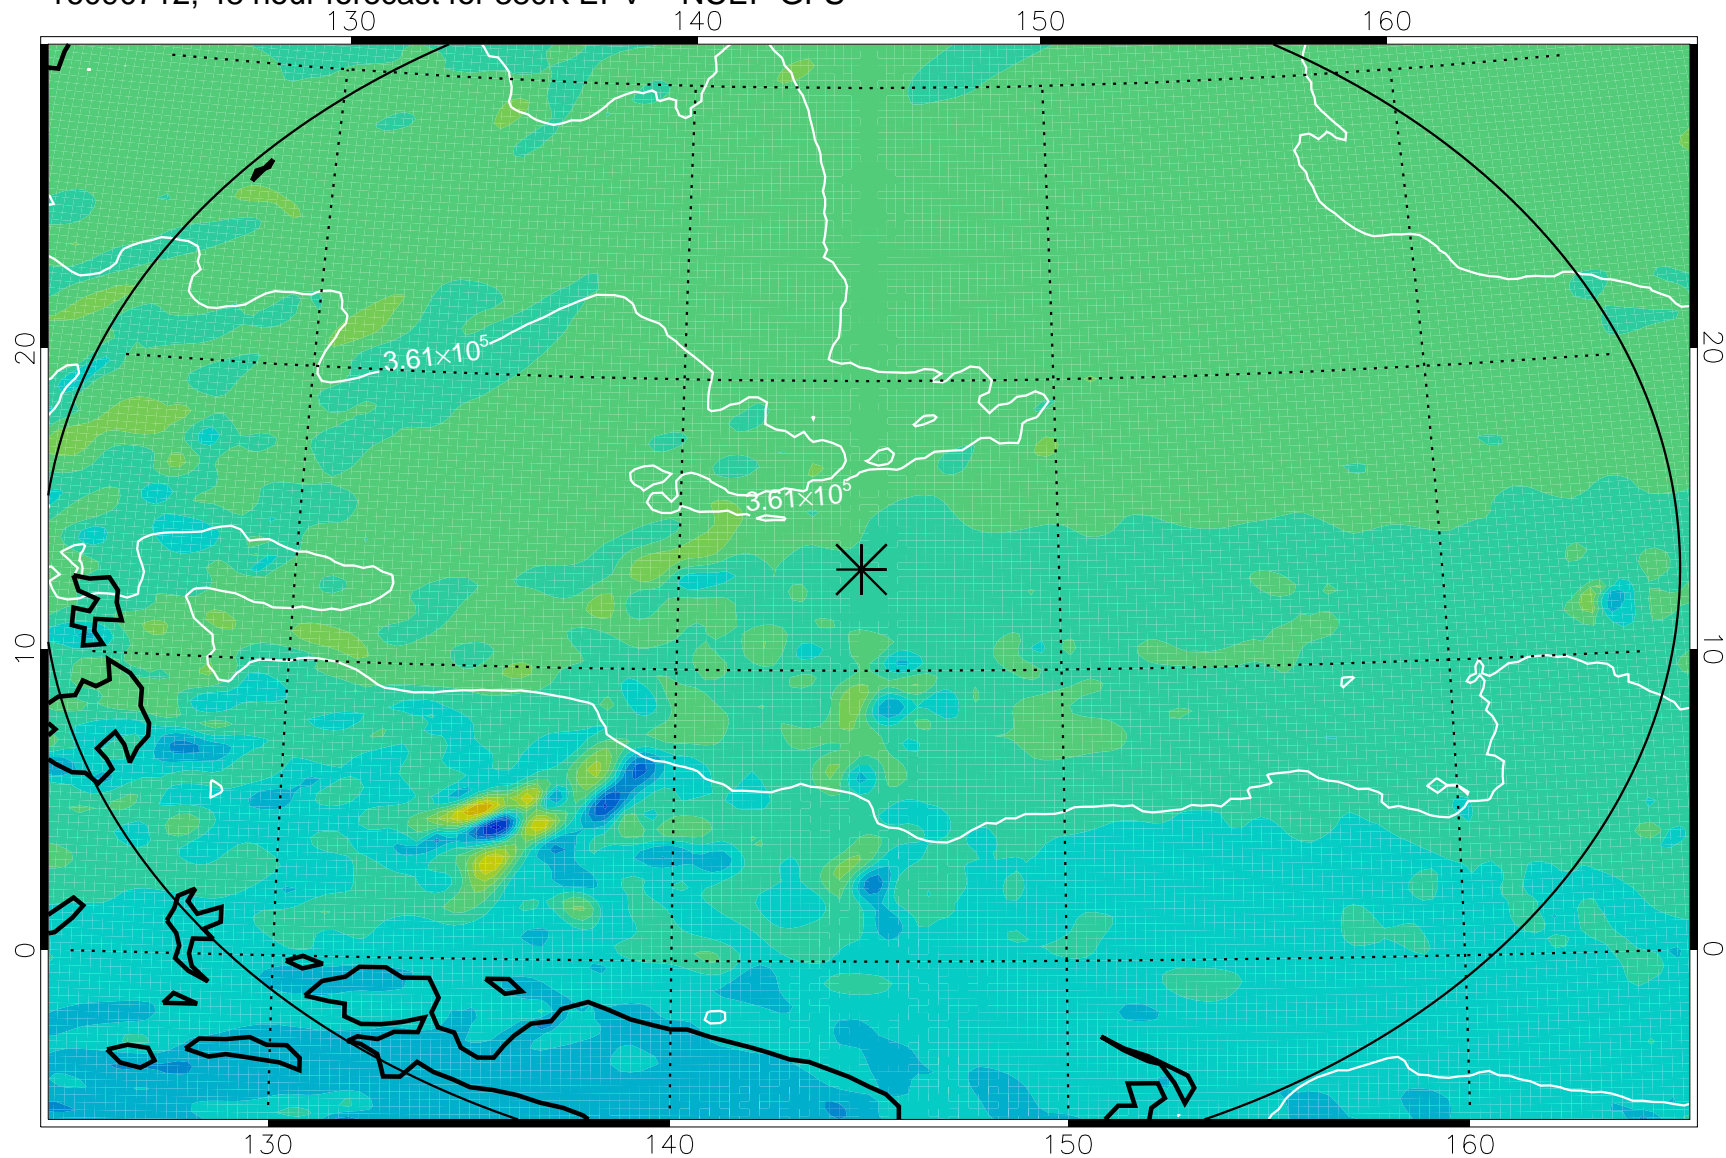

16090606, 18 hour forecast for 380K EPV -- NCEP GFS

380K Montgomery Streamfunction, white

Range ring of 2304 km

16090612, 24 hour forecast for 380K EPV -- NCEP GFS

380K Montgomery Streamfunction, white

Range ring of 2304 km

16090618, 30 hour forecast for 380K EPV -- NCEP GFS

380K Montgomery Streamfunction, white

Range ring of 2304 km

16090700, 36 hour forecast for 380K EPV -- NCEP GFS

380K Montgomery Streamfunction, white

Range ring of 2304 km

16090706, 42 hour forecast for 380K EPV -- NCEP GFS

380K Montgomery Streamfunction, white

Range ring of 2304 km

16090712, 48 hour forecast for 380K EPV -- NCEP GFS

380K Montgomery Streamfunction, white

Range ring of 2304 km

16090718, 54 hour forecast for 380K EPV -- NCEP GFS

380K Montgomery Streamfunction, white

Range ring of 2304 km

16090800, 60 hour forecast for 380K EPV -- NCEP GFS

380K Montgomery Streamfunction, white

Range ring of 2304 km