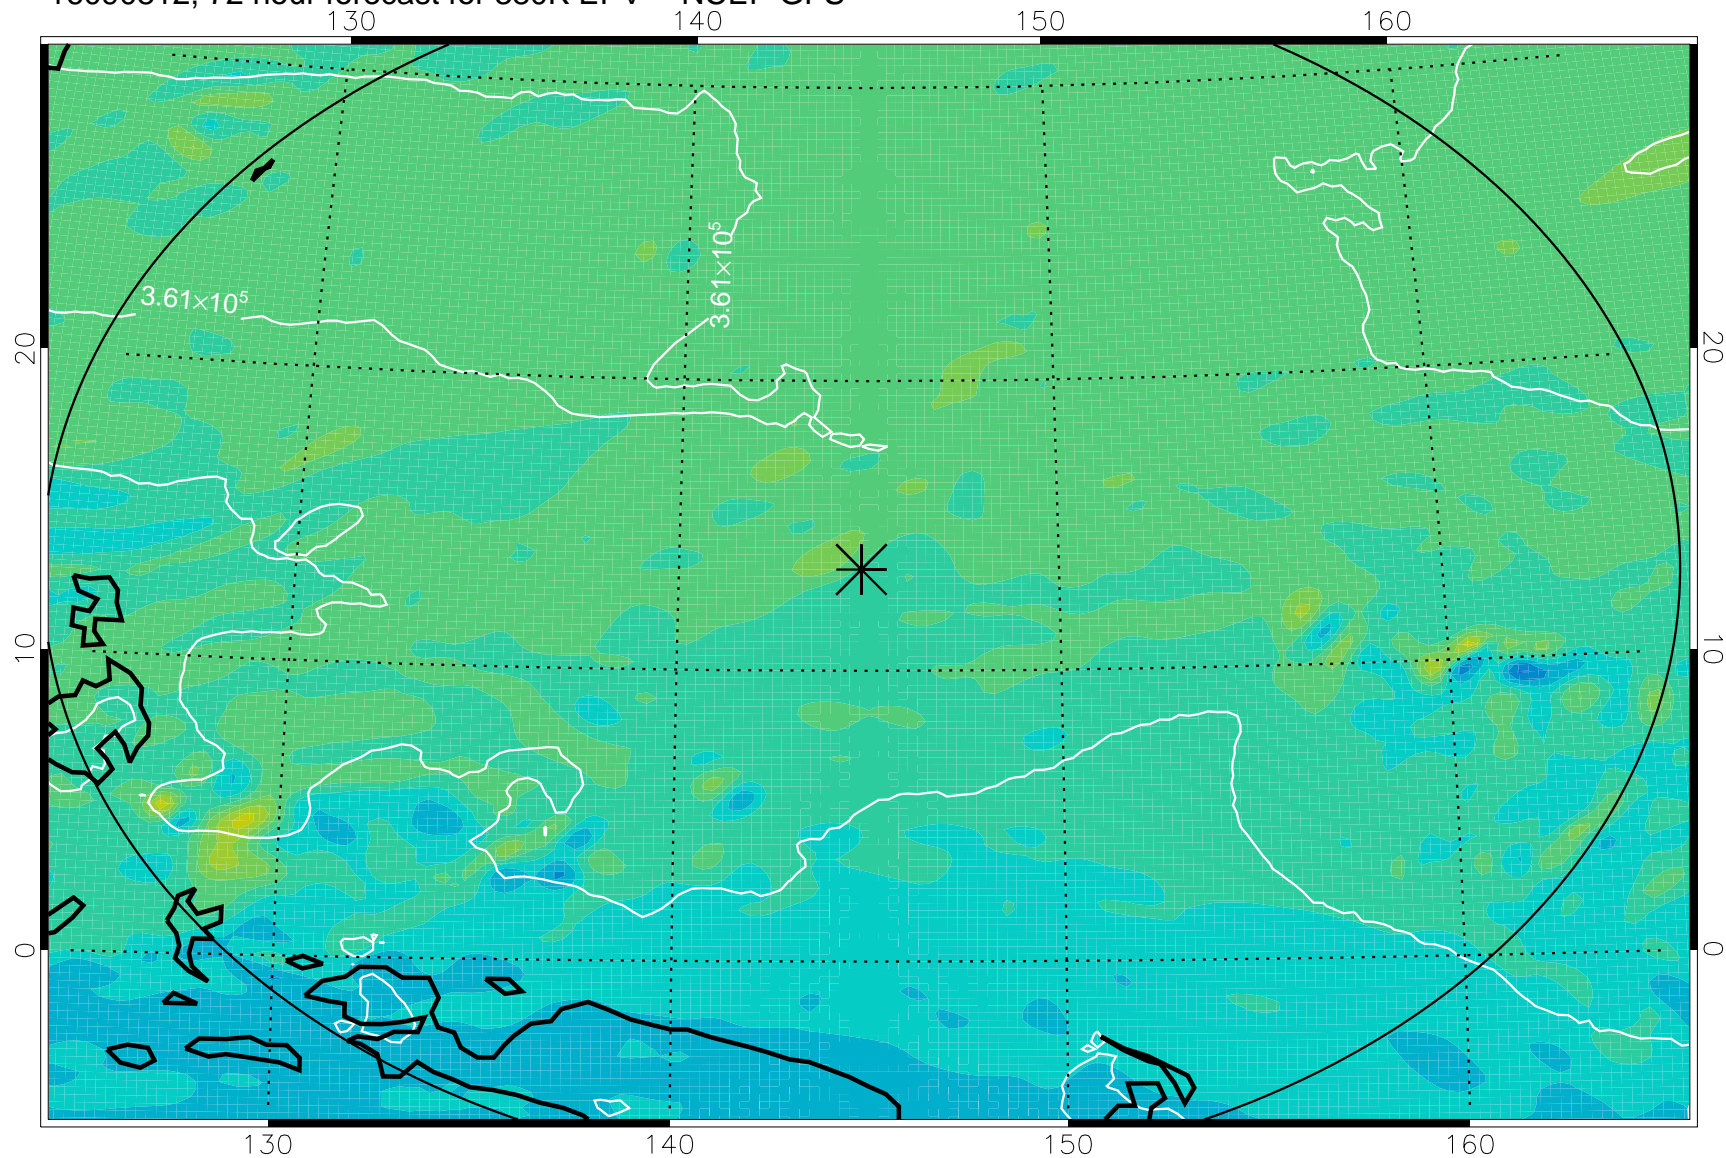

16090718, 54 hour forecast for 380K EPV -- NCEP GFS

380K Montgomery Streamfunction, white

Range ring of 2304 km

16090800, 60 hour forecast for 380K EPV -- NCEP GFS

380K Montgomery Streamfunction, white

Range ring of 2304 km

16090806, 66 hour forecast for 380K EPV -- NCEP GFS

380K Montgomery Streamfunction, white

Range ring of 2304 km

16090812, 72 hour forecast for 380K EPV -- NCEP GFS

380K Montgomery Streamfunction, white

Range ring of 2304 km

16090818, 78 hour forecast for 380K EPV -- NCEP GFS

380K Montgomery Streamfunction, white

Range ring of 2304 km

16090900, 84 hour forecast for 380K EPV -- NCEP GFS

380K Montgomery Streamfunction, white

Range ring of 2304 km

16090906, 90 hour forecast for 380K EPV -- NCEP GFS

380K Montgomery Streamfunction, white

Range ring of 2304 km

16090912, 96 hour forecast for 380K EPV -- NCEP GFS

380K Montgomery Streamfunction, white

Range ring of 2304 km