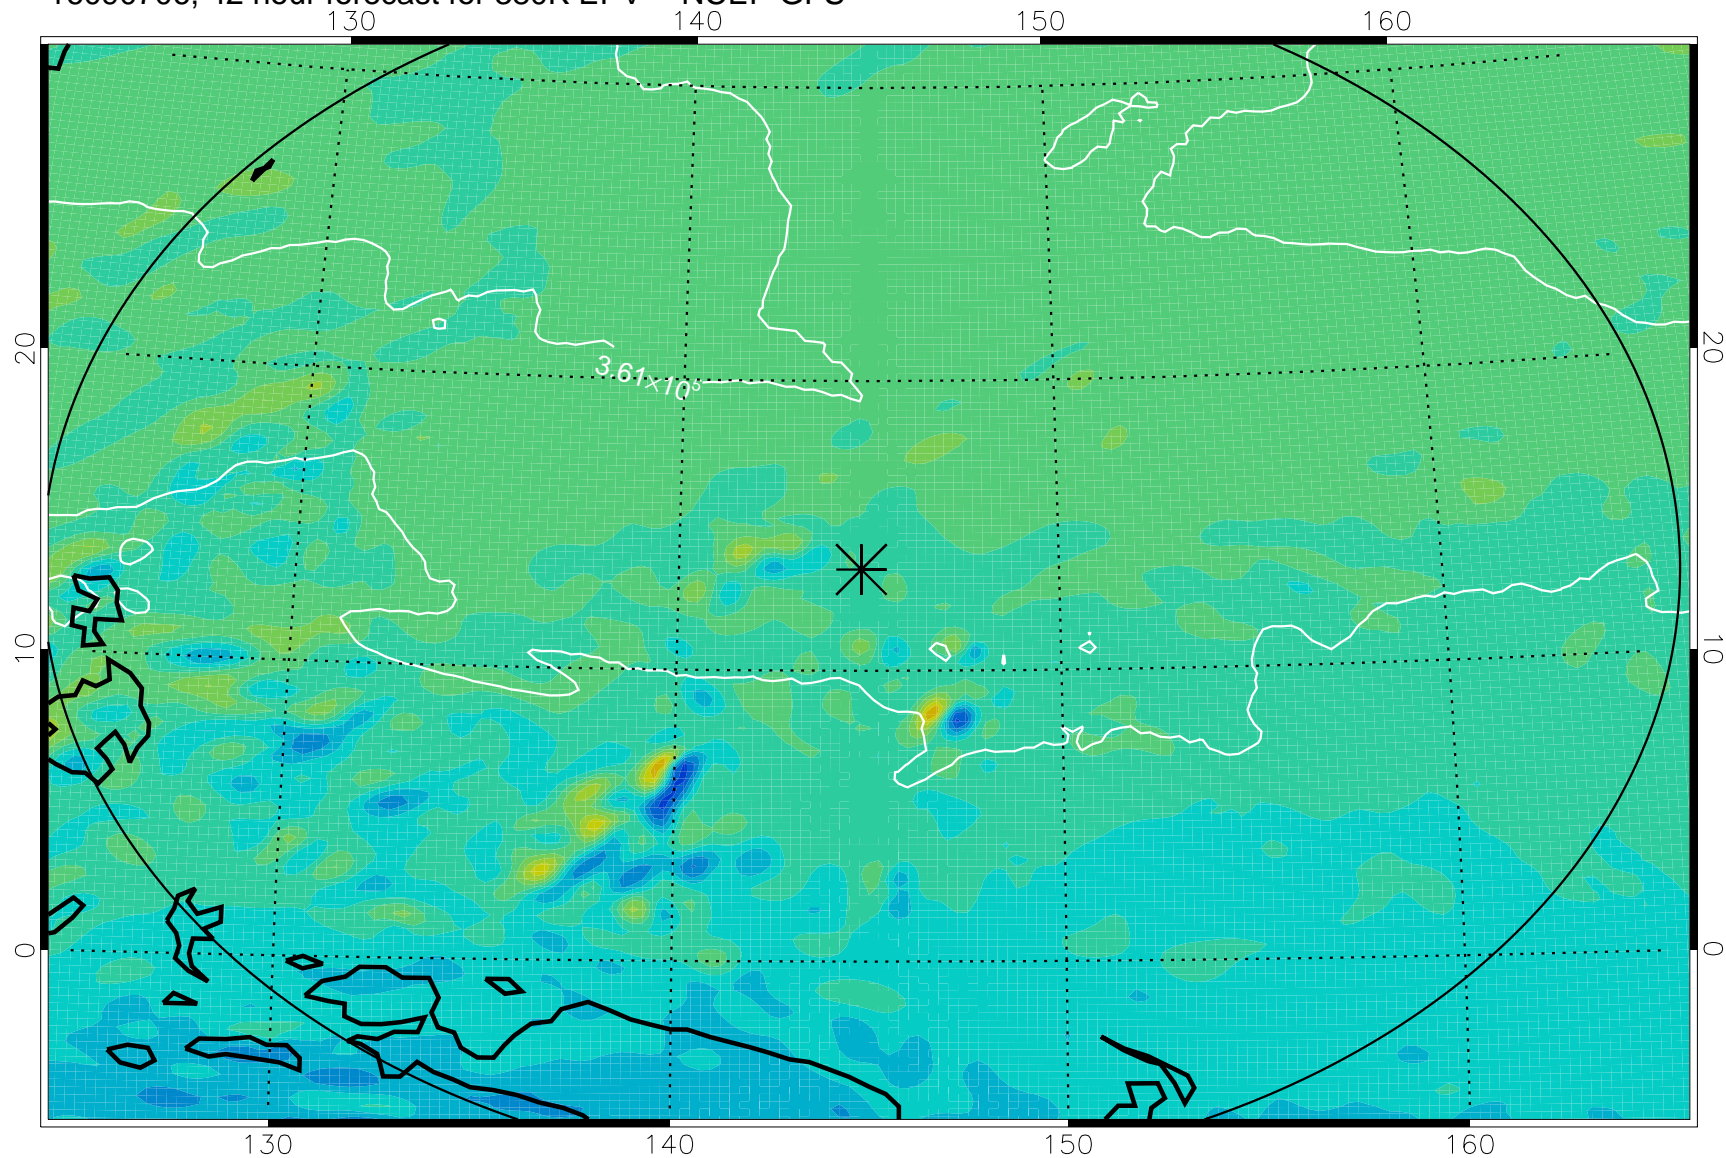

16090618, 30 hour forecast for 380K EPV -- NCEP GFS

380K Montgomery Streamfunction, white

Range ring of 2304 km

16090700, 36 hour forecast for 380K EPV -- NCEP GFS

380K Montgomery Streamfunction, white

Range ring of 2304 km

16090706, 42 hour forecast for 380K EPV -- NCEP GFS

380K Montgomery Streamfunction, white

Range ring of 2304 km

16090712, 48 hour forecast for 380K EPV -- NCEP GFS

380K Montgomery Streamfunction, white

Range ring of 2304 km

16090718, 54 hour forecast for 380K EPV -- NCEP GFS

380K Montgomery Streamfunction, white

Range ring of 2304 km

16090800, 60 hour forecast for 380K EPV -- NCEP GFS

380K Montgomery Streamfunction, white

Range ring of 2304 km

16090818, 78 hour forecast for 380K EPV -- NCEP GFS

380K Montgomery Streamfunction, white

Range ring of 2304 km

16090900, 84 hour forecast for 380K EPV -- NCEP GFS

380K Montgomery Streamfunction, white

Range ring of 2304 km