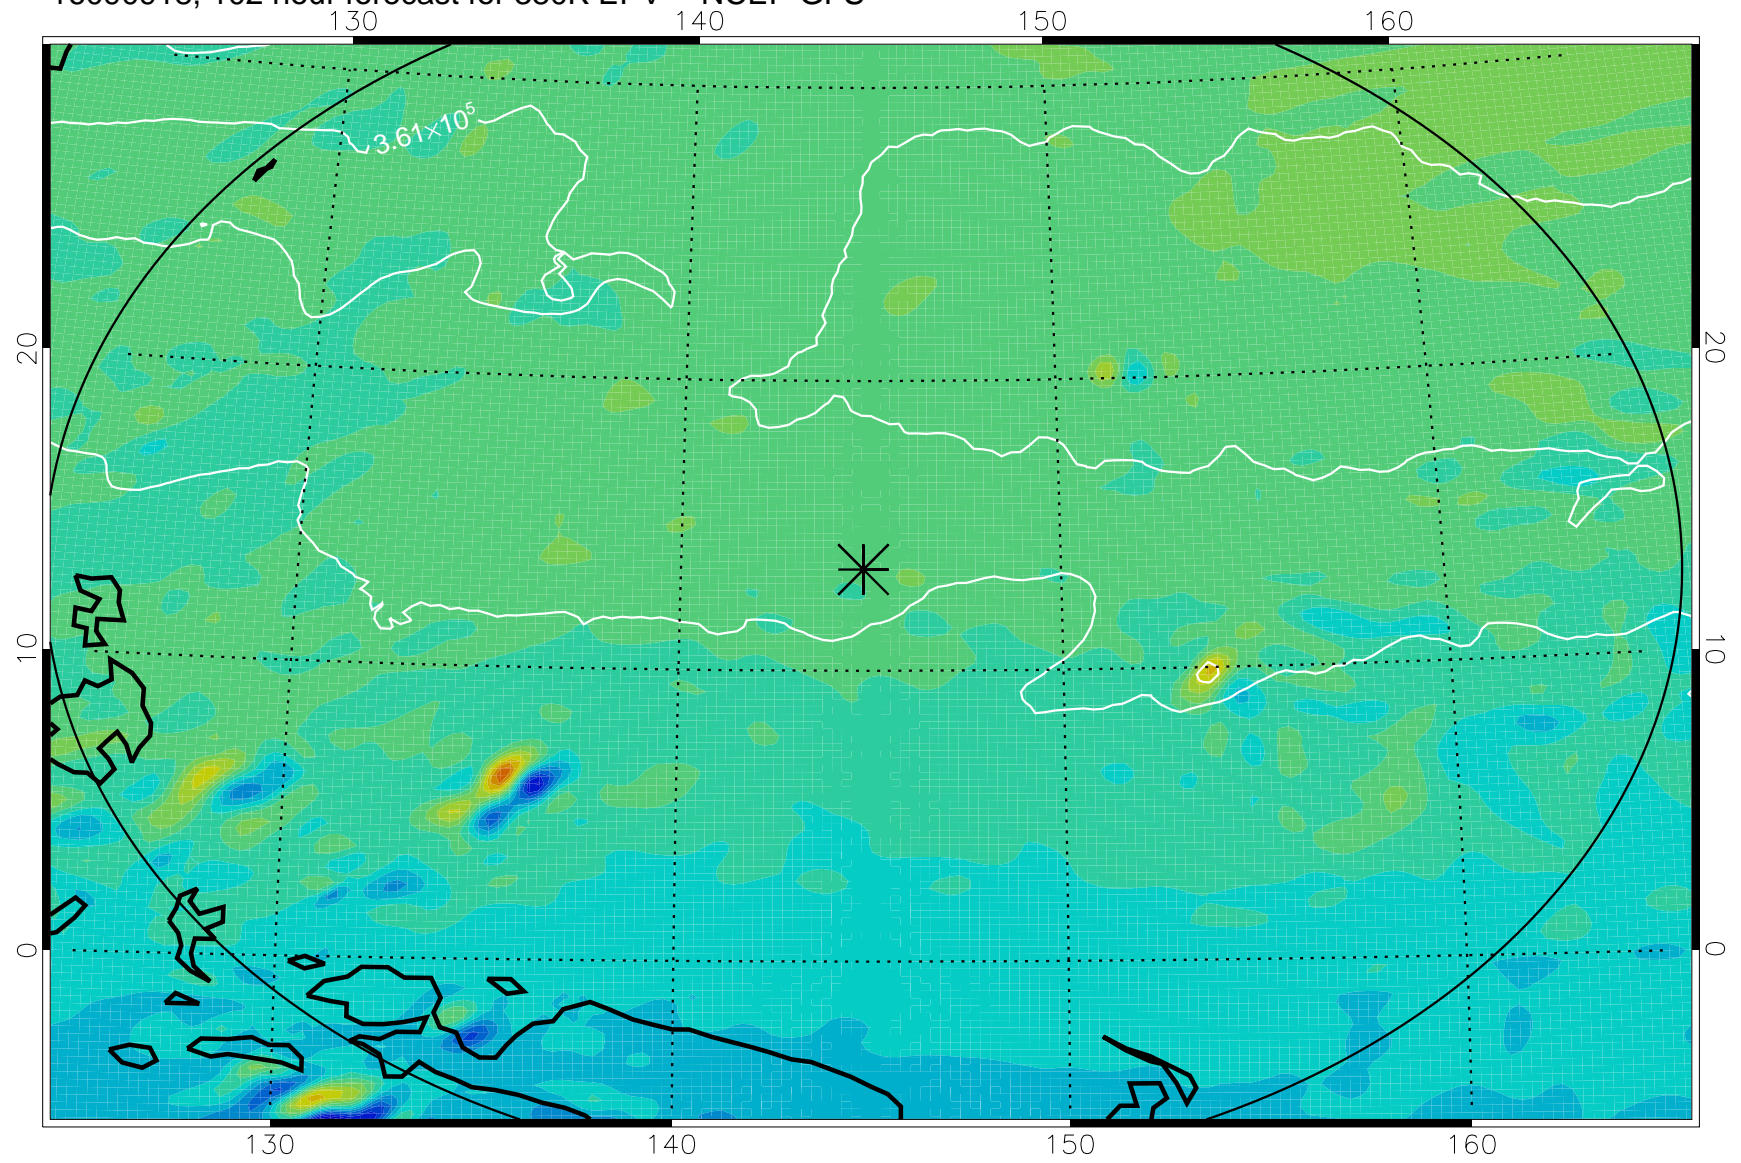

16090818, 78 hour forecast for 380K EPV -- NCEP GFS

380K Montgomery Streamfunction, white

Range ring of 2304 km

16090900, 84 hour forecast for 380K EPV -- NCEP GFS

380K Montgomery Streamfunction, white

Range ring of 2304 km

16090906, 90 hour forecast for 380K EPV -- NCEP GFS

380K Montgomery Streamfunction, white

Range ring of 2304 km

16090912, 96 hour forecast for 380K EPV -- NCEP GFS

380K Montgomery Streamfunction, white

Range ring of 2304 km

16090918, 102 hour forecast for 380K EPV -- NCEP GFS

380K Montgomery Streamfunction, white

Range ring of 2304 km

16091000, 108 hour forecast for 380K EPV -- NCEP GFS

380K Montgomery Streamfunction, white

Range ring of 2304 km

16091006, 114 hour forecast for 380K EPV -- NCEP GFS

380K Montgomery Streamfunction, white

Range ring of 2304 km

16091012, 120 hour forecast for 380K EPV -- NCEP GFS

380K Montgomery Streamfunction, white

Range ring of 2304 km