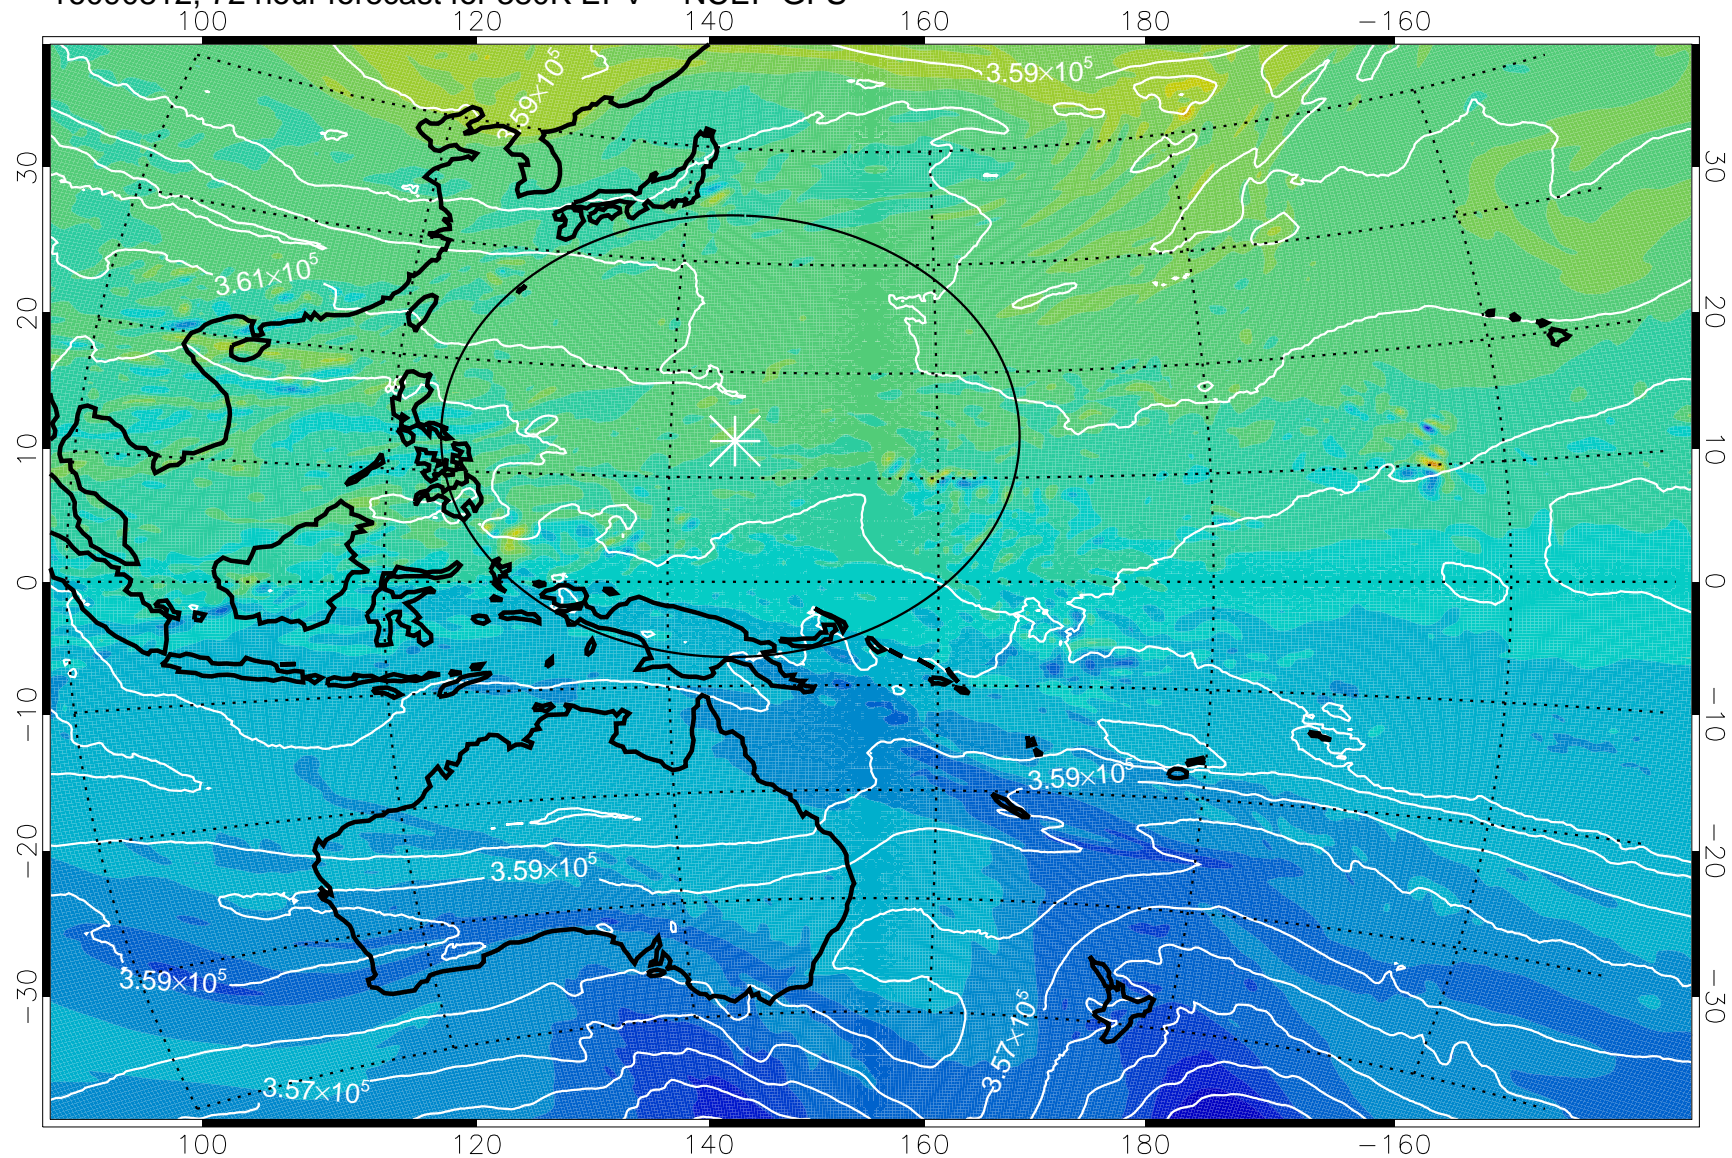

16090706, 42 hour forecast for 380K EPV -- NCEP GFS

380K Montgomery Streamfunction, white

Range ring of 2304 km

16090712, 48 hour forecast for 380K EPV -- NCEP GFS

380K Montgomery Streamfunction, white

Range ring of 2304 km

16090718, 54 hour forecast for 380K EPV -- NCEP GFS

380K Montgomery Streamfunction, white

Range ring of 2304 km

16090800, 60 hour forecast for 380K EPV -- NCEP GFS

380K Montgomery Streamfunction, white

Range ring of 2304 km

16090806, 66 hour forecast for 380K EPV -- NCEP GFS

380K Montgomery Streamfunction, white

Range ring of 2304 km

16090812, 72 hour forecast for 380K EPV -- NCEP GFS

380K Montgomery Streamfunction, white

Range ring of 2304 km

16090818, 78 hour forecast for 380K EPV -- NCEP GFS

380K Montgomery Streamfunction, white

Range ring of 2304 km

16090900, 84 hour forecast for 380K EPV -- NCEP GFS

380K Montgomery Streamfunction, white

Range ring of 2304 km