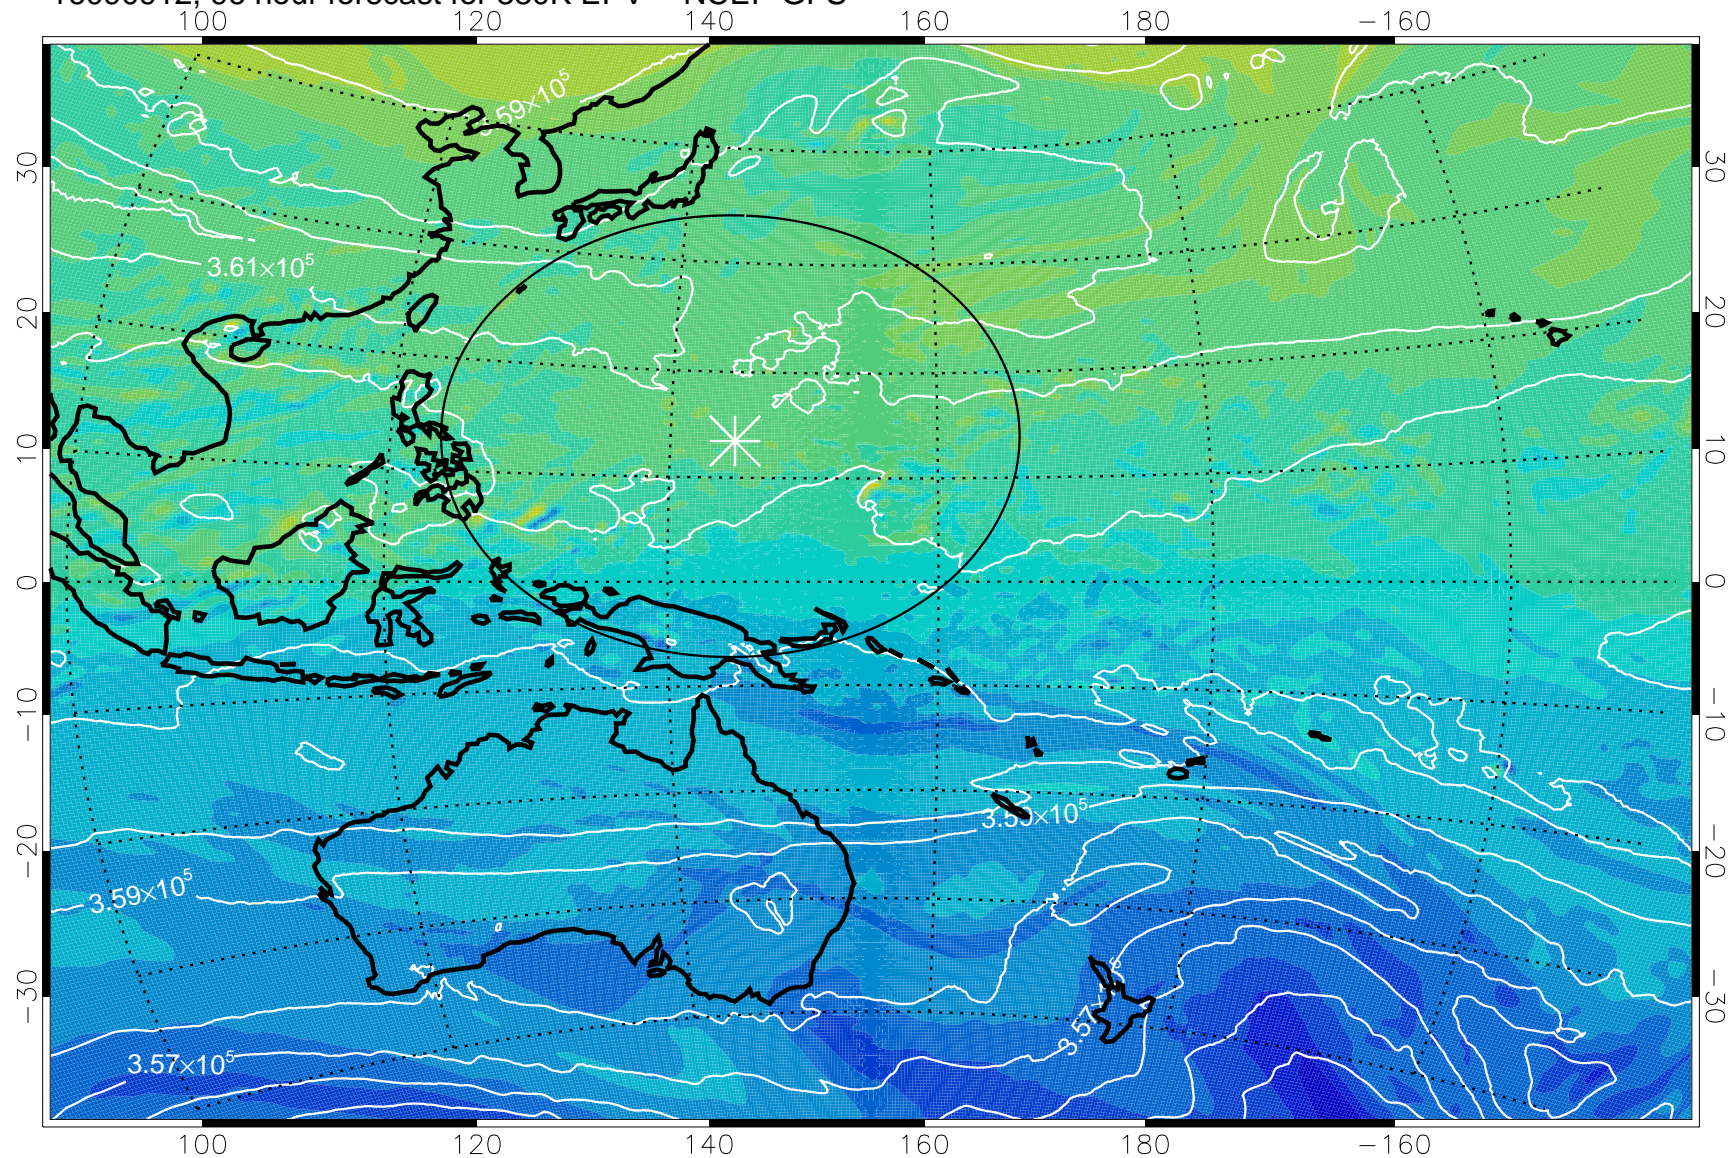

16090818, 78 hour forecast for 380K EPV -- NCEP GFS

380K Montgomery Streamfunction, white

Range ring of 2304 km

16090900, 84 hour forecast for 380K EPV -- NCEP GFS

380K Montgomery Streamfunction, white

Range ring of 2304 km

16090906, 90 hour forecast for 380K EPV -- NCEP GFS

380K Montgomery Streamfunction, white

Range ring of 2304 km

16090912, 96 hour forecast for 380K EPV -- NCEP GFS

380K Montgomery Streamfunction, white

Range ring of 2304 km

16090918, 102 hour forecast for 380K EPV -- NCEP GFS

380K Montgomery Streamfunction, white

Range ring of 2304 km

16091000, 108 hour forecast for 380K EPV -- NCEP GFS

380K Montgomery Streamfunction, white

Range ring of 2304 km

16091006, 114 hour forecast for 380K EPV -- NCEP GFS

16091012, 120 hour forecast for 380K EPV -- NCEP GFS

380K Montgomery Streamfunction, white

Range ring of 2304 km