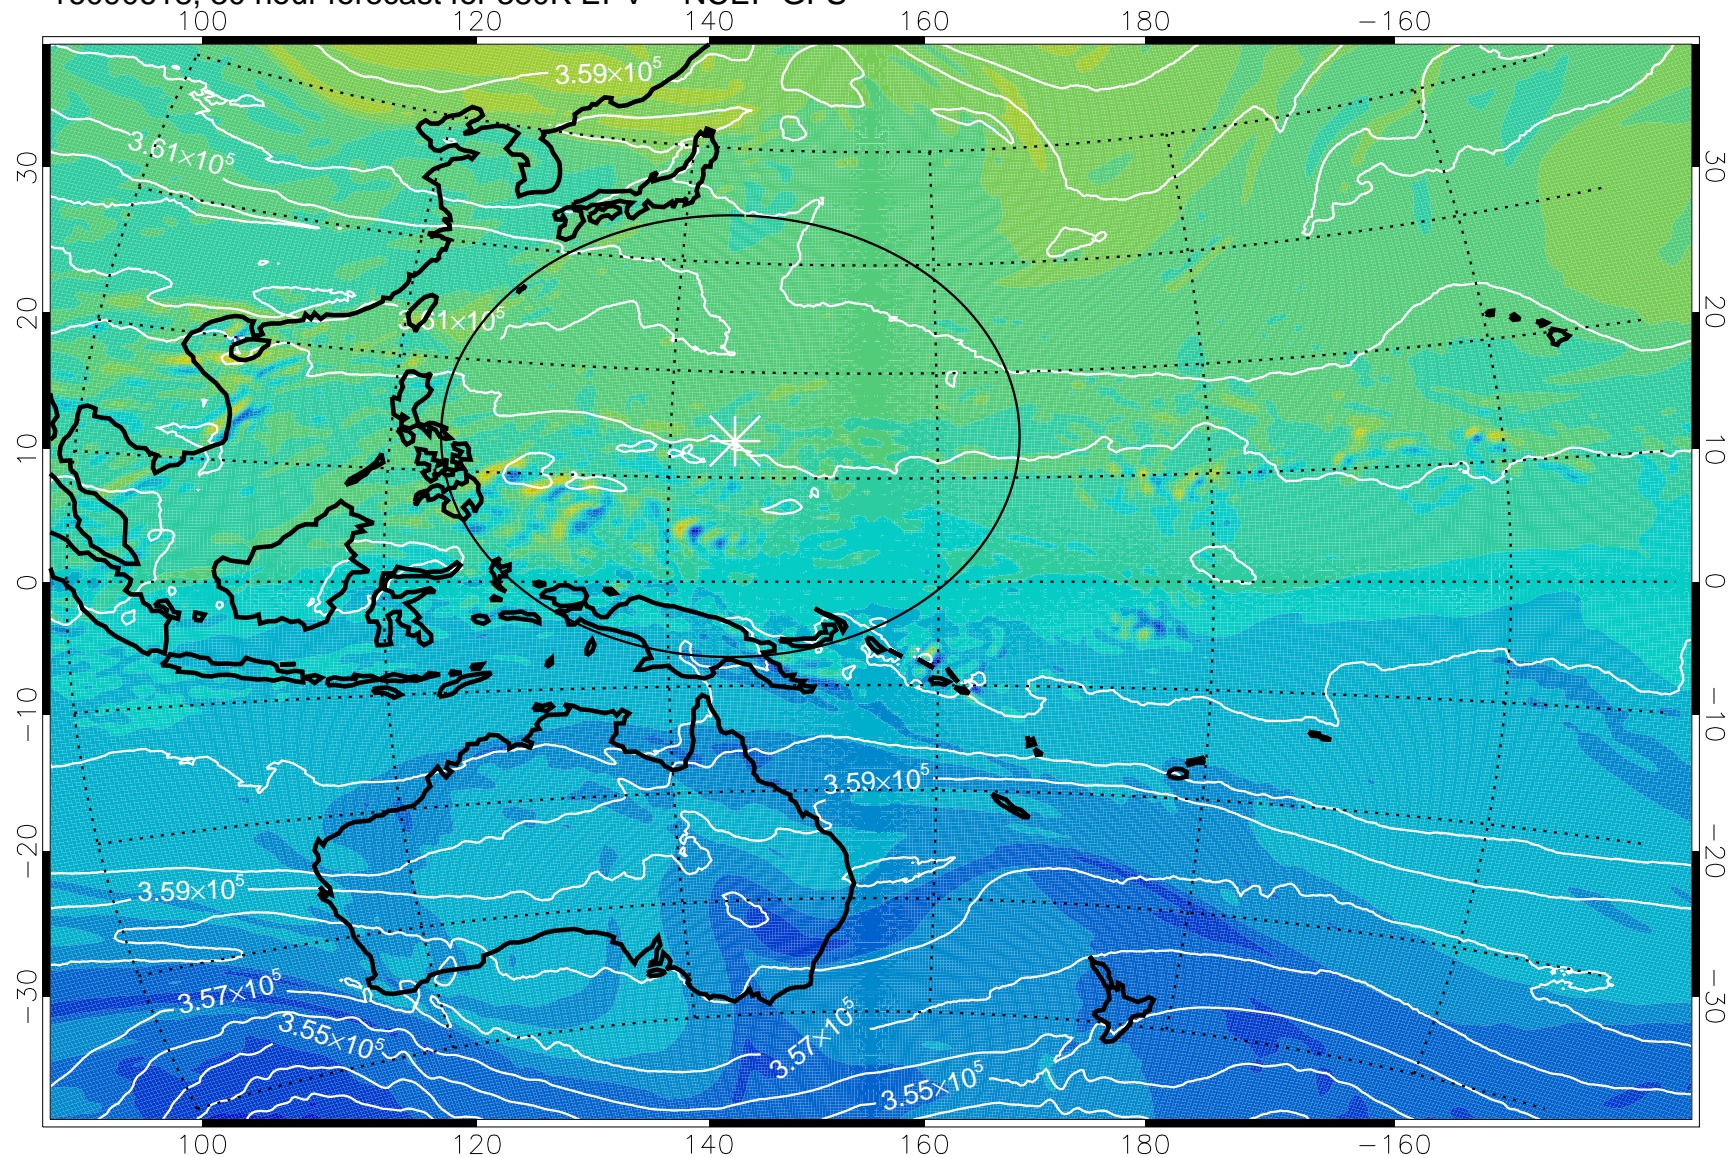

16090606, 18 hour forecast for 380K EPV -- NCEP GFS

380K Montgomery Streamfunction, white

Range ring of 2304 km

16090612, 24 hour forecast for 380K EPV -- NCEP GFS

380K Montgomery Streamfunction, white

Range ring of 2304 km

16090618, 30 hour forecast for 380K EPV -- NCEP GFS

380K Montgomery Streamfunction, white

Range ring of 2304 km

16090700, 36 hour forecast for 380K EPV -- NCEP GFS

380K Montgomery Streamfunction, white

Range ring of 2304 km

16090706, 42 hour forecast for 380K EPV -- NCEP GFS

380K Montgomery Streamfunction, white

Range ring of 2304 km

16090712, 48 hour forecast for 380K EPV -- NCEP GFS

380K Montgomery Streamfunction, white

Range ring of 2304 km

16090718, 54 hour forecast for 380K EPV -- NCEP GFS

380K Montgomery Streamfunction, white

Range ring of 2304 km

16090800, 60 hour forecast for 380K EPV -- NCEP GFS

380K Montgomery Streamfunction, white

Range ring of 2304 km