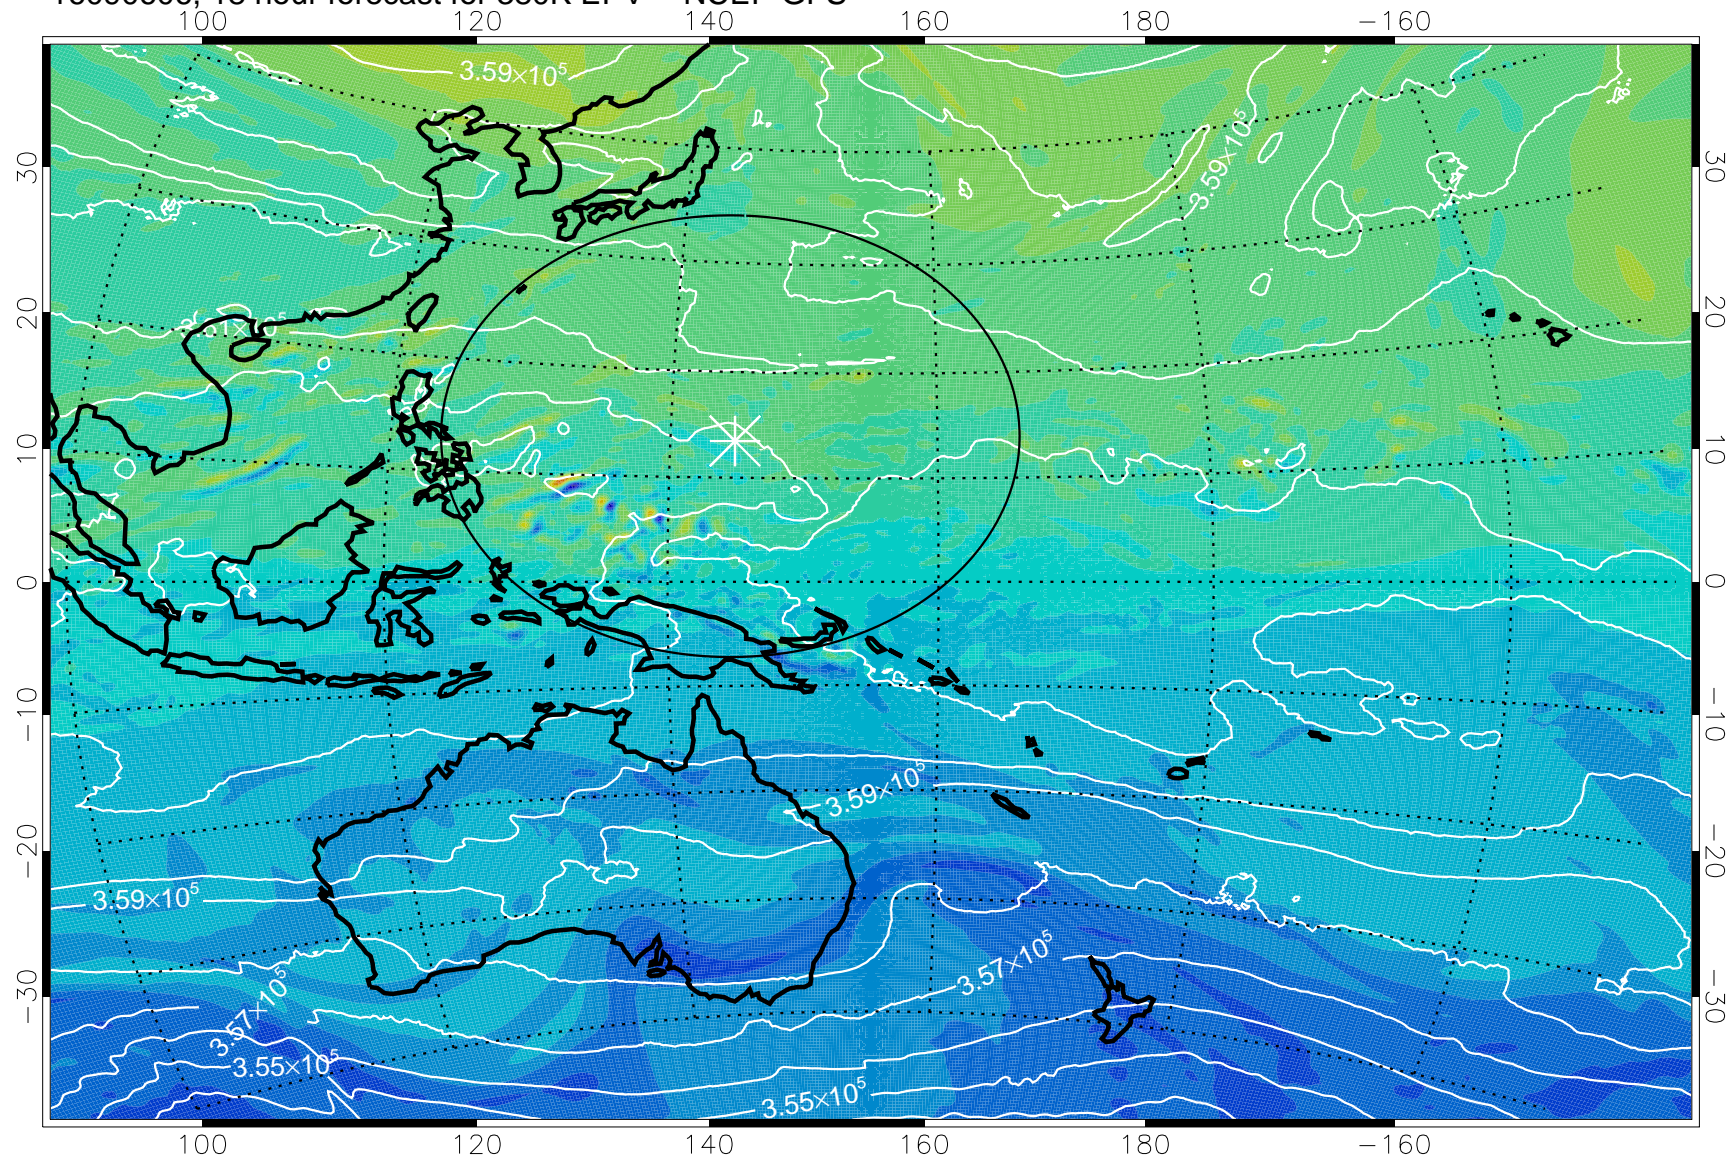

16090518, 6 hour forecast for 380K EPV -- NCEP GFS

380K Montgomery Streamfunction, white

Range ring of 2304 km

16090600, 12 hour forecast for 380K EPV -- NCEP GFS

380K Montgomery Streamfunction, white

Range ring of 2304 km

16090606, 18 hour forecast for 380K EPV -- NCEP GFS

380K Montgomery Streamfunction, white

Range ring of 2304 km

16090612, 24 hour forecast for 380K EPV -- NCEP GFS

380K Montgomery Streamfunction, white

Range ring of 2304 km

16090618, 30 hour forecast for 380K EPV -- NCEP GFS

380K Montgomery Streamfunction, white

Range ring of 2304 km

16090700, 36 hour forecast for 380K EPV -- NCEP GFS

380K Montgomery Streamfunction, white

Range ring of 2304 km

16090706, 42 hour forecast for 380K EPV -- NCEP GFS

380K Montgomery Streamfunction, white

Range ring of 2304 km

16090712, 48 hour forecast for 380K EPV -- NCEP GFS

380K Montgomery Streamfunction, white

Range ring of 2304 km