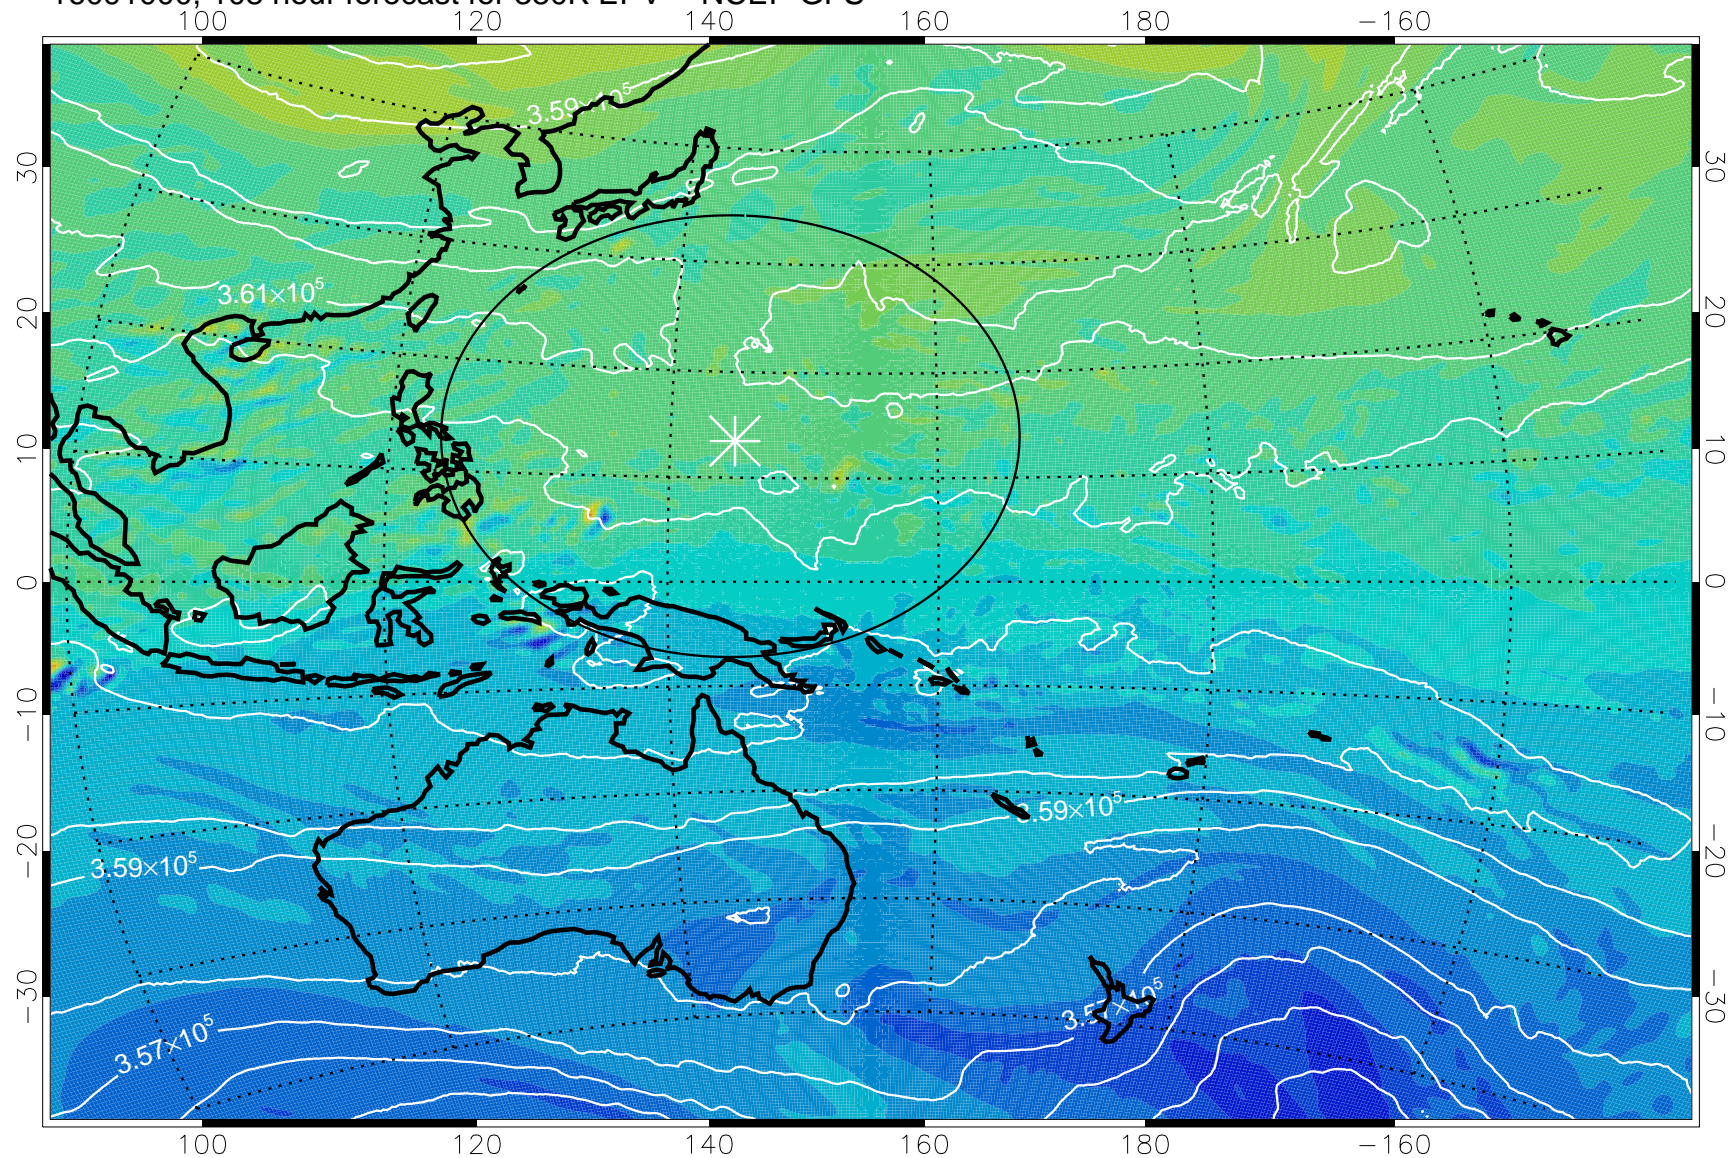

16090818, 78 hour forecast for 380K EPV -- NCEP GFS

380K Montgomery Streamfunction, white

Range ring of 2304 km

16090900, 84 hour forecast for 380K EPV -- NCEP GFS

380K Montgomery Streamfunction, white

Range ring of 2304 km

16090906, 90 hour forecast for 380K EPV -- NCEP GFS

380K Montgomery Streamfunction, white

Range ring of 2304 km

16090912, 96 hour forecast for 380K EPV -- NCEP GFS

380K Montgomery Streamfunction, white

Range ring of 2304 km

16090918, 102 hour forecast for 380K EPV -- NCEP GFS

380K Montgomery Streamfunction, white

Range ring of 2304 km

16091000, 108 hour forecast for 380K EPV -- NCEP GFS

380K Montgomery Streamfunction, white

Range ring of 2304 km

16091006, 114 hour forecast for 380K EPV -- NCEP GFS

16091012, 120 hour forecast for 380K EPV -- NCEP GFS

380K Montgomery Streamfunction, white

Range ring of 2304 km