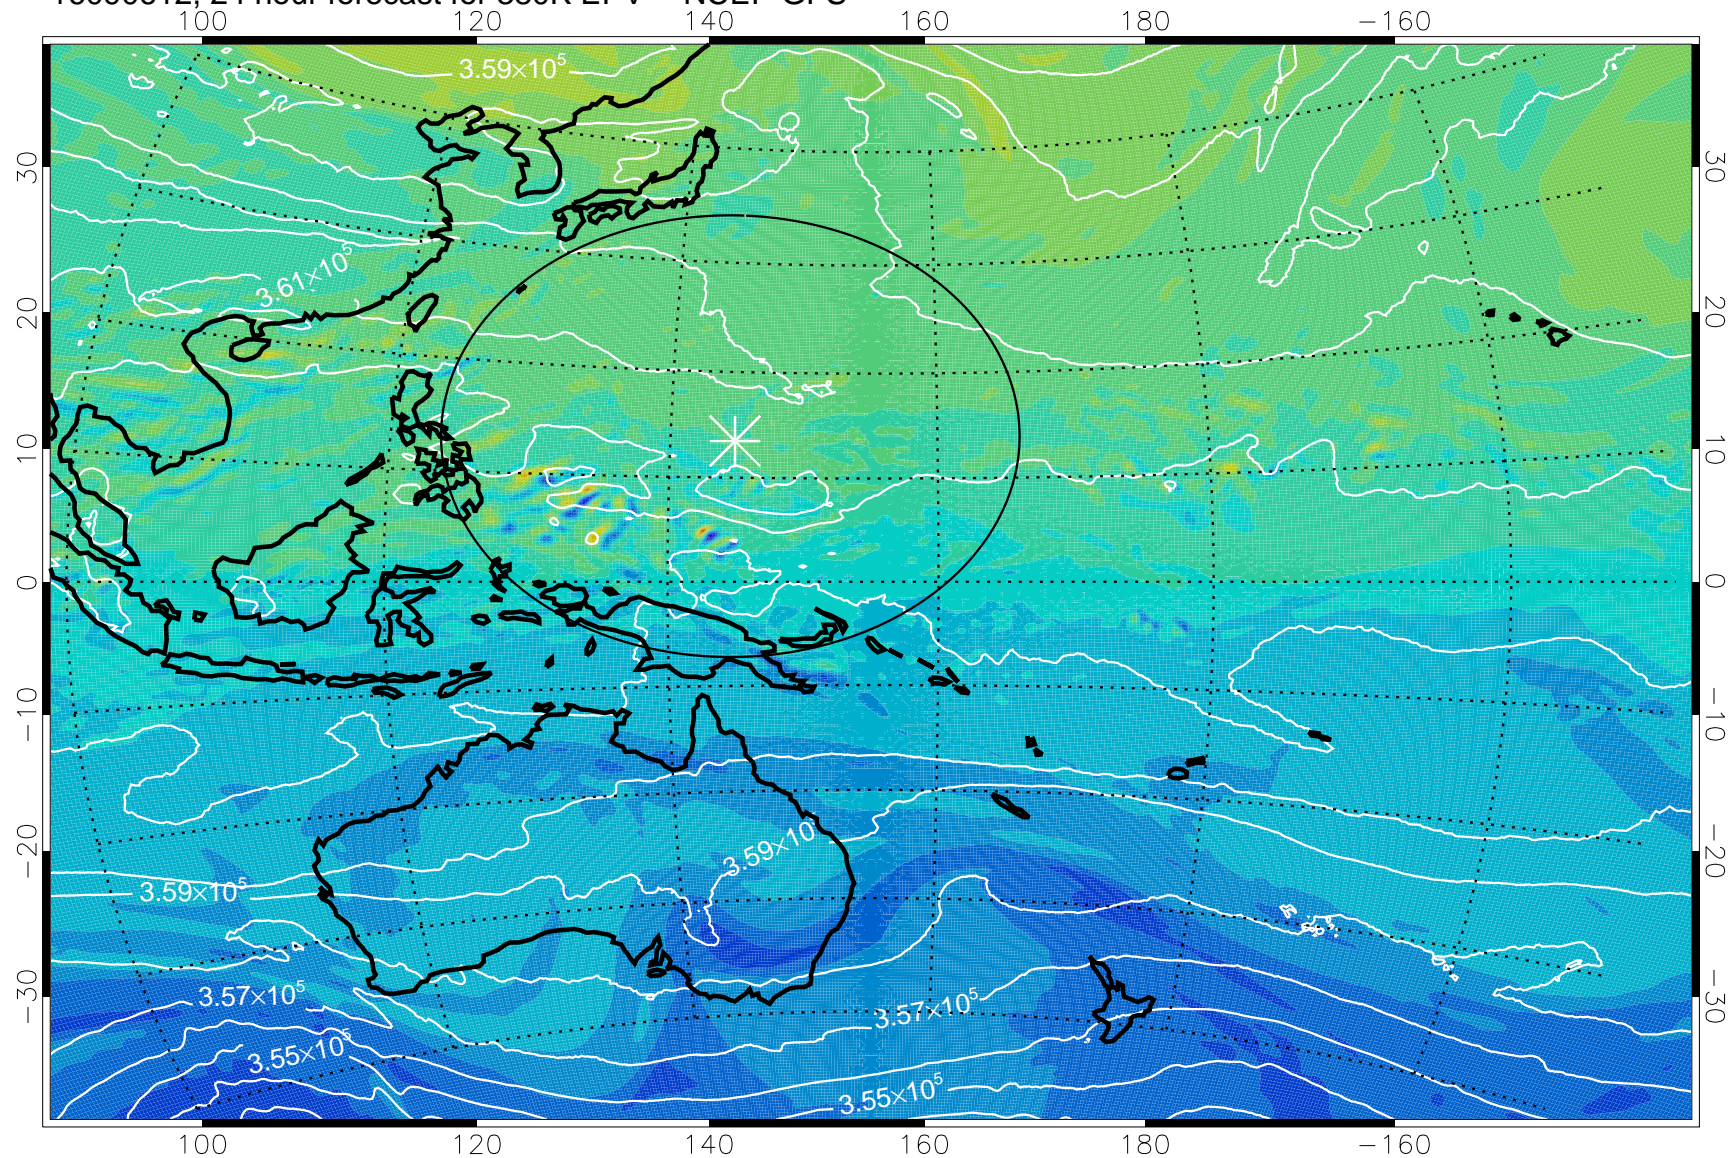

16090518, 6 hour forecast for 380K EPV -- NCEP GFS

380K Montgomery Streamfunction, white

Range ring of 2304 km

16090600, 12 hour forecast for 380K EPV -- NCEP GFS

380K Montgomery Streamfunction, white

Range ring of 2304 km

16090606, 18 hour forecast for 380K EPV -- NCEP GFS

380K Montgomery Streamfunction, white

Range ring of 2304 km

16090612, 24 hour forecast for 380K EPV -- NCEP GFS

380K Montgomery Streamfunction, white

Range ring of 2304 km

16090618, 30 hour forecast for 380K EPV -- NCEP GFS

380K Montgomery Streamfunction, white

Range ring of 2304 km

16090700, 36 hour forecast for 380K EPV -- NCEP GFS

380K Montgomery Streamfunction, white

Range ring of 2304 km

16090706, 42 hour forecast for 380K EPV -- NCEP GFS

380K Montgomery Streamfunction, white

Range ring of 2304 km

16090712, 48 hour forecast for 380K EPV -- NCEP GFS

380K Montgomery Streamfunction, white

Range ring of 2304 km