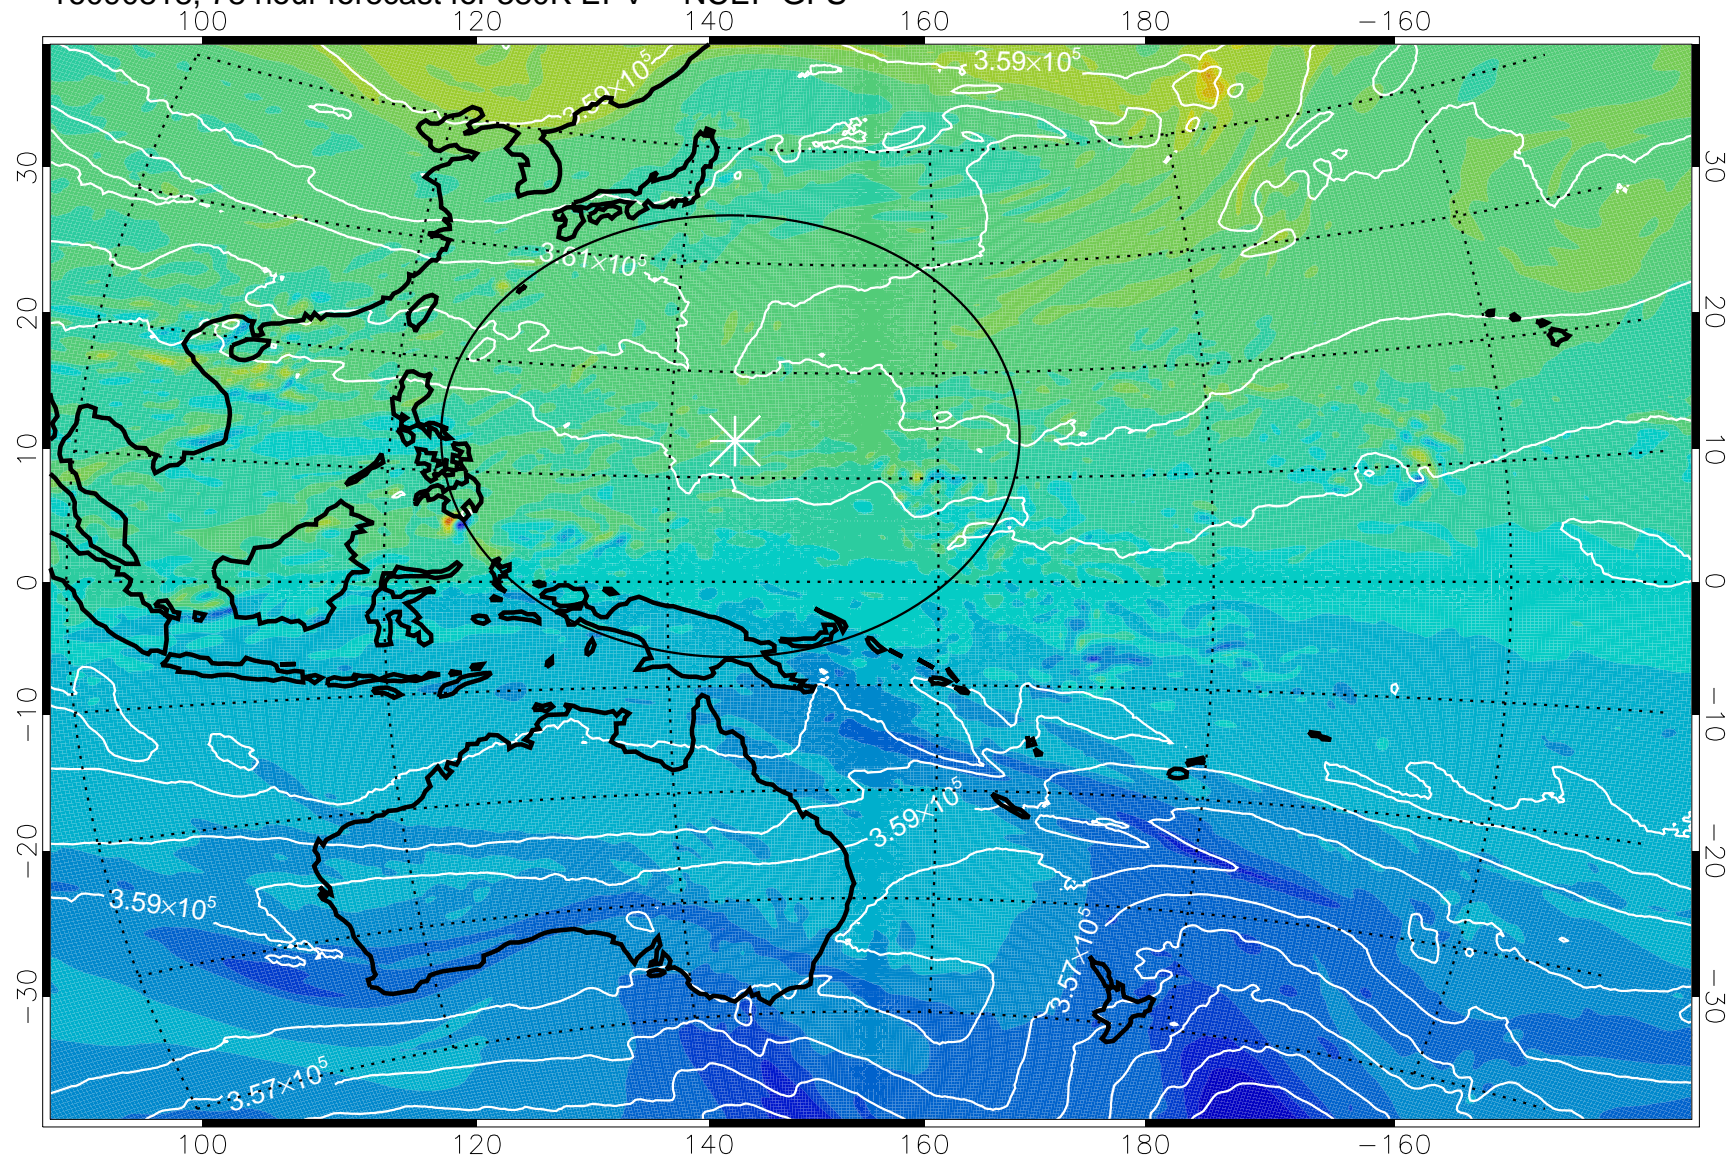

16090718, 54 hour forecast for 380K EPV -- NCEP GFS

380K Montgomery Streamfunction, white

Range ring of 2304 km

16090800, 60 hour forecast for 380K EPV -- NCEP GFS

380K Montgomery Streamfunction, white

Range ring of 2304 km

16090806, 66 hour forecast for 380K EPV -- NCEP GFS

380K Montgomery Streamfunction, white

Range ring of 2304 km

16090812, 72 hour forecast for 380K EPV -- NCEP GFS

380K Montgomery Streamfunction, white

Range ring of 2304 km

16090818, 78 hour forecast for 380K EPV -- NCEP GFS

380K Montgomery Streamfunction, white

Range ring of 2304 km

16090900, 84 hour forecast for 380K EPV -- NCEP GFS

380K Montgomery Streamfunction, white

Range ring of 2304 km

16090906, 90 hour forecast for 380K EPV -- NCEP GFS

380K Montgomery Streamfunction, white

Range ring of 2304 km

16090912, 96 hour forecast for 380K EPV -- NCEP GFS

380K Montgomery Streamfunction, white

Range ring of 2304 km