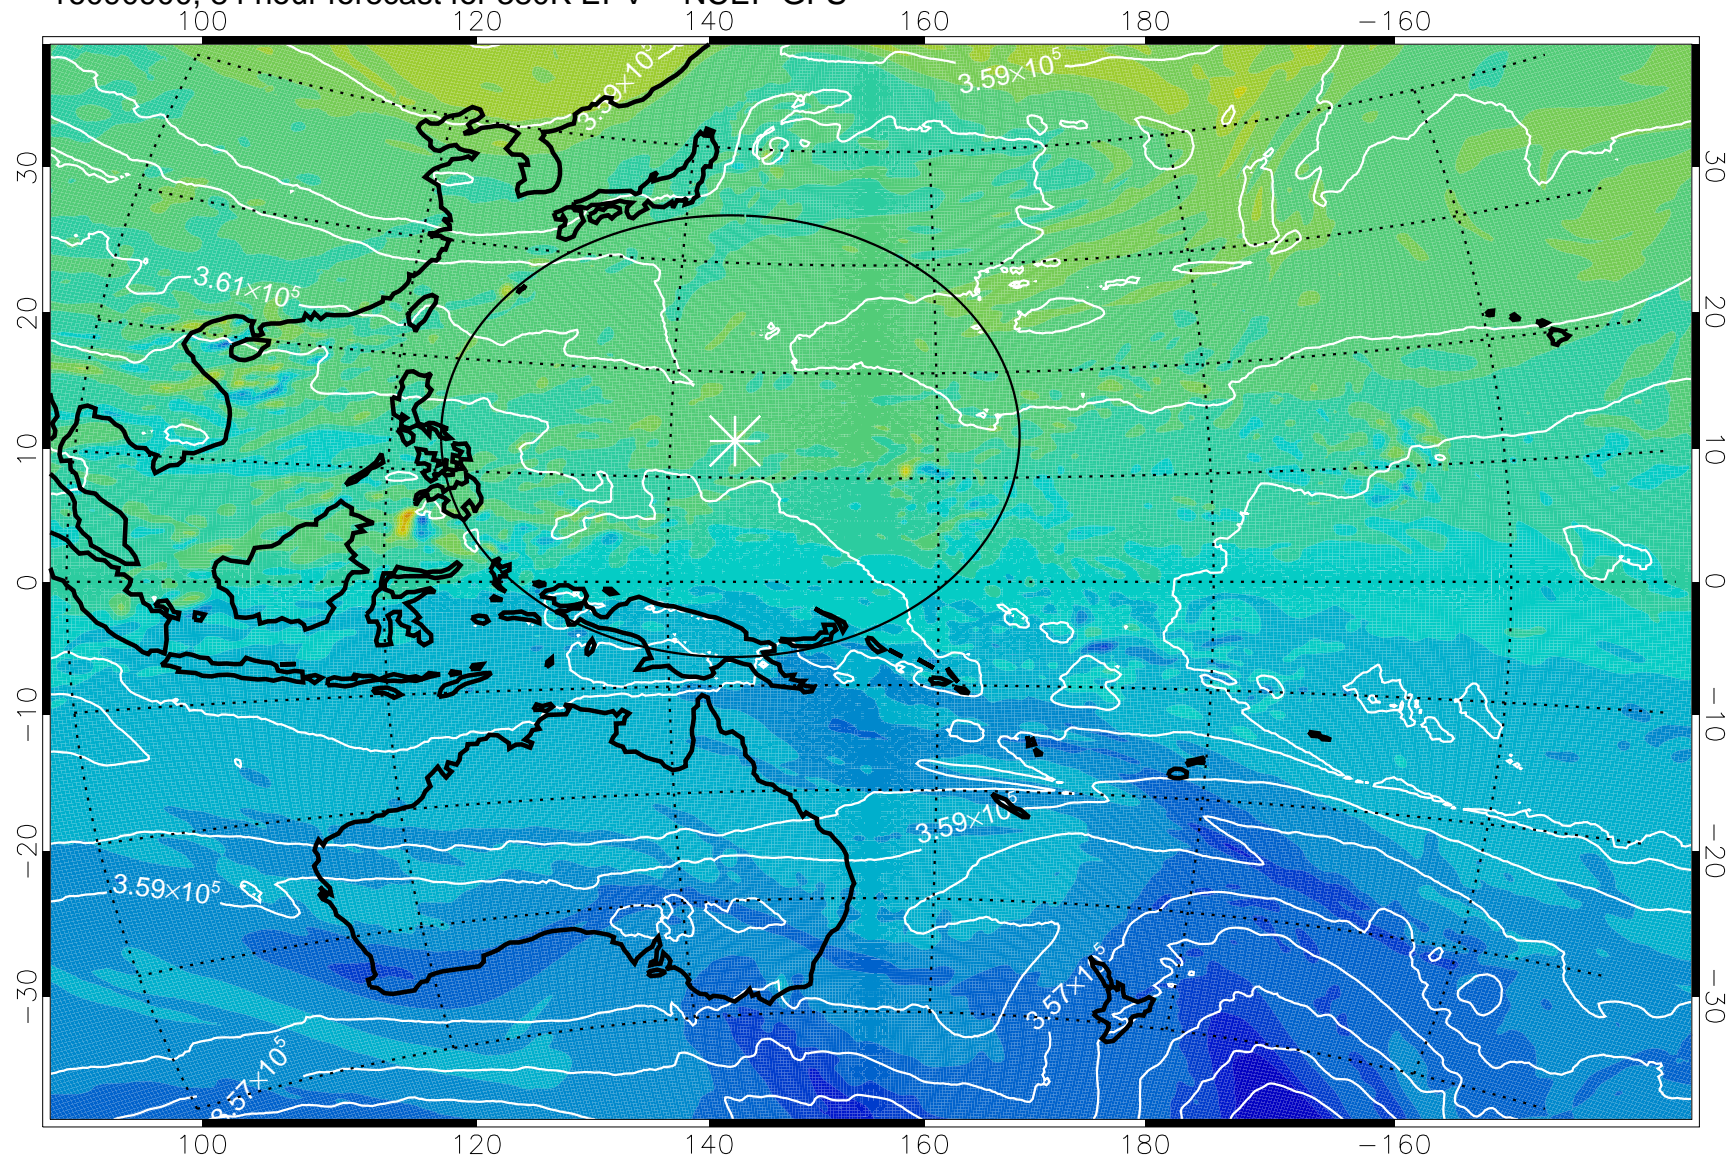

16090806, 66 hour forecast for 380K EPV -- NCEP GFS

380K Montgomery Streamfunction, white

Range ring of 2304 km

16090812, 72 hour forecast for 380K EPV -- NCEP GFS

380K Montgomery Streamfunction, white

Range ring of 2304 km

16090818, 78 hour forecast for 380K EPV -- NCEP GFS

380K Montgomery Streamfunction, white

Range ring of 2304 km

16090900, 84 hour forecast for 380K EPV -- NCEP GFS

380K Montgomery Streamfunction, white

Range ring of 2304 km

16090906, 90 hour forecast for 380K EPV -- NCEP GFS

380K Montgomery Streamfunction, white

Range ring of 2304 km

16090912, 96 hour forecast for 380K EPV -- NCEP GFS

380K Montgomery Streamfunction, white

Range ring of 2304 km

16090918, 102 hour forecast for 380K EPV -- NCEP GFS

380K Montgomery Streamfunction, white

Range ring of 2304 km

16091000, 108 hour forecast for 380K EPV -- NCEP GFS

380K Montgomery Streamfunction, white

Range ring of 2304 km