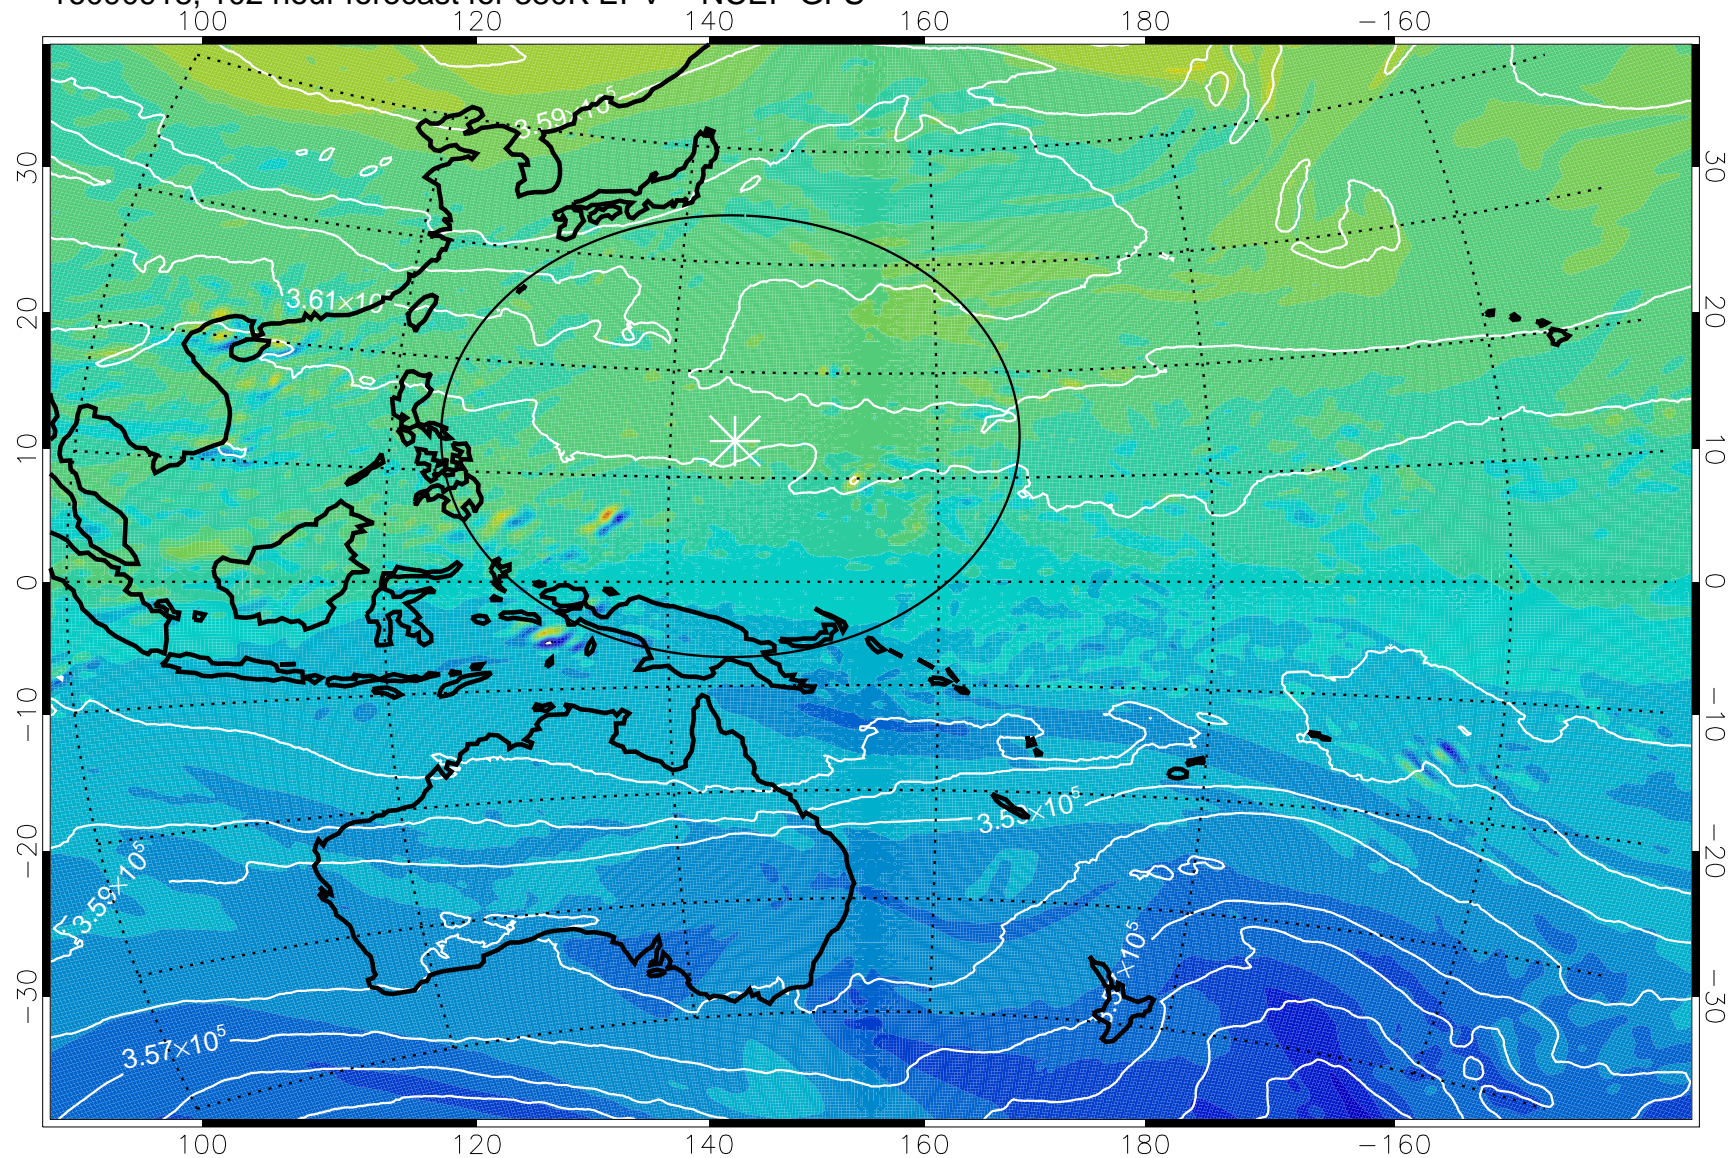

16090818, 78 hour forecast for 380K EPV -- NCEP GFS

380K Montgomery Streamfunction, white

Range ring of 2304 km

16090900, 84 hour forecast for 380K EPV -- NCEP GFS

380K Montgomery Streamfunction, white

Range ring of 2304 km

16090906, 90 hour forecast for 380K EPV -- NCEP GFS

380K Montgomery Streamfunction, white

Range ring of 2304 km

16090912, 96 hour forecast for 380K EPV -- NCEP GFS

380K Montgomery Streamfunction, white

Range ring of 2304 km

16090918, 102 hour forecast for 380K EPV -- NCEP GFS

380K Montgomery Streamfunction, white

Range ring of 2304 km

16091000, 108 hour forecast for 380K EPV -- NCEP GFS

380K Montgomery Streamfunction, white

Range ring of 2304 km

16091006, 114 hour forecast for 380K EPV -- NCEP GFS

16091012, 120 hour forecast for 380K EPV -- NCEP GFS

380K Montgomery Streamfunction, white

Range ring of 2304 km