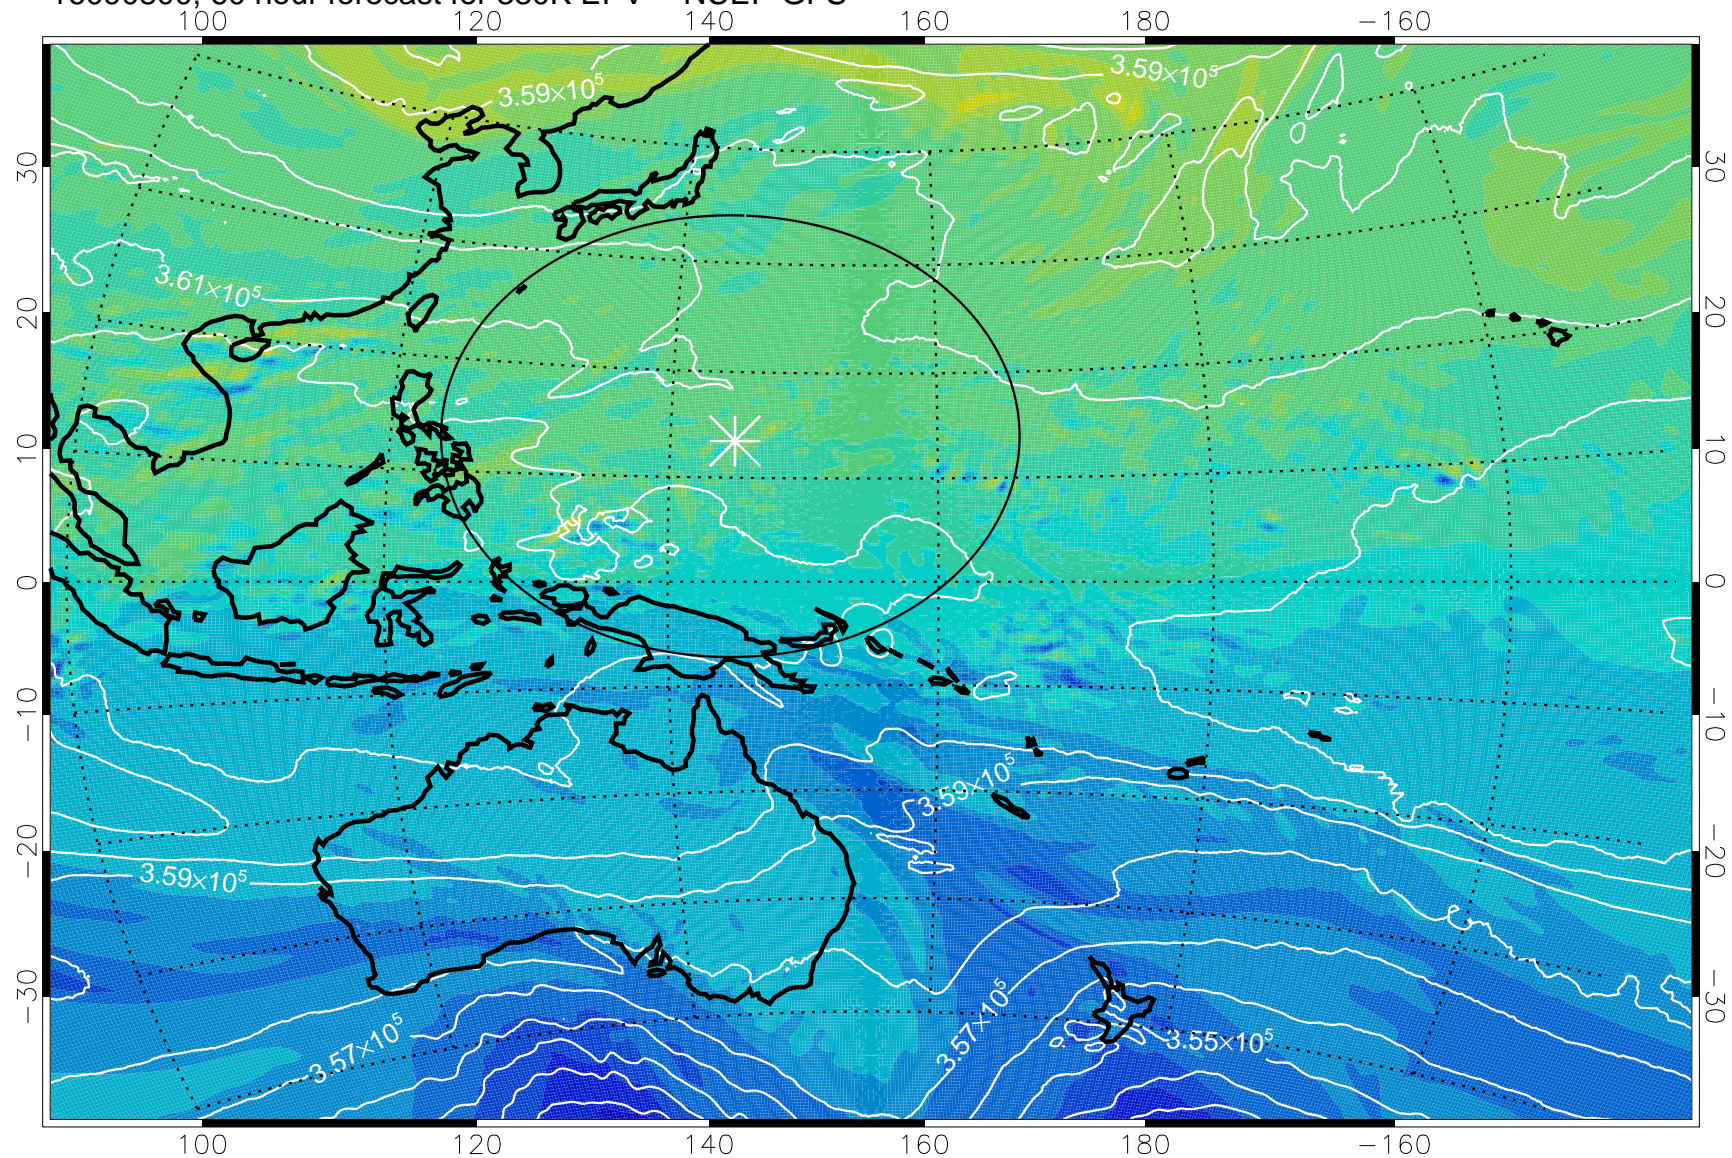

16090706, 42 hour forecast for 380K EPV -- NCEP GFS

380K Montgomery Streamfunction, white

Range ring of 2304 km

16090712, 48 hour forecast for 380K EPV -- NCEP GFS

380K Montgomery Streamfunction, white

Range ring of 2304 km

16090718, 54 hour forecast for 380K EPV -- NCEP GFS

380K Montgomery Streamfunction, white

Range ring of 2304 km

16090800, 60 hour forecast for 380K EPV -- NCEP GFS

380K Montgomery Streamfunction, white

Range ring of 2304 km

16090806, 66 hour forecast for 380K EPV -- NCEP GFS

380K Montgomery Streamfunction, white

Range ring of 2304 km

16090812, 72 hour forecast for 380K EPV -- NCEP GFS

380K Montgomery Streamfunction, white

Range ring of 2304 km

16090818, 78 hour forecast for 380K EPV -- NCEP GFS

380K Montgomery Streamfunction, white

Range ring of 2304 km

16090900, 84 hour forecast for 380K EPV -- NCEP GFS

380K Montgomery Streamfunction, white

Range ring of 2304 km