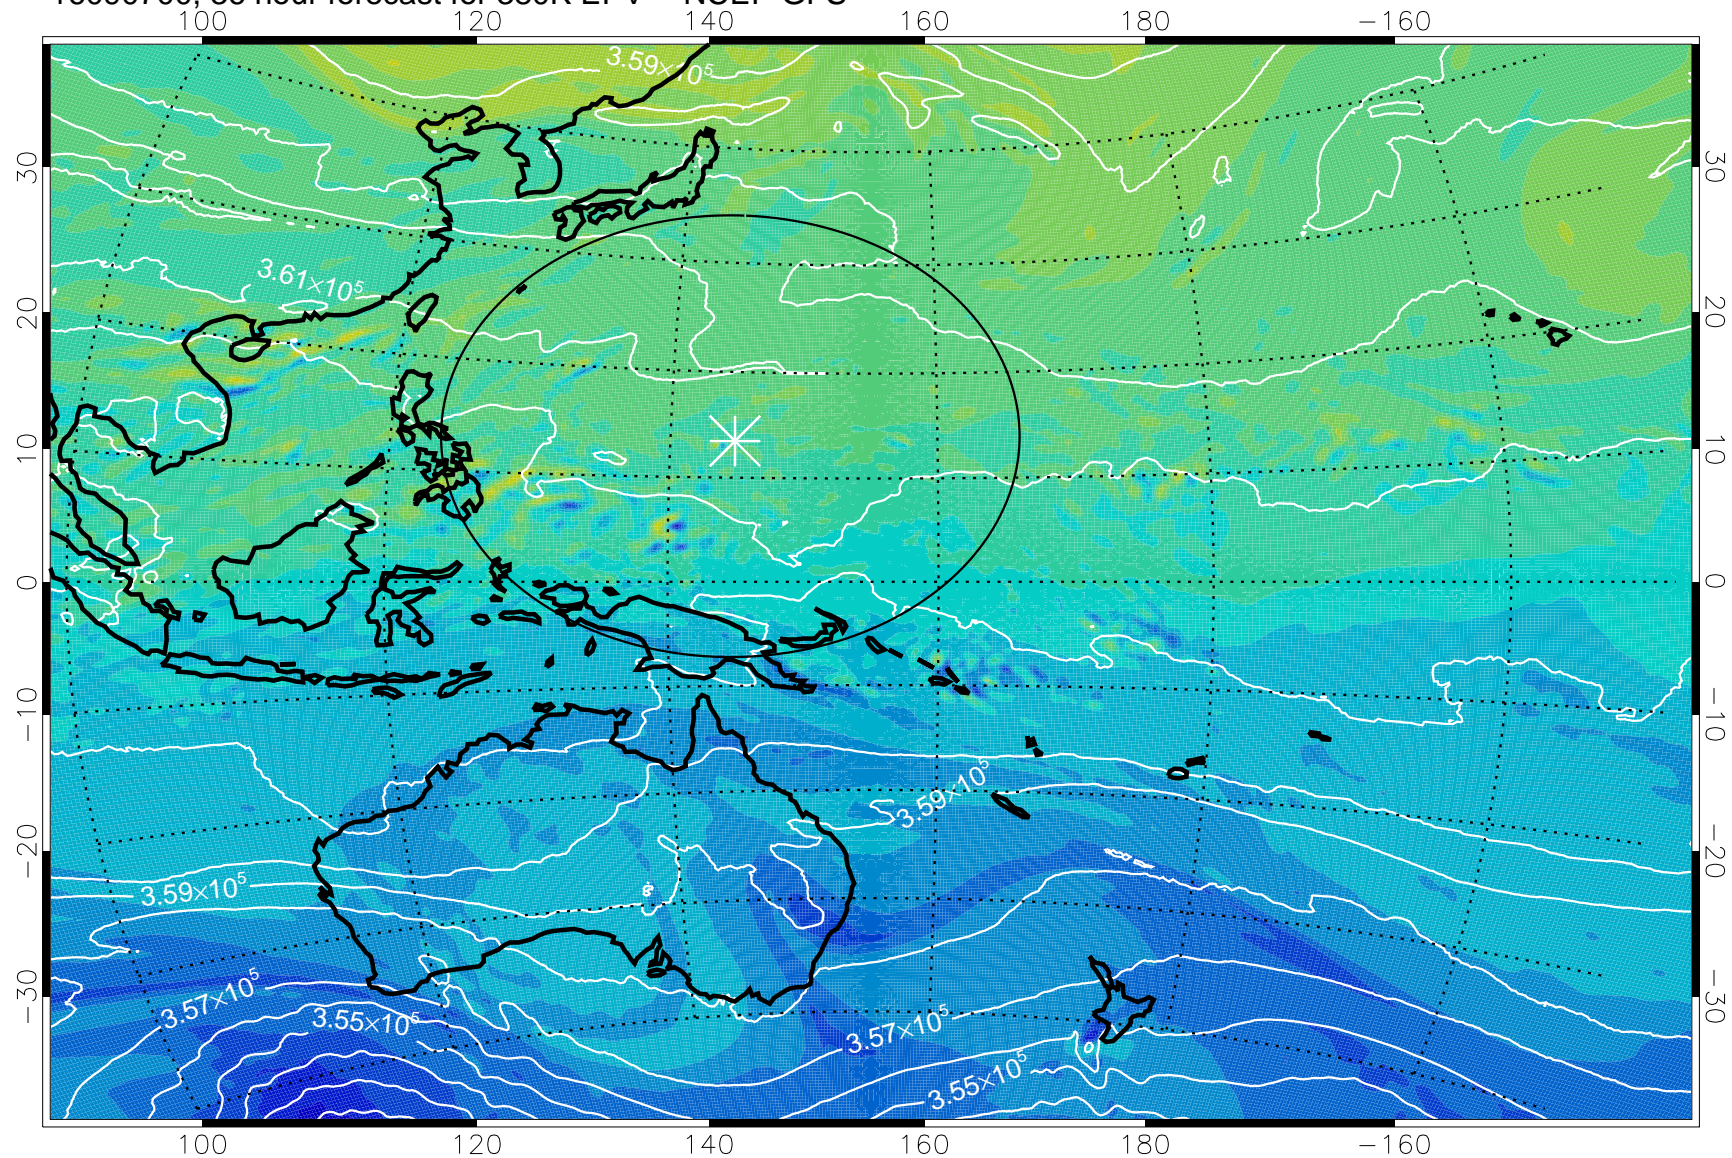

16090606, 18 hour forecast for 380K EPV -- NCEP GFS

380K Montgomery Streamfunction, white

Range ring of 2304 km

16090612, 24 hour forecast for 380K EPV -- NCEP GFS

380K Montgomery Streamfunction, white

Range ring of 2304 km

16090618, 30 hour forecast for 380K EPV -- NCEP GFS

380K Montgomery Streamfunction, white

Range ring of 2304 km

16090700, 36 hour forecast for 380K EPV -- NCEP GFS

380K Montgomery Streamfunction, white

Range ring of 2304 km

16090706, 42 hour forecast for 380K EPV -- NCEP GFS

380K Montgomery Streamfunction, white

Range ring of 2304 km

16090712, 48 hour forecast for 380K EPV -- NCEP GFS

380K Montgomery Streamfunction, white

Range ring of 2304 km

16090718, 54 hour forecast for 380K EPV -- NCEP GFS

380K Montgomery Streamfunction, white

Range ring of 2304 km

16090800, 60 hour forecast for 380K EPV -- NCEP GFS

380K Montgomery Streamfunction, white

Range ring of 2304 km