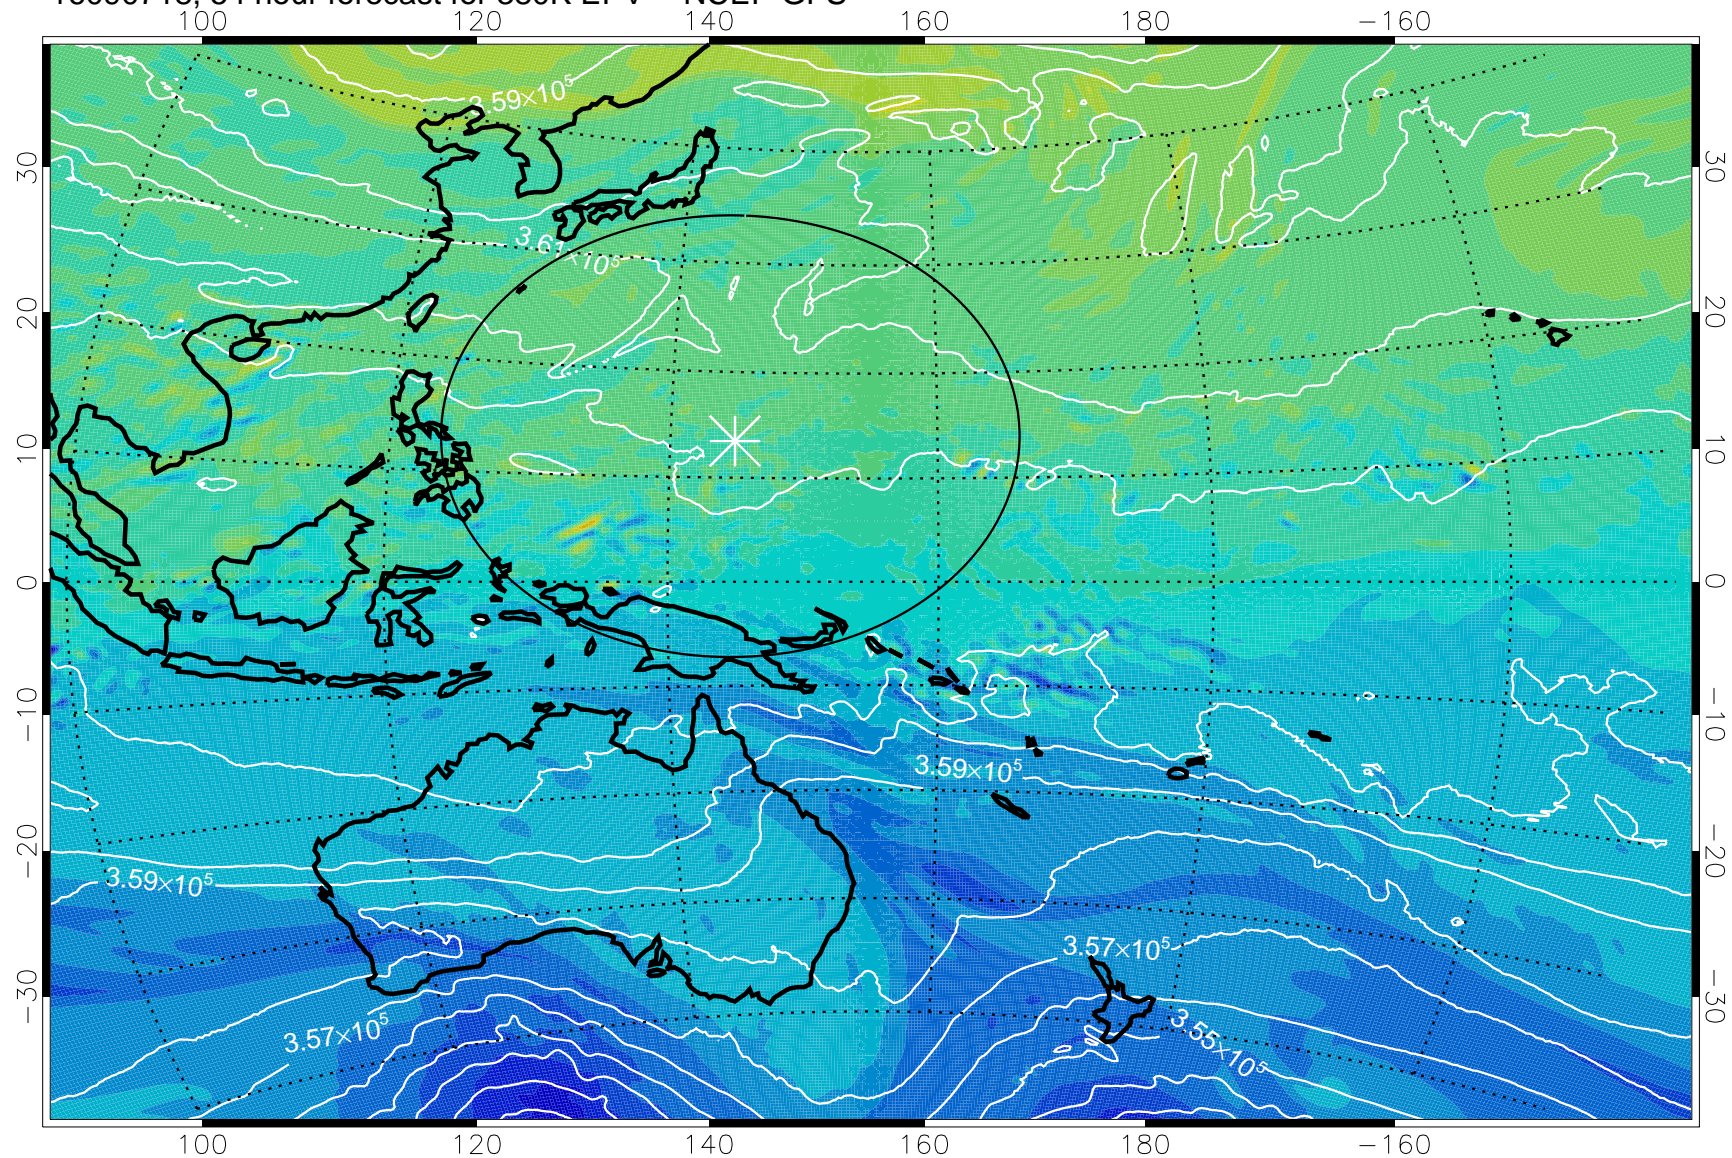

16090618, 30 hour forecast for 380K EPV -- NCEP GFS

380K Montgomery Streamfunction, white

Range ring of 2304 km

16090700, 36 hour forecast for 380K EPV -- NCEP GFS

380K Montgomery Streamfunction, white

Range ring of 2304 km

16090706, 42 hour forecast for 380K EPV -- NCEP GFS

380K Montgomery Streamfunction, white

Range ring of 2304 km

16090712, 48 hour forecast for 380K EPV -- NCEP GFS

380K Montgomery Streamfunction, white

Range ring of 2304 km

16090718, 54 hour forecast for 380K EPV -- NCEP GFS

380K Montgomery Streamfunction, white

Range ring of 2304 km

16090800, 60 hour forecast for 380K EPV -- NCEP GFS

380K Montgomery Streamfunction, white

Range ring of 2304 km

16090806, 66 hour forecast for 380K EPV -- NCEP GFS

380K Montgomery Streamfunction, white

Range ring of 2304 km

16090812, 72 hour forecast for 380K EPV -- NCEP GFS

380K Montgomery Streamfunction, white

Range ring of 2304 km