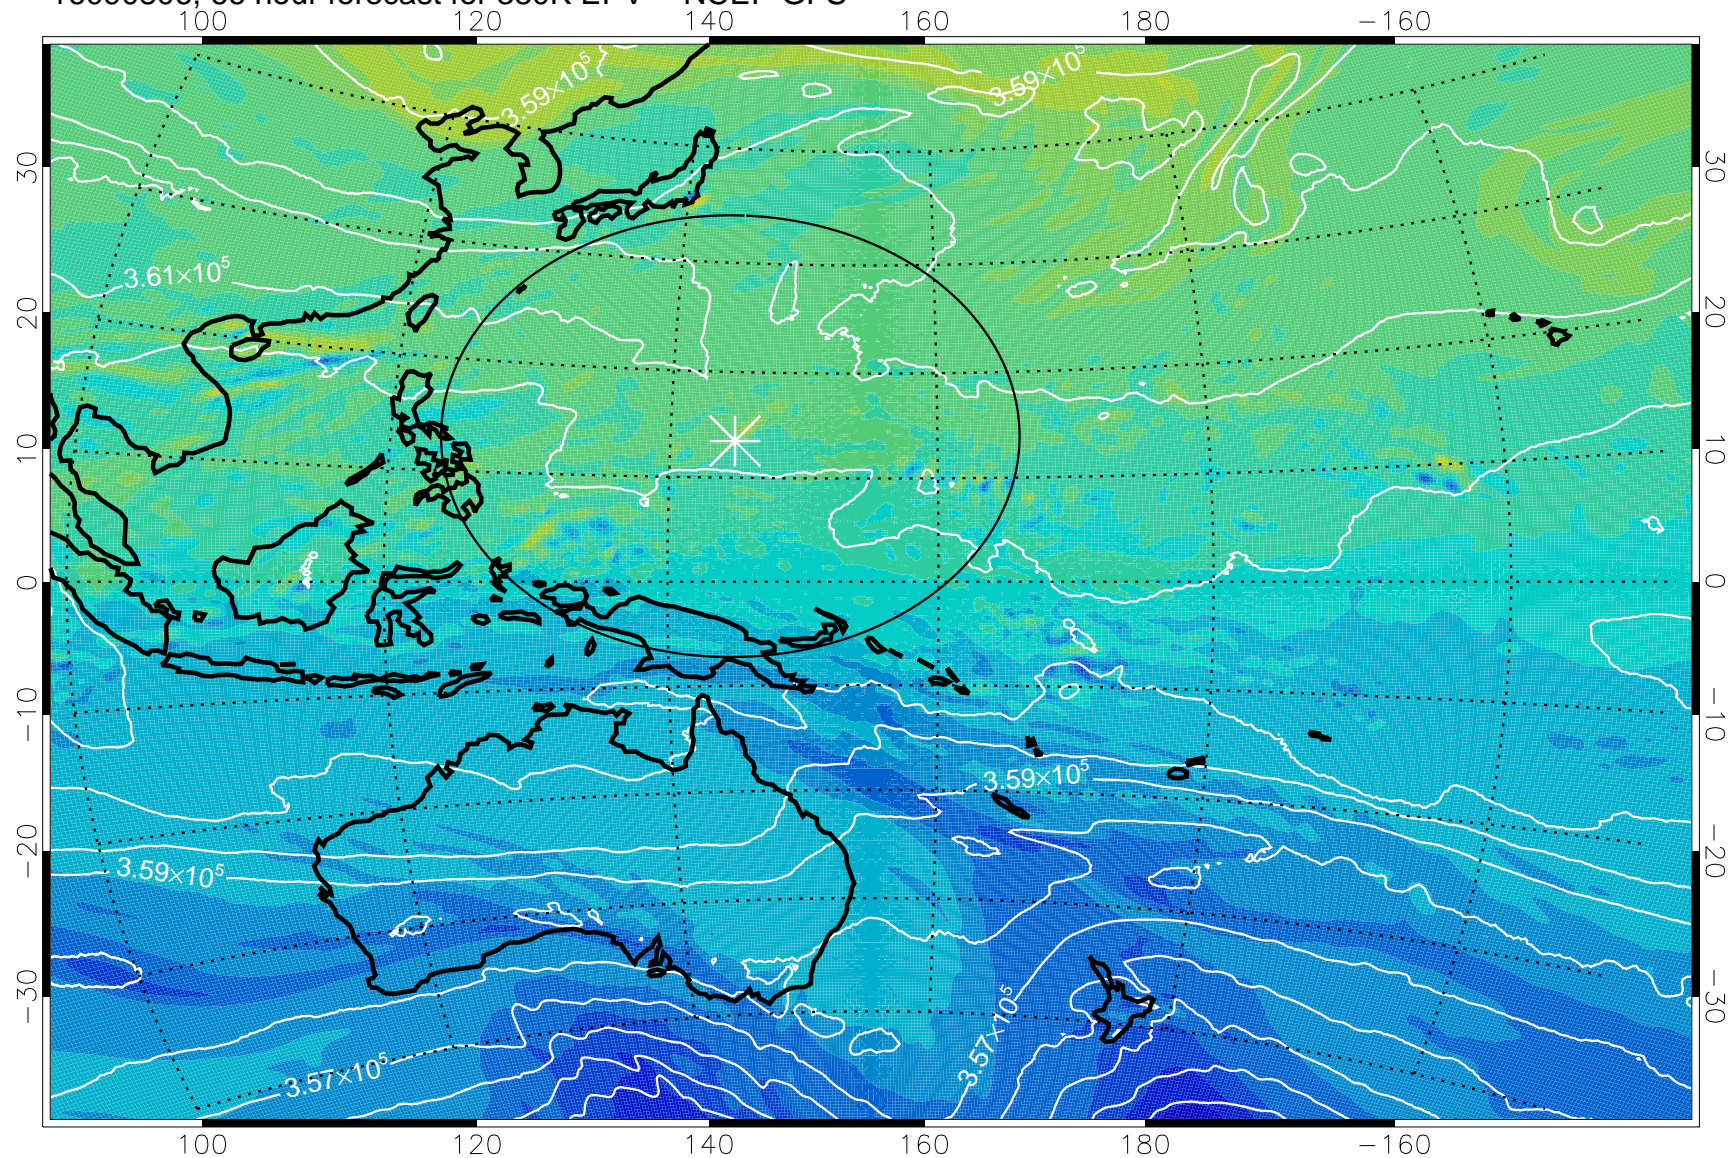

16090706, 42 hour forecast for 380K EPV -- NCEP GFS

380K Montgomery Streamfunction, white

Range ring of 2304 km

16090712, 48 hour forecast for 380K EPV -- NCEP GFS

380K Montgomery Streamfunction, white

Range ring of 2304 km

16090718, 54 hour forecast for 380K EPV -- NCEP GFS

380K Montgomery Streamfunction, white

Range ring of 2304 km

16090800, 60 hour forecast for 380K EPV -- NCEP GFS

380K Montgomery Streamfunction, white

Range ring of 2304 km

16090806, 66 hour forecast for 380K EPV -- NCEP GFS

380K Montgomery Streamfunction, white

Range ring of 2304 km

16090812, 72 hour forecast for 380K EPV -- NCEP GFS

380K Montgomery Streamfunction, white

Range ring of 2304 km

16090818, 78 hour forecast for 380K EPV -- NCEP GFS

380K Montgomery Streamfunction, white

Range ring of 2304 km

16090900, 84 hour forecast for 380K EPV -- NCEP GFS

380K Montgomery Streamfunction, white

Range ring of 2304 km