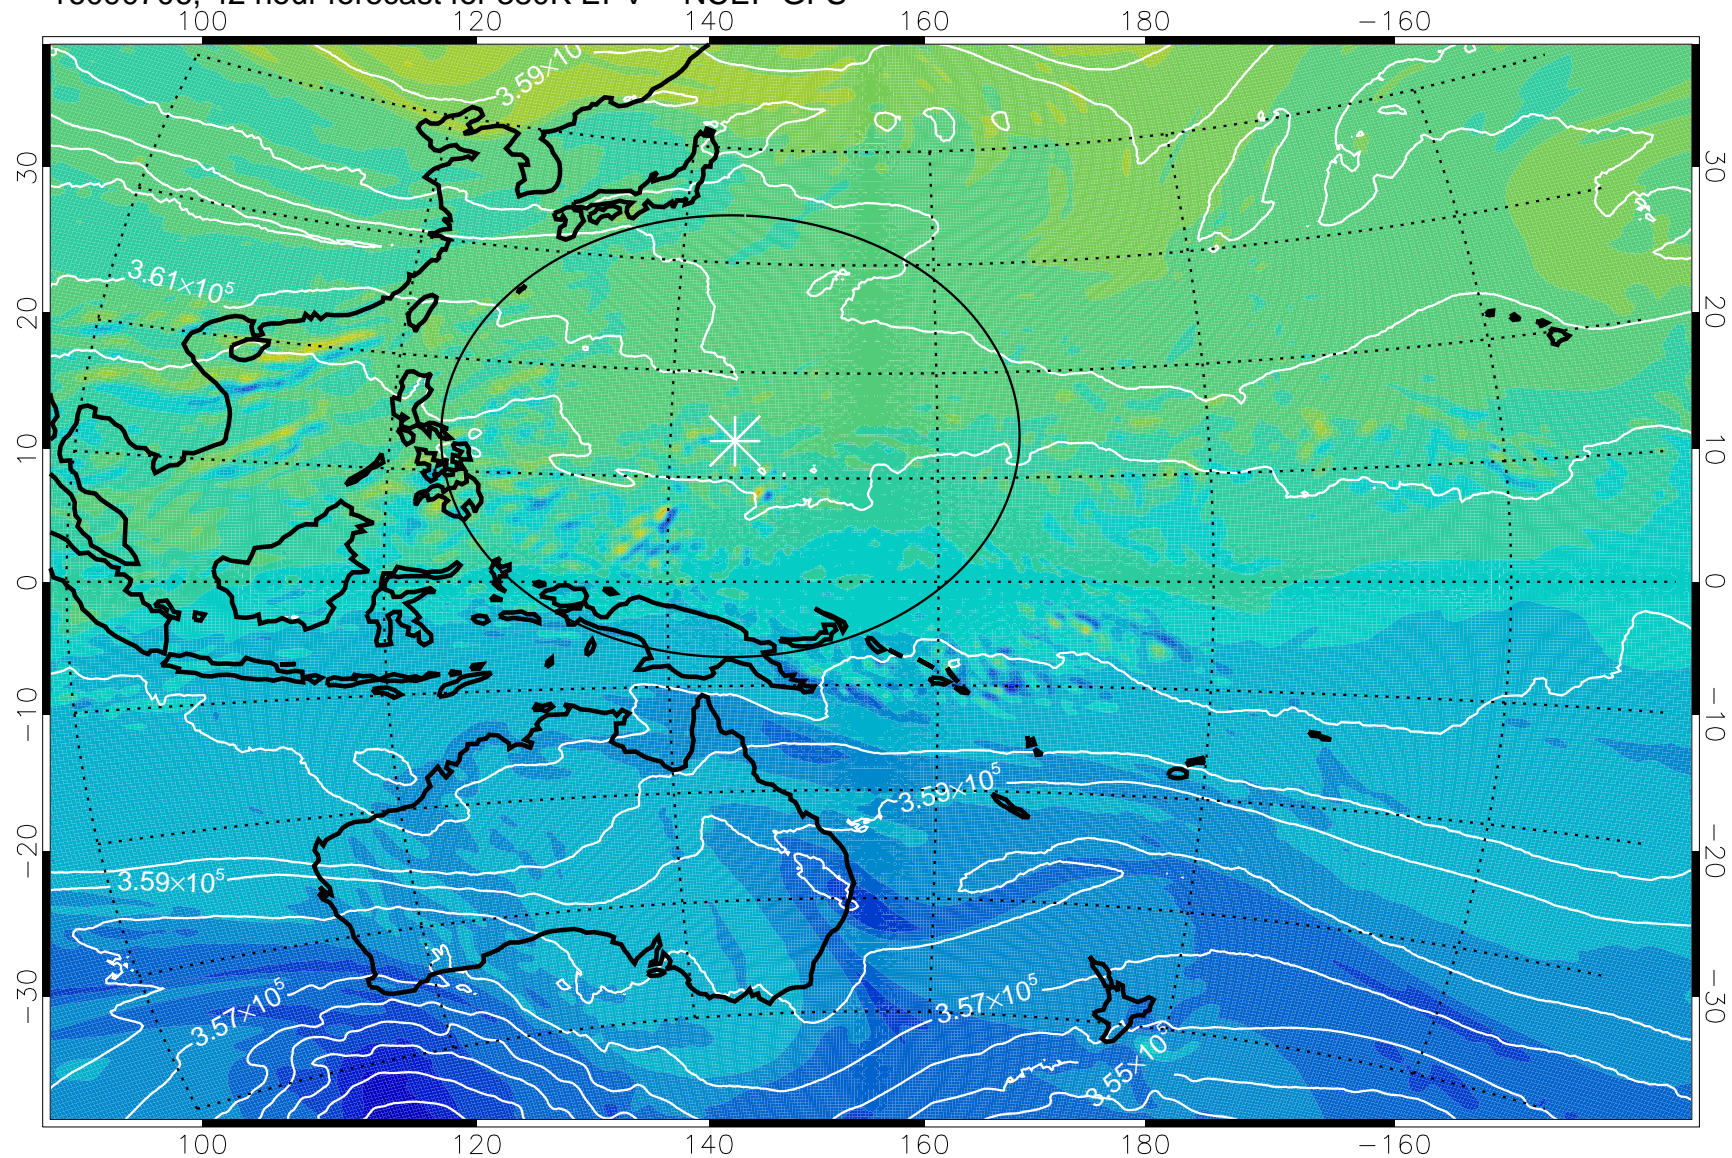

16090618, 30 hour forecast for 380K EPV -- NCEP GFS

380K Montgomery Streamfunction, white

Range ring of 2304 km

16090700, 36 hour forecast for 380K EPV -- NCEP GFS

380K Montgomery Streamfunction, white

Range ring of 2304 km

16090706, 42 hour forecast for 380K EPV -- NCEP GFS

380K Montgomery Streamfunction, white

Range ring of 2304 km

16090712, 48 hour forecast for 380K EPV -- NCEP GFS

380K Montgomery Streamfunction, white

Range ring of 2304 km

16090718, 54 hour forecast for 380K EPV -- NCEP GFS

380K Montgomery Streamfunction, white

Range ring of 2304 km

16090800, 60 hour forecast for 380K EPV -- NCEP GFS

380K Montgomery Streamfunction, white

Range ring of 2304 km

16090806, 66 hour forecast for 380K EPV -- NCEP GFS

380K Montgomery Streamfunction, white

Range ring of 2304 km

16090812, 72 hour forecast for 380K EPV -- NCEP GFS

380K Montgomery Streamfunction, white

Range ring of 2304 km