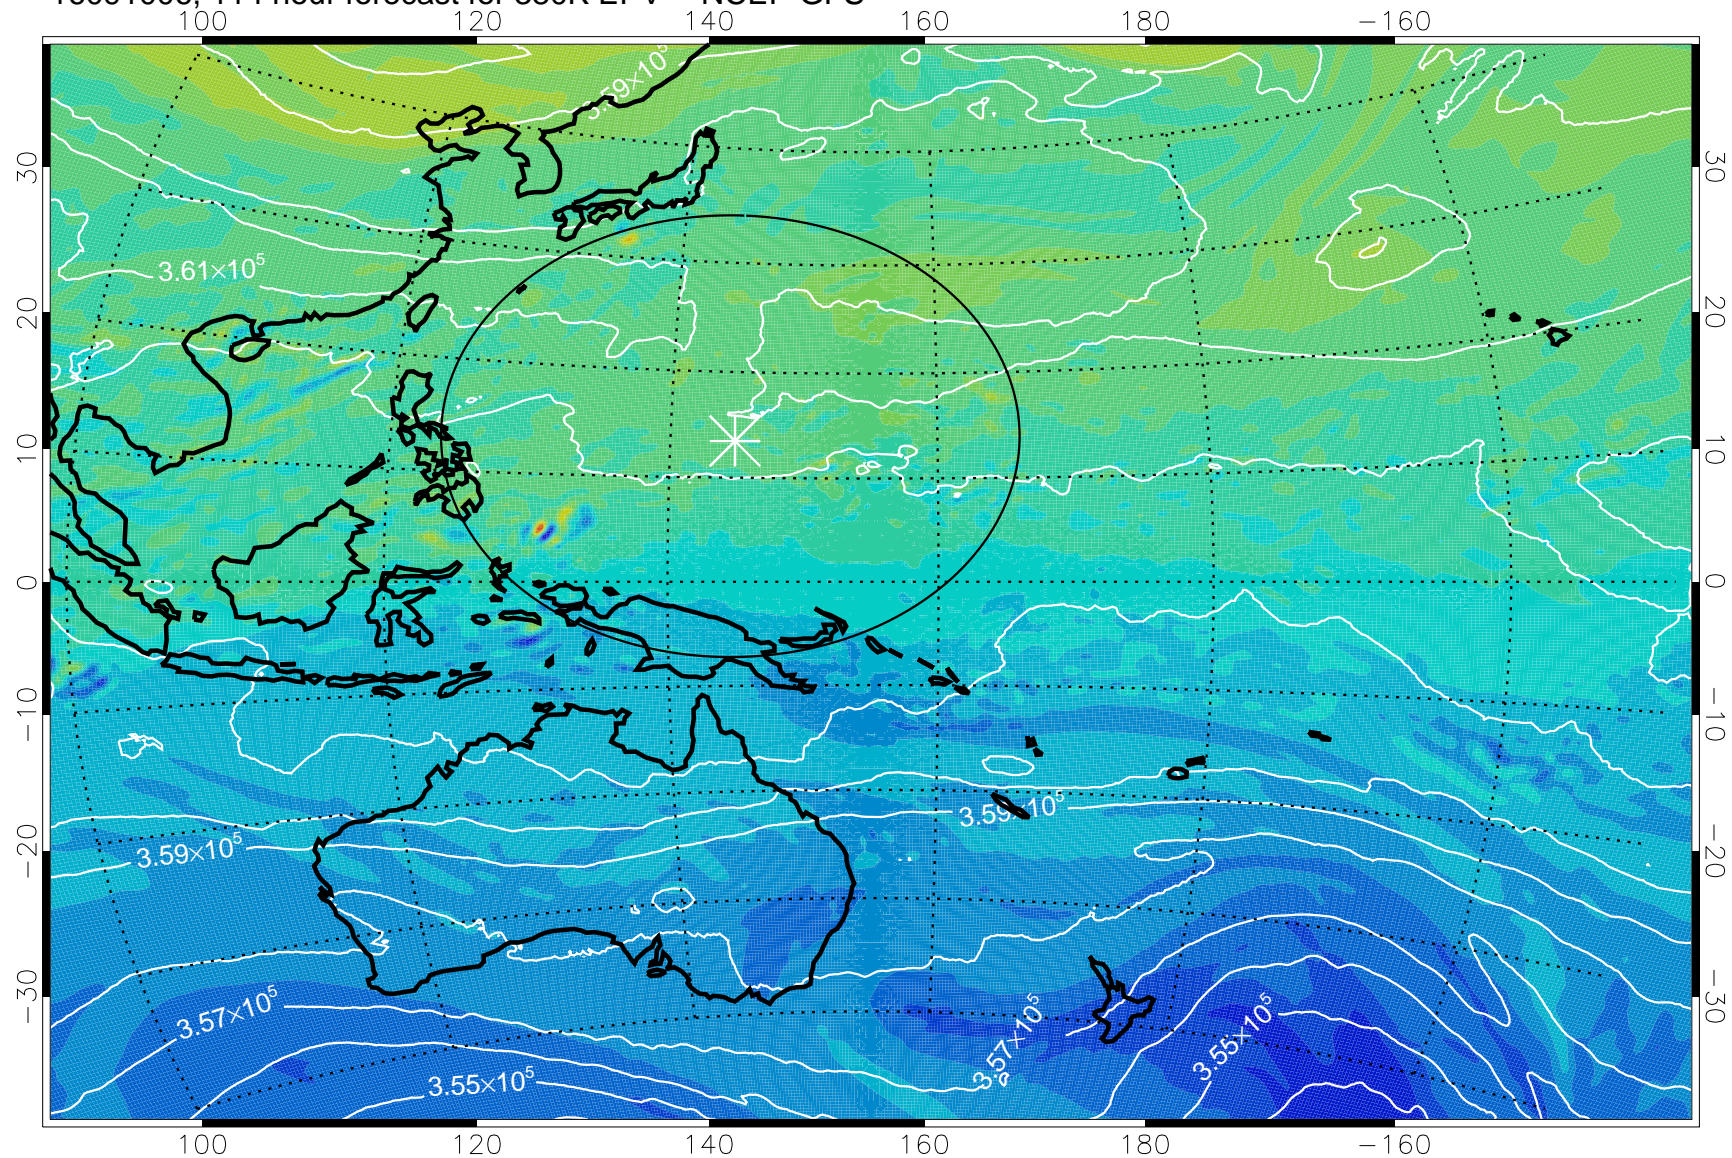

16090906, 90 hour forecast for 380K EPV -- NCEP GFS

380K Montgomery Streamfunction, white

Range ring of 2304 km

16090912, 96 hour forecast for 380K EPV -- NCEP GFS

380K Montgomery Streamfunction, white

Range ring of 2304 km

16090918, 102 hour forecast for 380K EPV -- NCEP GFS

380K Montgomery Streamfunction, white

Range ring of 2304 km

16091000, 108 hour forecast for 380K EPV -- NCEP GFS

380K Montgomery Streamfunction, white

Range ring of 2304 km

16091006, 114 hour forecast for 380K EPV -- NCEP GFS

16091012, 120 hour forecast for 380K EPV -- NCEP GFS

380K Montgomery Streamfunction, white

Range ring of 2304 km