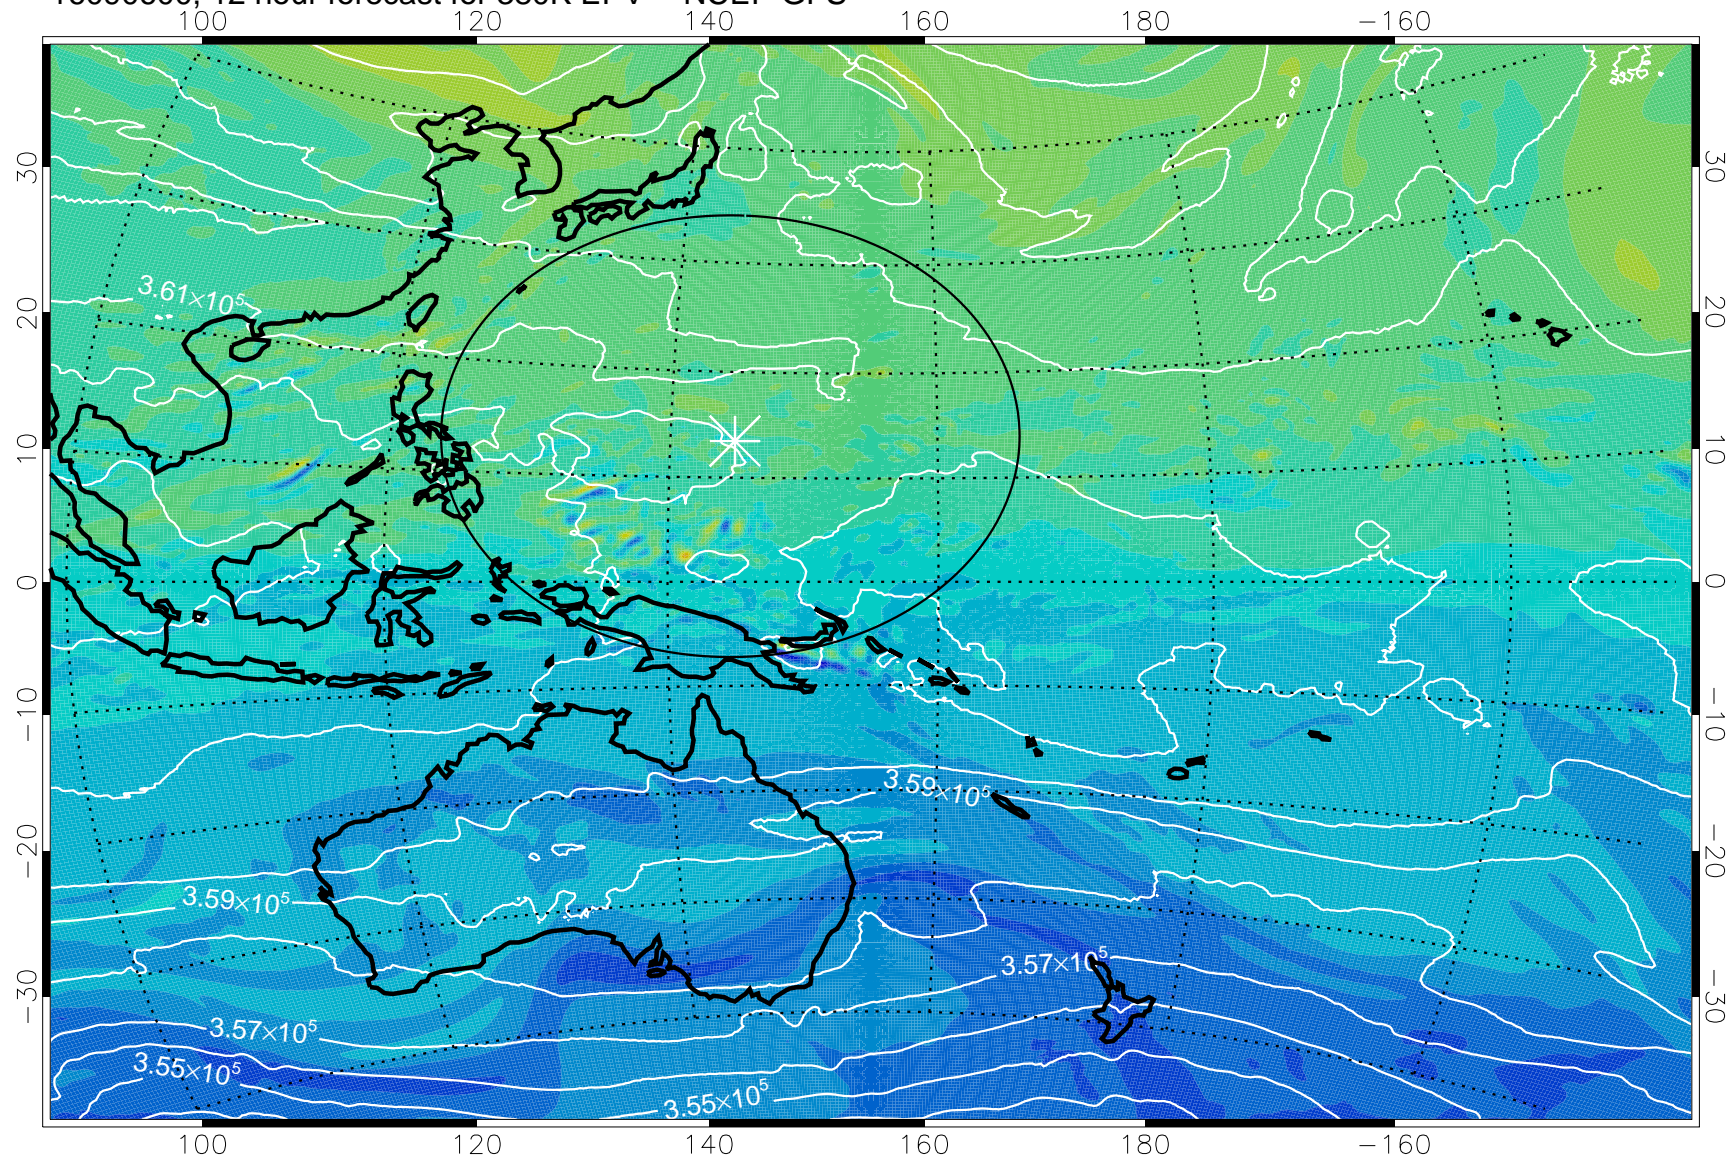

16090518, 6 hour forecast for 380K EPV -- NCEP GFS

380K Montgomery Streamfunction, white

Range ring of 2304 km

16090600, 12 hour forecast for 380K EPV -- NCEP GFS

380K Montgomery Streamfunction, white

Range ring of 2304 km

16090606, 18 hour forecast for 380K EPV -- NCEP GFS

380K Montgomery Streamfunction, white

Range ring of 2304 km

16090612, 24 hour forecast for 380K EPV -- NCEP GFS

380K Montgomery Streamfunction, white

Range ring of 2304 km

16090618, 30 hour forecast for 380K EPV -- NCEP GFS

380K Montgomery Streamfunction, white

Range ring of 2304 km

16090700, 36 hour forecast for 380K EPV -- NCEP GFS

380K Montgomery Streamfunction, white

Range ring of 2304 km

16090706, 42 hour forecast for 380K EPV -- NCEP GFS

380K Montgomery Streamfunction, white

Range ring of 2304 km

16090712, 48 hour forecast for 380K EPV -- NCEP GFS

380K Montgomery Streamfunction, white

Range ring of 2304 km