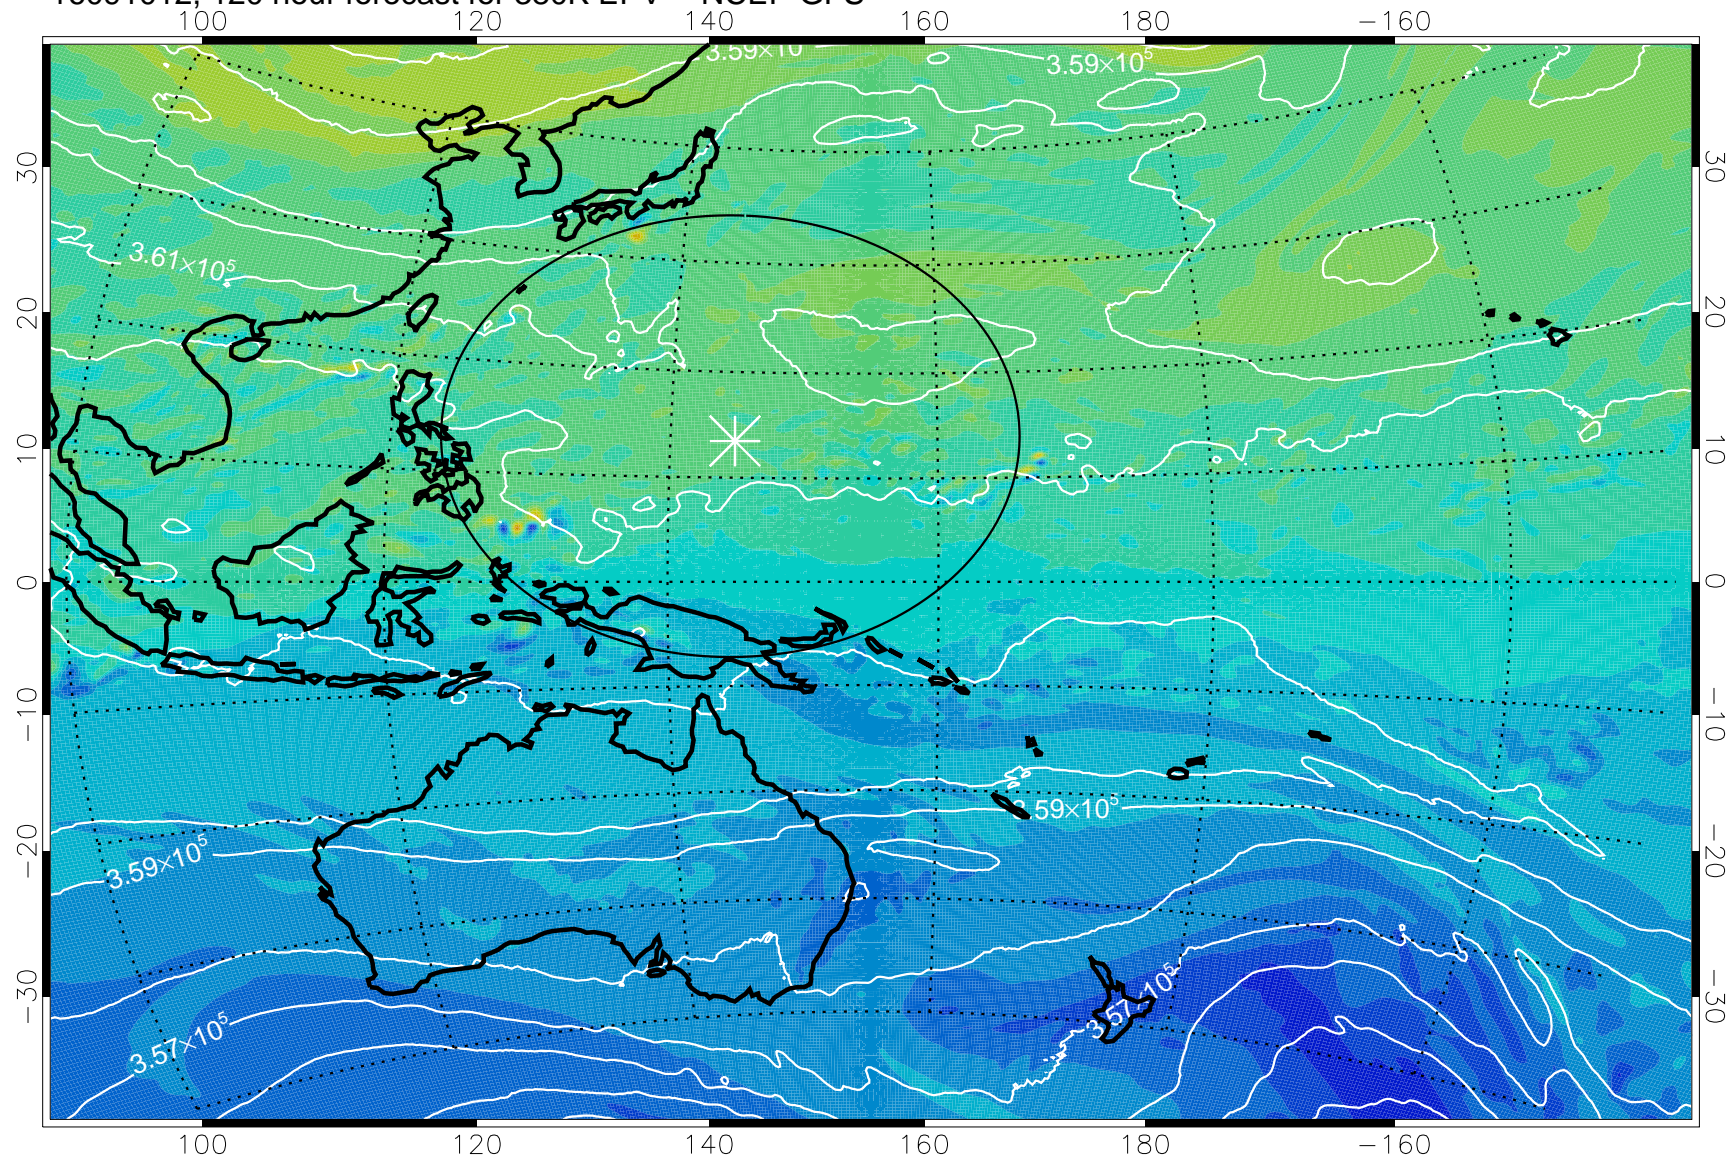

16090906, 90 hour forecast for 380K EPV -- NCEP GFS

380K Montgomery Streamfunction, white

Range ring of 2304 km

16090912, 96 hour forecast for 380K EPV -- NCEP GFS

380K Montgomery Streamfunction, white

Range ring of 2304 km

16090918, 102 hour forecast for 380K EPV -- NCEP GFS

380K Montgomery Streamfunction, white

Range ring of 2304 km

16091000, 108 hour forecast for 380K EPV -- NCEP GFS

380K Montgomery Streamfunction, white

Range ring of 2304 km

16091006, 114 hour forecast for 380K EPV -- NCEP GFS

16091012, 120 hour forecast for 380K EPV -- NCEP GFS

380K Montgomery Streamfunction, white

Range ring of 2304 km