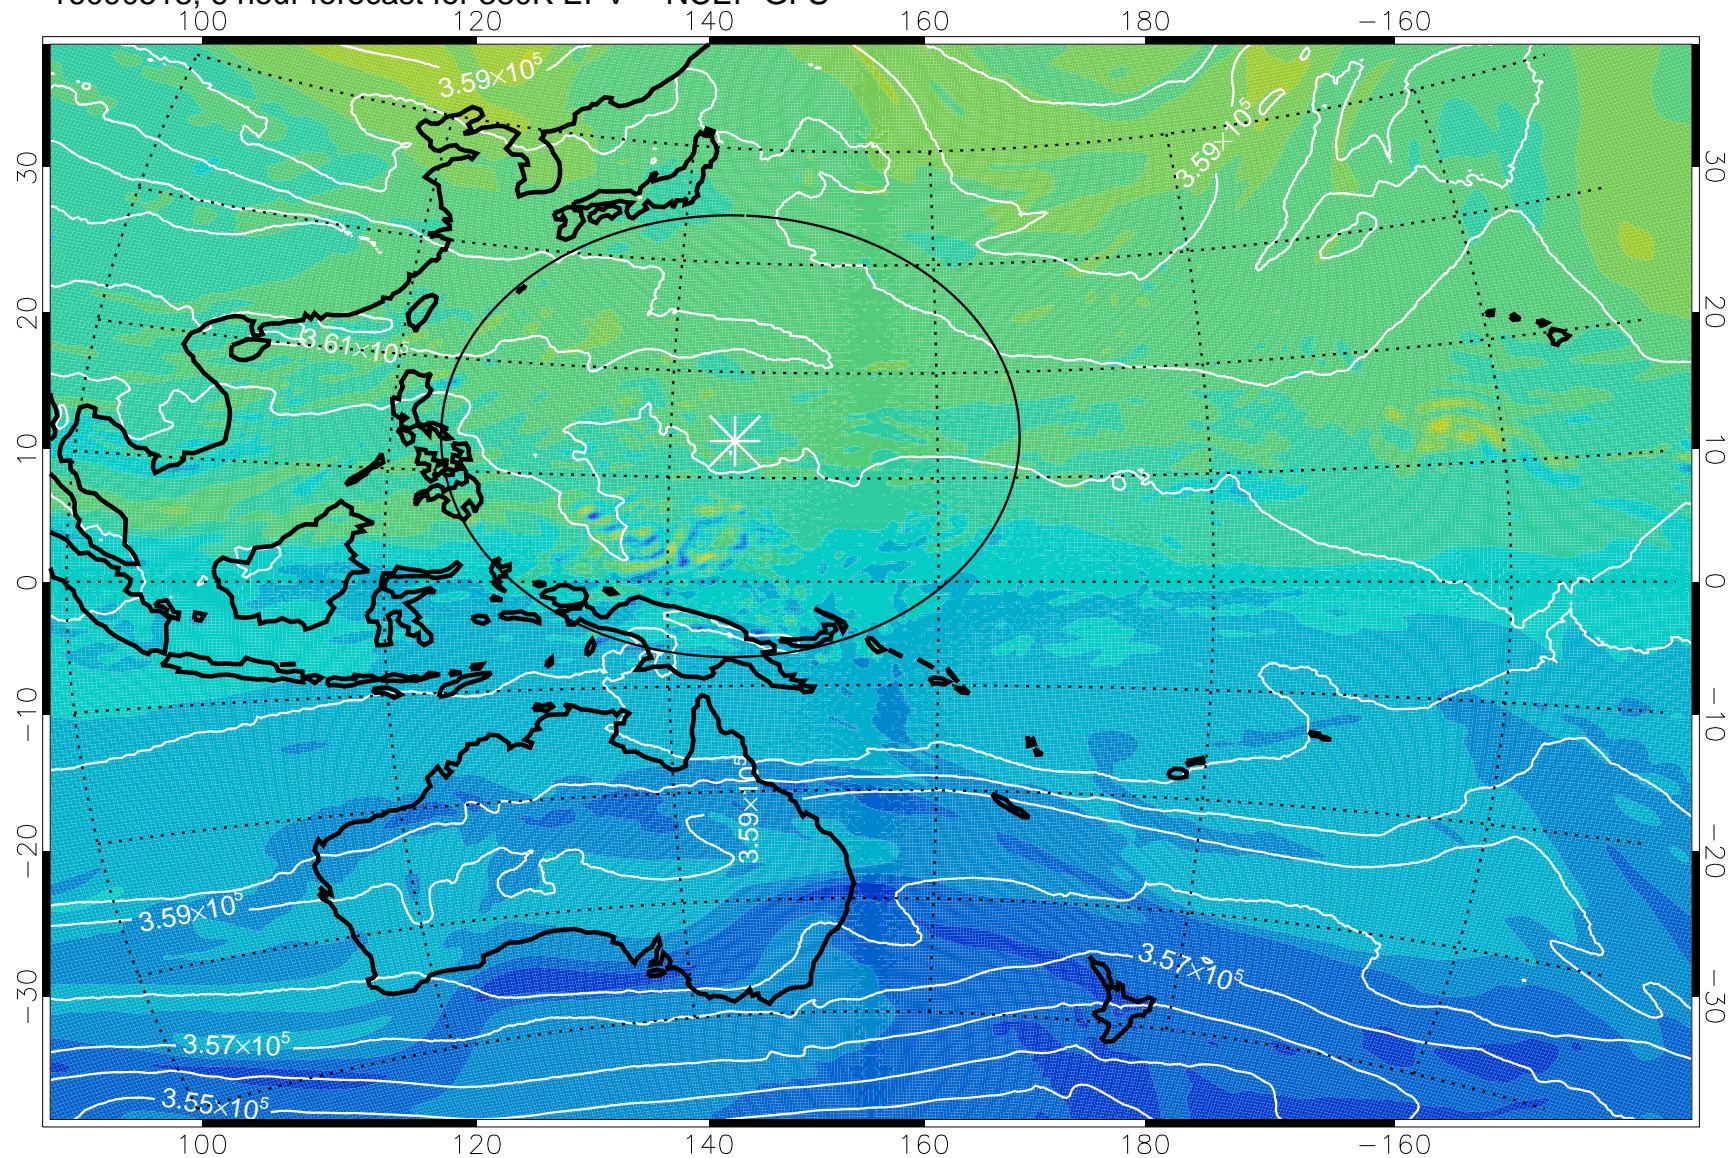

16090518, 6 hour forecast for 380K EPV -- NCEP GFS

380K Montgomery Streamfunction, white

Range ring of 2304 km

16090600, 12 hour forecast for 380K EPV -- NCEP GFS

380K Montgomery Streamfunction, white

Range ring of 2304 km

16090606, 18 hour forecast for 380K EPV -- NCEP GFS

380K Montgomery Streamfunction, white

Range ring of 2304 km

16090612, 24 hour forecast for 380K EPV -- NCEP GFS

380K Montgomery Streamfunction, white

Range ring of 2304 km

16090618, 30 hour forecast for 380K EPV -- NCEP GFS

380K Montgomery Streamfunction, white

Range ring of 2304 km

16090700, 36 hour forecast for 380K EPV -- NCEP GFS

380K Montgomery Streamfunction, white

Range ring of 2304 km

16090706, 42 hour forecast for 380K EPV -- NCEP GFS

380K Montgomery Streamfunction, white

Range ring of 2304 km

16090712, 48 hour forecast for 380K EPV -- NCEP GFS

380K Montgomery Streamfunction, white

Range ring of 2304 km