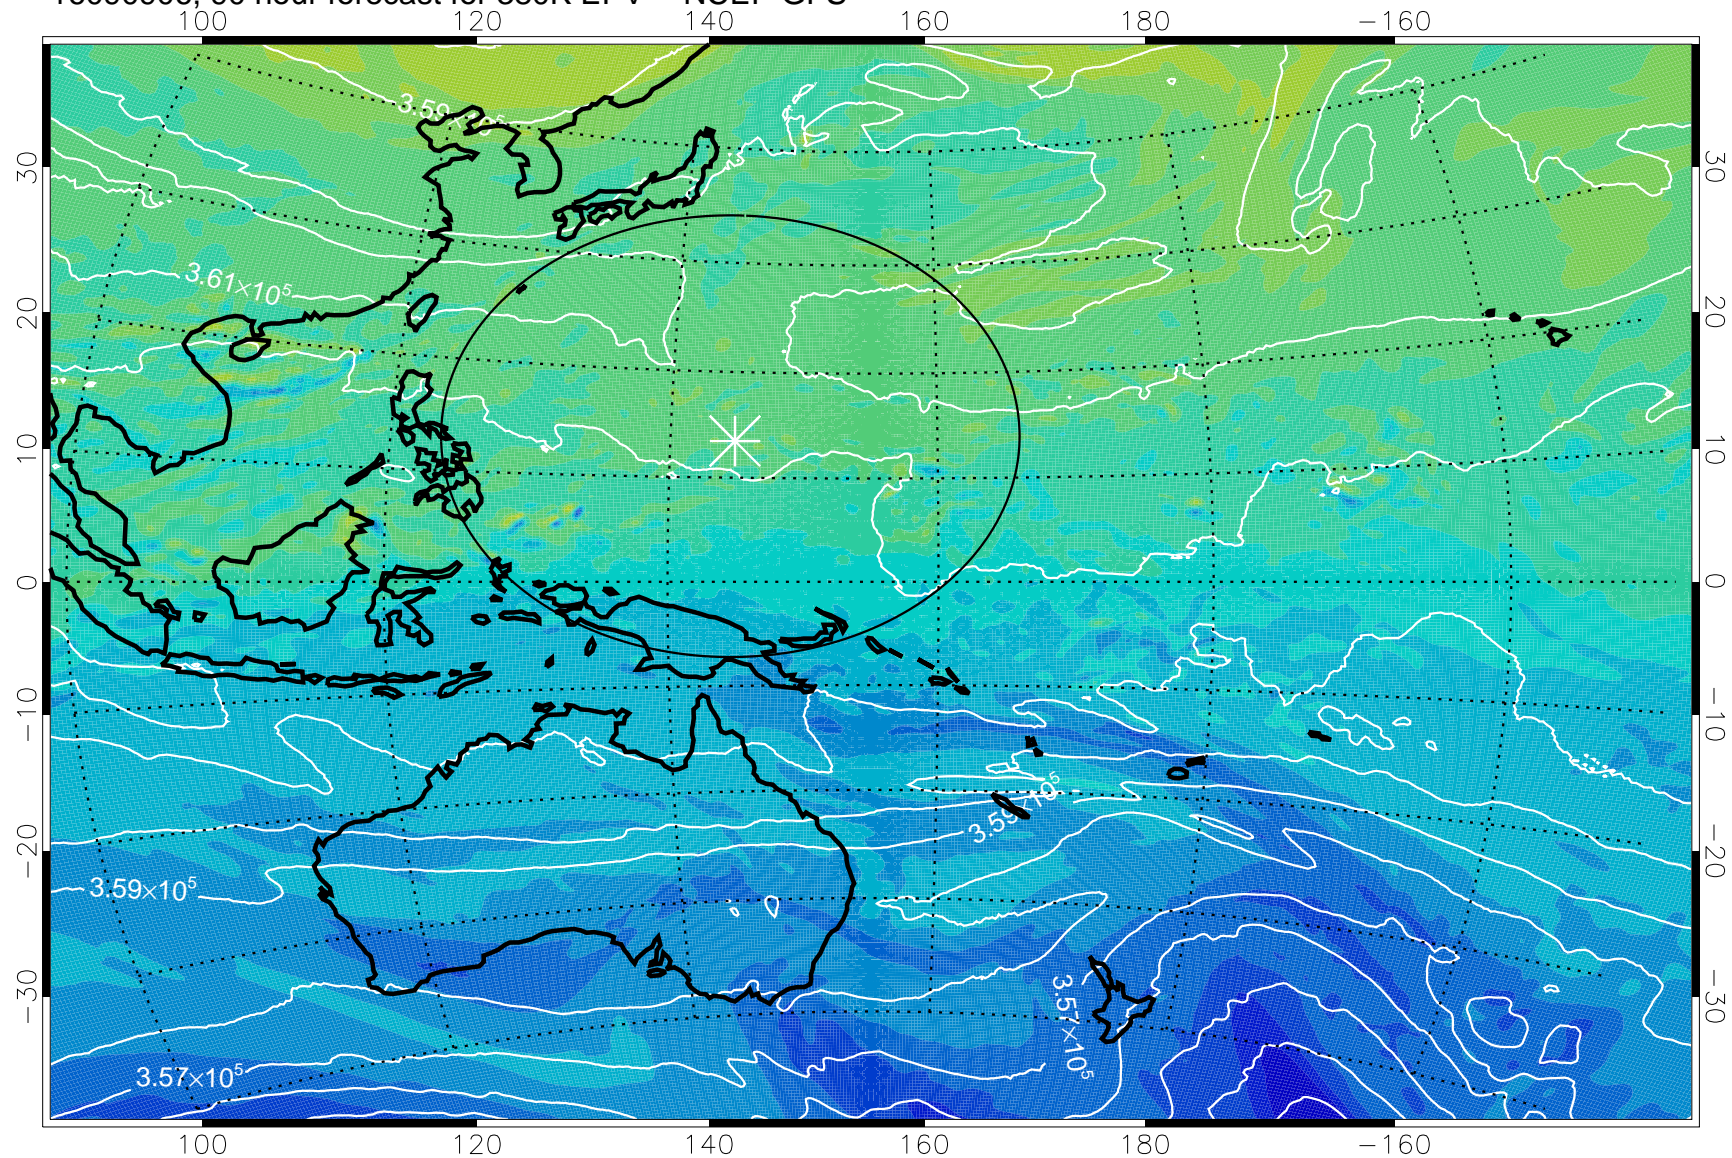

16090806, 66 hour forecast for 380K EPV -- NCEP GFS

380K Montgomery Streamfunction, white

Range ring of 2304 km

16090812, 72 hour forecast for 380K EPV -- NCEP GFS

380K Montgomery Streamfunction, white

Range ring of 2304 km

16090818, 78 hour forecast for 380K EPV -- NCEP GFS

380K Montgomery Streamfunction, white

Range ring of 2304 km

16090900, 84 hour forecast for 380K EPV -- NCEP GFS

380K Montgomery Streamfunction, white

Range ring of 2304 km

16090906, 90 hour forecast for 380K EPV -- NCEP GFS

380K Montgomery Streamfunction, white

Range ring of 2304 km

16090912, 96 hour forecast for 380K EPV -- NCEP GFS

380K Montgomery Streamfunction, white

Range ring of 2304 km

16090918, 102 hour forecast for 380K EPV -- NCEP GFS

380K Montgomery Streamfunction, white

Range ring of 2304 km

16091000, 108 hour forecast for 380K EPV -- NCEP GFS

380K Montgomery Streamfunction, white

Range ring of 2304 km