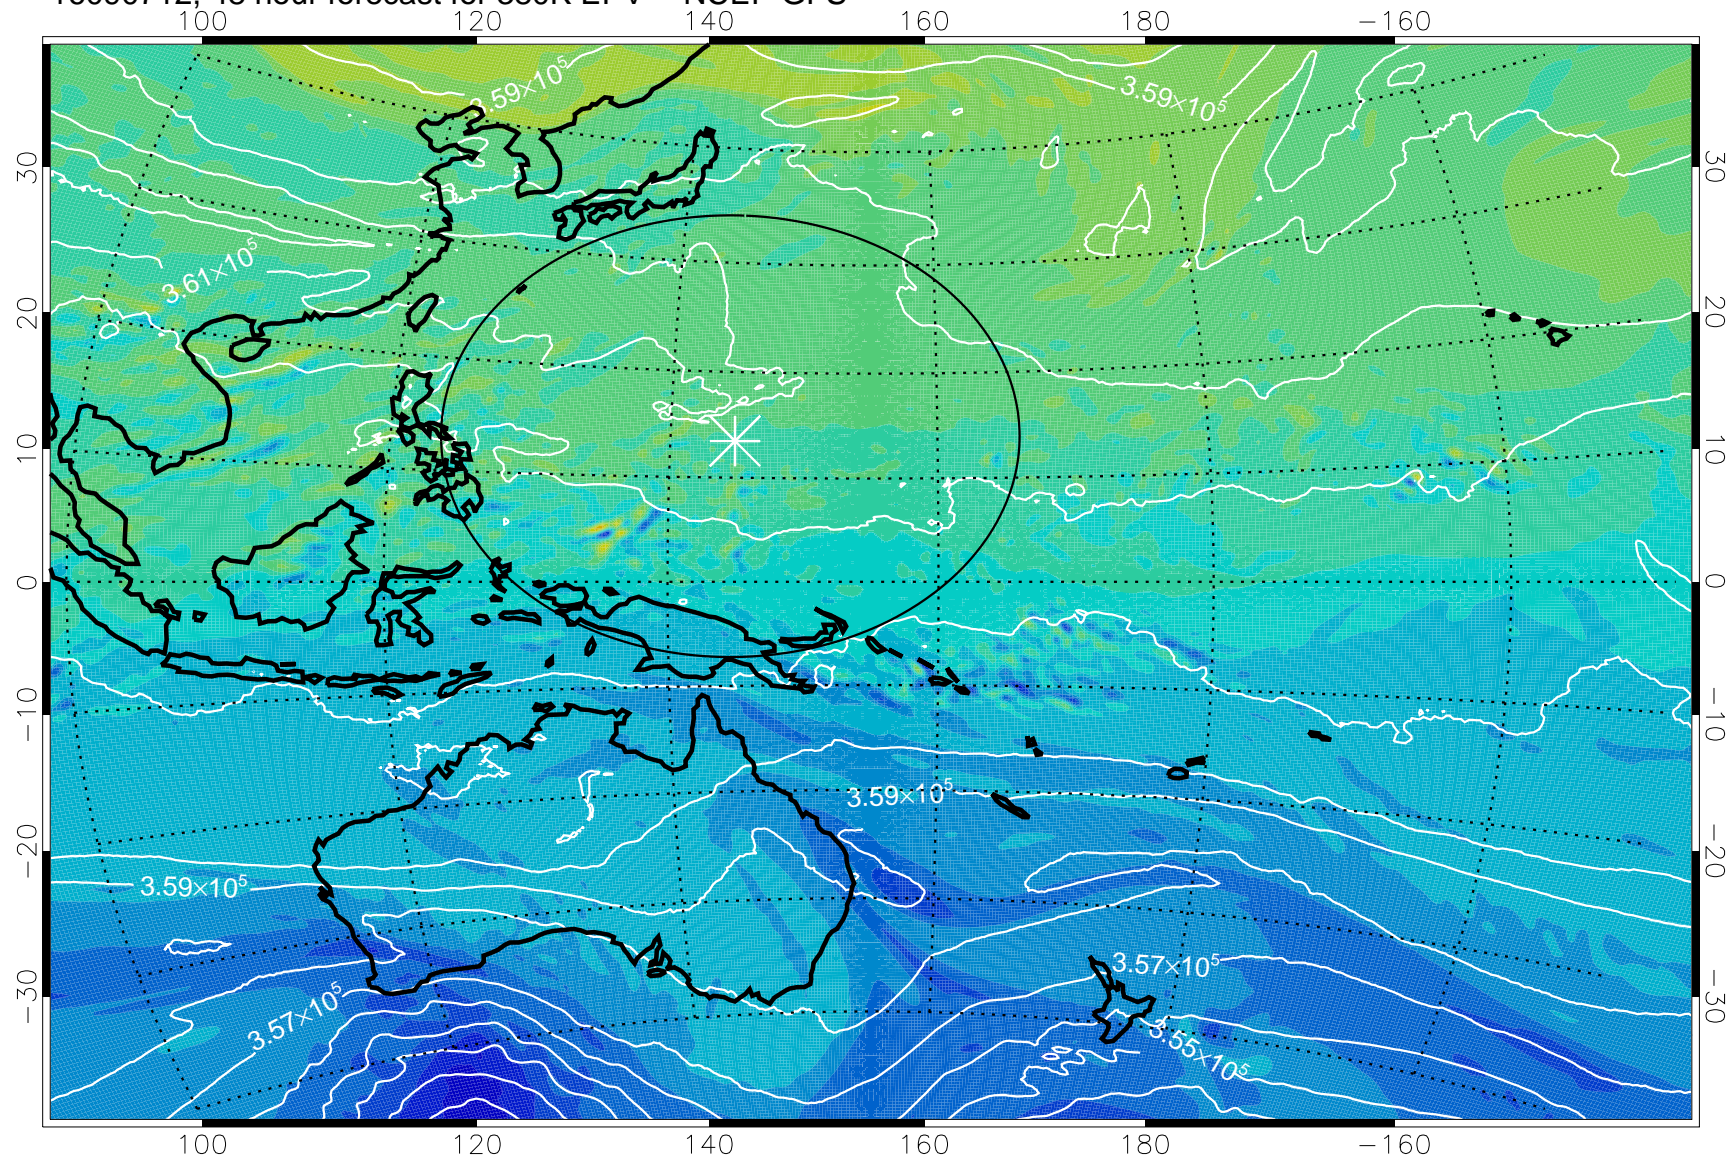

16090706, 42 hour forecast for 380K EPV -- NCEP GFS

380K Montgomery Streamfunction, white

Range ring of 2304 km

16090712, 48 hour forecast for 380K EPV -- NCEP GFS

380K Montgomery Streamfunction, white

Range ring of 2304 km

16090718, 54 hour forecast for 380K EPV -- NCEP GFS

380K Montgomery Streamfunction, white

Range ring of 2304 km

16090800, 60 hour forecast for 380K EPV -- NCEP GFS

380K Montgomery Streamfunction, white

Range ring of 2304 km

16090806, 66 hour forecast for 380K EPV -- NCEP GFS

380K Montgomery Streamfunction, white

Range ring of 2304 km

16090812, 72 hour forecast for 380K EPV -- NCEP GFS

380K Montgomery Streamfunction, white

Range ring of 2304 km

16090818, 78 hour forecast for 380K EPV -- NCEP GFS

380K Montgomery Streamfunction, white

Range ring of 2304 km

16090900, 84 hour forecast for 380K EPV -- NCEP GFS

380K Montgomery Streamfunction, white

Range ring of 2304 km