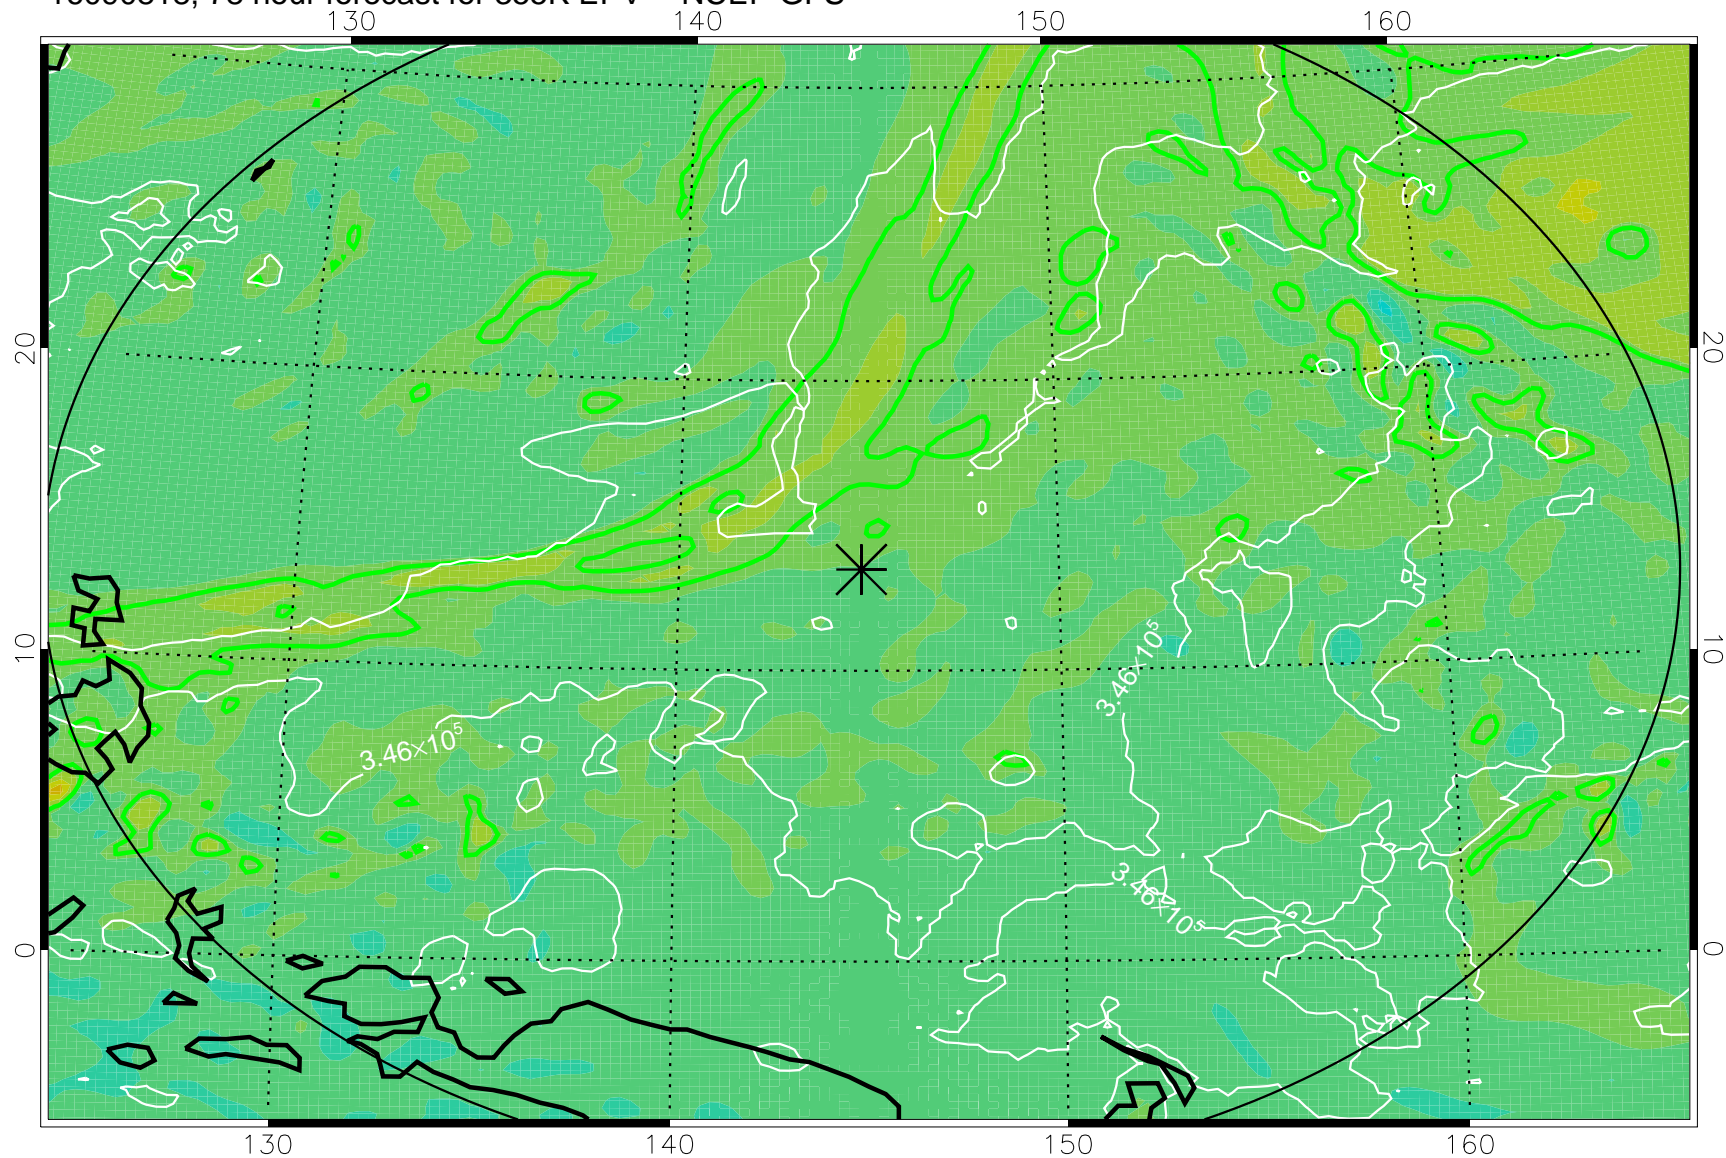

16090806, 66 hour forecast for 355K EPV -- NCEP GFS

355K Montgomery Streamfunction, white
EPV Tropopause (2 PVU) Position
Range ring of 2304 km

16090812, 72 hour forecast for 355K EPV -- NCEP GFS

355K Montgomery Streamfunction, white
EPV Tropopause (2 PVU) Position
Range ring of 2304 km

16090818, 78 hour forecast for 355K EPV -- NCEP GFS

355K Montgomery Streamfunction, white
EPV Tropopause (2 PVU) Position
Range ring of 2304 km

16090900, 84 hour forecast for 355K EPV -- NCEP GFS

355K Montgomery Streamfunction, white
EPV Tropopause (2 PVU) Position
Range ring of 2304 km

16090906, 90 hour forecast for 355K EPV -- NCEP GFS

355K Montgomery Streamfunction, white
EPV Tropopause (2 PVU) Position
Range ring of 2304 km

16090912, 96 hour forecast for 355K EPV -- NCEP GFS

355K Montgomery Streamfunction, white
EPV Tropopause (2 PVU) Position
Range ring of 2304 km

16090918, 102 hour forecast for 355K EPV -- NCEP GFS

355K Montgomery Streamfunction, white
EPV Tropopause (2 PVU) Position
Range ring of 2304 km

16091000, 108 hour forecast for 355K EPV -- NCEP GFS

355K Montgomery Streamfunction, white
EPV Tropopause (2 PVU) Position
Range ring of 2304 km