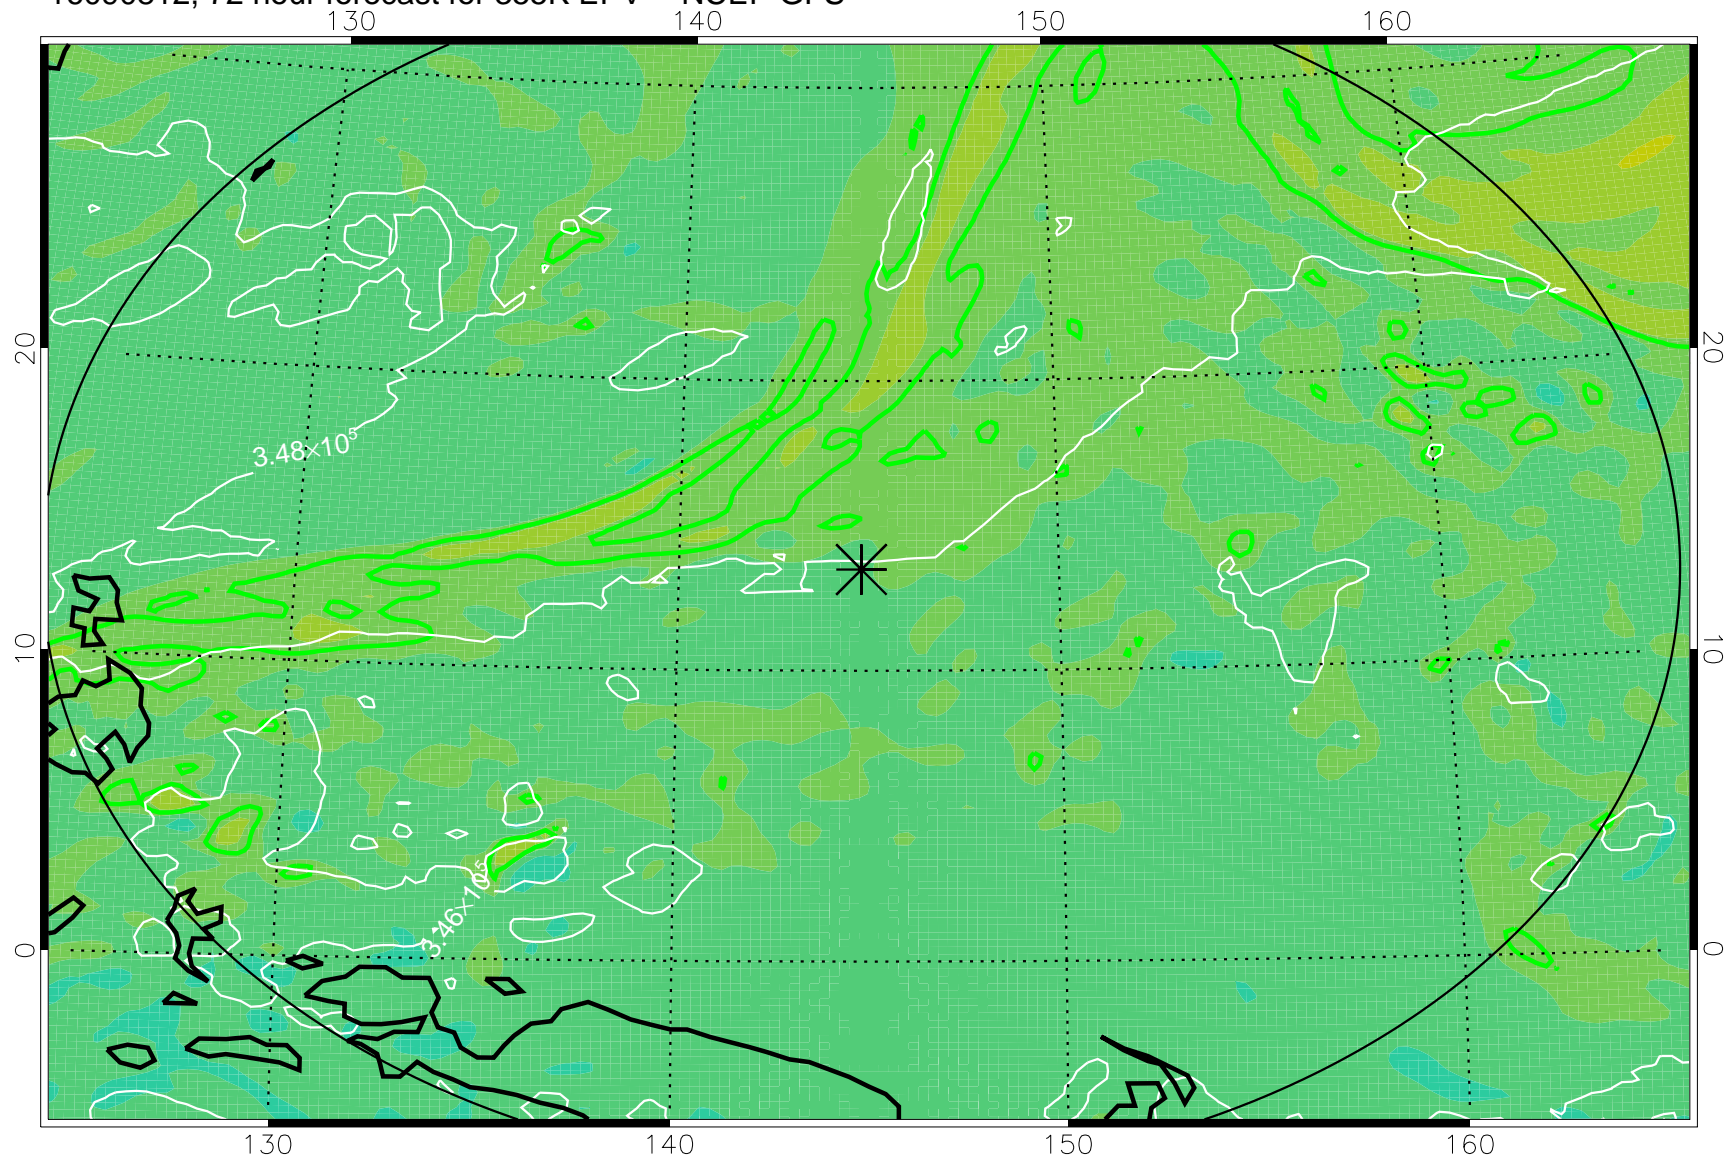

16090718, 54 hour forecast for 355K EPV -- NCEP GFS

355K Montgomery Streamfunction, white
EPV Tropopause (2 PVU) Position
Range ring of 2304 km

16090800, 60 hour forecast for 355K EPV -- NCEP GFS

355K Montgomery Streamfunction, white
EPV Tropopause (2 PVU) Position
Range ring of 2304 km

16090806, 66 hour forecast for 355K EPV -- NCEP GFS

355K Montgomery Streamfunction, white
EPV Tropopause (2 PVU) Position
Range ring of 2304 km

16090812, 72 hour forecast for 355K EPV -- NCEP GFS

355K Montgomery Streamfunction, white
EPV Tropopause (2 PVU) Position
Range ring of 2304 km

16090818, 78 hour forecast for 355K EPV -- NCEP GFS

355K Montgomery Streamfunction, white
EPV Tropopause (2 PVU) Position
Range ring of 2304 km

16090900, 84 hour forecast for 355K EPV -- NCEP GFS

355K Montgomery Streamfunction, white
EPV Tropopause (2 PVU) Position
Range ring of 2304 km

16090906, 90 hour forecast for 355K EPV -- NCEP GFS

355K Montgomery Streamfunction, white
EPV Tropopause (2 PVU) Position
Range ring of 2304 km

16090912, 96 hour forecast for 355K EPV -- NCEP GFS

355K Montgomery Streamfunction, white
EPV Tropopause (2 PVU) Position
Range ring of 2304 km