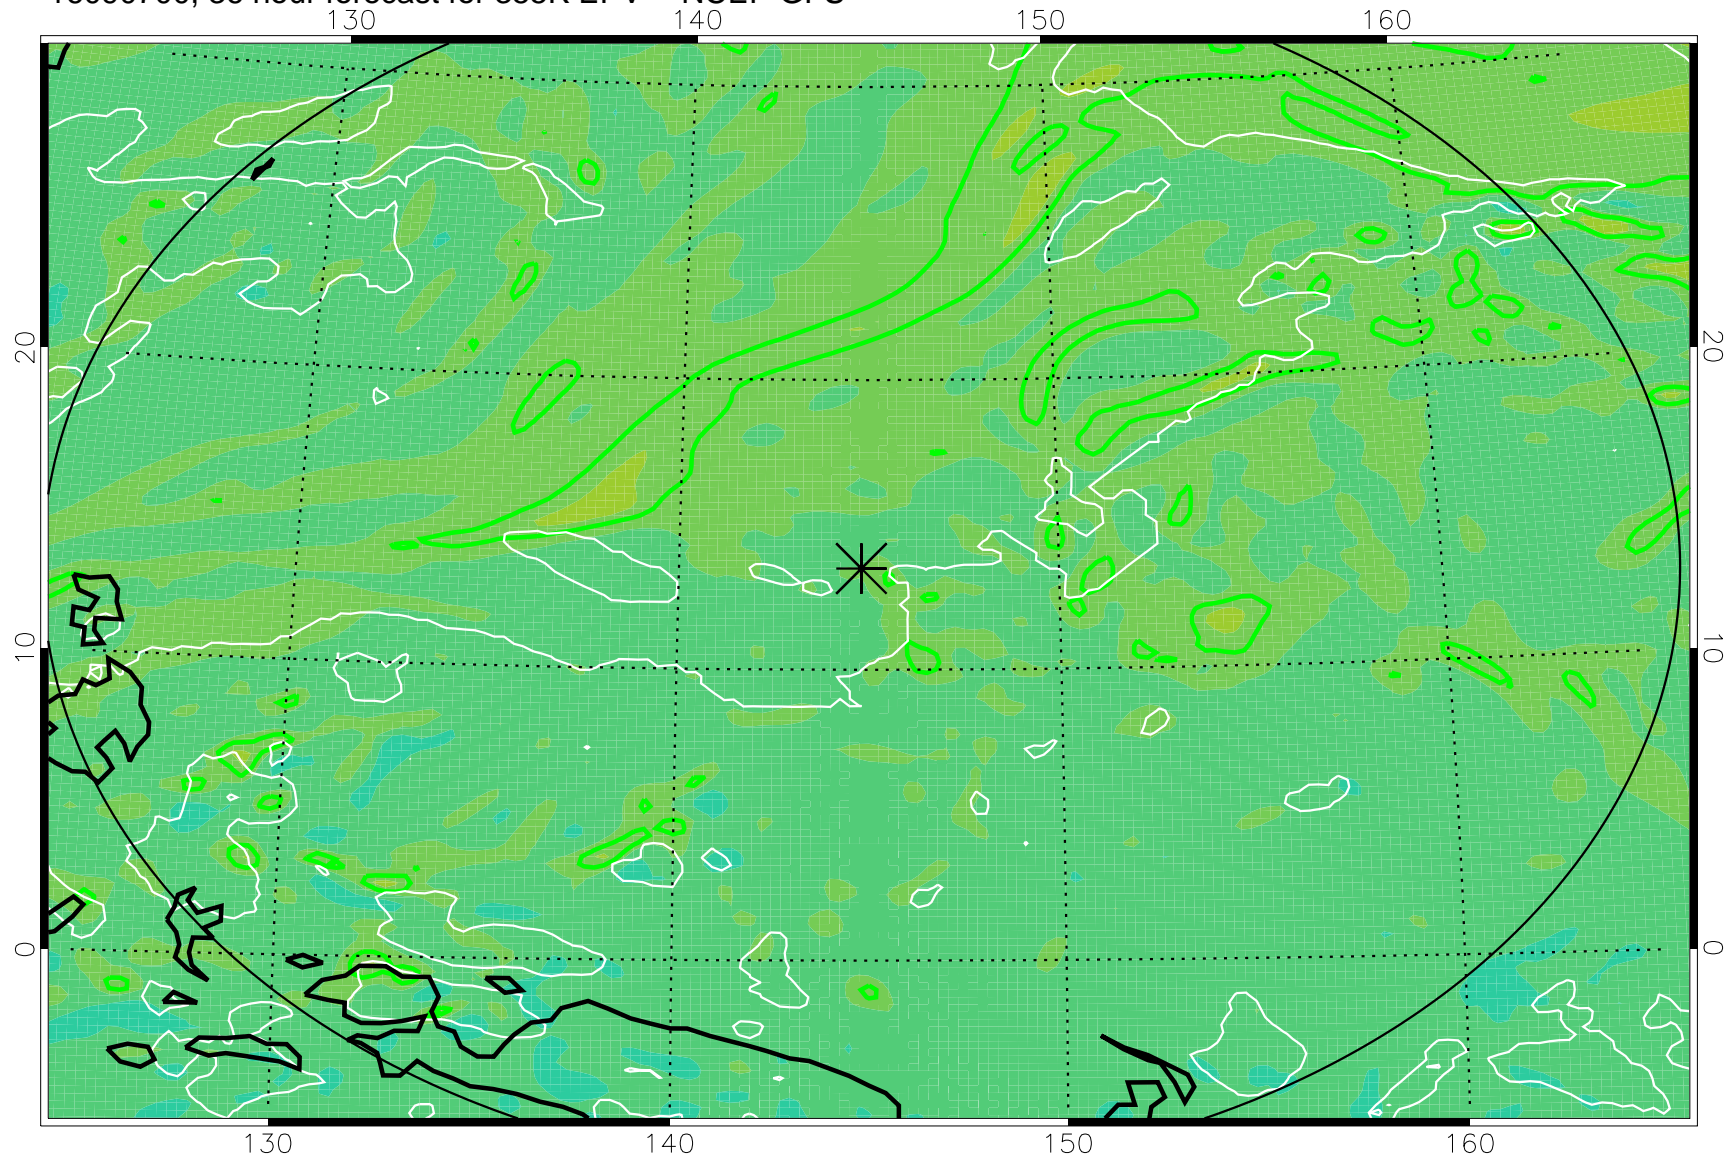

16090606, 18 hour forecast for 355K EPV -- NCEP GFS

355K Montgomery Streamfunction, white
EPV Tropopause (2 PVU) Position
Range ring of 2304 km

16090612, 24 hour forecast for 355K EPV -- NCEP GFS

355K Montgomery Streamfunction, white
EPV Tropopause (2 PVU) Position
Range ring of 2304 km

16090618, 30 hour forecast for 355K EPV -- NCEP GFS

355K Montgomery Streamfunction, white
EPV Tropopause (2 PVU) Position
Range ring of 2304 km

16090700, 36 hour forecast for 355K EPV -- NCEP GFS

355K Montgomery Streamfunction, white
EPV Tropopause (2 PVU) Position
Range ring of 2304 km

16090706, 42 hour forecast for 355K EPV -- NCEP GFS

355K Montgomery Streamfunction, white
EPV Tropopause (2 PVU) Position
Range ring of 2304 km

16090712, 48 hour forecast for 355K EPV -- NCEP GFS

355K Montgomery Streamfunction, white
EPV Tropopause (2 PVU) Position
Range ring of 2304 km

16090718, 54 hour forecast for 355K EPV -- NCEP GFS

355K Montgomery Streamfunction, white
EPV Tropopause (2 PVU) Position
Range ring of 2304 km

16090800, 60 hour forecast for 355K EPV -- NCEP GFS

355K Montgomery Streamfunction, white
EPV Tropopause (2 PVU) Position
Range ring of 2304 km