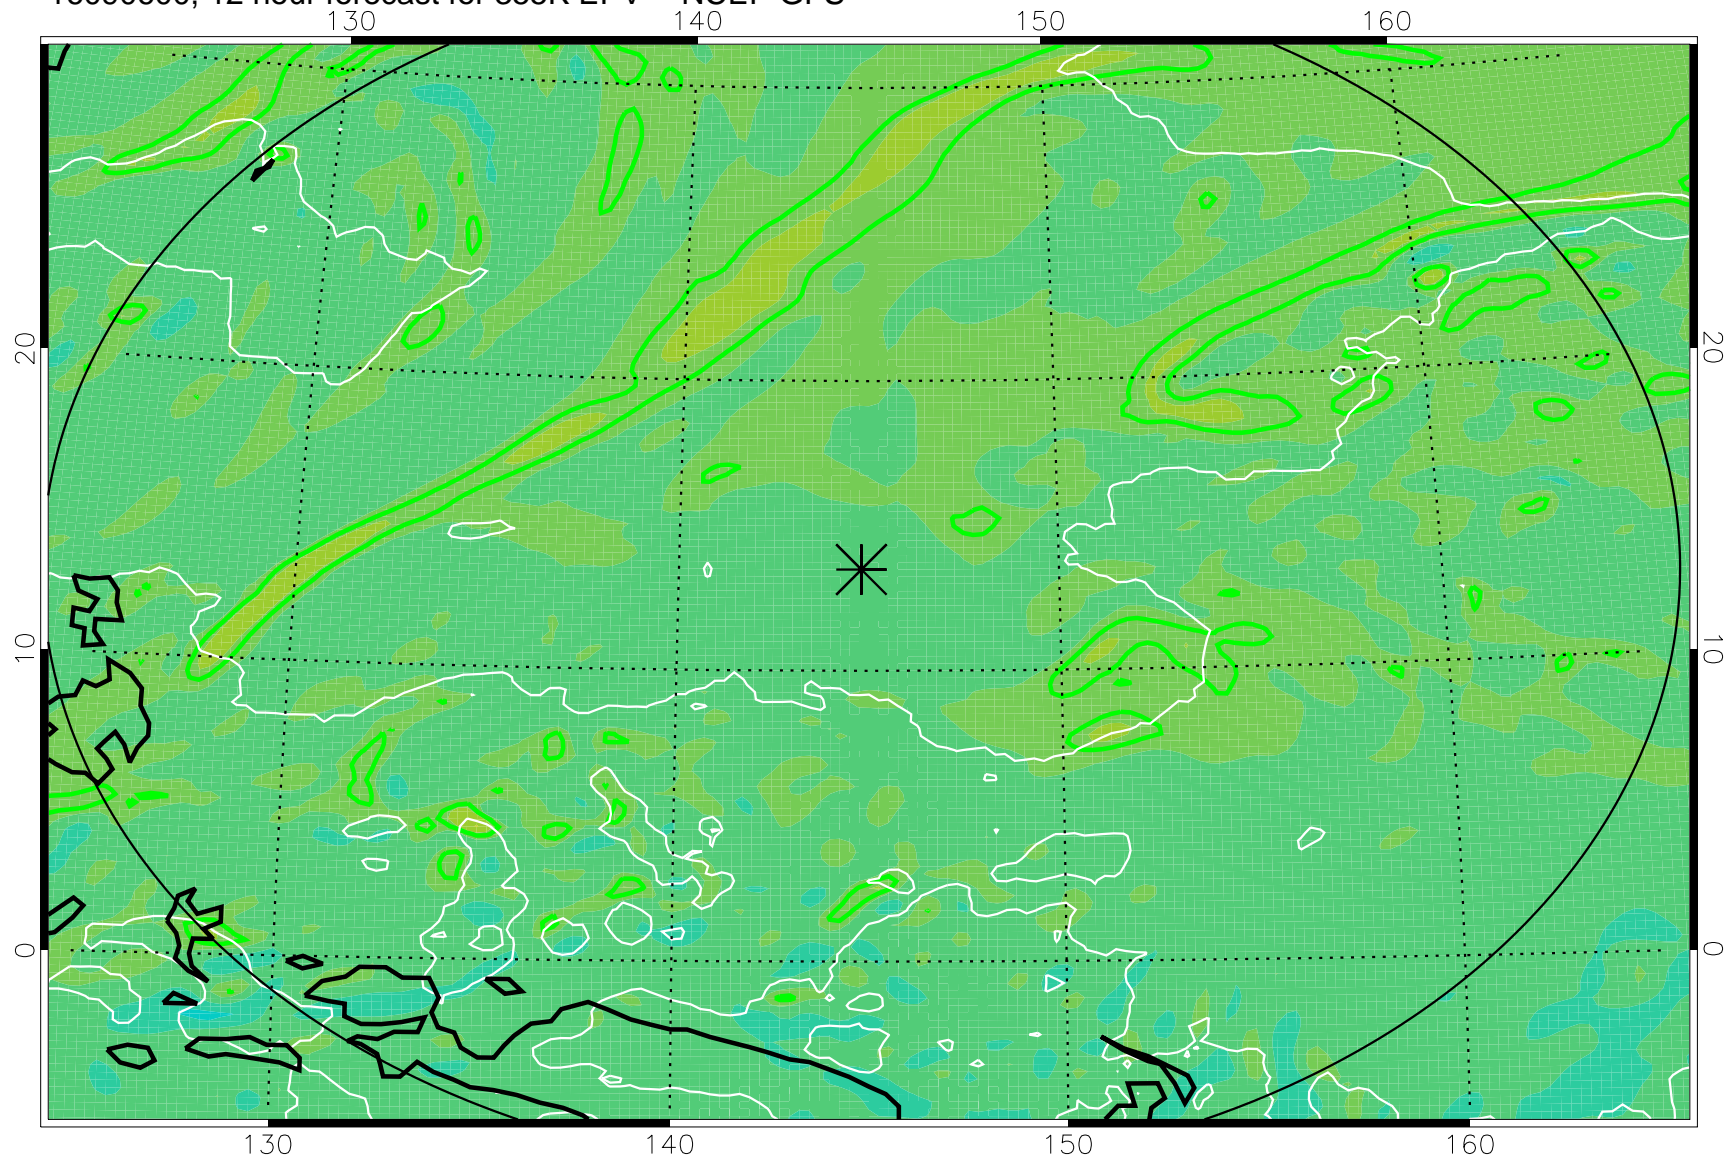

16090518, 6 hour forecast for 355K EPV -- NCEP GFS

355K Montgomery Streamfunction, white
EPV Tropopause (2 PVU) Position
Range ring of 2304 km

16090600, 12 hour forecast for 355K EPV -- NCEP GFS

355K Montgomery Streamfunction, white
EPV Tropopause (2 PVU) Position
Range ring of 2304 km

16090606, 18 hour forecast for 355K EPV -- NCEP GFS

355K Montgomery Streamfunction, white
EPV Tropopause (2 PVU) Position
Range ring of 2304 km

16090612, 24 hour forecast for 355K EPV -- NCEP GFS

355K Montgomery Streamfunction, white
EPV Tropopause (2 PVU) Position
Range ring of 2304 km

16090618, 30 hour forecast for 355K EPV -- NCEP GFS

355K Montgomery Streamfunction, white
EPV Tropopause (2 PVU) Position
Range ring of 2304 km

16090700, 36 hour forecast for 355K EPV -- NCEP GFS

355K Montgomery Streamfunction, white
EPV Tropopause (2 PVU) Position
Range ring of 2304 km

16090718, 54 hour forecast for 355K EPV -- NCEP GFS

355K Montgomery Streamfunction, white
EPV Tropopause (2 PVU) Position
Range ring of 2304 km

16090800, 60 hour forecast for 355K EPV -- NCEP GFS

355K Montgomery Streamfunction, white
EPV Tropopause (2 PVU) Position
Range ring of 2304 km