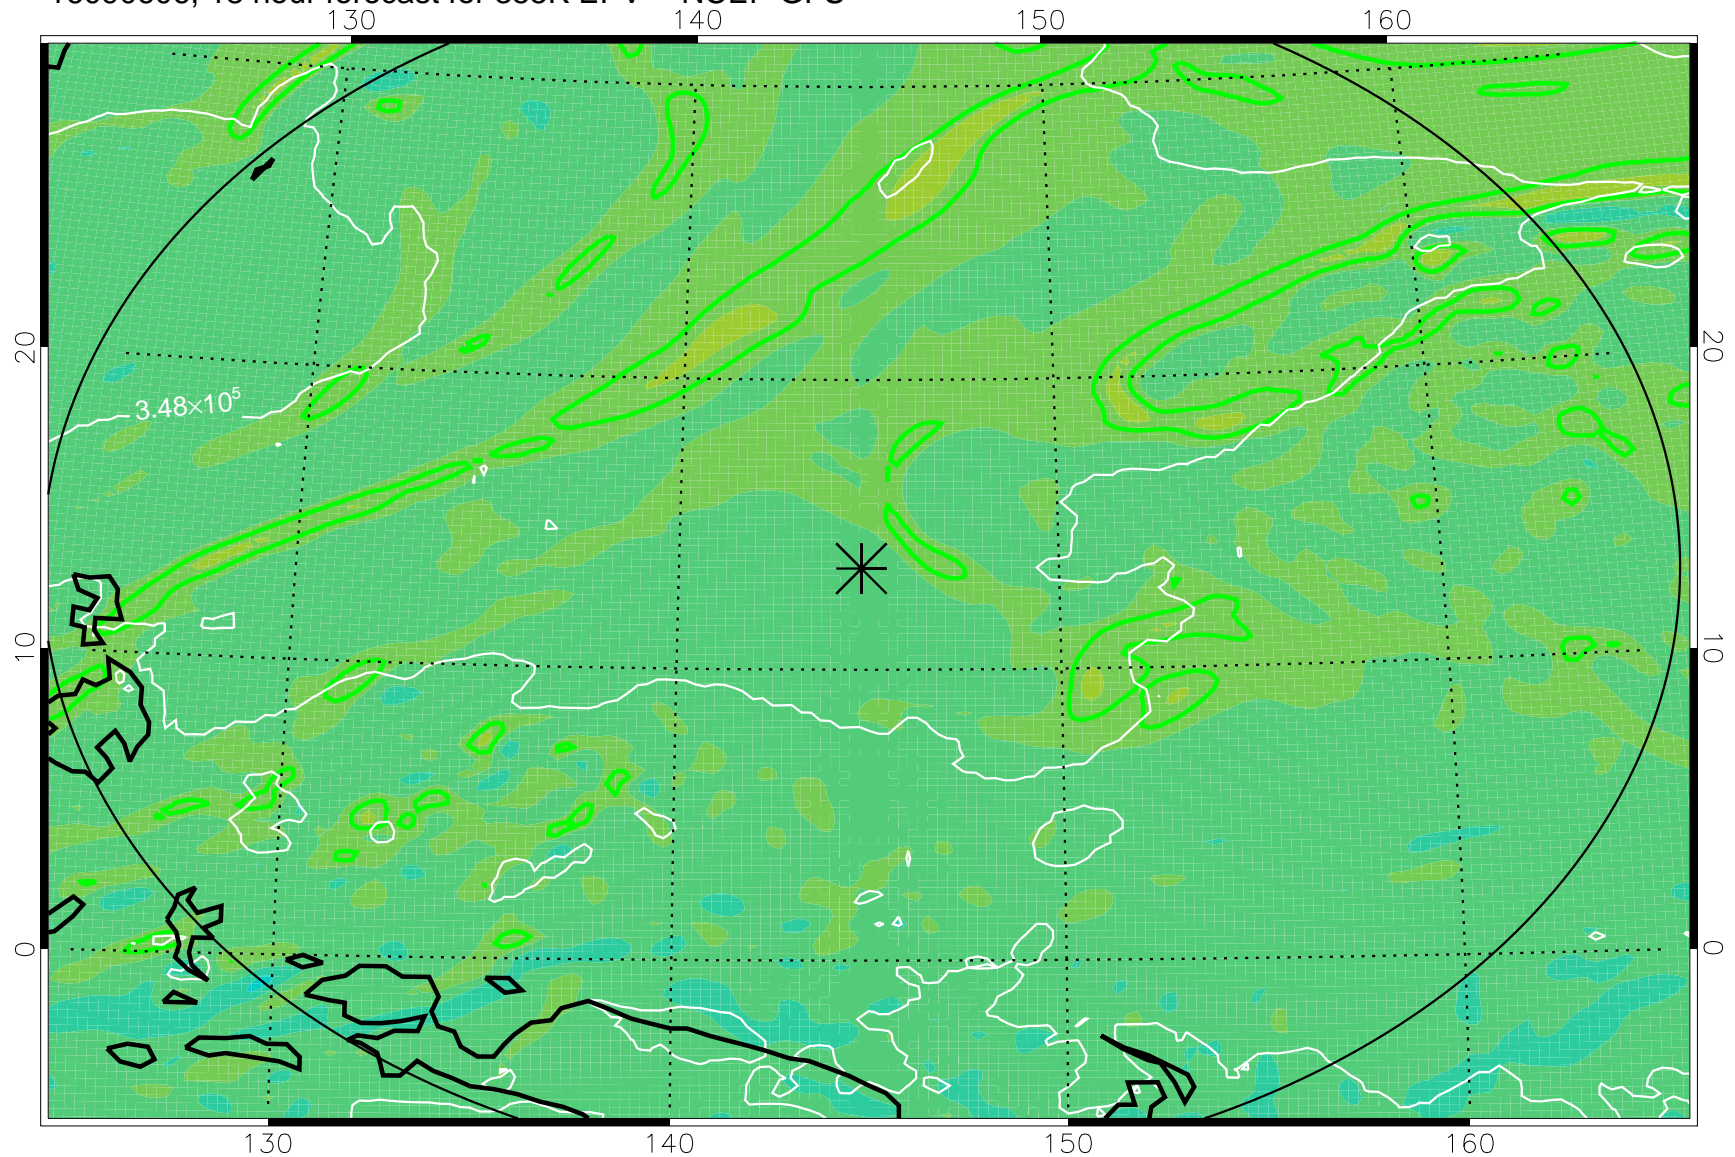

16090518, 6 hour forecast for 355K EPV -- NCEP GFS

355K Montgomery Streamfunction, white
EPV Tropopause (2 PVU) Position
Range ring of 2304 km

16090600, 12 hour forecast for 355K EPV -- NCEP GFS

355K Montgomery Streamfunction, white
EPV Tropopause (2 PVU) Position
Range ring of 2304 km

16090606, 18 hour forecast for 355K EPV -- NCEP GFS

355K Montgomery Streamfunction, white
EPV Tropopause (2 PVU) Position
Range ring of 2304 km

16090612, 24 hour forecast for 355K EPV -- NCEP GFS

355K Montgomery Streamfunction, white
EPV Tropopause (2 PVU) Position
Range ring of 2304 km

16090618, 30 hour forecast for 355K EPV -- NCEP GFS

355K Montgomery Streamfunction, white
EPV Tropopause (2 PVU) Position
Range ring of 2304 km

16090700, 36 hour forecast for 355K EPV -- NCEP GFS

355K Montgomery Streamfunction, white
EPV Tropopause (2 PVU) Position
Range ring of 2304 km

16090718, 54 hour forecast for 355K EPV -- NCEP GFS

355K Montgomery Streamfunction, white
EPV Tropopause (2 PVU) Position
Range ring of 2304 km

16090800, 60 hour forecast for 355K EPV -- NCEP GFS

355K Montgomery Streamfunction, white
EPV Tropopause (2 PVU) Position
Range ring of 2304 km