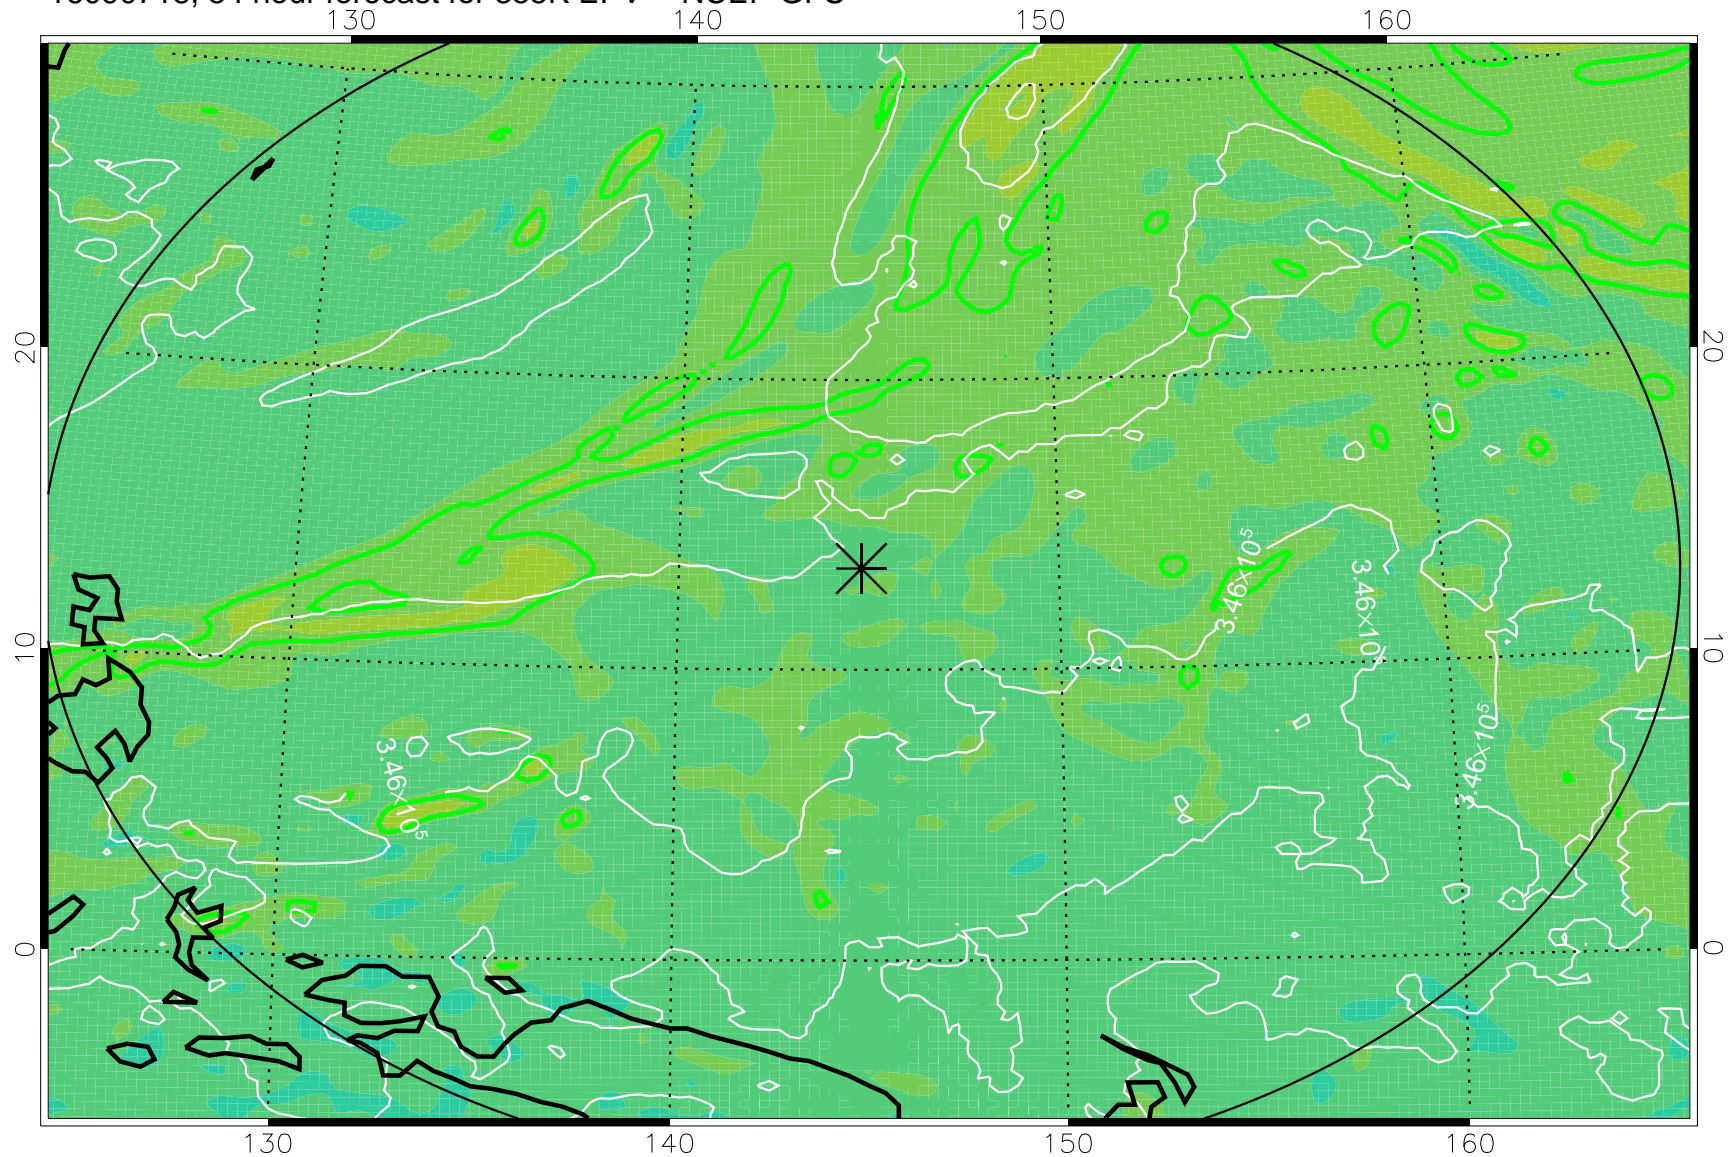

16090706, 42 hour forecast for 355K EPV -- NCEP GFS

355K Montgomery Streamfunction, white
EPV Tropopause (2 PVU) Position
Range ring of 2304 km

16090712, 48 hour forecast for 355K EPV -- NCEP GFS

355K Montgomery Streamfunction, white
EPV Tropopause (2 PVU) Position
Range ring of 2304 km

16090718, 54 hour forecast for 355K EPV -- NCEP GFS

355K Montgomery Streamfunction, white
EPV Tropopause (2 PVU) Position
Range ring of 2304 km

16090800, 60 hour forecast for 355K EPV -- NCEP GFS

355K Montgomery Streamfunction, white
EPV Tropopause (2 PVU) Position
Range ring of 2304 km

16090806, 66 hour forecast for 355K EPV -- NCEP GFS

355K Montgomery Streamfunction, white
EPV Tropopause (2 PVU) Position
Range ring of 2304 km

16090812, 72 hour forecast for 355K EPV -- NCEP GFS

355K Montgomery Streamfunction, white
EPV Tropopause (2 PVU) Position
Range ring of 2304 km

16090818, 78 hour forecast for 355K EPV -- NCEP GFS

355K Montgomery Streamfunction, white
EPV Tropopause (2 PVU) Position
Range ring of 2304 km

16090900, 84 hour forecast for 355K EPV -- NCEP GFS

355K Montgomery Streamfunction, white
EPV Tropopause (2 PVU) Position
Range ring of 2304 km