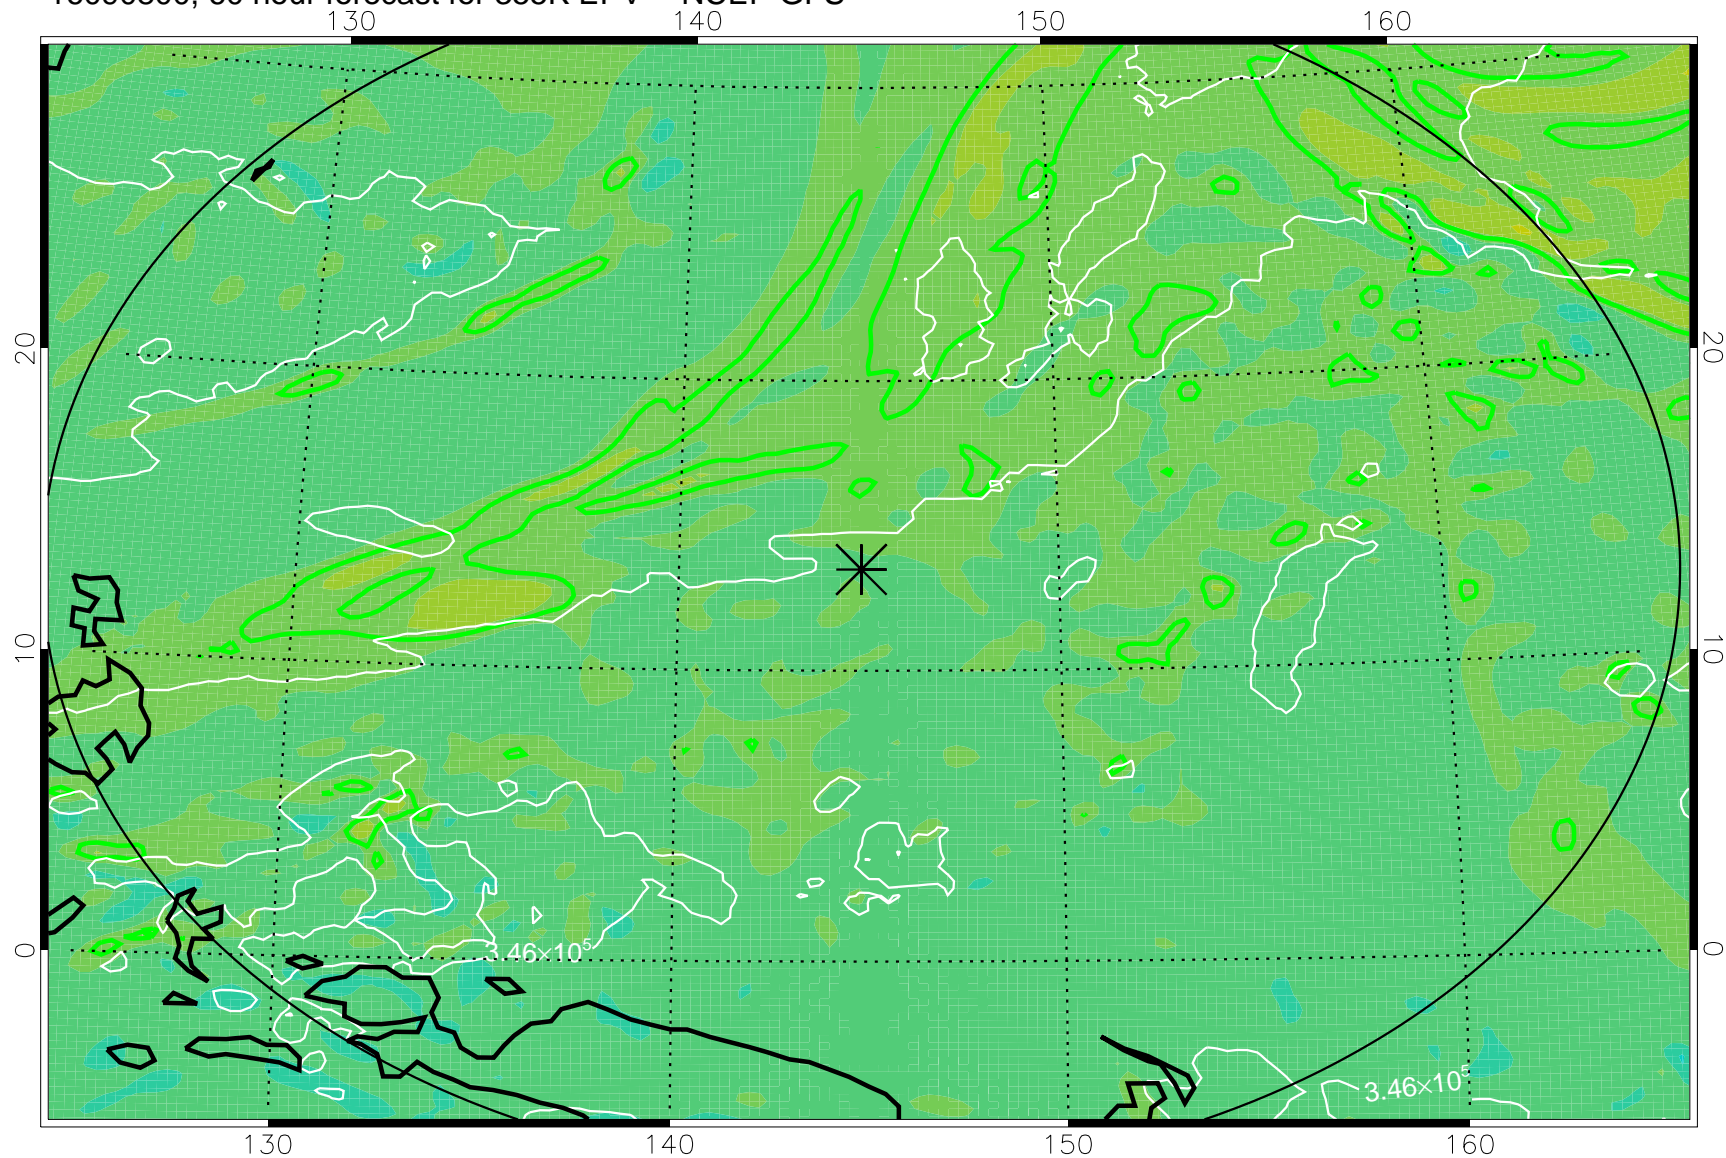

16090706, 42 hour forecast for 355K EPV -- NCEP GFS

355K Montgomery Streamfunction, white
EPV Tropopause (2 PVU) Position
Range ring of 2304 km

16090712, 48 hour forecast for 355K EPV -- NCEP GFS

355K Montgomery Streamfunction, white
EPV Tropopause (2 PVU) Position
Range ring of 2304 km

16090718, 54 hour forecast for 355K EPV -- NCEP GFS

355K Montgomery Streamfunction, white
EPV Tropopause (2 PVU) Position
Range ring of 2304 km

16090800, 60 hour forecast for 355K EPV -- NCEP GFS

355K Montgomery Streamfunction, white
EPV Tropopause (2 PVU) Position
Range ring of 2304 km

16090806, 66 hour forecast for 355K EPV -- NCEP GFS

355K Montgomery Streamfunction, white
EPV Tropopause (2 PVU) Position
Range ring of 2304 km

16090812, 72 hour forecast for 355K EPV -- NCEP GFS

355K Montgomery Streamfunction, white
EPV Tropopause (2 PVU) Position
Range ring of 2304 km

16090818, 78 hour forecast for 355K EPV -- NCEP GFS

355K Montgomery Streamfunction, white
EPV Tropopause (2 PVU) Position
Range ring of 2304 km

16090900, 84 hour forecast for 355K EPV -- NCEP GFS

355K Montgomery Streamfunction, white
EPV Tropopause (2 PVU) Position
Range ring of 2304 km