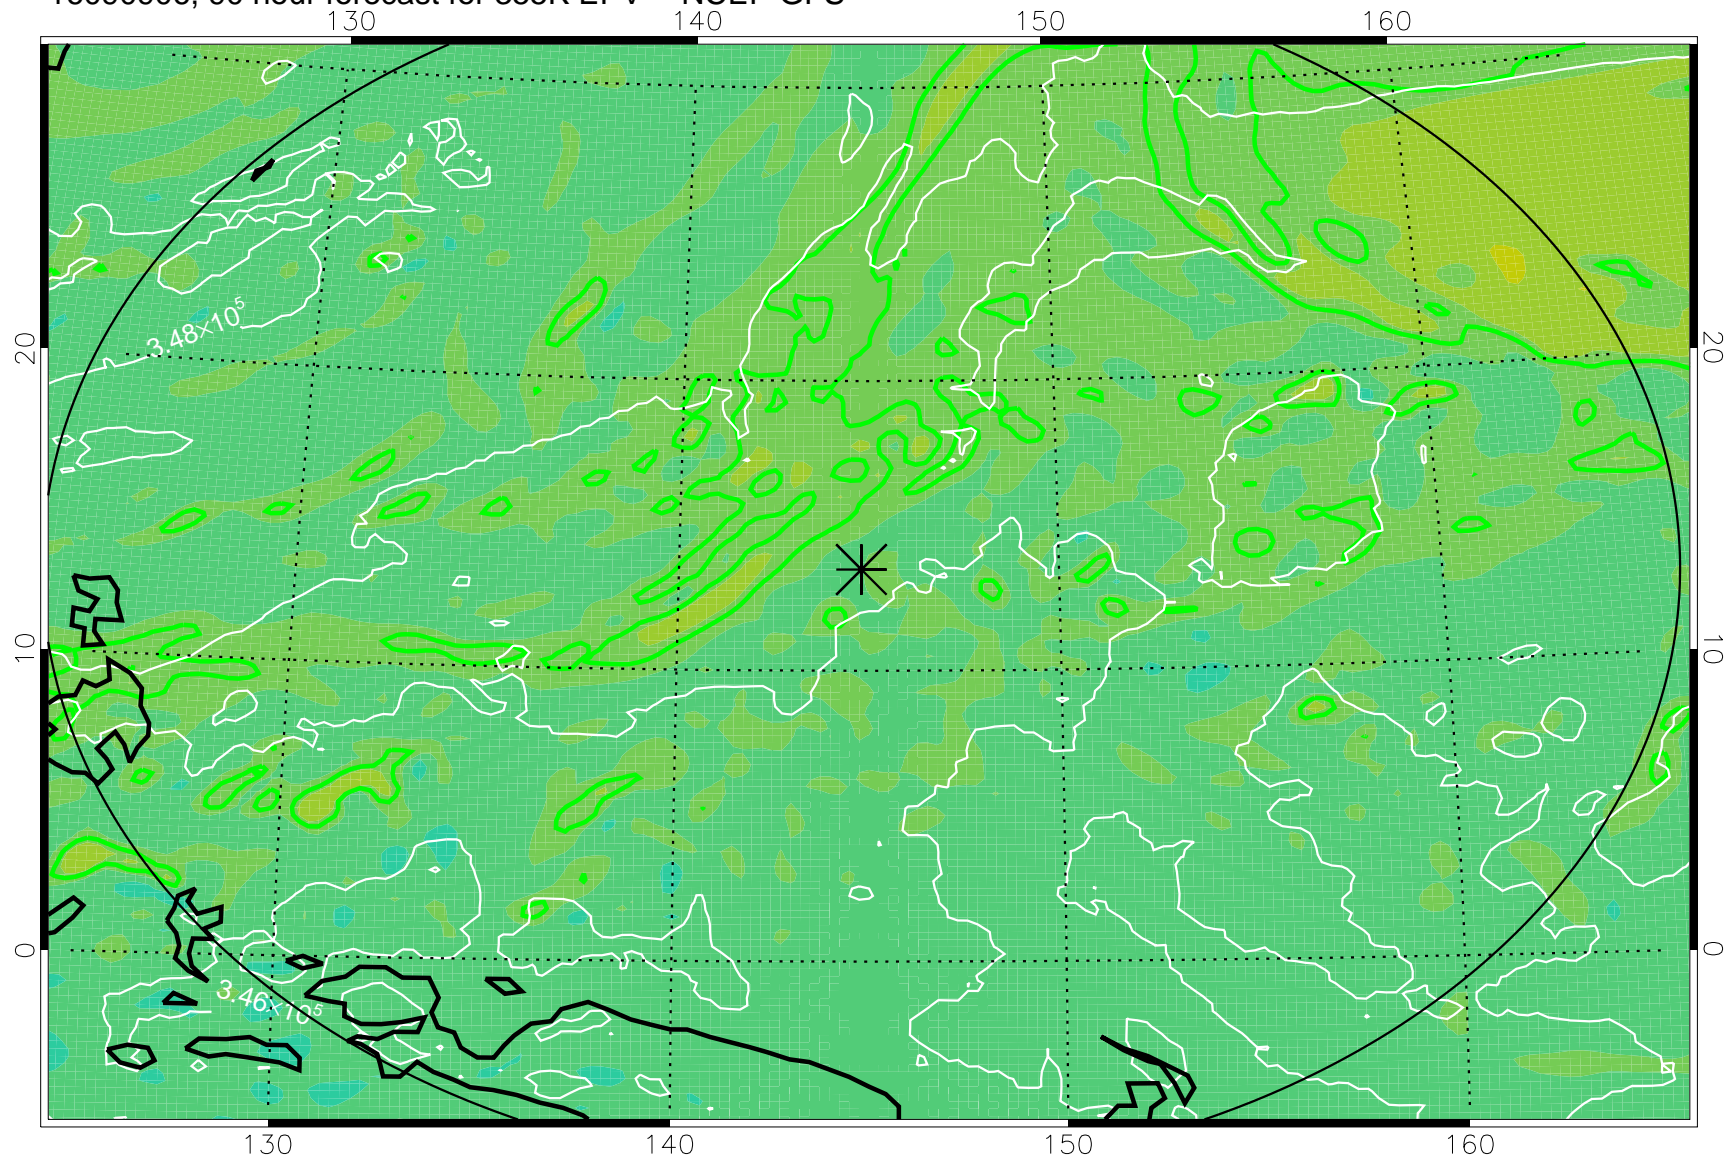

16090818, 78 hour forecast for 355K EPV -- NCEP GFS

355K Montgomery Streamfunction, white
EPV Tropopause (2 PVU) Position
Range ring of 2304 km

16090900, 84 hour forecast for 355K EPV -- NCEP GFS

355K Montgomery Streamfunction, white
EPV Tropopause (2 PVU) Position
Range ring of 2304 km

16090906, 90 hour forecast for 355K EPV -- NCEP GFS

355K Montgomery Streamfunction, white
EPV Tropopause (2 PVU) Position
Range ring of 2304 km

16090912, 96 hour forecast for 355K EPV -- NCEP GFS

355K Montgomery Streamfunction, white
EPV Tropopause (2 PVU) Position
Range ring of 2304 km

16090918, 102 hour forecast for 355K EPV -- NCEP GFS

355K Montgomery Streamfunction, white
EPV Tropopause (2 PVU) Position
Range ring of 2304 km

16091000, 108 hour forecast for 355K EPV -- NCEP GFS

355K Montgomery Streamfunction, white
EPV Tropopause (2 PVU) Position
Range ring of 2304 km

16091006, 114 hour forecast for 355K EPV -- NCEP GFS

355K Montgomery Streamfunction, white
EPV Tropopause (2 PVU) Position
Range ring of 2304 km

16091012, 120 hour forecast for 355K EPV -- NCEP GFS

355K Montgomery Streamfunction, white
EPV Tropopause (2 PVU) Position
Range ring of 2304 km