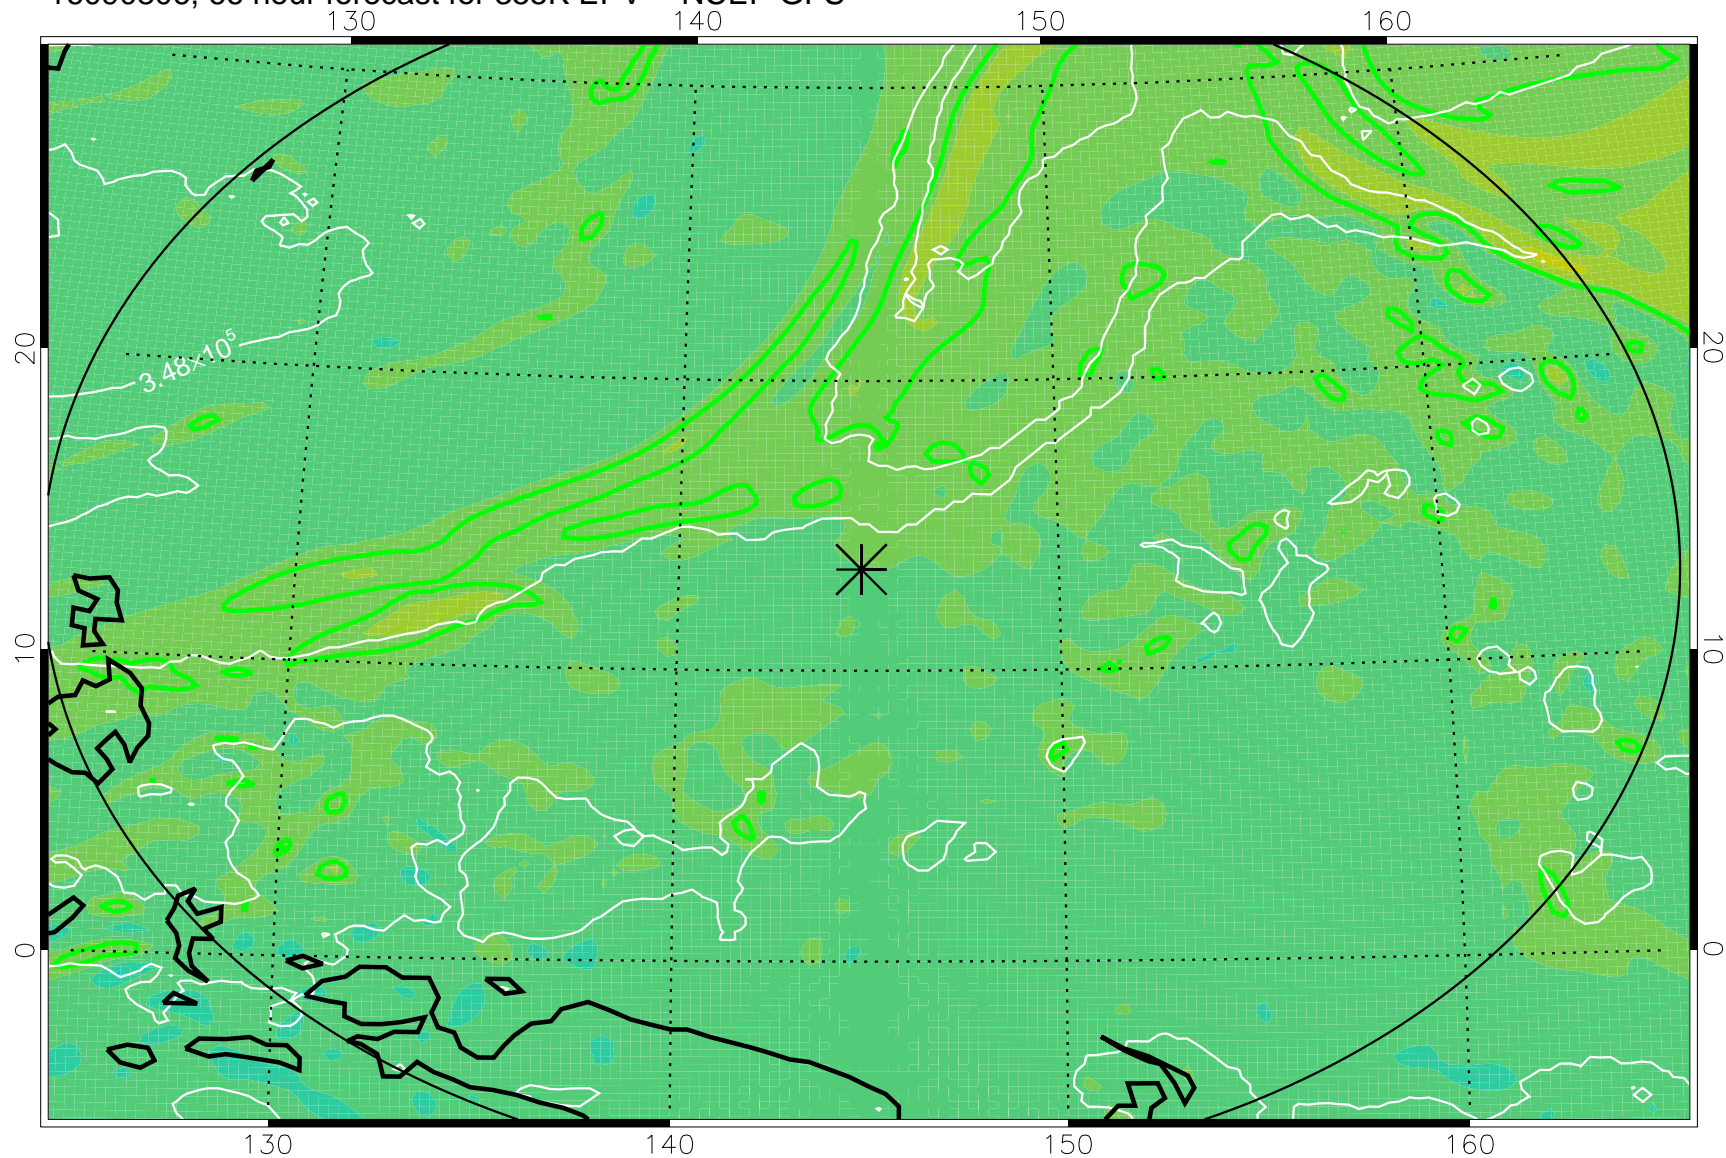

16090718, 54 hour forecast for 355K EPV -- NCEP GFS

355K Montgomery Streamfunction, white
EPV Tropopause (2 PVU) Position
Range ring of 2304 km

16090800, 60 hour forecast for 355K EPV -- NCEP GFS

355K Montgomery Streamfunction, white
EPV Tropopause (2 PVU) Position
Range ring of 2304 km

16090806, 66 hour forecast for 355K EPV -- NCEP GFS

355K Montgomery Streamfunction, white
EPV Tropopause (2 PVU) Position
Range ring of 2304 km

16090812, 72 hour forecast for 355K EPV -- NCEP GFS

355K Montgomery Streamfunction, white
EPV Tropopause (2 PVU) Position
Range ring of 2304 km

16090818, 78 hour forecast for 355K EPV -- NCEP GFS

355K Montgomery Streamfunction, white
EPV Tropopause (2 PVU) Position
Range ring of 2304 km

16090900, 84 hour forecast for 355K EPV -- NCEP GFS

355K Montgomery Streamfunction, white
EPV Tropopause (2 PVU) Position
Range ring of 2304 km

16090918, 102 hour forecast for 355K EPV -- NCEP GFS

355K Montgomery Streamfunction, white
EPV Tropopause (2 PVU) Position
Range ring of 2304 km

16091000, 108 hour forecast for 355K EPV -- NCEP GFS

355K Montgomery Streamfunction, white
EPV Tropopause (2 PVU) Position
Range ring of 2304 km