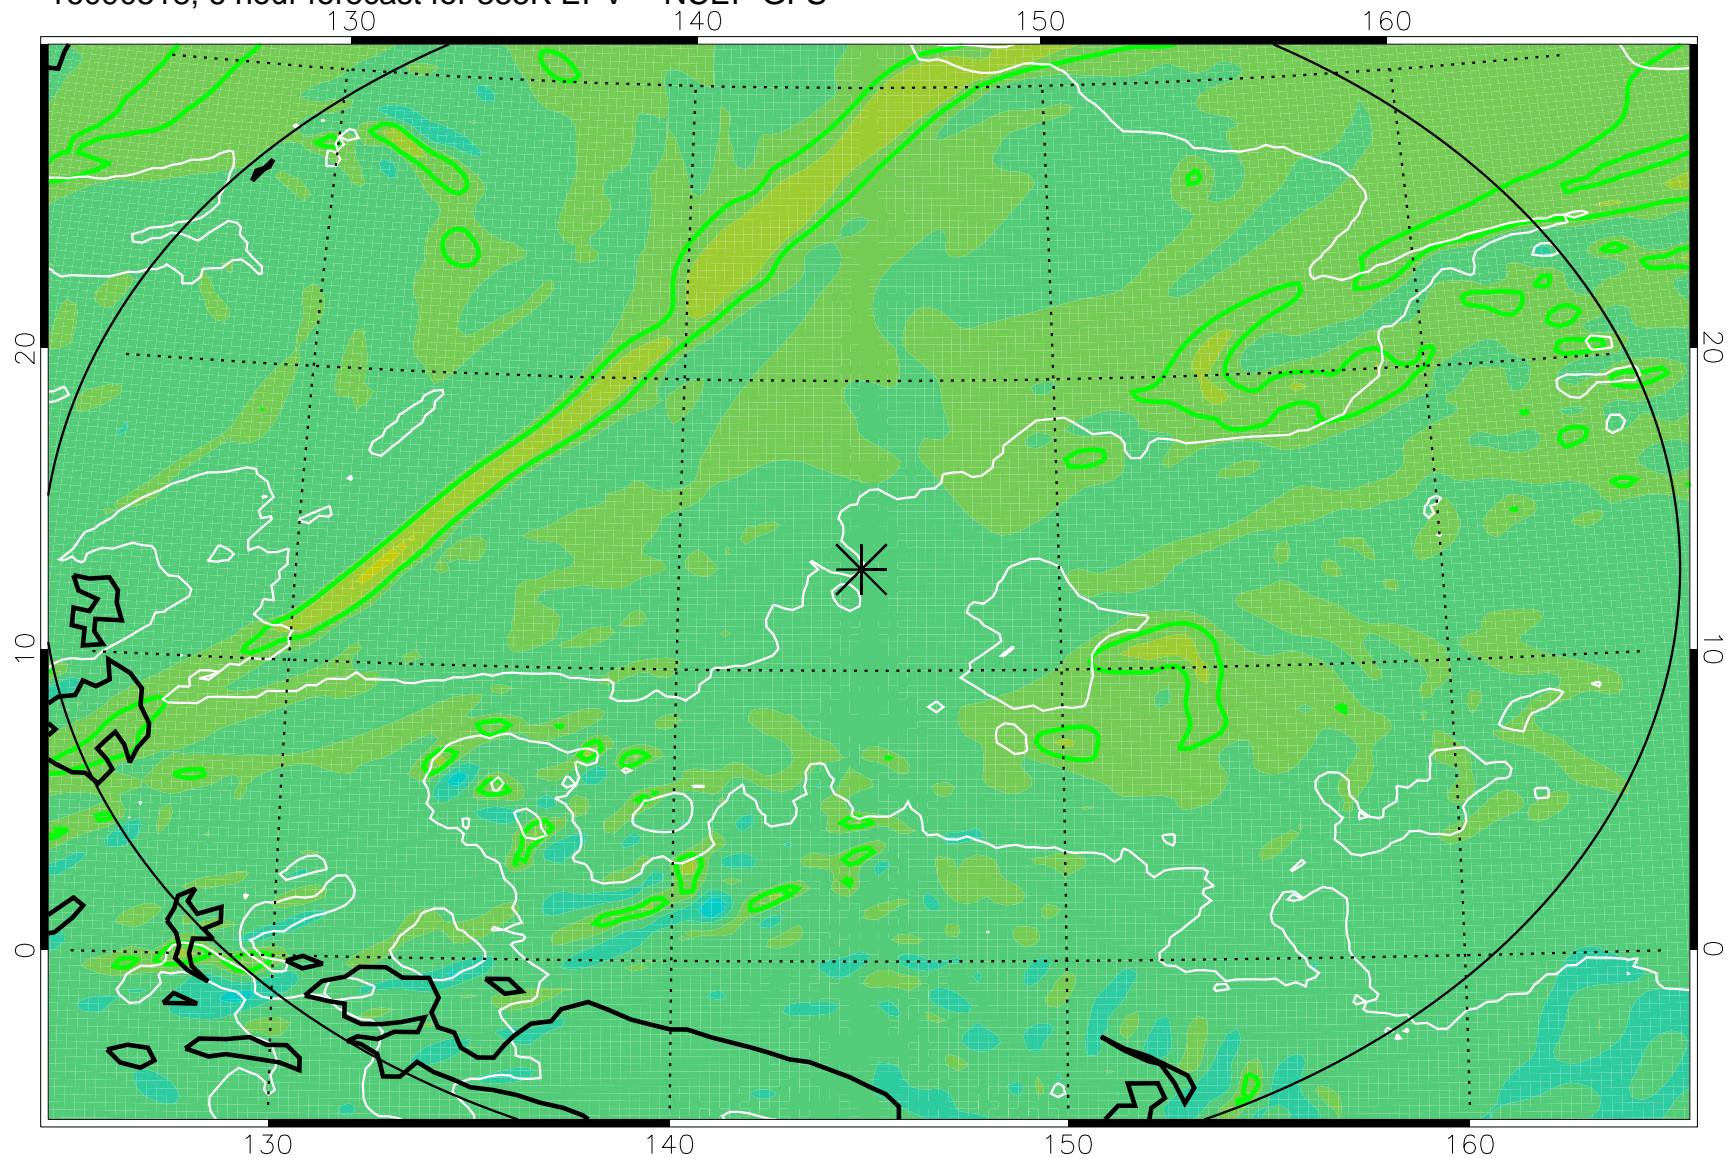

16090518, 6 hour forecast for 355K EPV -- NCEP GFS

355K Montgomery Streamfunction, white
EPV Tropopause (2 PVU) Position
Range ring of 2304 km

16090600, 12 hour forecast for 355K EPV -- NCEP GFS

355K Montgomery Streamfunction, white
EPV Tropopause (2 PVU) Position
Range ring of 2304 km

16090606, 18 hour forecast for 355K EPV -- NCEP GFS

355K Montgomery Streamfunction, white
EPV Tropopause (2 PVU) Position
Range ring of 2304 km

16090612, 24 hour forecast for 355K EPV -- NCEP GFS

355K Montgomery Streamfunction, white
EPV Tropopause (2 PVU) Position
Range ring of 2304 km

16090618, 30 hour forecast for 355K EPV -- NCEP GFS

355K Montgomery Streamfunction, white
EPV Tropopause (2 PVU) Position
Range ring of 2304 km

16090700, 36 hour forecast for 355K EPV -- NCEP GFS

355K Montgomery Streamfunction, white
EPV Tropopause (2 PVU) Position
Range ring of 2304 km

16090918, 102 hour forecast for 355K EPV -- NCEP GFS

355K Montgomery Streamfunction, white
EPV Tropopause (2 PVU) Position
Range ring of 2304 km

16091000, 108 hour forecast for 355K EPV -- NCEP GFS

355K Montgomery Streamfunction, white
EPV Tropopause (2 PVU) Position
Range ring of 2304 km