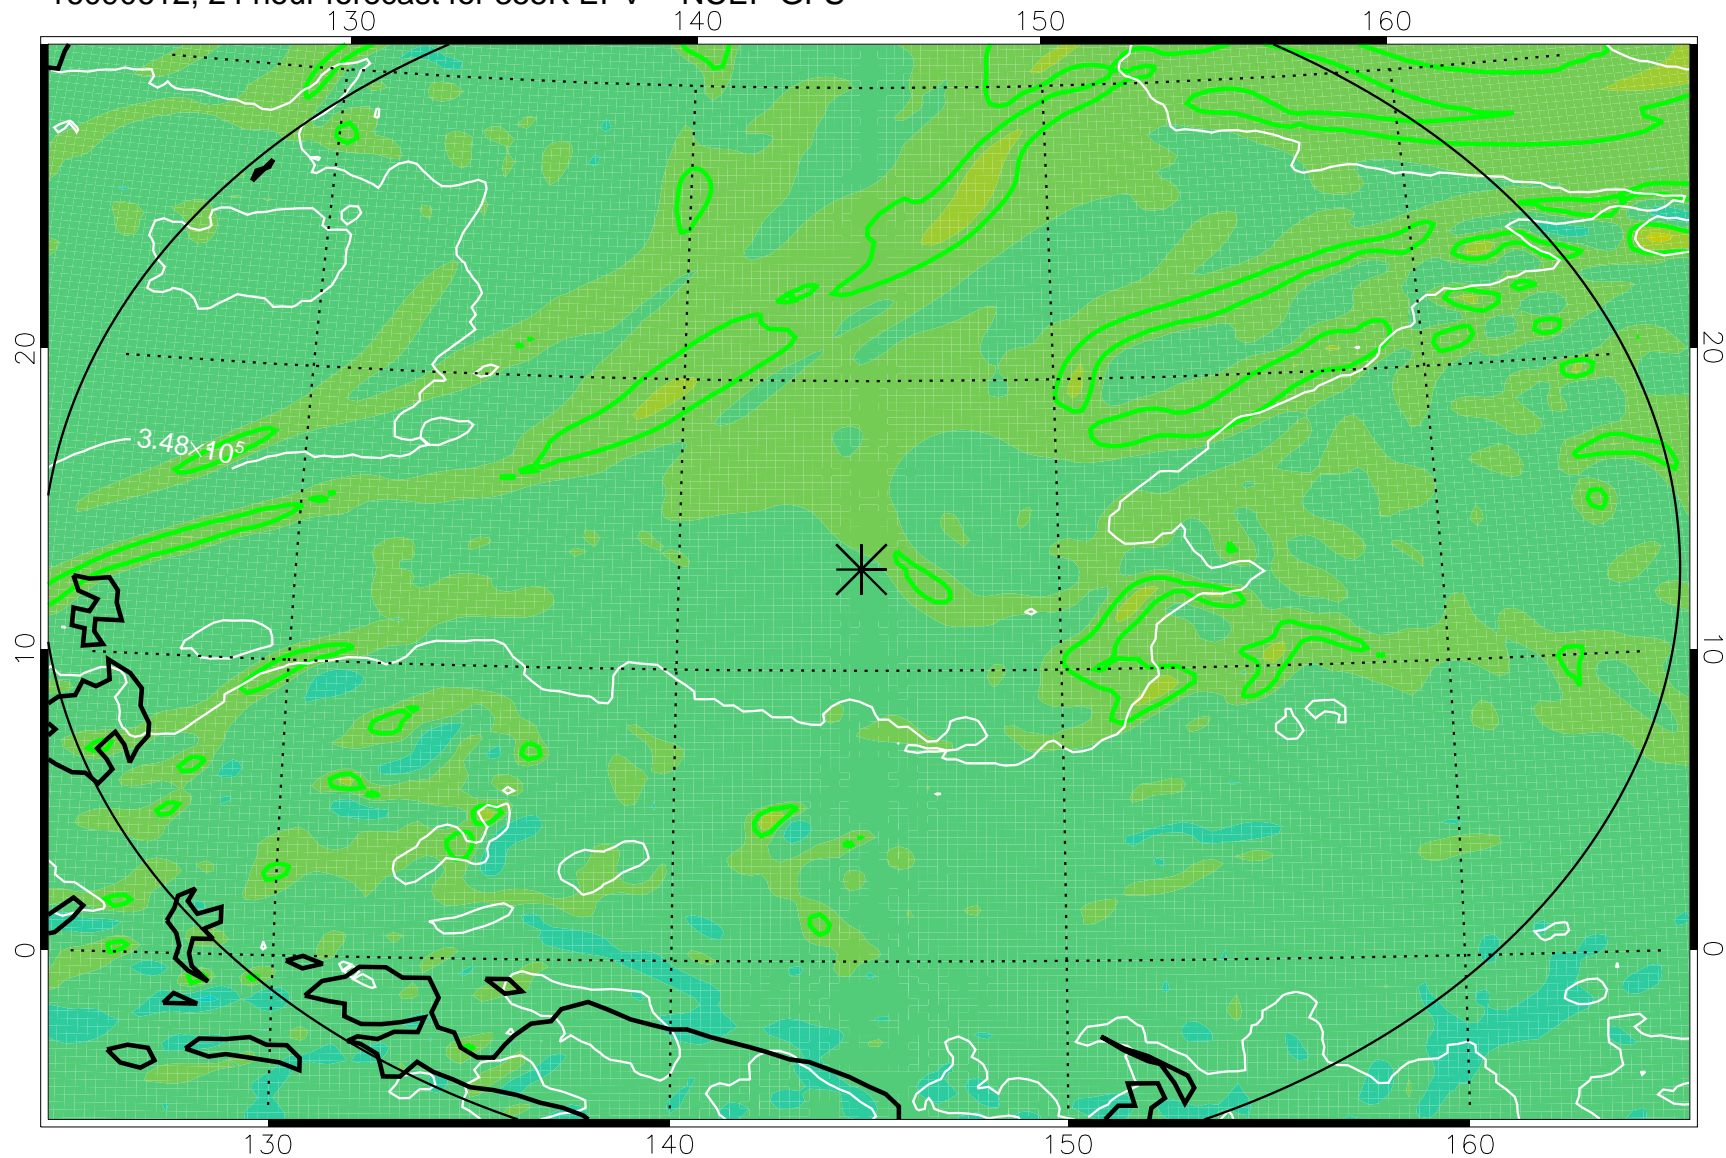

16090518, 6 hour forecast for 355K EPV -- NCEP GFS

355K Montgomery Streamfunction, white
EPV Tropopause (2 PVU) Position
Range ring of 2304 km

16090600, 12 hour forecast for 355K EPV -- NCEP GFS

355K Montgomery Streamfunction, white
EPV Tropopause (2 PVU) Position
Range ring of 2304 km

16090606, 18 hour forecast for 355K EPV -- NCEP GFS

355K Montgomery Streamfunction, white
EPV Tropopause (2 PVU) Position
Range ring of 2304 km

16090612, 24 hour forecast for 355K EPV -- NCEP GFS

355K Montgomery Streamfunction, white
EPV Tropopause (2 PVU) Position
Range ring of 2304 km

16090618, 30 hour forecast for 355K EPV -- NCEP GFS

355K Montgomery Streamfunction, white
EPV Tropopause (2 PVU) Position
Range ring of 2304 km

16090700, 36 hour forecast for 355K EPV -- NCEP GFS

355K Montgomery Streamfunction, white
EPV Tropopause (2 PVU) Position
Range ring of 2304 km

16090718, 54 hour forecast for 355K EPV -- NCEP GFS

355K Montgomery Streamfunction, white
EPV Tropopause (2 PVU) Position
Range ring of 2304 km

16090800, 60 hour forecast for 355K EPV -- NCEP GFS

355K Montgomery Streamfunction, white
EPV Tropopause (2 PVU) Position
Range ring of 2304 km