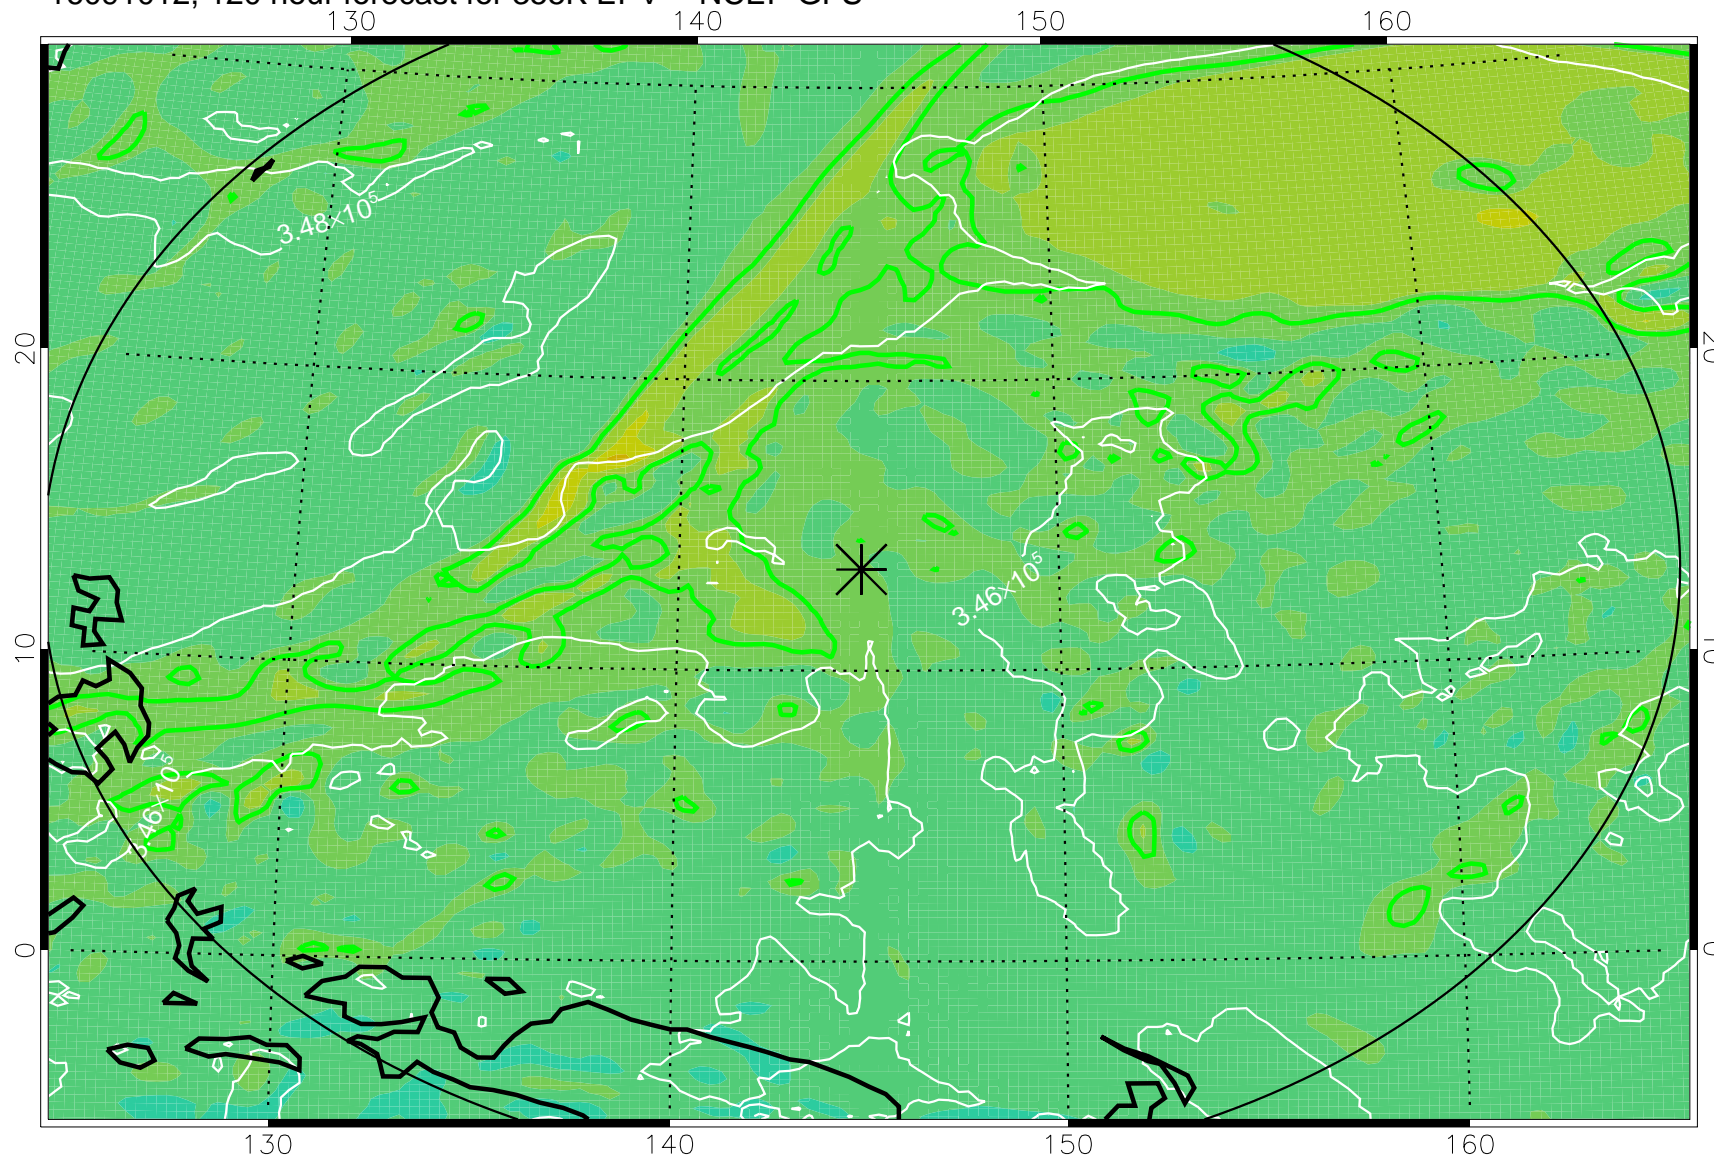

16090818, 78 hour forecast for 355K EPV -- NCEP GFS

355K Montgomery Streamfunction, white
EPV Tropopause (2 PVU) Position
Range ring of 2304 km

16090900, 84 hour forecast for 355K EPV -- NCEP GFS

355K Montgomery Streamfunction, white
EPV Tropopause (2 PVU) Position
Range ring of 2304 km

16090906, 90 hour forecast for 355K EPV -- NCEP GFS

355K Montgomery Streamfunction, white
EPV Tropopause (2 PVU) Position
Range ring of 2304 km

16090912, 96 hour forecast for 355K EPV -- NCEP GFS

355K Montgomery Streamfunction, white
EPV Tropopause (2 PVU) Position
Range ring of 2304 km

16090918, 102 hour forecast for 355K EPV -- NCEP GFS

355K Montgomery Streamfunction, white
EPV Tropopause (2 PVU) Position
Range ring of 2304 km

16091000, 108 hour forecast for 355K EPV -- NCEP GFS

355K Montgomery Streamfunction, white
EPV Tropopause (2 PVU) Position
Range ring of 2304 km

16091006, 114 hour forecast for 355K EPV -- NCEP GFS

355K Montgomery Streamfunction, white
EPV Tropopause (2 PVU) Position
Range ring of 2304 km

16091012, 120 hour forecast for 355K EPV -- NCEP GFS

355K Montgomery Streamfunction, white
EPV Tropopause (2 PVU) Position
Range ring of 2304 km