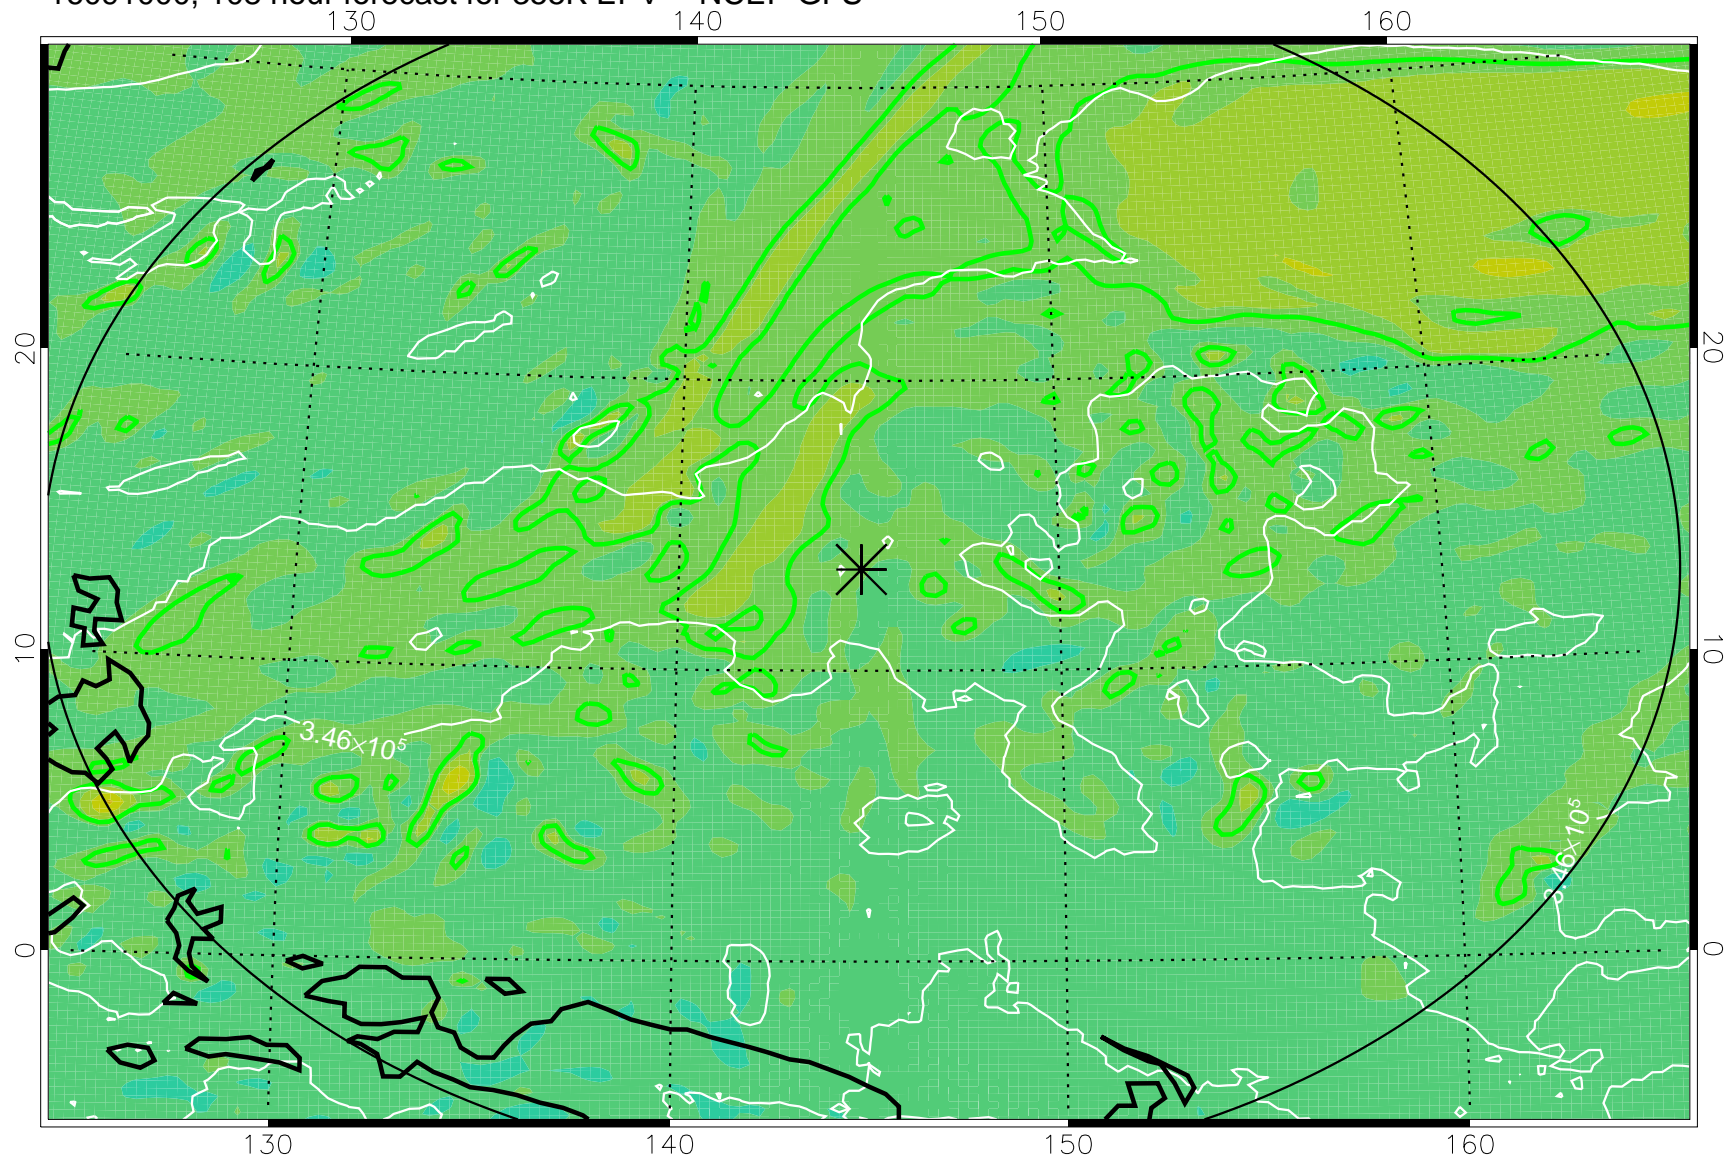

16090818, 78 hour forecast for 355K EPV -- NCEP GFS

355K Montgomery Streamfunction, white
EPV Tropopause (2 PVU) Position
Range ring of 2304 km

16090900, 84 hour forecast for 355K EPV -- NCEP GFS

355K Montgomery Streamfunction, white
EPV Tropopause (2 PVU) Position
Range ring of 2304 km

16090906, 90 hour forecast for 355K EPV -- NCEP GFS

355K Montgomery Streamfunction, white
EPV Tropopause (2 PVU) Position
Range ring of 2304 km

16090912, 96 hour forecast for 355K EPV -- NCEP GFS

355K Montgomery Streamfunction, white
EPV Tropopause (2 PVU) Position
Range ring of 2304 km

16090918, 102 hour forecast for 355K EPV -- NCEP GFS

355K Montgomery Streamfunction, white
EPV Tropopause (2 PVU) Position
Range ring of 2304 km

16091000, 108 hour forecast for 355K EPV -- NCEP GFS

355K Montgomery Streamfunction, white
EPV Tropopause (2 PVU) Position
Range ring of 2304 km

16091006, 114 hour forecast for 355K EPV -- NCEP GFS

355K Montgomery Streamfunction, white
EPV Tropopause (2 PVU) Position
Range ring of 2304 km

16091012, 120 hour forecast for 355K EPV -- NCEP GFS

355K Montgomery Streamfunction, white
EPV Tropopause (2 PVU) Position
Range ring of 2304 km