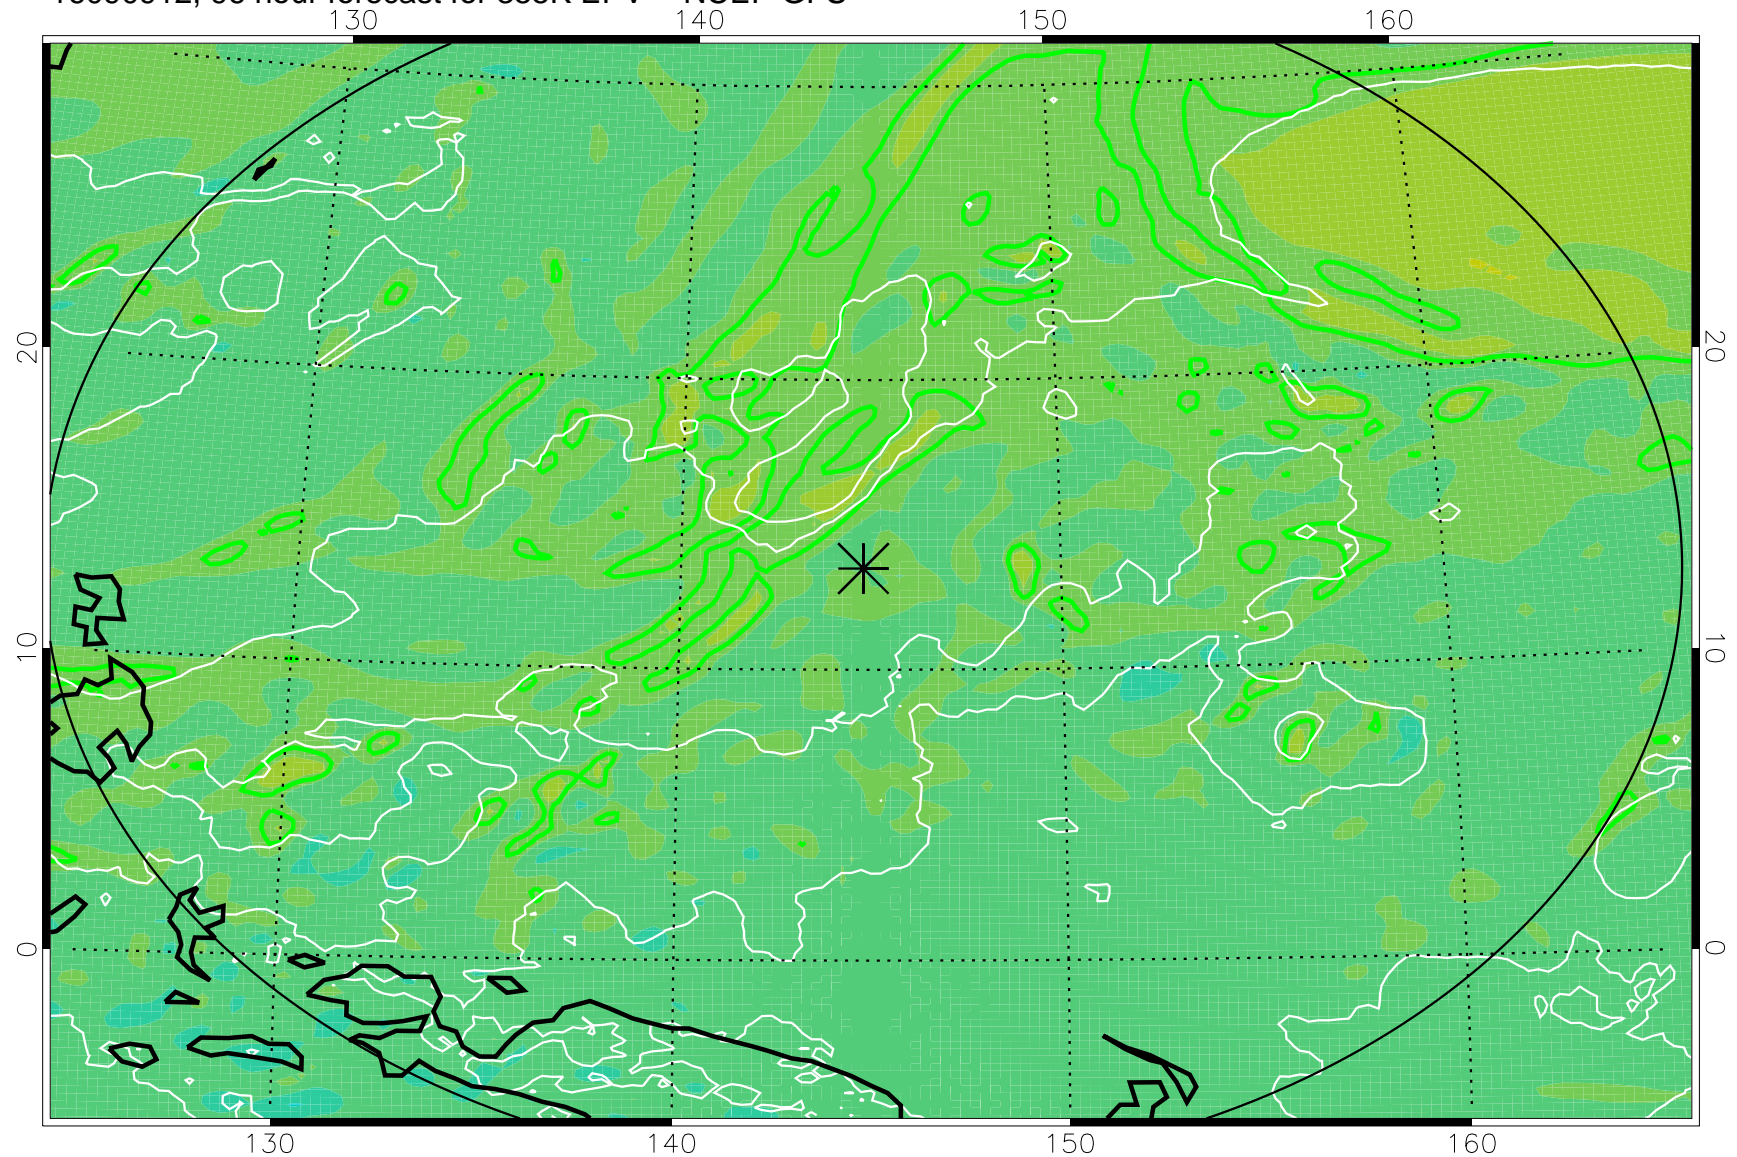

16090806, 66 hour forecast for 355K EPV -- NCEP GFS

355K Montgomery Streamfunction, white
EPV Tropopause (2 PVU) Position
Range ring of 2304 km

16090812, 72 hour forecast for 355K EPV -- NCEP GFS

355K Montgomery Streamfunction, white
EPV Tropopause (2 PVU) Position
Range ring of 2304 km

16090818, 78 hour forecast for 355K EPV -- NCEP GFS

355K Montgomery Streamfunction, white
EPV Tropopause (2 PVU) Position
Range ring of 2304 km

16090900, 84 hour forecast for 355K EPV -- NCEP GFS

355K Montgomery Streamfunction, white
EPV Tropopause (2 PVU) Position
Range ring of 2304 km

16090906, 90 hour forecast for 355K EPV -- NCEP GFS

355K Montgomery Streamfunction, white
EPV Tropopause (2 PVU) Position
Range ring of 2304 km

16090912, 96 hour forecast for 355K EPV -- NCEP GFS

355K Montgomery Streamfunction, white
EPV Tropopause (2 PVU) Position
Range ring of 2304 km

16090918, 102 hour forecast for 355K EPV -- NCEP GFS

355K Montgomery Streamfunction, white
EPV Tropopause (2 PVU) Position
Range ring of 2304 km

16091000, 108 hour forecast for 355K EPV -- NCEP GFS

355K Montgomery Streamfunction, white
EPV Tropopause (2 PVU) Position
Range ring of 2304 km