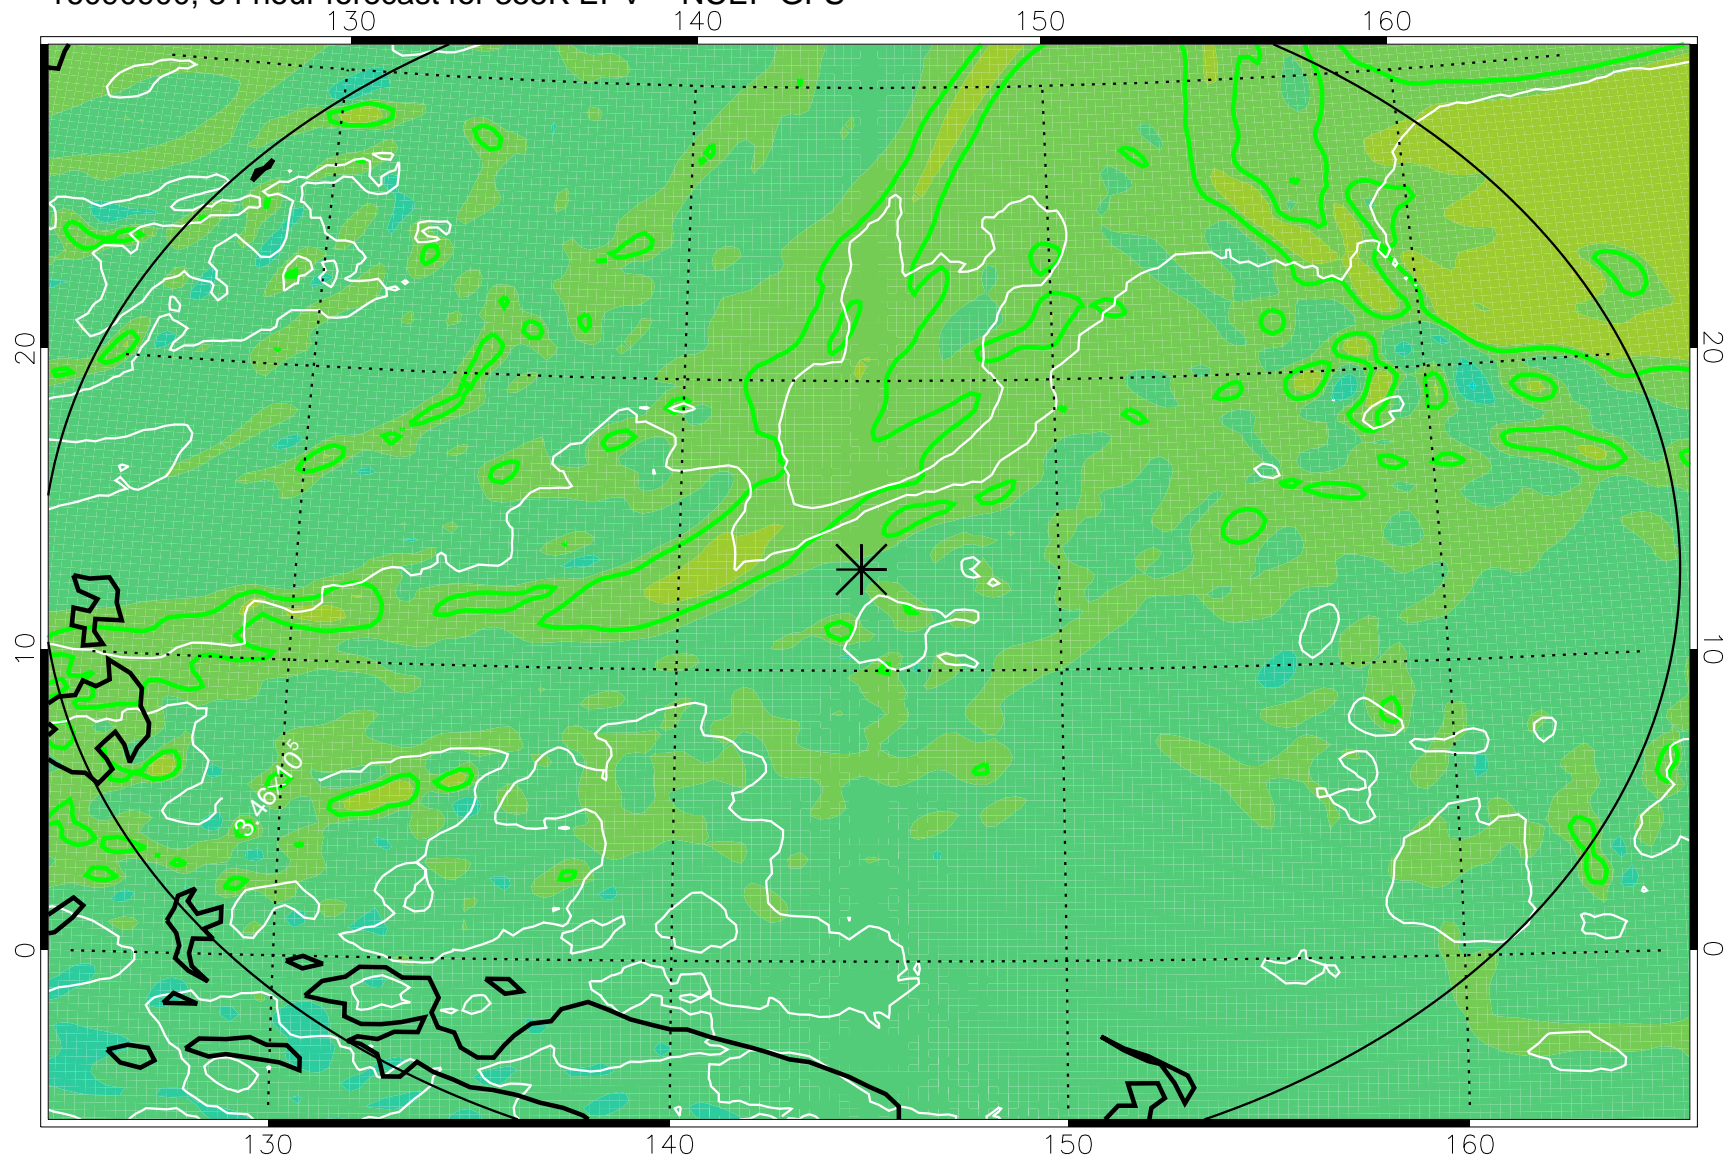

16090806, 66 hour forecast for 355K EPV -- NCEP GFS

355K Montgomery Streamfunction, white
EPV Tropopause (2 PVU) Position
Range ring of 2304 km

16090812, 72 hour forecast for 355K EPV -- NCEP GFS

355K Montgomery Streamfunction, white
EPV Tropopause (2 PVU) Position
Range ring of 2304 km

16090818, 78 hour forecast for 355K EPV -- NCEP GFS

355K Montgomery Streamfunction, white
EPV Tropopause (2 PVU) Position
Range ring of 2304 km

16090900, 84 hour forecast for 355K EPV -- NCEP GFS

355K Montgomery Streamfunction, white
EPV Tropopause (2 PVU) Position
Range ring of 2304 km

16090906, 90 hour forecast for 355K EPV -- NCEP GFS

355K Montgomery Streamfunction, white
EPV Tropopause (2 PVU) Position
Range ring of 2304 km

16090912, 96 hour forecast for 355K EPV -- NCEP GFS

355K Montgomery Streamfunction, white
EPV Tropopause (2 PVU) Position
Range ring of 2304 km

16090918, 102 hour forecast for 355K EPV -- NCEP GFS

355K Montgomery Streamfunction, white
EPV Tropopause (2 PVU) Position
Range ring of 2304 km

16091000, 108 hour forecast for 355K EPV -- NCEP GFS

355K Montgomery Streamfunction, white
EPV Tropopause (2 PVU) Position
Range ring of 2304 km