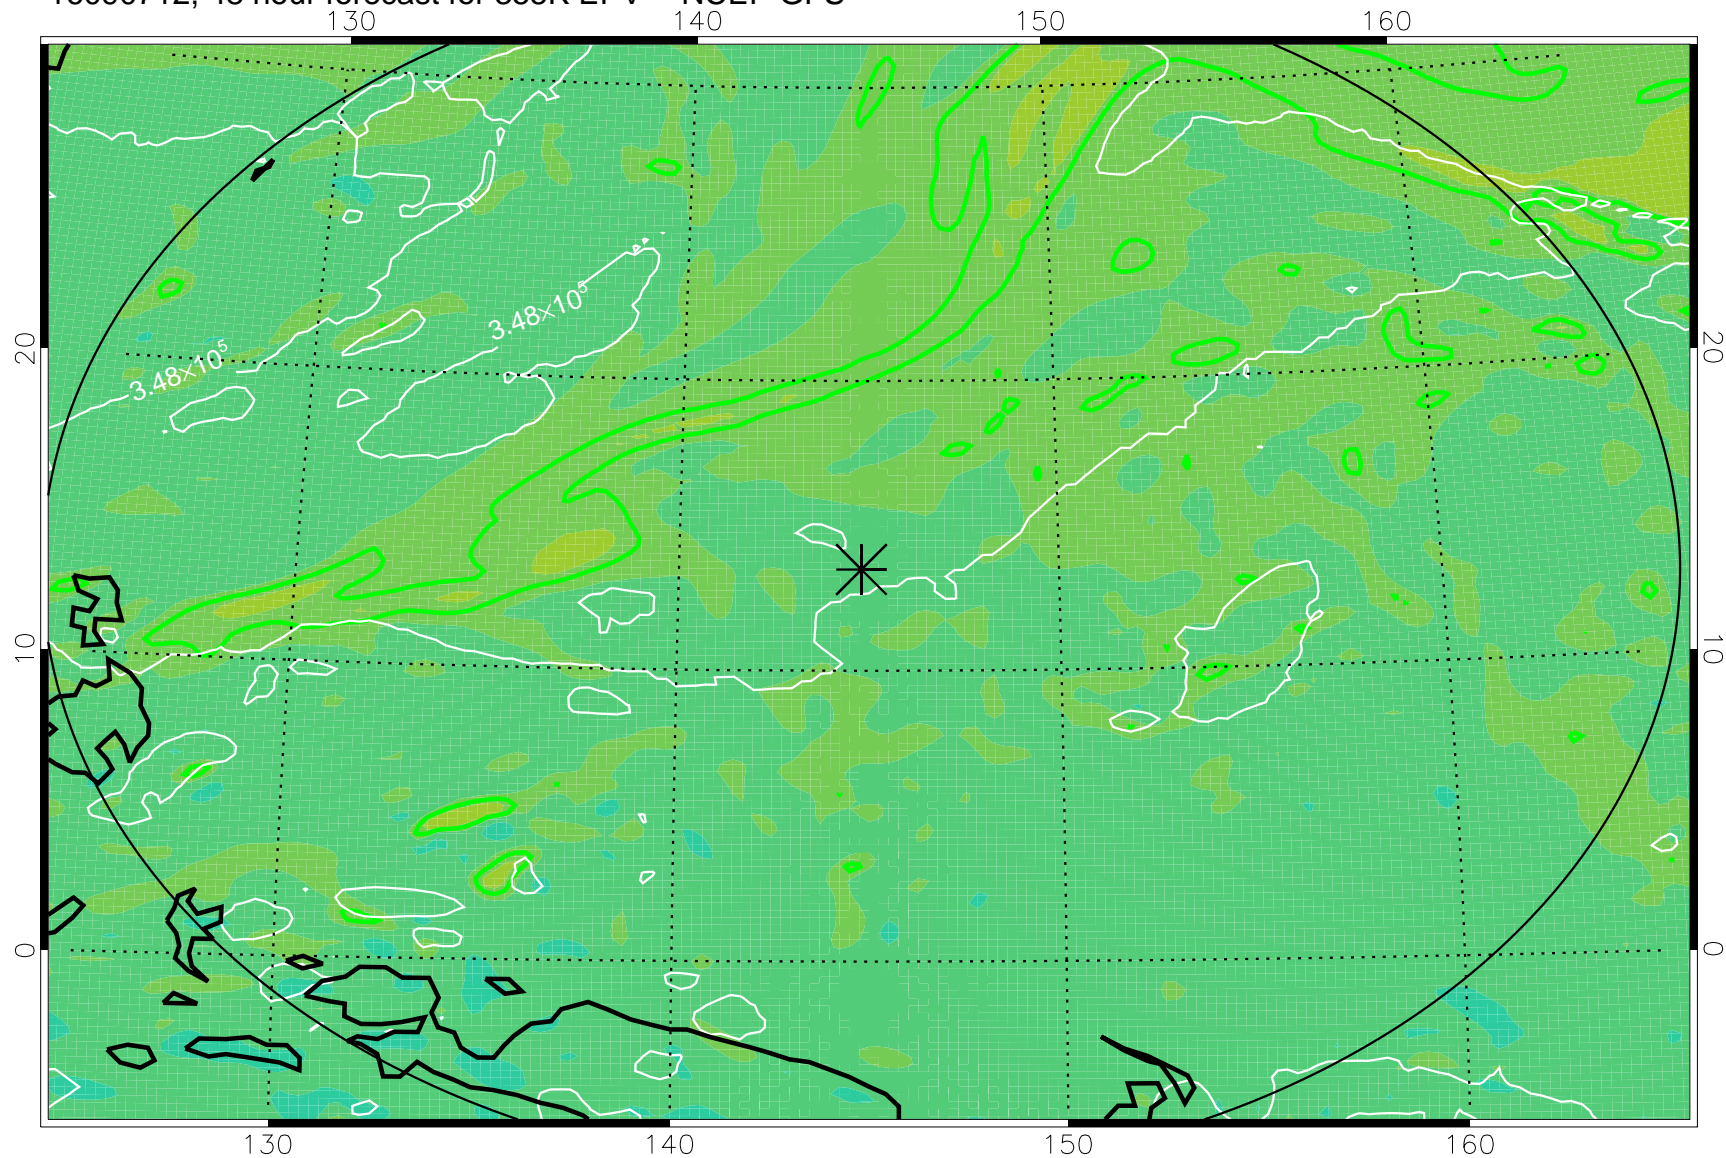

16090618, 30 hour forecast for 355K EPV -- NCEP GFS

355K Montgomery Streamfunction, white
EPV Tropopause (2 PVU) Position
Range ring of 2304 km

16090700, 36 hour forecast for 355K EPV -- NCEP GFS

355K Montgomery Streamfunction, white
EPV Tropopause (2 PVU) Position
Range ring of 2304 km

16090706, 42 hour forecast for 355K EPV -- NCEP GFS

355K Montgomery Streamfunction, white
EPV Tropopause (2 PVU) Position
Range ring of 2304 km

16090712, 48 hour forecast for 355K EPV -- NCEP GFS

355K Montgomery Streamfunction, white
EPV Tropopause (2 PVU) Position
Range ring of 2304 km

16090718, 54 hour forecast for 355K EPV -- NCEP GFS

355K Montgomery Streamfunction, white
EPV Tropopause (2 PVU) Position
Range ring of 2304 km

16090800, 60 hour forecast for 355K EPV -- NCEP GFS

355K Montgomery Streamfunction, white
EPV Tropopause (2 PVU) Position
Range ring of 2304 km

16090818, 78 hour forecast for 355K EPV -- NCEP GFS

355K Montgomery Streamfunction, white
EPV Tropopause (2 PVU) Position
Range ring of 2304 km

16090900, 84 hour forecast for 355K EPV -- NCEP GFS

355K Montgomery Streamfunction, white
EPV Tropopause (2 PVU) Position
Range ring of 2304 km