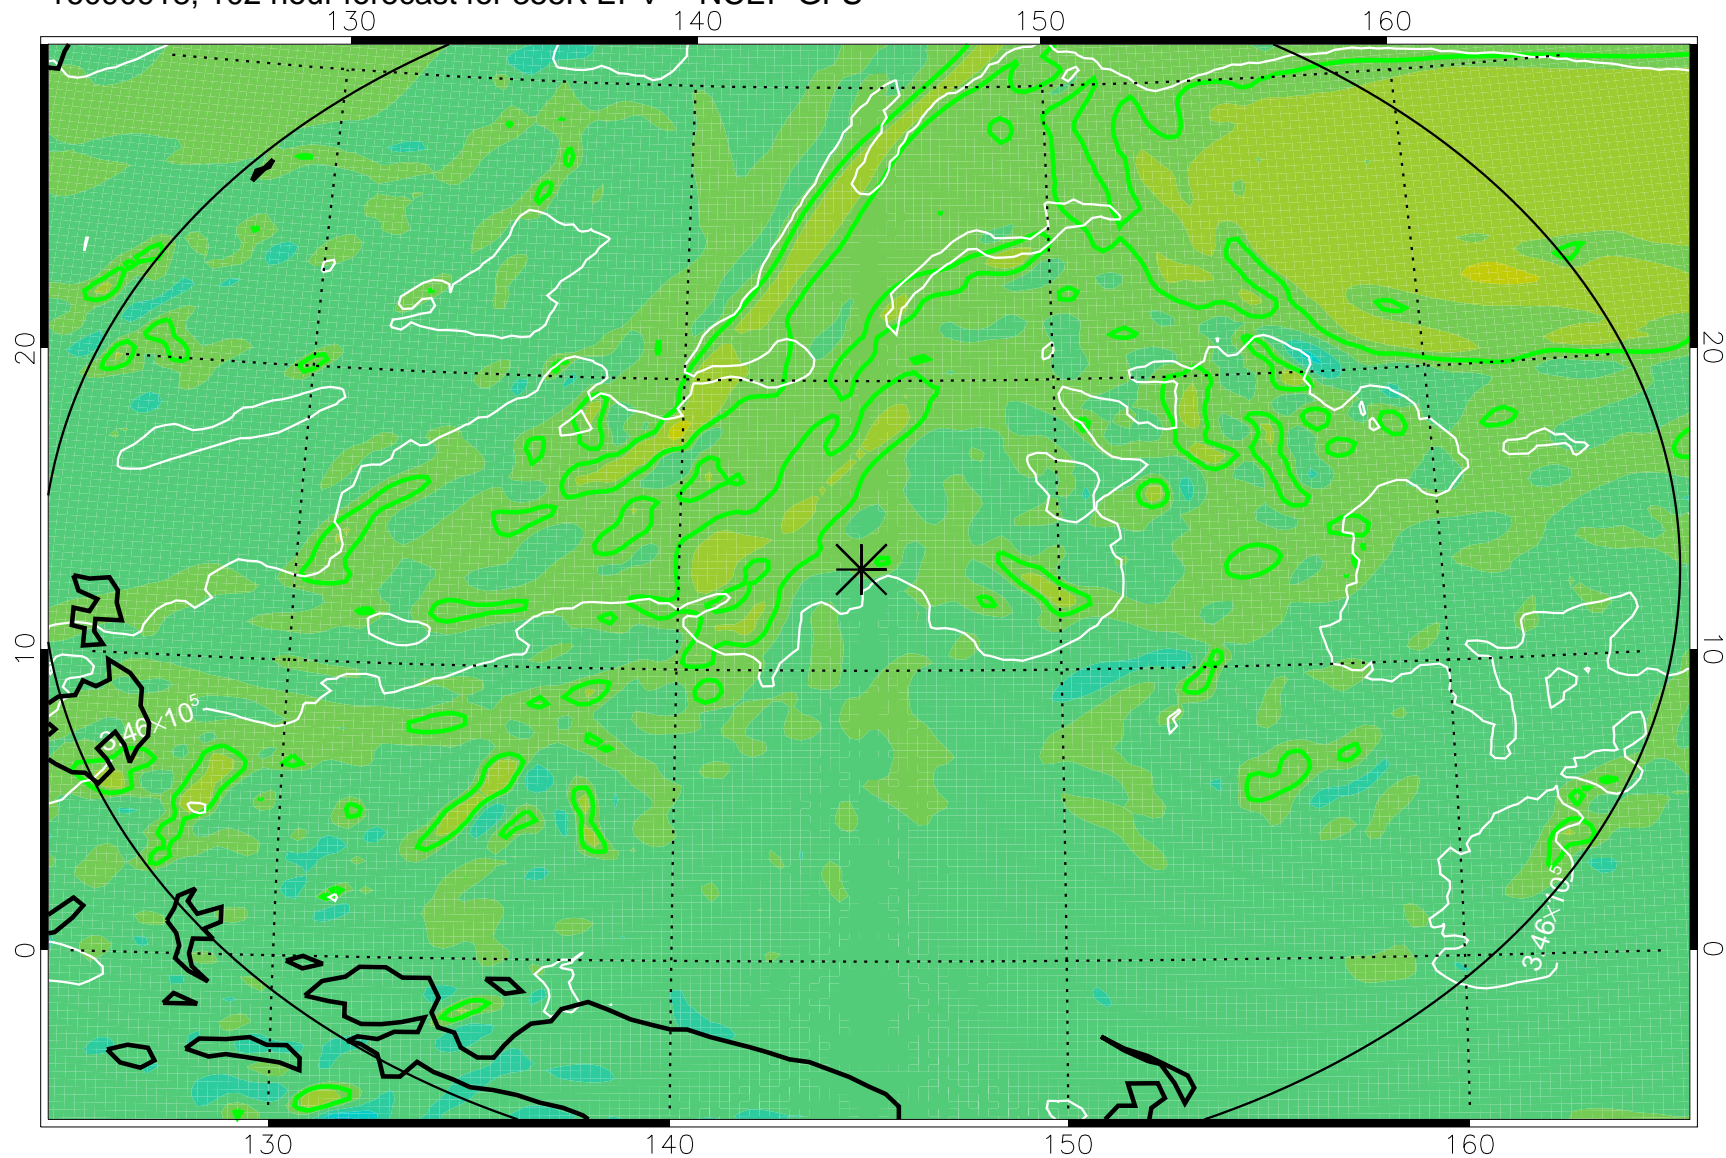

16090818, 78 hour forecast for 355K EPV -- NCEP GFS

355K Montgomery Streamfunction, white
EPV Tropopause (2 PVU) Position
Range ring of 2304 km

16090900, 84 hour forecast for 355K EPV -- NCEP GFS

355K Montgomery Streamfunction, white
EPV Tropopause (2 PVU) Position
Range ring of 2304 km

16090906, 90 hour forecast for 355K EPV -- NCEP GFS

355K Montgomery Streamfunction, white
EPV Tropopause (2 PVU) Position
Range ring of 2304 km

16090912, 96 hour forecast for 355K EPV -- NCEP GFS

355K Montgomery Streamfunction, white
EPV Tropopause (2 PVU) Position
Range ring of 2304 km

16090918, 102 hour forecast for 355K EPV -- NCEP GFS

355K Montgomery Streamfunction, white
EPV Tropopause (2 PVU) Position
Range ring of 2304 km

16091000, 108 hour forecast for 355K EPV -- NCEP GFS

355K Montgomery Streamfunction, white
EPV Tropopause (2 PVU) Position
Range ring of 2304 km

16091006, 114 hour forecast for 355K EPV -- NCEP GFS

355K Montgomery Streamfunction, white
EPV Tropopause (2 PVU) Position
Range ring of 2304 km

16091012, 120 hour forecast for 355K EPV -- NCEP GFS

355K Montgomery Streamfunction, white
EPV Tropopause (2 PVU) Position
Range ring of 2304 km