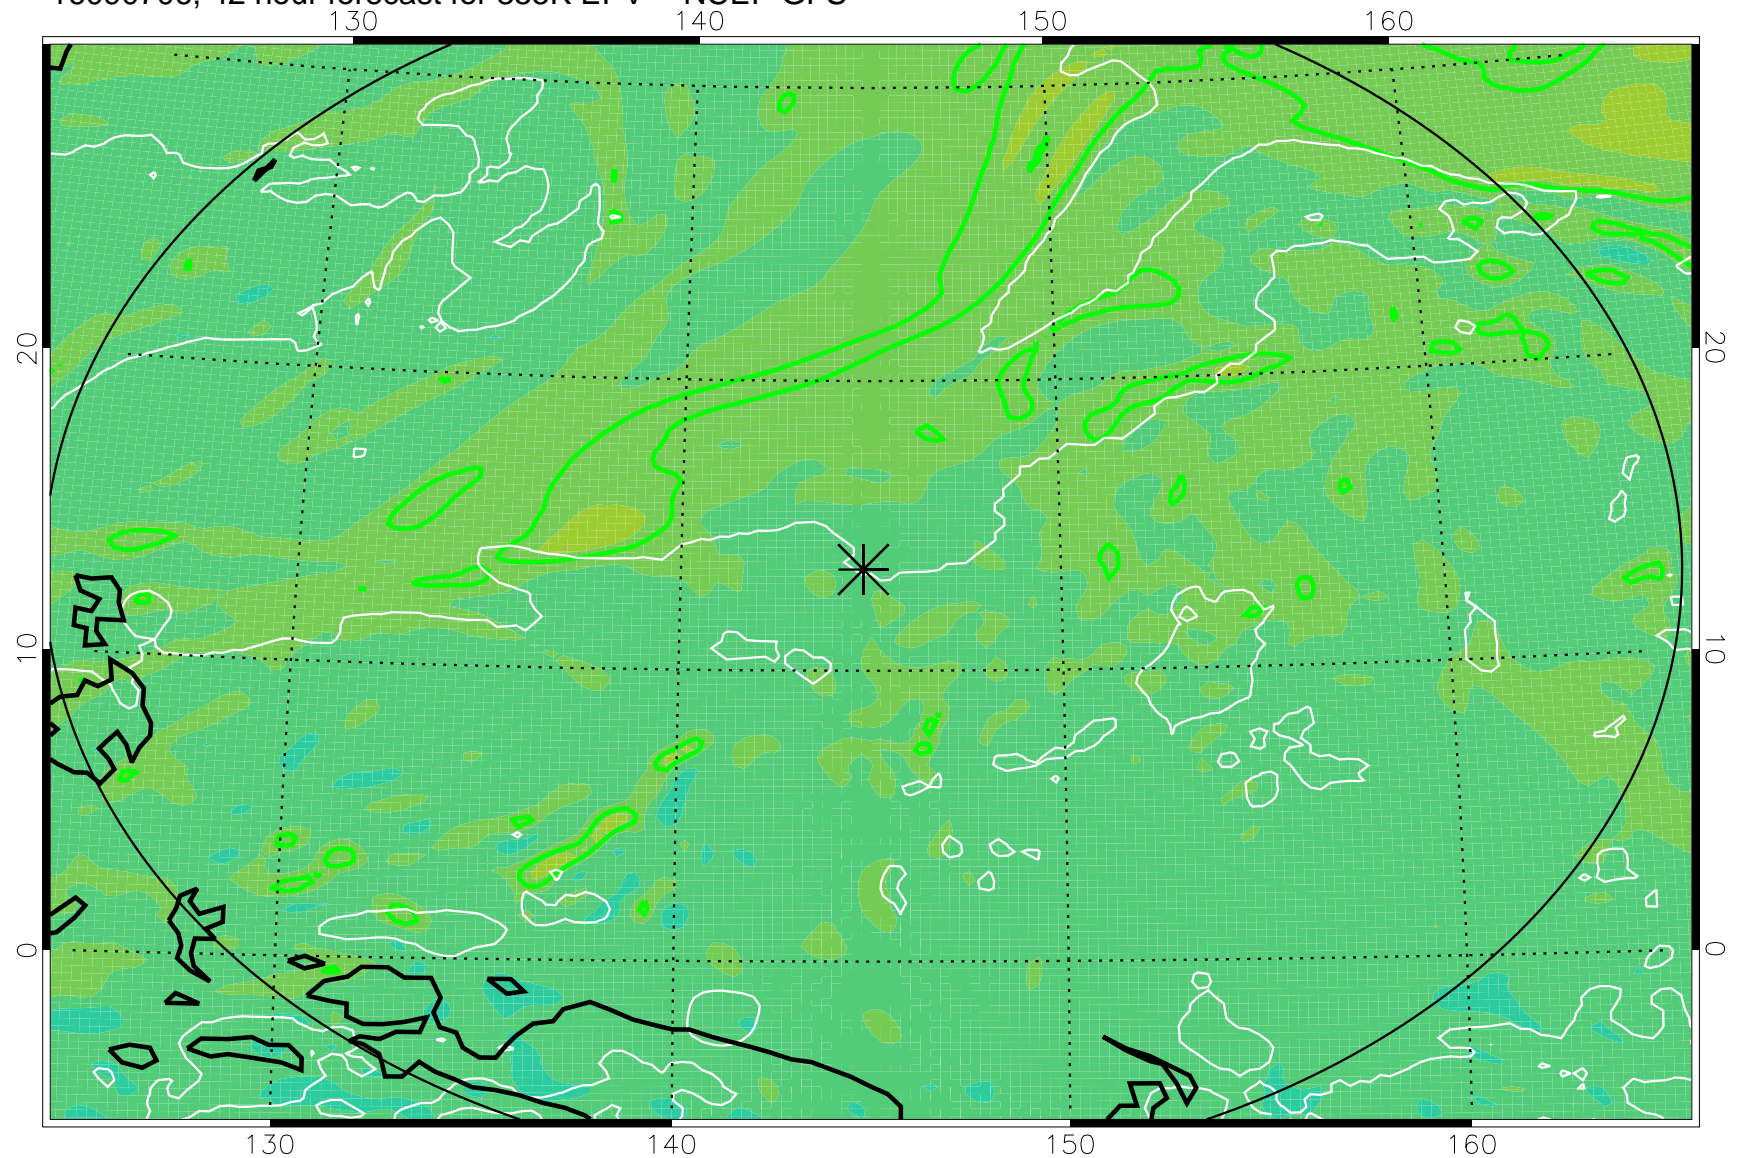

16090618, 30 hour forecast for 355K EPV -- NCEP GFS

355K Montgomery Streamfunction, white
EPV Tropopause (2 PVU) Position
Range ring of 2304 km

16090700, 36 hour forecast for 355K EPV -- NCEP GFS

355K Montgomery Streamfunction, white
EPV Tropopause (2 PVU) Position
Range ring of 2304 km

16090706, 42 hour forecast for 355K EPV -- NCEP GFS

355K Montgomery Streamfunction, white
EPV Tropopause (2 PVU) Position
Range ring of 2304 km

16090712, 48 hour forecast for 355K EPV -- NCEP GFS

355K Montgomery Streamfunction, white
EPV Tropopause (2 PVU) Position
Range ring of 2304 km

16090718, 54 hour forecast for 355K EPV -- NCEP GFS

355K Montgomery Streamfunction, white
EPV Tropopause (2 PVU) Position
Range ring of 2304 km

16090800, 60 hour forecast for 355K EPV -- NCEP GFS

355K Montgomery Streamfunction, white
EPV Tropopause (2 PVU) Position
Range ring of 2304 km

16090818, 78 hour forecast for 355K EPV -- NCEP GFS

355K Montgomery Streamfunction, white
EPV Tropopause (2 PVU) Position
Range ring of 2304 km

16090900, 84 hour forecast for 355K EPV -- NCEP GFS

355K Montgomery Streamfunction, white
EPV Tropopause (2 PVU) Position
Range ring of 2304 km