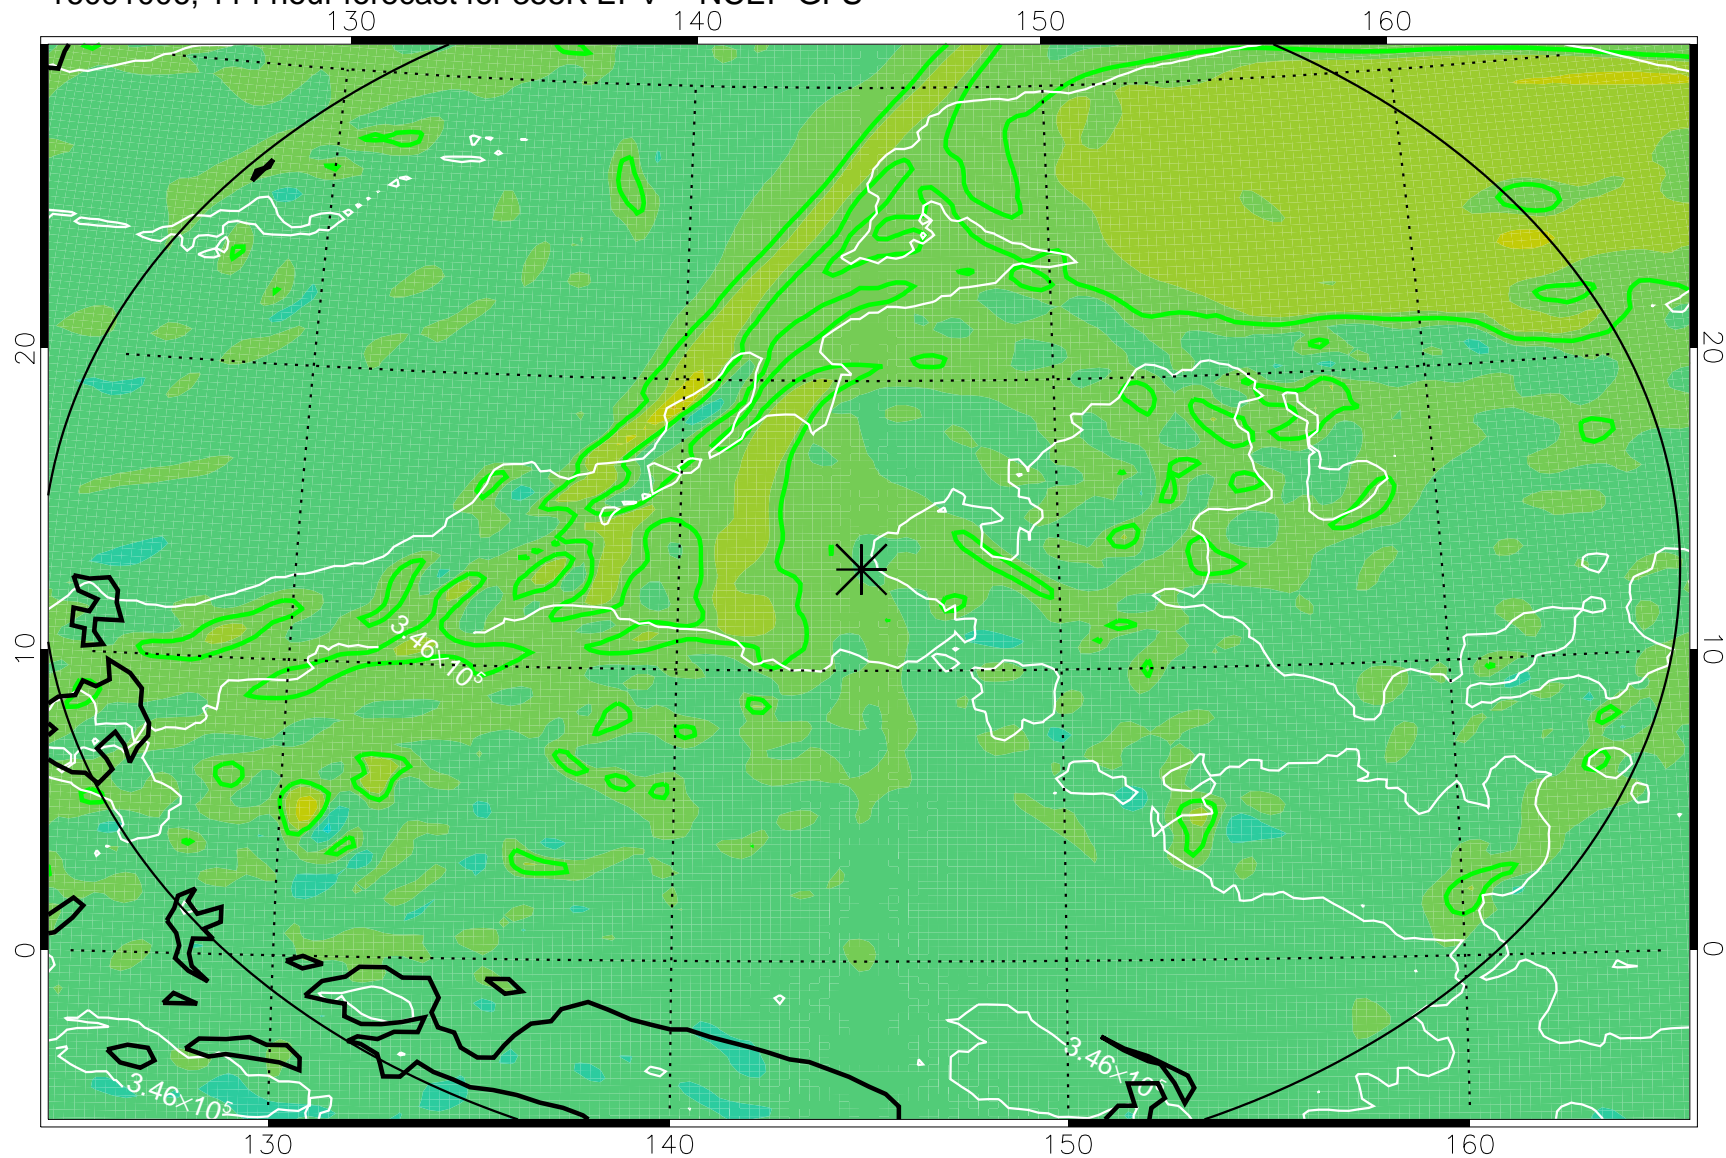

16090818, 78 hour forecast for 355K EPV -- NCEP GFS

355K Montgomery Streamfunction, white
EPV Tropopause (2 PVU) Position
Range ring of 2304 km

16090900, 84 hour forecast for 355K EPV -- NCEP GFS

355K Montgomery Streamfunction, white
EPV Tropopause (2 PVU) Position
Range ring of 2304 km

16090906, 90 hour forecast for 355K EPV -- NCEP GFS

355K Montgomery Streamfunction, white
EPV Tropopause (2 PVU) Position
Range ring of 2304 km

16090912, 96 hour forecast for 355K EPV -- NCEP GFS

355K Montgomery Streamfunction, white
EPV Tropopause (2 PVU) Position
Range ring of 2304 km

16090918, 102 hour forecast for 355K EPV -- NCEP GFS

355K Montgomery Streamfunction, white
EPV Tropopause (2 PVU) Position
Range ring of 2304 km

16091000, 108 hour forecast for 355K EPV -- NCEP GFS

355K Montgomery Streamfunction, white
EPV Tropopause (2 PVU) Position
Range ring of 2304 km

16091006, 114 hour forecast for 355K EPV -- NCEP GFS

355K Montgomery Streamfunction, white
EPV Tropopause (2 PVU) Position
Range ring of 2304 km

16091012, 120 hour forecast for 355K EPV -- NCEP GFS

355K Montgomery Streamfunction, white
EPV Tropopause (2 PVU) Position
Range ring of 2304 km