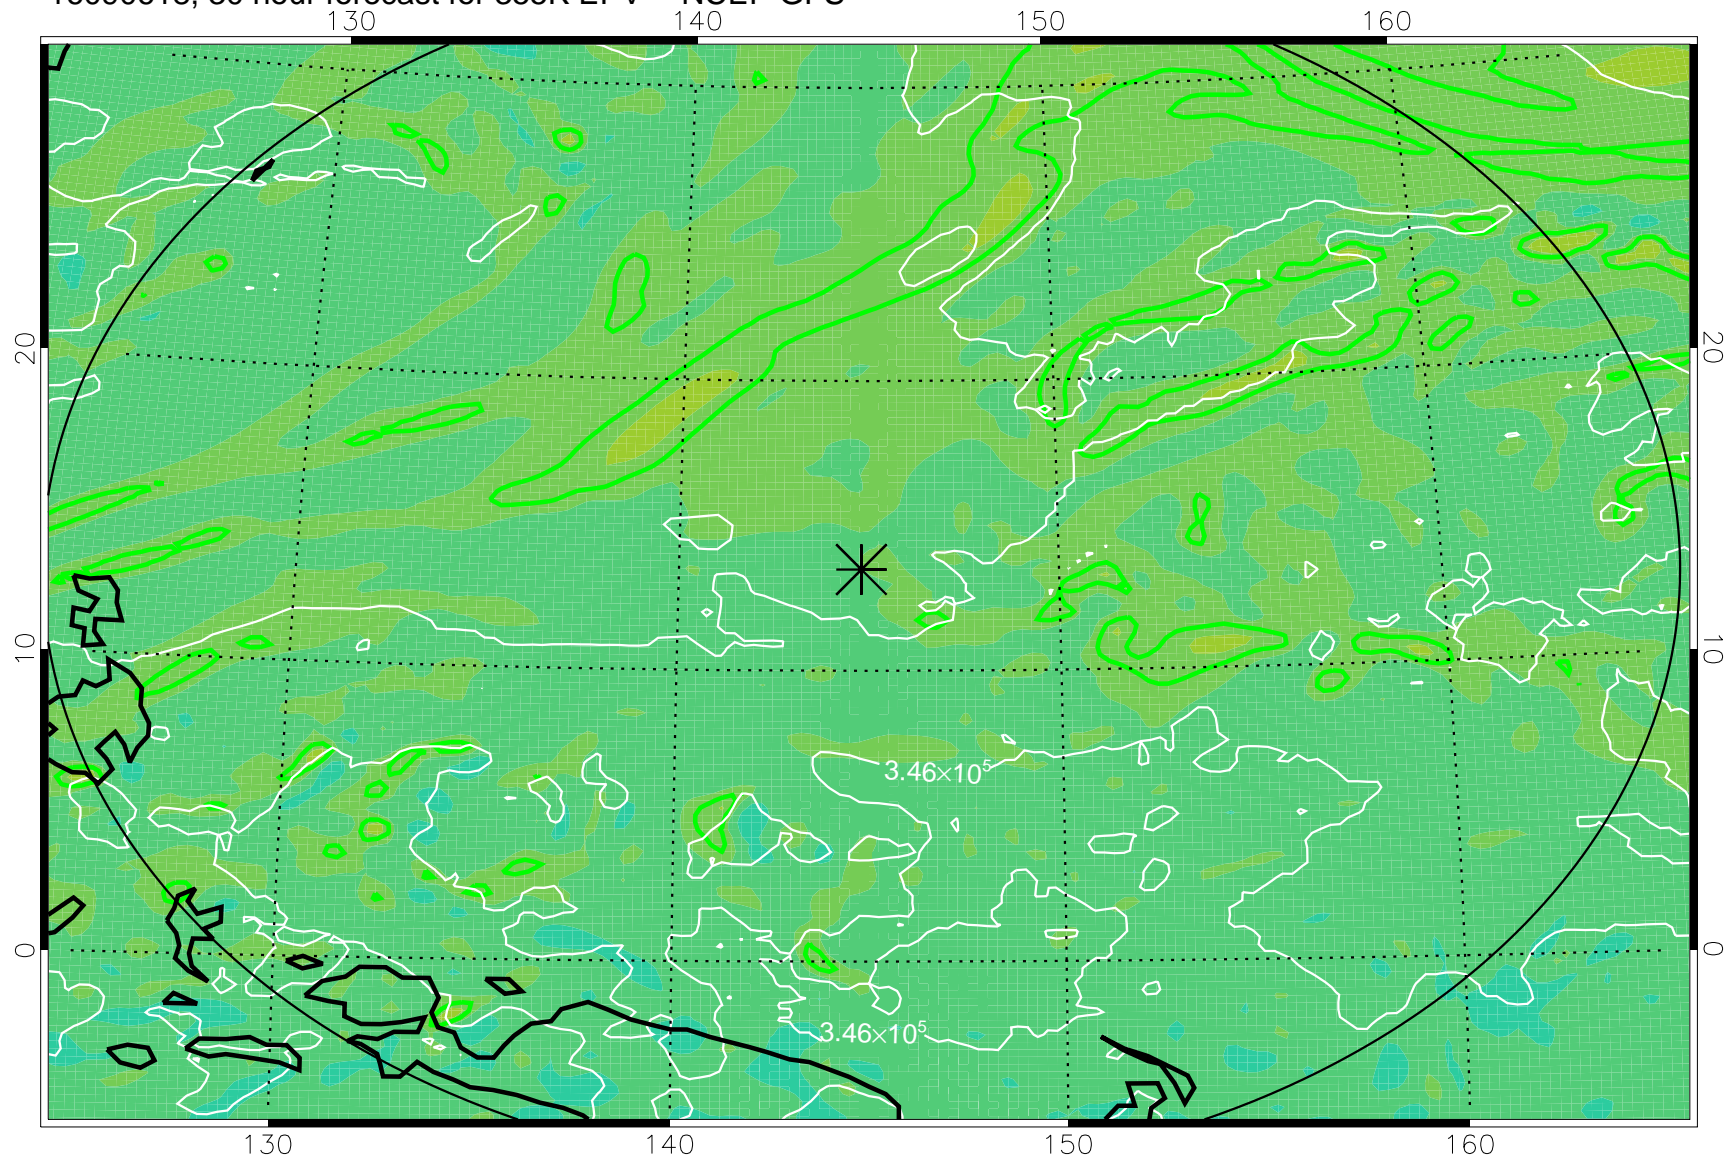

16090606, 18 hour forecast for 355K EPV -- NCEP GFS

355K Montgomery Streamfunction, white
EPV Tropopause (2 PVU) Position
Range ring of 2304 km

16090612, 24 hour forecast for 355K EPV -- NCEP GFS

355K Montgomery Streamfunction, white
EPV Tropopause (2 PVU) Position
Range ring of 2304 km

16090618, 30 hour forecast for 355K EPV -- NCEP GFS

355K Montgomery Streamfunction, white
EPV Tropopause (2 PVU) Position
Range ring of 2304 km

16090700, 36 hour forecast for 355K EPV -- NCEP GFS

355K Montgomery Streamfunction, white
EPV Tropopause (2 PVU) Position
Range ring of 2304 km

16090706, 42 hour forecast for 355K EPV -- NCEP GFS

355K Montgomery Streamfunction, white
EPV Tropopause (2 PVU) Position
Range ring of 2304 km

16090712, 48 hour forecast for 355K EPV -- NCEP GFS

355K Montgomery Streamfunction, white
EPV Tropopause (2 PVU) Position
Range ring of 2304 km

16090718, 54 hour forecast for 355K EPV -- NCEP GFS

355K Montgomery Streamfunction, white
EPV Tropopause (2 PVU) Position
Range ring of 2304 km

16090800, 60 hour forecast for 355K EPV -- NCEP GFS

355K Montgomery Streamfunction, white
EPV Tropopause (2 PVU) Position
Range ring of 2304 km