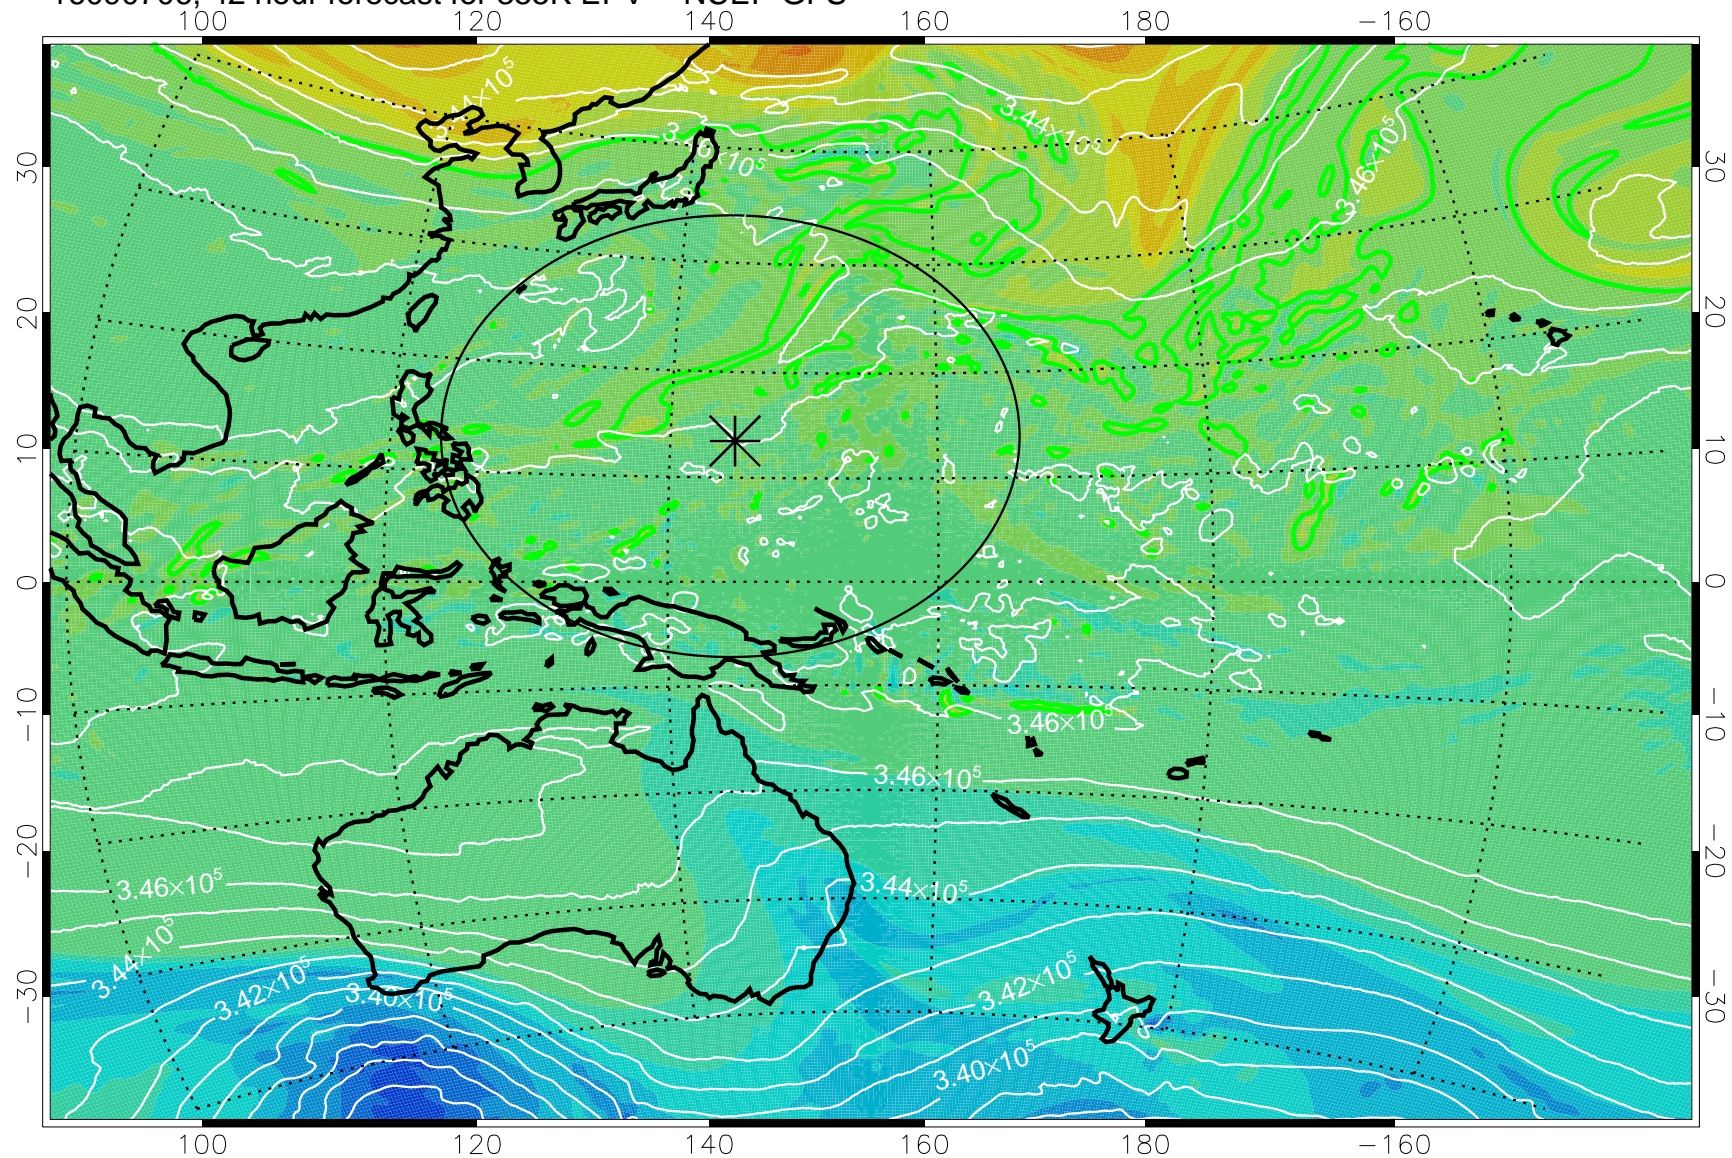

16090606, 18 hour forecast for 355K EPV -- NCEP GFS

355K Montgomery Streamfunction, white  
EPV Tropopause (2 PVU) Position  
Range ring of 2304 km

16090612, 24 hour forecast for 355K EPV -- NCEP GFS

355K Montgomery Streamfunction, white  
EPV Tropopause (2 PVU) Position  
Range ring of 2304 km

16090618, 30 hour forecast for 355K EPV -- NCEP GFS

355K Montgomery Streamfunction, white  
EPV Tropopause (2 PVU) Position  
Range ring of 2304 km

16090700, 36 hour forecast for 355K EPV -- NCEP GFS

355K Montgomery Streamfunction, white  
EPV Tropopause (2 PVU) Position  
Range ring of 2304 km

16090706, 42 hour forecast for 355K EPV -- NCEP GFS

355K Montgomery Streamfunction, white  
EPV Tropopause (2 PVU) Position  
Range ring of 2304 km

16090712, 48 hour forecast for 355K EPV -- NCEP GFS

355K Montgomery Streamfunction, white  
EPV Tropopause (2 PVU) Position  
Range ring of 2304 km

16090718, 54 hour forecast for 355K EPV -- NCEP GFS

355K Montgomery Streamfunction, white  
EPV Tropopause (2 PVU) Position  
Range ring of 2304 km

16090800, 60 hour forecast for 355K EPV -- NCEP GFS

355K Montgomery Streamfunction, white  
EPV Tropopause (2 PVU) Position  
Range ring of 2304 km