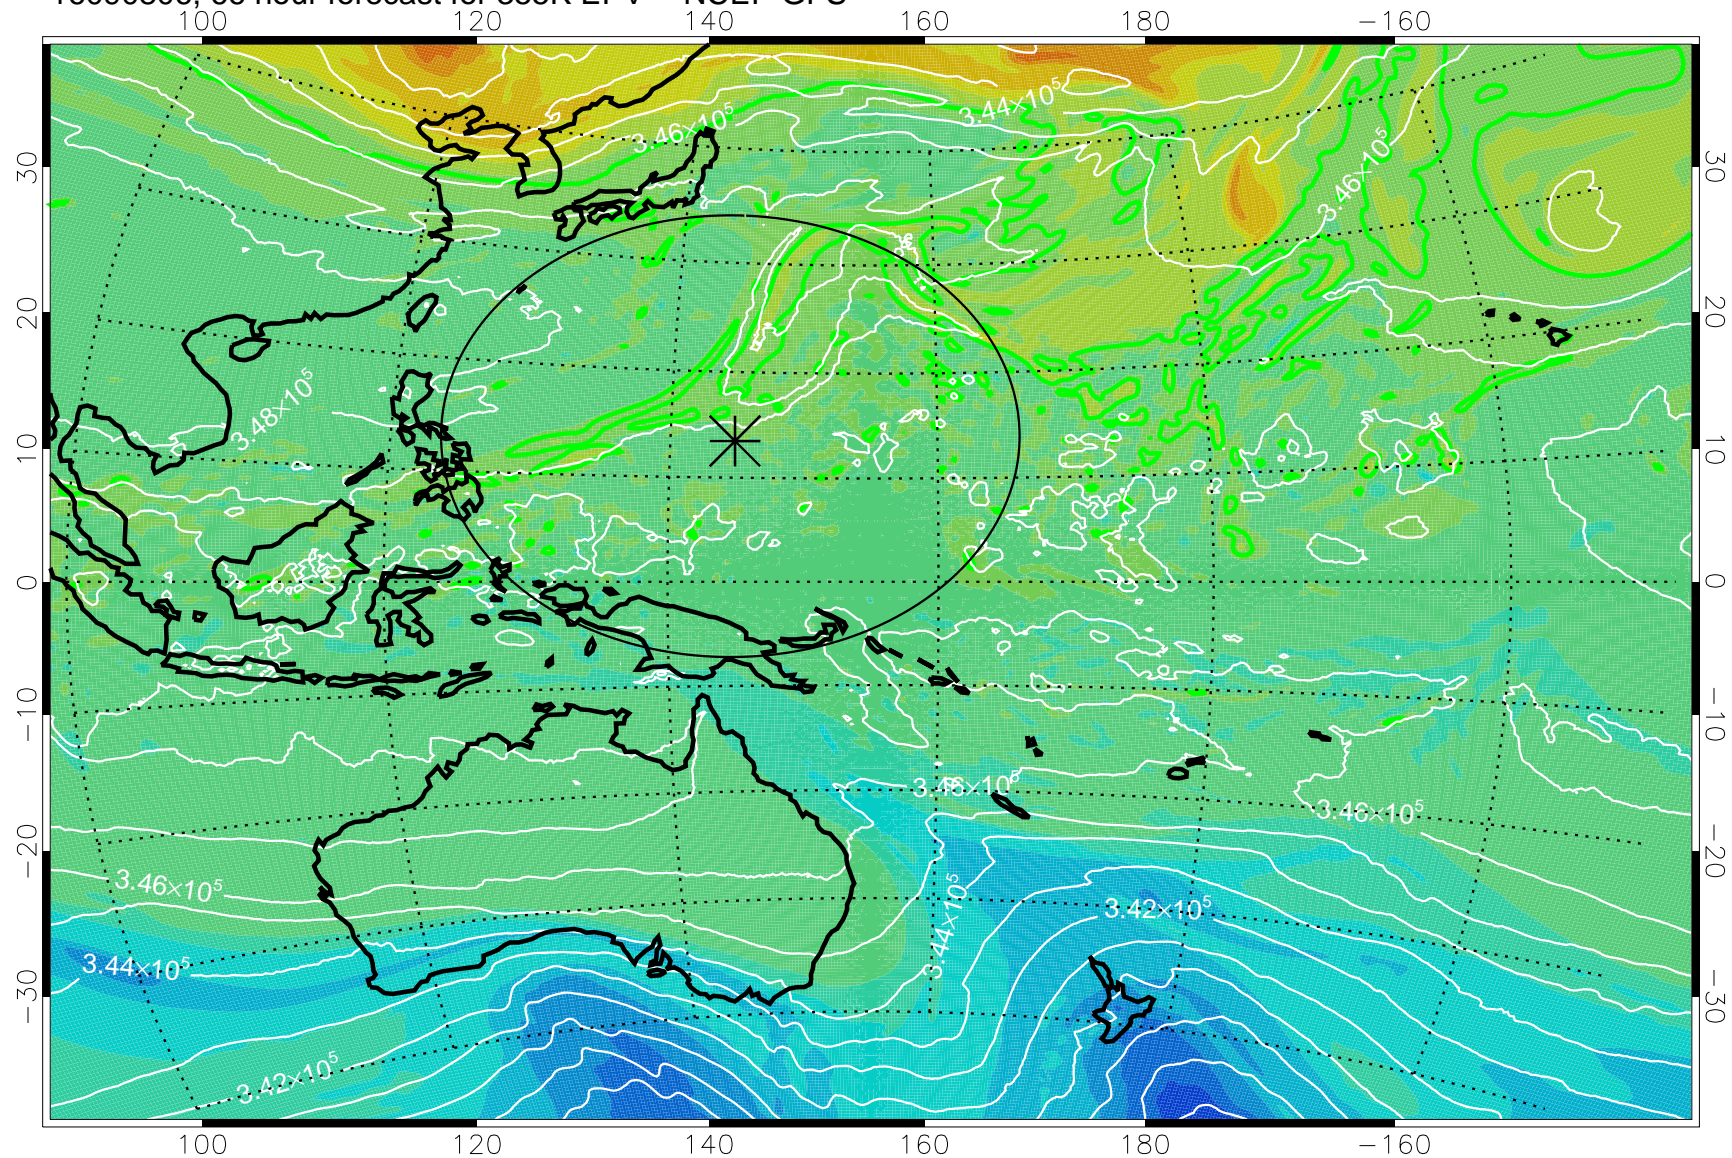

16090706, 42 hour forecast for 355K EPV -- NCEP GFS

355K Montgomery Streamfunction, white  
EPV Tropopause (2 PVU) Position  
Range ring of 2304 km

16090712, 48 hour forecast for 355K EPV -- NCEP GFS

355K Montgomery Streamfunction, white  
EPV Tropopause (2 PVU) Position  
Range ring of 2304 km

16090718, 54 hour forecast for 355K EPV -- NCEP GFS

355K Montgomery Streamfunction, white  
EPV Tropopause (2 PVU) Position  
Range ring of 2304 km

16090800, 60 hour forecast for 355K EPV -- NCEP GFS

355K Montgomery Streamfunction, white  
EPV Tropopause (2 PVU) Position  
Range ring of 2304 km

16090806, 66 hour forecast for 355K EPV -- NCEP GFS

355K Montgomery Streamfunction, white  
EPV Tropopause (2 PVU) Position  
Range ring of 2304 km

16090812, 72 hour forecast for 355K EPV -- NCEP GFS

355K Montgomery Streamfunction, white  
EPV Tropopause (2 PVU) Position  
Range ring of 2304 km

16090818, 78 hour forecast for 355K EPV -- NCEP GFS

355K Montgomery Streamfunction, white  
EPV Tropopause (2 PVU) Position  
Range ring of 2304 km

16090900, 84 hour forecast for 355K EPV -- NCEP GFS

355K Montgomery Streamfunction, white  
EPV Tropopause (2 PVU) Position  
Range ring of 2304 km