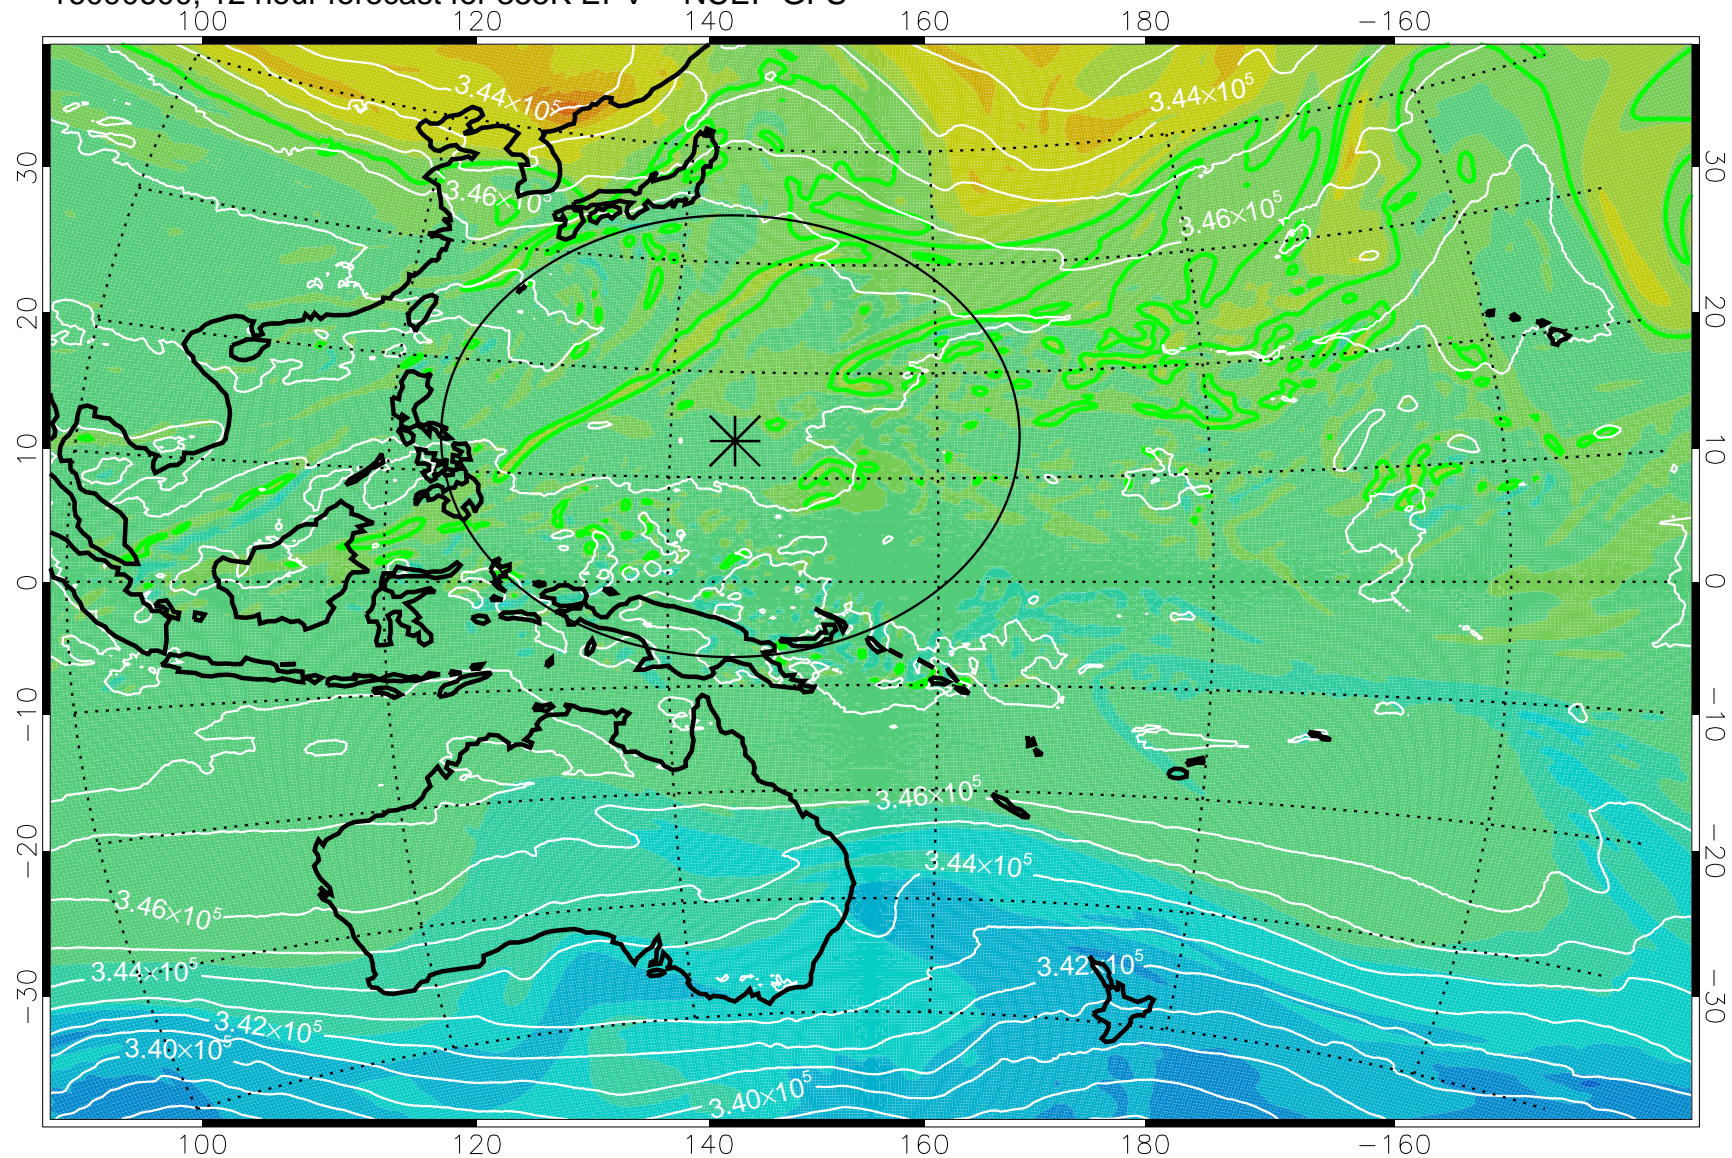

16090518, 6 hour forecast for 355K EPV -- NCEP GFS

355K Montgomery Streamfunction, white  
EPV Tropopause (2 PVU) Position  
Range ring of 2304 km

16090600, 12 hour forecast for 355K EPV -- NCEP GFS

355K Montgomery Streamfunction, white  
EPV Tropopause (2 PVU) Position  
Range ring of 2304 km

16090606, 18 hour forecast for 355K EPV -- NCEP GFS

355K Montgomery Streamfunction, white  
EPV Tropopause (2 PVU) Position  
Range ring of 2304 km

16090612, 24 hour forecast for 355K EPV -- NCEP GFS

355K Montgomery Streamfunction, white  
EPV Tropopause (2 PVU) Position  
Range ring of 2304 km

16090618, 30 hour forecast for 355K EPV -- NCEP GFS

355K Montgomery Streamfunction, white  
EPV Tropopause (2 PVU) Position  
Range ring of 2304 km

16090700, 36 hour forecast for 355K EPV -- NCEP GFS

355K Montgomery Streamfunction, white  
EPV Tropopause (2 PVU) Position  
Range ring of 2304 km

16090718, 54 hour forecast for 355K EPV -- NCEP GFS

355K Montgomery Streamfunction, white  
EPV Tropopause (2 PVU) Position  
Range ring of 2304 km

16090800, 60 hour forecast for 355K EPV -- NCEP GFS

355K Montgomery Streamfunction, white  
EPV Tropopause (2 PVU) Position  
Range ring of 2304 km