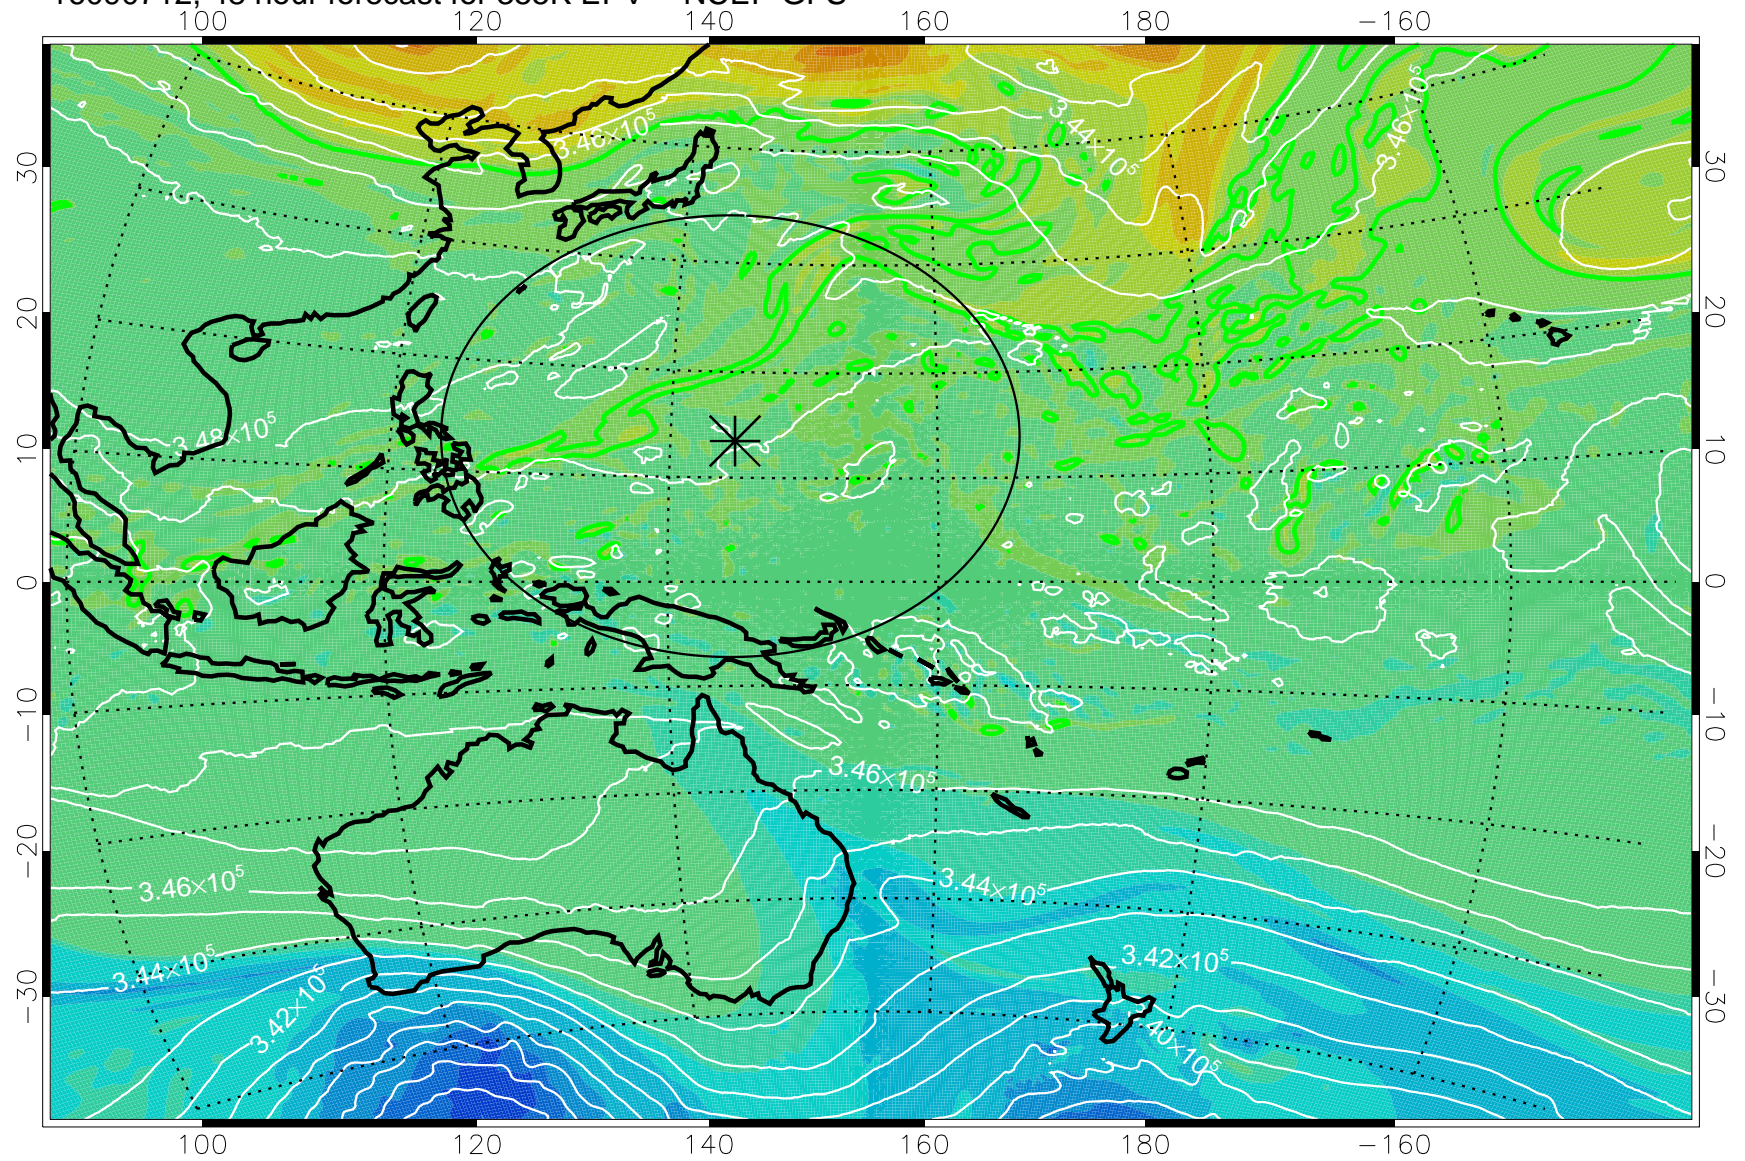

16090606, 18 hour forecast for 355K EPV -- NCEP GFS

355K Montgomery Streamfunction, white  
EPV Tropopause (2 PVU) Position  
Range ring of 2304 km

16090612, 24 hour forecast for 355K EPV -- NCEP GFS

355K Montgomery Streamfunction, white  
EPV Tropopause (2 PVU) Position  
Range ring of 2304 km

16090618, 30 hour forecast for 355K EPV -- NCEP GFS

355K Montgomery Streamfunction, white  
EPV Tropopause (2 PVU) Position  
Range ring of 2304 km

16090700, 36 hour forecast for 355K EPV -- NCEP GFS

355K Montgomery Streamfunction, white  
EPV Tropopause (2 PVU) Position  
Range ring of 2304 km

16090706, 42 hour forecast for 355K EPV -- NCEP GFS

355K Montgomery Streamfunction, white  
EPV Tropopause (2 PVU) Position  
Range ring of 2304 km

16090712, 48 hour forecast for 355K EPV -- NCEP GFS

355K Montgomery Streamfunction, white  
EPV Tropopause (2 PVU) Position  
Range ring of 2304 km

16090718, 54 hour forecast for 355K EPV -- NCEP GFS

355K Montgomery Streamfunction, white  
EPV Tropopause (2 PVU) Position  
Range ring of 2304 km

16090800, 60 hour forecast for 355K EPV -- NCEP GFS

355K Montgomery Streamfunction, white  
EPV Tropopause (2 PVU) Position  
Range ring of 2304 km