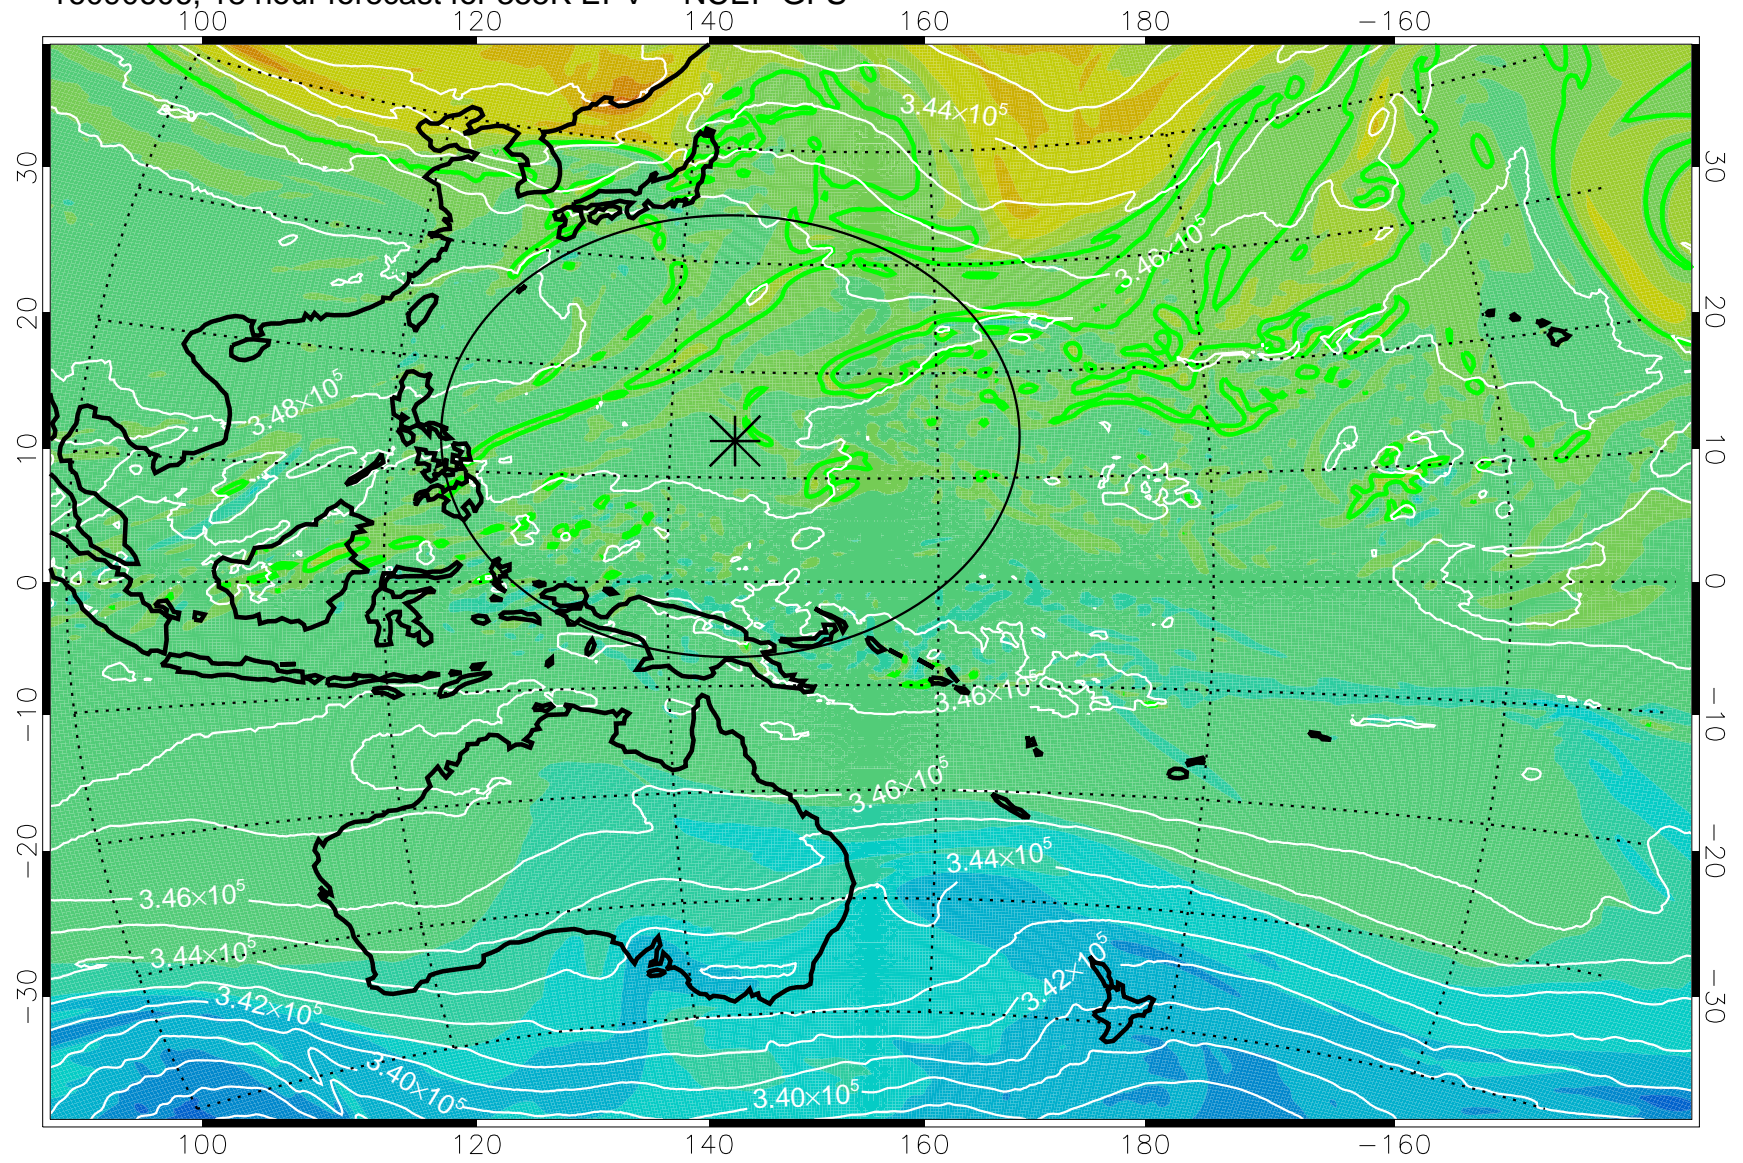

16090518, 6 hour forecast for 355K EPV -- NCEP GFS

355K Montgomery Streamfunction, white  
EPV Tropopause (2 PVU) Position  
Range ring of 2304 km

16090600, 12 hour forecast for 355K EPV -- NCEP GFS

355K Montgomery Streamfunction, white  
EPV Tropopause (2 PVU) Position  
Range ring of 2304 km

16090606, 18 hour forecast for 355K EPV -- NCEP GFS

355K Montgomery Streamfunction, white  
EPV Tropopause (2 PVU) Position  
Range ring of 2304 km

16090612, 24 hour forecast for 355K EPV -- NCEP GFS

355K Montgomery Streamfunction, white  
EPV Tropopause (2 PVU) Position  
Range ring of 2304 km

16090618, 30 hour forecast for 355K EPV -- NCEP GFS

355K Montgomery Streamfunction, white  
EPV Tropopause (2 PVU) Position  
Range ring of 2304 km

16090700, 36 hour forecast for 355K EPV -- NCEP GFS

355K Montgomery Streamfunction, white  
EPV Tropopause (2 PVU) Position  
Range ring of 2304 km

16090718, 54 hour forecast for 355K EPV -- NCEP GFS

355K Montgomery Streamfunction, white  
EPV Tropopause (2 PVU) Position  
Range ring of 2304 km

16090800, 60 hour forecast for 355K EPV -- NCEP GFS

355K Montgomery Streamfunction, white  
EPV Tropopause (2 PVU) Position  
Range ring of 2304 km