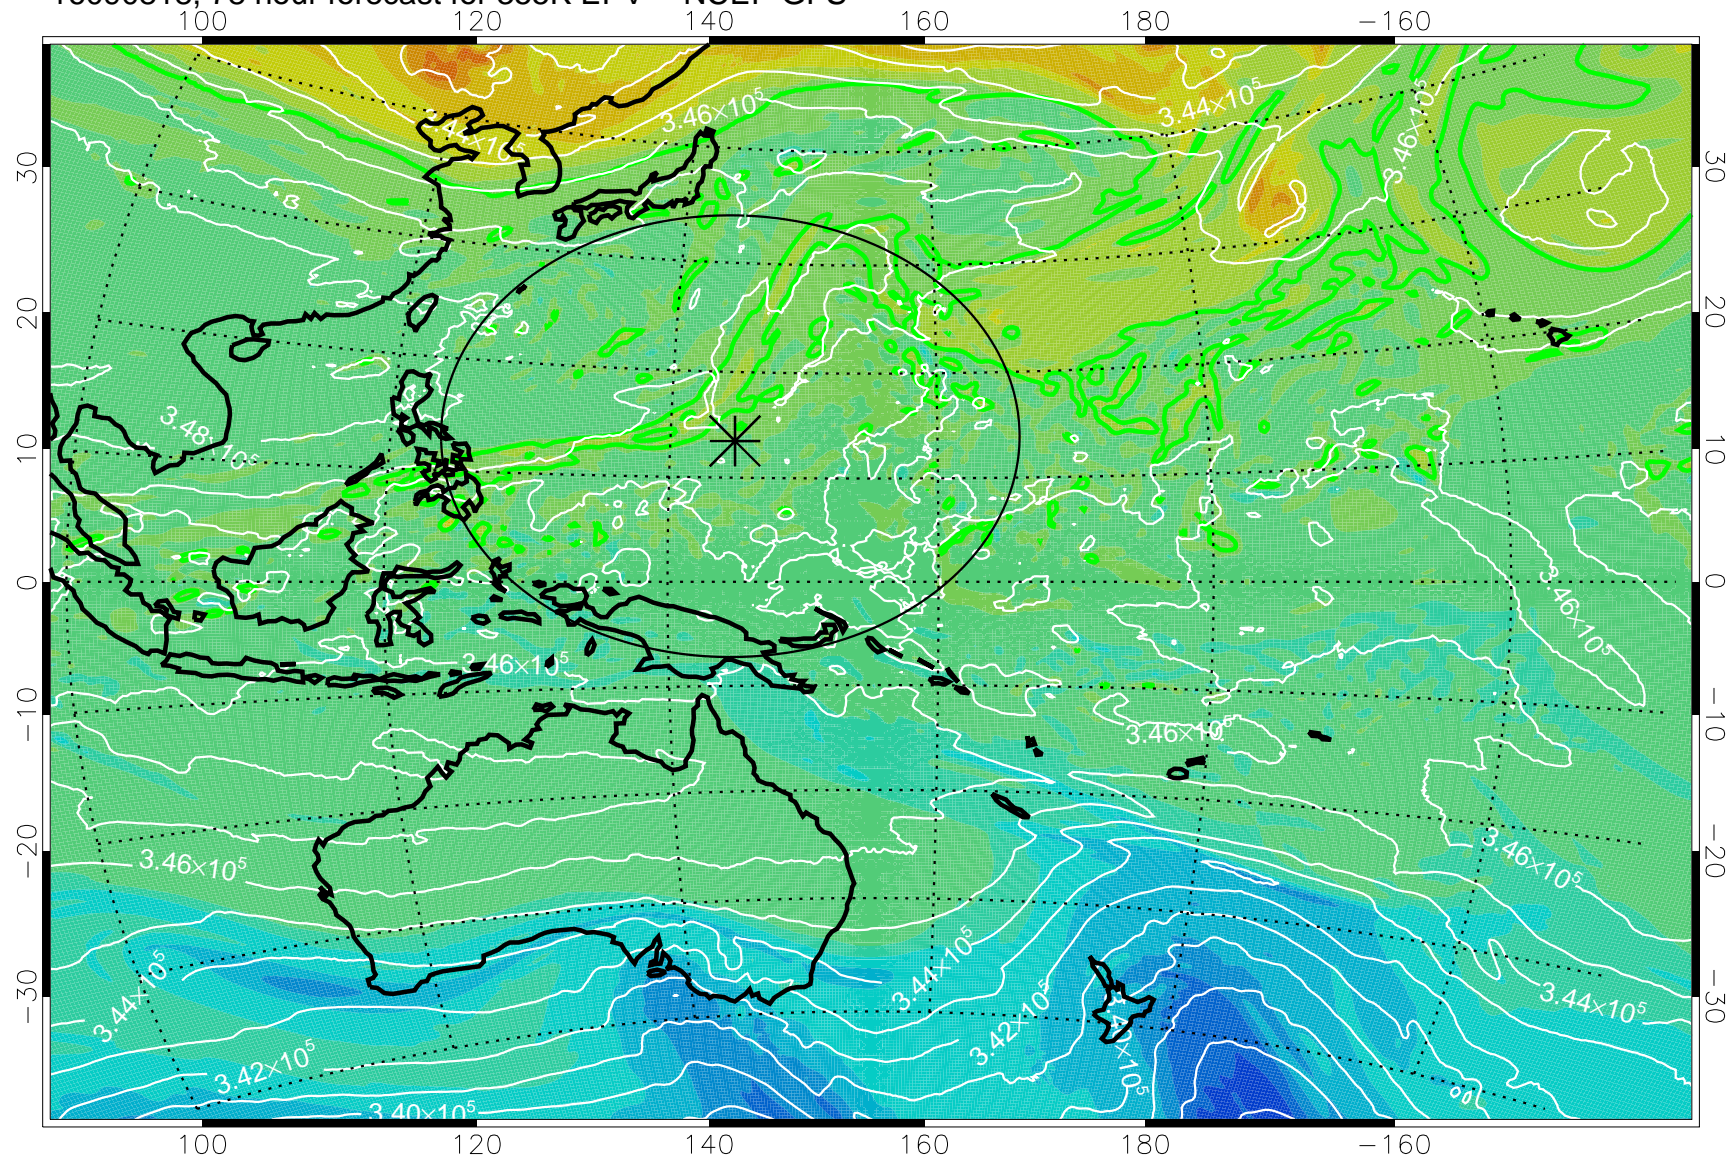

16090718, 54 hour forecast for 355K EPV -- NCEP GFS

355K Montgomery Streamfunction, white  
EPV Tropopause (2 PVU) Position  
Range ring of 2304 km

16090800, 60 hour forecast for 355K EPV -- NCEP GFS

355K Montgomery Streamfunction, white  
EPV Tropopause (2 PVU) Position  
Range ring of 2304 km

16090806, 66 hour forecast for 355K EPV -- NCEP GFS

355K Montgomery Streamfunction, white  
EPV Tropopause (2 PVU) Position  
Range ring of 2304 km

16090812, 72 hour forecast for 355K EPV -- NCEP GFS

355K Montgomery Streamfunction, white  
EPV Tropopause (2 PVU) Position  
Range ring of 2304 km

16090818, 78 hour forecast for 355K EPV -- NCEP GFS

355K Montgomery Streamfunction, white  
EPV Tropopause (2 PVU) Position  
Range ring of 2304 km

16090900, 84 hour forecast for 355K EPV -- NCEP GFS

355K Montgomery Streamfunction, white  
EPV Tropopause (2 PVU) Position  
Range ring of 2304 km

16090906, 90 hour forecast for 355K EPV -- NCEP GFS

355K Montgomery Streamfunction, white  
EPV Tropopause (2 PVU) Position  
Range ring of 2304 km

16090912, 96 hour forecast for 355K EPV -- NCEP GFS

355K Montgomery Streamfunction, white  
EPV Tropopause (2 PVU) Position  
Range ring of 2304 km