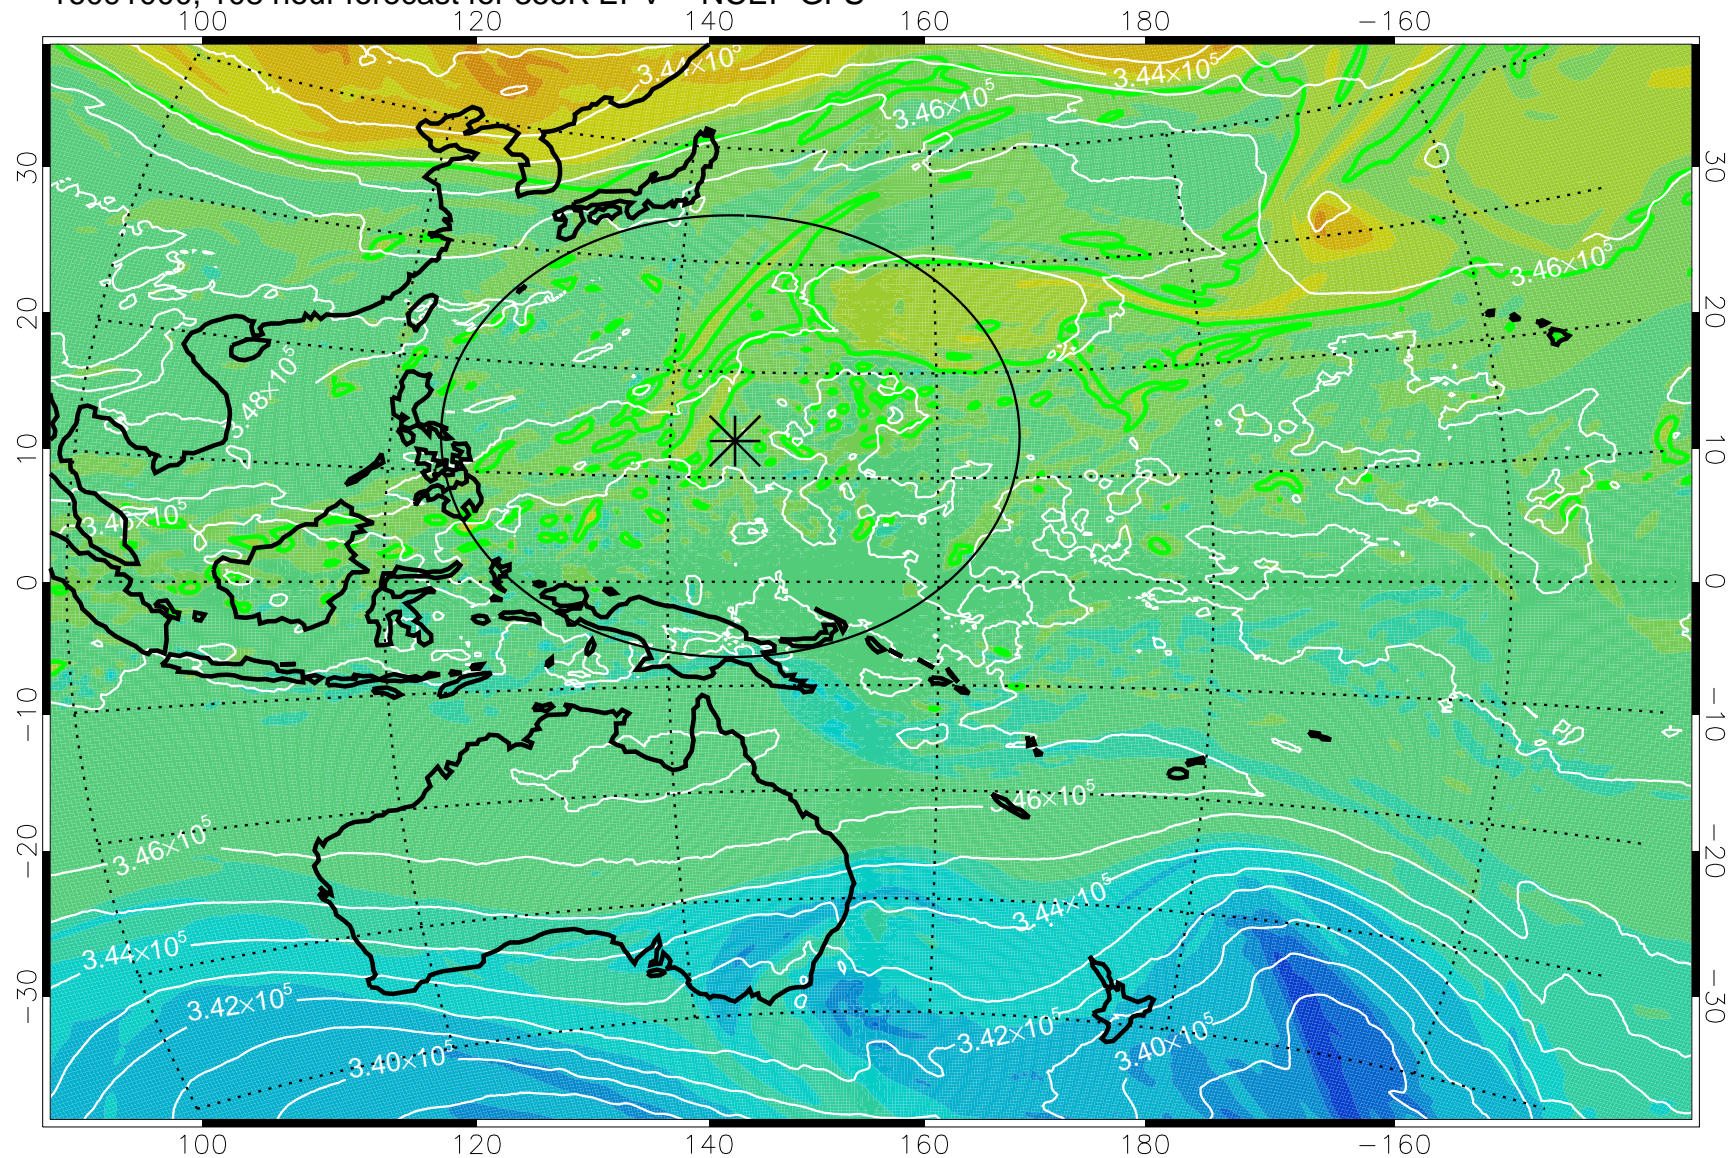

16090818, 78 hour forecast for 355K EPV -- NCEP GFS

355K Montgomery Streamfunction, white  
EPV Tropopause (2 PVU) Position  
Range ring of 2304 km

16090900, 84 hour forecast for 355K EPV -- NCEP GFS

355K Montgomery Streamfunction, white  
EPV Tropopause (2 PVU) Position  
Range ring of 2304 km

16090906, 90 hour forecast for 355K EPV -- NCEP GFS

355K Montgomery Streamfunction, white  
EPV Tropopause (2 PVU) Position  
Range ring of 2304 km

16090912, 96 hour forecast for 355K EPV -- NCEP GFS

355K Montgomery Streamfunction, white  
EPV Tropopause (2 PVU) Position  
Range ring of 2304 km

16090918, 102 hour forecast for 355K EPV -- NCEP GFS

355K Montgomery Streamfunction, white  
EPV Tropopause (2 PVU) Position  
Range ring of 2304 km

16091000, 108 hour forecast for 355K EPV -- NCEP GFS

355K Montgomery Streamfunction, white  
EPV Tropopause (2 PVU) Position  
Range ring of 2304 km

16091006, 114 hour forecast for 355K EPV -- NCEP GFS

355K Montgomery Streamfunction, white  
EPV Tropopause (2 PVU) Position  
Range ring of 2304 km

16091012, 120 hour forecast for 355K EPV -- NCEP GFS

355K Montgomery Streamfunction, white  
EPV Tropopause (2 PVU) Position  
Range ring of 2304 km