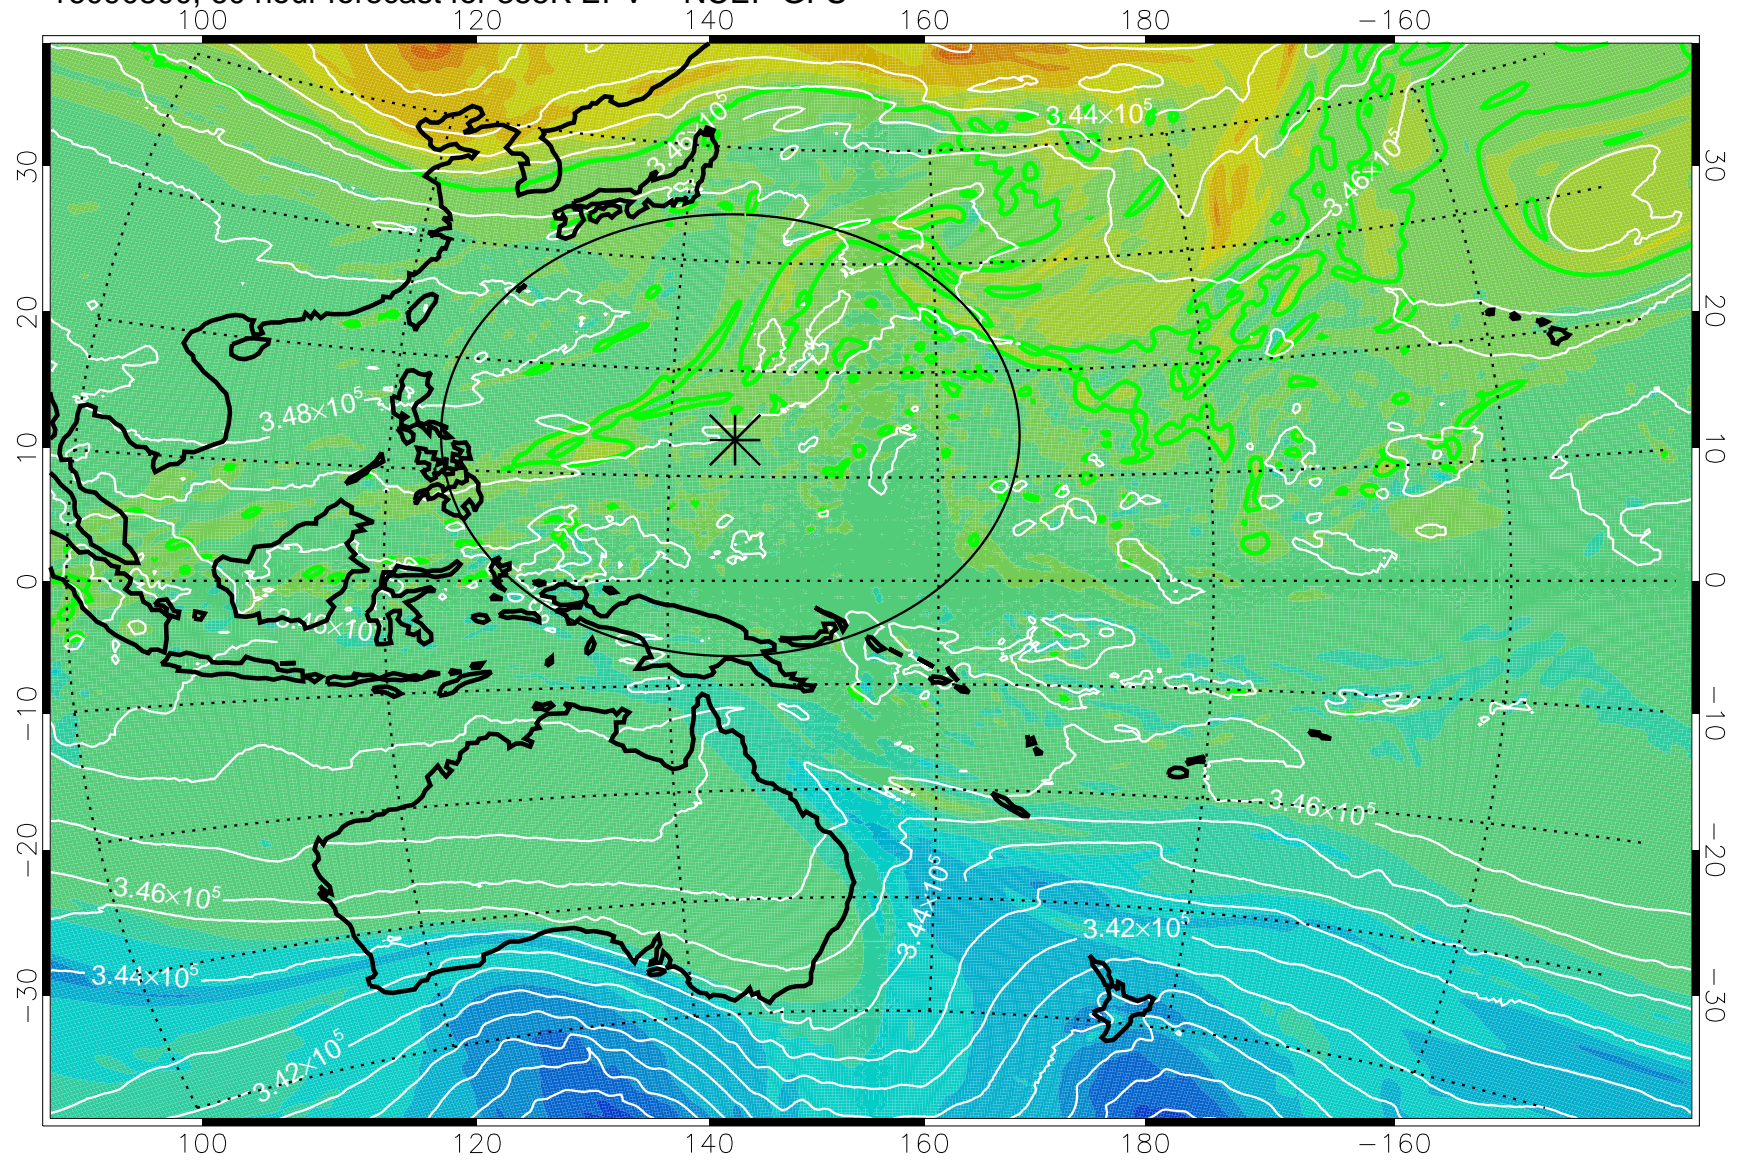

16090618, 30 hour forecast for 355K EPV -- NCEP GFS

355K Montgomery Streamfunction, white  
EPV Tropopause (2 PVU) Position  
Range ring of 2304 km

16090700, 36 hour forecast for 355K EPV -- NCEP GFS

355K Montgomery Streamfunction, white  
EPV Tropopause (2 PVU) Position  
Range ring of 2304 km

16090706, 42 hour forecast for 355K EPV -- NCEP GFS

355K Montgomery Streamfunction, white  
EPV Tropopause (2 PVU) Position  
Range ring of 2304 km

16090712, 48 hour forecast for 355K EPV -- NCEP GFS

355K Montgomery Streamfunction, white  
EPV Tropopause (2 PVU) Position  
Range ring of 2304 km

16090718, 54 hour forecast for 355K EPV -- NCEP GFS

355K Montgomery Streamfunction, white  
EPV Tropopause (2 PVU) Position  
Range ring of 2304 km

16090800, 60 hour forecast for 355K EPV -- NCEP GFS

355K Montgomery Streamfunction, white  
EPV Tropopause (2 PVU) Position  
Range ring of 2304 km

16090806, 66 hour forecast for 355K EPV -- NCEP GFS

355K Montgomery Streamfunction, white  
EPV Tropopause (2 PVU) Position  
Range ring of 2304 km

16090812, 72 hour forecast for 355K EPV -- NCEP GFS

355K Montgomery Streamfunction, white  
EPV Tropopause (2 PVU) Position  
Range ring of 2304 km