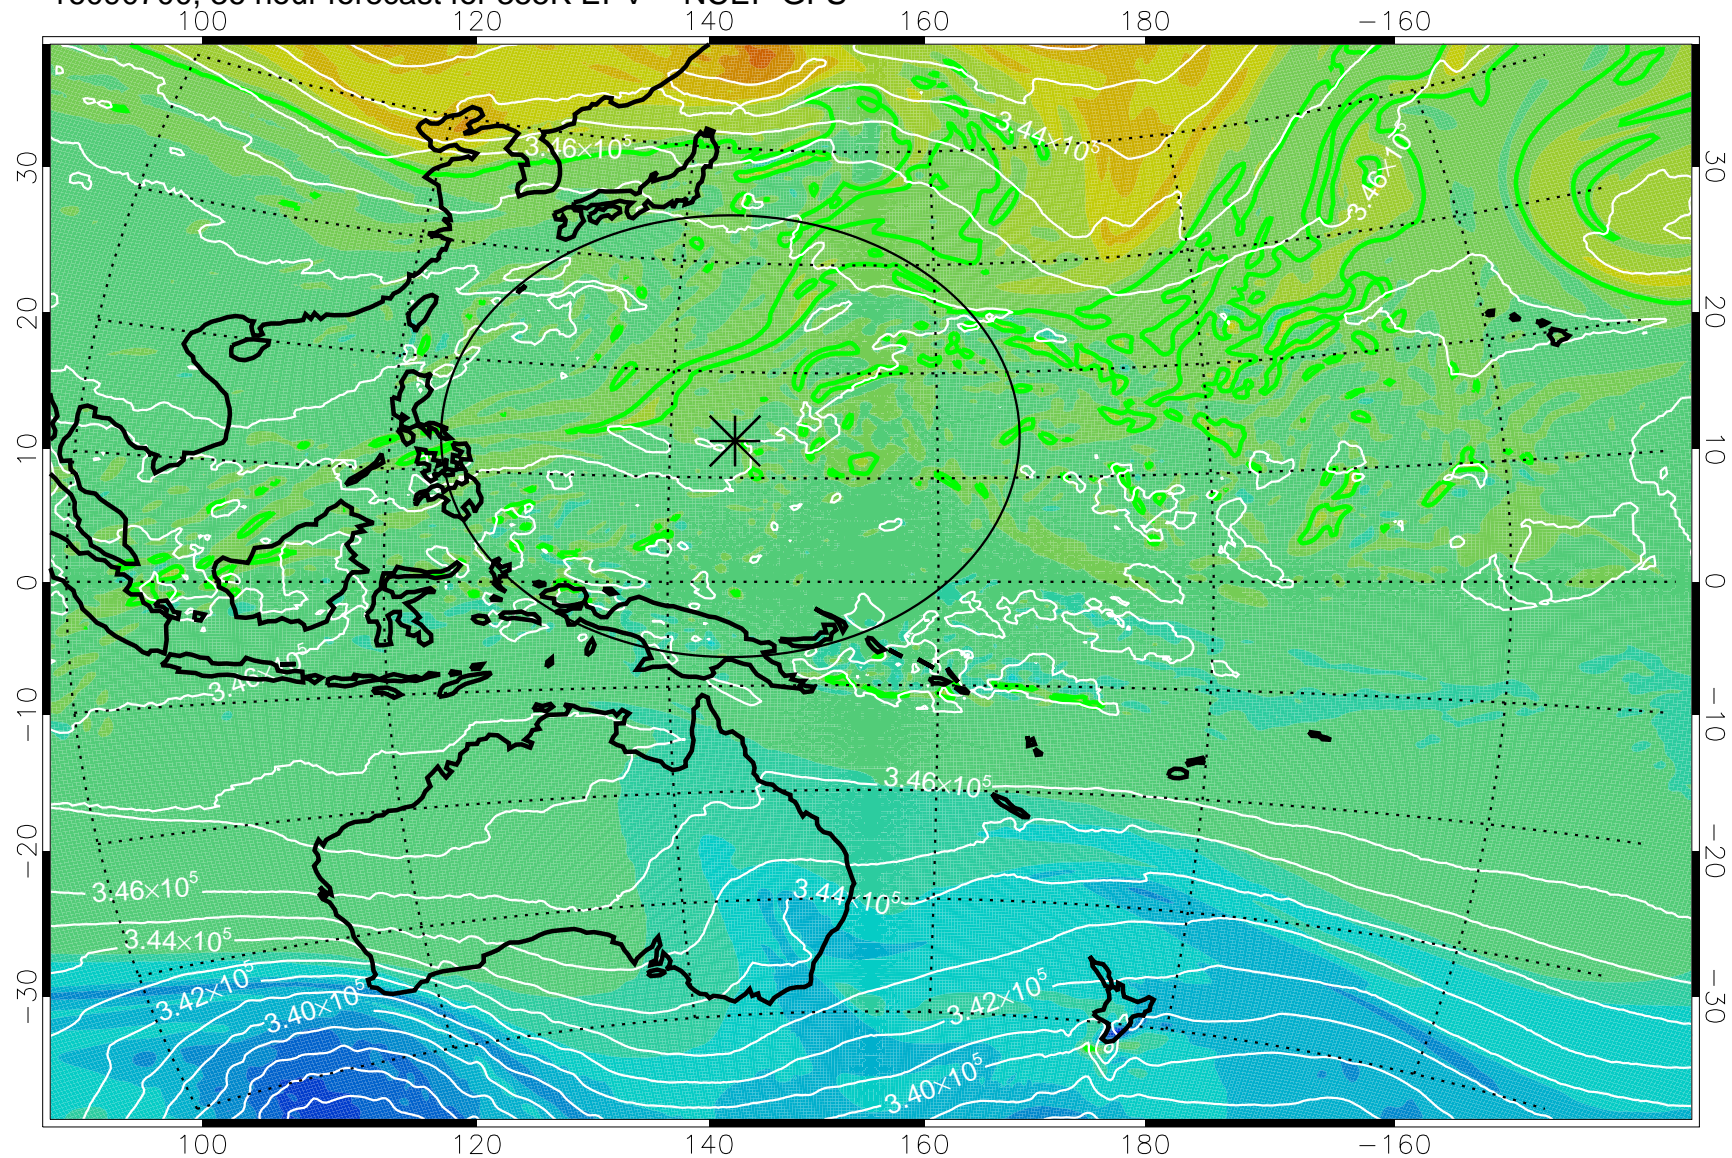

16090606, 18 hour forecast for 355K EPV -- NCEP GFS

355K Montgomery Streamfunction, white  
EPV Tropopause (2 PVU) Position  
Range ring of 2304 km

16090612, 24 hour forecast for 355K EPV -- NCEP GFS

355K Montgomery Streamfunction, white  
EPV Tropopause (2 PVU) Position  
Range ring of 2304 km

16090618, 30 hour forecast for 355K EPV -- NCEP GFS

355K Montgomery Streamfunction, white  
EPV Tropopause (2 PVU) Position  
Range ring of 2304 km

16090700, 36 hour forecast for 355K EPV -- NCEP GFS

355K Montgomery Streamfunction, white  
EPV Tropopause (2 PVU) Position  
Range ring of 2304 km

16090706, 42 hour forecast for 355K EPV -- NCEP GFS

355K Montgomery Streamfunction, white  
EPV Tropopause (2 PVU) Position  
Range ring of 2304 km

16090712, 48 hour forecast for 355K EPV -- NCEP GFS

355K Montgomery Streamfunction, white  
EPV Tropopause (2 PVU) Position  
Range ring of 2304 km

16090718, 54 hour forecast for 355K EPV -- NCEP GFS

355K Montgomery Streamfunction, white  
EPV Tropopause (2 PVU) Position  
Range ring of 2304 km

16090800, 60 hour forecast for 355K EPV -- NCEP GFS

355K Montgomery Streamfunction, white  
EPV Tropopause (2 PVU) Position  
Range ring of 2304 km