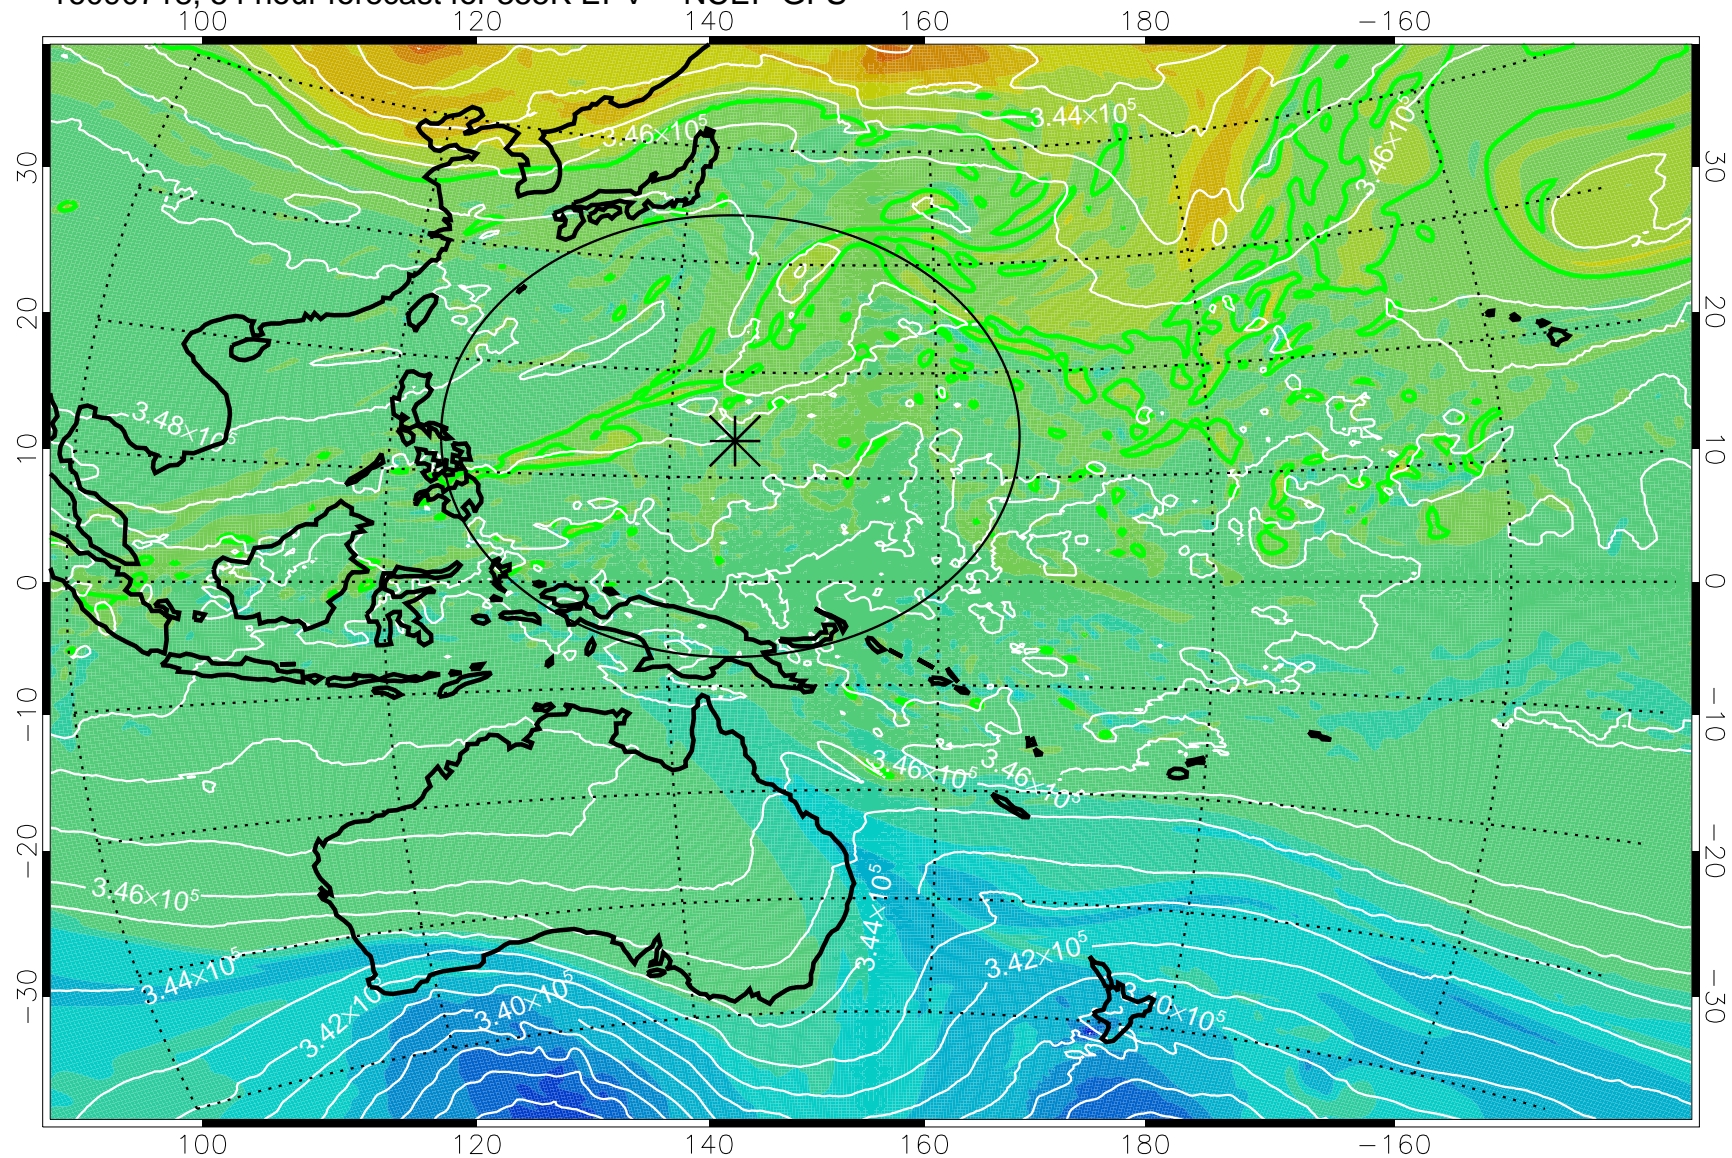

16090618, 30 hour forecast for 355K EPV -- NCEP GFS

355K Montgomery Streamfunction, white  
EPV Tropopause (2 PVU) Position  
Range ring of 2304 km

16090700, 36 hour forecast for 355K EPV -- NCEP GFS

355K Montgomery Streamfunction, white  
EPV Tropopause (2 PVU) Position  
Range ring of 2304 km

16090706, 42 hour forecast for 355K EPV -- NCEP GFS

355K Montgomery Streamfunction, white  
EPV Tropopause (2 PVU) Position  
Range ring of 2304 km

16090712, 48 hour forecast for 355K EPV -- NCEP GFS

355K Montgomery Streamfunction, white  
EPV Tropopause (2 PVU) Position  
Range ring of 2304 km

16090718, 54 hour forecast for 355K EPV -- NCEP GFS

355K Montgomery Streamfunction, white  
EPV Tropopause (2 PVU) Position  
Range ring of 2304 km

16090800, 60 hour forecast for 355K EPV -- NCEP GFS

355K Montgomery Streamfunction, white  
EPV Tropopause (2 PVU) Position  
Range ring of 2304 km

16090806, 66 hour forecast for 355K EPV -- NCEP GFS

355K Montgomery Streamfunction, white  
EPV Tropopause (2 PVU) Position  
Range ring of 2304 km

16090812, 72 hour forecast for 355K EPV -- NCEP GFS

355K Montgomery Streamfunction, white  
EPV Tropopause (2 PVU) Position  
Range ring of 2304 km