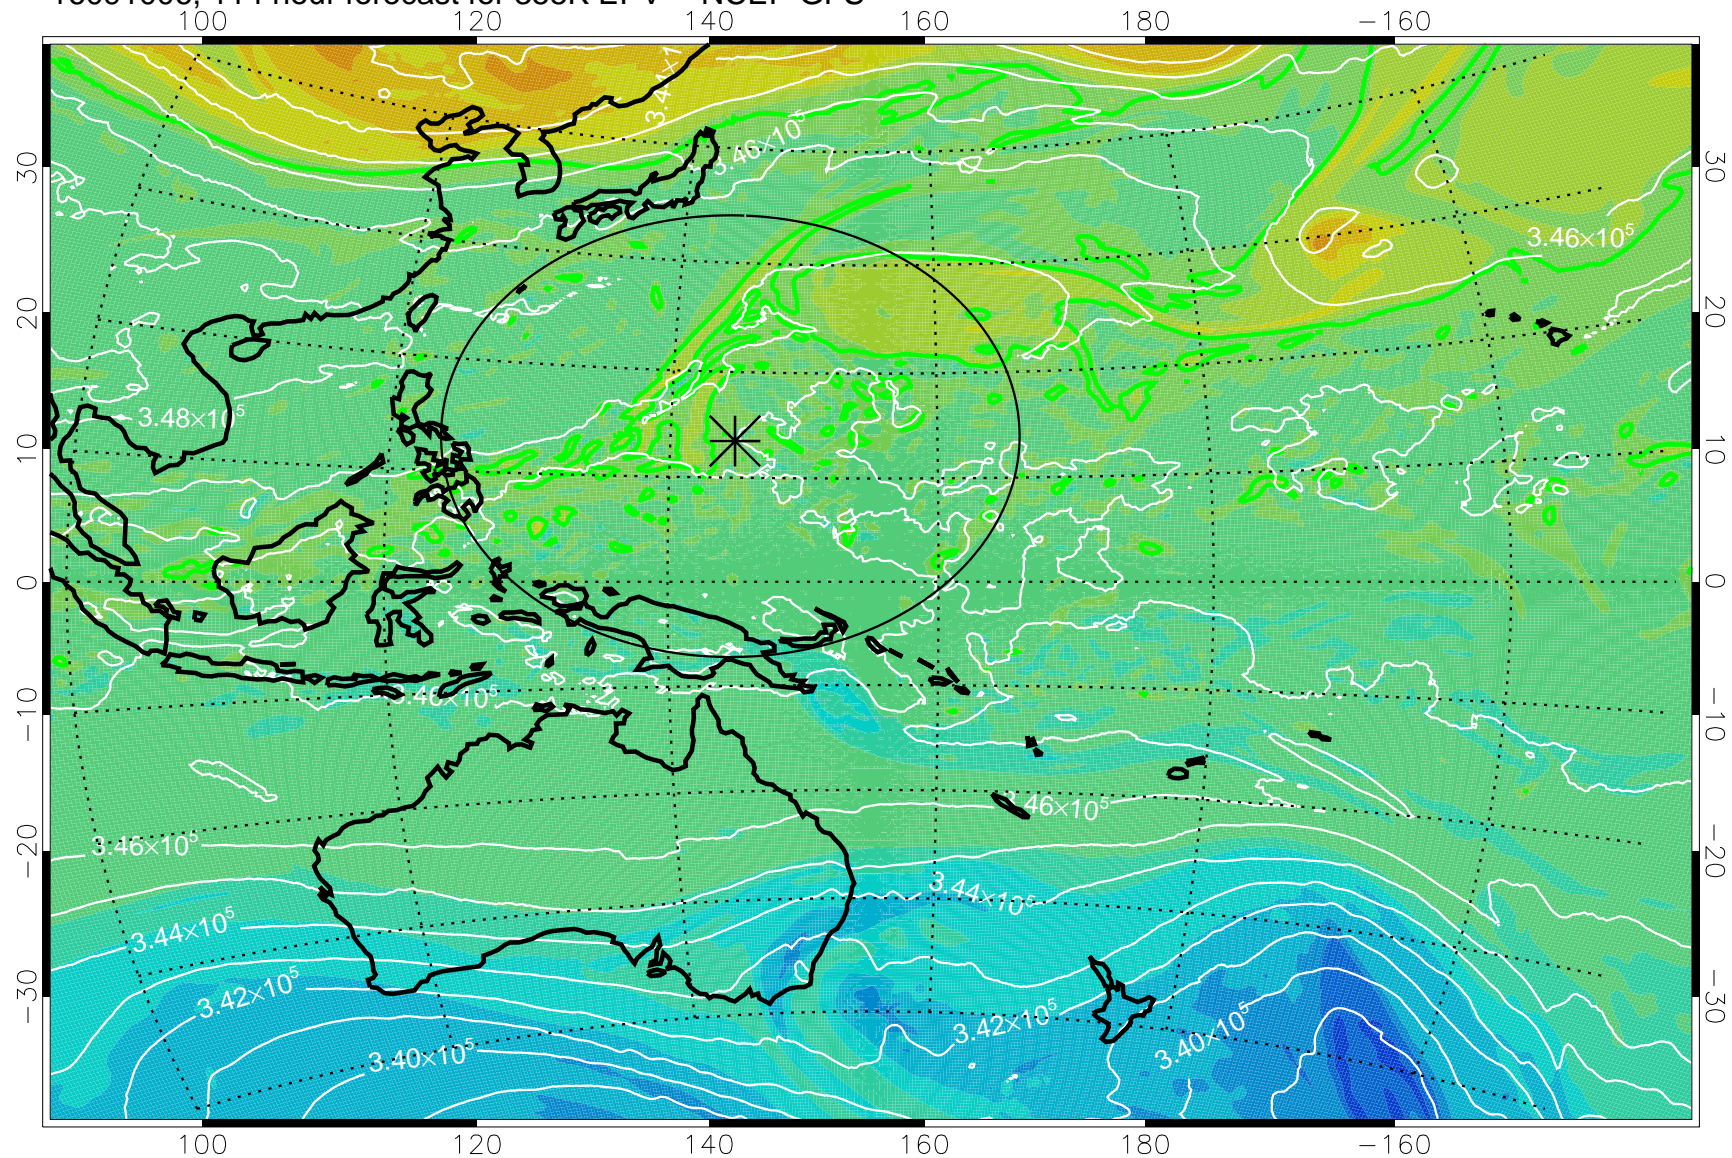

16090818, 78 hour forecast for 355K EPV -- NCEP GFS

355K Montgomery Streamfunction, white  
EPV Tropopause (2 PVU) Position  
Range ring of 2304 km

16090900, 84 hour forecast for 355K EPV -- NCEP GFS

355K Montgomery Streamfunction, white  
EPV Tropopause (2 PVU) Position  
Range ring of 2304 km

16090906, 90 hour forecast for 355K EPV -- NCEP GFS

355K Montgomery Streamfunction, white  
EPV Tropopause (2 PVU) Position  
Range ring of 2304 km

16090912, 96 hour forecast for 355K EPV -- NCEP GFS

355K Montgomery Streamfunction, white  
EPV Tropopause (2 PVU) Position  
Range ring of 2304 km

16090918, 102 hour forecast for 355K EPV -- NCEP GFS

355K Montgomery Streamfunction, white  
EPV Tropopause (2 PVU) Position  
Range ring of 2304 km

16091000, 108 hour forecast for 355K EPV -- NCEP GFS

355K Montgomery Streamfunction, white  
EPV Tropopause (2 PVU) Position  
Range ring of 2304 km

16091006, 114 hour forecast for 355K EPV -- NCEP GFS

355K Montgomery Streamfunction, white  
EPV Tropopause (2 PVU) Position  
Range ring of 2304 km

16091012, 120 hour forecast for 355K EPV -- NCEP GFS

355K Montgomery Streamfunction, white  
EPV Tropopause (2 PVU) Position  
Range ring of 2304 km