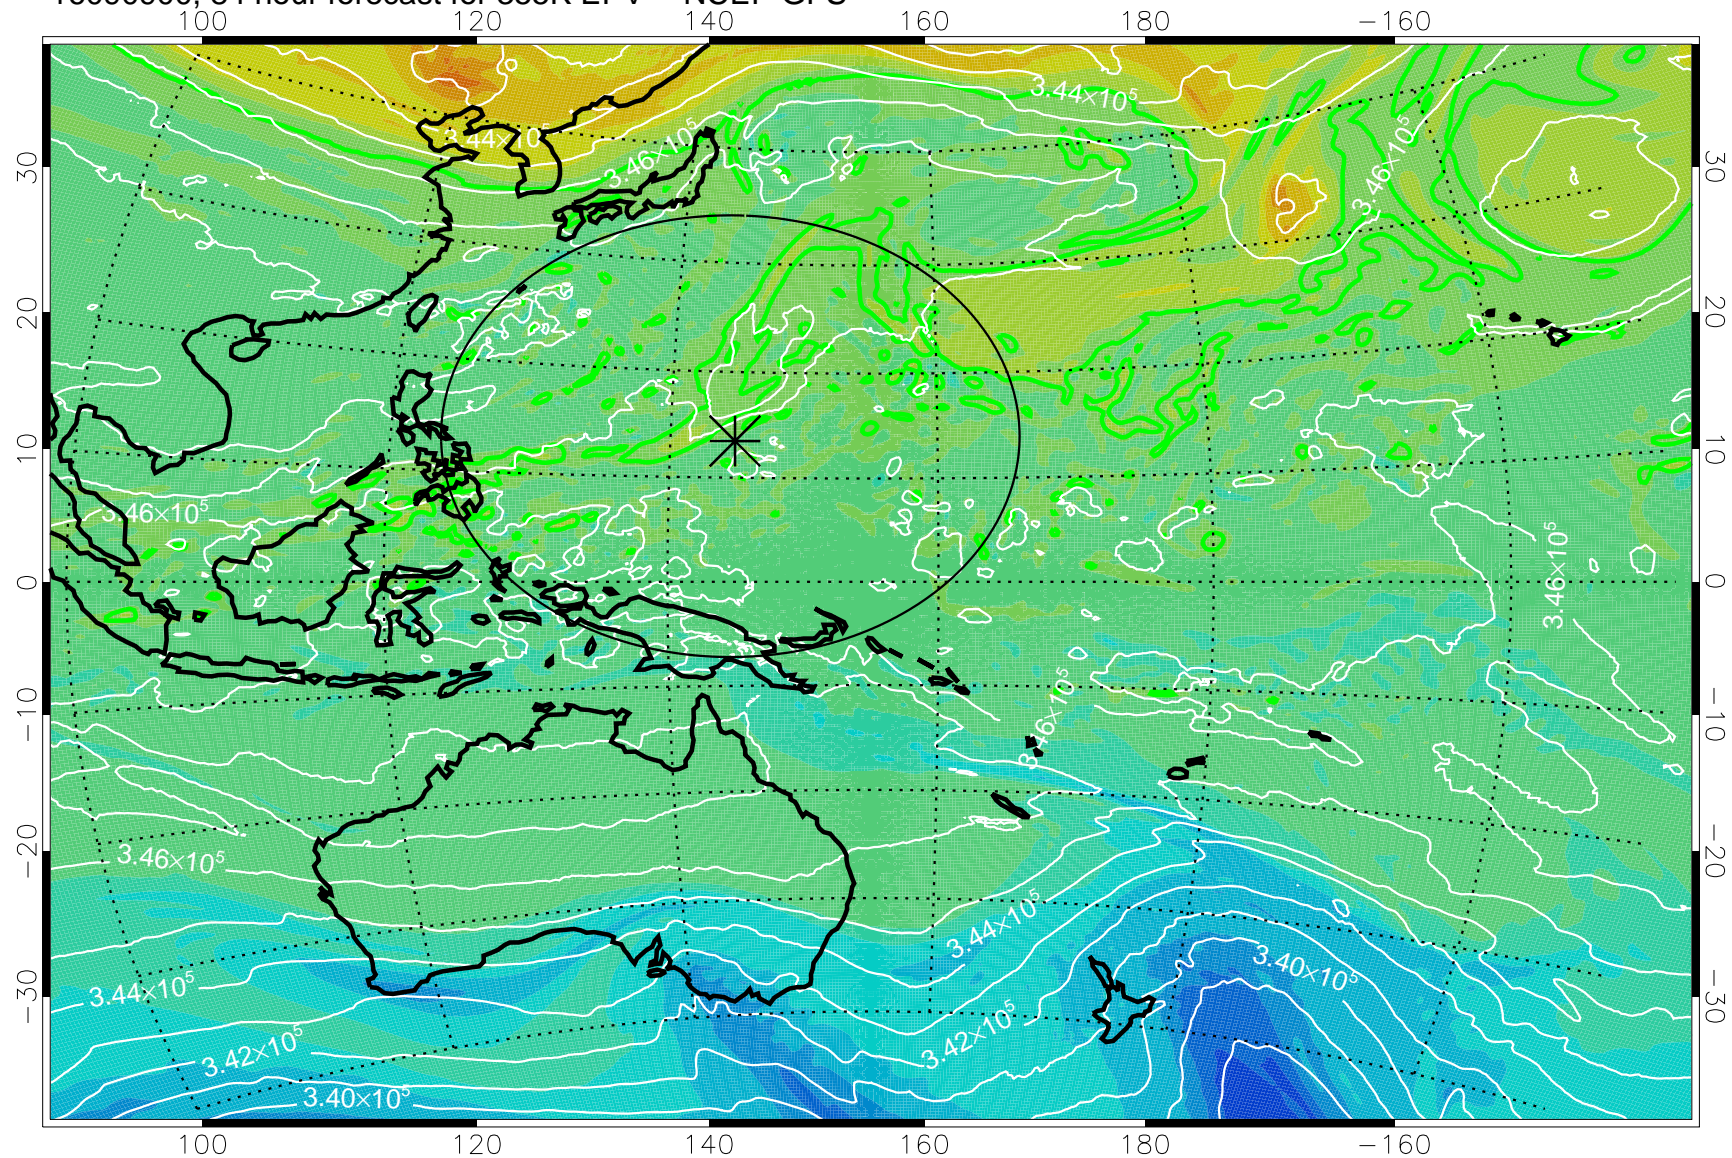

16090718, 54 hour forecast for 355K EPV -- NCEP GFS

355K Montgomery Streamfunction, white  
EPV Tropopause (2 PVU) Position  
Range ring of 2304 km

16090800, 60 hour forecast for 355K EPV -- NCEP GFS

355K Montgomery Streamfunction, white  
EPV Tropopause (2 PVU) Position  
Range ring of 2304 km

16090806, 66 hour forecast for 355K EPV -- NCEP GFS

355K Montgomery Streamfunction, white  
EPV Tropopause (2 PVU) Position  
Range ring of 2304 km

16090812, 72 hour forecast for 355K EPV -- NCEP GFS

355K Montgomery Streamfunction, white  
EPV Tropopause (2 PVU) Position  
Range ring of 2304 km

16090818, 78 hour forecast for 355K EPV -- NCEP GFS

355K Montgomery Streamfunction, white  
EPV Tropopause (2 PVU) Position  
Range ring of 2304 km

16090900, 84 hour forecast for 355K EPV -- NCEP GFS

355K Montgomery Streamfunction, white  
EPV Tropopause (2 PVU) Position  
Range ring of 2304 km

16090906, 90 hour forecast for 355K EPV -- NCEP GFS

355K Montgomery Streamfunction, white  
EPV Tropopause (2 PVU) Position  
Range ring of 2304 km

16090912, 96 hour forecast for 355K EPV -- NCEP GFS

355K Montgomery Streamfunction, white  
EPV Tropopause (2 PVU) Position  
Range ring of 2304 km