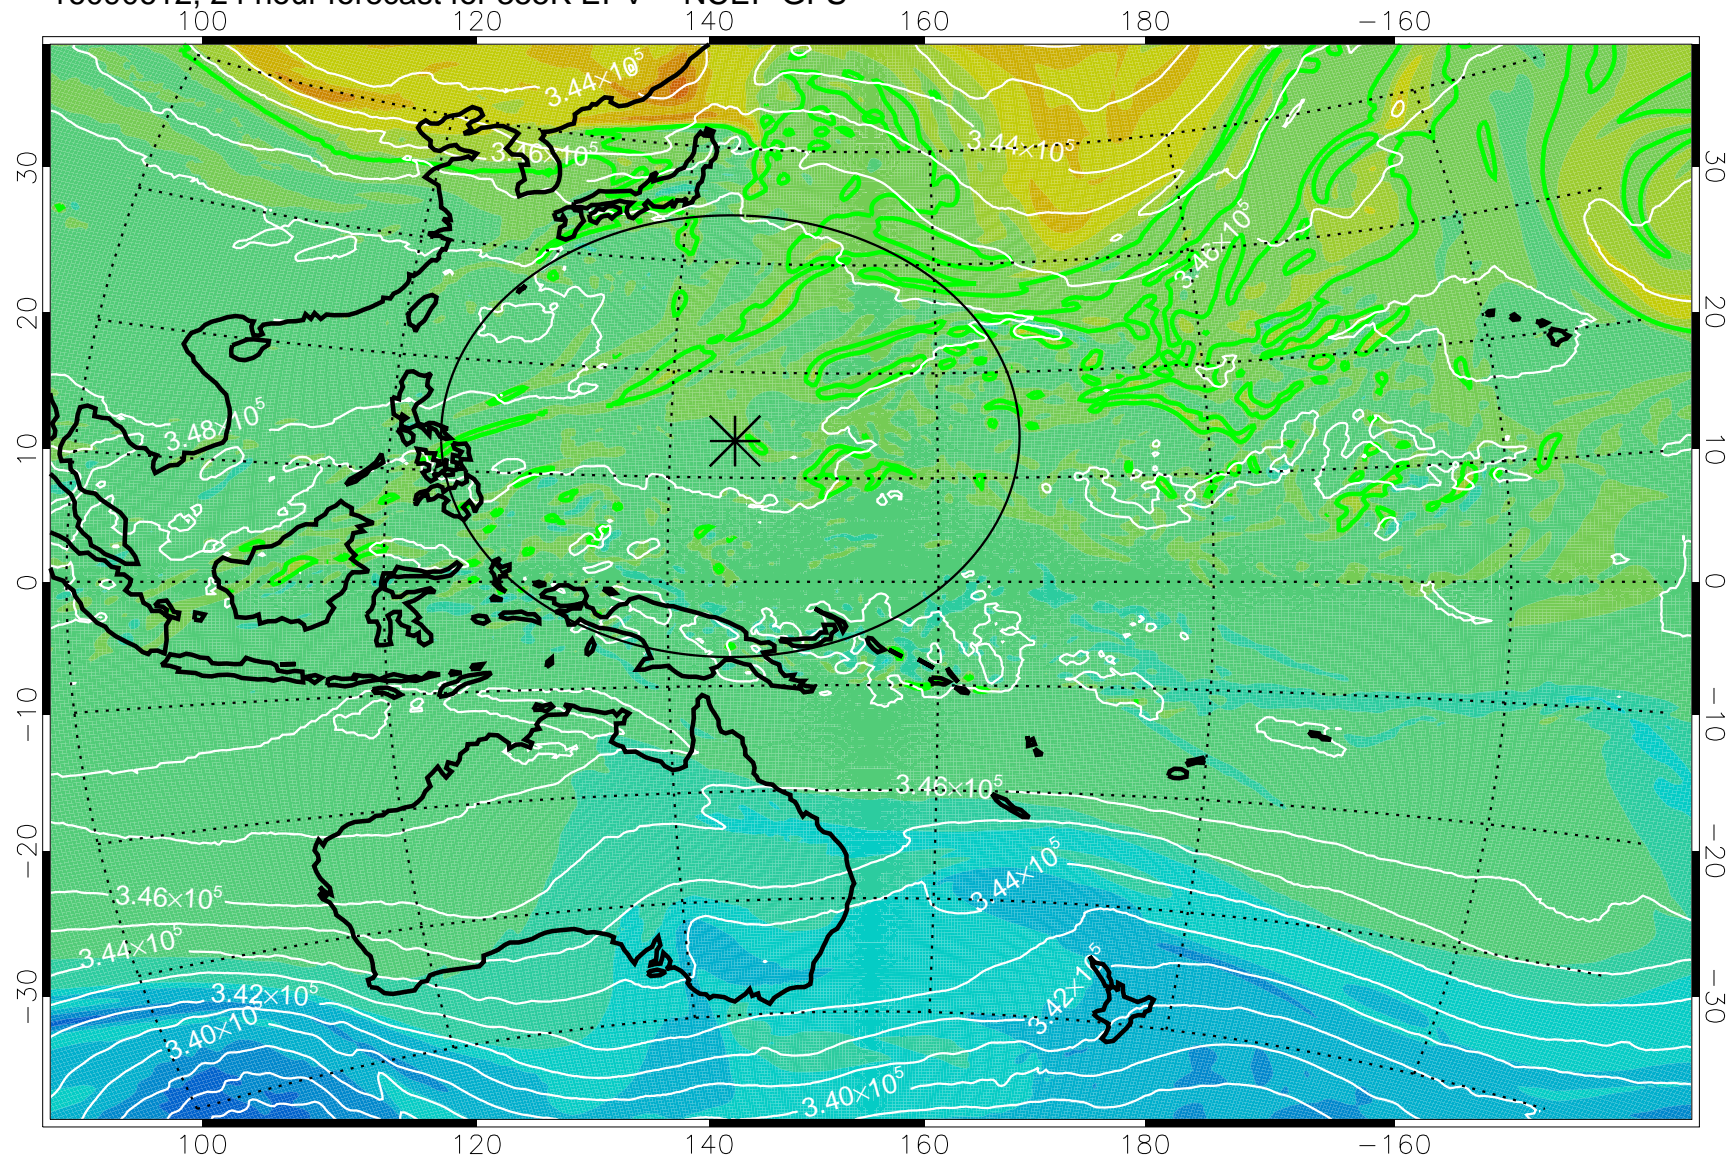

16090518, 6 hour forecast for 355K EPV -- NCEP GFS

355K Montgomery Streamfunction, white  
EPV Tropopause (2 PVU) Position  
Range ring of 2304 km

16090600, 12 hour forecast for 355K EPV -- NCEP GFS

355K Montgomery Streamfunction, white  
EPV Tropopause (2 PVU) Position  
Range ring of 2304 km

16090606, 18 hour forecast for 355K EPV -- NCEP GFS

355K Montgomery Streamfunction, white  
EPV Tropopause (2 PVU) Position  
Range ring of 2304 km

16090612, 24 hour forecast for 355K EPV -- NCEP GFS

355K Montgomery Streamfunction, white  
EPV Tropopause (2 PVU) Position  
Range ring of 2304 km

16090618, 30 hour forecast for 355K EPV -- NCEP GFS

355K Montgomery Streamfunction, white  
EPV Tropopause (2 PVU) Position  
Range ring of 2304 km

16090700, 36 hour forecast for 355K EPV -- NCEP GFS

355K Montgomery Streamfunction, white  
EPV Tropopause (2 PVU) Position  
Range ring of 2304 km

16090718, 54 hour forecast for 355K EPV -- NCEP GFS

355K Montgomery Streamfunction, white  
EPV Tropopause (2 PVU) Position  
Range ring of 2304 km

16090800, 60 hour forecast for 355K EPV -- NCEP GFS

355K Montgomery Streamfunction, white  
EPV Tropopause (2 PVU) Position  
Range ring of 2304 km