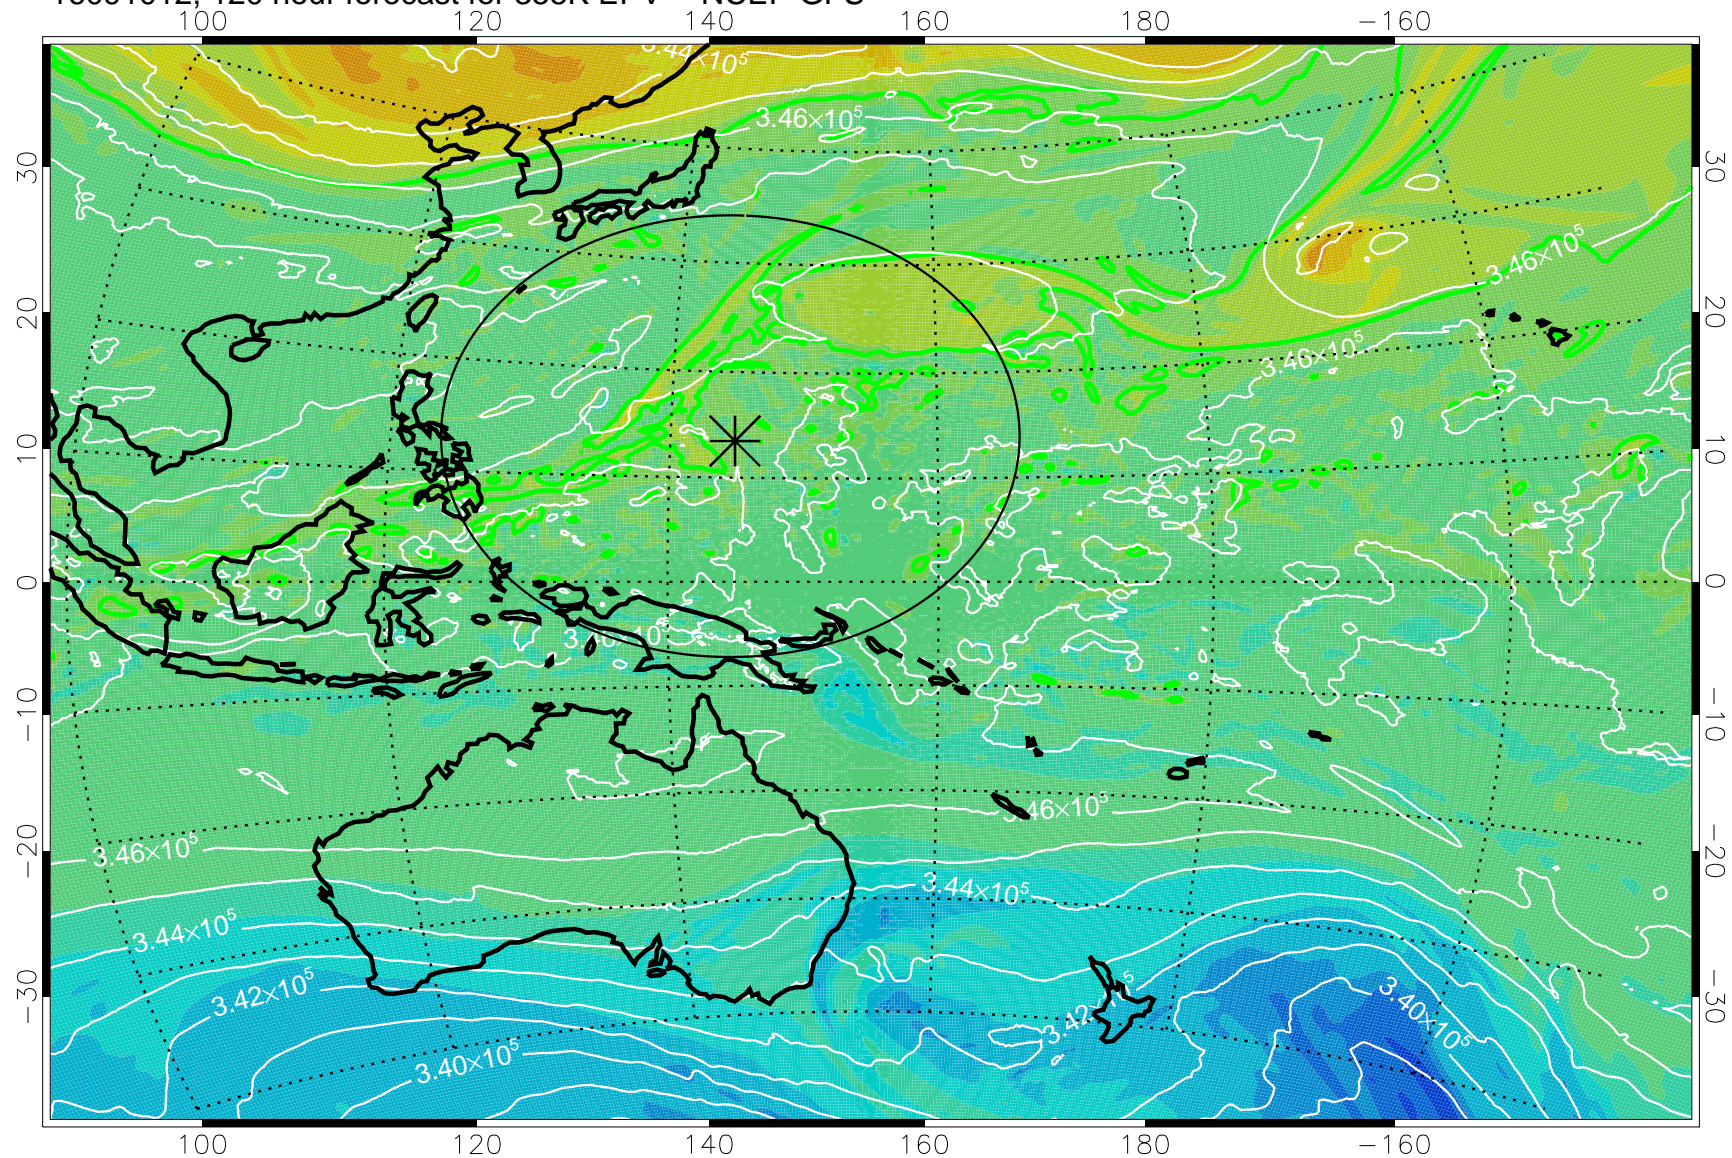

16090818, 78 hour forecast for 355K EPV -- NCEP GFS

355K Montgomery Streamfunction, white  
EPV Tropopause (2 PVU) Position  
Range ring of 2304 km

16090900, 84 hour forecast for 355K EPV -- NCEP GFS

355K Montgomery Streamfunction, white  
EPV Tropopause (2 PVU) Position  
Range ring of 2304 km

16090906, 90 hour forecast for 355K EPV -- NCEP GFS

355K Montgomery Streamfunction, white  
EPV Tropopause (2 PVU) Position  
Range ring of 2304 km

16090912, 96 hour forecast for 355K EPV -- NCEP GFS

355K Montgomery Streamfunction, white  
EPV Tropopause (2 PVU) Position  
Range ring of 2304 km

16090918, 102 hour forecast for 355K EPV -- NCEP GFS

355K Montgomery Streamfunction, white  
EPV Tropopause (2 PVU) Position  
Range ring of 2304 km

16091000, 108 hour forecast for 355K EPV -- NCEP GFS

355K Montgomery Streamfunction, white  
EPV Tropopause (2 PVU) Position  
Range ring of 2304 km

16091006, 114 hour forecast for 355K EPV -- NCEP GFS

355K Montgomery Streamfunction, white  
EPV Tropopause (2 PVU) Position  
Range ring of 2304 km

16091012, 120 hour forecast for 355K EPV -- NCEP GFS

355K Montgomery Streamfunction, white  
EPV Tropopause (2 PVU) Position  
Range ring of 2304 km