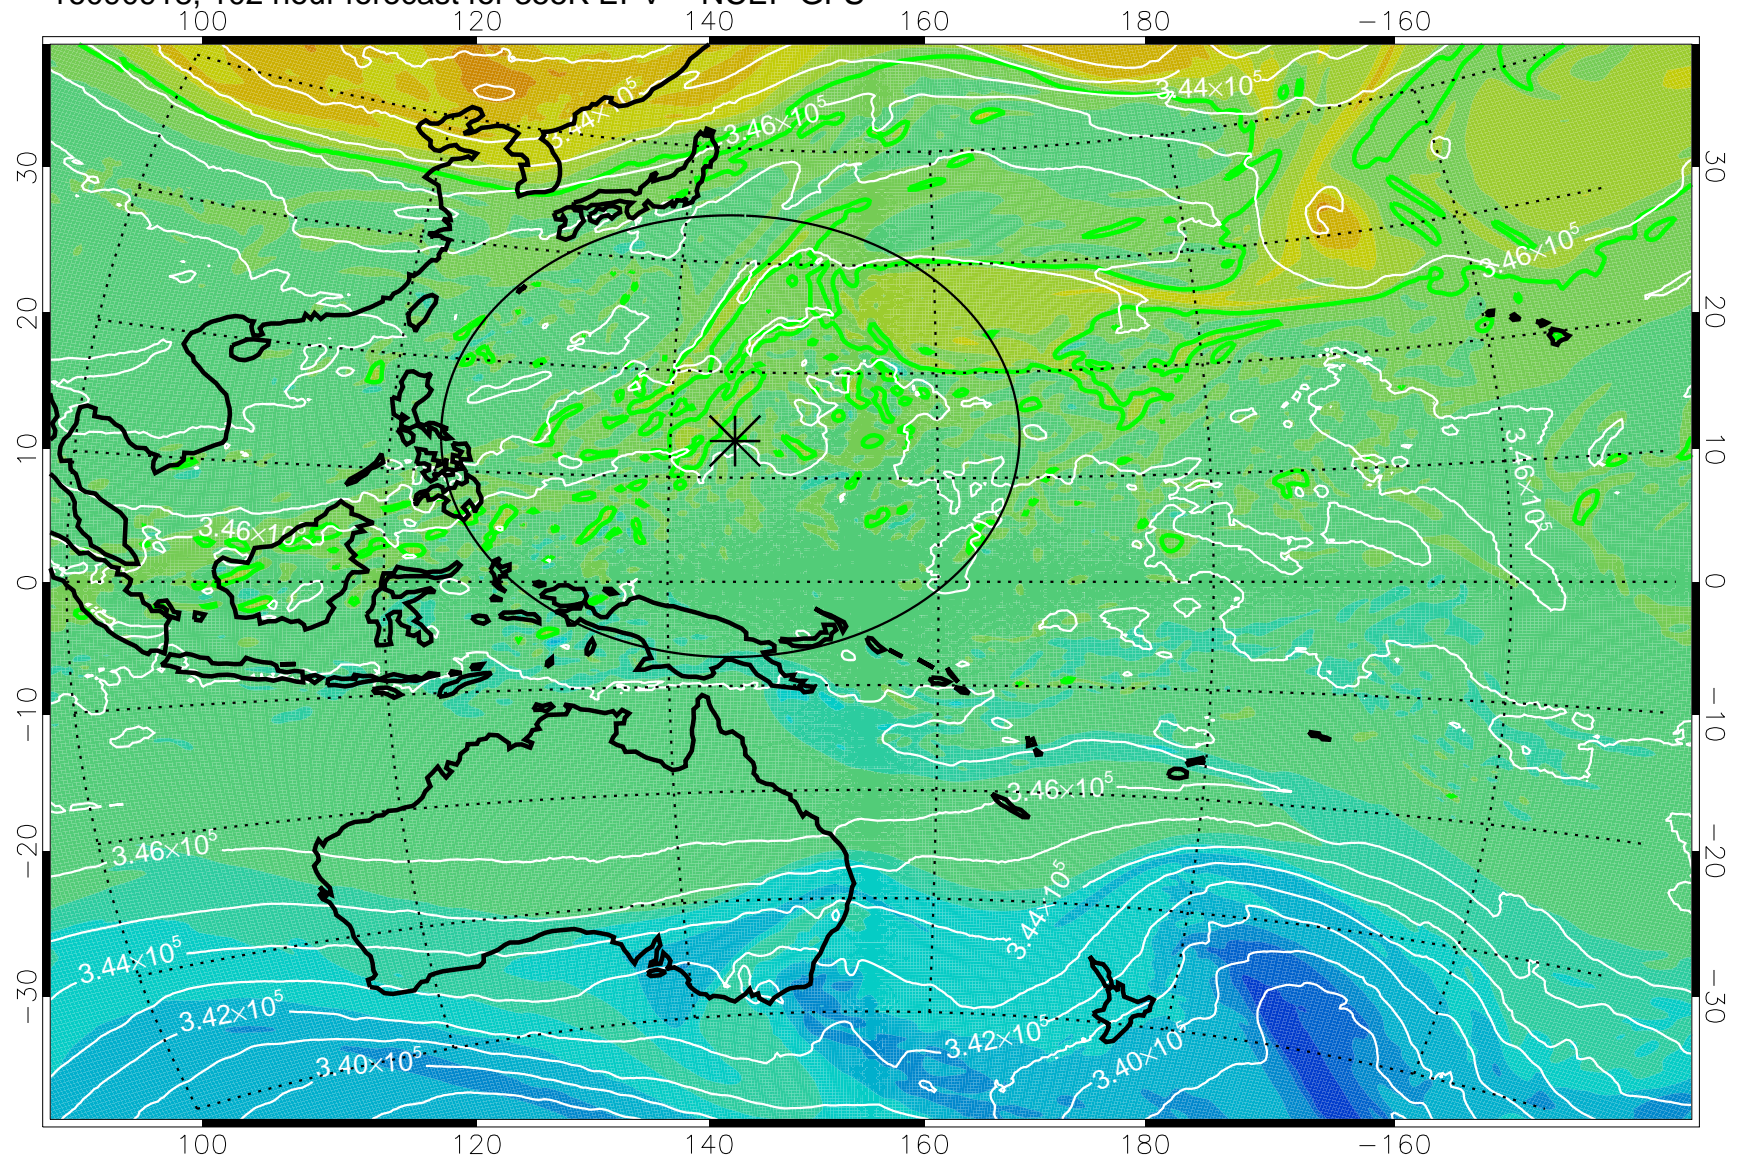

16090818, 78 hour forecast for 355K EPV -- NCEP GFS

355K Montgomery Streamfunction, white  
EPV Tropopause (2 PVU) Position  
Range ring of 2304 km

16090900, 84 hour forecast for 355K EPV -- NCEP GFS

355K Montgomery Streamfunction, white  
EPV Tropopause (2 PVU) Position  
Range ring of 2304 km

16090906, 90 hour forecast for 355K EPV -- NCEP GFS

355K Montgomery Streamfunction, white  
EPV Tropopause (2 PVU) Position  
Range ring of 2304 km

16090912, 96 hour forecast for 355K EPV -- NCEP GFS

355K Montgomery Streamfunction, white  
EPV Tropopause (2 PVU) Position  
Range ring of 2304 km

16090918, 102 hour forecast for 355K EPV -- NCEP GFS

355K Montgomery Streamfunction, white  
EPV Tropopause (2 PVU) Position  
Range ring of 2304 km

16091000, 108 hour forecast for 355K EPV -- NCEP GFS

355K Montgomery Streamfunction, white  
EPV Tropopause (2 PVU) Position  
Range ring of 2304 km

16091006, 114 hour forecast for 355K EPV -- NCEP GFS

355K Montgomery Streamfunction, white  
EPV Tropopause (2 PVU) Position  
Range ring of 2304 km

16091012, 120 hour forecast for 355K EPV -- NCEP GFS

355K Montgomery Streamfunction, white  
EPV Tropopause (2 PVU) Position  
Range ring of 2304 km