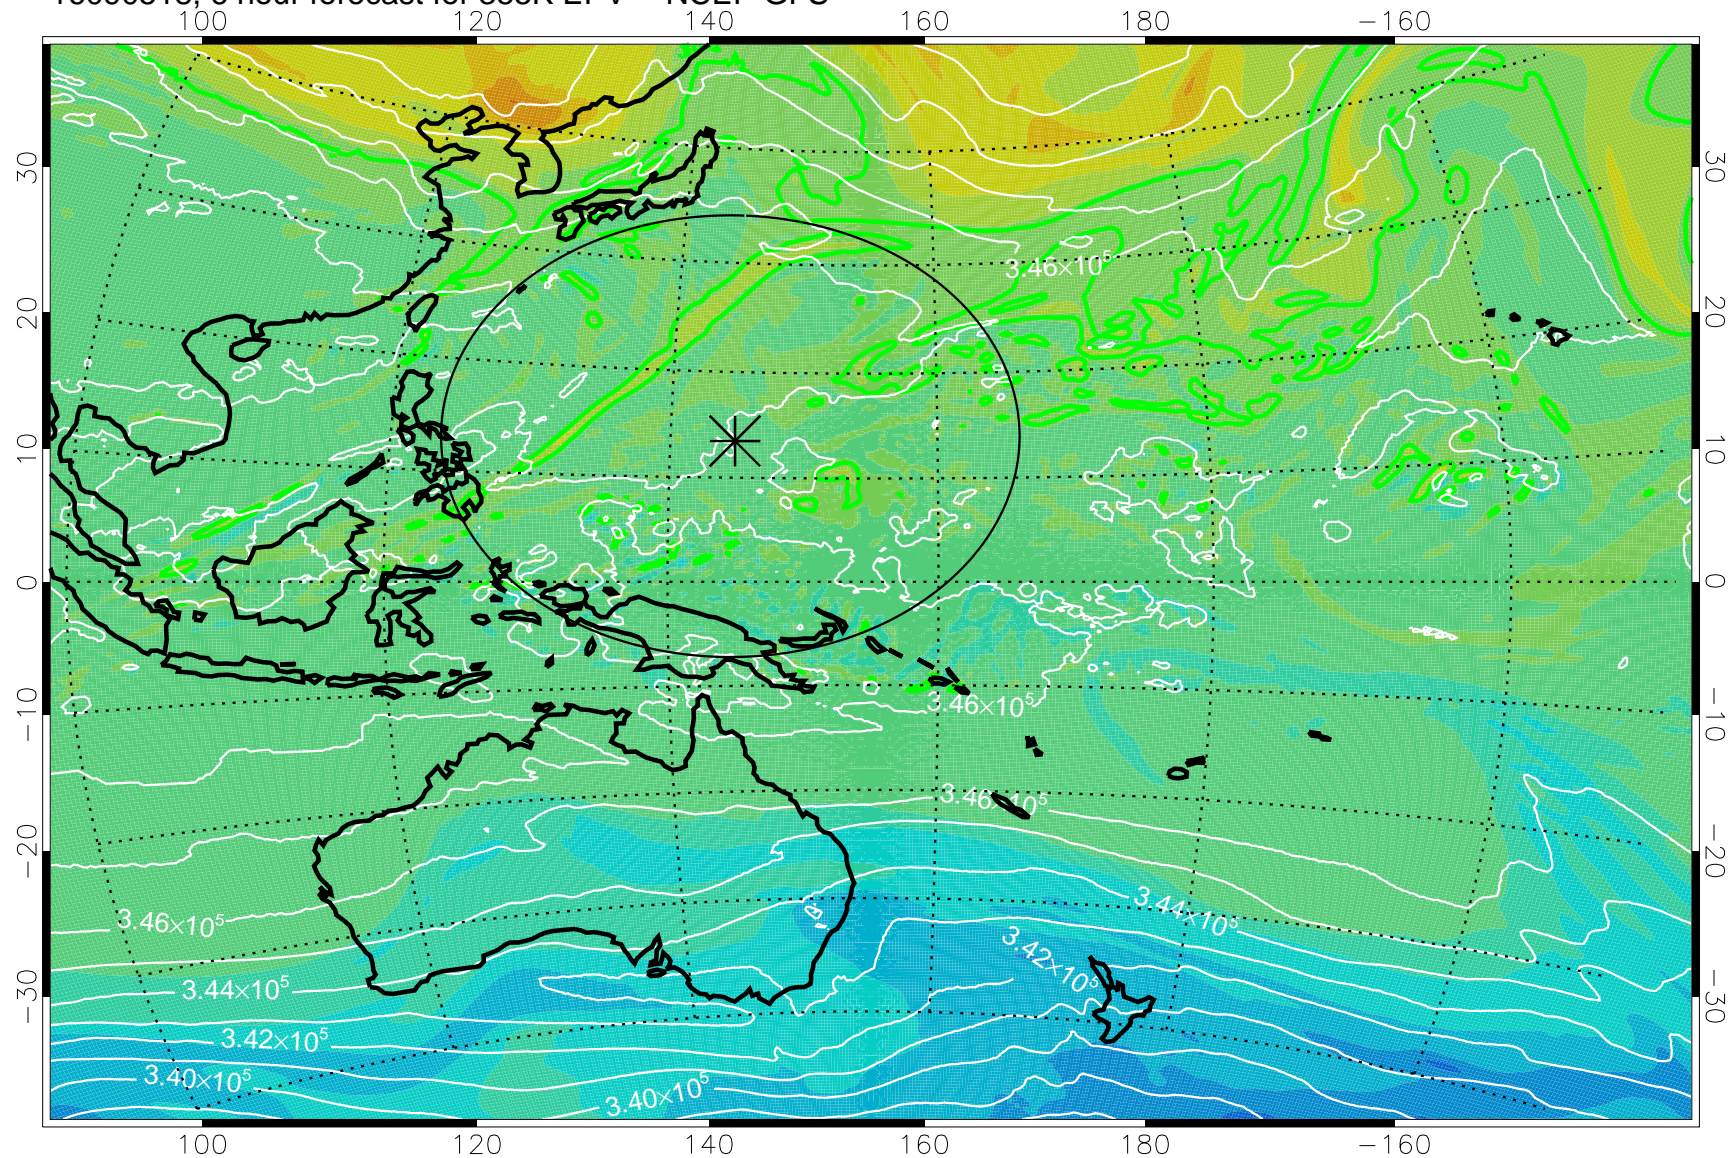

16090518, 6 hour forecast for 355K EPV -- NCEP GFS

355K Montgomery Streamfunction, white  
EPV Tropopause (2 PVU) Position  
Range ring of 2304 km

16090600, 12 hour forecast for 355K EPV -- NCEP GFS

355K Montgomery Streamfunction, white  
EPV Tropopause (2 PVU) Position  
Range ring of 2304 km

16090606, 18 hour forecast for 355K EPV -- NCEP GFS

355K Montgomery Streamfunction, white  
EPV Tropopause (2 PVU) Position  
Range ring of 2304 km

16090612, 24 hour forecast for 355K EPV -- NCEP GFS

355K Montgomery Streamfunction, white  
EPV Tropopause (2 PVU) Position  
Range ring of 2304 km

16090618, 30 hour forecast for 355K EPV -- NCEP GFS

355K Montgomery Streamfunction, white  
EPV Tropopause (2 PVU) Position  
Range ring of 2304 km

16090700, 36 hour forecast for 355K EPV -- NCEP GFS

355K Montgomery Streamfunction, white  
EPV Tropopause (2 PVU) Position  
Range ring of 2304 km

16090718, 54 hour forecast for 355K EPV -- NCEP GFS

355K Montgomery Streamfunction, white  
EPV Tropopause (2 PVU) Position  
Range ring of 2304 km

16090800, 60 hour forecast for 355K EPV -- NCEP GFS

355K Montgomery Streamfunction, white  
EPV Tropopause (2 PVU) Position  
Range ring of 2304 km