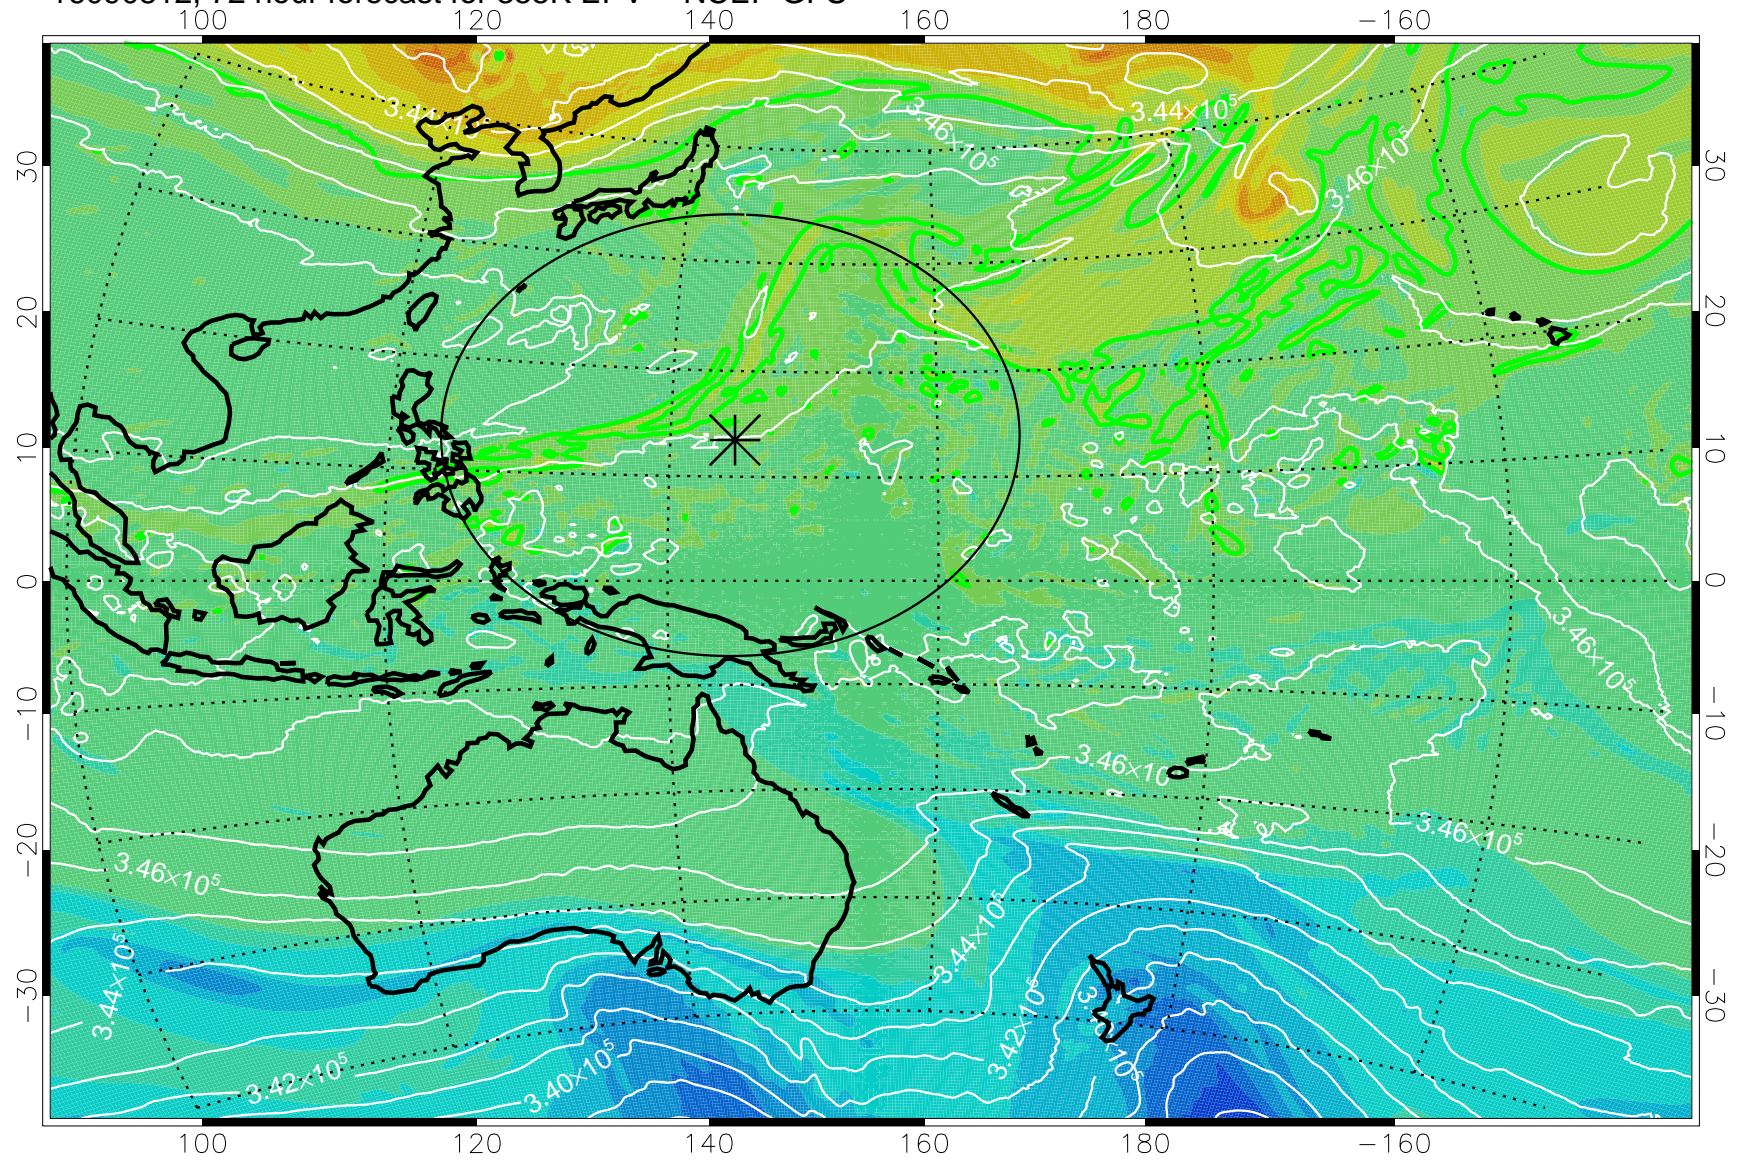

16090706, 42 hour forecast for 355K EPV -- NCEP GFS

355K Montgomery Streamfunction, white  
EPV Tropopause (2 PVU) Position  
Range ring of 2304 km

16090712, 48 hour forecast for 355K EPV -- NCEP GFS

355K Montgomery Streamfunction, white  
EPV Tropopause (2 PVU) Position  
Range ring of 2304 km

16090718, 54 hour forecast for 355K EPV -- NCEP GFS

355K Montgomery Streamfunction, white  
EPV Tropopause (2 PVU) Position  
Range ring of 2304 km

16090800, 60 hour forecast for 355K EPV -- NCEP GFS

355K Montgomery Streamfunction, white  
EPV Tropopause (2 PVU) Position  
Range ring of 2304 km

16090806, 66 hour forecast for 355K EPV -- NCEP GFS

355K Montgomery Streamfunction, white  
EPV Tropopause (2 PVU) Position  
Range ring of 2304 km

16090812, 72 hour forecast for 355K EPV -- NCEP GFS

355K Montgomery Streamfunction, white  
EPV Tropopause (2 PVU) Position  
Range ring of 2304 km

16090818, 78 hour forecast for 355K EPV -- NCEP GFS

355K Montgomery Streamfunction, white  
EPV Tropopause (2 PVU) Position  
Range ring of 2304 km

16090900, 84 hour forecast for 355K EPV -- NCEP GFS

355K Montgomery Streamfunction, white  
EPV Tropopause (2 PVU) Position  
Range ring of 2304 km