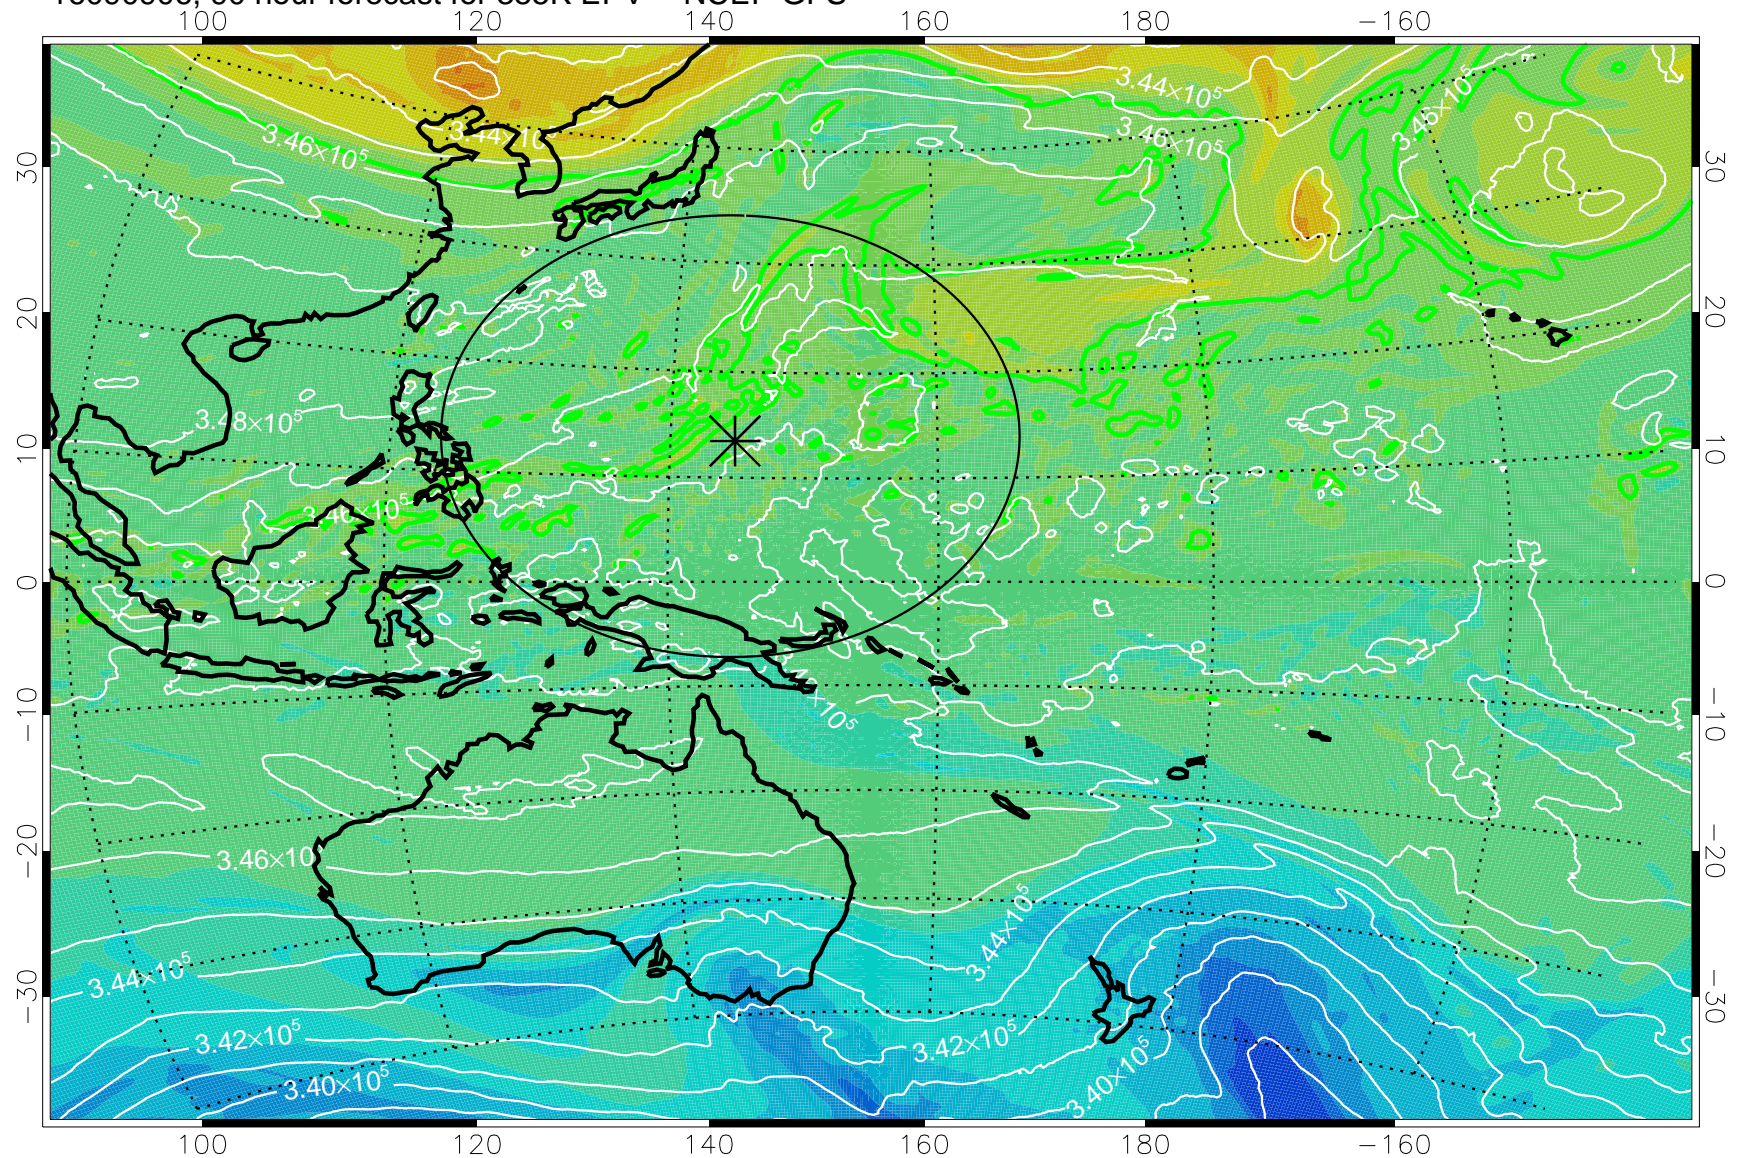

16090806, 66 hour forecast for 355K EPV -- NCEP GFS

355K Montgomery Streamfunction, white  
EPV Tropopause (2 PVU) Position  
Range ring of 2304 km

16090812, 72 hour forecast for 355K EPV -- NCEP GFS

355K Montgomery Streamfunction, white  
EPV Tropopause (2 PVU) Position  
Range ring of 2304 km

16090818, 78 hour forecast for 355K EPV -- NCEP GFS

355K Montgomery Streamfunction, white  
EPV Tropopause (2 PVU) Position  
Range ring of 2304 km

16090900, 84 hour forecast for 355K EPV -- NCEP GFS

355K Montgomery Streamfunction, white  
EPV Tropopause (2 PVU) Position  
Range ring of 2304 km

16090906, 90 hour forecast for 355K EPV -- NCEP GFS

355K Montgomery Streamfunction, white  
EPV Tropopause (2 PVU) Position  
Range ring of 2304 km

16090912, 96 hour forecast for 355K EPV -- NCEP GFS

355K Montgomery Streamfunction, white  
EPV Tropopause (2 PVU) Position  
Range ring of 2304 km

16090918, 102 hour forecast for 355K EPV -- NCEP GFS

355K Montgomery Streamfunction, white  
EPV Tropopause (2 PVU) Position  
Range ring of 2304 km

16091000, 108 hour forecast for 355K EPV -- NCEP GFS

355K Montgomery Streamfunction, white  
EPV Tropopause (2 PVU) Position  
Range ring of 2304 km