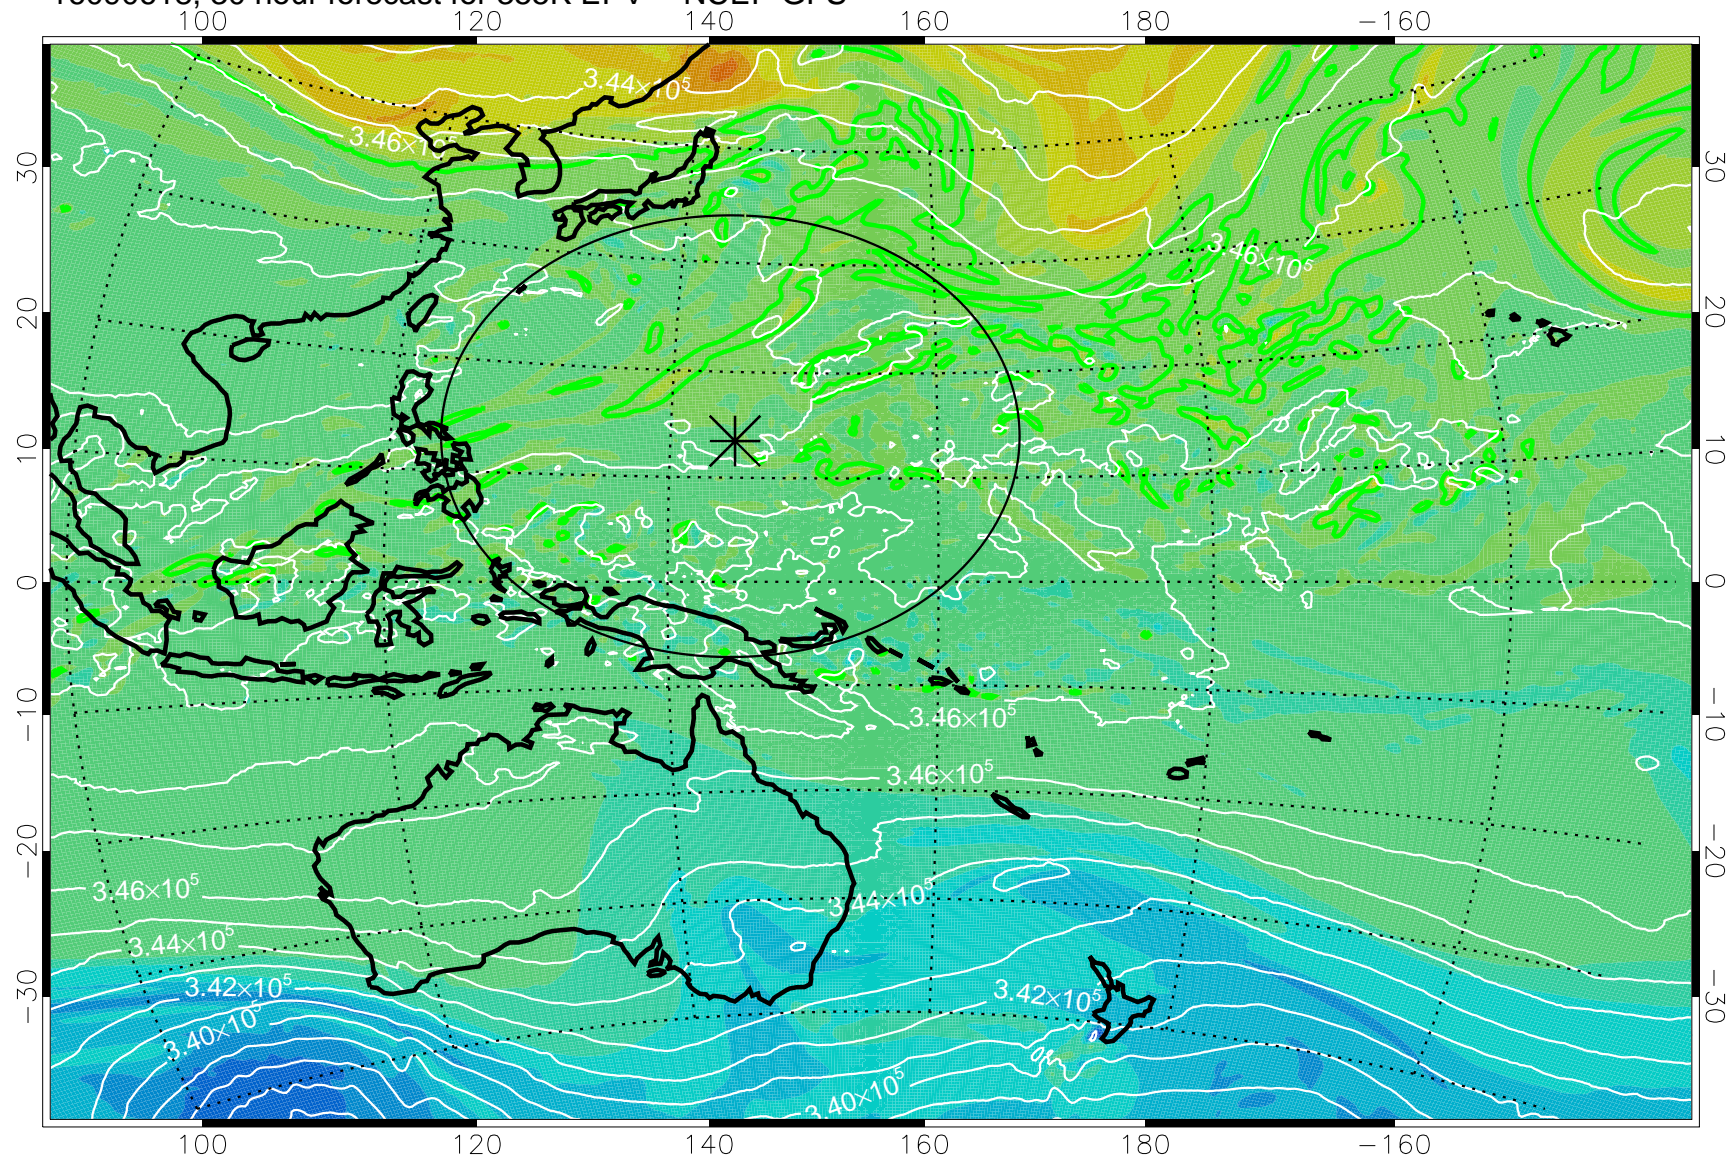

16090606, 18 hour forecast for 355K EPV -- NCEP GFS

355K Montgomery Streamfunction, white  
EPV Tropopause (2 PVU) Position  
Range ring of 2304 km

16090612, 24 hour forecast for 355K EPV -- NCEP GFS

355K Montgomery Streamfunction, white  
EPV Tropopause (2 PVU) Position  
Range ring of 2304 km

16090618, 30 hour forecast for 355K EPV -- NCEP GFS

355K Montgomery Streamfunction, white  
EPV Tropopause (2 PVU) Position  
Range ring of 2304 km

16090700, 36 hour forecast for 355K EPV -- NCEP GFS

355K Montgomery Streamfunction, white  
EPV Tropopause (2 PVU) Position  
Range ring of 2304 km

16090706, 42 hour forecast for 355K EPV -- NCEP GFS

355K Montgomery Streamfunction, white  
EPV Tropopause (2 PVU) Position  
Range ring of 2304 km

16090712, 48 hour forecast for 355K EPV -- NCEP GFS

355K Montgomery Streamfunction, white  
EPV Tropopause (2 PVU) Position  
Range ring of 2304 km

16090718, 54 hour forecast for 355K EPV -- NCEP GFS

355K Montgomery Streamfunction, white  
EPV Tropopause (2 PVU) Position  
Range ring of 2304 km

16090800, 60 hour forecast for 355K EPV -- NCEP GFS

355K Montgomery Streamfunction, white  
EPV Tropopause (2 PVU) Position  
Range ring of 2304 km