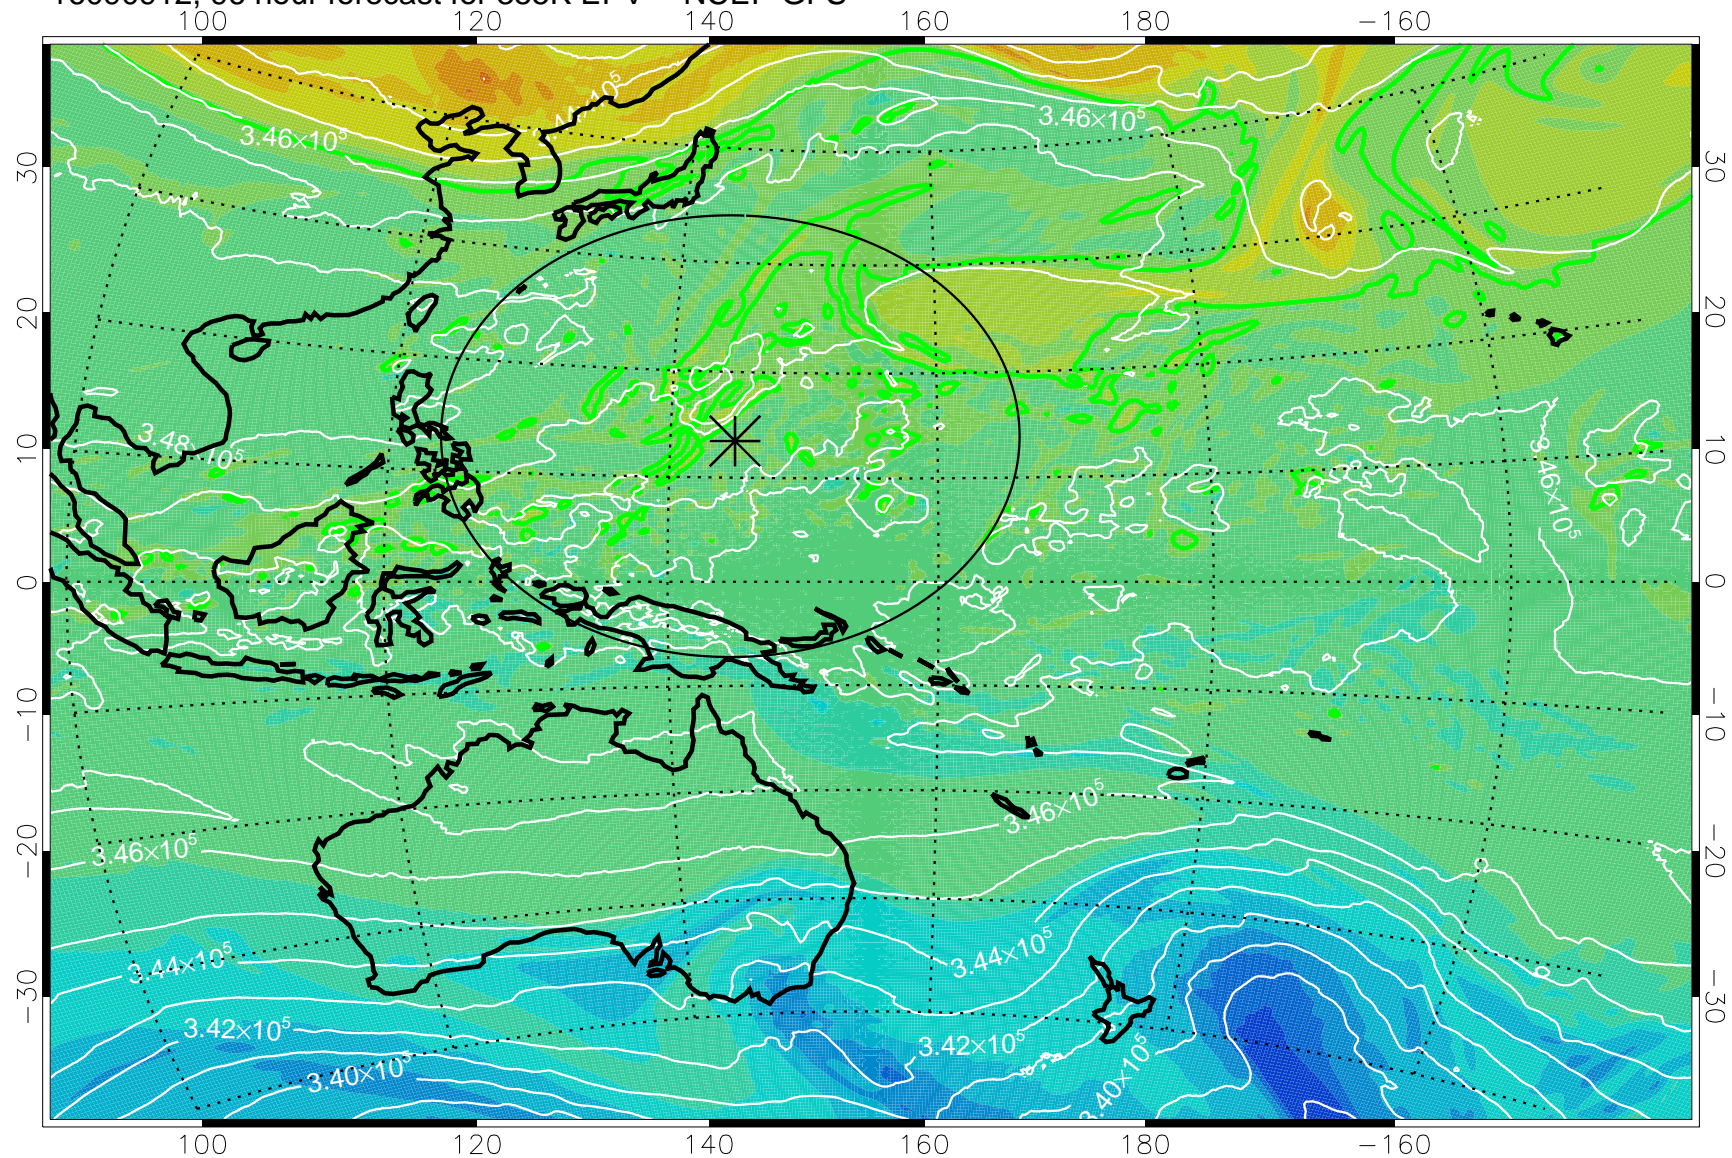

16090806, 66 hour forecast for 355K EPV -- NCEP GFS

355K Montgomery Streamfunction, white  
EPV Tropopause (2 PVU) Position  
Range ring of 2304 km

16090812, 72 hour forecast for 355K EPV -- NCEP GFS

355K Montgomery Streamfunction, white  
EPV Tropopause (2 PVU) Position  
Range ring of 2304 km

16090818, 78 hour forecast for 355K EPV -- NCEP GFS

355K Montgomery Streamfunction, white  
EPV Tropopause (2 PVU) Position  
Range ring of 2304 km

16090900, 84 hour forecast for 355K EPV -- NCEP GFS

355K Montgomery Streamfunction, white  
EPV Tropopause (2 PVU) Position  
Range ring of 2304 km

16090906, 90 hour forecast for 355K EPV -- NCEP GFS

355K Montgomery Streamfunction, white  
EPV Tropopause (2 PVU) Position  
Range ring of 2304 km

16090912, 96 hour forecast for 355K EPV -- NCEP GFS

355K Montgomery Streamfunction, white  
EPV Tropopause (2 PVU) Position  
Range ring of 2304 km

16090918, 102 hour forecast for 355K EPV -- NCEP GFS

355K Montgomery Streamfunction, white  
EPV Tropopause (2 PVU) Position  
Range ring of 2304 km

16091000, 108 hour forecast for 355K EPV -- NCEP GFS

355K Montgomery Streamfunction, white  
EPV Tropopause (2 PVU) Position  
Range ring of 2304 km