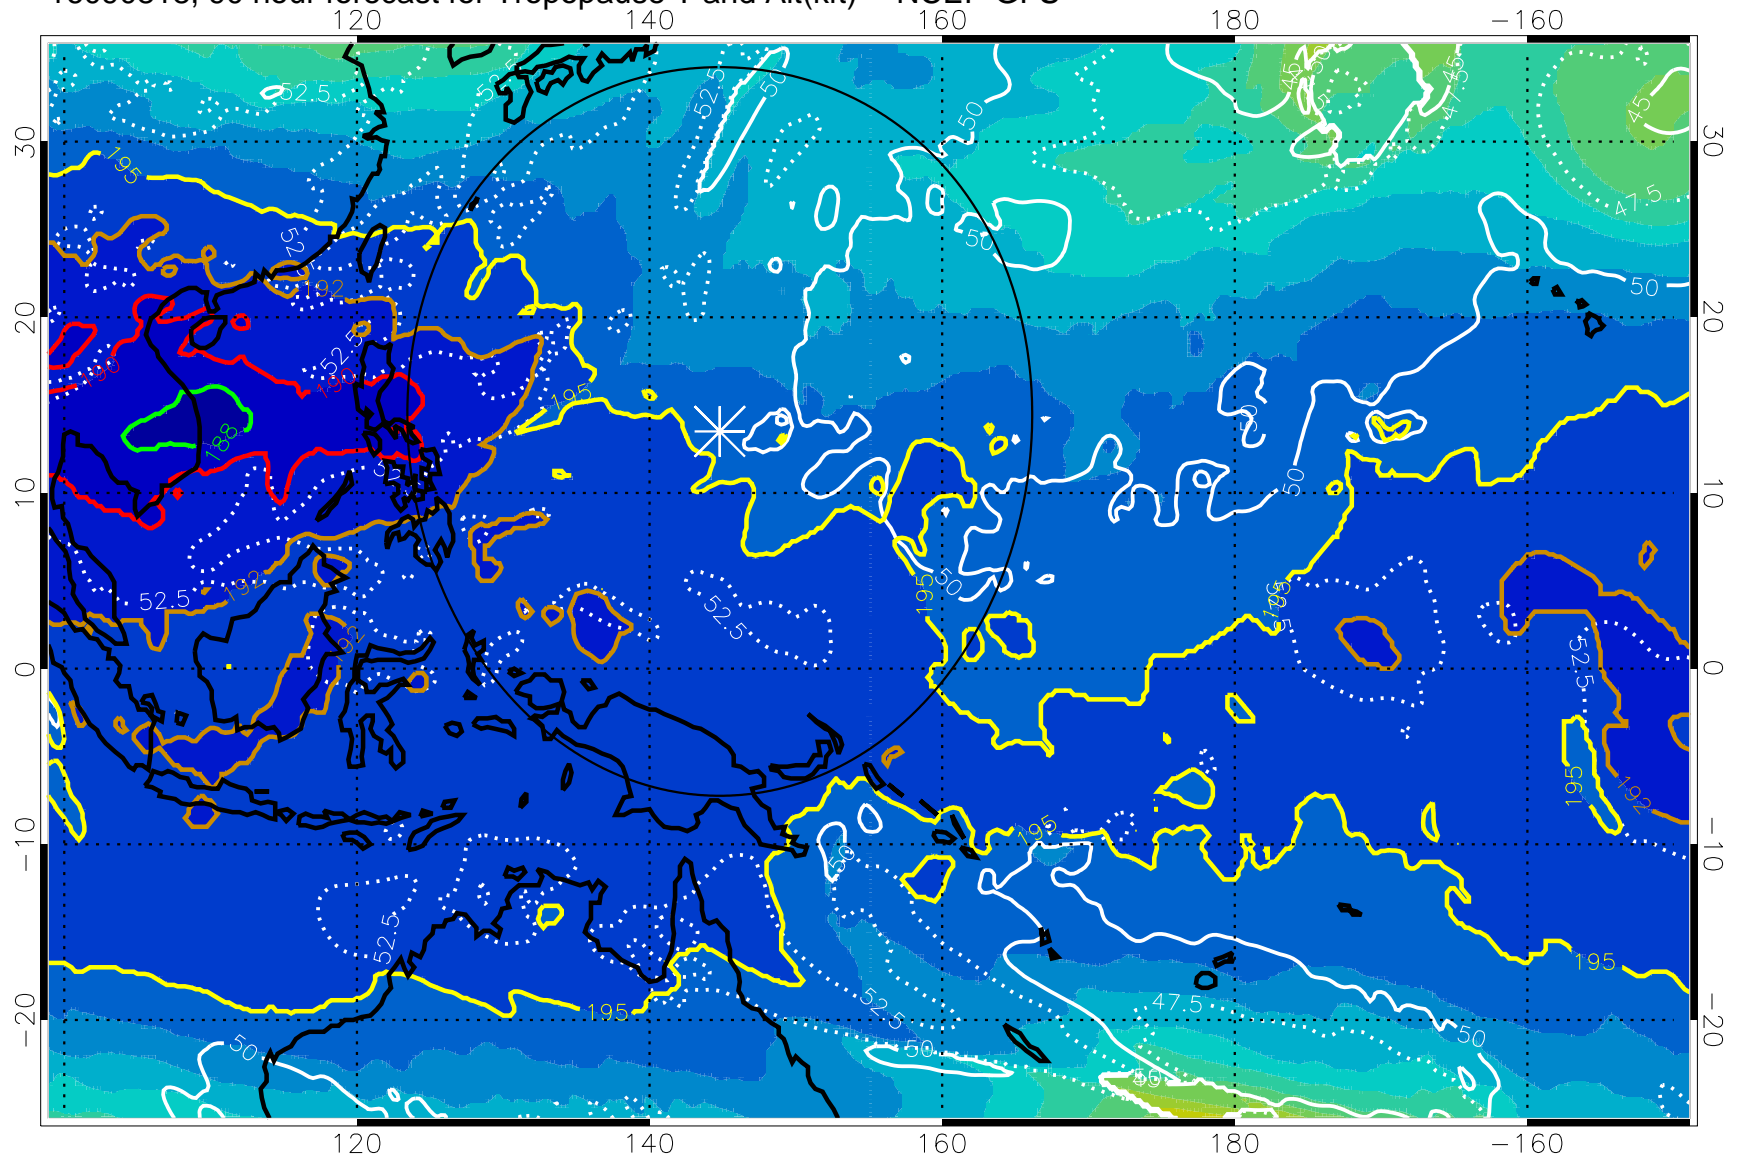

190 200 210 220 230

Tropopause T, K

Tropopause Altitude in kft (white)

192.5K Isotherm 195K Isotherm
187.5K Isotherm 190K Isotherm

Range ring of 2304 km

16090818, 90 hour forecast for Tropopause T and Alt(kft) -- NCEP GFS

190 200 210 220 230
Tropopause T, K

Tropopause Altitude in kft (white)

192.5K Isotherm 195K Isotherm
187.5K Isotherm 190K Isotherm

Range ring of 2304 km

16090900, 96 hour forecast for Tropopause T and Alt(kft) -- NCEP GFS