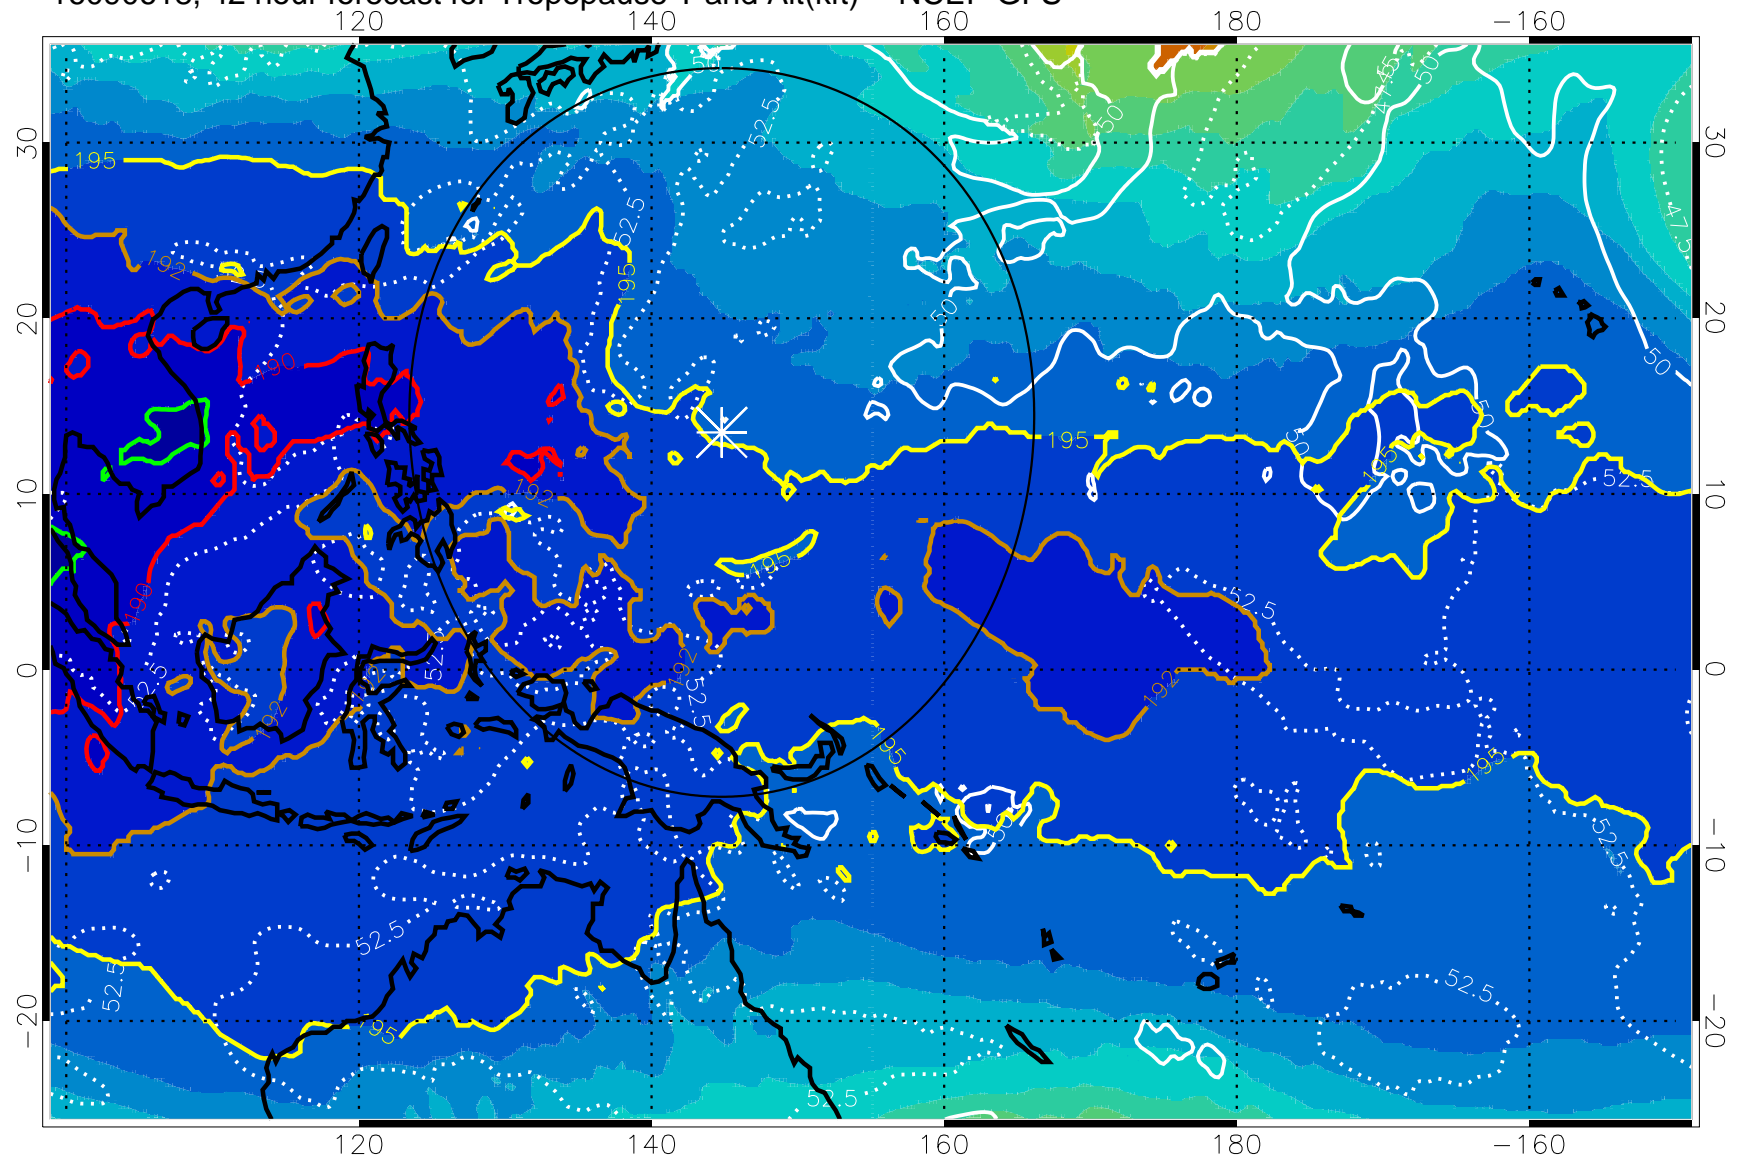

16090618, 42 hour forecast for Tropopause T and Alt(kft) -- NCEP GFS

Tropopause Altitude in kft (white)

192.5K Isotherm
187.5K Isotherm
195K Isotherm
190K Isotherm

Range ring of 2304 km