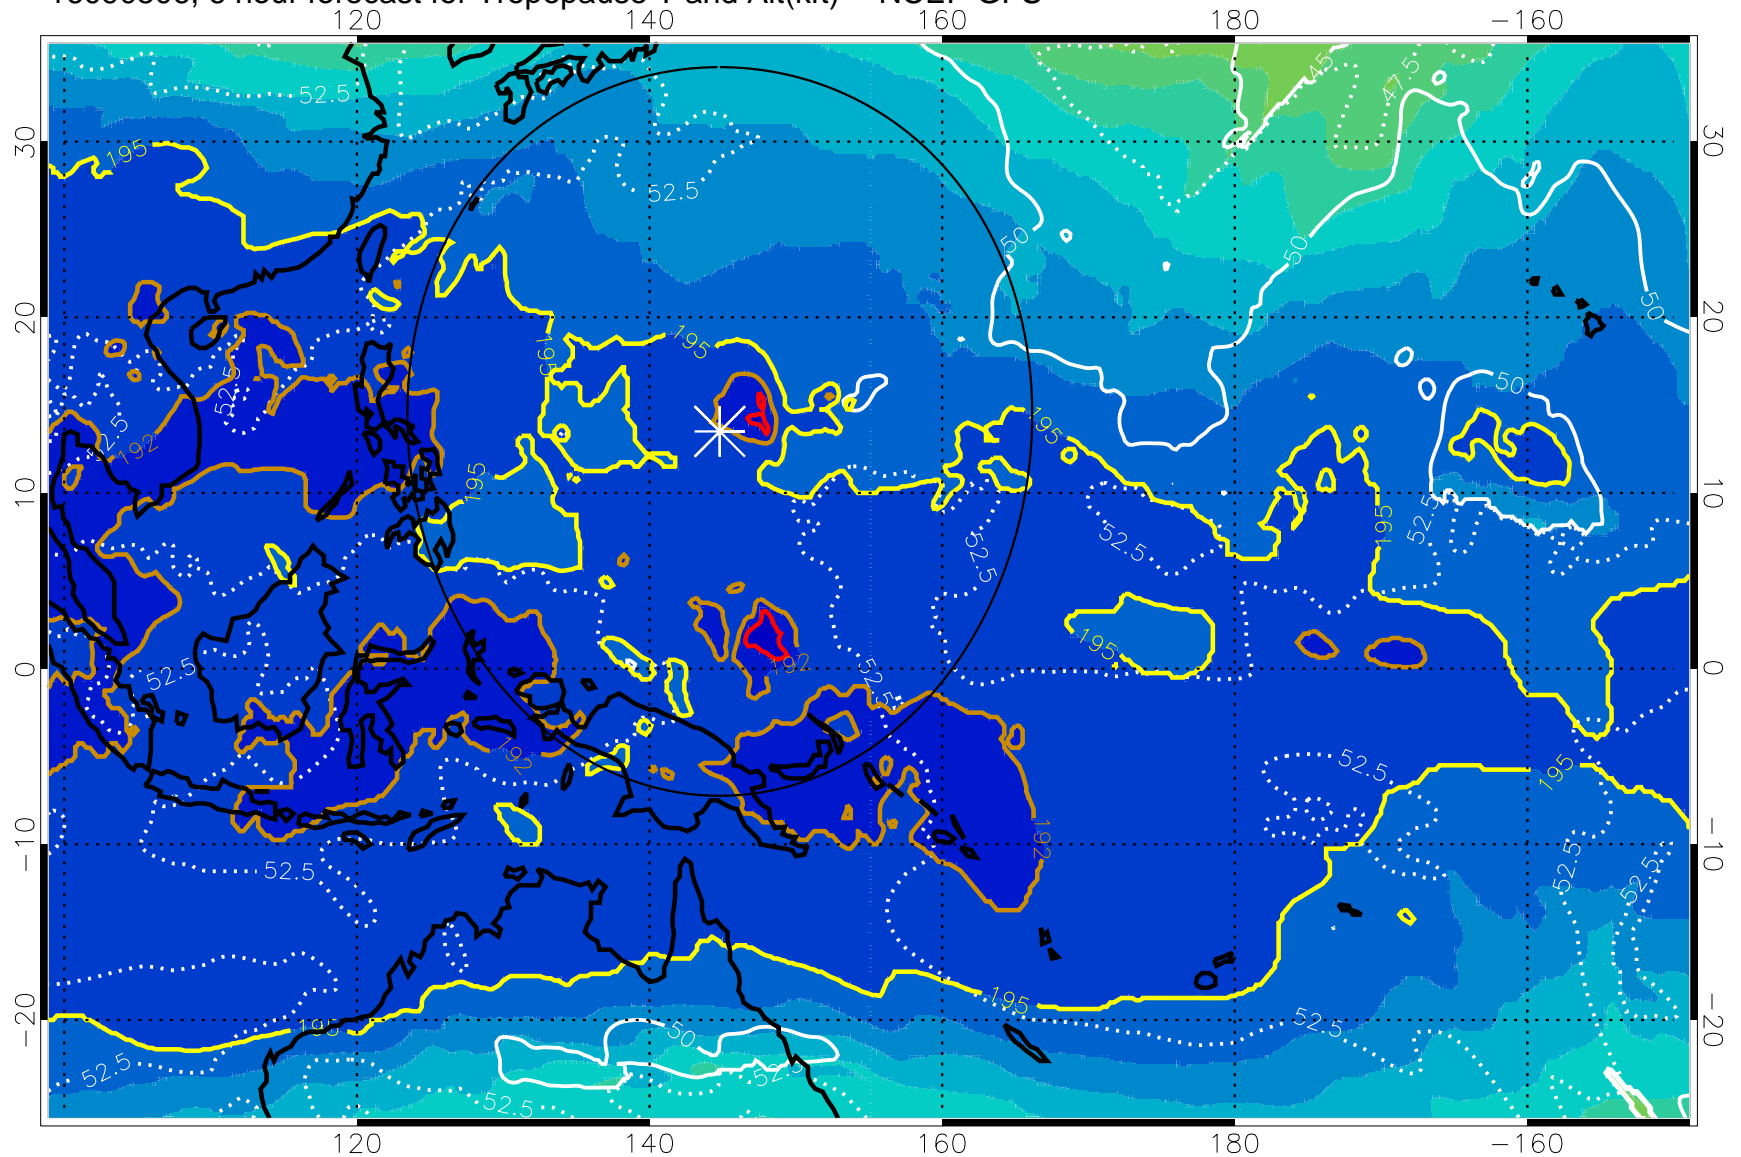

16090506, 6 hour forecast for Tropopause T and Alt(kft) -- NCEP GFS

190 200 210 220 230

Tropopause T, K

Tropopause Altitude in kft (white)

192.5K Isotherm 195K Isotherm
187.5K Isotherm 190K Isotherm

Range ring of 2304 km

16090512, 12 hour forecast for Tropopause T and Alt(kft) -- NCEP GFS

190 200 210 220 230

Tropopause T, K

Tropopause Altitude in kft (white)

192.5K Isotherm 195K Isotherm

187.5K Isotherm 190K Isotherm

Range ring of 2304 km