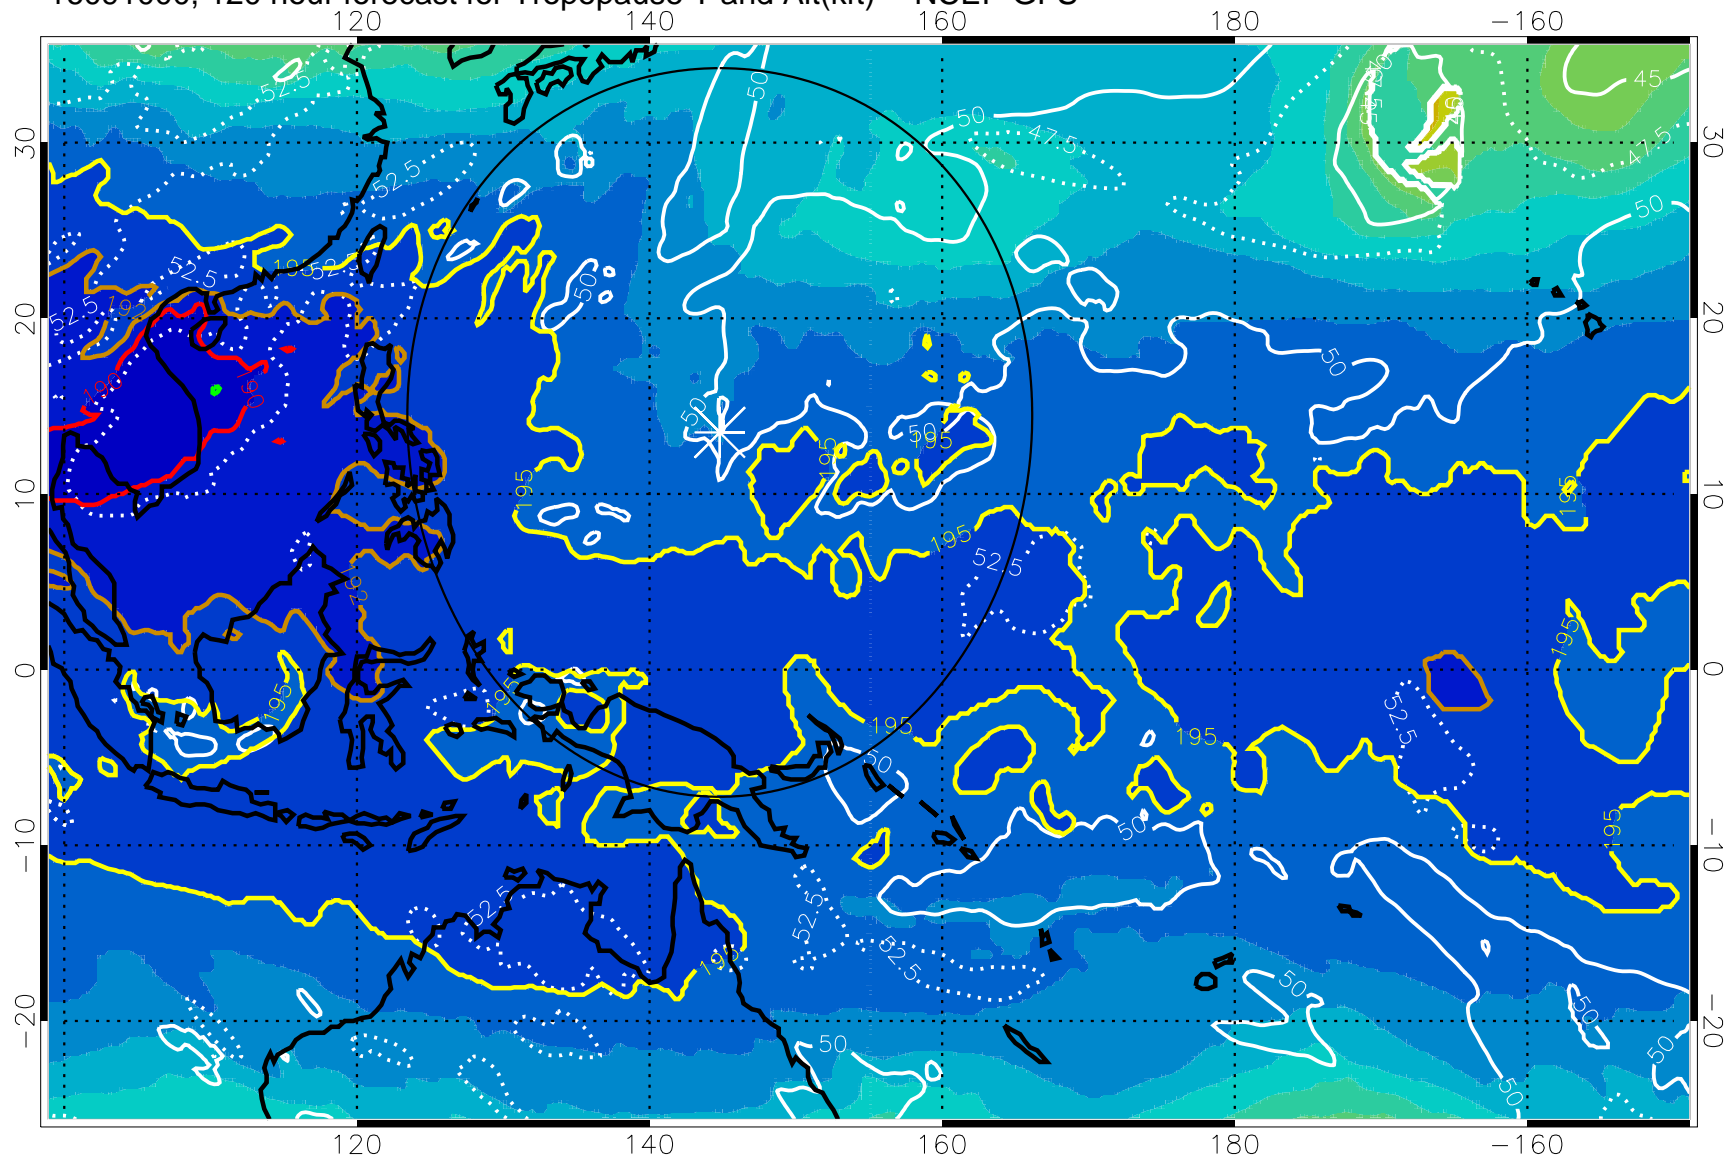

16091000, 120 hour forecast for Tropopause T and Alt(kft) -- NCEP GFS

190 200 210 220 230

Tropopause T, K

Tropopause Altitude in kft (white)

192.5K Isotherm 195K Isotherm
187.5K Isotherm 190K Isotherm

Range ring of 2304 km