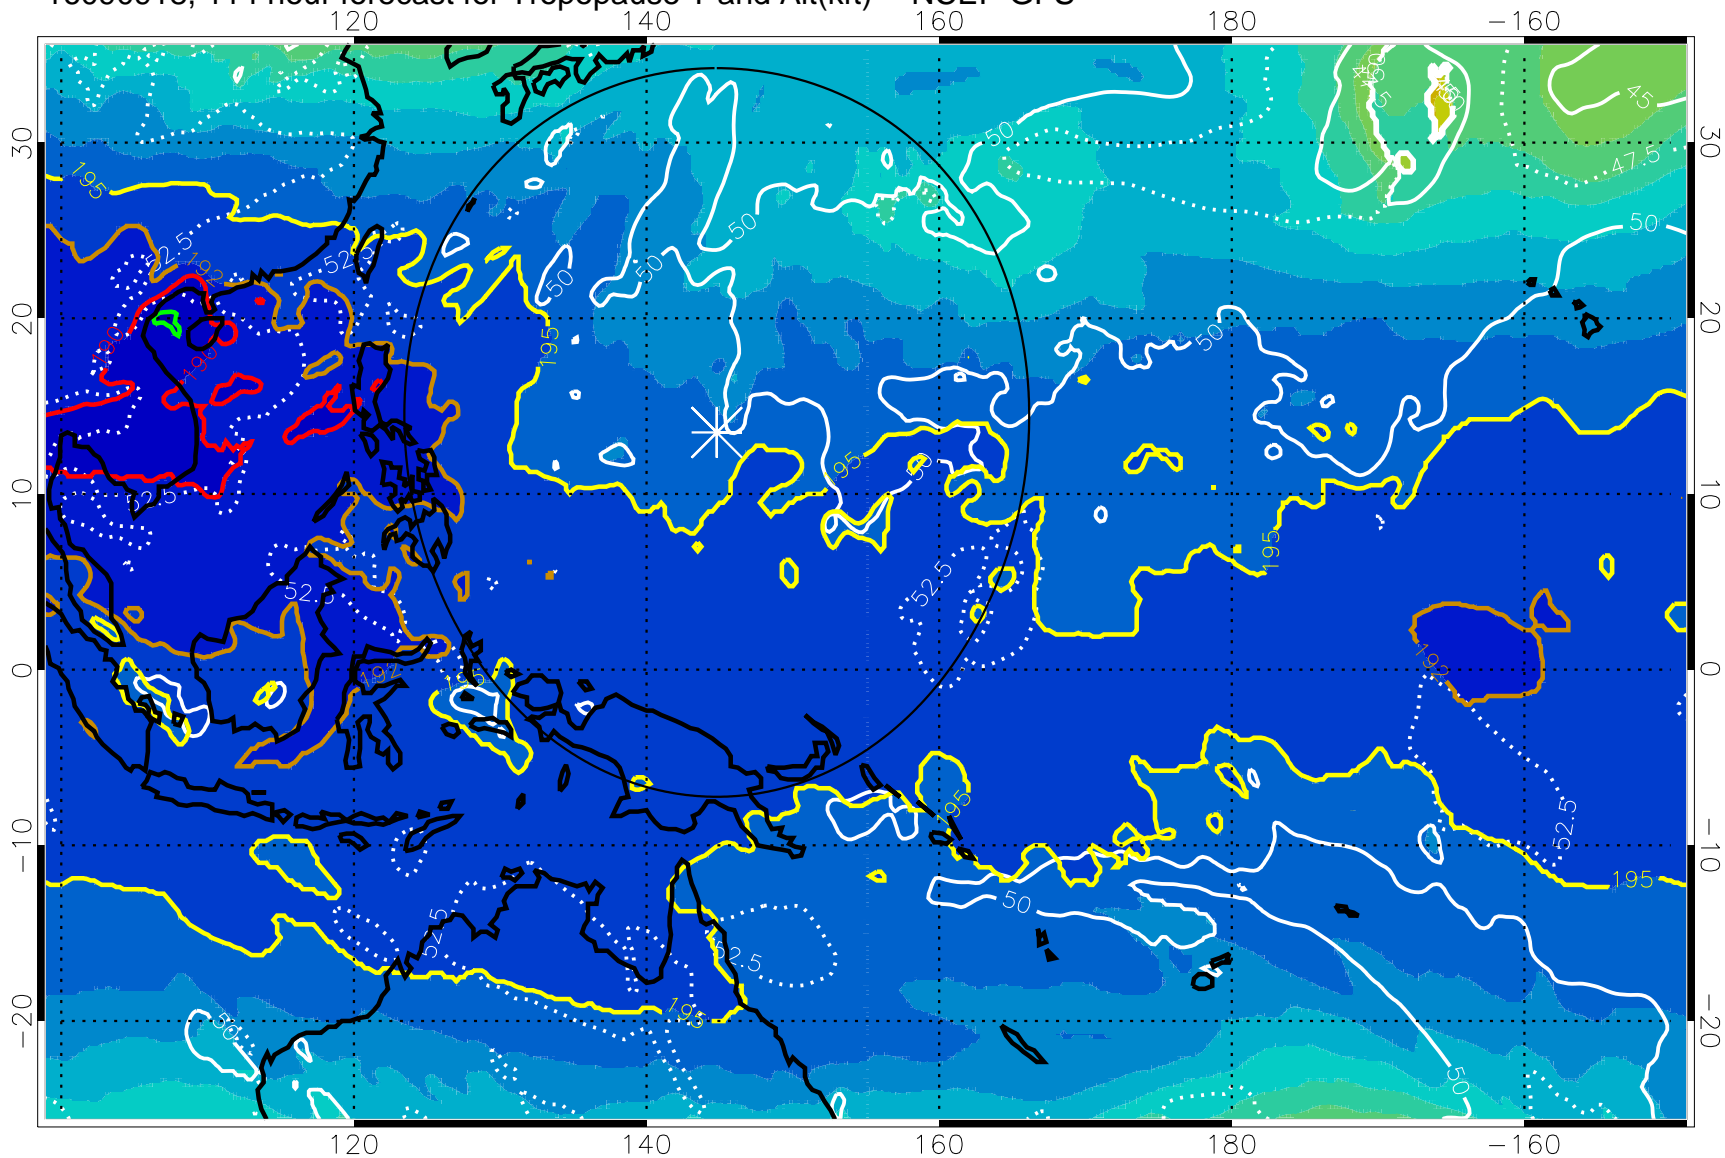

190 200 210 220 230
Tropopause T, K

Tropopause Altitude in kft (white)

192.5K Isotherm 195K Isotherm
187.5K Isotherm 190K Isotherm

Range ring of 2304 km

16090912, 108 hour forecast for Tropopause T and Alt(kft) -- NCEP GFS

190 200 210 220 230
Tropopause T, K

Tropopause Altitude in kft (white)

192.5K Isotherm 195K Isotherm
187.5K Isotherm 190K Isotherm

Range ring of 2304 km

16090918, 114 hour forecast for Tropopause T and Alt(kft) -- NCEP GFS