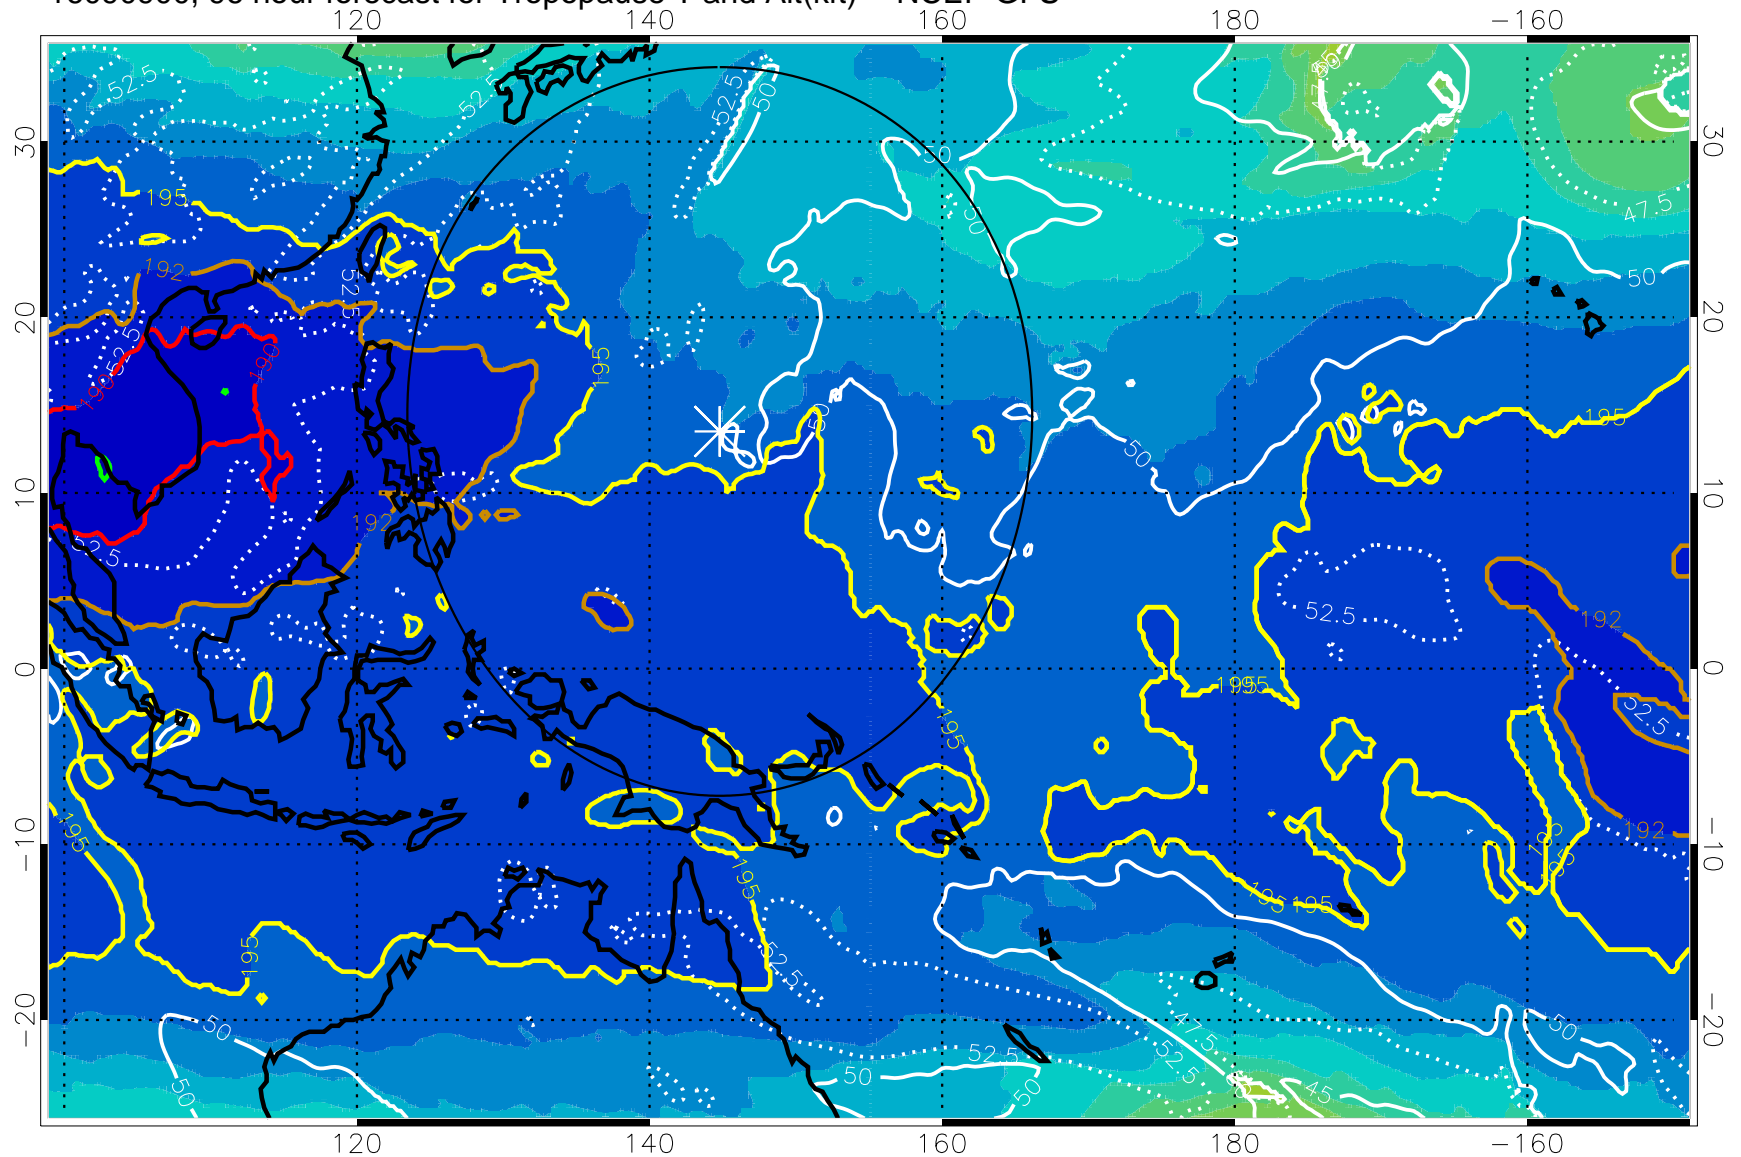

16090900, 96 hour forecast for Tropopause T and Alt(kft) -- NCEP GFS

190 200 210 220 230

Tropopause T, K

Tropopause Altitude in kft (white)

192.5K Isotherm 195K Isotherm

187.5K Isotherm 190K Isotherm

Range ring of 2304 km