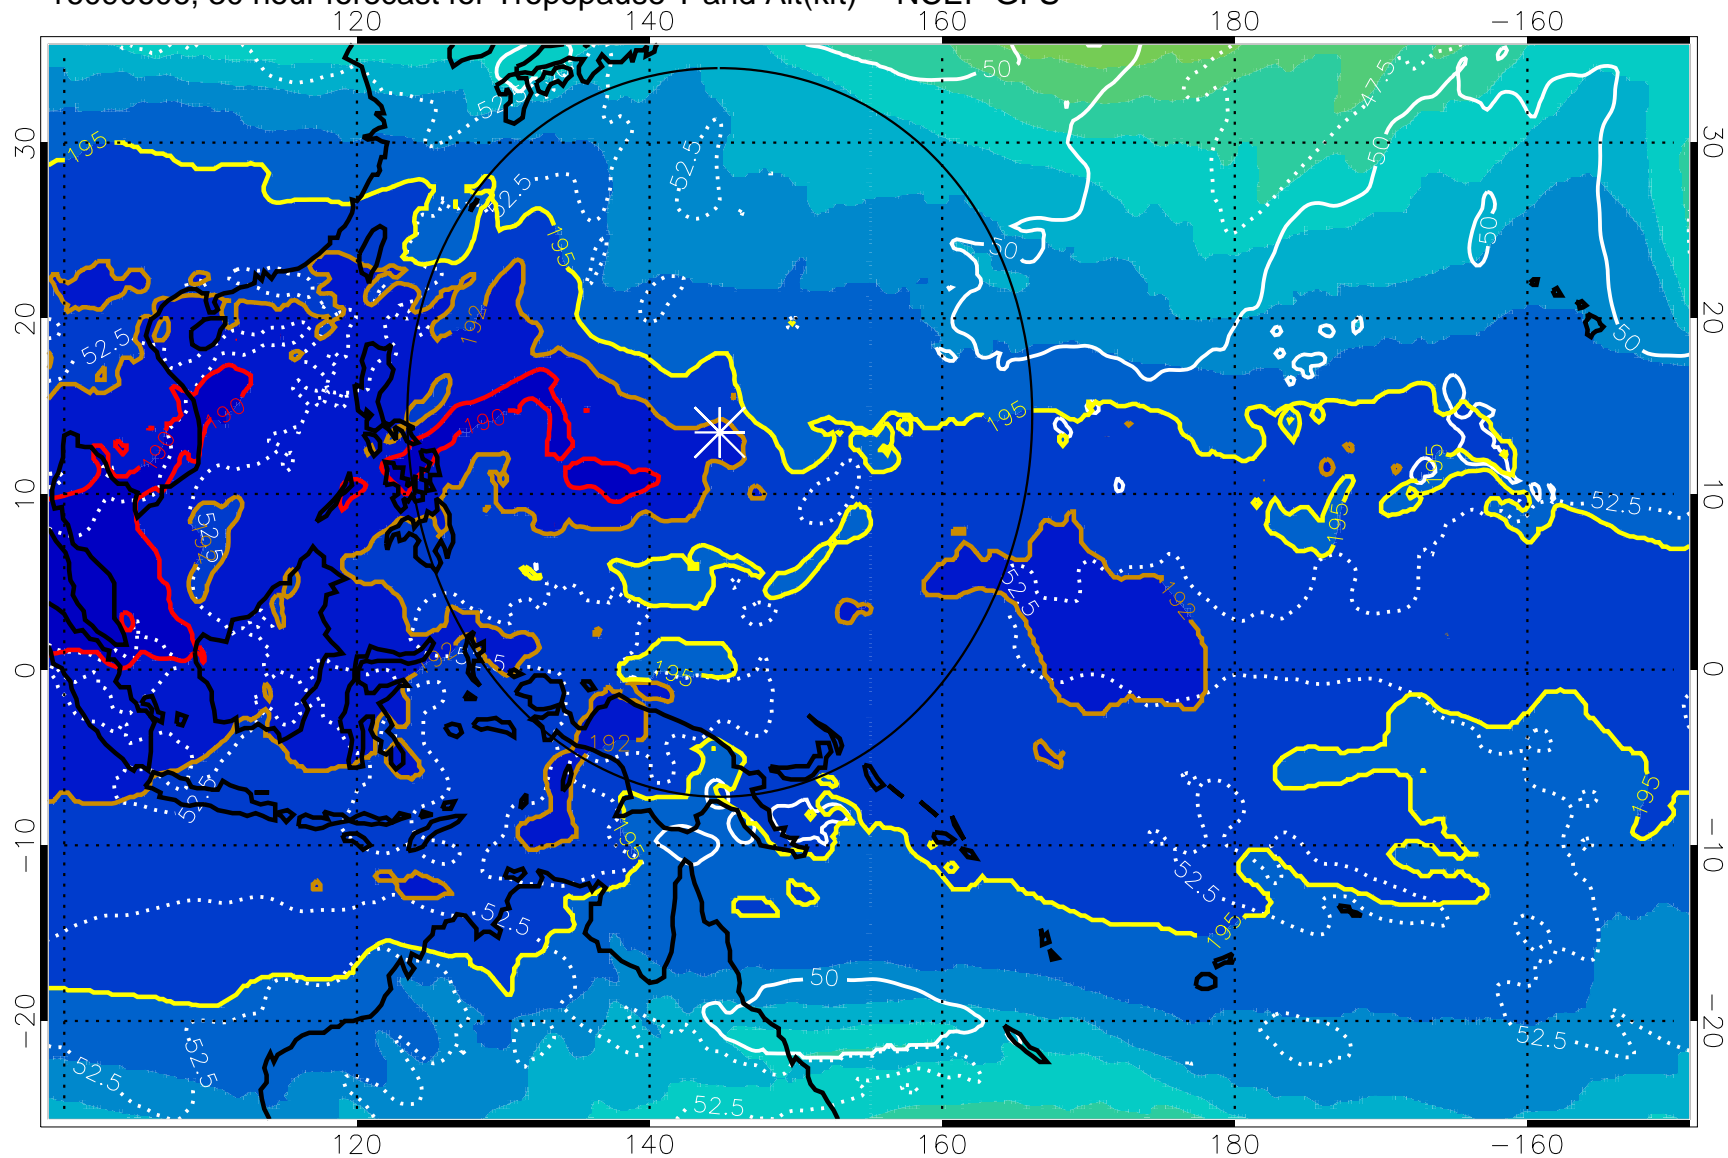

16090606, 30 hour forecast for Tropopause T and Alt(kft) -- NCEP GFS

190   200   210   220   230
Tropopause T, K

Tropopause Altitude in kft (white)

192.5K Isotherm   195K Isotherm
187.5K Isotherm   190K Isotherm

Range ring of 2304 km