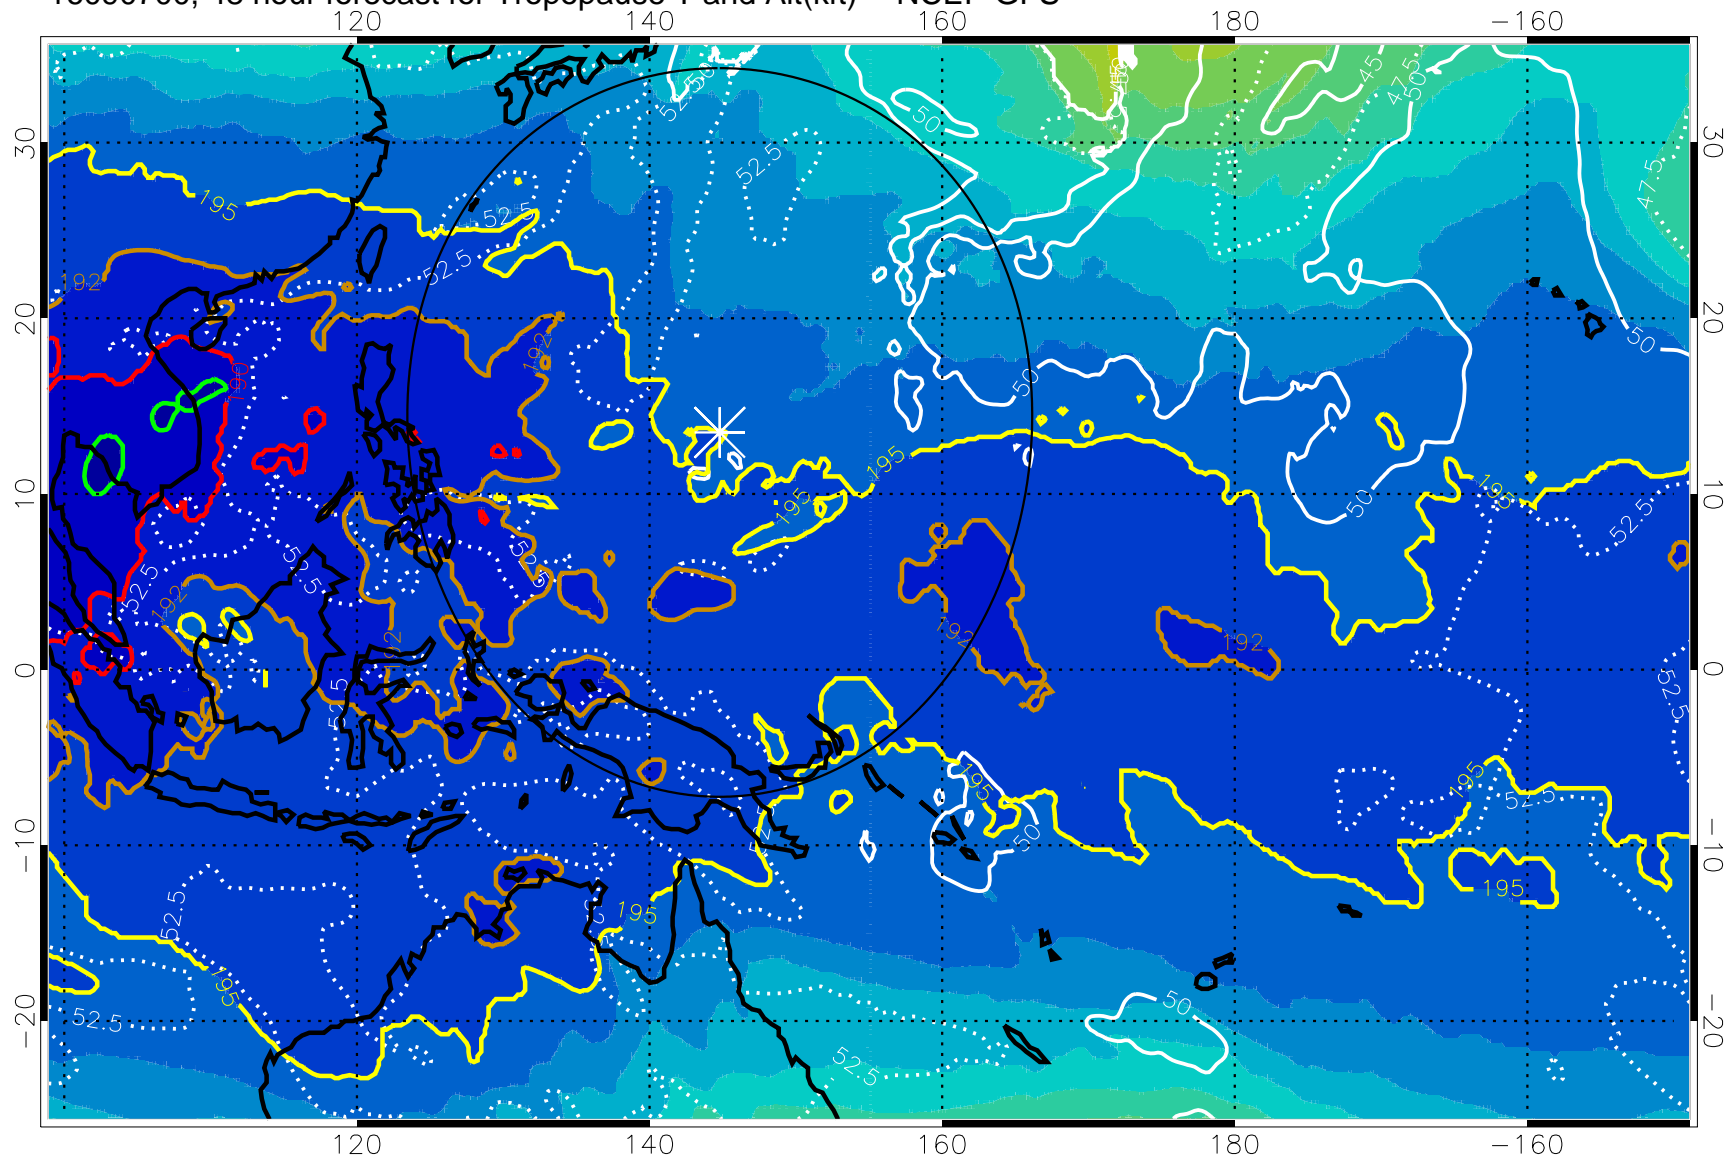

16090618, 42 hour forecast for Tropopause T and Alt(kft) -- NCEP GFS

Tropopause Altitude in kft (white)

192.5K Isotherm
187.5K Isotherm
195K Isotherm
190K Isotherm

Range ring of 2304 km

16090700, 48 hour forecast for Tropopause T and Alt(kft) -- NCEP GFS