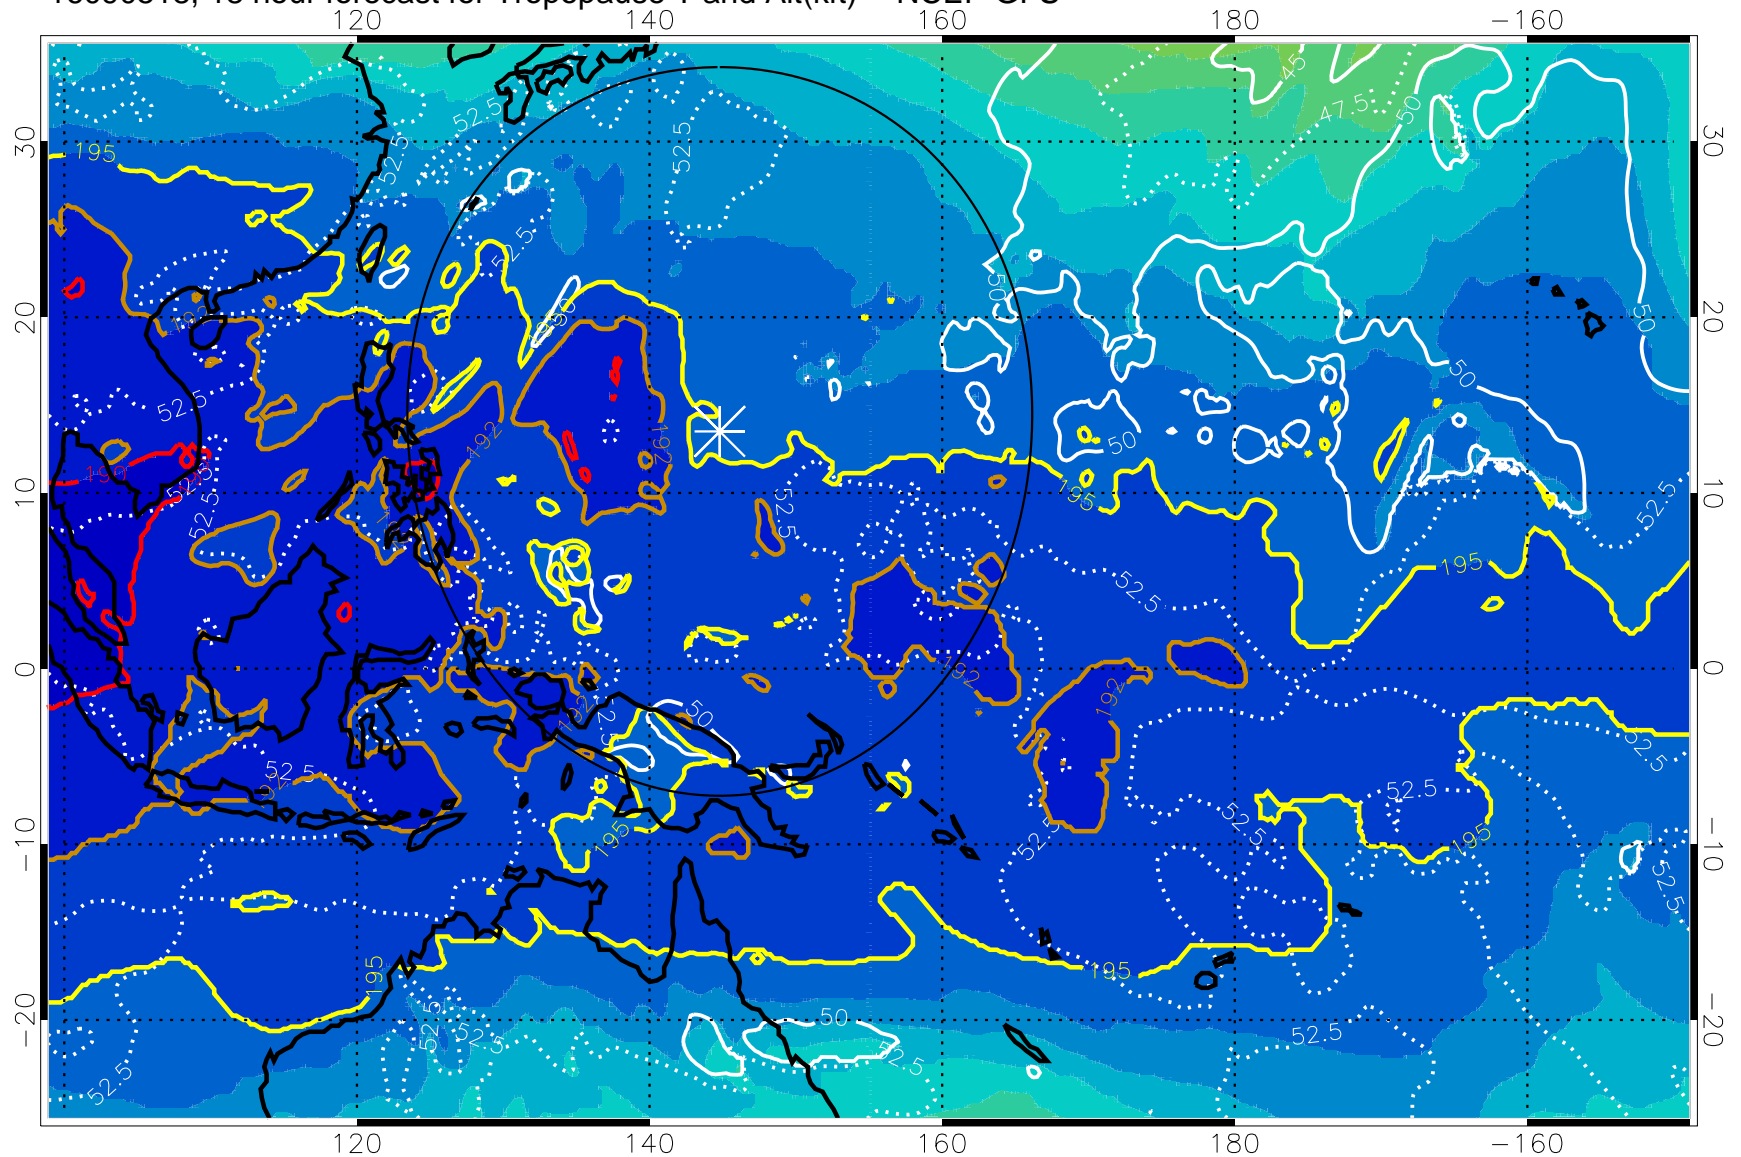

16090512, 12 hour forecast for Tropopause T and Alt(kft) -- NCEP GFS

190 200 210 220 230

Tropopause T, K

Tropopause Altitude in kft (white)

192.5K Isotherm 195K Isotherm

187.5K Isotherm 190K Isotherm

Range ring of 2304 km

16090518, 18 hour forecast for Tropopause T and Alt(kft) -- NCEP GFS

190 200 210 220 230
Tropopause T, K

Tropopause Altitude in kft (white)

192.5K Isotherm 195K Isotherm
187.5K Isotherm 190K Isotherm

Range ring of 2304 km