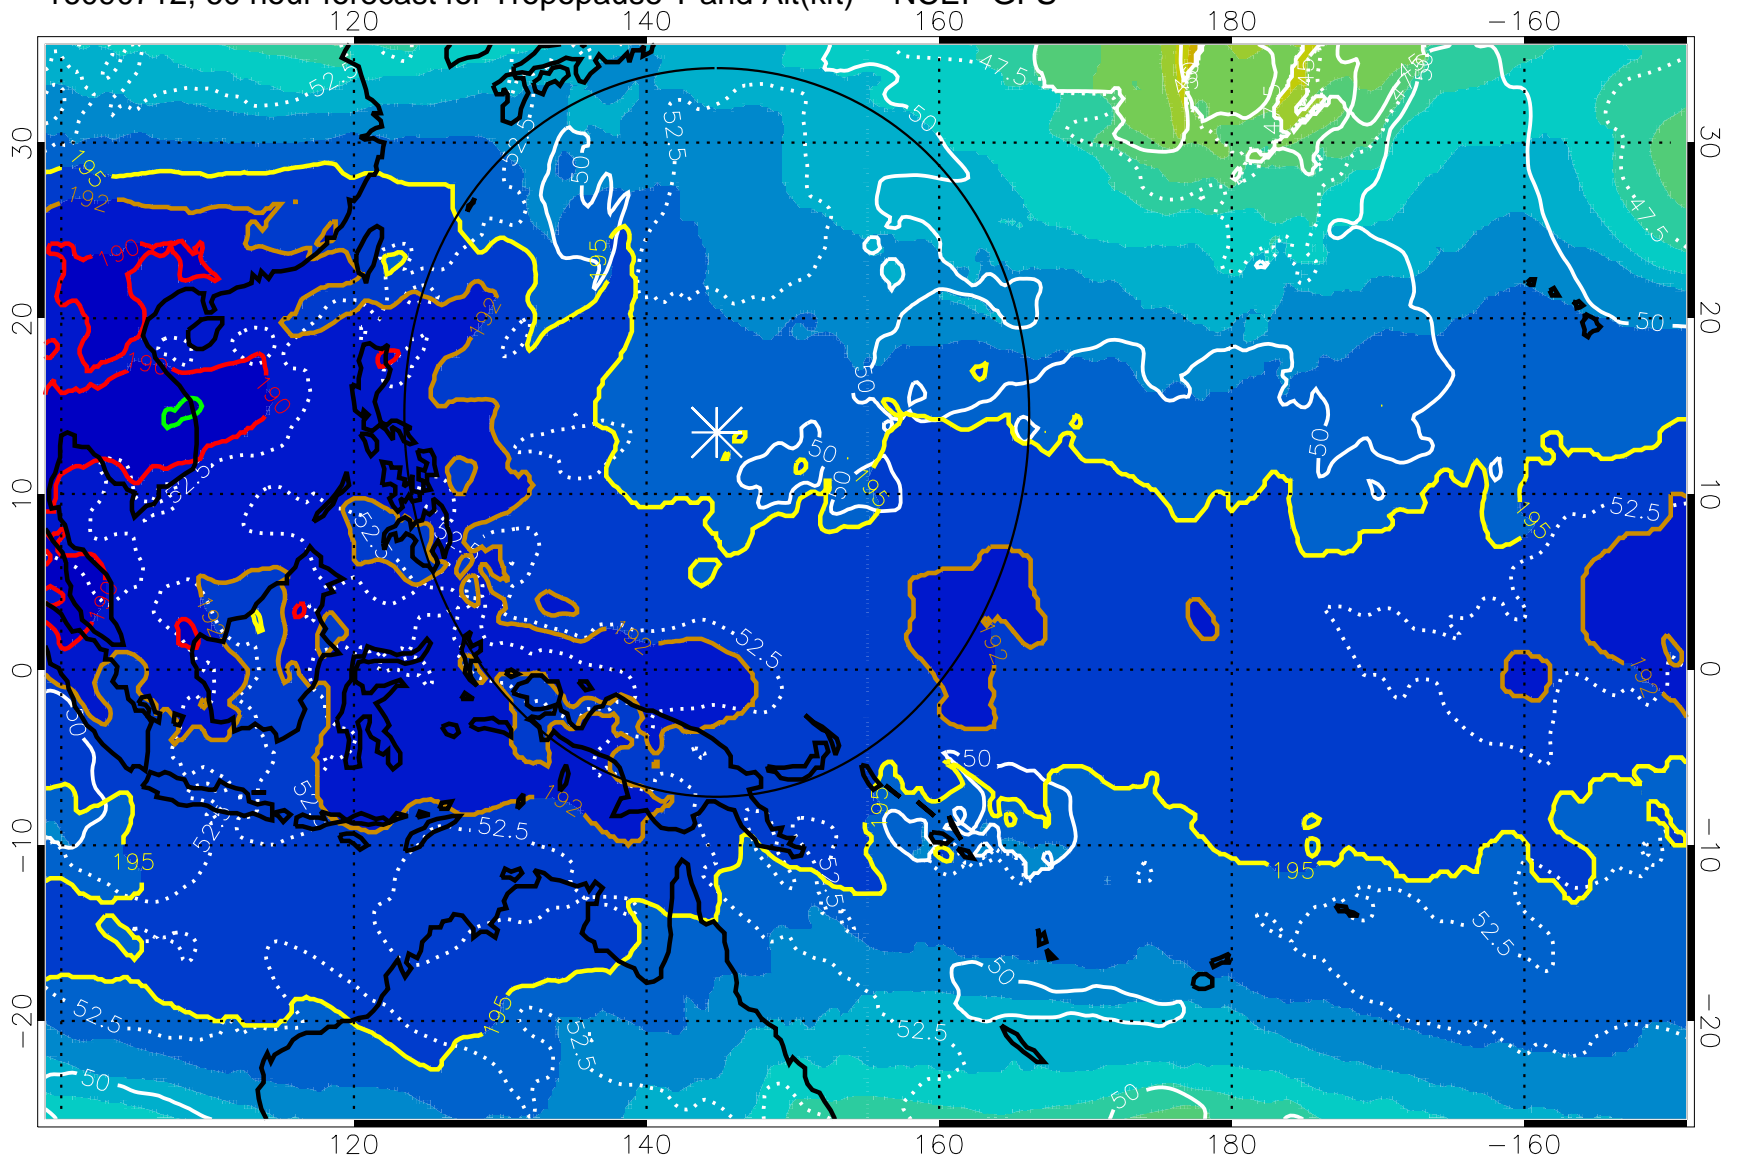

16090712, 60 hour forecast for Tropopause T and Alt(kft) -- NCEP GFS

190 200 210 220 230
Tropopause T, K

Tropopause Altitude in kft (white)

192.5K Isotherm 195K Isotherm
187.5K Isotherm 190K Isotherm

Range ring of 2304 km