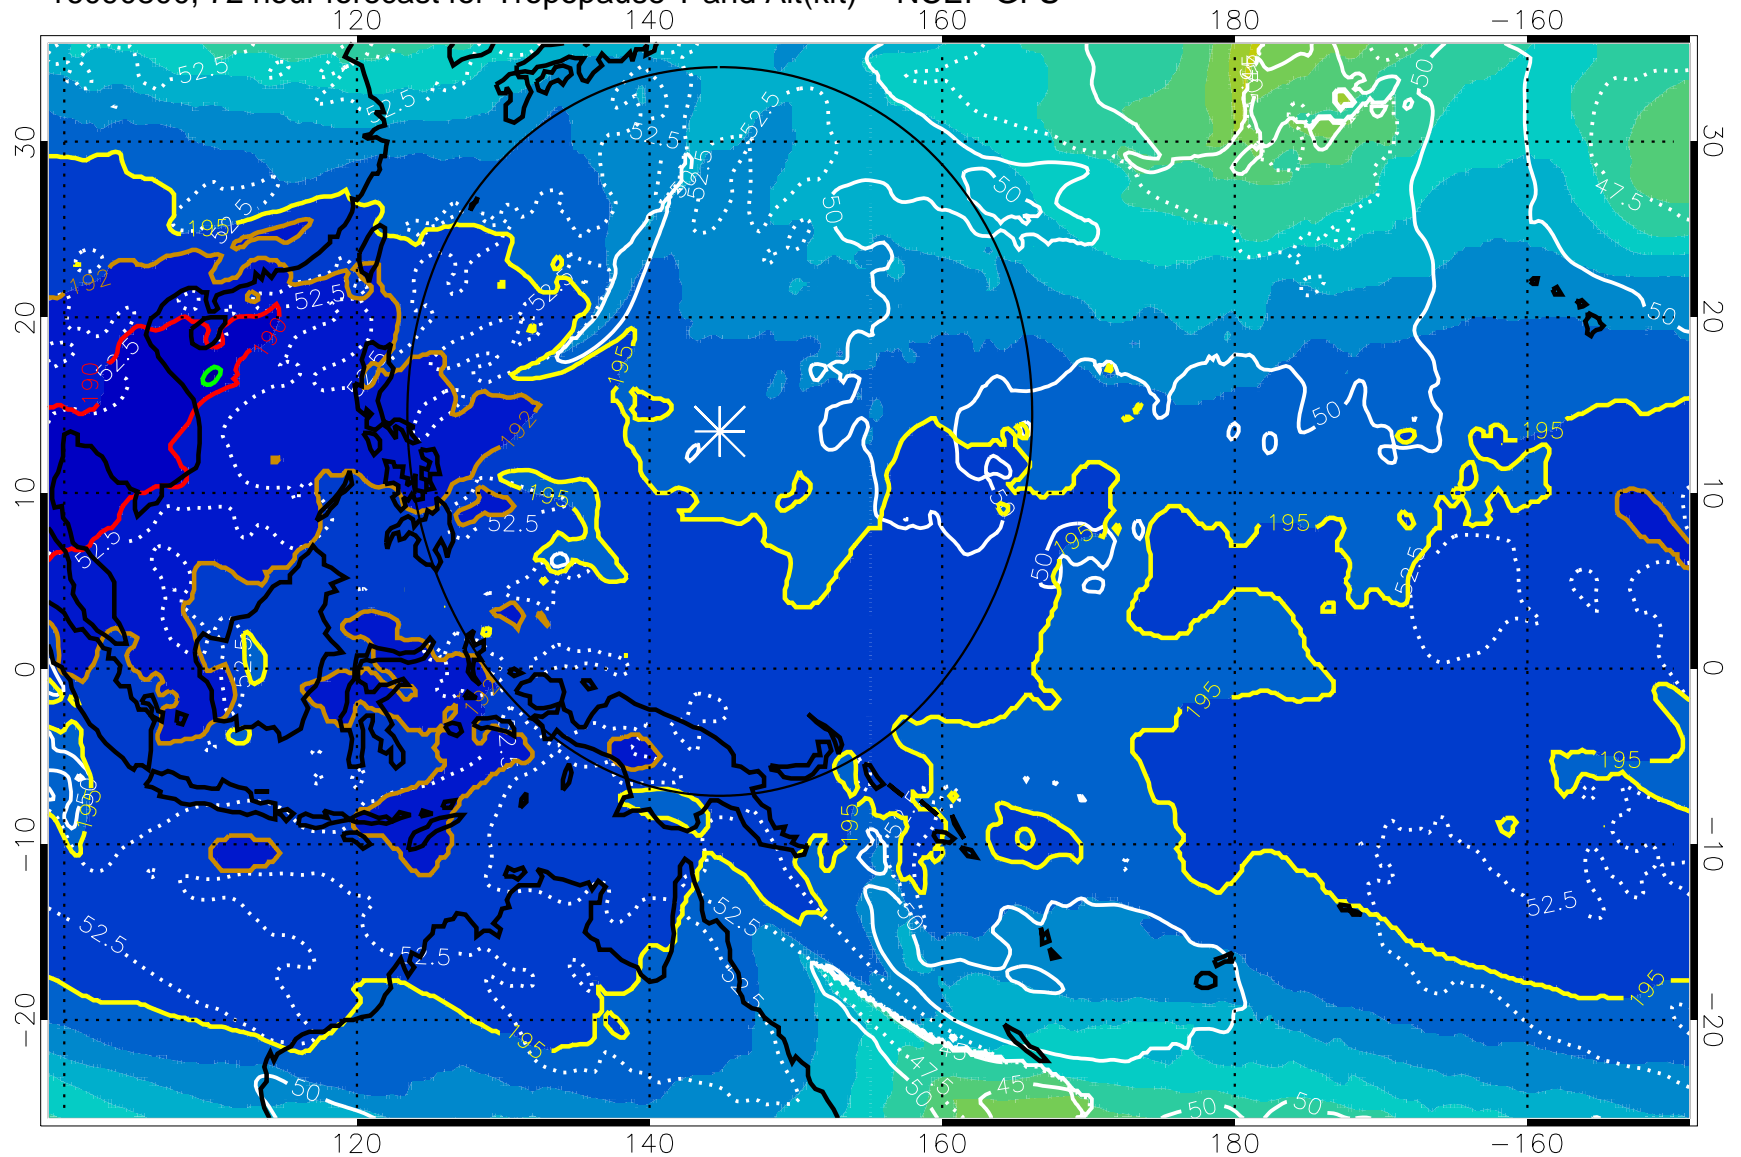

190 200 210 220 230

Tropopause T, K

Tropopause Altitude in kft (white)

192.5K Isotherm 195K Isotherm
187.5K Isotherm 190K Isotherm

Range ring of 2304 km

16090800, 72 hour forecast for Tropopause T and Alt(kft) -- NCEP GFS