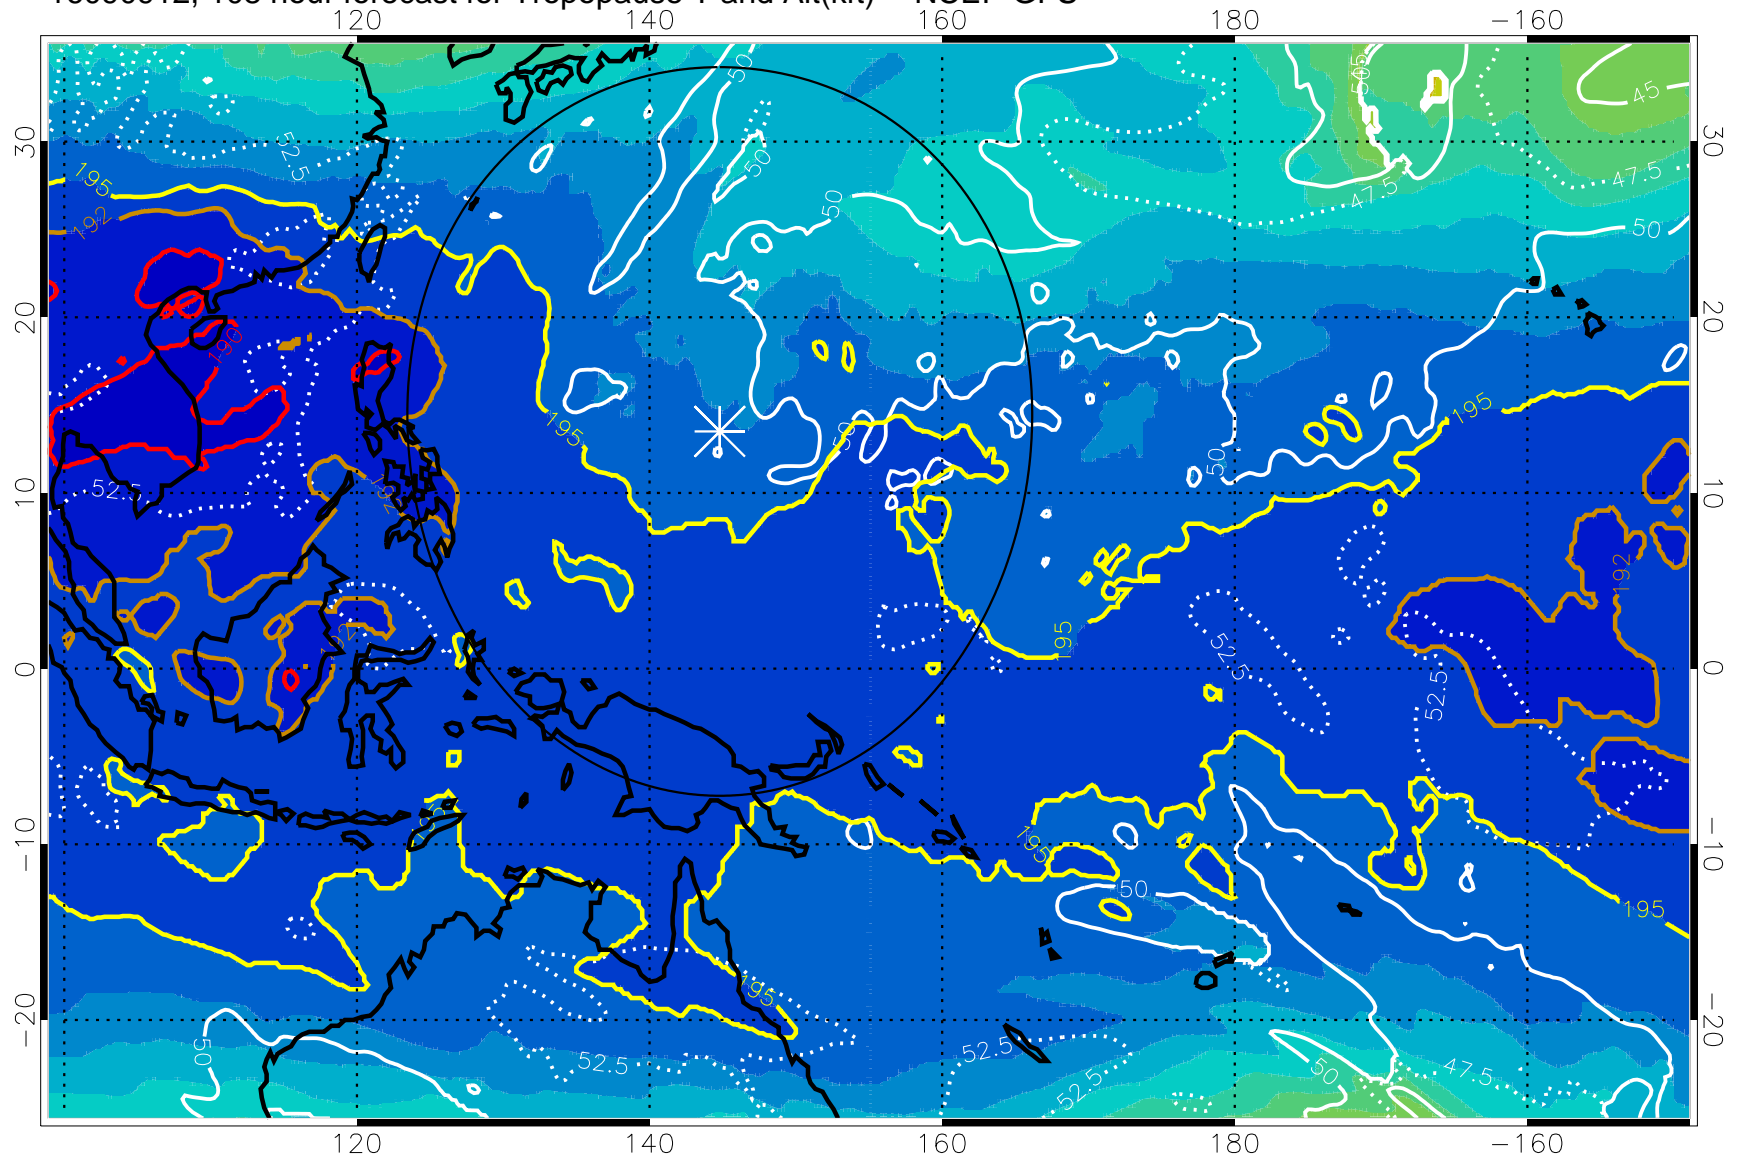

16090912, 108 hour forecast for Tropopause T and Alt(kft) -- NCEP GFS

190 200 210 220 230
Tropopause T, K

Tropopause Altitude in kft (white)

192.5K Isotherm 195K Isotherm
187.5K Isotherm 190K Isotherm

Range ring of 2304 km