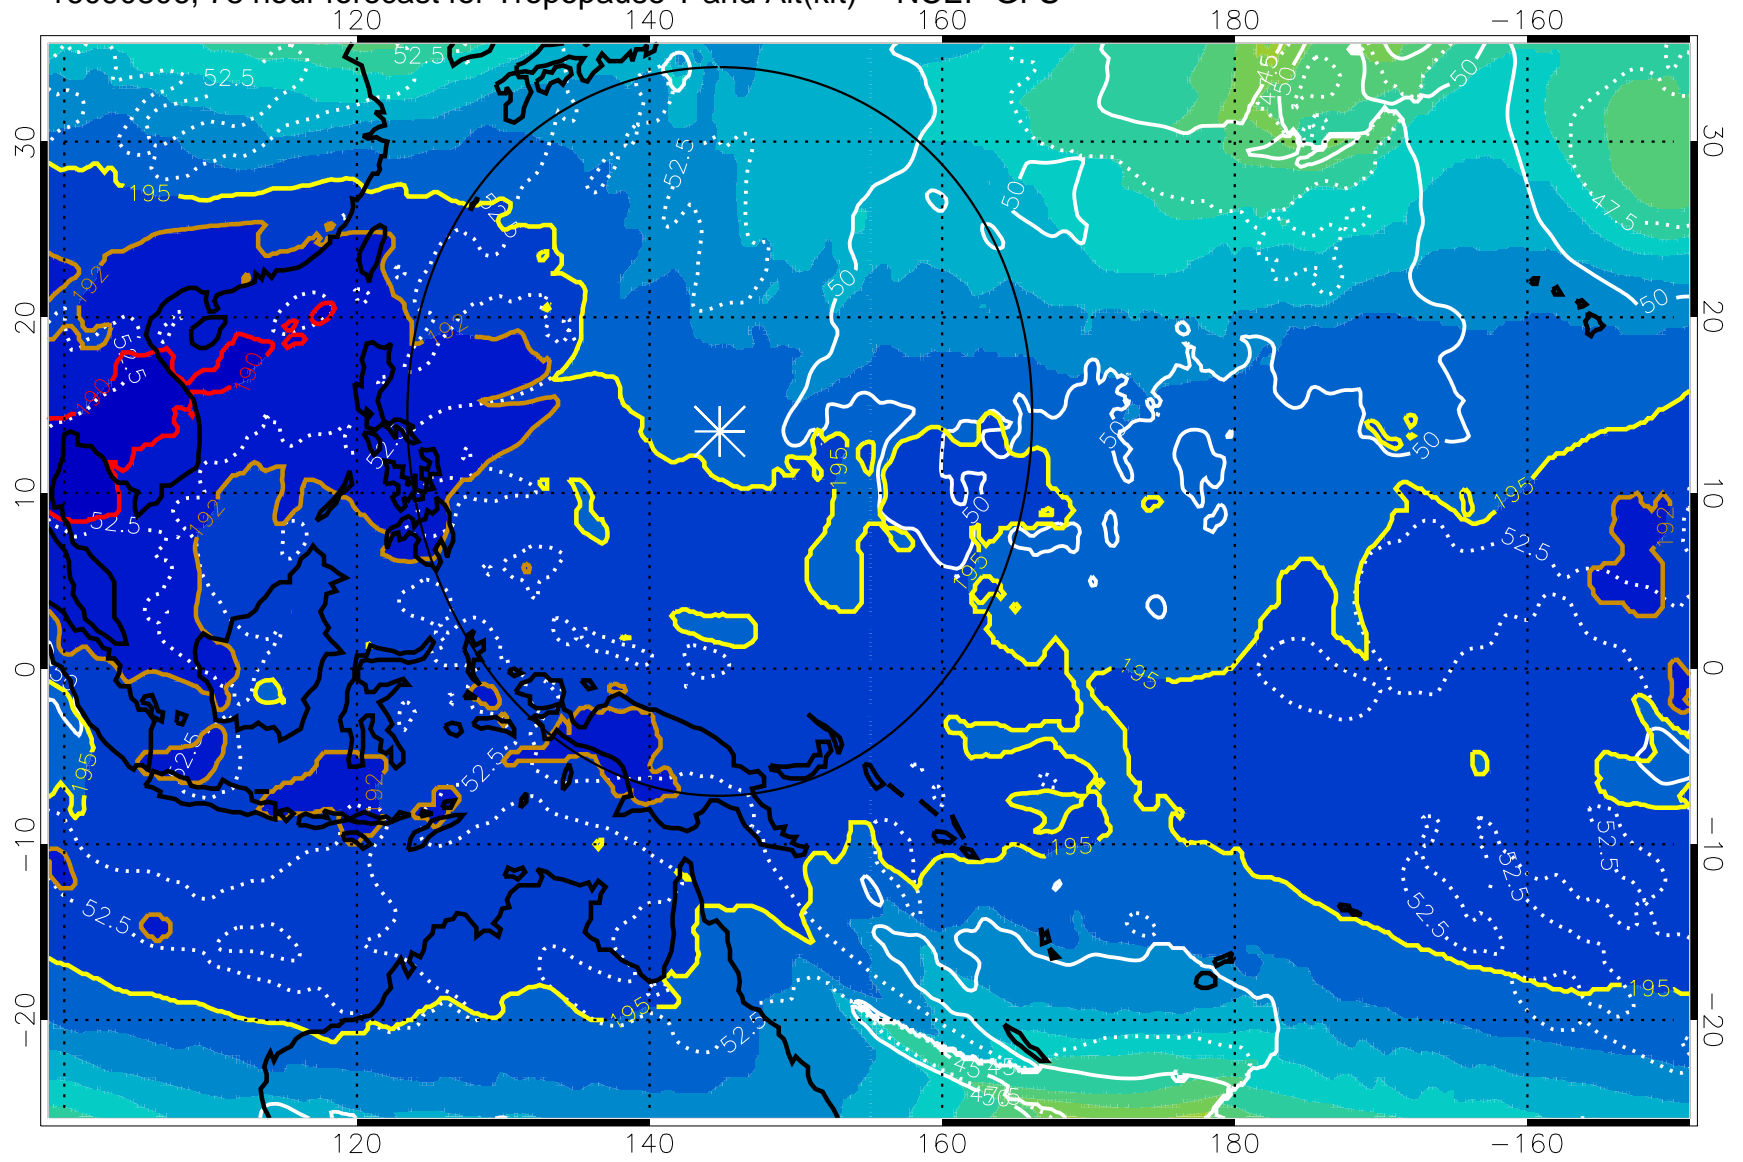

16090806, 78 hour forecast for Tropopause T and Alt(kft) -- NCEP GFS

190 200 210 220 230

Tropopause T, K

Tropopause Altitude in kft (white)

192.5K Isotherm 195K Isotherm

187.5K Isotherm 190K Isotherm

Range ring of 2304 km