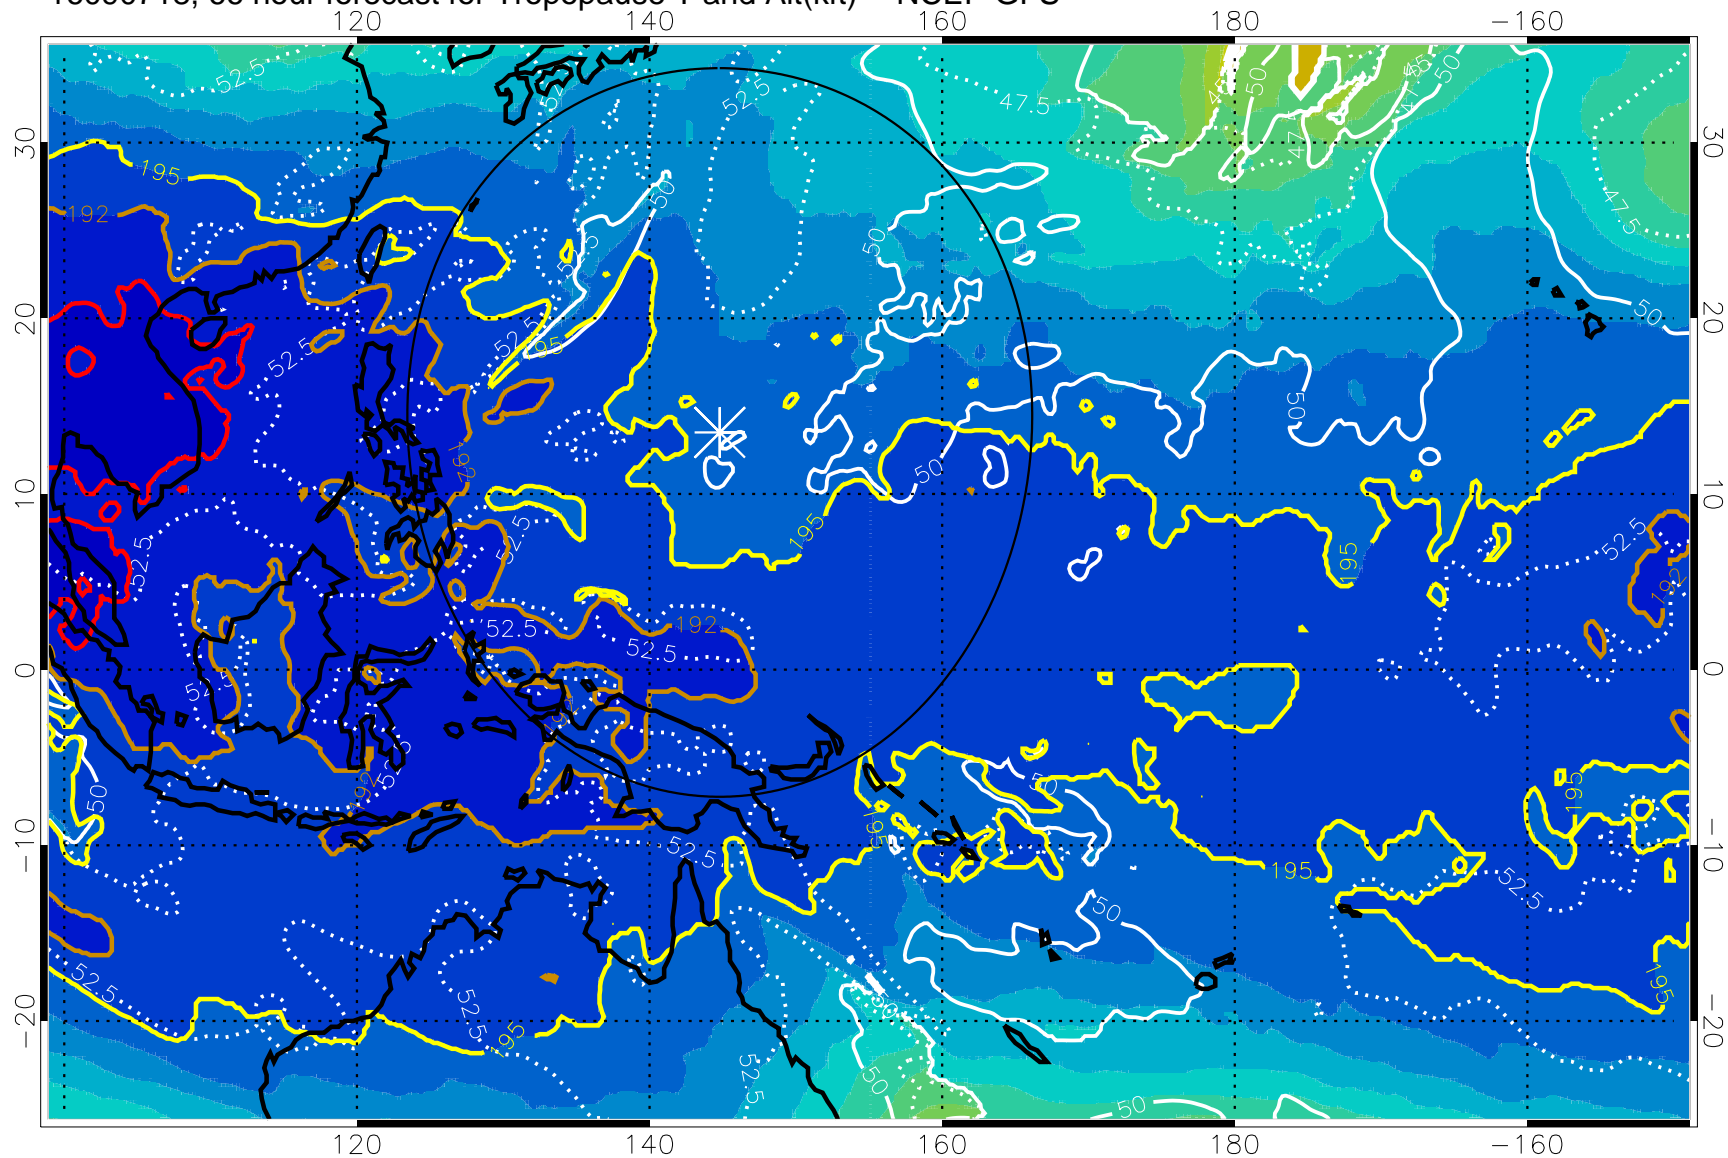

16090718, 66 hour forecast for Tropopause T and Alt(kft) -- NCEP GFS

190 200 210 220 230

Tropopause T, K

Tropopause Altitude in kft (white)

192.5K Isotherm 195K Isotherm
187.5K Isotherm 190K Isotherm

Range ring of 2304 km