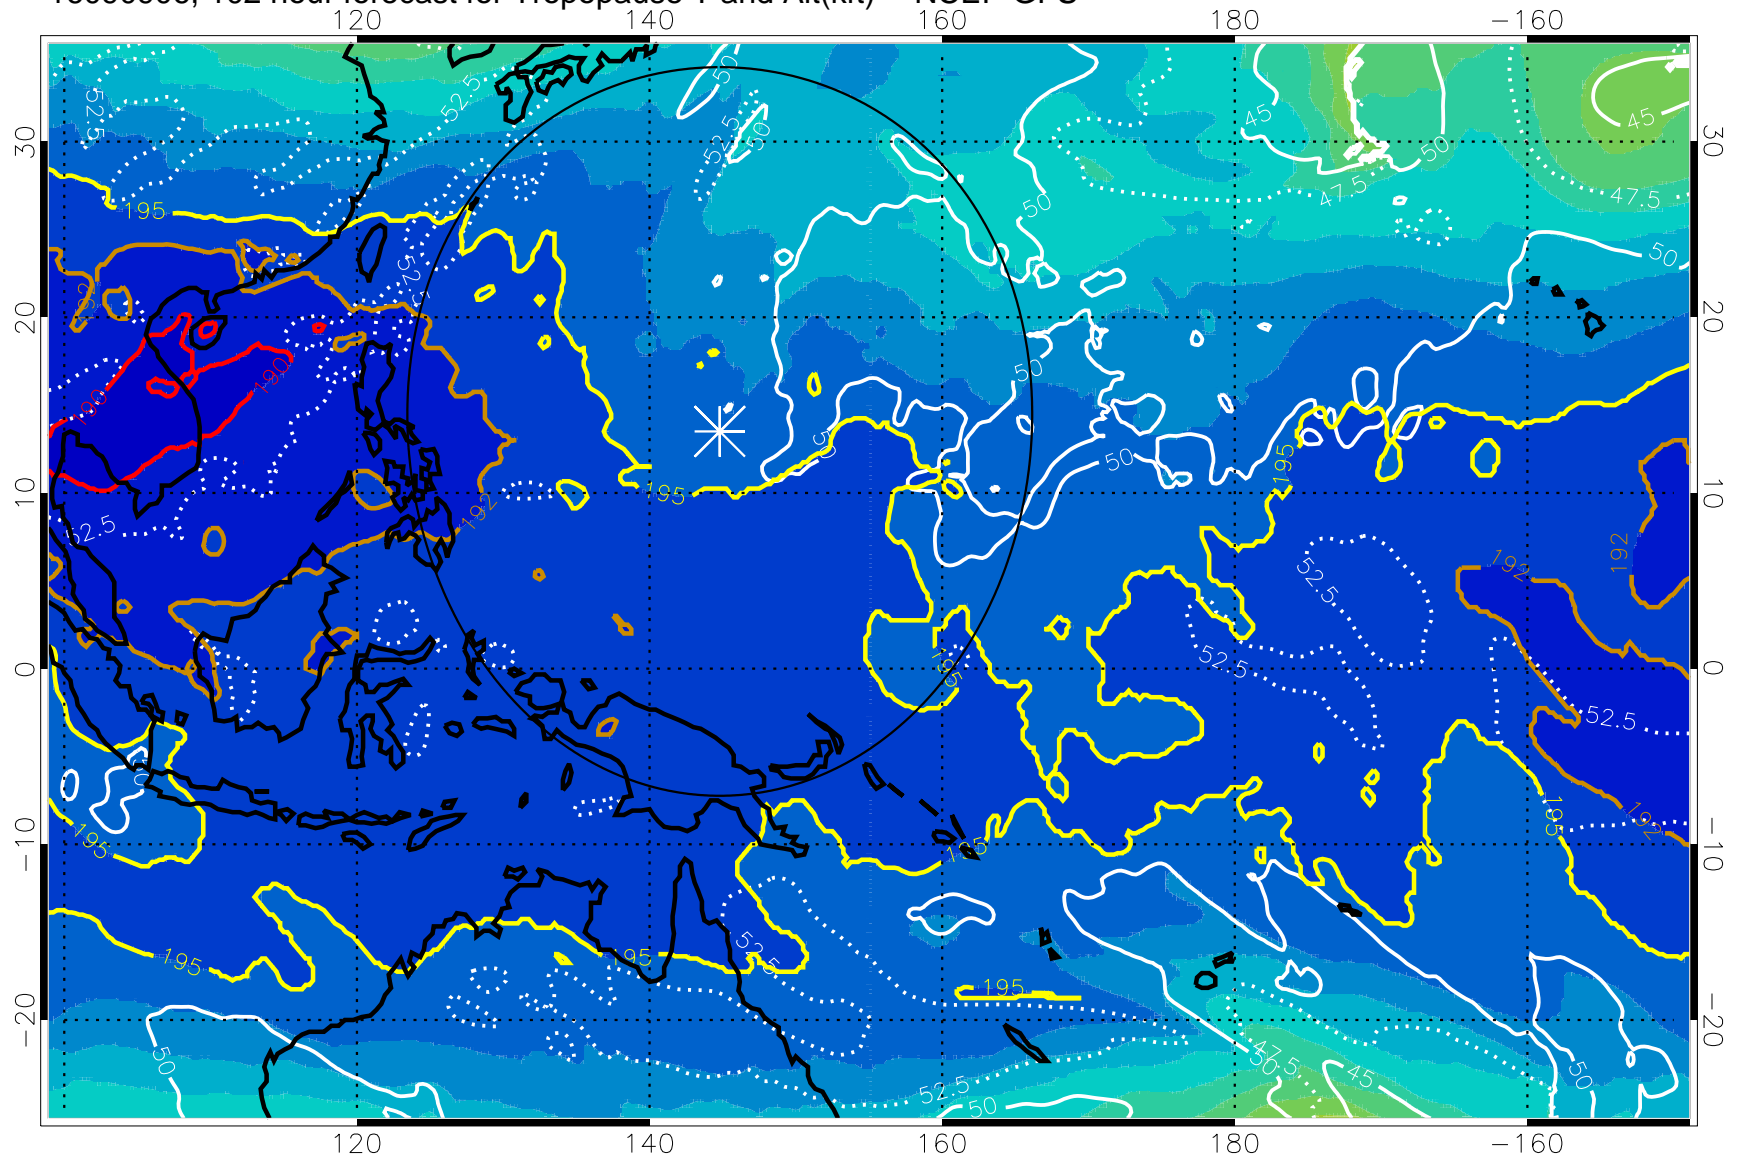

190 200 210 220 230

Tropopause T, K

Tropopause Altitude in kft (white)

192.5K Isotherm 195K Isotherm

187.5K Isotherm 190K Isotherm

Range ring of 2304 km

16090906, 102 hour forecast for Tropopause T and Alt(kft) -- NCEP GFS