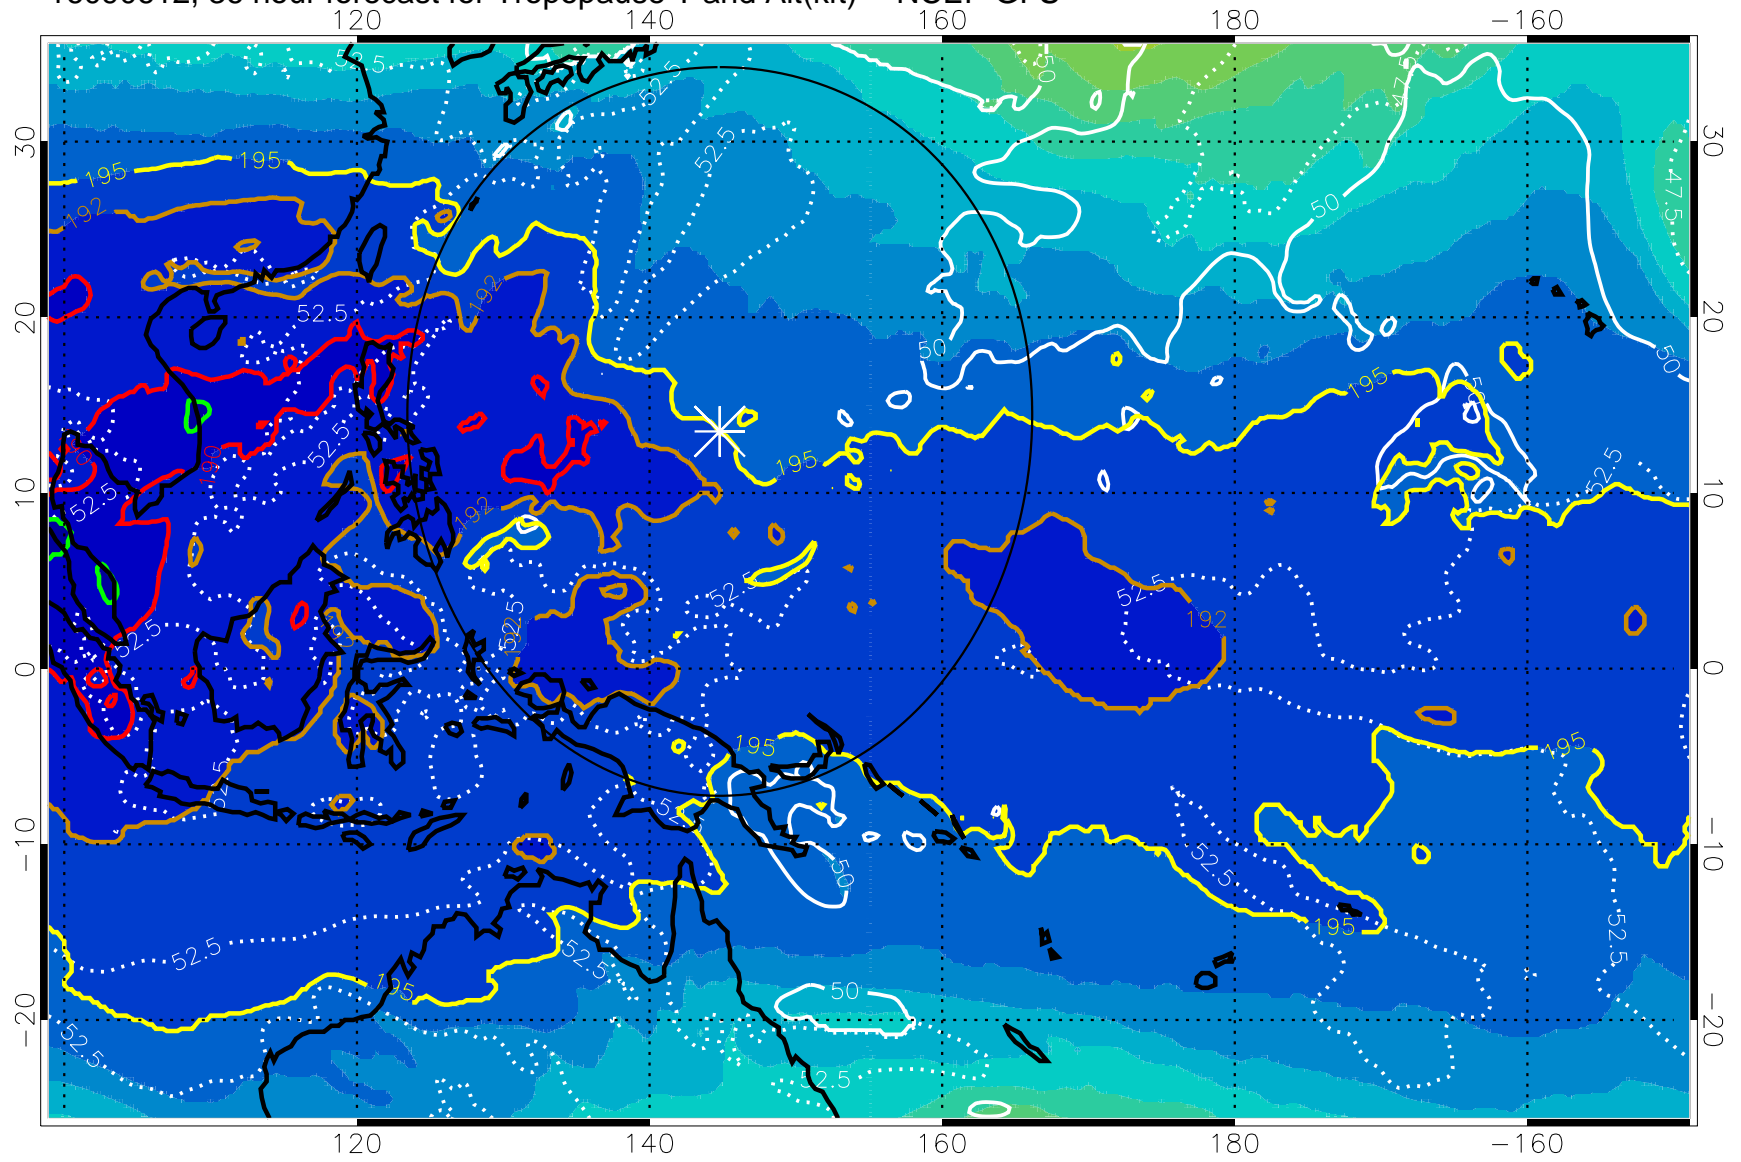

16090612, 36 hour forecast for Tropopause T and Alt(kft) -- NCEP GFS

190 200 210 220 230

Tropopause T, K

Tropopause Altitude in kft (white)

192.5K Isotherm 195K Isotherm
187.5K Isotherm 190K Isotherm

Range ring of 2304 km