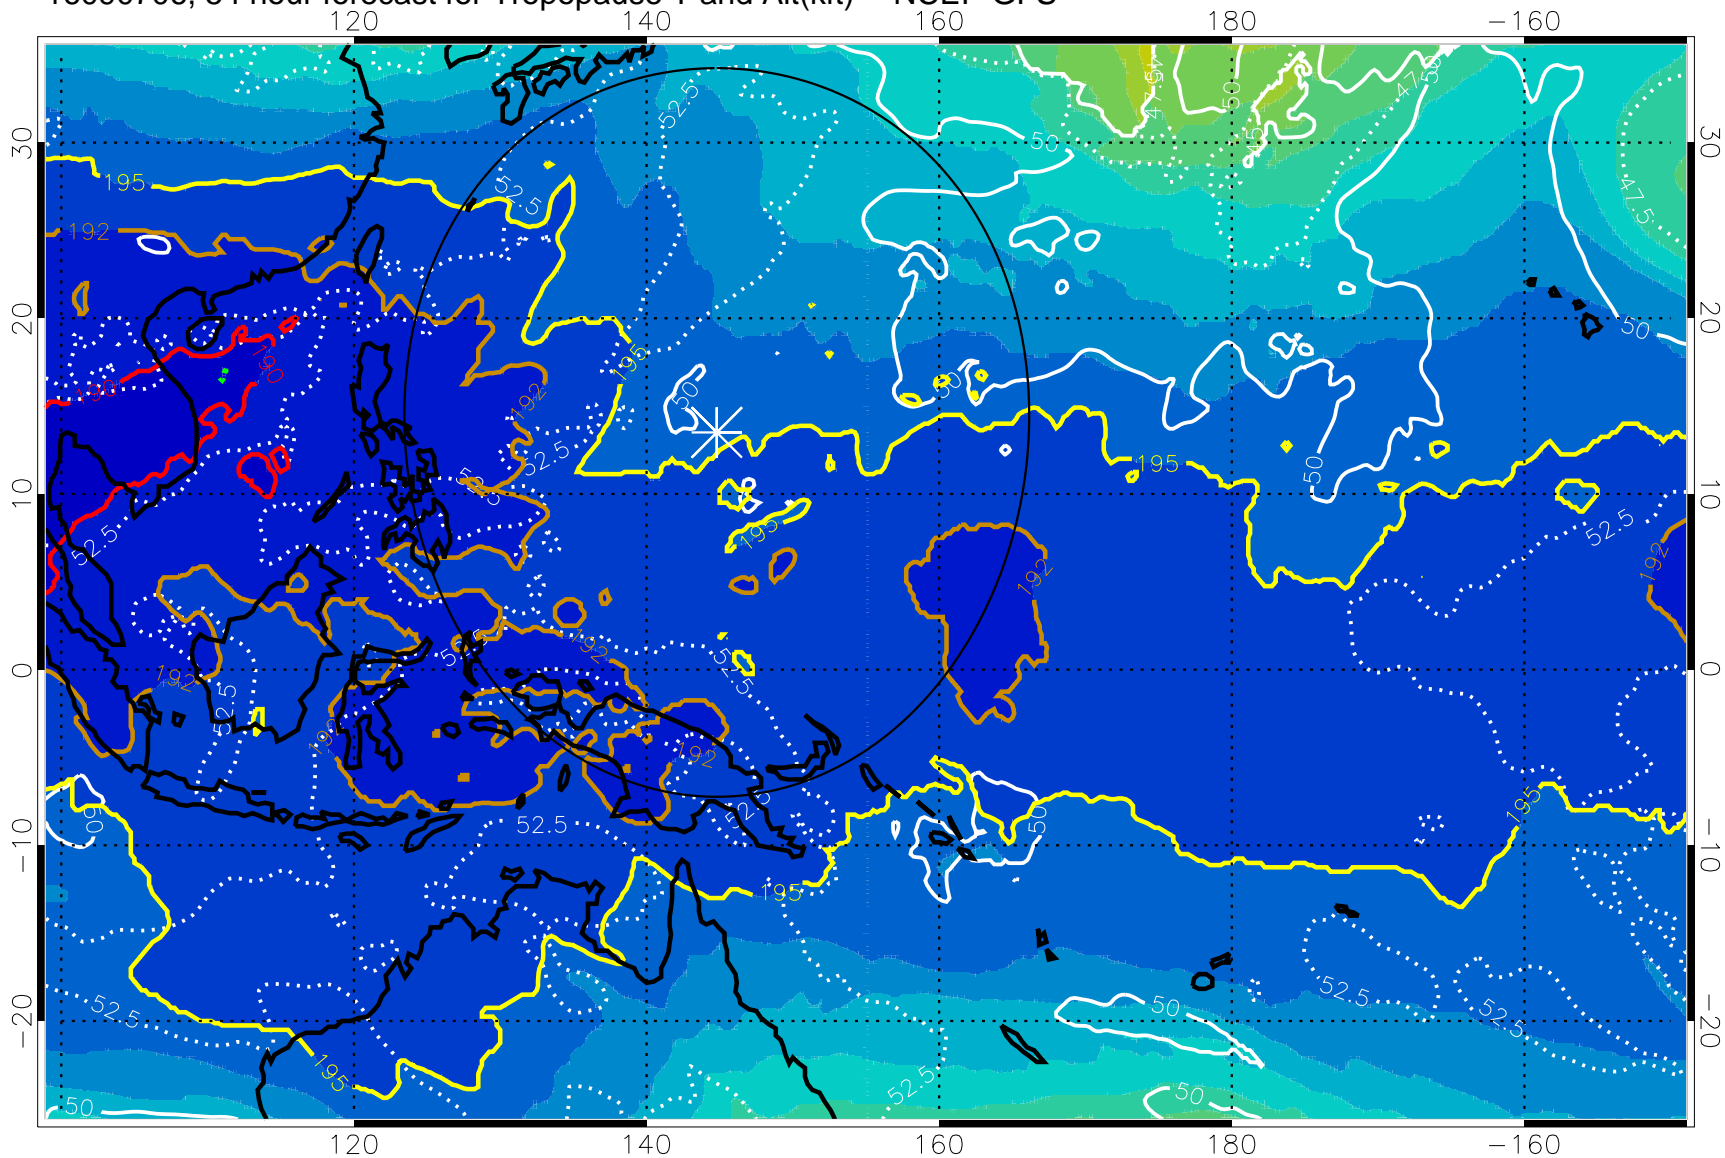

16090706, 54 hour forecast for Tropopause T and Alt(kft) -- NCEP GFS

190 200 210 220 230
Tropopause T, K

Tropopause Altitude in kft (white)

192.5K Isotherm 195K Isotherm
187.5K Isotherm 190K Isotherm

Range ring of 2304 km