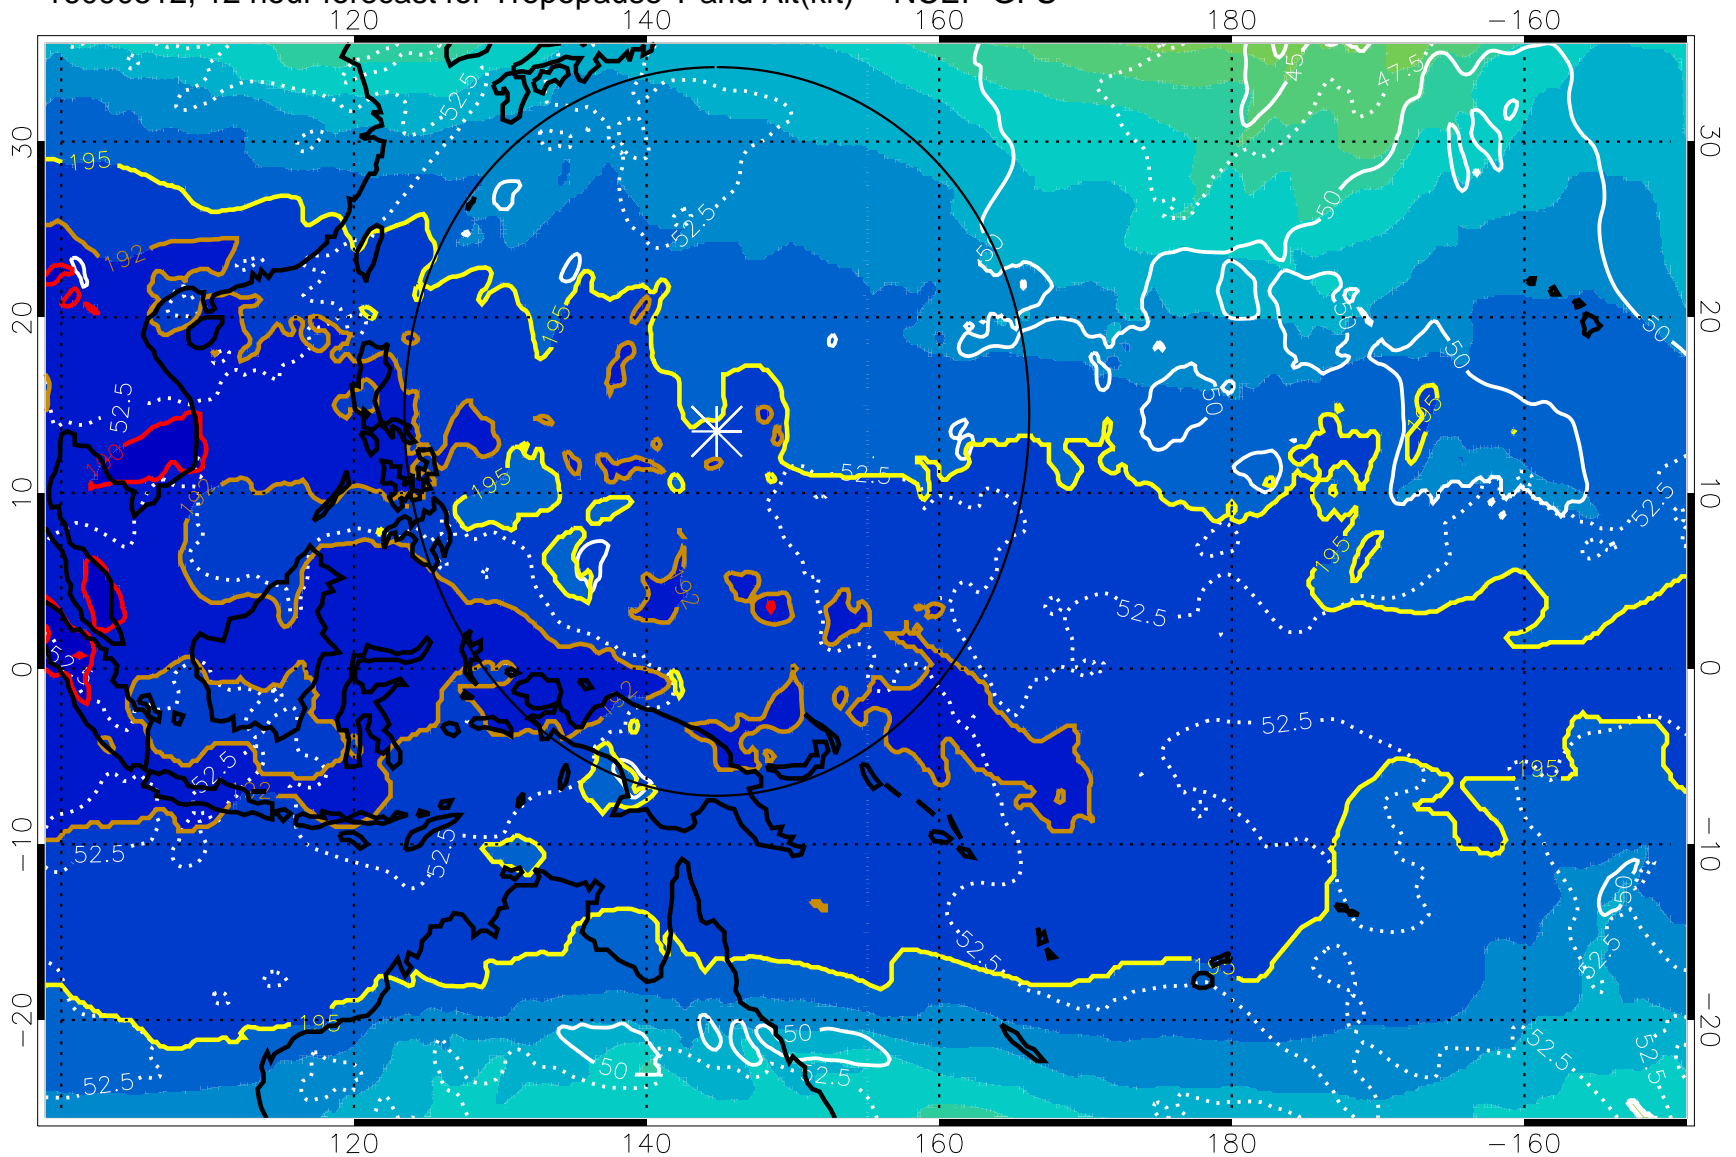

16090512, 12 hour forecast for Tropopause T and Alt(kft) -- NCEP GFS

190 200 210 220 230

Tropopause T, K

Tropopause Altitude in kft (white)

192.5K Isotherm 195K Isotherm

187.5K Isotherm 190K Isotherm

Range ring of 2304 km