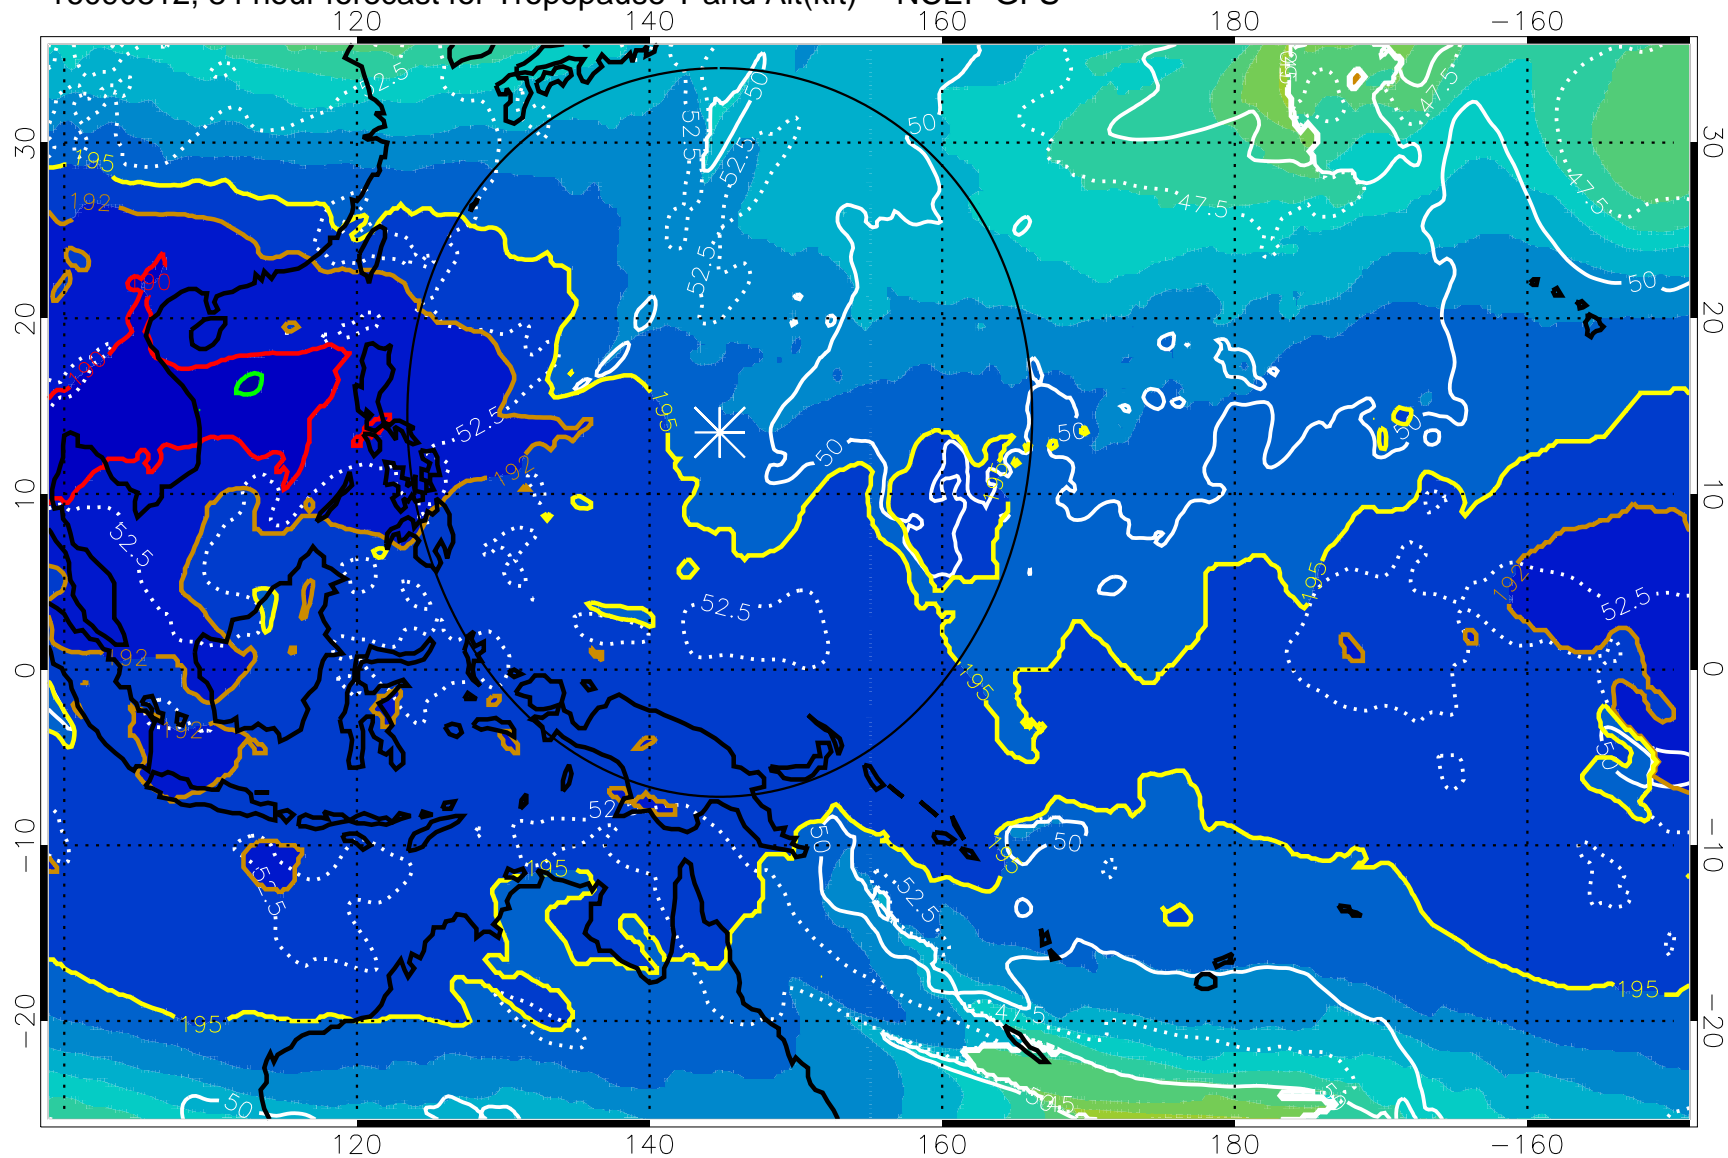

190 200 210 220 230

Tropopause T, K

Tropopause Altitude in kft (white)

192.5K Isotherm 195K Isotherm

187.5K Isotherm 190K Isotherm

Range ring of 2304 km

16090812, 84 hour forecast for Tropopause T and Alt(kft) -- NCEP GFS