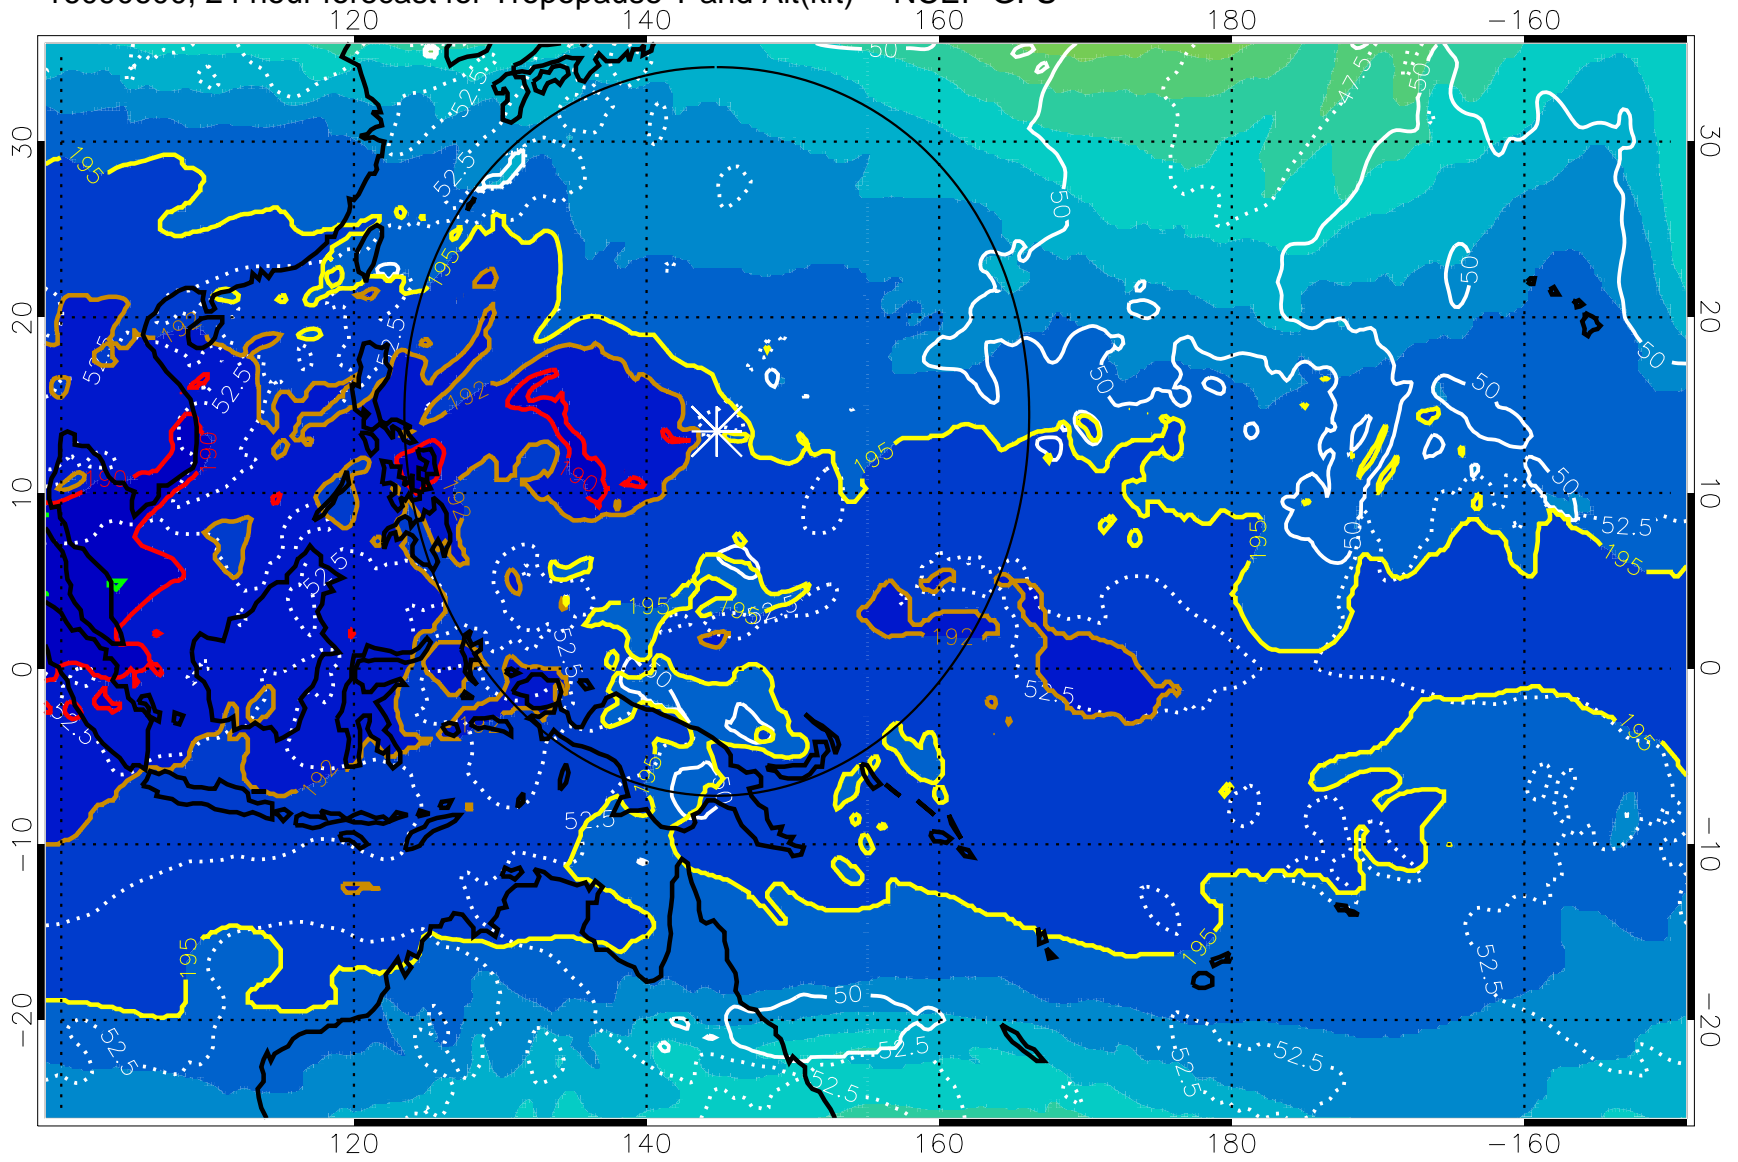

16090600, 24 hour forecast for Tropopause T and Alt(kft) -- NCEP GFS

190 200 210 220 230

Tropopause T, K

Tropopause Altitude in kft (white)

192.5K Isotherm 195K Isotherm

187.5K Isotherm 190K Isotherm

Range ring of 2304 km