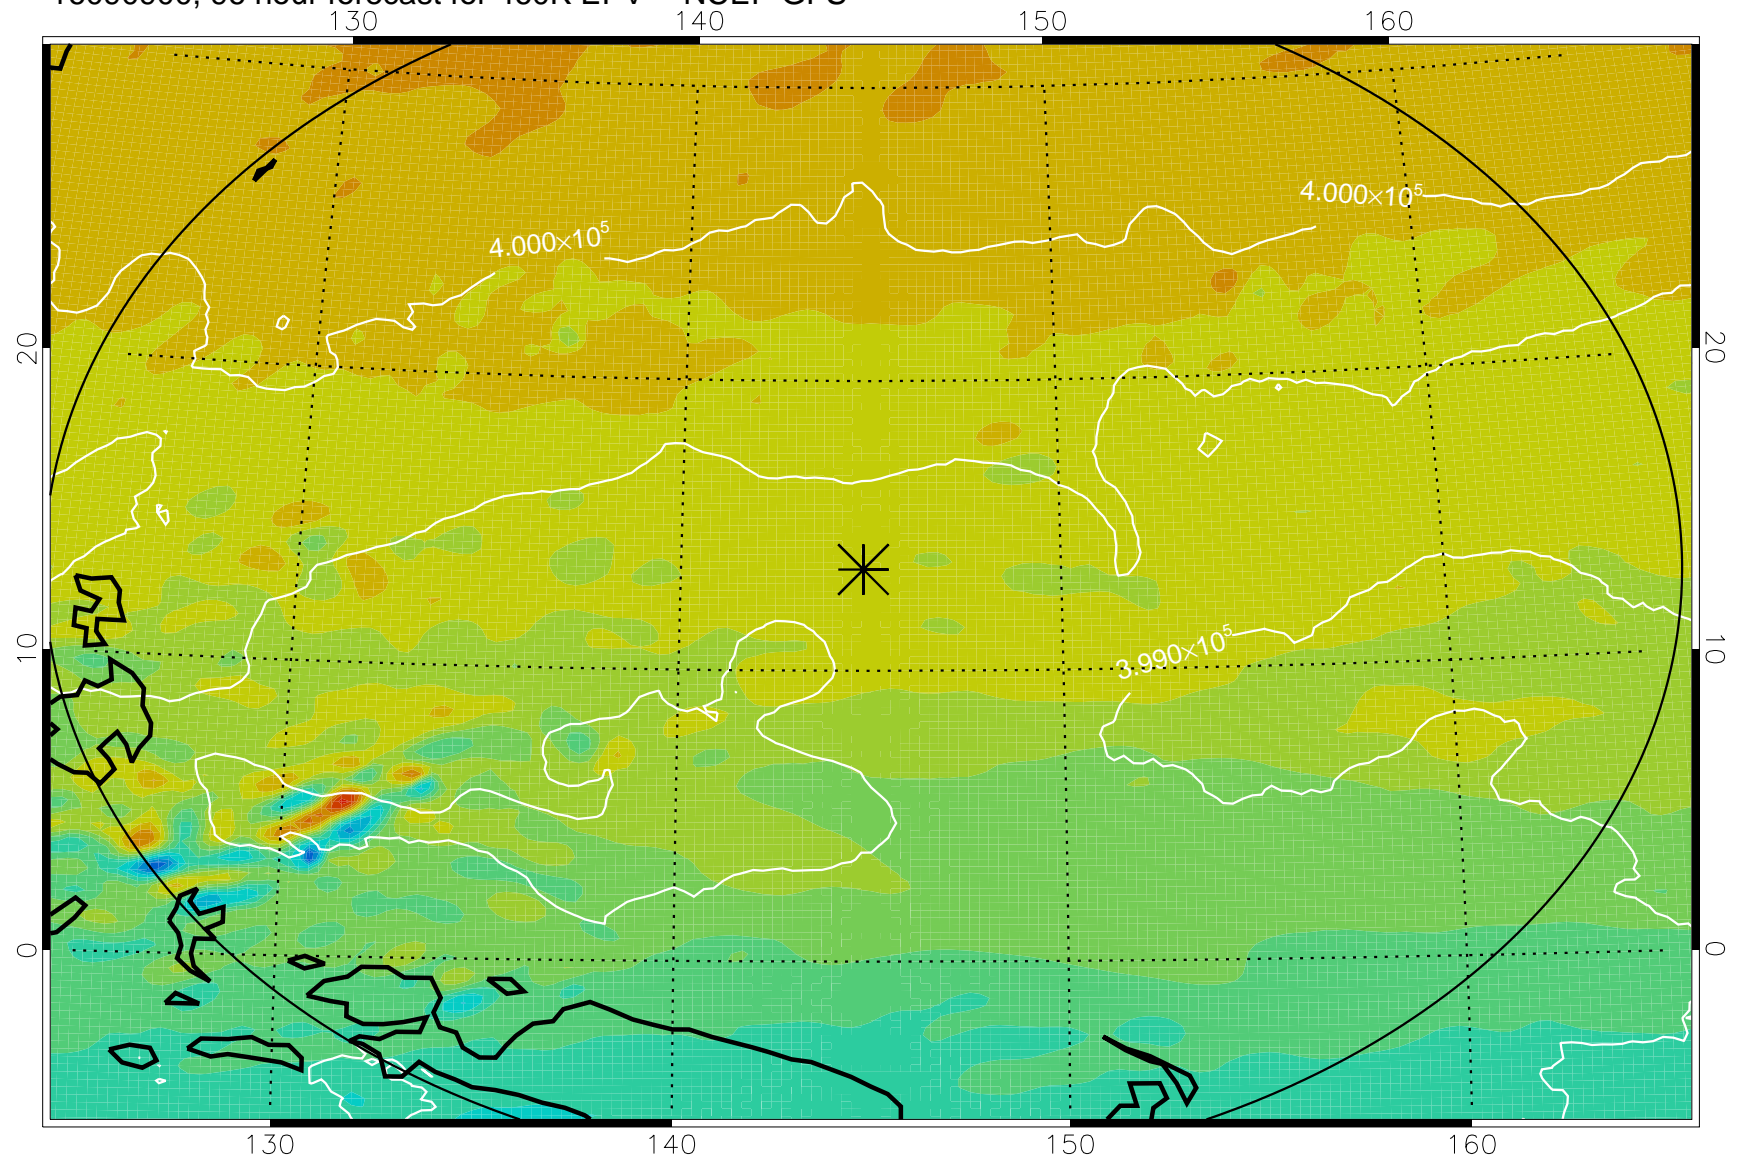

460K Montgomery Streamfunction, white

Range ring of 2304 km

16090800, 72 hour forecast for 460K EPV -- NCEP GFS

460K Montgomery Streamfunction, white

Range ring of 2304 km

16090806, 78 hour forecast for 460K EPV -- NCEP GFS

460K Montgomery Streamfunction, white

Range ring of 2304 km

16090812, 84 hour forecast for 460K EPV -- NCEP GFS

460K Montgomery Streamfunction, white

Range ring of 2304 km

16090818, 90 hour forecast for 460K EPV -- NCEP GFS

460K Montgomery Streamfunction, white

Range ring of 2304 km

16090900, 96 hour forecast for 460K EPV -- NCEP GFS

460K Montgomery Streamfunction, white

Range ring of 2304 km

16090906, 102 hour forecast for 460K EPV -- NCEP GFS

460K Montgomery Streamfunction, white

Range ring of 2304 km

16090912, 108 hour forecast for 460K EPV -- NCEP GFS

460K Montgomery Streamfunction, white

Range ring of 2304 km

16090918, 114 hour forecast for 460K EPV -- NCEP GFS