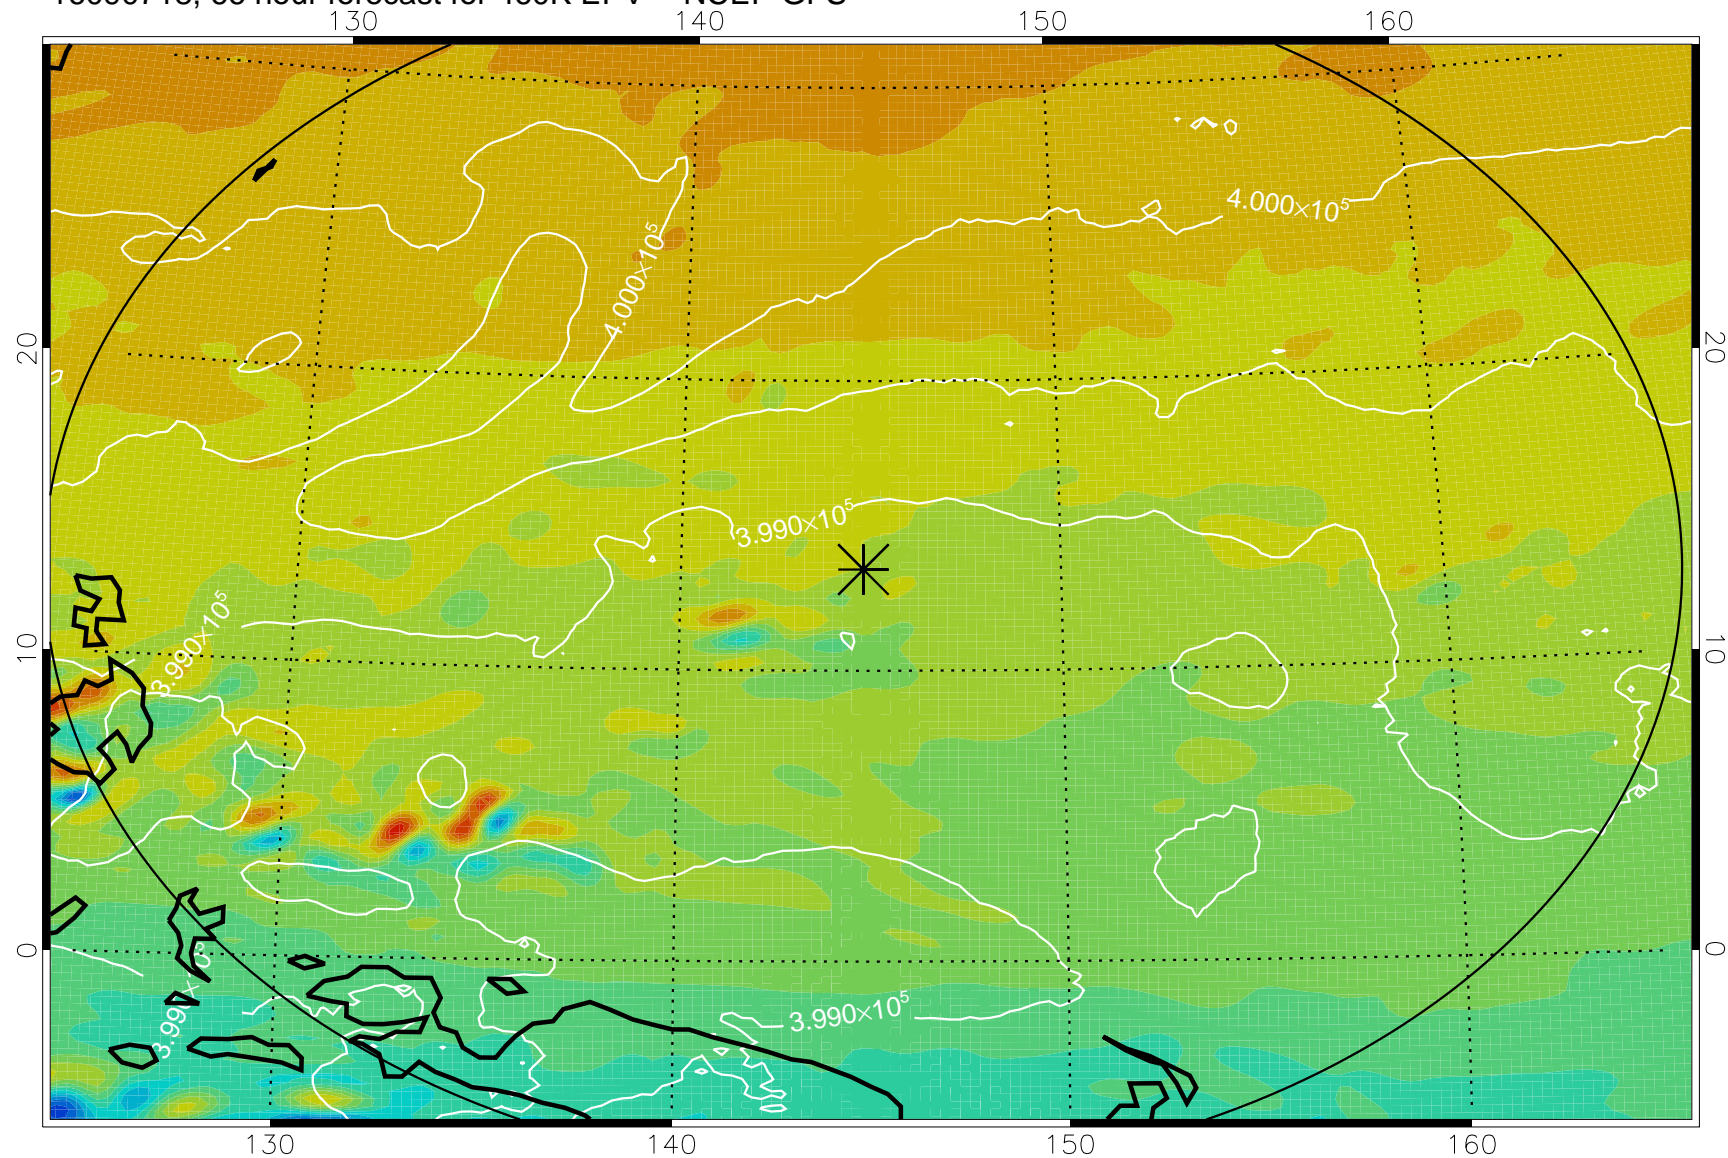

16090618, 42 hour forecast for 460K EPV -- NCEP GFS

16090700, 48 hour forecast for 460K EPV -- NCEP GFS

460K Montgomery Streamfunction, white

Range ring of 2304 km

16090706, 54 hour forecast for 460K EPV -- NCEP GFS

460K Montgomery Streamfunction, white

Range ring of 2304 km

16090712, 60 hour forecast for 460K EPV -- NCEP GFS

460K Montgomery Streamfunction, white

Range ring of 2304 km

16090718, 66 hour forecast for 460K EPV -- NCEP GFS

460K Montgomery Streamfunction, white

Range ring of 2304 km

16090800, 72 hour forecast for 460K EPV -- NCEP GFS

460K Montgomery Streamfunction, white

Range ring of 2304 km

16090806, 78 hour forecast for 460K EPV -- NCEP GFS

460K Montgomery Streamfunction, white

Range ring of 2304 km

16090812, 84 hour forecast for 460K EPV -- NCEP GFS

460K Montgomery Streamfunction, white

Range ring of 2304 km

16090818, 90 hour forecast for 460K EPV -- NCEP GFS