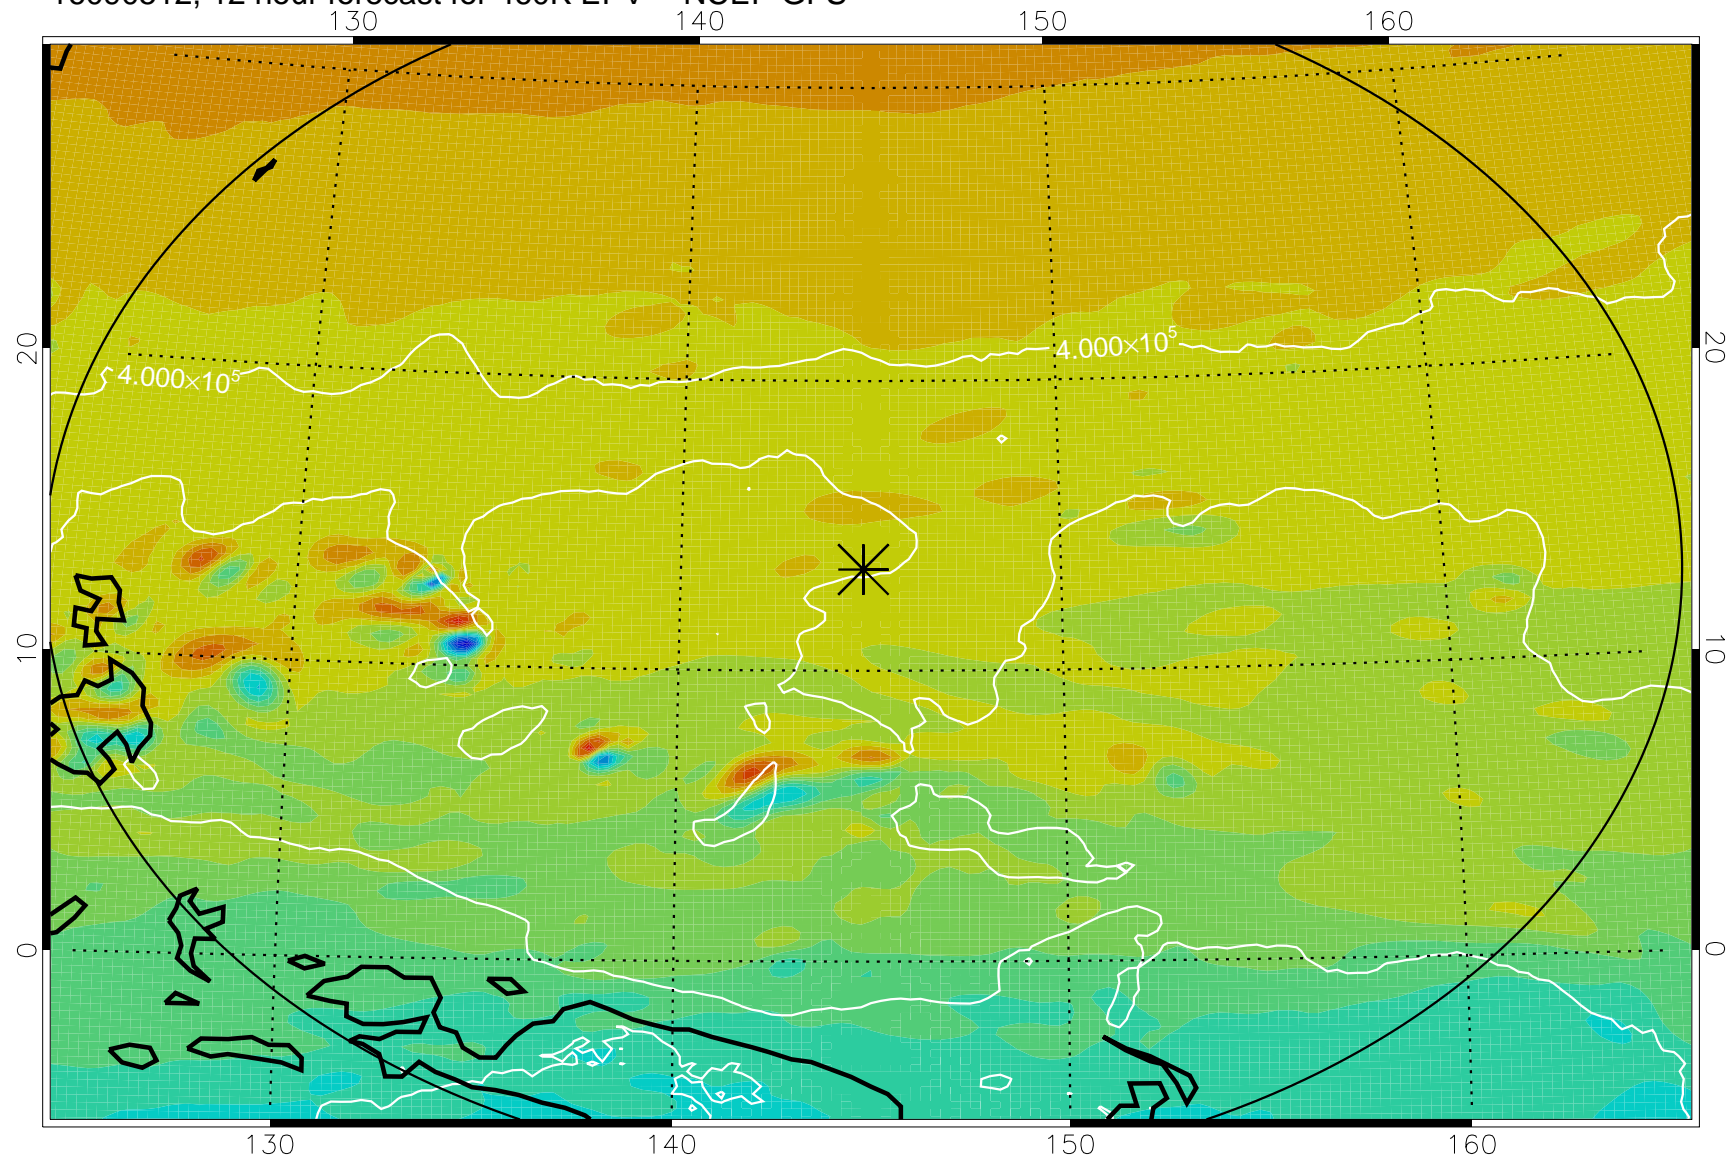

16090506, 6 hour forecast for 460K EPV -- NCEP GFS

460K Montgomery Streamfunction, white

Range ring of 2304 km

16090512, 12 hour forecast for 460K EPV -- NCEP GFS

460K Montgomery Streamfunction, white

Range ring of 2304 km

16090518, 18 hour forecast for 460K EPV -- NCEP GFS

460K Montgomery Streamfunction, white

Range ring of 2304 km

16090600, 24 hour forecast for 460K EPV -- NCEP GFS

460K Montgomery Streamfunction, white

Range ring of 2304 km

16090606, 30 hour forecast for 460K EPV -- NCEP GFS

460K Montgomery Streamfunction, white

Range ring of 2304 km

16090612, 36 hour forecast for 460K EPV -- NCEP GFS

460K Montgomery Streamfunction, white

Range ring of 2304 km

16090618, 42 hour forecast for 460K EPV -- NCEP GFS

16090700, 48 hour forecast for 460K EPV -- NCEP GFS

460K Montgomery Streamfunction, white

Range ring of 2304 km

16090706, 54 hour forecast for 460K EPV -- NCEP GFS