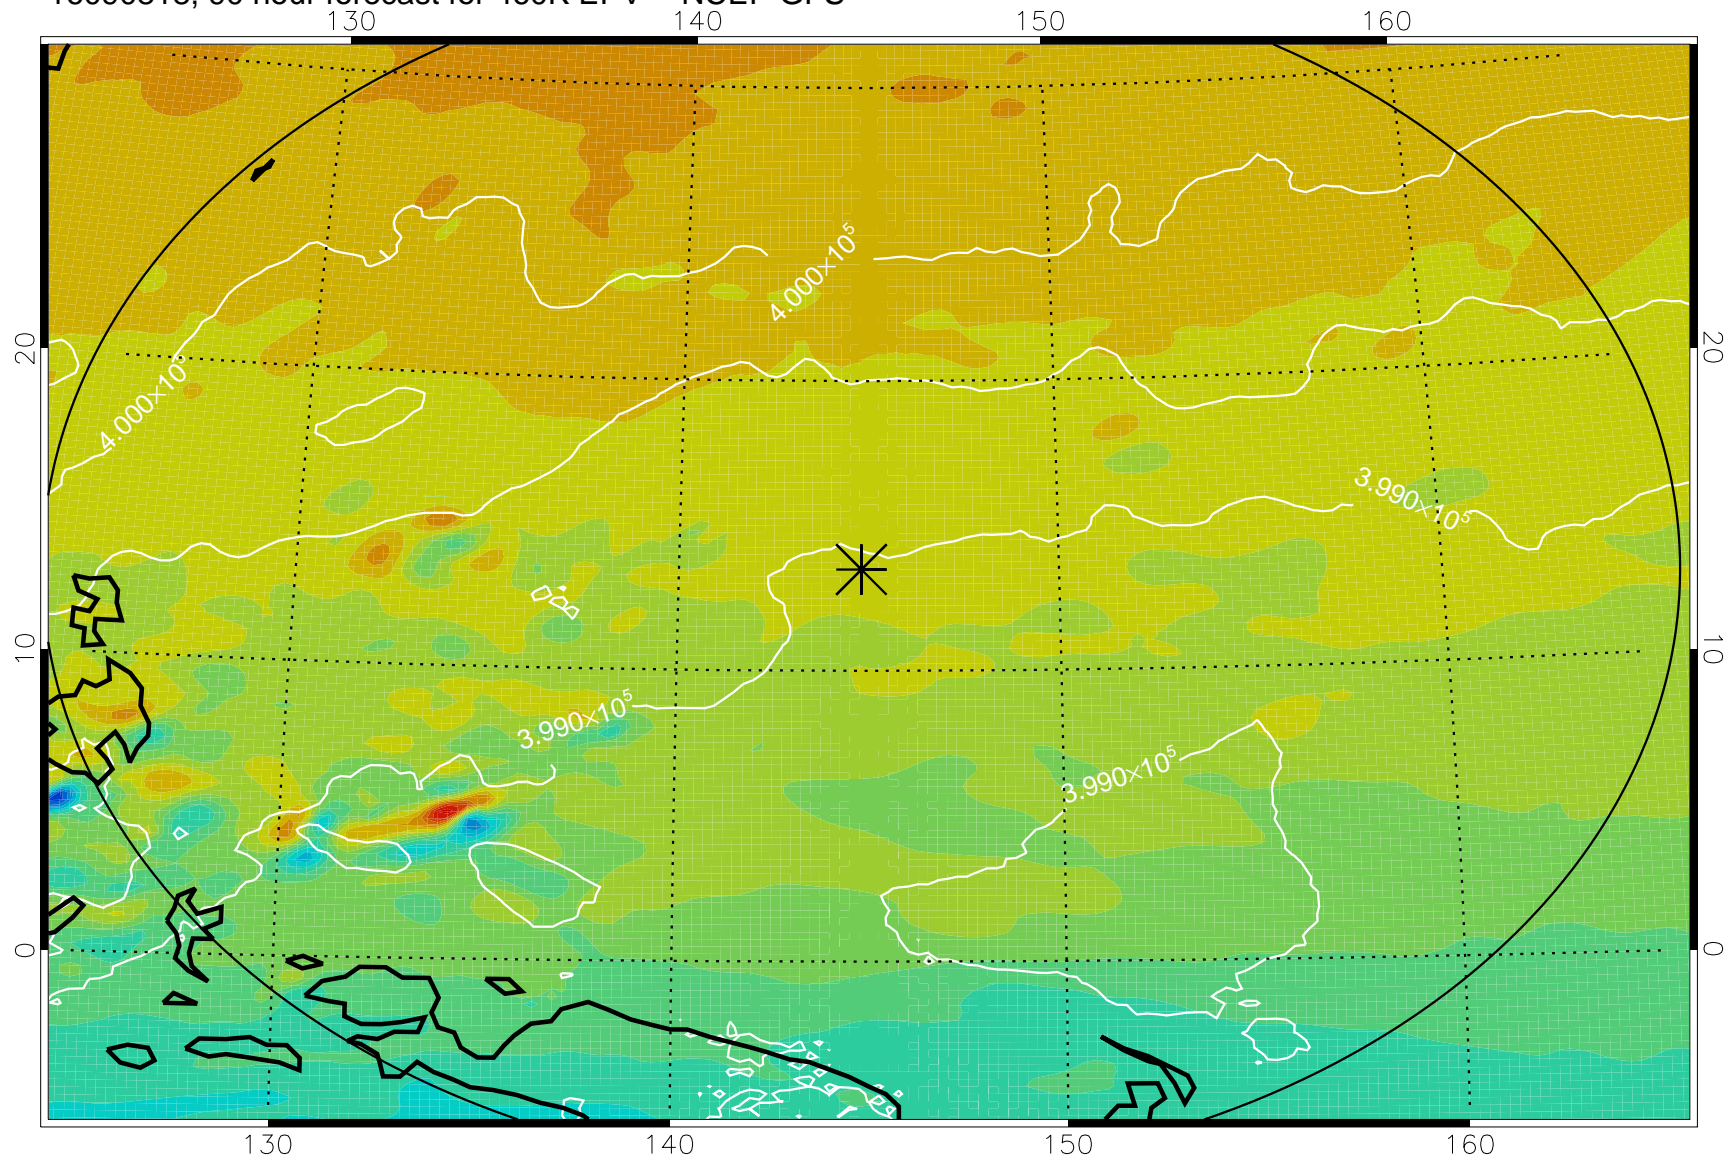

460K Montgomery Streamfunction, white

Range ring of 2304 km

16090800, 72 hour forecast for 460K EPV -- NCEP GFS

460K Montgomery Streamfunction, white

Range ring of 2304 km

16090806, 78 hour forecast for 460K EPV -- NCEP GFS

460K Montgomery Streamfunction, white

Range ring of 2304 km

16090812, 84 hour forecast for 460K EPV -- NCEP GFS

460K Montgomery Streamfunction, white

Range ring of 2304 km

16090818, 90 hour forecast for 460K EPV -- NCEP GFS

460K Montgomery Streamfunction, white

Range ring of 2304 km

16090900, 96 hour forecast for 460K EPV -- NCEP GFS

460K Montgomery Streamfunction, white

Range ring of 2304 km

16090906, 102 hour forecast for 460K EPV -- NCEP GFS

460K Montgomery Streamfunction, white

Range ring of 2304 km

16090912, 108 hour forecast for 460K EPV -- NCEP GFS

460K Montgomery Streamfunction, white

Range ring of 2304 km

16090918, 114 hour forecast for 460K EPV -- NCEP GFS