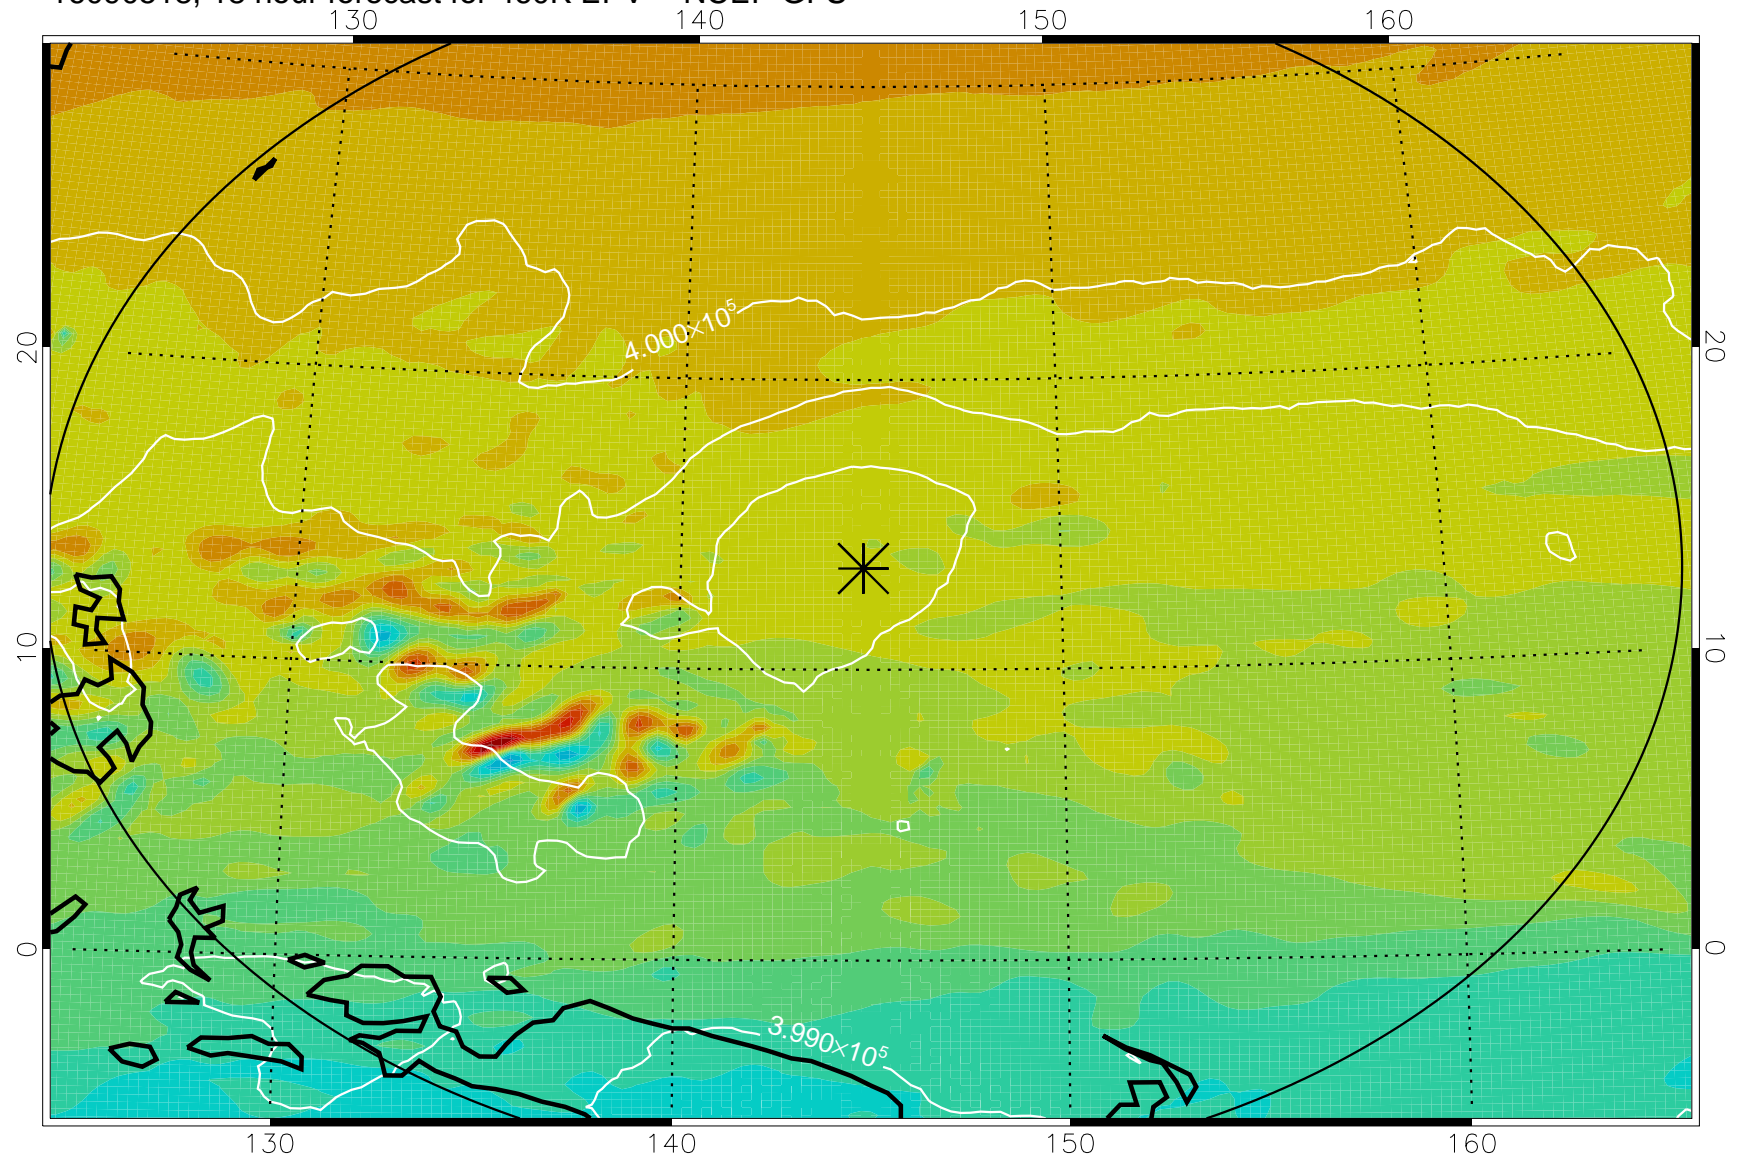

16090506, 6 hour forecast for 460K EPV -- NCEP GFS

460K Montgomery Streamfunction, white

Range ring of 2304 km

16090512, 12 hour forecast for 460K EPV -- NCEP GFS

460K Montgomery Streamfunction, white

Range ring of 2304 km

16090518, 18 hour forecast for 460K EPV -- NCEP GFS

460K Montgomery Streamfunction, white

Range ring of 2304 km

16090600, 24 hour forecast for 460K EPV -- NCEP GFS

460K Montgomery Streamfunction, white

Range ring of 2304 km

16090606, 30 hour forecast for 460K EPV -- NCEP GFS

460K Montgomery Streamfunction, white

Range ring of 2304 km

16090612, 36 hour forecast for 460K EPV -- NCEP GFS

460K Montgomery Streamfunction, white

Range ring of 2304 km

460K Montgomery Streamfunction, white

Range ring of 2304 km

16090800, 72 hour forecast for 460K EPV -- NCEP GFS

460K Montgomery Streamfunction, white

Range ring of 2304 km

16090806, 78 hour forecast for 460K EPV -- NCEP GFS