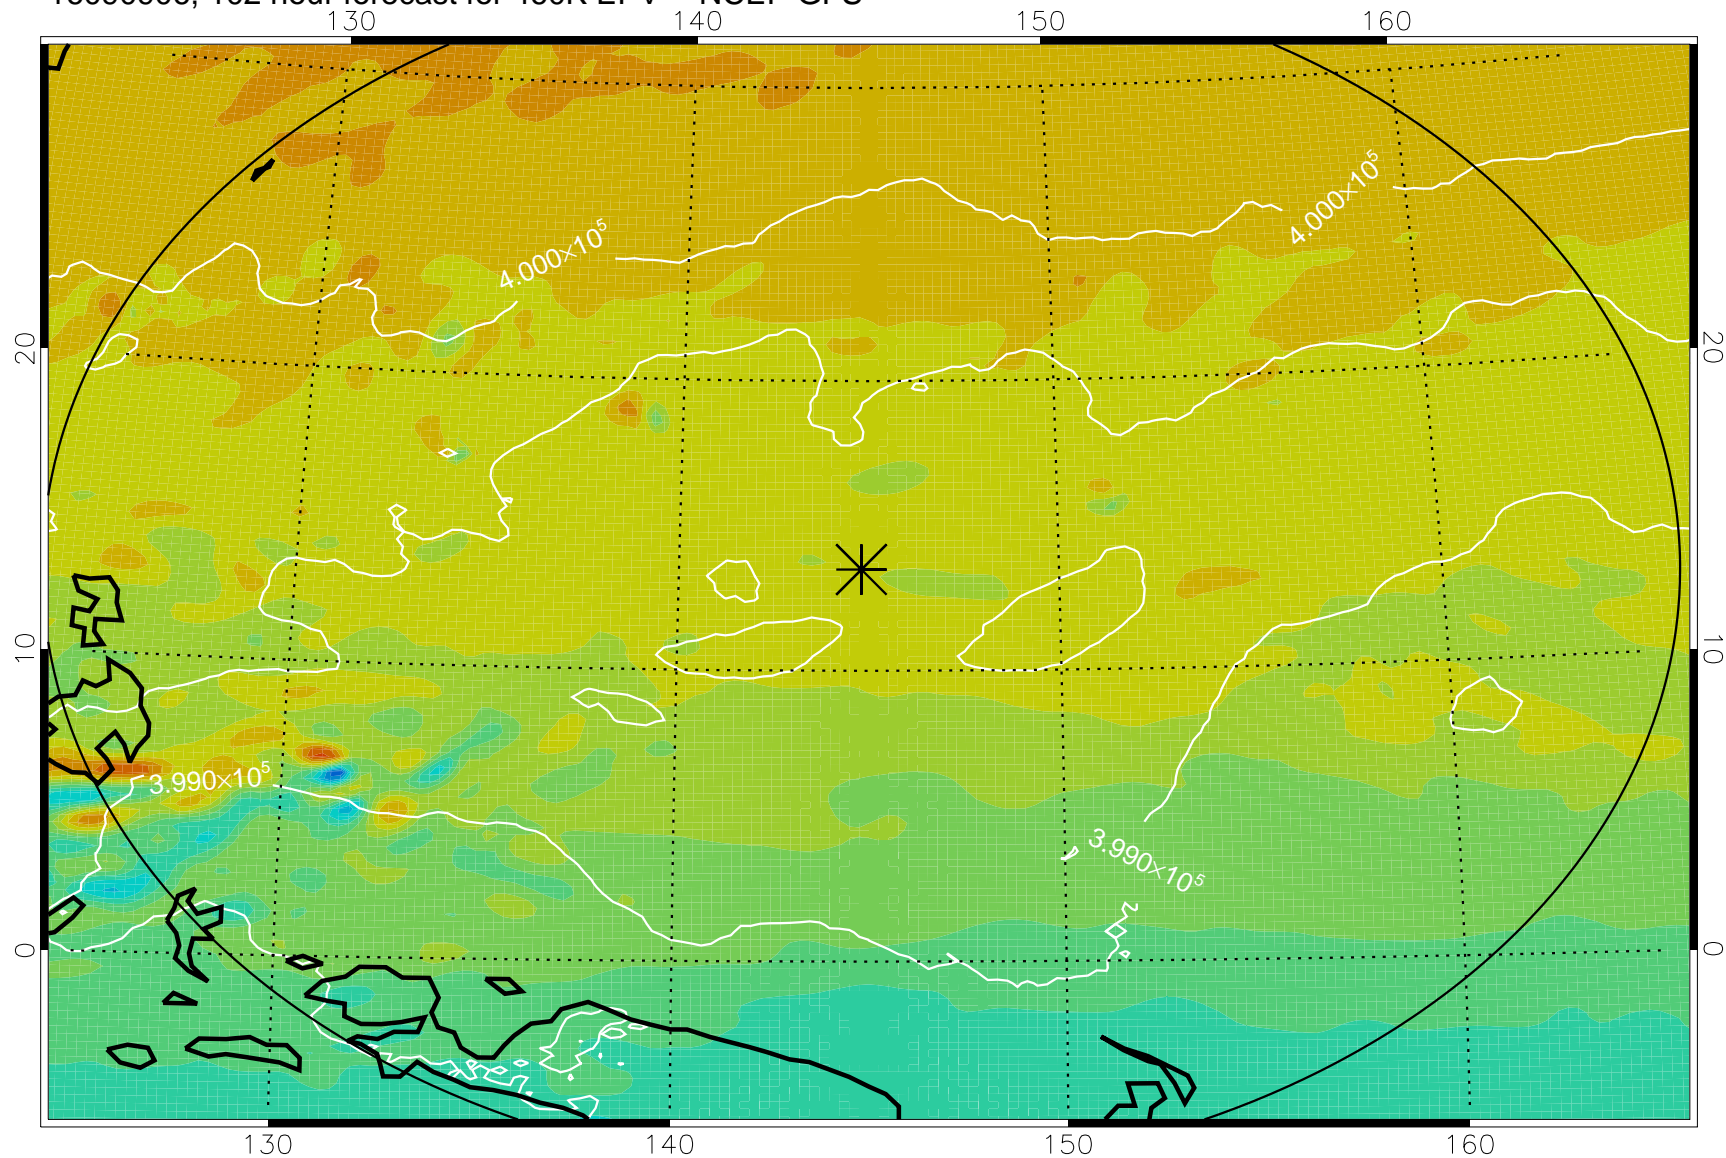

460K Montgomery Streamfunction, white

Range ring of 2304 km

16090812, 84 hour forecast for 460K EPV -- NCEP GFS

460K Montgomery Streamfunction, white

Range ring of 2304 km

16090818, 90 hour forecast for 460K EPV -- NCEP GFS

460K Montgomery Streamfunction, white

Range ring of 2304 km

16090900, 96 hour forecast for 460K EPV -- NCEP GFS

460K Montgomery Streamfunction, white

Range ring of 2304 km

16090906, 102 hour forecast for 460K EPV -- NCEP GFS

460K Montgomery Streamfunction, white

Range ring of 2304 km

16090912, 108 hour forecast for 460K EPV -- NCEP GFS

460K Montgomery Streamfunction, white

Range ring of 2304 km

16090918, 114 hour forecast for 460K EPV -- NCEP GFS

460K Montgomery Streamfunction, white

Range ring of 2304 km

16091000, 120 hour forecast for 460K EPV -- NCEP GFS

460K Montgomery Streamfunction, white

Range ring of 2304 km