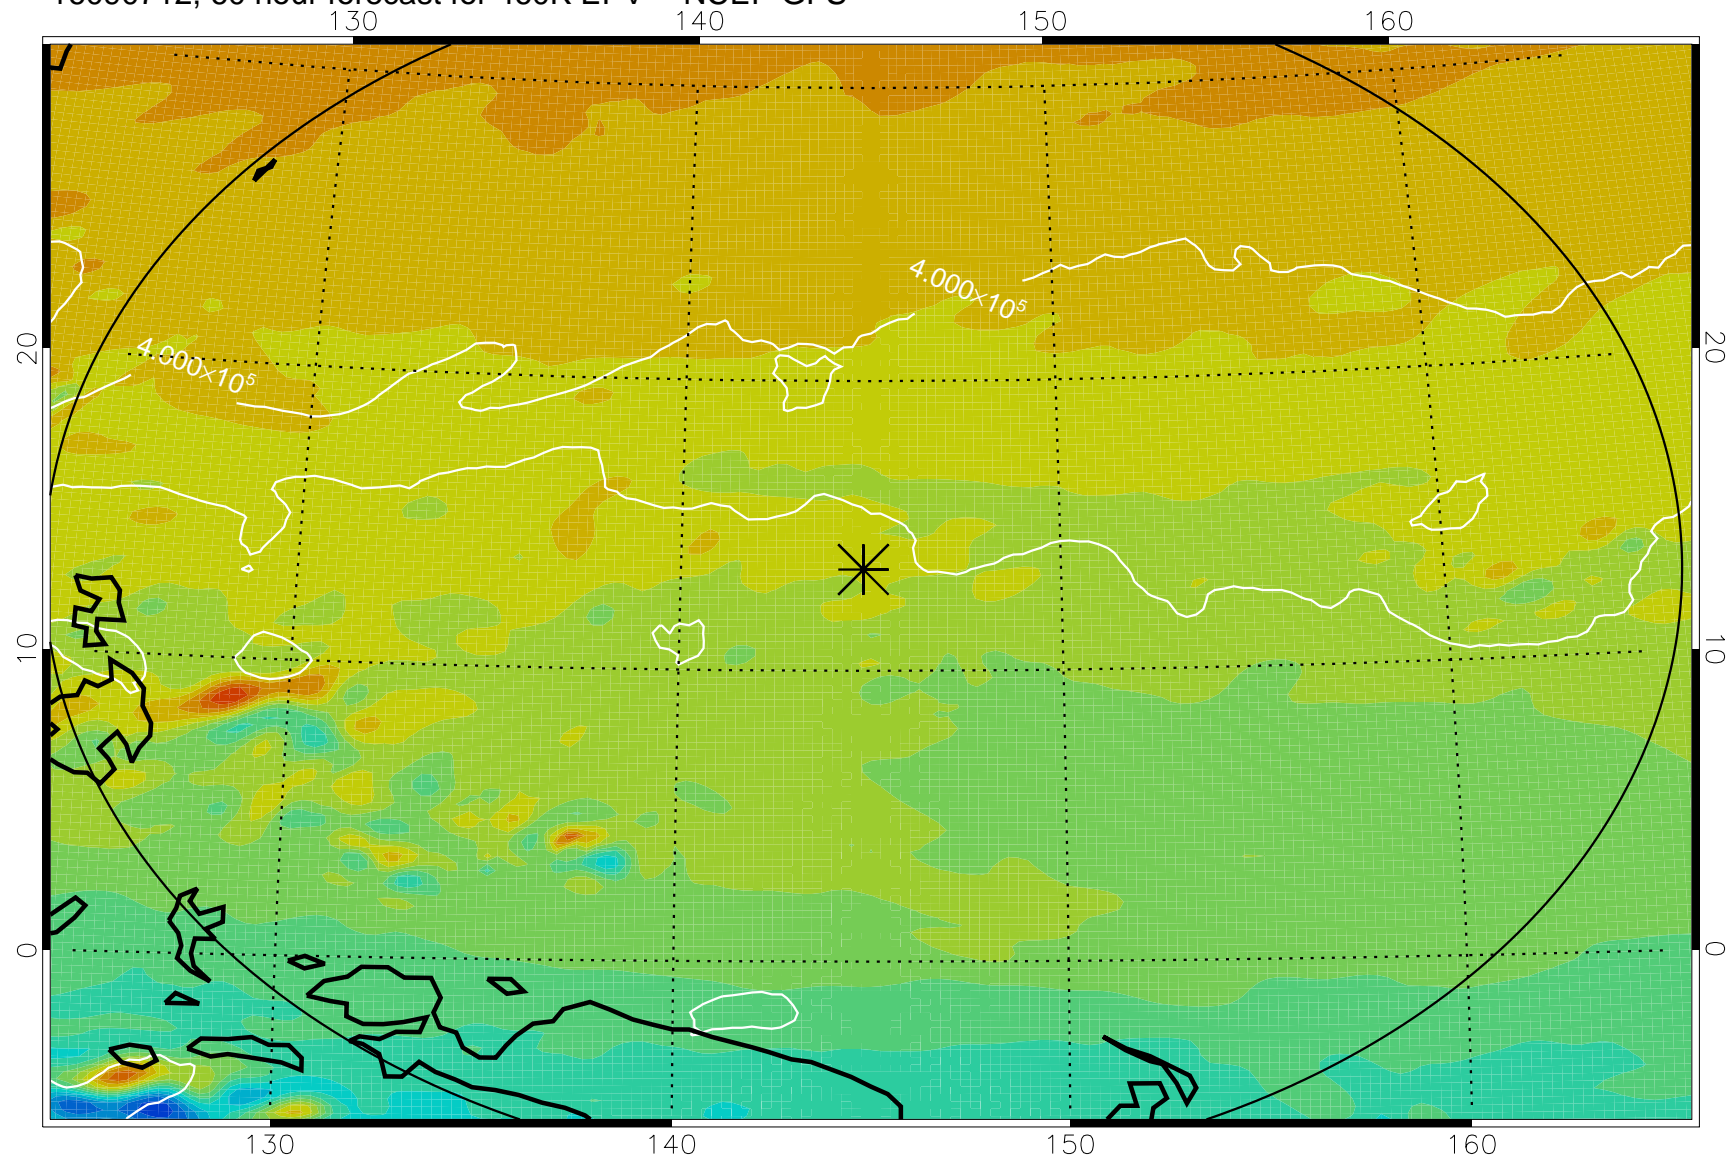

16090606, 30 hour forecast for 460K EPV -- NCEP GFS

460K Montgomery Streamfunction, white

Range ring of 2304 km

16090612, 36 hour forecast for 460K EPV -- NCEP GFS

460K Montgomery Streamfunction, white

Range ring of 2304 km

16090618, 42 hour forecast for 460K EPV -- NCEP GFS

16090700, 48 hour forecast for 460K EPV -- NCEP GFS

460K Montgomery Streamfunction, white

Range ring of 2304 km

16090706, 54 hour forecast for 460K EPV -- NCEP GFS

460K Montgomery Streamfunction, white

Range ring of 2304 km

16090712, 60 hour forecast for 460K EPV -- NCEP GFS

460K Montgomery Streamfunction, white

Range ring of 2304 km

16090718, 66 hour forecast for 460K EPV -- NCEP GFS

460K Montgomery Streamfunction, white

Range ring of 2304 km

16090800, 72 hour forecast for 460K EPV -- NCEP GFS

460K Montgomery Streamfunction, white

Range ring of 2304 km

16090806, 78 hour forecast for 460K EPV -- NCEP GFS