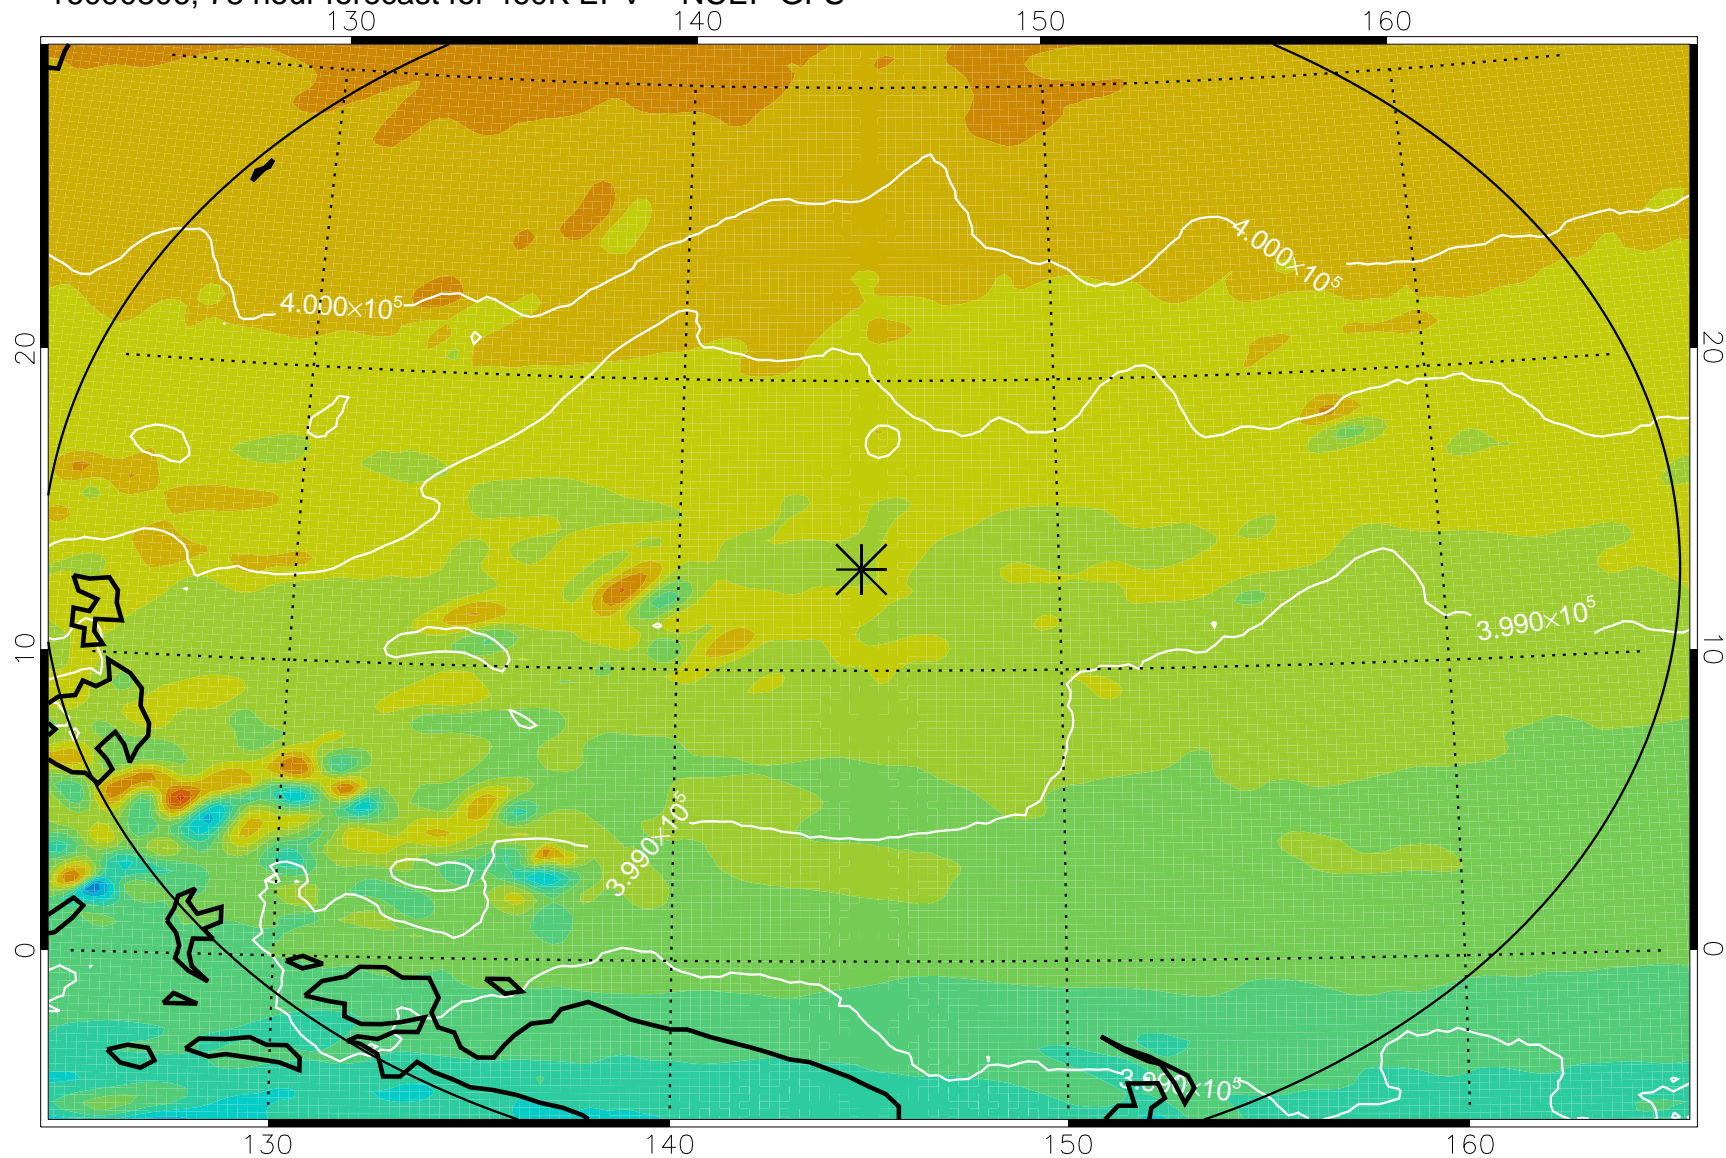

460K Montgomery Streamfunction, white

Range ring of 2304 km

16090712, 60 hour forecast for 460K EPV -- NCEP GFS

460K Montgomery Streamfunction, white

Range ring of 2304 km

16090718, 66 hour forecast for 460K EPV -- NCEP GFS

460K Montgomery Streamfunction, white

Range ring of 2304 km

16090800, 72 hour forecast for 460K EPV -- NCEP GFS

460K Montgomery Streamfunction, white

Range ring of 2304 km

16090806, 78 hour forecast for 460K EPV -- NCEP GFS

460K Montgomery Streamfunction, white

Range ring of 2304 km

16090812, 84 hour forecast for 460K EPV -- NCEP GFS

460K Montgomery Streamfunction, white

Range ring of 2304 km

16090818, 90 hour forecast for 460K EPV -- NCEP GFS

460K Montgomery Streamfunction, white

Range ring of 2304 km

16090900, 96 hour forecast for 460K EPV -- NCEP GFS

460K Montgomery Streamfunction, white

Range ring of 2304 km

16090906, 102 hour forecast for 460K EPV -- NCEP GFS