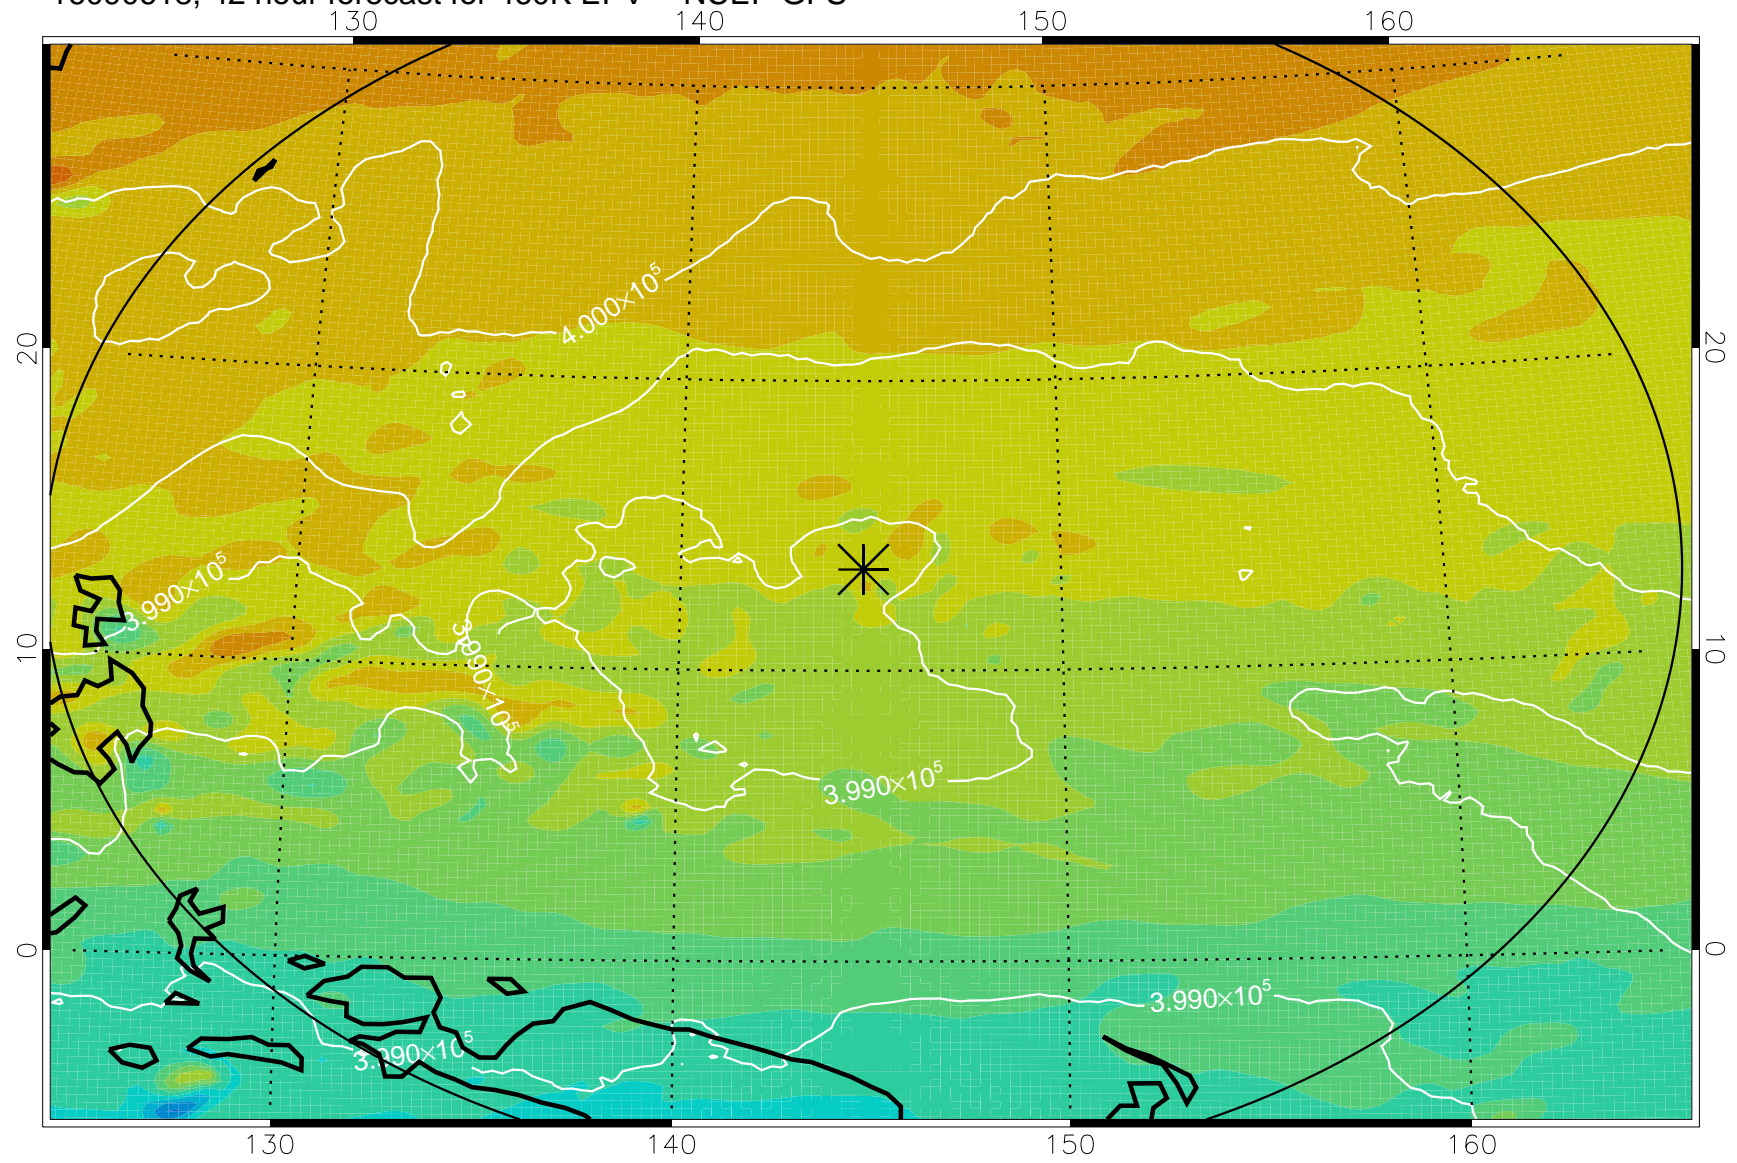

16090518, 18 hour forecast for 460K EPV -- NCEP GFS

460K Montgomery Streamfunction, white

Range ring of 2304 km

16090600, 24 hour forecast for 460K EPV -- NCEP GFS

460K Montgomery Streamfunction, white

Range ring of 2304 km

16090606, 30 hour forecast for 460K EPV -- NCEP GFS

460K Montgomery Streamfunction, white

Range ring of 2304 km

16090612, 36 hour forecast for 460K EPV -- NCEP GFS

460K Montgomery Streamfunction, white

Range ring of 2304 km

16090618, 42 hour forecast for 460K EPV -- NCEP GFS

16090700, 48 hour forecast for 460K EPV -- NCEP GFS

460K Montgomery Streamfunction, white

Range ring of 2304 km

16090706, 54 hour forecast for 460K EPV -- NCEP GFS

460K Montgomery Streamfunction, white

Range ring of 2304 km

16090712, 60 hour forecast for 460K EPV -- NCEP GFS

460K Montgomery Streamfunction, white

Range ring of 2304 km

16090718, 66 hour forecast for 460K EPV -- NCEP GFS