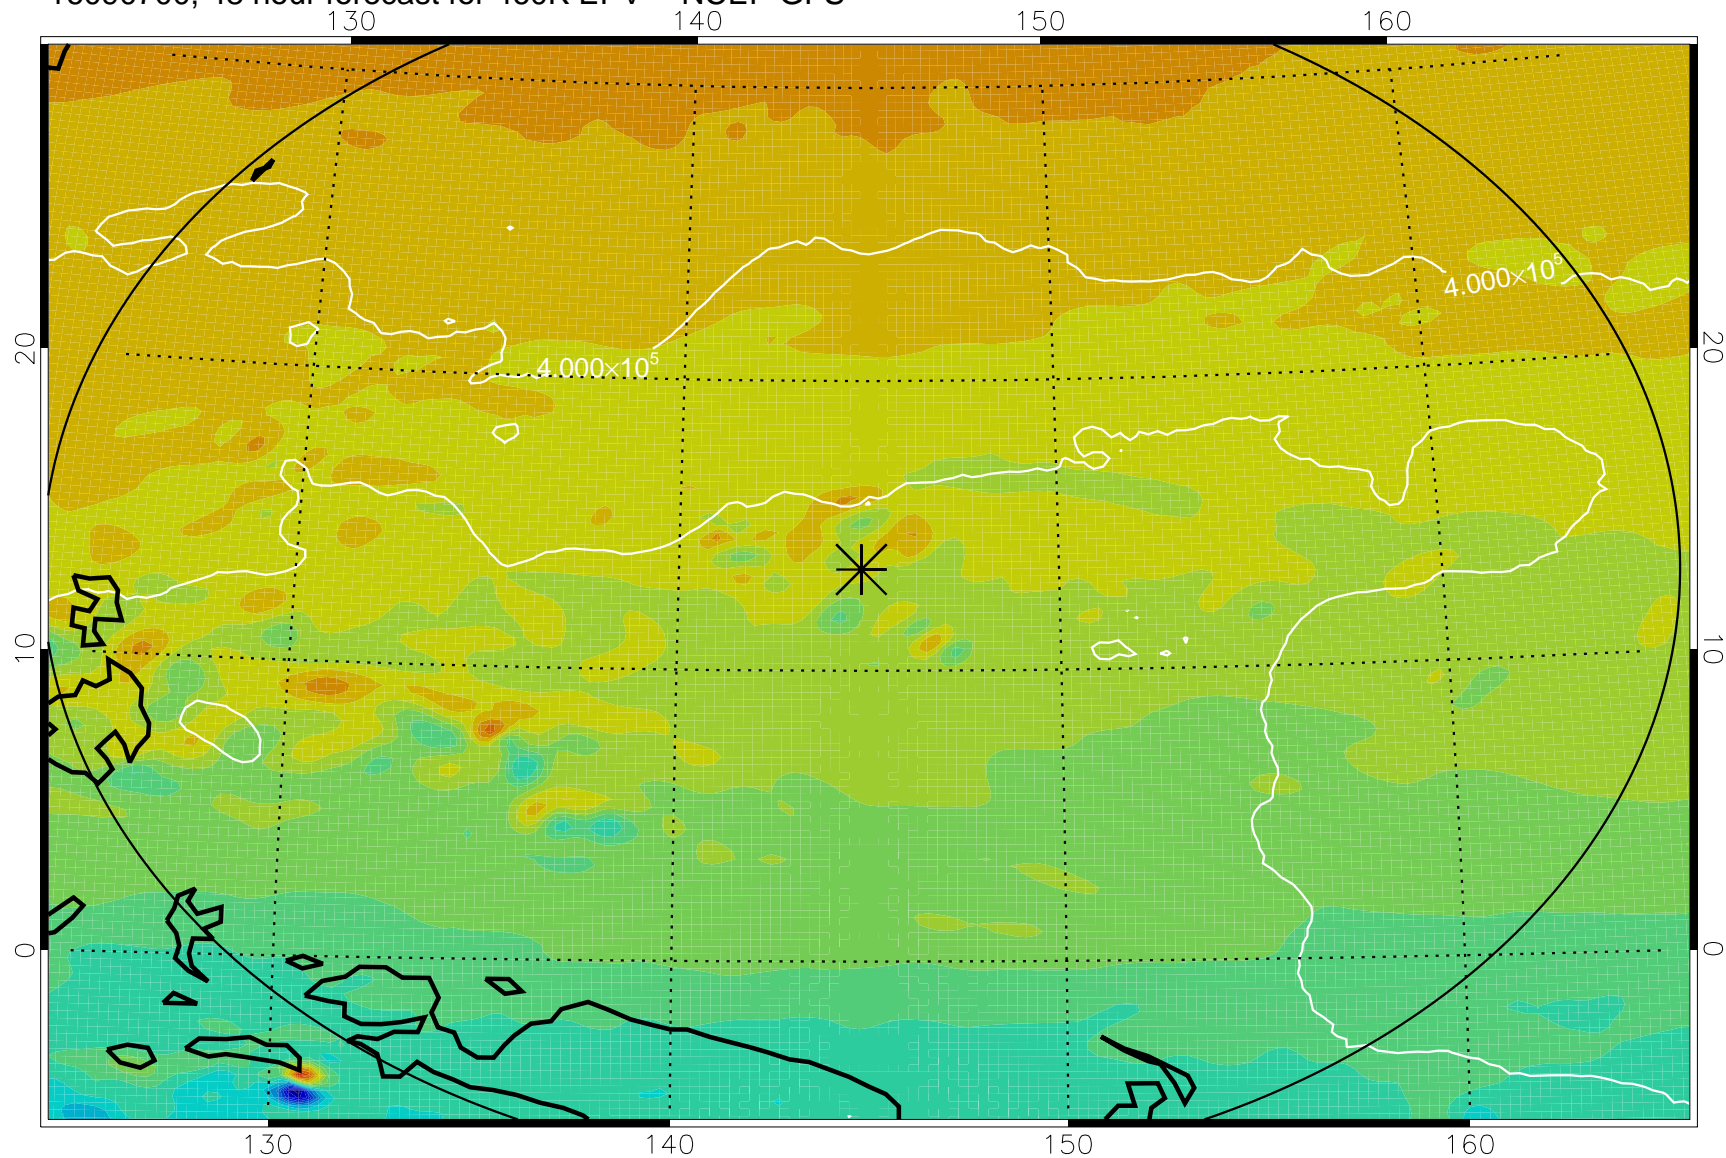

16090606, 30 hour forecast for 460K EPV -- NCEP GFS

460K Montgomery Streamfunction, white

Range ring of 2304 km

16090612, 36 hour forecast for 460K EPV -- NCEP GFS

460K Montgomery Streamfunction, white

Range ring of 2304 km

16090618, 42 hour forecast for 460K EPV -- NCEP GFS

16090700, 48 hour forecast for 460K EPV -- NCEP GFS

460K Montgomery Streamfunction, white

Range ring of 2304 km

16090706, 54 hour forecast for 460K EPV -- NCEP GFS

460K Montgomery Streamfunction, white

Range ring of 2304 km

16090712, 60 hour forecast for 460K EPV -- NCEP GFS

460K Montgomery Streamfunction, white

Range ring of 2304 km

16090718, 66 hour forecast for 460K EPV -- NCEP GFS

460K Montgomery Streamfunction, white

Range ring of 2304 km

16090800, 72 hour forecast for 460K EPV -- NCEP GFS

460K Montgomery Streamfunction, white

Range ring of 2304 km

16090806, 78 hour forecast for 460K EPV -- NCEP GFS