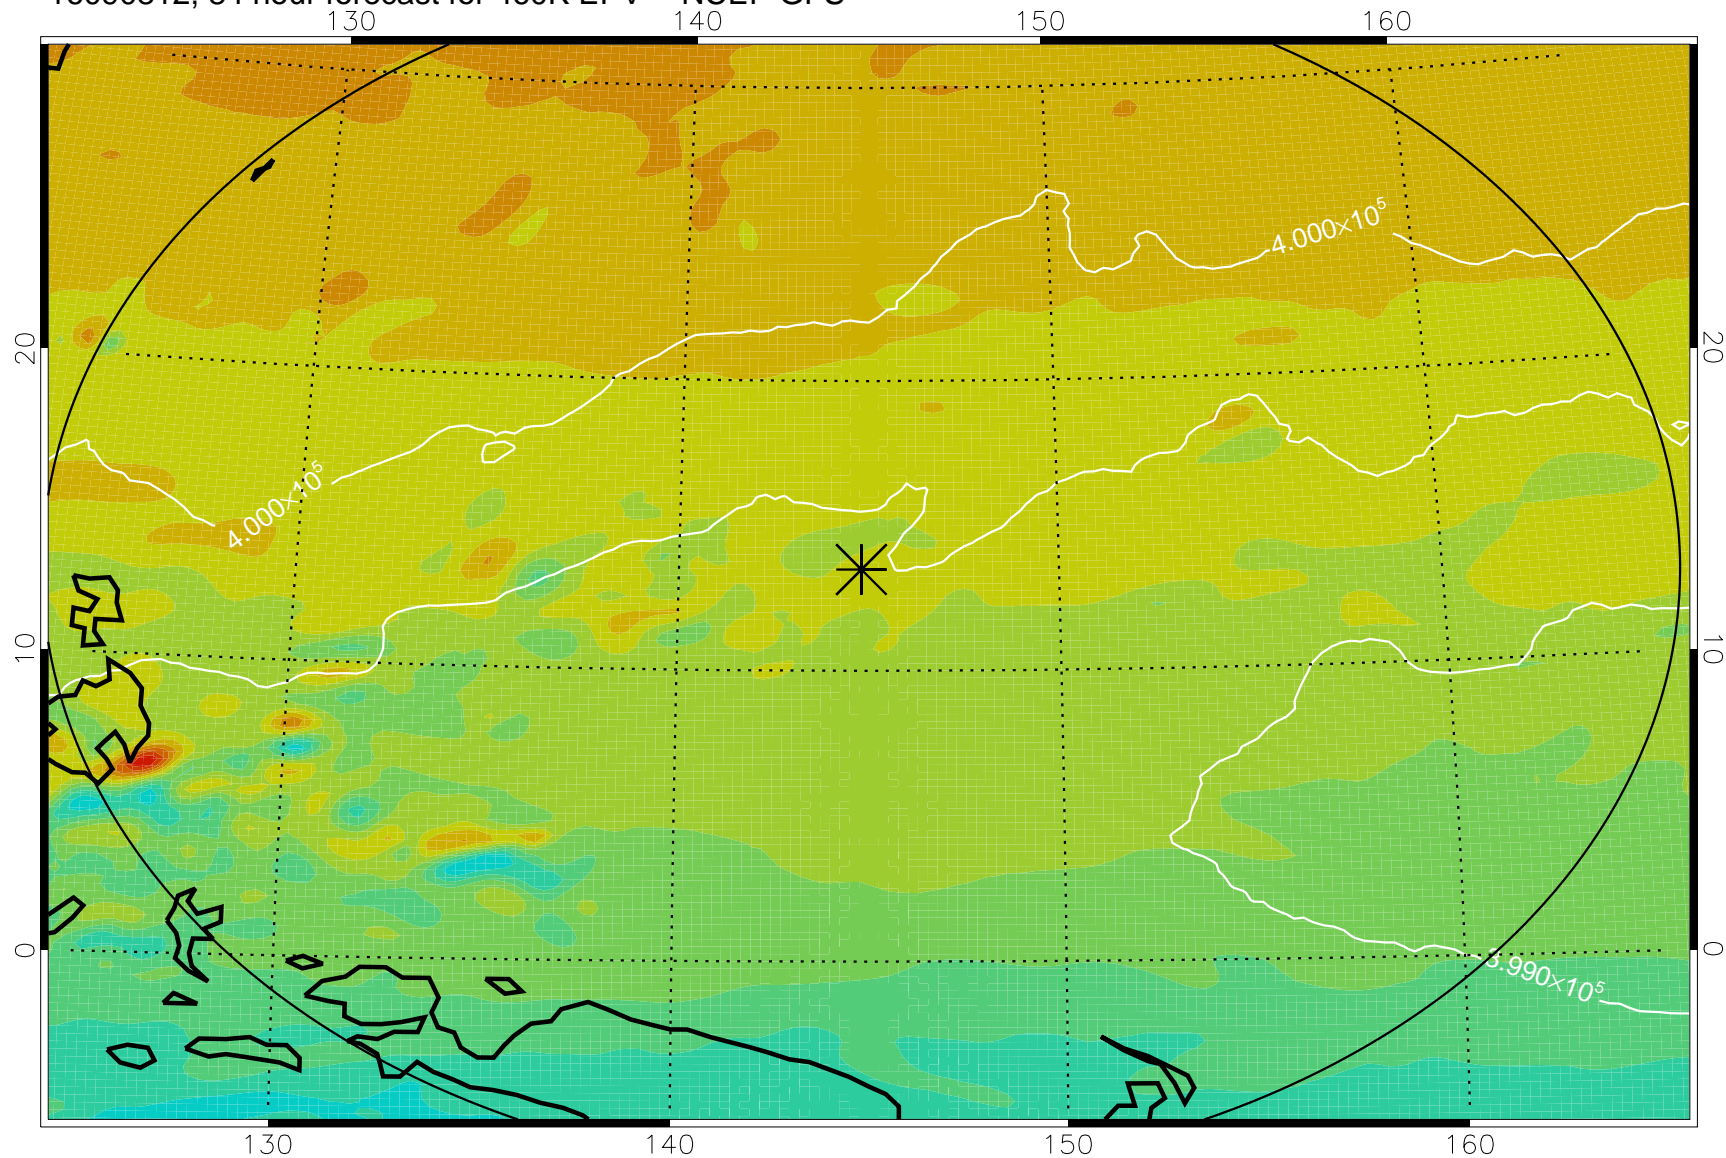

460K Montgomery Streamfunction, white

Range ring of 2304 km

16090712, 60 hour forecast for 460K EPV -- NCEP GFS

460K Montgomery Streamfunction, white

Range ring of 2304 km

16090718, 66 hour forecast for 460K EPV -- NCEP GFS

460K Montgomery Streamfunction, white

Range ring of 2304 km

16090800, 72 hour forecast for 460K EPV -- NCEP GFS

460K Montgomery Streamfunction, white

Range ring of 2304 km

16090806, 78 hour forecast for 460K EPV -- NCEP GFS

460K Montgomery Streamfunction, white

Range ring of 2304 km

16090812, 84 hour forecast for 460K EPV -- NCEP GFS

460K Montgomery Streamfunction, white

Range ring of 2304 km

16090818, 90 hour forecast for 460K EPV -- NCEP GFS

460K Montgomery Streamfunction, white

Range ring of 2304 km

16090900, 96 hour forecast for 460K EPV -- NCEP GFS

460K Montgomery Streamfunction, white

Range ring of 2304 km

16090906, 102 hour forecast for 460K EPV -- NCEP GFS