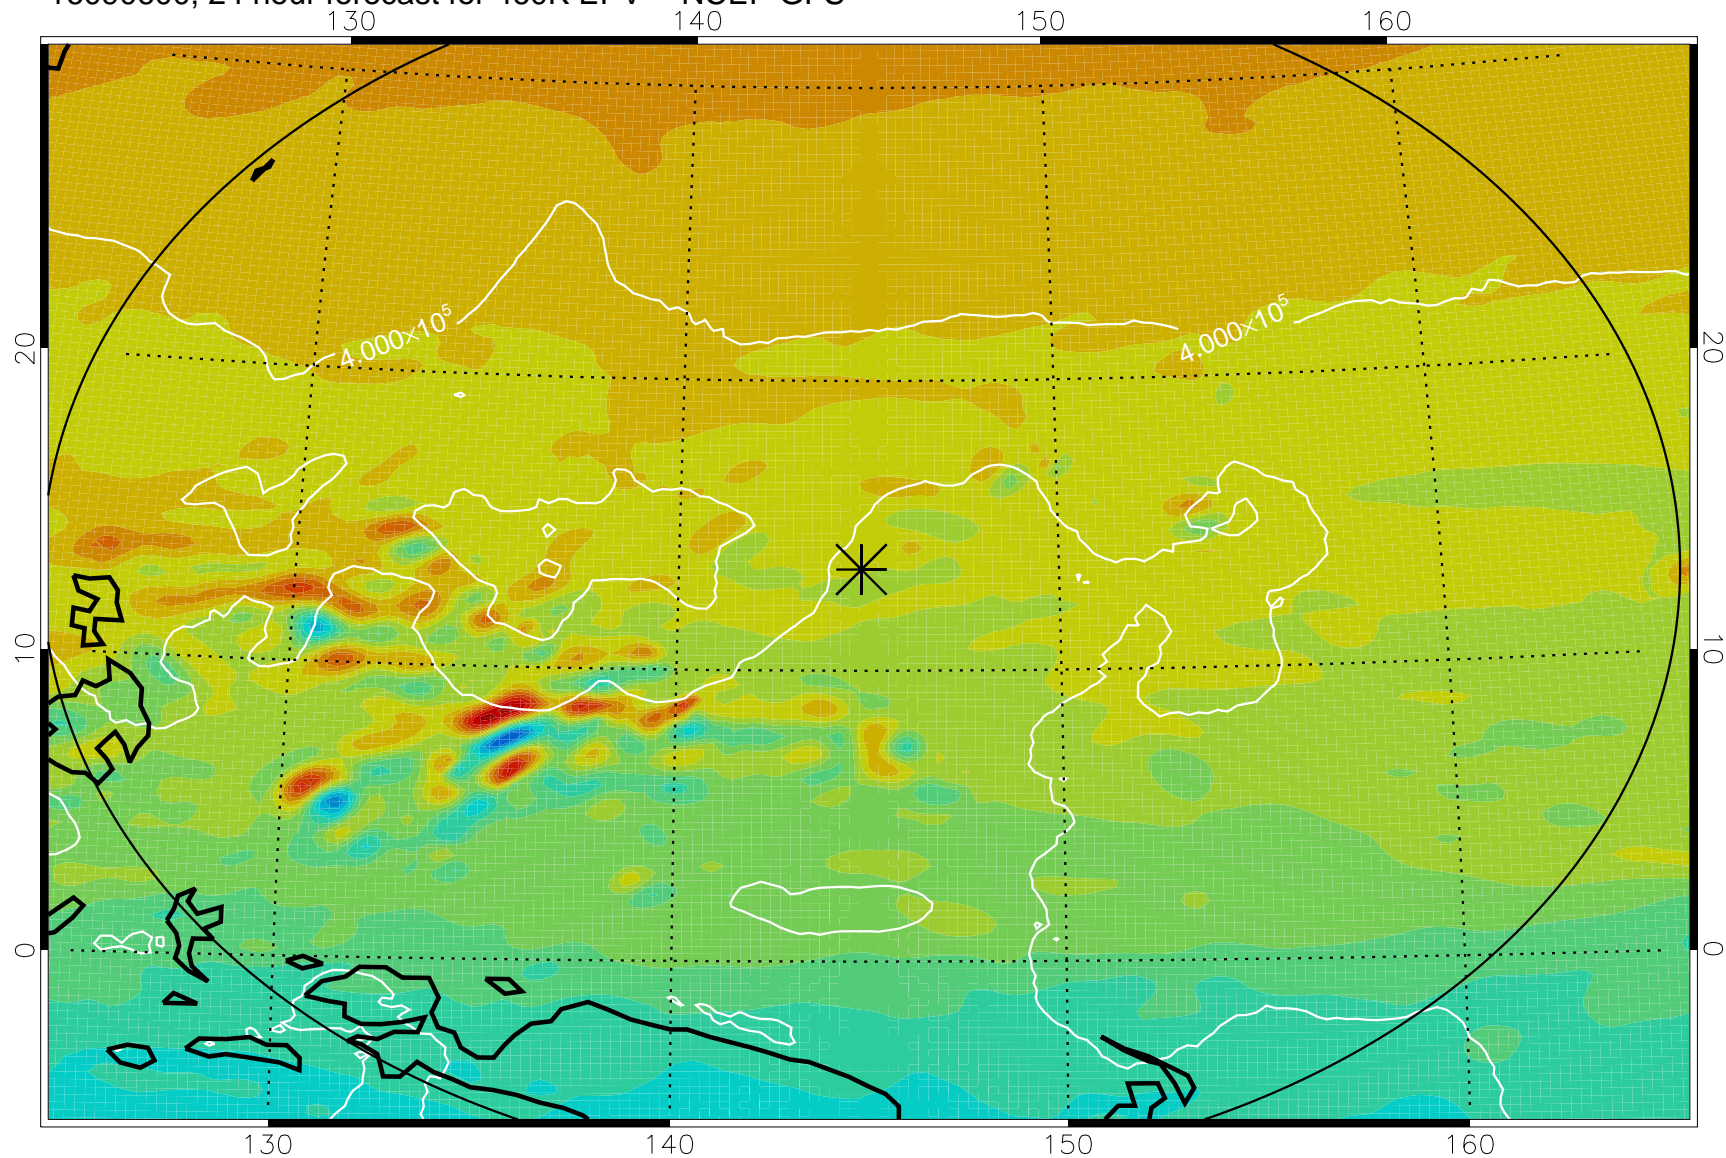

16090518, 18 hour forecast for 460K EPV -- NCEP GFS

460K Montgomery Streamfunction, white

Range ring of 2304 km

16090600, 24 hour forecast for 460K EPV -- NCEP GFS

460K Montgomery Streamfunction, white

Range ring of 2304 km

16090606, 30 hour forecast for 460K EPV -- NCEP GFS

460K Montgomery Streamfunction, white

Range ring of 2304 km

16090612, 36 hour forecast for 460K EPV -- NCEP GFS

460K Montgomery Streamfunction, white

Range ring of 2304 km

16090618, 42 hour forecast for 460K EPV -- NCEP GFS

16090700, 48 hour forecast for 460K EPV -- NCEP GFS

460K Montgomery Streamfunction, white

Range ring of 2304 km

16090706, 54 hour forecast for 460K EPV -- NCEP GFS

460K Montgomery Streamfunction, white

Range ring of 2304 km

16090800, 72 hour forecast for 460K EPV -- NCEP GFS

460K Montgomery Streamfunction, white

Range ring of 2304 km

16090806, 78 hour forecast for 460K EPV -- NCEP GFS