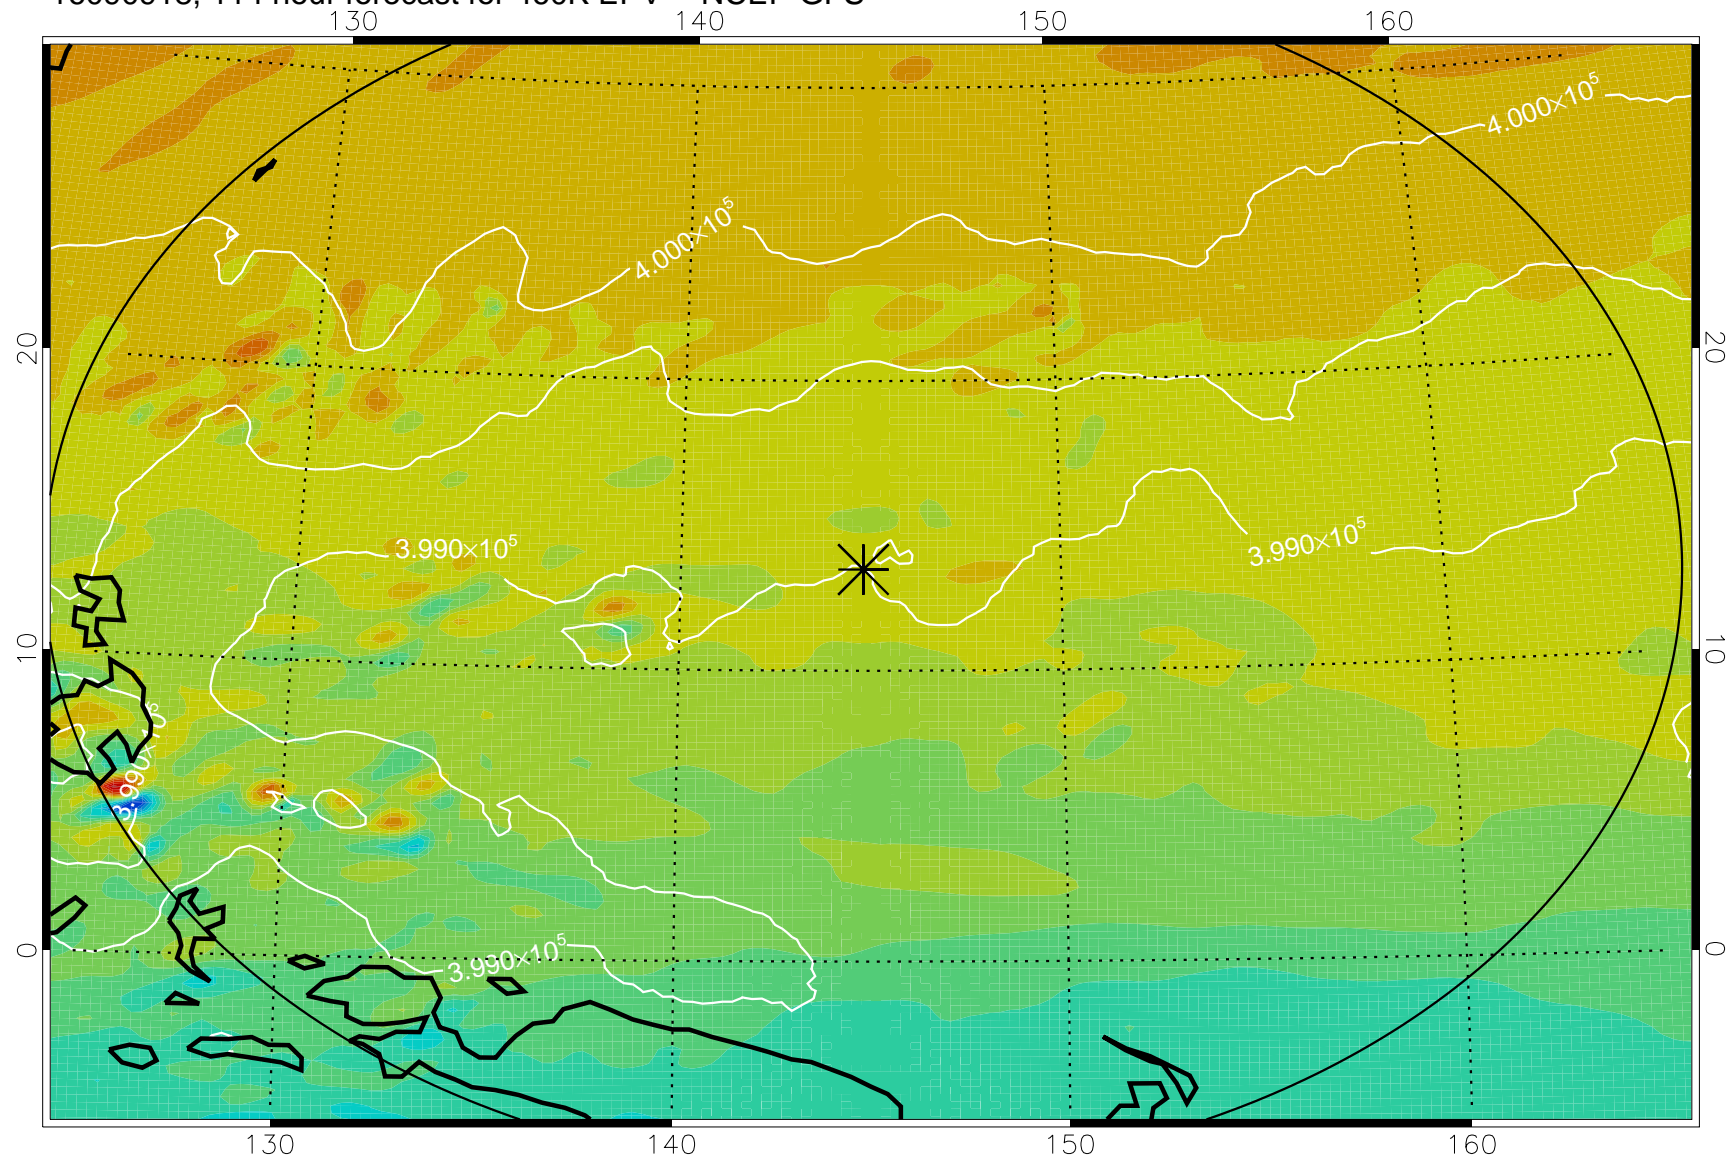

460K Montgomery Streamfunction, white

Range ring of 2304 km

16090812, 84 hour forecast for 460K EPV -- NCEP GFS

460K Montgomery Streamfunction, white

Range ring of 2304 km

16090818, 90 hour forecast for 460K EPV -- NCEP GFS

460K Montgomery Streamfunction, white

Range ring of 2304 km

16090900, 96 hour forecast for 460K EPV -- NCEP GFS

460K Montgomery Streamfunction, white

Range ring of 2304 km

16090906, 102 hour forecast for 460K EPV -- NCEP GFS

460K Montgomery Streamfunction, white

Range ring of 2304 km

16090912, 108 hour forecast for 460K EPV -- NCEP GFS

460K Montgomery Streamfunction, white

Range ring of 2304 km

16090918, 114 hour forecast for 460K EPV -- NCEP GFS

460K Montgomery Streamfunction, white

Range ring of 2304 km

16091000, 120 hour forecast for 460K EPV -- NCEP GFS

460K Montgomery Streamfunction, white

Range ring of 2304 km