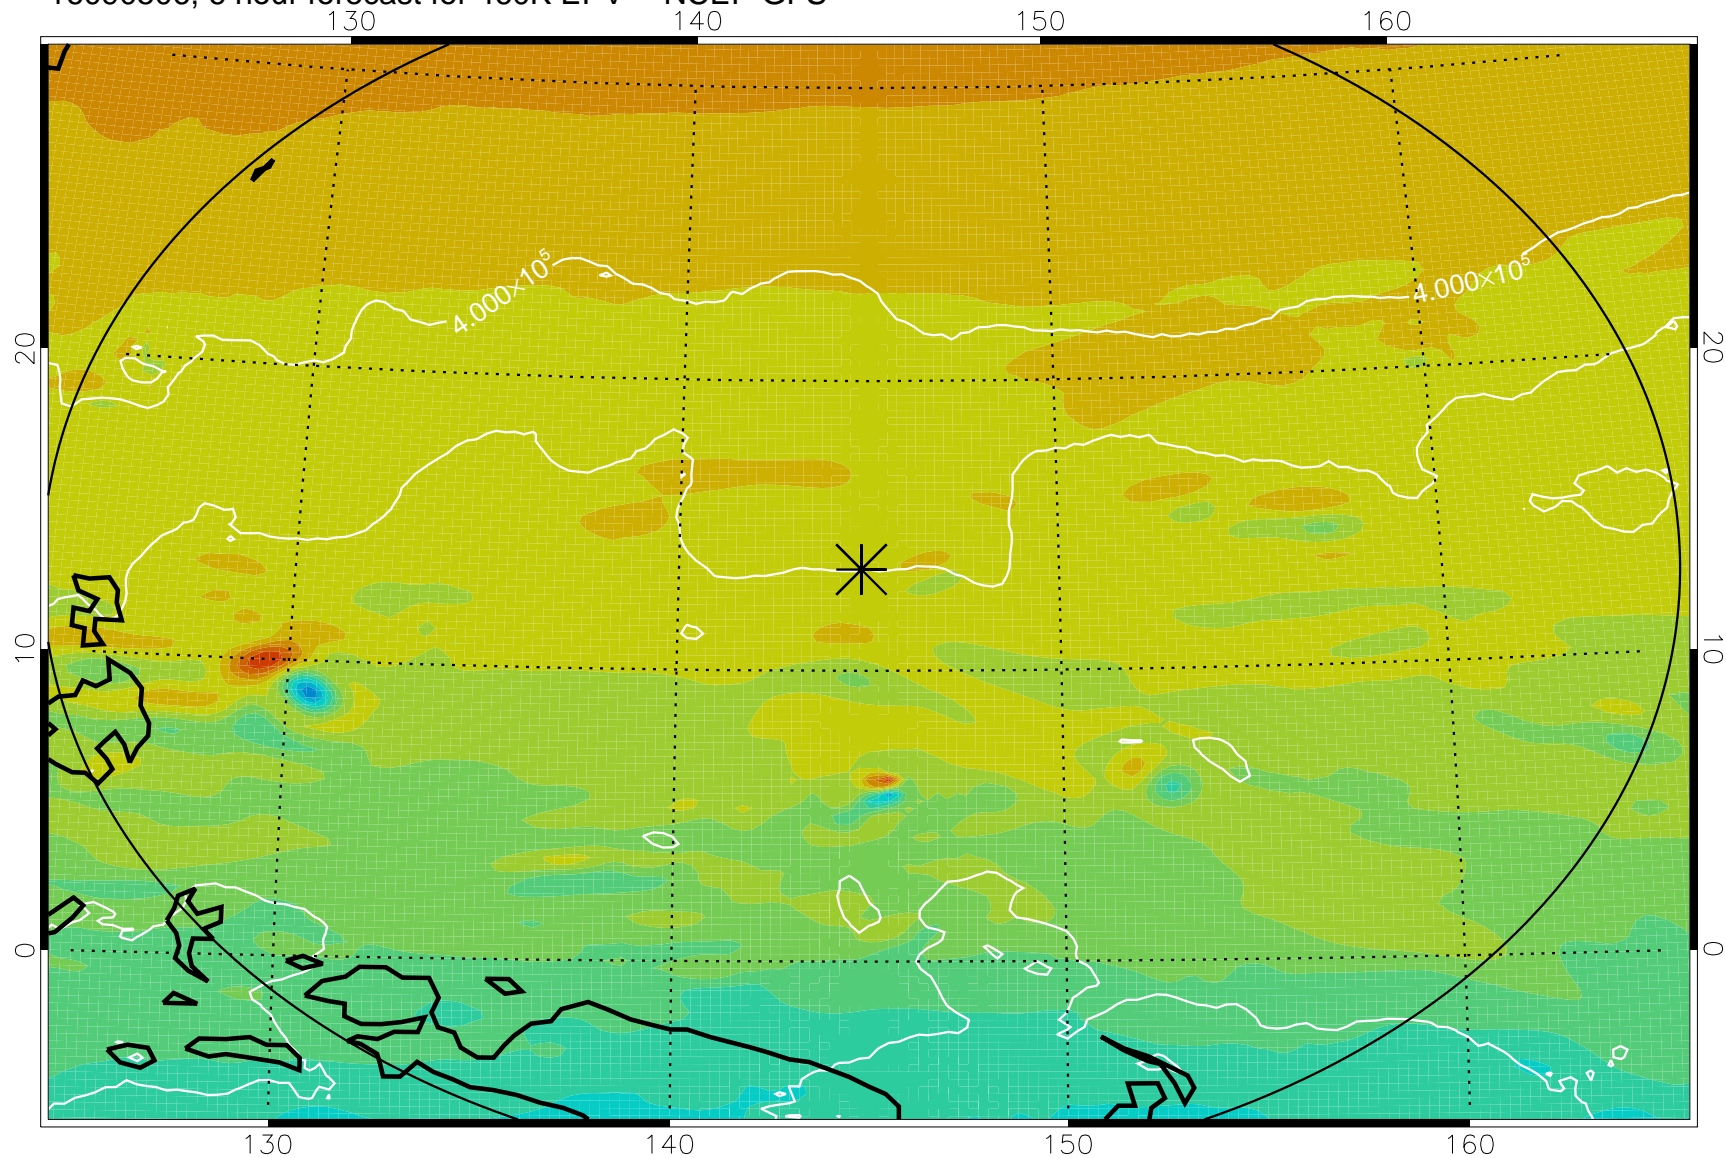

16090506, 6 hour forecast for 460K EPV -- NCEP GFS

460K Montgomery Streamfunction, white

Range ring of 2304 km

16090512, 12 hour forecast for 460K EPV -- NCEP GFS

460K Montgomery Streamfunction, white

Range ring of 2304 km

16090518, 18 hour forecast for 460K EPV -- NCEP GFS

460K Montgomery Streamfunction, white

Range ring of 2304 km

16090600, 24 hour forecast for 460K EPV -- NCEP GFS

460K Montgomery Streamfunction, white

Range ring of 2304 km

16090606, 30 hour forecast for 460K EPV -- NCEP GFS

460K Montgomery Streamfunction, white

Range ring of 2304 km

16090612, 36 hour forecast for 460K EPV -- NCEP GFS

460K Montgomery Streamfunction, white

Range ring of 2304 km

16090618, 42 hour forecast for 460K EPV -- NCEP GFS

16090700, 48 hour forecast for 460K EPV -- NCEP GFS

460K Montgomery Streamfunction, white

Range ring of 2304 km

16090706, 54 hour forecast for 460K EPV -- NCEP GFS