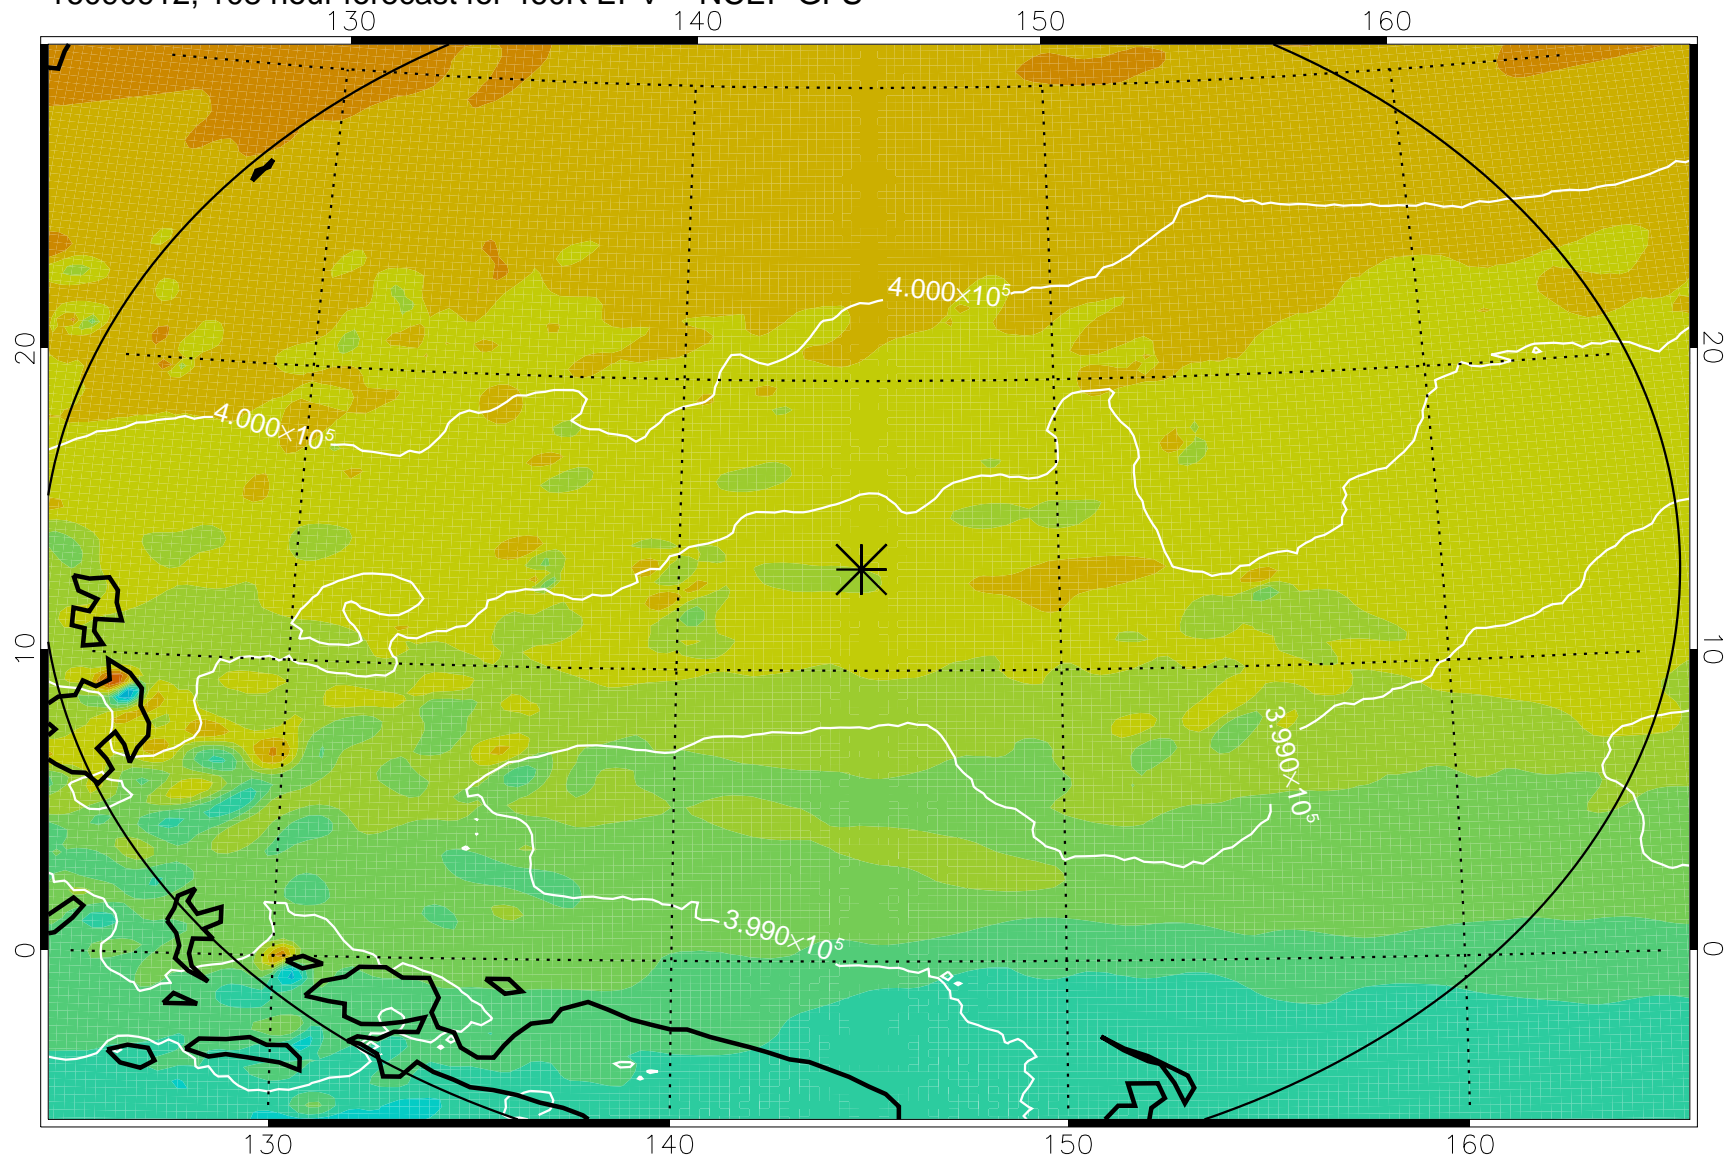

460K Montgomery Streamfunction, white

Range ring of 2304 km

16090812, 84 hour forecast for 460K EPV -- NCEP GFS

460K Montgomery Streamfunction, white

Range ring of 2304 km

16090818, 90 hour forecast for 460K EPV -- NCEP GFS

460K Montgomery Streamfunction, white

Range ring of 2304 km

16090900, 96 hour forecast for 460K EPV -- NCEP GFS

460K Montgomery Streamfunction, white

Range ring of 2304 km

16090906, 102 hour forecast for 460K EPV -- NCEP GFS

460K Montgomery Streamfunction, white

Range ring of 2304 km

16090912, 108 hour forecast for 460K EPV -- NCEP GFS

460K Montgomery Streamfunction, white

Range ring of 2304 km

16090918, 114 hour forecast for 460K EPV -- NCEP GFS

460K Montgomery Streamfunction, white

Range ring of 2304 km

16091000, 120 hour forecast for 460K EPV -- NCEP GFS

460K Montgomery Streamfunction, white

Range ring of 2304 km