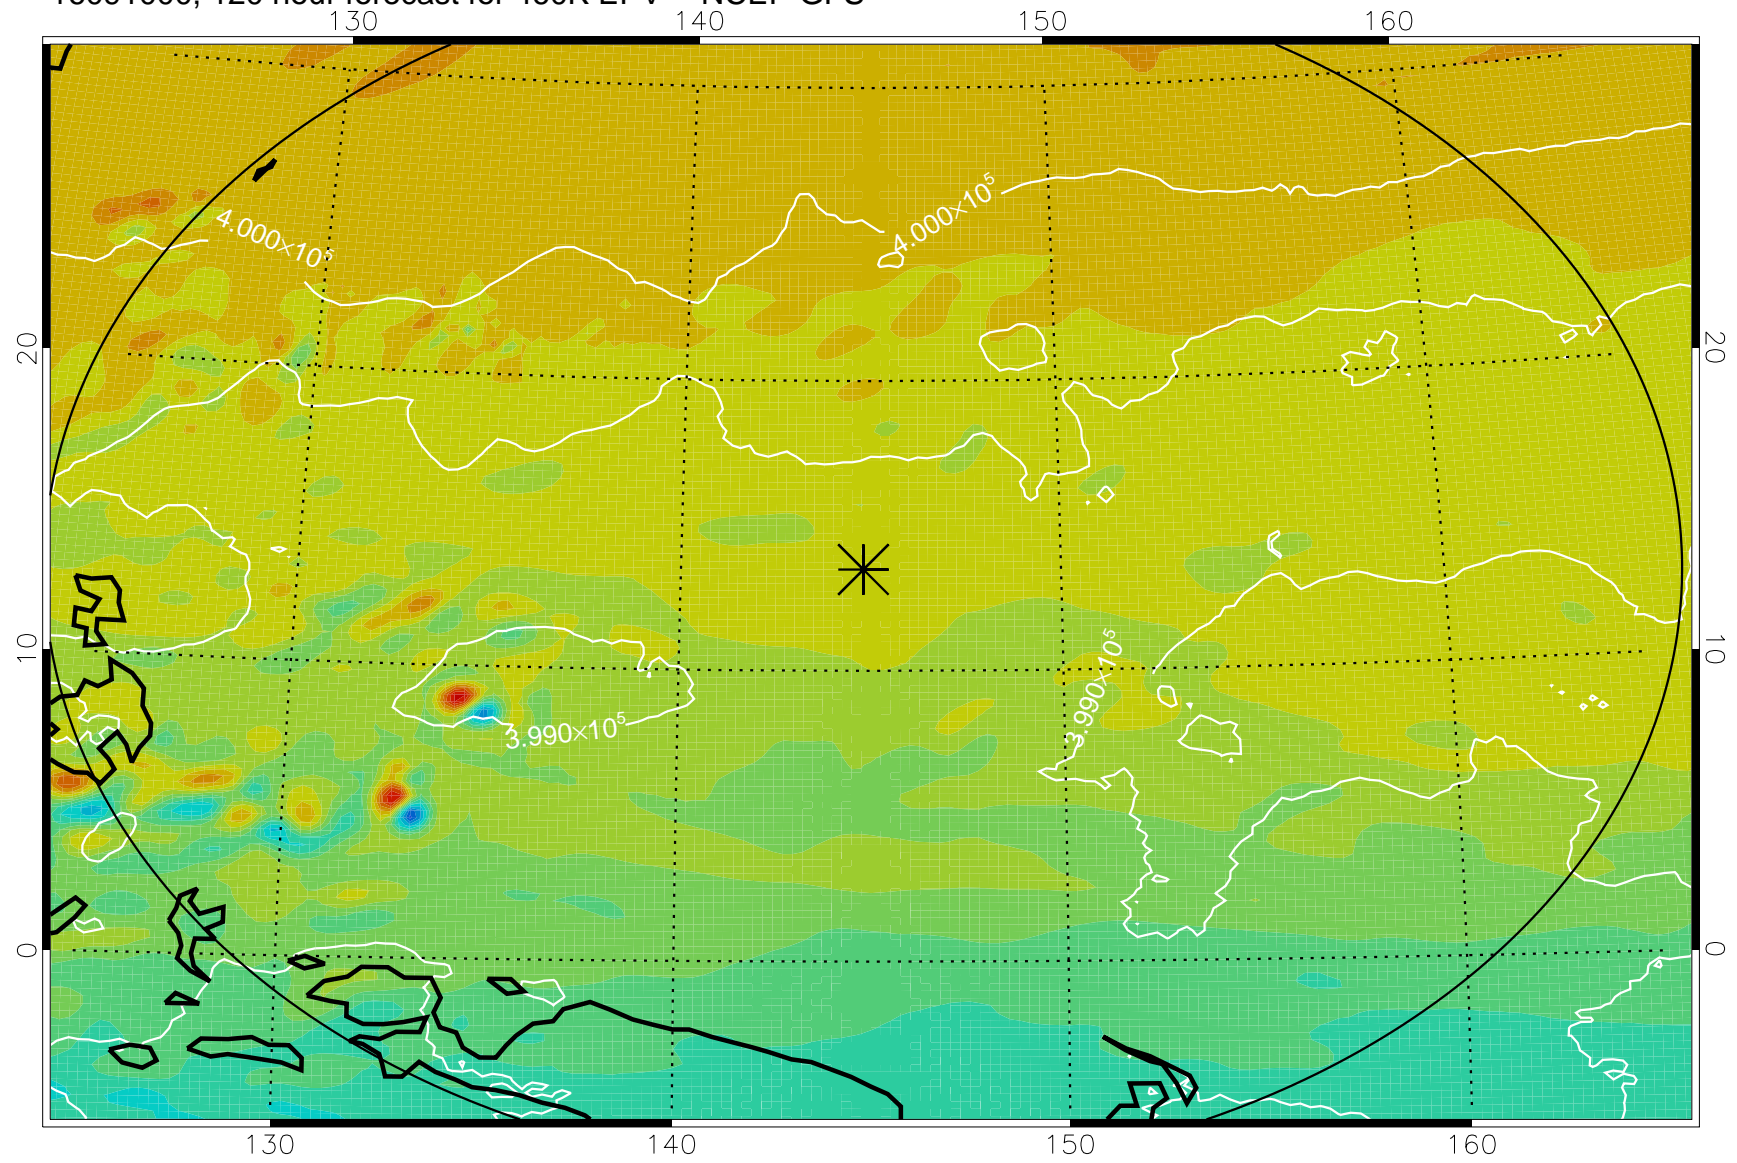

460K Montgomery Streamfunction, white

Range ring of 2304 km

16090812, 84 hour forecast for 460K EPV -- NCEP GFS

460K Montgomery Streamfunction, white

Range ring of 2304 km

16090818, 90 hour forecast for 460K EPV -- NCEP GFS

460K Montgomery Streamfunction, white

Range ring of 2304 km

16090900, 96 hour forecast for 460K EPV -- NCEP GFS

460K Montgomery Streamfunction, white

Range ring of 2304 km

16090906, 102 hour forecast for 460K EPV -- NCEP GFS

460K Montgomery Streamfunction, white

Range ring of 2304 km

16090912, 108 hour forecast for 460K EPV -- NCEP GFS

460K Montgomery Streamfunction, white

Range ring of 2304 km

16090918, 114 hour forecast for 460K EPV -- NCEP GFS

460K Montgomery Streamfunction, white

Range ring of 2304 km

16091000, 120 hour forecast for 460K EPV -- NCEP GFS

460K Montgomery Streamfunction, white

Range ring of 2304 km