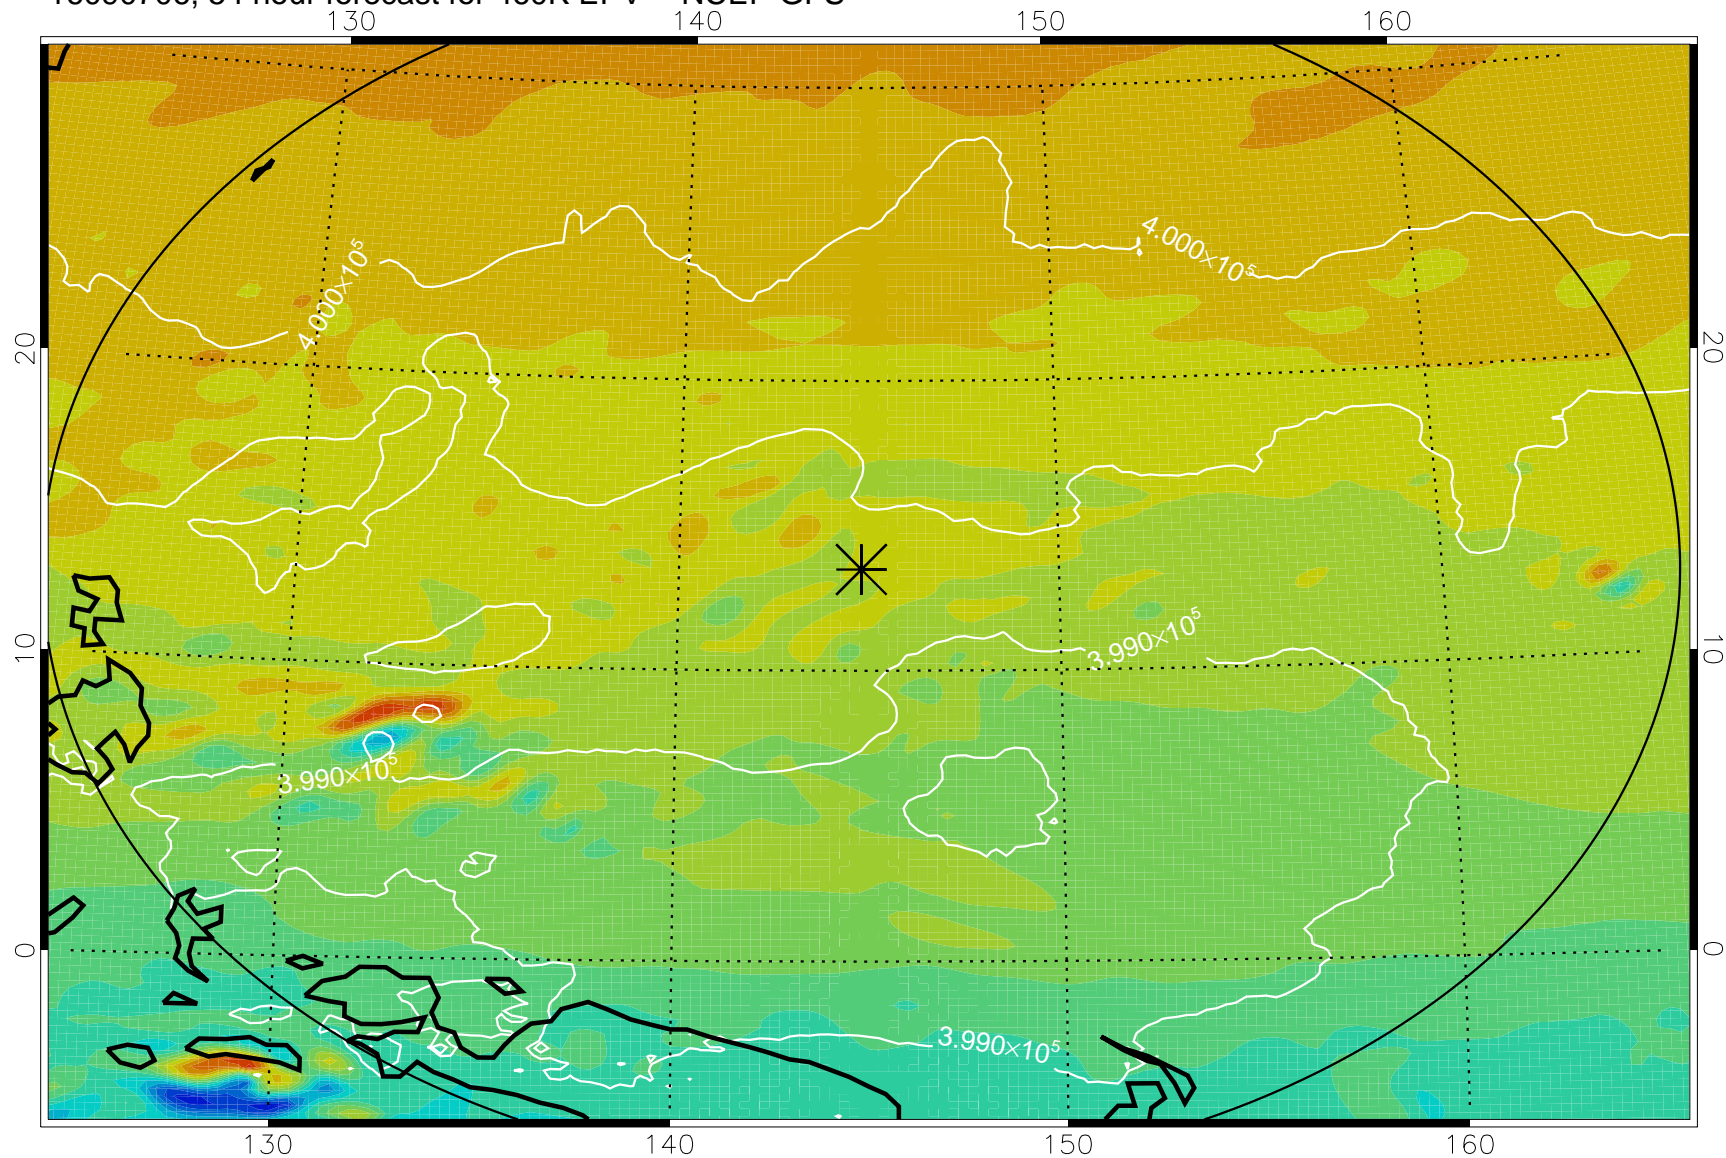

16090606, 30 hour forecast for 460K EPV -- NCEP GFS

460K Montgomery Streamfunction, white

Range ring of 2304 km

16090612, 36 hour forecast for 460K EPV -- NCEP GFS

460K Montgomery Streamfunction, white

Range ring of 2304 km

16090618, 42 hour forecast for 460K EPV -- NCEP GFS

16090700, 48 hour forecast for 460K EPV -- NCEP GFS

460K Montgomery Streamfunction, white

Range ring of 2304 km

16090706, 54 hour forecast for 460K EPV -- NCEP GFS

460K Montgomery Streamfunction, white

Range ring of 2304 km

16090712, 60 hour forecast for 460K EPV -- NCEP GFS

460K Montgomery Streamfunction, white

Range ring of 2304 km

16090718, 66 hour forecast for 460K EPV -- NCEP GFS

460K Montgomery Streamfunction, white

Range ring of 2304 km

16090800, 72 hour forecast for 460K EPV -- NCEP GFS

460K Montgomery Streamfunction, white

Range ring of 2304 km

16090806, 78 hour forecast for 460K EPV -- NCEP GFS