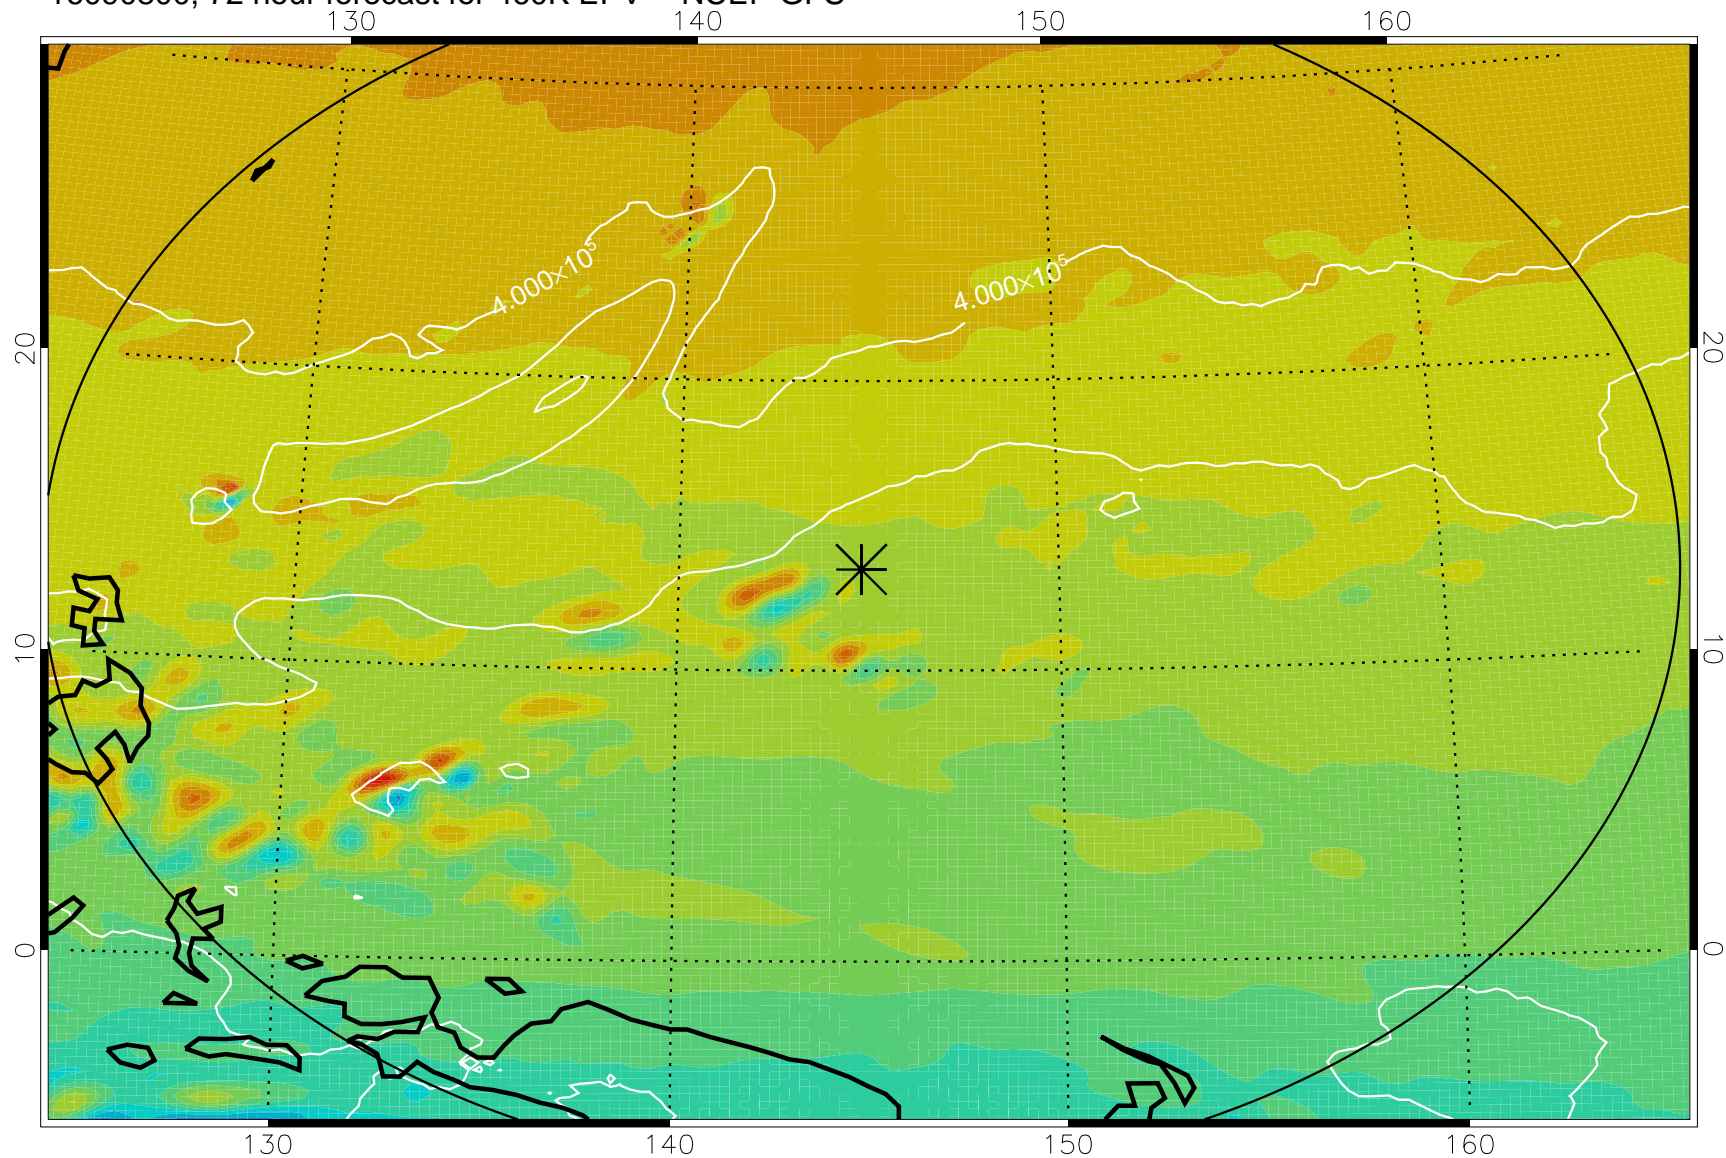

16090618, 42 hour forecast for 460K EPV -- NCEP GFS

16090700, 48 hour forecast for 460K EPV -- NCEP GFS

460K Montgomery Streamfunction, white

Range ring of 2304 km

16090706, 54 hour forecast for 460K EPV -- NCEP GFS

460K Montgomery Streamfunction, white

Range ring of 2304 km

16090712, 60 hour forecast for 460K EPV -- NCEP GFS

460K Montgomery Streamfunction, white

Range ring of 2304 km

16090718, 66 hour forecast for 460K EPV -- NCEP GFS

460K Montgomery Streamfunction, white

Range ring of 2304 km

16090800, 72 hour forecast for 460K EPV -- NCEP GFS

460K Montgomery Streamfunction, white

Range ring of 2304 km

16090806, 78 hour forecast for 460K EPV -- NCEP GFS

460K Montgomery Streamfunction, white

Range ring of 2304 km

16090812, 84 hour forecast for 460K EPV -- NCEP GFS

460K Montgomery Streamfunction, white

Range ring of 2304 km

16090818, 90 hour forecast for 460K EPV -- NCEP GFS