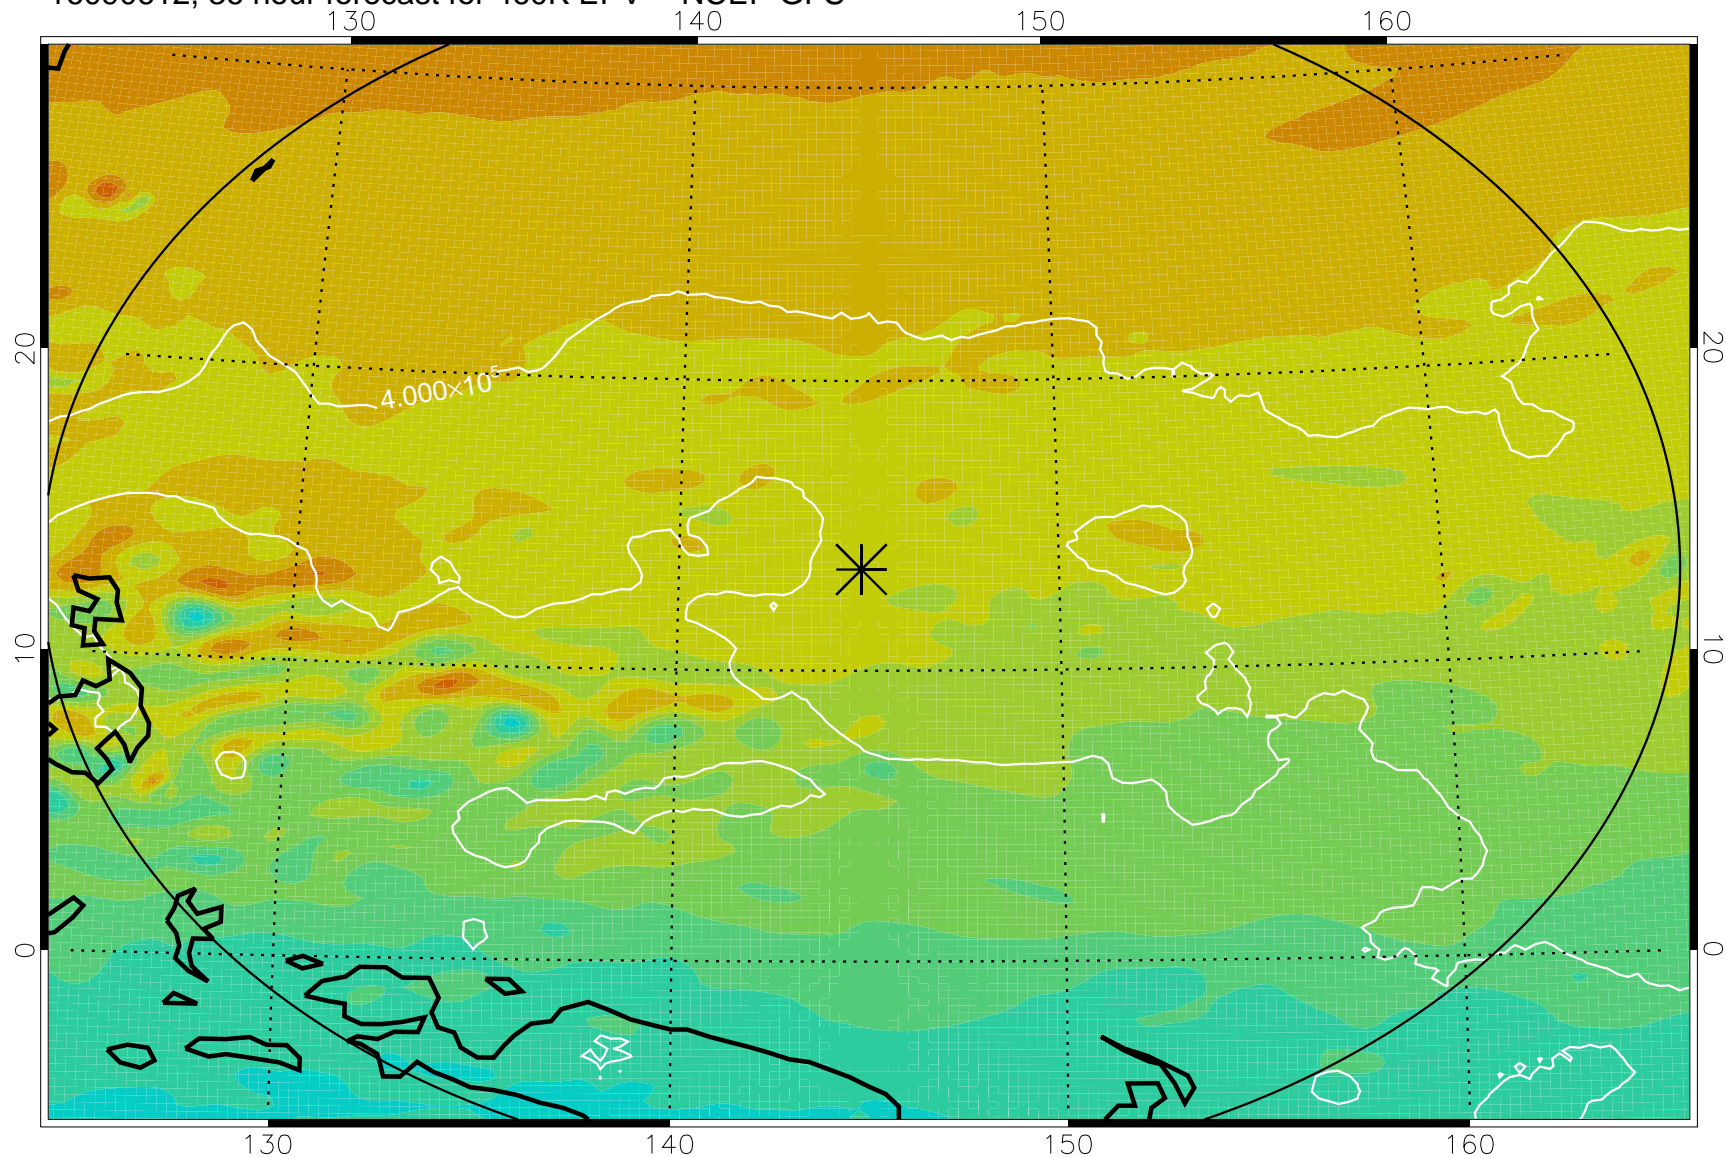

16090506, 6 hour forecast for 460K EPV -- NCEP GFS

460K Montgomery Streamfunction, white

Range ring of 2304 km

16090512, 12 hour forecast for 460K EPV -- NCEP GFS

460K Montgomery Streamfunction, white

Range ring of 2304 km

16090518, 18 hour forecast for 460K EPV -- NCEP GFS

460K Montgomery Streamfunction, white

Range ring of 2304 km

16090600, 24 hour forecast for 460K EPV -- NCEP GFS

460K Montgomery Streamfunction, white

Range ring of 2304 km

16090606, 30 hour forecast for 460K EPV -- NCEP GFS

460K Montgomery Streamfunction, white

Range ring of 2304 km

16090612, 36 hour forecast for 460K EPV -- NCEP GFS

460K Montgomery Streamfunction, white

Range ring of 2304 km

16090618, 42 hour forecast for 460K EPV -- NCEP GFS

16090700, 48 hour forecast for 460K EPV -- NCEP GFS

460K Montgomery Streamfunction, white

Range ring of 2304 km

16090706, 54 hour forecast for 460K EPV -- NCEP GFS