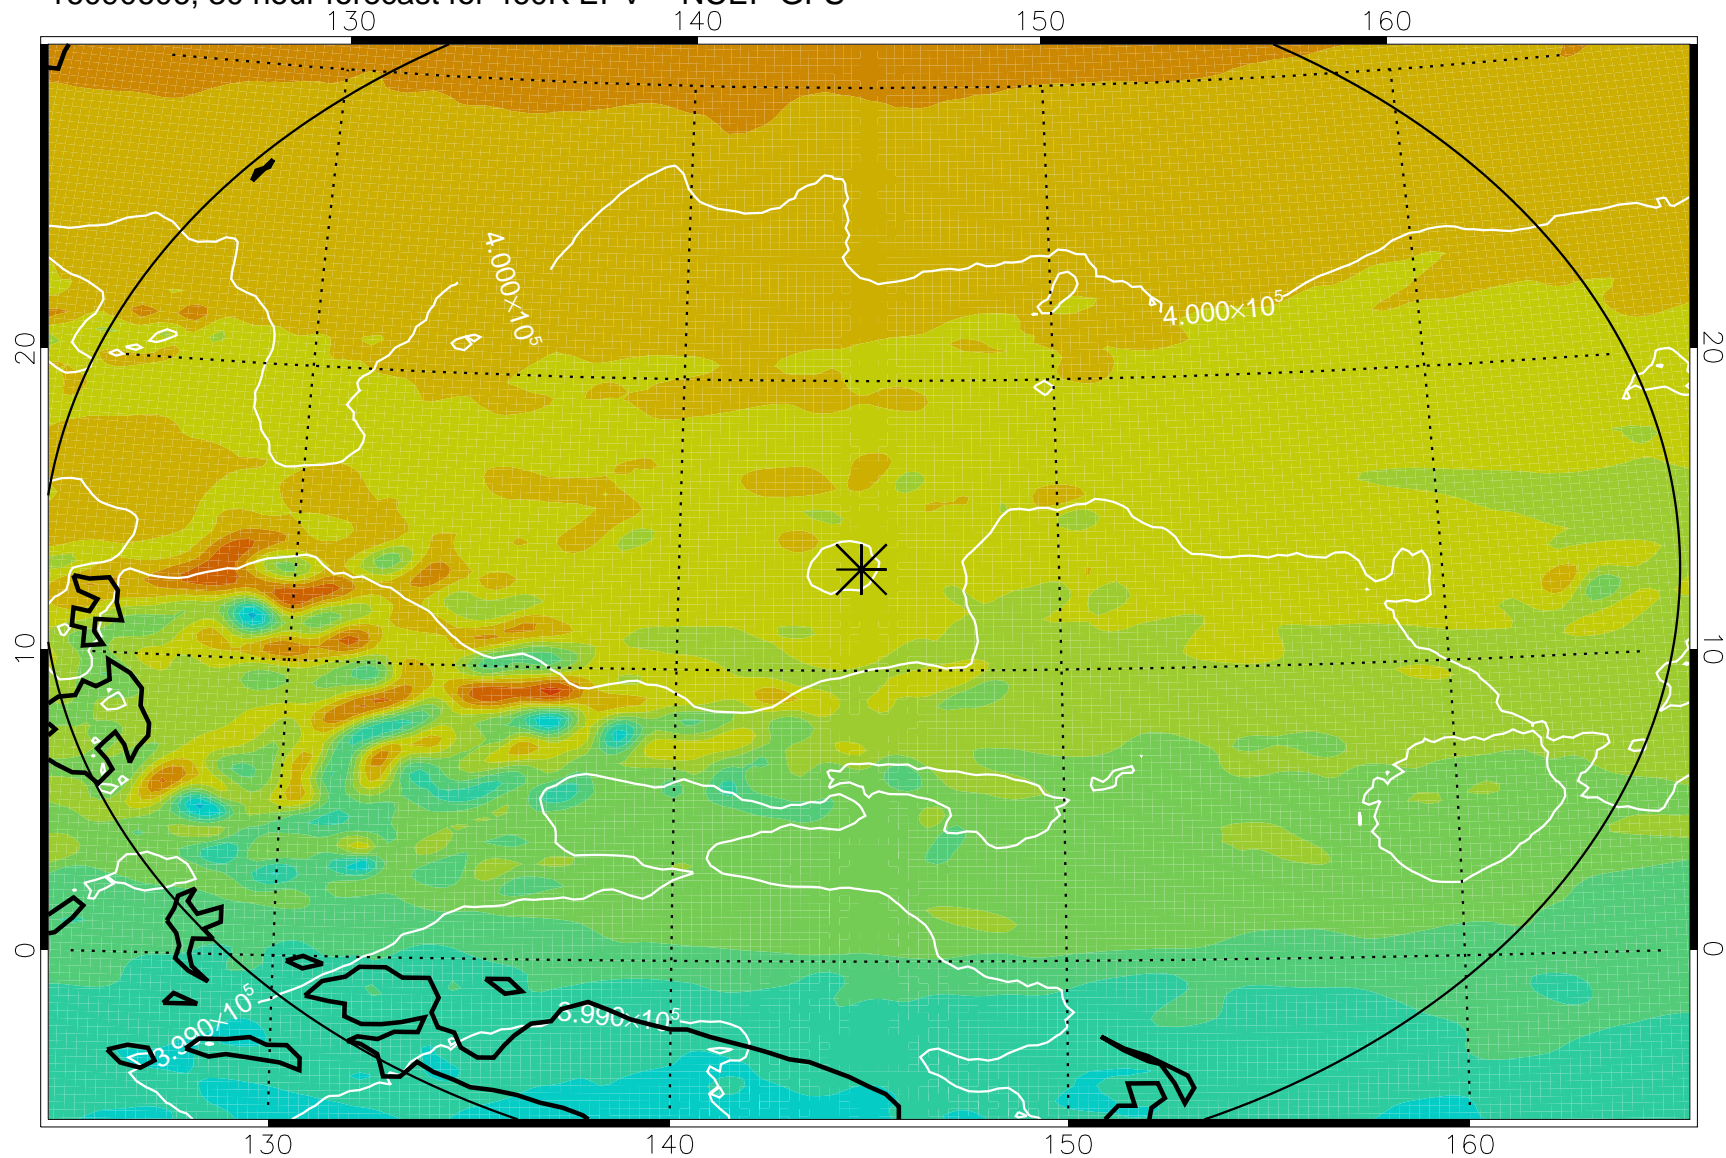

16090506, 6 hour forecast for 460K EPV -- NCEP GFS

460K Montgomery Streamfunction, white

Range ring of 2304 km

16090512, 12 hour forecast for 460K EPV -- NCEP GFS

460K Montgomery Streamfunction, white

Range ring of 2304 km

16090518, 18 hour forecast for 460K EPV -- NCEP GFS

460K Montgomery Streamfunction, white

Range ring of 2304 km

16090600, 24 hour forecast for 460K EPV -- NCEP GFS

460K Montgomery Streamfunction, white

Range ring of 2304 km

16090606, 30 hour forecast for 460K EPV -- NCEP GFS

460K Montgomery Streamfunction, white

Range ring of 2304 km

16090612, 36 hour forecast for 460K EPV -- NCEP GFS

460K Montgomery Streamfunction, white

Range ring of 2304 km

16090618, 42 hour forecast for 460K EPV -- NCEP GFS

16090700, 48 hour forecast for 460K EPV -- NCEP GFS

460K Montgomery Streamfunction, white

Range ring of 2304 km

16090706, 54 hour forecast for 460K EPV -- NCEP GFS