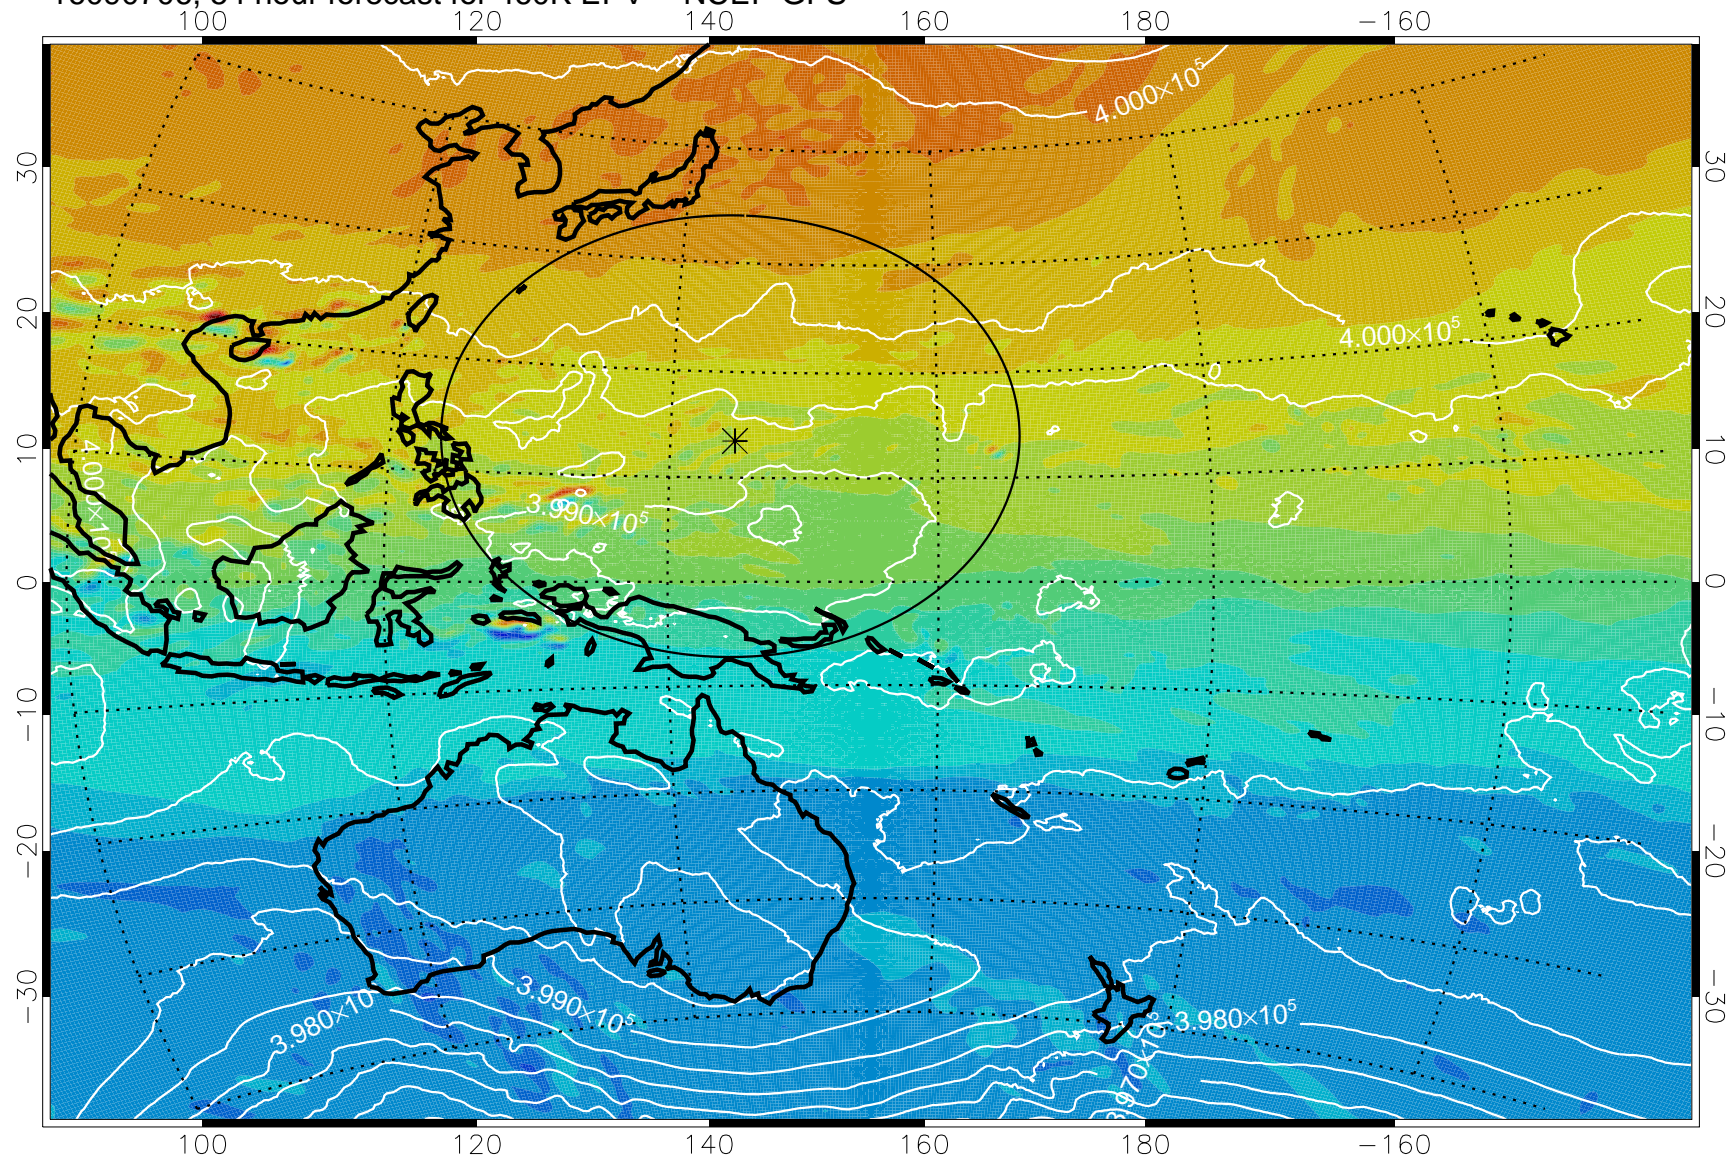

16090606, 30 hour forecast for 460K EPV -- NCEP GFS

460K Montgomery Streamfunction, white

Range ring of 2304 km

16090612, 36 hour forecast for 460K EPV -- NCEP GFS

460K Montgomery Streamfunction, white

Range ring of 2304 km

16090618, 42 hour forecast for 460K EPV -- NCEP GFS

460K Montgomery Streamfunction, white

Range ring of 2304 km

16090700, 48 hour forecast for 460K EPV -- NCEP GFS

460K Montgomery Streamfunction, white

Range ring of 2304 km

16090706, 54 hour forecast for 460K EPV -- NCEP GFS

460K Montgomery Streamfunction, white

Range ring of 2304 km

16090712, 60 hour forecast for 460K EPV -- NCEP GFS

460K Montgomery Streamfunction, white

Range ring of 2304 km

16090718, 66 hour forecast for 460K EPV -- NCEP GFS

460K Montgomery Streamfunction, white

Range ring of 2304 km

16090800, 72 hour forecast for 460K EPV -- NCEP GFS

460K Montgomery Streamfunction, white

Range ring of 2304 km