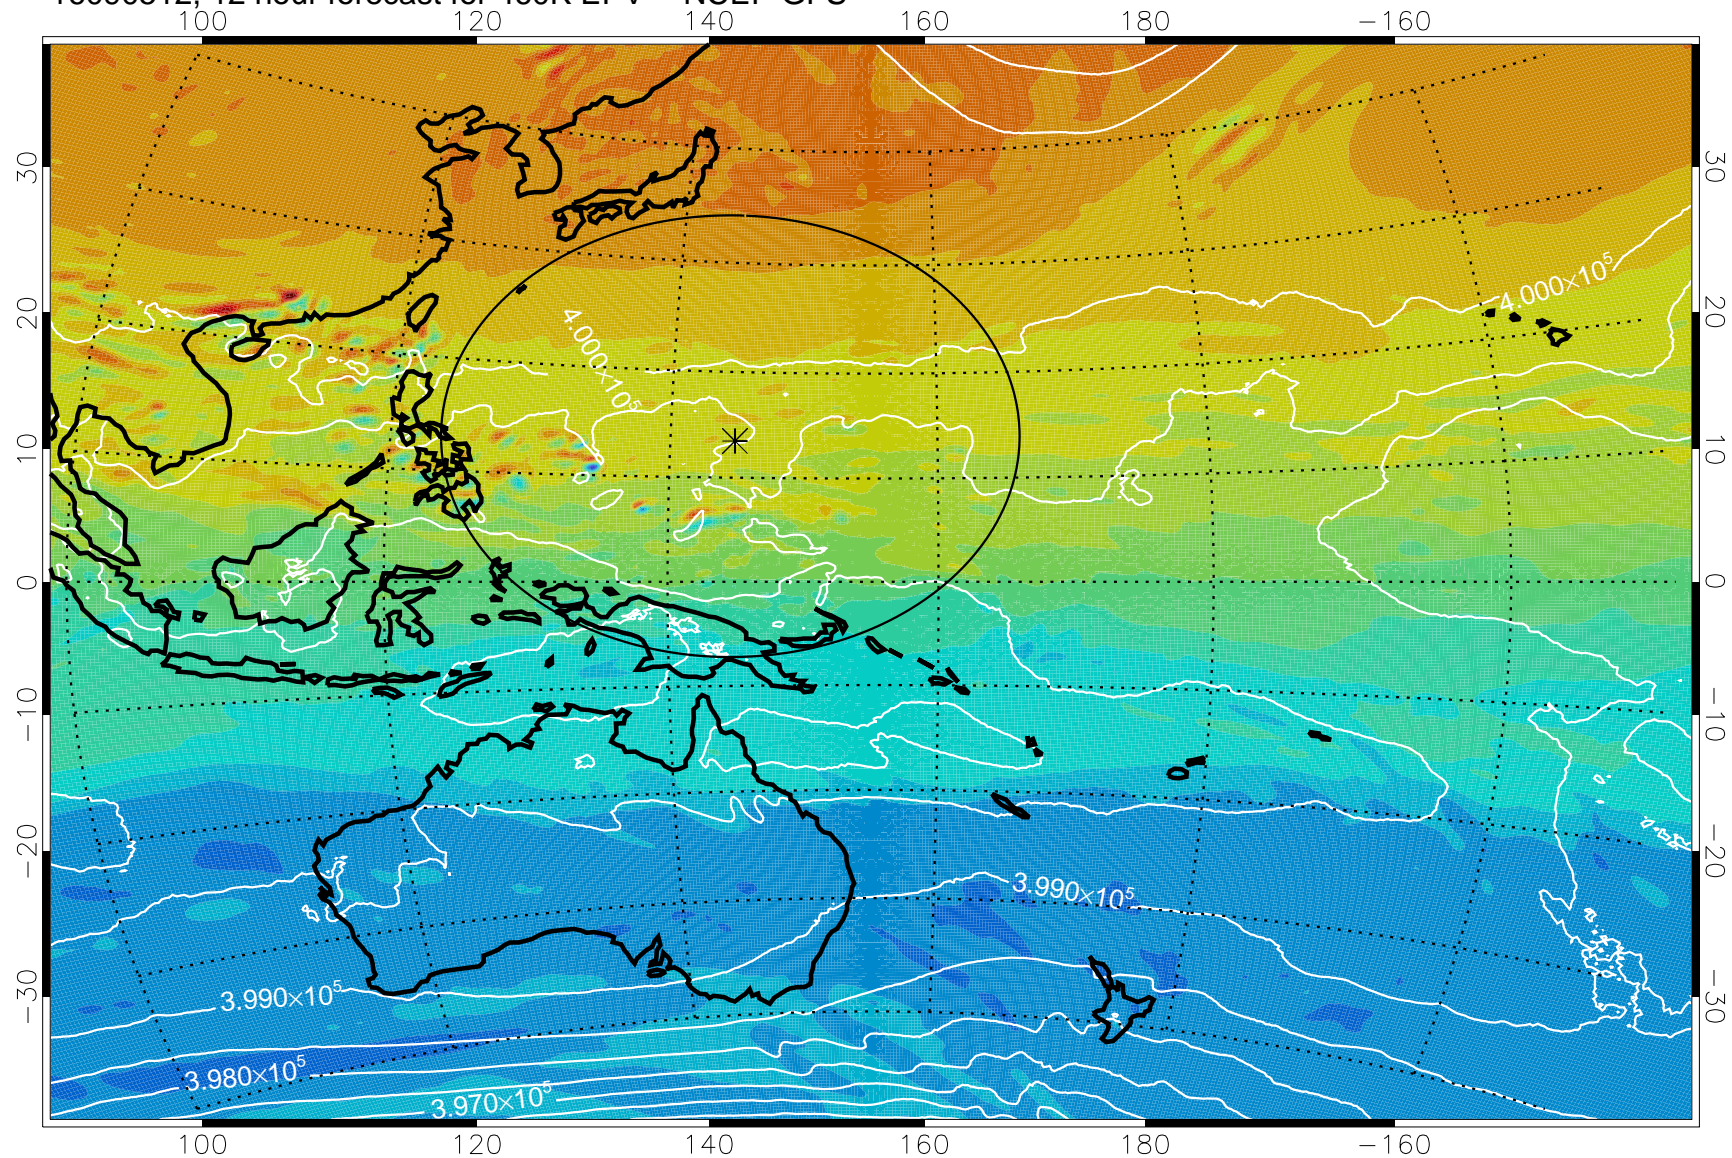

16090506, 6 hour forecast for 460K EPV -- NCEP GFS

460K Montgomery Streamfunction, white

Range ring of 2304 km

16090512, 12 hour forecast for 460K EPV -- NCEP GFS

460K Montgomery Streamfunction, white

Range ring of 2304 km

16090518, 18 hour forecast for 460K EPV -- NCEP GFS

460K Montgomery Streamfunction, white

Range ring of 2304 km

16090600, 24 hour forecast for 460K EPV -- NCEP GFS

460K Montgomery Streamfunction, white

Range ring of 2304 km

16090606, 30 hour forecast for 460K EPV -- NCEP GFS

460K Montgomery Streamfunction, white

Range ring of 2304 km

16090612, 36 hour forecast for 460K EPV -- NCEP GFS

460K Montgomery Streamfunction, white

Range ring of 2304 km

16090618, 42 hour forecast for 460K EPV -- NCEP GFS

460K Montgomery Streamfunction, white

Range ring of 2304 km

16090700, 48 hour forecast for 460K EPV -- NCEP GFS

460K Montgomery Streamfunction, white

Range ring of 2304 km