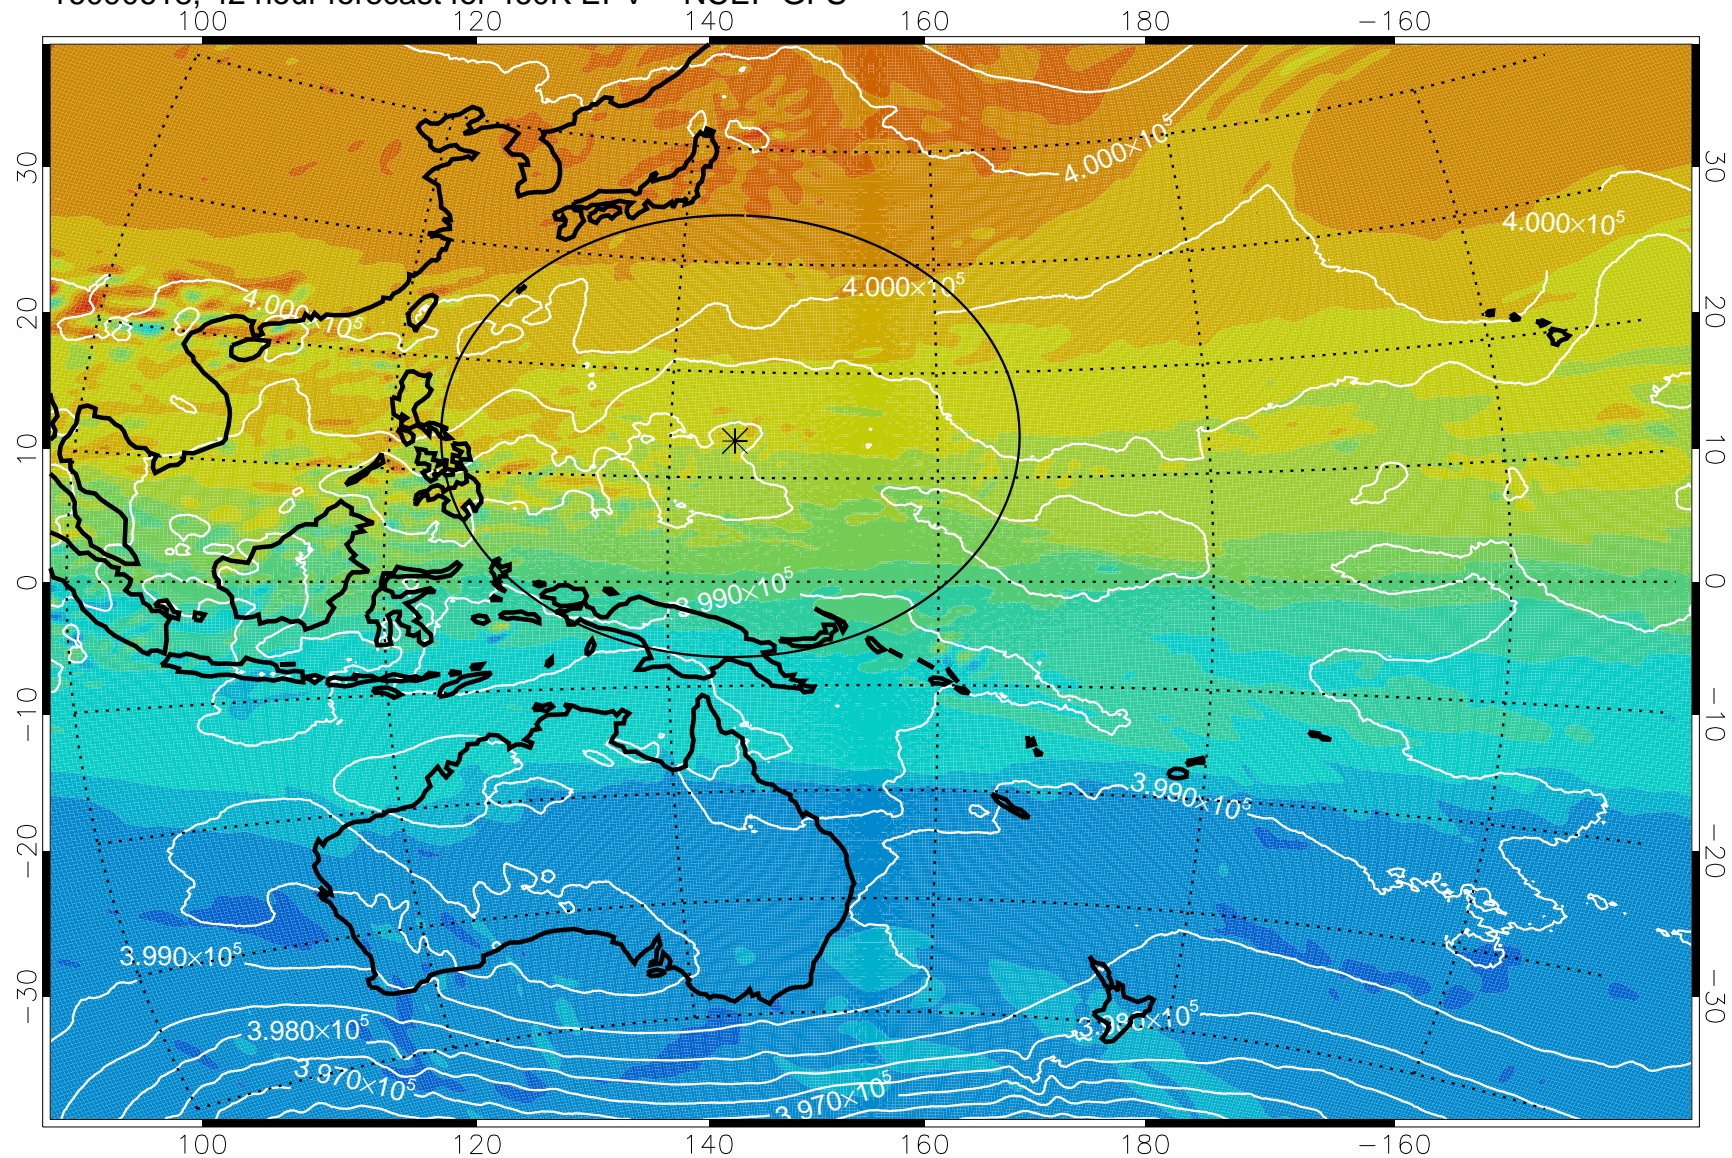

16090606, 30 hour forecast for 460K EPV -- NCEP GFS

460K Montgomery Streamfunction, white

Range ring of 2304 km

16090612, 36 hour forecast for 460K EPV -- NCEP GFS

460K Montgomery Streamfunction, white

Range ring of 2304 km

16090618, 42 hour forecast for 460K EPV -- NCEP GFS

460K Montgomery Streamfunction, white

Range ring of 2304 km

16090700, 48 hour forecast for 460K EPV -- NCEP GFS

460K Montgomery Streamfunction, white

Range ring of 2304 km

16090706, 54 hour forecast for 460K EPV -- NCEP GFS

460K Montgomery Streamfunction, white

Range ring of 2304 km

16090712, 60 hour forecast for 460K EPV -- NCEP GFS

460K Montgomery Streamfunction, white

Range ring of 2304 km

16090718, 66 hour forecast for 460K EPV -- NCEP GFS

460K Montgomery Streamfunction, white

Range ring of 2304 km

16090800, 72 hour forecast for 460K EPV -- NCEP GFS

460K Montgomery Streamfunction, white

Range ring of 2304 km