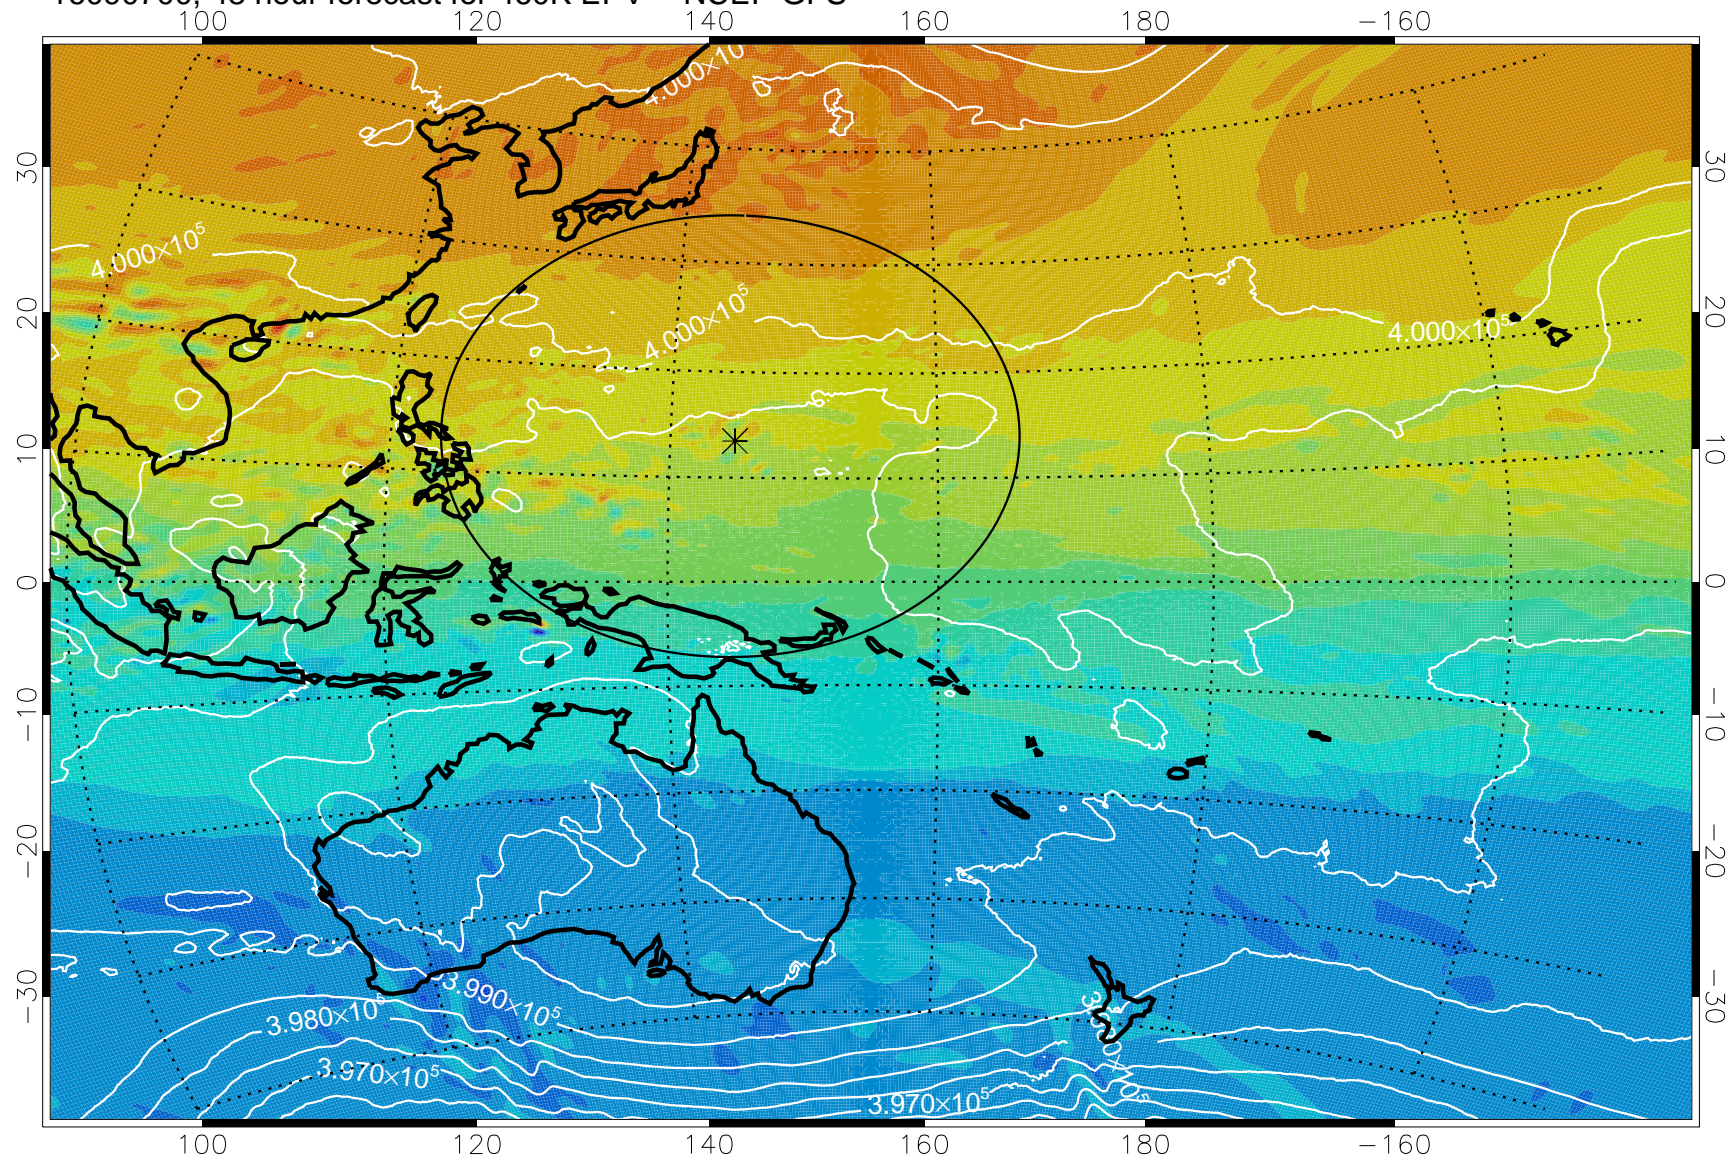

16090606, 30 hour forecast for 460K EPV -- NCEP GFS

460K Montgomery Streamfunction, white

Range ring of 2304 km

16090612, 36 hour forecast for 460K EPV -- NCEP GFS

460K Montgomery Streamfunction, white

Range ring of 2304 km

16090618, 42 hour forecast for 460K EPV -- NCEP GFS

460K Montgomery Streamfunction, white

Range ring of 2304 km

16090700, 48 hour forecast for 460K EPV -- NCEP GFS

460K Montgomery Streamfunction, white

Range ring of 2304 km

16090706, 54 hour forecast for 460K EPV -- NCEP GFS

460K Montgomery Streamfunction, white

Range ring of 2304 km

16090712, 60 hour forecast for 460K EPV -- NCEP GFS

460K Montgomery Streamfunction, white

Range ring of 2304 km

16090718, 66 hour forecast for 460K EPV -- NCEP GFS

460K Montgomery Streamfunction, white

Range ring of 2304 km

16090800, 72 hour forecast for 460K EPV -- NCEP GFS

460K Montgomery Streamfunction, white

Range ring of 2304 km