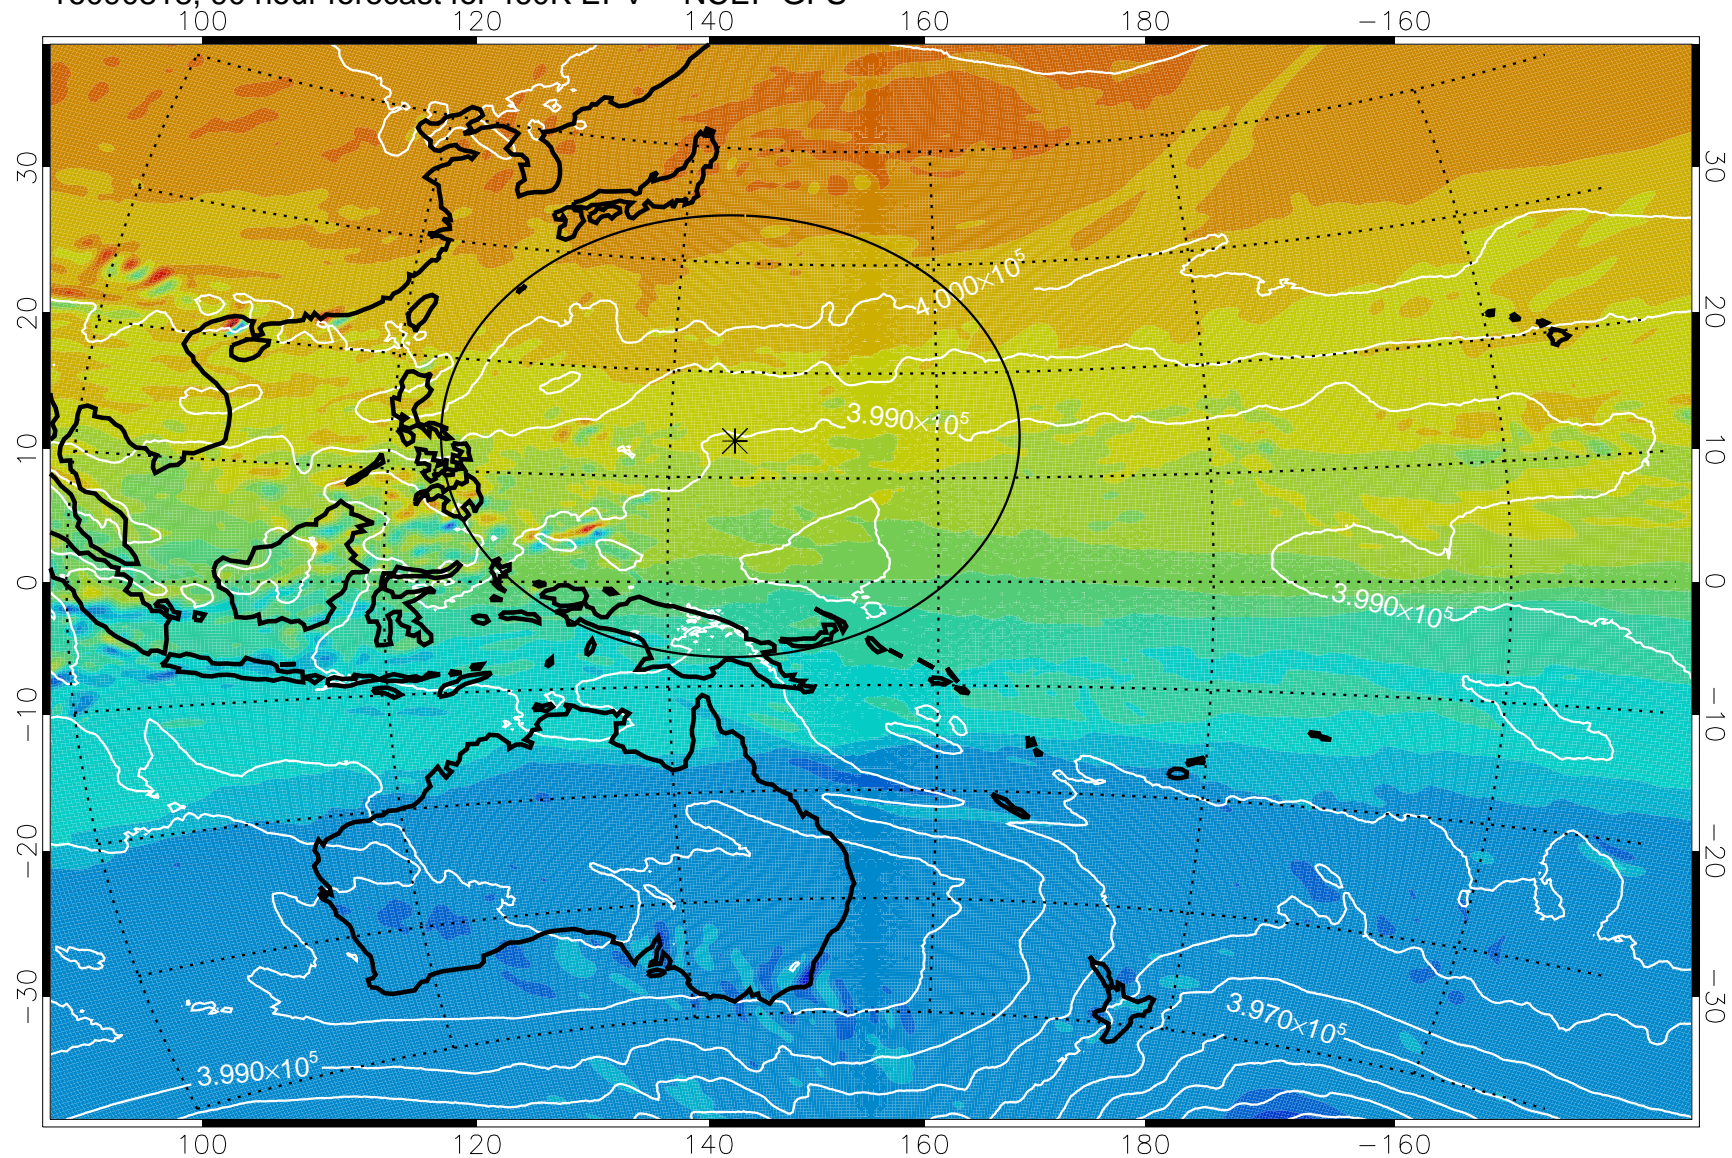

16090718, 66 hour forecast for 460K EPV -- NCEP GFS

460K Montgomery Streamfunction, white

Range ring of 2304 km

16090800, 72 hour forecast for 460K EPV -- NCEP GFS

460K Montgomery Streamfunction, white

Range ring of 2304 km

16090806, 78 hour forecast for 460K EPV -- NCEP GFS

16090812, 84 hour forecast for 460K EPV -- NCEP GFS

460K Montgomery Streamfunction, white

Range ring of 2304 km

16090818, 90 hour forecast for 460K EPV -- NCEP GFS

460K Montgomery Streamfunction, white

Range ring of 2304 km

16090900, 96 hour forecast for 460K EPV -- NCEP GFS

460K Montgomery Streamfunction, white

Range ring of 2304 km

16090906, 102 hour forecast for 460K EPV -- NCEP GFS

460K Montgomery Streamfunction, white

Range ring of 2304 km

16090912, 108 hour forecast for 460K EPV -- NCEP GFS

460K Montgomery Streamfunction, white

Range ring of 2304 km

16090918, 114 hour forecast for 460K EPV -- NCEP GFS