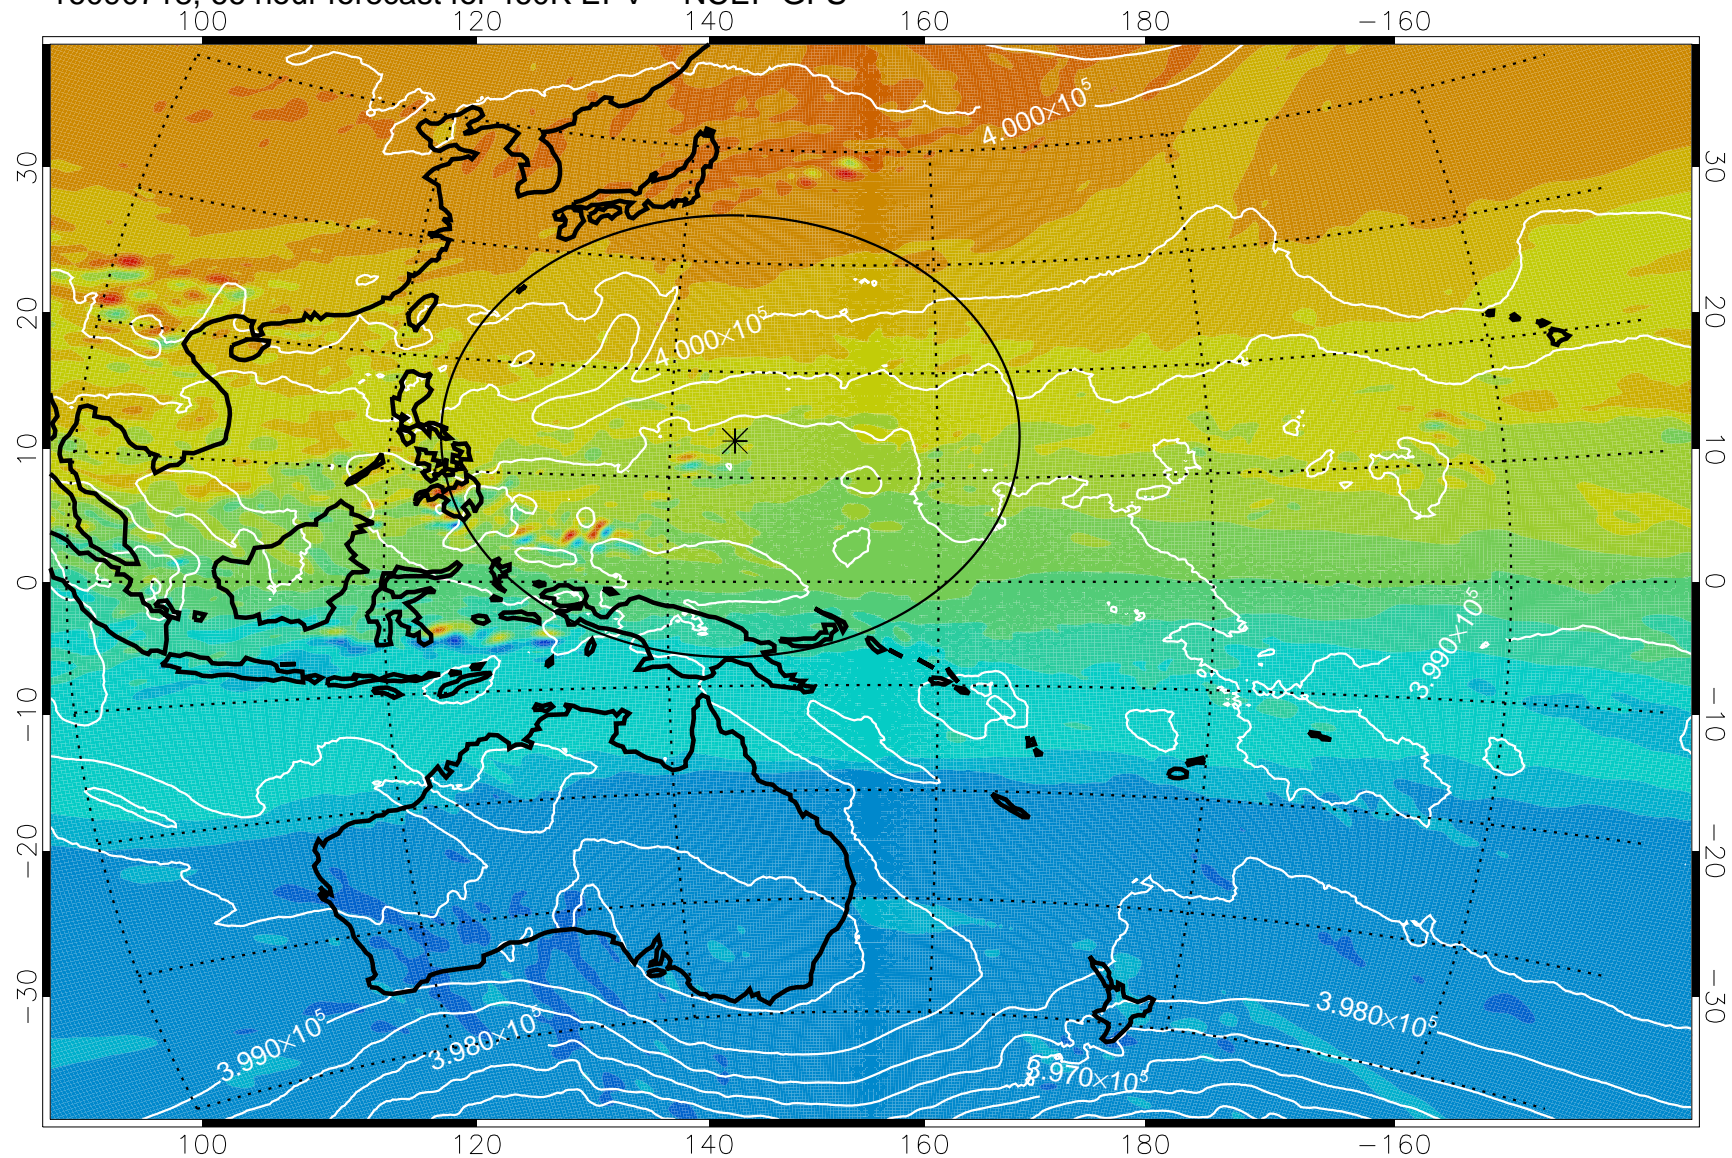

16090618, 42 hour forecast for 460K EPV -- NCEP GFS

460K Montgomery Streamfunction, white

Range ring of 2304 km

16090700, 48 hour forecast for 460K EPV -- NCEP GFS

460K Montgomery Streamfunction, white

Range ring of 2304 km

16090706, 54 hour forecast for 460K EPV -- NCEP GFS

460K Montgomery Streamfunction, white

Range ring of 2304 km

16090712, 60 hour forecast for 460K EPV -- NCEP GFS

460K Montgomery Streamfunction, white

Range ring of 2304 km

16090718, 66 hour forecast for 460K EPV -- NCEP GFS

460K Montgomery Streamfunction, white

Range ring of 2304 km

16090800, 72 hour forecast for 460K EPV -- NCEP GFS

460K Montgomery Streamfunction, white

Range ring of 2304 km

16090806, 78 hour forecast for 460K EPV -- NCEP GFS

16090812, 84 hour forecast for 460K EPV -- NCEP GFS

460K Montgomery Streamfunction, white

Range ring of 2304 km

16090818, 90 hour forecast for 460K EPV -- NCEP GFS