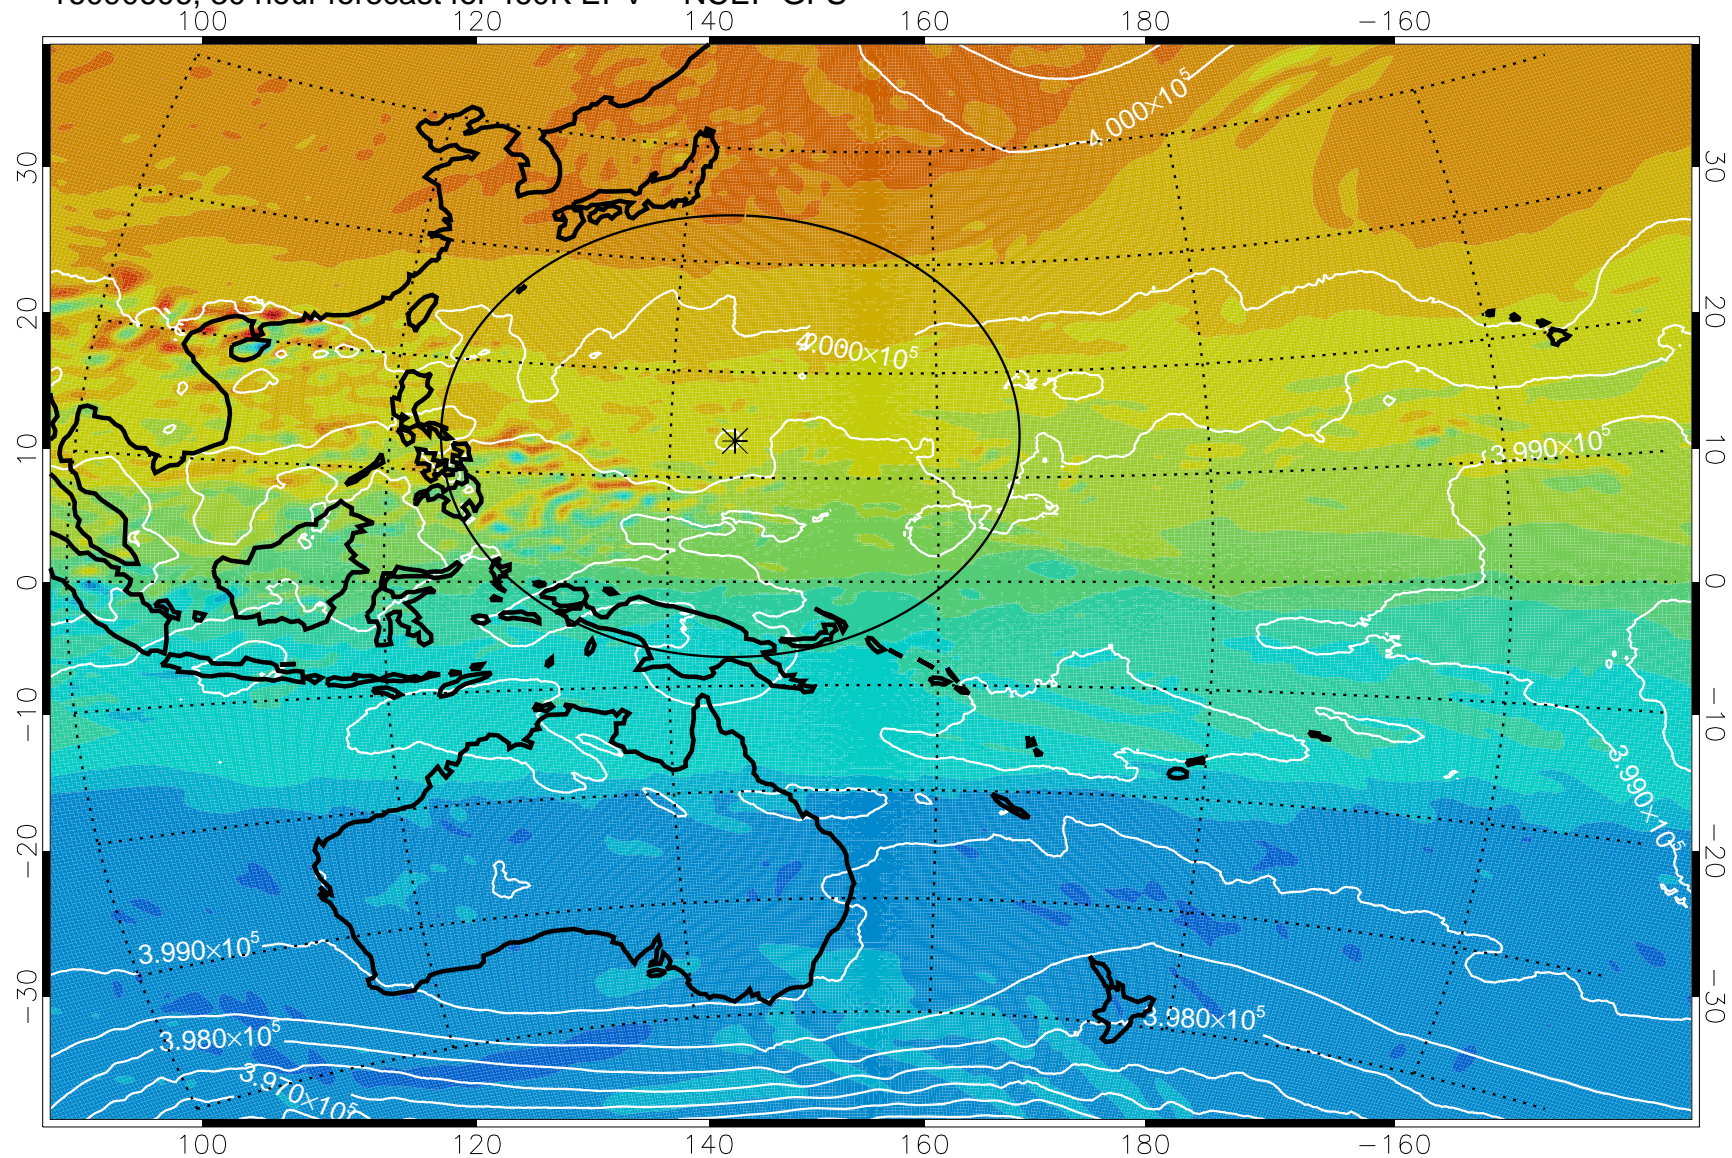

16090518, 18 hour forecast for 460K EPV -- NCEP GFS

460K Montgomery Streamfunction, white

Range ring of 2304 km

16090600, 24 hour forecast for 460K EPV -- NCEP GFS

460K Montgomery Streamfunction, white

Range ring of 2304 km

16090606, 30 hour forecast for 460K EPV -- NCEP GFS

460K Montgomery Streamfunction, white

Range ring of 2304 km

16090612, 36 hour forecast for 460K EPV -- NCEP GFS

460K Montgomery Streamfunction, white

Range ring of 2304 km

16090618, 42 hour forecast for 460K EPV -- NCEP GFS

460K Montgomery Streamfunction, white

Range ring of 2304 km

16090700, 48 hour forecast for 460K EPV -- NCEP GFS

460K Montgomery Streamfunction, white

Range ring of 2304 km

16090718, 66 hour forecast for 460K EPV -- NCEP GFS

460K Montgomery Streamfunction, white

Range ring of 2304 km

16090800, 72 hour forecast for 460K EPV -- NCEP GFS

460K Montgomery Streamfunction, white

Range ring of 2304 km