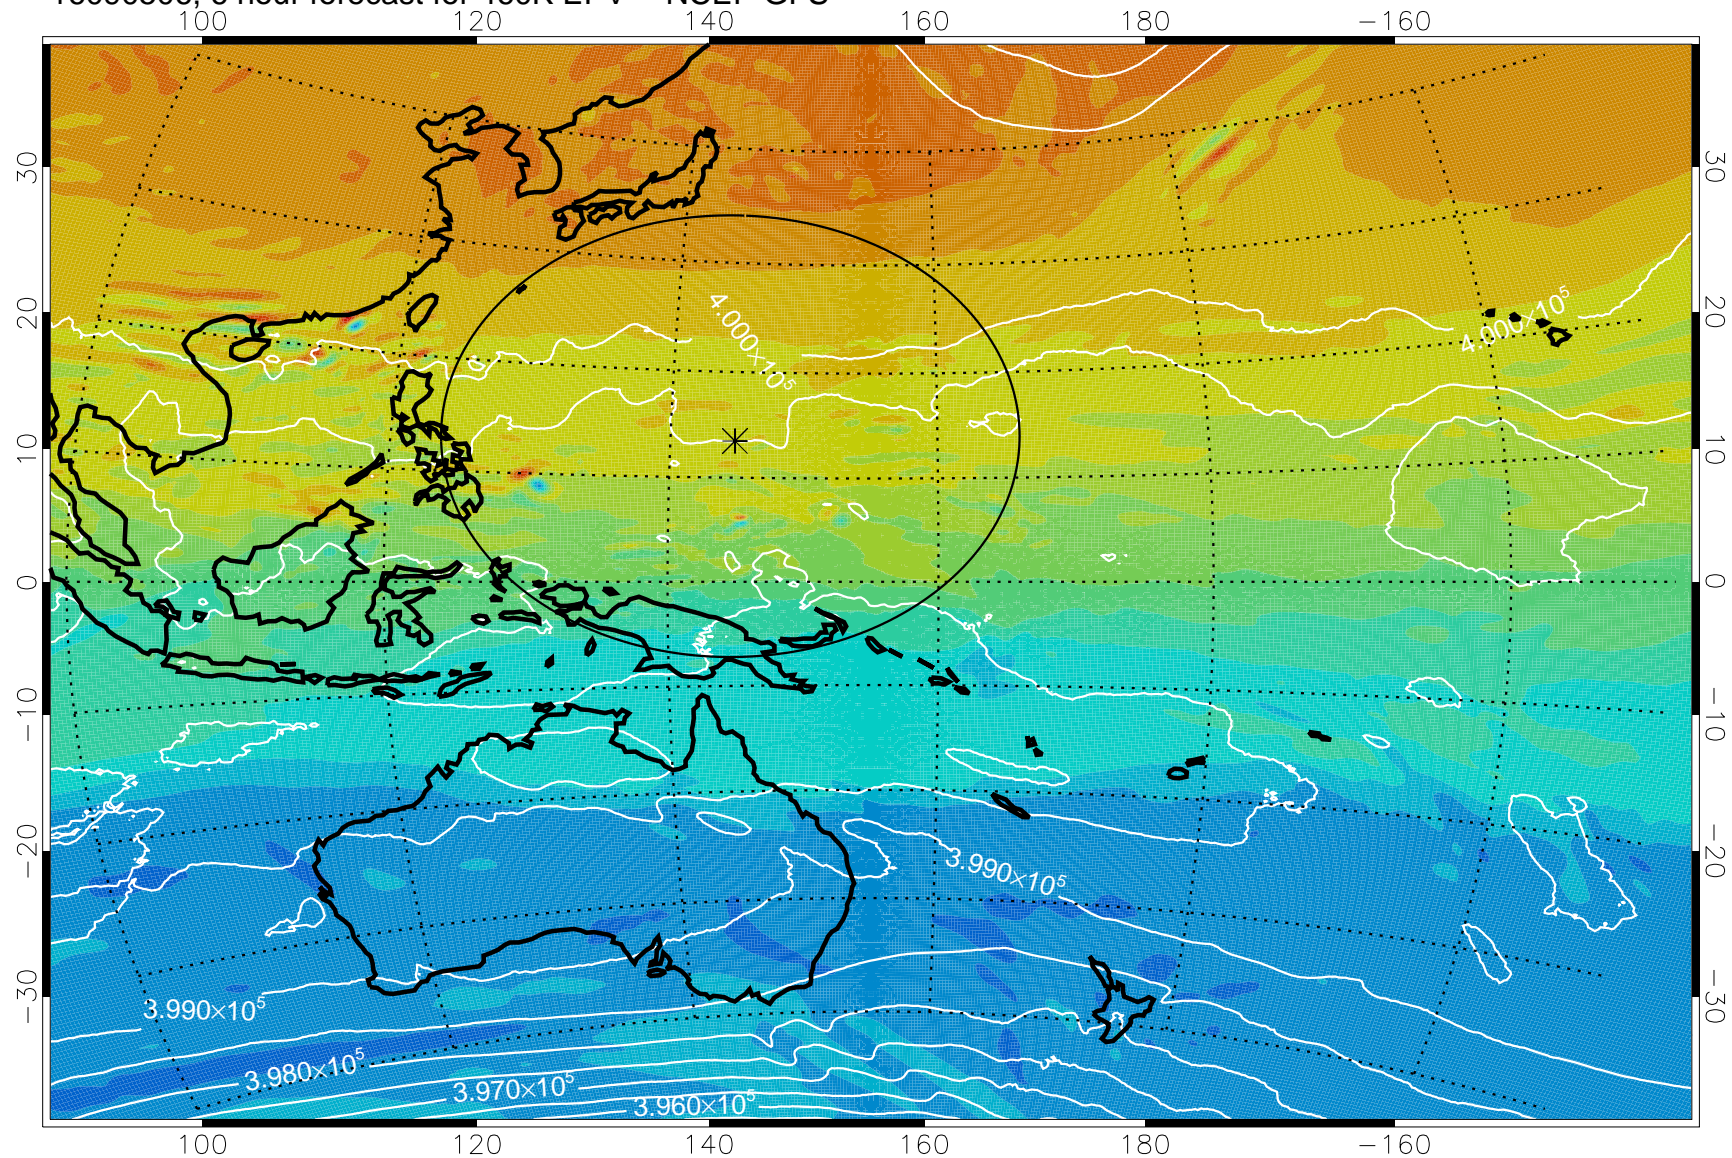

16090506, 6 hour forecast for 460K EPV -- NCEP GFS

460K Montgomery Streamfunction, white

Range ring of 2304 km

16090512, 12 hour forecast for 460K EPV -- NCEP GFS

460K Montgomery Streamfunction, white

Range ring of 2304 km

16090518, 18 hour forecast for 460K EPV -- NCEP GFS

460K Montgomery Streamfunction, white

Range ring of 2304 km

16090600, 24 hour forecast for 460K EPV -- NCEP GFS

460K Montgomery Streamfunction, white

Range ring of 2304 km

16090606, 30 hour forecast for 460K EPV -- NCEP GFS

460K Montgomery Streamfunction, white

Range ring of 2304 km

16090612, 36 hour forecast for 460K EPV -- NCEP GFS

460K Montgomery Streamfunction, white

Range ring of 2304 km

16090618, 42 hour forecast for 460K EPV -- NCEP GFS

460K Montgomery Streamfunction, white

Range ring of 2304 km

16090700, 48 hour forecast for 460K EPV -- NCEP GFS

460K Montgomery Streamfunction, white

Range ring of 2304 km