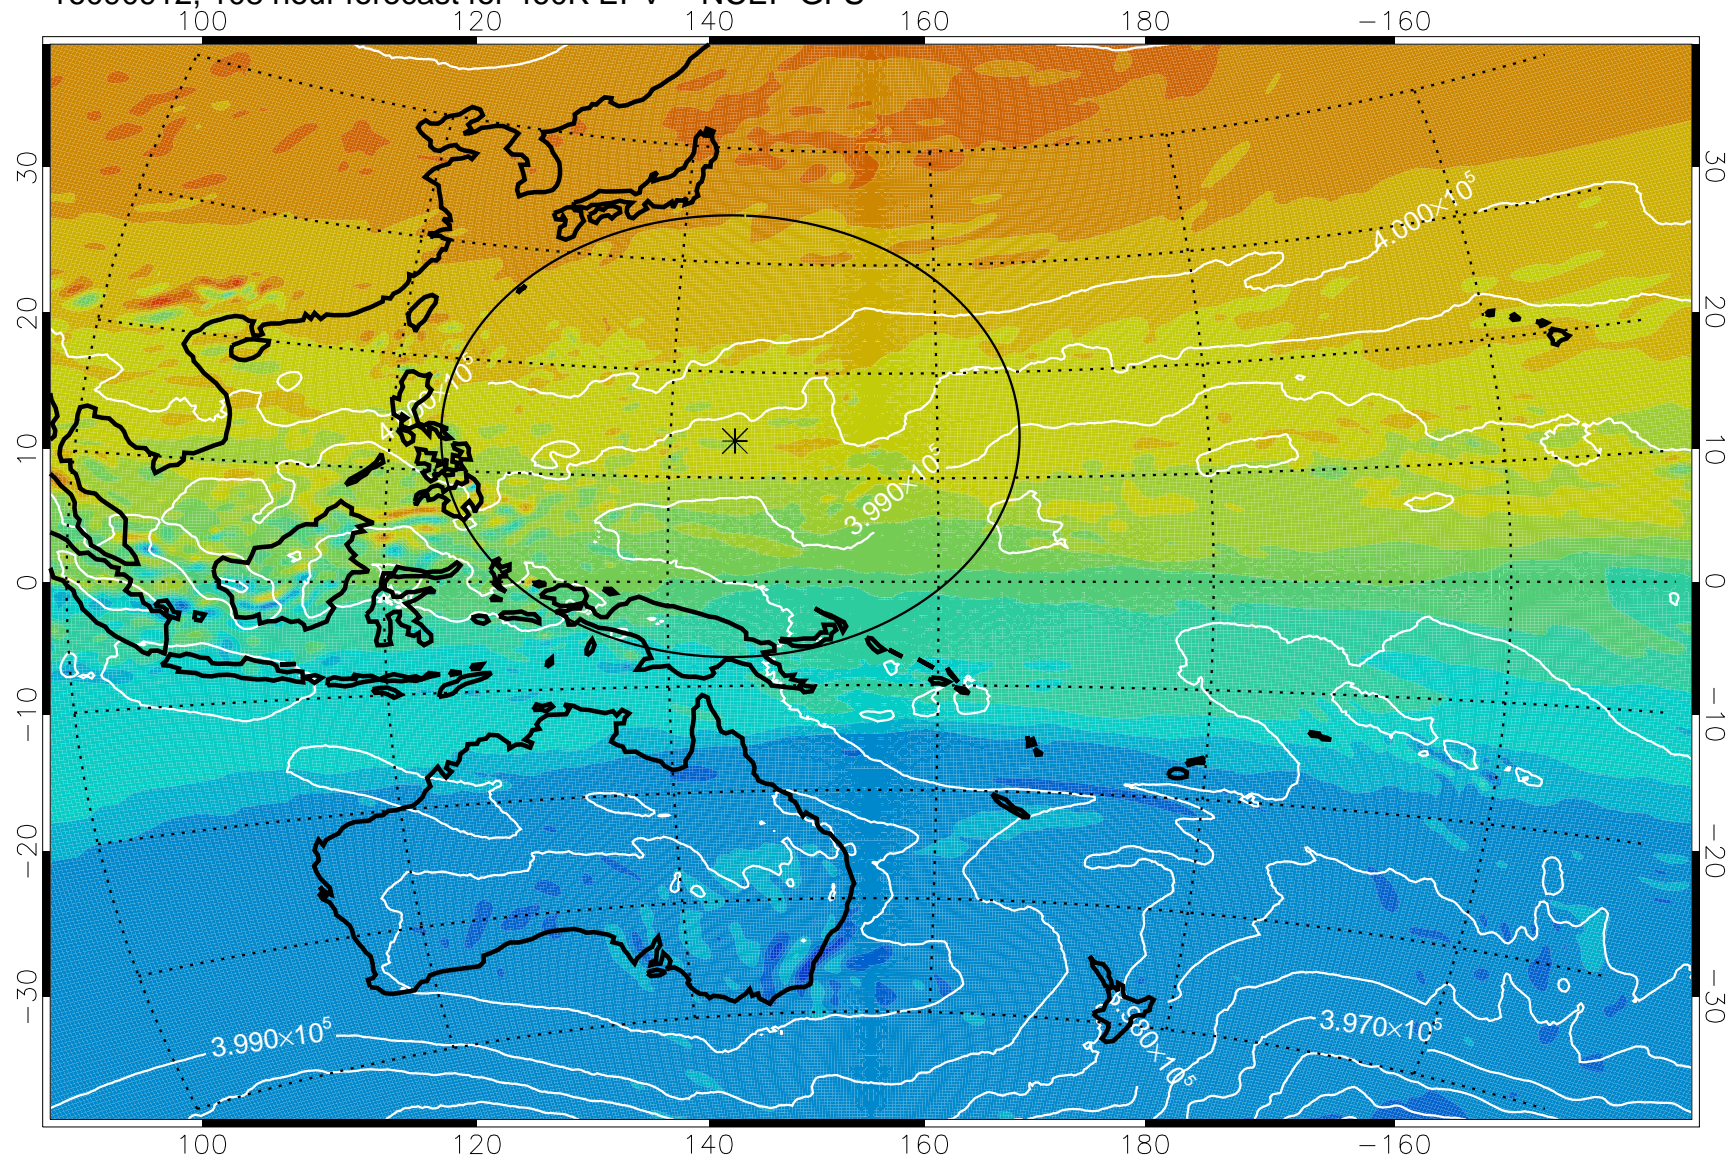

16090806, 78 hour forecast for 460K EPV -- NCEP GFS

16090812, 84 hour forecast for 460K EPV -- NCEP GFS

460K Montgomery Streamfunction, white

Range ring of 2304 km

16090818, 90 hour forecast for 460K EPV -- NCEP GFS

460K Montgomery Streamfunction, white

Range ring of 2304 km

16090900, 96 hour forecast for 460K EPV -- NCEP GFS

460K Montgomery Streamfunction, white

Range ring of 2304 km

16090906, 102 hour forecast for 460K EPV -- NCEP GFS

460K Montgomery Streamfunction, white

Range ring of 2304 km

16090912, 108 hour forecast for 460K EPV -- NCEP GFS

460K Montgomery Streamfunction, white

Range ring of 2304 km

16090918, 114 hour forecast for 460K EPV -- NCEP GFS

460K Montgomery Streamfunction, white

Range ring of 2304 km

16091000, 120 hour forecast for 460K EPV -- NCEP GFS

460K Montgomery Streamfunction, white

Range ring of 2304 km