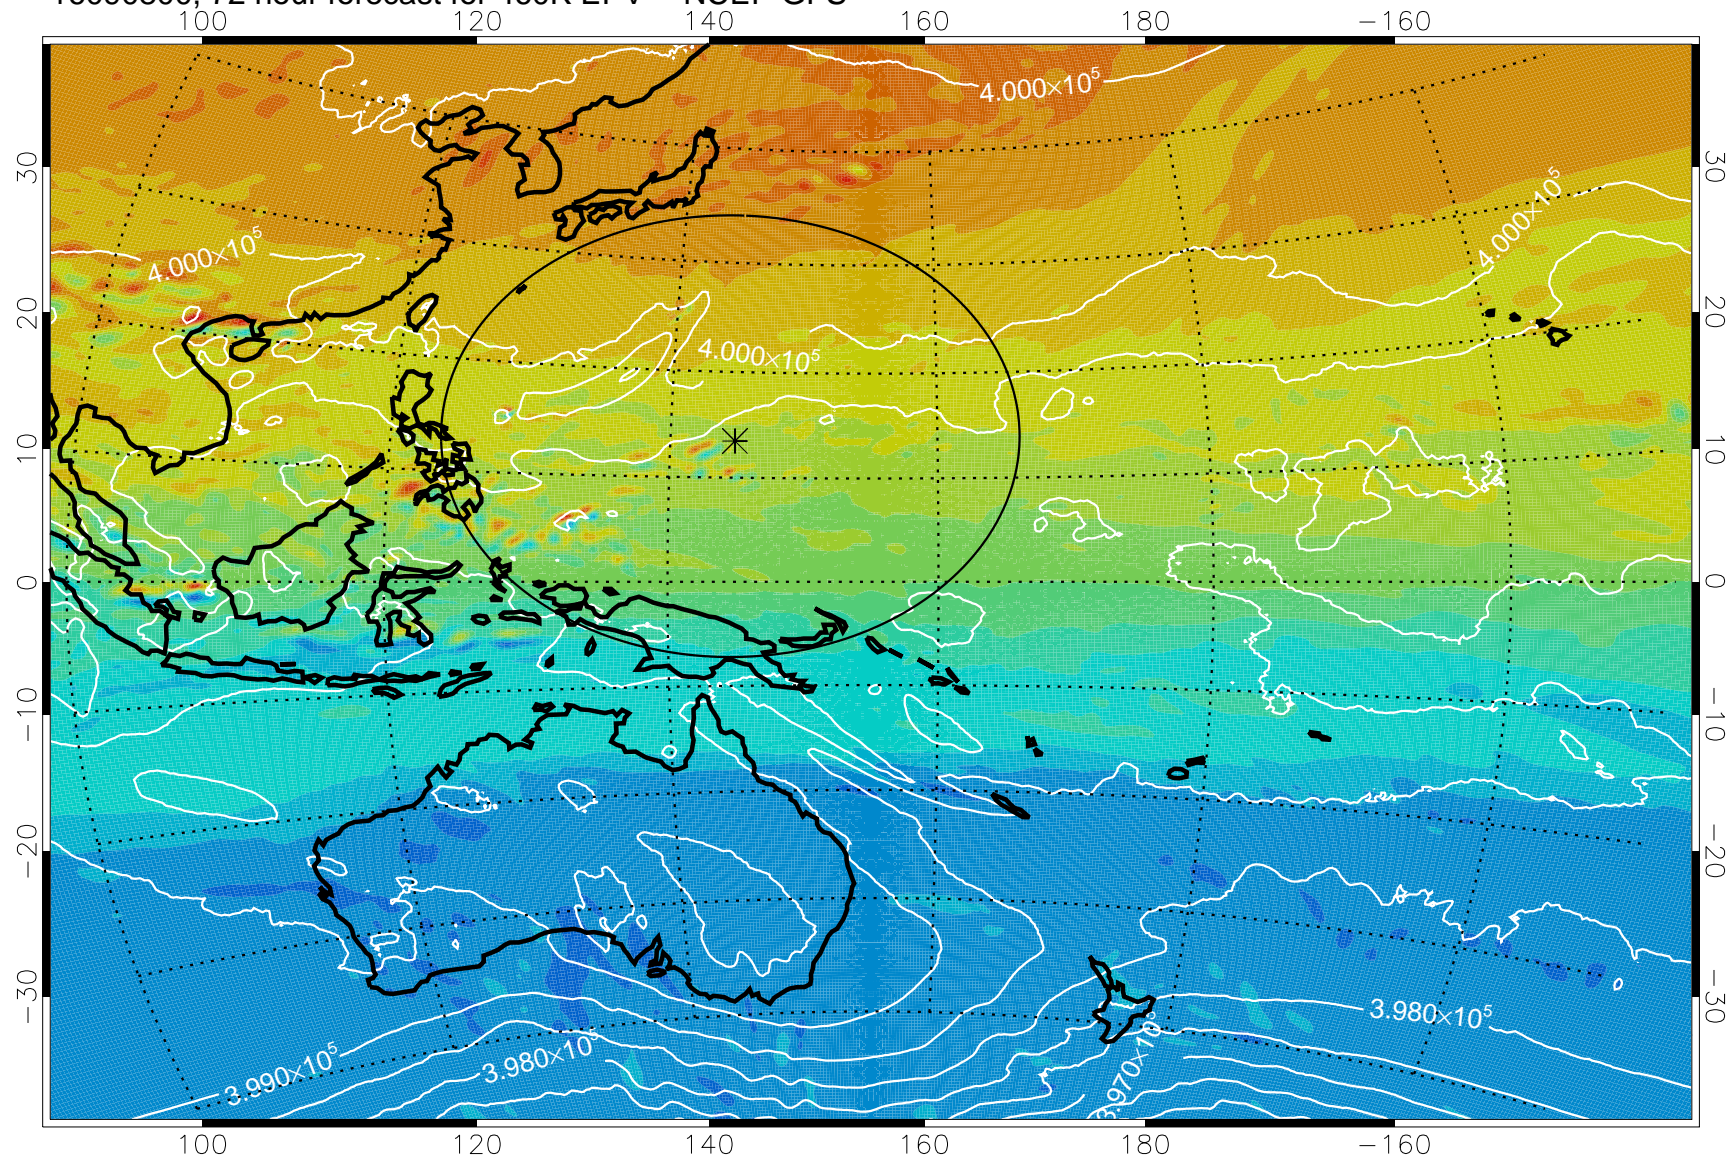

16090618, 42 hour forecast for 460K EPV -- NCEP GFS

460K Montgomery Streamfunction, white

Range ring of 2304 km

16090700, 48 hour forecast for 460K EPV -- NCEP GFS

460K Montgomery Streamfunction, white

Range ring of 2304 km

16090706, 54 hour forecast for 460K EPV -- NCEP GFS

460K Montgomery Streamfunction, white

Range ring of 2304 km

16090712, 60 hour forecast for 460K EPV -- NCEP GFS

460K Montgomery Streamfunction, white

Range ring of 2304 km

16090718, 66 hour forecast for 460K EPV -- NCEP GFS

460K Montgomery Streamfunction, white

Range ring of 2304 km

16090800, 72 hour forecast for 460K EPV -- NCEP GFS

460K Montgomery Streamfunction, white

Range ring of 2304 km

16090806, 78 hour forecast for 460K EPV -- NCEP GFS

16090812, 84 hour forecast for 460K EPV -- NCEP GFS

460K Montgomery Streamfunction, white

Range ring of 2304 km

16090818, 90 hour forecast for 460K EPV -- NCEP GFS