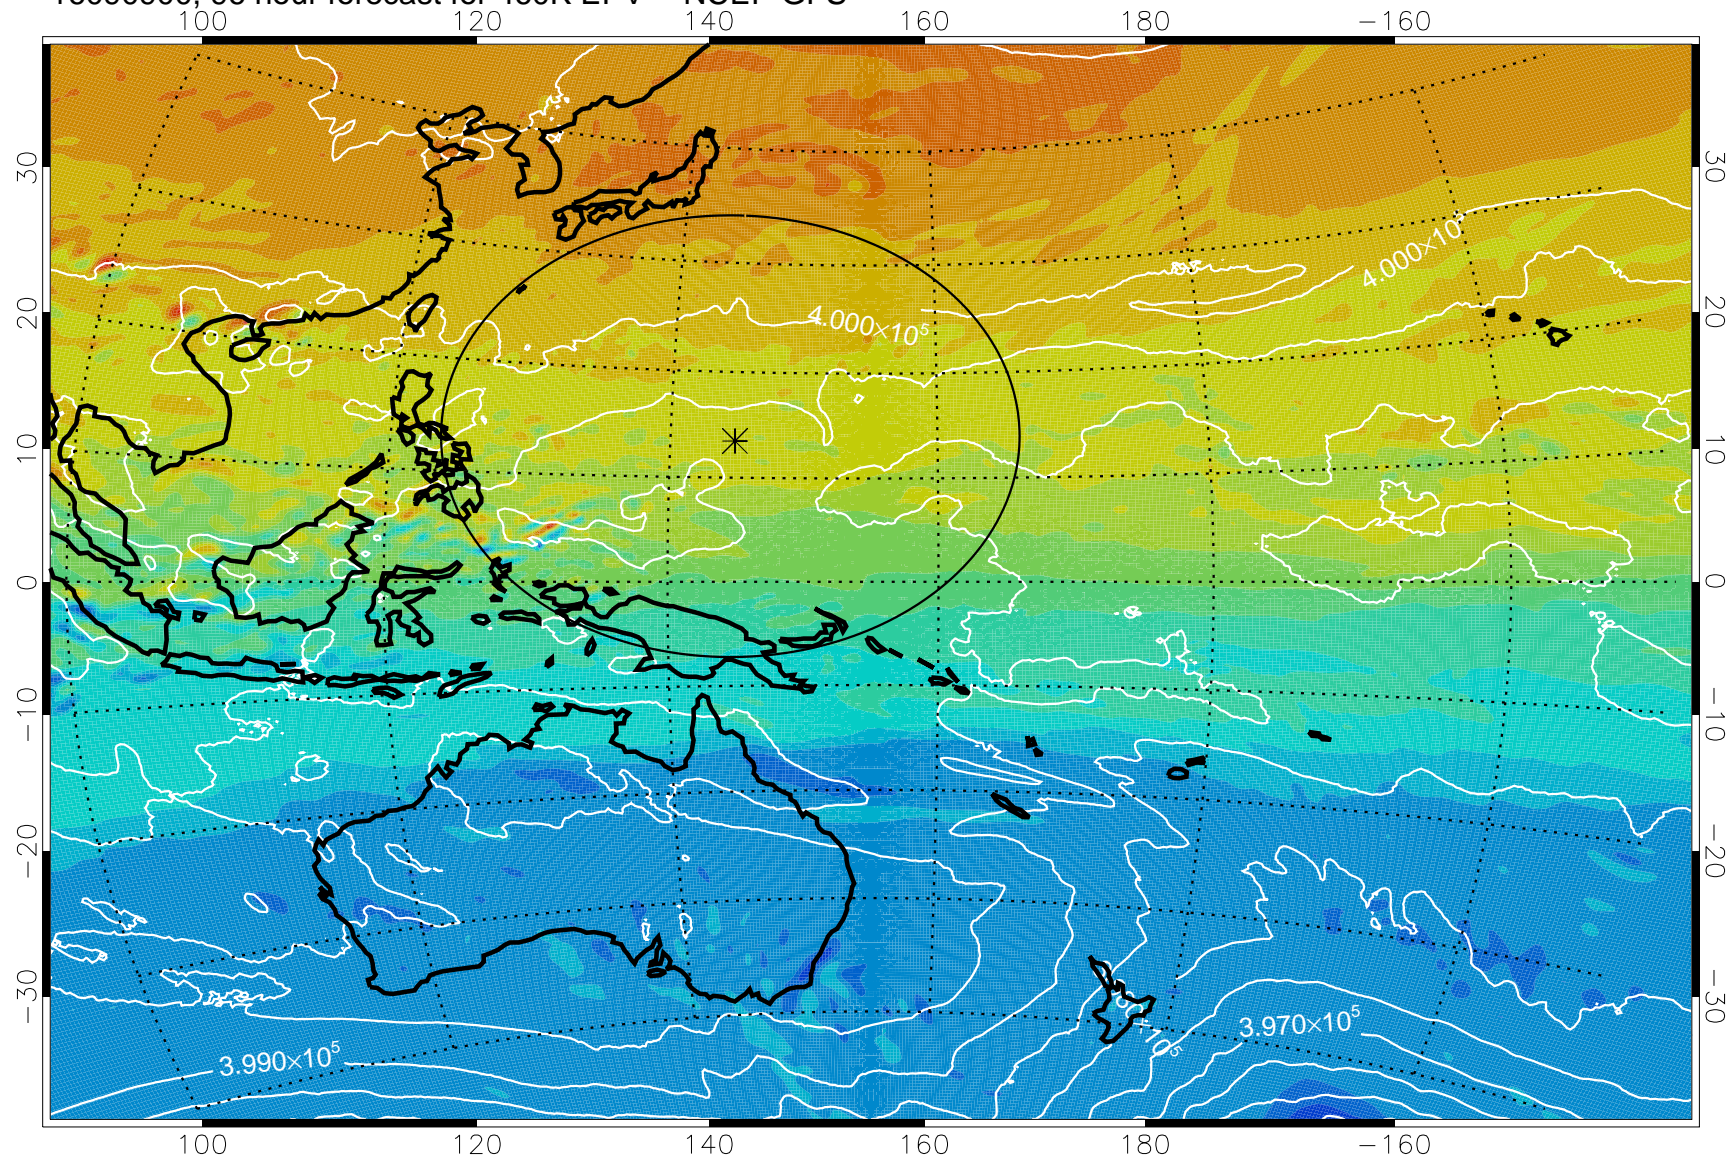

16090718, 66 hour forecast for 460K EPV -- NCEP GFS

460K Montgomery Streamfunction, white

Range ring of 2304 km

16090800, 72 hour forecast for 460K EPV -- NCEP GFS

460K Montgomery Streamfunction, white

Range ring of 2304 km

16090806, 78 hour forecast for 460K EPV -- NCEP GFS

16090812, 84 hour forecast for 460K EPV -- NCEP GFS

460K Montgomery Streamfunction, white

Range ring of 2304 km

16090818, 90 hour forecast for 460K EPV -- NCEP GFS

460K Montgomery Streamfunction, white

Range ring of 2304 km

16090900, 96 hour forecast for 460K EPV -- NCEP GFS

460K Montgomery Streamfunction, white

Range ring of 2304 km

16090906, 102 hour forecast for 460K EPV -- NCEP GFS

460K Montgomery Streamfunction, white

Range ring of 2304 km

16090912, 108 hour forecast for 460K EPV -- NCEP GFS

460K Montgomery Streamfunction, white

Range ring of 2304 km

16090918, 114 hour forecast for 460K EPV -- NCEP GFS