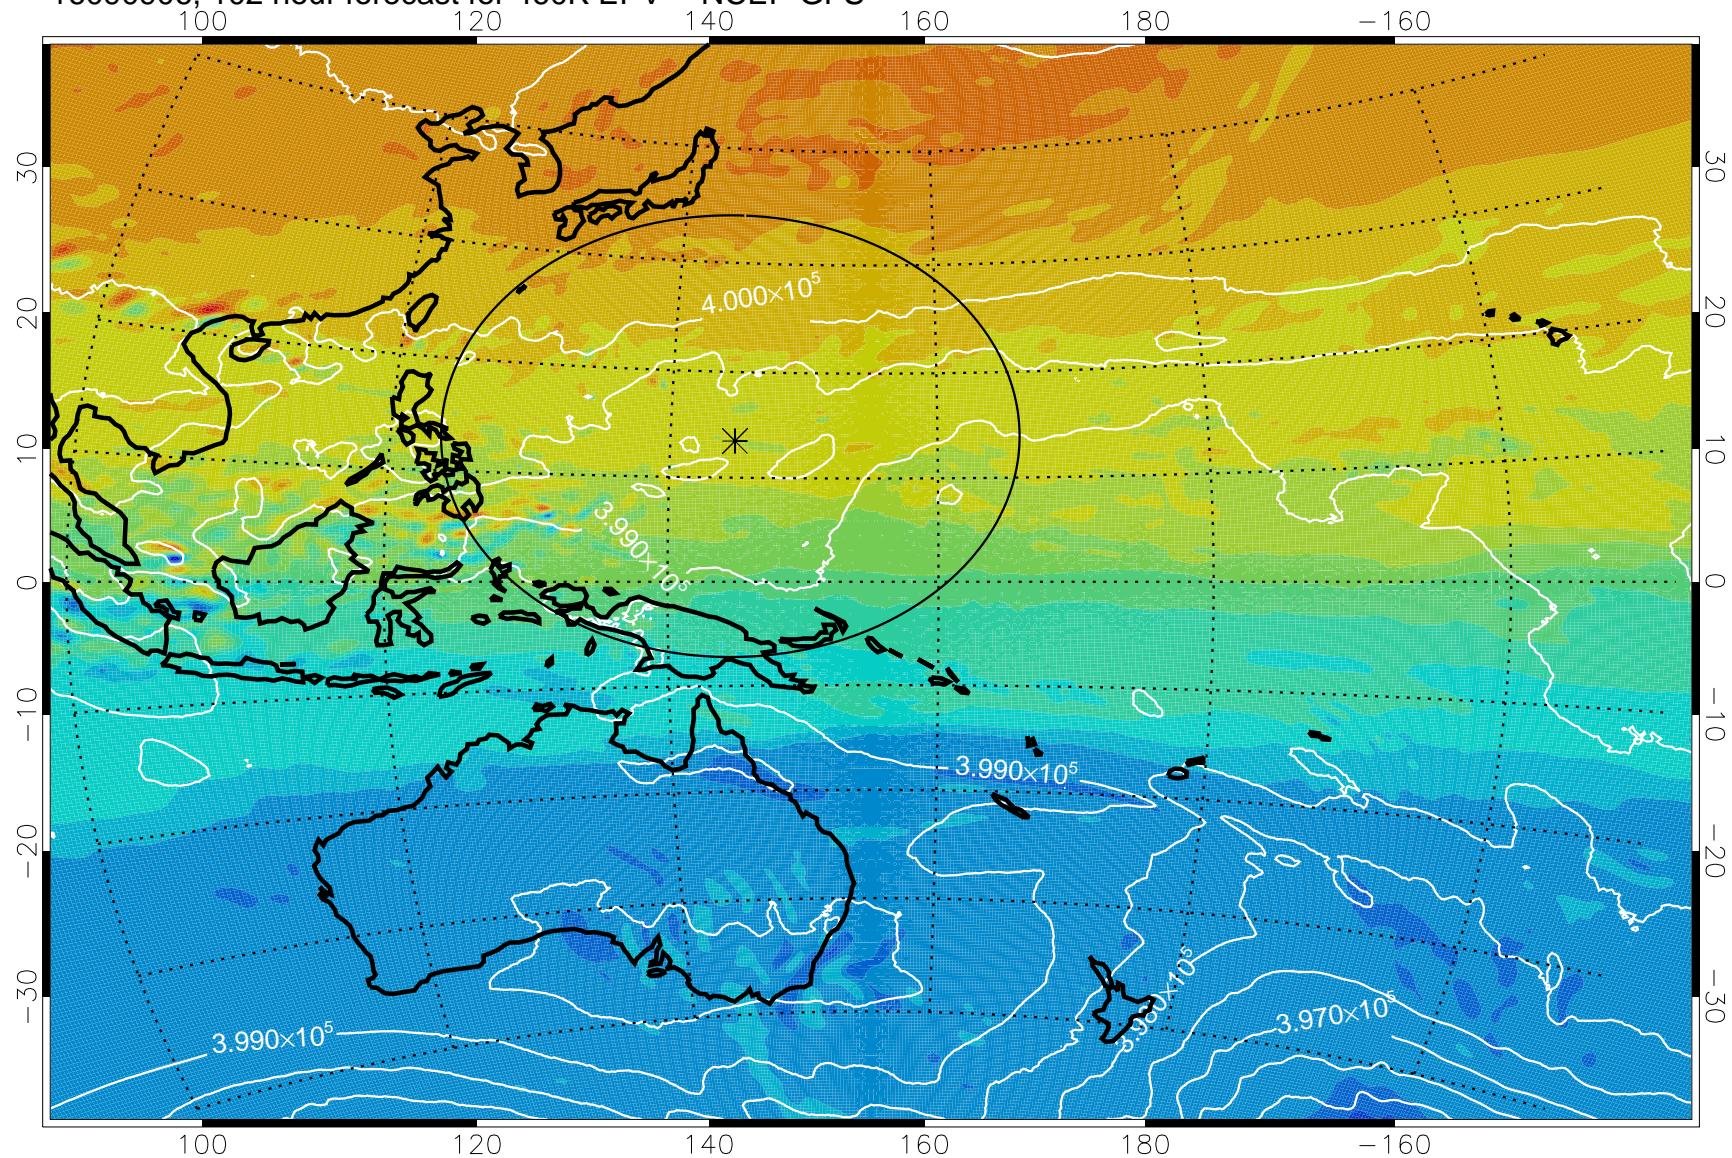

16090806, 78 hour forecast for 460K EPV -- NCEP GFS

16090812, 84 hour forecast for 460K EPV -- NCEP GFS

460K Montgomery Streamfunction, white

Range ring of 2304 km

16090818, 90 hour forecast for 460K EPV -- NCEP GFS

460K Montgomery Streamfunction, white

Range ring of 2304 km

16090900, 96 hour forecast for 460K EPV -- NCEP GFS

460K Montgomery Streamfunction, white

Range ring of 2304 km

16090906, 102 hour forecast for 460K EPV -- NCEP GFS

460K Montgomery Streamfunction, white

Range ring of 2304 km

16090912, 108 hour forecast for 460K EPV -- NCEP GFS

460K Montgomery Streamfunction, white

Range ring of 2304 km

16090918, 114 hour forecast for 460K EPV -- NCEP GFS

460K Montgomery Streamfunction, white

Range ring of 2304 km

16091000, 120 hour forecast for 460K EPV -- NCEP GFS

460K Montgomery Streamfunction, white

Range ring of 2304 km