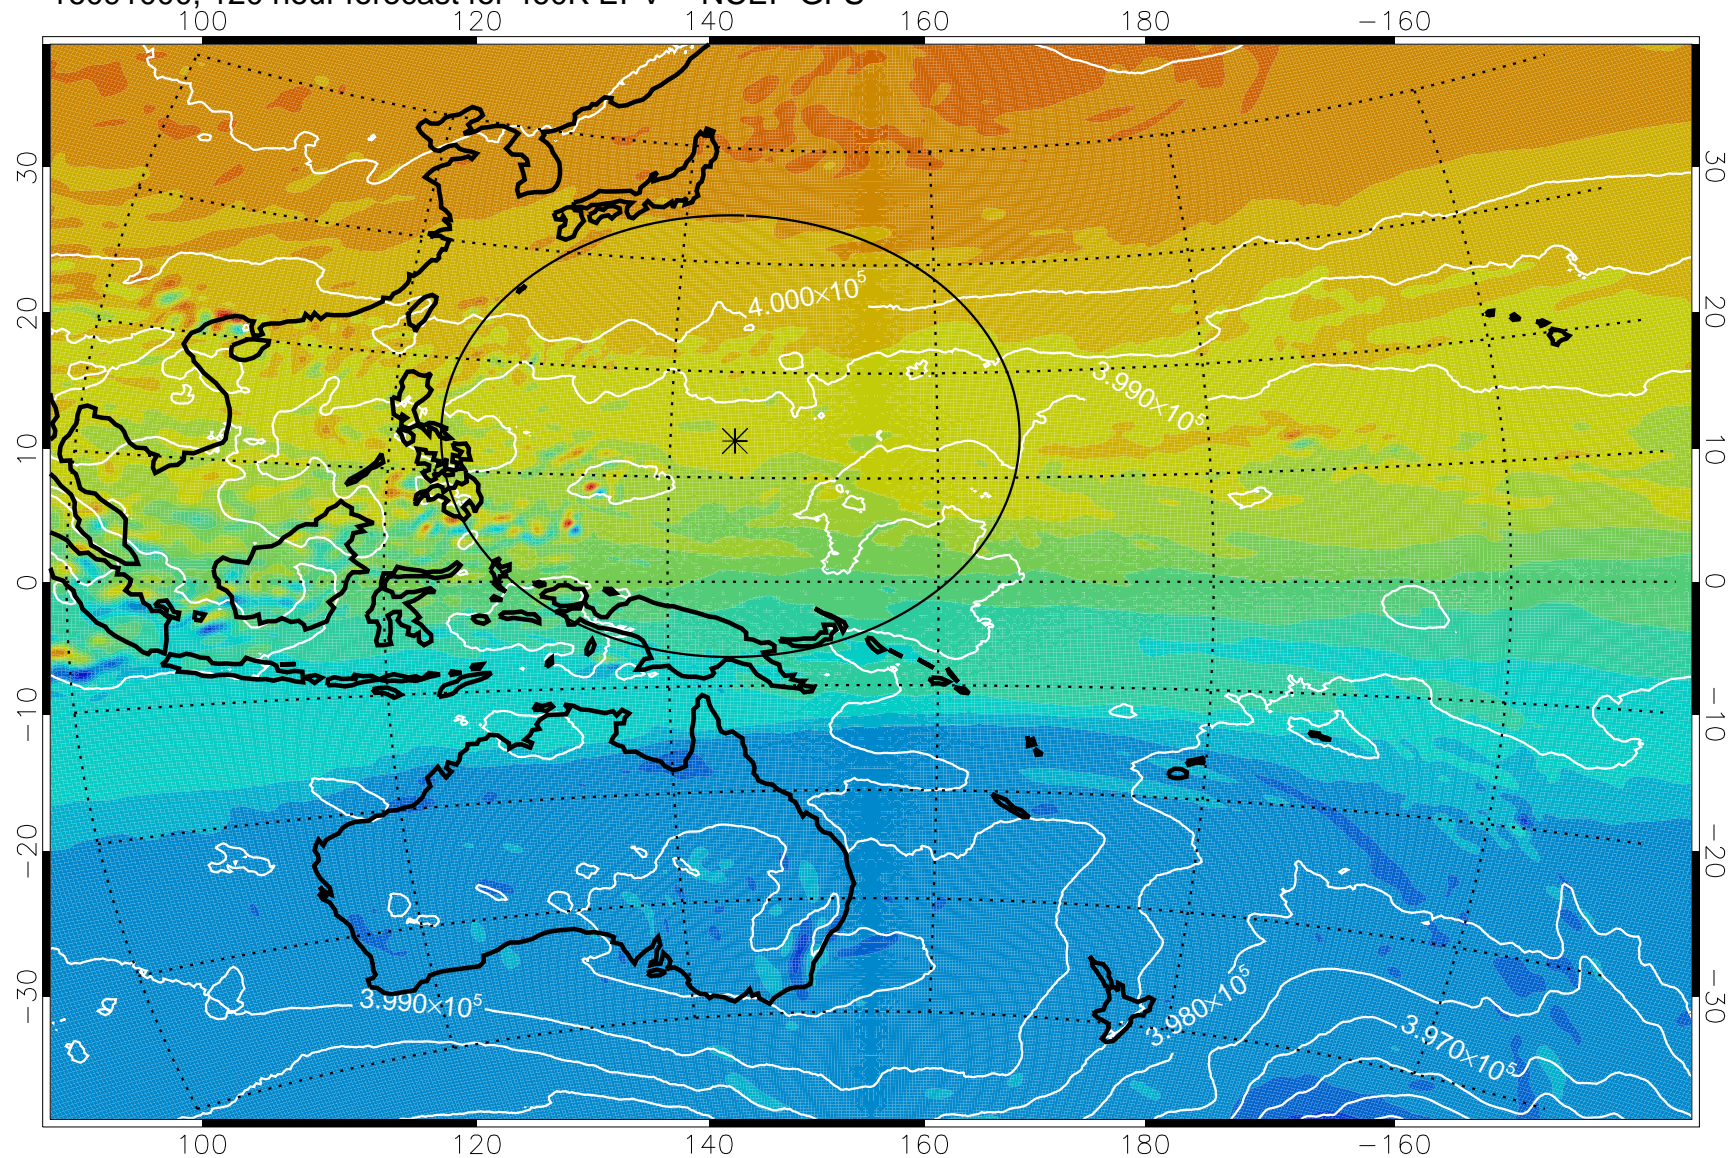

460K Montgomery Streamfunction, white

Range ring of 2304 km

16090900, 96 hour forecast for 460K EPV -- NCEP GFS

460K Montgomery Streamfunction, white

Range ring of 2304 km

16090906, 102 hour forecast for 460K EPV -- NCEP GFS

460K Montgomery Streamfunction, white

Range ring of 2304 km

16090912, 108 hour forecast for 460K EPV -- NCEP GFS

460K Montgomery Streamfunction, white

Range ring of 2304 km

16090918, 114 hour forecast for 460K EPV -- NCEP GFS

460K Montgomery Streamfunction, white

Range ring of 2304 km

16091000, 120 hour forecast for 460K EPV -- NCEP GFS

460K Montgomery Streamfunction, white

Range ring of 2304 km