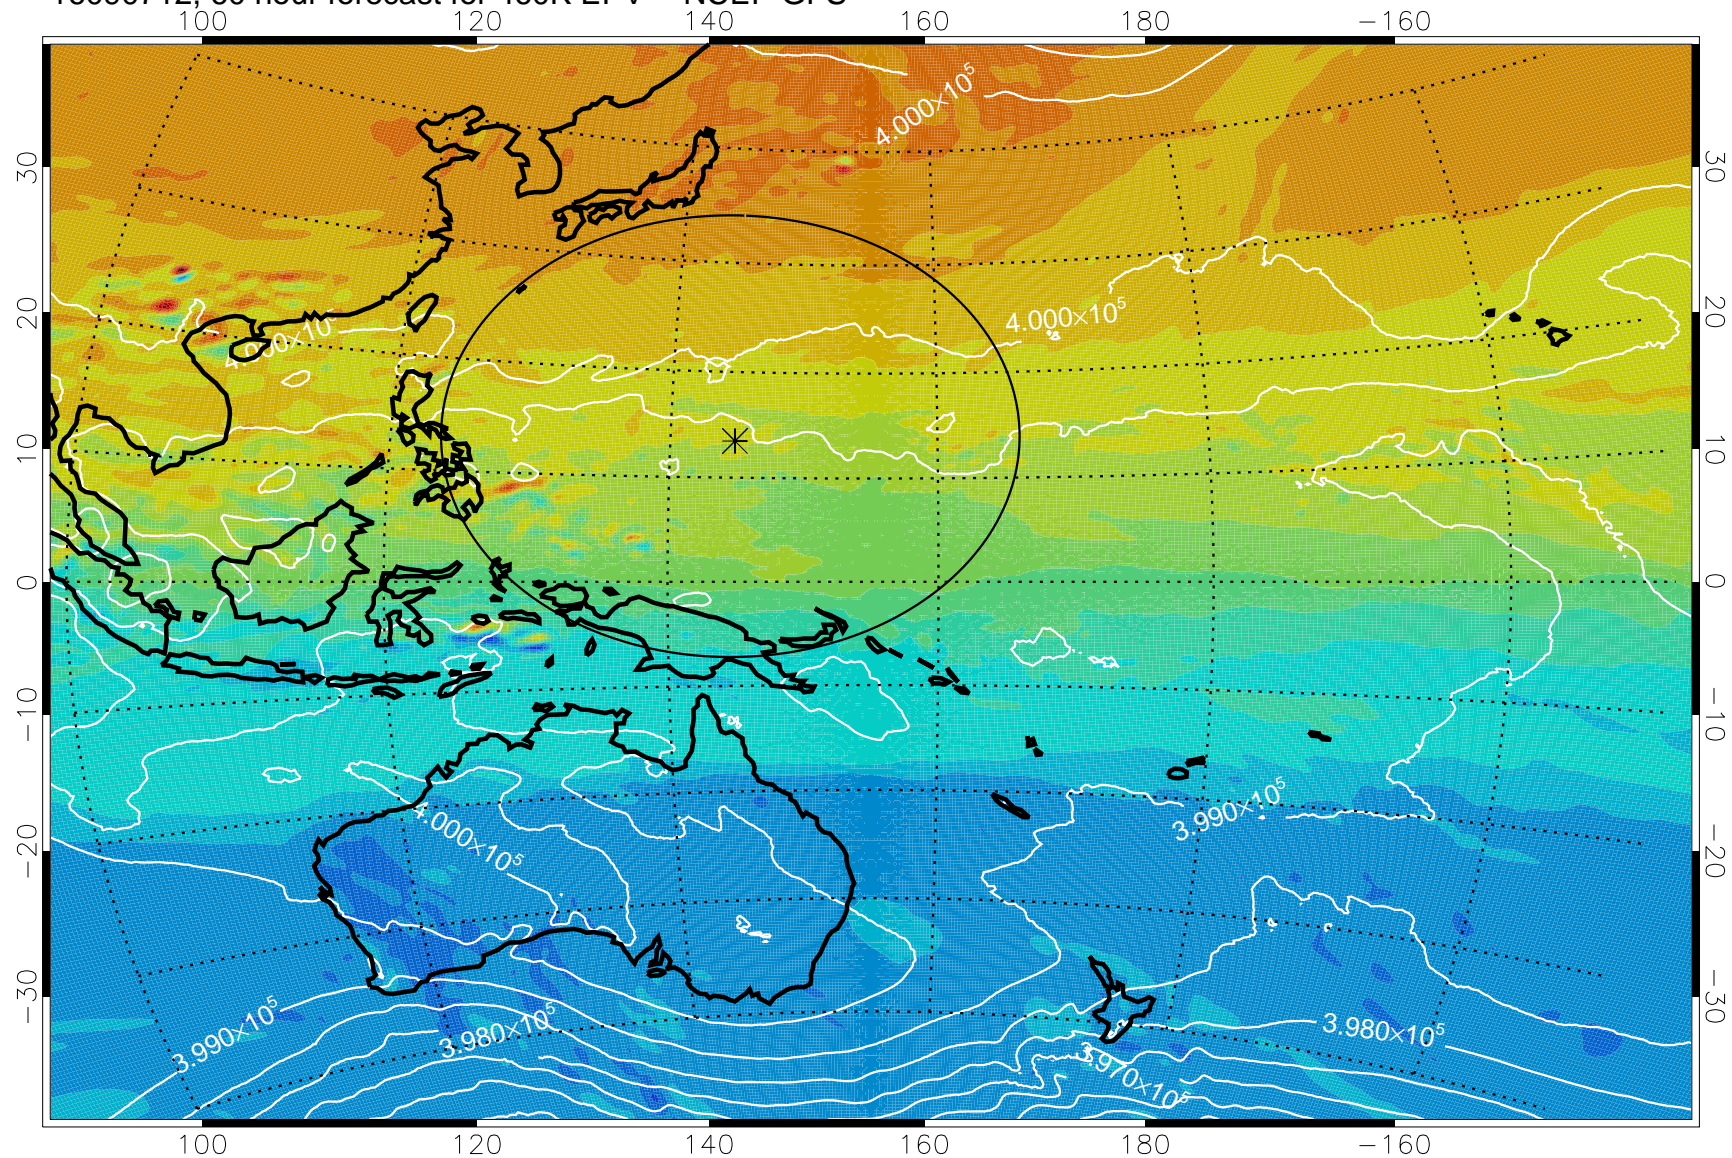

16090618, 42 hour forecast for 460K EPV -- NCEP GFS

460K Montgomery Streamfunction, white

Range ring of 2304 km

16090700, 48 hour forecast for 460K EPV -- NCEP GFS

460K Montgomery Streamfunction, white

Range ring of 2304 km

16090706, 54 hour forecast for 460K EPV -- NCEP GFS

460K Montgomery Streamfunction, white

Range ring of 2304 km

16090712, 60 hour forecast for 460K EPV -- NCEP GFS

460K Montgomery Streamfunction, white

Range ring of 2304 km

16090718, 66 hour forecast for 460K EPV -- NCEP GFS

460K Montgomery Streamfunction, white

Range ring of 2304 km

16090800, 72 hour forecast for 460K EPV -- NCEP GFS

460K Montgomery Streamfunction, white

Range ring of 2304 km

16090806, 78 hour forecast for 460K EPV -- NCEP GFS

16090812, 84 hour forecast for 460K EPV -- NCEP GFS

460K Montgomery Streamfunction, white

Range ring of 2304 km

16090818, 90 hour forecast for 460K EPV -- NCEP GFS