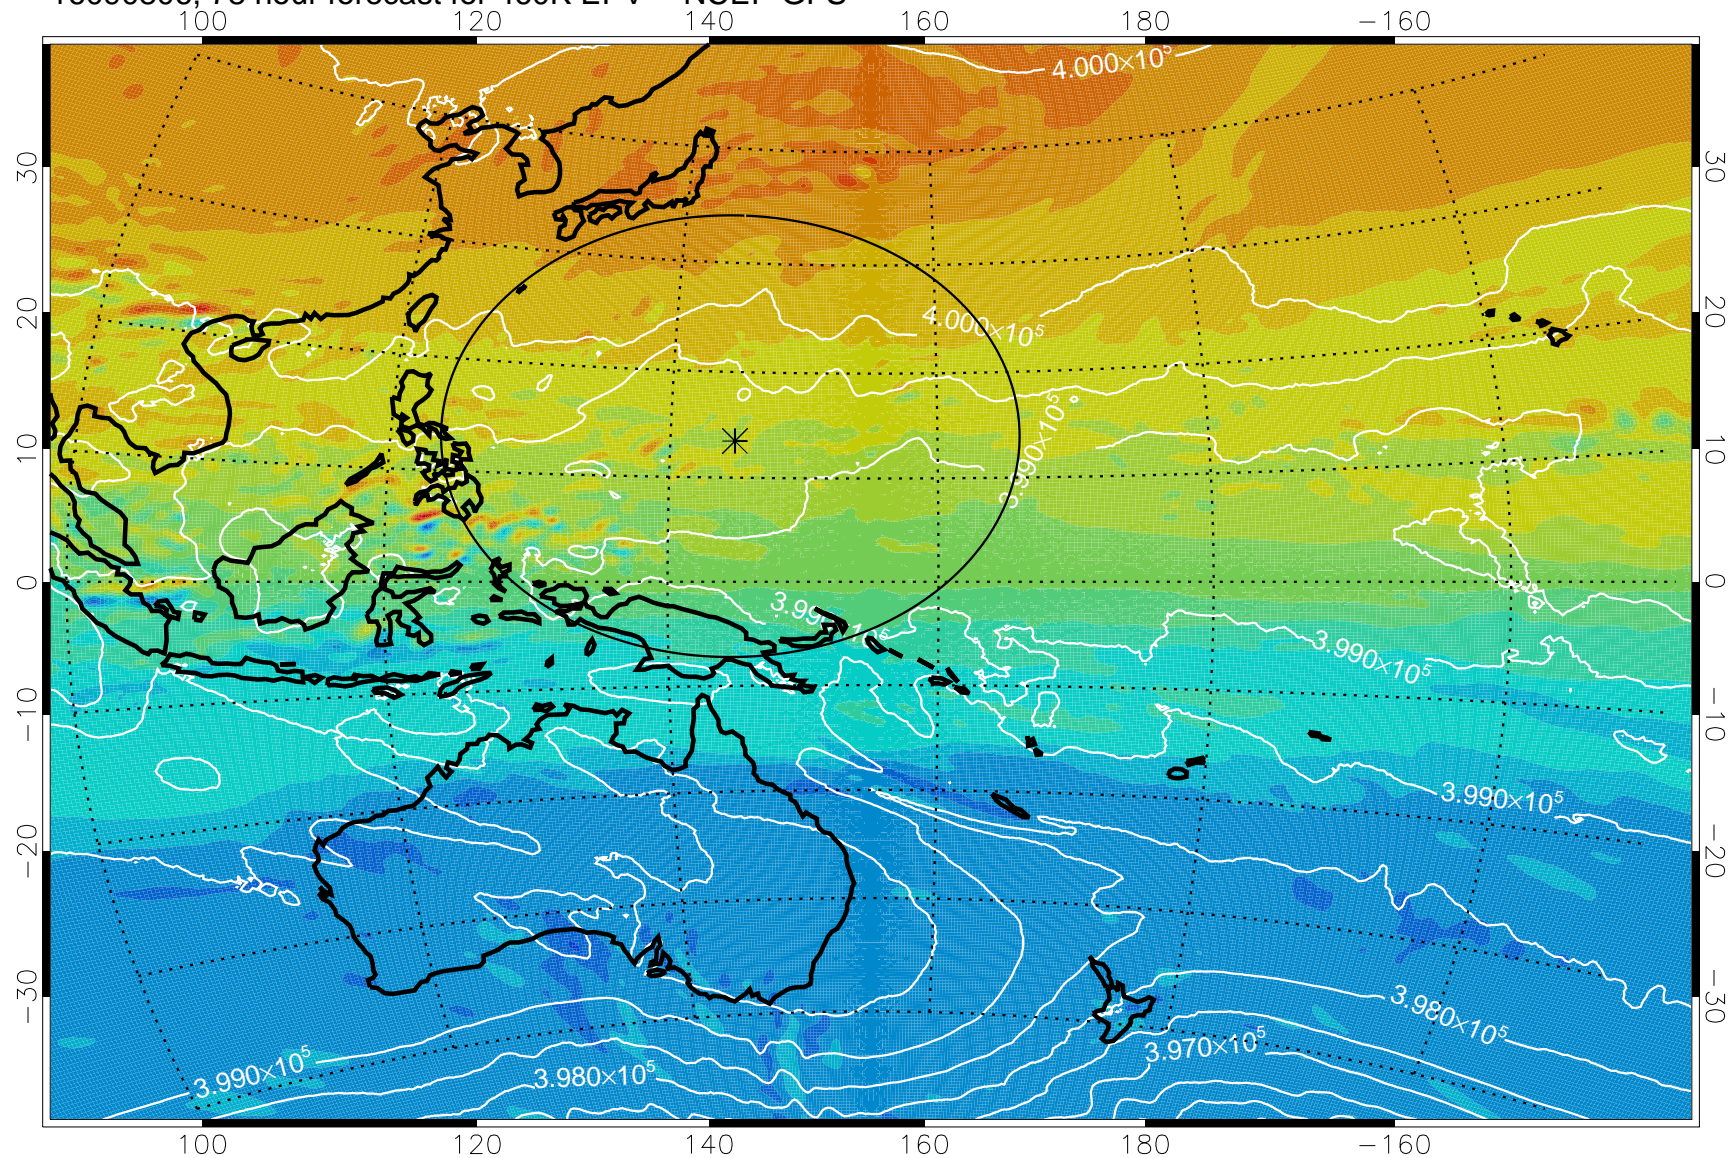

16090706, 54 hour forecast for 460K EPV -- NCEP GFS

460K Montgomery Streamfunction, white

Range ring of 2304 km

16090712, 60 hour forecast for 460K EPV -- NCEP GFS

460K Montgomery Streamfunction, white

Range ring of 2304 km

16090718, 66 hour forecast for 460K EPV -- NCEP GFS

460K Montgomery Streamfunction, white

Range ring of 2304 km

16090800, 72 hour forecast for 460K EPV -- NCEP GFS

460K Montgomery Streamfunction, white

Range ring of 2304 km

16090806, 78 hour forecast for 460K EPV -- NCEP GFS

16090812, 84 hour forecast for 460K EPV -- NCEP GFS

460K Montgomery Streamfunction, white

Range ring of 2304 km

16090818, 90 hour forecast for 460K EPV -- NCEP GFS

460K Montgomery Streamfunction, white

Range ring of 2304 km

16090900, 96 hour forecast for 460K EPV -- NCEP GFS

460K Montgomery Streamfunction, white

Range ring of 2304 km

16090906, 102 hour forecast for 460K EPV -- NCEP GFS