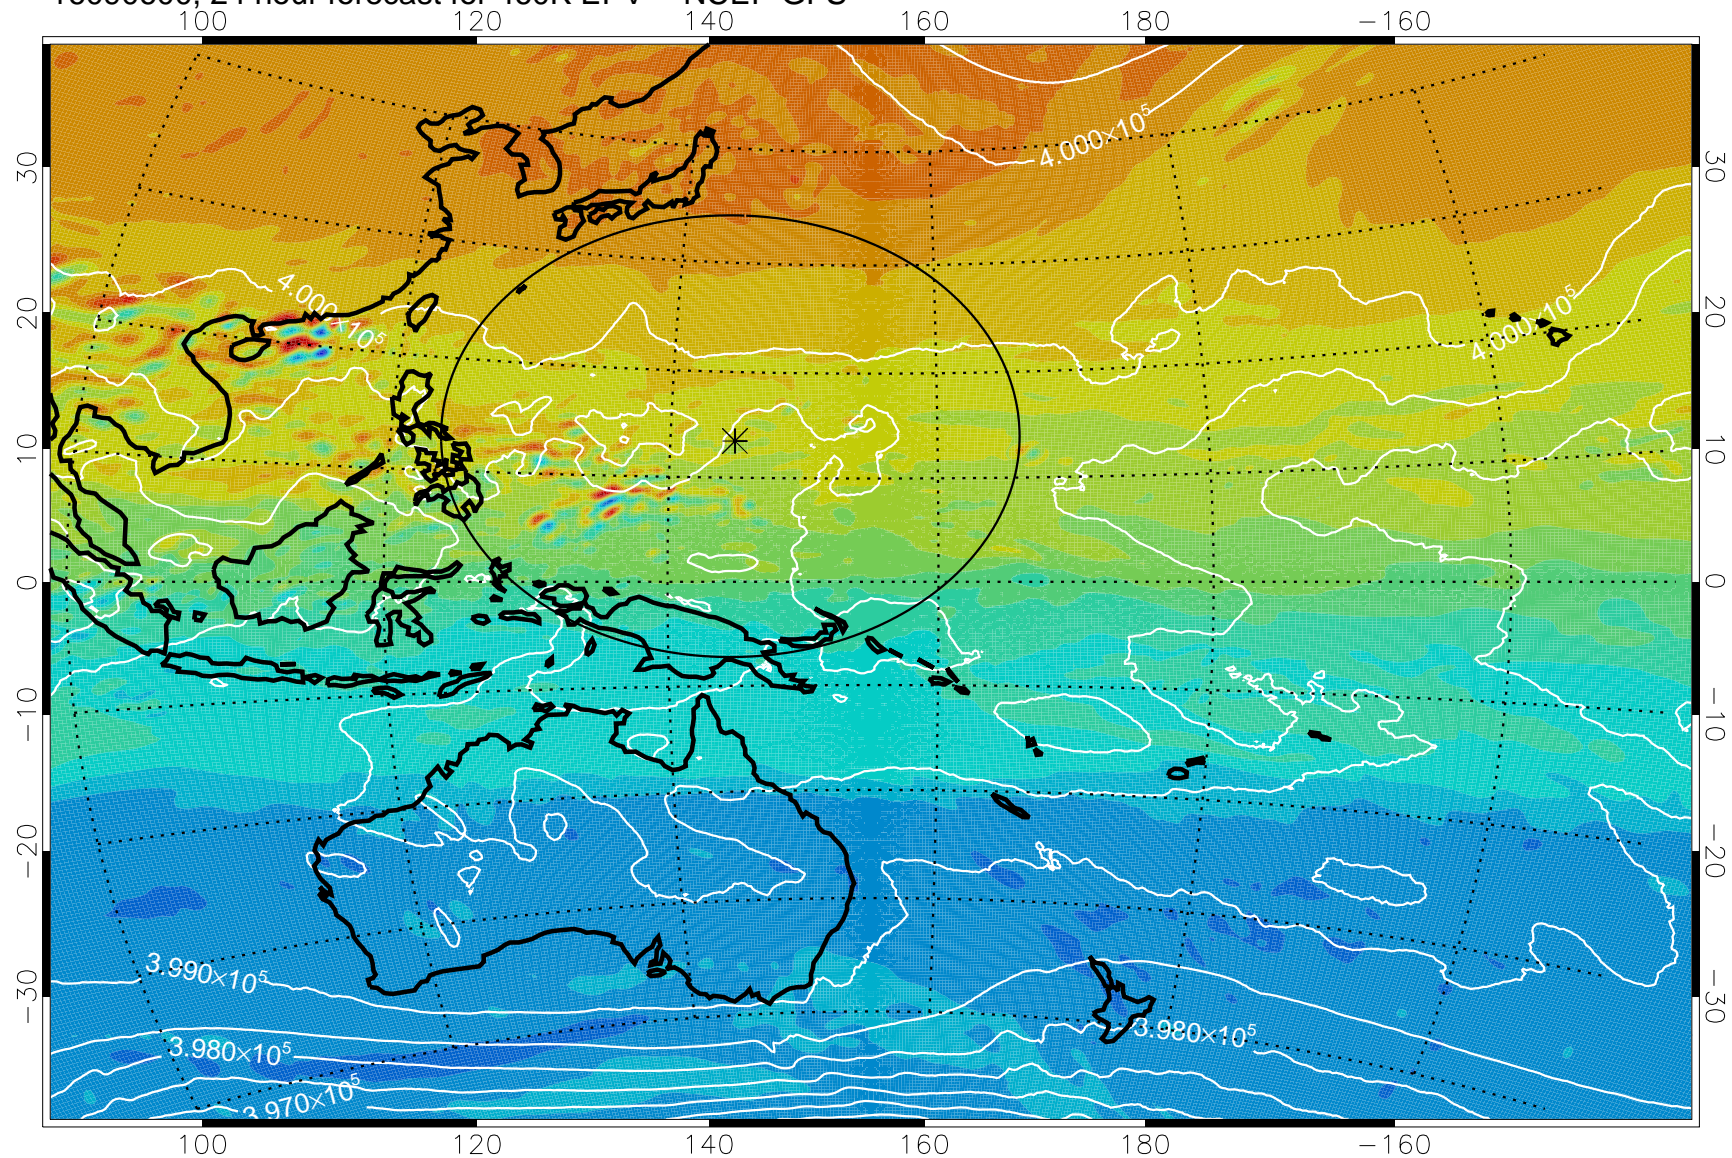

16090506, 6 hour forecast for 460K EPV -- NCEP GFS

460K Montgomery Streamfunction, white

Range ring of 2304 km

16090512, 12 hour forecast for 460K EPV -- NCEP GFS

460K Montgomery Streamfunction, white

Range ring of 2304 km

16090518, 18 hour forecast for 460K EPV -- NCEP GFS

460K Montgomery Streamfunction, white

Range ring of 2304 km

16090600, 24 hour forecast for 460K EPV -- NCEP GFS

460K Montgomery Streamfunction, white

Range ring of 2304 km

16090606, 30 hour forecast for 460K EPV -- NCEP GFS

460K Montgomery Streamfunction, white

Range ring of 2304 km

16090612, 36 hour forecast for 460K EPV -- NCEP GFS

460K Montgomery Streamfunction, white

Range ring of 2304 km

16090618, 42 hour forecast for 460K EPV -- NCEP GFS

460K Montgomery Streamfunction, white

Range ring of 2304 km

16090700, 48 hour forecast for 460K EPV -- NCEP GFS

460K Montgomery Streamfunction, white

Range ring of 2304 km