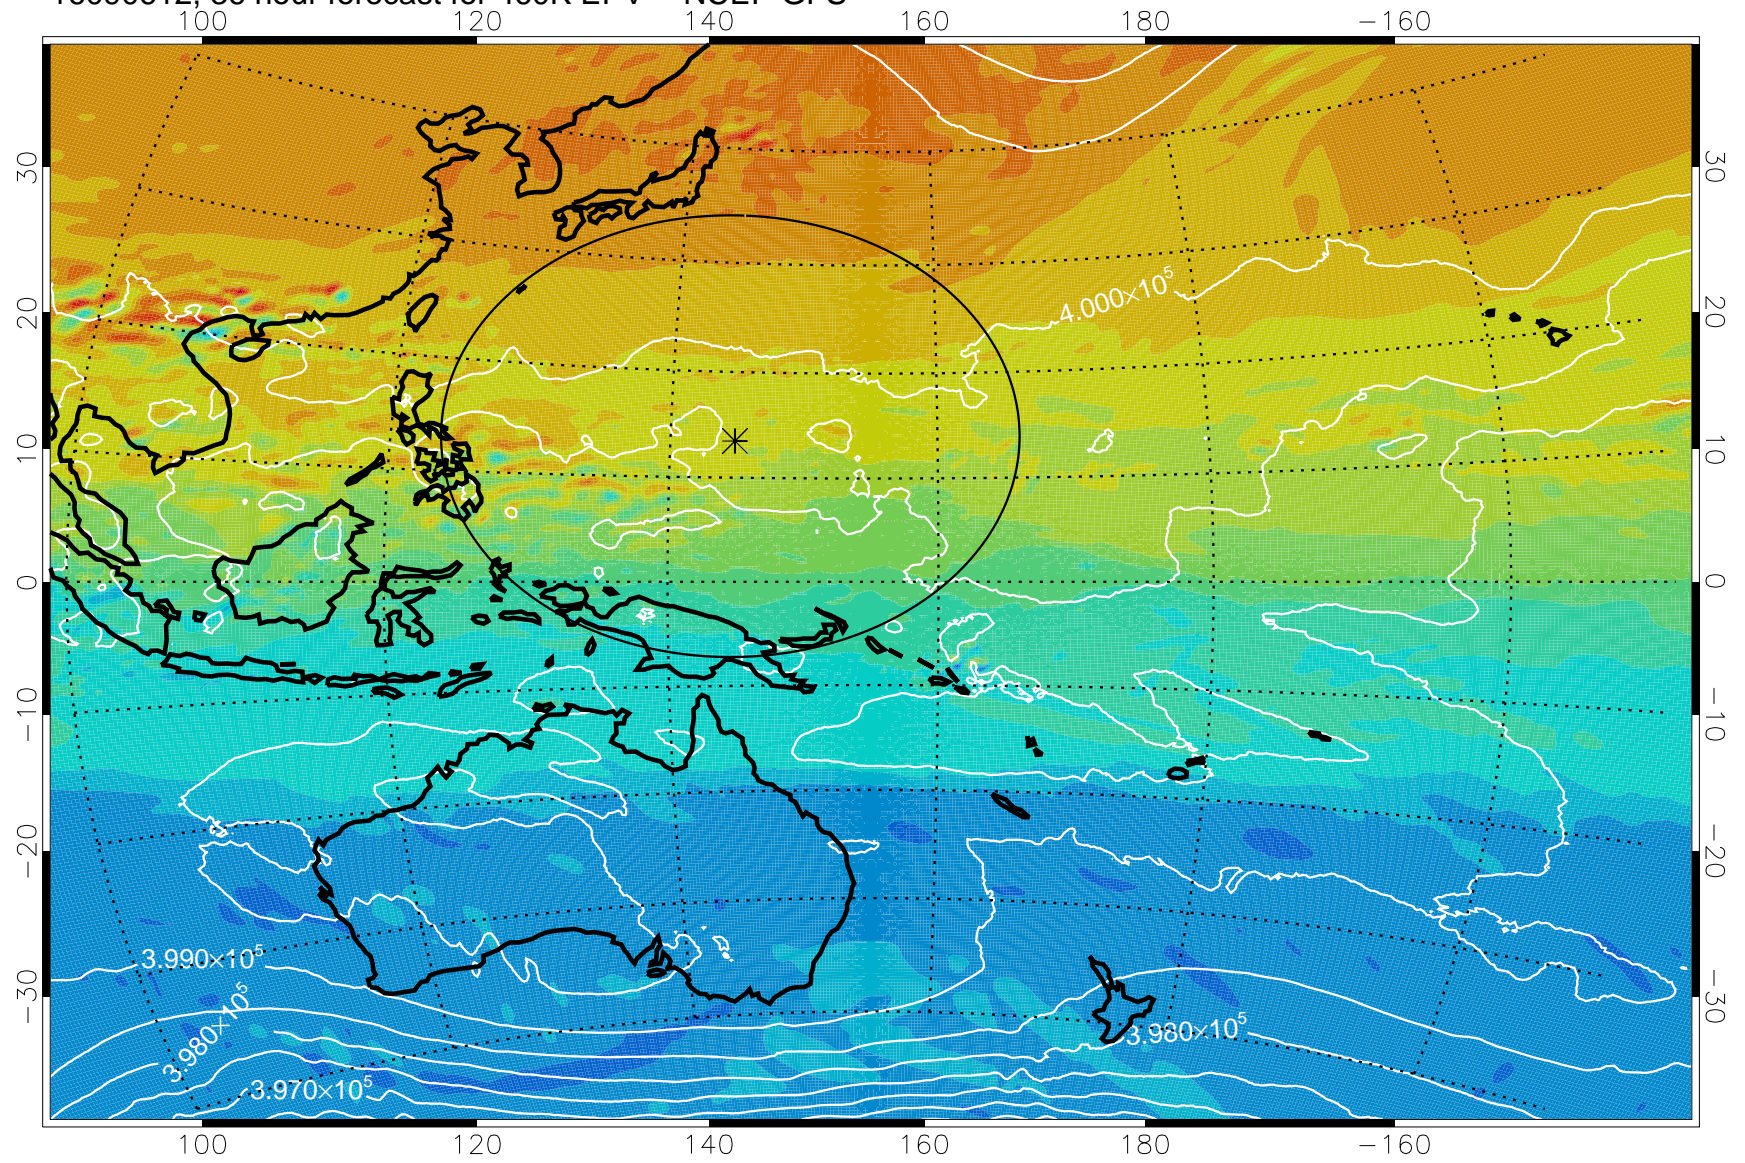

16090606, 30 hour forecast for 460K EPV -- NCEP GFS

460K Montgomery Streamfunction, white

Range ring of 2304 km

16090612, 36 hour forecast for 460K EPV -- NCEP GFS

460K Montgomery Streamfunction, white

Range ring of 2304 km

16090618, 42 hour forecast for 460K EPV -- NCEP GFS

460K Montgomery Streamfunction, white

Range ring of 2304 km

16090700, 48 hour forecast for 460K EPV -- NCEP GFS

460K Montgomery Streamfunction, white

Range ring of 2304 km

16090706, 54 hour forecast for 460K EPV -- NCEP GFS

460K Montgomery Streamfunction, white

Range ring of 2304 km

16090712, 60 hour forecast for 460K EPV -- NCEP GFS

460K Montgomery Streamfunction, white

Range ring of 2304 km

16090718, 66 hour forecast for 460K EPV -- NCEP GFS

460K Montgomery Streamfunction, white

Range ring of 2304 km

16090800, 72 hour forecast for 460K EPV -- NCEP GFS

460K Montgomery Streamfunction, white

Range ring of 2304 km