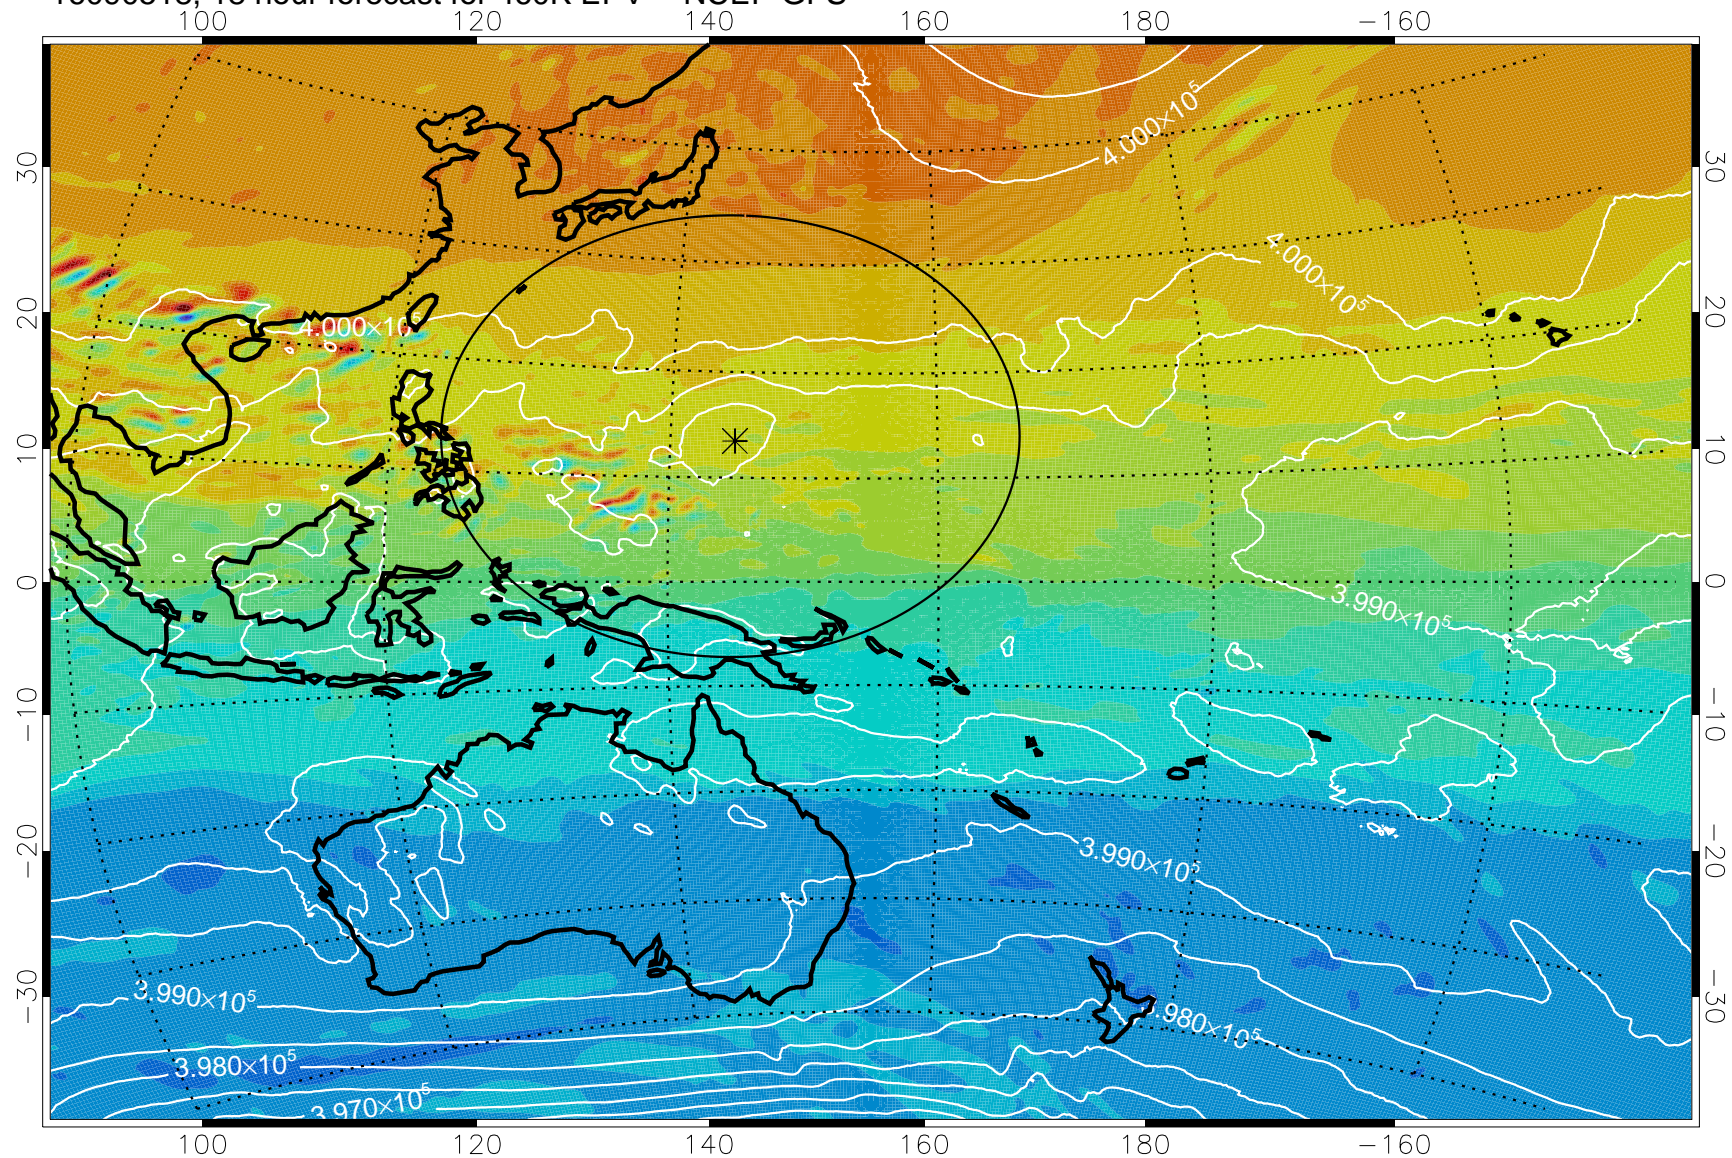

16090506, 6 hour forecast for 460K EPV -- NCEP GFS

460K Montgomery Streamfunction, white

Range ring of 2304 km

16090512, 12 hour forecast for 460K EPV -- NCEP GFS

460K Montgomery Streamfunction, white

Range ring of 2304 km

16090518, 18 hour forecast for 460K EPV -- NCEP GFS

460K Montgomery Streamfunction, white

Range ring of 2304 km

16090600, 24 hour forecast for 460K EPV -- NCEP GFS

460K Montgomery Streamfunction, white

Range ring of 2304 km

16090606, 30 hour forecast for 460K EPV -- NCEP GFS

460K Montgomery Streamfunction, white

Range ring of 2304 km

16090612, 36 hour forecast for 460K EPV -- NCEP GFS

460K Montgomery Streamfunction, white

Range ring of 2304 km

16090618, 42 hour forecast for 460K EPV -- NCEP GFS

460K Montgomery Streamfunction, white

Range ring of 2304 km

16090700, 48 hour forecast for 460K EPV -- NCEP GFS

460K Montgomery Streamfunction, white

Range ring of 2304 km