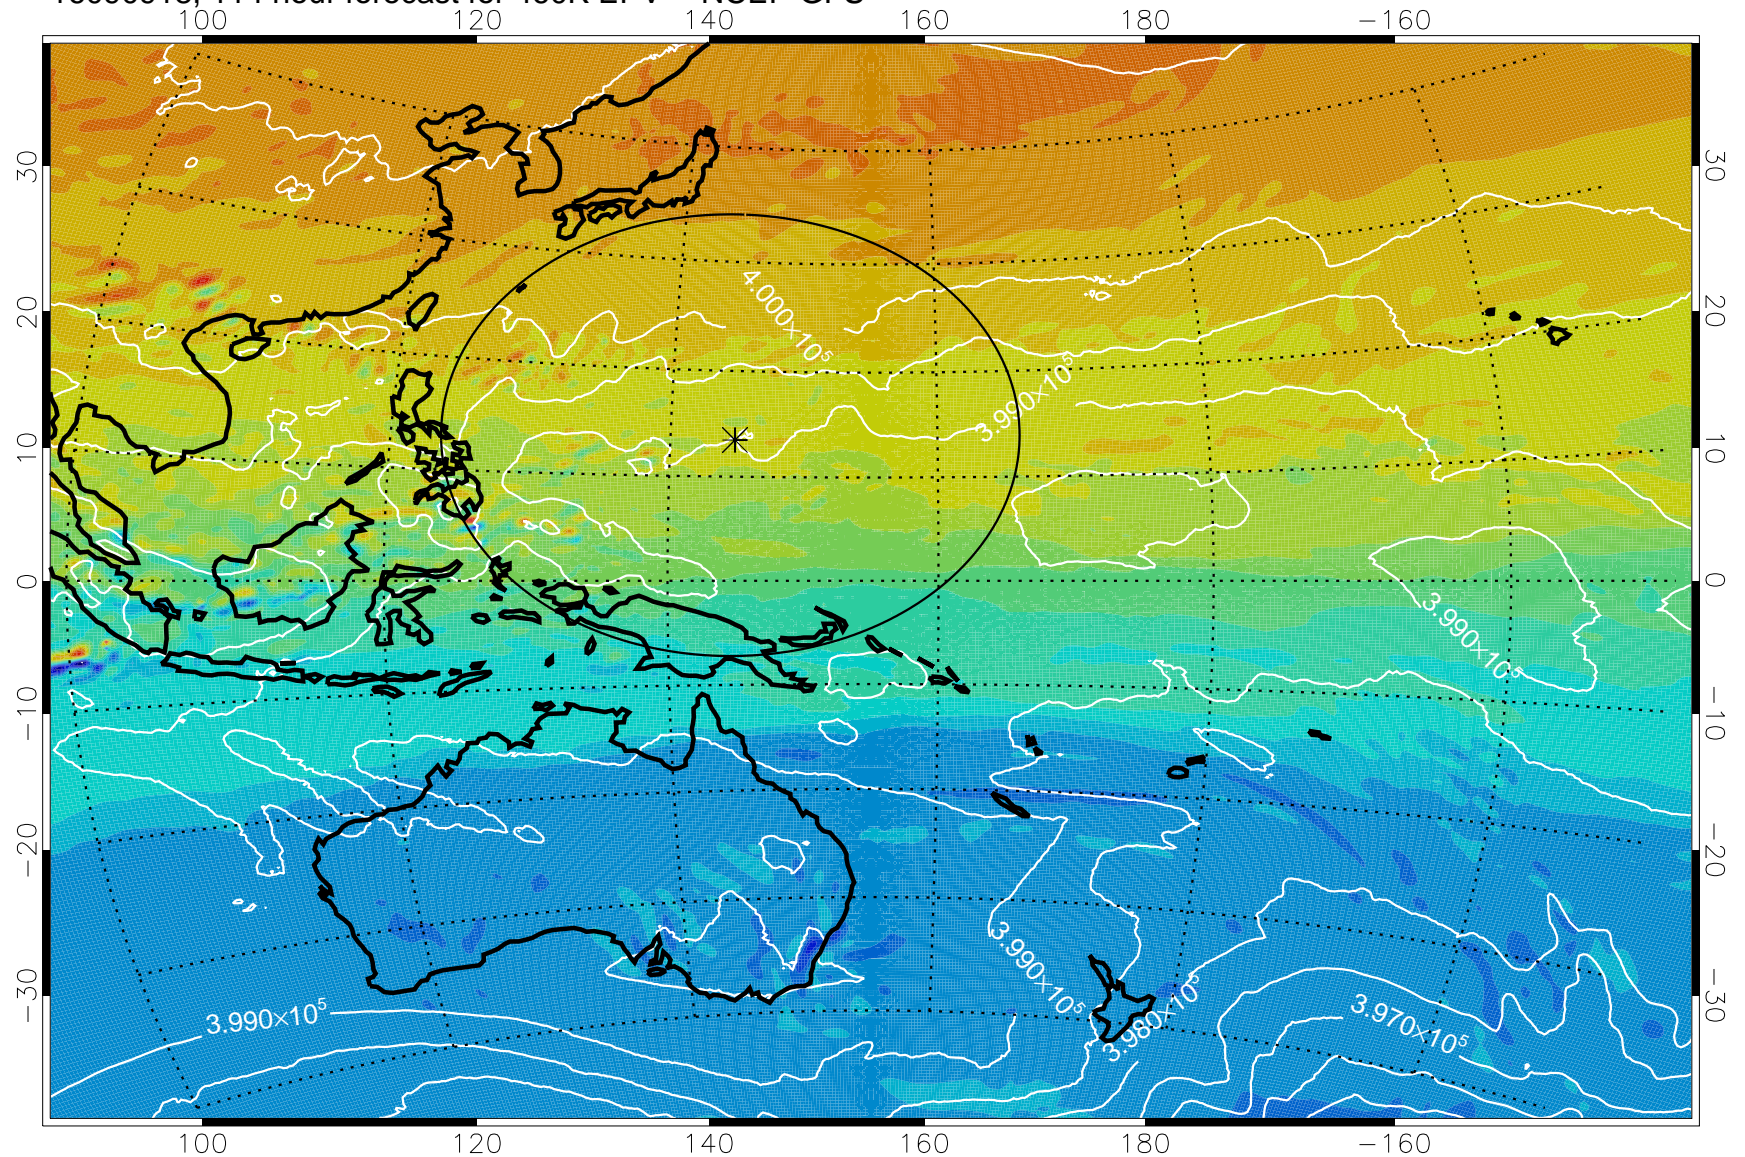

460K Montgomery Streamfunction, white

Range ring of 2304 km

16090900, 96 hour forecast for 460K EPV -- NCEP GFS

460K Montgomery Streamfunction, white

Range ring of 2304 km

16090906, 102 hour forecast for 460K EPV -- NCEP GFS

460K Montgomery Streamfunction, white

Range ring of 2304 km

16090912, 108 hour forecast for 460K EPV -- NCEP GFS

460K Montgomery Streamfunction, white

Range ring of 2304 km

16090918, 114 hour forecast for 460K EPV -- NCEP GFS

460K Montgomery Streamfunction, white

Range ring of 2304 km

16091000, 120 hour forecast for 460K EPV -- NCEP GFS

460K Montgomery Streamfunction, white

Range ring of 2304 km