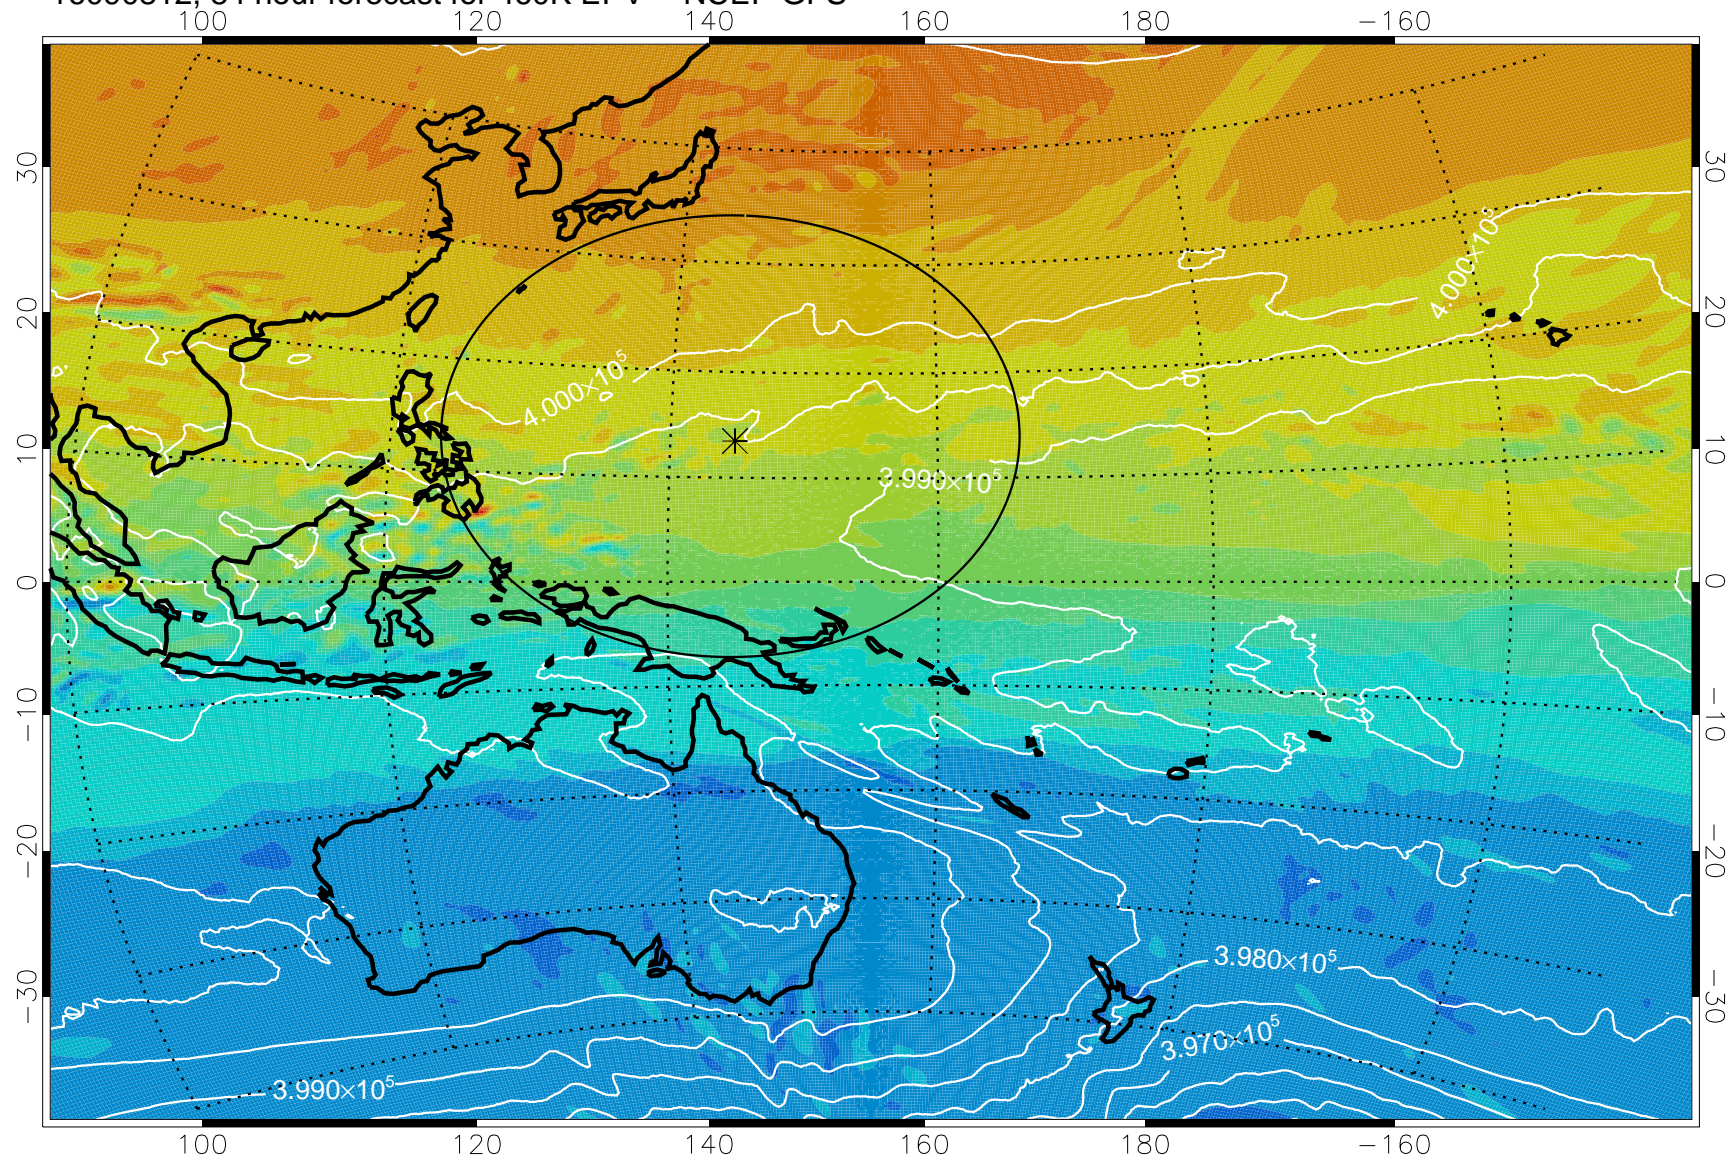

16090706, 54 hour forecast for 460K EPV -- NCEP GFS

460K Montgomery Streamfunction, white

Range ring of 2304 km

16090712, 60 hour forecast for 460K EPV -- NCEP GFS

460K Montgomery Streamfunction, white

Range ring of 2304 km

16090718, 66 hour forecast for 460K EPV -- NCEP GFS

460K Montgomery Streamfunction, white

Range ring of 2304 km

16090800, 72 hour forecast for 460K EPV -- NCEP GFS

460K Montgomery Streamfunction, white

Range ring of 2304 km

16090806, 78 hour forecast for 460K EPV -- NCEP GFS

16090812, 84 hour forecast for 460K EPV -- NCEP GFS

460K Montgomery Streamfunction, white

Range ring of 2304 km

16090818, 90 hour forecast for 460K EPV -- NCEP GFS

460K Montgomery Streamfunction, white

Range ring of 2304 km

16090900, 96 hour forecast for 460K EPV -- NCEP GFS

460K Montgomery Streamfunction, white

Range ring of 2304 km

16090906, 102 hour forecast for 460K EPV -- NCEP GFS