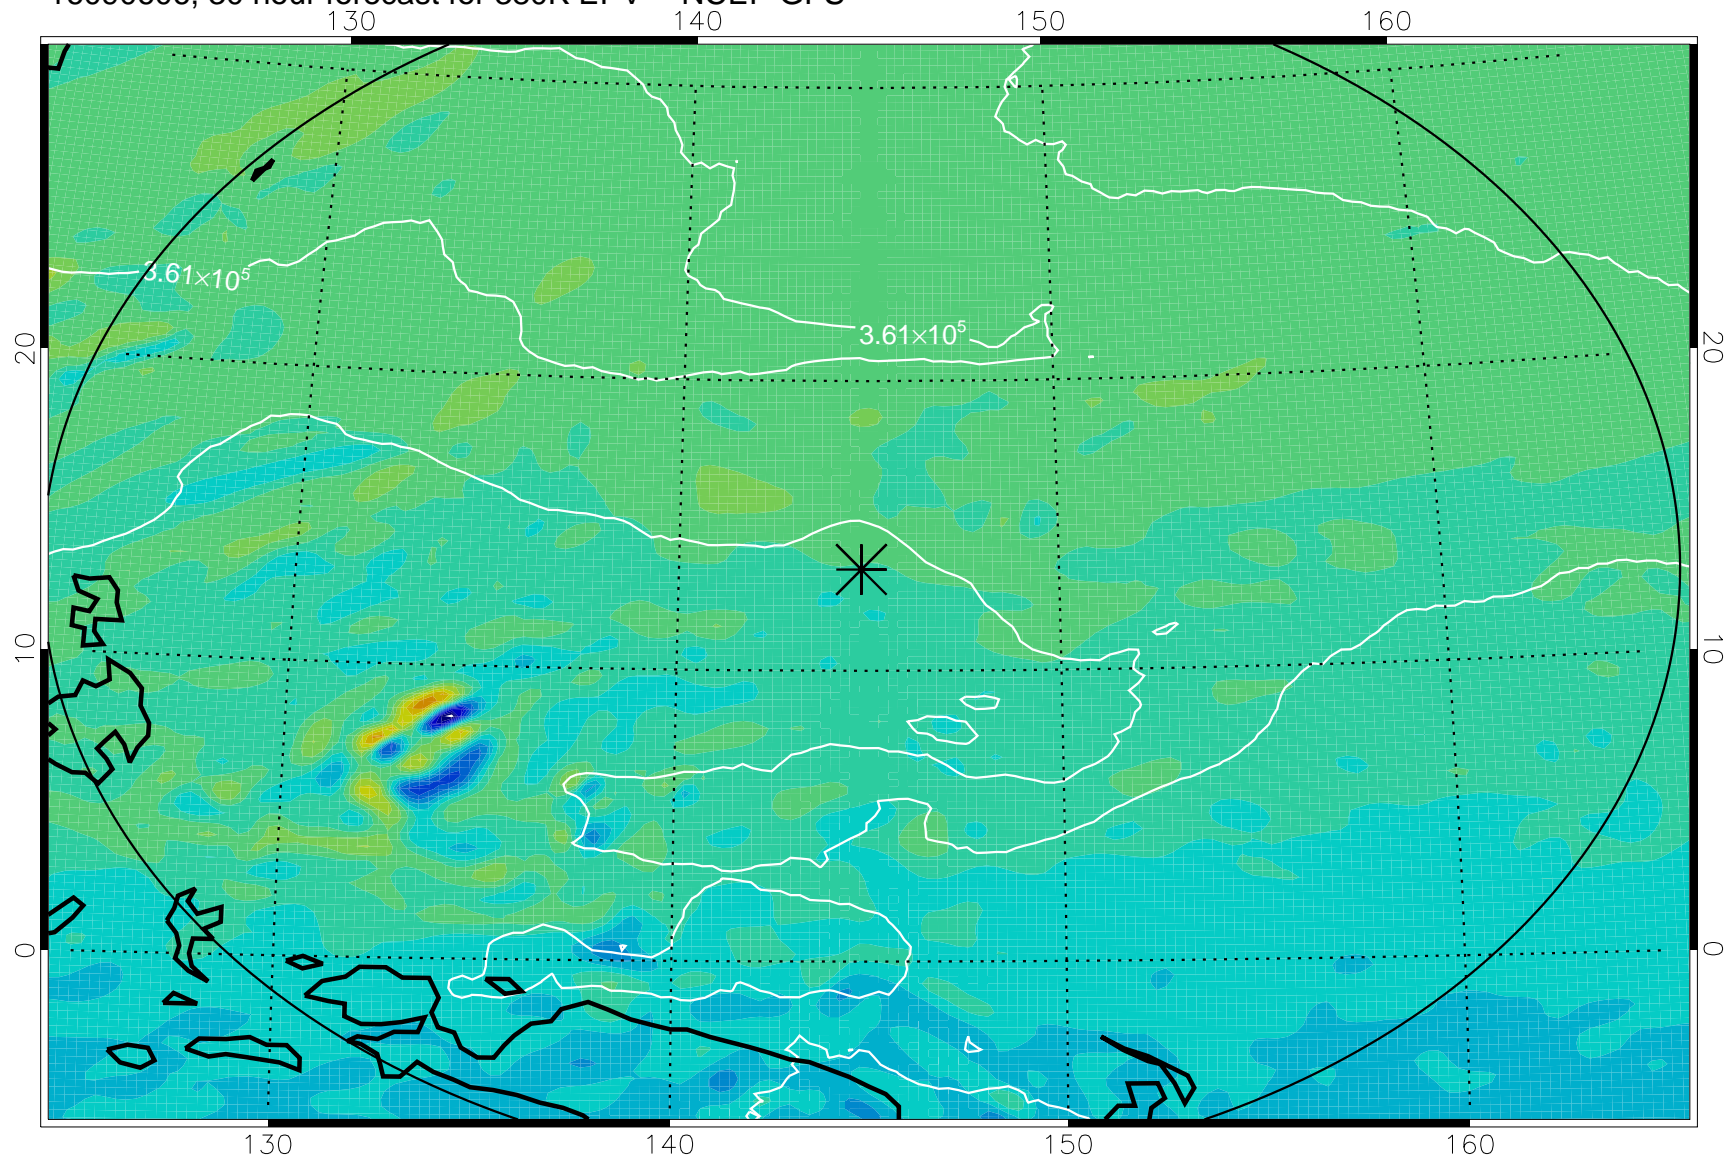

16090506, 6 hour forecast for 380K EPV -- NCEP GFS

380K Montgomery Streamfunction, white

Range ring of 2304 km

16090512, 12 hour forecast for 380K EPV -- NCEP GFS

16090518, 18 hour forecast for 380K EPV -- NCEP GFS

380K Montgomery Streamfunction, white

Range ring of 2304 km

16090600, 24 hour forecast for 380K EPV -- NCEP GFS

380K Montgomery Streamfunction, white

Range ring of 2304 km

16090606, 30 hour forecast for 380K EPV -- NCEP GFS

380K Montgomery Streamfunction, white

Range ring of 2304 km

16090612, 36 hour forecast for 380K EPV -- NCEP GFS

380K Montgomery Streamfunction, white

Range ring of 2304 km

16090618, 42 hour forecast for 380K EPV -- NCEP GFS

380K Montgomery Streamfunction, white

Range ring of 2304 km

16090700, 48 hour forecast for 380K EPV -- NCEP GFS

380K Montgomery Streamfunction, white

Range ring of 2304 km

16090706, 54 hour forecast for 380K EPV -- NCEP GFS