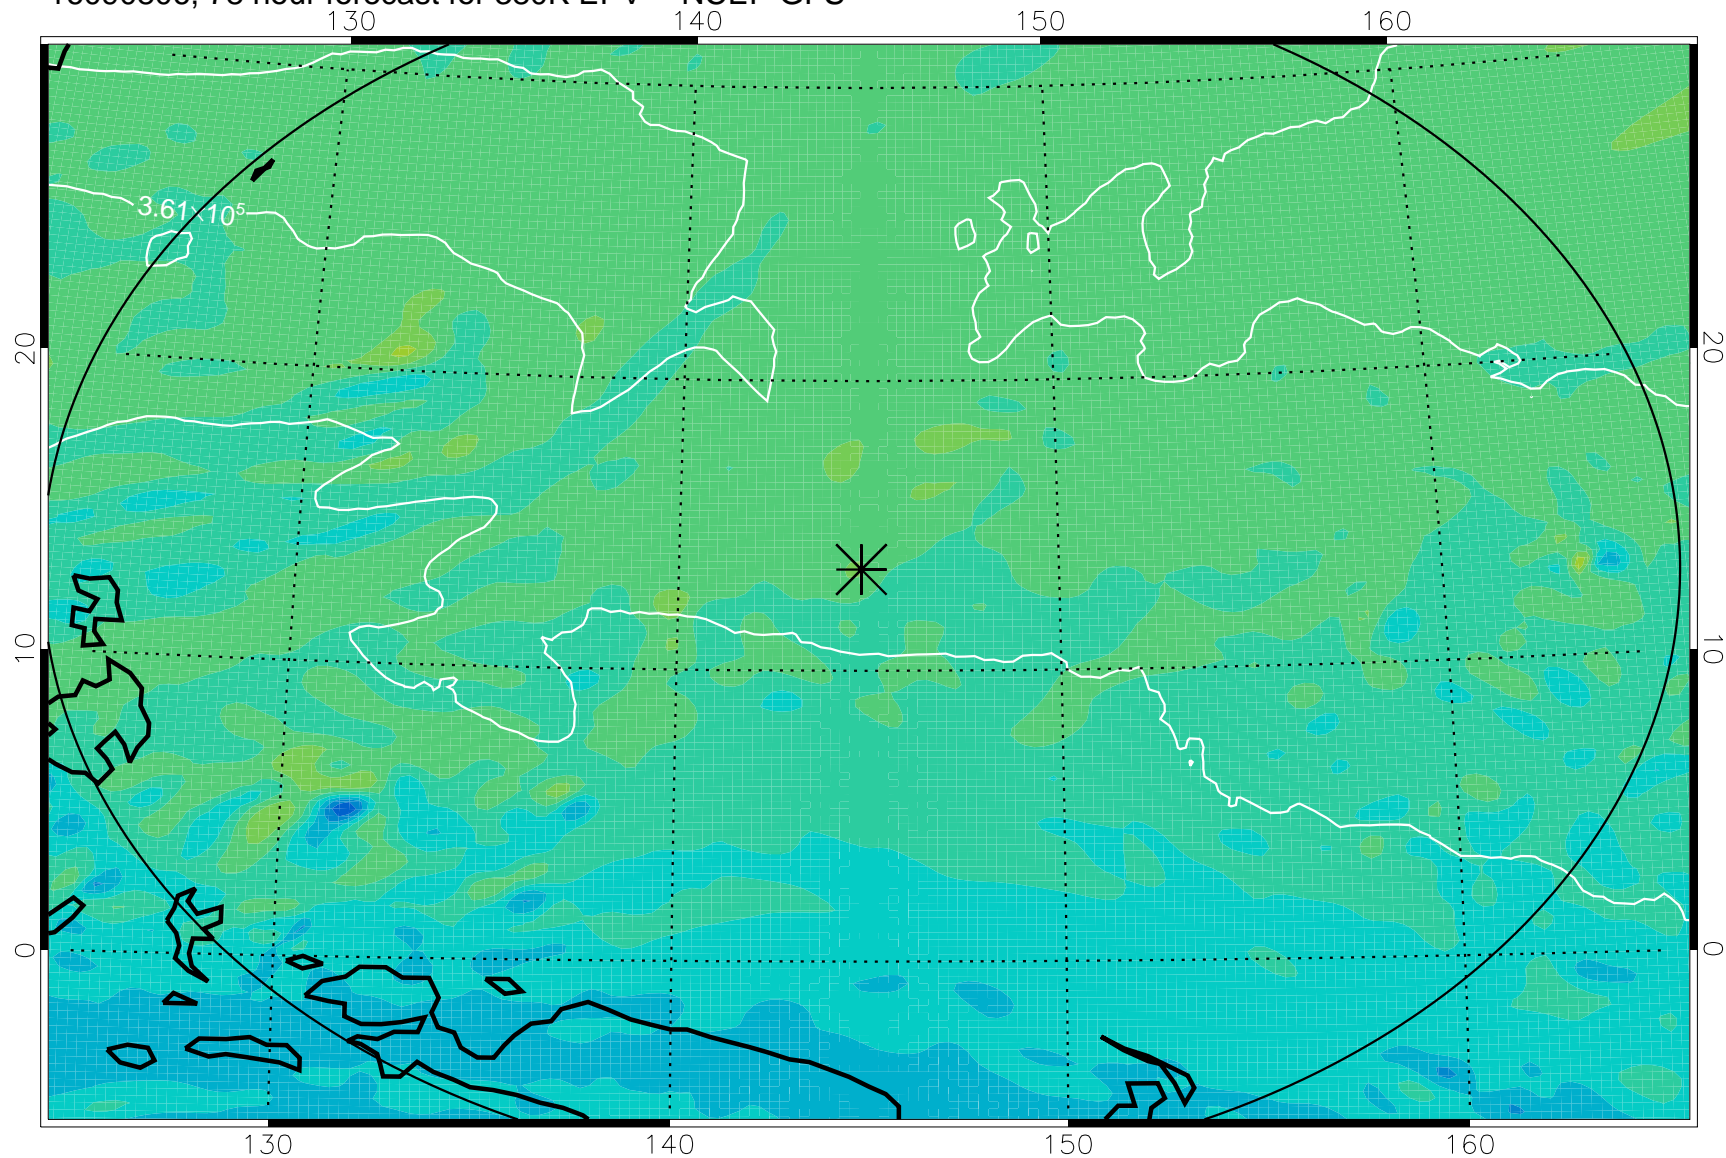

380K Montgomery Streamfunction, white

Range ring of 2304 km

16090712, 60 hour forecast for 380K EPV -- NCEP GFS

380K Montgomery Streamfunction, white

Range ring of 2304 km

16090718, 66 hour forecast for 380K EPV -- NCEP GFS

380K Montgomery Streamfunction, white

Range ring of 2304 km

16090800, 72 hour forecast for 380K EPV -- NCEP GFS

380K Montgomery Streamfunction, white

Range ring of 2304 km

16090806, 78 hour forecast for 380K EPV -- NCEP GFS

380K Montgomery Streamfunction, white

Range ring of 2304 km

16090812, 84 hour forecast for 380K EPV -- NCEP GFS

380K Montgomery Streamfunction, white

Range ring of 2304 km

16090818, 90 hour forecast for 380K EPV -- NCEP GFS

380K Montgomery Streamfunction, white

Range ring of 2304 km

16090900, 96 hour forecast for 380K EPV -- NCEP GFS

380K Montgomery Streamfunction, white

Range ring of 2304 km

16090906, 102 hour forecast for 380K EPV -- NCEP GFS