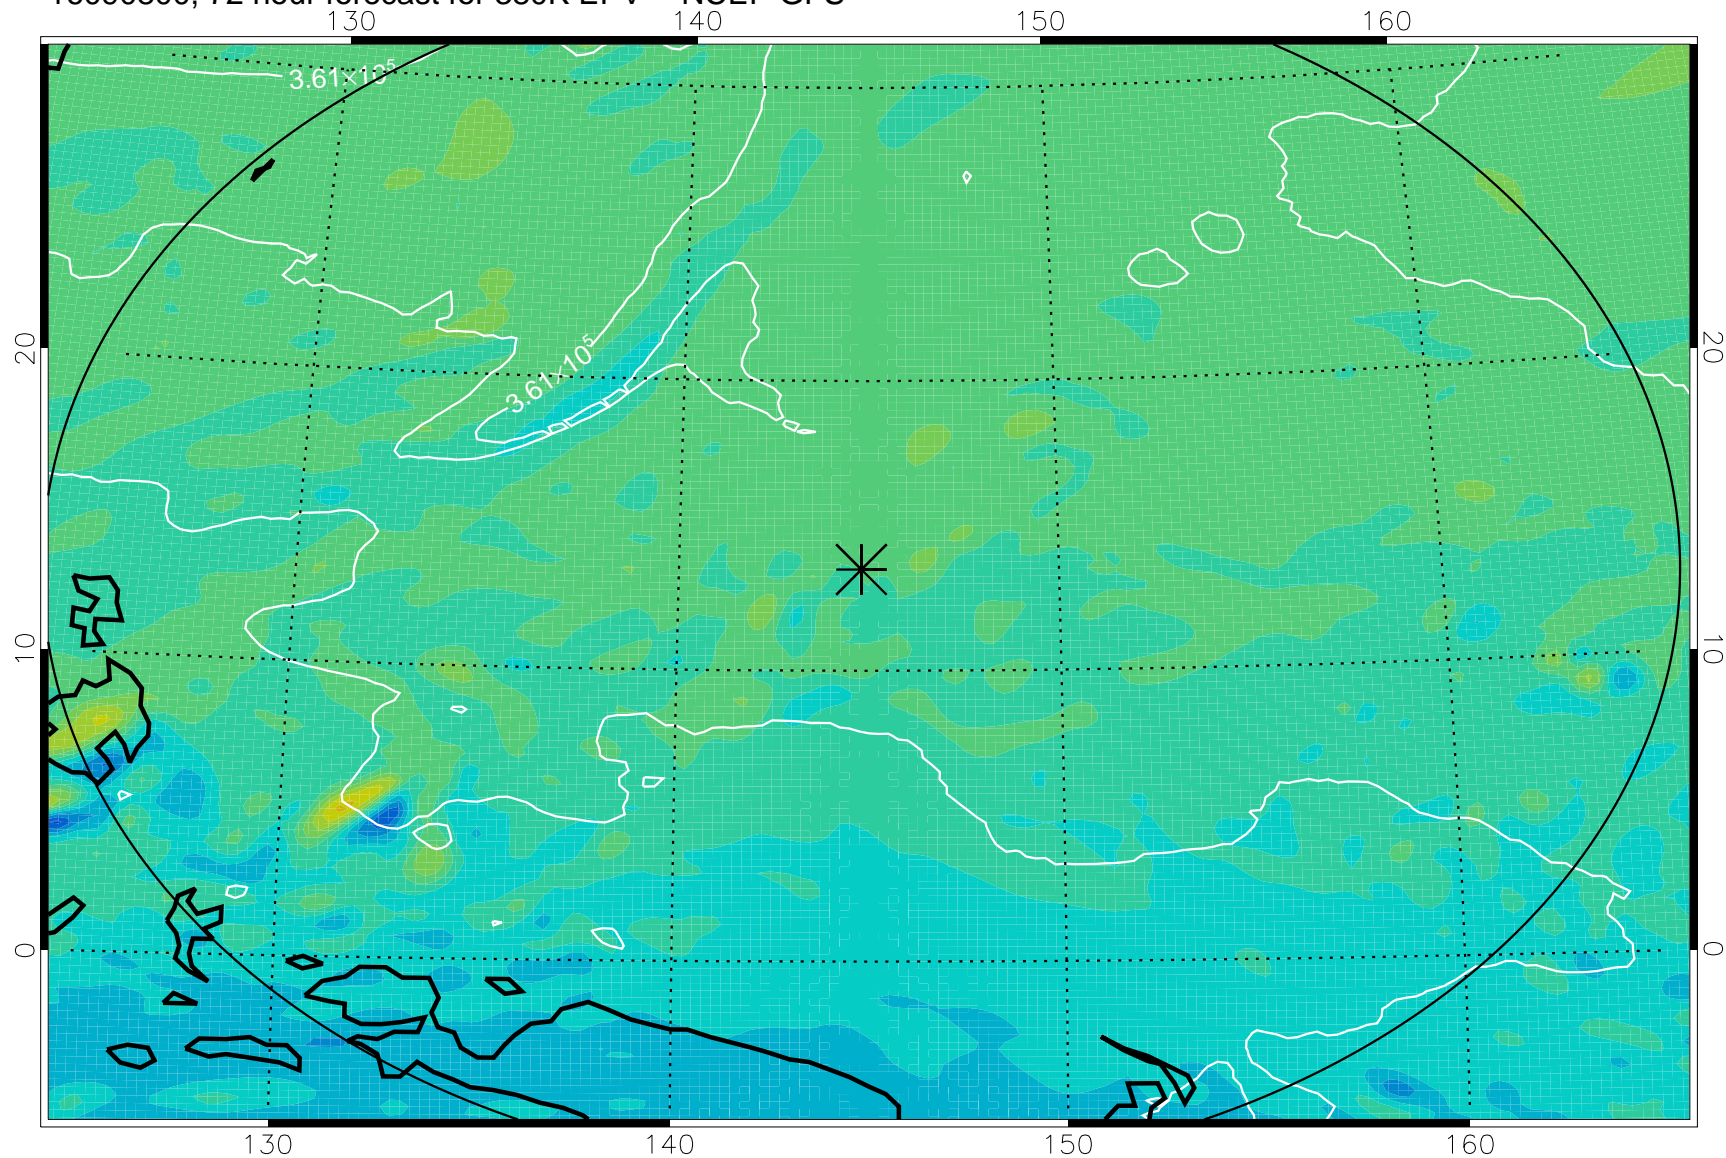

380K Montgomery Streamfunction, white

Range ring of 2304 km

16090700, 48 hour forecast for 380K EPV -- NCEP GFS

380K Montgomery Streamfunction, white

Range ring of 2304 km

16090706, 54 hour forecast for 380K EPV -- NCEP GFS

380K Montgomery Streamfunction, white

Range ring of 2304 km

16090712, 60 hour forecast for 380K EPV -- NCEP GFS

380K Montgomery Streamfunction, white

Range ring of 2304 km

16090718, 66 hour forecast for 380K EPV -- NCEP GFS

380K Montgomery Streamfunction, white

Range ring of 2304 km

16090800, 72 hour forecast for 380K EPV -- NCEP GFS

380K Montgomery Streamfunction, white

Range ring of 2304 km

16090806, 78 hour forecast for 380K EPV -- NCEP GFS

380K Montgomery Streamfunction, white

Range ring of 2304 km

16090812, 84 hour forecast for 380K EPV -- NCEP GFS

380K Montgomery Streamfunction, white

Range ring of 2304 km

16090818, 90 hour forecast for 380K EPV -- NCEP GFS