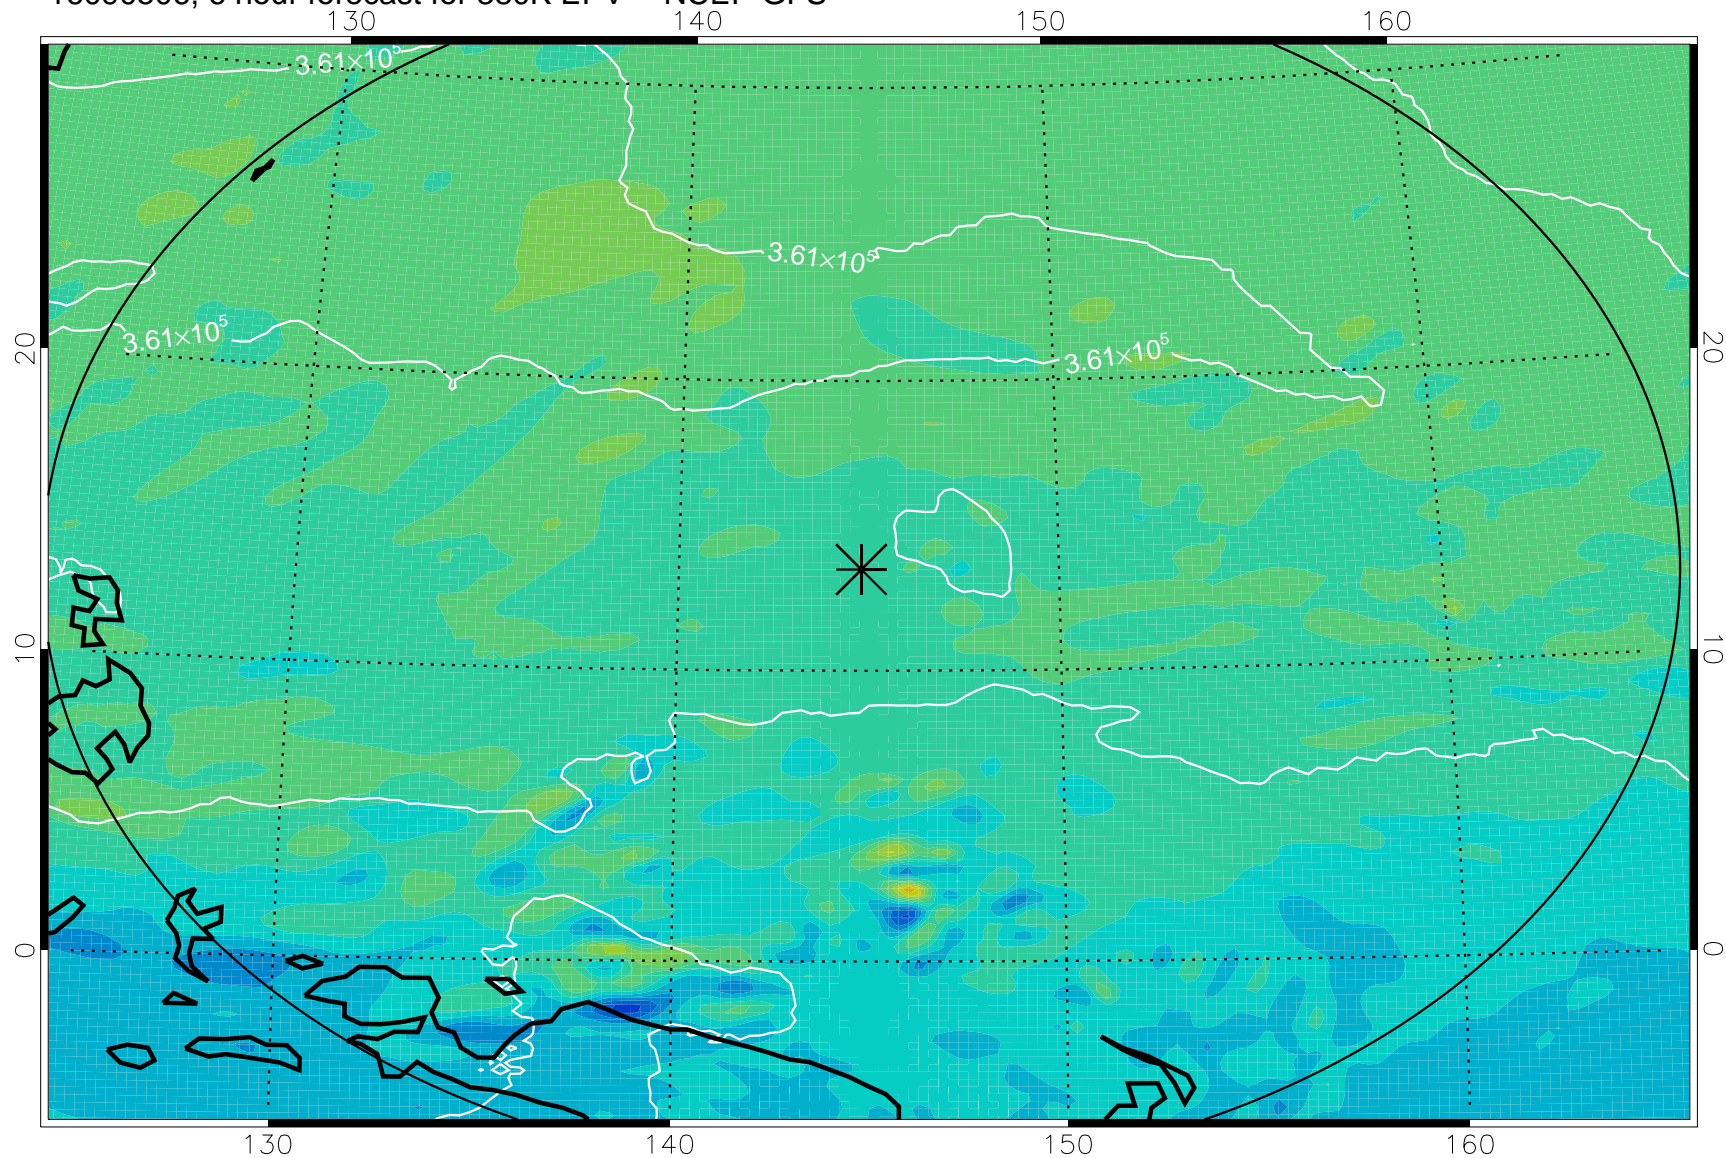

16090506, 6 hour forecast for 380K EPV -- NCEP GFS

380K Montgomery Streamfunction, white

Range ring of 2304 km

16090512, 12 hour forecast for 380K EPV -- NCEP GFS

16090518, 18 hour forecast for 380K EPV -- NCEP GFS

380K Montgomery Streamfunction, white

Range ring of 2304 km

16090600, 24 hour forecast for 380K EPV -- NCEP GFS

380K Montgomery Streamfunction, white

Range ring of 2304 km

16090606, 30 hour forecast for 380K EPV -- NCEP GFS

380K Montgomery Streamfunction, white

Range ring of 2304 km

16090612, 36 hour forecast for 380K EPV -- NCEP GFS

380K Montgomery Streamfunction, white

Range ring of 2304 km

16090618, 42 hour forecast for 380K EPV -- NCEP GFS

380K Montgomery Streamfunction, white

Range ring of 2304 km

16090700, 48 hour forecast for 380K EPV -- NCEP GFS

380K Montgomery Streamfunction, white

Range ring of 2304 km

16090706, 54 hour forecast for 380K EPV -- NCEP GFS