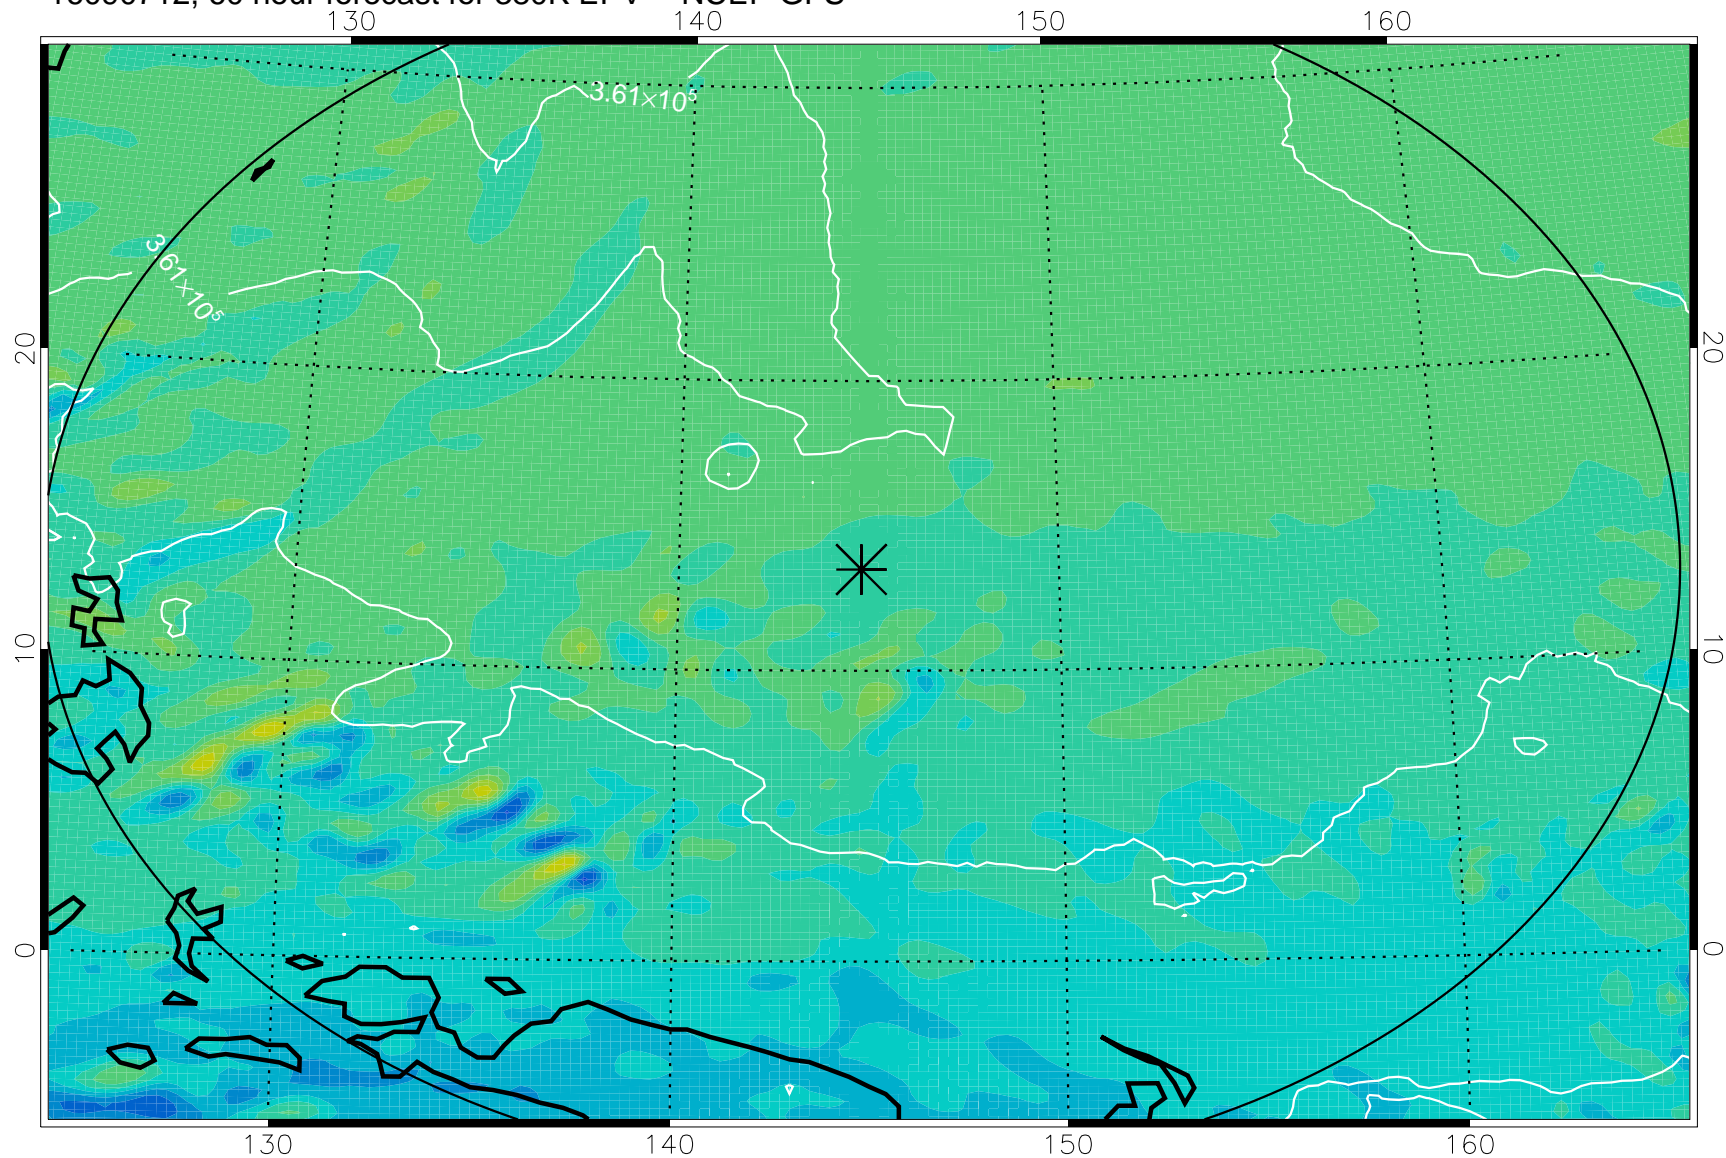

380K Montgomery Streamfunction, white

Range ring of 2304 km

16090612, 36 hour forecast for 380K EPV -- NCEP GFS

380K Montgomery Streamfunction, white

Range ring of 2304 km

16090618, 42 hour forecast for 380K EPV -- NCEP GFS

380K Montgomery Streamfunction, white

Range ring of 2304 km

16090700, 48 hour forecast for 380K EPV -- NCEP GFS

380K Montgomery Streamfunction, white

Range ring of 2304 km

16090706, 54 hour forecast for 380K EPV -- NCEP GFS

380K Montgomery Streamfunction, white

Range ring of 2304 km

16090712, 60 hour forecast for 380K EPV -- NCEP GFS

380K Montgomery Streamfunction, white

Range ring of 2304 km

16090718, 66 hour forecast for 380K EPV -- NCEP GFS

380K Montgomery Streamfunction, white

Range ring of 2304 km

16090800, 72 hour forecast for 380K EPV -- NCEP GFS

380K Montgomery Streamfunction, white

Range ring of 2304 km

16090806, 78 hour forecast for 380K EPV -- NCEP GFS