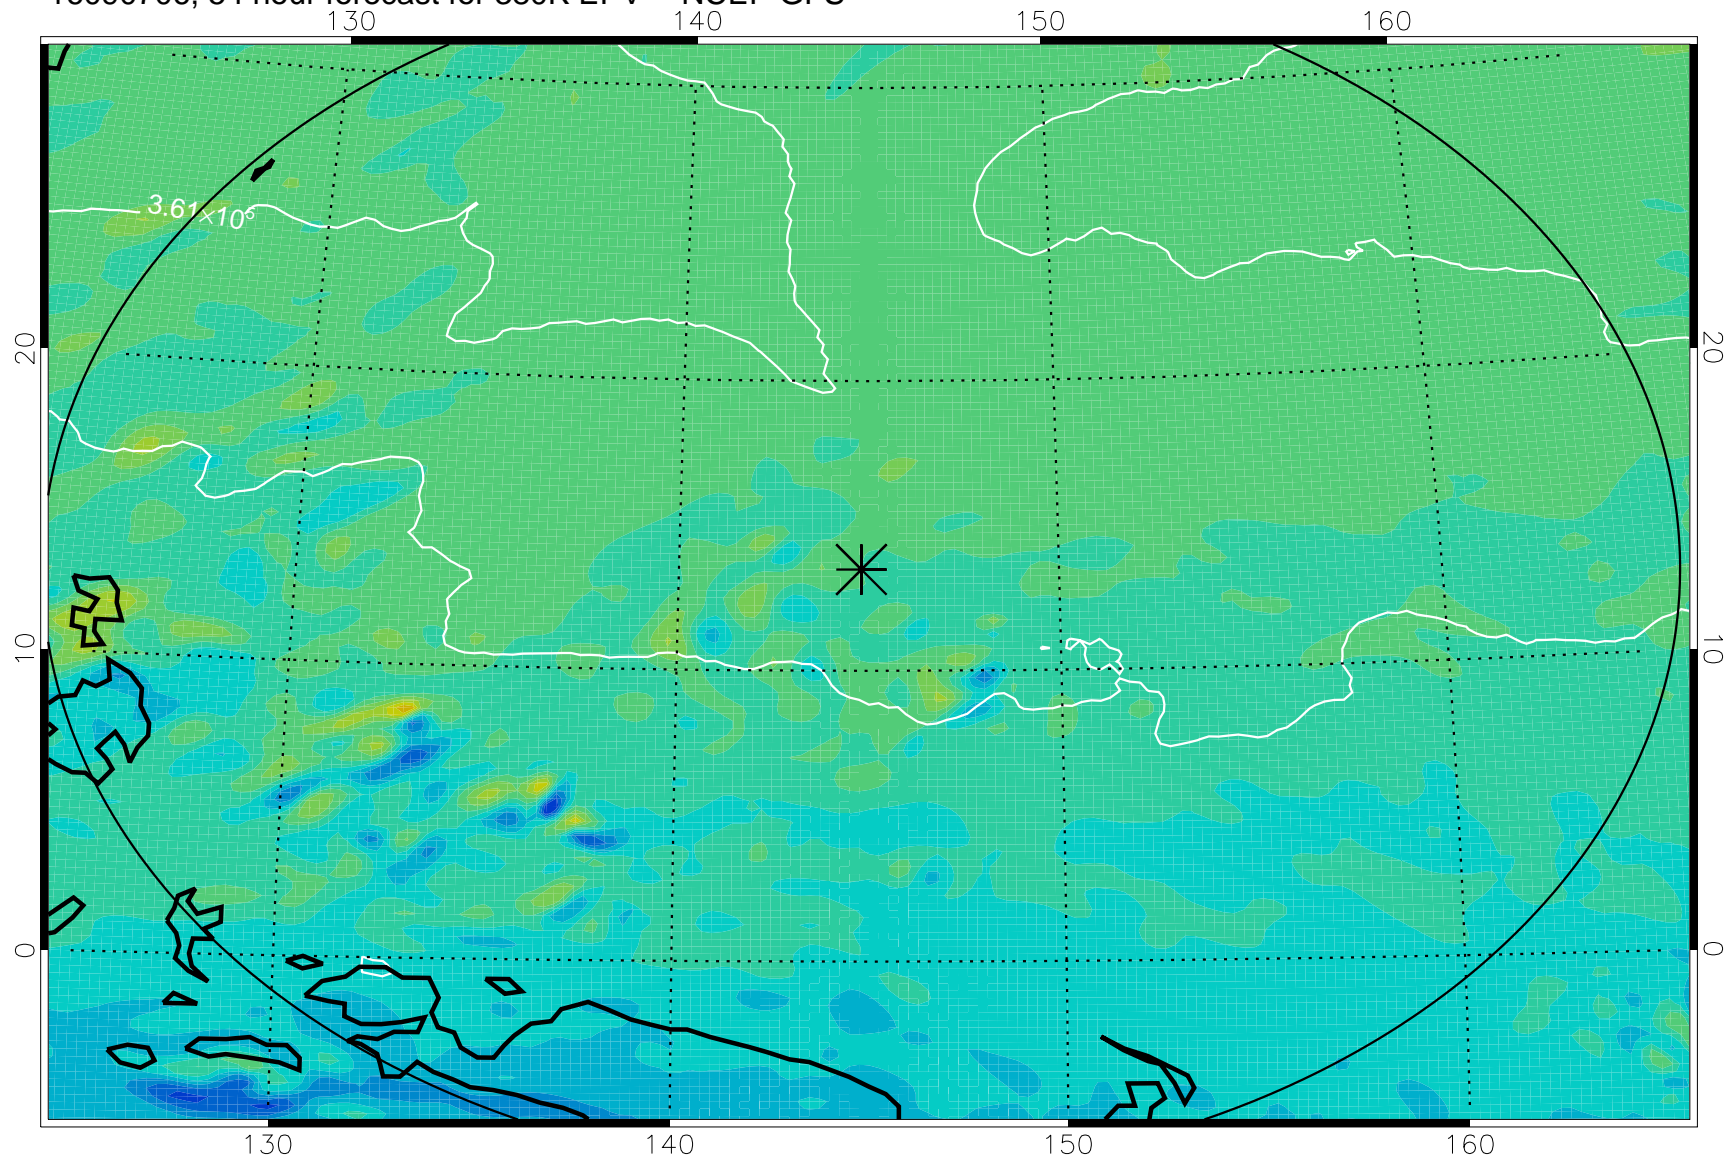

380K Montgomery Streamfunction, white

Range ring of 2304 km

16090612, 36 hour forecast for 380K EPV -- NCEP GFS

380K Montgomery Streamfunction, white

Range ring of 2304 km

16090618, 42 hour forecast for 380K EPV -- NCEP GFS

380K Montgomery Streamfunction, white

Range ring of 2304 km

16090700, 48 hour forecast for 380K EPV -- NCEP GFS

380K Montgomery Streamfunction, white

Range ring of 2304 km

16090706, 54 hour forecast for 380K EPV -- NCEP GFS

380K Montgomery Streamfunction, white

Range ring of 2304 km

16090712, 60 hour forecast for 380K EPV -- NCEP GFS

380K Montgomery Streamfunction, white

Range ring of 2304 km

16090718, 66 hour forecast for 380K EPV -- NCEP GFS

380K Montgomery Streamfunction, white

Range ring of 2304 km

16090800, 72 hour forecast for 380K EPV -- NCEP GFS

380K Montgomery Streamfunction, white

Range ring of 2304 km

16090806, 78 hour forecast for 380K EPV -- NCEP GFS