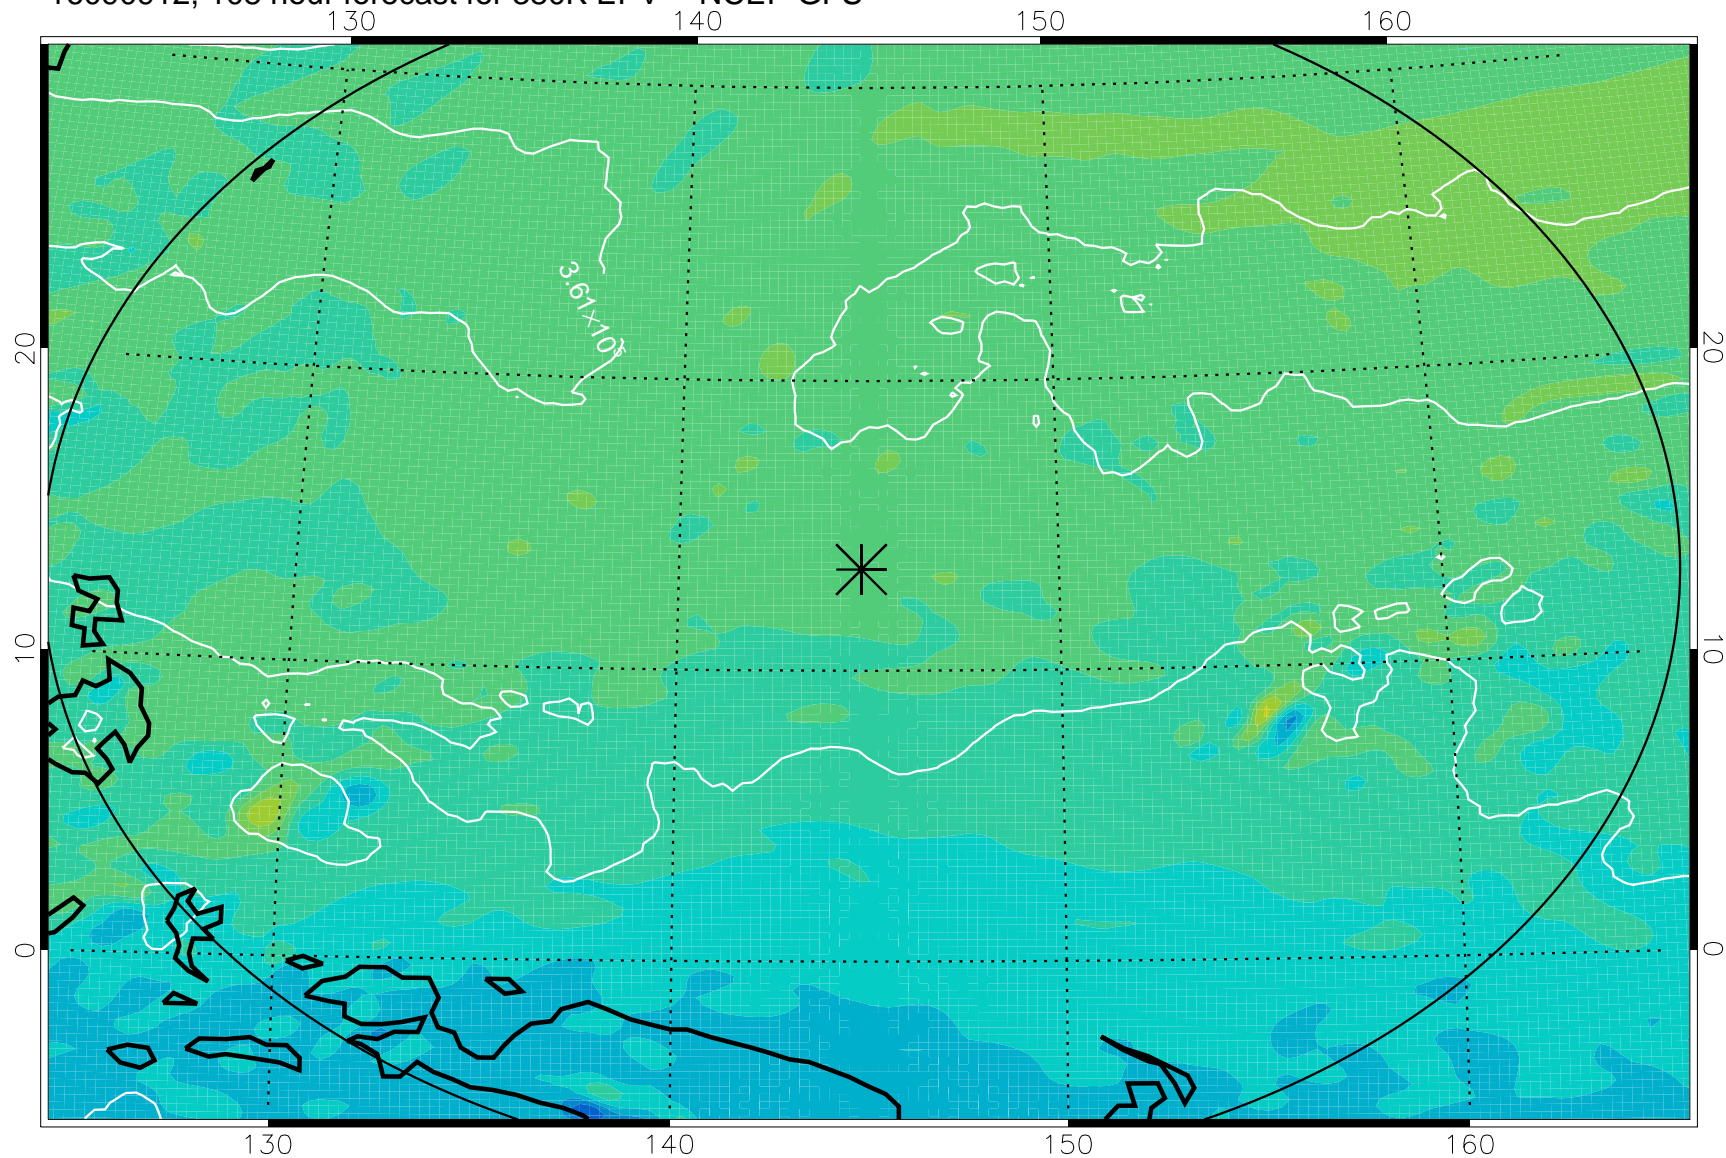

380K Montgomery Streamfunction, white

Range ring of 2304 km

16090812, 84 hour forecast for 380K EPV -- NCEP GFS

380K Montgomery Streamfunction, white

Range ring of 2304 km

16090818, 90 hour forecast for 380K EPV -- NCEP GFS

380K Montgomery Streamfunction, white

Range ring of 2304 km

16090900, 96 hour forecast for 380K EPV -- NCEP GFS

380K Montgomery Streamfunction, white

Range ring of 2304 km

16090906, 102 hour forecast for 380K EPV -- NCEP GFS

380K Montgomery Streamfunction, white

Range ring of 2304 km

16090912, 108 hour forecast for 380K EPV -- NCEP GFS

380K Montgomery Streamfunction, white

Range ring of 2304 km

16090918, 114 hour forecast for 380K EPV -- NCEP GFS

380K Montgomery Streamfunction, white

Range ring of 2304 km

16091000, 120 hour forecast for 380K EPV -- NCEP GFS

380K Montgomery Streamfunction, white

Range ring of 2304 km