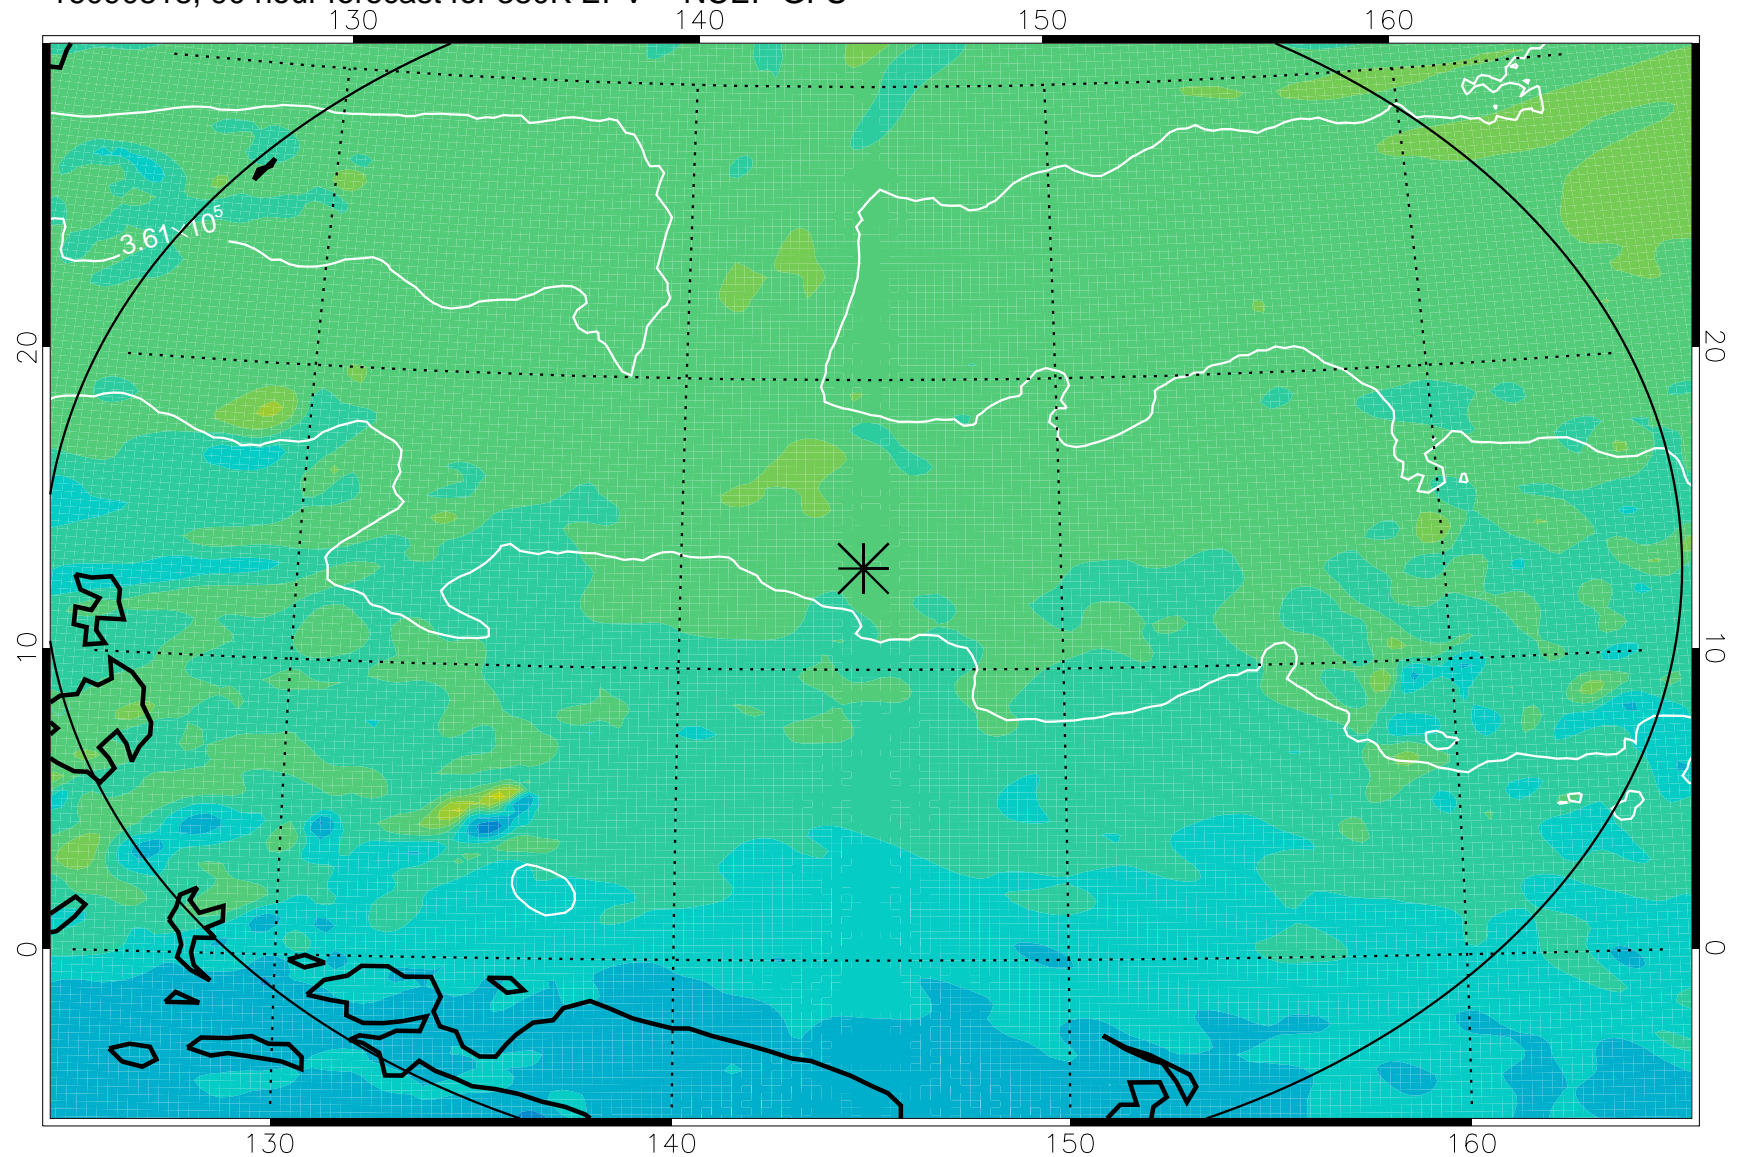

380K Montgomery Streamfunction, white

Range ring of 2304 km

16090800, 72 hour forecast for 380K EPV -- NCEP GFS

380K Montgomery Streamfunction, white

Range ring of 2304 km

16090806, 78 hour forecast for 380K EPV -- NCEP GFS

380K Montgomery Streamfunction, white

Range ring of 2304 km

16090812, 84 hour forecast for 380K EPV -- NCEP GFS

380K Montgomery Streamfunction, white

Range ring of 2304 km

16090818, 90 hour forecast for 380K EPV -- NCEP GFS

380K Montgomery Streamfunction, white

Range ring of 2304 km

16090900, 96 hour forecast for 380K EPV -- NCEP GFS

380K Montgomery Streamfunction, white

Range ring of 2304 km

16090906, 102 hour forecast for 380K EPV -- NCEP GFS

380K Montgomery Streamfunction, white

Range ring of 2304 km

16090912, 108 hour forecast for 380K EPV -- NCEP GFS

380K Montgomery Streamfunction, white

Range ring of 2304 km

16090918, 114 hour forecast for 380K EPV -- NCEP GFS