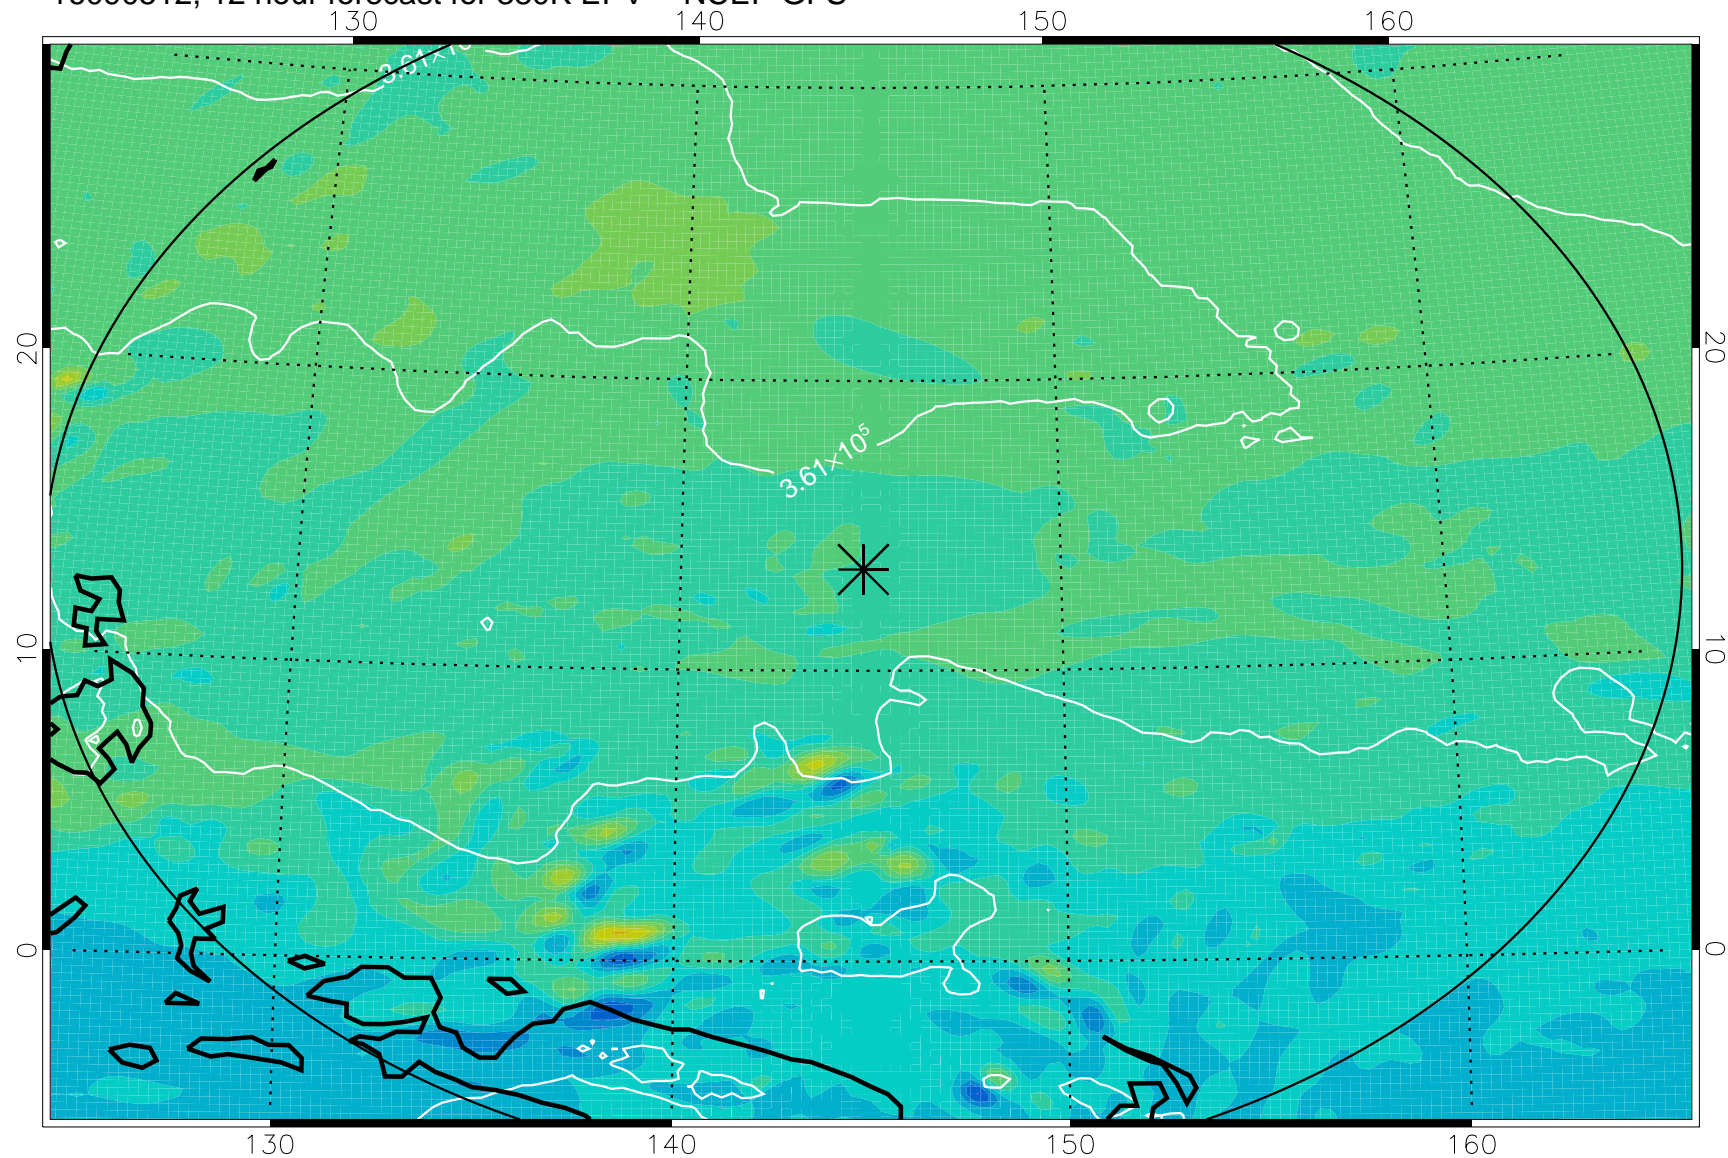

16090506, 6 hour forecast for 380K EPV -- NCEP GFS

380K Montgomery Streamfunction, white

Range ring of 2304 km

16090512, 12 hour forecast for 380K EPV -- NCEP GFS

16090518, 18 hour forecast for 380K EPV -- NCEP GFS

380K Montgomery Streamfunction, white

Range ring of 2304 km

16090600, 24 hour forecast for 380K EPV -- NCEP GFS

380K Montgomery Streamfunction, white

Range ring of 2304 km

16090606, 30 hour forecast for 380K EPV -- NCEP GFS

380K Montgomery Streamfunction, white

Range ring of 2304 km

16090612, 36 hour forecast for 380K EPV -- NCEP GFS

380K Montgomery Streamfunction, white

Range ring of 2304 km

16090618, 42 hour forecast for 380K EPV -- NCEP GFS

380K Montgomery Streamfunction, white

Range ring of 2304 km

16090700, 48 hour forecast for 380K EPV -- NCEP GFS

380K Montgomery Streamfunction, white

Range ring of 2304 km

16090706, 54 hour forecast for 380K EPV -- NCEP GFS