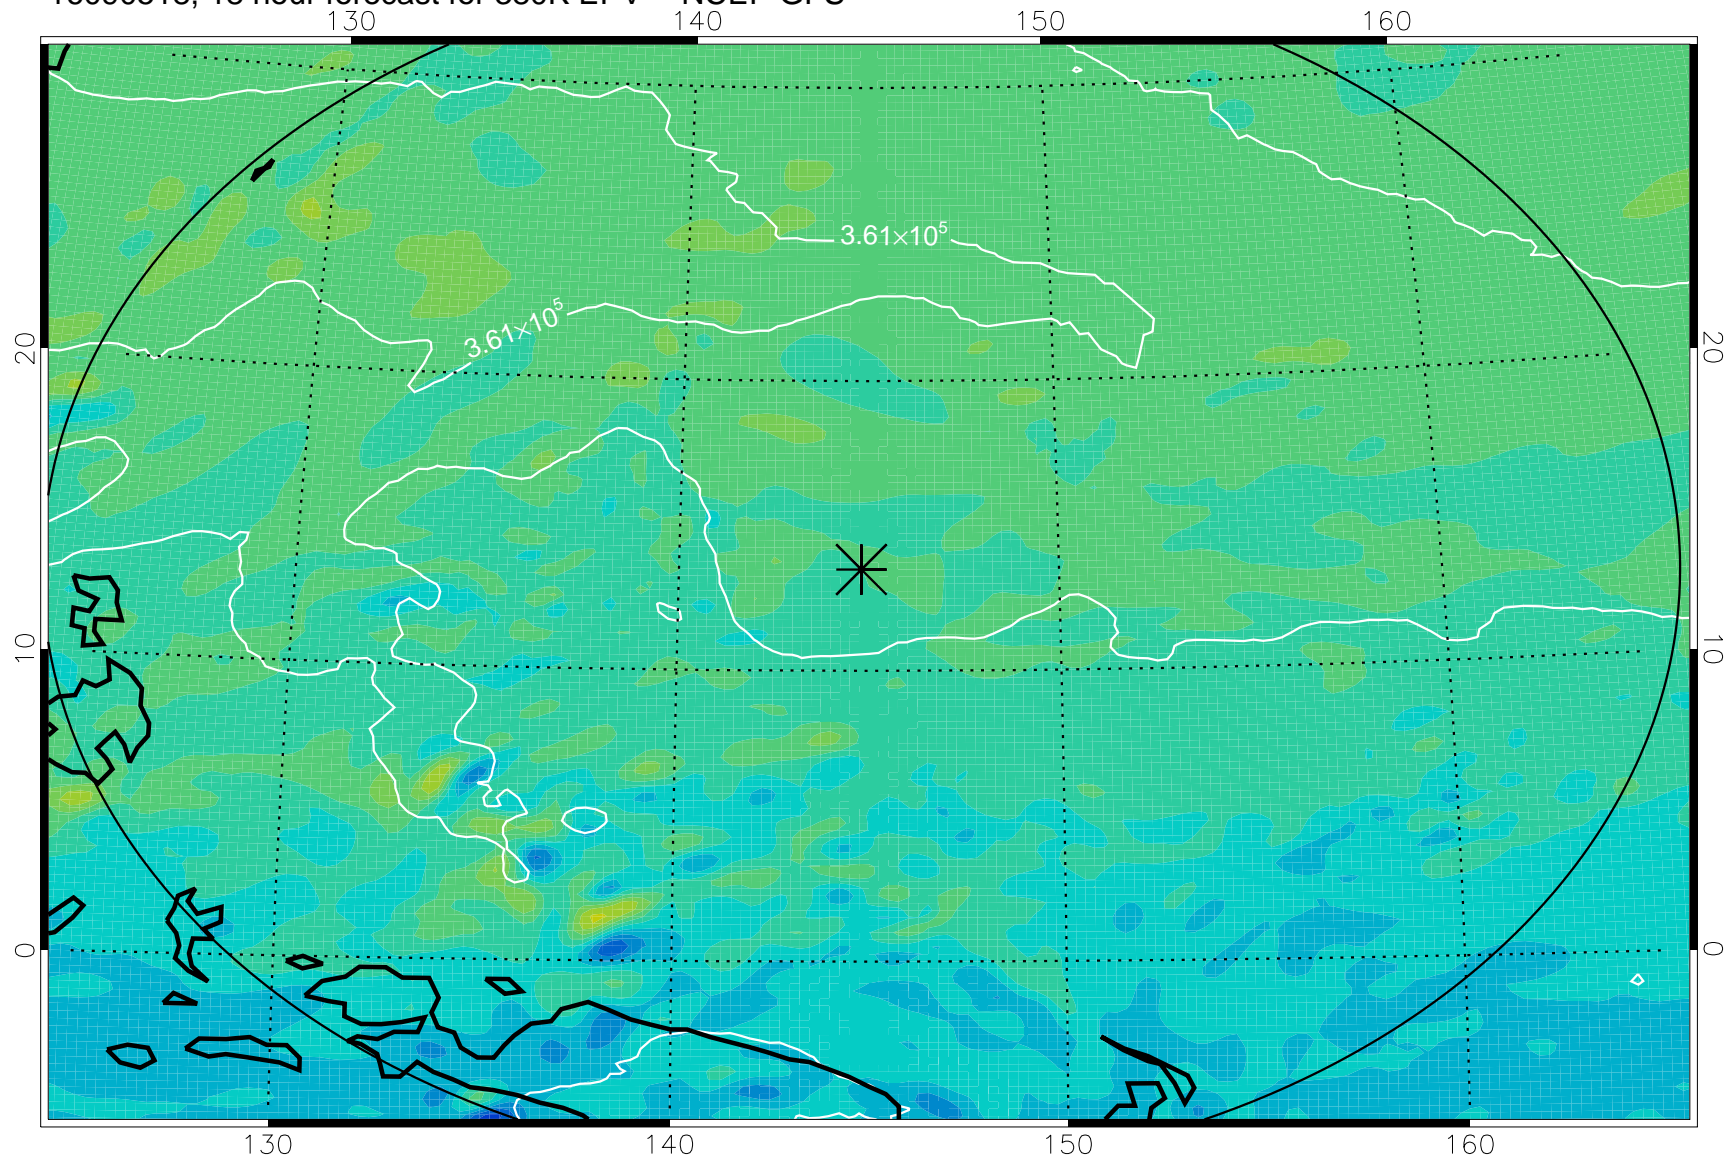

16090506, 6 hour forecast for 380K EPV -- NCEP GFS

380K Montgomery Streamfunction, white

Range ring of 2304 km

16090512, 12 hour forecast for 380K EPV -- NCEP GFS

16090518, 18 hour forecast for 380K EPV -- NCEP GFS

380K Montgomery Streamfunction, white

Range ring of 2304 km

16090600, 24 hour forecast for 380K EPV -- NCEP GFS

380K Montgomery Streamfunction, white

Range ring of 2304 km

16090606, 30 hour forecast for 380K EPV -- NCEP GFS

380K Montgomery Streamfunction, white

Range ring of 2304 km

16090612, 36 hour forecast for 380K EPV -- NCEP GFS

380K Montgomery Streamfunction, white

Range ring of 2304 km

16090618, 42 hour forecast for 380K EPV -- NCEP GFS

380K Montgomery Streamfunction, white

Range ring of 2304 km

16090800, 72 hour forecast for 380K EPV -- NCEP GFS

380K Montgomery Streamfunction, white

Range ring of 2304 km

16090806, 78 hour forecast for 380K EPV -- NCEP GFS