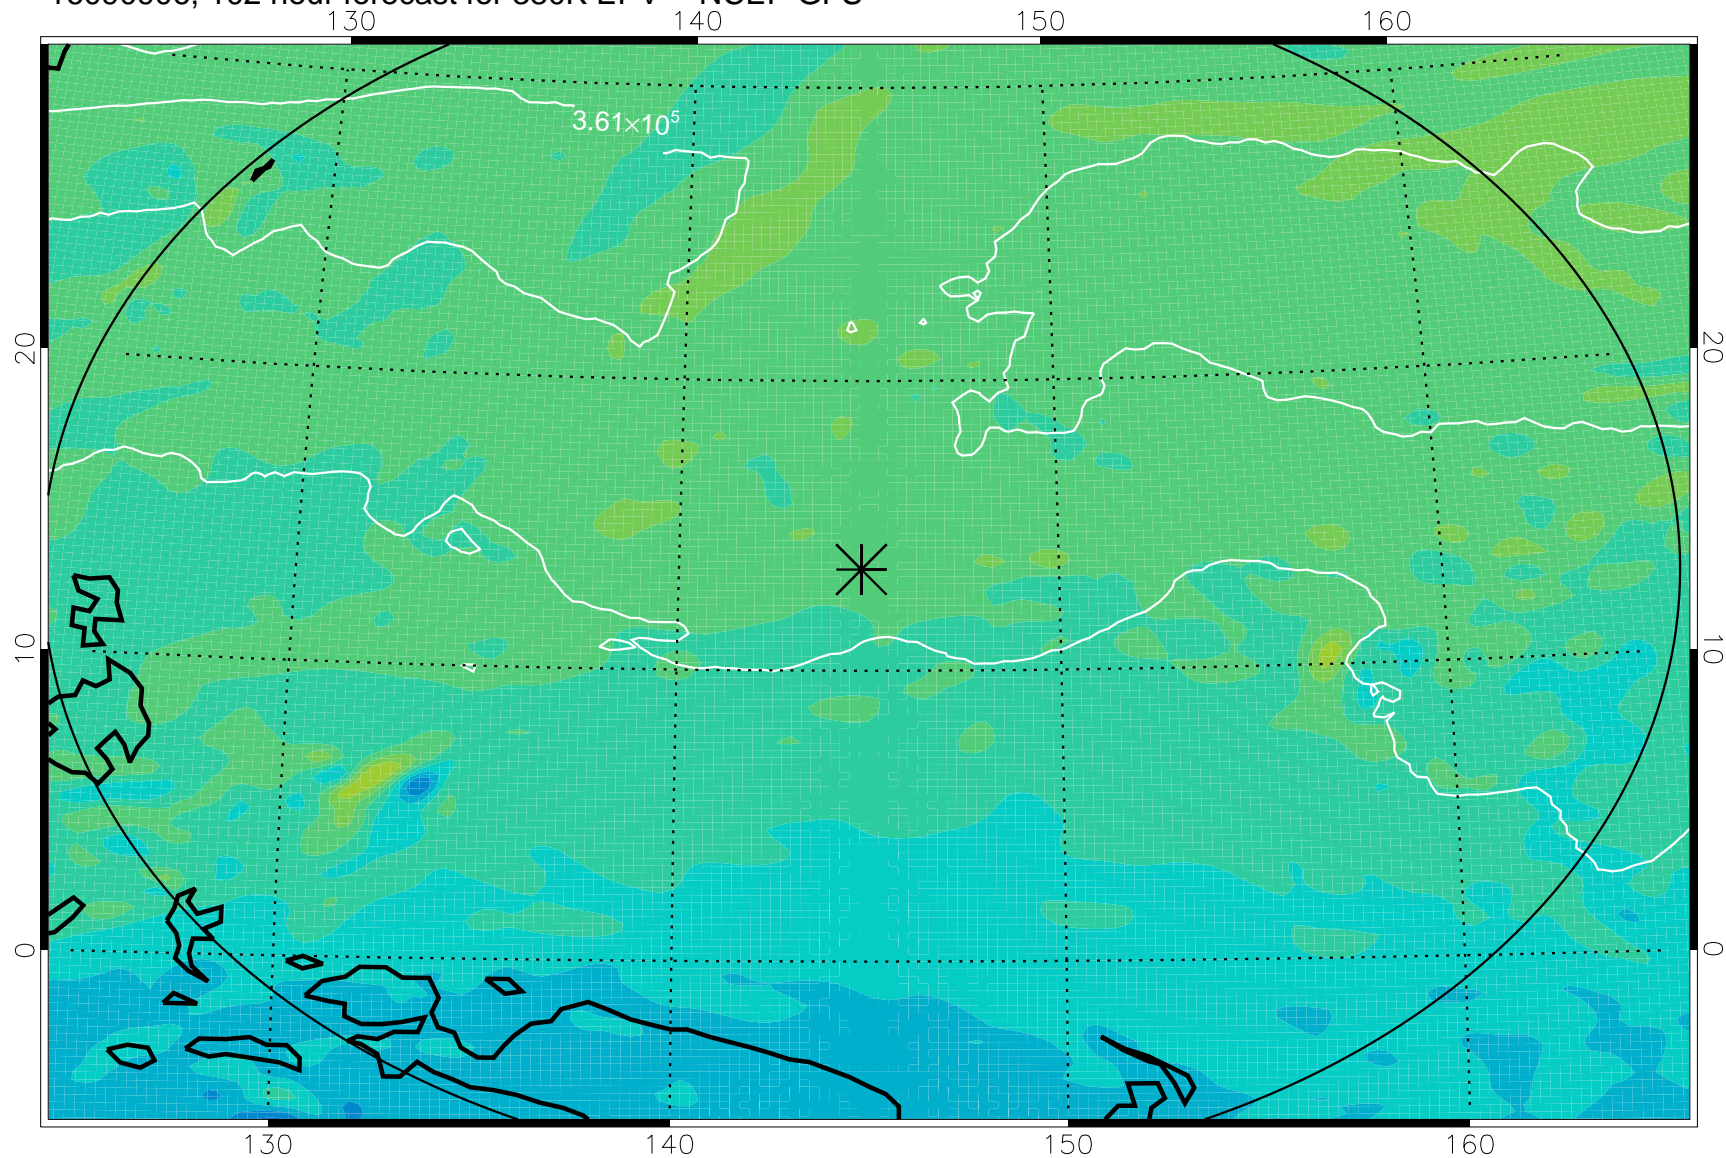

380K Montgomery Streamfunction, white

Range ring of 2304 km

16090812, 84 hour forecast for 380K EPV -- NCEP GFS

380K Montgomery Streamfunction, white

Range ring of 2304 km

16090818, 90 hour forecast for 380K EPV -- NCEP GFS

380K Montgomery Streamfunction, white

Range ring of 2304 km

16090900, 96 hour forecast for 380K EPV -- NCEP GFS

380K Montgomery Streamfunction, white

Range ring of 2304 km

16090906, 102 hour forecast for 380K EPV -- NCEP GFS

380K Montgomery Streamfunction, white

Range ring of 2304 km

16090912, 108 hour forecast for 380K EPV -- NCEP GFS

380K Montgomery Streamfunction, white

Range ring of 2304 km

16090918, 114 hour forecast for 380K EPV -- NCEP GFS

380K Montgomery Streamfunction, white

Range ring of 2304 km

16091000, 120 hour forecast for 380K EPV -- NCEP GFS

380K Montgomery Streamfunction, white

Range ring of 2304 km