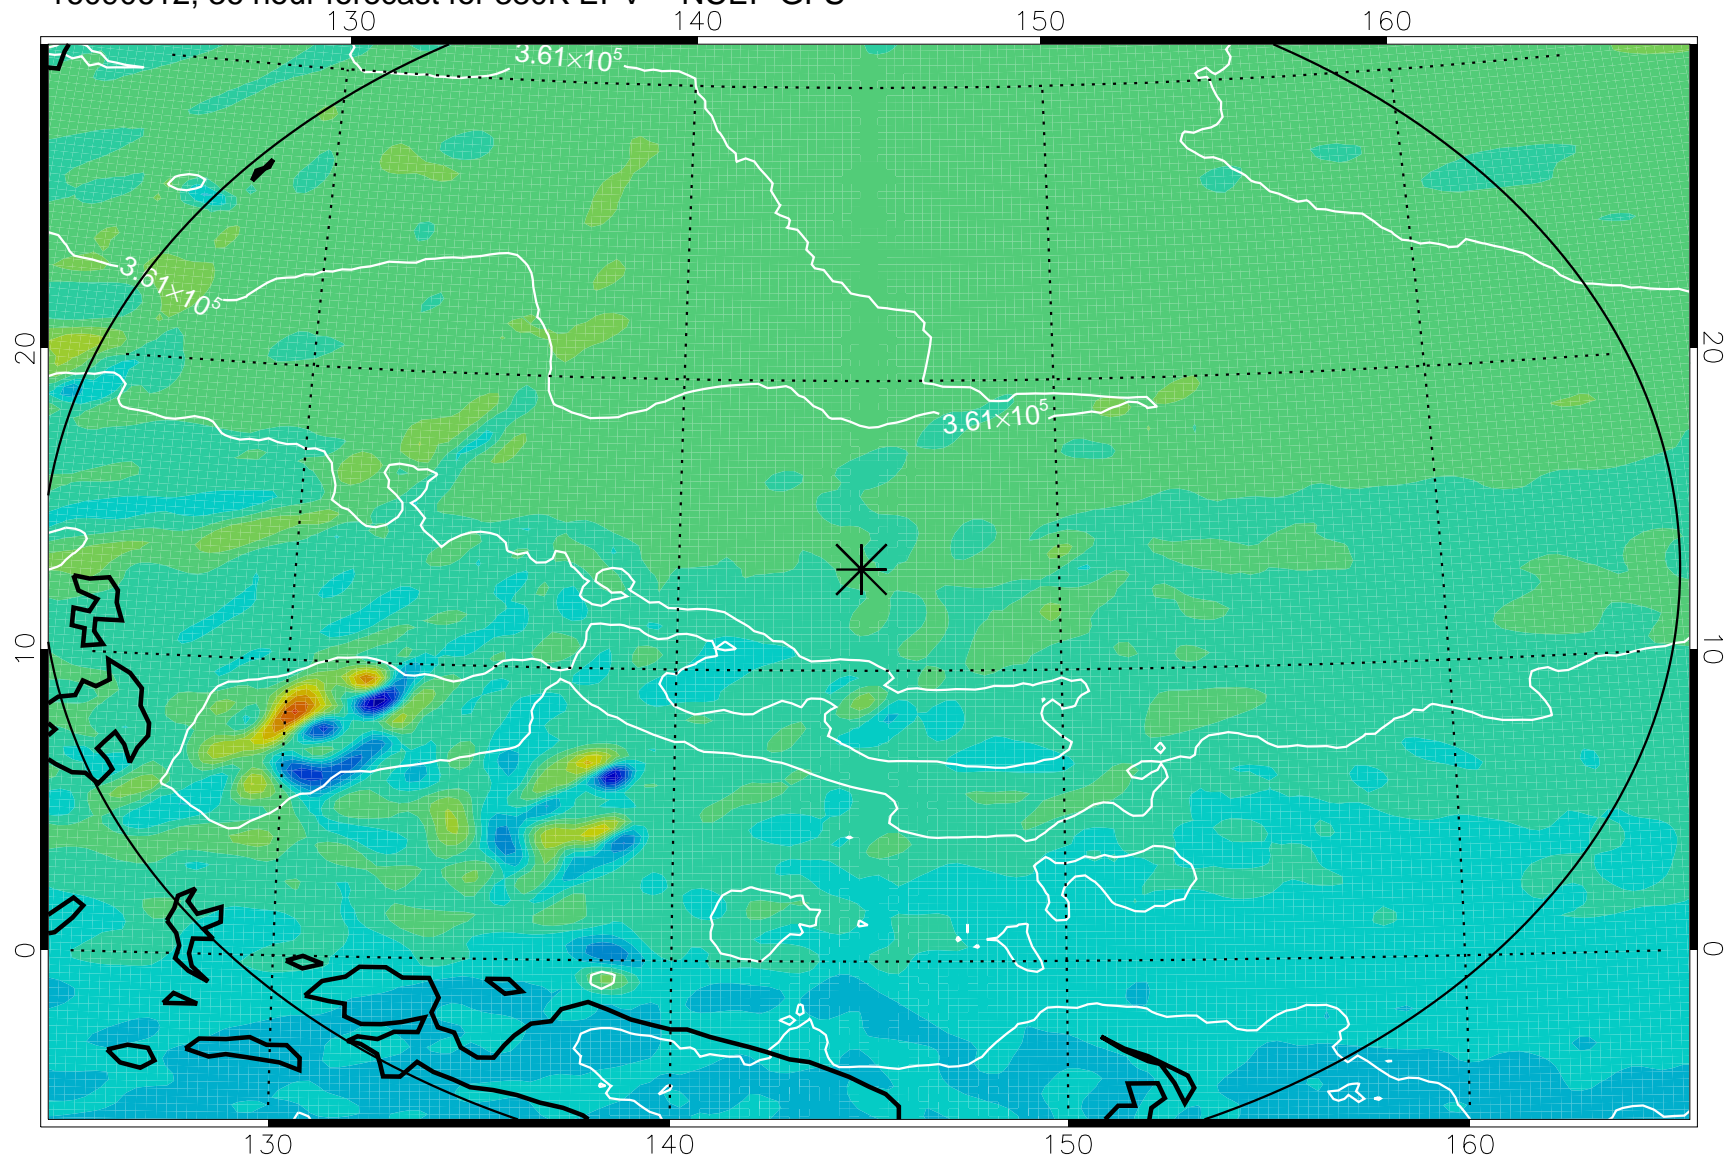

16090506, 6 hour forecast for 380K EPV -- NCEP GFS

380K Montgomery Streamfunction, white

Range ring of 2304 km

16090512, 12 hour forecast for 380K EPV -- NCEP GFS

16090518, 18 hour forecast for 380K EPV -- NCEP GFS

380K Montgomery Streamfunction, white

Range ring of 2304 km

16090600, 24 hour forecast for 380K EPV -- NCEP GFS

380K Montgomery Streamfunction, white

Range ring of 2304 km

16090606, 30 hour forecast for 380K EPV -- NCEP GFS

380K Montgomery Streamfunction, white

Range ring of 2304 km

16090612, 36 hour forecast for 380K EPV -- NCEP GFS

380K Montgomery Streamfunction, white

Range ring of 2304 km

16090618, 42 hour forecast for 380K EPV -- NCEP GFS

380K Montgomery Streamfunction, white

Range ring of 2304 km

16090700, 48 hour forecast for 380K EPV -- NCEP GFS

380K Montgomery Streamfunction, white

Range ring of 2304 km

16090706, 54 hour forecast for 380K EPV -- NCEP GFS