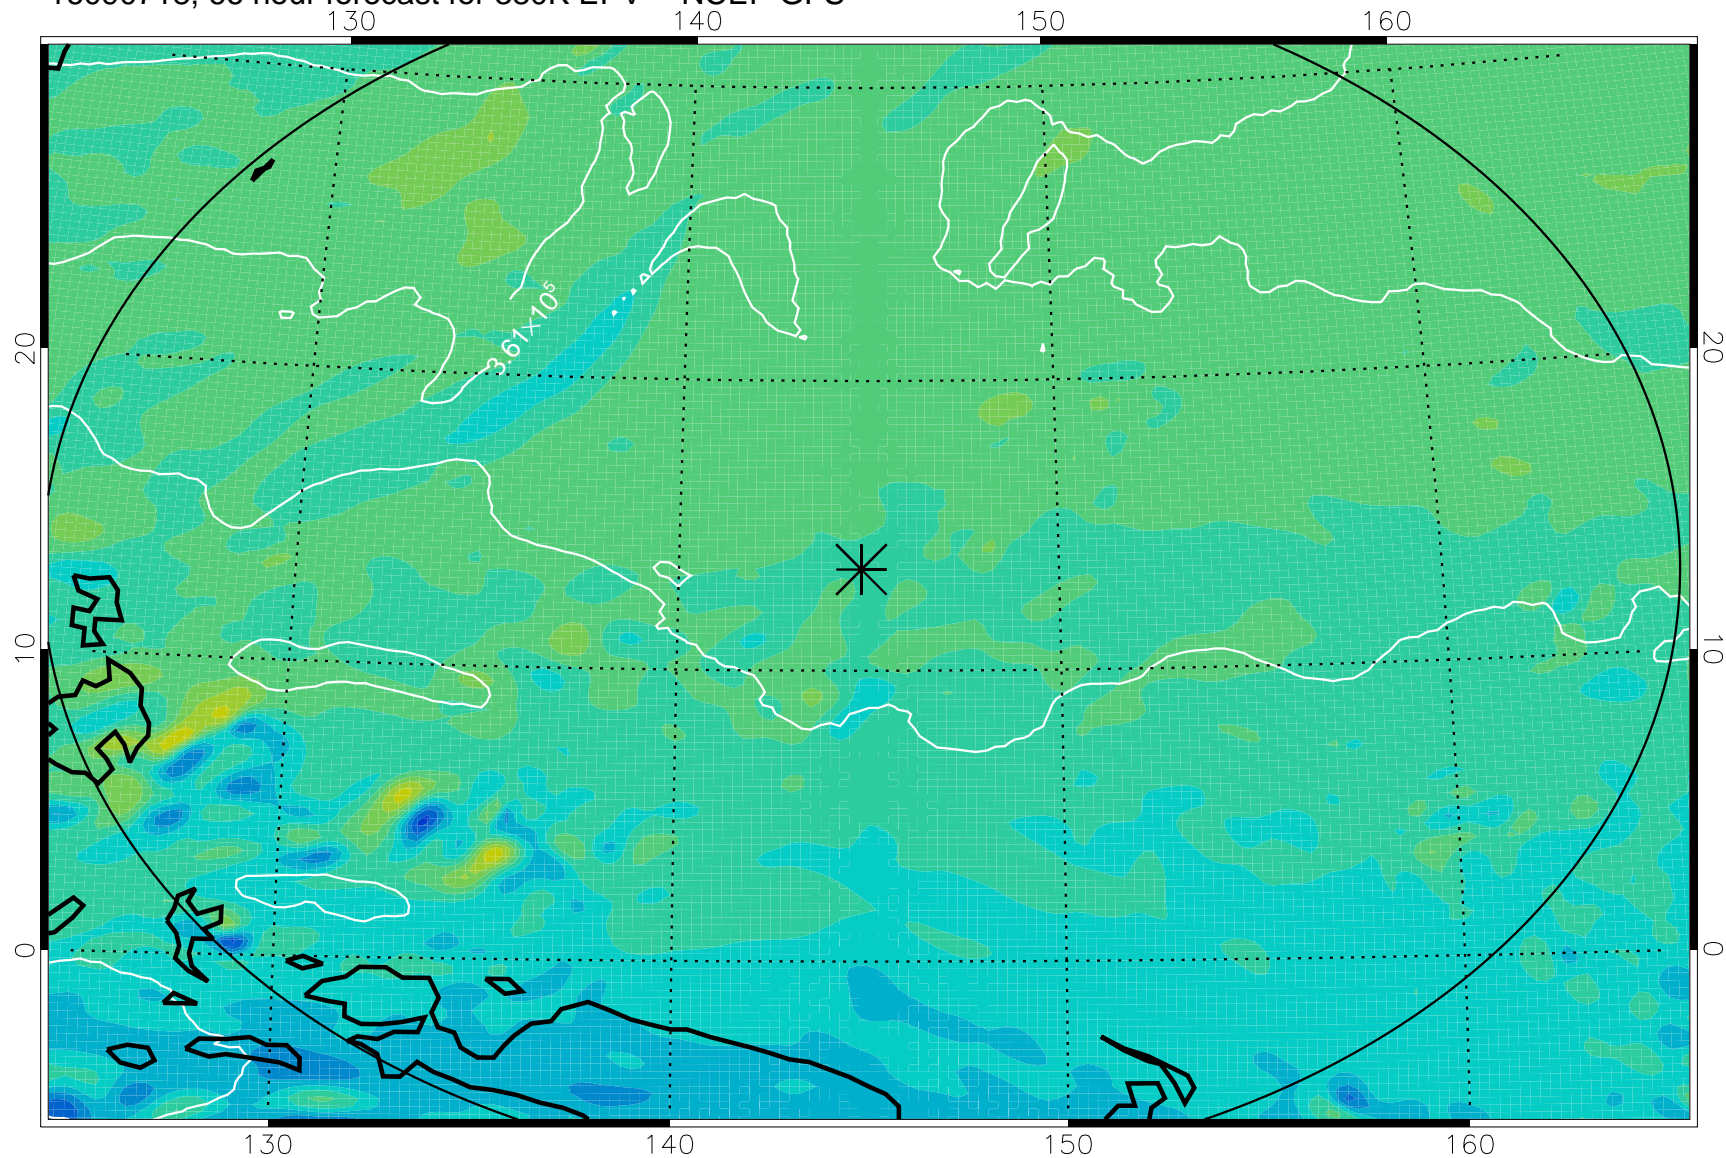

380K Montgomery Streamfunction, white

Range ring of 2304 km

16090712, 60 hour forecast for 380K EPV -- NCEP GFS

380K Montgomery Streamfunction, white

Range ring of 2304 km

16090718, 66 hour forecast for 380K EPV -- NCEP GFS

380K Montgomery Streamfunction, white

Range ring of 2304 km

16090800, 72 hour forecast for 380K EPV -- NCEP GFS

380K Montgomery Streamfunction, white

Range ring of 2304 km

16090806, 78 hour forecast for 380K EPV -- NCEP GFS

380K Montgomery Streamfunction, white

Range ring of 2304 km

16090812, 84 hour forecast for 380K EPV -- NCEP GFS

380K Montgomery Streamfunction, white

Range ring of 2304 km

16090818, 90 hour forecast for 380K EPV -- NCEP GFS

380K Montgomery Streamfunction, white

Range ring of 2304 km

16090900, 96 hour forecast for 380K EPV -- NCEP GFS

380K Montgomery Streamfunction, white

Range ring of 2304 km

16090906, 102 hour forecast for 380K EPV -- NCEP GFS