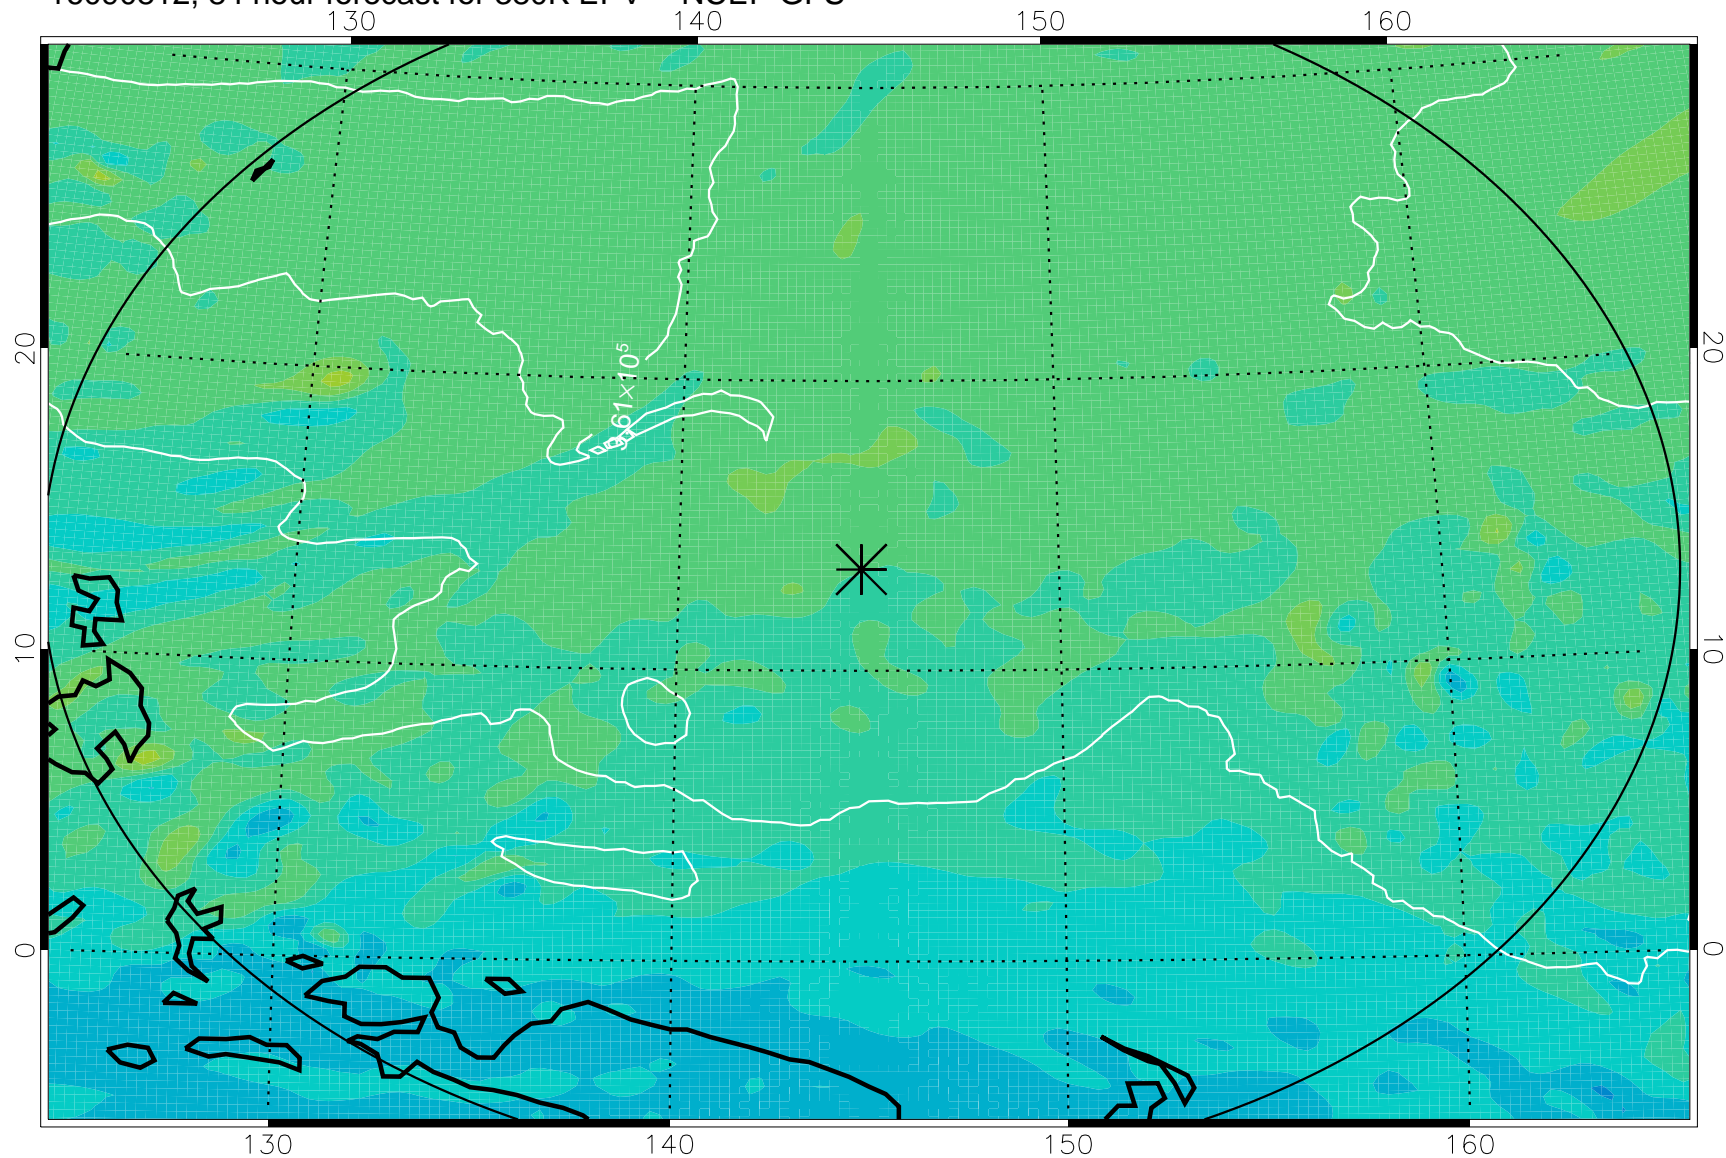

380K Montgomery Streamfunction, white

Range ring of 2304 km

16090712, 60 hour forecast for 380K EPV -- NCEP GFS

380K Montgomery Streamfunction, white

Range ring of 2304 km

16090718, 66 hour forecast for 380K EPV -- NCEP GFS

380K Montgomery Streamfunction, white

Range ring of 2304 km

16090800, 72 hour forecast for 380K EPV -- NCEP GFS

380K Montgomery Streamfunction, white

Range ring of 2304 km

16090806, 78 hour forecast for 380K EPV -- NCEP GFS

380K Montgomery Streamfunction, white

Range ring of 2304 km

16090812, 84 hour forecast for 380K EPV -- NCEP GFS

380K Montgomery Streamfunction, white

Range ring of 2304 km

16090818, 90 hour forecast for 380K EPV -- NCEP GFS

380K Montgomery Streamfunction, white

Range ring of 2304 km

16090900, 96 hour forecast for 380K EPV -- NCEP GFS

380K Montgomery Streamfunction, white

Range ring of 2304 km

16090906, 102 hour forecast for 380K EPV -- NCEP GFS