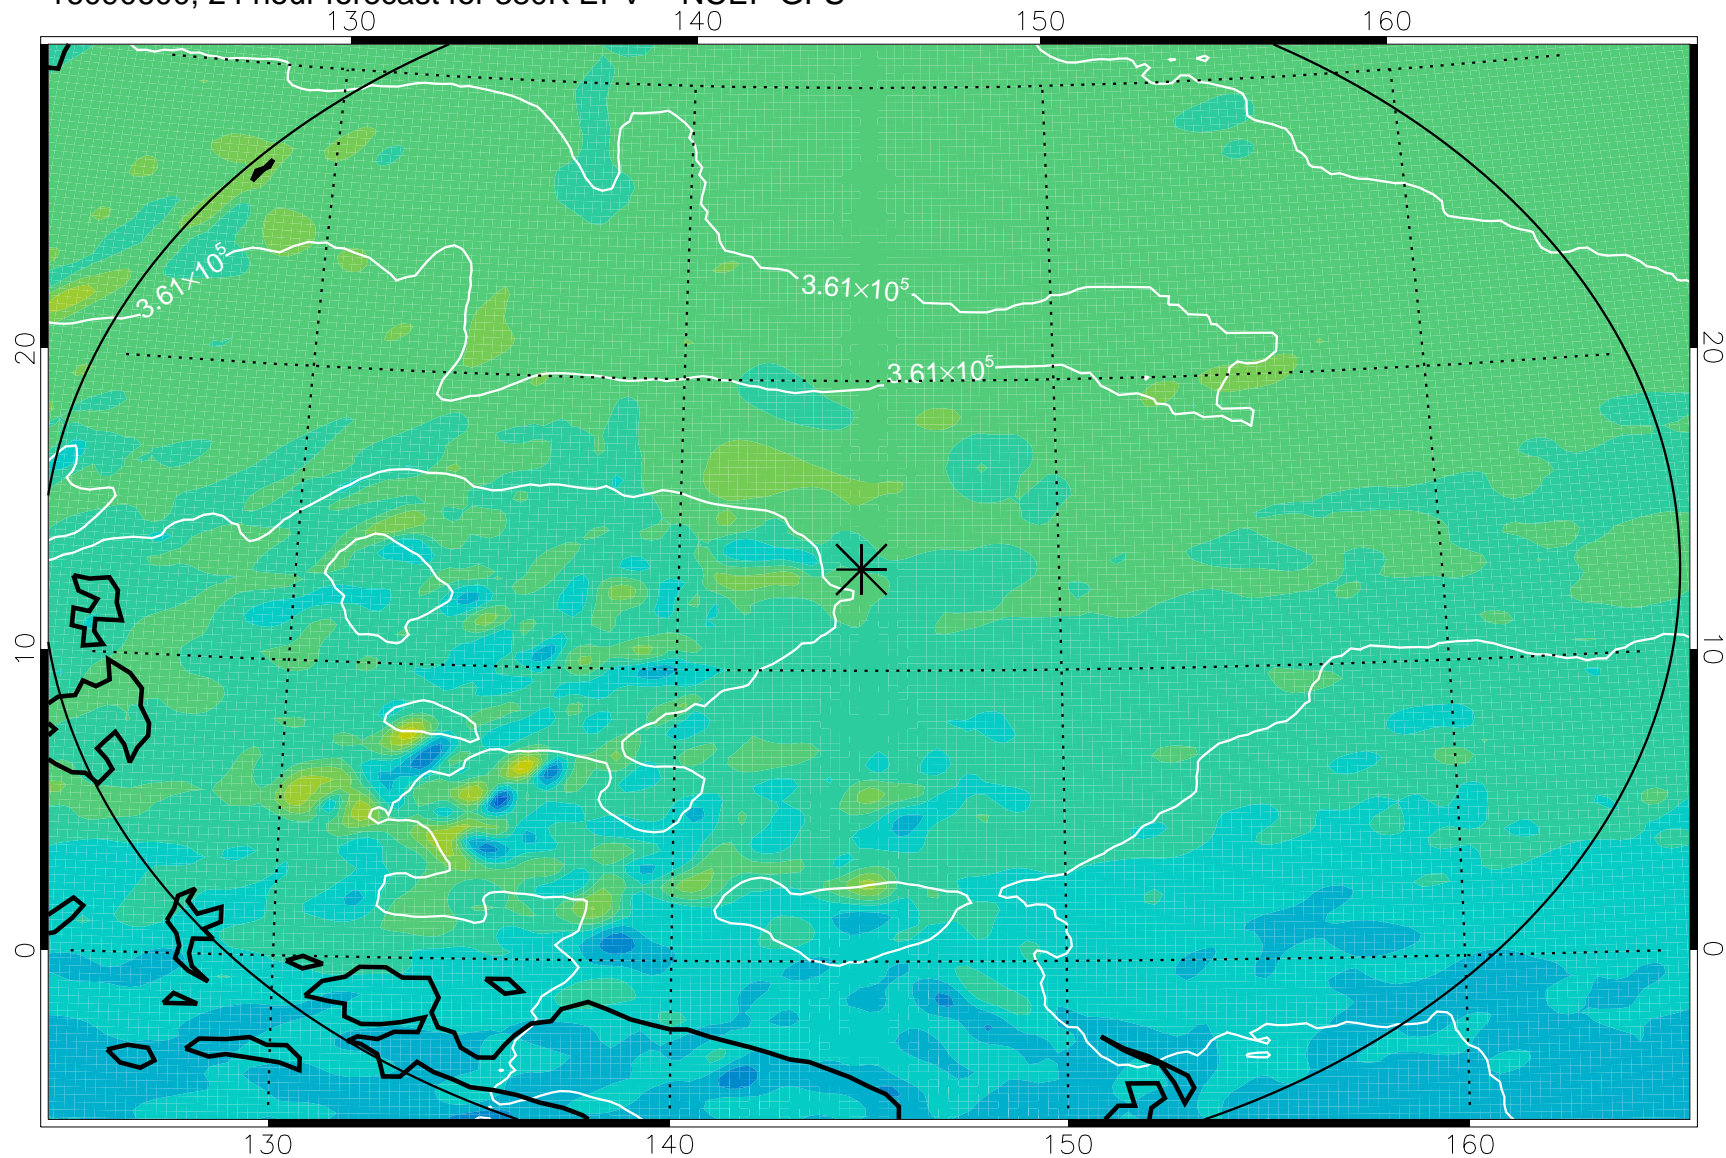

16090506, 6 hour forecast for 380K EPV -- NCEP GFS

380K Montgomery Streamfunction, white

Range ring of 2304 km

16090512, 12 hour forecast for 380K EPV -- NCEP GFS

16090518, 18 hour forecast for 380K EPV -- NCEP GFS

380K Montgomery Streamfunction, white

Range ring of 2304 km

16090600, 24 hour forecast for 380K EPV -- NCEP GFS

380K Montgomery Streamfunction, white

Range ring of 2304 km

16090606, 30 hour forecast for 380K EPV -- NCEP GFS

380K Montgomery Streamfunction, white

Range ring of 2304 km

16090612, 36 hour forecast for 380K EPV -- NCEP GFS

380K Montgomery Streamfunction, white

Range ring of 2304 km

16090618, 42 hour forecast for 380K EPV -- NCEP GFS

380K Montgomery Streamfunction, white

Range ring of 2304 km

16090800, 72 hour forecast for 380K EPV -- NCEP GFS

380K Montgomery Streamfunction, white

Range ring of 2304 km

16090806, 78 hour forecast for 380K EPV -- NCEP GFS