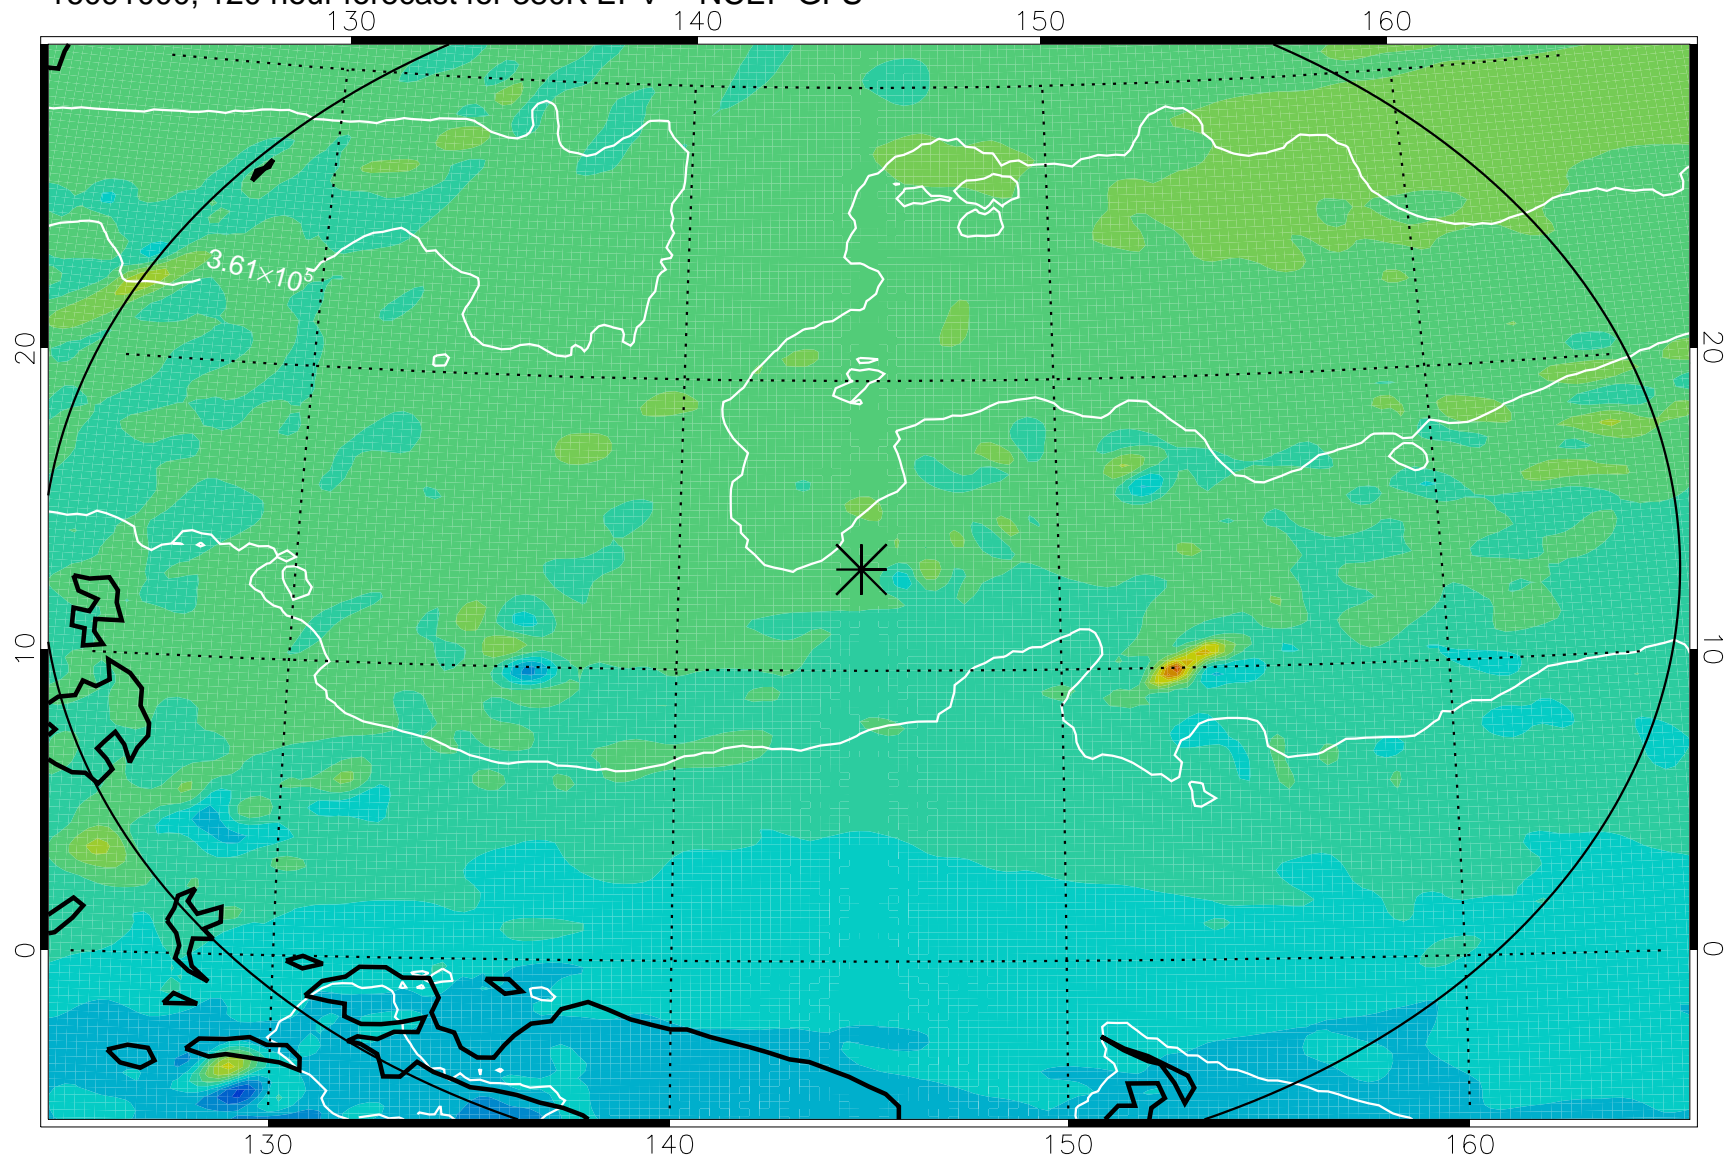

380K Montgomery Streamfunction, white

Range ring of 2304 km

16090812, 84 hour forecast for 380K EPV -- NCEP GFS

380K Montgomery Streamfunction, white

Range ring of 2304 km

16090818, 90 hour forecast for 380K EPV -- NCEP GFS

380K Montgomery Streamfunction, white

Range ring of 2304 km

16090900, 96 hour forecast for 380K EPV -- NCEP GFS

380K Montgomery Streamfunction, white

Range ring of 2304 km

16090906, 102 hour forecast for 380K EPV -- NCEP GFS

380K Montgomery Streamfunction, white

Range ring of 2304 km

16090912, 108 hour forecast for 380K EPV -- NCEP GFS

380K Montgomery Streamfunction, white

Range ring of 2304 km

16090918, 114 hour forecast for 380K EPV -- NCEP GFS

380K Montgomery Streamfunction, white

Range ring of 2304 km

16091000, 120 hour forecast for 380K EPV -- NCEP GFS

380K Montgomery Streamfunction, white

Range ring of 2304 km