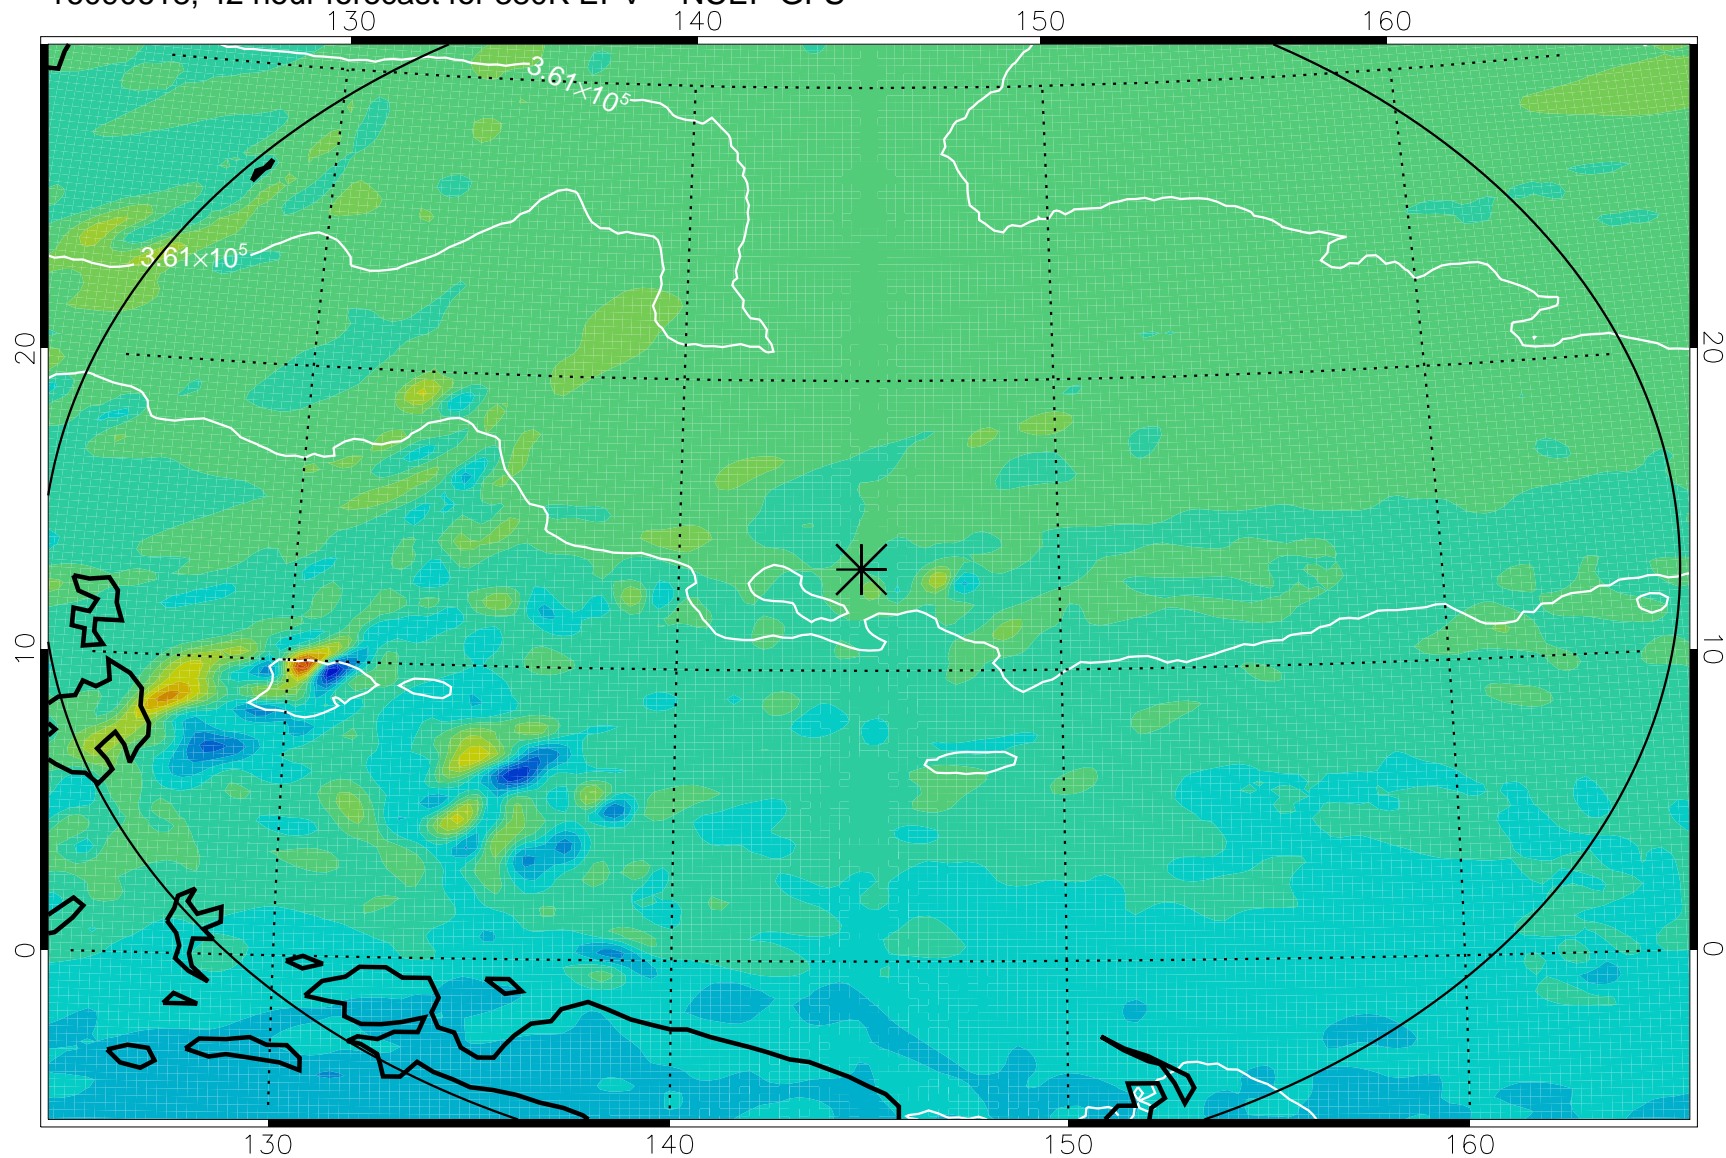

380K Montgomery Streamfunction, white

Range ring of 2304 km

16090600, 24 hour forecast for 380K EPV -- NCEP GFS

380K Montgomery Streamfunction, white

Range ring of 2304 km

16090606, 30 hour forecast for 380K EPV -- NCEP GFS

380K Montgomery Streamfunction, white

Range ring of 2304 km

16090612, 36 hour forecast for 380K EPV -- NCEP GFS

380K Montgomery Streamfunction, white

Range ring of 2304 km

16090618, 42 hour forecast for 380K EPV -- NCEP GFS

380K Montgomery Streamfunction, white

Range ring of 2304 km

16090700, 48 hour forecast for 380K EPV -- NCEP GFS

380K Montgomery Streamfunction, white

Range ring of 2304 km

16090706, 54 hour forecast for 380K EPV -- NCEP GFS

380K Montgomery Streamfunction, white

Range ring of 2304 km

16090712, 60 hour forecast for 380K EPV -- NCEP GFS

380K Montgomery Streamfunction, white

Range ring of 2304 km

16090718, 66 hour forecast for 380K EPV -- NCEP GFS