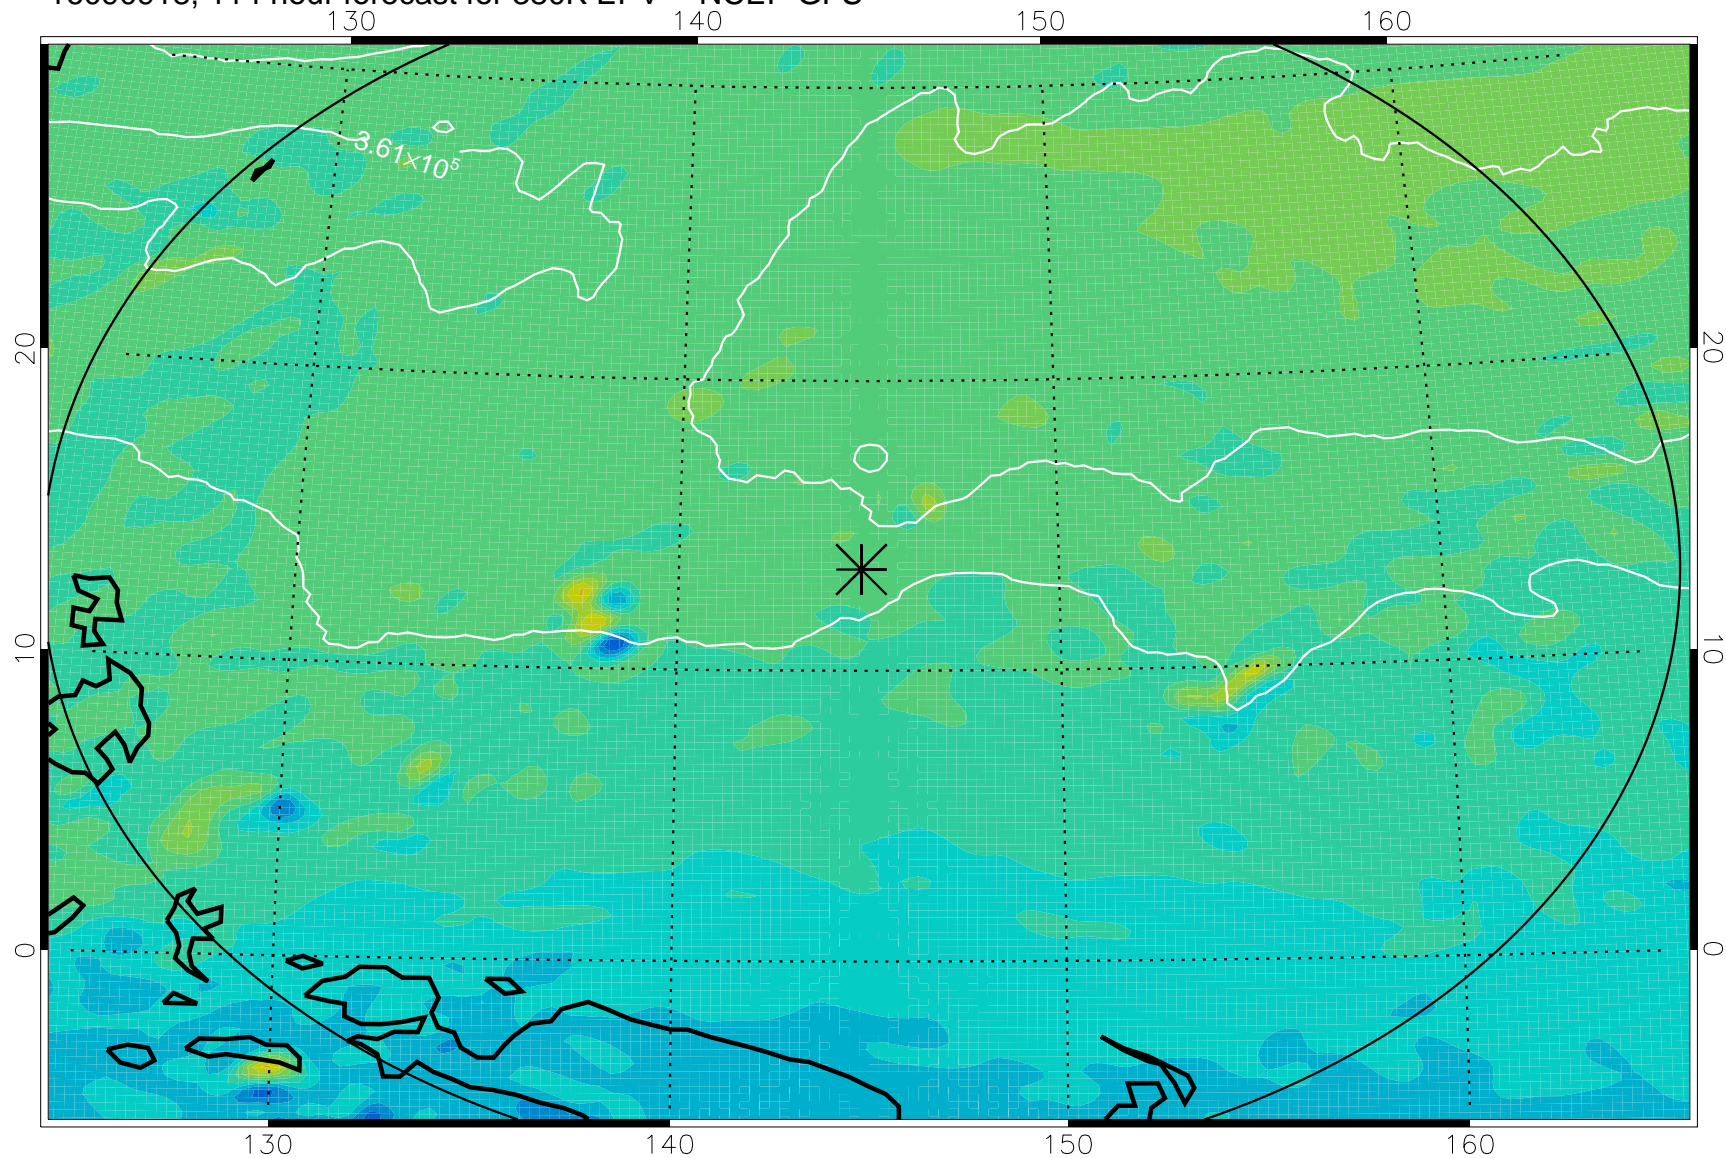

380K Montgomery Streamfunction, white

Range ring of 2304 km

16090812, 84 hour forecast for 380K EPV -- NCEP GFS

380K Montgomery Streamfunction, white

Range ring of 2304 km

16090818, 90 hour forecast for 380K EPV -- NCEP GFS

380K Montgomery Streamfunction, white

Range ring of 2304 km

16090900, 96 hour forecast for 380K EPV -- NCEP GFS

380K Montgomery Streamfunction, white

Range ring of 2304 km

16090906, 102 hour forecast for 380K EPV -- NCEP GFS

380K Montgomery Streamfunction, white

Range ring of 2304 km

16090912, 108 hour forecast for 380K EPV -- NCEP GFS

380K Montgomery Streamfunction, white

Range ring of 2304 km

16090918, 114 hour forecast for 380K EPV -- NCEP GFS

380K Montgomery Streamfunction, white

Range ring of 2304 km

16091000, 120 hour forecast for 380K EPV -- NCEP GFS

380K Montgomery Streamfunction, white

Range ring of 2304 km