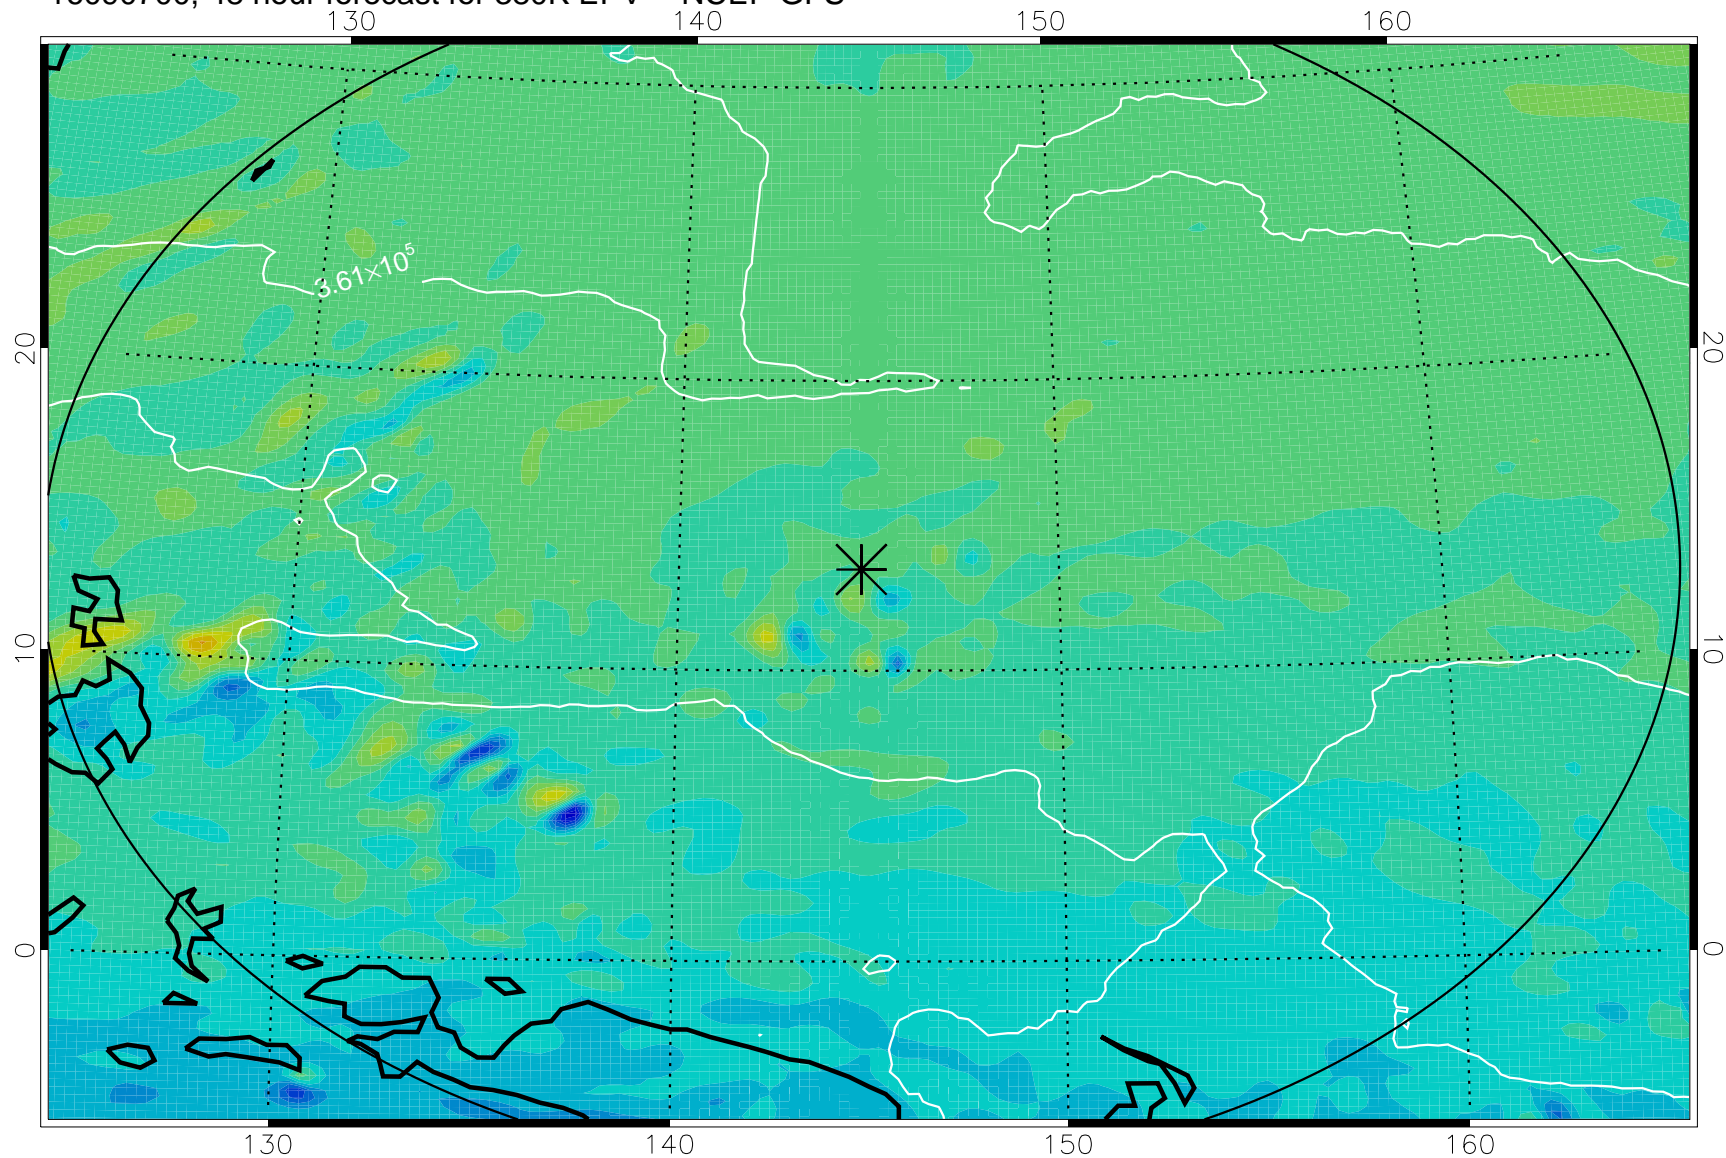

380K Montgomery Streamfunction, white

Range ring of 2304 km

16090600, 24 hour forecast for 380K EPV -- NCEP GFS

380K Montgomery Streamfunction, white

Range ring of 2304 km

16090606, 30 hour forecast for 380K EPV -- NCEP GFS

380K Montgomery Streamfunction, white

Range ring of 2304 km

16090612, 36 hour forecast for 380K EPV -- NCEP GFS

380K Montgomery Streamfunction, white

Range ring of 2304 km

16090618, 42 hour forecast for 380K EPV -- NCEP GFS

380K Montgomery Streamfunction, white

Range ring of 2304 km

16090700, 48 hour forecast for 380K EPV -- NCEP GFS

380K Montgomery Streamfunction, white

Range ring of 2304 km

16090706, 54 hour forecast for 380K EPV -- NCEP GFS

380K Montgomery Streamfunction, white

Range ring of 2304 km

16090712, 60 hour forecast for 380K EPV -- NCEP GFS

380K Montgomery Streamfunction, white

Range ring of 2304 km

16090718, 66 hour forecast for 380K EPV -- NCEP GFS