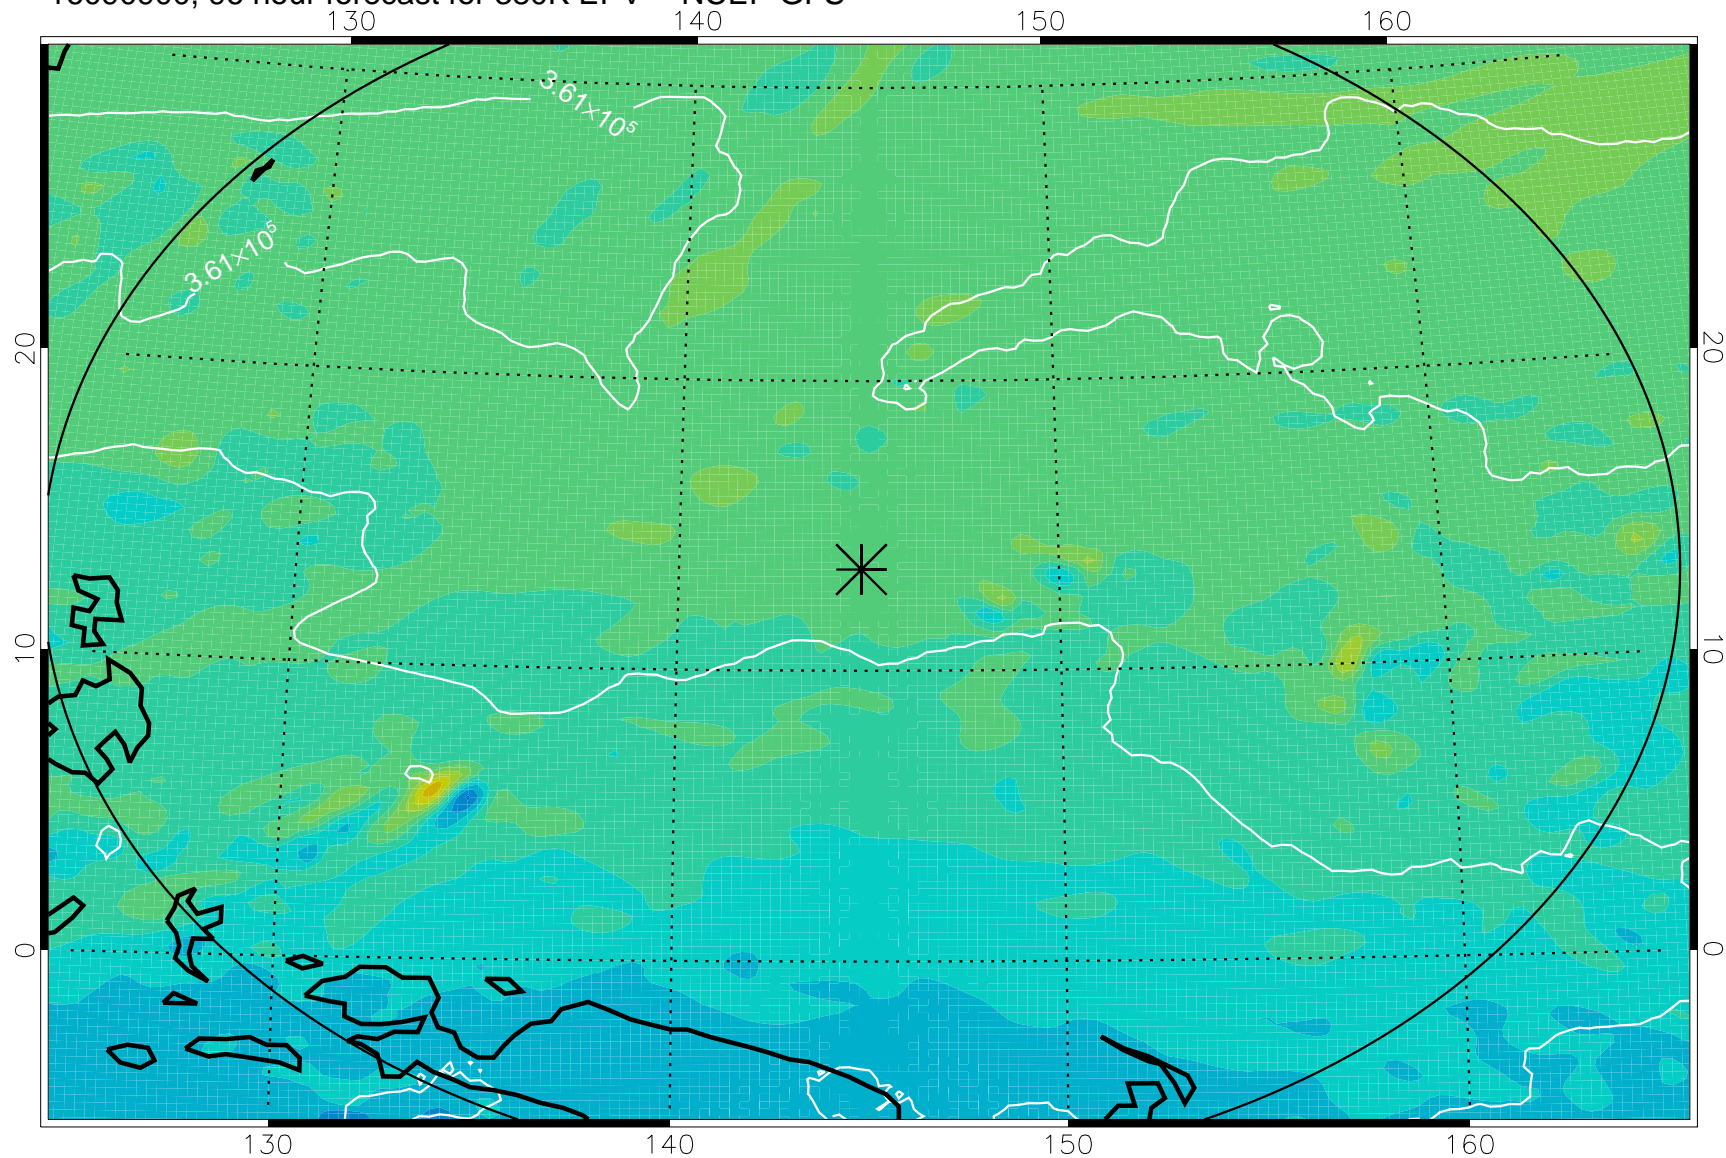

380K Montgomery Streamfunction, white

Range ring of 2304 km

16090800, 72 hour forecast for 380K EPV -- NCEP GFS

380K Montgomery Streamfunction, white

Range ring of 2304 km

16090806, 78 hour forecast for 380K EPV -- NCEP GFS

380K Montgomery Streamfunction, white

Range ring of 2304 km

16090812, 84 hour forecast for 380K EPV -- NCEP GFS

380K Montgomery Streamfunction, white

Range ring of 2304 km

16090818, 90 hour forecast for 380K EPV -- NCEP GFS

380K Montgomery Streamfunction, white

Range ring of 2304 km

16090900, 96 hour forecast for 380K EPV -- NCEP GFS

380K Montgomery Streamfunction, white

Range ring of 2304 km

16090906, 102 hour forecast for 380K EPV -- NCEP GFS

380K Montgomery Streamfunction, white

Range ring of 2304 km

16090912, 108 hour forecast for 380K EPV -- NCEP GFS

380K Montgomery Streamfunction, white

Range ring of 2304 km

16090918, 114 hour forecast for 380K EPV -- NCEP GFS