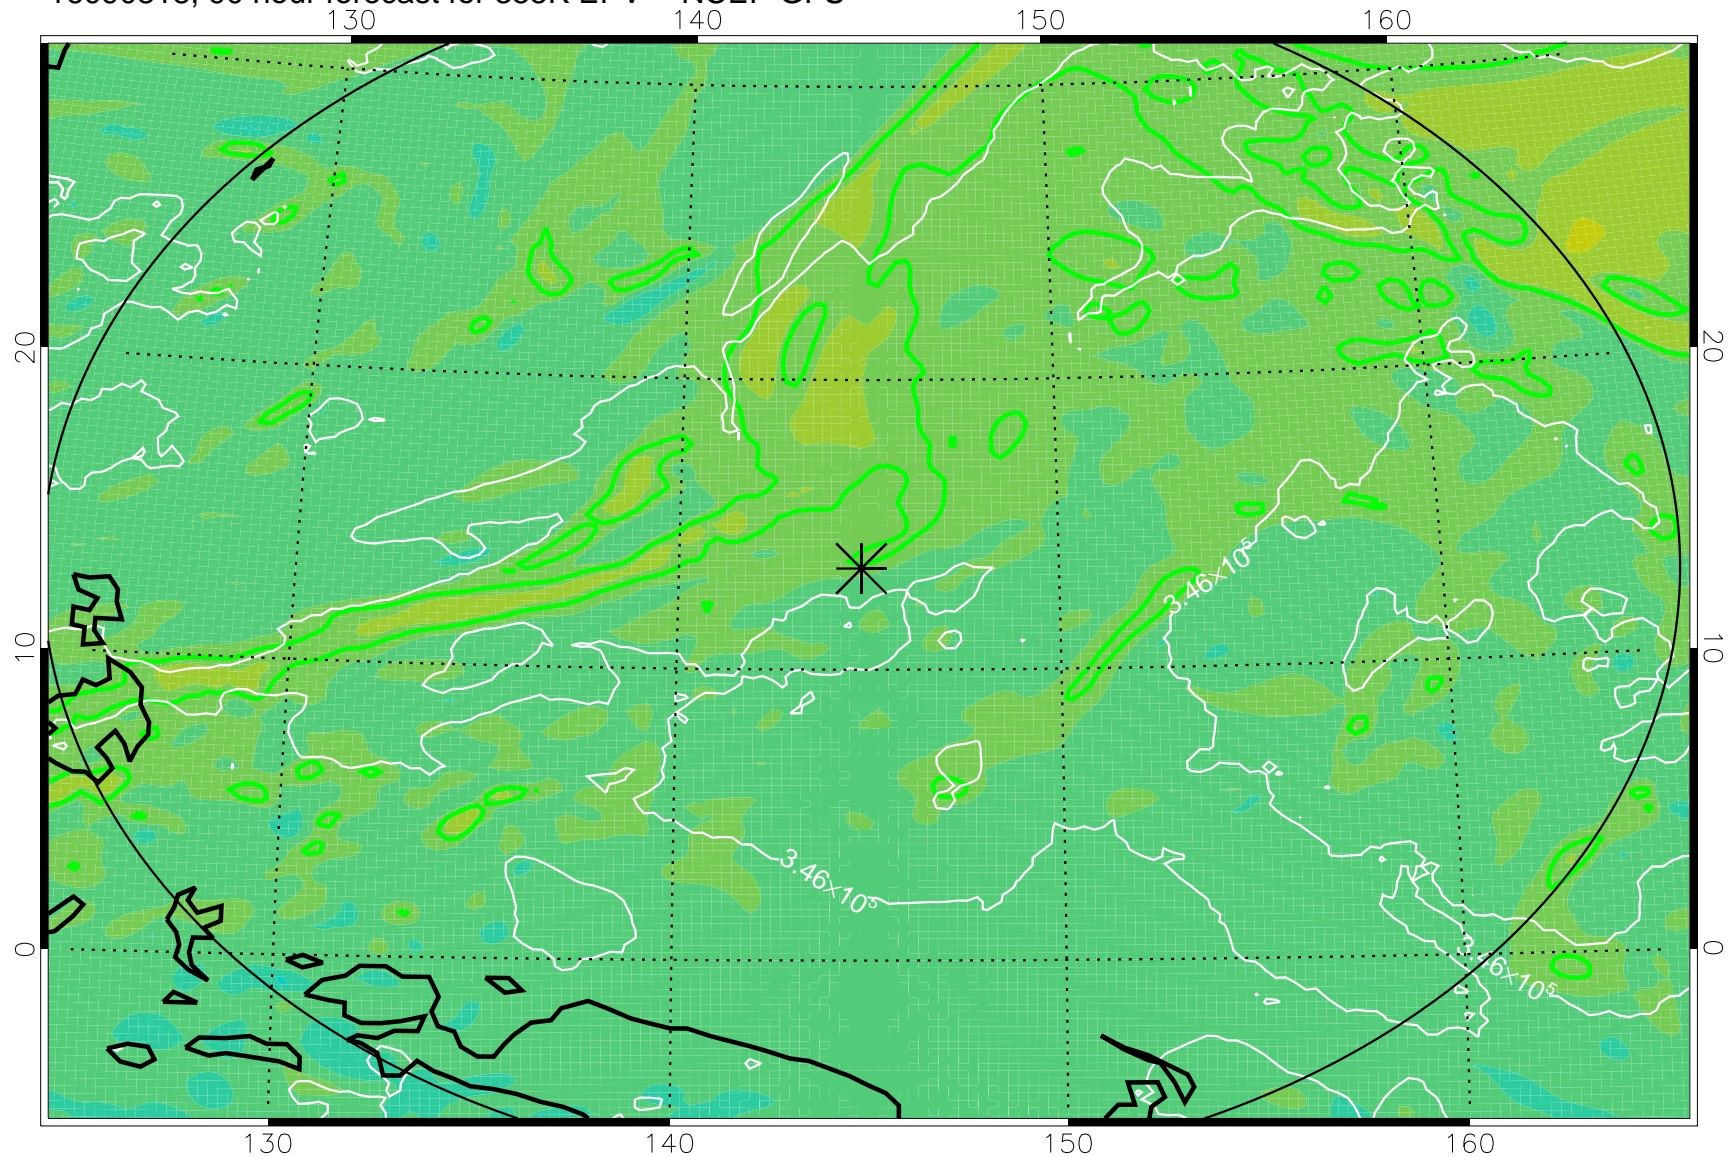

16090718, 66 hour forecast for 355K EPV -- NCEP GFS

355K Montgomery Streamfunction, white  
EPV Tropopause (2 PVU) Position  
Range ring of 2304 km

16090800, 72 hour forecast for 355K EPV -- NCEP GFS

355K Montgomery Streamfunction, white  
EPV Tropopause (2 PVU) Position  
Range ring of 2304 km

16090806, 78 hour forecast for 355K EPV -- NCEP GFS

355K Montgomery Streamfunction, white  
EPV Tropopause (2 PVU) Position  
Range ring of 2304 km

16090812, 84 hour forecast for 355K EPV -- NCEP GFS

355K Montgomery Streamfunction, white  
EPV Tropopause (2 PVU) Position  
Range ring of 2304 km

16090818, 90 hour forecast for 355K EPV -- NCEP GFS

355K Montgomery Streamfunction, white  
EPV Tropopause (2 PVU) Position  
Range ring of 2304 km

16090900, 96 hour forecast for 355K EPV -- NCEP GFS

355K Montgomery Streamfunction, white  
EPV Tropopause (2 PVU) Position  
Range ring of 2304 km

16090906, 102 hour forecast for 355K EPV -- NCEP GFS

355K Montgomery Streamfunction, white  
EPV Tropopause (2 PVU) Position  
Range ring of 2304 km

16090912, 108 hour forecast for 355K EPV -- NCEP GFS

355K Montgomery Streamfunction, white  
EPV Tropopause (2 PVU) Position  
Range ring of 2304 km