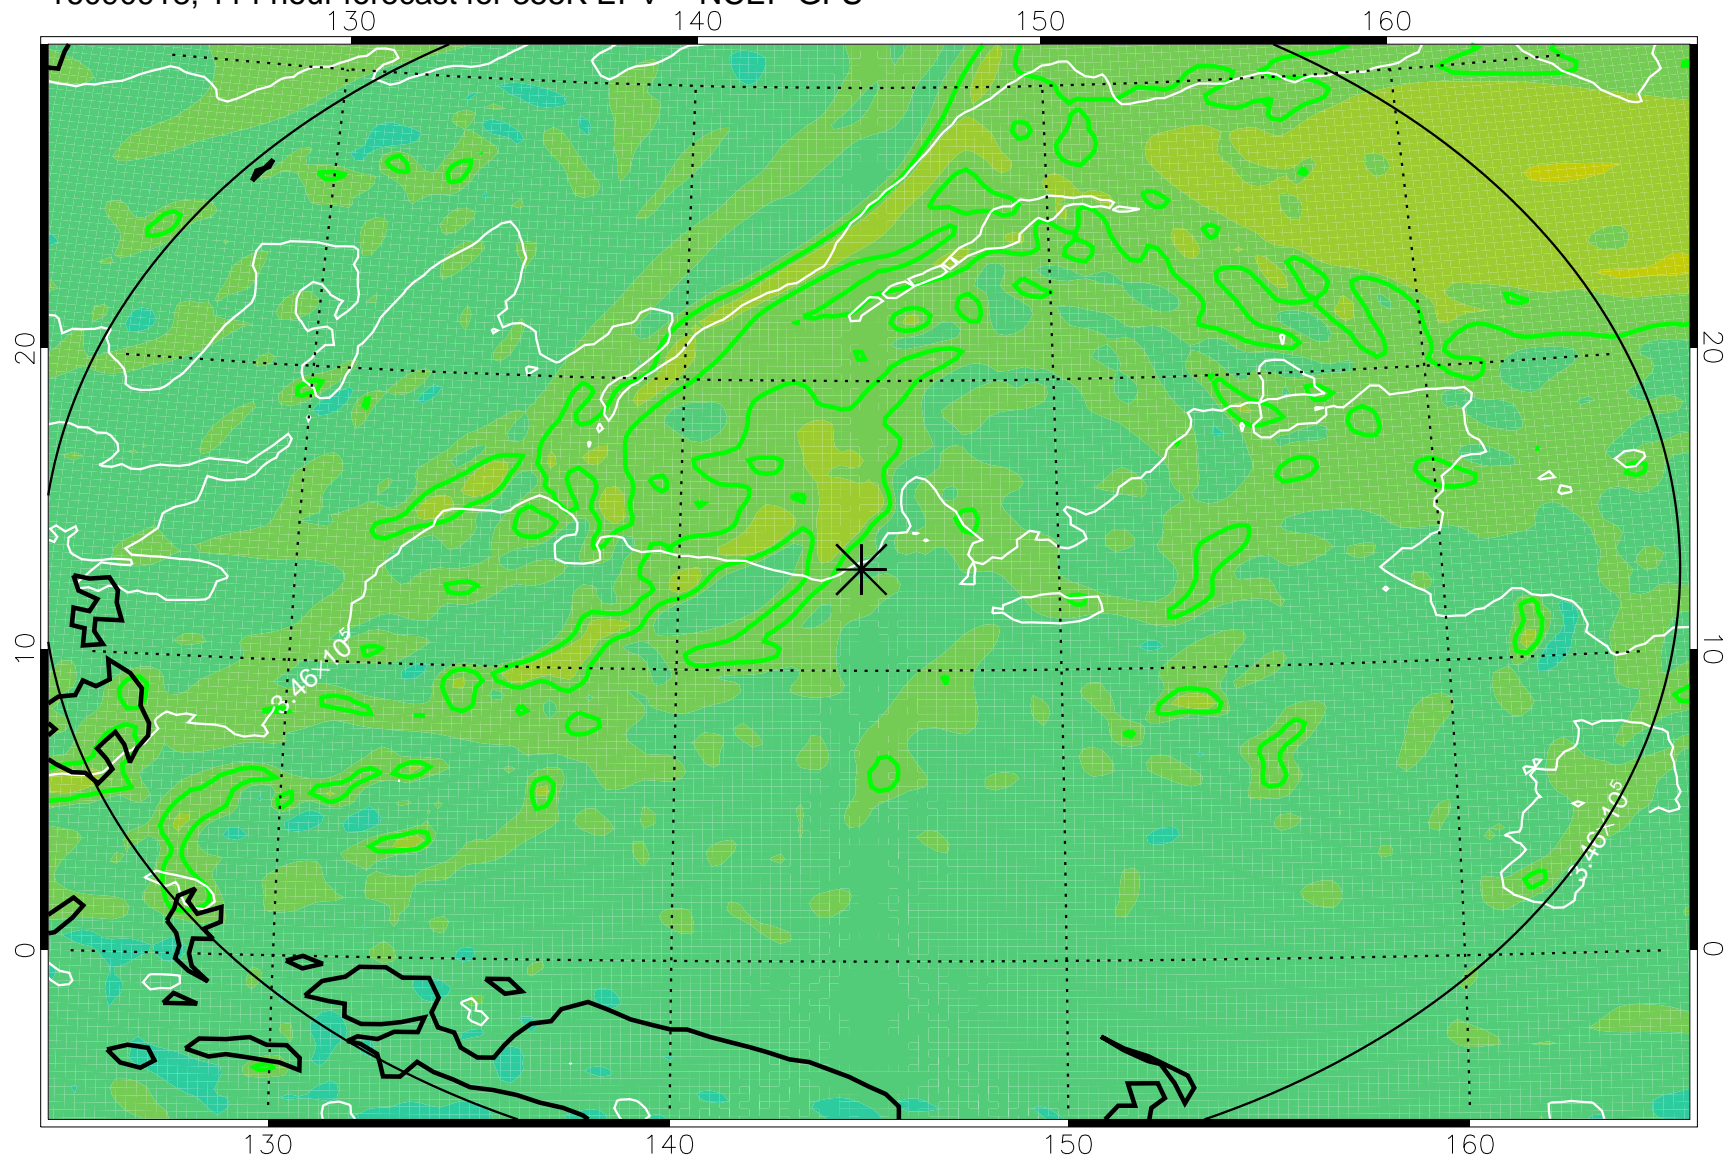

16090806, 78 hour forecast for 355K EPV -- NCEP GFS

355K Montgomery Streamfunction, white  
EPV Tropopause (2 PVU) Position  
Range ring of 2304 km

16090812, 84 hour forecast for 355K EPV -- NCEP GFS

355K Montgomery Streamfunction, white  
EPV Tropopause (2 PVU) Position  
Range ring of 2304 km

16090818, 90 hour forecast for 355K EPV -- NCEP GFS

355K Montgomery Streamfunction, white  
EPV Tropopause (2 PVU) Position  
Range ring of 2304 km

16090900, 96 hour forecast for 355K EPV -- NCEP GFS

355K Montgomery Streamfunction, white  
EPV Tropopause (2 PVU) Position  
Range ring of 2304 km

16090906, 102 hour forecast for 355K EPV -- NCEP GFS

355K Montgomery Streamfunction, white  
EPV Tropopause (2 PVU) Position  
Range ring of 2304 km

16090912, 108 hour forecast for 355K EPV -- NCEP GFS

355K Montgomery Streamfunction, white  
EPV Tropopause (2 PVU) Position  
Range ring of 2304 km

16090918, 114 hour forecast for 355K EPV -- NCEP GFS

355K Montgomery Streamfunction, white  
EPV Tropopause (2 PVU) Position  
Range ring of 2304 km

16091000, 120 hour forecast for 355K EPV -- NCEP GFS

355K Montgomery Streamfunction, white  
EPV Tropopause (2 PVU) Position  
Range ring of 2304 km