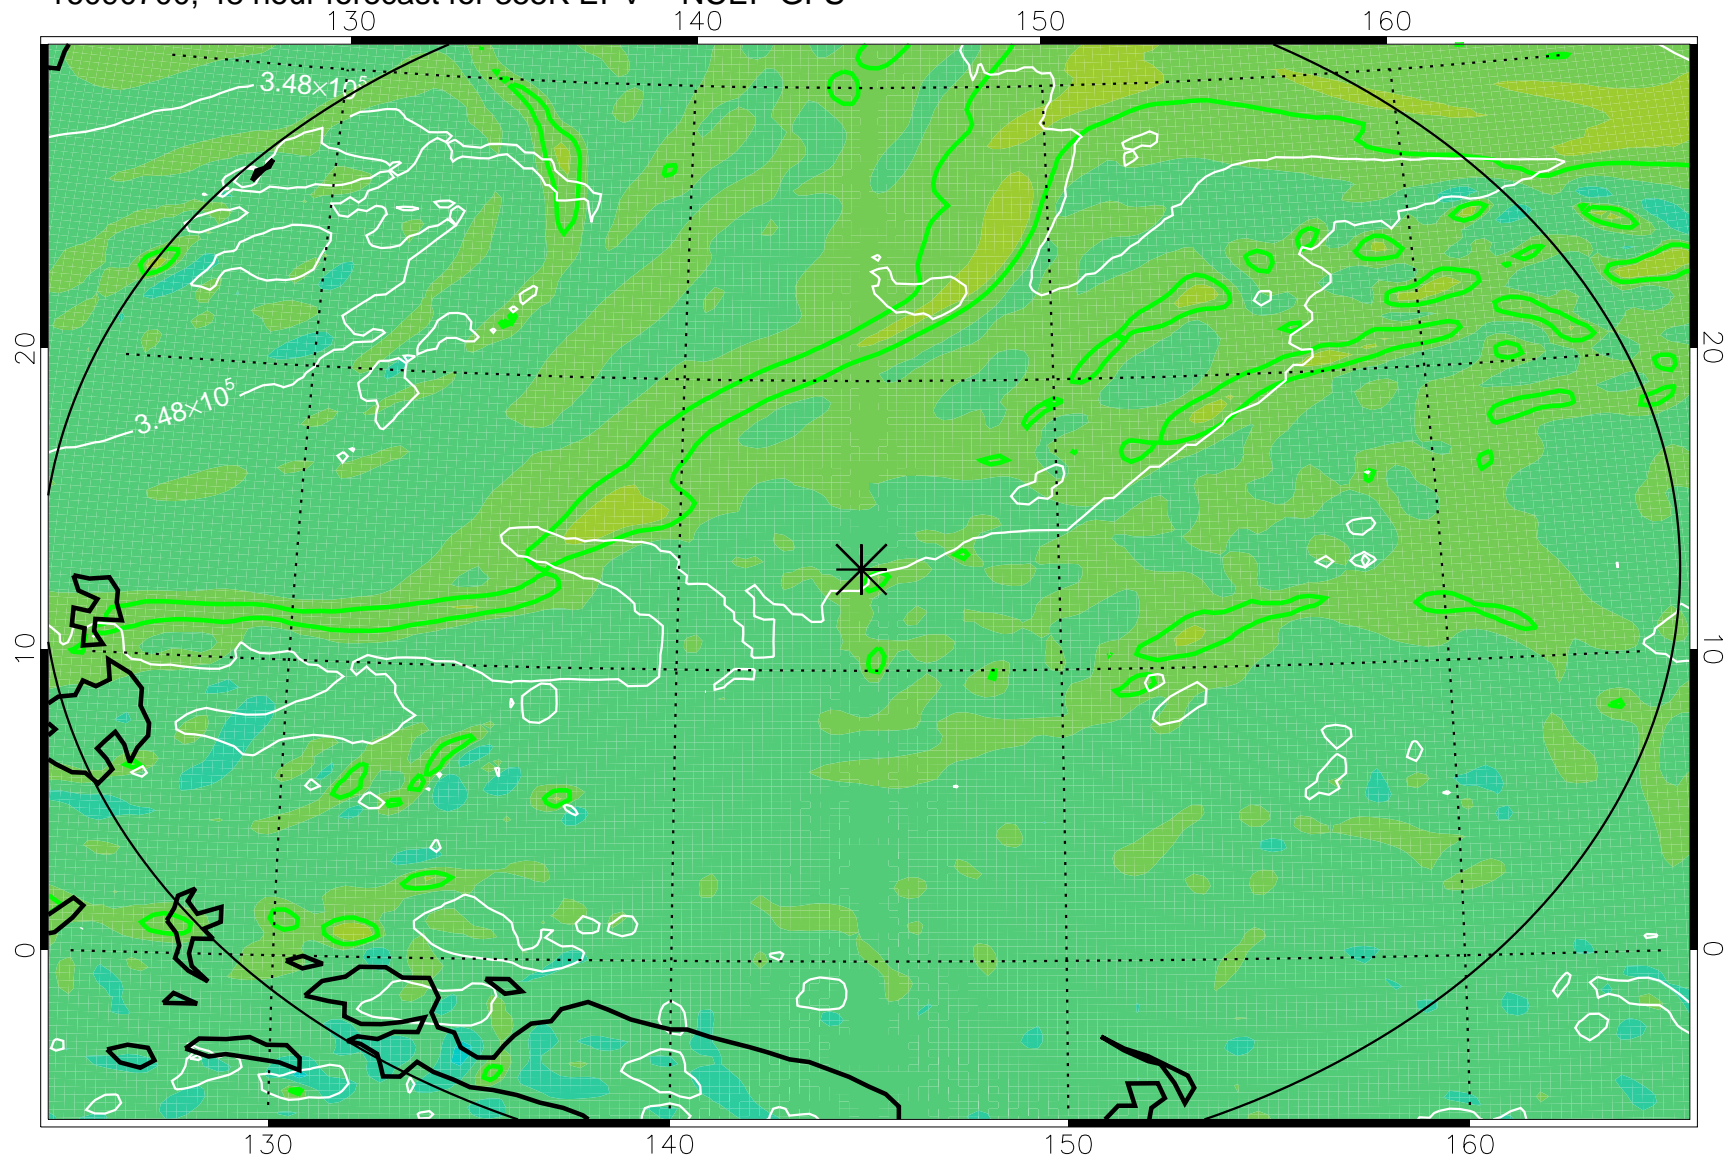

16090606, 30 hour forecast for 355K EPV -- NCEP GFS

355K Montgomery Streamfunction, white  
EPV Tropopause (2 PVU) Position  
Range ring of 2304 km

16090612, 36 hour forecast for 355K EPV -- NCEP GFS

355K Montgomery Streamfunction, white  
EPV Tropopause (2 PVU) Position  
Range ring of 2304 km

16090618, 42 hour forecast for 355K EPV -- NCEP GFS

355K Montgomery Streamfunction, white  
EPV Tropopause (2 PVU) Position  
Range ring of 2304 km

16090700, 48 hour forecast for 355K EPV -- NCEP GFS

355K Montgomery Streamfunction, white  
EPV Tropopause (2 PVU) Position  
Range ring of 2304 km

16090718, 66 hour forecast for 355K EPV -- NCEP GFS

355K Montgomery Streamfunction, white  
EPV Tropopause (2 PVU) Position  
Range ring of 2304 km

16090800, 72 hour forecast for 355K EPV -- NCEP GFS

355K Montgomery Streamfunction, white  
EPV Tropopause (2 PVU) Position  
Range ring of 2304 km

16090818, 90 hour forecast for 355K EPV -- NCEP GFS

355K Montgomery Streamfunction, white  
EPV Tropopause (2 PVU) Position  
Range ring of 2304 km

16090900, 96 hour forecast for 355K EPV -- NCEP GFS

355K Montgomery Streamfunction, white  
EPV Tropopause (2 PVU) Position  
Range ring of 2304 km