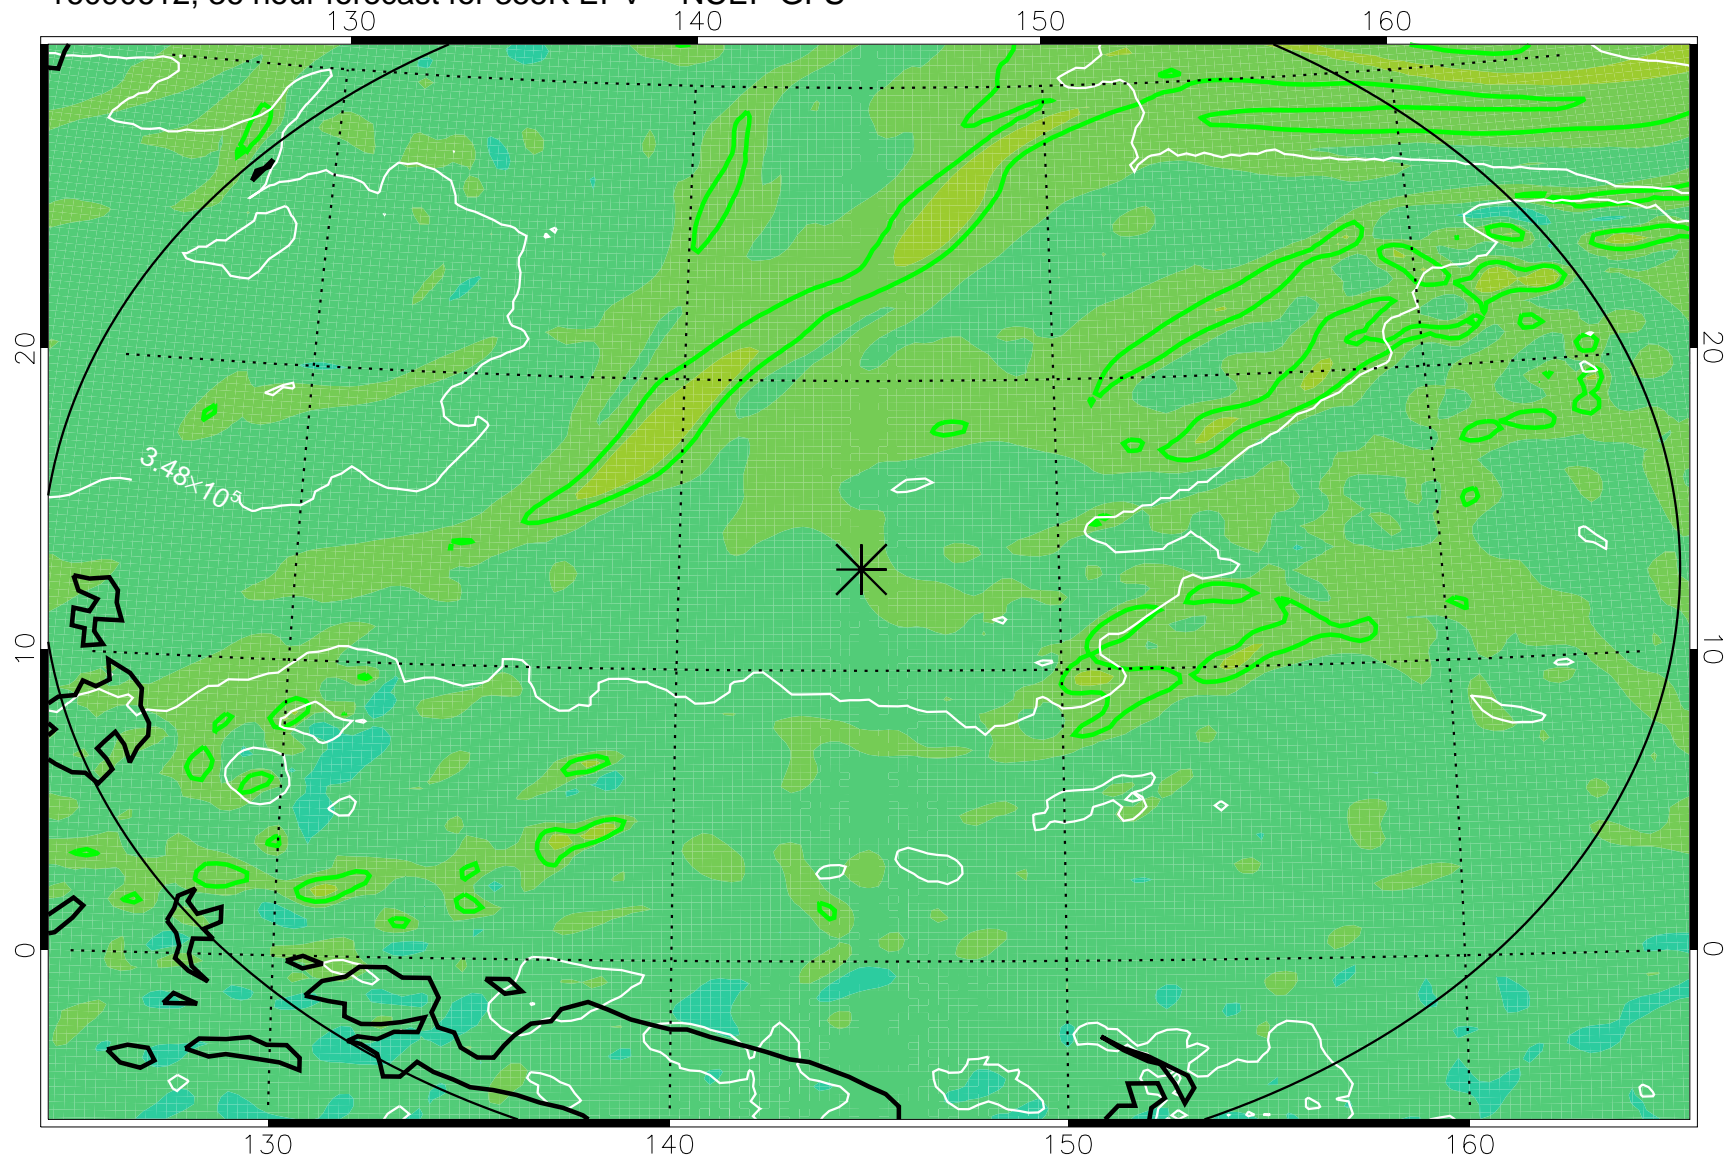

16090518, 18 hour forecast for 355K EPV -- NCEP GFS

355K Montgomery Streamfunction, white  
EPV Tropopause (2 PVU) Position  
Range ring of 2304 km

16090600, 24 hour forecast for 355K EPV -- NCEP GFS

355K Montgomery Streamfunction, white  
EPV Tropopause (2 PVU) Position  
Range ring of 2304 km

16090606, 30 hour forecast for 355K EPV -- NCEP GFS

355K Montgomery Streamfunction, white  
EPV Tropopause (2 PVU) Position  
Range ring of 2304 km

16090612, 36 hour forecast for 355K EPV -- NCEP GFS

355K Montgomery Streamfunction, white  
EPV Tropopause (2 PVU) Position  
Range ring of 2304 km

16090618, 42 hour forecast for 355K EPV -- NCEP GFS

355K Montgomery Streamfunction, white  
EPV Tropopause (2 PVU) Position  
Range ring of 2304 km

16090700, 48 hour forecast for 355K EPV -- NCEP GFS

355K Montgomery Streamfunction, white  
EPV Tropopause (2 PVU) Position  
Range ring of 2304 km

16090718, 66 hour forecast for 355K EPV -- NCEP GFS

355K Montgomery Streamfunction, white  
EPV Tropopause (2 PVU) Position  
Range ring of 2304 km

16090800, 72 hour forecast for 355K EPV -- NCEP GFS

355K Montgomery Streamfunction, white  
EPV Tropopause (2 PVU) Position  
Range ring of 2304 km