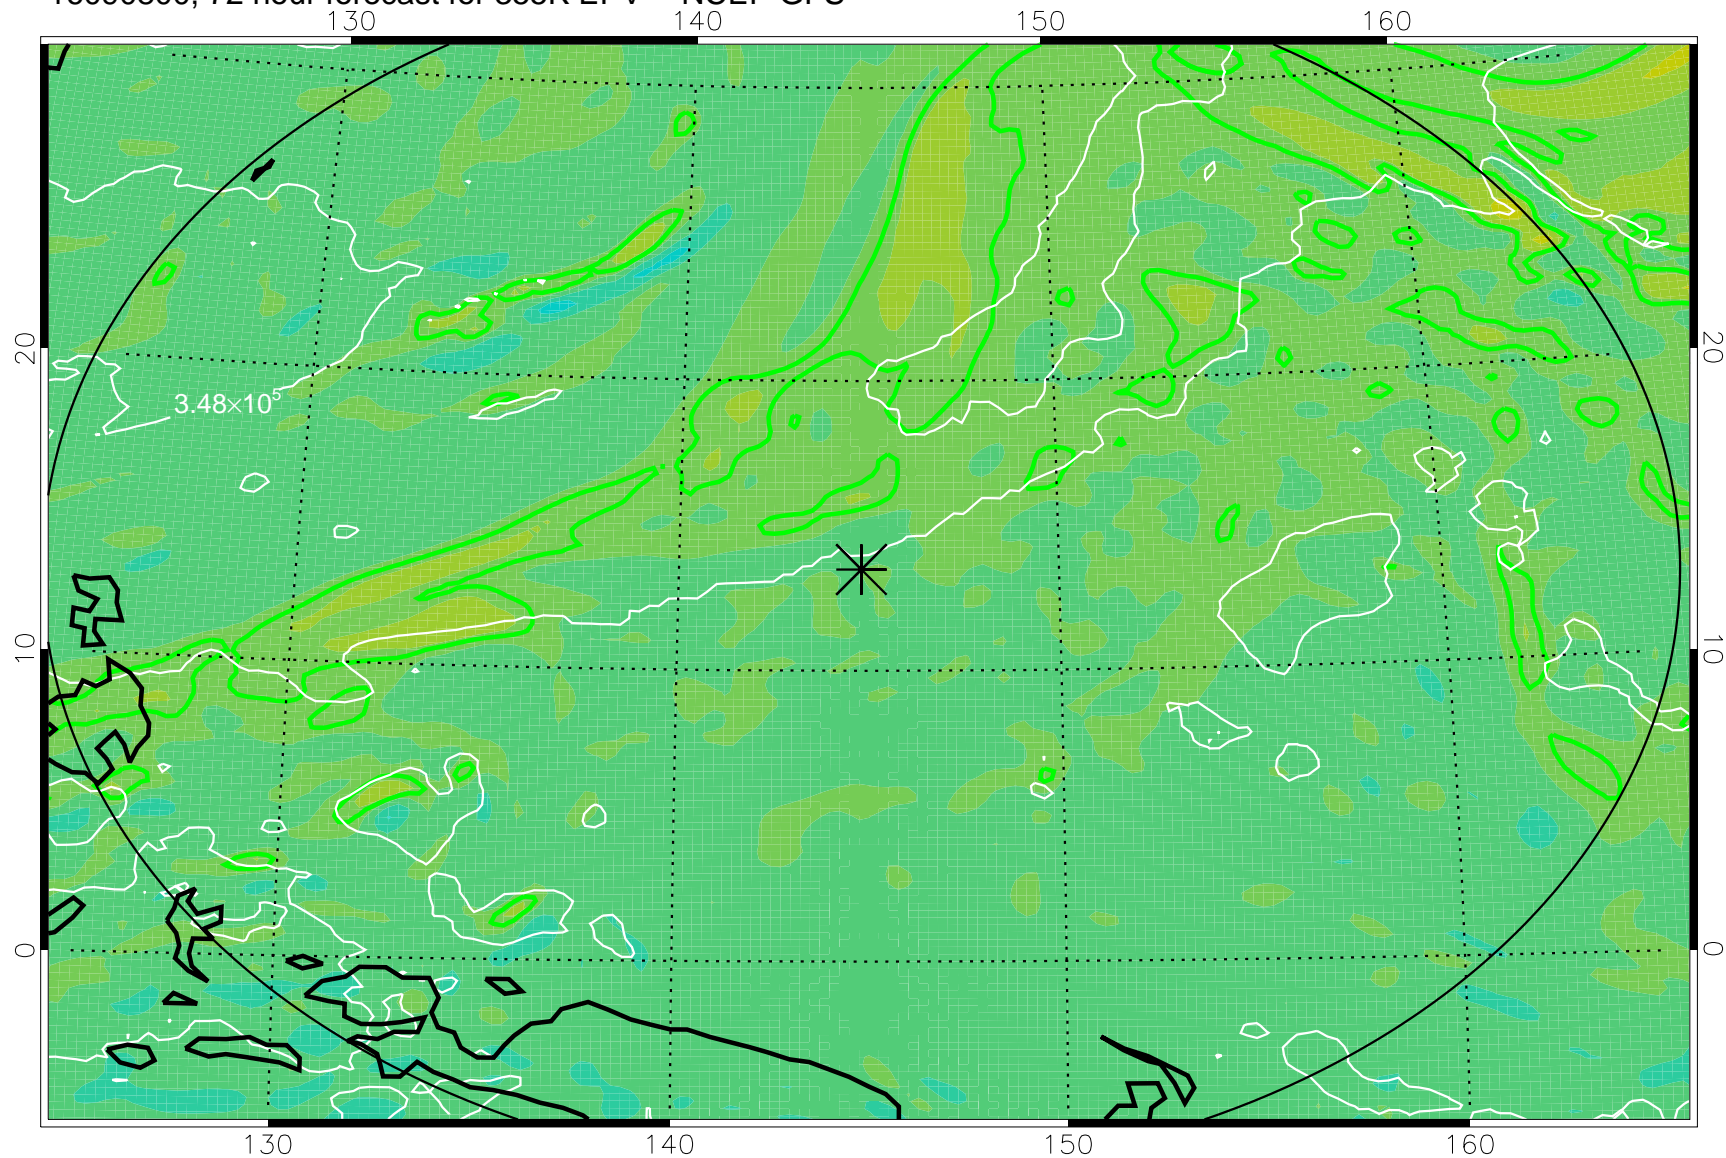

16090706, 54 hour forecast for 355K EPV -- NCEP GFS

355K Montgomery Streamfunction, white  
EPV Tropopause (2 PVU) Position  
Range ring of 2304 km

16090712, 60 hour forecast for 355K EPV -- NCEP GFS

355K Montgomery Streamfunction, white  
EPV Tropopause (2 PVU) Position  
Range ring of 2304 km

16090718, 66 hour forecast for 355K EPV -- NCEP GFS

355K Montgomery Streamfunction, white  
EPV Tropopause (2 PVU) Position  
Range ring of 2304 km

16090800, 72 hour forecast for 355K EPV -- NCEP GFS

355K Montgomery Streamfunction, white  
EPV Tropopause (2 PVU) Position  
Range ring of 2304 km

16090806, 78 hour forecast for 355K EPV -- NCEP GFS

355K Montgomery Streamfunction, white  
EPV Tropopause (2 PVU) Position  
Range ring of 2304 km

16090812, 84 hour forecast for 355K EPV -- NCEP GFS

355K Montgomery Streamfunction, white  
EPV Tropopause (2 PVU) Position  
Range ring of 2304 km

16090818, 90 hour forecast for 355K EPV -- NCEP GFS

355K Montgomery Streamfunction, white  
EPV Tropopause (2 PVU) Position  
Range ring of 2304 km

16090900, 96 hour forecast for 355K EPV -- NCEP GFS

355K Montgomery Streamfunction, white  
EPV Tropopause (2 PVU) Position  
Range ring of 2304 km