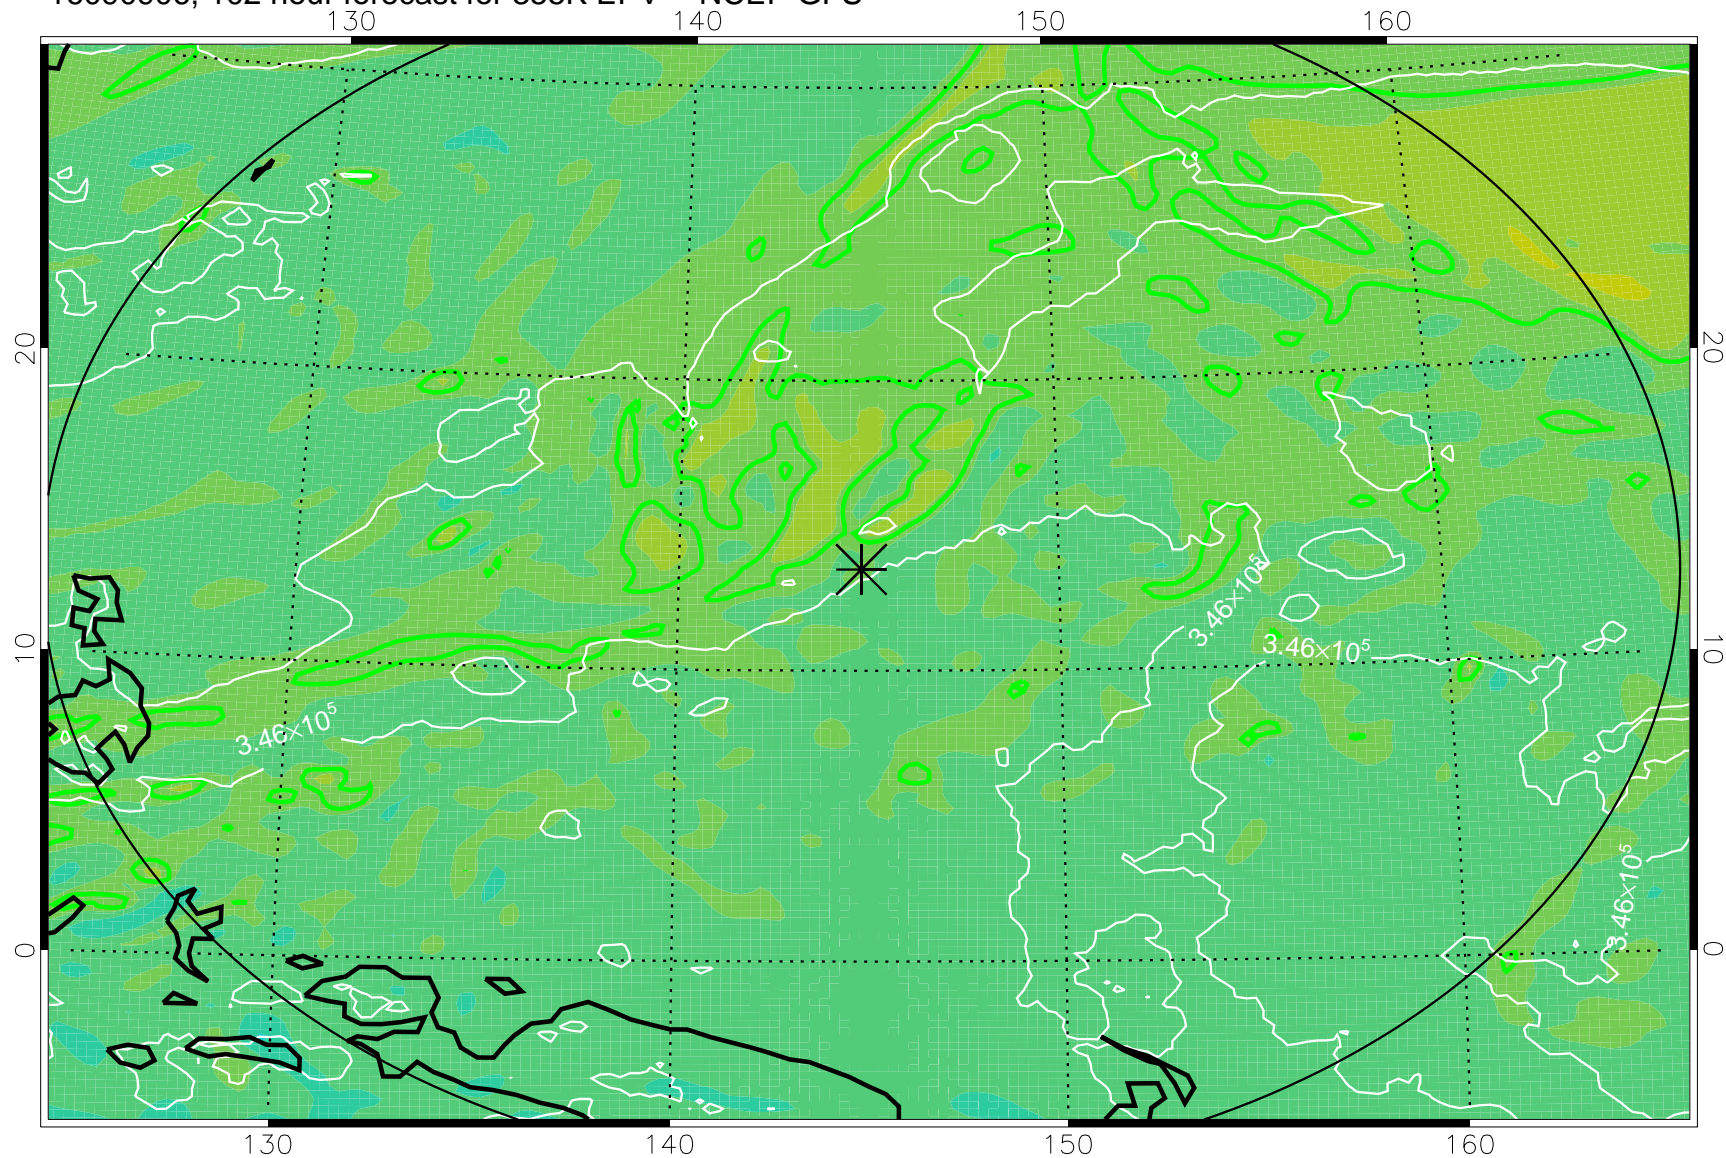

16090806, 78 hour forecast for 355K EPV -- NCEP GFS

355K Montgomery Streamfunction, white  
EPV Tropopause (2 PVU) Position  
Range ring of 2304 km

16090812, 84 hour forecast for 355K EPV -- NCEP GFS

355K Montgomery Streamfunction, white  
EPV Tropopause (2 PVU) Position  
Range ring of 2304 km

16090818, 90 hour forecast for 355K EPV -- NCEP GFS

355K Montgomery Streamfunction, white  
EPV Tropopause (2 PVU) Position  
Range ring of 2304 km

16090900, 96 hour forecast for 355K EPV -- NCEP GFS

355K Montgomery Streamfunction, white  
EPV Tropopause (2 PVU) Position  
Range ring of 2304 km

16090906, 102 hour forecast for 355K EPV -- NCEP GFS

355K Montgomery Streamfunction, white  
EPV Tropopause (2 PVU) Position  
Range ring of 2304 km

16090912, 108 hour forecast for 355K EPV -- NCEP GFS

355K Montgomery Streamfunction, white  
EPV Tropopause (2 PVU) Position  
Range ring of 2304 km

16090918, 114 hour forecast for 355K EPV -- NCEP GFS

355K Montgomery Streamfunction, white  
EPV Tropopause (2 PVU) Position  
Range ring of 2304 km

16091000, 120 hour forecast for 355K EPV -- NCEP GFS

355K Montgomery Streamfunction, white  
EPV Tropopause (2 PVU) Position  
Range ring of 2304 km