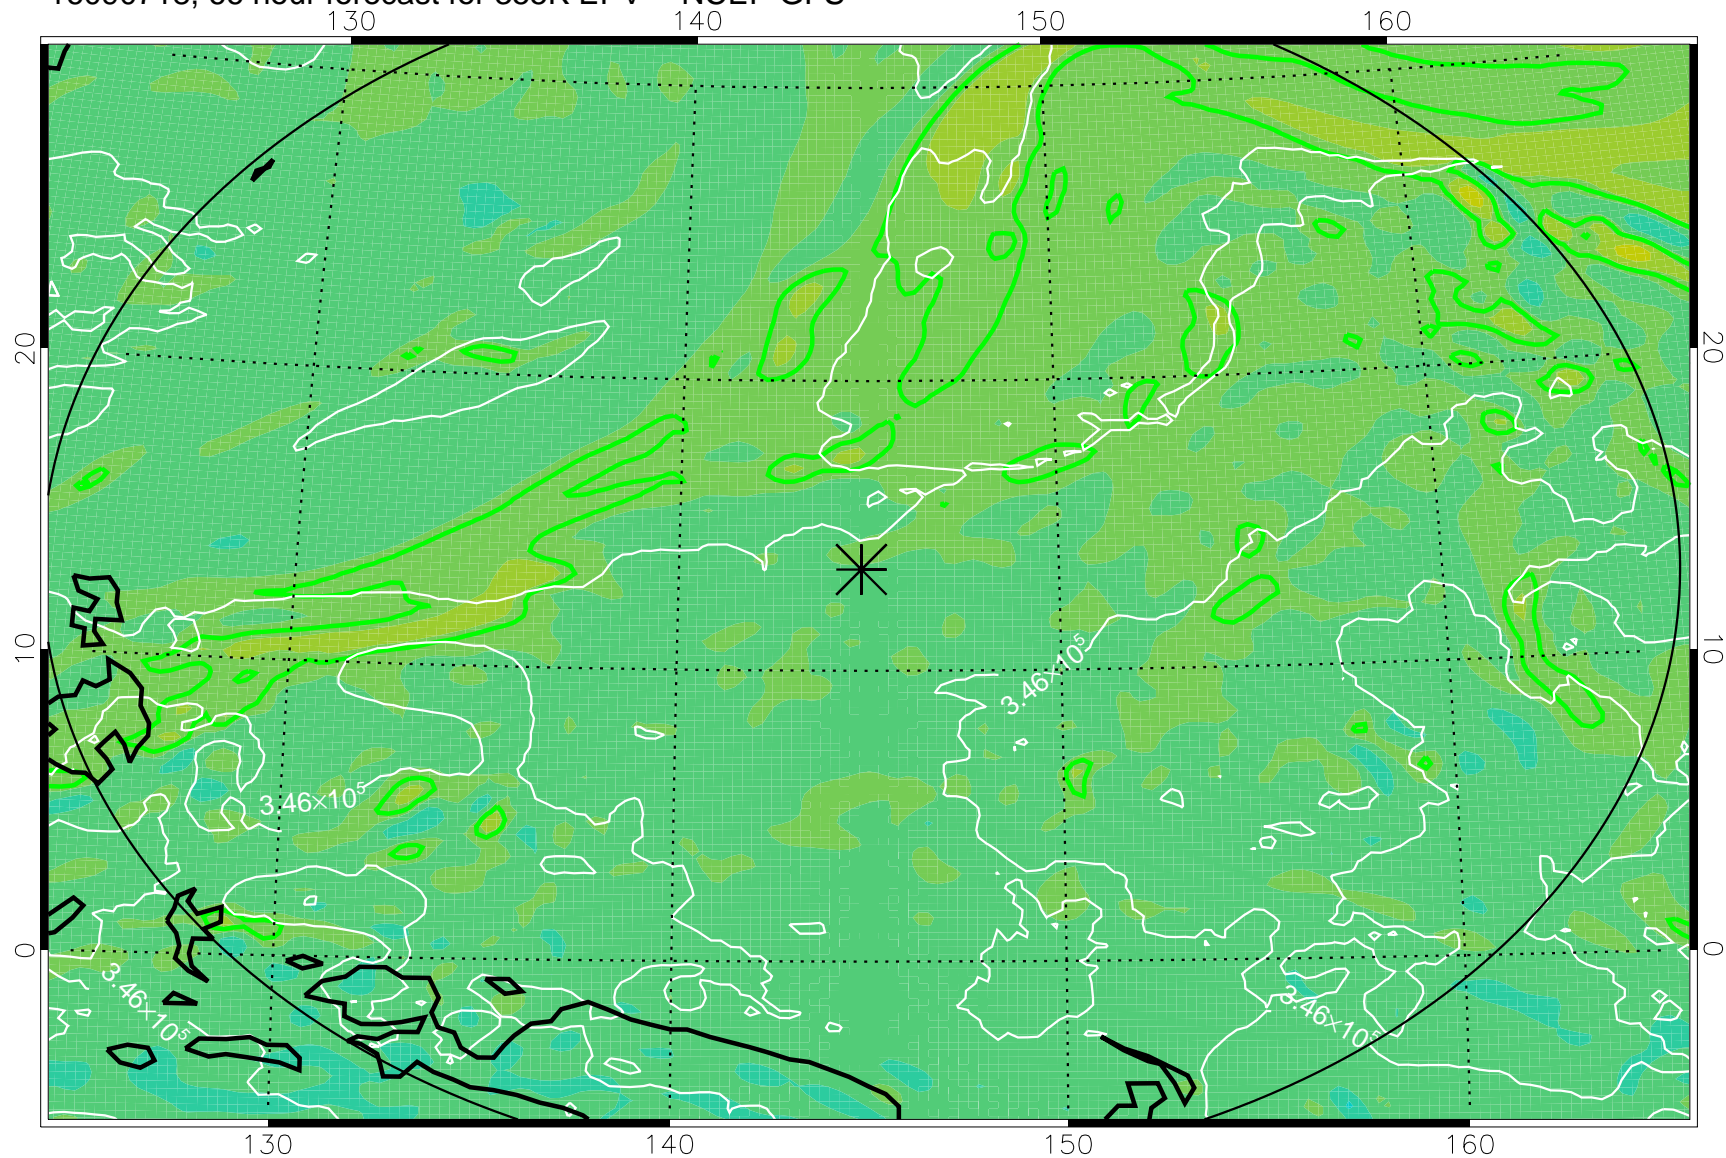

16090706, 54 hour forecast for 355K EPV -- NCEP GFS

355K Montgomery Streamfunction, white  
EPV Tropopause (2 PVU) Position  
Range ring of 2304 km

16090712, 60 hour forecast for 355K EPV -- NCEP GFS

355K Montgomery Streamfunction, white  
EPV Tropopause (2 PVU) Position  
Range ring of 2304 km

16090718, 66 hour forecast for 355K EPV -- NCEP GFS

355K Montgomery Streamfunction, white  
EPV Tropopause (2 PVU) Position  
Range ring of 2304 km

16090800, 72 hour forecast for 355K EPV -- NCEP GFS

355K Montgomery Streamfunction, white  
EPV Tropopause (2 PVU) Position  
Range ring of 2304 km

16090806, 78 hour forecast for 355K EPV -- NCEP GFS

355K Montgomery Streamfunction, white  
EPV Tropopause (2 PVU) Position  
Range ring of 2304 km

16090812, 84 hour forecast for 355K EPV -- NCEP GFS

355K Montgomery Streamfunction, white  
EPV Tropopause (2 PVU) Position  
Range ring of 2304 km

16090818, 90 hour forecast for 355K EPV -- NCEP GFS

355K Montgomery Streamfunction, white  
EPV Tropopause (2 PVU) Position  
Range ring of 2304 km

16090900, 96 hour forecast for 355K EPV -- NCEP GFS

355K Montgomery Streamfunction, white  
EPV Tropopause (2 PVU) Position  
Range ring of 2304 km