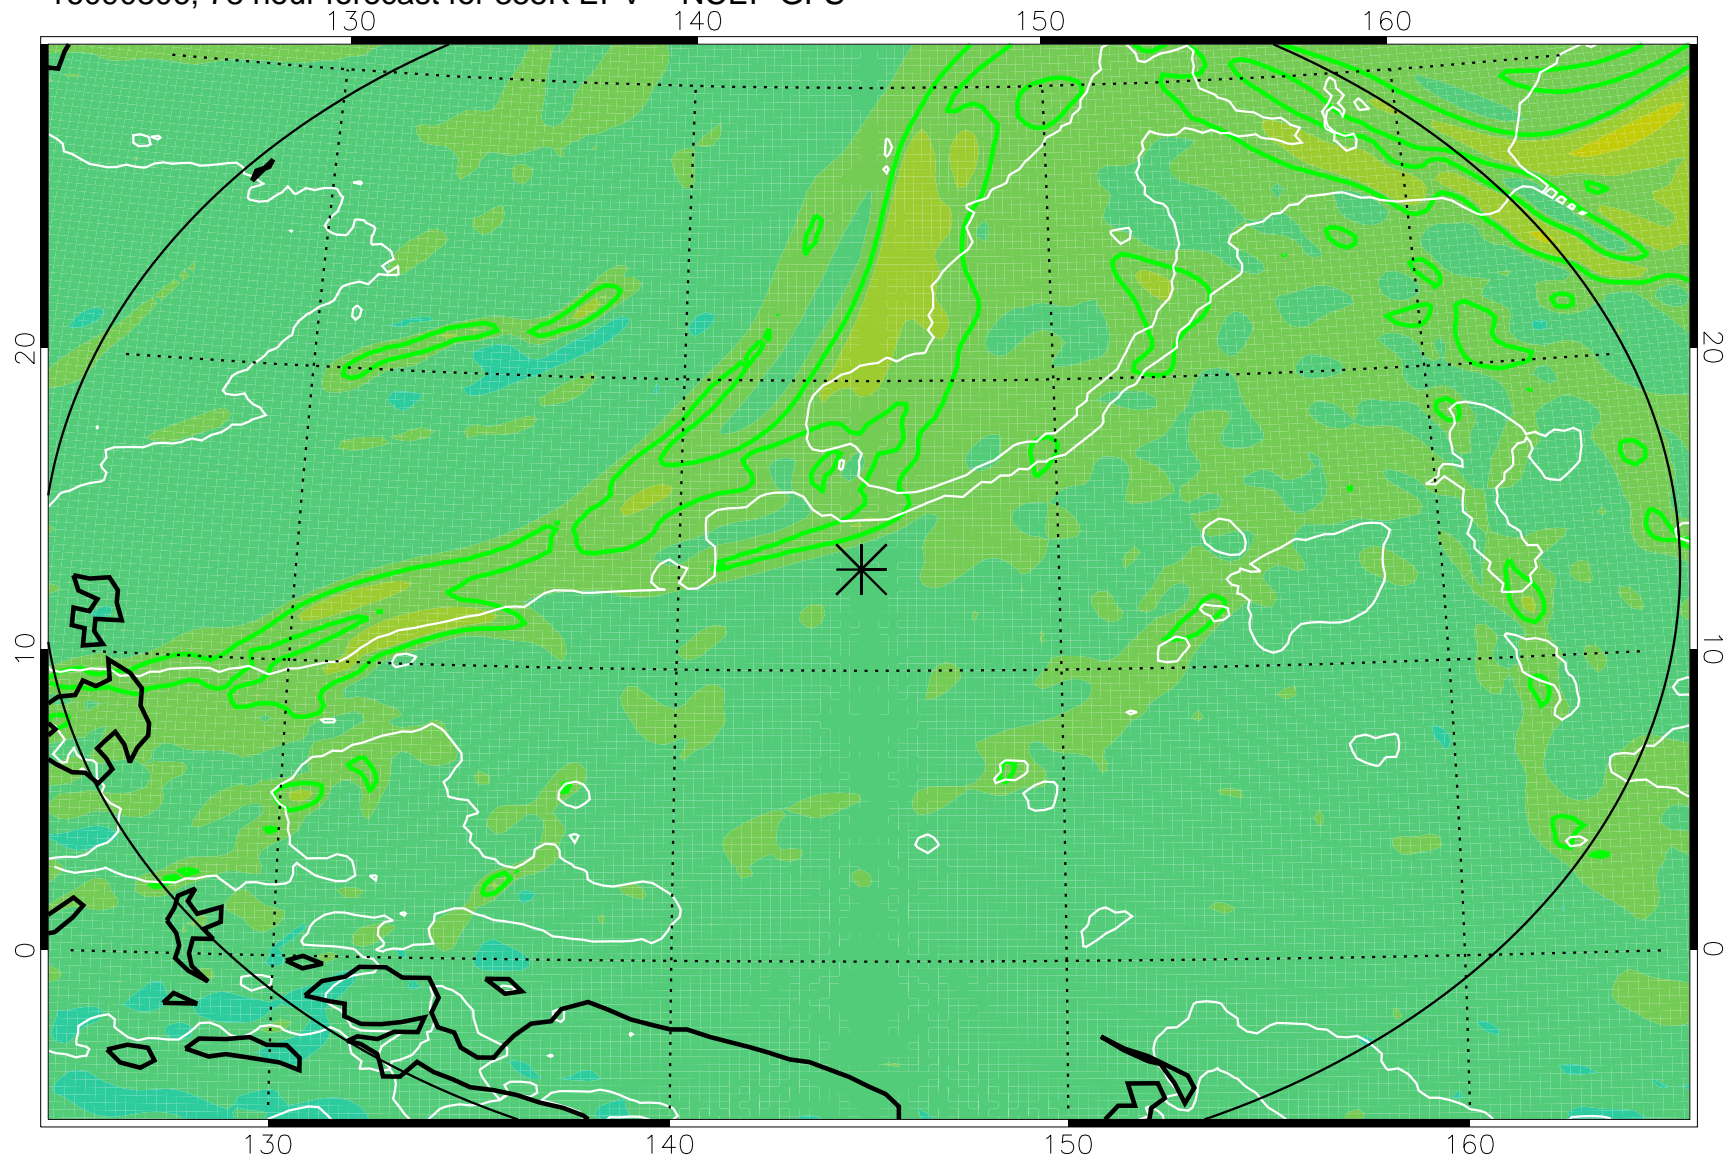

16090718, 66 hour forecast for 355K EPV -- NCEP GFS

355K Montgomery Streamfunction, white  
EPV Tropopause (2 PVU) Position  
Range ring of 2304 km

16090800, 72 hour forecast for 355K EPV -- NCEP GFS

355K Montgomery Streamfunction, white  
EPV Tropopause (2 PVU) Position  
Range ring of 2304 km

16090806, 78 hour forecast for 355K EPV -- NCEP GFS

355K Montgomery Streamfunction, white  
EPV Tropopause (2 PVU) Position  
Range ring of 2304 km

16090812, 84 hour forecast for 355K EPV -- NCEP GFS

355K Montgomery Streamfunction, white  
EPV Tropopause (2 PVU) Position  
Range ring of 2304 km

16090818, 90 hour forecast for 355K EPV -- NCEP GFS

355K Montgomery Streamfunction, white  
EPV Tropopause (2 PVU) Position  
Range ring of 2304 km

16090900, 96 hour forecast for 355K EPV -- NCEP GFS

355K Montgomery Streamfunction, white  
EPV Tropopause (2 PVU) Position  
Range ring of 2304 km

16090906, 102 hour forecast for 355K EPV -- NCEP GFS

355K Montgomery Streamfunction, white  
EPV Tropopause (2 PVU) Position  
Range ring of 2304 km

16090912, 108 hour forecast for 355K EPV -- NCEP GFS

355K Montgomery Streamfunction, white  
EPV Tropopause (2 PVU) Position  
Range ring of 2304 km