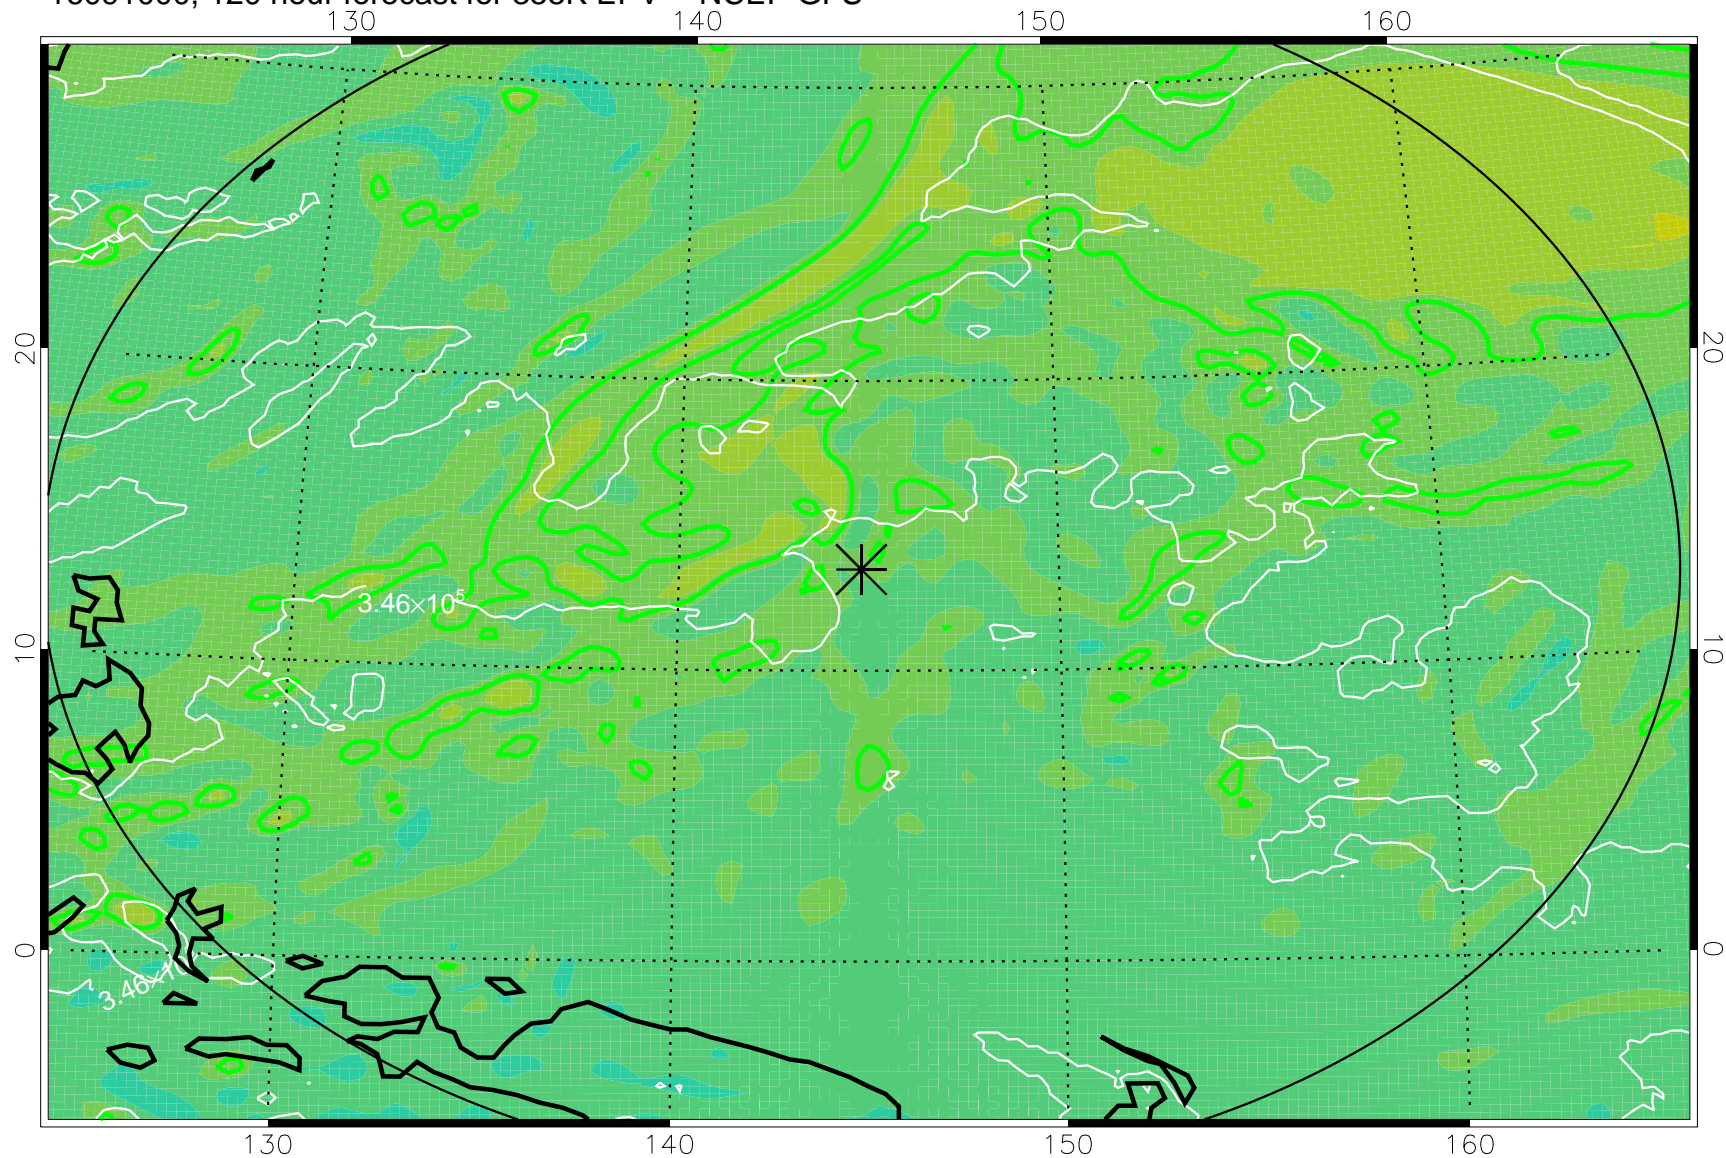

16090806, 78 hour forecast for 355K EPV -- NCEP GFS

355K Montgomery Streamfunction, white  
EPV Tropopause (2 PVU) Position  
Range ring of 2304 km

16090812, 84 hour forecast for 355K EPV -- NCEP GFS

355K Montgomery Streamfunction, white  
EPV Tropopause (2 PVU) Position  
Range ring of 2304 km

16090818, 90 hour forecast for 355K EPV -- NCEP GFS

355K Montgomery Streamfunction, white  
EPV Tropopause (2 PVU) Position  
Range ring of 2304 km

16090900, 96 hour forecast for 355K EPV -- NCEP GFS

355K Montgomery Streamfunction, white  
EPV Tropopause (2 PVU) Position  
Range ring of 2304 km

16090906, 102 hour forecast for 355K EPV -- NCEP GFS

355K Montgomery Streamfunction, white  
EPV Tropopause (2 PVU) Position  
Range ring of 2304 km

16090912, 108 hour forecast for 355K EPV -- NCEP GFS

355K Montgomery Streamfunction, white  
EPV Tropopause (2 PVU) Position  
Range ring of 2304 km

16090918, 114 hour forecast for 355K EPV -- NCEP GFS

355K Montgomery Streamfunction, white  
EPV Tropopause (2 PVU) Position  
Range ring of 2304 km

16091000, 120 hour forecast for 355K EPV -- NCEP GFS

355K Montgomery Streamfunction, white  
EPV Tropopause (2 PVU) Position  
Range ring of 2304 km