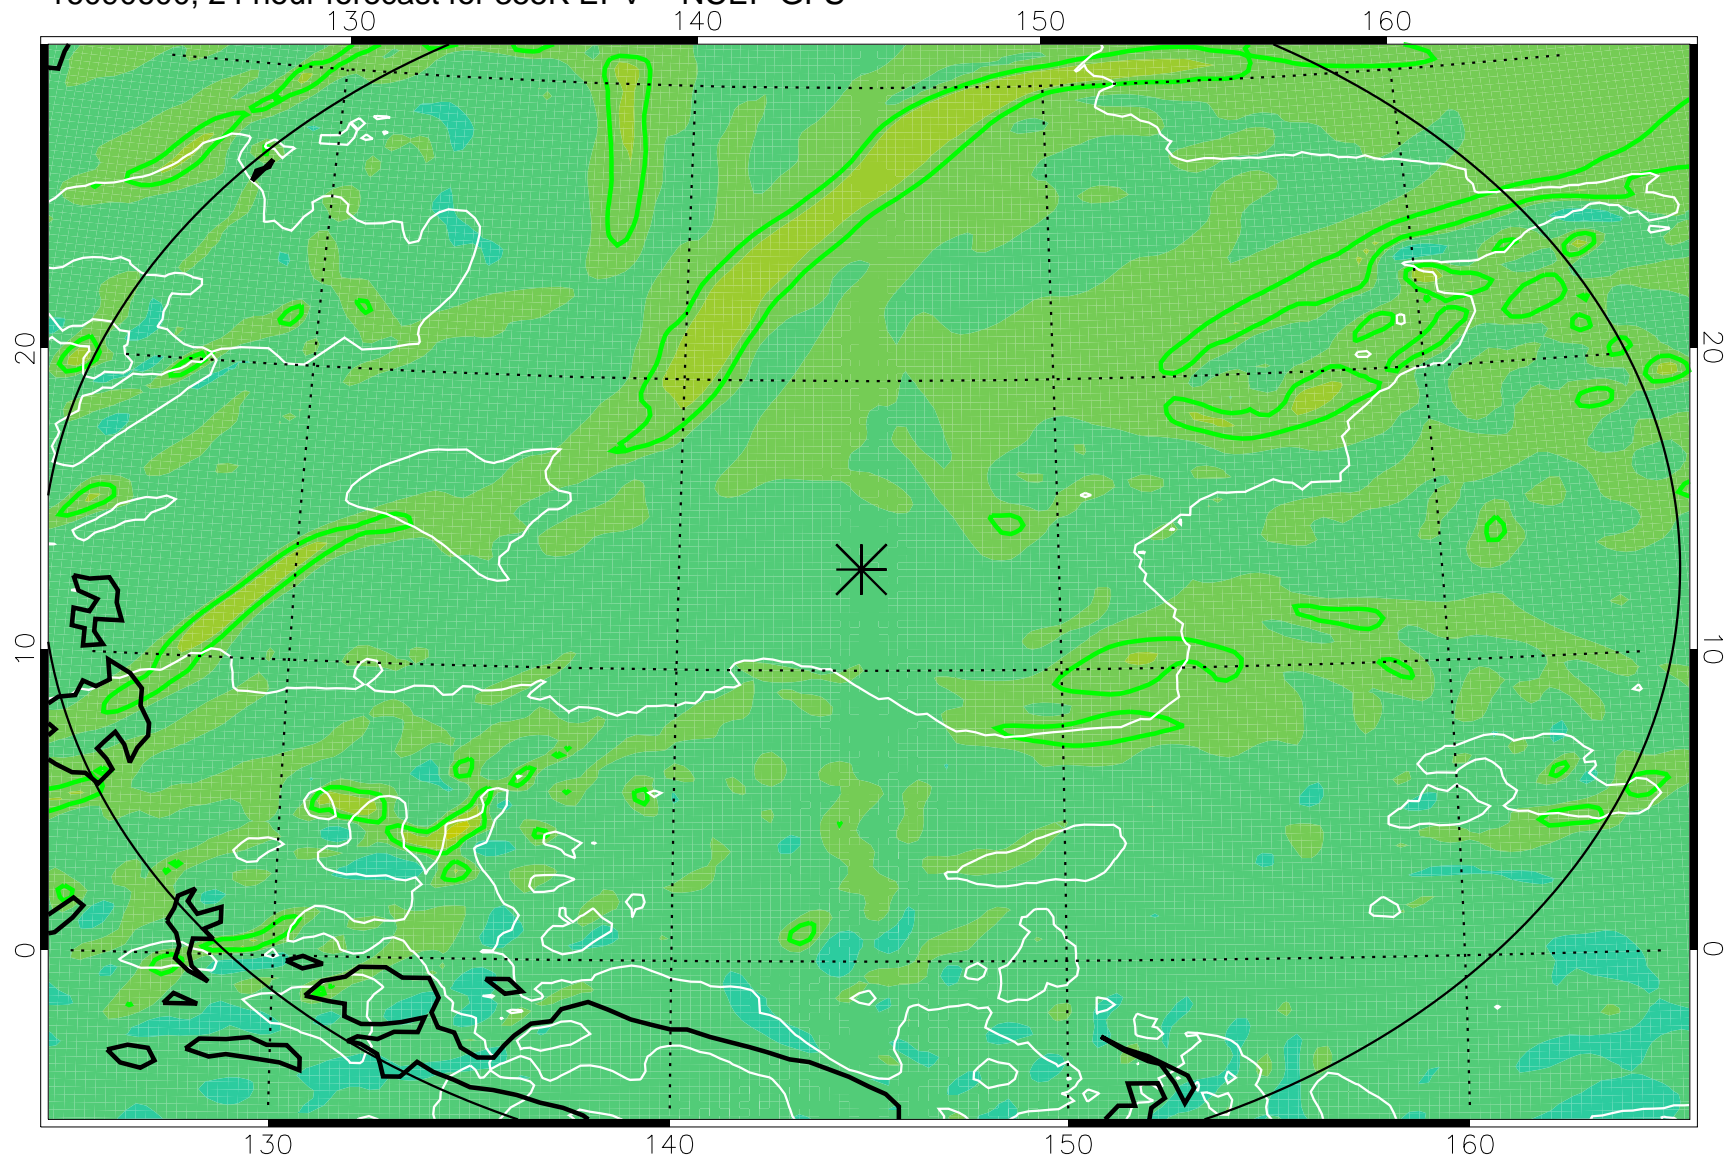

16090506, 6 hour forecast for 355K EPV -- NCEP GFS

355K Montgomery Streamfunction, white  
EPV Tropopause (2 PVU) Position  
Range ring of 2304 km

16090512, 12 hour forecast for 355K EPV -- NCEP GFS

355K Montgomery Streamfunction, white  
EPV Tropopause (2 PVU) Position  
Range ring of 2304 km

16090518, 18 hour forecast for 355K EPV -- NCEP GFS

355K Montgomery Streamfunction, white  
EPV Tropopause (2 PVU) Position  
Range ring of 2304 km

16090600, 24 hour forecast for 355K EPV -- NCEP GFS

355K Montgomery Streamfunction, white  
EPV Tropopause (2 PVU) Position  
Range ring of 2304 km

16090606, 30 hour forecast for 355K EPV -- NCEP GFS

355K Montgomery Streamfunction, white  
EPV Tropopause (2 PVU) Position  
Range ring of 2304 km

16090612, 36 hour forecast for 355K EPV -- NCEP GFS

355K Montgomery Streamfunction, white  
EPV Tropopause (2 PVU) Position  
Range ring of 2304 km

16090618, 42 hour forecast for 355K EPV -- NCEP GFS

355K Montgomery Streamfunction, white  
EPV Tropopause (2 PVU) Position  
Range ring of 2304 km

16090700, 48 hour forecast for 355K EPV -- NCEP GFS

355K Montgomery Streamfunction, white  
EPV Tropopause (2 PVU) Position  
Range ring of 2304 km