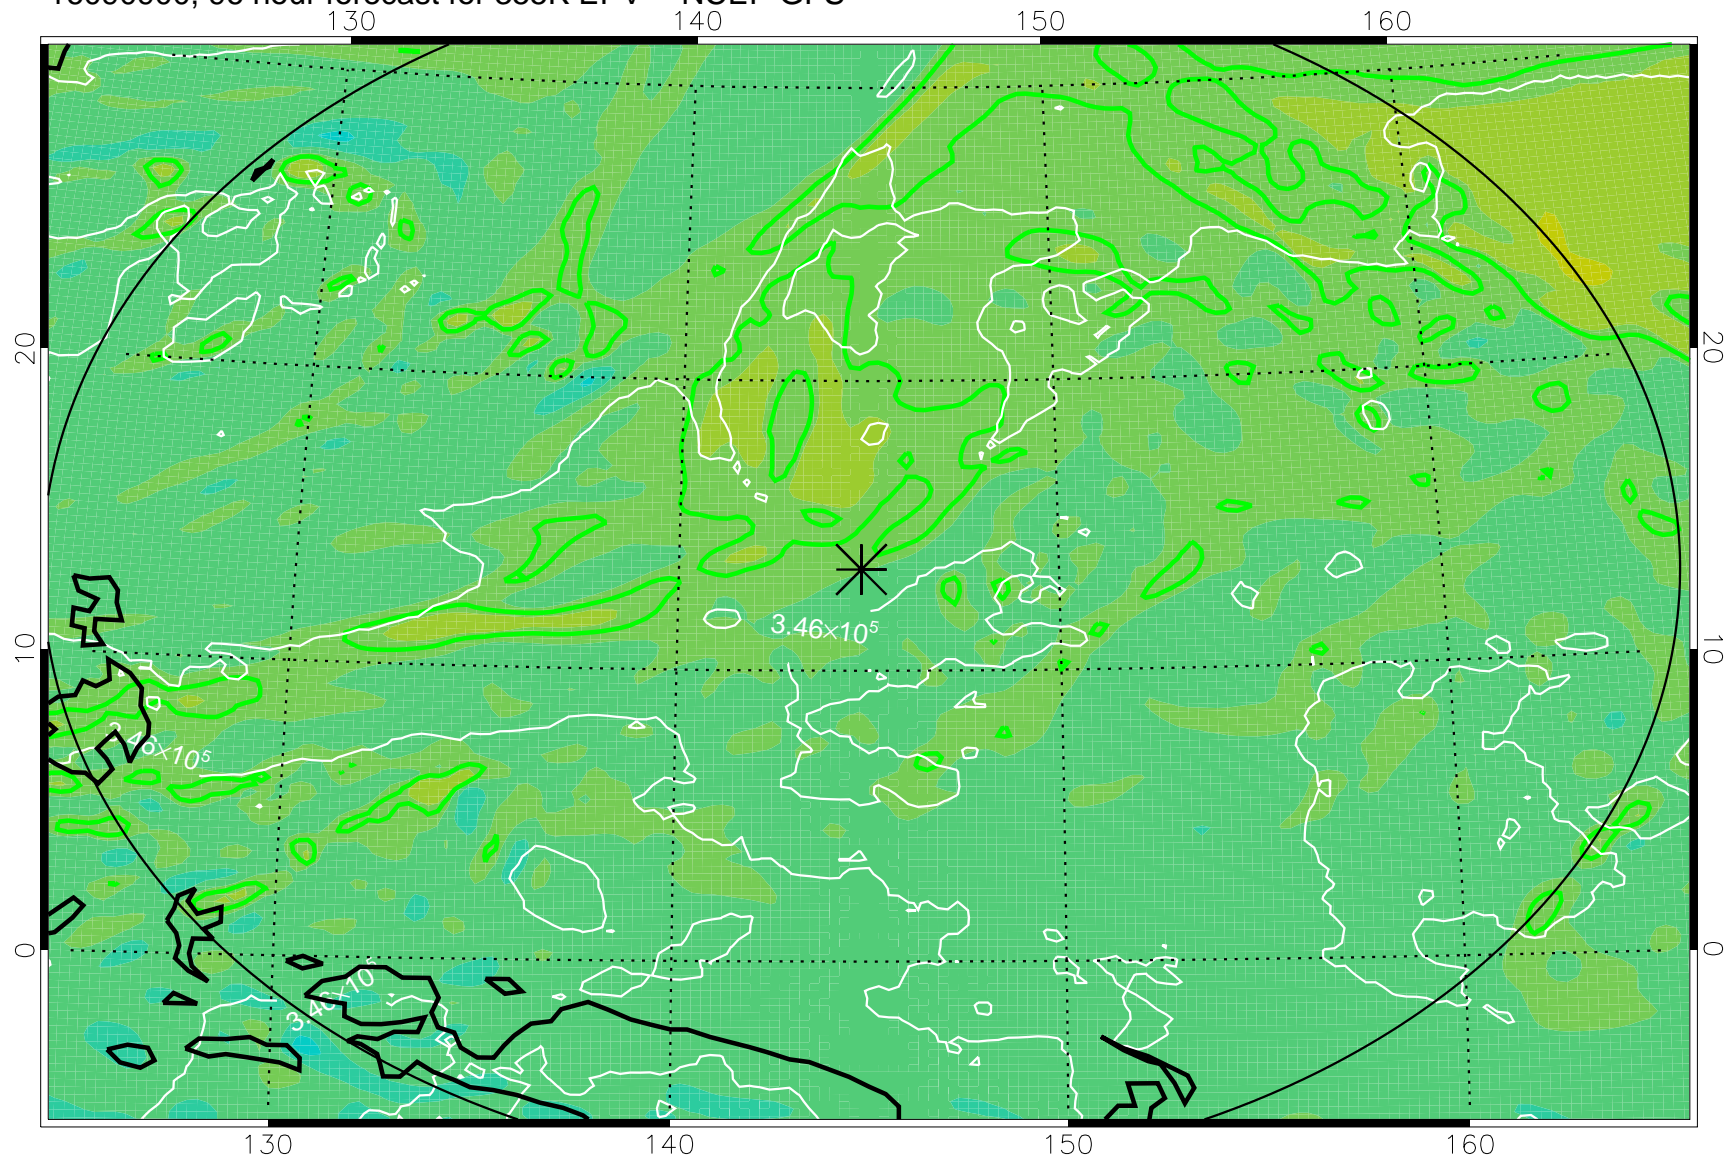

16090718, 66 hour forecast for 355K EPV -- NCEP GFS

355K Montgomery Streamfunction, white  
EPV Tropopause (2 PVU) Position  
Range ring of 2304 km

16090800, 72 hour forecast for 355K EPV -- NCEP GFS

355K Montgomery Streamfunction, white  
EPV Tropopause (2 PVU) Position  
Range ring of 2304 km

16090806, 78 hour forecast for 355K EPV -- NCEP GFS

355K Montgomery Streamfunction, white  
EPV Tropopause (2 PVU) Position  
Range ring of 2304 km

16090812, 84 hour forecast for 355K EPV -- NCEP GFS

355K Montgomery Streamfunction, white  
EPV Tropopause (2 PVU) Position  
Range ring of 2304 km

16090818, 90 hour forecast for 355K EPV -- NCEP GFS

355K Montgomery Streamfunction, white  
EPV Tropopause (2 PVU) Position  
Range ring of 2304 km

16090900, 96 hour forecast for 355K EPV -- NCEP GFS

355K Montgomery Streamfunction, white  
EPV Tropopause (2 PVU) Position  
Range ring of 2304 km

16090906, 102 hour forecast for 355K EPV -- NCEP GFS

355K Montgomery Streamfunction, white  
EPV Tropopause (2 PVU) Position  
Range ring of 2304 km

16090912, 108 hour forecast for 355K EPV -- NCEP GFS

355K Montgomery Streamfunction, white  
EPV Tropopause (2 PVU) Position  
Range ring of 2304 km