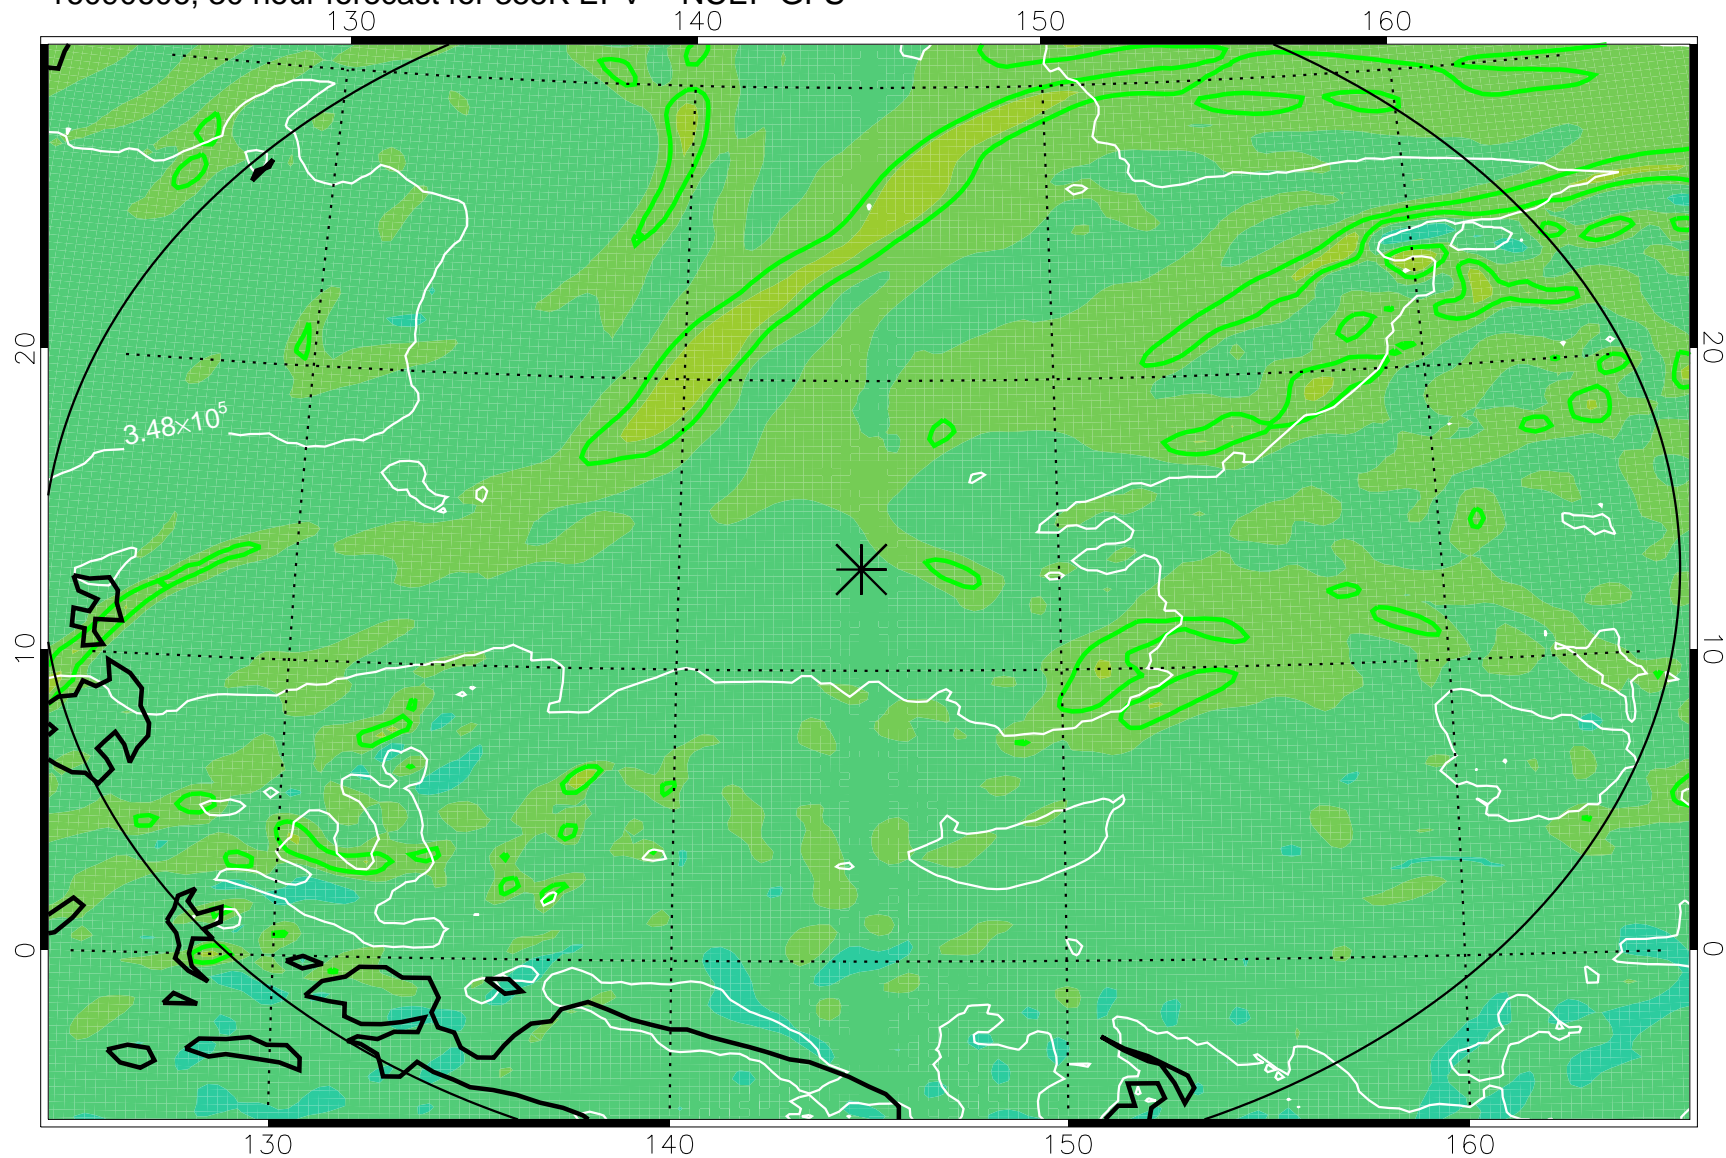

16090518, 18 hour forecast for 355K EPV -- NCEP GFS

355K Montgomery Streamfunction, white  
EPV Tropopause (2 PVU) Position  
Range ring of 2304 km

16090600, 24 hour forecast for 355K EPV -- NCEP GFS

355K Montgomery Streamfunction, white  
EPV Tropopause (2 PVU) Position  
Range ring of 2304 km

16090606, 30 hour forecast for 355K EPV -- NCEP GFS

355K Montgomery Streamfunction, white  
EPV Tropopause (2 PVU) Position  
Range ring of 2304 km

16090612, 36 hour forecast for 355K EPV -- NCEP GFS

355K Montgomery Streamfunction, white  
EPV Tropopause (2 PVU) Position  
Range ring of 2304 km

16090618, 42 hour forecast for 355K EPV -- NCEP GFS

355K Montgomery Streamfunction, white  
EPV Tropopause (2 PVU) Position  
Range ring of 2304 km

16090700, 48 hour forecast for 355K EPV -- NCEP GFS

355K Montgomery Streamfunction, white  
EPV Tropopause (2 PVU) Position  
Range ring of 2304 km

16090718, 66 hour forecast for 355K EPV -- NCEP GFS

355K Montgomery Streamfunction, white  
EPV Tropopause (2 PVU) Position  
Range ring of 2304 km

16090800, 72 hour forecast for 355K EPV -- NCEP GFS

355K Montgomery Streamfunction, white  
EPV Tropopause (2 PVU) Position  
Range ring of 2304 km