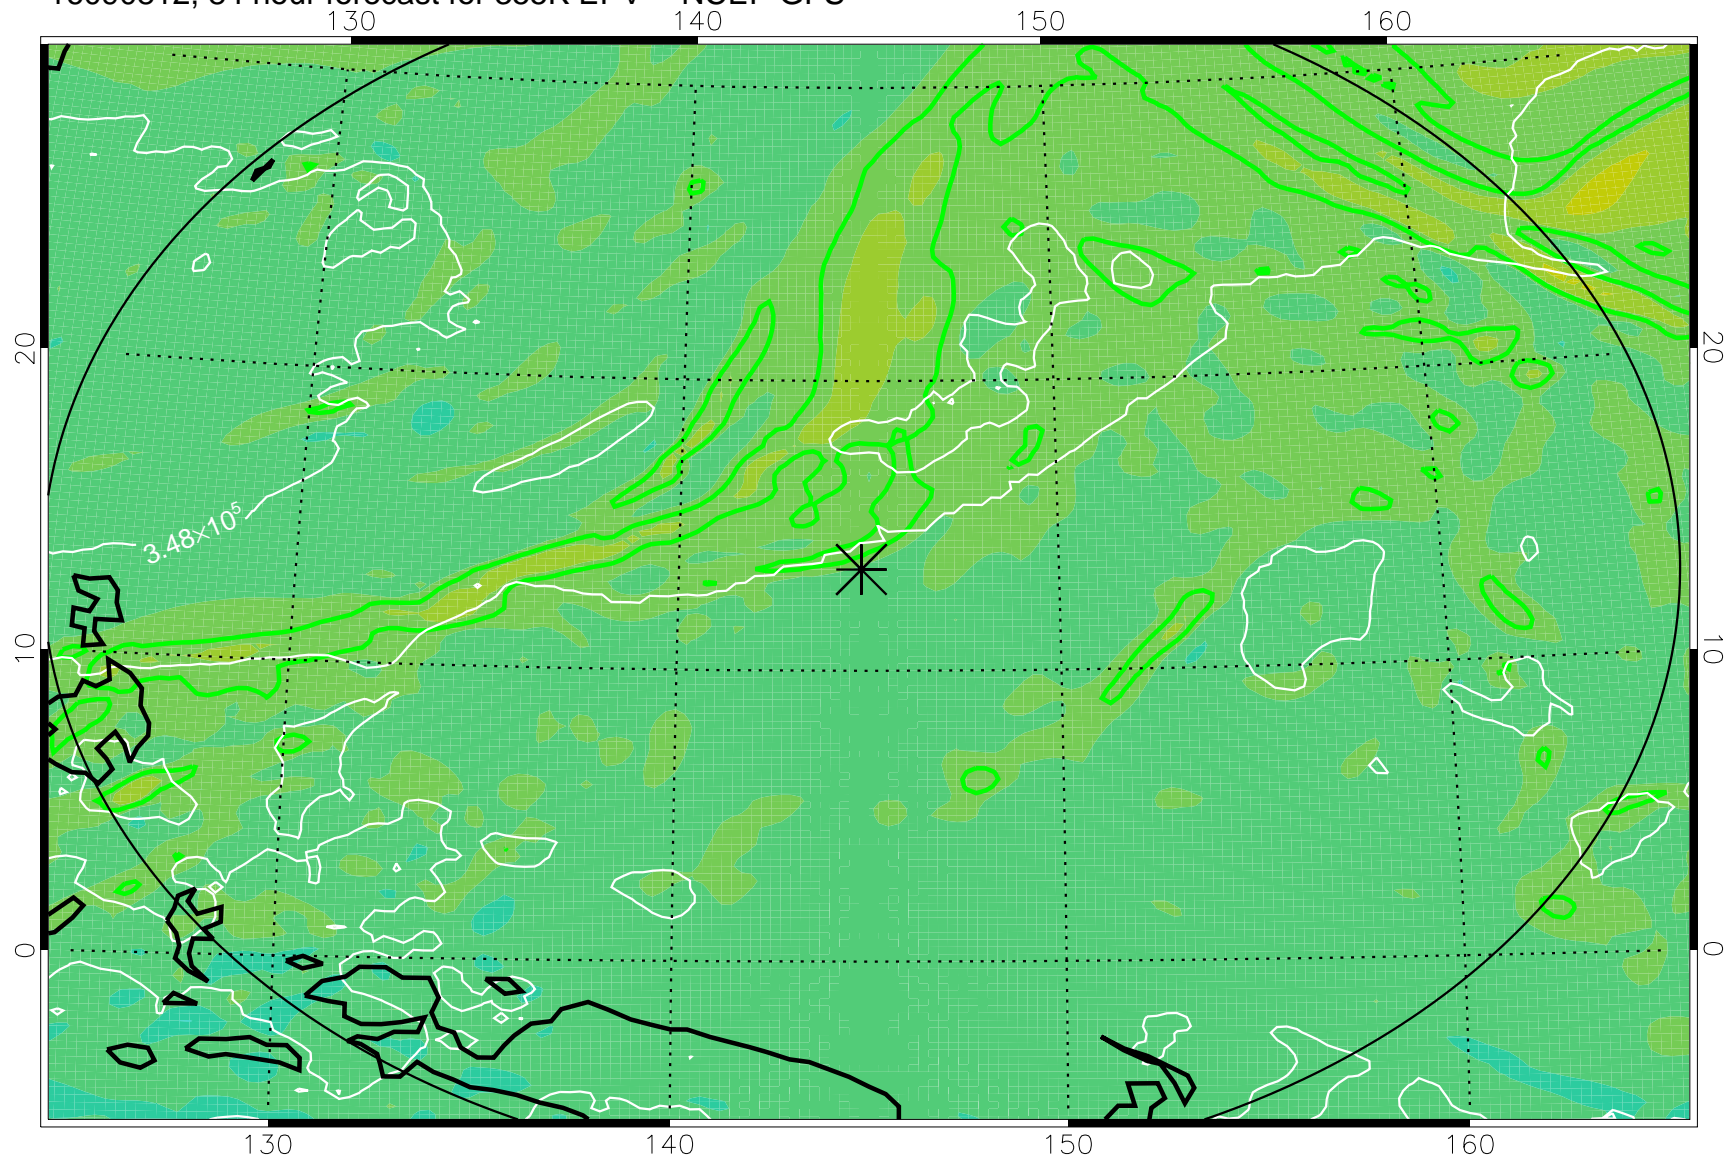

16090706, 54 hour forecast for 355K EPV -- NCEP GFS

355K Montgomery Streamfunction, white  
EPV Tropopause (2 PVU) Position  
Range ring of 2304 km

16090712, 60 hour forecast for 355K EPV -- NCEP GFS

355K Montgomery Streamfunction, white  
EPV Tropopause (2 PVU) Position  
Range ring of 2304 km

16090718, 66 hour forecast for 355K EPV -- NCEP GFS

355K Montgomery Streamfunction, white  
EPV Tropopause (2 PVU) Position  
Range ring of 2304 km

16090800, 72 hour forecast for 355K EPV -- NCEP GFS

355K Montgomery Streamfunction, white  
EPV Tropopause (2 PVU) Position  
Range ring of 2304 km

16090806, 78 hour forecast for 355K EPV -- NCEP GFS

355K Montgomery Streamfunction, white  
EPV Tropopause (2 PVU) Position  
Range ring of 2304 km

16090812, 84 hour forecast for 355K EPV -- NCEP GFS

355K Montgomery Streamfunction, white  
EPV Tropopause (2 PVU) Position  
Range ring of 2304 km

16090818, 90 hour forecast for 355K EPV -- NCEP GFS

355K Montgomery Streamfunction, white  
EPV Tropopause (2 PVU) Position  
Range ring of 2304 km

16090900, 96 hour forecast for 355K EPV -- NCEP GFS

355K Montgomery Streamfunction, white  
EPV Tropopause (2 PVU) Position  
Range ring of 2304 km