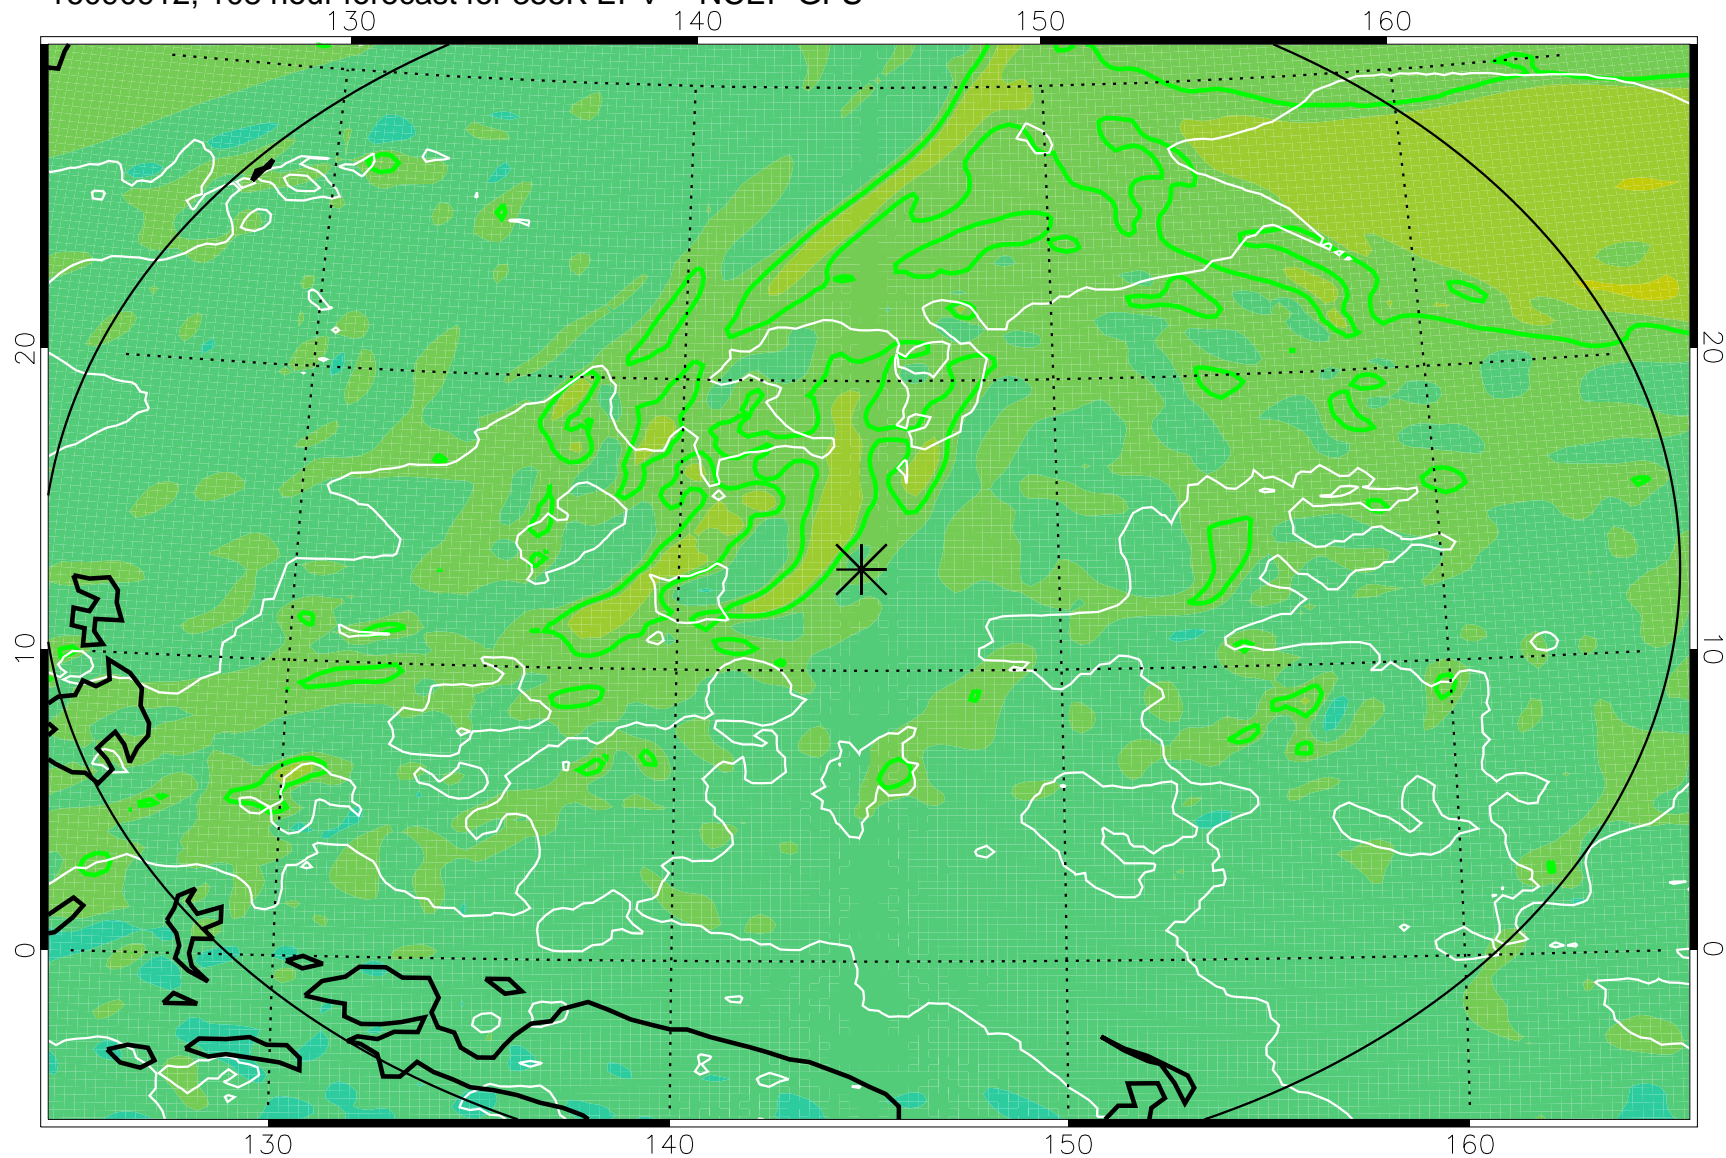

16090806, 78 hour forecast for 355K EPV -- NCEP GFS

355K Montgomery Streamfunction, white  
EPV Tropopause (2 PVU) Position  
Range ring of 2304 km

16090812, 84 hour forecast for 355K EPV -- NCEP GFS

355K Montgomery Streamfunction, white  
EPV Tropopause (2 PVU) Position  
Range ring of 2304 km

16090818, 90 hour forecast for 355K EPV -- NCEP GFS

355K Montgomery Streamfunction, white  
EPV Tropopause (2 PVU) Position  
Range ring of 2304 km

16090900, 96 hour forecast for 355K EPV -- NCEP GFS

355K Montgomery Streamfunction, white  
EPV Tropopause (2 PVU) Position  
Range ring of 2304 km

16090906, 102 hour forecast for 355K EPV -- NCEP GFS

355K Montgomery Streamfunction, white  
EPV Tropopause (2 PVU) Position  
Range ring of 2304 km

16090912, 108 hour forecast for 355K EPV -- NCEP GFS

355K Montgomery Streamfunction, white  
EPV Tropopause (2 PVU) Position  
Range ring of 2304 km

16090918, 114 hour forecast for 355K EPV -- NCEP GFS

355K Montgomery Streamfunction, white  
EPV Tropopause (2 PVU) Position  
Range ring of 2304 km

16091000, 120 hour forecast for 355K EPV -- NCEP GFS

355K Montgomery Streamfunction, white  
EPV Tropopause (2 PVU) Position  
Range ring of 2304 km