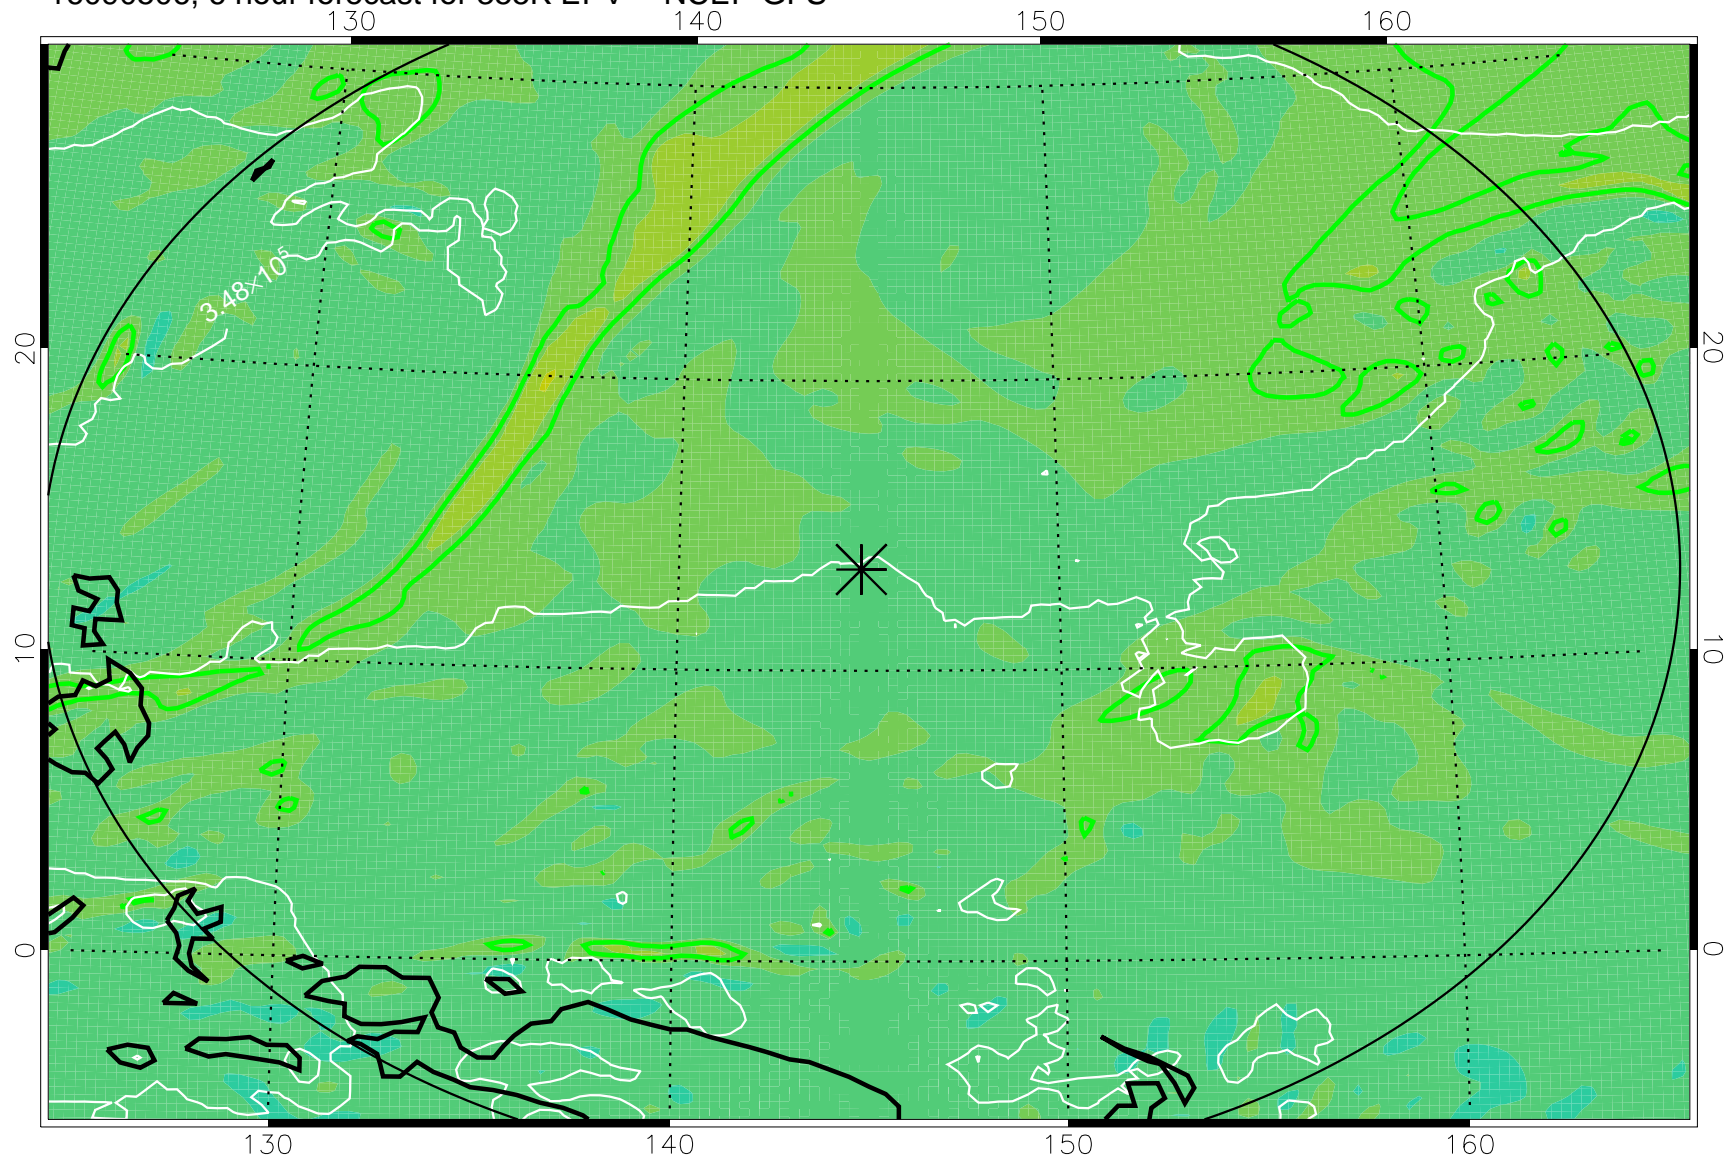

16090506, 6 hour forecast for 355K EPV -- NCEP GFS

355K Montgomery Streamfunction, white  
EPV Tropopause (2 PVU) Position  
Range ring of 2304 km

16090512, 12 hour forecast for 355K EPV -- NCEP GFS

355K Montgomery Streamfunction, white  
EPV Tropopause (2 PVU) Position  
Range ring of 2304 km

16090518, 18 hour forecast for 355K EPV -- NCEP GFS

355K Montgomery Streamfunction, white  
EPV Tropopause (2 PVU) Position  
Range ring of 2304 km

16090600, 24 hour forecast for 355K EPV -- NCEP GFS

355K Montgomery Streamfunction, white  
EPV Tropopause (2 PVU) Position  
Range ring of 2304 km

16090606, 30 hour forecast for 355K EPV -- NCEP GFS

355K Montgomery Streamfunction, white  
EPV Tropopause (2 PVU) Position  
Range ring of 2304 km

16090612, 36 hour forecast for 355K EPV -- NCEP GFS

355K Montgomery Streamfunction, white  
EPV Tropopause (2 PVU) Position  
Range ring of 2304 km

16090718, 66 hour forecast for 355K EPV -- NCEP GFS

355K Montgomery Streamfunction, white  
EPV Tropopause (2 PVU) Position  
Range ring of 2304 km

16090800, 72 hour forecast for 355K EPV -- NCEP GFS

355K Montgomery Streamfunction, white  
EPV Tropopause (2 PVU) Position  
Range ring of 2304 km