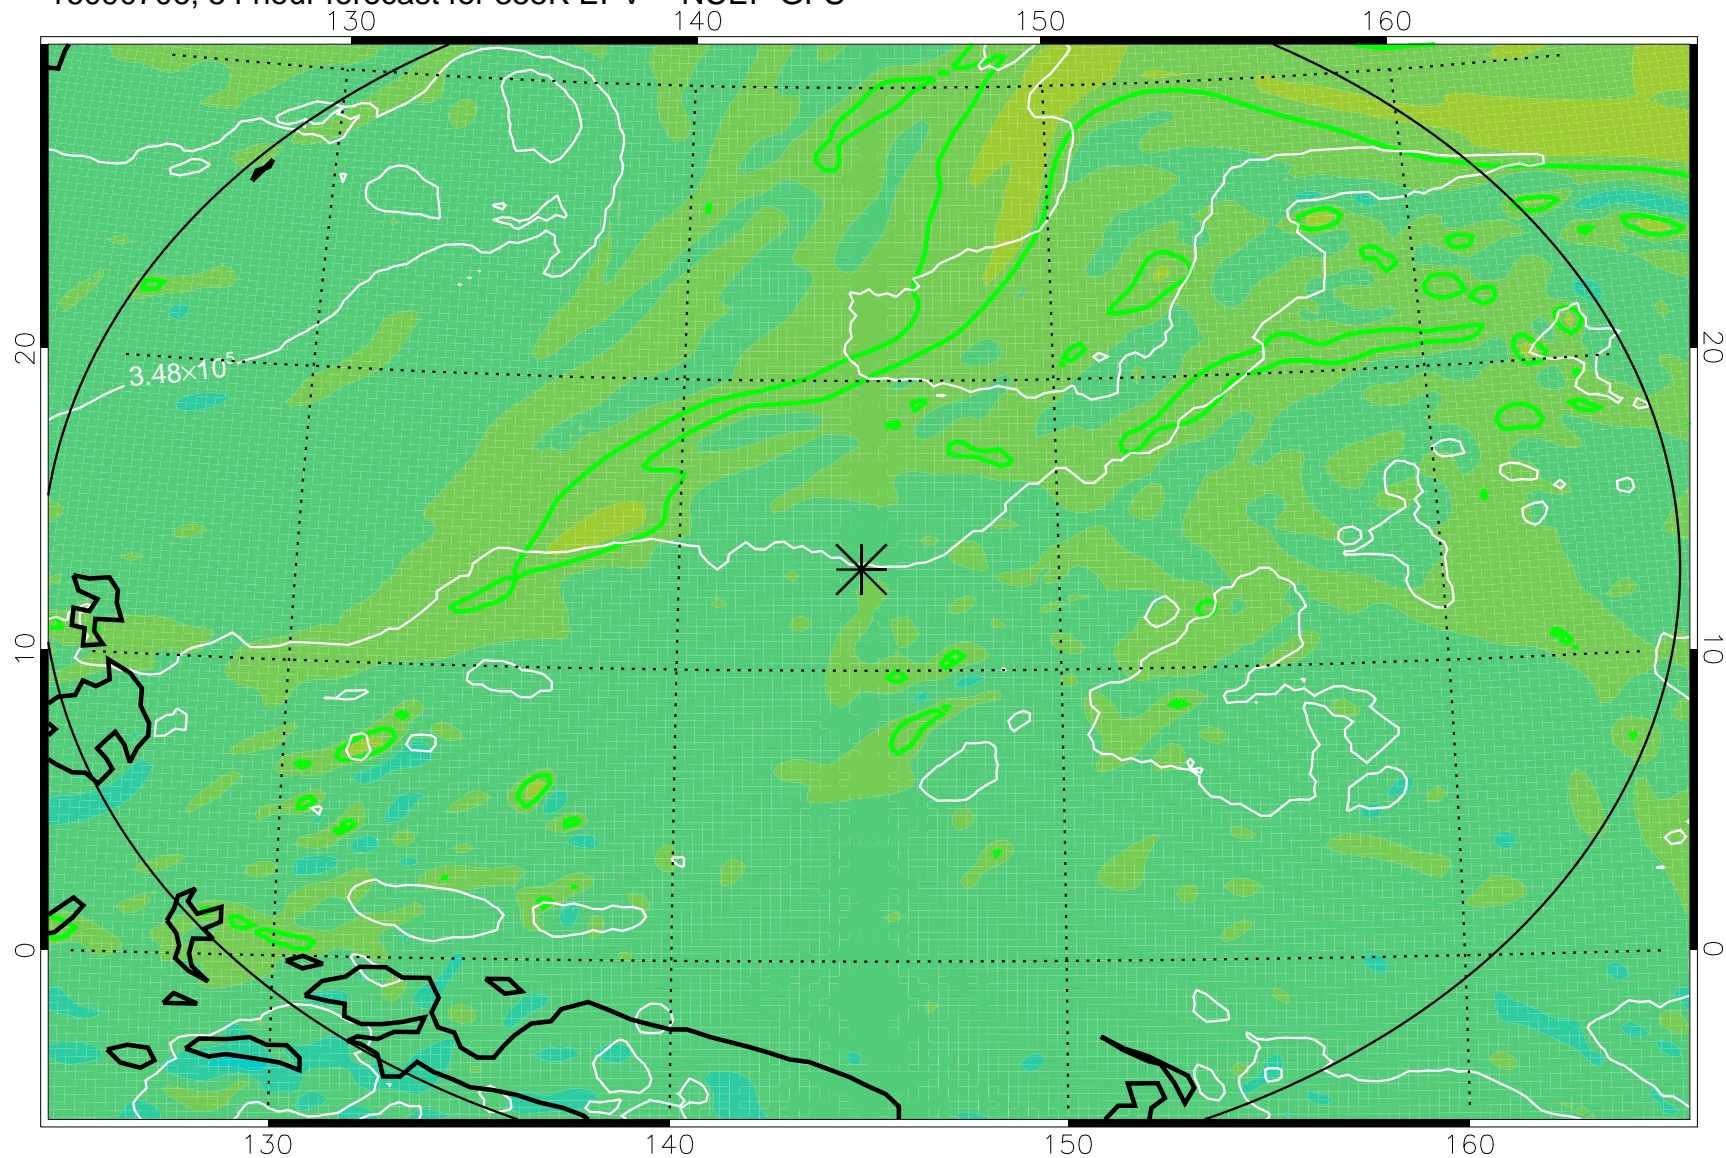

16090618, 42 hour forecast for 355K EPV -- NCEP GFS

355K Montgomery Streamfunction, white  
EPV Tropopause (2 PVU) Position  
Range ring of 2304 km

16090700, 48 hour forecast for 355K EPV -- NCEP GFS

355K Montgomery Streamfunction, white  
EPV Tropopause (2 PVU) Position  
Range ring of 2304 km

16090706, 54 hour forecast for 355K EPV -- NCEP GFS

355K Montgomery Streamfunction, white  
EPV Tropopause (2 PVU) Position  
Range ring of 2304 km

16090712, 60 hour forecast for 355K EPV -- NCEP GFS

355K Montgomery Streamfunction, white  
EPV Tropopause (2 PVU) Position  
Range ring of 2304 km

16090718, 66 hour forecast for 355K EPV -- NCEP GFS

355K Montgomery Streamfunction, white  
EPV Tropopause (2 PVU) Position  
Range ring of 2304 km

16090800, 72 hour forecast for 355K EPV -- NCEP GFS

355K Montgomery Streamfunction, white  
EPV Tropopause (2 PVU) Position  
Range ring of 2304 km

16090818, 90 hour forecast for 355K EPV -- NCEP GFS

355K Montgomery Streamfunction, white  
EPV Tropopause (2 PVU) Position  
Range ring of 2304 km

16090900, 96 hour forecast for 355K EPV -- NCEP GFS

355K Montgomery Streamfunction, white  
EPV Tropopause (2 PVU) Position  
Range ring of 2304 km