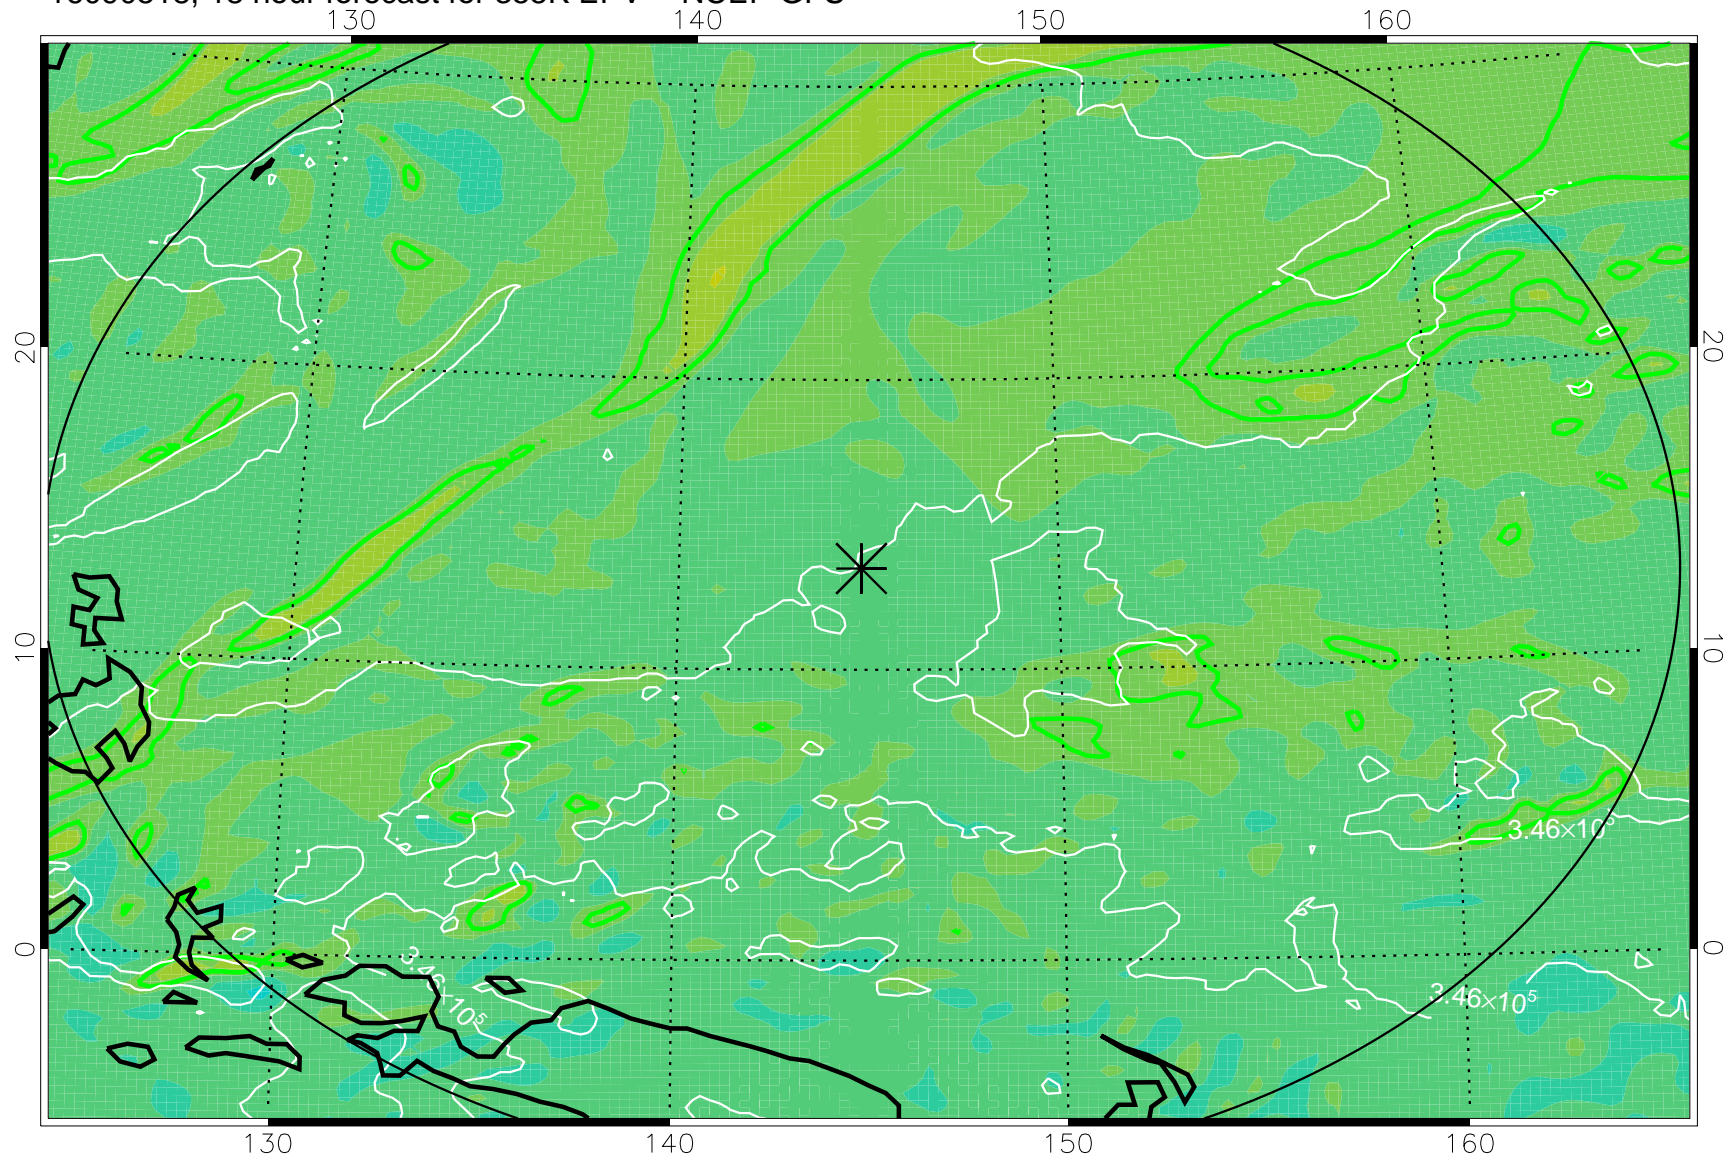

16090506, 6 hour forecast for 355K EPV -- NCEP GFS

355K Montgomery Streamfunction, white  
EPV Tropopause (2 PVU) Position  
Range ring of 2304 km

16090512, 12 hour forecast for 355K EPV -- NCEP GFS

355K Montgomery Streamfunction, white  
EPV Tropopause (2 PVU) Position  
Range ring of 2304 km

16090518, 18 hour forecast for 355K EPV -- NCEP GFS

355K Montgomery Streamfunction, white  
EPV Tropopause (2 PVU) Position  
Range ring of 2304 km

16090600, 24 hour forecast for 355K EPV -- NCEP GFS

355K Montgomery Streamfunction, white  
EPV Tropopause (2 PVU) Position  
Range ring of 2304 km

16090606, 30 hour forecast for 355K EPV -- NCEP GFS

355K Montgomery Streamfunction, white  
EPV Tropopause (2 PVU) Position  
Range ring of 2304 km

16090612, 36 hour forecast for 355K EPV -- NCEP GFS

355K Montgomery Streamfunction, white  
EPV Tropopause (2 PVU) Position  
Range ring of 2304 km

16090718, 66 hour forecast for 355K EPV -- NCEP GFS

355K Montgomery Streamfunction, white  
EPV Tropopause (2 PVU) Position  
Range ring of 2304 km

16090800, 72 hour forecast for 355K EPV -- NCEP GFS

355K Montgomery Streamfunction, white  
EPV Tropopause (2 PVU) Position  
Range ring of 2304 km