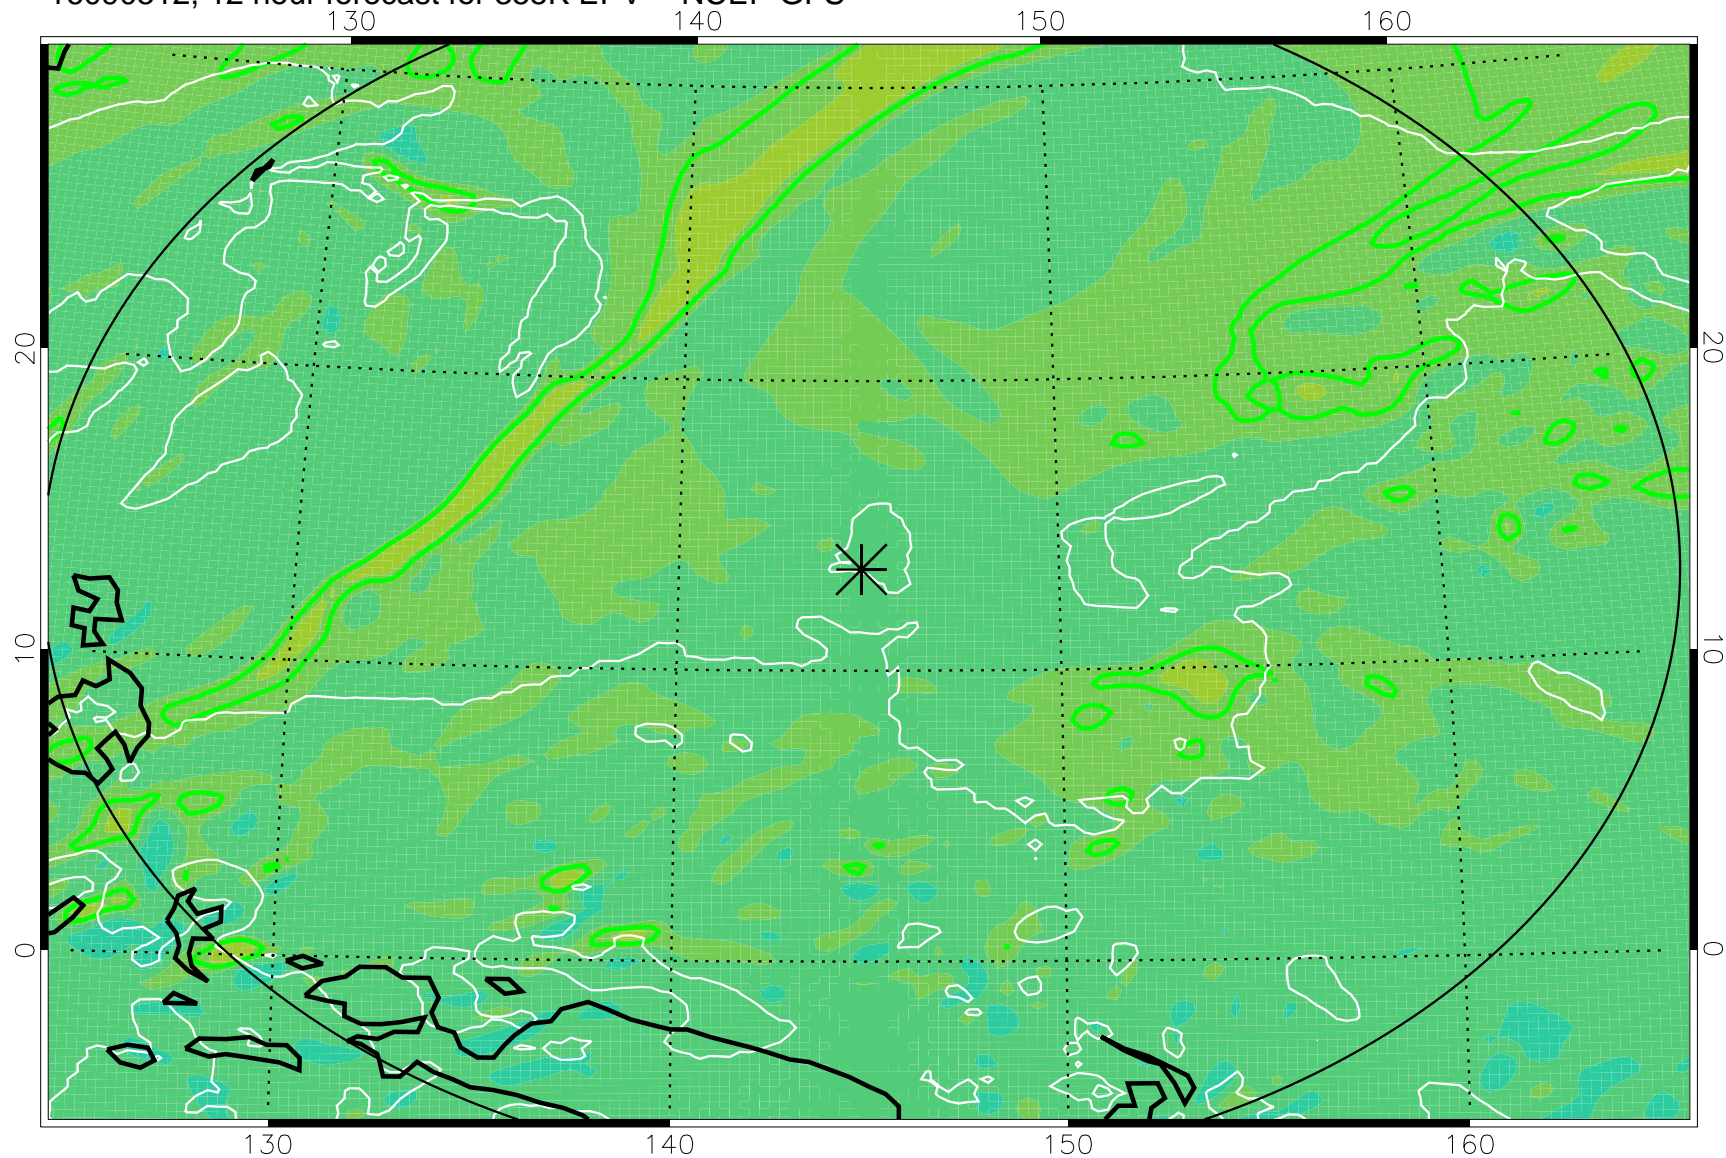

16090506, 6 hour forecast for 355K EPV -- NCEP GFS

355K Montgomery Streamfunction, white  
EPV Tropopause (2 PVU) Position  
Range ring of 2304 km

16090512, 12 hour forecast for 355K EPV -- NCEP GFS

355K Montgomery Streamfunction, white  
EPV Tropopause (2 PVU) Position  
Range ring of 2304 km

16090518, 18 hour forecast for 355K EPV -- NCEP GFS

355K Montgomery Streamfunction, white  
EPV Tropopause (2 PVU) Position  
Range ring of 2304 km

16090600, 24 hour forecast for 355K EPV -- NCEP GFS

355K Montgomery Streamfunction, white  
EPV Tropopause (2 PVU) Position  
Range ring of 2304 km

16090606, 30 hour forecast for 355K EPV -- NCEP GFS

355K Montgomery Streamfunction, white  
EPV Tropopause (2 PVU) Position  
Range ring of 2304 km

16090612, 36 hour forecast for 355K EPV -- NCEP GFS

355K Montgomery Streamfunction, white  
EPV Tropopause (2 PVU) Position  
Range ring of 2304 km

16090718, 66 hour forecast for 355K EPV -- NCEP GFS

355K Montgomery Streamfunction, white  
EPV Tropopause (2 PVU) Position  
Range ring of 2304 km

16090800, 72 hour forecast for 355K EPV -- NCEP GFS

355K Montgomery Streamfunction, white  
EPV Tropopause (2 PVU) Position  
Range ring of 2304 km