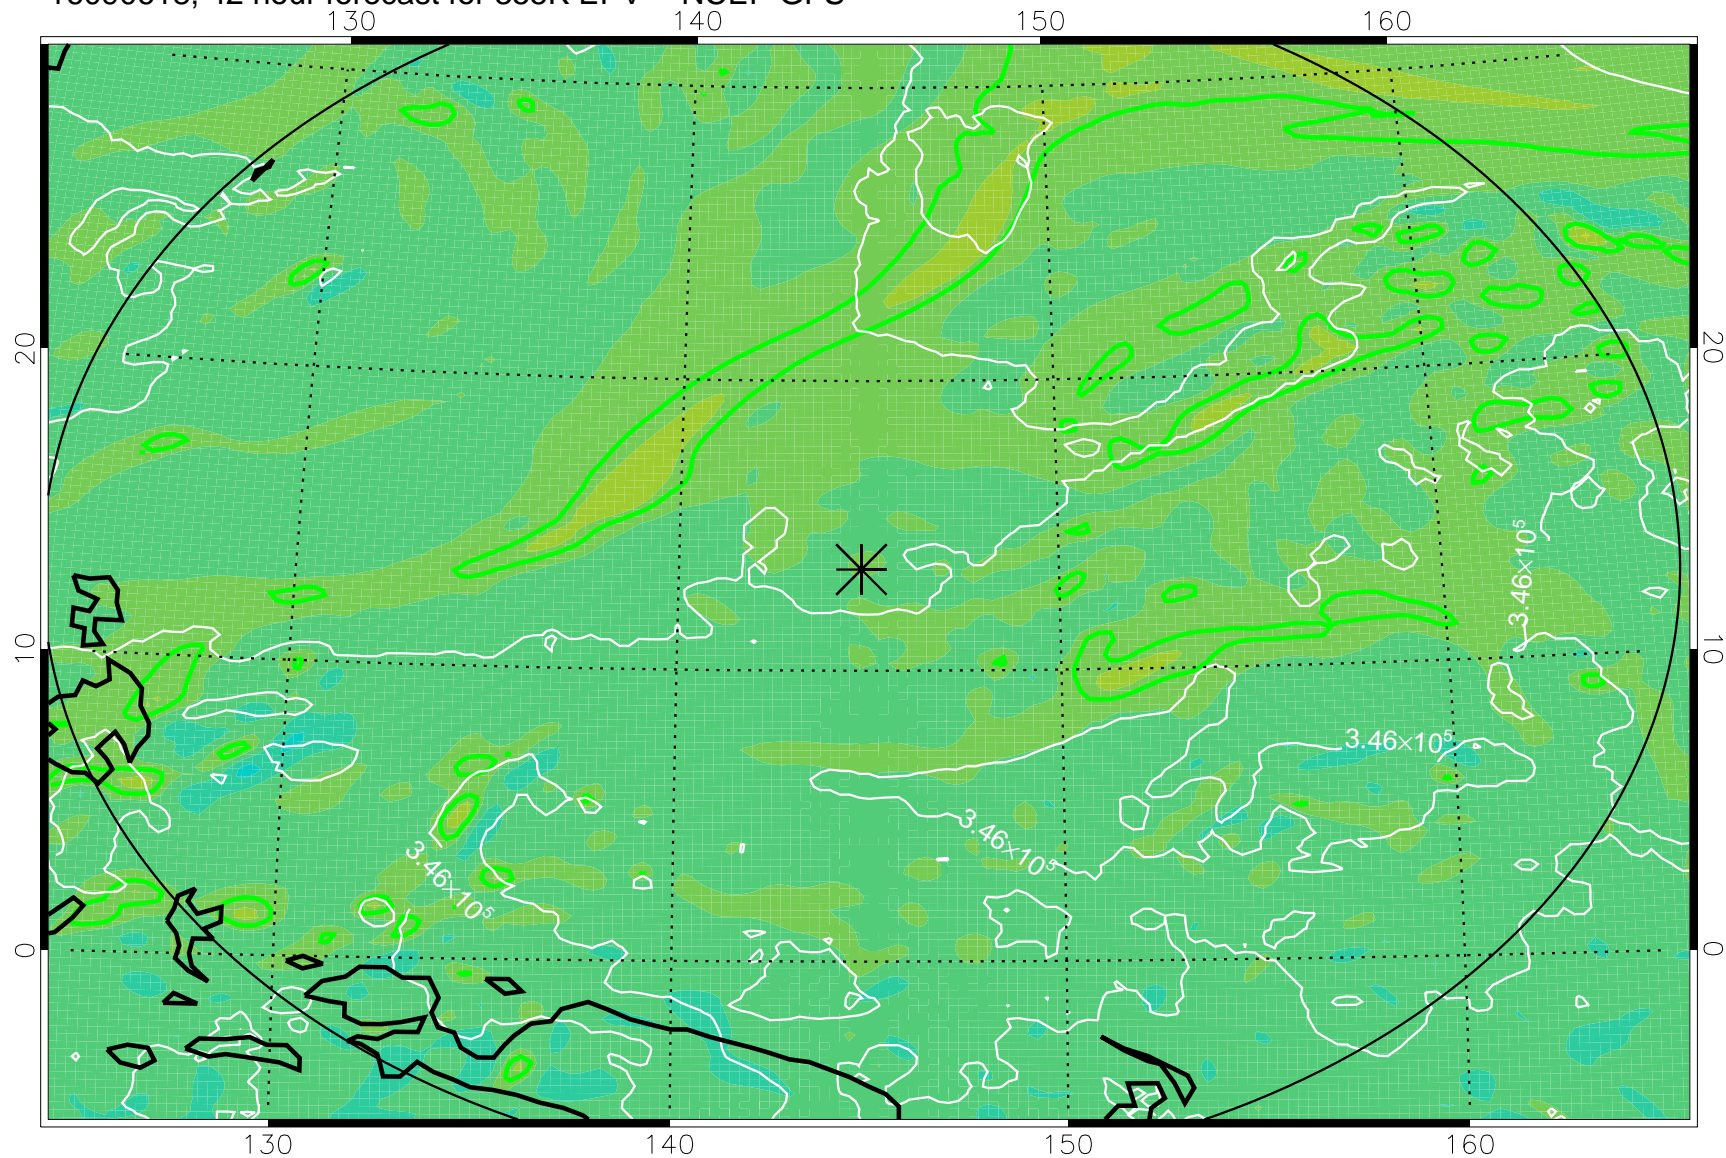

16090606, 30 hour forecast for 355K EPV -- NCEP GFS

355K Montgomery Streamfunction, white  
EPV Tropopause (2 PVU) Position  
Range ring of 2304 km

16090612, 36 hour forecast for 355K EPV -- NCEP GFS

355K Montgomery Streamfunction, white  
EPV Tropopause (2 PVU) Position  
Range ring of 2304 km

16090618, 42 hour forecast for 355K EPV -- NCEP GFS

355K Montgomery Streamfunction, white  
EPV Tropopause (2 PVU) Position  
Range ring of 2304 km

16090700, 48 hour forecast for 355K EPV -- NCEP GFS

355K Montgomery Streamfunction, white  
EPV Tropopause (2 PVU) Position  
Range ring of 2304 km

16090718, 66 hour forecast for 355K EPV -- NCEP GFS

355K Montgomery Streamfunction, white  
EPV Tropopause (2 PVU) Position  
Range ring of 2304 km

16090800, 72 hour forecast for 355K EPV -- NCEP GFS

355K Montgomery Streamfunction, white  
EPV Tropopause (2 PVU) Position  
Range ring of 2304 km

16090818, 90 hour forecast for 355K EPV -- NCEP GFS

355K Montgomery Streamfunction, white  
EPV Tropopause (2 PVU) Position  
Range ring of 2304 km

16090900, 96 hour forecast for 355K EPV -- NCEP GFS

355K Montgomery Streamfunction, white  
EPV Tropopause (2 PVU) Position  
Range ring of 2304 km