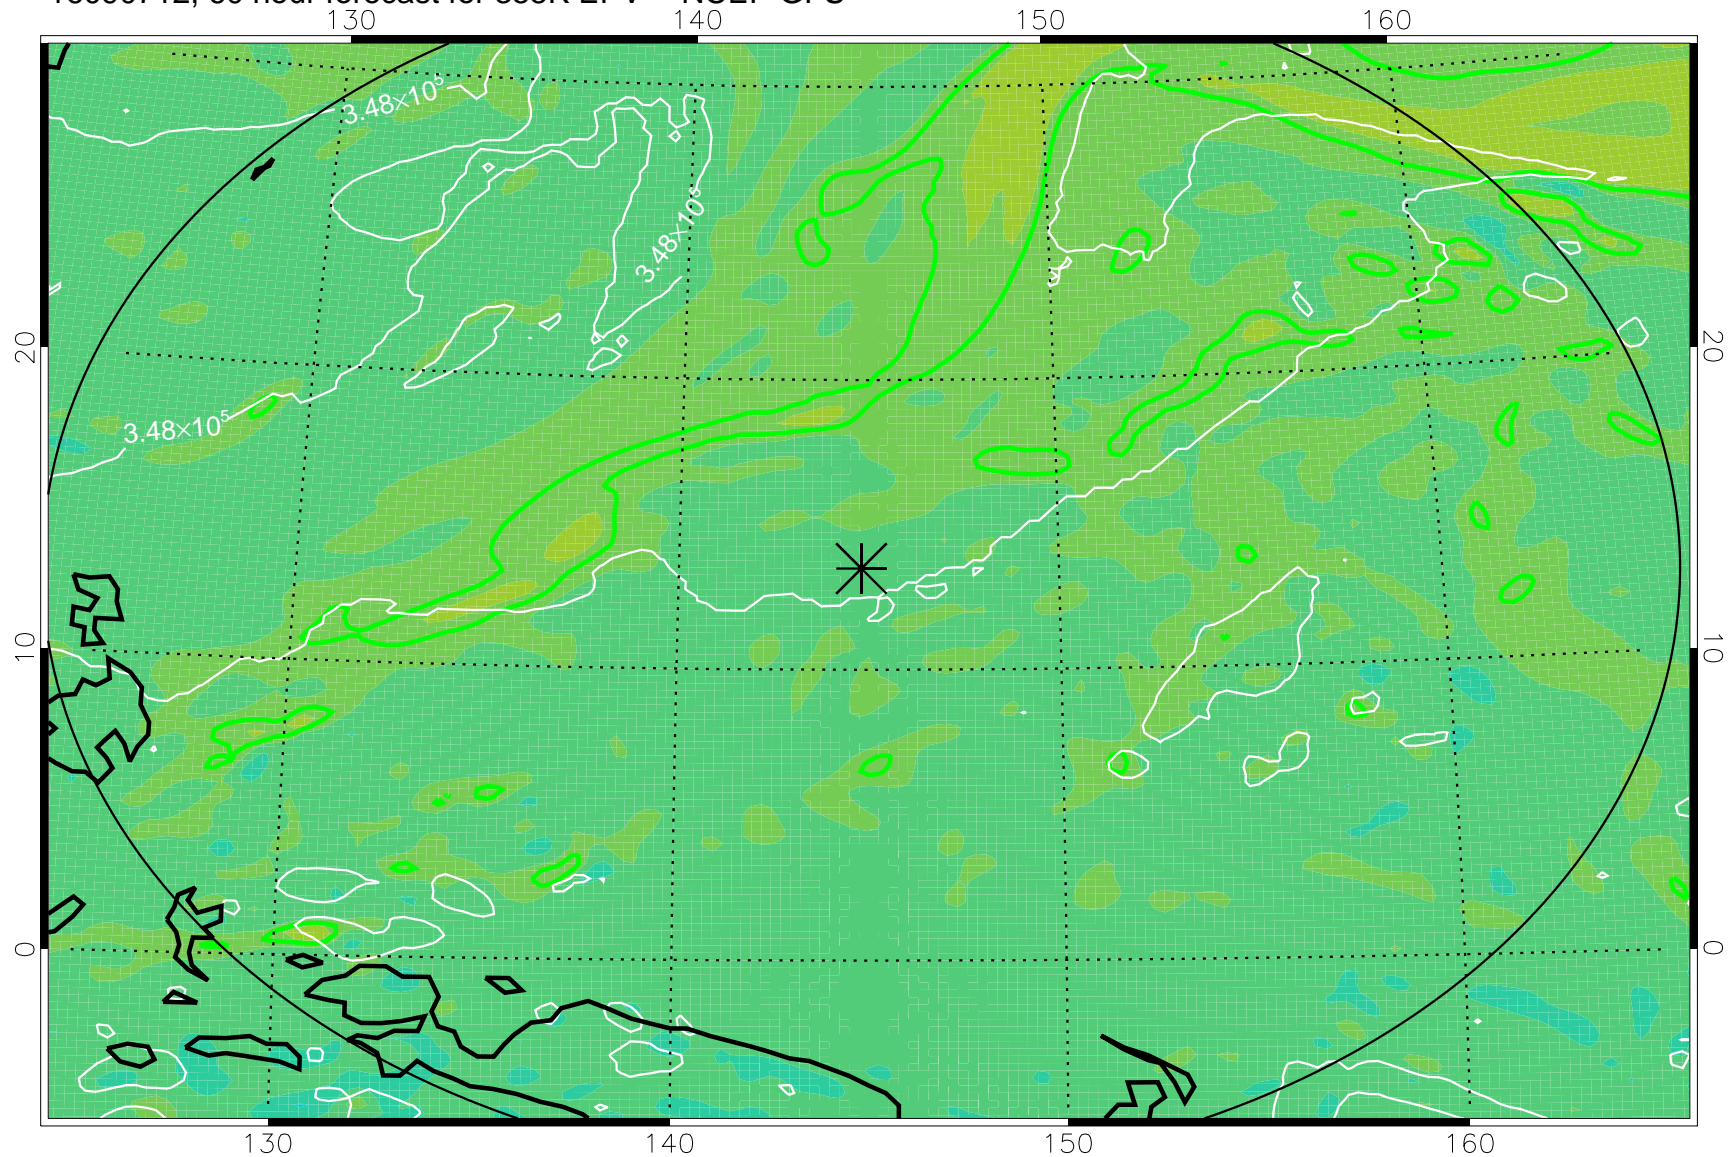

16090618, 42 hour forecast for 355K EPV -- NCEP GFS

355K Montgomery Streamfunction, white  
EPV Tropopause (2 PVU) Position  
Range ring of 2304 km

16090700, 48 hour forecast for 355K EPV -- NCEP GFS

355K Montgomery Streamfunction, white  
EPV Tropopause (2 PVU) Position  
Range ring of 2304 km

16090706, 54 hour forecast for 355K EPV -- NCEP GFS

355K Montgomery Streamfunction, white  
EPV Tropopause (2 PVU) Position  
Range ring of 2304 km

16090712, 60 hour forecast for 355K EPV -- NCEP GFS

355K Montgomery Streamfunction, white  
EPV Tropopause (2 PVU) Position  
Range ring of 2304 km

16090718, 66 hour forecast for 355K EPV -- NCEP GFS

355K Montgomery Streamfunction, white  
EPV Tropopause (2 PVU) Position  
Range ring of 2304 km

16090800, 72 hour forecast for 355K EPV -- NCEP GFS

355K Montgomery Streamfunction, white  
EPV Tropopause (2 PVU) Position  
Range ring of 2304 km

16090818, 90 hour forecast for 355K EPV -- NCEP GFS

355K Montgomery Streamfunction, white  
EPV Tropopause (2 PVU) Position  
Range ring of 2304 km

16090900, 96 hour forecast for 355K EPV -- NCEP GFS

355K Montgomery Streamfunction, white  
EPV Tropopause (2 PVU) Position  
Range ring of 2304 km