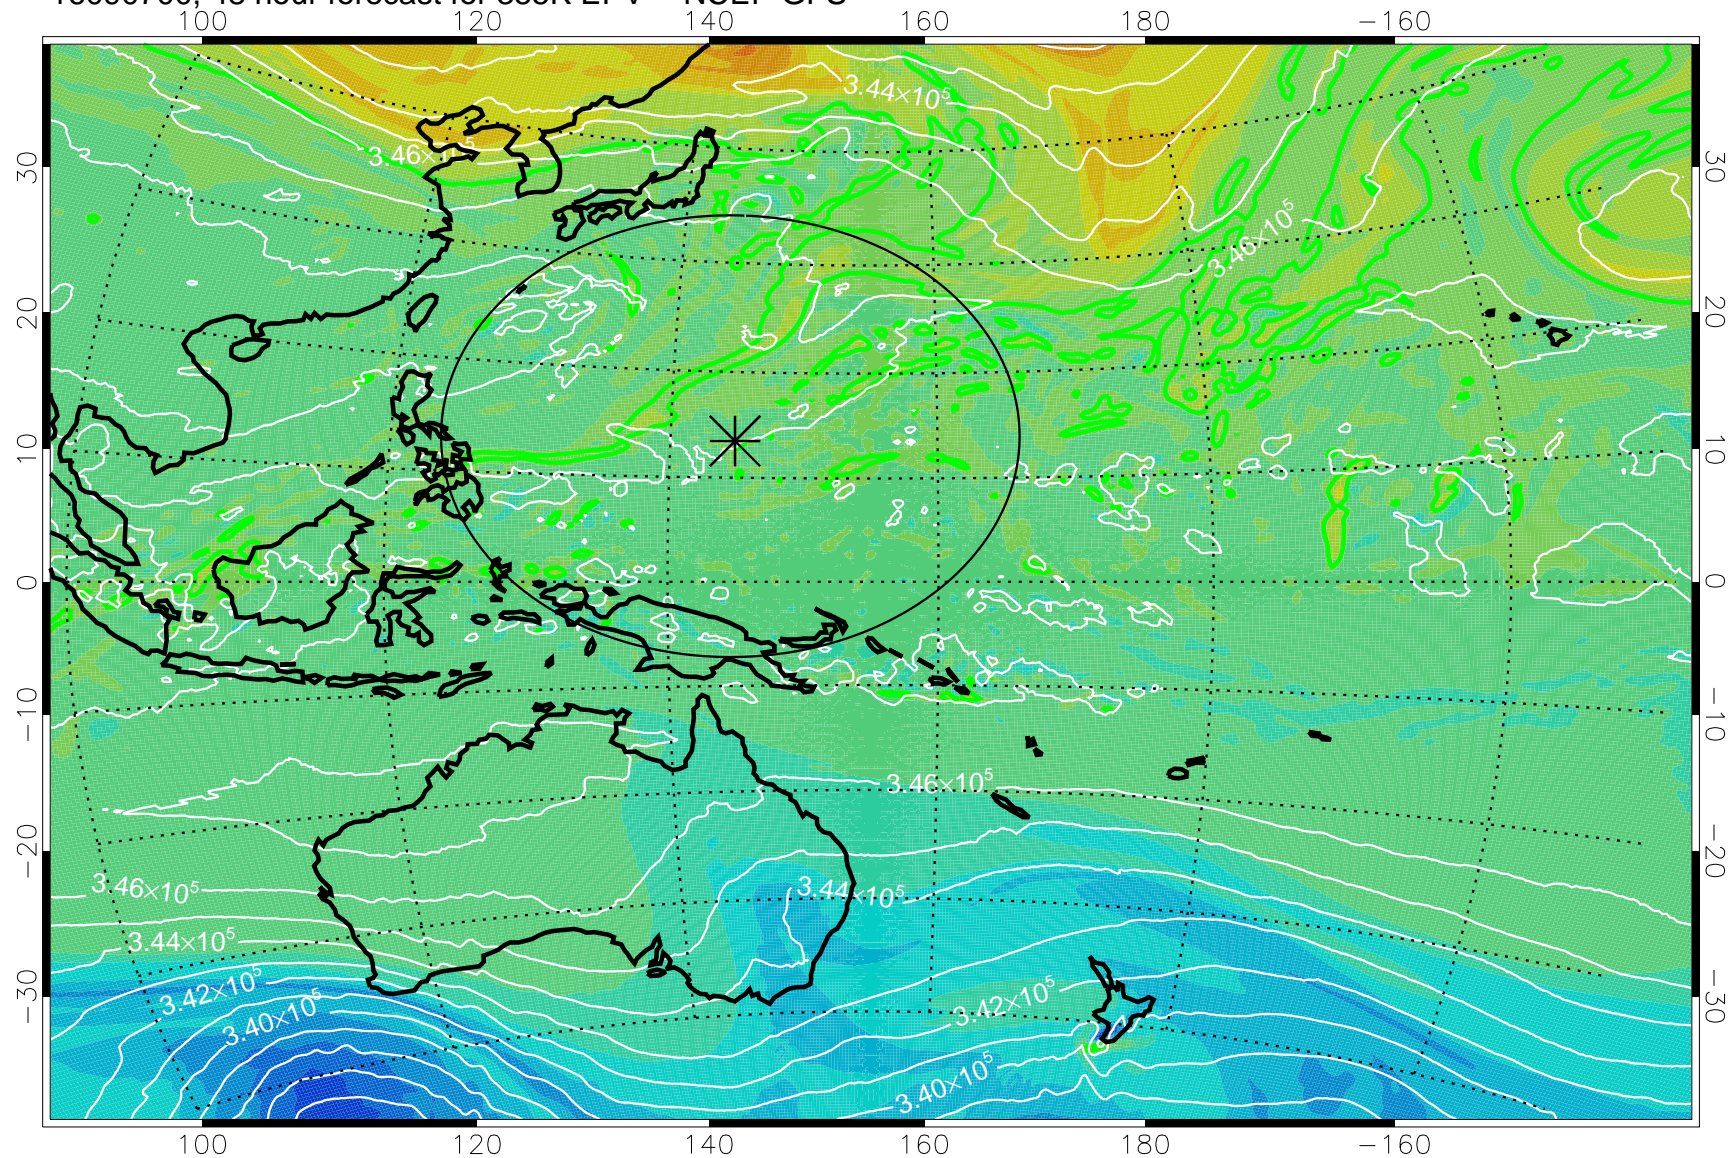

16090606, 30 hour forecast for 355K EPV -- NCEP GFS

355K Montgomery Streamfunction, white
EPV Tropopause (2 PVU) Position
Range ring of 2304 km

16090612, 36 hour forecast for 355K EPV -- NCEP GFS

355K Montgomery Streamfunction, white
EPV Tropopause (2 PVU) Position
Range ring of 2304 km

16090618, 42 hour forecast for 355K EPV -- NCEP GFS

355K Montgomery Streamfunction, white
EPV Tropopause (2 PVU) Position
Range ring of 2304 km

16090700, 48 hour forecast for 355K EPV -- NCEP GFS

355K Montgomery Streamfunction, white
EPV Tropopause (2 PVU) Position
Range ring of 2304 km

16090706, 54 hour forecast for 355K EPV -- NCEP GFS

355K Montgomery Streamfunction, white
EPV Tropopause (2 PVU) Position
Range ring of 2304 km

16090712, 60 hour forecast for 355K EPV -- NCEP GFS

355K Montgomery Streamfunction, white
EPV Tropopause (2 PVU) Position
Range ring of 2304 km

16090718, 66 hour forecast for 355K EPV -- NCEP GFS

355K Montgomery Streamfunction, white
EPV Tropopause (2 PVU) Position
Range ring of 2304 km

16090800, 72 hour forecast for 355K EPV -- NCEP GFS

355K Montgomery Streamfunction, white
EPV Tropopause (2 PVU) Position
Range ring of 2304 km