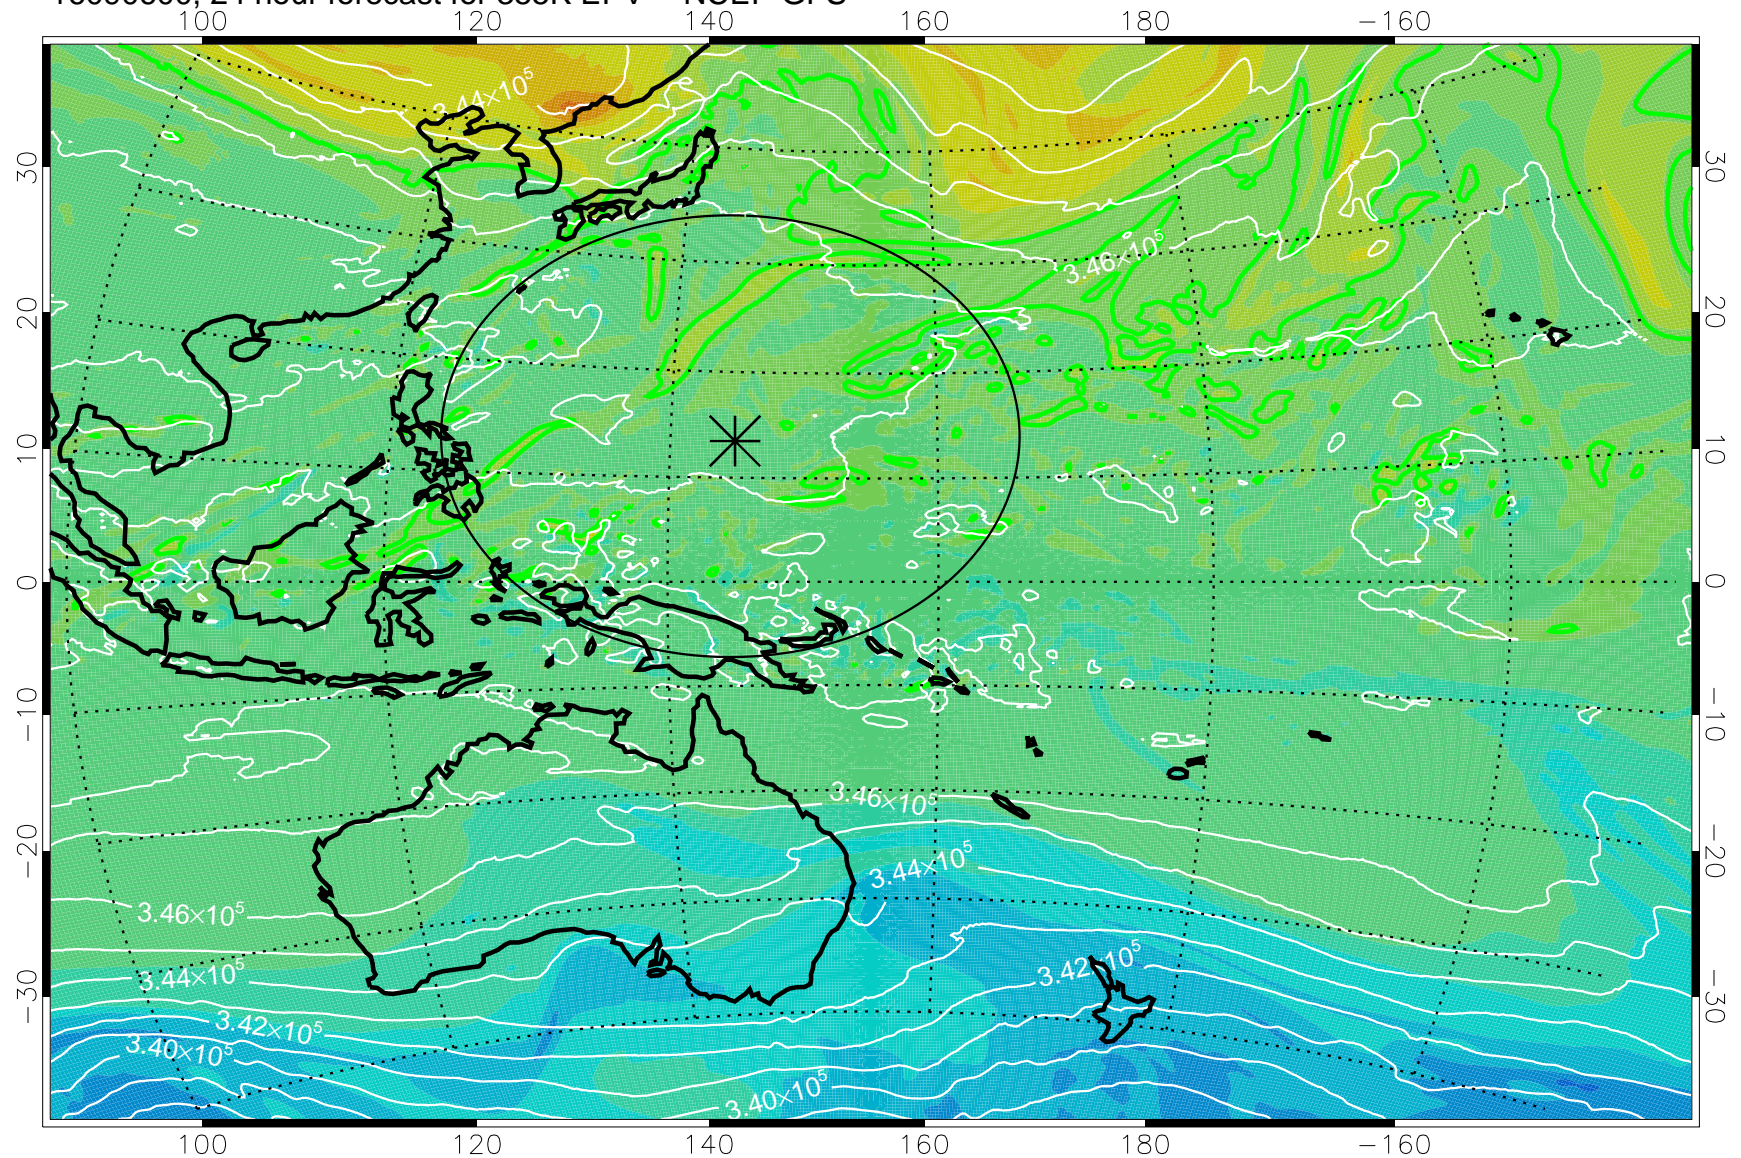

16090506, 6 hour forecast for 355K EPV -- NCEP GFS

355K Montgomery Streamfunction, white
EPV Tropopause (2 PVU) Position
Range ring of 2304 km

16090512, 12 hour forecast for 355K EPV -- NCEP GFS

355K Montgomery Streamfunction, white
EPV Tropopause (2 PVU) Position
Range ring of 2304 km

16090518, 18 hour forecast for 355K EPV -- NCEP GFS

355K Montgomery Streamfunction, white
EPV Tropopause (2 PVU) Position
Range ring of 2304 km

16090600, 24 hour forecast for 355K EPV -- NCEP GFS

355K Montgomery Streamfunction, white
EPV Tropopause (2 PVU) Position
Range ring of 2304 km

16090606, 30 hour forecast for 355K EPV -- NCEP GFS

355K Montgomery Streamfunction, white
EPV Tropopause (2 PVU) Position
Range ring of 2304 km

16090612, 36 hour forecast for 355K EPV -- NCEP GFS

355K Montgomery Streamfunction, white
EPV Tropopause (2 PVU) Position
Range ring of 2304 km

16090618, 42 hour forecast for 355K EPV -- NCEP GFS

355K Montgomery Streamfunction, white
EPV Tropopause (2 PVU) Position
Range ring of 2304 km

16090700, 48 hour forecast for 355K EPV -- NCEP GFS

355K Montgomery Streamfunction, white
EPV Tropopause (2 PVU) Position
Range ring of 2304 km