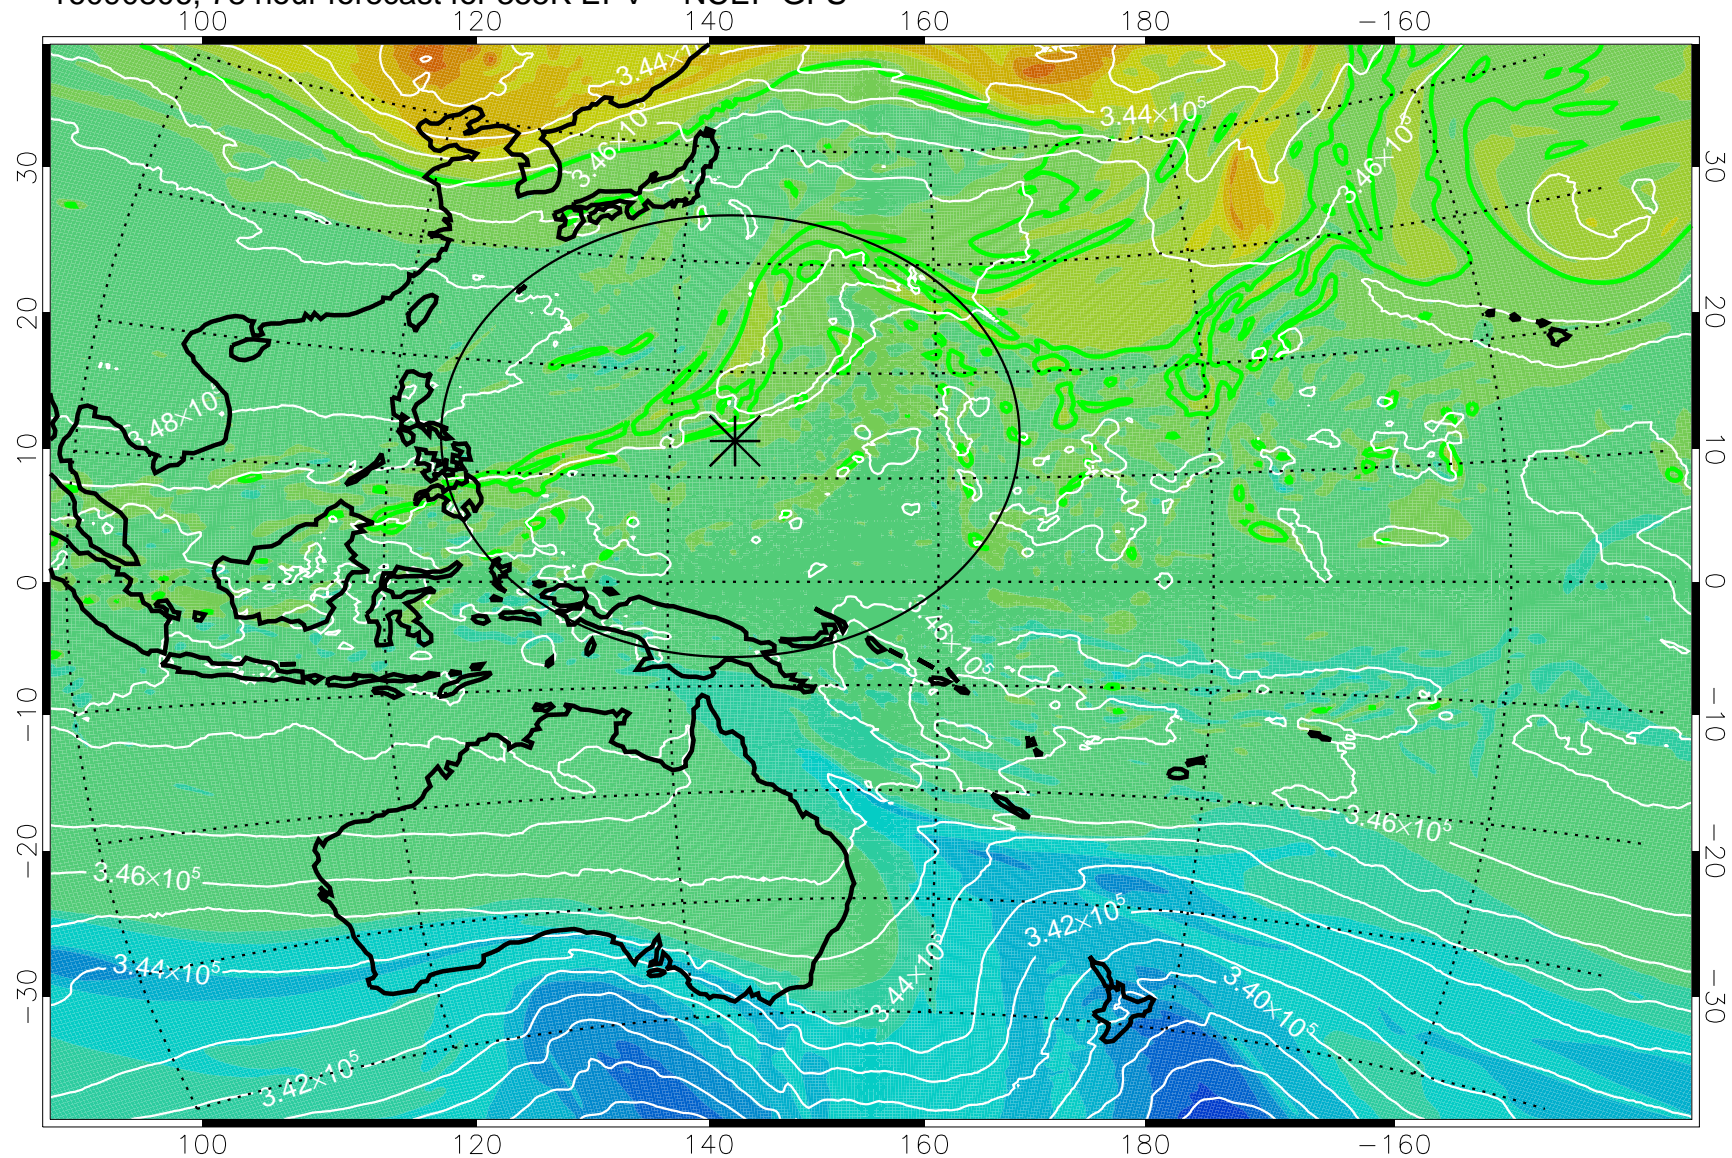

16090706, 54 hour forecast for 355K EPV -- NCEP GFS

355K Montgomery Streamfunction, white
EPV Tropopause (2 PVU) Position
Range ring of 2304 km

16090712, 60 hour forecast for 355K EPV -- NCEP GFS

355K Montgomery Streamfunction, white
EPV Tropopause (2 PVU) Position
Range ring of 2304 km

16090718, 66 hour forecast for 355K EPV -- NCEP GFS

355K Montgomery Streamfunction, white
EPV Tropopause (2 PVU) Position
Range ring of 2304 km

16090800, 72 hour forecast for 355K EPV -- NCEP GFS

355K Montgomery Streamfunction, white
EPV Tropopause (2 PVU) Position
Range ring of 2304 km

16090806, 78 hour forecast for 355K EPV -- NCEP GFS

355K Montgomery Streamfunction, white
EPV Tropopause (2 PVU) Position
Range ring of 2304 km

16090812, 84 hour forecast for 355K EPV -- NCEP GFS

355K Montgomery Streamfunction, white
EPV Tropopause (2 PVU) Position
Range ring of 2304 km

16090818, 90 hour forecast for 355K EPV -- NCEP GFS

355K Montgomery Streamfunction, white
EPV Tropopause (2 PVU) Position
Range ring of 2304 km

16090900, 96 hour forecast for 355K EPV -- NCEP GFS

355K Montgomery Streamfunction, white
EPV Tropopause (2 PVU) Position
Range ring of 2304 km