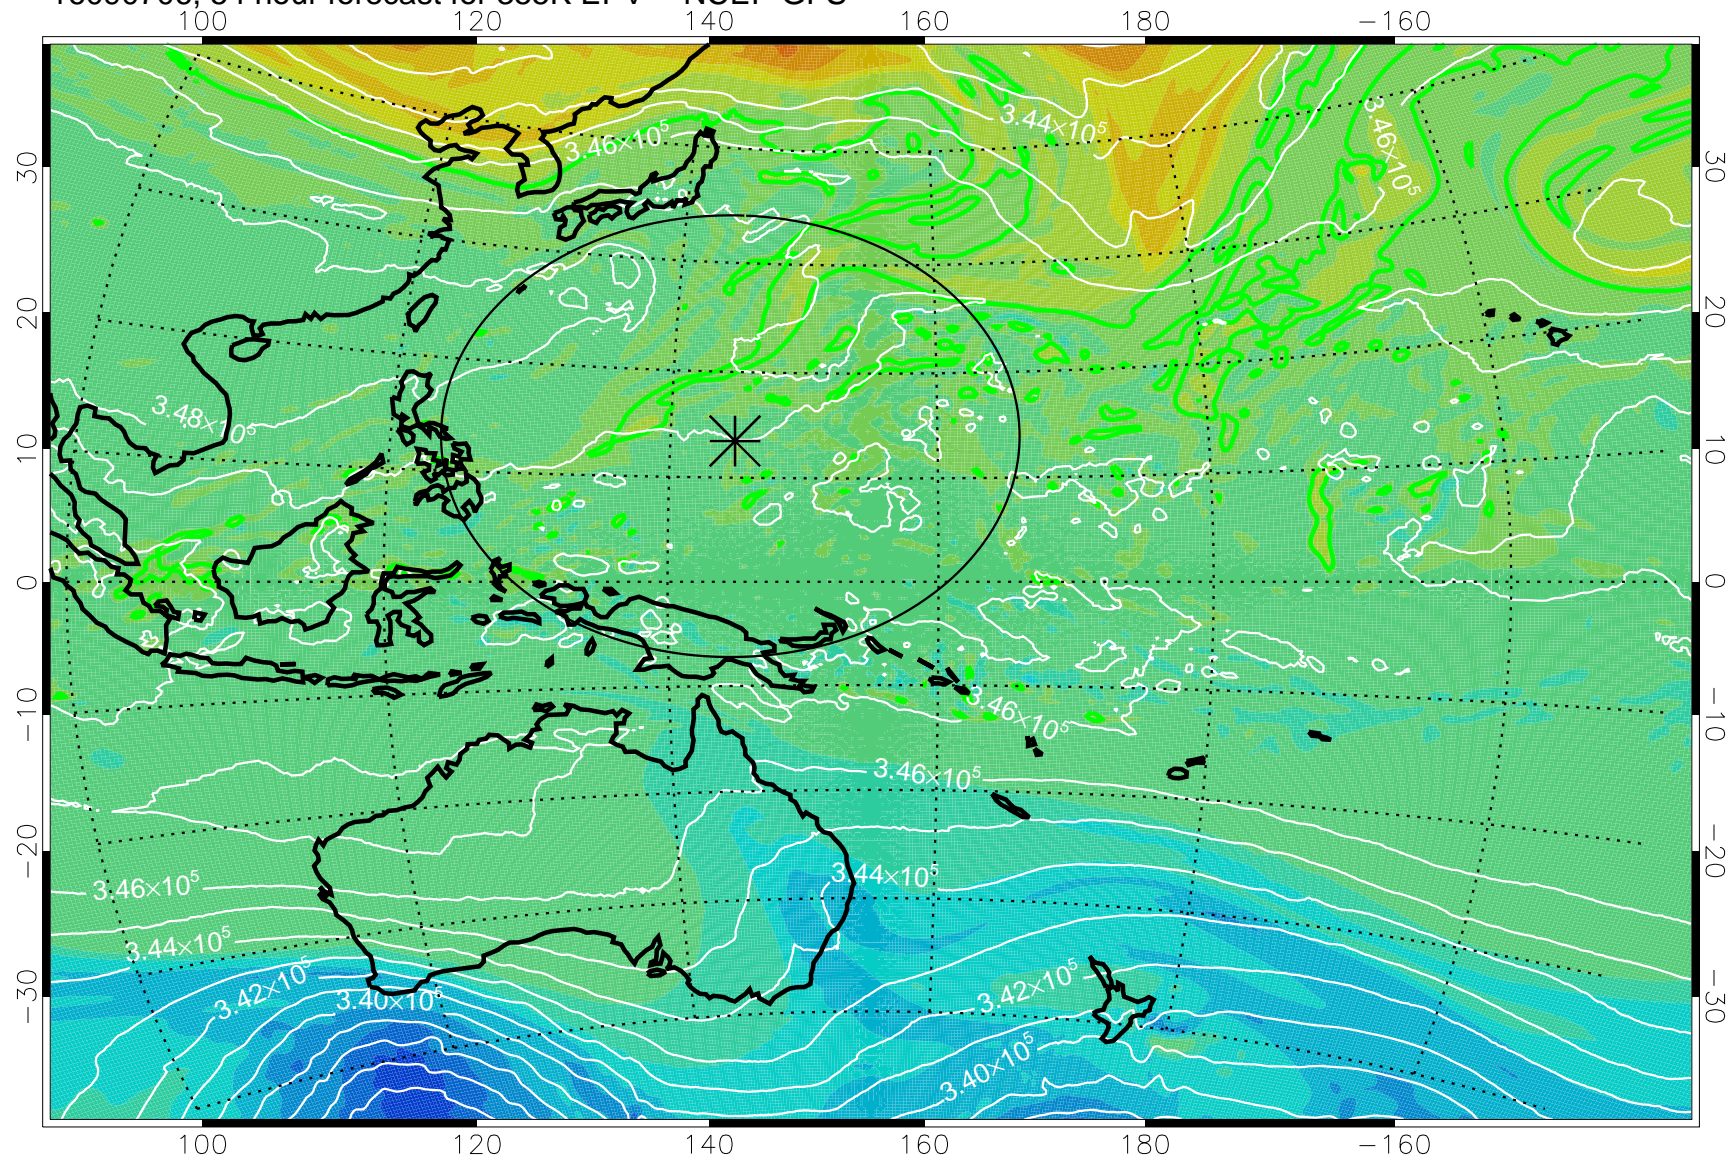

16090606, 30 hour forecast for 355K EPV -- NCEP GFS

355K Montgomery Streamfunction, white
EPV Tropopause (2 PVU) Position
Range ring of 2304 km

16090612, 36 hour forecast for 355K EPV -- NCEP GFS

355K Montgomery Streamfunction, white
EPV Tropopause (2 PVU) Position
Range ring of 2304 km

16090618, 42 hour forecast for 355K EPV -- NCEP GFS

355K Montgomery Streamfunction, white
EPV Tropopause (2 PVU) Position
Range ring of 2304 km

16090700, 48 hour forecast for 355K EPV -- NCEP GFS

355K Montgomery Streamfunction, white
EPV Tropopause (2 PVU) Position
Range ring of 2304 km

16090706, 54 hour forecast for 355K EPV -- NCEP GFS

355K Montgomery Streamfunction, white
EPV Tropopause (2 PVU) Position
Range ring of 2304 km

16090712, 60 hour forecast for 355K EPV -- NCEP GFS

355K Montgomery Streamfunction, white
EPV Tropopause (2 PVU) Position
Range ring of 2304 km

16090718, 66 hour forecast for 355K EPV -- NCEP GFS

355K Montgomery Streamfunction, white
EPV Tropopause (2 PVU) Position
Range ring of 2304 km

16090800, 72 hour forecast for 355K EPV -- NCEP GFS

355K Montgomery Streamfunction, white
EPV Tropopause (2 PVU) Position
Range ring of 2304 km