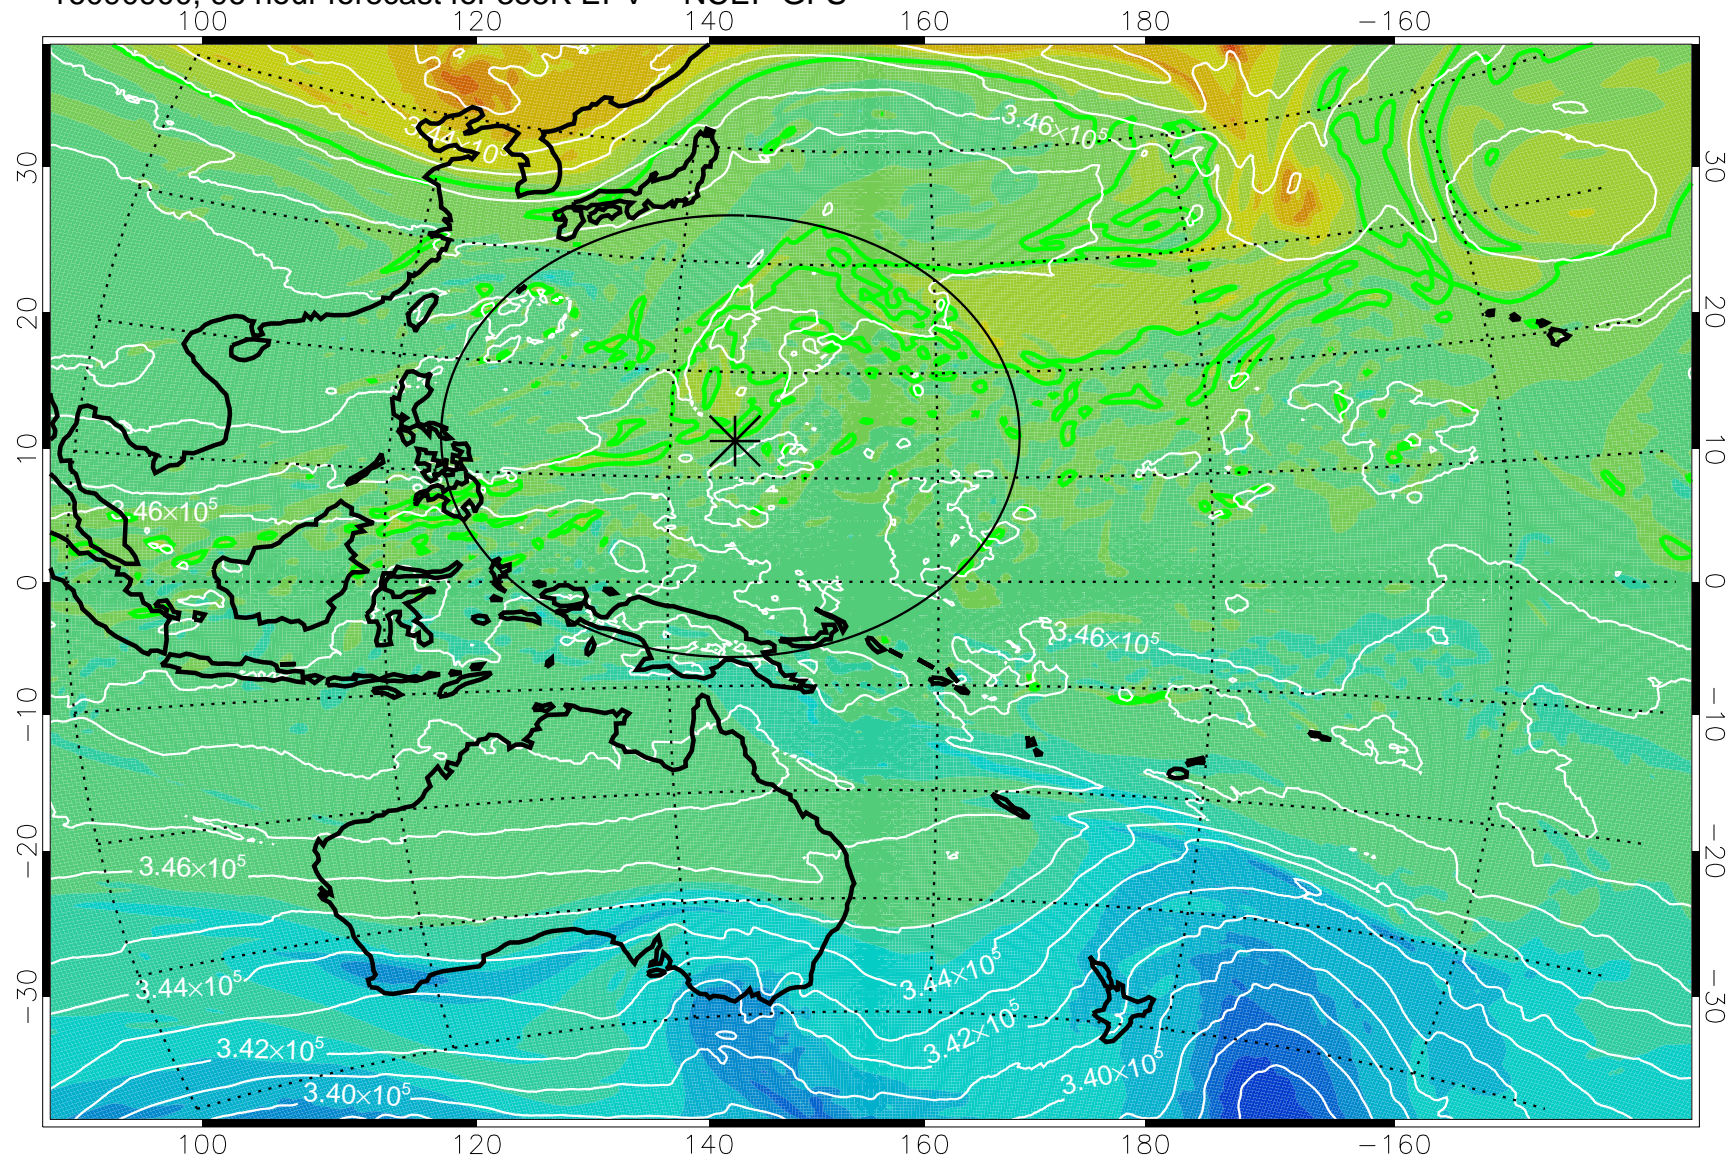

16090718, 66 hour forecast for 355K EPV -- NCEP GFS

355K Montgomery Streamfunction, white
EPV Tropopause (2 PVU) Position
Range ring of 2304 km

16090800, 72 hour forecast for 355K EPV -- NCEP GFS

355K Montgomery Streamfunction, white
EPV Tropopause (2 PVU) Position
Range ring of 2304 km

16090806, 78 hour forecast for 355K EPV -- NCEP GFS

355K Montgomery Streamfunction, white
EPV Tropopause (2 PVU) Position
Range ring of 2304 km

16090812, 84 hour forecast for 355K EPV -- NCEP GFS

355K Montgomery Streamfunction, white
EPV Tropopause (2 PVU) Position
Range ring of 2304 km

16090818, 90 hour forecast for 355K EPV -- NCEP GFS

355K Montgomery Streamfunction, white
EPV Tropopause (2 PVU) Position
Range ring of 2304 km

16090900, 96 hour forecast for 355K EPV -- NCEP GFS

355K Montgomery Streamfunction, white
EPV Tropopause (2 PVU) Position
Range ring of 2304 km

16090906, 102 hour forecast for 355K EPV -- NCEP GFS

355K Montgomery Streamfunction, white
EPV Tropopause (2 PVU) Position
Range ring of 2304 km

16090912, 108 hour forecast for 355K EPV -- NCEP GFS

355K Montgomery Streamfunction, white
EPV Tropopause (2 PVU) Position
Range ring of 2304 km