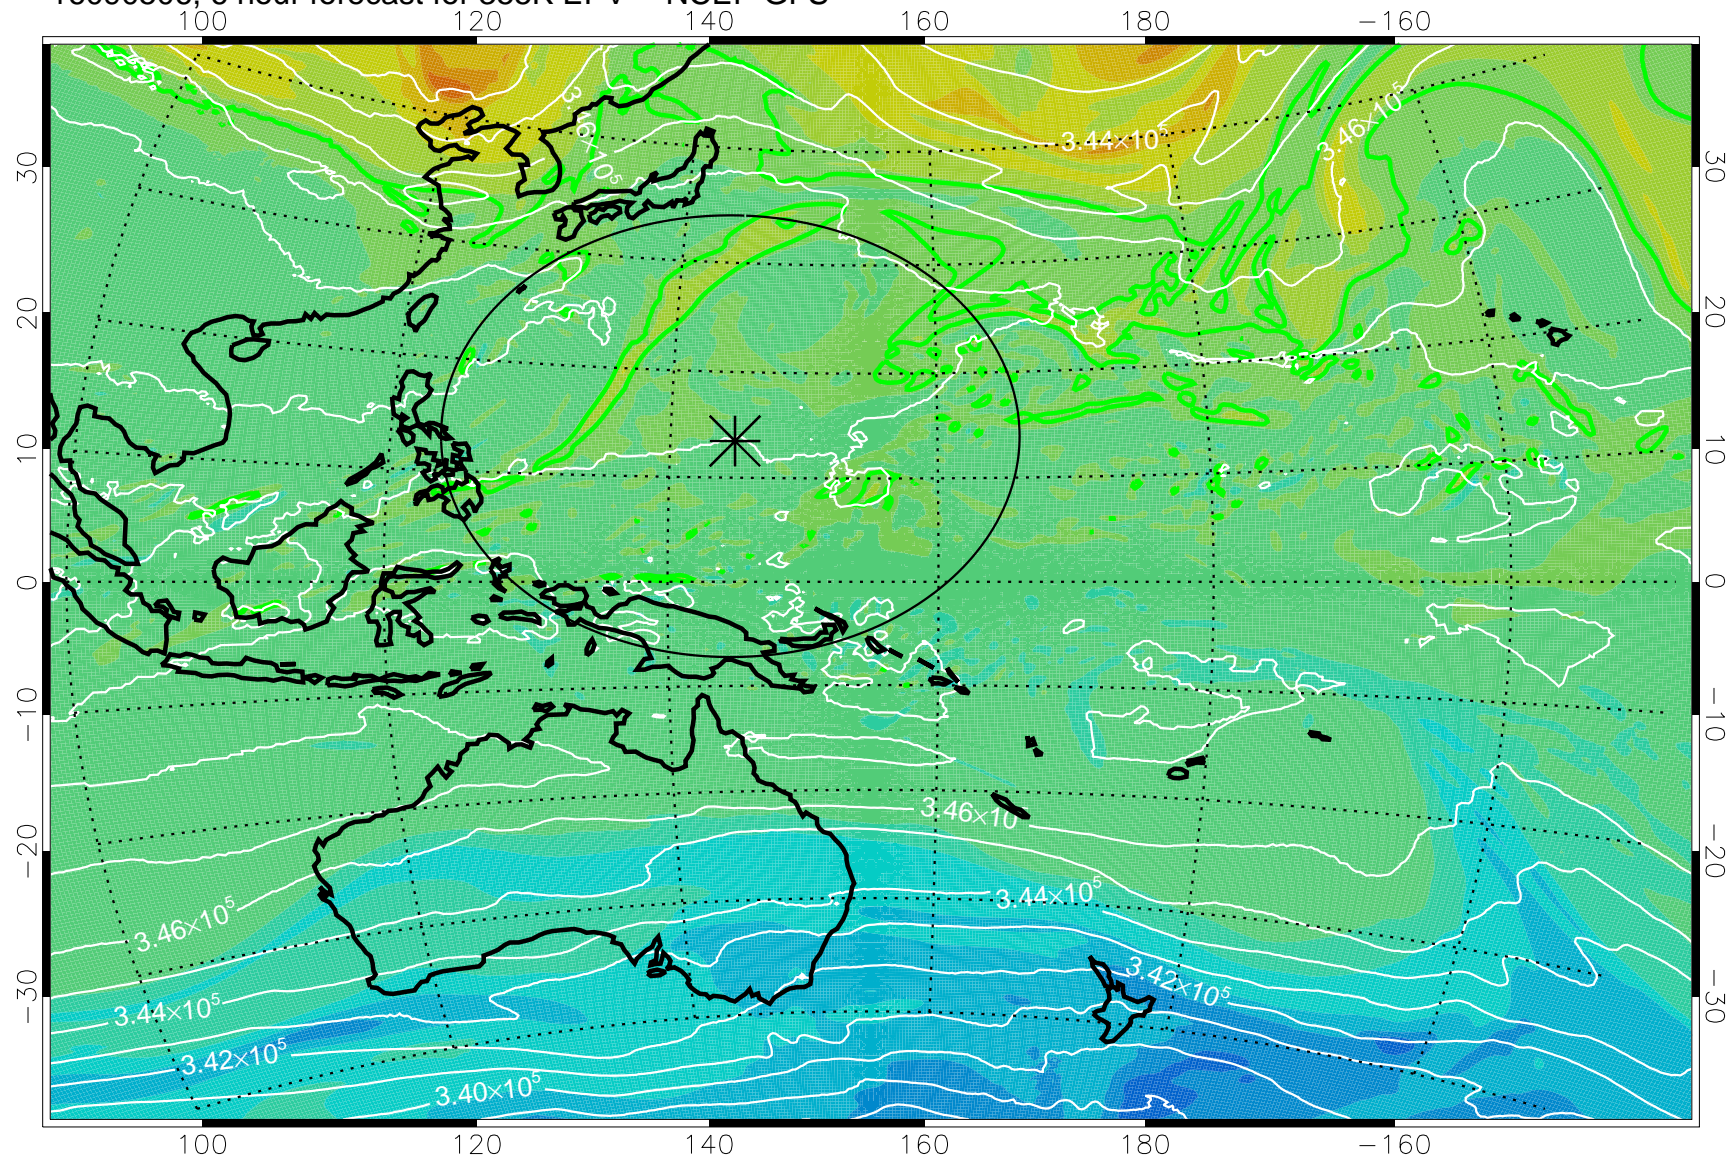

16090506, 6 hour forecast for 355K EPV -- NCEP GFS

355K Montgomery Streamfunction, white
EPV Tropopause (2 PVU) Position
Range ring of 2304 km

16090512, 12 hour forecast for 355K EPV -- NCEP GFS

355K Montgomery Streamfunction, white
EPV Tropopause (2 PVU) Position
Range ring of 2304 km

16090518, 18 hour forecast for 355K EPV -- NCEP GFS

355K Montgomery Streamfunction, white
EPV Tropopause (2 PVU) Position
Range ring of 2304 km

16090600, 24 hour forecast for 355K EPV -- NCEP GFS

355K Montgomery Streamfunction, white
EPV Tropopause (2 PVU) Position
Range ring of 2304 km

16090606, 30 hour forecast for 355K EPV -- NCEP GFS

355K Montgomery Streamfunction, white
EPV Tropopause (2 PVU) Position
Range ring of 2304 km

16090612, 36 hour forecast for 355K EPV -- NCEP GFS

355K Montgomery Streamfunction, white
EPV Tropopause (2 PVU) Position
Range ring of 2304 km

16090618, 42 hour forecast for 355K EPV -- NCEP GFS

355K Montgomery Streamfunction, white
EPV Tropopause (2 PVU) Position
Range ring of 2304 km

16090700, 48 hour forecast for 355K EPV -- NCEP GFS

355K Montgomery Streamfunction, white
EPV Tropopause (2 PVU) Position
Range ring of 2304 km