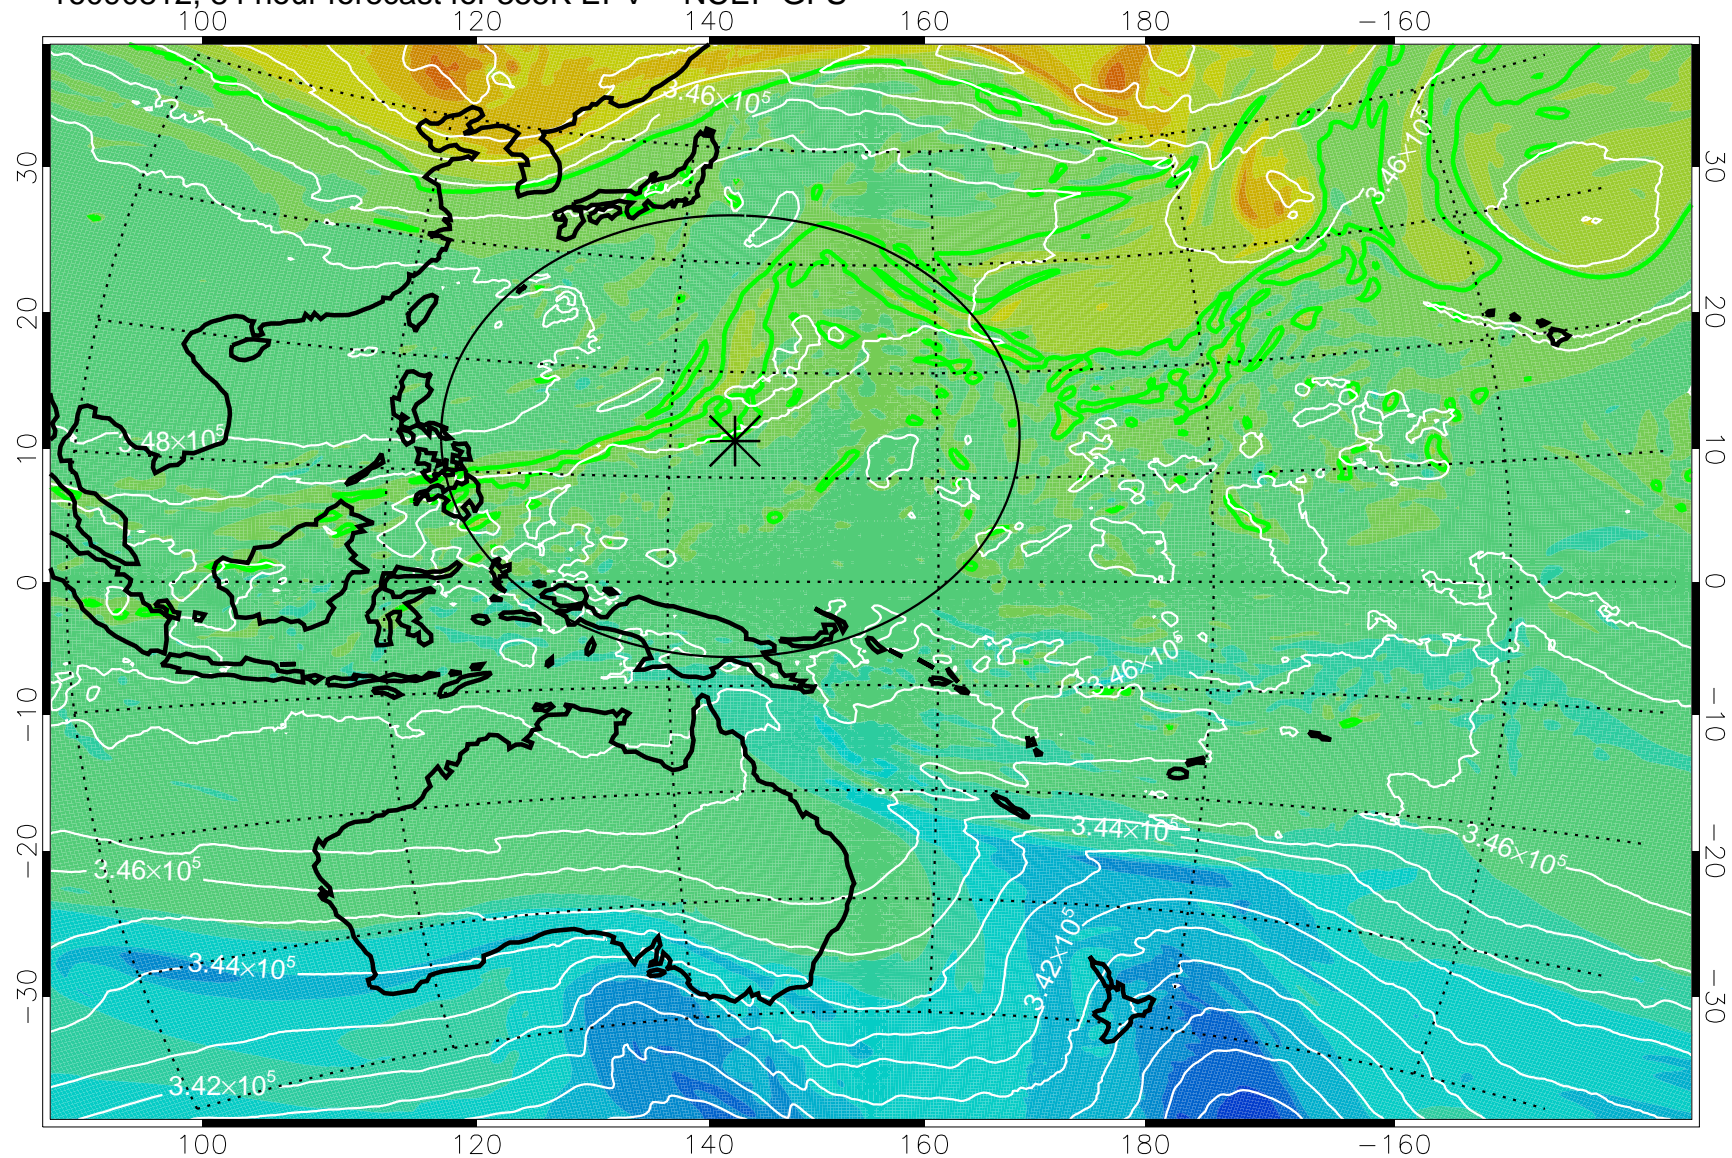

16090706, 54 hour forecast for 355K EPV -- NCEP GFS

355K Montgomery Streamfunction, white
EPV Tropopause (2 PVU) Position
Range ring of 2304 km

16090712, 60 hour forecast for 355K EPV -- NCEP GFS

355K Montgomery Streamfunction, white
EPV Tropopause (2 PVU) Position
Range ring of 2304 km

16090718, 66 hour forecast for 355K EPV -- NCEP GFS

355K Montgomery Streamfunction, white
EPV Tropopause (2 PVU) Position
Range ring of 2304 km

16090800, 72 hour forecast for 355K EPV -- NCEP GFS

355K Montgomery Streamfunction, white
EPV Tropopause (2 PVU) Position
Range ring of 2304 km

16090806, 78 hour forecast for 355K EPV -- NCEP GFS

355K Montgomery Streamfunction, white
EPV Tropopause (2 PVU) Position
Range ring of 2304 km

16090812, 84 hour forecast for 355K EPV -- NCEP GFS

355K Montgomery Streamfunction, white
EPV Tropopause (2 PVU) Position
Range ring of 2304 km

16090818, 90 hour forecast for 355K EPV -- NCEP GFS

355K Montgomery Streamfunction, white
EPV Tropopause (2 PVU) Position
Range ring of 2304 km

16090900, 96 hour forecast for 355K EPV -- NCEP GFS

355K Montgomery Streamfunction, white
EPV Tropopause (2 PVU) Position
Range ring of 2304 km