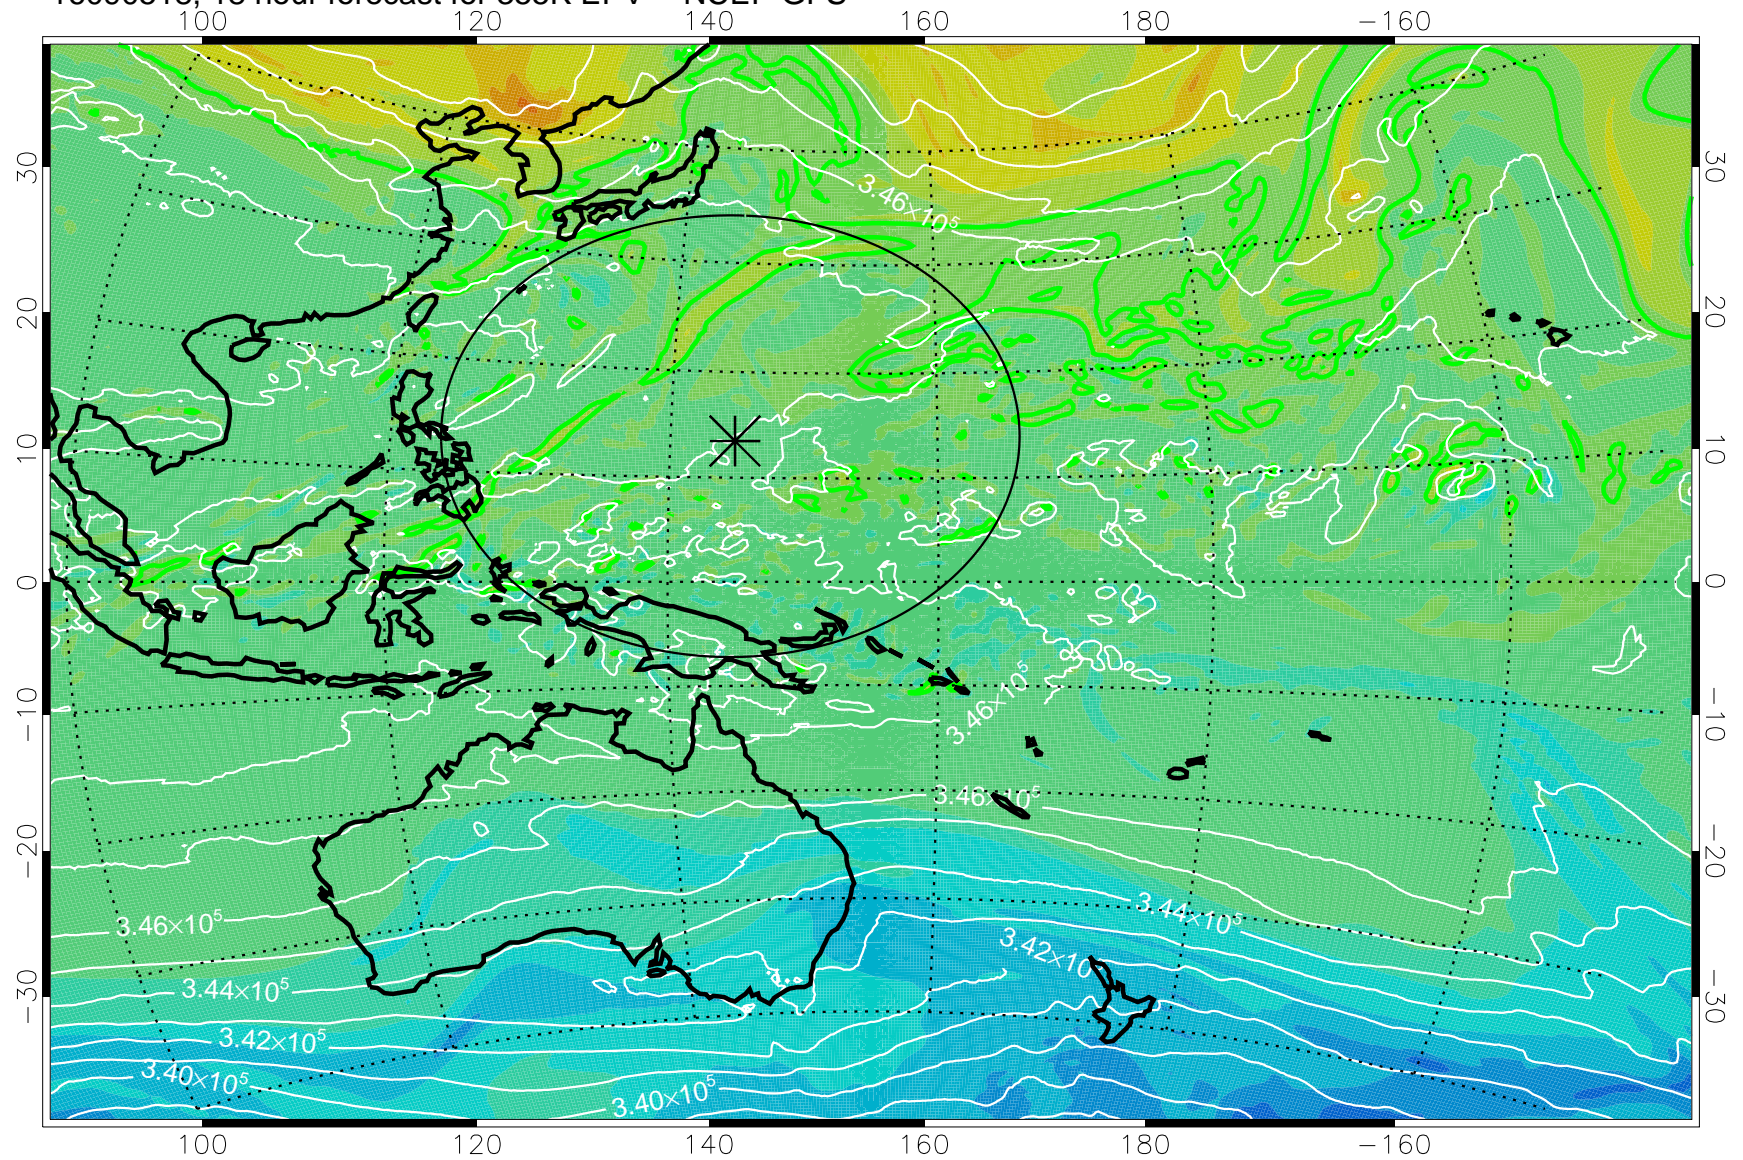

16090506, 6 hour forecast for 355K EPV -- NCEP GFS

355K Montgomery Streamfunction, white
EPV Tropopause (2 PVU) Position
Range ring of 2304 km

16090512, 12 hour forecast for 355K EPV -- NCEP GFS

355K Montgomery Streamfunction, white
EPV Tropopause (2 PVU) Position
Range ring of 2304 km

16090518, 18 hour forecast for 355K EPV -- NCEP GFS

355K Montgomery Streamfunction, white
EPV Tropopause (2 PVU) Position
Range ring of 2304 km

16090600, 24 hour forecast for 355K EPV -- NCEP GFS

355K Montgomery Streamfunction, white
EPV Tropopause (2 PVU) Position
Range ring of 2304 km

16090606, 30 hour forecast for 355K EPV -- NCEP GFS

355K Montgomery Streamfunction, white
EPV Tropopause (2 PVU) Position
Range ring of 2304 km

16090612, 36 hour forecast for 355K EPV -- NCEP GFS

355K Montgomery Streamfunction, white
EPV Tropopause (2 PVU) Position
Range ring of 2304 km

16090618, 42 hour forecast for 355K EPV -- NCEP GFS

355K Montgomery Streamfunction, white
EPV Tropopause (2 PVU) Position
Range ring of 2304 km

16090700, 48 hour forecast for 355K EPV -- NCEP GFS

355K Montgomery Streamfunction, white
EPV Tropopause (2 PVU) Position
Range ring of 2304 km