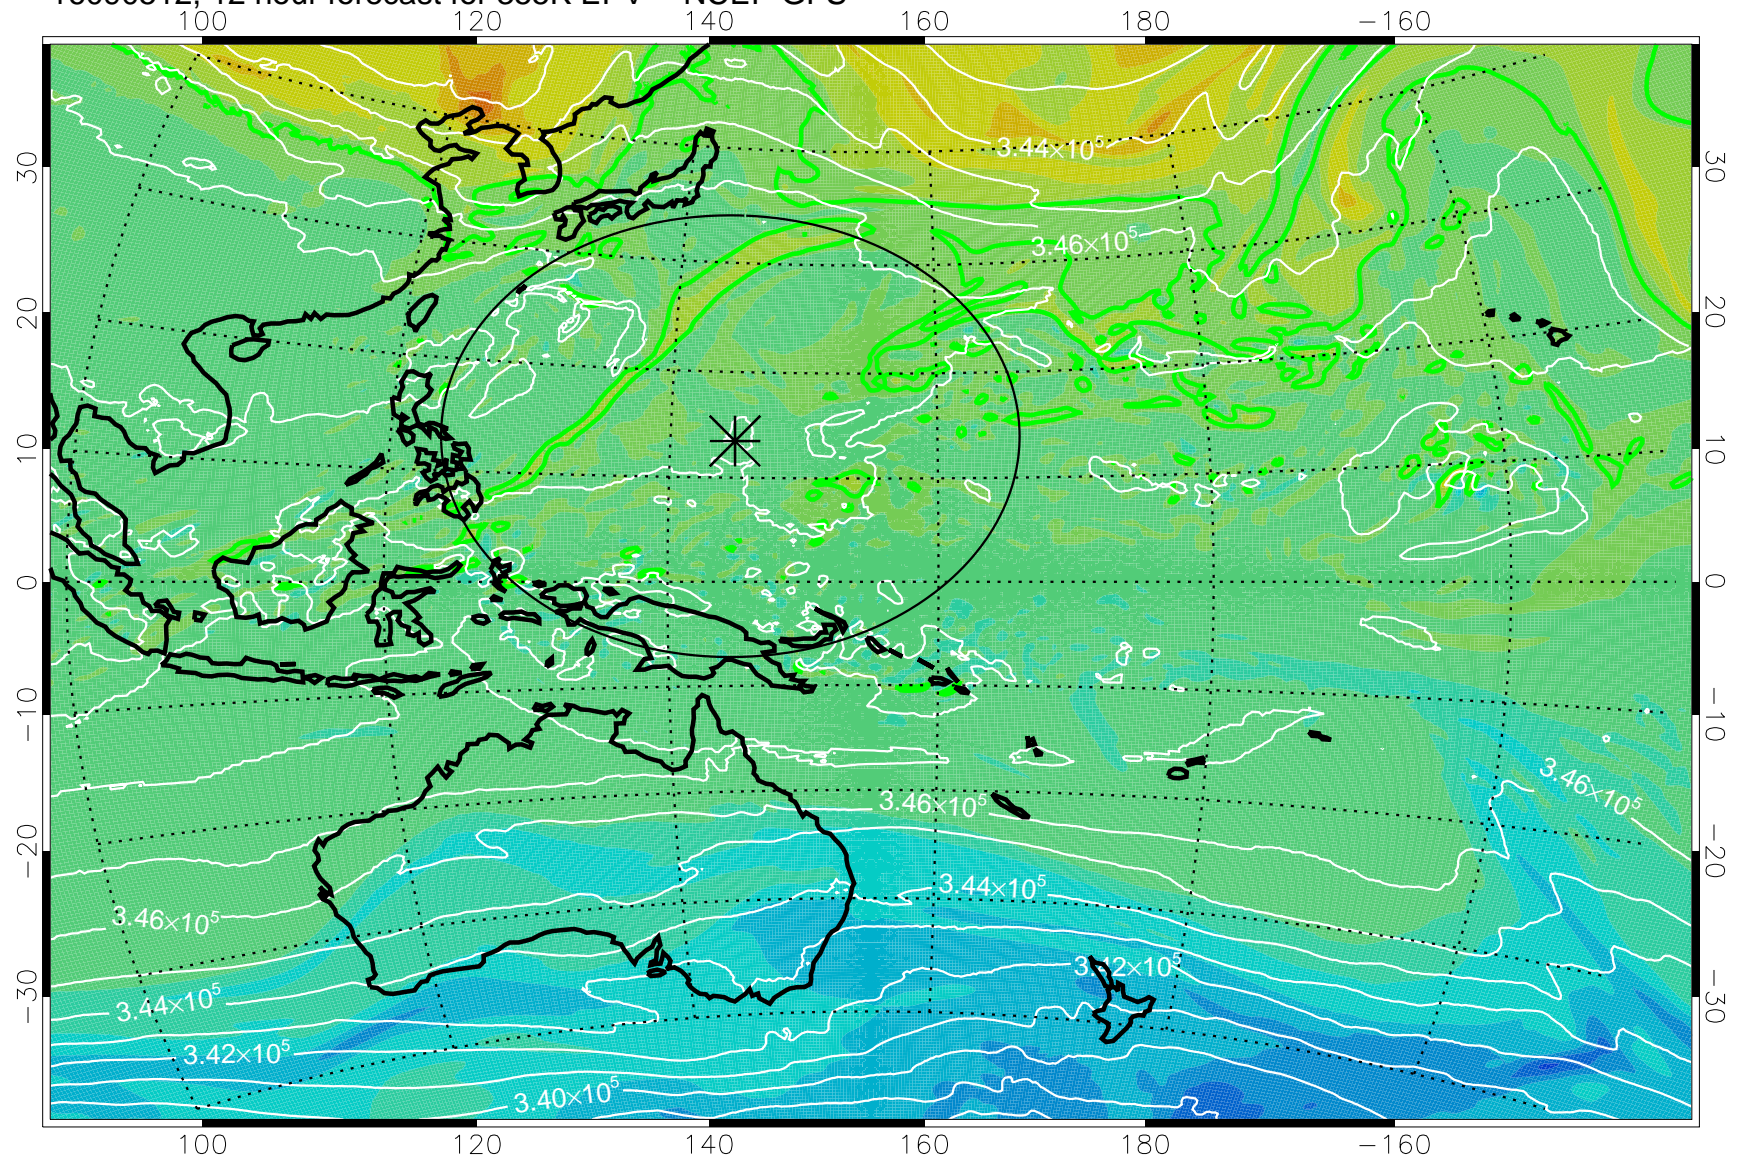

16090506, 6 hour forecast for 355K EPV -- NCEP GFS

355K Montgomery Streamfunction, white
EPV Tropopause (2 PVU) Position
Range ring of 2304 km

16090512, 12 hour forecast for 355K EPV -- NCEP GFS

355K Montgomery Streamfunction, white
EPV Tropopause (2 PVU) Position
Range ring of 2304 km

16090518, 18 hour forecast for 355K EPV -- NCEP GFS

355K Montgomery Streamfunction, white
EPV Tropopause (2 PVU) Position
Range ring of 2304 km

16090600, 24 hour forecast for 355K EPV -- NCEP GFS

355K Montgomery Streamfunction, white
EPV Tropopause (2 PVU) Position
Range ring of 2304 km

16090606, 30 hour forecast for 355K EPV -- NCEP GFS

355K Montgomery Streamfunction, white
EPV Tropopause (2 PVU) Position
Range ring of 2304 km

16090612, 36 hour forecast for 355K EPV -- NCEP GFS

355K Montgomery Streamfunction, white
EPV Tropopause (2 PVU) Position
Range ring of 2304 km

16090618, 42 hour forecast for 355K EPV -- NCEP GFS

355K Montgomery Streamfunction, white
EPV Tropopause (2 PVU) Position
Range ring of 2304 km

16090700, 48 hour forecast for 355K EPV -- NCEP GFS

355K Montgomery Streamfunction, white
EPV Tropopause (2 PVU) Position
Range ring of 2304 km