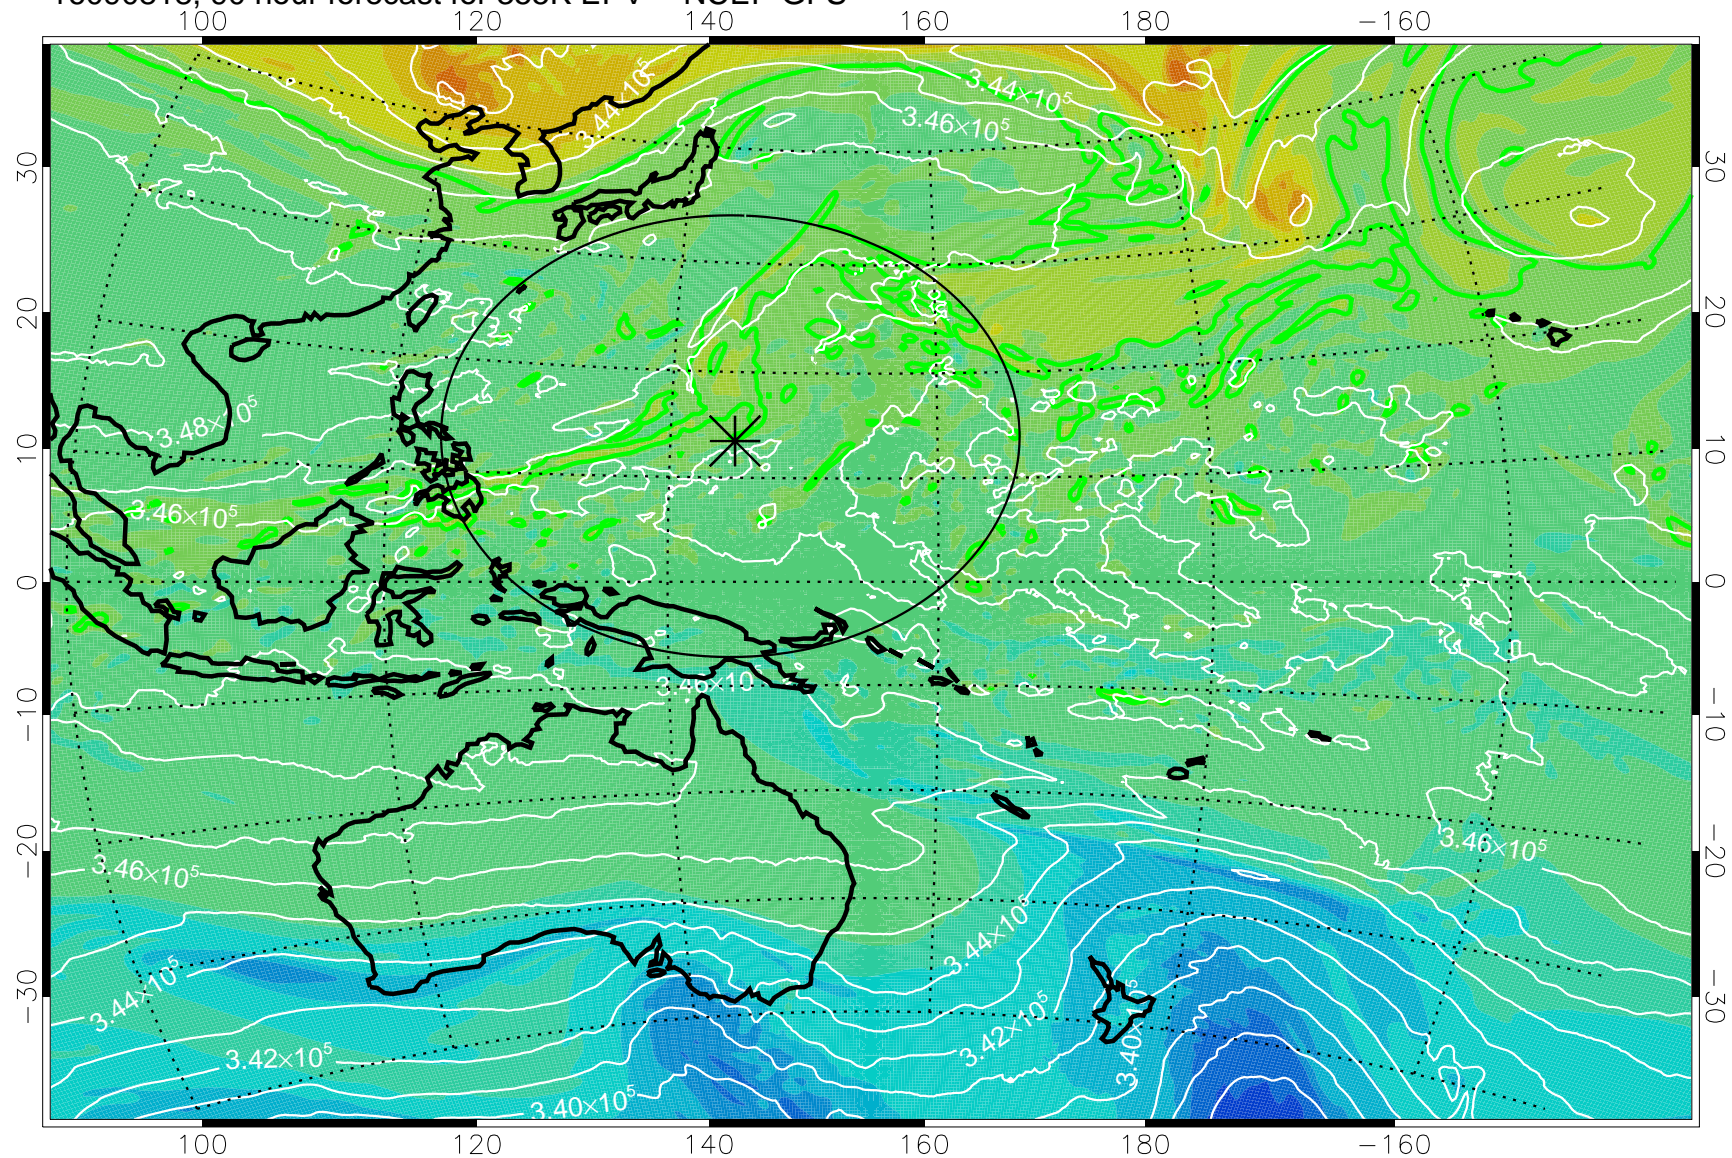

16090718, 66 hour forecast for 355K EPV -- NCEP GFS

355K Montgomery Streamfunction, white
EPV Tropopause (2 PVU) Position
Range ring of 2304 km

16090800, 72 hour forecast for 355K EPV -- NCEP GFS

355K Montgomery Streamfunction, white
EPV Tropopause (2 PVU) Position
Range ring of 2304 km

16090806, 78 hour forecast for 355K EPV -- NCEP GFS

355K Montgomery Streamfunction, white
EPV Tropopause (2 PVU) Position
Range ring of 2304 km

16090812, 84 hour forecast for 355K EPV -- NCEP GFS

355K Montgomery Streamfunction, white
EPV Tropopause (2 PVU) Position
Range ring of 2304 km

16090818, 90 hour forecast for 355K EPV -- NCEP GFS

355K Montgomery Streamfunction, white
EPV Tropopause (2 PVU) Position
Range ring of 2304 km

16090900, 96 hour forecast for 355K EPV -- NCEP GFS

355K Montgomery Streamfunction, white
EPV Tropopause (2 PVU) Position
Range ring of 2304 km

16090906, 102 hour forecast for 355K EPV -- NCEP GFS

355K Montgomery Streamfunction, white
EPV Tropopause (2 PVU) Position
Range ring of 2304 km

16090912, 108 hour forecast for 355K EPV -- NCEP GFS

355K Montgomery Streamfunction, white
EPV Tropopause (2 PVU) Position
Range ring of 2304 km