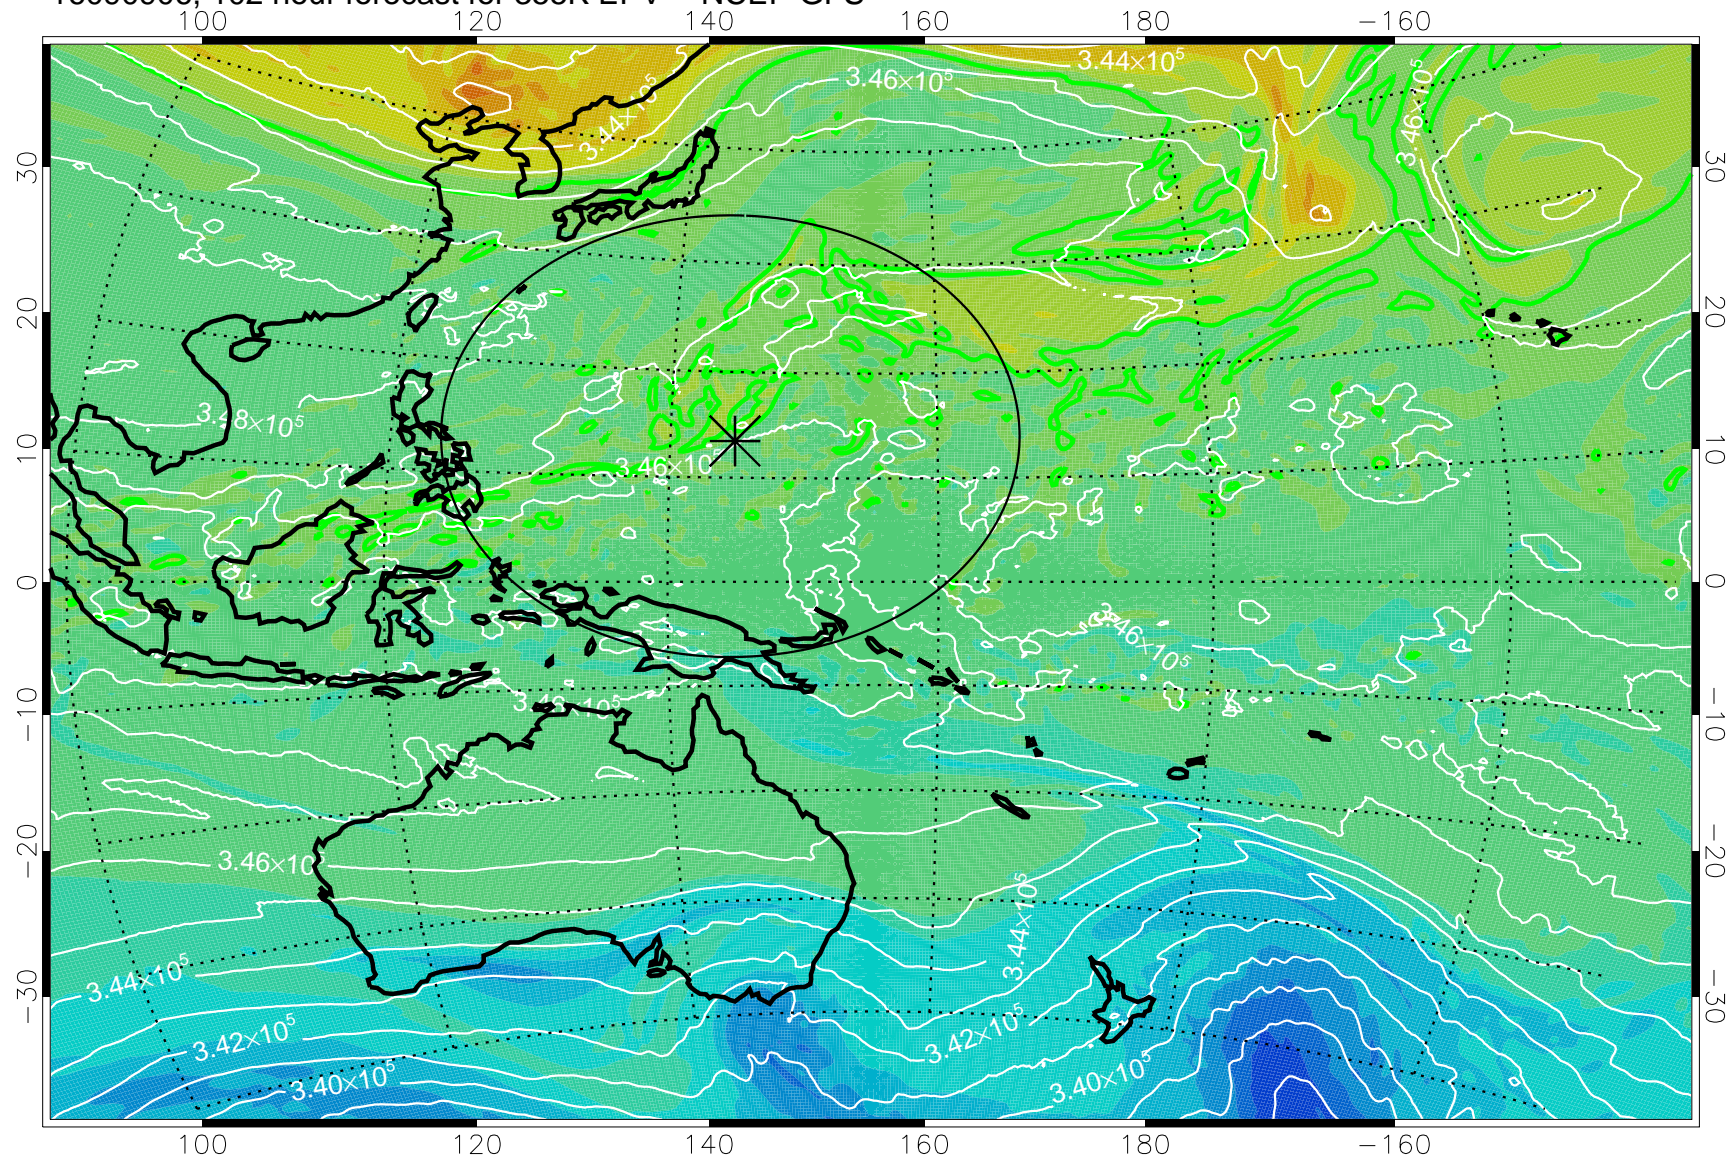

16090806, 78 hour forecast for 355K EPV -- NCEP GFS

355K Montgomery Streamfunction, white
EPV Tropopause (2 PVU) Position
Range ring of 2304 km

16090812, 84 hour forecast for 355K EPV -- NCEP GFS

355K Montgomery Streamfunction, white
EPV Tropopause (2 PVU) Position
Range ring of 2304 km

16090818, 90 hour forecast for 355K EPV -- NCEP GFS

355K Montgomery Streamfunction, white
EPV Tropopause (2 PVU) Position
Range ring of 2304 km

16090900, 96 hour forecast for 355K EPV -- NCEP GFS

355K Montgomery Streamfunction, white
EPV Tropopause (2 PVU) Position
Range ring of 2304 km

16090906, 102 hour forecast for 355K EPV -- NCEP GFS

355K Montgomery Streamfunction, white
EPV Tropopause (2 PVU) Position
Range ring of 2304 km

16090912, 108 hour forecast for 355K EPV -- NCEP GFS

355K Montgomery Streamfunction, white
EPV Tropopause (2 PVU) Position
Range ring of 2304 km

16090918, 114 hour forecast for 355K EPV -- NCEP GFS

355K Montgomery Streamfunction, white
EPV Tropopause (2 PVU) Position
Range ring of 2304 km

16091000, 120 hour forecast for 355K EPV -- NCEP GFS

355K Montgomery Streamfunction, white
EPV Tropopause (2 PVU) Position
Range ring of 2304 km