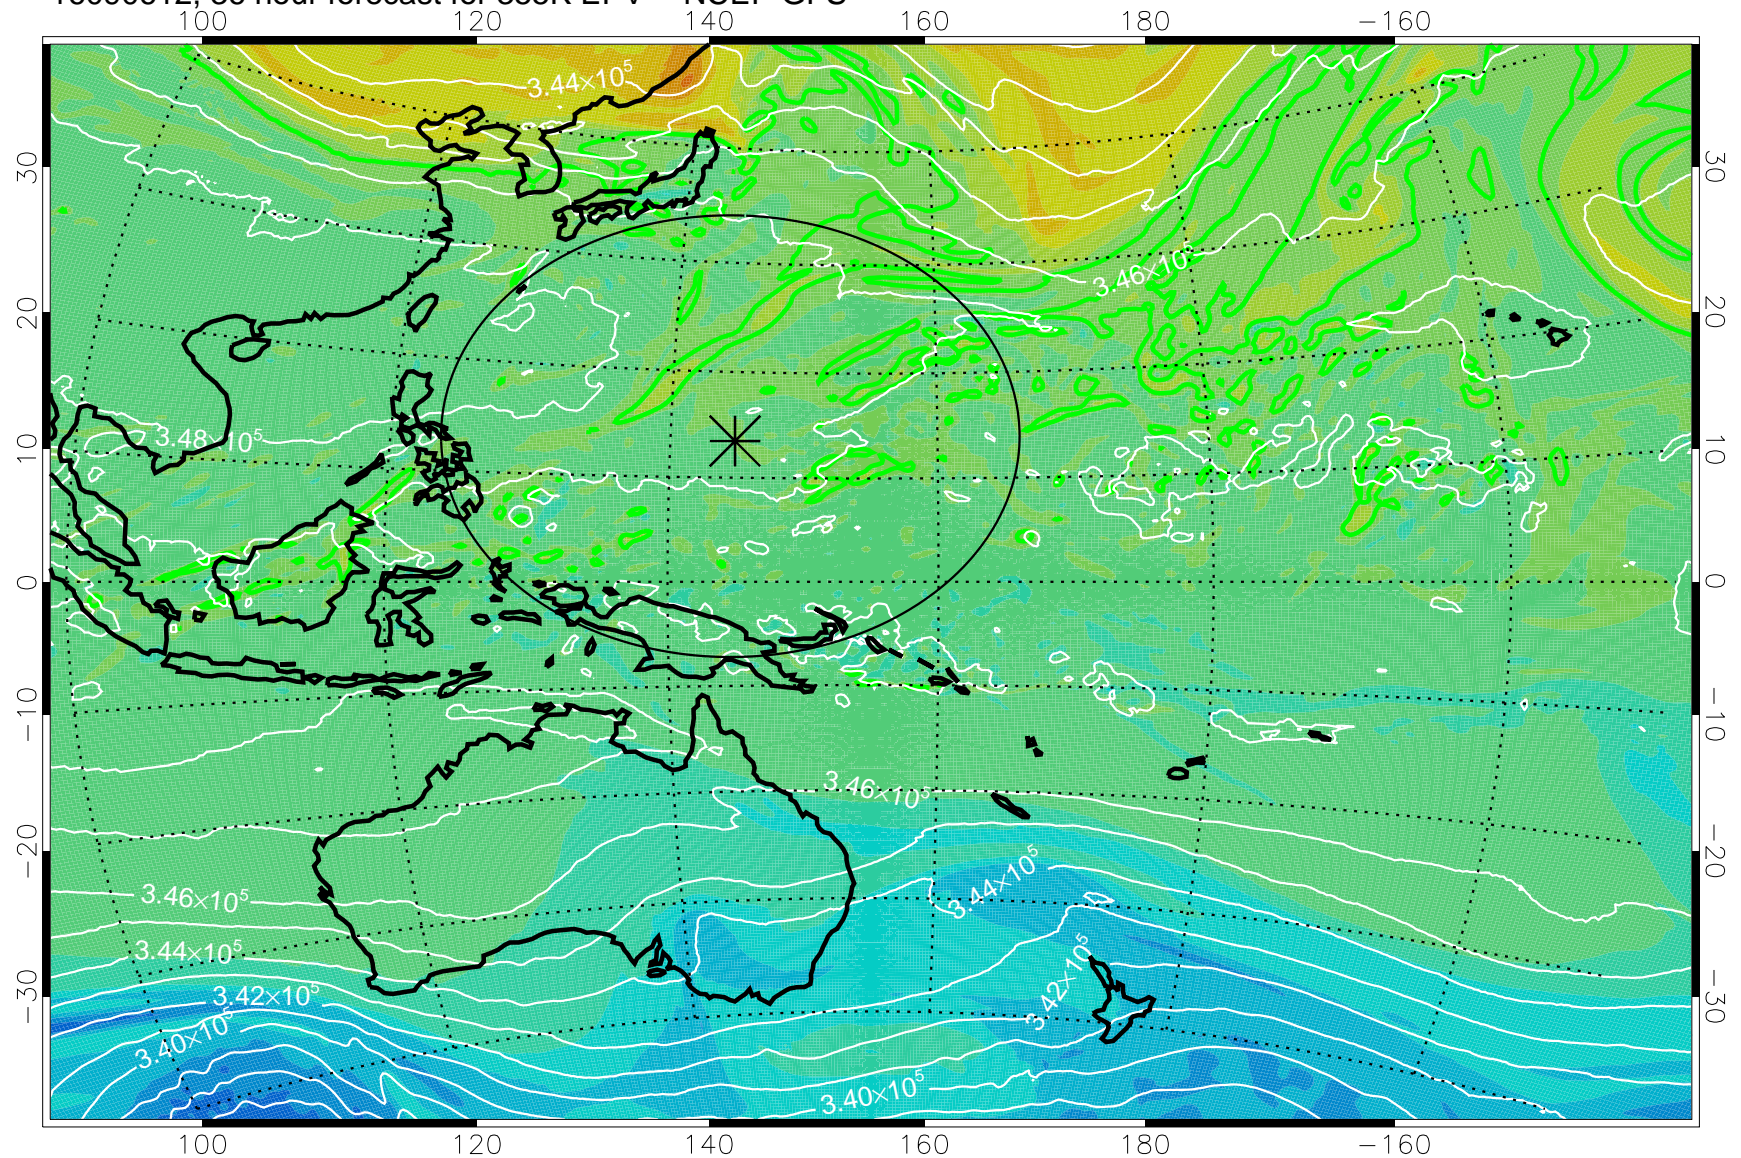

16090518, 18 hour forecast for 355K EPV -- NCEP GFS

355K Montgomery Streamfunction, white
EPV Tropopause (2 PVU) Position
Range ring of 2304 km

16090600, 24 hour forecast for 355K EPV -- NCEP GFS

355K Montgomery Streamfunction, white
EPV Tropopause (2 PVU) Position
Range ring of 2304 km

16090606, 30 hour forecast for 355K EPV -- NCEP GFS

355K Montgomery Streamfunction, white
EPV Tropopause (2 PVU) Position
Range ring of 2304 km

16090612, 36 hour forecast for 355K EPV -- NCEP GFS

355K Montgomery Streamfunction, white
EPV Tropopause (2 PVU) Position
Range ring of 2304 km

16090618, 42 hour forecast for 355K EPV -- NCEP GFS

355K Montgomery Streamfunction, white
EPV Tropopause (2 PVU) Position
Range ring of 2304 km

16090700, 48 hour forecast for 355K EPV -- NCEP GFS

355K Montgomery Streamfunction, white
EPV Tropopause (2 PVU) Position
Range ring of 2304 km

16090718, 66 hour forecast for 355K EPV -- NCEP GFS

355K Montgomery Streamfunction, white
EPV Tropopause (2 PVU) Position
Range ring of 2304 km

16090800, 72 hour forecast for 355K EPV -- NCEP GFS

355K Montgomery Streamfunction, white
EPV Tropopause (2 PVU) Position
Range ring of 2304 km