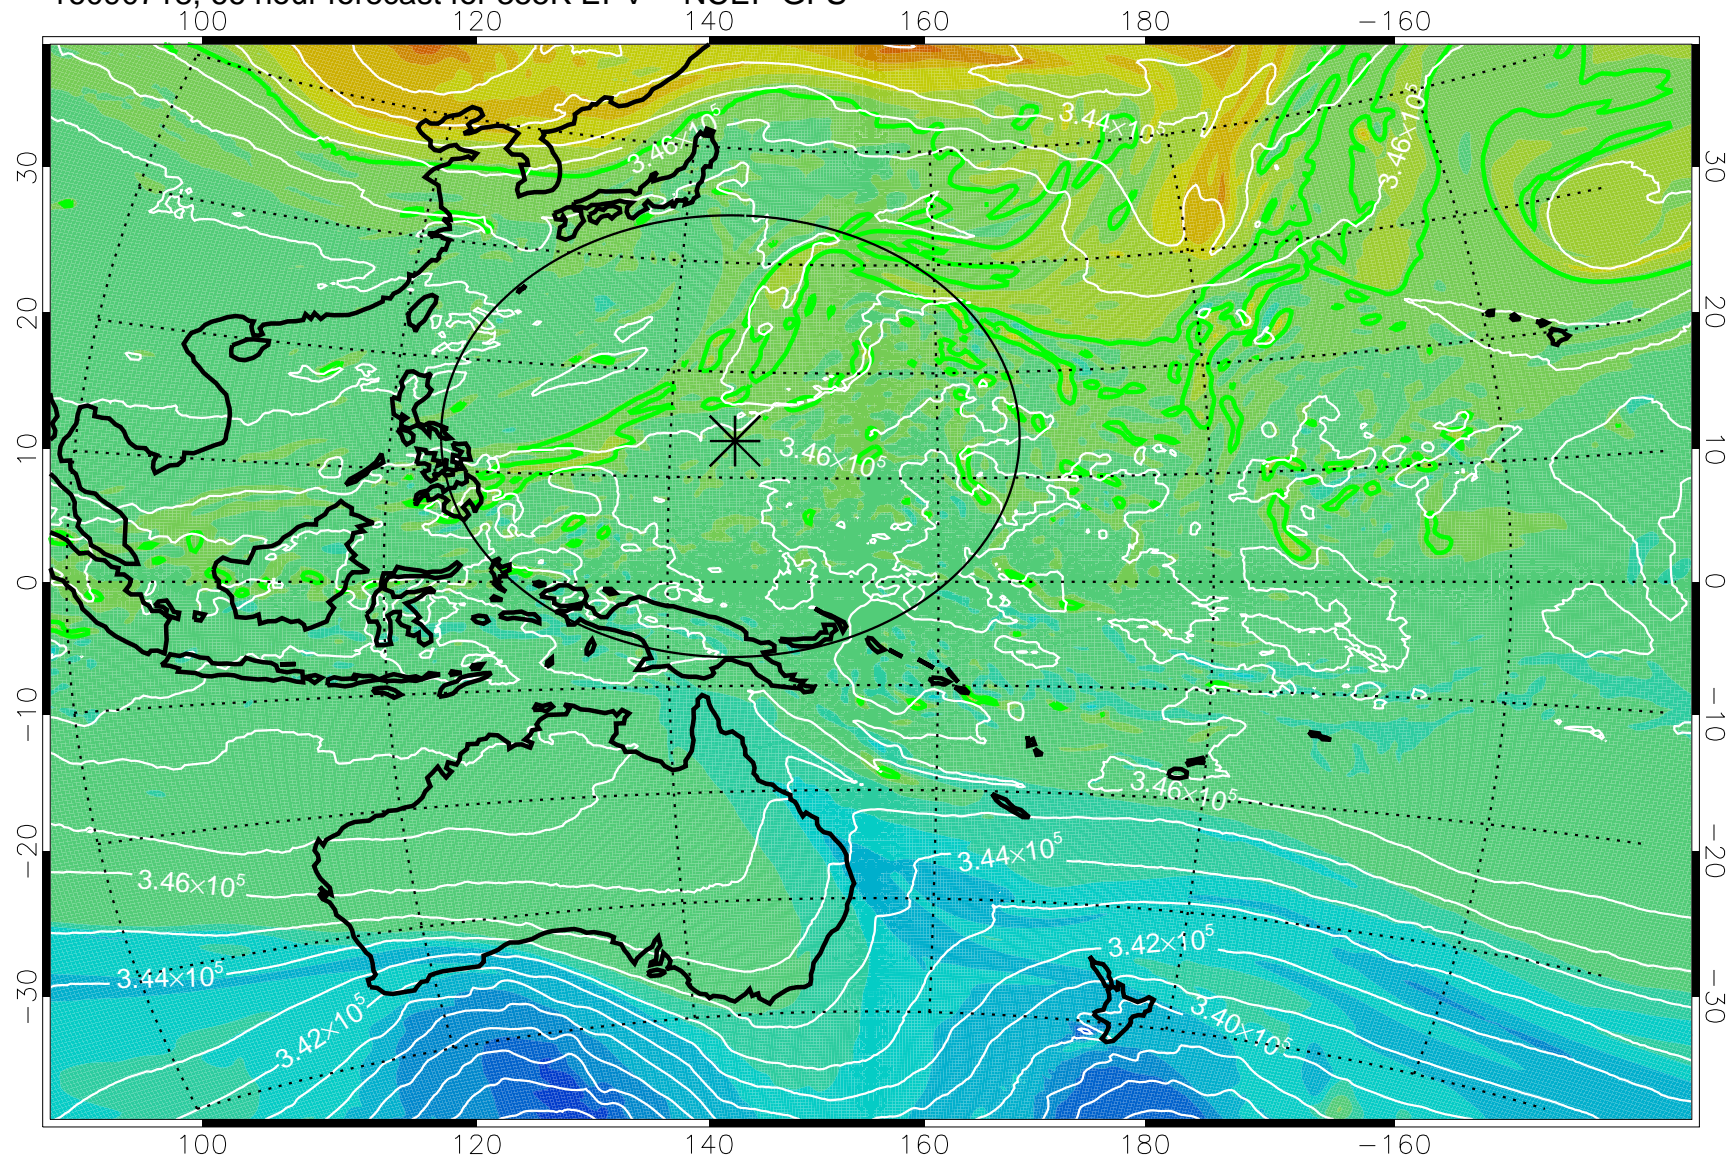

16090618, 42 hour forecast for 355K EPV -- NCEP GFS

355K Montgomery Streamfunction, white
EPV Tropopause (2 PVU) Position
Range ring of 2304 km

16090700, 48 hour forecast for 355K EPV -- NCEP GFS

355K Montgomery Streamfunction, white
EPV Tropopause (2 PVU) Position
Range ring of 2304 km

16090706, 54 hour forecast for 355K EPV -- NCEP GFS

355K Montgomery Streamfunction, white
EPV Tropopause (2 PVU) Position
Range ring of 2304 km

16090712, 60 hour forecast for 355K EPV -- NCEP GFS

355K Montgomery Streamfunction, white
EPV Tropopause (2 PVU) Position
Range ring of 2304 km

16090718, 66 hour forecast for 355K EPV -- NCEP GFS

355K Montgomery Streamfunction, white
EPV Tropopause (2 PVU) Position
Range ring of 2304 km

16090800, 72 hour forecast for 355K EPV -- NCEP GFS

355K Montgomery Streamfunction, white
EPV Tropopause (2 PVU) Position
Range ring of 2304 km

16090806, 78 hour forecast for 355K EPV -- NCEP GFS

355K Montgomery Streamfunction, white
EPV Tropopause (2 PVU) Position
Range ring of 2304 km

16090812, 84 hour forecast for 355K EPV -- NCEP GFS

355K Montgomery Streamfunction, white
EPV Tropopause (2 PVU) Position
Range ring of 2304 km