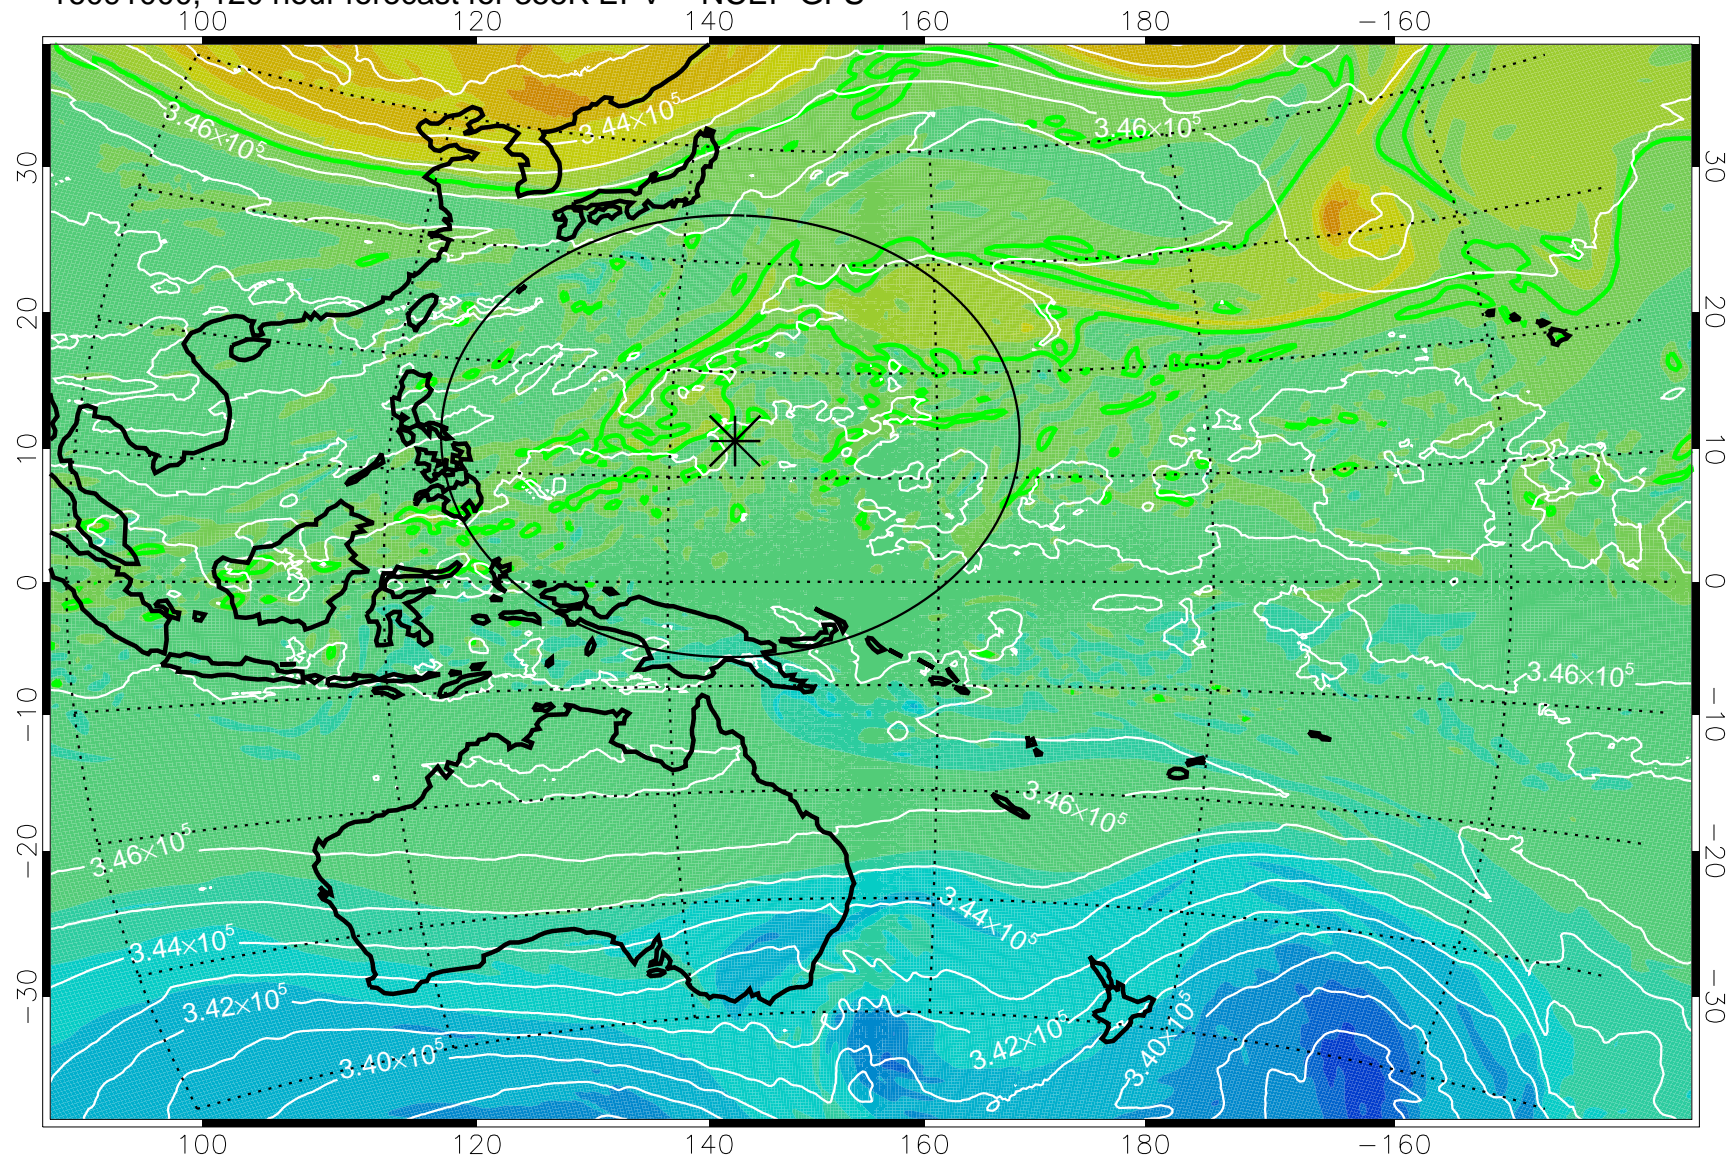

16090806, 78 hour forecast for 355K EPV -- NCEP GFS

355K Montgomery Streamfunction, white
EPV Tropopause (2 PVU) Position
Range ring of 2304 km

16090812, 84 hour forecast for 355K EPV -- NCEP GFS

355K Montgomery Streamfunction, white
EPV Tropopause (2 PVU) Position
Range ring of 2304 km

16090818, 90 hour forecast for 355K EPV -- NCEP GFS

355K Montgomery Streamfunction, white
EPV Tropopause (2 PVU) Position
Range ring of 2304 km

16090900, 96 hour forecast for 355K EPV -- NCEP GFS

355K Montgomery Streamfunction, white
EPV Tropopause (2 PVU) Position
Range ring of 2304 km

16090906, 102 hour forecast for 355K EPV -- NCEP GFS

355K Montgomery Streamfunction, white
EPV Tropopause (2 PVU) Position
Range ring of 2304 km

16090912, 108 hour forecast for 355K EPV -- NCEP GFS

355K Montgomery Streamfunction, white
EPV Tropopause (2 PVU) Position
Range ring of 2304 km

16090918, 114 hour forecast for 355K EPV -- NCEP GFS

355K Montgomery Streamfunction, white
EPV Tropopause (2 PVU) Position
Range ring of 2304 km

16091000, 120 hour forecast for 355K EPV -- NCEP GFS

355K Montgomery Streamfunction, white
EPV Tropopause (2 PVU) Position
Range ring of 2304 km