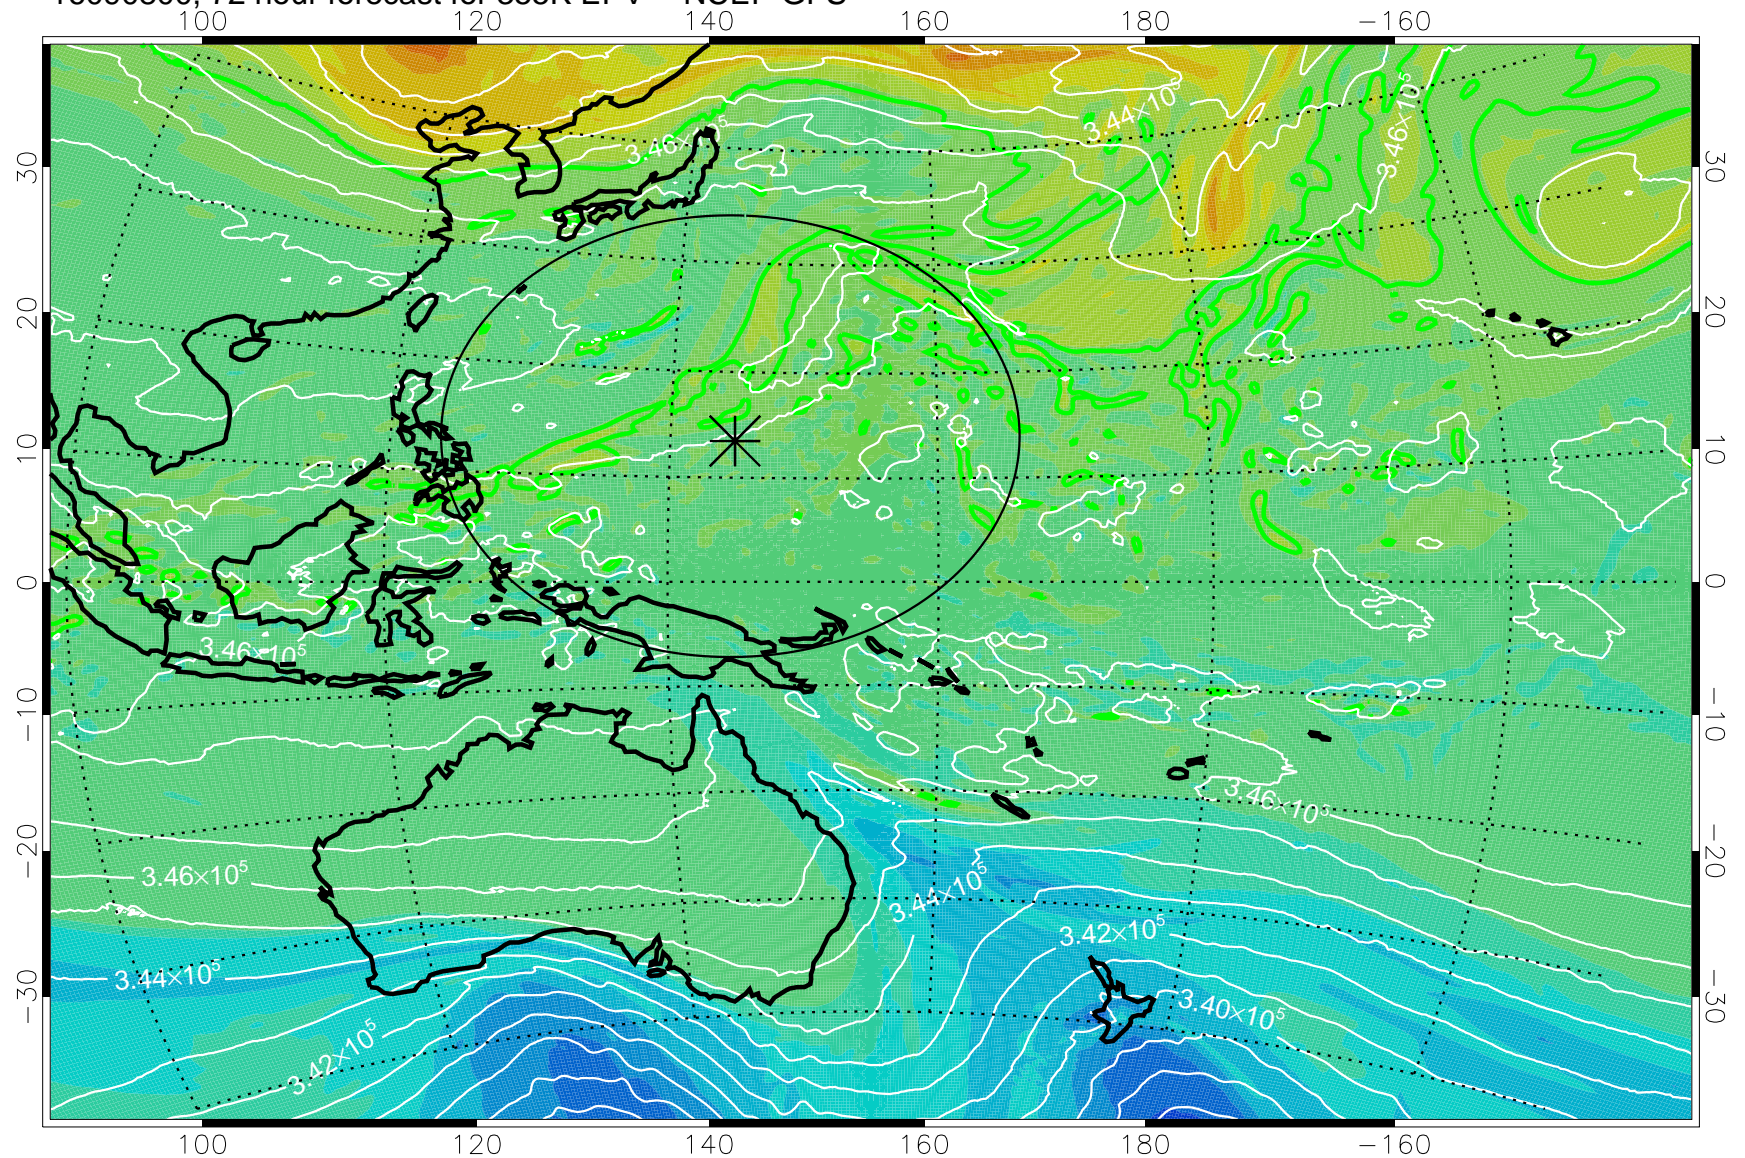

16090618, 42 hour forecast for 355K EPV -- NCEP GFS

355K Montgomery Streamfunction, white
EPV Tropopause (2 PVU) Position
Range ring of 2304 km

16090700, 48 hour forecast for 355K EPV -- NCEP GFS

355K Montgomery Streamfunction, white
EPV Tropopause (2 PVU) Position
Range ring of 2304 km

16090706, 54 hour forecast for 355K EPV -- NCEP GFS

355K Montgomery Streamfunction, white
EPV Tropopause (2 PVU) Position
Range ring of 2304 km

16090712, 60 hour forecast for 355K EPV -- NCEP GFS

355K Montgomery Streamfunction, white
EPV Tropopause (2 PVU) Position
Range ring of 2304 km

16090718, 66 hour forecast for 355K EPV -- NCEP GFS

355K Montgomery Streamfunction, white
EPV Tropopause (2 PVU) Position
Range ring of 2304 km

16090800, 72 hour forecast for 355K EPV -- NCEP GFS

355K Montgomery Streamfunction, white
EPV Tropopause (2 PVU) Position
Range ring of 2304 km

16090806, 78 hour forecast for 355K EPV -- NCEP GFS

355K Montgomery Streamfunction, white
EPV Tropopause (2 PVU) Position
Range ring of 2304 km

16090812, 84 hour forecast for 355K EPV -- NCEP GFS

355K Montgomery Streamfunction, white
EPV Tropopause (2 PVU) Position
Range ring of 2304 km