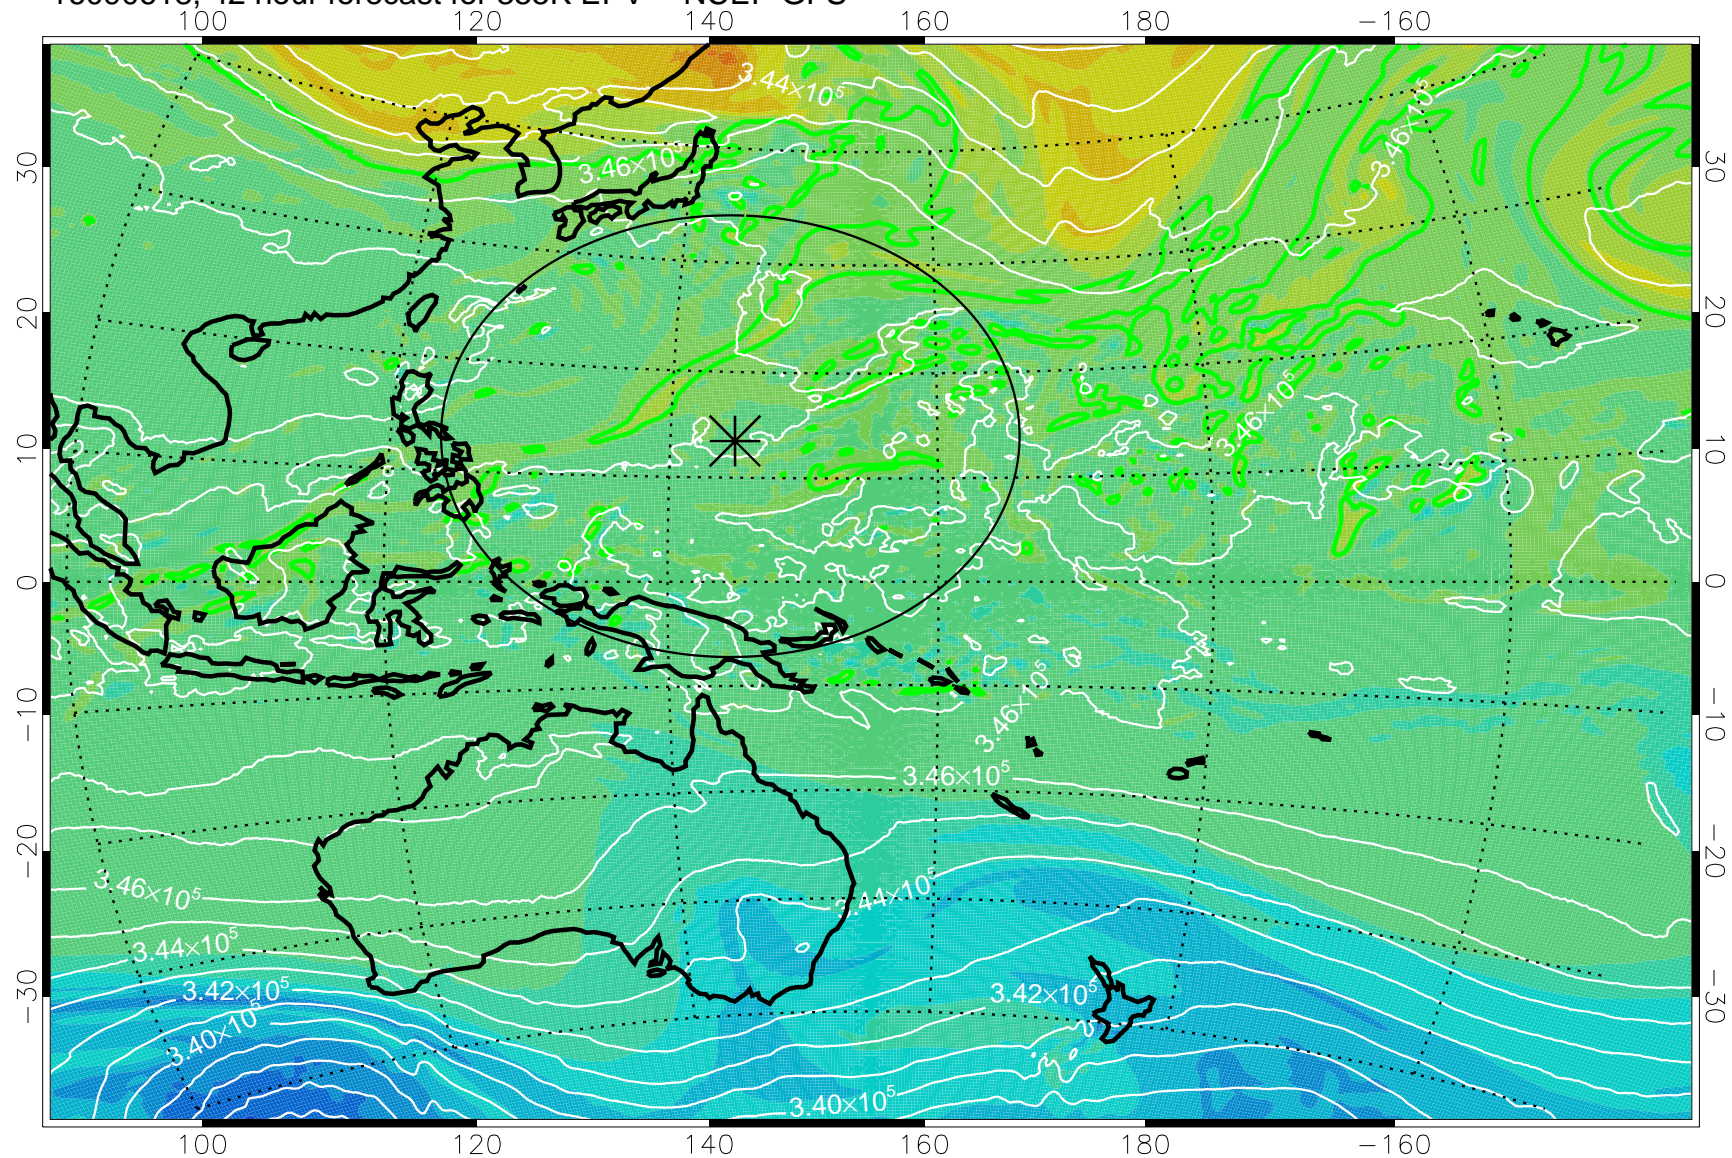

16090606, 30 hour forecast for 355K EPV -- NCEP GFS

355K Montgomery Streamfunction, white
EPV Tropopause (2 PVU) Position
Range ring of 2304 km

16090612, 36 hour forecast for 355K EPV -- NCEP GFS

355K Montgomery Streamfunction, white
EPV Tropopause (2 PVU) Position
Range ring of 2304 km

16090618, 42 hour forecast for 355K EPV -- NCEP GFS

355K Montgomery Streamfunction, white
EPV Tropopause (2 PVU) Position
Range ring of 2304 km

16090700, 48 hour forecast for 355K EPV -- NCEP GFS

355K Montgomery Streamfunction, white
EPV Tropopause (2 PVU) Position
Range ring of 2304 km

16090706, 54 hour forecast for 355K EPV -- NCEP GFS

355K Montgomery Streamfunction, white
EPV Tropopause (2 PVU) Position
Range ring of 2304 km

16090712, 60 hour forecast for 355K EPV -- NCEP GFS

355K Montgomery Streamfunction, white
EPV Tropopause (2 PVU) Position
Range ring of 2304 km

16090718, 66 hour forecast for 355K EPV -- NCEP GFS

355K Montgomery Streamfunction, white
EPV Tropopause (2 PVU) Position
Range ring of 2304 km

16090800, 72 hour forecast for 355K EPV -- NCEP GFS

355K Montgomery Streamfunction, white
EPV Tropopause (2 PVU) Position
Range ring of 2304 km