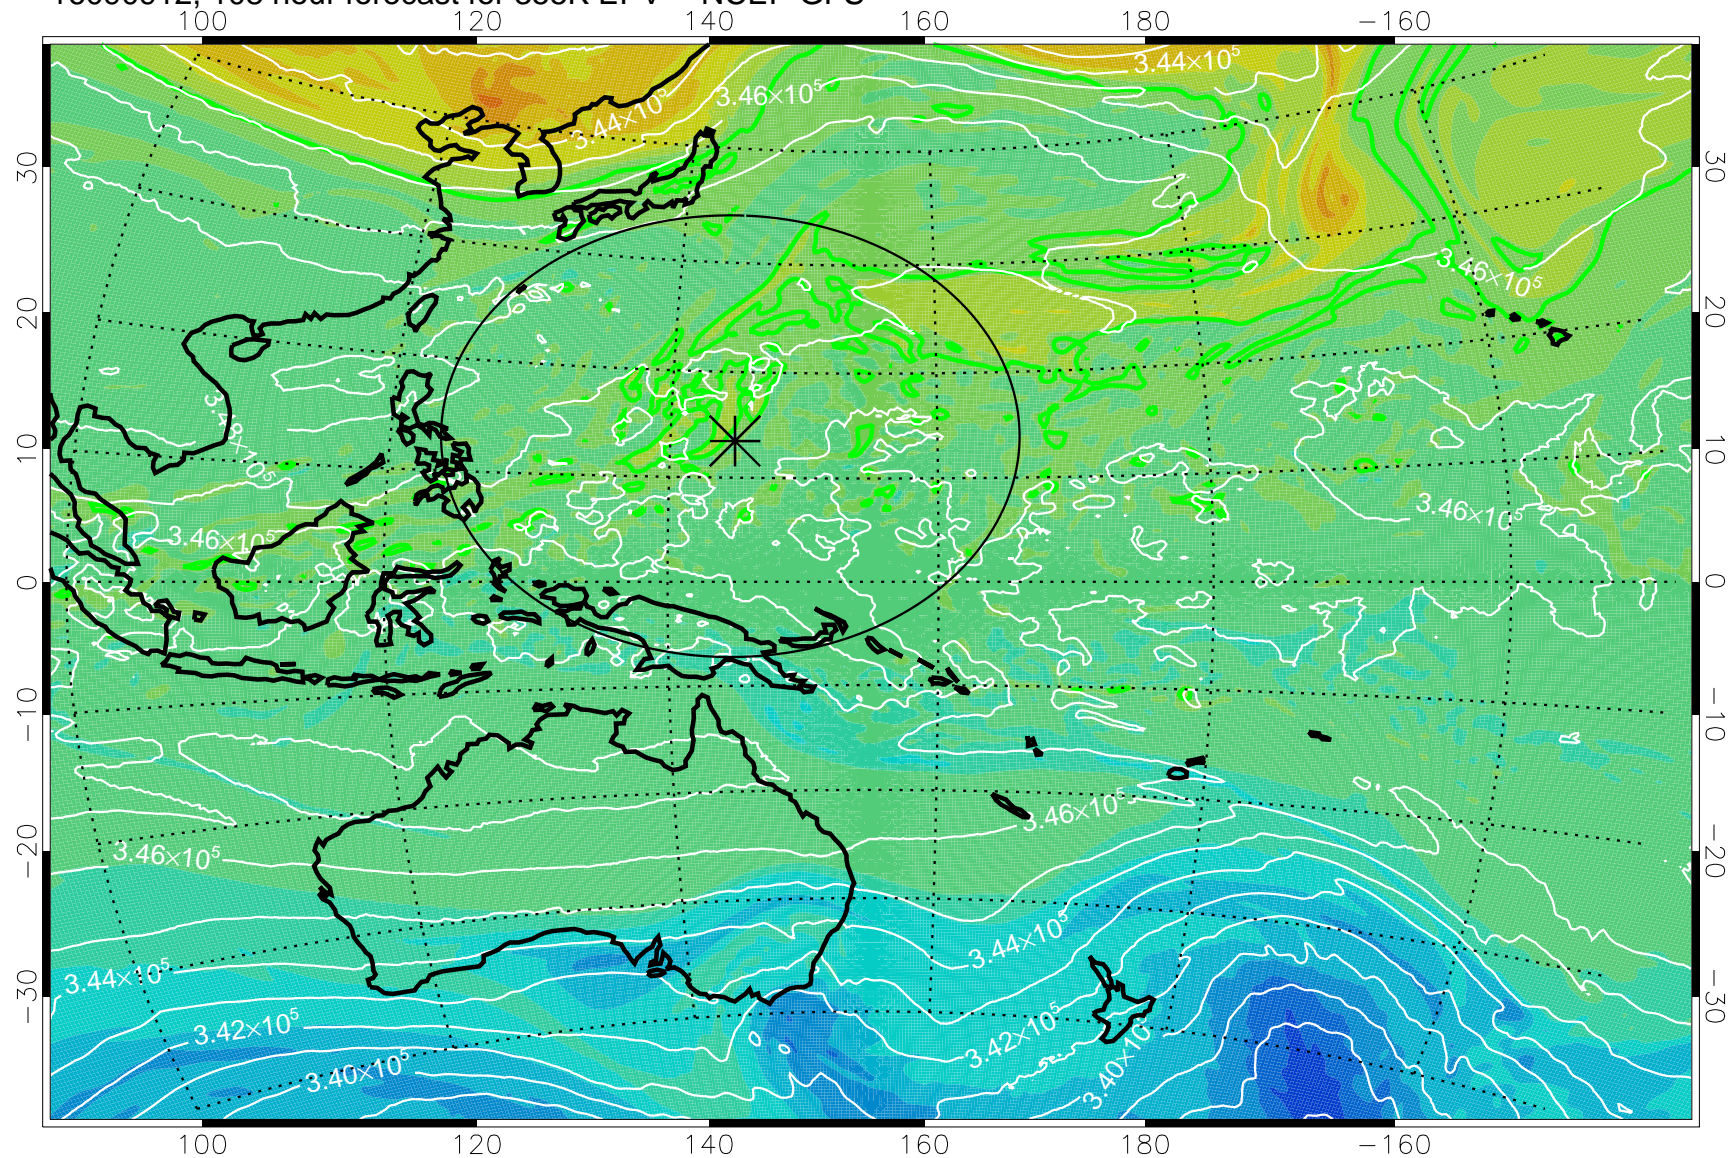

16090806, 78 hour forecast for 355K EPV -- NCEP GFS

355K Montgomery Streamfunction, white
EPV Tropopause (2 PVU) Position
Range ring of 2304 km

16090812, 84 hour forecast for 355K EPV -- NCEP GFS

355K Montgomery Streamfunction, white
EPV Tropopause (2 PVU) Position
Range ring of 2304 km

16090818, 90 hour forecast for 355K EPV -- NCEP GFS

355K Montgomery Streamfunction, white
EPV Tropopause (2 PVU) Position
Range ring of 2304 km

16090900, 96 hour forecast for 355K EPV -- NCEP GFS

355K Montgomery Streamfunction, white
EPV Tropopause (2 PVU) Position
Range ring of 2304 km

16090906, 102 hour forecast for 355K EPV -- NCEP GFS

355K Montgomery Streamfunction, white
EPV Tropopause (2 PVU) Position
Range ring of 2304 km

16090912, 108 hour forecast for 355K EPV -- NCEP GFS

355K Montgomery Streamfunction, white
EPV Tropopause (2 PVU) Position
Range ring of 2304 km

16090918, 114 hour forecast for 355K EPV -- NCEP GFS

355K Montgomery Streamfunction, white
EPV Tropopause (2 PVU) Position
Range ring of 2304 km

16091000, 120 hour forecast for 355K EPV -- NCEP GFS

355K Montgomery Streamfunction, white
EPV Tropopause (2 PVU) Position
Range ring of 2304 km