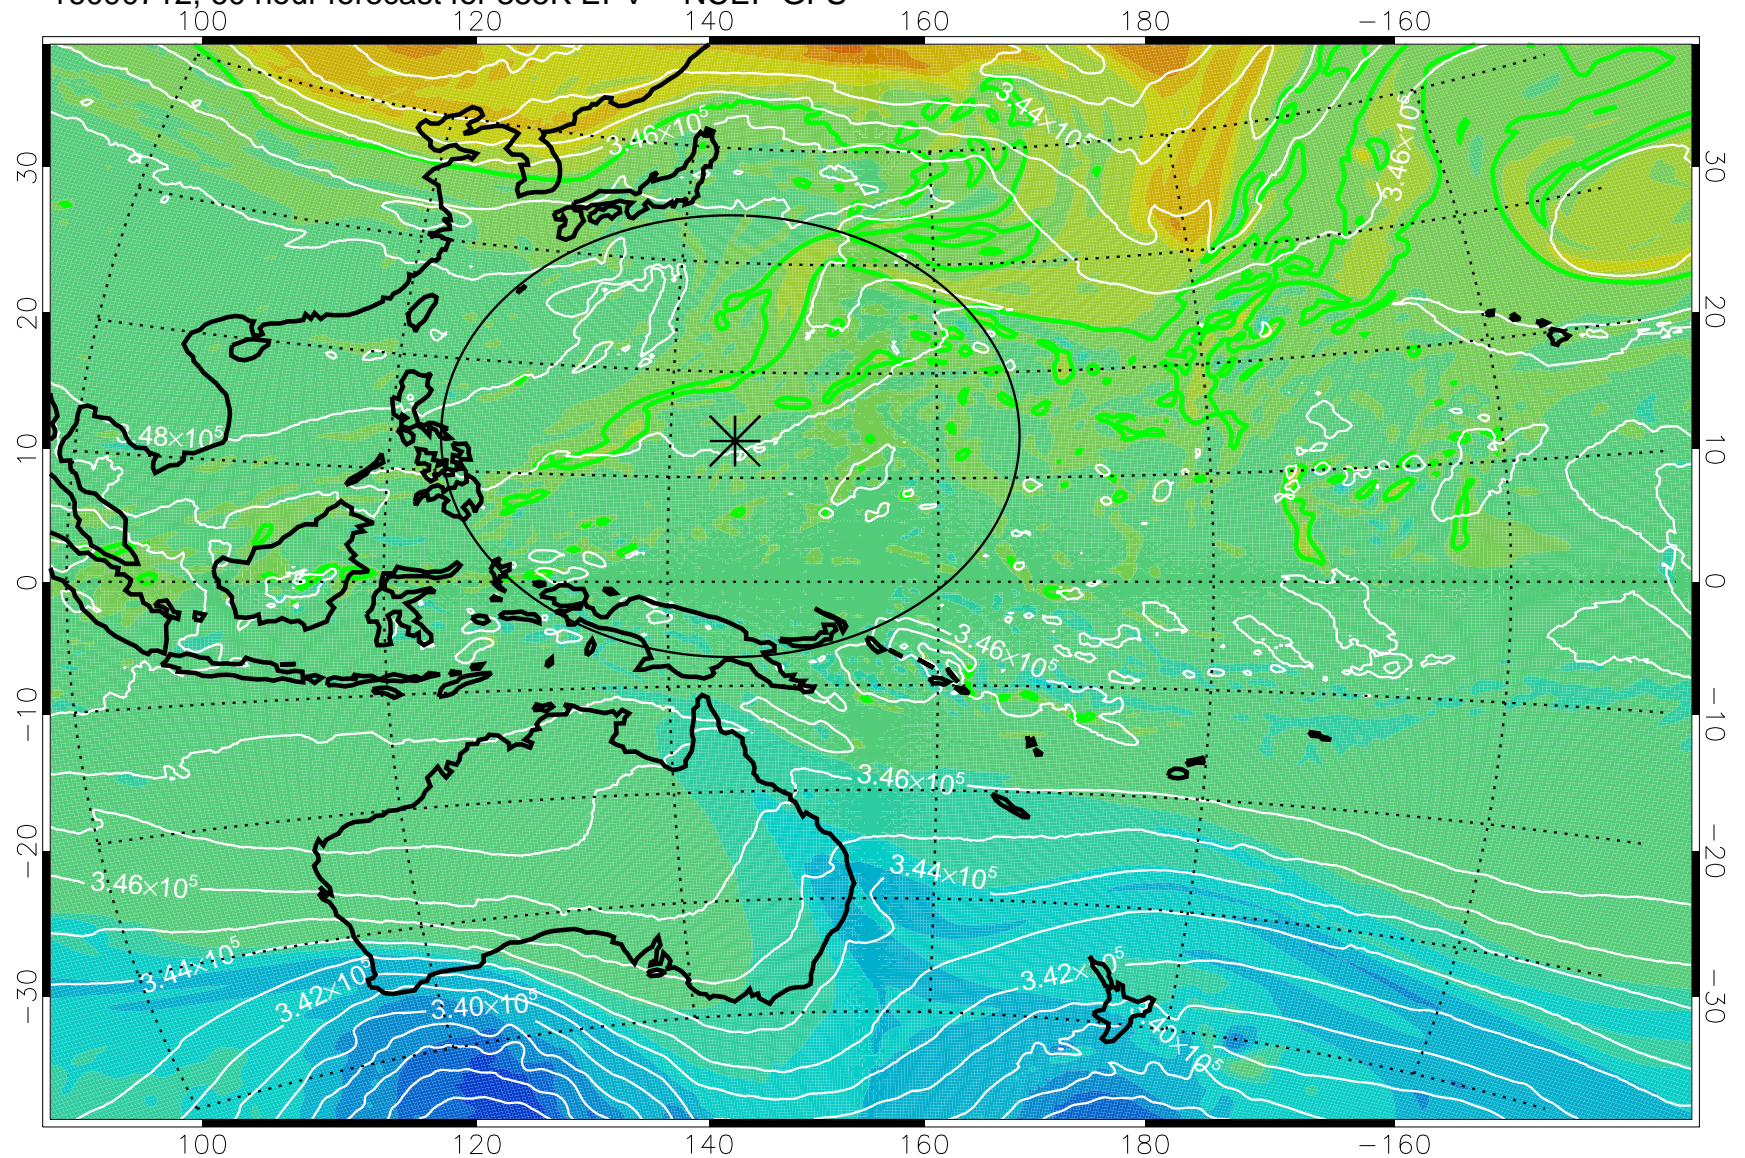

16090606, 30 hour forecast for 355K EPV -- NCEP GFS

355K Montgomery Streamfunction, white
EPV Tropopause (2 PVU) Position
Range ring of 2304 km

16090612, 36 hour forecast for 355K EPV -- NCEP GFS

355K Montgomery Streamfunction, white
EPV Tropopause (2 PVU) Position
Range ring of 2304 km

16090618, 42 hour forecast for 355K EPV -- NCEP GFS

355K Montgomery Streamfunction, white
EPV Tropopause (2 PVU) Position
Range ring of 2304 km

16090700, 48 hour forecast for 355K EPV -- NCEP GFS

355K Montgomery Streamfunction, white
EPV Tropopause (2 PVU) Position
Range ring of 2304 km

16090706, 54 hour forecast for 355K EPV -- NCEP GFS

355K Montgomery Streamfunction, white
EPV Tropopause (2 PVU) Position
Range ring of 2304 km

16090712, 60 hour forecast for 355K EPV -- NCEP GFS

355K Montgomery Streamfunction, white
EPV Tropopause (2 PVU) Position
Range ring of 2304 km

16090718, 66 hour forecast for 355K EPV -- NCEP GFS

355K Montgomery Streamfunction, white
EPV Tropopause (2 PVU) Position
Range ring of 2304 km

16090800, 72 hour forecast for 355K EPV -- NCEP GFS

355K Montgomery Streamfunction, white
EPV Tropopause (2 PVU) Position
Range ring of 2304 km