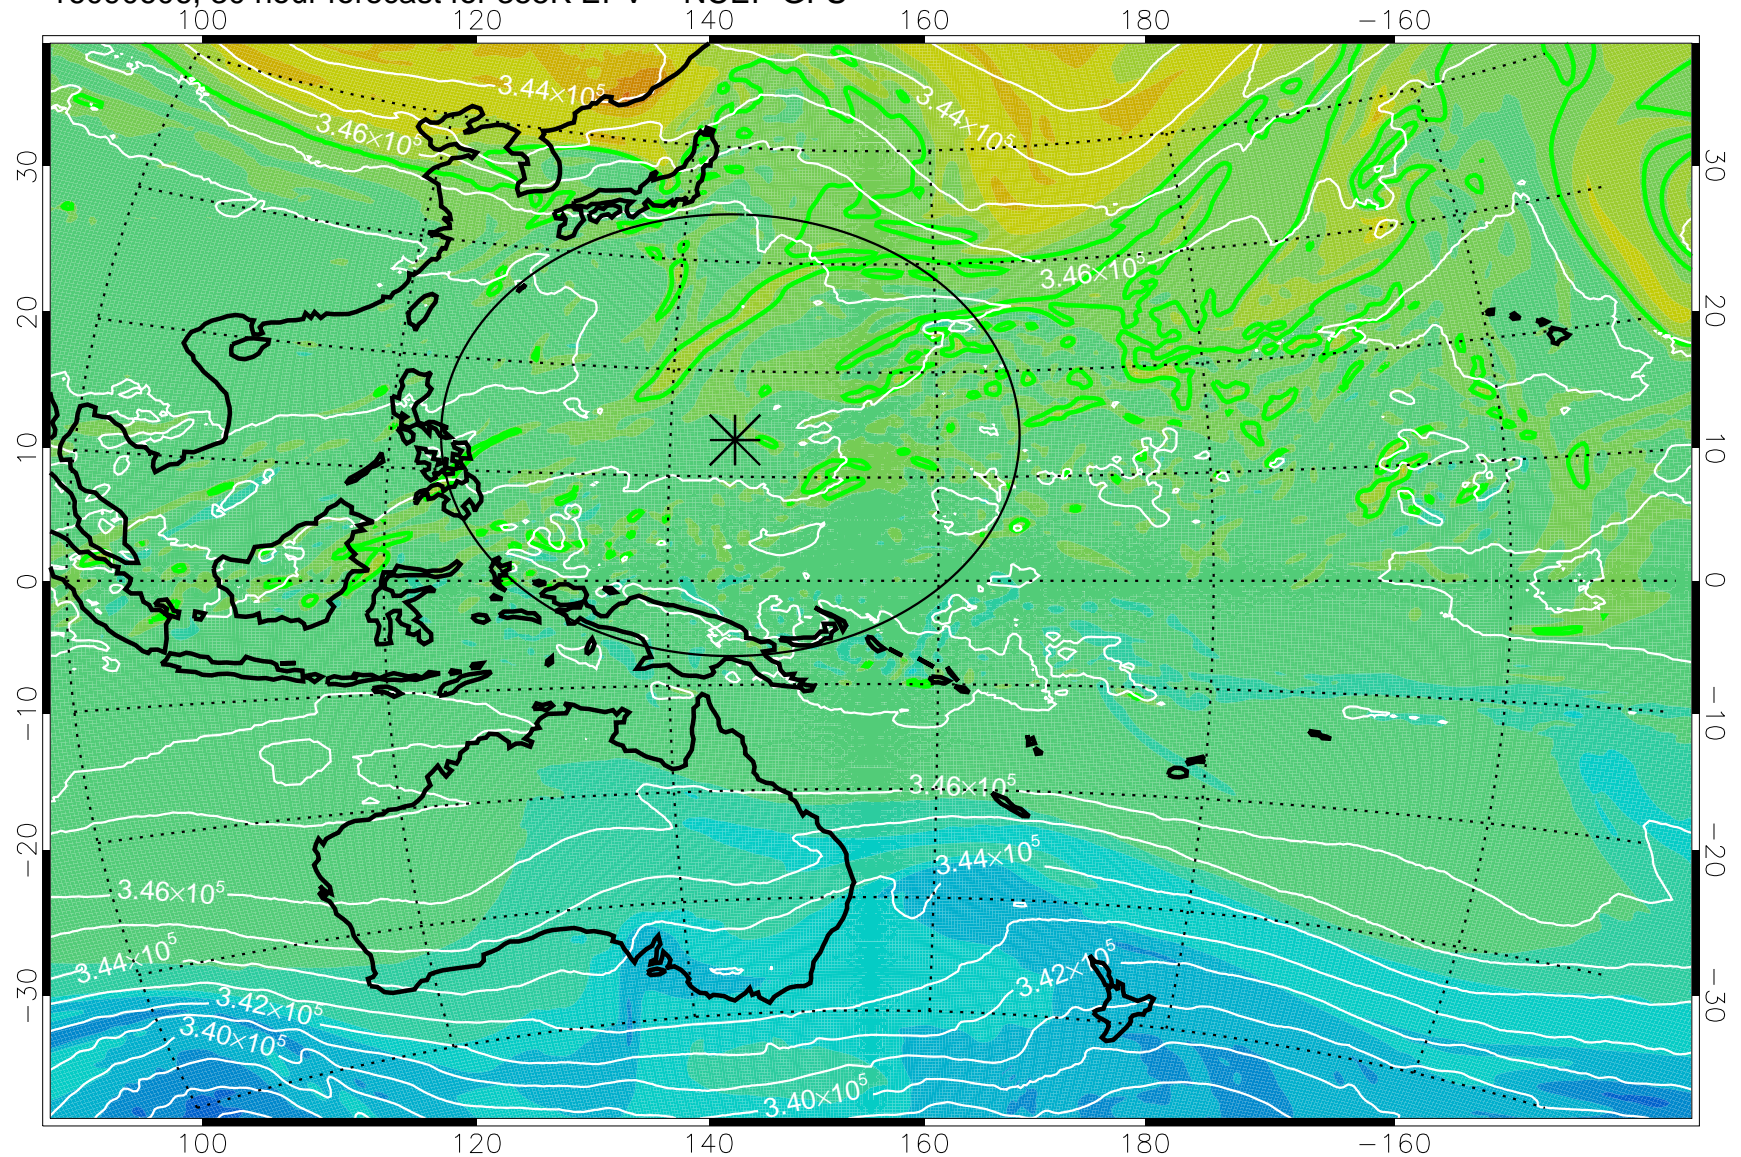

16090518, 18 hour forecast for 355K EPV -- NCEP GFS

355K Montgomery Streamfunction, white
EPV Tropopause (2 PVU) Position
Range ring of 2304 km

16090600, 24 hour forecast for 355K EPV -- NCEP GFS

355K Montgomery Streamfunction, white
EPV Tropopause (2 PVU) Position
Range ring of 2304 km

16090606, 30 hour forecast for 355K EPV -- NCEP GFS

355K Montgomery Streamfunction, white
EPV Tropopause (2 PVU) Position
Range ring of 2304 km

16090612, 36 hour forecast for 355K EPV -- NCEP GFS

355K Montgomery Streamfunction, white
EPV Tropopause (2 PVU) Position
Range ring of 2304 km

16090618, 42 hour forecast for 355K EPV -- NCEP GFS

355K Montgomery Streamfunction, white
EPV Tropopause (2 PVU) Position
Range ring of 2304 km

16090700, 48 hour forecast for 355K EPV -- NCEP GFS

355K Montgomery Streamfunction, white
EPV Tropopause (2 PVU) Position
Range ring of 2304 km

16090718, 66 hour forecast for 355K EPV -- NCEP GFS

355K Montgomery Streamfunction, white
EPV Tropopause (2 PVU) Position
Range ring of 2304 km

16090800, 72 hour forecast for 355K EPV -- NCEP GFS

355K Montgomery Streamfunction, white
EPV Tropopause (2 PVU) Position
Range ring of 2304 km