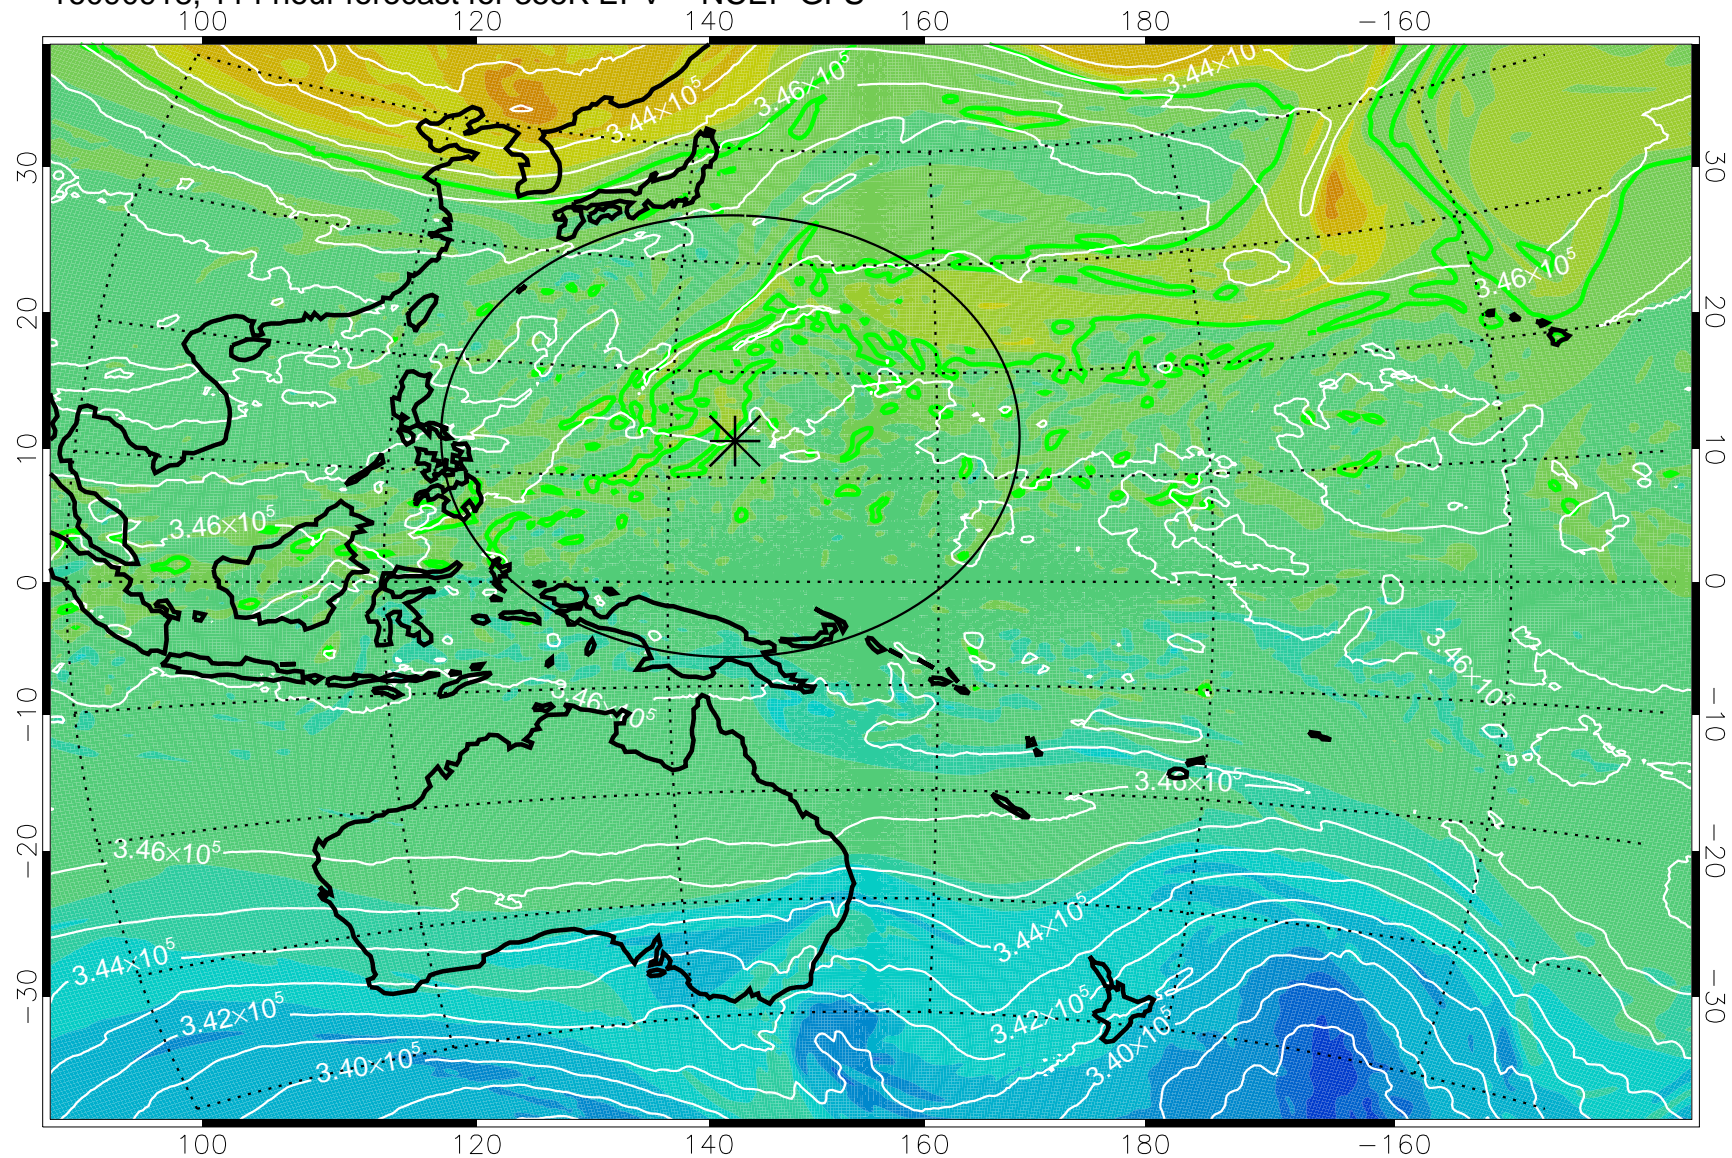

16090806, 78 hour forecast for 355K EPV -- NCEP GFS

355K Montgomery Streamfunction, white
EPV Tropopause (2 PVU) Position
Range ring of 2304 km

16090812, 84 hour forecast for 355K EPV -- NCEP GFS

355K Montgomery Streamfunction, white
EPV Tropopause (2 PVU) Position
Range ring of 2304 km

16090818, 90 hour forecast for 355K EPV -- NCEP GFS

355K Montgomery Streamfunction, white
EPV Tropopause (2 PVU) Position
Range ring of 2304 km

16090900, 96 hour forecast for 355K EPV -- NCEP GFS

355K Montgomery Streamfunction, white
EPV Tropopause (2 PVU) Position
Range ring of 2304 km

16090906, 102 hour forecast for 355K EPV -- NCEP GFS

355K Montgomery Streamfunction, white
EPV Tropopause (2 PVU) Position
Range ring of 2304 km

16090912, 108 hour forecast for 355K EPV -- NCEP GFS

355K Montgomery Streamfunction, white
EPV Tropopause (2 PVU) Position
Range ring of 2304 km

16090918, 114 hour forecast for 355K EPV -- NCEP GFS

355K Montgomery Streamfunction, white
EPV Tropopause (2 PVU) Position
Range ring of 2304 km

16091000, 120 hour forecast for 355K EPV -- NCEP GFS

355K Montgomery Streamfunction, white
EPV Tropopause (2 PVU) Position
Range ring of 2304 km