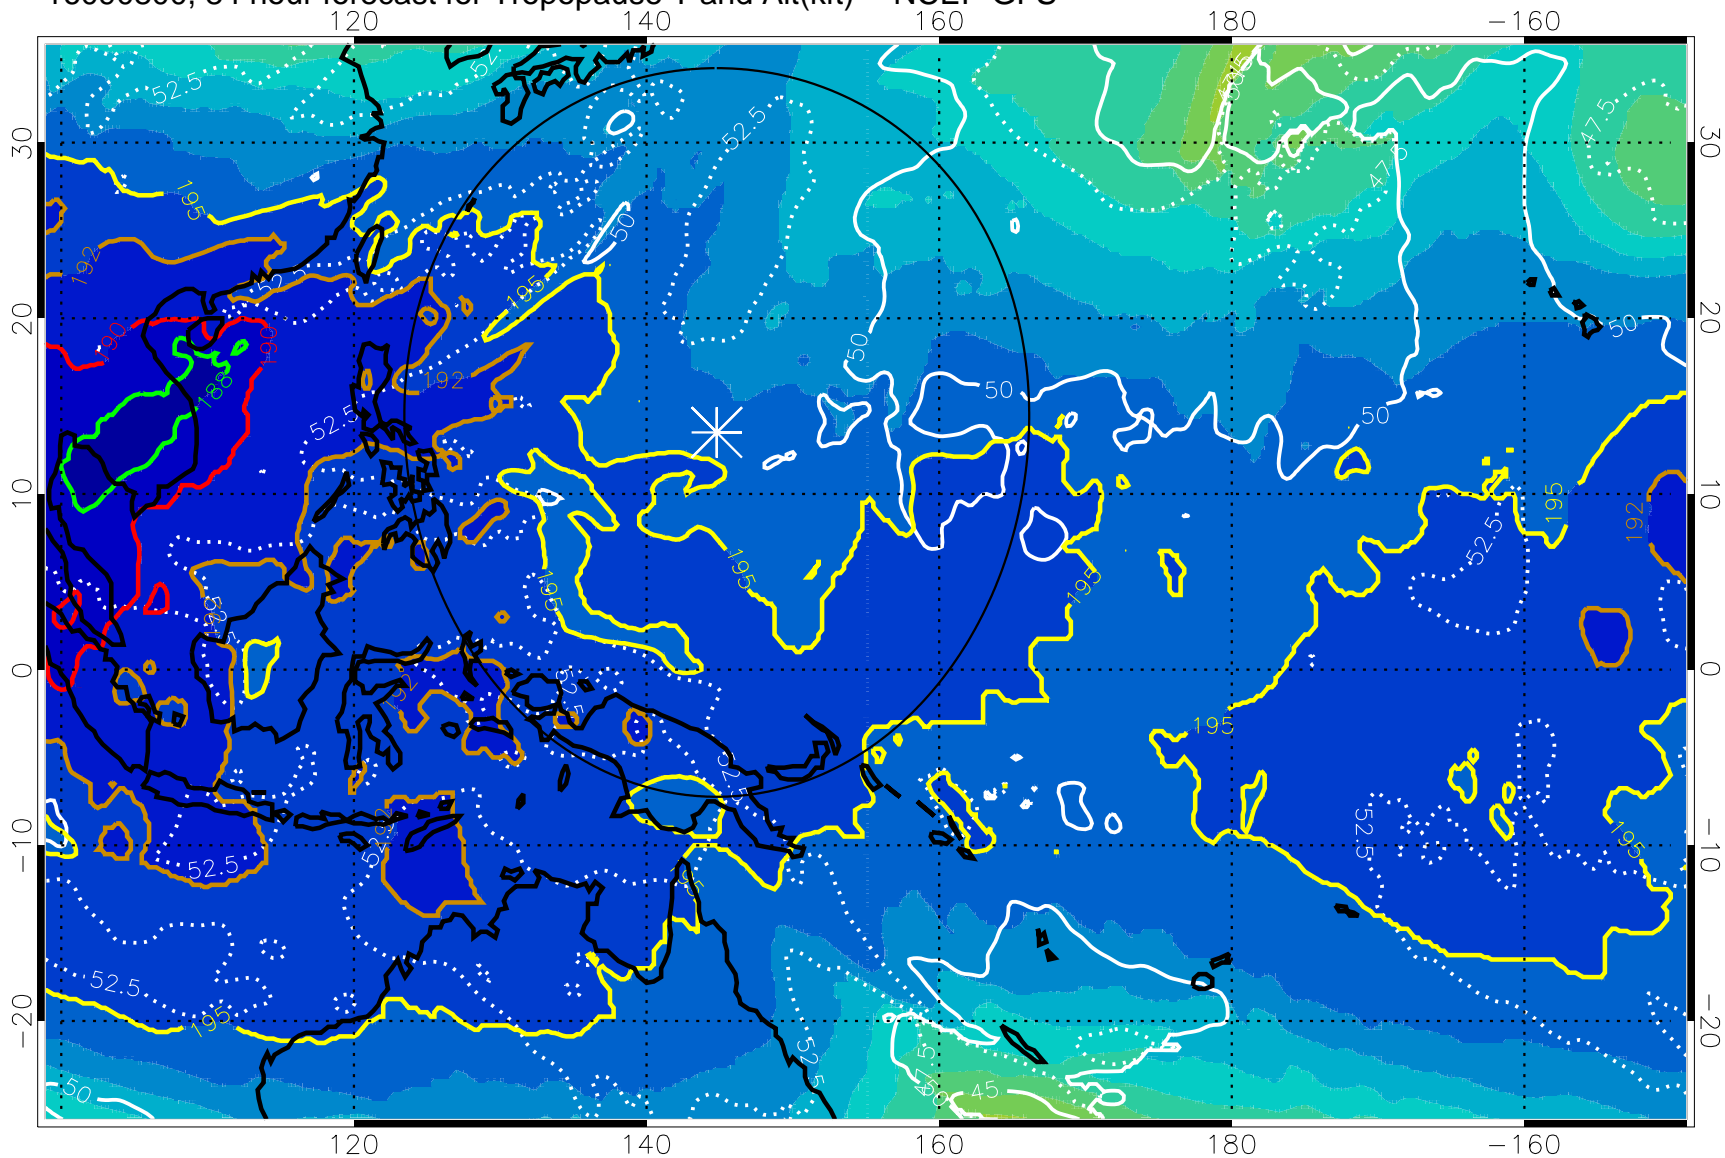

16090800, 84 hour forecast for Tropopause T and Alt(kft) -- NCEP GFS

190 200 210 220 230
Tropopause T, K

Tropopause Altitude in kft (white)

192.5K Isotherm 195K Isotherm
187.5K Isotherm 190K Isotherm

Range ring of 2304 km