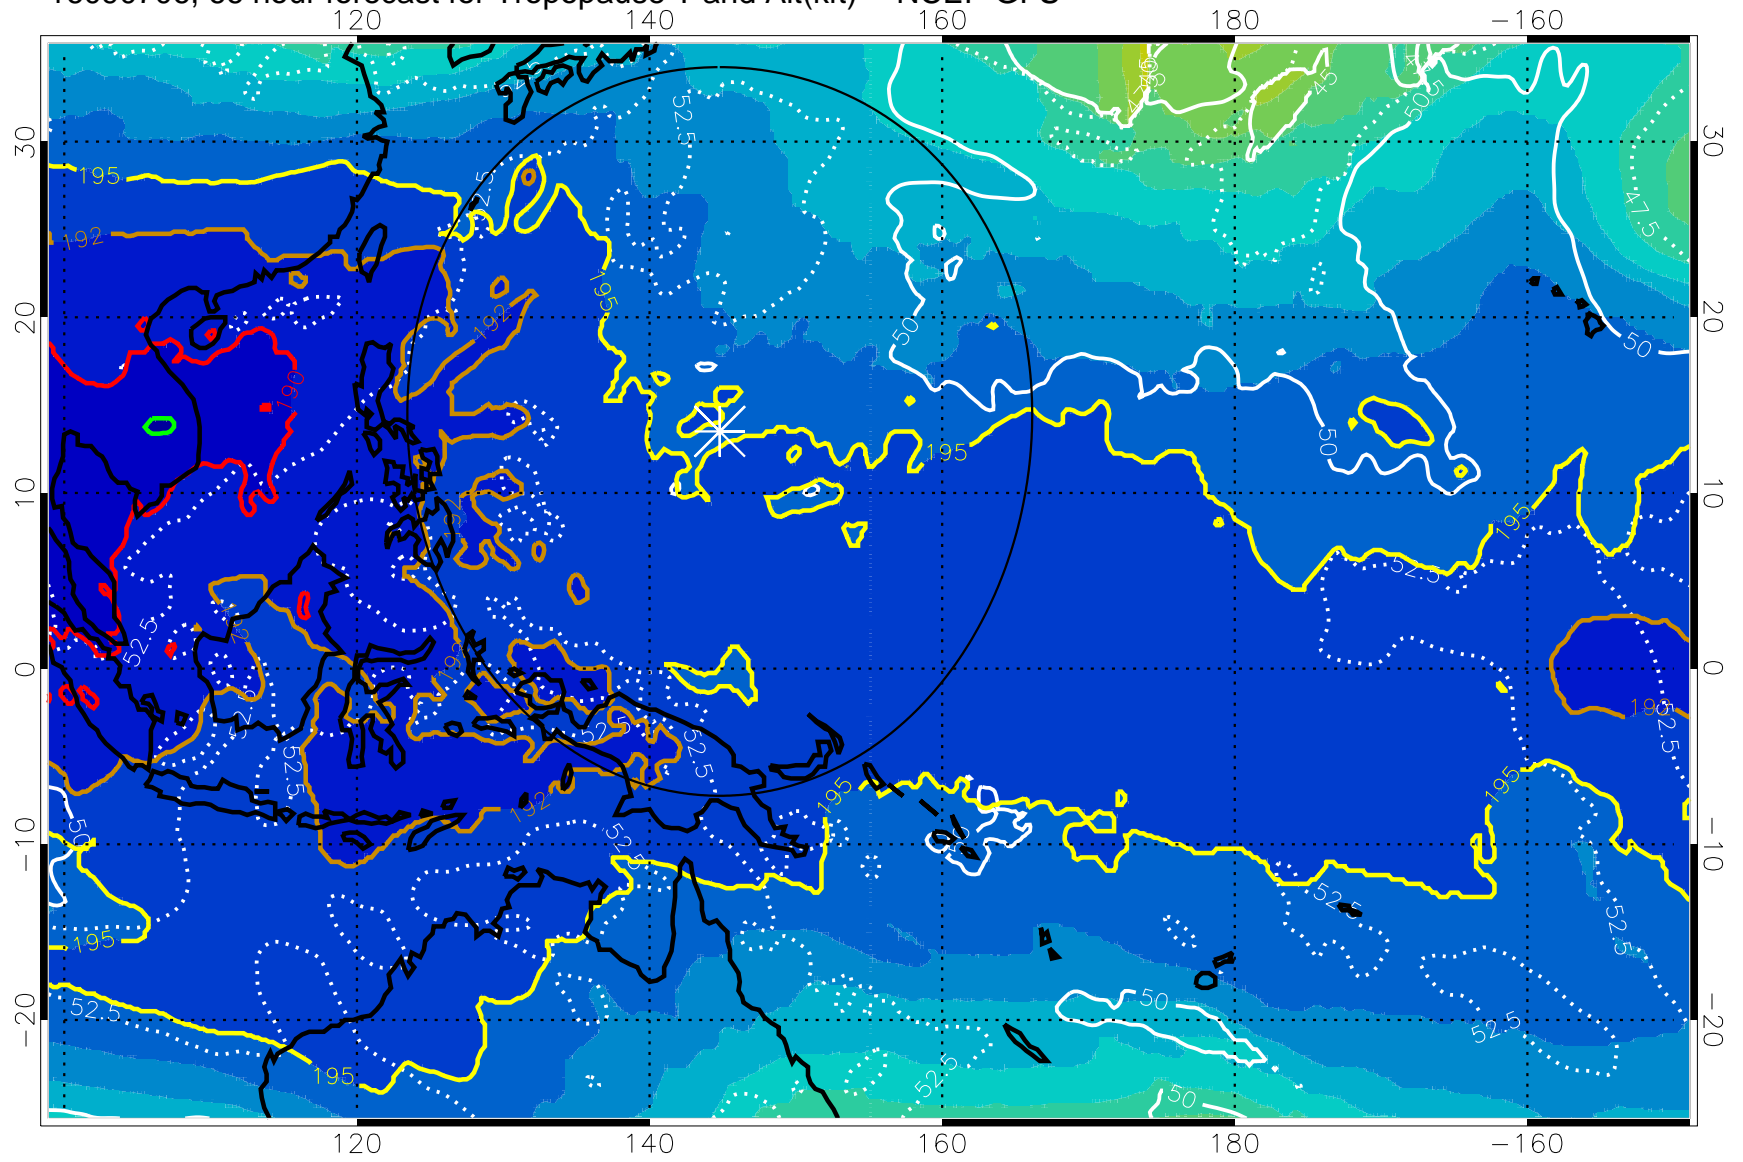

16090706, 66 hour forecast for Tropopause T and Alt(kft) -- NCEP GFS

190 200 210 220 230

Tropopause T, K

Tropopause Altitude in kft (white)

192.5K Isotherm 195K Isotherm

187.5K Isotherm 190K Isotherm

Range ring of 2304 km