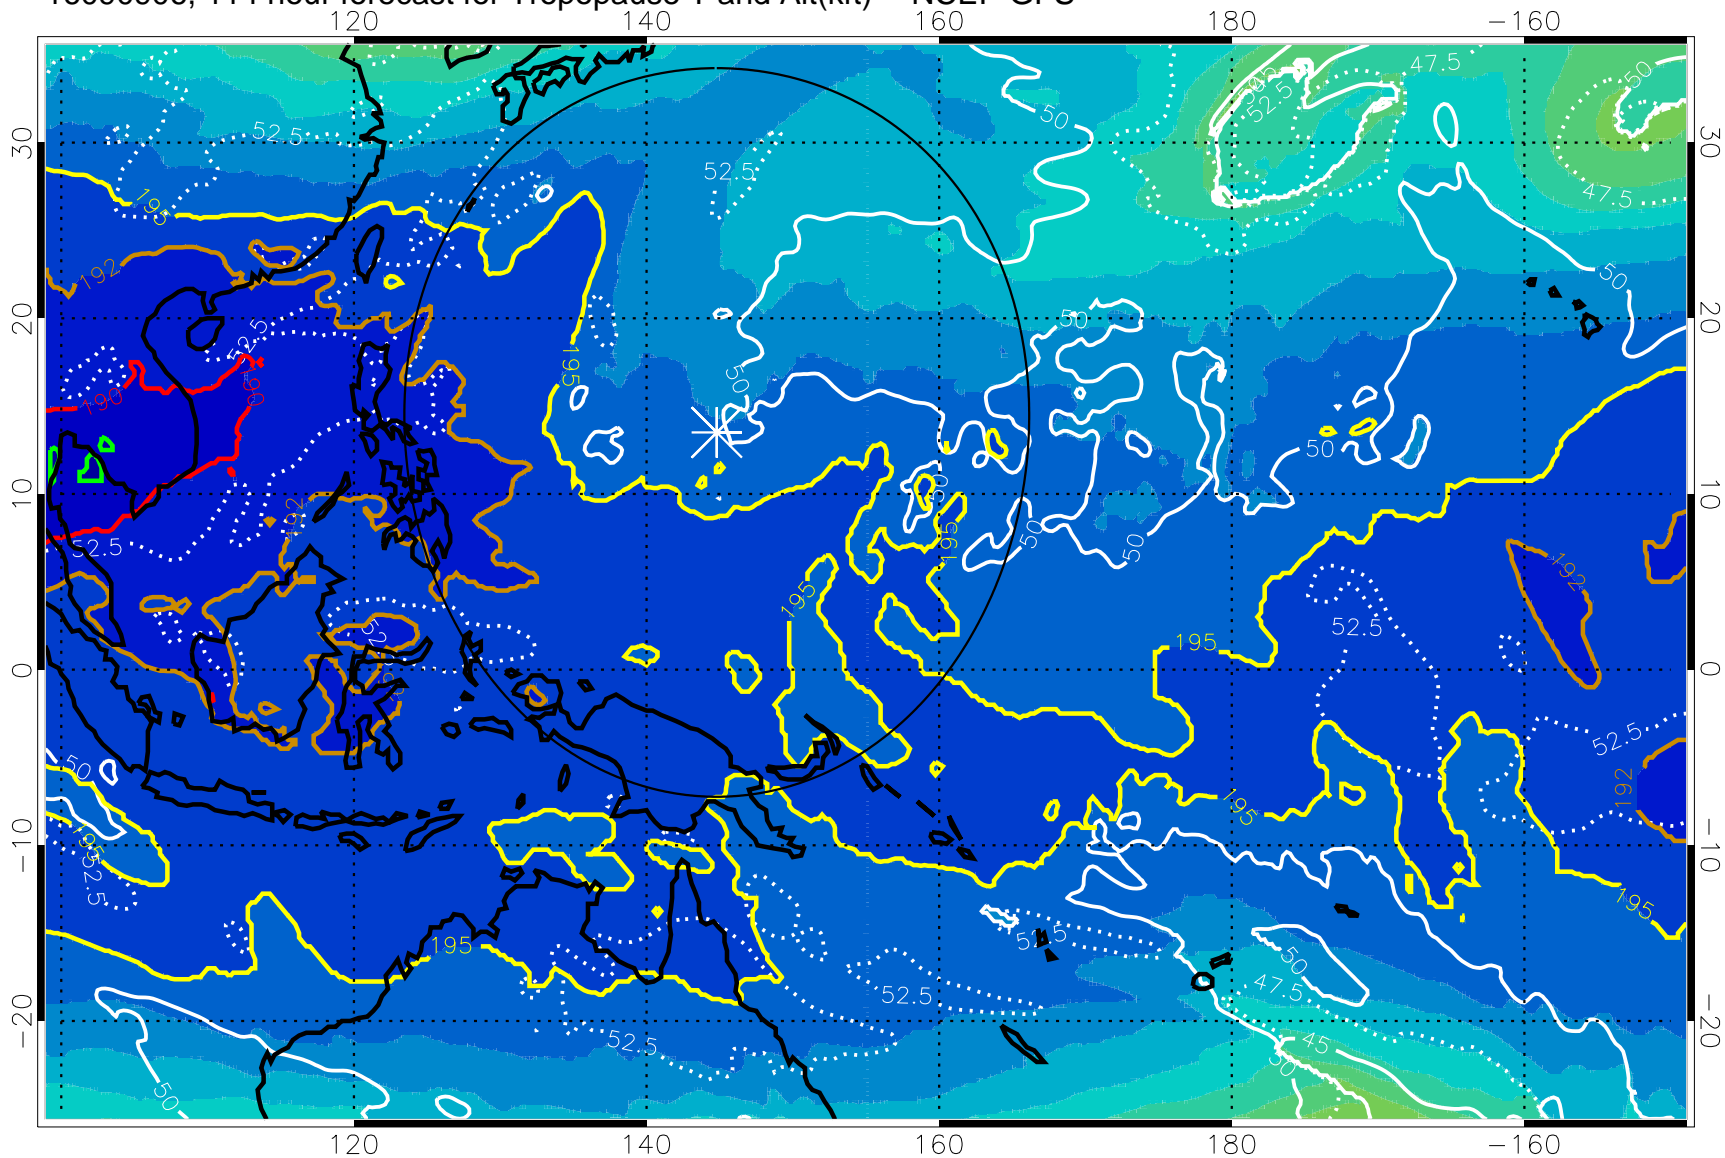

16090906, 114 hour forecast for Tropopause T and Alt(kft) -- NCEP GFS

190 200 210 220 230

Tropopause T, K

Tropopause Altitude in kft (white)

192.5K Isotherm 195K Isotherm

187.5K Isotherm 190K Isotherm

Range ring of 2304 km