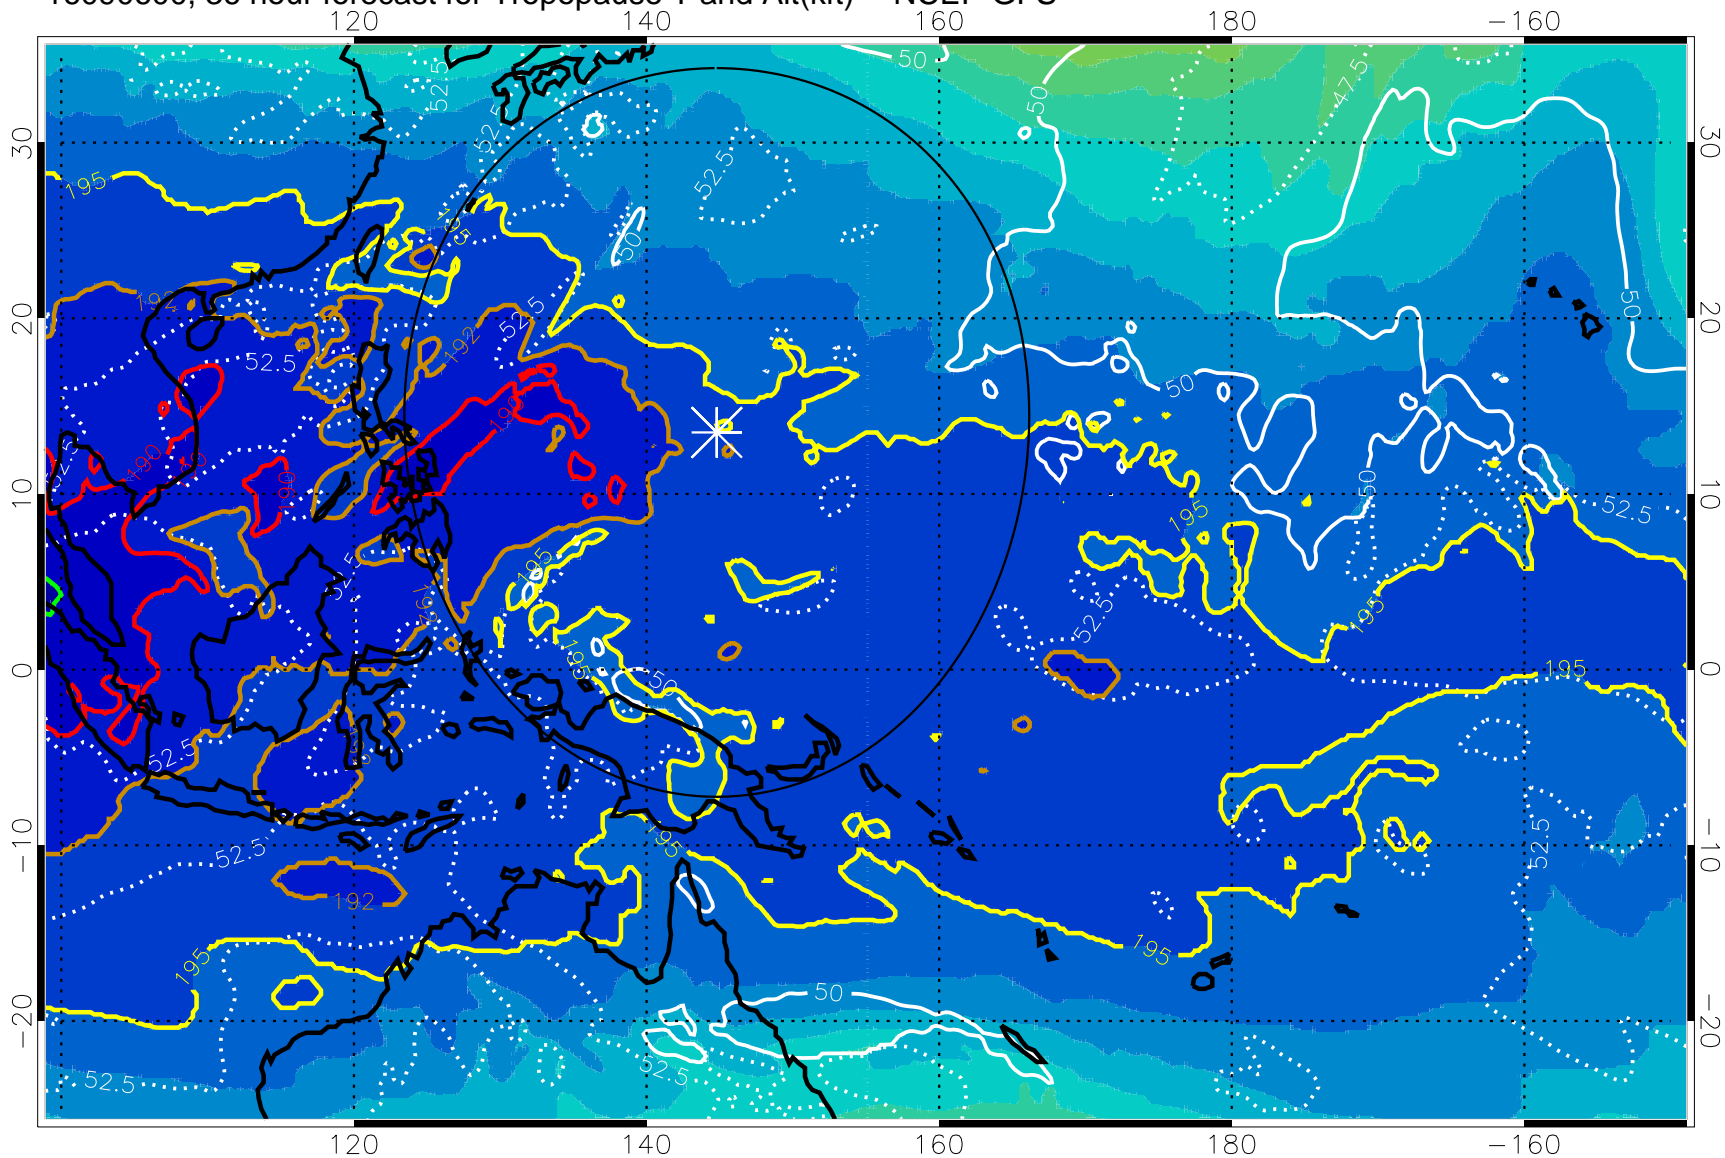

16090600, 36 hour forecast for Tropopause T and Alt(kft) -- NCEP GFS

190 200 210 220 230
Tropopause T, K

Tropopause Altitude in kft (white)

192.5K Isotherm 195K Isotherm
187.5K Isotherm 190K Isotherm

Range ring of 2304 km