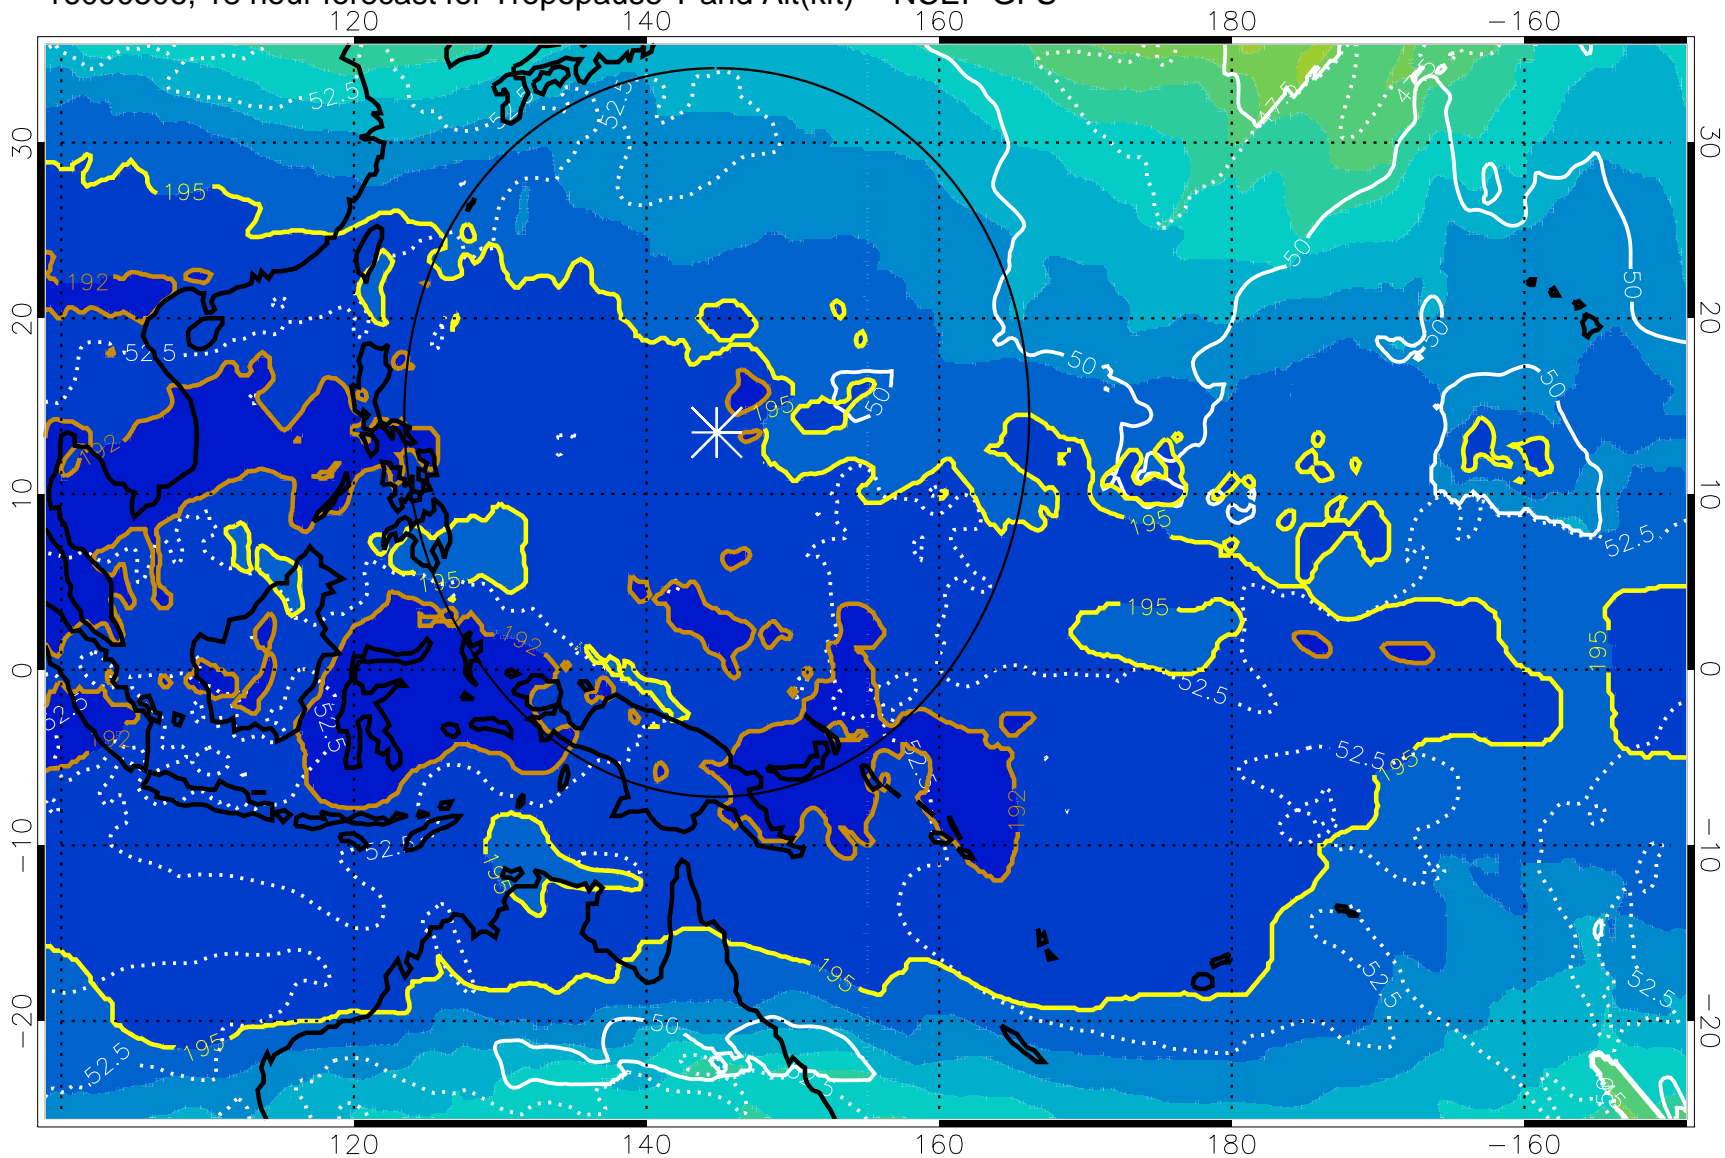

16090506, 18 hour forecast for Tropopause T and Alt(kft) -- NCEP GFS

190 200 210 220 230

Tropopause T, K

Tropopause Altitude in kft (white)

192.5K Isotherm 195K Isotherm

187.5K Isotherm 190K Isotherm

Range ring of 2304 km