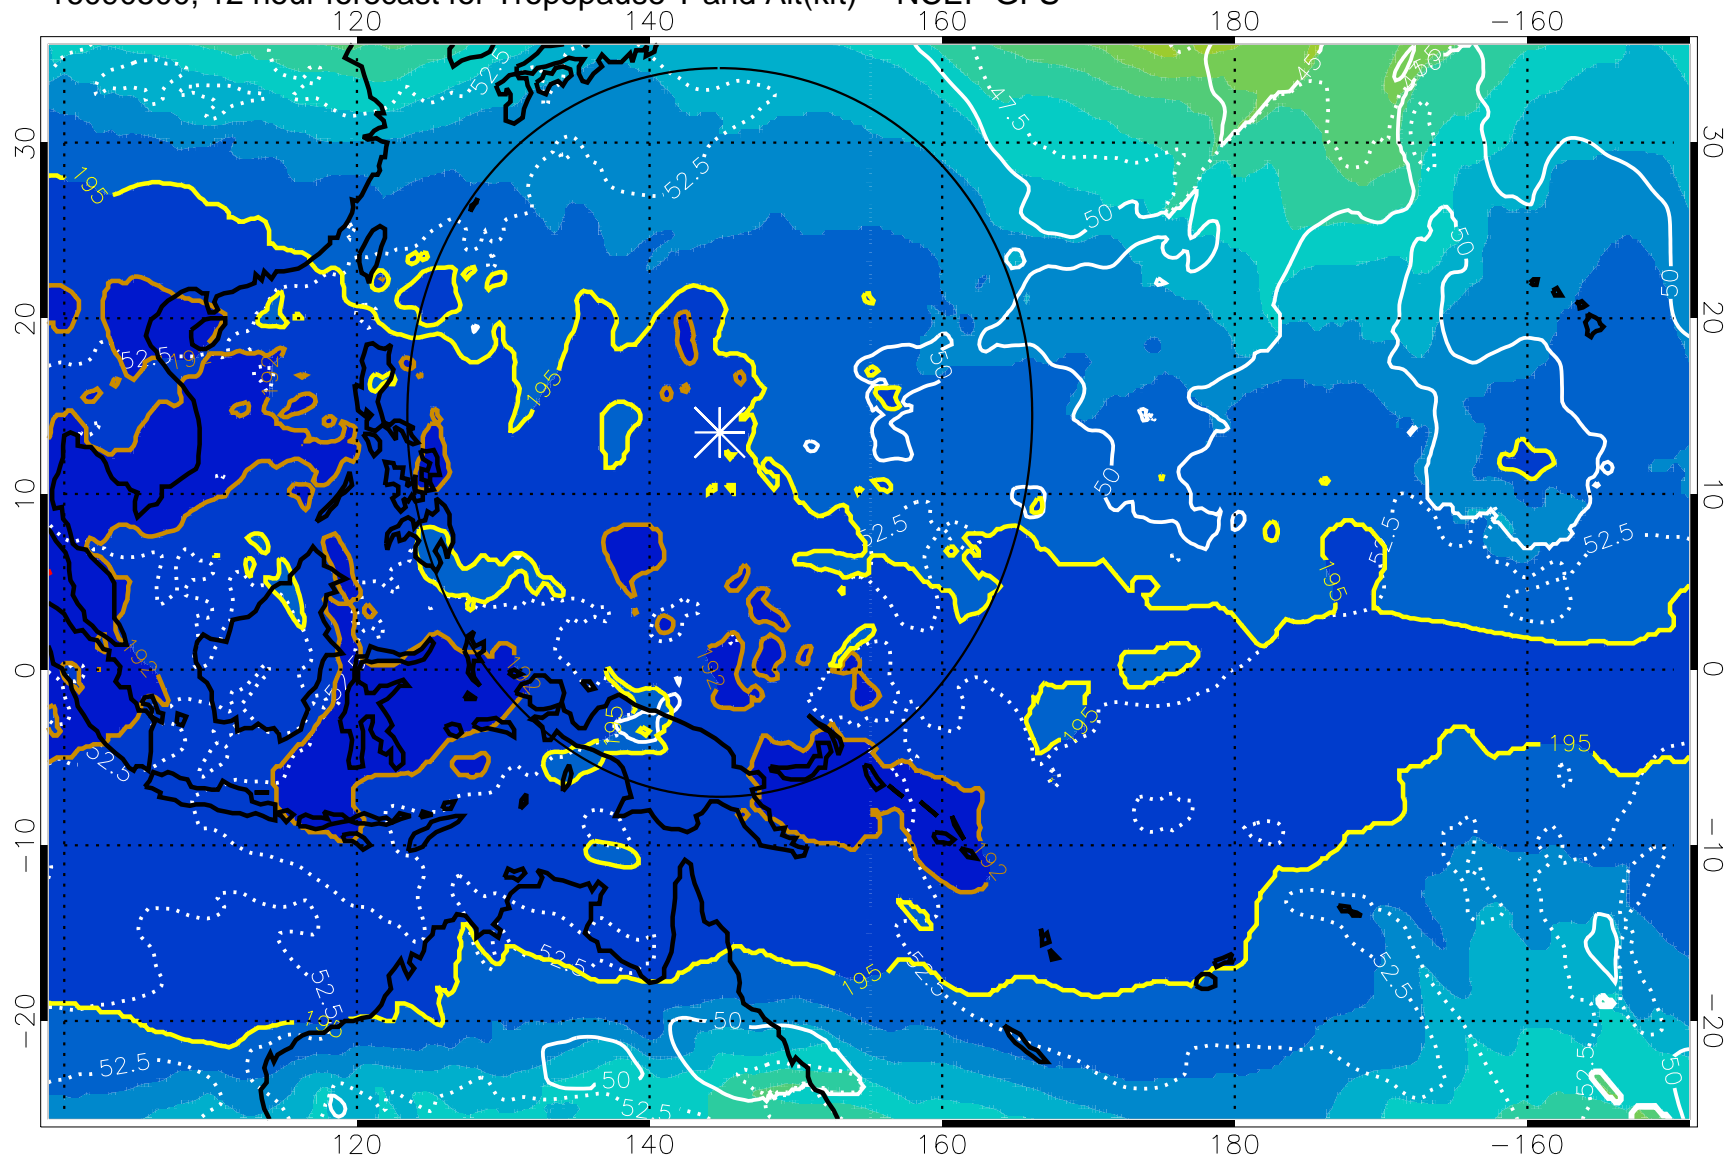

16090500, 12 hour forecast for Tropopause T and Alt(kft) -- NCEP GFS

190 200 210 220 230

Tropopause T, K

Tropopause Altitude in kft (white)

192.5K Isotherm 195K Isotherm

187.5K Isotherm 190K Isotherm

Range ring of 2304 km