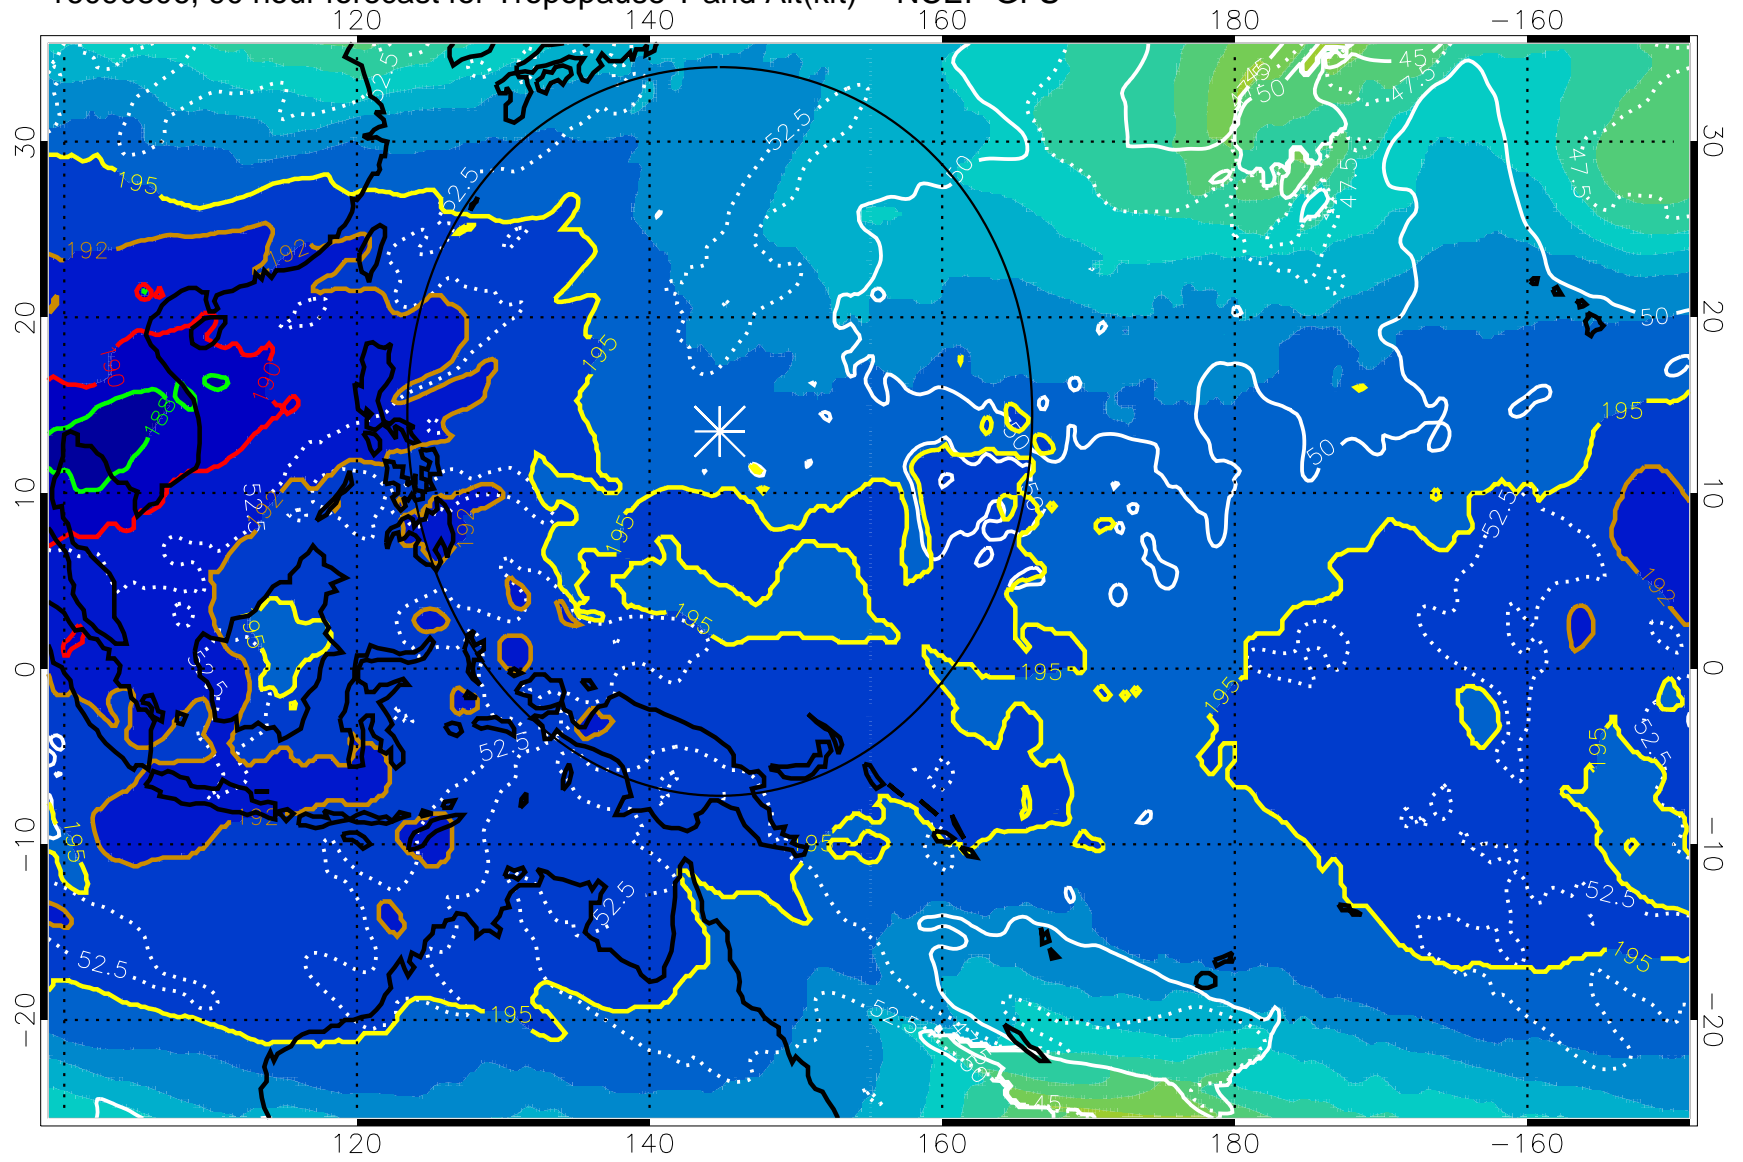

16090806, 90 hour forecast for Tropopause T and Alt(kft) -- NCEP GFS

190 200 210 220 230
Tropopause T, K

Tropopause Altitude in kft (white)

192.5K Isotherm 195K Isotherm
187.5K Isotherm 190K Isotherm

Range ring of 2304 km