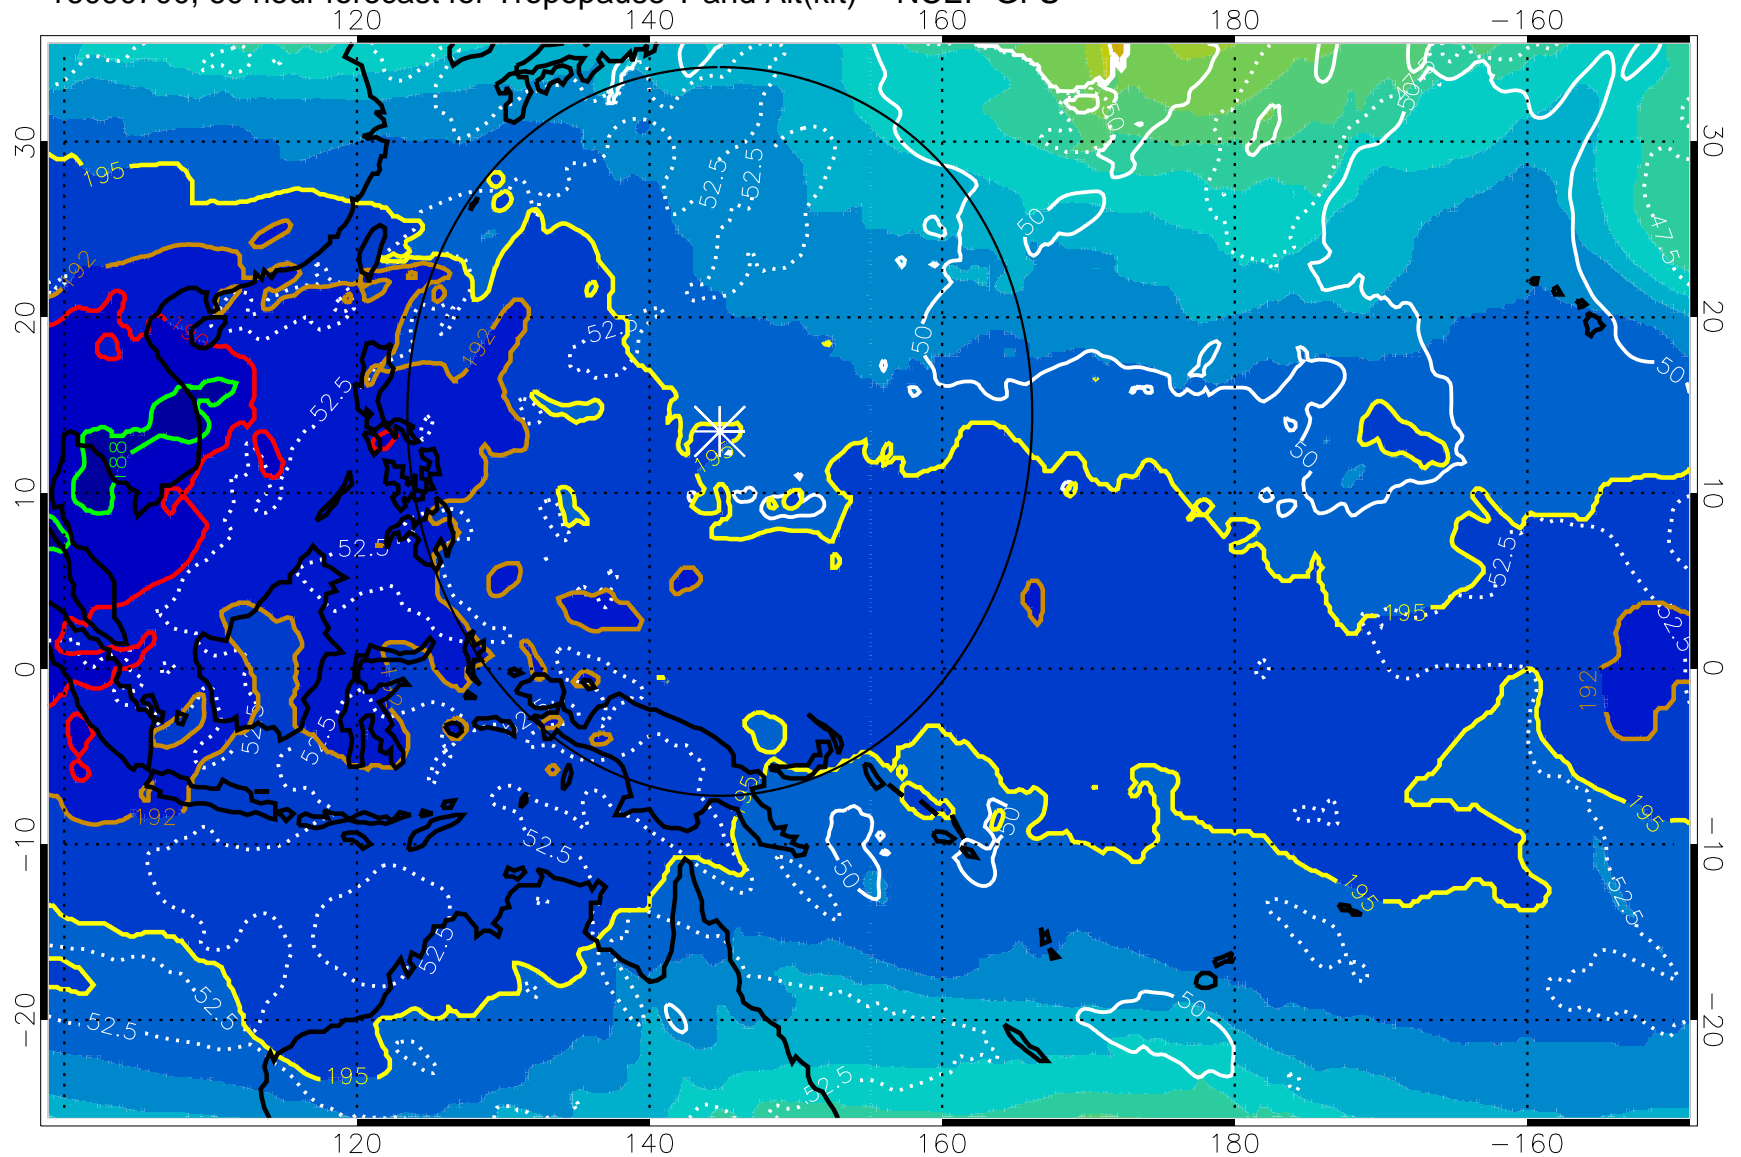

16090700, 60 hour forecast for Tropopause T and Alt(kft) -- NCEP GFS

190 200 210 220 230

Tropopause T, K

Tropopause Altitude in kft (white)

192.5K Isotherm 195K Isotherm

187.5K Isotherm 190K Isotherm

Range ring of 2304 km