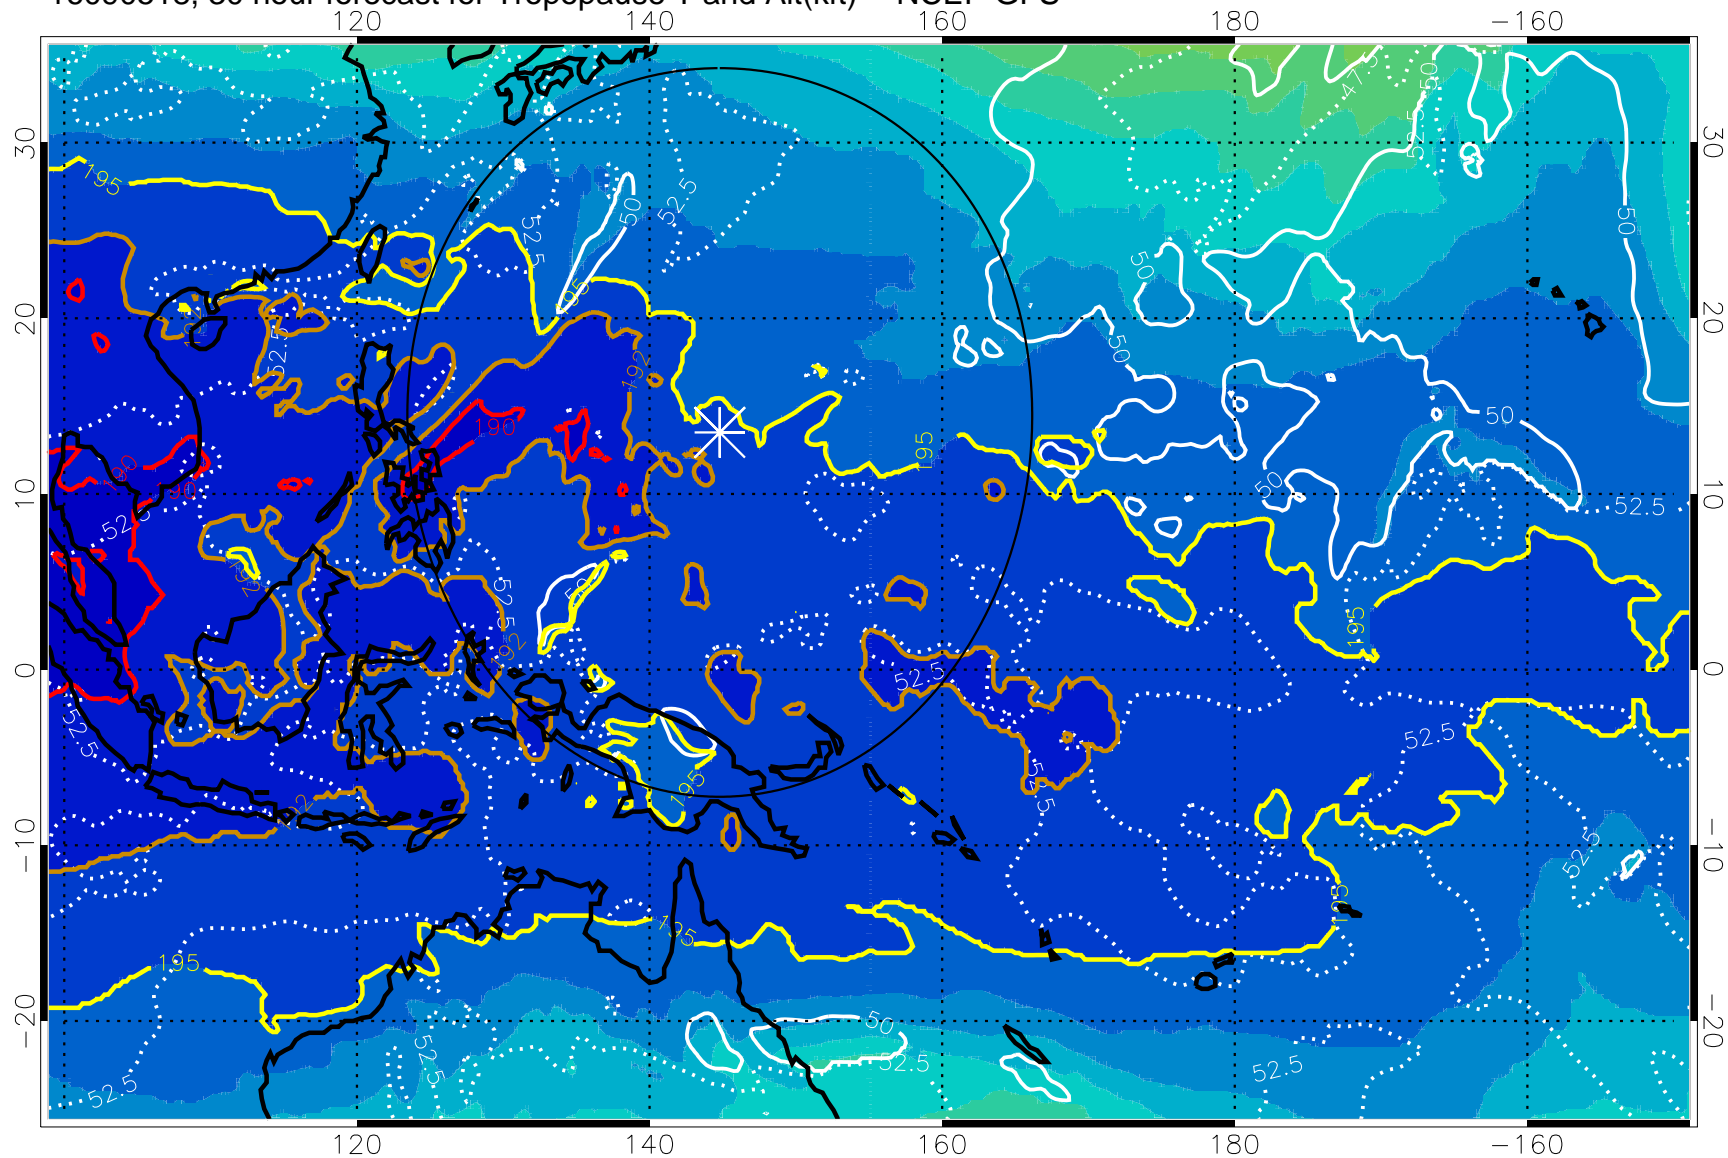

16090518, 30 hour forecast for Tropopause T and Alt(kft) -- NCEP GFS

190 200 210 220 230

Tropopause T, K

Tropopause Altitude in kft (white)

192.5K Isotherm 195K Isotherm
187.5K Isotherm 190K Isotherm

Range ring of 2304 km