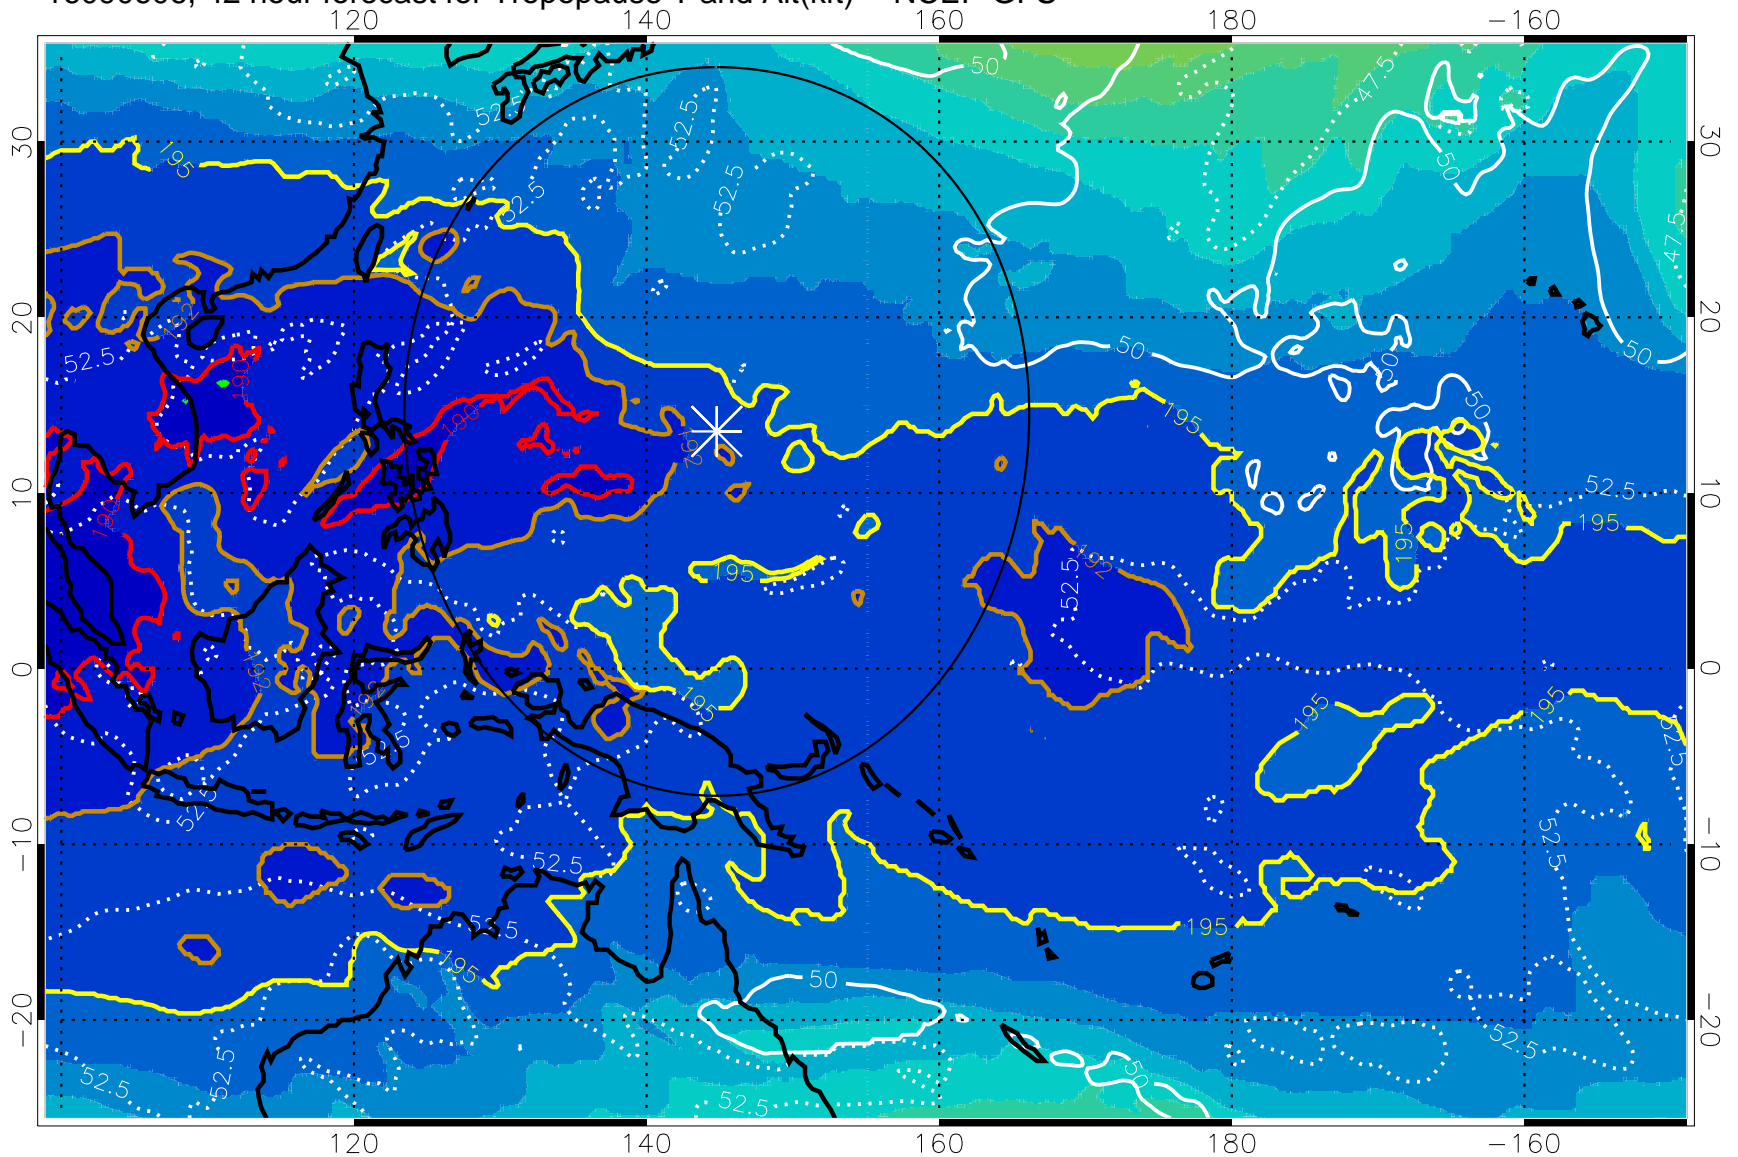

16090606, 42 hour forecast for Tropopause T and Alt(kft) -- NCEP GFS

190 200 210 220 230
Tropopause T, K

Tropopause Altitude in kft (white)

192.5K Isotherm 195K Isotherm
187.5K Isotherm 190K Isotherm

Range ring of 2304 km