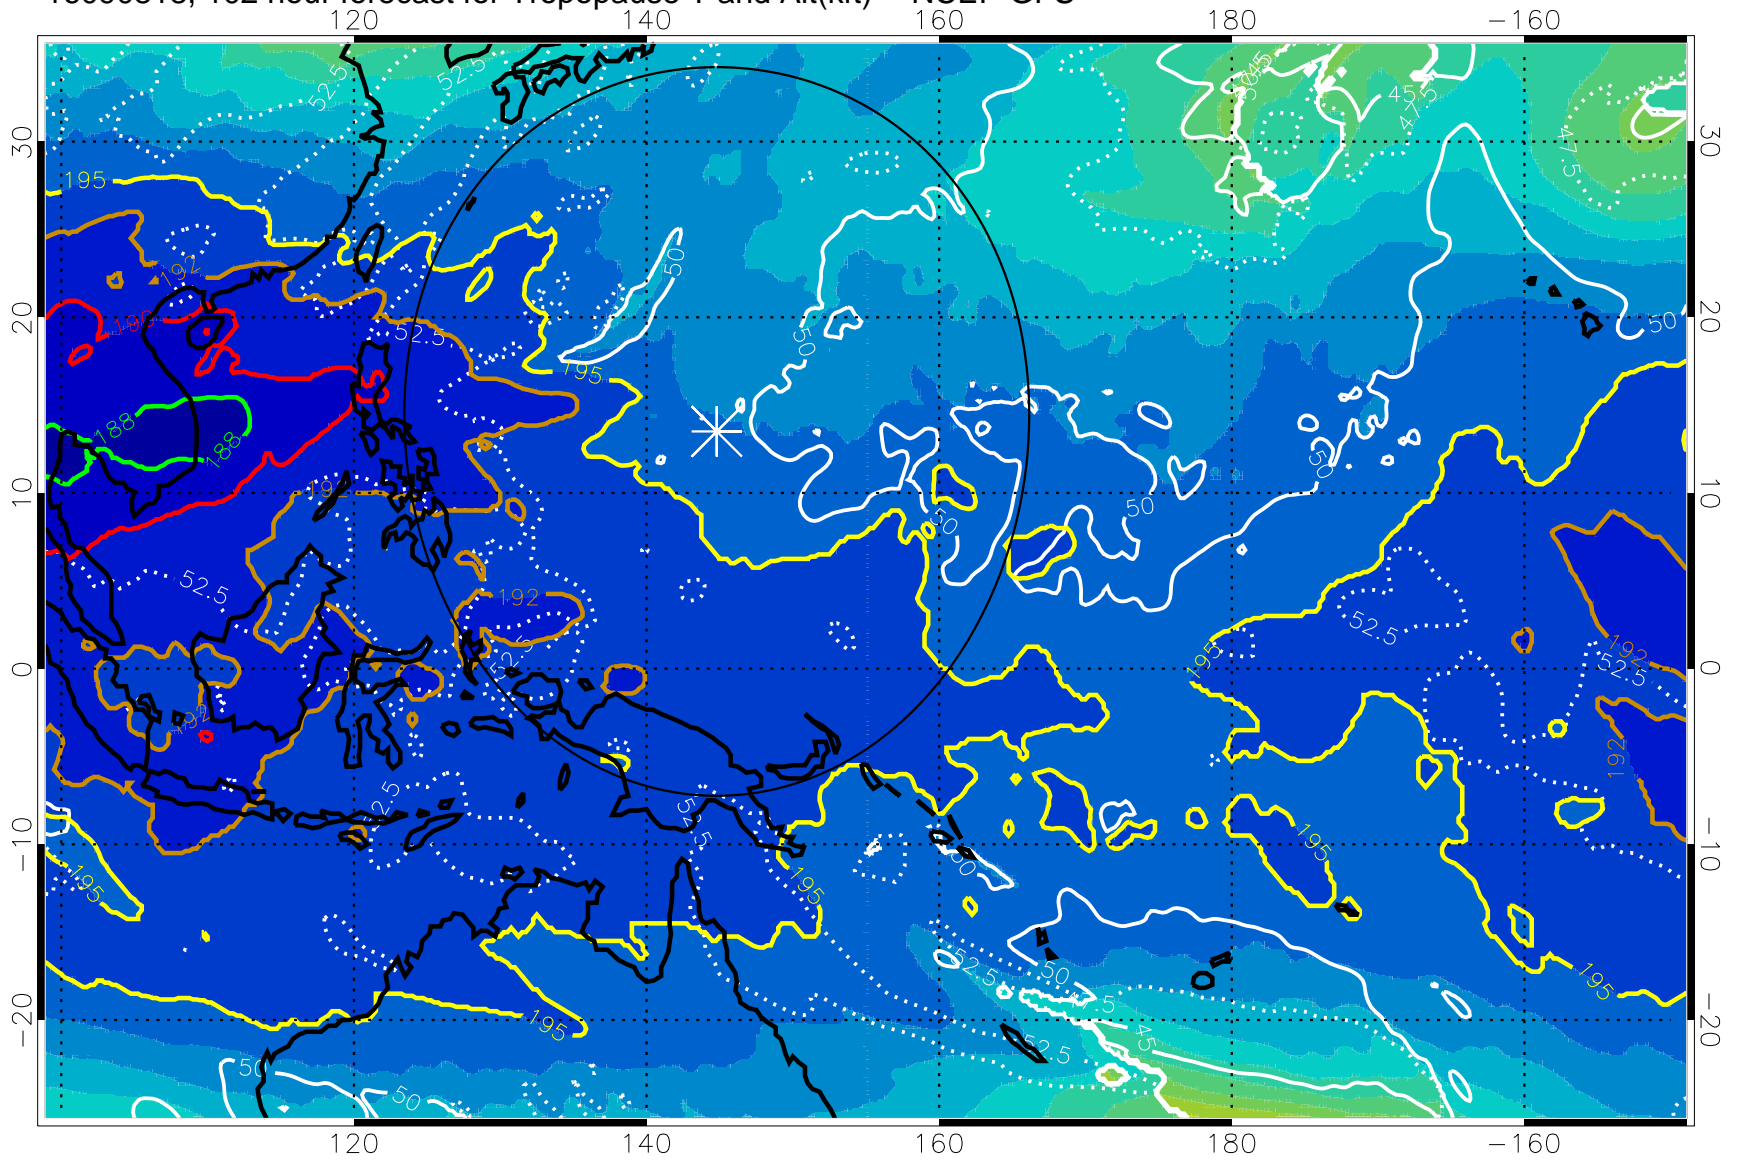

16090818, 102 hour forecast for Tropopause T and Alt(kft) -- NCEP GFS

190   200   210   220   230
Tropopause T, K

Tropopause Altitude in kft (white)

192.5K Isotherm   195K Isotherm
187.5K Isotherm   190K Isotherm

Range ring of 2304 km