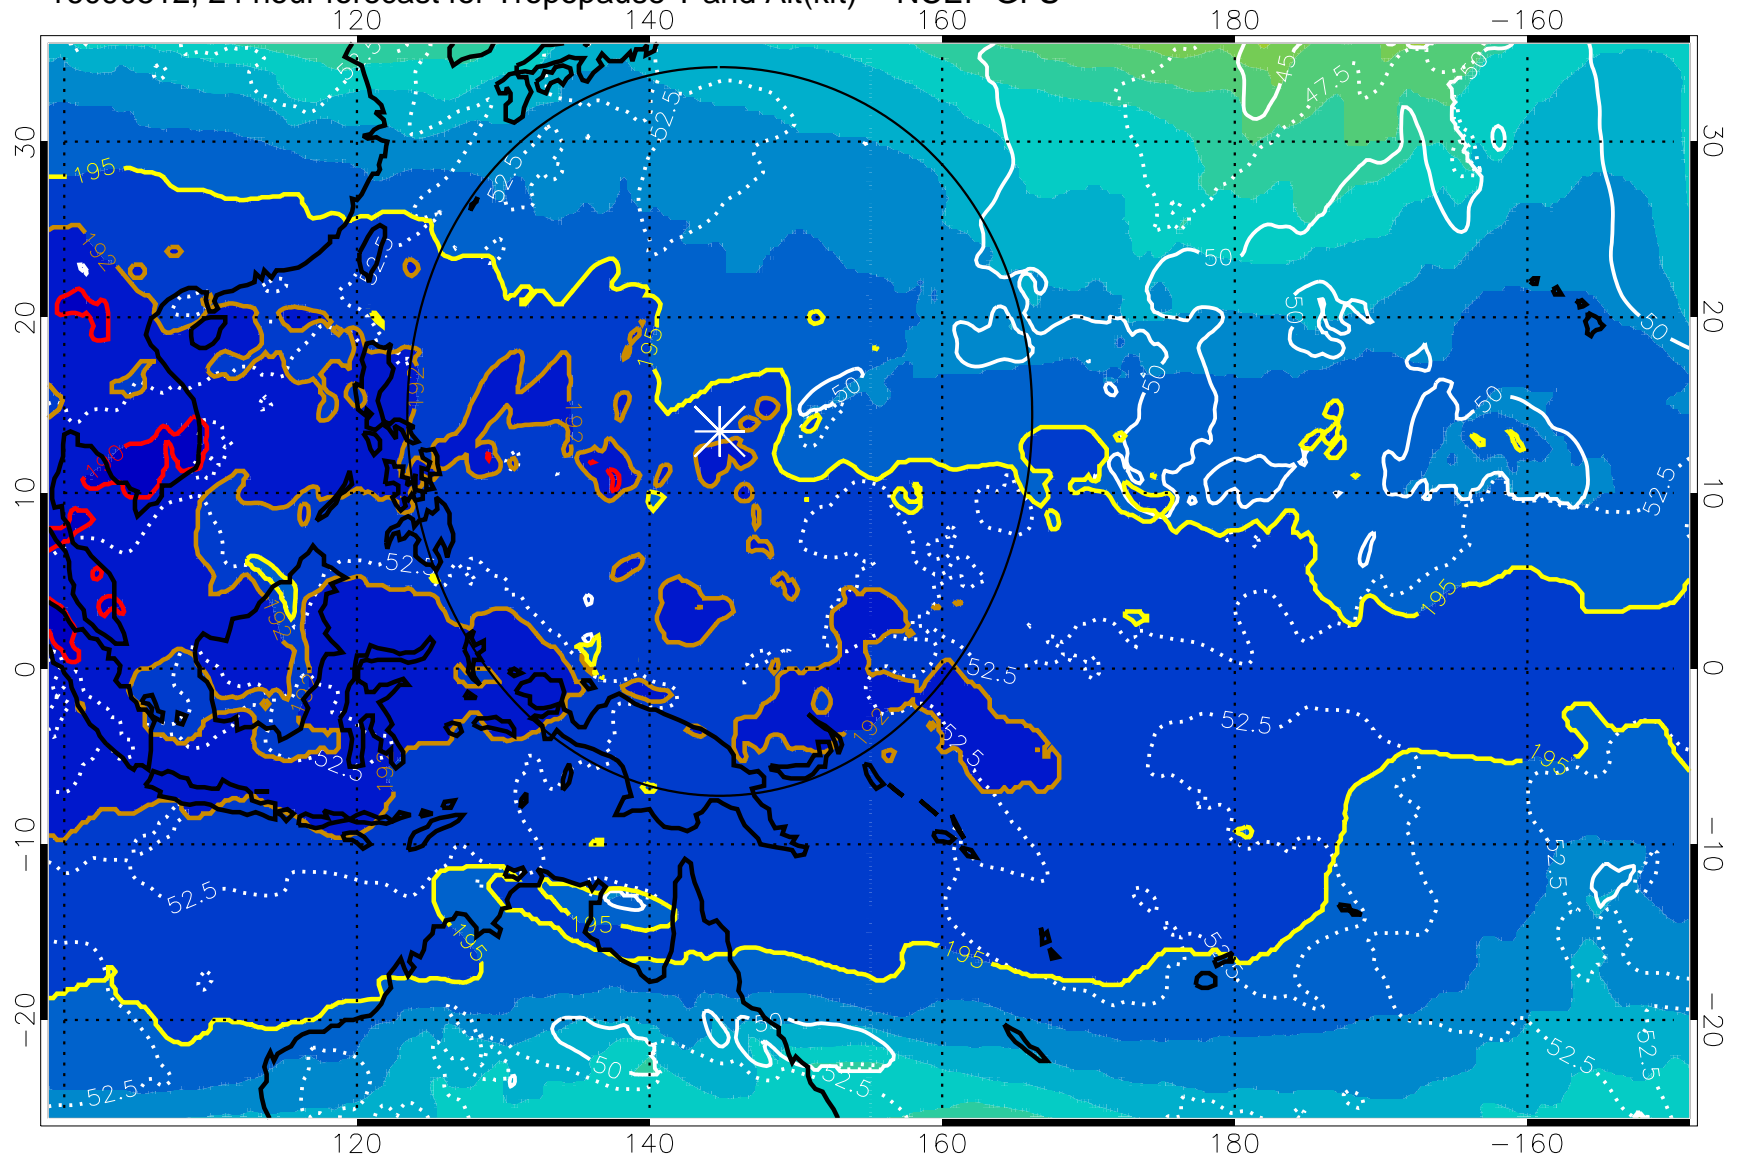

16090512, 24 hour forecast for Tropopause T and Alt(kft) -- NCEP GFS

190 200 210 220 230
Tropopause T, K

Tropopause Altitude in kft (white)

192.5K Isotherm 195K Isotherm
187.5K Isotherm 190K Isotherm

Range ring of 2304 km