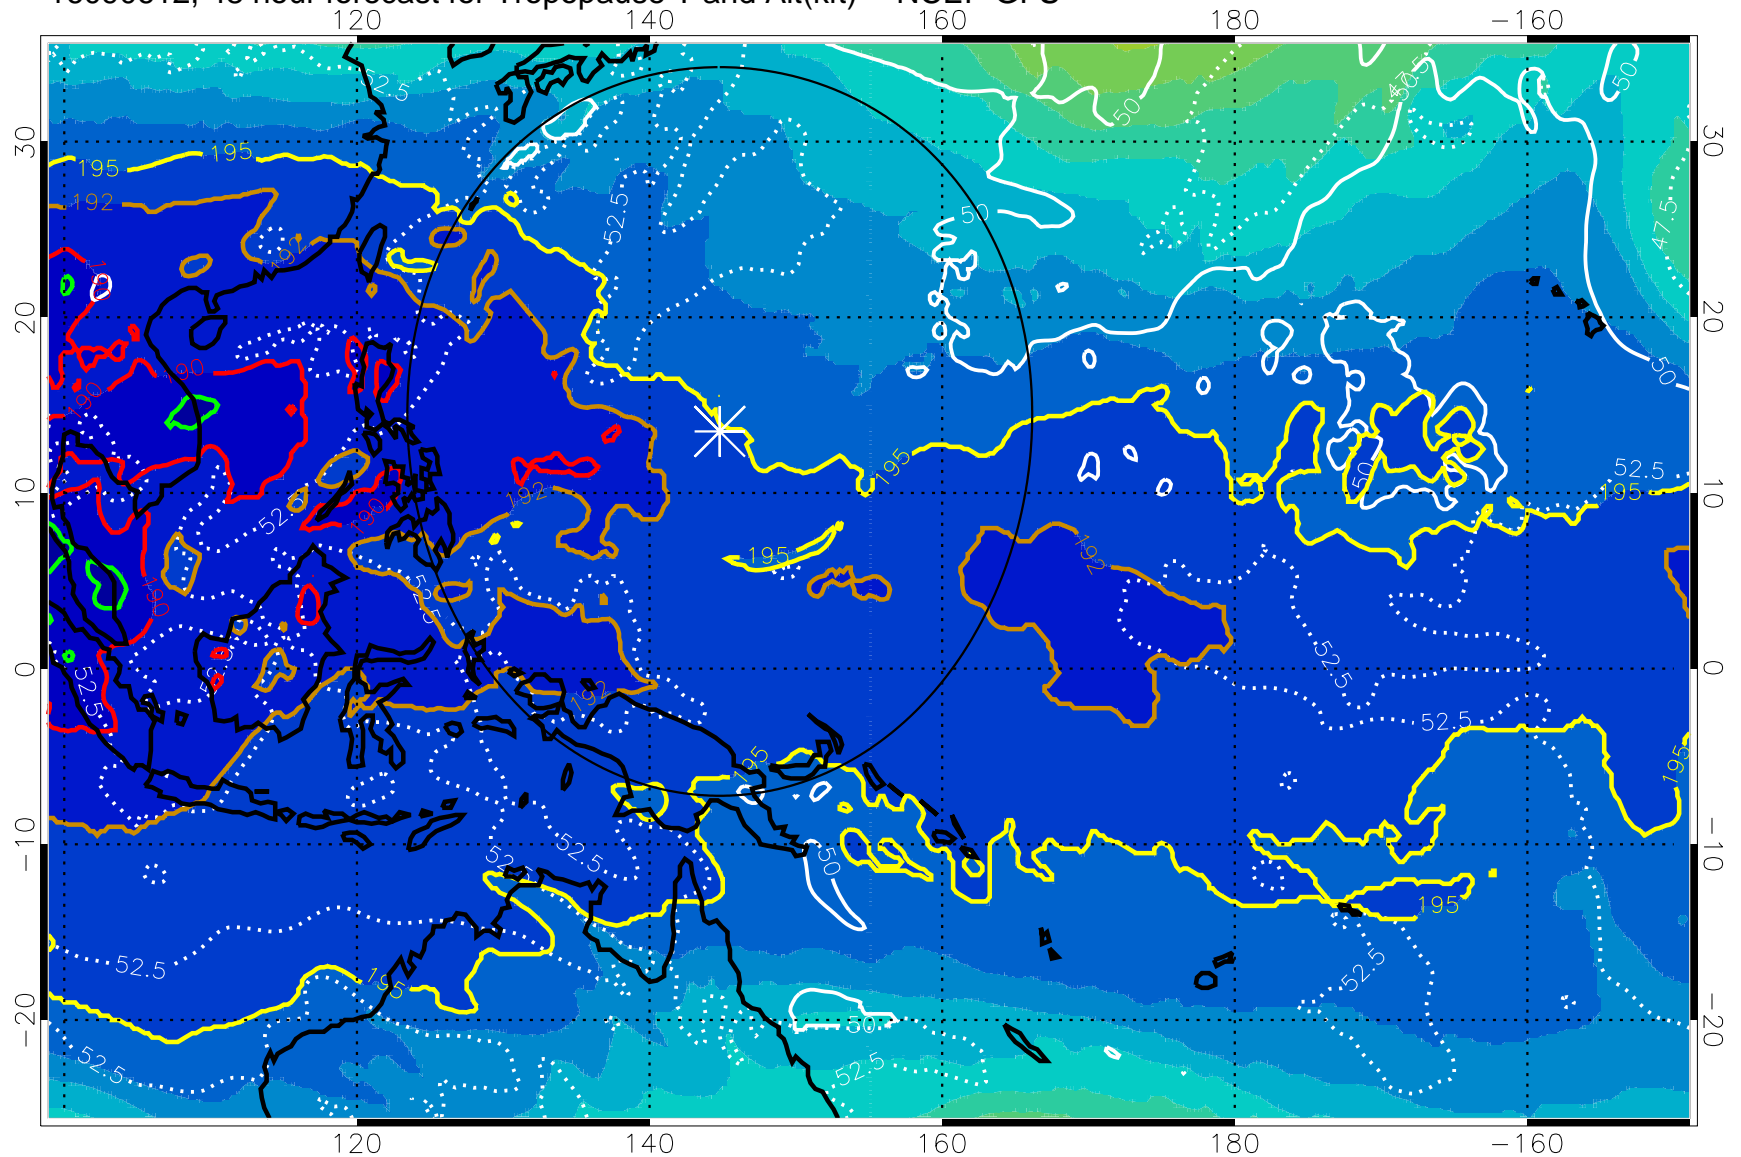

16090612, 48 hour forecast for Tropopause T and Alt(kft) -- NCEP GFS

190 200 210 220 230

Tropopause T, K

Tropopause Altitude in kft (white)

192.5K Isotherm 195K Isotherm

187.5K Isotherm 190K Isotherm

Range ring of 2304 km