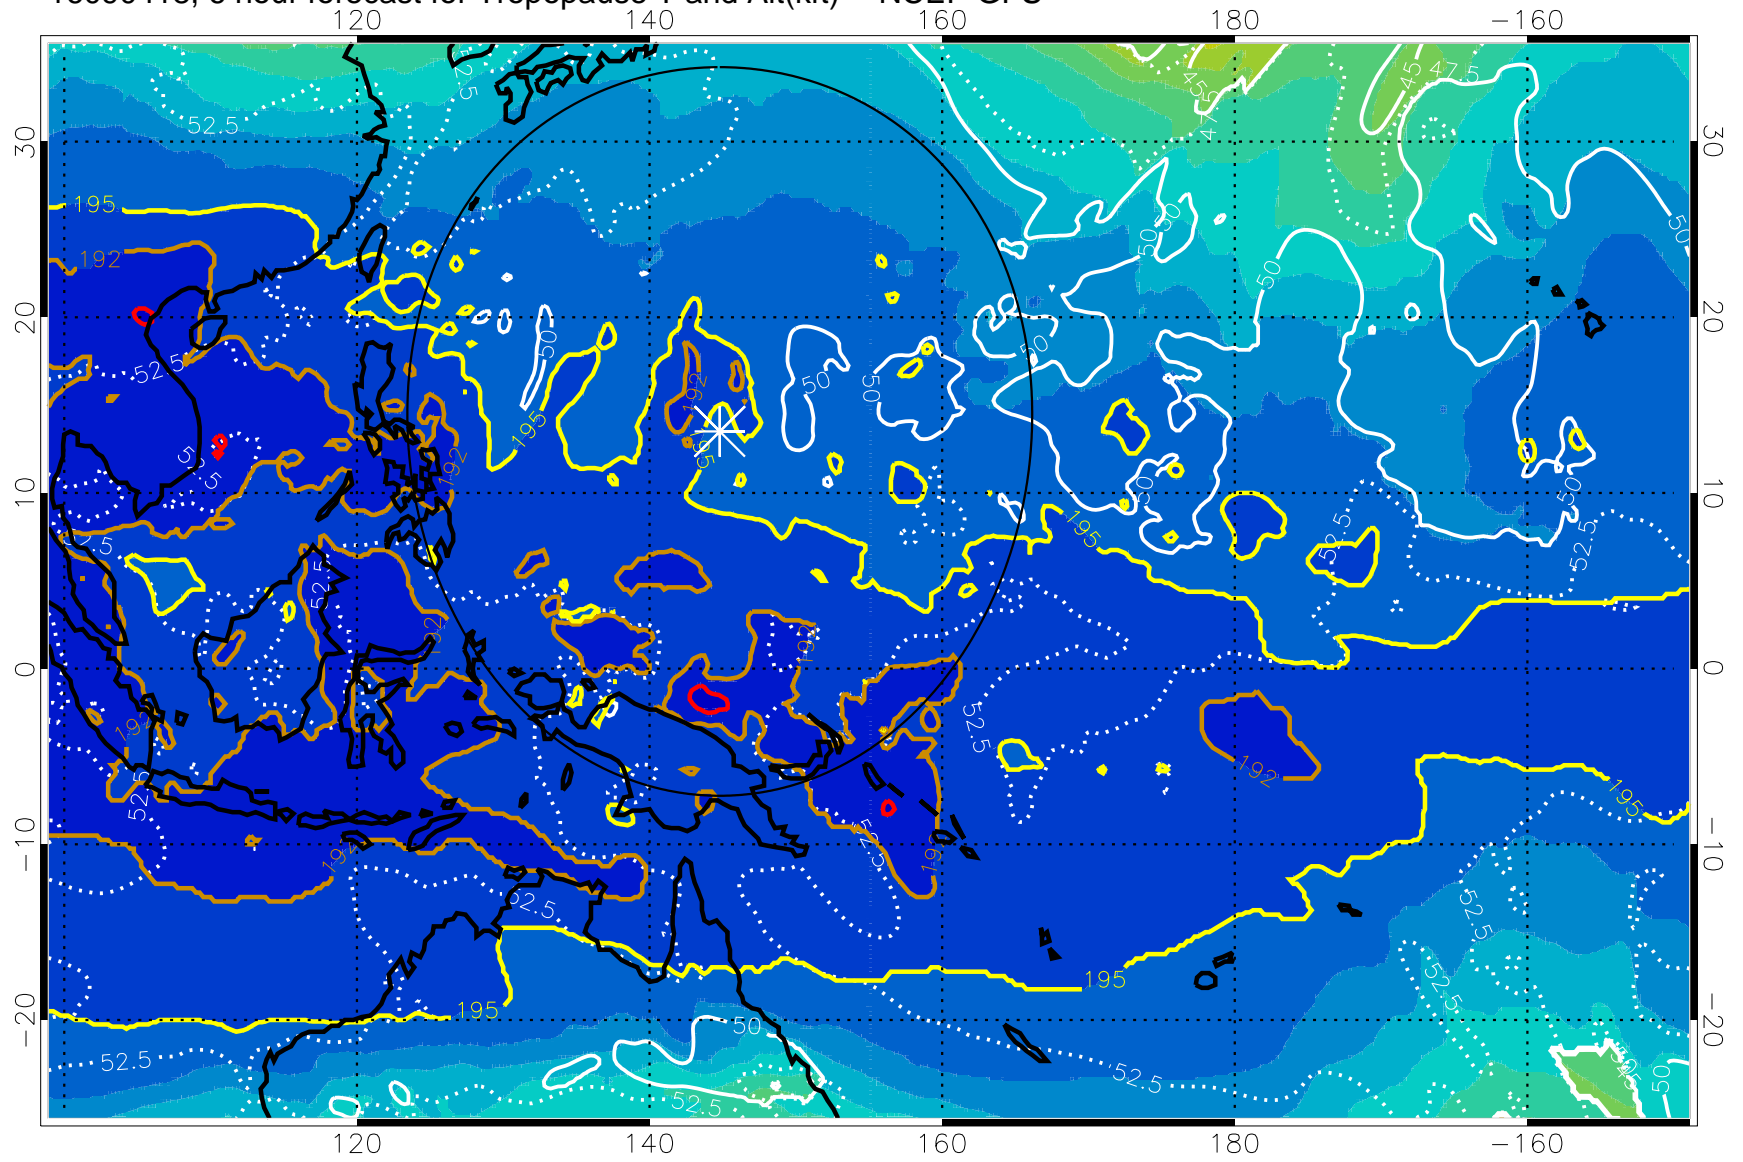

16090418, 6 hour forecast for Tropopause T and Alt(kft) -- NCEP GFS

190 200 210 220 230  
Tropopause T, K

Tropopause Altitude in kft (white)

192.5K Isotherm 195K Isotherm  
187.5K Isotherm 190K Isotherm

Range ring of 2304 km