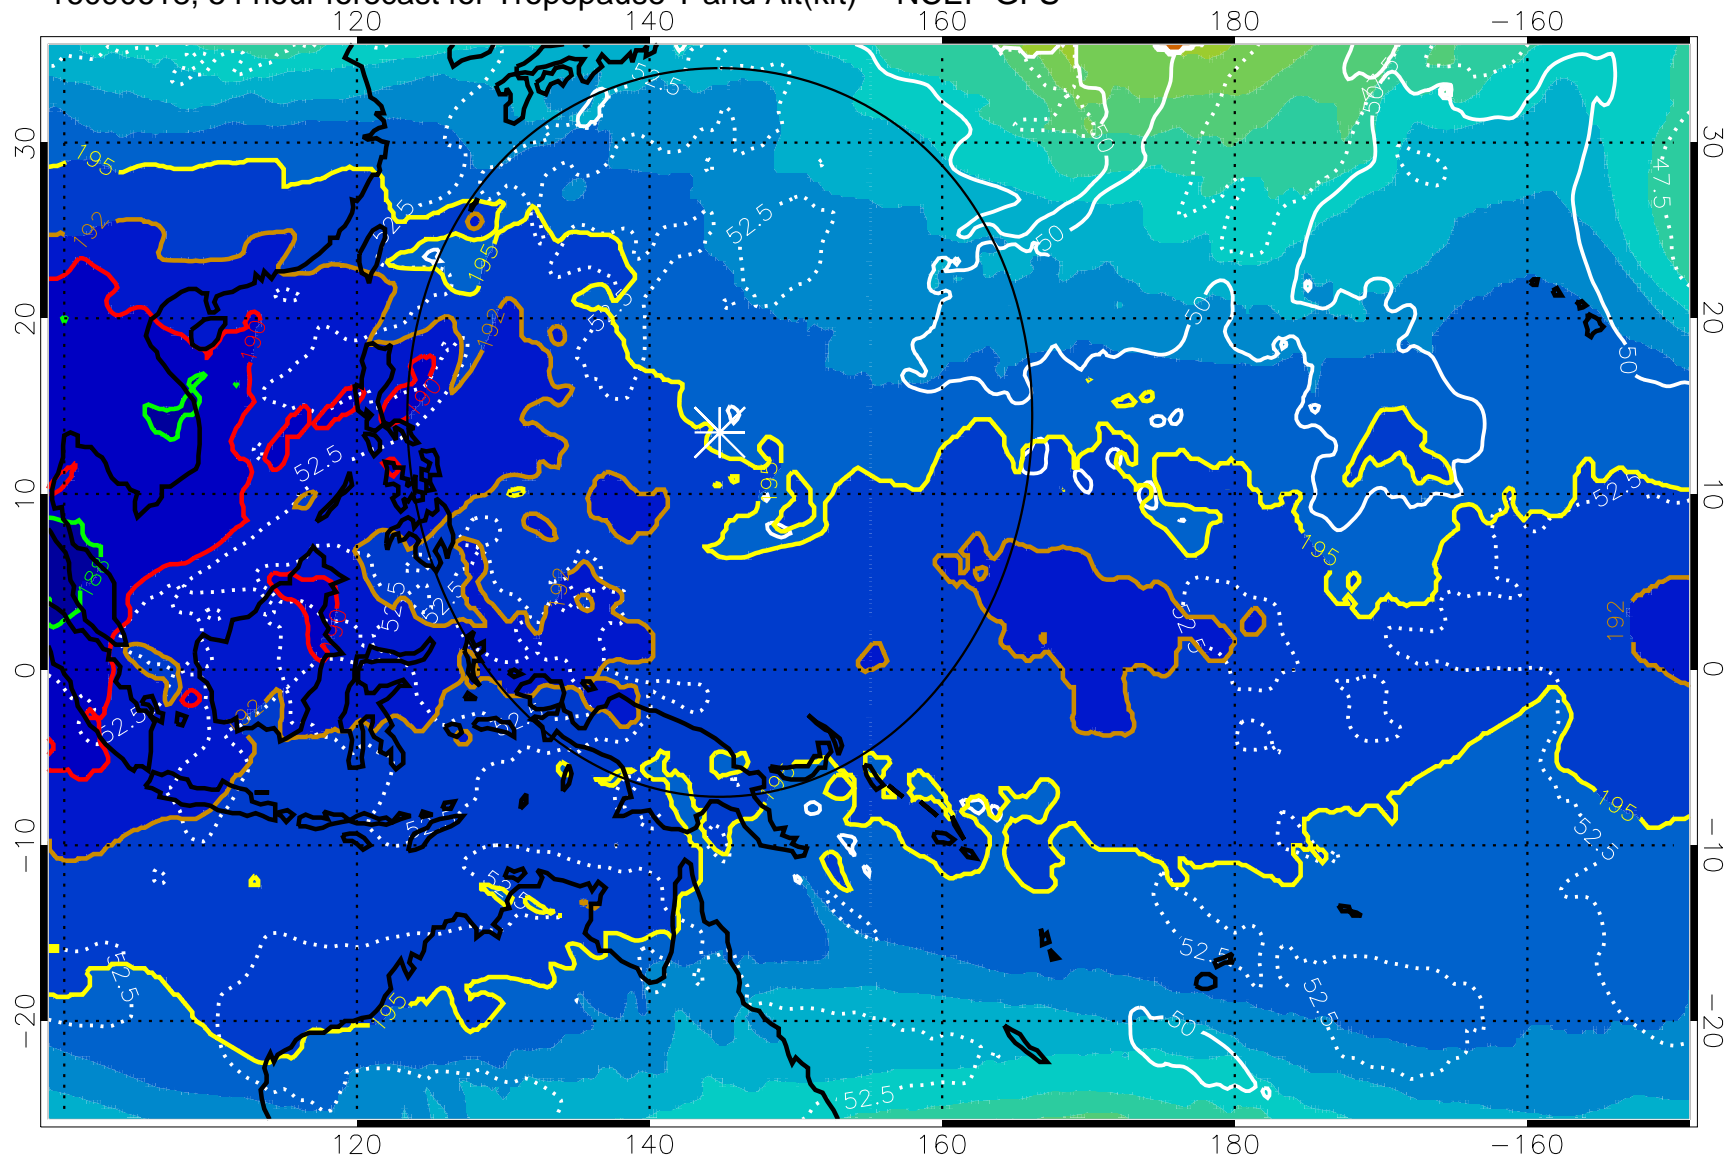

16090618, 54 hour forecast for Tropopause T and Alt(kft) -- NCEP GFS

190 200 210 220 230

Tropopause T, K

Tropopause Altitude in kft (white)

192.5K Isotherm 195K Isotherm
187.5K Isotherm 190K Isotherm

Range ring of 2304 km