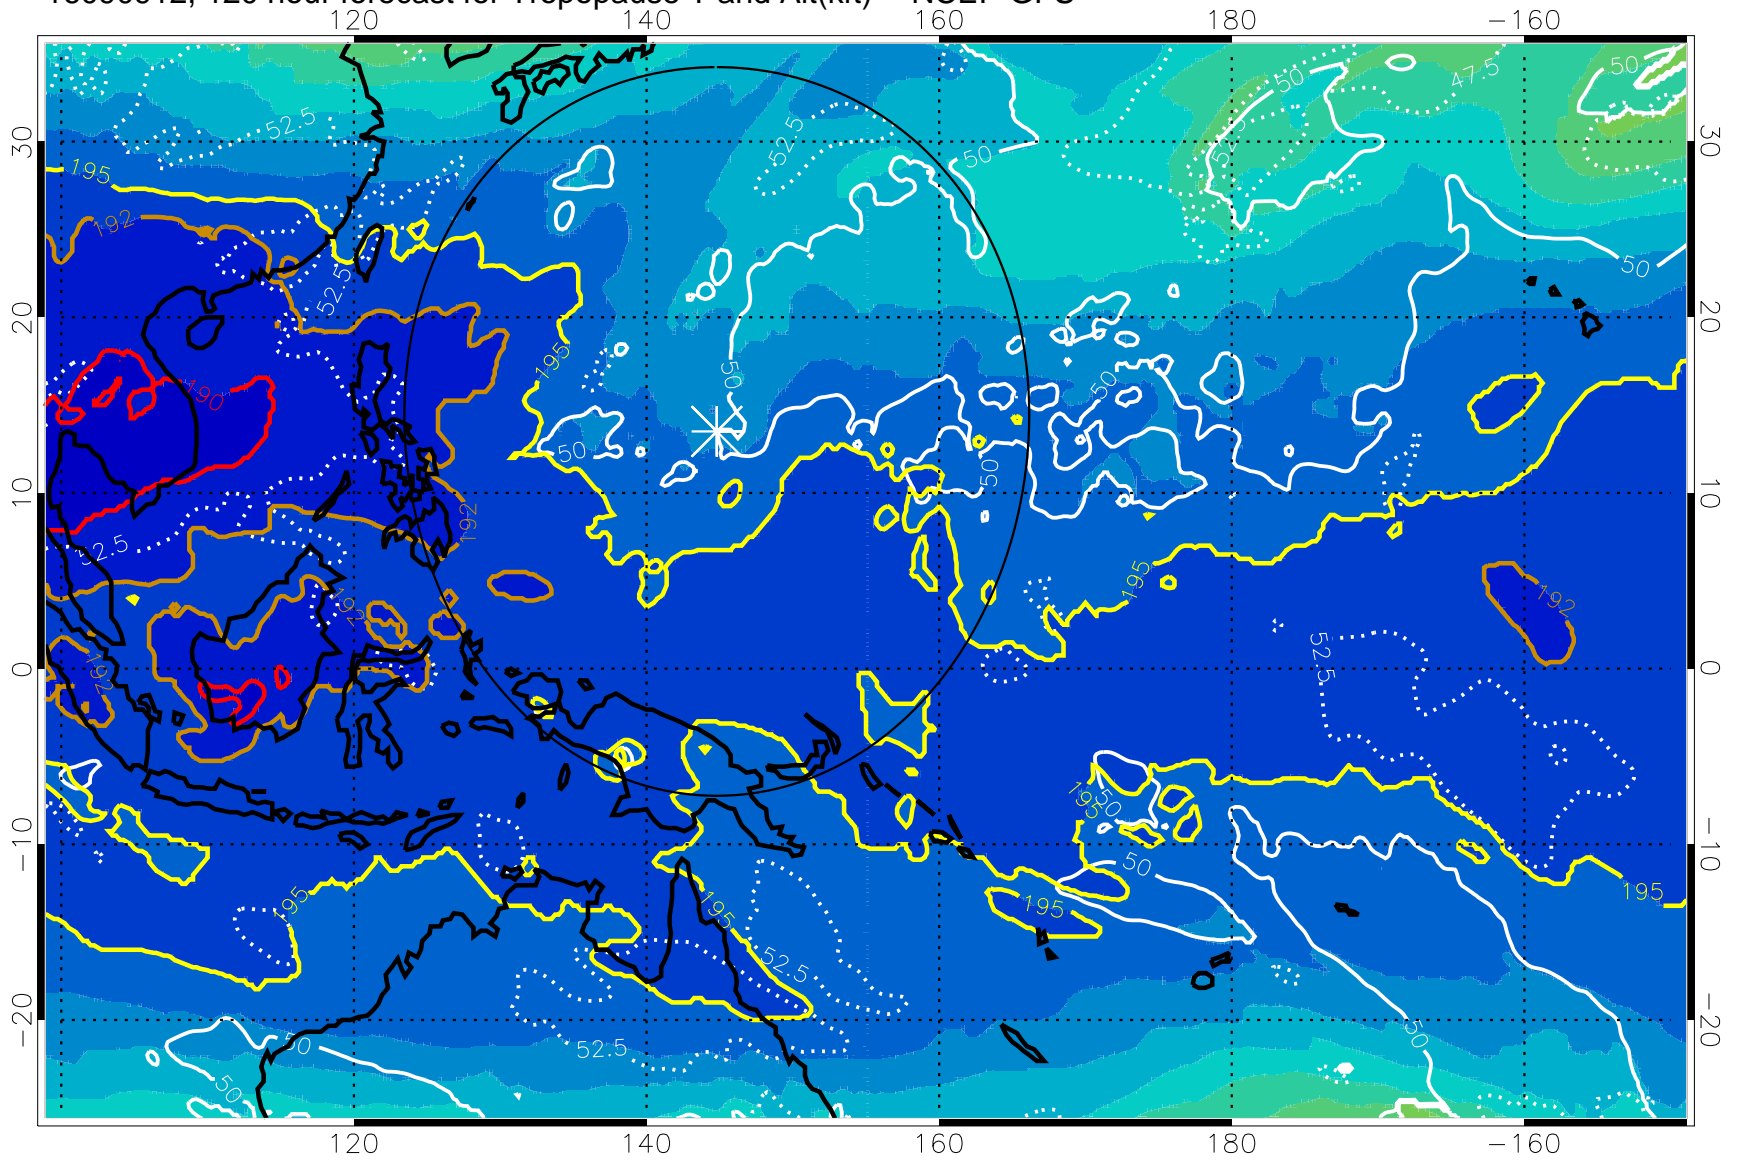

Range ring of 2304 km

16090900, 108 hour forecast for Tropopause T and Alt(kft) -- NCEP GFS

Tropopause Altitude in kft (white)

192.5K Isotherm 195K Isotherm  
187.5K Isotherm 190K Isotherm

Range ring of 2304 km

16090906, 114 hour forecast for Tropopause T and Alt(kft) -- NCEP GFS

190 200 210 220 230

Tropopause T, K

Tropopause Altitude in kft (white)

192.5K Isotherm 195K Isotherm

187.5K Isotherm 190K Isotherm

Range ring of 2304 km

16090912, 120 hour forecast for Tropopause T and Alt(kft) -- NCEP GFS

190 200 210 220 230

Tropopause T, K

Tropopause Altitude in kft (white)

192.5K Isotherm 195K Isotherm

187.5K Isotherm 190K Isotherm

Range ring of 2304 km