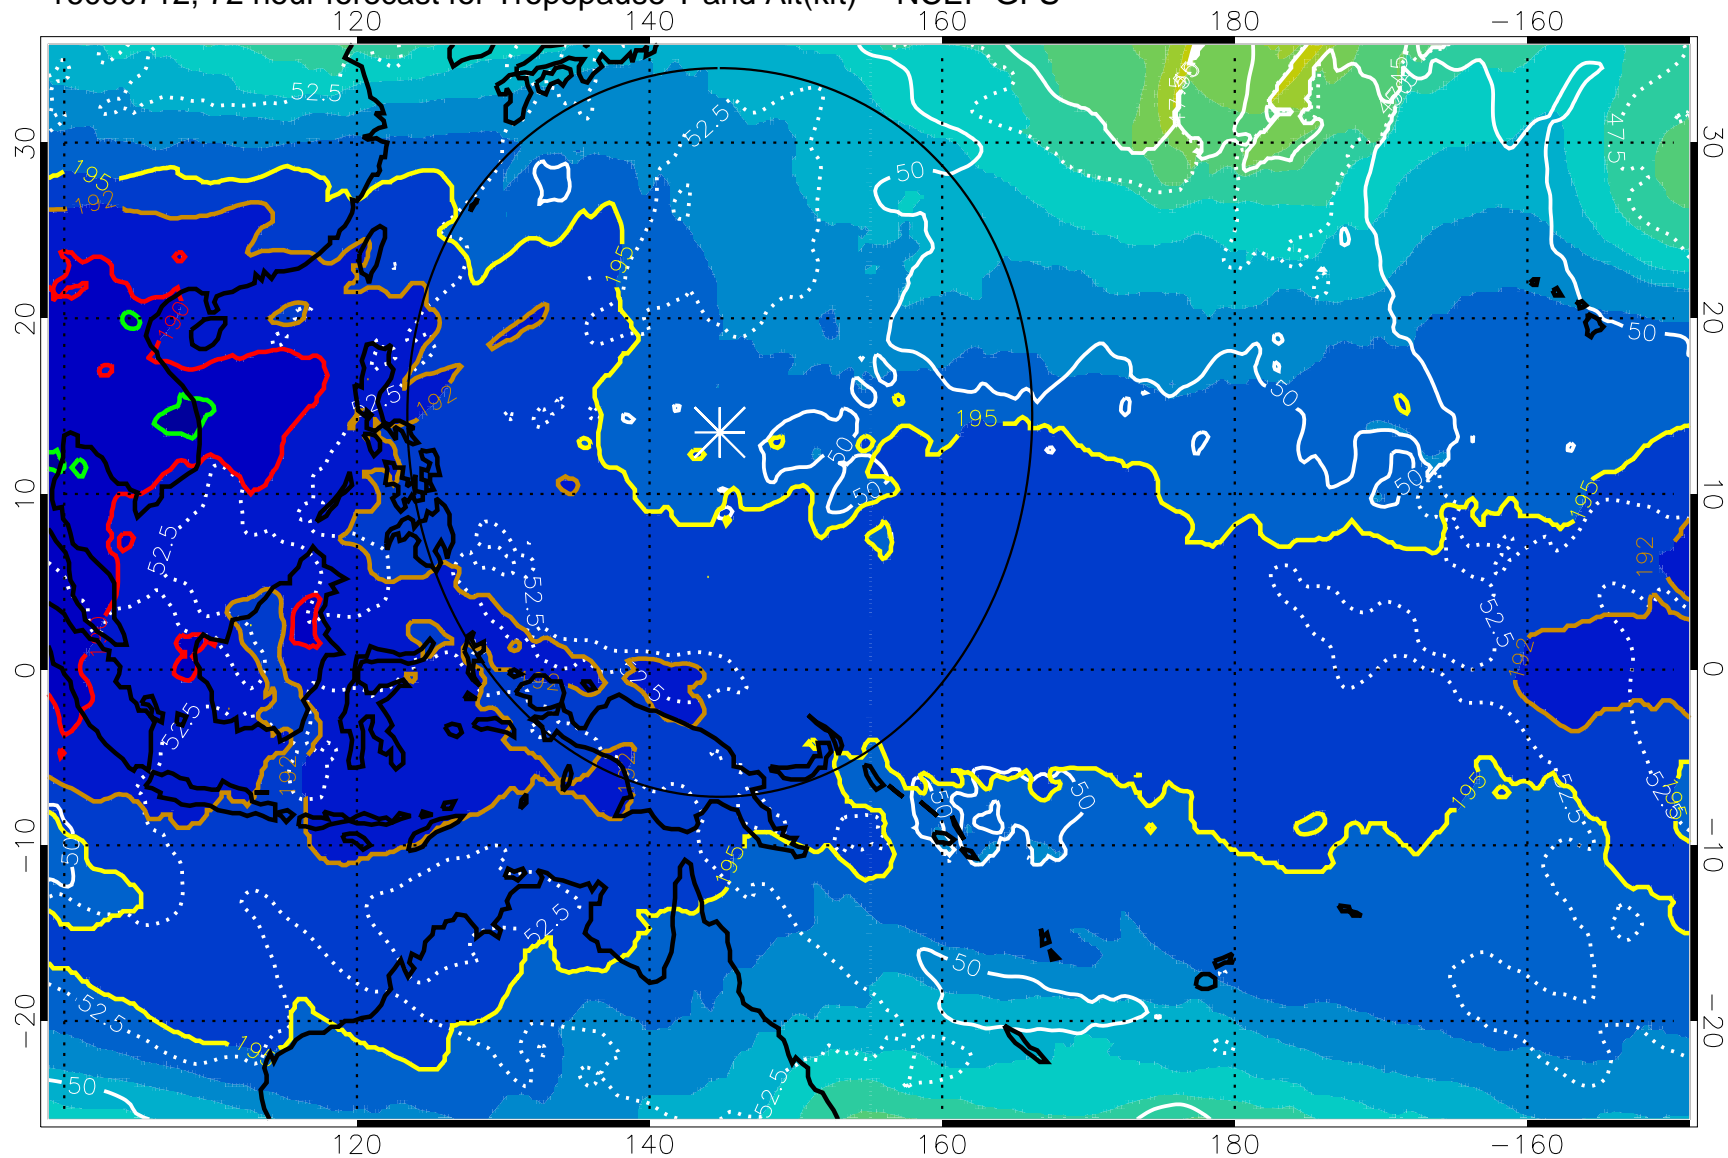

16090712, 72 hour forecast for Tropopause T and Alt(kft) -- NCEP GFS

190 200 210 220 230
Tropopause T, K

Tropopause Altitude in kft (white)

192.5K Isotherm 195K Isotherm
187.5K Isotherm 190K Isotherm

Range ring of 2304 km