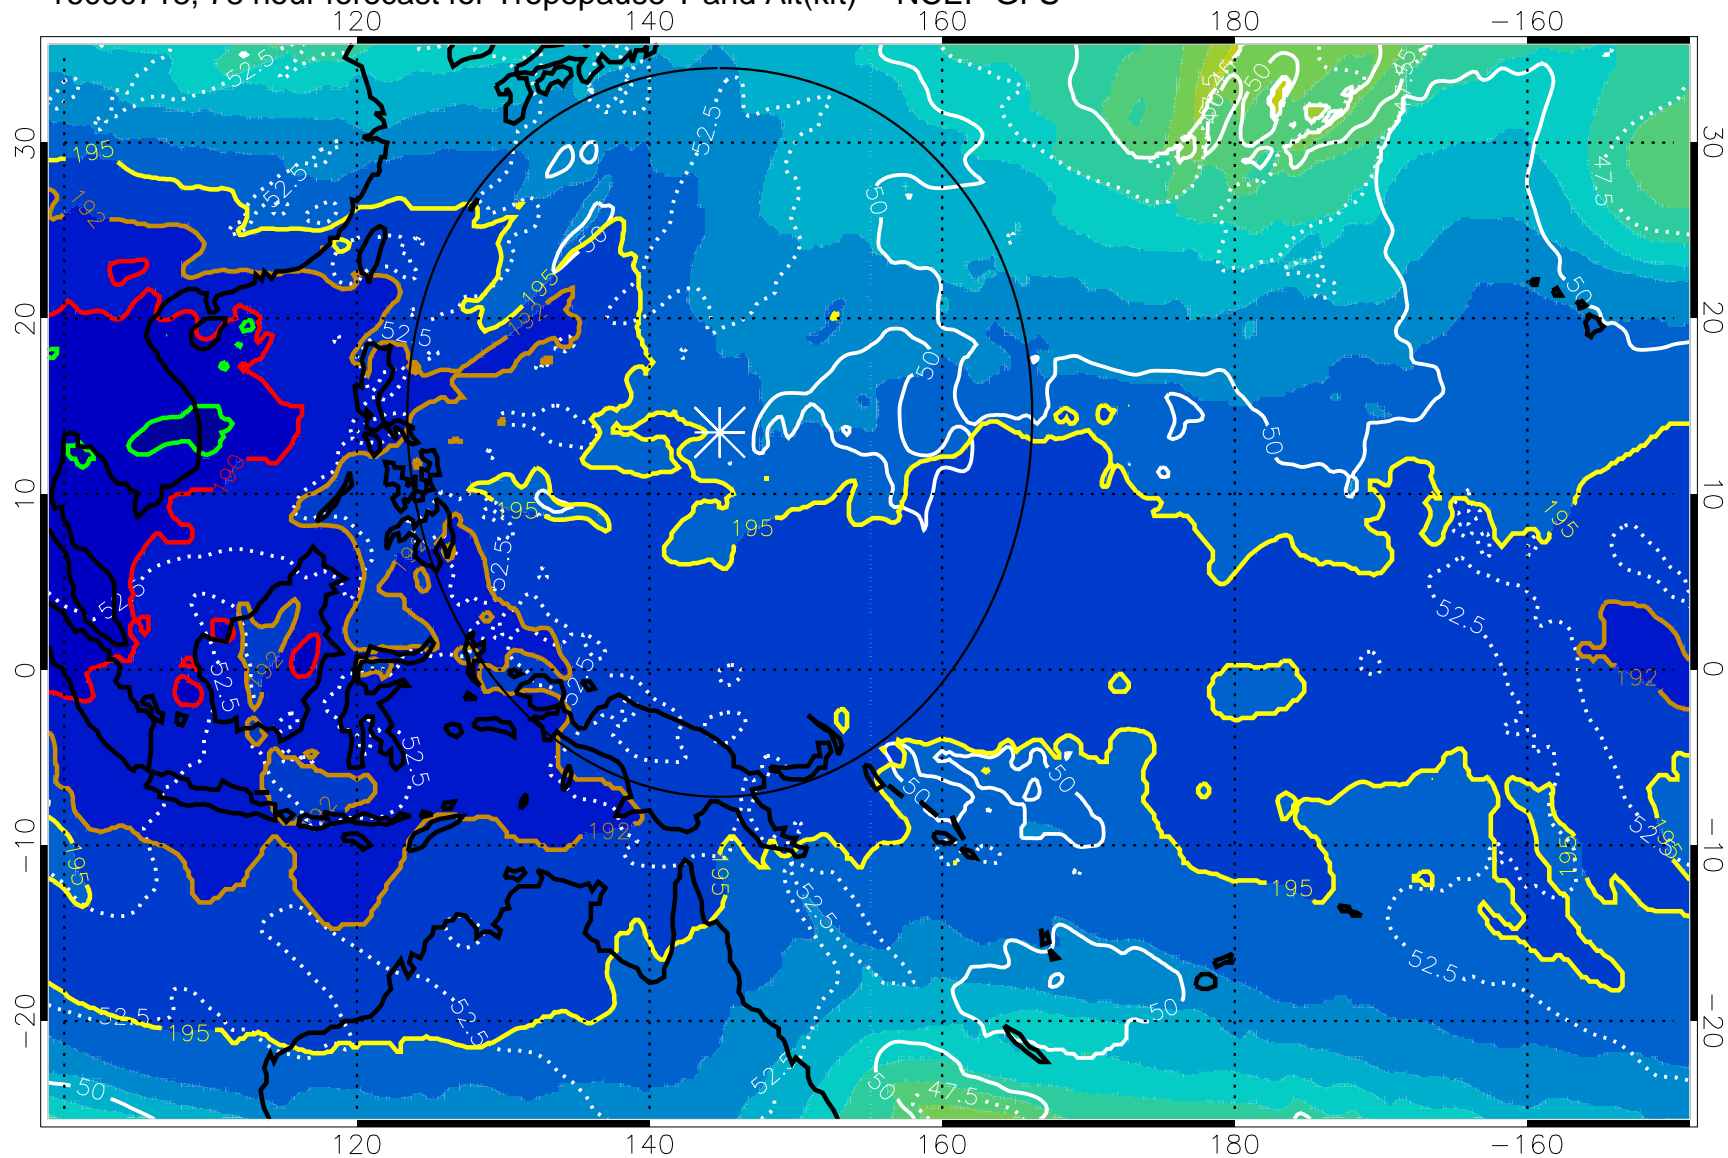

16090718, 78 hour forecast for Tropopause T and Alt(kft) -- NCEP GFS

190 200 210 220 230
Tropopause T, K

Tropopause Altitude in kft (white)

192.5K Isotherm 195K Isotherm
187.5K Isotherm 190K Isotherm

Range ring of 2304 km