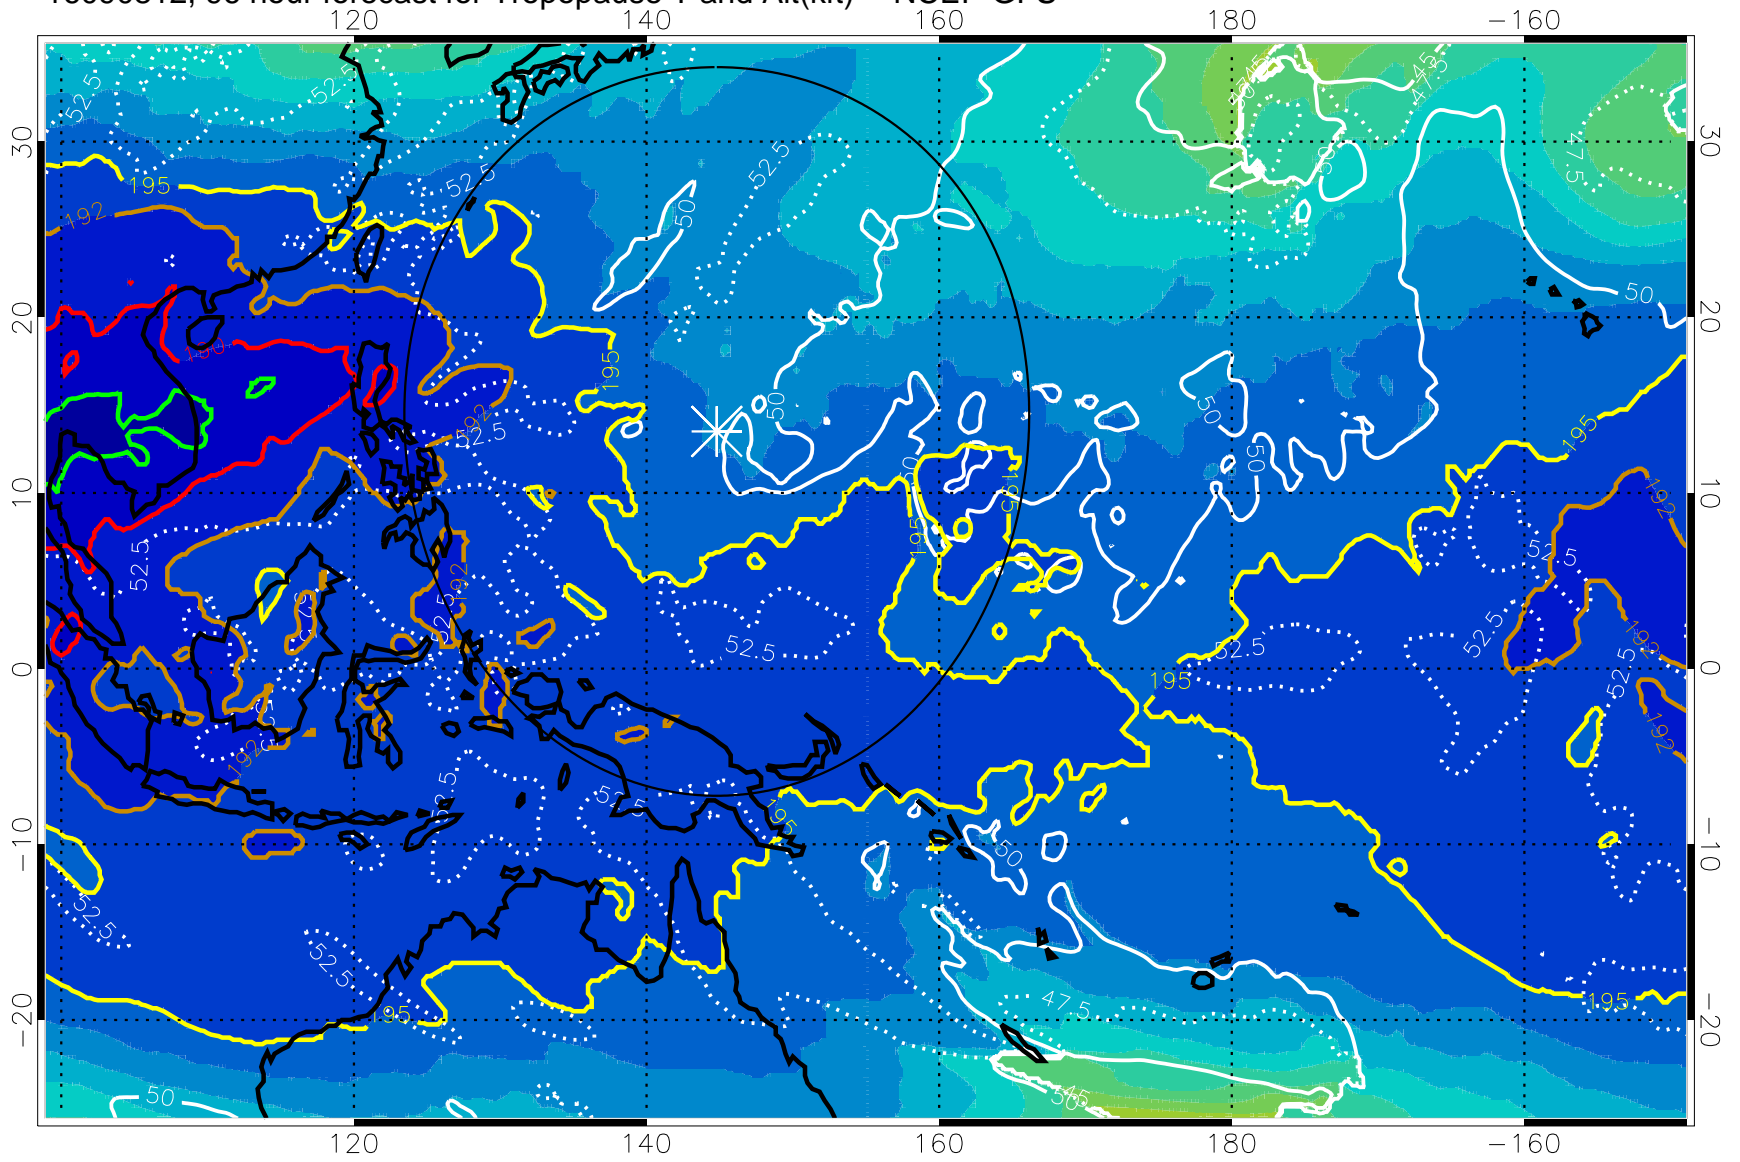

Range ring of 2304 km

16090806, 90 hour forecast for Tropopause T and Alt(kft) -- NCEP GFS

190 200 210 220 230  
Tropopause T, K

Tropopause Altitude in kft (white)

192.5K Isotherm 195K Isotherm  
187.5K Isotherm 190K Isotherm

Range ring of 2304 km

16090812, 96 hour forecast for Tropopause T and Alt(kft) -- NCEP GFS

190 200 210 220 230  
Tropopause T, K

Tropopause Altitude in kft (white)

192.5K Isotherm 195K Isotherm  
187.5K Isotherm 190K Isotherm