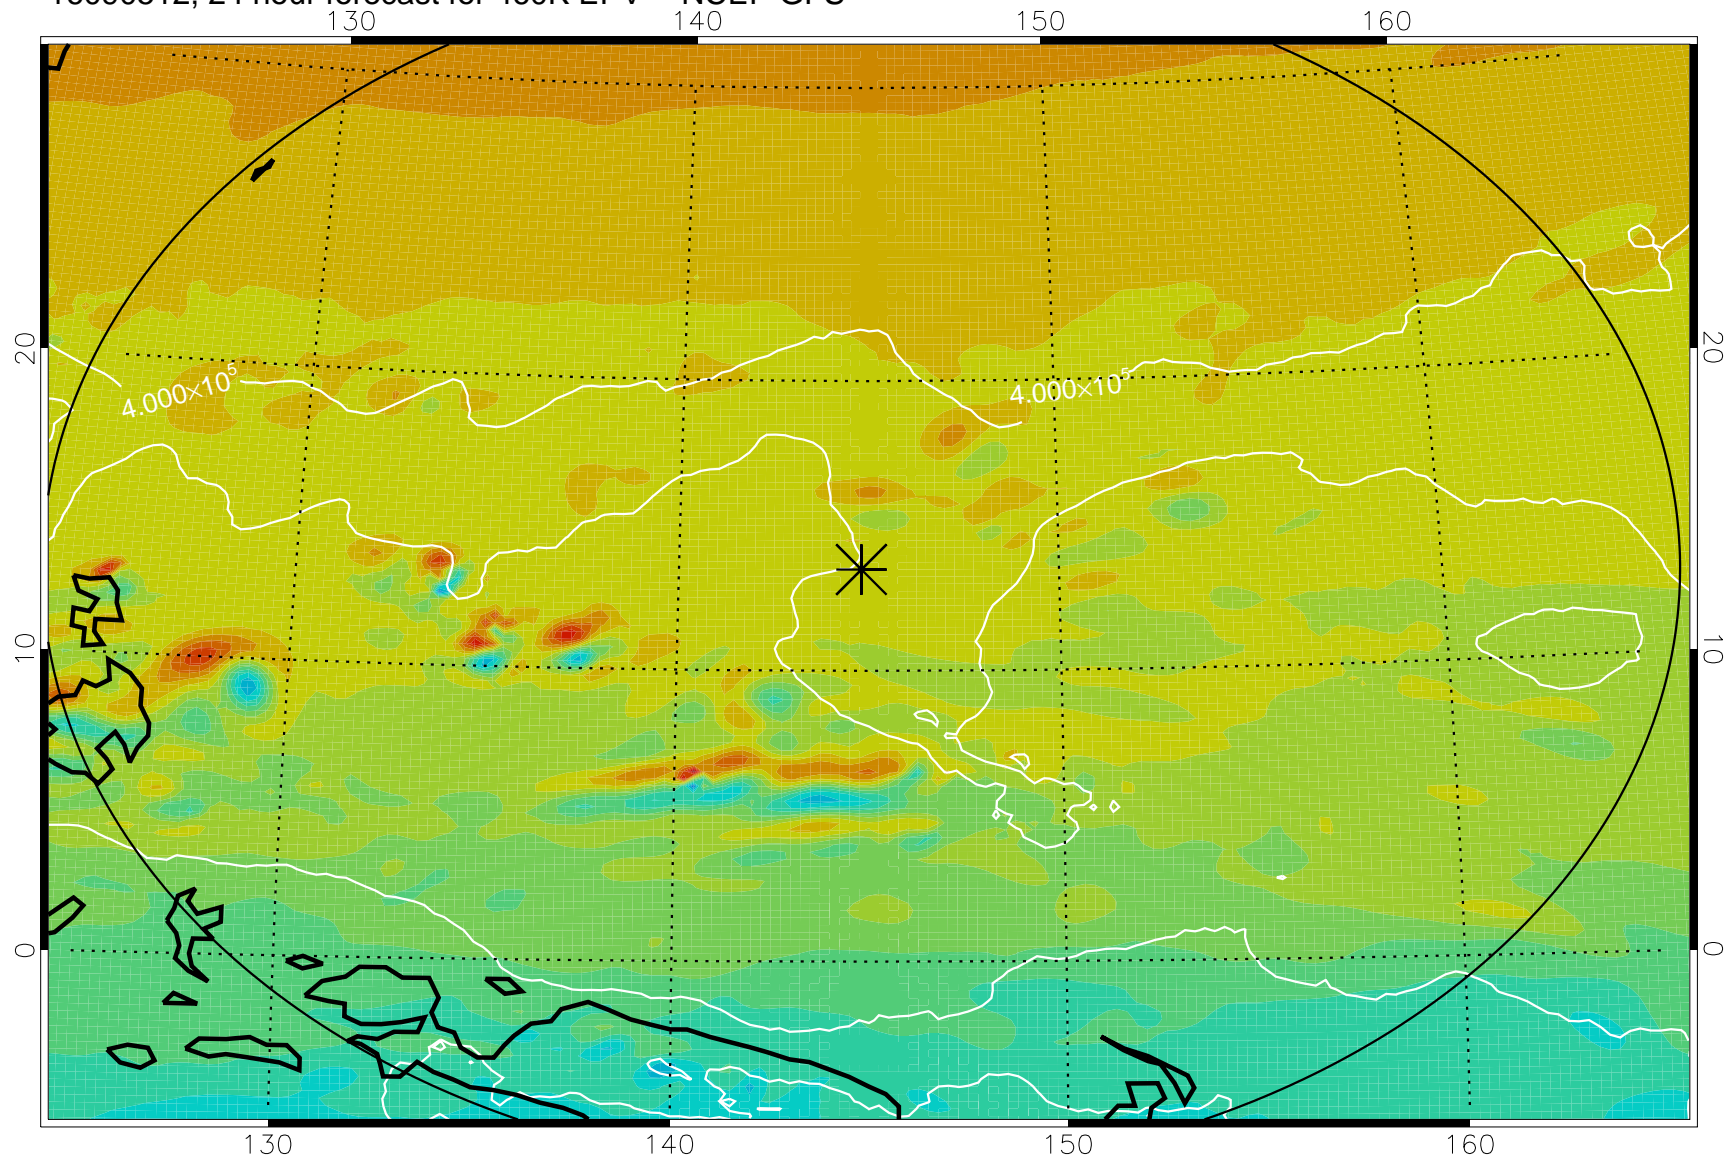

16090418, 6 hour forecast for 460K EPV -- NCEP GFS

460K Montgomery Streamfunction, white

Range ring of 2304 km

16090500, 12 hour forecast for 460K EPV -- NCEP GFS

460K Montgomery Streamfunction, white

Range ring of 2304 km

16090506, 18 hour forecast for 460K EPV -- NCEP GFS

460K Montgomery Streamfunction, white

Range ring of 2304 km

16090512, 24 hour forecast for 460K EPV -- NCEP GFS

460K Montgomery Streamfunction, white

Range ring of 2304 km

16090518, 30 hour forecast for 460K EPV -- NCEP GFS

460K Montgomery Streamfunction, white

Range ring of 2304 km

16090600, 36 hour forecast for 460K EPV -- NCEP GFS

460K Montgomery Streamfunction, white

Range ring of 2304 km

16090606, 42 hour forecast for 460K EPV -- NCEP GFS

460K Montgomery Streamfunction, white

Range ring of 2304 km

16090612, 48 hour forecast for 460K EPV -- NCEP GFS

460K Montgomery Streamfunction, white

Range ring of 2304 km