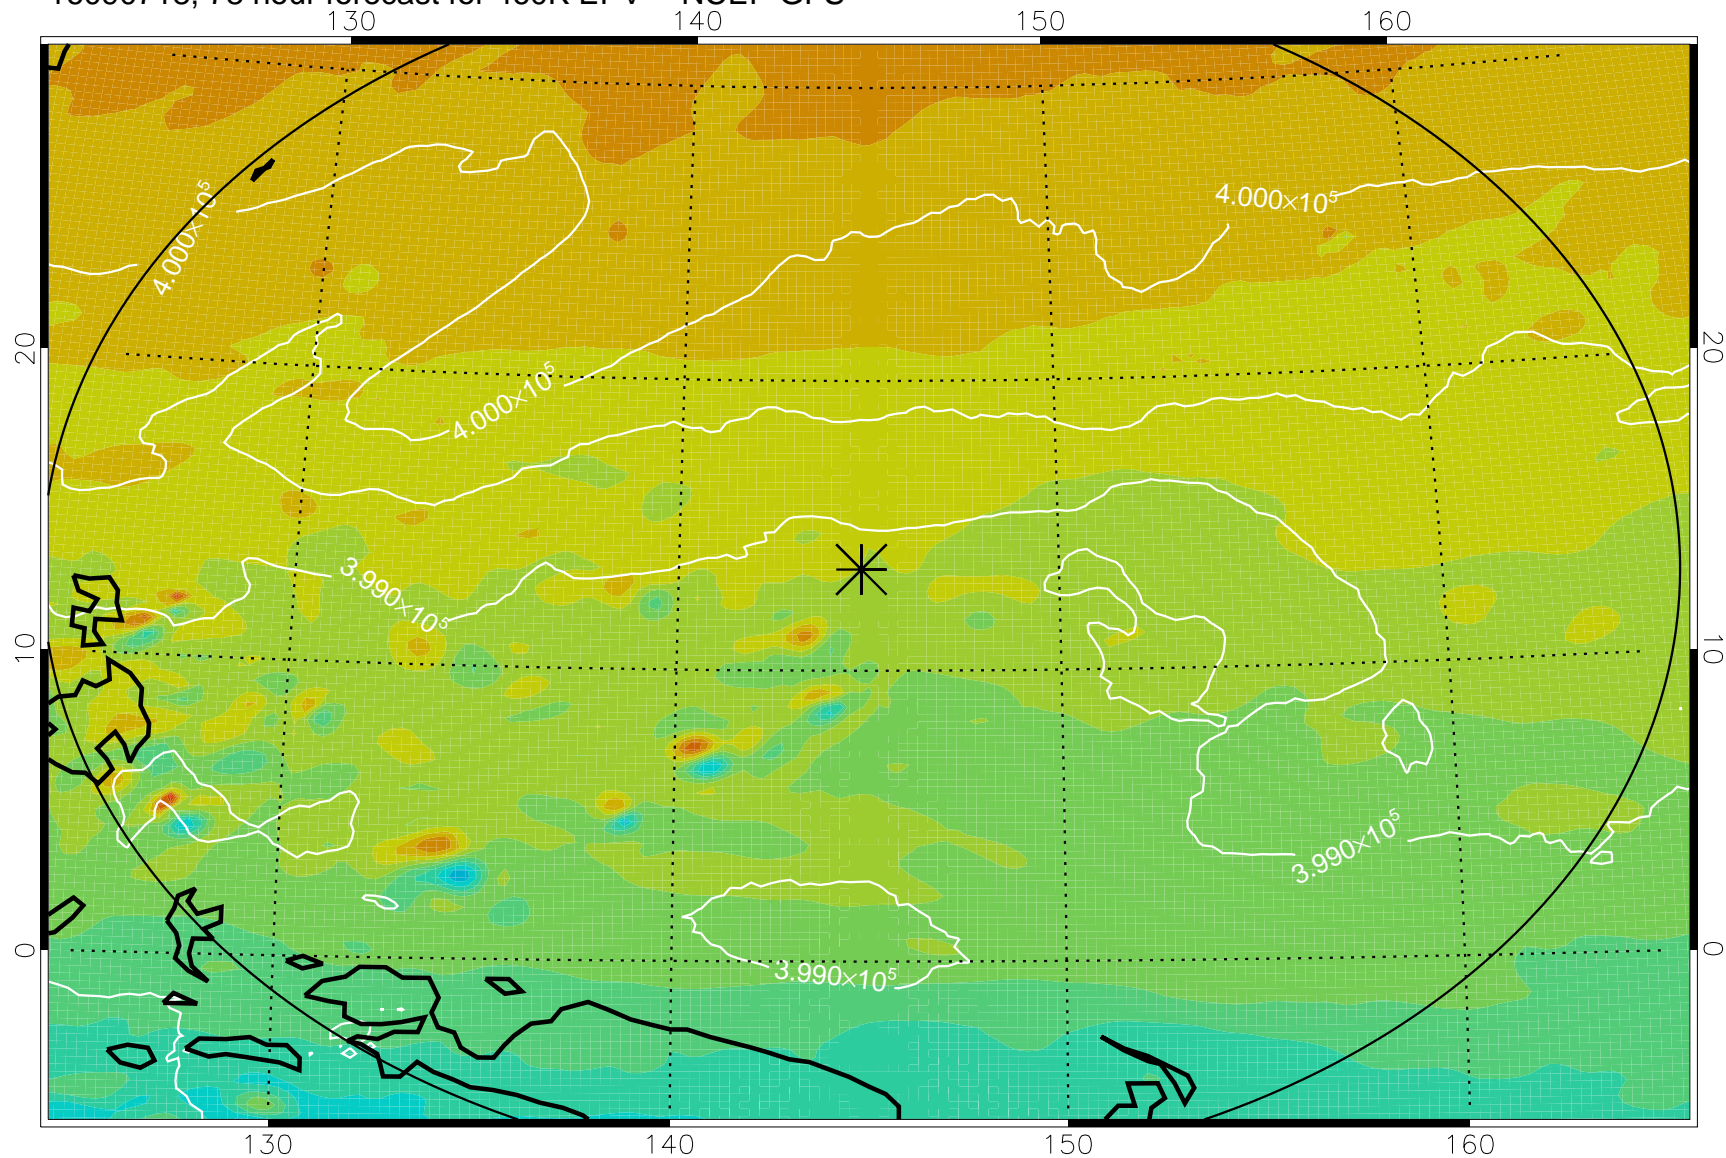

16090706, 66 hour forecast for 460K EPV -- NCEP GFS

460K Montgomery Streamfunction, white

Range ring of 2304 km

16090712, 72 hour forecast for 460K EPV -- NCEP GFS

460K Montgomery Streamfunction, white

Range ring of 2304 km

16090718, 78 hour forecast for 460K EPV -- NCEP GFS

460K Montgomery Streamfunction, white

Range ring of 2304 km

16090800, 84 hour forecast for 460K EPV -- NCEP GFS

460K Montgomery Streamfunction, white

Range ring of 2304 km

16090806, 90 hour forecast for 460K EPV -- NCEP GFS

460K Montgomery Streamfunction, white

Range ring of 2304 km

16090812, 96 hour forecast for 460K EPV -- NCEP GFS

460K Montgomery Streamfunction, white

Range ring of 2304 km

16090818, 102 hour forecast for 460K EPV -- NCEP GFS

460K Montgomery Streamfunction, white

Range ring of 2304 km

16090900, 108 hour forecast for 460K EPV -- NCEP GFS

460K Montgomery Streamfunction, white

Range ring of 2304 km