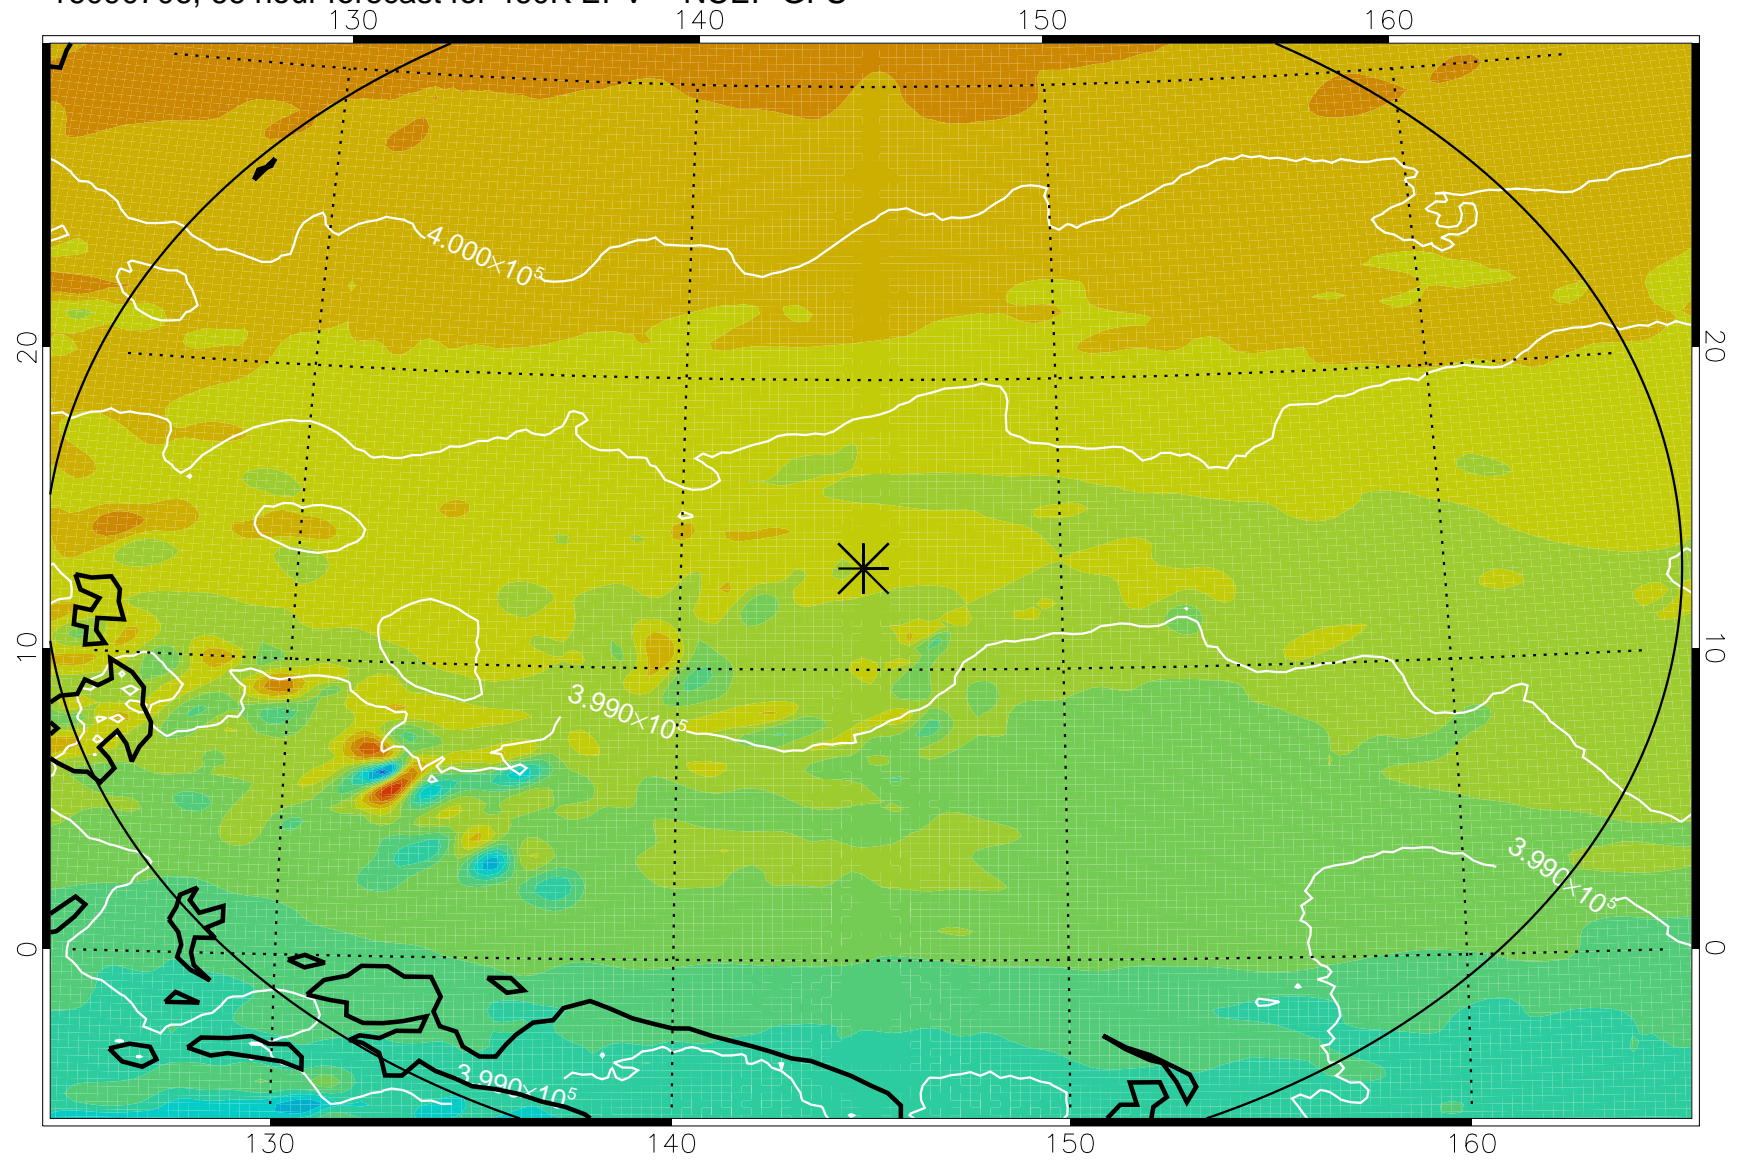

16090606, 42 hour forecast for 460K EPV -- NCEP GFS

460K Montgomery Streamfunction, white

Range ring of 2304 km

16090612, 48 hour forecast for 460K EPV -- NCEP GFS

460K Montgomery Streamfunction, white

Range ring of 2304 km

16090618, 54 hour forecast for 460K EPV -- NCEP GFS

460K Montgomery Streamfunction, white

Range ring of 2304 km

16090700, 60 hour forecast for 460K EPV -- NCEP GFS

460K Montgomery Streamfunction, white

Range ring of 2304 km

16090706, 66 hour forecast for 460K EPV -- NCEP GFS

460K Montgomery Streamfunction, white

Range ring of 2304 km

16090712, 72 hour forecast for 460K EPV -- NCEP GFS

460K Montgomery Streamfunction, white

Range ring of 2304 km

16090718, 78 hour forecast for 460K EPV -- NCEP GFS

460K Montgomery Streamfunction, white

Range ring of 2304 km

16090800, 84 hour forecast for 460K EPV -- NCEP GFS

460K Montgomery Streamfunction, white

Range ring of 2304 km