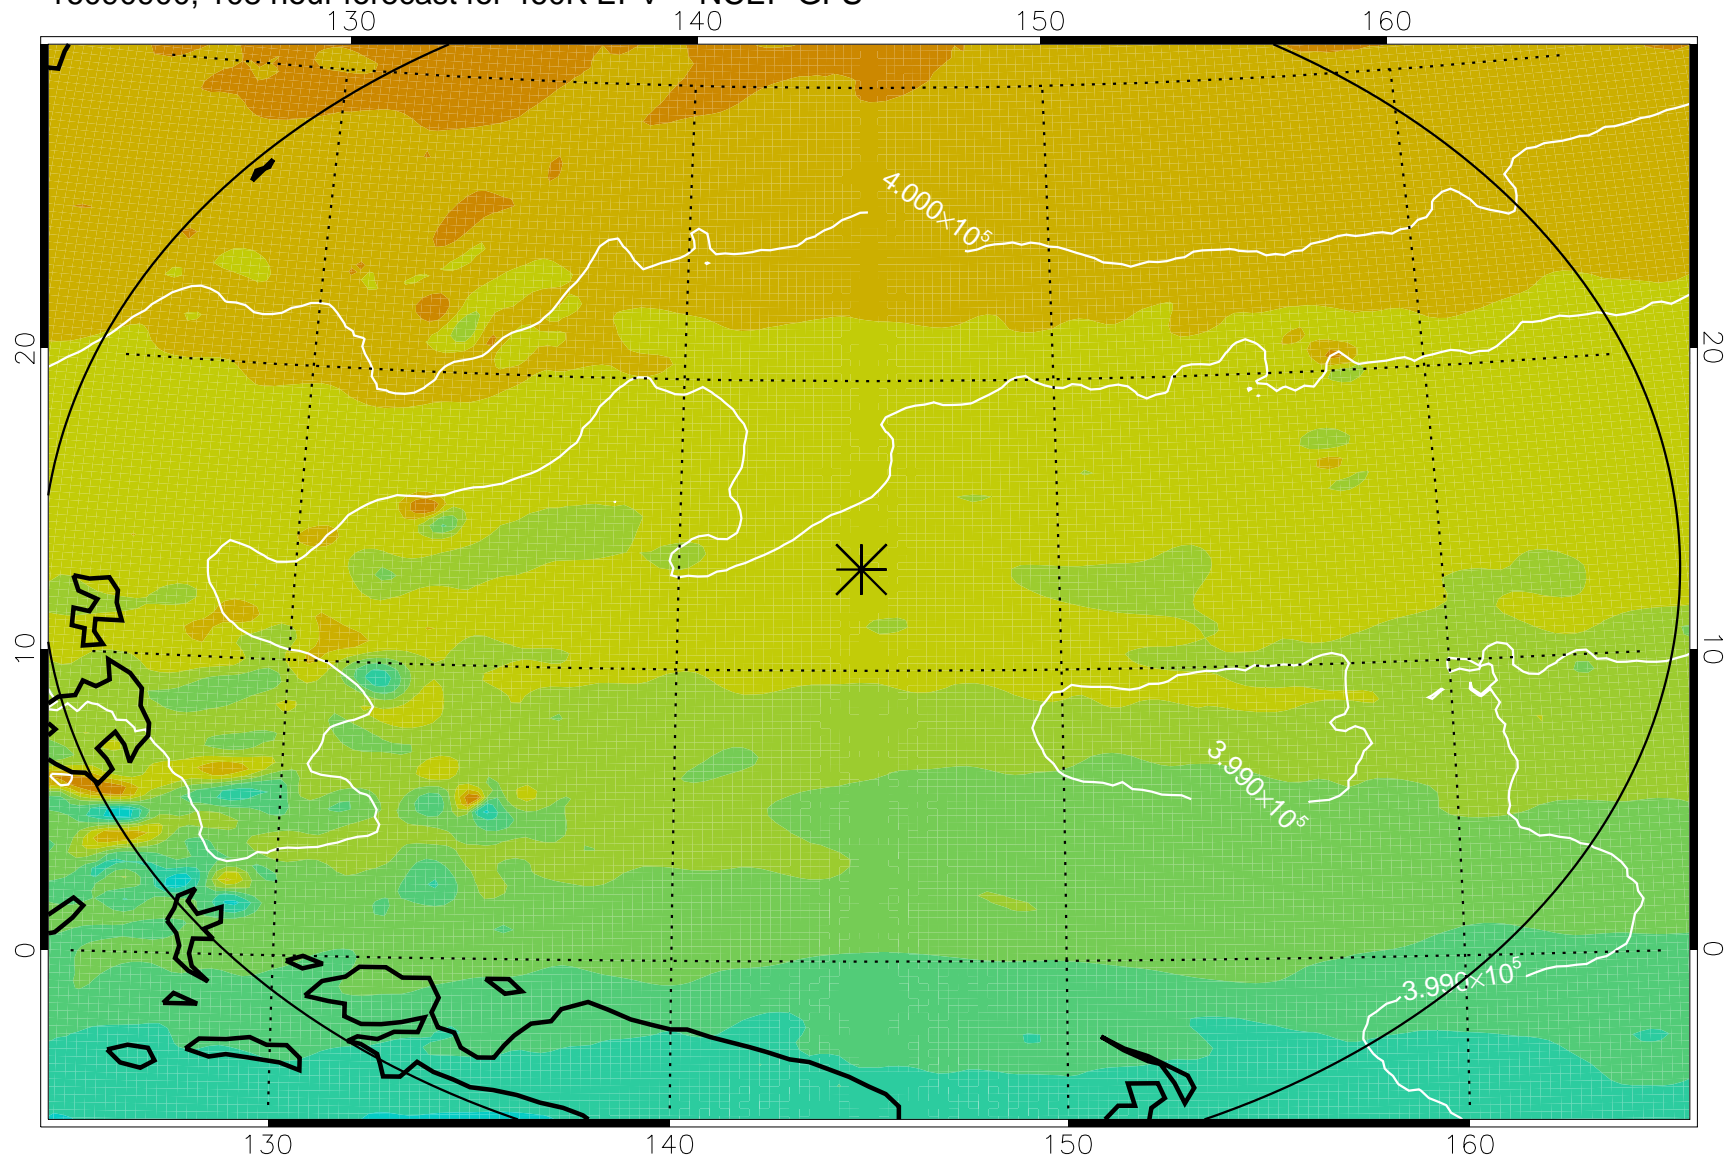

16090718, 78 hour forecast for 460K EPV -- NCEP GFS

460K Montgomery Streamfunction, white

Range ring of 2304 km

16090800, 84 hour forecast for 460K EPV -- NCEP GFS

460K Montgomery Streamfunction, white

Range ring of 2304 km

16090806, 90 hour forecast for 460K EPV -- NCEP GFS

460K Montgomery Streamfunction, white

Range ring of 2304 km

16090812, 96 hour forecast for 460K EPV -- NCEP GFS

460K Montgomery Streamfunction, white

Range ring of 2304 km

16090818, 102 hour forecast for 460K EPV -- NCEP GFS

460K Montgomery Streamfunction, white

Range ring of 2304 km

16090900, 108 hour forecast for 460K EPV -- NCEP GFS

460K Montgomery Streamfunction, white

Range ring of 2304 km

16090906, 114 hour forecast for 460K EPV -- NCEP GFS

460K Montgomery Streamfunction, white

Range ring of 2304 km

16090912, 120 hour forecast for 460K EPV -- NCEP GFS

460K Montgomery Streamfunction, white

Range ring of 2304 km