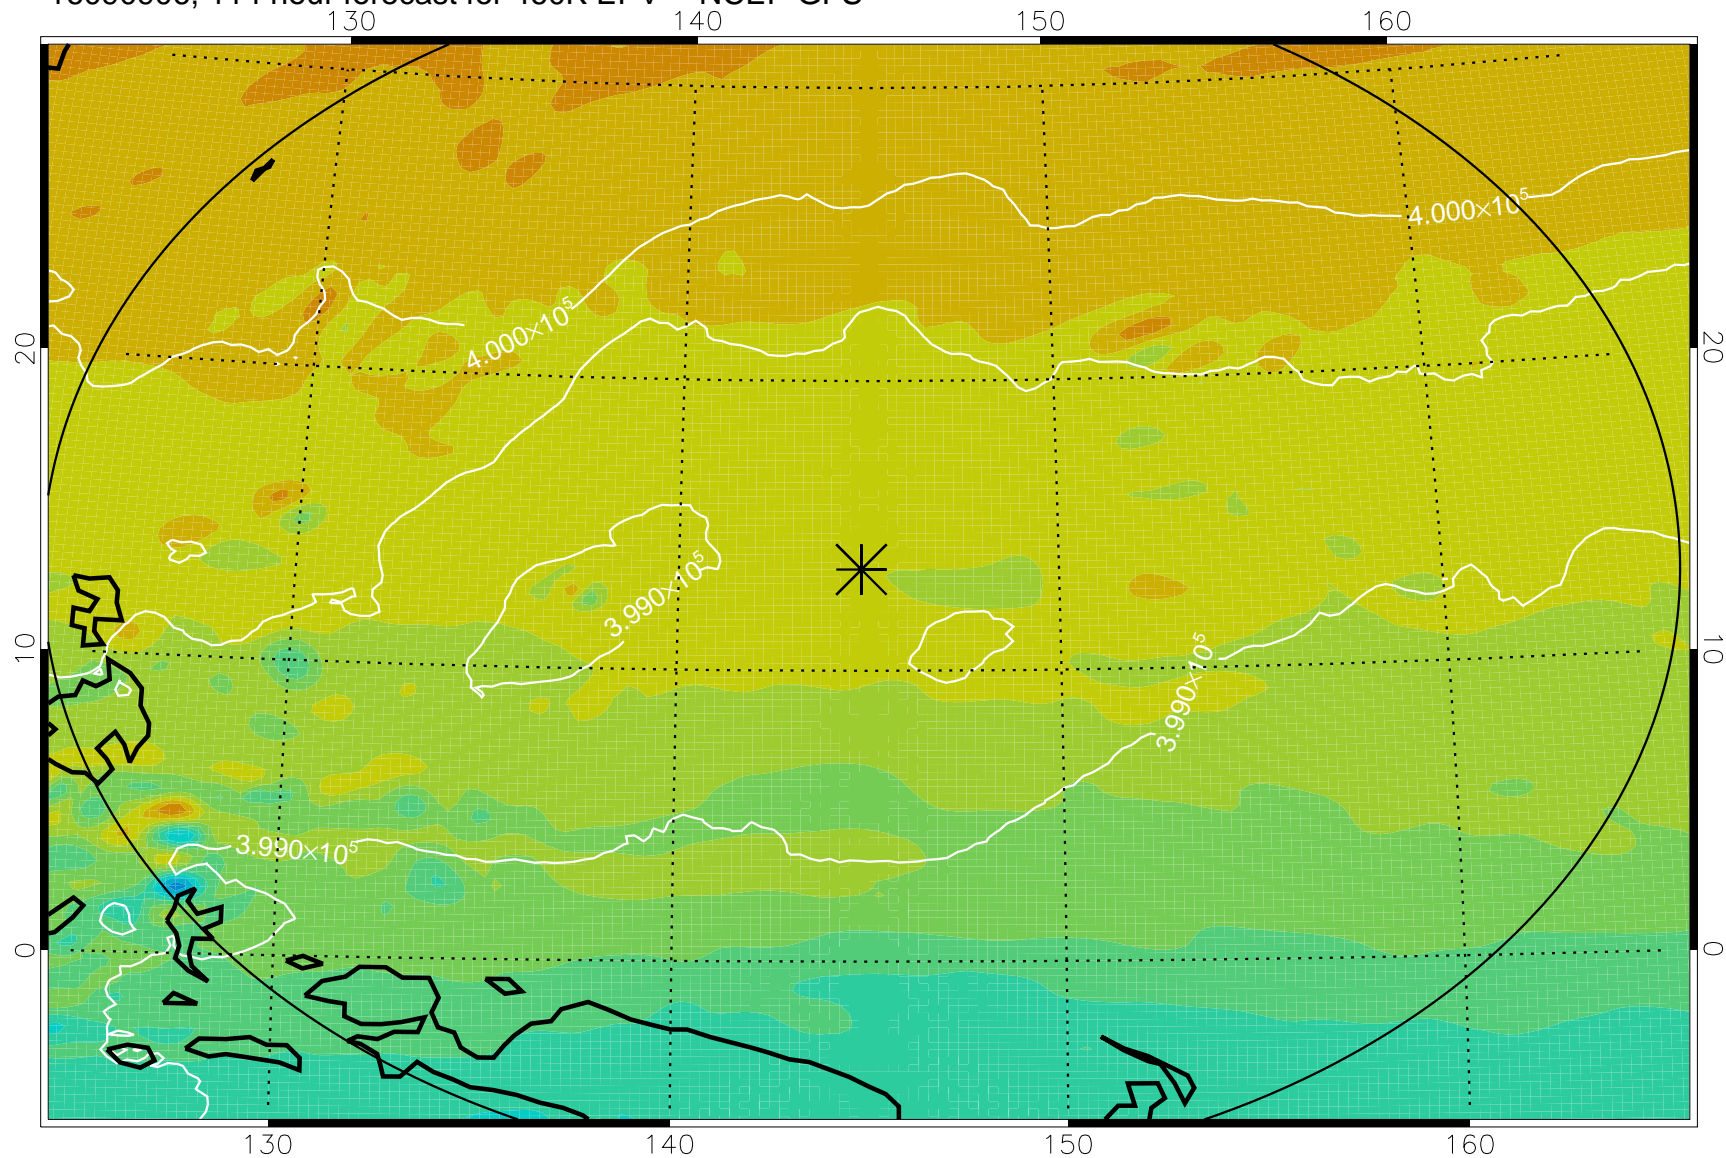

16090718, 78 hour forecast for 460K EPV -- NCEP GFS

460K Montgomery Streamfunction, white

Range ring of 2304 km

16090800, 84 hour forecast for 460K EPV -- NCEP GFS

460K Montgomery Streamfunction, white

Range ring of 2304 km

16090806, 90 hour forecast for 460K EPV -- NCEP GFS

460K Montgomery Streamfunction, white

Range ring of 2304 km

16090812, 96 hour forecast for 460K EPV -- NCEP GFS

460K Montgomery Streamfunction, white

Range ring of 2304 km

16090818, 102 hour forecast for 460K EPV -- NCEP GFS

460K Montgomery Streamfunction, white

Range ring of 2304 km

16090900, 108 hour forecast for 460K EPV -- NCEP GFS

460K Montgomery Streamfunction, white

Range ring of 2304 km

16090906, 114 hour forecast for 460K EPV -- NCEP GFS

460K Montgomery Streamfunction, white

Range ring of 2304 km

16090912, 120 hour forecast for 460K EPV -- NCEP GFS

460K Montgomery Streamfunction, white

Range ring of 2304 km