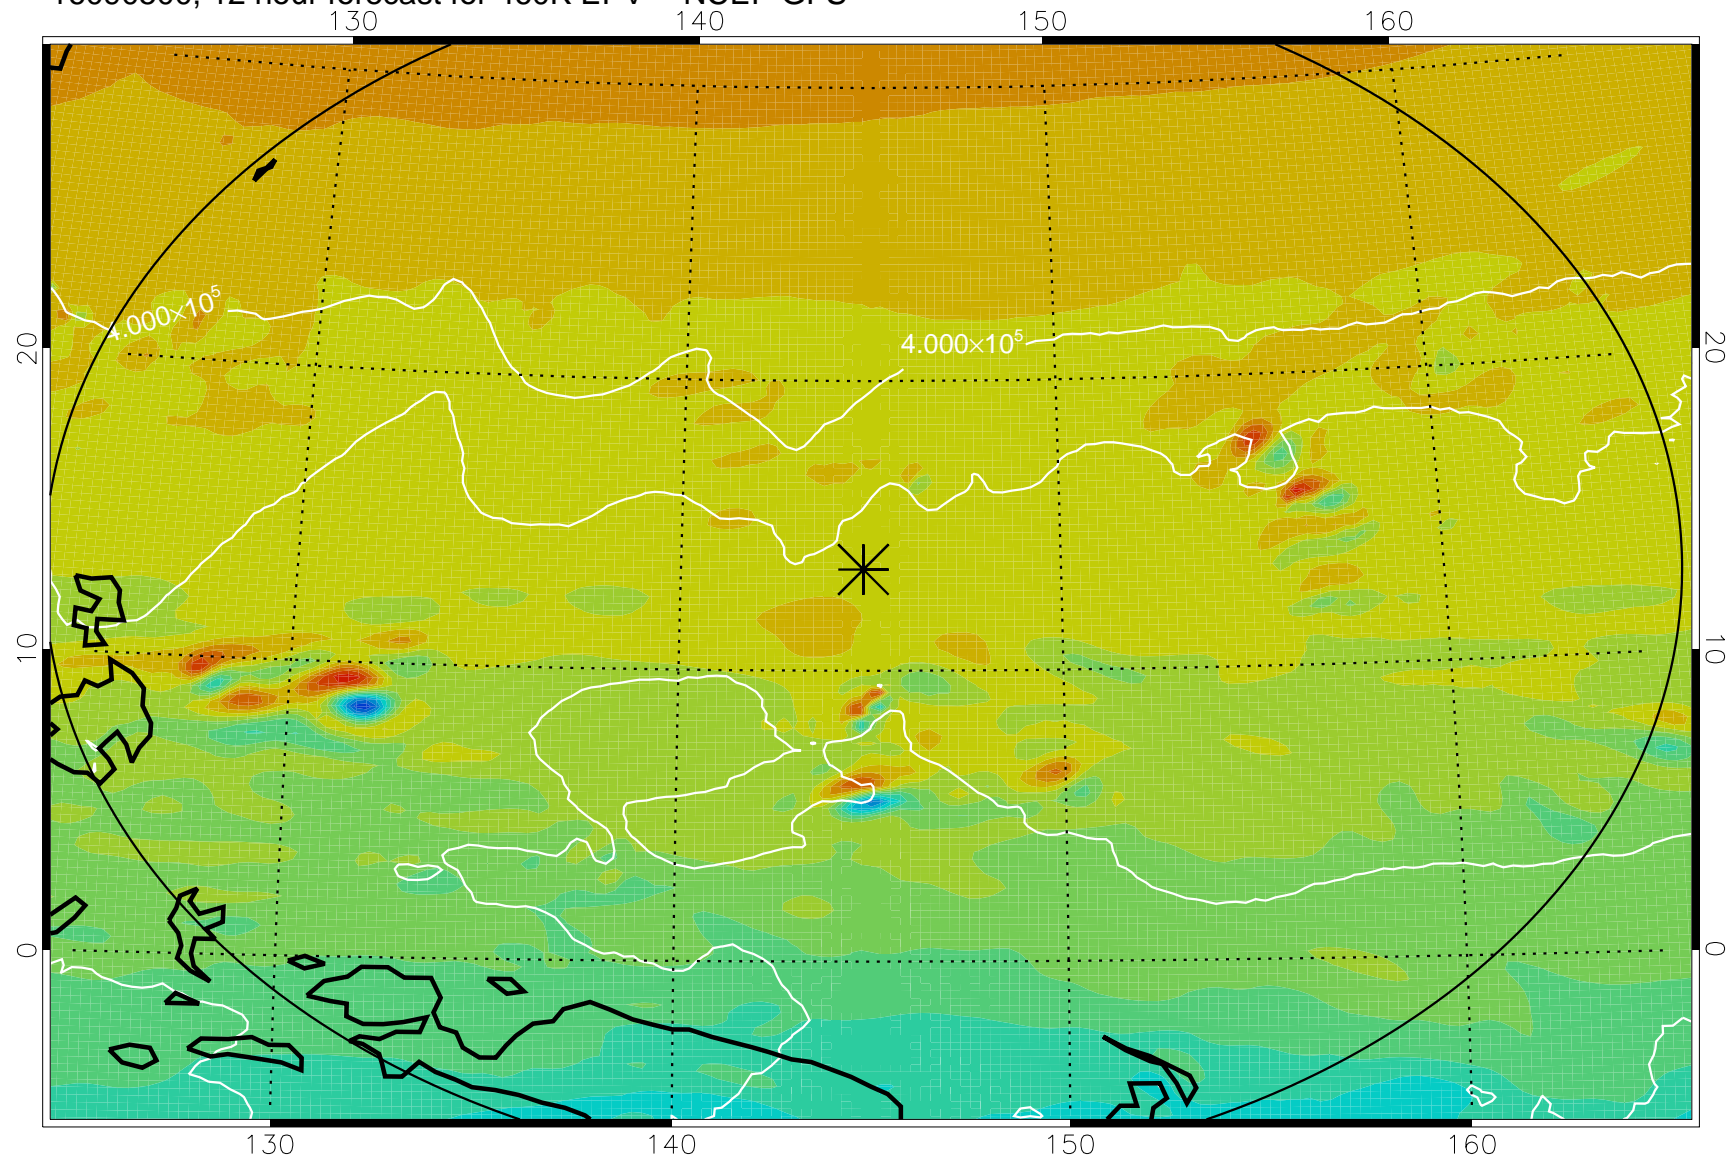

16090418, 6 hour forecast for 460K EPV -- NCEP GFS

460K Montgomery Streamfunction, white

Range ring of 2304 km

16090500, 12 hour forecast for 460K EPV -- NCEP GFS

460K Montgomery Streamfunction, white

Range ring of 2304 km

16090506, 18 hour forecast for 460K EPV -- NCEP GFS

460K Montgomery Streamfunction, white

Range ring of 2304 km

16090512, 24 hour forecast for 460K EPV -- NCEP GFS

460K Montgomery Streamfunction, white

Range ring of 2304 km

16090518, 30 hour forecast for 460K EPV -- NCEP GFS

460K Montgomery Streamfunction, white

Range ring of 2304 km

16090600, 36 hour forecast for 460K EPV -- NCEP GFS

460K Montgomery Streamfunction, white

Range ring of 2304 km

16090606, 42 hour forecast for 460K EPV -- NCEP GFS

460K Montgomery Streamfunction, white

Range ring of 2304 km

16090612, 48 hour forecast for 460K EPV -- NCEP GFS

460K Montgomery Streamfunction, white

Range ring of 2304 km