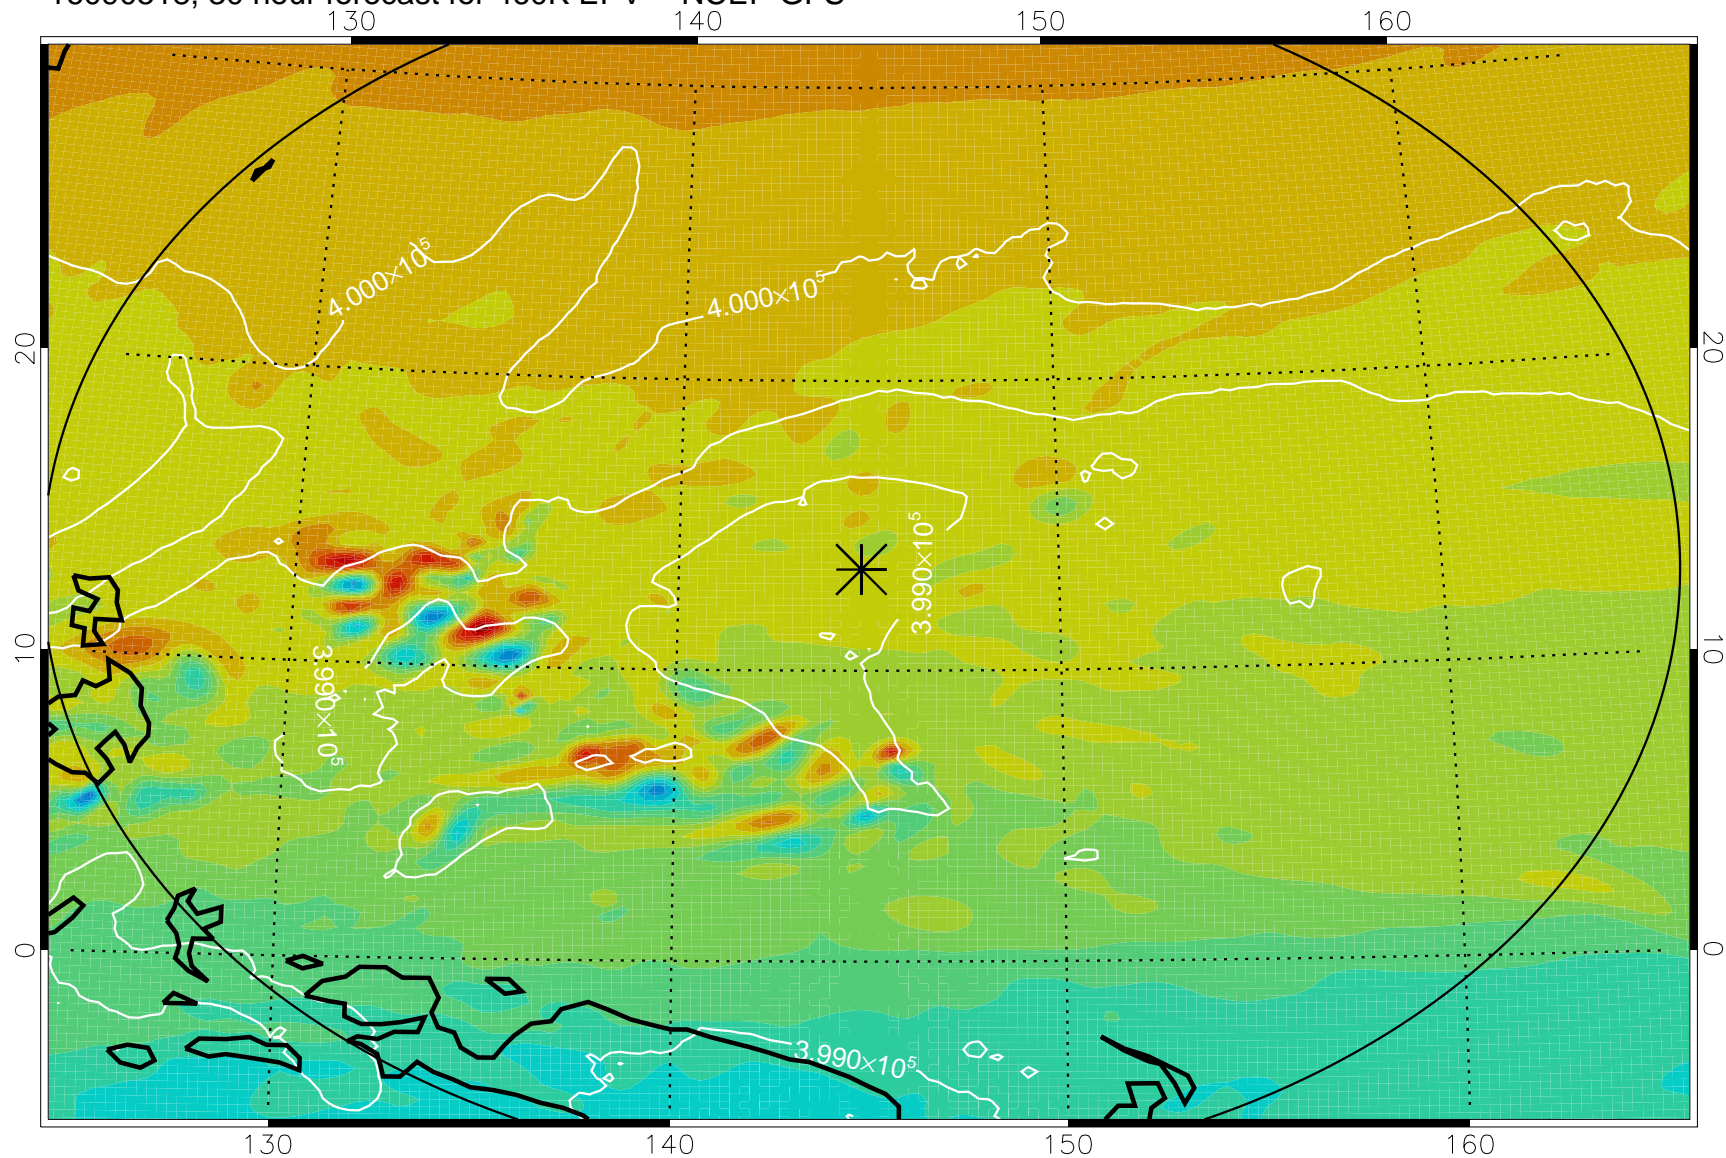

16090506, 18 hour forecast for 460K EPV -- NCEP GFS

460K Montgomery Streamfunction, white

Range ring of 2304 km

16090512, 24 hour forecast for 460K EPV -- NCEP GFS

460K Montgomery Streamfunction, white

Range ring of 2304 km

16090518, 30 hour forecast for 460K EPV -- NCEP GFS

460K Montgomery Streamfunction, white

Range ring of 2304 km

16090600, 36 hour forecast for 460K EPV -- NCEP GFS

460K Montgomery Streamfunction, white

Range ring of 2304 km

16090606, 42 hour forecast for 460K EPV -- NCEP GFS

460K Montgomery Streamfunction, white

Range ring of 2304 km

16090612, 48 hour forecast for 460K EPV -- NCEP GFS

460K Montgomery Streamfunction, white

Range ring of 2304 km

16090618, 54 hour forecast for 460K EPV -- NCEP GFS

460K Montgomery Streamfunction, white

Range ring of 2304 km

16090700, 60 hour forecast for 460K EPV -- NCEP GFS

460K Montgomery Streamfunction, white

Range ring of 2304 km