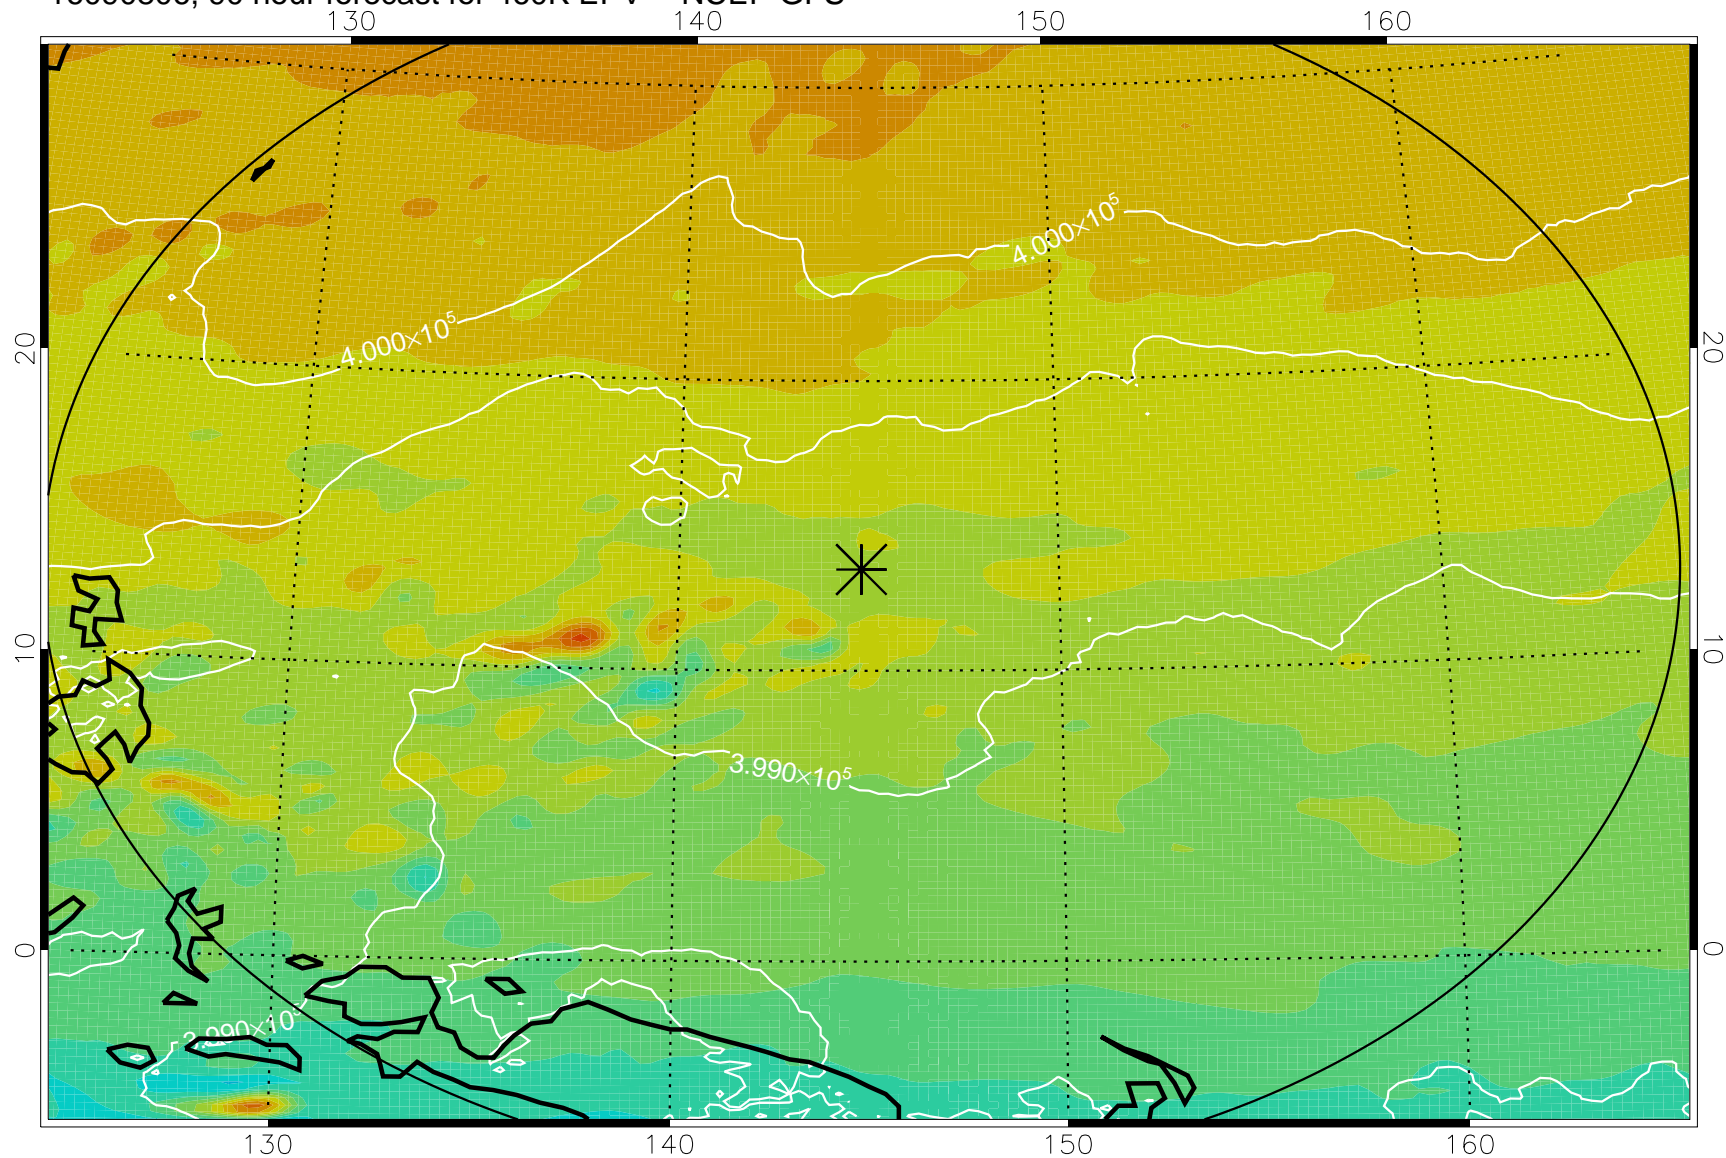

16090706, 66 hour forecast for 460K EPV -- NCEP GFS

460K Montgomery Streamfunction, white

Range ring of 2304 km

16090712, 72 hour forecast for 460K EPV -- NCEP GFS

460K Montgomery Streamfunction, white

Range ring of 2304 km

16090718, 78 hour forecast for 460K EPV -- NCEP GFS

460K Montgomery Streamfunction, white

Range ring of 2304 km

16090800, 84 hour forecast for 460K EPV -- NCEP GFS

460K Montgomery Streamfunction, white

Range ring of 2304 km

16090806, 90 hour forecast for 460K EPV -- NCEP GFS

460K Montgomery Streamfunction, white

Range ring of 2304 km

16090812, 96 hour forecast for 460K EPV -- NCEP GFS

460K Montgomery Streamfunction, white

Range ring of 2304 km

16090818, 102 hour forecast for 460K EPV -- NCEP GFS

460K Montgomery Streamfunction, white

Range ring of 2304 km

16090900, 108 hour forecast for 460K EPV -- NCEP GFS

460K Montgomery Streamfunction, white

Range ring of 2304 km