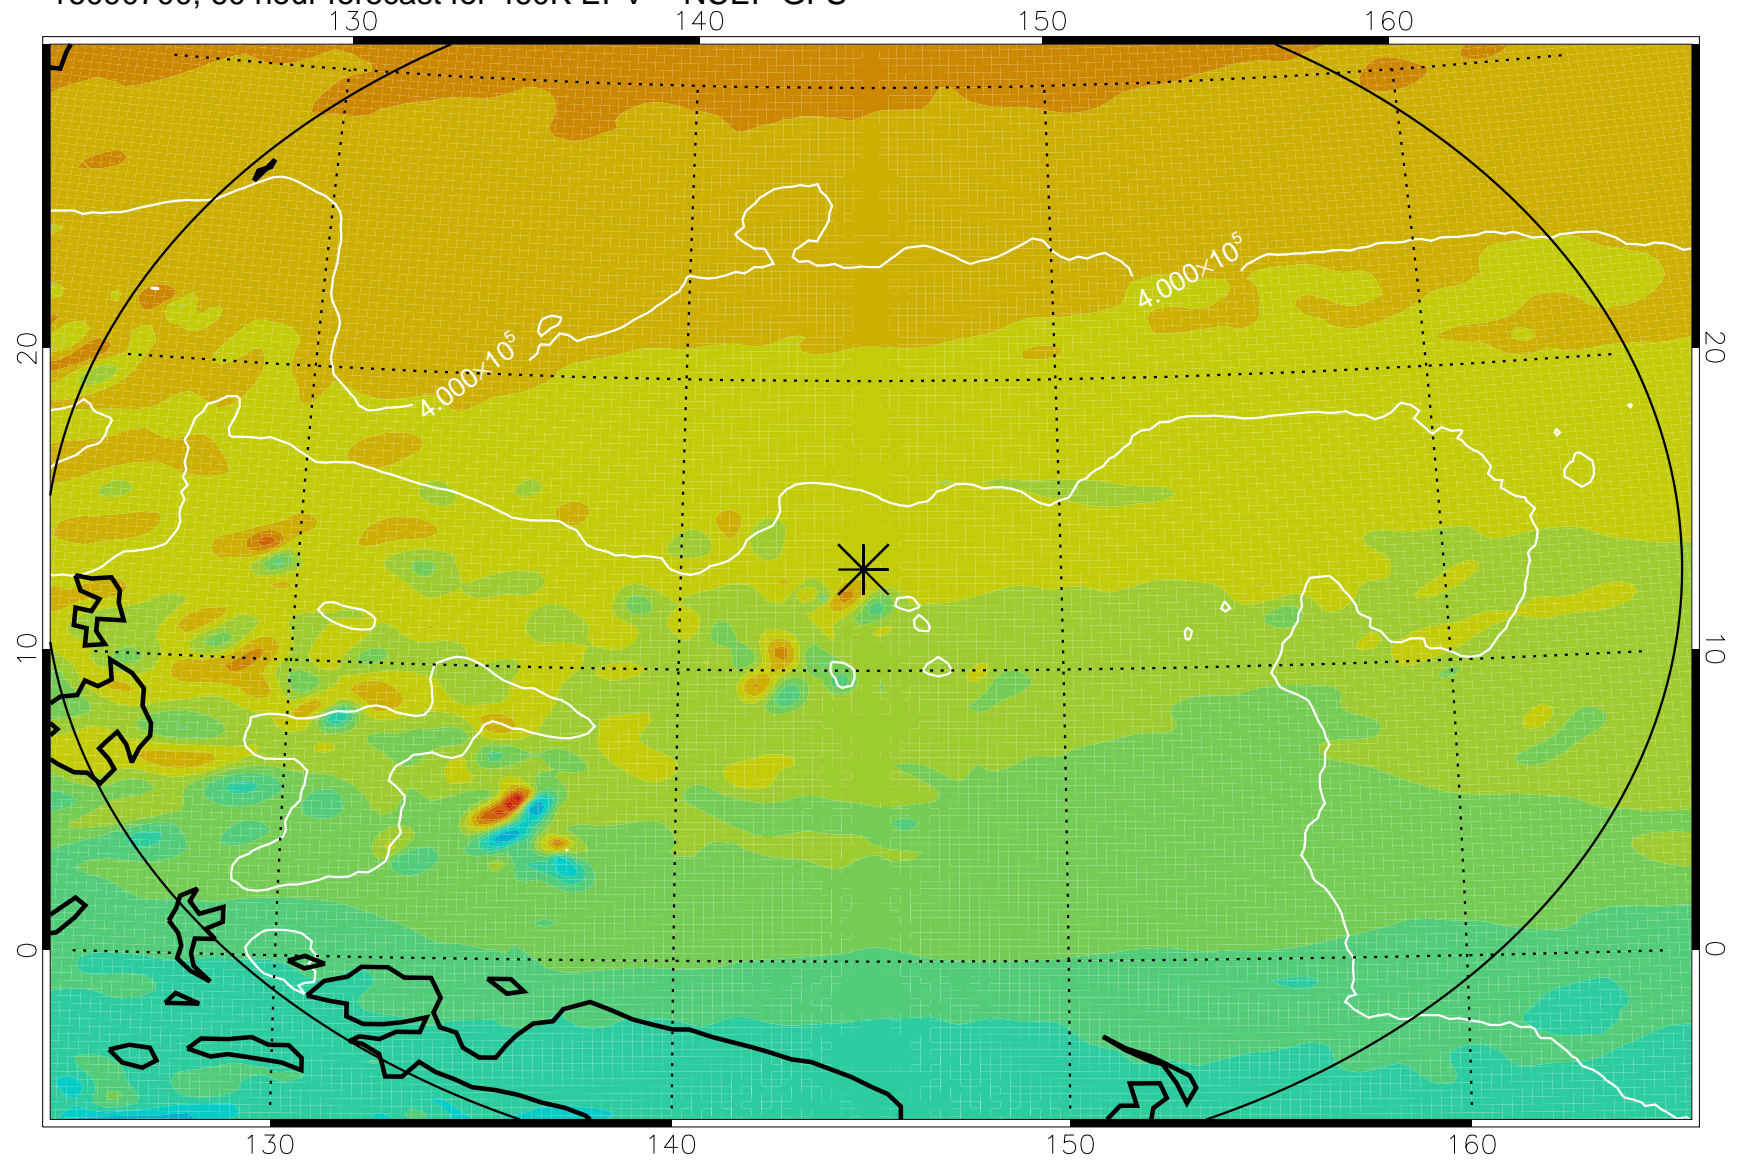

16090518, 30 hour forecast for 460K EPV -- NCEP GFS

460K Montgomery Streamfunction, white

Range ring of 2304 km

16090600, 36 hour forecast for 460K EPV -- NCEP GFS

460K Montgomery Streamfunction, white

Range ring of 2304 km

16090606, 42 hour forecast for 460K EPV -- NCEP GFS

460K Montgomery Streamfunction, white

Range ring of 2304 km

16090612, 48 hour forecast for 460K EPV -- NCEP GFS

460K Montgomery Streamfunction, white

Range ring of 2304 km

16090618, 54 hour forecast for 460K EPV -- NCEP GFS

460K Montgomery Streamfunction, white

Range ring of 2304 km

16090700, 60 hour forecast for 460K EPV -- NCEP GFS

460K Montgomery Streamfunction, white

Range ring of 2304 km

16090718, 78 hour forecast for 460K EPV -- NCEP GFS

460K Montgomery Streamfunction, white

Range ring of 2304 km

16090800, 84 hour forecast for 460K EPV -- NCEP GFS

460K Montgomery Streamfunction, white

Range ring of 2304 km