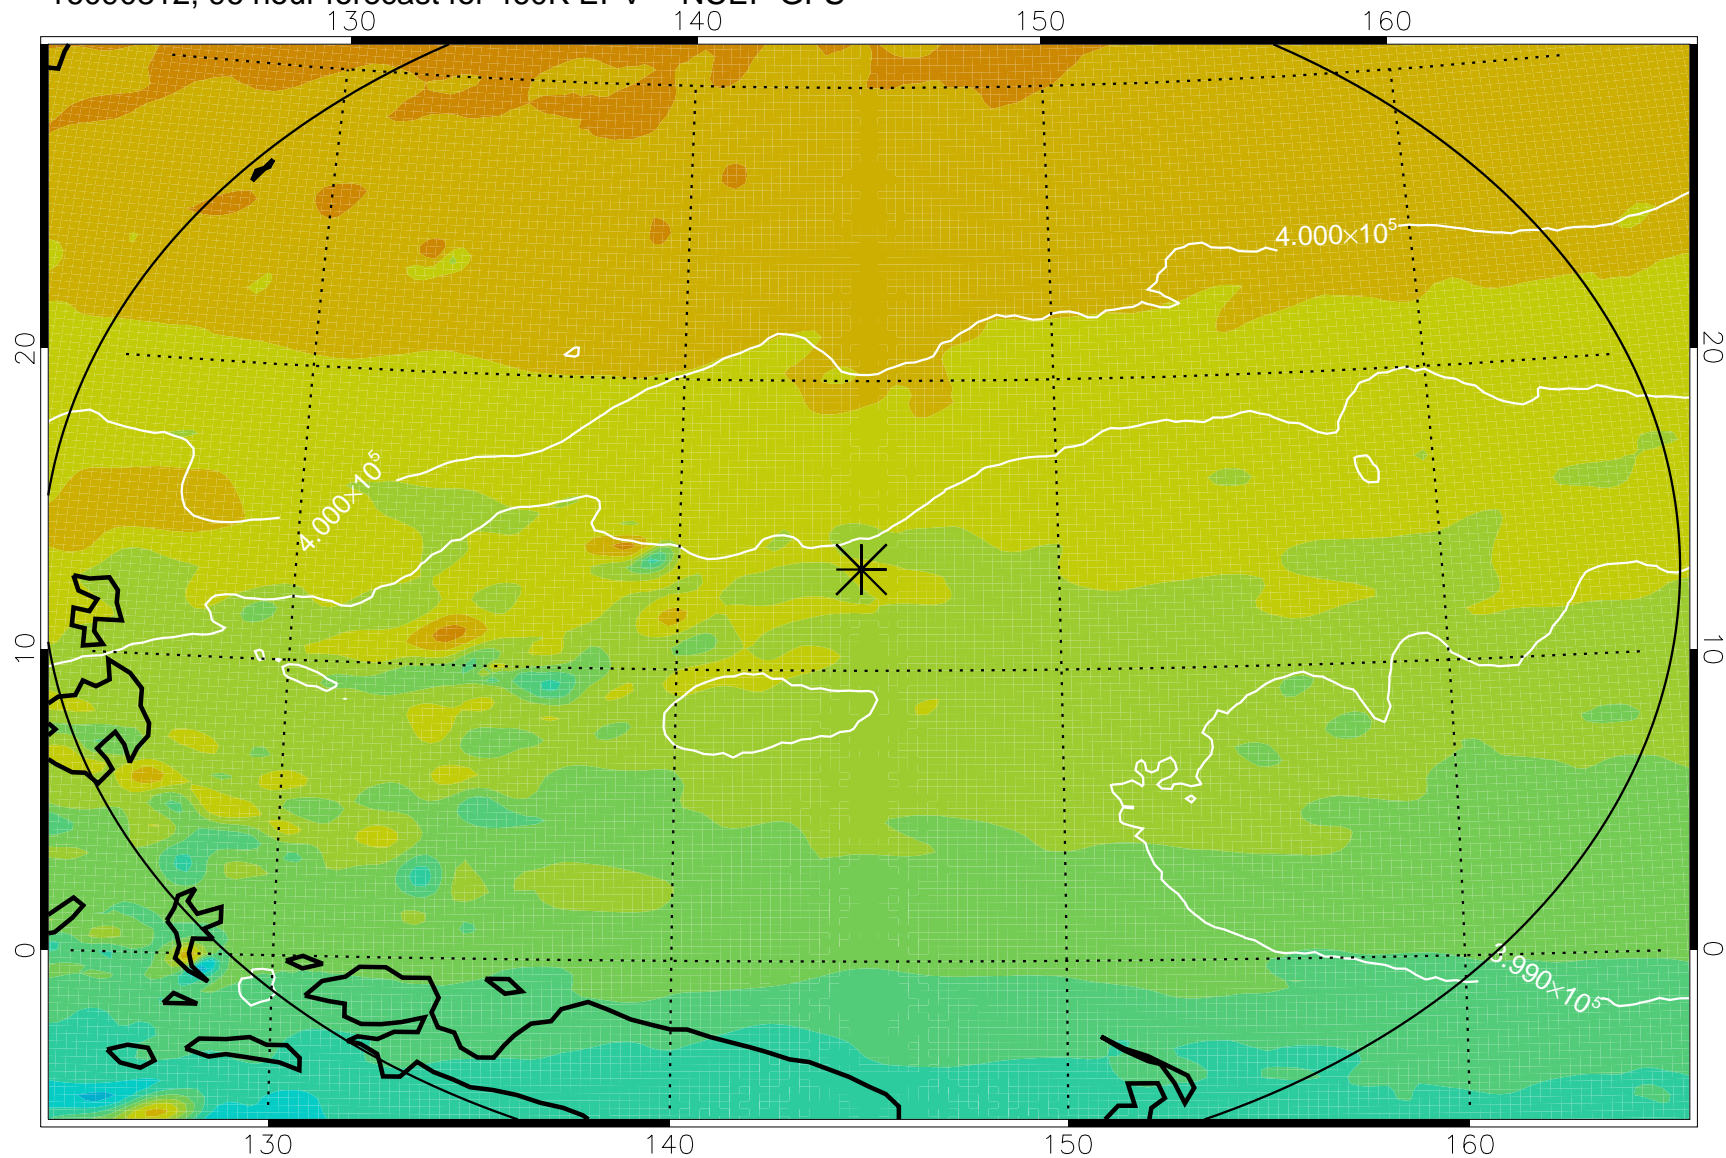

16090706, 66 hour forecast for 460K EPV -- NCEP GFS

460K Montgomery Streamfunction, white

Range ring of 2304 km

16090712, 72 hour forecast for 460K EPV -- NCEP GFS

460K Montgomery Streamfunction, white

Range ring of 2304 km

16090718, 78 hour forecast for 460K EPV -- NCEP GFS

460K Montgomery Streamfunction, white

Range ring of 2304 km

16090800, 84 hour forecast for 460K EPV -- NCEP GFS

460K Montgomery Streamfunction, white

Range ring of 2304 km

16090806, 90 hour forecast for 460K EPV -- NCEP GFS

460K Montgomery Streamfunction, white

Range ring of 2304 km

16090812, 96 hour forecast for 460K EPV -- NCEP GFS

460K Montgomery Streamfunction, white

Range ring of 2304 km

16090818, 102 hour forecast for 460K EPV -- NCEP GFS

460K Montgomery Streamfunction, white

Range ring of 2304 km

16090900, 108 hour forecast for 460K EPV -- NCEP GFS

460K Montgomery Streamfunction, white

Range ring of 2304 km