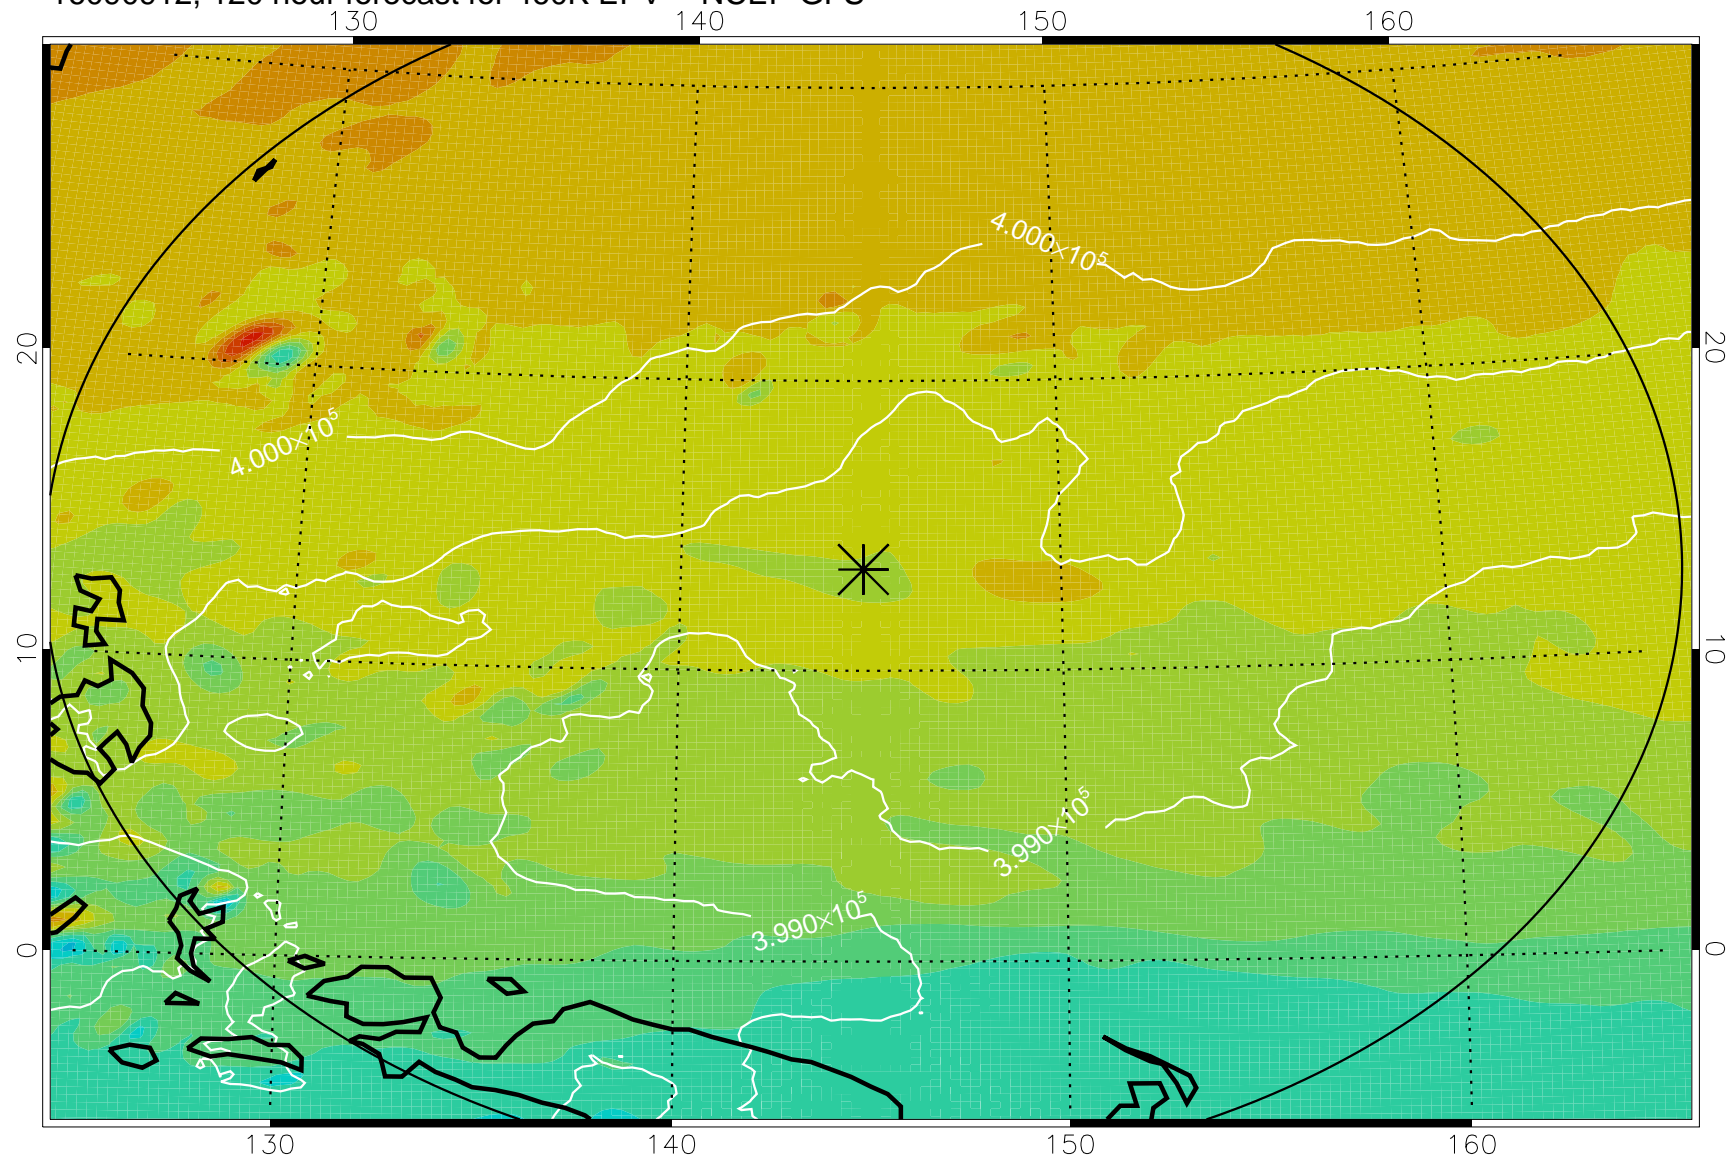

16090718, 78 hour forecast for 460K EPV -- NCEP GFS

460K Montgomery Streamfunction, white

Range ring of 2304 km

16090800, 84 hour forecast for 460K EPV -- NCEP GFS

460K Montgomery Streamfunction, white

Range ring of 2304 km

16090806, 90 hour forecast for 460K EPV -- NCEP GFS

460K Montgomery Streamfunction, white

Range ring of 2304 km

16090812, 96 hour forecast for 460K EPV -- NCEP GFS

460K Montgomery Streamfunction, white

Range ring of 2304 km

16090818, 102 hour forecast for 460K EPV -- NCEP GFS

460K Montgomery Streamfunction, white

Range ring of 2304 km

16090900, 108 hour forecast for 460K EPV -- NCEP GFS

460K Montgomery Streamfunction, white

Range ring of 2304 km

16090906, 114 hour forecast for 460K EPV -- NCEP GFS

460K Montgomery Streamfunction, white

Range ring of 2304 km

16090912, 120 hour forecast for 460K EPV -- NCEP GFS

460K Montgomery Streamfunction, white

Range ring of 2304 km