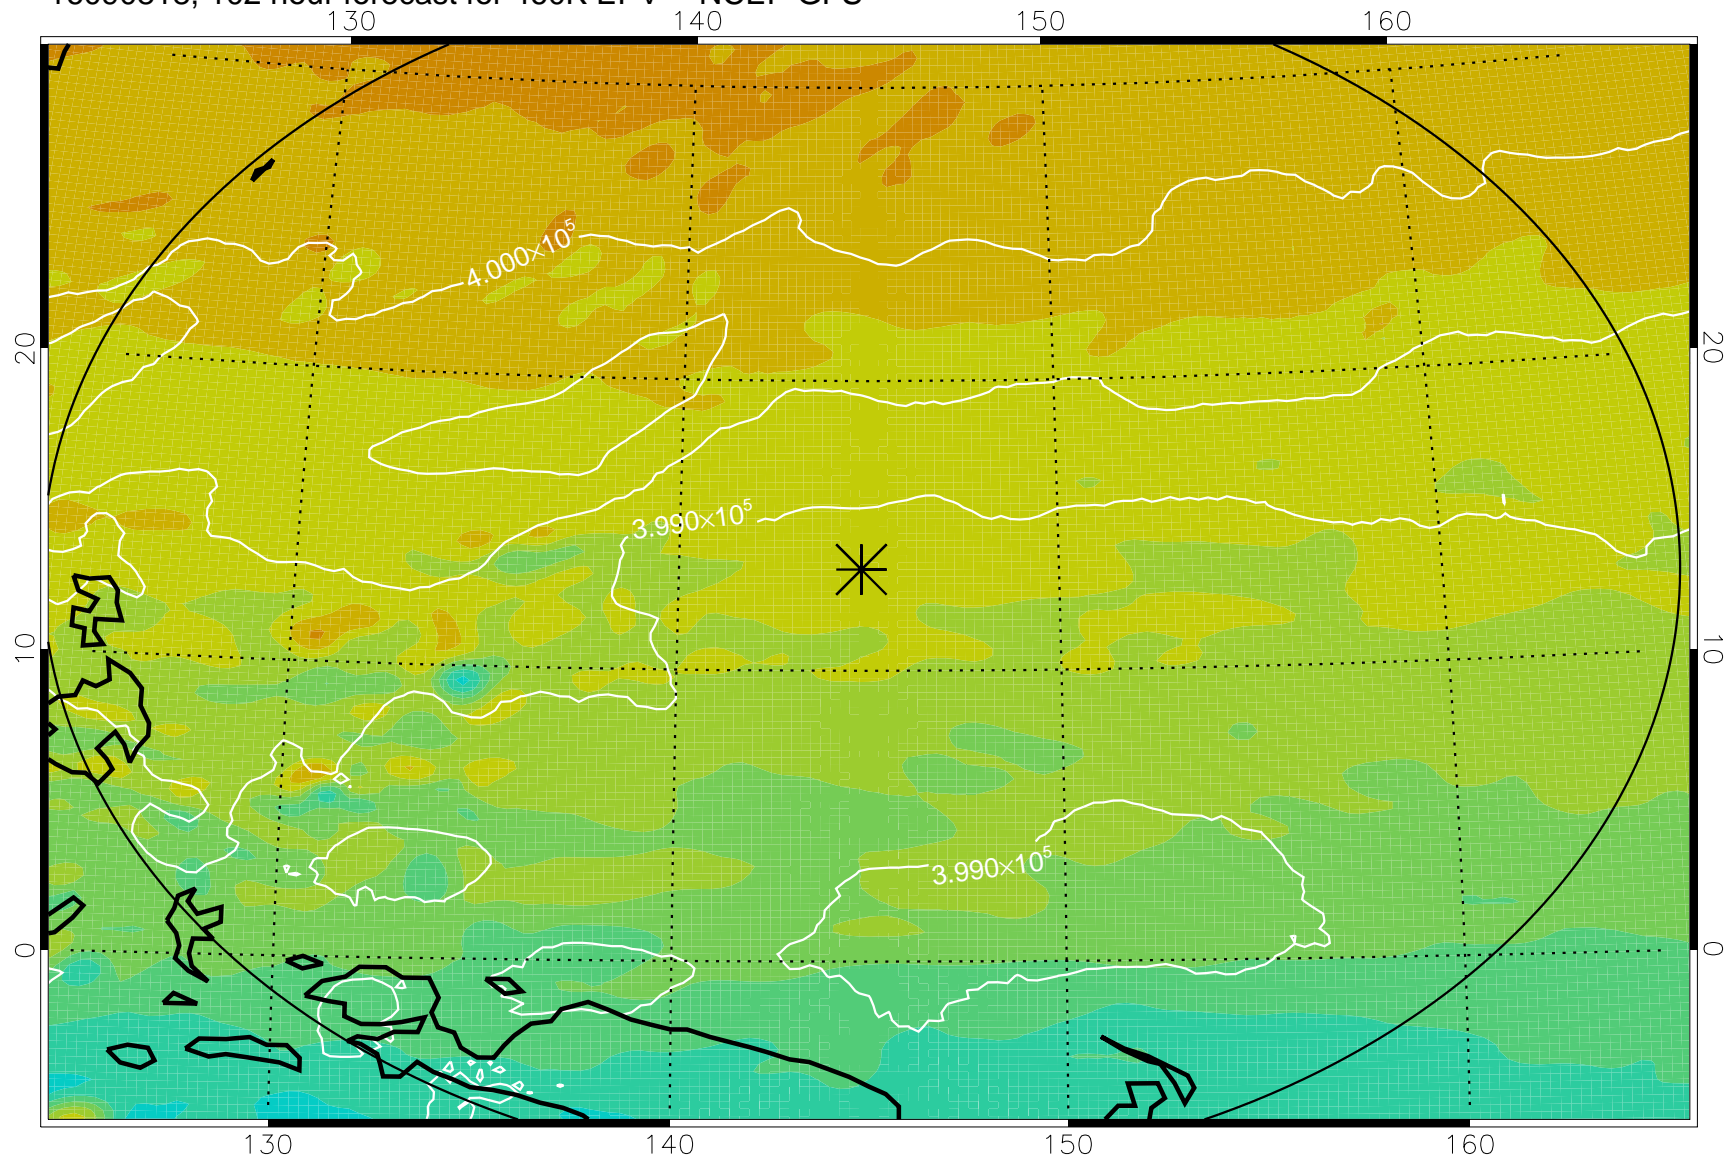

16090718, 78 hour forecast for 460K EPV -- NCEP GFS

460K Montgomery Streamfunction, white

Range ring of 2304 km

16090800, 84 hour forecast for 460K EPV -- NCEP GFS

460K Montgomery Streamfunction, white

Range ring of 2304 km

16090806, 90 hour forecast for 460K EPV -- NCEP GFS

460K Montgomery Streamfunction, white

Range ring of 2304 km

16090812, 96 hour forecast for 460K EPV -- NCEP GFS

460K Montgomery Streamfunction, white

Range ring of 2304 km

16090818, 102 hour forecast for 460K EPV -- NCEP GFS

460K Montgomery Streamfunction, white

Range ring of 2304 km

16090900, 108 hour forecast for 460K EPV -- NCEP GFS

460K Montgomery Streamfunction, white

Range ring of 2304 km

16090906, 114 hour forecast for 460K EPV -- NCEP GFS

460K Montgomery Streamfunction, white

Range ring of 2304 km

16090912, 120 hour forecast for 460K EPV -- NCEP GFS

460K Montgomery Streamfunction, white

Range ring of 2304 km