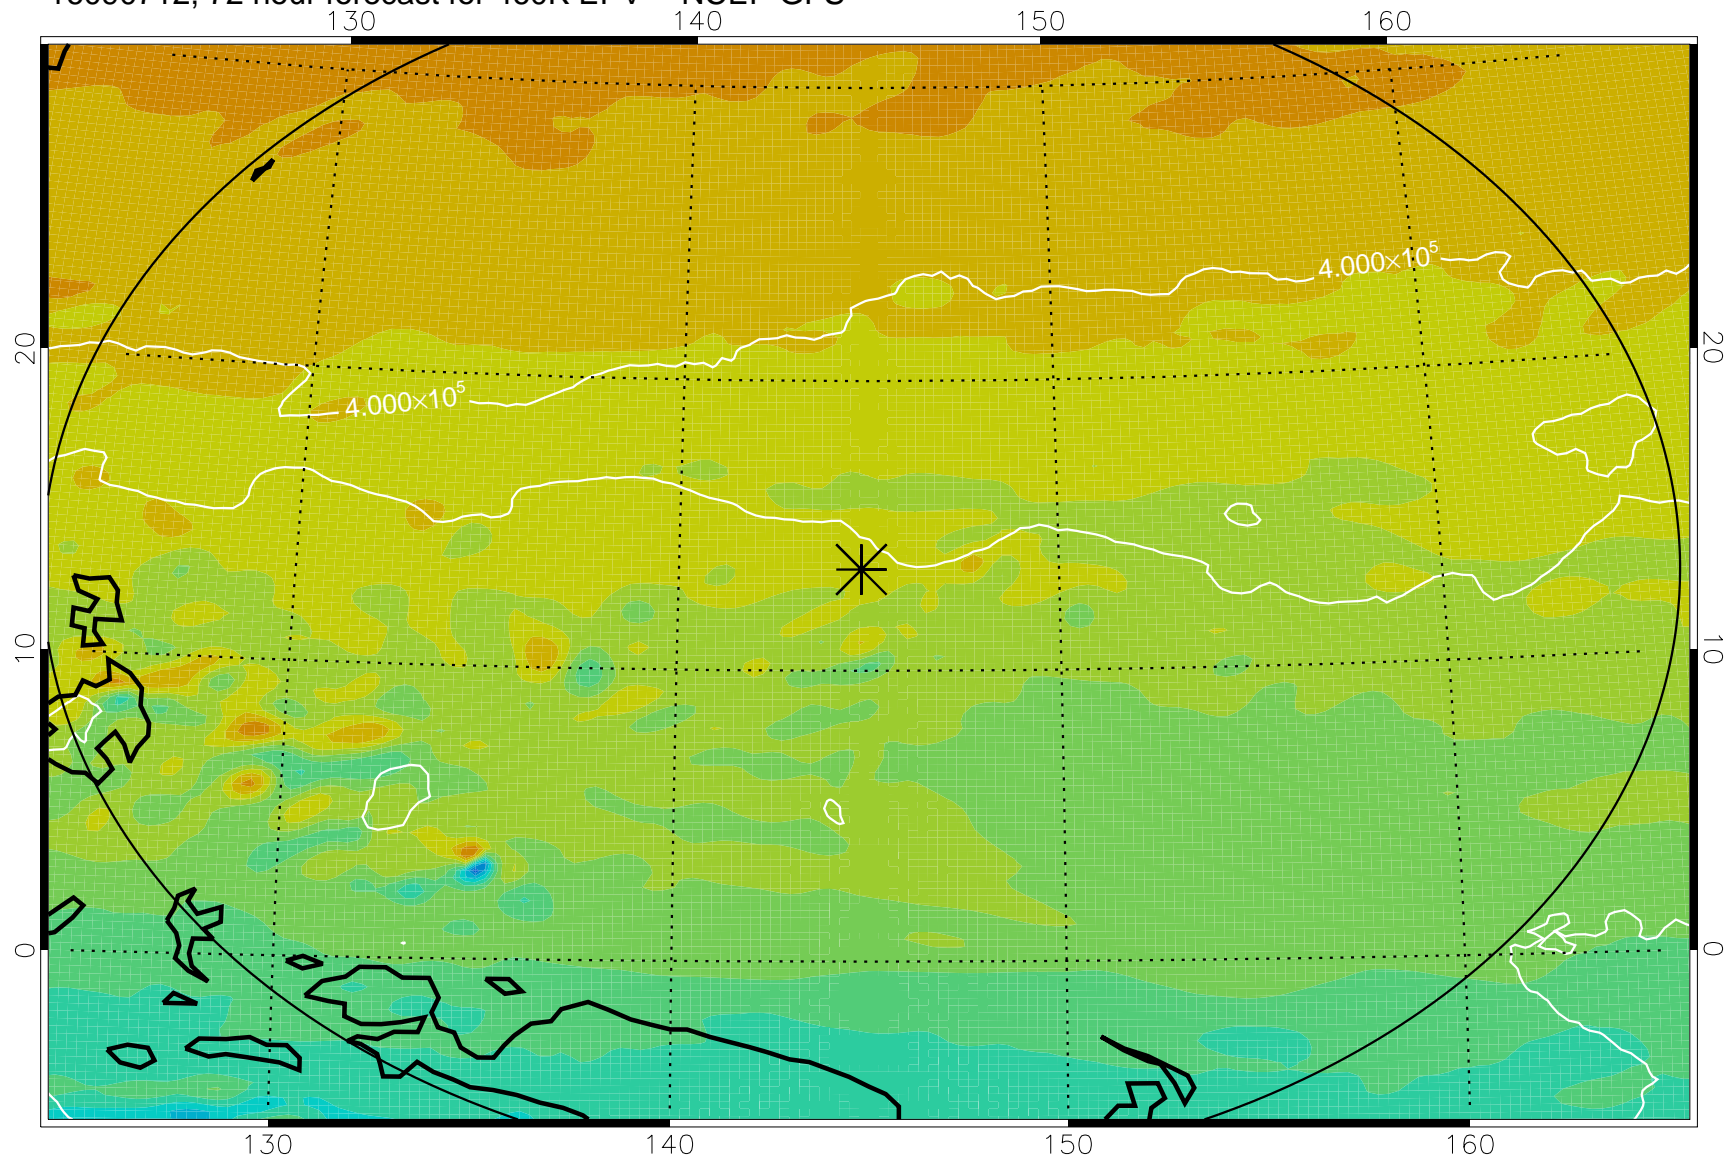

16090618, 54 hour forecast for 460K EPV -- NCEP GFS

460K Montgomery Streamfunction, white

Range ring of 2304 km

16090700, 60 hour forecast for 460K EPV -- NCEP GFS

460K Montgomery Streamfunction, white

Range ring of 2304 km

16090706, 66 hour forecast for 460K EPV -- NCEP GFS

460K Montgomery Streamfunction, white

Range ring of 2304 km

16090712, 72 hour forecast for 460K EPV -- NCEP GFS

460K Montgomery Streamfunction, white

Range ring of 2304 km

16090718, 78 hour forecast for 460K EPV -- NCEP GFS

460K Montgomery Streamfunction, white

Range ring of 2304 km

16090800, 84 hour forecast for 460K EPV -- NCEP GFS

460K Montgomery Streamfunction, white

Range ring of 2304 km

16090818, 102 hour forecast for 460K EPV -- NCEP GFS

460K Montgomery Streamfunction, white

Range ring of 2304 km

16090900, 108 hour forecast for 460K EPV -- NCEP GFS

460K Montgomery Streamfunction, white

Range ring of 2304 km