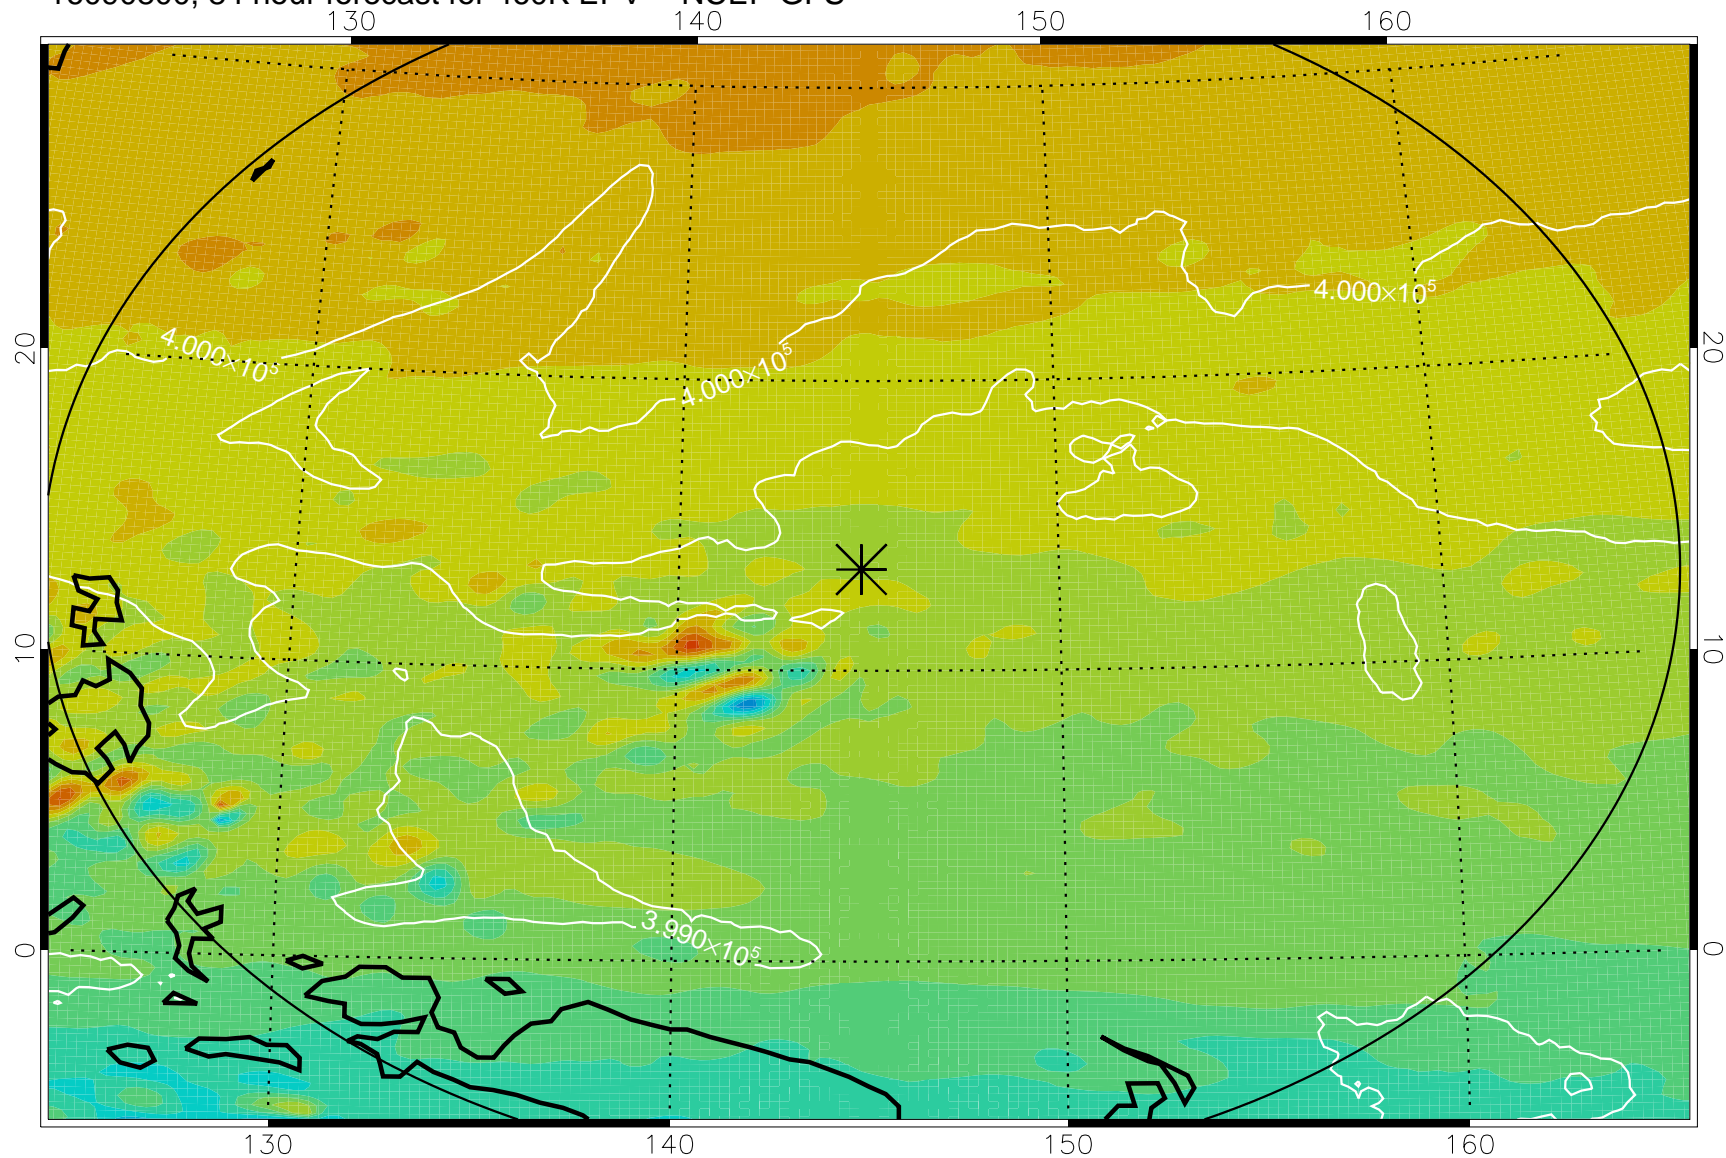

16090618, 54 hour forecast for 460K EPV -- NCEP GFS

460K Montgomery Streamfunction, white

Range ring of 2304 km

16090700, 60 hour forecast for 460K EPV -- NCEP GFS

460K Montgomery Streamfunction, white

Range ring of 2304 km

16090706, 66 hour forecast for 460K EPV -- NCEP GFS

460K Montgomery Streamfunction, white

Range ring of 2304 km

16090712, 72 hour forecast for 460K EPV -- NCEP GFS

460K Montgomery Streamfunction, white

Range ring of 2304 km

16090718, 78 hour forecast for 460K EPV -- NCEP GFS

460K Montgomery Streamfunction, white

Range ring of 2304 km

16090800, 84 hour forecast for 460K EPV -- NCEP GFS

460K Montgomery Streamfunction, white

Range ring of 2304 km

16090806, 90 hour forecast for 460K EPV -- NCEP GFS

460K Montgomery Streamfunction, white

Range ring of 2304 km

16090812, 96 hour forecast for 460K EPV -- NCEP GFS

460K Montgomery Streamfunction, white

Range ring of 2304 km