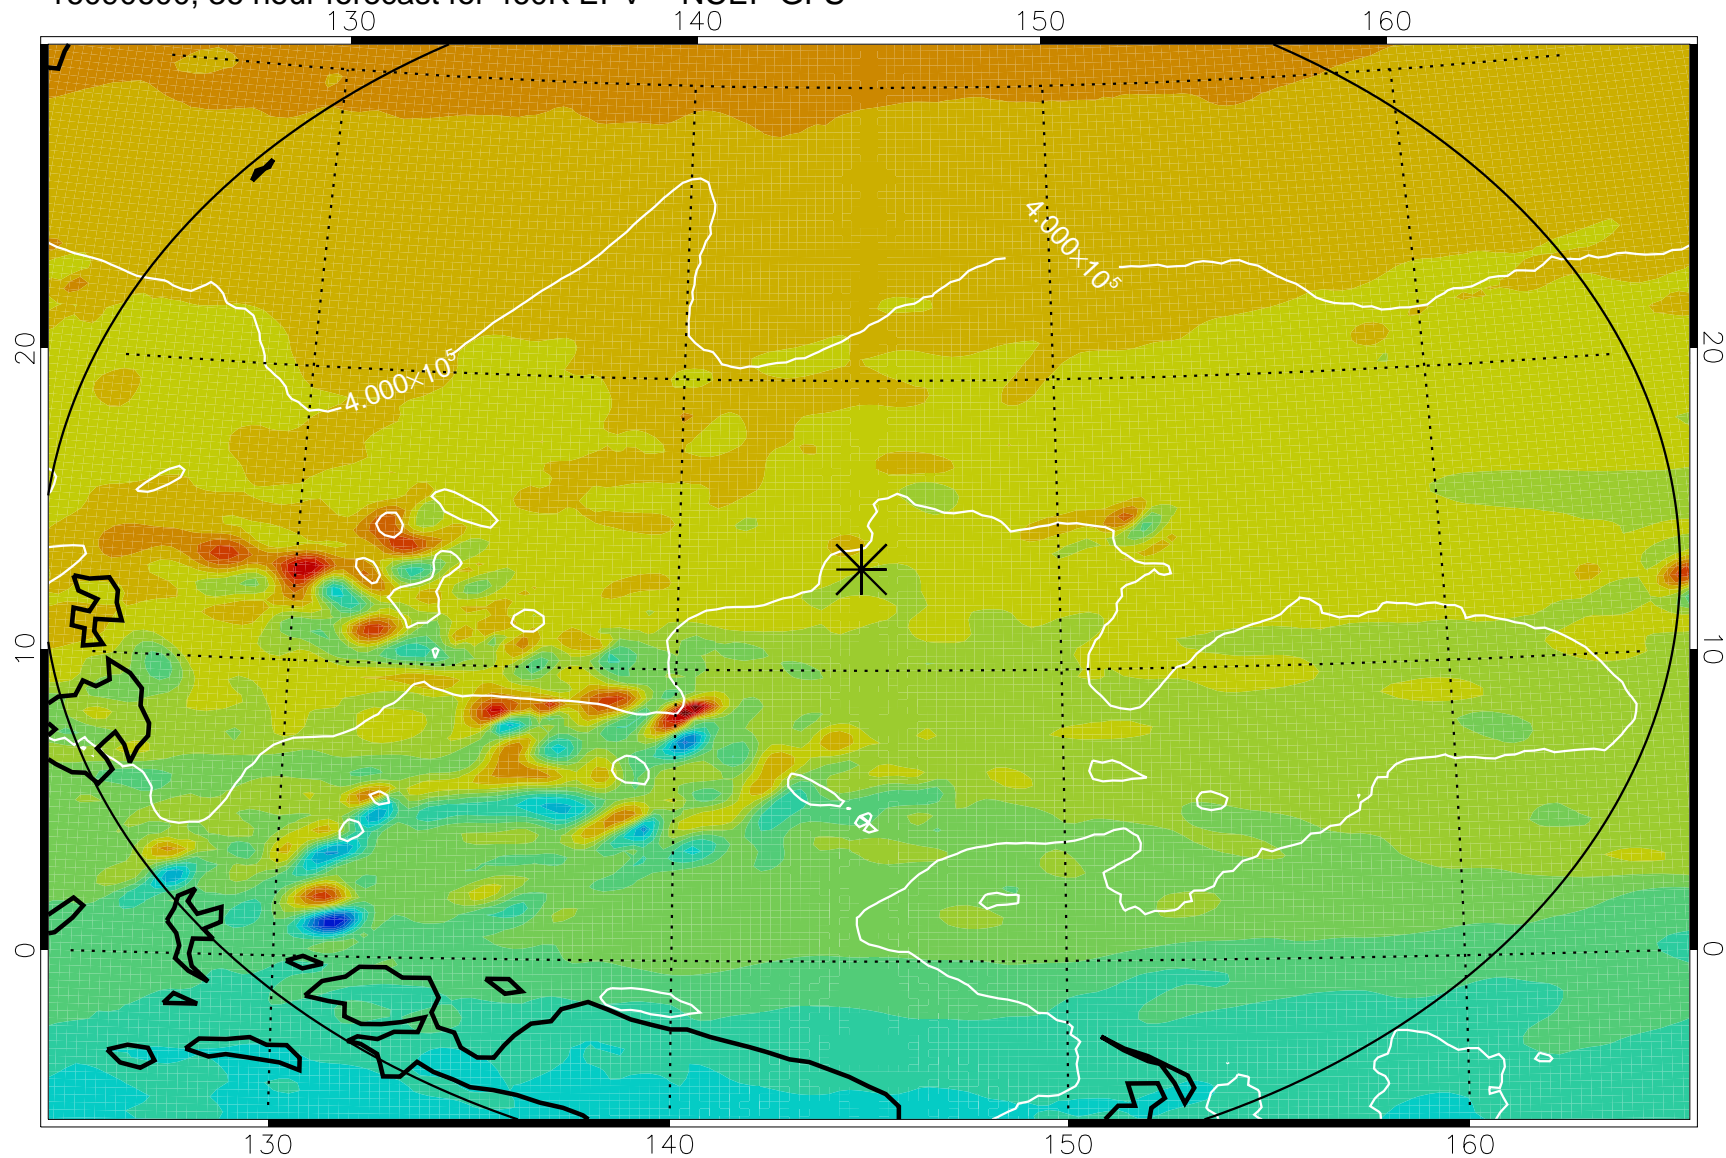

16090506, 18 hour forecast for 460K EPV -- NCEP GFS

460K Montgomery Streamfunction, white

Range ring of 2304 km

16090512, 24 hour forecast for 460K EPV -- NCEP GFS

460K Montgomery Streamfunction, white

Range ring of 2304 km

16090518, 30 hour forecast for 460K EPV -- NCEP GFS

460K Montgomery Streamfunction, white

Range ring of 2304 km

16090600, 36 hour forecast for 460K EPV -- NCEP GFS

460K Montgomery Streamfunction, white

Range ring of 2304 km

16090606, 42 hour forecast for 460K EPV -- NCEP GFS

460K Montgomery Streamfunction, white

Range ring of 2304 km

16090612, 48 hour forecast for 460K EPV -- NCEP GFS

460K Montgomery Streamfunction, white

Range ring of 2304 km

16090618, 54 hour forecast for 460K EPV -- NCEP GFS

460K Montgomery Streamfunction, white

Range ring of 2304 km

16090700, 60 hour forecast for 460K EPV -- NCEP GFS

460K Montgomery Streamfunction, white

Range ring of 2304 km