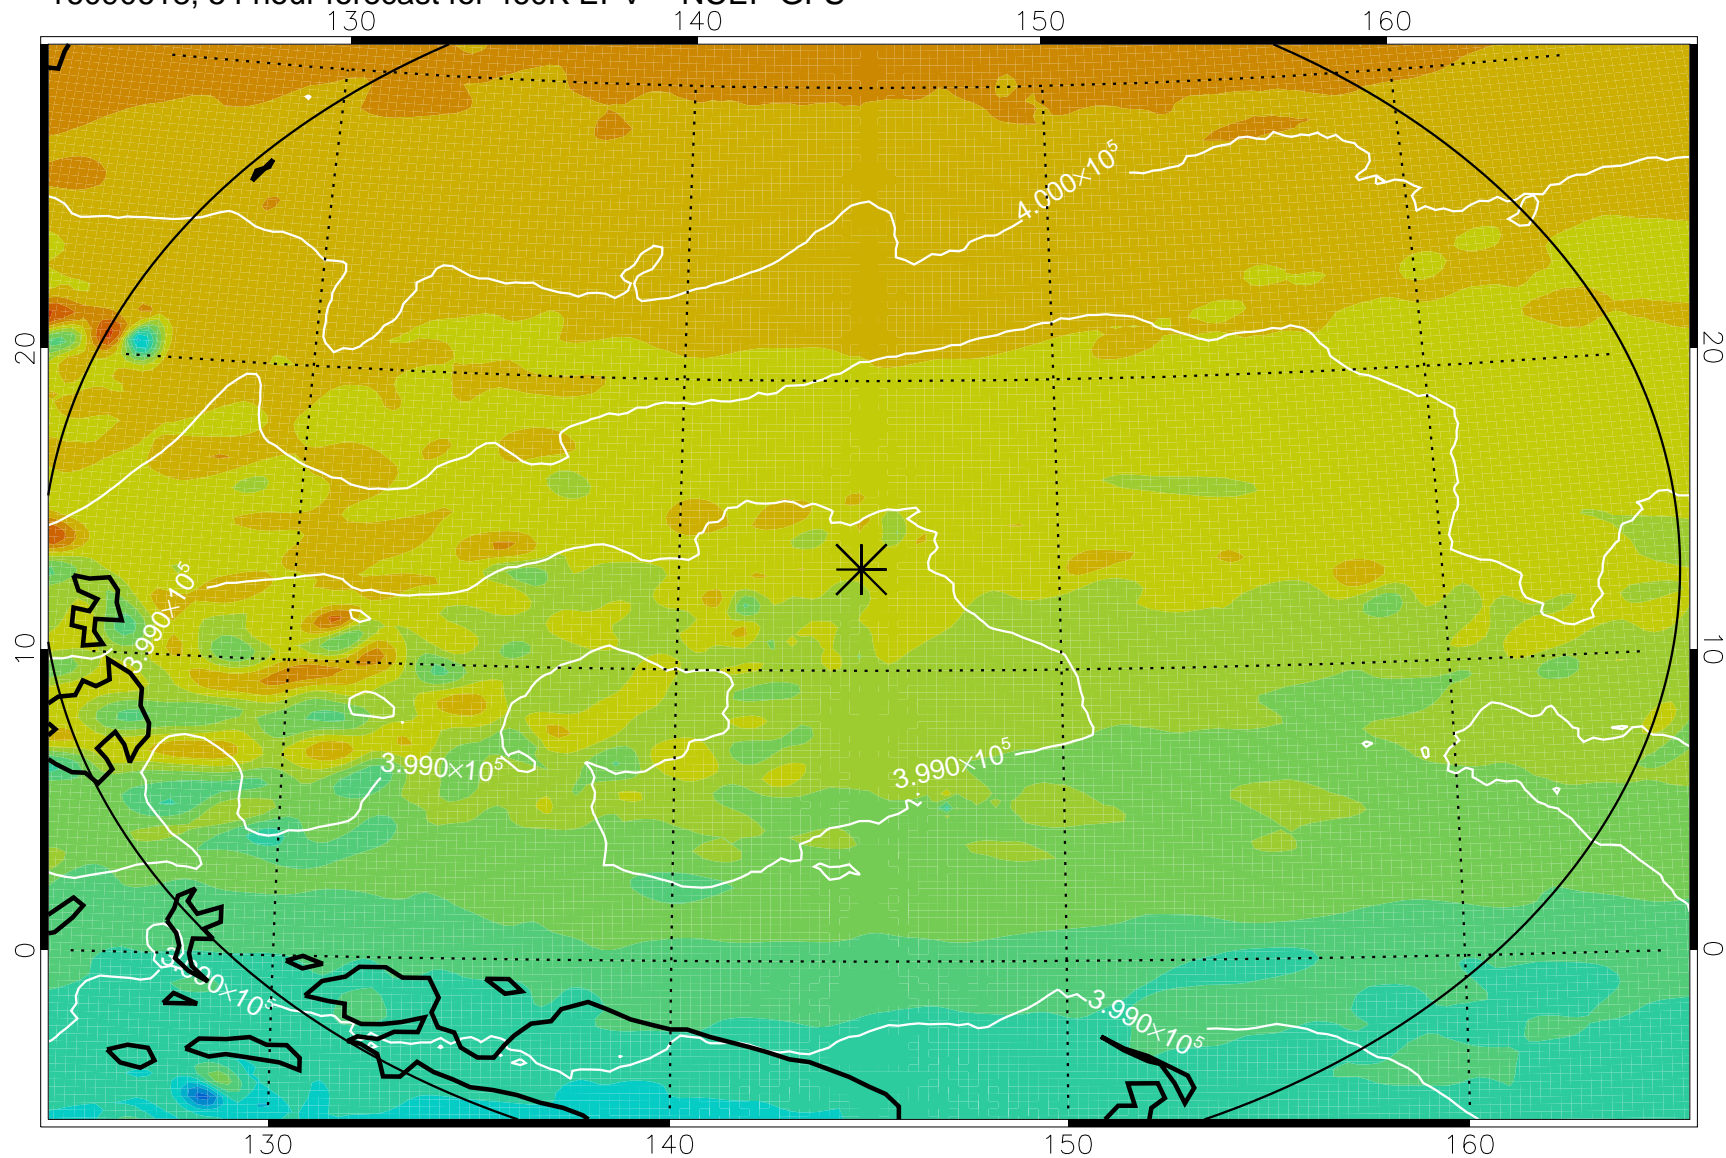

16090518, 30 hour forecast for 460K EPV -- NCEP GFS

460K Montgomery Streamfunction, white

Range ring of 2304 km

16090600, 36 hour forecast for 460K EPV -- NCEP GFS

460K Montgomery Streamfunction, white

Range ring of 2304 km

16090606, 42 hour forecast for 460K EPV -- NCEP GFS

460K Montgomery Streamfunction, white

Range ring of 2304 km

16090612, 48 hour forecast for 460K EPV -- NCEP GFS

460K Montgomery Streamfunction, white

Range ring of 2304 km

16090618, 54 hour forecast for 460K EPV -- NCEP GFS

460K Montgomery Streamfunction, white

Range ring of 2304 km

16090700, 60 hour forecast for 460K EPV -- NCEP GFS

460K Montgomery Streamfunction, white

Range ring of 2304 km

16090706, 66 hour forecast for 460K EPV -- NCEP GFS

460K Montgomery Streamfunction, white

Range ring of 2304 km

16090712, 72 hour forecast for 460K EPV -- NCEP GFS

460K Montgomery Streamfunction, white

Range ring of 2304 km