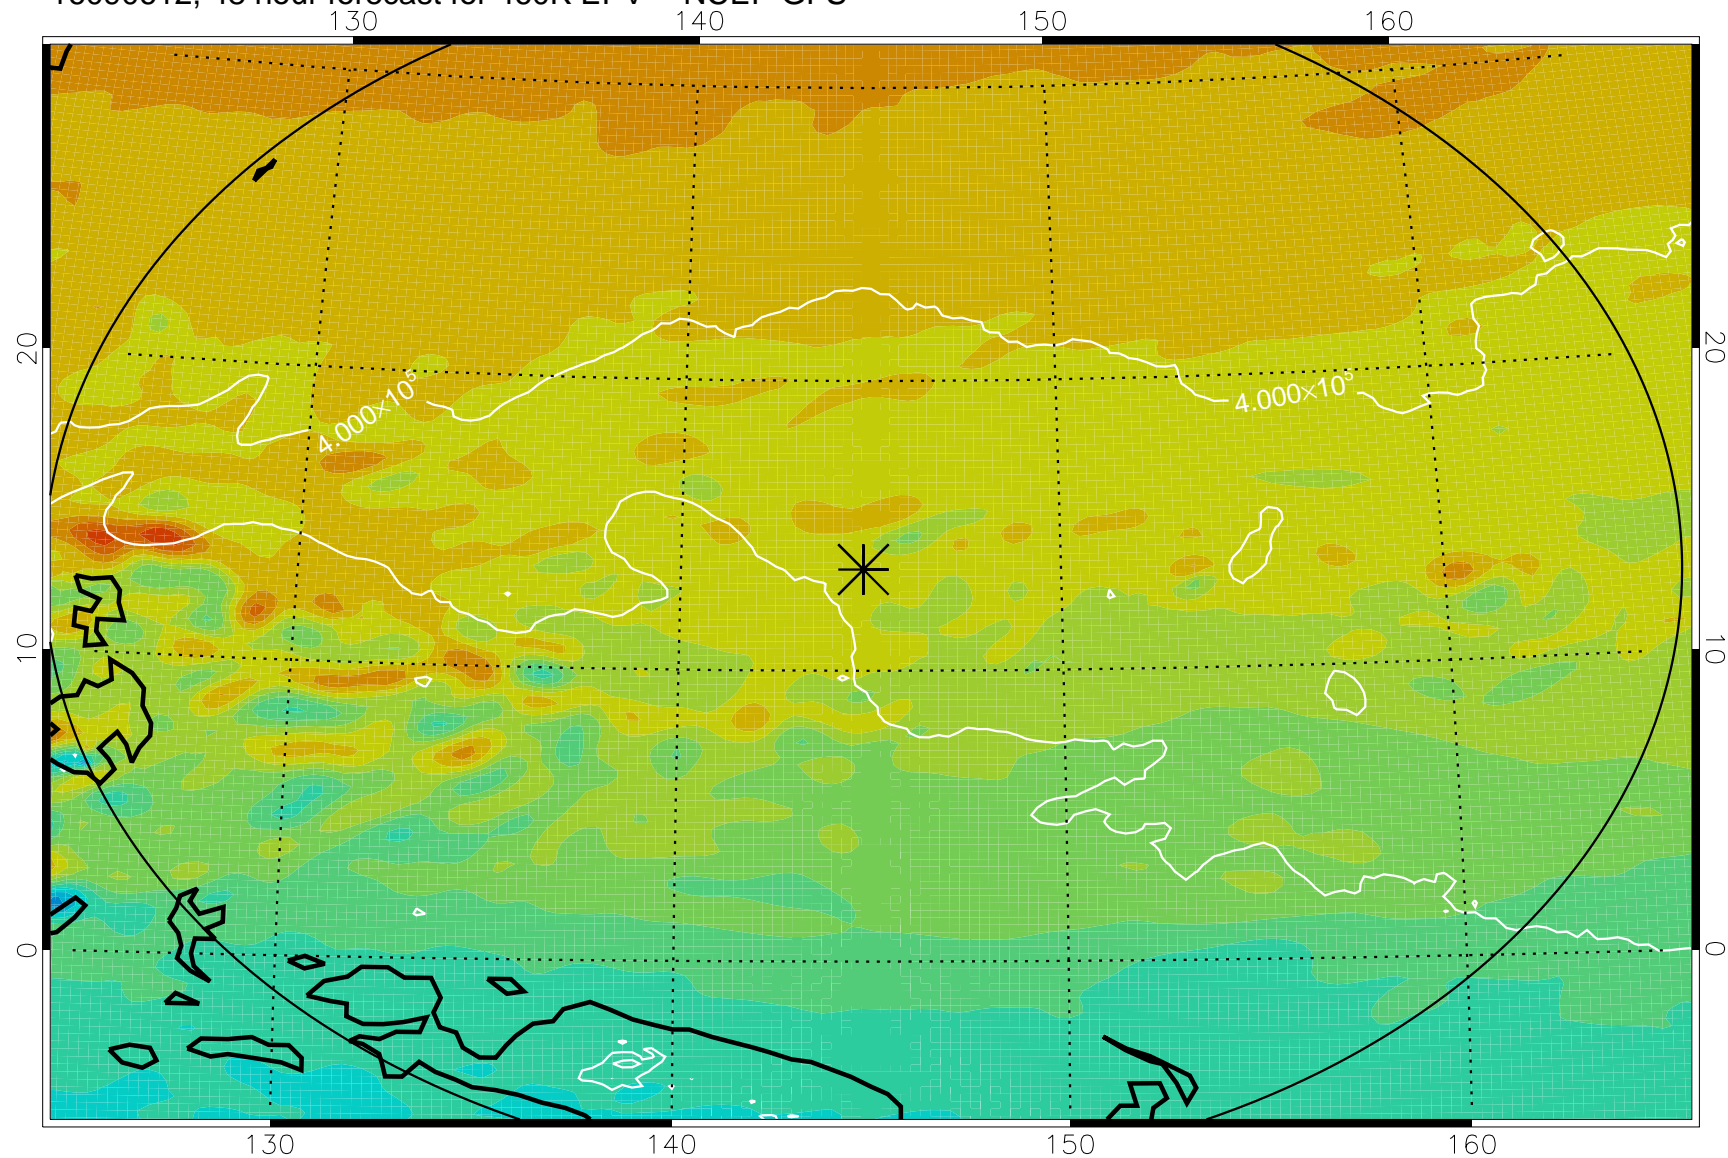

16090518, 30 hour forecast for 460K EPV -- NCEP GFS

460K Montgomery Streamfunction, white

Range ring of 2304 km

16090600, 36 hour forecast for 460K EPV -- NCEP GFS

460K Montgomery Streamfunction, white

Range ring of 2304 km

16090606, 42 hour forecast for 460K EPV -- NCEP GFS

460K Montgomery Streamfunction, white

Range ring of 2304 km

16090612, 48 hour forecast for 460K EPV -- NCEP GFS

460K Montgomery Streamfunction, white

Range ring of 2304 km

16090618, 54 hour forecast for 460K EPV -- NCEP GFS

460K Montgomery Streamfunction, white

Range ring of 2304 km

16090700, 60 hour forecast for 460K EPV -- NCEP GFS

460K Montgomery Streamfunction, white

Range ring of 2304 km

16090718, 78 hour forecast for 460K EPV -- NCEP GFS

460K Montgomery Streamfunction, white

Range ring of 2304 km

16090800, 84 hour forecast for 460K EPV -- NCEP GFS

460K Montgomery Streamfunction, white

Range ring of 2304 km