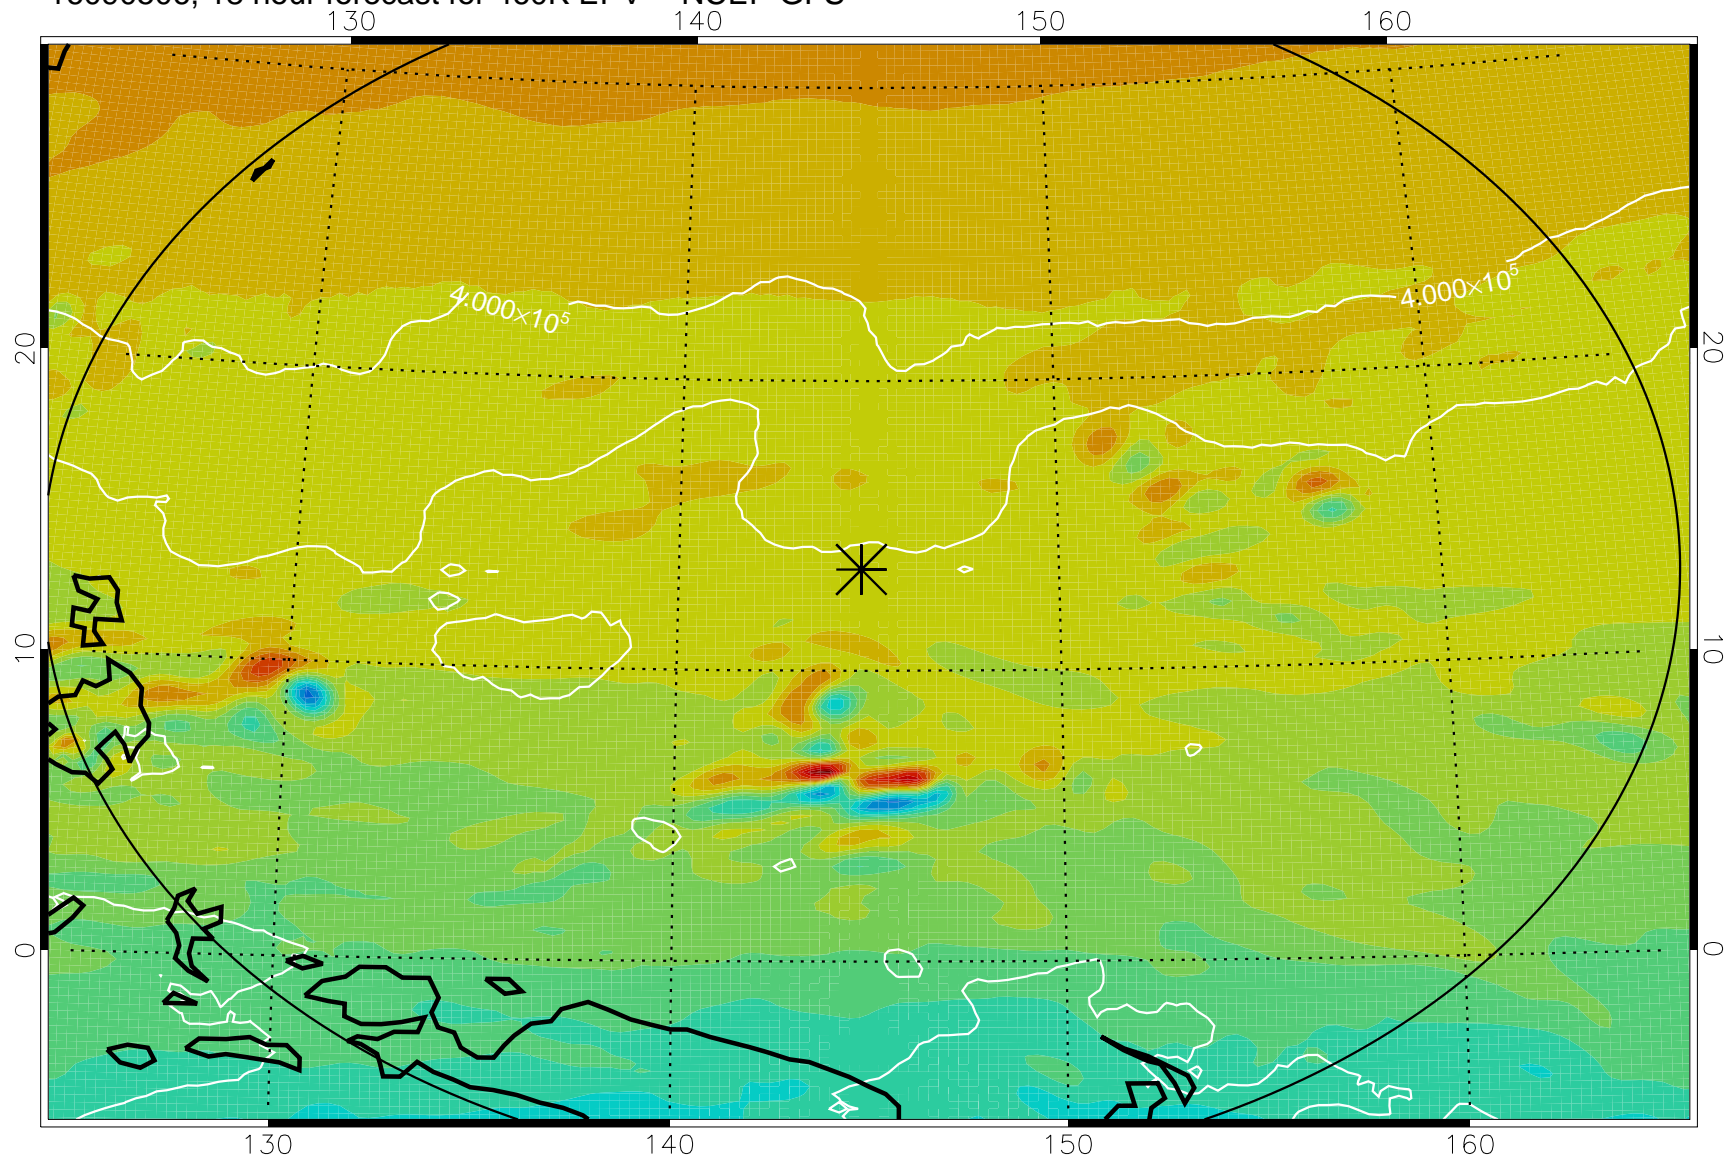

16090418, 6 hour forecast for 460K EPV -- NCEP GFS

460K Montgomery Streamfunction, white

Range ring of 2304 km

16090500, 12 hour forecast for 460K EPV -- NCEP GFS

460K Montgomery Streamfunction, white

Range ring of 2304 km

16090506, 18 hour forecast for 460K EPV -- NCEP GFS

460K Montgomery Streamfunction, white

Range ring of 2304 km

16090512, 24 hour forecast for 460K EPV -- NCEP GFS

460K Montgomery Streamfunction, white

Range ring of 2304 km

16090518, 30 hour forecast for 460K EPV -- NCEP GFS

460K Montgomery Streamfunction, white

Range ring of 2304 km

16090600, 36 hour forecast for 460K EPV -- NCEP GFS

460K Montgomery Streamfunction, white

Range ring of 2304 km

16090606, 42 hour forecast for 460K EPV -- NCEP GFS

460K Montgomery Streamfunction, white

Range ring of 2304 km

16090612, 48 hour forecast for 460K EPV -- NCEP GFS

460K Montgomery Streamfunction, white

Range ring of 2304 km