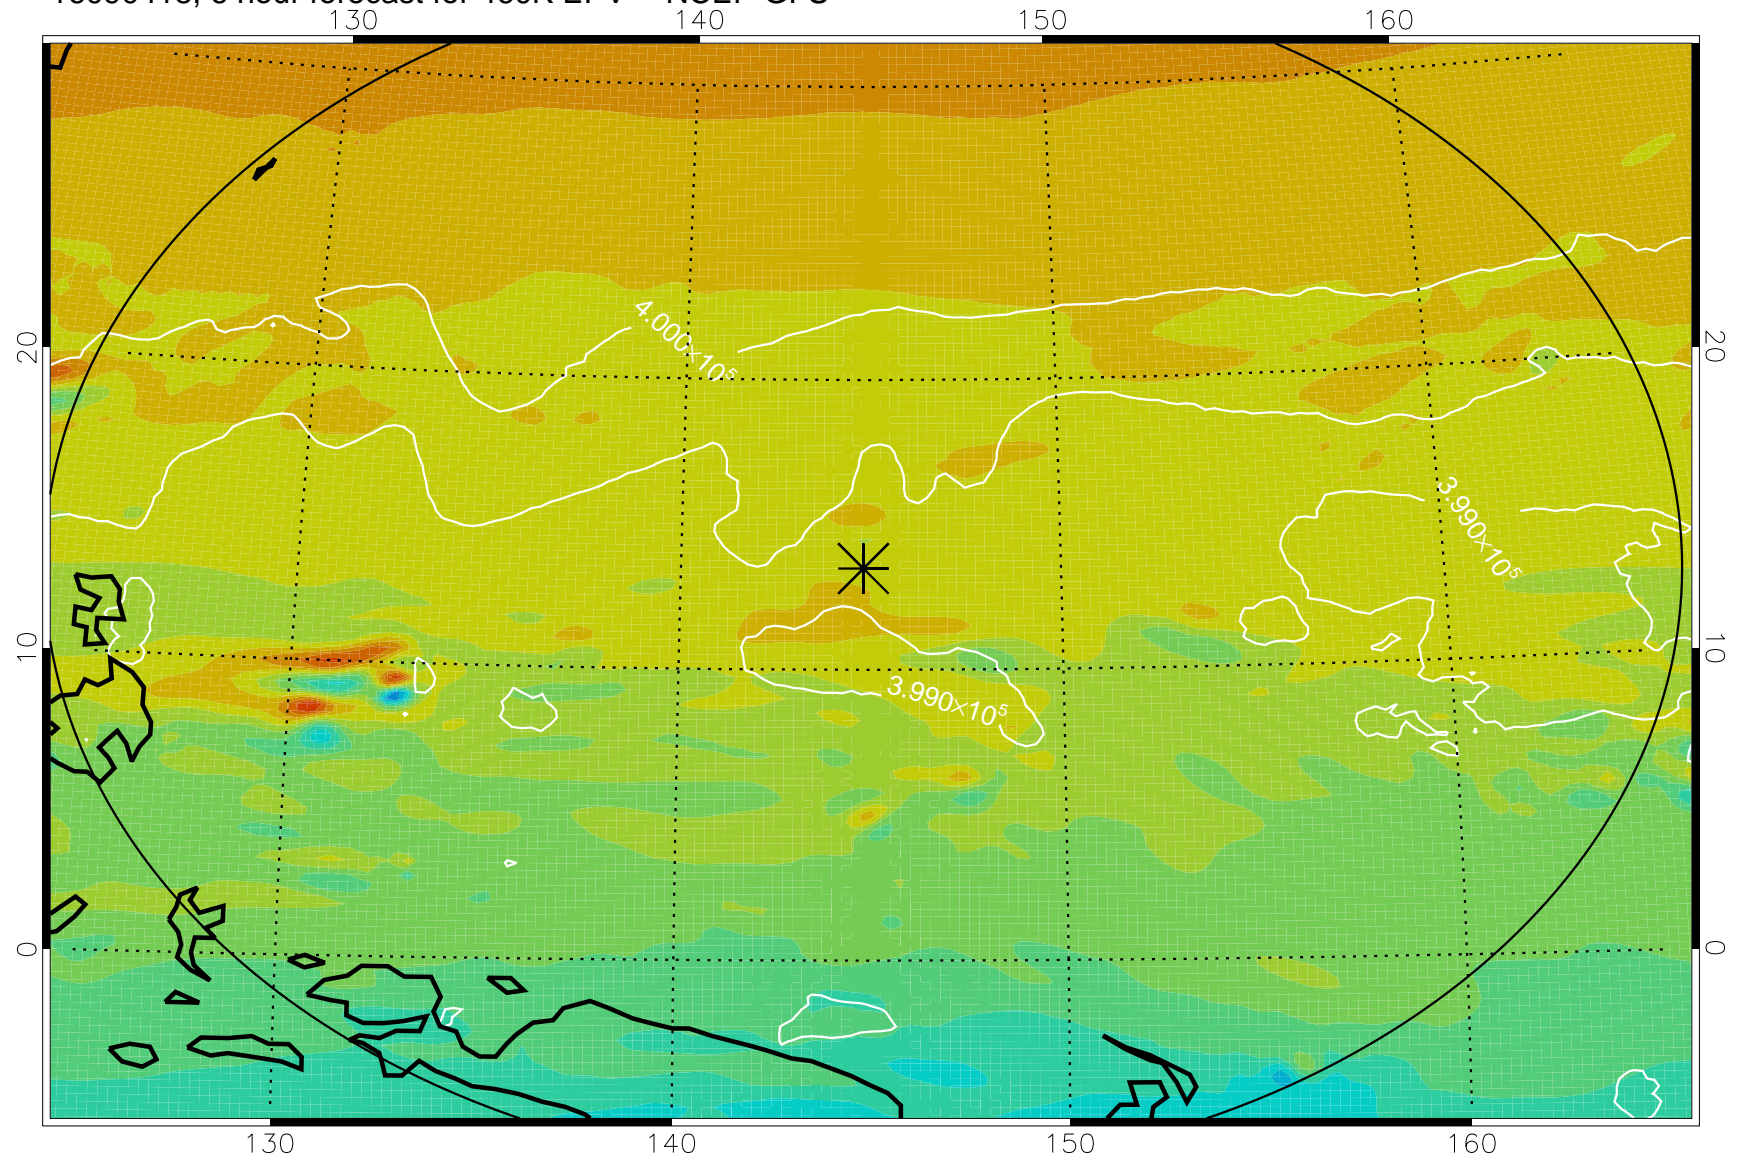

16090418, 6 hour forecast for 460K EPV -- NCEP GFS

460K Montgomery Streamfunction, white

Range ring of 2304 km

16090500, 12 hour forecast for 460K EPV -- NCEP GFS

460K Montgomery Streamfunction, white

Range ring of 2304 km

16090506, 18 hour forecast for 460K EPV -- NCEP GFS

460K Montgomery Streamfunction, white

Range ring of 2304 km

16090512, 24 hour forecast for 460K EPV -- NCEP GFS

460K Montgomery Streamfunction, white

Range ring of 2304 km

16090518, 30 hour forecast for 460K EPV -- NCEP GFS

460K Montgomery Streamfunction, white

Range ring of 2304 km

16090600, 36 hour forecast for 460K EPV -- NCEP GFS

460K Montgomery Streamfunction, white

Range ring of 2304 km

16090606, 42 hour forecast for 460K EPV -- NCEP GFS

460K Montgomery Streamfunction, white

Range ring of 2304 km

16090612, 48 hour forecast for 460K EPV -- NCEP GFS

460K Montgomery Streamfunction, white

Range ring of 2304 km