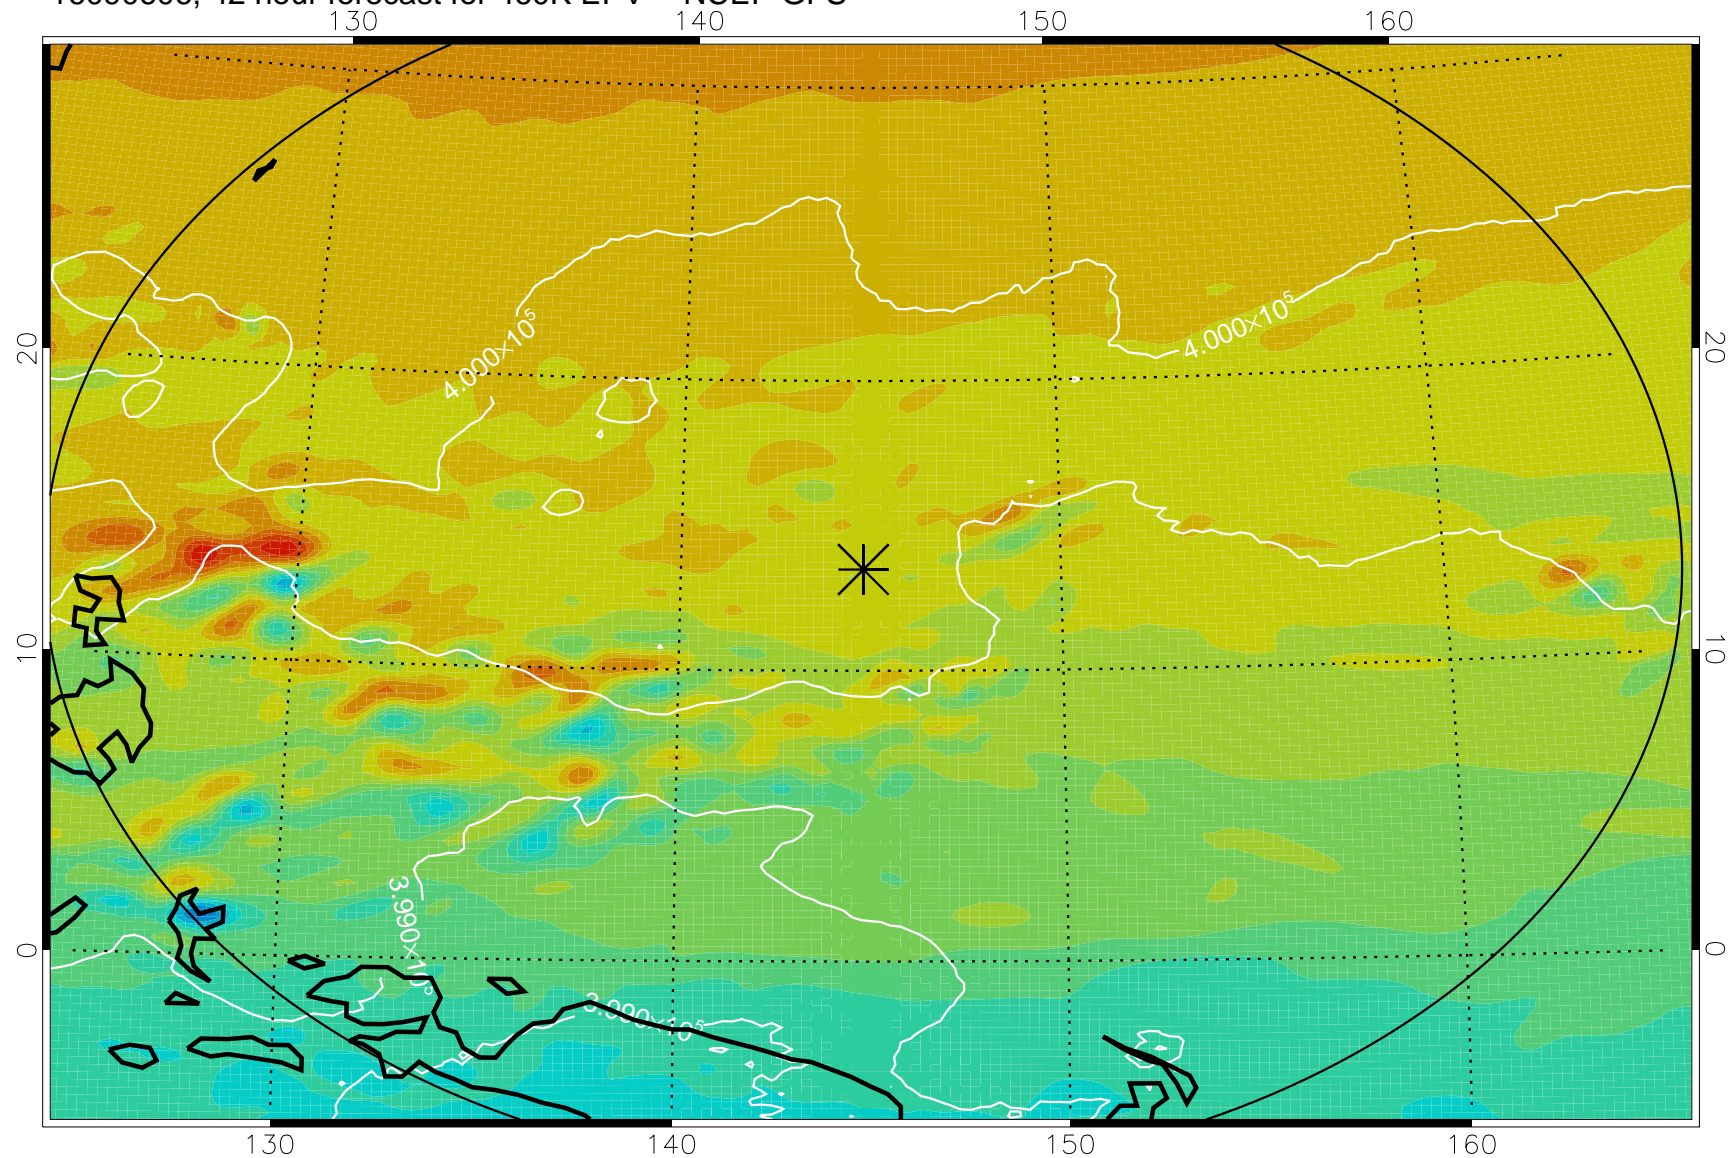

16090506, 18 hour forecast for 460K EPV -- NCEP GFS

460K Montgomery Streamfunction, white

Range ring of 2304 km

16090512, 24 hour forecast for 460K EPV -- NCEP GFS

460K Montgomery Streamfunction, white

Range ring of 2304 km

16090518, 30 hour forecast for 460K EPV -- NCEP GFS

460K Montgomery Streamfunction, white

Range ring of 2304 km

16090600, 36 hour forecast for 460K EPV -- NCEP GFS

460K Montgomery Streamfunction, white

Range ring of 2304 km

16090606, 42 hour forecast for 460K EPV -- NCEP GFS

460K Montgomery Streamfunction, white

Range ring of 2304 km

16090612, 48 hour forecast for 460K EPV -- NCEP GFS

460K Montgomery Streamfunction, white

Range ring of 2304 km

16090618, 54 hour forecast for 460K EPV -- NCEP GFS

460K Montgomery Streamfunction, white

Range ring of 2304 km

16090700, 60 hour forecast for 460K EPV -- NCEP GFS

460K Montgomery Streamfunction, white

Range ring of 2304 km