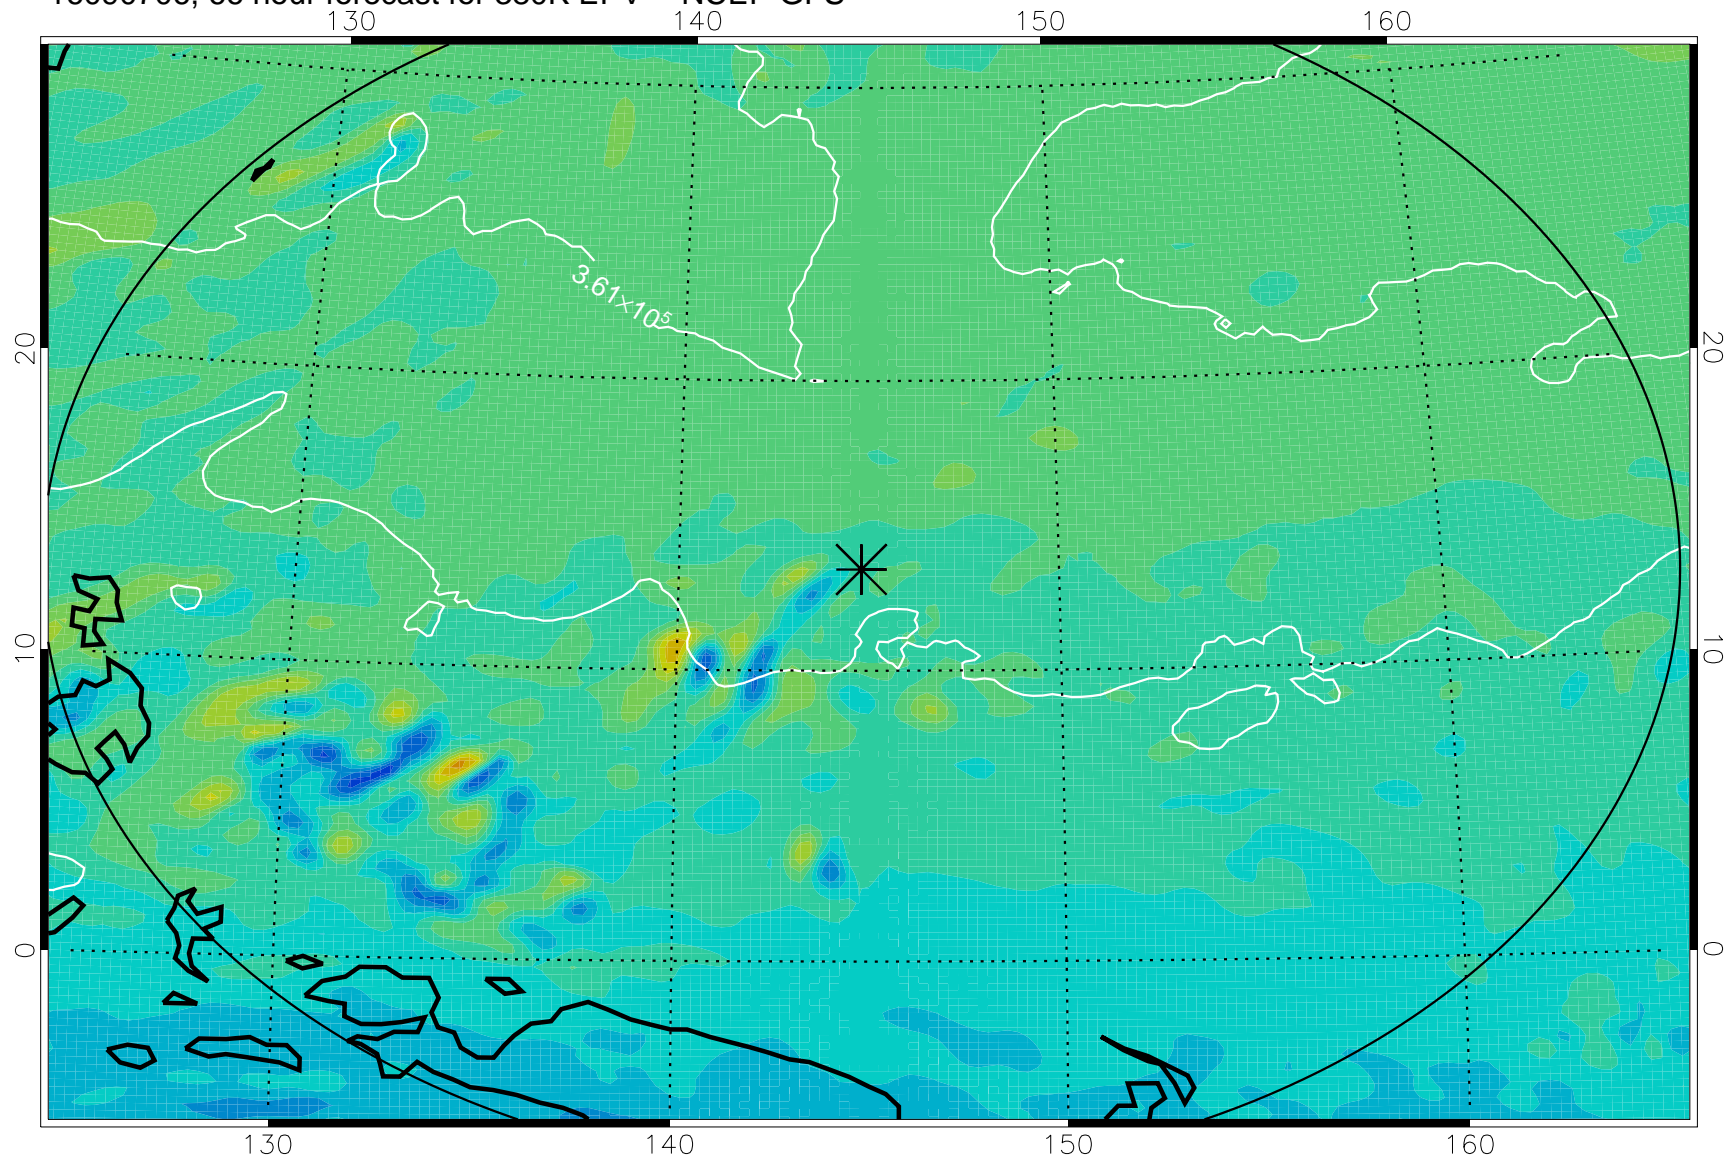

16090618, 54 hour forecast for 380K EPV -- NCEP GFS

380K Montgomery Streamfunction, white

Range ring of 2304 km

16090700, 60 hour forecast for 380K EPV -- NCEP GFS

380K Montgomery Streamfunction, white

Range ring of 2304 km

16090706, 66 hour forecast for 380K EPV -- NCEP GFS

380K Montgomery Streamfunction, white

Range ring of 2304 km

16090712, 72 hour forecast for 380K EPV -- NCEP GFS

380K Montgomery Streamfunction, white

Range ring of 2304 km

16090718, 78 hour forecast for 380K EPV -- NCEP GFS

380K Montgomery Streamfunction, white

Range ring of 2304 km

16090800, 84 hour forecast for 380K EPV -- NCEP GFS

380K Montgomery Streamfunction, white

Range ring of 2304 km

16090818, 102 hour forecast for 380K EPV -- NCEP GFS

380K Montgomery Streamfunction, white

Range ring of 2304 km

16090900, 108 hour forecast for 380K EPV -- NCEP GFS

380K Montgomery Streamfunction, white

Range ring of 2304 km