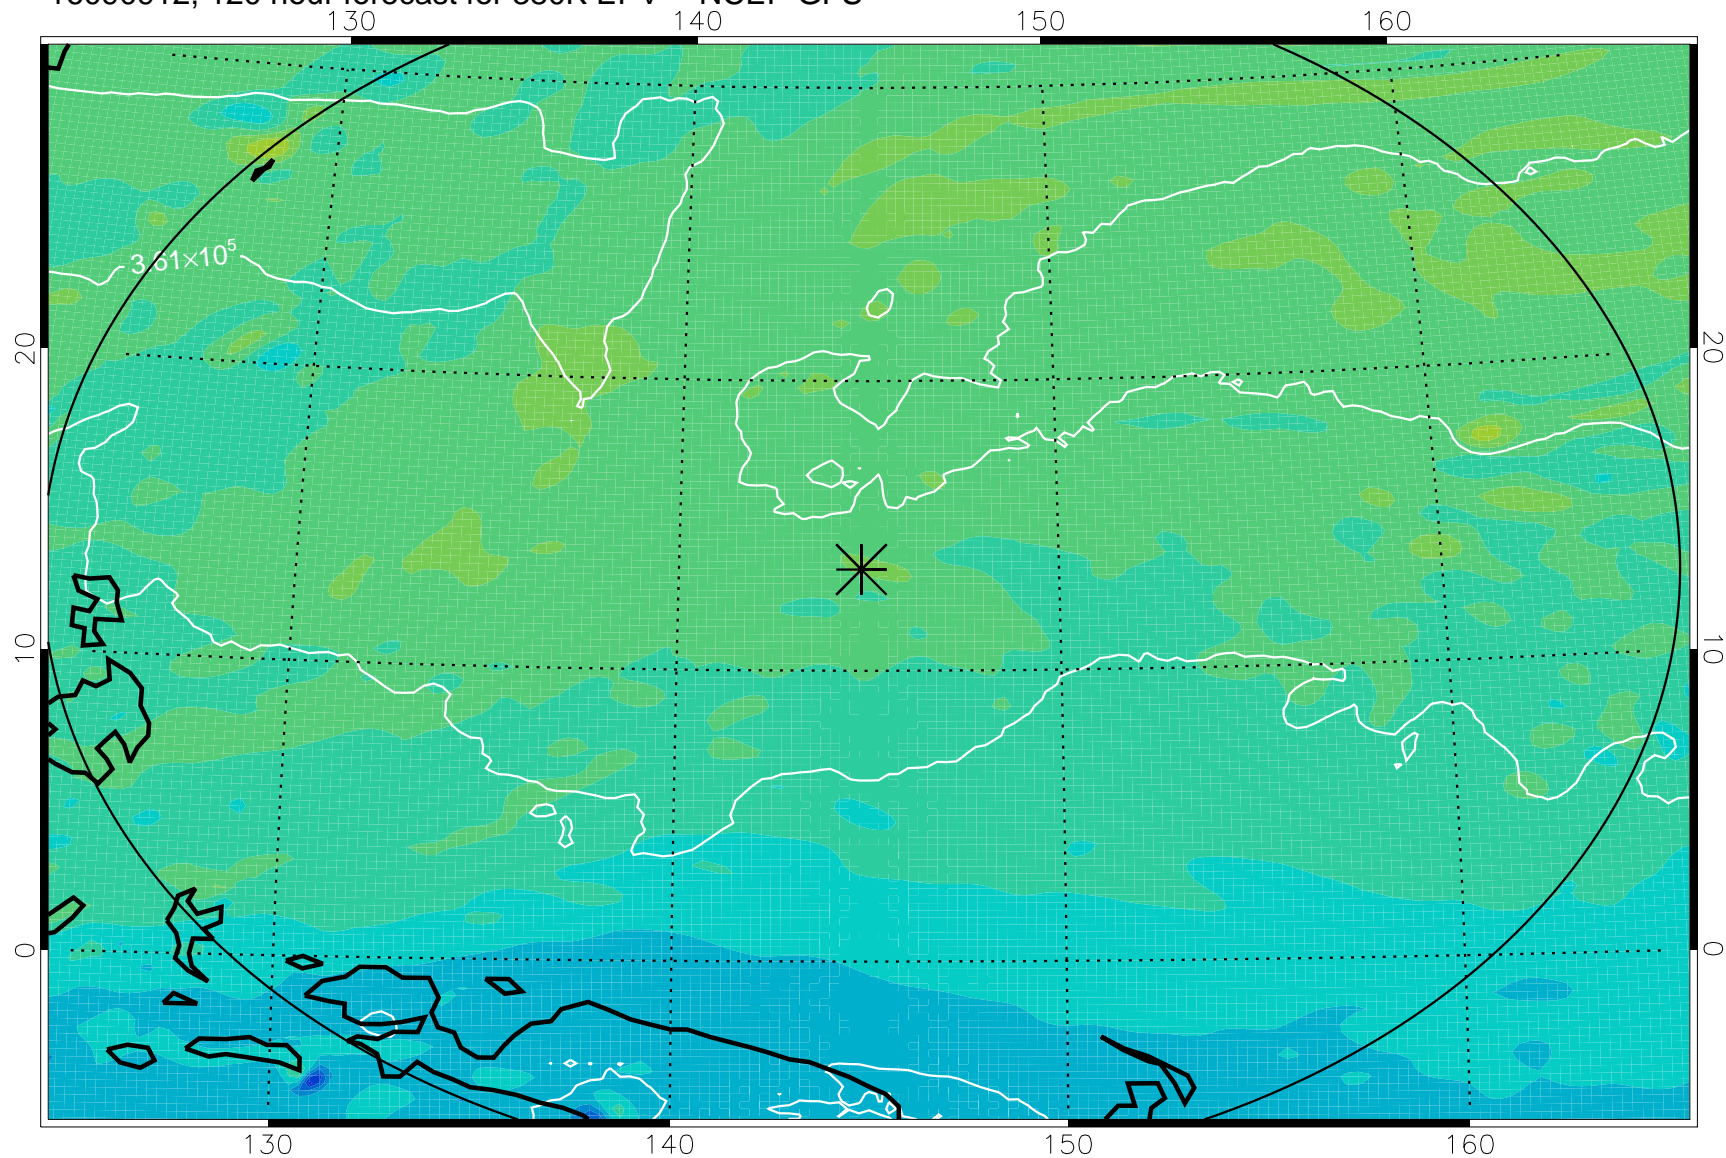

16090718, 78 hour forecast for 380K EPV -- NCEP GFS

380K Montgomery Streamfunction, white

Range ring of 2304 km

16090800, 84 hour forecast for 380K EPV -- NCEP GFS

380K Montgomery Streamfunction, white

Range ring of 2304 km

16090806, 90 hour forecast for 380K EPV -- NCEP GFS

380K Montgomery Streamfunction, white

Range ring of 2304 km

16090812, 96 hour forecast for 380K EPV -- NCEP GFS

380K Montgomery Streamfunction, white

Range ring of 2304 km

16090818, 102 hour forecast for 380K EPV -- NCEP GFS

380K Montgomery Streamfunction, white

Range ring of 2304 km

16090900, 108 hour forecast for 380K EPV -- NCEP GFS

380K Montgomery Streamfunction, white

Range ring of 2304 km

16090906, 114 hour forecast for 380K EPV -- NCEP GFS

380K Montgomery Streamfunction, white

Range ring of 2304 km

16090912, 120 hour forecast for 380K EPV -- NCEP GFS

380K Montgomery Streamfunction, white

Range ring of 2304 km