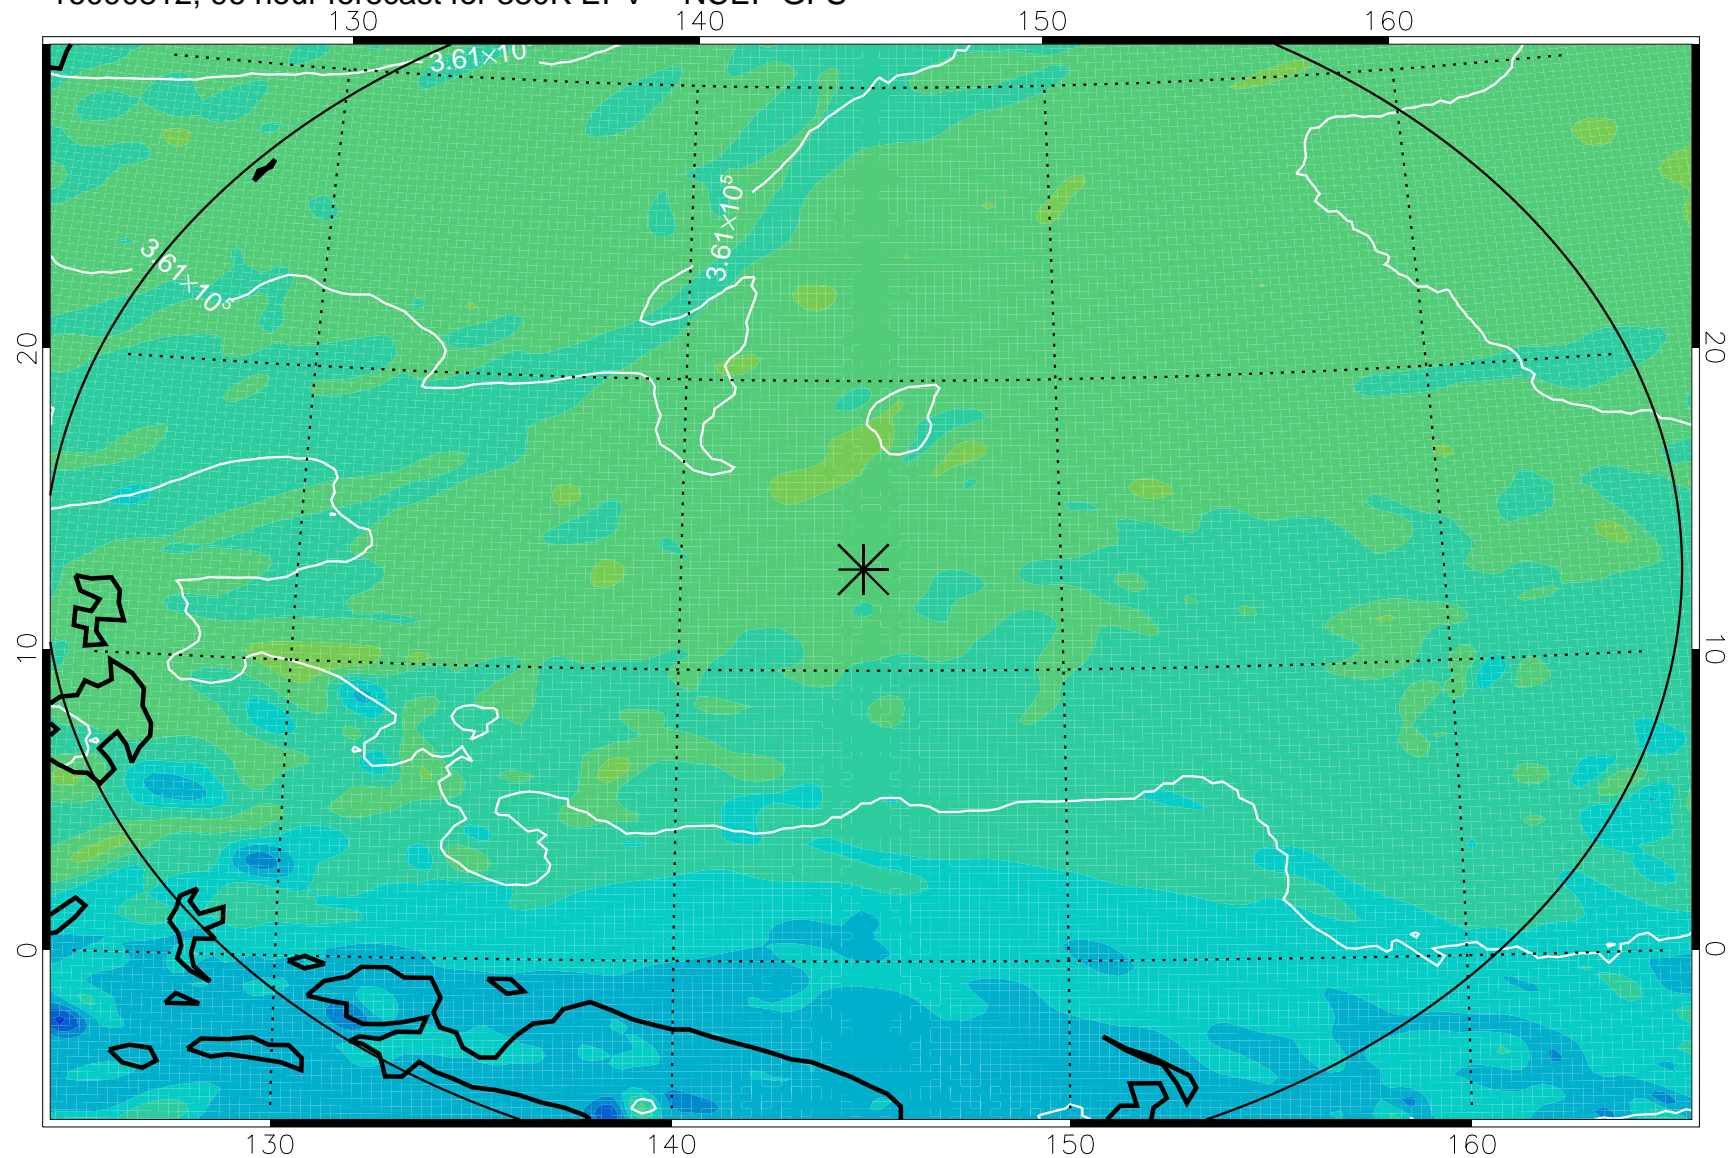

16090706, 66 hour forecast for 380K EPV -- NCEP GFS

380K Montgomery Streamfunction, white

Range ring of 2304 km

16090712, 72 hour forecast for 380K EPV -- NCEP GFS

380K Montgomery Streamfunction, white

Range ring of 2304 km

16090718, 78 hour forecast for 380K EPV -- NCEP GFS

380K Montgomery Streamfunction, white

Range ring of 2304 km

16090800, 84 hour forecast for 380K EPV -- NCEP GFS

380K Montgomery Streamfunction, white

Range ring of 2304 km

16090806, 90 hour forecast for 380K EPV -- NCEP GFS

380K Montgomery Streamfunction, white

Range ring of 2304 km

16090812, 96 hour forecast for 380K EPV -- NCEP GFS

380K Montgomery Streamfunction, white

Range ring of 2304 km

16090818, 102 hour forecast for 380K EPV -- NCEP GFS

380K Montgomery Streamfunction, white

Range ring of 2304 km

16090900, 108 hour forecast for 380K EPV -- NCEP GFS

380K Montgomery Streamfunction, white

Range ring of 2304 km