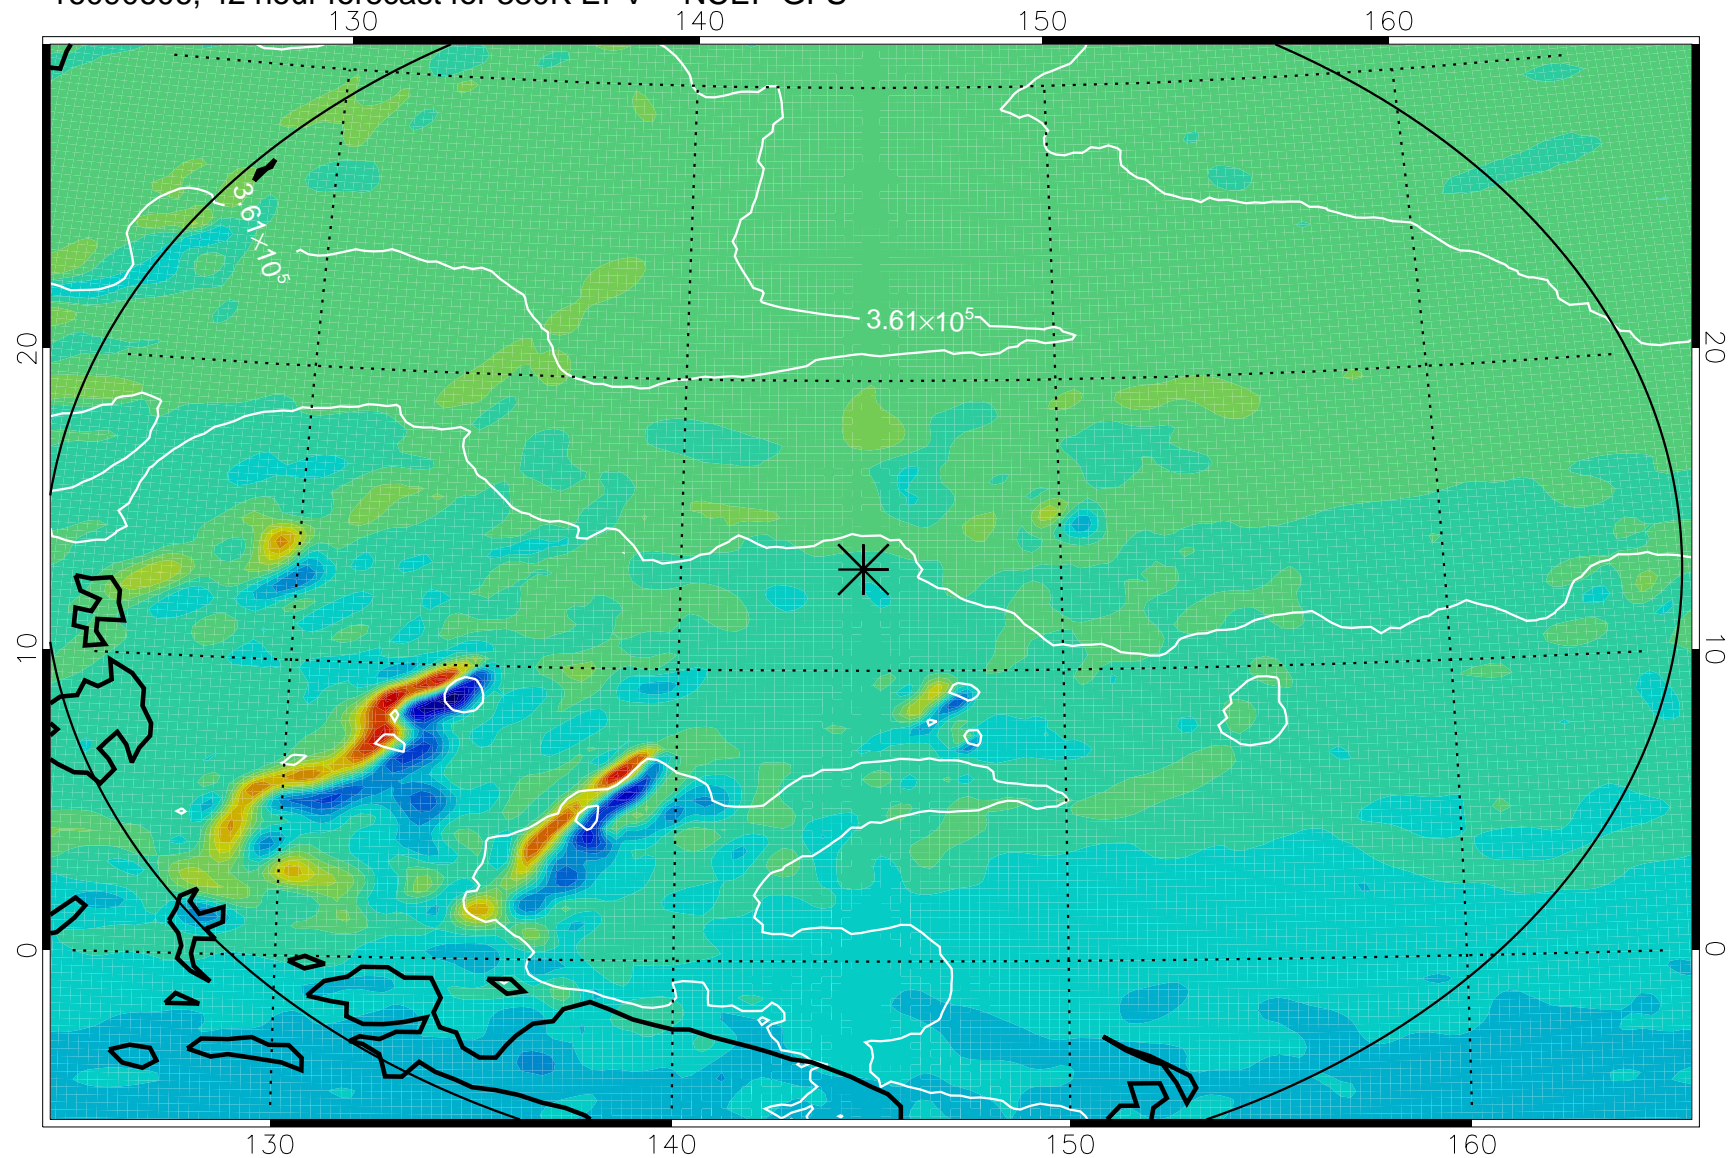

16090506, 18 hour forecast for 380K EPV -- NCEP GFS

380K Montgomery Streamfunction, white

Range ring of 2304 km

16090512, 24 hour forecast for 380K EPV -- NCEP GFS

380K Montgomery Streamfunction, white

Range ring of 2304 km

16090518, 30 hour forecast for 380K EPV -- NCEP GFS

380K Montgomery Streamfunction, white

Range ring of 2304 km

16090600, 36 hour forecast for 380K EPV -- NCEP GFS

380K Montgomery Streamfunction, white

Range ring of 2304 km

16090606, 42 hour forecast for 380K EPV -- NCEP GFS

380K Montgomery Streamfunction, white

Range ring of 2304 km

16090612, 48 hour forecast for 380K EPV -- NCEP GFS

380K Montgomery Streamfunction, white

Range ring of 2304 km

16090618, 54 hour forecast for 380K EPV -- NCEP GFS

380K Montgomery Streamfunction, white

Range ring of 2304 km

16090700, 60 hour forecast for 380K EPV -- NCEP GFS

380K Montgomery Streamfunction, white

Range ring of 2304 km