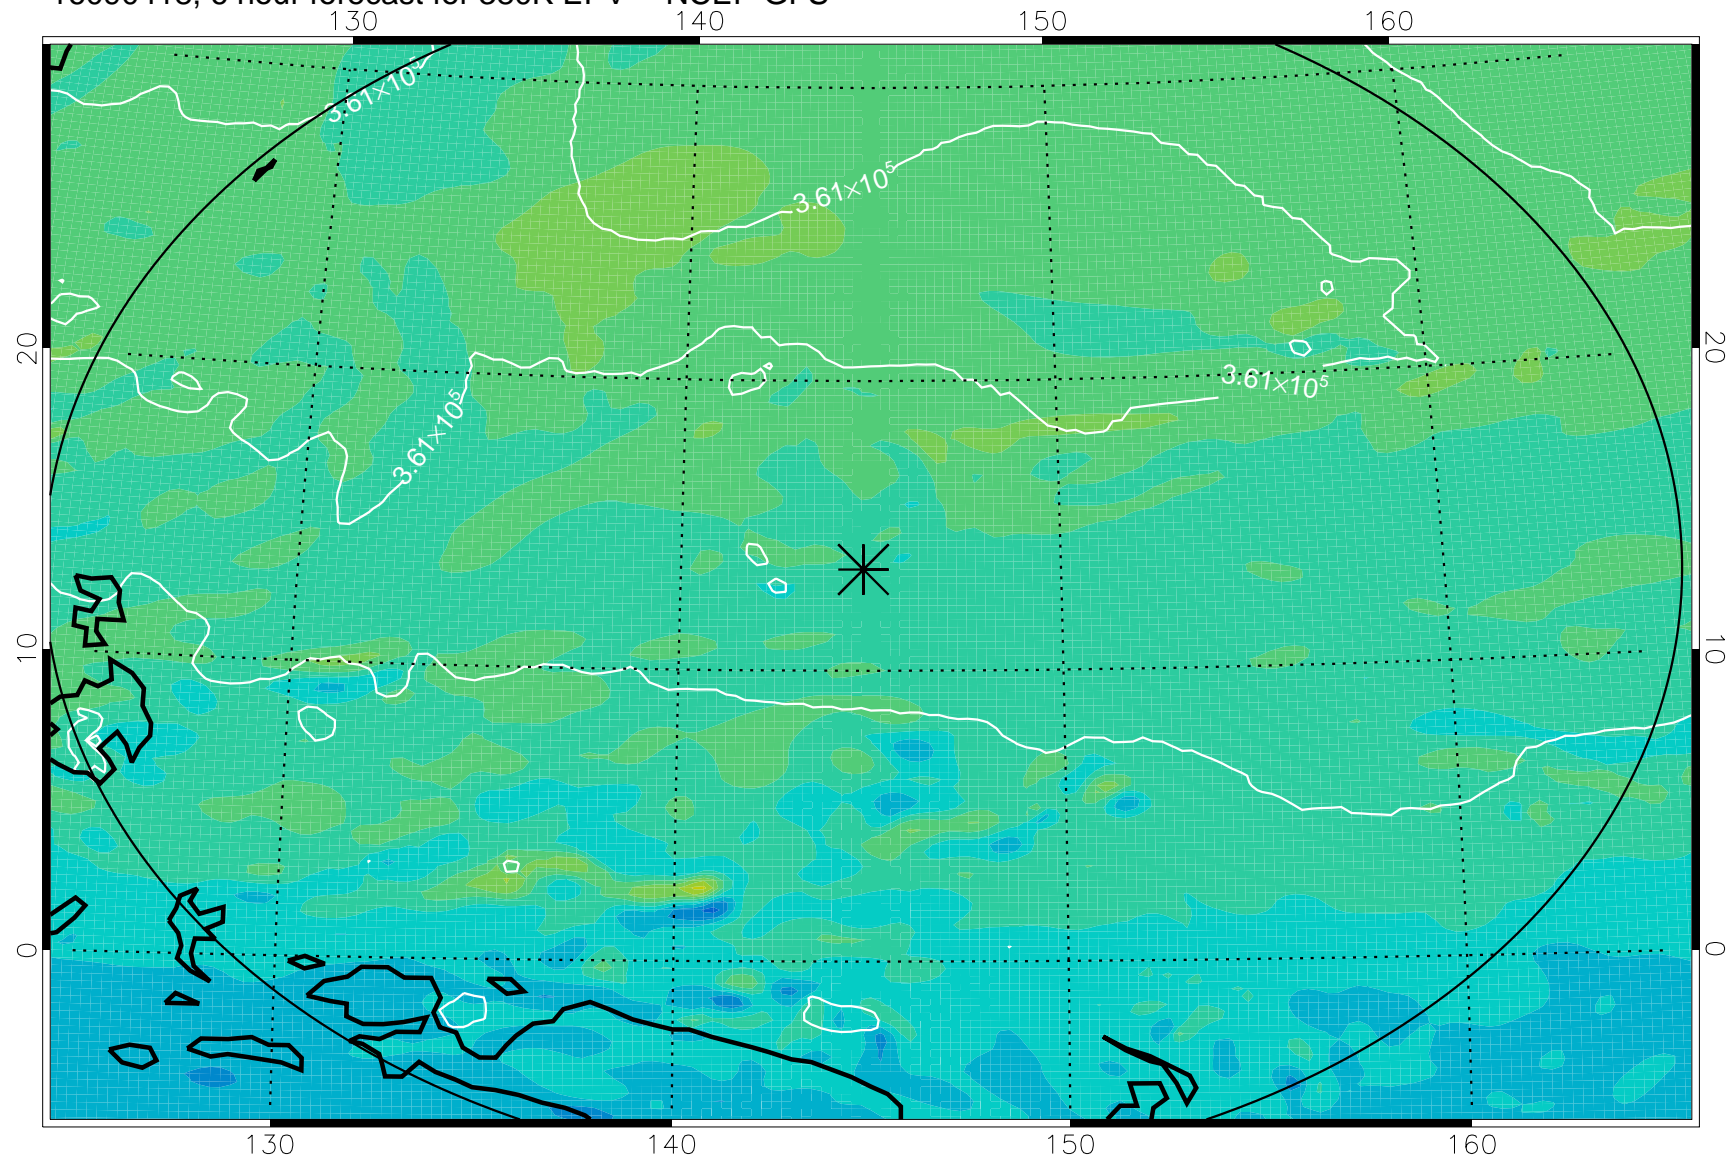

16090418, 6 hour forecast for 380K EPV -- NCEP GFS

380K Montgomery Streamfunction, white

Range ring of 2304 km

16090500, 12 hour forecast for 380K EPV -- NCEP GFS

380K Montgomery Streamfunction, white

Range ring of 2304 km

16090506, 18 hour forecast for 380K EPV -- NCEP GFS

380K Montgomery Streamfunction, white

Range ring of 2304 km

16090512, 24 hour forecast for 380K EPV -- NCEP GFS

380K Montgomery Streamfunction, white

Range ring of 2304 km

16090518, 30 hour forecast for 380K EPV -- NCEP GFS

380K Montgomery Streamfunction, white

Range ring of 2304 km

16090600, 36 hour forecast for 380K EPV -- NCEP GFS

380K Montgomery Streamfunction, white

Range ring of 2304 km

16090606, 42 hour forecast for 380K EPV -- NCEP GFS

380K Montgomery Streamfunction, white

Range ring of 2304 km

16090612, 48 hour forecast for 380K EPV -- NCEP GFS

380K Montgomery Streamfunction, white

Range ring of 2304 km