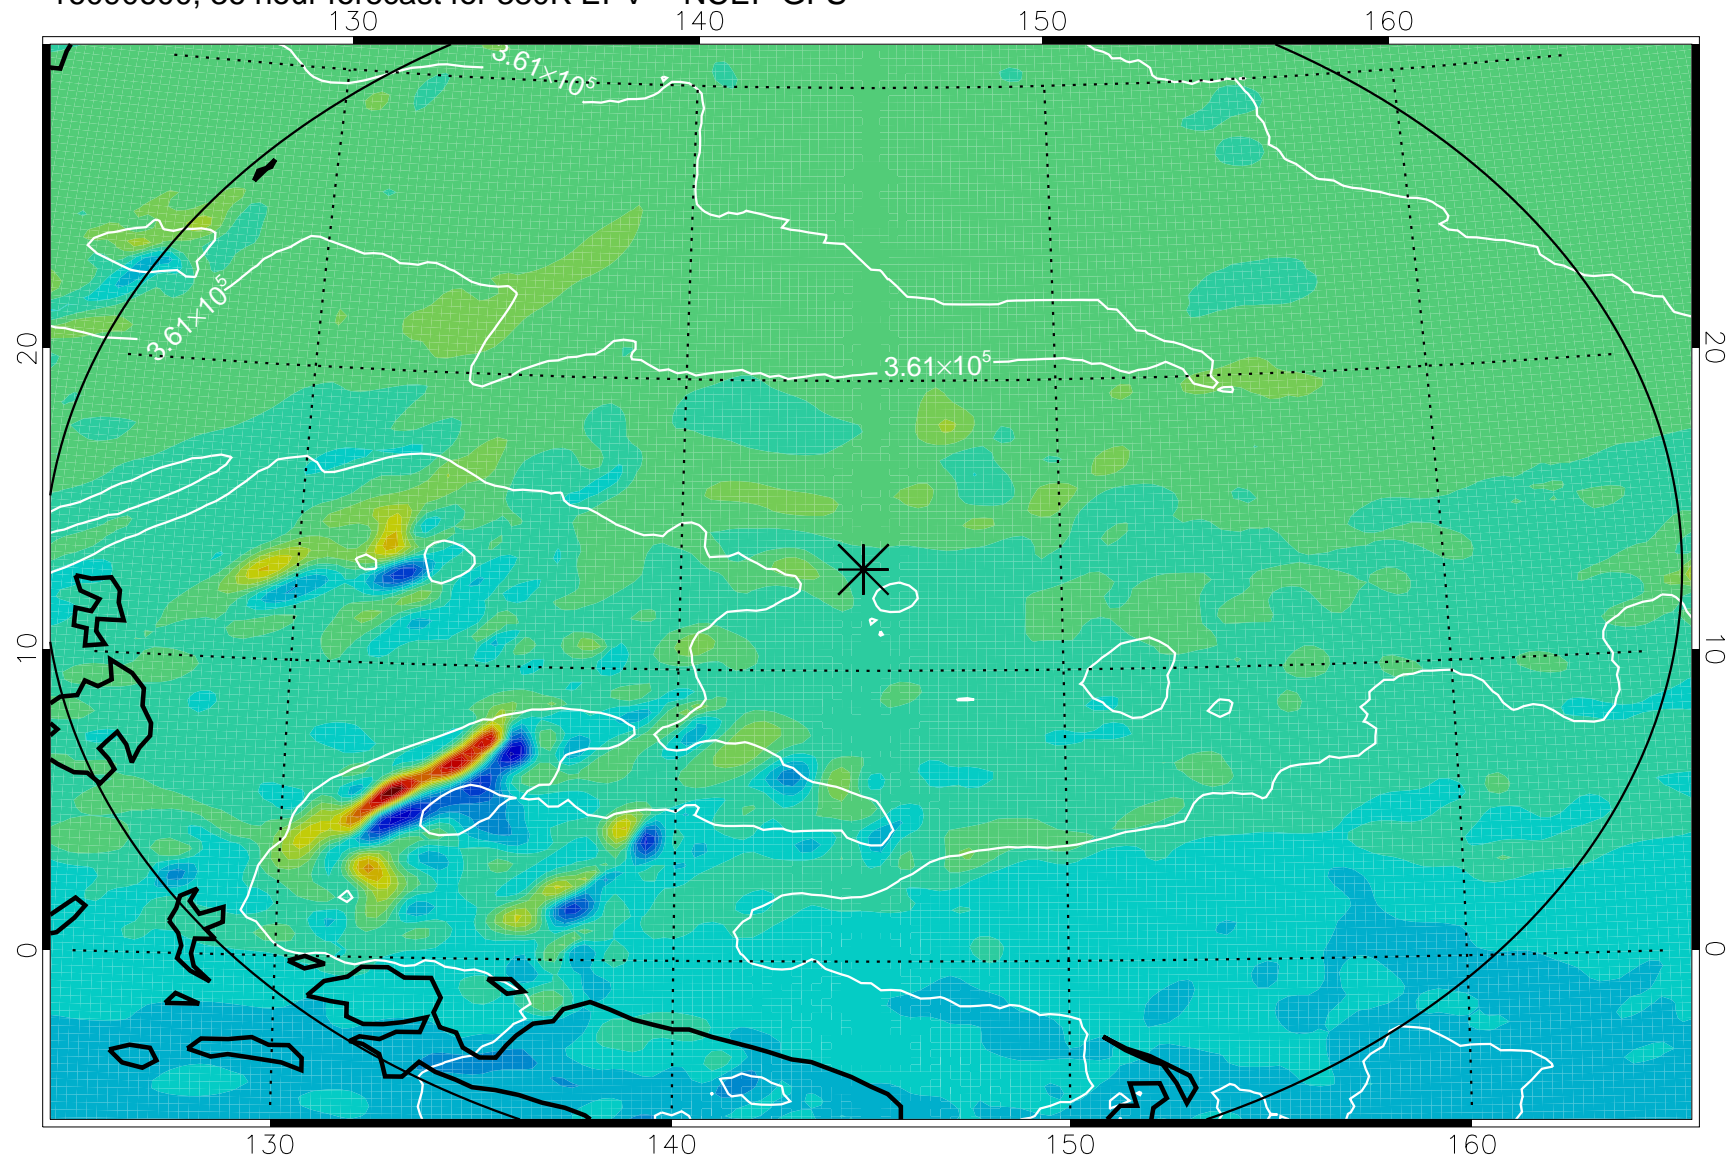

16090418, 6 hour forecast for 380K EPV -- NCEP GFS

380K Montgomery Streamfunction, white

Range ring of 2304 km

16090500, 12 hour forecast for 380K EPV -- NCEP GFS

380K Montgomery Streamfunction, white

Range ring of 2304 km

16090506, 18 hour forecast for 380K EPV -- NCEP GFS

380K Montgomery Streamfunction, white

Range ring of 2304 km

16090512, 24 hour forecast for 380K EPV -- NCEP GFS

380K Montgomery Streamfunction, white

Range ring of 2304 km

16090518, 30 hour forecast for 380K EPV -- NCEP GFS

380K Montgomery Streamfunction, white

Range ring of 2304 km

16090600, 36 hour forecast for 380K EPV -- NCEP GFS

380K Montgomery Streamfunction, white

Range ring of 2304 km

16090606, 42 hour forecast for 380K EPV -- NCEP GFS

380K Montgomery Streamfunction, white

Range ring of 2304 km

16090612, 48 hour forecast for 380K EPV -- NCEP GFS

380K Montgomery Streamfunction, white

Range ring of 2304 km