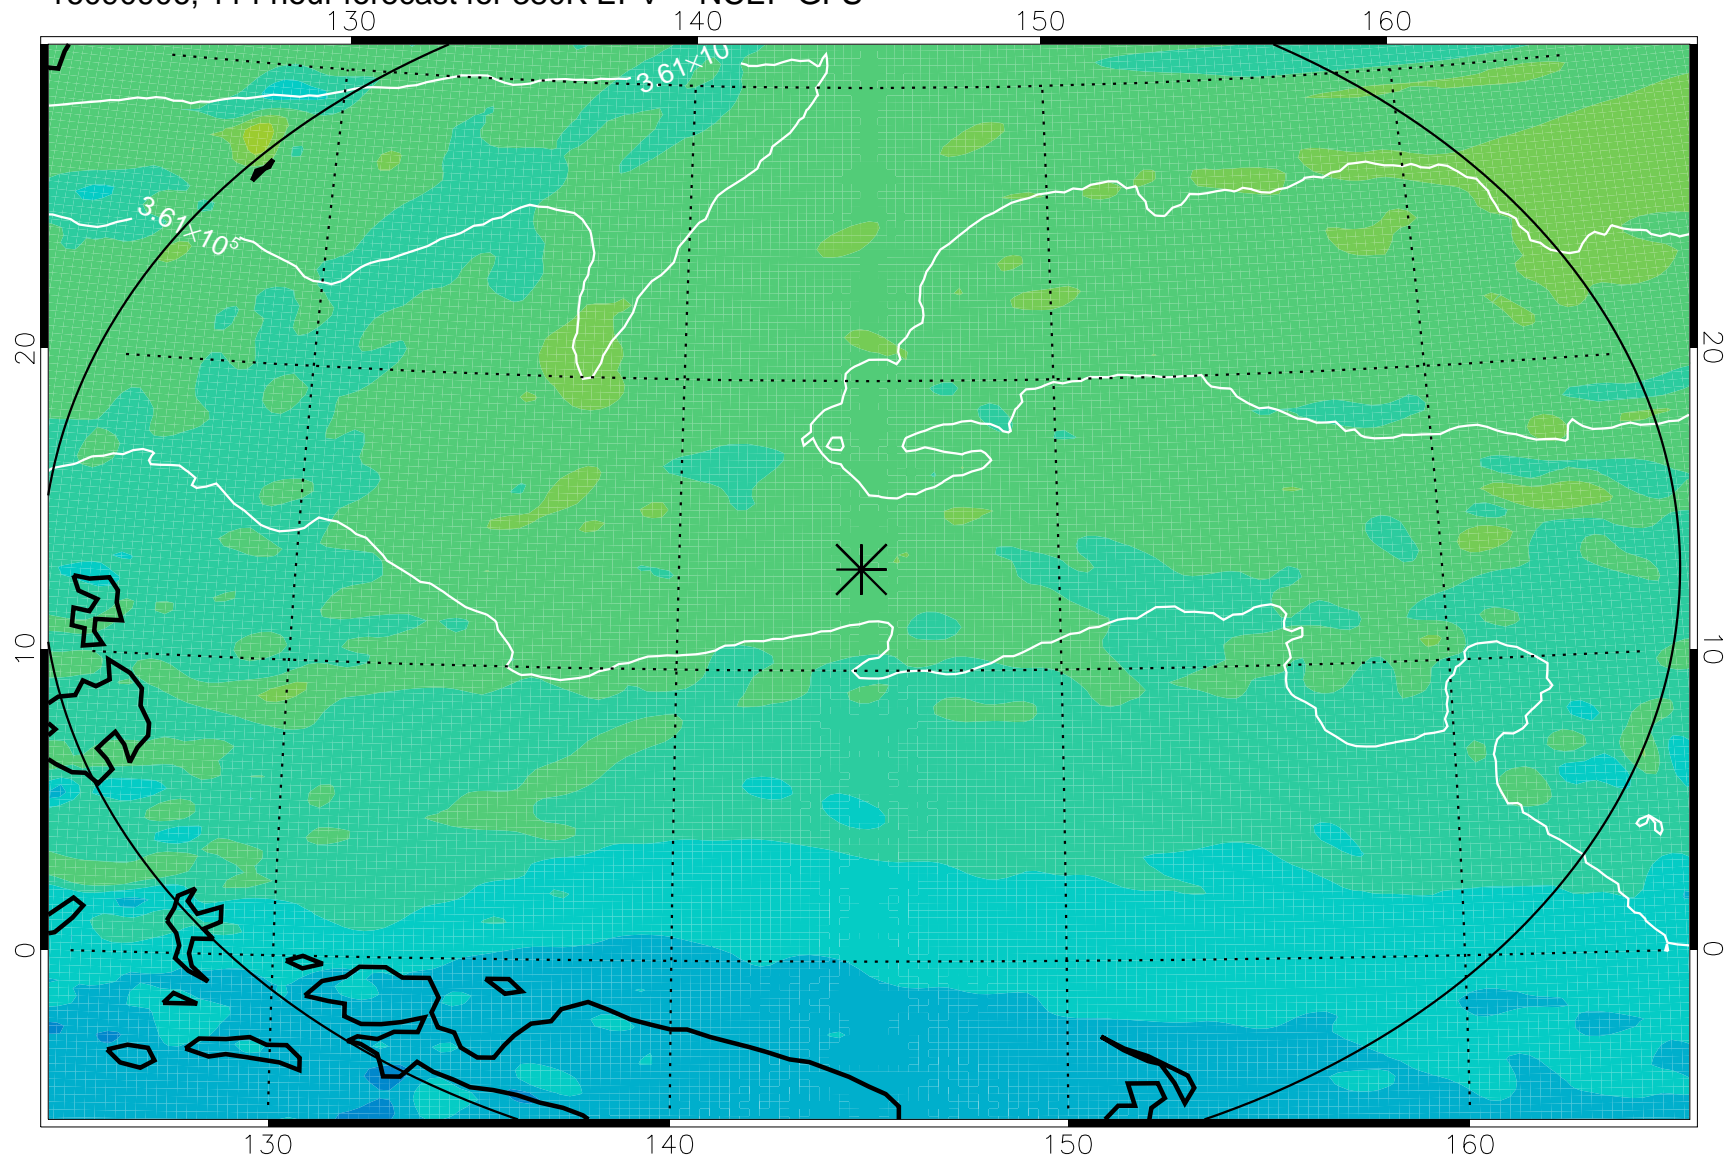

16090718, 78 hour forecast for 380K EPV -- NCEP GFS

380K Montgomery Streamfunction, white

Range ring of 2304 km

16090800, 84 hour forecast for 380K EPV -- NCEP GFS

380K Montgomery Streamfunction, white

Range ring of 2304 km

16090806, 90 hour forecast for 380K EPV -- NCEP GFS

380K Montgomery Streamfunction, white

Range ring of 2304 km

16090812, 96 hour forecast for 380K EPV -- NCEP GFS

380K Montgomery Streamfunction, white

Range ring of 2304 km

16090818, 102 hour forecast for 380K EPV -- NCEP GFS

380K Montgomery Streamfunction, white

Range ring of 2304 km

16090900, 108 hour forecast for 380K EPV -- NCEP GFS

380K Montgomery Streamfunction, white

Range ring of 2304 km

16090906, 114 hour forecast for 380K EPV -- NCEP GFS

380K Montgomery Streamfunction, white

Range ring of 2304 km

16090912, 120 hour forecast for 380K EPV -- NCEP GFS

380K Montgomery Streamfunction, white

Range ring of 2304 km