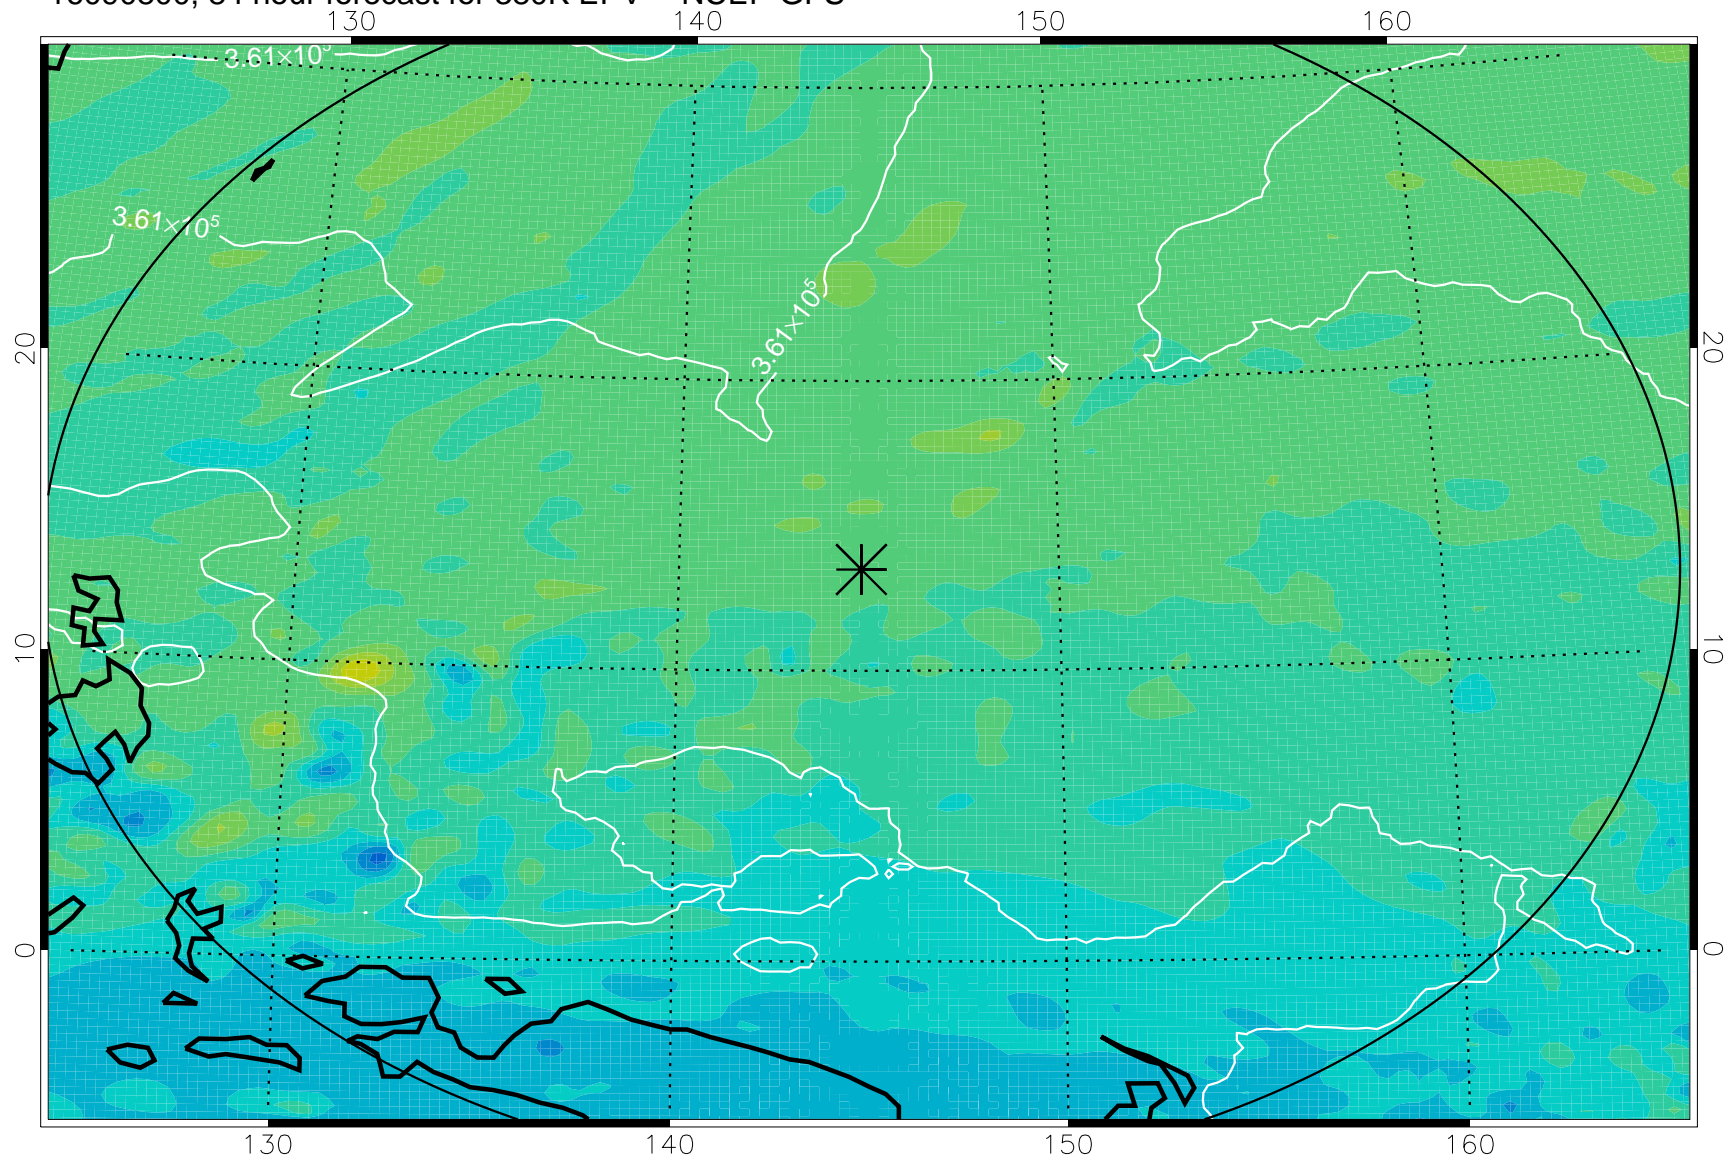

16090706, 66 hour forecast for 380K EPV -- NCEP GFS

380K Montgomery Streamfunction, white

Range ring of 2304 km

16090712, 72 hour forecast for 380K EPV -- NCEP GFS

380K Montgomery Streamfunction, white

Range ring of 2304 km

16090718, 78 hour forecast for 380K EPV -- NCEP GFS

380K Montgomery Streamfunction, white

Range ring of 2304 km

16090800, 84 hour forecast for 380K EPV -- NCEP GFS

380K Montgomery Streamfunction, white

Range ring of 2304 km

16090806, 90 hour forecast for 380K EPV -- NCEP GFS

380K Montgomery Streamfunction, white

Range ring of 2304 km

16090812, 96 hour forecast for 380K EPV -- NCEP GFS

380K Montgomery Streamfunction, white

Range ring of 2304 km

16090818, 102 hour forecast for 380K EPV -- NCEP GFS

380K Montgomery Streamfunction, white

Range ring of 2304 km

16090900, 108 hour forecast for 380K EPV -- NCEP GFS

380K Montgomery Streamfunction, white

Range ring of 2304 km