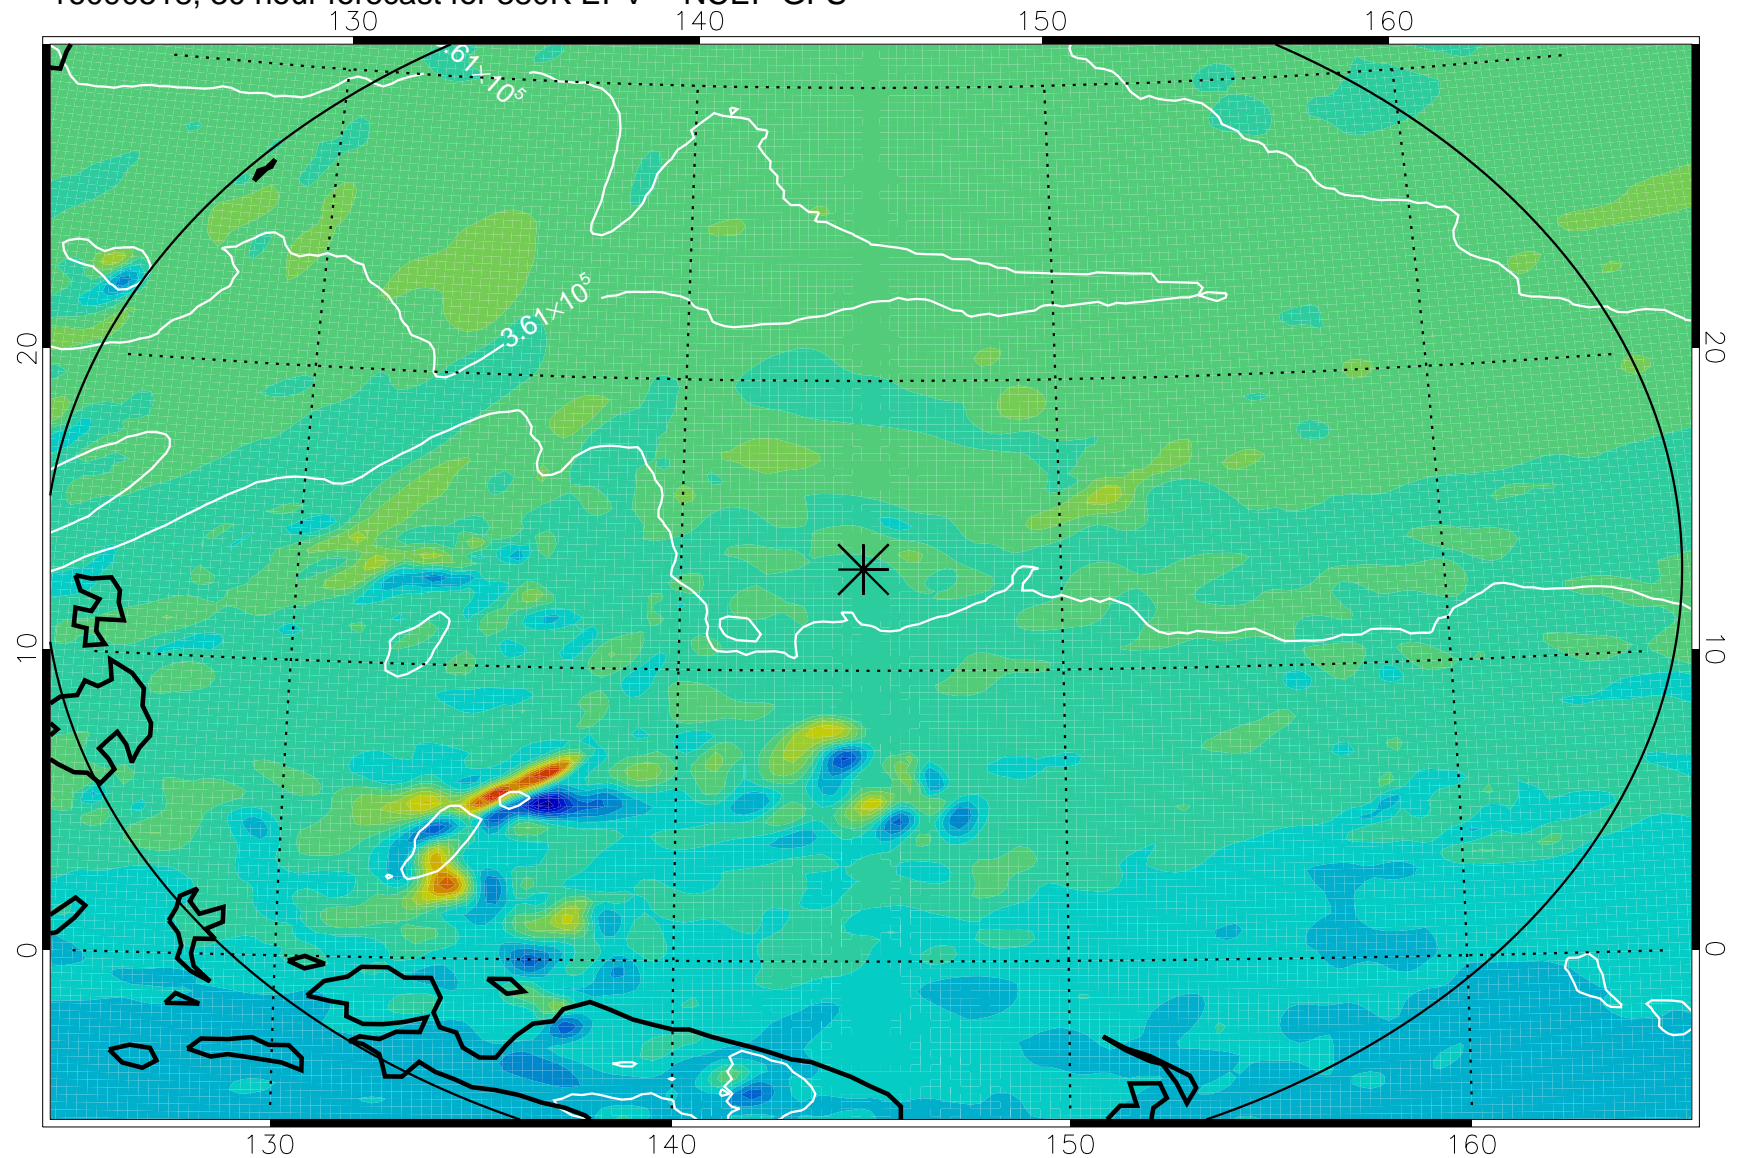

16090418, 6 hour forecast for 380K EPV -- NCEP GFS

380K Montgomery Streamfunction, white

Range ring of 2304 km

16090500, 12 hour forecast for 380K EPV -- NCEP GFS

380K Montgomery Streamfunction, white

Range ring of 2304 km

16090506, 18 hour forecast for 380K EPV -- NCEP GFS

380K Montgomery Streamfunction, white

Range ring of 2304 km

16090512, 24 hour forecast for 380K EPV -- NCEP GFS

380K Montgomery Streamfunction, white

Range ring of 2304 km

16090518, 30 hour forecast for 380K EPV -- NCEP GFS

380K Montgomery Streamfunction, white

Range ring of 2304 km

16090600, 36 hour forecast for 380K EPV -- NCEP GFS

380K Montgomery Streamfunction, white

Range ring of 2304 km

16090606, 42 hour forecast for 380K EPV -- NCEP GFS

380K Montgomery Streamfunction, white

Range ring of 2304 km

16090612, 48 hour forecast for 380K EPV -- NCEP GFS

380K Montgomery Streamfunction, white

Range ring of 2304 km