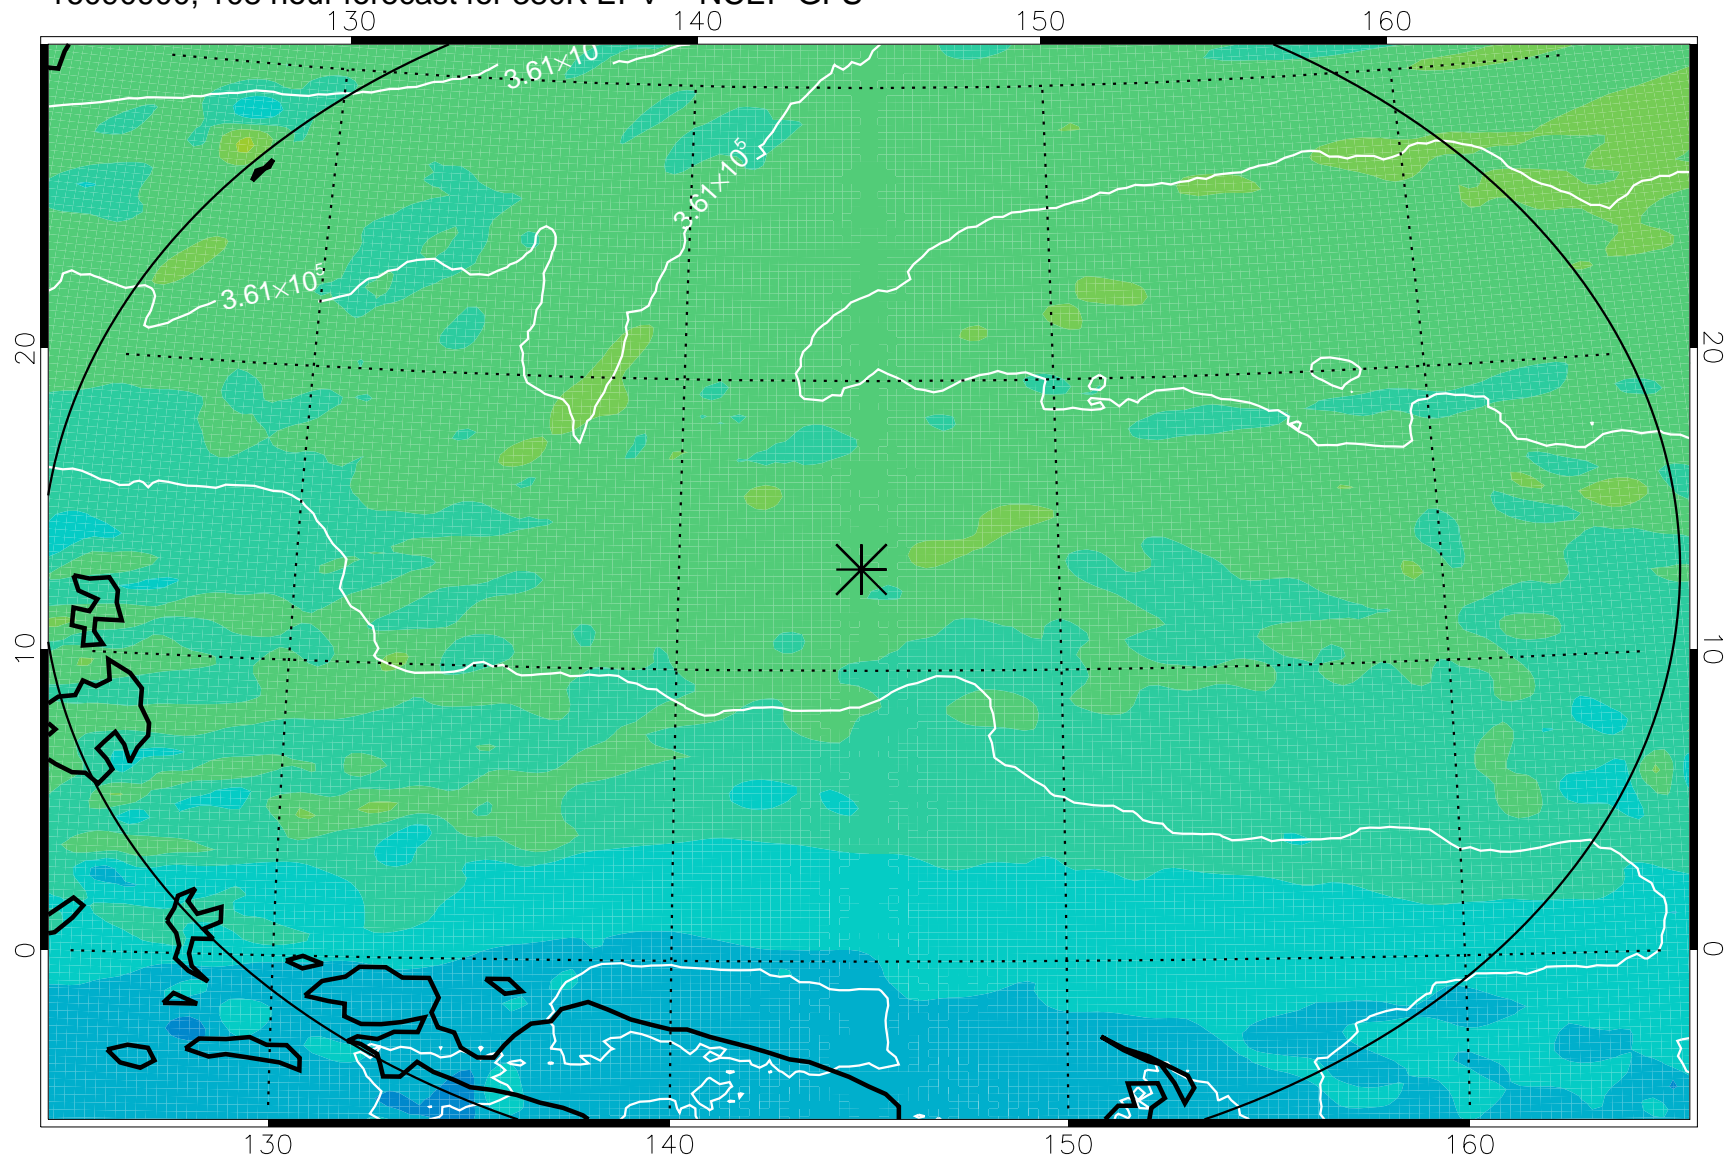

16090718, 78 hour forecast for 380K EPV -- NCEP GFS

380K Montgomery Streamfunction, white

Range ring of 2304 km

16090800, 84 hour forecast for 380K EPV -- NCEP GFS

380K Montgomery Streamfunction, white

Range ring of 2304 km

16090806, 90 hour forecast for 380K EPV -- NCEP GFS

380K Montgomery Streamfunction, white

Range ring of 2304 km

16090812, 96 hour forecast for 380K EPV -- NCEP GFS

380K Montgomery Streamfunction, white

Range ring of 2304 km

16090818, 102 hour forecast for 380K EPV -- NCEP GFS

380K Montgomery Streamfunction, white

Range ring of 2304 km

16090900, 108 hour forecast for 380K EPV -- NCEP GFS

380K Montgomery Streamfunction, white

Range ring of 2304 km

16090906, 114 hour forecast for 380K EPV -- NCEP GFS

380K Montgomery Streamfunction, white

Range ring of 2304 km

16090912, 120 hour forecast for 380K EPV -- NCEP GFS

380K Montgomery Streamfunction, white

Range ring of 2304 km