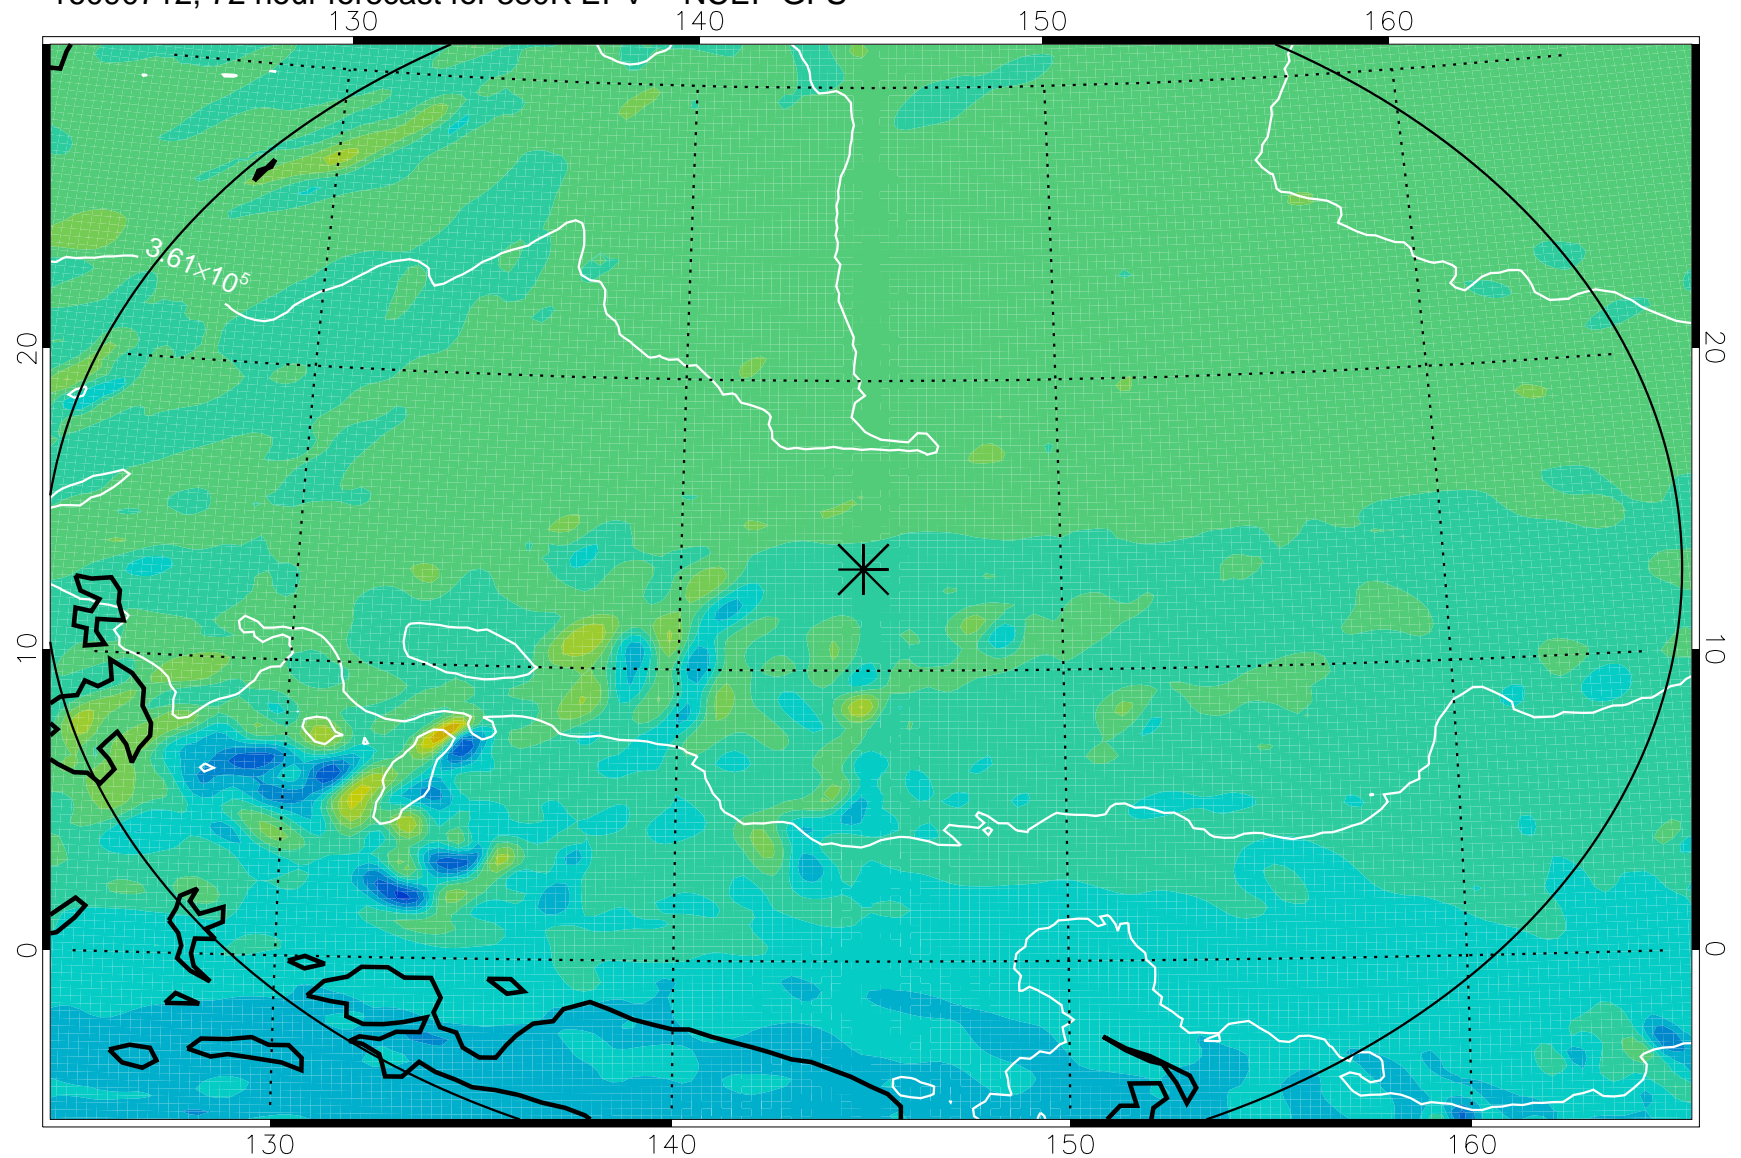

16090606, 42 hour forecast for 380K EPV -- NCEP GFS

380K Montgomery Streamfunction, white

Range ring of 2304 km

16090612, 48 hour forecast for 380K EPV -- NCEP GFS

380K Montgomery Streamfunction, white

Range ring of 2304 km

16090618, 54 hour forecast for 380K EPV -- NCEP GFS

380K Montgomery Streamfunction, white

Range ring of 2304 km

16090700, 60 hour forecast for 380K EPV -- NCEP GFS

380K Montgomery Streamfunction, white

Range ring of 2304 km

16090706, 66 hour forecast for 380K EPV -- NCEP GFS

380K Montgomery Streamfunction, white

Range ring of 2304 km

16090712, 72 hour forecast for 380K EPV -- NCEP GFS

380K Montgomery Streamfunction, white

Range ring of 2304 km

16090718, 78 hour forecast for 380K EPV -- NCEP GFS

380K Montgomery Streamfunction, white

Range ring of 2304 km

16090800, 84 hour forecast for 380K EPV -- NCEP GFS

380K Montgomery Streamfunction, white

Range ring of 2304 km