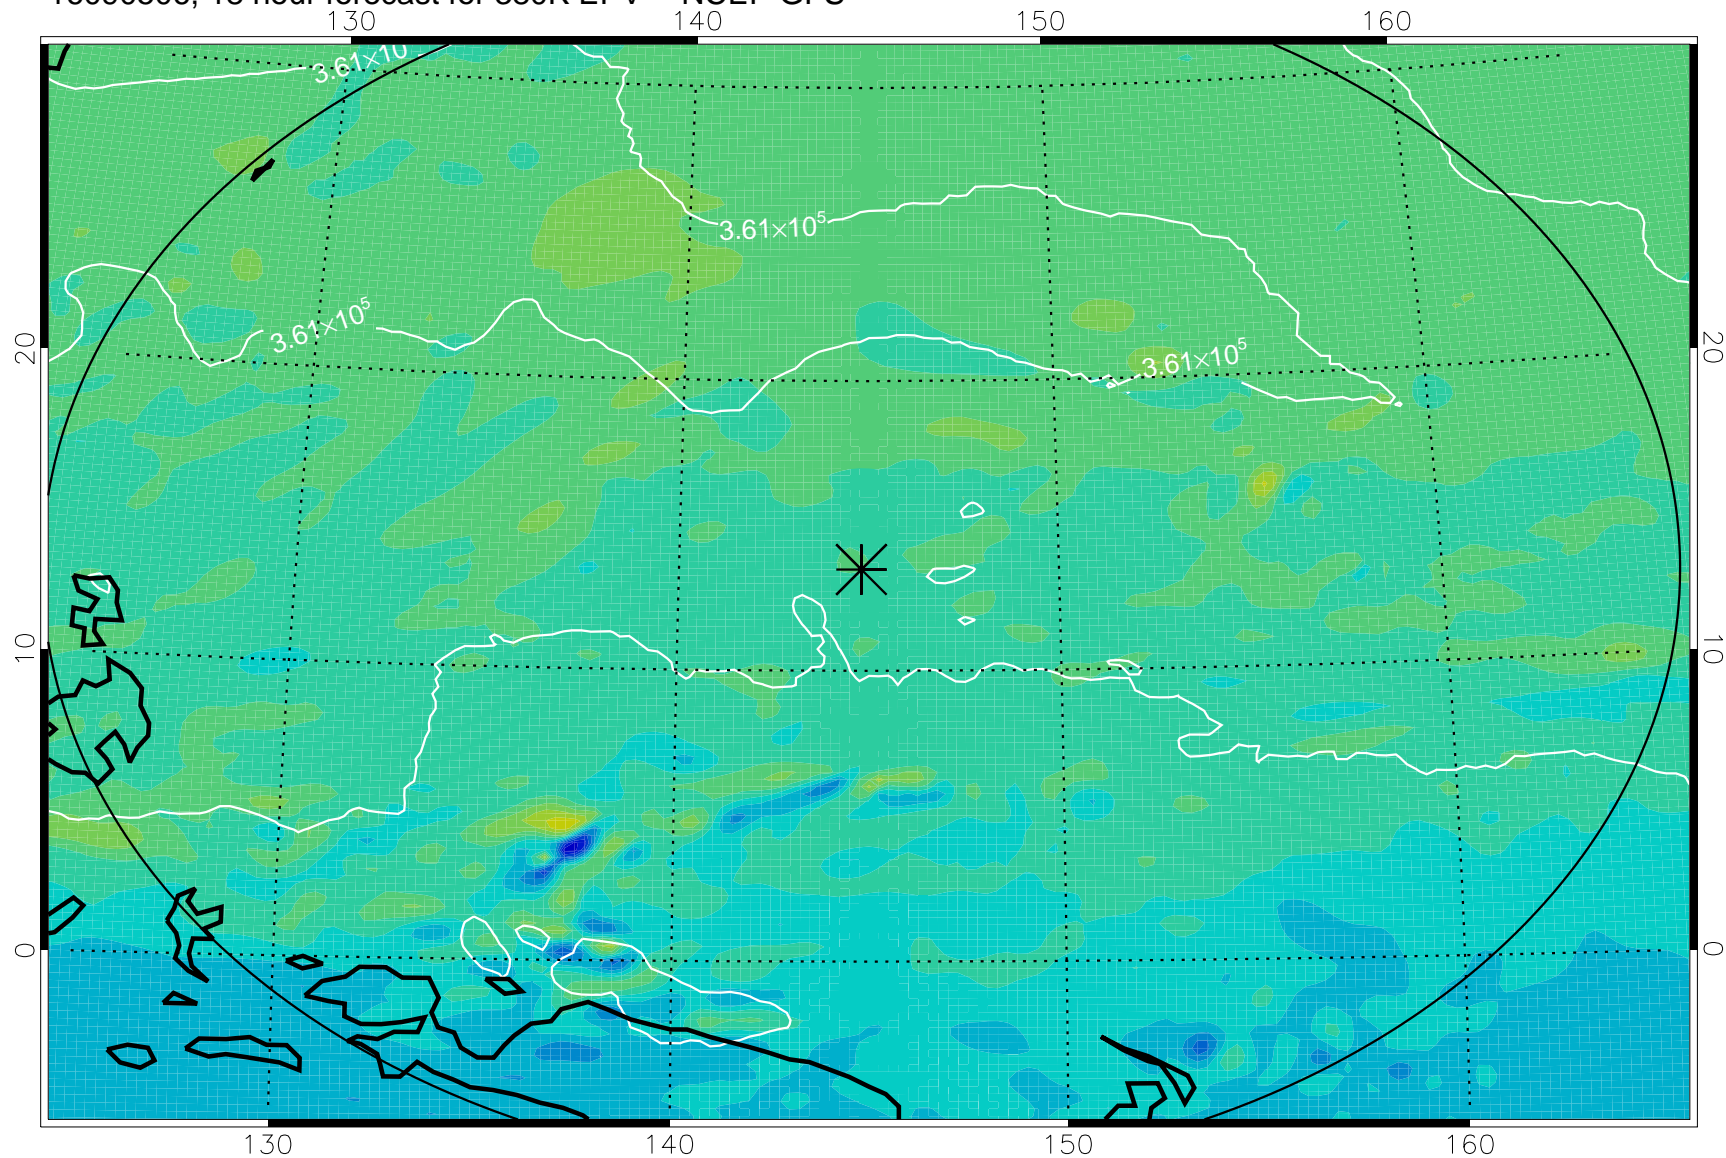

16090418, 6 hour forecast for 380K EPV -- NCEP GFS

380K Montgomery Streamfunction, white

Range ring of 2304 km

16090500, 12 hour forecast for 380K EPV -- NCEP GFS

380K Montgomery Streamfunction, white

Range ring of 2304 km

16090506, 18 hour forecast for 380K EPV -- NCEP GFS

380K Montgomery Streamfunction, white

Range ring of 2304 km

16090512, 24 hour forecast for 380K EPV -- NCEP GFS

380K Montgomery Streamfunction, white

Range ring of 2304 km

16090518, 30 hour forecast for 380K EPV -- NCEP GFS

380K Montgomery Streamfunction, white

Range ring of 2304 km

16090600, 36 hour forecast for 380K EPV -- NCEP GFS

380K Montgomery Streamfunction, white

Range ring of 2304 km

16090606, 42 hour forecast for 380K EPV -- NCEP GFS

380K Montgomery Streamfunction, white

Range ring of 2304 km

16090612, 48 hour forecast for 380K EPV -- NCEP GFS

380K Montgomery Streamfunction, white

Range ring of 2304 km