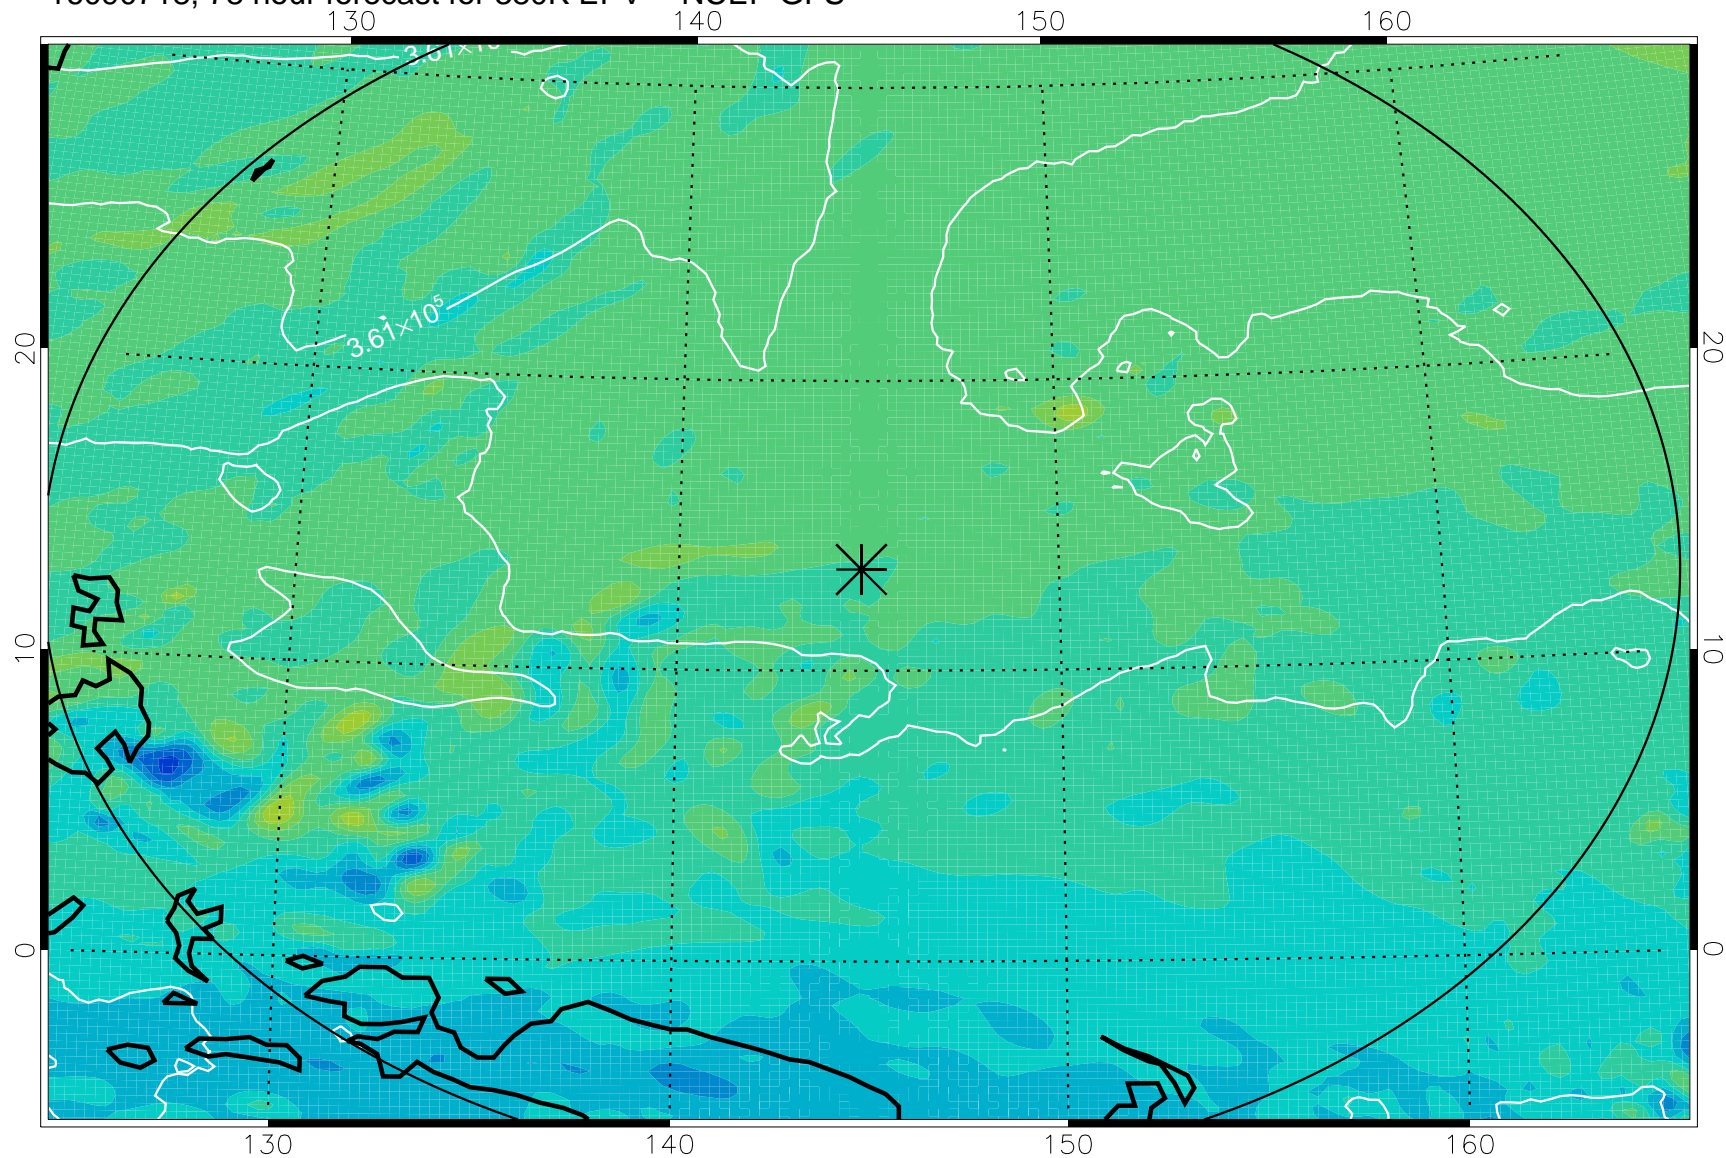

16090618, 54 hour forecast for 380K EPV -- NCEP GFS

380K Montgomery Streamfunction, white

Range ring of 2304 km

16090700, 60 hour forecast for 380K EPV -- NCEP GFS

380K Montgomery Streamfunction, white

Range ring of 2304 km

16090706, 66 hour forecast for 380K EPV -- NCEP GFS

380K Montgomery Streamfunction, white

Range ring of 2304 km

16090712, 72 hour forecast for 380K EPV -- NCEP GFS

380K Montgomery Streamfunction, white

Range ring of 2304 km

16090718, 78 hour forecast for 380K EPV -- NCEP GFS

380K Montgomery Streamfunction, white

Range ring of 2304 km

16090800, 84 hour forecast for 380K EPV -- NCEP GFS

380K Montgomery Streamfunction, white

Range ring of 2304 km

16090806, 90 hour forecast for 380K EPV -- NCEP GFS

380K Montgomery Streamfunction, white

Range ring of 2304 km

16090812, 96 hour forecast for 380K EPV -- NCEP GFS

380K Montgomery Streamfunction, white

Range ring of 2304 km