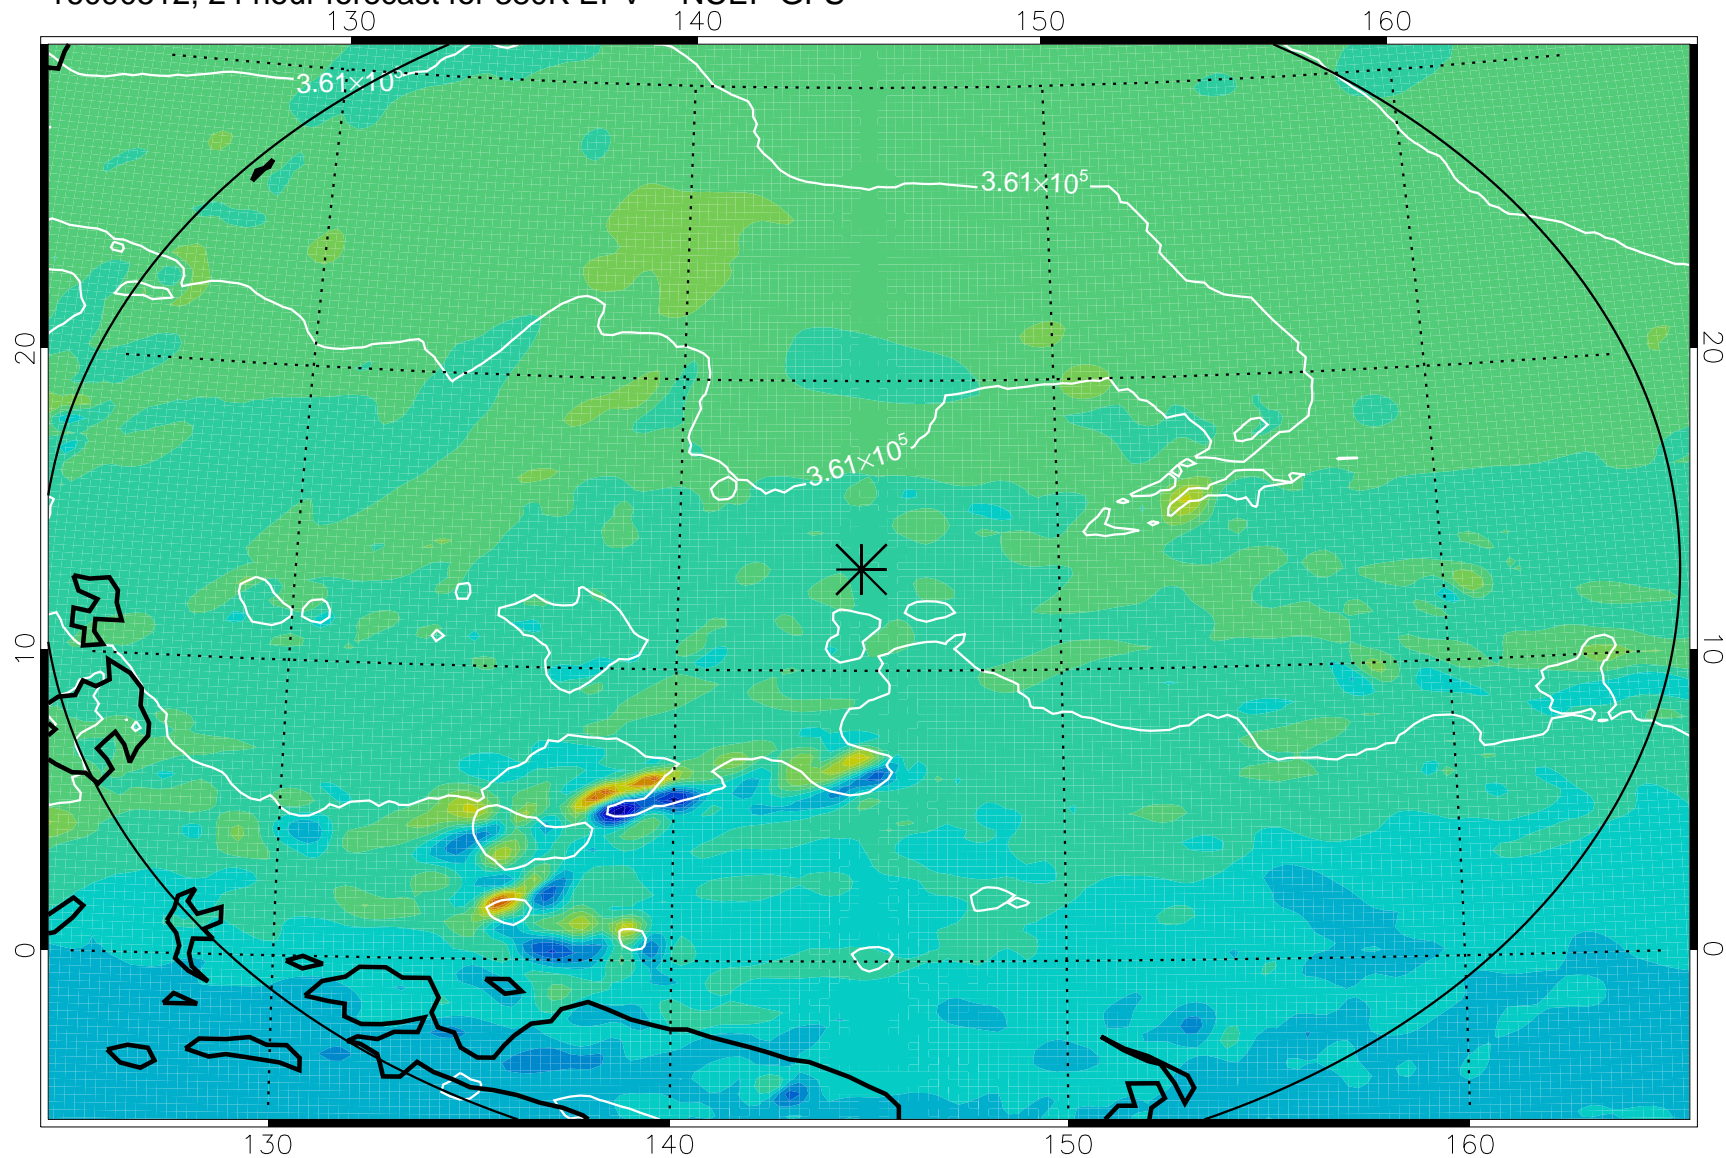

16090418, 6 hour forecast for 380K EPV -- NCEP GFS

380K Montgomery Streamfunction, white

Range ring of 2304 km

16090500, 12 hour forecast for 380K EPV -- NCEP GFS

380K Montgomery Streamfunction, white

Range ring of 2304 km

16090506, 18 hour forecast for 380K EPV -- NCEP GFS

380K Montgomery Streamfunction, white

Range ring of 2304 km

16090512, 24 hour forecast for 380K EPV -- NCEP GFS

380K Montgomery Streamfunction, white

Range ring of 2304 km

16090518, 30 hour forecast for 380K EPV -- NCEP GFS

380K Montgomery Streamfunction, white

Range ring of 2304 km

16090600, 36 hour forecast for 380K EPV -- NCEP GFS

380K Montgomery Streamfunction, white

Range ring of 2304 km

16090606, 42 hour forecast for 380K EPV -- NCEP GFS

380K Montgomery Streamfunction, white

Range ring of 2304 km

16090612, 48 hour forecast for 380K EPV -- NCEP GFS

380K Montgomery Streamfunction, white

Range ring of 2304 km