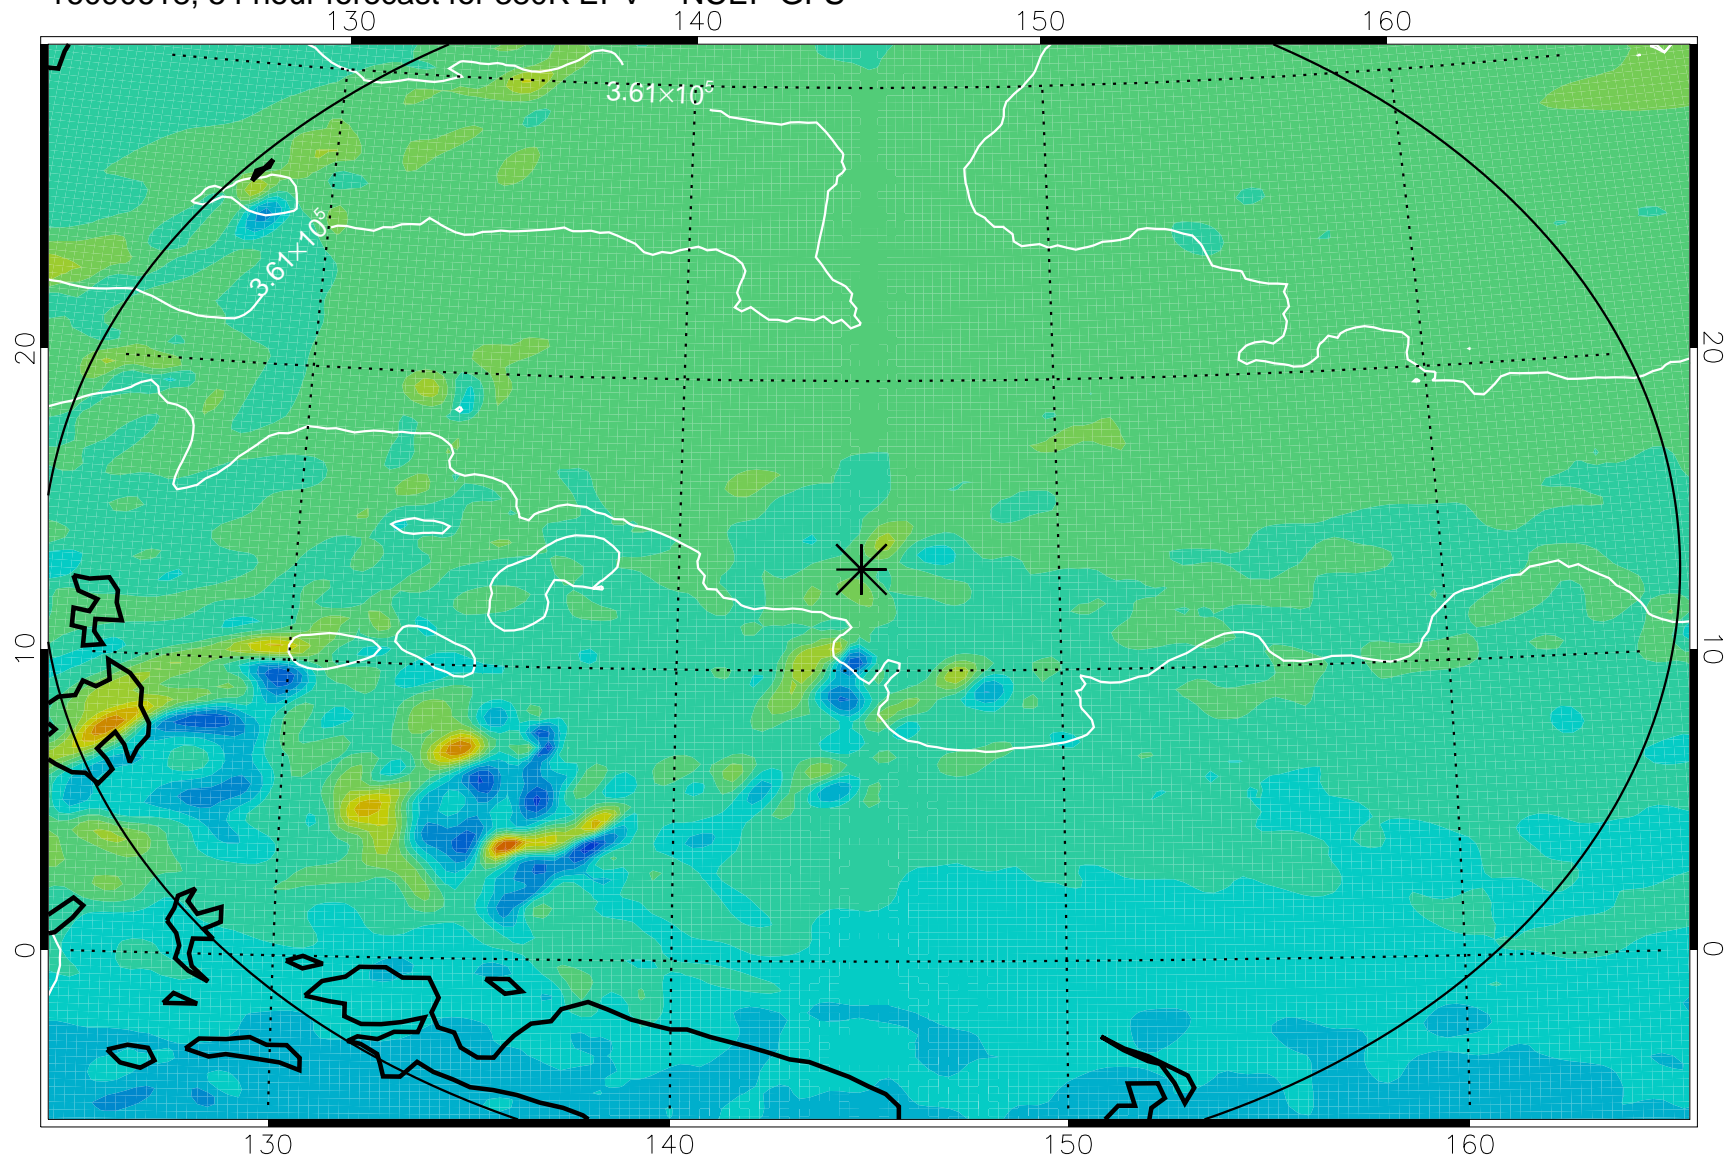

16090518, 30 hour forecast for 380K EPV -- NCEP GFS

380K Montgomery Streamfunction, white

Range ring of 2304 km

16090600, 36 hour forecast for 380K EPV -- NCEP GFS

380K Montgomery Streamfunction, white

Range ring of 2304 km

16090606, 42 hour forecast for 380K EPV -- NCEP GFS

380K Montgomery Streamfunction, white

Range ring of 2304 km

16090612, 48 hour forecast for 380K EPV -- NCEP GFS

380K Montgomery Streamfunction, white

Range ring of 2304 km

16090618, 54 hour forecast for 380K EPV -- NCEP GFS

380K Montgomery Streamfunction, white

Range ring of 2304 km

16090700, 60 hour forecast for 380K EPV -- NCEP GFS

380K Montgomery Streamfunction, white

Range ring of 2304 km

16090718, 78 hour forecast for 380K EPV -- NCEP GFS

380K Montgomery Streamfunction, white

Range ring of 2304 km

16090800, 84 hour forecast for 380K EPV -- NCEP GFS

380K Montgomery Streamfunction, white

Range ring of 2304 km