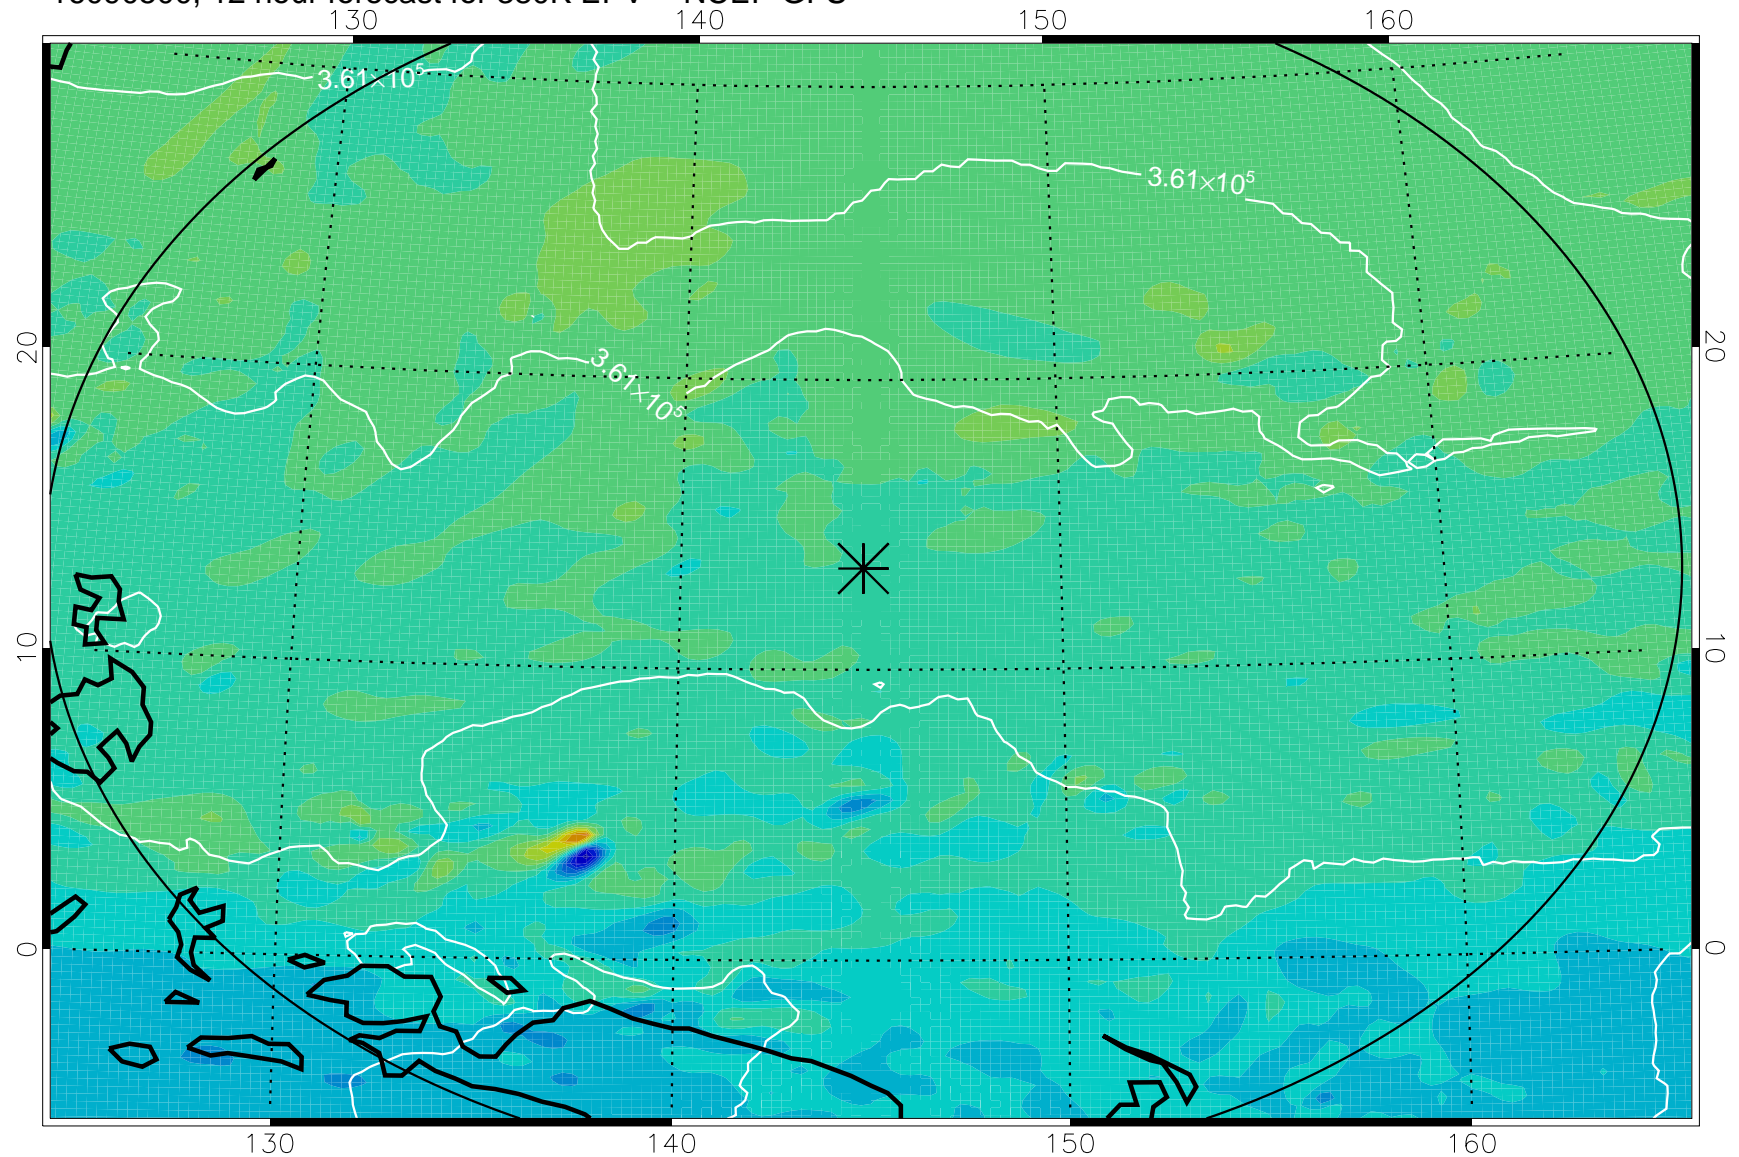

16090418, 6 hour forecast for 380K EPV -- NCEP GFS

380K Montgomery Streamfunction, white

Range ring of 2304 km

16090500, 12 hour forecast for 380K EPV -- NCEP GFS

380K Montgomery Streamfunction, white

Range ring of 2304 km

16090506, 18 hour forecast for 380K EPV -- NCEP GFS

380K Montgomery Streamfunction, white

Range ring of 2304 km

16090512, 24 hour forecast for 380K EPV -- NCEP GFS

380K Montgomery Streamfunction, white

Range ring of 2304 km

16090518, 30 hour forecast for 380K EPV -- NCEP GFS

380K Montgomery Streamfunction, white

Range ring of 2304 km

16090600, 36 hour forecast for 380K EPV -- NCEP GFS

380K Montgomery Streamfunction, white

Range ring of 2304 km

16090606, 42 hour forecast for 380K EPV -- NCEP GFS

380K Montgomery Streamfunction, white

Range ring of 2304 km

16090612, 48 hour forecast for 380K EPV -- NCEP GFS

380K Montgomery Streamfunction, white

Range ring of 2304 km