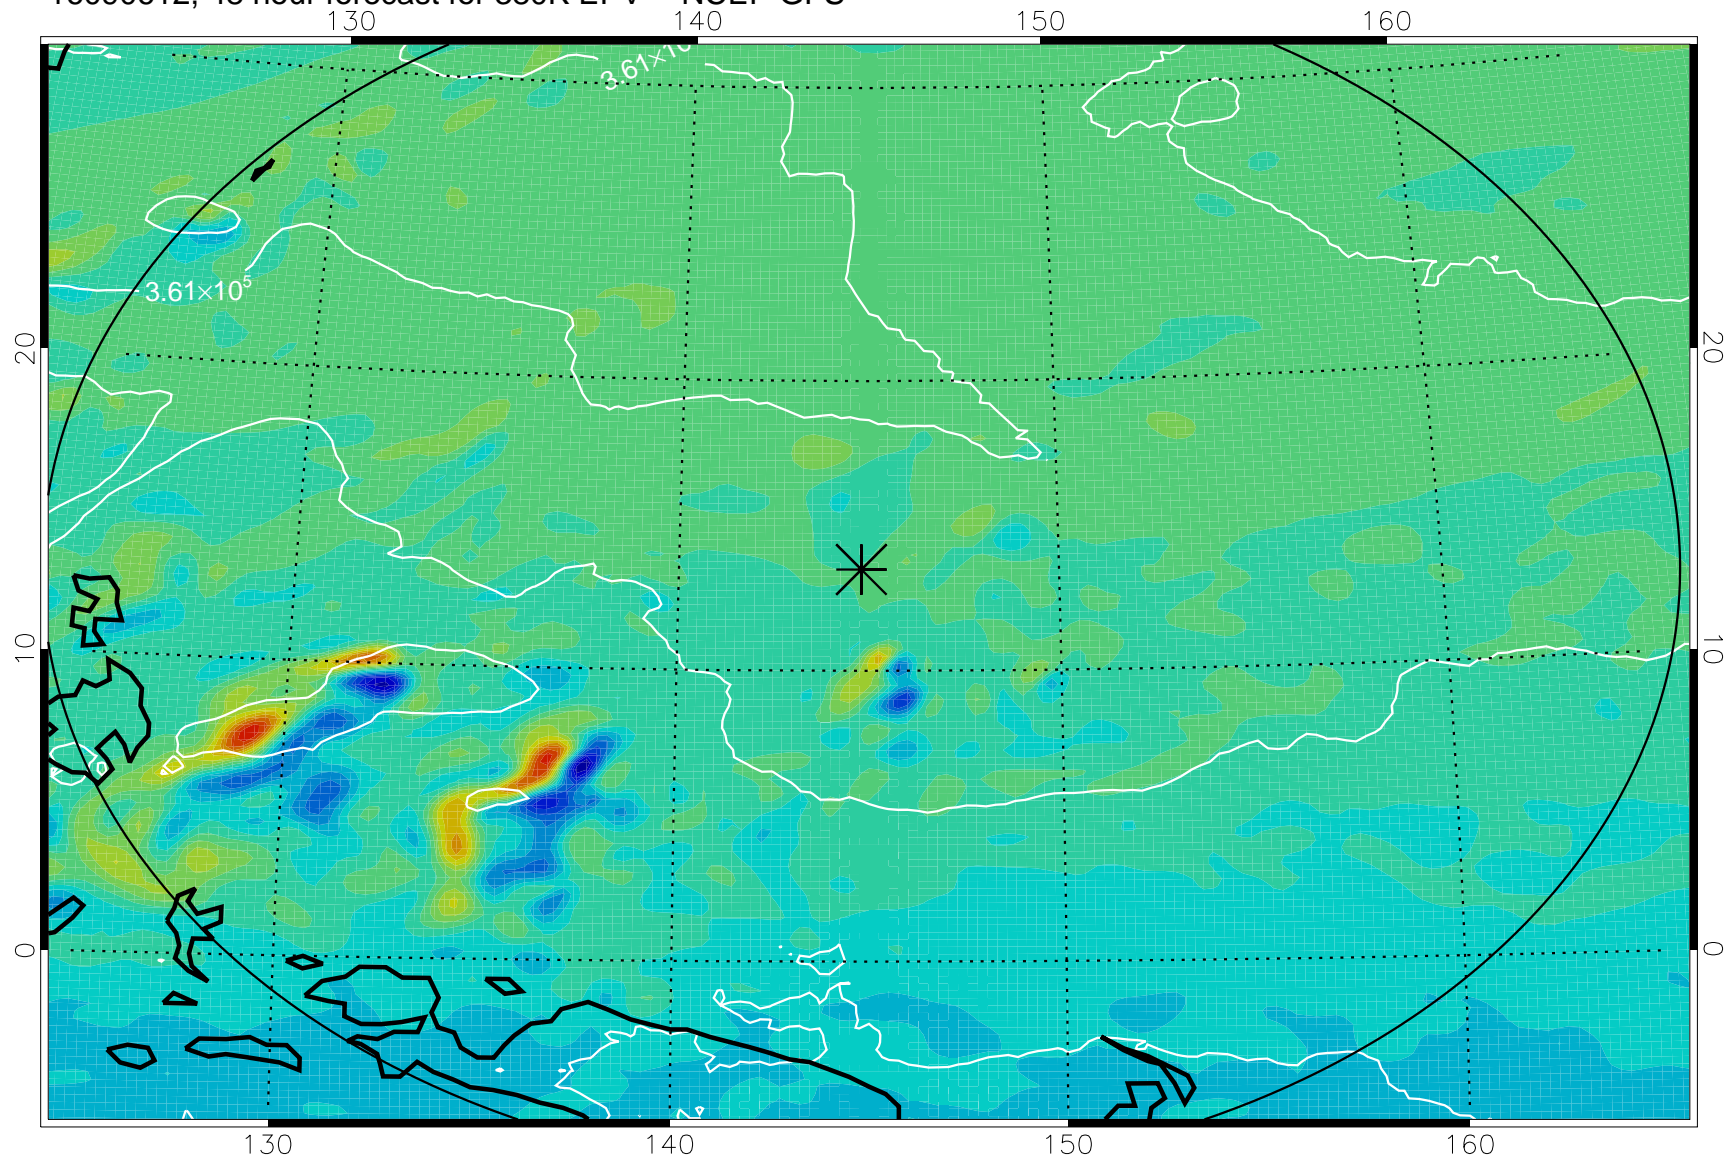

16090506, 18 hour forecast for 380K EPV -- NCEP GFS

380K Montgomery Streamfunction, white

Range ring of 2304 km

16090512, 24 hour forecast for 380K EPV -- NCEP GFS

380K Montgomery Streamfunction, white

Range ring of 2304 km

16090518, 30 hour forecast for 380K EPV -- NCEP GFS

380K Montgomery Streamfunction, white

Range ring of 2304 km

16090600, 36 hour forecast for 380K EPV -- NCEP GFS

380K Montgomery Streamfunction, white

Range ring of 2304 km

16090606, 42 hour forecast for 380K EPV -- NCEP GFS

380K Montgomery Streamfunction, white

Range ring of 2304 km

16090612, 48 hour forecast for 380K EPV -- NCEP GFS

380K Montgomery Streamfunction, white

Range ring of 2304 km

16090618, 54 hour forecast for 380K EPV -- NCEP GFS

380K Montgomery Streamfunction, white

Range ring of 2304 km

16090700, 60 hour forecast for 380K EPV -- NCEP GFS

380K Montgomery Streamfunction, white

Range ring of 2304 km