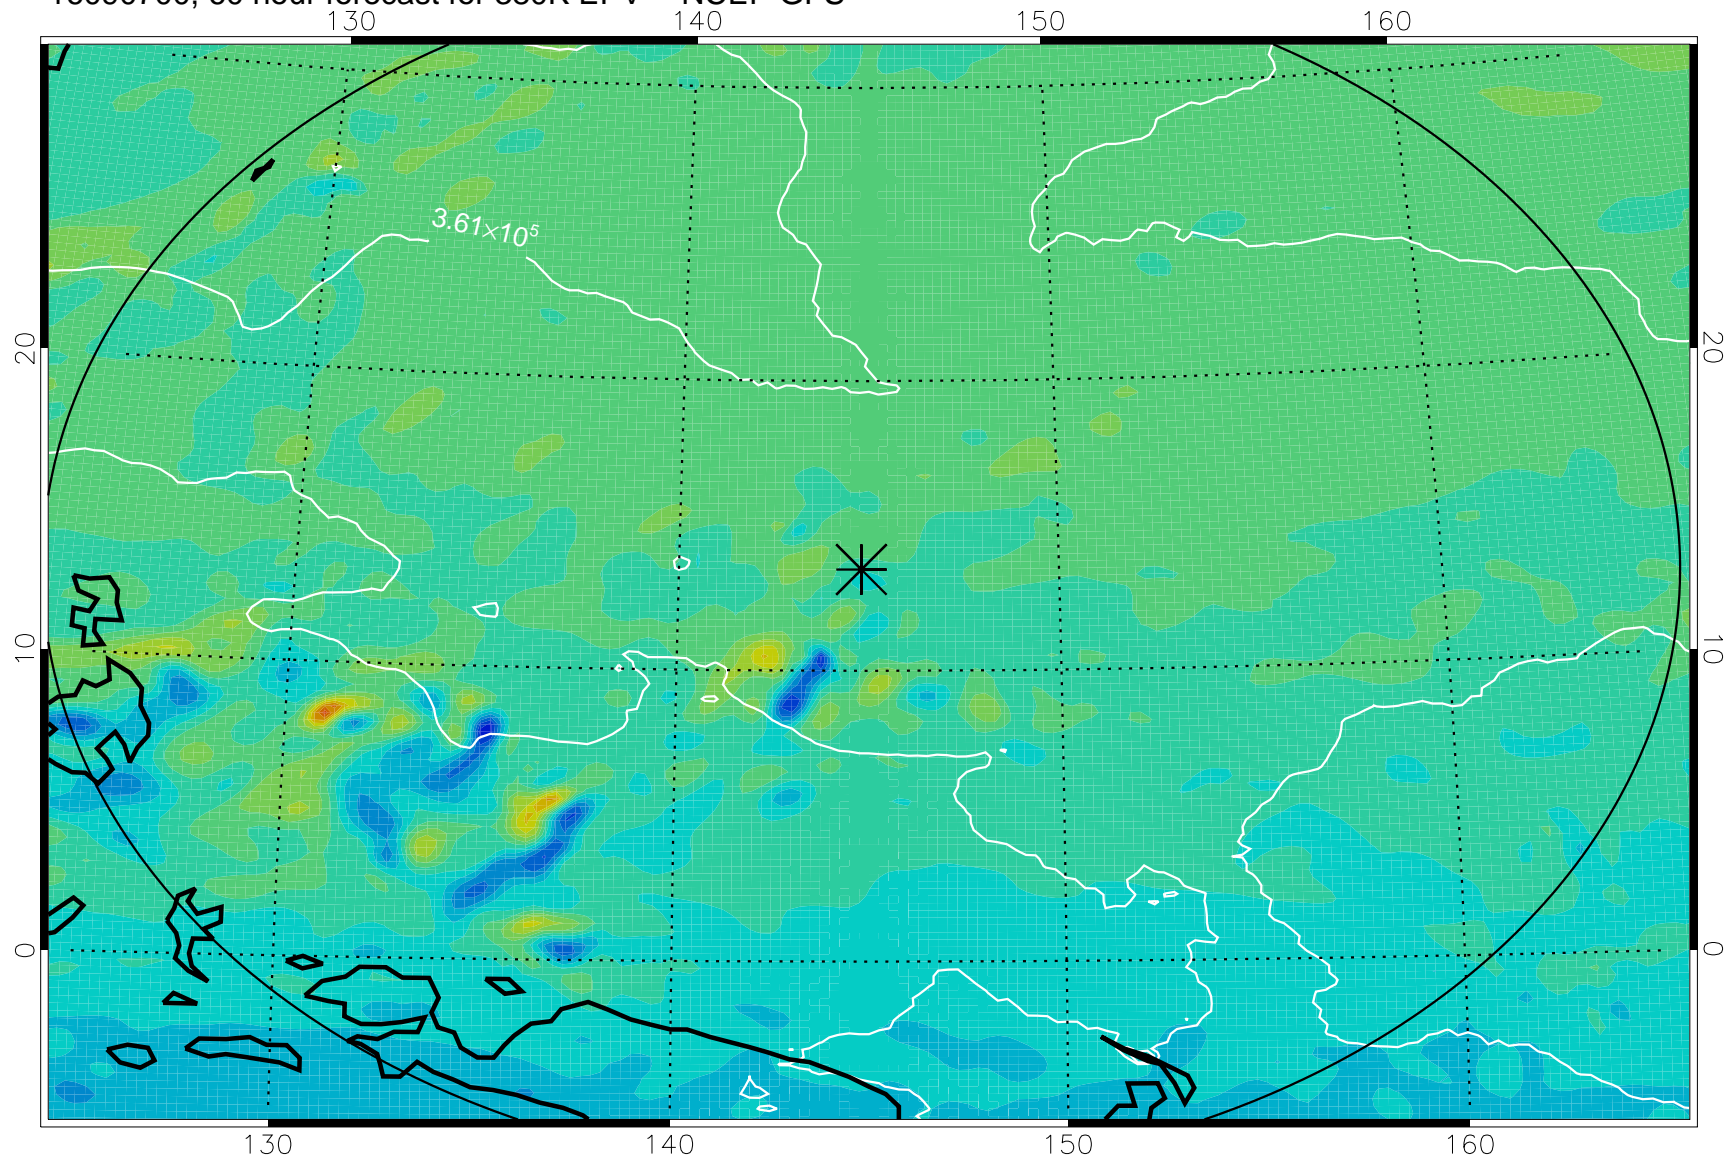

16090518, 30 hour forecast for 380K EPV -- NCEP GFS

380K Montgomery Streamfunction, white

Range ring of 2304 km

16090600, 36 hour forecast for 380K EPV -- NCEP GFS

380K Montgomery Streamfunction, white

Range ring of 2304 km

16090606, 42 hour forecast for 380K EPV -- NCEP GFS

380K Montgomery Streamfunction, white

Range ring of 2304 km

16090612, 48 hour forecast for 380K EPV -- NCEP GFS

380K Montgomery Streamfunction, white

Range ring of 2304 km

16090618, 54 hour forecast for 380K EPV -- NCEP GFS

380K Montgomery Streamfunction, white

Range ring of 2304 km

16090700, 60 hour forecast for 380K EPV -- NCEP GFS

380K Montgomery Streamfunction, white

Range ring of 2304 km

16090718, 78 hour forecast for 380K EPV -- NCEP GFS

380K Montgomery Streamfunction, white

Range ring of 2304 km

16090800, 84 hour forecast for 380K EPV -- NCEP GFS

380K Montgomery Streamfunction, white

Range ring of 2304 km