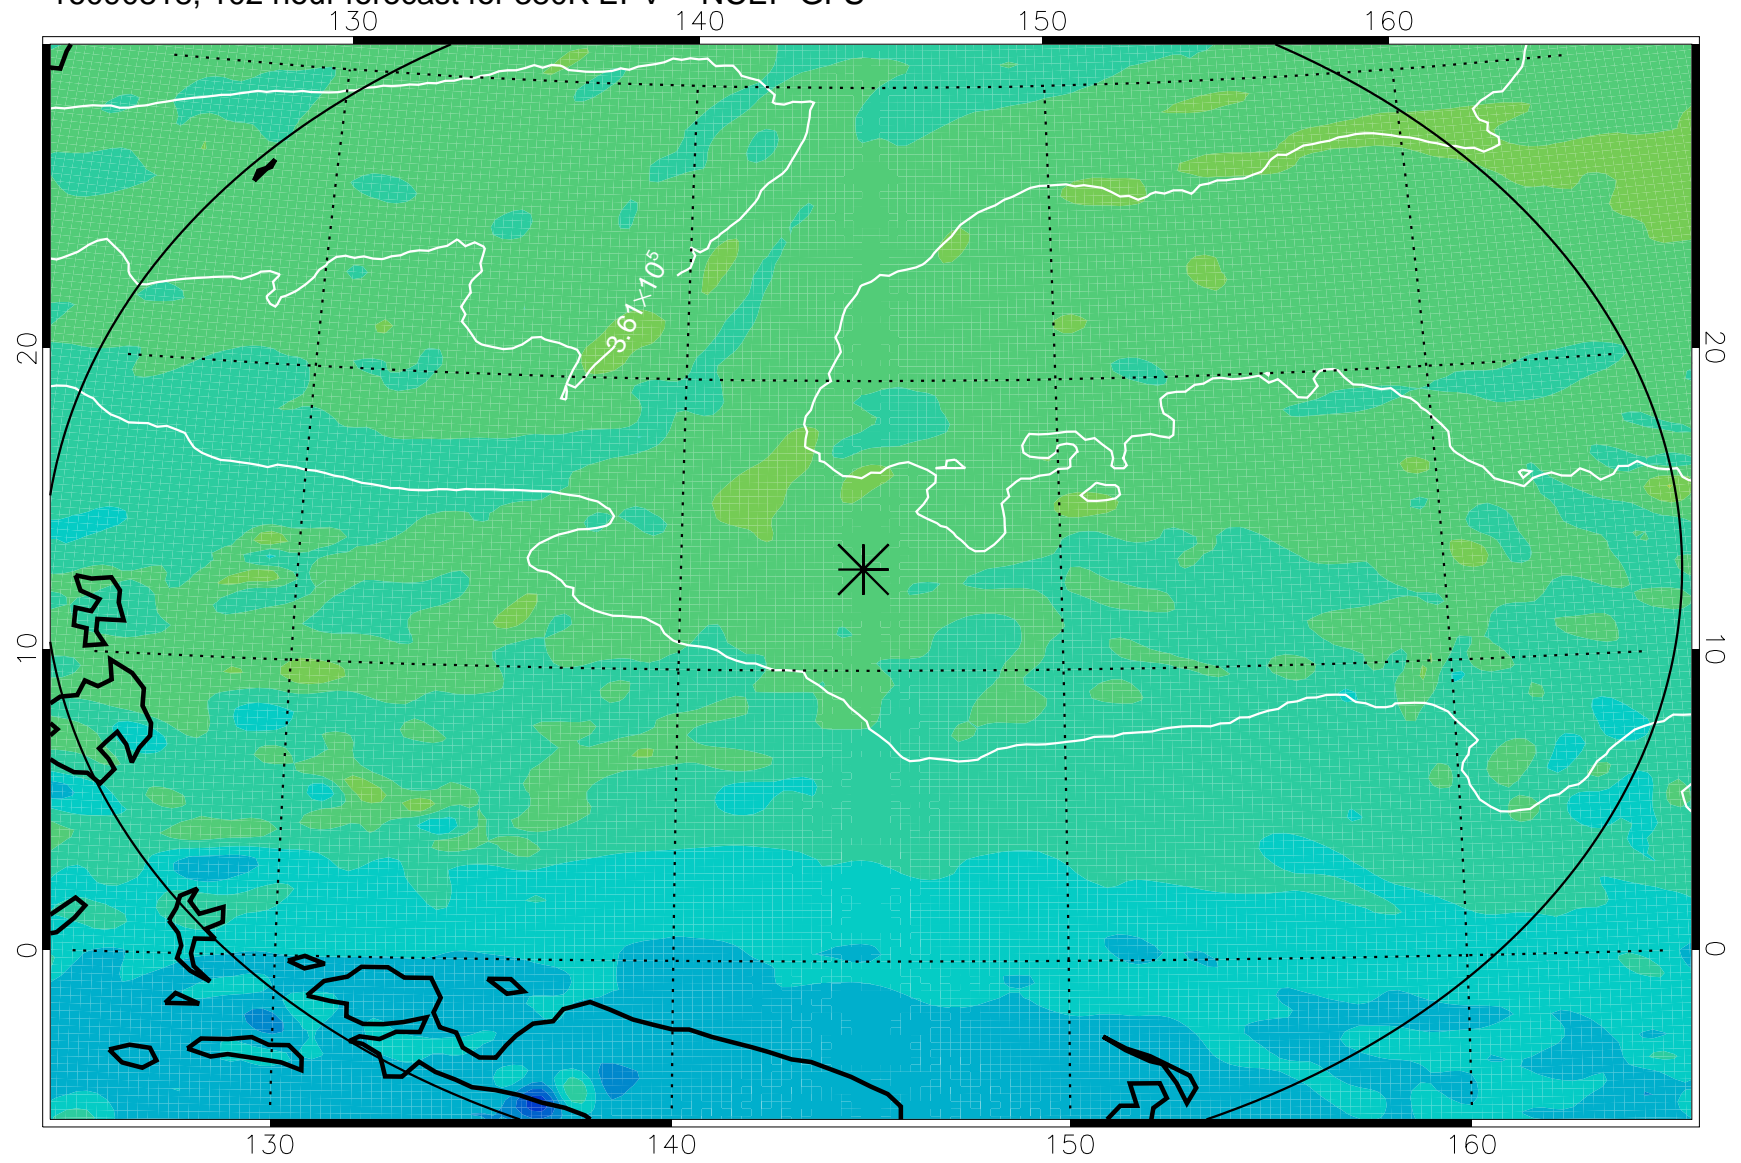

16090718, 78 hour forecast for 380K EPV -- NCEP GFS

380K Montgomery Streamfunction, white

Range ring of 2304 km

16090800, 84 hour forecast for 380K EPV -- NCEP GFS

380K Montgomery Streamfunction, white

Range ring of 2304 km

16090806, 90 hour forecast for 380K EPV -- NCEP GFS

380K Montgomery Streamfunction, white

Range ring of 2304 km

16090812, 96 hour forecast for 380K EPV -- NCEP GFS

380K Montgomery Streamfunction, white

Range ring of 2304 km

16090818, 102 hour forecast for 380K EPV -- NCEP GFS

380K Montgomery Streamfunction, white

Range ring of 2304 km

16090900, 108 hour forecast for 380K EPV -- NCEP GFS

380K Montgomery Streamfunction, white

Range ring of 2304 km

16090906, 114 hour forecast for 380K EPV -- NCEP GFS

380K Montgomery Streamfunction, white

Range ring of 2304 km

16090912, 120 hour forecast for 380K EPV -- NCEP GFS

380K Montgomery Streamfunction, white

Range ring of 2304 km