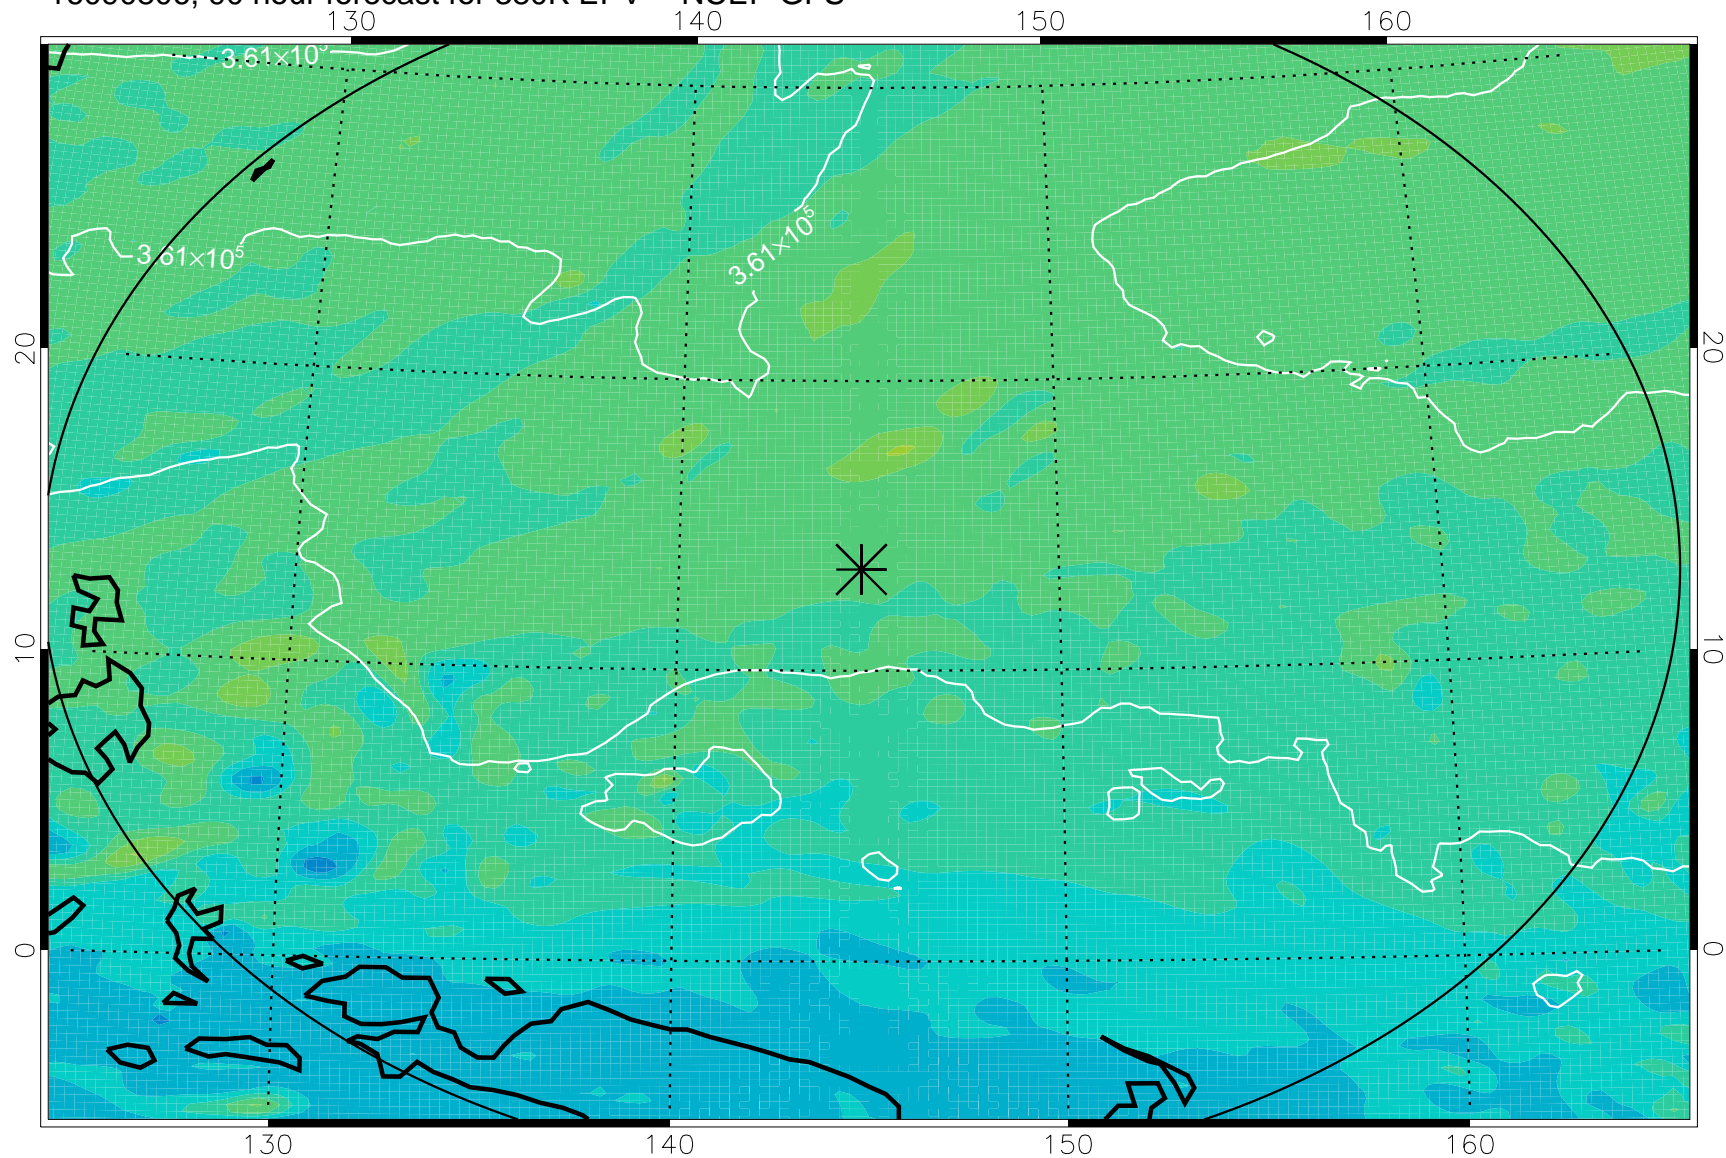

16090706, 66 hour forecast for 380K EPV -- NCEP GFS

380K Montgomery Streamfunction, white

Range ring of 2304 km

16090712, 72 hour forecast for 380K EPV -- NCEP GFS

380K Montgomery Streamfunction, white

Range ring of 2304 km

16090718, 78 hour forecast for 380K EPV -- NCEP GFS

380K Montgomery Streamfunction, white

Range ring of 2304 km

16090800, 84 hour forecast for 380K EPV -- NCEP GFS

380K Montgomery Streamfunction, white

Range ring of 2304 km

16090806, 90 hour forecast for 380K EPV -- NCEP GFS

380K Montgomery Streamfunction, white

Range ring of 2304 km

16090812, 96 hour forecast for 380K EPV -- NCEP GFS

380K Montgomery Streamfunction, white

Range ring of 2304 km

16090818, 102 hour forecast for 380K EPV -- NCEP GFS

380K Montgomery Streamfunction, white

Range ring of 2304 km

16090900, 108 hour forecast for 380K EPV -- NCEP GFS

380K Montgomery Streamfunction, white

Range ring of 2304 km