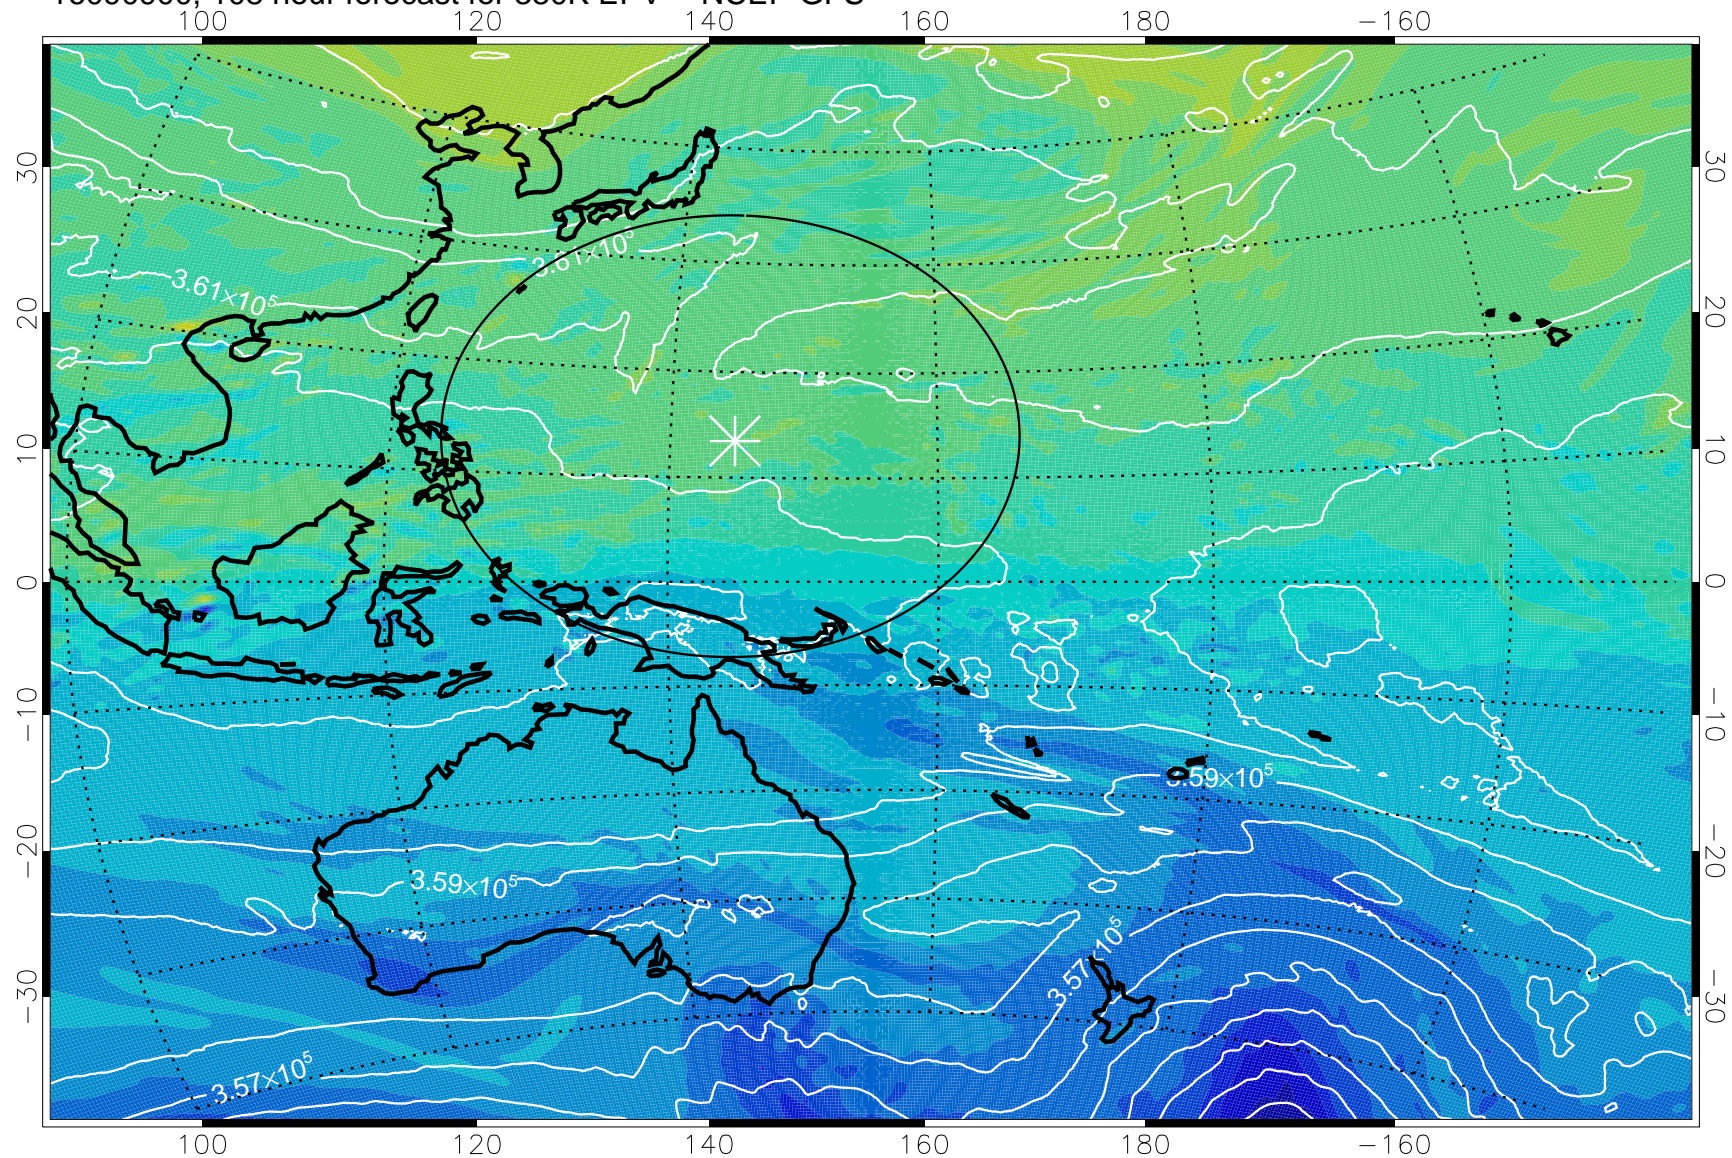

380K Montgomery Streamfunction, white

Range ring of 2304 km

16090806, 90 hour forecast for 380K EPV -- NCEP GFS

380K Montgomery Streamfunction, white

Range ring of 2304 km

16090812, 96 hour forecast for 380K EPV -- NCEP GFS

380K Montgomery Streamfunction, white

Range ring of 2304 km

16090818, 102 hour forecast for 380K EPV -- NCEP GFS

380K Montgomery Streamfunction, white

Range ring of 2304 km

16090900, 108 hour forecast for 380K EPV -- NCEP GFS

380K Montgomery Streamfunction, white

Range ring of 2304 km

16090906, 114 hour forecast for 380K EPV -- NCEP GFS

380K Montgomery Streamfunction, white

Range ring of 2304 km

16090912, 120 hour forecast for 380K EPV -- NCEP GFS