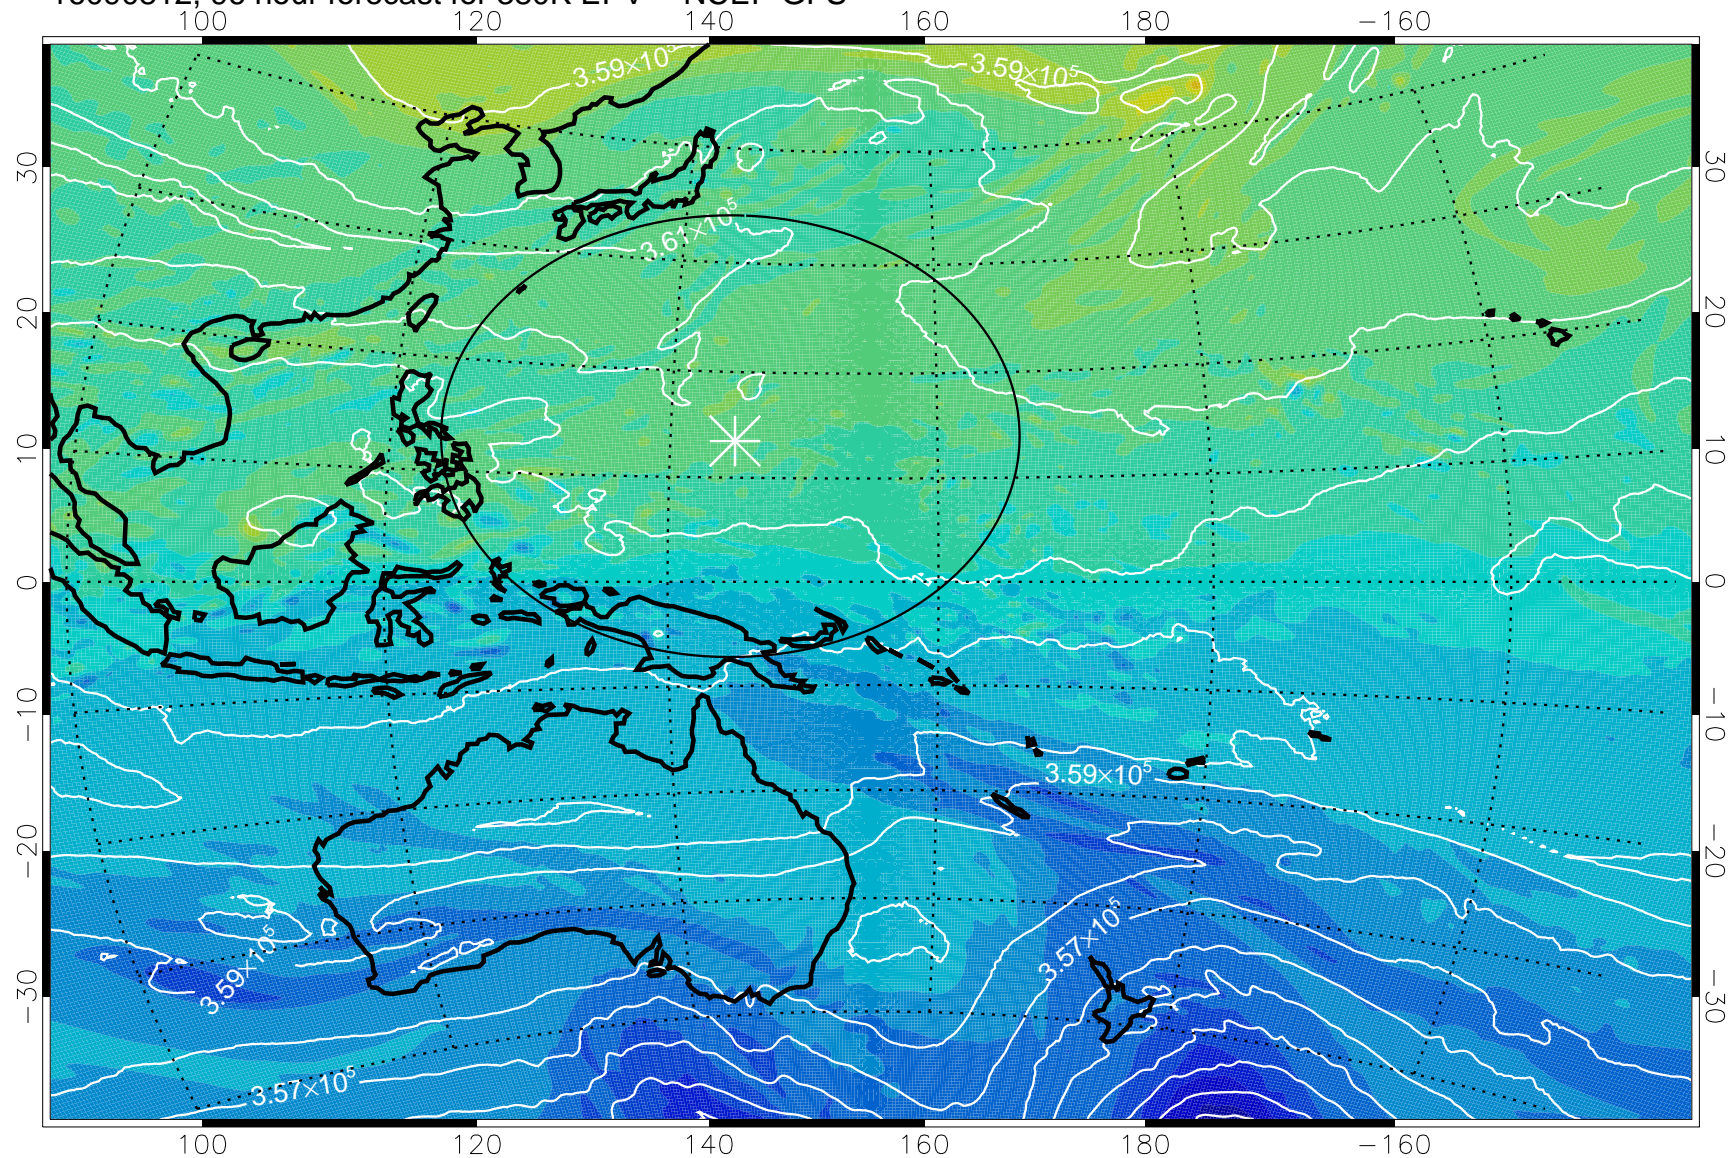

380K Montgomery Streamfunction, white

Range ring of 2304 km

16090718, 78 hour forecast for 380K EPV -- NCEP GFS

380K Montgomery Streamfunction, white

Range ring of 2304 km

16090800, 84 hour forecast for 380K EPV -- NCEP GFS

380K Montgomery Streamfunction, white

Range ring of 2304 km

16090806, 90 hour forecast for 380K EPV -- NCEP GFS

380K Montgomery Streamfunction, white

Range ring of 2304 km

16090812, 96 hour forecast for 380K EPV -- NCEP GFS

380K Montgomery Streamfunction, white

Range ring of 2304 km

16090818, 102 hour forecast for 380K EPV -- NCEP GFS

380K Montgomery Streamfunction, white

Range ring of 2304 km

16090900, 108 hour forecast for 380K EPV -- NCEP GFS