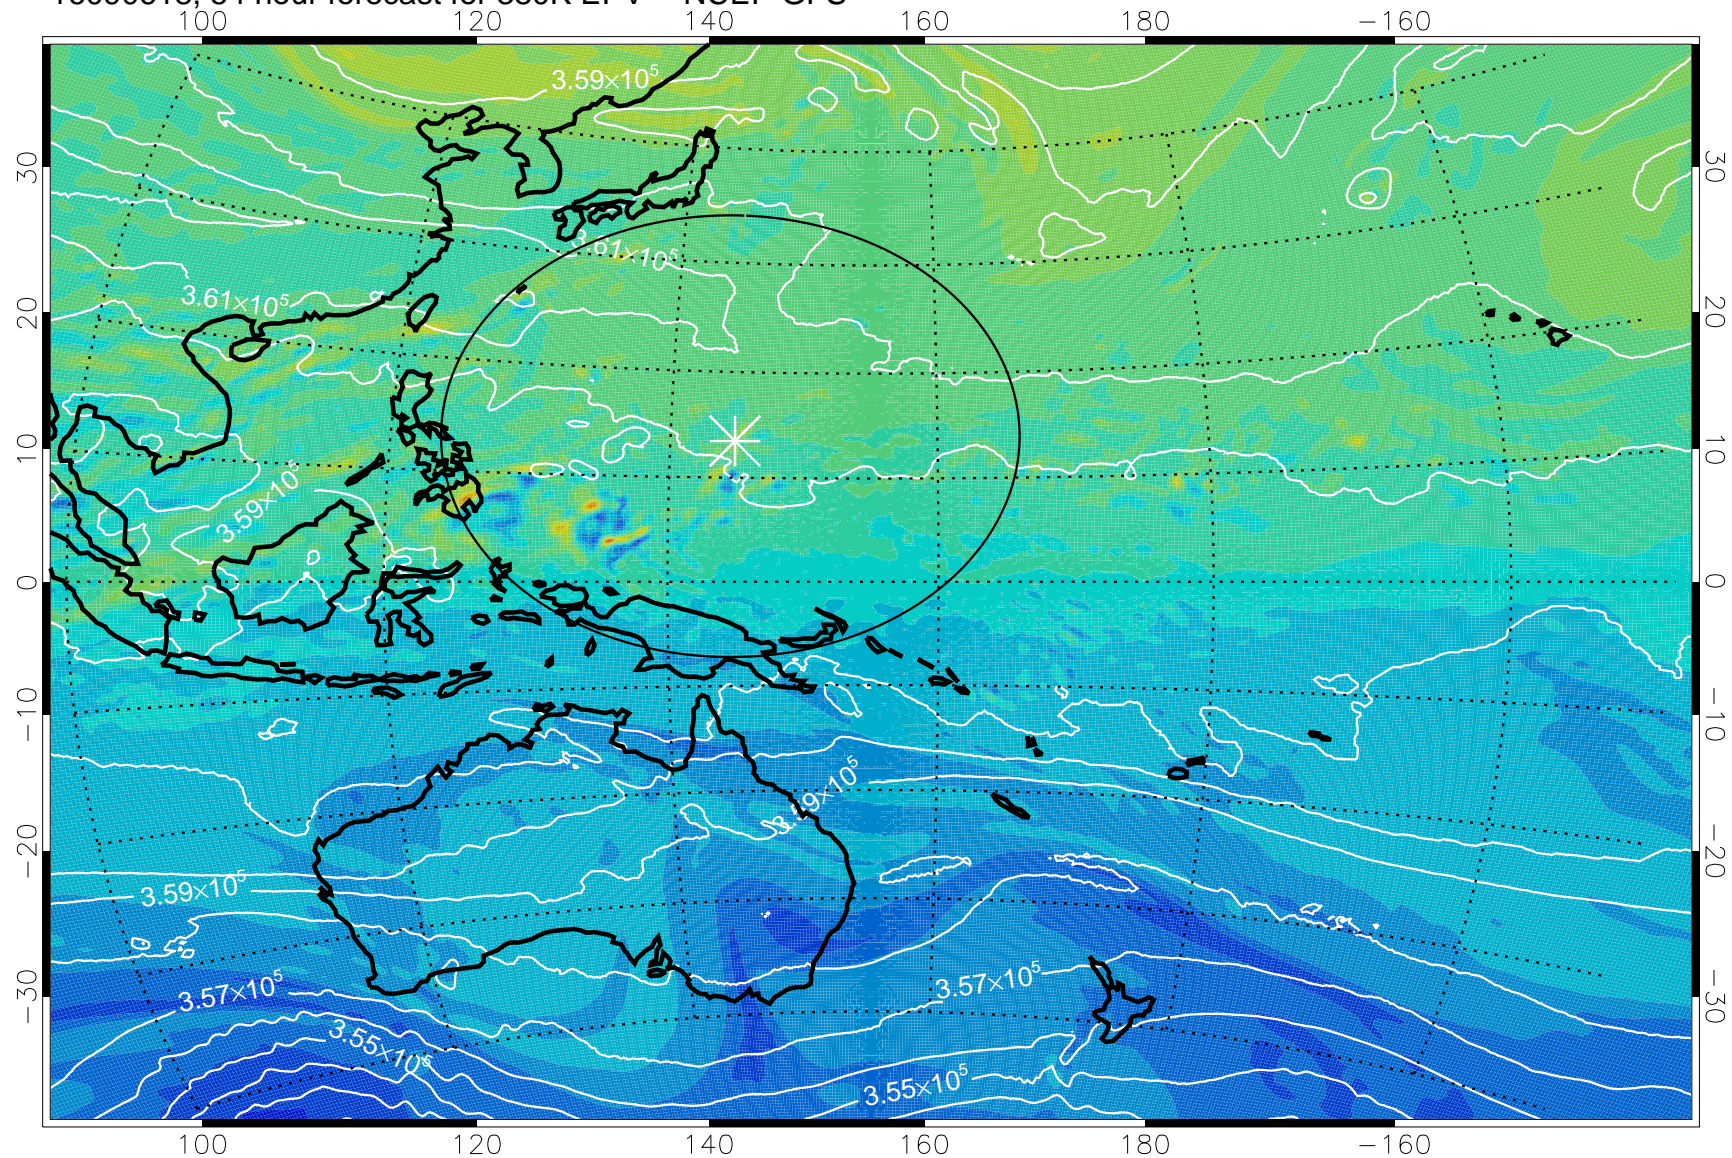

380K Montgomery Streamfunction, white

Range ring of 2304 km

16090606, 42 hour forecast for 380K EPV -- NCEP GFS

380K Montgomery Streamfunction, white

Range ring of 2304 km

16090612, 48 hour forecast for 380K EPV -- NCEP GFS

380K Montgomery Streamfunction, white

Range ring of 2304 km

16090618, 54 hour forecast for 380K EPV -- NCEP GFS

380K Montgomery Streamfunction, white

Range ring of 2304 km

16090700, 60 hour forecast for 380K EPV -- NCEP GFS

380K Montgomery Streamfunction, white

Range ring of 2304 km

16090706, 66 hour forecast for 380K EPV -- NCEP GFS

380K Montgomery Streamfunction, white

Range ring of 2304 km

16090712, 72 hour forecast for 380K EPV -- NCEP GFS

380K Montgomery Streamfunction, white

Range ring of 2304 km

16090718, 78 hour forecast for 380K EPV -- NCEP GFS

380K Montgomery Streamfunction, white

Range ring of 2304 km

16090800, 84 hour forecast for 380K EPV -- NCEP GFS