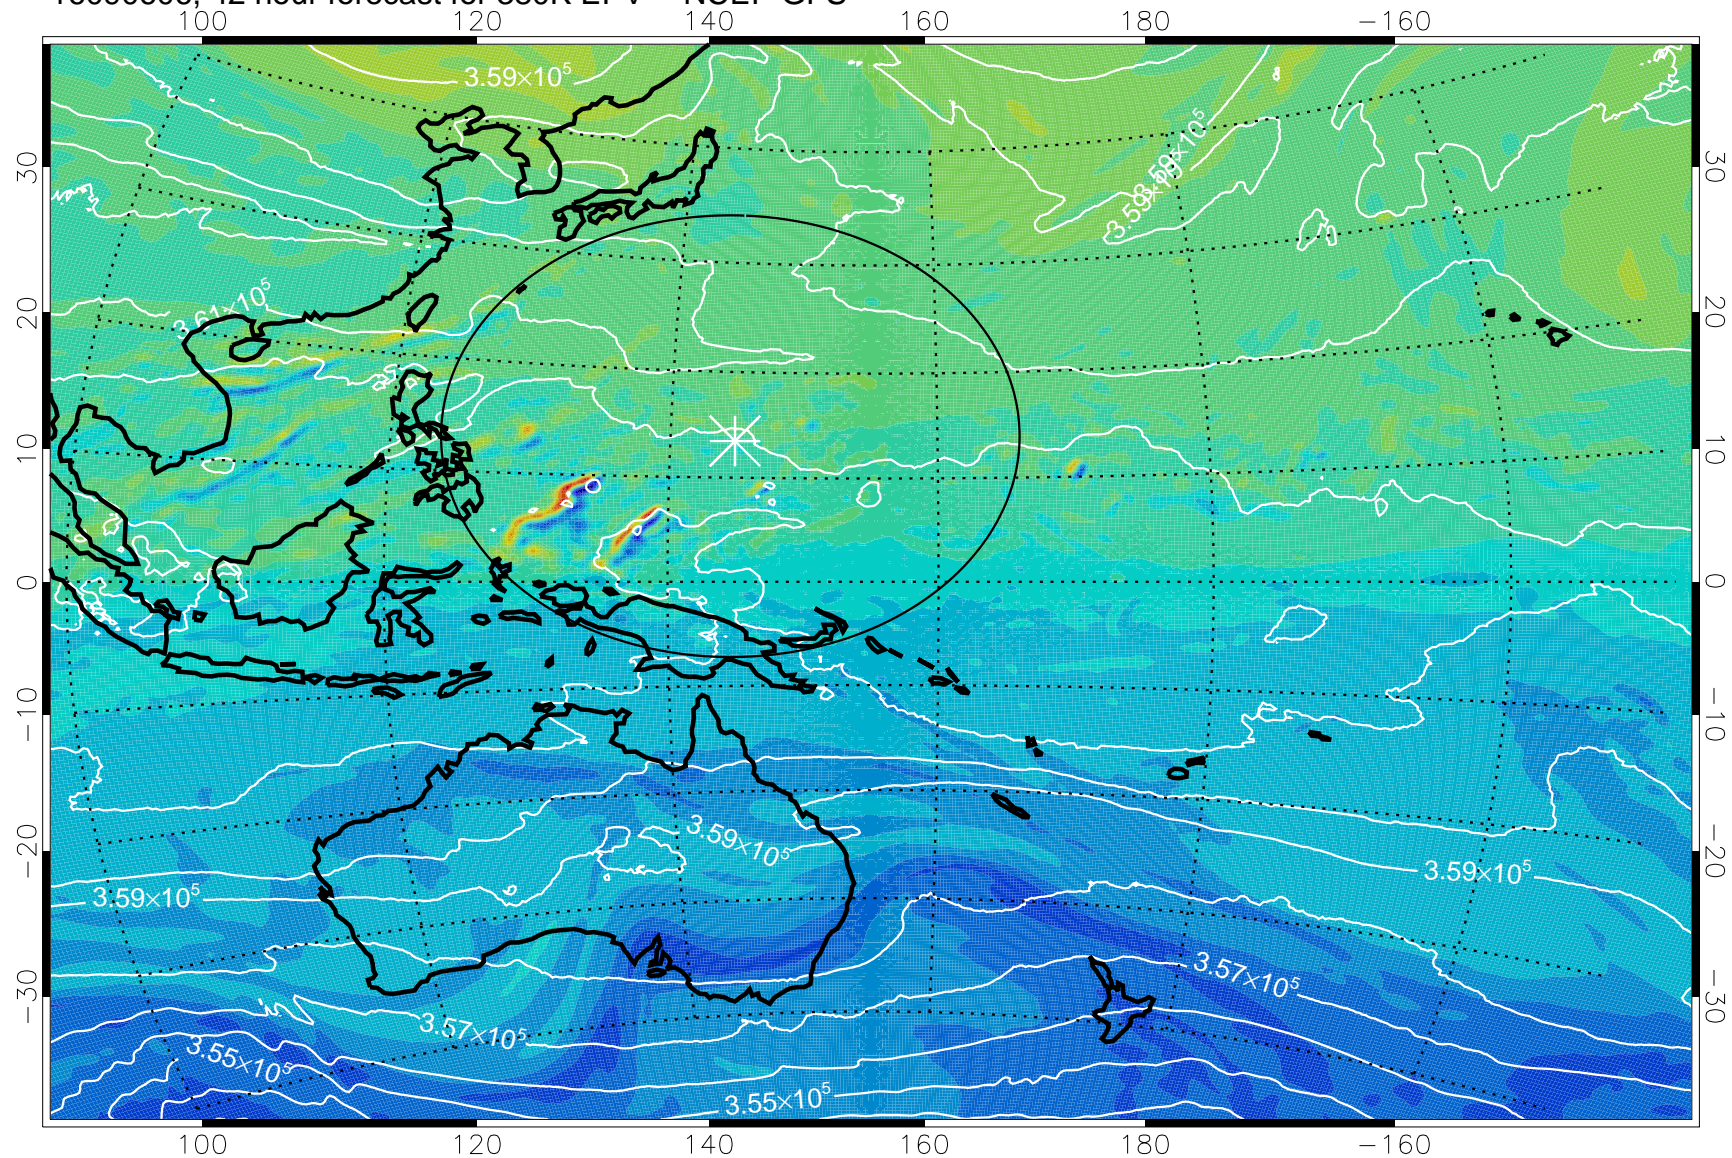

16090506, 18 hour forecast for 380K EPV -- NCEP GFS

380K Montgomery Streamfunction, white

Range ring of 2304 km

16090512, 24 hour forecast for 380K EPV -- NCEP GFS

380K Montgomery Streamfunction, white

Range ring of 2304 km

16090518, 30 hour forecast for 380K EPV -- NCEP GFS

-2×10^{-5} -1×10^{-5} 0 1×10^{-5} 2×10^{-5}
PVU

380K Montgomery Streamfunction, white

Range ring of 2304 km

16090600, 36 hour forecast for 380K EPV -- NCEP GFS

380K Montgomery Streamfunction, white

Range ring of 2304 km

16090606, 42 hour forecast for 380K EPV -- NCEP GFS

380K Montgomery Streamfunction, white

Range ring of 2304 km

16090612, 48 hour forecast for 380K EPV -- NCEP GFS

380K Montgomery Streamfunction, white

Range ring of 2304 km

16090618, 54 hour forecast for 380K EPV -- NCEP GFS

380K Montgomery Streamfunction, white

Range ring of 2304 km

16090700, 60 hour forecast for 380K EPV -- NCEP GFS