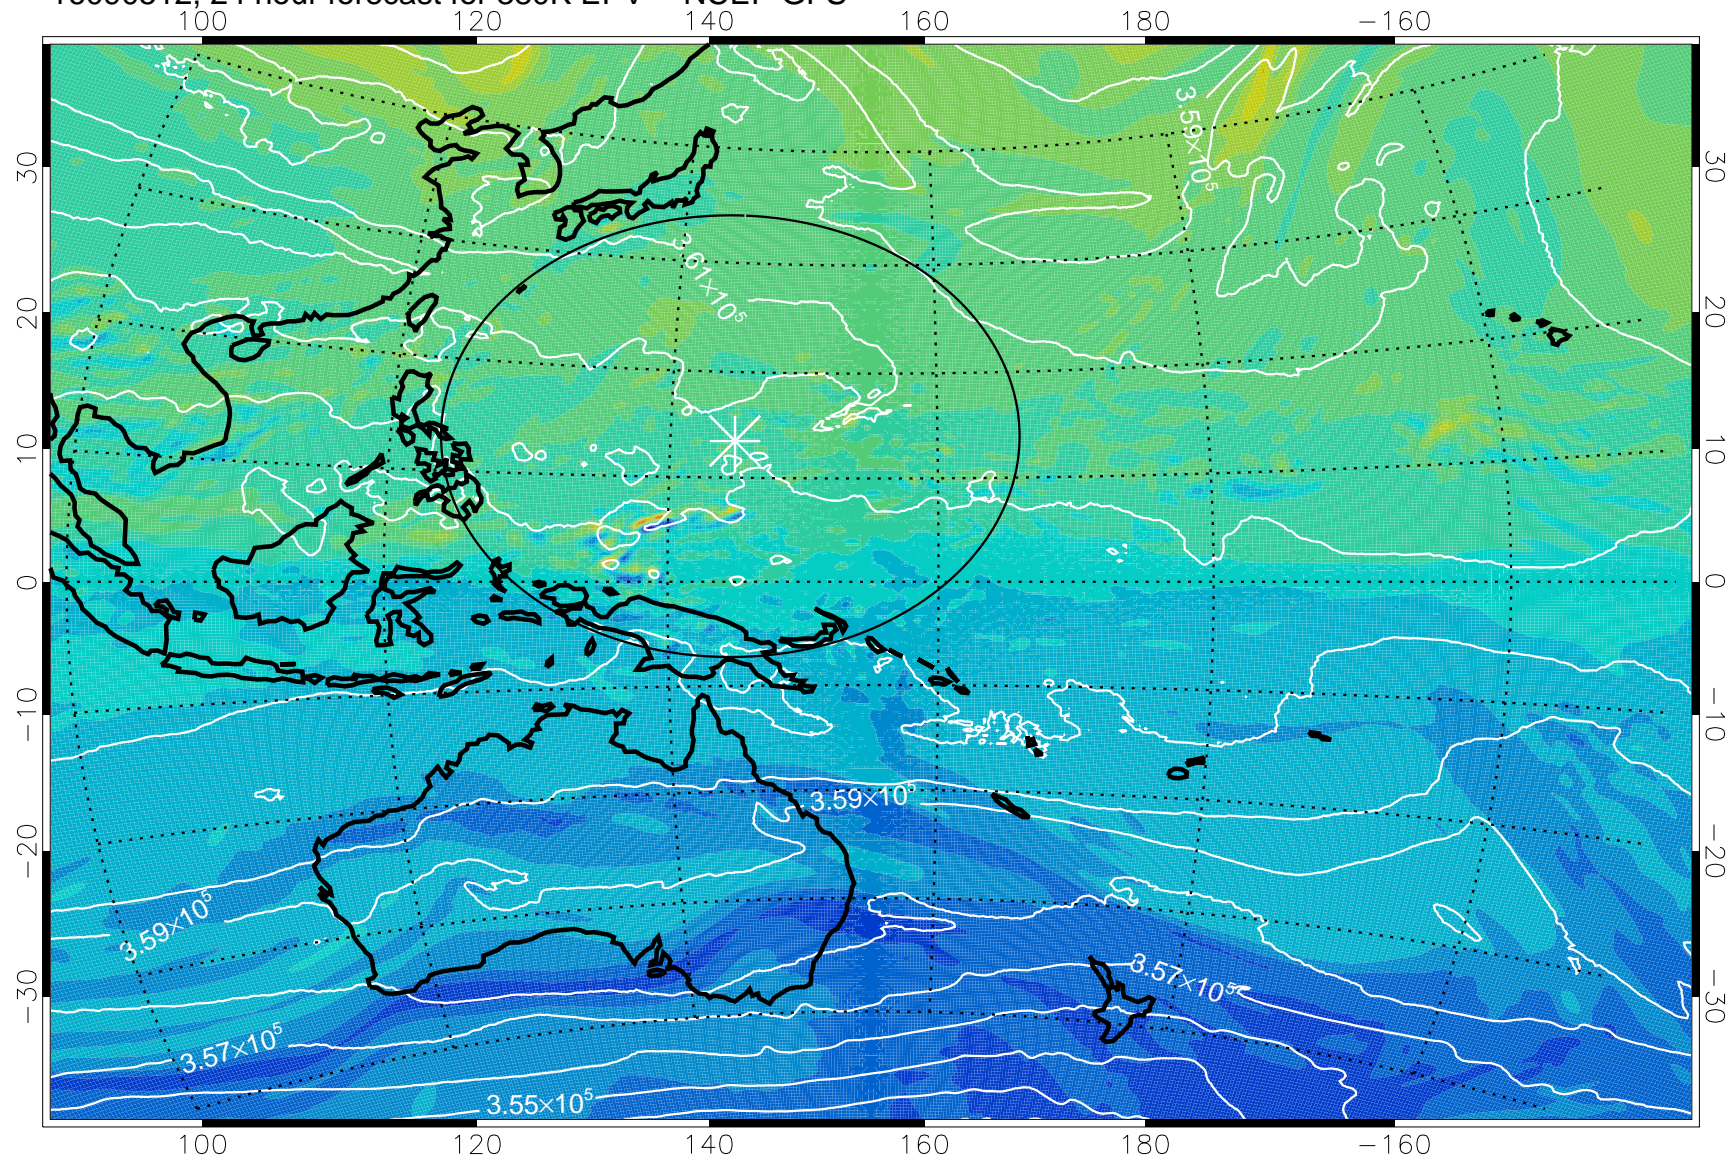

16090418, 6 hour forecast for 380K EPV -- NCEP GFS

380K Montgomery Streamfunction, white

Range ring of 2304 km

16090500, 12 hour forecast for 380K EPV -- NCEP GFS

380K Montgomery Streamfunction, white

Range ring of 2304 km

16090506, 18 hour forecast for 380K EPV -- NCEP GFS

380K Montgomery Streamfunction, white

Range ring of 2304 km

16090512, 24 hour forecast for 380K EPV -- NCEP GFS

380K Montgomery Streamfunction, white

Range ring of 2304 km

16090518, 30 hour forecast for 380K EPV -- NCEP GFS

-2×10^{-5} -1×10^{-5} 0 1×10^{-5} 2×10^{-5}
PVU

380K Montgomery Streamfunction, white

Range ring of 2304 km

16090600, 36 hour forecast for 380K EPV -- NCEP GFS

380K Montgomery Streamfunction, white

Range ring of 2304 km

16090606, 42 hour forecast for 380K EPV -- NCEP GFS

380K Montgomery Streamfunction, white

Range ring of 2304 km

16090612, 48 hour forecast for 380K EPV -- NCEP GFS