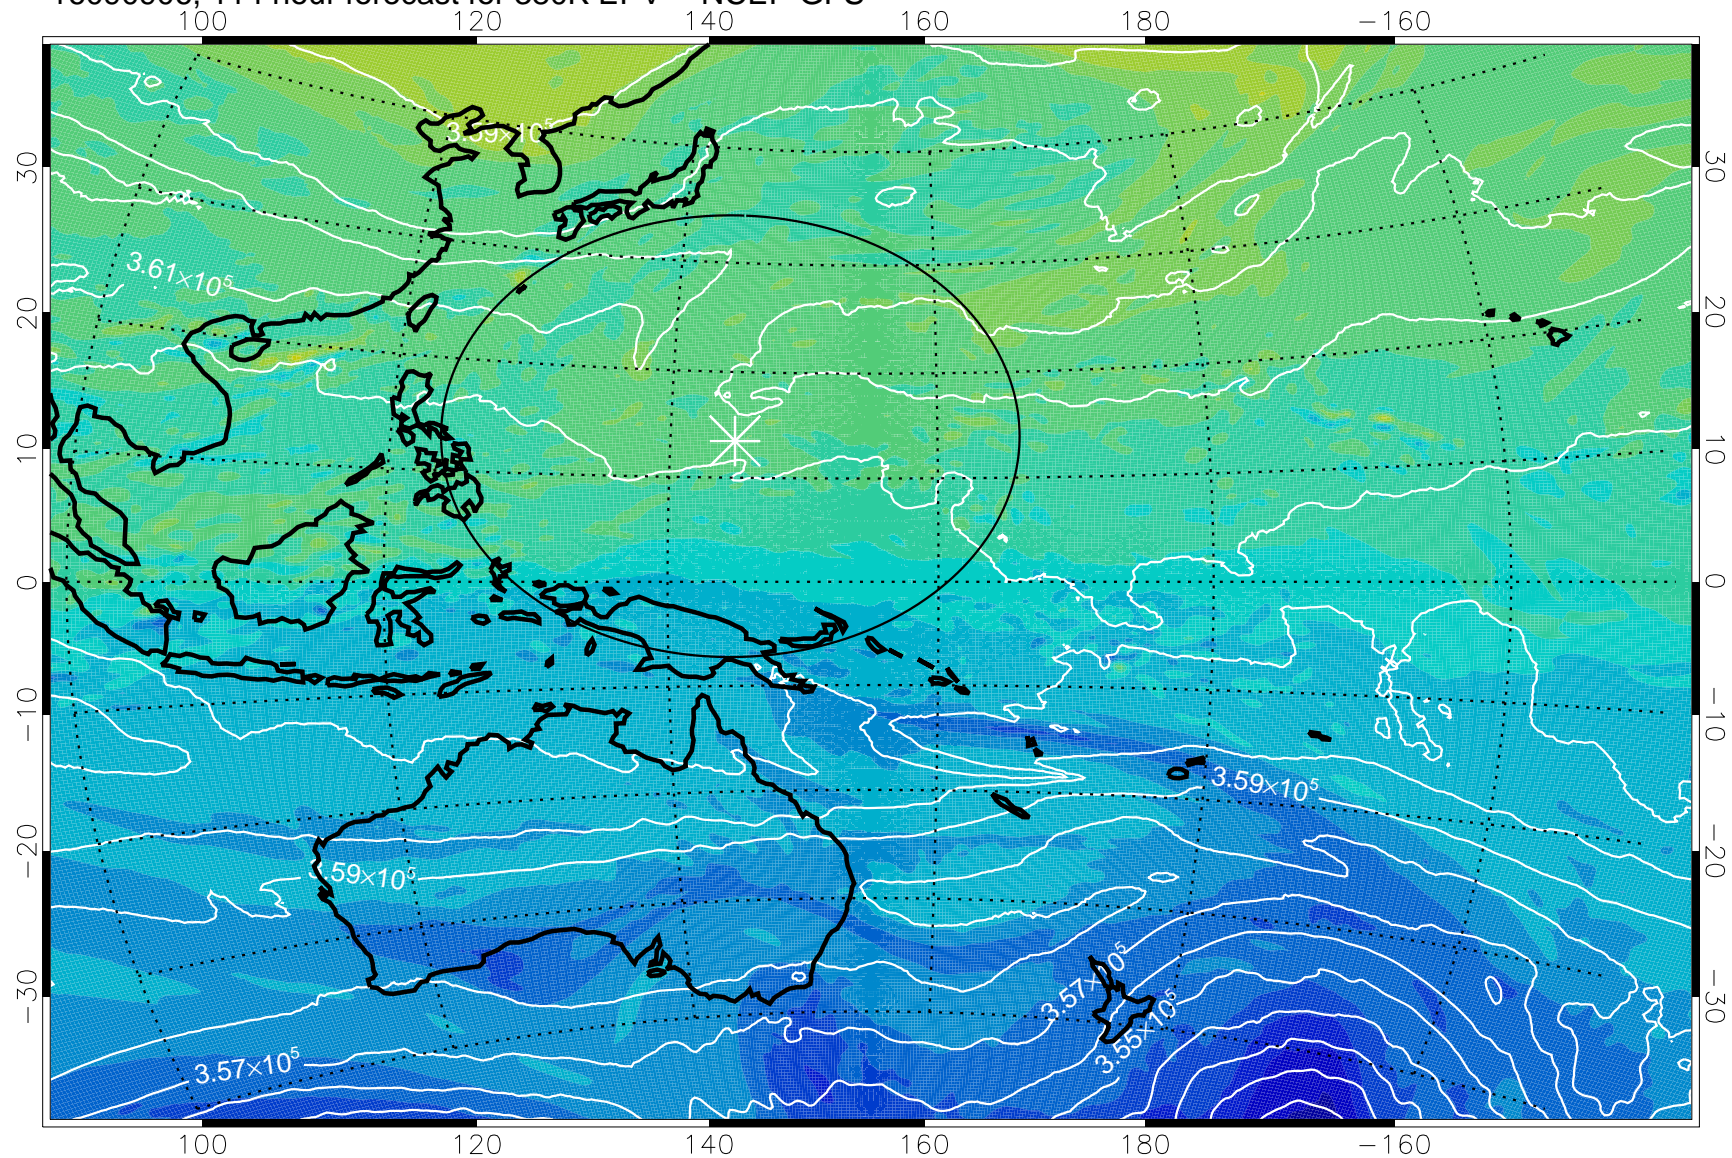

380K Montgomery Streamfunction, white

Range ring of 2304 km

16090806, 90 hour forecast for 380K EPV -- NCEP GFS

380K Montgomery Streamfunction, white

Range ring of 2304 km

16090812, 96 hour forecast for 380K EPV -- NCEP GFS

380K Montgomery Streamfunction, white

Range ring of 2304 km

16090818, 102 hour forecast for 380K EPV -- NCEP GFS

380K Montgomery Streamfunction, white

Range ring of 2304 km

16090900, 108 hour forecast for 380K EPV -- NCEP GFS

380K Montgomery Streamfunction, white

Range ring of 2304 km

16090906, 114 hour forecast for 380K EPV -- NCEP GFS

380K Montgomery Streamfunction, white

Range ring of 2304 km

16090912, 120 hour forecast for 380K EPV -- NCEP GFS