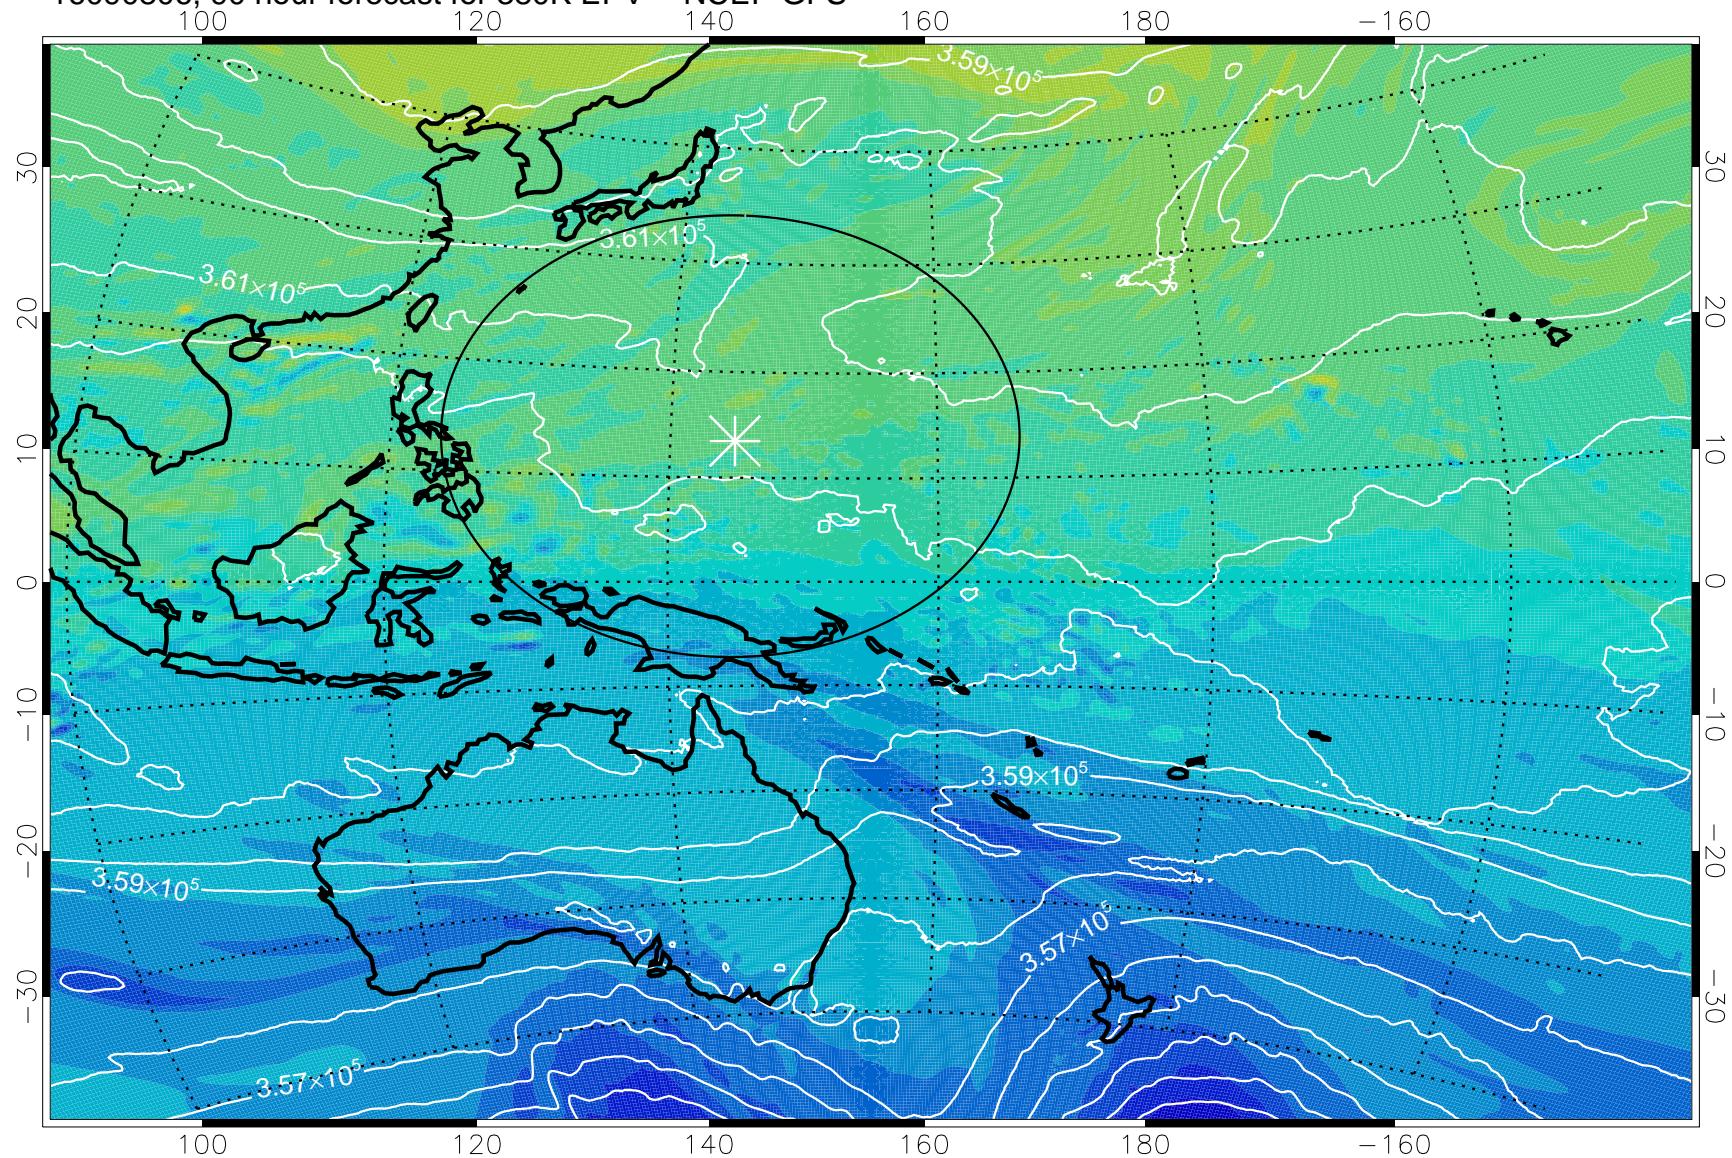

380K Montgomery Streamfunction, white

Range ring of 2304 km

16090706, 66 hour forecast for 380K EPV -- NCEP GFS

380K Montgomery Streamfunction, white

Range ring of 2304 km

16090712, 72 hour forecast for 380K EPV -- NCEP GFS

380K Montgomery Streamfunction, white

Range ring of 2304 km

16090718, 78 hour forecast for 380K EPV -- NCEP GFS

380K Montgomery Streamfunction, white

Range ring of 2304 km

16090800, 84 hour forecast for 380K EPV -- NCEP GFS

380K Montgomery Streamfunction, white

Range ring of 2304 km

16090806, 90 hour forecast for 380K EPV -- NCEP GFS

380K Montgomery Streamfunction, white

Range ring of 2304 km

16090812, 96 hour forecast for 380K EPV -- NCEP GFS

380K Montgomery Streamfunction, white

Range ring of 2304 km

16090818, 102 hour forecast for 380K EPV -- NCEP GFS

380K Montgomery Streamfunction, white

Range ring of 2304 km

16090900, 108 hour forecast for 380K EPV -- NCEP GFS