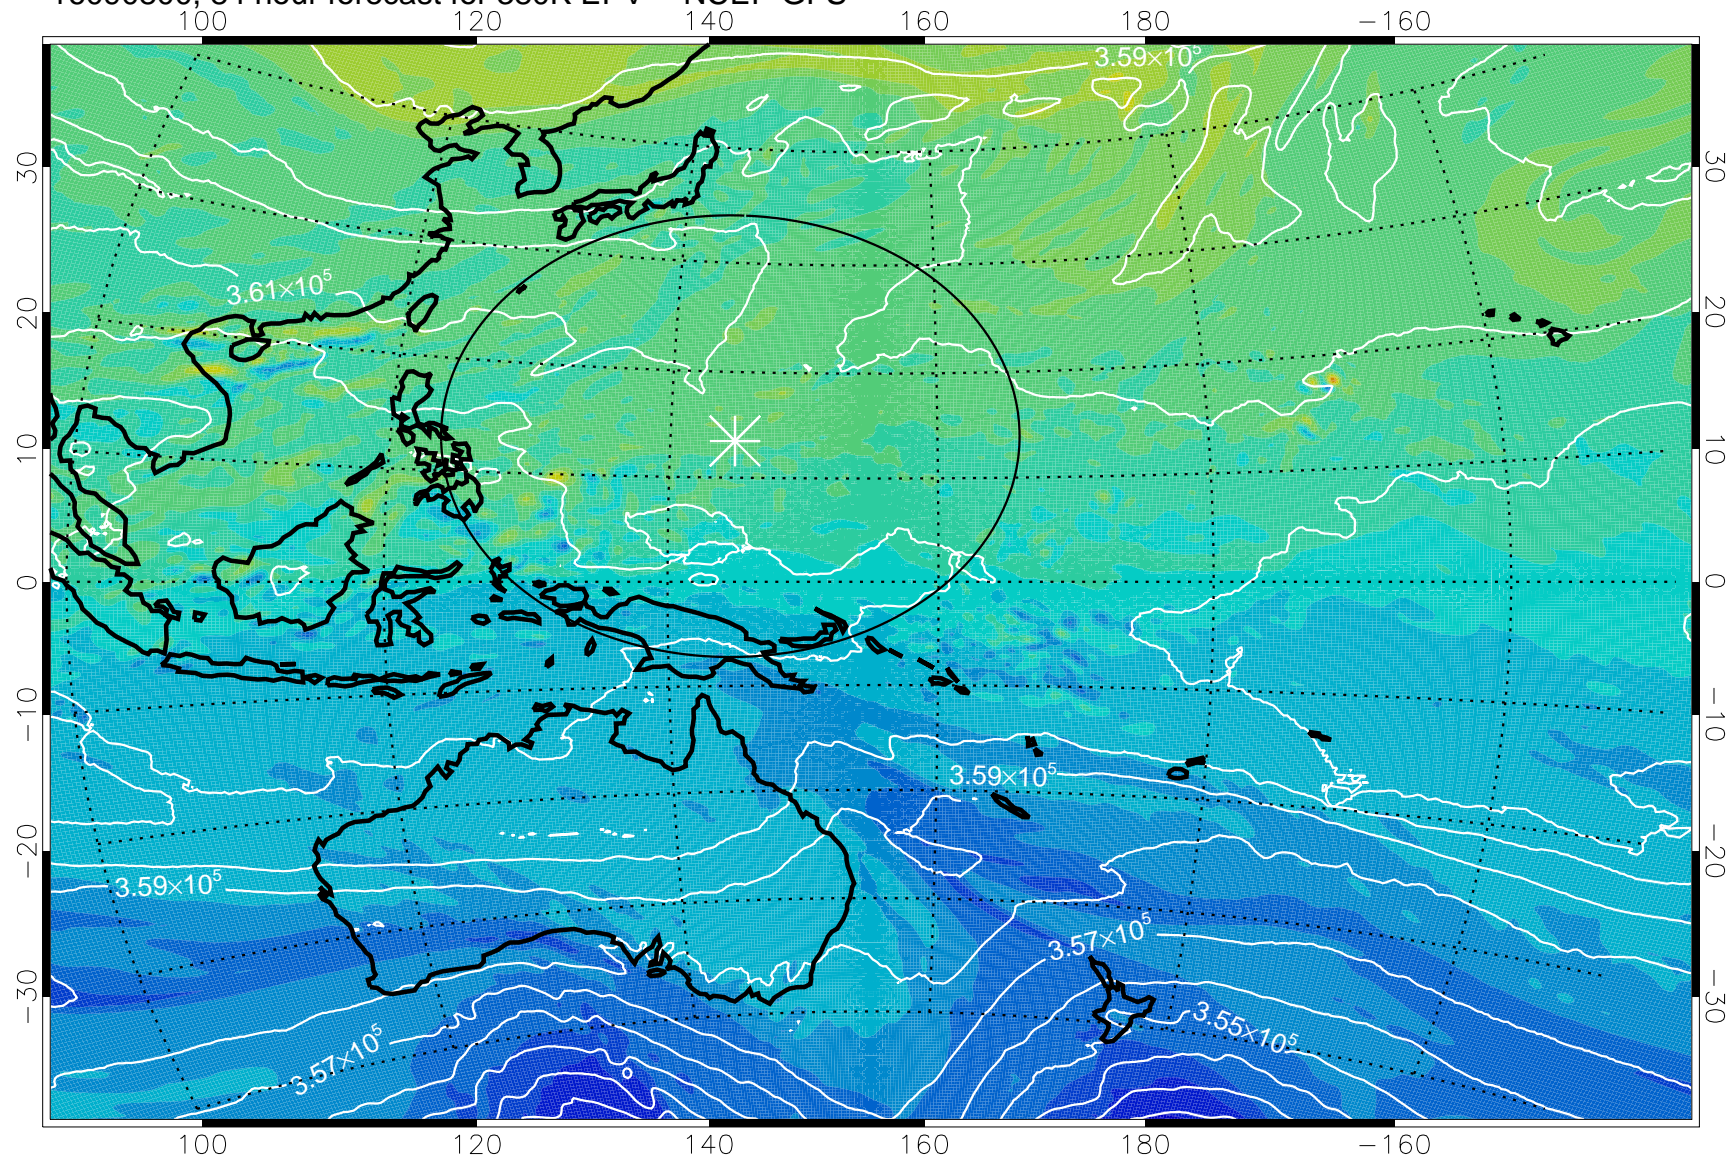

380K Montgomery Streamfunction, white

Range ring of 2304 km

16090706, 66 hour forecast for 380K EPV -- NCEP GFS

380K Montgomery Streamfunction, white

Range ring of 2304 km

16090712, 72 hour forecast for 380K EPV -- NCEP GFS

380K Montgomery Streamfunction, white

Range ring of 2304 km

16090718, 78 hour forecast for 380K EPV -- NCEP GFS

380K Montgomery Streamfunction, white

Range ring of 2304 km

16090800, 84 hour forecast for 380K EPV -- NCEP GFS

380K Montgomery Streamfunction, white

Range ring of 2304 km

16090806, 90 hour forecast for 380K EPV -- NCEP GFS

380K Montgomery Streamfunction, white

Range ring of 2304 km

16090812, 96 hour forecast for 380K EPV -- NCEP GFS

380K Montgomery Streamfunction, white

Range ring of 2304 km

16090818, 102 hour forecast for 380K EPV -- NCEP GFS

380K Montgomery Streamfunction, white

Range ring of 2304 km

16090900, 108 hour forecast for 380K EPV -- NCEP GFS