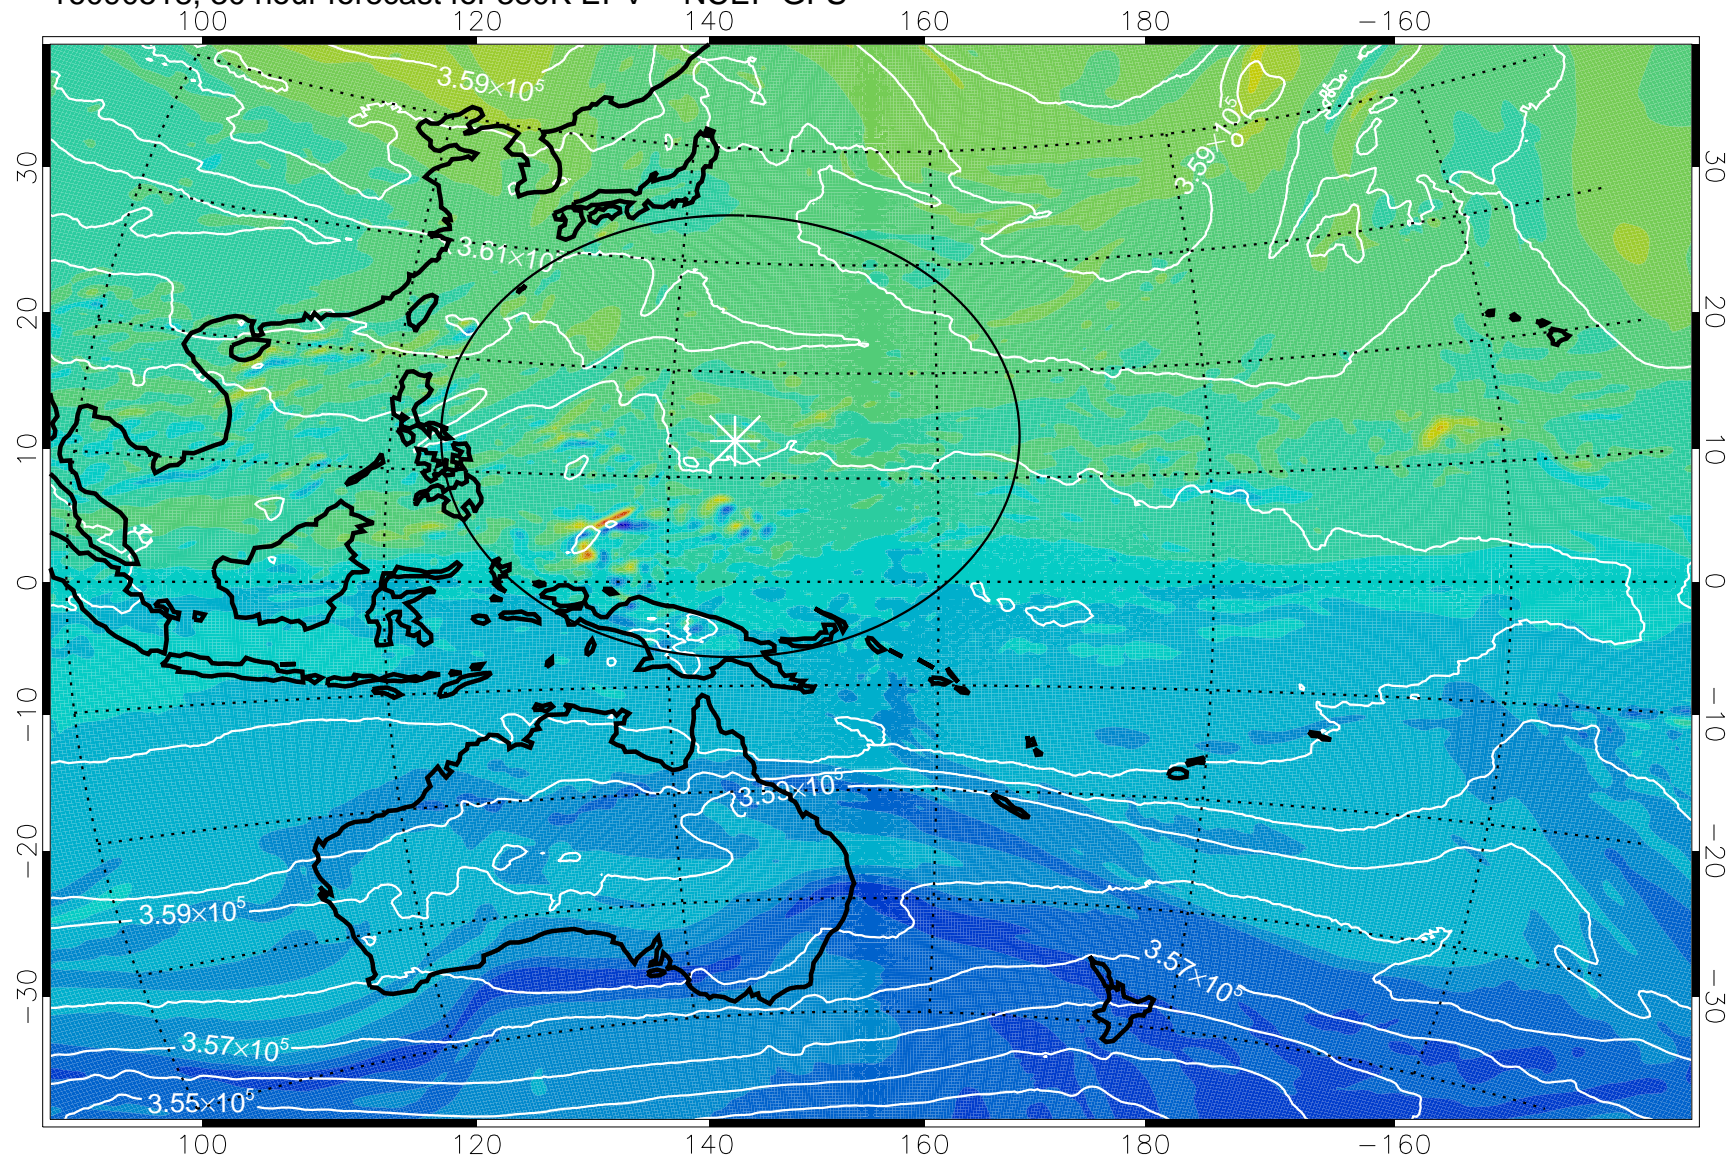

16090506, 18 hour forecast for 380K EPV -- NCEP GFS

380K Montgomery Streamfunction, white

Range ring of 2304 km

16090512, 24 hour forecast for 380K EPV -- NCEP GFS

380K Montgomery Streamfunction, white

Range ring of 2304 km

16090518, 30 hour forecast for 380K EPV -- NCEP GFS

-2×10^{-5} -1×10^{-5} 0 1×10^{-5} 2×10^{-5}
PVU

380K Montgomery Streamfunction, white

Range ring of 2304 km

16090600, 36 hour forecast for 380K EPV -- NCEP GFS

380K Montgomery Streamfunction, white

Range ring of 2304 km

16090606, 42 hour forecast for 380K EPV -- NCEP GFS

380K Montgomery Streamfunction, white

Range ring of 2304 km

16090612, 48 hour forecast for 380K EPV -- NCEP GFS

380K Montgomery Streamfunction, white

Range ring of 2304 km

16090618, 54 hour forecast for 380K EPV -- NCEP GFS

380K Montgomery Streamfunction, white

Range ring of 2304 km

16090700, 60 hour forecast for 380K EPV -- NCEP GFS