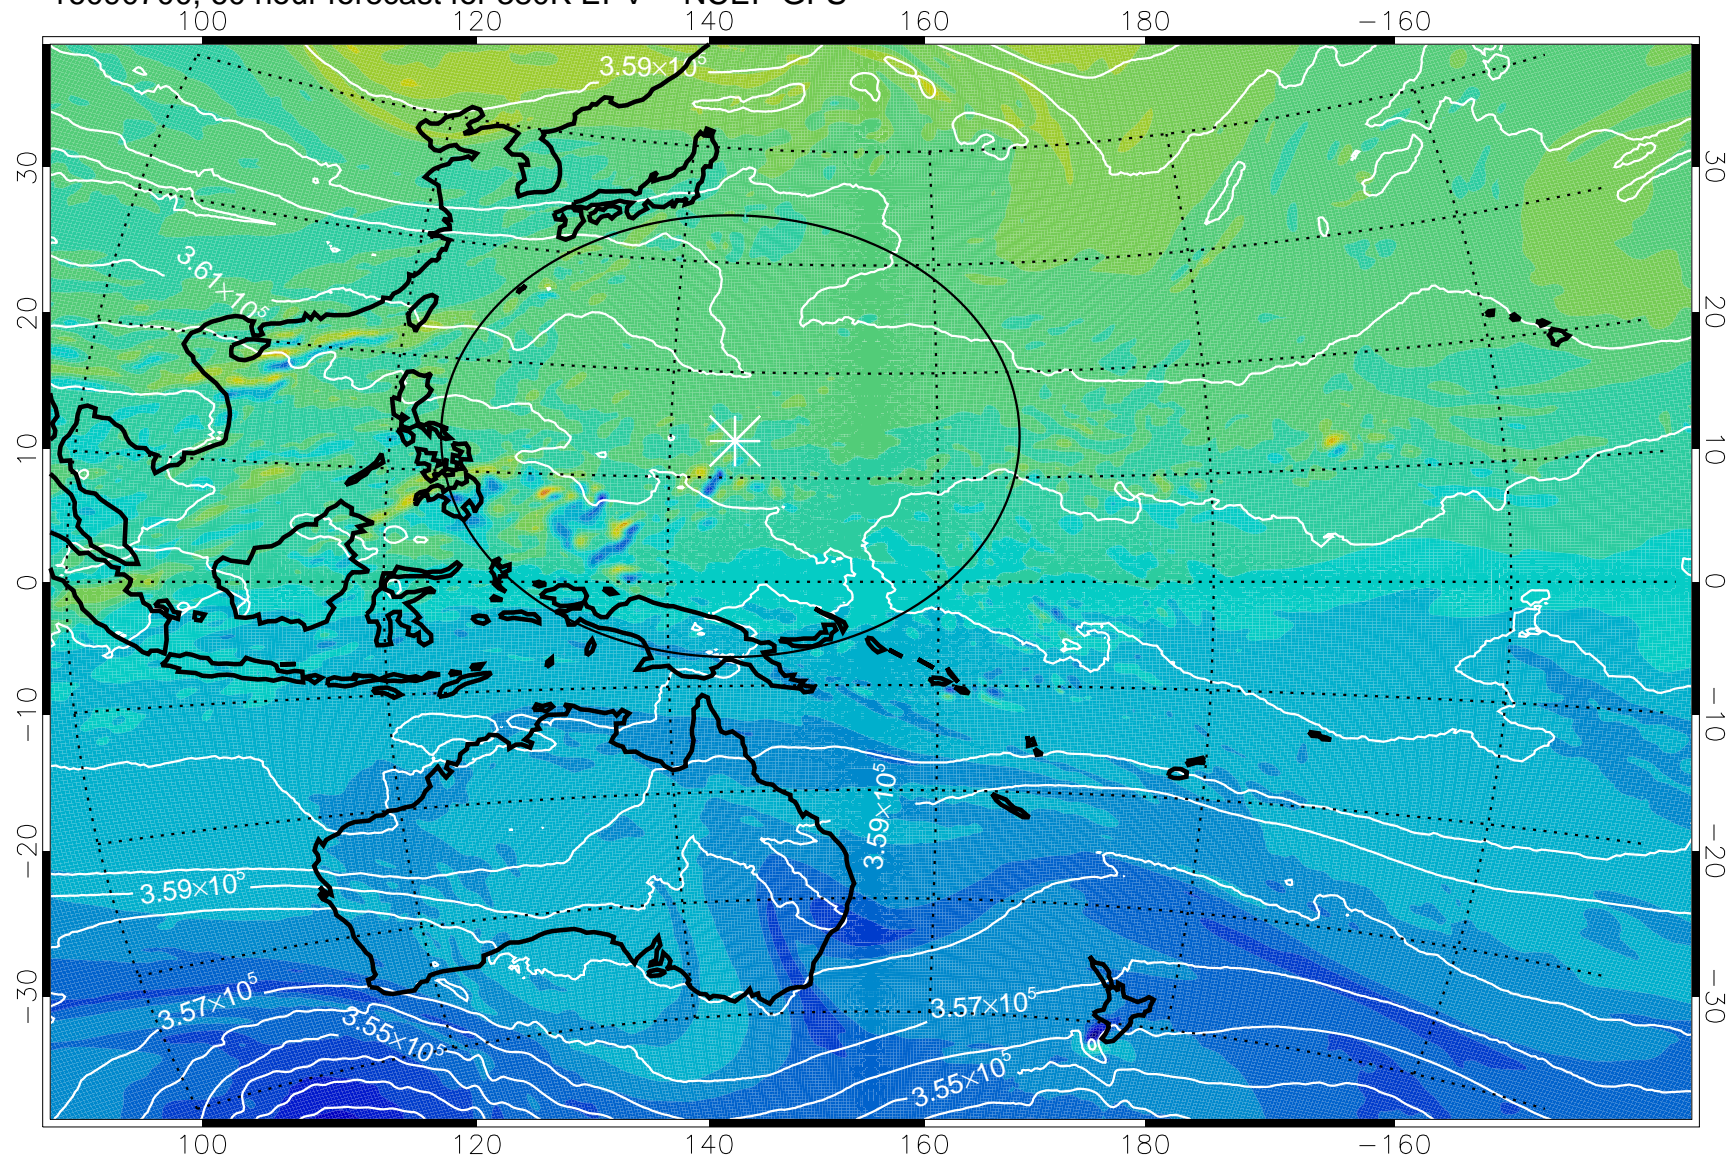

380K Montgomery Streamfunction, white

Range ring of 2304 km

16090606, 42 hour forecast for 380K EPV -- NCEP GFS

380K Montgomery Streamfunction, white

Range ring of 2304 km

16090612, 48 hour forecast for 380K EPV -- NCEP GFS

380K Montgomery Streamfunction, white

Range ring of 2304 km

16090618, 54 hour forecast for 380K EPV -- NCEP GFS

380K Montgomery Streamfunction, white

Range ring of 2304 km

16090700, 60 hour forecast for 380K EPV -- NCEP GFS

380K Montgomery Streamfunction, white

Range ring of 2304 km

16090706, 66 hour forecast for 380K EPV -- NCEP GFS

380K Montgomery Streamfunction, white

Range ring of 2304 km

16090712, 72 hour forecast for 380K EPV -- NCEP GFS

380K Montgomery Streamfunction, white

Range ring of 2304 km

16090718, 78 hour forecast for 380K EPV -- NCEP GFS

380K Montgomery Streamfunction, white

Range ring of 2304 km

16090800, 84 hour forecast for 380K EPV -- NCEP GFS