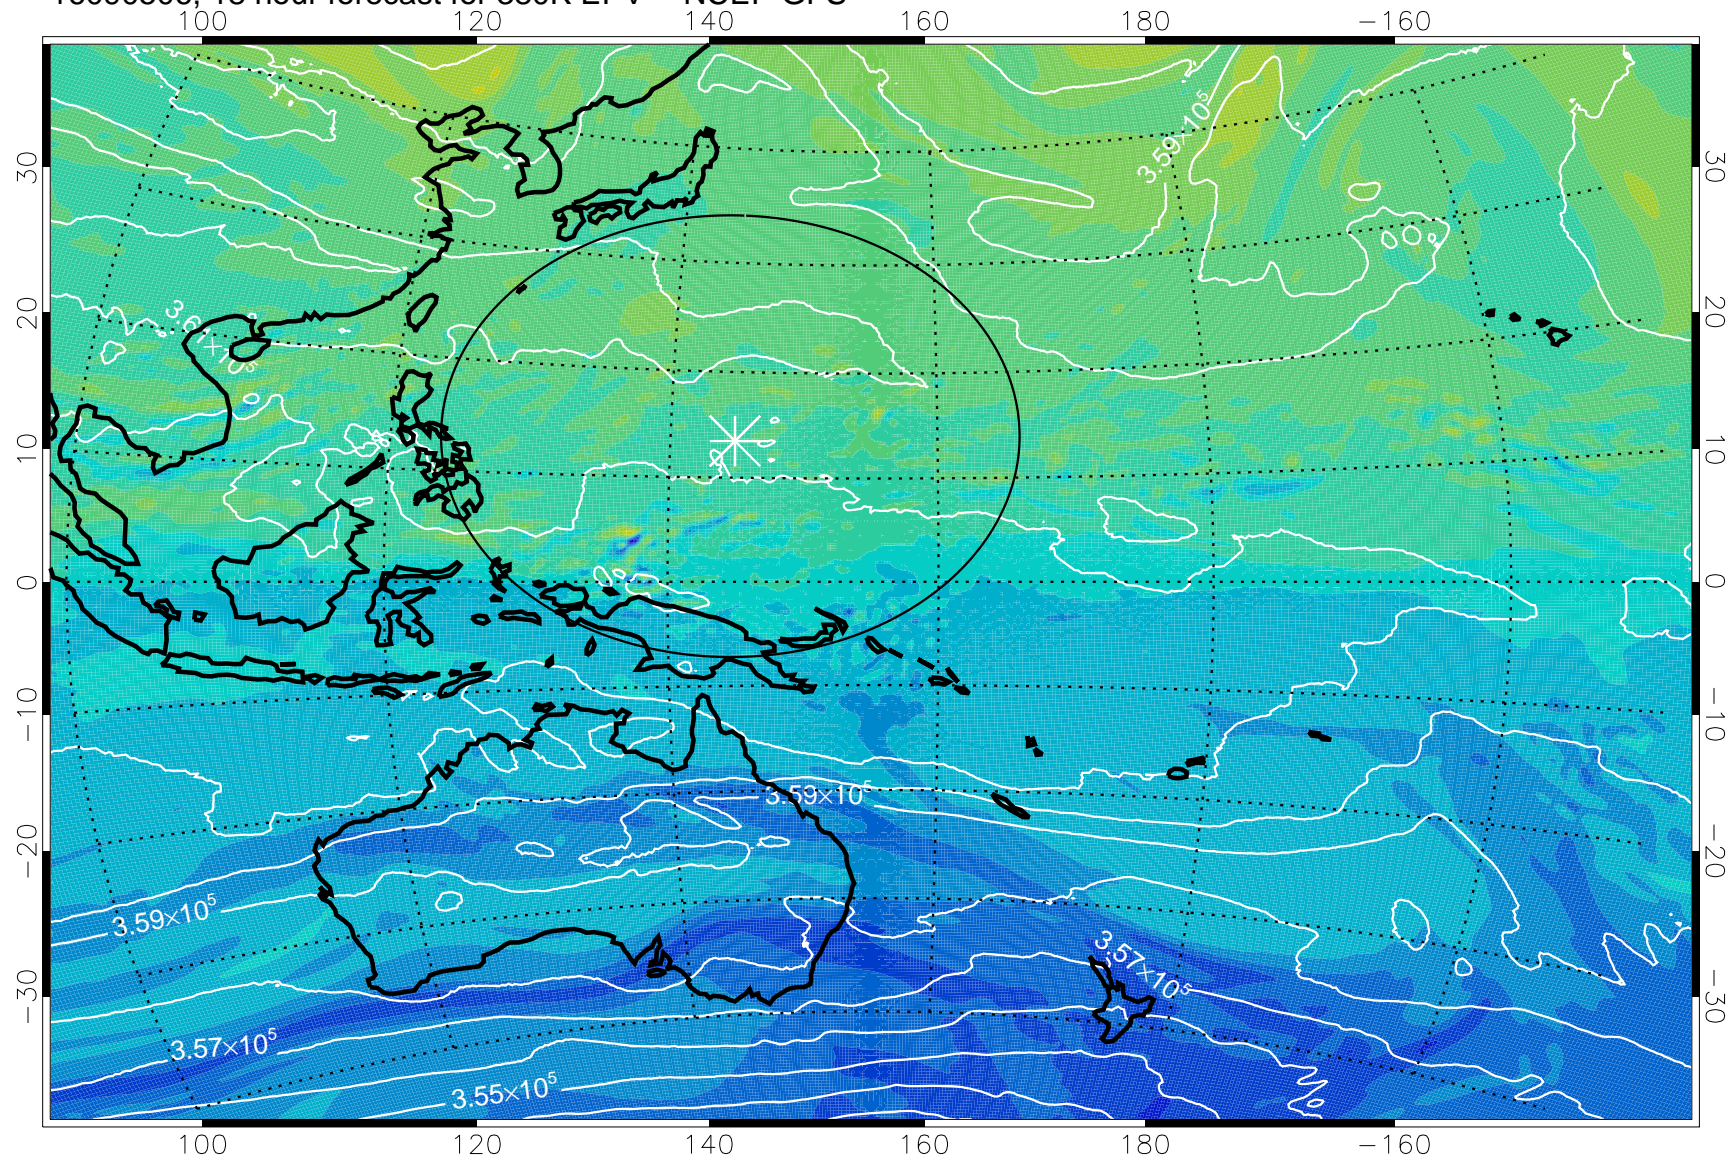

16090418, 6 hour forecast for 380K EPV -- NCEP GFS

380K Montgomery Streamfunction, white

Range ring of 2304 km

16090500, 12 hour forecast for 380K EPV -- NCEP GFS

380K Montgomery Streamfunction, white

Range ring of 2304 km

16090506, 18 hour forecast for 380K EPV -- NCEP GFS

380K Montgomery Streamfunction, white

Range ring of 2304 km

16090512, 24 hour forecast for 380K EPV -- NCEP GFS

380K Montgomery Streamfunction, white

Range ring of 2304 km

16090518, 30 hour forecast for 380K EPV -- NCEP GFS

-2×10^{-5} -1×10^{-5} 0 1×10^{-5} 2×10^{-5}
PVU

380K Montgomery Streamfunction, white

Range ring of 2304 km

16090600, 36 hour forecast for 380K EPV -- NCEP GFS

380K Montgomery Streamfunction, white

Range ring of 2304 km

16090606, 42 hour forecast for 380K EPV -- NCEP GFS

380K Montgomery Streamfunction, white

Range ring of 2304 km

16090612, 48 hour forecast for 380K EPV -- NCEP GFS