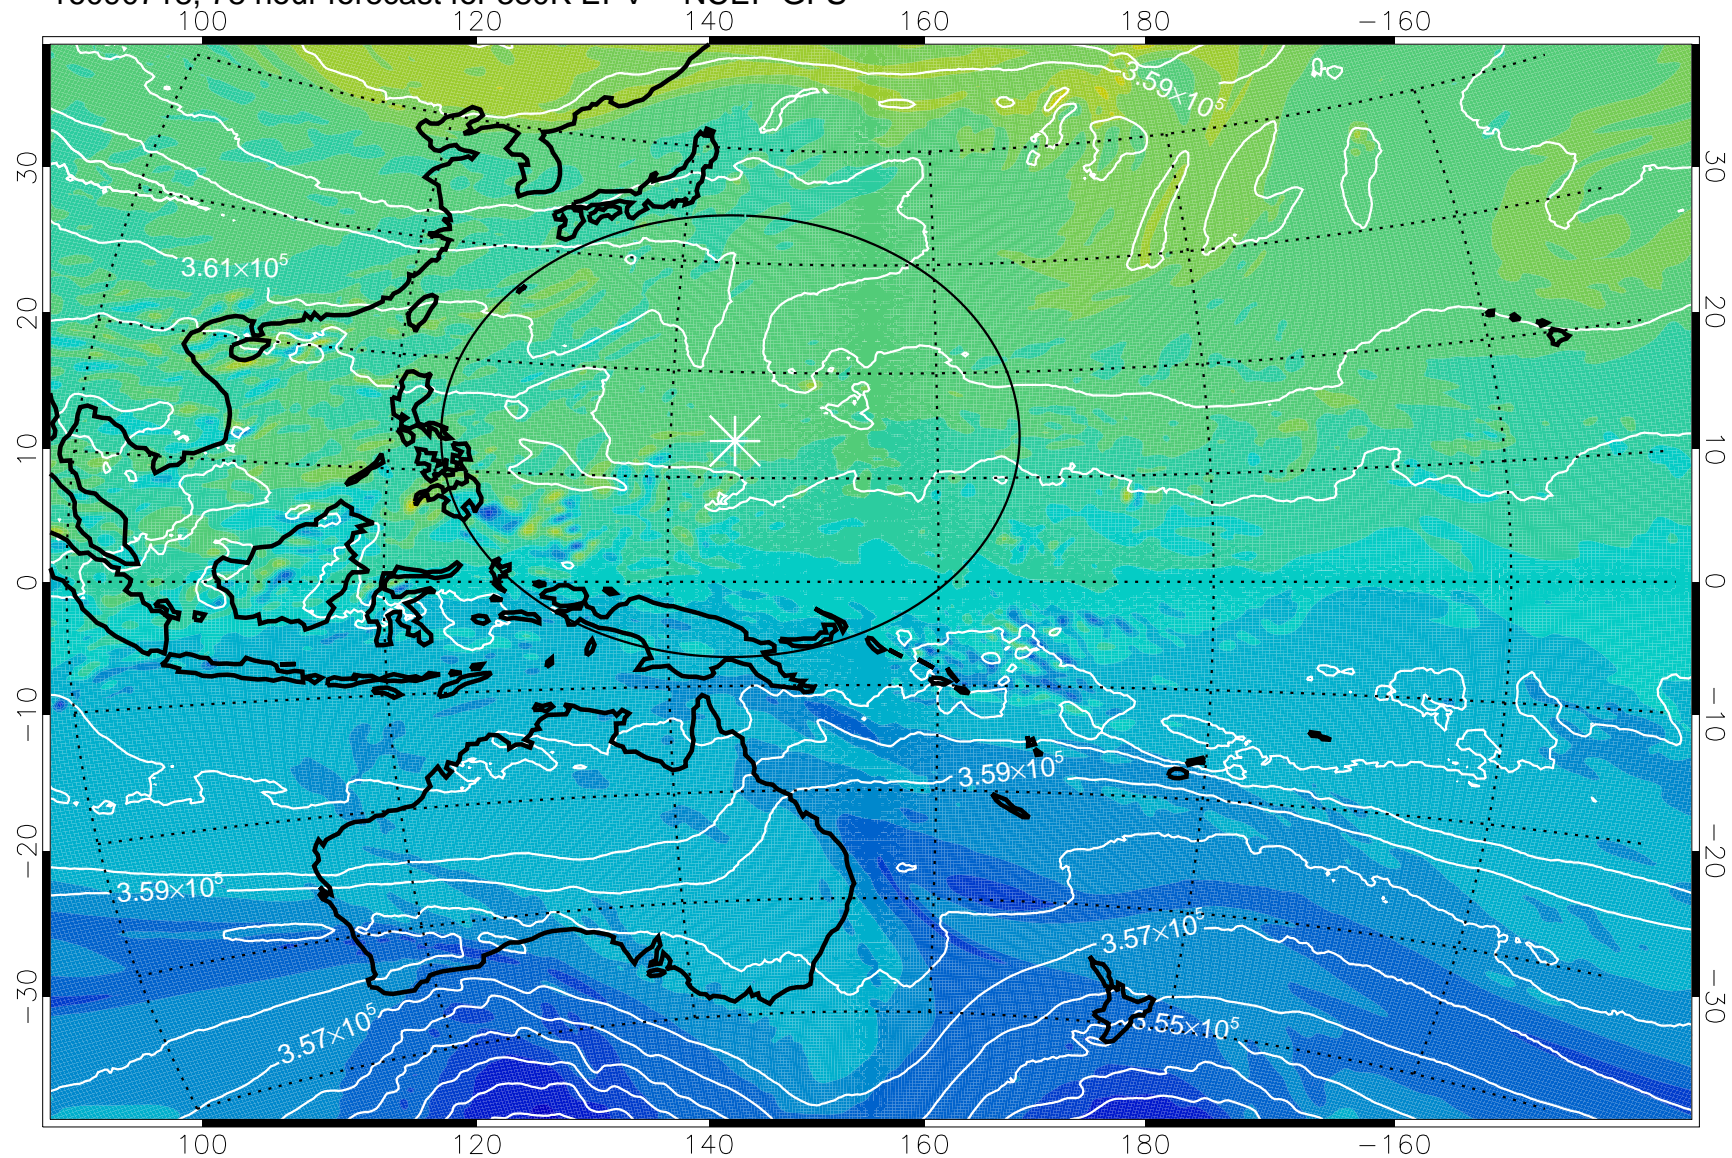

380K Montgomery Streamfunction, white

Range ring of 2304 km

16090618, 54 hour forecast for 380K EPV -- NCEP GFS

380K Montgomery Streamfunction, white

Range ring of 2304 km

16090700, 60 hour forecast for 380K EPV -- NCEP GFS

380K Montgomery Streamfunction, white

Range ring of 2304 km

16090706, 66 hour forecast for 380K EPV -- NCEP GFS

380K Montgomery Streamfunction, white

Range ring of 2304 km

16090712, 72 hour forecast for 380K EPV -- NCEP GFS

380K Montgomery Streamfunction, white

Range ring of 2304 km

16090718, 78 hour forecast for 380K EPV -- NCEP GFS

380K Montgomery Streamfunction, white

Range ring of 2304 km

16090800, 84 hour forecast for 380K EPV -- NCEP GFS

380K Montgomery Streamfunction, white

Range ring of 2304 km

16090806, 90 hour forecast for 380K EPV -- NCEP GFS

380K Montgomery Streamfunction, white

Range ring of 2304 km

16090812, 96 hour forecast for 380K EPV -- NCEP GFS