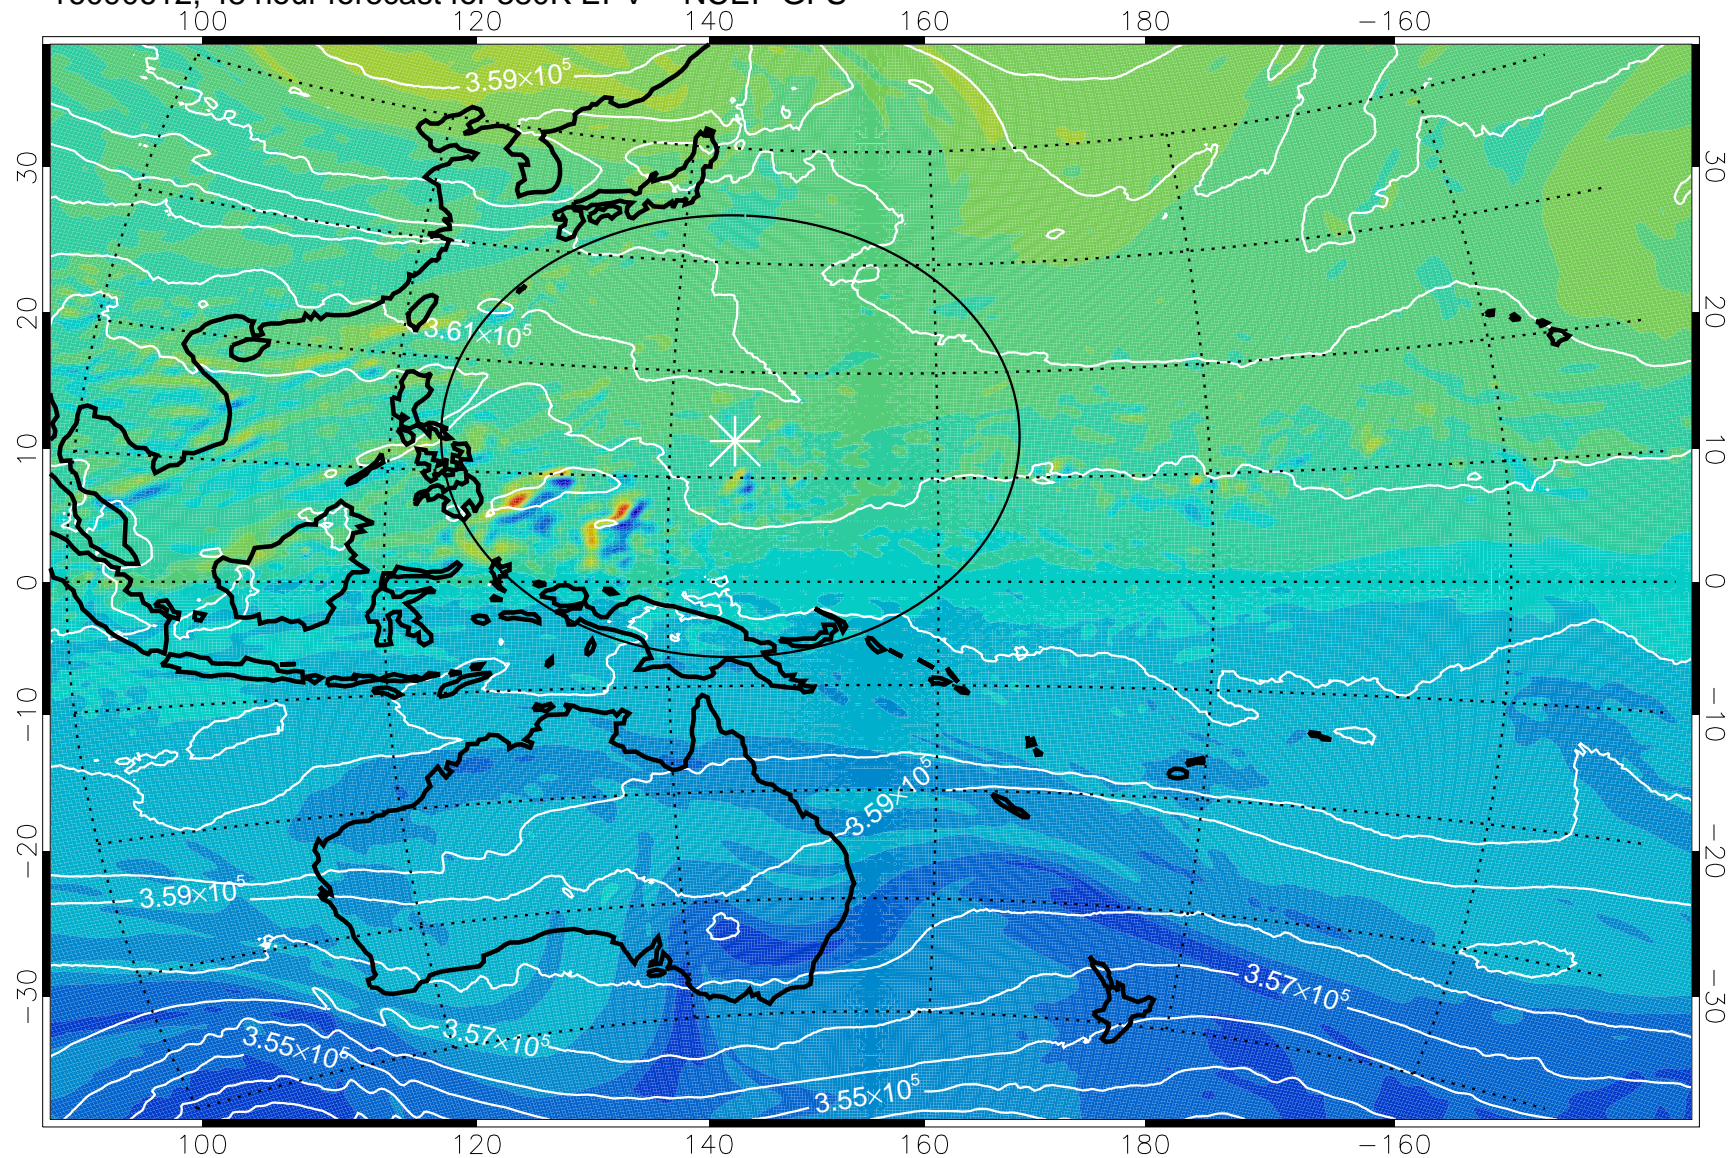

380K Montgomery Streamfunction, white

Range ring of 2304 km

16090606, 42 hour forecast for 380K EPV -- NCEP GFS

380K Montgomery Streamfunction, white

Range ring of 2304 km

16090612, 48 hour forecast for 380K EPV -- NCEP GFS

380K Montgomery Streamfunction, white

Range ring of 2304 km

16090618, 54 hour forecast for 380K EPV -- NCEP GFS

380K Montgomery Streamfunction, white

Range ring of 2304 km

16090700, 60 hour forecast for 380K EPV -- NCEP GFS

380K Montgomery Streamfunction, white

Range ring of 2304 km

16090706, 66 hour forecast for 380K EPV -- NCEP GFS

380K Montgomery Streamfunction, white

Range ring of 2304 km

16090712, 72 hour forecast for 380K EPV -- NCEP GFS

380K Montgomery Streamfunction, white

Range ring of 2304 km

16090718, 78 hour forecast for 380K EPV -- NCEP GFS

380K Montgomery Streamfunction, white

Range ring of 2304 km

16090800, 84 hour forecast for 380K EPV -- NCEP GFS