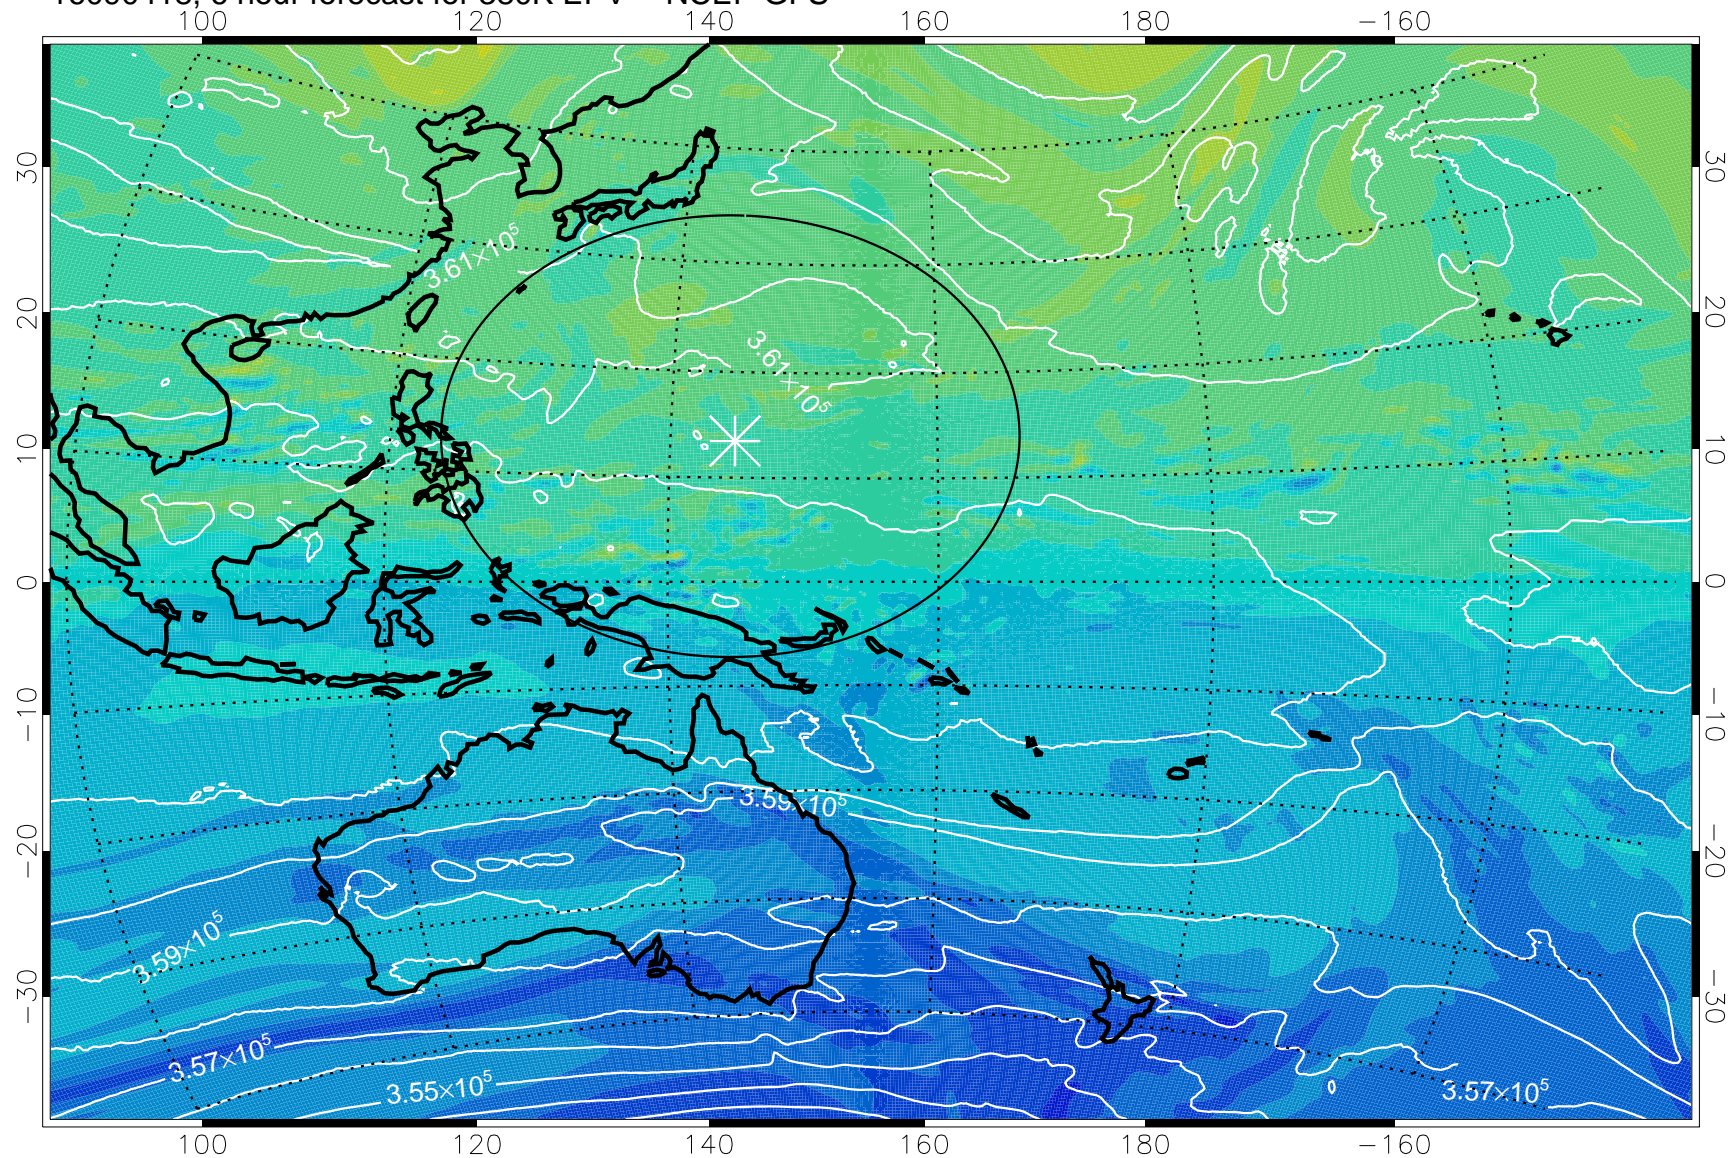

16090418, 6 hour forecast for 380K EPV -- NCEP GFS

380K Montgomery Streamfunction, white

Range ring of 2304 km

16090500, 12 hour forecast for 380K EPV -- NCEP GFS

380K Montgomery Streamfunction, white

Range ring of 2304 km

16090506, 18 hour forecast for 380K EPV -- NCEP GFS

380K Montgomery Streamfunction, white

Range ring of 2304 km

16090512, 24 hour forecast for 380K EPV -- NCEP GFS

380K Montgomery Streamfunction, white

Range ring of 2304 km

16090518, 30 hour forecast for 380K EPV -- NCEP GFS

-2×10^{-5} -1×10^{-5} 0 1×10^{-5} 2×10^{-5}
PVU

380K Montgomery Streamfunction, white

Range ring of 2304 km

16090600, 36 hour forecast for 380K EPV -- NCEP GFS

380K Montgomery Streamfunction, white

Range ring of 2304 km

16090606, 42 hour forecast for 380K EPV -- NCEP GFS

380K Montgomery Streamfunction, white

Range ring of 2304 km

16090612, 48 hour forecast for 380K EPV -- NCEP GFS