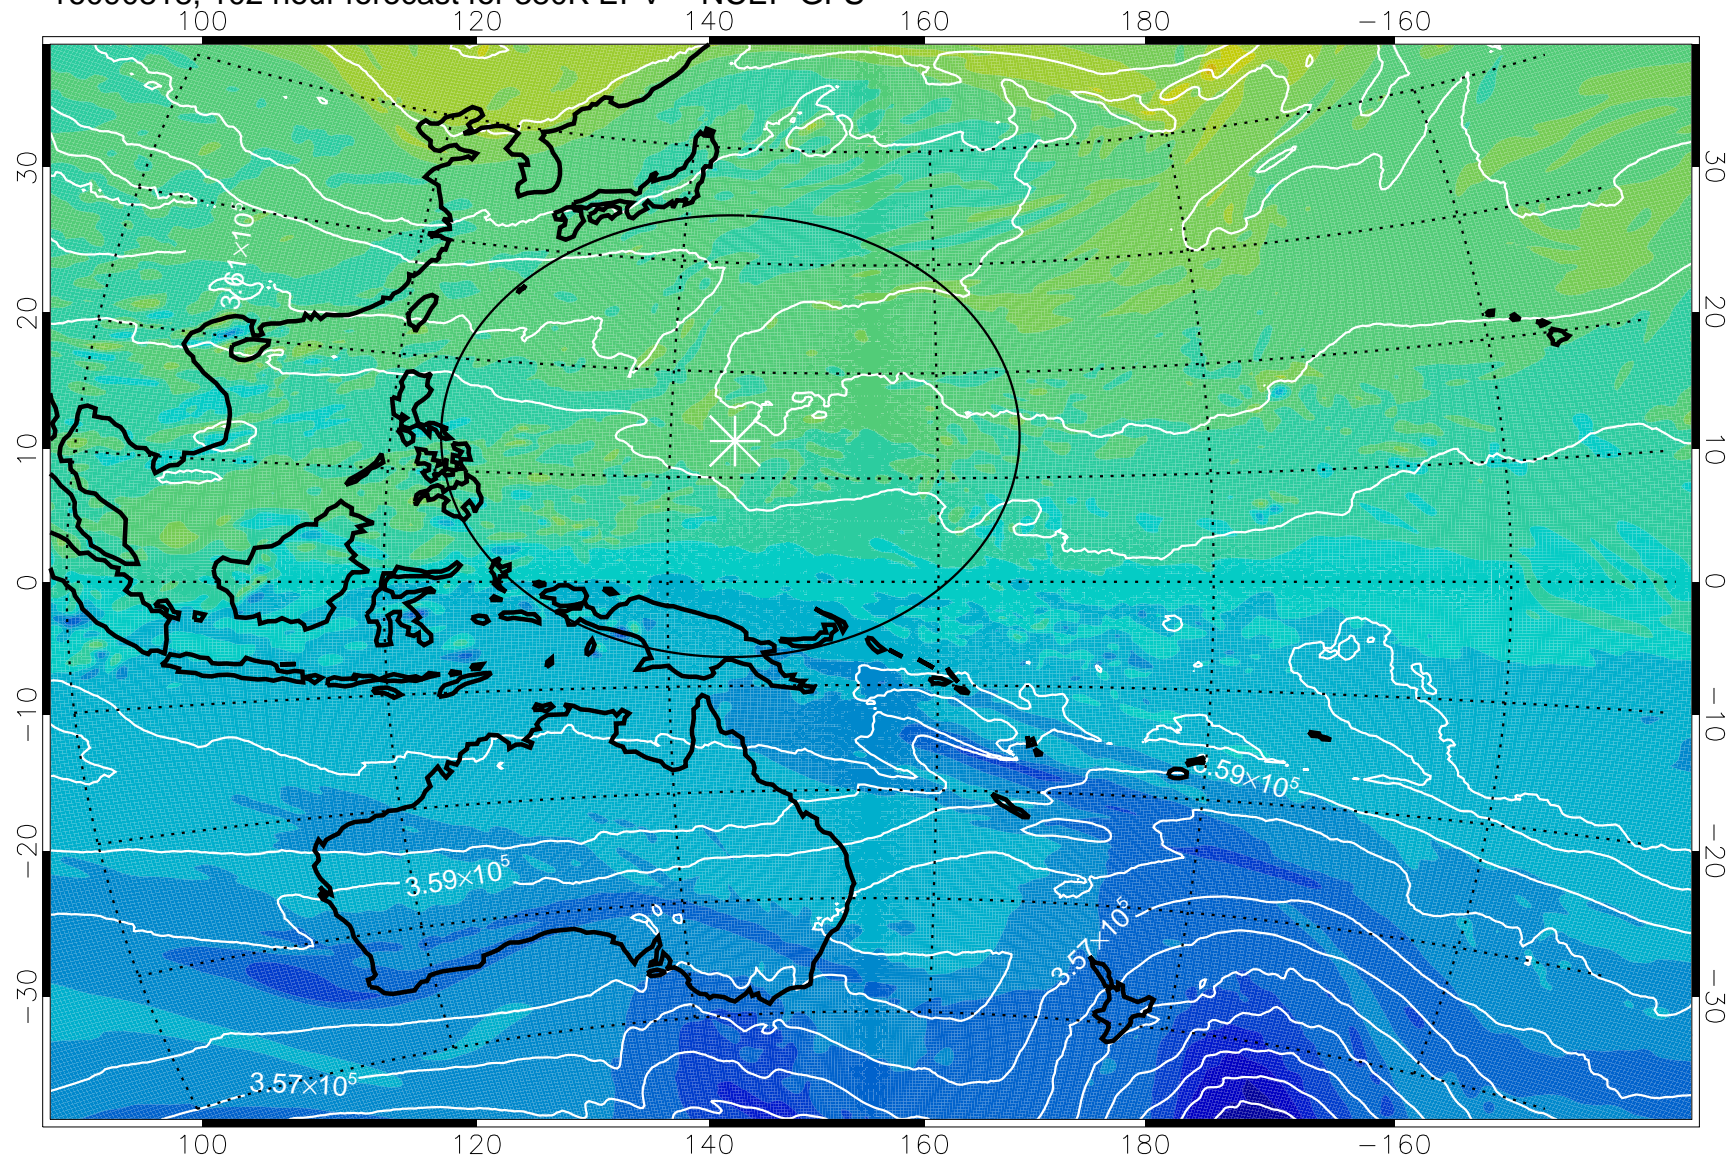

380K Montgomery Streamfunction, white

Range ring of 2304 km

16090718, 78 hour forecast for 380K EPV -- NCEP GFS

380K Montgomery Streamfunction, white

Range ring of 2304 km

16090800, 84 hour forecast for 380K EPV -- NCEP GFS

380K Montgomery Streamfunction, white

Range ring of 2304 km

16090806, 90 hour forecast for 380K EPV -- NCEP GFS

380K Montgomery Streamfunction, white

Range ring of 2304 km

16090812, 96 hour forecast for 380K EPV -- NCEP GFS

380K Montgomery Streamfunction, white

Range ring of 2304 km

16090818, 102 hour forecast for 380K EPV -- NCEP GFS

380K Montgomery Streamfunction, white

Range ring of 2304 km

16090900, 108 hour forecast for 380K EPV -- NCEP GFS