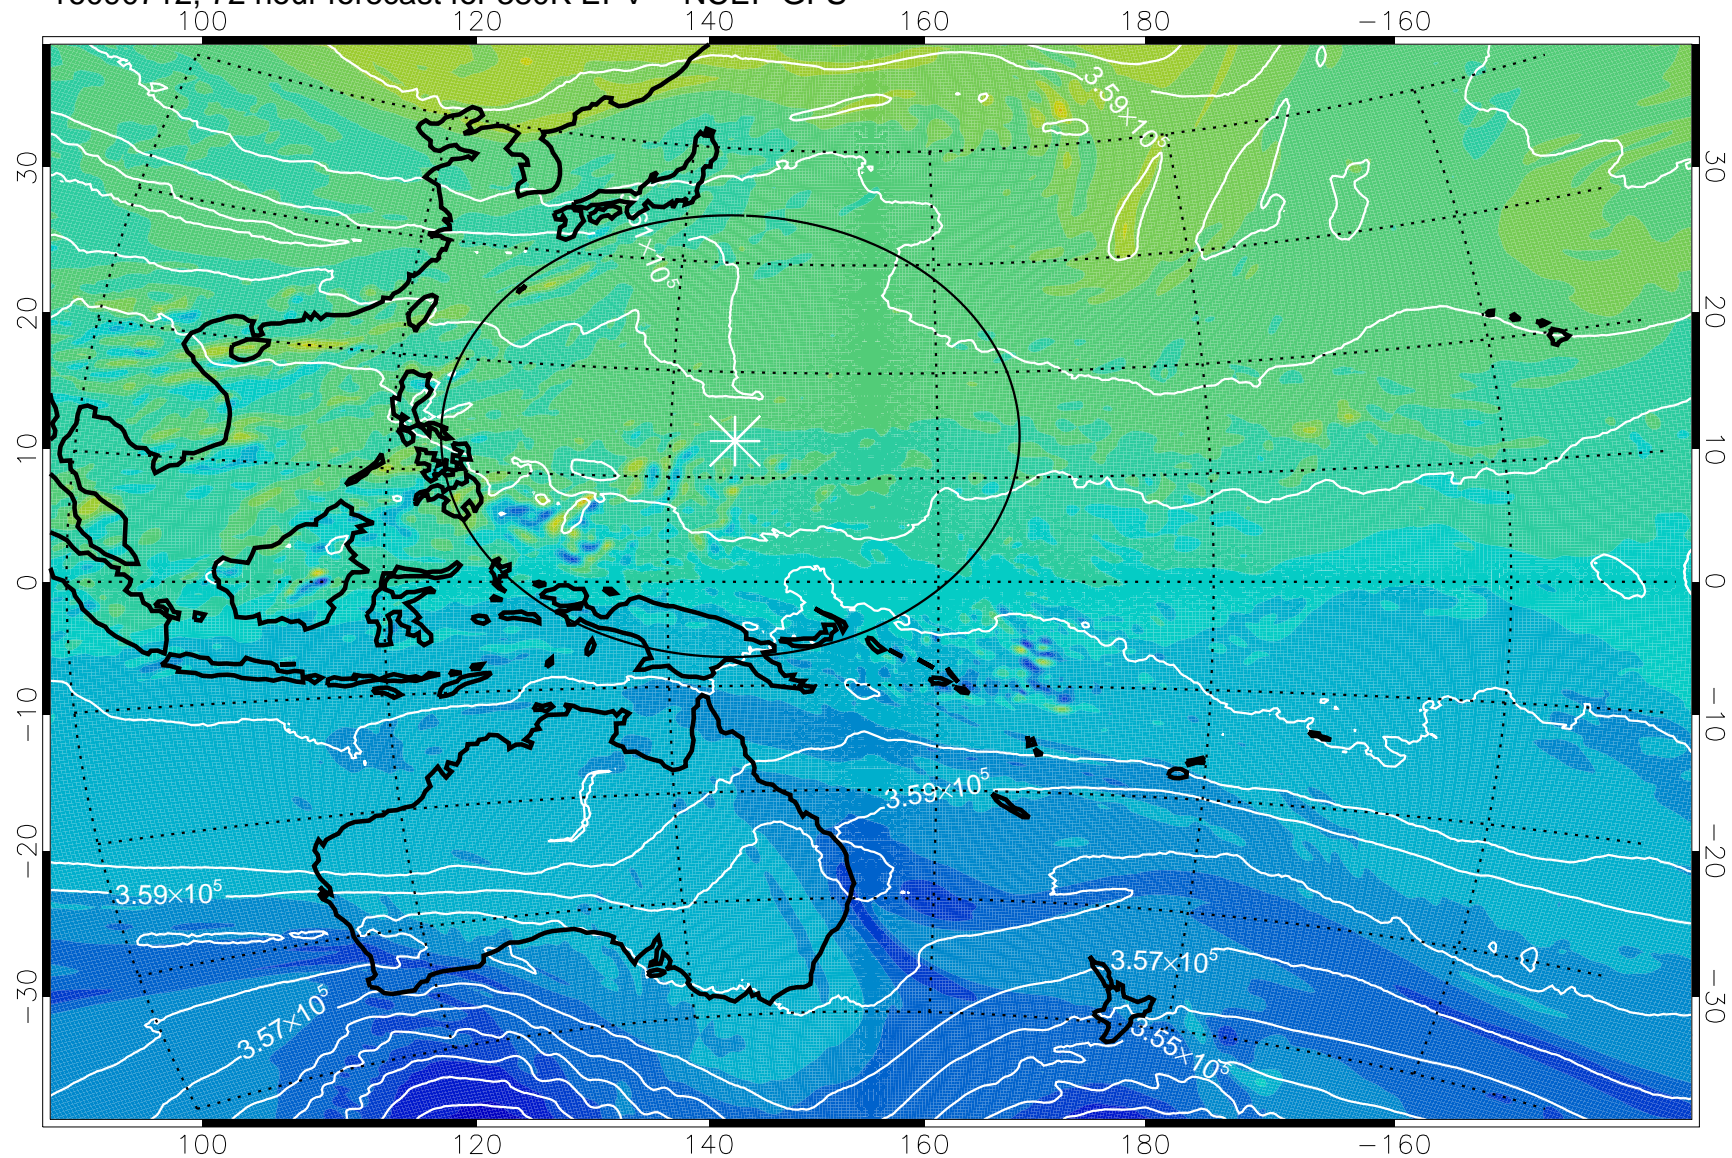

380K Montgomery Streamfunction, white

Range ring of 2304 km

16090618, 54 hour forecast for 380K EPV -- NCEP GFS

380K Montgomery Streamfunction, white

Range ring of 2304 km

16090700, 60 hour forecast for 380K EPV -- NCEP GFS

380K Montgomery Streamfunction, white

Range ring of 2304 km

16090706, 66 hour forecast for 380K EPV -- NCEP GFS

380K Montgomery Streamfunction, white

Range ring of 2304 km

16090712, 72 hour forecast for 380K EPV -- NCEP GFS

380K Montgomery Streamfunction, white

Range ring of 2304 km

16090718, 78 hour forecast for 380K EPV -- NCEP GFS

380K Montgomery Streamfunction, white

Range ring of 2304 km

16090800, 84 hour forecast for 380K EPV -- NCEP GFS

380K Montgomery Streamfunction, white

Range ring of 2304 km

16090806, 90 hour forecast for 380K EPV -- NCEP GFS

380K Montgomery Streamfunction, white

Range ring of 2304 km

16090812, 96 hour forecast for 380K EPV -- NCEP GFS