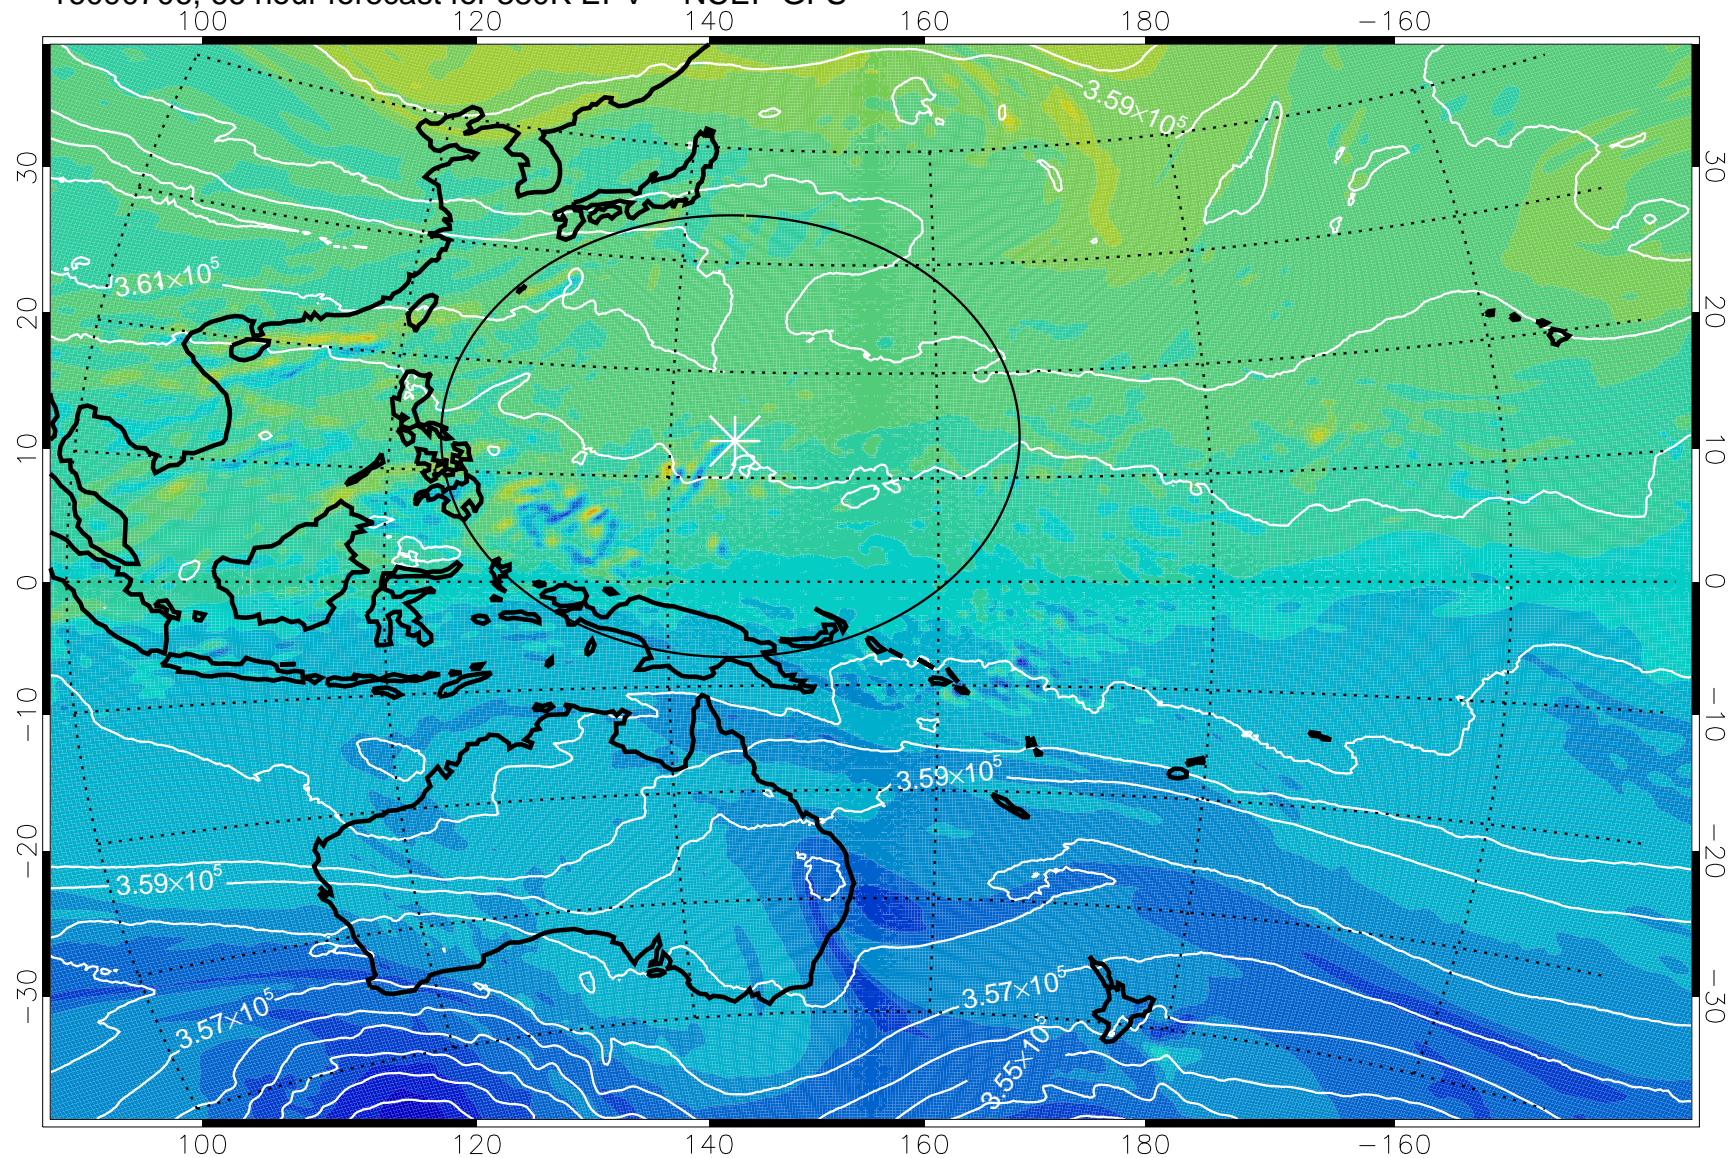

380K Montgomery Streamfunction, white

Range ring of 2304 km

16090606, 42 hour forecast for 380K EPV -- NCEP GFS

380K Montgomery Streamfunction, white

Range ring of 2304 km

16090612, 48 hour forecast for 380K EPV -- NCEP GFS

380K Montgomery Streamfunction, white

Range ring of 2304 km

16090618, 54 hour forecast for 380K EPV -- NCEP GFS

380K Montgomery Streamfunction, white

Range ring of 2304 km

16090700, 60 hour forecast for 380K EPV -- NCEP GFS

380K Montgomery Streamfunction, white

Range ring of 2304 km

16090706, 66 hour forecast for 380K EPV -- NCEP GFS

380K Montgomery Streamfunction, white

Range ring of 2304 km

16090712, 72 hour forecast for 380K EPV -- NCEP GFS

380K Montgomery Streamfunction, white

Range ring of 2304 km

16090718, 78 hour forecast for 380K EPV -- NCEP GFS

380K Montgomery Streamfunction, white

Range ring of 2304 km

16090800, 84 hour forecast for 380K EPV -- NCEP GFS