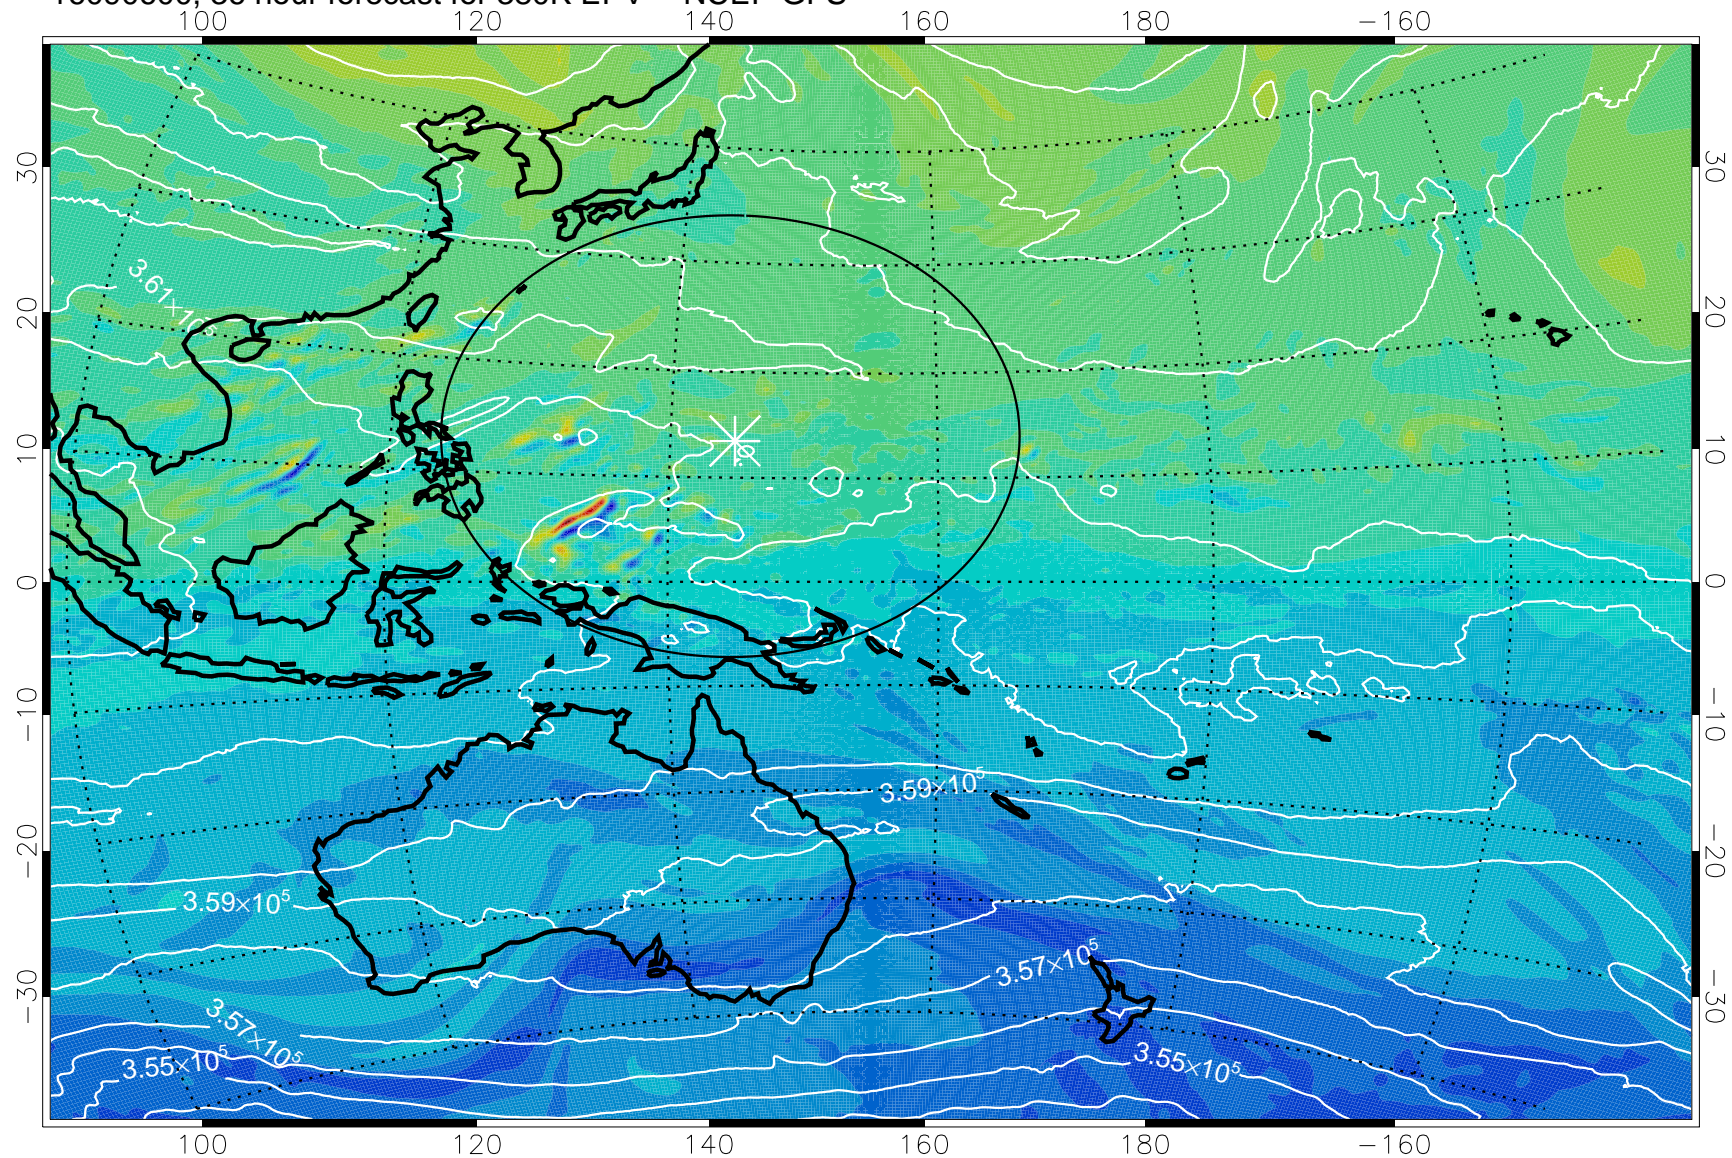

16090518, 30 hour forecast for 380K EPV -- NCEP GFS

-2×10^{-5} -1×10^{-5} 0 1×10^{-5} 2×10^{-5}
PVU

380K Montgomery Streamfunction, white

Range ring of 2304 km

16090600, 36 hour forecast for 380K EPV -- NCEP GFS

380K Montgomery Streamfunction, white

Range ring of 2304 km

16090606, 42 hour forecast for 380K EPV -- NCEP GFS

380K Montgomery Streamfunction, white

Range ring of 2304 km

16090612, 48 hour forecast for 380K EPV -- NCEP GFS

380K Montgomery Streamfunction, white

Range ring of 2304 km

16090618, 54 hour forecast for 380K EPV -- NCEP GFS

380K Montgomery Streamfunction, white

Range ring of 2304 km

16090700, 60 hour forecast for 380K EPV -- NCEP GFS

380K Montgomery Streamfunction, white

Range ring of 2304 km

16090706, 66 hour forecast for 380K EPV -- NCEP GFS

380K Montgomery Streamfunction, white

Range ring of 2304 km

16090712, 72 hour forecast for 380K EPV -- NCEP GFS