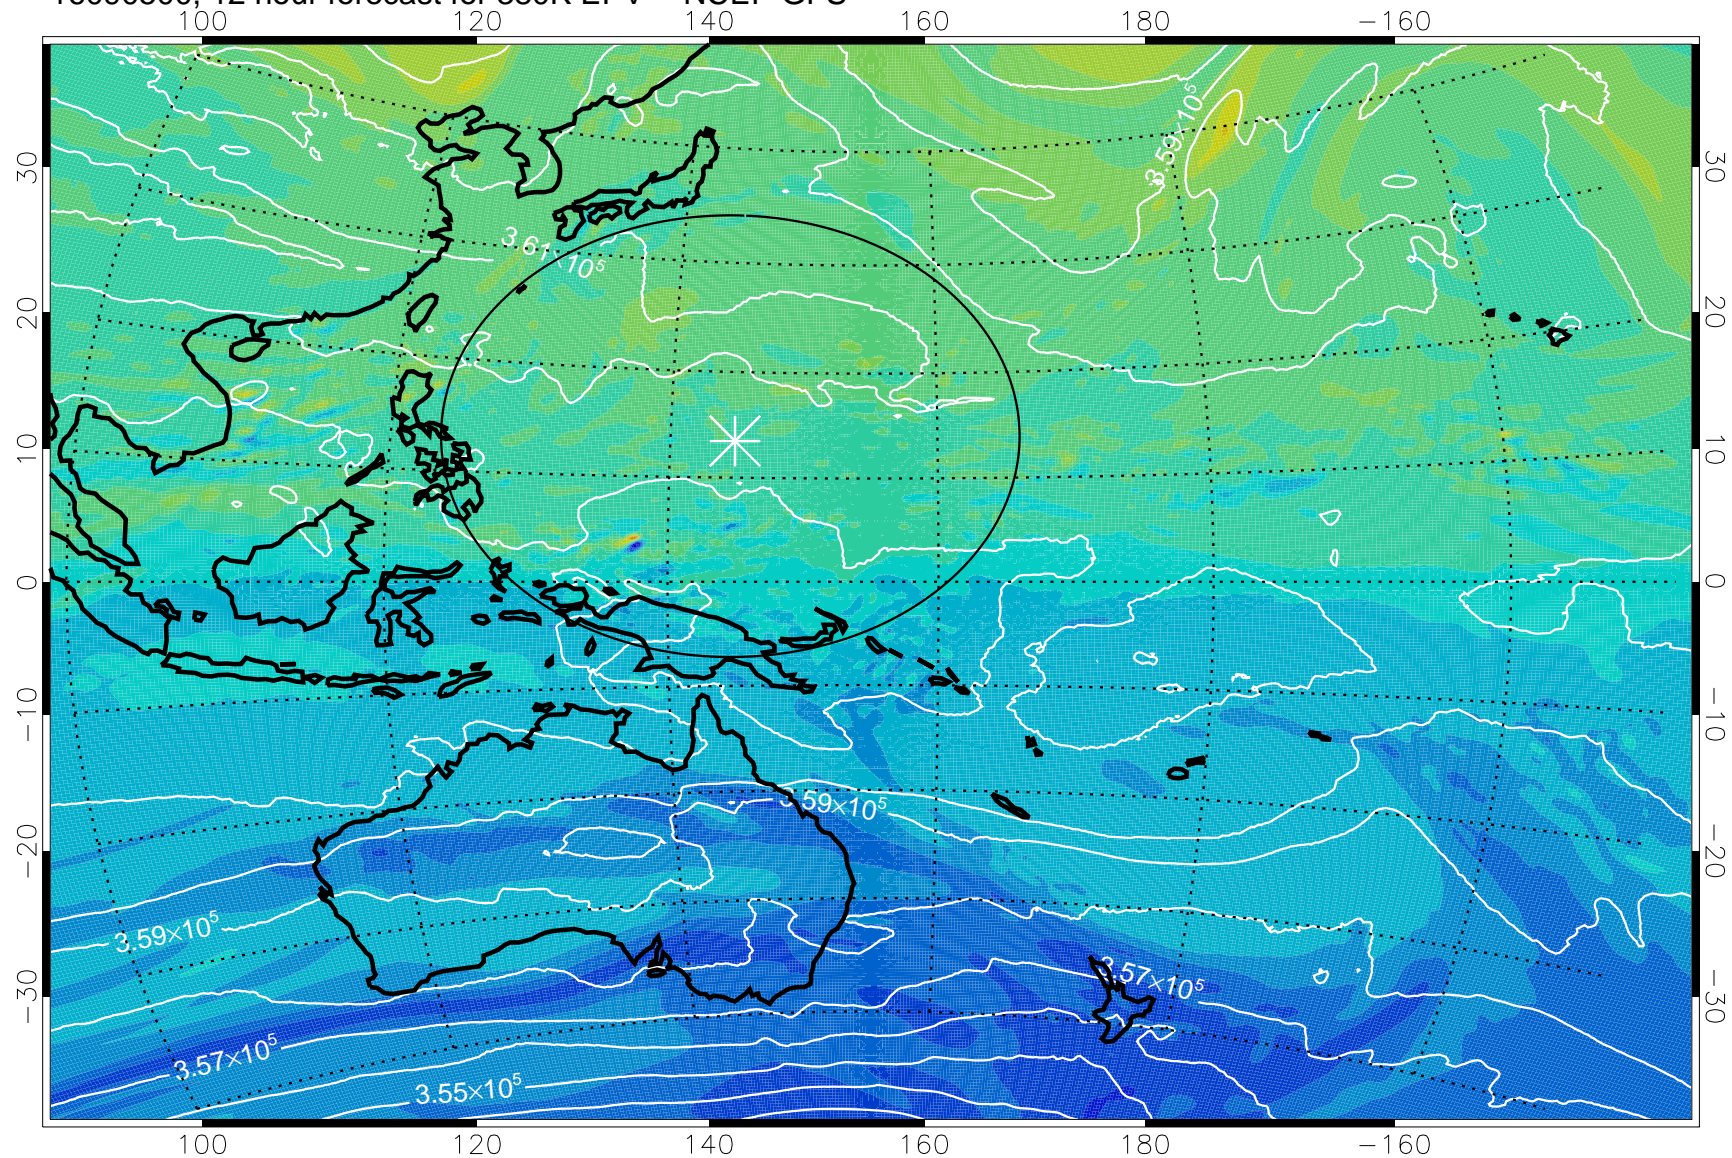

16090418, 6 hour forecast for 380K EPV -- NCEP GFS

380K Montgomery Streamfunction, white

Range ring of 2304 km

16090500, 12 hour forecast for 380K EPV -- NCEP GFS

380K Montgomery Streamfunction, white

Range ring of 2304 km

16090506, 18 hour forecast for 380K EPV -- NCEP GFS

380K Montgomery Streamfunction, white

Range ring of 2304 km

16090512, 24 hour forecast for 380K EPV -- NCEP GFS

380K Montgomery Streamfunction, white

Range ring of 2304 km

16090518, 30 hour forecast for 380K EPV -- NCEP GFS

-2×10^{-5} -1×10^{-5} 0 1×10^{-5} 2×10^{-5}
PVU

380K Montgomery Streamfunction, white

Range ring of 2304 km

16090600, 36 hour forecast for 380K EPV -- NCEP GFS

380K Montgomery Streamfunction, white

Range ring of 2304 km

16090606, 42 hour forecast for 380K EPV -- NCEP GFS

380K Montgomery Streamfunction, white

Range ring of 2304 km

16090612, 48 hour forecast for 380K EPV -- NCEP GFS