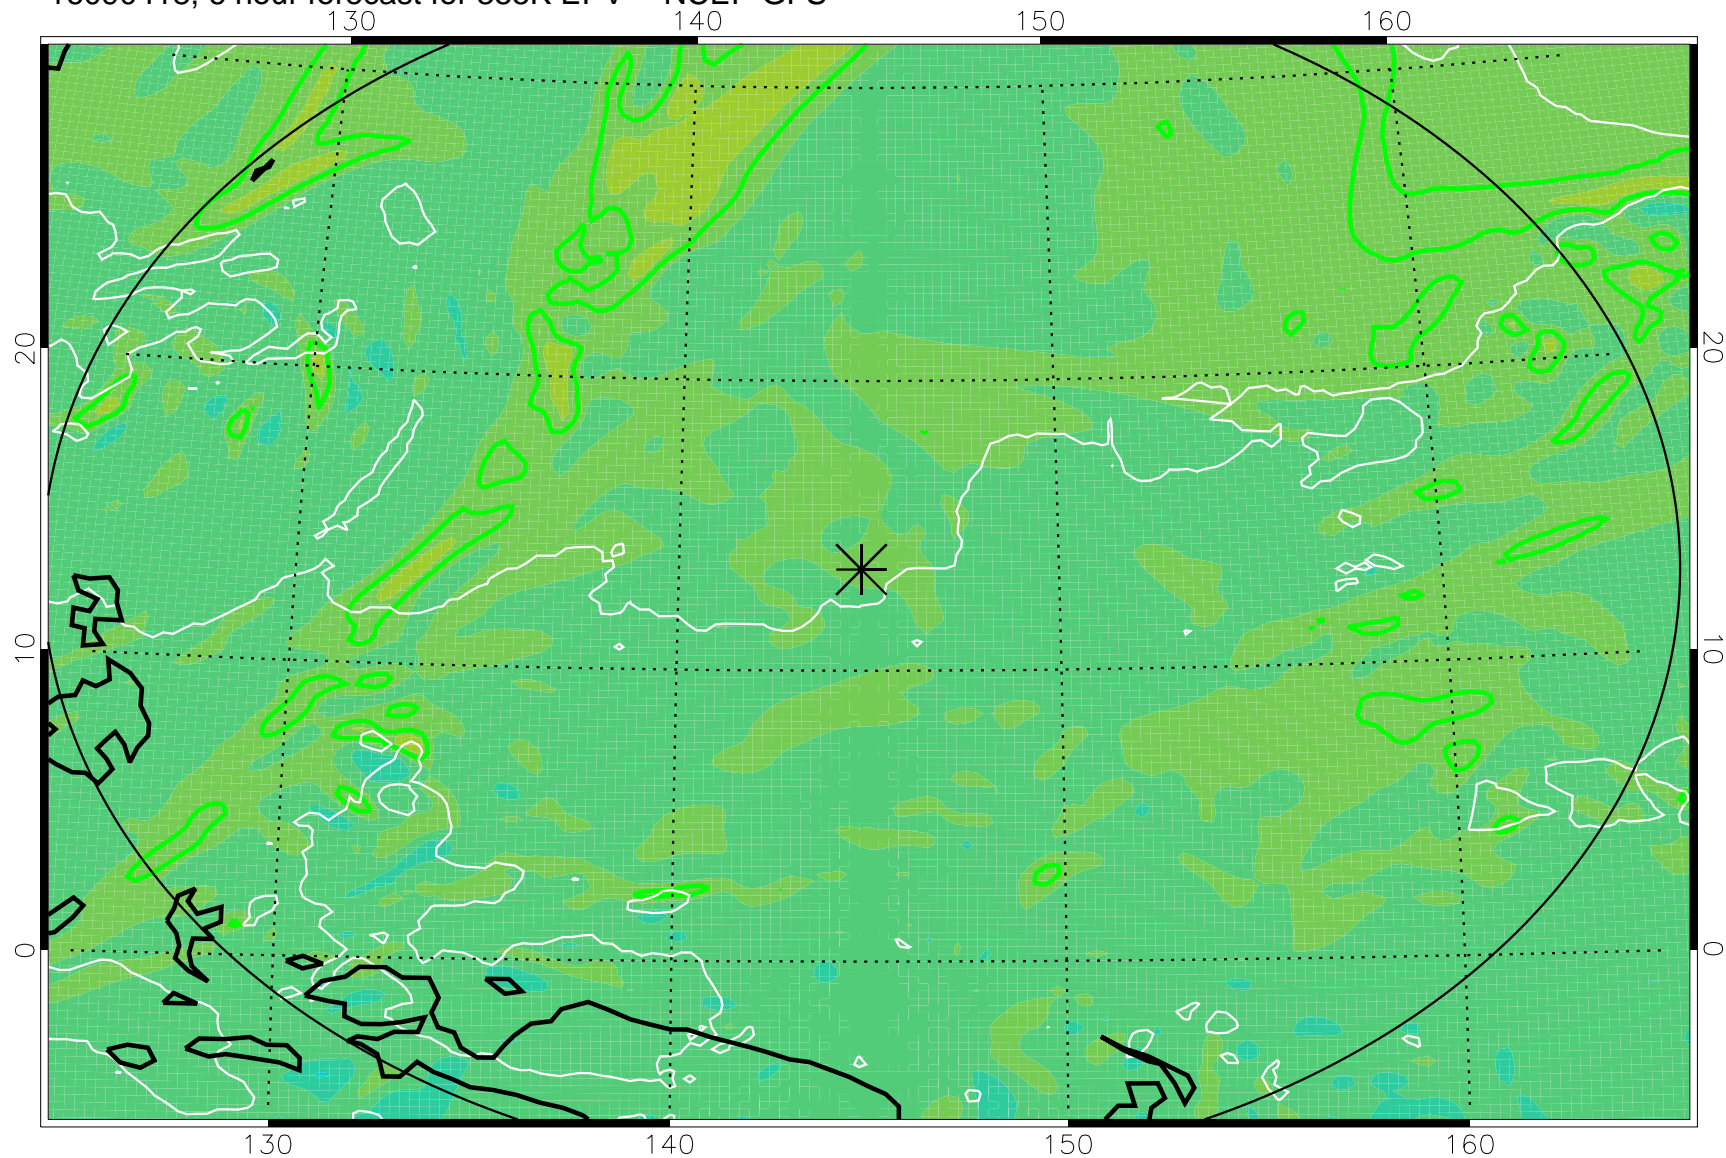

16090418, 6 hour forecast for 355K EPV -- NCEP GFS

355K Montgomery Streamfunction, white  
EPV Tropopause (2 PVU) Position  
Range ring of 2304 km

16090500, 12 hour forecast for 355K EPV -- NCEP GFS

355K Montgomery Streamfunction, white  
EPV Tropopause (2 PVU) Position  
Range ring of 2304 km

16090506, 18 hour forecast for 355K EPV -- NCEP GFS

355K Montgomery Streamfunction, white  
EPV Tropopause (2 PVU) Position  
Range ring of 2304 km

16090512, 24 hour forecast for 355K EPV -- NCEP GFS

355K Montgomery Streamfunction, white  
EPV Tropopause (2 PVU) Position  
Range ring of 2304 km

16090518, 30 hour forecast for 355K EPV -- NCEP GFS

355K Montgomery Streamfunction, white  
EPV Tropopause (2 PVU) Position  
Range ring of 2304 km

16090600, 36 hour forecast for 355K EPV -- NCEP GFS

355K Montgomery Streamfunction, white  
EPV Tropopause (2 PVU) Position  
Range ring of 2304 km

16090606, 42 hour forecast for 355K EPV -- NCEP GFS

355K Montgomery Streamfunction, white  
EPV Tropopause (2 PVU) Position  
Range ring of 2304 km

16090612, 48 hour forecast for 355K EPV -- NCEP GFS

355K Montgomery Streamfunction, white  
EPV Tropopause (2 PVU) Position  
Range ring of 2304 km