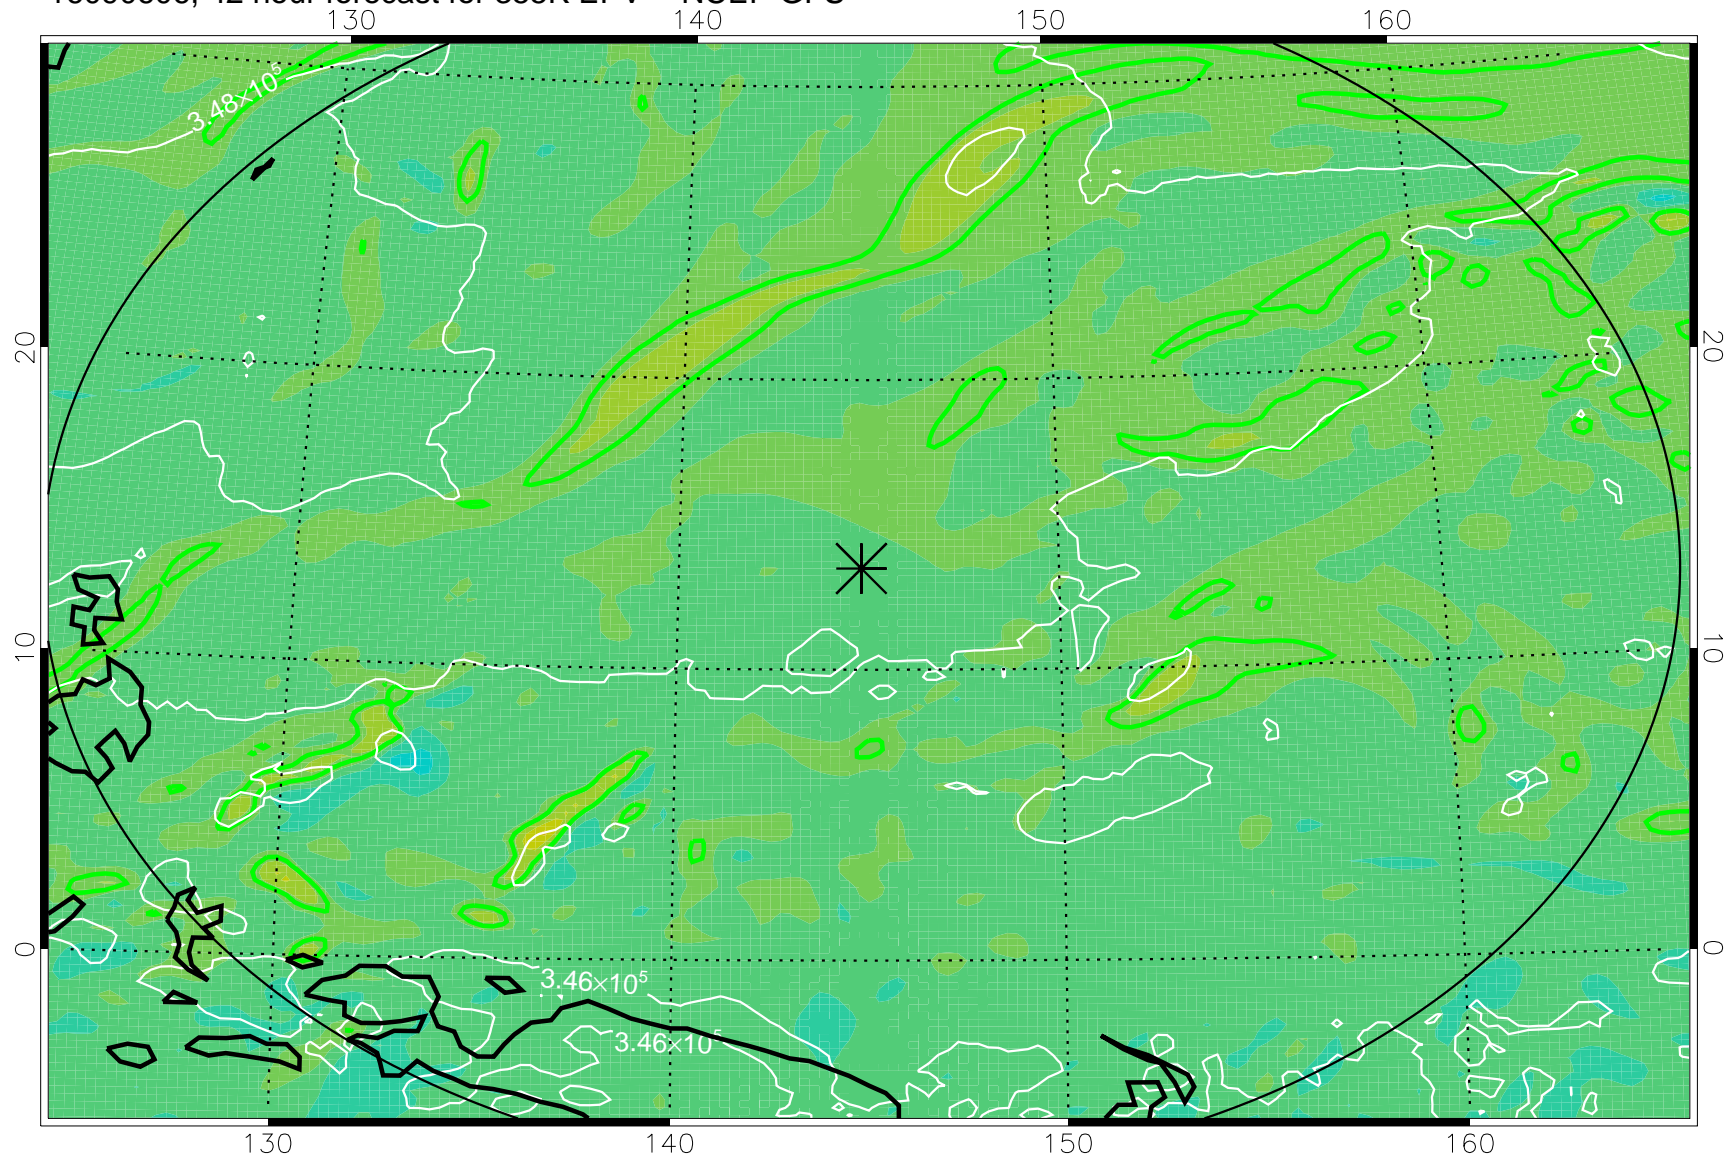

16090518, 30 hour forecast for 355K EPV -- NCEP GFS

355K Montgomery Streamfunction, white  
EPV Tropopause (2 PVU) Position  
Range ring of 2304 km

16090600, 36 hour forecast for 355K EPV -- NCEP GFS

355K Montgomery Streamfunction, white  
EPV Tropopause (2 PVU) Position  
Range ring of 2304 km

16090606, 42 hour forecast for 355K EPV -- NCEP GFS

355K Montgomery Streamfunction, white  
EPV Tropopause (2 PVU) Position  
Range ring of 2304 km

16090612, 48 hour forecast for 355K EPV -- NCEP GFS

355K Montgomery Streamfunction, white  
EPV Tropopause (2 PVU) Position  
Range ring of 2304 km

16090618, 54 hour forecast for 355K EPV -- NCEP GFS

355K Montgomery Streamfunction, white  
EPV Tropopause (2 PVU) Position  
Range ring of 2304 km

16090700, 60 hour forecast for 355K EPV -- NCEP GFS

355K Montgomery Streamfunction, white  
EPV Tropopause (2 PVU) Position  
Range ring of 2304 km

16090718, 78 hour forecast for 355K EPV -- NCEP GFS

355K Montgomery Streamfunction, white  
EPV Tropopause (2 PVU) Position  
Range ring of 2304 km

16090800, 84 hour forecast for 355K EPV -- NCEP GFS

355K Montgomery Streamfunction, white  
EPV Tropopause (2 PVU) Position  
Range ring of 2304 km