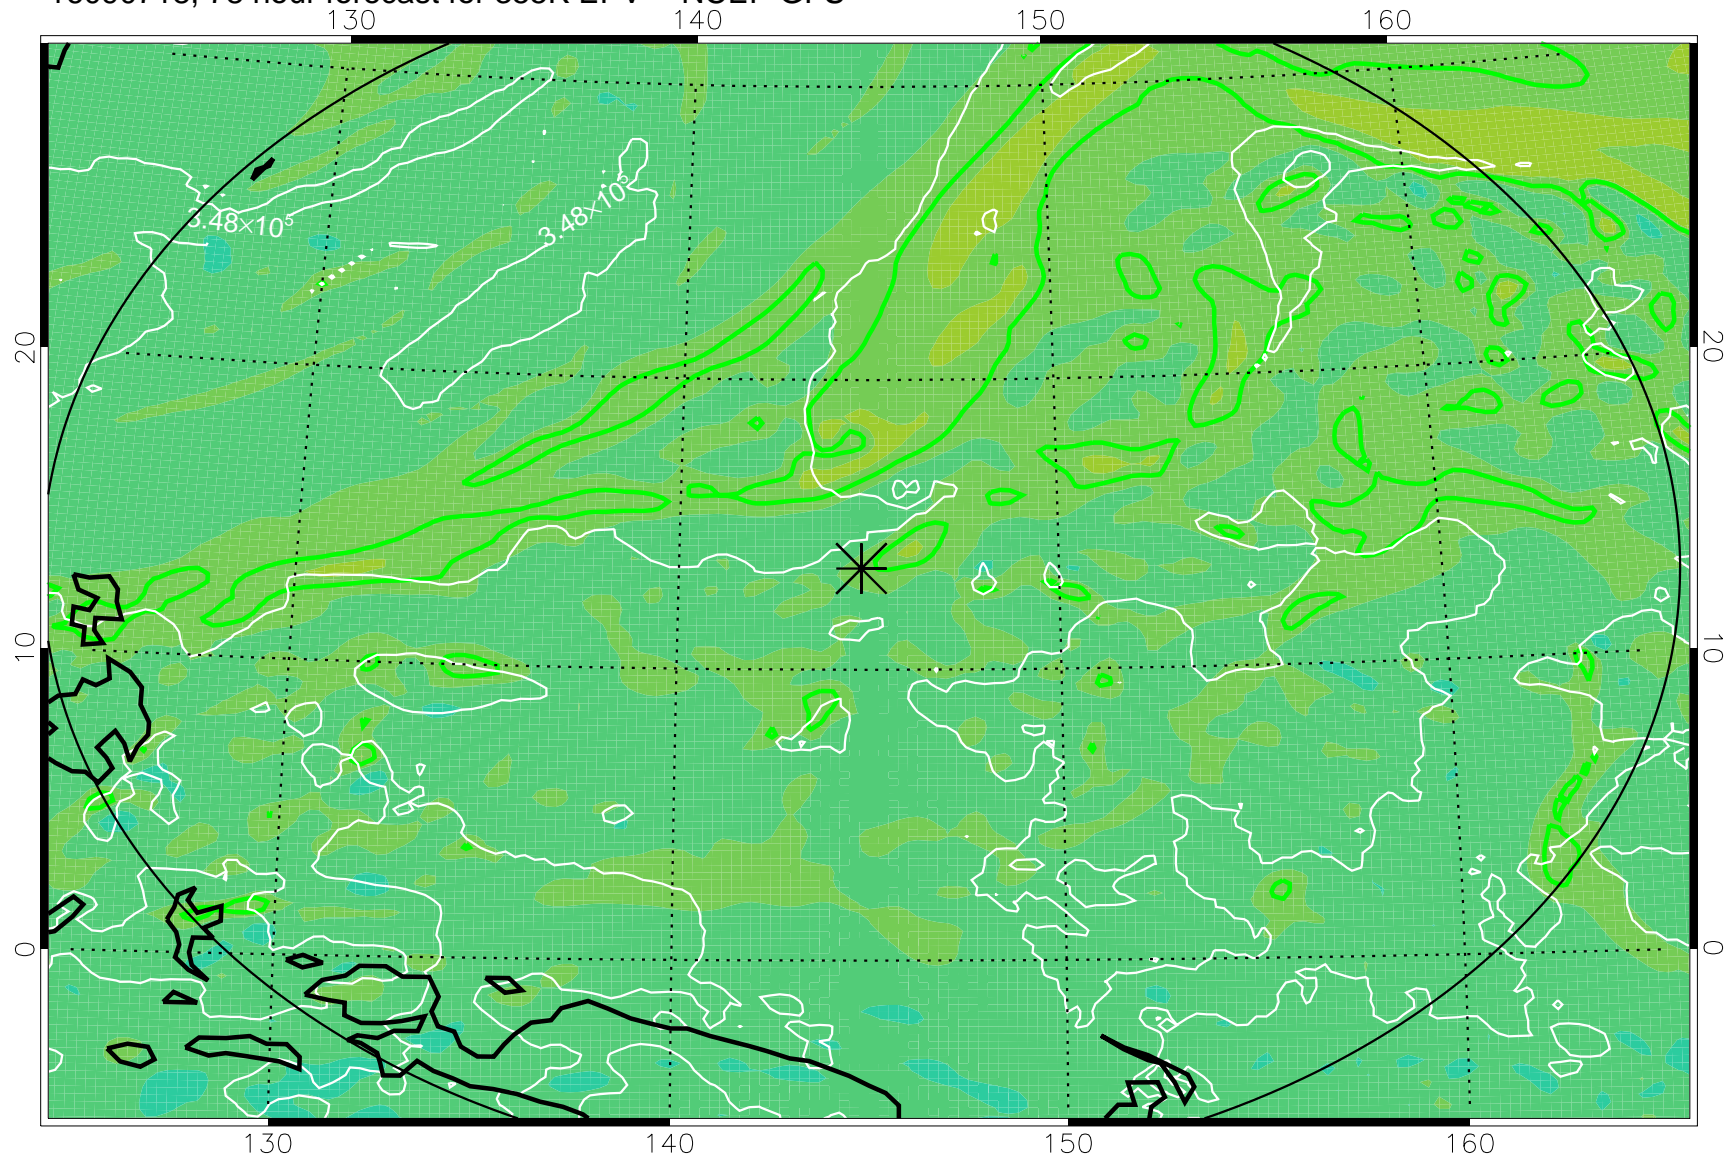

16090706, 66 hour forecast for 355K EPV -- NCEP GFS

355K Montgomery Streamfunction, white  
EPV Tropopause (2 PVU) Position  
Range ring of 2304 km

16090712, 72 hour forecast for 355K EPV -- NCEP GFS

355K Montgomery Streamfunction, white  
EPV Tropopause (2 PVU) Position  
Range ring of 2304 km

16090718, 78 hour forecast for 355K EPV -- NCEP GFS

355K Montgomery Streamfunction, white  
EPV Tropopause (2 PVU) Position  
Range ring of 2304 km

16090800, 84 hour forecast for 355K EPV -- NCEP GFS

355K Montgomery Streamfunction, white  
EPV Tropopause (2 PVU) Position  
Range ring of 2304 km

16090806, 90 hour forecast for 355K EPV -- NCEP GFS

355K Montgomery Streamfunction, white  
EPV Tropopause (2 PVU) Position  
Range ring of 2304 km

16090812, 96 hour forecast for 355K EPV -- NCEP GFS

355K Montgomery Streamfunction, white  
EPV Tropopause (2 PVU) Position  
Range ring of 2304 km

16090818, 102 hour forecast for 355K EPV -- NCEP GFS

355K Montgomery Streamfunction, white  
EPV Tropopause (2 PVU) Position  
Range ring of 2304 km

16090900, 108 hour forecast for 355K EPV -- NCEP GFS

355K Montgomery Streamfunction, white  
EPV Tropopause (2 PVU) Position  
Range ring of 2304 km