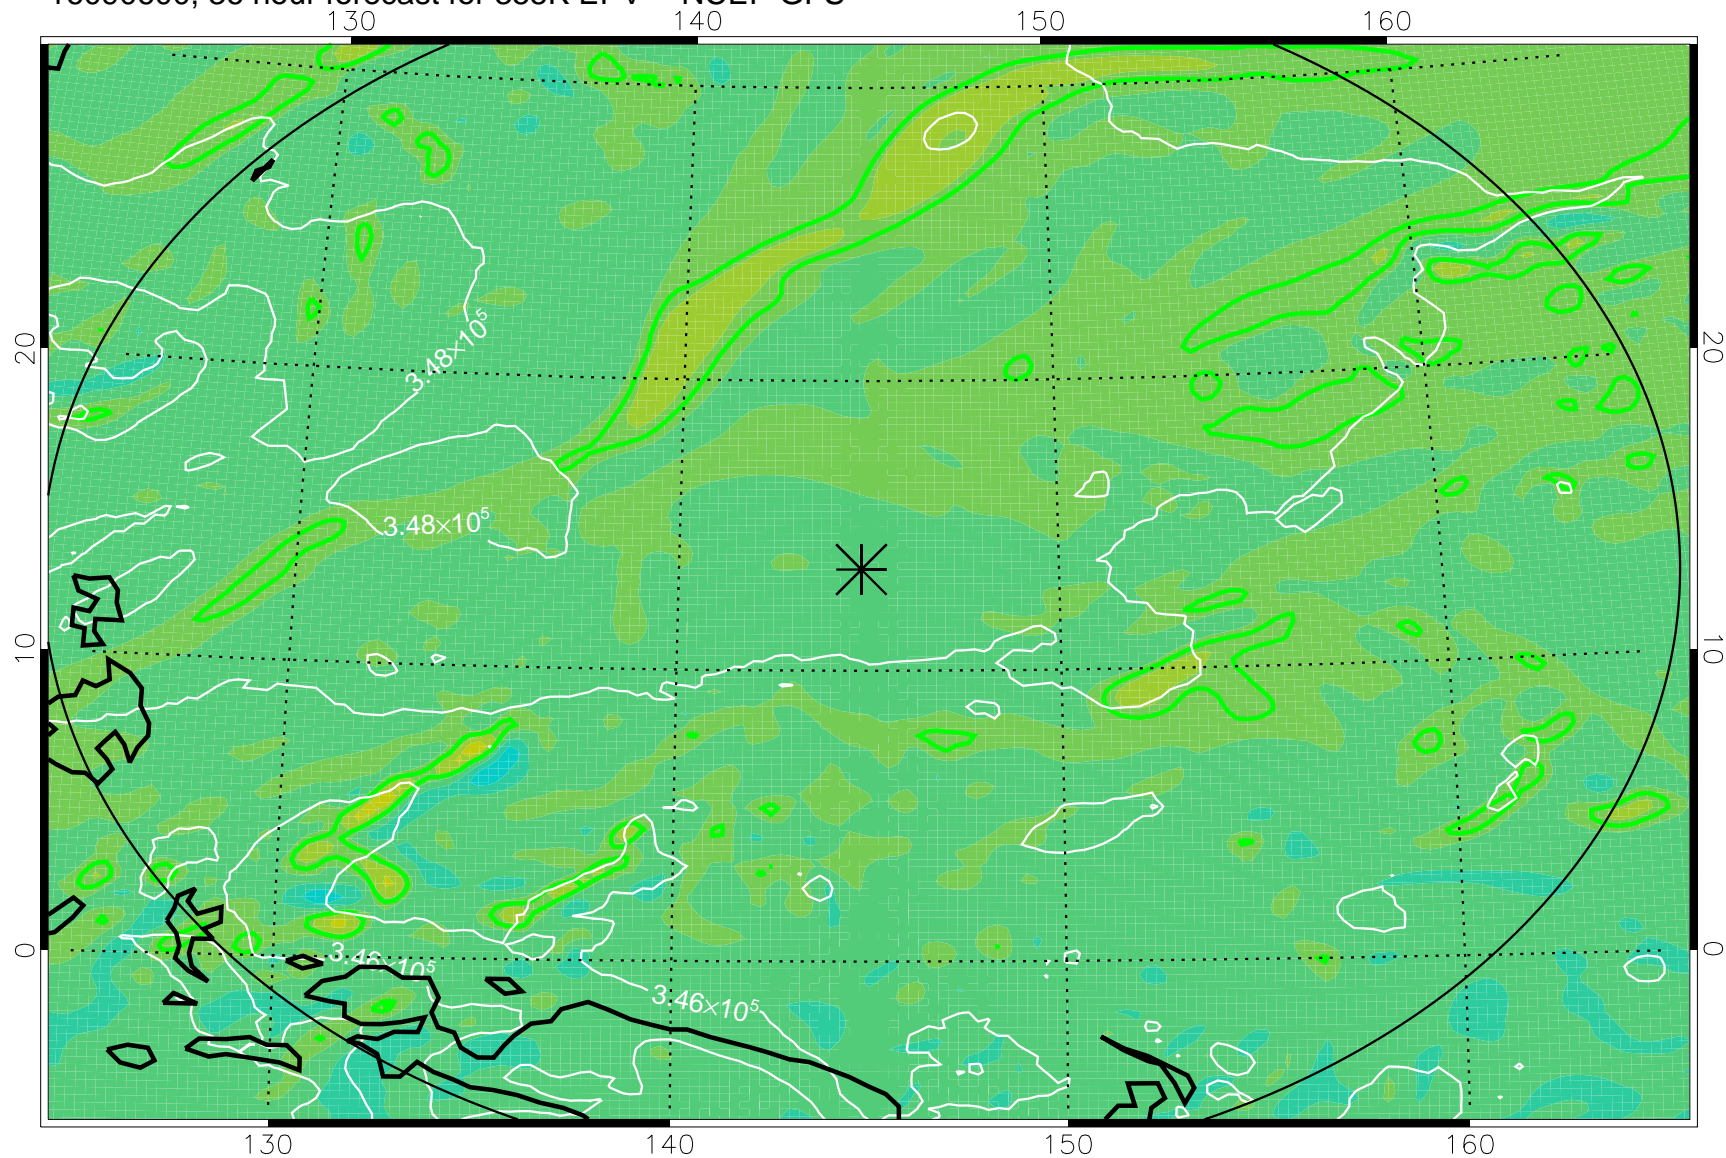

16090506, 18 hour forecast for 355K EPV -- NCEP GFS

355K Montgomery Streamfunction, white  
EPV Tropopause (2 PVU) Position  
Range ring of 2304 km

16090512, 24 hour forecast for 355K EPV -- NCEP GFS

355K Montgomery Streamfunction, white  
EPV Tropopause (2 PVU) Position  
Range ring of 2304 km

16090518, 30 hour forecast for 355K EPV -- NCEP GFS

355K Montgomery Streamfunction, white  
EPV Tropopause (2 PVU) Position  
Range ring of 2304 km

16090600, 36 hour forecast for 355K EPV -- NCEP GFS

355K Montgomery Streamfunction, white  
EPV Tropopause (2 PVU) Position  
Range ring of 2304 km

16090606, 42 hour forecast for 355K EPV -- NCEP GFS

355K Montgomery Streamfunction, white  
EPV Tropopause (2 PVU) Position  
Range ring of 2304 km

16090612, 48 hour forecast for 355K EPV -- NCEP GFS

355K Montgomery Streamfunction, white  
EPV Tropopause (2 PVU) Position  
Range ring of 2304 km

16090718, 78 hour forecast for 355K EPV -- NCEP GFS

355K Montgomery Streamfunction, white  
EPV Tropopause (2 PVU) Position  
Range ring of 2304 km

16090800, 84 hour forecast for 355K EPV -- NCEP GFS

355K Montgomery Streamfunction, white  
EPV Tropopause (2 PVU) Position  
Range ring of 2304 km