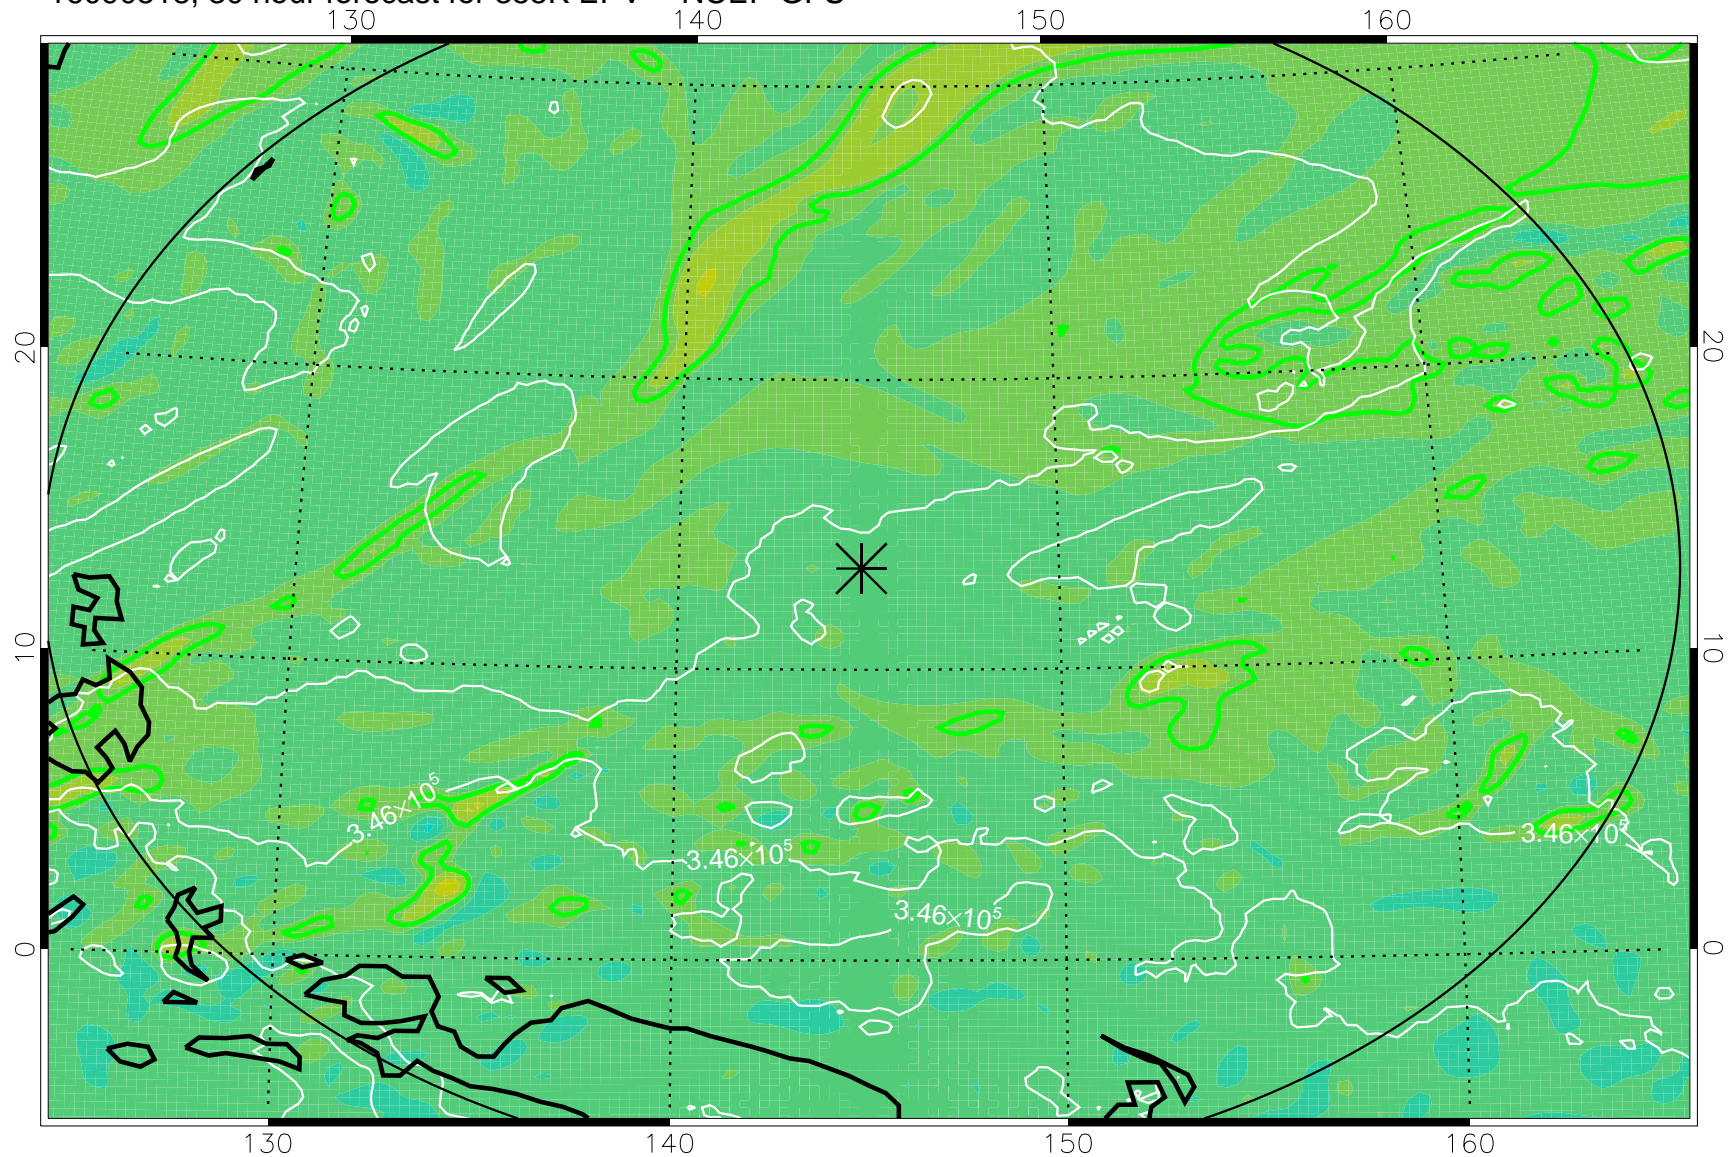

16090506, 18 hour forecast for 355K EPV -- NCEP GFS

355K Montgomery Streamfunction, white  
EPV Tropopause (2 PVU) Position  
Range ring of 2304 km

16090512, 24 hour forecast for 355K EPV -- NCEP GFS

355K Montgomery Streamfunction, white  
EPV Tropopause (2 PVU) Position  
Range ring of 2304 km

16090518, 30 hour forecast for 355K EPV -- NCEP GFS

355K Montgomery Streamfunction, white  
EPV Tropopause (2 PVU) Position  
Range ring of 2304 km

16090600, 36 hour forecast for 355K EPV -- NCEP GFS

355K Montgomery Streamfunction, white  
EPV Tropopause (2 PVU) Position  
Range ring of 2304 km

16090606, 42 hour forecast for 355K EPV -- NCEP GFS

355K Montgomery Streamfunction, white  
EPV Tropopause (2 PVU) Position  
Range ring of 2304 km

16090612, 48 hour forecast for 355K EPV -- NCEP GFS

355K Montgomery Streamfunction, white  
EPV Tropopause (2 PVU) Position  
Range ring of 2304 km

16090718, 78 hour forecast for 355K EPV -- NCEP GFS

355K Montgomery Streamfunction, white  
EPV Tropopause (2 PVU) Position  
Range ring of 2304 km

16090800, 84 hour forecast for 355K EPV -- NCEP GFS

355K Montgomery Streamfunction, white  
EPV Tropopause (2 PVU) Position  
Range ring of 2304 km