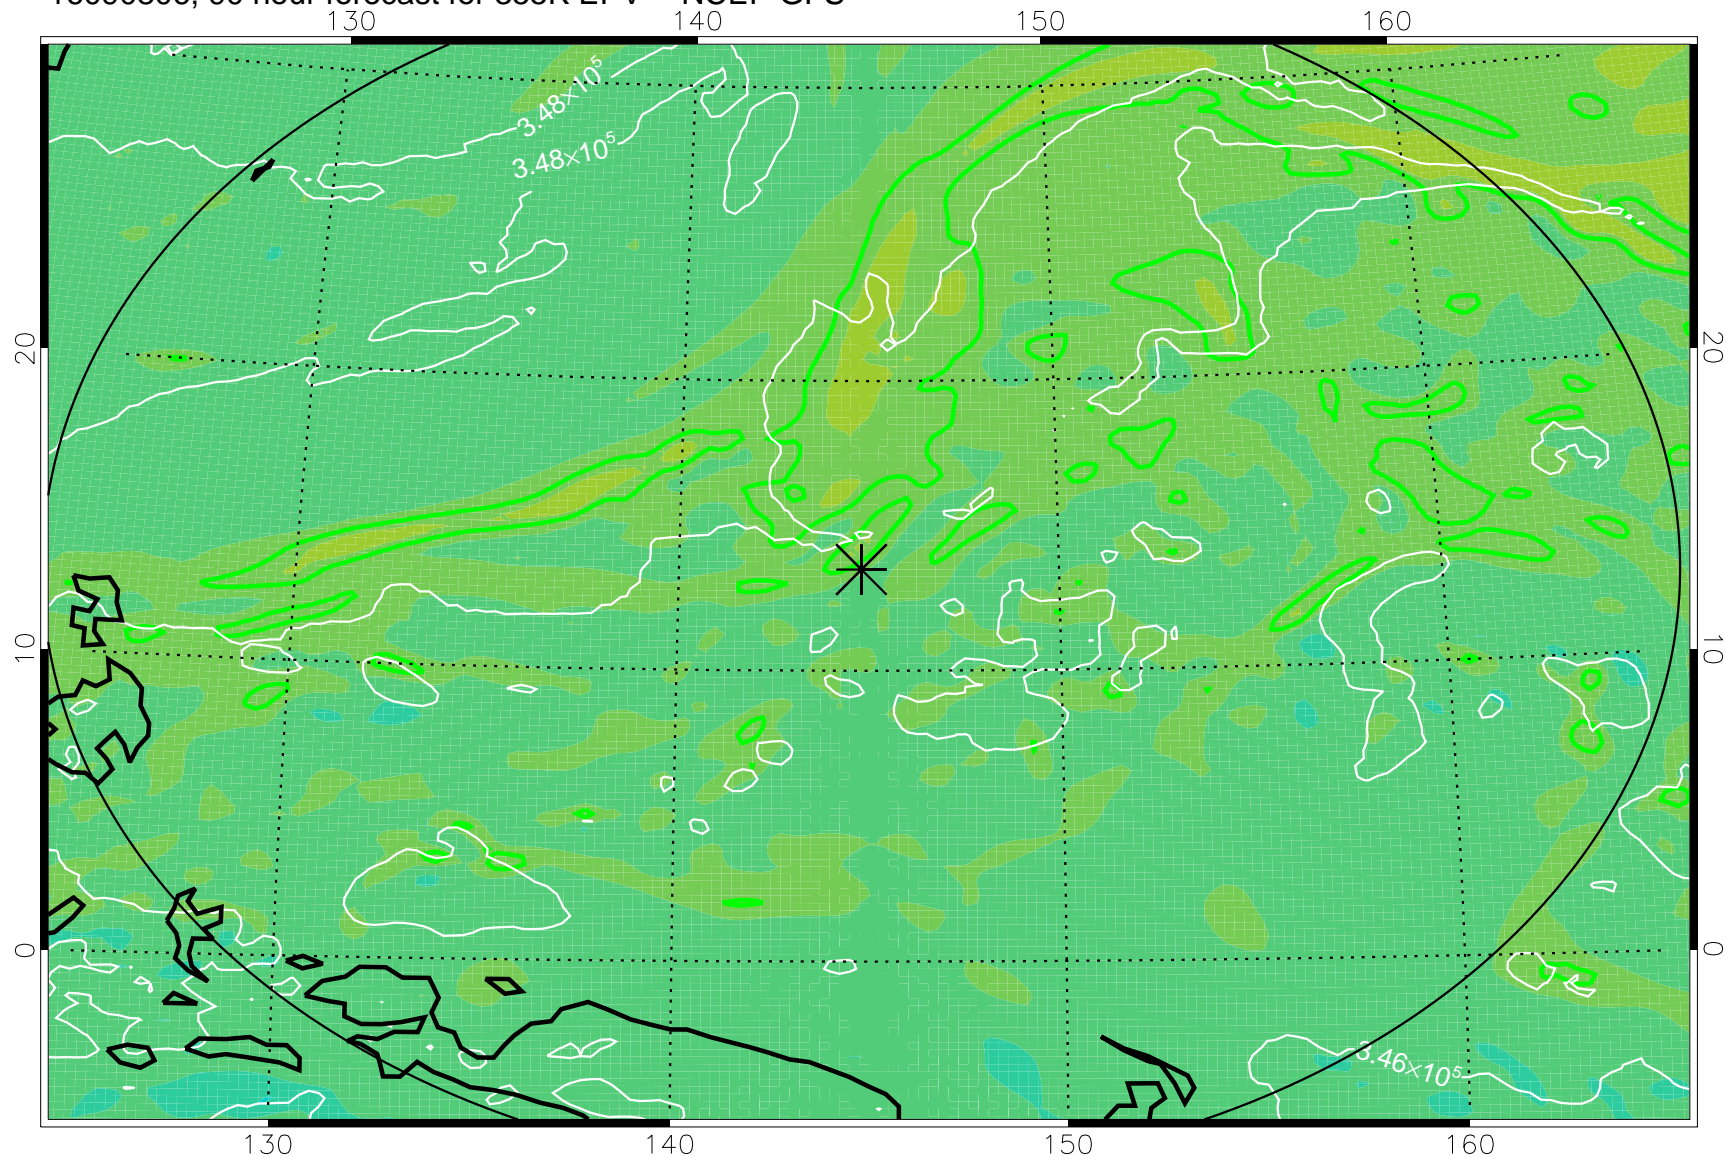

16090706, 66 hour forecast for 355K EPV -- NCEP GFS

355K Montgomery Streamfunction, white  
EPV Tropopause (2 PVU) Position  
Range ring of 2304 km

16090712, 72 hour forecast for 355K EPV -- NCEP GFS

355K Montgomery Streamfunction, white  
EPV Tropopause (2 PVU) Position  
Range ring of 2304 km

16090718, 78 hour forecast for 355K EPV -- NCEP GFS

355K Montgomery Streamfunction, white  
EPV Tropopause (2 PVU) Position  
Range ring of 2304 km

16090800, 84 hour forecast for 355K EPV -- NCEP GFS

355K Montgomery Streamfunction, white  
EPV Tropopause (2 PVU) Position  
Range ring of 2304 km

16090806, 90 hour forecast for 355K EPV -- NCEP GFS

355K Montgomery Streamfunction, white  
EPV Tropopause (2 PVU) Position  
Range ring of 2304 km

16090812, 96 hour forecast for 355K EPV -- NCEP GFS

355K Montgomery Streamfunction, white  
EPV Tropopause (2 PVU) Position  
Range ring of 2304 km

16090818, 102 hour forecast for 355K EPV -- NCEP GFS

355K Montgomery Streamfunction, white  
EPV Tropopause (2 PVU) Position  
Range ring of 2304 km

16090900, 108 hour forecast for 355K EPV -- NCEP GFS

355K Montgomery Streamfunction, white  
EPV Tropopause (2 PVU) Position  
Range ring of 2304 km