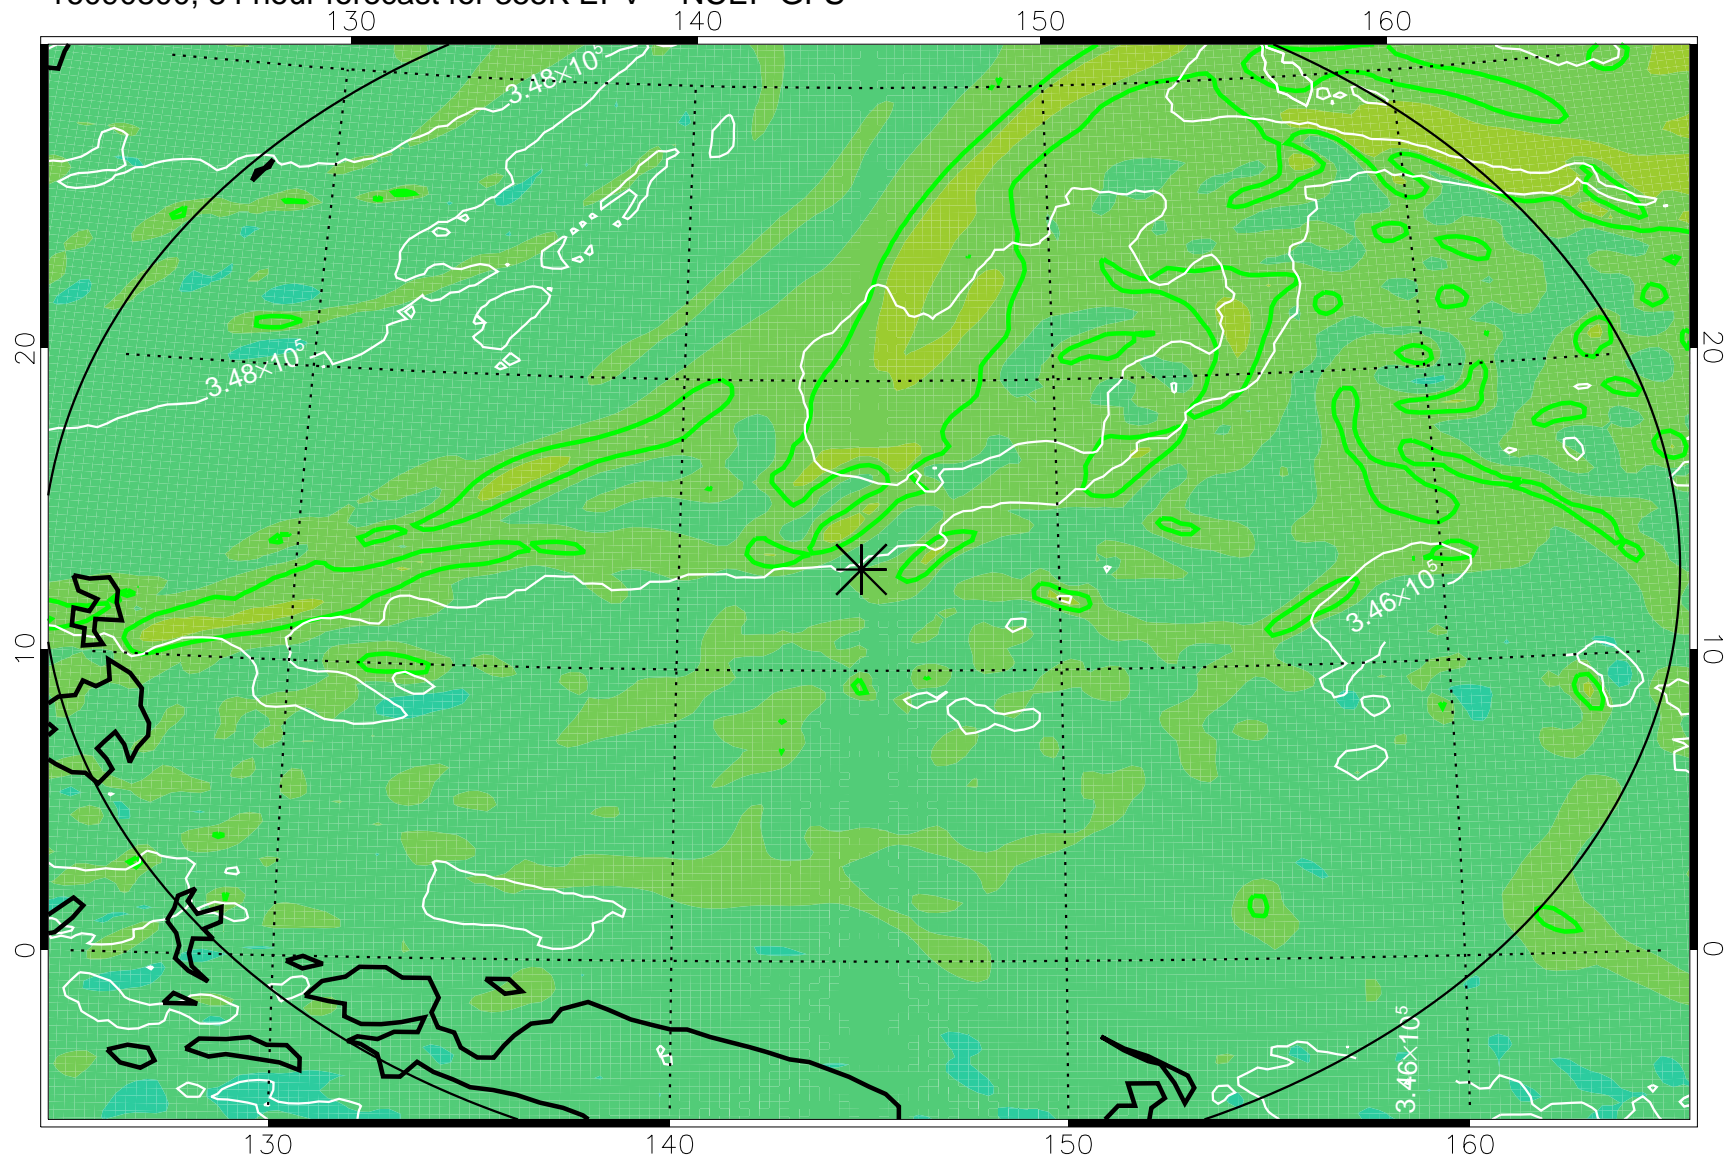

16090706, 66 hour forecast for 355K EPV -- NCEP GFS

355K Montgomery Streamfunction, white  
EPV Tropopause (2 PVU) Position  
Range ring of 2304 km

16090712, 72 hour forecast for 355K EPV -- NCEP GFS

355K Montgomery Streamfunction, white  
EPV Tropopause (2 PVU) Position  
Range ring of 2304 km

16090718, 78 hour forecast for 355K EPV -- NCEP GFS

355K Montgomery Streamfunction, white  
EPV Tropopause (2 PVU) Position  
Range ring of 2304 km

16090800, 84 hour forecast for 355K EPV -- NCEP GFS

355K Montgomery Streamfunction, white  
EPV Tropopause (2 PVU) Position  
Range ring of 2304 km

16090806, 90 hour forecast for 355K EPV -- NCEP GFS

355K Montgomery Streamfunction, white  
EPV Tropopause (2 PVU) Position  
Range ring of 2304 km

16090812, 96 hour forecast for 355K EPV -- NCEP GFS

355K Montgomery Streamfunction, white  
EPV Tropopause (2 PVU) Position  
Range ring of 2304 km

16090818, 102 hour forecast for 355K EPV -- NCEP GFS

355K Montgomery Streamfunction, white  
EPV Tropopause (2 PVU) Position  
Range ring of 2304 km

16090900, 108 hour forecast for 355K EPV -- NCEP GFS

355K Montgomery Streamfunction, white  
EPV Tropopause (2 PVU) Position  
Range ring of 2304 km