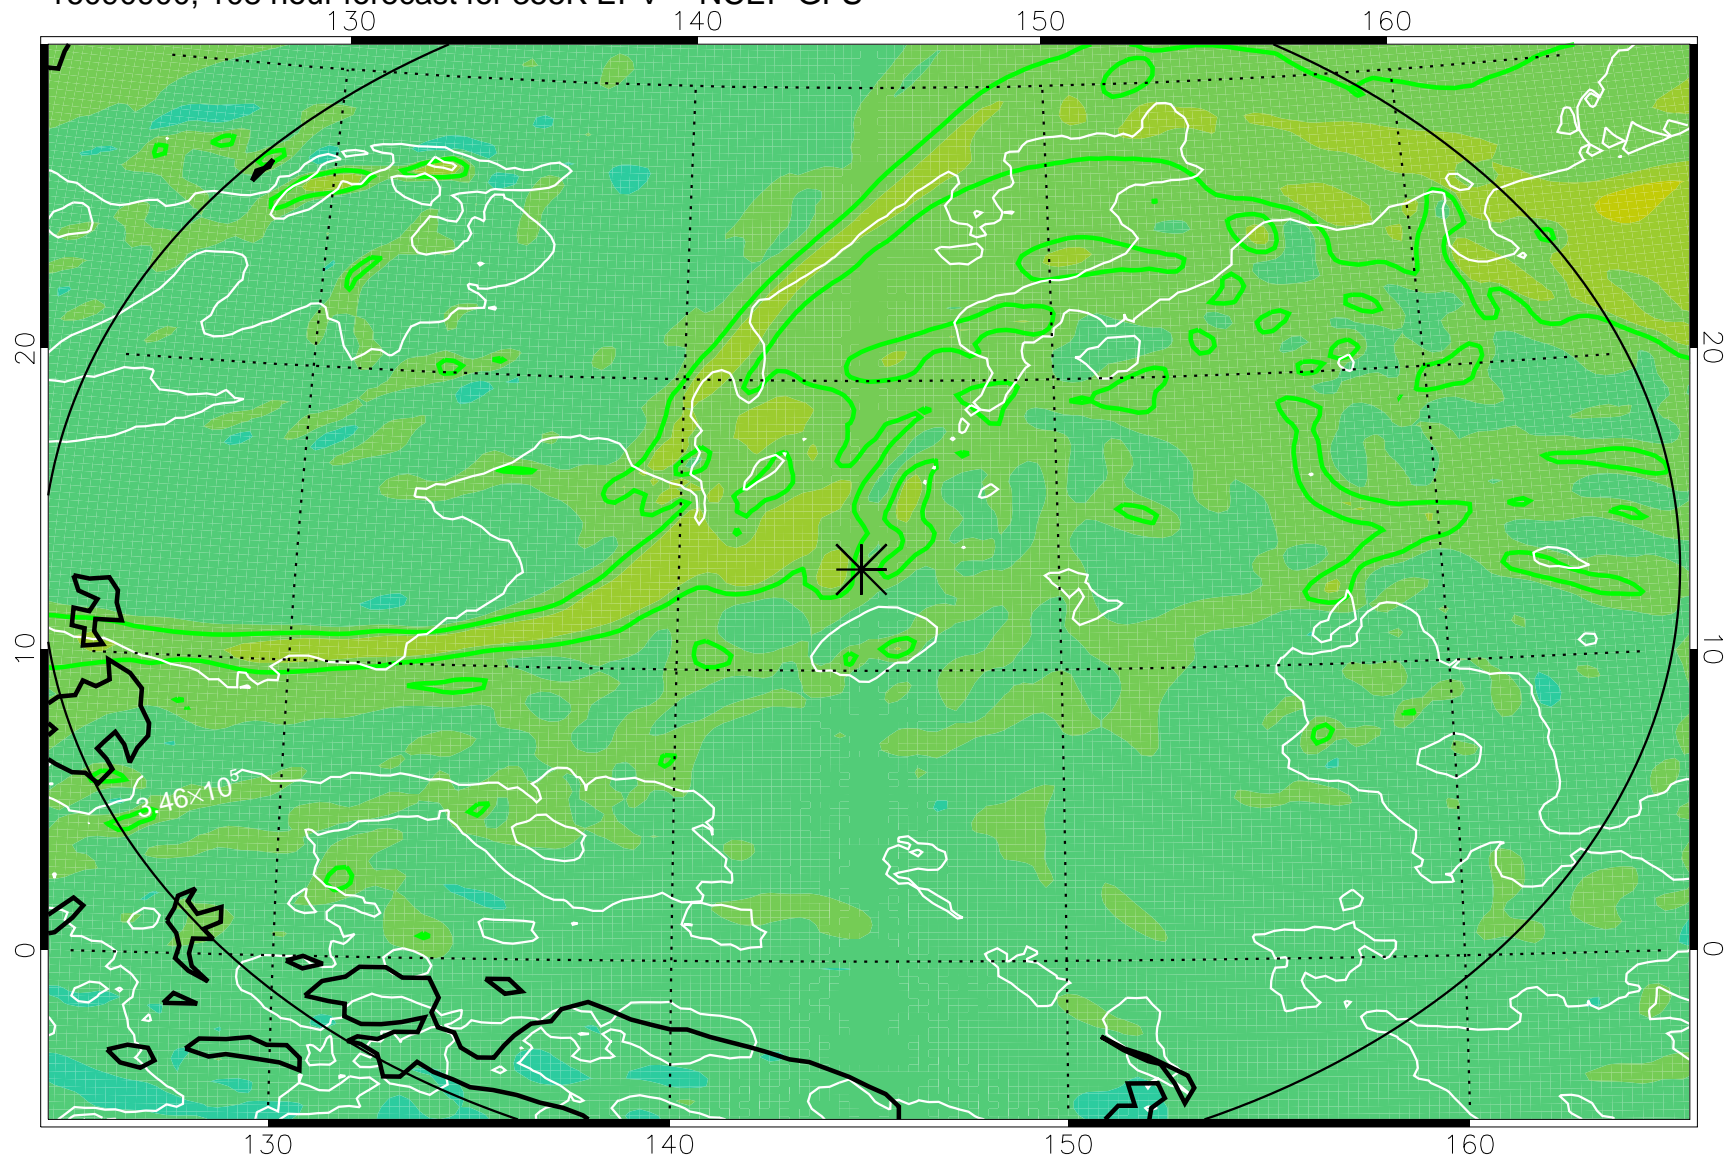

16090718, 78 hour forecast for 355K EPV -- NCEP GFS

355K Montgomery Streamfunction, white  
EPV Tropopause (2 PVU) Position  
Range ring of 2304 km

16090800, 84 hour forecast for 355K EPV -- NCEP GFS

355K Montgomery Streamfunction, white  
EPV Tropopause (2 PVU) Position  
Range ring of 2304 km

16090806, 90 hour forecast for 355K EPV -- NCEP GFS

355K Montgomery Streamfunction, white  
EPV Tropopause (2 PVU) Position  
Range ring of 2304 km

16090812, 96 hour forecast for 355K EPV -- NCEP GFS

355K Montgomery Streamfunction, white  
EPV Tropopause (2 PVU) Position  
Range ring of 2304 km

16090818, 102 hour forecast for 355K EPV -- NCEP GFS

355K Montgomery Streamfunction, white  
EPV Tropopause (2 PVU) Position  
Range ring of 2304 km

16090900, 108 hour forecast for 355K EPV -- NCEP GFS

355K Montgomery Streamfunction, white  
EPV Tropopause (2 PVU) Position  
Range ring of 2304 km

16090906, 114 hour forecast for 355K EPV -- NCEP GFS

355K Montgomery Streamfunction, white  
EPV Tropopause (2 PVU) Position  
Range ring of 2304 km

16090912, 120 hour forecast for 355K EPV -- NCEP GFS

355K Montgomery Streamfunction, white  
EPV Tropopause (2 PVU) Position  
Range ring of 2304 km