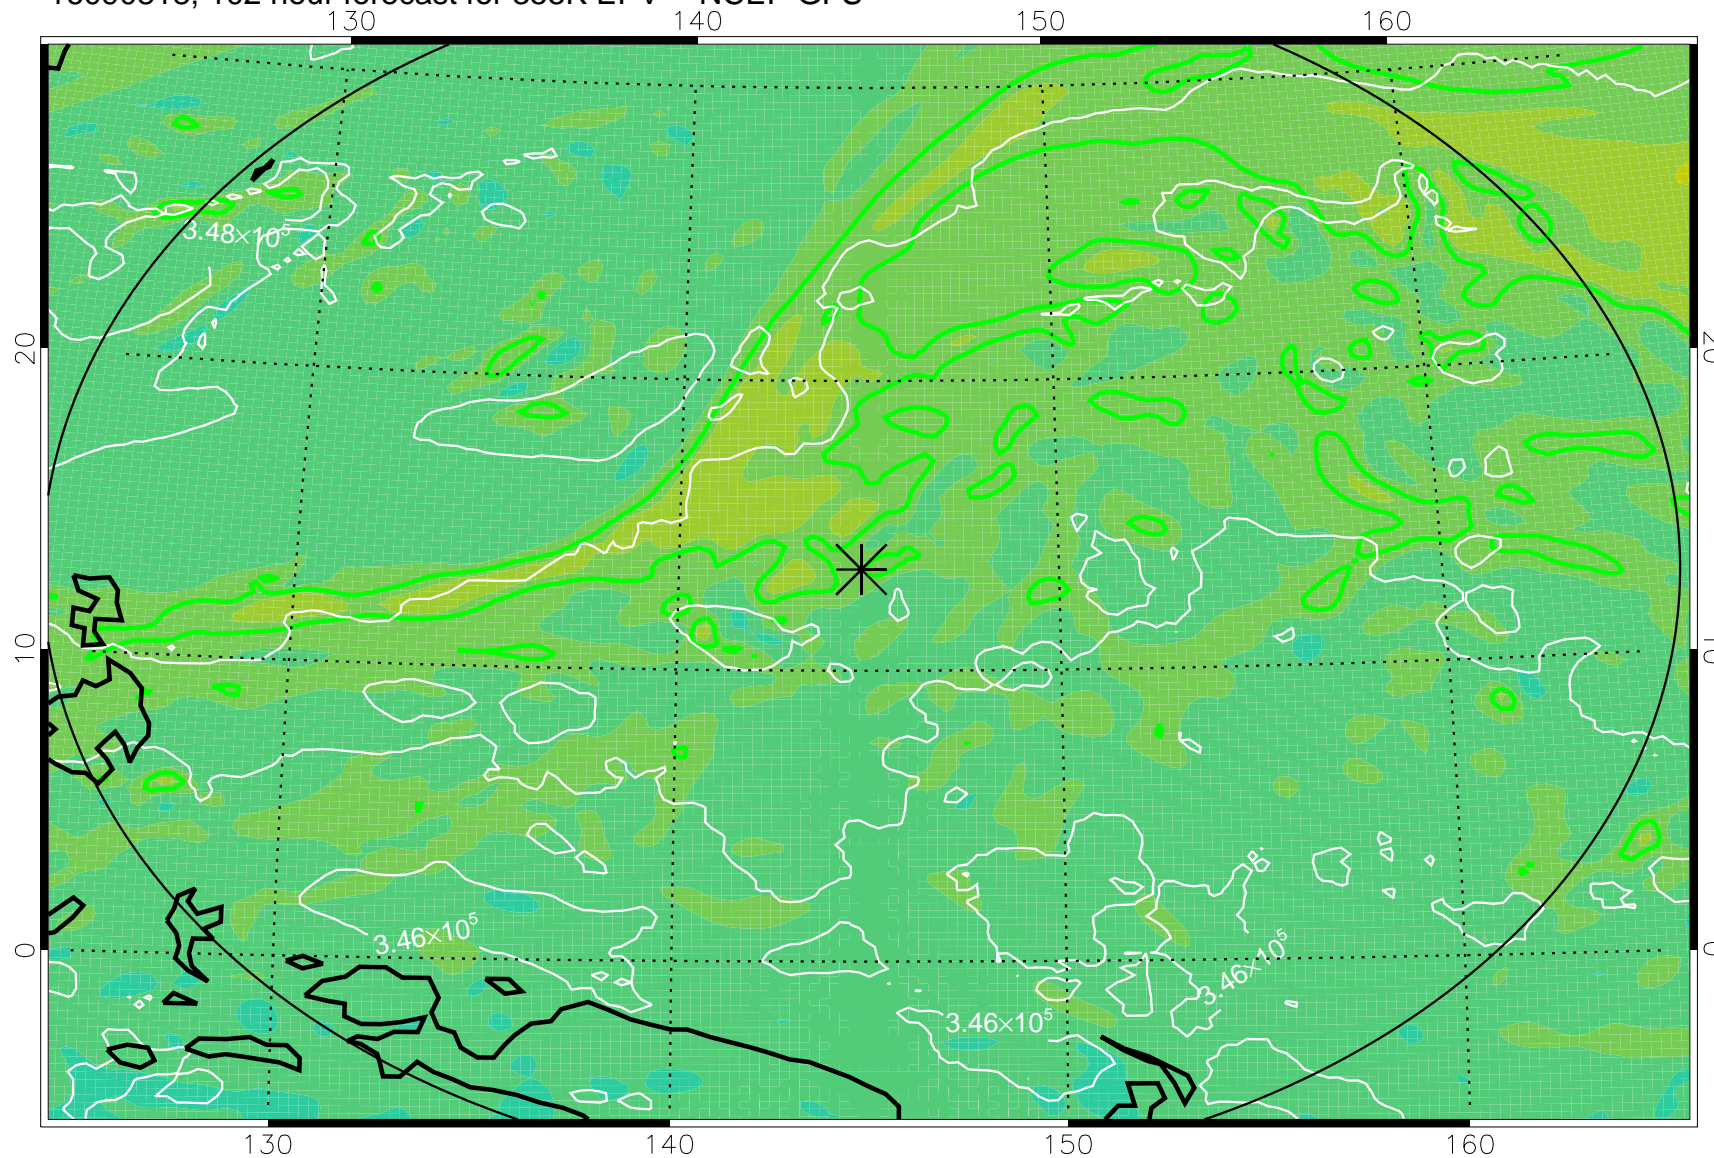

16090718, 78 hour forecast for 355K EPV -- NCEP GFS

355K Montgomery Streamfunction, white  
EPV Tropopause (2 PVU) Position  
Range ring of 2304 km

16090800, 84 hour forecast for 355K EPV -- NCEP GFS

355K Montgomery Streamfunction, white  
EPV Tropopause (2 PVU) Position  
Range ring of 2304 km

16090806, 90 hour forecast for 355K EPV -- NCEP GFS

355K Montgomery Streamfunction, white  
EPV Tropopause (2 PVU) Position  
Range ring of 2304 km

16090812, 96 hour forecast for 355K EPV -- NCEP GFS

355K Montgomery Streamfunction, white  
EPV Tropopause (2 PVU) Position  
Range ring of 2304 km

16090818, 102 hour forecast for 355K EPV -- NCEP GFS

355K Montgomery Streamfunction, white  
EPV Tropopause (2 PVU) Position  
Range ring of 2304 km

16090900, 108 hour forecast for 355K EPV -- NCEP GFS

355K Montgomery Streamfunction, white  
EPV Tropopause (2 PVU) Position  
Range ring of 2304 km

16090906, 114 hour forecast for 355K EPV -- NCEP GFS

355K Montgomery Streamfunction, white  
EPV Tropopause (2 PVU) Position  
Range ring of 2304 km

16090912, 120 hour forecast for 355K EPV -- NCEP GFS

355K Montgomery Streamfunction, white  
EPV Tropopause (2 PVU) Position  
Range ring of 2304 km