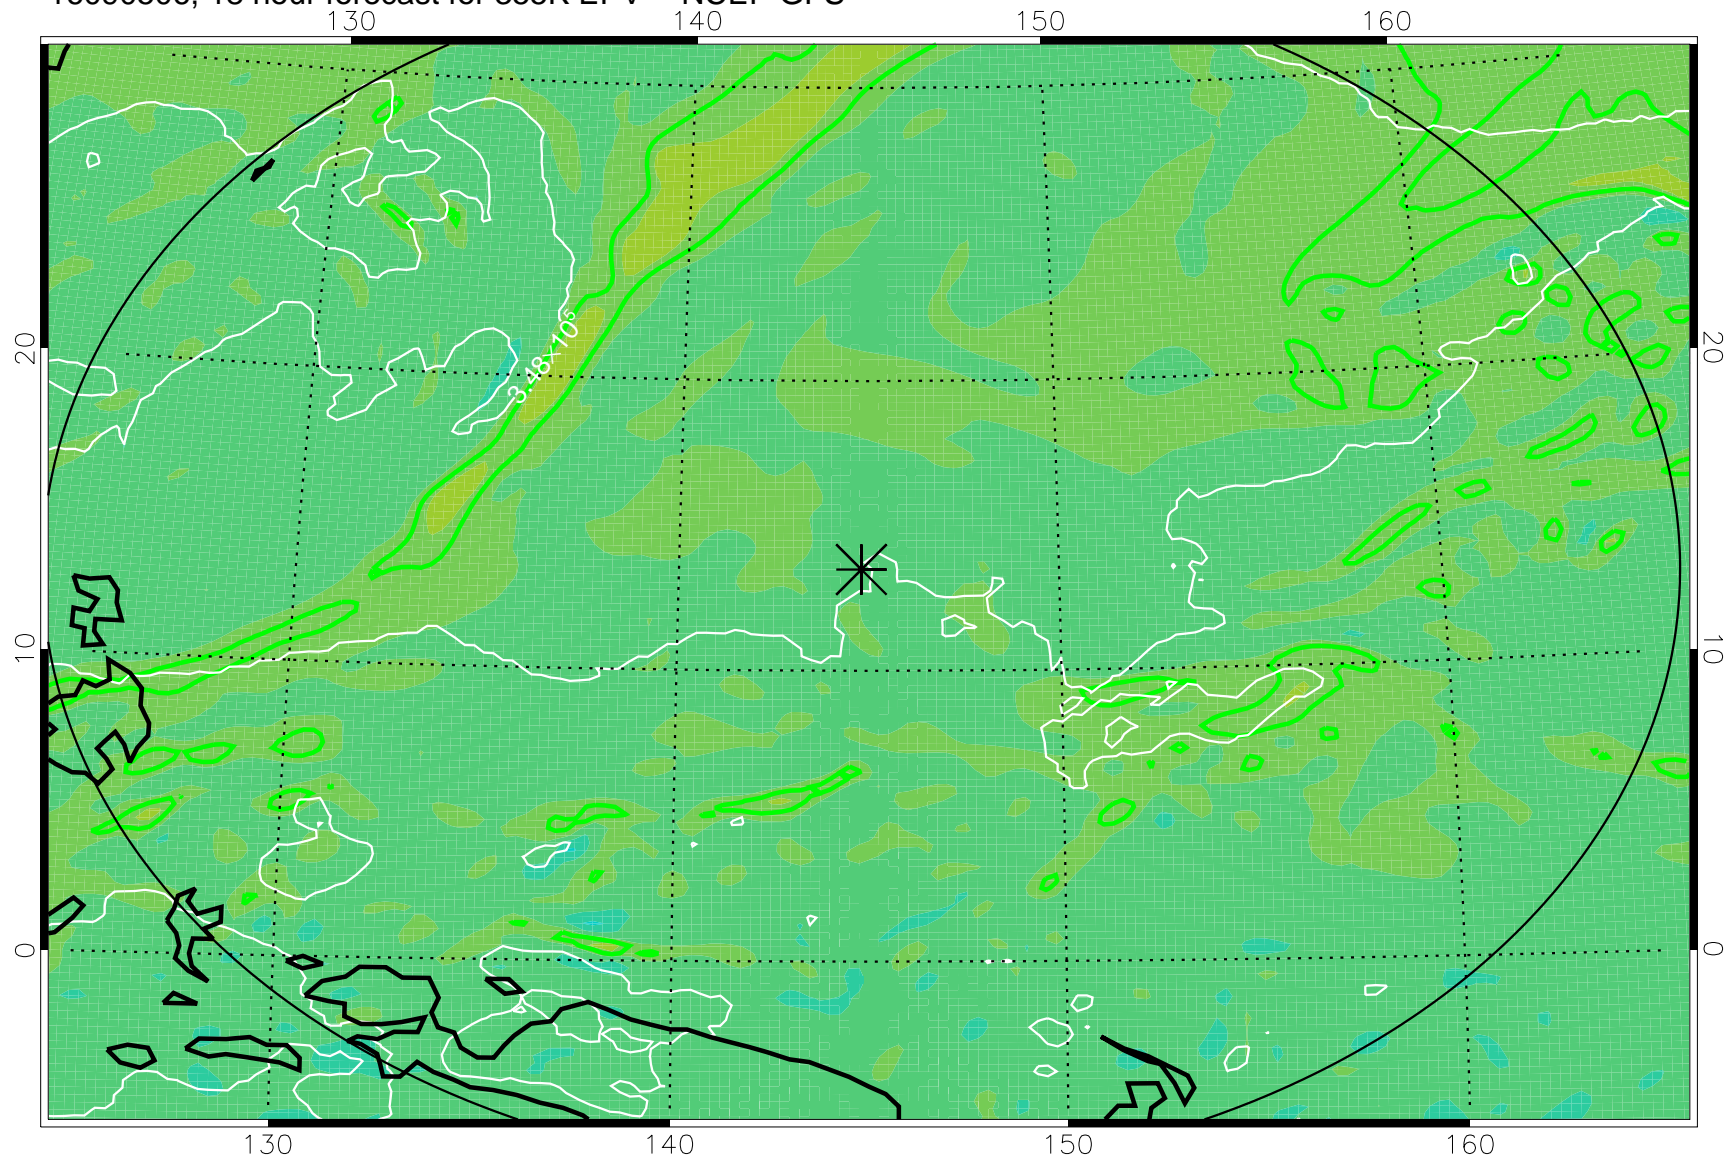

16090418, 6 hour forecast for 355K EPV -- NCEP GFS

355K Montgomery Streamfunction, white  
EPV Tropopause (2 PVU) Position  
Range ring of 2304 km

16090500, 12 hour forecast for 355K EPV -- NCEP GFS

355K Montgomery Streamfunction, white  
EPV Tropopause (2 PVU) Position  
Range ring of 2304 km

16090506, 18 hour forecast for 355K EPV -- NCEP GFS

355K Montgomery Streamfunction, white  
EPV Tropopause (2 PVU) Position  
Range ring of 2304 km

16090512, 24 hour forecast for 355K EPV -- NCEP GFS

355K Montgomery Streamfunction, white  
EPV Tropopause (2 PVU) Position  
Range ring of 2304 km

16090518, 30 hour forecast for 355K EPV -- NCEP GFS

355K Montgomery Streamfunction, white  
EPV Tropopause (2 PVU) Position  
Range ring of 2304 km

16090600, 36 hour forecast for 355K EPV -- NCEP GFS

355K Montgomery Streamfunction, white  
EPV Tropopause (2 PVU) Position  
Range ring of 2304 km

16090606, 42 hour forecast for 355K EPV -- NCEP GFS

355K Montgomery Streamfunction, white  
EPV Tropopause (2 PVU) Position  
Range ring of 2304 km

16090612, 48 hour forecast for 355K EPV -- NCEP GFS

355K Montgomery Streamfunction, white  
EPV Tropopause (2 PVU) Position  
Range ring of 2304 km