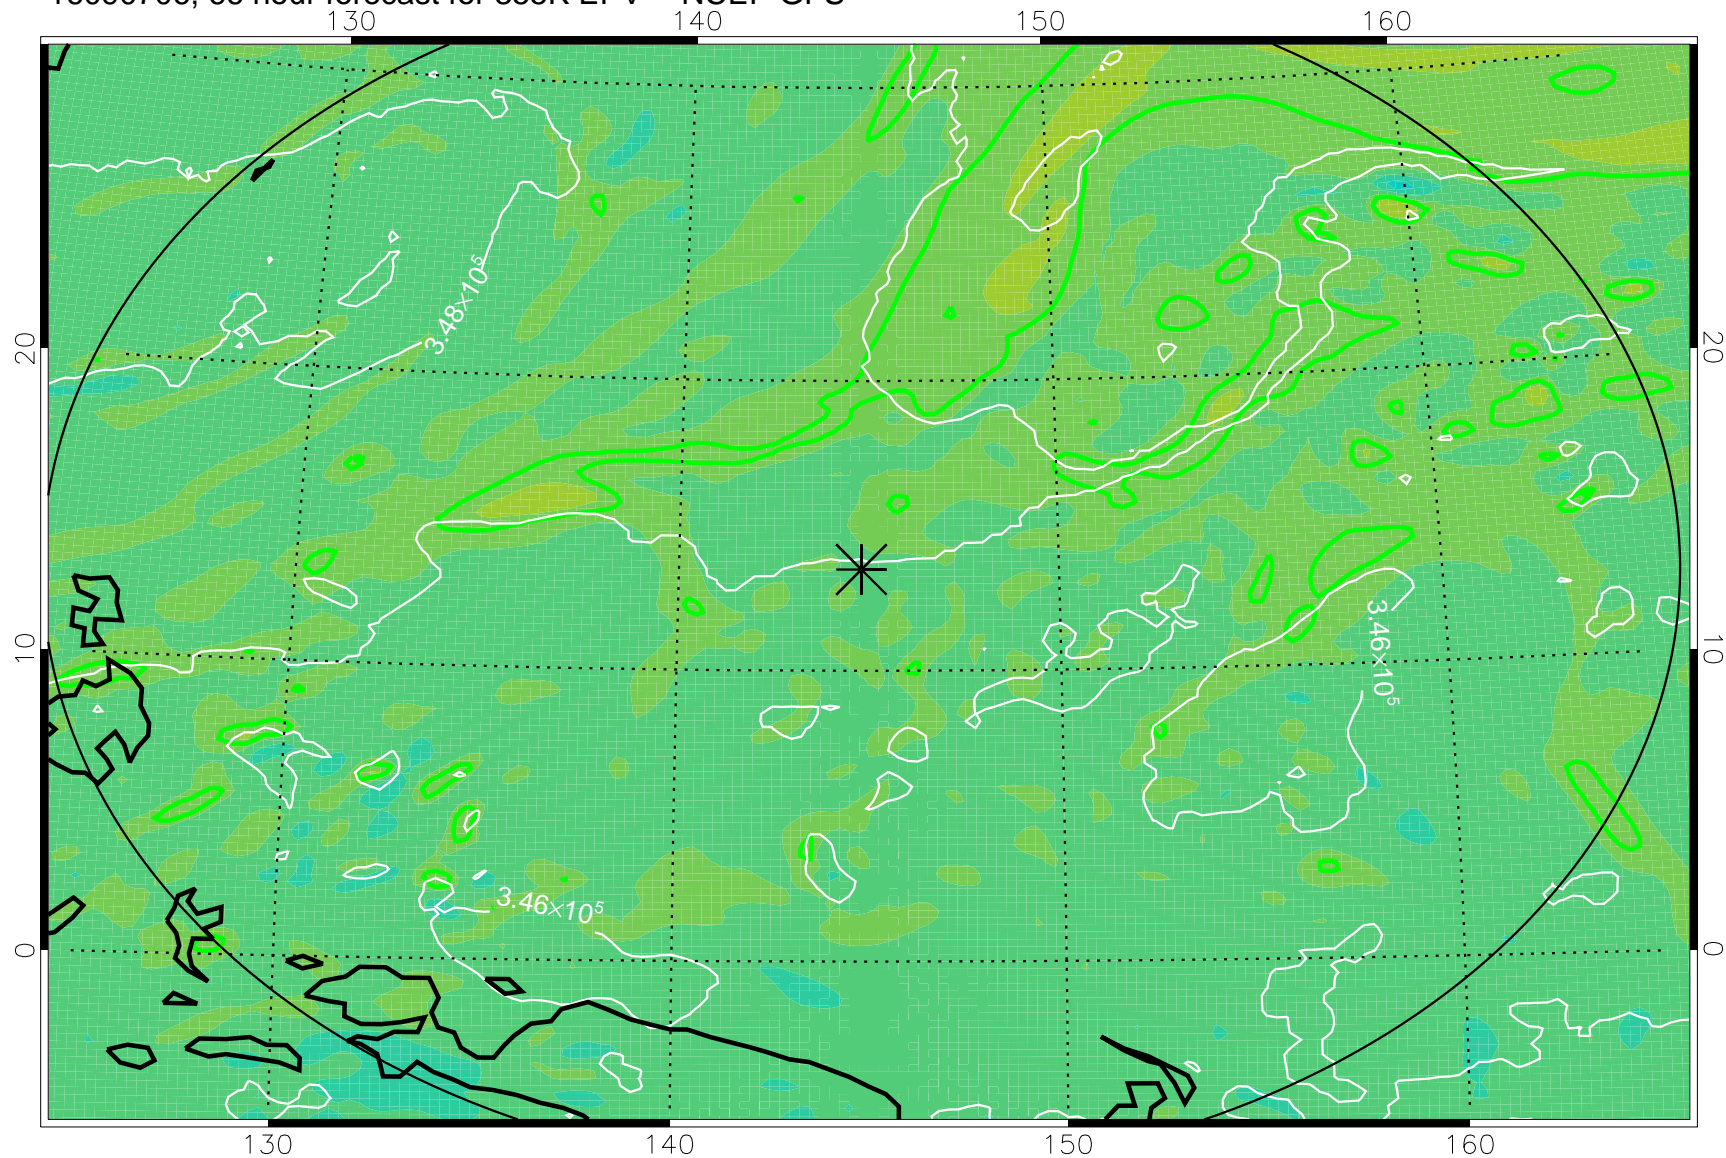

16090618, 54 hour forecast for 355K EPV -- NCEP GFS

355K Montgomery Streamfunction, white  
EPV Tropopause (2 PVU) Position  
Range ring of 2304 km

16090700, 60 hour forecast for 355K EPV -- NCEP GFS

355K Montgomery Streamfunction, white  
EPV Tropopause (2 PVU) Position  
Range ring of 2304 km

16090706, 66 hour forecast for 355K EPV -- NCEP GFS

355K Montgomery Streamfunction, white  
EPV Tropopause (2 PVU) Position  
Range ring of 2304 km

16090712, 72 hour forecast for 355K EPV -- NCEP GFS

355K Montgomery Streamfunction, white  
EPV Tropopause (2 PVU) Position  
Range ring of 2304 km

16090718, 78 hour forecast for 355K EPV -- NCEP GFS

355K Montgomery Streamfunction, white  
EPV Tropopause (2 PVU) Position  
Range ring of 2304 km

16090800, 84 hour forecast for 355K EPV -- NCEP GFS

355K Montgomery Streamfunction, white  
EPV Tropopause (2 PVU) Position  
Range ring of 2304 km

16090818, 102 hour forecast for 355K EPV -- NCEP GFS

355K Montgomery Streamfunction, white  
EPV Tropopause (2 PVU) Position  
Range ring of 2304 km

16090900, 108 hour forecast for 355K EPV -- NCEP GFS

355K Montgomery Streamfunction, white  
EPV Tropopause (2 PVU) Position  
Range ring of 2304 km