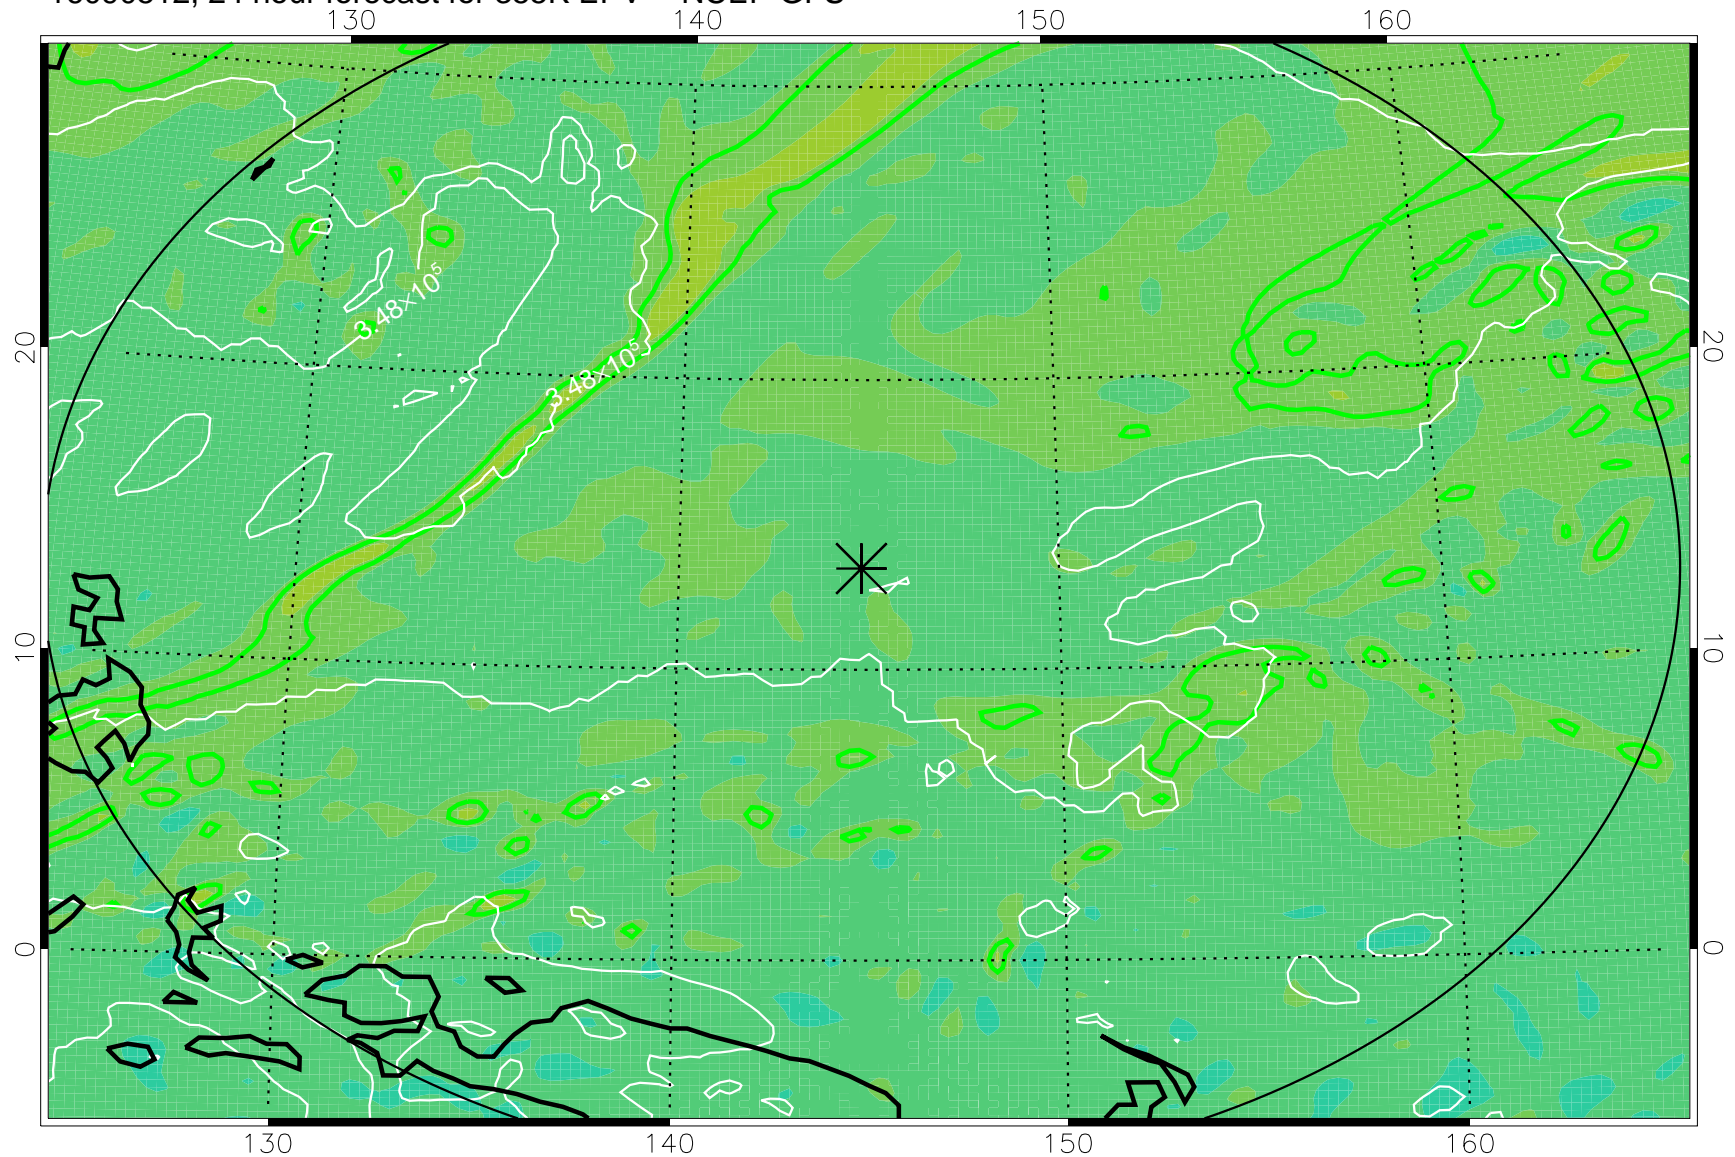

16090418, 6 hour forecast for 355K EPV -- NCEP GFS

355K Montgomery Streamfunction, white  
EPV Tropopause (2 PVU) Position  
Range ring of 2304 km

16090500, 12 hour forecast for 355K EPV -- NCEP GFS

355K Montgomery Streamfunction, white  
EPV Tropopause (2 PVU) Position  
Range ring of 2304 km

16090506, 18 hour forecast for 355K EPV -- NCEP GFS

355K Montgomery Streamfunction, white  
EPV Tropopause (2 PVU) Position  
Range ring of 2304 km

16090512, 24 hour forecast for 355K EPV -- NCEP GFS

355K Montgomery Streamfunction, white  
EPV Tropopause (2 PVU) Position  
Range ring of 2304 km

16090518, 30 hour forecast for 355K EPV -- NCEP GFS

355K Montgomery Streamfunction, white  
EPV Tropopause (2 PVU) Position  
Range ring of 2304 km

16090600, 36 hour forecast for 355K EPV -- NCEP GFS

355K Montgomery Streamfunction, white  
EPV Tropopause (2 PVU) Position  
Range ring of 2304 km

16090606, 42 hour forecast for 355K EPV -- NCEP GFS

355K Montgomery Streamfunction, white  
EPV Tropopause (2 PVU) Position  
Range ring of 2304 km

16090612, 48 hour forecast for 355K EPV -- NCEP GFS

355K Montgomery Streamfunction, white  
EPV Tropopause (2 PVU) Position  
Range ring of 2304 km