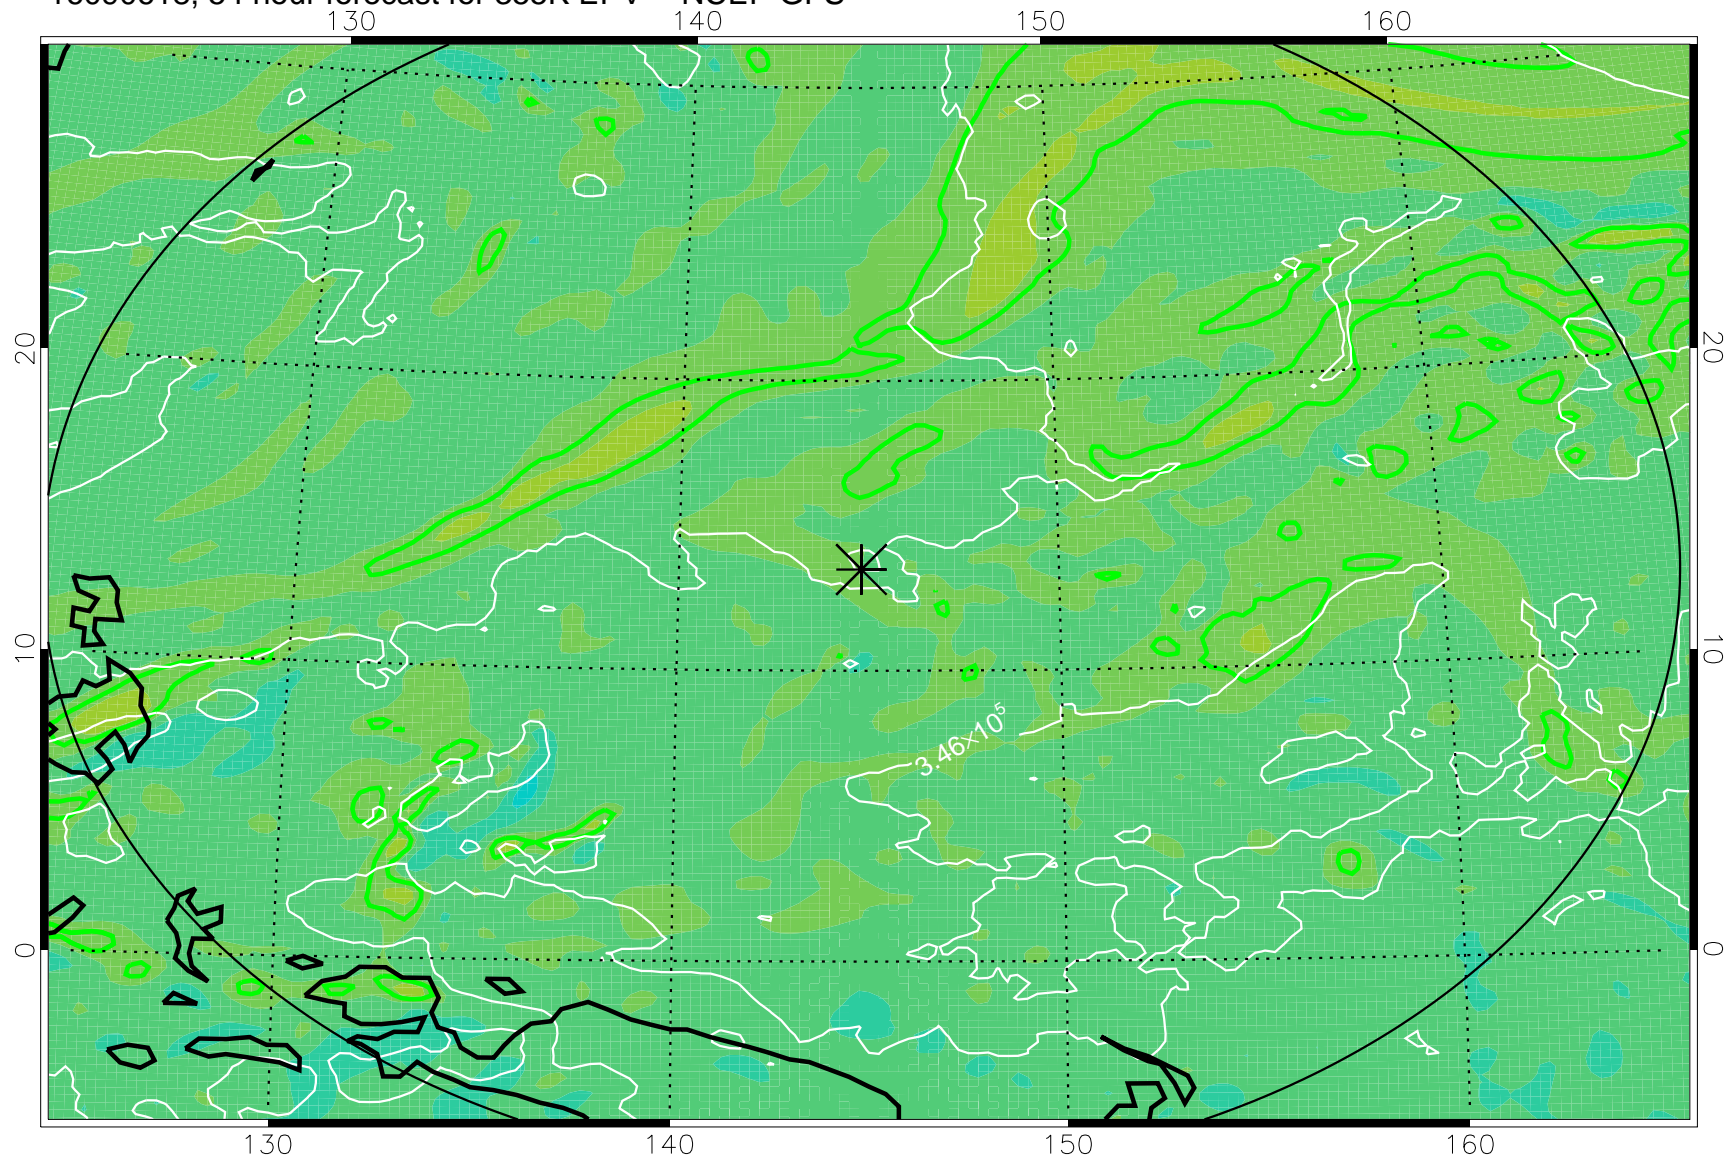

16090606, 42 hour forecast for 355K EPV -- NCEP GFS

355K Montgomery Streamfunction, white  
EPV Tropopause (2 PVU) Position  
Range ring of 2304 km

16090612, 48 hour forecast for 355K EPV -- NCEP GFS

355K Montgomery Streamfunction, white  
EPV Tropopause (2 PVU) Position  
Range ring of 2304 km

16090618, 54 hour forecast for 355K EPV -- NCEP GFS

355K Montgomery Streamfunction, white  
EPV Tropopause (2 PVU) Position  
Range ring of 2304 km

16090700, 60 hour forecast for 355K EPV -- NCEP GFS

355K Montgomery Streamfunction, white  
EPV Tropopause (2 PVU) Position  
Range ring of 2304 km

16090718, 78 hour forecast for 355K EPV -- NCEP GFS

355K Montgomery Streamfunction, white  
EPV Tropopause (2 PVU) Position  
Range ring of 2304 km

16090800, 84 hour forecast for 355K EPV -- NCEP GFS

355K Montgomery Streamfunction, white  
EPV Tropopause (2 PVU) Position  
Range ring of 2304 km

16090818, 102 hour forecast for 355K EPV -- NCEP GFS

355K Montgomery Streamfunction, white  
EPV Tropopause (2 PVU) Position  
Range ring of 2304 km

16090900, 108 hour forecast for 355K EPV -- NCEP GFS

355K Montgomery Streamfunction, white  
EPV Tropopause (2 PVU) Position  
Range ring of 2304 km