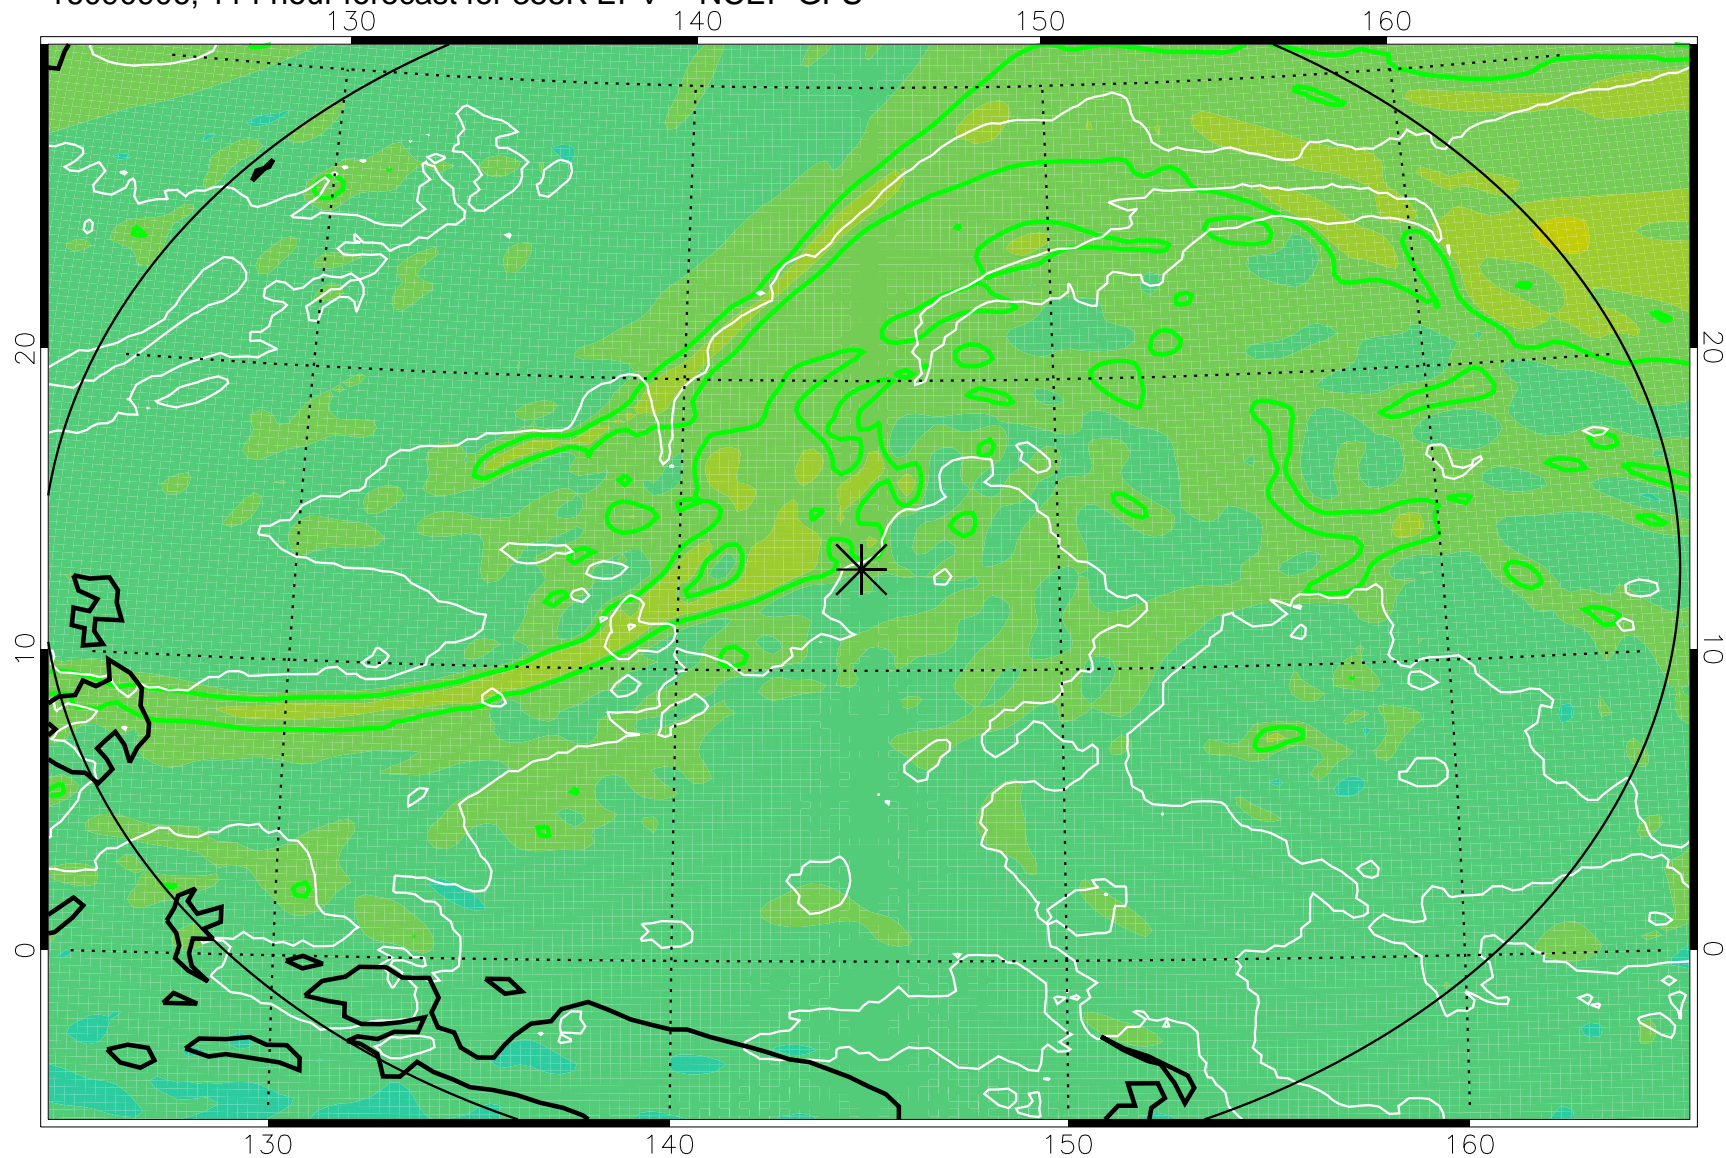

16090718, 78 hour forecast for 355K EPV -- NCEP GFS

355K Montgomery Streamfunction, white  
EPV Tropopause (2 PVU) Position  
Range ring of 2304 km

16090800, 84 hour forecast for 355K EPV -- NCEP GFS

355K Montgomery Streamfunction, white  
EPV Tropopause (2 PVU) Position  
Range ring of 2304 km

16090806, 90 hour forecast for 355K EPV -- NCEP GFS

355K Montgomery Streamfunction, white  
EPV Tropopause (2 PVU) Position  
Range ring of 2304 km

16090812, 96 hour forecast for 355K EPV -- NCEP GFS

355K Montgomery Streamfunction, white  
EPV Tropopause (2 PVU) Position  
Range ring of 2304 km

16090818, 102 hour forecast for 355K EPV -- NCEP GFS

355K Montgomery Streamfunction, white  
EPV Tropopause (2 PVU) Position  
Range ring of 2304 km

16090900, 108 hour forecast for 355K EPV -- NCEP GFS

355K Montgomery Streamfunction, white  
EPV Tropopause (2 PVU) Position  
Range ring of 2304 km

16090906, 114 hour forecast for 355K EPV -- NCEP GFS

355K Montgomery Streamfunction, white  
EPV Tropopause (2 PVU) Position  
Range ring of 2304 km

16090912, 120 hour forecast for 355K EPV -- NCEP GFS

355K Montgomery Streamfunction, white  
EPV Tropopause (2 PVU) Position  
Range ring of 2304 km