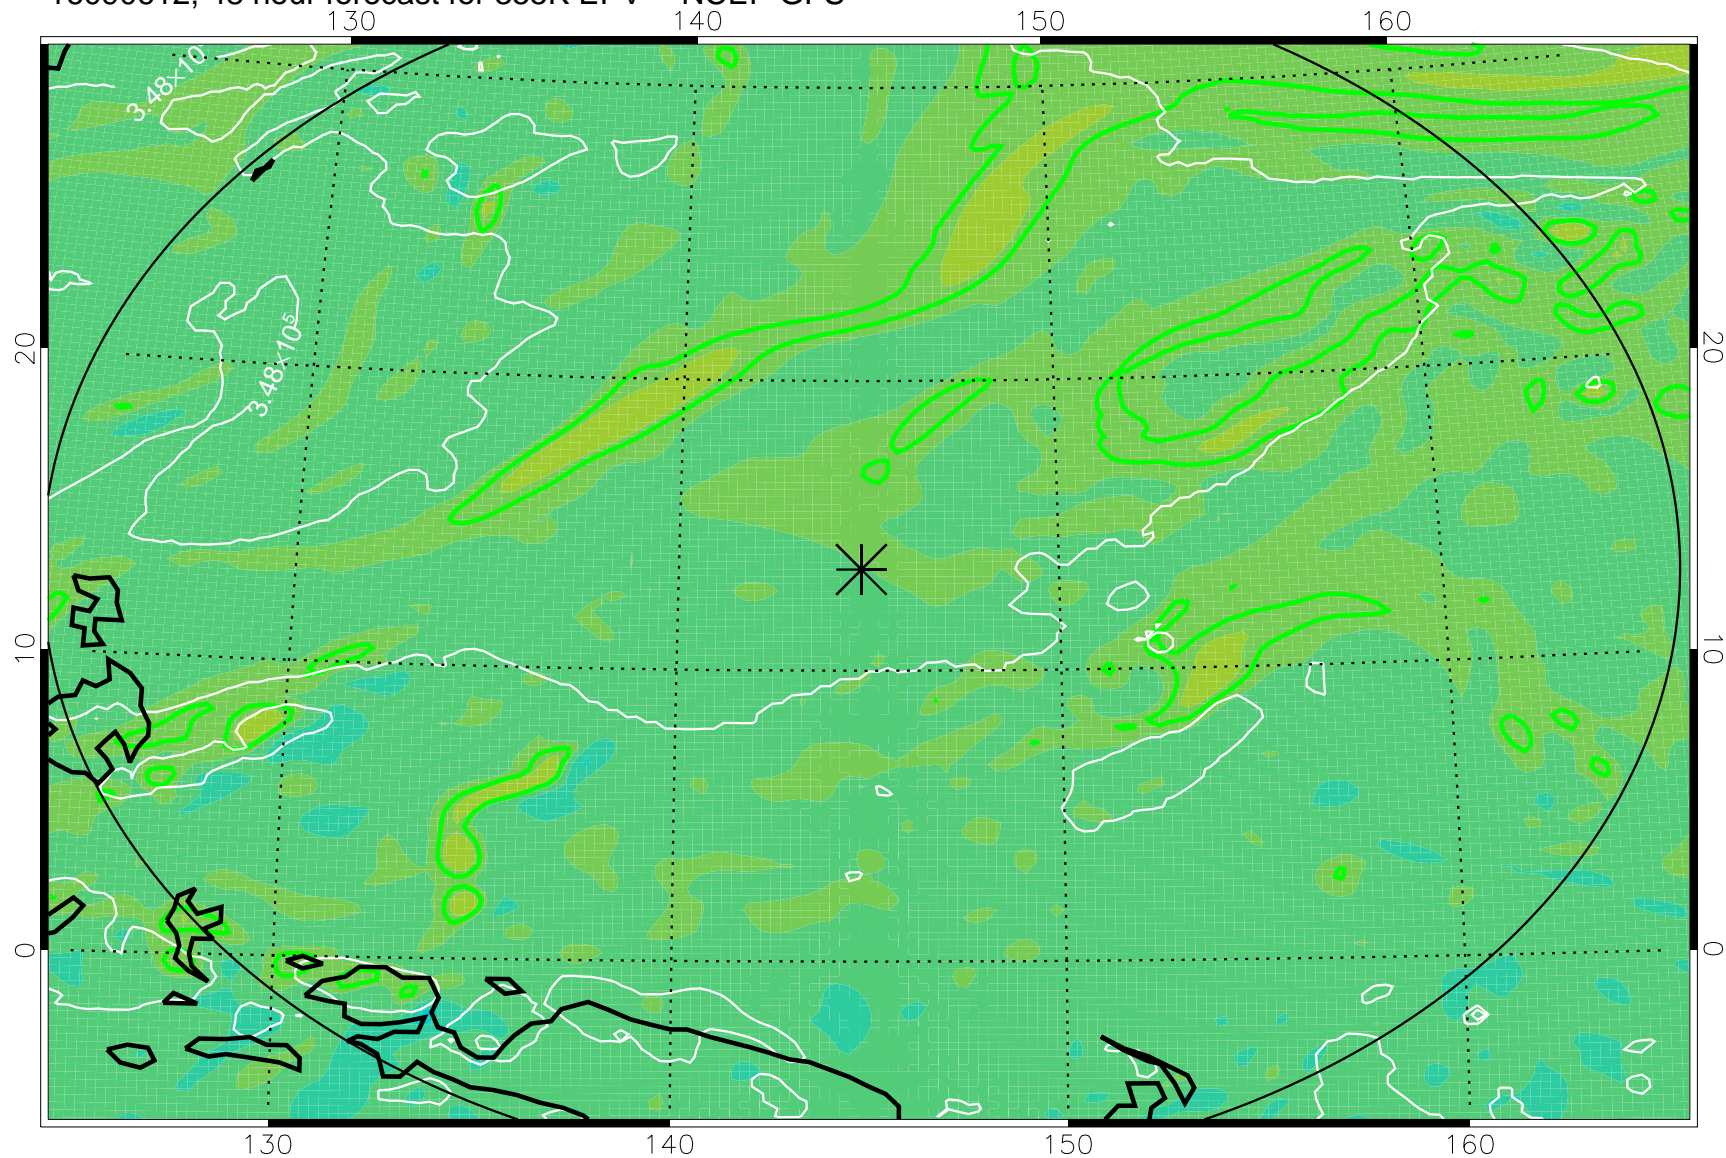

16090518, 30 hour forecast for 355K EPV -- NCEP GFS

355K Montgomery Streamfunction, white  
EPV Tropopause (2 PVU) Position  
Range ring of 2304 km

16090600, 36 hour forecast for 355K EPV -- NCEP GFS

355K Montgomery Streamfunction, white  
EPV Tropopause (2 PVU) Position  
Range ring of 2304 km

16090606, 42 hour forecast for 355K EPV -- NCEP GFS

355K Montgomery Streamfunction, white  
EPV Tropopause (2 PVU) Position  
Range ring of 2304 km

16090612, 48 hour forecast for 355K EPV -- NCEP GFS

355K Montgomery Streamfunction, white  
EPV Tropopause (2 PVU) Position  
Range ring of 2304 km

16090618, 54 hour forecast for 355K EPV -- NCEP GFS

355K Montgomery Streamfunction, white  
EPV Tropopause (2 PVU) Position  
Range ring of 2304 km

16090700, 60 hour forecast for 355K EPV -- NCEP GFS

355K Montgomery Streamfunction, white  
EPV Tropopause (2 PVU) Position  
Range ring of 2304 km

16090718, 78 hour forecast for 355K EPV -- NCEP GFS

355K Montgomery Streamfunction, white  
EPV Tropopause (2 PVU) Position  
Range ring of 2304 km

16090800, 84 hour forecast for 355K EPV -- NCEP GFS

355K Montgomery Streamfunction, white  
EPV Tropopause (2 PVU) Position  
Range ring of 2304 km