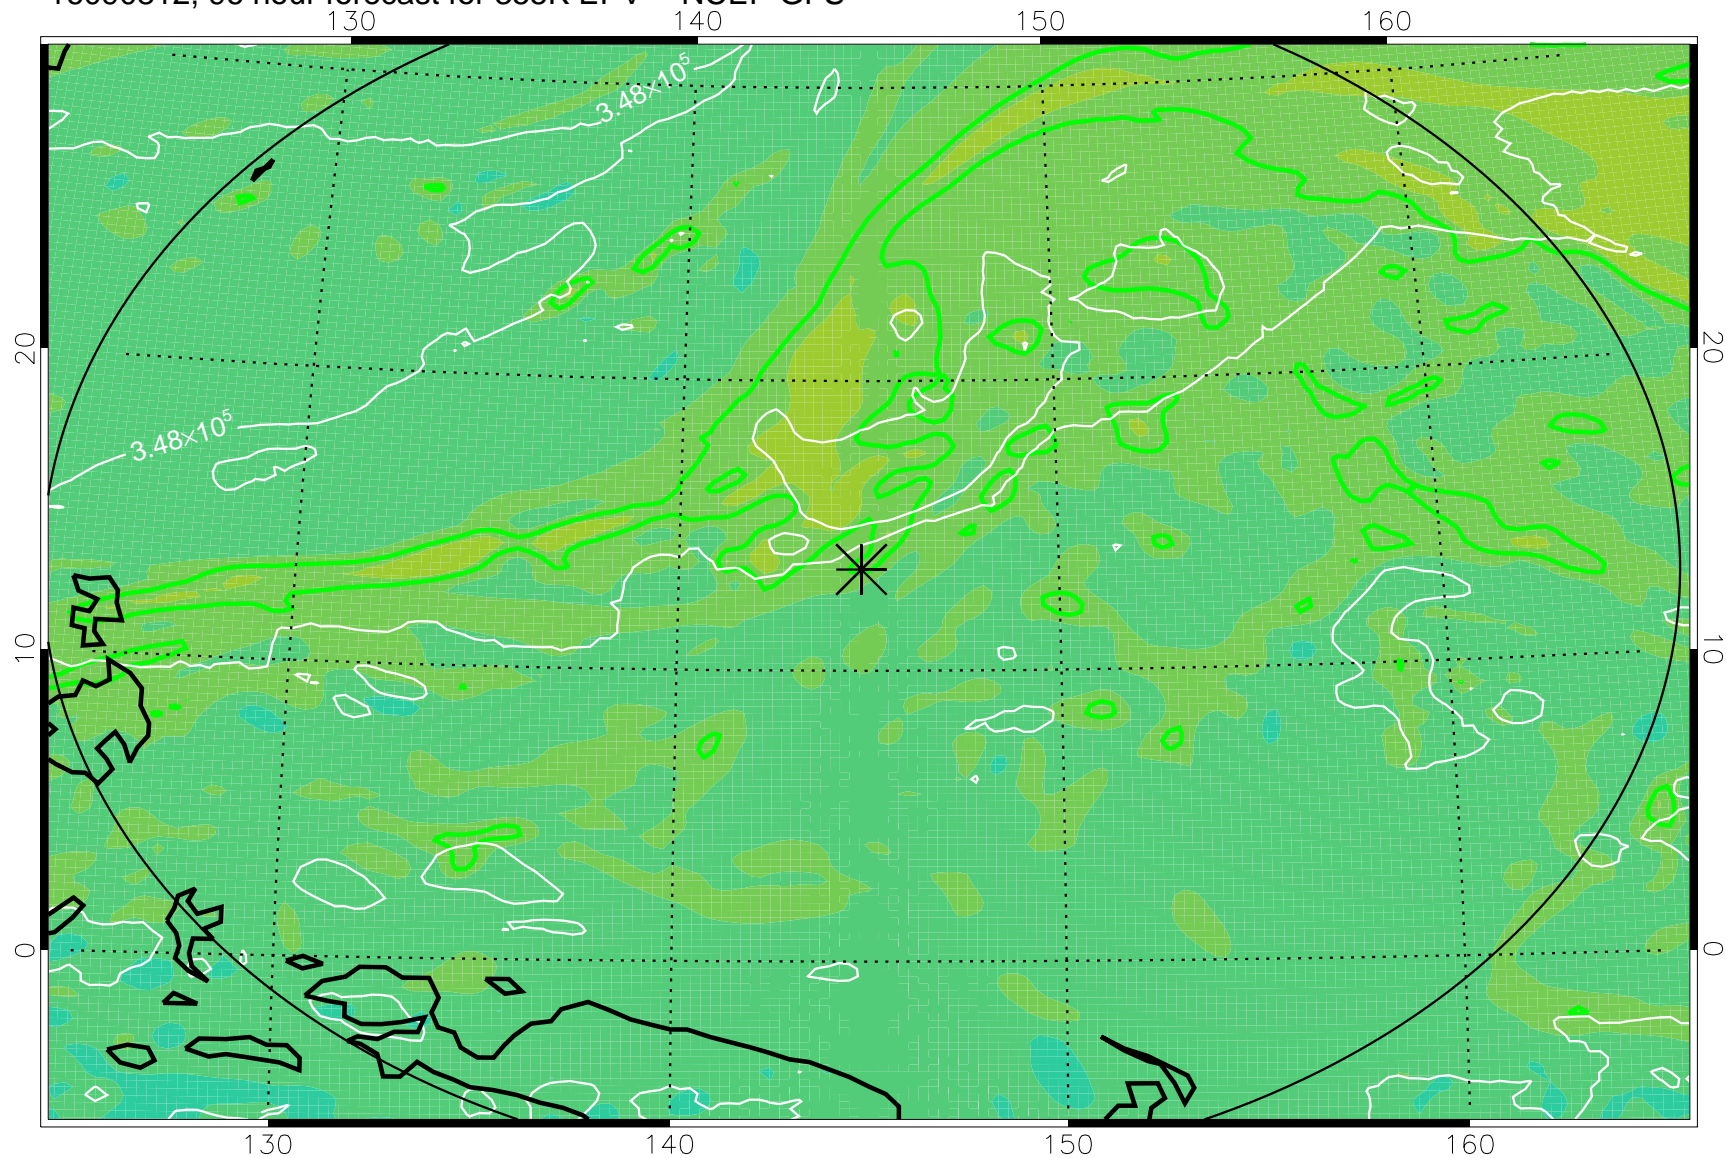

16090706, 66 hour forecast for 355K EPV -- NCEP GFS

355K Montgomery Streamfunction, white  
EPV Tropopause (2 PVU) Position  
Range ring of 2304 km

16090712, 72 hour forecast for 355K EPV -- NCEP GFS

355K Montgomery Streamfunction, white  
EPV Tropopause (2 PVU) Position  
Range ring of 2304 km

16090718, 78 hour forecast for 355K EPV -- NCEP GFS

355K Montgomery Streamfunction, white  
EPV Tropopause (2 PVU) Position  
Range ring of 2304 km

16090800, 84 hour forecast for 355K EPV -- NCEP GFS

355K Montgomery Streamfunction, white  
EPV Tropopause (2 PVU) Position  
Range ring of 2304 km

16090806, 90 hour forecast for 355K EPV -- NCEP GFS

355K Montgomery Streamfunction, white  
EPV Tropopause (2 PVU) Position  
Range ring of 2304 km

16090812, 96 hour forecast for 355K EPV -- NCEP GFS

355K Montgomery Streamfunction, white  
EPV Tropopause (2 PVU) Position  
Range ring of 2304 km

16090818, 102 hour forecast for 355K EPV -- NCEP GFS

355K Montgomery Streamfunction, white  
EPV Tropopause (2 PVU) Position  
Range ring of 2304 km

16090900, 108 hour forecast for 355K EPV -- NCEP GFS

355K Montgomery Streamfunction, white  
EPV Tropopause (2 PVU) Position  
Range ring of 2304 km