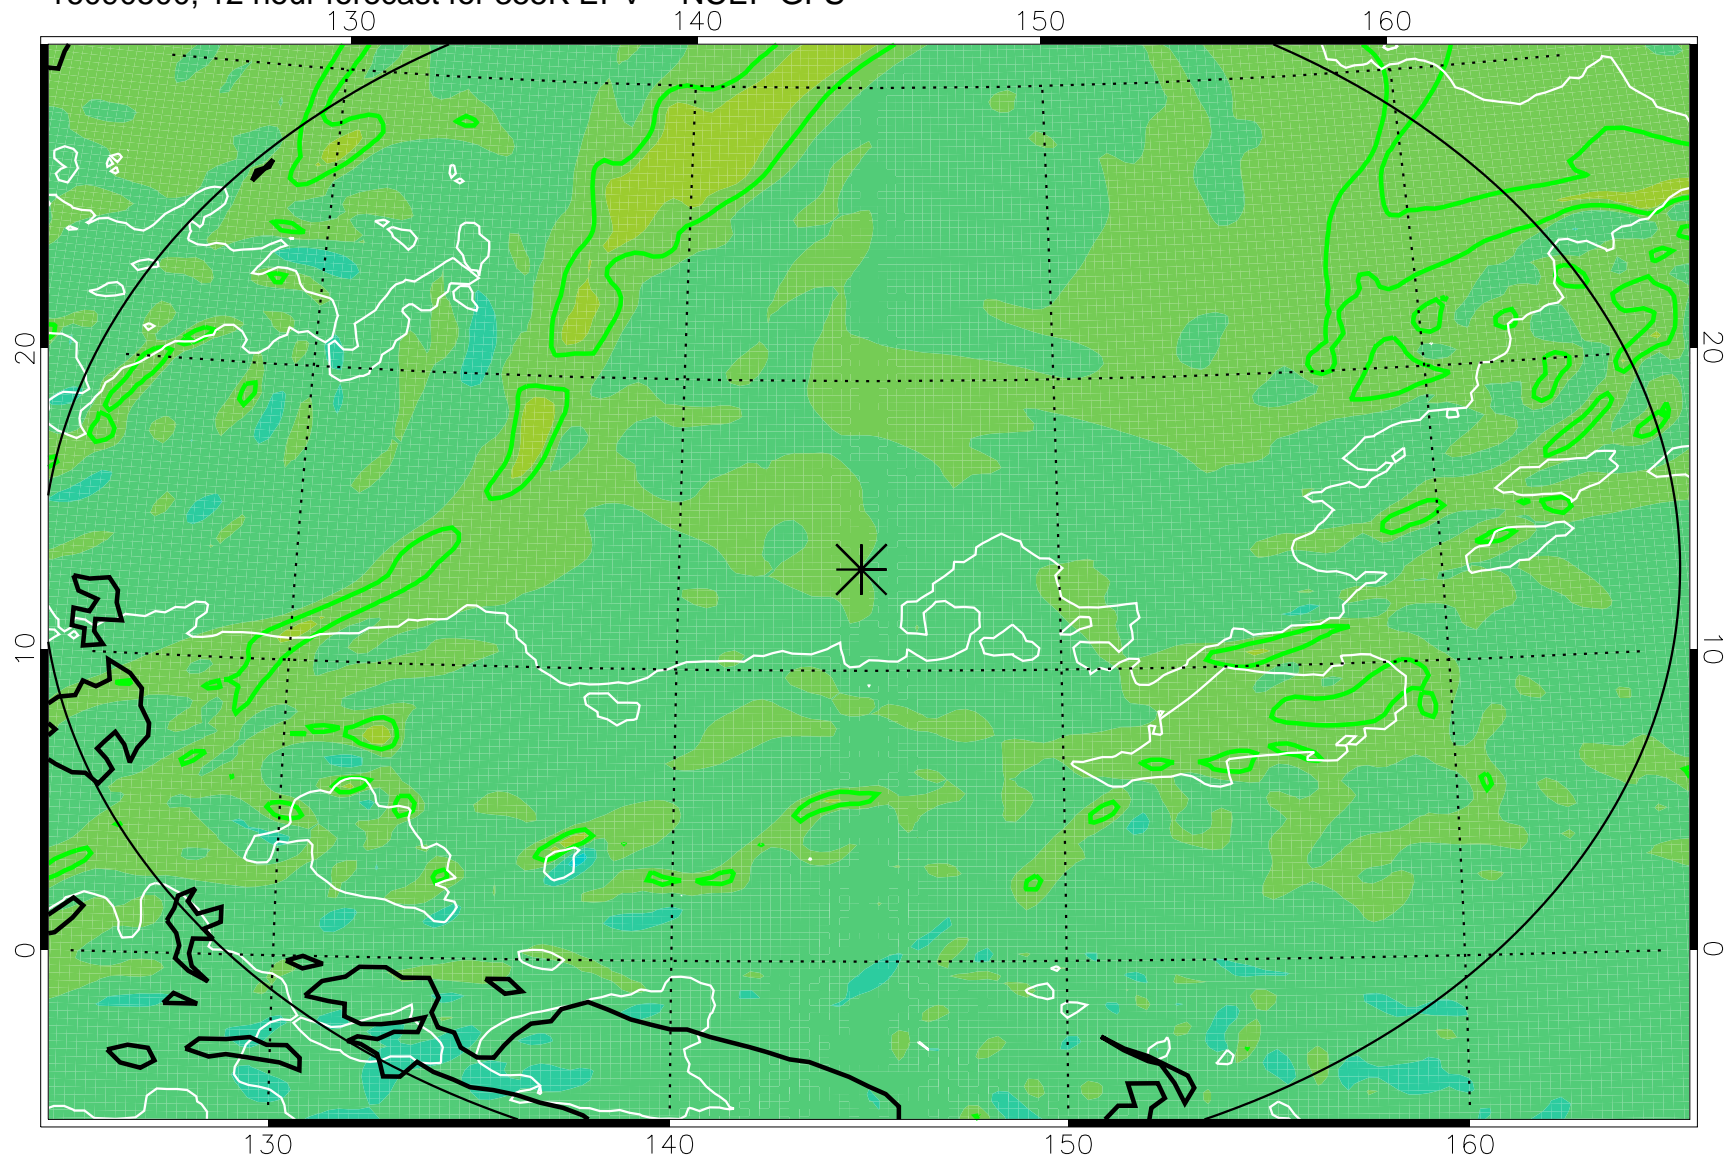

16090418, 6 hour forecast for 355K EPV -- NCEP GFS

355K Montgomery Streamfunction, white  
EPV Tropopause (2 PVU) Position  
Range ring of 2304 km

16090500, 12 hour forecast for 355K EPV -- NCEP GFS

355K Montgomery Streamfunction, white  
EPV Tropopause (2 PVU) Position  
Range ring of 2304 km

16090506, 18 hour forecast for 355K EPV -- NCEP GFS

355K Montgomery Streamfunction, white  
EPV Tropopause (2 PVU) Position  
Range ring of 2304 km

16090512, 24 hour forecast for 355K EPV -- NCEP GFS

355K Montgomery Streamfunction, white  
EPV Tropopause (2 PVU) Position  
Range ring of 2304 km

16090518, 30 hour forecast for 355K EPV -- NCEP GFS

355K Montgomery Streamfunction, white  
EPV Tropopause (2 PVU) Position  
Range ring of 2304 km

16090600, 36 hour forecast for 355K EPV -- NCEP GFS

355K Montgomery Streamfunction, white  
EPV Tropopause (2 PVU) Position  
Range ring of 2304 km

16090718, 78 hour forecast for 355K EPV -- NCEP GFS

355K Montgomery Streamfunction, white  
EPV Tropopause (2 PVU) Position  
Range ring of 2304 km

16090800, 84 hour forecast for 355K EPV -- NCEP GFS

355K Montgomery Streamfunction, white  
EPV Tropopause (2 PVU) Position  
Range ring of 2304 km