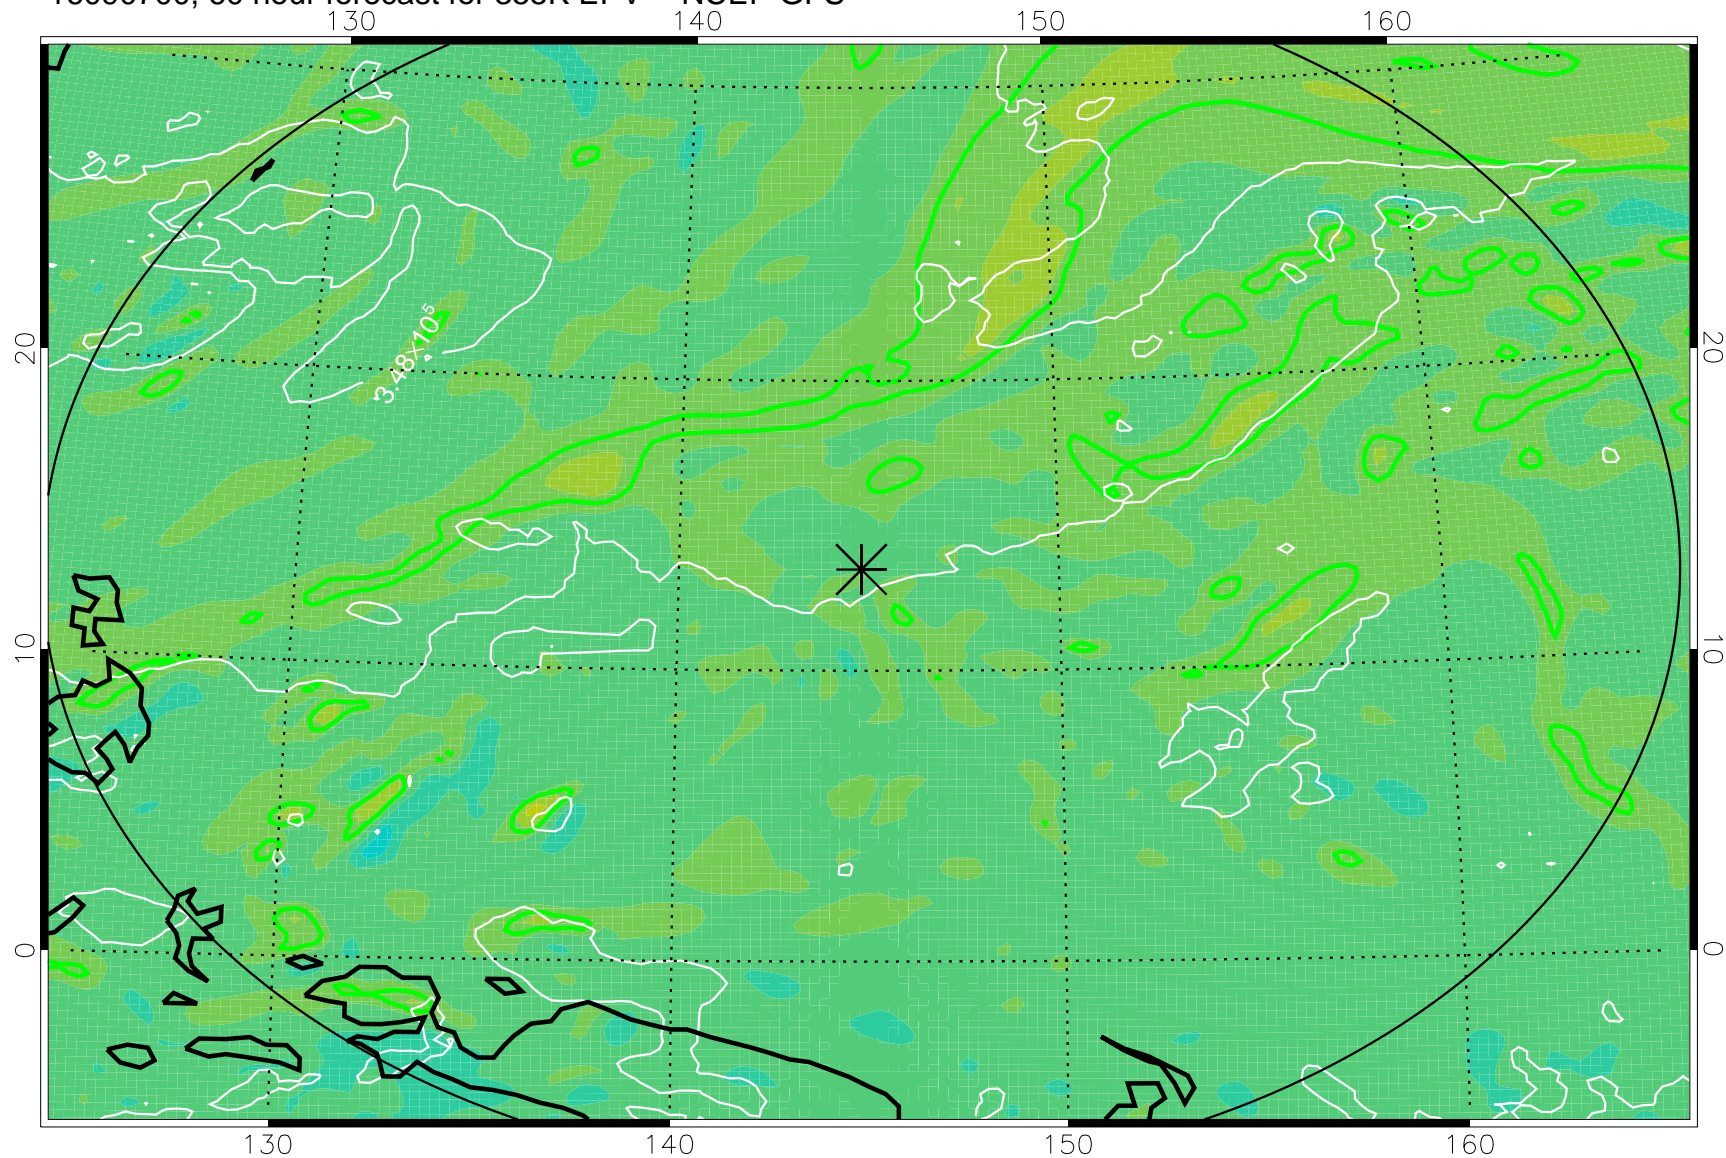

16090606, 42 hour forecast for 355K EPV -- NCEP GFS

355K Montgomery Streamfunction, white  
EPV Tropopause (2 PVU) Position  
Range ring of 2304 km

16090612, 48 hour forecast for 355K EPV -- NCEP GFS

355K Montgomery Streamfunction, white  
EPV Tropopause (2 PVU) Position  
Range ring of 2304 km

16090618, 54 hour forecast for 355K EPV -- NCEP GFS

355K Montgomery Streamfunction, white  
EPV Tropopause (2 PVU) Position  
Range ring of 2304 km

16090700, 60 hour forecast for 355K EPV -- NCEP GFS

355K Montgomery Streamfunction, white  
EPV Tropopause (2 PVU) Position  
Range ring of 2304 km

16090706, 66 hour forecast for 355K EPV -- NCEP GFS

355K Montgomery Streamfunction, white  
EPV Tropopause (2 PVU) Position  
Range ring of 2304 km

16090712, 72 hour forecast for 355K EPV -- NCEP GFS

355K Montgomery Streamfunction, white  
EPV Tropopause (2 PVU) Position  
Range ring of 2304 km

16090718, 78 hour forecast for 355K EPV -- NCEP GFS

355K Montgomery Streamfunction, white  
EPV Tropopause (2 PVU) Position  
Range ring of 2304 km

16090800, 84 hour forecast for 355K EPV -- NCEP GFS

355K Montgomery Streamfunction, white  
EPV Tropopause (2 PVU) Position  
Range ring of 2304 km