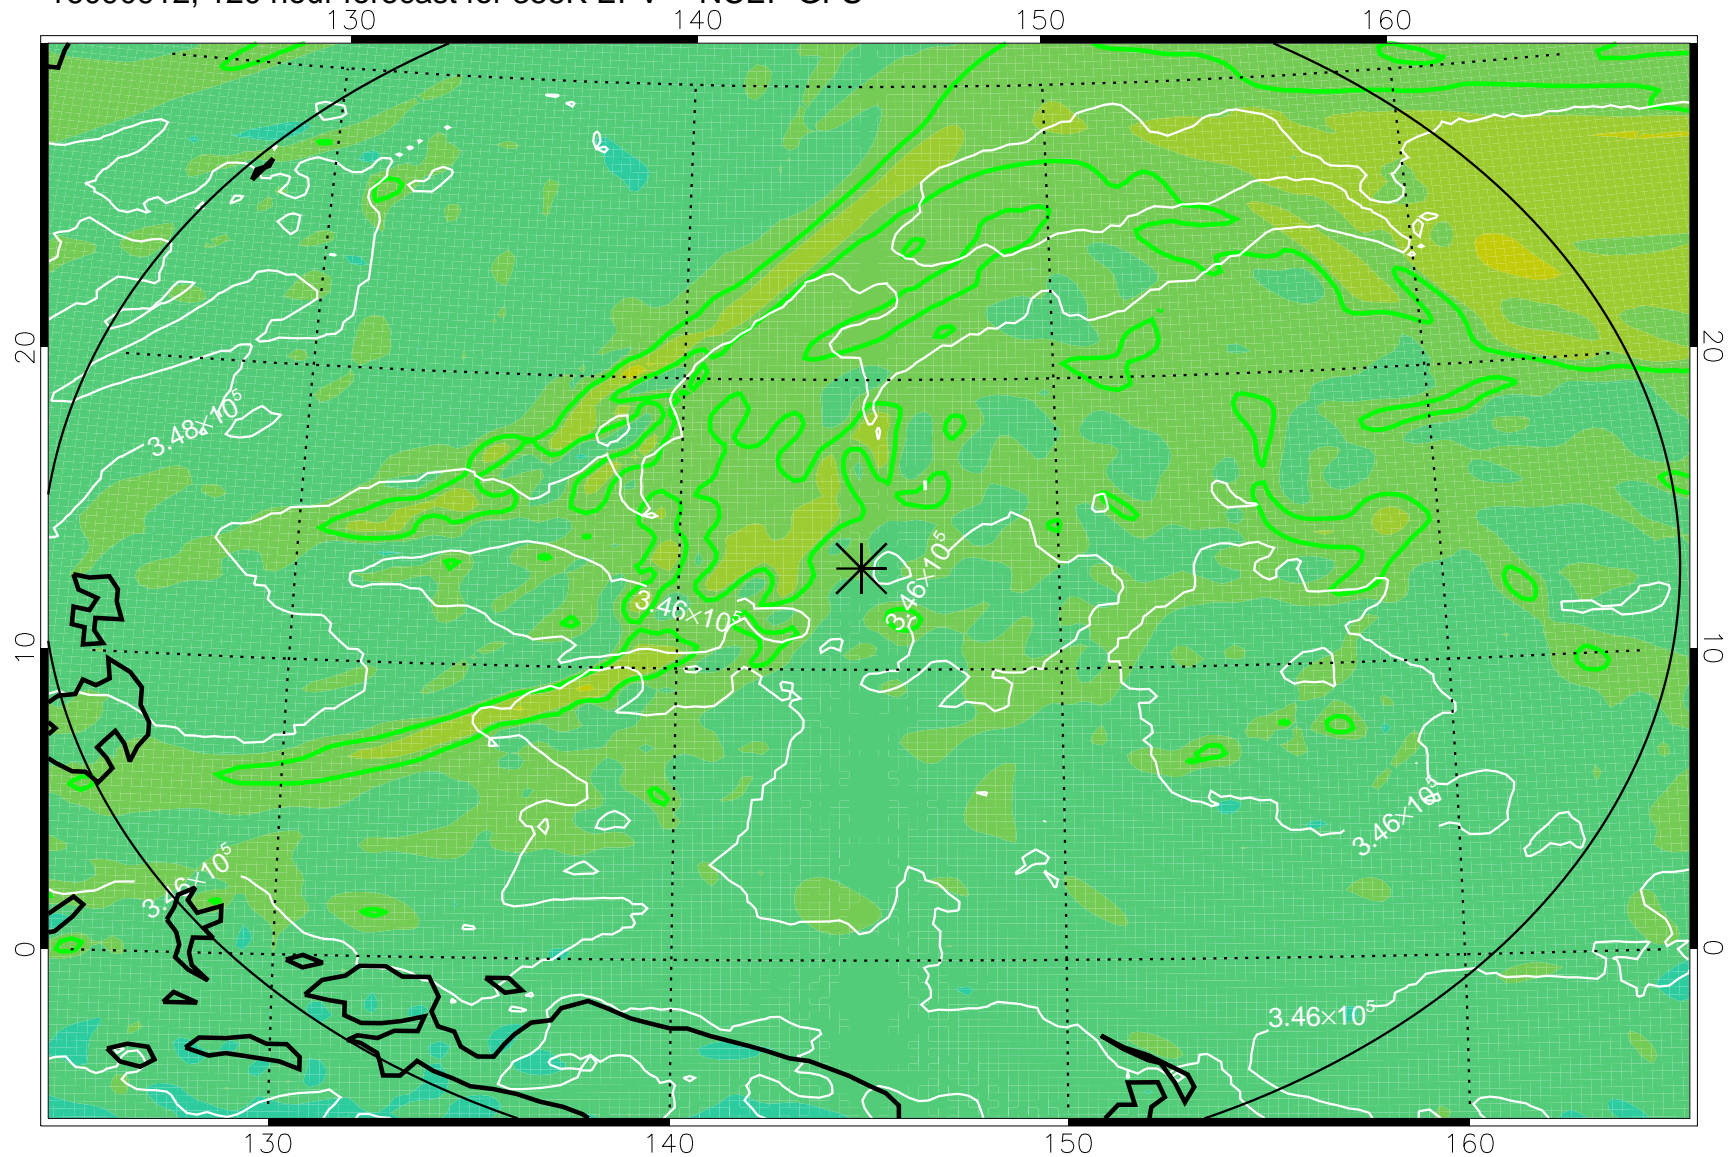

16090718, 78 hour forecast for 355K EPV -- NCEP GFS

355K Montgomery Streamfunction, white  
EPV Tropopause (2 PVU) Position  
Range ring of 2304 km

16090800, 84 hour forecast for 355K EPV -- NCEP GFS

355K Montgomery Streamfunction, white  
EPV Tropopause (2 PVU) Position  
Range ring of 2304 km

16090806, 90 hour forecast for 355K EPV -- NCEP GFS

355K Montgomery Streamfunction, white  
EPV Tropopause (2 PVU) Position  
Range ring of 2304 km

16090812, 96 hour forecast for 355K EPV -- NCEP GFS

355K Montgomery Streamfunction, white  
EPV Tropopause (2 PVU) Position  
Range ring of 2304 km

16090818, 102 hour forecast for 355K EPV -- NCEP GFS

355K Montgomery Streamfunction, white  
EPV Tropopause (2 PVU) Position  
Range ring of 2304 km

16090900, 108 hour forecast for 355K EPV -- NCEP GFS

355K Montgomery Streamfunction, white  
EPV Tropopause (2 PVU) Position  
Range ring of 2304 km

16090906, 114 hour forecast for 355K EPV -- NCEP GFS

355K Montgomery Streamfunction, white  
EPV Tropopause (2 PVU) Position  
Range ring of 2304 km

16090912, 120 hour forecast for 355K EPV -- NCEP GFS

355K Montgomery Streamfunction, white  
EPV Tropopause (2 PVU) Position  
Range ring of 2304 km