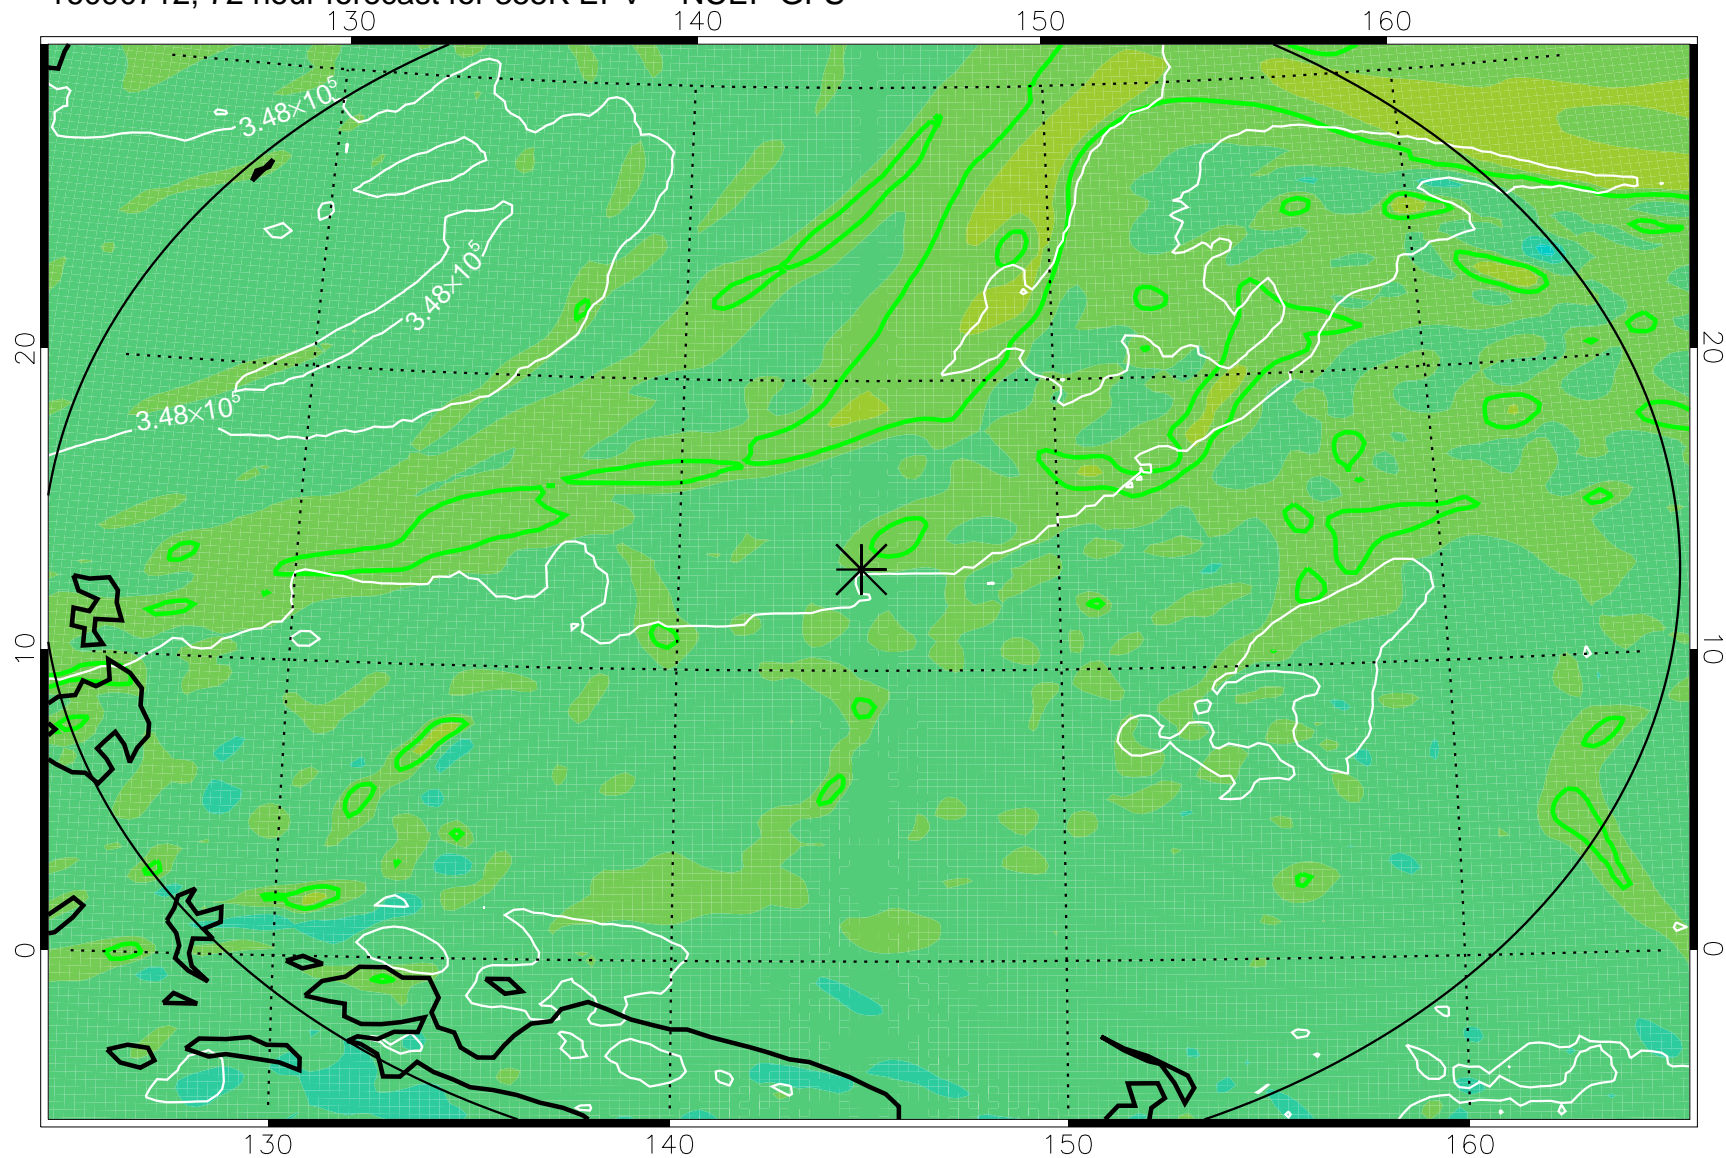

16090618, 54 hour forecast for 355K EPV -- NCEP GFS

355K Montgomery Streamfunction, white  
EPV Tropopause (2 PVU) Position  
Range ring of 2304 km

16090700, 60 hour forecast for 355K EPV -- NCEP GFS

355K Montgomery Streamfunction, white  
EPV Tropopause (2 PVU) Position  
Range ring of 2304 km

16090706, 66 hour forecast for 355K EPV -- NCEP GFS

355K Montgomery Streamfunction, white  
EPV Tropopause (2 PVU) Position  
Range ring of 2304 km

16090712, 72 hour forecast for 355K EPV -- NCEP GFS

355K Montgomery Streamfunction, white  
EPV Tropopause (2 PVU) Position  
Range ring of 2304 km

16090718, 78 hour forecast for 355K EPV -- NCEP GFS

355K Montgomery Streamfunction, white  
EPV Tropopause (2 PVU) Position  
Range ring of 2304 km

16090800, 84 hour forecast for 355K EPV -- NCEP GFS

355K Montgomery Streamfunction, white  
EPV Tropopause (2 PVU) Position  
Range ring of 2304 km

16090818, 102 hour forecast for 355K EPV -- NCEP GFS

355K Montgomery Streamfunction, white  
EPV Tropopause (2 PVU) Position  
Range ring of 2304 km

16090900, 108 hour forecast for 355K EPV -- NCEP GFS

355K Montgomery Streamfunction, white  
EPV Tropopause (2 PVU) Position  
Range ring of 2304 km