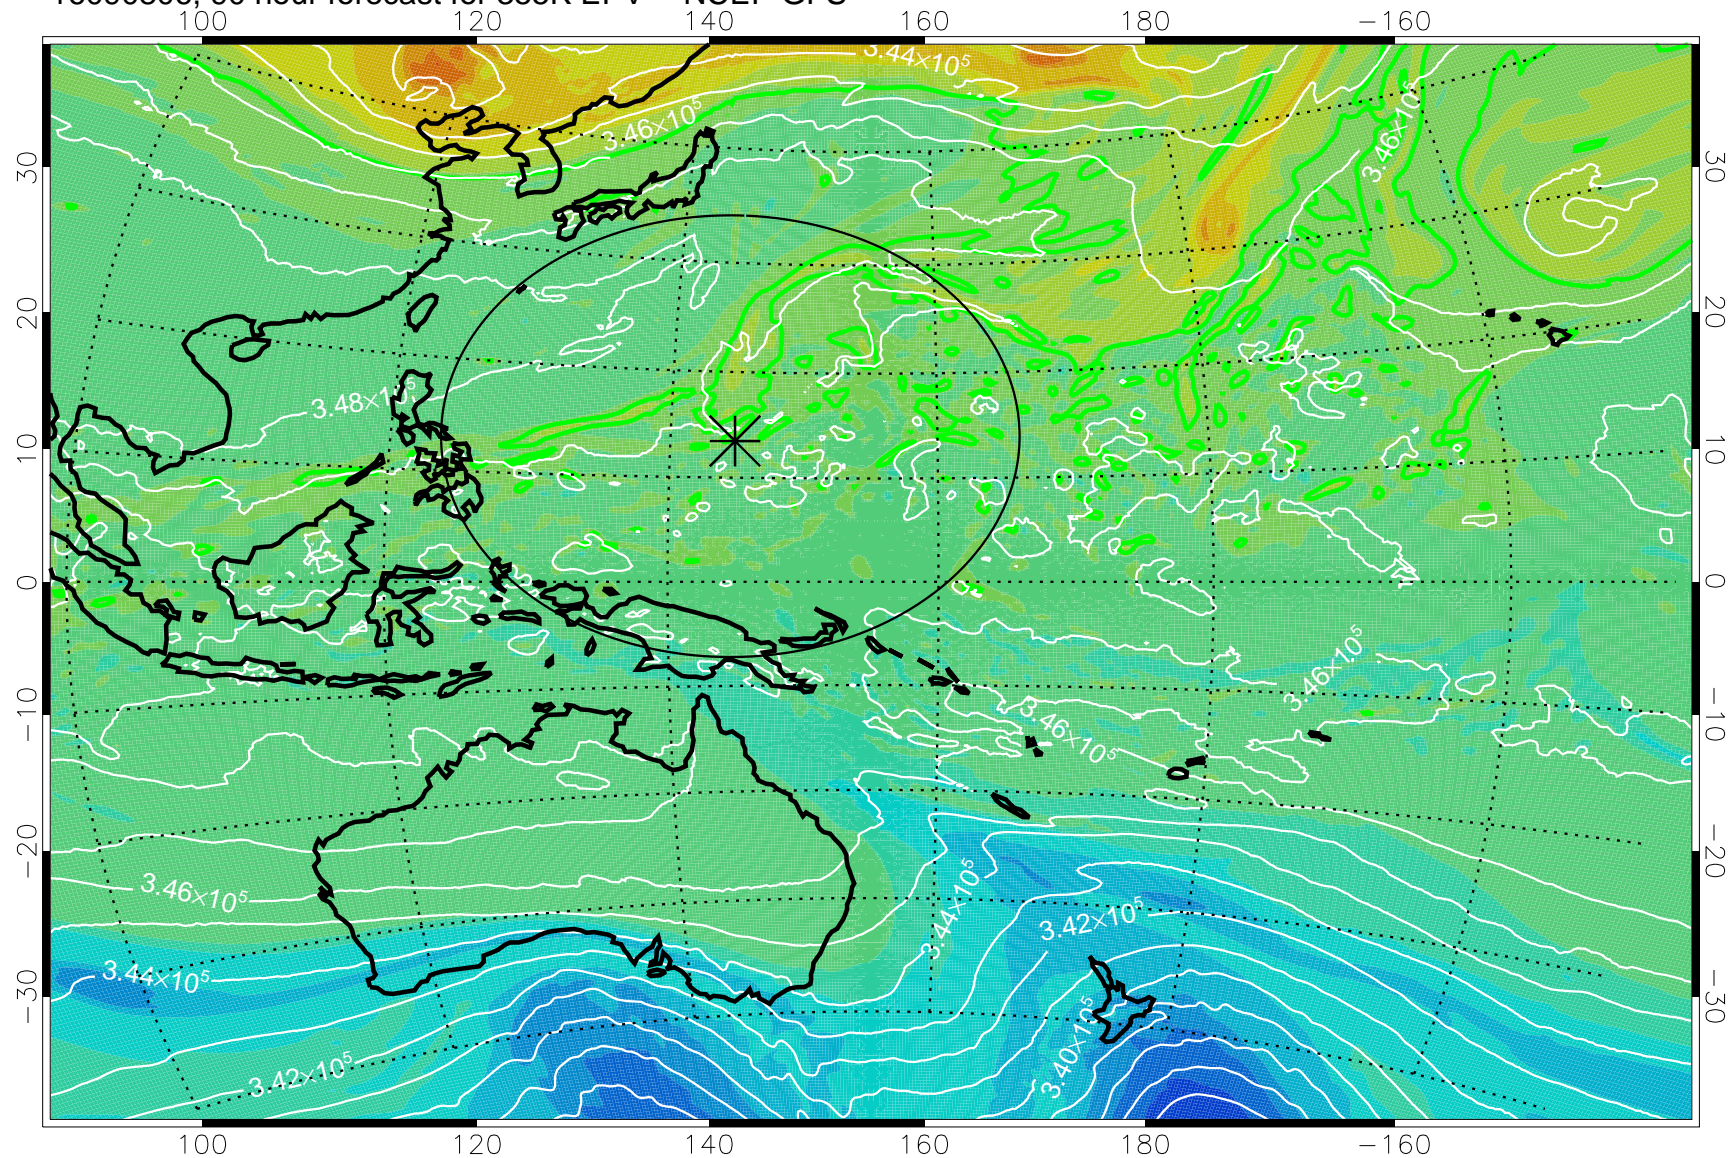

16090706, 66 hour forecast for 355K EPV -- NCEP GFS

355K Montgomery Streamfunction, white
EPV Tropopause (2 PVU) Position
Range ring of 2304 km

16090712, 72 hour forecast for 355K EPV -- NCEP GFS

355K Montgomery Streamfunction, white
EPV Tropopause (2 PVU) Position
Range ring of 2304 km

16090718, 78 hour forecast for 355K EPV -- NCEP GFS

355K Montgomery Streamfunction, white
EPV Tropopause (2 PVU) Position
Range ring of 2304 km

16090800, 84 hour forecast for 355K EPV -- NCEP GFS

355K Montgomery Streamfunction, white
EPV Tropopause (2 PVU) Position
Range ring of 2304 km

16090806, 90 hour forecast for 355K EPV -- NCEP GFS

355K Montgomery Streamfunction, white
EPV Tropopause (2 PVU) Position
Range ring of 2304 km

16090812, 96 hour forecast for 355K EPV -- NCEP GFS

355K Montgomery Streamfunction, white
EPV Tropopause (2 PVU) Position
Range ring of 2304 km

16090818, 102 hour forecast for 355K EPV -- NCEP GFS

355K Montgomery Streamfunction, white
EPV Tropopause (2 PVU) Position
Range ring of 2304 km

16090900, 108 hour forecast for 355K EPV -- NCEP GFS

355K Montgomery Streamfunction, white
EPV Tropopause (2 PVU) Position
Range ring of 2304 km