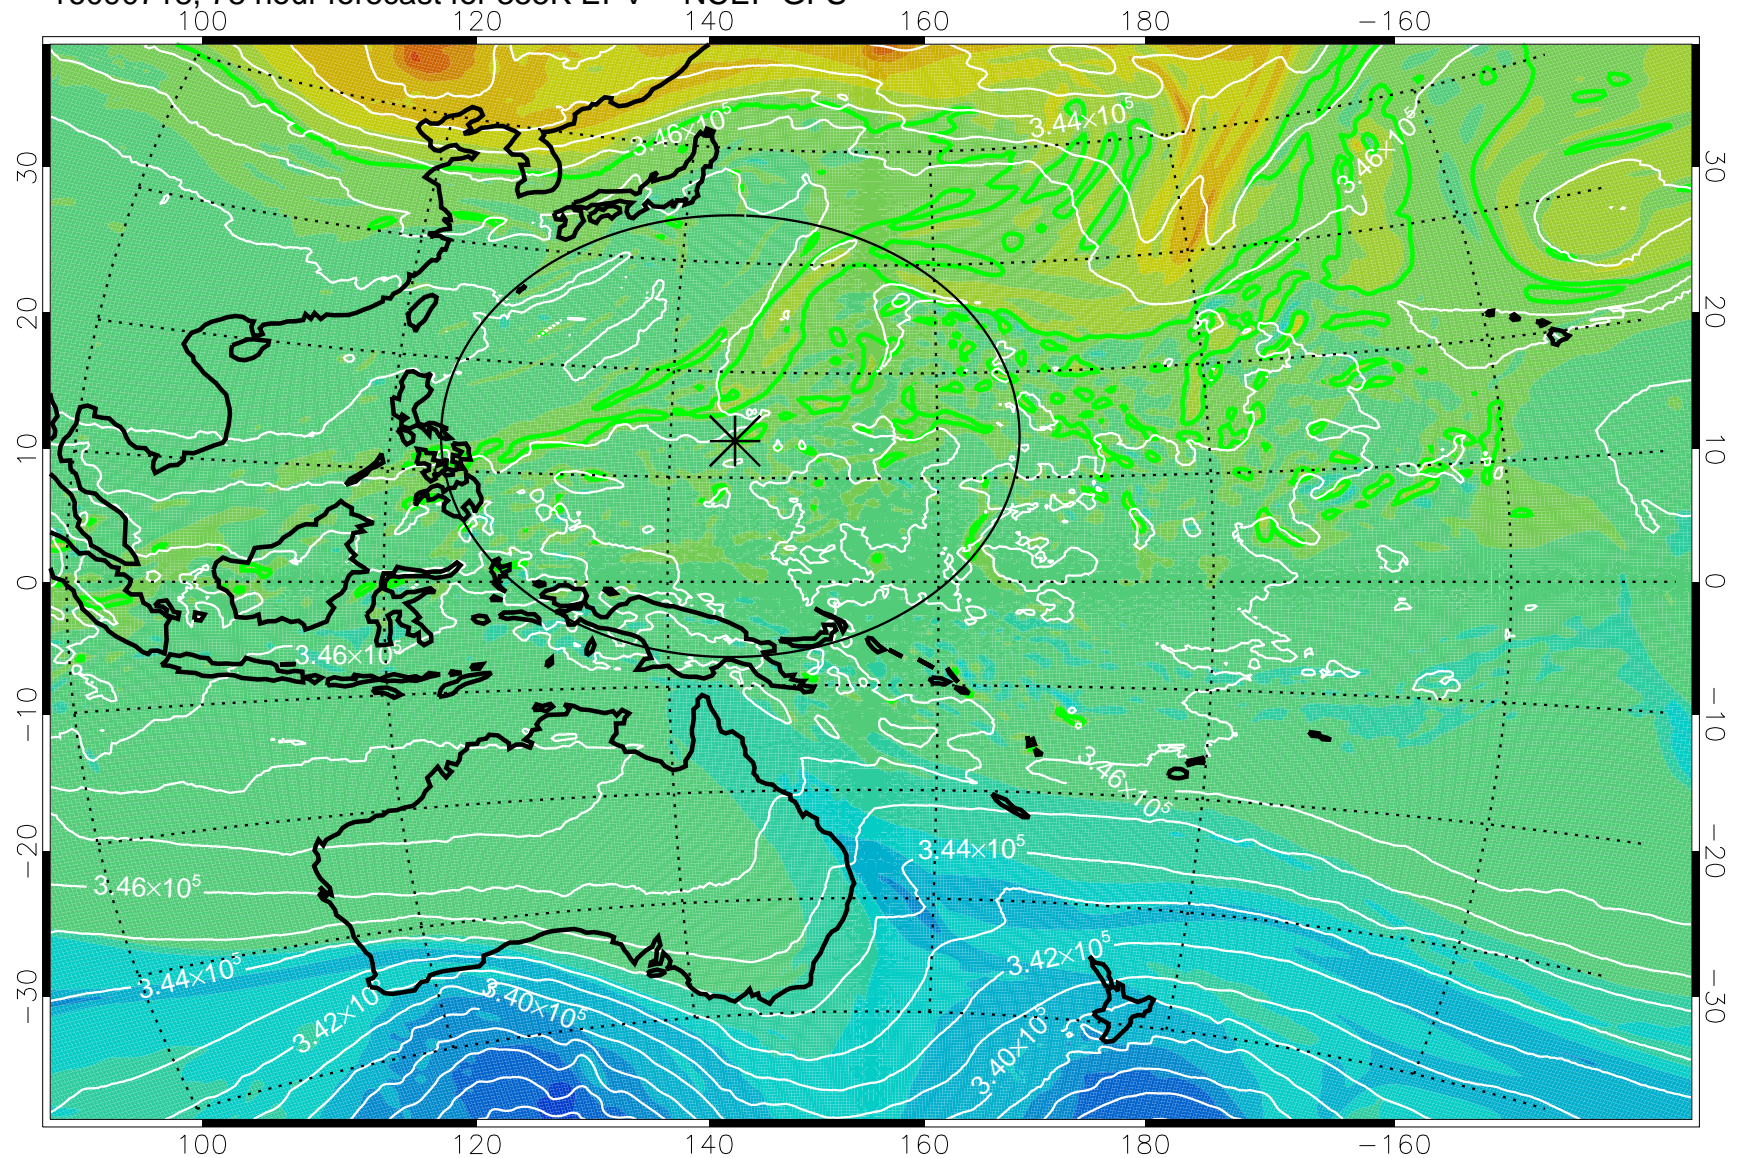

16090618, 54 hour forecast for 355K EPV -- NCEP GFS

355K Montgomery Streamfunction, white
EPV Tropopause (2 PVU) Position
Range ring of 2304 km

16090700, 60 hour forecast for 355K EPV -- NCEP GFS

355K Montgomery Streamfunction, white
EPV Tropopause (2 PVU) Position
Range ring of 2304 km

16090706, 66 hour forecast for 355K EPV -- NCEP GFS

355K Montgomery Streamfunction, white
EPV Tropopause (2 PVU) Position
Range ring of 2304 km

16090712, 72 hour forecast for 355K EPV -- NCEP GFS

355K Montgomery Streamfunction, white
EPV Tropopause (2 PVU) Position
Range ring of 2304 km

16090718, 78 hour forecast for 355K EPV -- NCEP GFS

355K Montgomery Streamfunction, white
EPV Tropopause (2 PVU) Position
Range ring of 2304 km

16090800, 84 hour forecast for 355K EPV -- NCEP GFS

355K Montgomery Streamfunction, white
EPV Tropopause (2 PVU) Position
Range ring of 2304 km

16090806, 90 hour forecast for 355K EPV -- NCEP GFS

355K Montgomery Streamfunction, white
EPV Tropopause (2 PVU) Position
Range ring of 2304 km

16090812, 96 hour forecast for 355K EPV -- NCEP GFS

355K Montgomery Streamfunction, white
EPV Tropopause (2 PVU) Position
Range ring of 2304 km