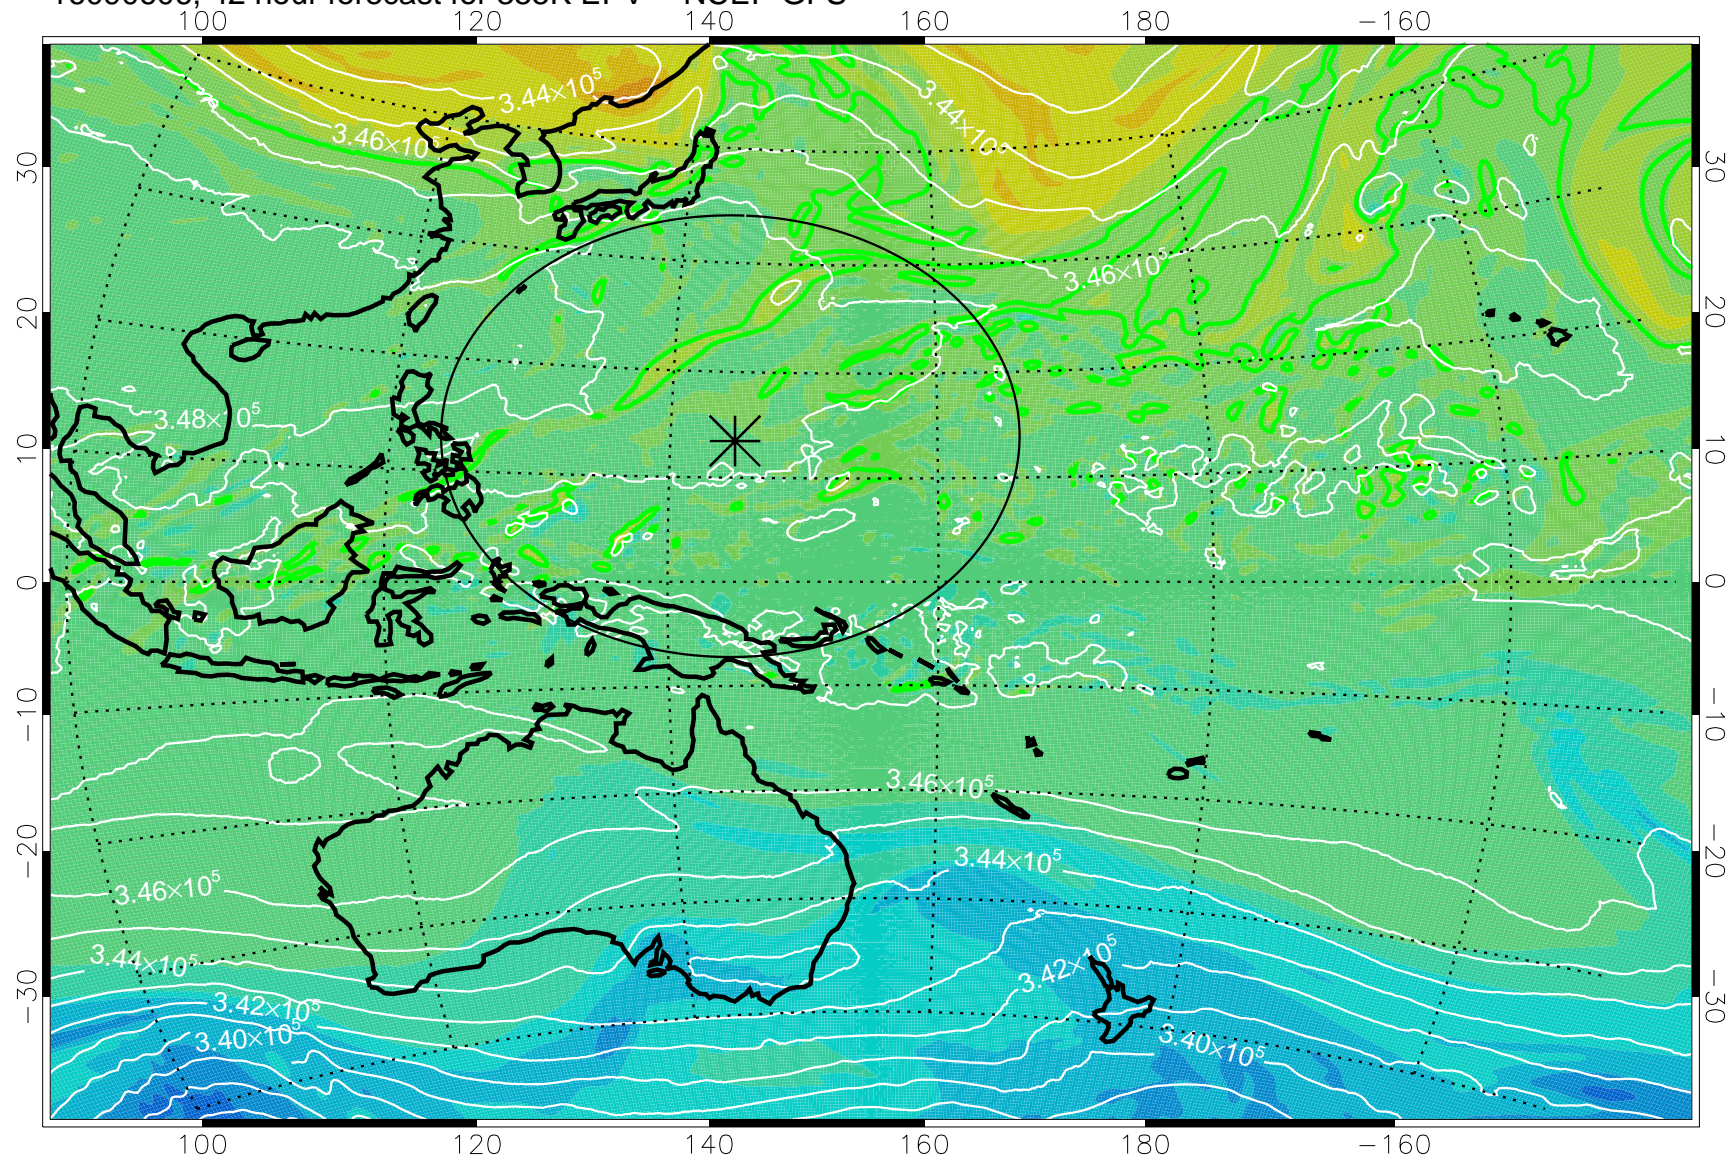

16090506, 18 hour forecast for 355K EPV -- NCEP GFS

355K Montgomery Streamfunction, white
EPV Tropopause (2 PVU) Position
Range ring of 2304 km

16090512, 24 hour forecast for 355K EPV -- NCEP GFS

355K Montgomery Streamfunction, white
EPV Tropopause (2 PVU) Position
Range ring of 2304 km

16090518, 30 hour forecast for 355K EPV -- NCEP GFS

355K Montgomery Streamfunction, white
EPV Tropopause (2 PVU) Position
Range ring of 2304 km

16090600, 36 hour forecast for 355K EPV -- NCEP GFS

355K Montgomery Streamfunction, white
EPV Tropopause (2 PVU) Position
Range ring of 2304 km

16090606, 42 hour forecast for 355K EPV -- NCEP GFS

355K Montgomery Streamfunction, white
EPV Tropopause (2 PVU) Position
Range ring of 2304 km

16090612, 48 hour forecast for 355K EPV -- NCEP GFS

355K Montgomery Streamfunction, white
EPV Tropopause (2 PVU) Position
Range ring of 2304 km

16090618, 54 hour forecast for 355K EPV -- NCEP GFS

355K Montgomery Streamfunction, white
EPV Tropopause (2 PVU) Position
Range ring of 2304 km

16090700, 60 hour forecast for 355K EPV -- NCEP GFS

355K Montgomery Streamfunction, white
EPV Tropopause (2 PVU) Position
Range ring of 2304 km