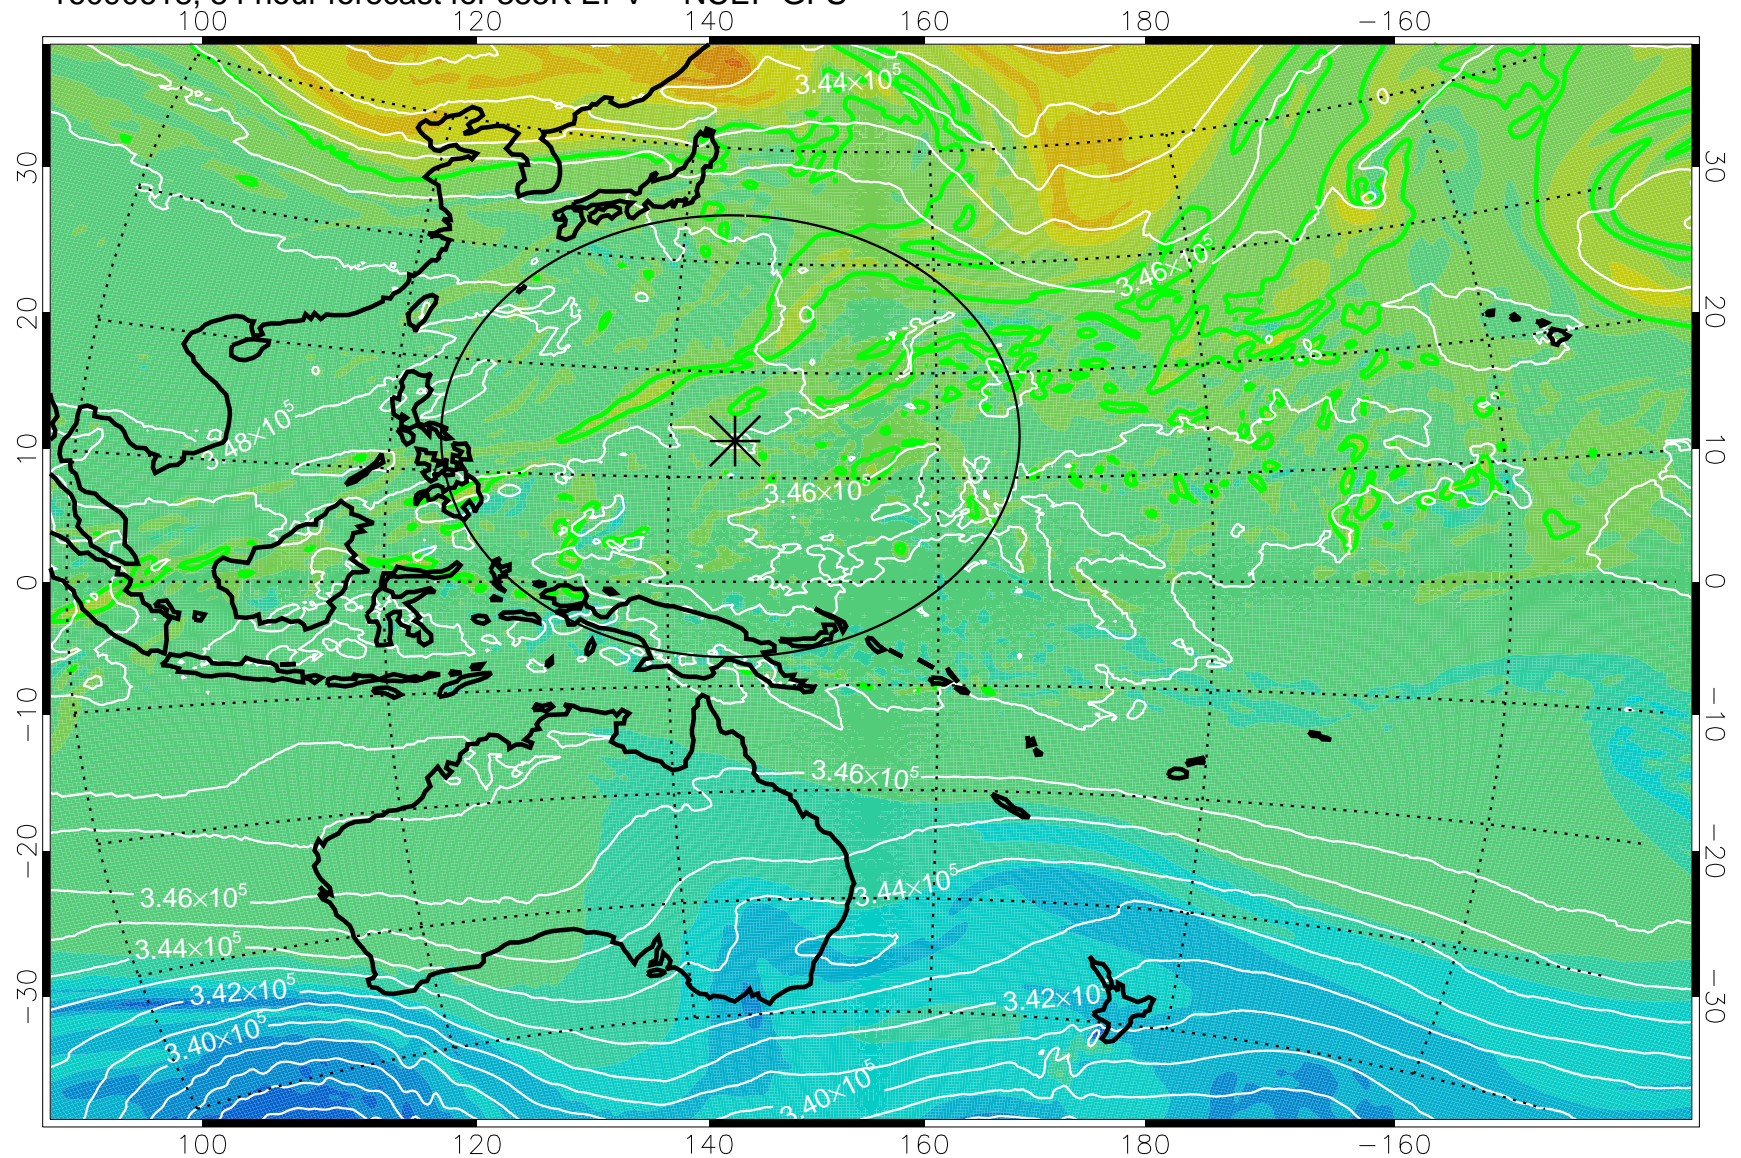

16090518, 30 hour forecast for 355K EPV -- NCEP GFS

355K Montgomery Streamfunction, white
EPV Tropopause (2 PVU) Position
Range ring of 2304 km

16090600, 36 hour forecast for 355K EPV -- NCEP GFS

355K Montgomery Streamfunction, white
EPV Tropopause (2 PVU) Position
Range ring of 2304 km

16090606, 42 hour forecast for 355K EPV -- NCEP GFS

355K Montgomery Streamfunction, white
EPV Tropopause (2 PVU) Position
Range ring of 2304 km

16090612, 48 hour forecast for 355K EPV -- NCEP GFS

355K Montgomery Streamfunction, white
EPV Tropopause (2 PVU) Position
Range ring of 2304 km

16090618, 54 hour forecast for 355K EPV -- NCEP GFS

355K Montgomery Streamfunction, white
EPV Tropopause (2 PVU) Position
Range ring of 2304 km

16090700, 60 hour forecast for 355K EPV -- NCEP GFS

355K Montgomery Streamfunction, white
EPV Tropopause (2 PVU) Position
Range ring of 2304 km

16090706, 66 hour forecast for 355K EPV -- NCEP GFS

355K Montgomery Streamfunction, white
EPV Tropopause (2 PVU) Position
Range ring of 2304 km

16090712, 72 hour forecast for 355K EPV -- NCEP GFS

355K Montgomery Streamfunction, white
EPV Tropopause (2 PVU) Position
Range ring of 2304 km