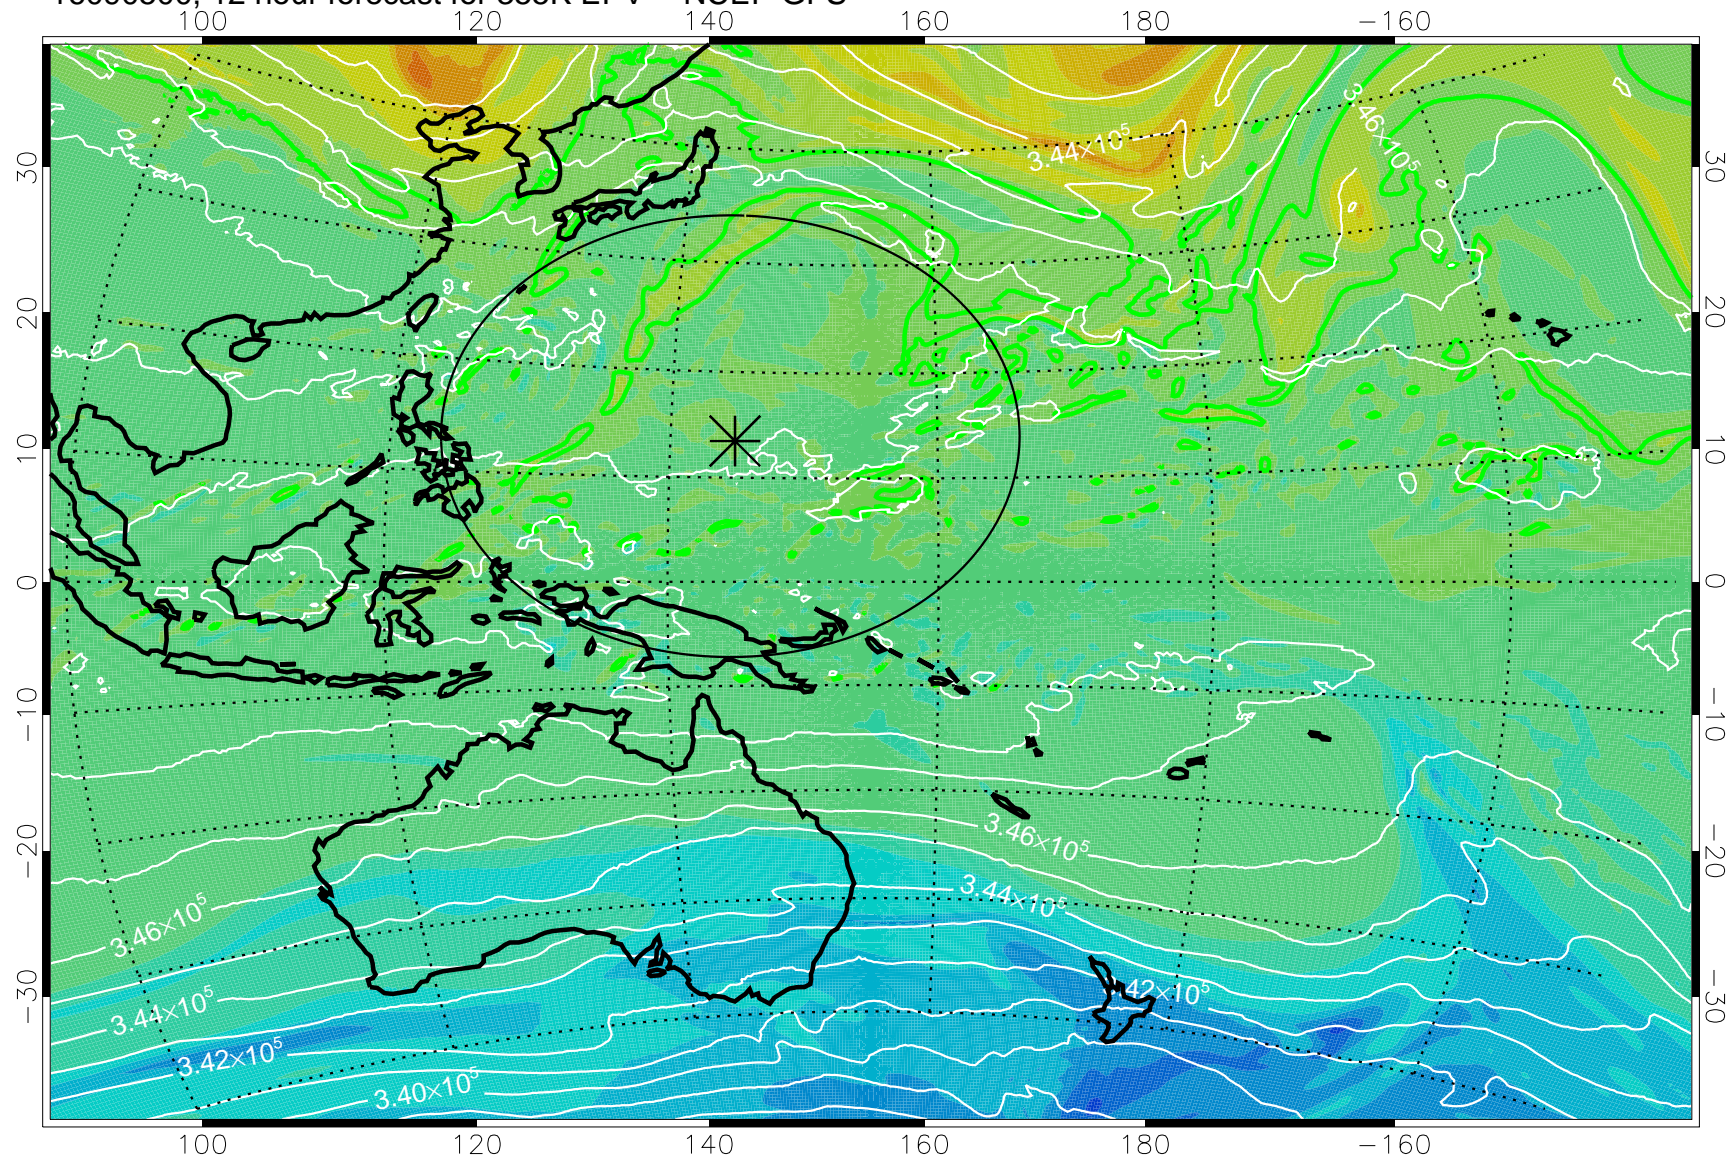

16090418, 6 hour forecast for 355K EPV -- NCEP GFS

355K Montgomery Streamfunction, white
EPV Tropopause (2 PVU) Position
Range ring of 2304 km

16090500, 12 hour forecast for 355K EPV -- NCEP GFS

355K Montgomery Streamfunction, white
EPV Tropopause (2 PVU) Position
Range ring of 2304 km

16090506, 18 hour forecast for 355K EPV -- NCEP GFS

355K Montgomery Streamfunction, white
EPV Tropopause (2 PVU) Position
Range ring of 2304 km

16090512, 24 hour forecast for 355K EPV -- NCEP GFS

355K Montgomery Streamfunction, white
EPV Tropopause (2 PVU) Position
Range ring of 2304 km

16090518, 30 hour forecast for 355K EPV -- NCEP GFS

355K Montgomery Streamfunction, white
EPV Tropopause (2 PVU) Position
Range ring of 2304 km

16090600, 36 hour forecast for 355K EPV -- NCEP GFS

355K Montgomery Streamfunction, white
EPV Tropopause (2 PVU) Position
Range ring of 2304 km

16090606, 42 hour forecast for 355K EPV -- NCEP GFS

355K Montgomery Streamfunction, white
EPV Tropopause (2 PVU) Position
Range ring of 2304 km

16090612, 48 hour forecast for 355K EPV -- NCEP GFS

355K Montgomery Streamfunction, white
EPV Tropopause (2 PVU) Position
Range ring of 2304 km