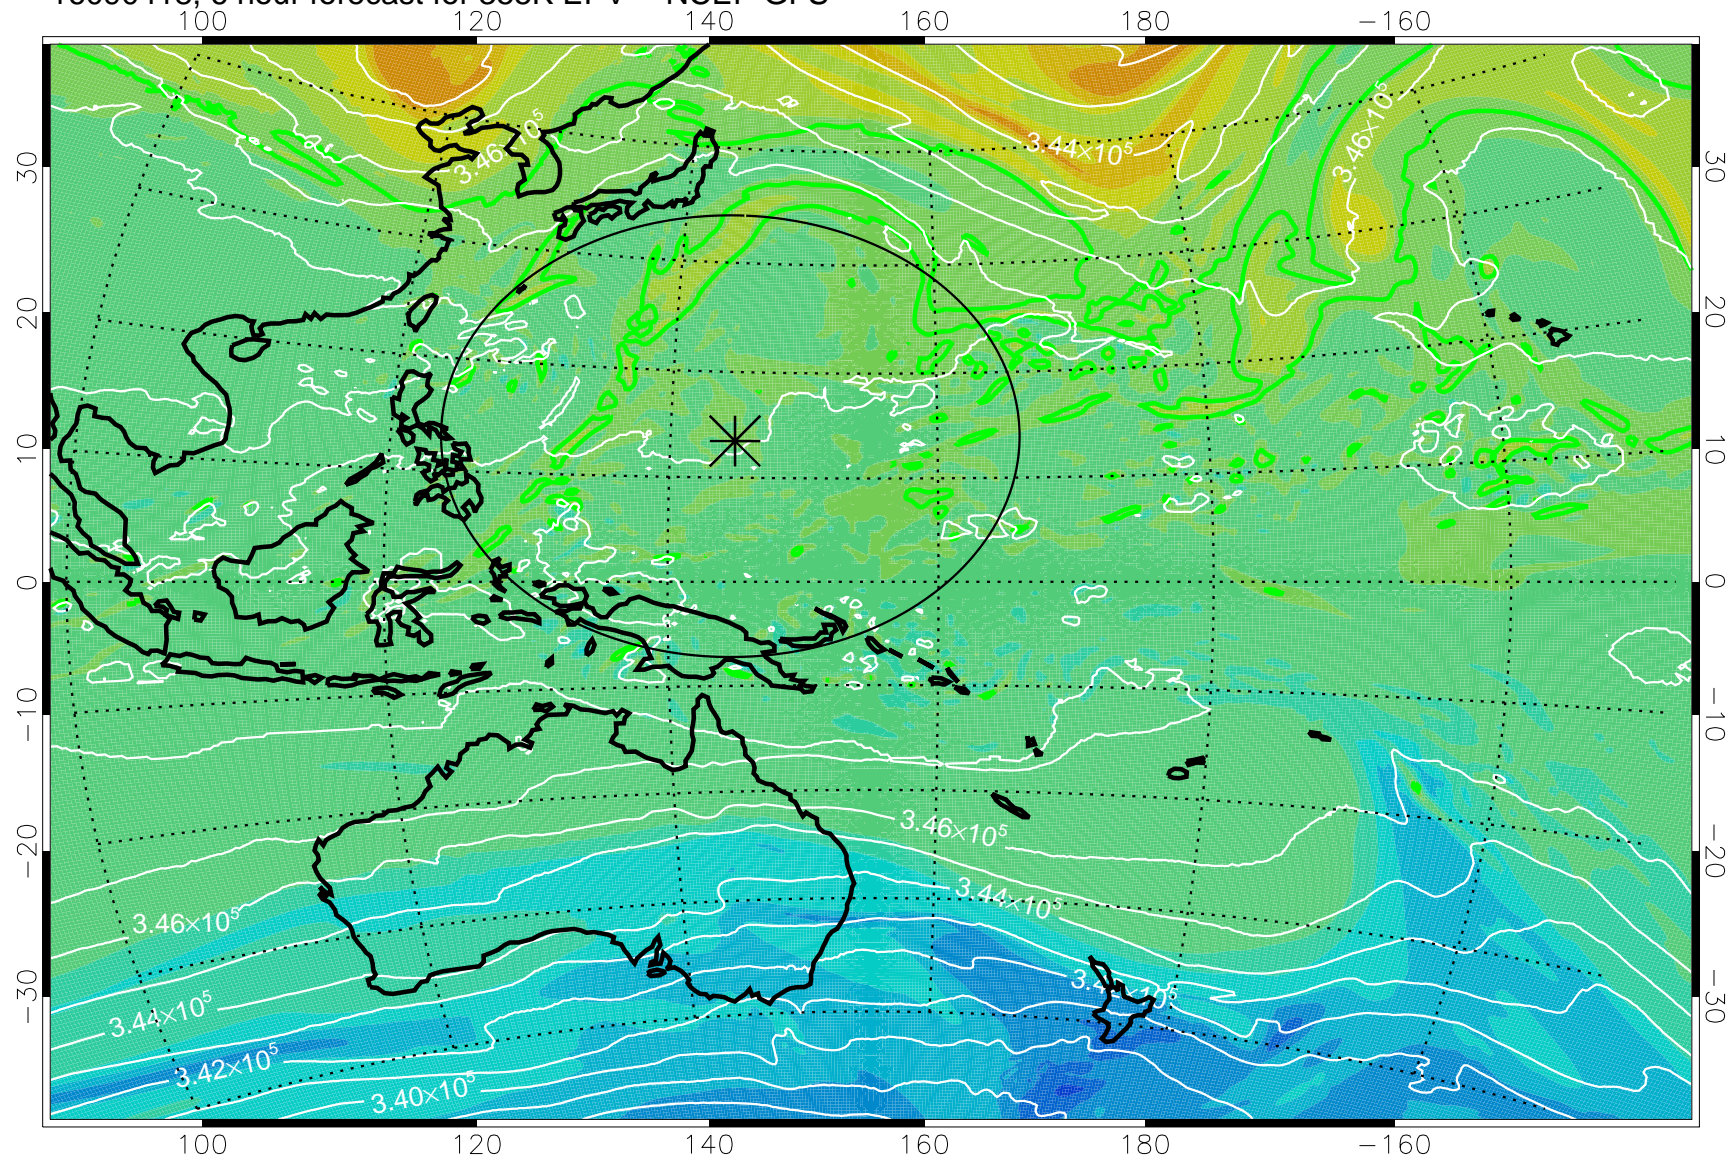

16090418, 6 hour forecast for 355K EPV -- NCEP GFS

355K Montgomery Streamfunction, white
EPV Tropopause (2 PVU) Position
Range ring of 2304 km

16090500, 12 hour forecast for 355K EPV -- NCEP GFS

355K Montgomery Streamfunction, white
EPV Tropopause (2 PVU) Position
Range ring of 2304 km

16090506, 18 hour forecast for 355K EPV -- NCEP GFS

355K Montgomery Streamfunction, white
EPV Tropopause (2 PVU) Position
Range ring of 2304 km

16090512, 24 hour forecast for 355K EPV -- NCEP GFS

355K Montgomery Streamfunction, white
EPV Tropopause (2 PVU) Position
Range ring of 2304 km

16090518, 30 hour forecast for 355K EPV -- NCEP GFS

355K Montgomery Streamfunction, white
EPV Tropopause (2 PVU) Position
Range ring of 2304 km

16090600, 36 hour forecast for 355K EPV -- NCEP GFS

355K Montgomery Streamfunction, white
EPV Tropopause (2 PVU) Position
Range ring of 2304 km

16090606, 42 hour forecast for 355K EPV -- NCEP GFS

355K Montgomery Streamfunction, white
EPV Tropopause (2 PVU) Position
Range ring of 2304 km

16090612, 48 hour forecast for 355K EPV -- NCEP GFS

355K Montgomery Streamfunction, white
EPV Tropopause (2 PVU) Position
Range ring of 2304 km