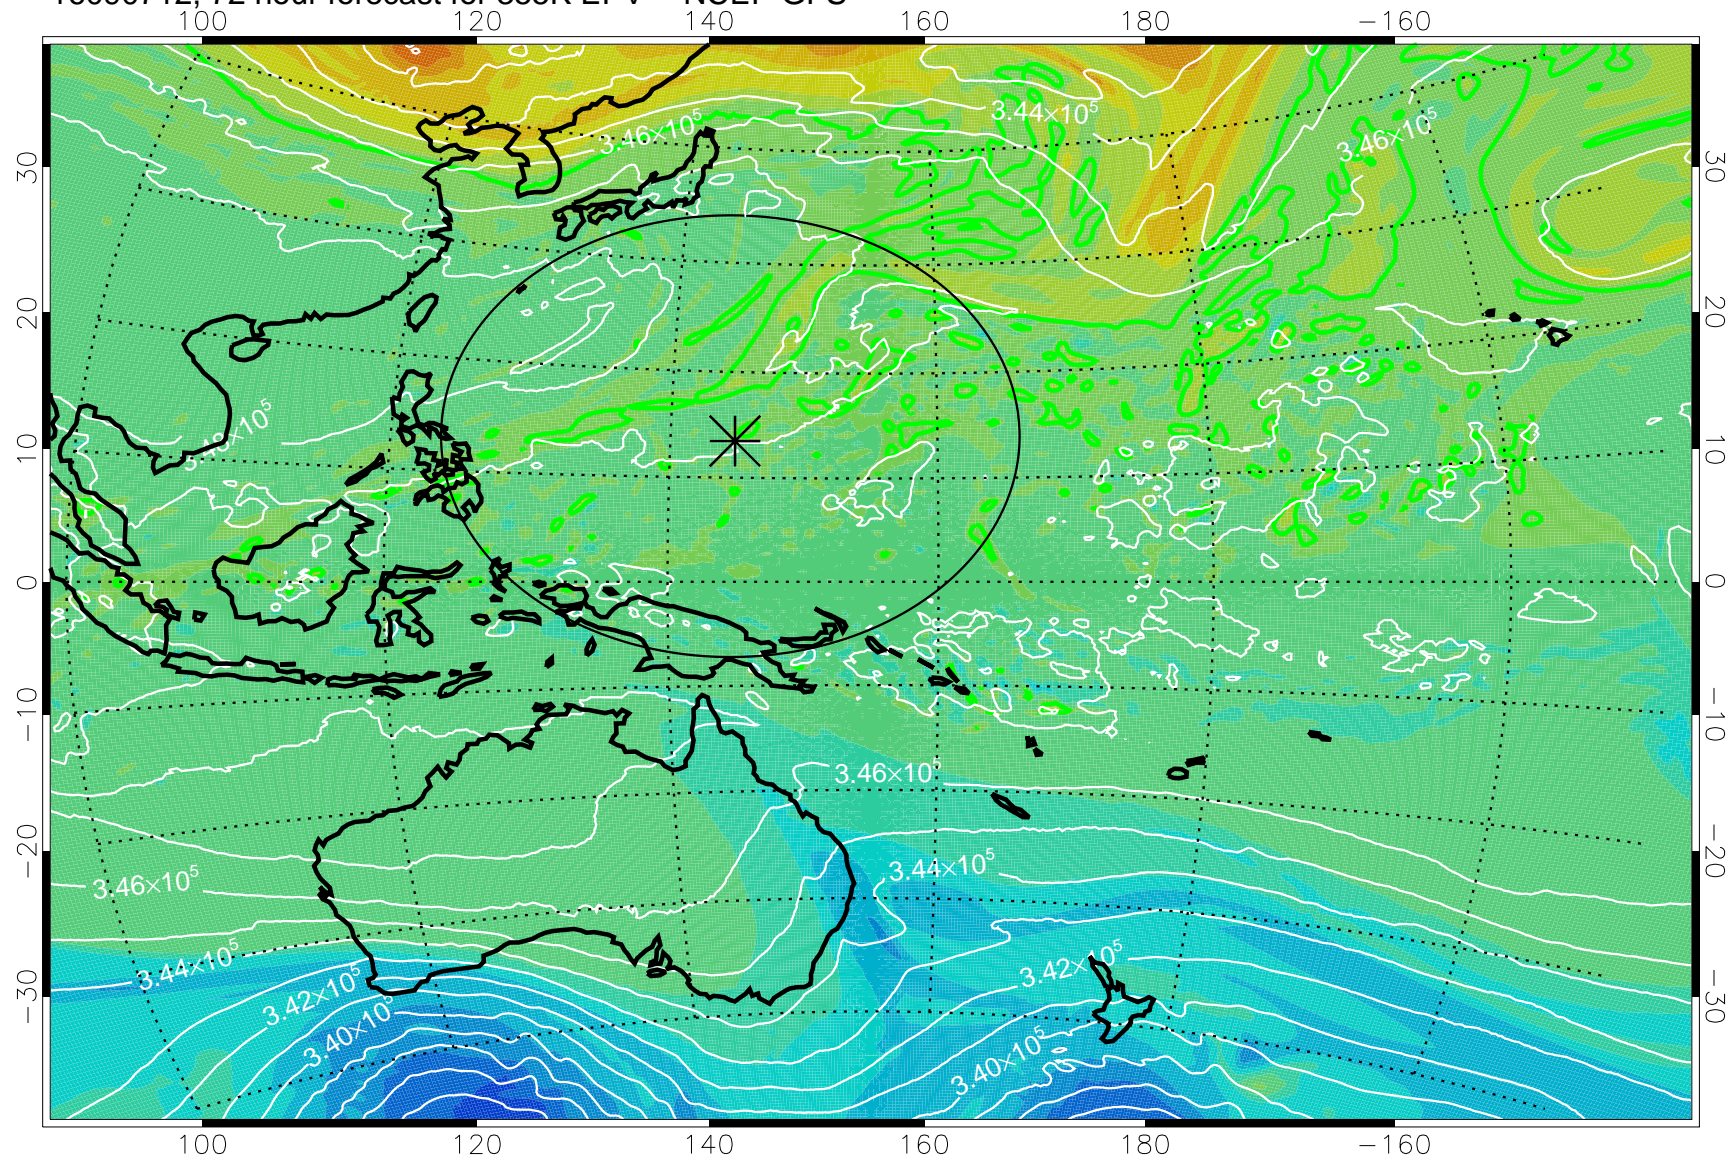

16090606, 42 hour forecast for 355K EPV -- NCEP GFS

355K Montgomery Streamfunction, white
EPV Tropopause (2 PVU) Position
Range ring of 2304 km

16090612, 48 hour forecast for 355K EPV -- NCEP GFS

355K Montgomery Streamfunction, white
EPV Tropopause (2 PVU) Position
Range ring of 2304 km

16090618, 54 hour forecast for 355K EPV -- NCEP GFS

355K Montgomery Streamfunction, white
EPV Tropopause (2 PVU) Position
Range ring of 2304 km

16090700, 60 hour forecast for 355K EPV -- NCEP GFS

355K Montgomery Streamfunction, white
EPV Tropopause (2 PVU) Position
Range ring of 2304 km

16090706, 66 hour forecast for 355K EPV -- NCEP GFS

355K Montgomery Streamfunction, white
EPV Tropopause (2 PVU) Position
Range ring of 2304 km

16090712, 72 hour forecast for 355K EPV -- NCEP GFS

355K Montgomery Streamfunction, white
EPV Tropopause (2 PVU) Position
Range ring of 2304 km

16090718, 78 hour forecast for 355K EPV -- NCEP GFS

355K Montgomery Streamfunction, white
EPV Tropopause (2 PVU) Position
Range ring of 2304 km

16090800, 84 hour forecast for 355K EPV -- NCEP GFS

355K Montgomery Streamfunction, white
EPV Tropopause (2 PVU) Position
Range ring of 2304 km