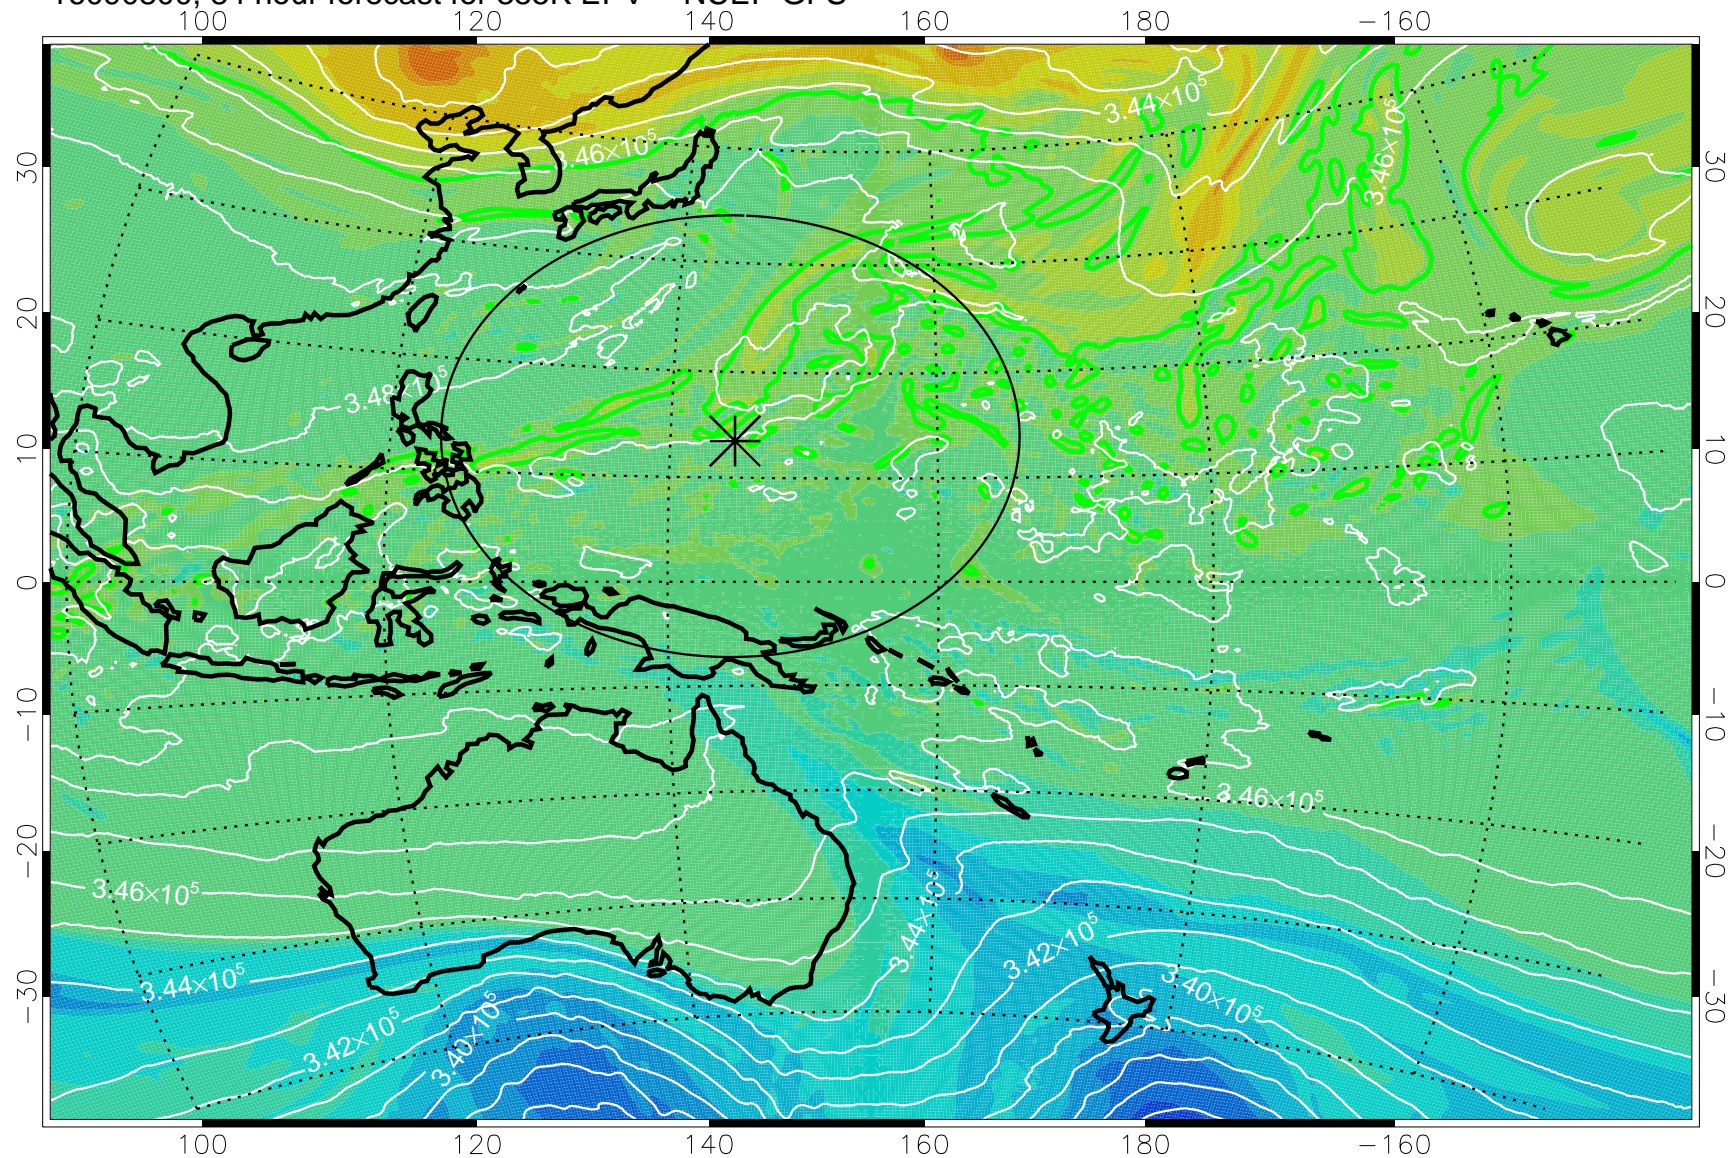

16090618, 54 hour forecast for 355K EPV -- NCEP GFS

355K Montgomery Streamfunction, white
EPV Tropopause (2 PVU) Position
Range ring of 2304 km

16090700, 60 hour forecast for 355K EPV -- NCEP GFS

355K Montgomery Streamfunction, white
EPV Tropopause (2 PVU) Position
Range ring of 2304 km

16090706, 66 hour forecast for 355K EPV -- NCEP GFS

355K Montgomery Streamfunction, white
EPV Tropopause (2 PVU) Position
Range ring of 2304 km

16090712, 72 hour forecast for 355K EPV -- NCEP GFS

355K Montgomery Streamfunction, white
EPV Tropopause (2 PVU) Position
Range ring of 2304 km

16090718, 78 hour forecast for 355K EPV -- NCEP GFS

355K Montgomery Streamfunction, white
EPV Tropopause (2 PVU) Position
Range ring of 2304 km

16090800, 84 hour forecast for 355K EPV -- NCEP GFS

355K Montgomery Streamfunction, white
EPV Tropopause (2 PVU) Position
Range ring of 2304 km

16090806, 90 hour forecast for 355K EPV -- NCEP GFS

355K Montgomery Streamfunction, white
EPV Tropopause (2 PVU) Position
Range ring of 2304 km

16090812, 96 hour forecast for 355K EPV -- NCEP GFS

355K Montgomery Streamfunction, white
EPV Tropopause (2 PVU) Position
Range ring of 2304 km