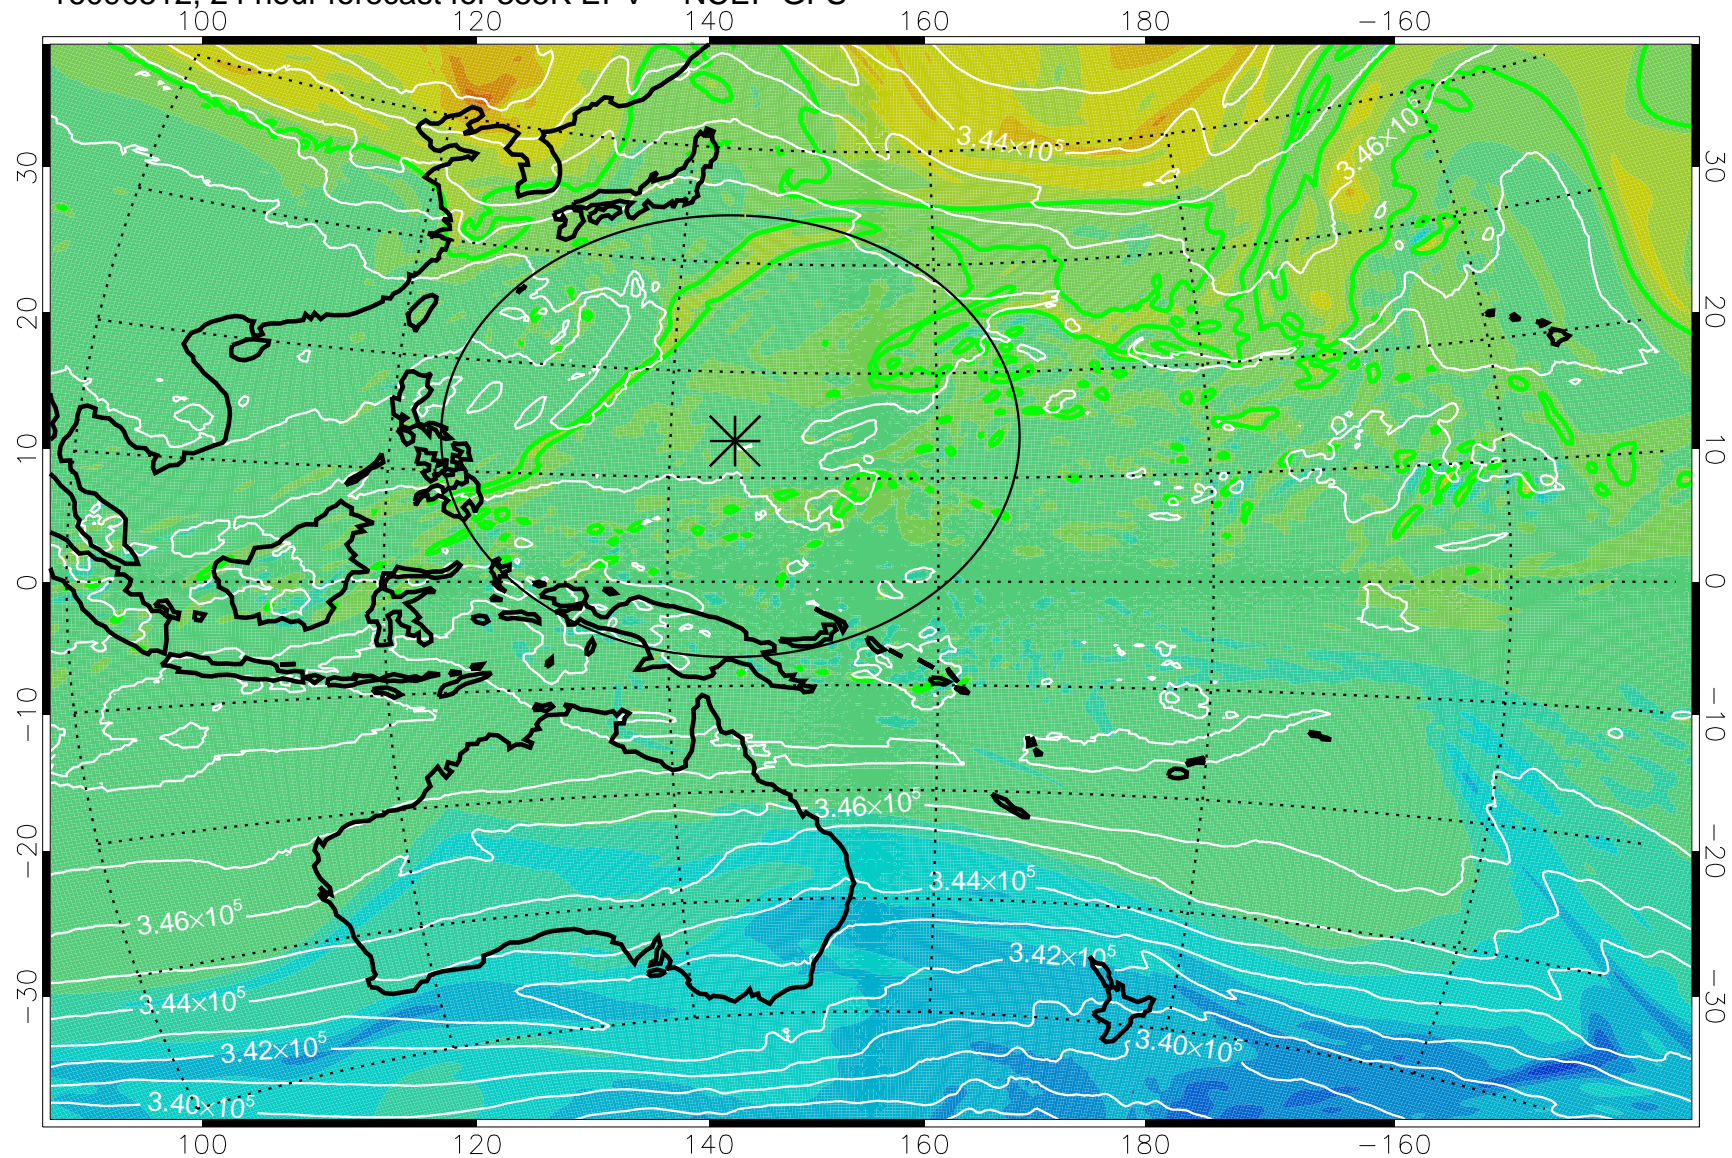

16090418, 6 hour forecast for 355K EPV -- NCEP GFS

355K Montgomery Streamfunction, white
EPV Tropopause (2 PVU) Position
Range ring of 2304 km

16090500, 12 hour forecast for 355K EPV -- NCEP GFS

355K Montgomery Streamfunction, white
EPV Tropopause (2 PVU) Position
Range ring of 2304 km

16090506, 18 hour forecast for 355K EPV -- NCEP GFS

355K Montgomery Streamfunction, white
EPV Tropopause (2 PVU) Position
Range ring of 2304 km

16090512, 24 hour forecast for 355K EPV -- NCEP GFS

355K Montgomery Streamfunction, white
EPV Tropopause (2 PVU) Position
Range ring of 2304 km

16090518, 30 hour forecast for 355K EPV -- NCEP GFS

355K Montgomery Streamfunction, white
EPV Tropopause (2 PVU) Position
Range ring of 2304 km

16090600, 36 hour forecast for 355K EPV -- NCEP GFS

355K Montgomery Streamfunction, white
EPV Tropopause (2 PVU) Position
Range ring of 2304 km

16090606, 42 hour forecast for 355K EPV -- NCEP GFS

355K Montgomery Streamfunction, white
EPV Tropopause (2 PVU) Position
Range ring of 2304 km

16090612, 48 hour forecast for 355K EPV -- NCEP GFS

355K Montgomery Streamfunction, white
EPV Tropopause (2 PVU) Position
Range ring of 2304 km