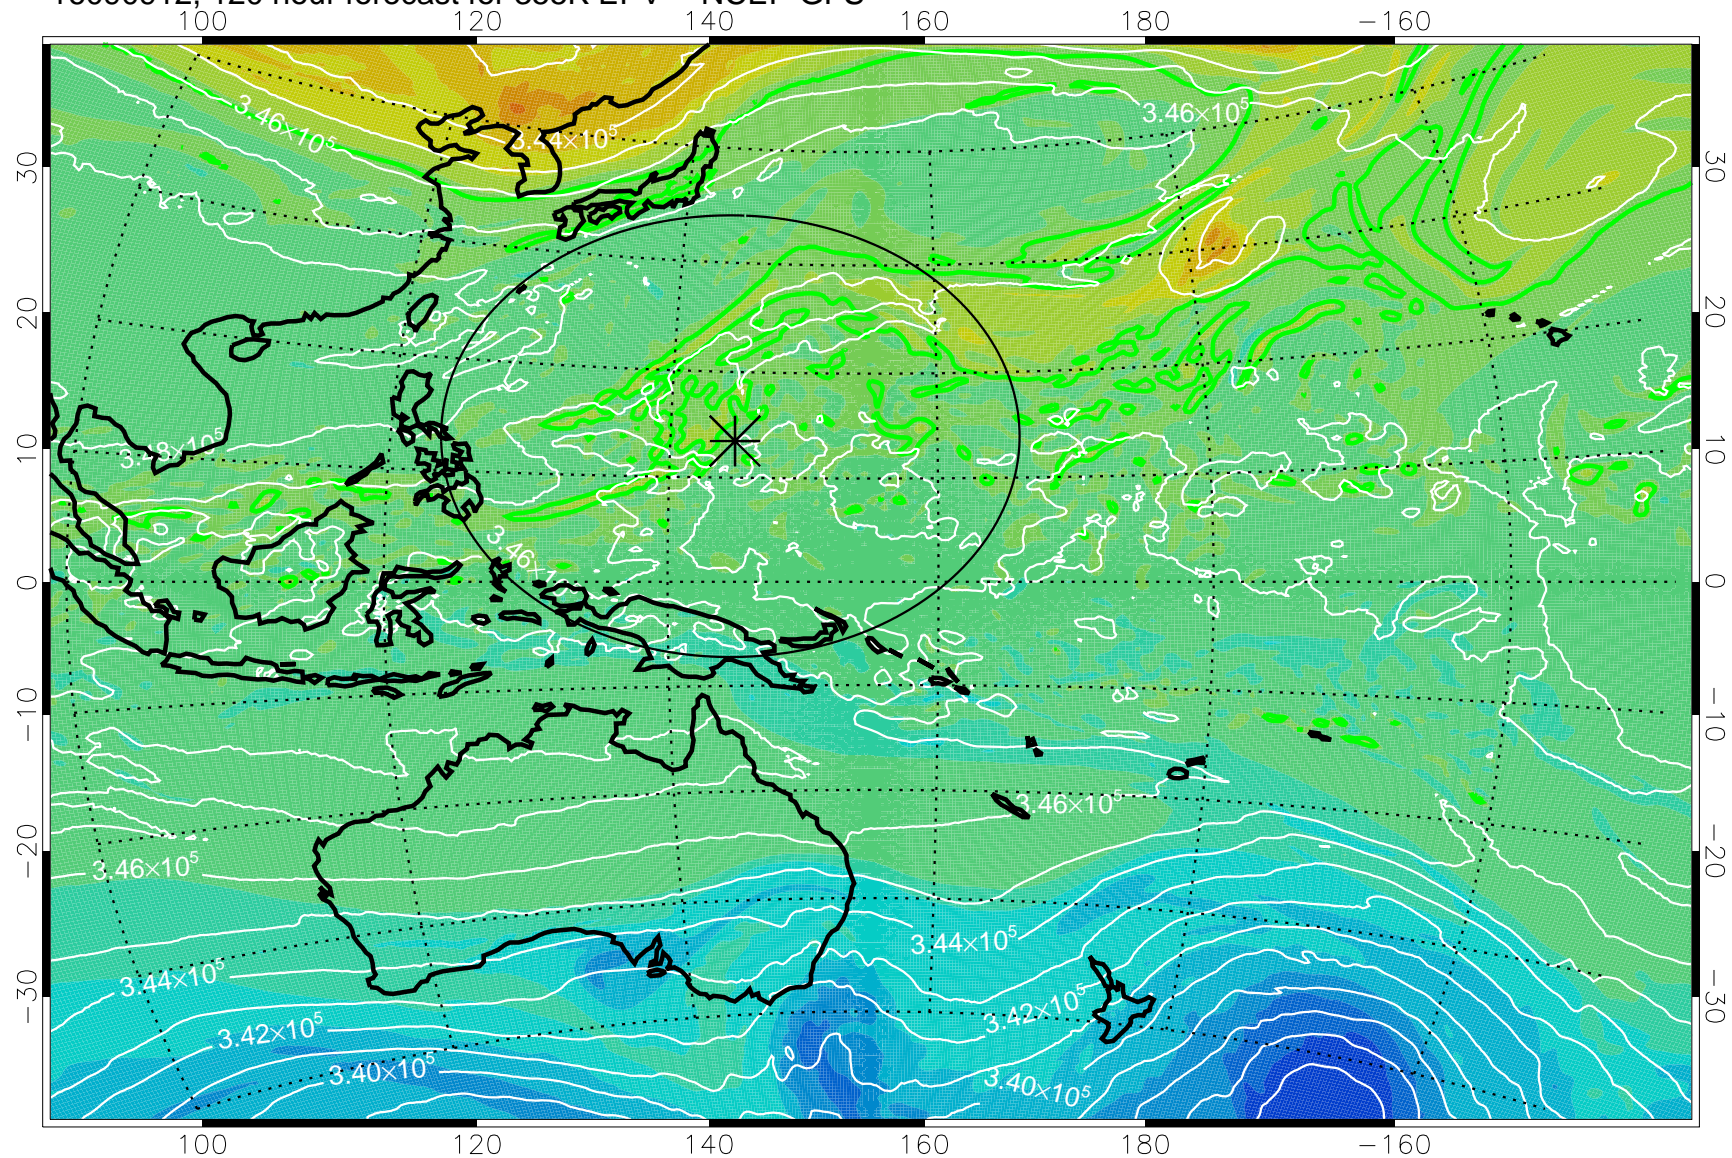

16090718, 78 hour forecast for 355K EPV -- NCEP GFS

355K Montgomery Streamfunction, white
EPV Tropopause (2 PVU) Position
Range ring of 2304 km

16090800, 84 hour forecast for 355K EPV -- NCEP GFS

355K Montgomery Streamfunction, white
EPV Tropopause (2 PVU) Position
Range ring of 2304 km

16090806, 90 hour forecast for 355K EPV -- NCEP GFS

355K Montgomery Streamfunction, white
EPV Tropopause (2 PVU) Position
Range ring of 2304 km

16090812, 96 hour forecast for 355K EPV -- NCEP GFS

355K Montgomery Streamfunction, white
EPV Tropopause (2 PVU) Position
Range ring of 2304 km

16090818, 102 hour forecast for 355K EPV -- NCEP GFS

355K Montgomery Streamfunction, white
EPV Tropopause (2 PVU) Position
Range ring of 2304 km

16090900, 108 hour forecast for 355K EPV -- NCEP GFS

355K Montgomery Streamfunction, white
EPV Tropopause (2 PVU) Position
Range ring of 2304 km

16090906, 114 hour forecast for 355K EPV -- NCEP GFS

355K Montgomery Streamfunction, white
EPV Tropopause (2 PVU) Position
Range ring of 2304 km

16090912, 120 hour forecast for 355K EPV -- NCEP GFS

355K Montgomery Streamfunction, white
EPV Tropopause (2 PVU) Position
Range ring of 2304 km