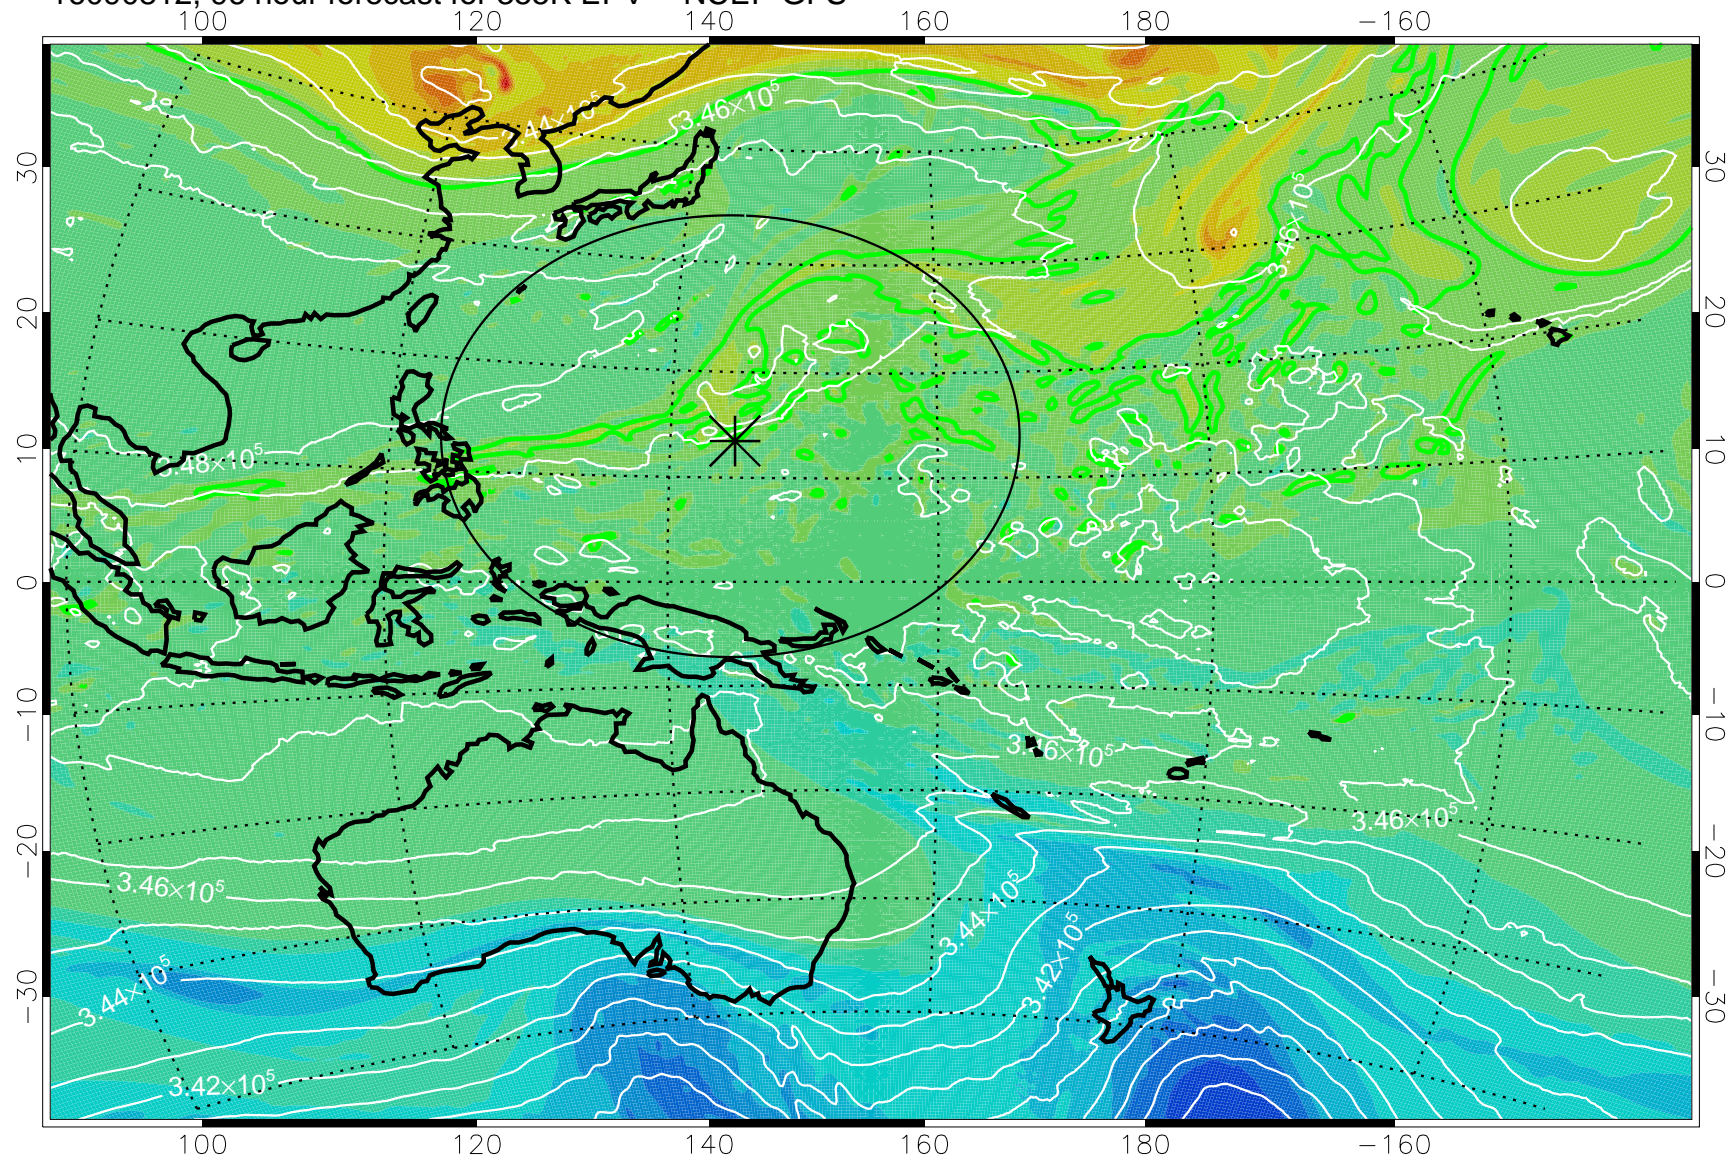

16090706, 66 hour forecast for 355K EPV -- NCEP GFS

355K Montgomery Streamfunction, white
EPV Tropopause (2 PVU) Position
Range ring of 2304 km

16090712, 72 hour forecast for 355K EPV -- NCEP GFS

355K Montgomery Streamfunction, white
EPV Tropopause (2 PVU) Position
Range ring of 2304 km

16090718, 78 hour forecast for 355K EPV -- NCEP GFS

355K Montgomery Streamfunction, white
EPV Tropopause (2 PVU) Position
Range ring of 2304 km

16090800, 84 hour forecast for 355K EPV -- NCEP GFS

355K Montgomery Streamfunction, white
EPV Tropopause (2 PVU) Position
Range ring of 2304 km

16090806, 90 hour forecast for 355K EPV -- NCEP GFS

355K Montgomery Streamfunction, white
EPV Tropopause (2 PVU) Position
Range ring of 2304 km

16090812, 96 hour forecast for 355K EPV -- NCEP GFS

355K Montgomery Streamfunction, white
EPV Tropopause (2 PVU) Position
Range ring of 2304 km

16090818, 102 hour forecast for 355K EPV -- NCEP GFS

355K Montgomery Streamfunction, white
EPV Tropopause (2 PVU) Position
Range ring of 2304 km

16090900, 108 hour forecast for 355K EPV -- NCEP GFS

355K Montgomery Streamfunction, white
EPV Tropopause (2 PVU) Position
Range ring of 2304 km