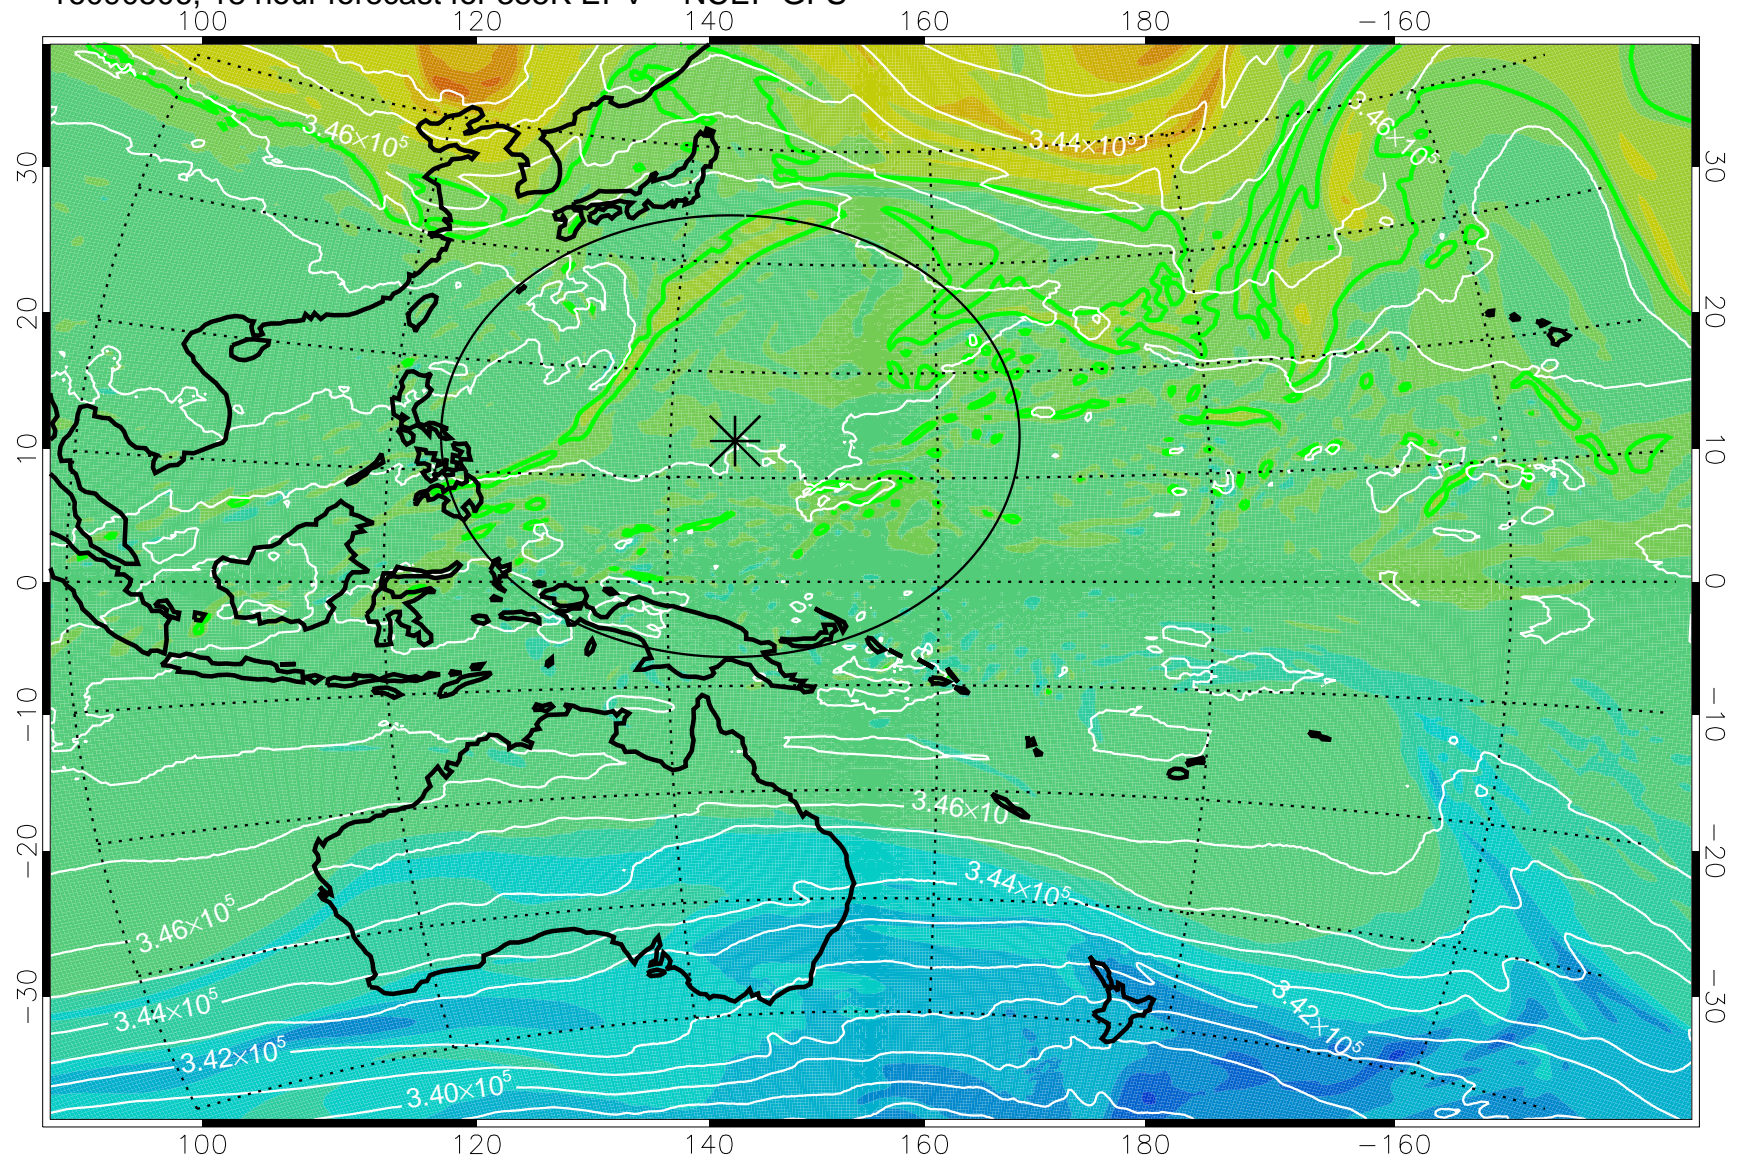

16090418, 6 hour forecast for 355K EPV -- NCEP GFS

355K Montgomery Streamfunction, white
EPV Tropopause (2 PVU) Position
Range ring of 2304 km

16090500, 12 hour forecast for 355K EPV -- NCEP GFS

355K Montgomery Streamfunction, white
EPV Tropopause (2 PVU) Position
Range ring of 2304 km

16090506, 18 hour forecast for 355K EPV -- NCEP GFS

355K Montgomery Streamfunction, white
EPV Tropopause (2 PVU) Position
Range ring of 2304 km

16090512, 24 hour forecast for 355K EPV -- NCEP GFS

355K Montgomery Streamfunction, white
EPV Tropopause (2 PVU) Position
Range ring of 2304 km

16090518, 30 hour forecast for 355K EPV -- NCEP GFS

355K Montgomery Streamfunction, white
EPV Tropopause (2 PVU) Position
Range ring of 2304 km

16090600, 36 hour forecast for 355K EPV -- NCEP GFS

355K Montgomery Streamfunction, white
EPV Tropopause (2 PVU) Position
Range ring of 2304 km

16090606, 42 hour forecast for 355K EPV -- NCEP GFS

355K Montgomery Streamfunction, white
EPV Tropopause (2 PVU) Position
Range ring of 2304 km

16090612, 48 hour forecast for 355K EPV -- NCEP GFS

355K Montgomery Streamfunction, white
EPV Tropopause (2 PVU) Position
Range ring of 2304 km