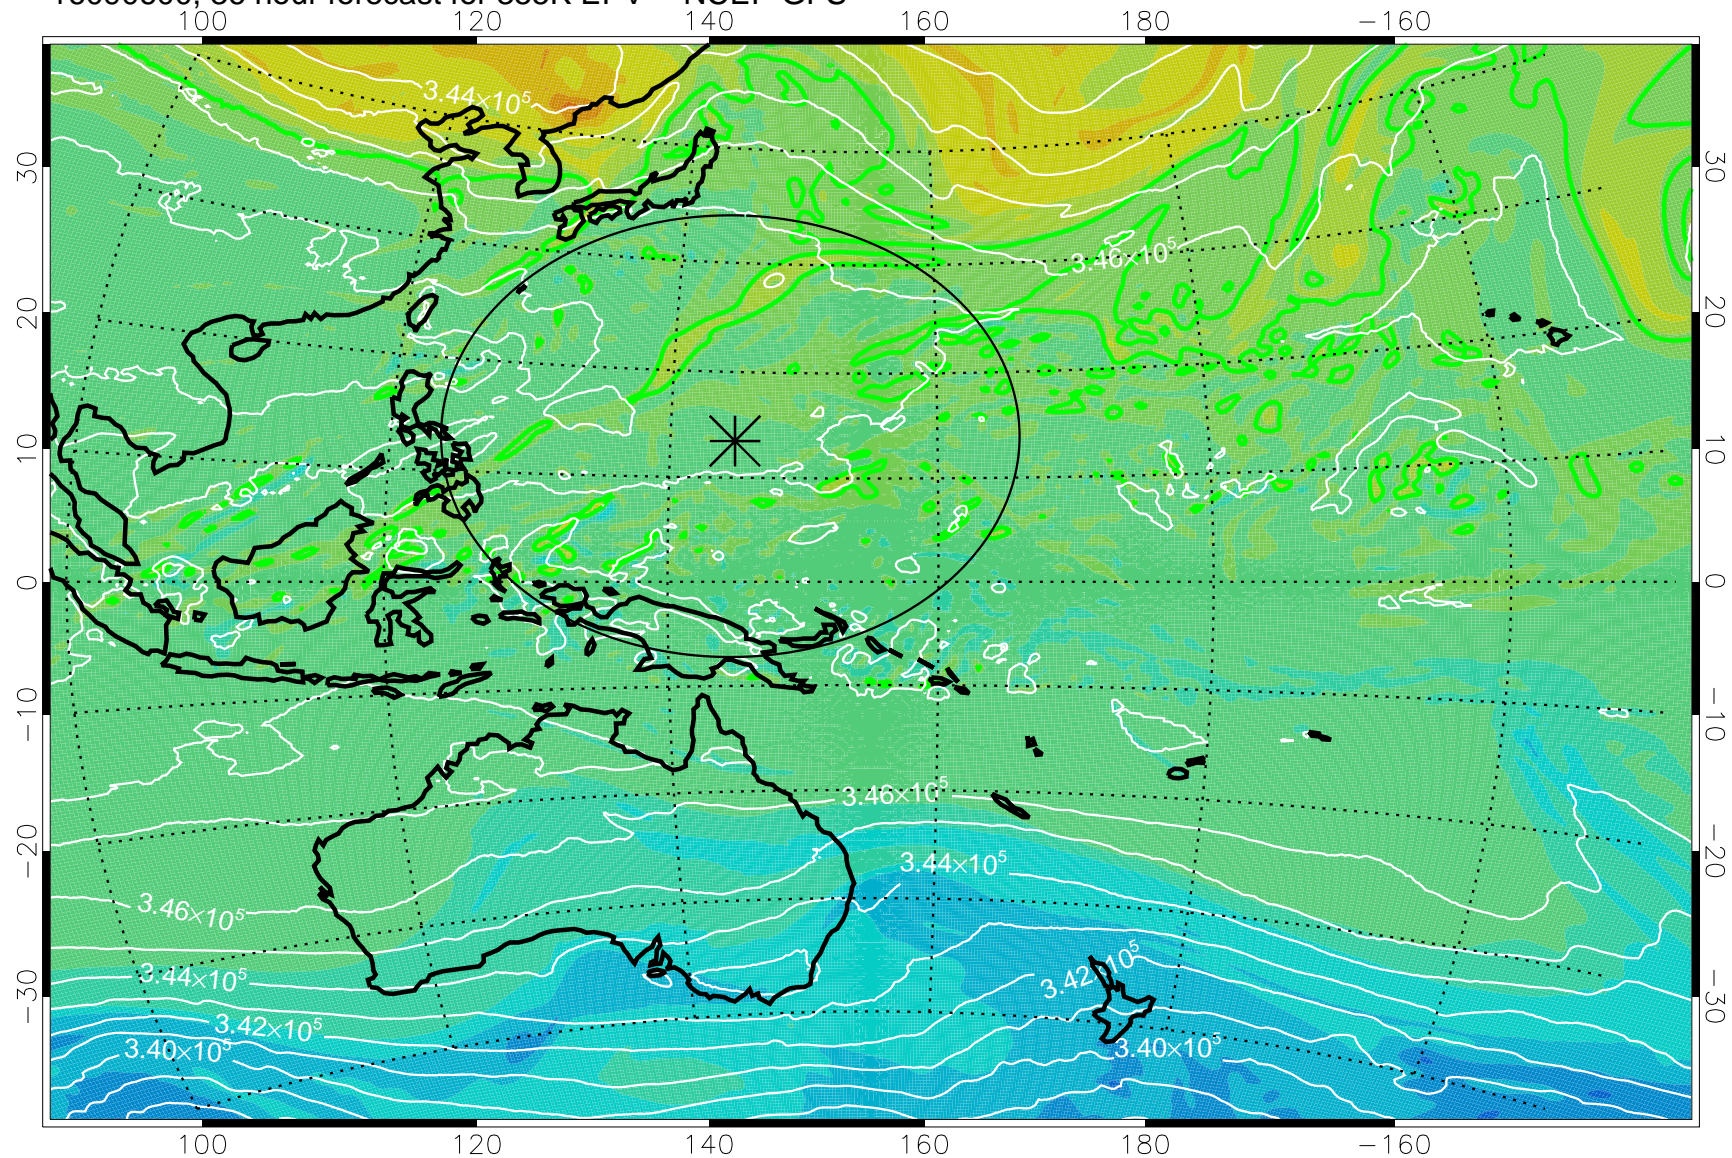

16090506, 18 hour forecast for 355K EPV -- NCEP GFS

355K Montgomery Streamfunction, white
EPV Tropopause (2 PVU) Position
Range ring of 2304 km

16090512, 24 hour forecast for 355K EPV -- NCEP GFS

355K Montgomery Streamfunction, white
EPV Tropopause (2 PVU) Position
Range ring of 2304 km

16090518, 30 hour forecast for 355K EPV -- NCEP GFS

355K Montgomery Streamfunction, white
EPV Tropopause (2 PVU) Position
Range ring of 2304 km

16090600, 36 hour forecast for 355K EPV -- NCEP GFS

355K Montgomery Streamfunction, white
EPV Tropopause (2 PVU) Position
Range ring of 2304 km

16090606, 42 hour forecast for 355K EPV -- NCEP GFS

355K Montgomery Streamfunction, white
EPV Tropopause (2 PVU) Position
Range ring of 2304 km

16090612, 48 hour forecast for 355K EPV -- NCEP GFS

355K Montgomery Streamfunction, white
EPV Tropopause (2 PVU) Position
Range ring of 2304 km

16090618, 54 hour forecast for 355K EPV -- NCEP GFS

355K Montgomery Streamfunction, white
EPV Tropopause (2 PVU) Position
Range ring of 2304 km

16090700, 60 hour forecast for 355K EPV -- NCEP GFS

355K Montgomery Streamfunction, white
EPV Tropopause (2 PVU) Position
Range ring of 2304 km