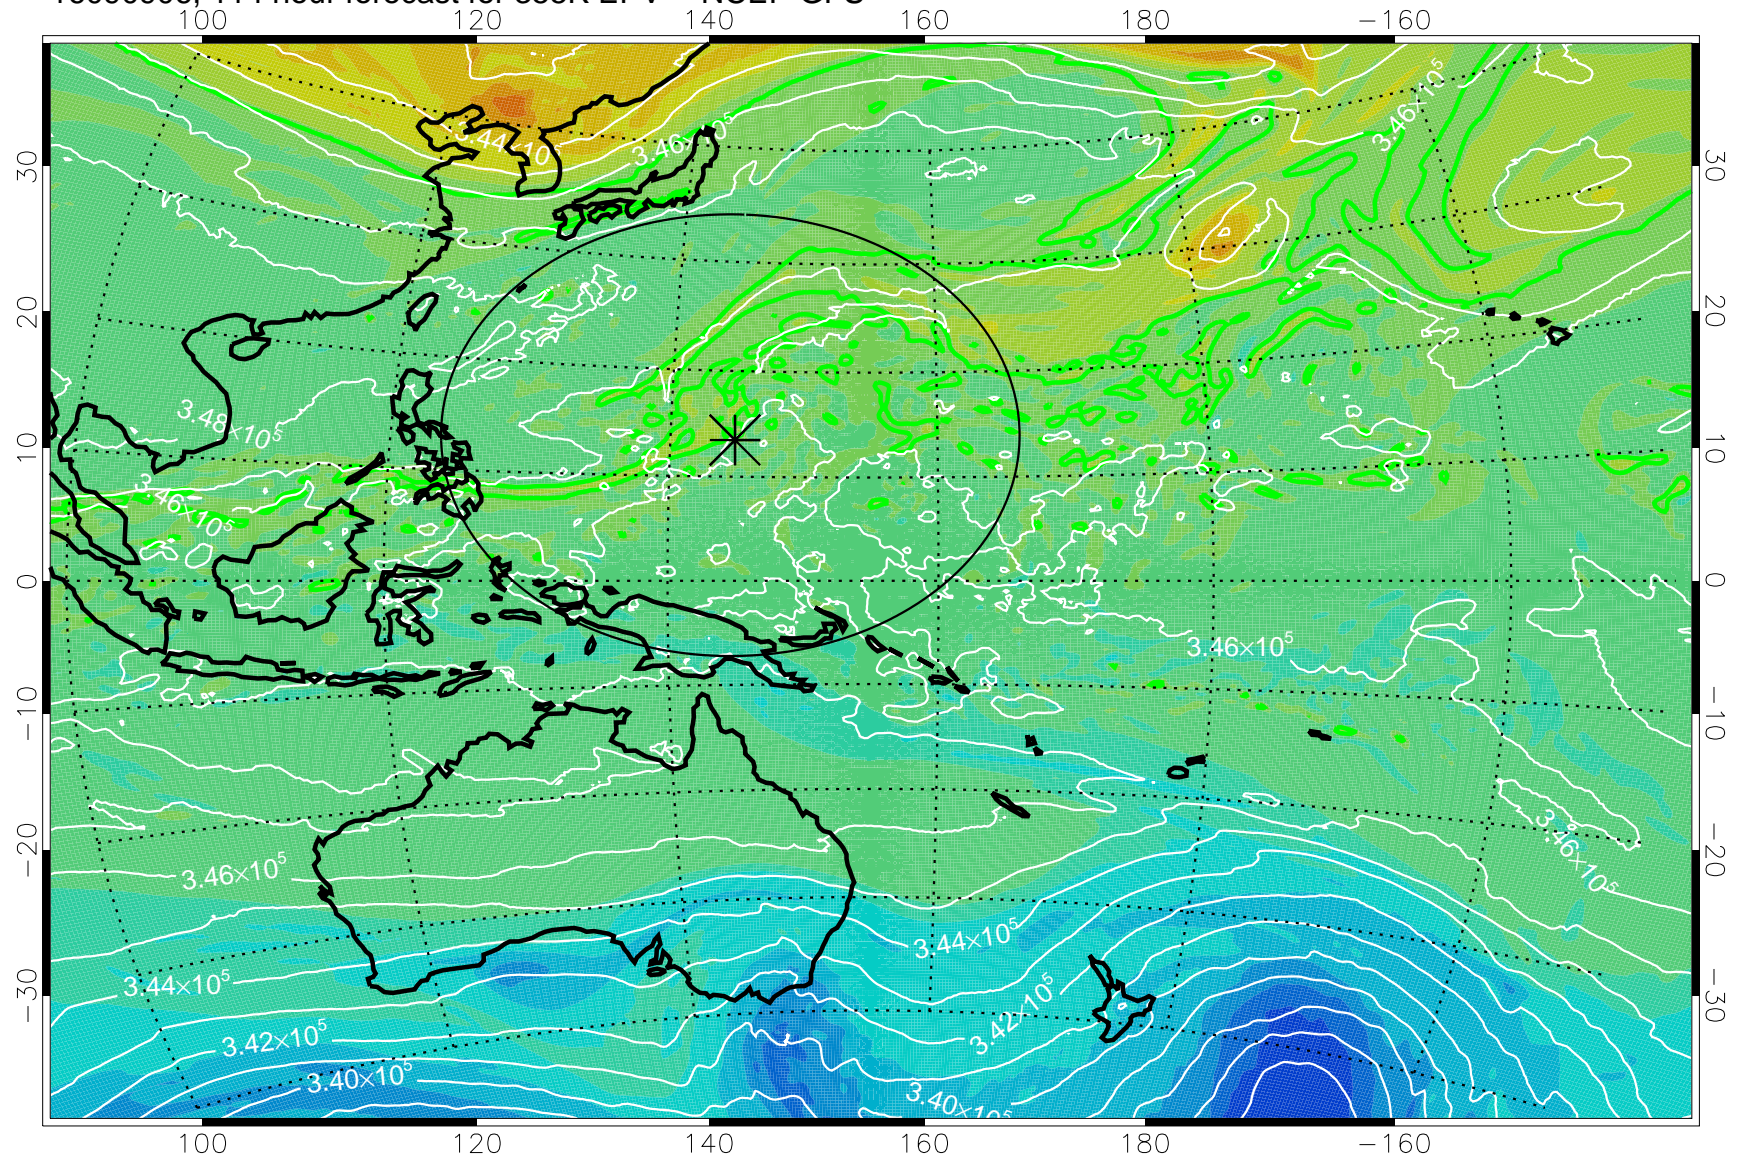

16090718, 78 hour forecast for 355K EPV -- NCEP GFS

355K Montgomery Streamfunction, white
EPV Tropopause (2 PVU) Position
Range ring of 2304 km

16090800, 84 hour forecast for 355K EPV -- NCEP GFS

355K Montgomery Streamfunction, white
EPV Tropopause (2 PVU) Position
Range ring of 2304 km

16090806, 90 hour forecast for 355K EPV -- NCEP GFS

355K Montgomery Streamfunction, white
EPV Tropopause (2 PVU) Position
Range ring of 2304 km

16090812, 96 hour forecast for 355K EPV -- NCEP GFS

355K Montgomery Streamfunction, white
EPV Tropopause (2 PVU) Position
Range ring of 2304 km

16090818, 102 hour forecast for 355K EPV -- NCEP GFS

355K Montgomery Streamfunction, white
EPV Tropopause (2 PVU) Position
Range ring of 2304 km

16090900, 108 hour forecast for 355K EPV -- NCEP GFS

355K Montgomery Streamfunction, white
EPV Tropopause (2 PVU) Position
Range ring of 2304 km

16090906, 114 hour forecast for 355K EPV -- NCEP GFS

355K Montgomery Streamfunction, white
EPV Tropopause (2 PVU) Position
Range ring of 2304 km

16090912, 120 hour forecast for 355K EPV -- NCEP GFS

355K Montgomery Streamfunction, white
EPV Tropopause (2 PVU) Position
Range ring of 2304 km