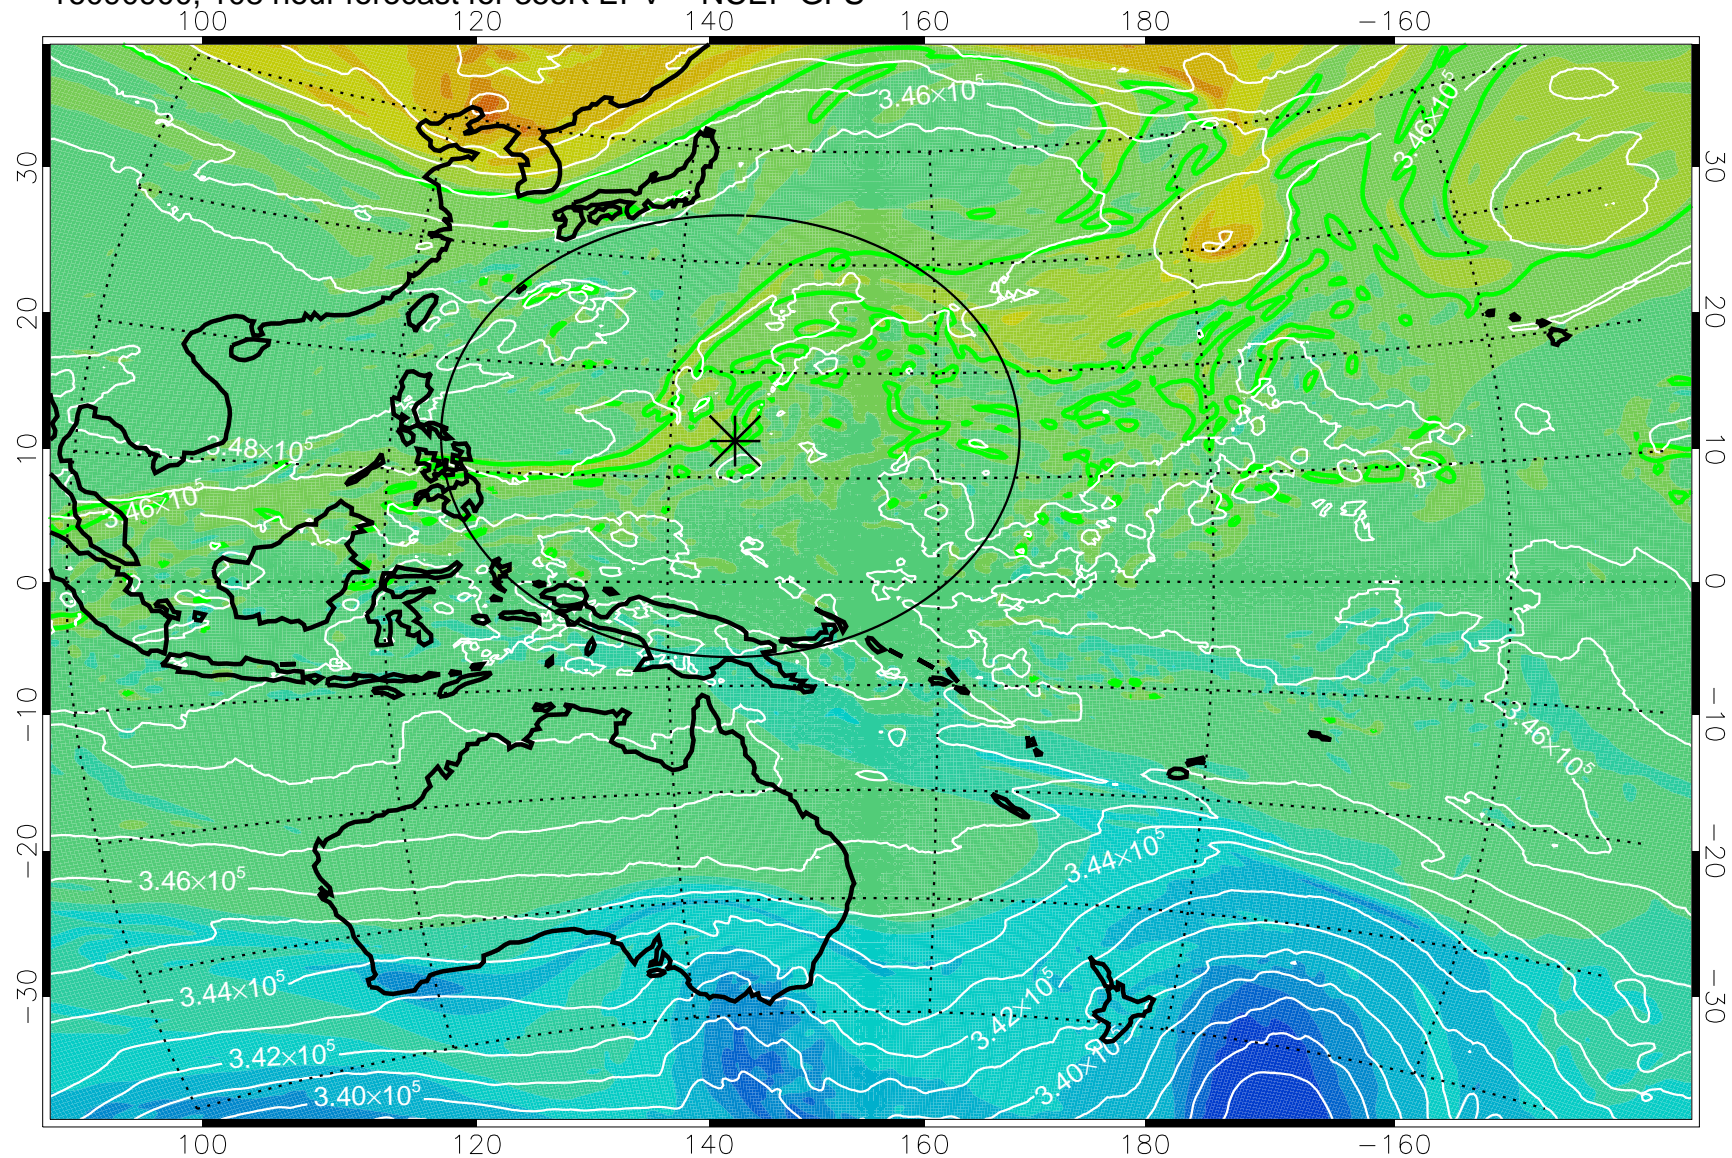

16090718, 78 hour forecast for 355K EPV -- NCEP GFS

355K Montgomery Streamfunction, white
EPV Tropopause (2 PVU) Position
Range ring of 2304 km

16090800, 84 hour forecast for 355K EPV -- NCEP GFS

355K Montgomery Streamfunction, white
EPV Tropopause (2 PVU) Position
Range ring of 2304 km

16090806, 90 hour forecast for 355K EPV -- NCEP GFS

355K Montgomery Streamfunction, white
EPV Tropopause (2 PVU) Position
Range ring of 2304 km

16090812, 96 hour forecast for 355K EPV -- NCEP GFS

355K Montgomery Streamfunction, white
EPV Tropopause (2 PVU) Position
Range ring of 2304 km

16090818, 102 hour forecast for 355K EPV -- NCEP GFS

355K Montgomery Streamfunction, white
EPV Tropopause (2 PVU) Position
Range ring of 2304 km

16090900, 108 hour forecast for 355K EPV -- NCEP GFS

355K Montgomery Streamfunction, white
EPV Tropopause (2 PVU) Position
Range ring of 2304 km

16090906, 114 hour forecast for 355K EPV -- NCEP GFS

355K Montgomery Streamfunction, white
EPV Tropopause (2 PVU) Position
Range ring of 2304 km

16090912, 120 hour forecast for 355K EPV -- NCEP GFS

355K Montgomery Streamfunction, white
EPV Tropopause (2 PVU) Position
Range ring of 2304 km