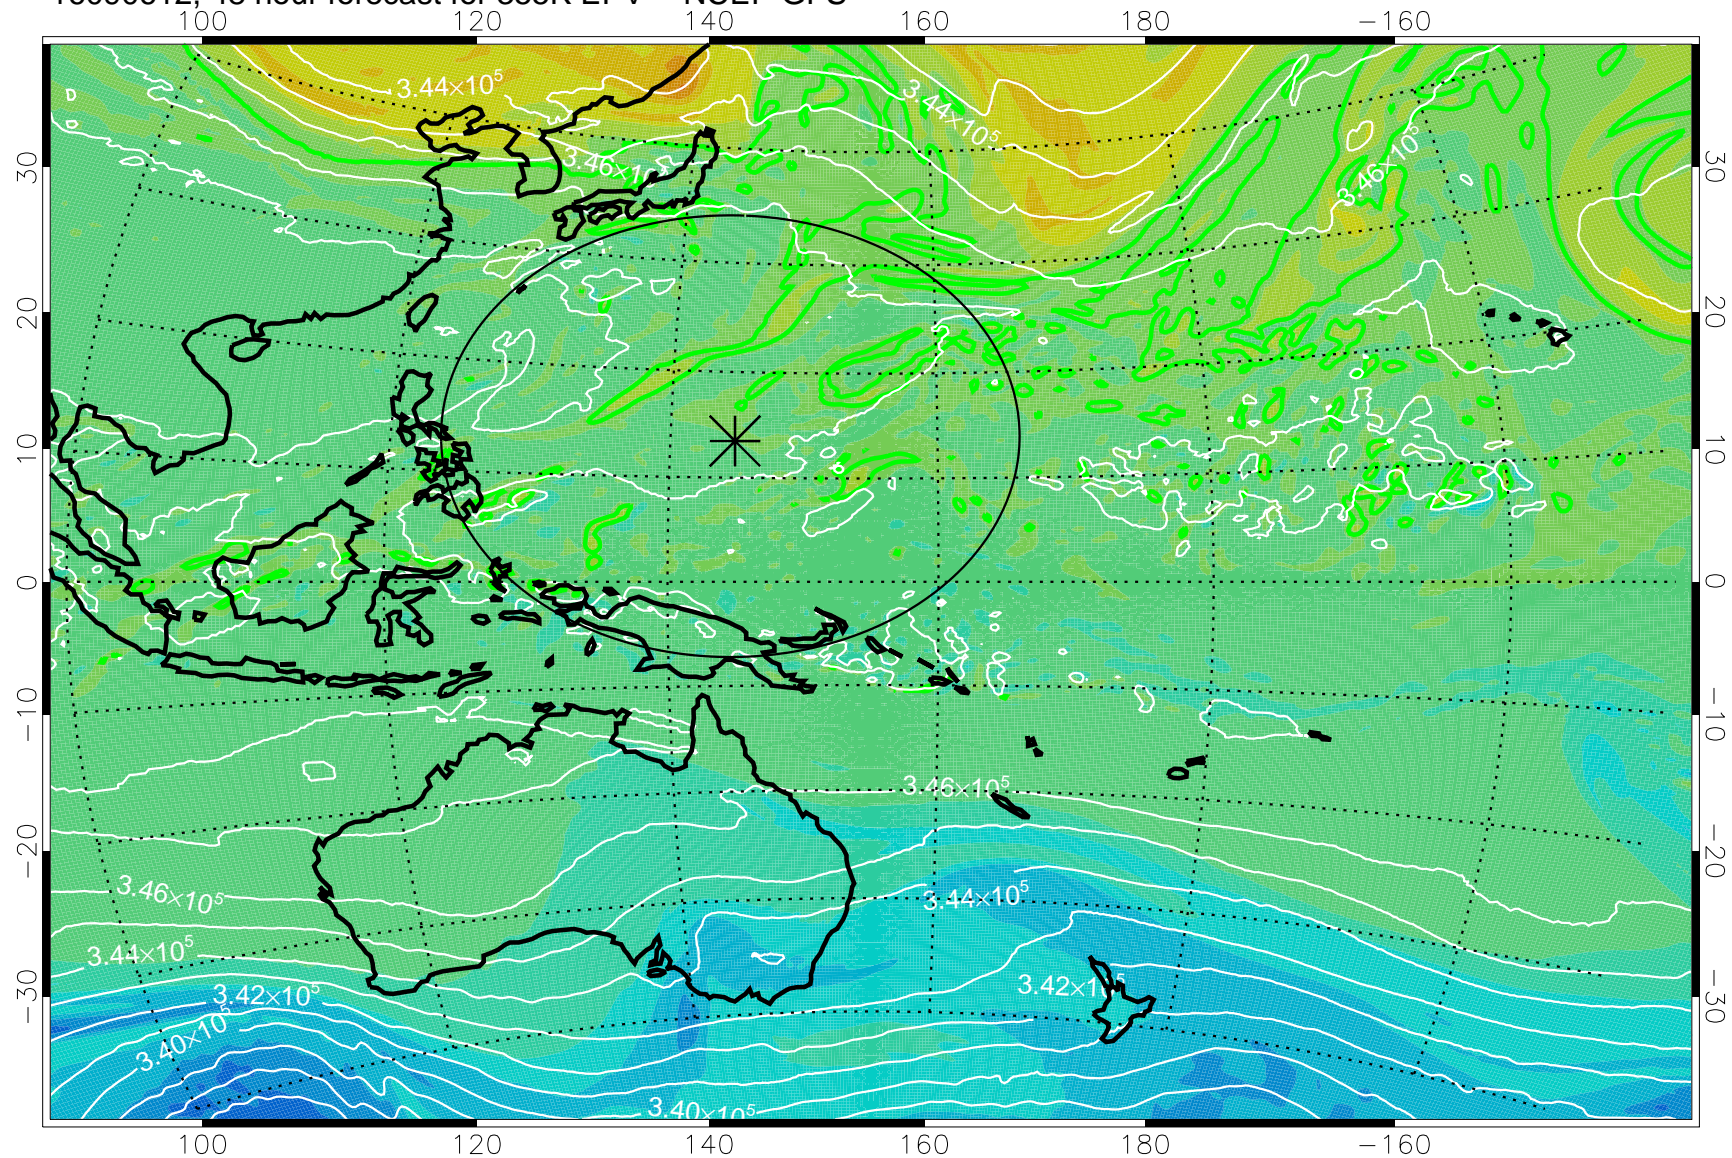

16090506, 18 hour forecast for 355K EPV -- NCEP GFS

355K Montgomery Streamfunction, white
EPV Tropopause (2 PVU) Position
Range ring of 2304 km

16090512, 24 hour forecast for 355K EPV -- NCEP GFS

355K Montgomery Streamfunction, white
EPV Tropopause (2 PVU) Position
Range ring of 2304 km

16090518, 30 hour forecast for 355K EPV -- NCEP GFS

355K Montgomery Streamfunction, white
EPV Tropopause (2 PVU) Position
Range ring of 2304 km

16090600, 36 hour forecast for 355K EPV -- NCEP GFS

355K Montgomery Streamfunction, white
EPV Tropopause (2 PVU) Position
Range ring of 2304 km

16090606, 42 hour forecast for 355K EPV -- NCEP GFS

355K Montgomery Streamfunction, white
EPV Tropopause (2 PVU) Position
Range ring of 2304 km

16090612, 48 hour forecast for 355K EPV -- NCEP GFS

355K Montgomery Streamfunction, white
EPV Tropopause (2 PVU) Position
Range ring of 2304 km

16090618, 54 hour forecast for 355K EPV -- NCEP GFS

355K Montgomery Streamfunction, white
EPV Tropopause (2 PVU) Position
Range ring of 2304 km

16090700, 60 hour forecast for 355K EPV -- NCEP GFS

355K Montgomery Streamfunction, white
EPV Tropopause (2 PVU) Position
Range ring of 2304 km