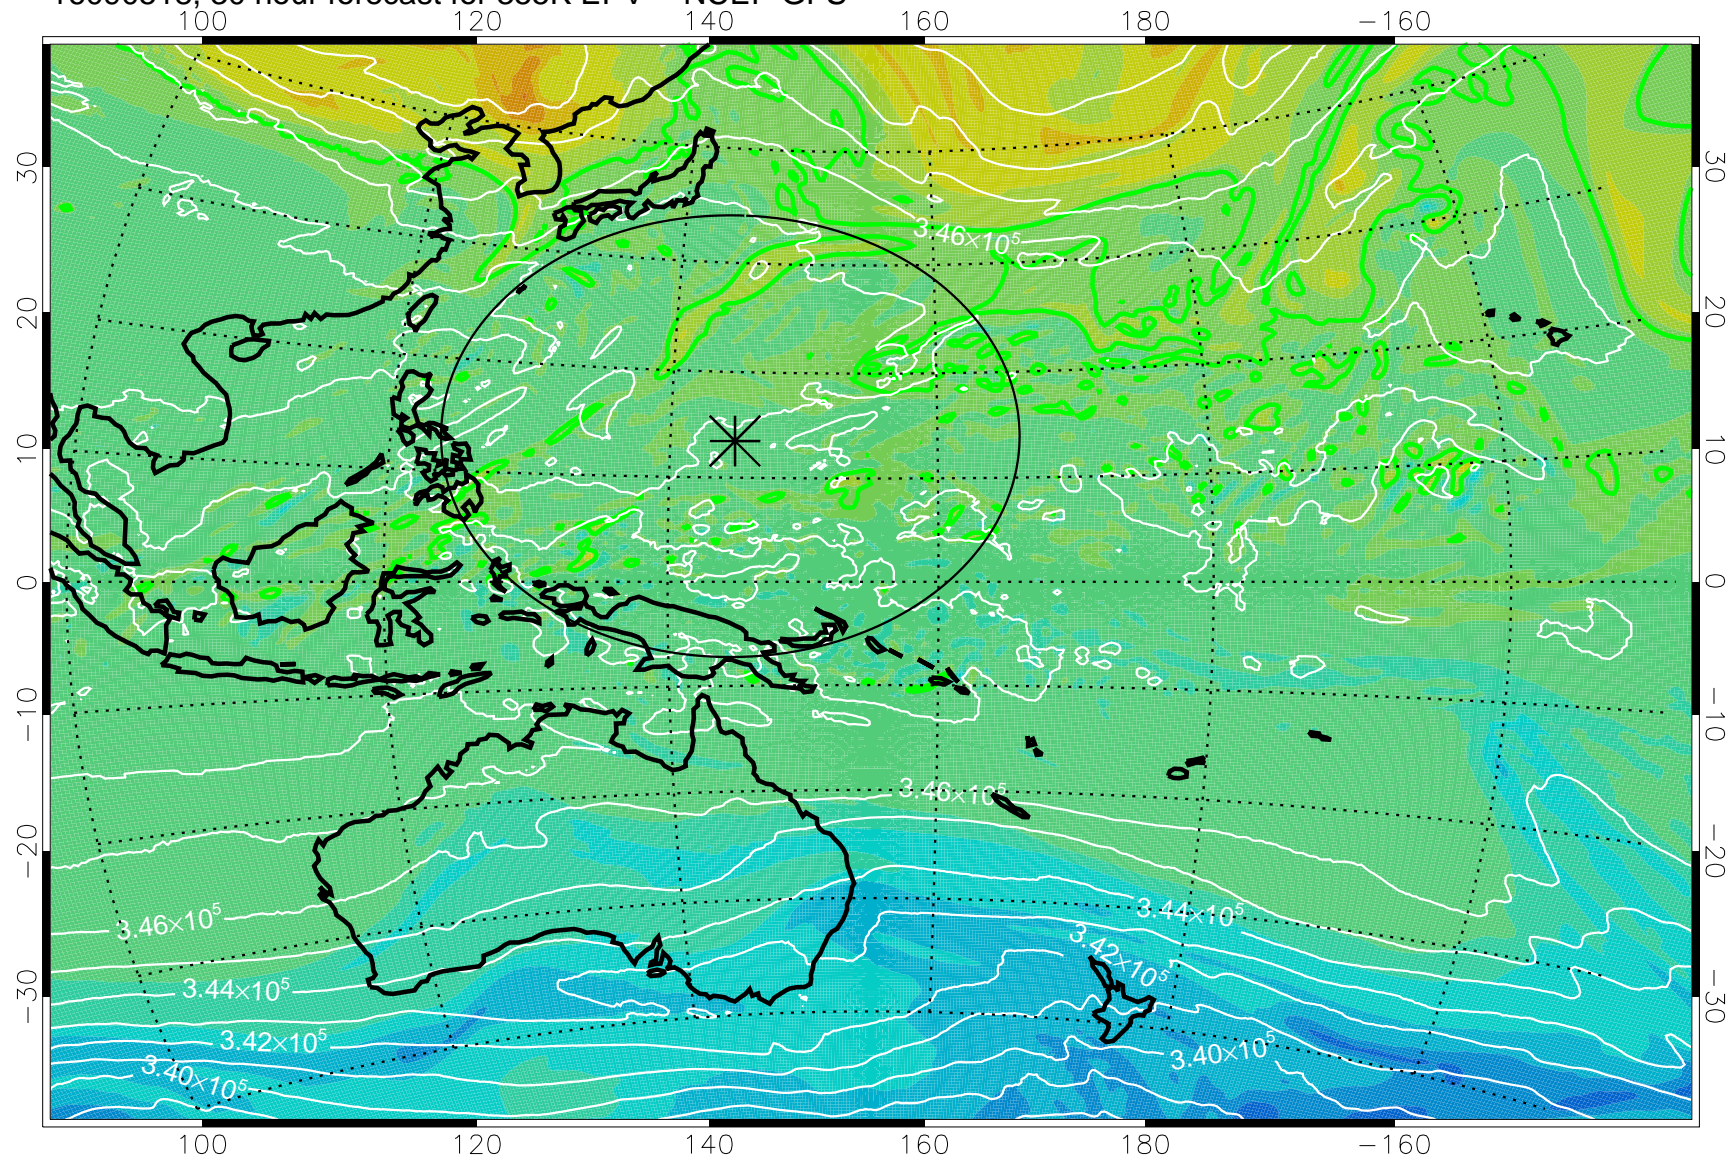

16090506, 18 hour forecast for 355K EPV -- NCEP GFS

355K Montgomery Streamfunction, white
EPV Tropopause (2 PVU) Position
Range ring of 2304 km

16090512, 24 hour forecast for 355K EPV -- NCEP GFS

355K Montgomery Streamfunction, white
EPV Tropopause (2 PVU) Position
Range ring of 2304 km

16090518, 30 hour forecast for 355K EPV -- NCEP GFS

355K Montgomery Streamfunction, white
EPV Tropopause (2 PVU) Position
Range ring of 2304 km

16090600, 36 hour forecast for 355K EPV -- NCEP GFS

355K Montgomery Streamfunction, white
EPV Tropopause (2 PVU) Position
Range ring of 2304 km

16090606, 42 hour forecast for 355K EPV -- NCEP GFS

355K Montgomery Streamfunction, white
EPV Tropopause (2 PVU) Position
Range ring of 2304 km

16090612, 48 hour forecast for 355K EPV -- NCEP GFS

355K Montgomery Streamfunction, white
EPV Tropopause (2 PVU) Position
Range ring of 2304 km

16090618, 54 hour forecast for 355K EPV -- NCEP GFS

355K Montgomery Streamfunction, white
EPV Tropopause (2 PVU) Position
Range ring of 2304 km

16090700, 60 hour forecast for 355K EPV -- NCEP GFS

355K Montgomery Streamfunction, white
EPV Tropopause (2 PVU) Position
Range ring of 2304 km