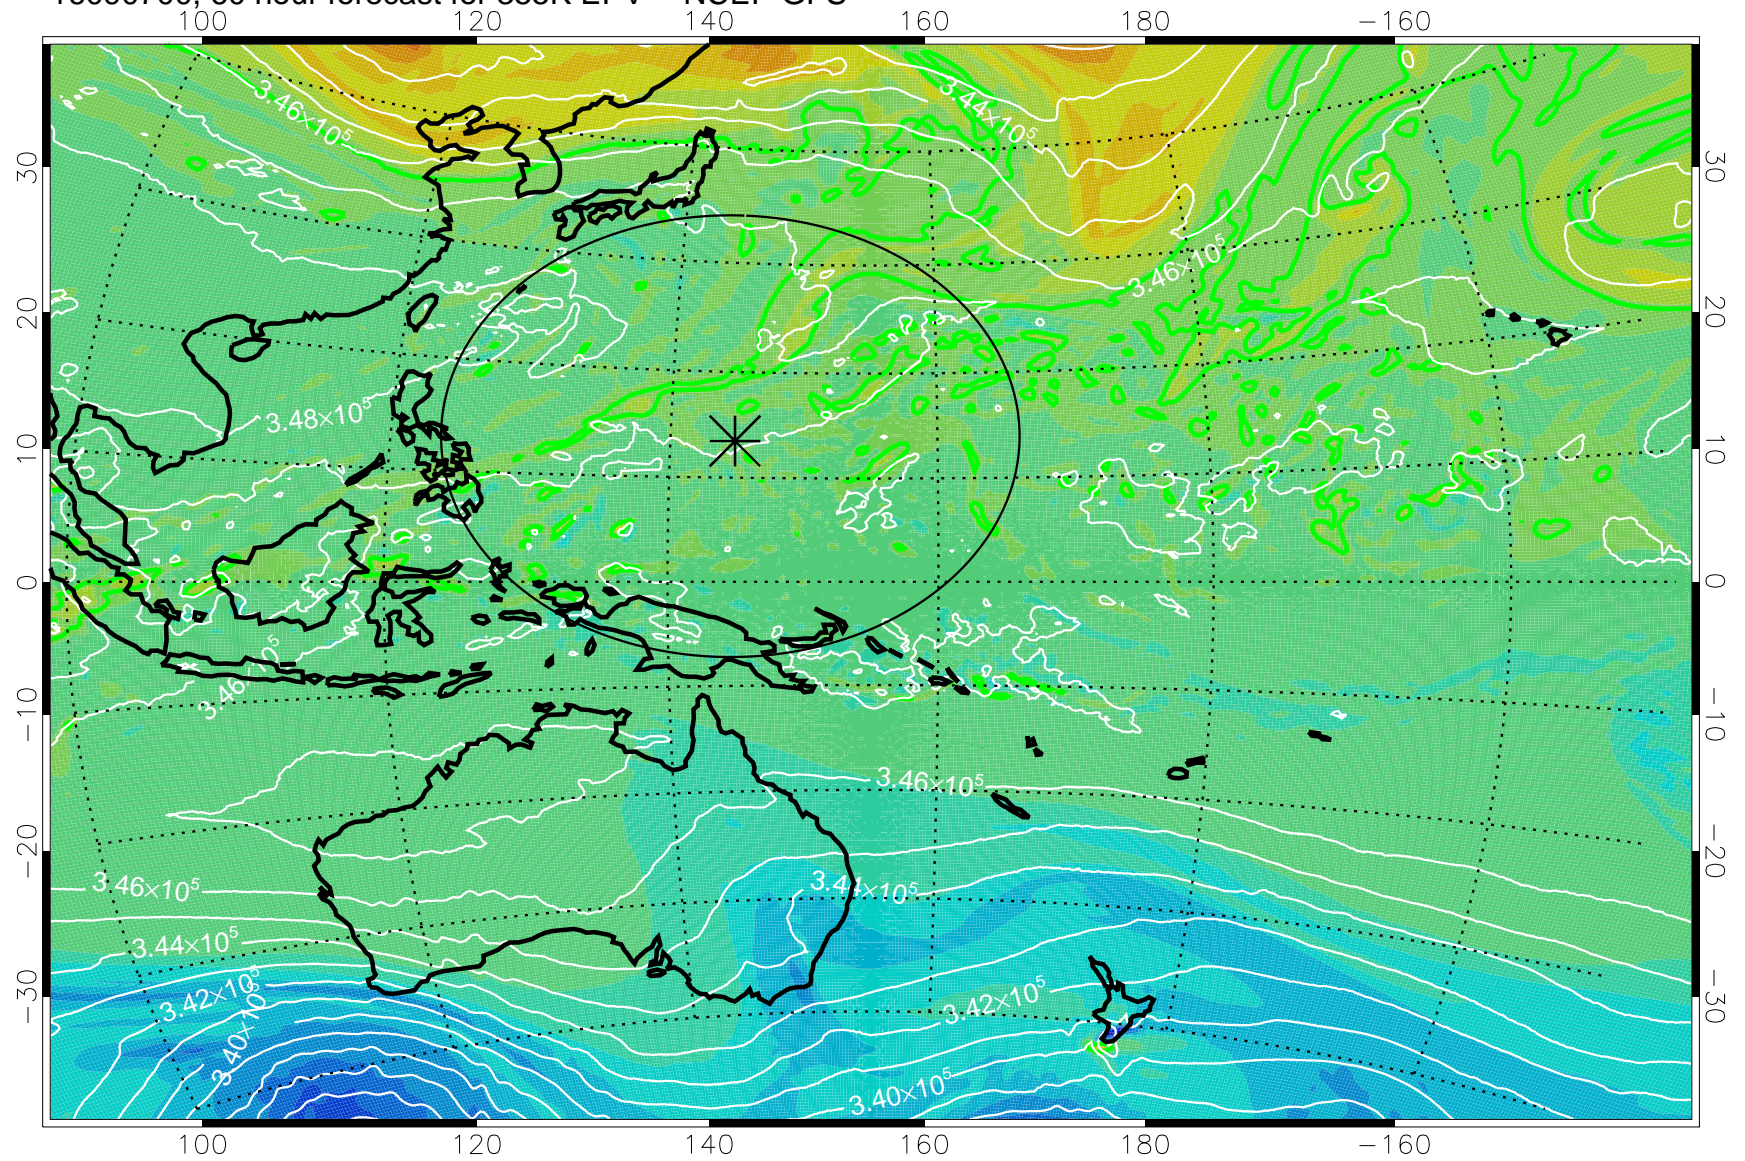

16090606, 42 hour forecast for 355K EPV -- NCEP GFS

355K Montgomery Streamfunction, white
EPV Tropopause (2 PVU) Position
Range ring of 2304 km

16090612, 48 hour forecast for 355K EPV -- NCEP GFS

355K Montgomery Streamfunction, white
EPV Tropopause (2 PVU) Position
Range ring of 2304 km

16090618, 54 hour forecast for 355K EPV -- NCEP GFS

355K Montgomery Streamfunction, white
EPV Tropopause (2 PVU) Position
Range ring of 2304 km

16090700, 60 hour forecast for 355K EPV -- NCEP GFS

355K Montgomery Streamfunction, white
EPV Tropopause (2 PVU) Position
Range ring of 2304 km

16090706, 66 hour forecast for 355K EPV -- NCEP GFS

355K Montgomery Streamfunction, white
EPV Tropopause (2 PVU) Position
Range ring of 2304 km

16090712, 72 hour forecast for 355K EPV -- NCEP GFS

355K Montgomery Streamfunction, white
EPV Tropopause (2 PVU) Position
Range ring of 2304 km

16090718, 78 hour forecast for 355K EPV -- NCEP GFS

355K Montgomery Streamfunction, white
EPV Tropopause (2 PVU) Position
Range ring of 2304 km

16090800, 84 hour forecast for 355K EPV -- NCEP GFS

355K Montgomery Streamfunction, white
EPV Tropopause (2 PVU) Position
Range ring of 2304 km