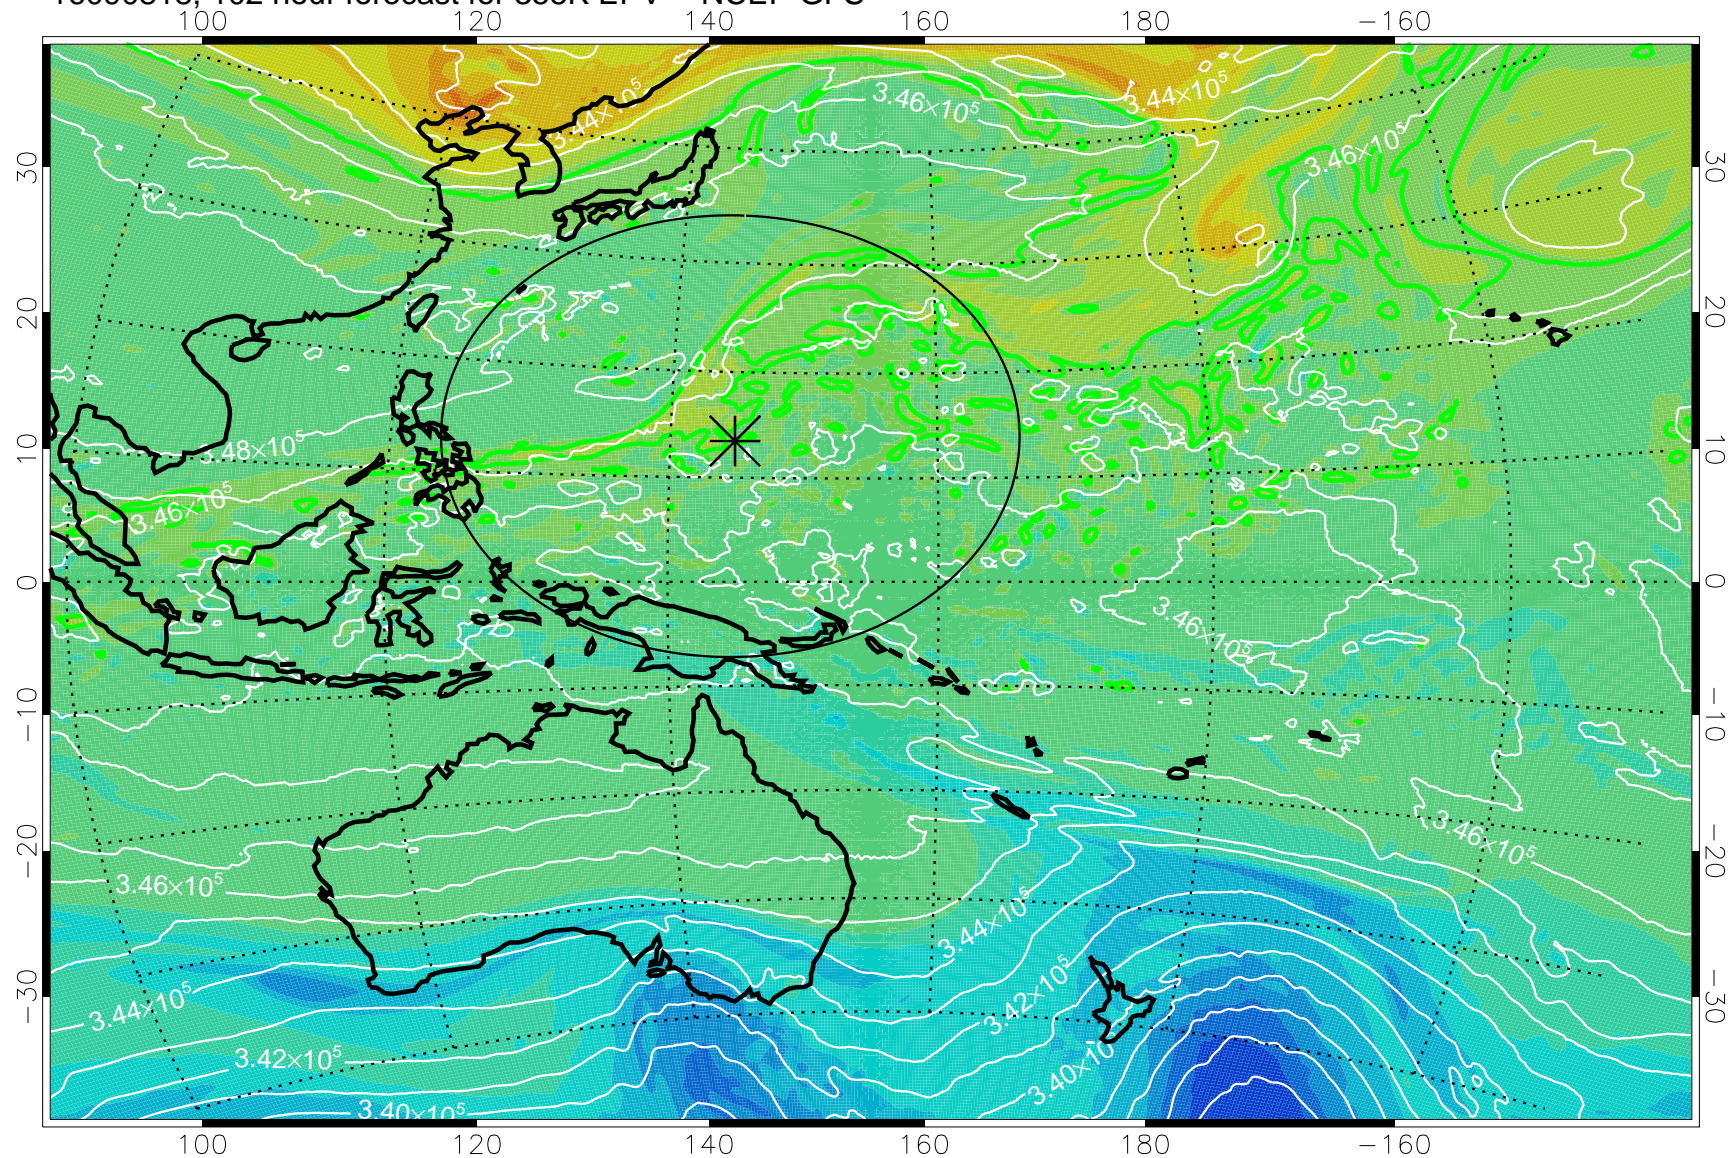

16090718, 78 hour forecast for 355K EPV -- NCEP GFS

355K Montgomery Streamfunction, white
EPV Tropopause (2 PVU) Position
Range ring of 2304 km

16090800, 84 hour forecast for 355K EPV -- NCEP GFS

355K Montgomery Streamfunction, white
EPV Tropopause (2 PVU) Position
Range ring of 2304 km

16090806, 90 hour forecast for 355K EPV -- NCEP GFS

355K Montgomery Streamfunction, white
EPV Tropopause (2 PVU) Position
Range ring of 2304 km

16090812, 96 hour forecast for 355K EPV -- NCEP GFS

355K Montgomery Streamfunction, white
EPV Tropopause (2 PVU) Position
Range ring of 2304 km

16090818, 102 hour forecast for 355K EPV -- NCEP GFS

355K Montgomery Streamfunction, white
EPV Tropopause (2 PVU) Position
Range ring of 2304 km

16090900, 108 hour forecast for 355K EPV -- NCEP GFS

355K Montgomery Streamfunction, white
EPV Tropopause (2 PVU) Position
Range ring of 2304 km

16090906, 114 hour forecast for 355K EPV -- NCEP GFS

355K Montgomery Streamfunction, white
EPV Tropopause (2 PVU) Position
Range ring of 2304 km

16090912, 120 hour forecast for 355K EPV -- NCEP GFS

355K Montgomery Streamfunction, white
EPV Tropopause (2 PVU) Position
Range ring of 2304 km