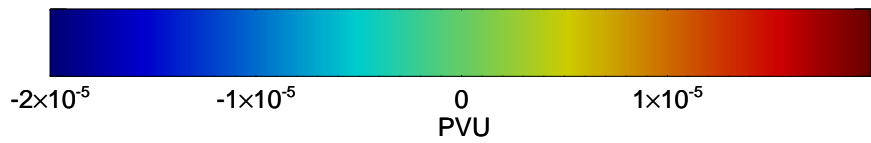

16090906, 114 hour forecast for 355K EPV -- NCEP GFS

355K Montgomery Streamfunction, white
EPV Tropopause (2 PVU) Position
Range ring of 2304 km