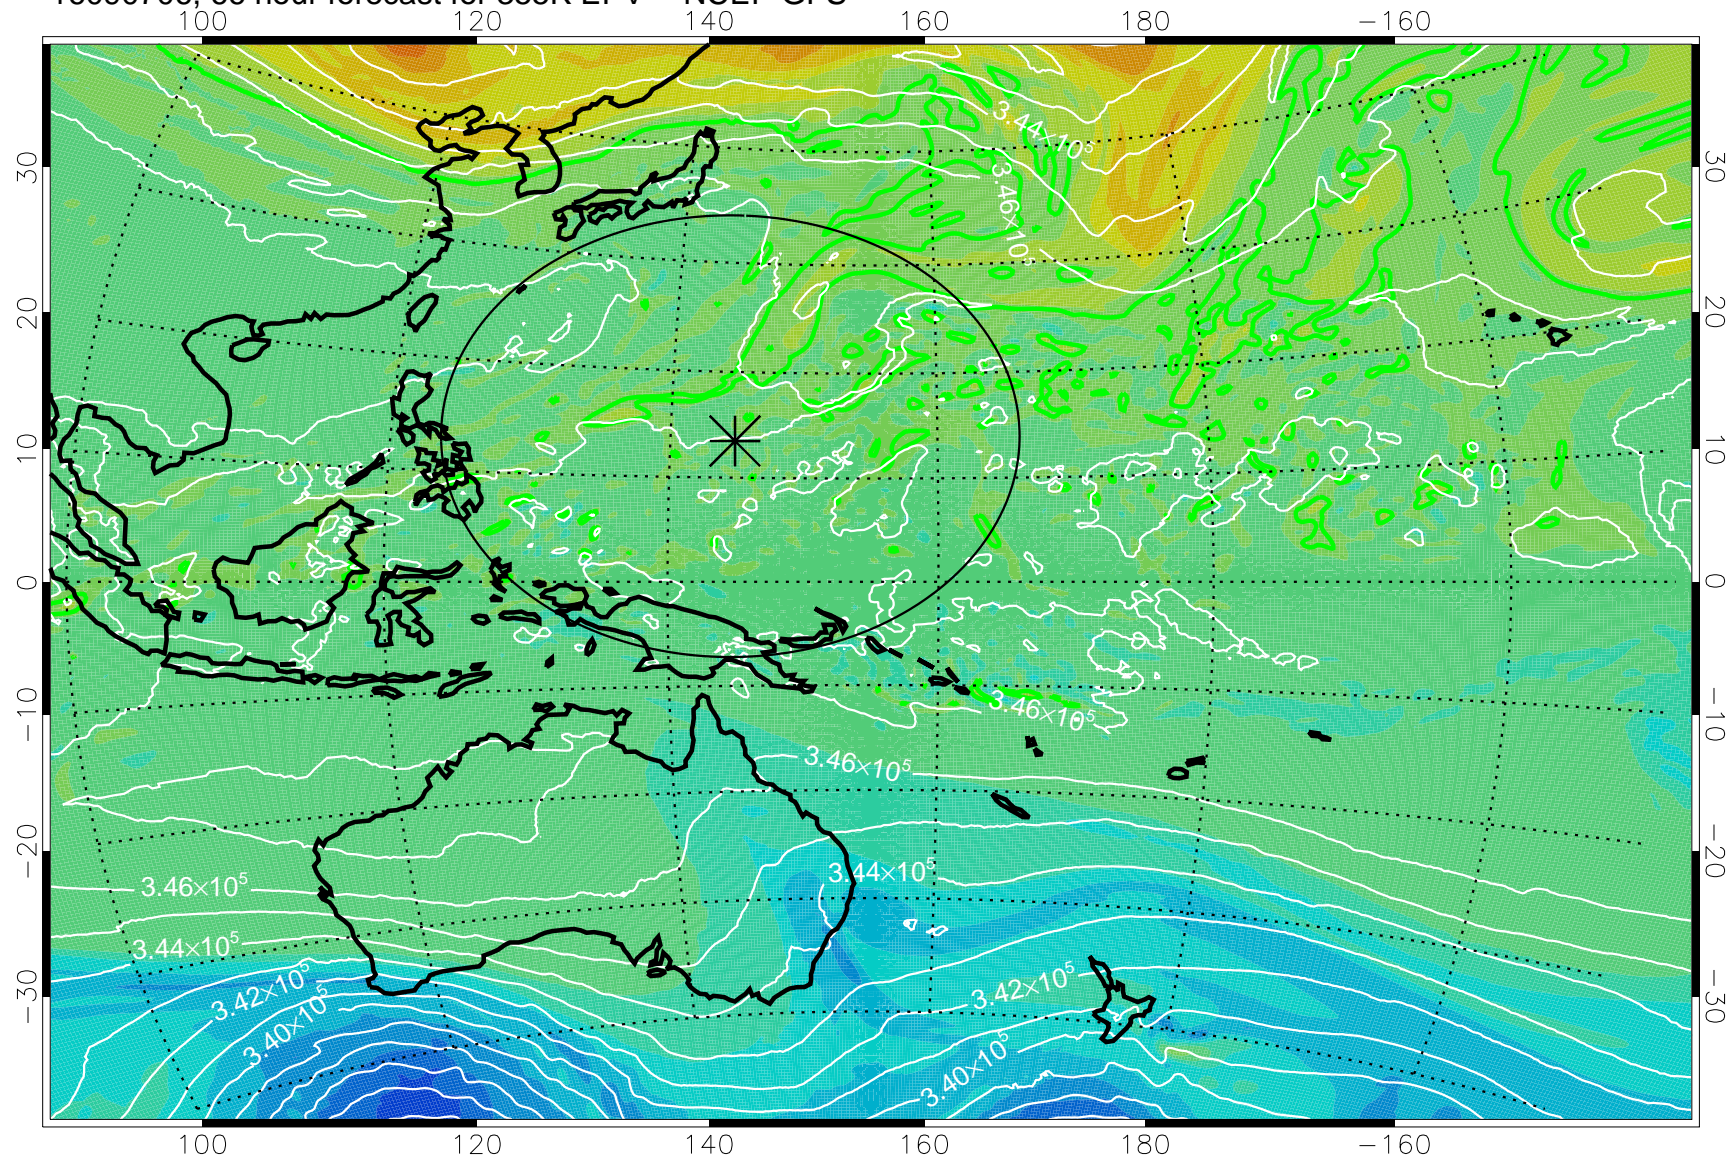

16090606, 42 hour forecast for 355K EPV -- NCEP GFS

355K Montgomery Streamfunction, white
EPV Tropopause (2 PVU) Position
Range ring of 2304 km

16090612, 48 hour forecast for 355K EPV -- NCEP GFS

355K Montgomery Streamfunction, white
EPV Tropopause (2 PVU) Position
Range ring of 2304 km

16090618, 54 hour forecast for 355K EPV -- NCEP GFS

355K Montgomery Streamfunction, white
EPV Tropopause (2 PVU) Position
Range ring of 2304 km

16090700, 60 hour forecast for 355K EPV -- NCEP GFS

355K Montgomery Streamfunction, white
EPV Tropopause (2 PVU) Position
Range ring of 2304 km

16090706, 66 hour forecast for 355K EPV -- NCEP GFS

355K Montgomery Streamfunction, white
EPV Tropopause (2 PVU) Position
Range ring of 2304 km

16090712, 72 hour forecast for 355K EPV -- NCEP GFS

355K Montgomery Streamfunction, white
EPV Tropopause (2 PVU) Position
Range ring of 2304 km

16090718, 78 hour forecast for 355K EPV -- NCEP GFS

355K Montgomery Streamfunction, white
EPV Tropopause (2 PVU) Position
Range ring of 2304 km

16090800, 84 hour forecast for 355K EPV -- NCEP GFS

355K Montgomery Streamfunction, white
EPV Tropopause (2 PVU) Position
Range ring of 2304 km