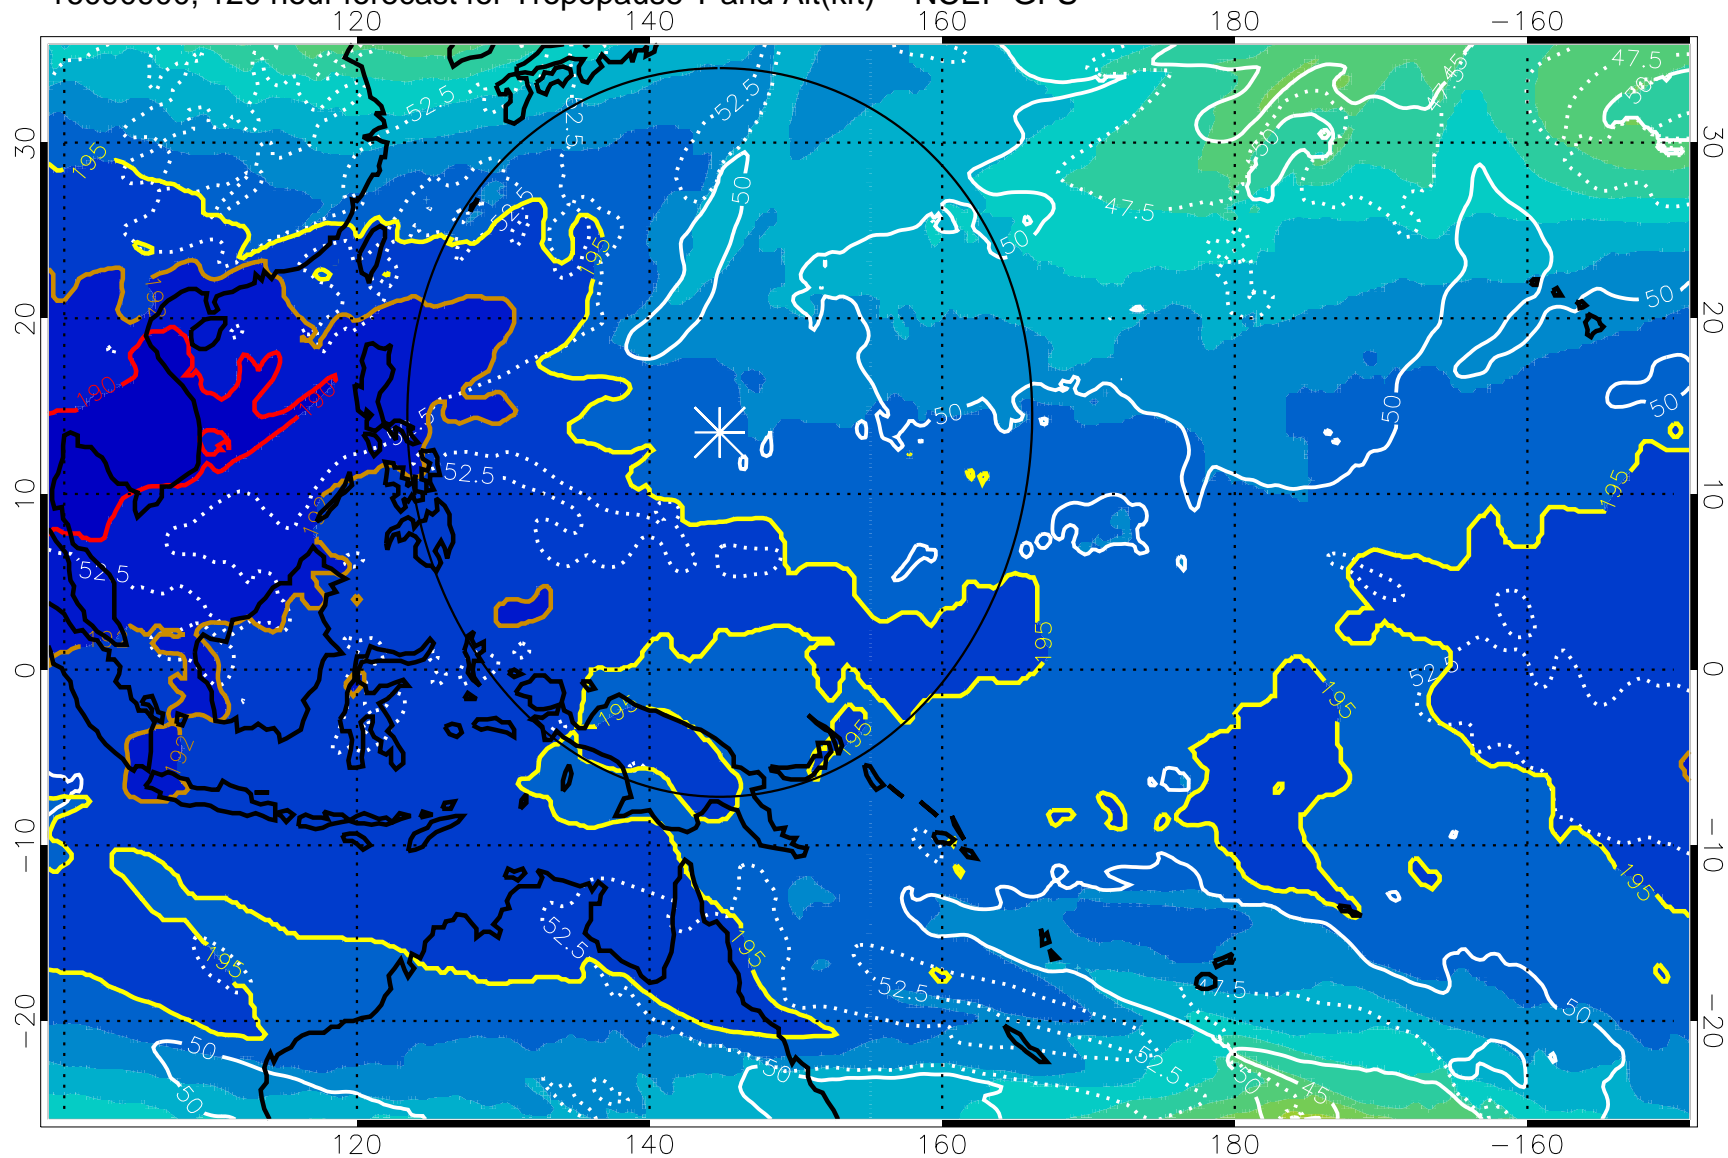

16090900, 120 hour forecast for Tropopause T and Alt(kft) -- NCEP GFS

190 200 210 220 230
Tropopause T, K

Tropopause Altitude in kft (white)

192.5K Isotherm 195K Isotherm
187.5K Isotherm 190K Isotherm

Range ring of 2304 km