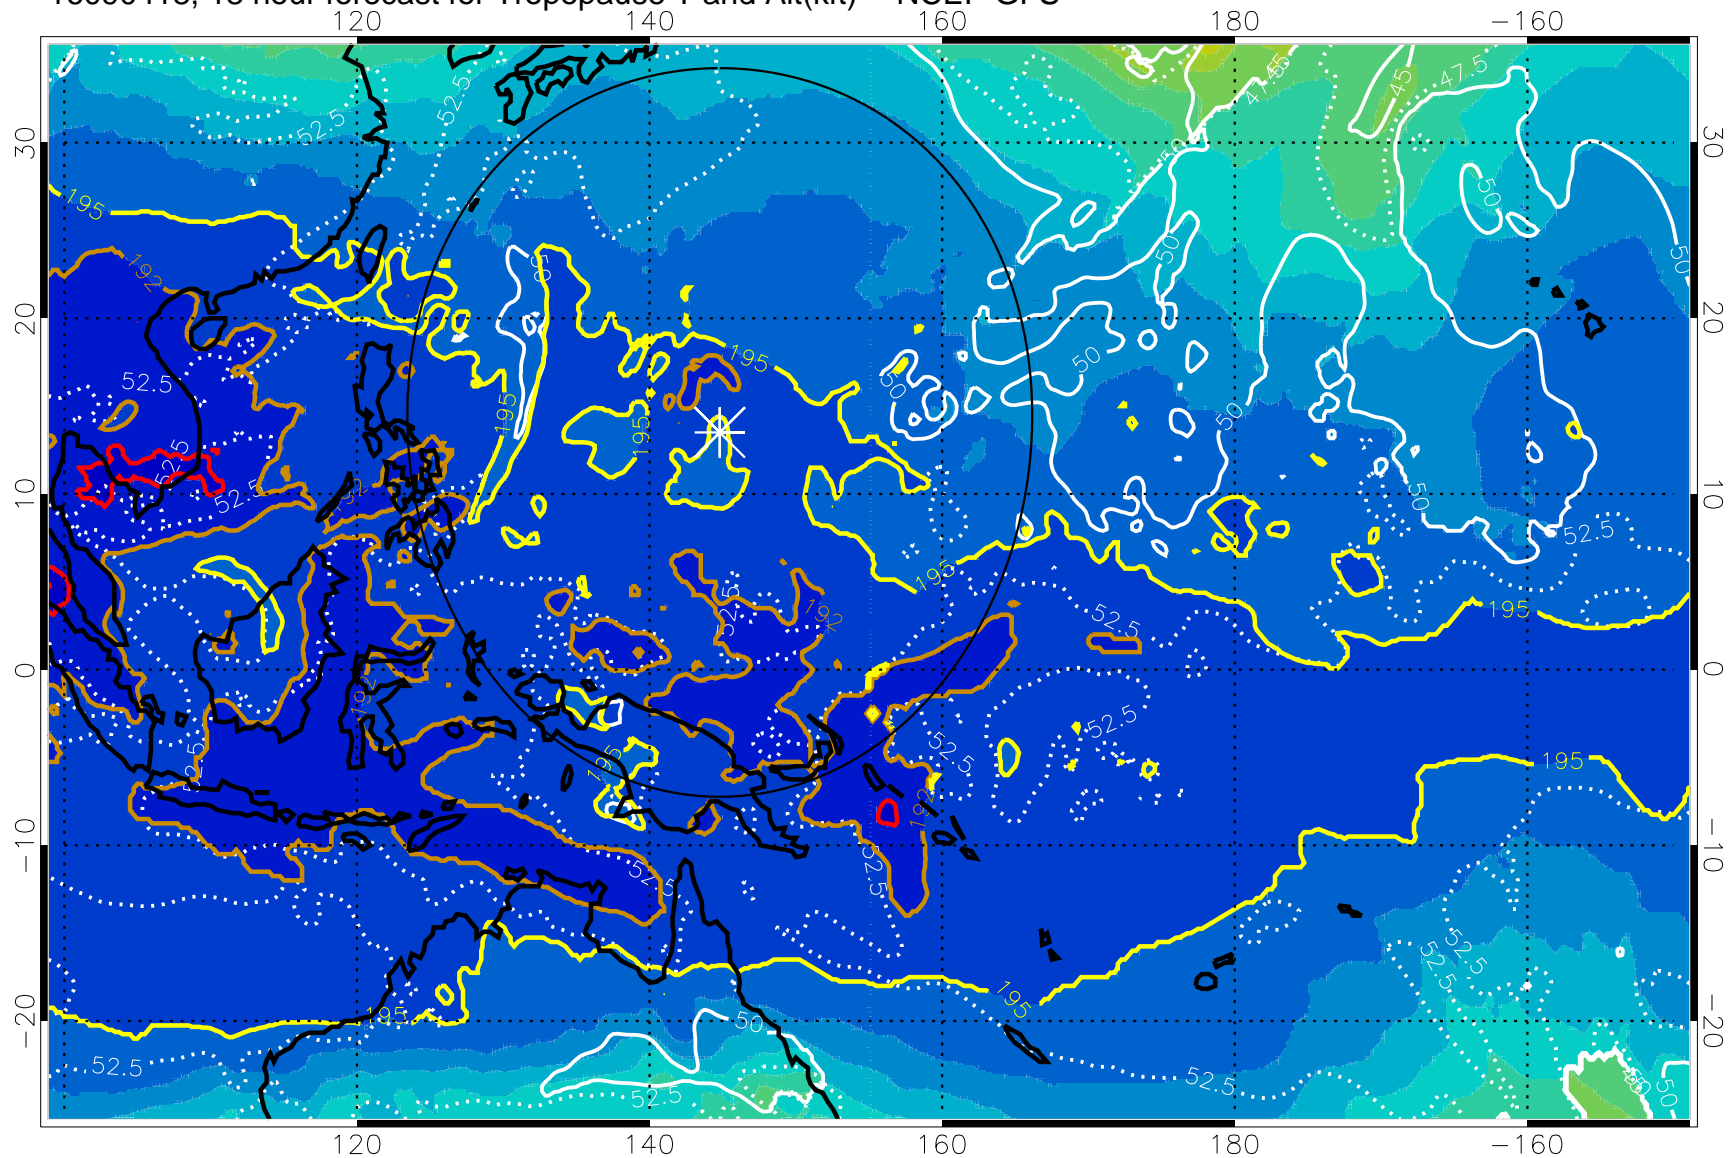

16090418, 18 hour forecast for Tropopause T and Alt(kft) -- NCEP GFS

190 200 210 220 230

Tropopause T, K

Tropopause Altitude in kft (white)

192.5K Isotherm 195K Isotherm

187.5K Isotherm 190K Isotherm

Range ring of 2304 km