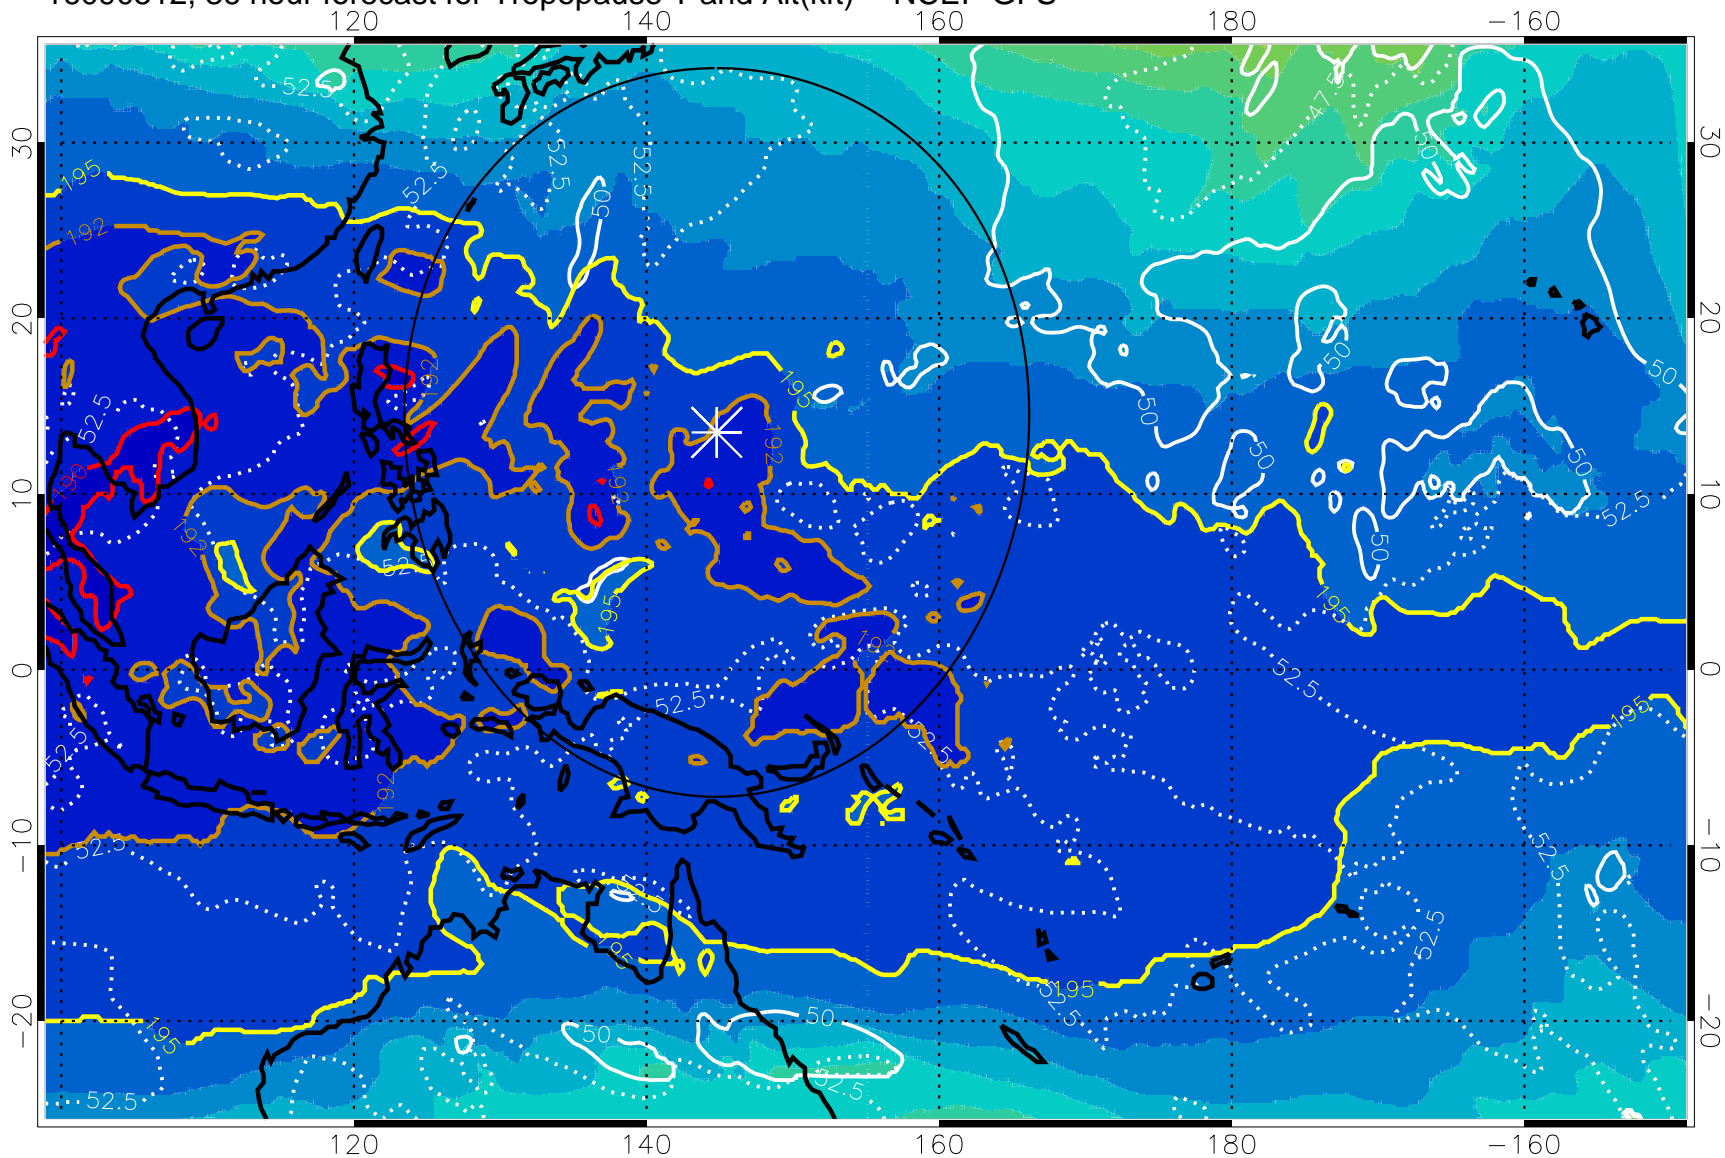

16090512, 36 hour forecast for Tropopause T and Alt(kft) -- NCEP GFS

190 200 210 220 230
Tropopause T, K

Tropopause Altitude in kft (white)

192.5K Isotherm 195K Isotherm
187.5K Isotherm 190K Isotherm

Range ring of 2304 km