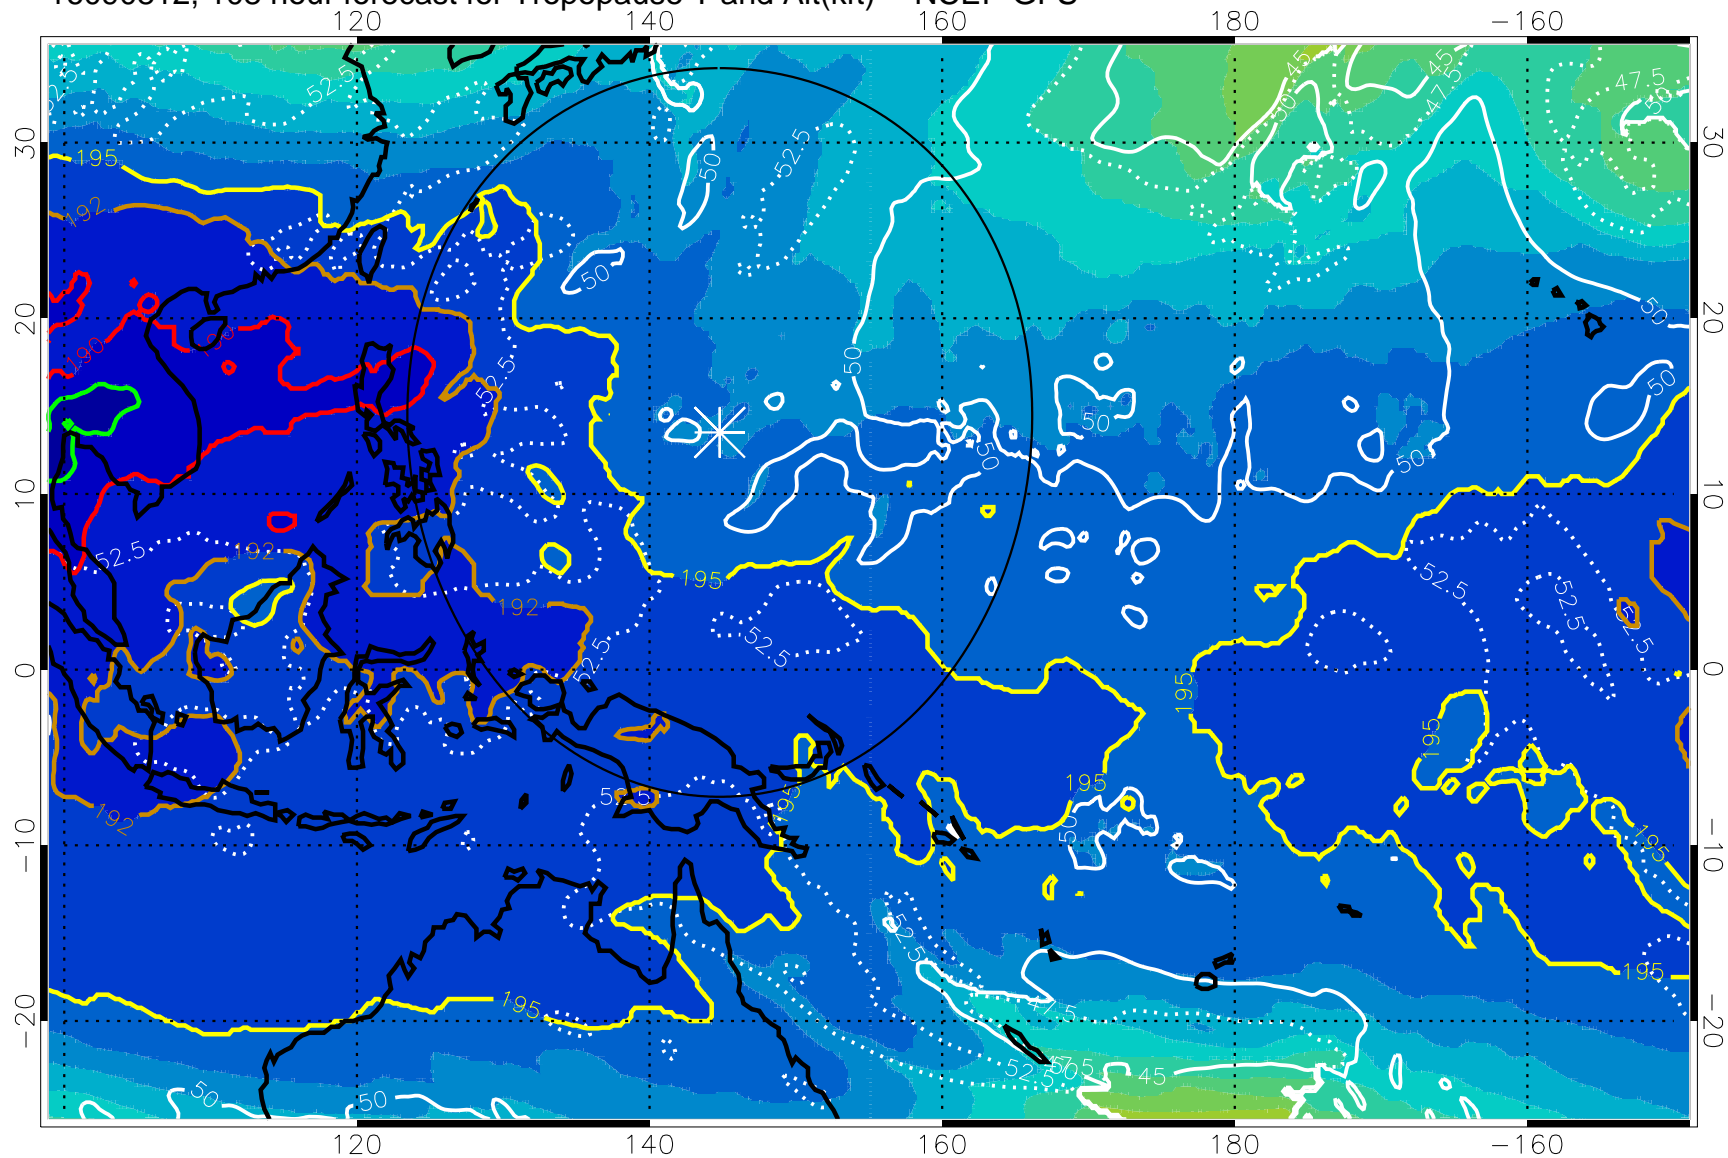

16090812, 108 hour forecast for Tropopause T and Alt(kft) -- NCEP GFS

190 200 210 220 230
Tropopause T, K

Tropopause Altitude in kft (white)

192.5K Isotherm 195K Isotherm
187.5K Isotherm 190K Isotherm

Range ring of 2304 km