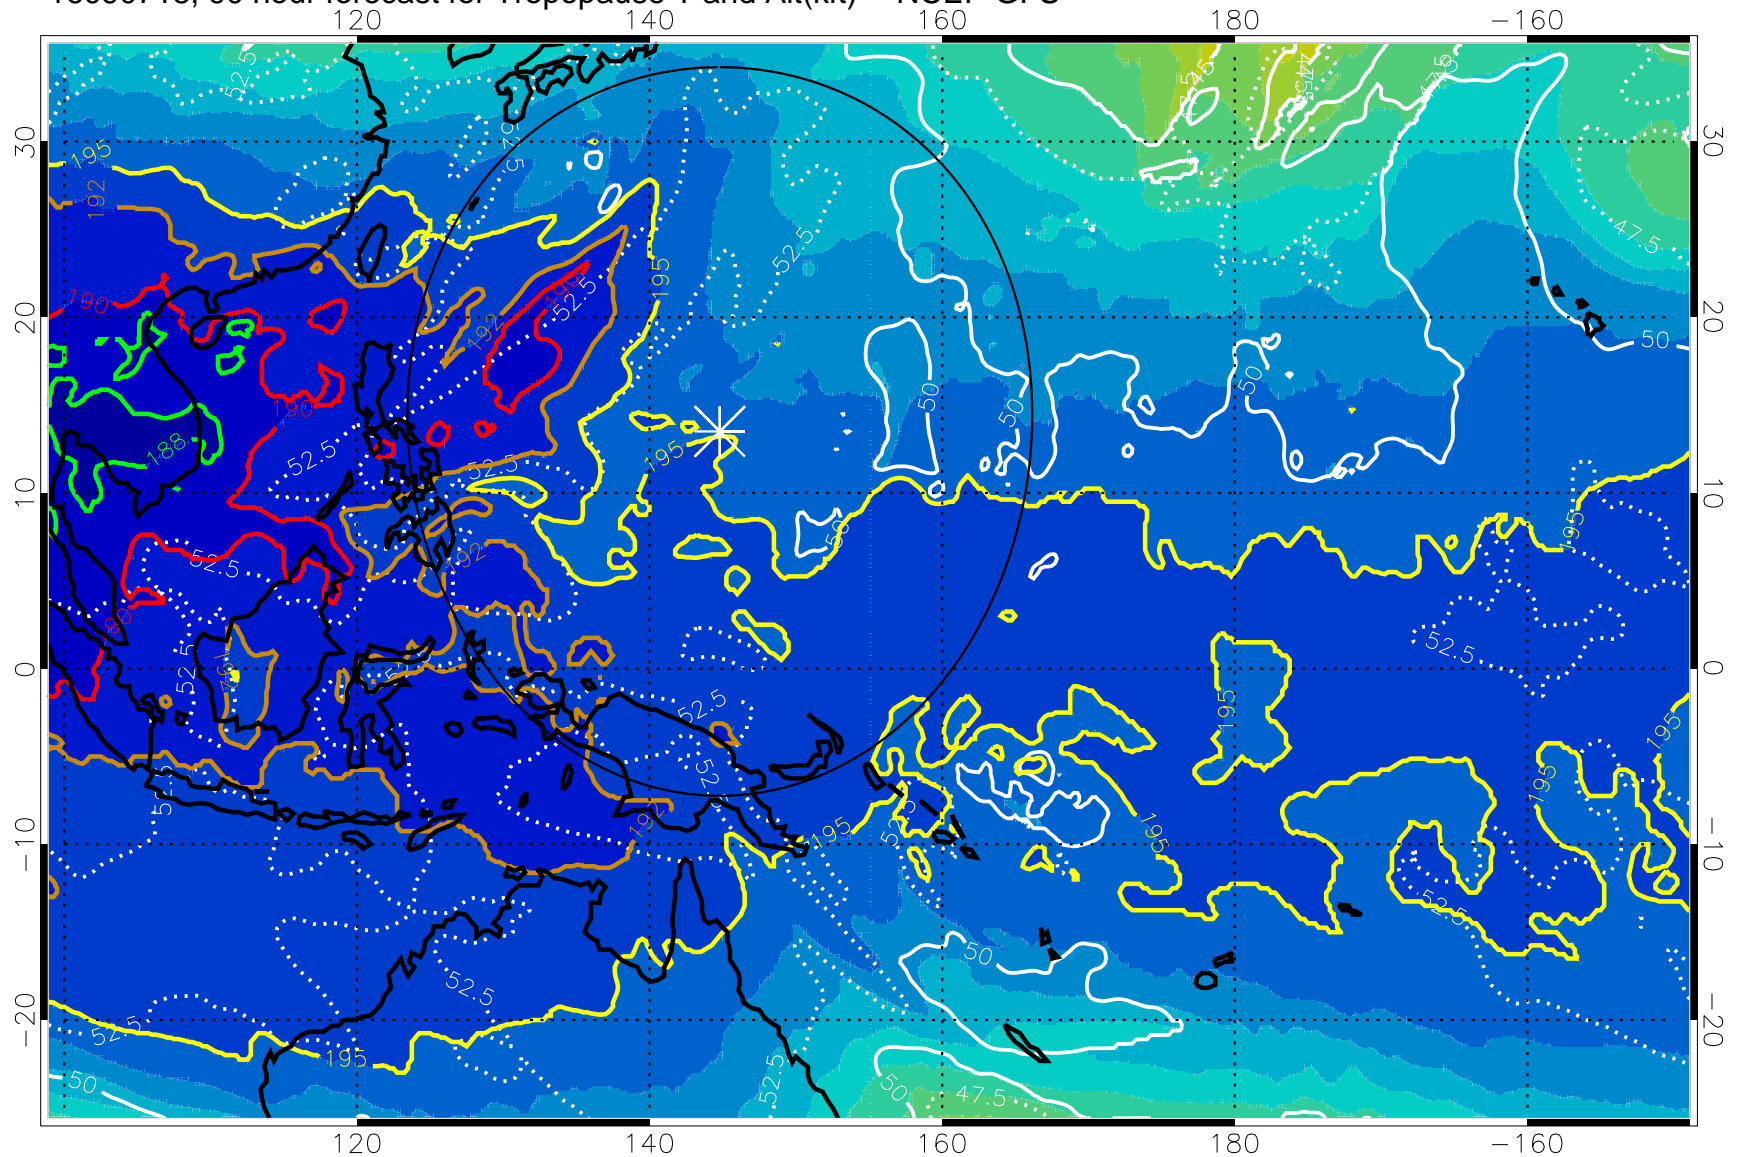

16090718, 90 hour forecast for Tropopause T and Alt(kft) -- NCEP GFS

190 200 210 220 230
Tropopause T, K

Tropopause Altitude in kft (white)

192.5K Isotherm 195K Isotherm
187.5K Isotherm 190K Isotherm

Range ring of 2304 km