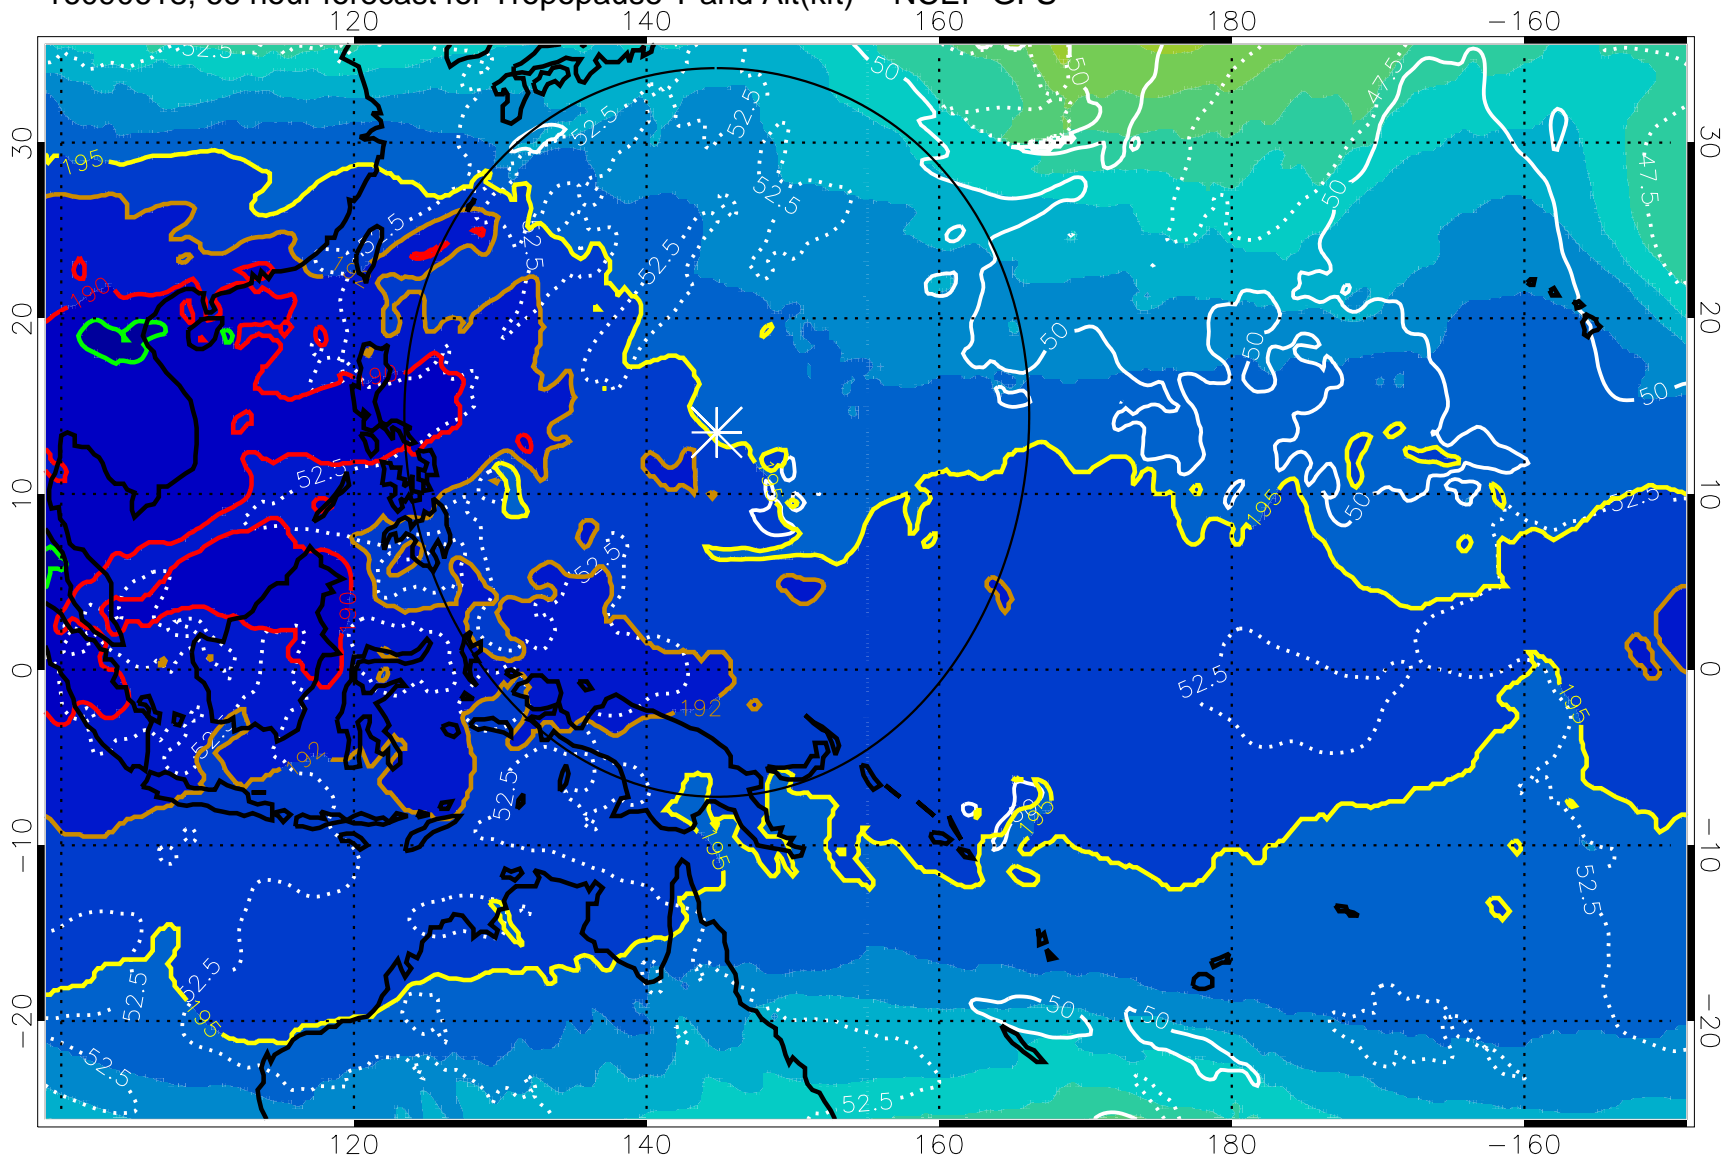

16090618, 66 hour forecast for Tropopause T and Alt(kft) -- NCEP GFS

190 200 210 220 230

Tropopause T, K

Tropopause Altitude in kft (white)

192.5K Isotherm 195K Isotherm
187.5K Isotherm 190K Isotherm

Range ring of 2304 km