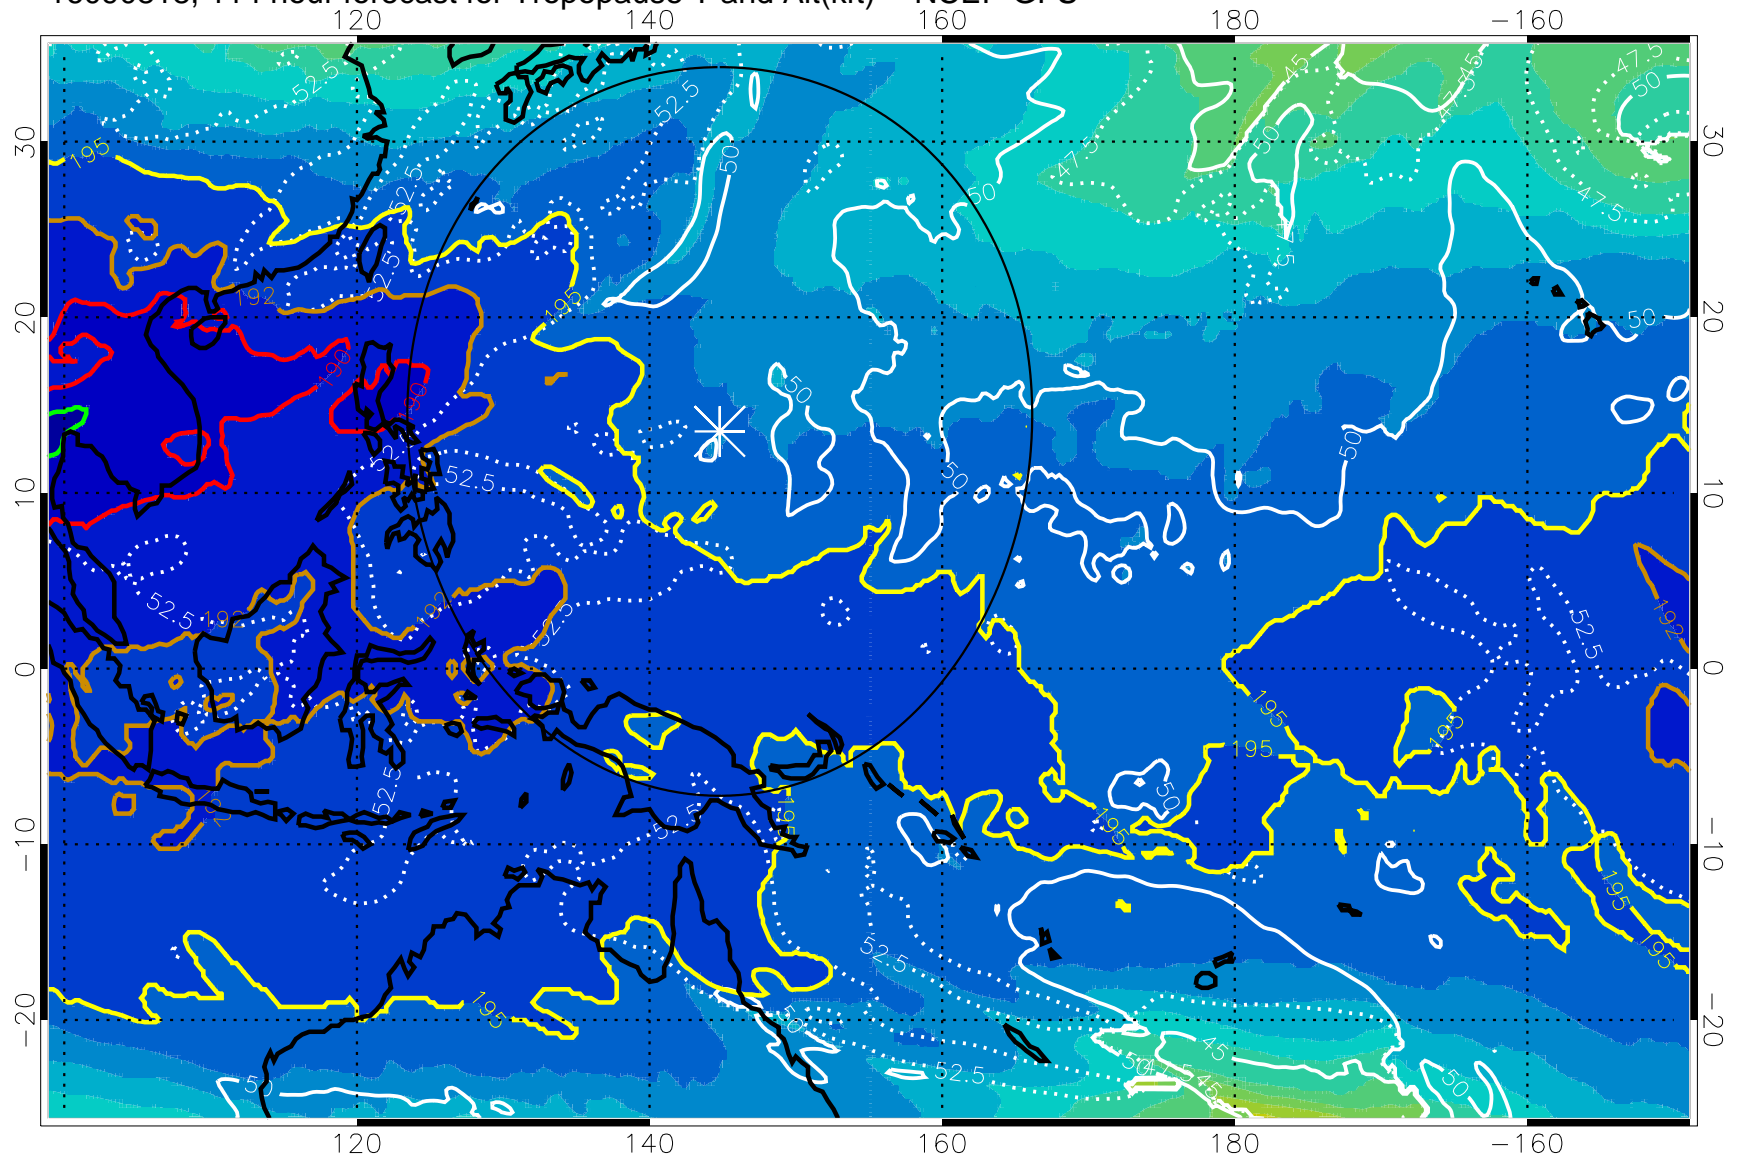

16090818, 114 hour forecast for Tropopause T and Alt(kft) -- NCEP GFS

190   200   210   220   230
Tropopause T, K

Tropopause Altitude in kft (white)

192.5K Isotherm   195K Isotherm
187.5K Isotherm   190K Isotherm

Range ring of 2304 km