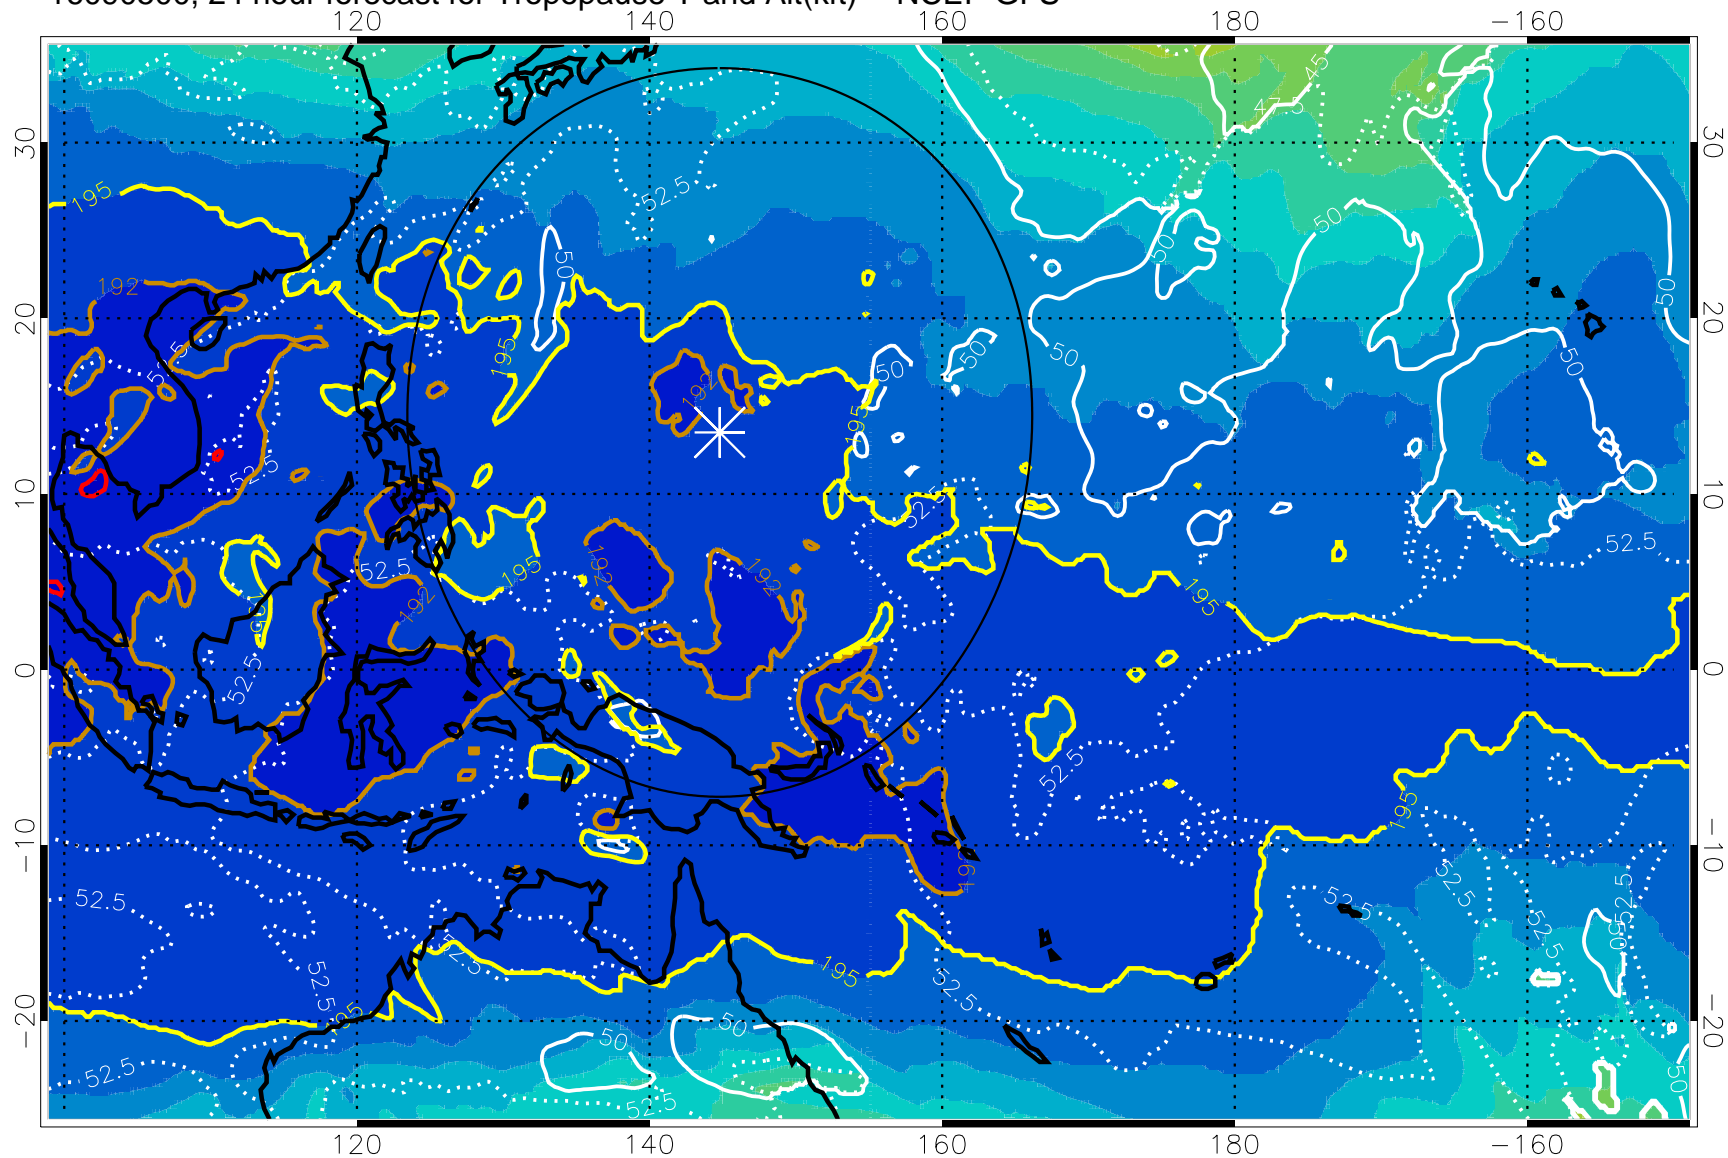

16090500, 24 hour forecast for Tropopause T and Alt(kft) -- NCEP GFS

190 200 210 220 230
Tropopause T, K

Tropopause Altitude in kft (white)

192.5K Isotherm 195K Isotherm
187.5K Isotherm 190K Isotherm

Range ring of 2304 km