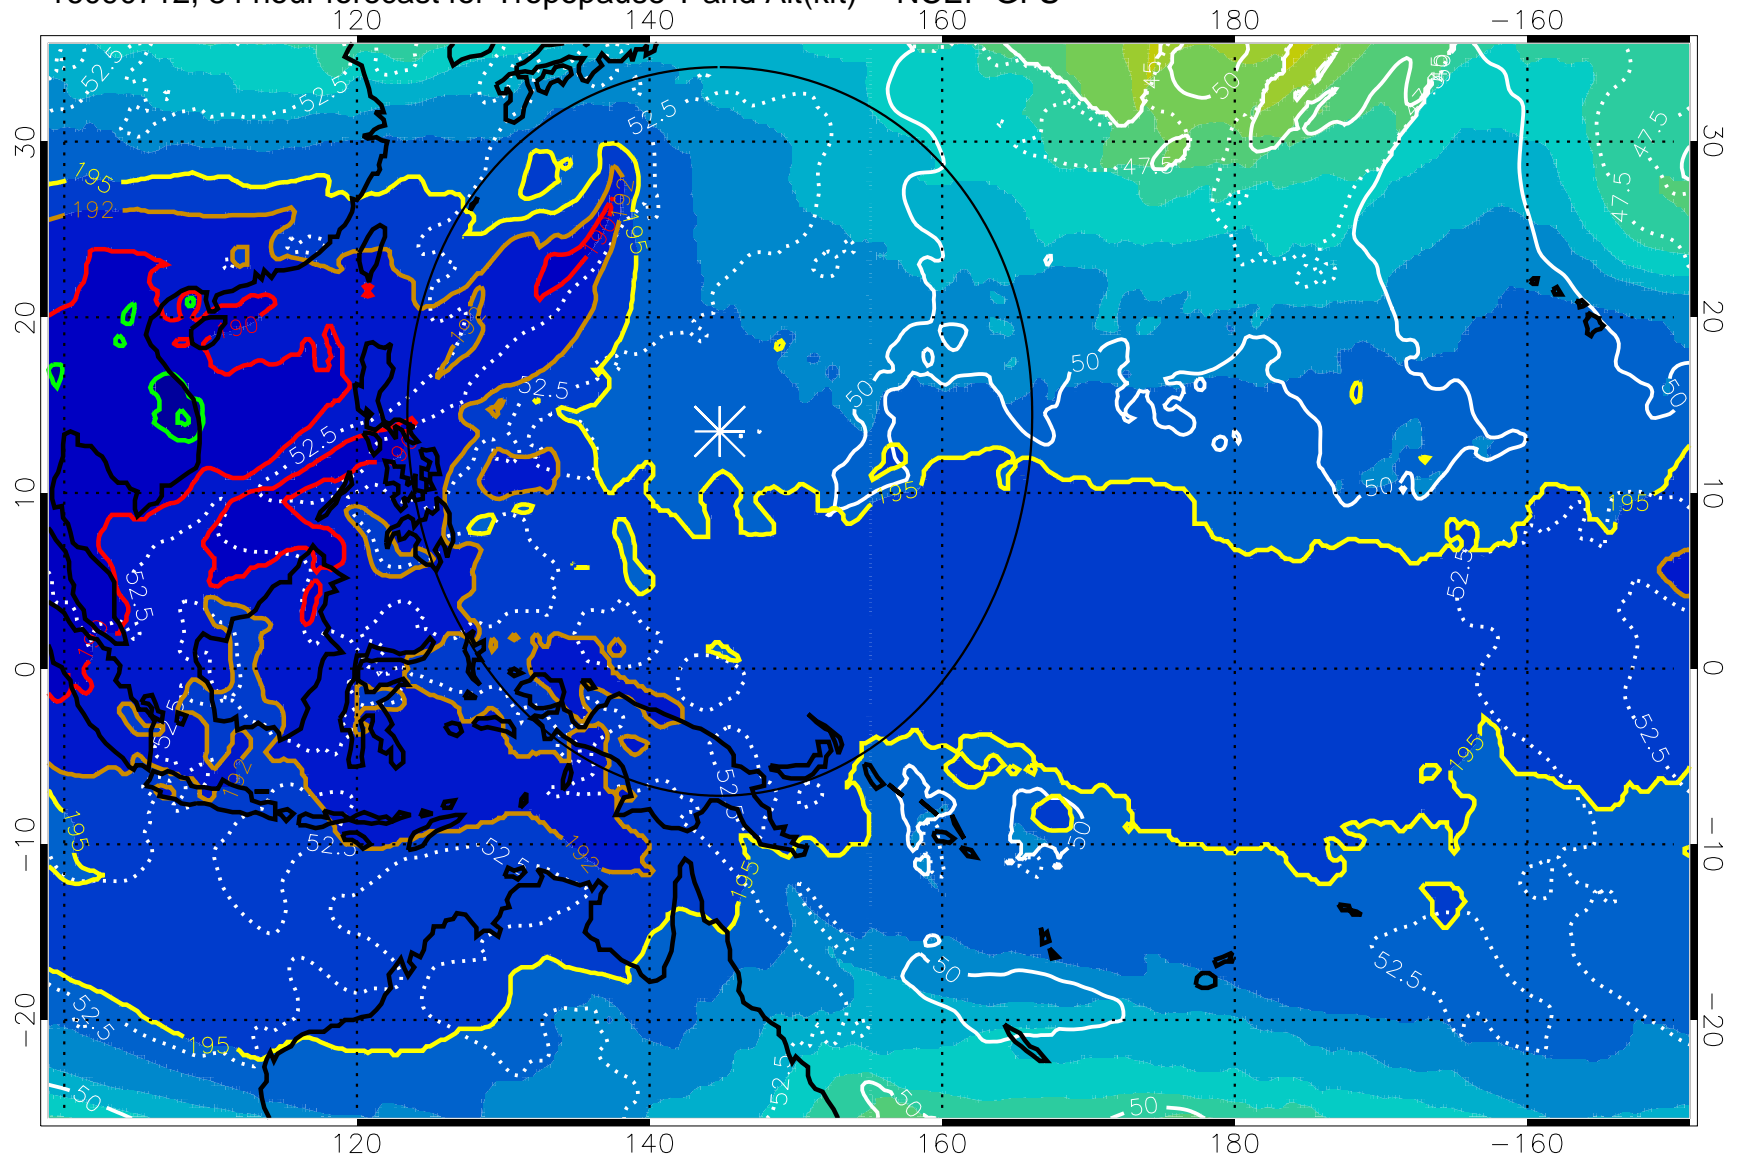

16090712, 84 hour forecast for Tropopause T and Alt(kft) -- NCEP GFS

190 200 210 220 230

Tropopause T, K

Tropopause Altitude in kft (white)

192.5K Isotherm 195K Isotherm

187.5K Isotherm 190K Isotherm

Range ring of 2304 km