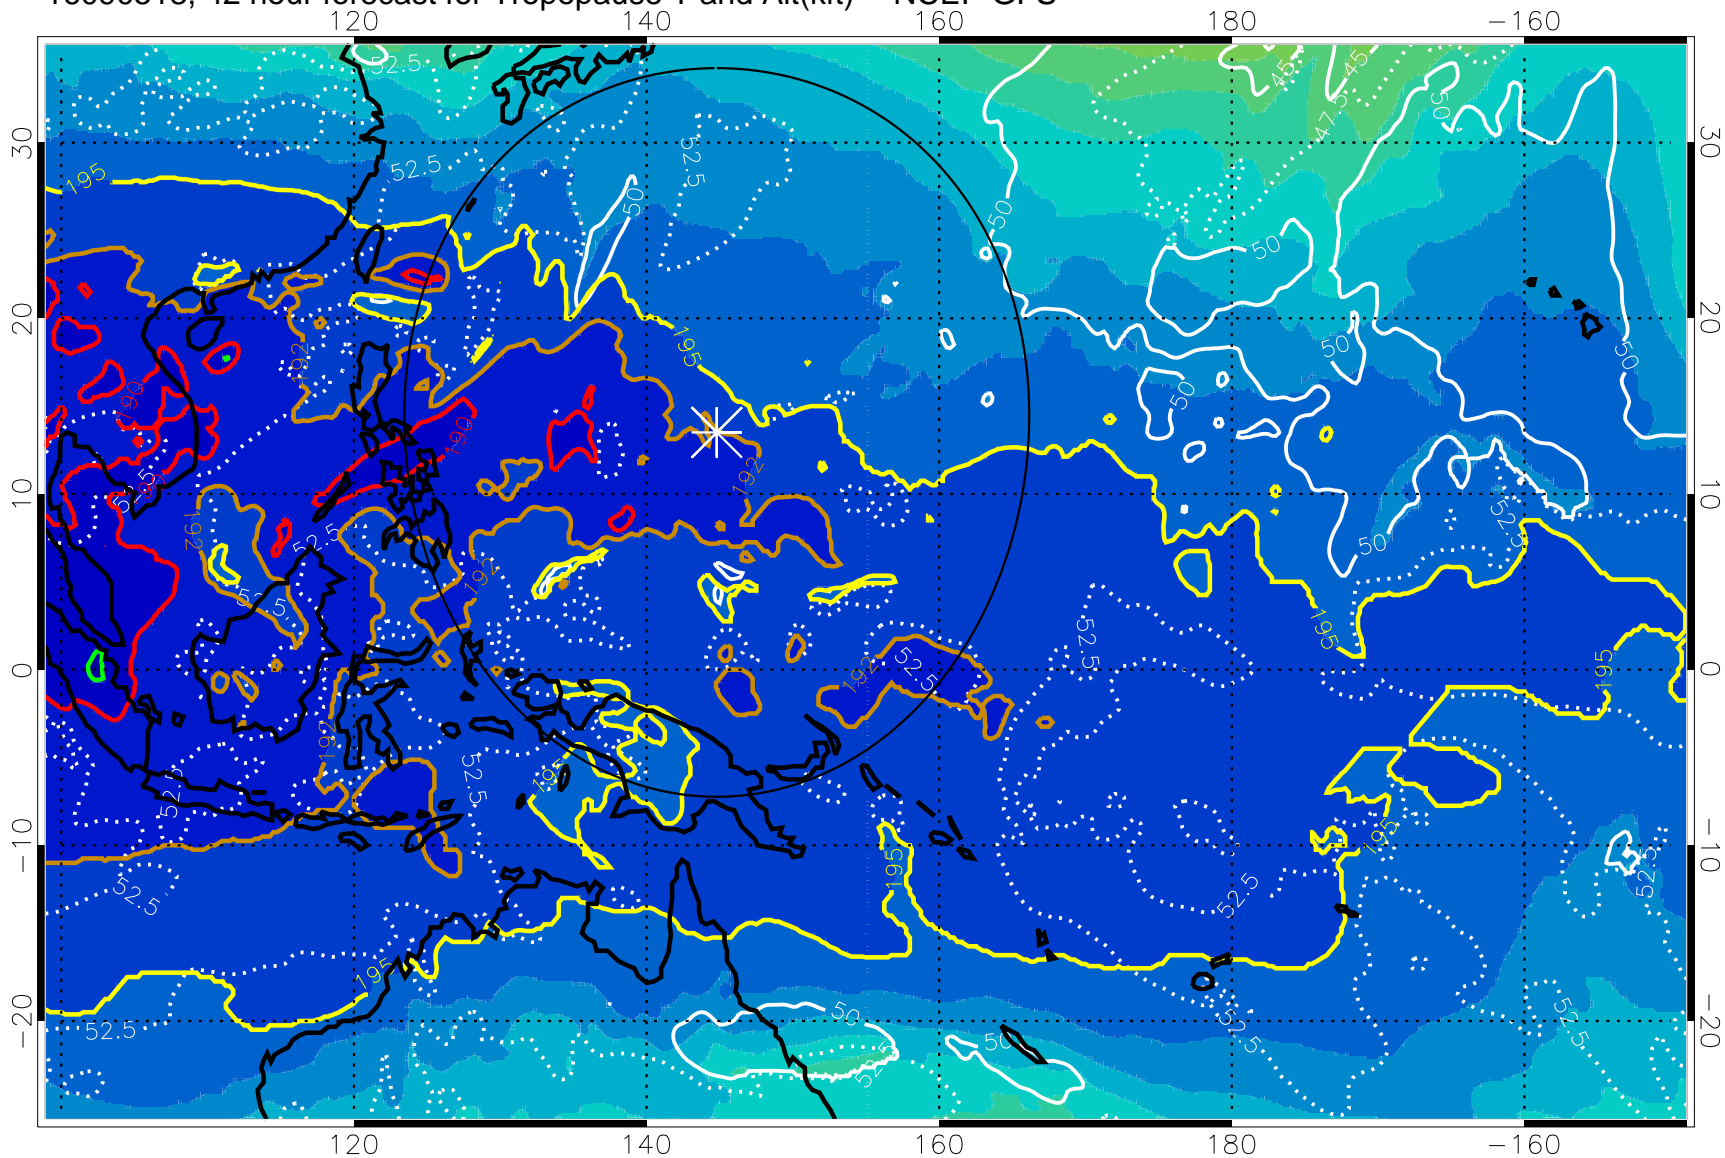

16090518, 42 hour forecast for Tropopause T and Alt(kft) -- NCEP GFS

190 200 210 220 230
Tropopause T, K

Tropopause Altitude in kft (white)

192.5K Isotherm 195K Isotherm
187.5K Isotherm 190K Isotherm

Range ring of 2304 km