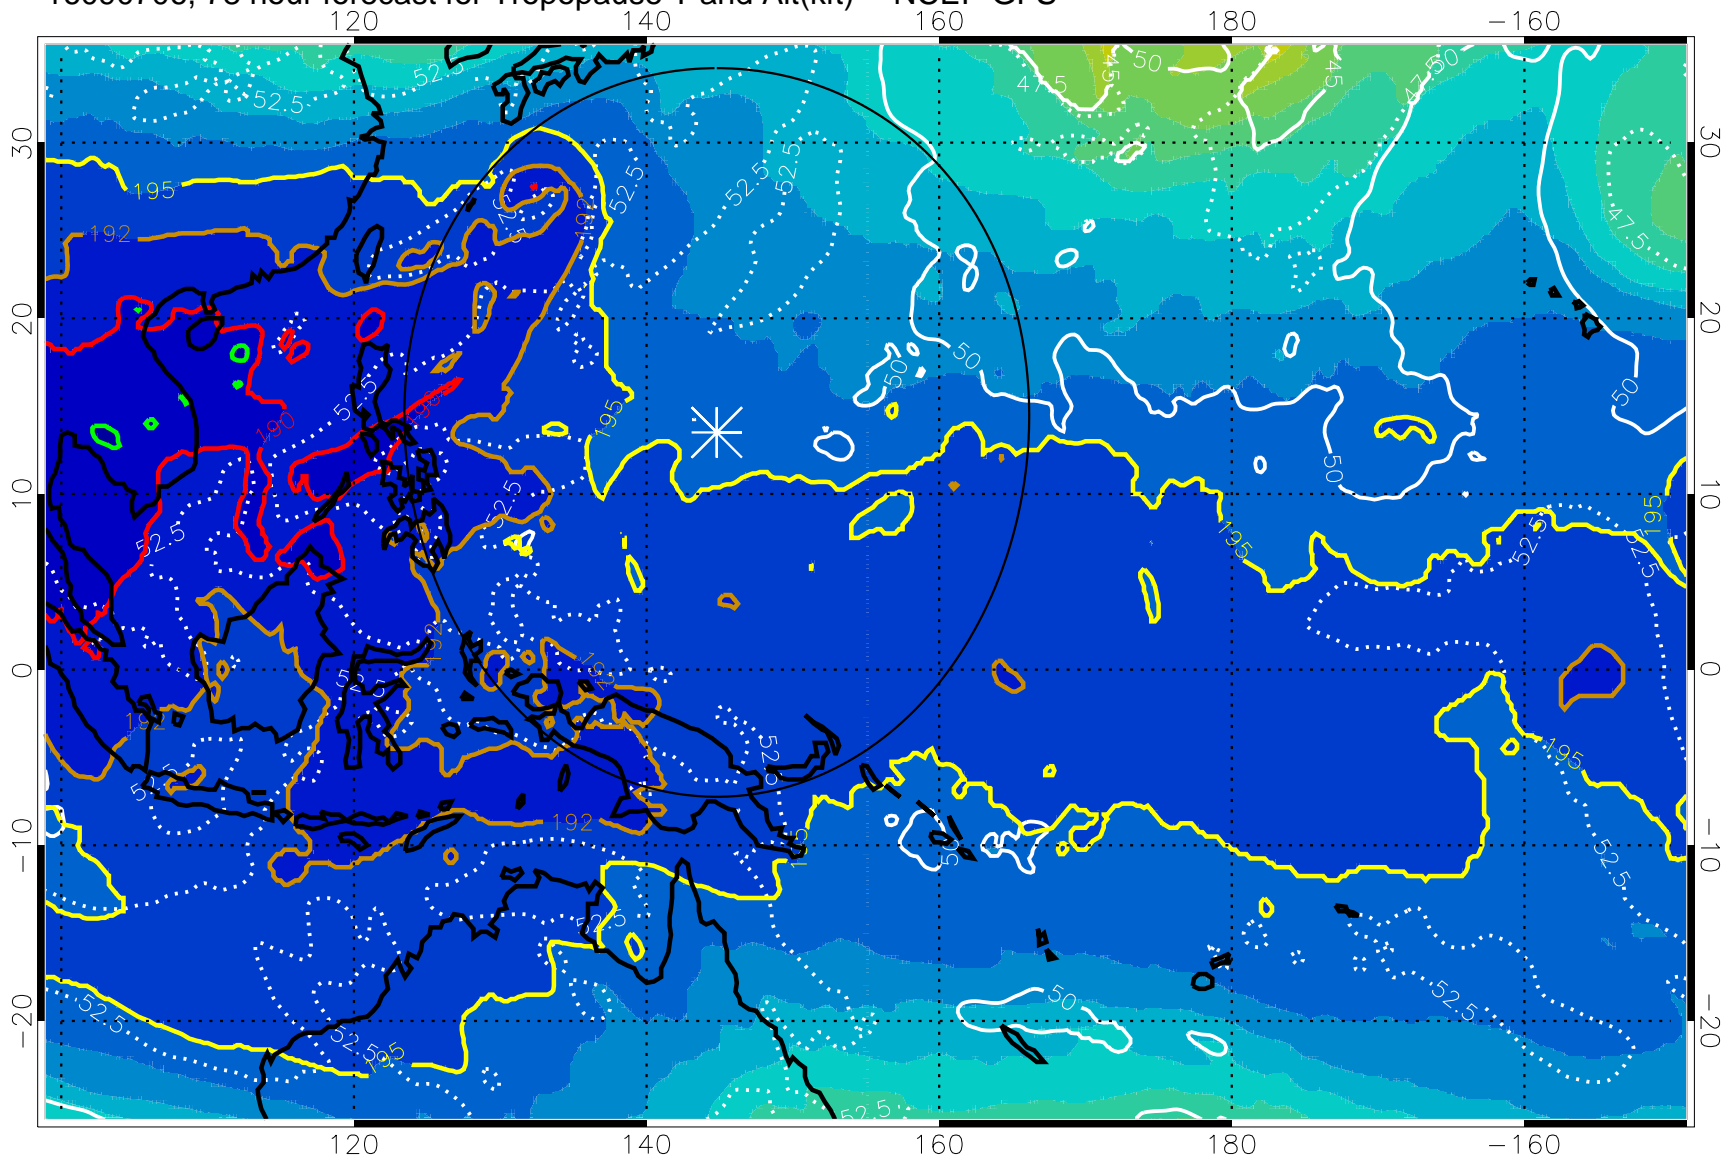

16090706, 78 hour forecast for Tropopause T and Alt(kft) -- NCEP GFS

190 200 210 220 230

Tropopause T, K

Tropopause Altitude in kft (white)

192.5K Isotherm 195K Isotherm
187.5K Isotherm 190K Isotherm

Range ring of 2304 km