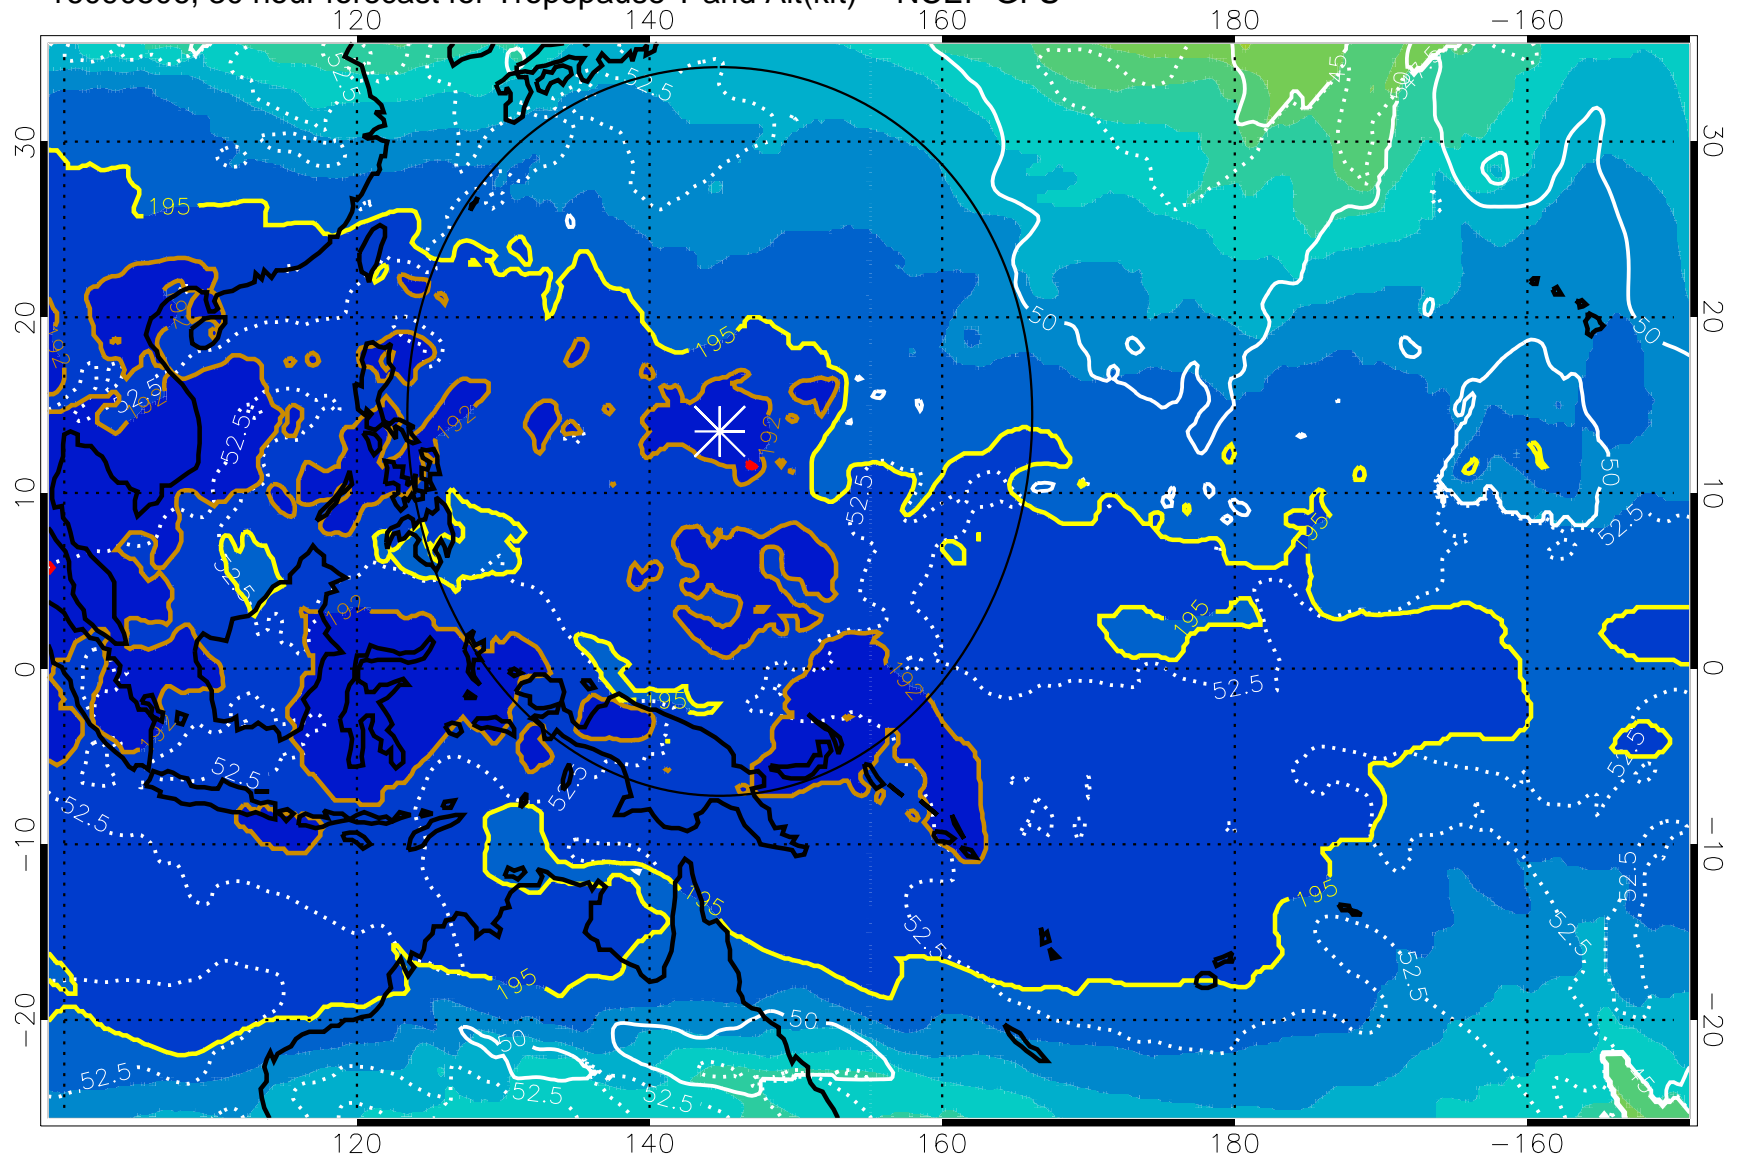

16090506, 30 hour forecast for Tropopause T and Alt(kft) -- NCEP GFS

190 200 210 220 230
Tropopause T, K

Tropopause Altitude in kft (white)

192.5K Isotherm 195K Isotherm
187.5K Isotherm 190K Isotherm

Range ring of 2304 km