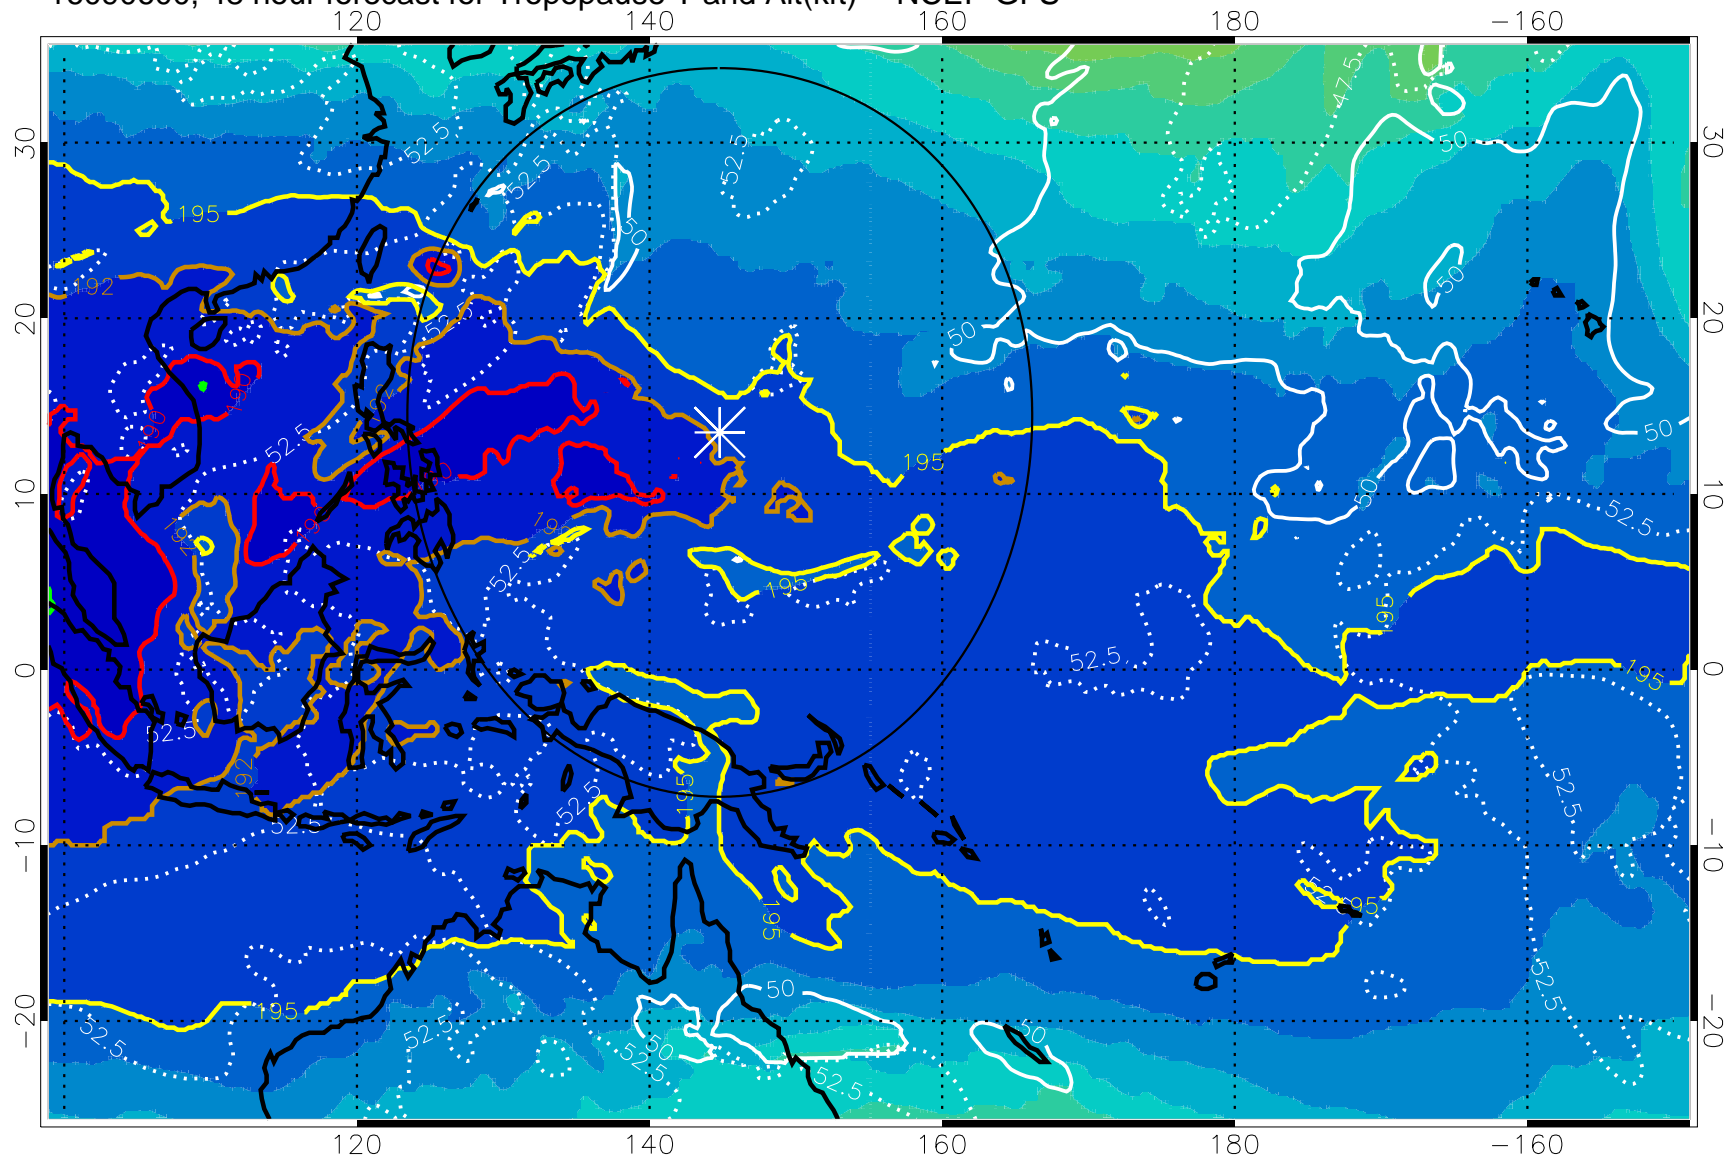

16090600, 48 hour forecast for Tropopause T and Alt(kft) -- NCEP GFS

190 200 210 220 230

Tropopause T, K

Tropopause Altitude in kft (white)

192.5K Isotherm 195K Isotherm
187.5K Isotherm 190K Isotherm

Range ring of 2304 km