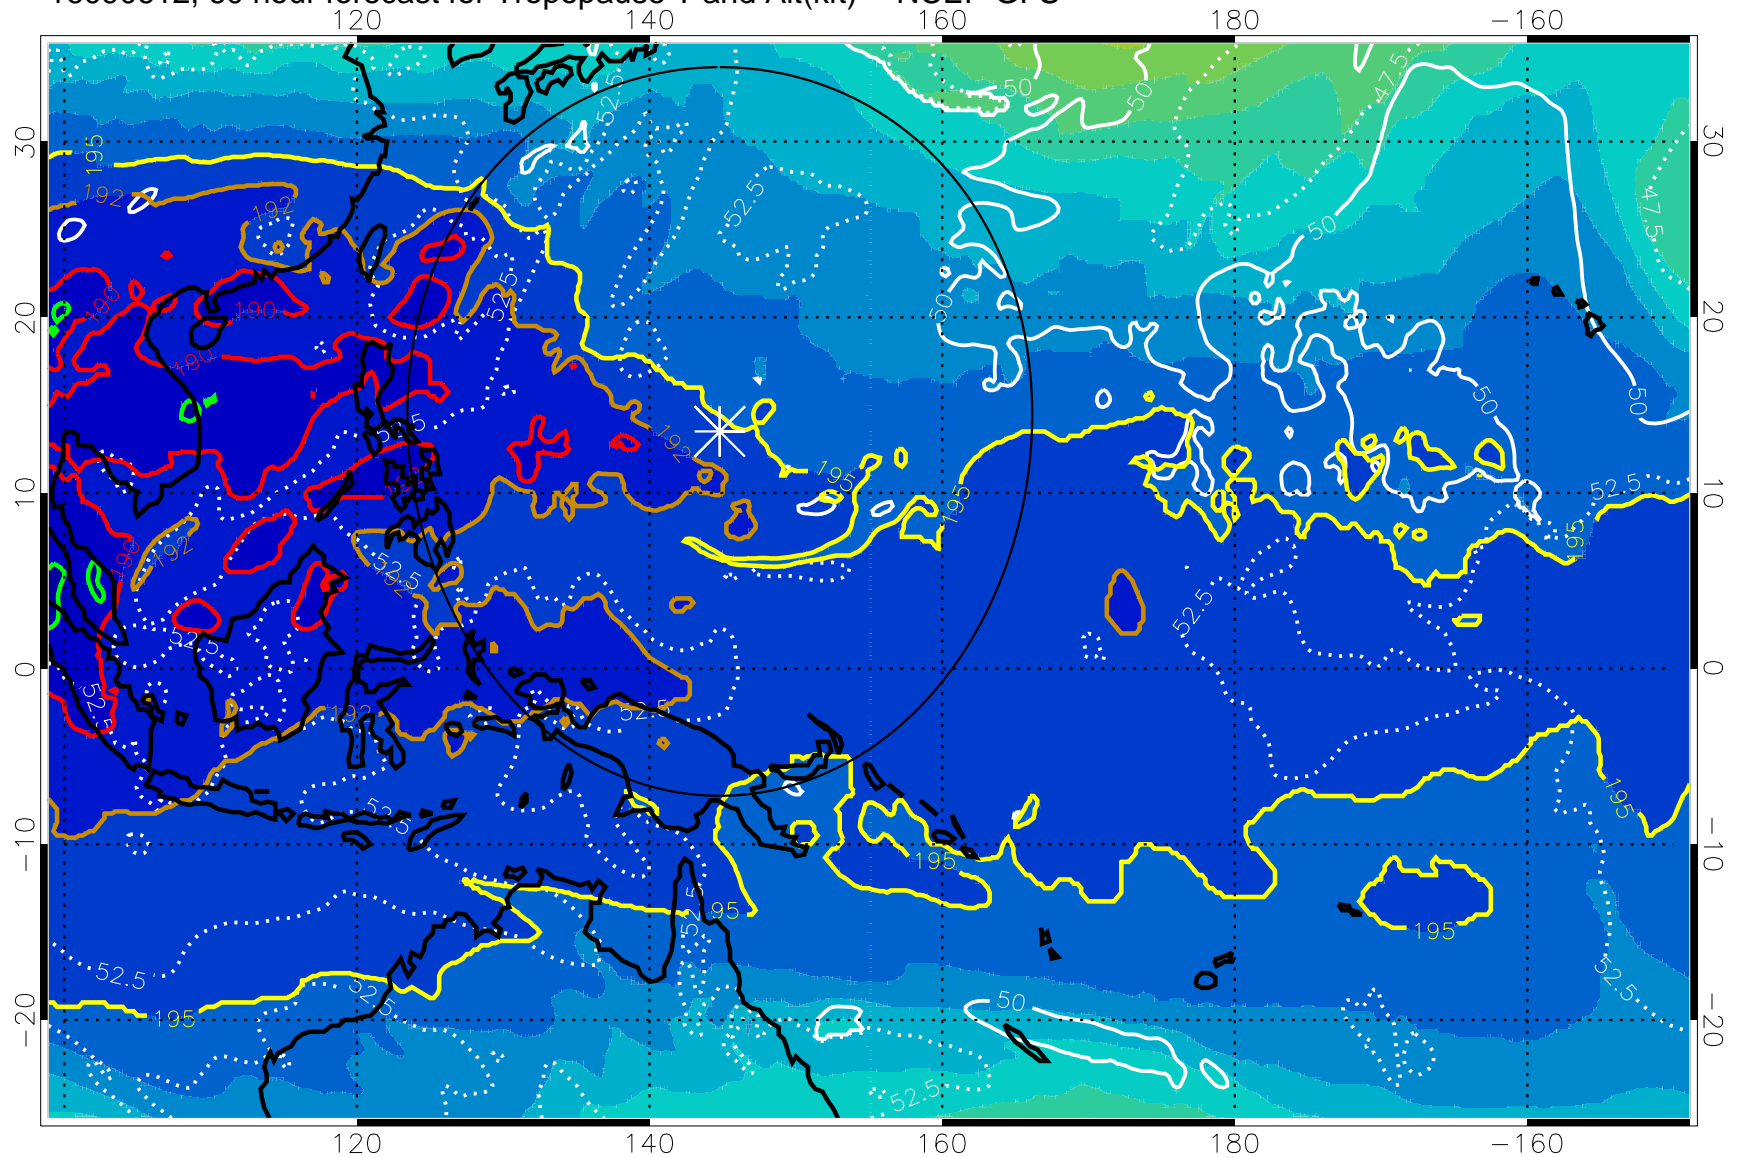

16090612, 60 hour forecast for Tropopause T and Alt(kft) -- NCEP GFS

190 200 210 220 230

Tropopause T, K

Tropopause Altitude in kft (white)

192.5K Isotherm 195K Isotherm

187.5K Isotherm 190K Isotherm

Range ring of 2304 km