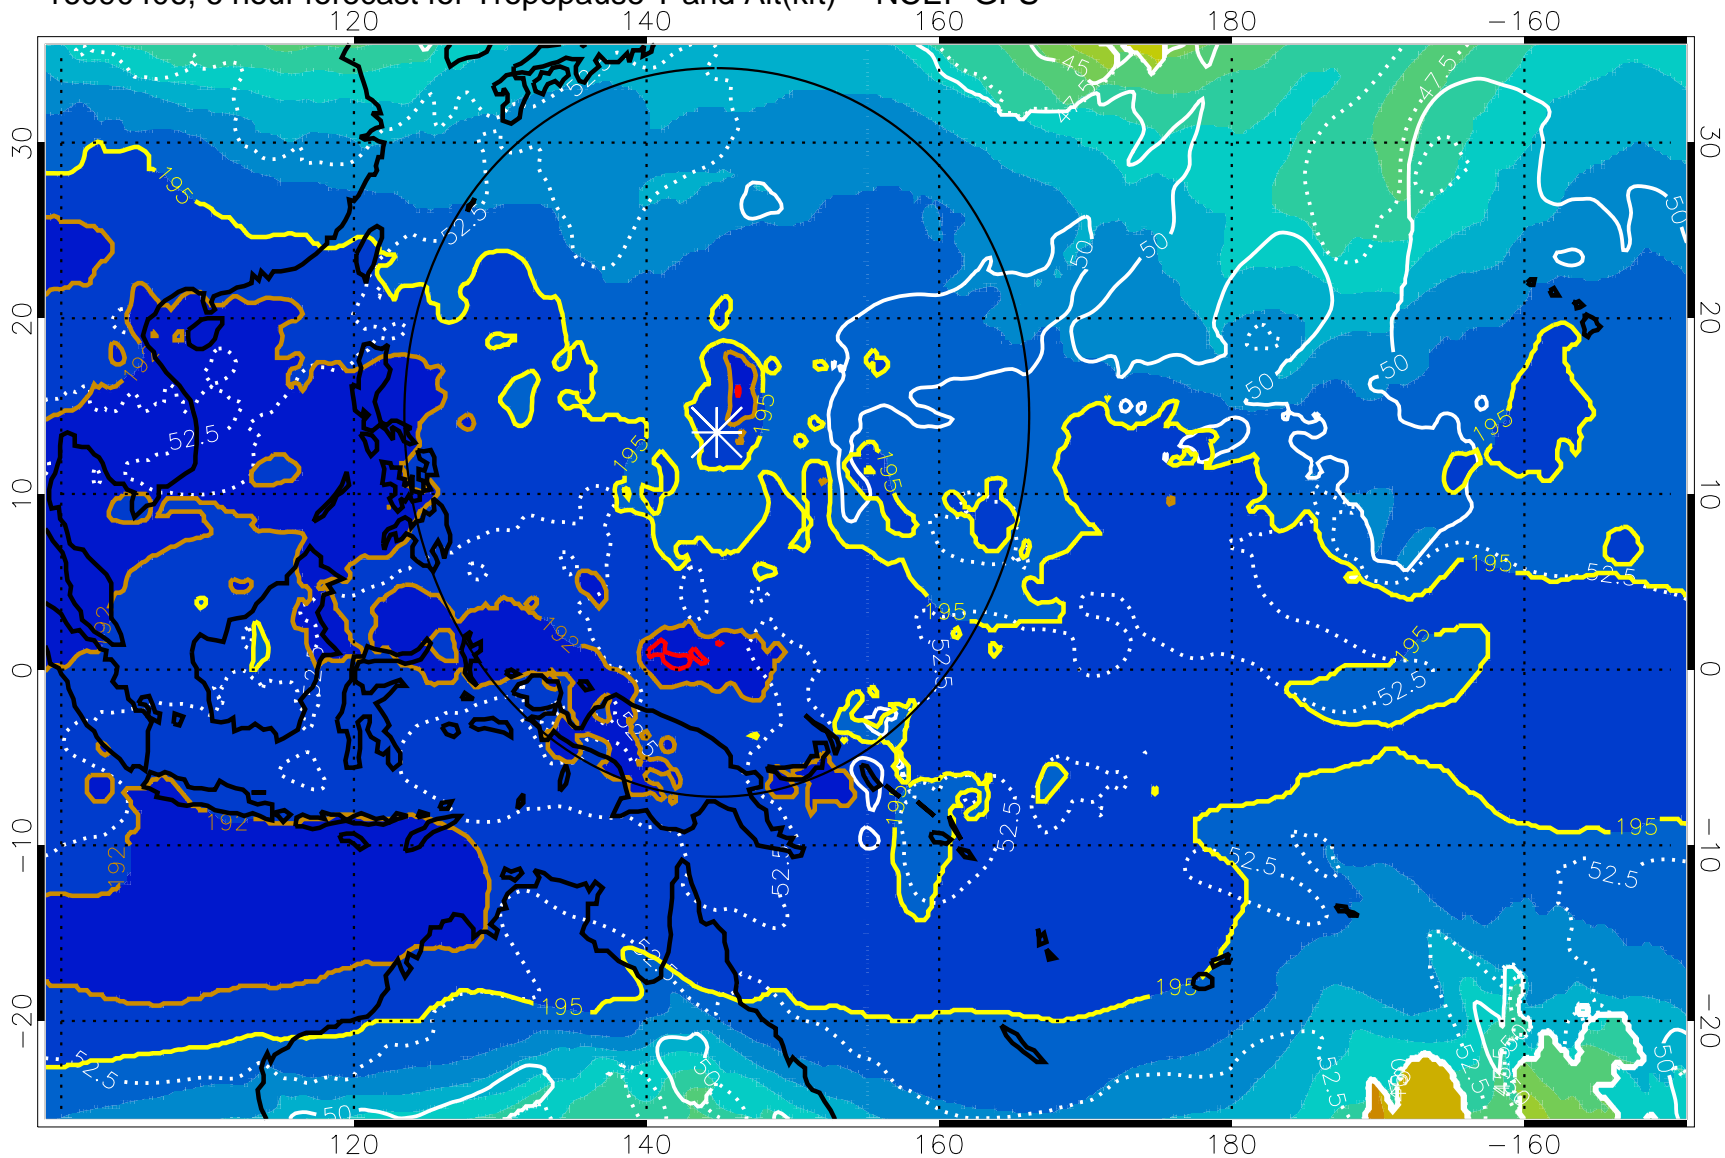

16090406, 6 hour forecast for Tropopause T and Alt(kft) -- NCEP GFS

190 200 210 220 230

Tropopause T, K

Tropopause Altitude in kft (white)

192.5K Isotherm 195K Isotherm  
187.5K Isotherm 190K Isotherm

Range ring of 2304 km