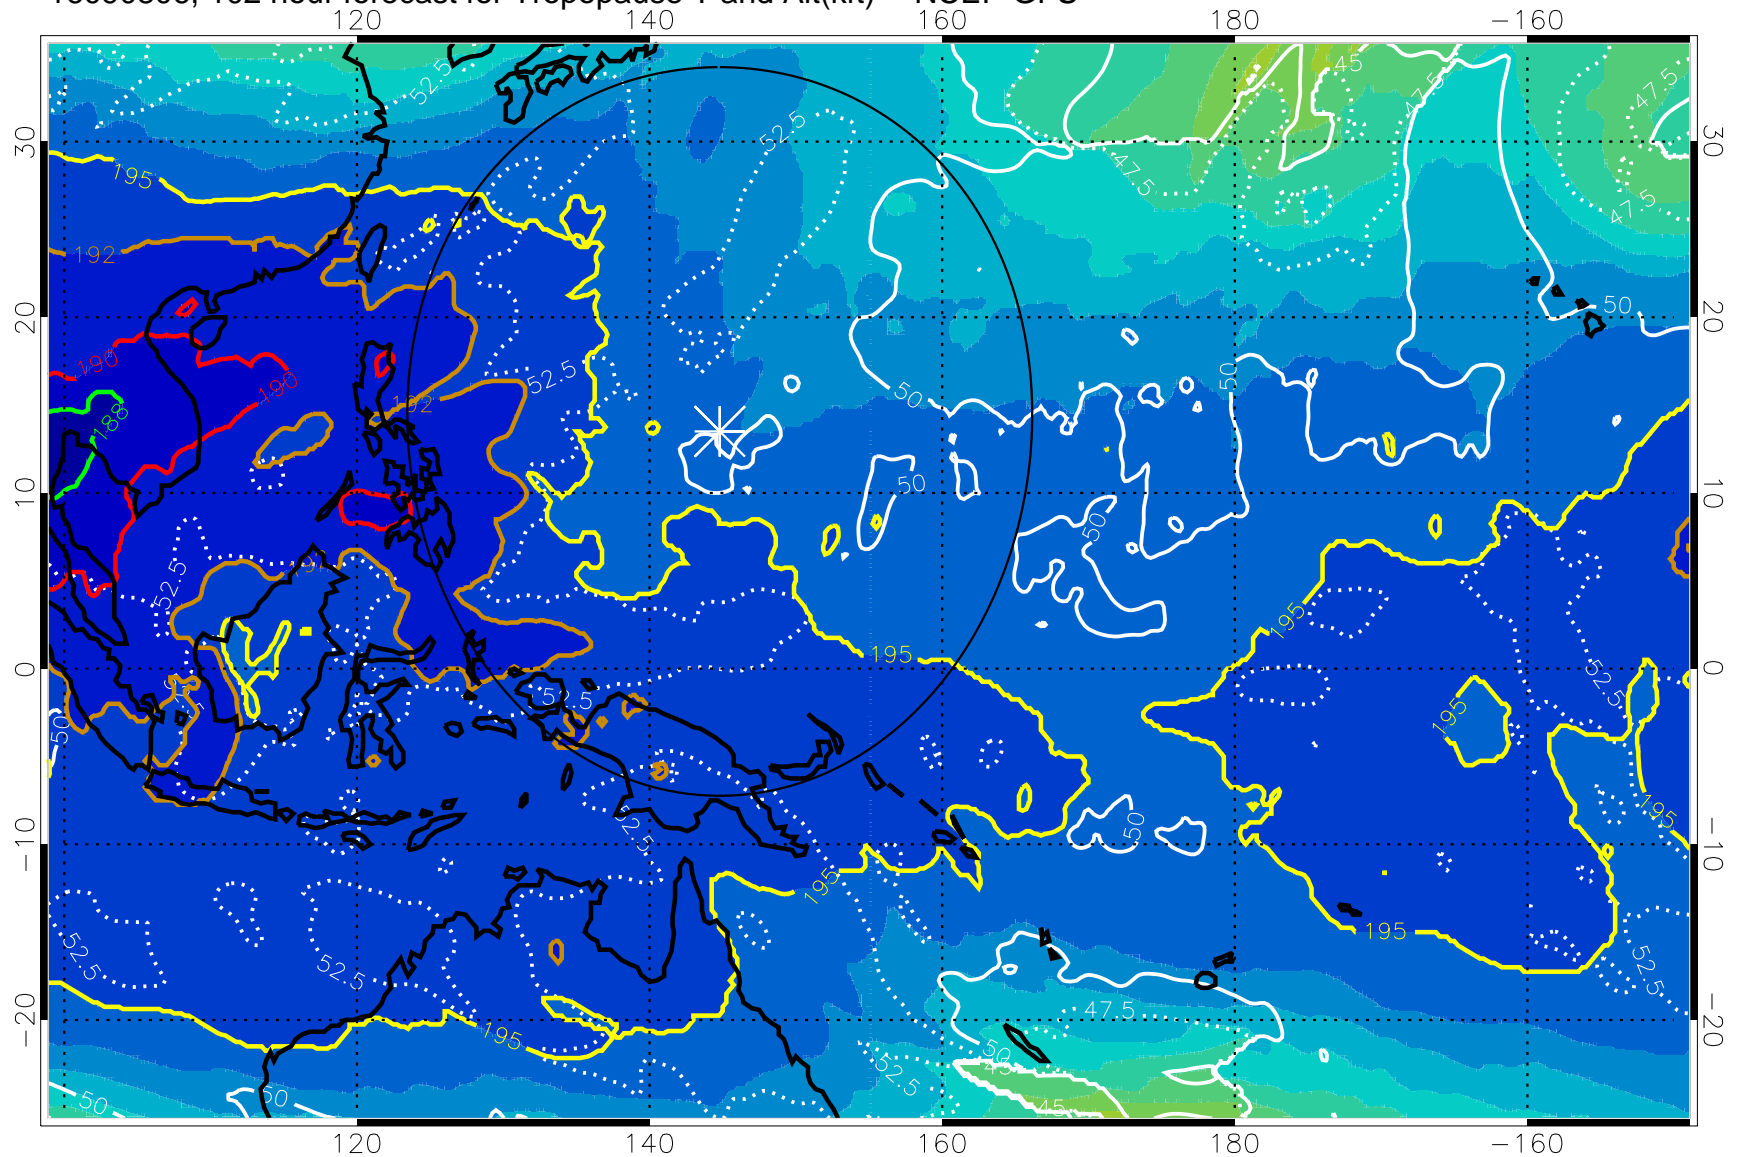

16090806, 102 hour forecast for Tropopause T and Alt(kft) -- NCEP GFS

190 200 210 220 230

Tropopause T, K

Tropopause Altitude in kft (white)

192.5K Isotherm 195K Isotherm
187.5K Isotherm 190K Isotherm

Range ring of 2304 km