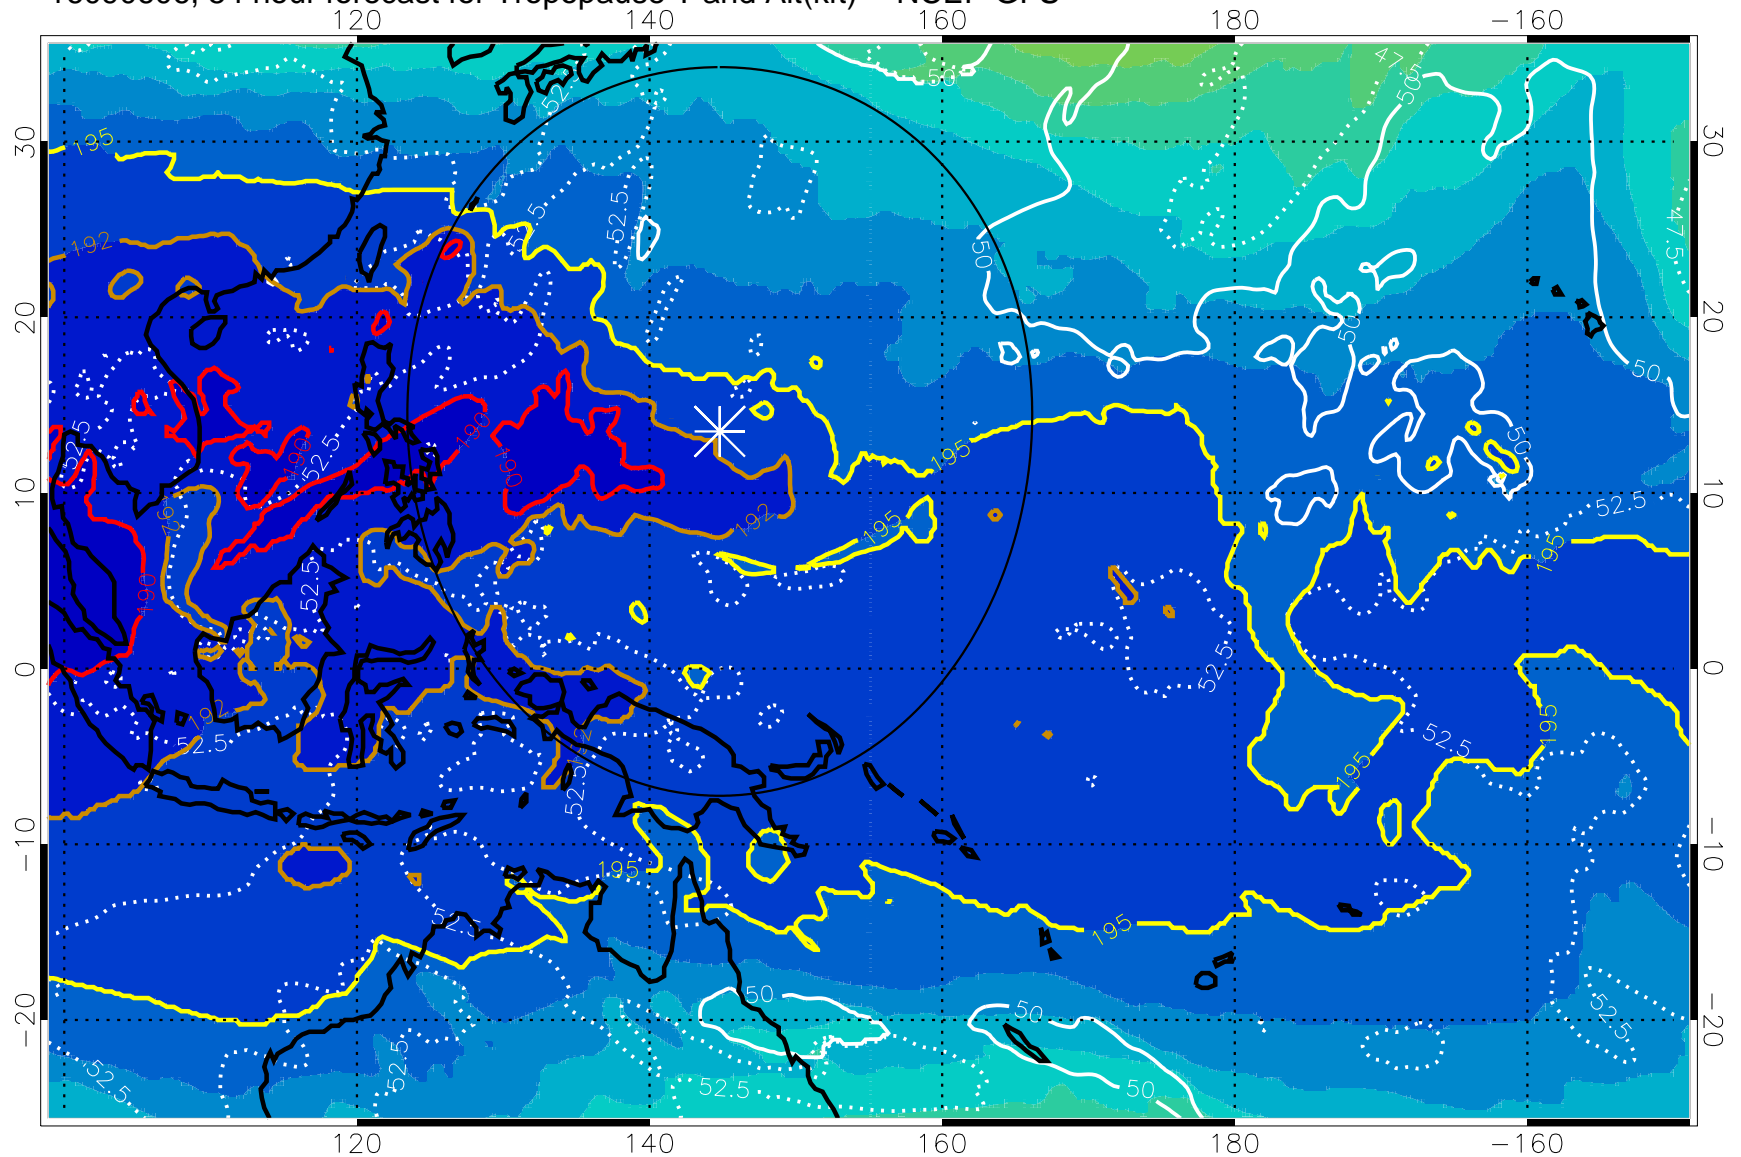

16090606, 54 hour forecast for Tropopause T and Alt(kft) -- NCEP GFS

190 200 210 220 230

Tropopause T, K

Tropopause Altitude in kft (white)

192.5K Isotherm 195K Isotherm

187.5K Isotherm 190K Isotherm

Range ring of 2304 km