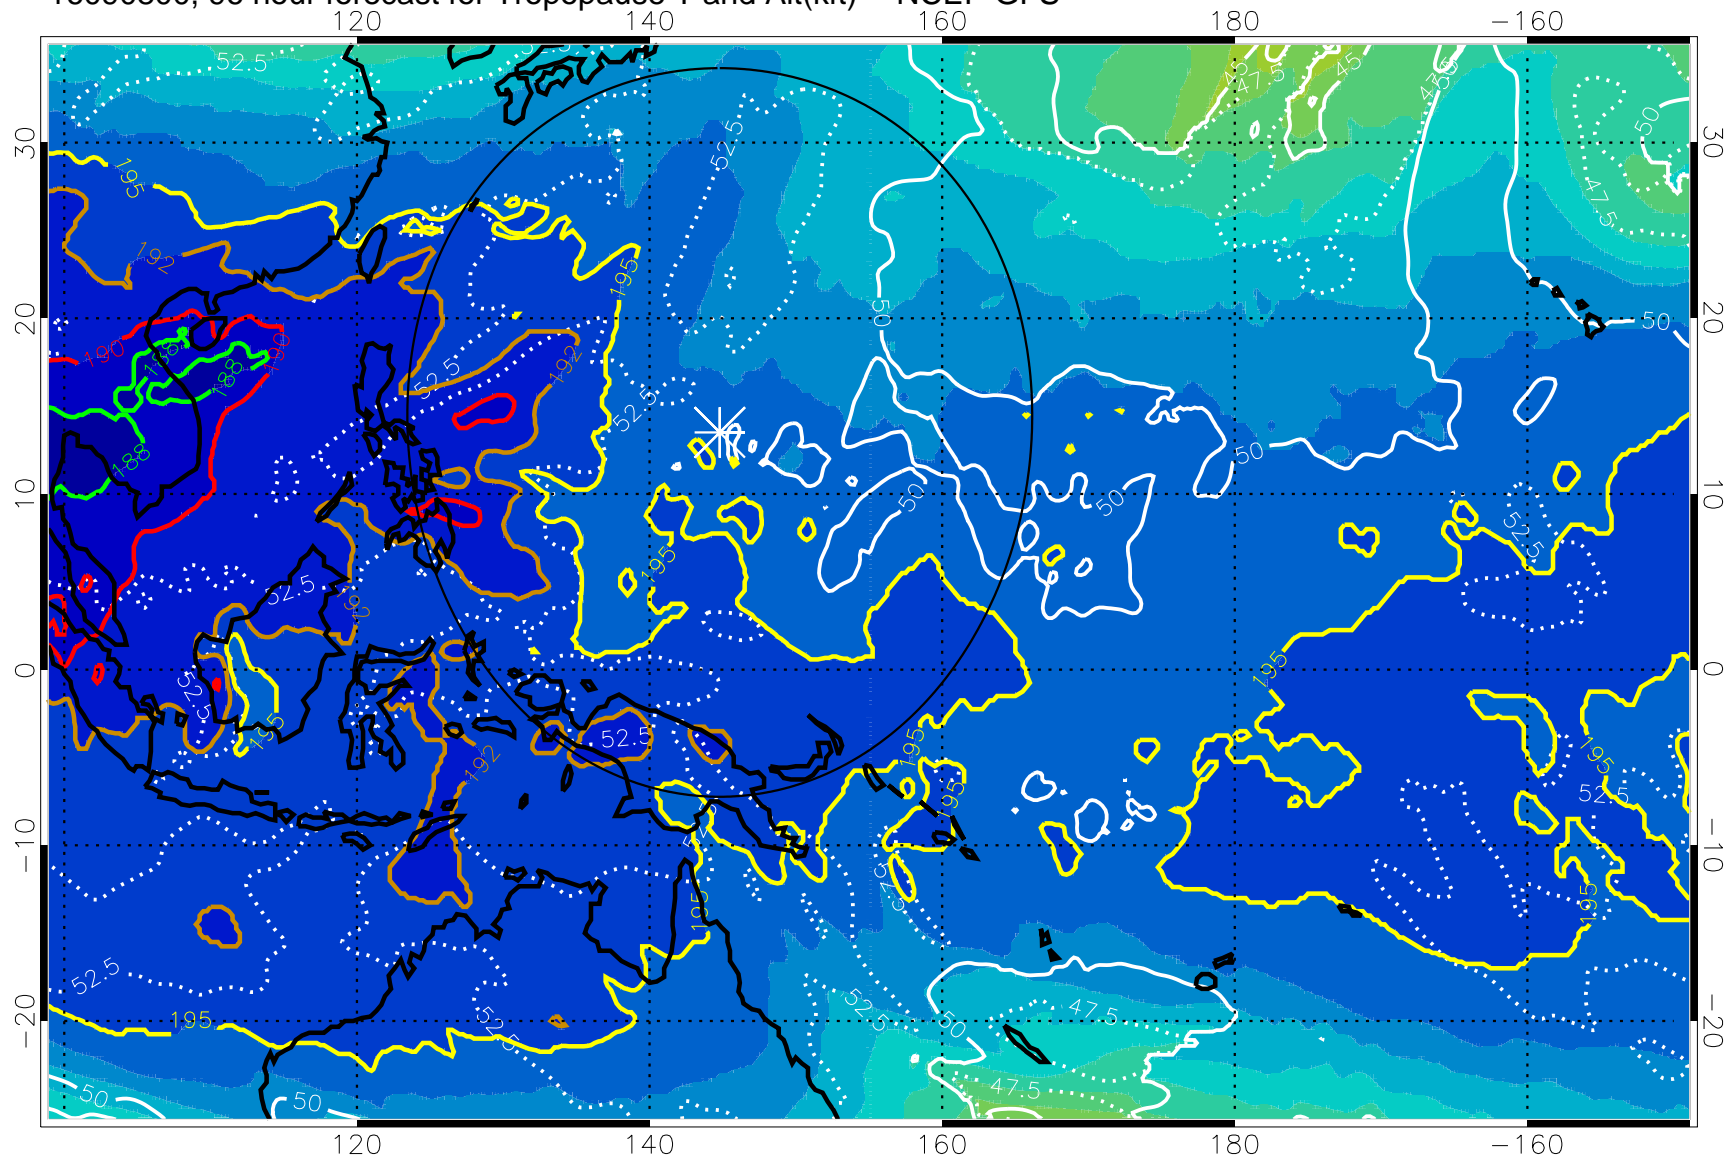

16090800, 96 hour forecast for Tropopause T and Alt(kft) -- NCEP GFS

190 200 210 220 230

Tropopause T, K

Tropopause Altitude in kft (white)

192.5K Isotherm 195K Isotherm
187.5K Isotherm 190K Isotherm

Range ring of 2304 km