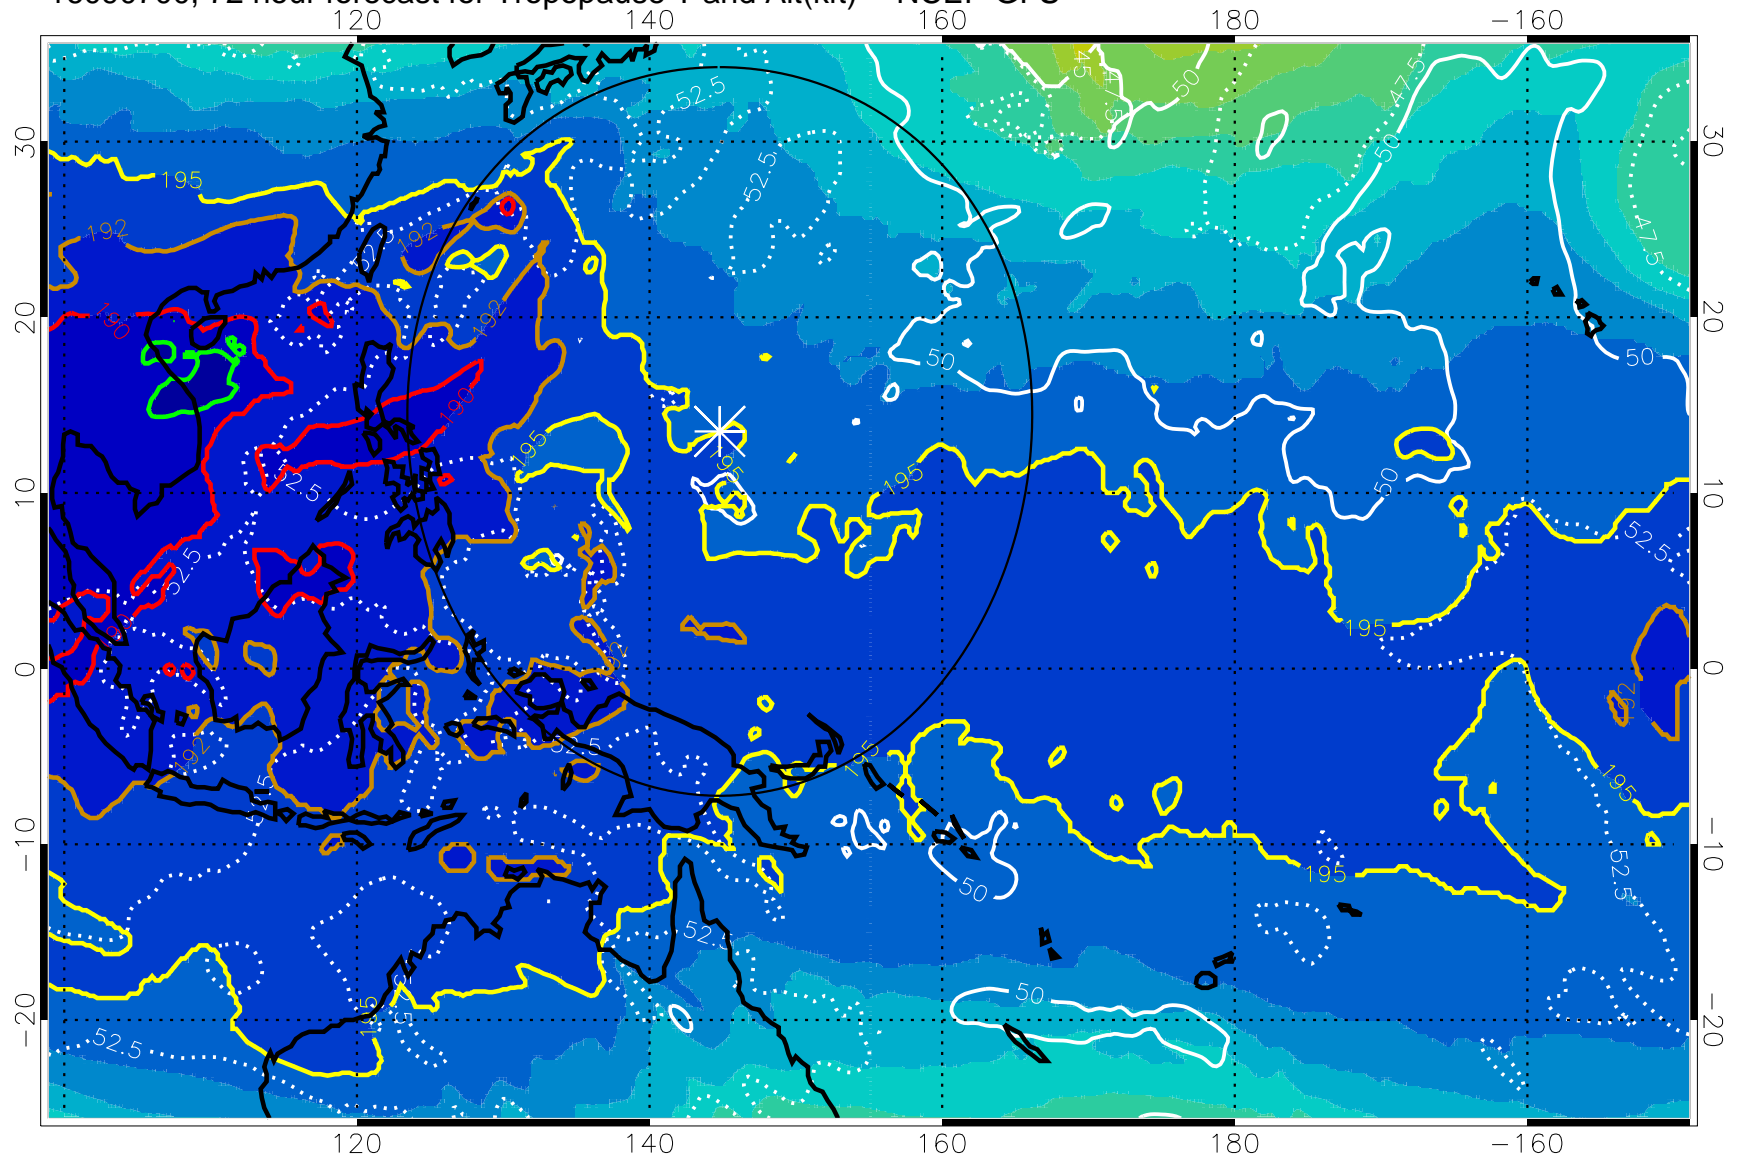

16090700, 72 hour forecast for Tropopause T and Alt(kft) -- NCEP GFS

190 200 210 220 230
Tropopause T, K

Tropopause Altitude in kft (white)

192.5K Isotherm 195K Isotherm
187.5K Isotherm 190K Isotherm

Range ring of 2304 km