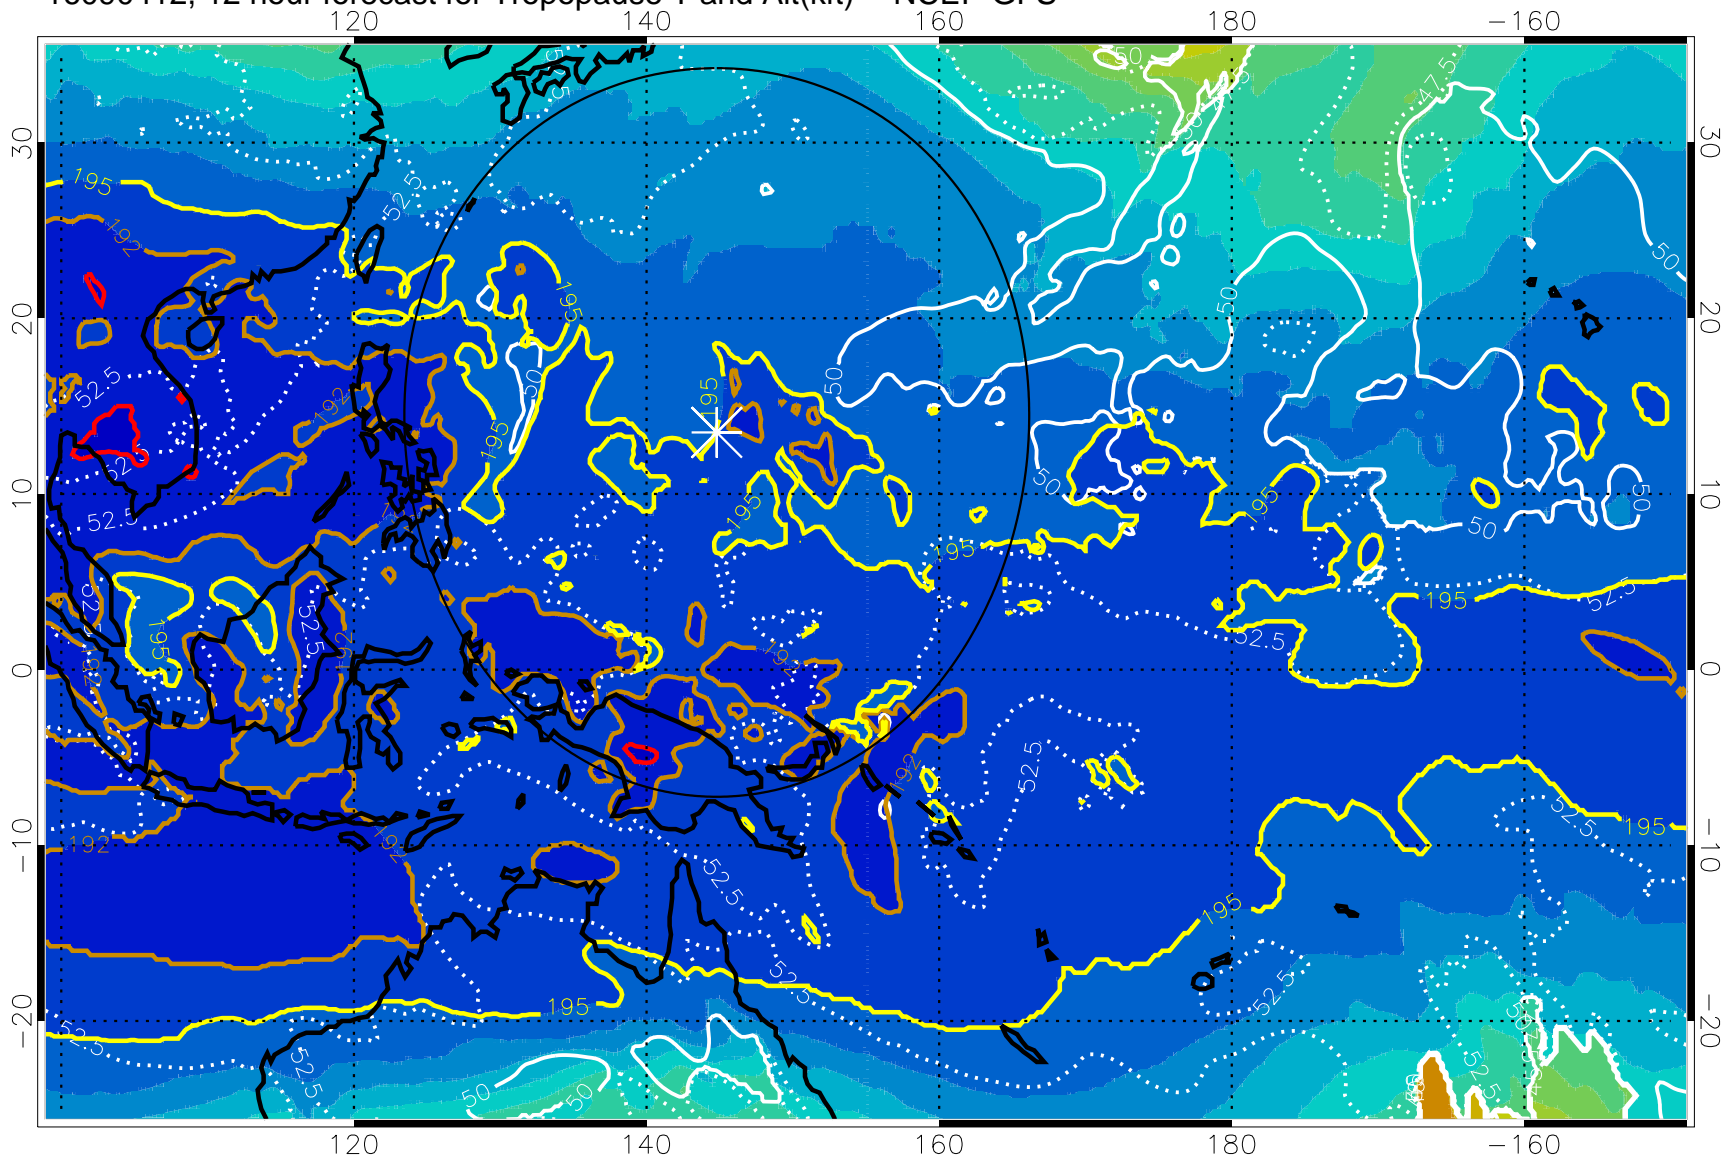

16090412, 12 hour forecast for Tropopause T and Alt(kft) -- NCEP GFS

190 200 210 220 230
Tropopause T, K

Tropopause Altitude in kft (white)

192.5K Isotherm 195K Isotherm
187.5K Isotherm 190K Isotherm

Range ring of 2304 km