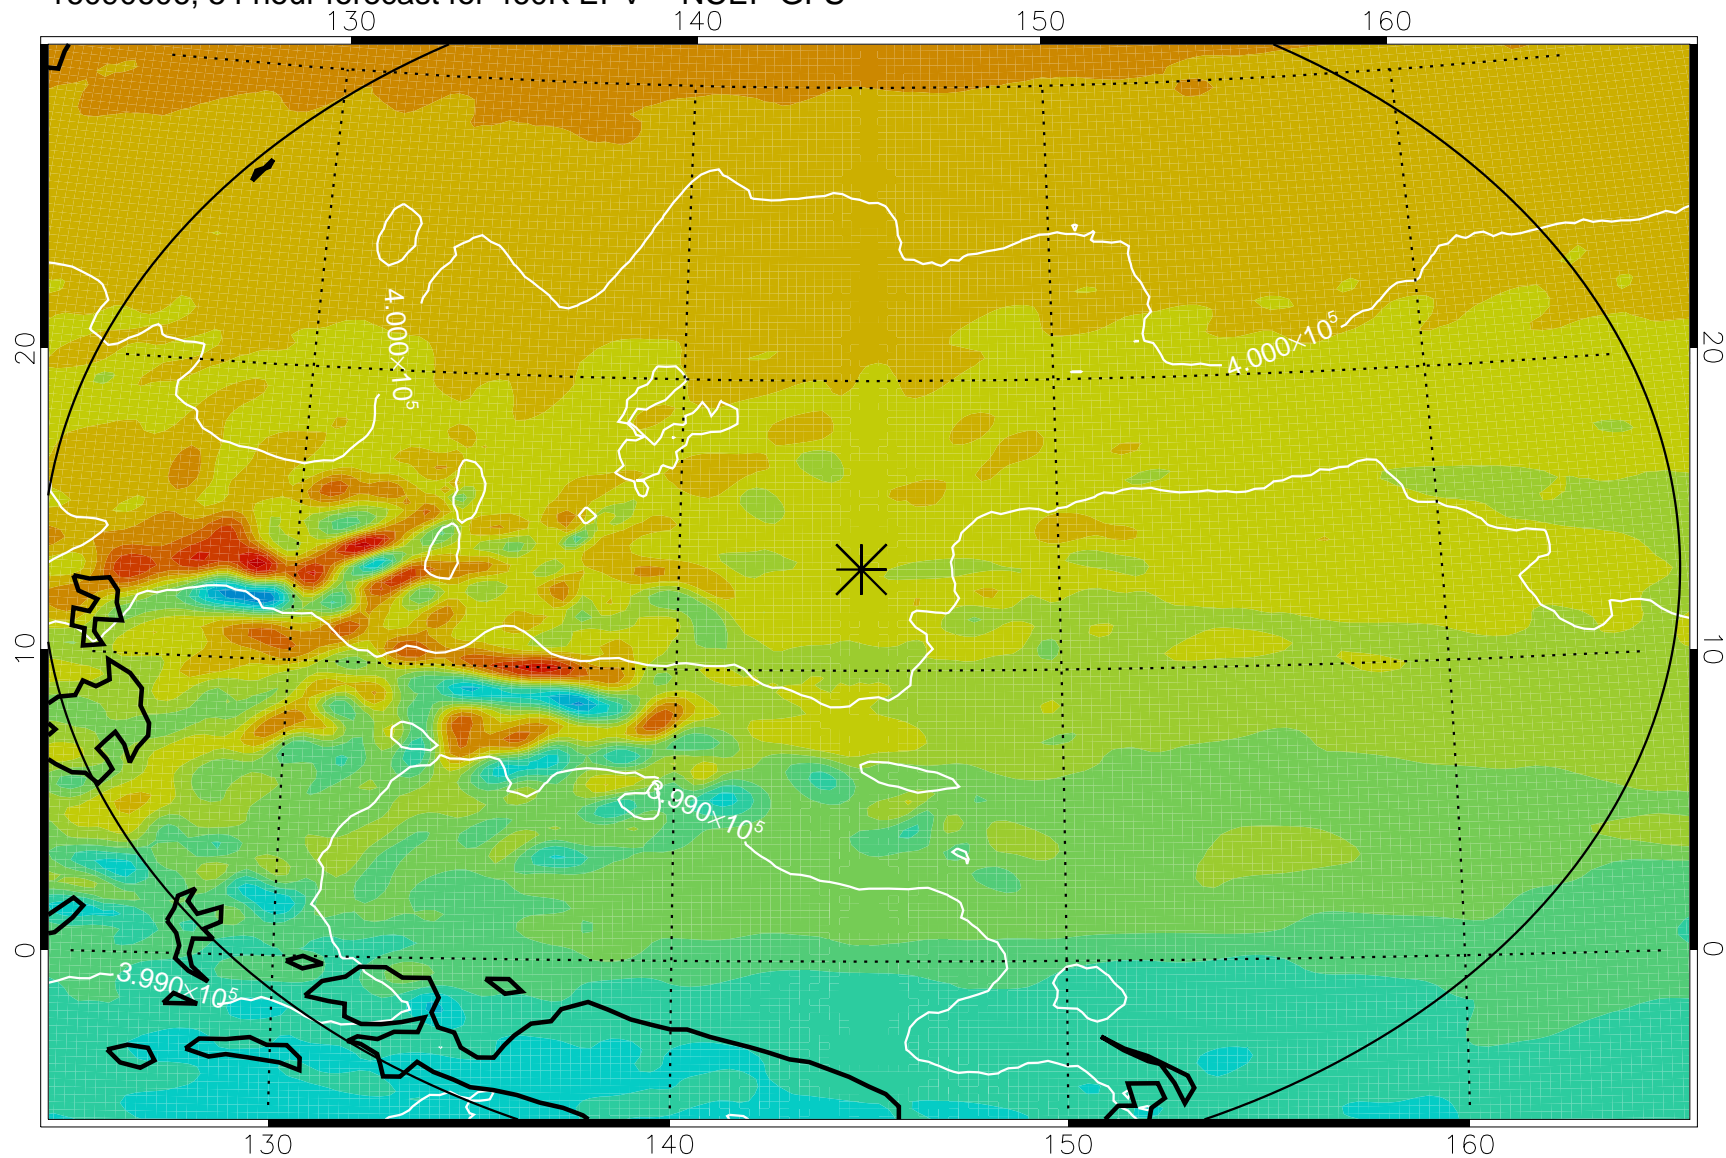

16090506, 30 hour forecast for 460K EPV -- NCEP GFS

460K Montgomery Streamfunction, white

Range ring of 2304 km

16090512, 36 hour forecast for 460K EPV -- NCEP GFS

460K Montgomery Streamfunction, white

Range ring of 2304 km

16090518, 42 hour forecast for 460K EPV -- NCEP GFS

460K Montgomery Streamfunction, white

Range ring of 2304 km

16090600, 48 hour forecast for 460K EPV -- NCEP GFS

460K Montgomery Streamfunction, white

Range ring of 2304 km

16090606, 54 hour forecast for 460K EPV -- NCEP GFS

460K Montgomery Streamfunction, white

Range ring of 2304 km

16090612, 60 hour forecast for 460K EPV -- NCEP GFS

460K Montgomery Streamfunction, white

Range ring of 2304 km

16090618, 66 hour forecast for 460K EPV -- NCEP GFS

460K Montgomery Streamfunction, white

Range ring of 2304 km

16090700, 72 hour forecast for 460K EPV -- NCEP GFS

460K Montgomery Streamfunction, white

Range ring of 2304 km