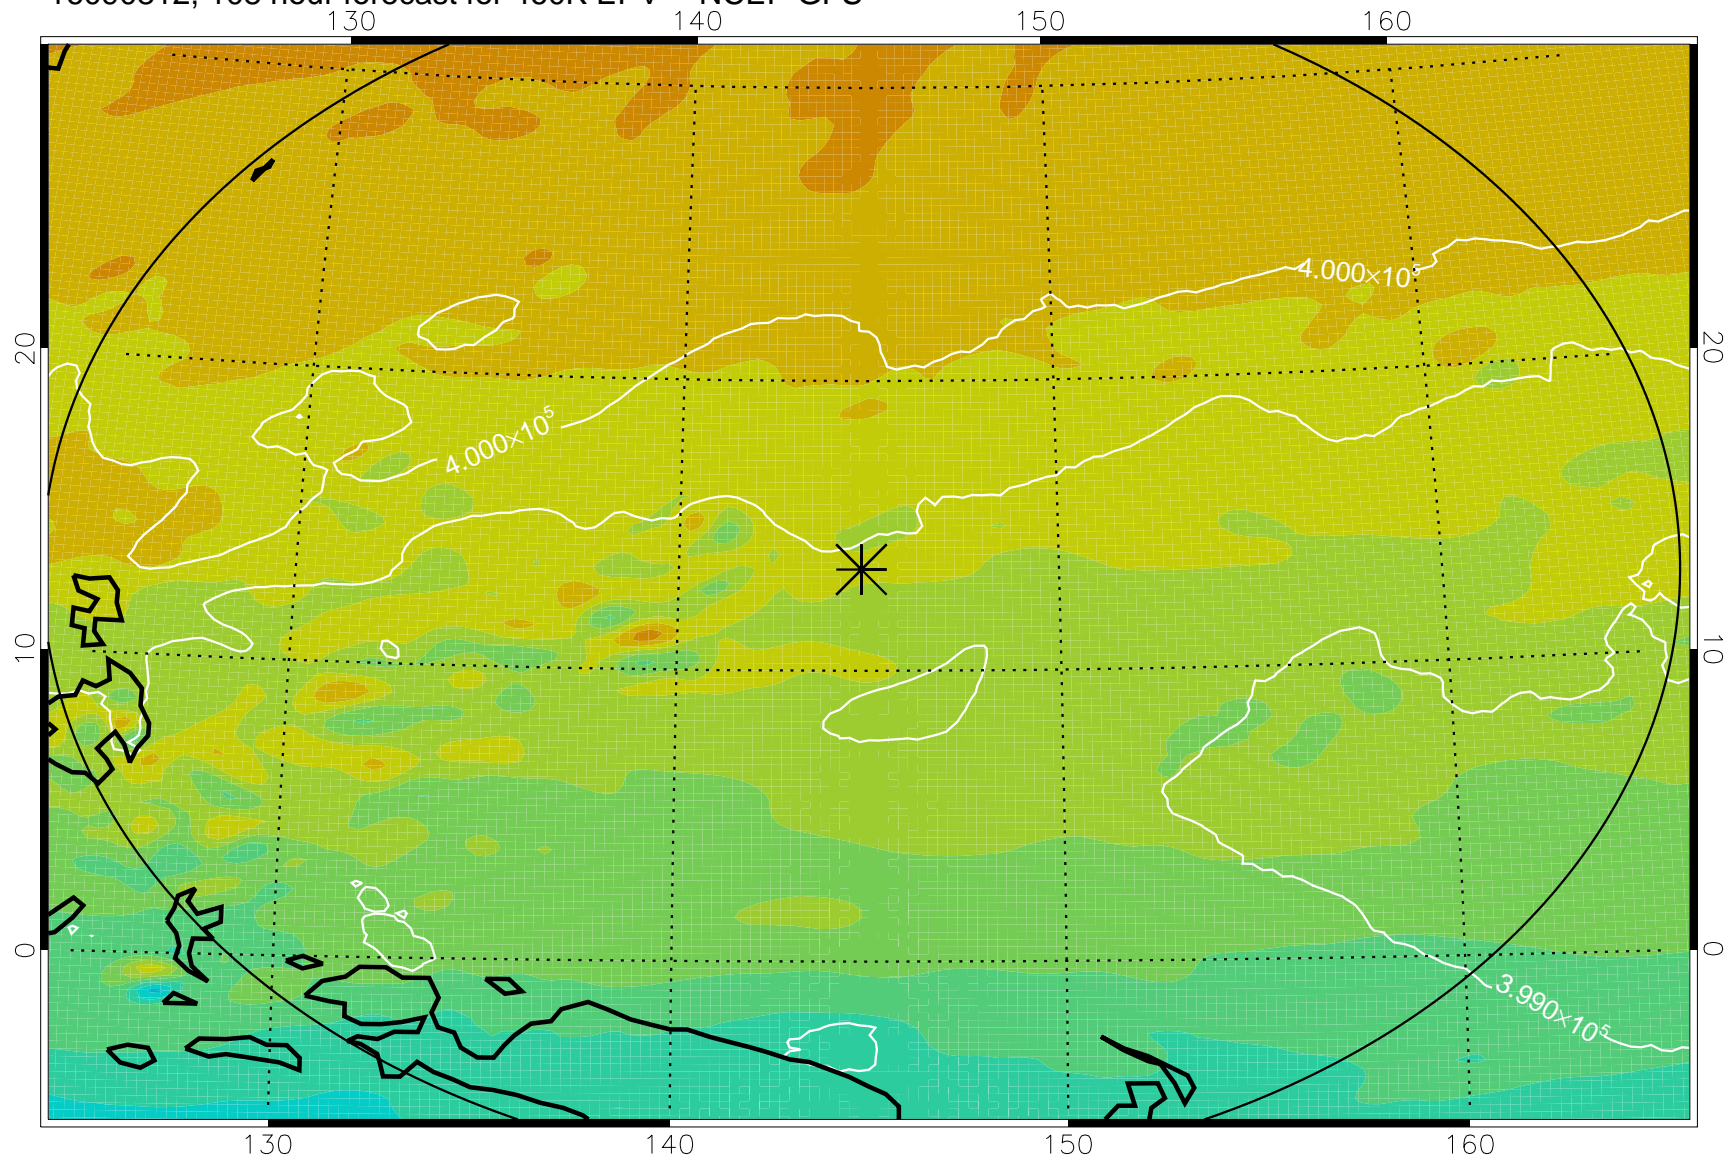

16090706, 78 hour forecast for 460K EPV -- NCEP GFS

460K Montgomery Streamfunction, white

Range ring of 2304 km

16090712, 84 hour forecast for 460K EPV -- NCEP GFS

460K Montgomery Streamfunction, white

Range ring of 2304 km

16090718, 90 hour forecast for 460K EPV -- NCEP GFS

460K Montgomery Streamfunction, white

Range ring of 2304 km

16090800, 96 hour forecast for 460K EPV -- NCEP GFS

460K Montgomery Streamfunction, white

Range ring of 2304 km

16090806, 102 hour forecast for 460K EPV -- NCEP GFS

460K Montgomery Streamfunction, white

Range ring of 2304 km

16090812, 108 hour forecast for 460K EPV -- NCEP GFS

460K Montgomery Streamfunction, white

Range ring of 2304 km

16090818, 114 hour forecast for 460K EPV -- NCEP GFS

460K Montgomery Streamfunction, white

Range ring of 2304 km

16090900, 120 hour forecast for 460K EPV -- NCEP GFS

460K Montgomery Streamfunction, white

Range ring of 2304 km