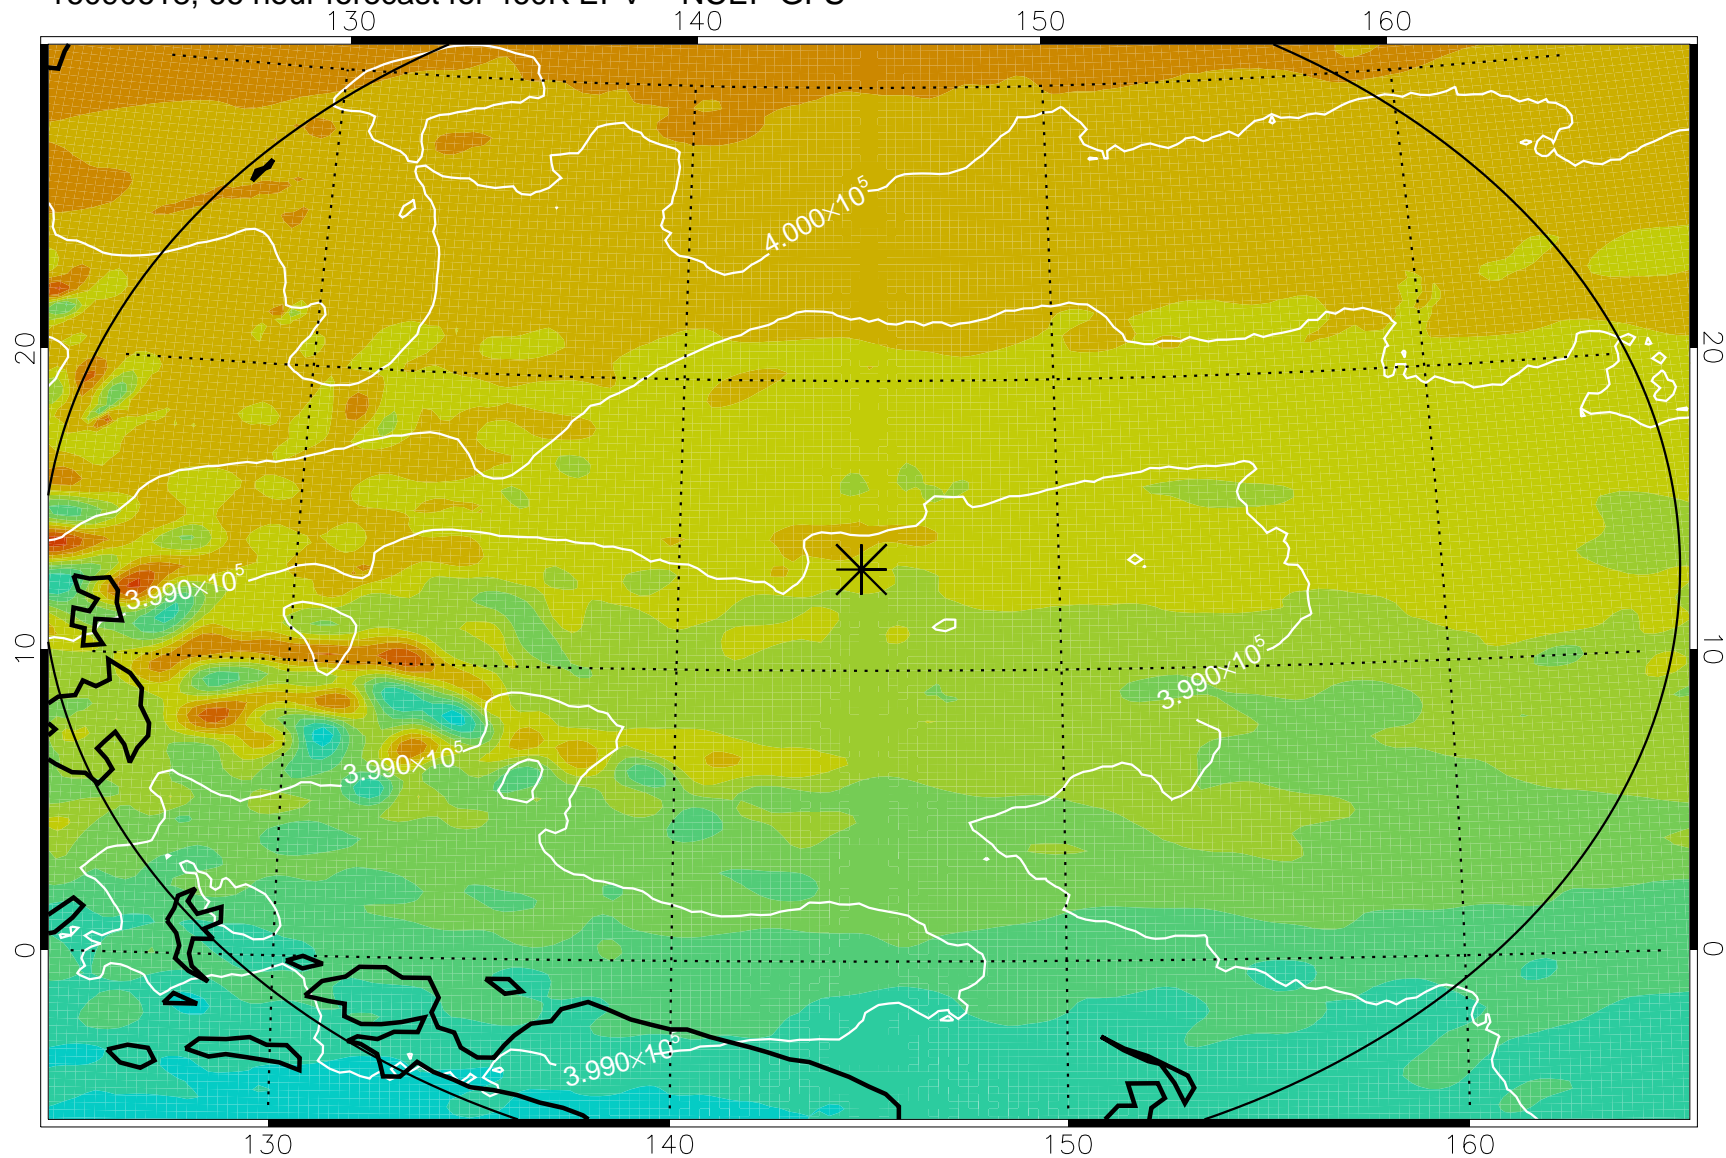

16090606, 54 hour forecast for 460K EPV -- NCEP GFS

460K Montgomery Streamfunction, white

Range ring of 2304 km

16090612, 60 hour forecast for 460K EPV -- NCEP GFS

460K Montgomery Streamfunction, white

Range ring of 2304 km

16090618, 66 hour forecast for 460K EPV -- NCEP GFS

460K Montgomery Streamfunction, white

Range ring of 2304 km

16090700, 72 hour forecast for 460K EPV -- NCEP GFS

460K Montgomery Streamfunction, white

Range ring of 2304 km

16090706, 78 hour forecast for 460K EPV -- NCEP GFS

460K Montgomery Streamfunction, white

Range ring of 2304 km

16090712, 84 hour forecast for 460K EPV -- NCEP GFS

460K Montgomery Streamfunction, white

Range ring of 2304 km

16090718, 90 hour forecast for 460K EPV -- NCEP GFS

460K Montgomery Streamfunction, white

Range ring of 2304 km

16090800, 96 hour forecast for 460K EPV -- NCEP GFS

460K Montgomery Streamfunction, white

Range ring of 2304 km