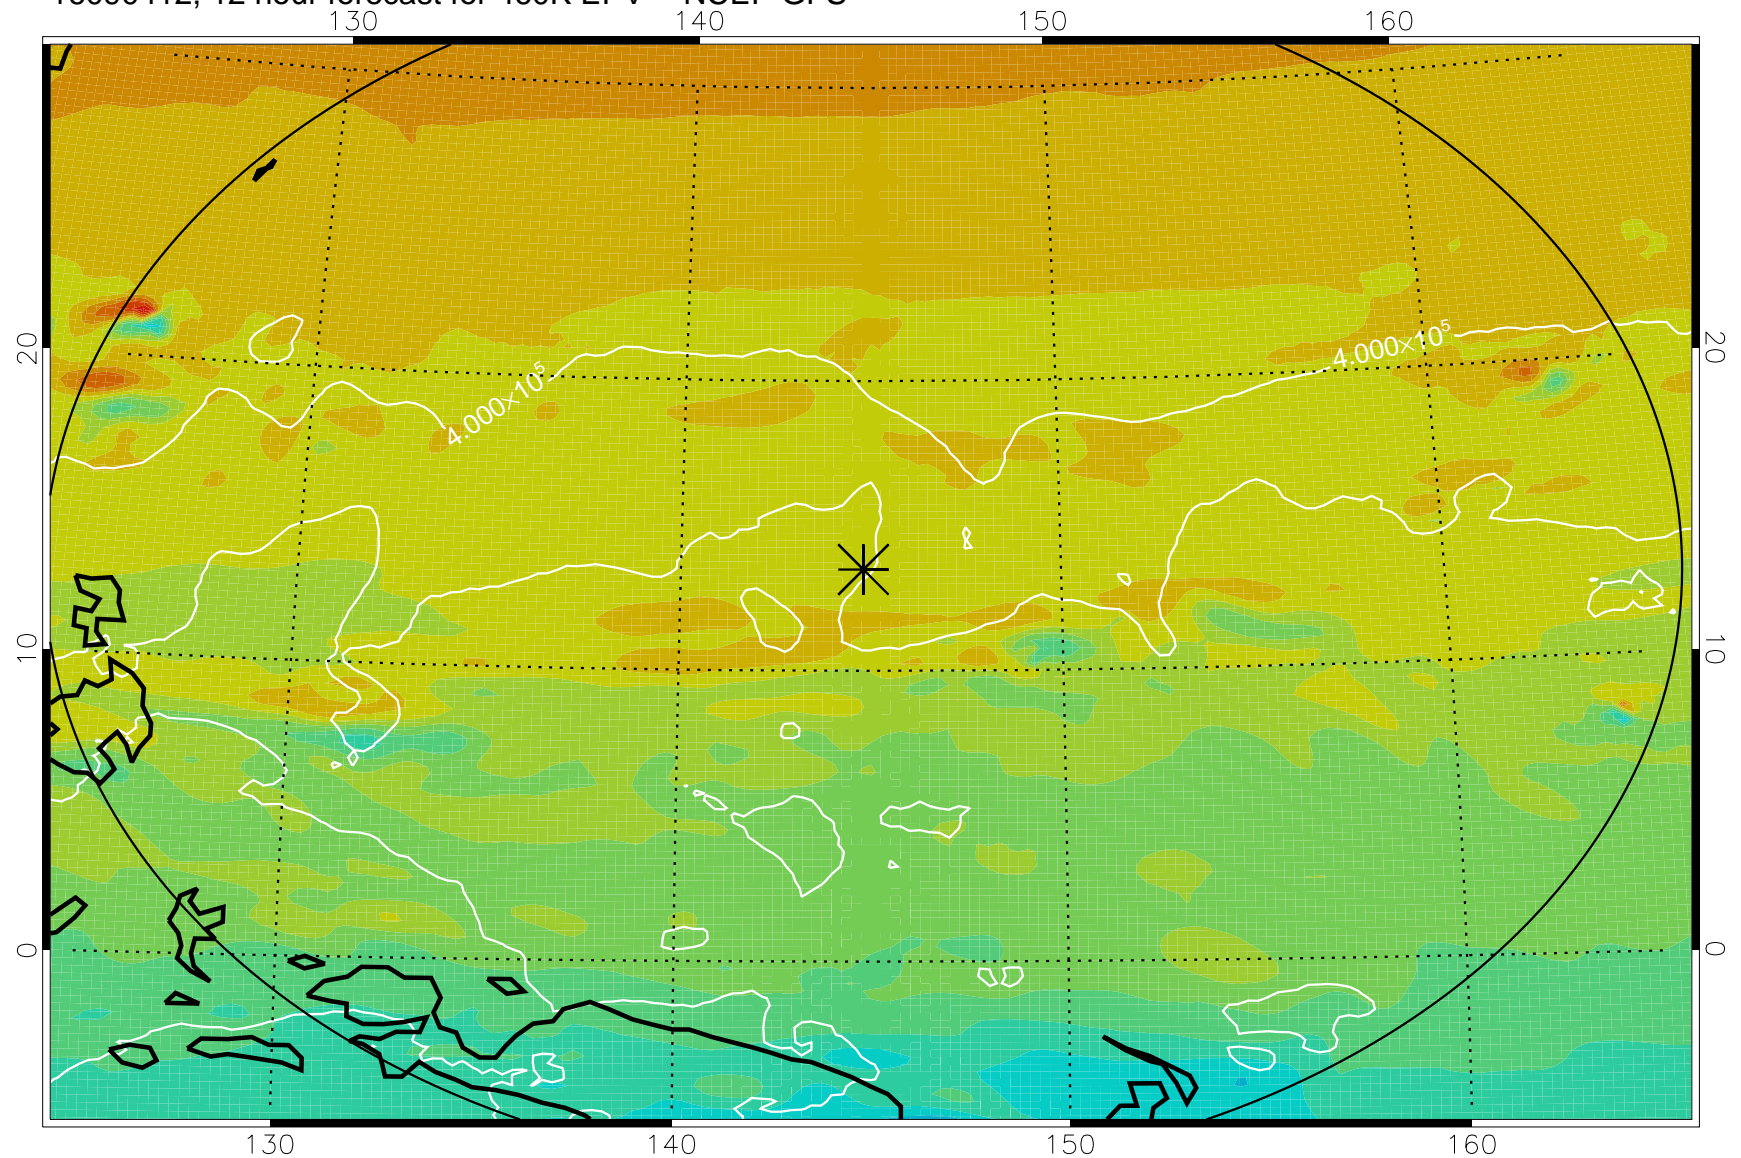

16090406, 6 hour forecast for 460K EPV -- NCEP GFS

460K Montgomery Streamfunction, white

Range ring of 2304 km

16090412, 12 hour forecast for 460K EPV -- NCEP GFS

460K Montgomery Streamfunction, white

Range ring of 2304 km

16090418, 18 hour forecast for 460K EPV -- NCEP GFS

460K Montgomery Streamfunction, white

Range ring of 2304 km

16090500, 24 hour forecast for 460K EPV -- NCEP GFS

460K Montgomery Streamfunction, white

Range ring of 2304 km

16090506, 30 hour forecast for 460K EPV -- NCEP GFS

460K Montgomery Streamfunction, white

Range ring of 2304 km

16090512, 36 hour forecast for 460K EPV -- NCEP GFS

460K Montgomery Streamfunction, white

Range ring of 2304 km

16090518, 42 hour forecast for 460K EPV -- NCEP GFS

460K Montgomery Streamfunction, white

Range ring of 2304 km

16090600, 48 hour forecast for 460K EPV -- NCEP GFS

460K Montgomery Streamfunction, white

Range ring of 2304 km