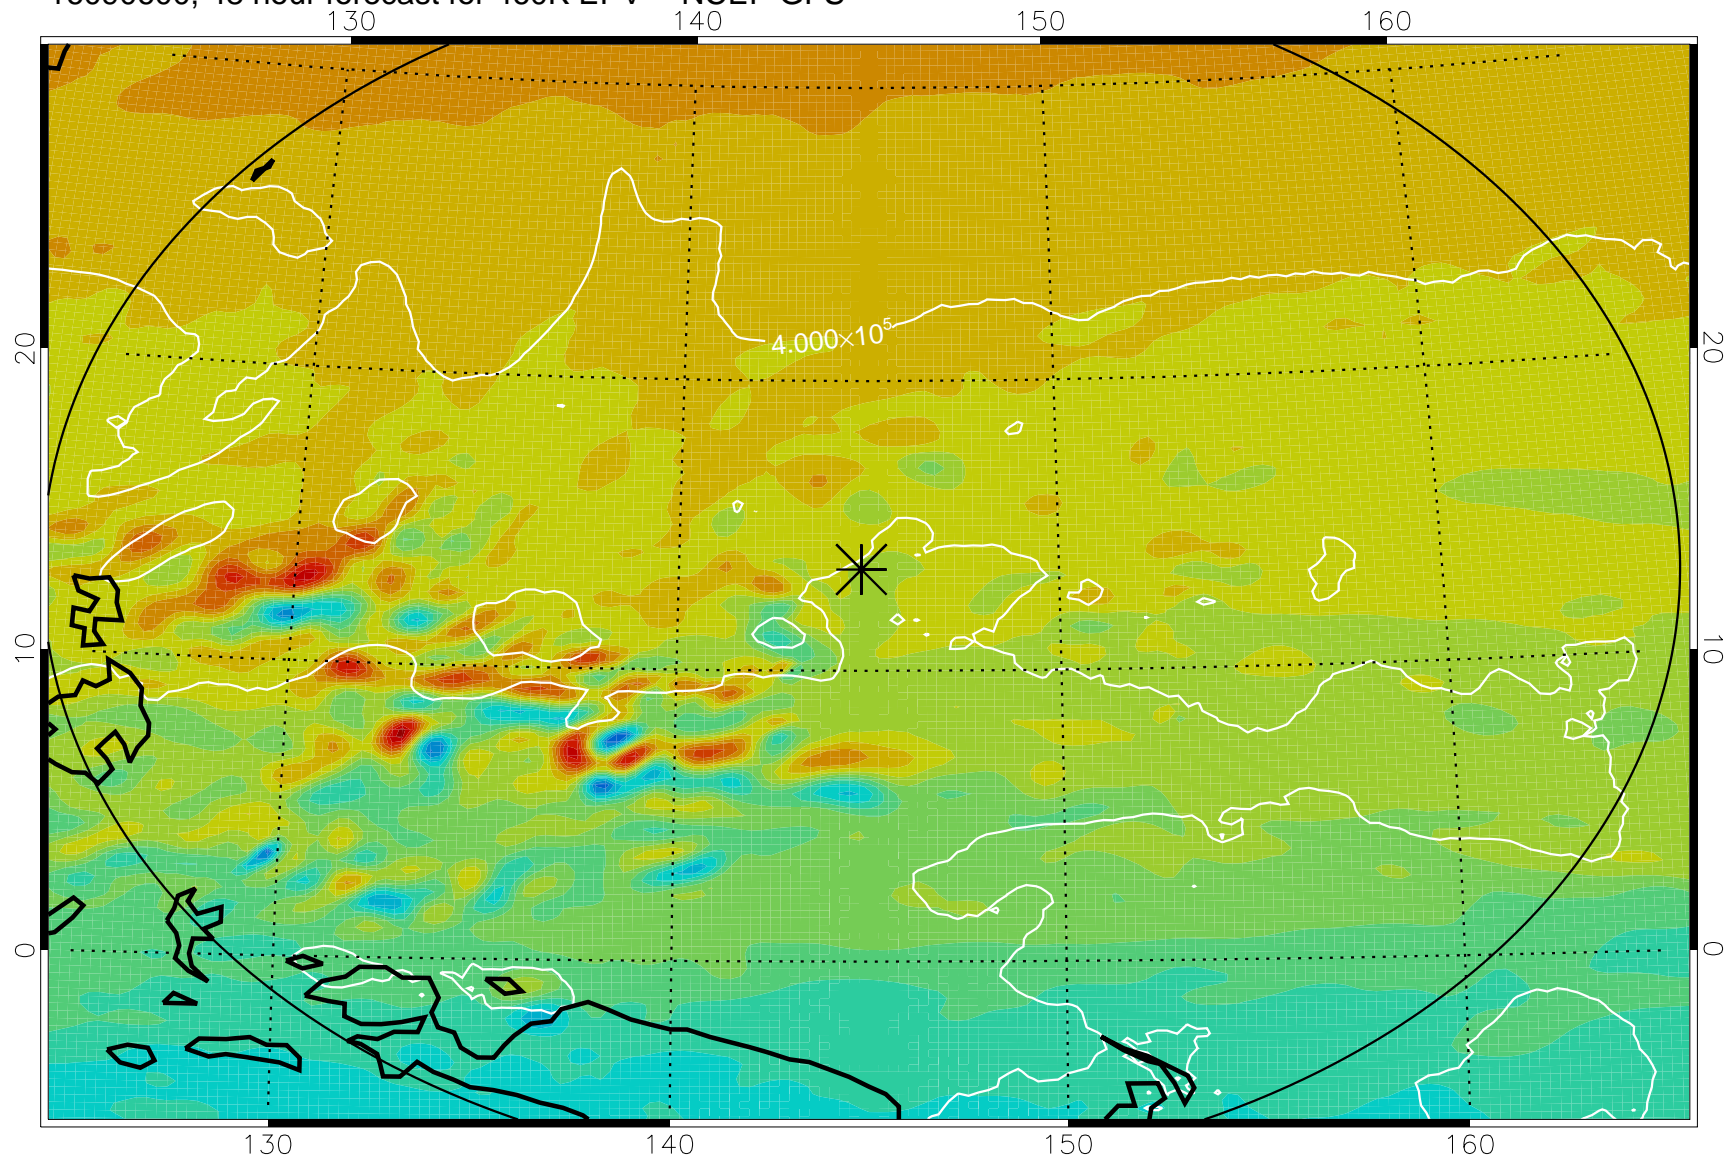

16090506, 30 hour forecast for 460K EPV -- NCEP GFS

460K Montgomery Streamfunction, white

Range ring of 2304 km

16090512, 36 hour forecast for 460K EPV -- NCEP GFS

460K Montgomery Streamfunction, white

Range ring of 2304 km

16090518, 42 hour forecast for 460K EPV -- NCEP GFS

460K Montgomery Streamfunction, white

Range ring of 2304 km

16090600, 48 hour forecast for 460K EPV -- NCEP GFS

460K Montgomery Streamfunction, white

Range ring of 2304 km

16090606, 54 hour forecast for 460K EPV -- NCEP GFS

460K Montgomery Streamfunction, white

Range ring of 2304 km

16090612, 60 hour forecast for 460K EPV -- NCEP GFS

460K Montgomery Streamfunction, white

Range ring of 2304 km

16090618, 66 hour forecast for 460K EPV -- NCEP GFS

460K Montgomery Streamfunction, white

Range ring of 2304 km

16090700, 72 hour forecast for 460K EPV -- NCEP GFS

460K Montgomery Streamfunction, white

Range ring of 2304 km