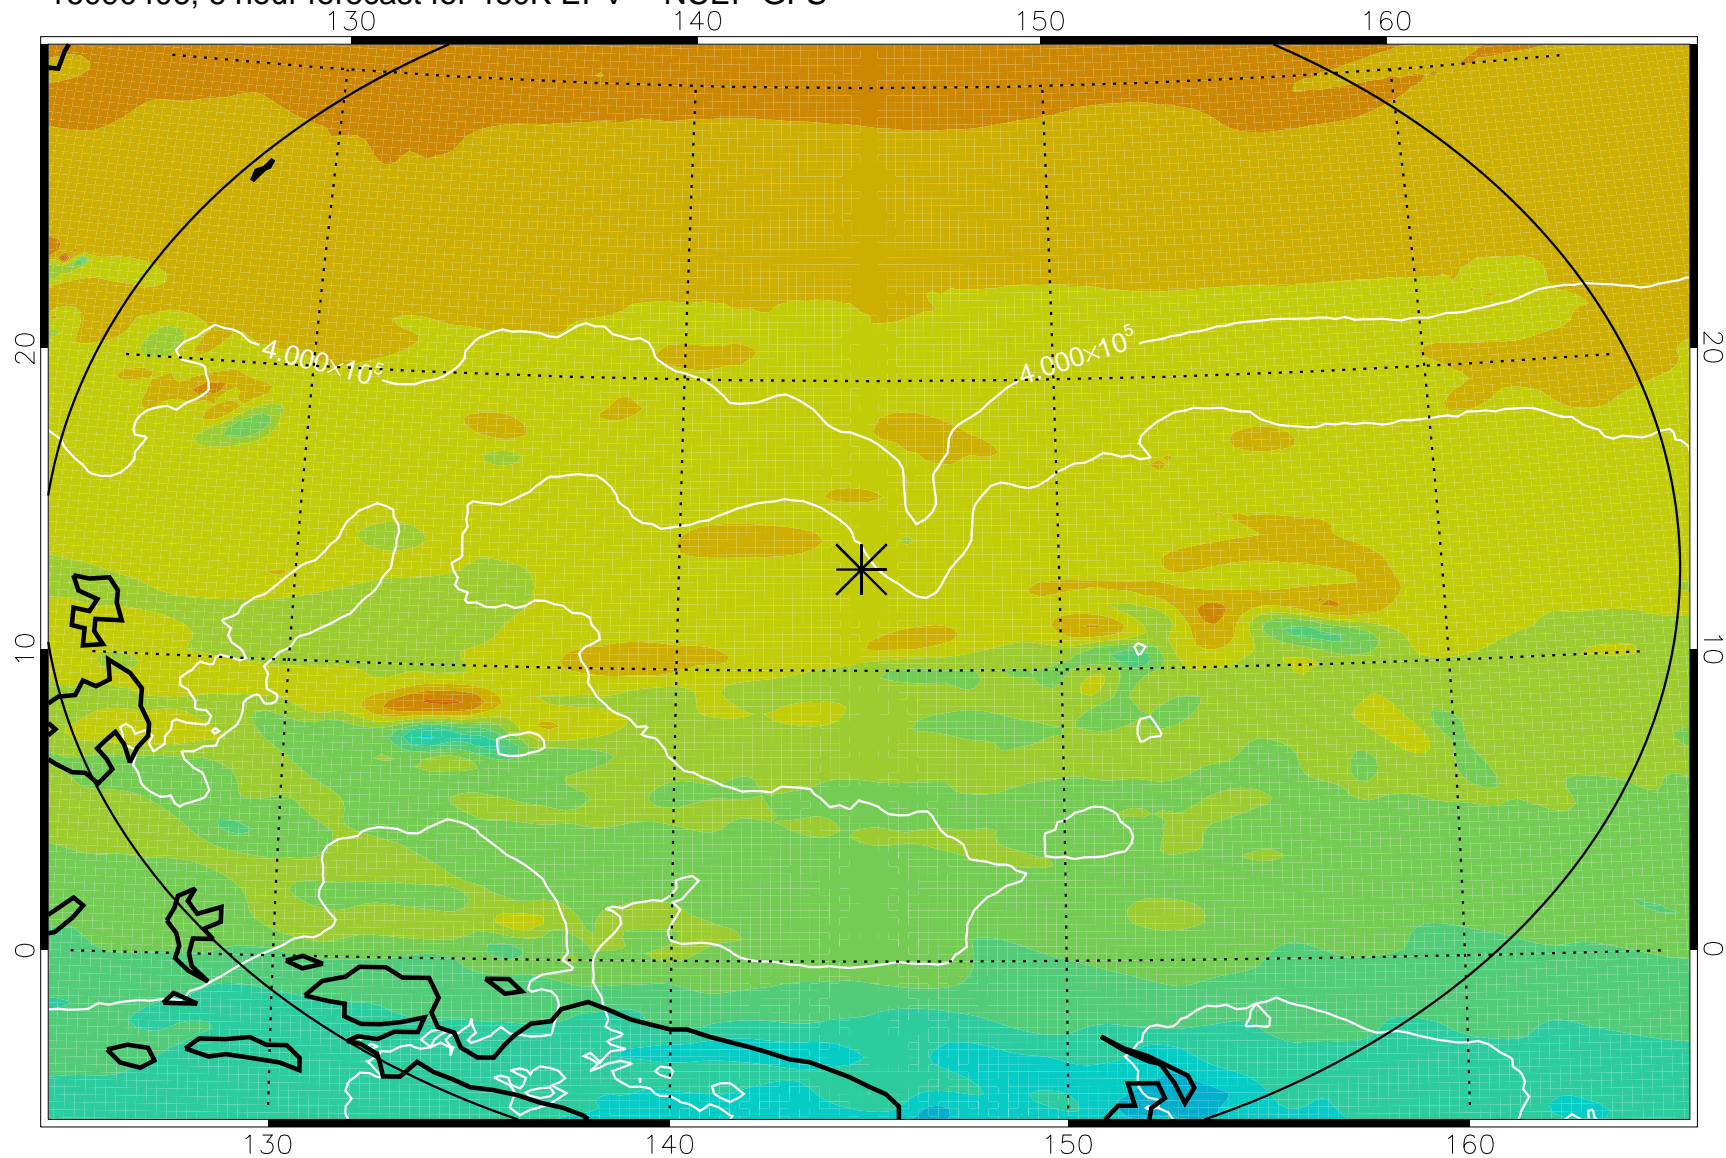

16090406, 6 hour forecast for 460K EPV -- NCEP GFS

460K Montgomery Streamfunction, white

Range ring of 2304 km

16090412, 12 hour forecast for 460K EPV -- NCEP GFS

460K Montgomery Streamfunction, white

Range ring of 2304 km

16090418, 18 hour forecast for 460K EPV -- NCEP GFS

460K Montgomery Streamfunction, white

Range ring of 2304 km

16090500, 24 hour forecast for 460K EPV -- NCEP GFS

460K Montgomery Streamfunction, white

Range ring of 2304 km

16090506, 30 hour forecast for 460K EPV -- NCEP GFS

460K Montgomery Streamfunction, white

Range ring of 2304 km

16090512, 36 hour forecast for 460K EPV -- NCEP GFS

460K Montgomery Streamfunction, white

Range ring of 2304 km

16090518, 42 hour forecast for 460K EPV -- NCEP GFS

460K Montgomery Streamfunction, white

Range ring of 2304 km

16090600, 48 hour forecast for 460K EPV -- NCEP GFS

460K Montgomery Streamfunction, white

Range ring of 2304 km