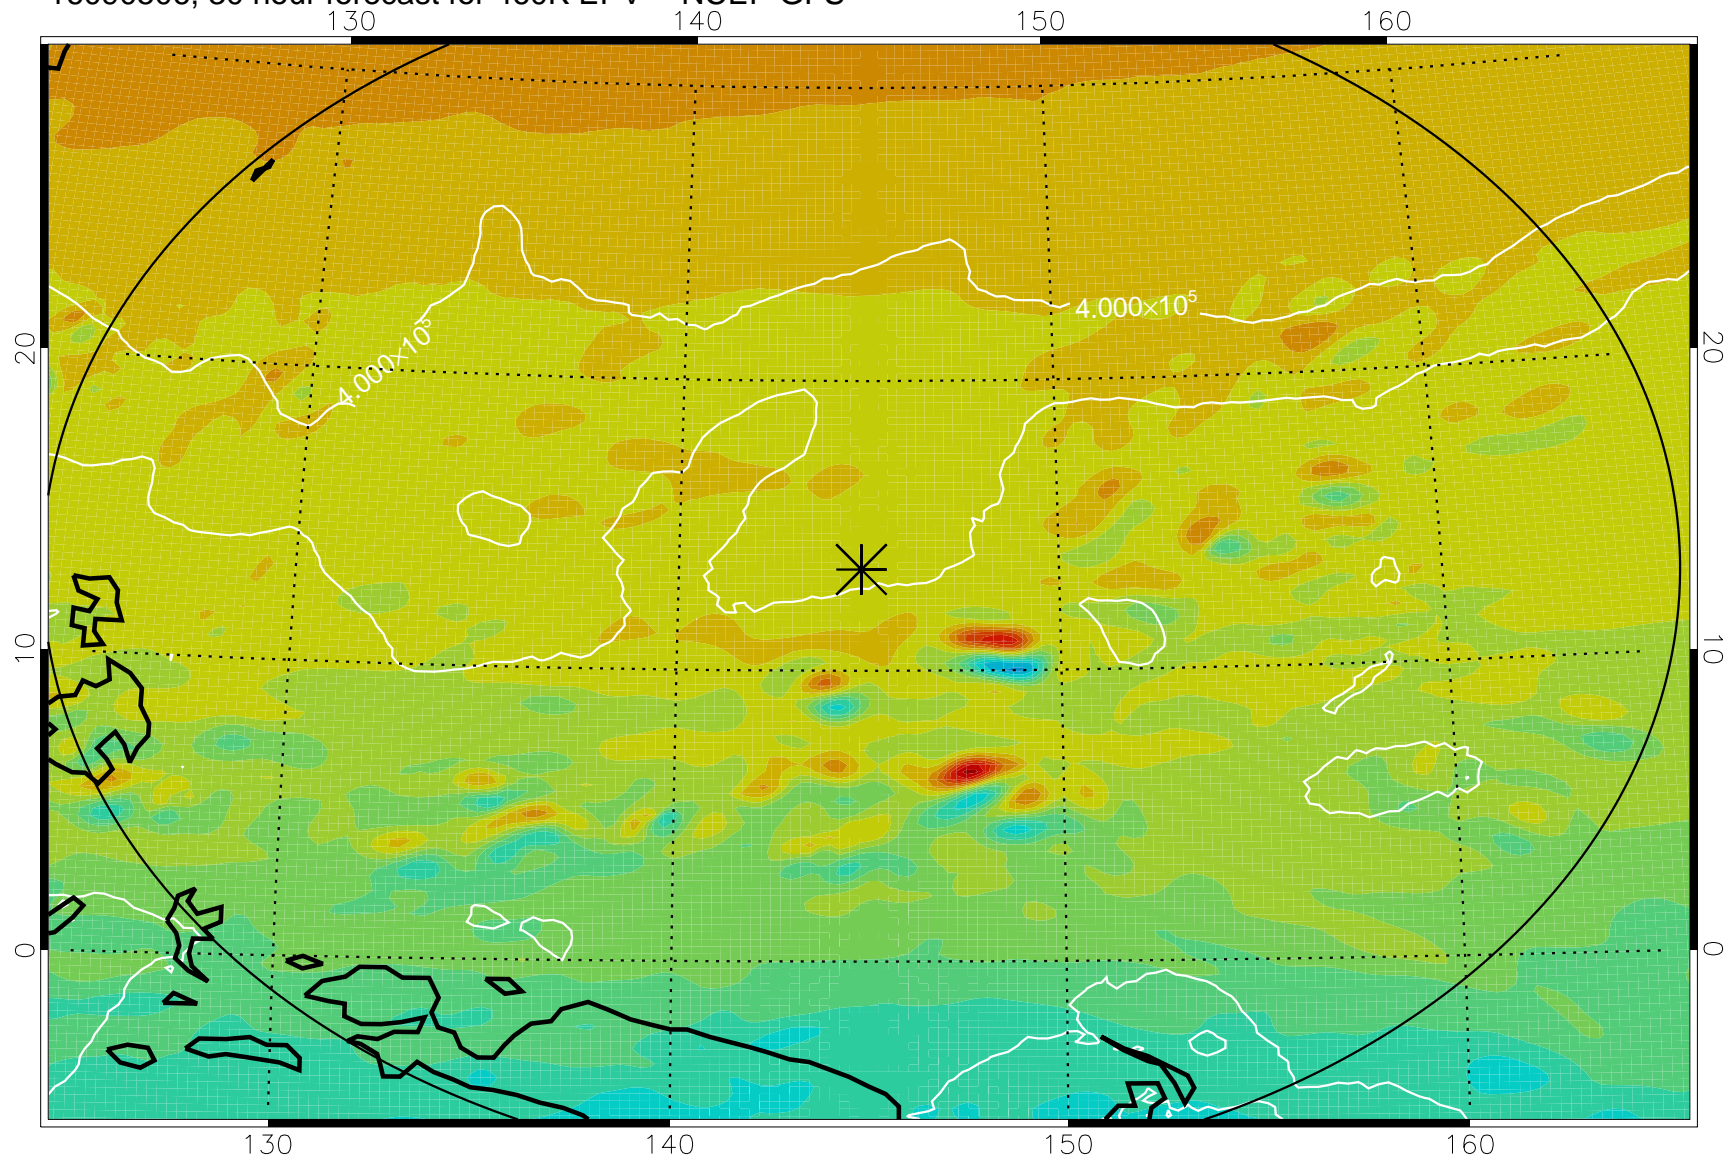

16090406, 6 hour forecast for 460K EPV -- NCEP GFS

460K Montgomery Streamfunction, white

Range ring of 2304 km

16090412, 12 hour forecast for 460K EPV -- NCEP GFS

460K Montgomery Streamfunction, white

Range ring of 2304 km

16090418, 18 hour forecast for 460K EPV -- NCEP GFS

460K Montgomery Streamfunction, white

Range ring of 2304 km

16090500, 24 hour forecast for 460K EPV -- NCEP GFS

460K Montgomery Streamfunction, white

Range ring of 2304 km

16090506, 30 hour forecast for 460K EPV -- NCEP GFS

460K Montgomery Streamfunction, white

Range ring of 2304 km

16090512, 36 hour forecast for 460K EPV -- NCEP GFS

460K Montgomery Streamfunction, white

Range ring of 2304 km

16090518, 42 hour forecast for 460K EPV -- NCEP GFS

460K Montgomery Streamfunction, white

Range ring of 2304 km

16090600, 48 hour forecast for 460K EPV -- NCEP GFS

460K Montgomery Streamfunction, white

Range ring of 2304 km