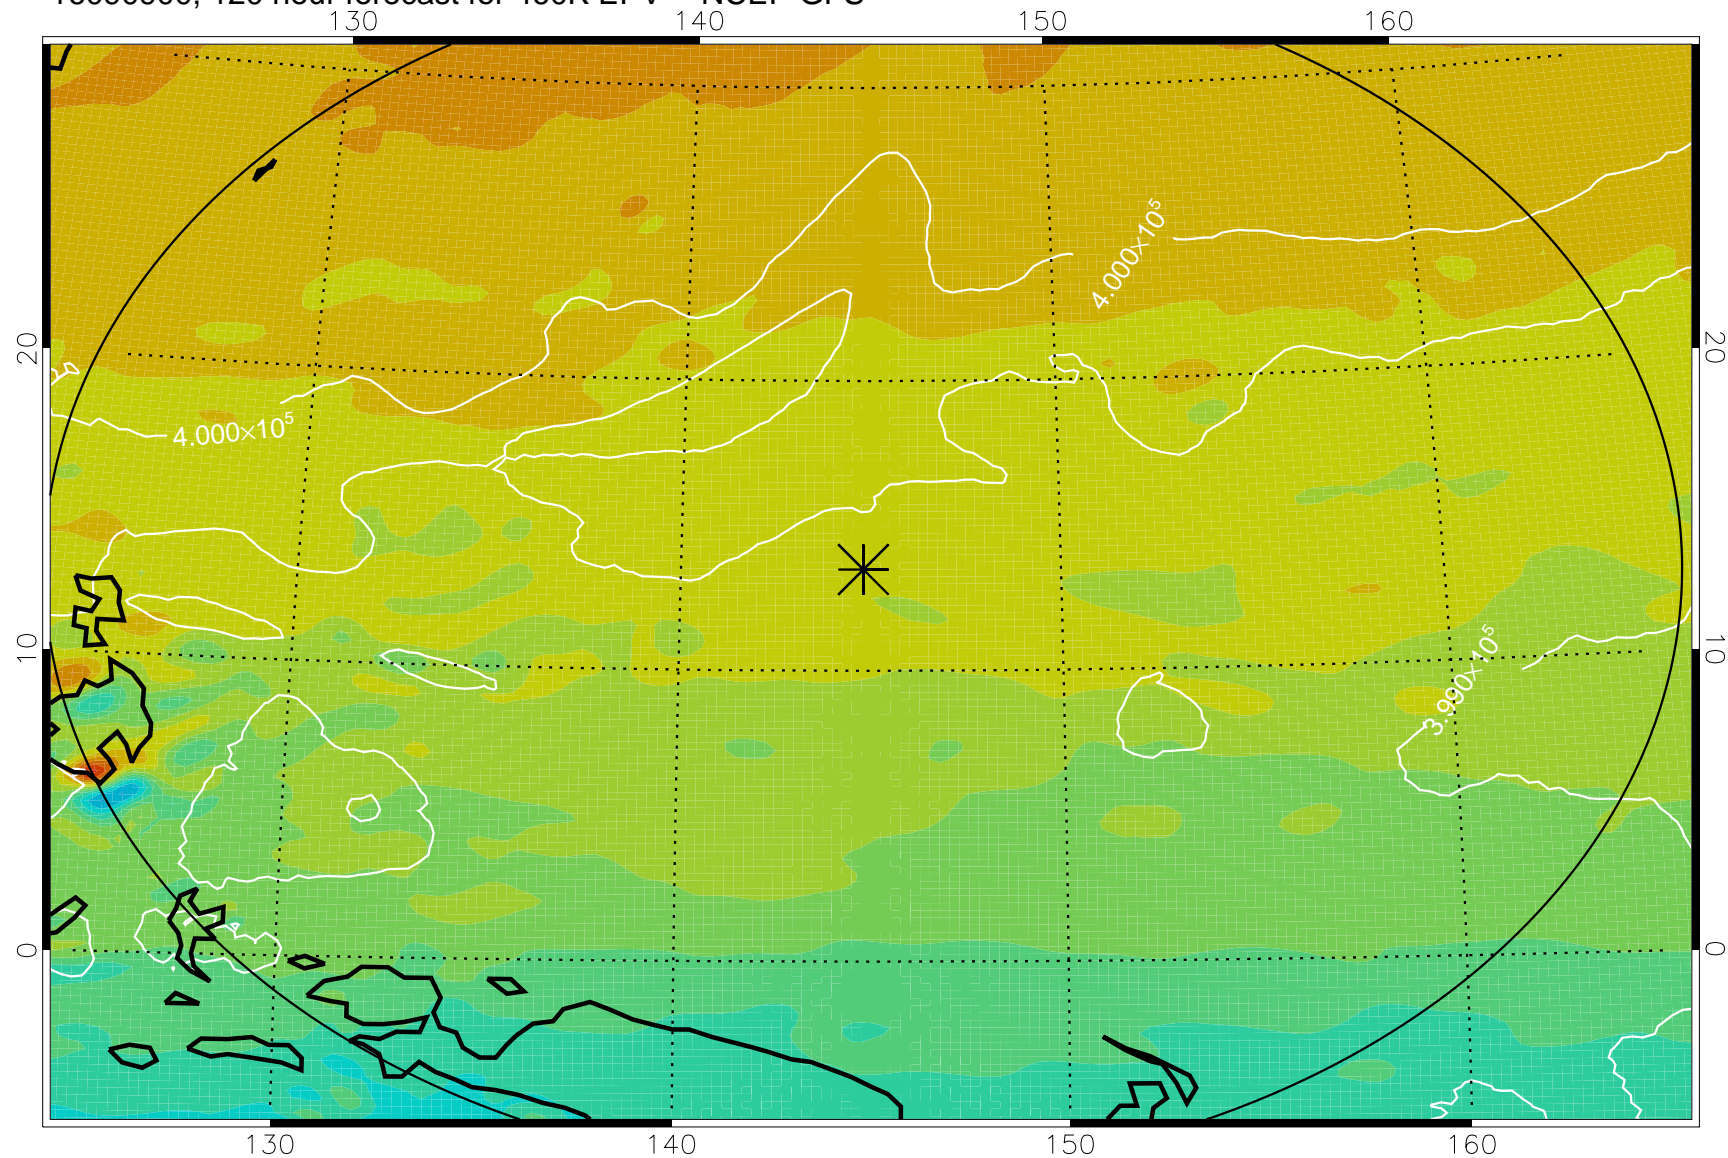

16090706, 78 hour forecast for 460K EPV -- NCEP GFS

460K Montgomery Streamfunction, white

Range ring of 2304 km

16090712, 84 hour forecast for 460K EPV -- NCEP GFS

460K Montgomery Streamfunction, white

Range ring of 2304 km

16090718, 90 hour forecast for 460K EPV -- NCEP GFS

460K Montgomery Streamfunction, white

Range ring of 2304 km

16090800, 96 hour forecast for 460K EPV -- NCEP GFS

460K Montgomery Streamfunction, white

Range ring of 2304 km

16090806, 102 hour forecast for 460K EPV -- NCEP GFS

460K Montgomery Streamfunction, white

Range ring of 2304 km

16090812, 108 hour forecast for 460K EPV -- NCEP GFS

460K Montgomery Streamfunction, white

Range ring of 2304 km

16090818, 114 hour forecast for 460K EPV -- NCEP GFS

460K Montgomery Streamfunction, white

Range ring of 2304 km

16090900, 120 hour forecast for 460K EPV -- NCEP GFS

460K Montgomery Streamfunction, white

Range ring of 2304 km