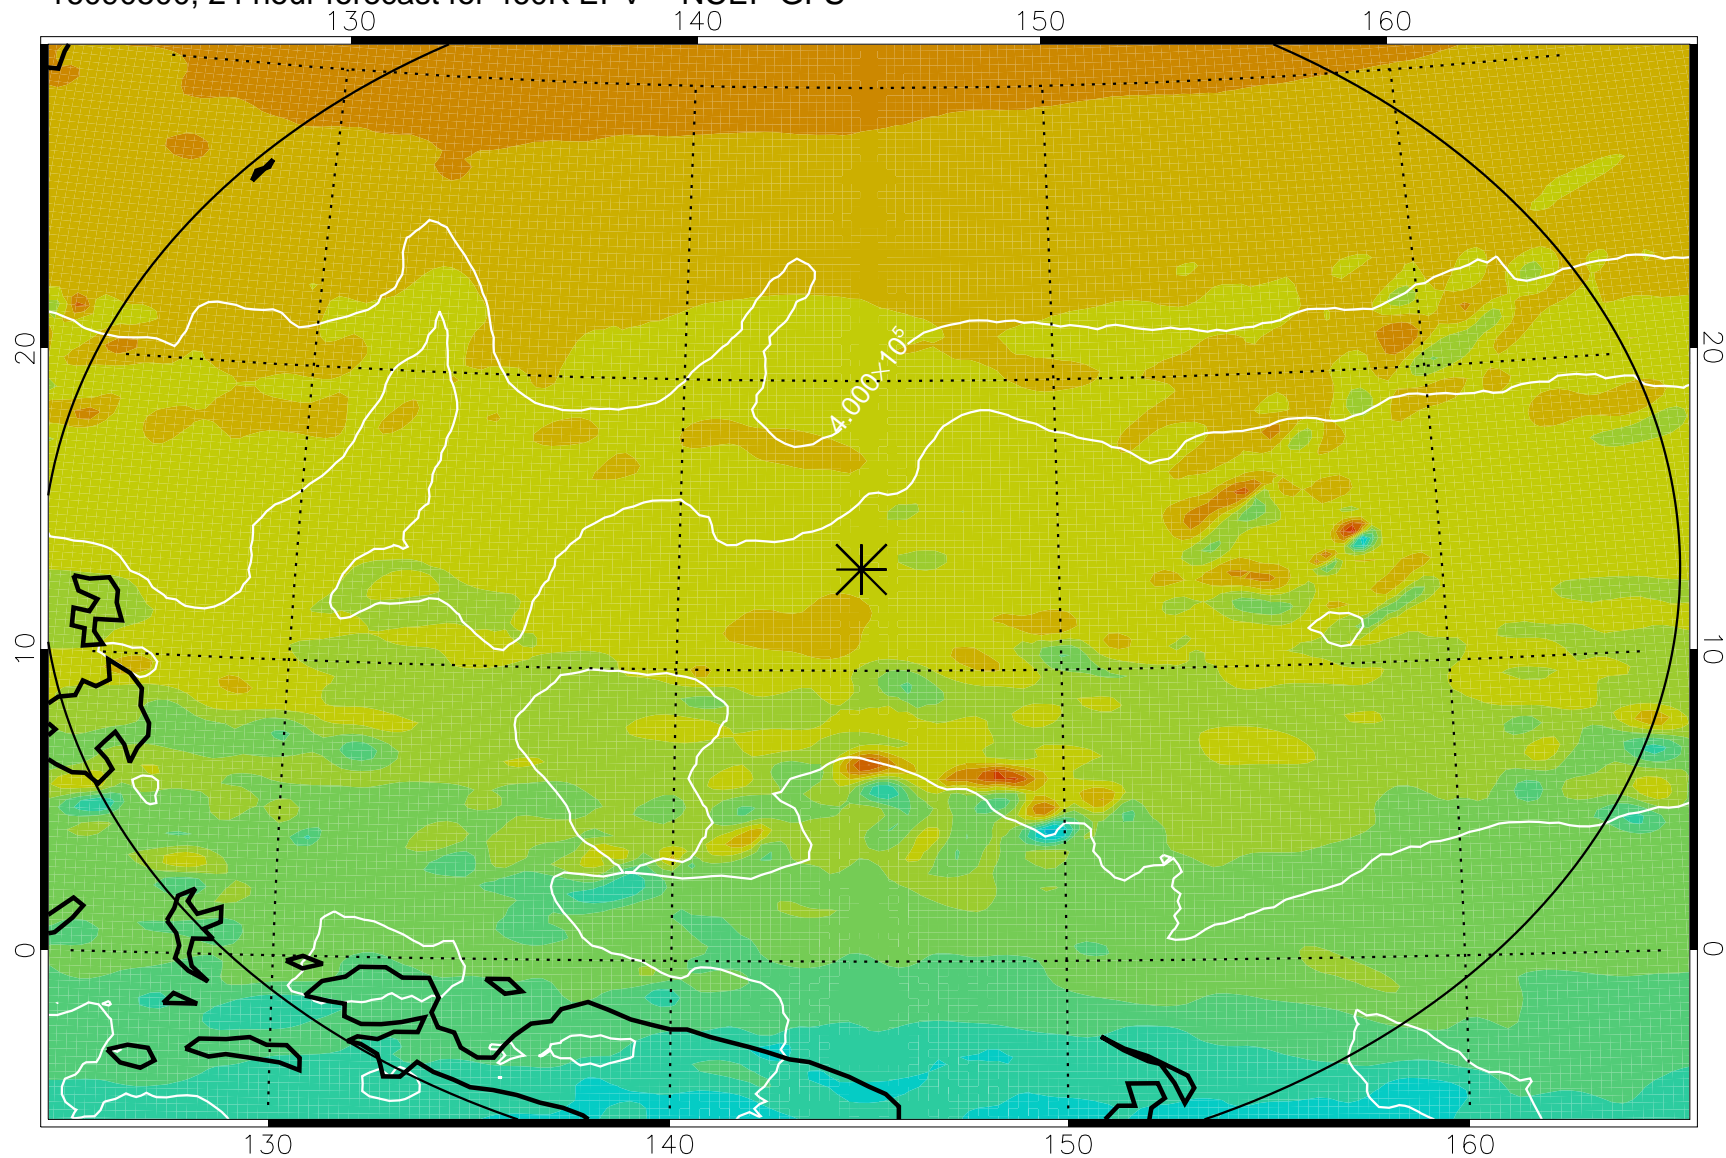

16090406, 6 hour forecast for 460K EPV -- NCEP GFS

460K Montgomery Streamfunction, white

Range ring of 2304 km

16090412, 12 hour forecast for 460K EPV -- NCEP GFS

460K Montgomery Streamfunction, white

Range ring of 2304 km

16090418, 18 hour forecast for 460K EPV -- NCEP GFS

460K Montgomery Streamfunction, white

Range ring of 2304 km

16090500, 24 hour forecast for 460K EPV -- NCEP GFS

460K Montgomery Streamfunction, white

Range ring of 2304 km

16090506, 30 hour forecast for 460K EPV -- NCEP GFS

460K Montgomery Streamfunction, white

Range ring of 2304 km

16090512, 36 hour forecast for 460K EPV -- NCEP GFS

460K Montgomery Streamfunction, white

Range ring of 2304 km

16090518, 42 hour forecast for 460K EPV -- NCEP GFS

460K Montgomery Streamfunction, white

Range ring of 2304 km

16090600, 48 hour forecast for 460K EPV -- NCEP GFS

460K Montgomery Streamfunction, white

Range ring of 2304 km