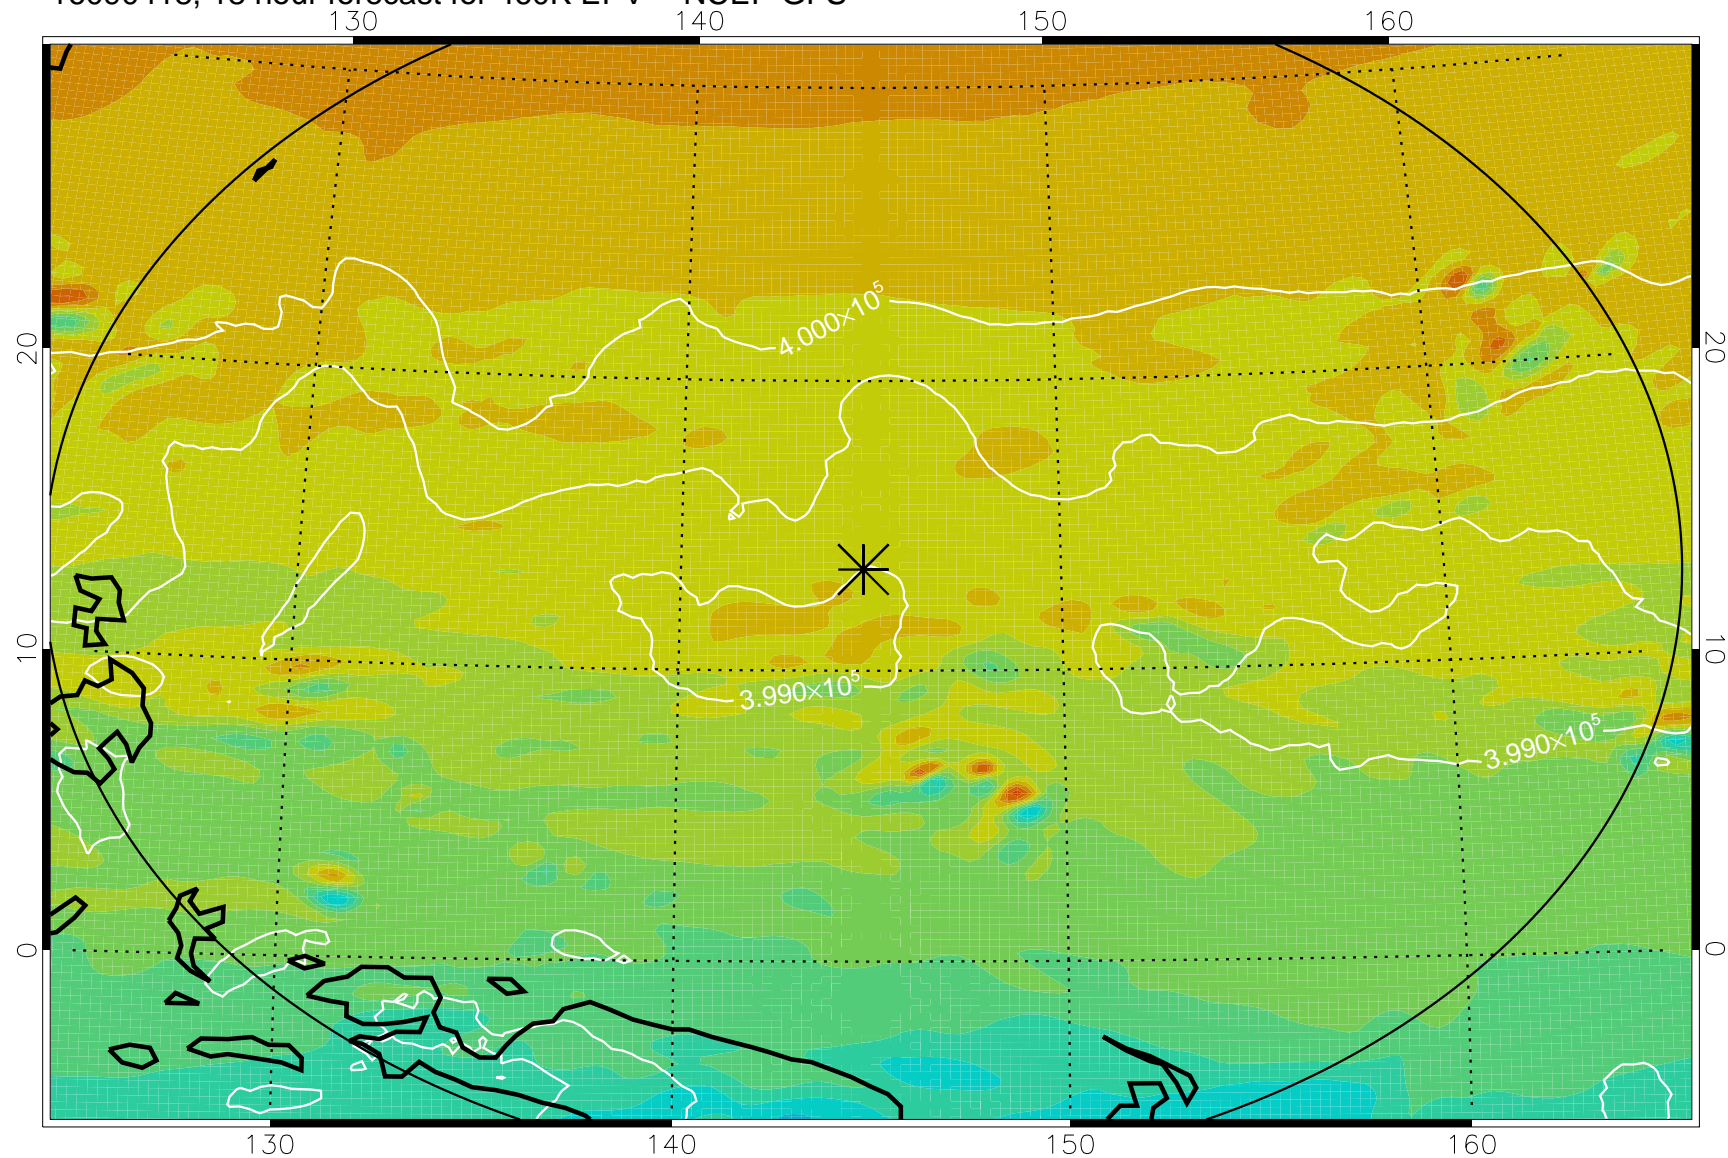

16090406, 6 hour forecast for 460K EPV -- NCEP GFS

460K Montgomery Streamfunction, white

Range ring of 2304 km

16090412, 12 hour forecast for 460K EPV -- NCEP GFS

460K Montgomery Streamfunction, white

Range ring of 2304 km

16090418, 18 hour forecast for 460K EPV -- NCEP GFS

460K Montgomery Streamfunction, white

Range ring of 2304 km

16090500, 24 hour forecast for 460K EPV -- NCEP GFS

460K Montgomery Streamfunction, white

Range ring of 2304 km

16090506, 30 hour forecast for 460K EPV -- NCEP GFS

460K Montgomery Streamfunction, white

Range ring of 2304 km

16090512, 36 hour forecast for 460K EPV -- NCEP GFS

460K Montgomery Streamfunction, white

Range ring of 2304 km

16090518, 42 hour forecast for 460K EPV -- NCEP GFS

460K Montgomery Streamfunction, white

Range ring of 2304 km

16090600, 48 hour forecast for 460K EPV -- NCEP GFS

460K Montgomery Streamfunction, white

Range ring of 2304 km