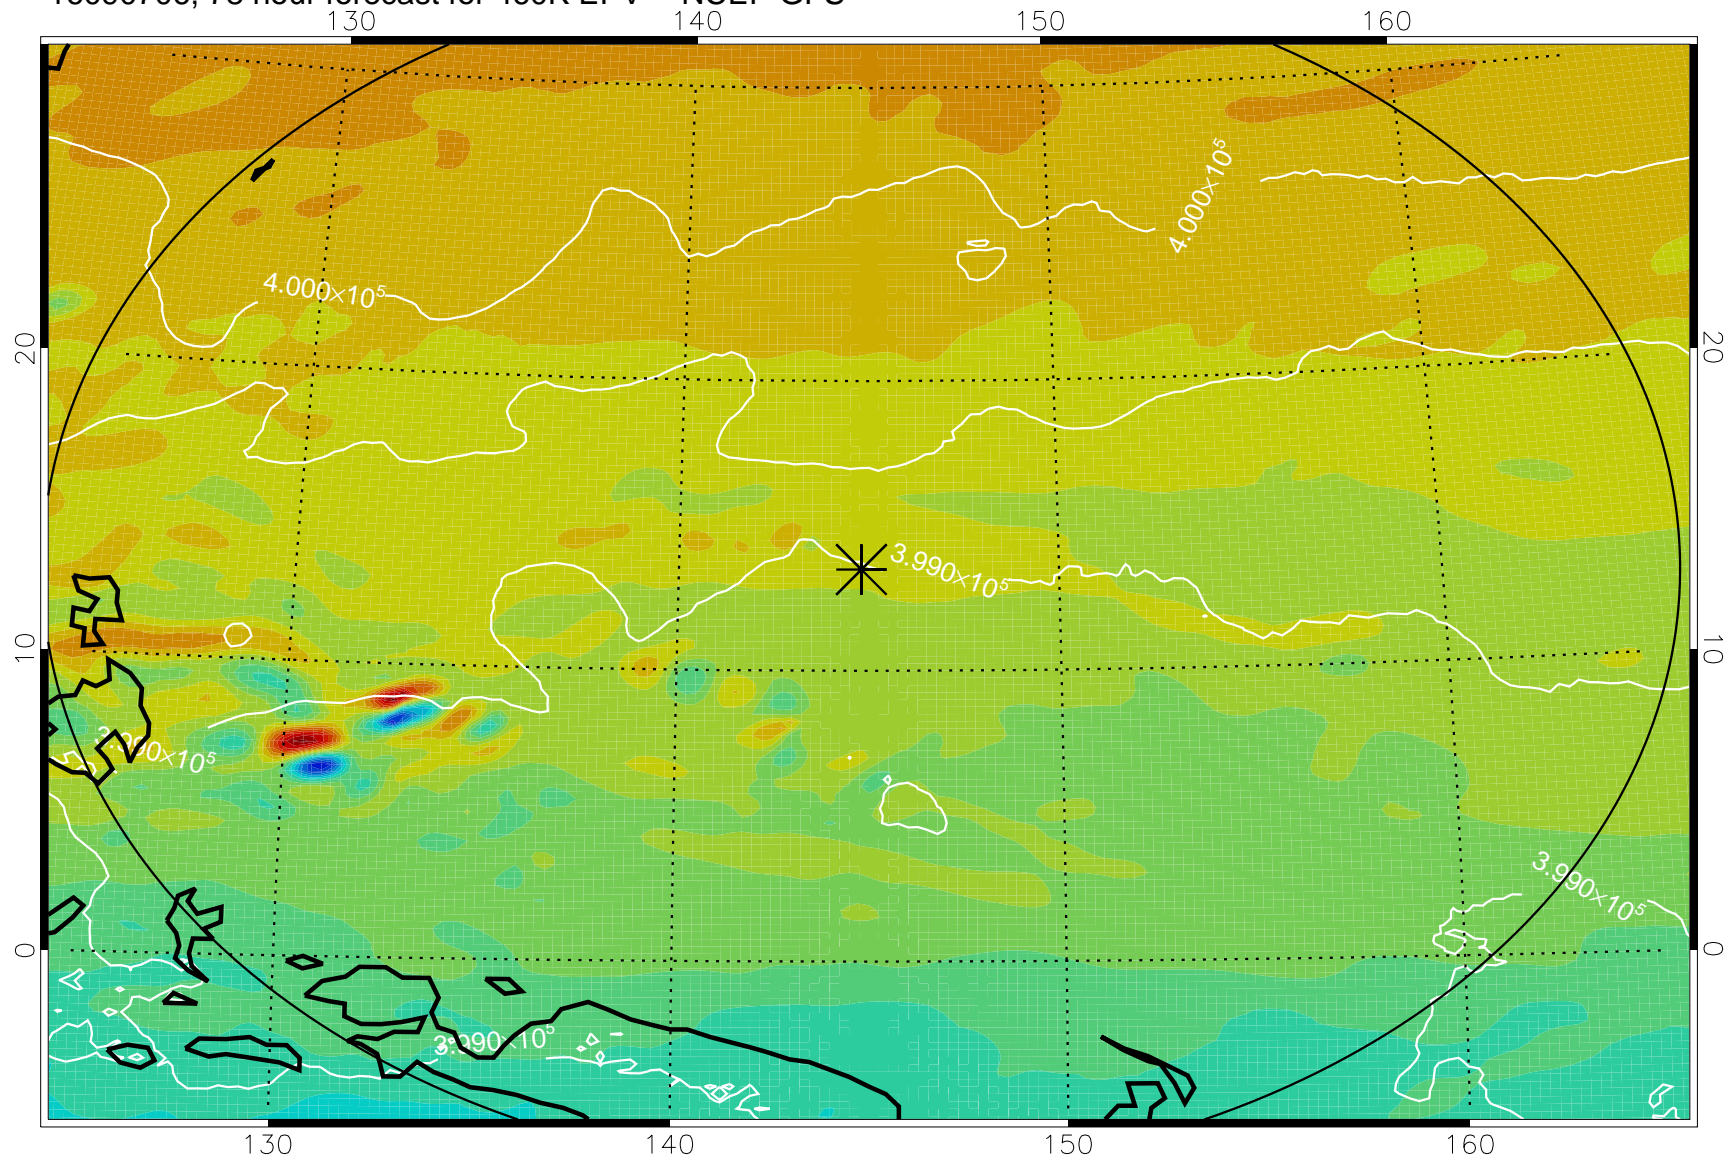

16090606, 54 hour forecast for 460K EPV -- NCEP GFS

460K Montgomery Streamfunction, white

Range ring of 2304 km

16090612, 60 hour forecast for 460K EPV -- NCEP GFS

460K Montgomery Streamfunction, white

Range ring of 2304 km

16090618, 66 hour forecast for 460K EPV -- NCEP GFS

460K Montgomery Streamfunction, white

Range ring of 2304 km

16090700, 72 hour forecast for 460K EPV -- NCEP GFS

460K Montgomery Streamfunction, white

Range ring of 2304 km

16090706, 78 hour forecast for 460K EPV -- NCEP GFS

460K Montgomery Streamfunction, white

Range ring of 2304 km

16090712, 84 hour forecast for 460K EPV -- NCEP GFS

460K Montgomery Streamfunction, white

Range ring of 2304 km

16090718, 90 hour forecast for 460K EPV -- NCEP GFS

460K Montgomery Streamfunction, white

Range ring of 2304 km

16090800, 96 hour forecast for 460K EPV -- NCEP GFS

460K Montgomery Streamfunction, white

Range ring of 2304 km