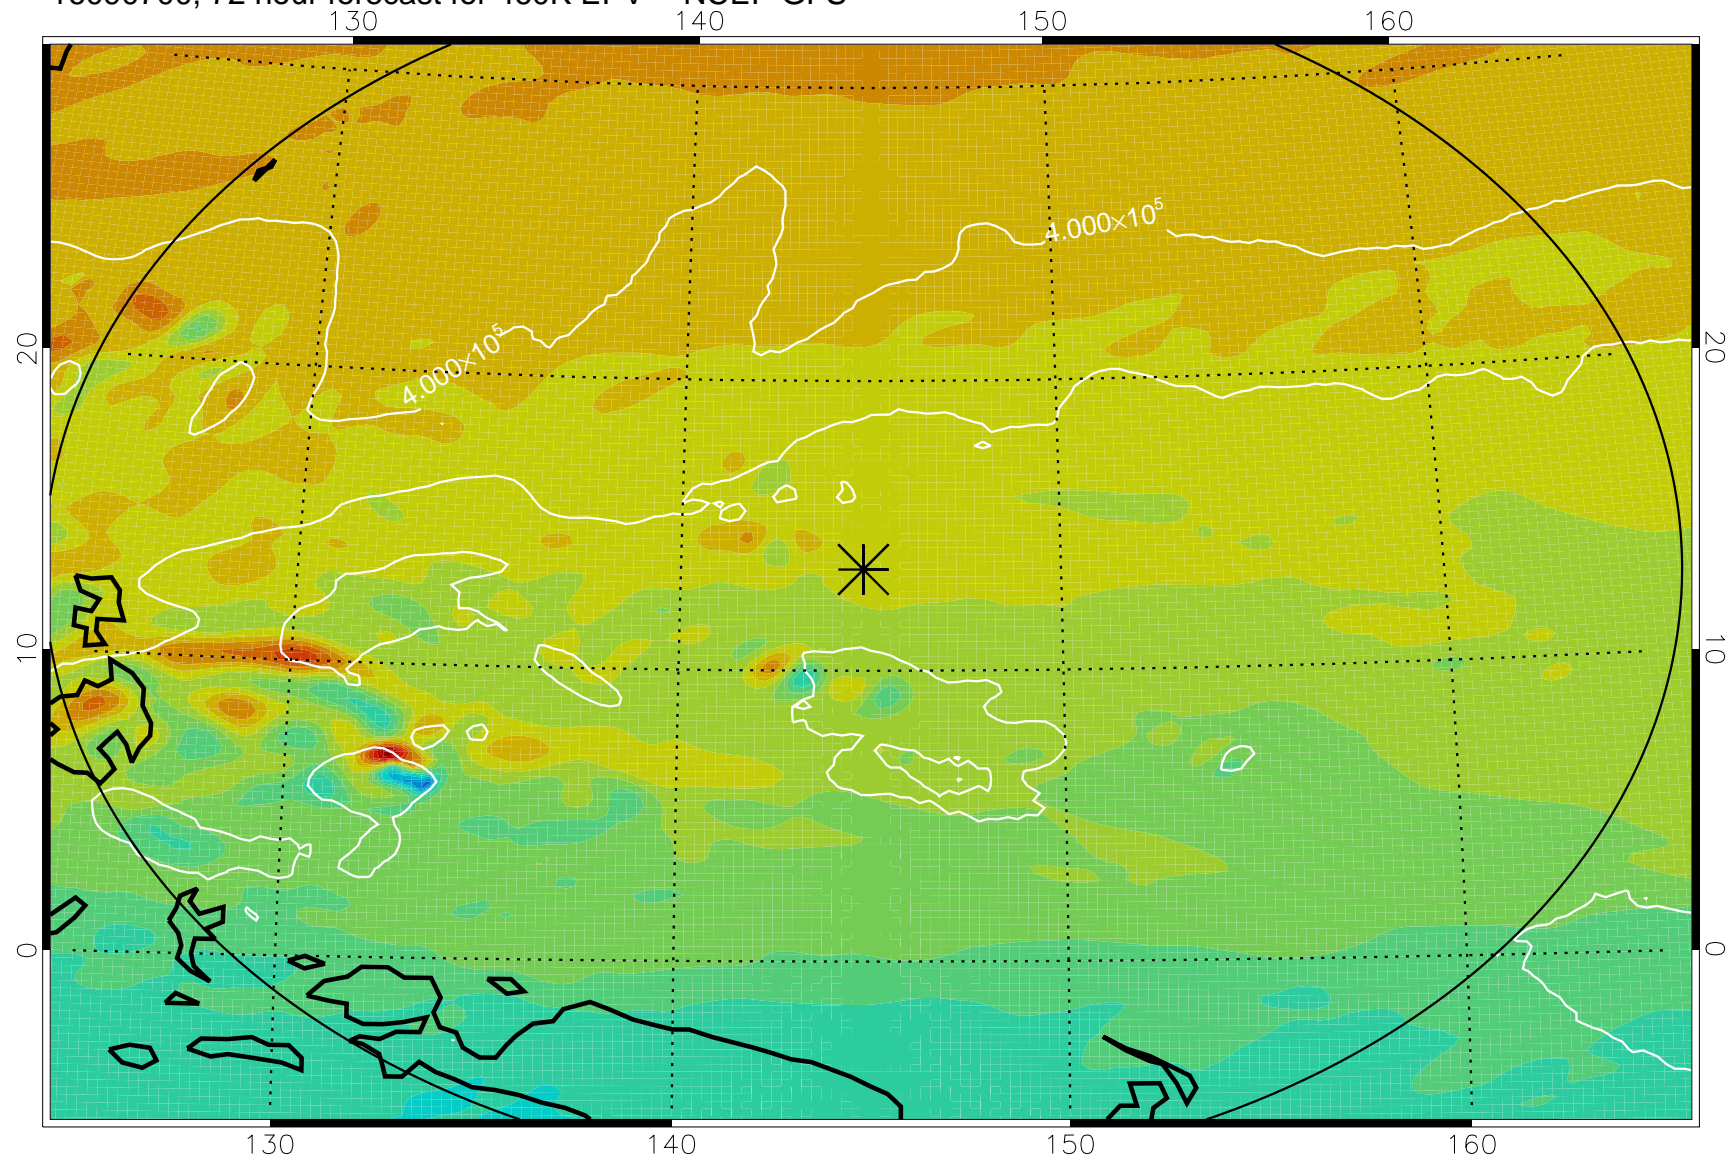

16090606, 54 hour forecast for 460K EPV -- NCEP GFS

460K Montgomery Streamfunction, white

Range ring of 2304 km

16090612, 60 hour forecast for 460K EPV -- NCEP GFS

460K Montgomery Streamfunction, white

Range ring of 2304 km

16090618, 66 hour forecast for 460K EPV -- NCEP GFS

460K Montgomery Streamfunction, white

Range ring of 2304 km

16090700, 72 hour forecast for 460K EPV -- NCEP GFS

460K Montgomery Streamfunction, white

Range ring of 2304 km

16090706, 78 hour forecast for 460K EPV -- NCEP GFS

460K Montgomery Streamfunction, white

Range ring of 2304 km

16090712, 84 hour forecast for 460K EPV -- NCEP GFS

460K Montgomery Streamfunction, white

Range ring of 2304 km

16090718, 90 hour forecast for 460K EPV -- NCEP GFS

460K Montgomery Streamfunction, white

Range ring of 2304 km

16090800, 96 hour forecast for 460K EPV -- NCEP GFS

460K Montgomery Streamfunction, white

Range ring of 2304 km