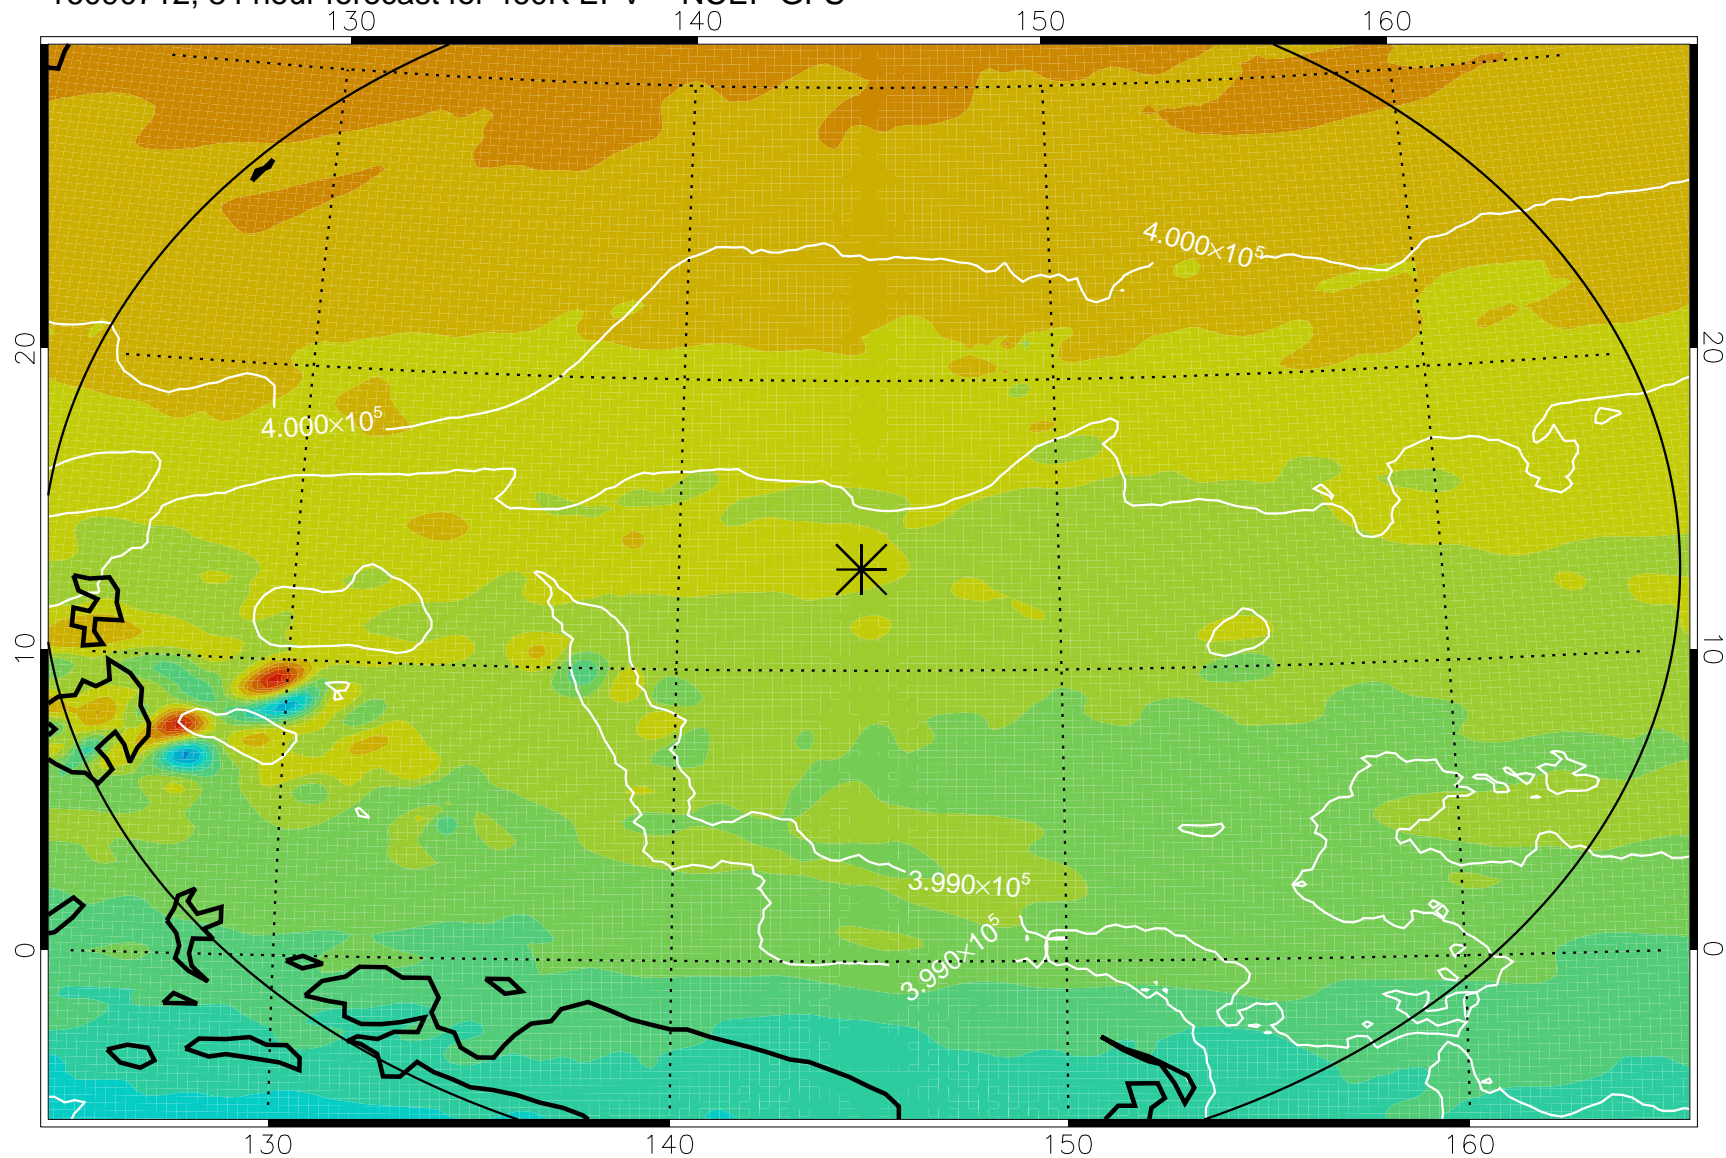

16090618, 66 hour forecast for 460K EPV -- NCEP GFS

460K Montgomery Streamfunction, white

Range ring of 2304 km

16090700, 72 hour forecast for 460K EPV -- NCEP GFS

460K Montgomery Streamfunction, white

Range ring of 2304 km

16090706, 78 hour forecast for 460K EPV -- NCEP GFS

460K Montgomery Streamfunction, white

Range ring of 2304 km

16090712, 84 hour forecast for 460K EPV -- NCEP GFS

460K Montgomery Streamfunction, white

Range ring of 2304 km

16090718, 90 hour forecast for 460K EPV -- NCEP GFS

460K Montgomery Streamfunction, white

Range ring of 2304 km

16090800, 96 hour forecast for 460K EPV -- NCEP GFS

460K Montgomery Streamfunction, white

Range ring of 2304 km

16090806, 102 hour forecast for 460K EPV -- NCEP GFS

460K Montgomery Streamfunction, white

Range ring of 2304 km

16090812, 108 hour forecast for 460K EPV -- NCEP GFS

460K Montgomery Streamfunction, white

Range ring of 2304 km