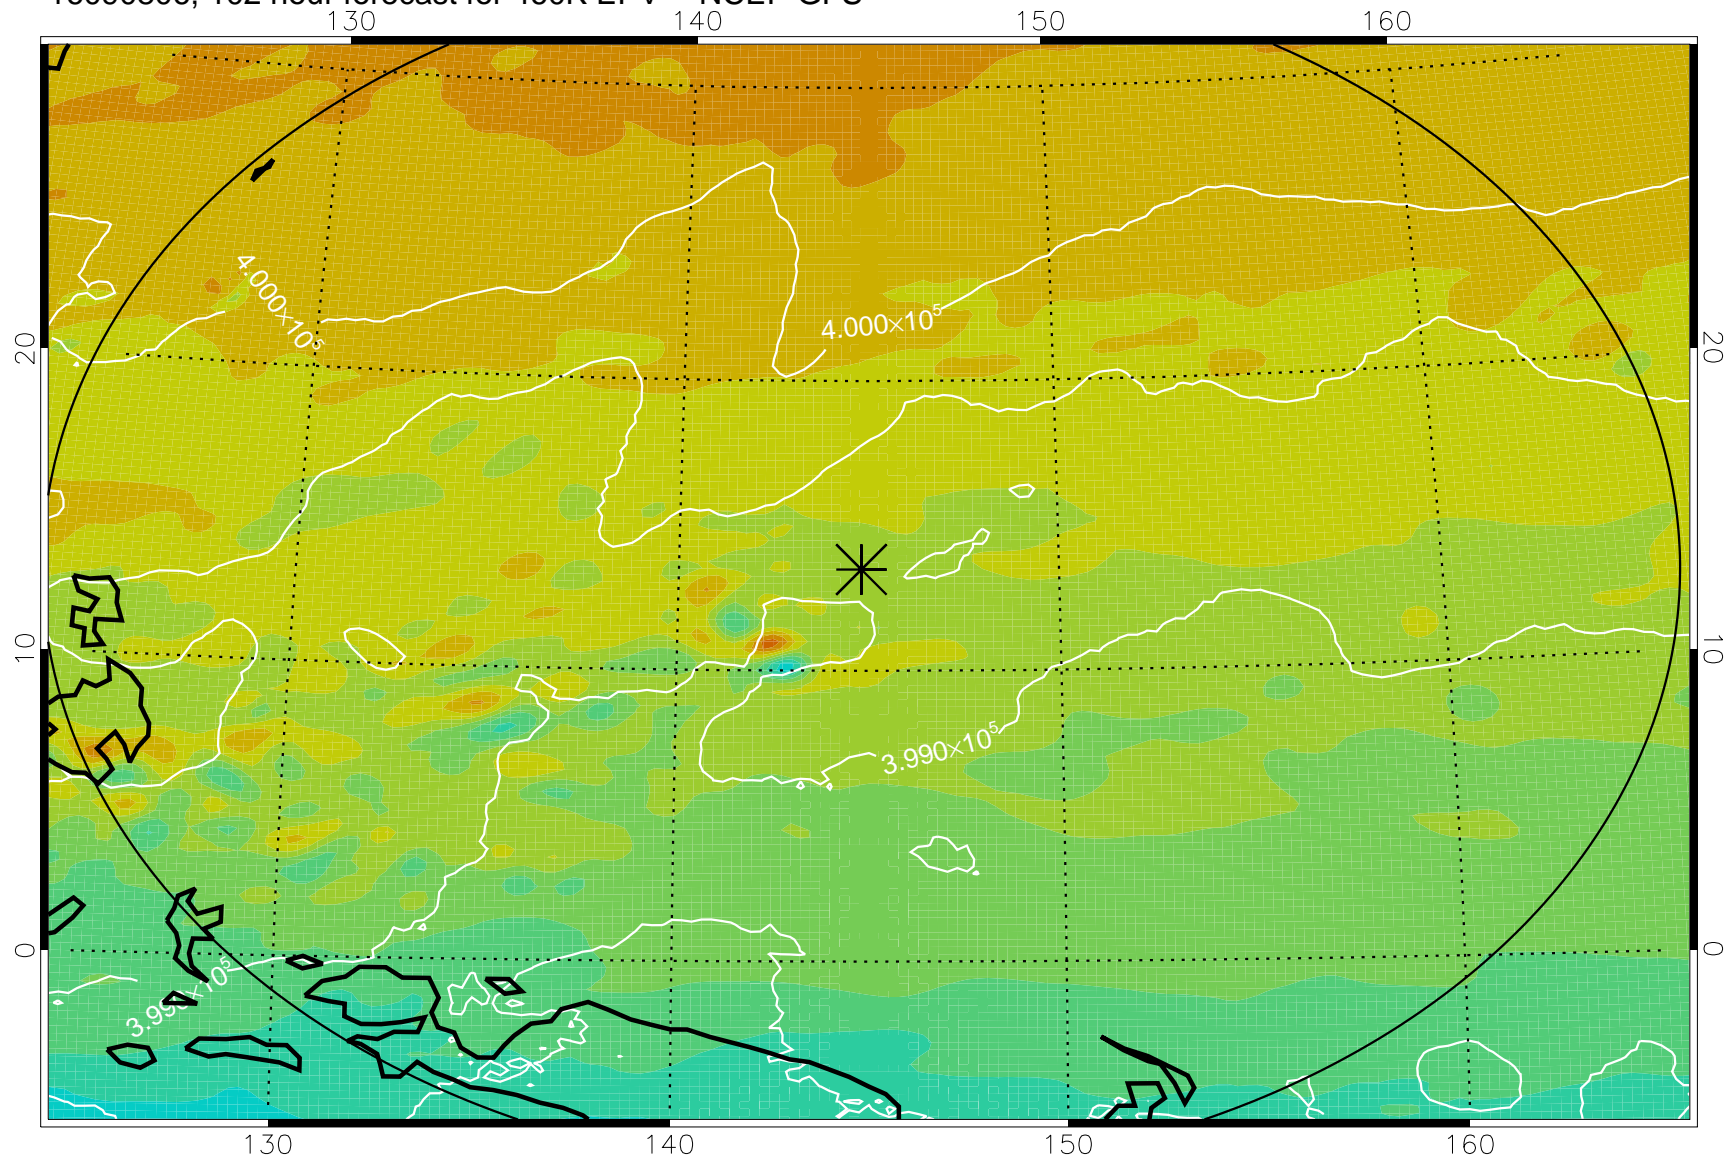

16090706, 78 hour forecast for 460K EPV -- NCEP GFS

460K Montgomery Streamfunction, white

Range ring of 2304 km

16090712, 84 hour forecast for 460K EPV -- NCEP GFS

460K Montgomery Streamfunction, white

Range ring of 2304 km

16090718, 90 hour forecast for 460K EPV -- NCEP GFS

460K Montgomery Streamfunction, white

Range ring of 2304 km

16090800, 96 hour forecast for 460K EPV -- NCEP GFS

460K Montgomery Streamfunction, white

Range ring of 2304 km

16090806, 102 hour forecast for 460K EPV -- NCEP GFS

460K Montgomery Streamfunction, white

Range ring of 2304 km

16090812, 108 hour forecast for 460K EPV -- NCEP GFS

460K Montgomery Streamfunction, white

Range ring of 2304 km

16090818, 114 hour forecast for 460K EPV -- NCEP GFS

460K Montgomery Streamfunction, white

Range ring of 2304 km

16090900, 120 hour forecast for 460K EPV -- NCEP GFS

460K Montgomery Streamfunction, white

Range ring of 2304 km