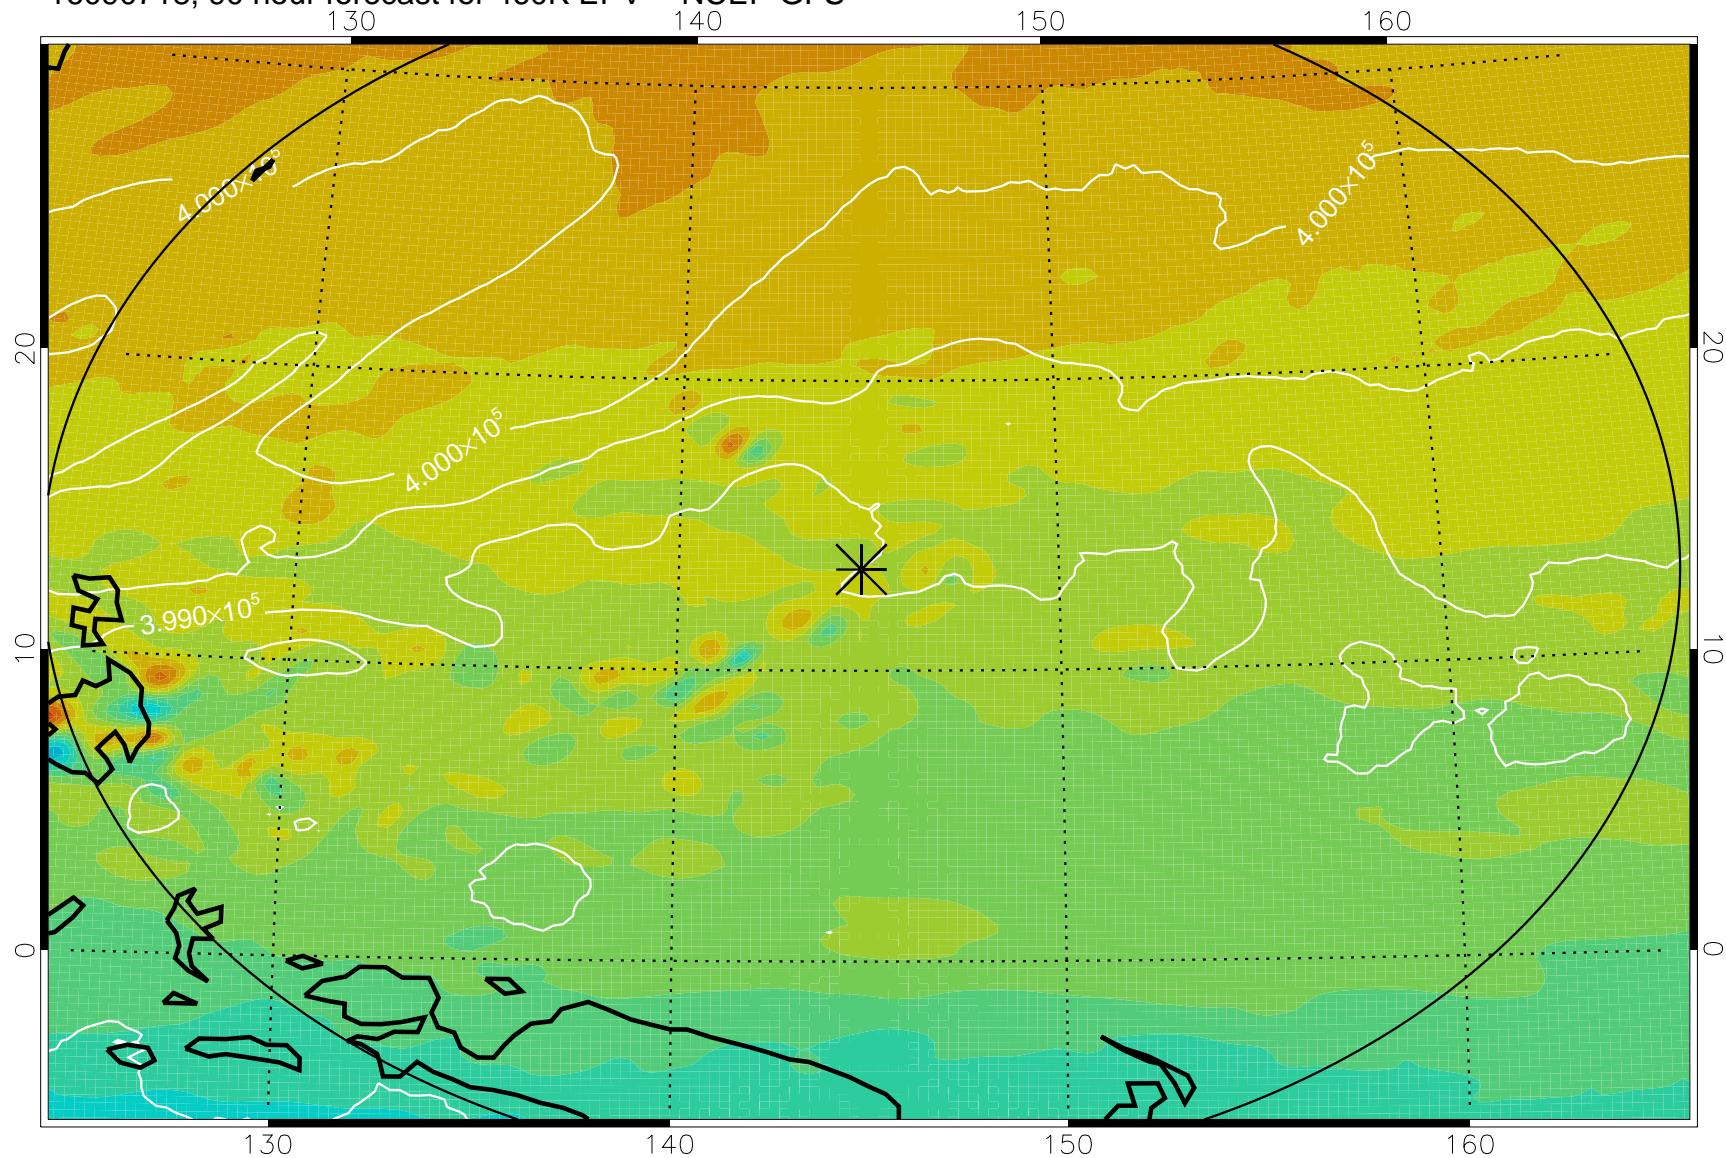

16090618, 66 hour forecast for 460K EPV -- NCEP GFS

460K Montgomery Streamfunction, white

Range ring of 2304 km

16090700, 72 hour forecast for 460K EPV -- NCEP GFS

460K Montgomery Streamfunction, white

Range ring of 2304 km

16090706, 78 hour forecast for 460K EPV -- NCEP GFS

460K Montgomery Streamfunction, white

Range ring of 2304 km

16090712, 84 hour forecast for 460K EPV -- NCEP GFS

460K Montgomery Streamfunction, white

Range ring of 2304 km

16090718, 90 hour forecast for 460K EPV -- NCEP GFS

460K Montgomery Streamfunction, white

Range ring of 2304 km

16090800, 96 hour forecast for 460K EPV -- NCEP GFS

460K Montgomery Streamfunction, white

Range ring of 2304 km

16090806, 102 hour forecast for 460K EPV -- NCEP GFS

460K Montgomery Streamfunction, white

Range ring of 2304 km

16090812, 108 hour forecast for 460K EPV -- NCEP GFS

460K Montgomery Streamfunction, white

Range ring of 2304 km