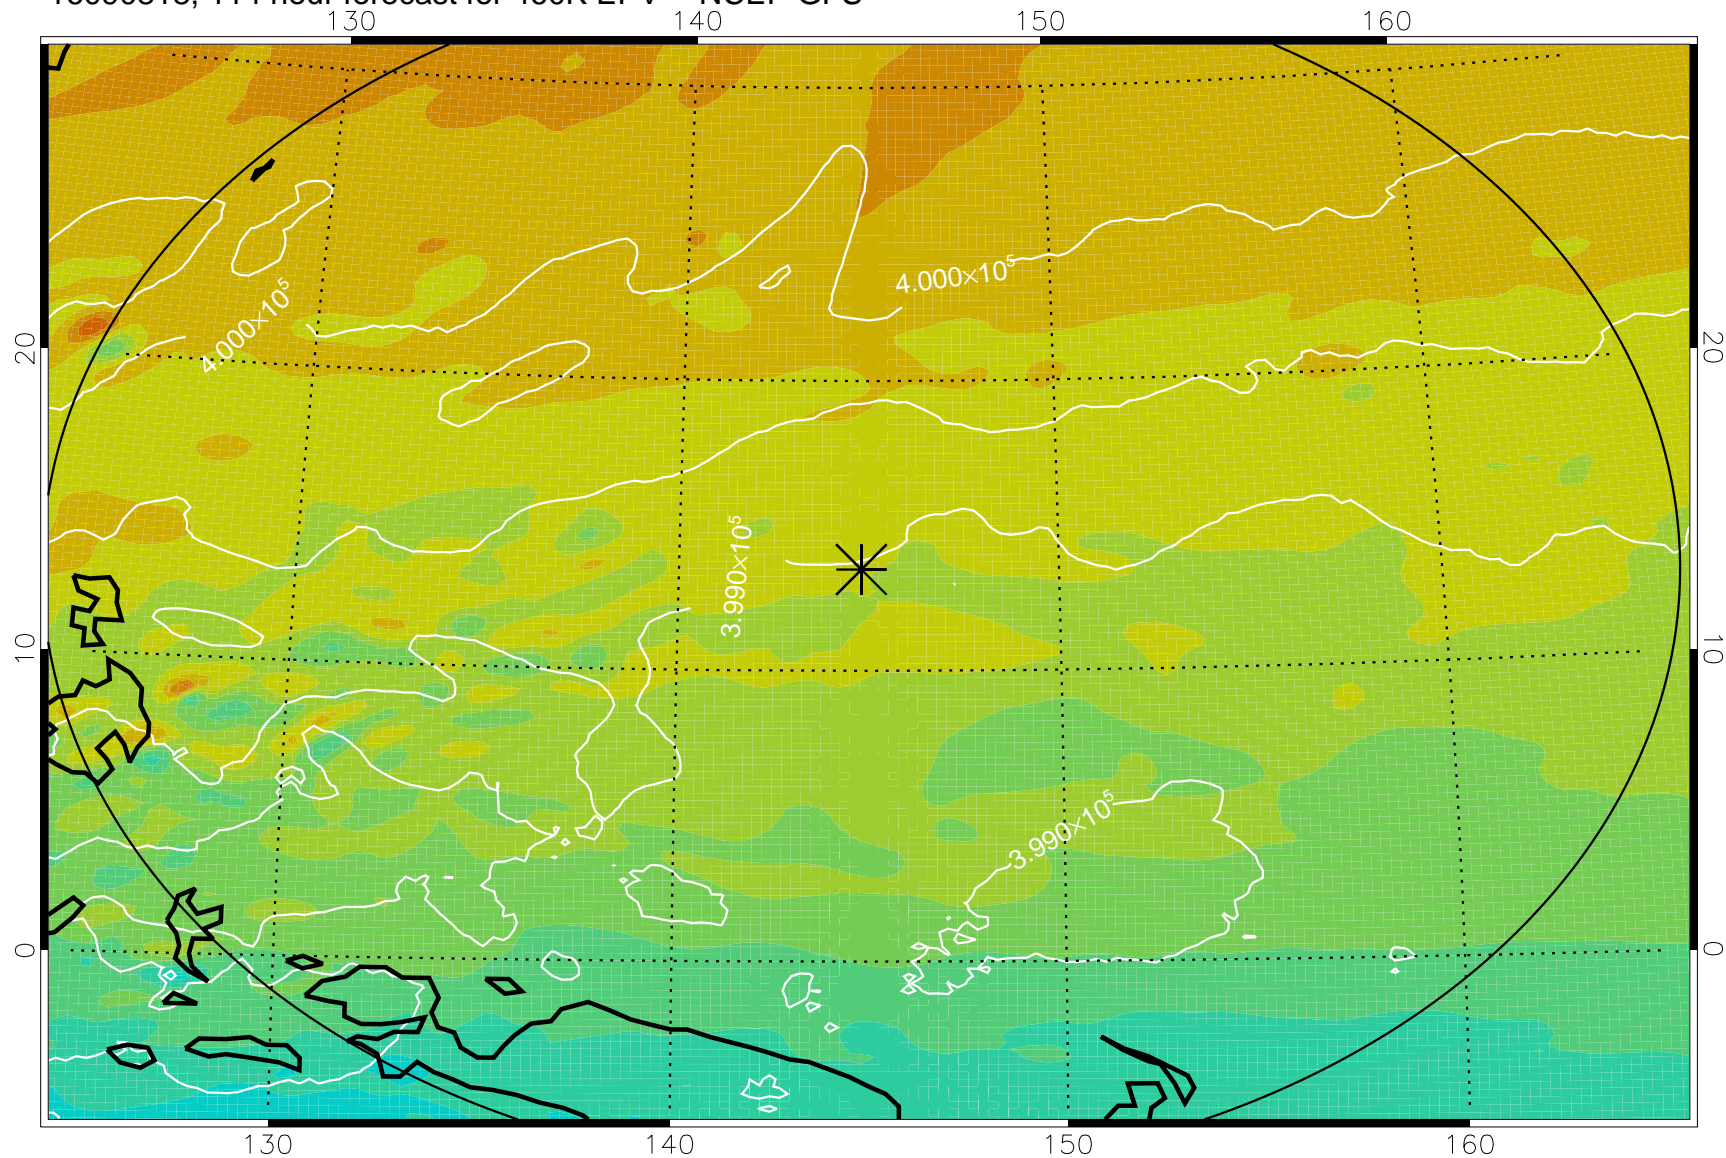

16090706, 78 hour forecast for 460K EPV -- NCEP GFS

460K Montgomery Streamfunction, white

Range ring of 2304 km

16090712, 84 hour forecast for 460K EPV -- NCEP GFS

460K Montgomery Streamfunction, white

Range ring of 2304 km

16090718, 90 hour forecast for 460K EPV -- NCEP GFS

460K Montgomery Streamfunction, white

Range ring of 2304 km

16090800, 96 hour forecast for 460K EPV -- NCEP GFS

460K Montgomery Streamfunction, white

Range ring of 2304 km

16090806, 102 hour forecast for 460K EPV -- NCEP GFS

460K Montgomery Streamfunction, white

Range ring of 2304 km

16090812, 108 hour forecast for 460K EPV -- NCEP GFS

460K Montgomery Streamfunction, white

Range ring of 2304 km

16090818, 114 hour forecast for 460K EPV -- NCEP GFS

460K Montgomery Streamfunction, white

Range ring of 2304 km

16090900, 120 hour forecast for 460K EPV -- NCEP GFS

460K Montgomery Streamfunction, white

Range ring of 2304 km