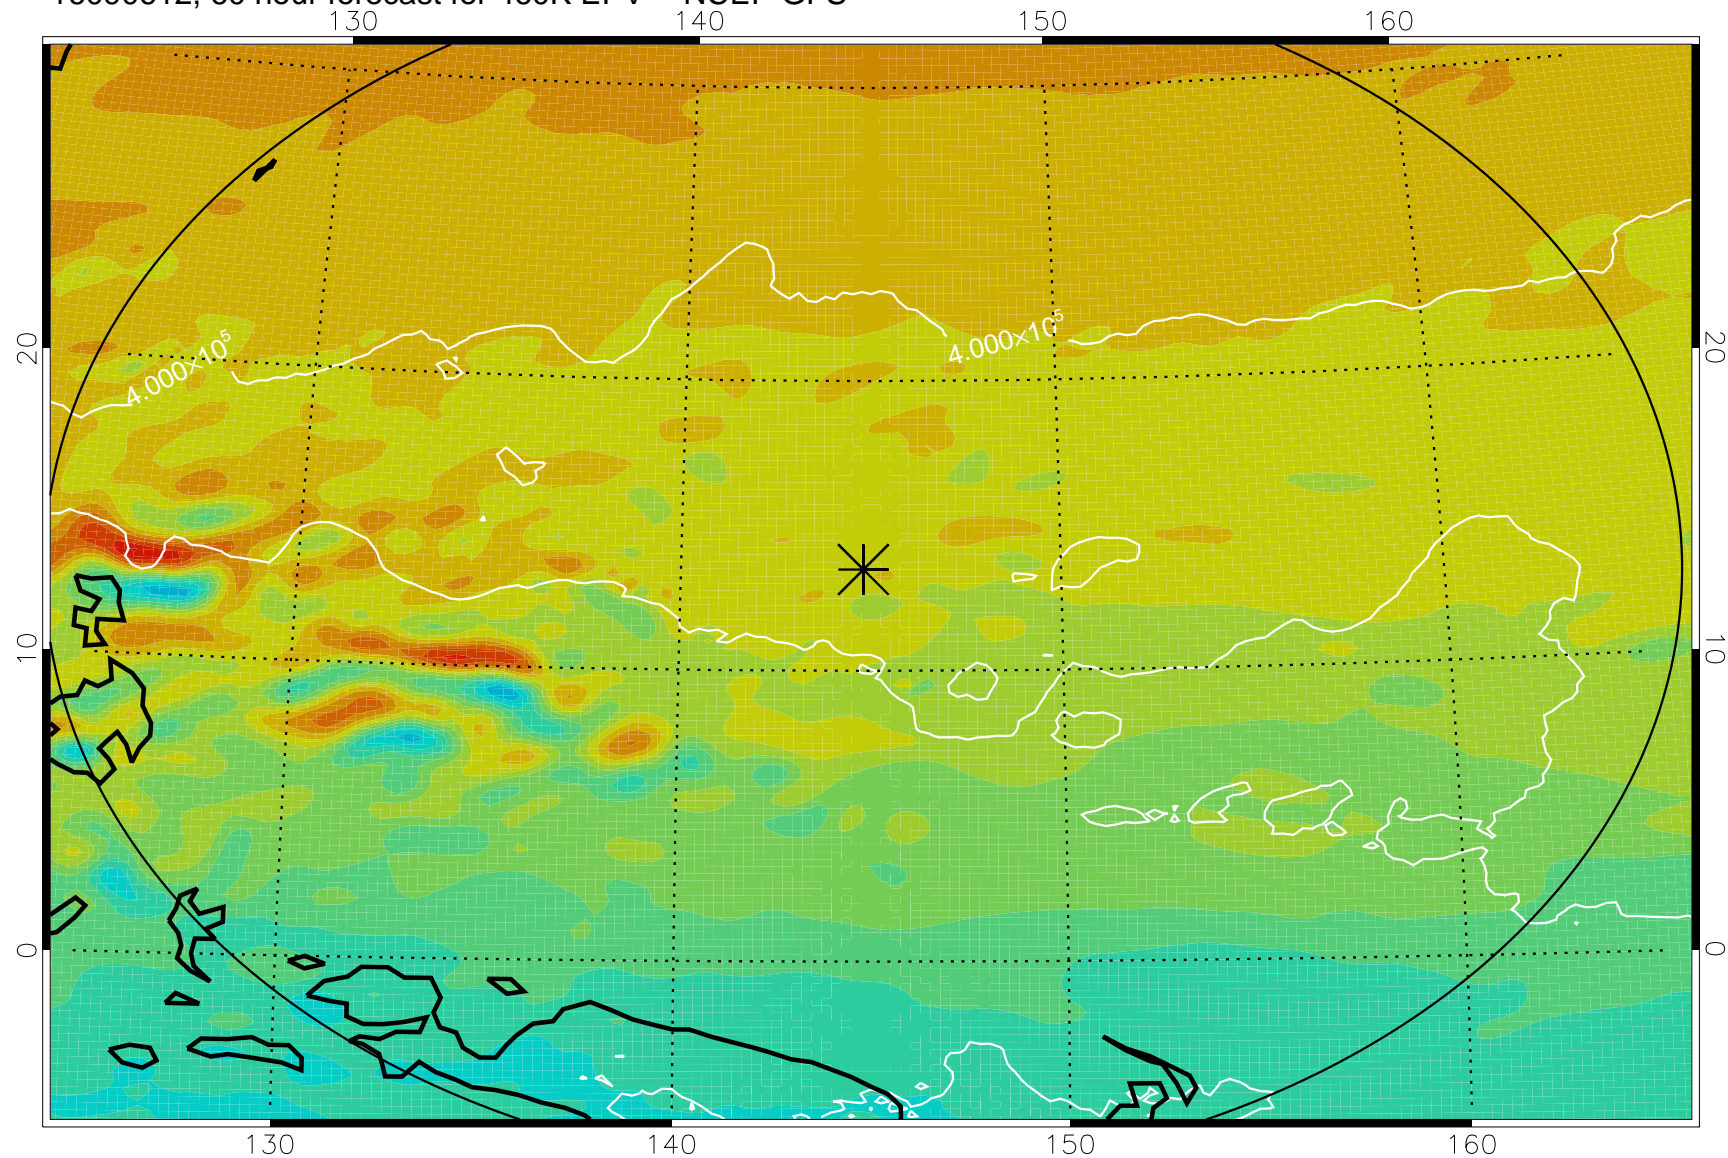

16090506, 30 hour forecast for 460K EPV -- NCEP GFS

460K Montgomery Streamfunction, white

Range ring of 2304 km

16090512, 36 hour forecast for 460K EPV -- NCEP GFS

460K Montgomery Streamfunction, white

Range ring of 2304 km

16090518, 42 hour forecast for 460K EPV -- NCEP GFS

460K Montgomery Streamfunction, white

Range ring of 2304 km

16090600, 48 hour forecast for 460K EPV -- NCEP GFS

460K Montgomery Streamfunction, white

Range ring of 2304 km

16090606, 54 hour forecast for 460K EPV -- NCEP GFS

460K Montgomery Streamfunction, white

Range ring of 2304 km

16090612, 60 hour forecast for 460K EPV -- NCEP GFS

460K Montgomery Streamfunction, white

Range ring of 2304 km

16090618, 66 hour forecast for 460K EPV -- NCEP GFS

460K Montgomery Streamfunction, white

Range ring of 2304 km

16090700, 72 hour forecast for 460K EPV -- NCEP GFS

460K Montgomery Streamfunction, white

Range ring of 2304 km