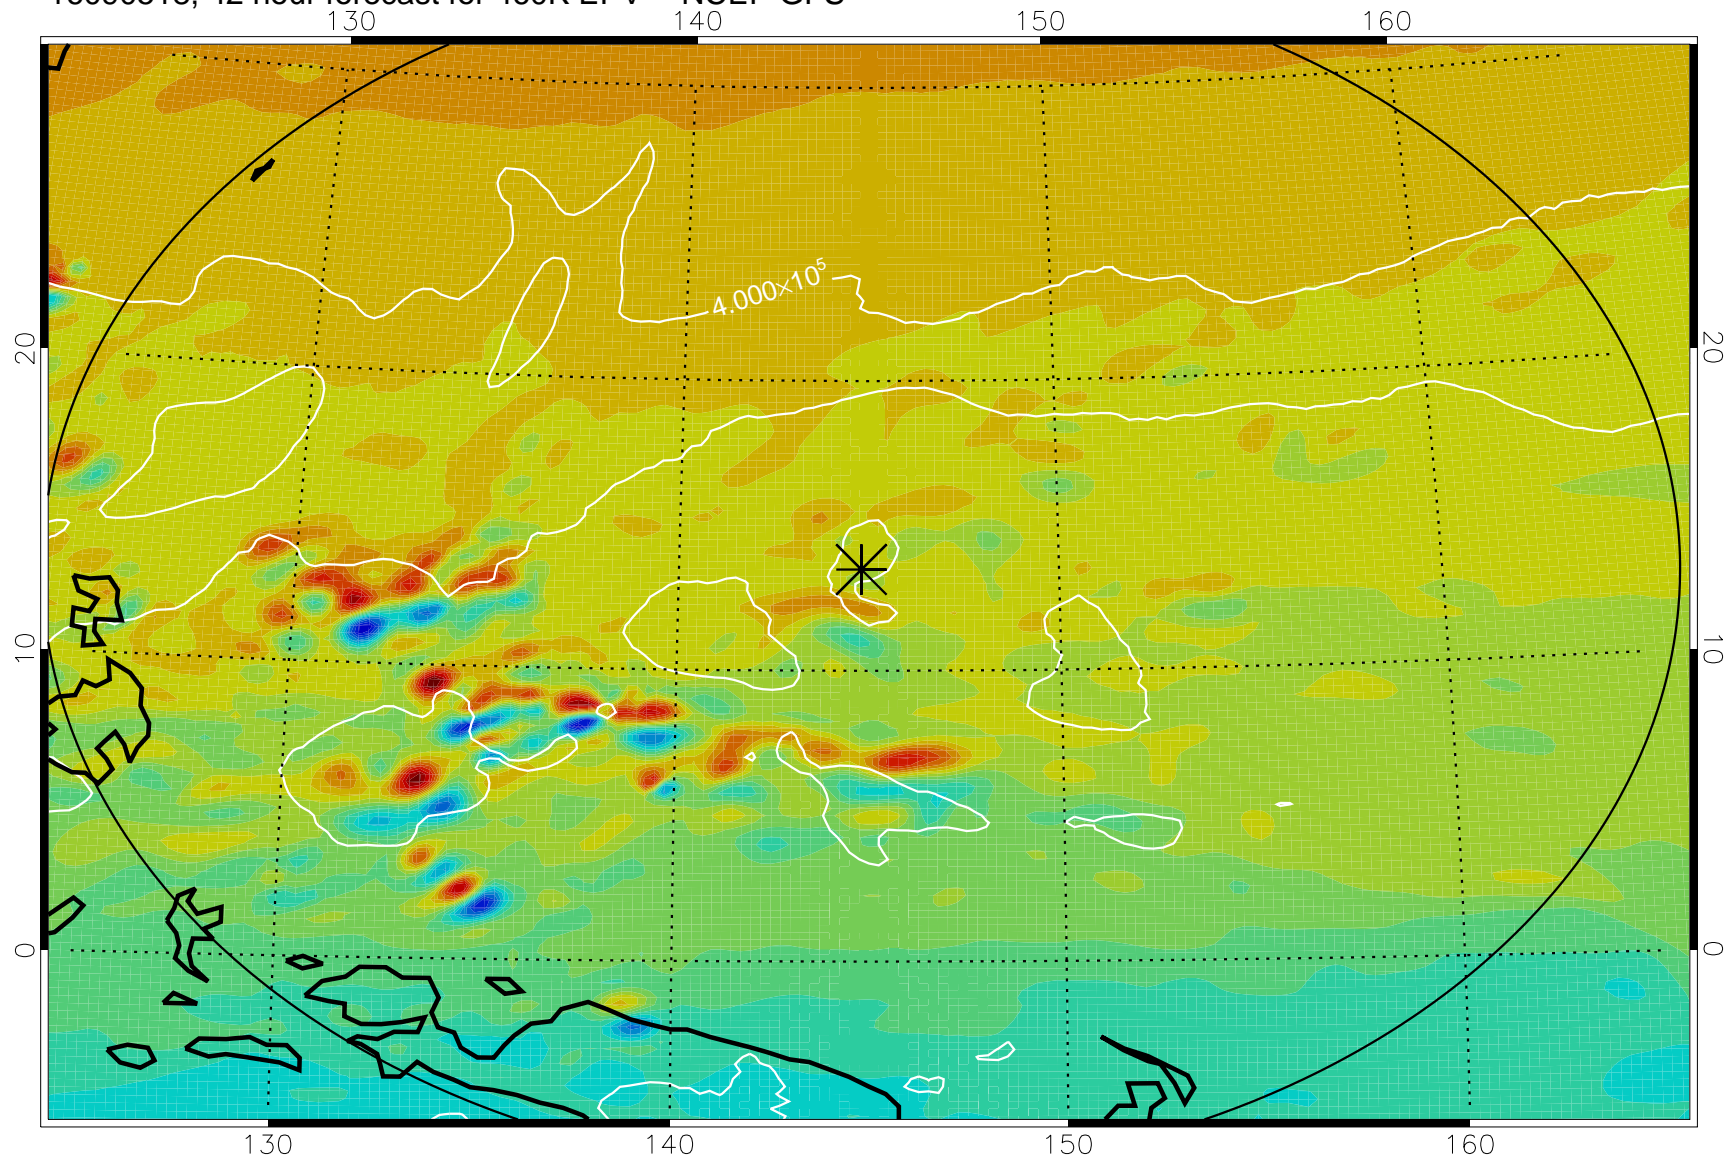

16090506, 30 hour forecast for 460K EPV -- NCEP GFS

460K Montgomery Streamfunction, white

Range ring of 2304 km

16090512, 36 hour forecast for 460K EPV -- NCEP GFS

460K Montgomery Streamfunction, white

Range ring of 2304 km

16090518, 42 hour forecast for 460K EPV -- NCEP GFS

460K Montgomery Streamfunction, white

Range ring of 2304 km

16090600, 48 hour forecast for 460K EPV -- NCEP GFS

460K Montgomery Streamfunction, white

Range ring of 2304 km

16090606, 54 hour forecast for 460K EPV -- NCEP GFS

460K Montgomery Streamfunction, white

Range ring of 2304 km

16090612, 60 hour forecast for 460K EPV -- NCEP GFS

460K Montgomery Streamfunction, white

Range ring of 2304 km

16090618, 66 hour forecast for 460K EPV -- NCEP GFS

460K Montgomery Streamfunction, white

Range ring of 2304 km

16090700, 72 hour forecast for 460K EPV -- NCEP GFS

460K Montgomery Streamfunction, white

Range ring of 2304 km