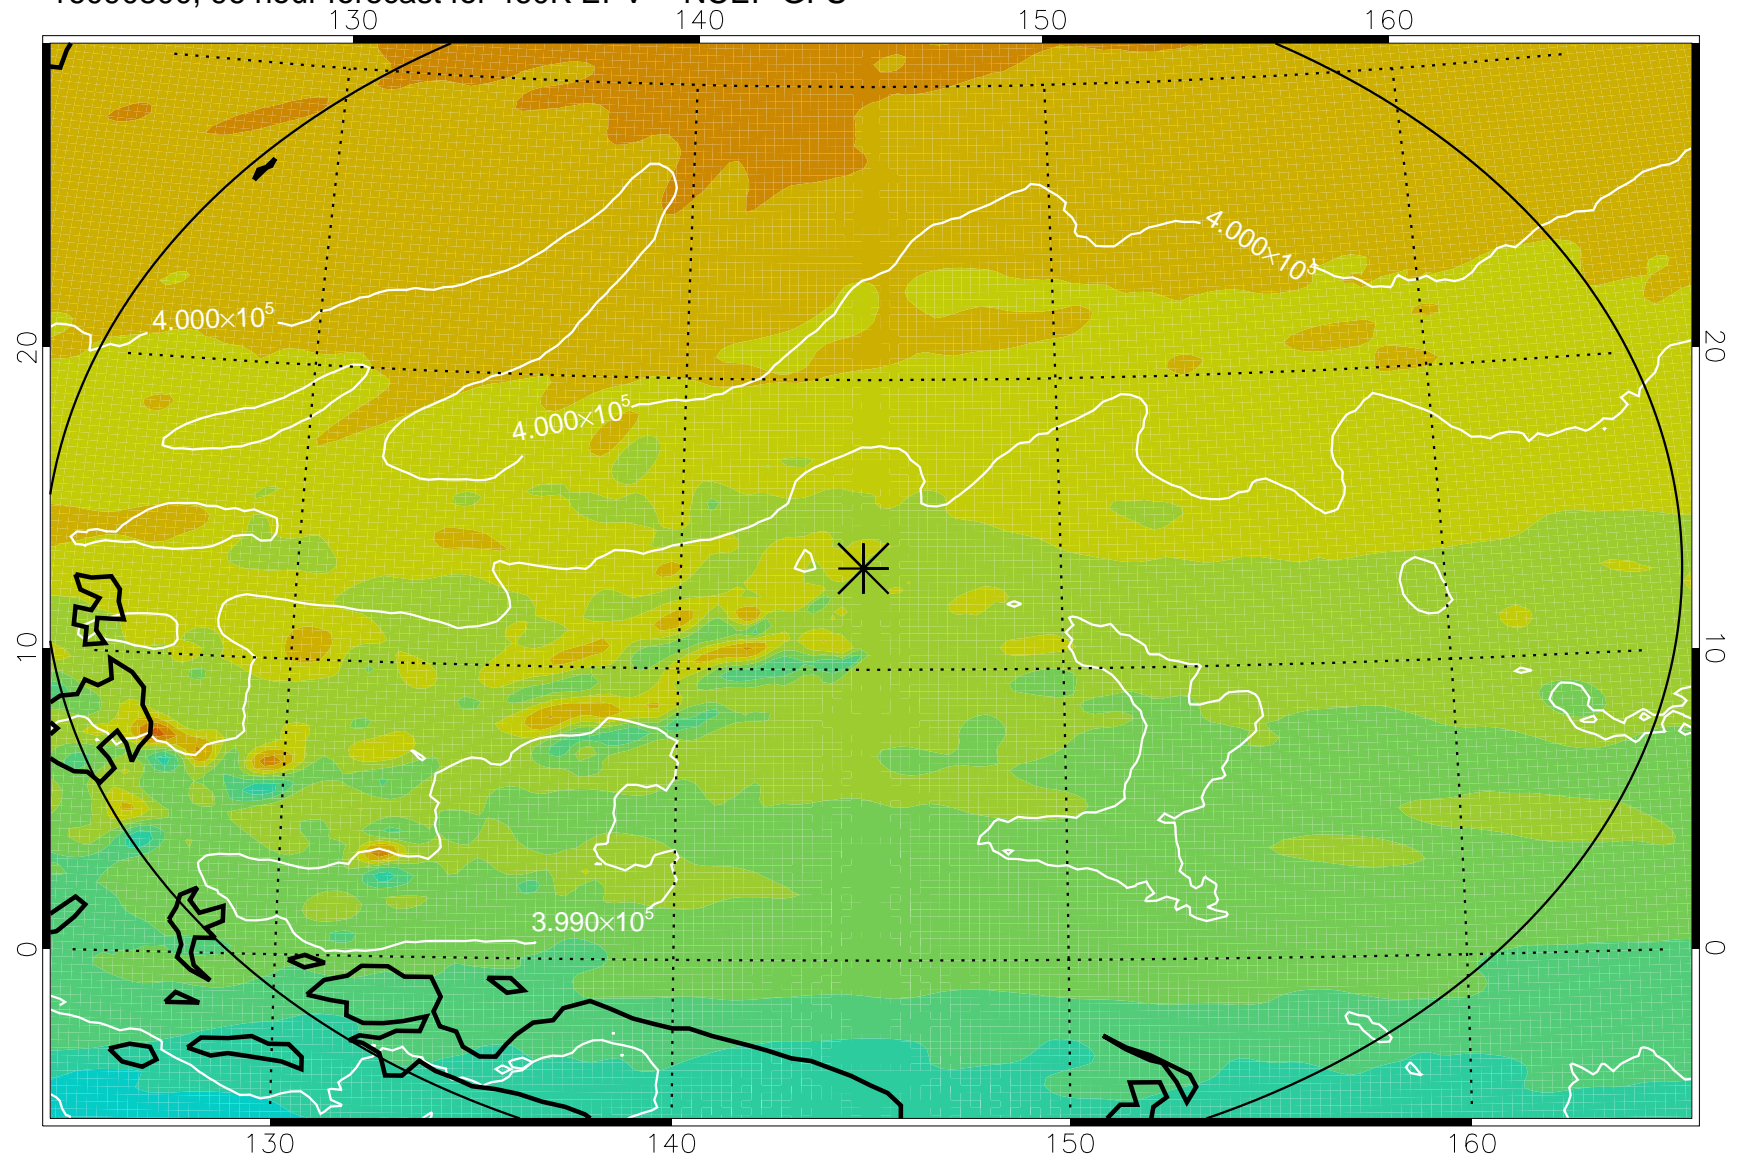

16090618, 66 hour forecast for 460K EPV -- NCEP GFS

460K Montgomery Streamfunction, white

Range ring of 2304 km

16090700, 72 hour forecast for 460K EPV -- NCEP GFS

460K Montgomery Streamfunction, white

Range ring of 2304 km

16090706, 78 hour forecast for 460K EPV -- NCEP GFS

460K Montgomery Streamfunction, white

Range ring of 2304 km

16090712, 84 hour forecast for 460K EPV -- NCEP GFS

460K Montgomery Streamfunction, white

Range ring of 2304 km

16090718, 90 hour forecast for 460K EPV -- NCEP GFS

460K Montgomery Streamfunction, white

Range ring of 2304 km

16090800, 96 hour forecast for 460K EPV -- NCEP GFS

460K Montgomery Streamfunction, white

Range ring of 2304 km

16090806, 102 hour forecast for 460K EPV -- NCEP GFS

460K Montgomery Streamfunction, white

Range ring of 2304 km

16090812, 108 hour forecast for 460K EPV -- NCEP GFS

460K Montgomery Streamfunction, white

Range ring of 2304 km