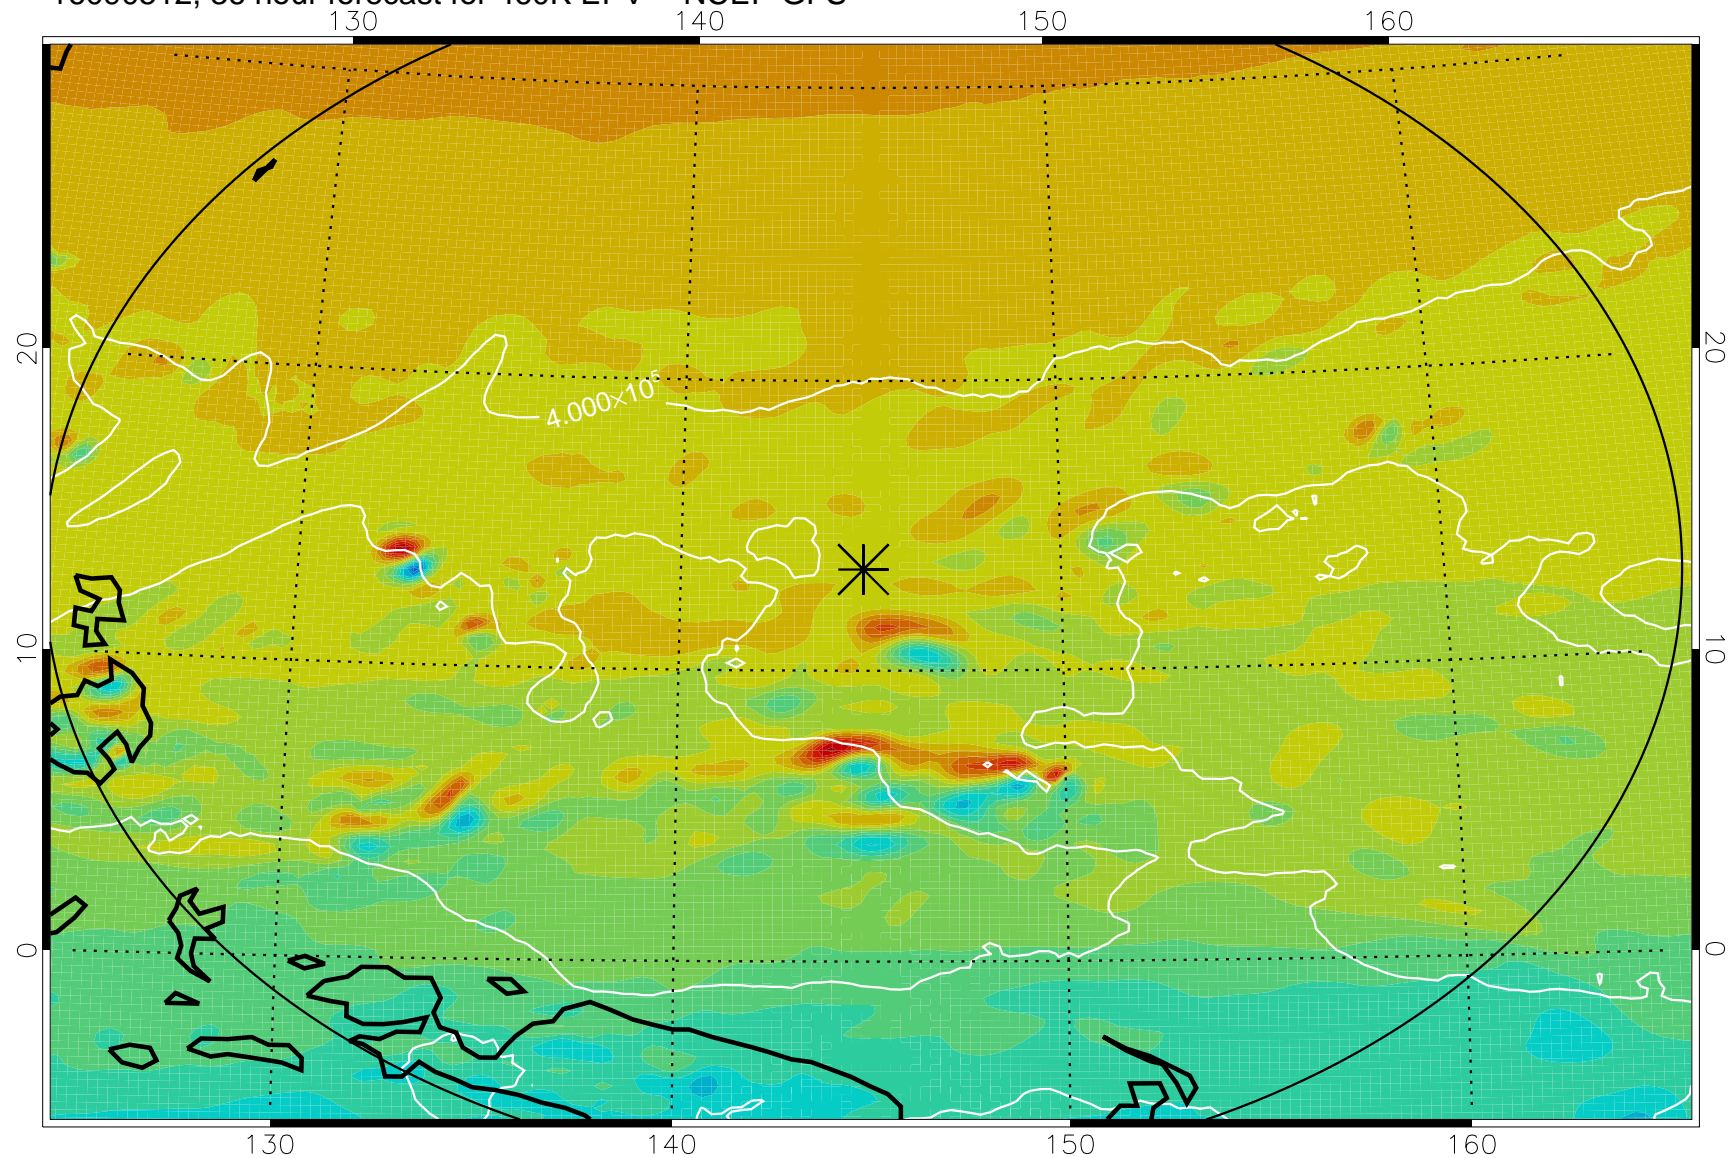

16090418, 18 hour forecast for 460K EPV -- NCEP GFS

460K Montgomery Streamfunction, white

Range ring of 2304 km

16090500, 24 hour forecast for 460K EPV -- NCEP GFS

460K Montgomery Streamfunction, white

Range ring of 2304 km

16090506, 30 hour forecast for 460K EPV -- NCEP GFS

460K Montgomery Streamfunction, white

Range ring of 2304 km

16090512, 36 hour forecast for 460K EPV -- NCEP GFS

460K Montgomery Streamfunction, white

Range ring of 2304 km

16090518, 42 hour forecast for 460K EPV -- NCEP GFS

460K Montgomery Streamfunction, white

Range ring of 2304 km

16090600, 48 hour forecast for 460K EPV -- NCEP GFS

460K Montgomery Streamfunction, white

Range ring of 2304 km

16090606, 54 hour forecast for 460K EPV -- NCEP GFS

460K Montgomery Streamfunction, white

Range ring of 2304 km

16090612, 60 hour forecast for 460K EPV -- NCEP GFS

460K Montgomery Streamfunction, white

Range ring of 2304 km