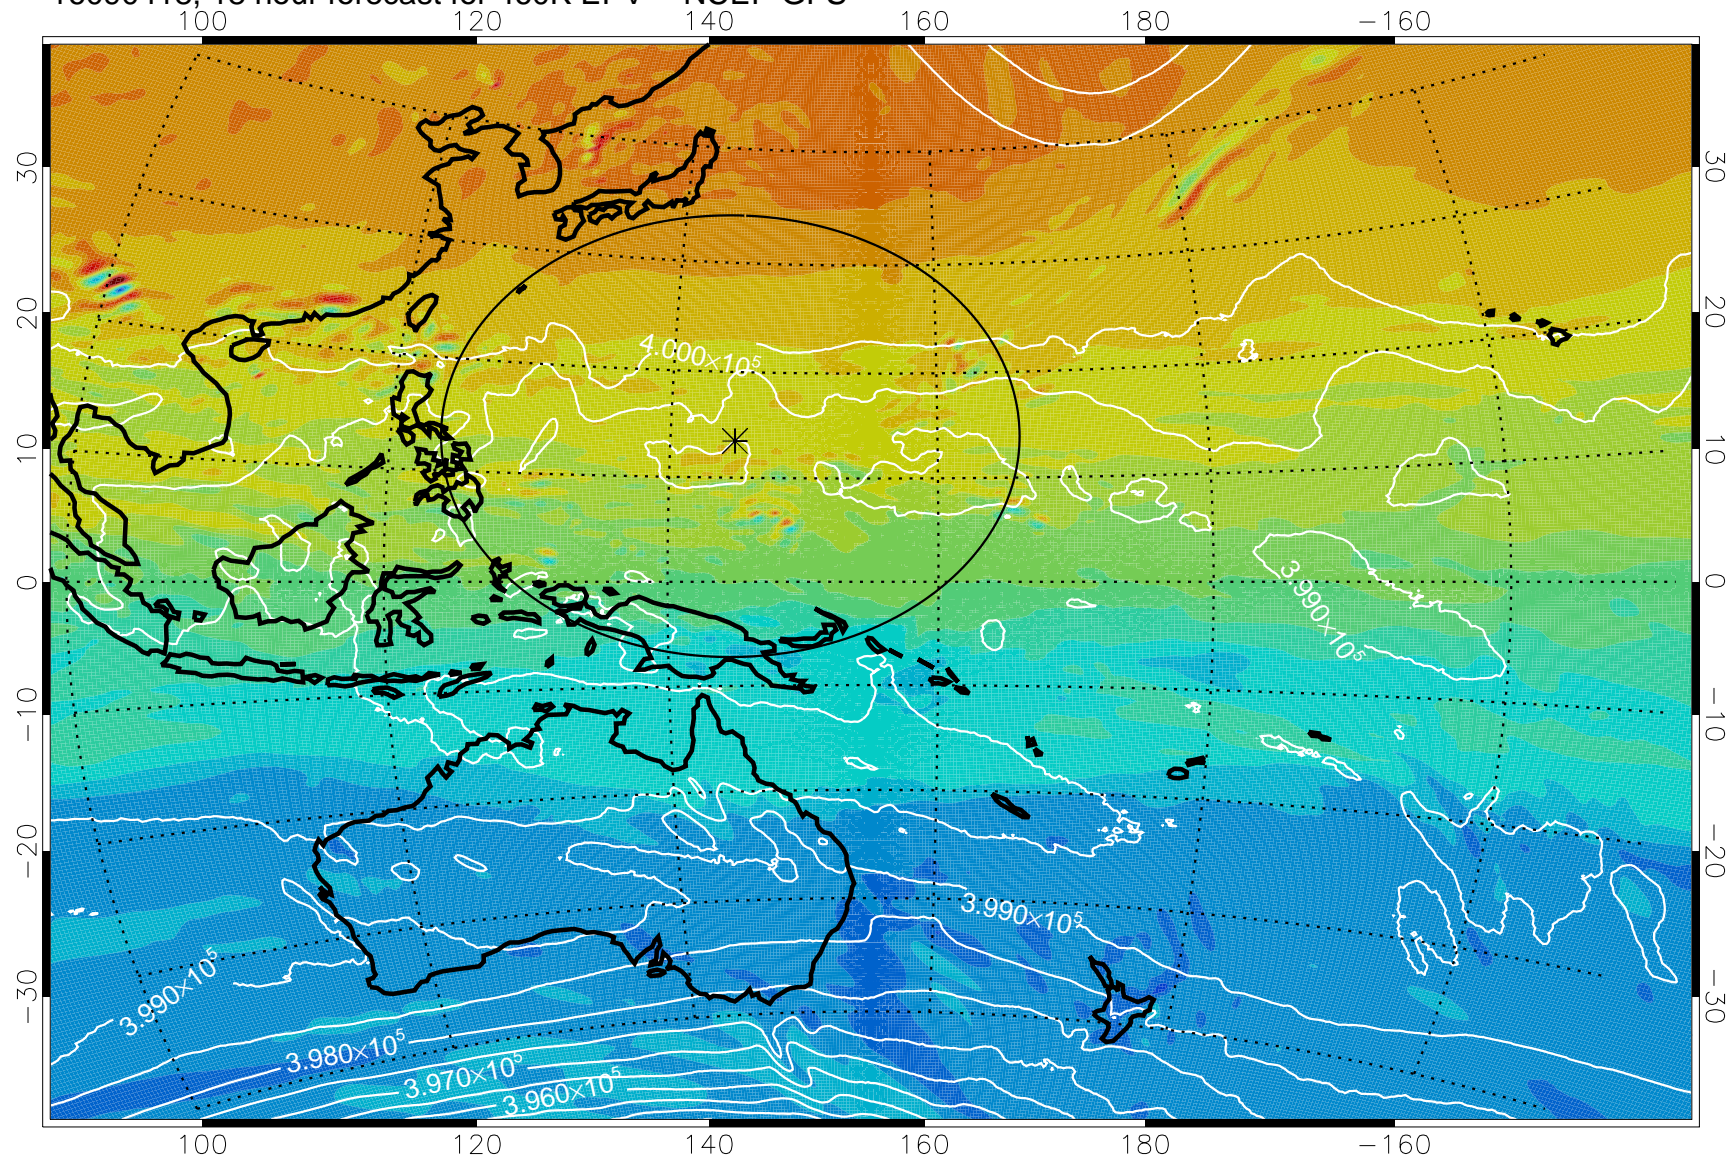

16090406, 6 hour forecast for 460K EPV -- NCEP GFS

460K Montgomery Streamfunction, white

Range ring of 2304 km

16090412, 12 hour forecast for 460K EPV -- NCEP GFS

460K Montgomery Streamfunction, white

Range ring of 2304 km

16090418, 18 hour forecast for 460K EPV -- NCEP GFS

460K Montgomery Streamfunction, white

Range ring of 2304 km

16090500, 24 hour forecast for 460K EPV -- NCEP GFS

460K Montgomery Streamfunction, white

Range ring of 2304 km

16090506, 30 hour forecast for 460K EPV -- NCEP GFS

460K Montgomery Streamfunction, white

Range ring of 2304 km

16090512, 36 hour forecast for 460K EPV -- NCEP GFS

460K Montgomery Streamfunction, white

Range ring of 2304 km

16090518, 42 hour forecast for 460K EPV -- NCEP GFS

460K Montgomery Streamfunction, white

Range ring of 2304 km

16090600, 48 hour forecast for 460K EPV -- NCEP GFS

460K Montgomery Streamfunction, white

Range ring of 2304 km