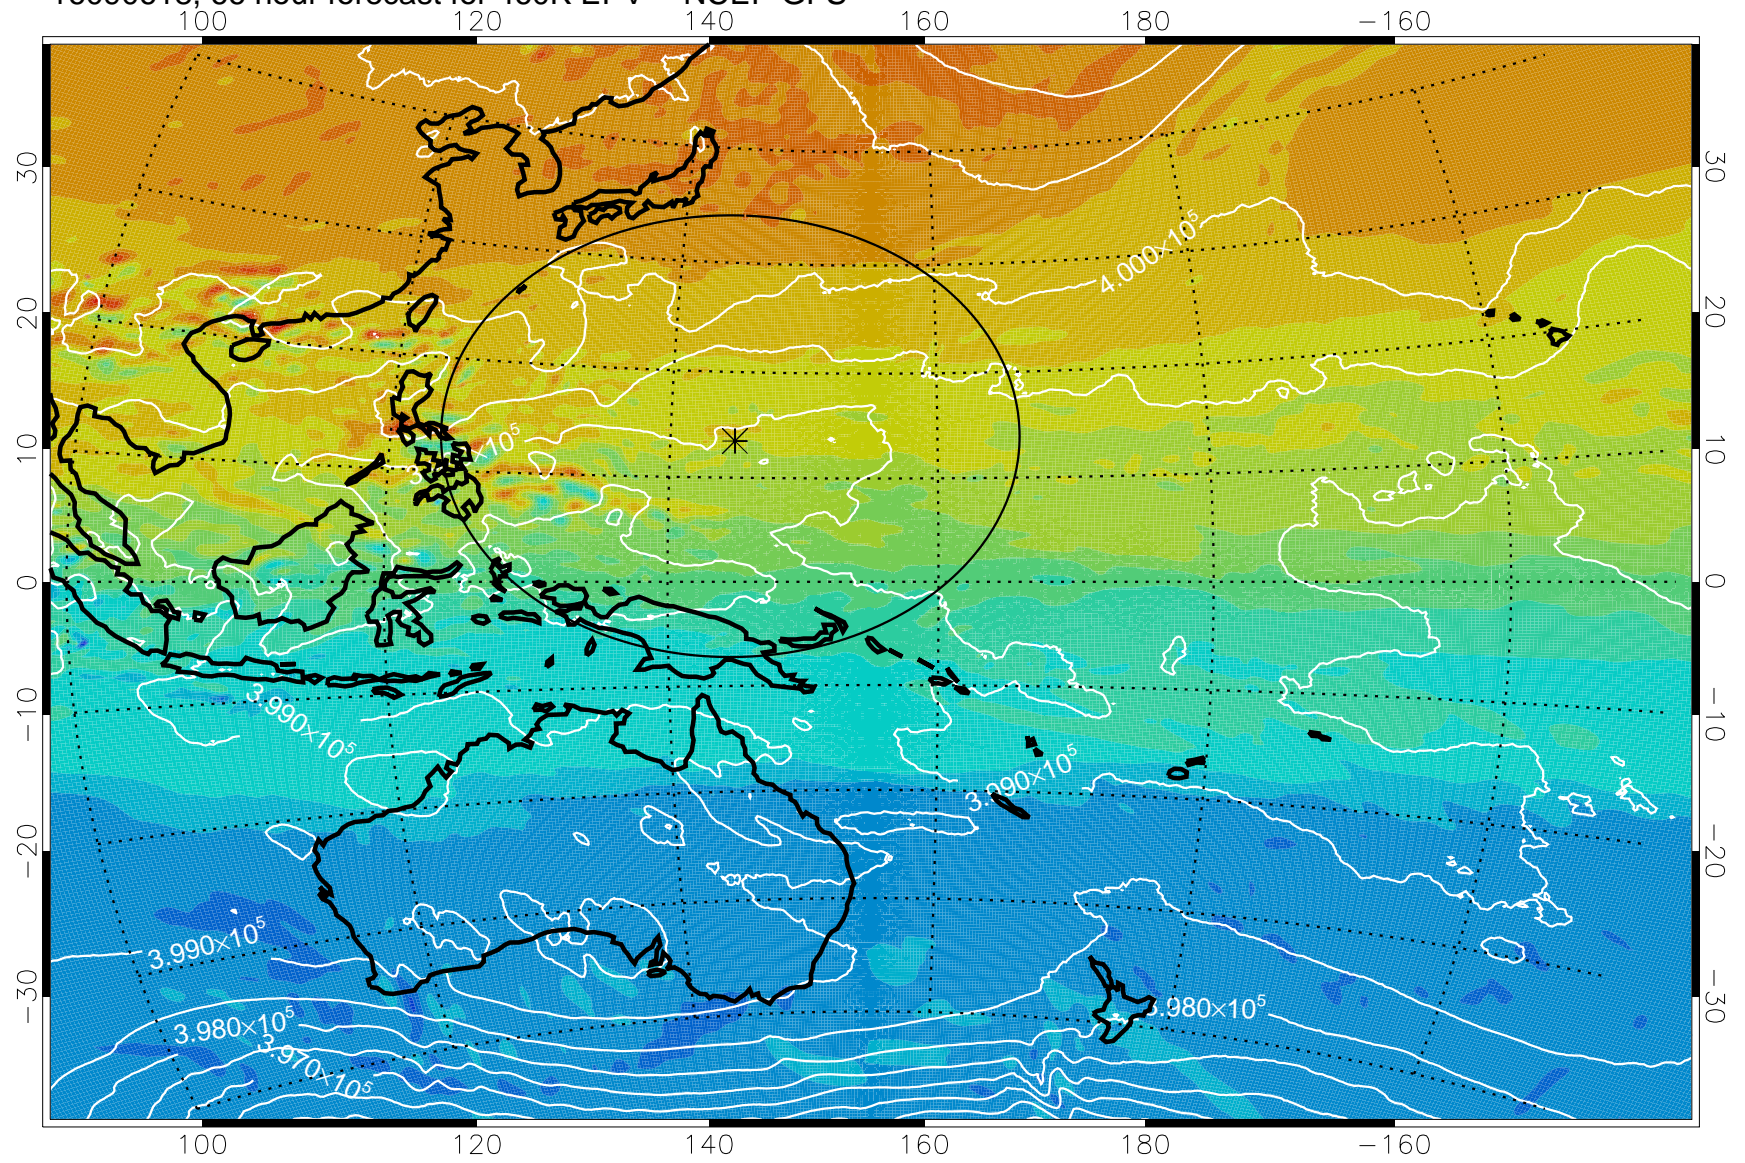

16090518, 42 hour forecast for 460K EPV -- NCEP GFS

460K Montgomery Streamfunction, white

Range ring of 2304 km

16090600, 48 hour forecast for 460K EPV -- NCEP GFS

460K Montgomery Streamfunction, white

Range ring of 2304 km

16090606, 54 hour forecast for 460K EPV -- NCEP GFS

460K Montgomery Streamfunction, white

Range ring of 2304 km

16090612, 60 hour forecast for 460K EPV -- NCEP GFS

460K Montgomery Streamfunction, white

Range ring of 2304 km

16090618, 66 hour forecast for 460K EPV -- NCEP GFS

460K Montgomery Streamfunction, white

Range ring of 2304 km

16090700, 72 hour forecast for 460K EPV -- NCEP GFS

460K Montgomery Streamfunction, white

Range ring of 2304 km

16090706, 78 hour forecast for 460K EPV -- NCEP GFS

460K Montgomery Streamfunction, white

Range ring of 2304 km

16090712, 84 hour forecast for 460K EPV -- NCEP GFS

460K Montgomery Streamfunction, white

Range ring of 2304 km