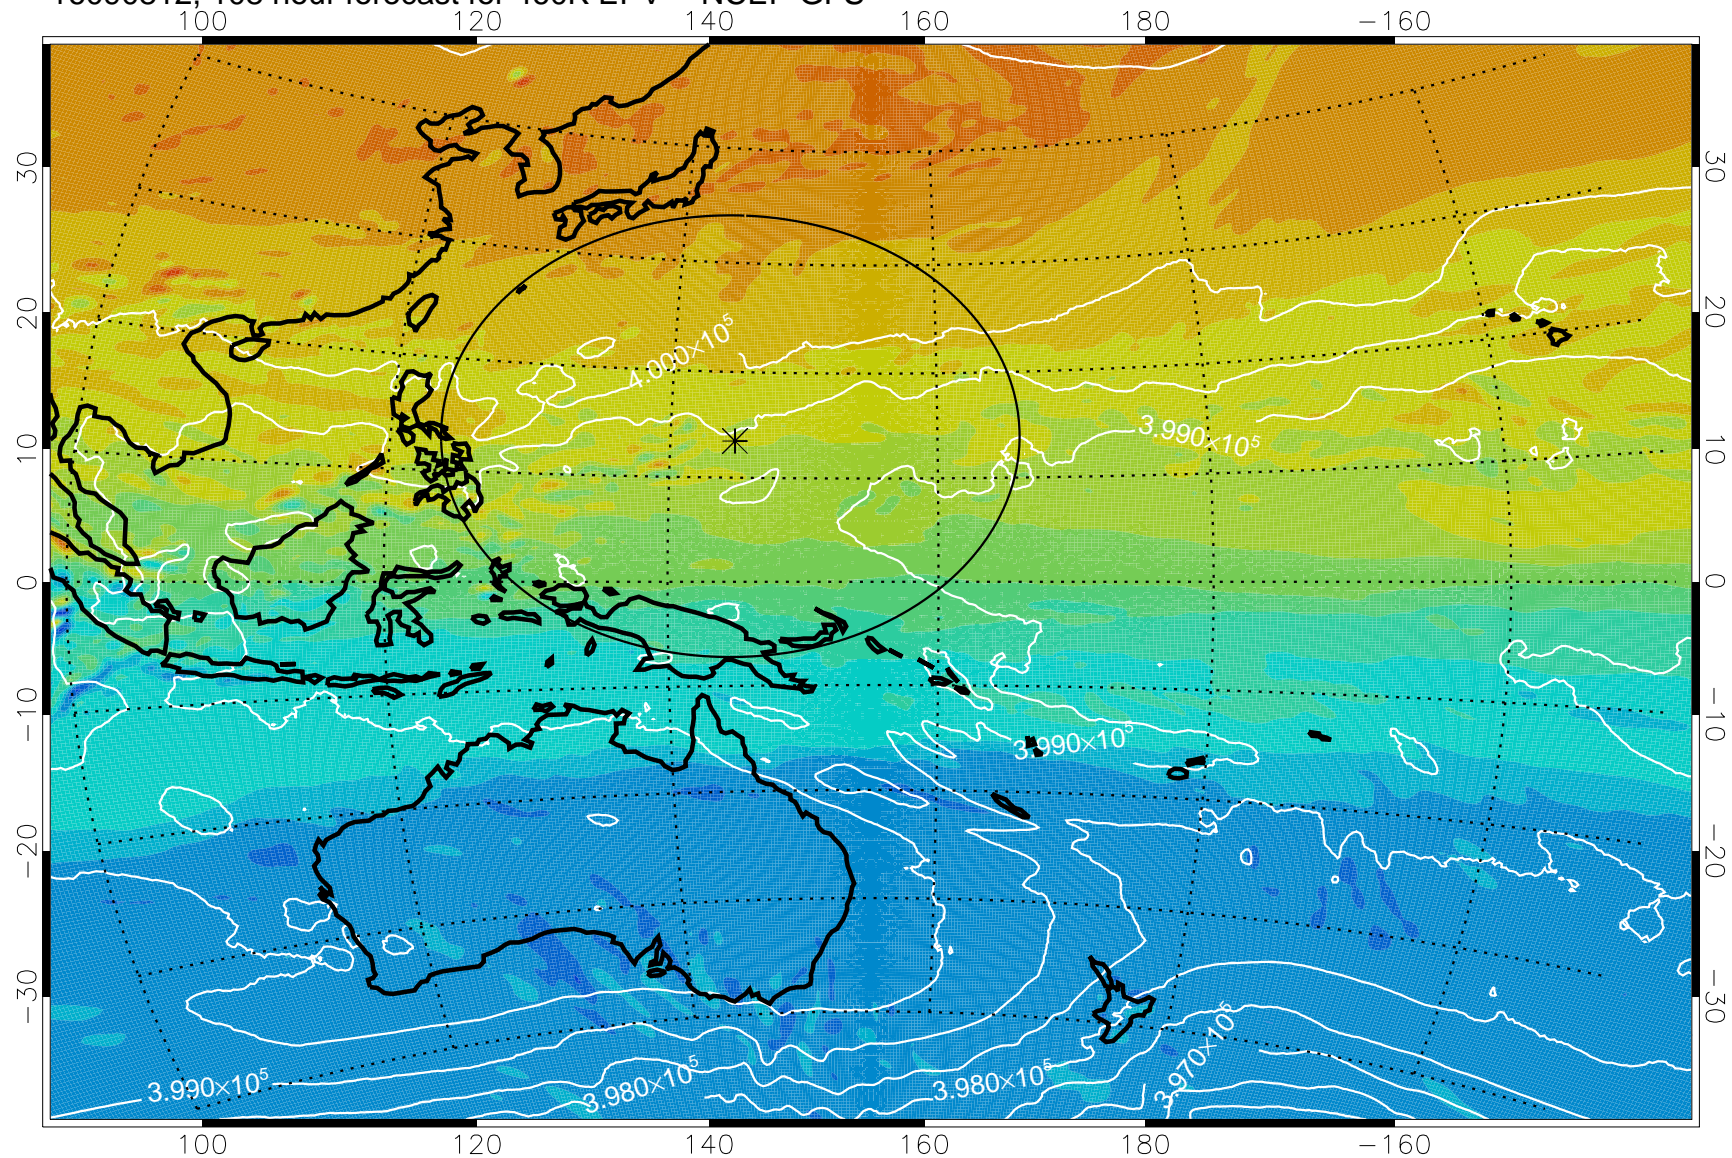

16090706, 78 hour forecast for 460K EPV -- NCEP GFS

460K Montgomery Streamfunction, white

Range ring of 2304 km

16090712, 84 hour forecast for 460K EPV -- NCEP GFS

460K Montgomery Streamfunction, white

Range ring of 2304 km

16090718, 90 hour forecast for 460K EPV -- NCEP GFS

16090800, 96 hour forecast for 460K EPV -- NCEP GFS

460K Montgomery Streamfunction, white

Range ring of 2304 km

16090806, 102 hour forecast for 460K EPV -- NCEP GFS

460K Montgomery Streamfunction, white

Range ring of 2304 km

16090812, 108 hour forecast for 460K EPV -- NCEP GFS

460K Montgomery Streamfunction, white

Range ring of 2304 km

16090818, 114 hour forecast for 460K EPV -- NCEP GFS

460K Montgomery Streamfunction, white

Range ring of 2304 km

16090900, 120 hour forecast for 460K EPV -- NCEP GFS

460K Montgomery Streamfunction, white

Range ring of 2304 km