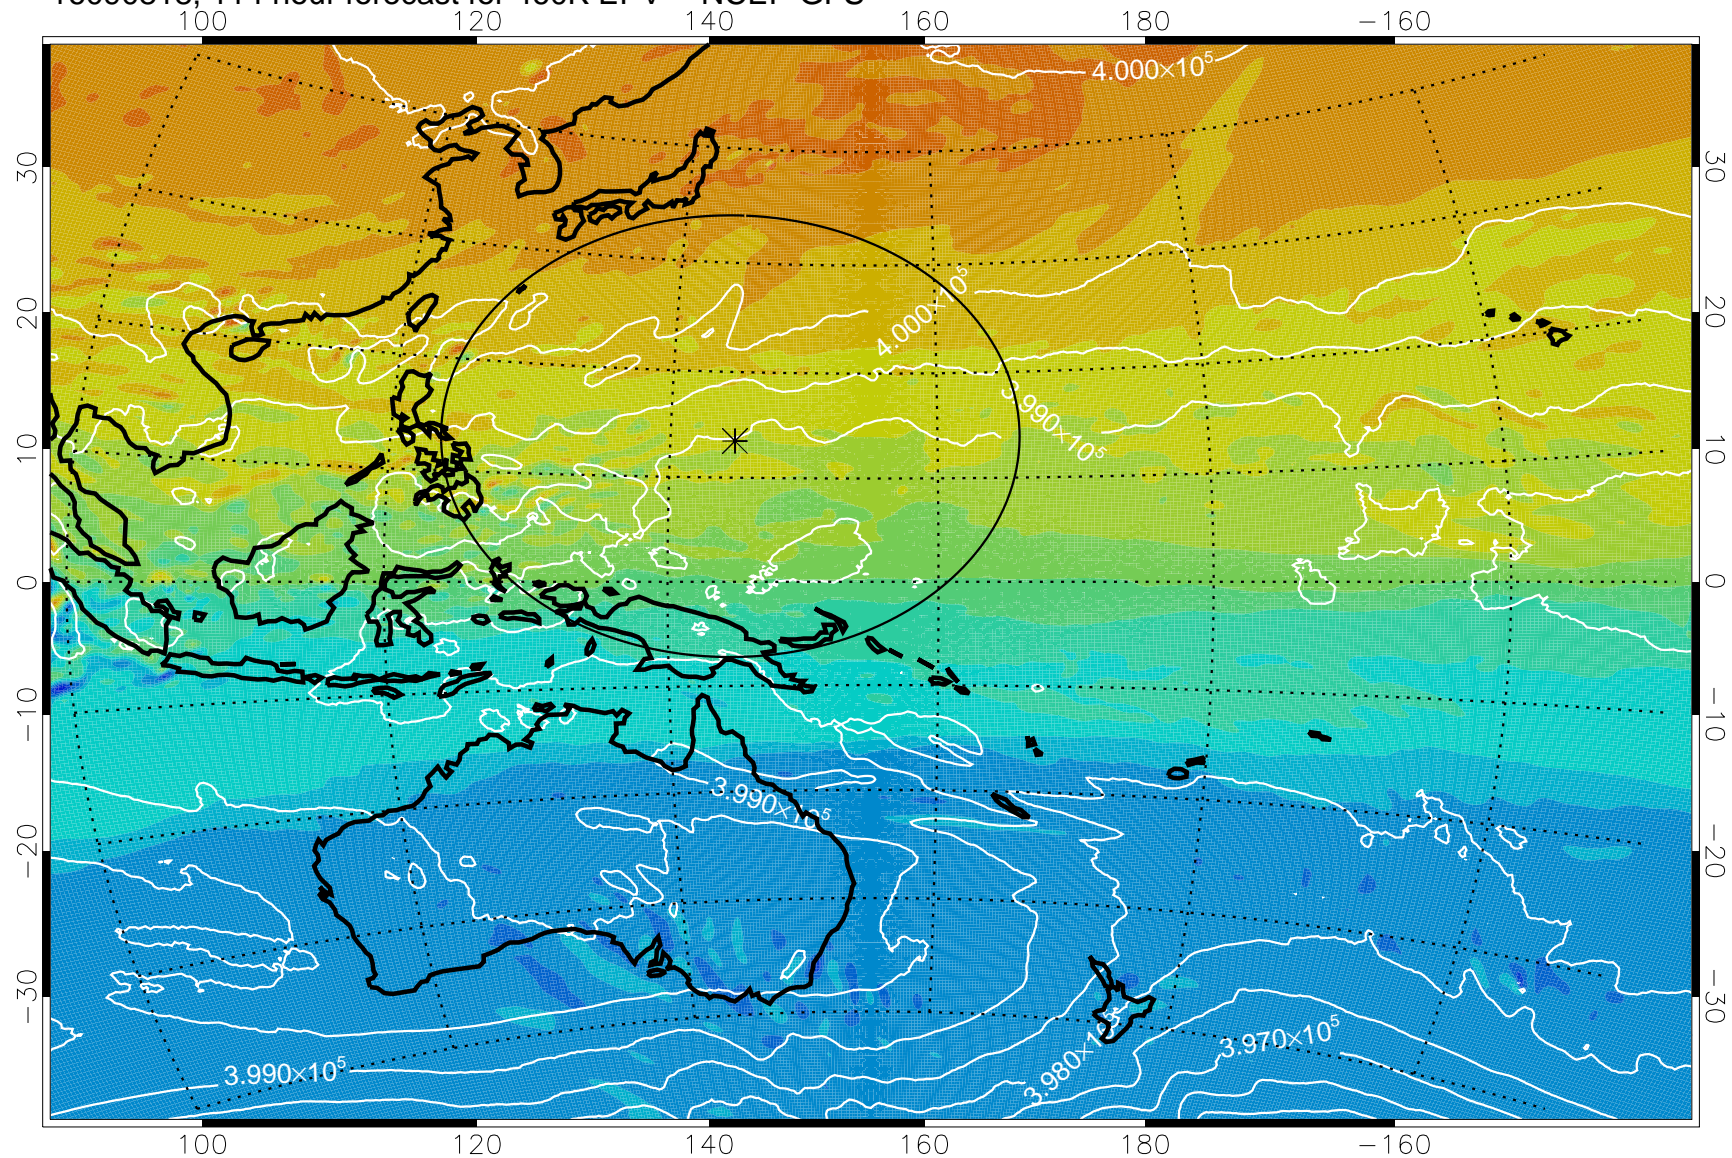

16090718, 90 hour forecast for 460K EPV -- NCEP GFS

16090800, 96 hour forecast for 460K EPV -- NCEP GFS

460K Montgomery Streamfunction, white

Range ring of 2304 km

16090806, 102 hour forecast for 460K EPV -- NCEP GFS

460K Montgomery Streamfunction, white

Range ring of 2304 km

16090812, 108 hour forecast for 460K EPV -- NCEP GFS

460K Montgomery Streamfunction, white

Range ring of 2304 km

16090818, 114 hour forecast for 460K EPV -- NCEP GFS

460K Montgomery Streamfunction, white

Range ring of 2304 km

16090900, 120 hour forecast for 460K EPV -- NCEP GFS

460K Montgomery Streamfunction, white

Range ring of 2304 km