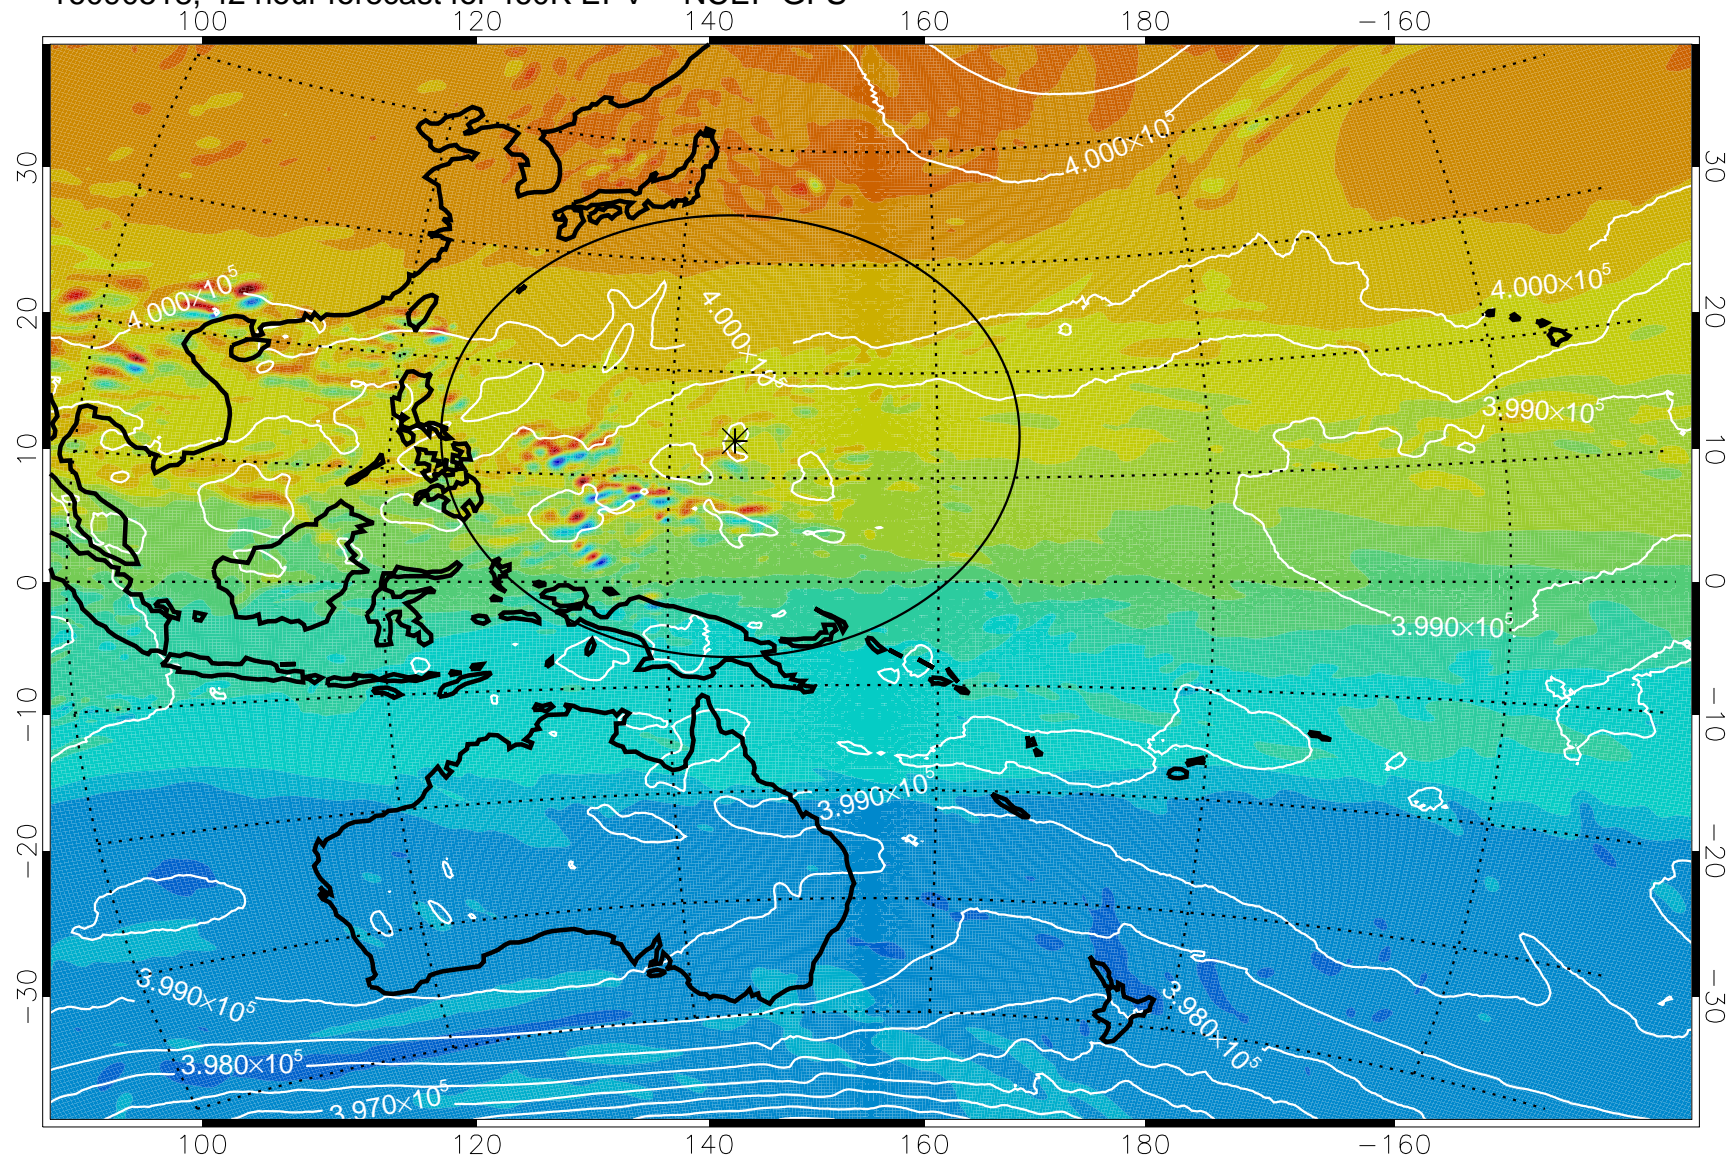

16090506, 30 hour forecast for 460K EPV -- NCEP GFS

460K Montgomery Streamfunction, white

Range ring of 2304 km

16090512, 36 hour forecast for 460K EPV -- NCEP GFS

460K Montgomery Streamfunction, white

Range ring of 2304 km

16090518, 42 hour forecast for 460K EPV -- NCEP GFS

460K Montgomery Streamfunction, white

Range ring of 2304 km

16090600, 48 hour forecast for 460K EPV -- NCEP GFS

460K Montgomery Streamfunction, white

Range ring of 2304 km

16090606, 54 hour forecast for 460K EPV -- NCEP GFS

460K Montgomery Streamfunction, white

Range ring of 2304 km

16090612, 60 hour forecast for 460K EPV -- NCEP GFS

460K Montgomery Streamfunction, white

Range ring of 2304 km

16090618, 66 hour forecast for 460K EPV -- NCEP GFS

460K Montgomery Streamfunction, white

Range ring of 2304 km

16090700, 72 hour forecast for 460K EPV -- NCEP GFS

460K Montgomery Streamfunction, white

Range ring of 2304 km