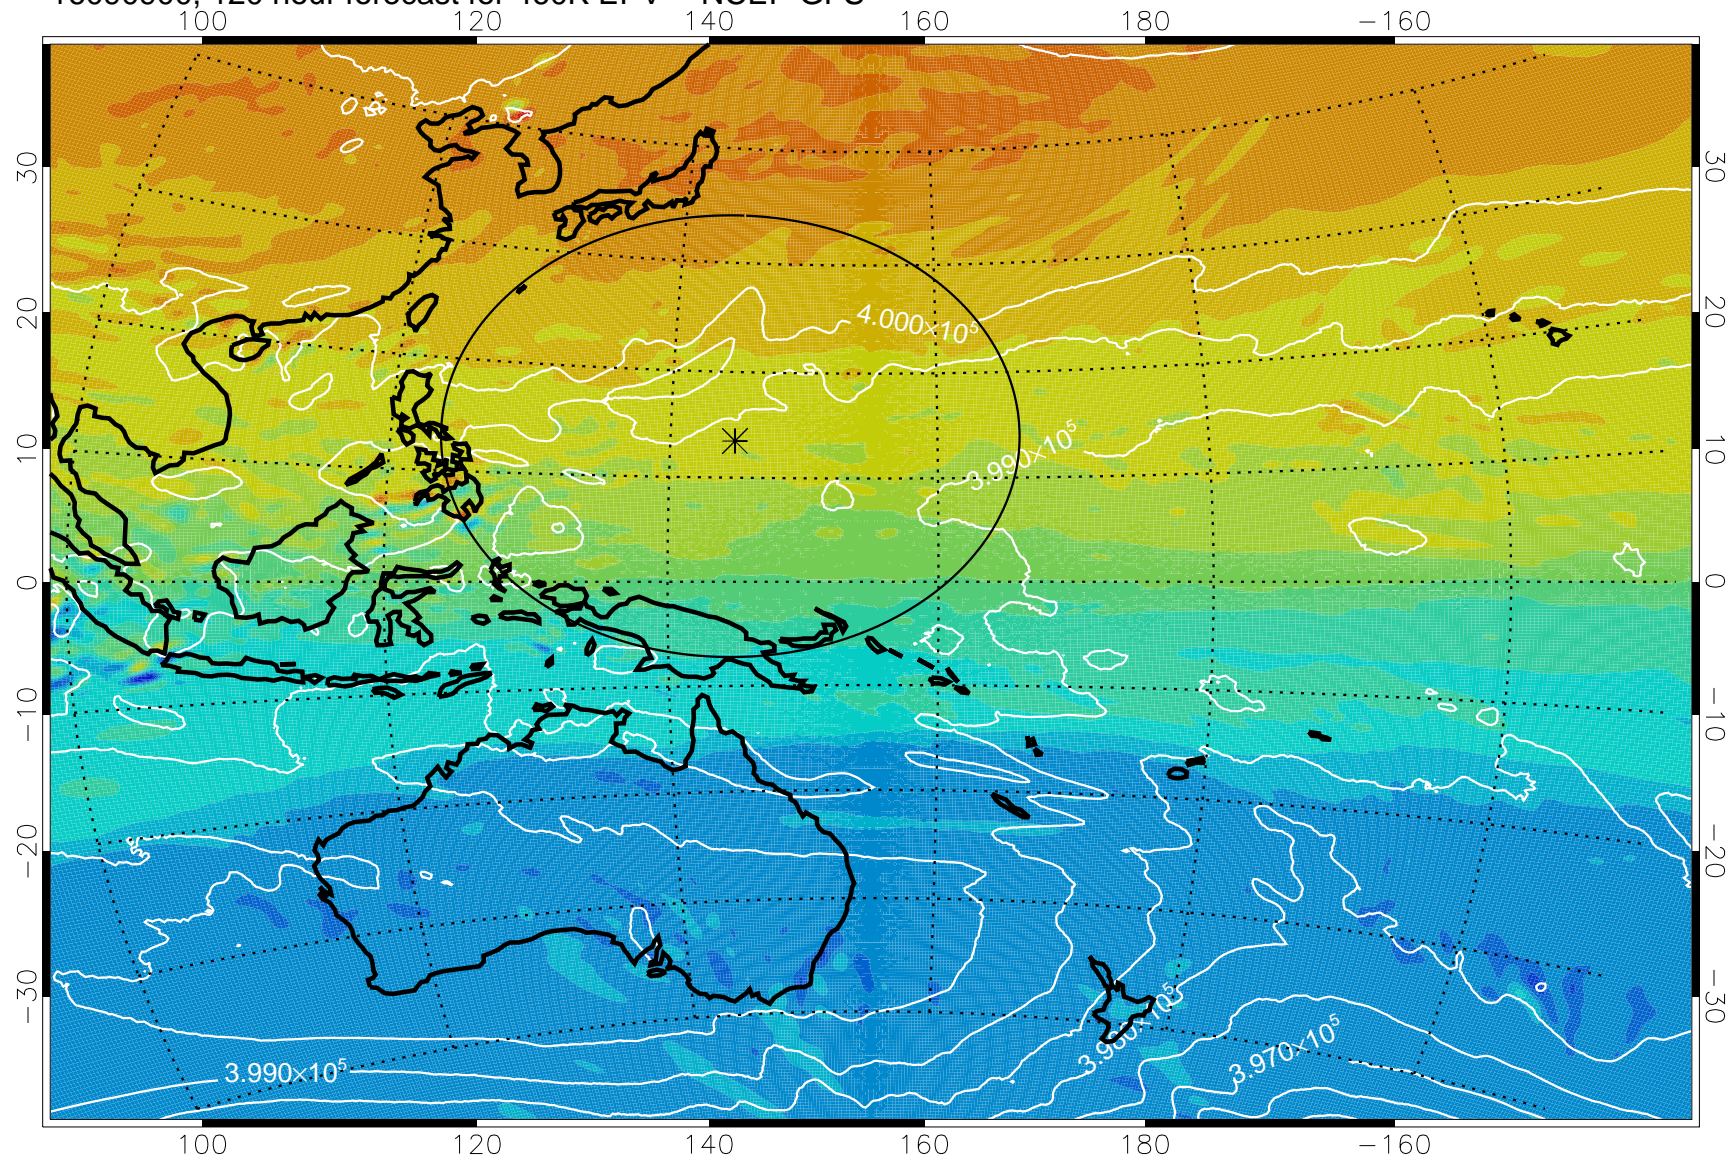

16090718, 90 hour forecast for 460K EPV -- NCEP GFS

16090800, 96 hour forecast for 460K EPV -- NCEP GFS

460K Montgomery Streamfunction, white

Range ring of 2304 km

16090806, 102 hour forecast for 460K EPV -- NCEP GFS

460K Montgomery Streamfunction, white

Range ring of 2304 km

16090812, 108 hour forecast for 460K EPV -- NCEP GFS

460K Montgomery Streamfunction, white

Range ring of 2304 km

16090818, 114 hour forecast for 460K EPV -- NCEP GFS

460K Montgomery Streamfunction, white

Range ring of 2304 km

16090900, 120 hour forecast for 460K EPV -- NCEP GFS

460K Montgomery Streamfunction, white

Range ring of 2304 km