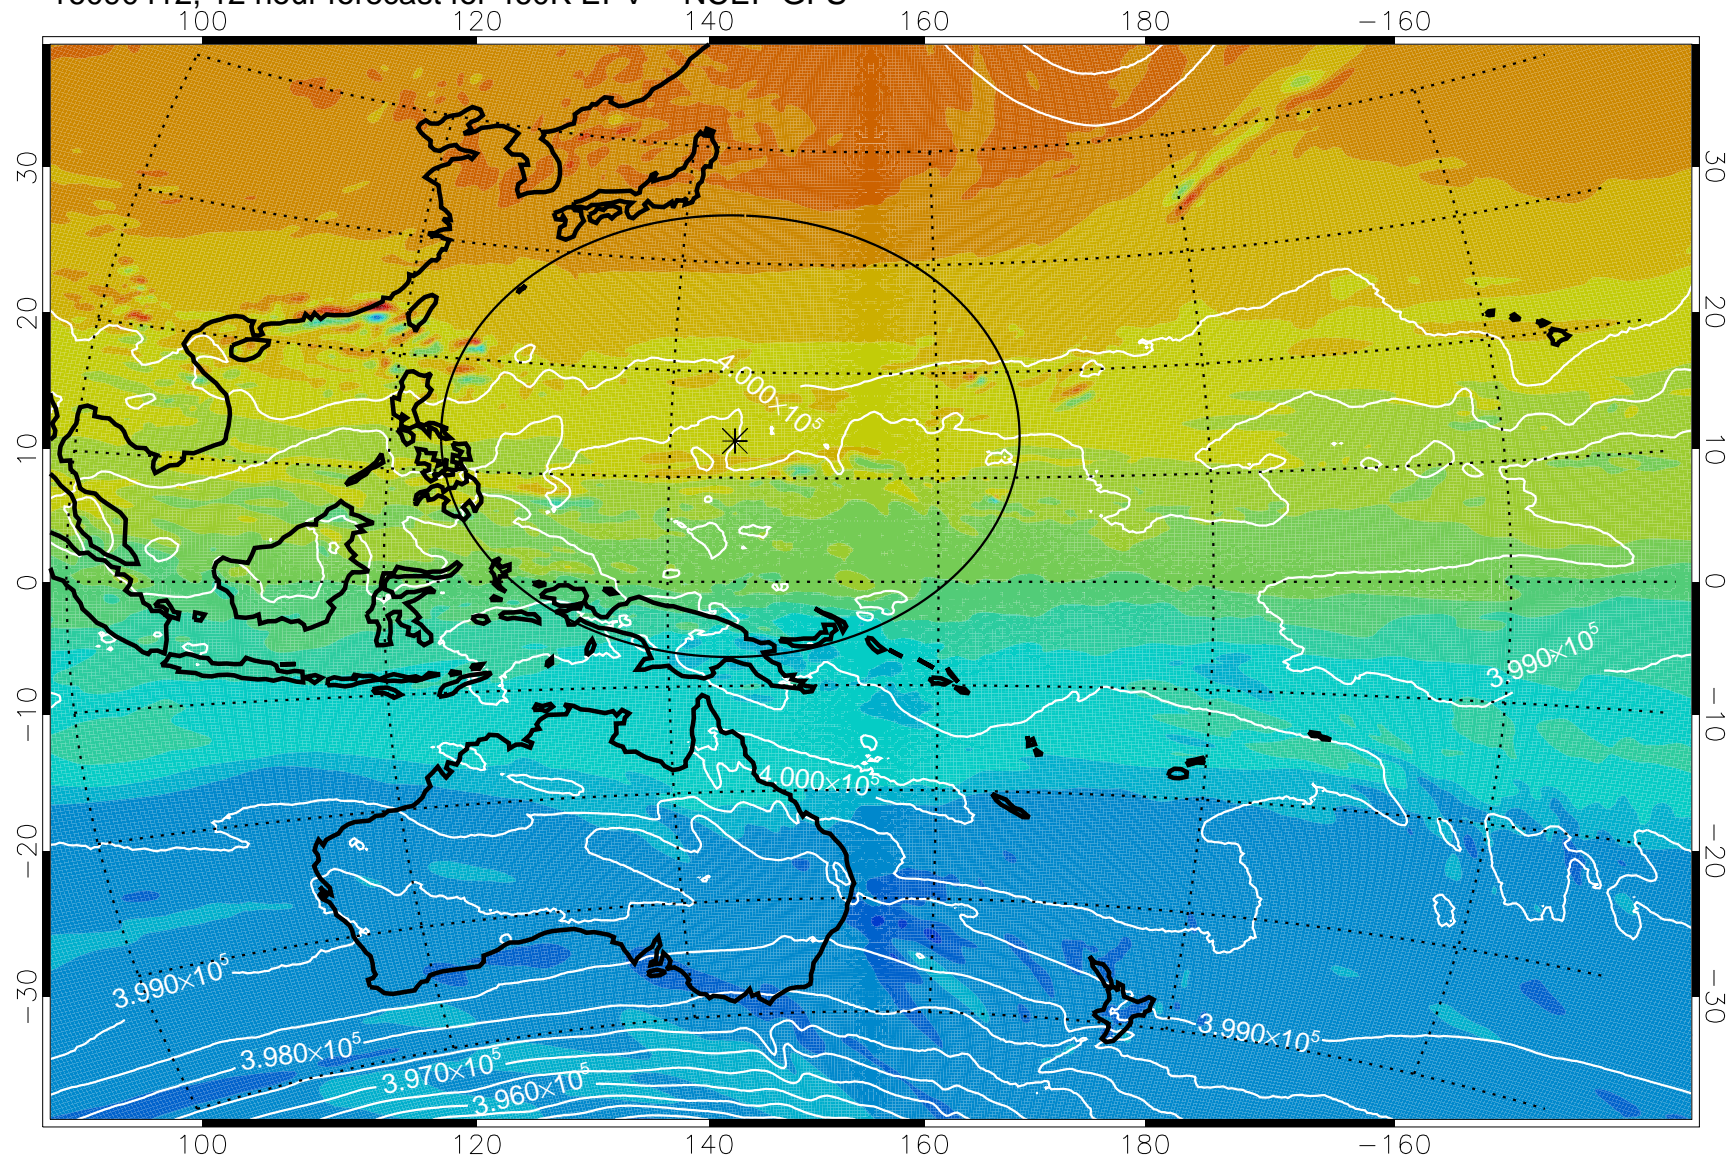

16090406, 6 hour forecast for 460K EPV -- NCEP GFS

460K Montgomery Streamfunction, white

Range ring of 2304 km

16090412, 12 hour forecast for 460K EPV -- NCEP GFS

460K Montgomery Streamfunction, white

Range ring of 2304 km

16090418, 18 hour forecast for 460K EPV -- NCEP GFS

460K Montgomery Streamfunction, white

Range ring of 2304 km

16090500, 24 hour forecast for 460K EPV -- NCEP GFS

460K Montgomery Streamfunction, white

Range ring of 2304 km

16090506, 30 hour forecast for 460K EPV -- NCEP GFS

460K Montgomery Streamfunction, white

Range ring of 2304 km

16090512, 36 hour forecast for 460K EPV -- NCEP GFS

460K Montgomery Streamfunction, white

Range ring of 2304 km

16090518, 42 hour forecast for 460K EPV -- NCEP GFS

460K Montgomery Streamfunction, white

Range ring of 2304 km

16090600, 48 hour forecast for 460K EPV -- NCEP GFS

460K Montgomery Streamfunction, white

Range ring of 2304 km