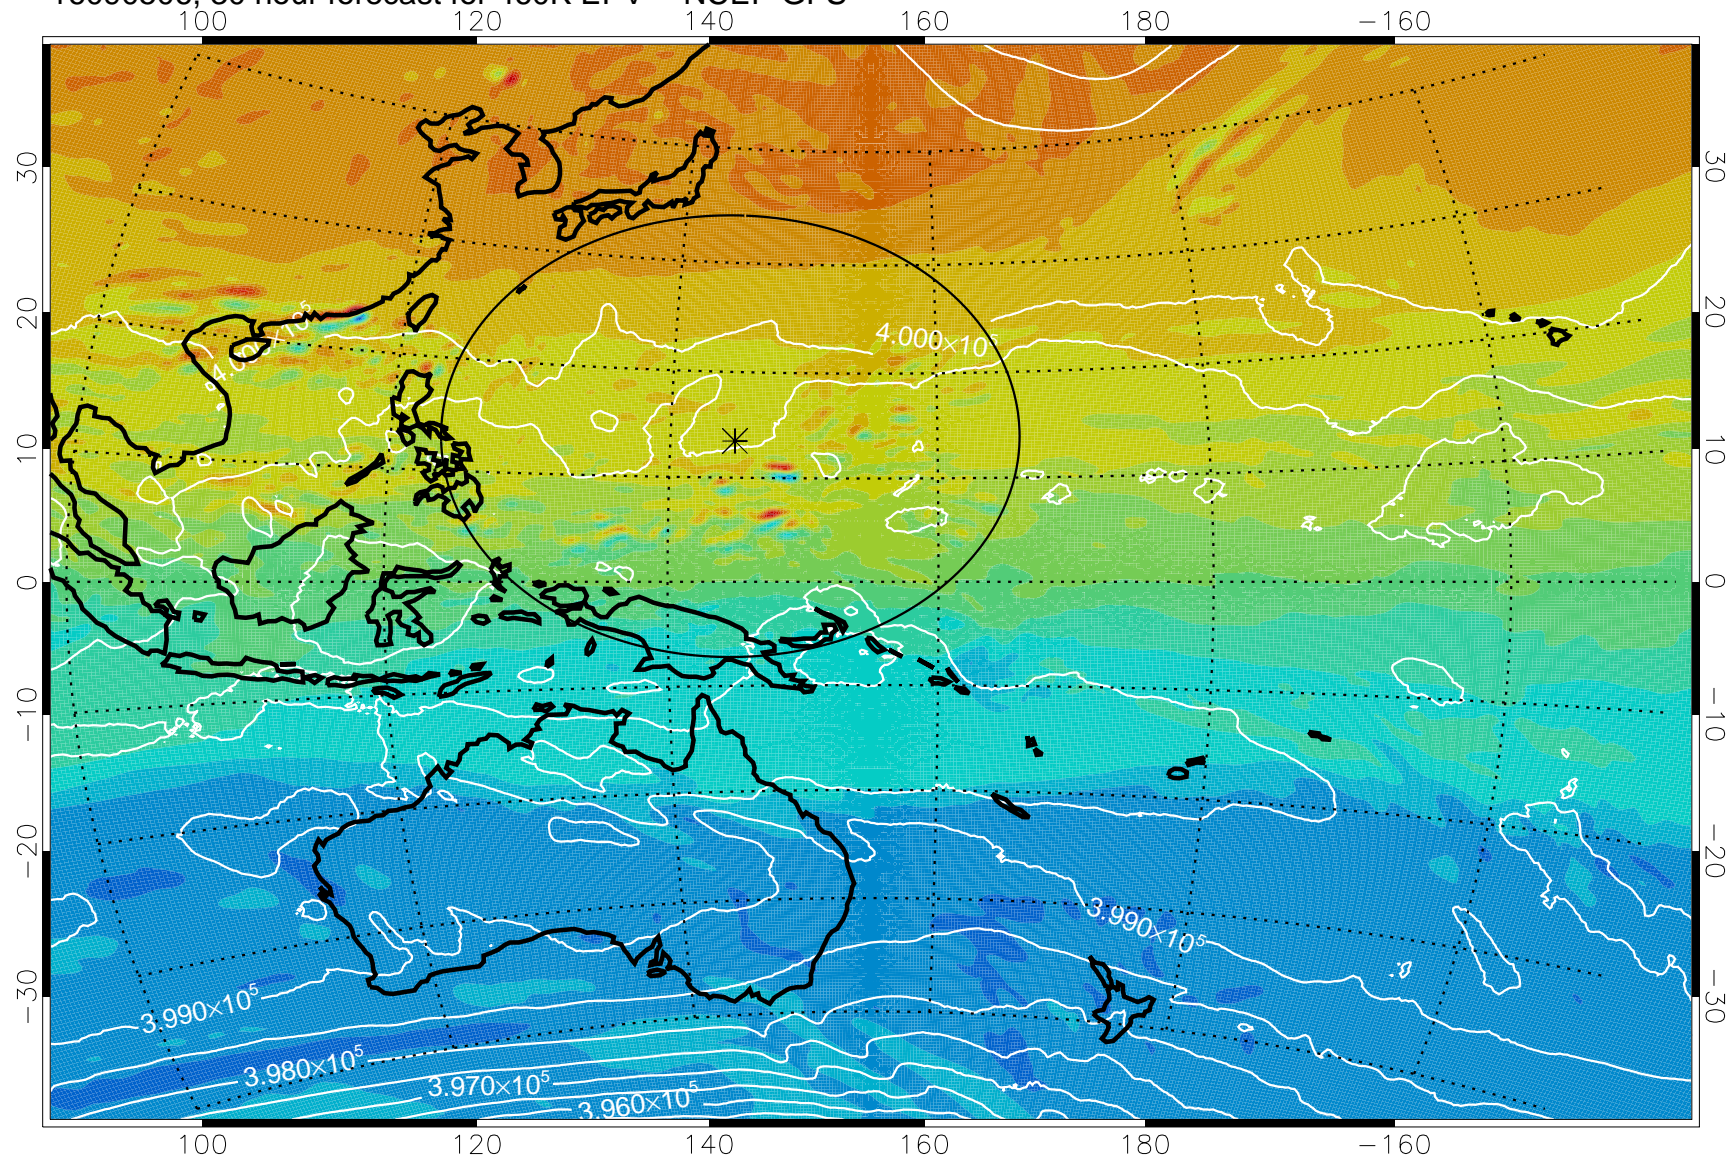

16090418, 18 hour forecast for 460K EPV -- NCEP GFS

460K Montgomery Streamfunction, white

Range ring of 2304 km

16090500, 24 hour forecast for 460K EPV -- NCEP GFS

460K Montgomery Streamfunction, white

Range ring of 2304 km

16090506, 30 hour forecast for 460K EPV -- NCEP GFS

460K Montgomery Streamfunction, white

Range ring of 2304 km

16090512, 36 hour forecast for 460K EPV -- NCEP GFS

460K Montgomery Streamfunction, white

Range ring of 2304 km

16090518, 42 hour forecast for 460K EPV -- NCEP GFS

460K Montgomery Streamfunction, white

Range ring of 2304 km

16090600, 48 hour forecast for 460K EPV -- NCEP GFS

460K Montgomery Streamfunction, white

Range ring of 2304 km

16090606, 54 hour forecast for 460K EPV -- NCEP GFS

460K Montgomery Streamfunction, white

Range ring of 2304 km

16090612, 60 hour forecast for 460K EPV -- NCEP GFS

460K Montgomery Streamfunction, white

Range ring of 2304 km