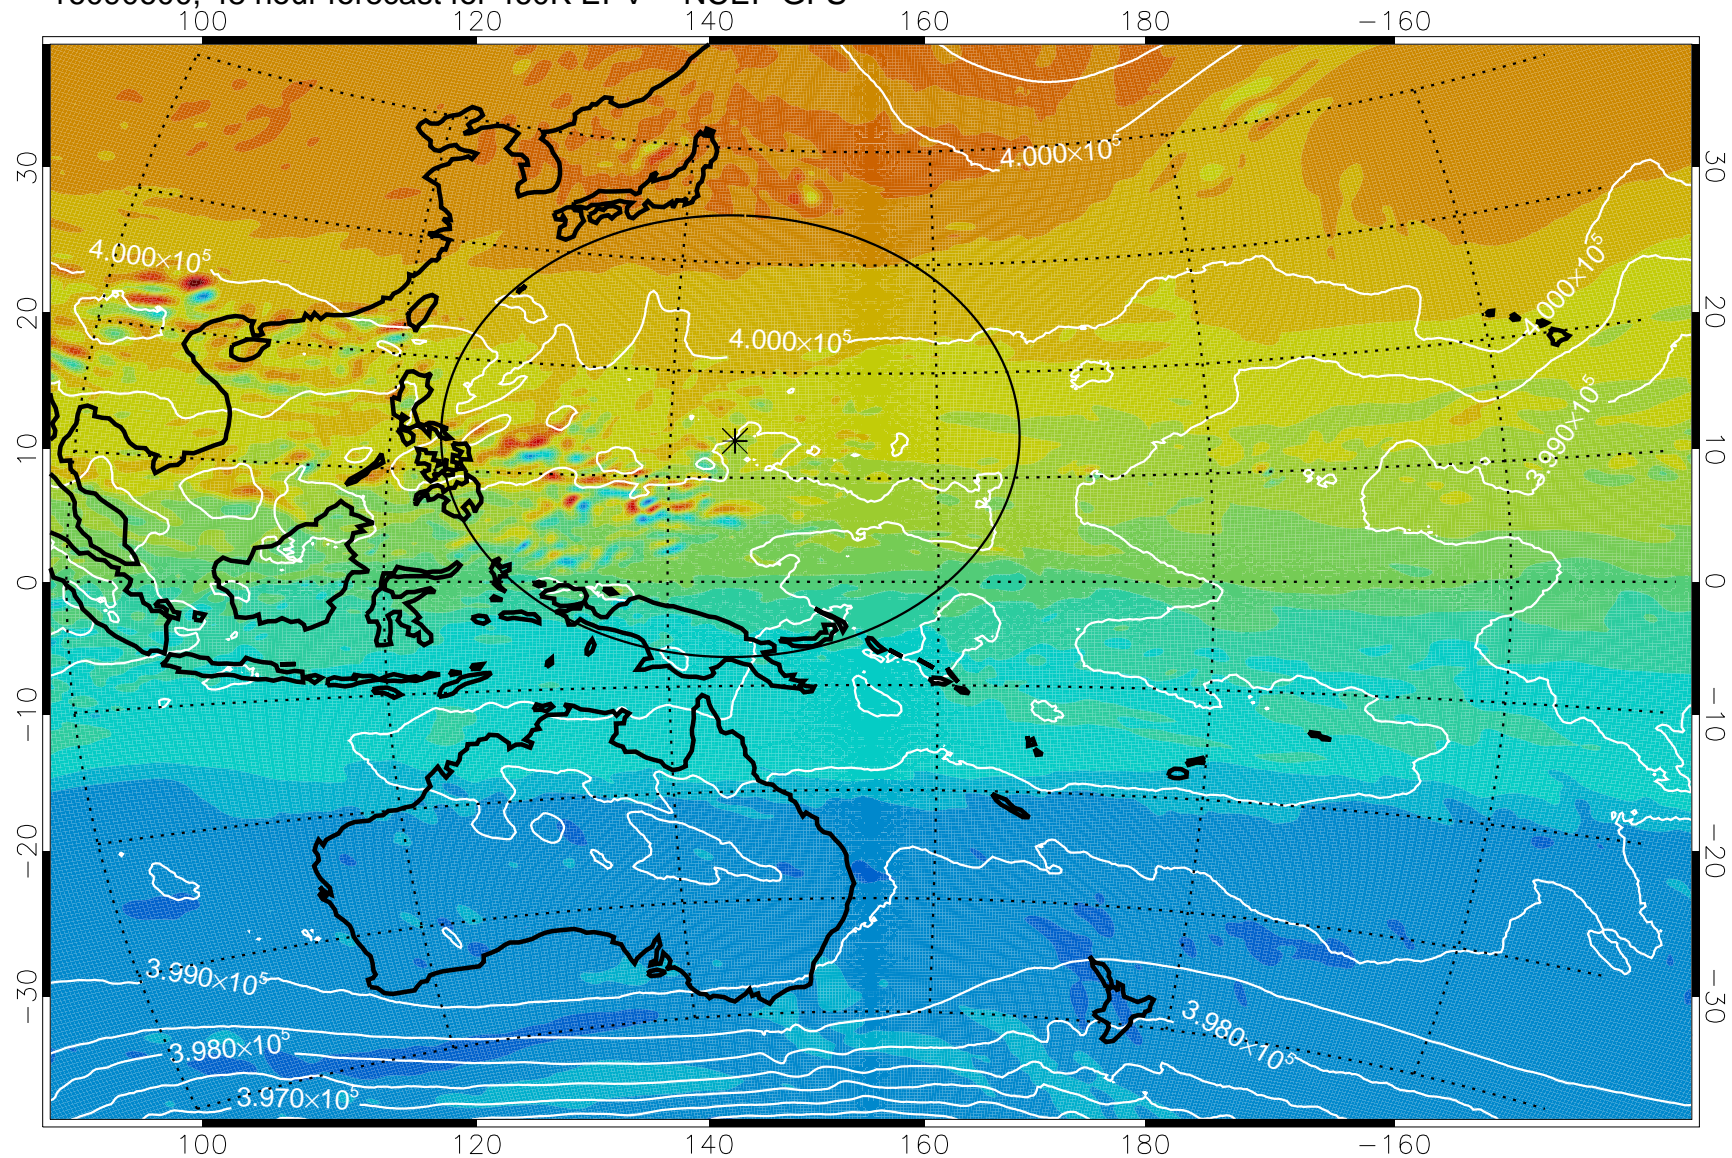

16090506, 30 hour forecast for 460K EPV -- NCEP GFS

460K Montgomery Streamfunction, white

Range ring of 2304 km

16090512, 36 hour forecast for 460K EPV -- NCEP GFS

460K Montgomery Streamfunction, white

Range ring of 2304 km

16090518, 42 hour forecast for 460K EPV -- NCEP GFS

460K Montgomery Streamfunction, white

Range ring of 2304 km

16090600, 48 hour forecast for 460K EPV -- NCEP GFS

460K Montgomery Streamfunction, white

Range ring of 2304 km

16090606, 54 hour forecast for 460K EPV -- NCEP GFS

460K Montgomery Streamfunction, white

Range ring of 2304 km

16090612, 60 hour forecast for 460K EPV -- NCEP GFS

460K Montgomery Streamfunction, white

Range ring of 2304 km

16090618, 66 hour forecast for 460K EPV -- NCEP GFS

460K Montgomery Streamfunction, white

Range ring of 2304 km

16090700, 72 hour forecast for 460K EPV -- NCEP GFS

460K Montgomery Streamfunction, white

Range ring of 2304 km