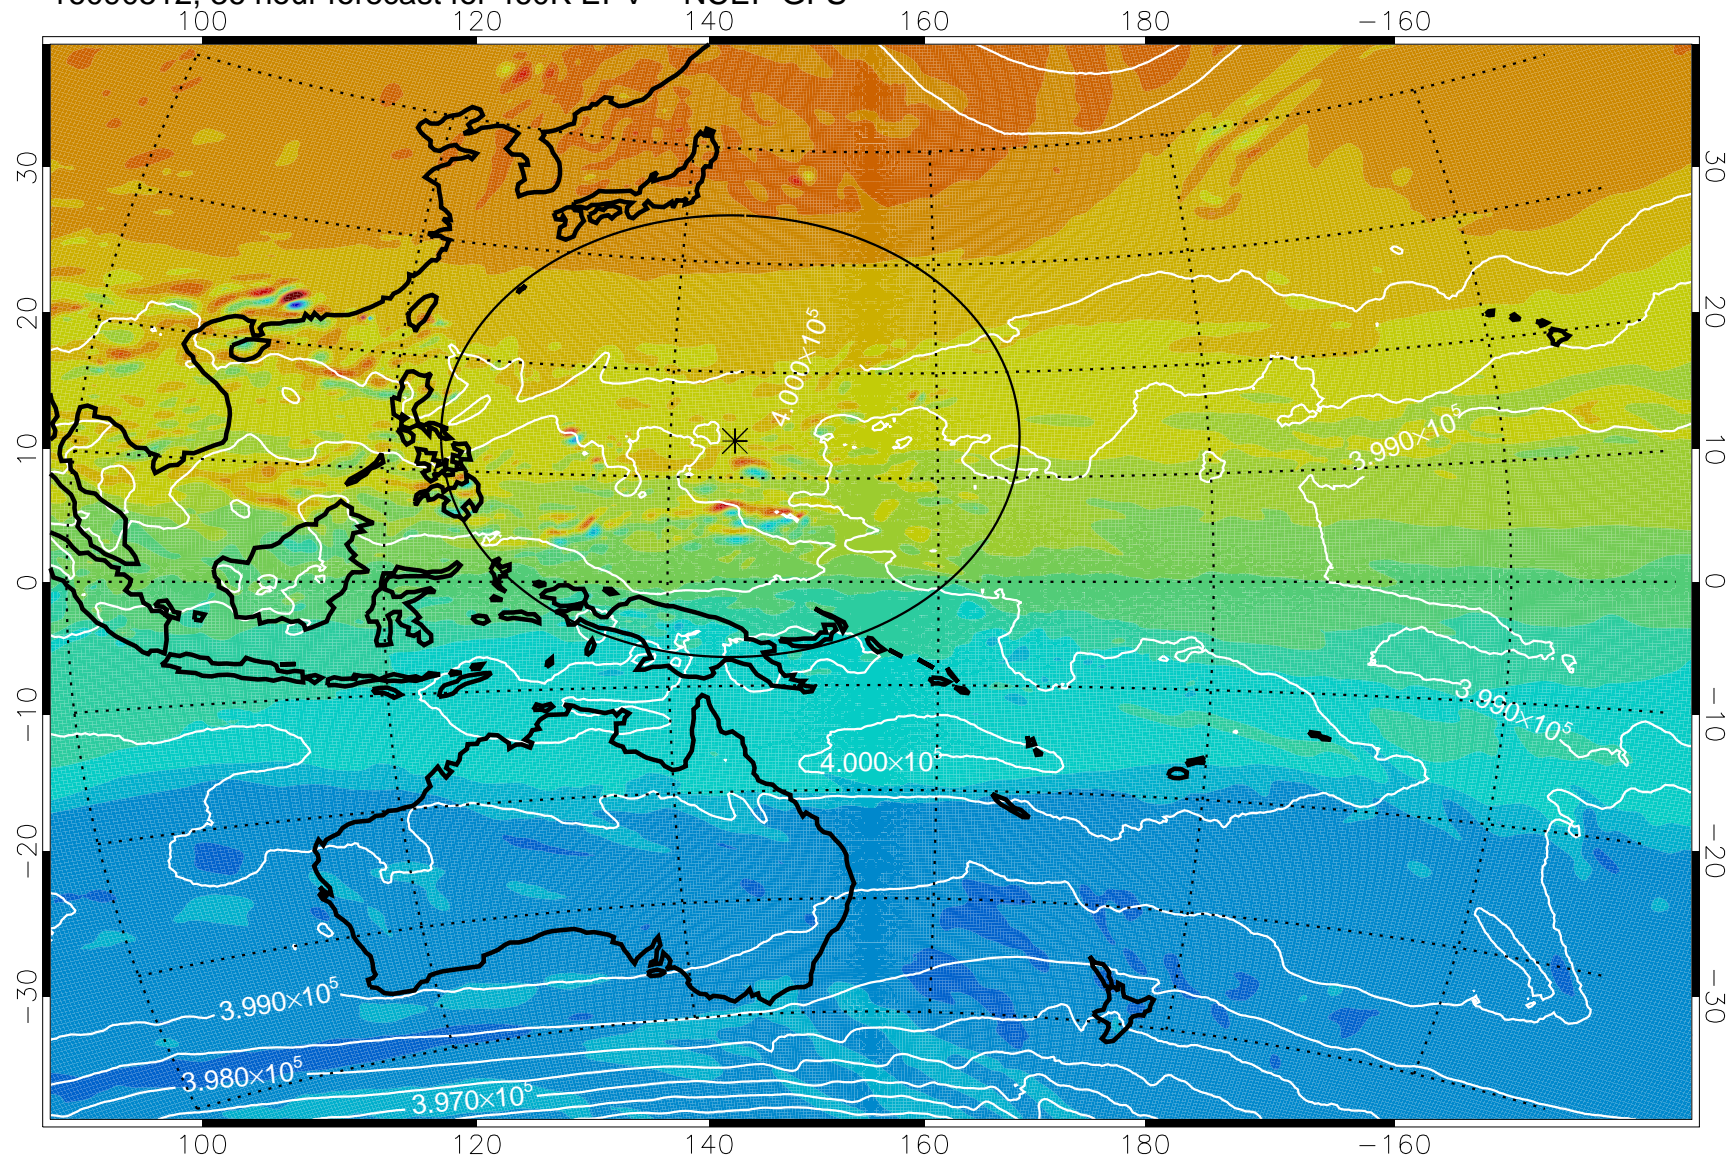

16090506, 30 hour forecast for 460K EPV -- NCEP GFS

460K Montgomery Streamfunction, white

Range ring of 2304 km

16090512, 36 hour forecast for 460K EPV -- NCEP GFS

460K Montgomery Streamfunction, white

Range ring of 2304 km

16090518, 42 hour forecast for 460K EPV -- NCEP GFS

460K Montgomery Streamfunction, white

Range ring of 2304 km

16090600, 48 hour forecast for 460K EPV -- NCEP GFS

460K Montgomery Streamfunction, white

Range ring of 2304 km

16090606, 54 hour forecast for 460K EPV -- NCEP GFS

460K Montgomery Streamfunction, white

Range ring of 2304 km

16090612, 60 hour forecast for 460K EPV -- NCEP GFS

460K Montgomery Streamfunction, white

Range ring of 2304 km

16090618, 66 hour forecast for 460K EPV -- NCEP GFS

460K Montgomery Streamfunction, white

Range ring of 2304 km

16090700, 72 hour forecast for 460K EPV -- NCEP GFS

460K Montgomery Streamfunction, white

Range ring of 2304 km