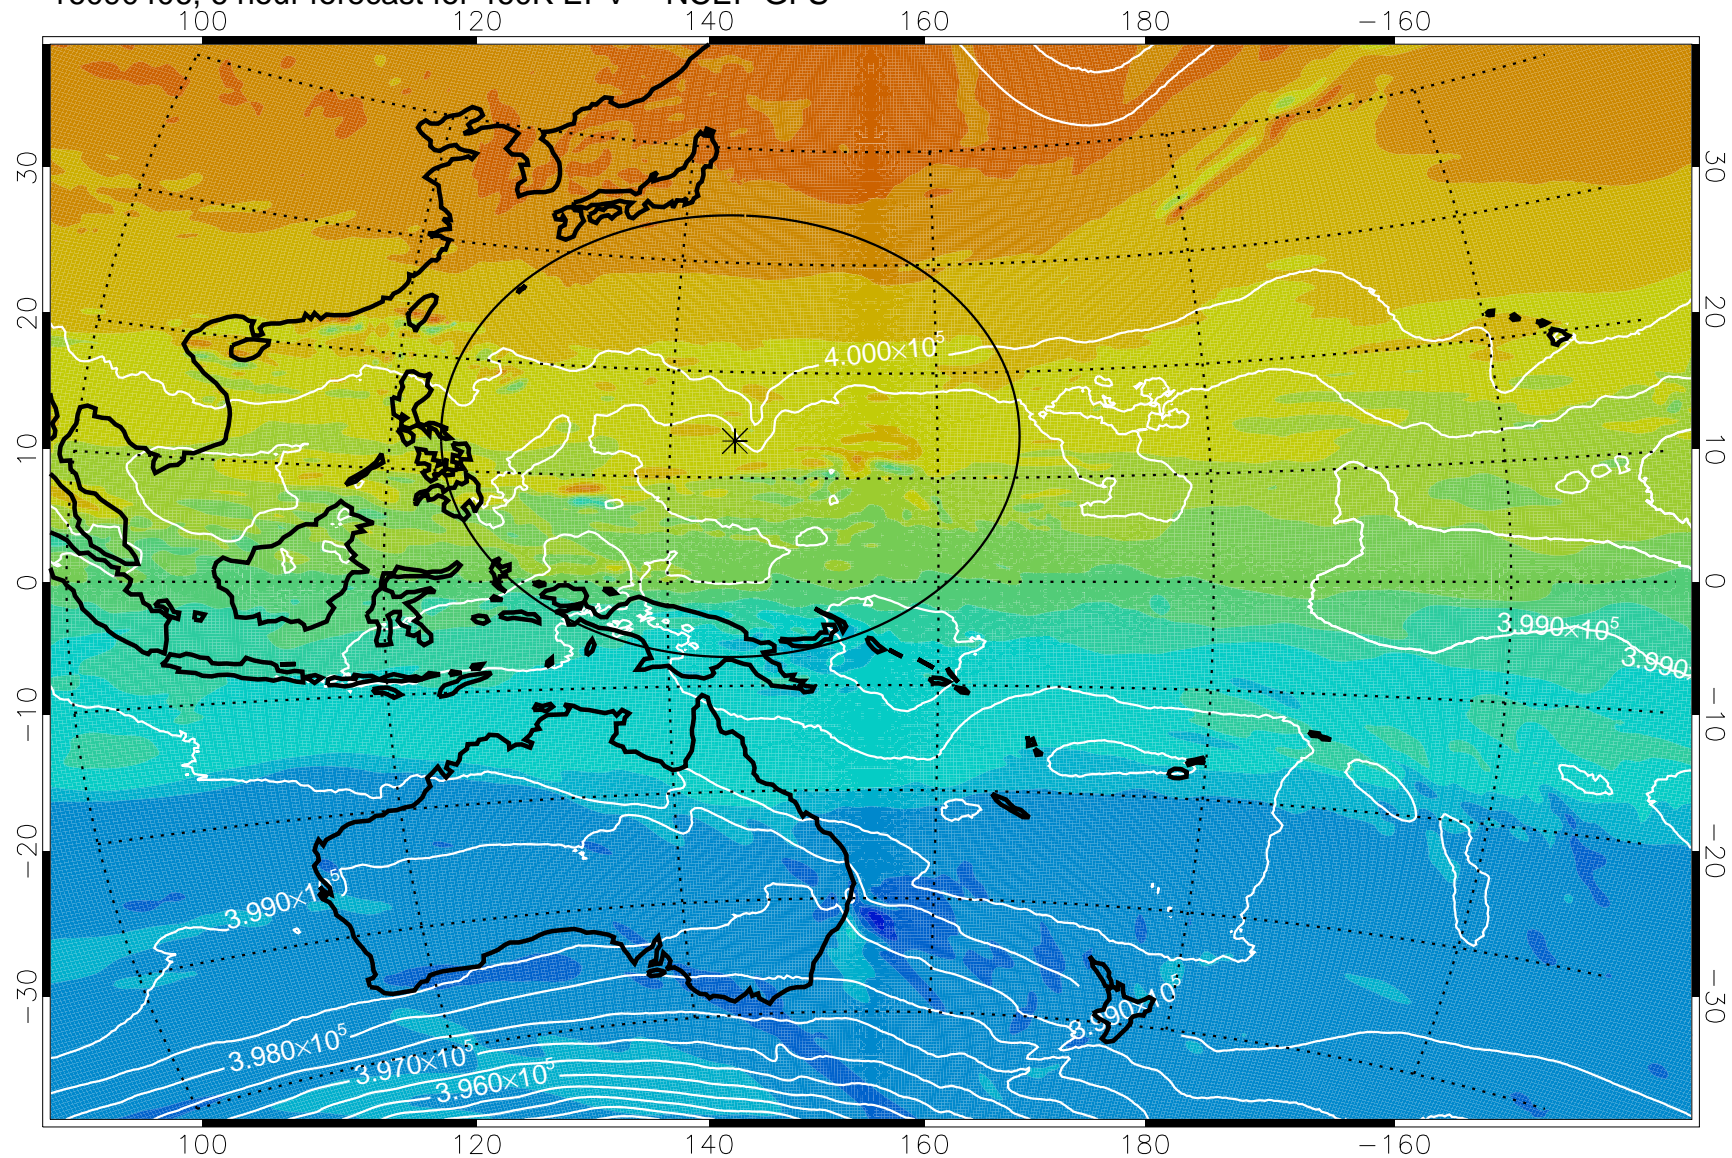

16090406, 6 hour forecast for 460K EPV -- NCEP GFS

460K Montgomery Streamfunction, white

Range ring of 2304 km

16090412, 12 hour forecast for 460K EPV -- NCEP GFS

460K Montgomery Streamfunction, white

Range ring of 2304 km

16090418, 18 hour forecast for 460K EPV -- NCEP GFS

460K Montgomery Streamfunction, white

Range ring of 2304 km

16090500, 24 hour forecast for 460K EPV -- NCEP GFS

460K Montgomery Streamfunction, white

Range ring of 2304 km

16090506, 30 hour forecast for 460K EPV -- NCEP GFS

460K Montgomery Streamfunction, white

Range ring of 2304 km

16090512, 36 hour forecast for 460K EPV -- NCEP GFS

460K Montgomery Streamfunction, white

Range ring of 2304 km

16090518, 42 hour forecast for 460K EPV -- NCEP GFS

460K Montgomery Streamfunction, white

Range ring of 2304 km

16090600, 48 hour forecast for 460K EPV -- NCEP GFS

460K Montgomery Streamfunction, white

Range ring of 2304 km