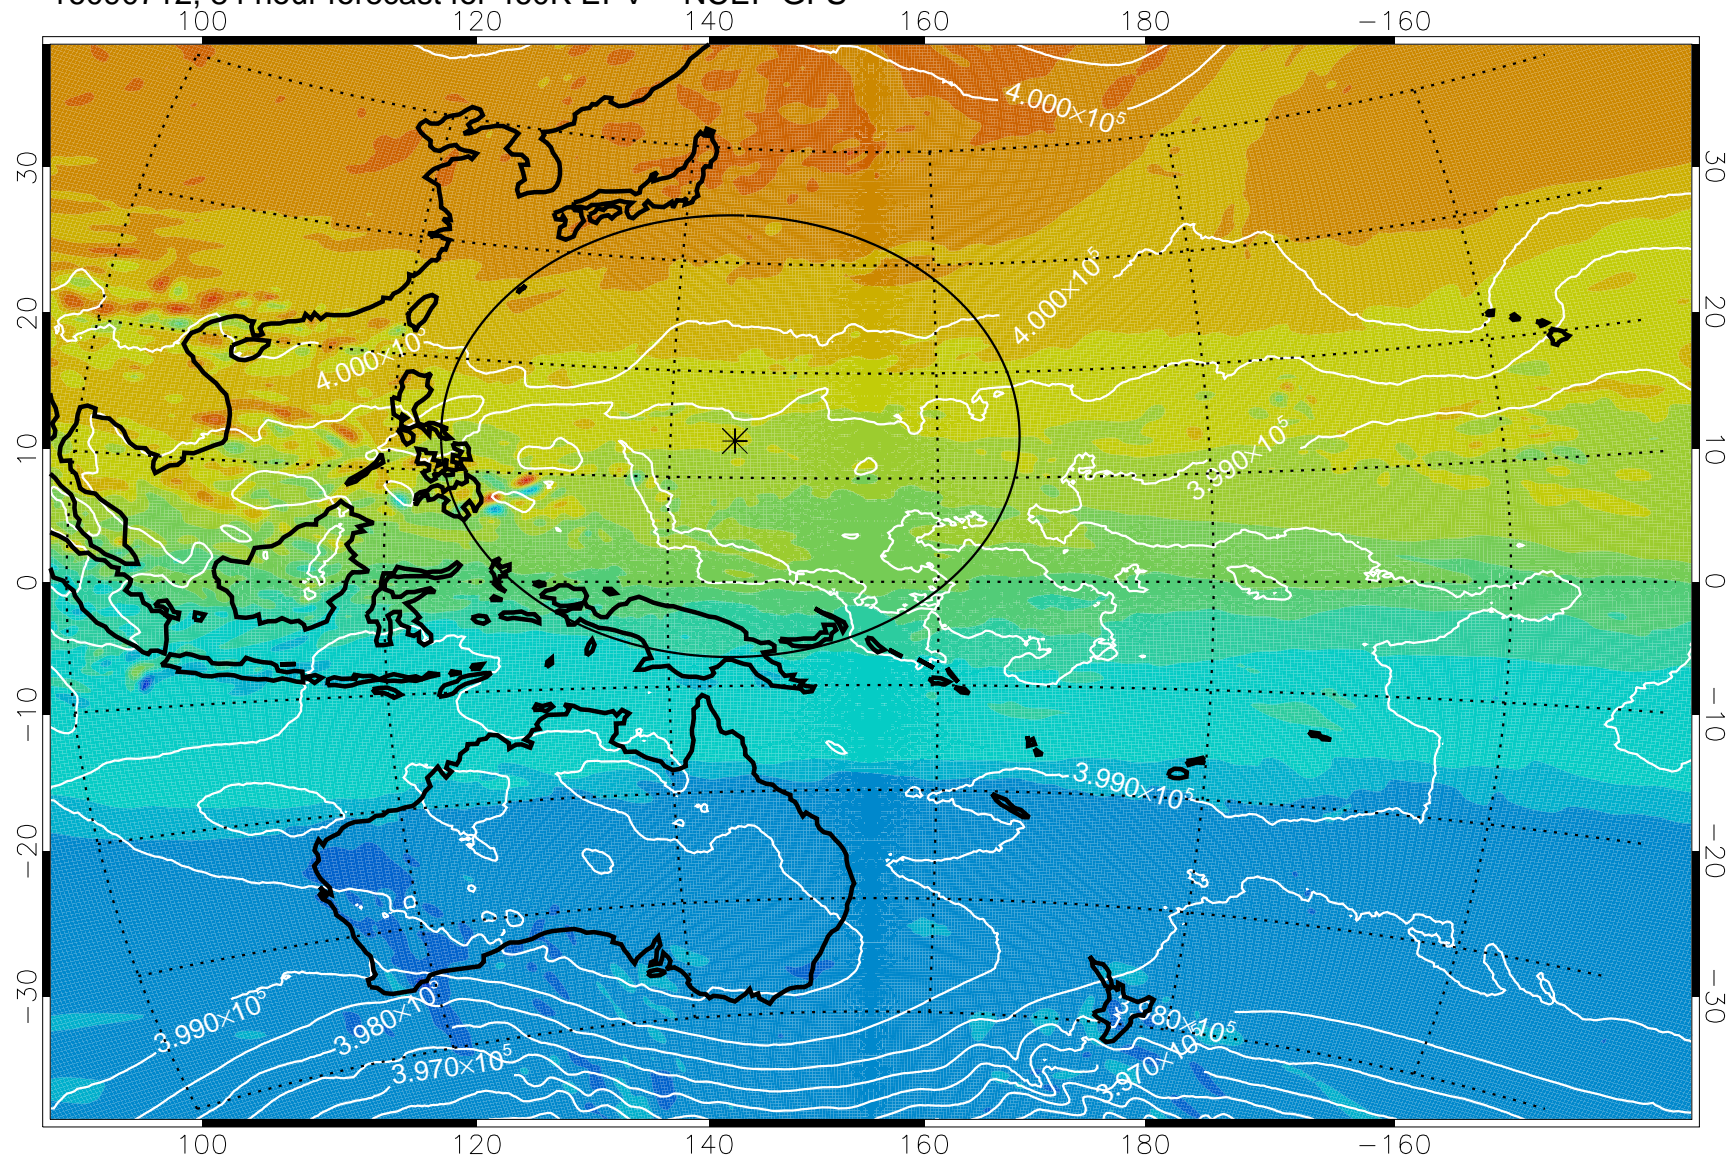

16090618, 66 hour forecast for 460K EPV -- NCEP GFS

460K Montgomery Streamfunction, white

Range ring of 2304 km

16090700, 72 hour forecast for 460K EPV -- NCEP GFS

460K Montgomery Streamfunction, white

Range ring of 2304 km

16090706, 78 hour forecast for 460K EPV -- NCEP GFS

460K Montgomery Streamfunction, white

Range ring of 2304 km

16090712, 84 hour forecast for 460K EPV -- NCEP GFS

460K Montgomery Streamfunction, white

Range ring of 2304 km

16090718, 90 hour forecast for 460K EPV -- NCEP GFS

16090800, 96 hour forecast for 460K EPV -- NCEP GFS

460K Montgomery Streamfunction, white

Range ring of 2304 km

16090806, 102 hour forecast for 460K EPV -- NCEP GFS

460K Montgomery Streamfunction, white

Range ring of 2304 km

16090812, 108 hour forecast for 460K EPV -- NCEP GFS

460K Montgomery Streamfunction, white

Range ring of 2304 km

16090818, 114 hour forecast for 460K EPV -- NCEP GFS