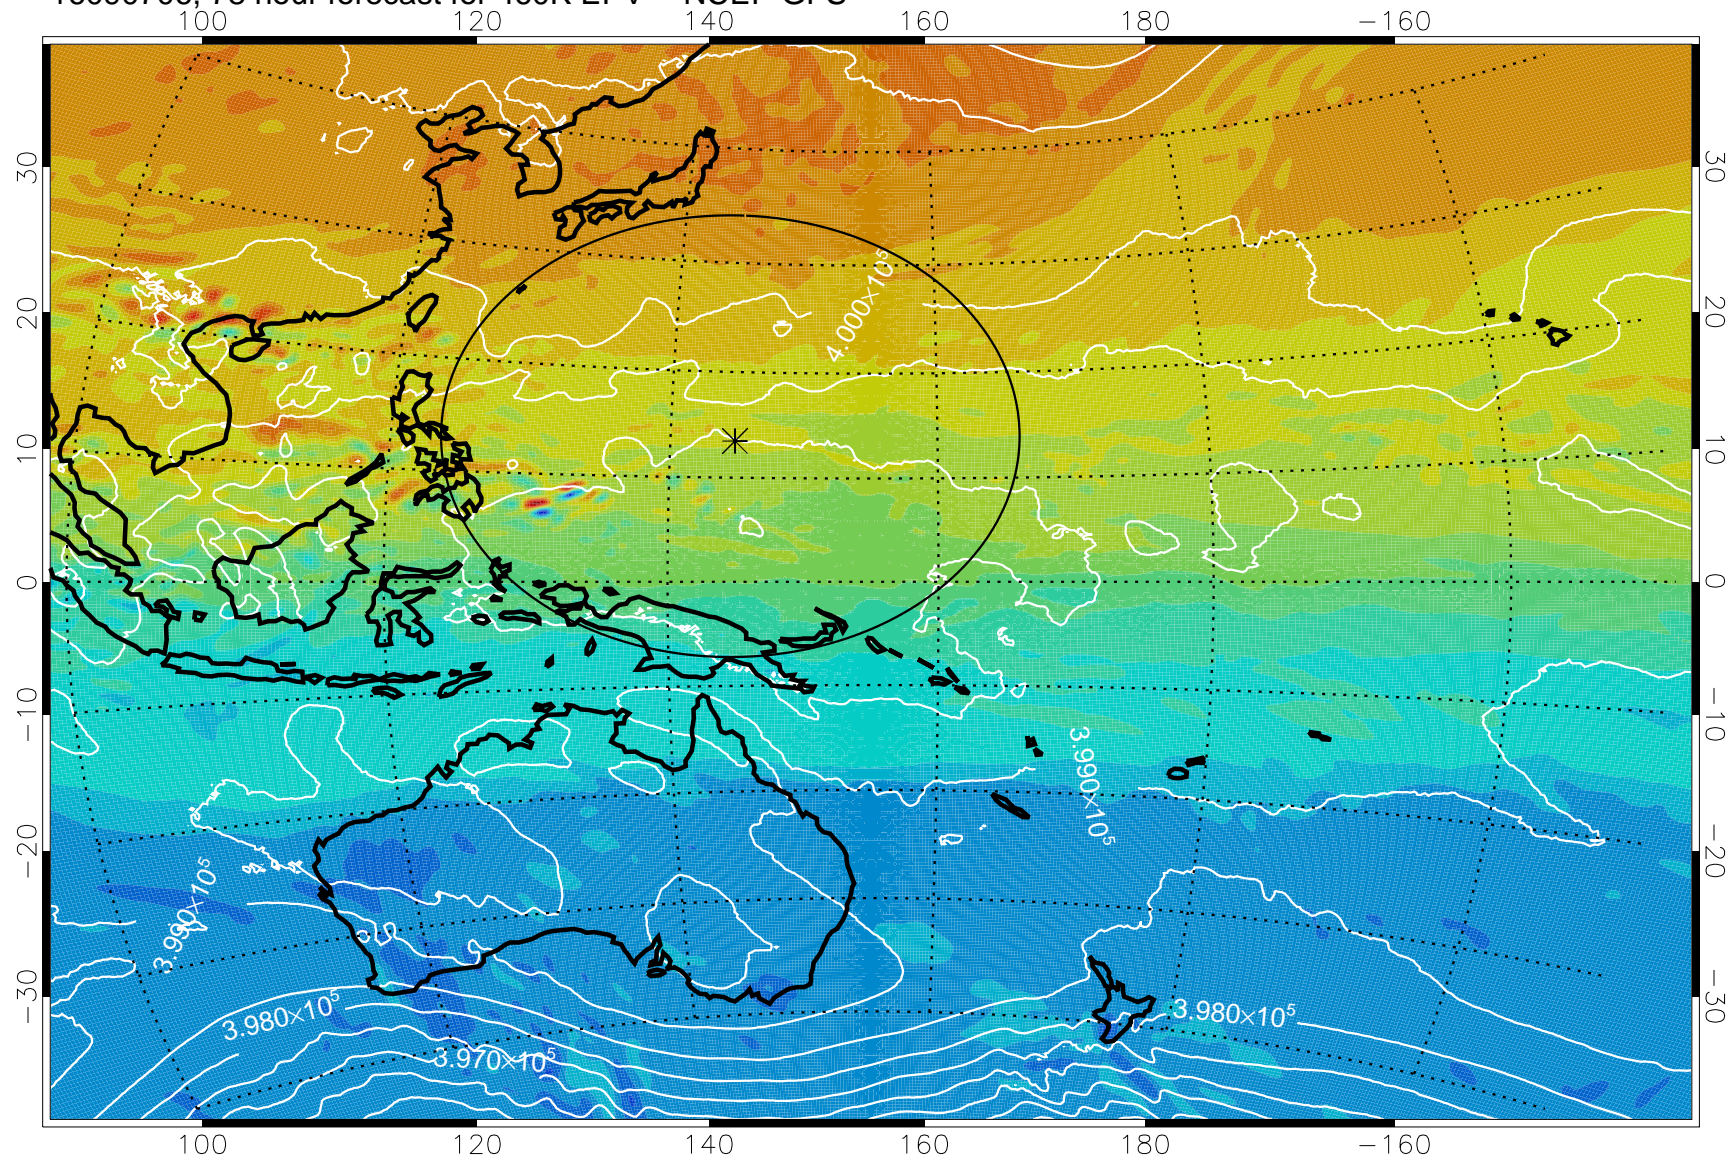

16090606, 54 hour forecast for 460K EPV -- NCEP GFS

460K Montgomery Streamfunction, white

Range ring of 2304 km

16090612, 60 hour forecast for 460K EPV -- NCEP GFS

460K Montgomery Streamfunction, white

Range ring of 2304 km

16090618, 66 hour forecast for 460K EPV -- NCEP GFS

460K Montgomery Streamfunction, white

Range ring of 2304 km

16090700, 72 hour forecast for 460K EPV -- NCEP GFS

460K Montgomery Streamfunction, white

Range ring of 2304 km

16090706, 78 hour forecast for 460K EPV -- NCEP GFS

460K Montgomery Streamfunction, white

Range ring of 2304 km

16090712, 84 hour forecast for 460K EPV -- NCEP GFS

460K Montgomery Streamfunction, white

Range ring of 2304 km

16090718, 90 hour forecast for 460K EPV -- NCEP GFS

16090800, 96 hour forecast for 460K EPV -- NCEP GFS

460K Montgomery Streamfunction, white

Range ring of 2304 km

16090806, 102 hour forecast for 460K EPV -- NCEP GFS