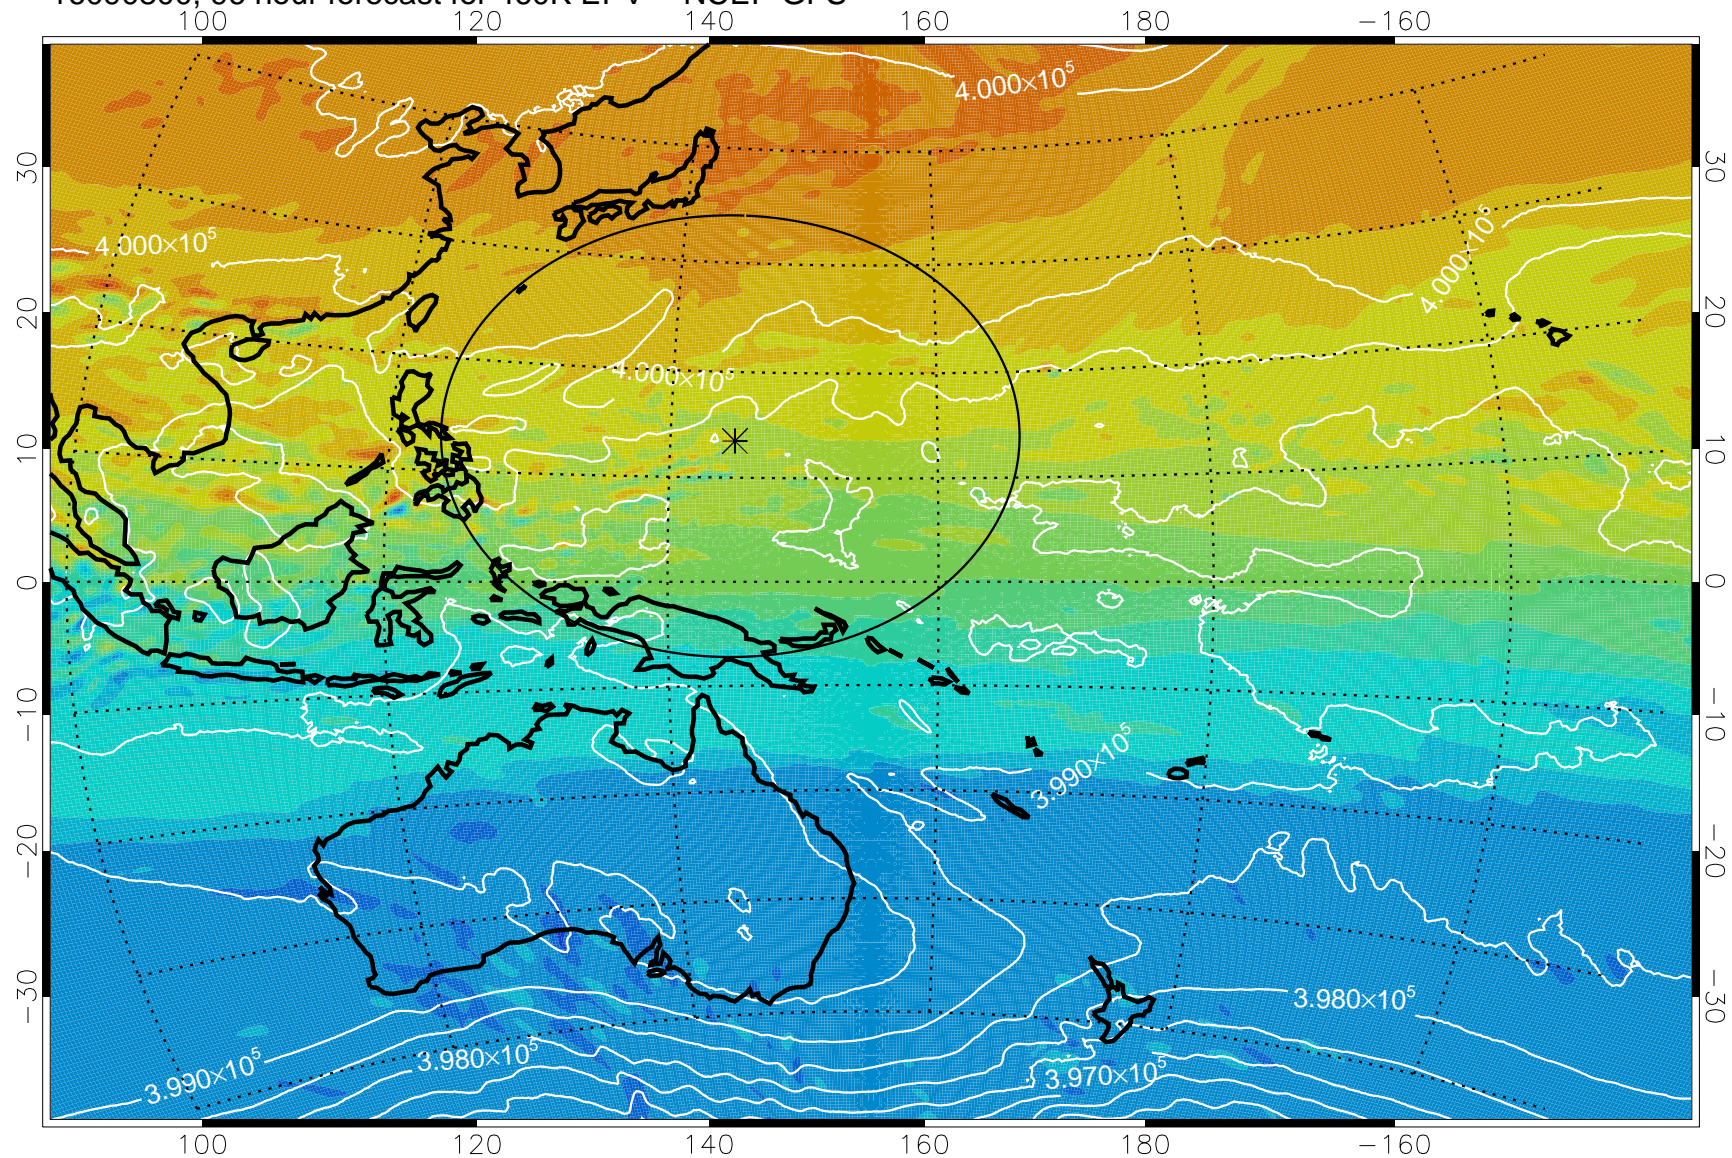

16090618, 66 hour forecast for 460K EPV -- NCEP GFS

460K Montgomery Streamfunction, white

Range ring of 2304 km

16090700, 72 hour forecast for 460K EPV -- NCEP GFS

460K Montgomery Streamfunction, white

Range ring of 2304 km

16090706, 78 hour forecast for 460K EPV -- NCEP GFS

460K Montgomery Streamfunction, white

Range ring of 2304 km

16090712, 84 hour forecast for 460K EPV -- NCEP GFS

460K Montgomery Streamfunction, white

Range ring of 2304 km

16090718, 90 hour forecast for 460K EPV -- NCEP GFS

16090800, 96 hour forecast for 460K EPV -- NCEP GFS

460K Montgomery Streamfunction, white

Range ring of 2304 km

16090806, 102 hour forecast for 460K EPV -- NCEP GFS

460K Montgomery Streamfunction, white

Range ring of 2304 km

16090812, 108 hour forecast for 460K EPV -- NCEP GFS

460K Montgomery Streamfunction, white

Range ring of 2304 km

16090818, 114 hour forecast for 460K EPV -- NCEP GFS