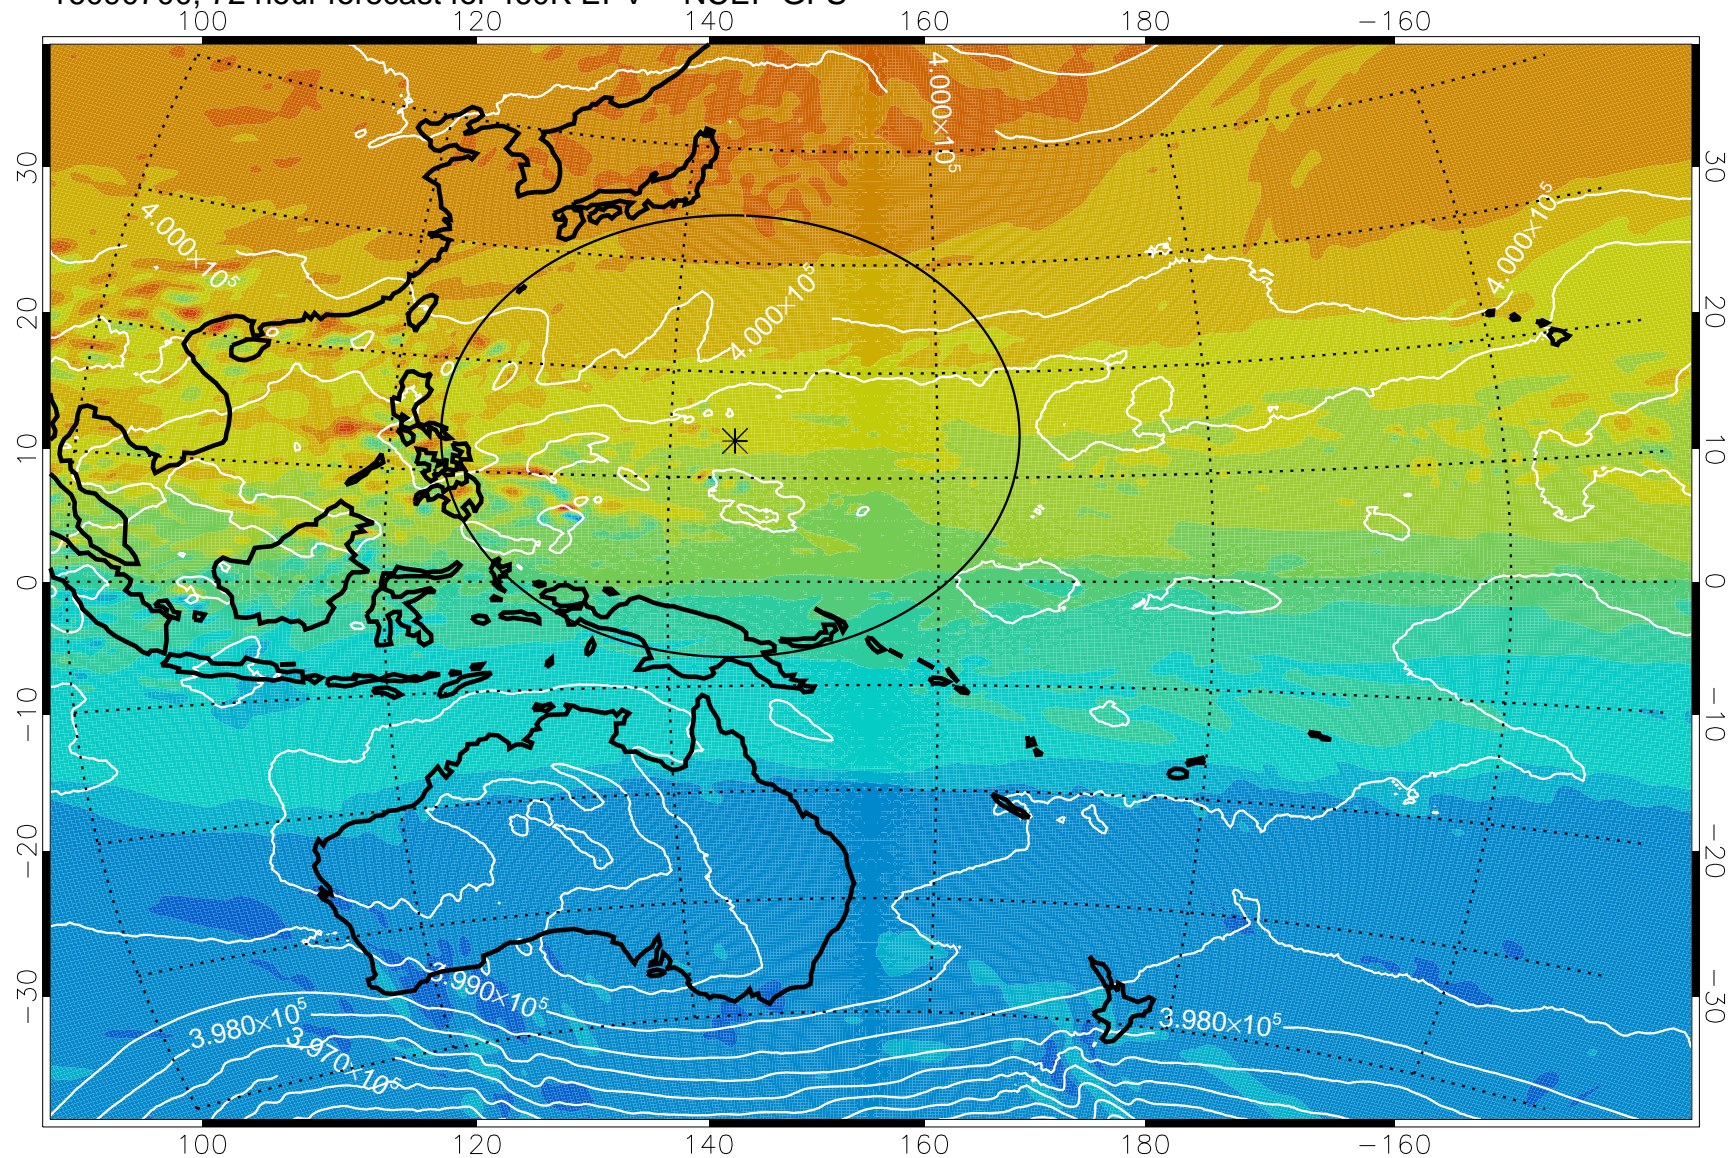

16090606, 54 hour forecast for 460K EPV -- NCEP GFS

460K Montgomery Streamfunction, white

Range ring of 2304 km

16090612, 60 hour forecast for 460K EPV -- NCEP GFS

460K Montgomery Streamfunction, white

Range ring of 2304 km

16090618, 66 hour forecast for 460K EPV -- NCEP GFS

460K Montgomery Streamfunction, white

Range ring of 2304 km

16090700, 72 hour forecast for 460K EPV -- NCEP GFS

460K Montgomery Streamfunction, white

Range ring of 2304 km

16090706, 78 hour forecast for 460K EPV -- NCEP GFS

460K Montgomery Streamfunction, white

Range ring of 2304 km

16090712, 84 hour forecast for 460K EPV -- NCEP GFS

460K Montgomery Streamfunction, white

Range ring of 2304 km

16090718, 90 hour forecast for 460K EPV -- NCEP GFS

16090800, 96 hour forecast for 460K EPV -- NCEP GFS

460K Montgomery Streamfunction, white

Range ring of 2304 km

16090806, 102 hour forecast for 460K EPV -- NCEP GFS