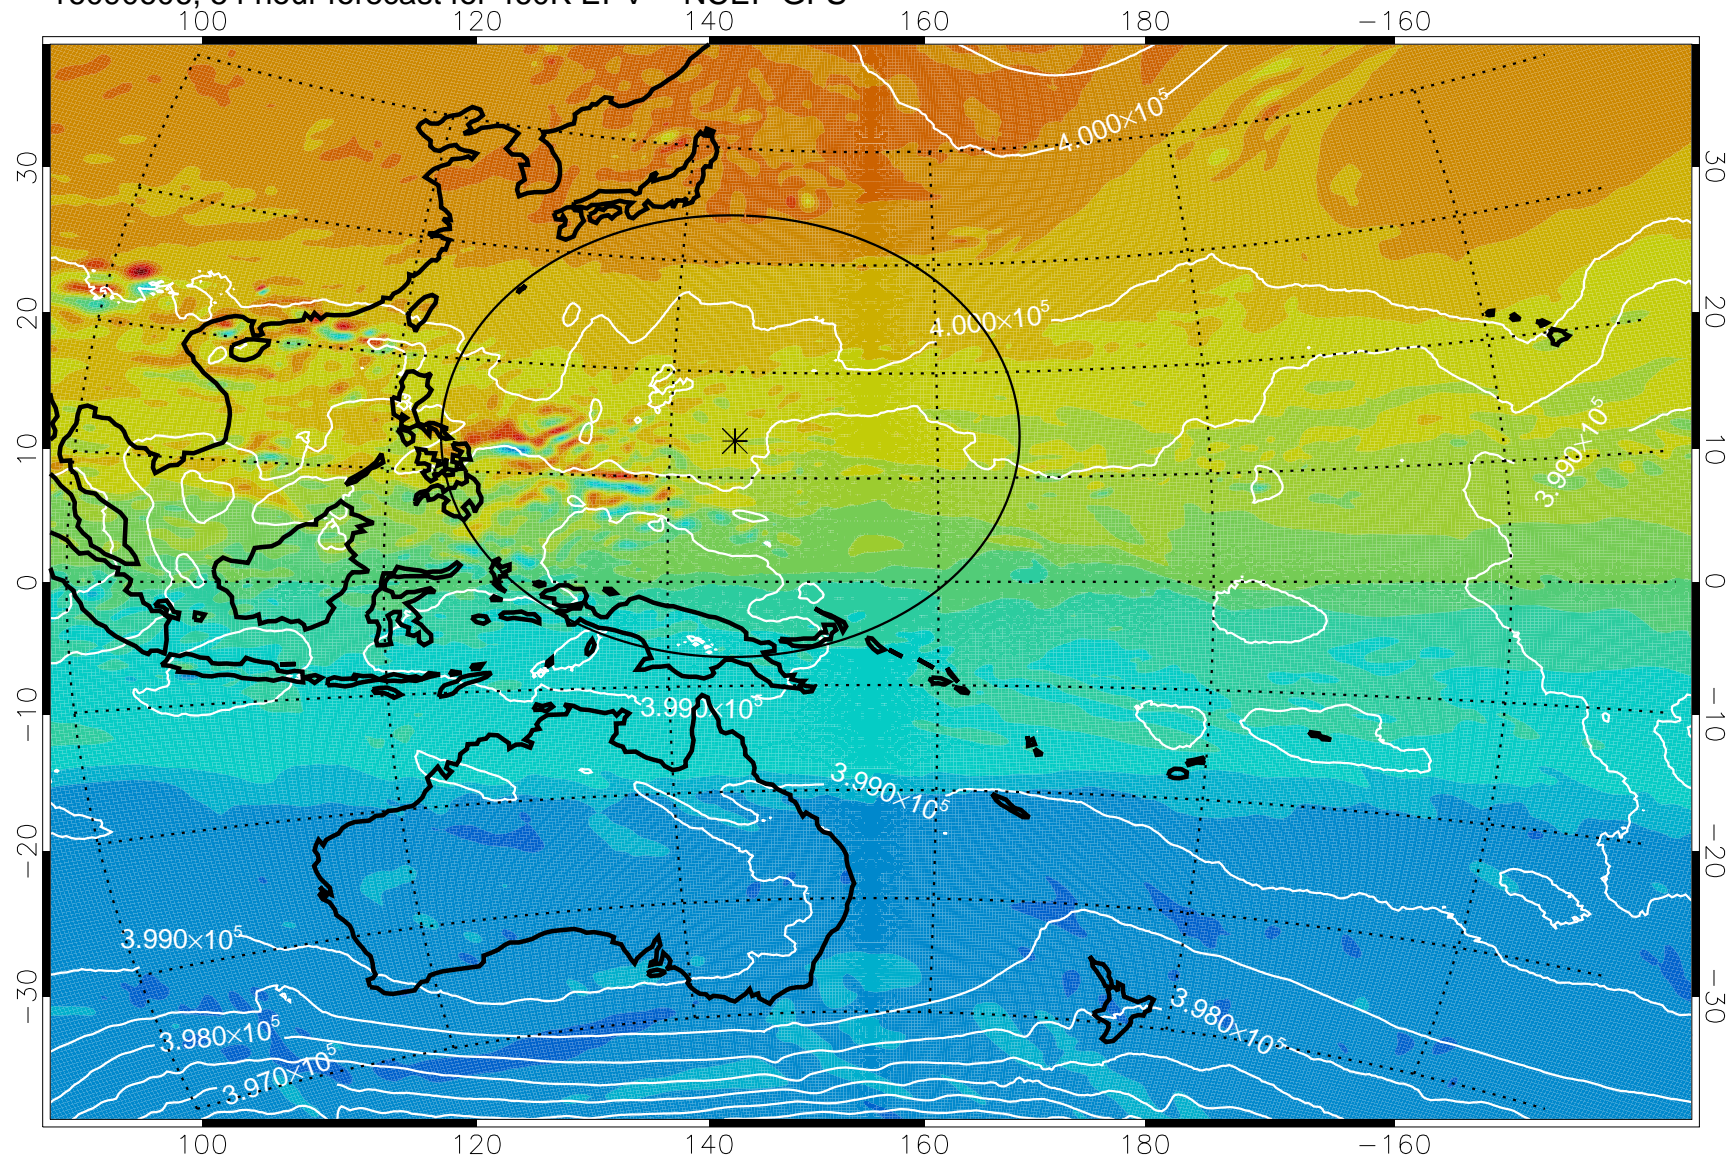

16090506, 30 hour forecast for 460K EPV -- NCEP GFS

460K Montgomery Streamfunction, white

Range ring of 2304 km

16090512, 36 hour forecast for 460K EPV -- NCEP GFS

460K Montgomery Streamfunction, white

Range ring of 2304 km

16090518, 42 hour forecast for 460K EPV -- NCEP GFS

460K Montgomery Streamfunction, white

Range ring of 2304 km

16090600, 48 hour forecast for 460K EPV -- NCEP GFS

460K Montgomery Streamfunction, white

Range ring of 2304 km

16090606, 54 hour forecast for 460K EPV -- NCEP GFS

460K Montgomery Streamfunction, white

Range ring of 2304 km

16090612, 60 hour forecast for 460K EPV -- NCEP GFS

460K Montgomery Streamfunction, white

Range ring of 2304 km

16090618, 66 hour forecast for 460K EPV -- NCEP GFS

460K Montgomery Streamfunction, white

Range ring of 2304 km

16090700, 72 hour forecast for 460K EPV -- NCEP GFS

460K Montgomery Streamfunction, white

Range ring of 2304 km