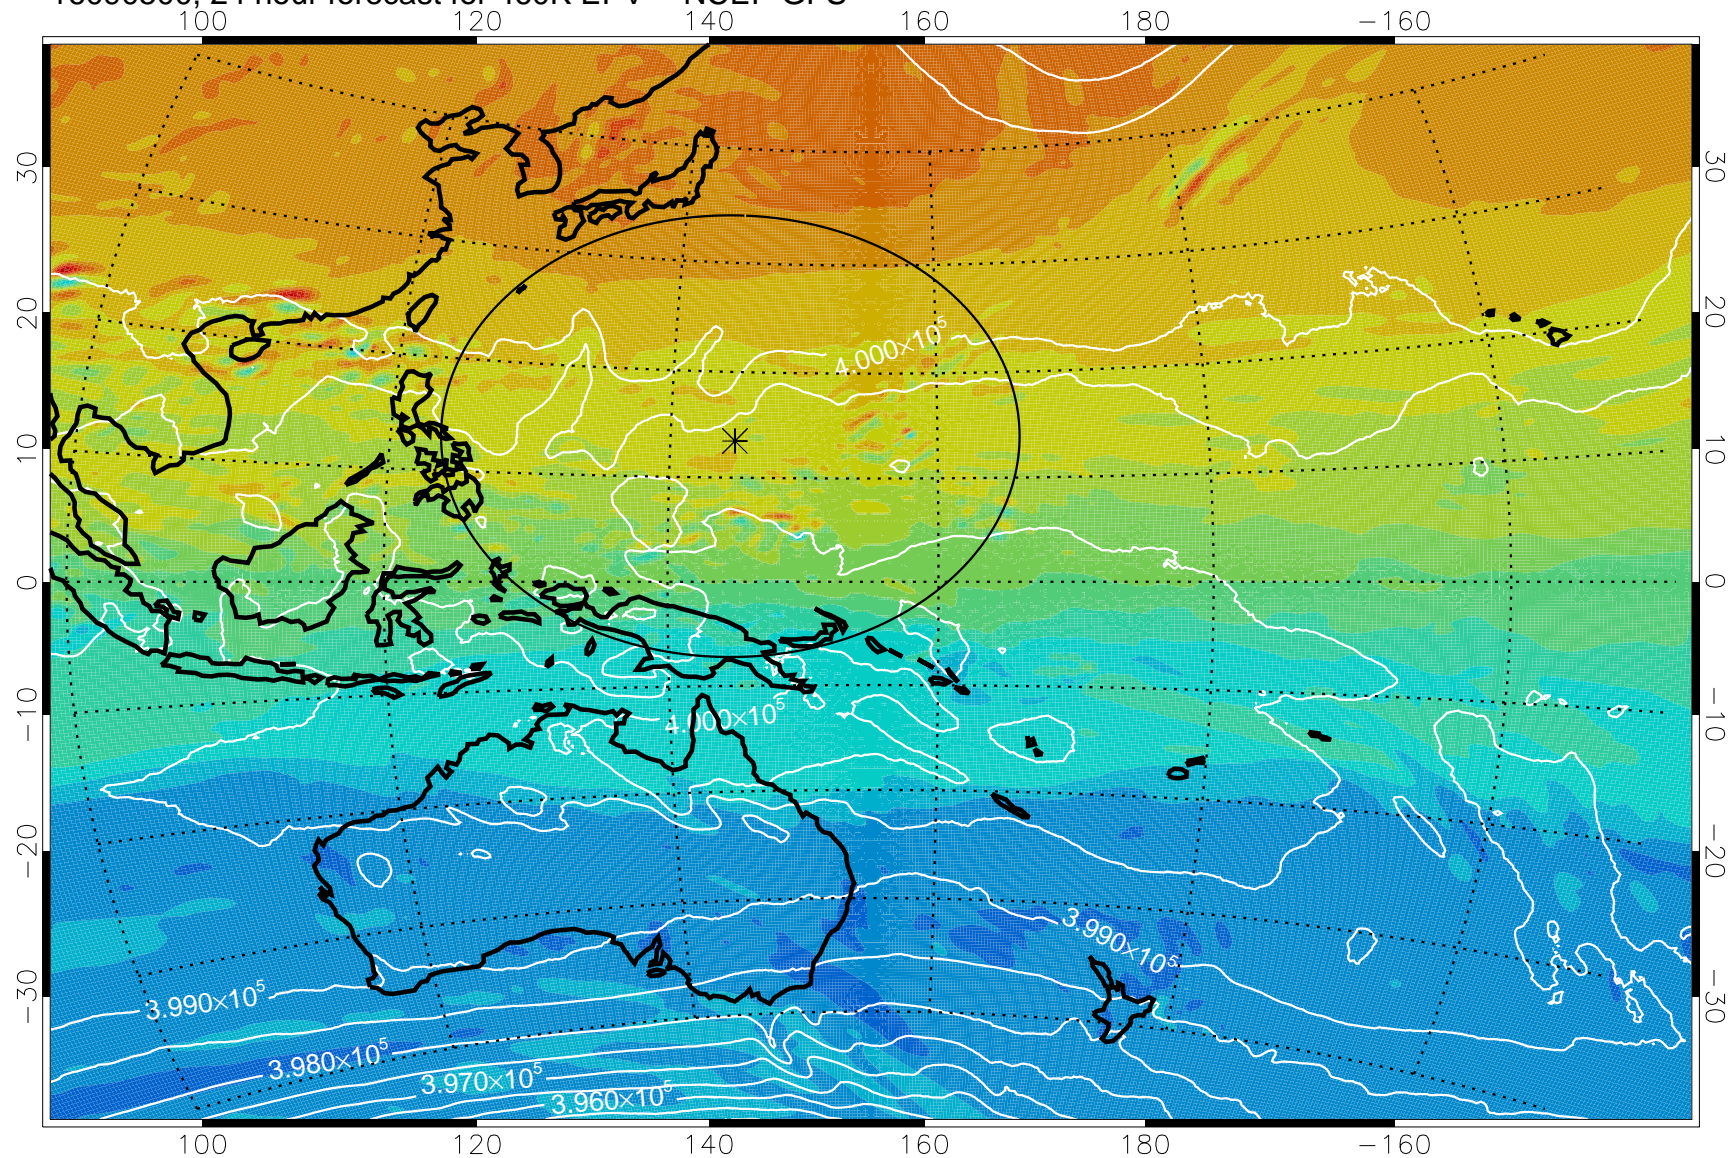

16090406, 6 hour forecast for 460K EPV -- NCEP GFS

460K Montgomery Streamfunction, white

Range ring of 2304 km

16090412, 12 hour forecast for 460K EPV -- NCEP GFS

460K Montgomery Streamfunction, white

Range ring of 2304 km

16090418, 18 hour forecast for 460K EPV -- NCEP GFS

460K Montgomery Streamfunction, white

Range ring of 2304 km

16090500, 24 hour forecast for 460K EPV -- NCEP GFS

460K Montgomery Streamfunction, white

Range ring of 2304 km

16090506, 30 hour forecast for 460K EPV -- NCEP GFS

460K Montgomery Streamfunction, white

Range ring of 2304 km

16090512, 36 hour forecast for 460K EPV -- NCEP GFS

460K Montgomery Streamfunction, white

Range ring of 2304 km

16090518, 42 hour forecast for 460K EPV -- NCEP GFS

460K Montgomery Streamfunction, white

Range ring of 2304 km

16090600, 48 hour forecast for 460K EPV -- NCEP GFS

460K Montgomery Streamfunction, white

Range ring of 2304 km