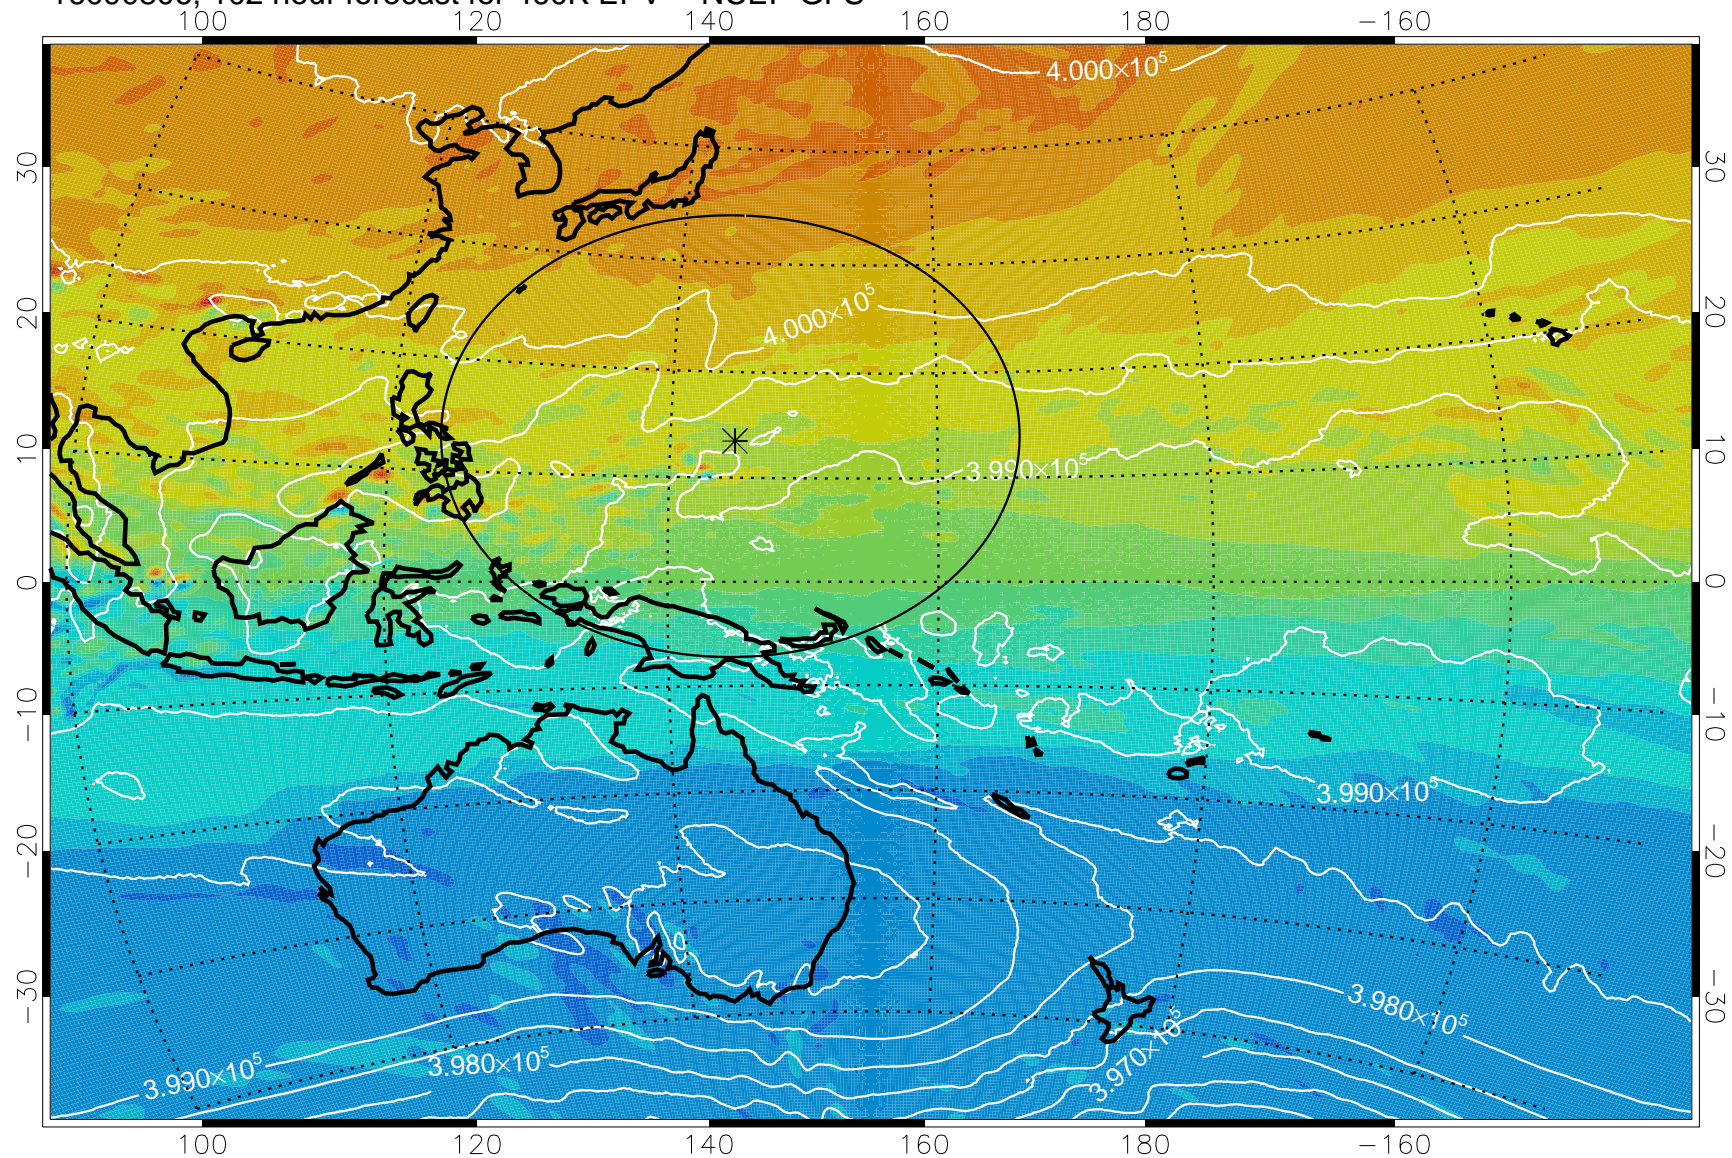

16090706, 78 hour forecast for 460K EPV -- NCEP GFS

460K Montgomery Streamfunction, white

Range ring of 2304 km

16090712, 84 hour forecast for 460K EPV -- NCEP GFS

460K Montgomery Streamfunction, white

Range ring of 2304 km

16090718, 90 hour forecast for 460K EPV -- NCEP GFS

16090800, 96 hour forecast for 460K EPV -- NCEP GFS

460K Montgomery Streamfunction, white

Range ring of 2304 km

16090806, 102 hour forecast for 460K EPV -- NCEP GFS

460K Montgomery Streamfunction, white

Range ring of 2304 km

16090812, 108 hour forecast for 460K EPV -- NCEP GFS

460K Montgomery Streamfunction, white

Range ring of 2304 km

16090818, 114 hour forecast for 460K EPV -- NCEP GFS

460K Montgomery Streamfunction, white

Range ring of 2304 km

16090900, 120 hour forecast for 460K EPV -- NCEP GFS

460K Montgomery Streamfunction, white

Range ring of 2304 km