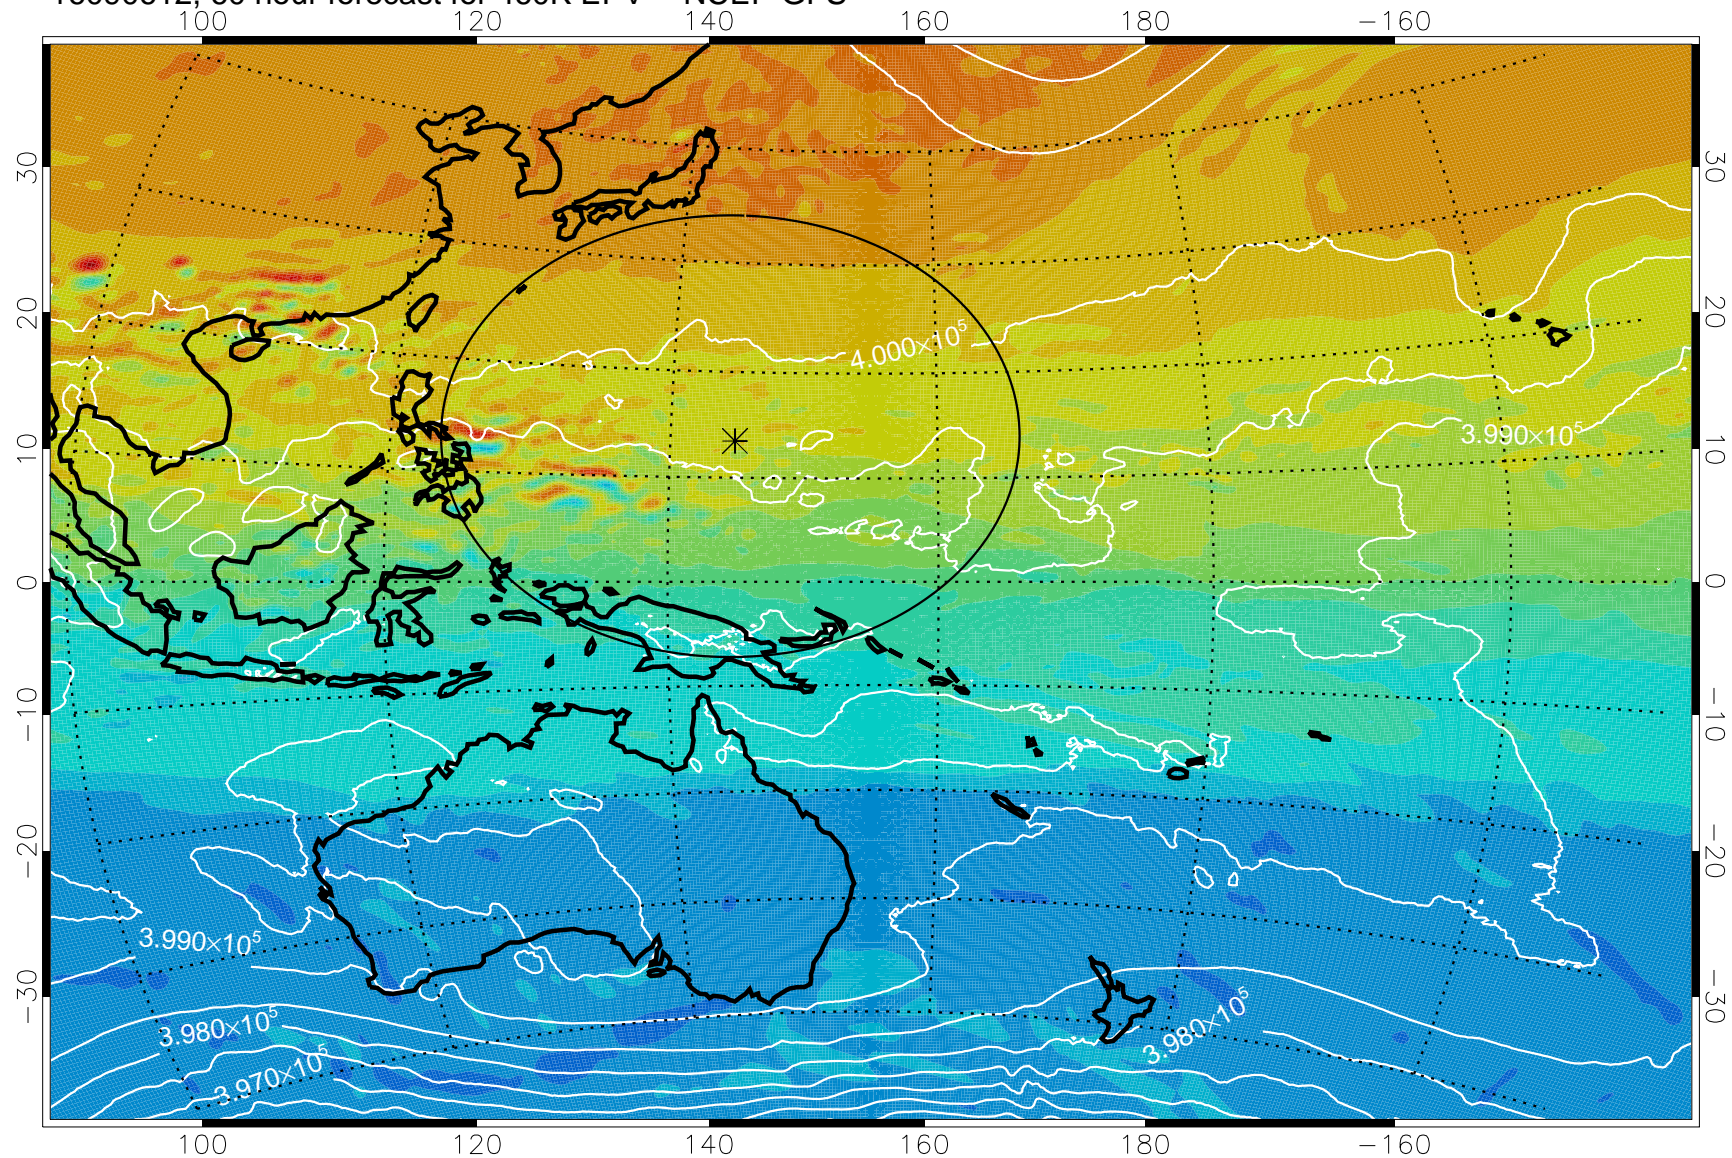

16090518, 42 hour forecast for 460K EPV -- NCEP GFS

460K Montgomery Streamfunction, white

Range ring of 2304 km

16090600, 48 hour forecast for 460K EPV -- NCEP GFS

460K Montgomery Streamfunction, white

Range ring of 2304 km

16090606, 54 hour forecast for 460K EPV -- NCEP GFS

460K Montgomery Streamfunction, white

Range ring of 2304 km

16090612, 60 hour forecast for 460K EPV -- NCEP GFS

460K Montgomery Streamfunction, white

Range ring of 2304 km

16090618, 66 hour forecast for 460K EPV -- NCEP GFS

460K Montgomery Streamfunction, white

Range ring of 2304 km

16090700, 72 hour forecast for 460K EPV -- NCEP GFS

460K Montgomery Streamfunction, white

Range ring of 2304 km

16090706, 78 hour forecast for 460K EPV -- NCEP GFS

460K Montgomery Streamfunction, white

Range ring of 2304 km

16090712, 84 hour forecast for 460K EPV -- NCEP GFS

460K Montgomery Streamfunction, white

Range ring of 2304 km