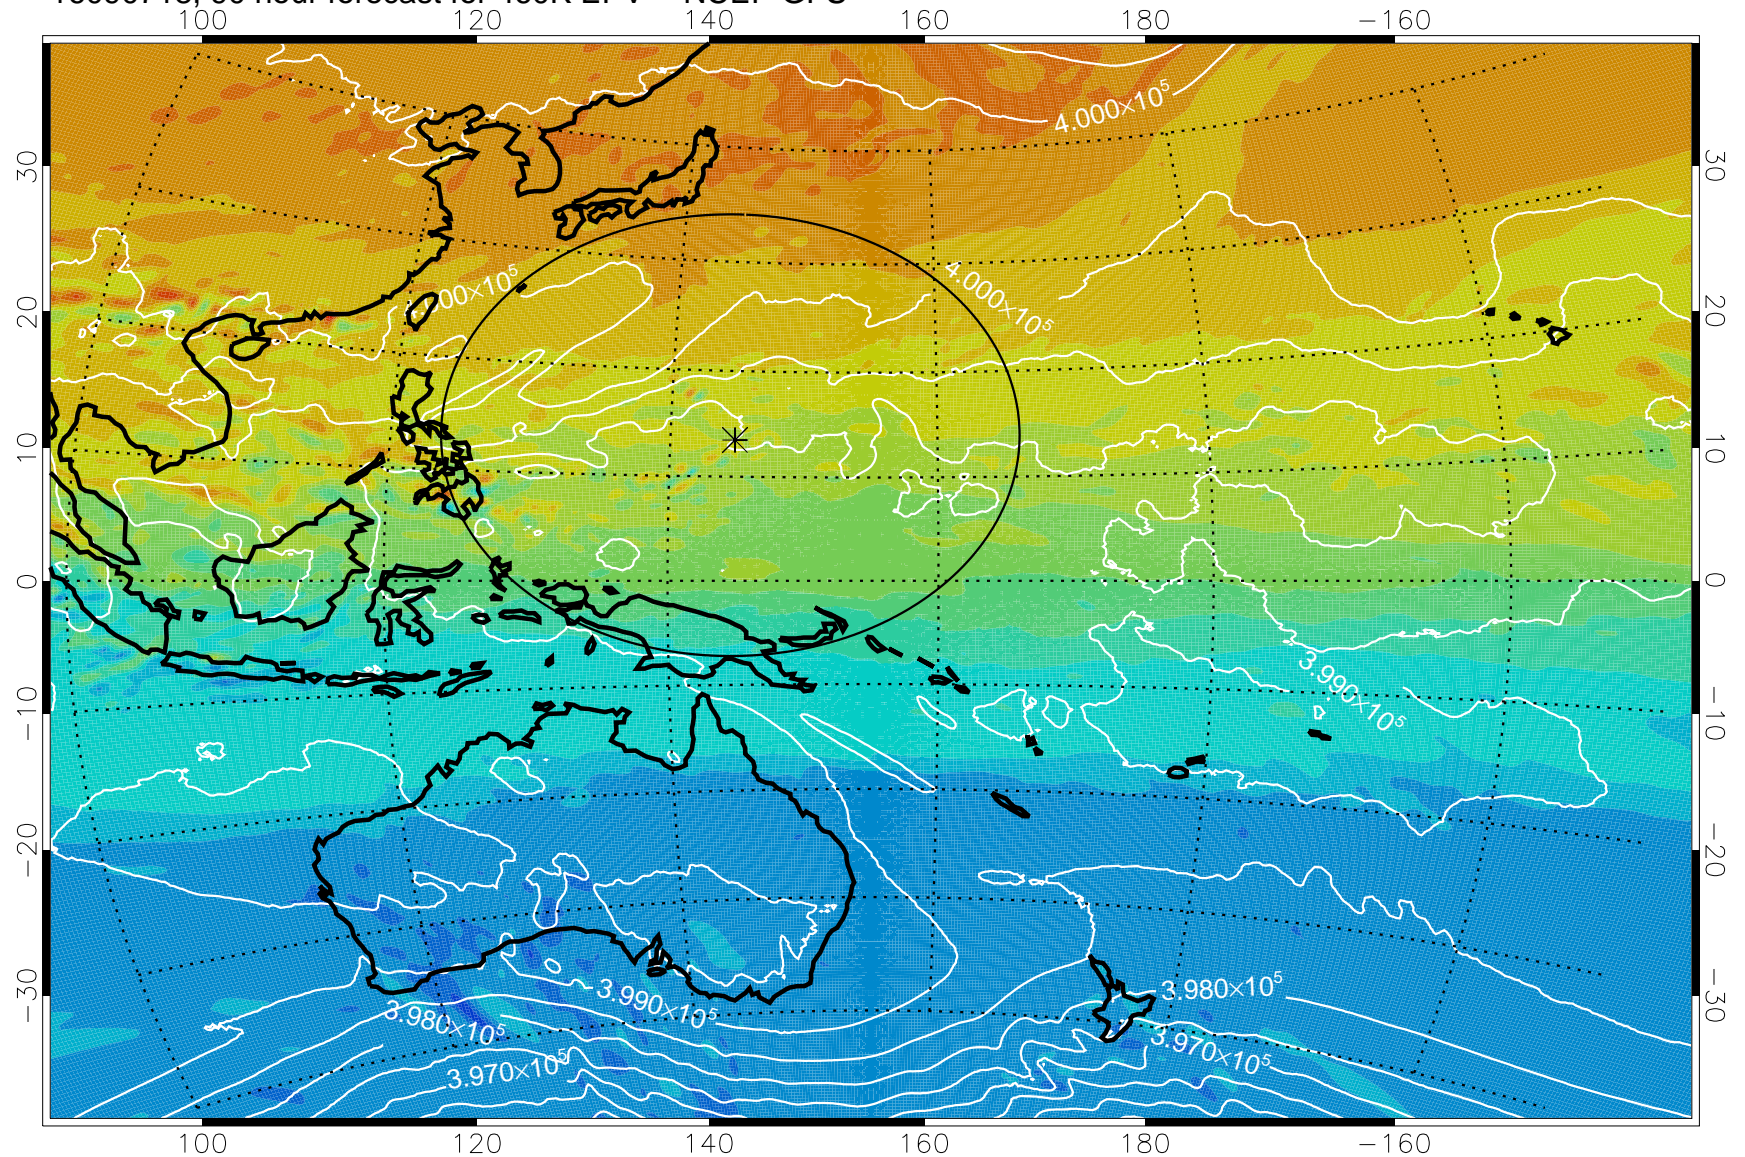

16090618, 66 hour forecast for 460K EPV -- NCEP GFS

460K Montgomery Streamfunction, white

Range ring of 2304 km

16090700, 72 hour forecast for 460K EPV -- NCEP GFS

460K Montgomery Streamfunction, white

Range ring of 2304 km

16090706, 78 hour forecast for 460K EPV -- NCEP GFS

460K Montgomery Streamfunction, white

Range ring of 2304 km

16090712, 84 hour forecast for 460K EPV -- NCEP GFS

460K Montgomery Streamfunction, white

Range ring of 2304 km

16090718, 90 hour forecast for 460K EPV -- NCEP GFS

16090800, 96 hour forecast for 460K EPV -- NCEP GFS

460K Montgomery Streamfunction, white

Range ring of 2304 km

16090806, 102 hour forecast for 460K EPV -- NCEP GFS

460K Montgomery Streamfunction, white

Range ring of 2304 km

16090812, 108 hour forecast for 460K EPV -- NCEP GFS

460K Montgomery Streamfunction, white

Range ring of 2304 km

16090818, 114 hour forecast for 460K EPV -- NCEP GFS