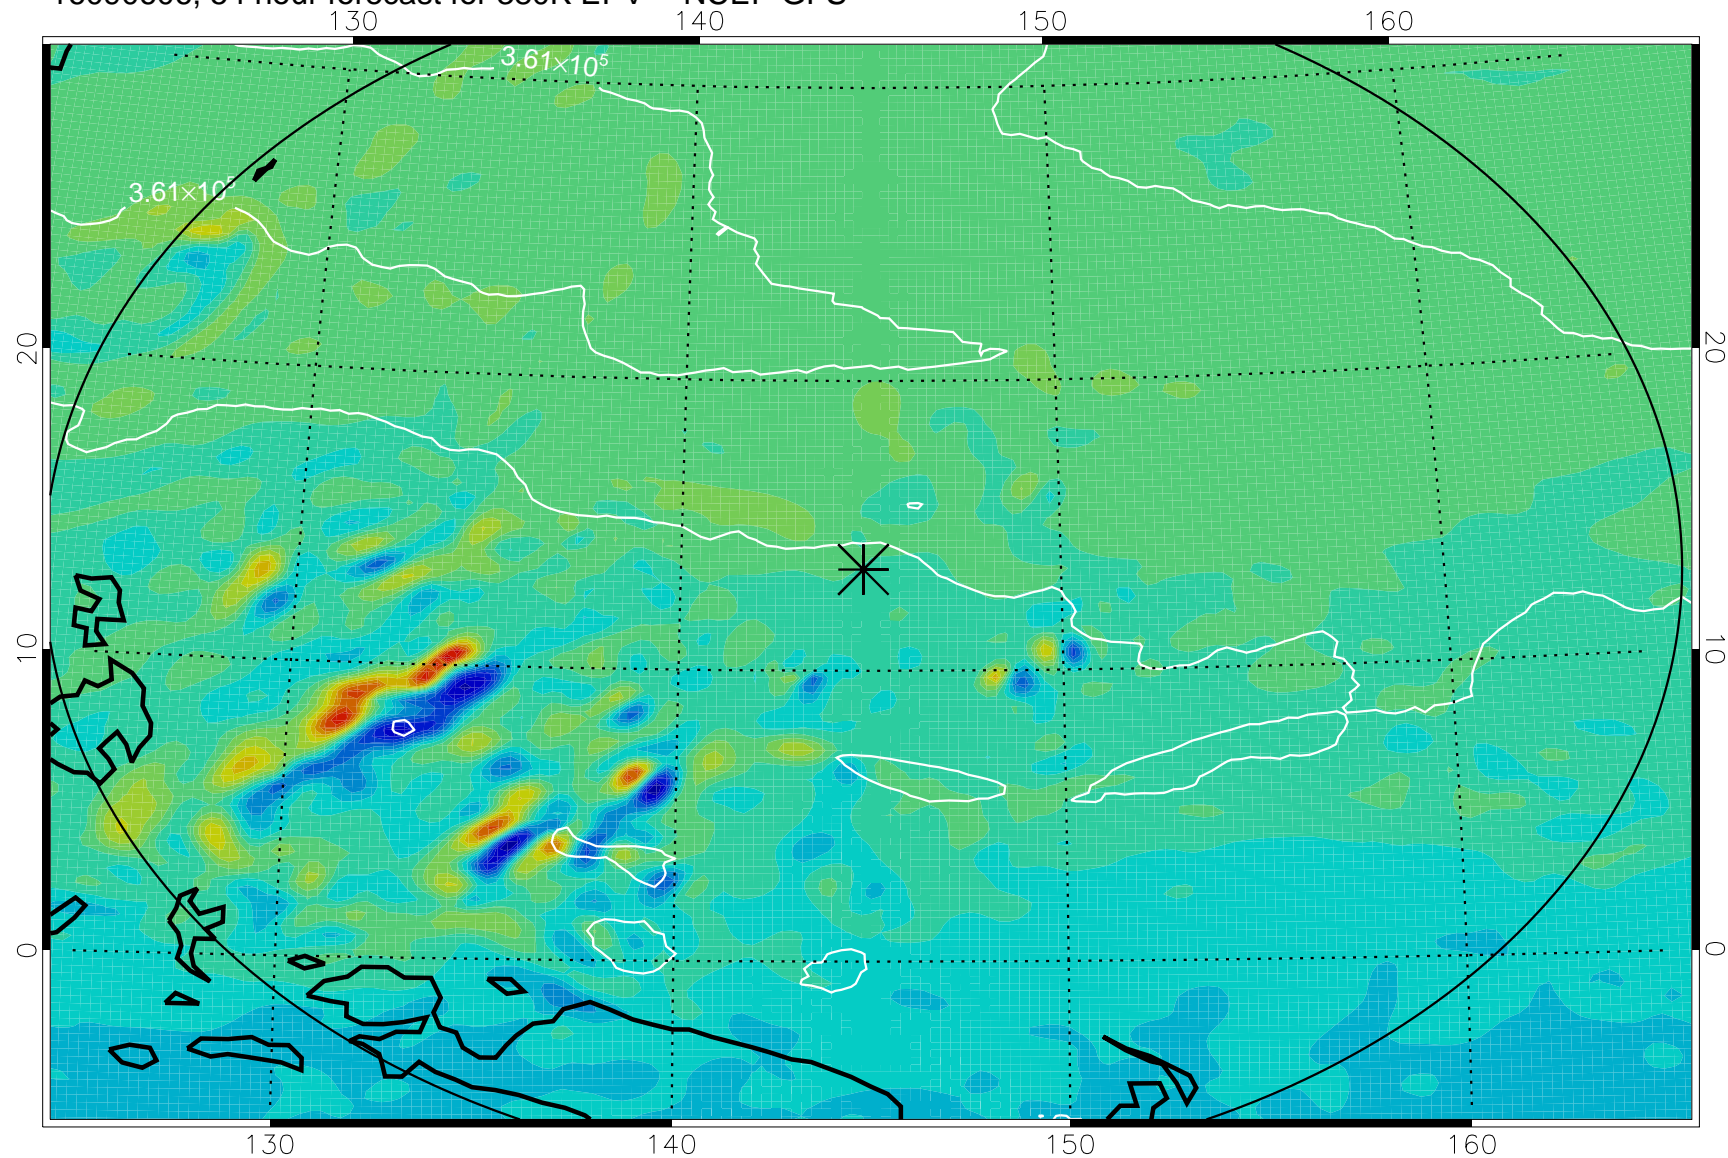

16090600, 48 hour forecast for 380K EPV -- NCEP GFS

380K Montgomery Streamfunction, white

Range ring of 2304 km

16090606, 54 hour forecast for 380K EPV -- NCEP GFS

380K Montgomery Streamfunction, white

Range ring of 2304 km

16090612, 60 hour forecast for 380K EPV -- NCEP GFS

380K Montgomery Streamfunction, white

Range ring of 2304 km

16090618, 66 hour forecast for 380K EPV -- NCEP GFS

380K Montgomery Streamfunction, white

Range ring of 2304 km

16090700, 72 hour forecast for 380K EPV -- NCEP GFS

380K Montgomery Streamfunction, white

Range ring of 2304 km

16090706, 78 hour forecast for 380K EPV -- NCEP GFS

380K Montgomery Streamfunction, white

Range ring of 2304 km

16090800, 96 hour forecast for 380K EPV -- NCEP GFS

380K Montgomery Streamfunction, white

Range ring of 2304 km

16090806, 102 hour forecast for 380K EPV -- NCEP GFS

380K Montgomery Streamfunction, white

Range ring of 2304 km