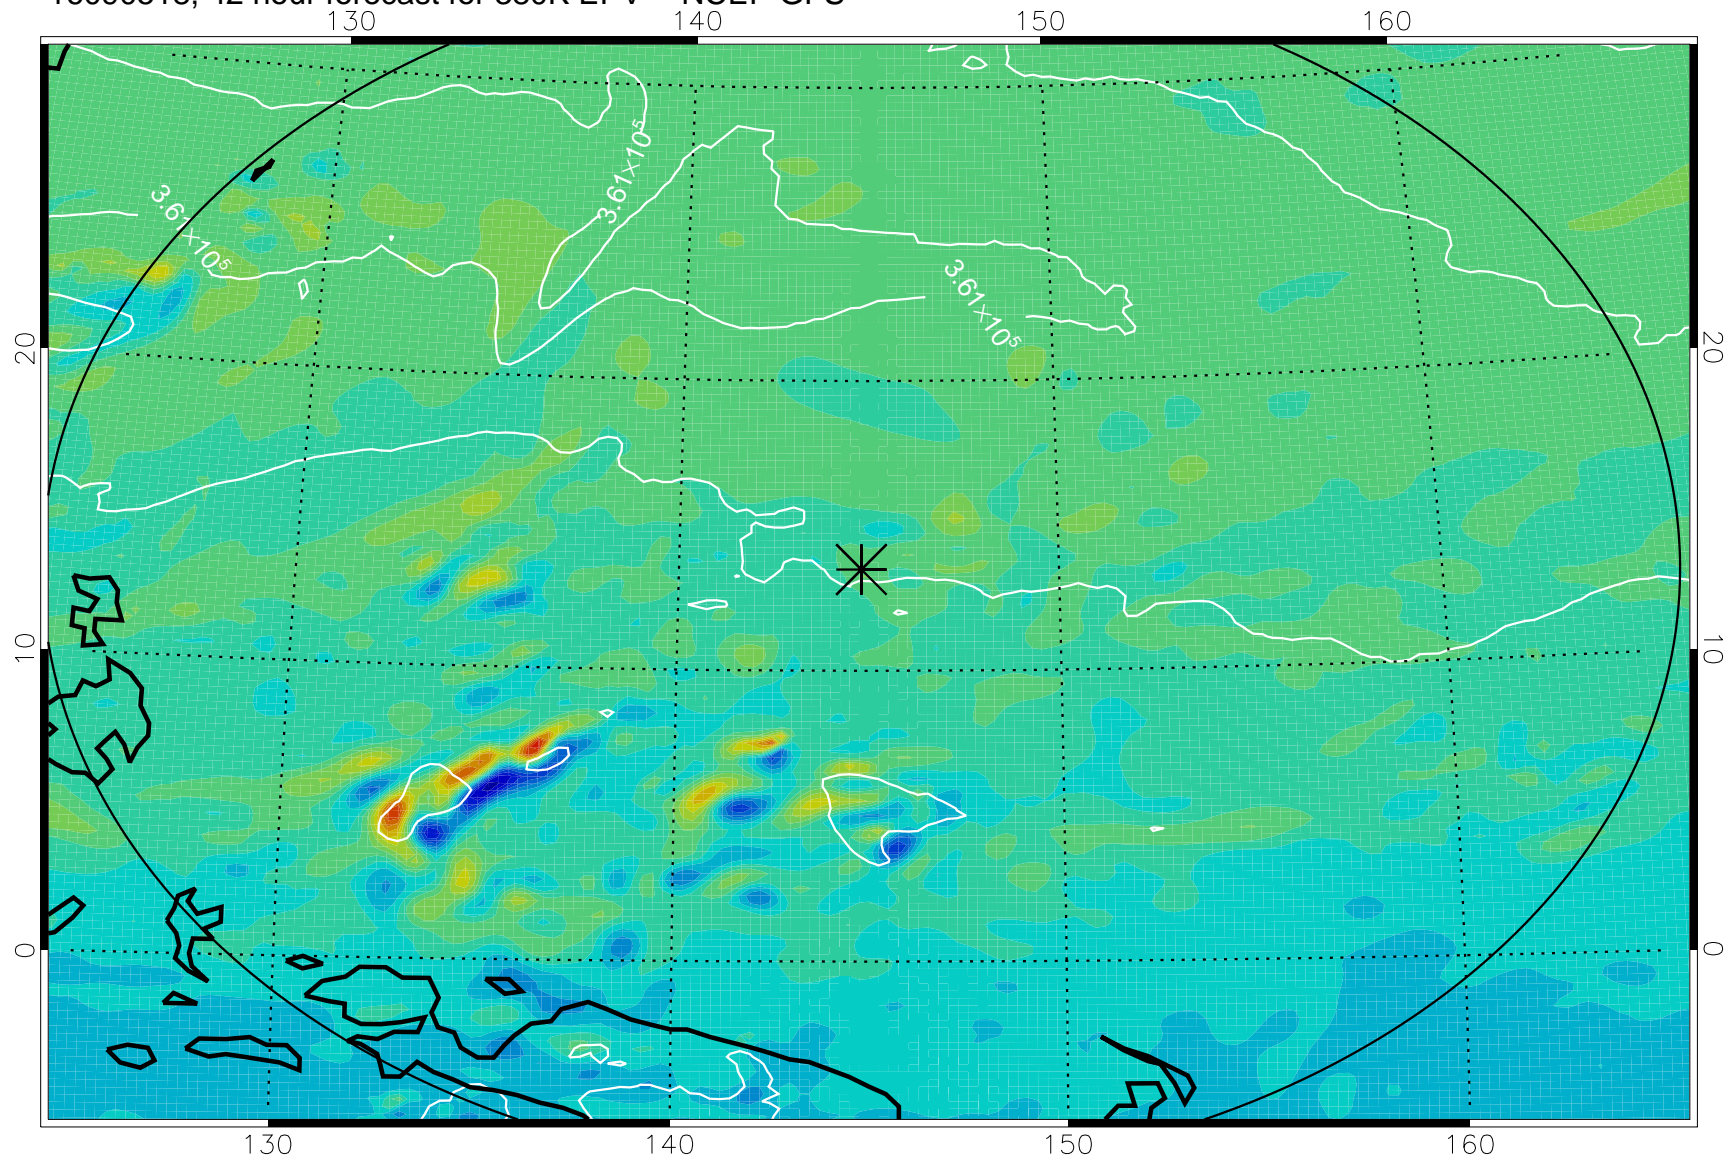

16090500, 24 hour forecast for 380K EPV -- NCEP GFS

380K Montgomery Streamfunction, white

Range ring of 2304 km

16090506, 30 hour forecast for 380K EPV -- NCEP GFS

380K Montgomery Streamfunction, white

Range ring of 2304 km

16090512, 36 hour forecast for 380K EPV -- NCEP GFS

380K Montgomery Streamfunction, white

Range ring of 2304 km

16090518, 42 hour forecast for 380K EPV -- NCEP GFS

380K Montgomery Streamfunction, white

Range ring of 2304 km

16090600, 48 hour forecast for 380K EPV -- NCEP GFS

380K Montgomery Streamfunction, white

Range ring of 2304 km

16090606, 54 hour forecast for 380K EPV -- NCEP GFS

380K Montgomery Streamfunction, white

Range ring of 2304 km

16090900, 120 hour forecast for 380K EPV -- NCEP GFS

380K Montgomery Streamfunction, white

Range ring of 2304 km