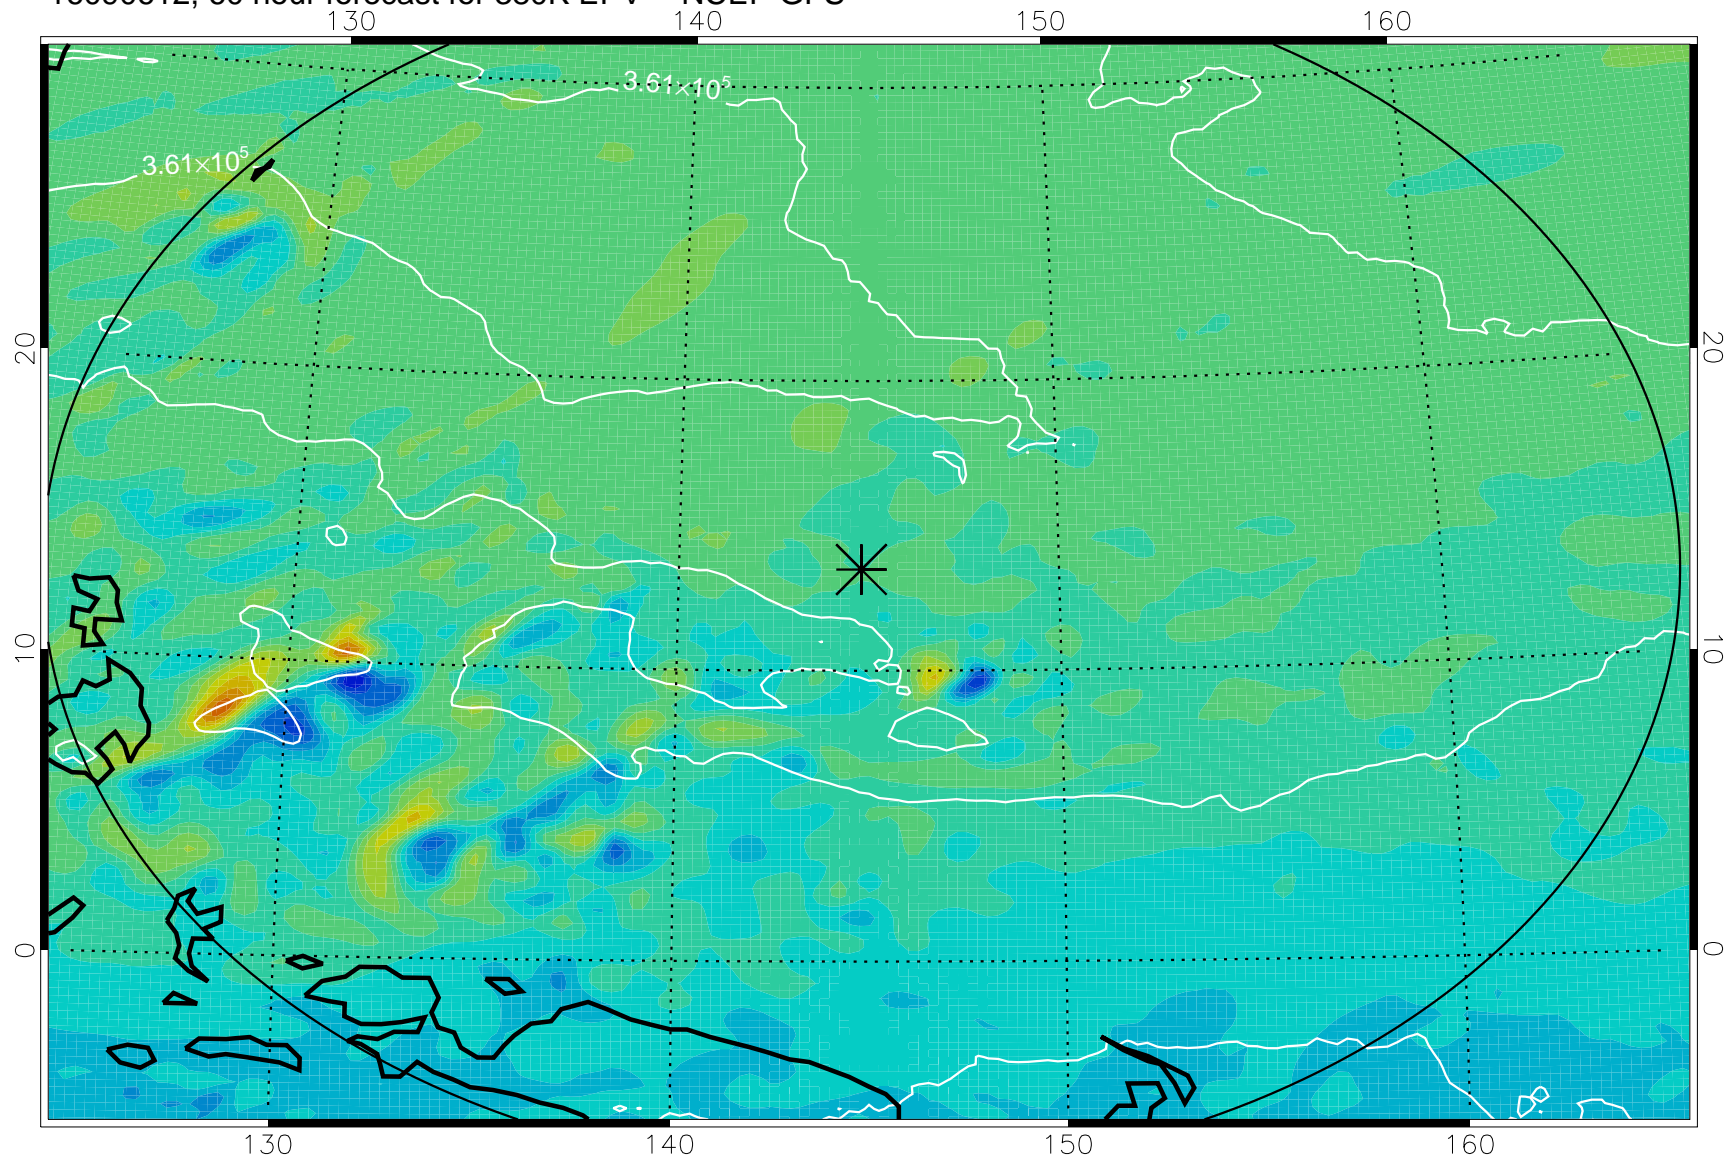

16090600, 48 hour forecast for 380K EPV -- NCEP GFS

380K Montgomery Streamfunction, white

Range ring of 2304 km

16090606, 54 hour forecast for 380K EPV -- NCEP GFS

380K Montgomery Streamfunction, white

Range ring of 2304 km

16090612, 60 hour forecast for 380K EPV -- NCEP GFS

380K Montgomery Streamfunction, white

Range ring of 2304 km

16090618, 66 hour forecast for 380K EPV -- NCEP GFS

380K Montgomery Streamfunction, white

Range ring of 2304 km

16090700, 72 hour forecast for 380K EPV -- NCEP GFS

380K Montgomery Streamfunction, white

Range ring of 2304 km

16090706, 78 hour forecast for 380K EPV -- NCEP GFS

380K Montgomery Streamfunction, white

Range ring of 2304 km

16090800, 96 hour forecast for 380K EPV -- NCEP GFS

380K Montgomery Streamfunction, white

Range ring of 2304 km

16090806, 102 hour forecast for 380K EPV -- NCEP GFS

380K Montgomery Streamfunction, white

Range ring of 2304 km