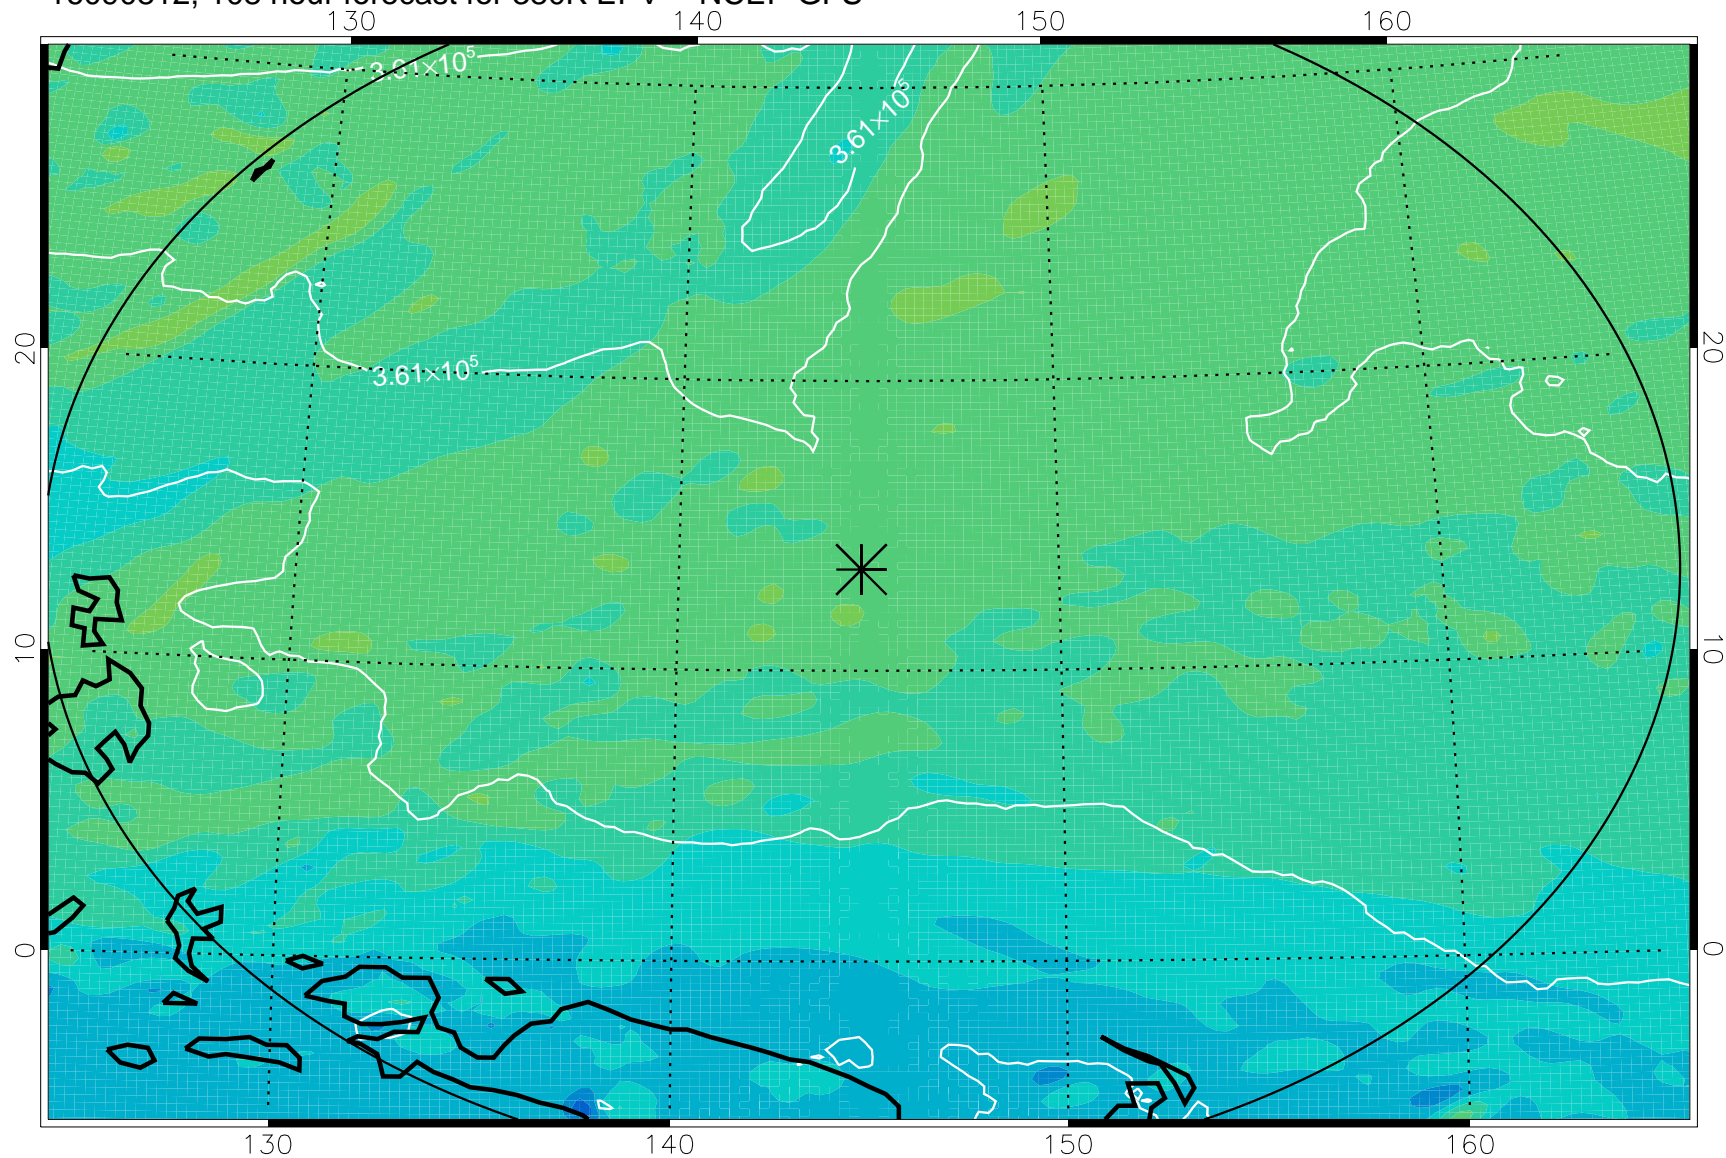

16090712, 84 hour forecast for 380K EPV -- NCEP GFS

380K Montgomery Streamfunction, white

Range ring of 2304 km

16090718, 90 hour forecast for 380K EPV -- NCEP GFS

380K Montgomery Streamfunction, white

Range ring of 2304 km

16090800, 96 hour forecast for 380K EPV -- NCEP GFS

380K Montgomery Streamfunction, white

Range ring of 2304 km

16090806, 102 hour forecast for 380K EPV -- NCEP GFS

380K Montgomery Streamfunction, white

Range ring of 2304 km

16090812, 108 hour forecast for 380K EPV -- NCEP GFS

380K Montgomery Streamfunction, white

Range ring of 2304 km

16090818, 114 hour forecast for 380K EPV -- NCEP GFS

380K Montgomery Streamfunction, white

Range ring of 2304 km

16090900, 120 hour forecast for 380K EPV -- NCEP GFS

380K Montgomery Streamfunction, white

Range ring of 2304 km