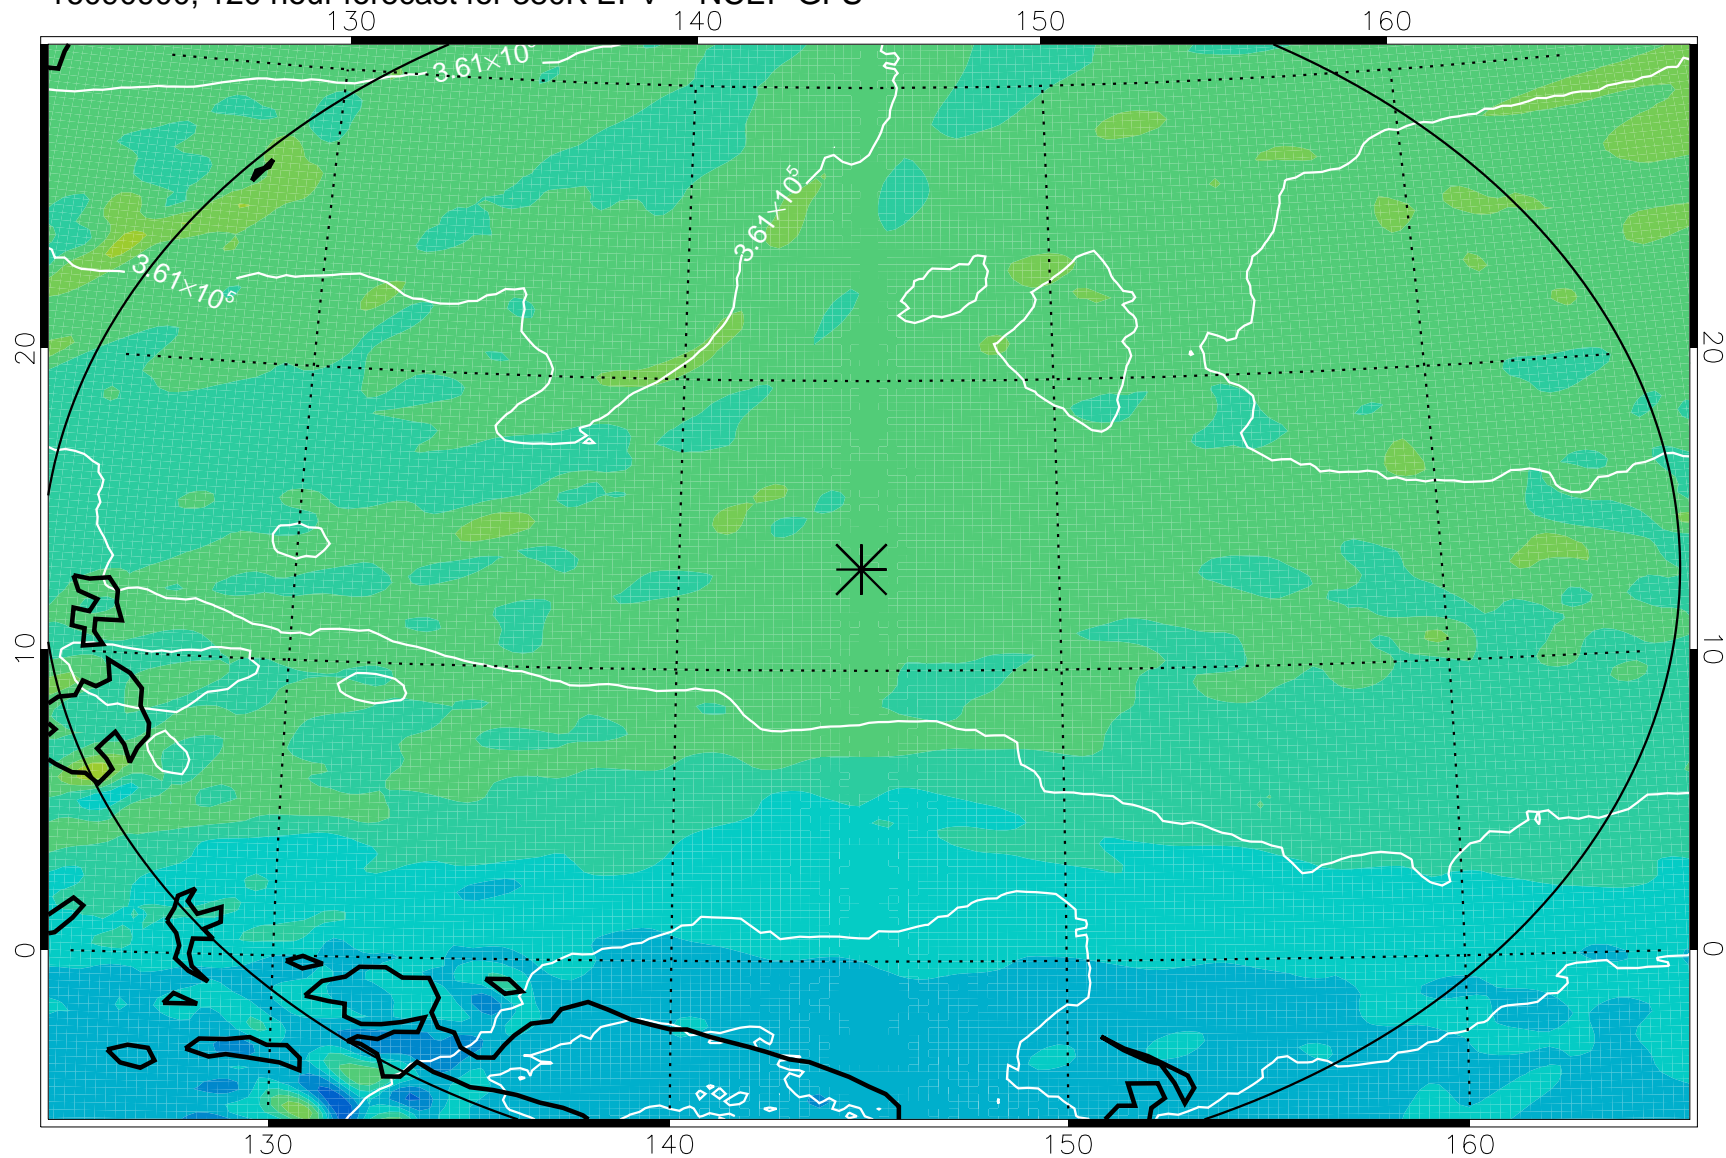

16090712, 84 hour forecast for 380K EPV -- NCEP GFS

380K Montgomery Streamfunction, white

Range ring of 2304 km

16090718, 90 hour forecast for 380K EPV -- NCEP GFS

380K Montgomery Streamfunction, white

Range ring of 2304 km

16090800, 96 hour forecast for 380K EPV -- NCEP GFS

380K Montgomery Streamfunction, white

Range ring of 2304 km

16090806, 102 hour forecast for 380K EPV -- NCEP GFS

380K Montgomery Streamfunction, white

Range ring of 2304 km

16090812, 108 hour forecast for 380K EPV -- NCEP GFS

380K Montgomery Streamfunction, white

Range ring of 2304 km

16090818, 114 hour forecast for 380K EPV -- NCEP GFS

380K Montgomery Streamfunction, white

Range ring of 2304 km

16090900, 120 hour forecast for 380K EPV -- NCEP GFS

380K Montgomery Streamfunction, white

Range ring of 2304 km