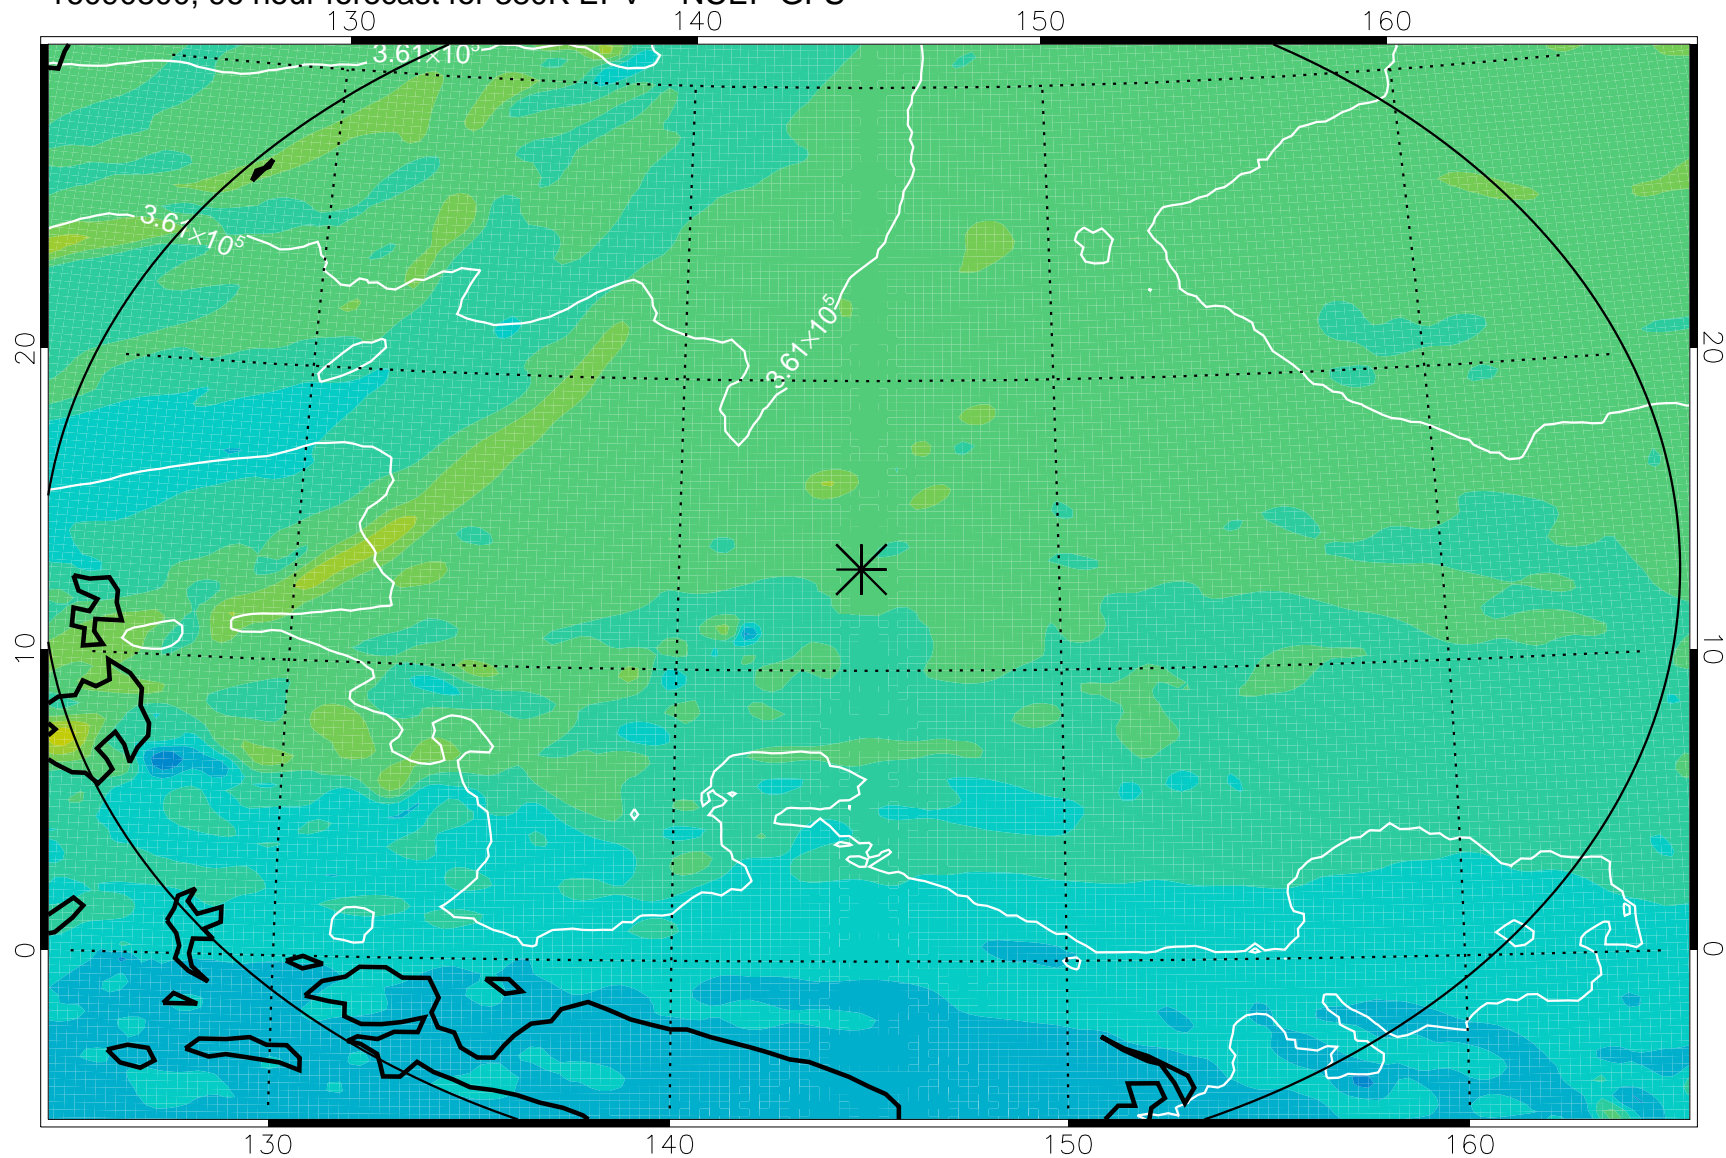

16090700, 72 hour forecast for 380K EPV -- NCEP GFS

380K Montgomery Streamfunction, white

Range ring of 2304 km

16090706, 78 hour forecast for 380K EPV -- NCEP GFS

380K Montgomery Streamfunction, white

Range ring of 2304 km

16090712, 84 hour forecast for 380K EPV -- NCEP GFS

380K Montgomery Streamfunction, white

Range ring of 2304 km

16090718, 90 hour forecast for 380K EPV -- NCEP GFS

380K Montgomery Streamfunction, white

Range ring of 2304 km

16090800, 96 hour forecast for 380K EPV -- NCEP GFS

380K Montgomery Streamfunction, white

Range ring of 2304 km

16090806, 102 hour forecast for 380K EPV -- NCEP GFS

380K Montgomery Streamfunction, white

Range ring of 2304 km

16090812, 108 hour forecast for 380K EPV -- NCEP GFS

380K Montgomery Streamfunction, white

Range ring of 2304 km

16090818, 114 hour forecast for 380K EPV -- NCEP GFS

380K Montgomery Streamfunction, white

Range ring of 2304 km