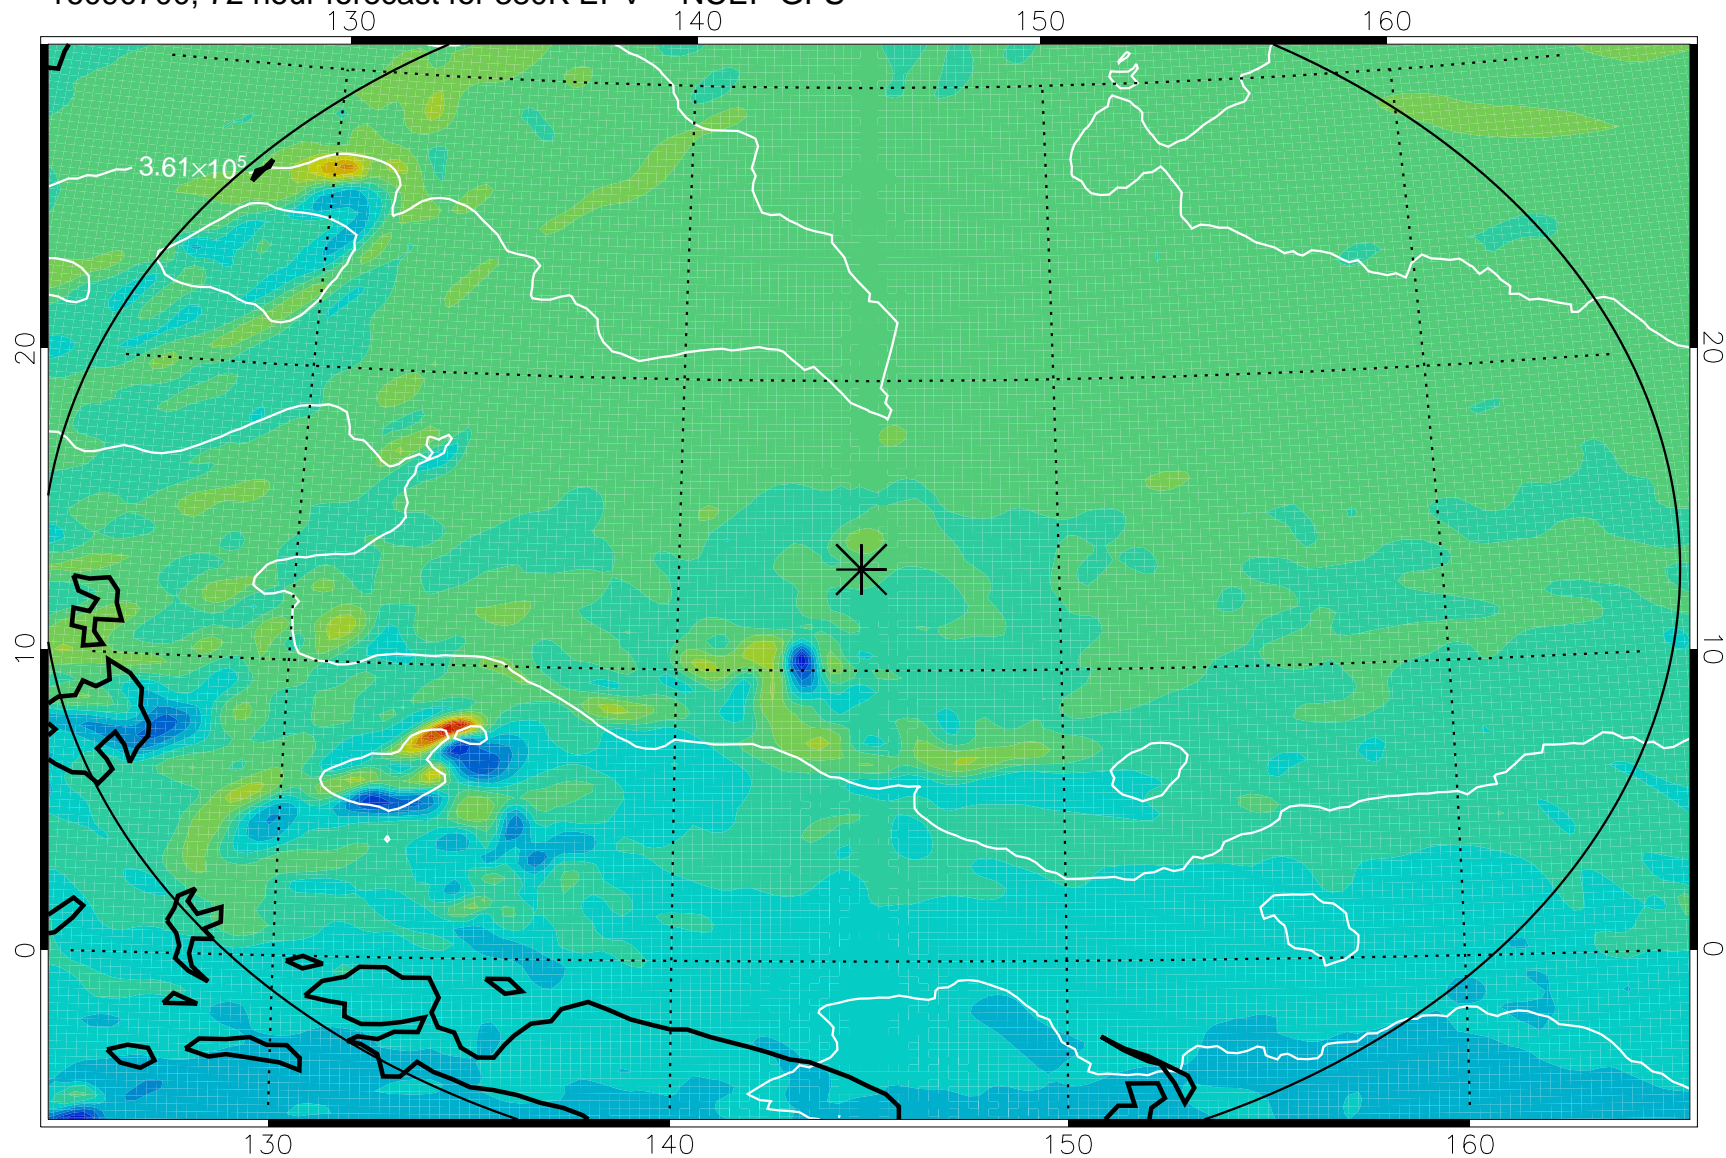

16090600, 48 hour forecast for 380K EPV -- NCEP GFS

380K Montgomery Streamfunction, white

Range ring of 2304 km

16090606, 54 hour forecast for 380K EPV -- NCEP GFS

380K Montgomery Streamfunction, white

Range ring of 2304 km

16090612, 60 hour forecast for 380K EPV -- NCEP GFS

380K Montgomery Streamfunction, white

Range ring of 2304 km

16090618, 66 hour forecast for 380K EPV -- NCEP GFS

380K Montgomery Streamfunction, white

Range ring of 2304 km

16090700, 72 hour forecast for 380K EPV -- NCEP GFS

380K Montgomery Streamfunction, white

Range ring of 2304 km

16090706, 78 hour forecast for 380K EPV -- NCEP GFS

380K Montgomery Streamfunction, white

Range ring of 2304 km

16090712, 84 hour forecast for 380K EPV -- NCEP GFS

380K Montgomery Streamfunction, white

Range ring of 2304 km

16090718, 90 hour forecast for 380K EPV -- NCEP GFS

380K Montgomery Streamfunction, white

Range ring of 2304 km