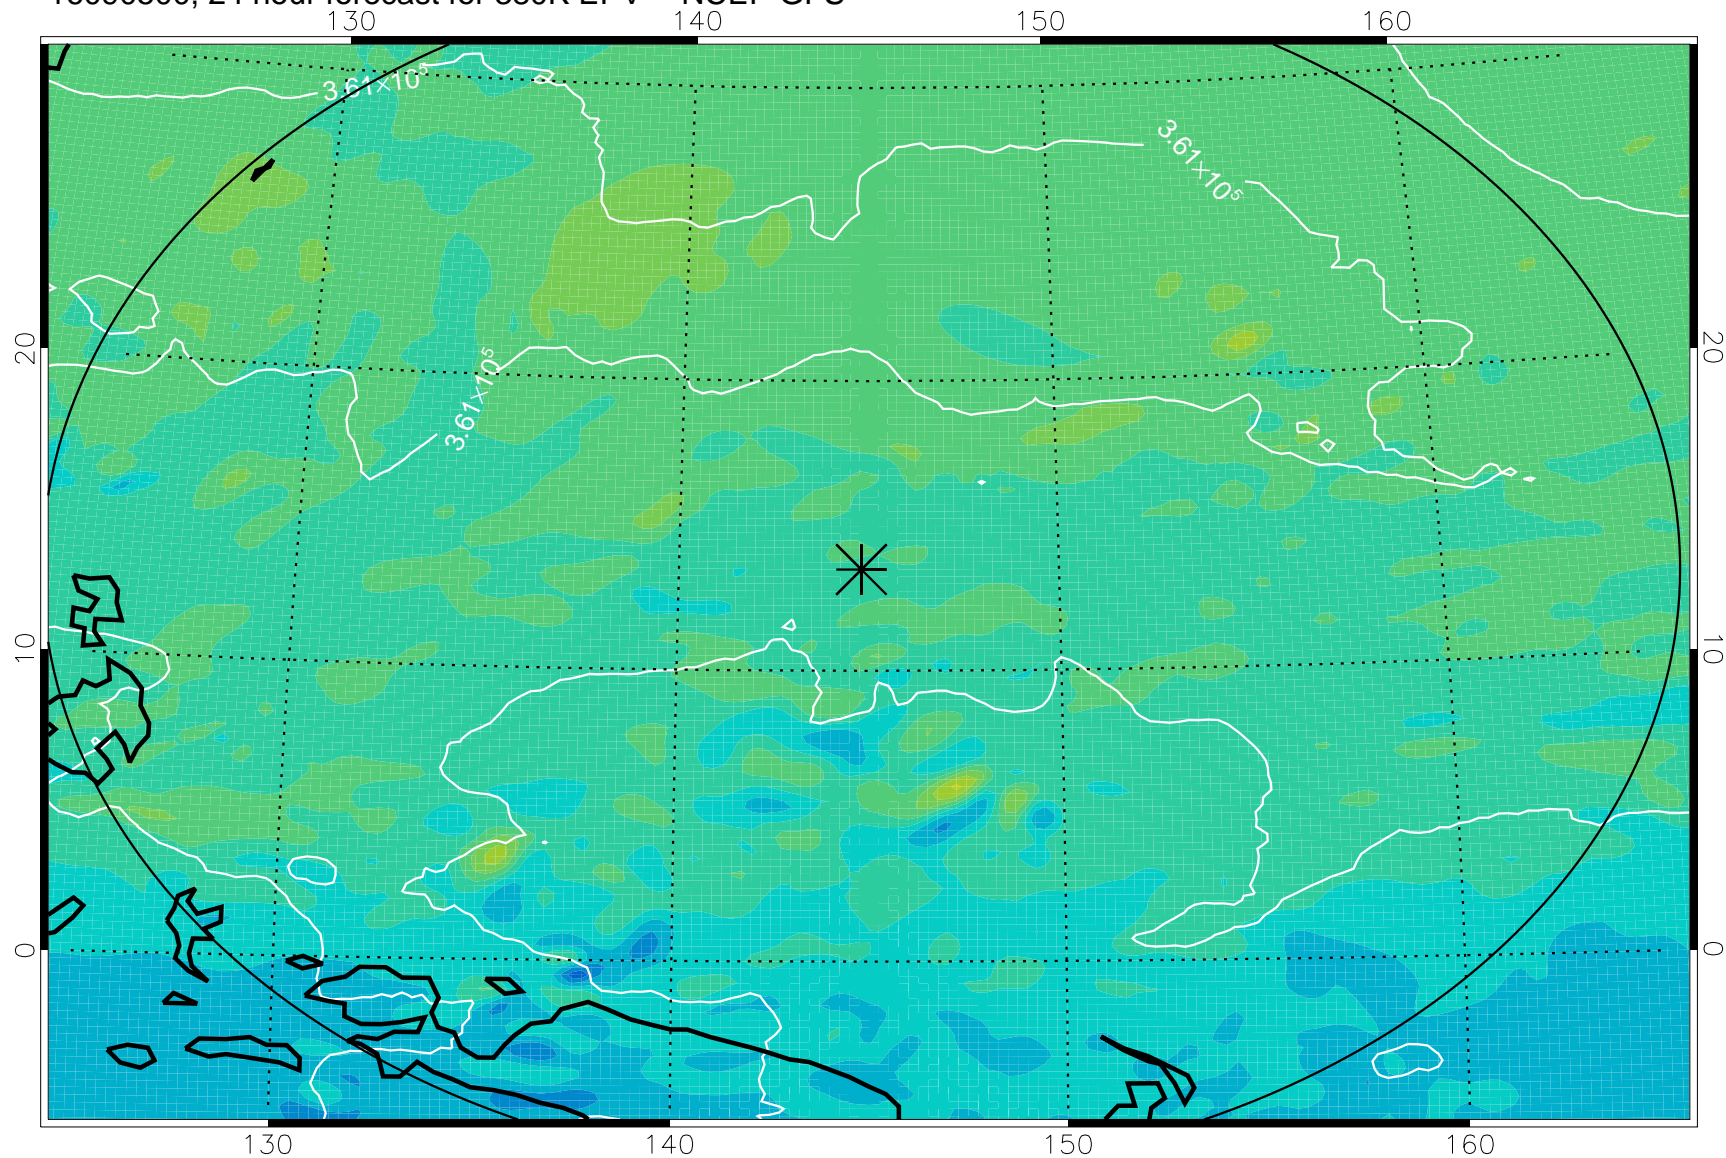

16090412, 12 hour forecast for 380K EPV -- NCEP GFS

380K Montgomery Streamfunction, white

Range ring of 2304 km

16090418, 18 hour forecast for 380K EPV -- NCEP GFS

380K Montgomery Streamfunction, white

Range ring of 2304 km

16090500, 24 hour forecast for 380K EPV -- NCEP GFS

380K Montgomery Streamfunction, white

Range ring of 2304 km

16090506, 30 hour forecast for 380K EPV -- NCEP GFS

380K Montgomery Streamfunction, white

Range ring of 2304 km

16090512, 36 hour forecast for 380K EPV -- NCEP GFS

380K Montgomery Streamfunction, white

Range ring of 2304 km

16090518, 42 hour forecast for 380K EPV -- NCEP GFS

380K Montgomery Streamfunction, white

Range ring of 2304 km

16090600, 48 hour forecast for 380K EPV -- NCEP GFS

380K Montgomery Streamfunction, white

Range ring of 2304 km

16090606, 54 hour forecast for 380K EPV -- NCEP GFS

380K Montgomery Streamfunction, white

Range ring of 2304 km