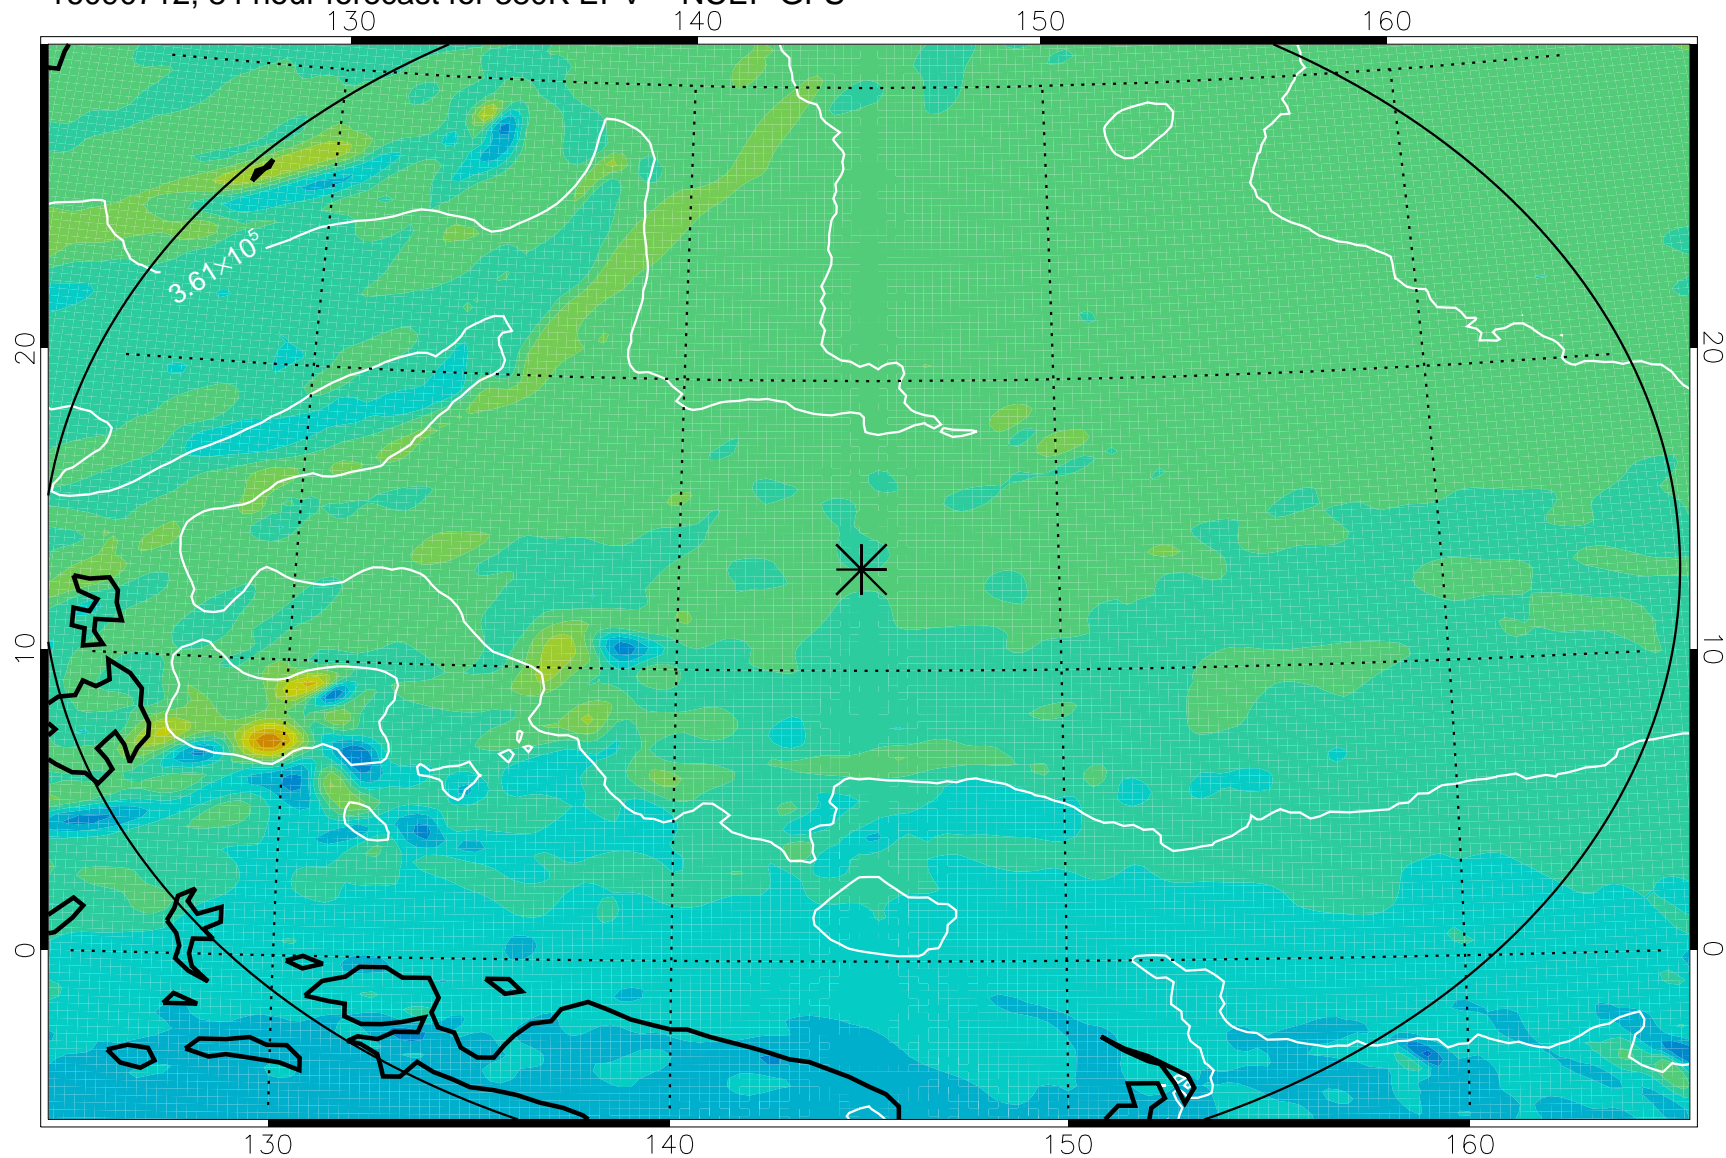

16090612, 60 hour forecast for 380K EPV -- NCEP GFS

380K Montgomery Streamfunction, white

Range ring of 2304 km

16090618, 66 hour forecast for 380K EPV -- NCEP GFS

380K Montgomery Streamfunction, white

Range ring of 2304 km

16090700, 72 hour forecast for 380K EPV -- NCEP GFS

380K Montgomery Streamfunction, white

Range ring of 2304 km

16090706, 78 hour forecast for 380K EPV -- NCEP GFS

380K Montgomery Streamfunction, white

Range ring of 2304 km

16090712, 84 hour forecast for 380K EPV -- NCEP GFS

380K Montgomery Streamfunction, white

Range ring of 2304 km

16090718, 90 hour forecast for 380K EPV -- NCEP GFS

380K Montgomery Streamfunction, white

Range ring of 2304 km

16090800, 96 hour forecast for 380K EPV -- NCEP GFS

380K Montgomery Streamfunction, white

Range ring of 2304 km

16090806, 102 hour forecast for 380K EPV -- NCEP GFS

380K Montgomery Streamfunction, white

Range ring of 2304 km