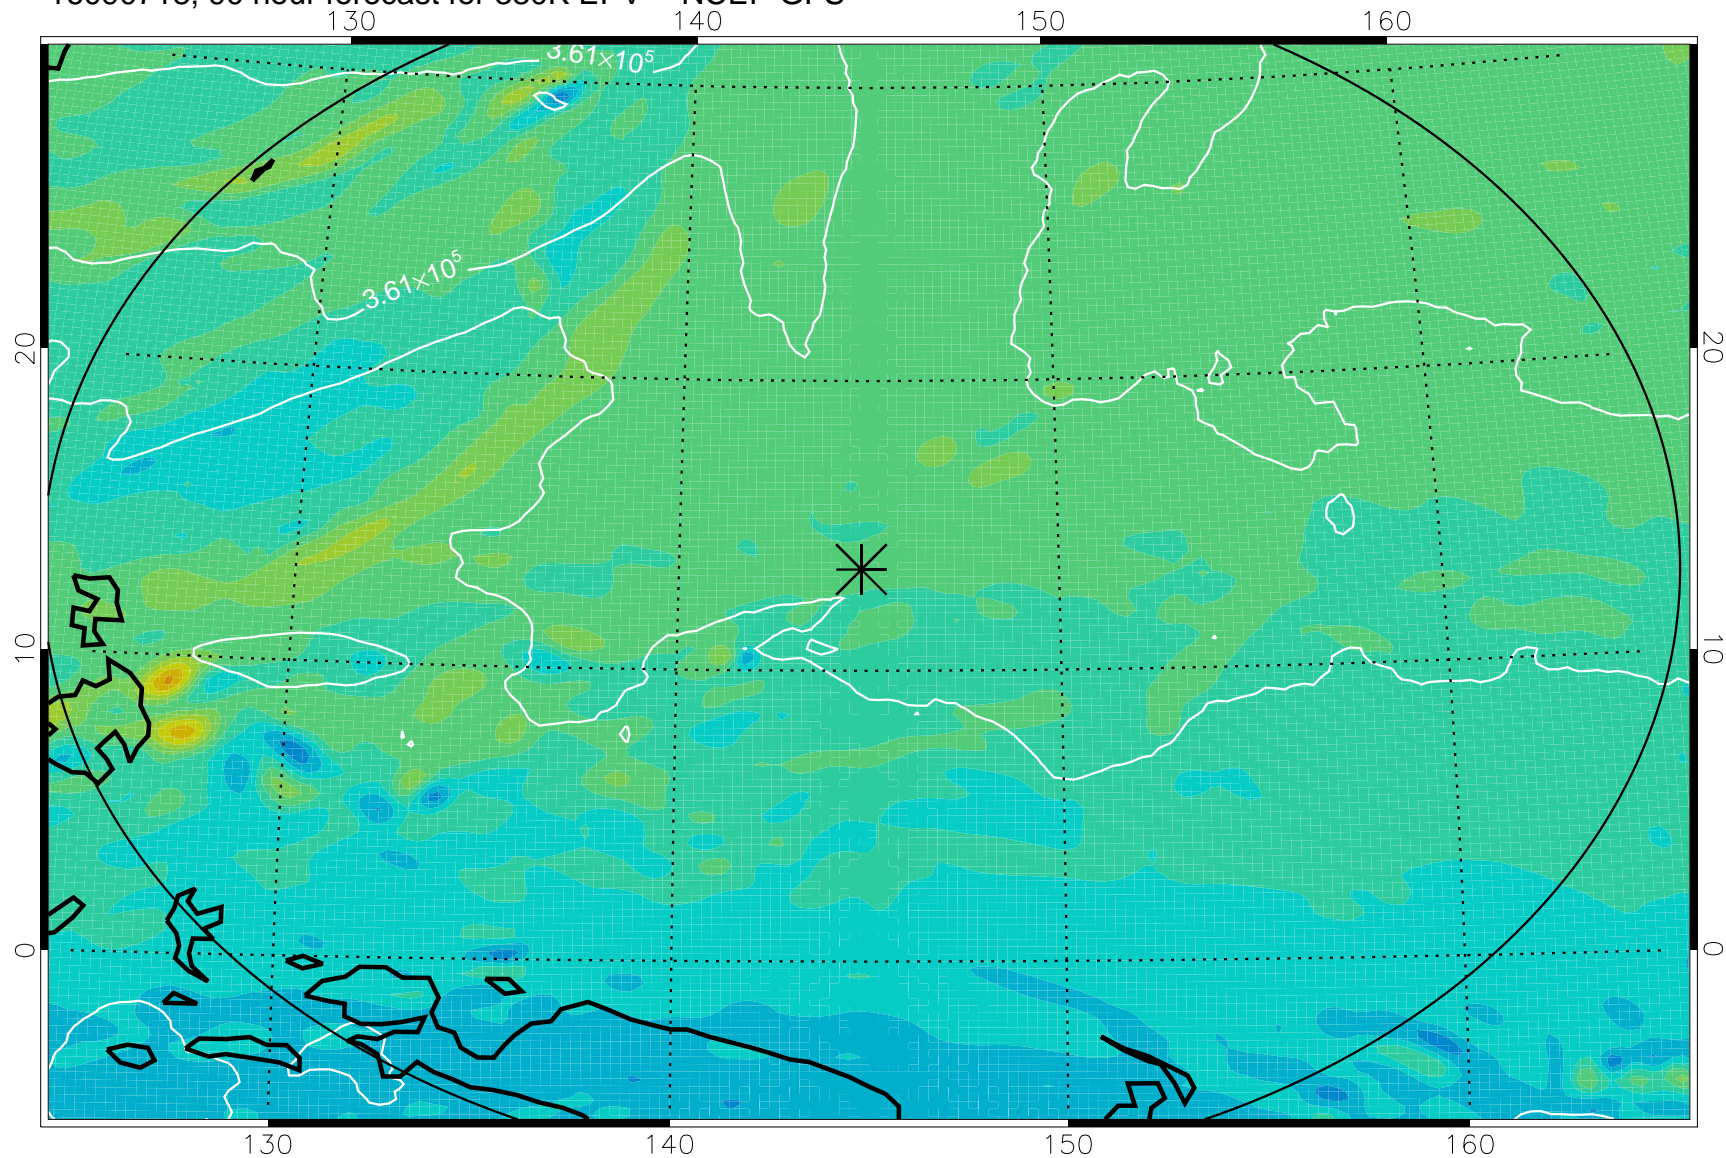

16090612, 60 hour forecast for 380K EPV -- NCEP GFS

380K Montgomery Streamfunction, white

Range ring of 2304 km

16090618, 66 hour forecast for 380K EPV -- NCEP GFS

380K Montgomery Streamfunction, white

Range ring of 2304 km

16090700, 72 hour forecast for 380K EPV -- NCEP GFS

380K Montgomery Streamfunction, white

Range ring of 2304 km

16090706, 78 hour forecast for 380K EPV -- NCEP GFS

380K Montgomery Streamfunction, white

Range ring of 2304 km

16090712, 84 hour forecast for 380K EPV -- NCEP GFS

380K Montgomery Streamfunction, white

Range ring of 2304 km

16090718, 90 hour forecast for 380K EPV -- NCEP GFS

380K Montgomery Streamfunction, white

Range ring of 2304 km

16090800, 96 hour forecast for 380K EPV -- NCEP GFS

380K Montgomery Streamfunction, white

Range ring of 2304 km

16090806, 102 hour forecast for 380K EPV -- NCEP GFS

380K Montgomery Streamfunction, white

Range ring of 2304 km