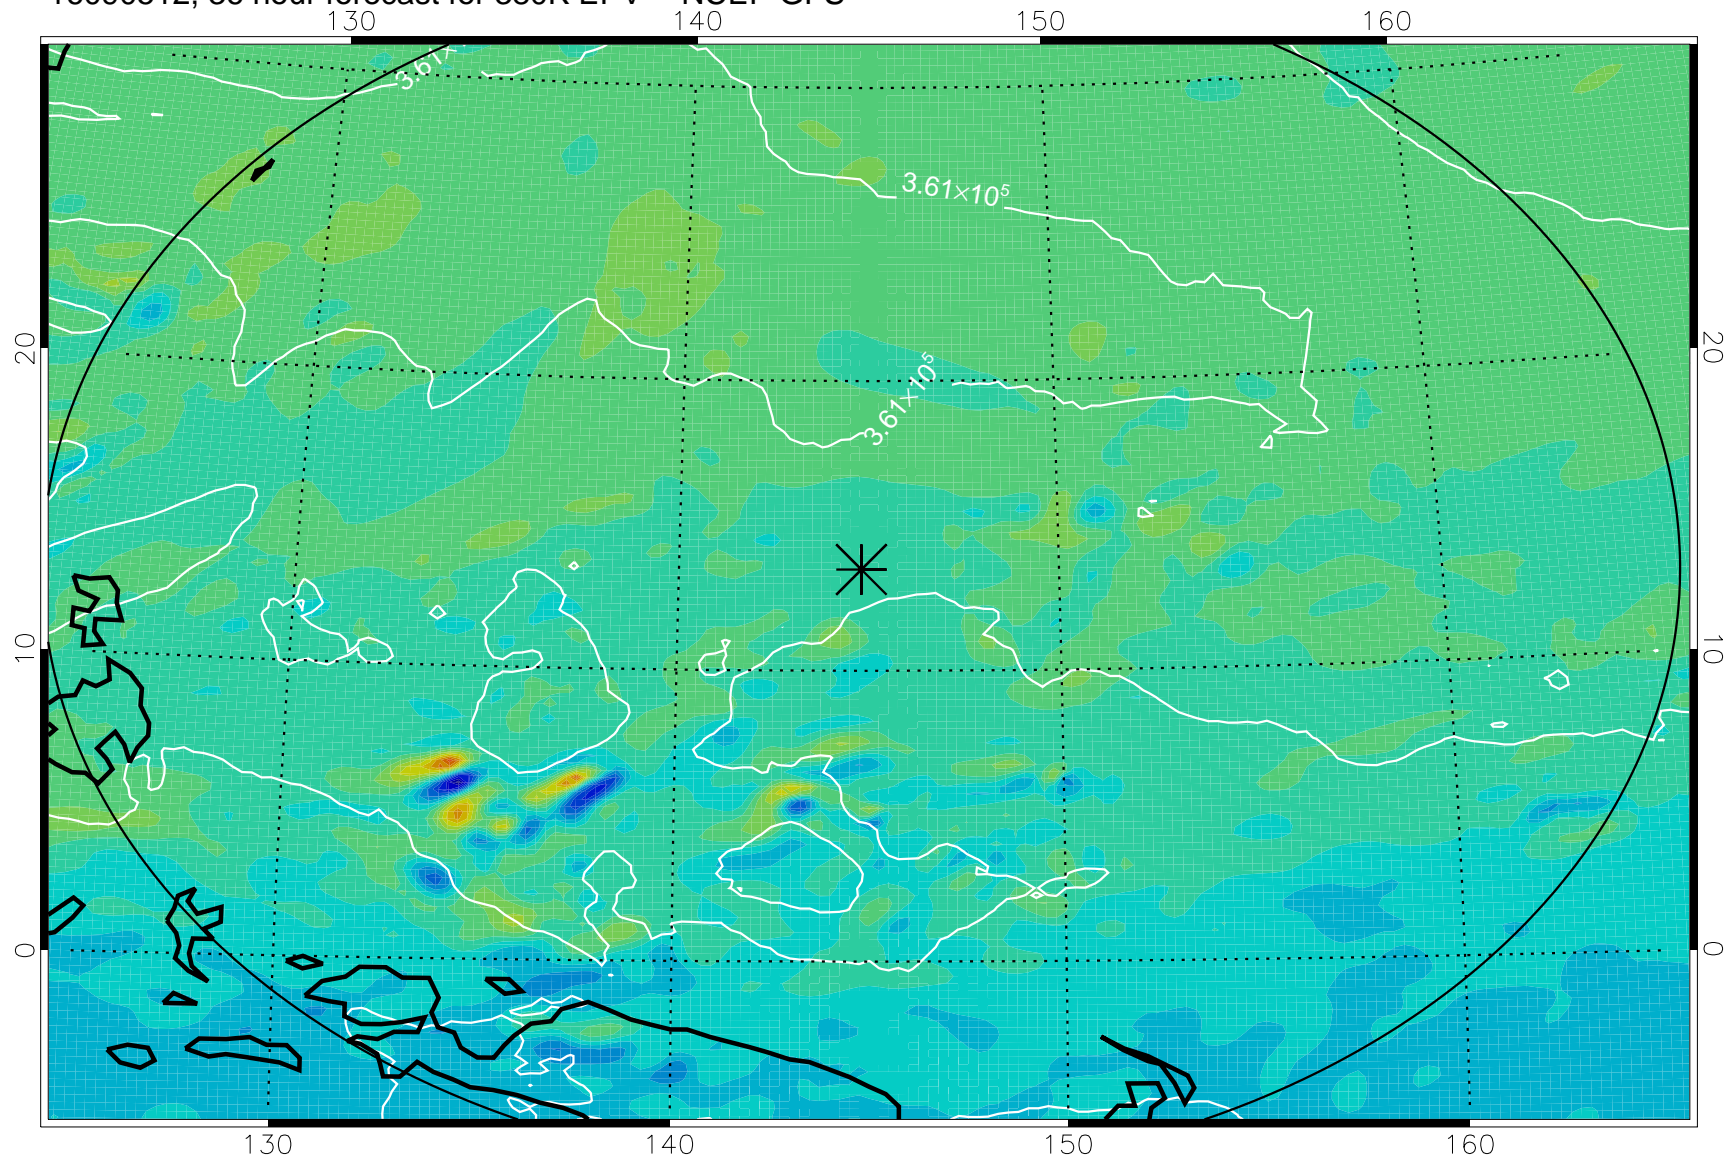

16090500, 24 hour forecast for 380K EPV -- NCEP GFS

380K Montgomery Streamfunction, white

Range ring of 2304 km

16090506, 30 hour forecast for 380K EPV -- NCEP GFS

380K Montgomery Streamfunction, white

Range ring of 2304 km

16090512, 36 hour forecast for 380K EPV -- NCEP GFS

380K Montgomery Streamfunction, white

Range ring of 2304 km

16090518, 42 hour forecast for 380K EPV -- NCEP GFS

380K Montgomery Streamfunction, white

Range ring of 2304 km

16090600, 48 hour forecast for 380K EPV -- NCEP GFS

380K Montgomery Streamfunction, white

Range ring of 2304 km

16090606, 54 hour forecast for 380K EPV -- NCEP GFS

380K Montgomery Streamfunction, white

Range ring of 2304 km

16090700, 72 hour forecast for 380K EPV -- NCEP GFS

380K Montgomery Streamfunction, white

Range ring of 2304 km

16090706, 78 hour forecast for 380K EPV -- NCEP GFS

380K Montgomery Streamfunction, white

Range ring of 2304 km