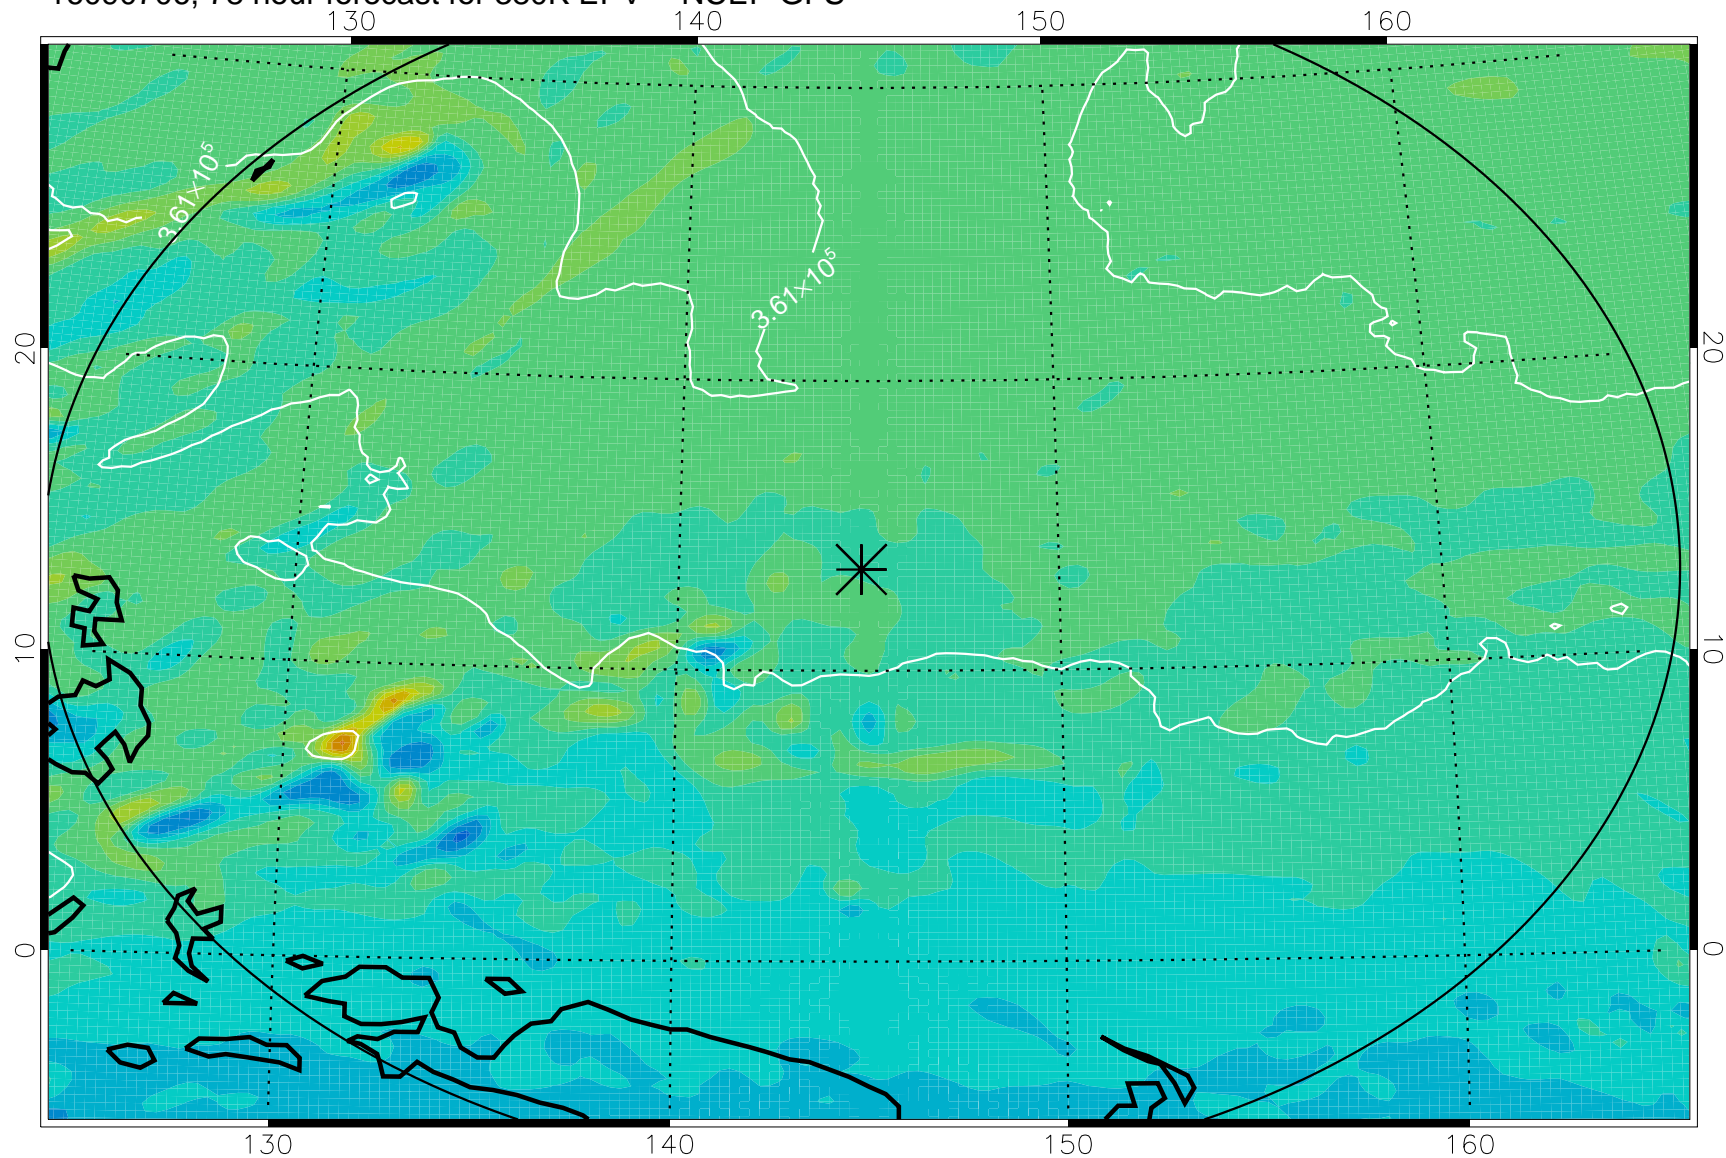

16090612, 60 hour forecast for 380K EPV -- NCEP GFS

380K Montgomery Streamfunction, white

Range ring of 2304 km

16090618, 66 hour forecast for 380K EPV -- NCEP GFS

380K Montgomery Streamfunction, white

Range ring of 2304 km

16090700, 72 hour forecast for 380K EPV -- NCEP GFS

380K Montgomery Streamfunction, white

Range ring of 2304 km

16090706, 78 hour forecast for 380K EPV -- NCEP GFS

380K Montgomery Streamfunction, white

Range ring of 2304 km

16090712, 84 hour forecast for 380K EPV -- NCEP GFS

380K Montgomery Streamfunction, white

Range ring of 2304 km

16090718, 90 hour forecast for 380K EPV -- NCEP GFS

380K Montgomery Streamfunction, white

Range ring of 2304 km

16090800, 96 hour forecast for 380K EPV -- NCEP GFS

380K Montgomery Streamfunction, white

Range ring of 2304 km

16090806, 102 hour forecast for 380K EPV -- NCEP GFS

380K Montgomery Streamfunction, white

Range ring of 2304 km