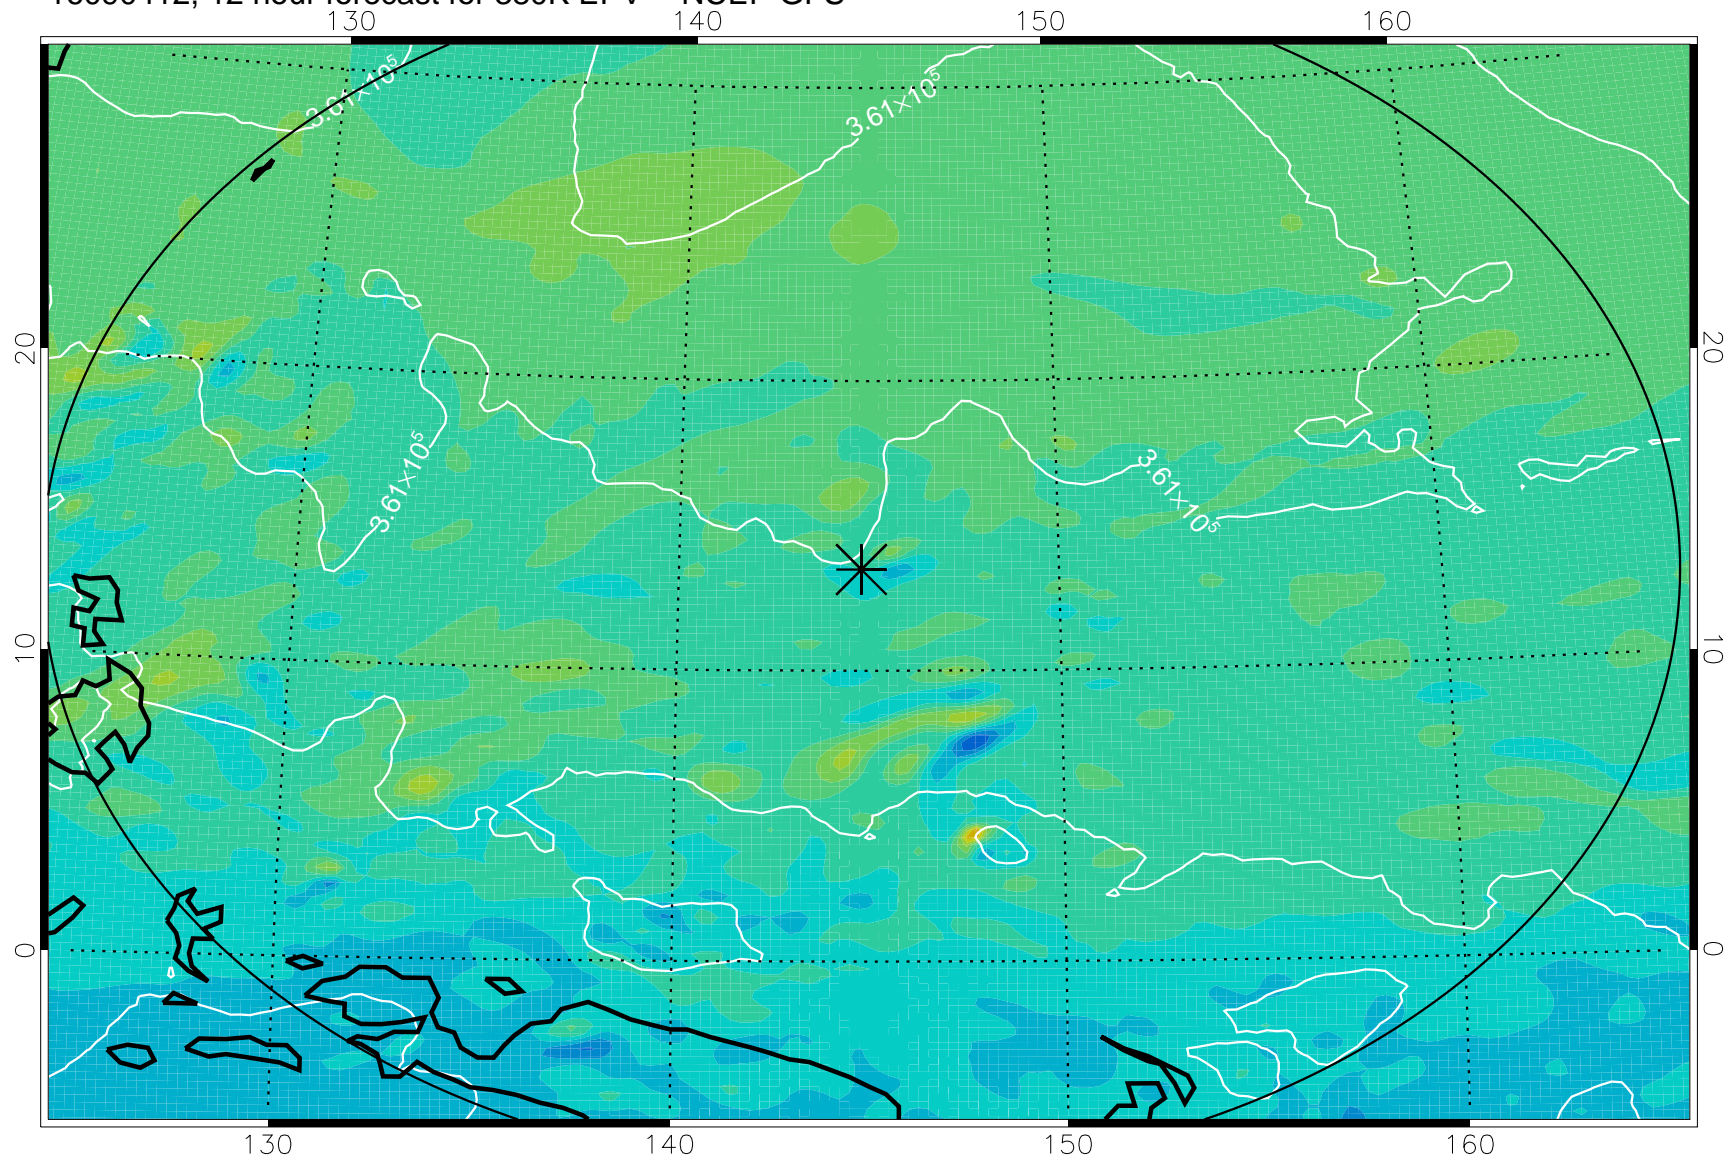

16090412, 12 hour forecast for 380K EPV -- NCEP GFS

380K Montgomery Streamfunction, white

Range ring of 2304 km

16090418, 18 hour forecast for 380K EPV -- NCEP GFS

380K Montgomery Streamfunction, white

Range ring of 2304 km

16090500, 24 hour forecast for 380K EPV -- NCEP GFS

380K Montgomery Streamfunction, white

Range ring of 2304 km

16090506, 30 hour forecast for 380K EPV -- NCEP GFS

380K Montgomery Streamfunction, white

Range ring of 2304 km

16090600, 48 hour forecast for 380K EPV -- NCEP GFS

380K Montgomery Streamfunction, white

Range ring of 2304 km

16090606, 54 hour forecast for 380K EPV -- NCEP GFS

380K Montgomery Streamfunction, white

Range ring of 2304 km

16090900, 120 hour forecast for 380K EPV -- NCEP GFS

380K Montgomery Streamfunction, white

Range ring of 2304 km