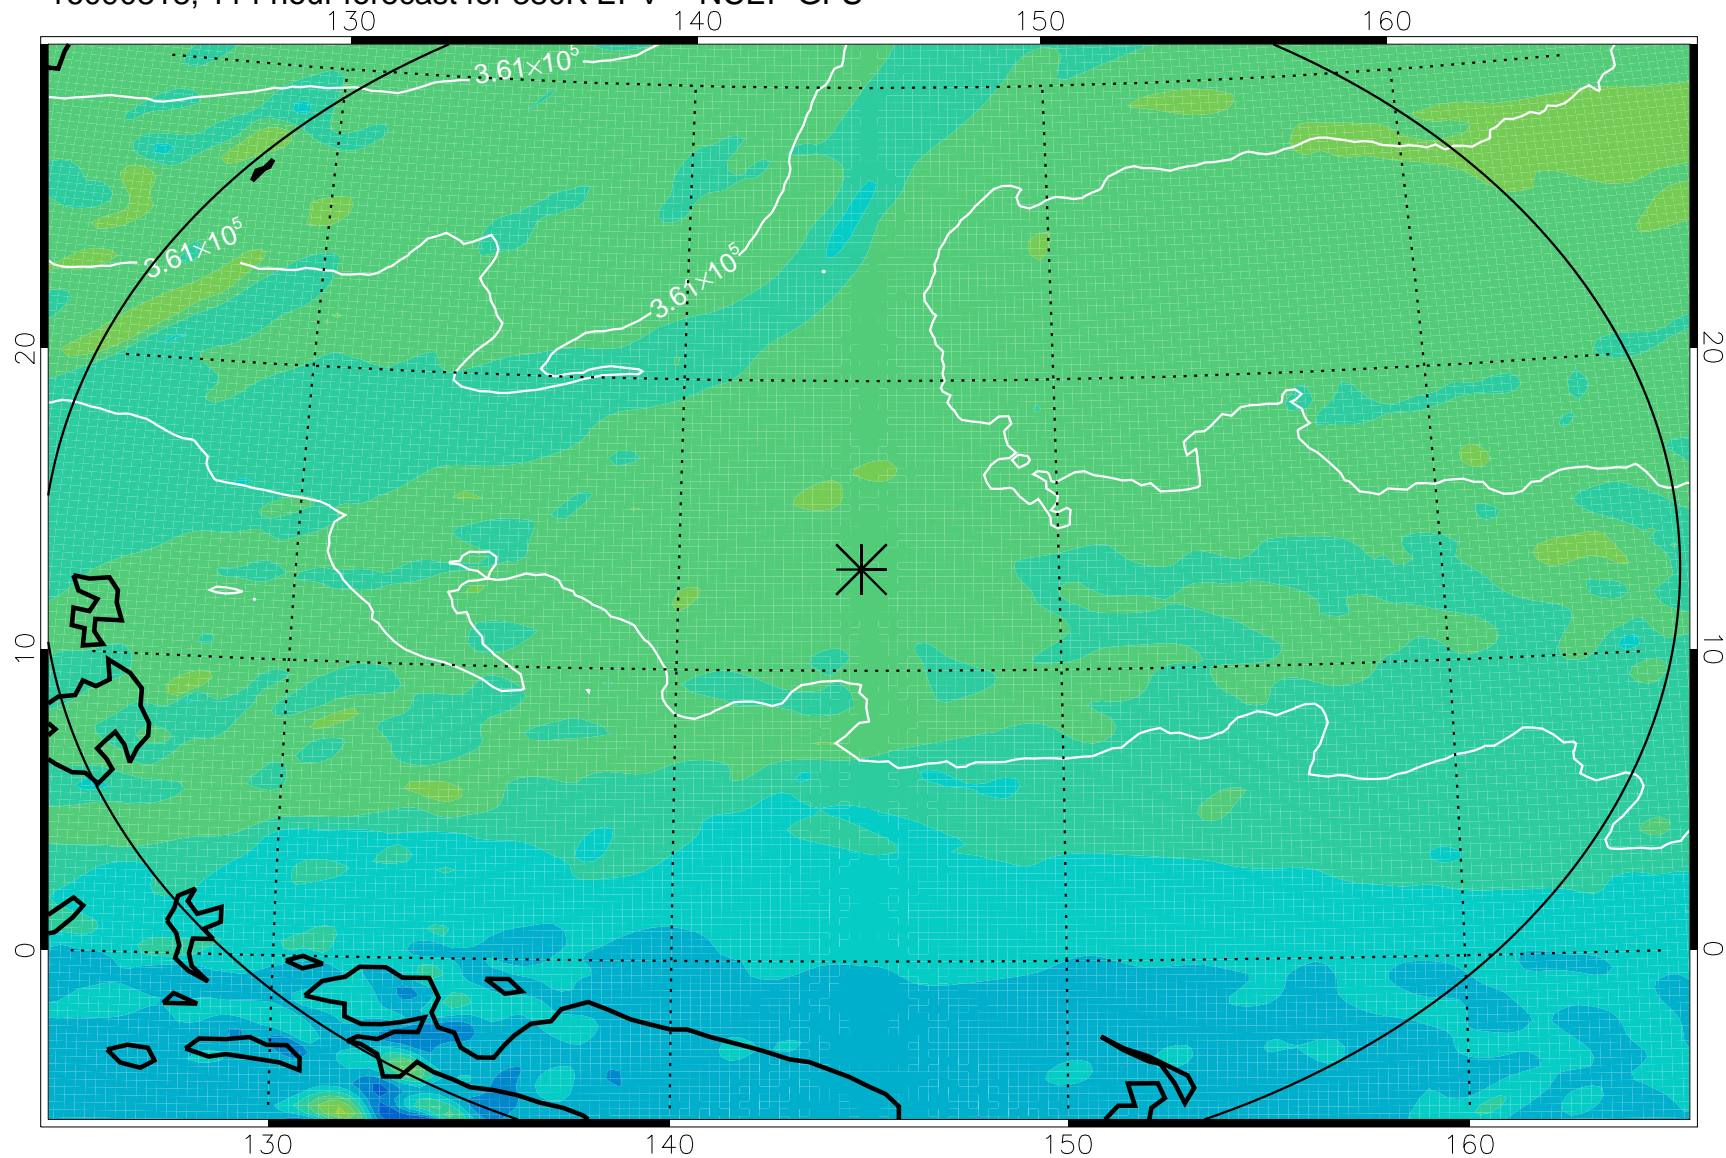

16090712, 84 hour forecast for 380K EPV -- NCEP GFS

380K Montgomery Streamfunction, white

Range ring of 2304 km

16090718, 90 hour forecast for 380K EPV -- NCEP GFS

380K Montgomery Streamfunction, white

Range ring of 2304 km

16090800, 96 hour forecast for 380K EPV -- NCEP GFS

380K Montgomery Streamfunction, white

Range ring of 2304 km

16090806, 102 hour forecast for 380K EPV -- NCEP GFS

380K Montgomery Streamfunction, white

Range ring of 2304 km

16090812, 108 hour forecast for 380K EPV -- NCEP GFS

380K Montgomery Streamfunction, white

Range ring of 2304 km

16090818, 114 hour forecast for 380K EPV -- NCEP GFS

380K Montgomery Streamfunction, white

Range ring of 2304 km

16090900, 120 hour forecast for 380K EPV -- NCEP GFS

380K Montgomery Streamfunction, white

Range ring of 2304 km