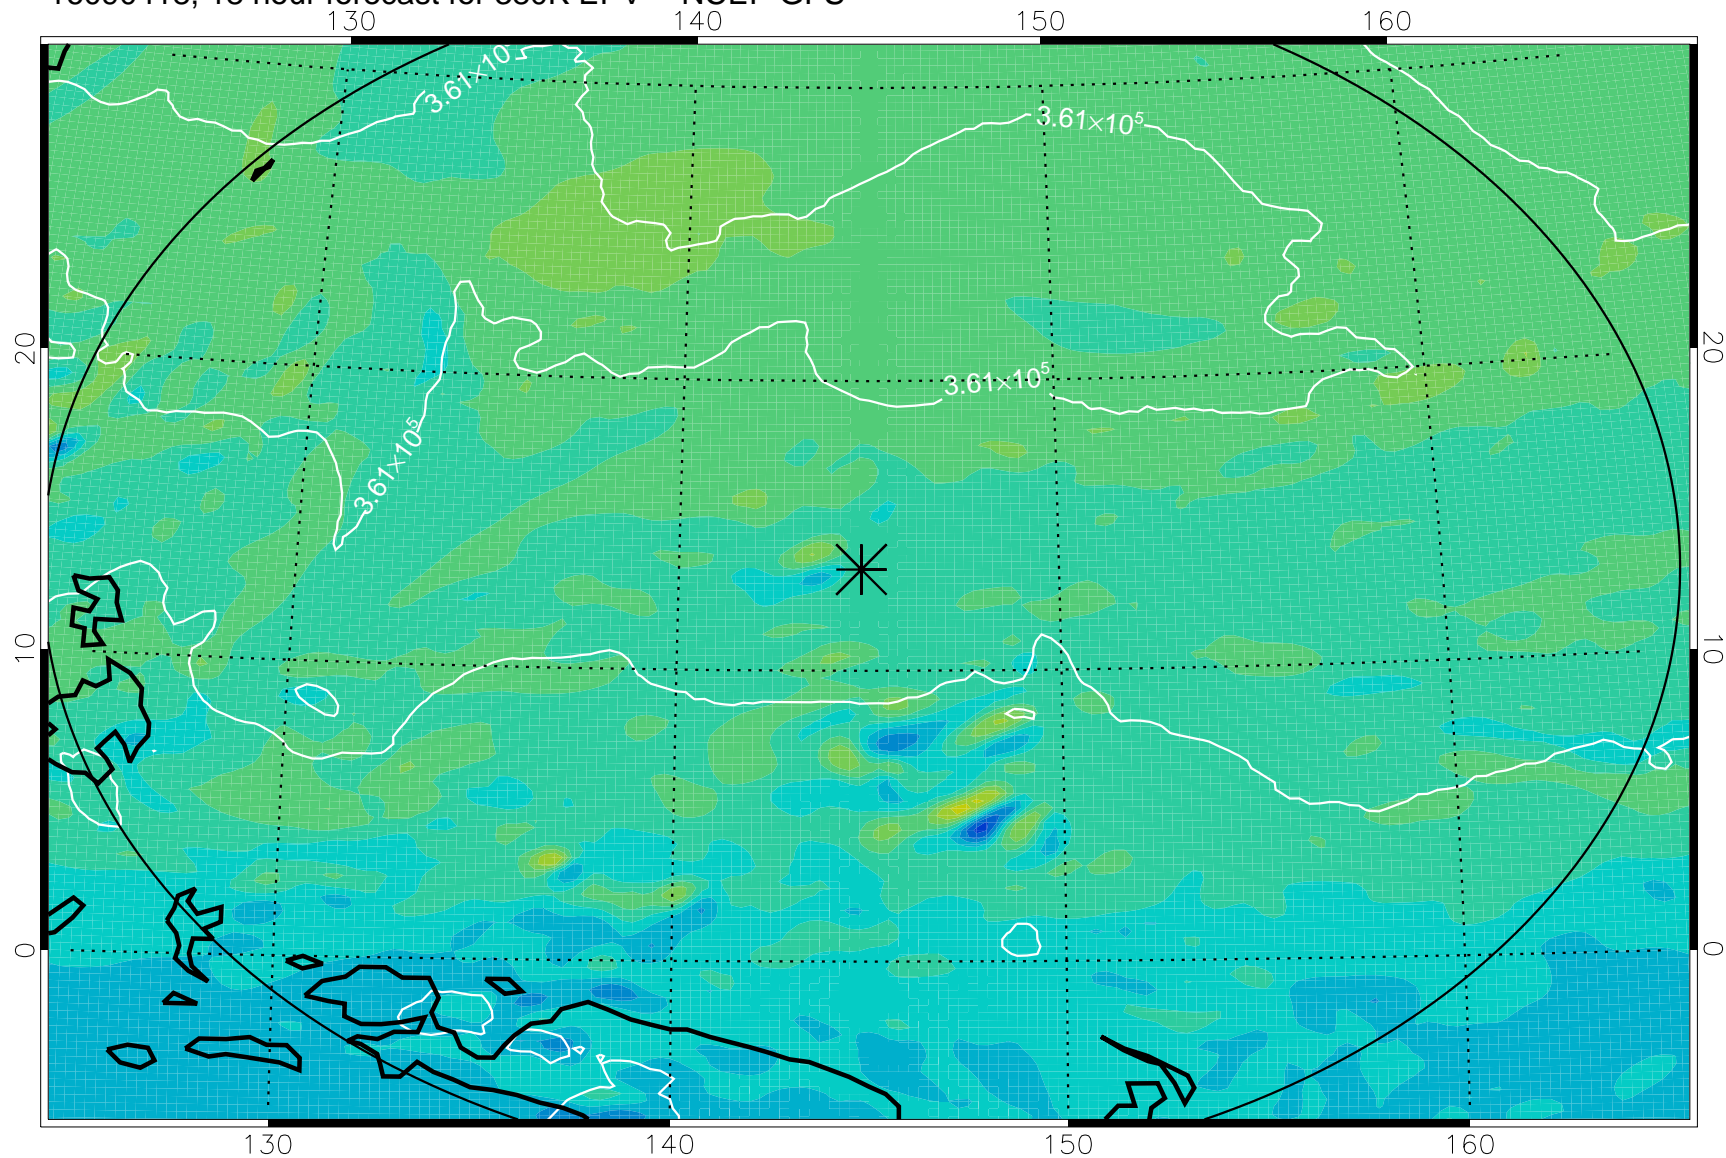

16090412, 12 hour forecast for 380K EPV -- NCEP GFS

380K Montgomery Streamfunction, white

Range ring of 2304 km

16090418, 18 hour forecast for 380K EPV -- NCEP GFS

380K Montgomery Streamfunction, white

Range ring of 2304 km

16090500, 24 hour forecast for 380K EPV -- NCEP GFS

380K Montgomery Streamfunction, white

Range ring of 2304 km

16090506, 30 hour forecast for 380K EPV -- NCEP GFS

380K Montgomery Streamfunction, white

Range ring of 2304 km

16090512, 36 hour forecast for 380K EPV -- NCEP GFS

380K Montgomery Streamfunction, white

Range ring of 2304 km

16090518, 42 hour forecast for 380K EPV -- NCEP GFS

380K Montgomery Streamfunction, white

Range ring of 2304 km

16090900, 120 hour forecast for 380K EPV -- NCEP GFS

380K Montgomery Streamfunction, white

Range ring of 2304 km