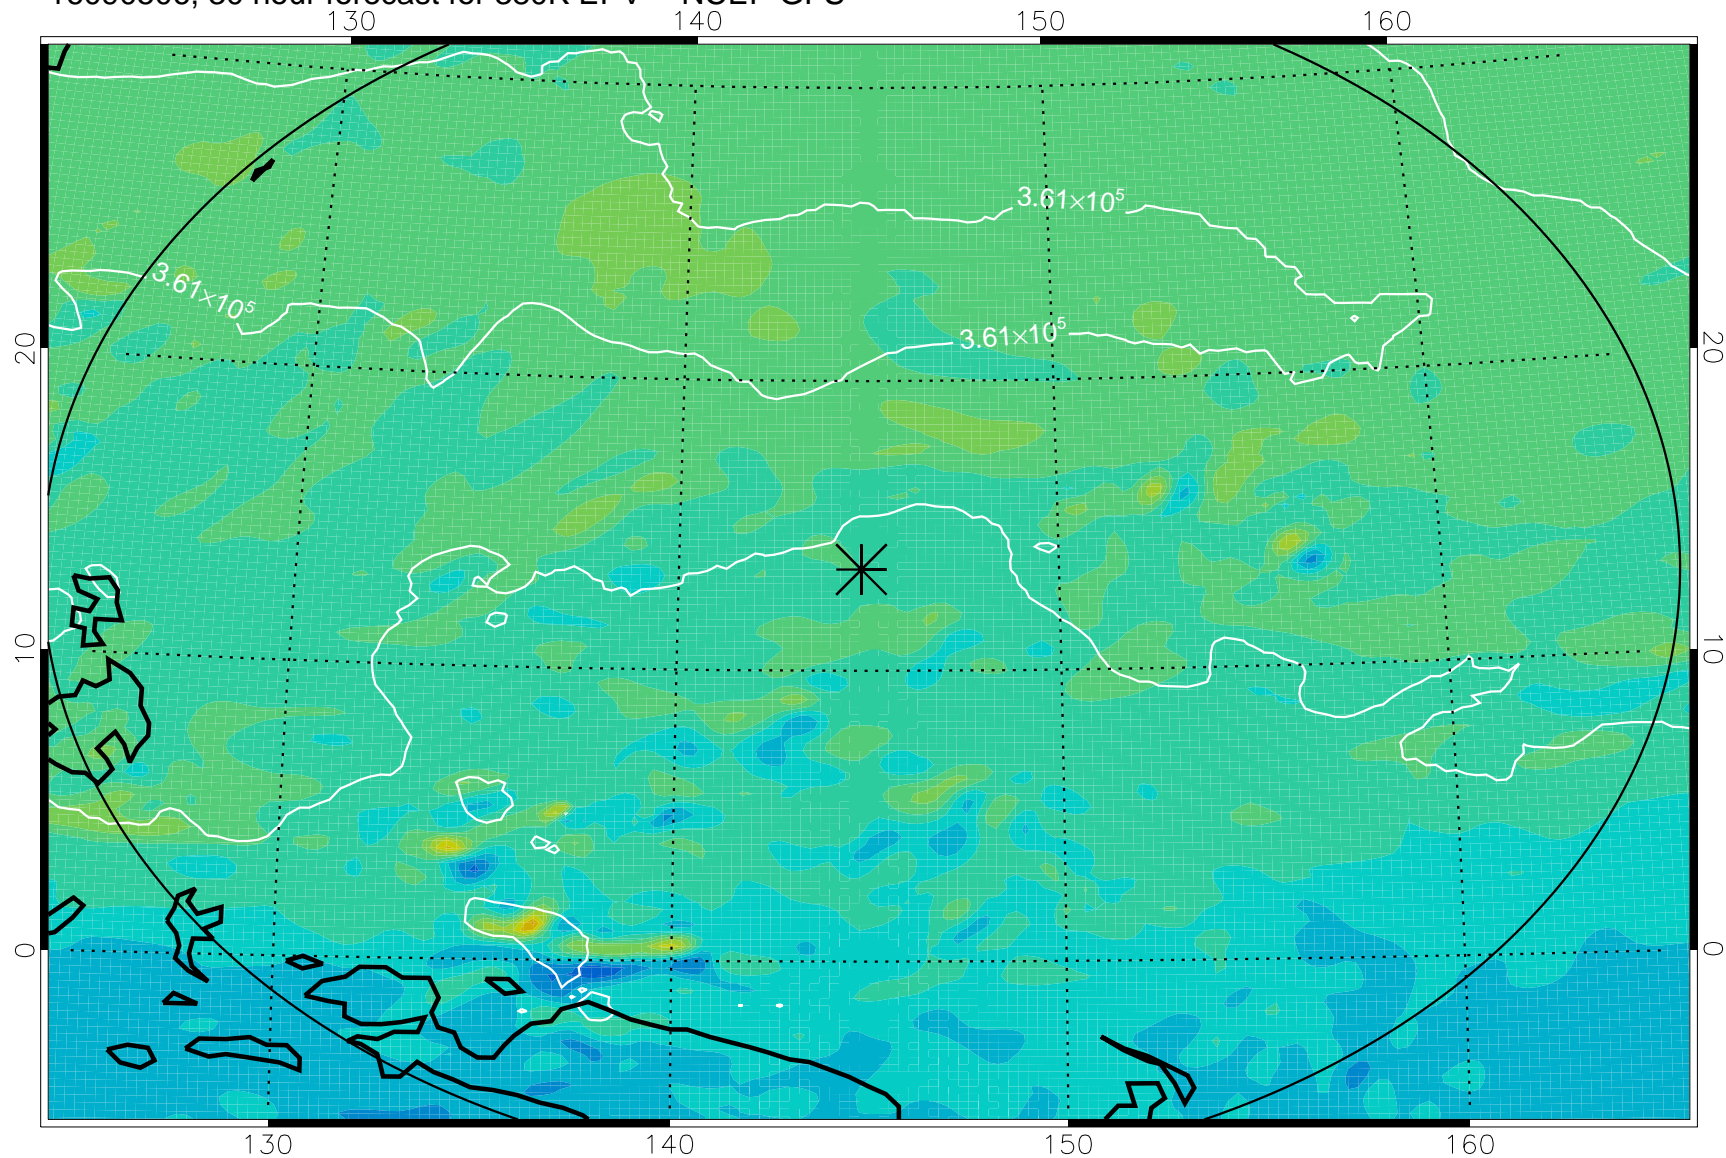

16090412, 12 hour forecast for 380K EPV -- NCEP GFS

380K Montgomery Streamfunction, white

Range ring of 2304 km

16090418, 18 hour forecast for 380K EPV -- NCEP GFS

380K Montgomery Streamfunction, white

Range ring of 2304 km

16090500, 24 hour forecast for 380K EPV -- NCEP GFS

380K Montgomery Streamfunction, white

Range ring of 2304 km

16090506, 30 hour forecast for 380K EPV -- NCEP GFS

380K Montgomery Streamfunction, white

Range ring of 2304 km

16090512, 36 hour forecast for 380K EPV -- NCEP GFS

380K Montgomery Streamfunction, white

Range ring of 2304 km

16090518, 42 hour forecast for 380K EPV -- NCEP GFS

380K Montgomery Streamfunction, white

Range ring of 2304 km

16090600, 48 hour forecast for 380K EPV -- NCEP GFS

380K Montgomery Streamfunction, white

Range ring of 2304 km

16090606, 54 hour forecast for 380K EPV -- NCEP GFS

380K Montgomery Streamfunction, white

Range ring of 2304 km