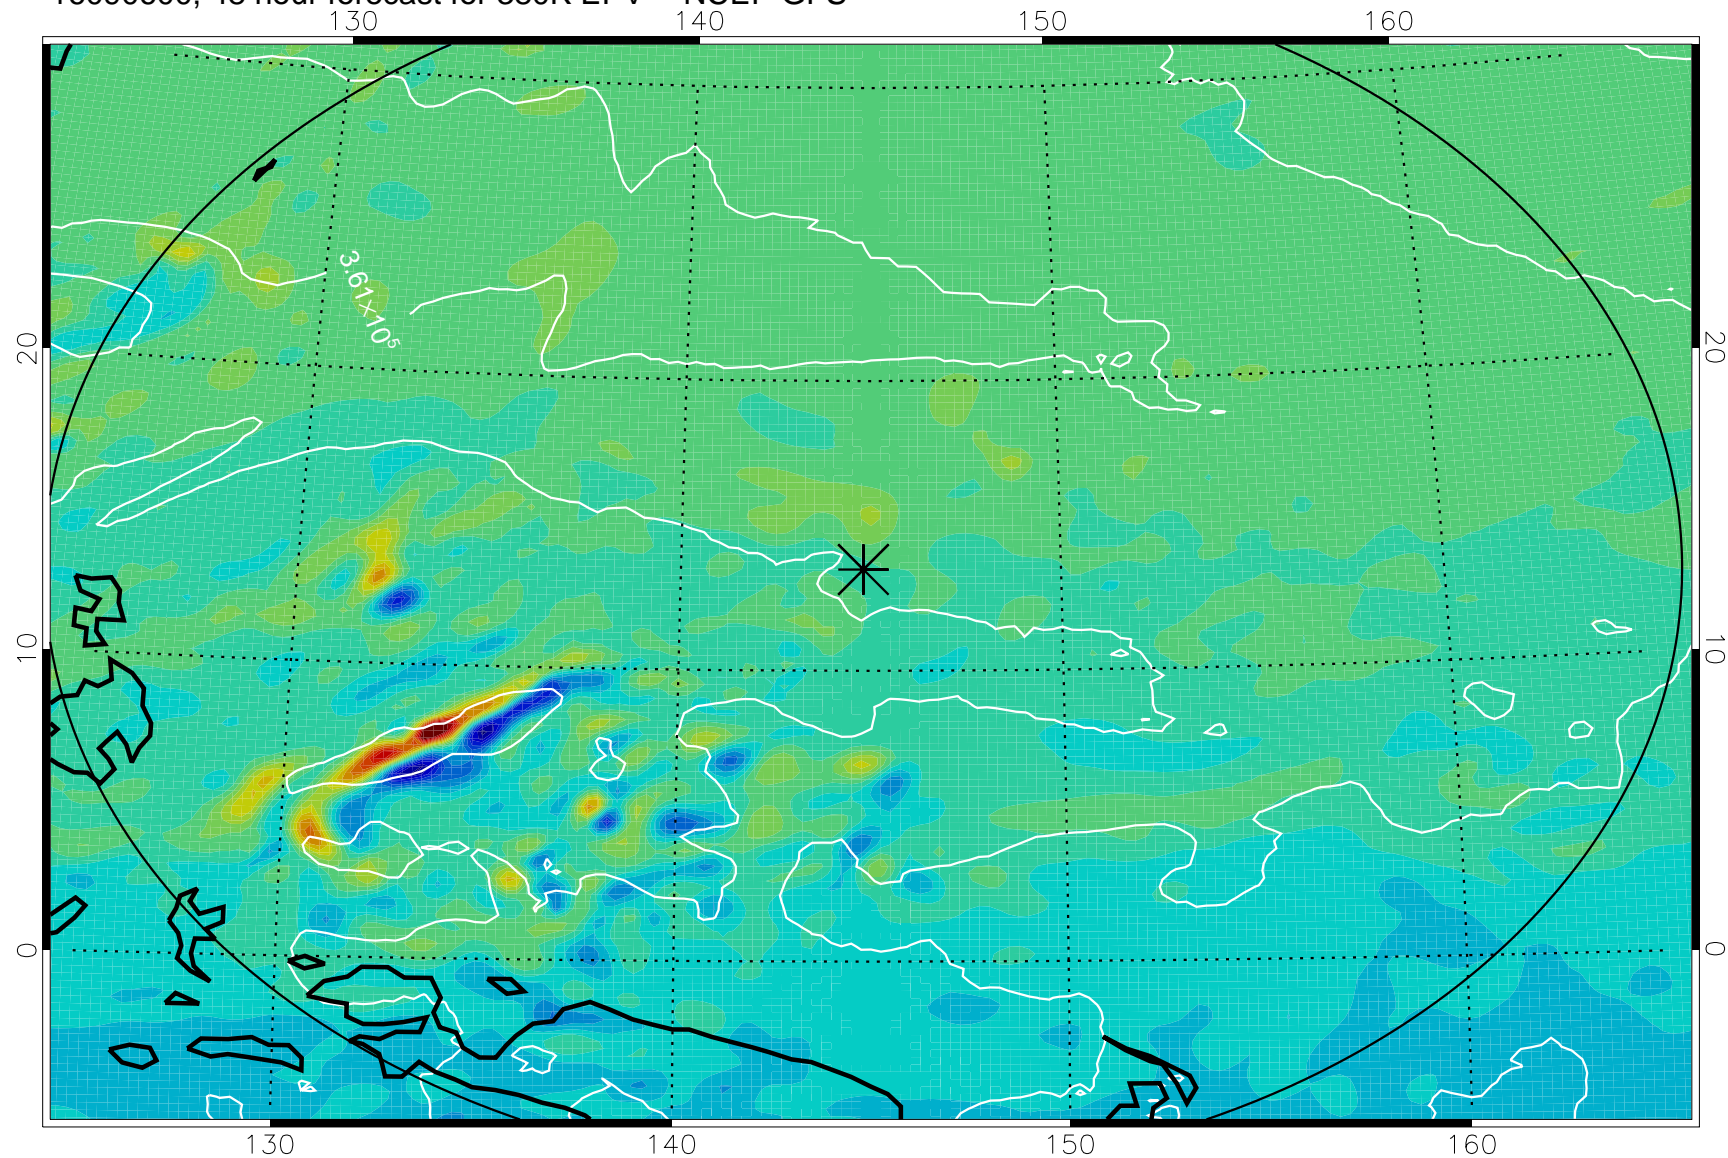

16090500, 24 hour forecast for 380K EPV -- NCEP GFS

380K Montgomery Streamfunction, white

Range ring of 2304 km

16090506, 30 hour forecast for 380K EPV -- NCEP GFS

380K Montgomery Streamfunction, white

Range ring of 2304 km

16090512, 36 hour forecast for 380K EPV -- NCEP GFS

380K Montgomery Streamfunction, white

Range ring of 2304 km

16090518, 42 hour forecast for 380K EPV -- NCEP GFS

380K Montgomery Streamfunction, white

Range ring of 2304 km

16090600, 48 hour forecast for 380K EPV -- NCEP GFS

380K Montgomery Streamfunction, white

Range ring of 2304 km

16090606, 54 hour forecast for 380K EPV -- NCEP GFS

380K Montgomery Streamfunction, white

Range ring of 2304 km

16090612, 60 hour forecast for 380K EPV -- NCEP GFS

380K Montgomery Streamfunction, white

Range ring of 2304 km

16090618, 66 hour forecast for 380K EPV -- NCEP GFS

380K Montgomery Streamfunction, white

Range ring of 2304 km