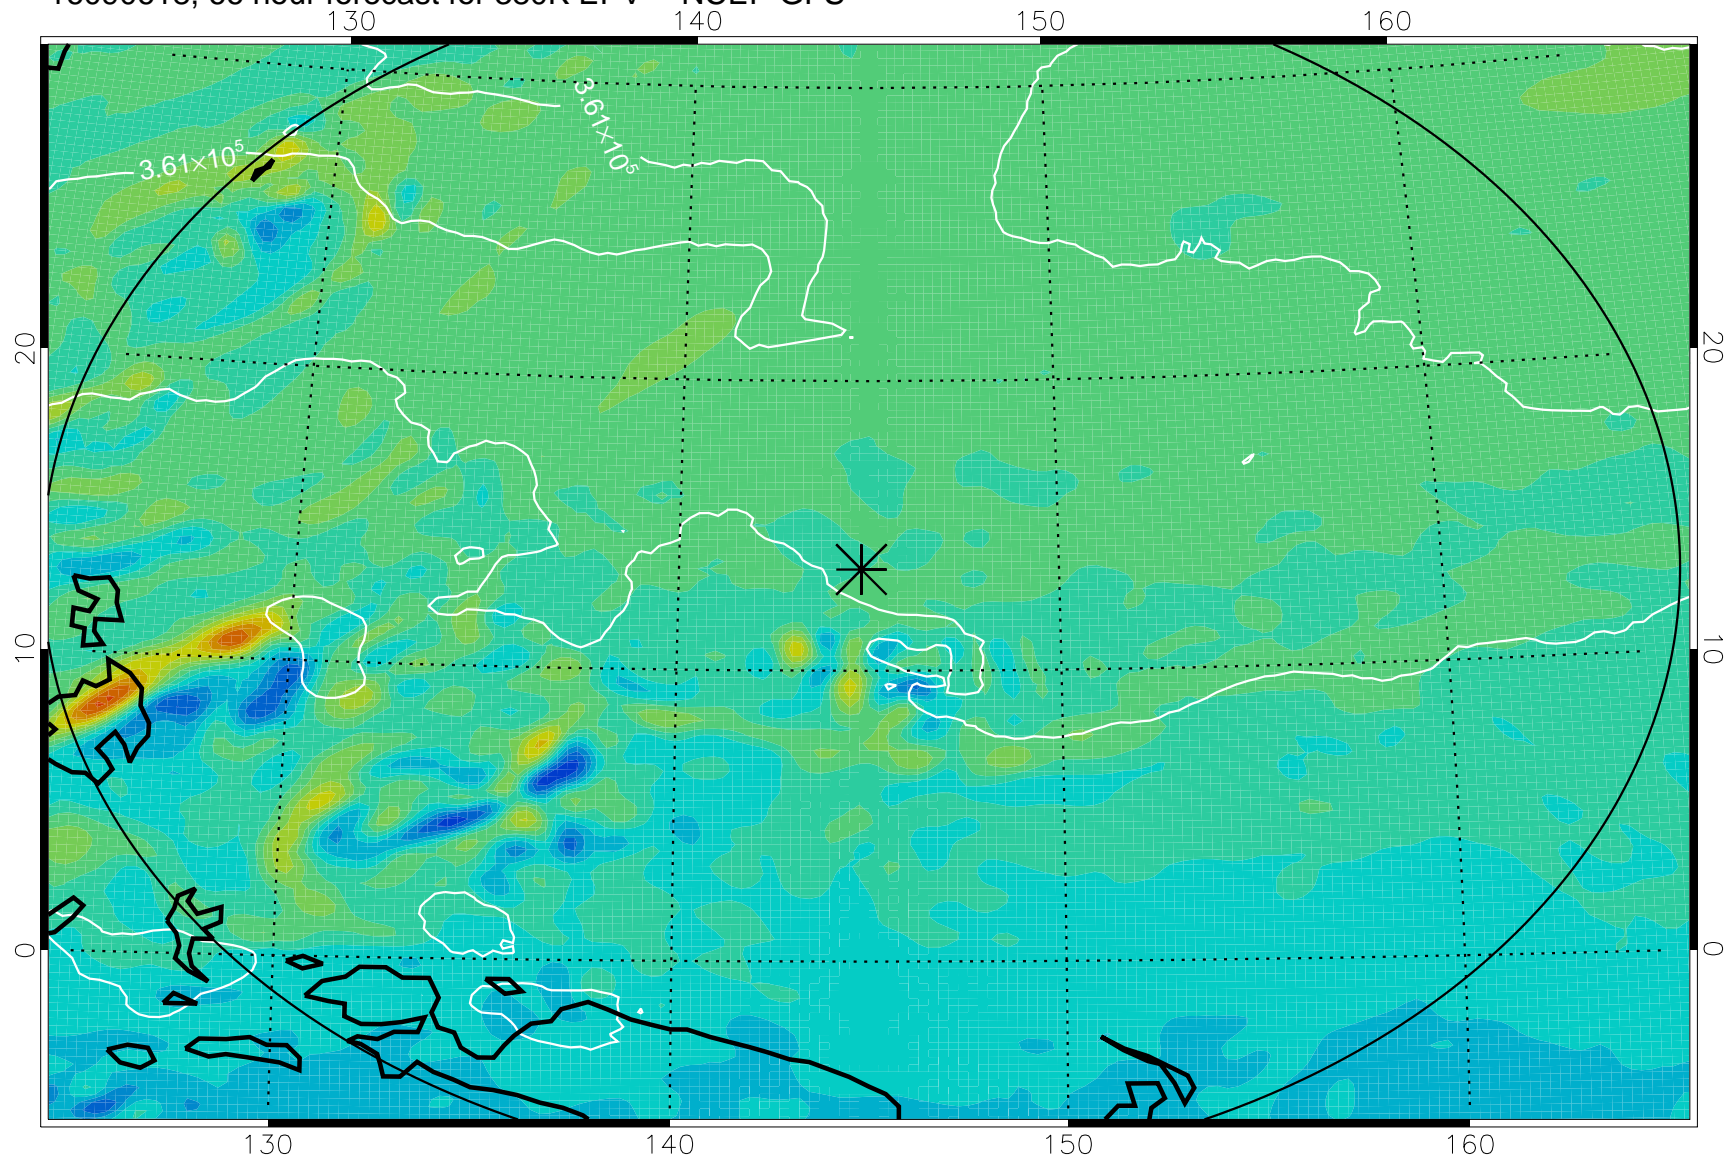

16090600, 48 hour forecast for 380K EPV -- NCEP GFS

380K Montgomery Streamfunction, white

Range ring of 2304 km

16090606, 54 hour forecast for 380K EPV -- NCEP GFS

380K Montgomery Streamfunction, white

Range ring of 2304 km

16090612, 60 hour forecast for 380K EPV -- NCEP GFS

380K Montgomery Streamfunction, white

Range ring of 2304 km

16090618, 66 hour forecast for 380K EPV -- NCEP GFS

380K Montgomery Streamfunction, white

Range ring of 2304 km

16090700, 72 hour forecast for 380K EPV -- NCEP GFS

380K Montgomery Streamfunction, white

Range ring of 2304 km

16090706, 78 hour forecast for 380K EPV -- NCEP GFS

380K Montgomery Streamfunction, white

Range ring of 2304 km

16090800, 96 hour forecast for 380K EPV -- NCEP GFS

380K Montgomery Streamfunction, white

Range ring of 2304 km

16090806, 102 hour forecast for 380K EPV -- NCEP GFS

380K Montgomery Streamfunction, white

Range ring of 2304 km