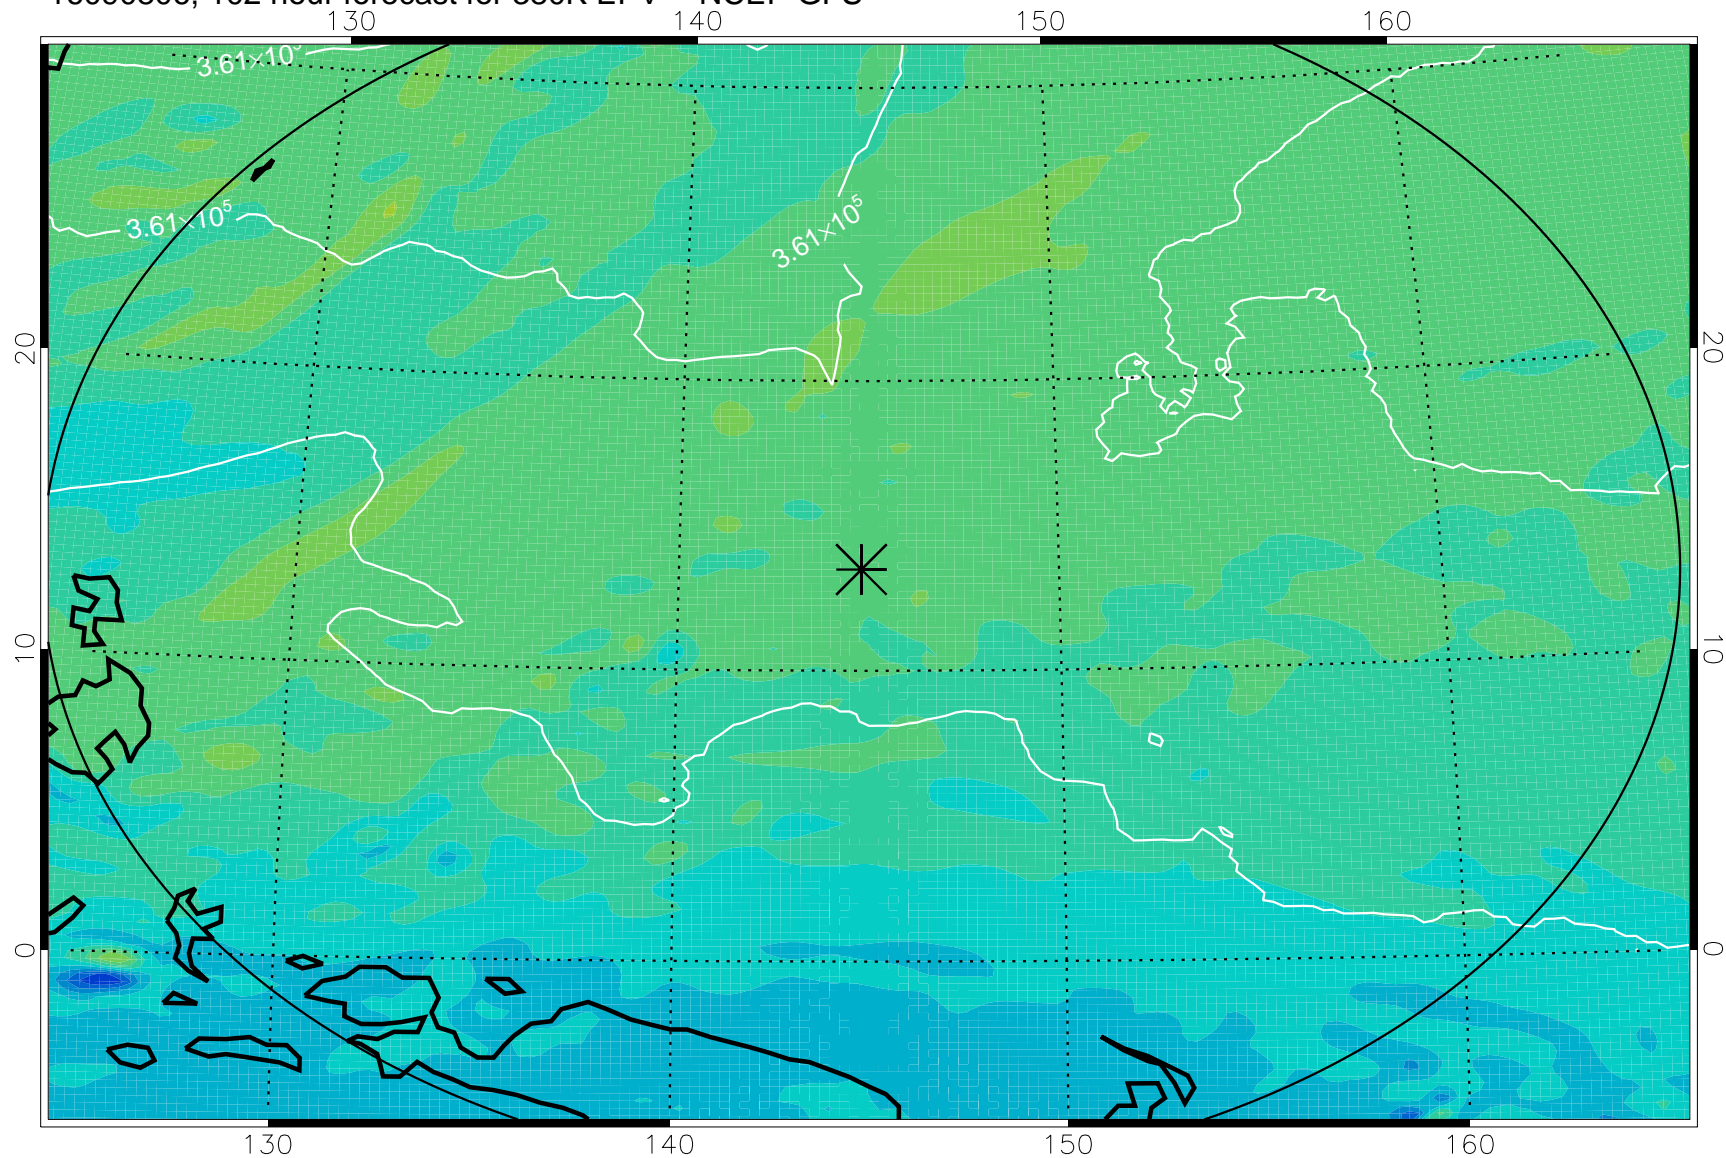

16090712, 84 hour forecast for 380K EPV -- NCEP GFS

380K Montgomery Streamfunction, white

Range ring of 2304 km

16090718, 90 hour forecast for 380K EPV -- NCEP GFS

380K Montgomery Streamfunction, white

Range ring of 2304 km

16090800, 96 hour forecast for 380K EPV -- NCEP GFS

380K Montgomery Streamfunction, white

Range ring of 2304 km

16090806, 102 hour forecast for 380K EPV -- NCEP GFS

380K Montgomery Streamfunction, white

Range ring of 2304 km

16090812, 108 hour forecast for 380K EPV -- NCEP GFS

380K Montgomery Streamfunction, white

Range ring of 2304 km

16090818, 114 hour forecast for 380K EPV -- NCEP GFS

380K Montgomery Streamfunction, white

Range ring of 2304 km

16090900, 120 hour forecast for 380K EPV -- NCEP GFS

380K Montgomery Streamfunction, white

Range ring of 2304 km