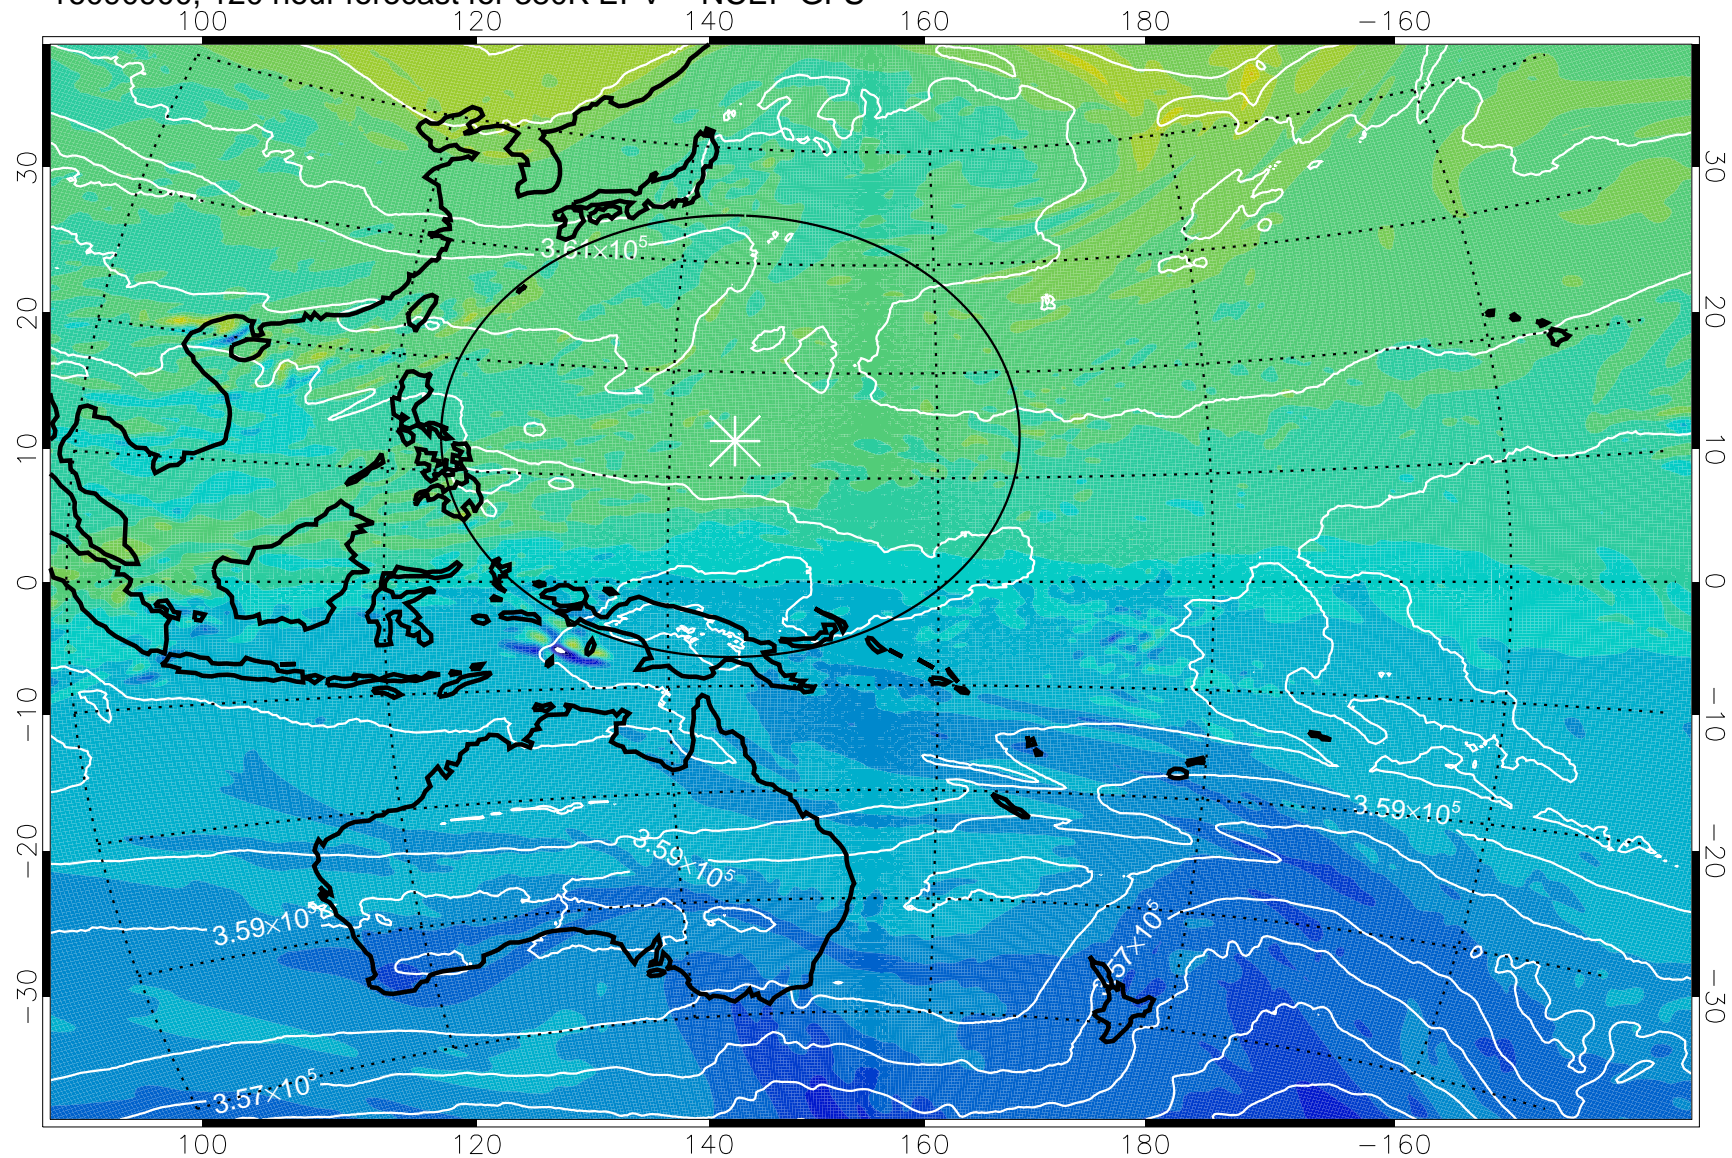

380K Montgomery Streamfunction, white

Range ring of 2304 km

16090806, 102 hour forecast for 380K EPV -- NCEP GFS

380K Montgomery Streamfunction, white

Range ring of 2304 km

16090812, 108 hour forecast for 380K EPV -- NCEP GFS

380K Montgomery Streamfunction, white

Range ring of 2304 km

16090818, 114 hour forecast for 380K EPV -- NCEP GFS

380K Montgomery Streamfunction, white

Range ring of 2304 km

16090900, 120 hour forecast for 380K EPV -- NCEP GFS

380K Montgomery Streamfunction, white

Range ring of 2304 km