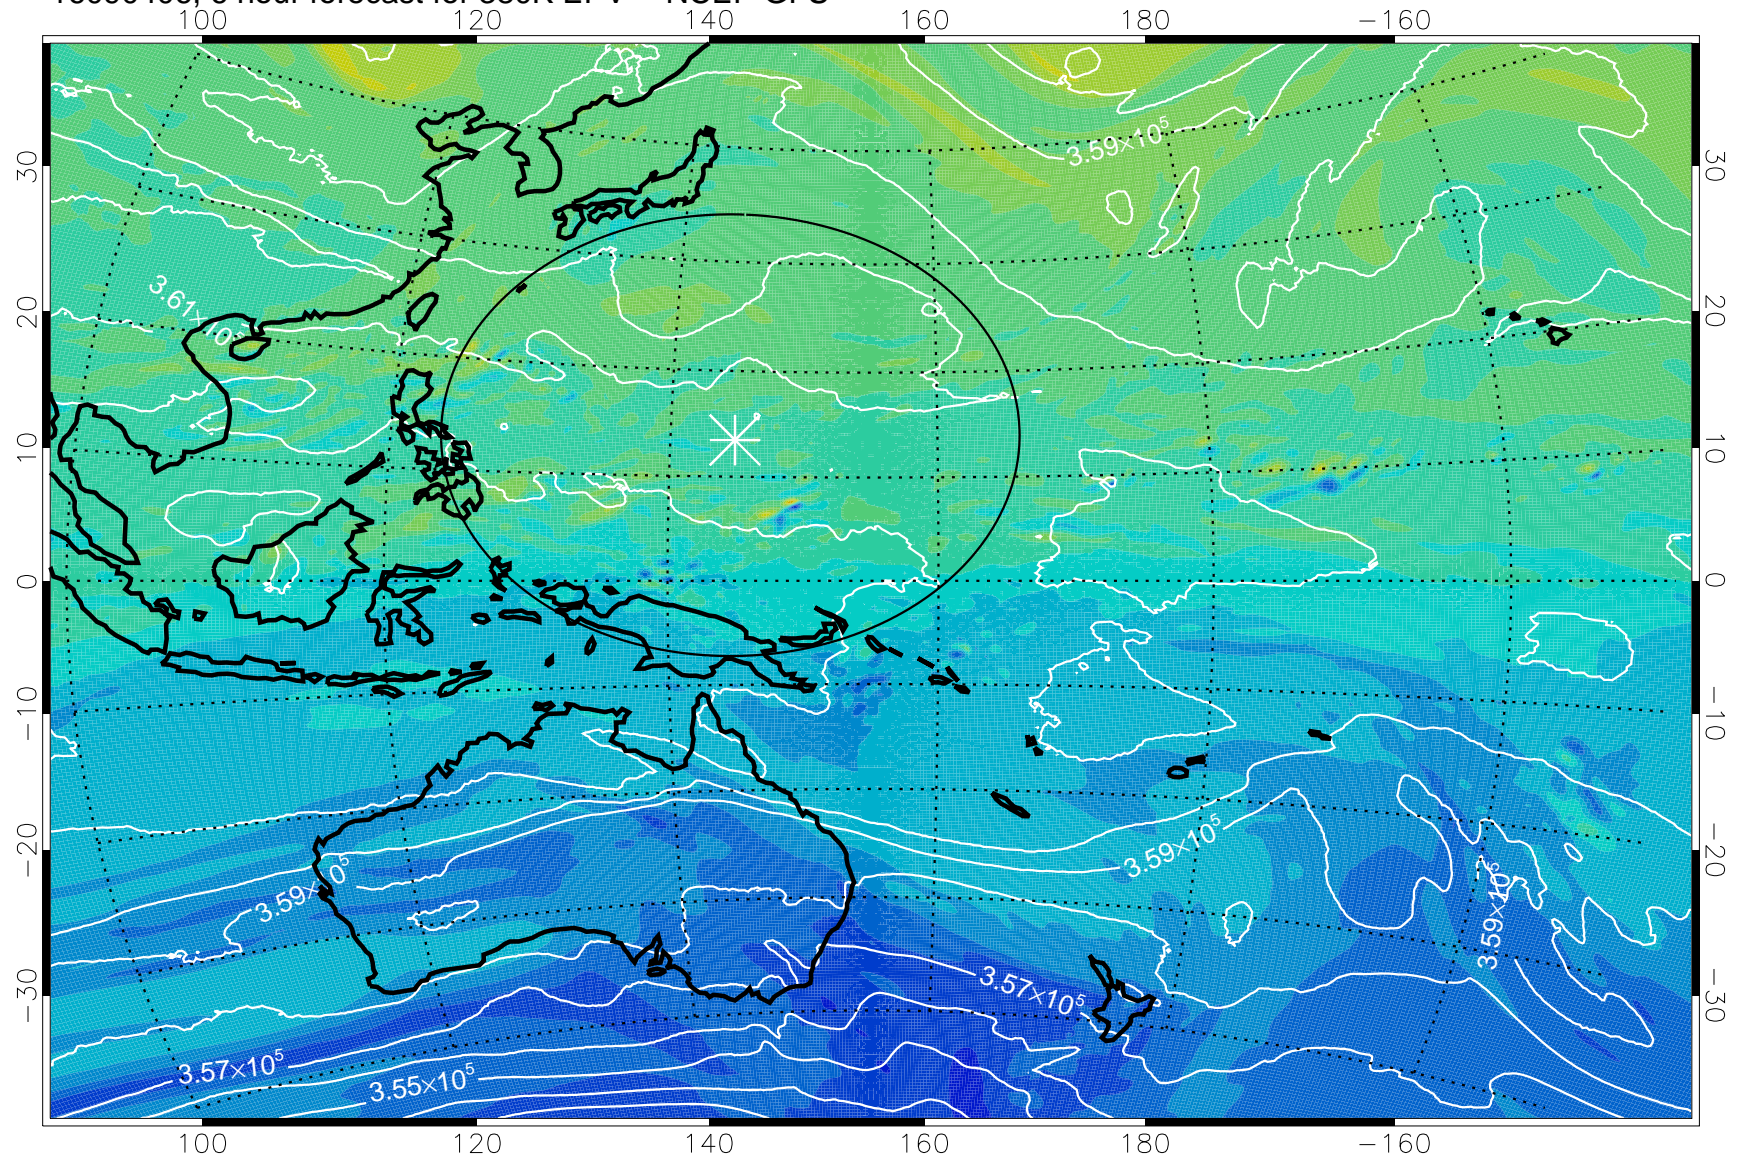

16090406, 6 hour forecast for 380K EPV -- NCEP GFS

380K Montgomery Streamfunction, white

Range ring of 2304 km

16090412, 12 hour forecast for 380K EPV -- NCEP GFS

380K Montgomery Streamfunction, white

Range ring of 2304 km

16090418, 18 hour forecast for 380K EPV -- NCEP GFS

380K Montgomery Streamfunction, white

Range ring of 2304 km

16090500, 24 hour forecast for 380K EPV -- NCEP GFS

380K Montgomery Streamfunction, white

Range ring of 2304 km

16090506, 30 hour forecast for 380K EPV -- NCEP GFS

380K Montgomery Streamfunction, white

Range ring of 2304 km

16090512, 36 hour forecast for 380K EPV -- NCEP GFS

380K Montgomery Streamfunction, white

Range ring of 2304 km