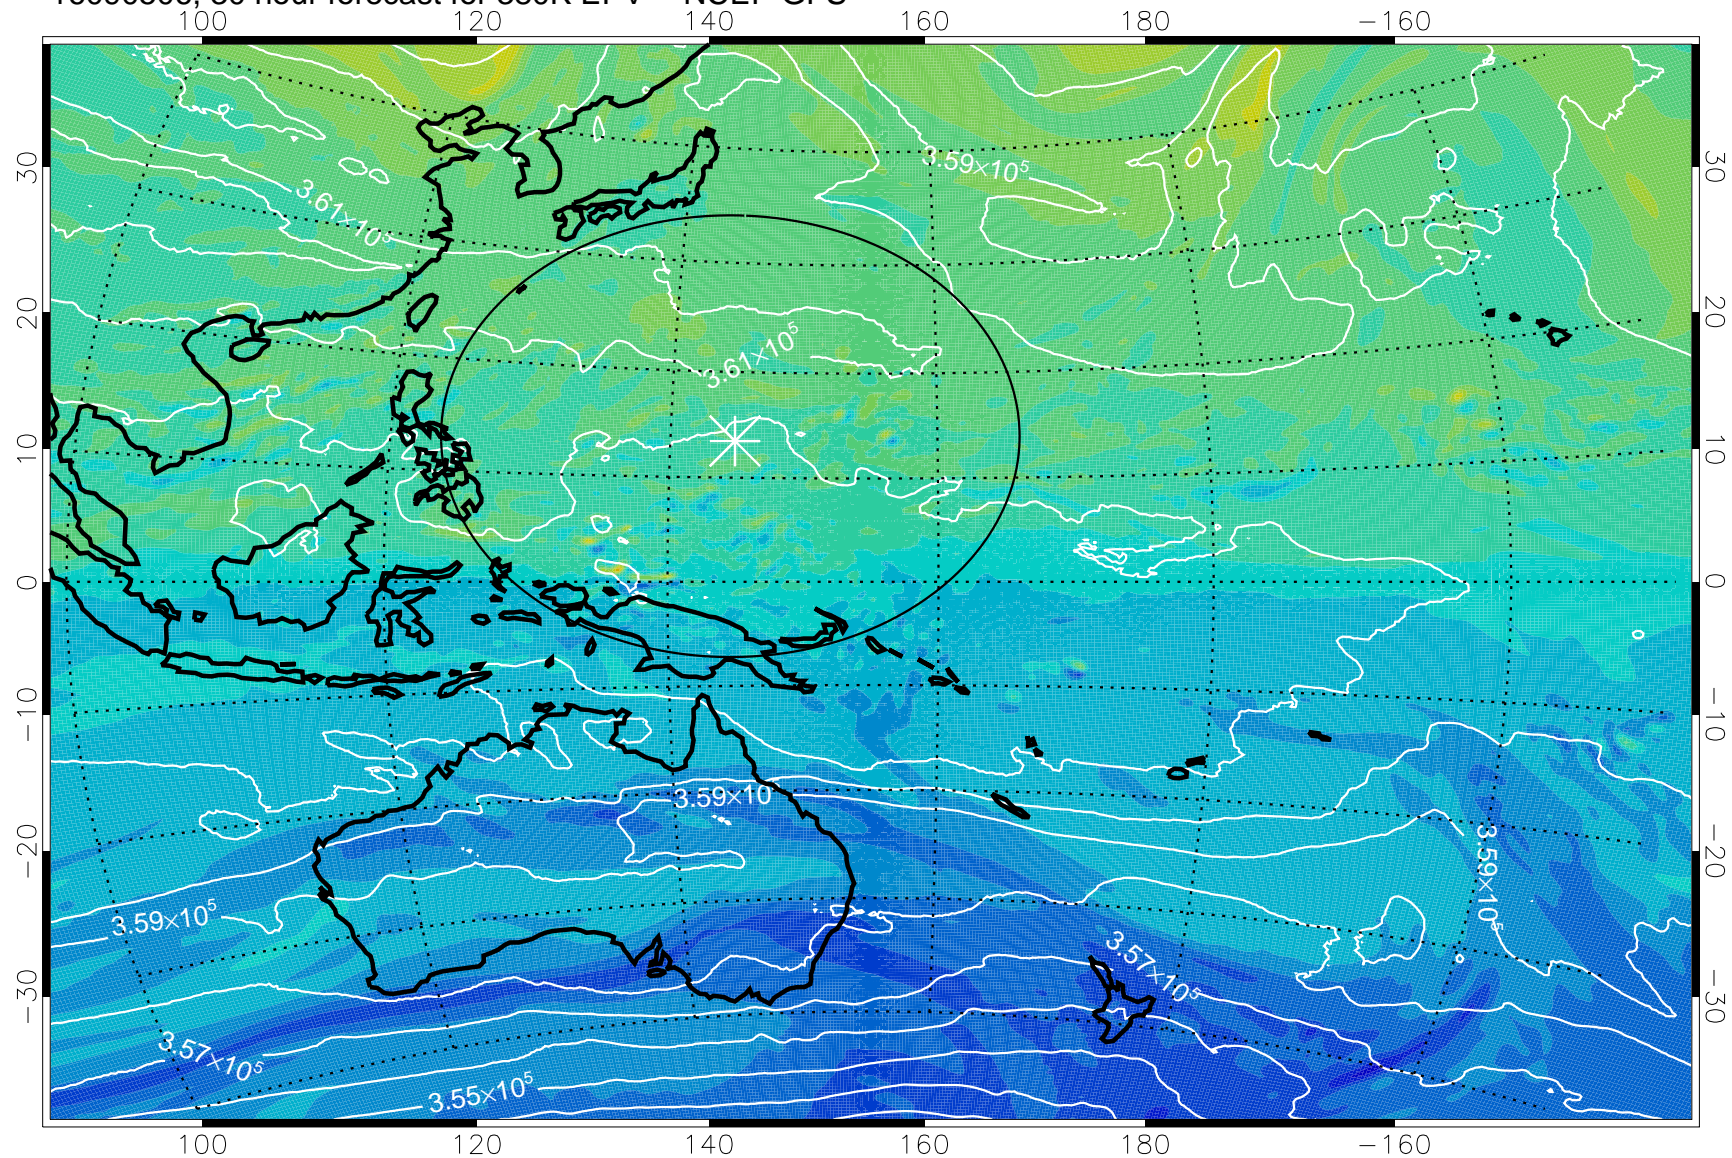

16090406, 6 hour forecast for 380K EPV -- NCEP GFS

380K Montgomery Streamfunction, white

Range ring of 2304 km

16090412, 12 hour forecast for 380K EPV -- NCEP GFS

380K Montgomery Streamfunction, white

Range ring of 2304 km

16090418, 18 hour forecast for 380K EPV -- NCEP GFS

380K Montgomery Streamfunction, white

Range ring of 2304 km

16090500, 24 hour forecast for 380K EPV -- NCEP GFS

380K Montgomery Streamfunction, white

Range ring of 2304 km

16090506, 30 hour forecast for 380K EPV -- NCEP GFS

380K Montgomery Streamfunction, white

Range ring of 2304 km

16090512, 36 hour forecast for 380K EPV -- NCEP GFS

380K Montgomery Streamfunction, white

Range ring of 2304 km