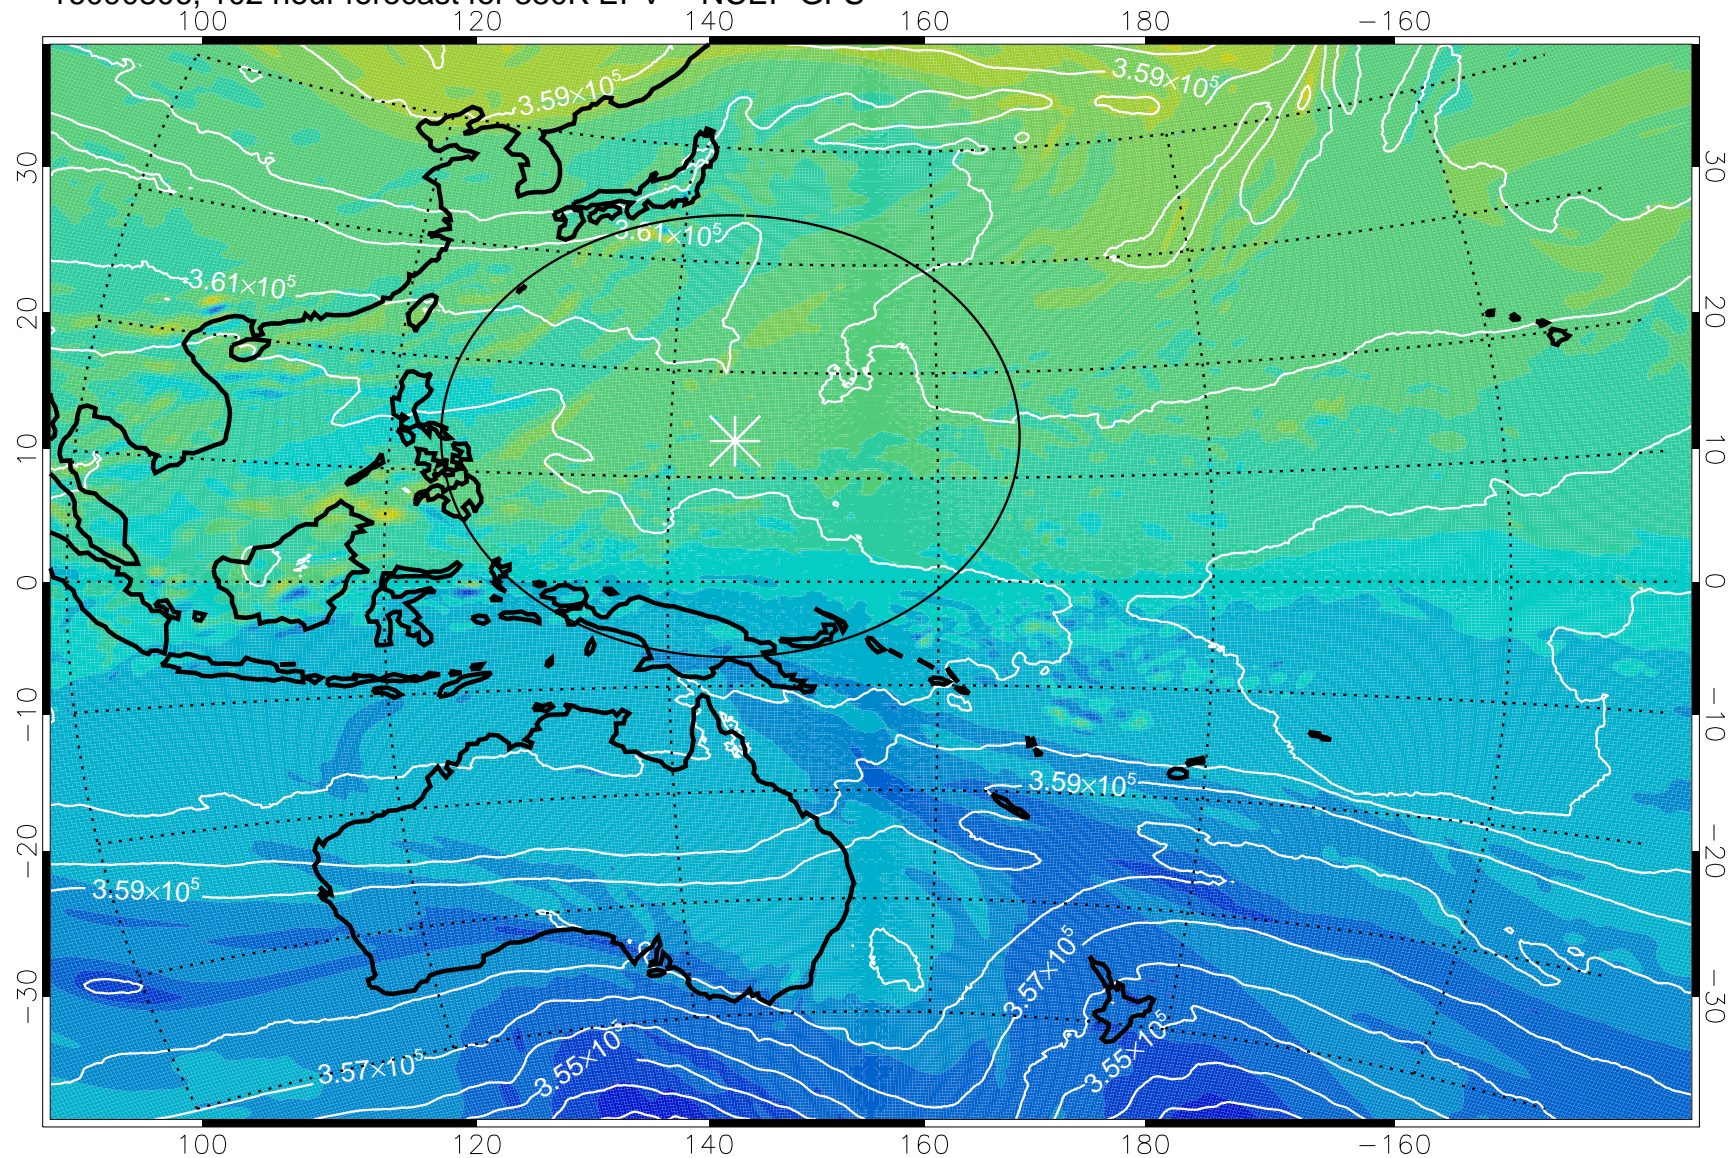

380K Montgomery Streamfunction, white

Range ring of 2304 km

16090706, 78 hour forecast for 380K EPV -- NCEP GFS

380K Montgomery Streamfunction, white

Range ring of 2304 km

16090712, 84 hour forecast for 380K EPV -- NCEP GFS

380K Montgomery Streamfunction, white

Range ring of 2304 km

16090718, 90 hour forecast for 380K EPV -- NCEP GFS

380K Montgomery Streamfunction, white

Range ring of 2304 km

16090800, 96 hour forecast for 380K EPV -- NCEP GFS

380K Montgomery Streamfunction, white

Range ring of 2304 km

16090806, 102 hour forecast for 380K EPV -- NCEP GFS

380K Montgomery Streamfunction, white

Range ring of 2304 km

16090812, 108 hour forecast for 380K EPV -- NCEP GFS

380K Montgomery Streamfunction, white

Range ring of 2304 km

16090818, 114 hour forecast for 380K EPV -- NCEP GFS

380K Montgomery Streamfunction, white

Range ring of 2304 km

16090900, 120 hour forecast for 380K EPV -- NCEP GFS