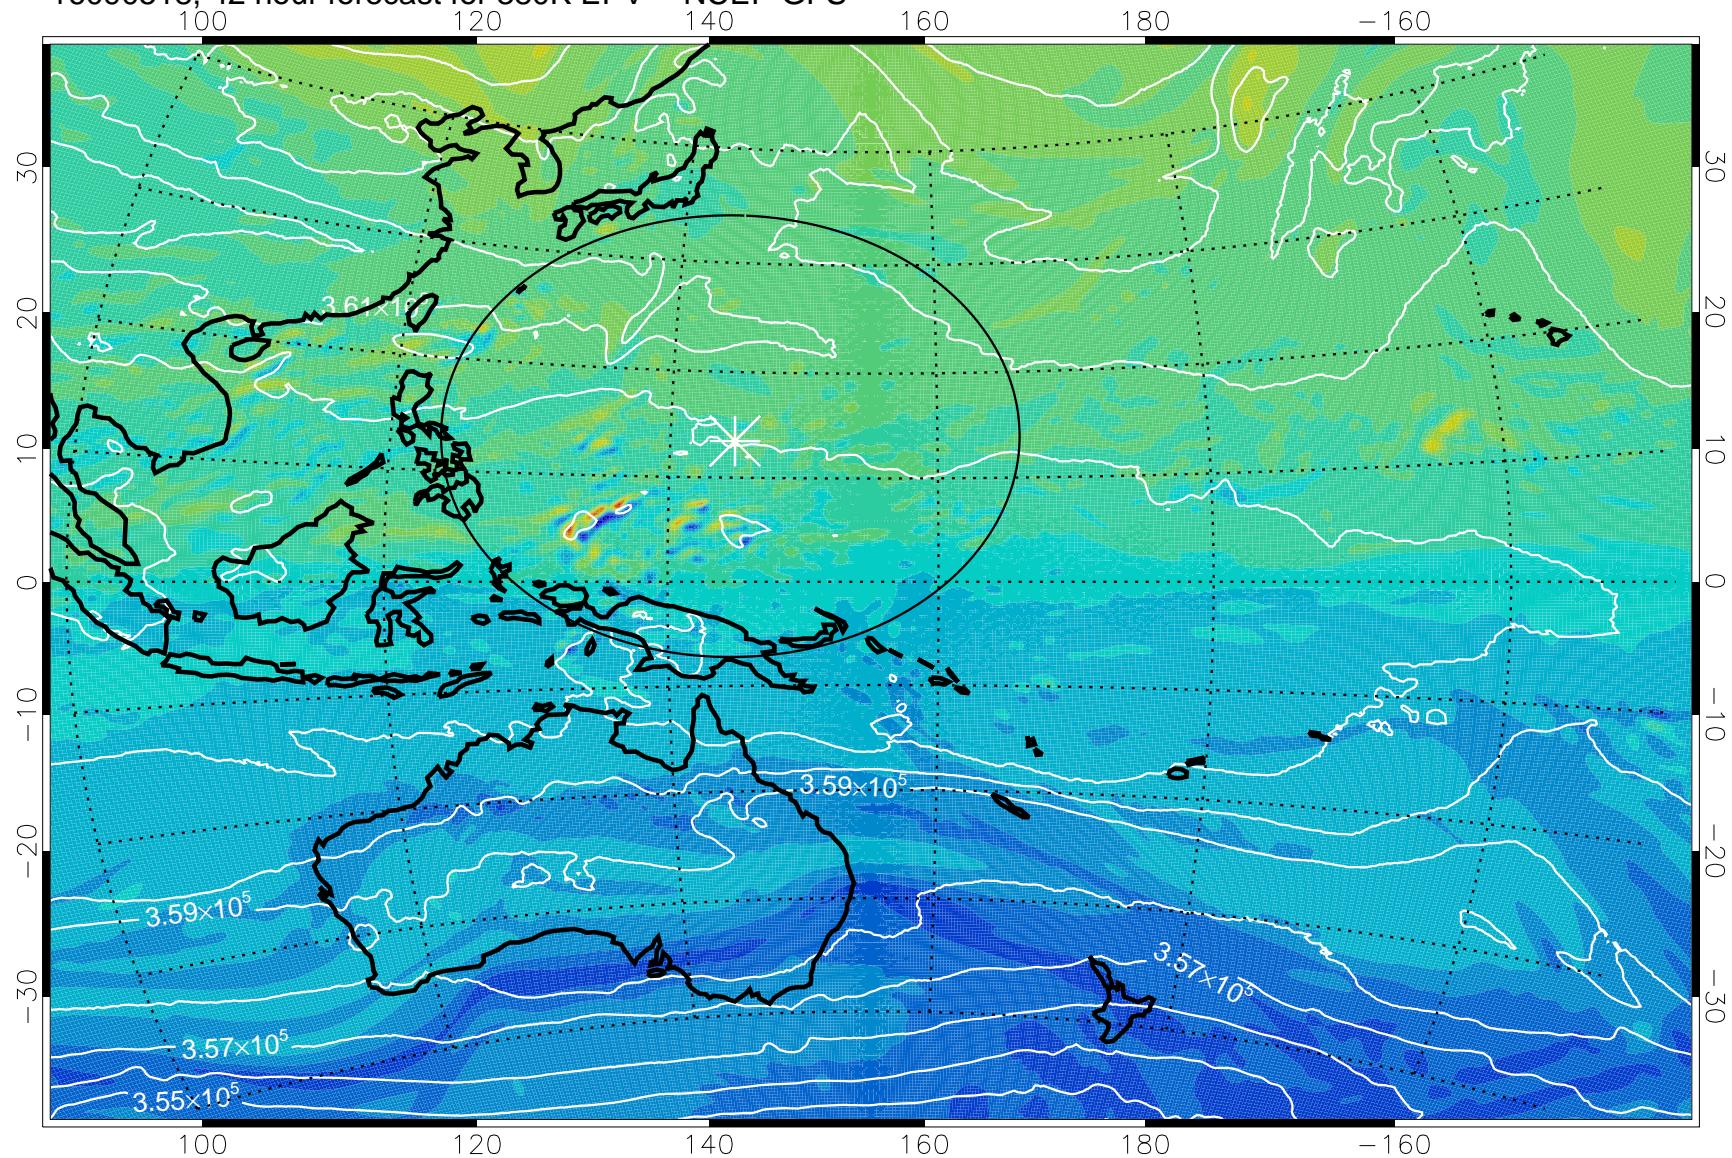

16090418, 18 hour forecast for 380K EPV -- NCEP GFS

380K Montgomery Streamfunction, white

Range ring of 2304 km

16090500, 24 hour forecast for 380K EPV -- NCEP GFS

380K Montgomery Streamfunction, white

Range ring of 2304 km

16090506, 30 hour forecast for 380K EPV -- NCEP GFS

380K Montgomery Streamfunction, white

Range ring of 2304 km

16090512, 36 hour forecast for 380K EPV -- NCEP GFS

380K Montgomery Streamfunction, white

Range ring of 2304 km

16090518, 42 hour forecast for 380K EPV -- NCEP GFS

-2×10^{-5} -1×10^{-5} 0 1×10^{-5} 2×10^{-5}
PVU

380K Montgomery Streamfunction, white

Range ring of 2304 km

16090600, 48 hour forecast for 380K EPV -- NCEP GFS

16090612, 60 hour forecast for 380K EPV -- NCEP GFS

380K Montgomery Streamfunction, white

Range ring of 2304 km

16090618, 66 hour forecast for 380K EPV -- NCEP GFS

16090700, 72 hour forecast for 380K EPV -- NCEP GFS