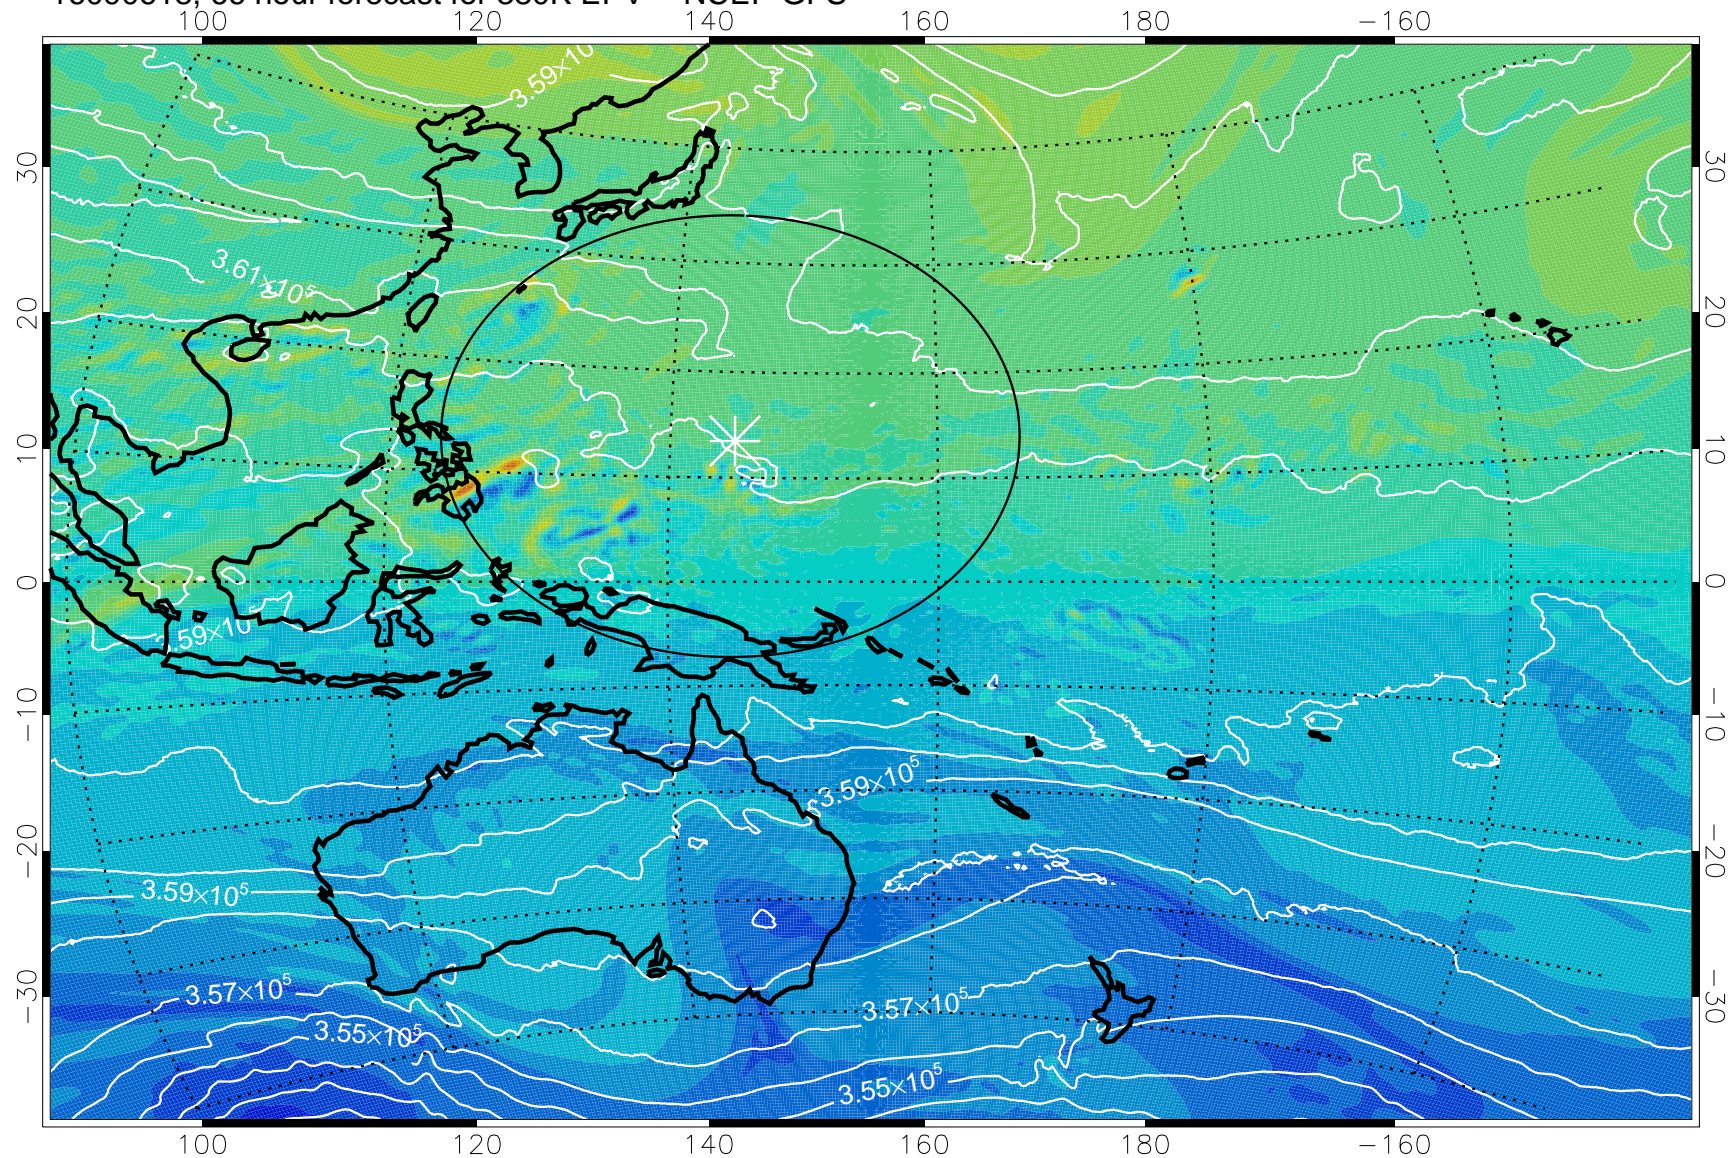

16090612, 60 hour forecast for 380K EPV -- NCEP GFS

380K Montgomery Streamfunction, white

Range ring of 2304 km

16090618, 66 hour forecast for 380K EPV -- NCEP GFS

16090700, 72 hour forecast for 380K EPV -- NCEP GFS

380K Montgomery Streamfunction, white

Range ring of 2304 km

16090706, 78 hour forecast for 380K EPV -- NCEP GFS

380K Montgomery Streamfunction, white

Range ring of 2304 km

16090712, 84 hour forecast for 380K EPV -- NCEP GFS

380K Montgomery Streamfunction, white

Range ring of 2304 km

16090718, 90 hour forecast for 380K EPV -- NCEP GFS

380K Montgomery Streamfunction, white

Range ring of 2304 km

16090800, 96 hour forecast for 380K EPV -- NCEP GFS