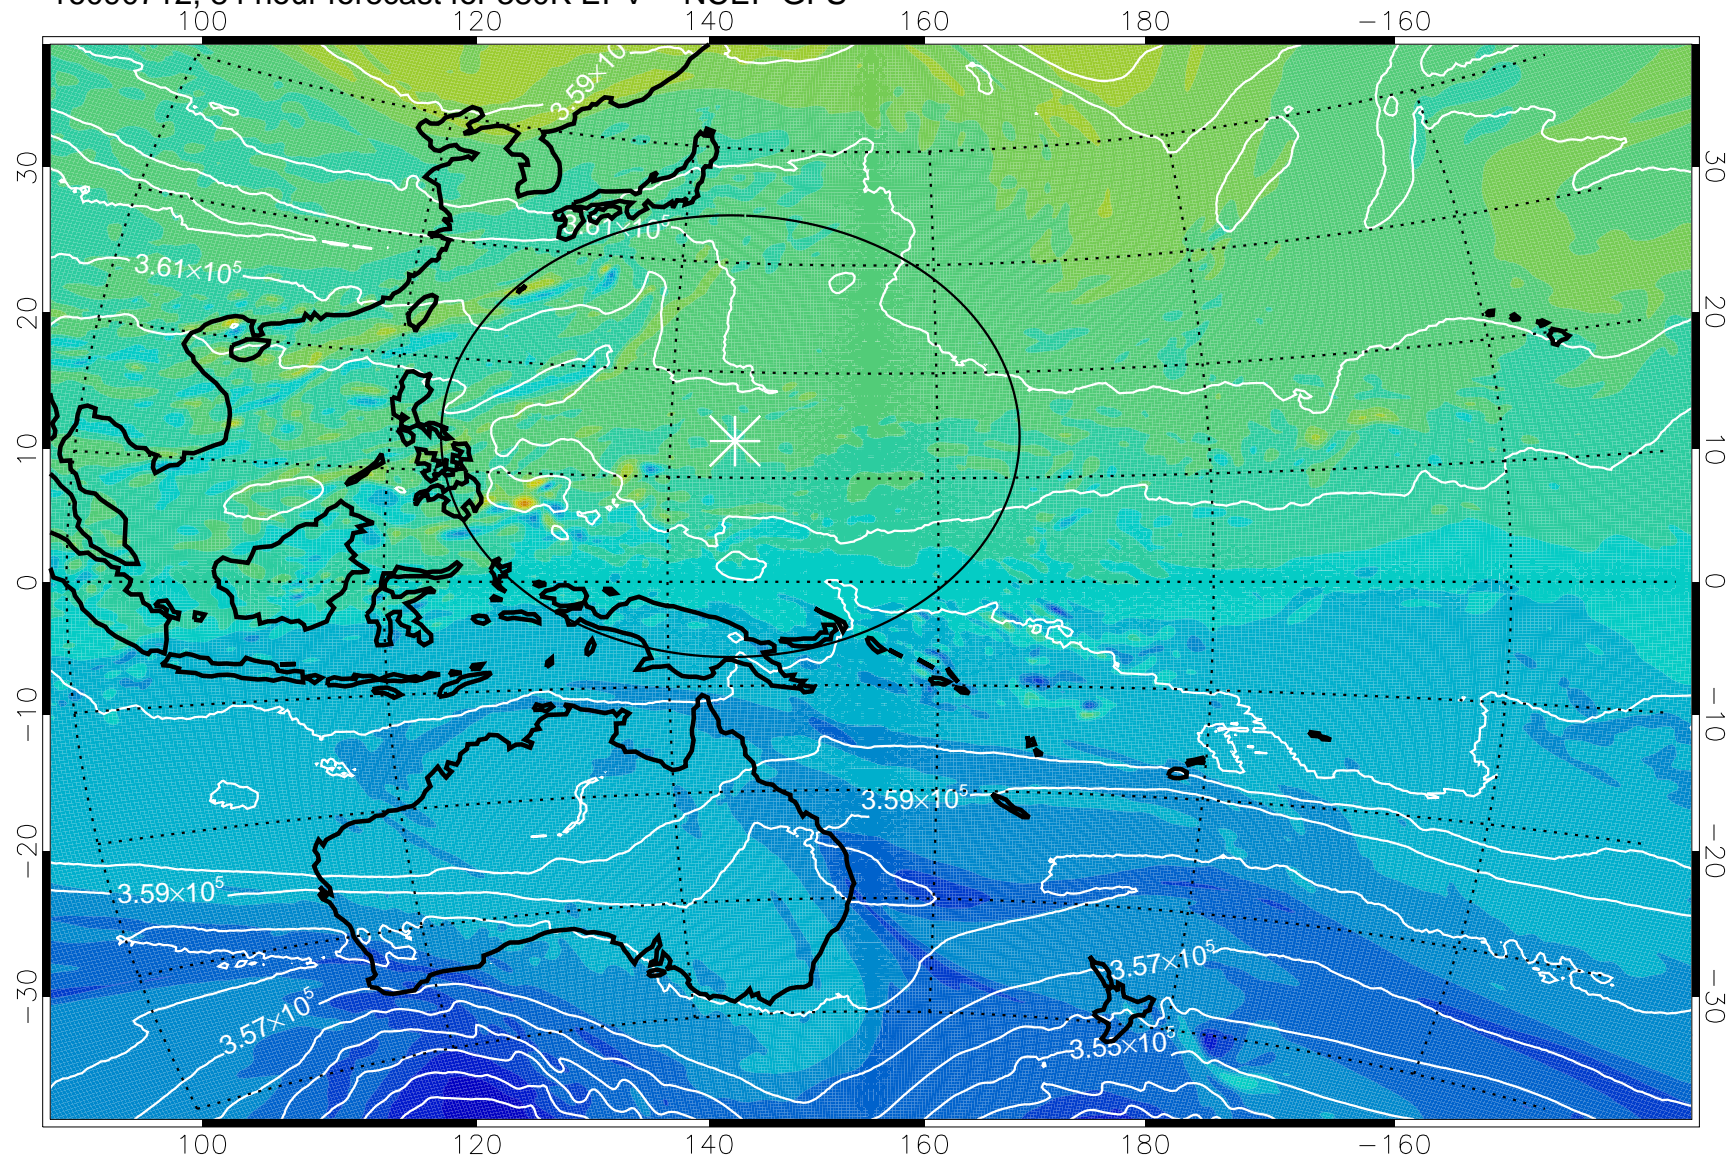

16090612, 60 hour forecast for 380K EPV -- NCEP GFS

380K Montgomery Streamfunction, white

Range ring of 2304 km

16090618, 66 hour forecast for 380K EPV -- NCEP GFS

16090700, 72 hour forecast for 380K EPV -- NCEP GFS

380K Montgomery Streamfunction, white

Range ring of 2304 km

16090706, 78 hour forecast for 380K EPV -- NCEP GFS

380K Montgomery Streamfunction, white

Range ring of 2304 km

16090712, 84 hour forecast for 380K EPV -- NCEP GFS

380K Montgomery Streamfunction, white

Range ring of 2304 km

16090718, 90 hour forecast for 380K EPV -- NCEP GFS

380K Montgomery Streamfunction, white

Range ring of 2304 km

16090800, 96 hour forecast for 380K EPV -- NCEP GFS

380K Montgomery Streamfunction, white

Range ring of 2304 km

16090806, 102 hour forecast for 380K EPV -- NCEP GFS

380K Montgomery Streamfunction, white

Range ring of 2304 km

16090812, 108 hour forecast for 380K EPV -- NCEP GFS