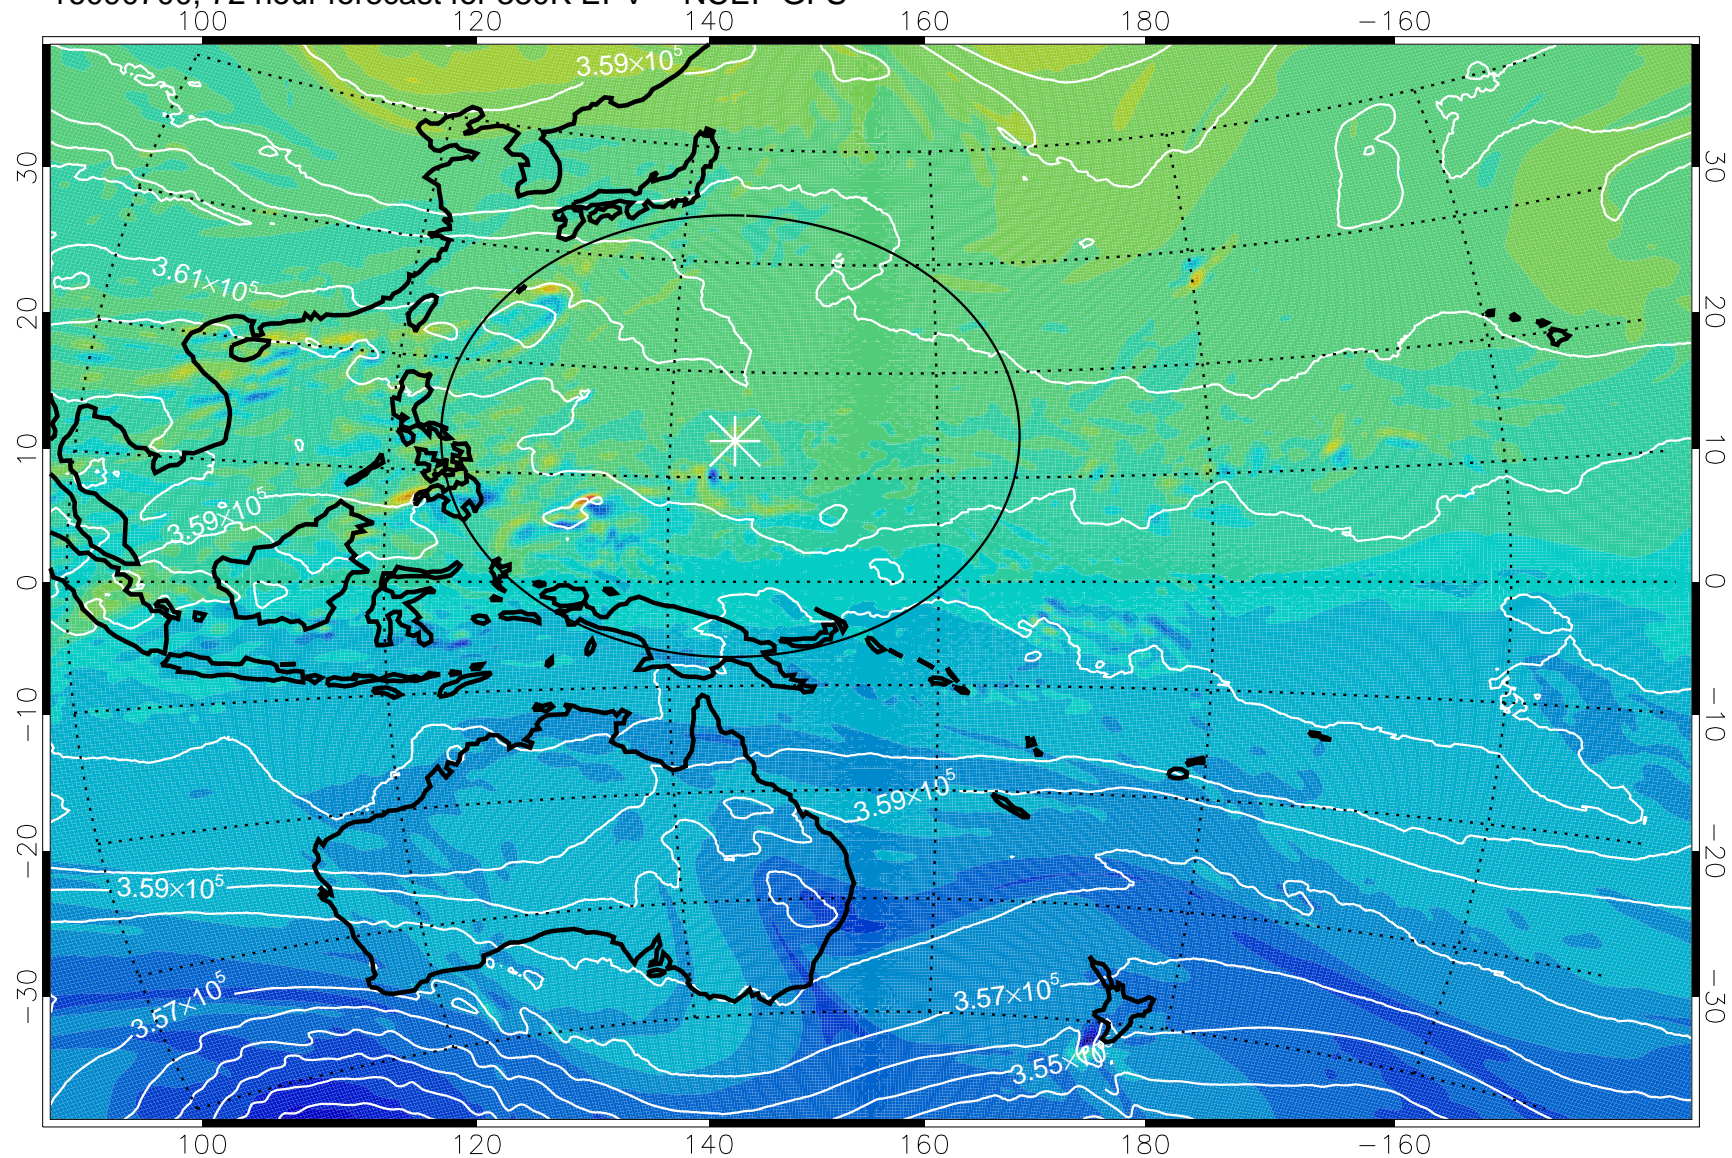

16090612, 60 hour forecast for 380K EPV -- NCEP GFS

380K Montgomery Streamfunction, white

Range ring of 2304 km

16090618, 66 hour forecast for 380K EPV -- NCEP GFS

16090700, 72 hour forecast for 380K EPV -- NCEP GFS

380K Montgomery Streamfunction, white

Range ring of 2304 km

16090706, 78 hour forecast for 380K EPV -- NCEP GFS

380K Montgomery Streamfunction, white

Range ring of 2304 km

16090712, 84 hour forecast for 380K EPV -- NCEP GFS

380K Montgomery Streamfunction, white

Range ring of 2304 km

16090718, 90 hour forecast for 380K EPV -- NCEP GFS

380K Montgomery Streamfunction, white

Range ring of 2304 km

16090800, 96 hour forecast for 380K EPV -- NCEP GFS