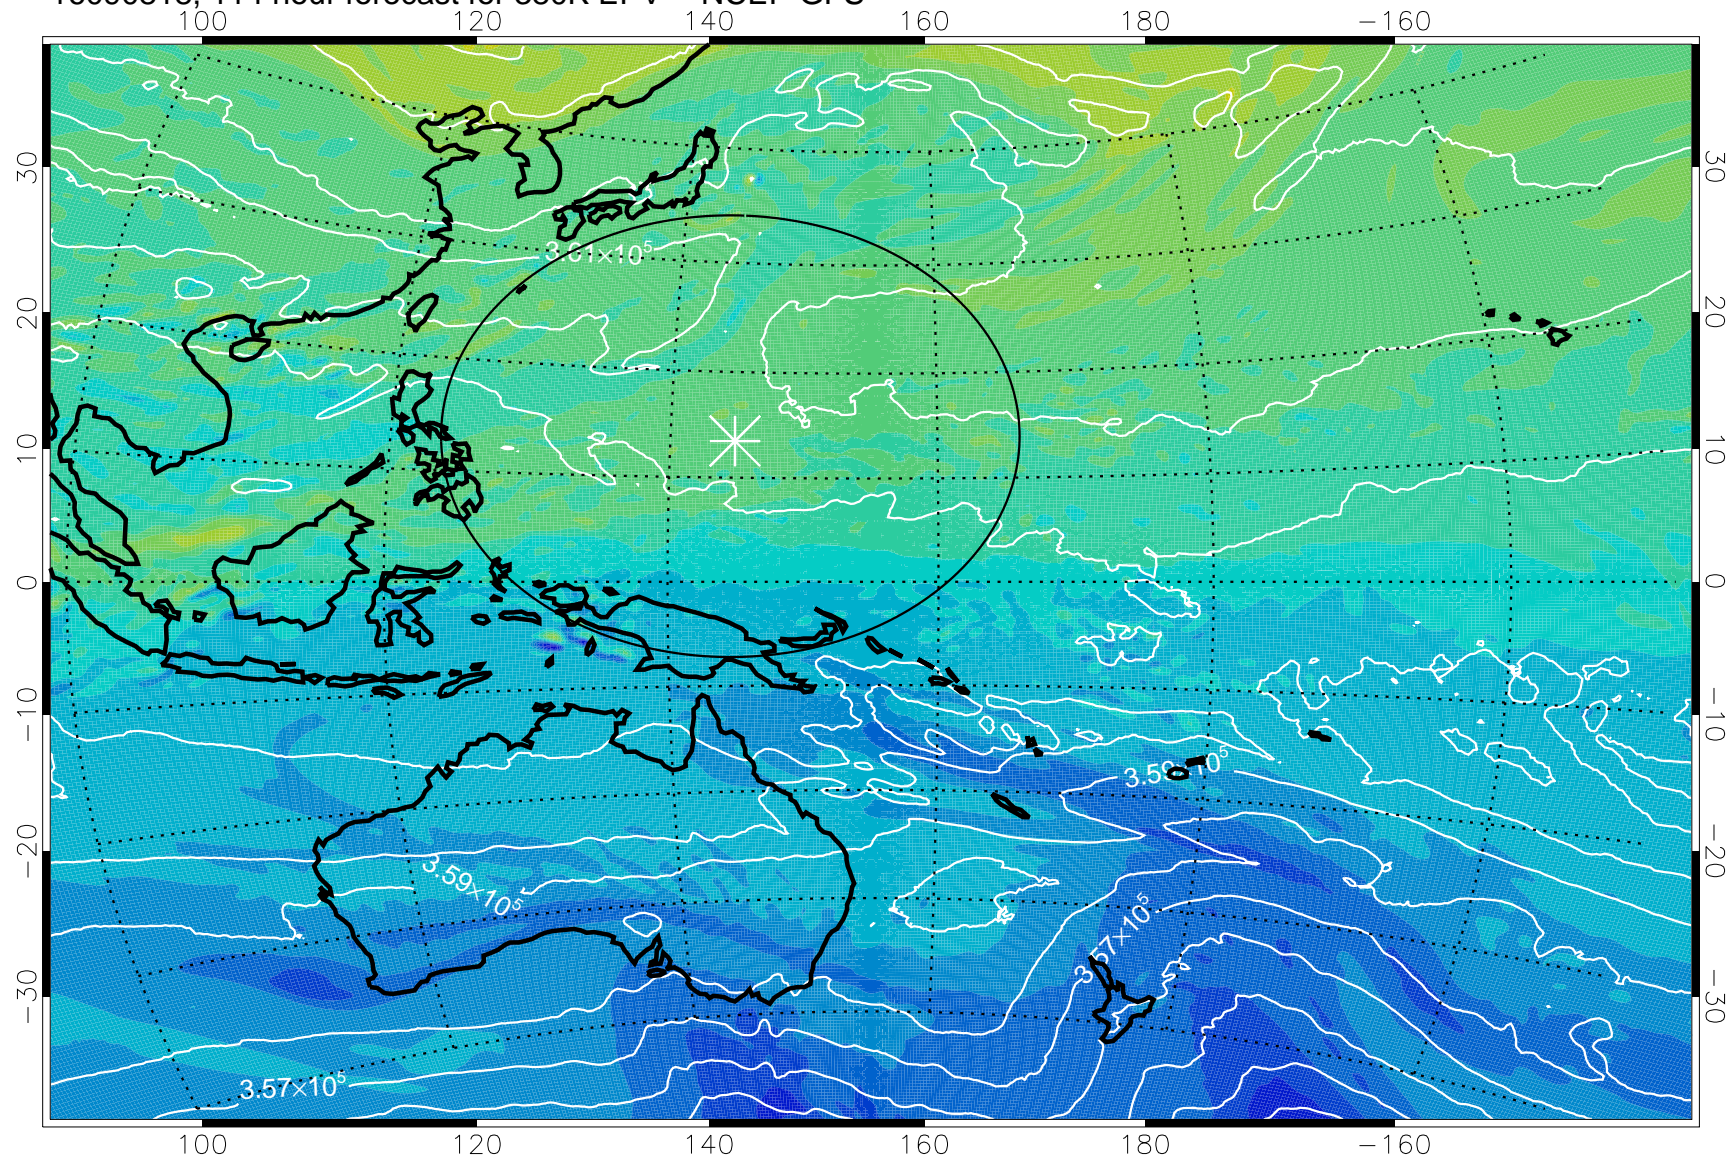

380K Montgomery Streamfunction, white

Range ring of 2304 km

16090718, 90 hour forecast for 380K EPV -- NCEP GFS

380K Montgomery Streamfunction, white

Range ring of 2304 km

16090800, 96 hour forecast for 380K EPV -- NCEP GFS

380K Montgomery Streamfunction, white

Range ring of 2304 km

16090806, 102 hour forecast for 380K EPV -- NCEP GFS

380K Montgomery Streamfunction, white

Range ring of 2304 km

16090812, 108 hour forecast for 380K EPV -- NCEP GFS

380K Montgomery Streamfunction, white

Range ring of 2304 km

16090818, 114 hour forecast for 380K EPV -- NCEP GFS

380K Montgomery Streamfunction, white

Range ring of 2304 km

16090900, 120 hour forecast for 380K EPV -- NCEP GFS