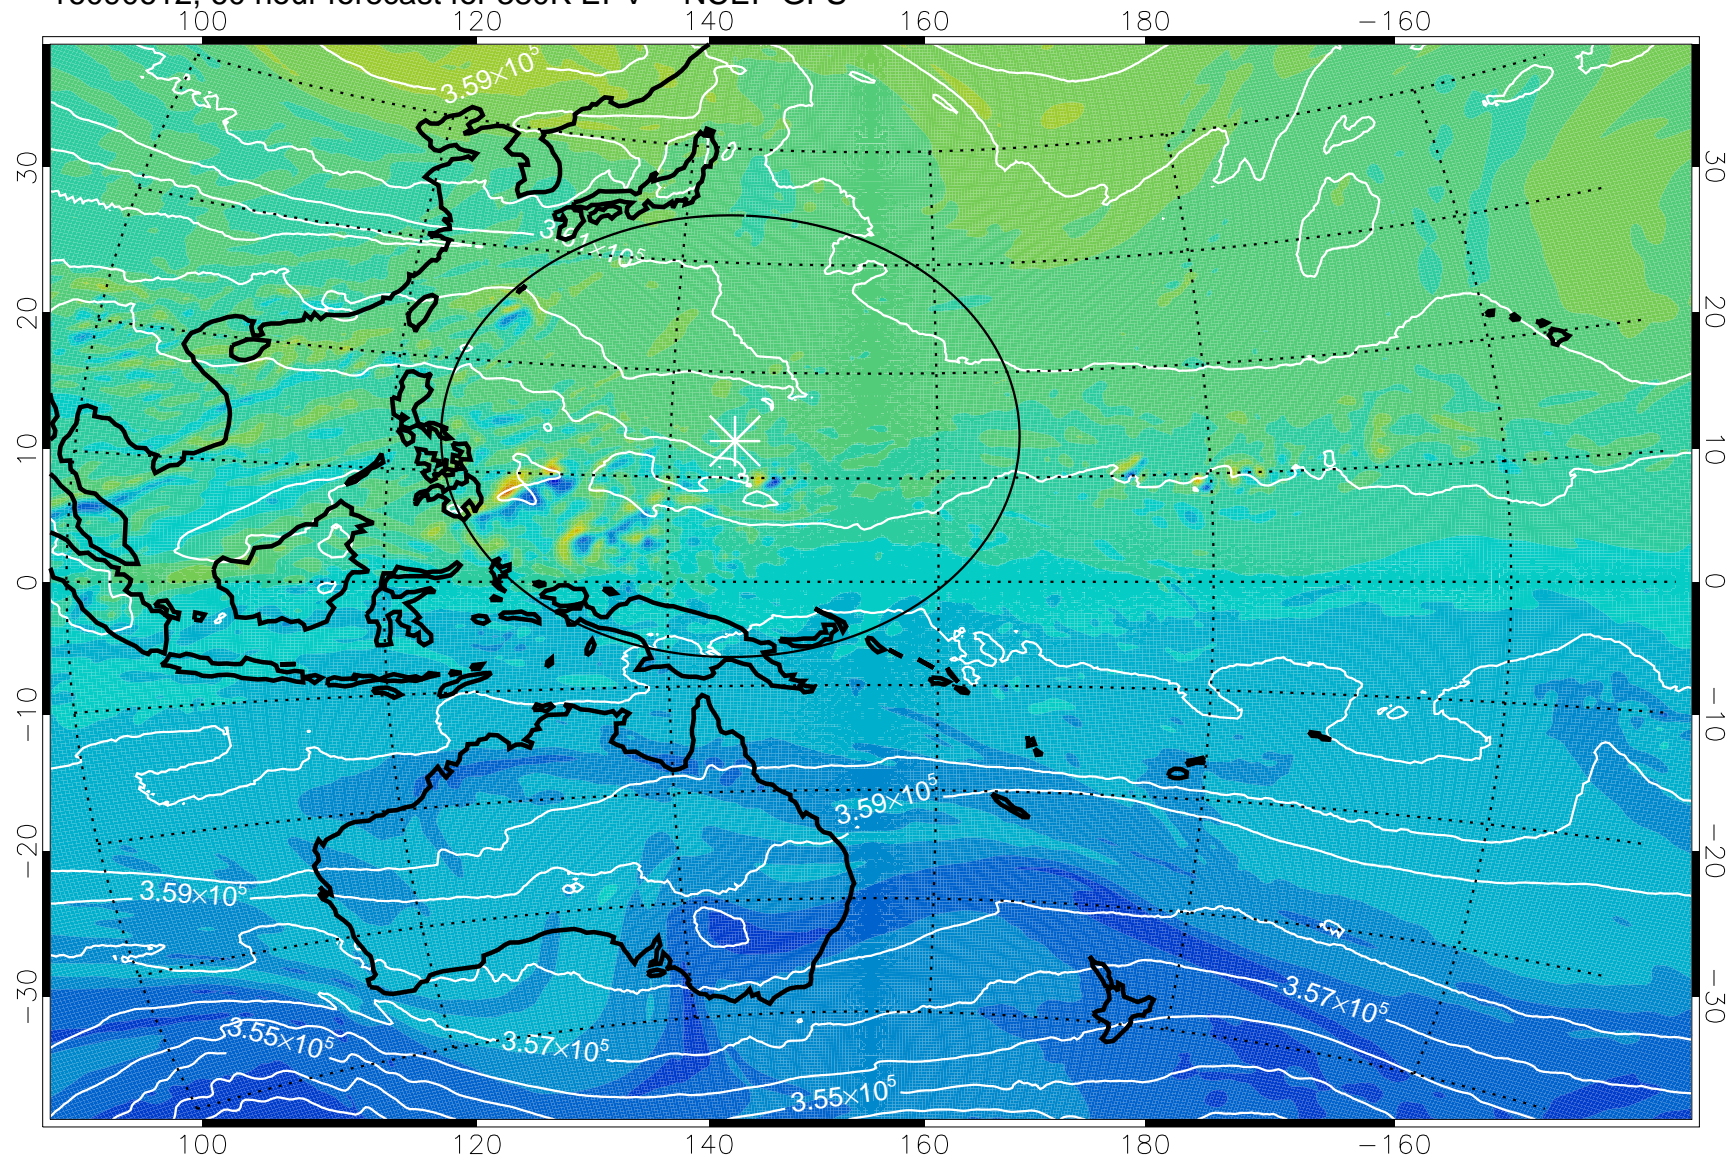

-2×10^{-5} -1×10^{-5} 0 1×10^{-5} 2×10^{-5}
PVU

380K Montgomery Streamfunction, white

Range ring of 2304 km

16090606, 54 hour forecast for 380K EPV -- NCEP GFS

380K Montgomery Streamfunction, white

Range ring of 2304 km

16090612, 60 hour forecast for 380K EPV -- NCEP GFS

380K Montgomery Streamfunction, white

Range ring of 2304 km

16090618, 66 hour forecast for 380K EPV -- NCEP GFS

16090700, 72 hour forecast for 380K EPV -- NCEP GFS

380K Montgomery Streamfunction, white

Range ring of 2304 km

16090706, 78 hour forecast for 380K EPV -- NCEP GFS

380K Montgomery Streamfunction, white

Range ring of 2304 km

16090712, 84 hour forecast for 380K EPV -- NCEP GFS