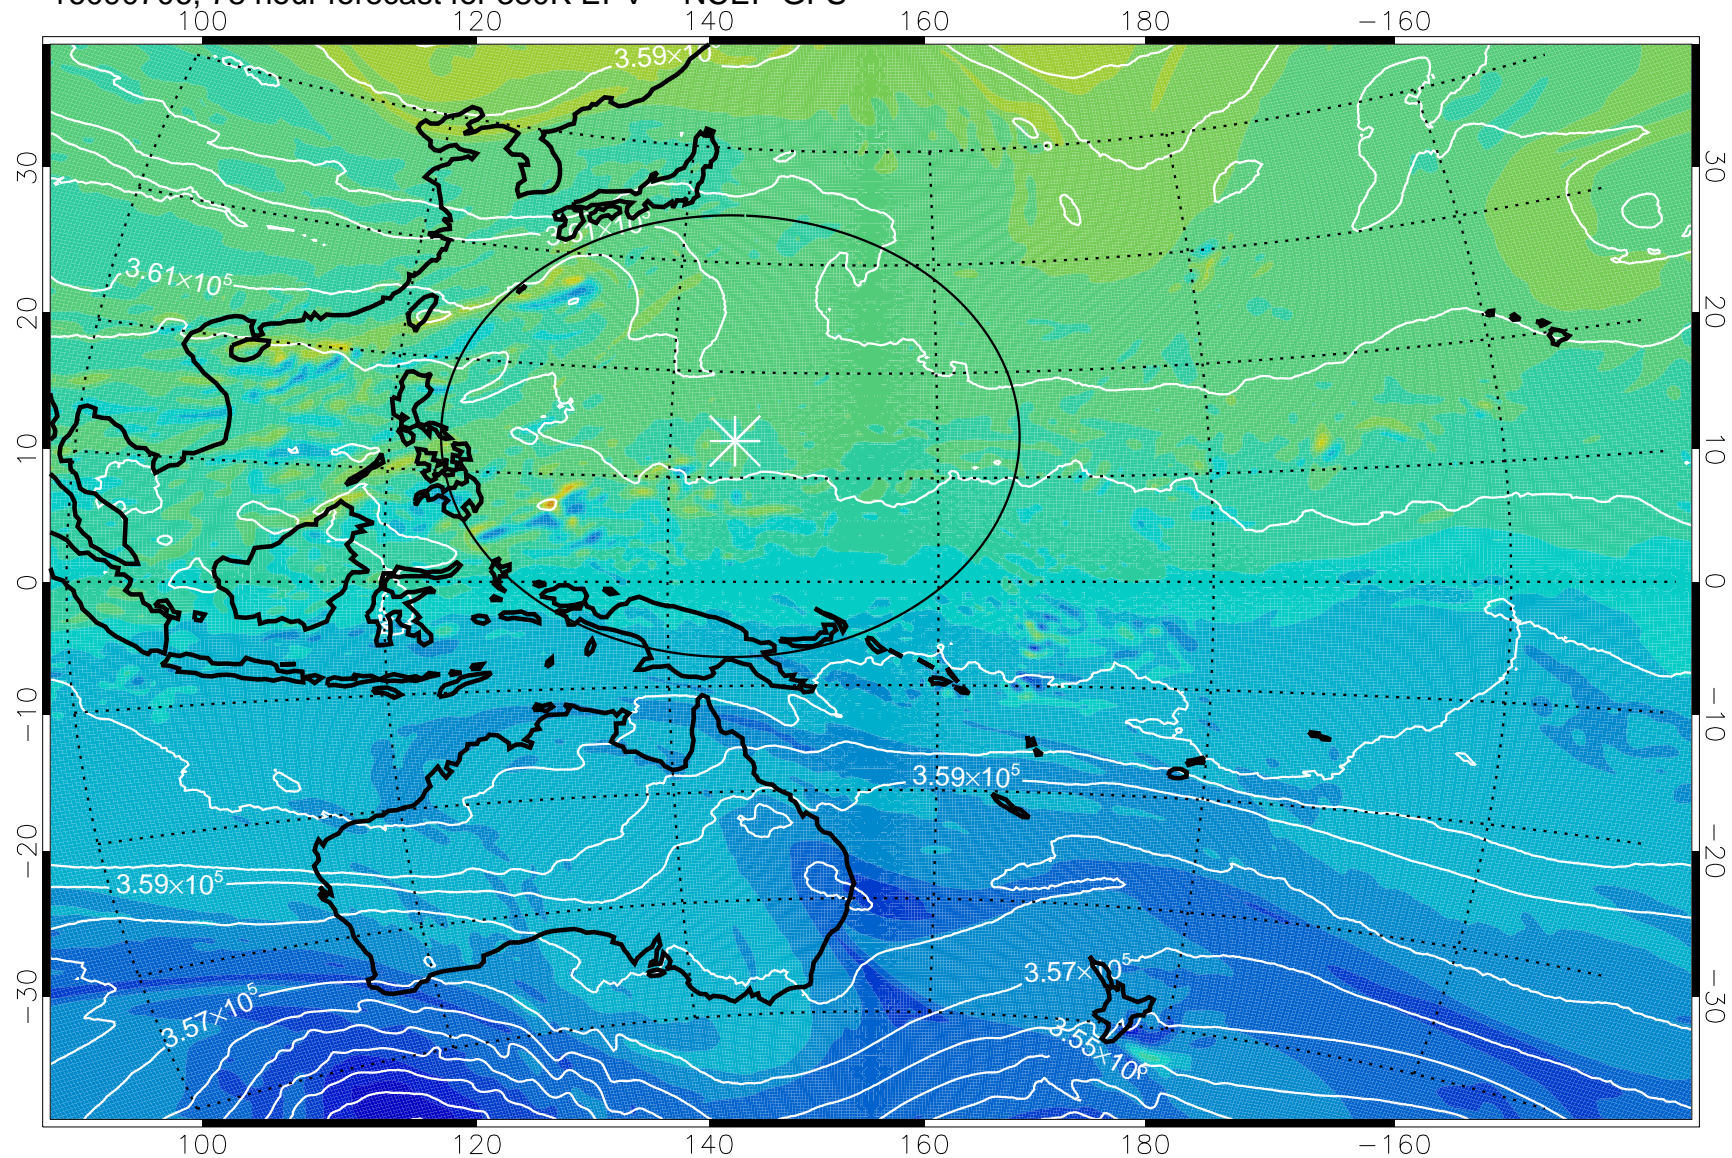

16090612, 60 hour forecast for 380K EPV -- NCEP GFS

380K Montgomery Streamfunction, white

Range ring of 2304 km

16090618, 66 hour forecast for 380K EPV -- NCEP GFS

16090700, 72 hour forecast for 380K EPV -- NCEP GFS

380K Montgomery Streamfunction, white

Range ring of 2304 km

16090706, 78 hour forecast for 380K EPV -- NCEP GFS

380K Montgomery Streamfunction, white

Range ring of 2304 km

16090712, 84 hour forecast for 380K EPV -- NCEP GFS

380K Montgomery Streamfunction, white

Range ring of 2304 km

16090718, 90 hour forecast for 380K EPV -- NCEP GFS

380K Montgomery Streamfunction, white

Range ring of 2304 km

16090800, 96 hour forecast for 380K EPV -- NCEP GFS