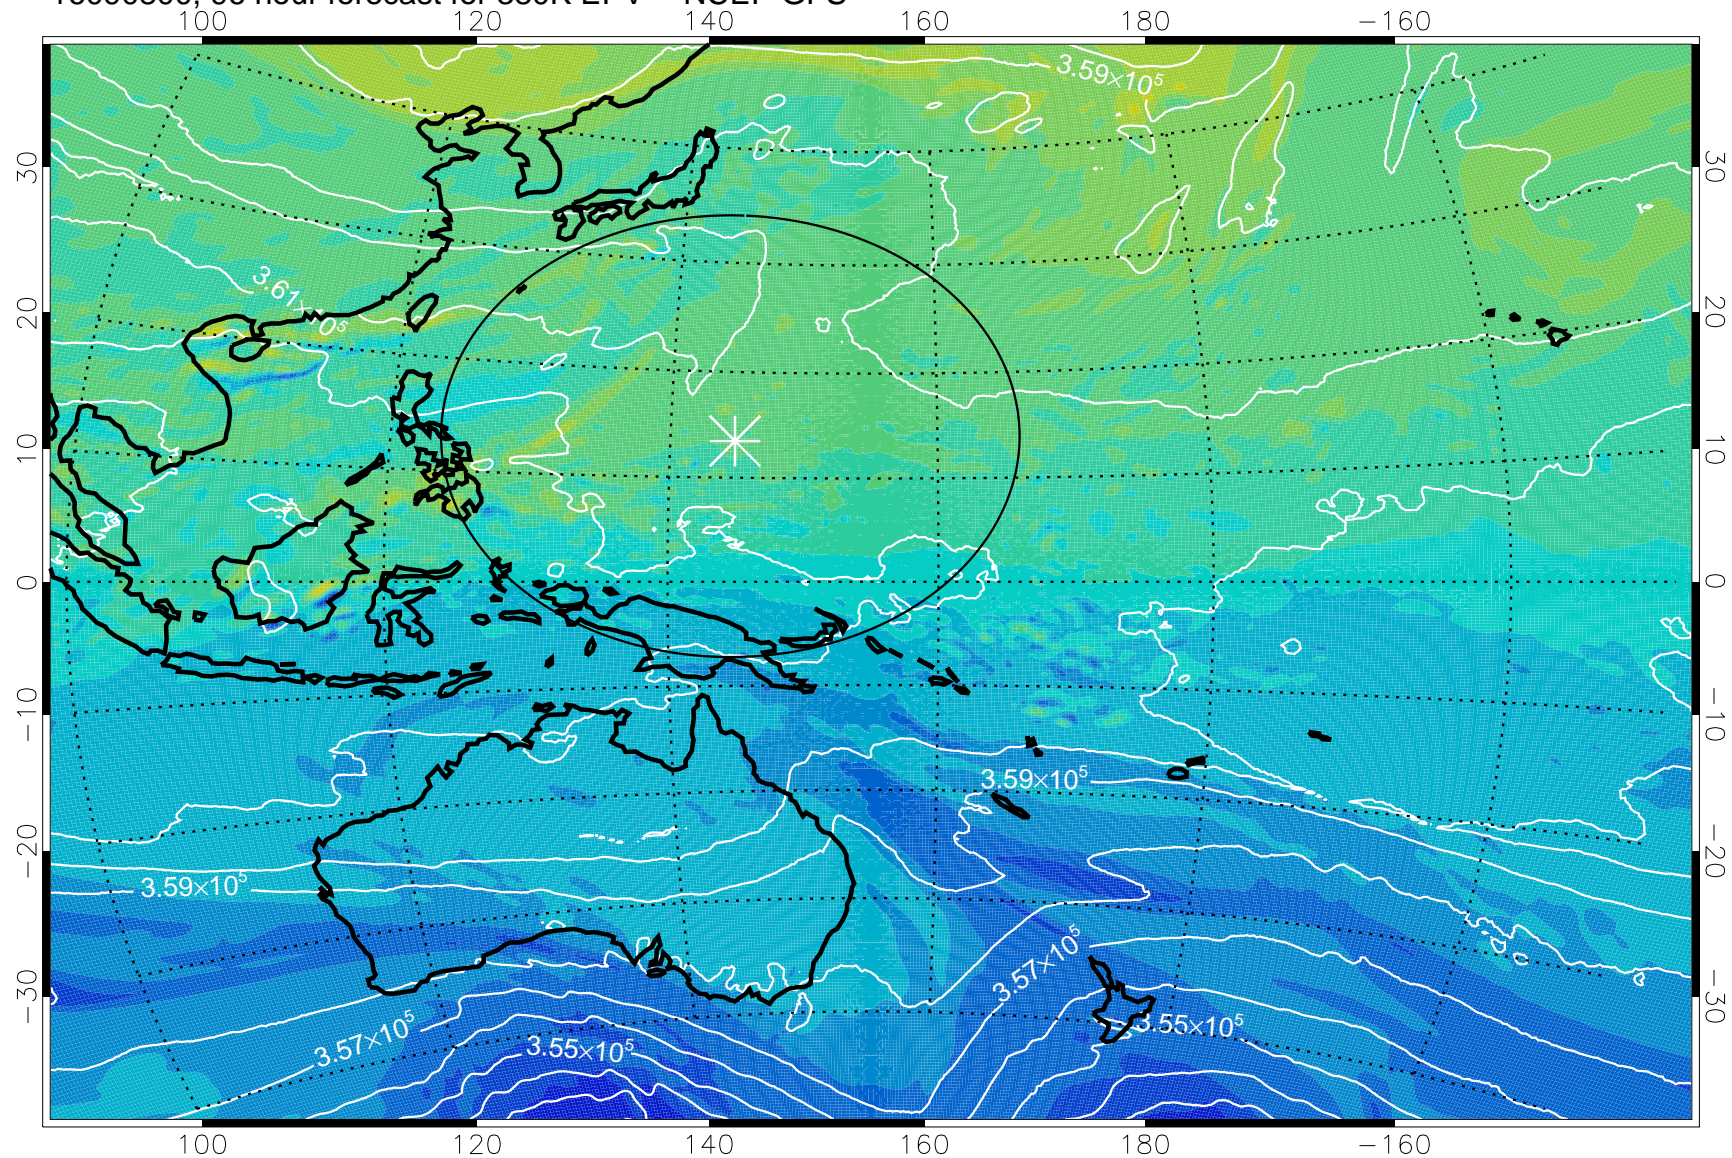

380K Montgomery Streamfunction, white

Range ring of 2304 km

16090706, 78 hour forecast for 380K EPV -- NCEP GFS

380K Montgomery Streamfunction, white

Range ring of 2304 km

16090712, 84 hour forecast for 380K EPV -- NCEP GFS

380K Montgomery Streamfunction, white

Range ring of 2304 km

16090718, 90 hour forecast for 380K EPV -- NCEP GFS

380K Montgomery Streamfunction, white

Range ring of 2304 km

16090800, 96 hour forecast for 380K EPV -- NCEP GFS

380K Montgomery Streamfunction, white

Range ring of 2304 km

16090806, 102 hour forecast for 380K EPV -- NCEP GFS

380K Montgomery Streamfunction, white

Range ring of 2304 km

16090812, 108 hour forecast for 380K EPV -- NCEP GFS