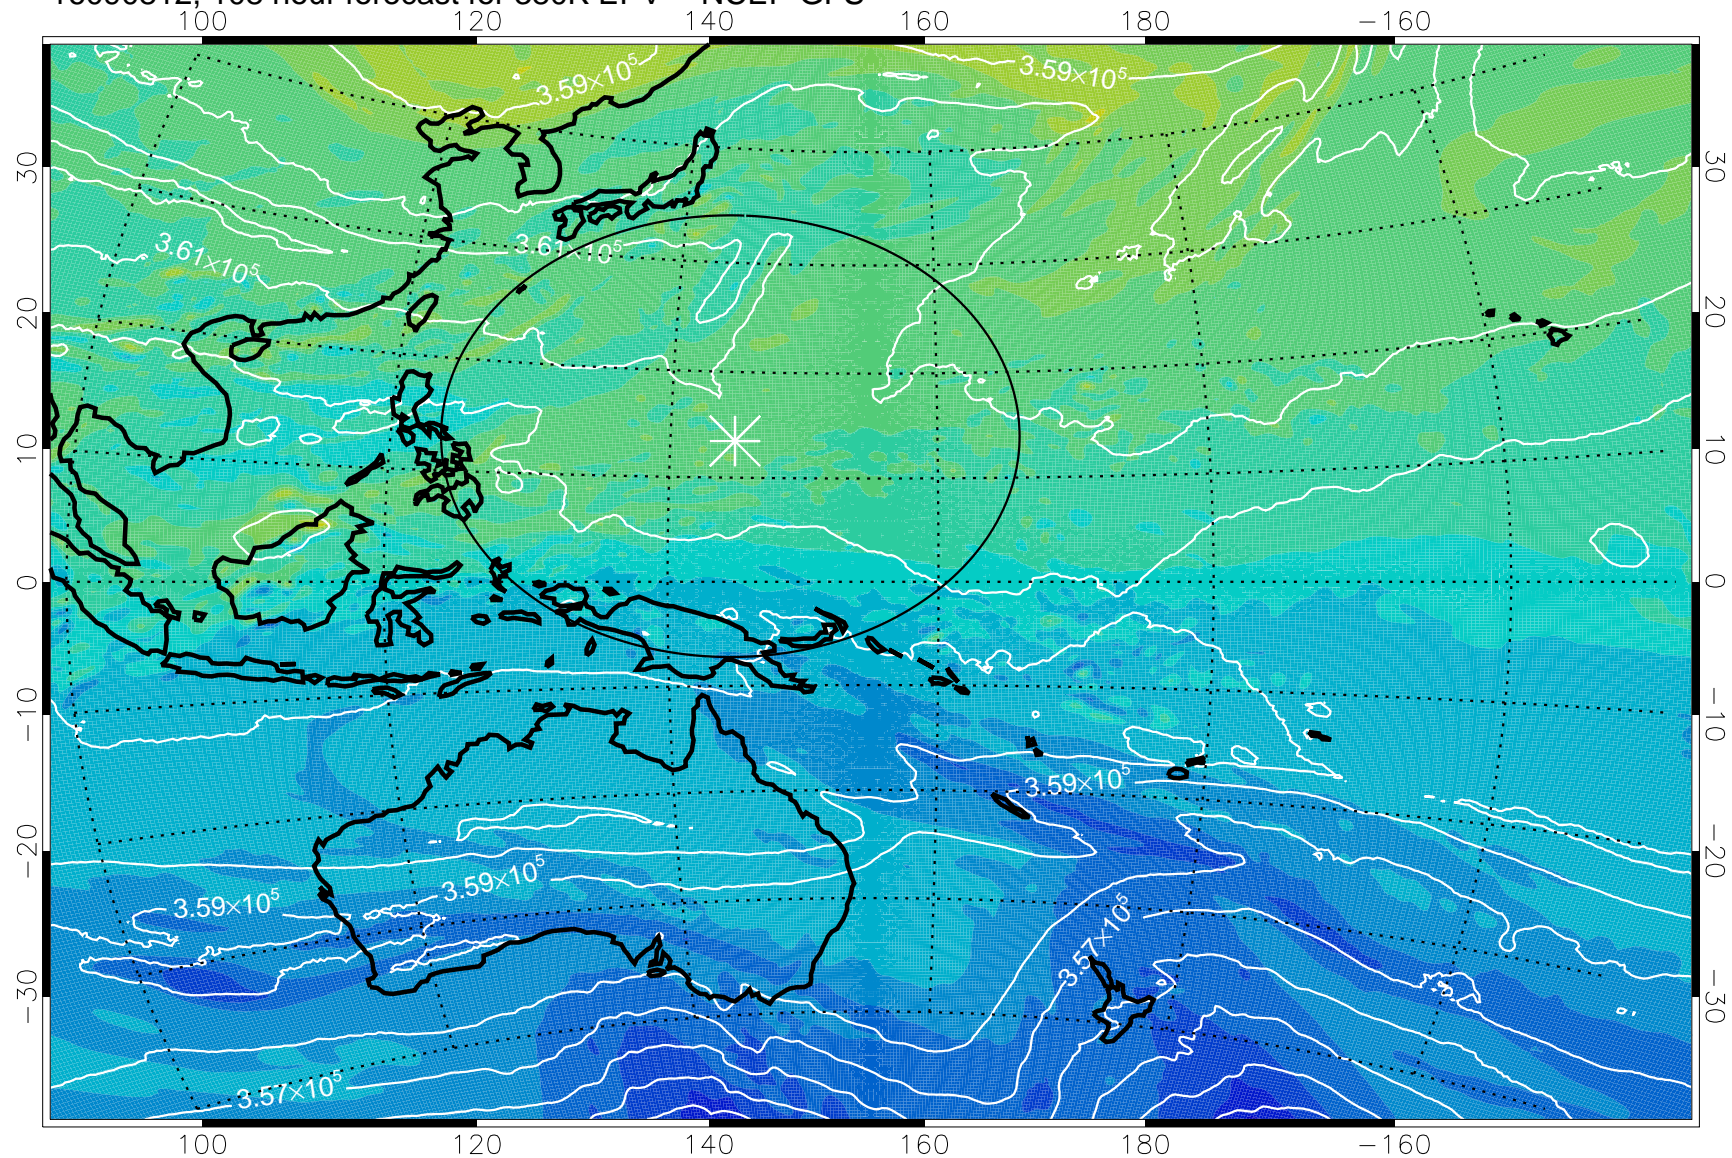

380K Montgomery Streamfunction, white

Range ring of 2304 km

16090718, 90 hour forecast for 380K EPV -- NCEP GFS

380K Montgomery Streamfunction, white

Range ring of 2304 km

16090800, 96 hour forecast for 380K EPV -- NCEP GFS

380K Montgomery Streamfunction, white

Range ring of 2304 km

16090806, 102 hour forecast for 380K EPV -- NCEP GFS

380K Montgomery Streamfunction, white

Range ring of 2304 km

16090812, 108 hour forecast for 380K EPV -- NCEP GFS

380K Montgomery Streamfunction, white

Range ring of 2304 km

16090818, 114 hour forecast for 380K EPV -- NCEP GFS

380K Montgomery Streamfunction, white

Range ring of 2304 km

16090900, 120 hour forecast for 380K EPV -- NCEP GFS