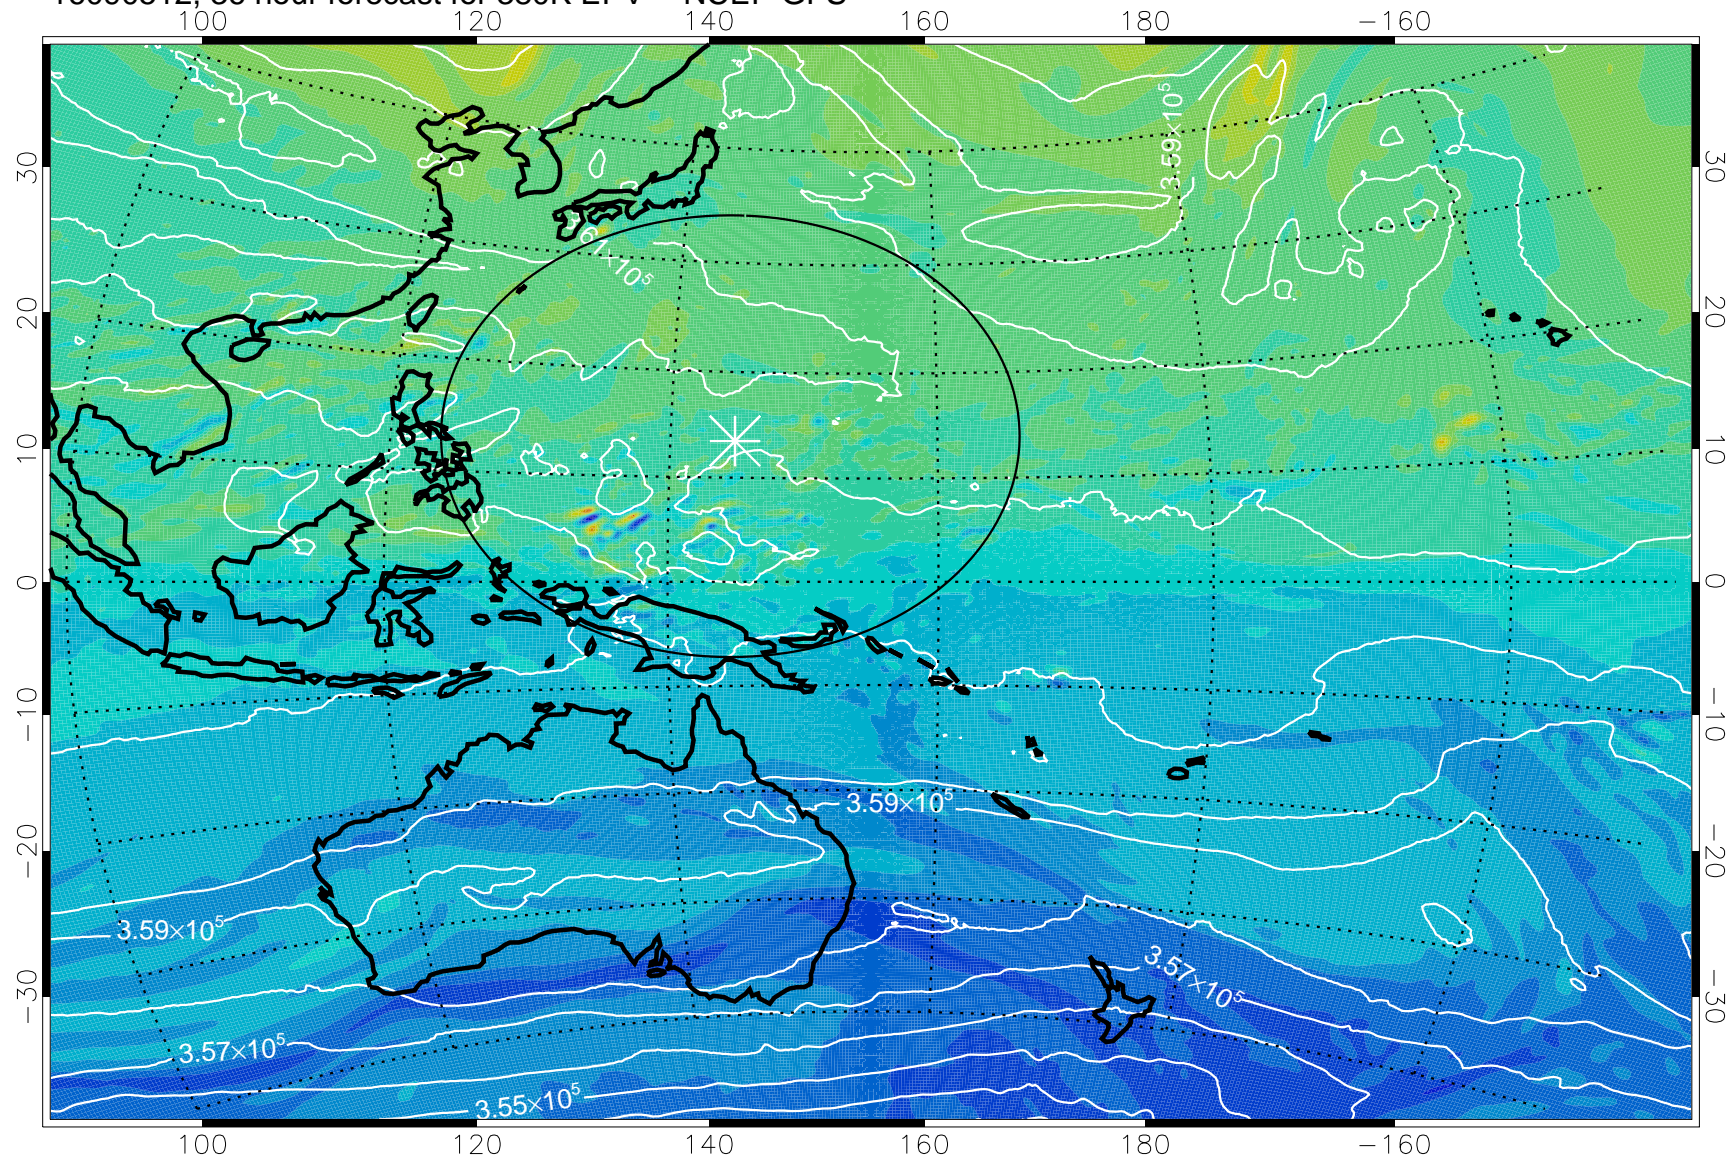

16090406, 6 hour forecast for 380K EPV -- NCEP GFS

380K Montgomery Streamfunction, white

Range ring of 2304 km

16090412, 12 hour forecast for 380K EPV -- NCEP GFS

380K Montgomery Streamfunction, white

Range ring of 2304 km

16090418, 18 hour forecast for 380K EPV -- NCEP GFS

380K Montgomery Streamfunction, white

Range ring of 2304 km

16090500, 24 hour forecast for 380K EPV -- NCEP GFS

380K Montgomery Streamfunction, white

Range ring of 2304 km

16090506, 30 hour forecast for 380K EPV -- NCEP GFS

380K Montgomery Streamfunction, white

Range ring of 2304 km

16090512, 36 hour forecast for 380K EPV -- NCEP GFS

380K Montgomery Streamfunction, white

Range ring of 2304 km