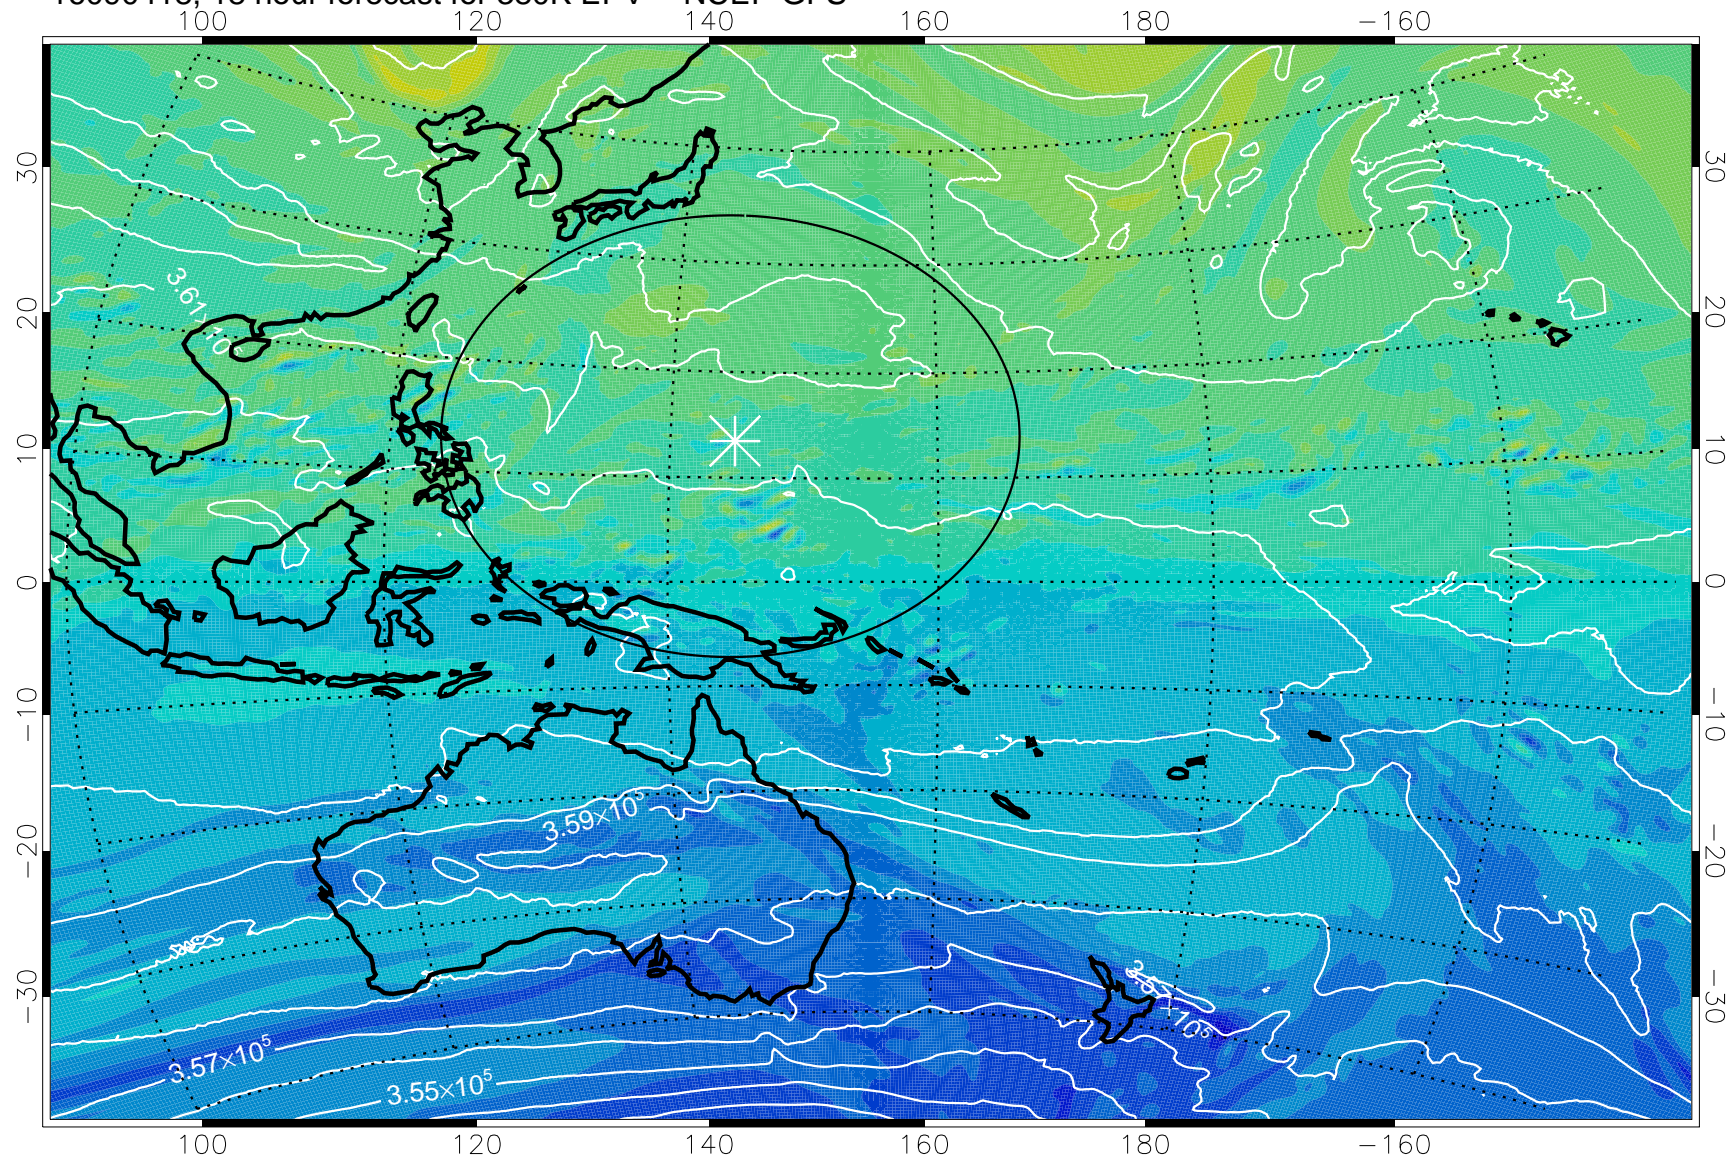

16090406, 6 hour forecast for 380K EPV -- NCEP GFS

380K Montgomery Streamfunction, white

Range ring of 2304 km

16090412, 12 hour forecast for 380K EPV -- NCEP GFS

380K Montgomery Streamfunction, white

Range ring of 2304 km

16090418, 18 hour forecast for 380K EPV -- NCEP GFS

380K Montgomery Streamfunction, white

Range ring of 2304 km

16090500, 24 hour forecast for 380K EPV -- NCEP GFS

380K Montgomery Streamfunction, white

Range ring of 2304 km

16090506, 30 hour forecast for 380K EPV -- NCEP GFS

380K Montgomery Streamfunction, white

Range ring of 2304 km

16090512, 36 hour forecast for 380K EPV -- NCEP GFS

380K Montgomery Streamfunction, white

Range ring of 2304 km