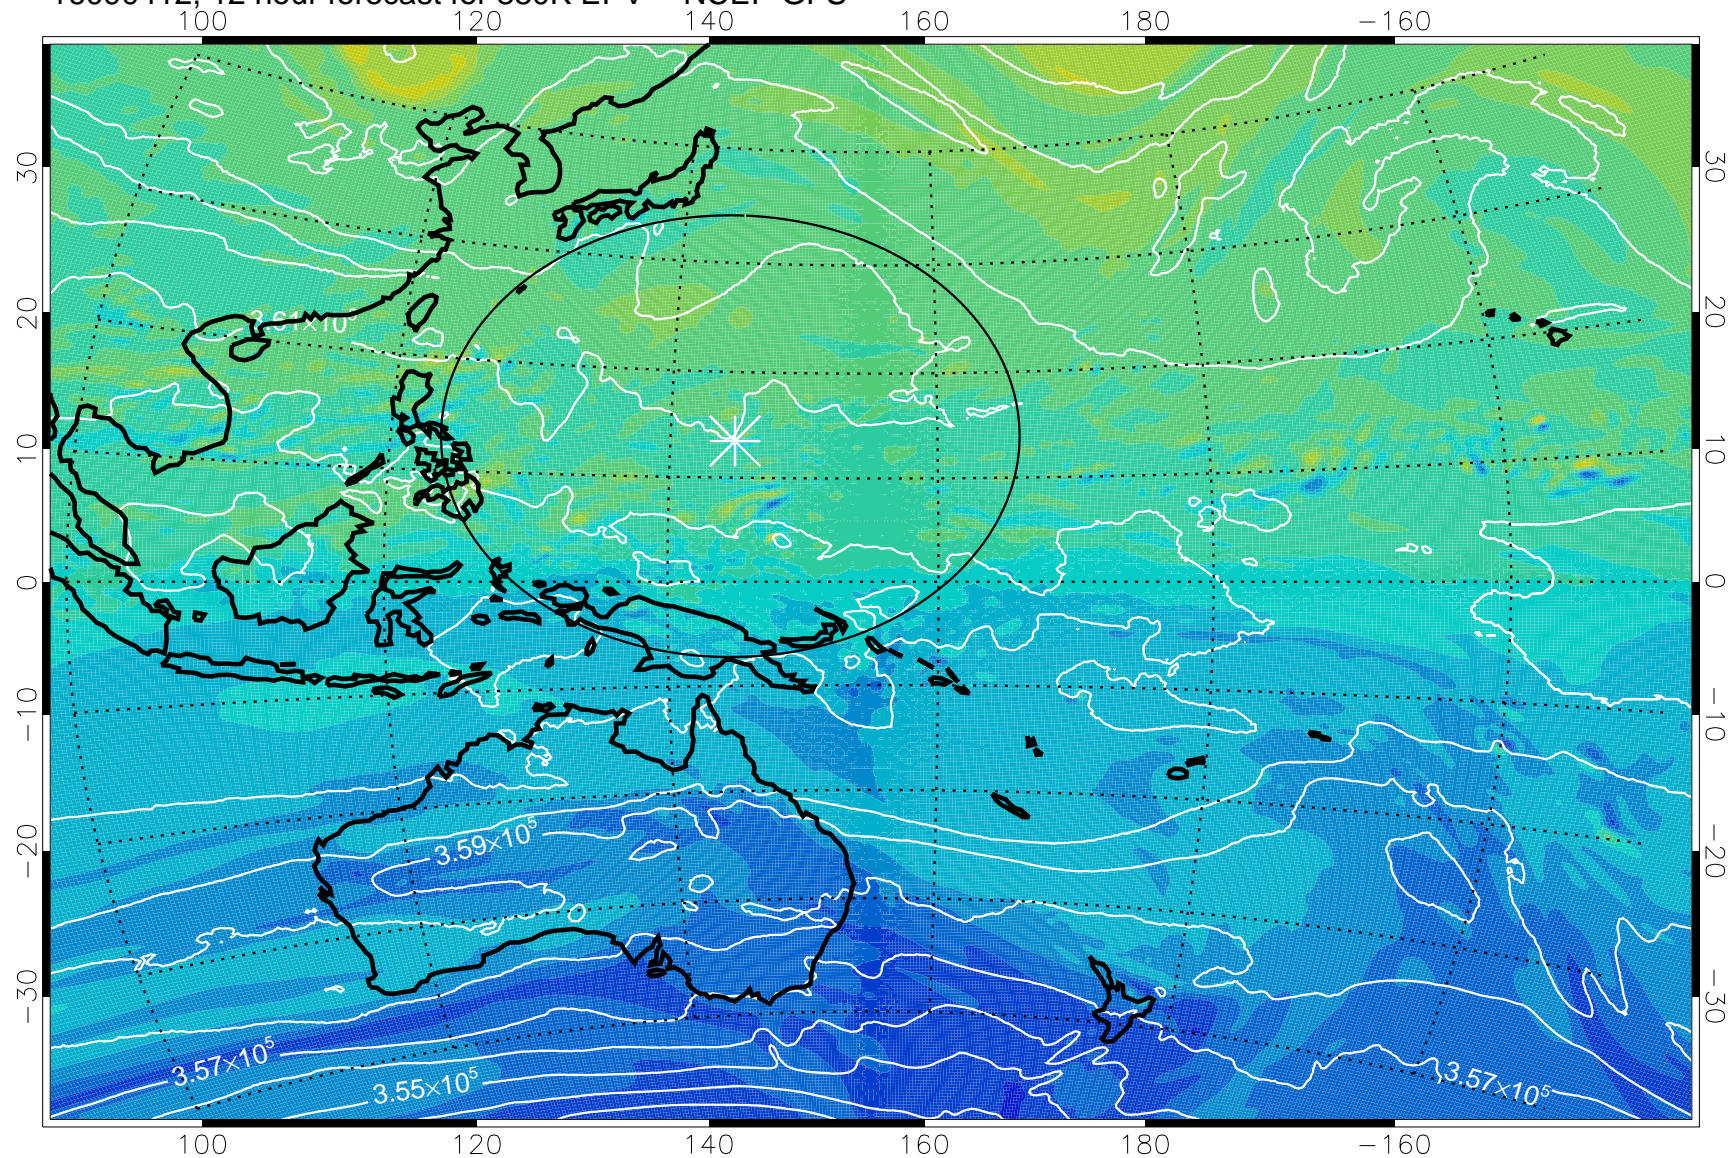

16090406, 6 hour forecast for 380K EPV -- NCEP GFS

380K Montgomery Streamfunction, white

Range ring of 2304 km

16090412, 12 hour forecast for 380K EPV -- NCEP GFS

380K Montgomery Streamfunction, white

Range ring of 2304 km

16090418, 18 hour forecast for 380K EPV -- NCEP GFS

380K Montgomery Streamfunction, white

Range ring of 2304 km

16090500, 24 hour forecast for 380K EPV -- NCEP GFS

380K Montgomery Streamfunction, white

Range ring of 2304 km

16090506, 30 hour forecast for 380K EPV -- NCEP GFS

380K Montgomery Streamfunction, white

Range ring of 2304 km

16090512, 36 hour forecast for 380K EPV -- NCEP GFS

380K Montgomery Streamfunction, white

Range ring of 2304 km