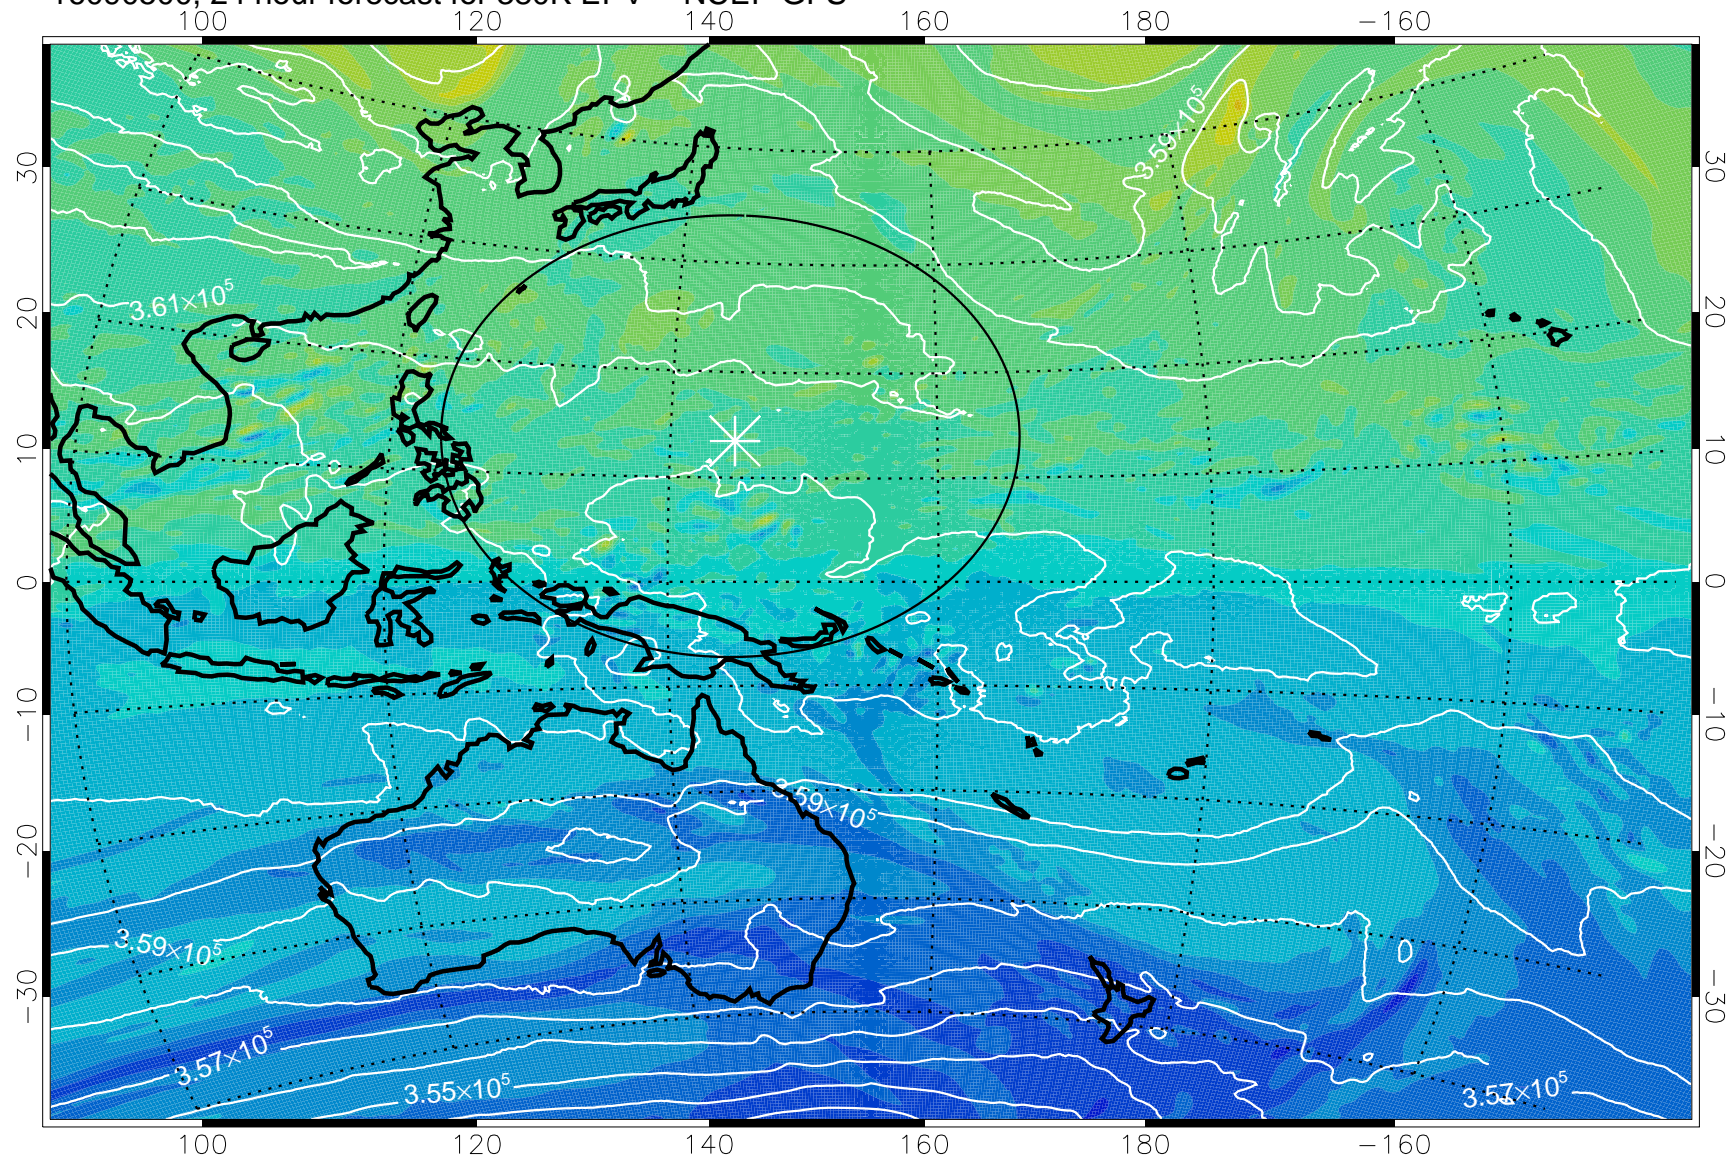

16090406, 6 hour forecast for 380K EPV -- NCEP GFS

380K Montgomery Streamfunction, white

Range ring of 2304 km

16090412, 12 hour forecast for 380K EPV -- NCEP GFS

380K Montgomery Streamfunction, white

Range ring of 2304 km

16090418, 18 hour forecast for 380K EPV -- NCEP GFS

380K Montgomery Streamfunction, white

Range ring of 2304 km

16090500, 24 hour forecast for 380K EPV -- NCEP GFS

380K Montgomery Streamfunction, white

Range ring of 2304 km

16090506, 30 hour forecast for 380K EPV -- NCEP GFS

380K Montgomery Streamfunction, white

Range ring of 2304 km

16090512, 36 hour forecast for 380K EPV -- NCEP GFS

380K Montgomery Streamfunction, white

Range ring of 2304 km