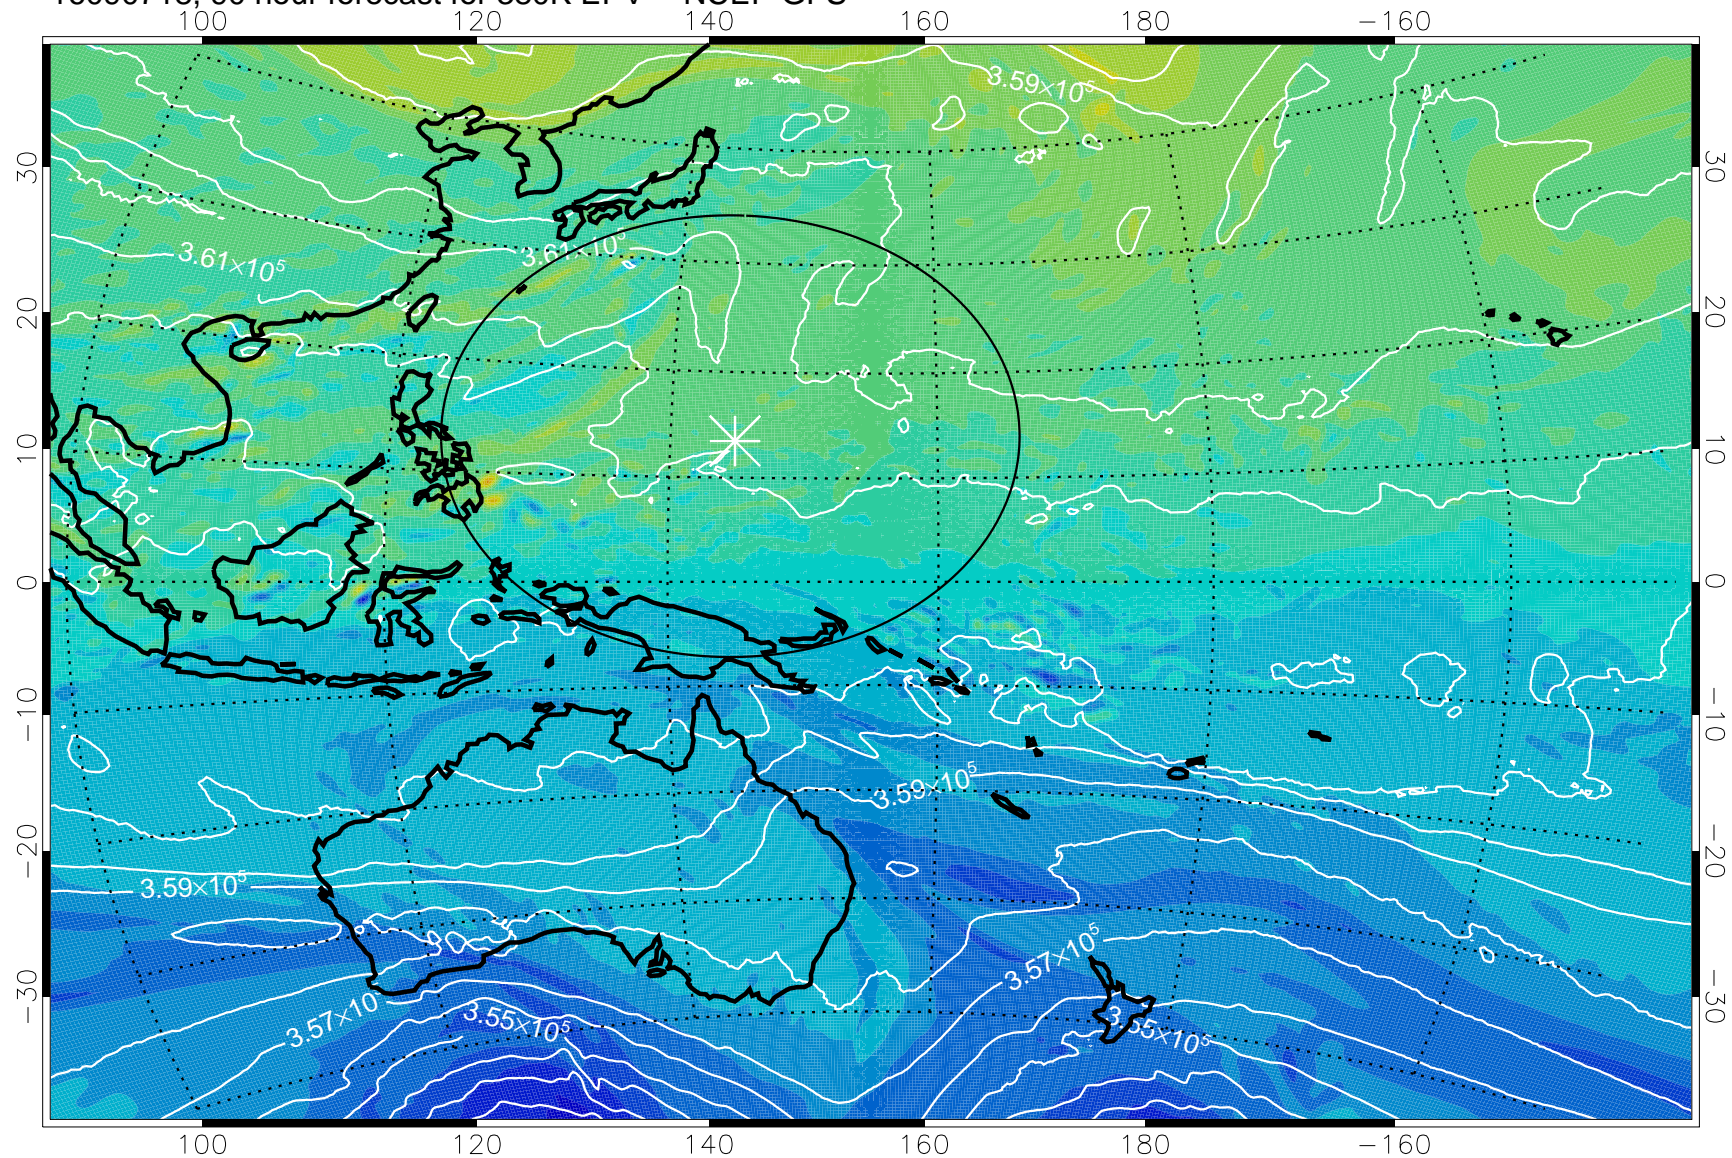

16090612, 60 hour forecast for 380K EPV -- NCEP GFS

380K Montgomery Streamfunction, white

Range ring of 2304 km

16090618, 66 hour forecast for 380K EPV -- NCEP GFS

16090700, 72 hour forecast for 380K EPV -- NCEP GFS

380K Montgomery Streamfunction, white

Range ring of 2304 km

16090706, 78 hour forecast for 380K EPV -- NCEP GFS

380K Montgomery Streamfunction, white

Range ring of 2304 km

16090712, 84 hour forecast for 380K EPV -- NCEP GFS

380K Montgomery Streamfunction, white

Range ring of 2304 km

16090718, 90 hour forecast for 380K EPV -- NCEP GFS

380K Montgomery Streamfunction, white

Range ring of 2304 km

16090800, 96 hour forecast for 380K EPV -- NCEP GFS

380K Montgomery Streamfunction, white

Range ring of 2304 km

16090806, 102 hour forecast for 380K EPV -- NCEP GFS

380K Montgomery Streamfunction, white

Range ring of 2304 km

16090812, 108 hour forecast for 380K EPV -- NCEP GFS