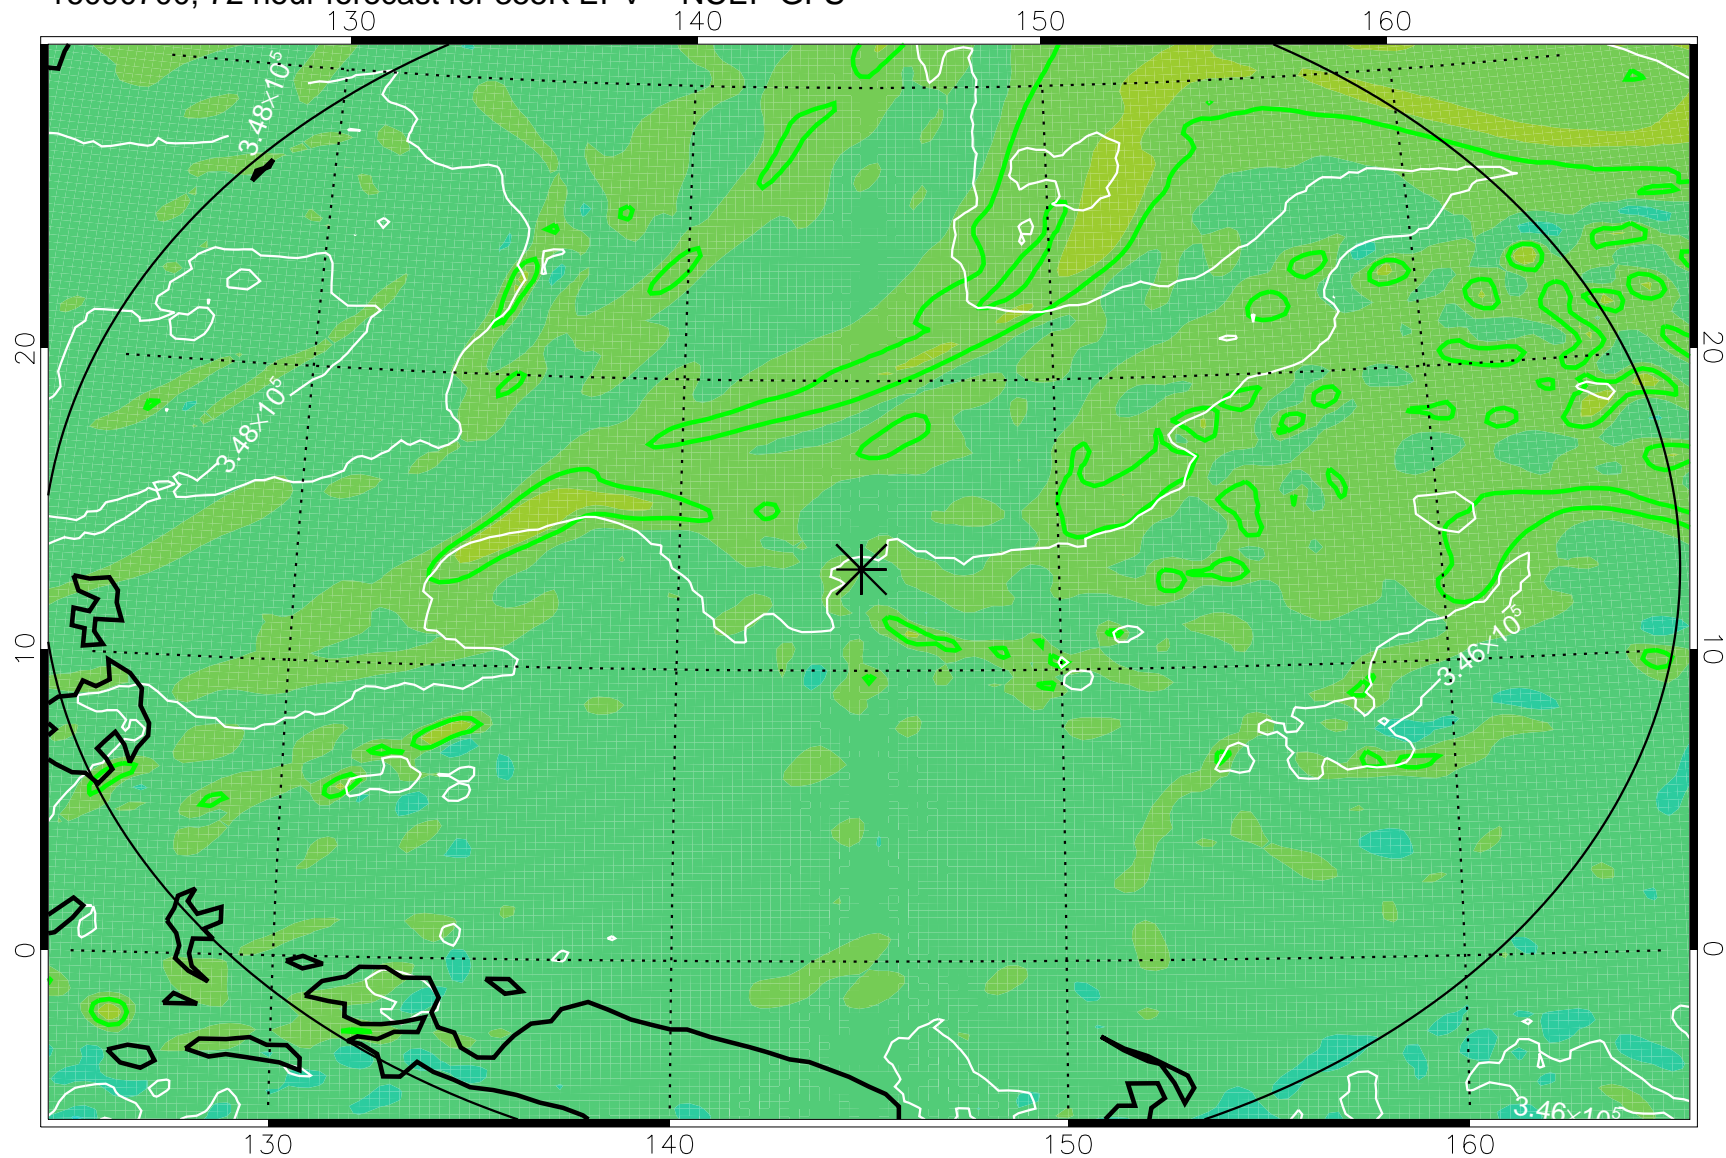

16090606, 54 hour forecast for 355K EPV -- NCEP GFS

355K Montgomery Streamfunction, white
EPV Tropopause (2 PVU) Position
Range ring of 2304 km

16090612, 60 hour forecast for 355K EPV -- NCEP GFS

355K Montgomery Streamfunction, white
EPV Tropopause (2 PVU) Position
Range ring of 2304 km

16090618, 66 hour forecast for 355K EPV -- NCEP GFS

355K Montgomery Streamfunction, white
EPV Tropopause (2 PVU) Position
Range ring of 2304 km

16090700, 72 hour forecast for 355K EPV -- NCEP GFS

355K Montgomery Streamfunction, white
EPV Tropopause (2 PVU) Position
Range ring of 2304 km

16090706, 78 hour forecast for 355K EPV -- NCEP GFS

355K Montgomery Streamfunction, white
EPV Tropopause (2 PVU) Position
Range ring of 2304 km

16090712, 84 hour forecast for 355K EPV -- NCEP GFS

355K Montgomery Streamfunction, white
EPV Tropopause (2 PVU) Position
Range ring of 2304 km

16090718, 90 hour forecast for 355K EPV -- NCEP GFS

355K Montgomery Streamfunction, white
EPV Tropopause (2 PVU) Position
Range ring of 2304 km

16090800, 96 hour forecast for 355K EPV -- NCEP GFS

355K Montgomery Streamfunction, white
EPV Tropopause (2 PVU) Position
Range ring of 2304 km