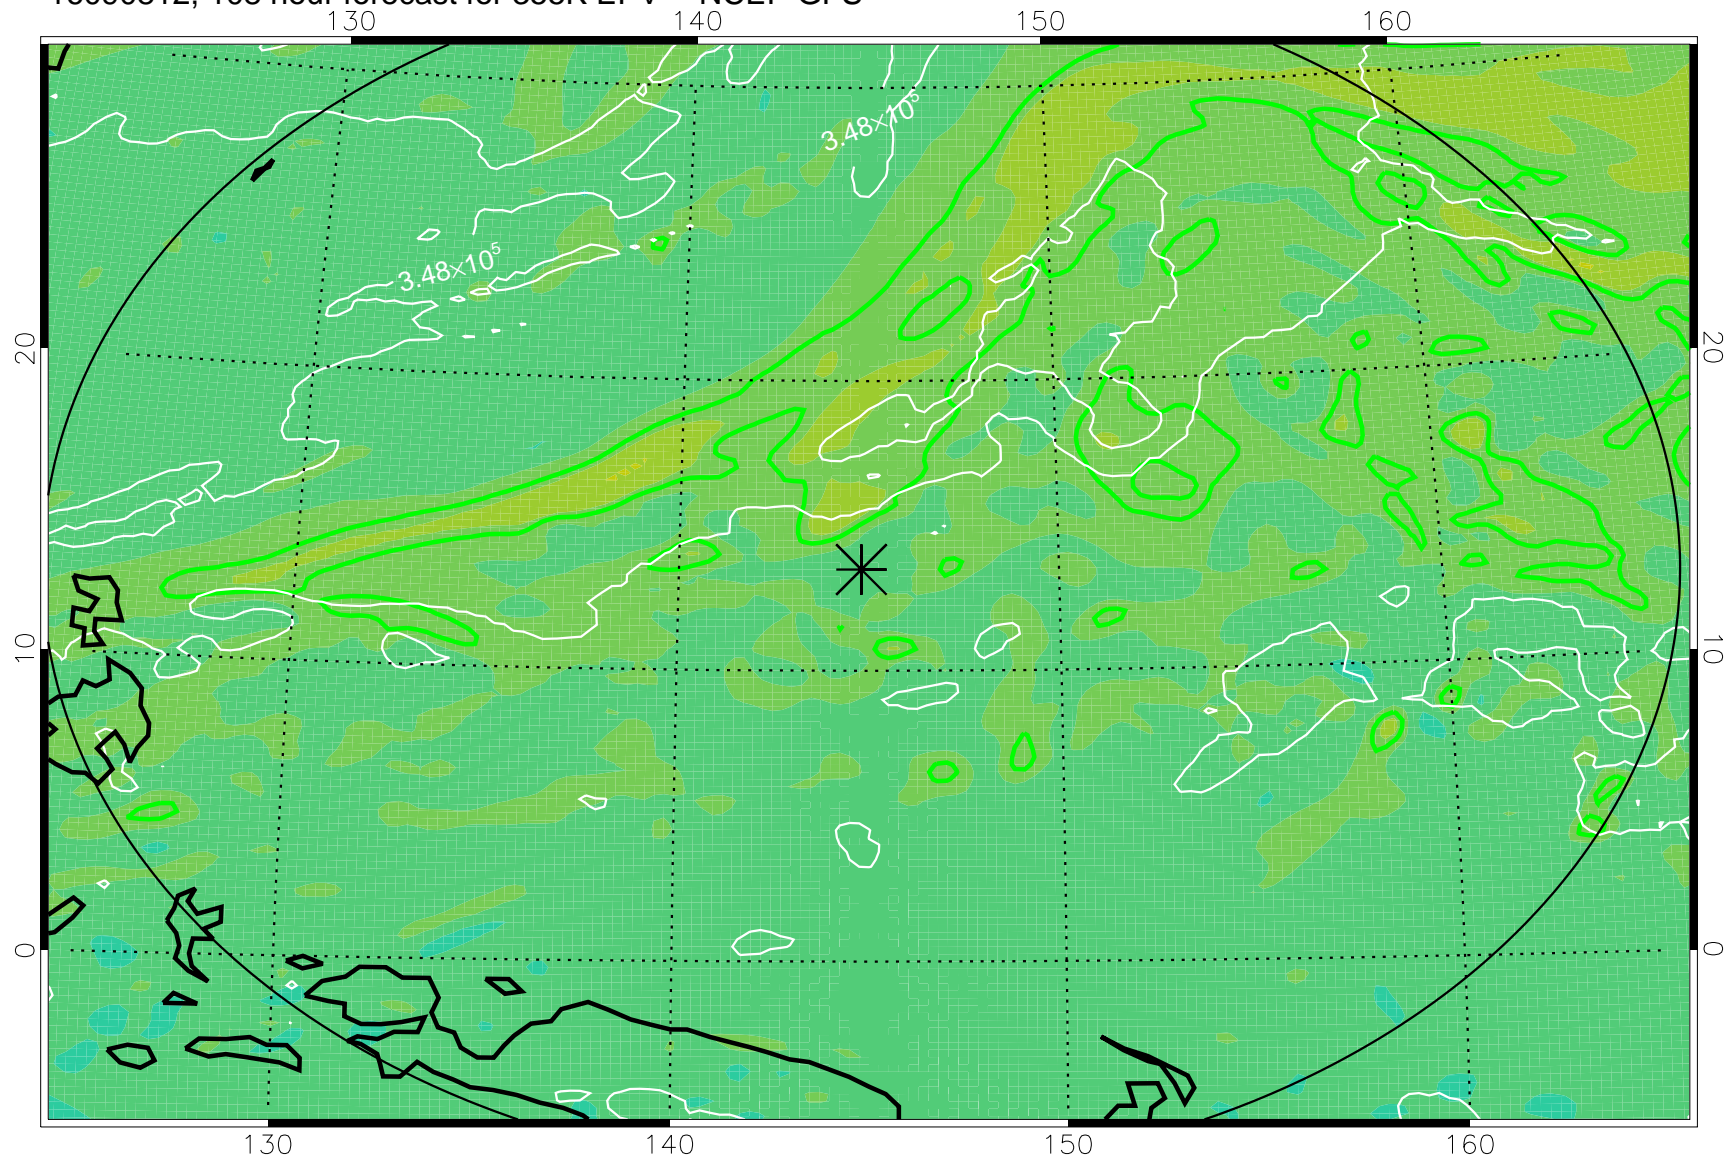

16090706, 78 hour forecast for 355K EPV -- NCEP GFS

355K Montgomery Streamfunction, white
EPV Tropopause (2 PVU) Position
Range ring of 2304 km

16090712, 84 hour forecast for 355K EPV -- NCEP GFS

355K Montgomery Streamfunction, white
EPV Tropopause (2 PVU) Position
Range ring of 2304 km

16090718, 90 hour forecast for 355K EPV -- NCEP GFS

355K Montgomery Streamfunction, white
EPV Tropopause (2 PVU) Position
Range ring of 2304 km

16090800, 96 hour forecast for 355K EPV -- NCEP GFS

355K Montgomery Streamfunction, white
EPV Tropopause (2 PVU) Position
Range ring of 2304 km

16090806, 102 hour forecast for 355K EPV -- NCEP GFS

355K Montgomery Streamfunction, white
EPV Tropopause (2 PVU) Position
Range ring of 2304 km

16090812, 108 hour forecast for 355K EPV -- NCEP GFS

355K Montgomery Streamfunction, white
EPV Tropopause (2 PVU) Position
Range ring of 2304 km

16090818, 114 hour forecast for 355K EPV -- NCEP GFS

355K Montgomery Streamfunction, white
EPV Tropopause (2 PVU) Position
Range ring of 2304 km

16090900, 120 hour forecast for 355K EPV -- NCEP GFS

355K Montgomery Streamfunction, white
EPV Tropopause (2 PVU) Position
Range ring of 2304 km