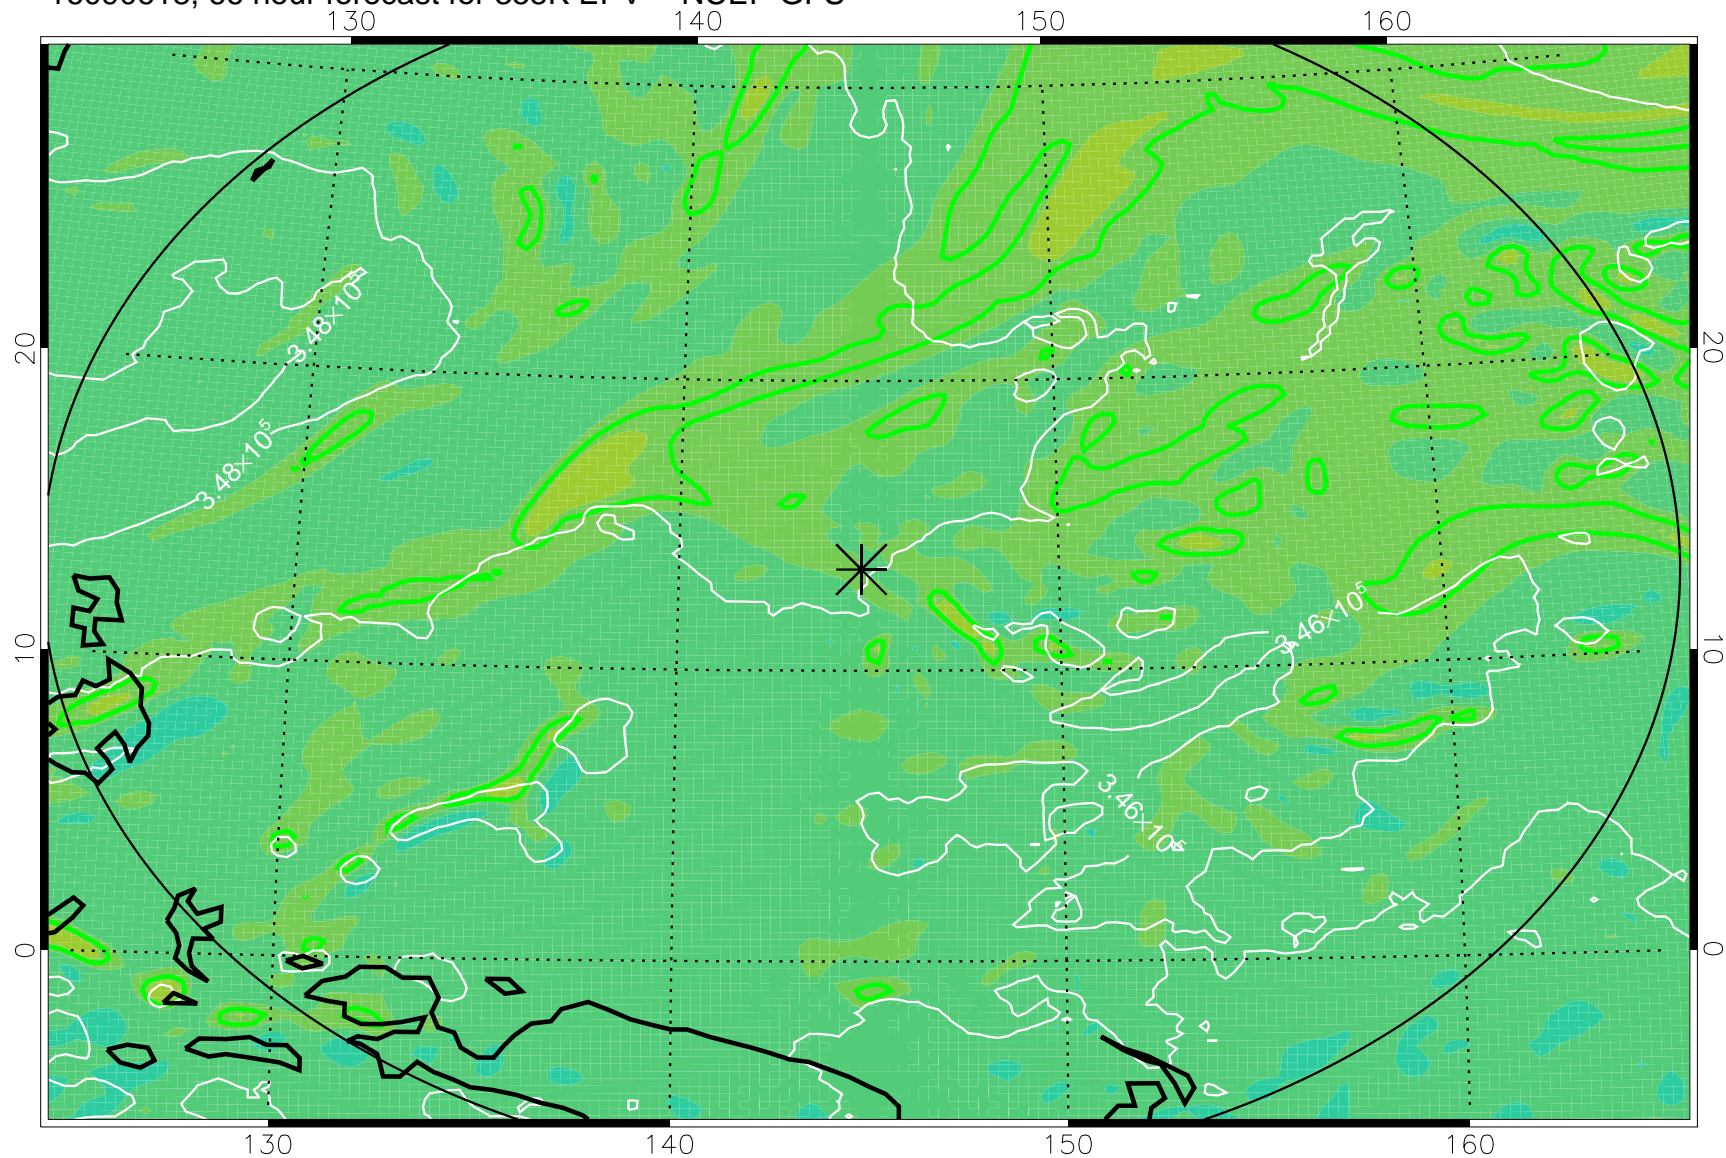

16090606, 54 hour forecast for 355K EPV -- NCEP GFS

355K Montgomery Streamfunction, white
EPV Tropopause (2 PVU) Position
Range ring of 2304 km

16090612, 60 hour forecast for 355K EPV -- NCEP GFS

355K Montgomery Streamfunction, white
EPV Tropopause (2 PVU) Position
Range ring of 2304 km

16090618, 66 hour forecast for 355K EPV -- NCEP GFS

355K Montgomery Streamfunction, white
EPV Tropopause (2 PVU) Position
Range ring of 2304 km

16090700, 72 hour forecast for 355K EPV -- NCEP GFS

355K Montgomery Streamfunction, white
EPV Tropopause (2 PVU) Position
Range ring of 2304 km

16090706, 78 hour forecast for 355K EPV -- NCEP GFS

355K Montgomery Streamfunction, white
EPV Tropopause (2 PVU) Position
Range ring of 2304 km

16090712, 84 hour forecast for 355K EPV -- NCEP GFS

355K Montgomery Streamfunction, white
EPV Tropopause (2 PVU) Position
Range ring of 2304 km

16090718, 90 hour forecast for 355K EPV -- NCEP GFS

355K Montgomery Streamfunction, white
EPV Tropopause (2 PVU) Position
Range ring of 2304 km

16090800, 96 hour forecast for 355K EPV -- NCEP GFS

355K Montgomery Streamfunction, white
EPV Tropopause (2 PVU) Position
Range ring of 2304 km