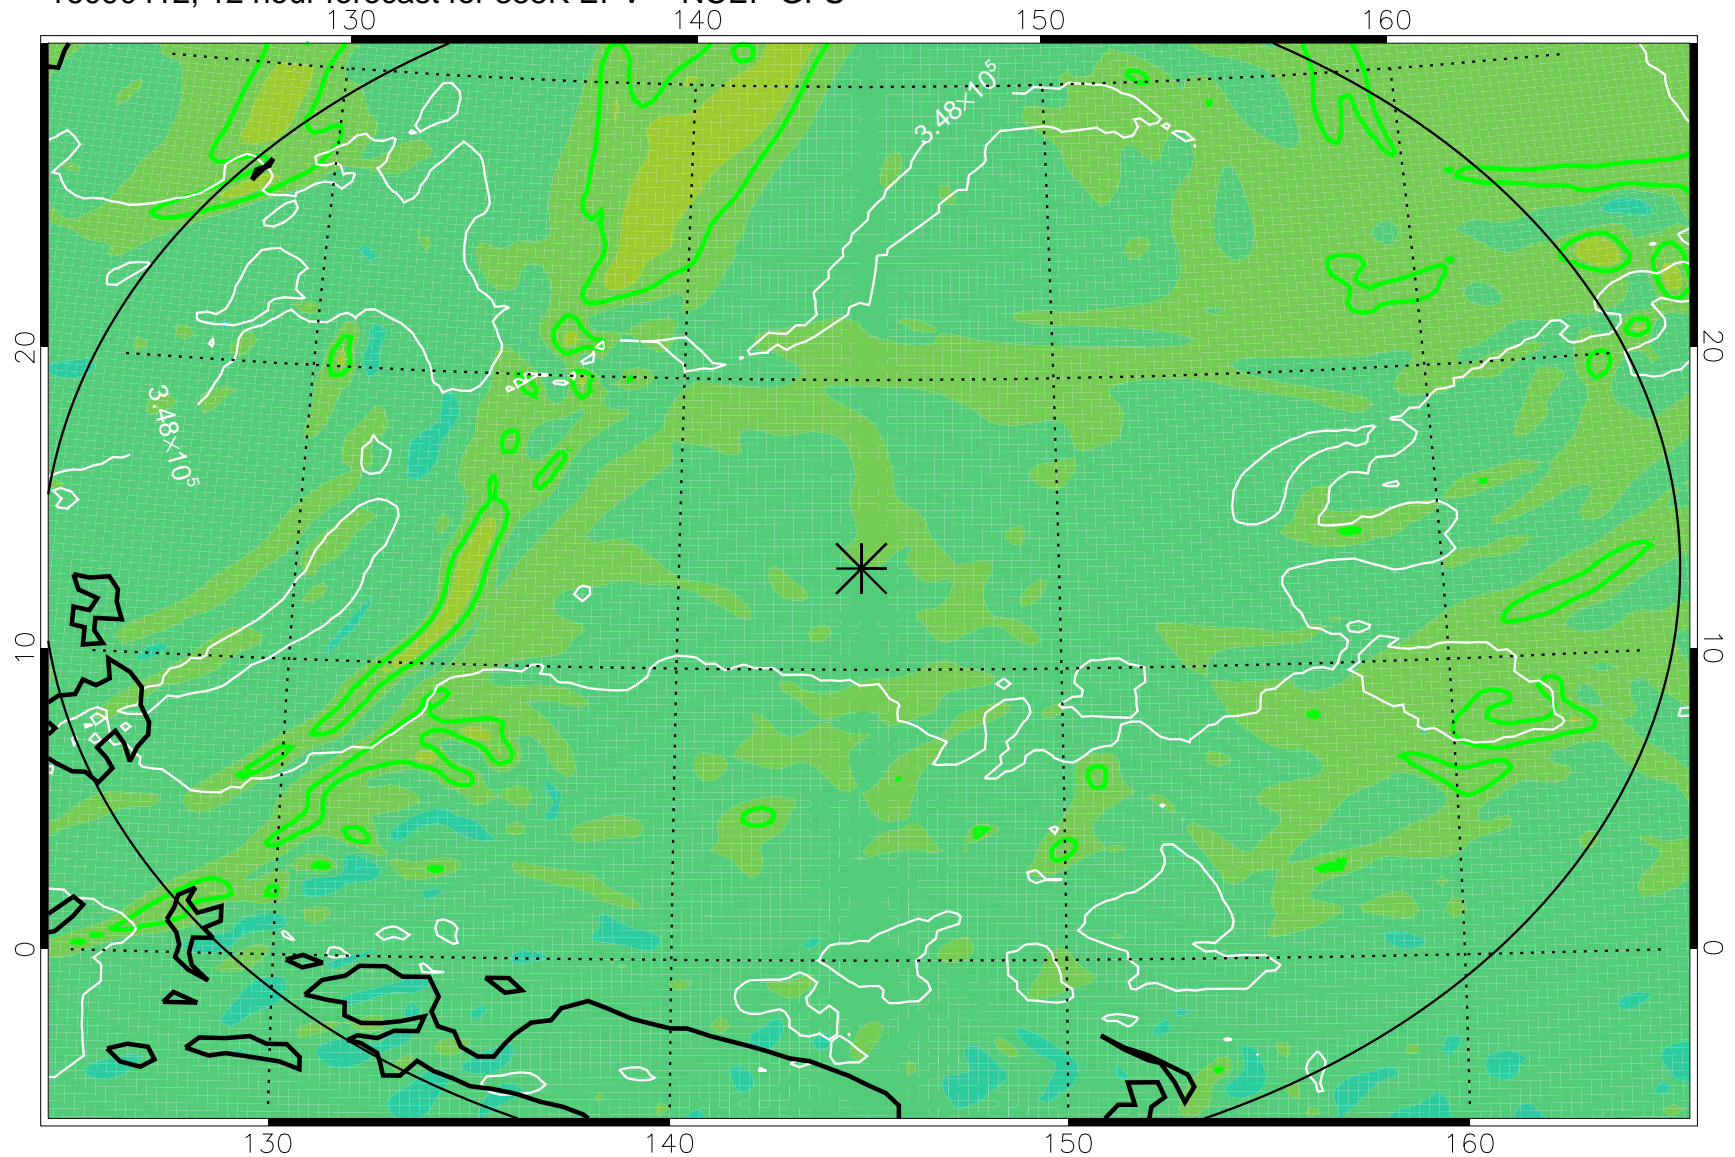

16090406, 6 hour forecast for 355K EPV -- NCEP GFS

355K Montgomery Streamfunction, white
EPV Tropopause (2 PVU) Position
Range ring of 2304 km

16090412, 12 hour forecast for 355K EPV -- NCEP GFS

355K Montgomery Streamfunction, white
EPV Tropopause (2 PVU) Position
Range ring of 2304 km

16090418, 18 hour forecast for 355K EPV -- NCEP GFS

355K Montgomery Streamfunction, white
EPV Tropopause (2 PVU) Position
Range ring of 2304 km

16090500, 24 hour forecast for 355K EPV -- NCEP GFS

355K Montgomery Streamfunction, white
EPV Tropopause (2 PVU) Position
Range ring of 2304 km

16090506, 30 hour forecast for 355K EPV -- NCEP GFS

355K Montgomery Streamfunction, white
EPV Tropopause (2 PVU) Position
Range ring of 2304 km

16090512, 36 hour forecast for 355K EPV -- NCEP GFS

355K Montgomery Streamfunction, white
EPV Tropopause (2 PVU) Position
Range ring of 2304 km

16090518, 42 hour forecast for 355K EPV -- NCEP GFS

355K Montgomery Streamfunction, white
EPV Tropopause (2 PVU) Position
Range ring of 2304 km

16090600, 48 hour forecast for 355K EPV -- NCEP GFS

355K Montgomery Streamfunction, white
EPV Tropopause (2 PVU) Position
Range ring of 2304 km