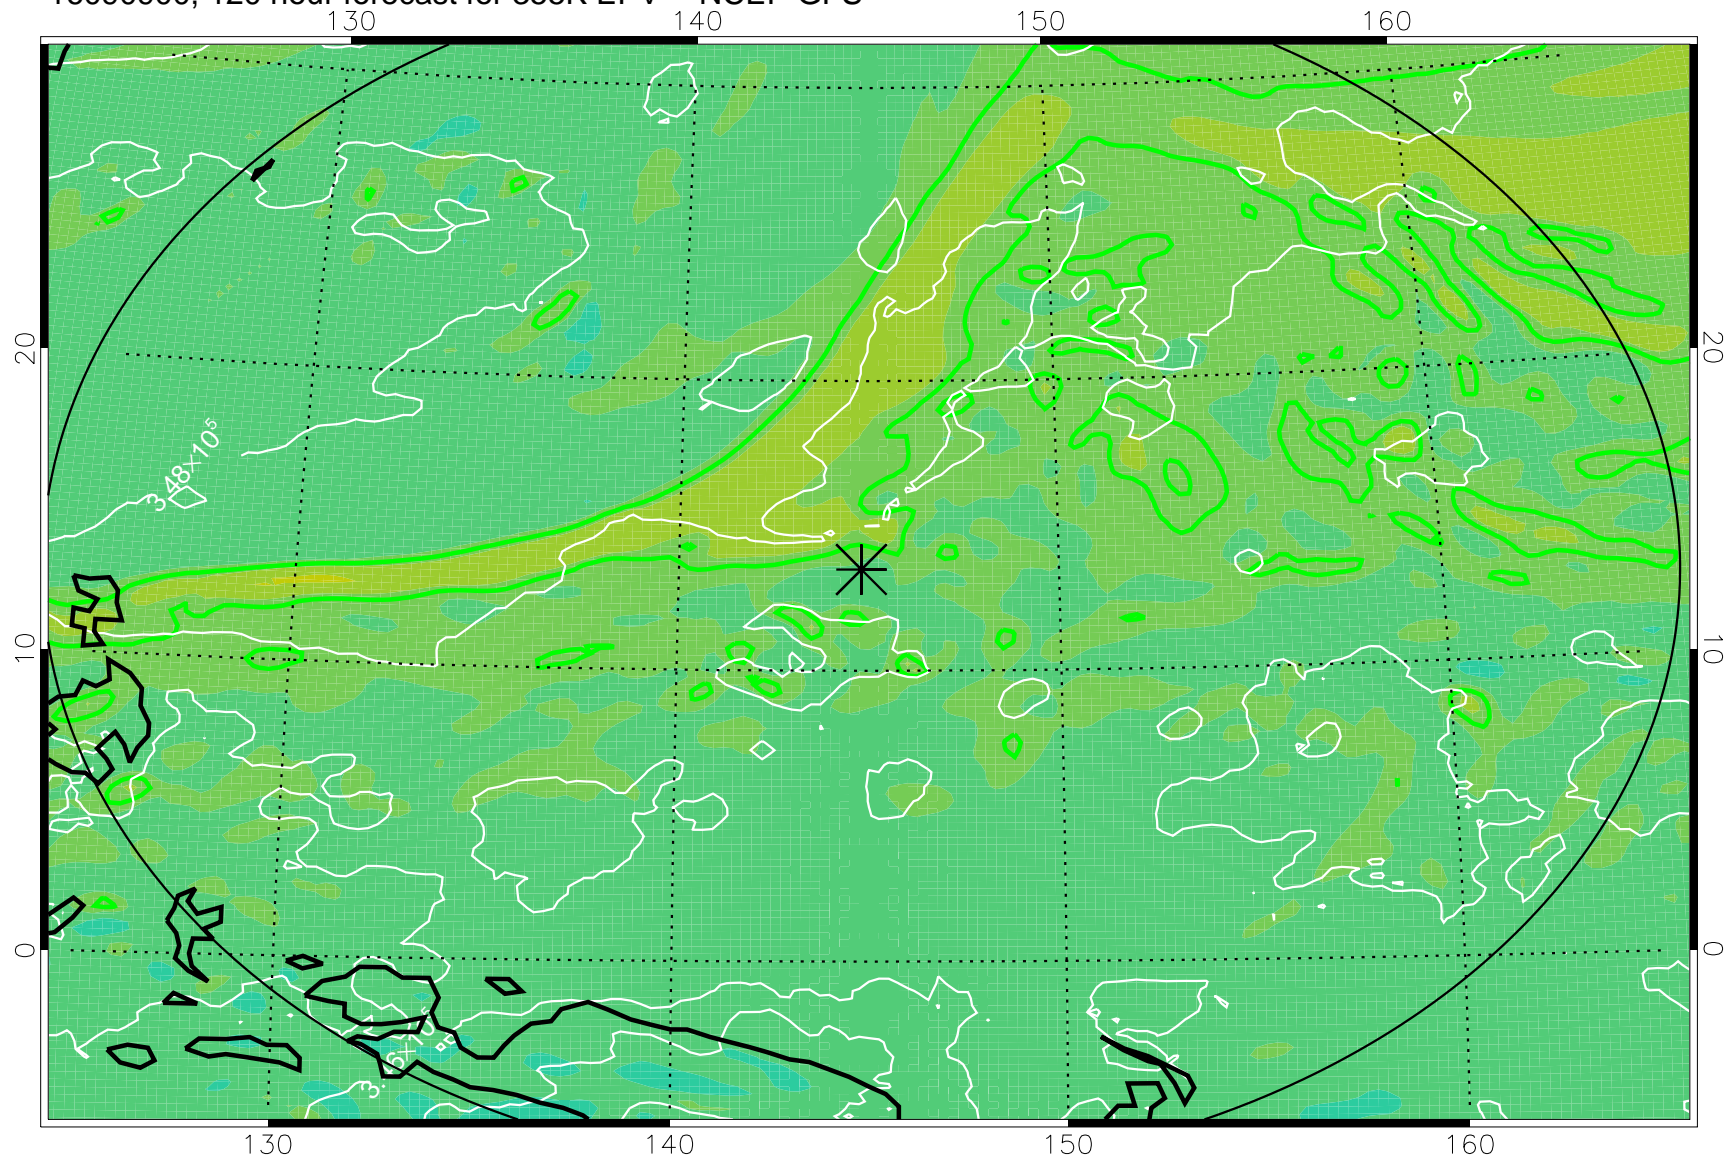

16090706, 78 hour forecast for 355K EPV -- NCEP GFS

355K Montgomery Streamfunction, white
EPV Tropopause (2 PVU) Position
Range ring of 2304 km

16090712, 84 hour forecast for 355K EPV -- NCEP GFS

355K Montgomery Streamfunction, white
EPV Tropopause (2 PVU) Position
Range ring of 2304 km

16090718, 90 hour forecast for 355K EPV -- NCEP GFS

355K Montgomery Streamfunction, white
EPV Tropopause (2 PVU) Position
Range ring of 2304 km

16090800, 96 hour forecast for 355K EPV -- NCEP GFS

355K Montgomery Streamfunction, white
EPV Tropopause (2 PVU) Position
Range ring of 2304 km

16090806, 102 hour forecast for 355K EPV -- NCEP GFS

355K Montgomery Streamfunction, white
EPV Tropopause (2 PVU) Position
Range ring of 2304 km

16090812, 108 hour forecast for 355K EPV -- NCEP GFS

355K Montgomery Streamfunction, white
EPV Tropopause (2 PVU) Position
Range ring of 2304 km

16090818, 114 hour forecast for 355K EPV -- NCEP GFS

355K Montgomery Streamfunction, white
EPV Tropopause (2 PVU) Position
Range ring of 2304 km

16090900, 120 hour forecast for 355K EPV -- NCEP GFS

355K Montgomery Streamfunction, white
EPV Tropopause (2 PVU) Position
Range ring of 2304 km