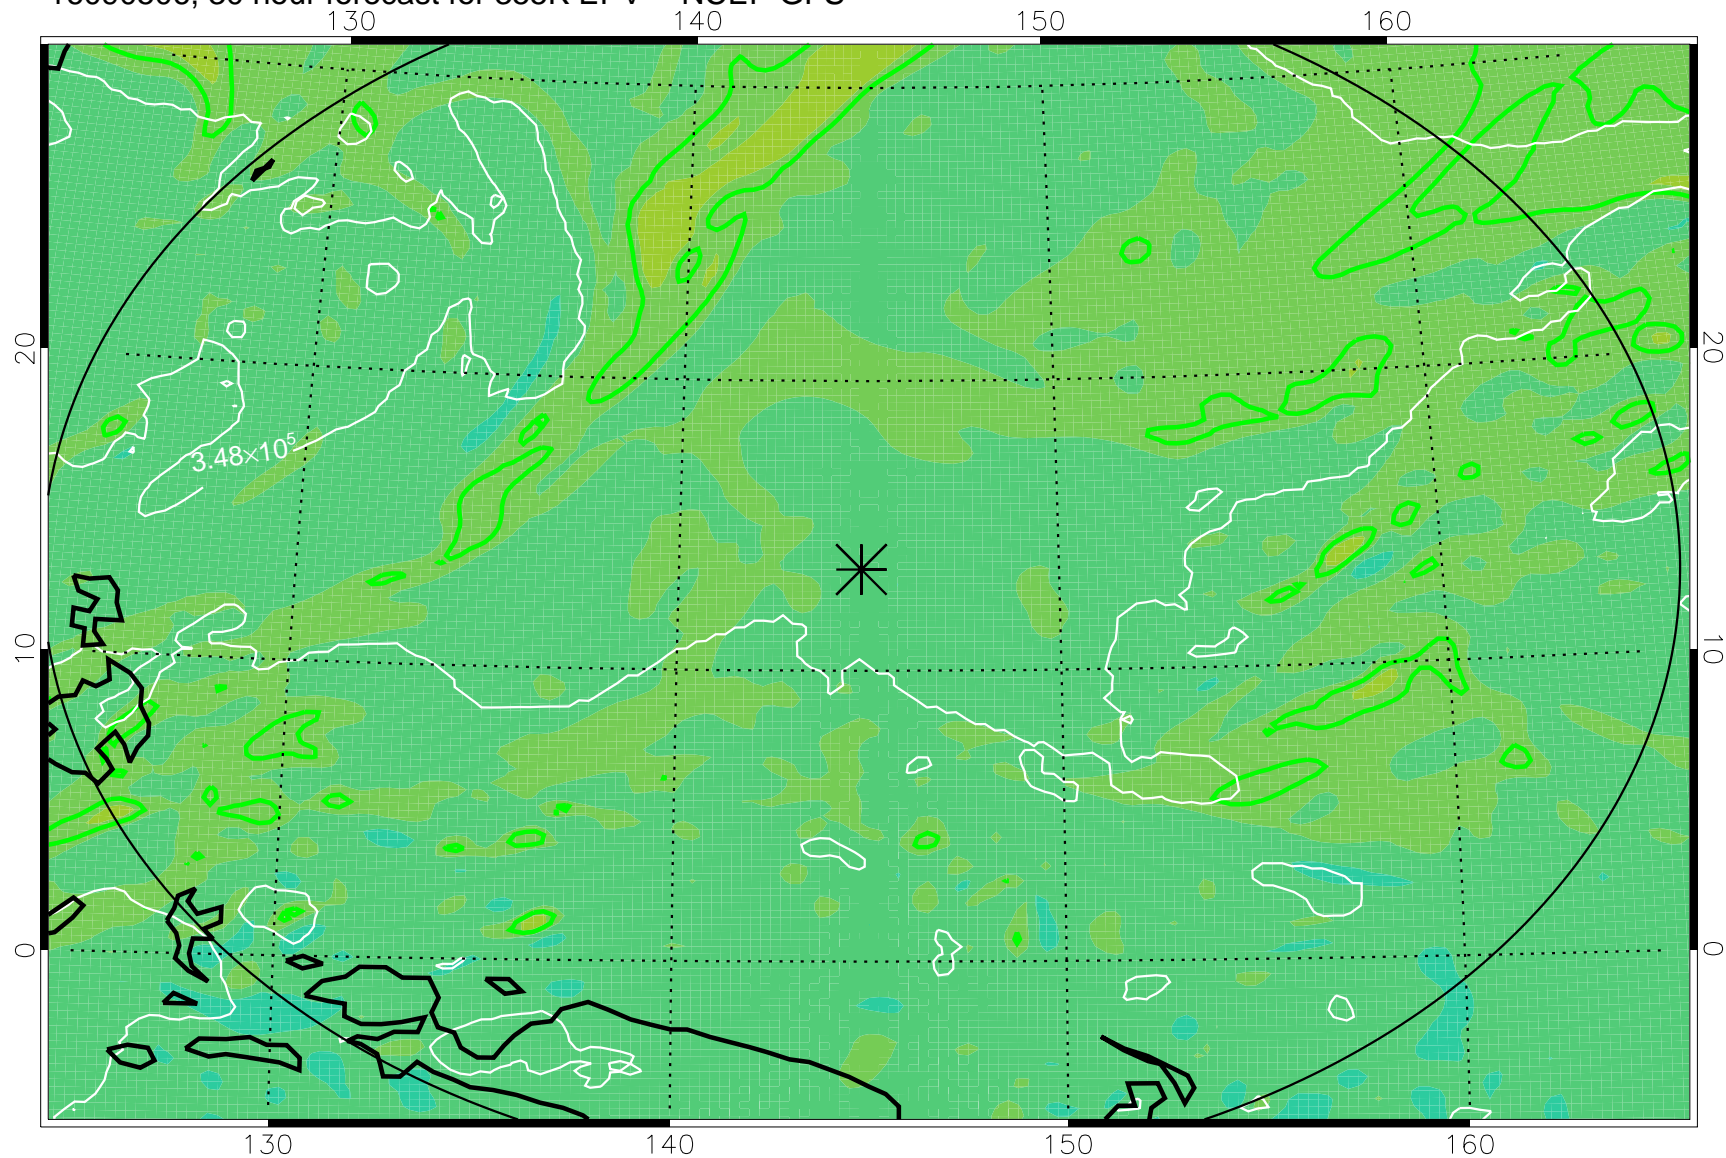

16090406, 6 hour forecast for 355K EPV -- NCEP GFS

355K Montgomery Streamfunction, white
EPV Tropopause (2 PVU) Position
Range ring of 2304 km

16090412, 12 hour forecast for 355K EPV -- NCEP GFS

355K Montgomery Streamfunction, white
EPV Tropopause (2 PVU) Position
Range ring of 2304 km

16090418, 18 hour forecast for 355K EPV -- NCEP GFS

355K Montgomery Streamfunction, white
EPV Tropopause (2 PVU) Position
Range ring of 2304 km

16090500, 24 hour forecast for 355K EPV -- NCEP GFS

355K Montgomery Streamfunction, white
EPV Tropopause (2 PVU) Position
Range ring of 2304 km

16090506, 30 hour forecast for 355K EPV -- NCEP GFS

355K Montgomery Streamfunction, white
EPV Tropopause (2 PVU) Position
Range ring of 2304 km

16090512, 36 hour forecast for 355K EPV -- NCEP GFS

355K Montgomery Streamfunction, white
EPV Tropopause (2 PVU) Position
Range ring of 2304 km

16090518, 42 hour forecast for 355K EPV -- NCEP GFS

355K Montgomery Streamfunction, white
EPV Tropopause (2 PVU) Position
Range ring of 2304 km

16090600, 48 hour forecast for 355K EPV -- NCEP GFS

355K Montgomery Streamfunction, white
EPV Tropopause (2 PVU) Position
Range ring of 2304 km