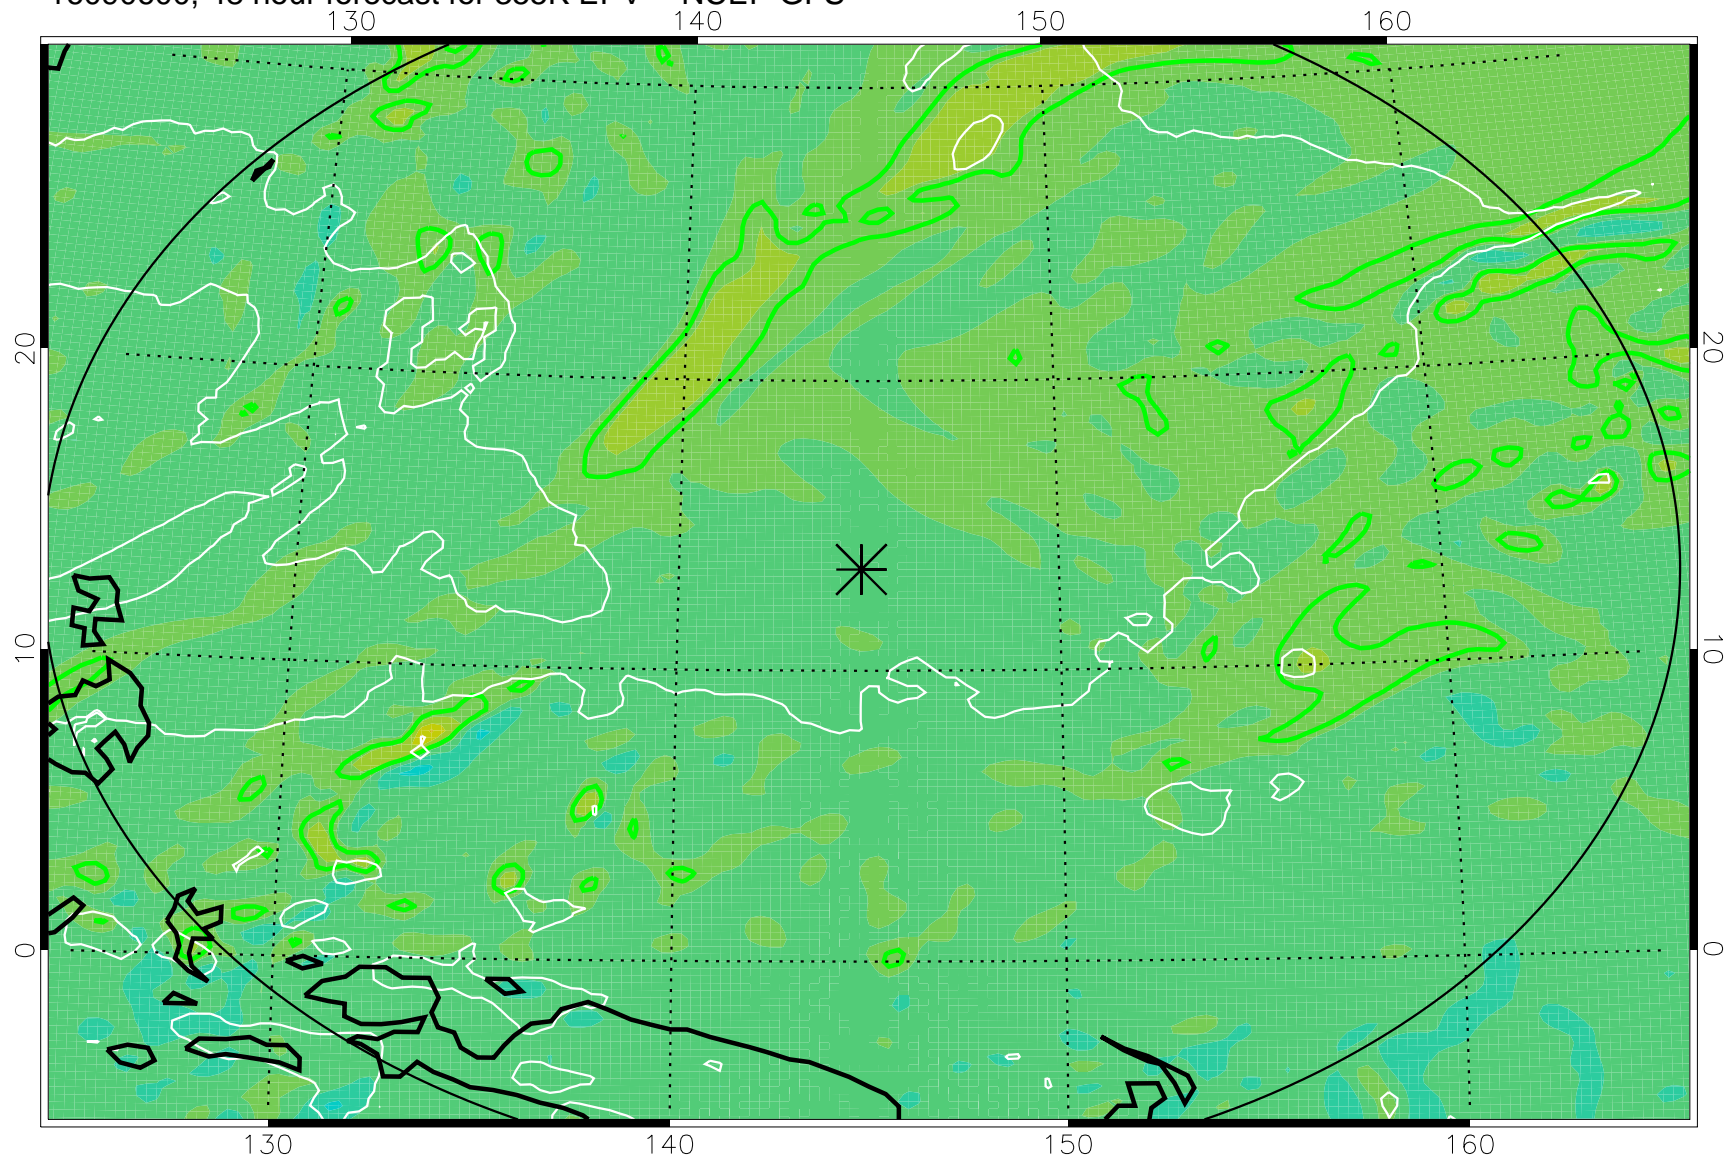

16090506, 30 hour forecast for 355K EPV -- NCEP GFS

355K Montgomery Streamfunction, white
EPV Tropopause (2 PVU) Position
Range ring of 2304 km

16090512, 36 hour forecast for 355K EPV -- NCEP GFS

355K Montgomery Streamfunction, white
EPV Tropopause (2 PVU) Position
Range ring of 2304 km

16090518, 42 hour forecast for 355K EPV -- NCEP GFS

355K Montgomery Streamfunction, white
EPV Tropopause (2 PVU) Position
Range ring of 2304 km

16090600, 48 hour forecast for 355K EPV -- NCEP GFS

355K Montgomery Streamfunction, white
EPV Tropopause (2 PVU) Position
Range ring of 2304 km

16090606, 54 hour forecast for 355K EPV -- NCEP GFS

355K Montgomery Streamfunction, white
EPV Tropopause (2 PVU) Position
Range ring of 2304 km

16090612, 60 hour forecast for 355K EPV -- NCEP GFS

355K Montgomery Streamfunction, white
EPV Tropopause (2 PVU) Position
Range ring of 2304 km

16090618, 66 hour forecast for 355K EPV -- NCEP GFS

355K Montgomery Streamfunction, white
EPV Tropopause (2 PVU) Position
Range ring of 2304 km

16090700, 72 hour forecast for 355K EPV -- NCEP GFS

355K Montgomery Streamfunction, white
EPV Tropopause (2 PVU) Position
Range ring of 2304 km