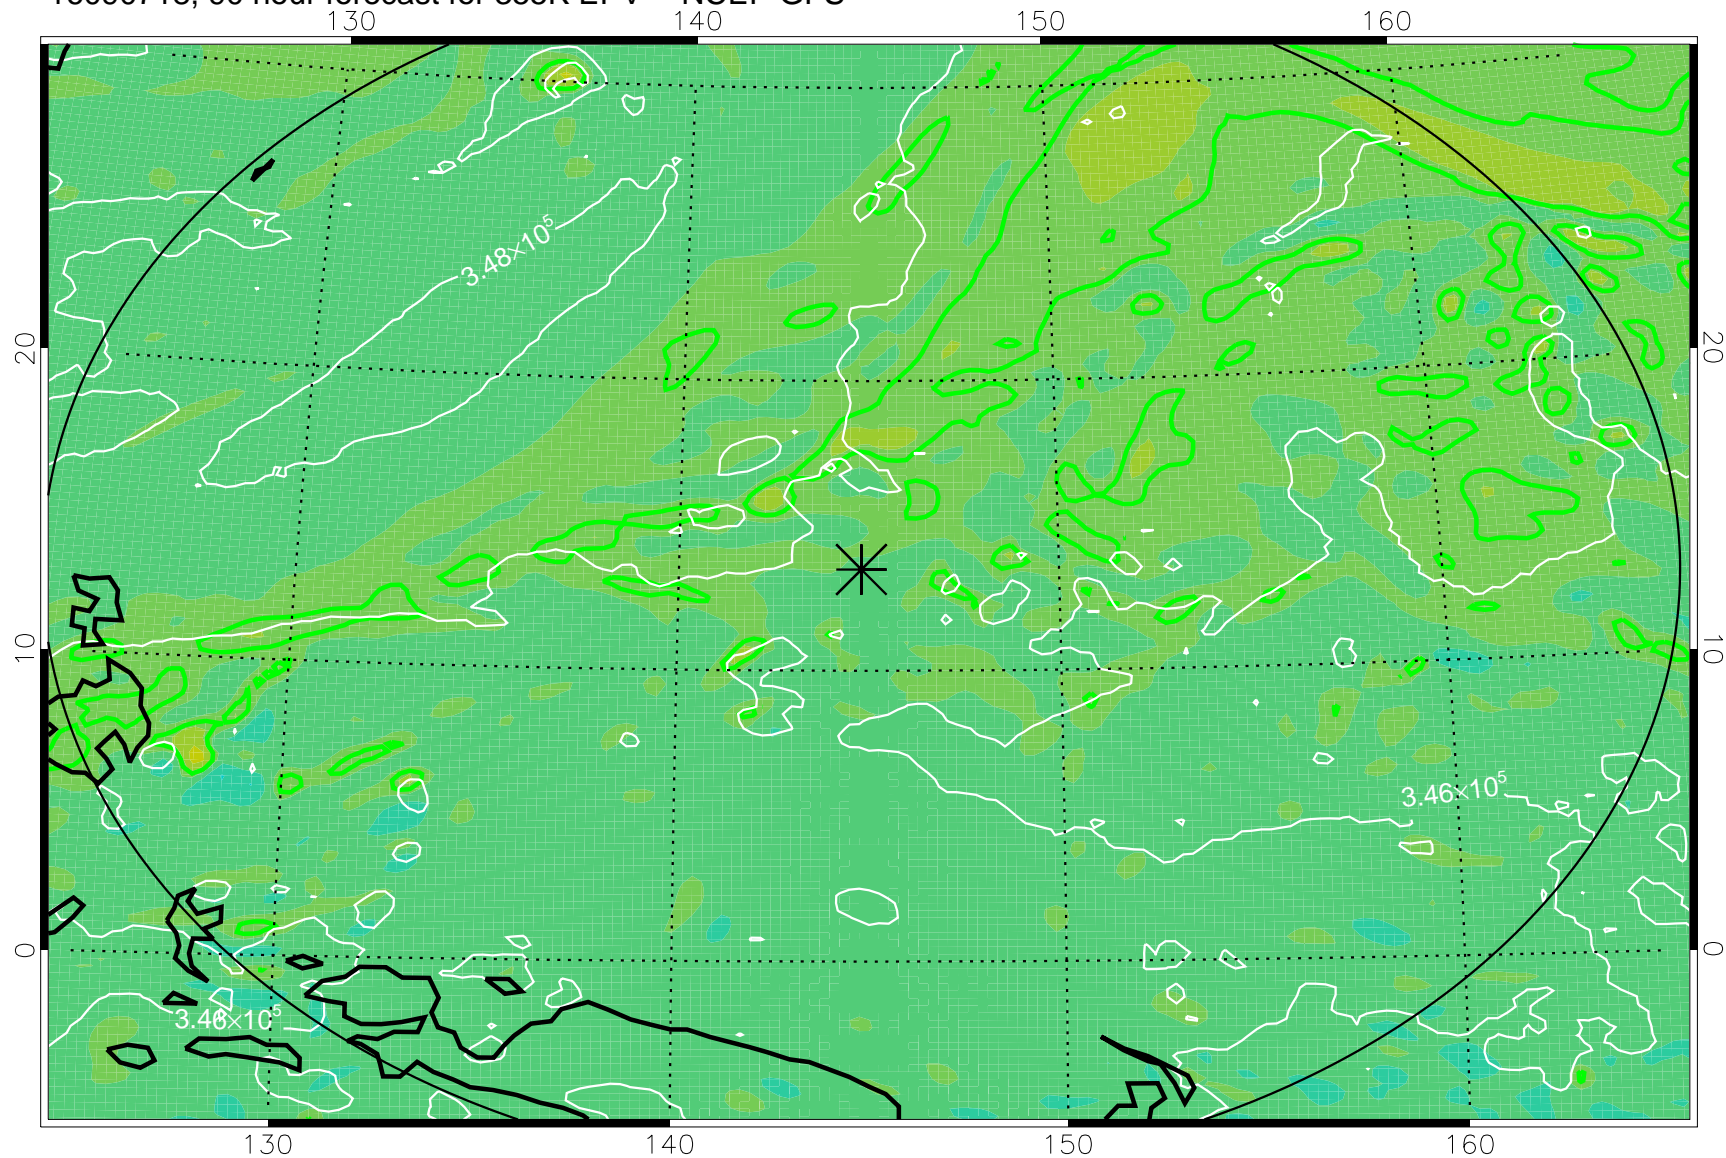

16090706, 78 hour forecast for 355K EPV -- NCEP GFS

355K Montgomery Streamfunction, white
EPV Tropopause (2 PVU) Position
Range ring of 2304 km

16090712, 84 hour forecast for 355K EPV -- NCEP GFS

355K Montgomery Streamfunction, white
EPV Tropopause (2 PVU) Position
Range ring of 2304 km

16090718, 90 hour forecast for 355K EPV -- NCEP GFS

355K Montgomery Streamfunction, white
EPV Tropopause (2 PVU) Position
Range ring of 2304 km

16090800, 96 hour forecast for 355K EPV -- NCEP GFS

355K Montgomery Streamfunction, white
EPV Tropopause (2 PVU) Position
Range ring of 2304 km

16090806, 102 hour forecast for 355K EPV -- NCEP GFS

355K Montgomery Streamfunction, white
EPV Tropopause (2 PVU) Position
Range ring of 2304 km

16090812, 108 hour forecast for 355K EPV -- NCEP GFS

355K Montgomery Streamfunction, white
EPV Tropopause (2 PVU) Position
Range ring of 2304 km

16090818, 114 hour forecast for 355K EPV -- NCEP GFS

355K Montgomery Streamfunction, white
EPV Tropopause (2 PVU) Position
Range ring of 2304 km

16090900, 120 hour forecast for 355K EPV -- NCEP GFS

355K Montgomery Streamfunction, white
EPV Tropopause (2 PVU) Position
Range ring of 2304 km