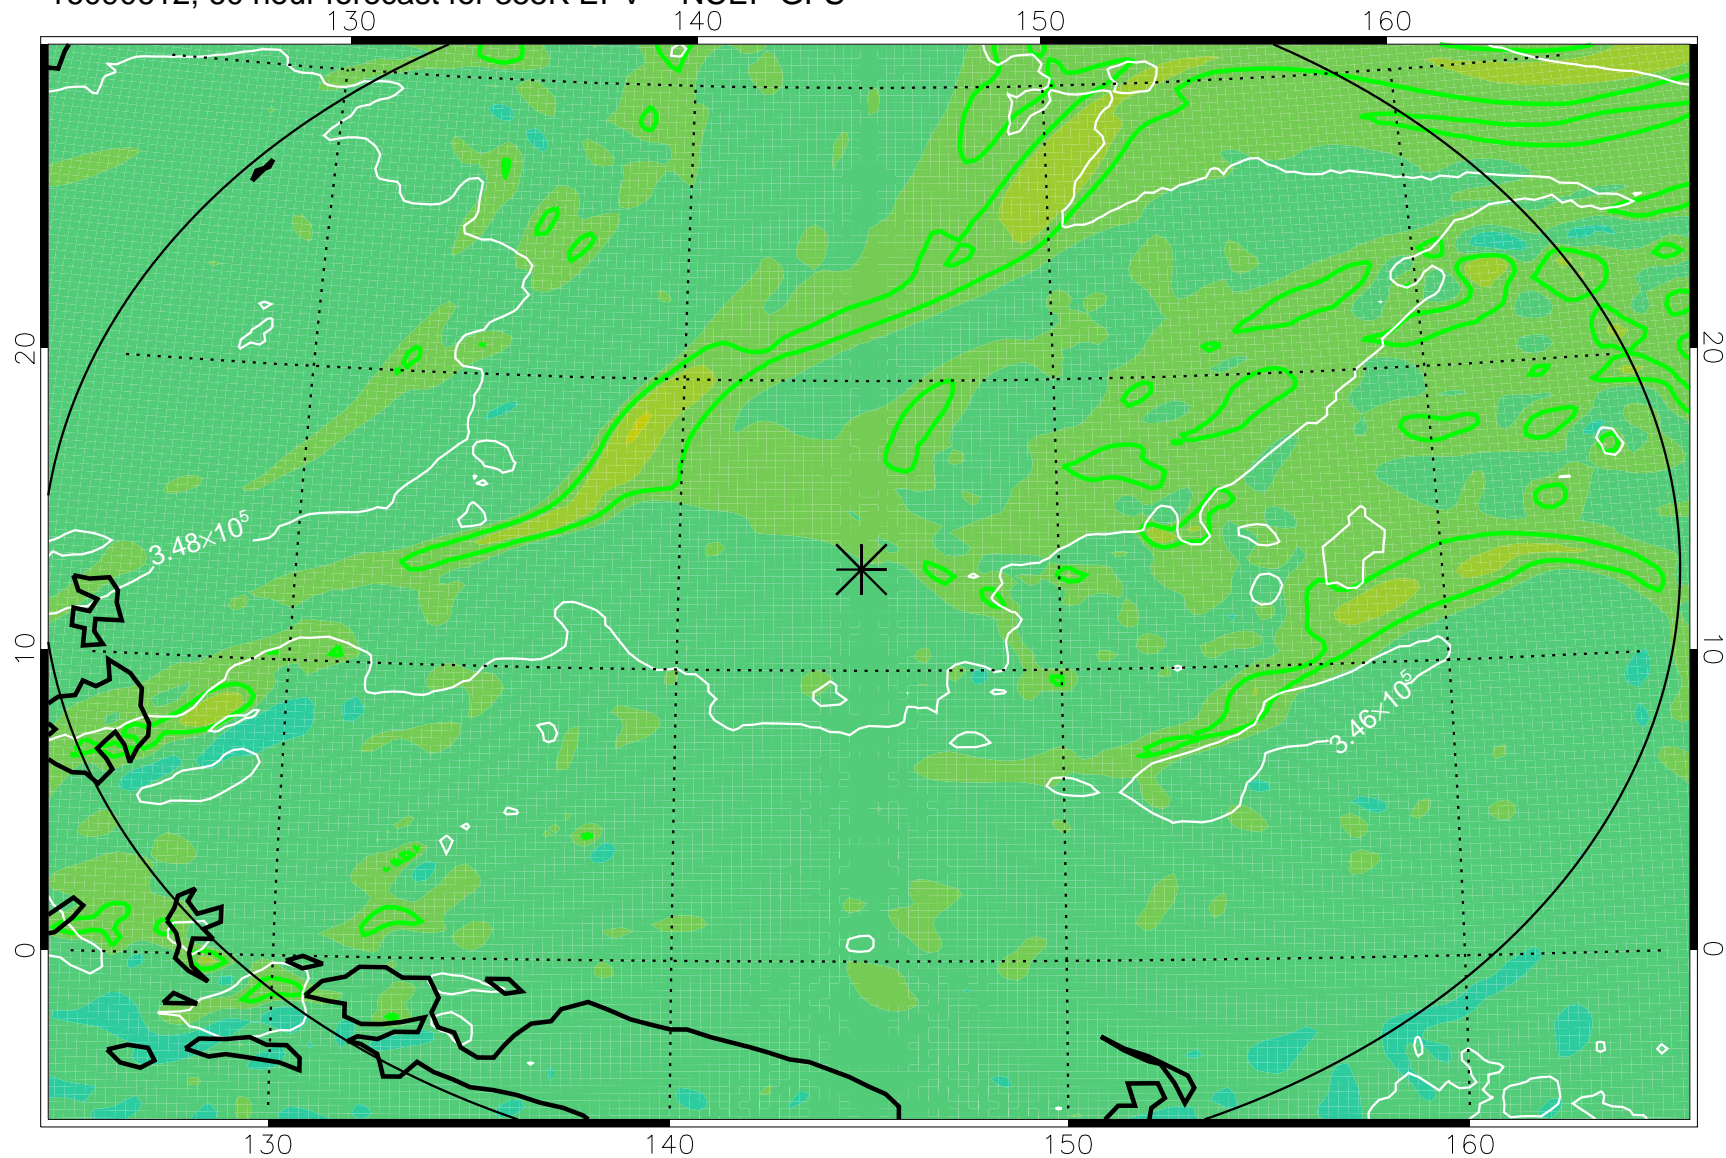

16090518, 42 hour forecast for 355K EPV -- NCEP GFS

355K Montgomery Streamfunction, white
EPV Tropopause (2 PVU) Position
Range ring of 2304 km

16090600, 48 hour forecast for 355K EPV -- NCEP GFS

355K Montgomery Streamfunction, white
EPV Tropopause (2 PVU) Position
Range ring of 2304 km

16090606, 54 hour forecast for 355K EPV -- NCEP GFS

355K Montgomery Streamfunction, white
EPV Tropopause (2 PVU) Position
Range ring of 2304 km

16090612, 60 hour forecast for 355K EPV -- NCEP GFS

355K Montgomery Streamfunction, white
EPV Tropopause (2 PVU) Position
Range ring of 2304 km

16090618, 66 hour forecast for 355K EPV -- NCEP GFS

355K Montgomery Streamfunction, white
EPV Tropopause (2 PVU) Position
Range ring of 2304 km

16090700, 72 hour forecast for 355K EPV -- NCEP GFS

355K Montgomery Streamfunction, white
EPV Tropopause (2 PVU) Position
Range ring of 2304 km

16090718, 90 hour forecast for 355K EPV -- NCEP GFS

355K Montgomery Streamfunction, white
EPV Tropopause (2 PVU) Position
Range ring of 2304 km

16090800, 96 hour forecast for 355K EPV -- NCEP GFS

355K Montgomery Streamfunction, white
EPV Tropopause (2 PVU) Position
Range ring of 2304 km