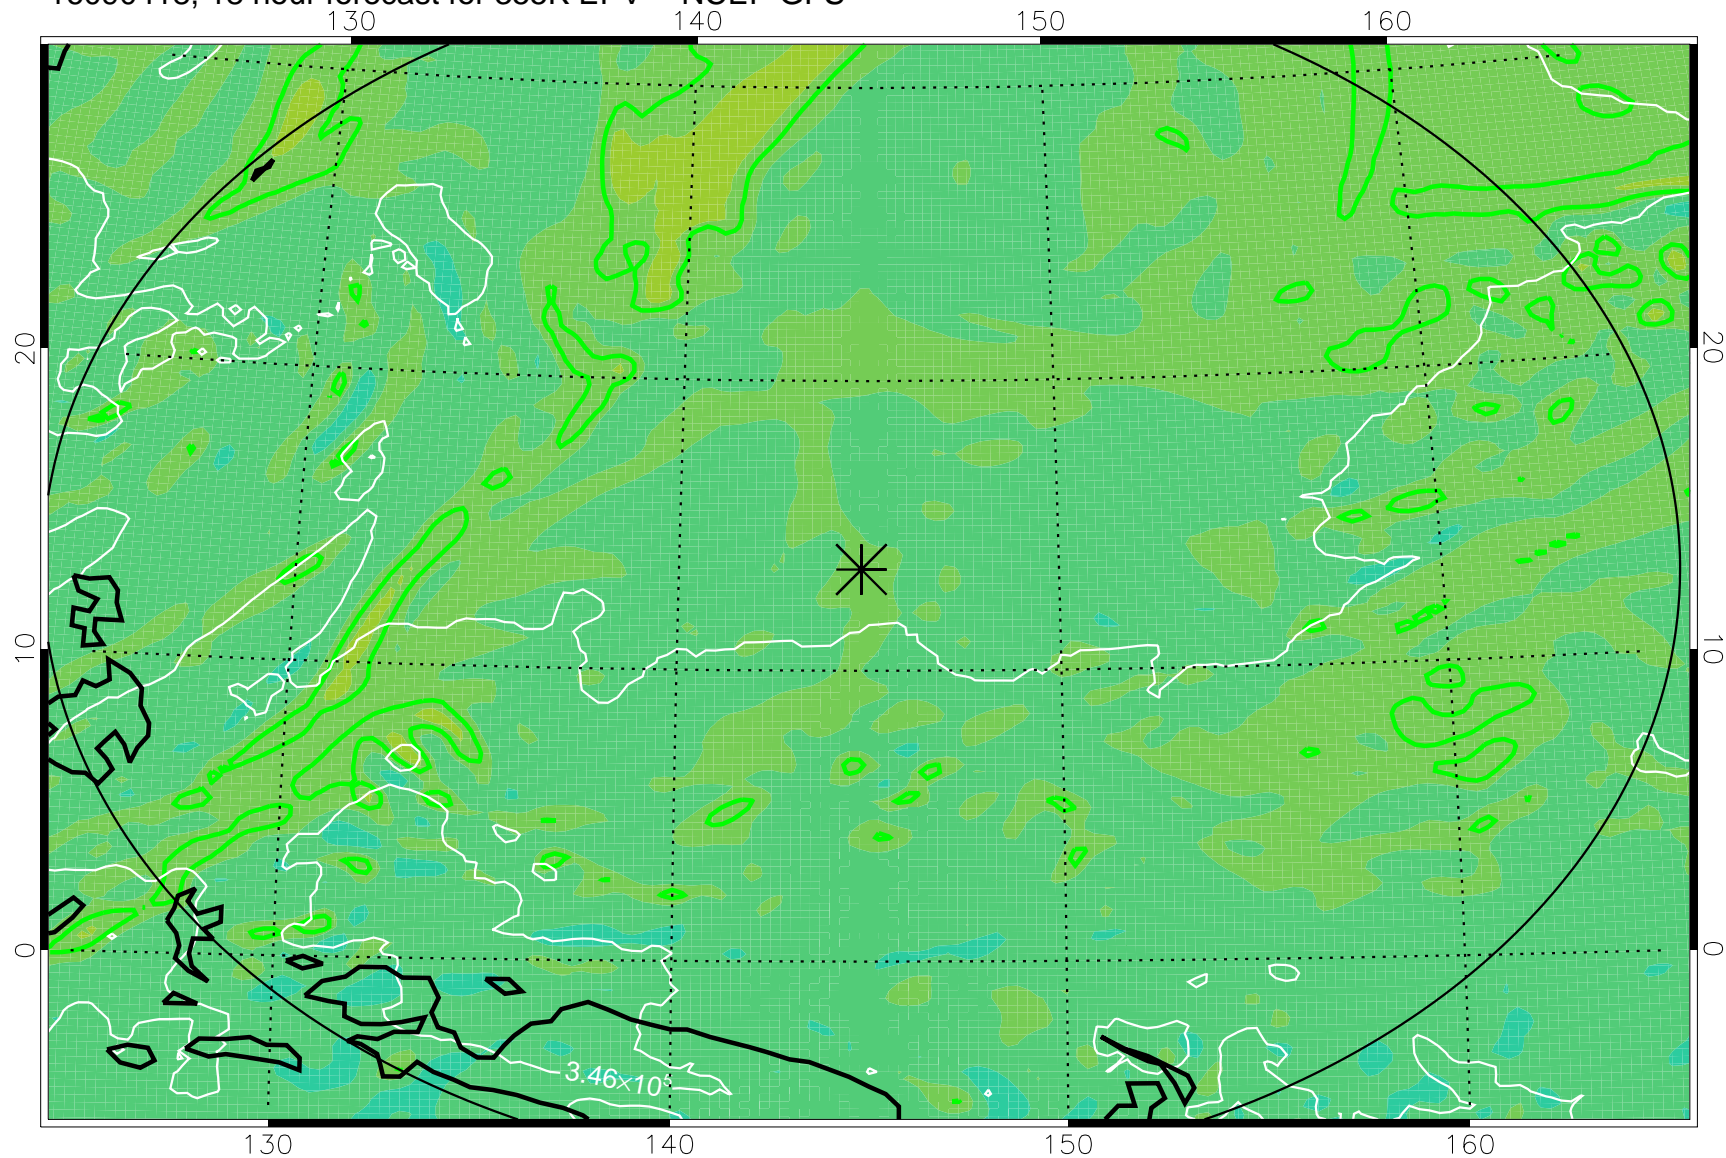

16090406, 6 hour forecast for 355K EPV -- NCEP GFS

355K Montgomery Streamfunction, white
EPV Tropopause (2 PVU) Position
Range ring of 2304 km

16090412, 12 hour forecast for 355K EPV -- NCEP GFS

355K Montgomery Streamfunction, white
EPV Tropopause (2 PVU) Position
Range ring of 2304 km

16090418, 18 hour forecast for 355K EPV -- NCEP GFS

355K Montgomery Streamfunction, white
EPV Tropopause (2 PVU) Position
Range ring of 2304 km

16090500, 24 hour forecast for 355K EPV -- NCEP GFS

355K Montgomery Streamfunction, white
EPV Tropopause (2 PVU) Position
Range ring of 2304 km

16090506, 30 hour forecast for 355K EPV -- NCEP GFS

355K Montgomery Streamfunction, white
EPV Tropopause (2 PVU) Position
Range ring of 2304 km

16090512, 36 hour forecast for 355K EPV -- NCEP GFS

355K Montgomery Streamfunction, white
EPV Tropopause (2 PVU) Position
Range ring of 2304 km

16090518, 42 hour forecast for 355K EPV -- NCEP GFS

355K Montgomery Streamfunction, white
EPV Tropopause (2 PVU) Position
Range ring of 2304 km

16090600, 48 hour forecast for 355K EPV -- NCEP GFS

355K Montgomery Streamfunction, white
EPV Tropopause (2 PVU) Position
Range ring of 2304 km