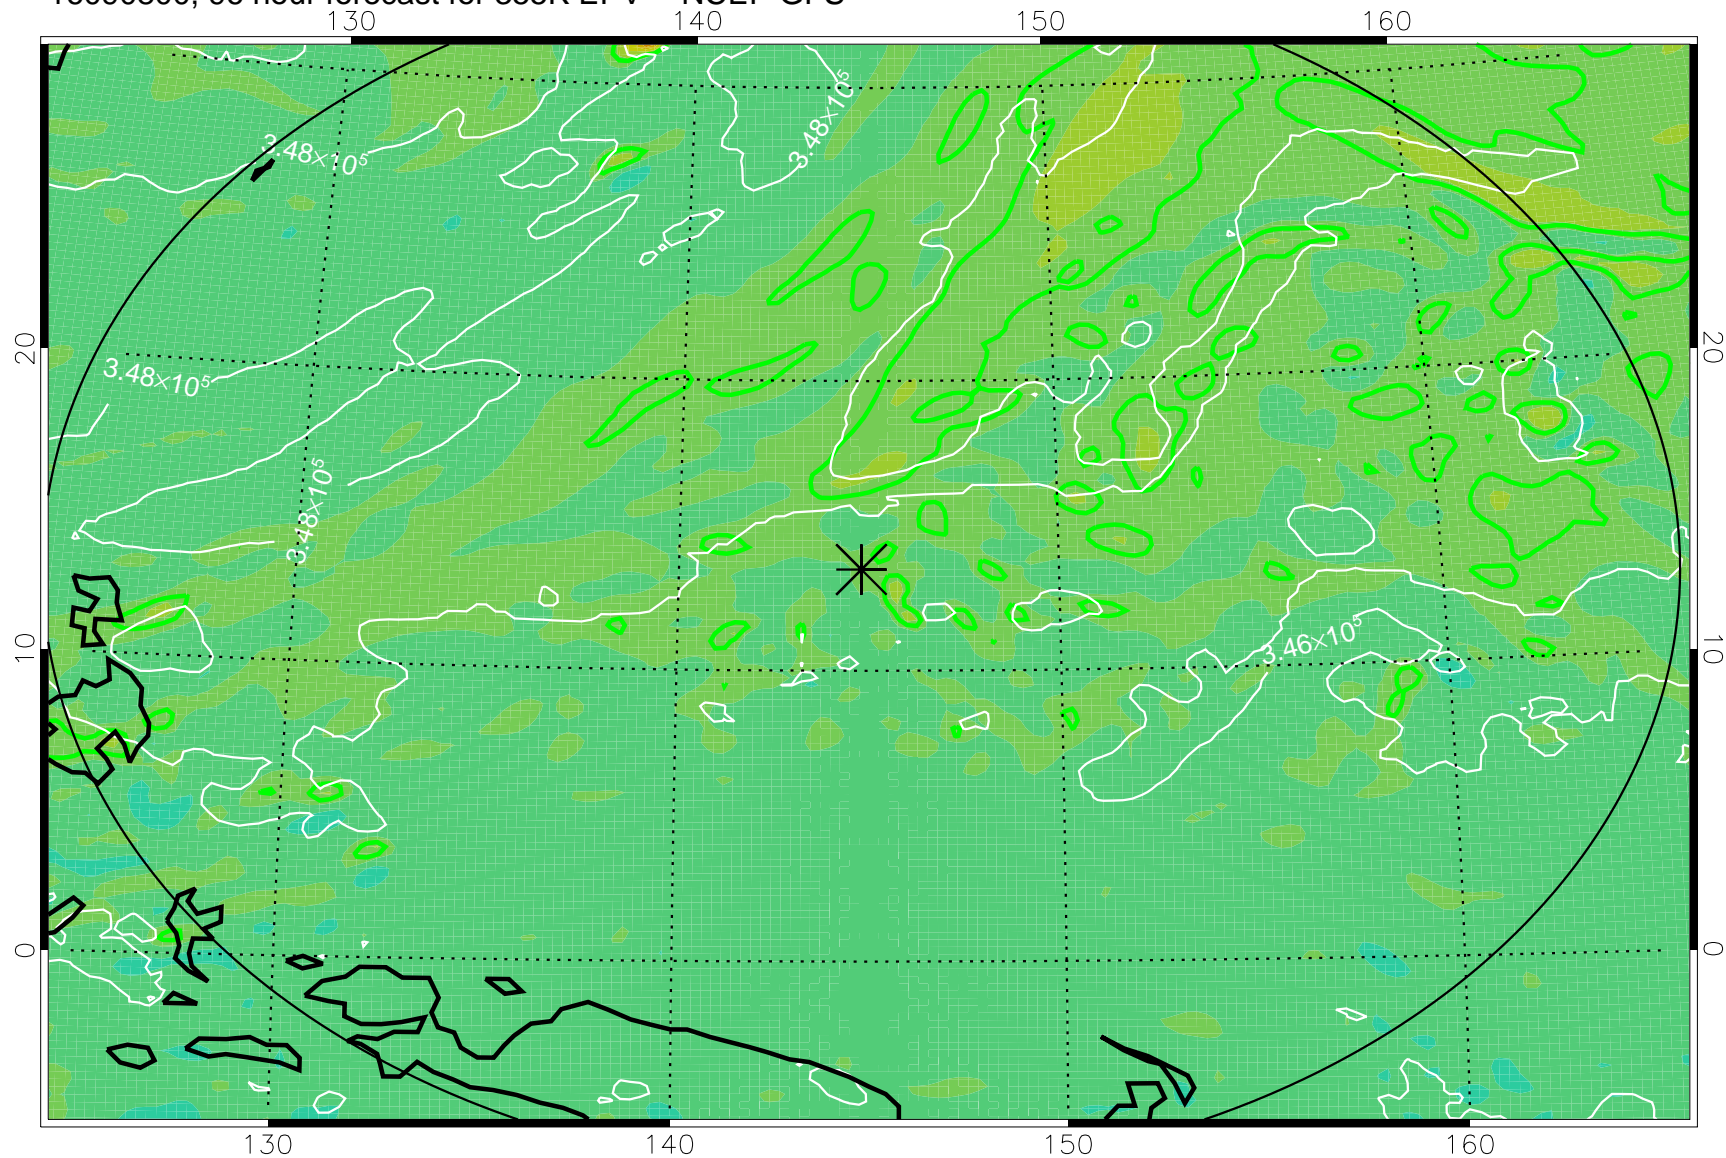

16090618, 66 hour forecast for 355K EPV -- NCEP GFS

355K Montgomery Streamfunction, white
EPV Tropopause (2 PVU) Position
Range ring of 2304 km

16090700, 72 hour forecast for 355K EPV -- NCEP GFS

355K Montgomery Streamfunction, white
EPV Tropopause (2 PVU) Position
Range ring of 2304 km

16090706, 78 hour forecast for 355K EPV -- NCEP GFS

355K Montgomery Streamfunction, white
EPV Tropopause (2 PVU) Position
Range ring of 2304 km

16090712, 84 hour forecast for 355K EPV -- NCEP GFS

355K Montgomery Streamfunction, white
EPV Tropopause (2 PVU) Position
Range ring of 2304 km

16090718, 90 hour forecast for 355K EPV -- NCEP GFS

355K Montgomery Streamfunction, white
EPV Tropopause (2 PVU) Position
Range ring of 2304 km

16090800, 96 hour forecast for 355K EPV -- NCEP GFS

355K Montgomery Streamfunction, white
EPV Tropopause (2 PVU) Position
Range ring of 2304 km

16090806, 102 hour forecast for 355K EPV -- NCEP GFS

355K Montgomery Streamfunction, white
EPV Tropopause (2 PVU) Position
Range ring of 2304 km

16090812, 108 hour forecast for 355K EPV -- NCEP GFS

355K Montgomery Streamfunction, white
EPV Tropopause (2 PVU) Position
Range ring of 2304 km