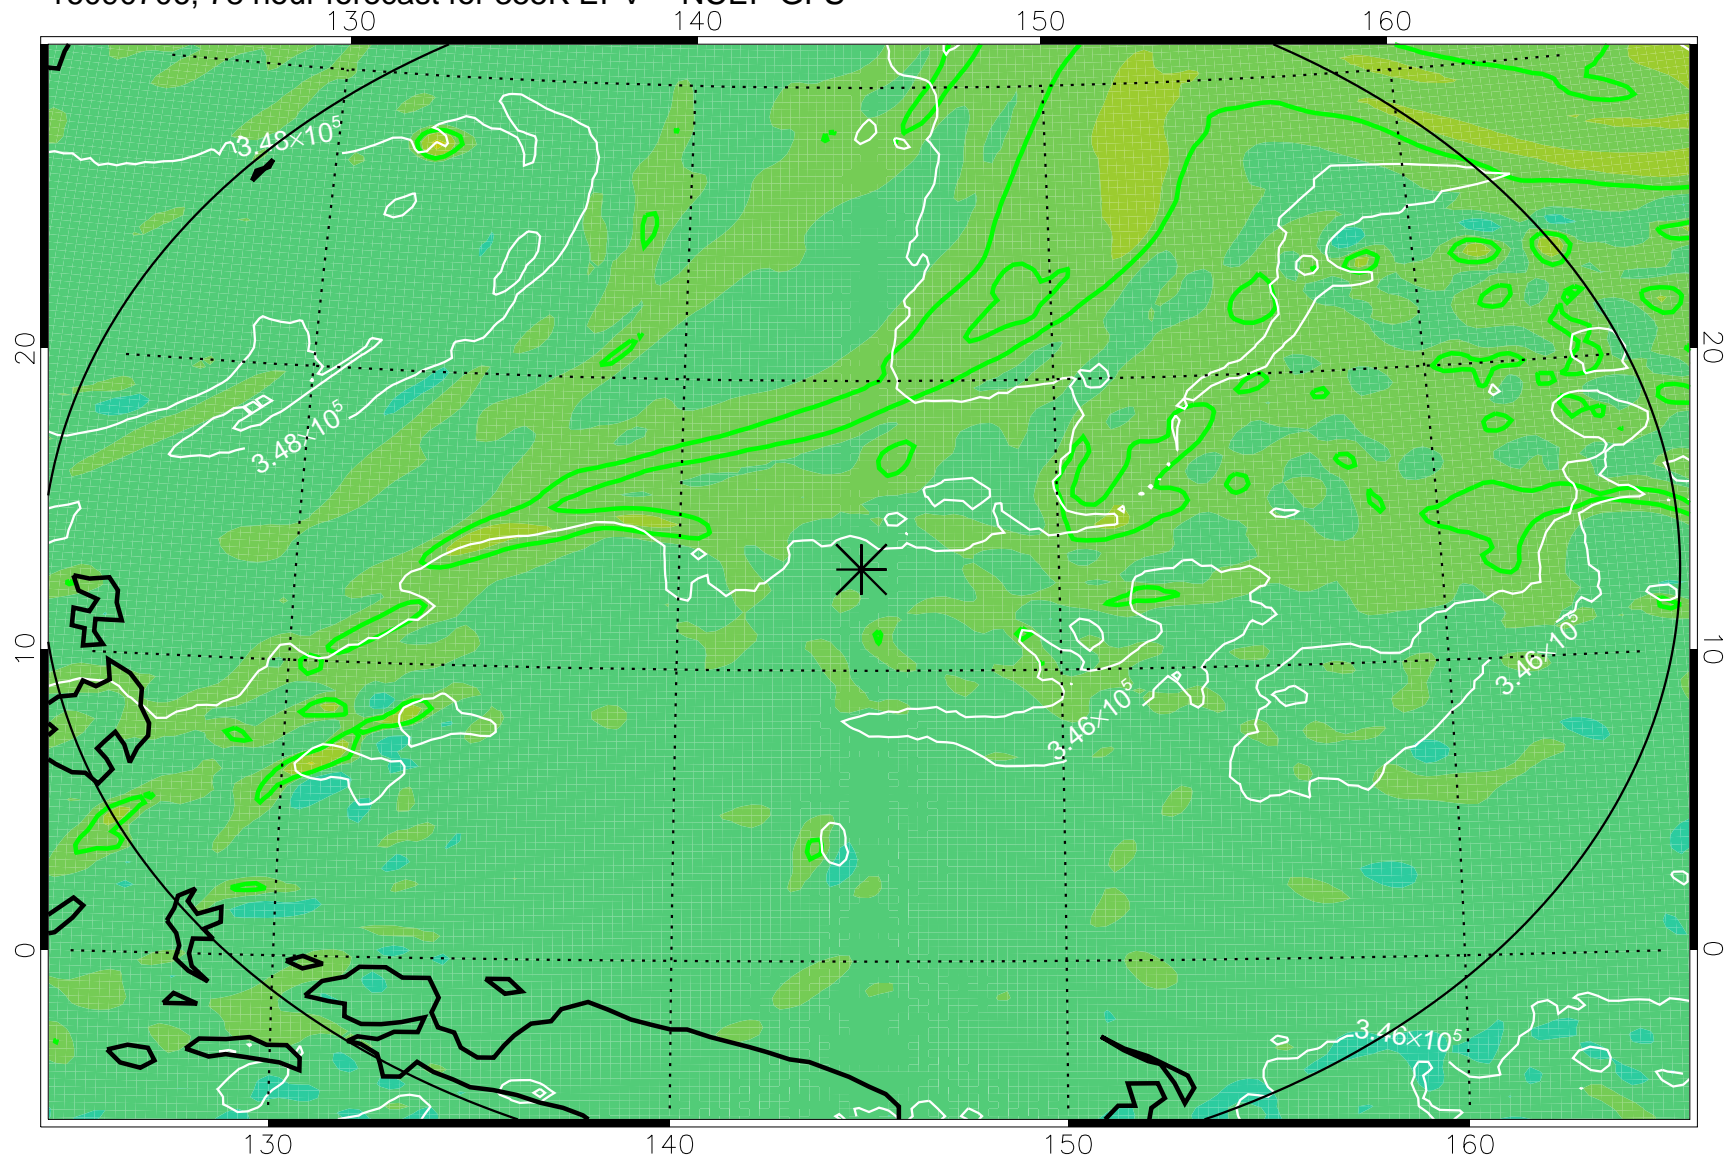

16090606, 54 hour forecast for 355K EPV -- NCEP GFS

355K Montgomery Streamfunction, white
EPV Tropopause (2 PVU) Position
Range ring of 2304 km

16090612, 60 hour forecast for 355K EPV -- NCEP GFS

355K Montgomery Streamfunction, white
EPV Tropopause (2 PVU) Position
Range ring of 2304 km

16090618, 66 hour forecast for 355K EPV -- NCEP GFS

355K Montgomery Streamfunction, white
EPV Tropopause (2 PVU) Position
Range ring of 2304 km

16090700, 72 hour forecast for 355K EPV -- NCEP GFS

355K Montgomery Streamfunction, white
EPV Tropopause (2 PVU) Position
Range ring of 2304 km

16090706, 78 hour forecast for 355K EPV -- NCEP GFS

355K Montgomery Streamfunction, white
EPV Tropopause (2 PVU) Position
Range ring of 2304 km

16090712, 84 hour forecast for 355K EPV -- NCEP GFS

355K Montgomery Streamfunction, white
EPV Tropopause (2 PVU) Position
Range ring of 2304 km

16090718, 90 hour forecast for 355K EPV -- NCEP GFS

355K Montgomery Streamfunction, white
EPV Tropopause (2 PVU) Position
Range ring of 2304 km

16090800, 96 hour forecast for 355K EPV -- NCEP GFS

355K Montgomery Streamfunction, white
EPV Tropopause (2 PVU) Position
Range ring of 2304 km