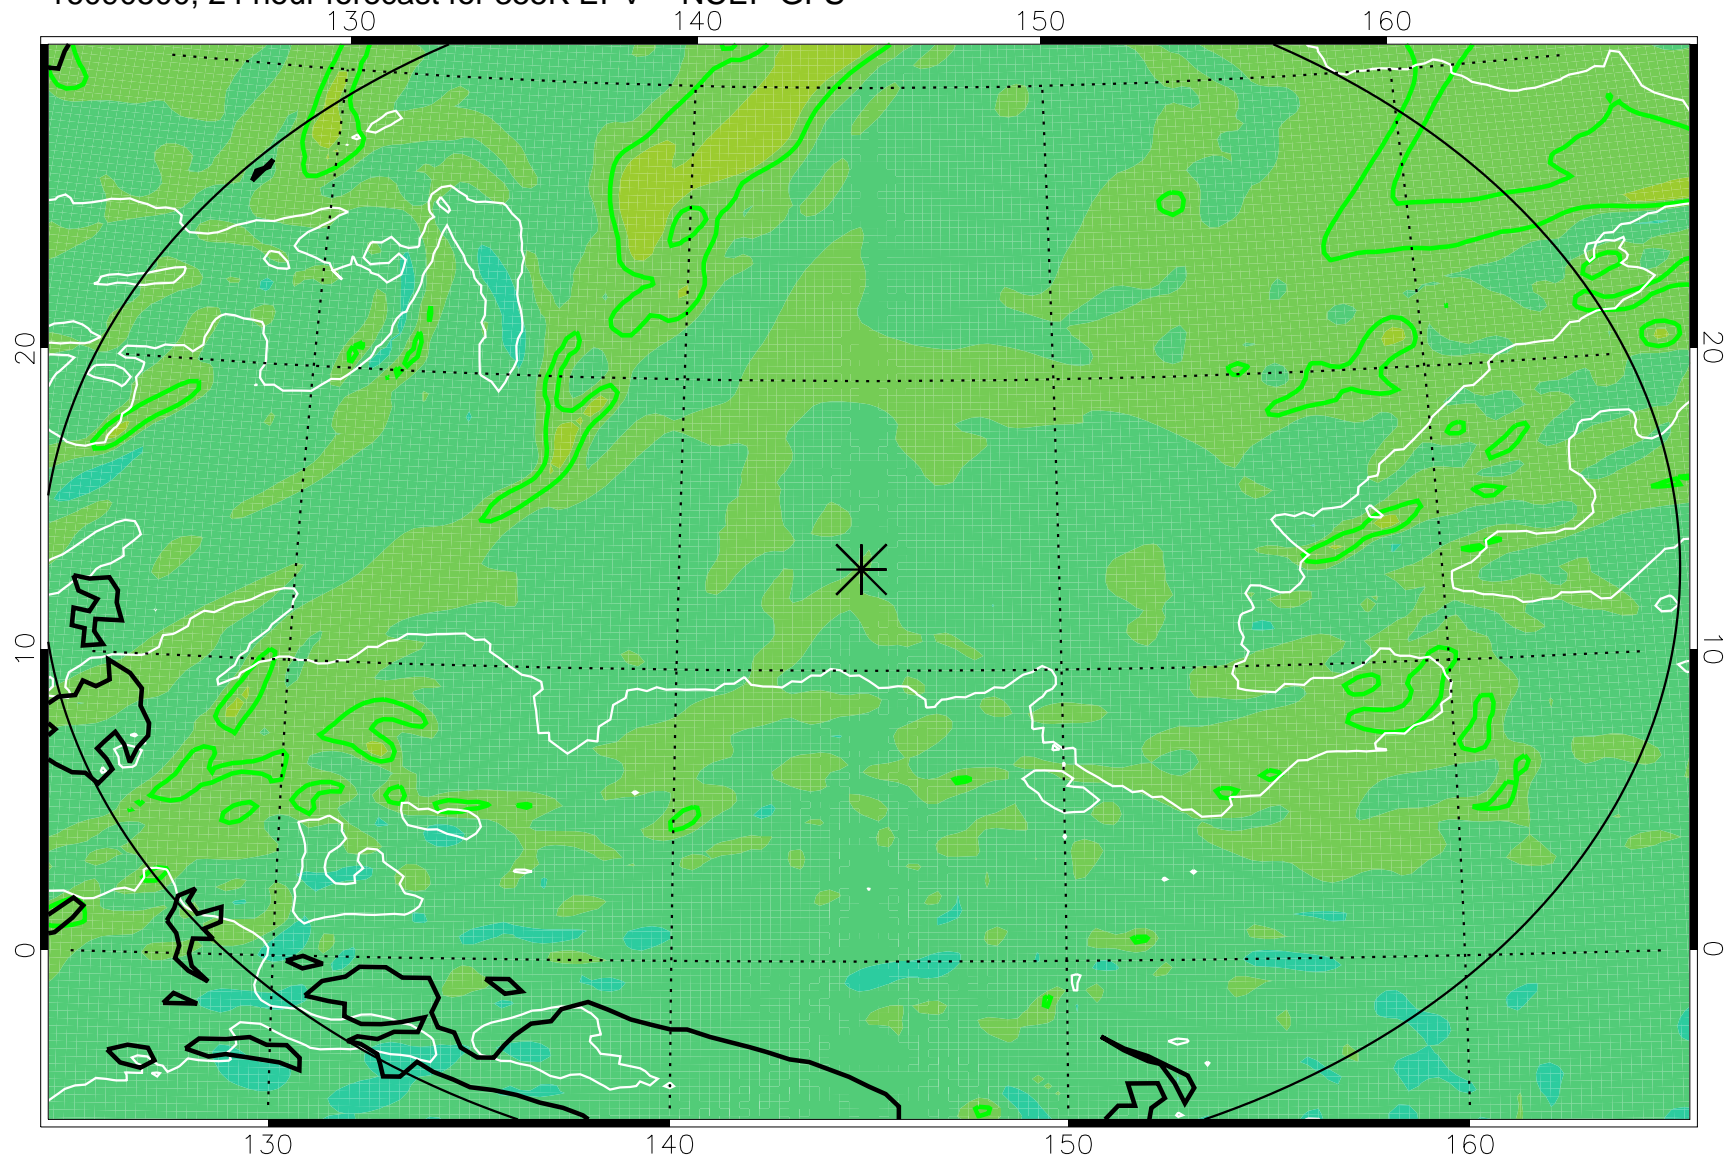

16090406, 6 hour forecast for 355K EPV -- NCEP GFS

355K Montgomery Streamfunction, white
EPV Tropopause (2 PVU) Position
Range ring of 2304 km

16090412, 12 hour forecast for 355K EPV -- NCEP GFS

355K Montgomery Streamfunction, white
EPV Tropopause (2 PVU) Position
Range ring of 2304 km

16090418, 18 hour forecast for 355K EPV -- NCEP GFS

355K Montgomery Streamfunction, white
EPV Tropopause (2 PVU) Position
Range ring of 2304 km

16090500, 24 hour forecast for 355K EPV -- NCEP GFS

355K Montgomery Streamfunction, white
EPV Tropopause (2 PVU) Position
Range ring of 2304 km

16090506, 30 hour forecast for 355K EPV -- NCEP GFS

355K Montgomery Streamfunction, white
EPV Tropopause (2 PVU) Position
Range ring of 2304 km

16090512, 36 hour forecast for 355K EPV -- NCEP GFS

355K Montgomery Streamfunction, white
EPV Tropopause (2 PVU) Position
Range ring of 2304 km

16090518, 42 hour forecast for 355K EPV -- NCEP GFS

355K Montgomery Streamfunction, white
EPV Tropopause (2 PVU) Position
Range ring of 2304 km

16090600, 48 hour forecast for 355K EPV -- NCEP GFS

355K Montgomery Streamfunction, white
EPV Tropopause (2 PVU) Position
Range ring of 2304 km