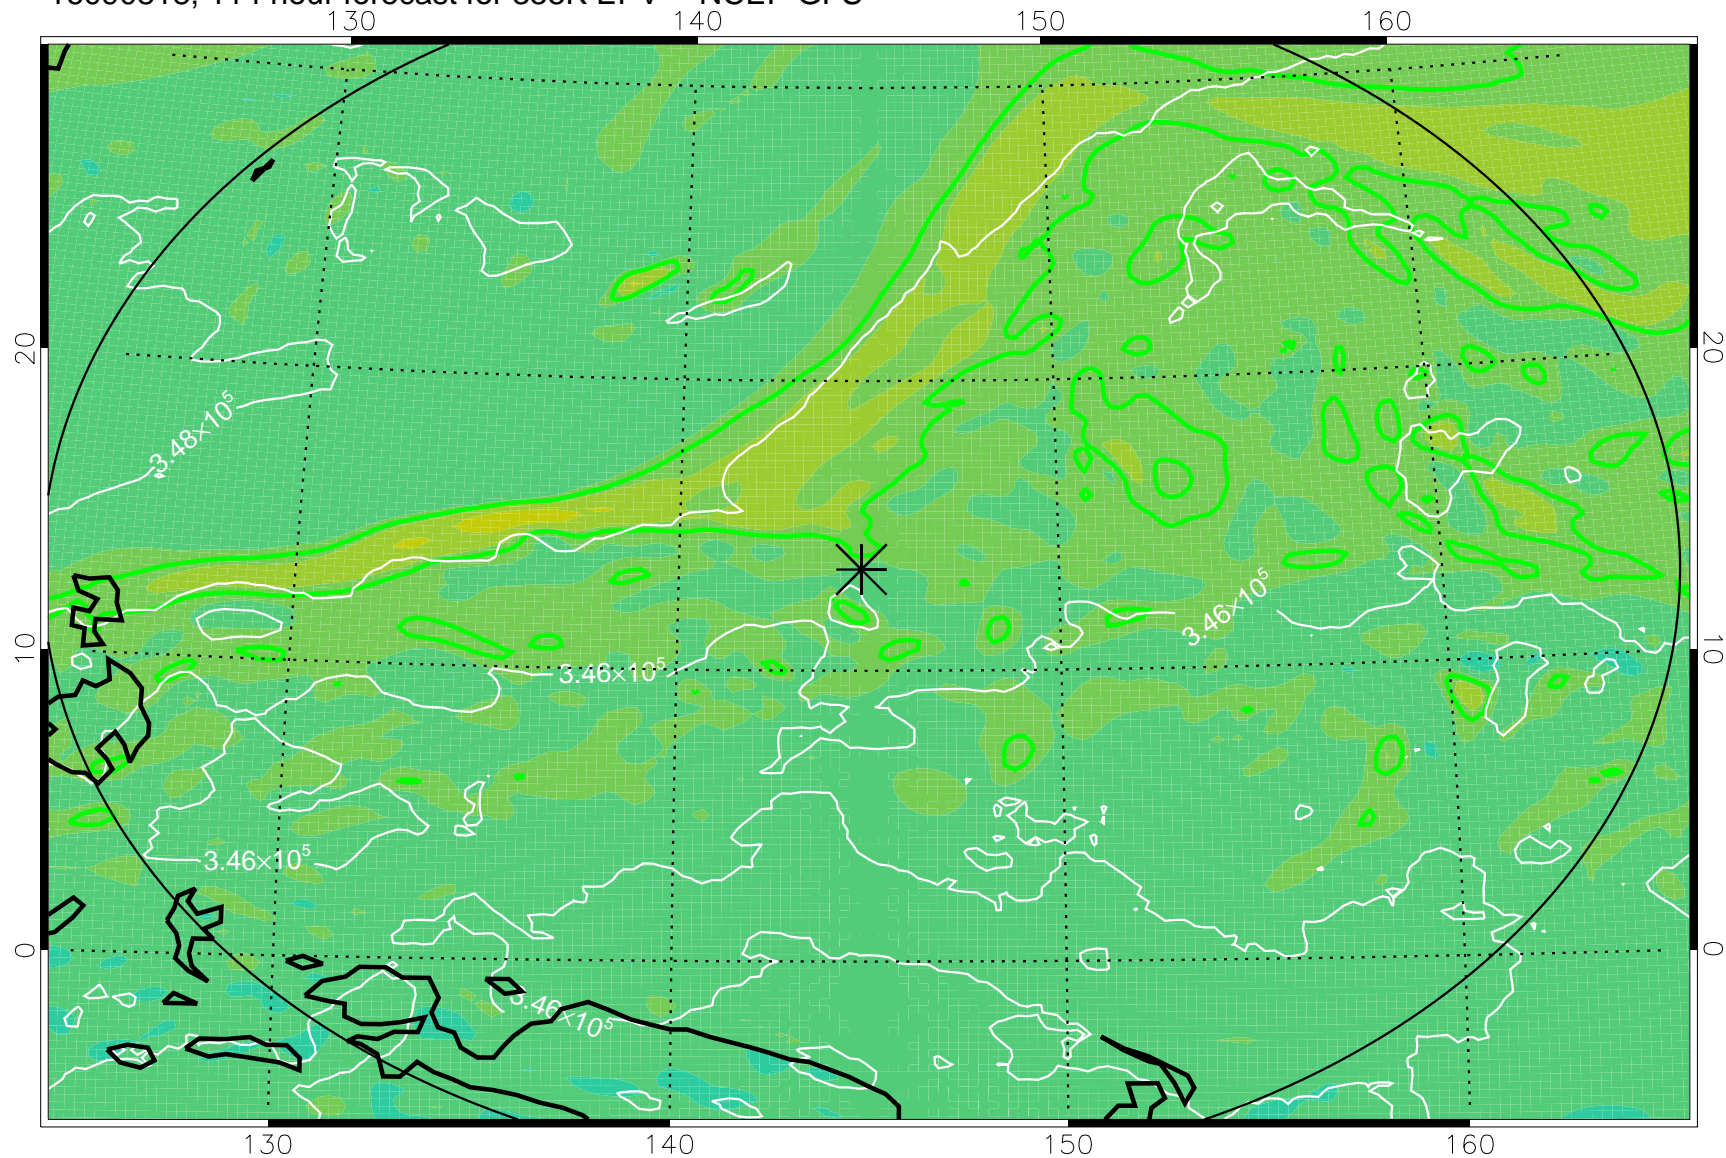

16090706, 78 hour forecast for 355K EPV -- NCEP GFS

355K Montgomery Streamfunction, white
EPV Tropopause (2 PVU) Position
Range ring of 2304 km

16090712, 84 hour forecast for 355K EPV -- NCEP GFS

355K Montgomery Streamfunction, white
EPV Tropopause (2 PVU) Position
Range ring of 2304 km

16090718, 90 hour forecast for 355K EPV -- NCEP GFS

355K Montgomery Streamfunction, white
EPV Tropopause (2 PVU) Position
Range ring of 2304 km

16090800, 96 hour forecast for 355K EPV -- NCEP GFS

355K Montgomery Streamfunction, white
EPV Tropopause (2 PVU) Position
Range ring of 2304 km

16090806, 102 hour forecast for 355K EPV -- NCEP GFS

355K Montgomery Streamfunction, white
EPV Tropopause (2 PVU) Position
Range ring of 2304 km

16090812, 108 hour forecast for 355K EPV -- NCEP GFS

355K Montgomery Streamfunction, white
EPV Tropopause (2 PVU) Position
Range ring of 2304 km

16090818, 114 hour forecast for 355K EPV -- NCEP GFS

355K Montgomery Streamfunction, white
EPV Tropopause (2 PVU) Position
Range ring of 2304 km

16090900, 120 hour forecast for 355K EPV -- NCEP GFS

355K Montgomery Streamfunction, white
EPV Tropopause (2 PVU) Position
Range ring of 2304 km