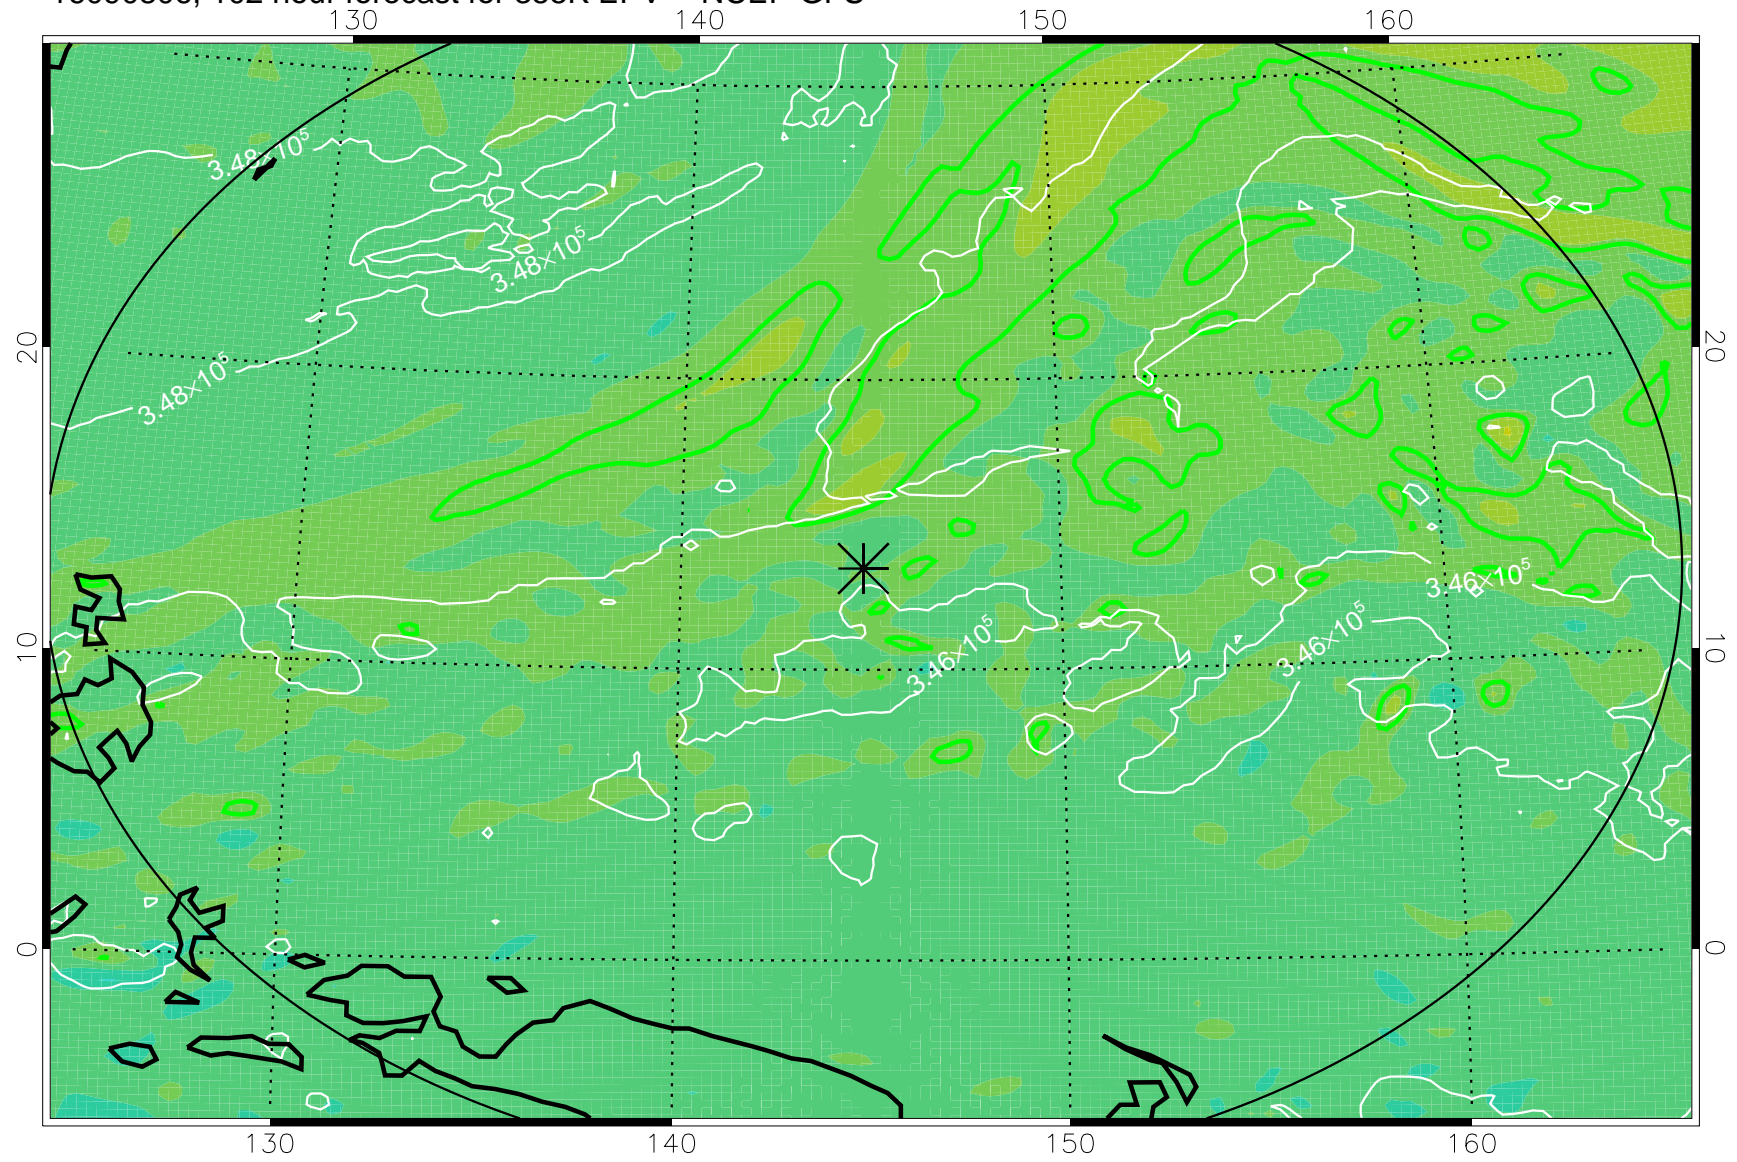

16090706, 78 hour forecast for 355K EPV -- NCEP GFS

355K Montgomery Streamfunction, white
EPV Tropopause (2 PVU) Position
Range ring of 2304 km

16090712, 84 hour forecast for 355K EPV -- NCEP GFS

355K Montgomery Streamfunction, white
EPV Tropopause (2 PVU) Position
Range ring of 2304 km

16090718, 90 hour forecast for 355K EPV -- NCEP GFS

355K Montgomery Streamfunction, white
EPV Tropopause (2 PVU) Position
Range ring of 2304 km

16090800, 96 hour forecast for 355K EPV -- NCEP GFS

355K Montgomery Streamfunction, white
EPV Tropopause (2 PVU) Position
Range ring of 2304 km

16090806, 102 hour forecast for 355K EPV -- NCEP GFS

355K Montgomery Streamfunction, white
EPV Tropopause (2 PVU) Position
Range ring of 2304 km

16090812, 108 hour forecast for 355K EPV -- NCEP GFS

355K Montgomery Streamfunction, white
EPV Tropopause (2 PVU) Position
Range ring of 2304 km

16090818, 114 hour forecast for 355K EPV -- NCEP GFS

355K Montgomery Streamfunction, white
EPV Tropopause (2 PVU) Position
Range ring of 2304 km

16090900, 120 hour forecast for 355K EPV -- NCEP GFS

355K Montgomery Streamfunction, white
EPV Tropopause (2 PVU) Position
Range ring of 2304 km