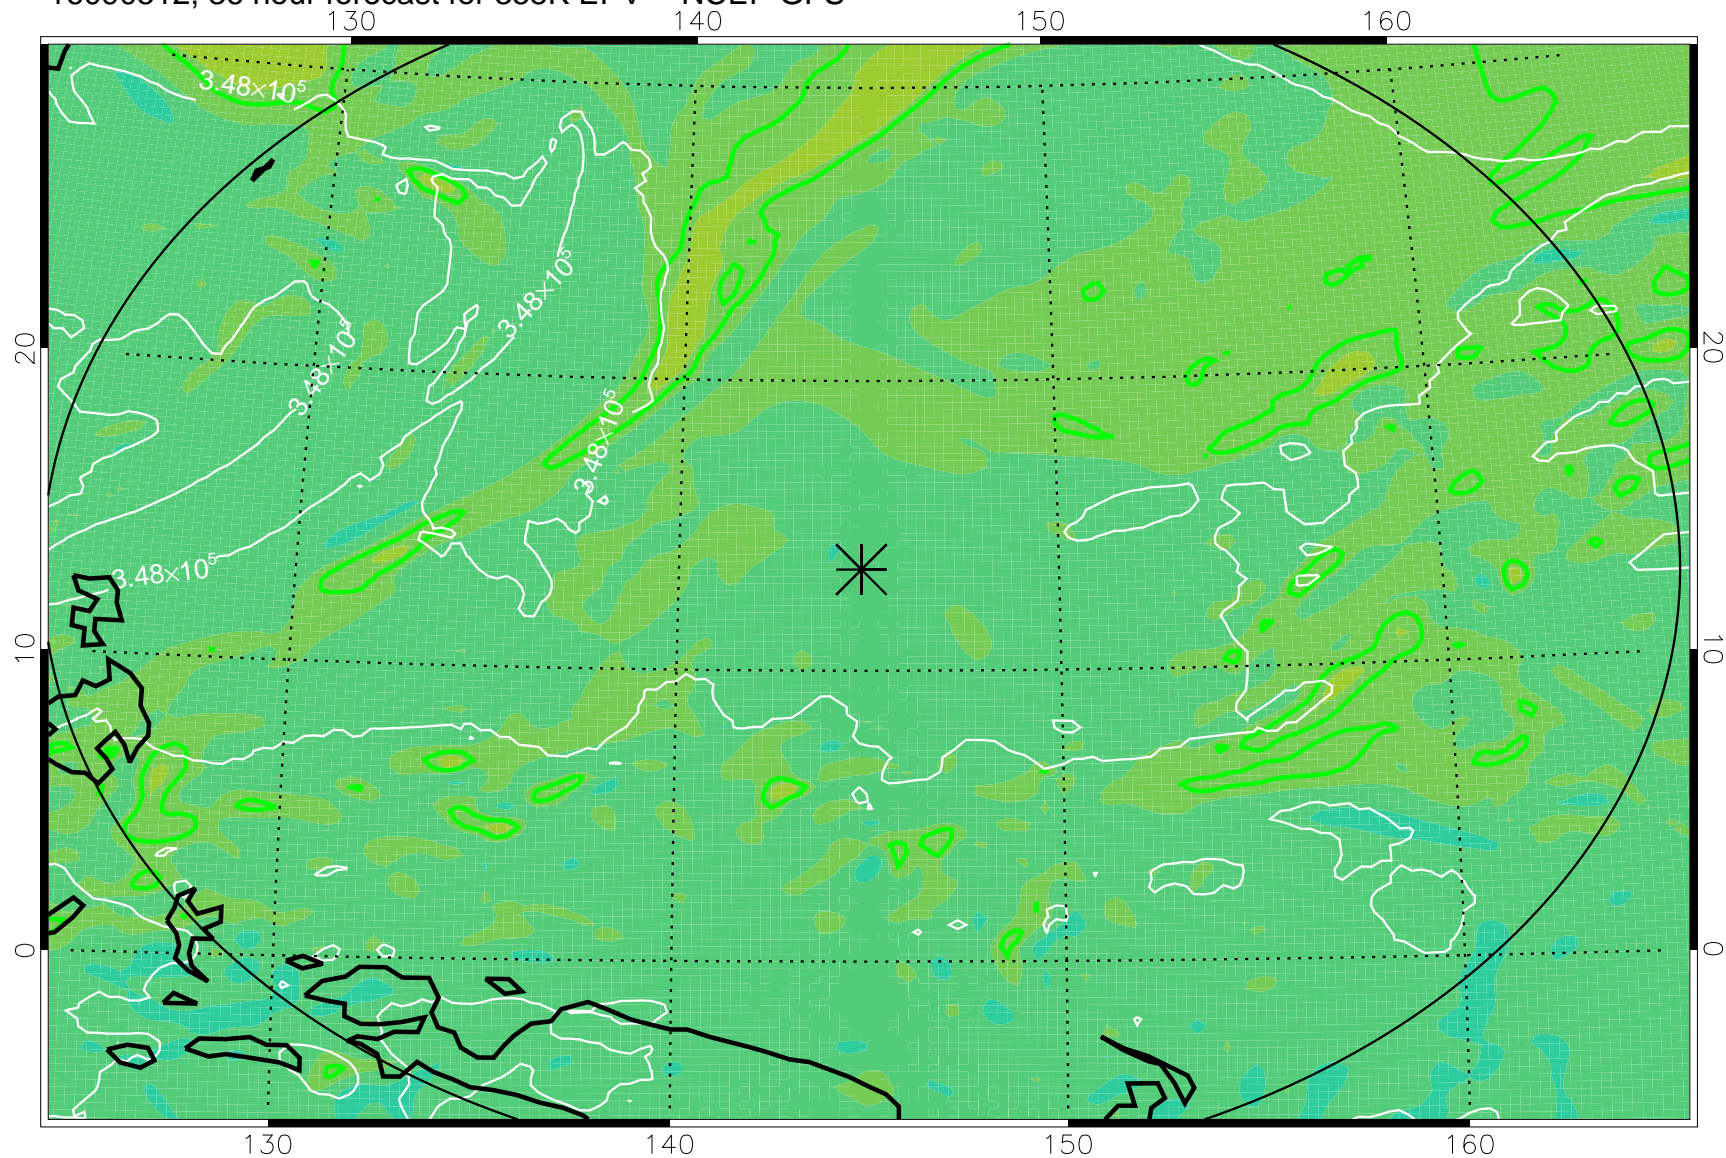

16090418, 18 hour forecast for 355K EPV -- NCEP GFS

355K Montgomery Streamfunction, white
EPV Tropopause (2 PVU) Position
Range ring of 2304 km

16090500, 24 hour forecast for 355K EPV -- NCEP GFS

355K Montgomery Streamfunction, white
EPV Tropopause (2 PVU) Position
Range ring of 2304 km

16090506, 30 hour forecast for 355K EPV -- NCEP GFS

355K Montgomery Streamfunction, white
EPV Tropopause (2 PVU) Position
Range ring of 2304 km

16090512, 36 hour forecast for 355K EPV -- NCEP GFS

355K Montgomery Streamfunction, white
EPV Tropopause (2 PVU) Position
Range ring of 2304 km

16090518, 42 hour forecast for 355K EPV -- NCEP GFS

355K Montgomery Streamfunction, white
EPV Tropopause (2 PVU) Position
Range ring of 2304 km

16090600, 48 hour forecast for 355K EPV -- NCEP GFS

355K Montgomery Streamfunction, white
EPV Tropopause (2 PVU) Position
Range ring of 2304 km

16090618, 66 hour forecast for 355K EPV -- NCEP GFS

355K Montgomery Streamfunction, white
EPV Tropopause (2 PVU) Position
Range ring of 2304 km

16090700, 72 hour forecast for 355K EPV -- NCEP GFS

355K Montgomery Streamfunction, white
EPV Tropopause (2 PVU) Position
Range ring of 2304 km