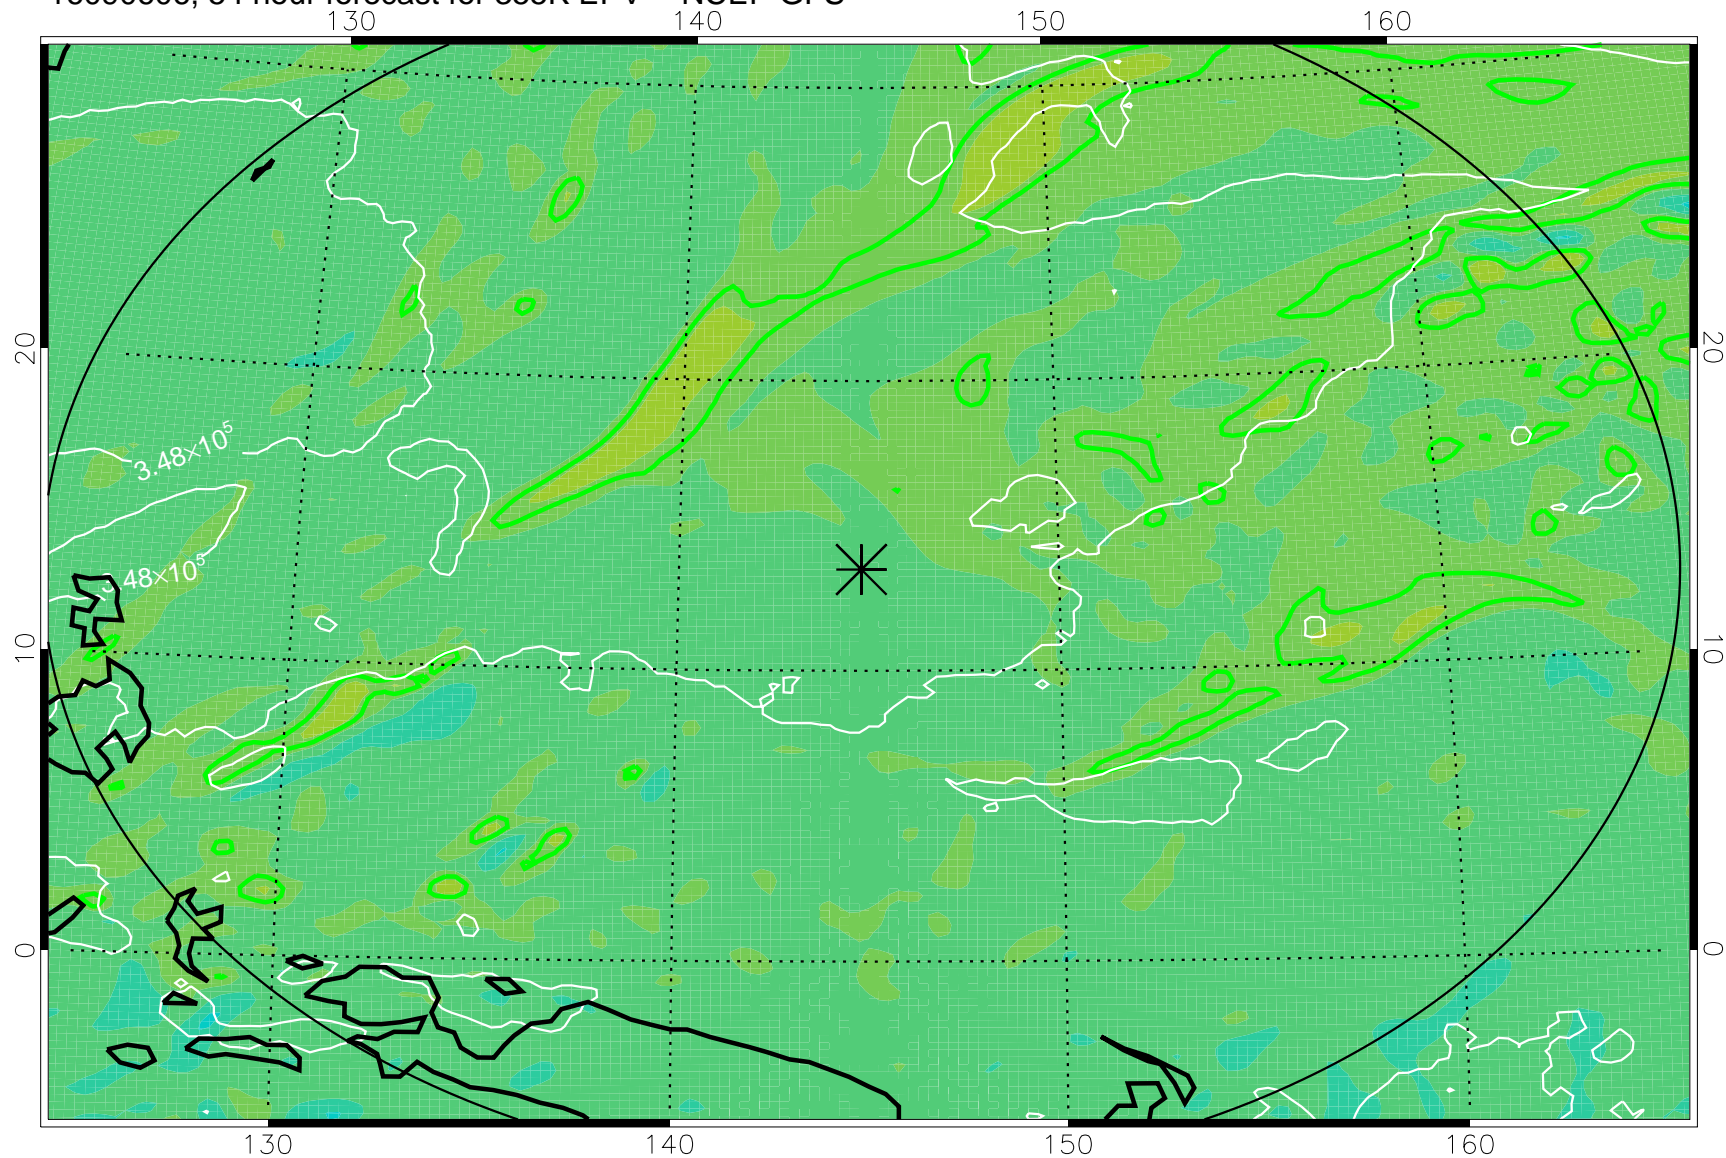

16090506, 30 hour forecast for 355K EPV -- NCEP GFS

355K Montgomery Streamfunction, white
EPV Tropopause (2 PVU) Position
Range ring of 2304 km

16090512, 36 hour forecast for 355K EPV -- NCEP GFS

355K Montgomery Streamfunction, white
EPV Tropopause (2 PVU) Position
Range ring of 2304 km

16090518, 42 hour forecast for 355K EPV -- NCEP GFS

355K Montgomery Streamfunction, white
EPV Tropopause (2 PVU) Position
Range ring of 2304 km

16090600, 48 hour forecast for 355K EPV -- NCEP GFS

355K Montgomery Streamfunction, white
EPV Tropopause (2 PVU) Position
Range ring of 2304 km

16090606, 54 hour forecast for 355K EPV -- NCEP GFS

355K Montgomery Streamfunction, white
EPV Tropopause (2 PVU) Position
Range ring of 2304 km

16090612, 60 hour forecast for 355K EPV -- NCEP GFS

355K Montgomery Streamfunction, white
EPV Tropopause (2 PVU) Position
Range ring of 2304 km

16090618, 66 hour forecast for 355K EPV -- NCEP GFS

355K Montgomery Streamfunction, white
EPV Tropopause (2 PVU) Position
Range ring of 2304 km

16090700, 72 hour forecast for 355K EPV -- NCEP GFS

355K Montgomery Streamfunction, white
EPV Tropopause (2 PVU) Position
Range ring of 2304 km