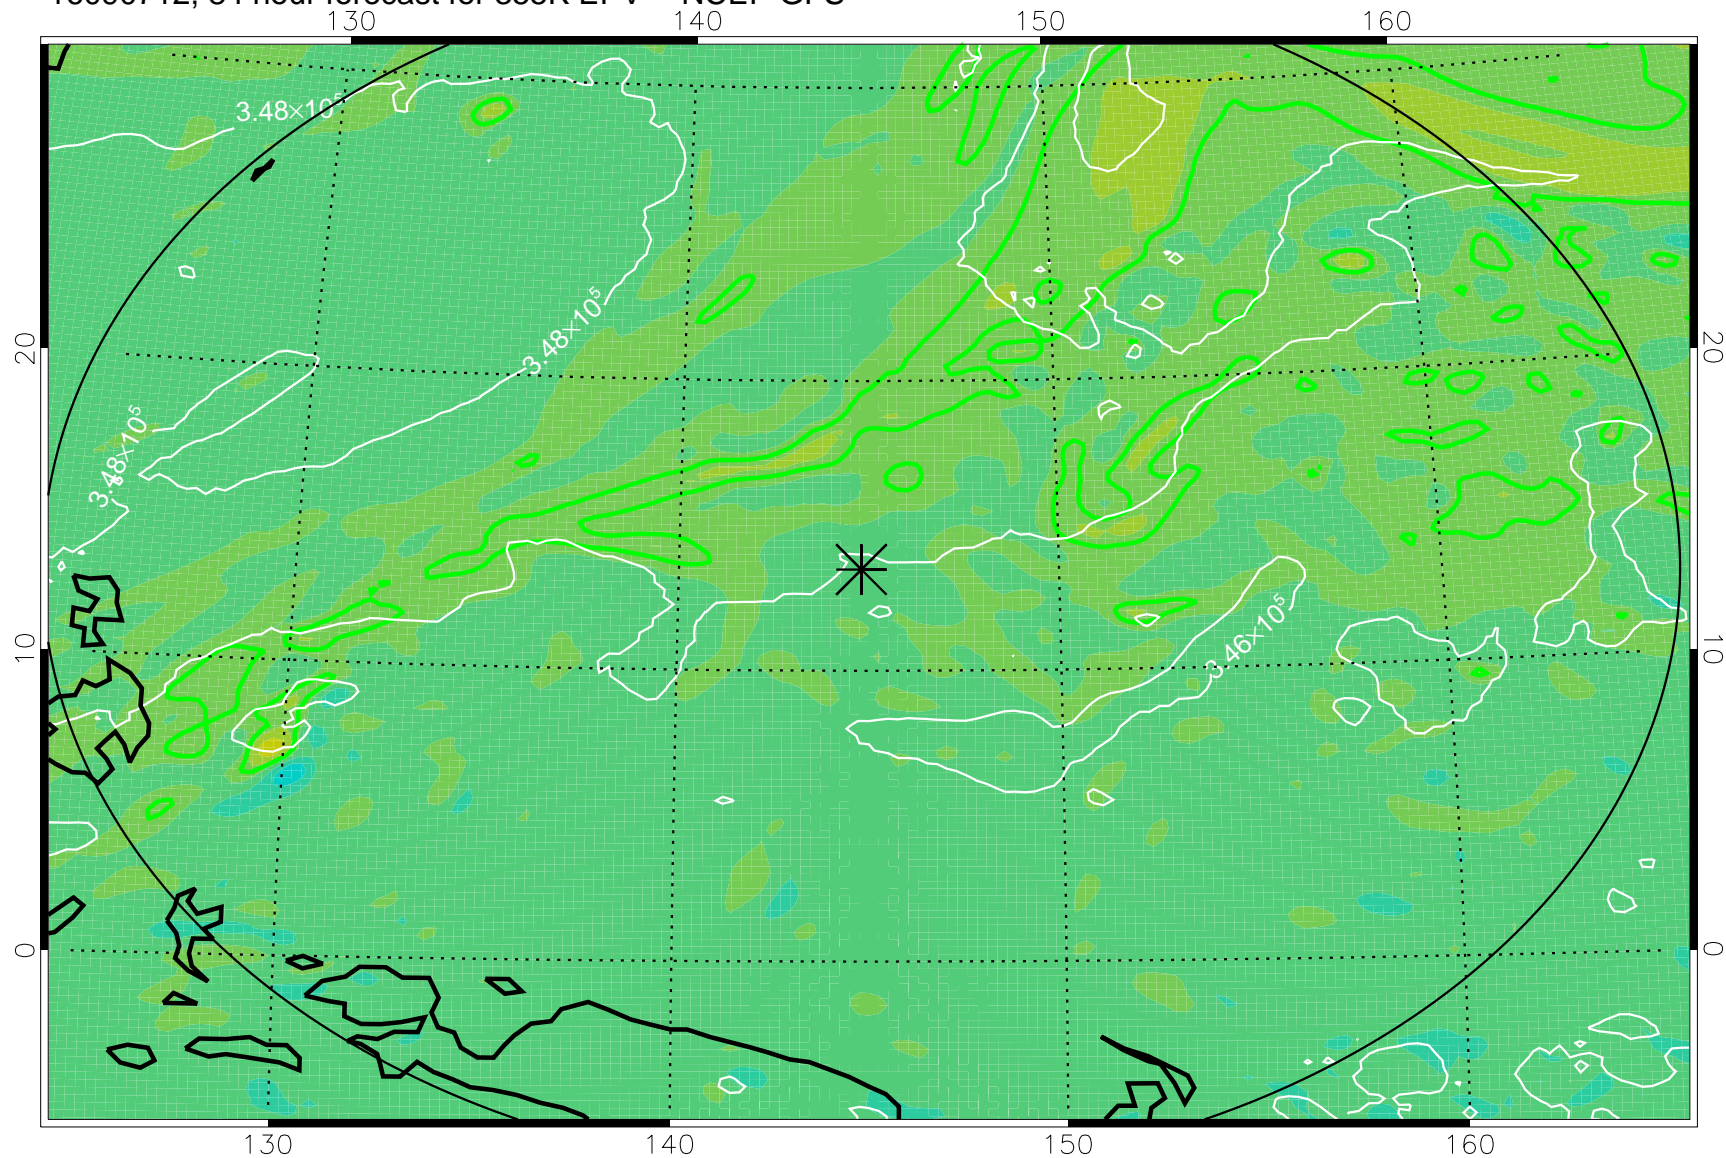

16090606, 54 hour forecast for 355K EPV -- NCEP GFS

355K Montgomery Streamfunction, white
EPV Tropopause (2 PVU) Position
Range ring of 2304 km

16090612, 60 hour forecast for 355K EPV -- NCEP GFS

355K Montgomery Streamfunction, white
EPV Tropopause (2 PVU) Position
Range ring of 2304 km

16090618, 66 hour forecast for 355K EPV -- NCEP GFS

355K Montgomery Streamfunction, white
EPV Tropopause (2 PVU) Position
Range ring of 2304 km

16090700, 72 hour forecast for 355K EPV -- NCEP GFS

355K Montgomery Streamfunction, white
EPV Tropopause (2 PVU) Position
Range ring of 2304 km

16090706, 78 hour forecast for 355K EPV -- NCEP GFS

355K Montgomery Streamfunction, white
EPV Tropopause (2 PVU) Position
Range ring of 2304 km

16090712, 84 hour forecast for 355K EPV -- NCEP GFS

355K Montgomery Streamfunction, white
EPV Tropopause (2 PVU) Position
Range ring of 2304 km

16090718, 90 hour forecast for 355K EPV -- NCEP GFS

355K Montgomery Streamfunction, white
EPV Tropopause (2 PVU) Position
Range ring of 2304 km

16090800, 96 hour forecast for 355K EPV -- NCEP GFS

355K Montgomery Streamfunction, white
EPV Tropopause (2 PVU) Position
Range ring of 2304 km