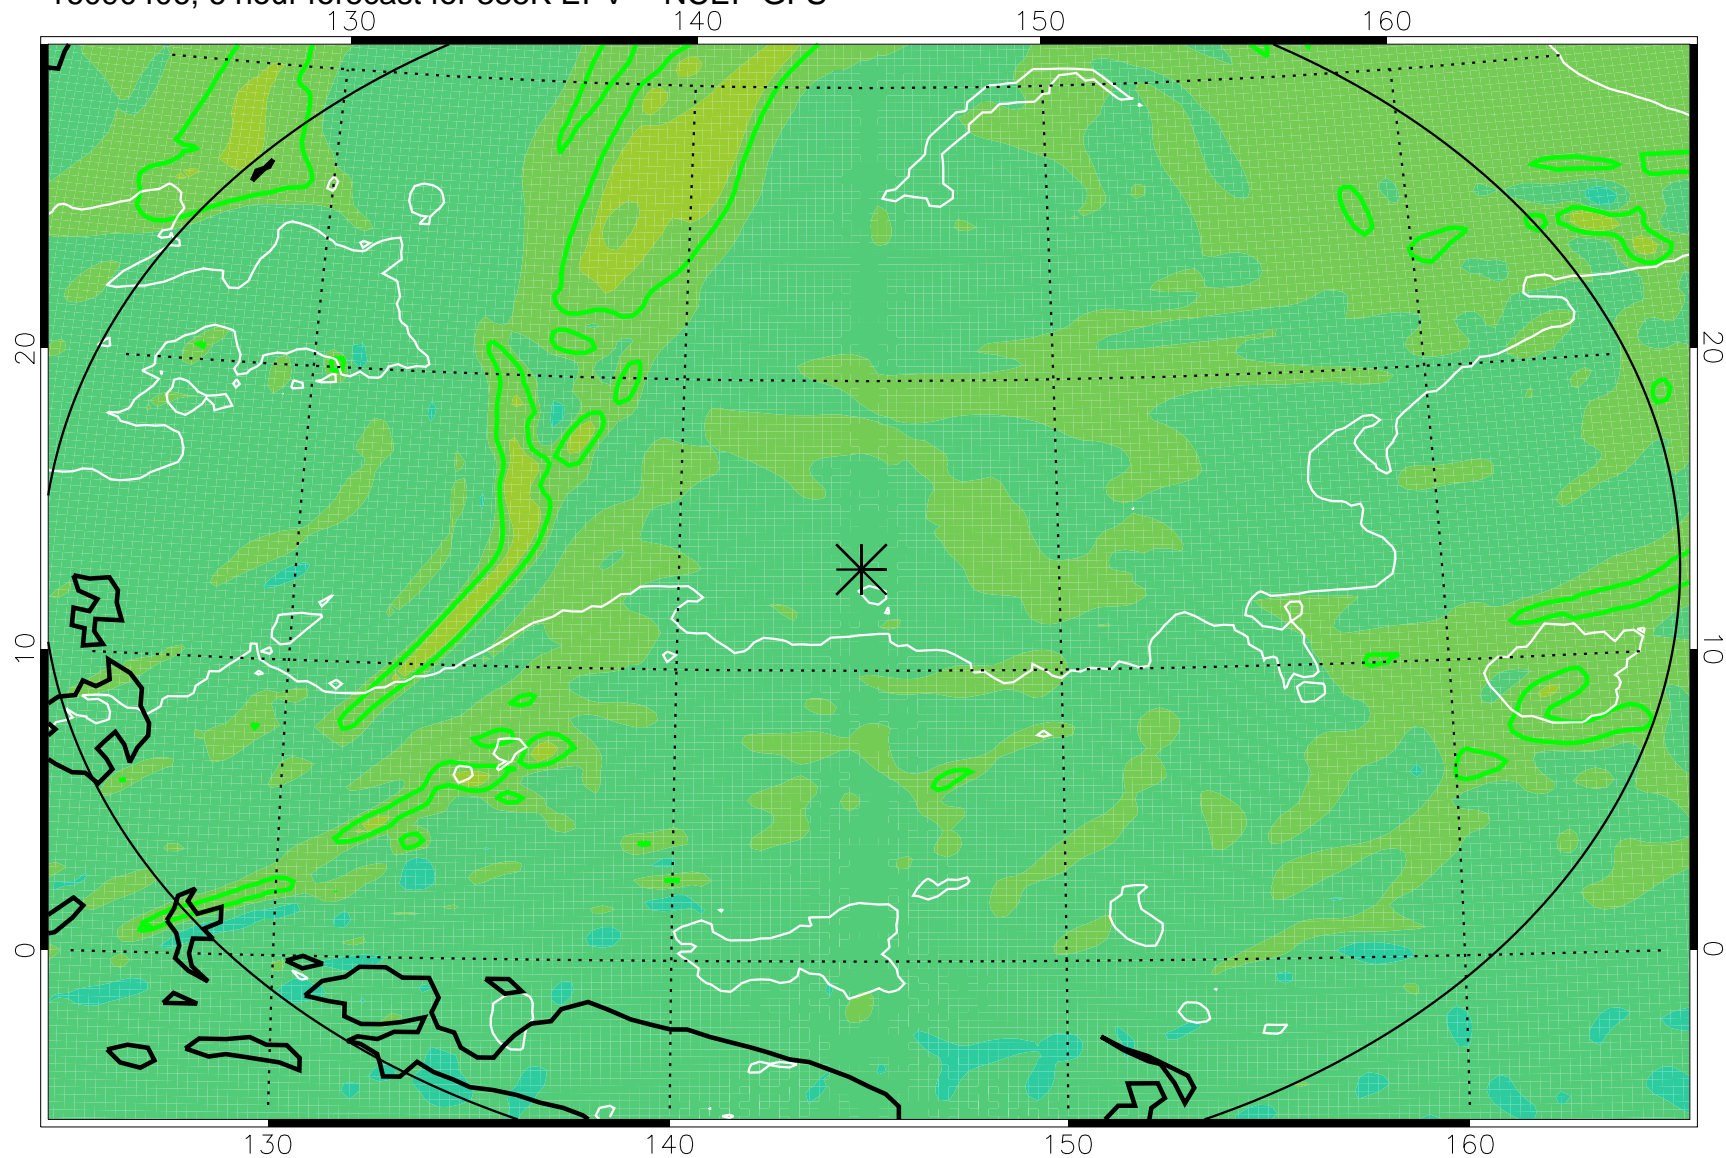

16090406, 6 hour forecast for 355K EPV -- NCEP GFS

355K Montgomery Streamfunction, white
EPV Tropopause (2 PVU) Position
Range ring of 2304 km

16090412, 12 hour forecast for 355K EPV -- NCEP GFS

355K Montgomery Streamfunction, white
EPV Tropopause (2 PVU) Position
Range ring of 2304 km

16090418, 18 hour forecast for 355K EPV -- NCEP GFS

355K Montgomery Streamfunction, white
EPV Tropopause (2 PVU) Position
Range ring of 2304 km

16090500, 24 hour forecast for 355K EPV -- NCEP GFS

355K Montgomery Streamfunction, white
EPV Tropopause (2 PVU) Position
Range ring of 2304 km

16090506, 30 hour forecast for 355K EPV -- NCEP GFS

355K Montgomery Streamfunction, white
EPV Tropopause (2 PVU) Position
Range ring of 2304 km

16090512, 36 hour forecast for 355K EPV -- NCEP GFS

355K Montgomery Streamfunction, white
EPV Tropopause (2 PVU) Position
Range ring of 2304 km

16090518, 42 hour forecast for 355K EPV -- NCEP GFS

355K Montgomery Streamfunction, white
EPV Tropopause (2 PVU) Position
Range ring of 2304 km

16090600, 48 hour forecast for 355K EPV -- NCEP GFS

355K Montgomery Streamfunction, white
EPV Tropopause (2 PVU) Position
Range ring of 2304 km