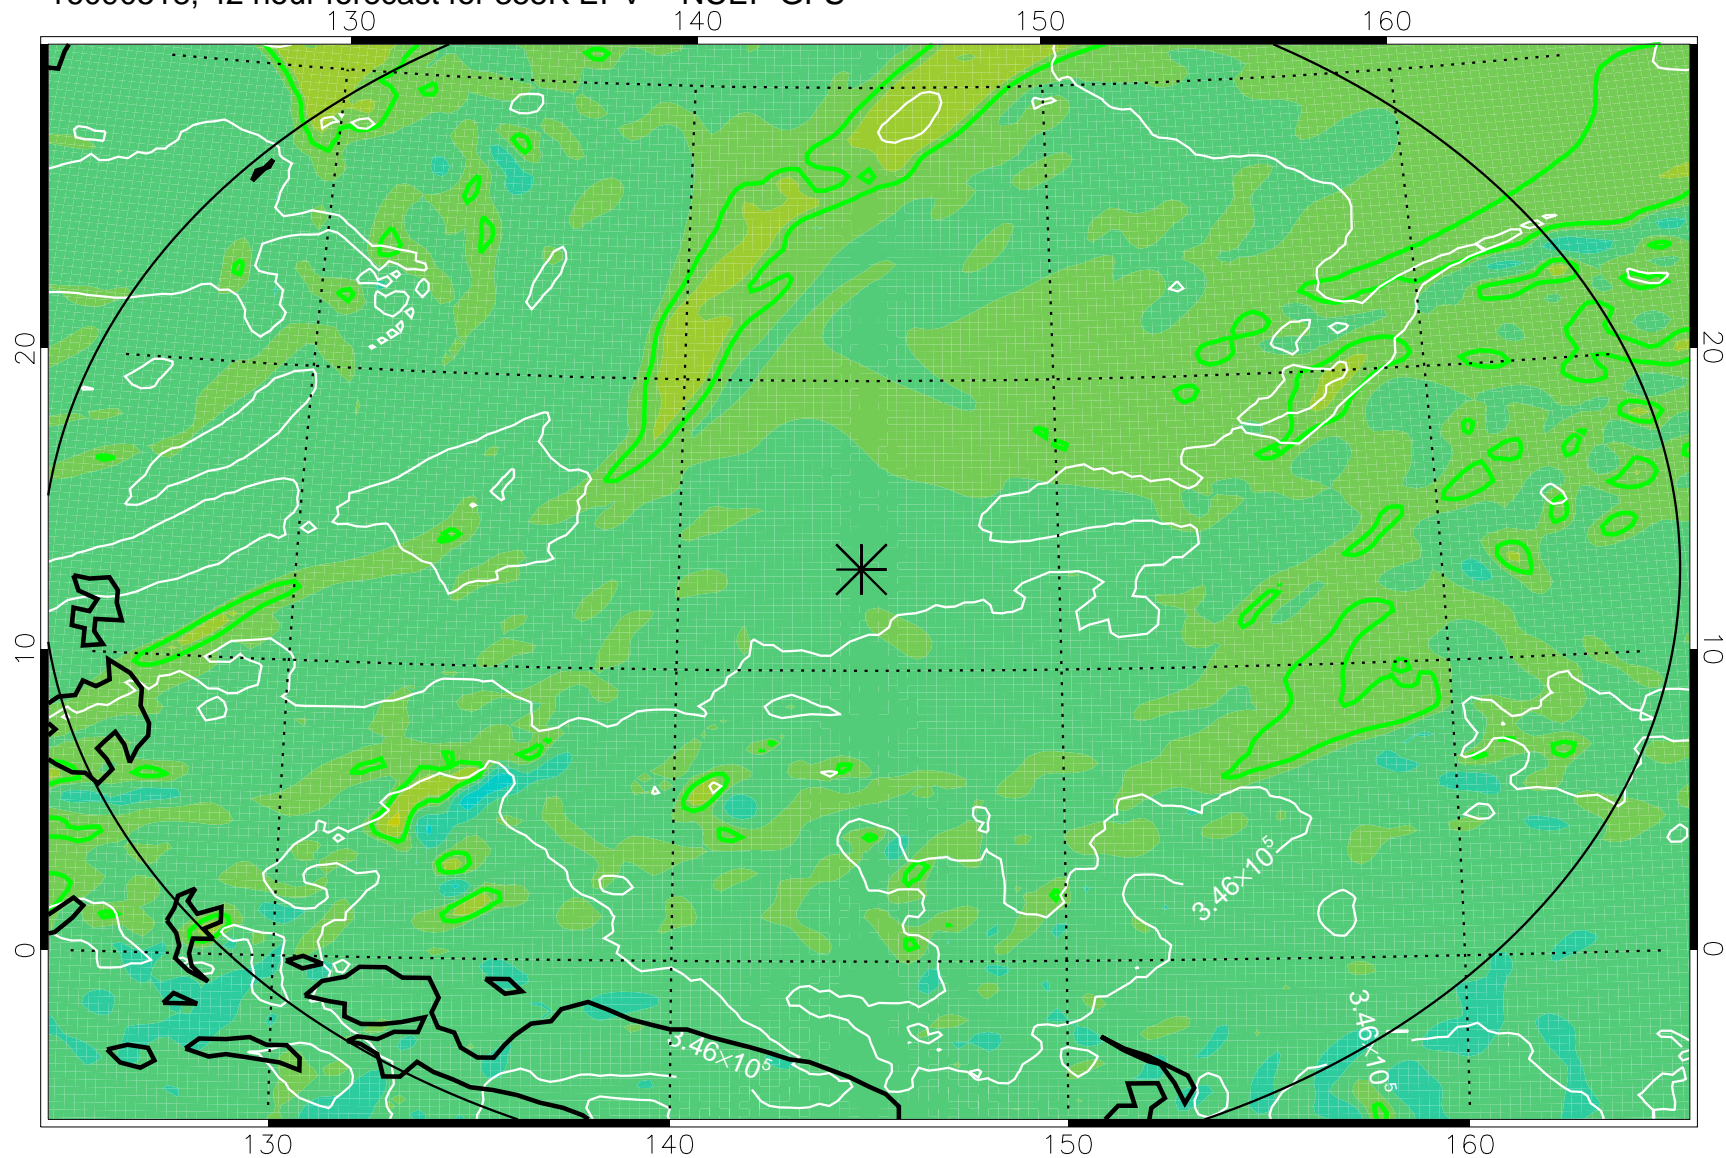

16090506, 30 hour forecast for 355K EPV -- NCEP GFS

355K Montgomery Streamfunction, white
EPV Tropopause (2 PVU) Position
Range ring of 2304 km

16090512, 36 hour forecast for 355K EPV -- NCEP GFS

355K Montgomery Streamfunction, white
EPV Tropopause (2 PVU) Position
Range ring of 2304 km

16090518, 42 hour forecast for 355K EPV -- NCEP GFS

355K Montgomery Streamfunction, white
EPV Tropopause (2 PVU) Position
Range ring of 2304 km

16090600, 48 hour forecast for 355K EPV -- NCEP GFS

355K Montgomery Streamfunction, white
EPV Tropopause (2 PVU) Position
Range ring of 2304 km

16090606, 54 hour forecast for 355K EPV -- NCEP GFS

355K Montgomery Streamfunction, white
EPV Tropopause (2 PVU) Position
Range ring of 2304 km

16090612, 60 hour forecast for 355K EPV -- NCEP GFS

355K Montgomery Streamfunction, white
EPV Tropopause (2 PVU) Position
Range ring of 2304 km

16090618, 66 hour forecast for 355K EPV -- NCEP GFS

355K Montgomery Streamfunction, white
EPV Tropopause (2 PVU) Position
Range ring of 2304 km

16090700, 72 hour forecast for 355K EPV -- NCEP GFS

355K Montgomery Streamfunction, white
EPV Tropopause (2 PVU) Position
Range ring of 2304 km