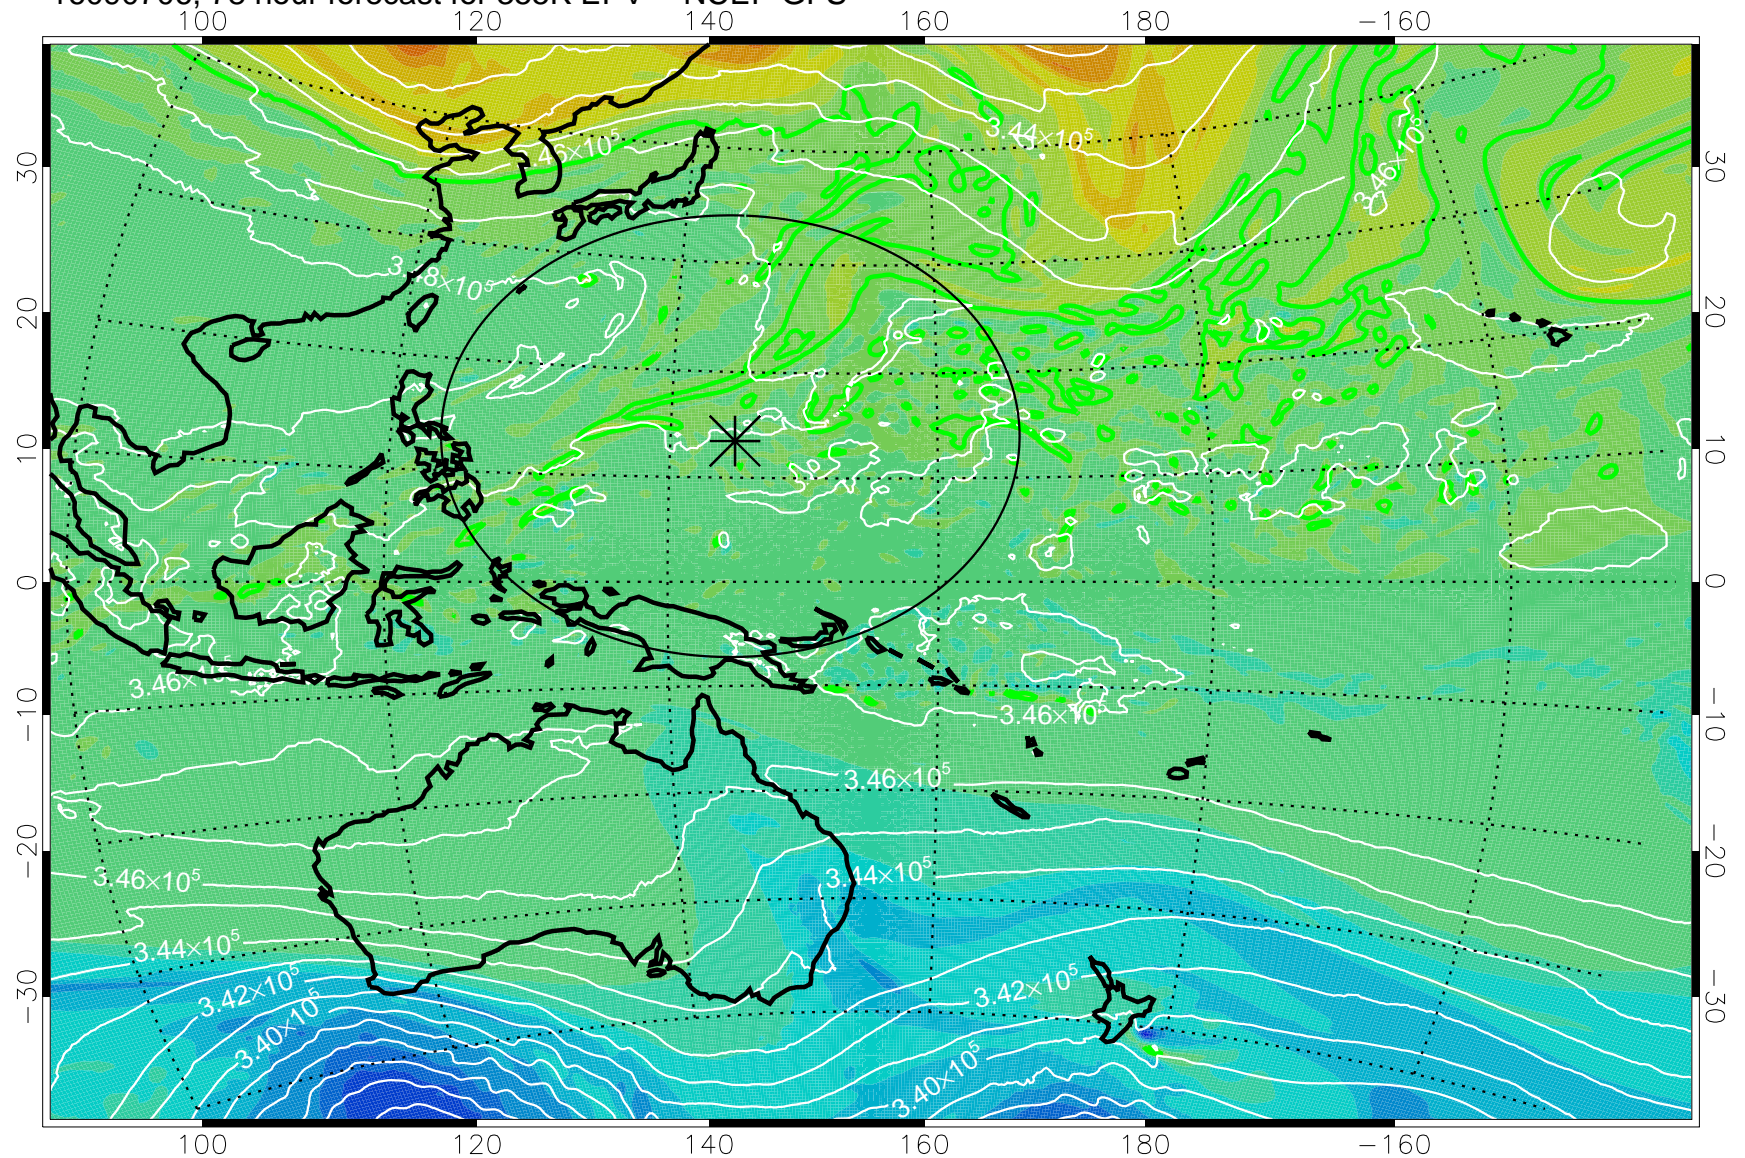

16090606, 54 hour forecast for 355K EPV -- NCEP GFS

355K Montgomery Streamfunction, white  
EPV Tropopause (2 PVU) Position  
Range ring of 2304 km

16090612, 60 hour forecast for 355K EPV -- NCEP GFS

355K Montgomery Streamfunction, white  
EPV Tropopause (2 PVU) Position  
Range ring of 2304 km

16090618, 66 hour forecast for 355K EPV -- NCEP GFS

355K Montgomery Streamfunction, white  
EPV Tropopause (2 PVU) Position  
Range ring of 2304 km

16090700, 72 hour forecast for 355K EPV -- NCEP GFS

355K Montgomery Streamfunction, white  
EPV Tropopause (2 PVU) Position  
Range ring of 2304 km

16090706, 78 hour forecast for 355K EPV -- NCEP GFS

355K Montgomery Streamfunction, white  
EPV Tropopause (2 PVU) Position  
Range ring of 2304 km

16090712, 84 hour forecast for 355K EPV -- NCEP GFS

355K Montgomery Streamfunction, white  
EPV Tropopause (2 PVU) Position  
Range ring of 2304 km

16090718, 90 hour forecast for 355K EPV -- NCEP GFS

355K Montgomery Streamfunction, white  
EPV Tropopause (2 PVU) Position  
Range ring of 2304 km

16090800, 96 hour forecast for 355K EPV -- NCEP GFS

355K Montgomery Streamfunction, white  
EPV Tropopause (2 PVU) Position  
Range ring of 2304 km