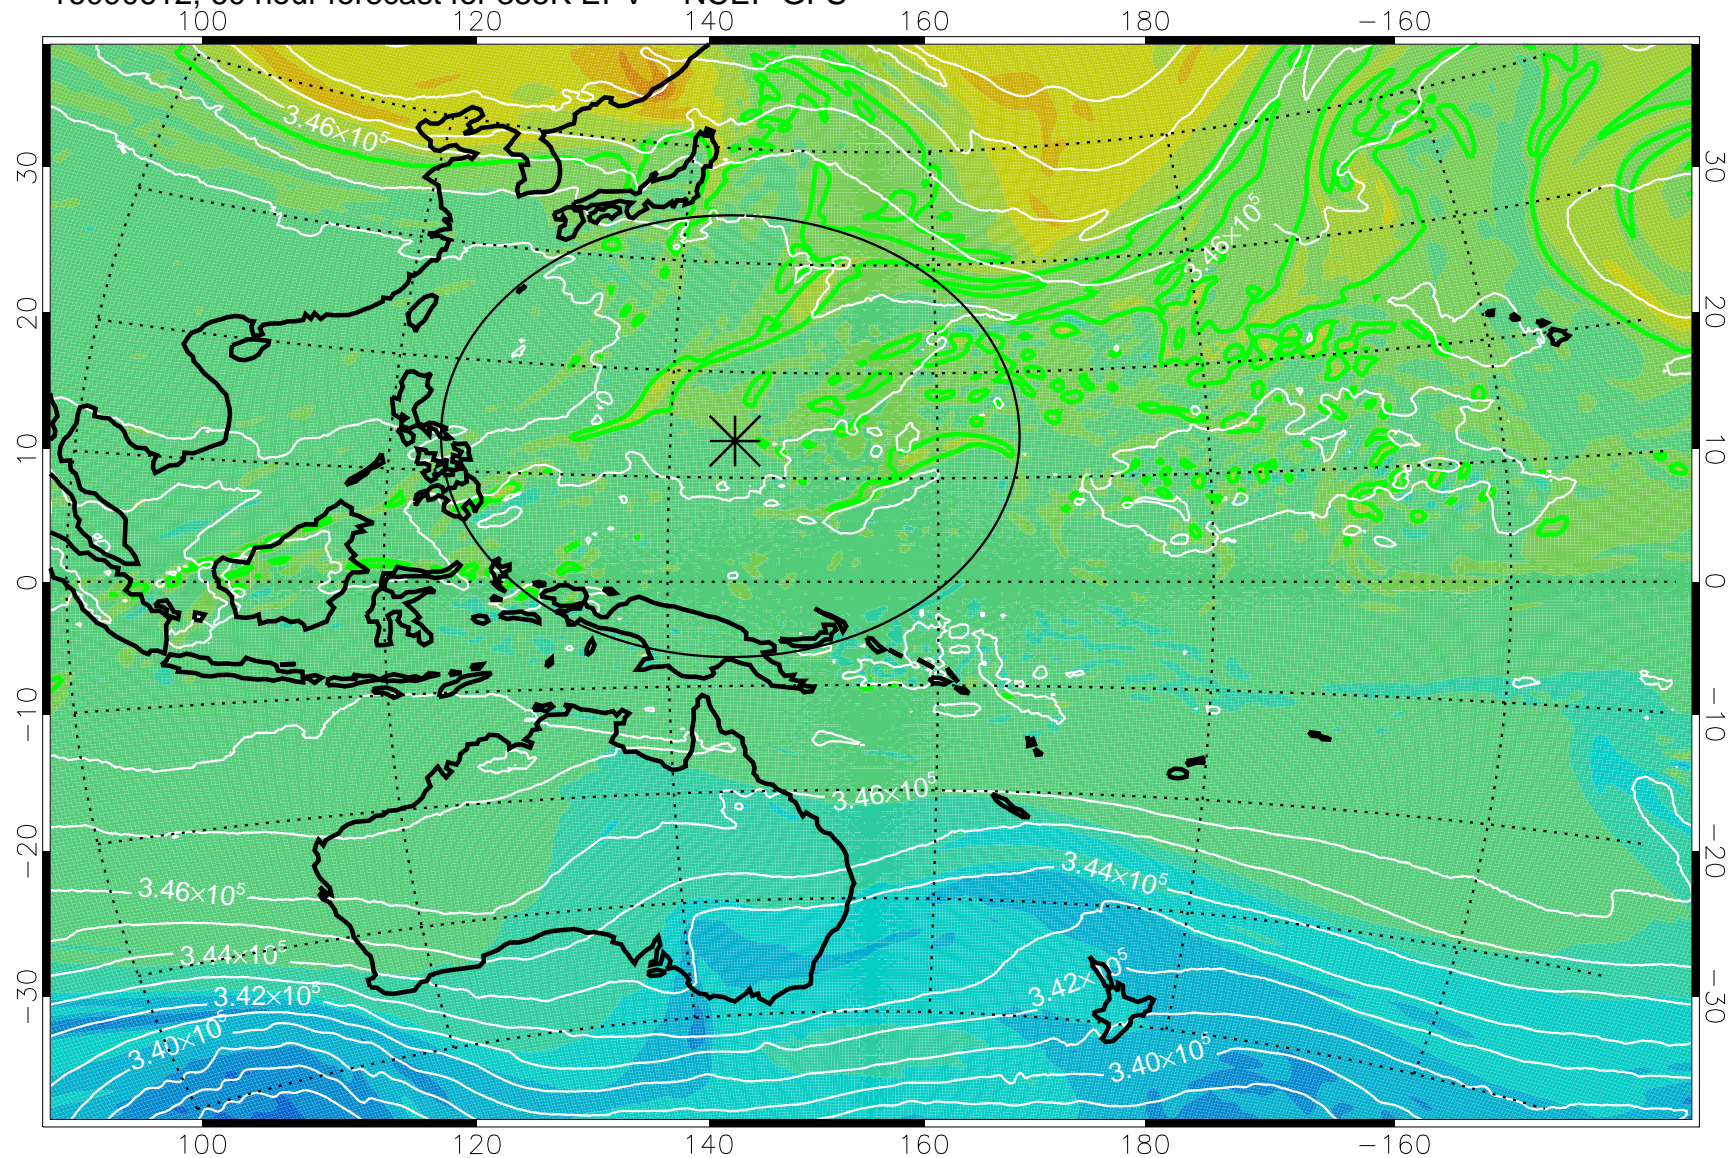

16090506, 30 hour forecast for 355K EPV -- NCEP GFS

355K Montgomery Streamfunction, white  
EPV Tropopause (2 PVU) Position  
Range ring of 2304 km

16090512, 36 hour forecast for 355K EPV -- NCEP GFS

355K Montgomery Streamfunction, white  
EPV Tropopause (2 PVU) Position  
Range ring of 2304 km

16090518, 42 hour forecast for 355K EPV -- NCEP GFS

355K Montgomery Streamfunction, white  
EPV Tropopause (2 PVU) Position  
Range ring of 2304 km

16090600, 48 hour forecast for 355K EPV -- NCEP GFS

355K Montgomery Streamfunction, white  
EPV Tropopause (2 PVU) Position  
Range ring of 2304 km

16090606, 54 hour forecast for 355K EPV -- NCEP GFS

355K Montgomery Streamfunction, white  
EPV Tropopause (2 PVU) Position  
Range ring of 2304 km

16090612, 60 hour forecast for 355K EPV -- NCEP GFS

355K Montgomery Streamfunction, white  
EPV Tropopause (2 PVU) Position  
Range ring of 2304 km

16090618, 66 hour forecast for 355K EPV -- NCEP GFS

355K Montgomery Streamfunction, white  
EPV Tropopause (2 PVU) Position  
Range ring of 2304 km

16090700, 72 hour forecast for 355K EPV -- NCEP GFS

355K Montgomery Streamfunction, white  
EPV Tropopause (2 PVU) Position  
Range ring of 2304 km