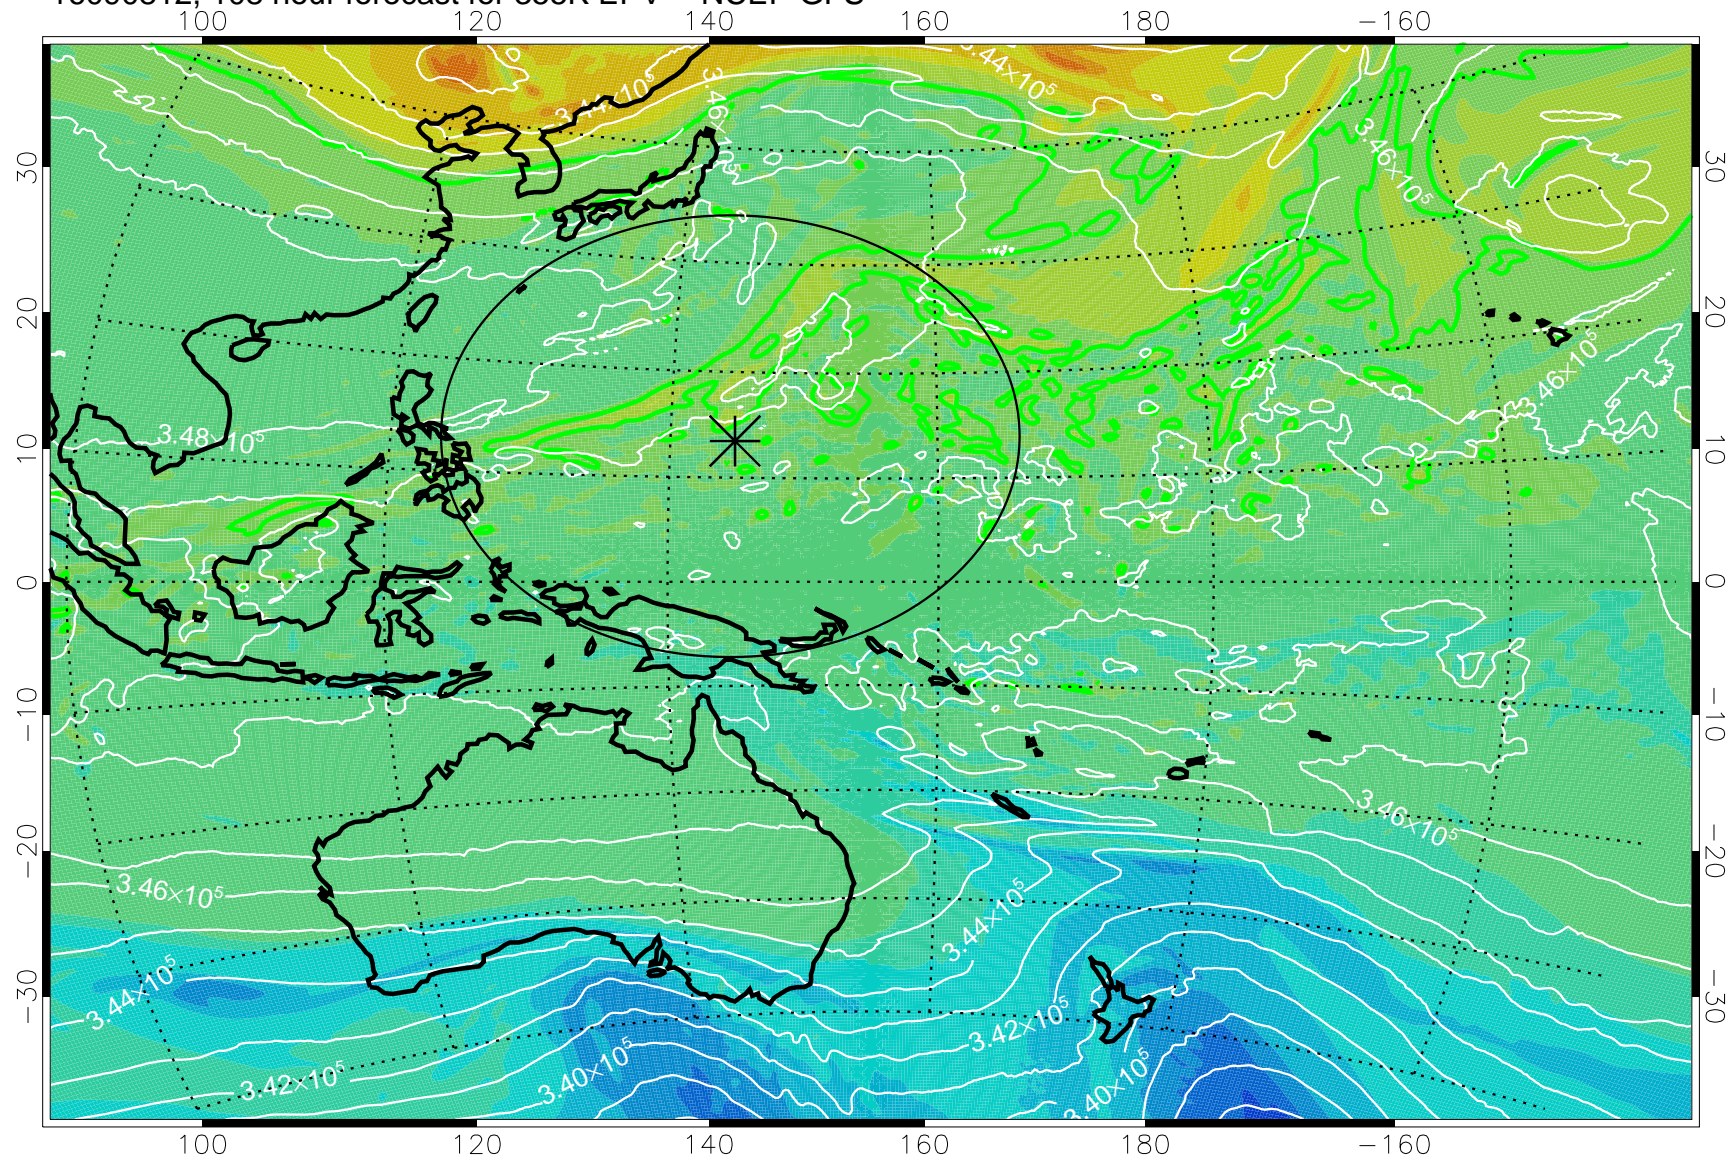

16090706, 78 hour forecast for 355K EPV -- NCEP GFS

355K Montgomery Streamfunction, white  
EPV Tropopause (2 PVU) Position  
Range ring of 2304 km

16090712, 84 hour forecast for 355K EPV -- NCEP GFS

355K Montgomery Streamfunction, white  
EPV Tropopause (2 PVU) Position  
Range ring of 2304 km

16090718, 90 hour forecast for 355K EPV -- NCEP GFS

355K Montgomery Streamfunction, white  
EPV Tropopause (2 PVU) Position  
Range ring of 2304 km

16090800, 96 hour forecast for 355K EPV -- NCEP GFS

355K Montgomery Streamfunction, white  
EPV Tropopause (2 PVU) Position  
Range ring of 2304 km

16090806, 102 hour forecast for 355K EPV -- NCEP GFS

355K Montgomery Streamfunction, white  
EPV Tropopause (2 PVU) Position  
Range ring of 2304 km

16090812, 108 hour forecast for 355K EPV -- NCEP GFS

355K Montgomery Streamfunction, white  
EPV Tropopause (2 PVU) Position  
Range ring of 2304 km

16090818, 114 hour forecast for 355K EPV -- NCEP GFS

355K Montgomery Streamfunction, white  
EPV Tropopause (2 PVU) Position  
Range ring of 2304 km

16090900, 120 hour forecast for 355K EPV -- NCEP GFS

355K Montgomery Streamfunction, white  
EPV Tropopause (2 PVU) Position  
Range ring of 2304 km