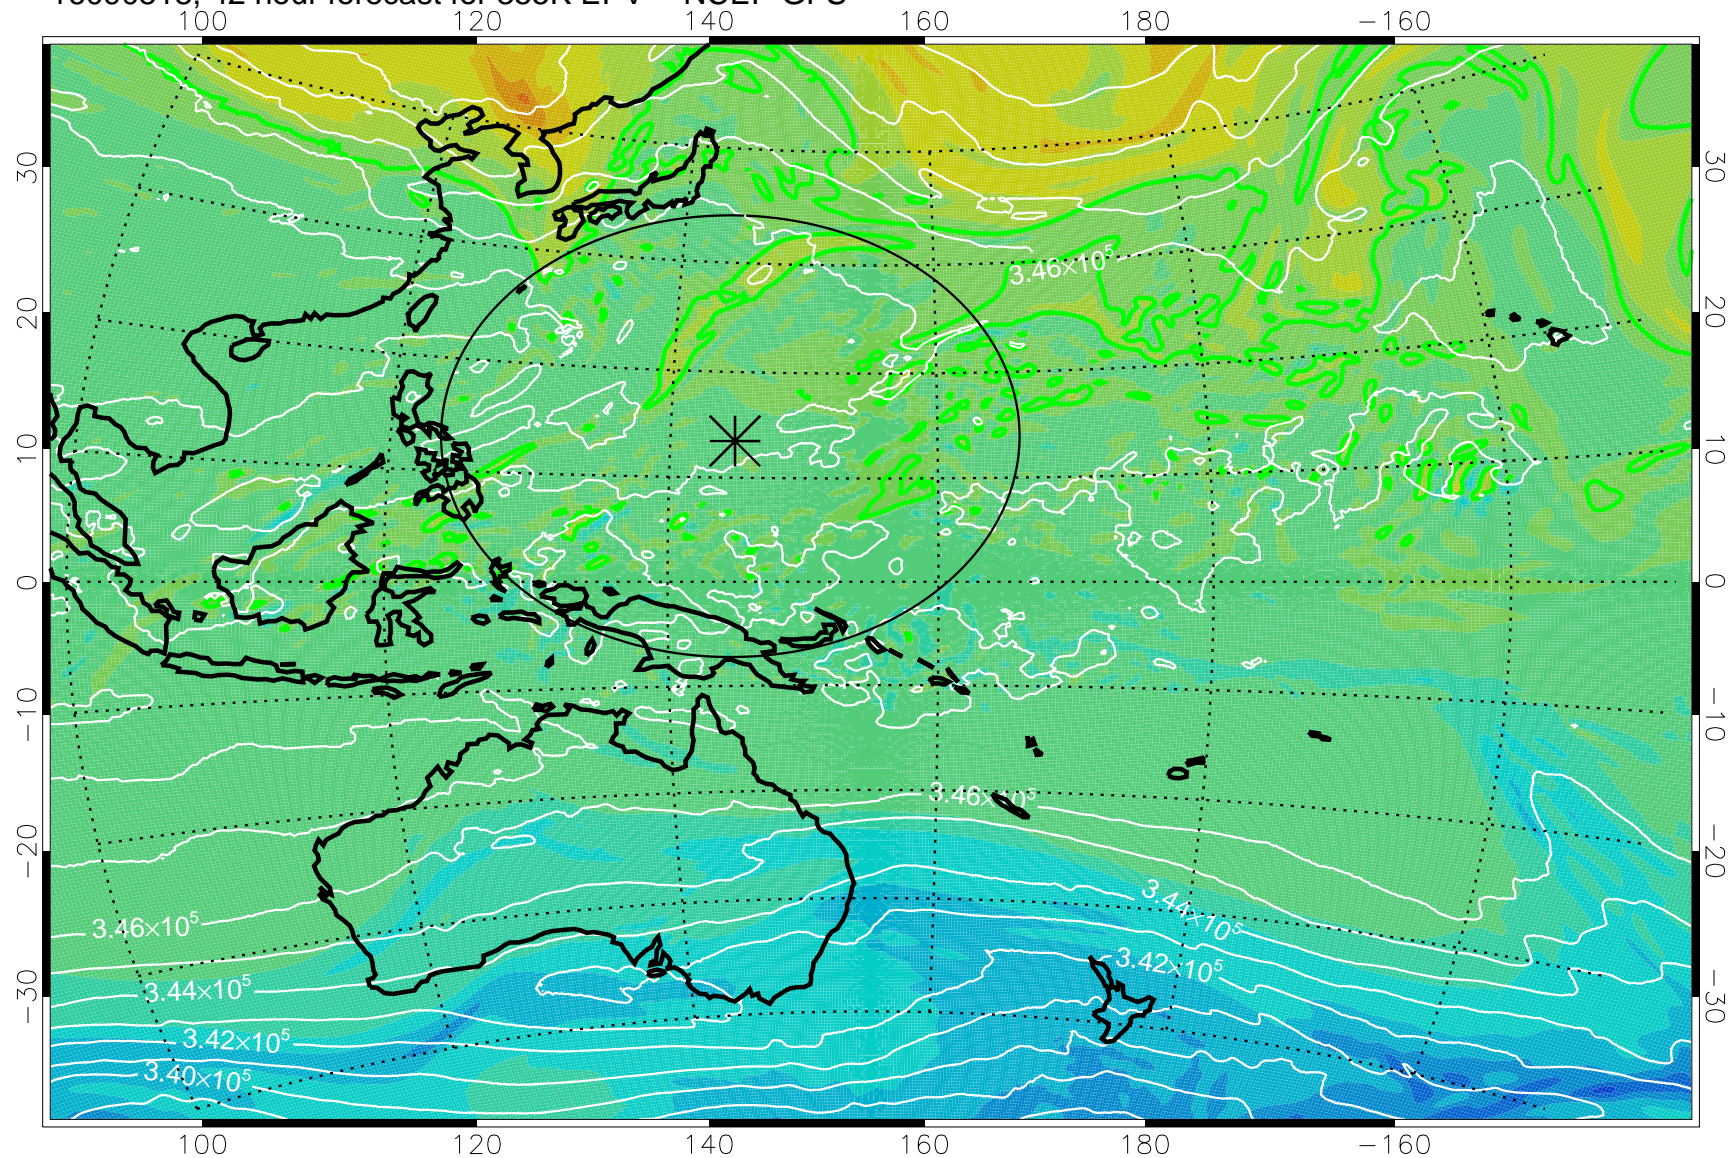

16090506, 30 hour forecast for 355K EPV -- NCEP GFS

355K Montgomery Streamfunction, white  
EPV Tropopause (2 PVU) Position  
Range ring of 2304 km

16090512, 36 hour forecast for 355K EPV -- NCEP GFS

355K Montgomery Streamfunction, white  
EPV Tropopause (2 PVU) Position  
Range ring of 2304 km

16090518, 42 hour forecast for 355K EPV -- NCEP GFS

355K Montgomery Streamfunction, white  
EPV Tropopause (2 PVU) Position  
Range ring of 2304 km

16090600, 48 hour forecast for 355K EPV -- NCEP GFS

355K Montgomery Streamfunction, white  
EPV Tropopause (2 PVU) Position  
Range ring of 2304 km

16090606, 54 hour forecast for 355K EPV -- NCEP GFS

355K Montgomery Streamfunction, white  
EPV Tropopause (2 PVU) Position  
Range ring of 2304 km

16090612, 60 hour forecast for 355K EPV -- NCEP GFS

355K Montgomery Streamfunction, white  
EPV Tropopause (2 PVU) Position  
Range ring of 2304 km

16090618, 66 hour forecast for 355K EPV -- NCEP GFS

355K Montgomery Streamfunction, white  
EPV Tropopause (2 PVU) Position  
Range ring of 2304 km

16090700, 72 hour forecast for 355K EPV -- NCEP GFS

355K Montgomery Streamfunction, white  
EPV Tropopause (2 PVU) Position  
Range ring of 2304 km