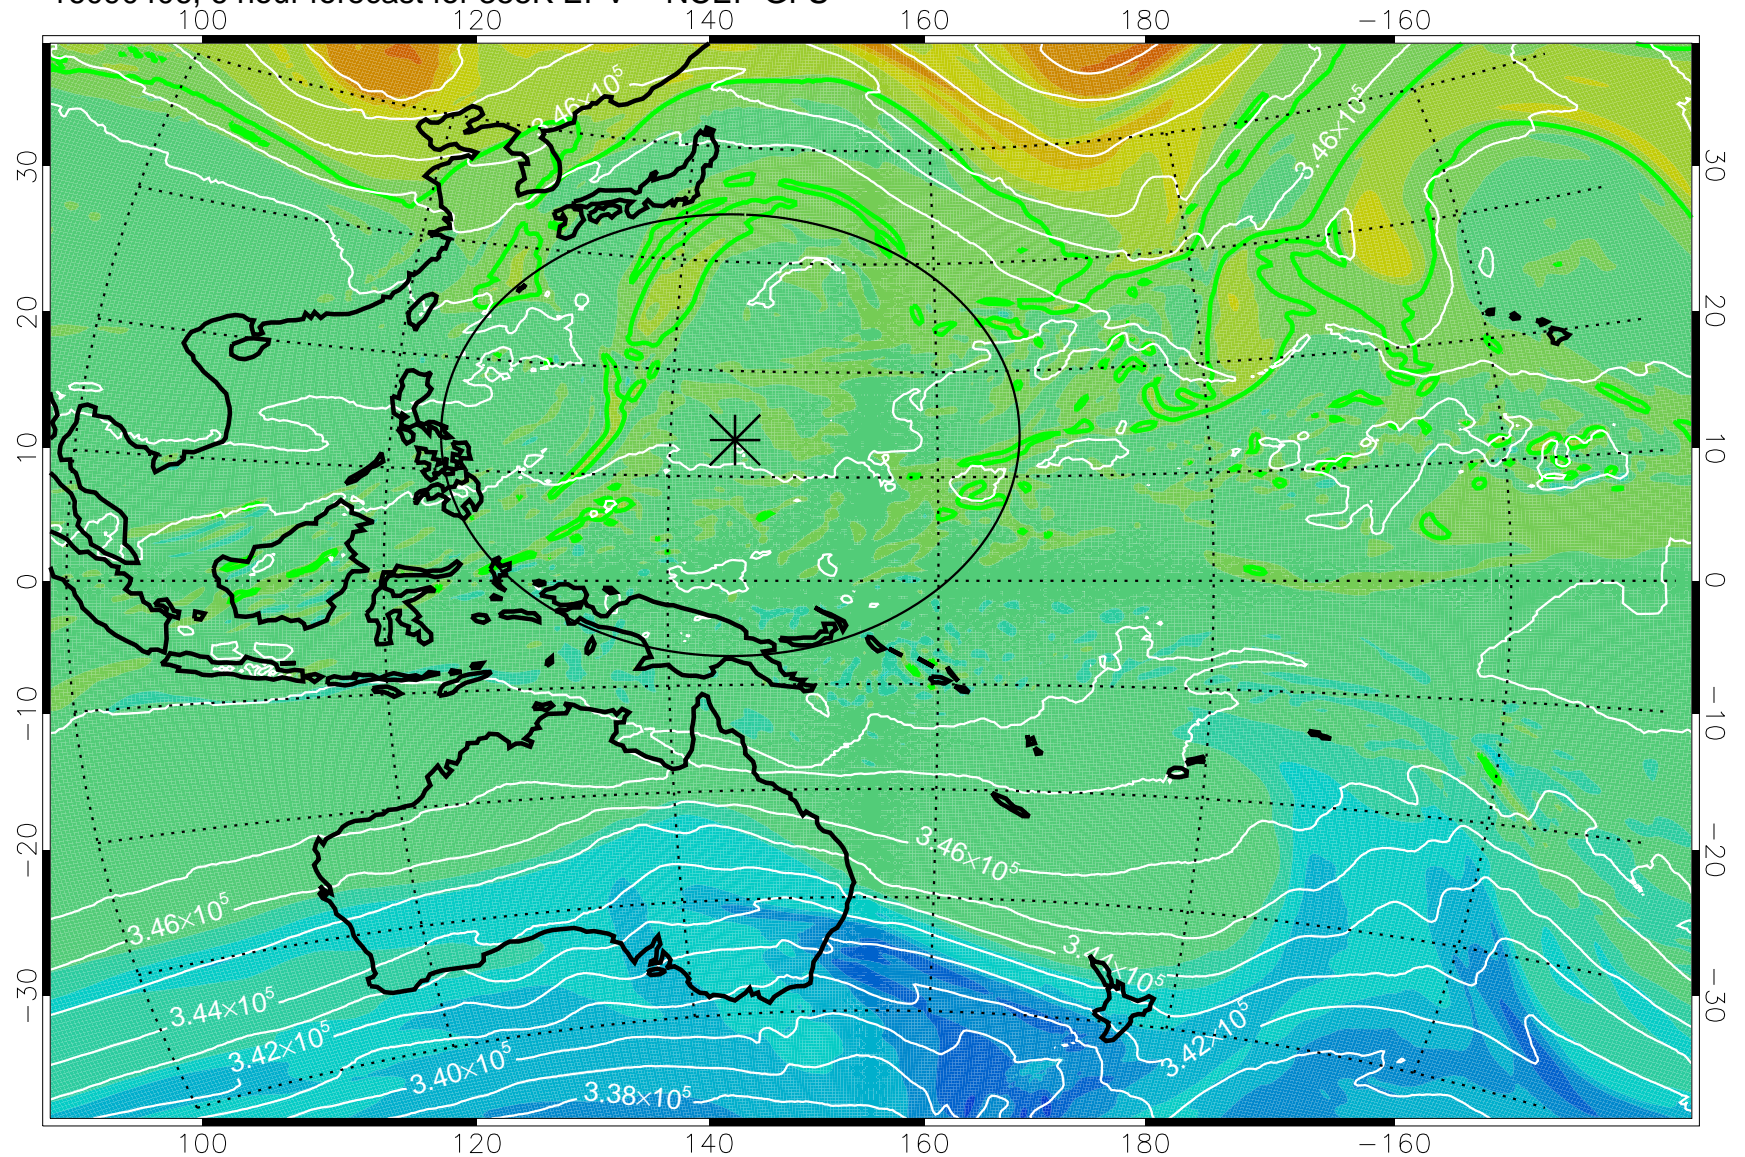

16090406, 6 hour forecast for 355K EPV -- NCEP GFS

355K Montgomery Streamfunction, white  
EPV Tropopause (2 PVU) Position  
Range ring of 2304 km

16090412, 12 hour forecast for 355K EPV -- NCEP GFS

355K Montgomery Streamfunction, white  
EPV Tropopause (2 PVU) Position  
Range ring of 2304 km

16090418, 18 hour forecast for 355K EPV -- NCEP GFS

355K Montgomery Streamfunction, white  
EPV Tropopause (2 PVU) Position  
Range ring of 2304 km

16090500, 24 hour forecast for 355K EPV -- NCEP GFS

355K Montgomery Streamfunction, white  
EPV Tropopause (2 PVU) Position  
Range ring of 2304 km

16090506, 30 hour forecast for 355K EPV -- NCEP GFS

355K Montgomery Streamfunction, white  
EPV Tropopause (2 PVU) Position  
Range ring of 2304 km

16090512, 36 hour forecast for 355K EPV -- NCEP GFS

355K Montgomery Streamfunction, white  
EPV Tropopause (2 PVU) Position  
Range ring of 2304 km

16090518, 42 hour forecast for 355K EPV -- NCEP GFS

355K Montgomery Streamfunction, white  
EPV Tropopause (2 PVU) Position  
Range ring of 2304 km

16090600, 48 hour forecast for 355K EPV -- NCEP GFS

355K Montgomery Streamfunction, white  
EPV Tropopause (2 PVU) Position  
Range ring of 2304 km