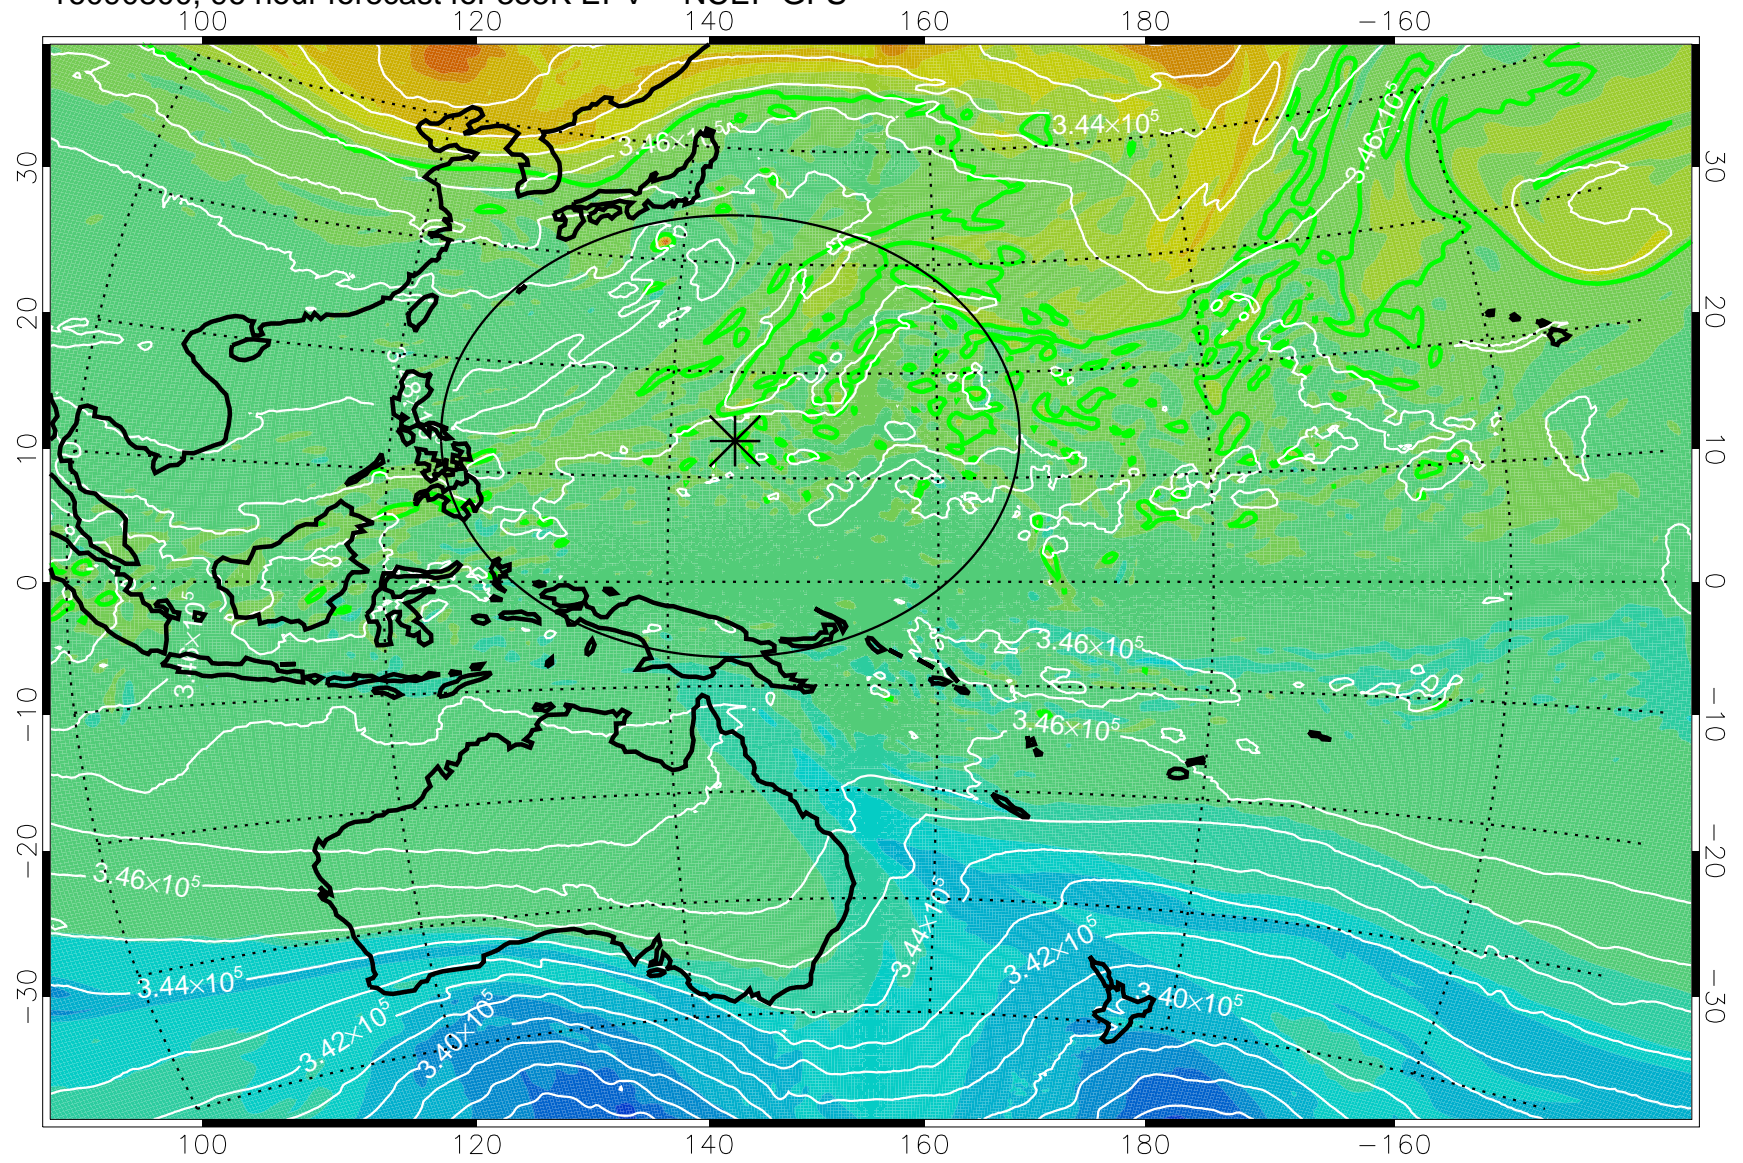

16090618, 66 hour forecast for 355K EPV -- NCEP GFS

355K Montgomery Streamfunction, white  
EPV Tropopause (2 PVU) Position  
Range ring of 2304 km

16090700, 72 hour forecast for 355K EPV -- NCEP GFS

355K Montgomery Streamfunction, white  
EPV Tropopause (2 PVU) Position  
Range ring of 2304 km

16090706, 78 hour forecast for 355K EPV -- NCEP GFS

355K Montgomery Streamfunction, white  
EPV Tropopause (2 PVU) Position  
Range ring of 2304 km

16090712, 84 hour forecast for 355K EPV -- NCEP GFS

355K Montgomery Streamfunction, white  
EPV Tropopause (2 PVU) Position  
Range ring of 2304 km

16090718, 90 hour forecast for 355K EPV -- NCEP GFS

355K Montgomery Streamfunction, white  
EPV Tropopause (2 PVU) Position  
Range ring of 2304 km

16090800, 96 hour forecast for 355K EPV -- NCEP GFS

355K Montgomery Streamfunction, white  
EPV Tropopause (2 PVU) Position  
Range ring of 2304 km

16090806, 102 hour forecast for 355K EPV -- NCEP GFS

355K Montgomery Streamfunction, white  
EPV Tropopause (2 PVU) Position  
Range ring of 2304 km

16090812, 108 hour forecast for 355K EPV -- NCEP GFS

355K Montgomery Streamfunction, white  
EPV Tropopause (2 PVU) Position  
Range ring of 2304 km