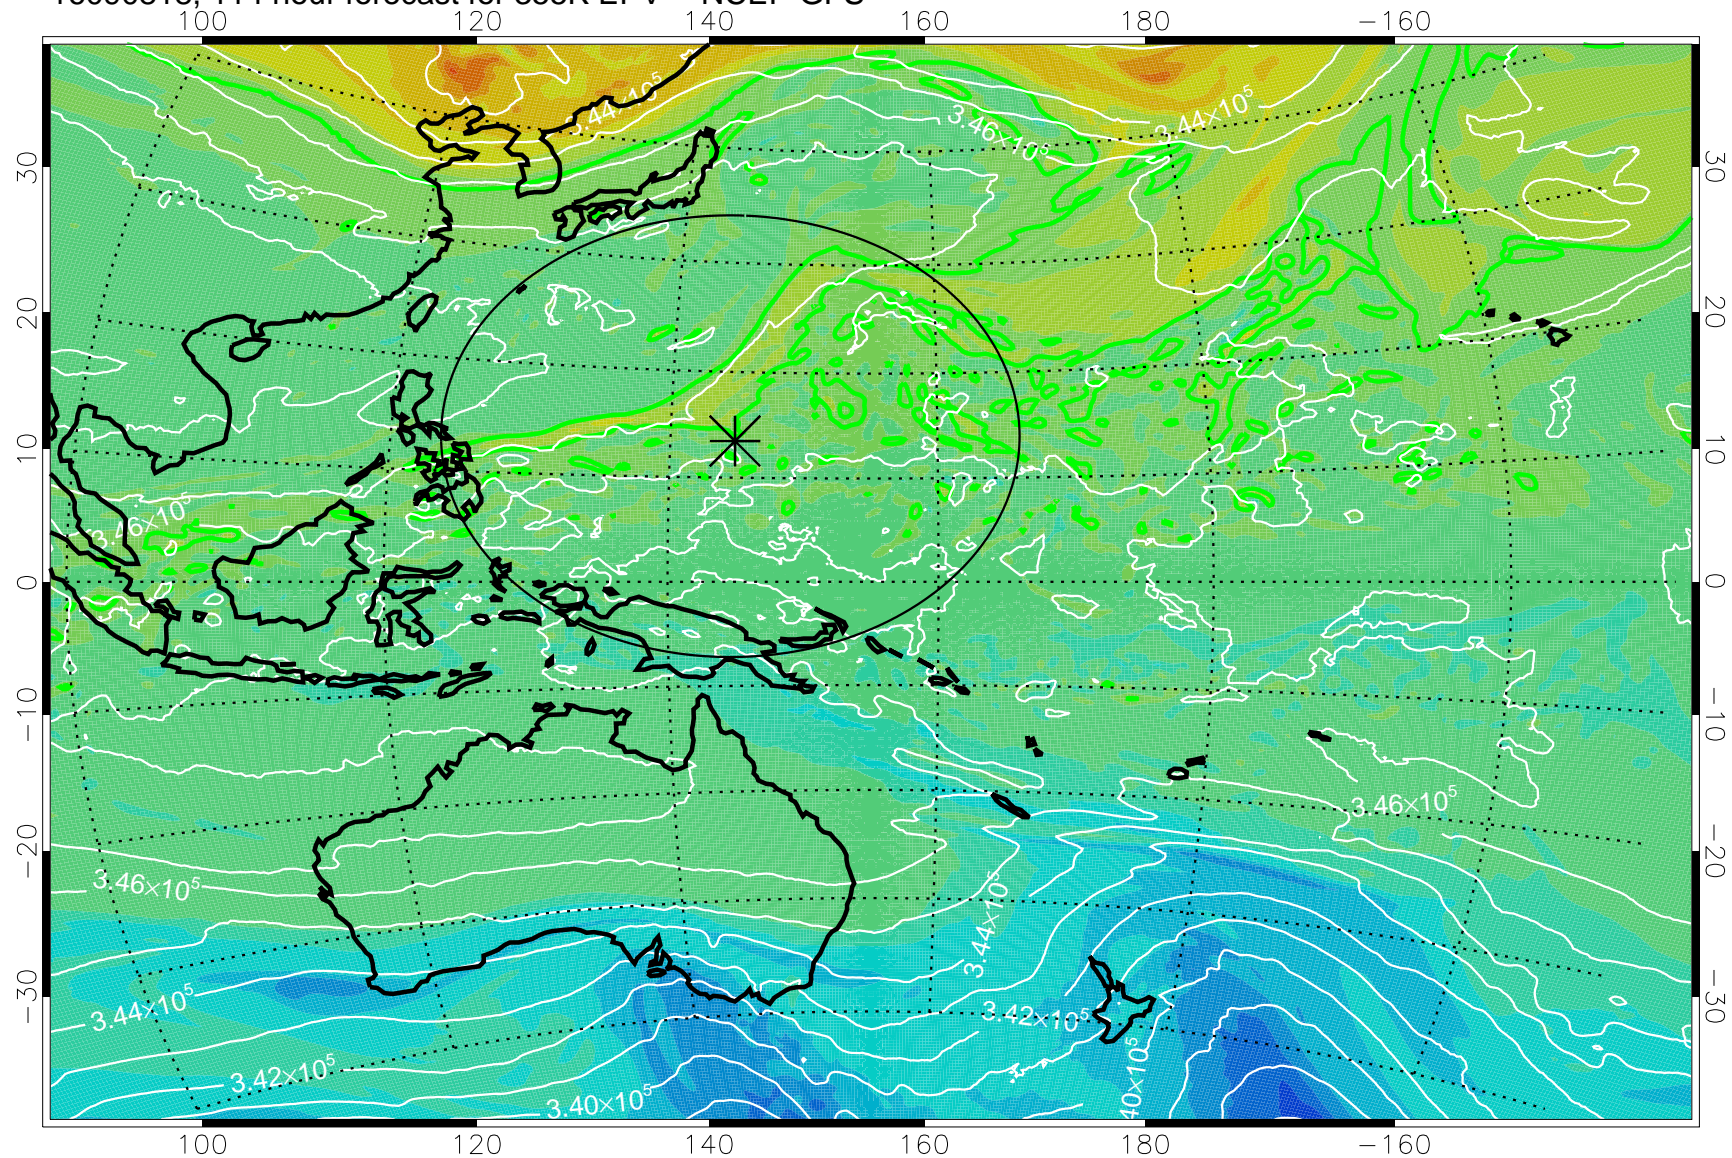

16090706, 78 hour forecast for 355K EPV -- NCEP GFS

355K Montgomery Streamfunction, white  
EPV Tropopause (2 PVU) Position  
Range ring of 2304 km

16090712, 84 hour forecast for 355K EPV -- NCEP GFS

355K Montgomery Streamfunction, white  
EPV Tropopause (2 PVU) Position  
Range ring of 2304 km

16090718, 90 hour forecast for 355K EPV -- NCEP GFS

355K Montgomery Streamfunction, white  
EPV Tropopause (2 PVU) Position  
Range ring of 2304 km

16090800, 96 hour forecast for 355K EPV -- NCEP GFS

355K Montgomery Streamfunction, white  
EPV Tropopause (2 PVU) Position  
Range ring of 2304 km

16090806, 102 hour forecast for 355K EPV -- NCEP GFS

355K Montgomery Streamfunction, white  
EPV Tropopause (2 PVU) Position  
Range ring of 2304 km

16090812, 108 hour forecast for 355K EPV -- NCEP GFS

355K Montgomery Streamfunction, white  
EPV Tropopause (2 PVU) Position  
Range ring of 2304 km

16090818, 114 hour forecast for 355K EPV -- NCEP GFS

355K Montgomery Streamfunction, white  
EPV Tropopause (2 PVU) Position  
Range ring of 2304 km

16090900, 120 hour forecast for 355K EPV -- NCEP GFS

355K Montgomery Streamfunction, white  
EPV Tropopause (2 PVU) Position  
Range ring of 2304 km