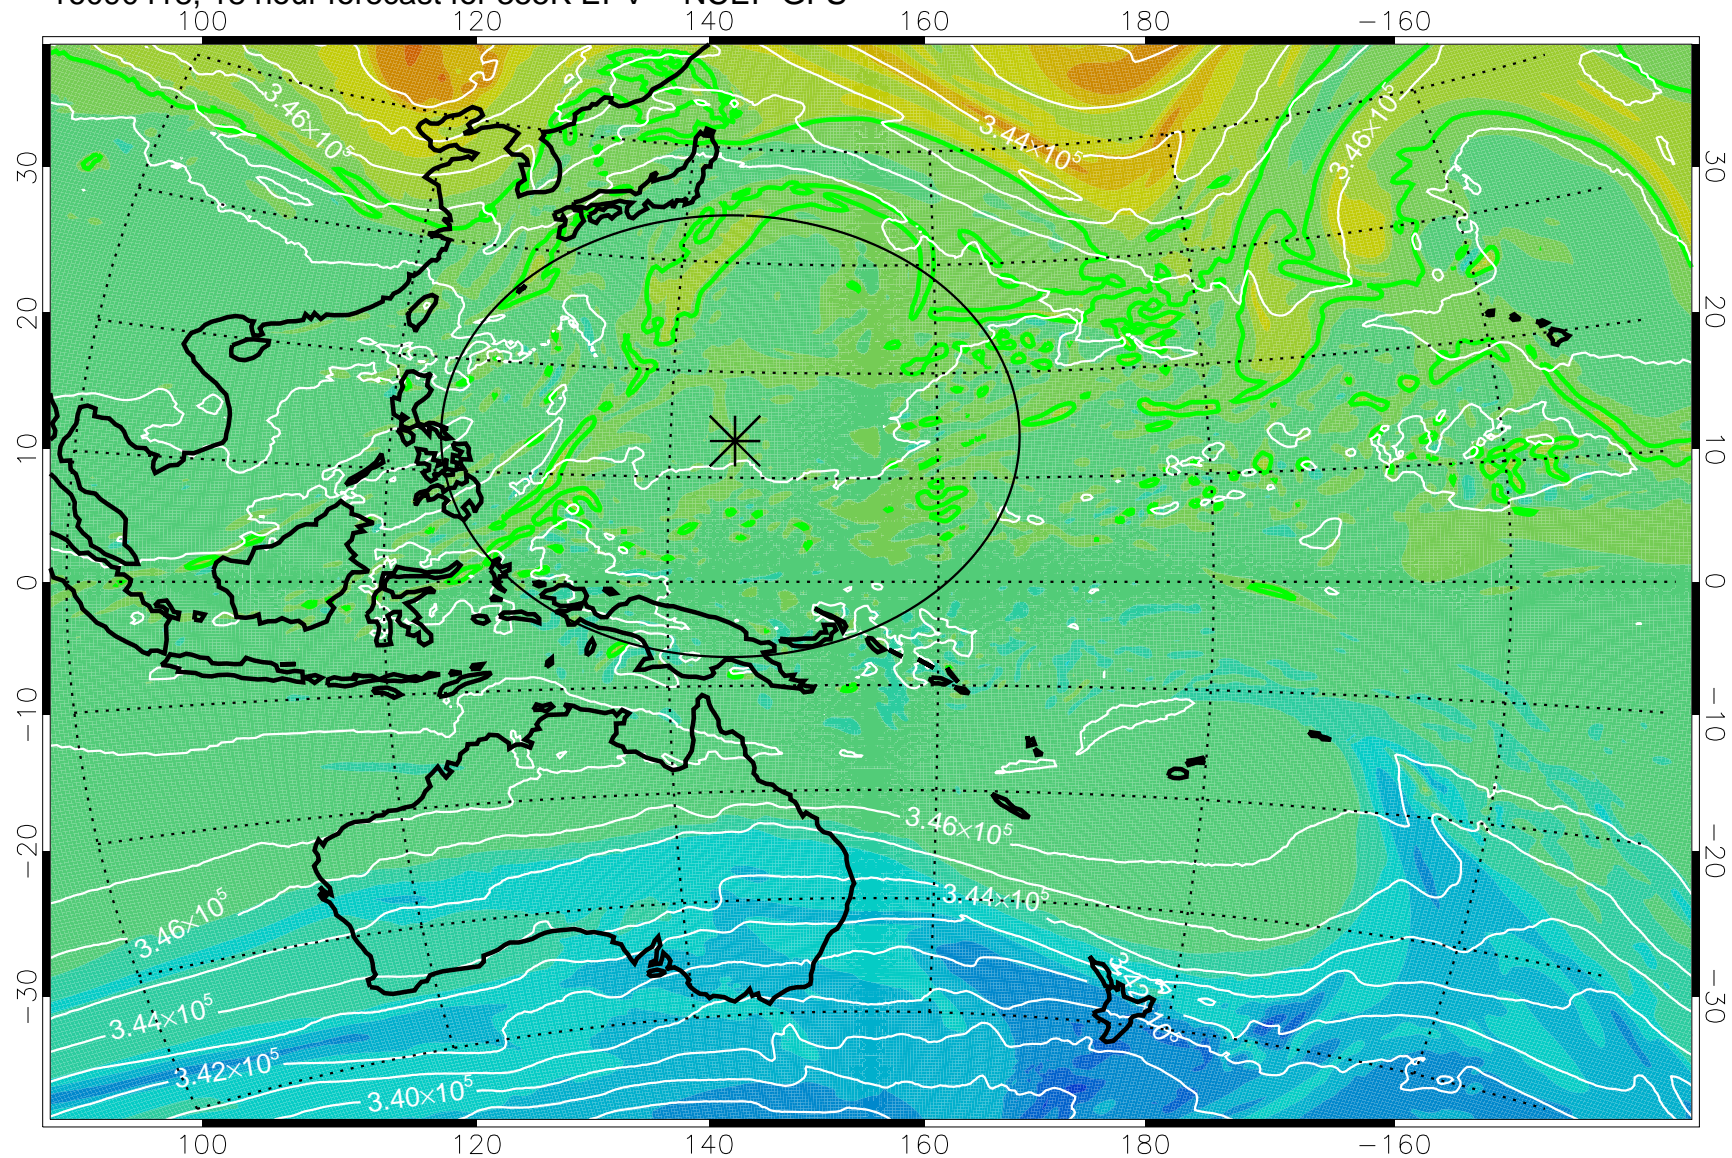

16090406, 6 hour forecast for 355K EPV -- NCEP GFS

355K Montgomery Streamfunction, white  
EPV Tropopause (2 PVU) Position  
Range ring of 2304 km

16090412, 12 hour forecast for 355K EPV -- NCEP GFS

355K Montgomery Streamfunction, white  
EPV Tropopause (2 PVU) Position  
Range ring of 2304 km

16090418, 18 hour forecast for 355K EPV -- NCEP GFS

355K Montgomery Streamfunction, white  
EPV Tropopause (2 PVU) Position  
Range ring of 2304 km

16090500, 24 hour forecast for 355K EPV -- NCEP GFS

355K Montgomery Streamfunction, white  
EPV Tropopause (2 PVU) Position  
Range ring of 2304 km

16090506, 30 hour forecast for 355K EPV -- NCEP GFS

355K Montgomery Streamfunction, white  
EPV Tropopause (2 PVU) Position  
Range ring of 2304 km

16090512, 36 hour forecast for 355K EPV -- NCEP GFS

355K Montgomery Streamfunction, white  
EPV Tropopause (2 PVU) Position  
Range ring of 2304 km

16090518, 42 hour forecast for 355K EPV -- NCEP GFS

355K Montgomery Streamfunction, white  
EPV Tropopause (2 PVU) Position  
Range ring of 2304 km

16090600, 48 hour forecast for 355K EPV -- NCEP GFS

355K Montgomery Streamfunction, white  
EPV Tropopause (2 PVU) Position  
Range ring of 2304 km