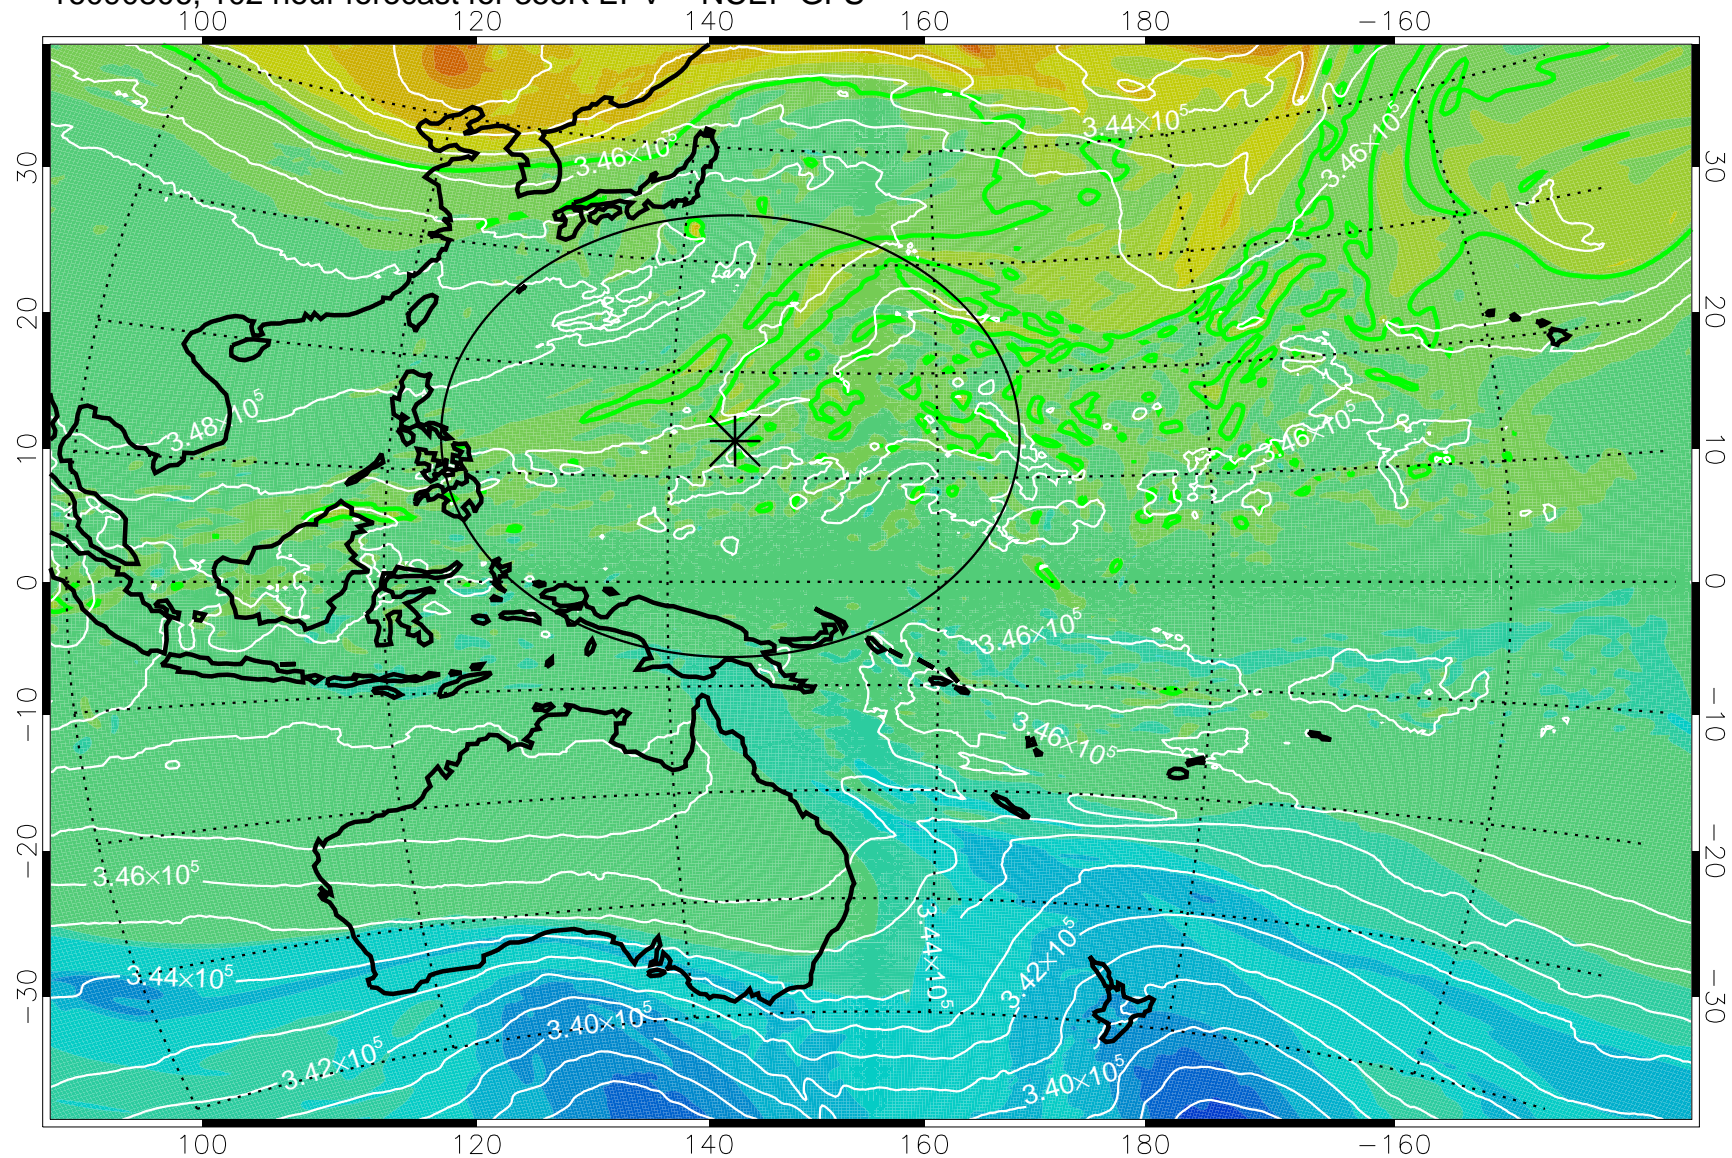

16090706, 78 hour forecast for 355K EPV -- NCEP GFS

355K Montgomery Streamfunction, white  
EPV Tropopause (2 PVU) Position  
Range ring of 2304 km

16090712, 84 hour forecast for 355K EPV -- NCEP GFS

355K Montgomery Streamfunction, white  
EPV Tropopause (2 PVU) Position  
Range ring of 2304 km

16090718, 90 hour forecast for 355K EPV -- NCEP GFS

355K Montgomery Streamfunction, white  
EPV Tropopause (2 PVU) Position  
Range ring of 2304 km

16090800, 96 hour forecast for 355K EPV -- NCEP GFS

355K Montgomery Streamfunction, white  
EPV Tropopause (2 PVU) Position  
Range ring of 2304 km

16090806, 102 hour forecast for 355K EPV -- NCEP GFS

355K Montgomery Streamfunction, white  
EPV Tropopause (2 PVU) Position  
Range ring of 2304 km

16090812, 108 hour forecast for 355K EPV -- NCEP GFS

355K Montgomery Streamfunction, white  
EPV Tropopause (2 PVU) Position  
Range ring of 2304 km

16090818, 114 hour forecast for 355K EPV -- NCEP GFS

355K Montgomery Streamfunction, white  
EPV Tropopause (2 PVU) Position  
Range ring of 2304 km

16090900, 120 hour forecast for 355K EPV -- NCEP GFS

355K Montgomery Streamfunction, white  
EPV Tropopause (2 PVU) Position  
Range ring of 2304 km