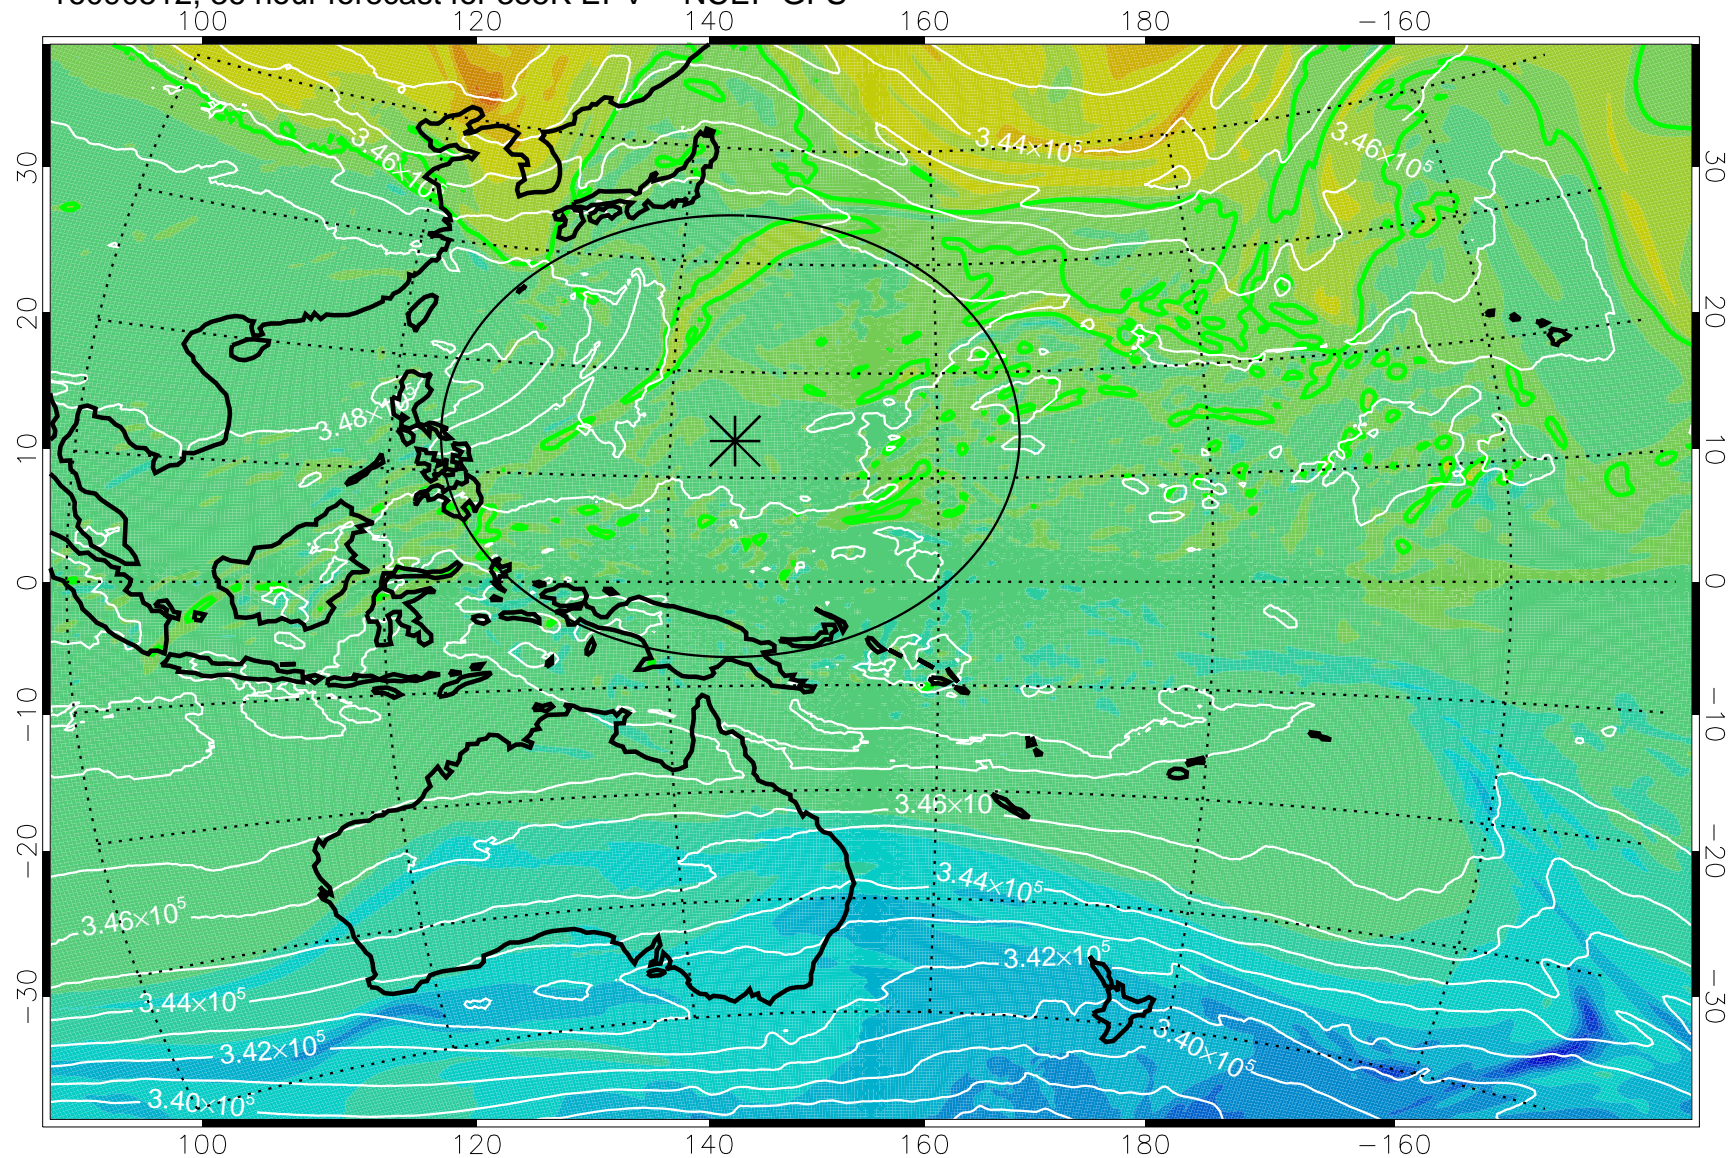

16090418, 18 hour forecast for 355K EPV -- NCEP GFS

355K Montgomery Streamfunction, white  
EPV Tropopause (2 PVU) Position  
Range ring of 2304 km

16090500, 24 hour forecast for 355K EPV -- NCEP GFS

355K Montgomery Streamfunction, white  
EPV Tropopause (2 PVU) Position  
Range ring of 2304 km

16090506, 30 hour forecast for 355K EPV -- NCEP GFS

355K Montgomery Streamfunction, white  
EPV Tropopause (2 PVU) Position  
Range ring of 2304 km

16090512, 36 hour forecast for 355K EPV -- NCEP GFS

355K Montgomery Streamfunction, white  
EPV Tropopause (2 PVU) Position  
Range ring of 2304 km

16090518, 42 hour forecast for 355K EPV -- NCEP GFS

355K Montgomery Streamfunction, white  
EPV Tropopause (2 PVU) Position  
Range ring of 2304 km

16090600, 48 hour forecast for 355K EPV -- NCEP GFS

355K Montgomery Streamfunction, white  
EPV Tropopause (2 PVU) Position  
Range ring of 2304 km

16090606, 54 hour forecast for 355K EPV -- NCEP GFS

355K Montgomery Streamfunction, white  
EPV Tropopause (2 PVU) Position  
Range ring of 2304 km

16090612, 60 hour forecast for 355K EPV -- NCEP GFS

355K Montgomery Streamfunction, white  
EPV Tropopause (2 PVU) Position  
Range ring of 2304 km