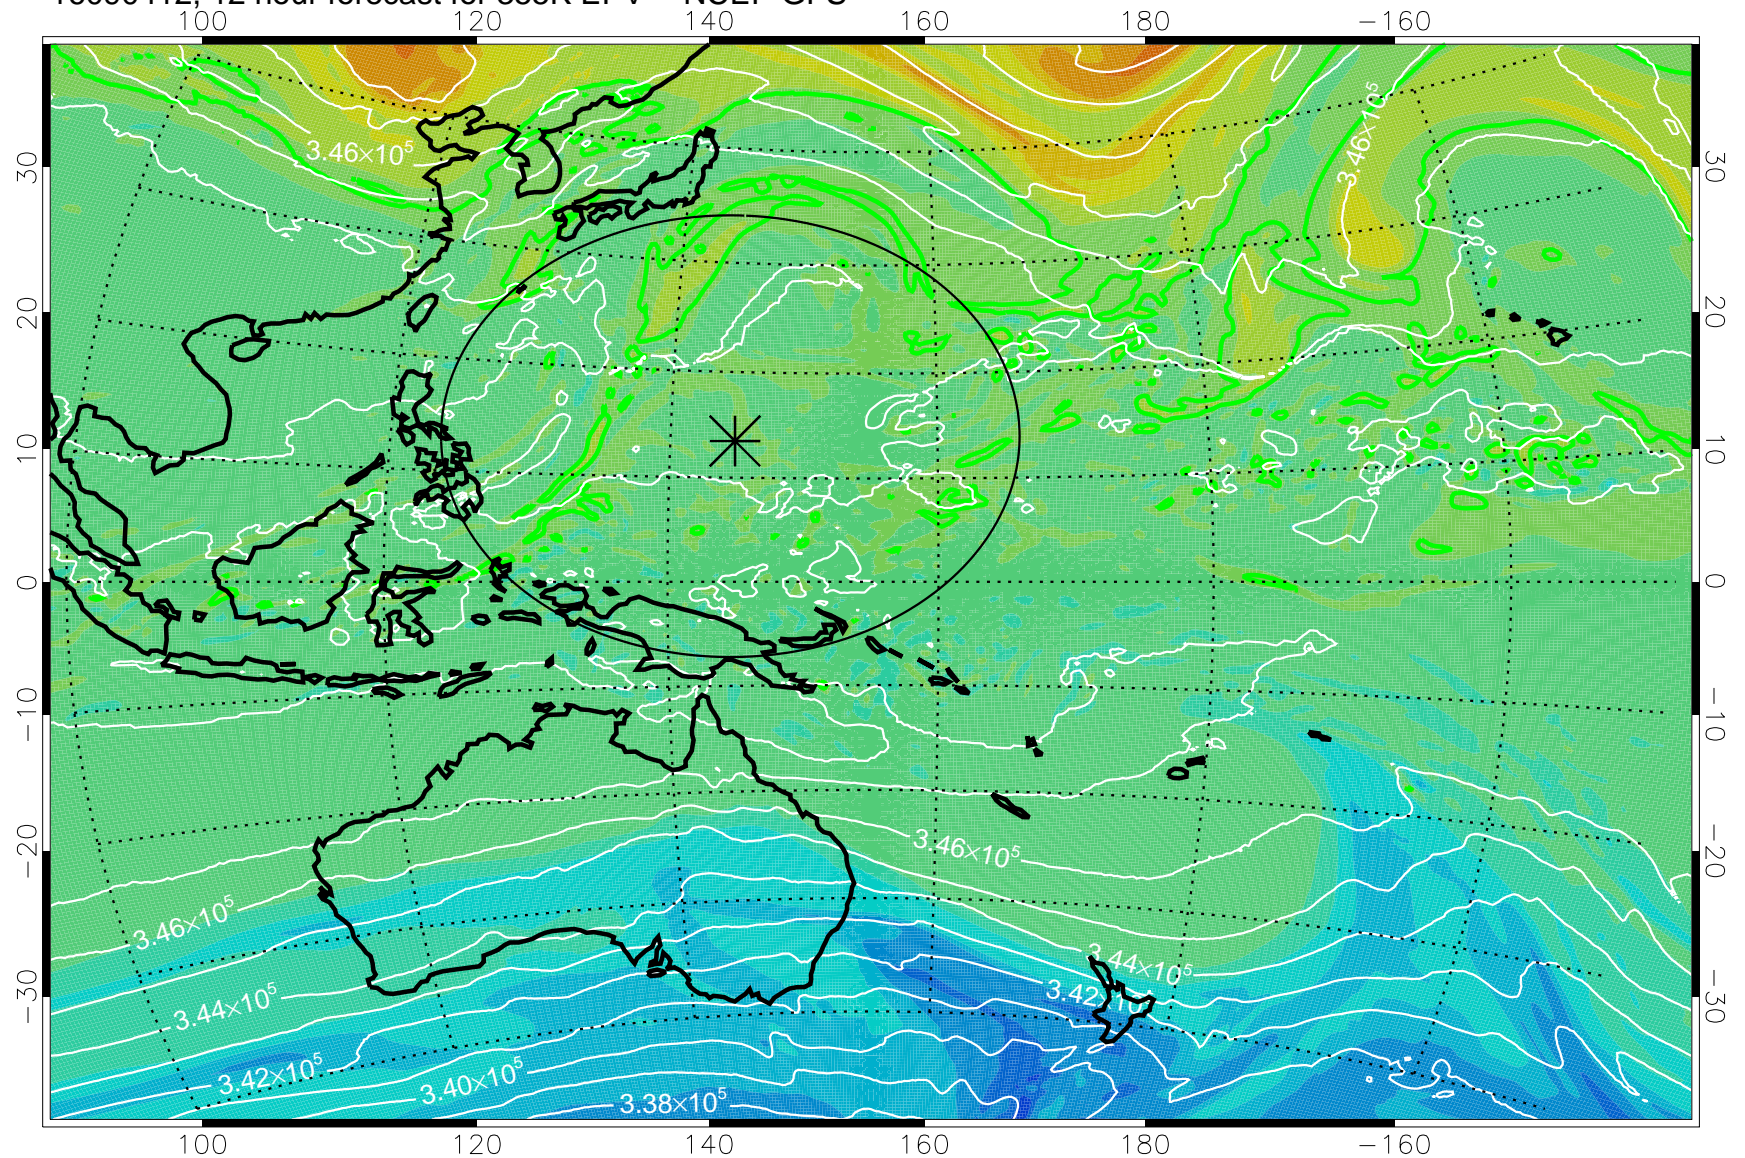

16090406, 6 hour forecast for 355K EPV -- NCEP GFS

355K Montgomery Streamfunction, white  
EPV Tropopause (2 PVU) Position  
Range ring of 2304 km

16090412, 12 hour forecast for 355K EPV -- NCEP GFS

355K Montgomery Streamfunction, white  
EPV Tropopause (2 PVU) Position  
Range ring of 2304 km

16090418, 18 hour forecast for 355K EPV -- NCEP GFS

355K Montgomery Streamfunction, white  
EPV Tropopause (2 PVU) Position  
Range ring of 2304 km

16090500, 24 hour forecast for 355K EPV -- NCEP GFS

355K Montgomery Streamfunction, white  
EPV Tropopause (2 PVU) Position  
Range ring of 2304 km

16090506, 30 hour forecast for 355K EPV -- NCEP GFS

355K Montgomery Streamfunction, white  
EPV Tropopause (2 PVU) Position  
Range ring of 2304 km

16090512, 36 hour forecast for 355K EPV -- NCEP GFS

355K Montgomery Streamfunction, white  
EPV Tropopause (2 PVU) Position  
Range ring of 2304 km

16090518, 42 hour forecast for 355K EPV -- NCEP GFS

355K Montgomery Streamfunction, white  
EPV Tropopause (2 PVU) Position  
Range ring of 2304 km

16090600, 48 hour forecast for 355K EPV -- NCEP GFS

355K Montgomery Streamfunction, white  
EPV Tropopause (2 PVU) Position  
Range ring of 2304 km