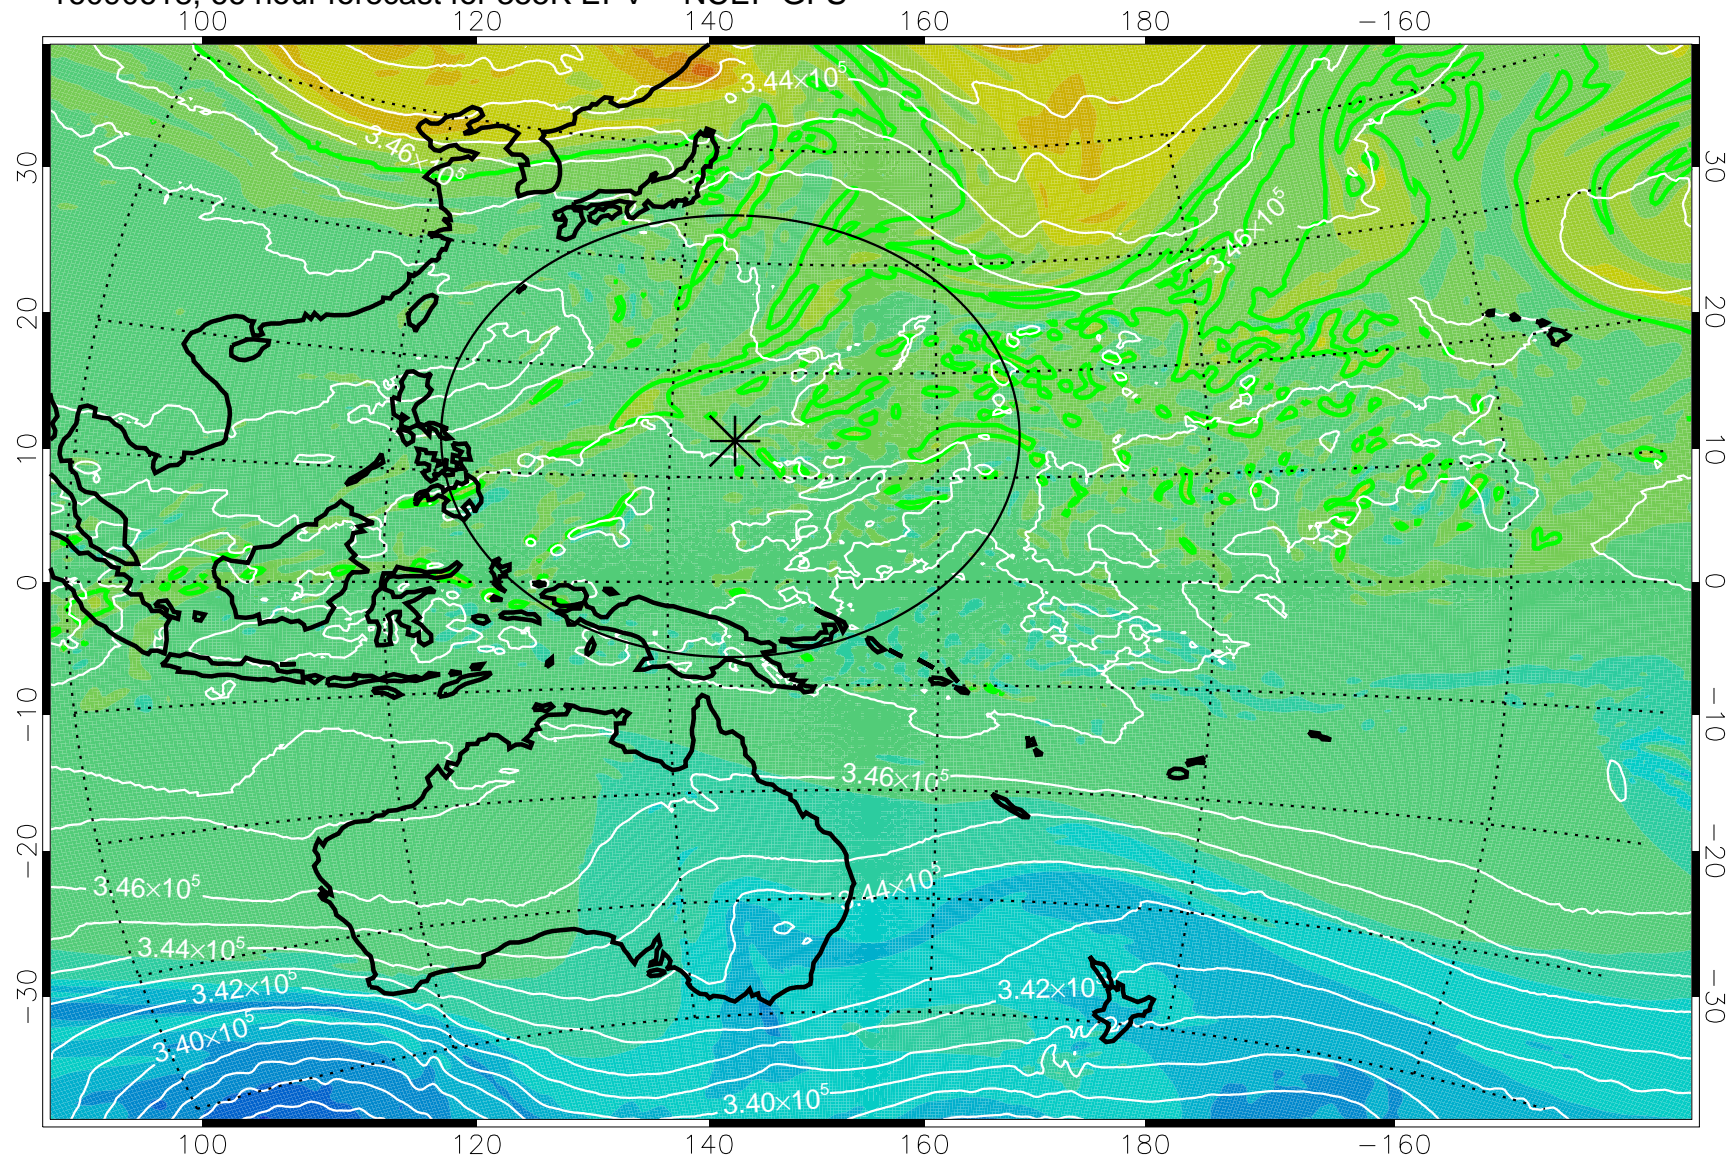

16090518, 42 hour forecast for 355K EPV -- NCEP GFS

355K Montgomery Streamfunction, white  
EPV Tropopause (2 PVU) Position  
Range ring of 2304 km

16090600, 48 hour forecast for 355K EPV -- NCEP GFS

355K Montgomery Streamfunction, white  
EPV Tropopause (2 PVU) Position  
Range ring of 2304 km

16090606, 54 hour forecast for 355K EPV -- NCEP GFS

355K Montgomery Streamfunction, white  
EPV Tropopause (2 PVU) Position  
Range ring of 2304 km

16090612, 60 hour forecast for 355K EPV -- NCEP GFS

355K Montgomery Streamfunction, white  
EPV Tropopause (2 PVU) Position  
Range ring of 2304 km

16090618, 66 hour forecast for 355K EPV -- NCEP GFS

355K Montgomery Streamfunction, white  
EPV Tropopause (2 PVU) Position  
Range ring of 2304 km

16090700, 72 hour forecast for 355K EPV -- NCEP GFS

355K Montgomery Streamfunction, white  
EPV Tropopause (2 PVU) Position  
Range ring of 2304 km

16090706, 78 hour forecast for 355K EPV -- NCEP GFS

355K Montgomery Streamfunction, white  
EPV Tropopause (2 PVU) Position  
Range ring of 2304 km

16090712, 84 hour forecast for 355K EPV -- NCEP GFS

355K Montgomery Streamfunction, white  
EPV Tropopause (2 PVU) Position  
Range ring of 2304 km