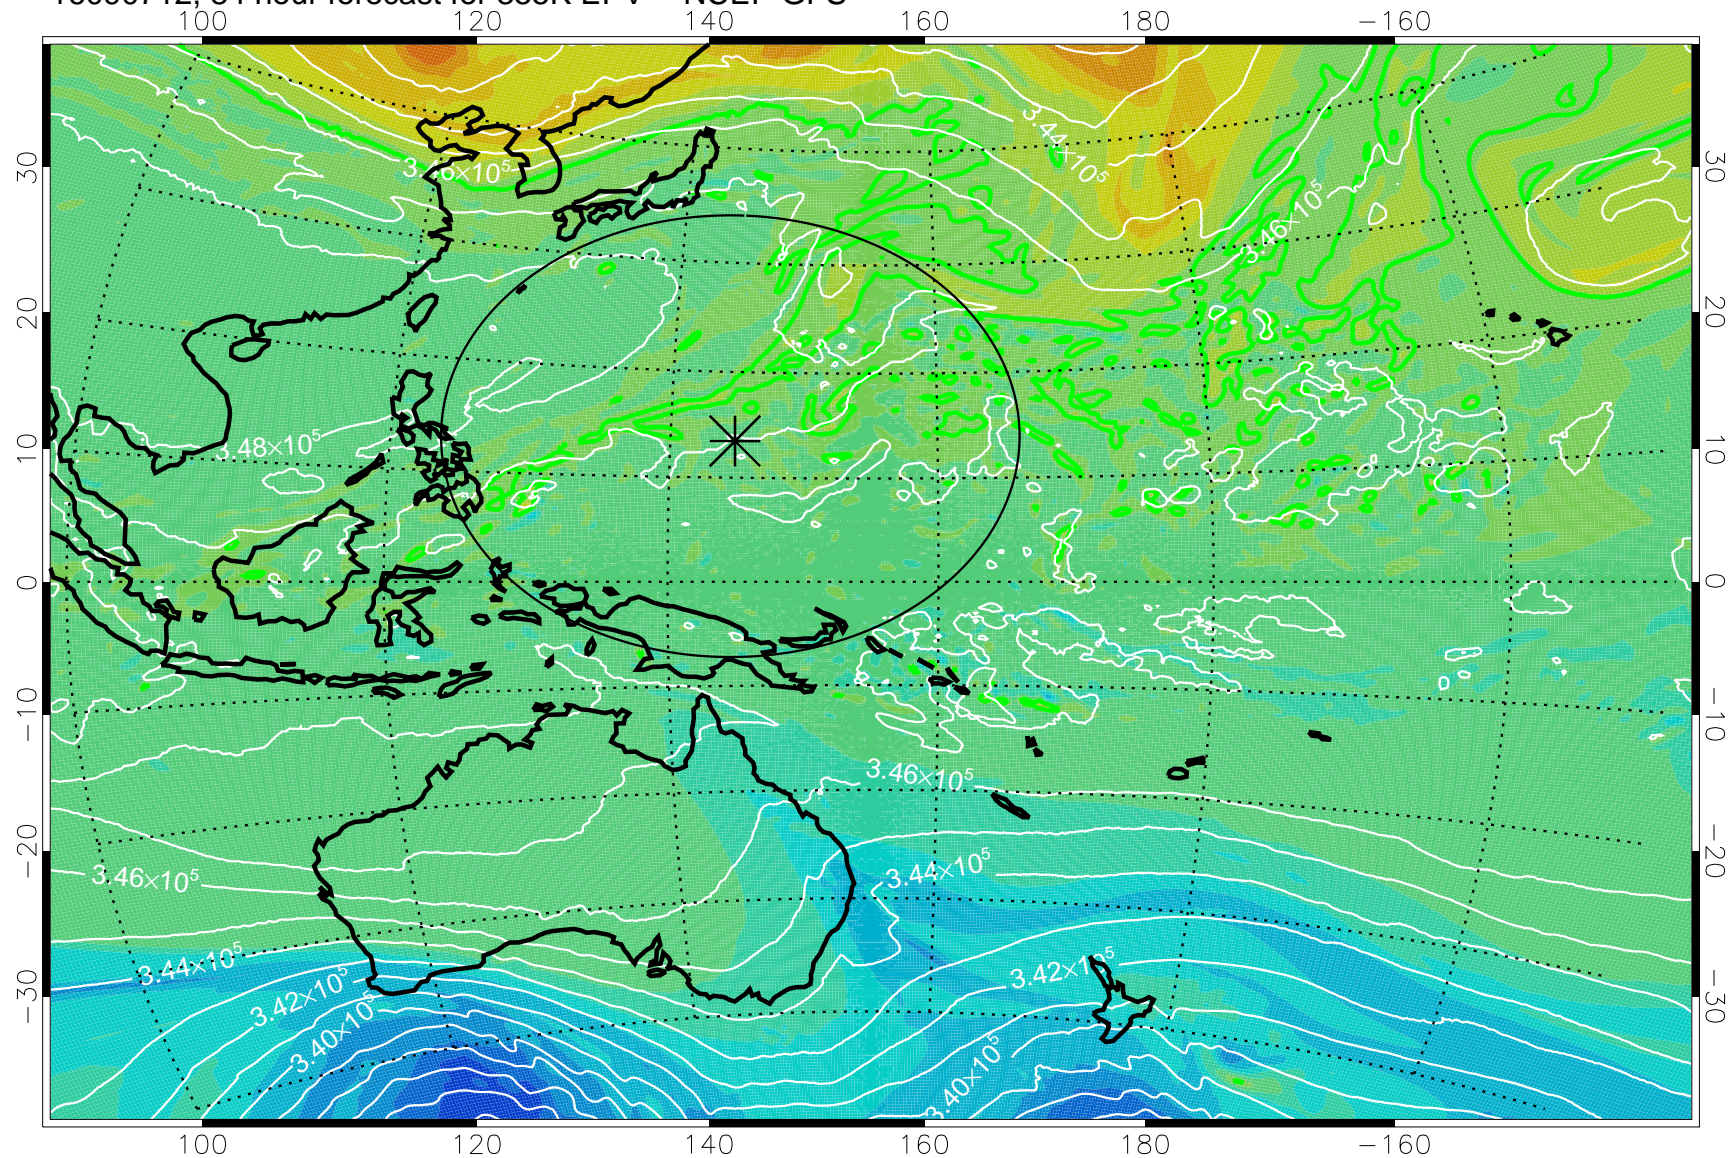

16090606, 54 hour forecast for 355K EPV -- NCEP GFS

355K Montgomery Streamfunction, white  
EPV Tropopause (2 PVU) Position  
Range ring of 2304 km

16090612, 60 hour forecast for 355K EPV -- NCEP GFS

355K Montgomery Streamfunction, white  
EPV Tropopause (2 PVU) Position  
Range ring of 2304 km

16090618, 66 hour forecast for 355K EPV -- NCEP GFS

355K Montgomery Streamfunction, white  
EPV Tropopause (2 PVU) Position  
Range ring of 2304 km

16090700, 72 hour forecast for 355K EPV -- NCEP GFS

355K Montgomery Streamfunction, white  
EPV Tropopause (2 PVU) Position  
Range ring of 2304 km

16090706, 78 hour forecast for 355K EPV -- NCEP GFS

355K Montgomery Streamfunction, white  
EPV Tropopause (2 PVU) Position  
Range ring of 2304 km

16090712, 84 hour forecast for 355K EPV -- NCEP GFS

355K Montgomery Streamfunction, white  
EPV Tropopause (2 PVU) Position  
Range ring of 2304 km

16090718, 90 hour forecast for 355K EPV -- NCEP GFS

355K Montgomery Streamfunction, white  
EPV Tropopause (2 PVU) Position  
Range ring of 2304 km

16090800, 96 hour forecast for 355K EPV -- NCEP GFS

355K Montgomery Streamfunction, white  
EPV Tropopause (2 PVU) Position  
Range ring of 2304 km