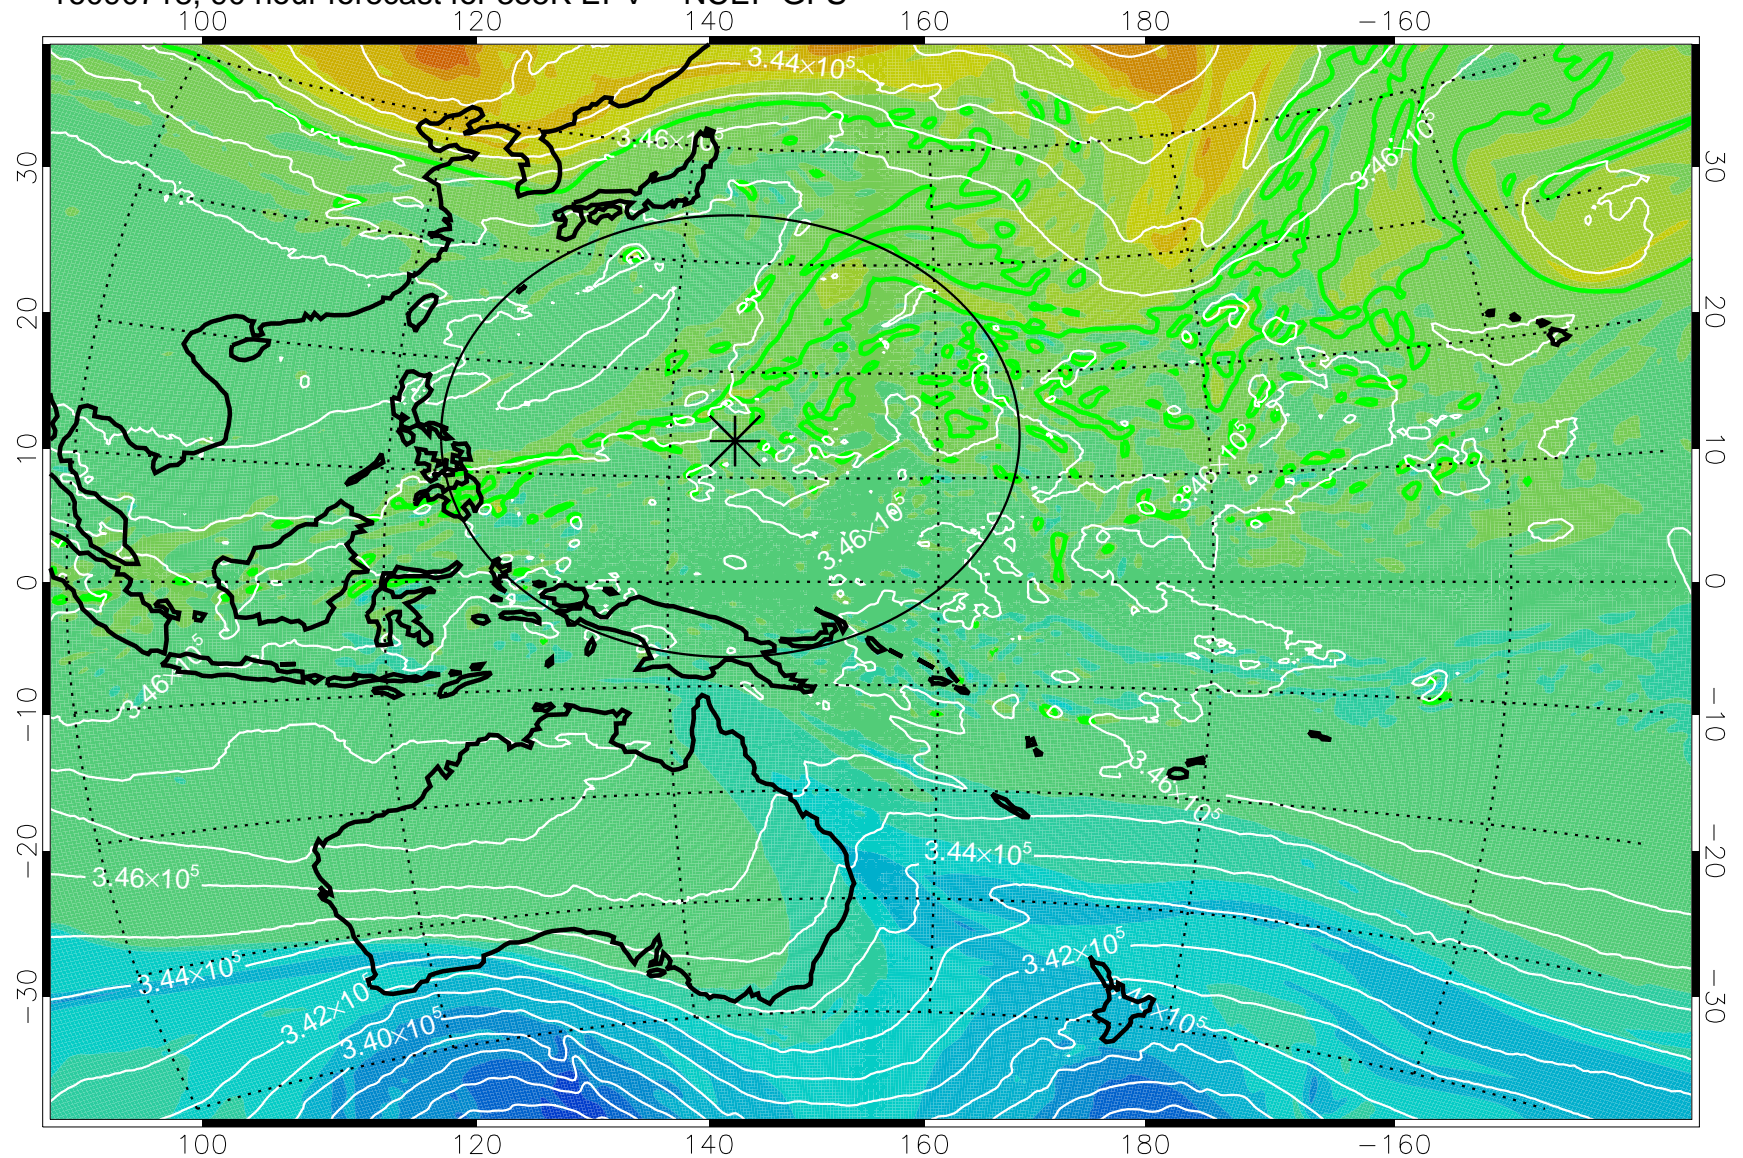

16090618, 66 hour forecast for 355K EPV -- NCEP GFS

355K Montgomery Streamfunction, white  
EPV Tropopause (2 PVU) Position  
Range ring of 2304 km

16090700, 72 hour forecast for 355K EPV -- NCEP GFS

355K Montgomery Streamfunction, white  
EPV Tropopause (2 PVU) Position  
Range ring of 2304 km

16090706, 78 hour forecast for 355K EPV -- NCEP GFS

355K Montgomery Streamfunction, white  
EPV Tropopause (2 PVU) Position  
Range ring of 2304 km

16090712, 84 hour forecast for 355K EPV -- NCEP GFS

355K Montgomery Streamfunction, white  
EPV Tropopause (2 PVU) Position  
Range ring of 2304 km

16090718, 90 hour forecast for 355K EPV -- NCEP GFS

355K Montgomery Streamfunction, white  
EPV Tropopause (2 PVU) Position  
Range ring of 2304 km

16090800, 96 hour forecast for 355K EPV -- NCEP GFS

355K Montgomery Streamfunction, white  
EPV Tropopause (2 PVU) Position  
Range ring of 2304 km

16090806, 102 hour forecast for 355K EPV -- NCEP GFS

355K Montgomery Streamfunction, white  
EPV Tropopause (2 PVU) Position  
Range ring of 2304 km

16090812, 108 hour forecast for 355K EPV -- NCEP GFS

355K Montgomery Streamfunction, white  
EPV Tropopause (2 PVU) Position  
Range ring of 2304 km