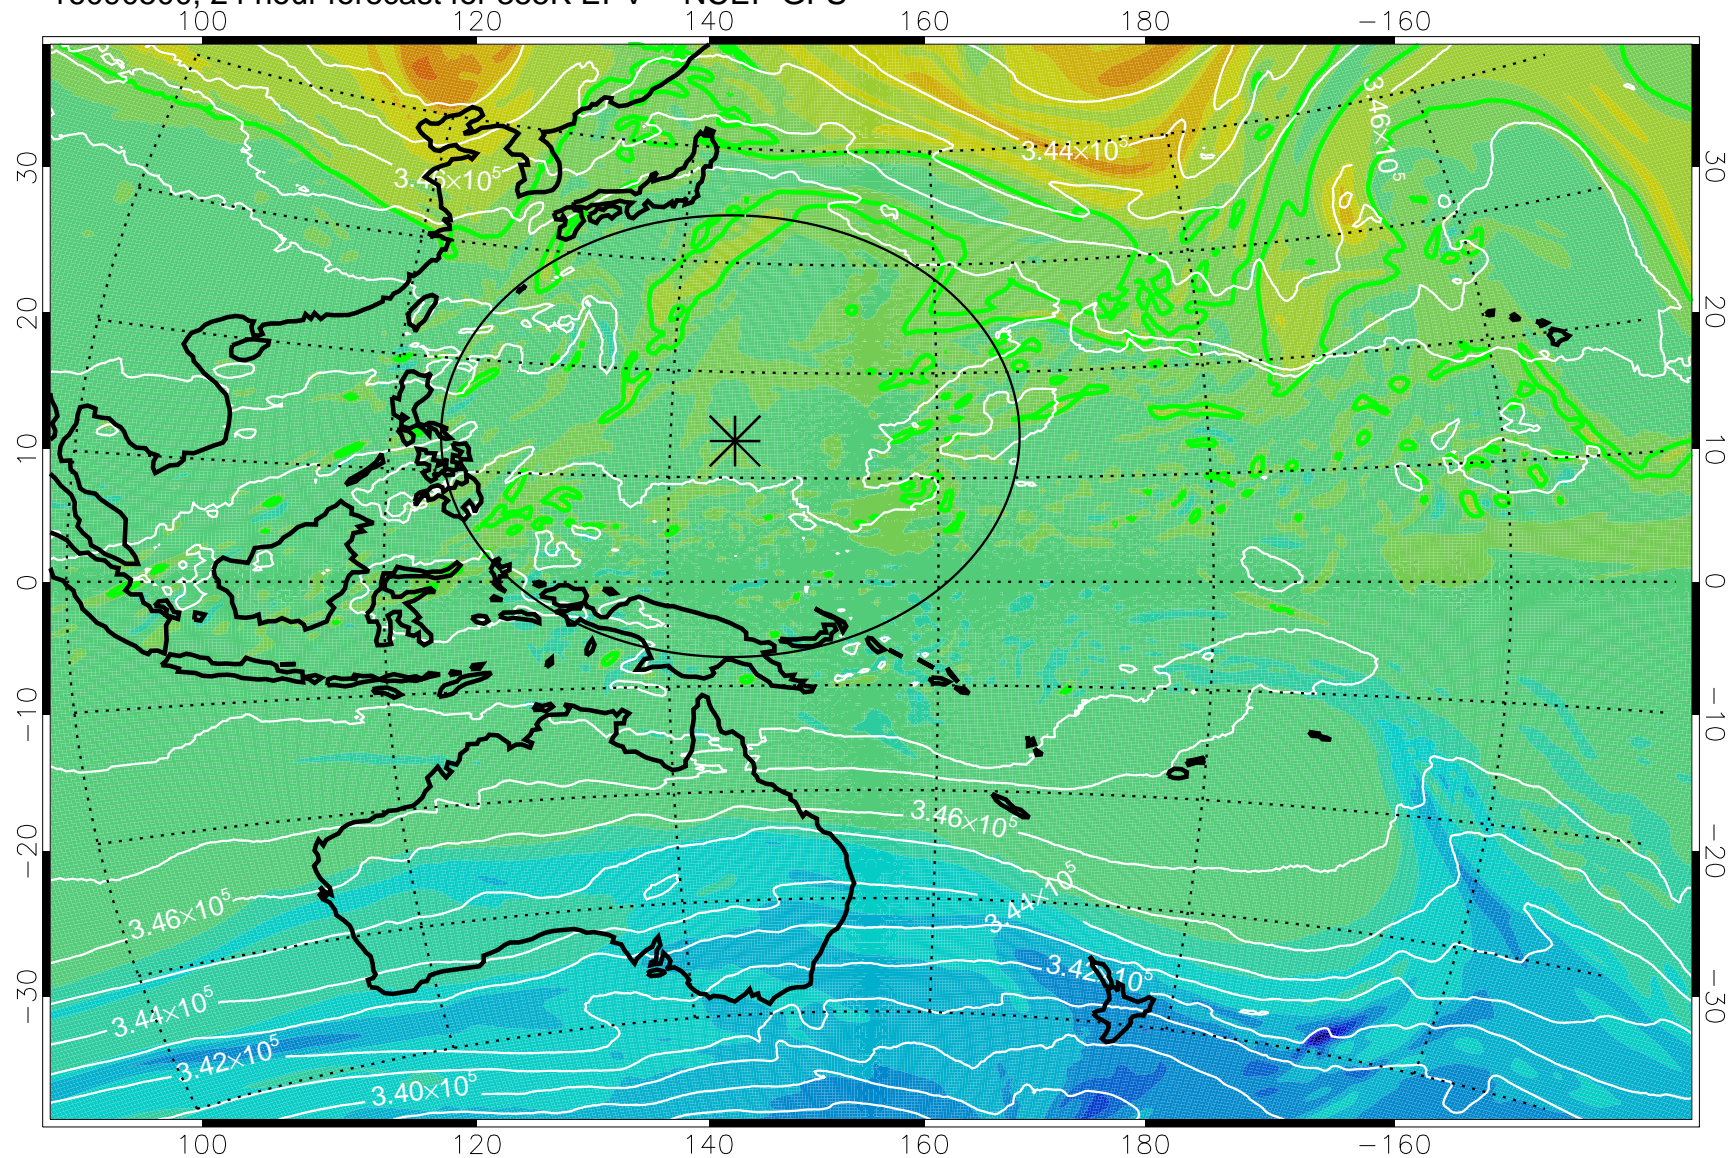

16090406, 6 hour forecast for 355K EPV -- NCEP GFS

355K Montgomery Streamfunction, white  
EPV Tropopause (2 PVU) Position  
Range ring of 2304 km

16090412, 12 hour forecast for 355K EPV -- NCEP GFS

355K Montgomery Streamfunction, white  
EPV Tropopause (2 PVU) Position  
Range ring of 2304 km

16090418, 18 hour forecast for 355K EPV -- NCEP GFS

355K Montgomery Streamfunction, white  
EPV Tropopause (2 PVU) Position  
Range ring of 2304 km

16090500, 24 hour forecast for 355K EPV -- NCEP GFS

355K Montgomery Streamfunction, white  
EPV Tropopause (2 PVU) Position  
Range ring of 2304 km

16090506, 30 hour forecast for 355K EPV -- NCEP GFS

355K Montgomery Streamfunction, white  
EPV Tropopause (2 PVU) Position  
Range ring of 2304 km

16090512, 36 hour forecast for 355K EPV -- NCEP GFS

355K Montgomery Streamfunction, white  
EPV Tropopause (2 PVU) Position  
Range ring of 2304 km

16090518, 42 hour forecast for 355K EPV -- NCEP GFS

355K Montgomery Streamfunction, white  
EPV Tropopause (2 PVU) Position  
Range ring of 2304 km

16090600, 48 hour forecast for 355K EPV -- NCEP GFS

355K Montgomery Streamfunction, white  
EPV Tropopause (2 PVU) Position  
Range ring of 2304 km