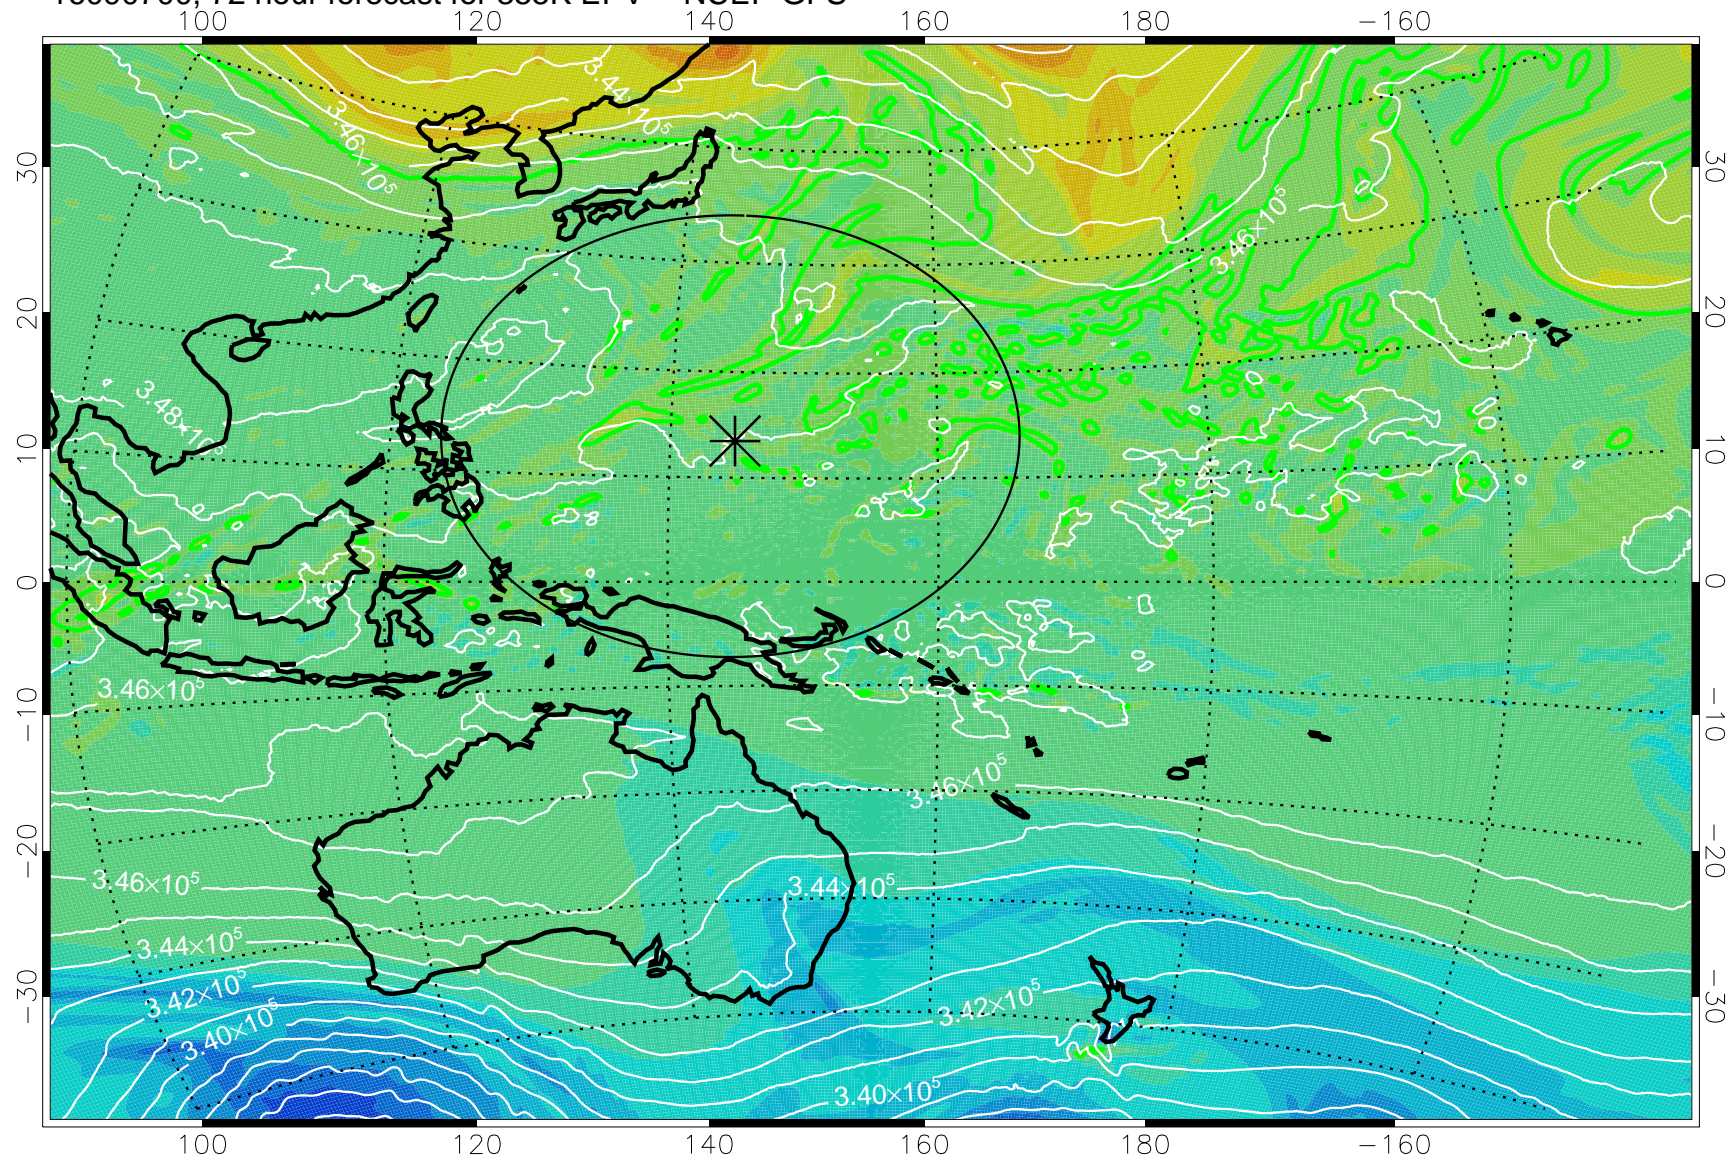

16090518, 42 hour forecast for 355K EPV -- NCEP GFS

355K Montgomery Streamfunction, white  
EPV Tropopause (2 PVU) Position  
Range ring of 2304 km

16090600, 48 hour forecast for 355K EPV -- NCEP GFS

355K Montgomery Streamfunction, white  
EPV Tropopause (2 PVU) Position  
Range ring of 2304 km

16090606, 54 hour forecast for 355K EPV -- NCEP GFS

355K Montgomery Streamfunction, white  
EPV Tropopause (2 PVU) Position  
Range ring of 2304 km

16090612, 60 hour forecast for 355K EPV -- NCEP GFS

355K Montgomery Streamfunction, white  
EPV Tropopause (2 PVU) Position  
Range ring of 2304 km

16090618, 66 hour forecast for 355K EPV -- NCEP GFS

355K Montgomery Streamfunction, white  
EPV Tropopause (2 PVU) Position  
Range ring of 2304 km

16090700, 72 hour forecast for 355K EPV -- NCEP GFS

355K Montgomery Streamfunction, white  
EPV Tropopause (2 PVU) Position  
Range ring of 2304 km

16090706, 78 hour forecast for 355K EPV -- NCEP GFS

355K Montgomery Streamfunction, white  
EPV Tropopause (2 PVU) Position  
Range ring of 2304 km

16090712, 84 hour forecast for 355K EPV -- NCEP GFS

355K Montgomery Streamfunction, white  
EPV Tropopause (2 PVU) Position  
Range ring of 2304 km