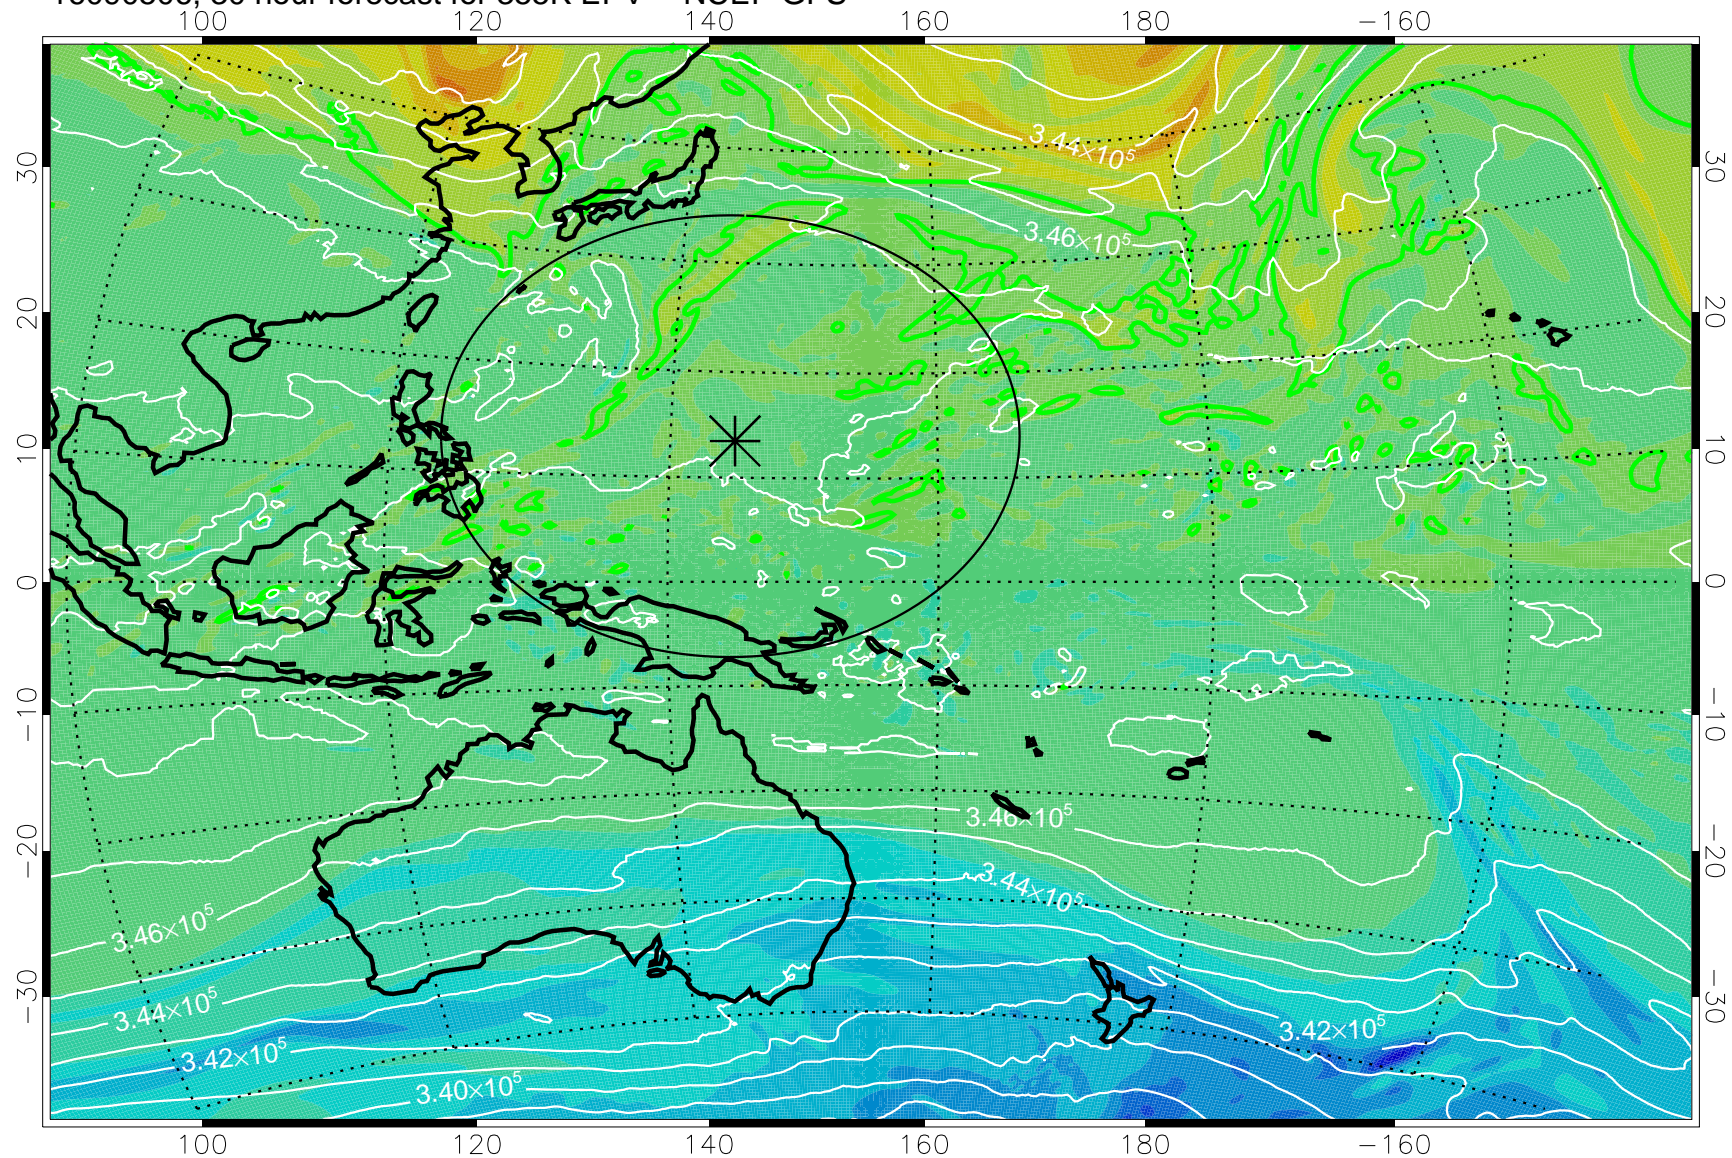

16090418, 18 hour forecast for 355K EPV -- NCEP GFS

355K Montgomery Streamfunction, white  
EPV Tropopause (2 PVU) Position  
Range ring of 2304 km

16090500, 24 hour forecast for 355K EPV -- NCEP GFS

355K Montgomery Streamfunction, white  
EPV Tropopause (2 PVU) Position  
Range ring of 2304 km

16090506, 30 hour forecast for 355K EPV -- NCEP GFS

355K Montgomery Streamfunction, white  
EPV Tropopause (2 PVU) Position  
Range ring of 2304 km

16090512, 36 hour forecast for 355K EPV -- NCEP GFS

355K Montgomery Streamfunction, white  
EPV Tropopause (2 PVU) Position  
Range ring of 2304 km

16090518, 42 hour forecast for 355K EPV -- NCEP GFS

355K Montgomery Streamfunction, white  
EPV Tropopause (2 PVU) Position  
Range ring of 2304 km

16090600, 48 hour forecast for 355K EPV -- NCEP GFS

355K Montgomery Streamfunction, white  
EPV Tropopause (2 PVU) Position  
Range ring of 2304 km

16090606, 54 hour forecast for 355K EPV -- NCEP GFS

355K Montgomery Streamfunction, white  
EPV Tropopause (2 PVU) Position  
Range ring of 2304 km

16090612, 60 hour forecast for 355K EPV -- NCEP GFS

355K Montgomery Streamfunction, white  
EPV Tropopause (2 PVU) Position  
Range ring of 2304 km