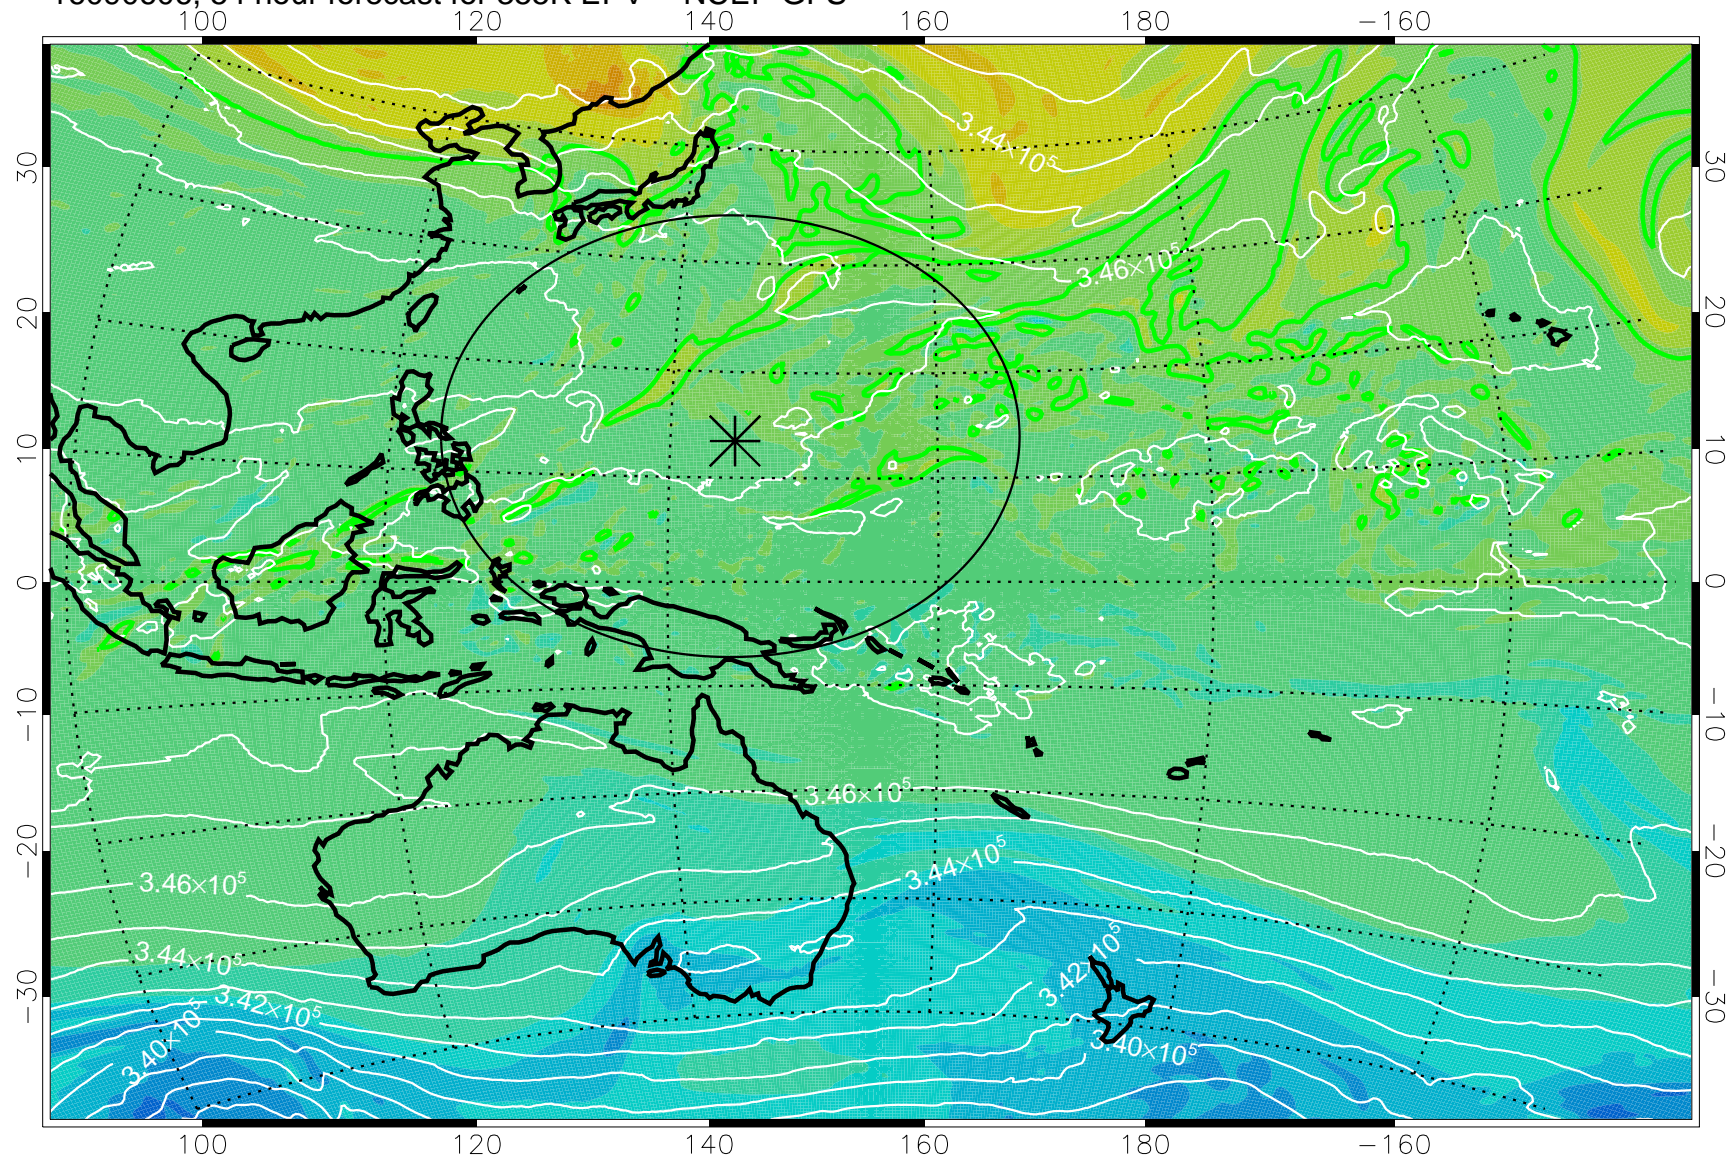

16090506, 30 hour forecast for 355K EPV -- NCEP GFS

355K Montgomery Streamfunction, white  
EPV Tropopause (2 PVU) Position  
Range ring of 2304 km

16090512, 36 hour forecast for 355K EPV -- NCEP GFS

355K Montgomery Streamfunction, white  
EPV Tropopause (2 PVU) Position  
Range ring of 2304 km

16090518, 42 hour forecast for 355K EPV -- NCEP GFS

355K Montgomery Streamfunction, white  
EPV Tropopause (2 PVU) Position  
Range ring of 2304 km

16090600, 48 hour forecast for 355K EPV -- NCEP GFS

355K Montgomery Streamfunction, white  
EPV Tropopause (2 PVU) Position  
Range ring of 2304 km

16090606, 54 hour forecast for 355K EPV -- NCEP GFS

355K Montgomery Streamfunction, white  
EPV Tropopause (2 PVU) Position  
Range ring of 2304 km

16090612, 60 hour forecast for 355K EPV -- NCEP GFS

355K Montgomery Streamfunction, white  
EPV Tropopause (2 PVU) Position  
Range ring of 2304 km

16090618, 66 hour forecast for 355K EPV -- NCEP GFS

355K Montgomery Streamfunction, white  
EPV Tropopause (2 PVU) Position  
Range ring of 2304 km

16090700, 72 hour forecast for 355K EPV -- NCEP GFS

355K Montgomery Streamfunction, white  
EPV Tropopause (2 PVU) Position  
Range ring of 2304 km