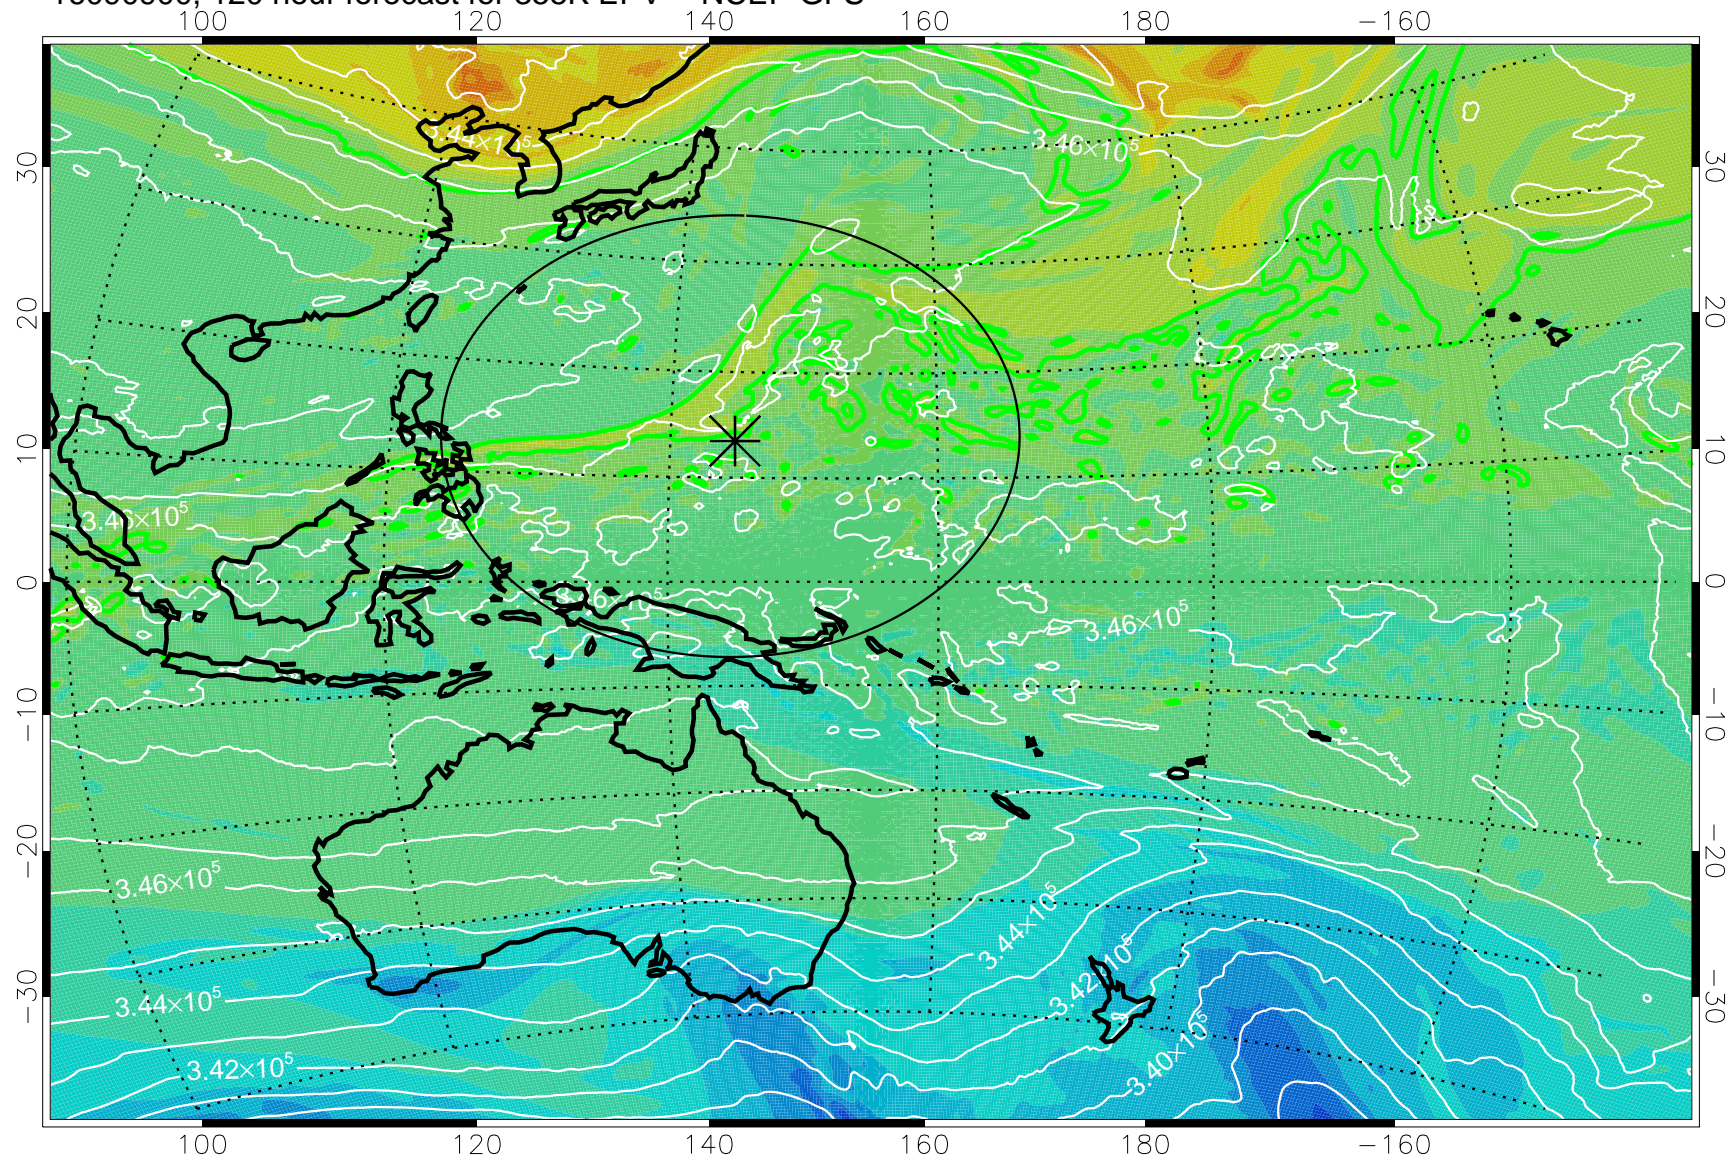

16090706, 78 hour forecast for 355K EPV -- NCEP GFS

355K Montgomery Streamfunction, white  
EPV Tropopause (2 PVU) Position  
Range ring of 2304 km

16090712, 84 hour forecast for 355K EPV -- NCEP GFS

355K Montgomery Streamfunction, white  
EPV Tropopause (2 PVU) Position  
Range ring of 2304 km

16090718, 90 hour forecast for 355K EPV -- NCEP GFS

355K Montgomery Streamfunction, white  
EPV Tropopause (2 PVU) Position  
Range ring of 2304 km

16090800, 96 hour forecast for 355K EPV -- NCEP GFS

355K Montgomery Streamfunction, white  
EPV Tropopause (2 PVU) Position  
Range ring of 2304 km

16090806, 102 hour forecast for 355K EPV -- NCEP GFS

355K Montgomery Streamfunction, white  
EPV Tropopause (2 PVU) Position  
Range ring of 2304 km

16090812, 108 hour forecast for 355K EPV -- NCEP GFS

355K Montgomery Streamfunction, white  
EPV Tropopause (2 PVU) Position  
Range ring of 2304 km

16090818, 114 hour forecast for 355K EPV -- NCEP GFS

355K Montgomery Streamfunction, white  
EPV Tropopause (2 PVU) Position  
Range ring of 2304 km

16090900, 120 hour forecast for 355K EPV -- NCEP GFS

355K Montgomery Streamfunction, white  
EPV Tropopause (2 PVU) Position  
Range ring of 2304 km