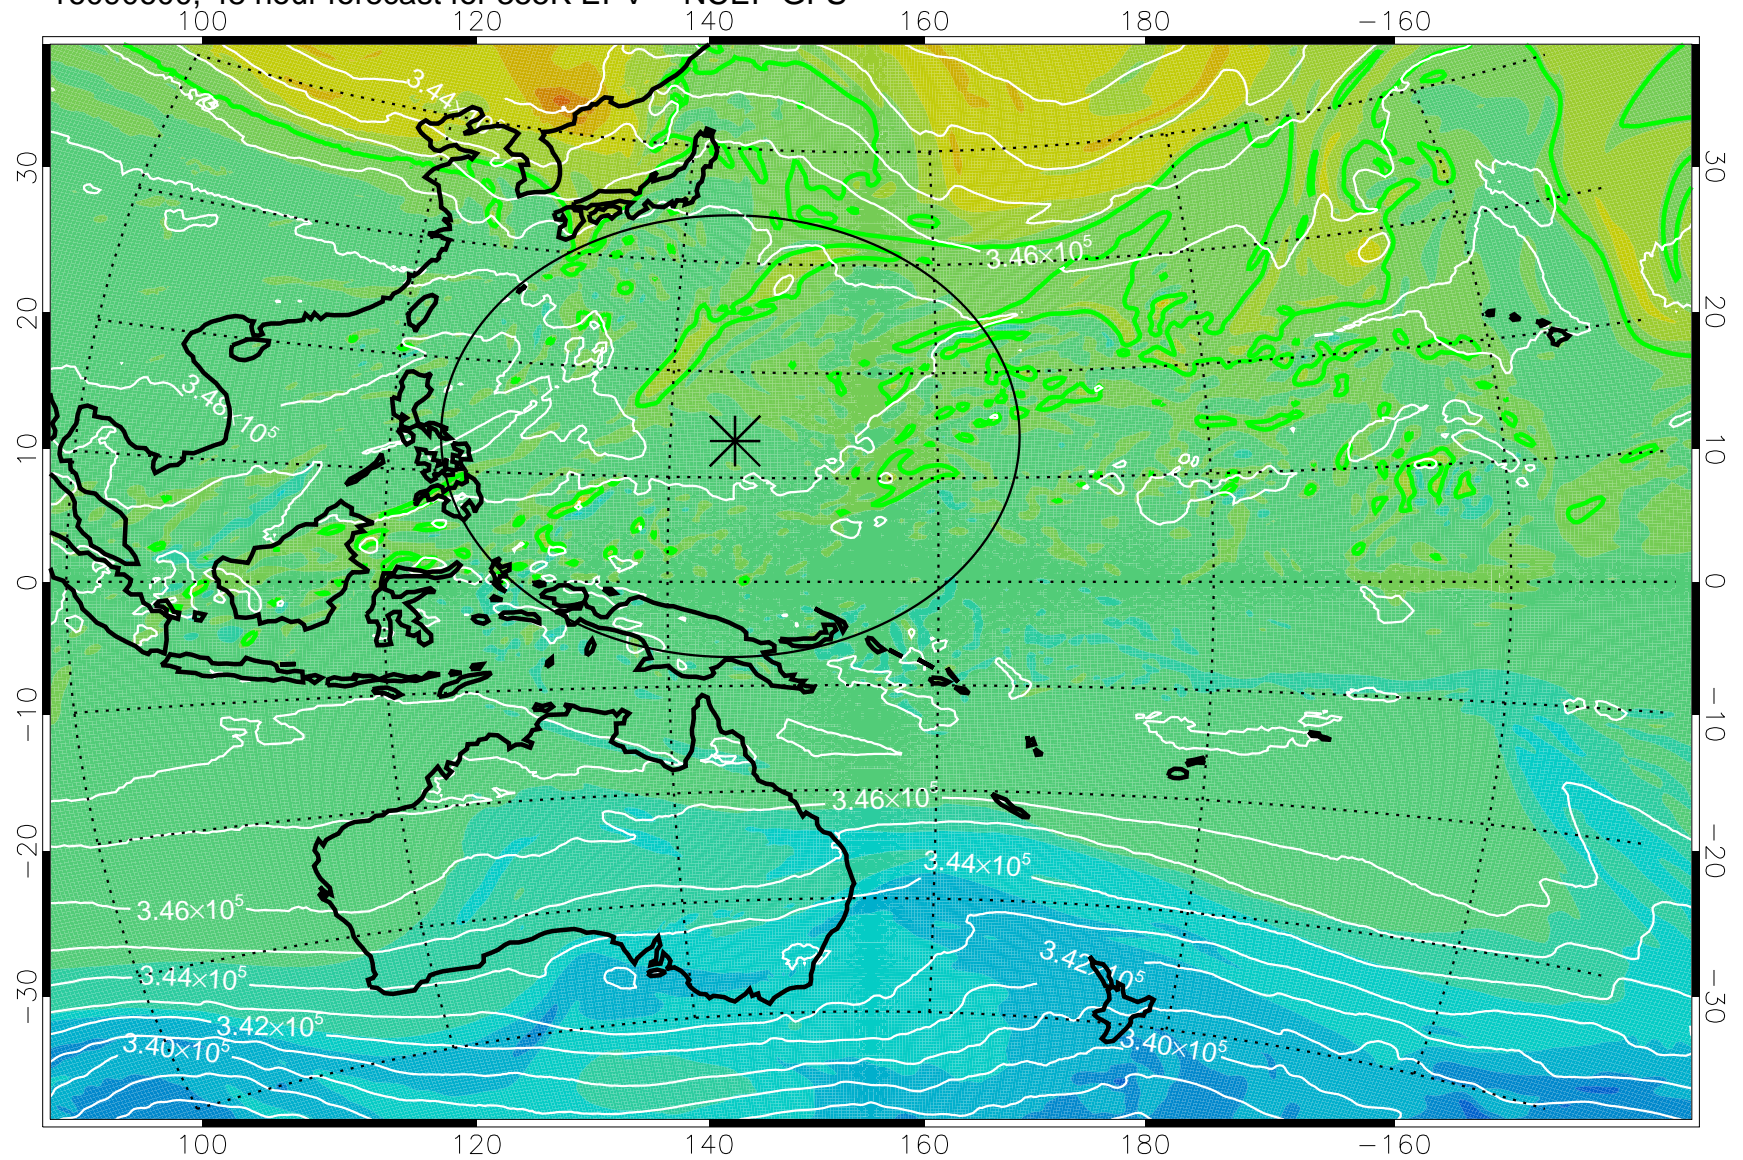

16090506, 30 hour forecast for 355K EPV -- NCEP GFS

355K Montgomery Streamfunction, white  
EPV Tropopause (2 PVU) Position  
Range ring of 2304 km

16090512, 36 hour forecast for 355K EPV -- NCEP GFS

355K Montgomery Streamfunction, white  
EPV Tropopause (2 PVU) Position  
Range ring of 2304 km

16090518, 42 hour forecast for 355K EPV -- NCEP GFS

355K Montgomery Streamfunction, white  
EPV Tropopause (2 PVU) Position  
Range ring of 2304 km

16090600, 48 hour forecast for 355K EPV -- NCEP GFS

355K Montgomery Streamfunction, white  
EPV Tropopause (2 PVU) Position  
Range ring of 2304 km

16090606, 54 hour forecast for 355K EPV -- NCEP GFS

355K Montgomery Streamfunction, white  
EPV Tropopause (2 PVU) Position  
Range ring of 2304 km

16090612, 60 hour forecast for 355K EPV -- NCEP GFS

355K Montgomery Streamfunction, white  
EPV Tropopause (2 PVU) Position  
Range ring of 2304 km

16090618, 66 hour forecast for 355K EPV -- NCEP GFS

355K Montgomery Streamfunction, white  
EPV Tropopause (2 PVU) Position  
Range ring of 2304 km

16090700, 72 hour forecast for 355K EPV -- NCEP GFS

355K Montgomery Streamfunction, white  
EPV Tropopause (2 PVU) Position  
Range ring of 2304 km