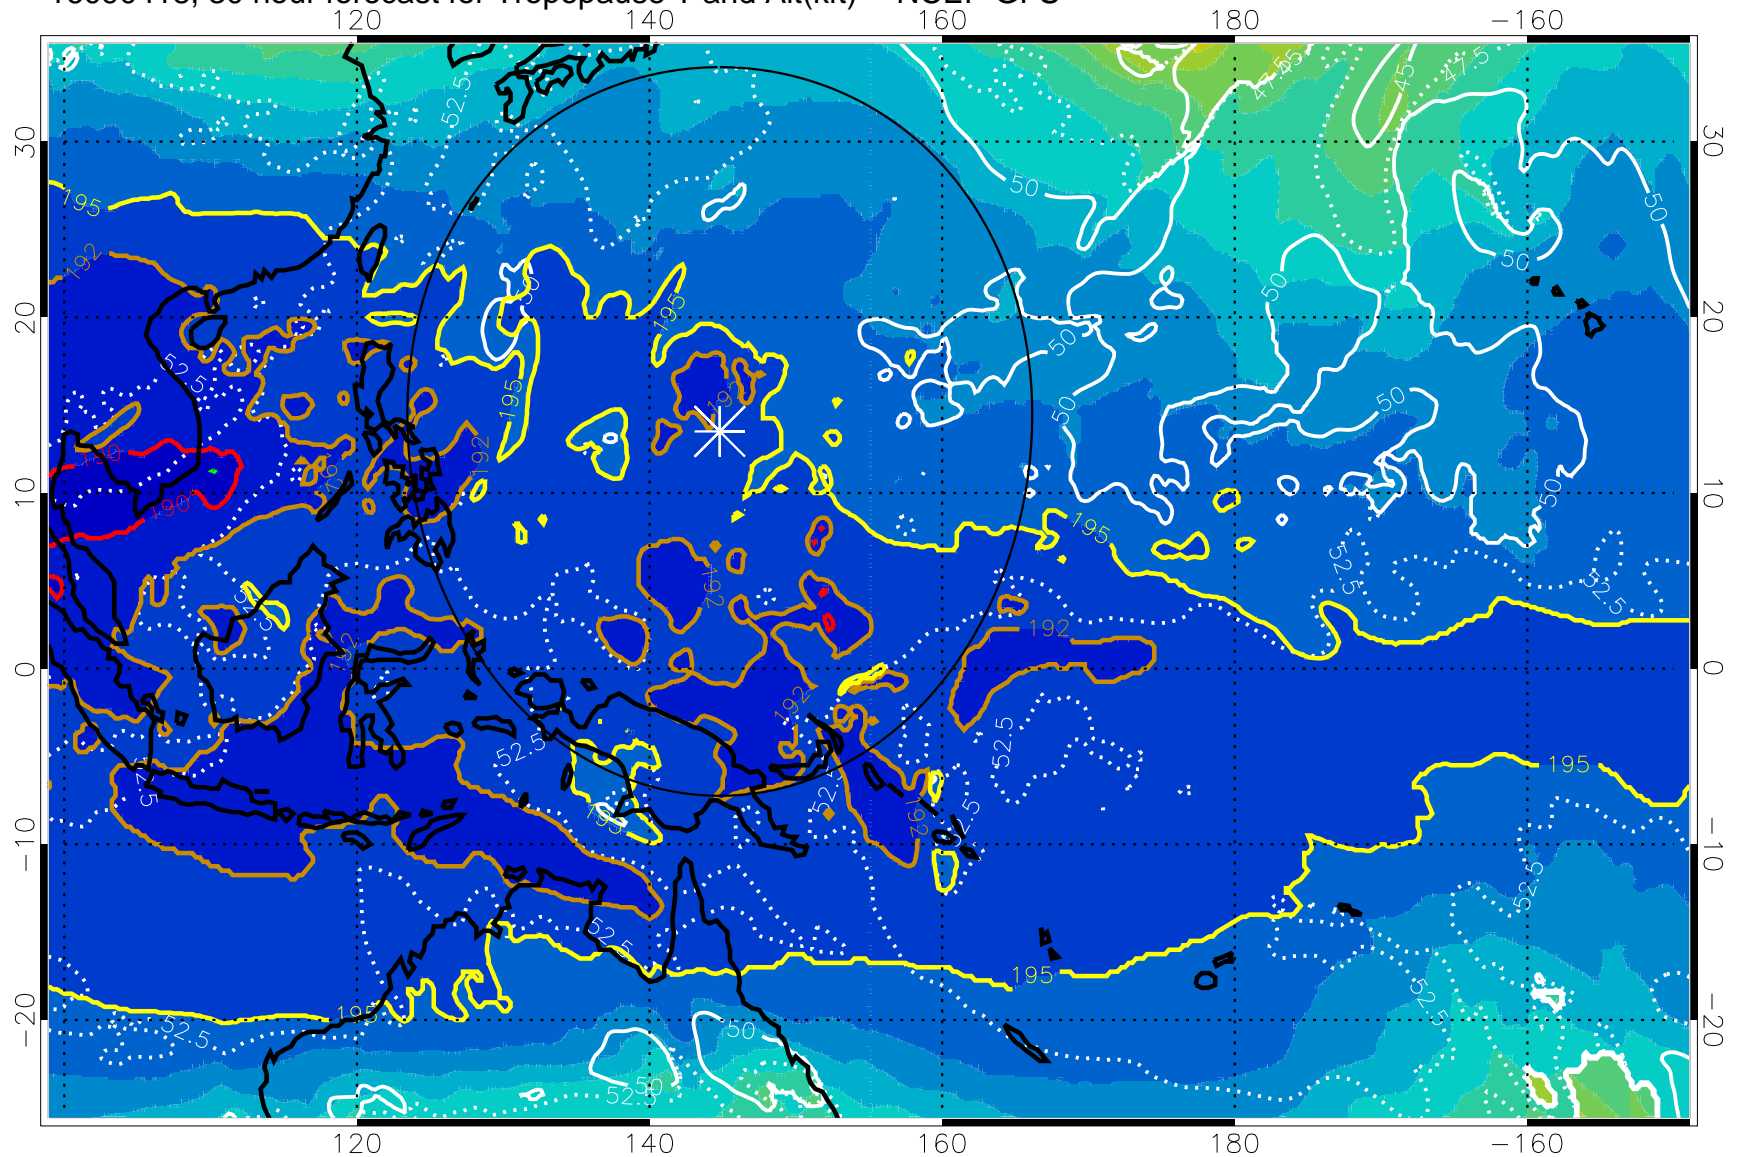

16090418, 30 hour forecast for Tropopause T and Alt(kft) -- NCEP GFS

190 200 210 220 230

Tropopause T, K

Tropopause Altitude in kft (white)

192.5K Isotherm 195K Isotherm
187.5K Isotherm 190K Isotherm

Range ring of 2304 km