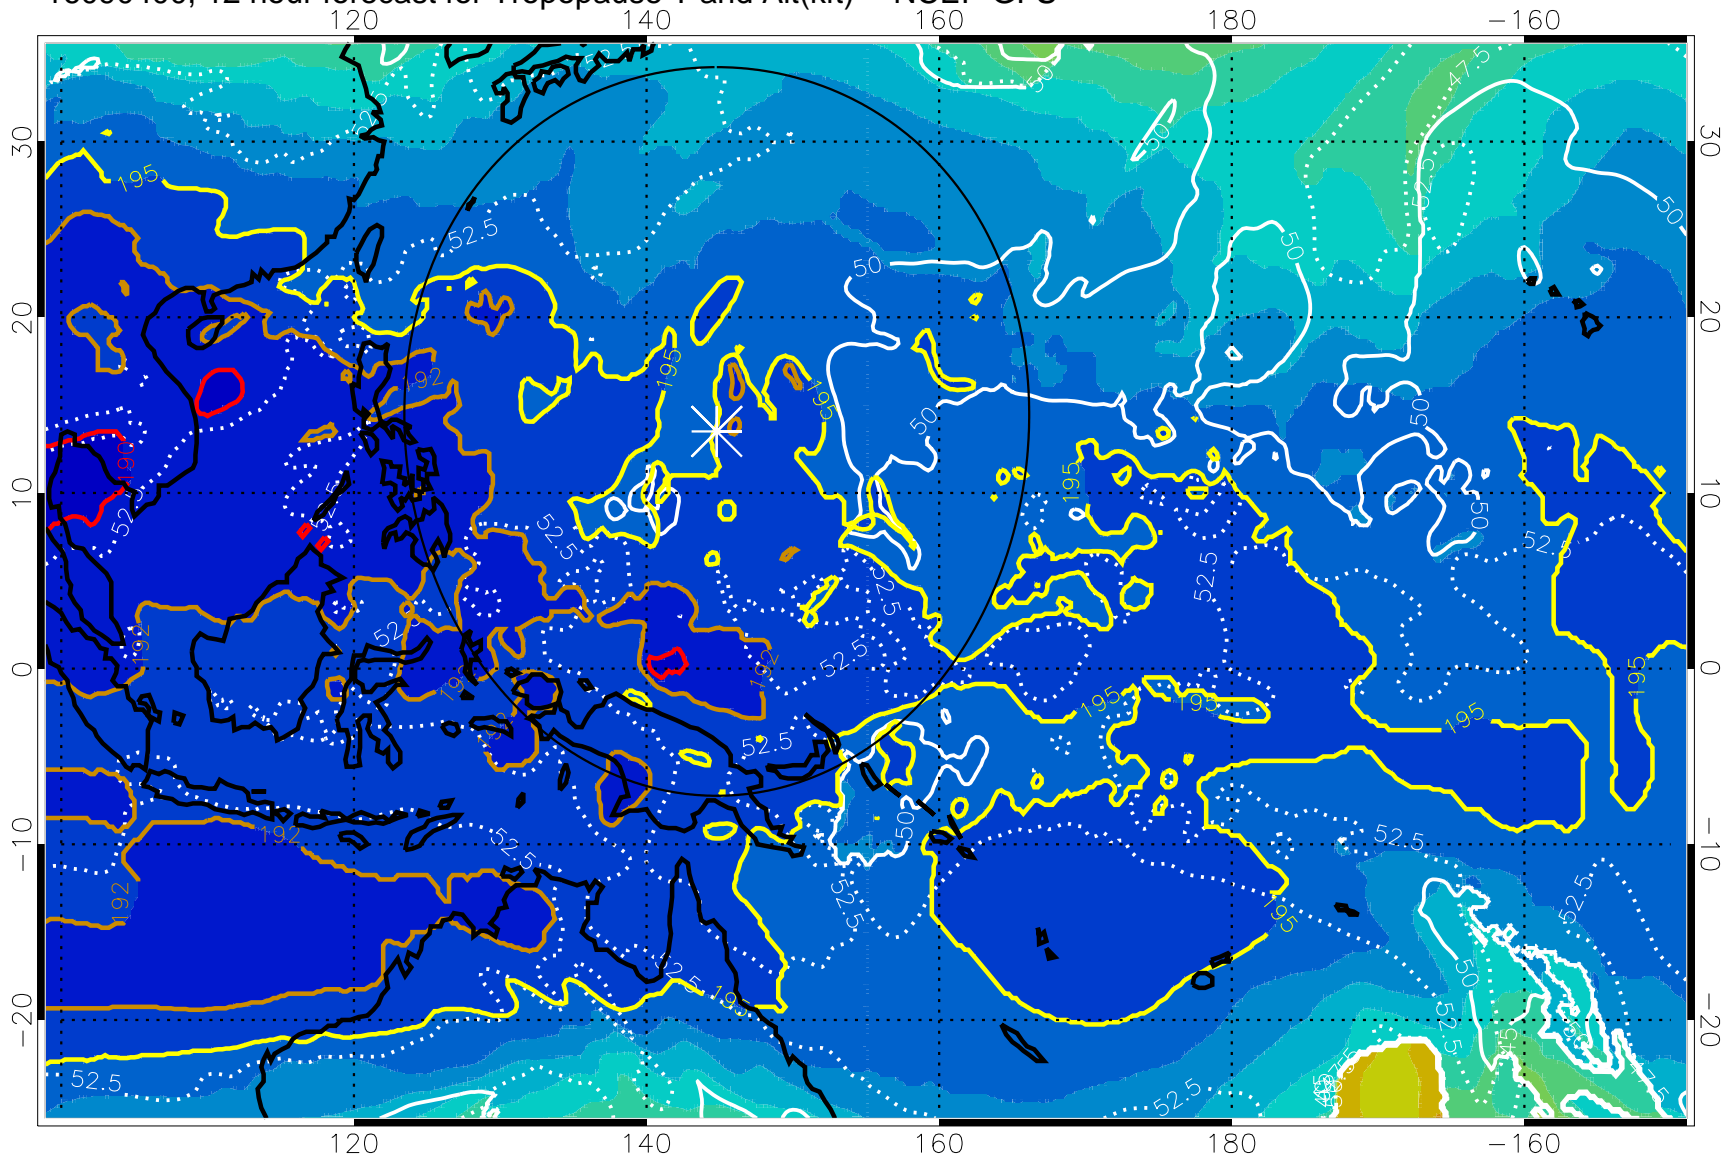

16090318, 6 hour forecast for Tropopause T and Alt(kft) -- NCEP GFS

190 200 210 220 230

Tropopause T, K

Tropopause Altitude in kft (white)

192.5K Isotherm 195K Isotherm

187.5K Isotherm 190K Isotherm

Range ring of 2304 km

16090400, 12 hour forecast for Tropopause T and Alt(kft) -- NCEP GFS

Tropopause Altitude in kft (white)

192.5K Isotherm 195K Isotherm

187.5K Isotherm 190K Isotherm

Range ring of 2304 km

16090406, 18 hour forecast for Tropopause T and Alt(kft) -- NCEP GFS