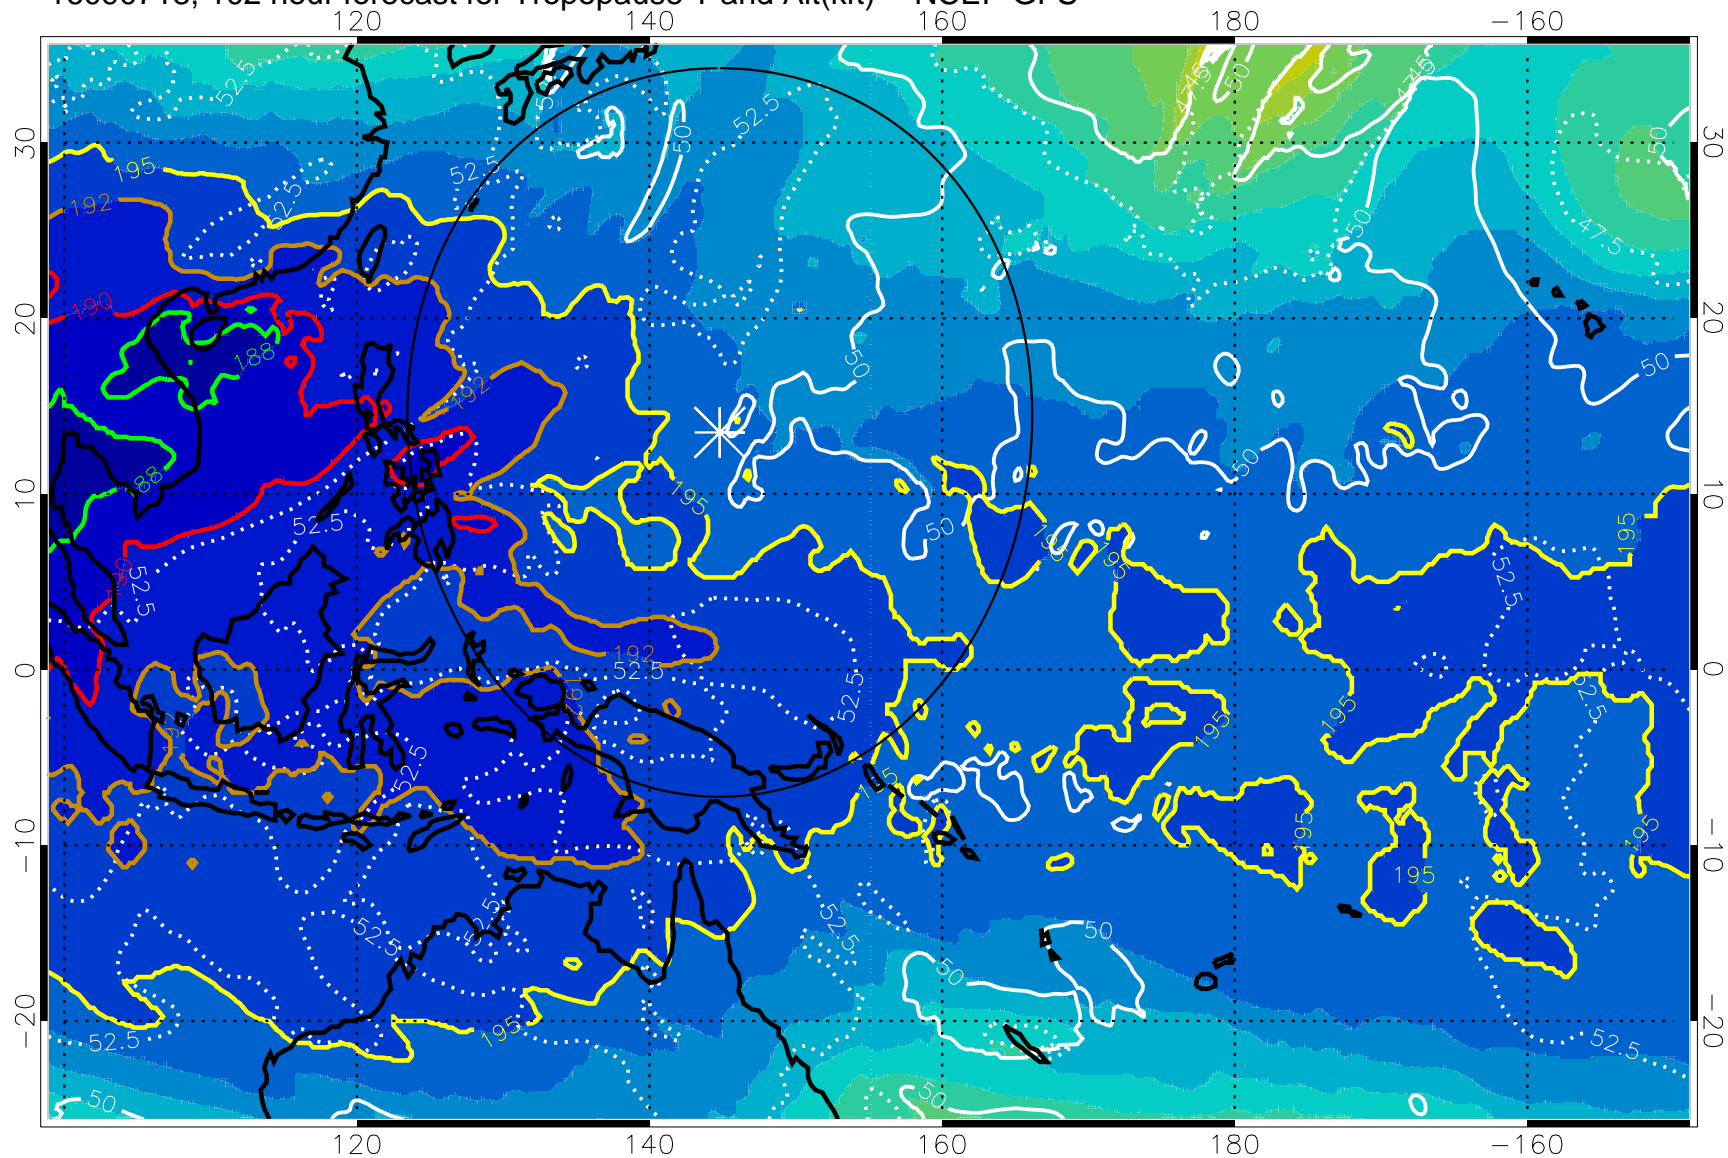

192.5K Isotherm 195K Isotherm
187.5K Isotherm 190K Isotherm

Range ring of 2304 km

16090712, 96 hour forecast for Tropopause T and Alt(kft) -- NCEP GFS

190 200 210 220 230

Tropopause T, K

Tropopause Altitude in kft (white)

192.5K Isotherm 195K Isotherm
187.5K Isotherm 190K Isotherm

Range ring of 2304 km

16090718, 102 hour forecast for Tropopause T and Alt(kft) -- NCEP GFS

190 200 210 220 230
Tropopause T, K

Tropopause Altitude in kft (white)