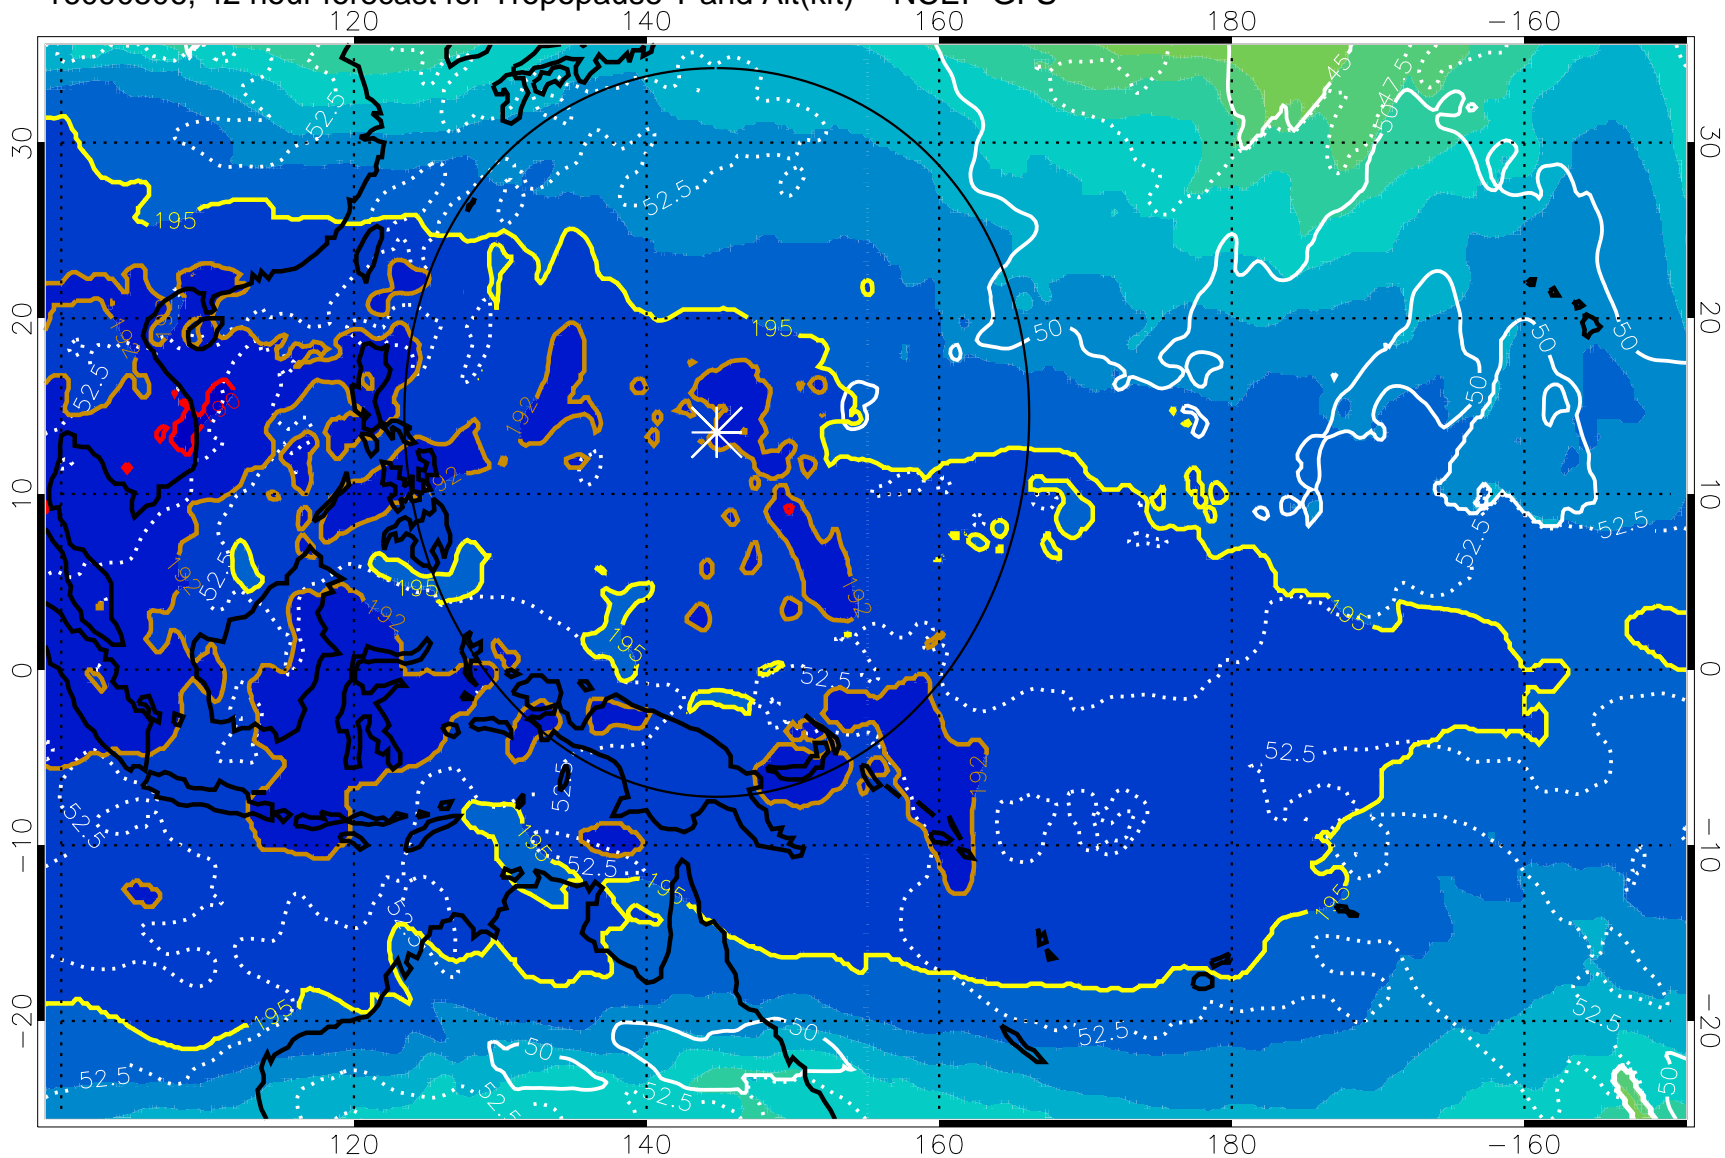

190 200 210 220 230

Tropopause T, K

Tropopause Altitude in kft (white)

192.5K Isotherm 195K Isotherm
187.5K Isotherm 190K Isotherm

Range ring of 2304 km

16090500, 36 hour forecast for Tropopause T and Alt(kft) -- NCEP GFS

190 200 210 220 230
Tropopause T, K

Tropopause Altitude in kft (white)

192.5K Isotherm 195K Isotherm
187.5K Isotherm 190K Isotherm

Range ring of 2304 km

16090506, 42 hour forecast for Tropopause T and Alt(kft) -- NCEP GFS