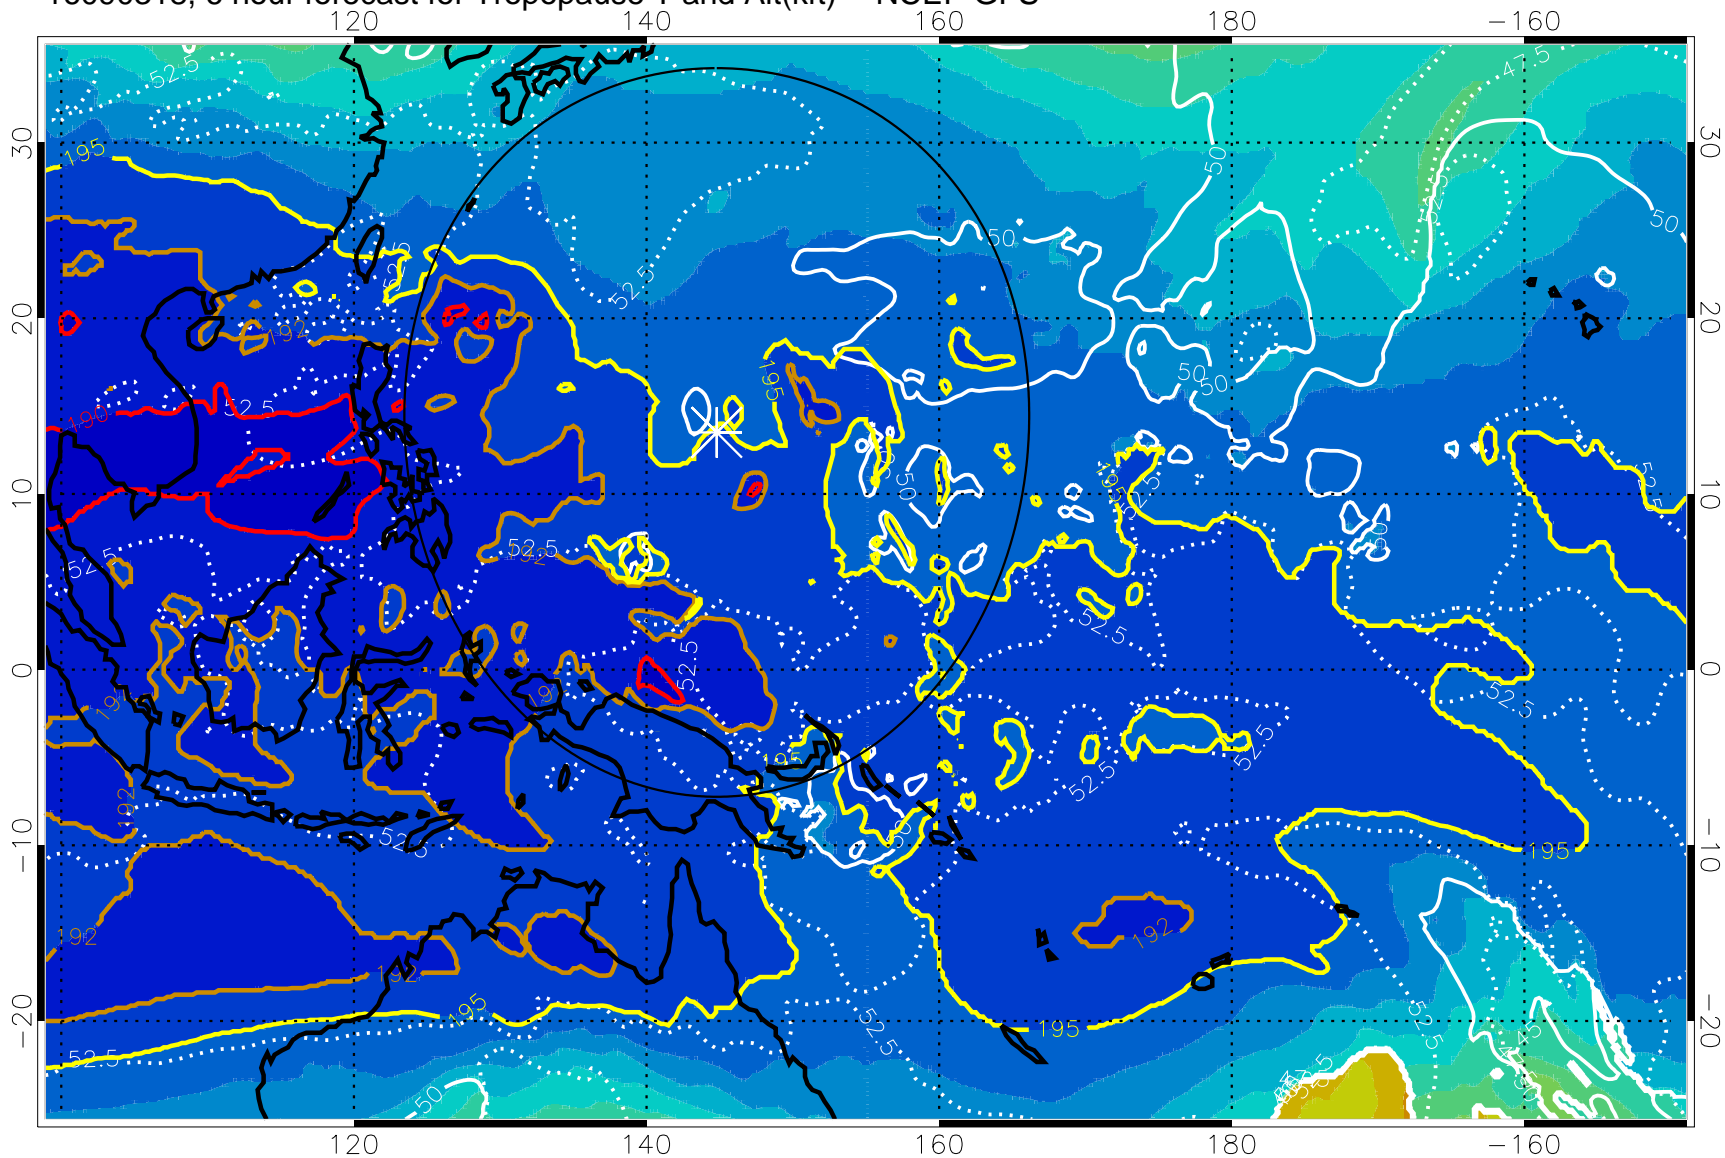

16090318, 6 hour forecast for Tropopause T and Alt(kft) -- NCEP GFS

190 200 210 220 230

Tropopause T, K

Tropopause Altitude in kft (white)

192.5K Isotherm 195K Isotherm

187.5K Isotherm 190K Isotherm

Range ring of 2304 km

16090400, 12 hour forecast for Tropopause T and Alt(kft) -- NCEP GFS

Tropopause Altitude in kft (white)

192.5K Isotherm 195K Isotherm

187.5K Isotherm 190K Isotherm

Range ring of 2304 km

16090406, 18 hour forecast for Tropopause T and Alt(kft) -- NCEP GFS