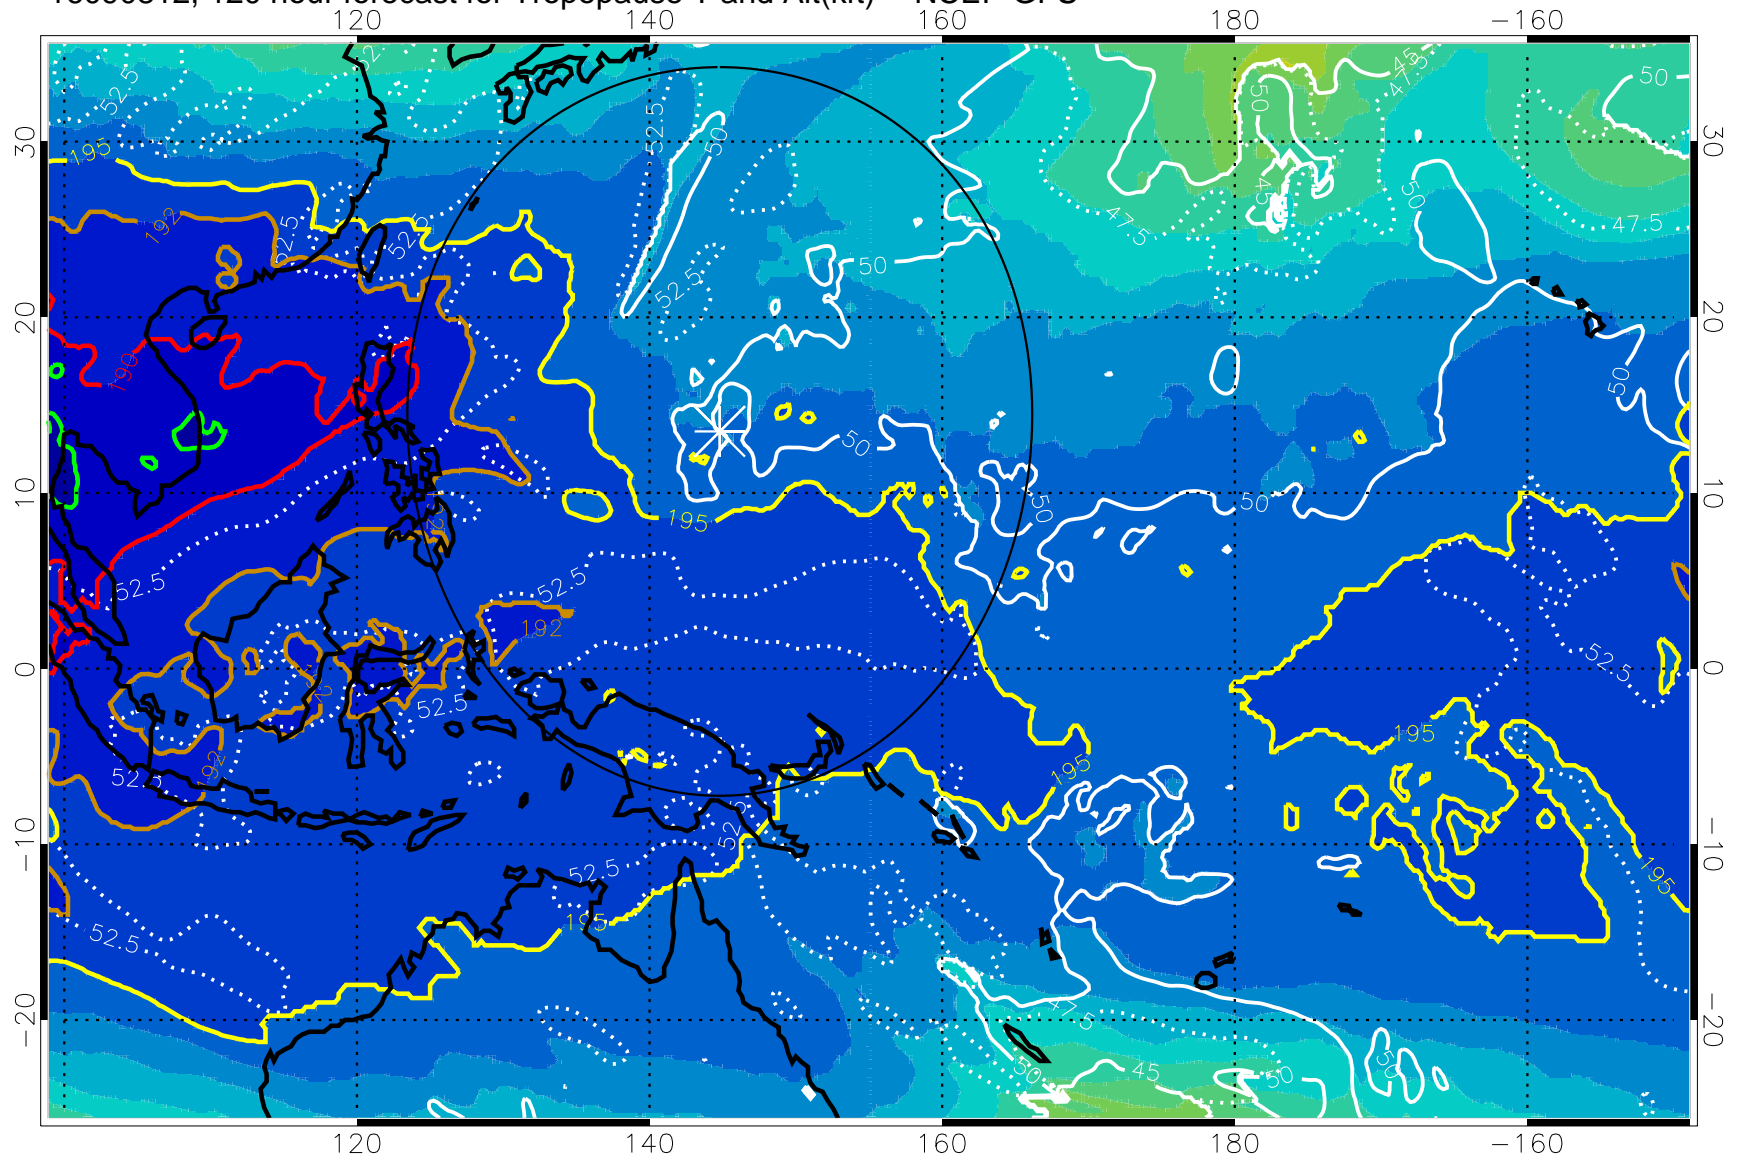

16090812, 120 hour forecast for Tropopause T and Alt(kft) -- NCEP GFS

190 200 210 220 230

Tropopause T, K

Tropopause Altitude in kft (white)

192.5K Isotherm 195K Isotherm

187.5K Isotherm 190K Isotherm

Range ring of 2304 km