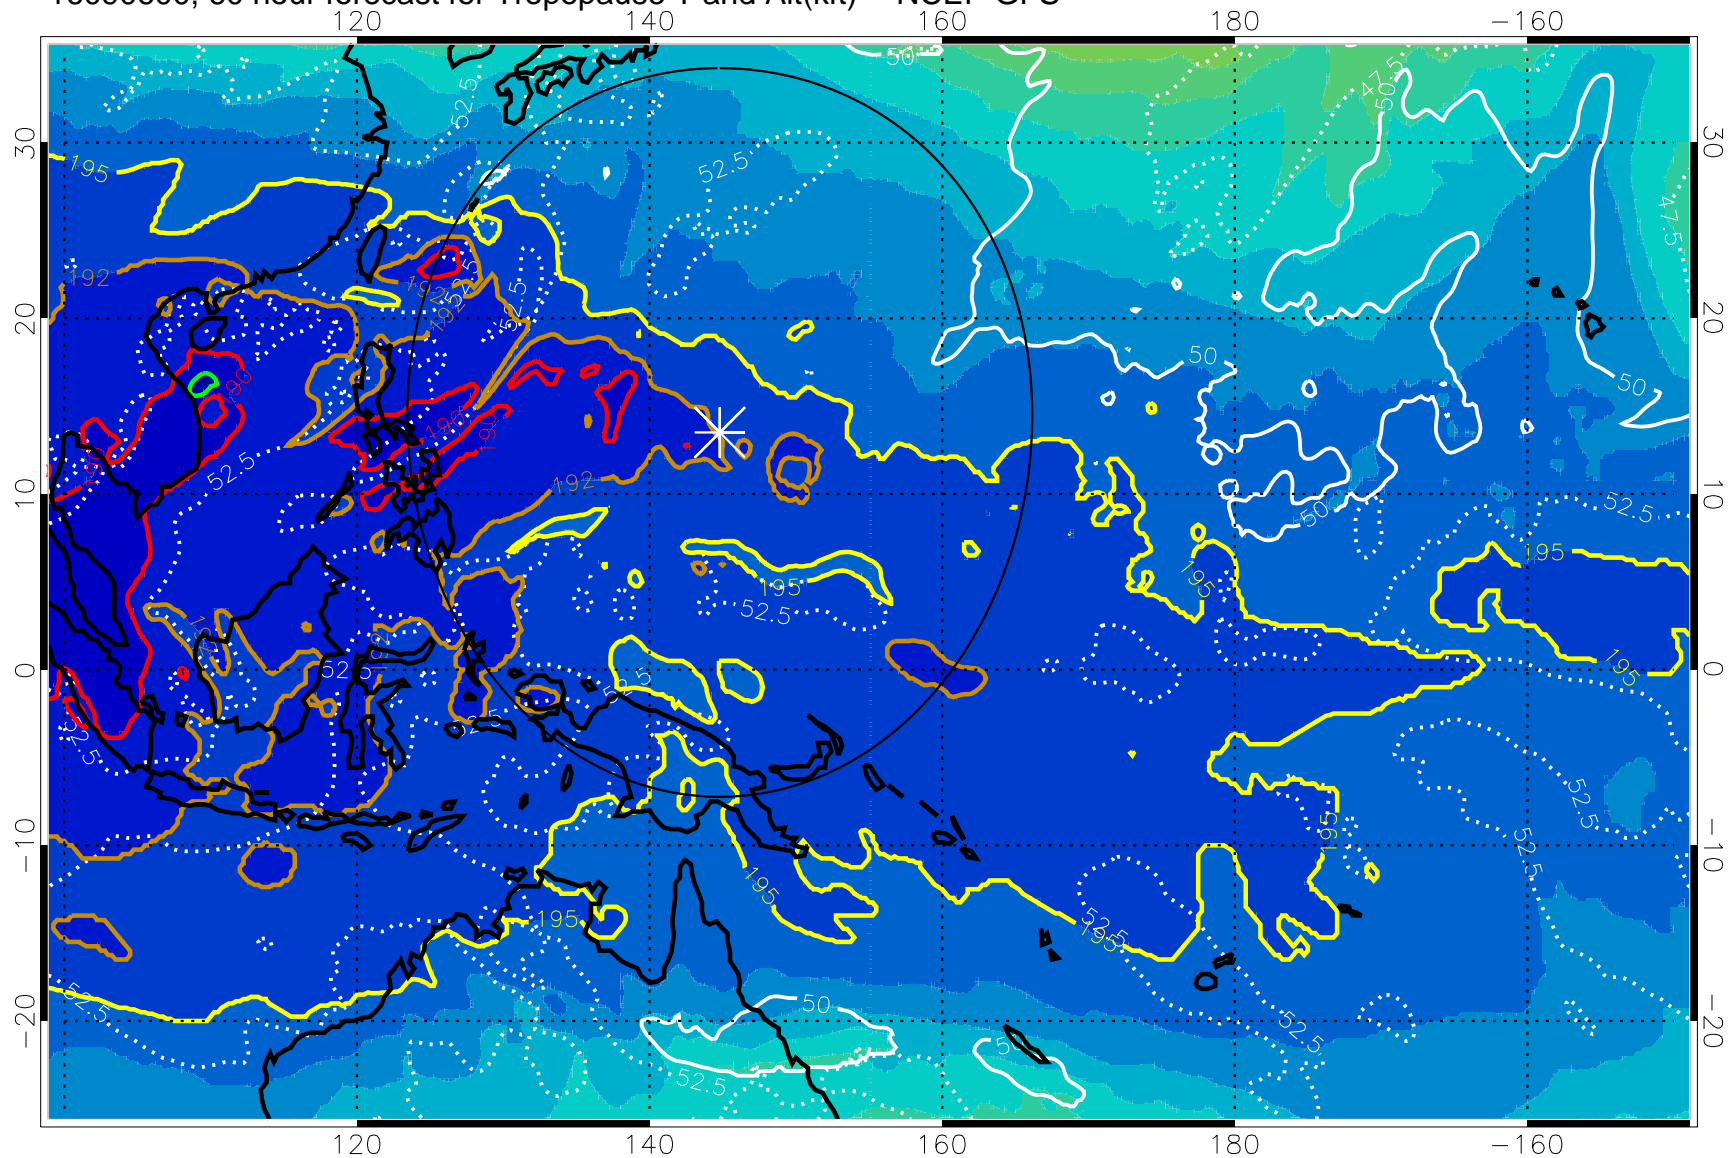

190 200 210 220 230

Tropopause T, K

Tropopause Altitude in kft (white)

192.5K Isotherm 195K Isotherm
187.5K Isotherm 190K Isotherm

Range ring of 2304 km

16090518, 54 hour forecast for Tropopause T and Alt(kft) -- NCEP GFS

190 200 210 220 230
Tropopause T, K

Tropopause Altitude in kft (white)

192.5K Isotherm 195K Isotherm
187.5K Isotherm 190K Isotherm

Range ring of 2304 km

16090600, 60 hour forecast for Tropopause T and Alt(kft) -- NCEP GFS