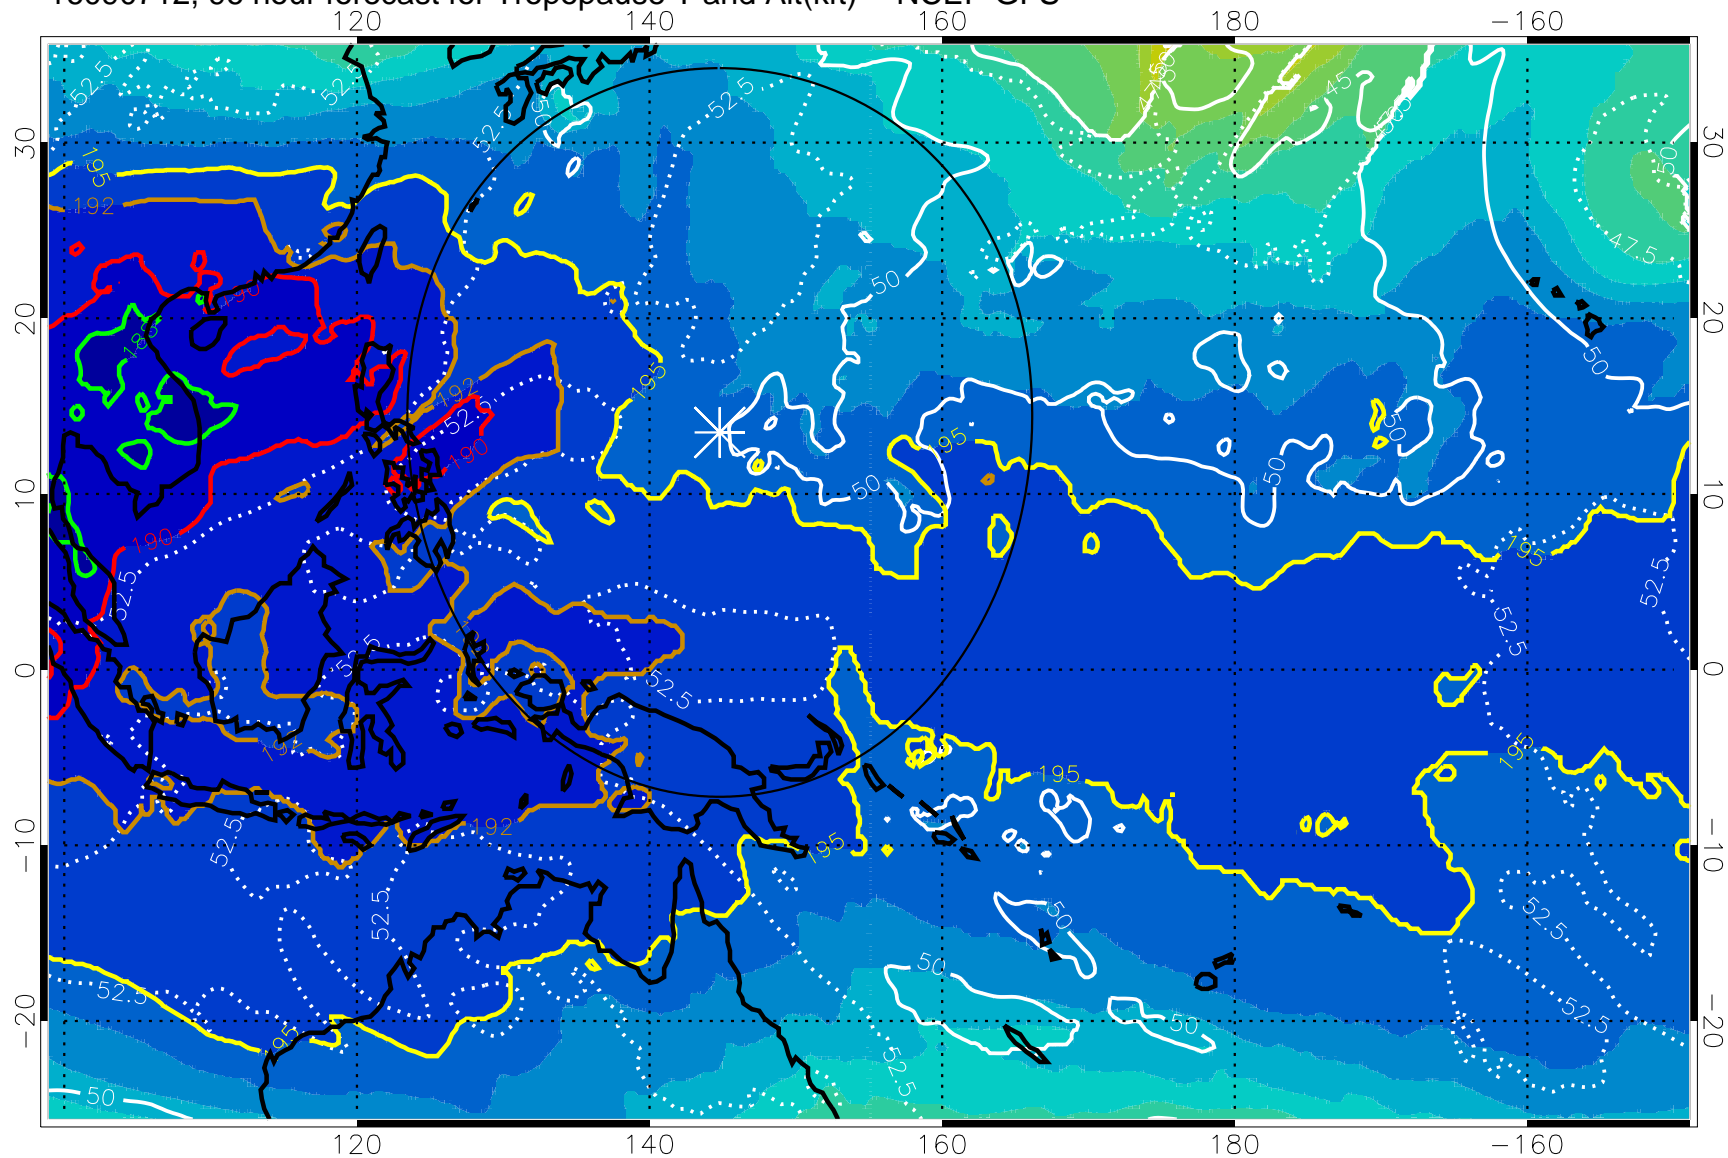

192.5K Isotherm 195K Isotherm
187.5K Isotherm 190K Isotherm

Range ring of 2304 km

16090700, 84 hour forecast for Tropopause T and Alt(kft) -- NCEP GFS

190 200 210 220 230

Tropopause T, K

Tropopause Altitude in kft (white)

192.5K Isotherm 195K Isotherm
187.5K Isotherm 190K Isotherm

Range ring of 2304 km

16090706, 90 hour forecast for Tropopause T and Alt(kft) -- NCEP GFS

190 200 210 220 230
Tropopause T, K

Tropopause Altitude in kft (white)

192.5K Isotherm 195K Isotherm
187.5K Isotherm 190K Isotherm

Range ring of 2304 km

16090712, 96 hour forecast for Tropopause T and Alt(kft) -- NCEP GFS

190 200 210 220 230

Tropopause T, K

Tropopause Altitude in kft (white)