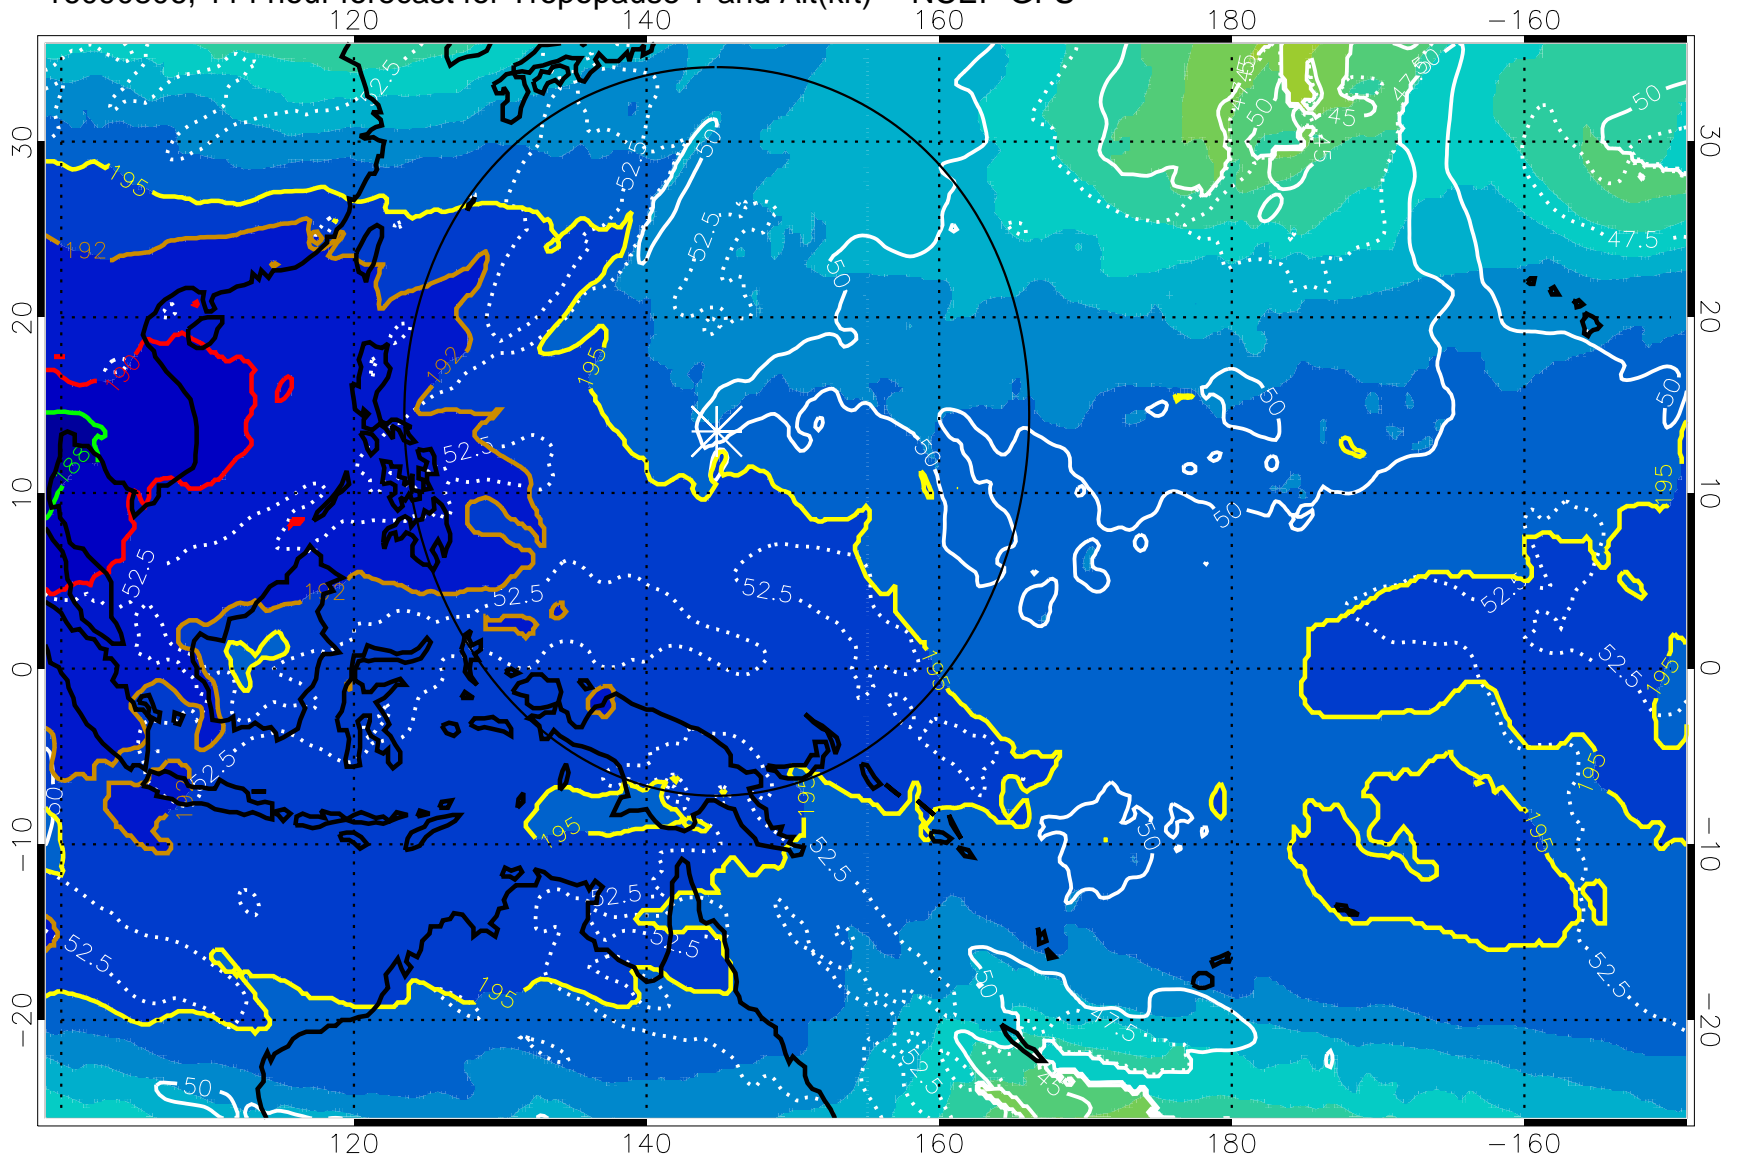

192.5K Isotherm 195K Isotherm
187.5K Isotherm 190K Isotherm

Range ring of 2304 km

16090718, 102 hour forecast for Tropopause T and Alt(kft) -- NCEP GFS

190 200 210 220 230
Tropopause T, K

Tropopause Altitude in kft (white)

192.5K Isotherm 195K Isotherm
187.5K Isotherm 190K Isotherm

Range ring of 2304 km

16090800, 108 hour forecast for Tropopause T and Alt(kft) -- NCEP GFS

Tropopause T, K

Tropopause Altitude in kft (white)

192.5K Isotherm 195K Isotherm
187.5K Isotherm 190K Isotherm

Range ring of 2304 km

16090806, 114 hour forecast for Tropopause T and Alt(kft) -- NCEP GFS

Tropopause Altitude in kft (white)

192.5K Isotherm 195K Isotherm
187.5K Isotherm 190K Isotherm

Range ring of 2304 km