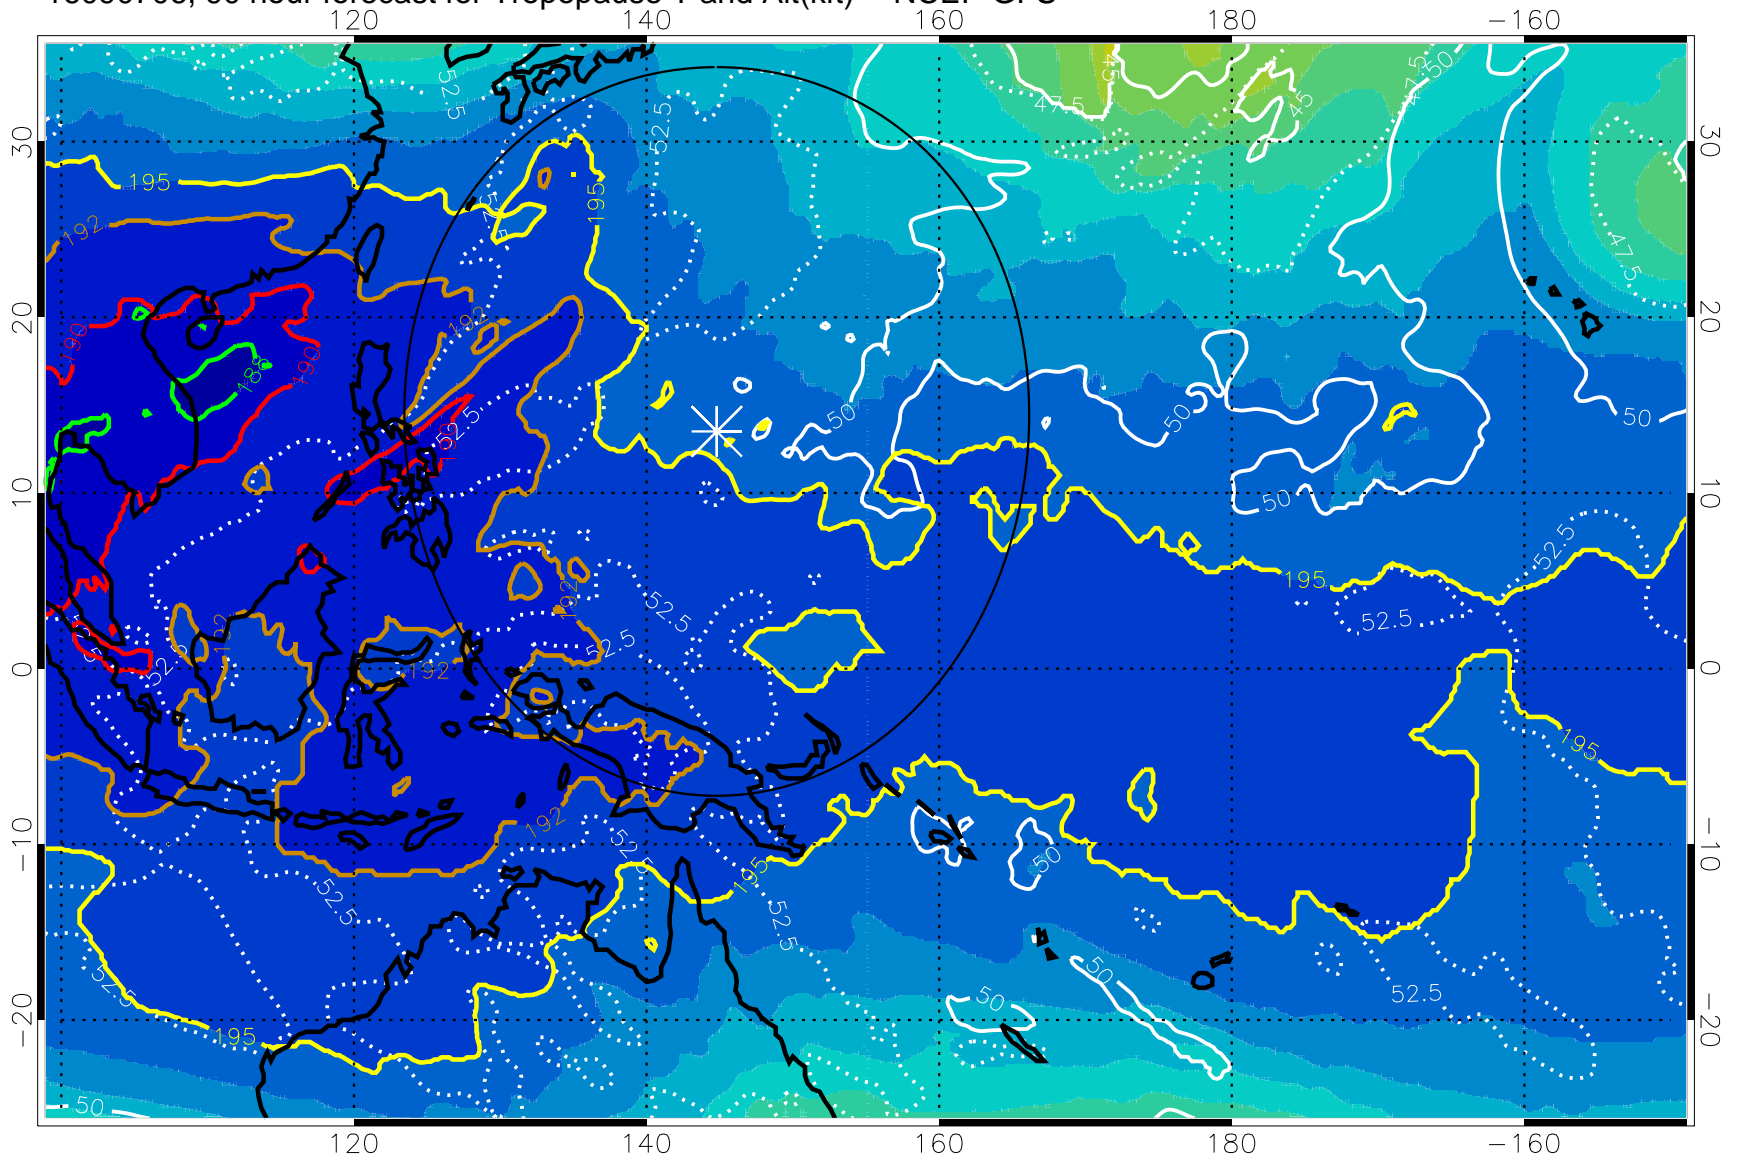

Tropopause Altitude in kft (white)

192.5K Isotherm 195K Isotherm
187.5K Isotherm 190K Isotherm

Range ring of 2304 km

16090618, 78 hour forecast for Tropopause T and Alt(kft) -- NCEP GFS

Tropopause T, K

Tropopause Altitude in kft (white)

192.5K Isotherm 195K Isotherm
187.5K Isotherm 190K Isotherm

Range ring of 2304 km

16090700, 84 hour forecast for Tropopause T and Alt(kft) -- NCEP GFS

190 200 210 220 230

Tropopause T, K

Tropopause Altitude in kft (white)

192.5K Isotherm 195K Isotherm
187.5K Isotherm 190K Isotherm

Range ring of 2304 km

16090706, 90 hour forecast for Tropopause T and Alt(kft) -- NCEP GFS

190 200 210 220 230
Tropopause T, K

Tropopause Altitude in kft (white)