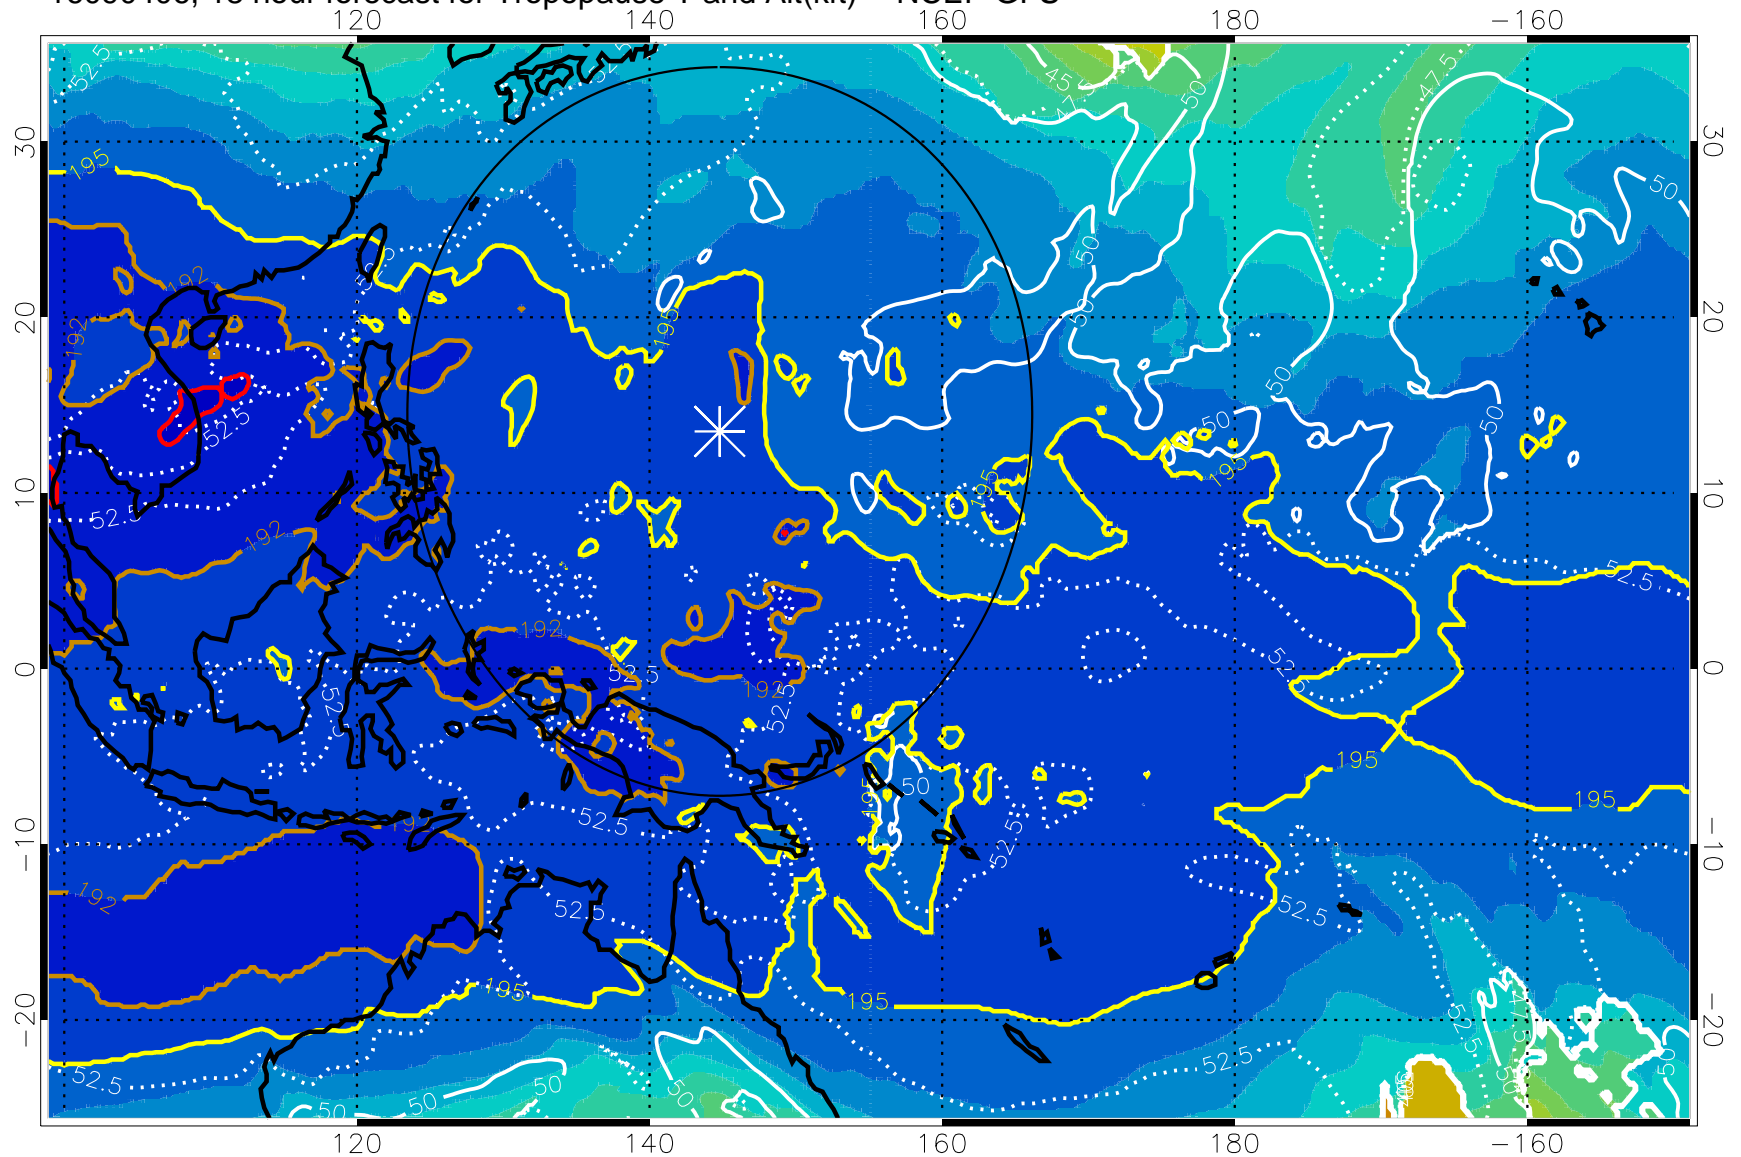

16090400, 12 hour forecast for Tropopause T and Alt(kft) -- NCEP GFS

Tropopause Altitude in kft (white)

192.5K Isotherm 195K Isotherm

187.5K Isotherm 190K Isotherm

Range ring of 2304 km

16090406, 18 hour forecast for Tropopause T and Alt(kft) -- NCEP GFS