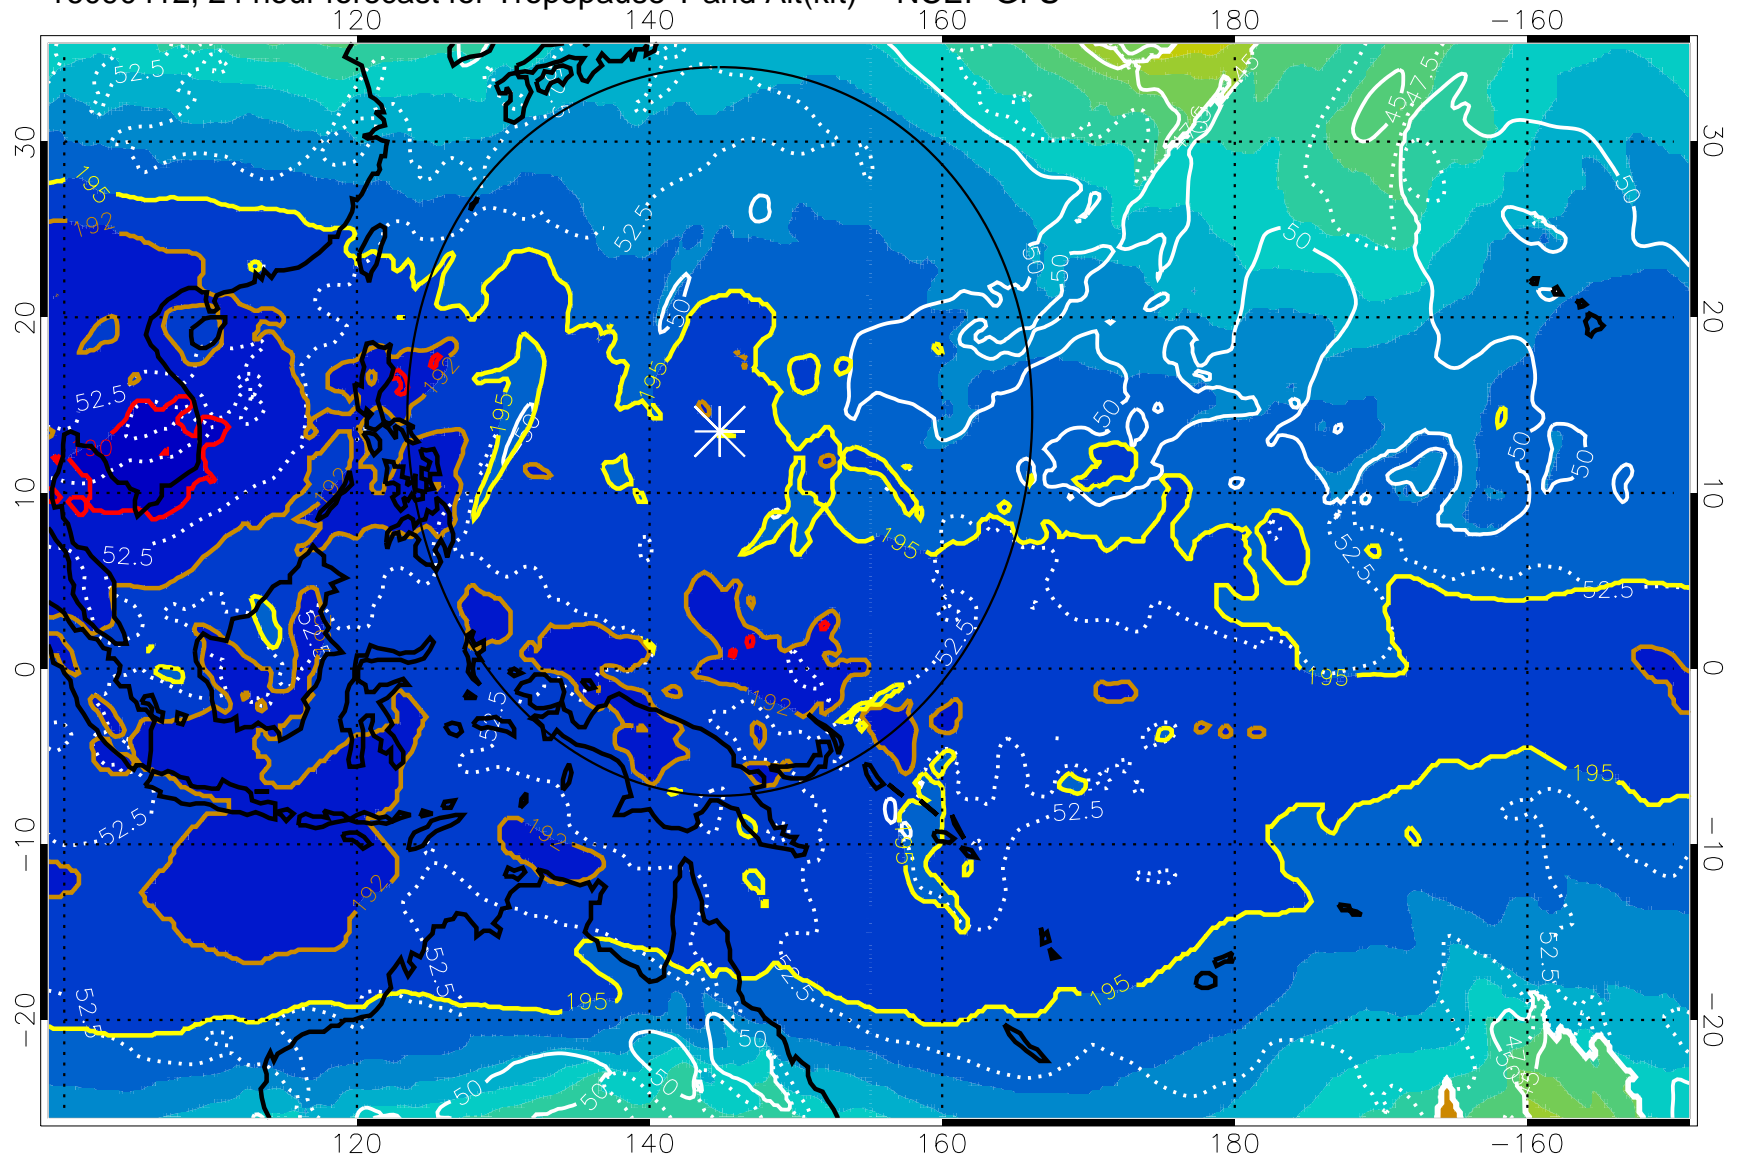

190 200 210 220 230

Tropopause T, K

Tropopause Altitude in kft (white)

192.5K Isotherm 195K Isotherm

187.5K Isotherm 190K Isotherm

Range ring of 2304 km

16090412, 24 hour forecast for Tropopause T and Alt(kft) -- NCEP GFS