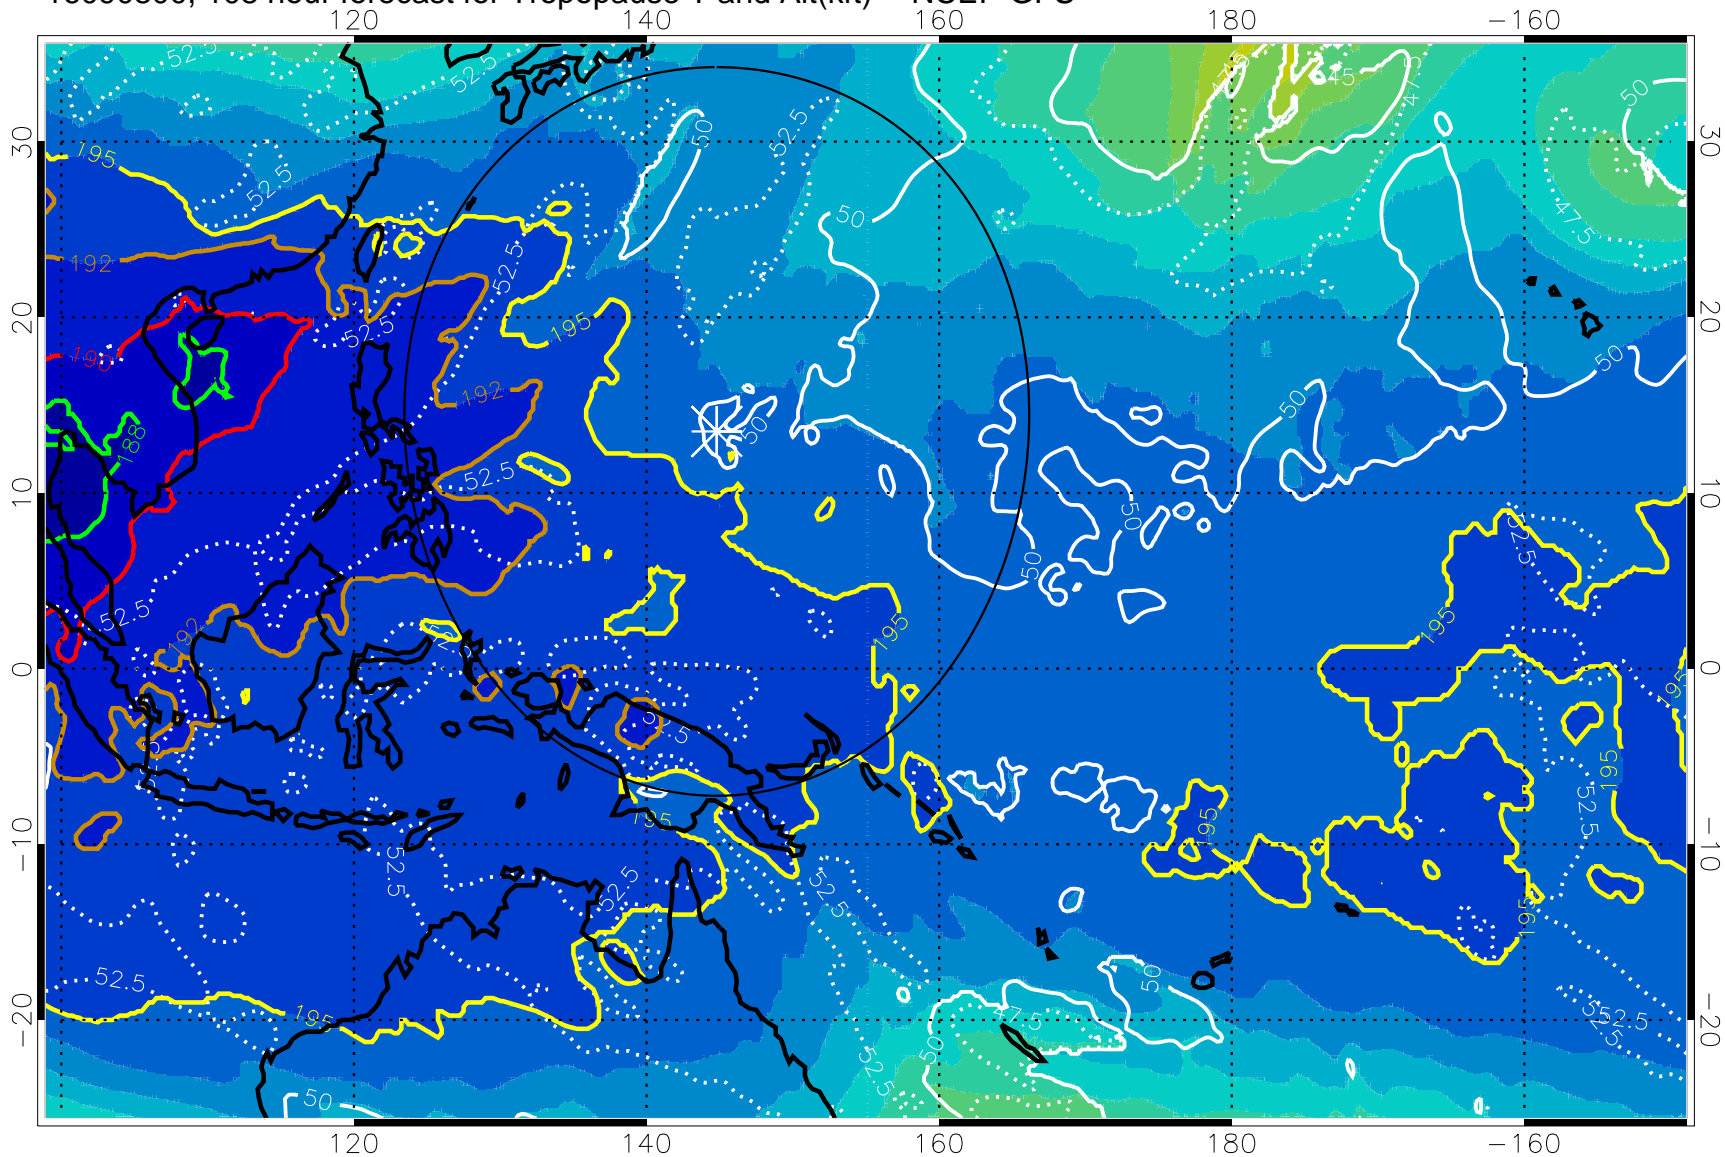

192.5K Isotherm 195K Isotherm
187.5K Isotherm 190K Isotherm

Range ring of 2304 km

16090712, 96 hour forecast for Tropopause T and Alt(kft) -- NCEP GFS

190 200 210 220 230

Tropopause T, K

Tropopause Altitude in kft (white)

192.5K Isotherm 195K Isotherm
187.5K Isotherm 190K Isotherm

Range ring of 2304 km

16090718, 102 hour forecast for Tropopause T and Alt(kft) -- NCEP GFS

190 200 210 220 230
Tropopause T, K

Tropopause Altitude in kft (white)

192.5K Isotherm 195K Isotherm
187.5K Isotherm 190K Isotherm

Range ring of 2304 km

16090800, 108 hour forecast for Tropopause T and Alt(kft) -- NCEP GFS

Tropopause T, K

Tropopause Altitude in kft (white)

192.5K Isotherm 195K Isotherm
187.5K Isotherm 190K Isotherm