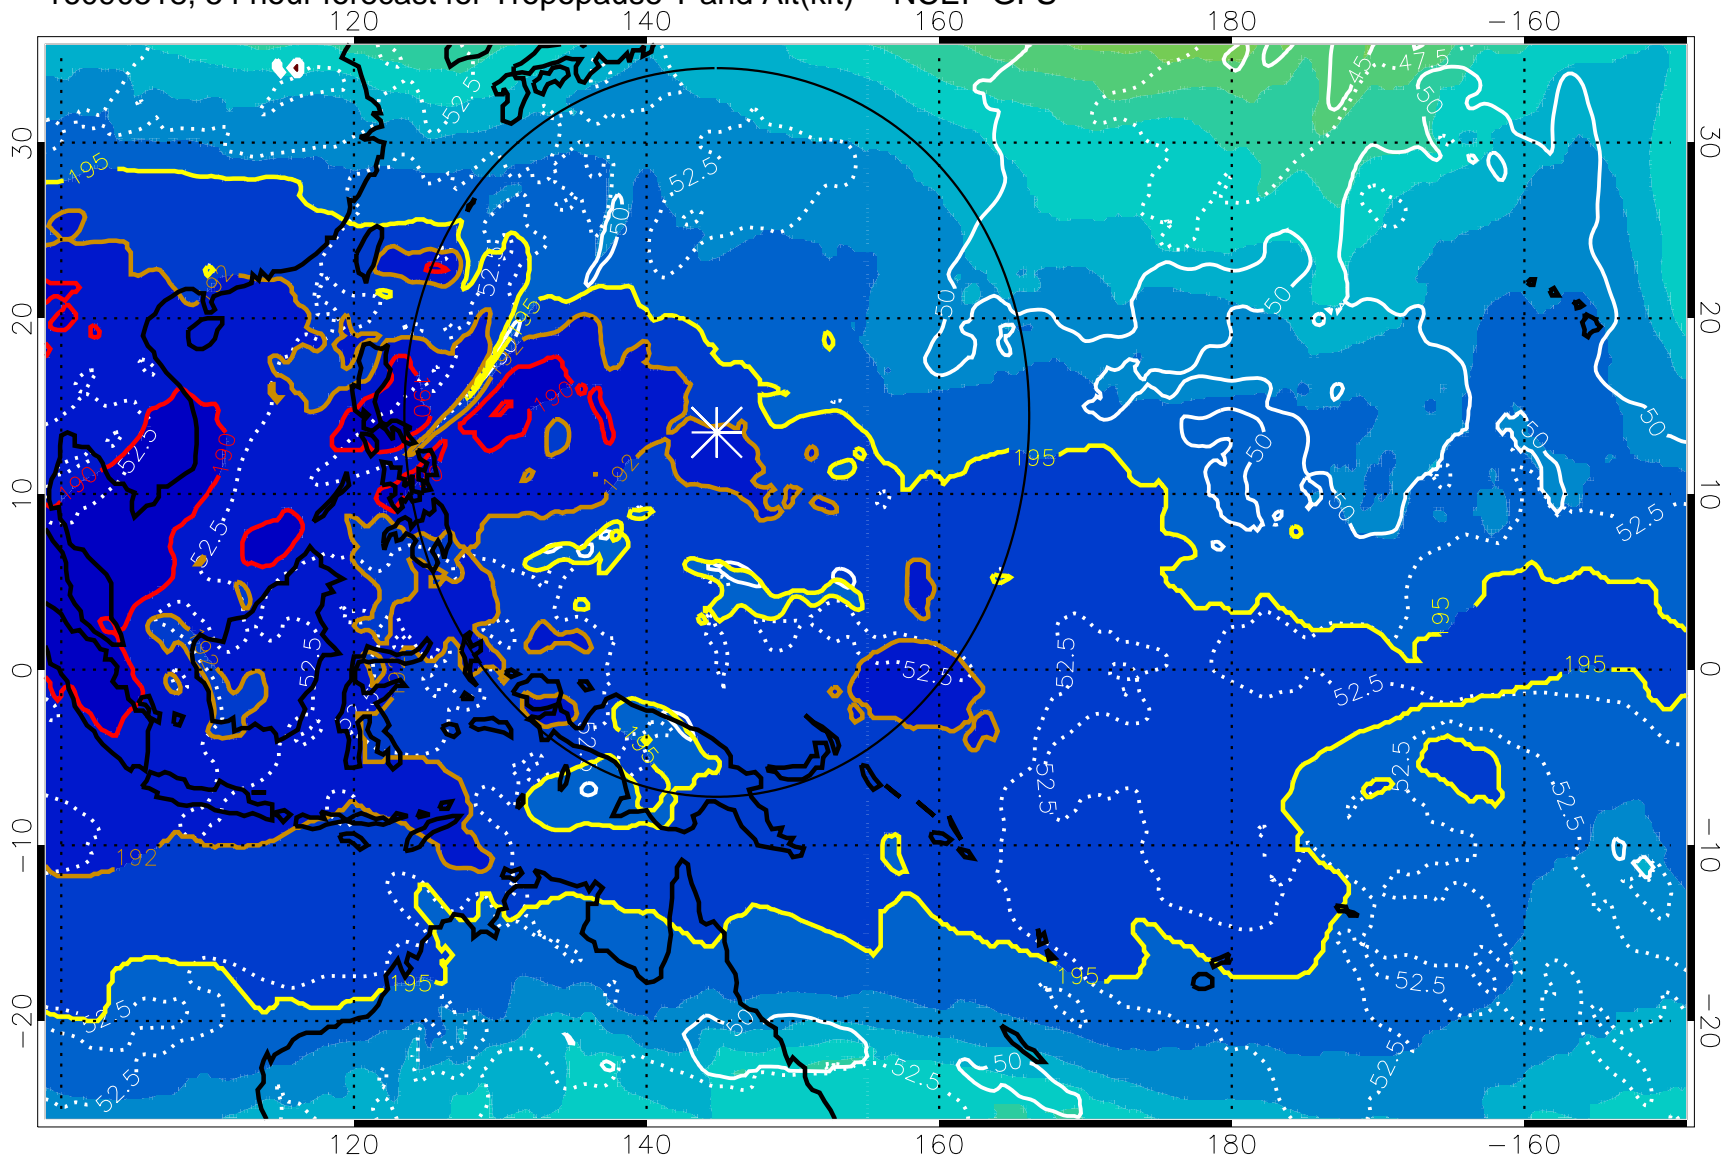

190 200 210 220 230

Tropopause T, K

Tropopause Altitude in kft (white)

192.5K Isotherm 195K Isotherm
187.5K Isotherm 190K Isotherm

Range ring of 2304 km

16090518, 54 hour forecast for Tropopause T and Alt(kft) -- NCEP GFS

190 200 210 220 230
Tropopause T, K

Tropopause Altitude in kft (white)

192.5K Isotherm 195K Isotherm
187.5K Isotherm 190K Isotherm

Range ring of 2304 km

16090600, 60 hour forecast for Tropopause T and Alt(kft) -- NCEP GFS