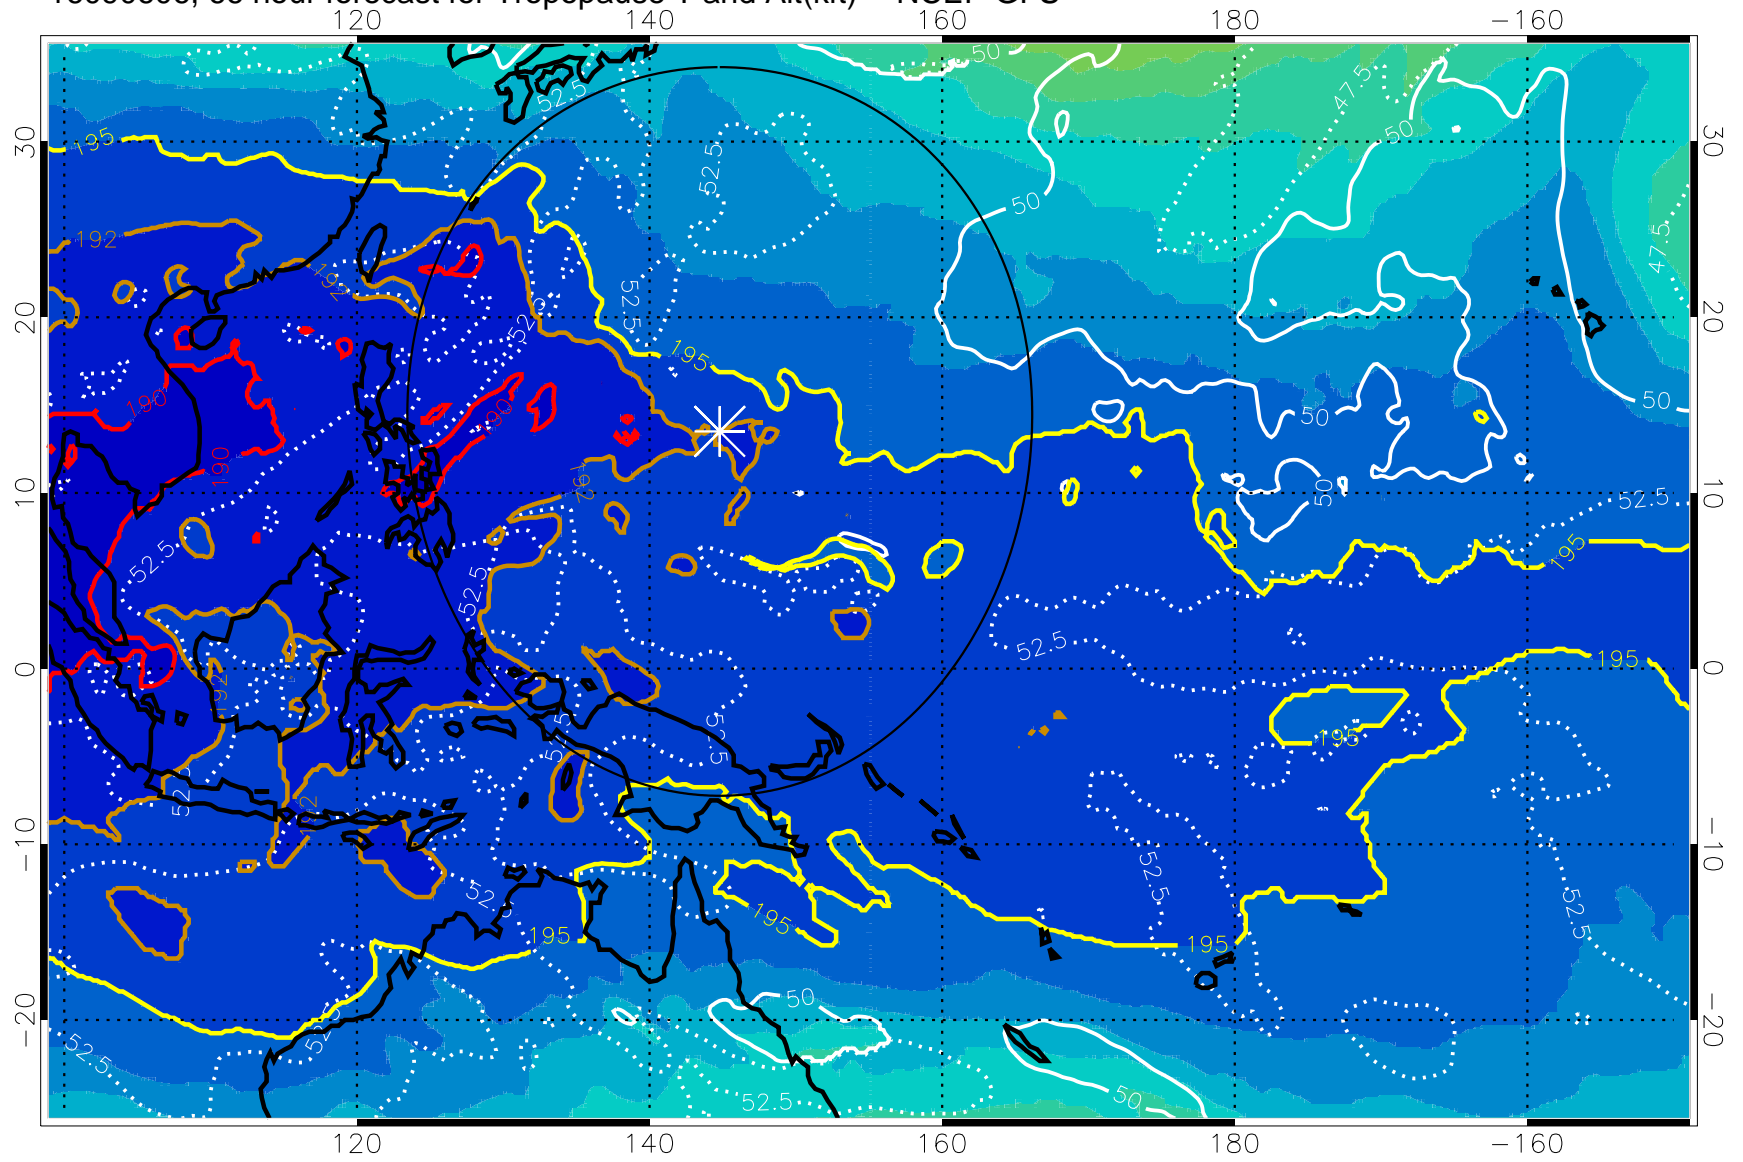

16090606, 66 hour forecast for Tropopause T and Alt(kft) -- NCEP GFS

190 200 210 220 230

Tropopause T, K

Tropopause Altitude in kft (white)

192.5K Isotherm 195K Isotherm
187.5K Isotherm 190K Isotherm

Range ring of 2304 km