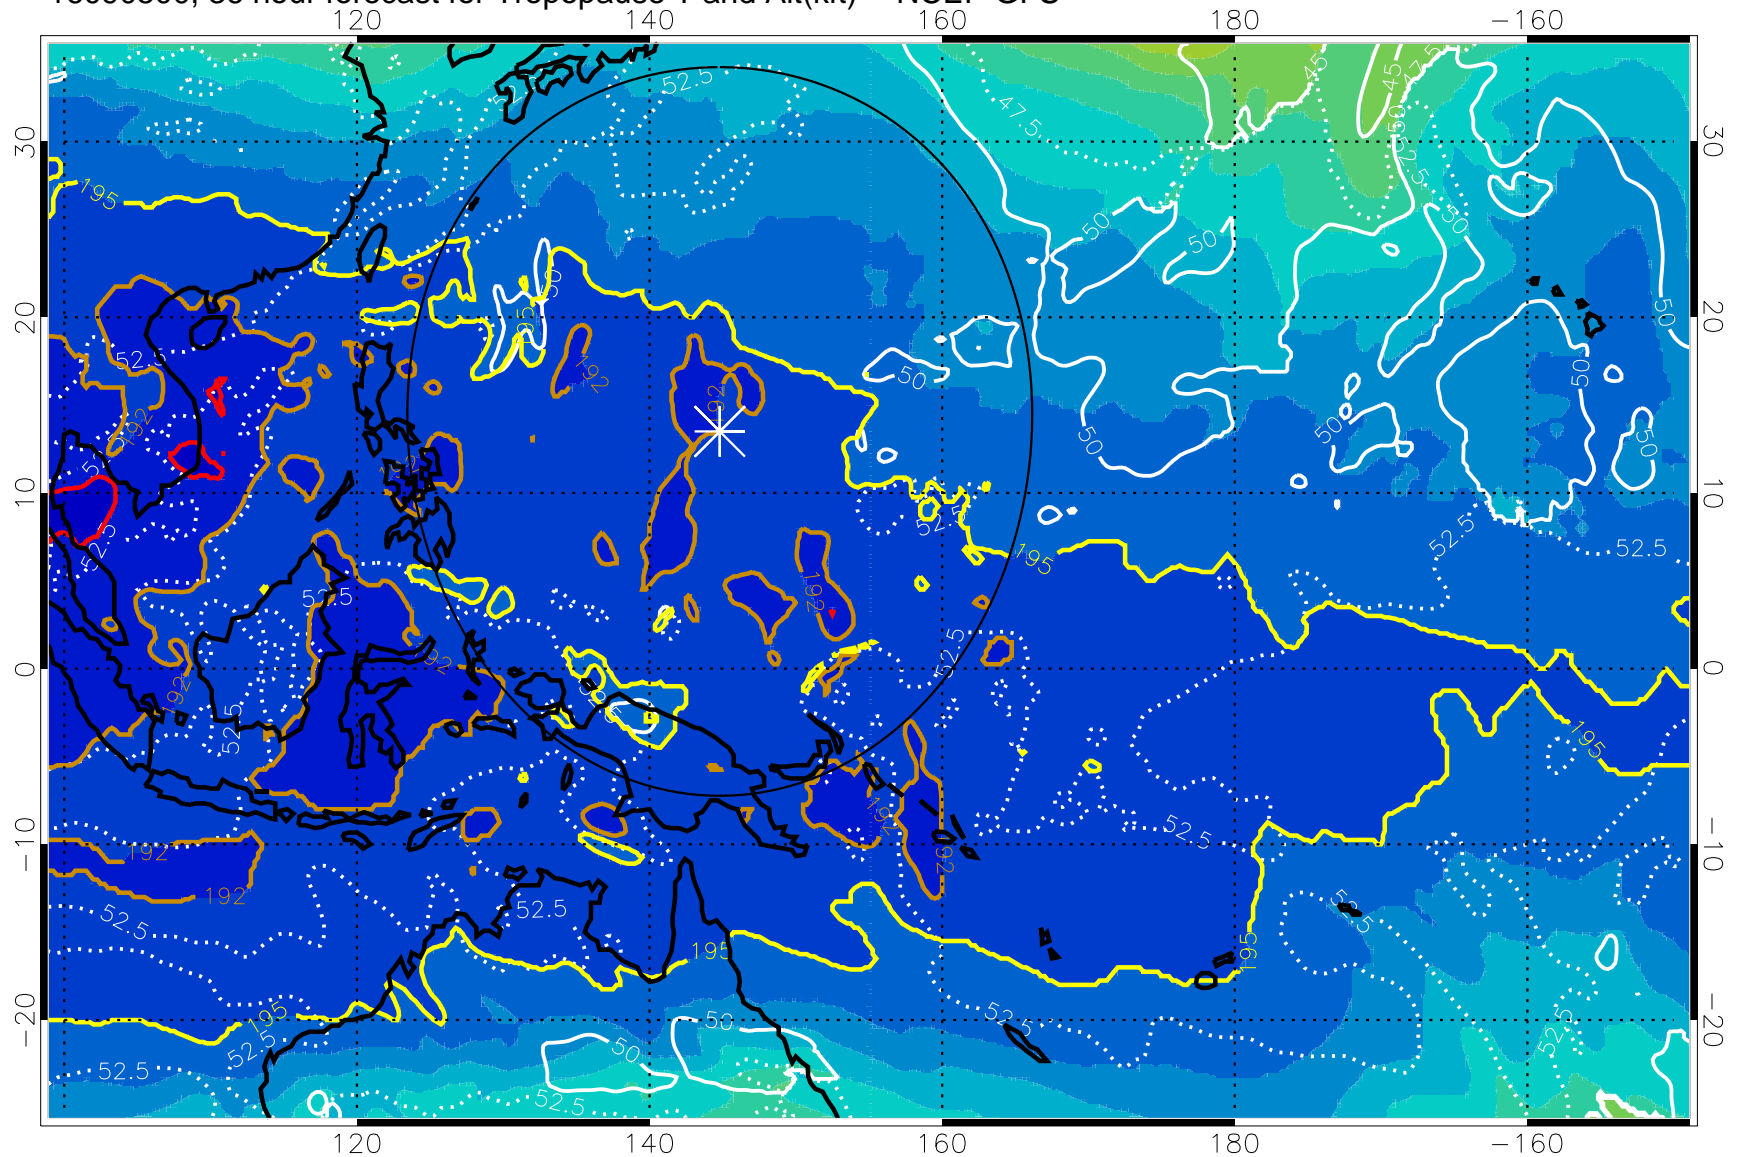

190 200 210 220 230

Tropopause T, K

Tropopause Altitude in kft (white)

192.5K Isotherm 195K Isotherm
187.5K Isotherm 190K Isotherm

Range ring of 2304 km

16090500, 36 hour forecast for Tropopause T and Alt(kft) -- NCEP GFS