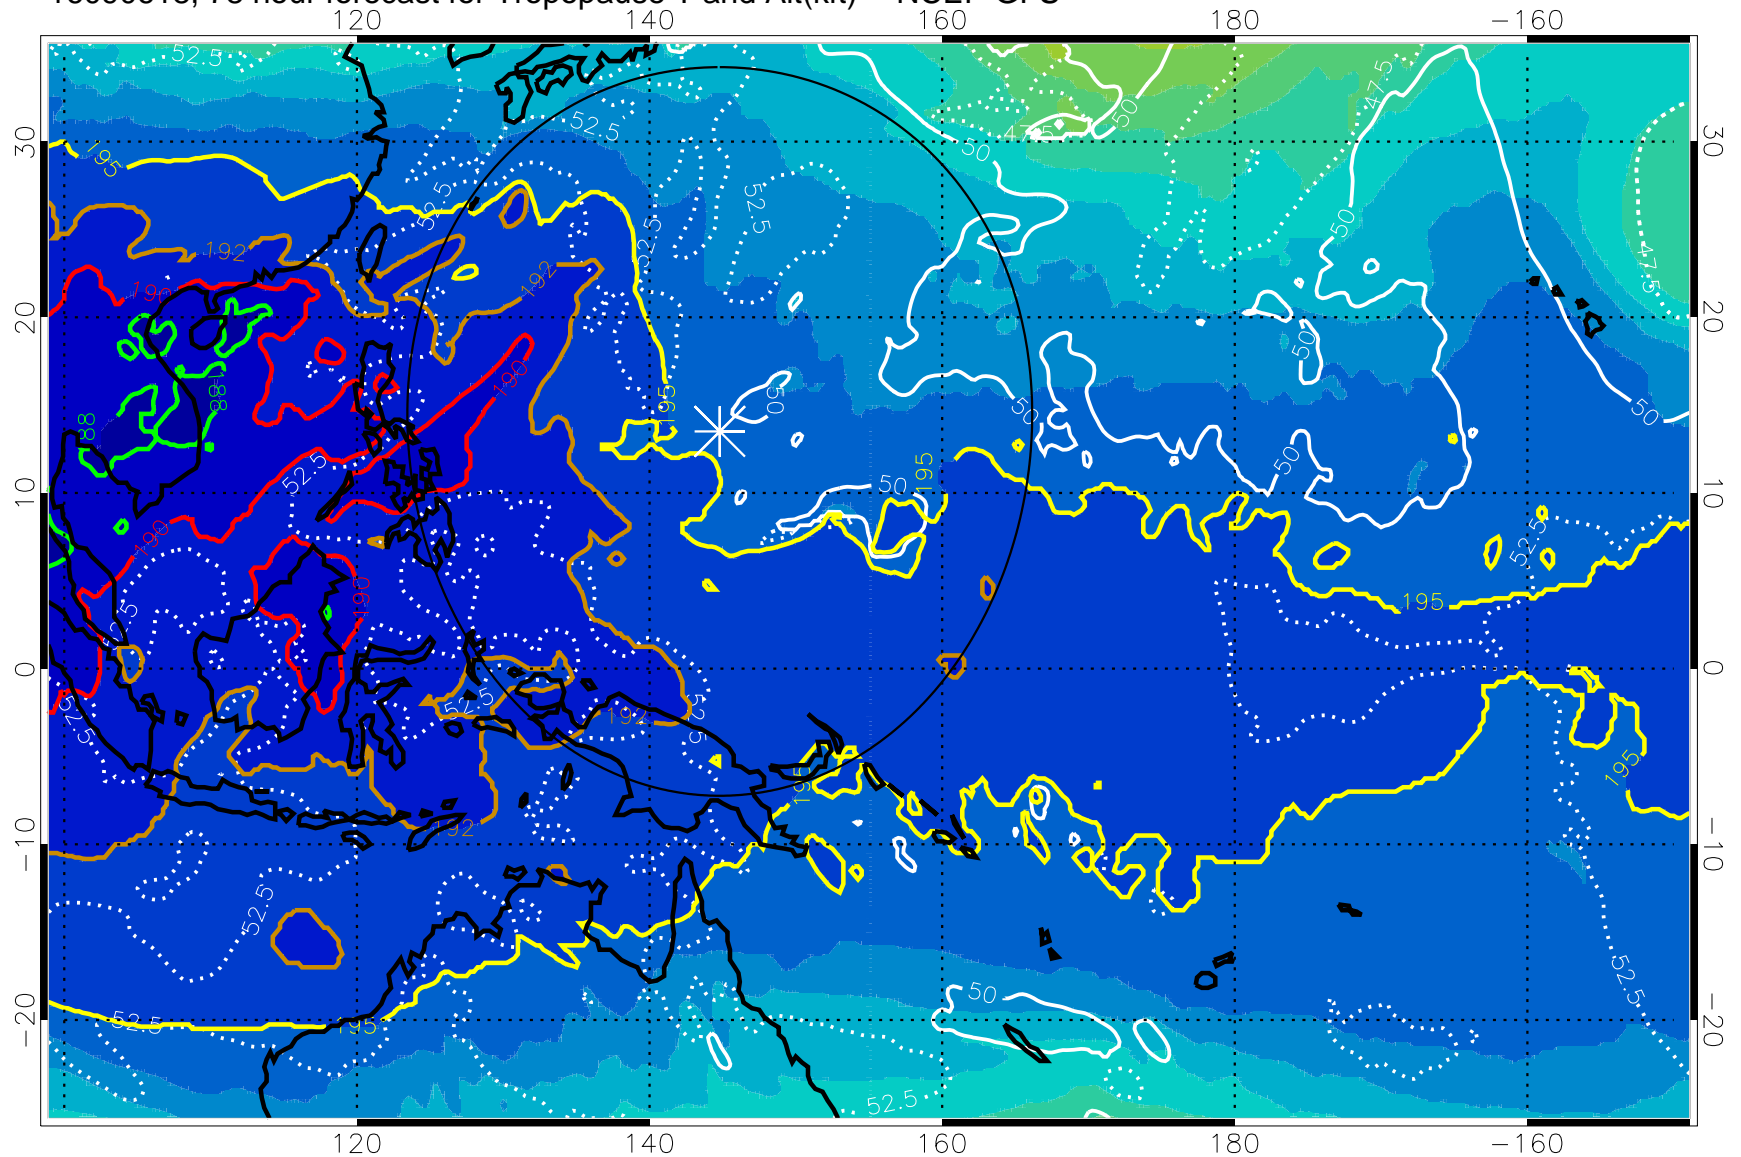

Tropopause T, K

Tropopause Altitude in kft (white)

192.5K Isotherm 195K Isotherm
187.5K Isotherm 190K Isotherm

Range ring of 2304 km

16090612, 72 hour forecast for Tropopause T and Alt(kft) -- NCEP GFS

190 200 210 220 230
Tropopause T, K

Tropopause Altitude in kft (white)

192.5K Isotherm 195K Isotherm
187.5K Isotherm 190K Isotherm

Range ring of 2304 km

16090618, 78 hour forecast for Tropopause T and Alt(kft) -- NCEP GFS

Tropopause T, K

Tropopause Altitude in kft (white)