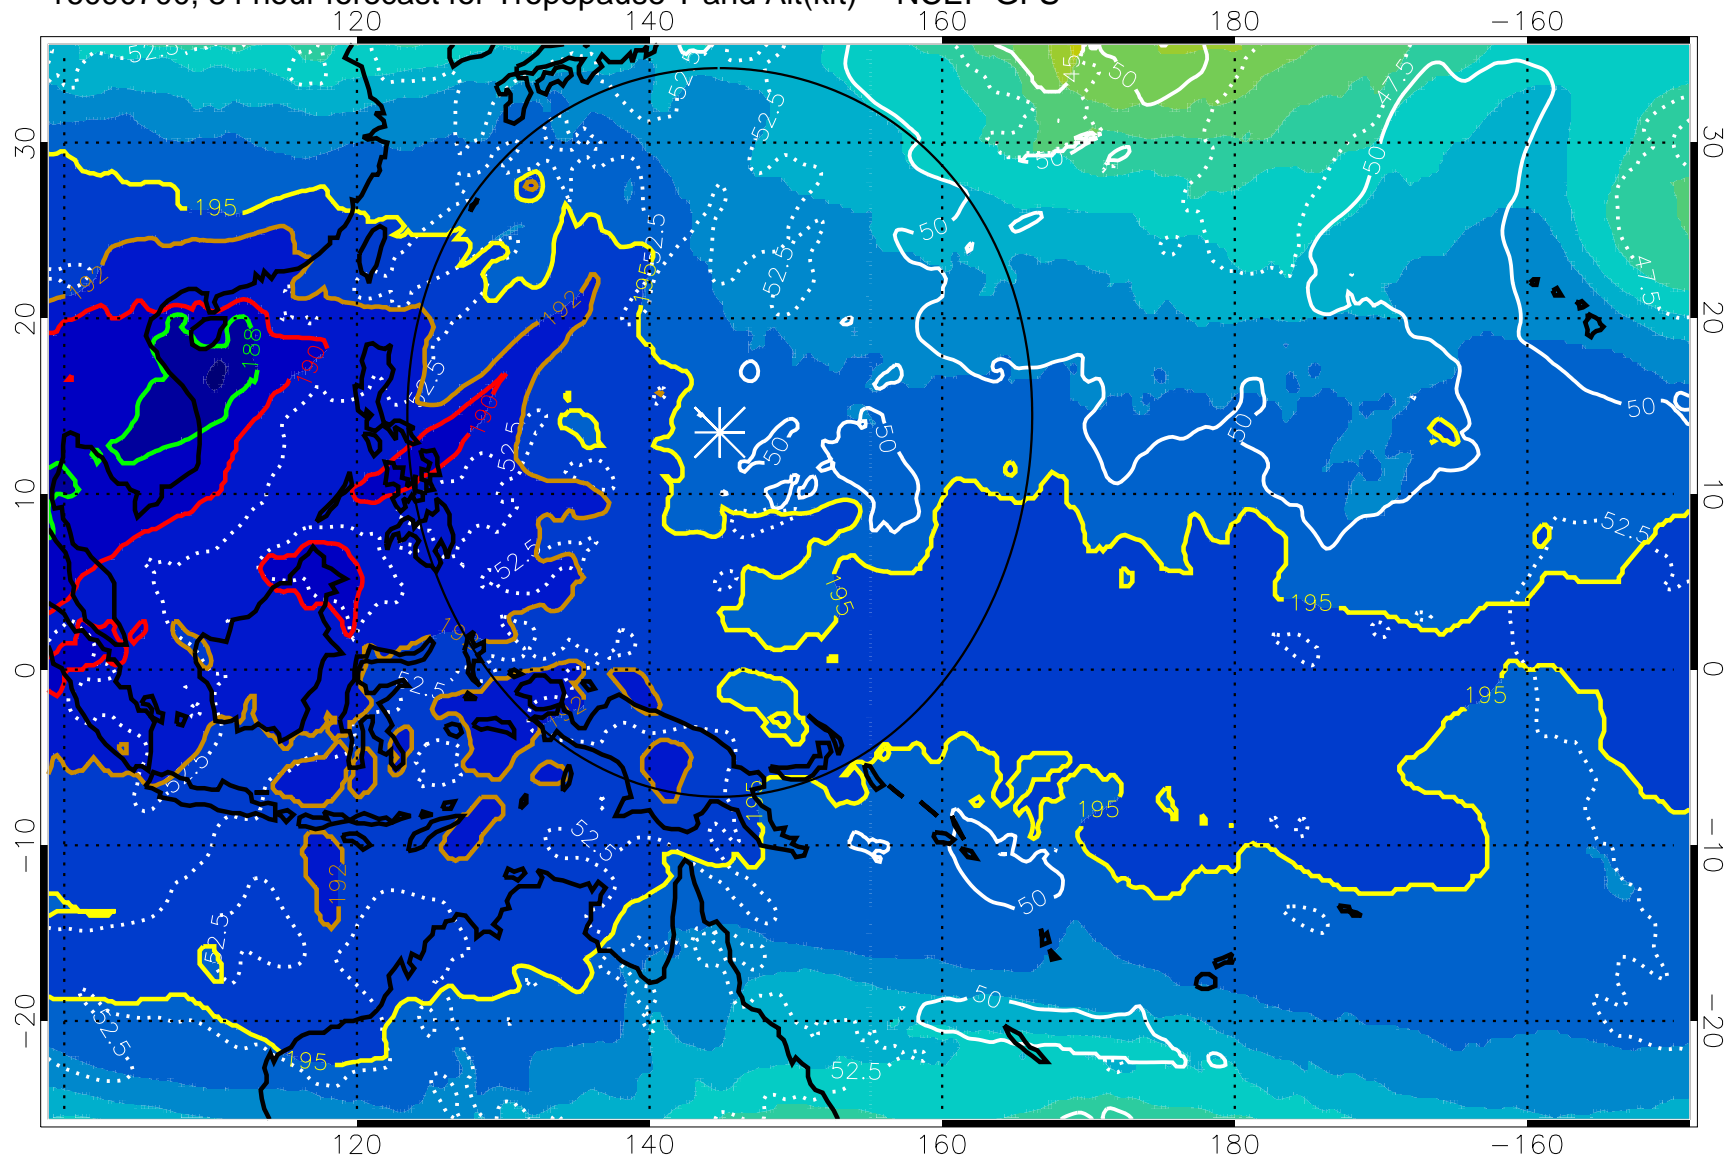

Tropopause Altitude in kft (white)

192.5K Isotherm 195K Isotherm
187.5K Isotherm 190K Isotherm

Range ring of 2304 km

16090618, 78 hour forecast for Tropopause T and Alt(kft) -- NCEP GFS

Tropopause T, K

Tropopause Altitude in kft (white)

192.5K Isotherm 195K Isotherm
187.5K Isotherm 190K Isotherm

Range ring of 2304 km

16090700, 84 hour forecast for Tropopause T and Alt(kft) -- NCEP GFS

190 200 210 220 230

Tropopause T, K

Tropopause Altitude in kft (white)