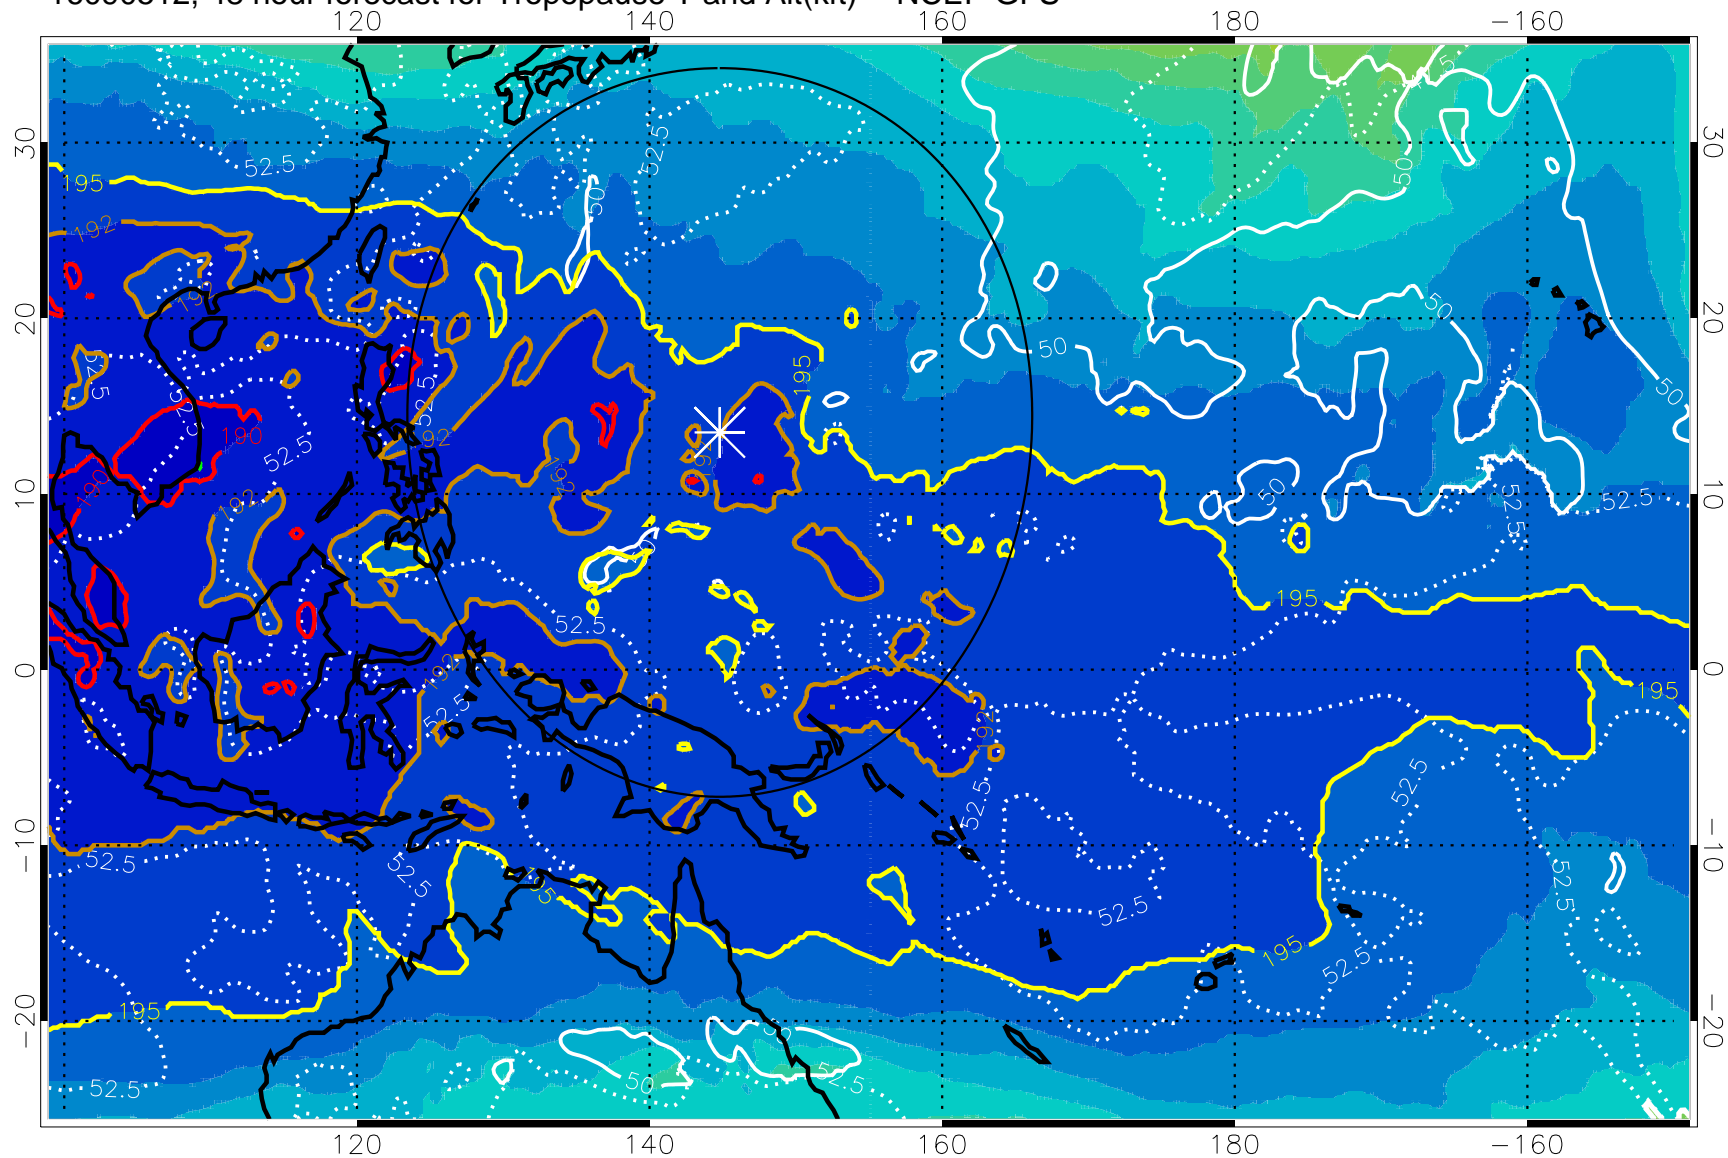

16090512, 48 hour forecast for Tropopause T and Alt(kft) -- NCEP GFS

190 200 210 220 230

Tropopause T, K

Tropopause Altitude in kft (white)

192.5K Isotherm 195K Isotherm
187.5K Isotherm 190K Isotherm

Range ring of 2304 km