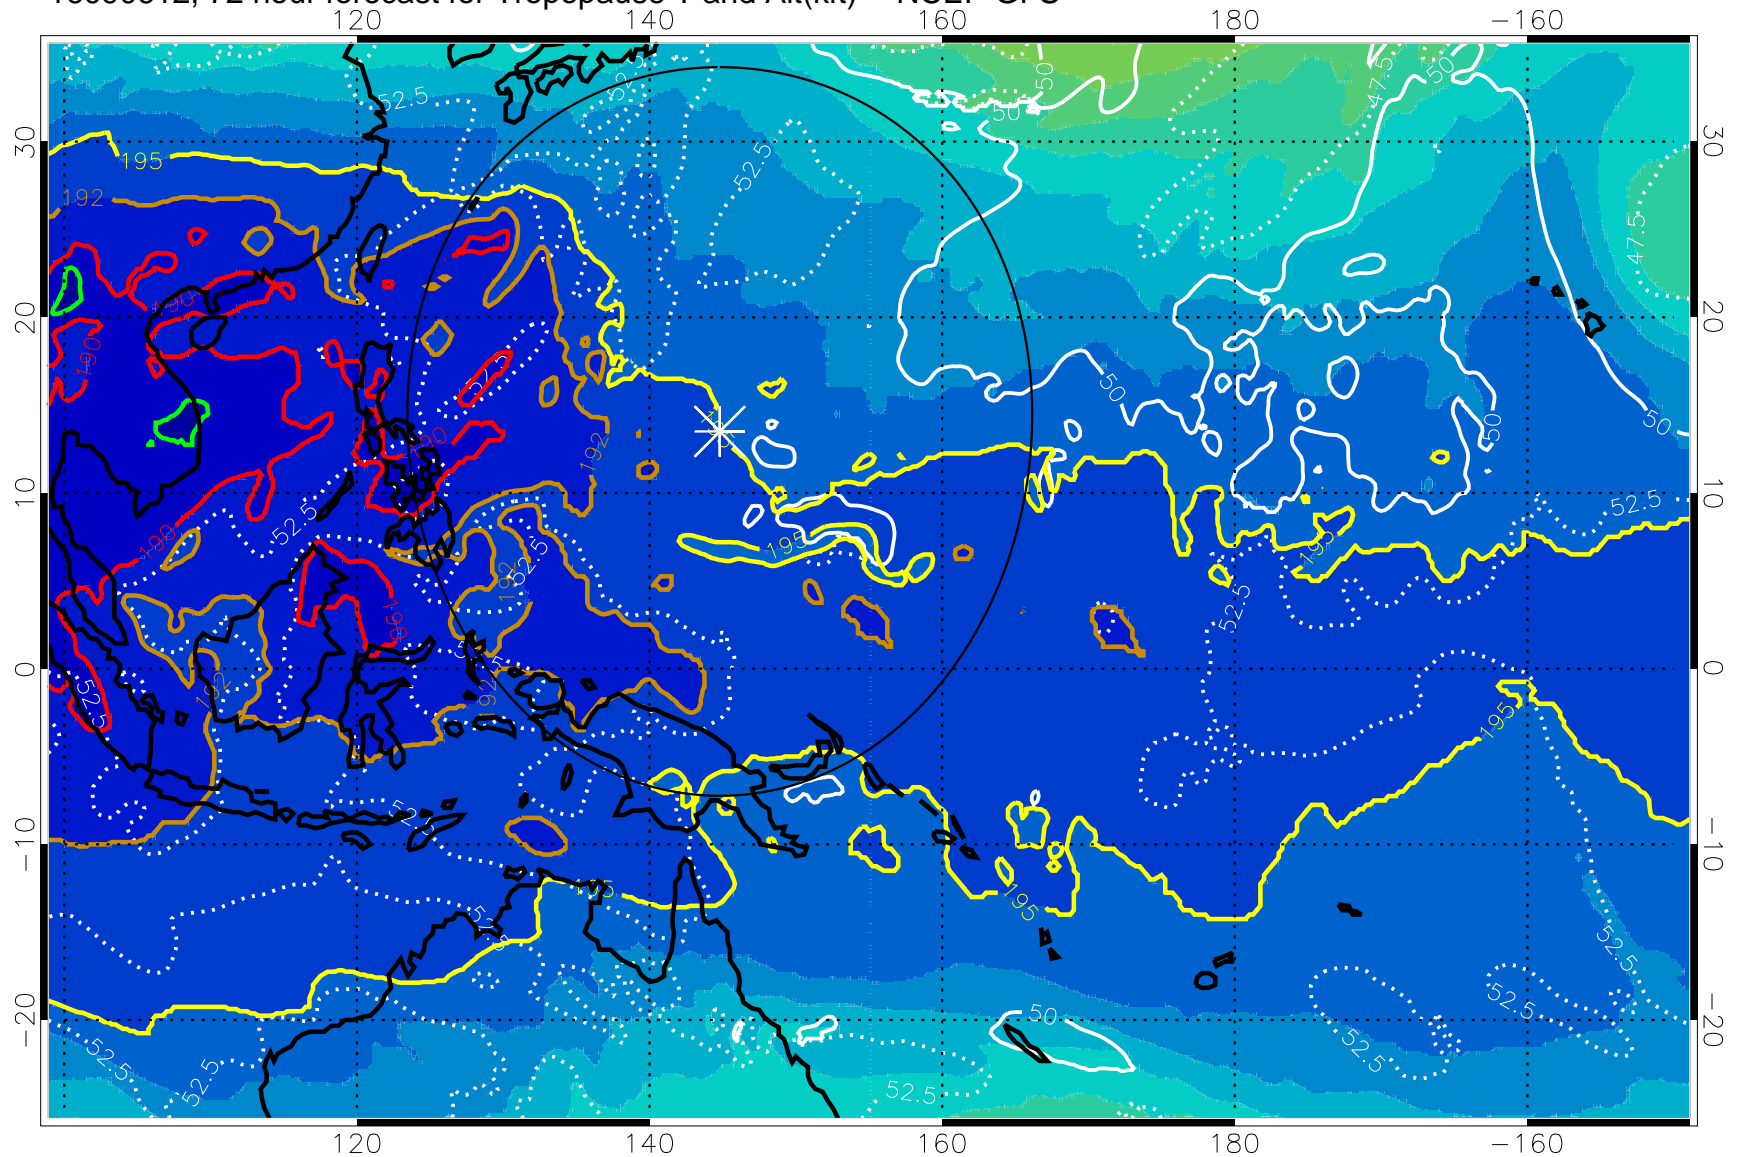

16090612, 72 hour forecast for Tropopause T and Alt(kft) -- NCEP GFS

190   200   210   220   230
Tropopause T, K

Tropopause Altitude in kft (white)

192.5K Isotherm   195K Isotherm
187.5K Isotherm   190K Isotherm

Range ring of 2304 km