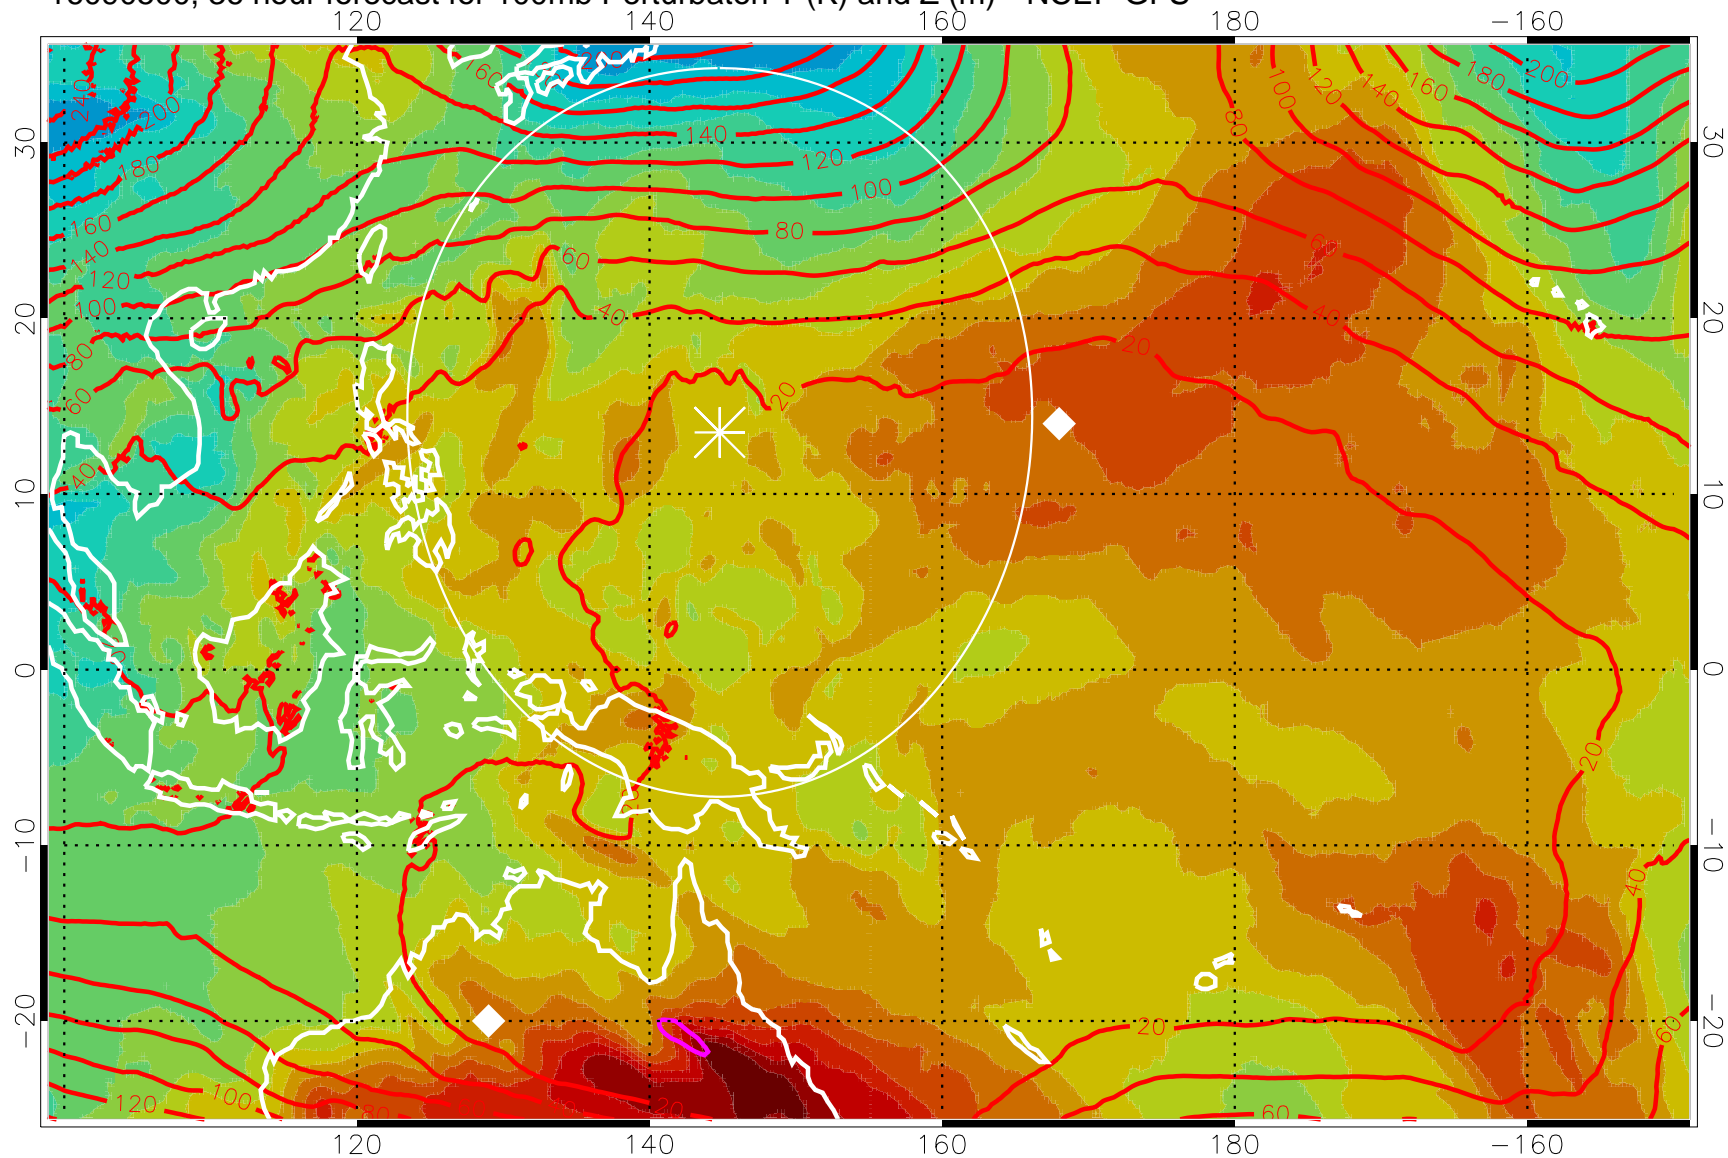

16090500, 36 hour forecast for 100mb Perturbaton T (K) and Z (m)-- NCEP GFS

Contours are 100 mbar Z perturbation (m)
Positive Z Contours
Negative Z Contours
Diamonds-mean pos. of anticyclones

Range ring of 2304 km