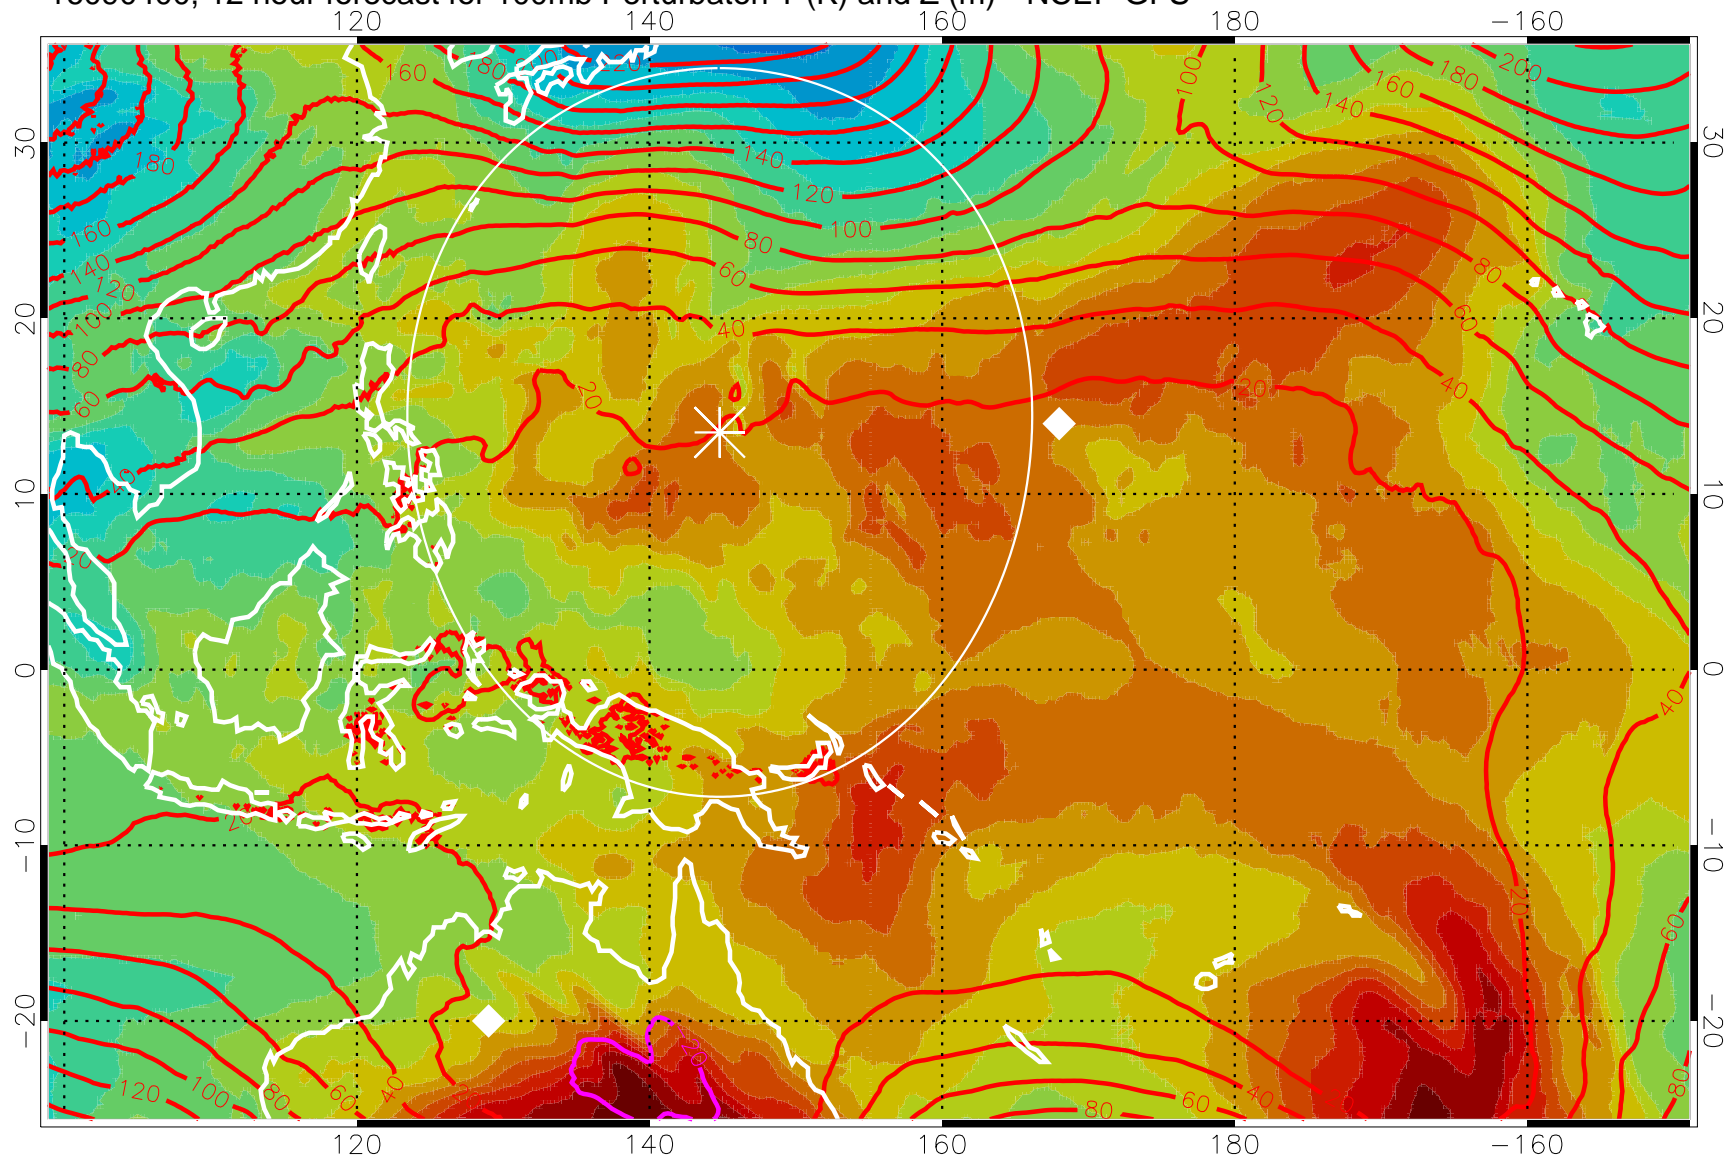

16090400, 12 hour forecast for 100mb Perturbaton T (K) and Z (m)-- NCEP GFS

Contours are 100 mbar Z perturbation (m)
Positive Z Contours
Negative Z Contours
Diamonds-mean pos. of anticyclones

Range ring of 2304 km