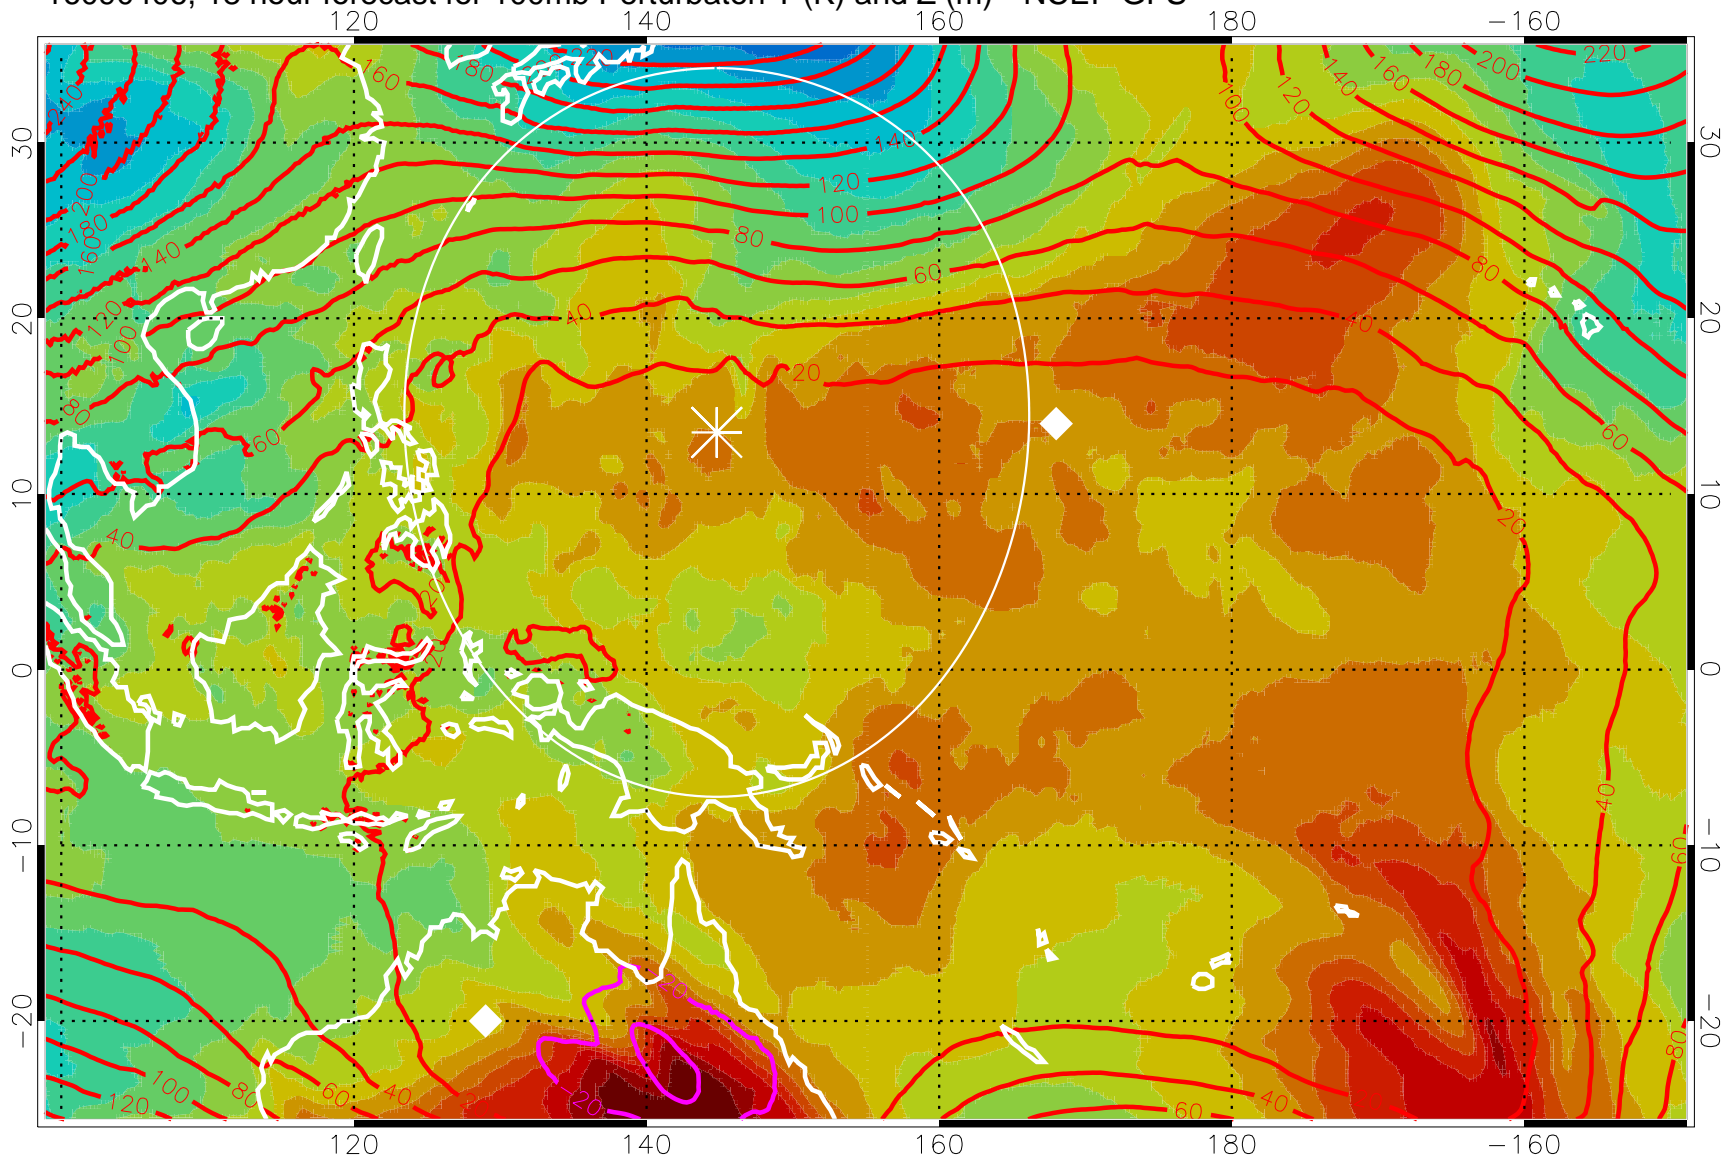

16090406, 18 hour forecast for 100mb Perturbaton T (K) and Z (m)-- NCEP GFS

T deviation from jan-feb mean, K

Contours are 100 mbar Z perturbation (m)
Positive Z Contours
Negative Z Contours
Diamonds-mean pos. of anticyclones

Range ring of 2304 km