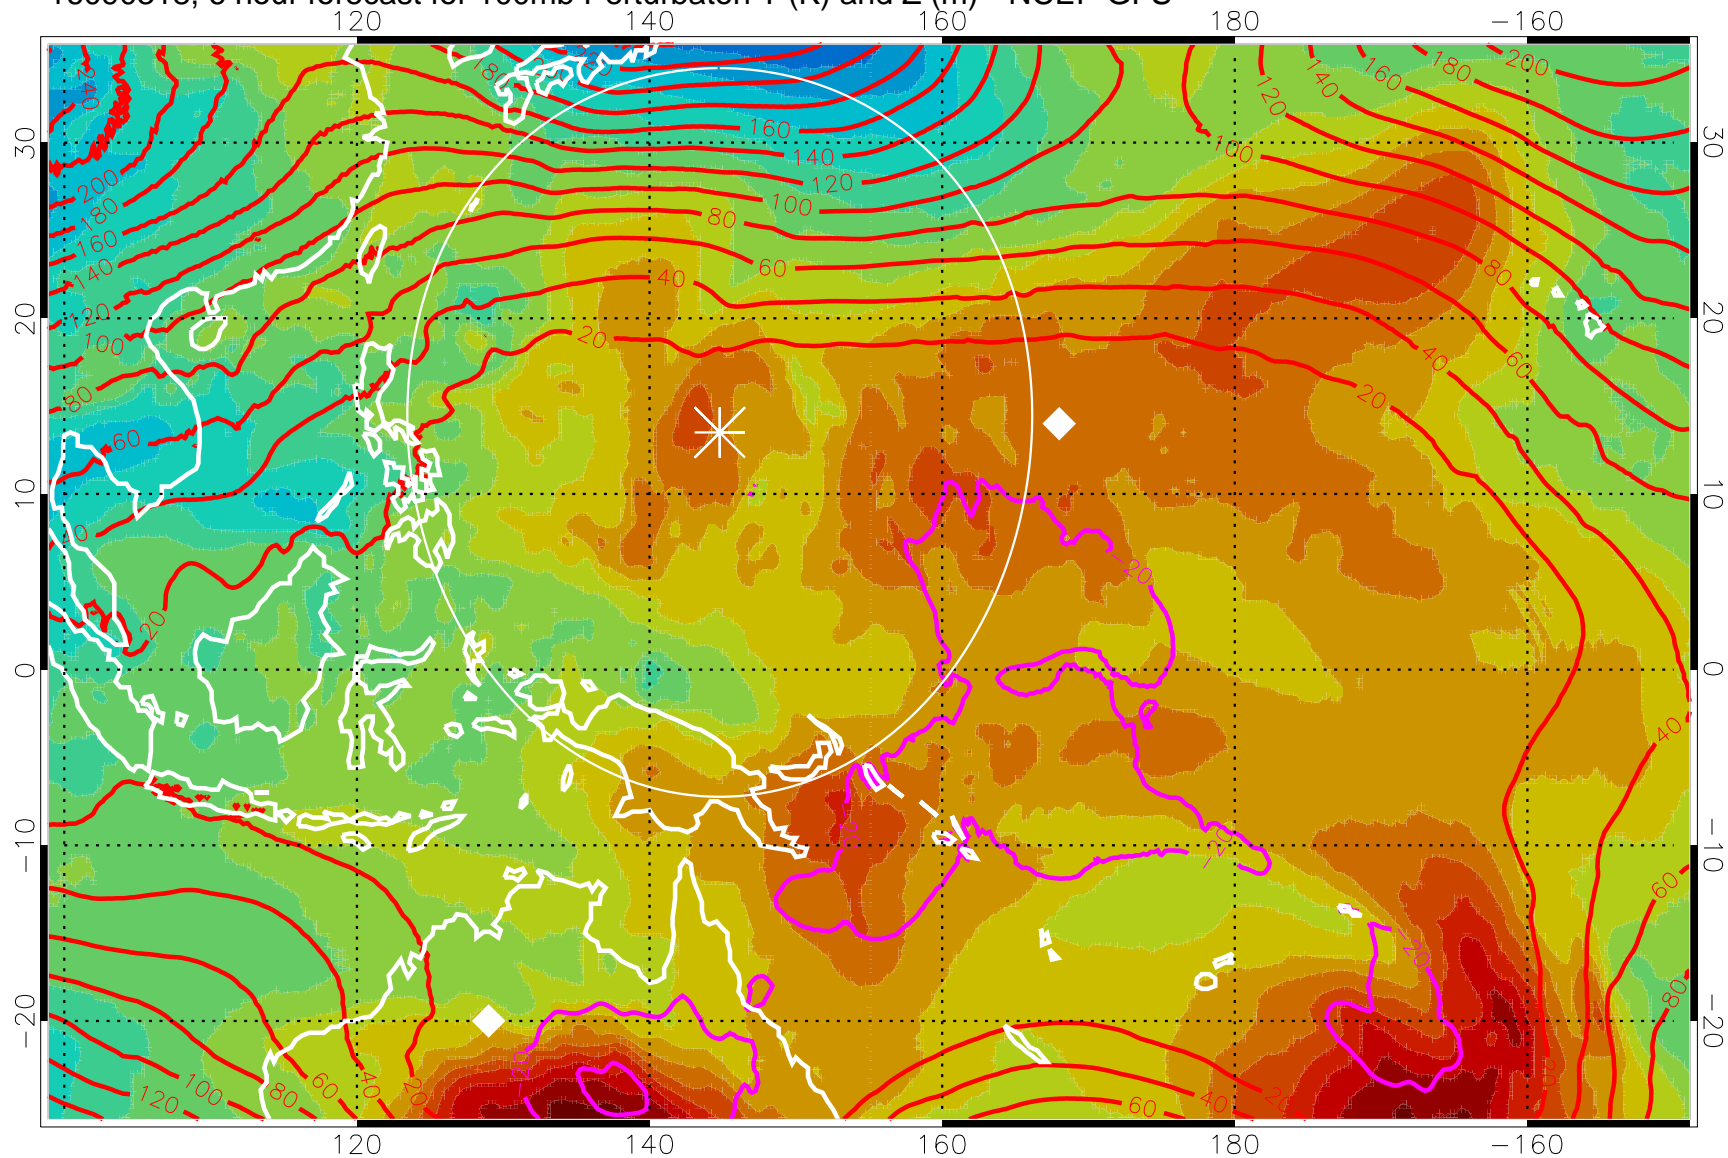

16090318, 6 hour forecast for 100mb Perturbaton T (K) and Z (m)-- NCEP GFS

Contours are 100 mbar Z perturbation (m)
Positive Z Contours
Negative Z Contours
Diamonds-mean pos. of anticyclones

Range ring of 2304 km