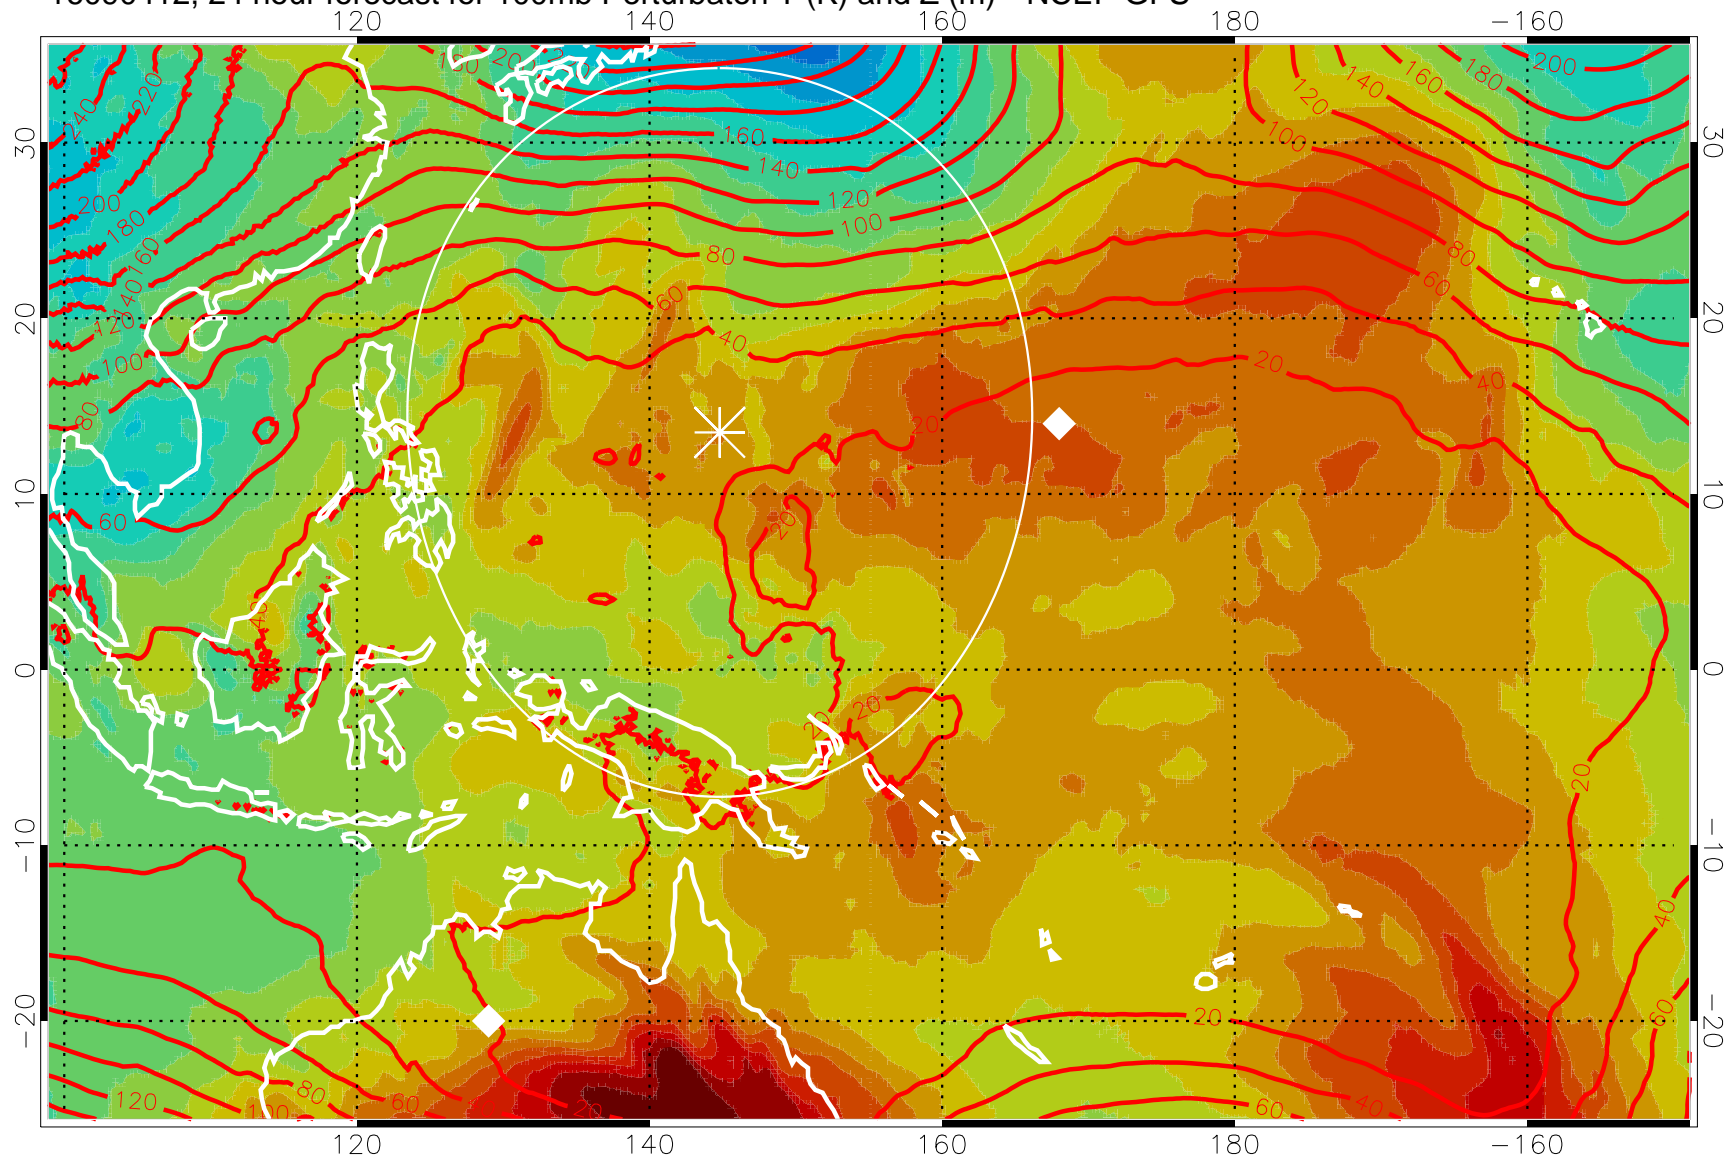

16090412, 24 hour forecast for 100mb Perturbaton T (K) and Z (m)-- NCEP GFS

Contours are 100 mbar Z perturbation (m)
Positive Z Contours
Negative Z Contours
Diamonds-mean pos. of anticyclones

Range ring of 2304 km