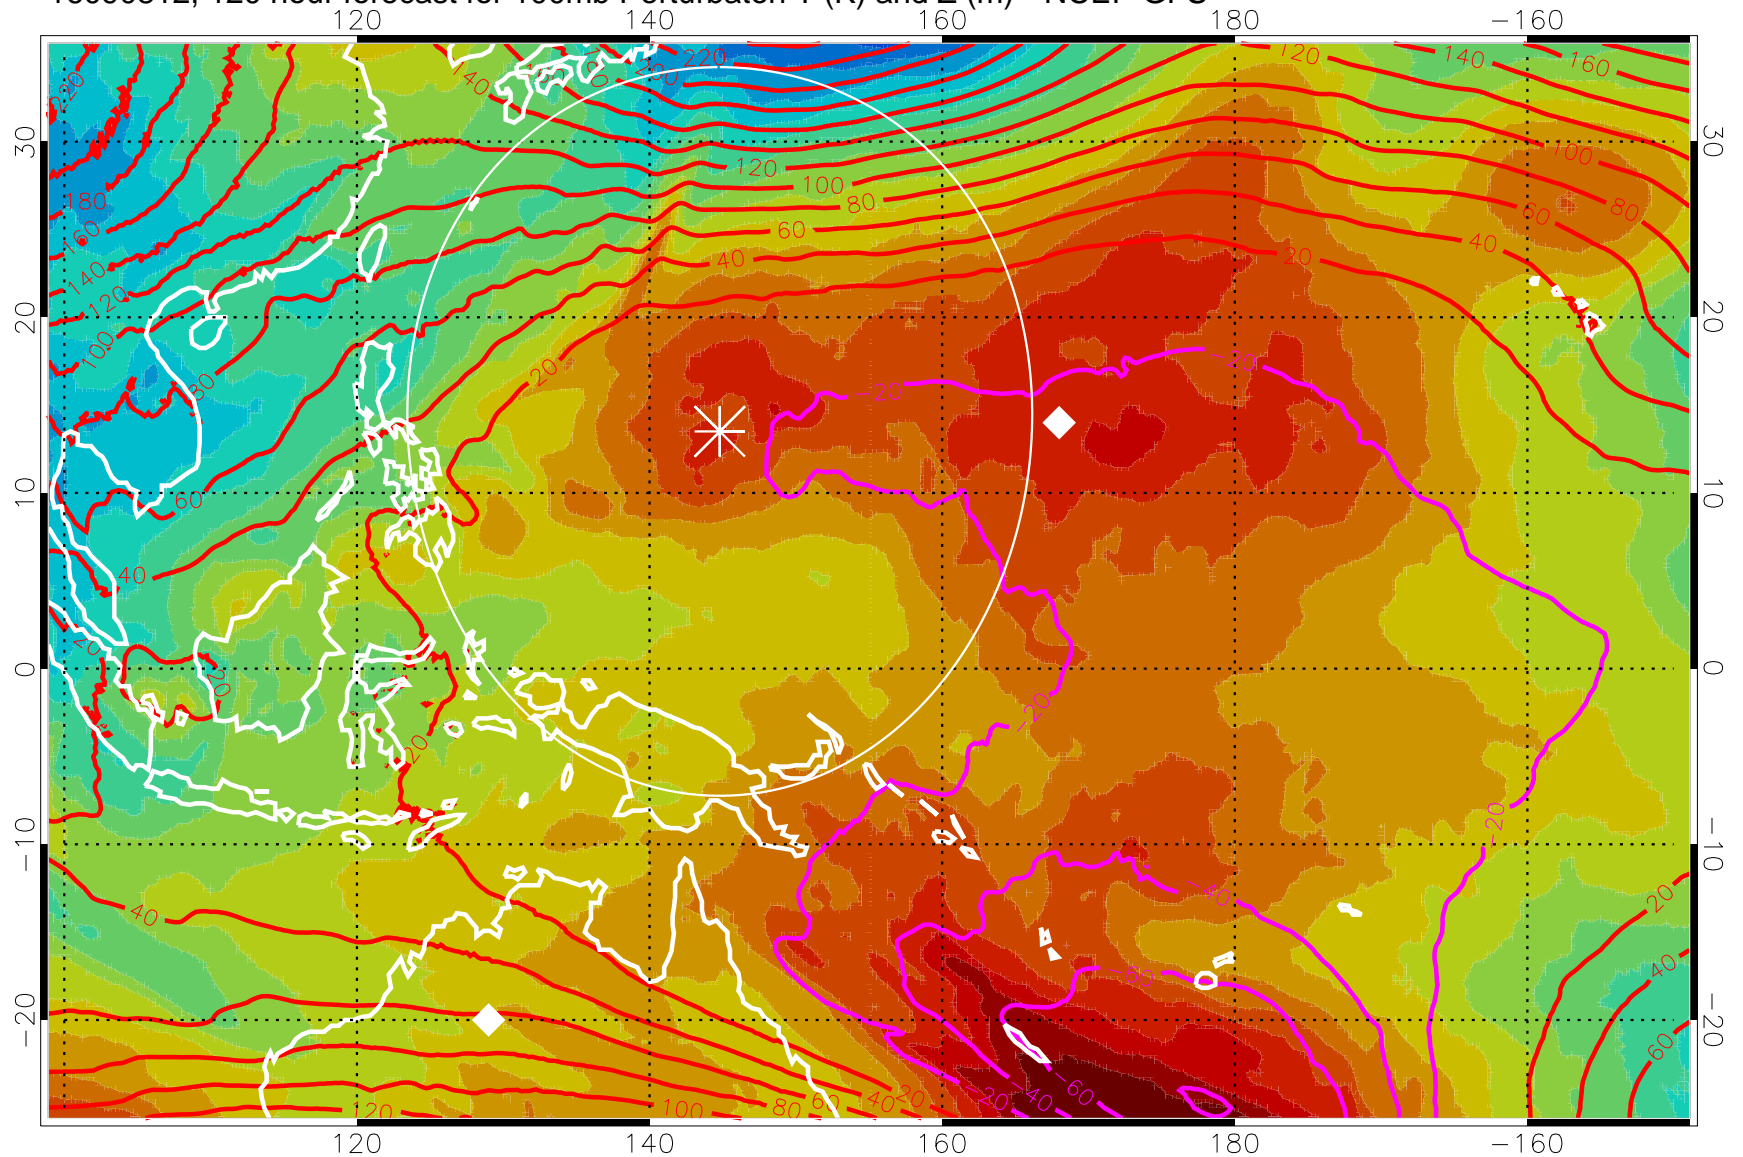

16090812, 120 hour forecast for 100mb Perturbaton T (K) and Z (m)-- NCEP GFS

Contours are 100 mbar Z perturbation (m)
Positive Z Contours
Negative Z Contours
Diamonds-mean pos. of anticyclones

Range ring of 2304 km