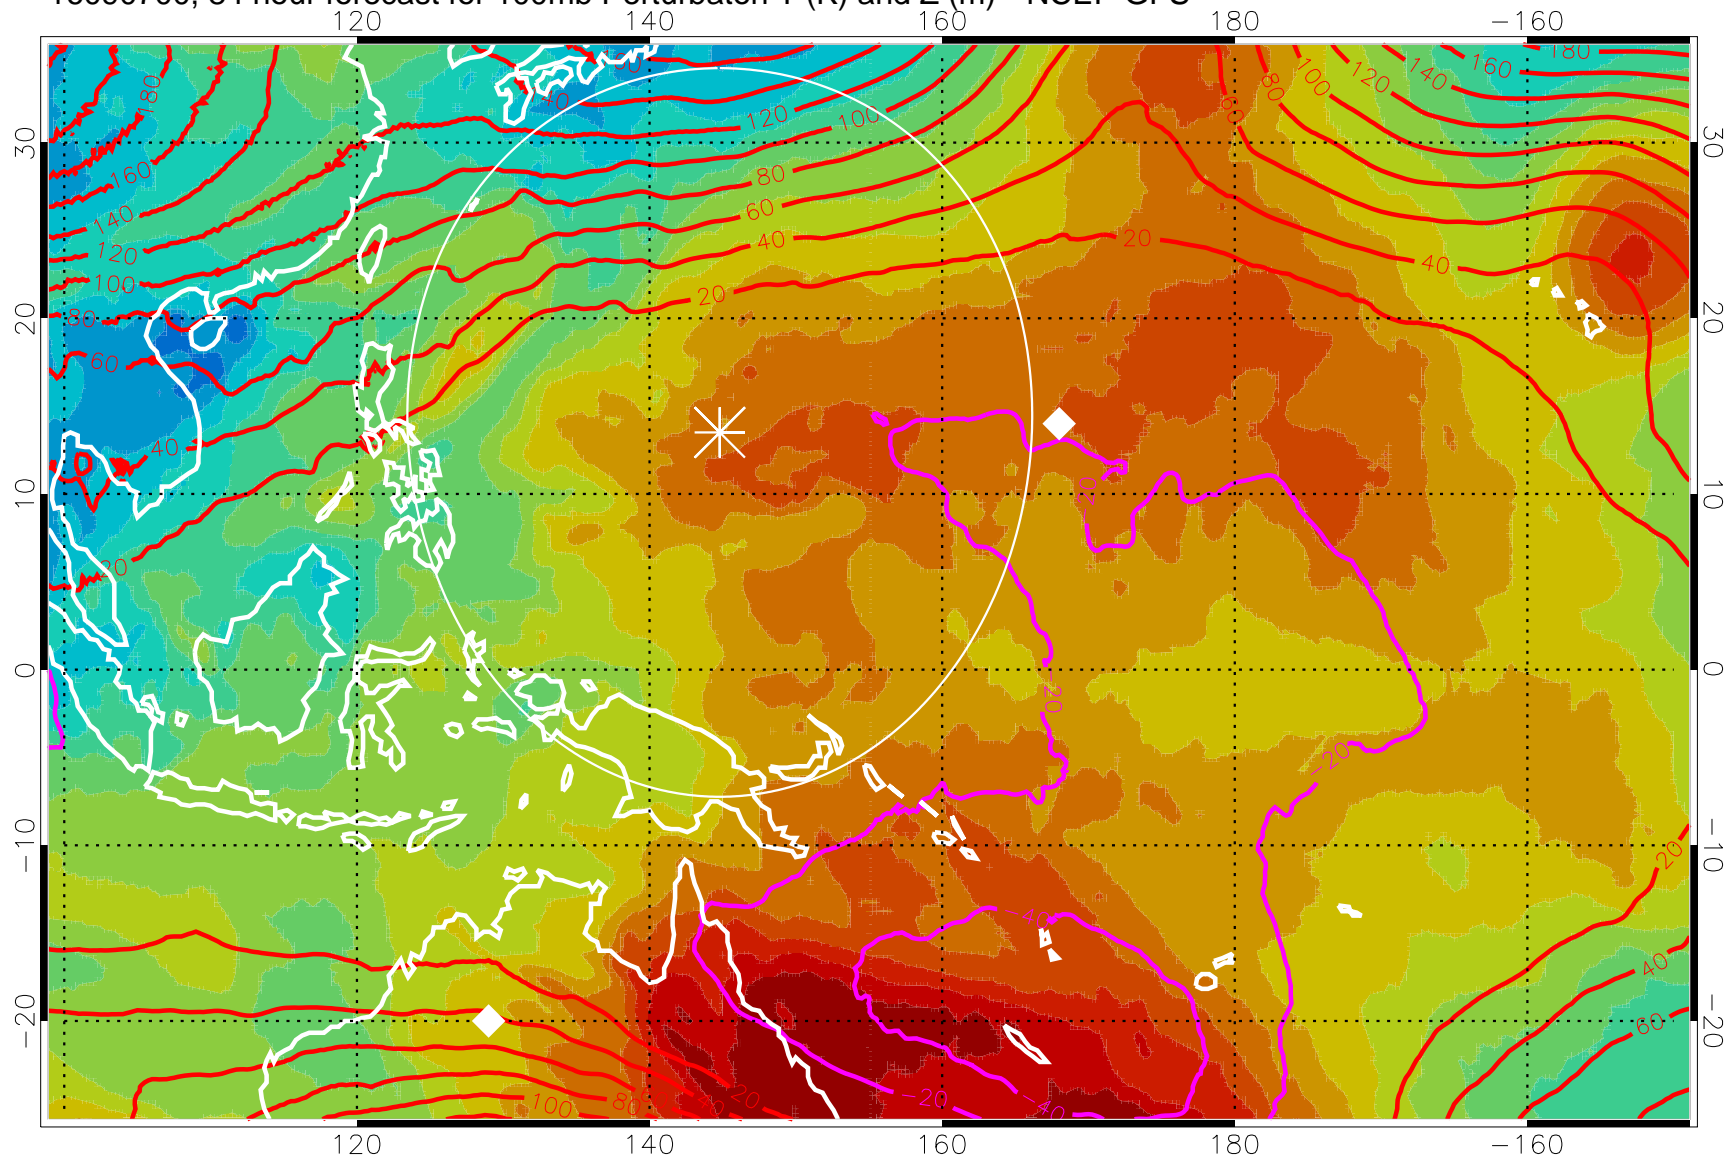

16090700, 84 hour forecast for 100mb Perturbaton T (K) and Z (m)-- NCEP GFS

Contours are 100 mbar Z perturbation (m)
Positive Z Contours
Negative Z Contours
Diamonds-mean pos. of anticyclones

Range ring of 2304 km