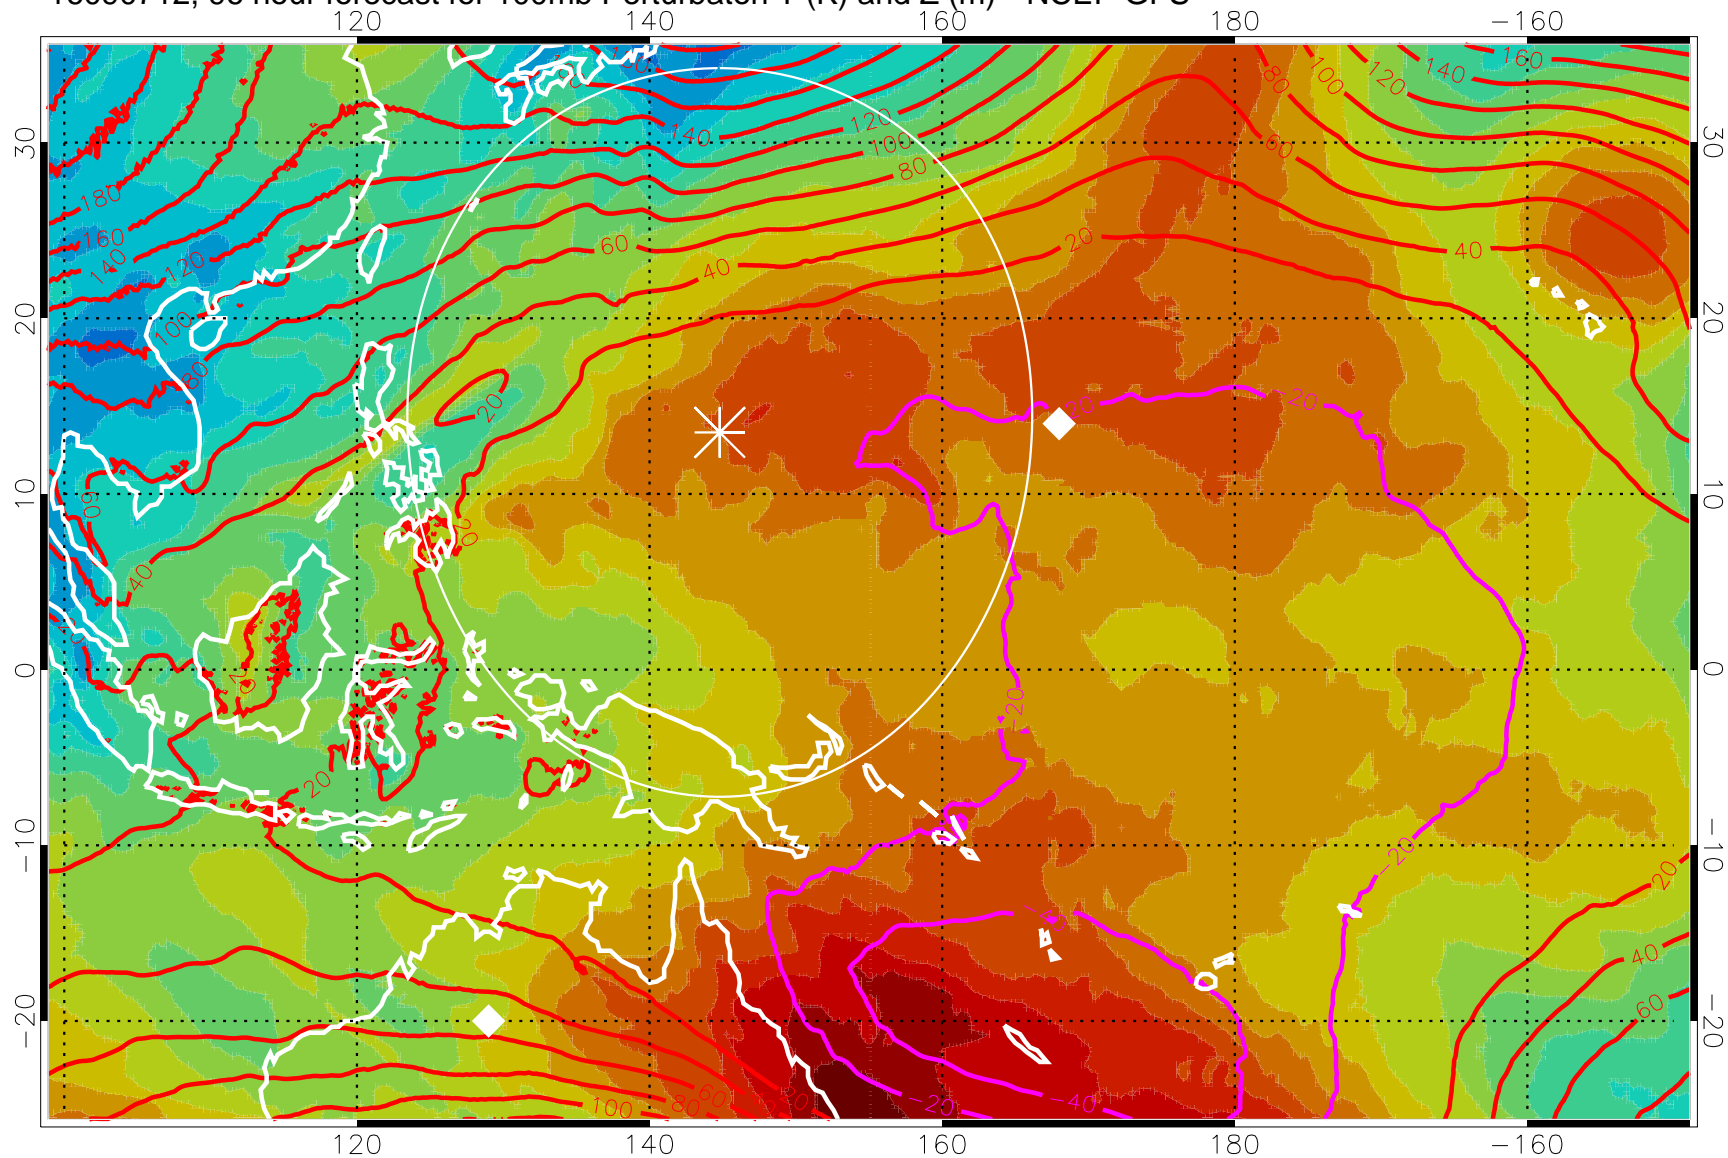

16090712, 96 hour forecast for 100mb Perturbaton T (K) and Z (m)-- NCEP GFS

Contours are 100 mbar Z perturbation (m)
Positive Z Contours
Negative Z Contours
Diamonds-mean pos. of anticyclones

Range ring of 2304 km