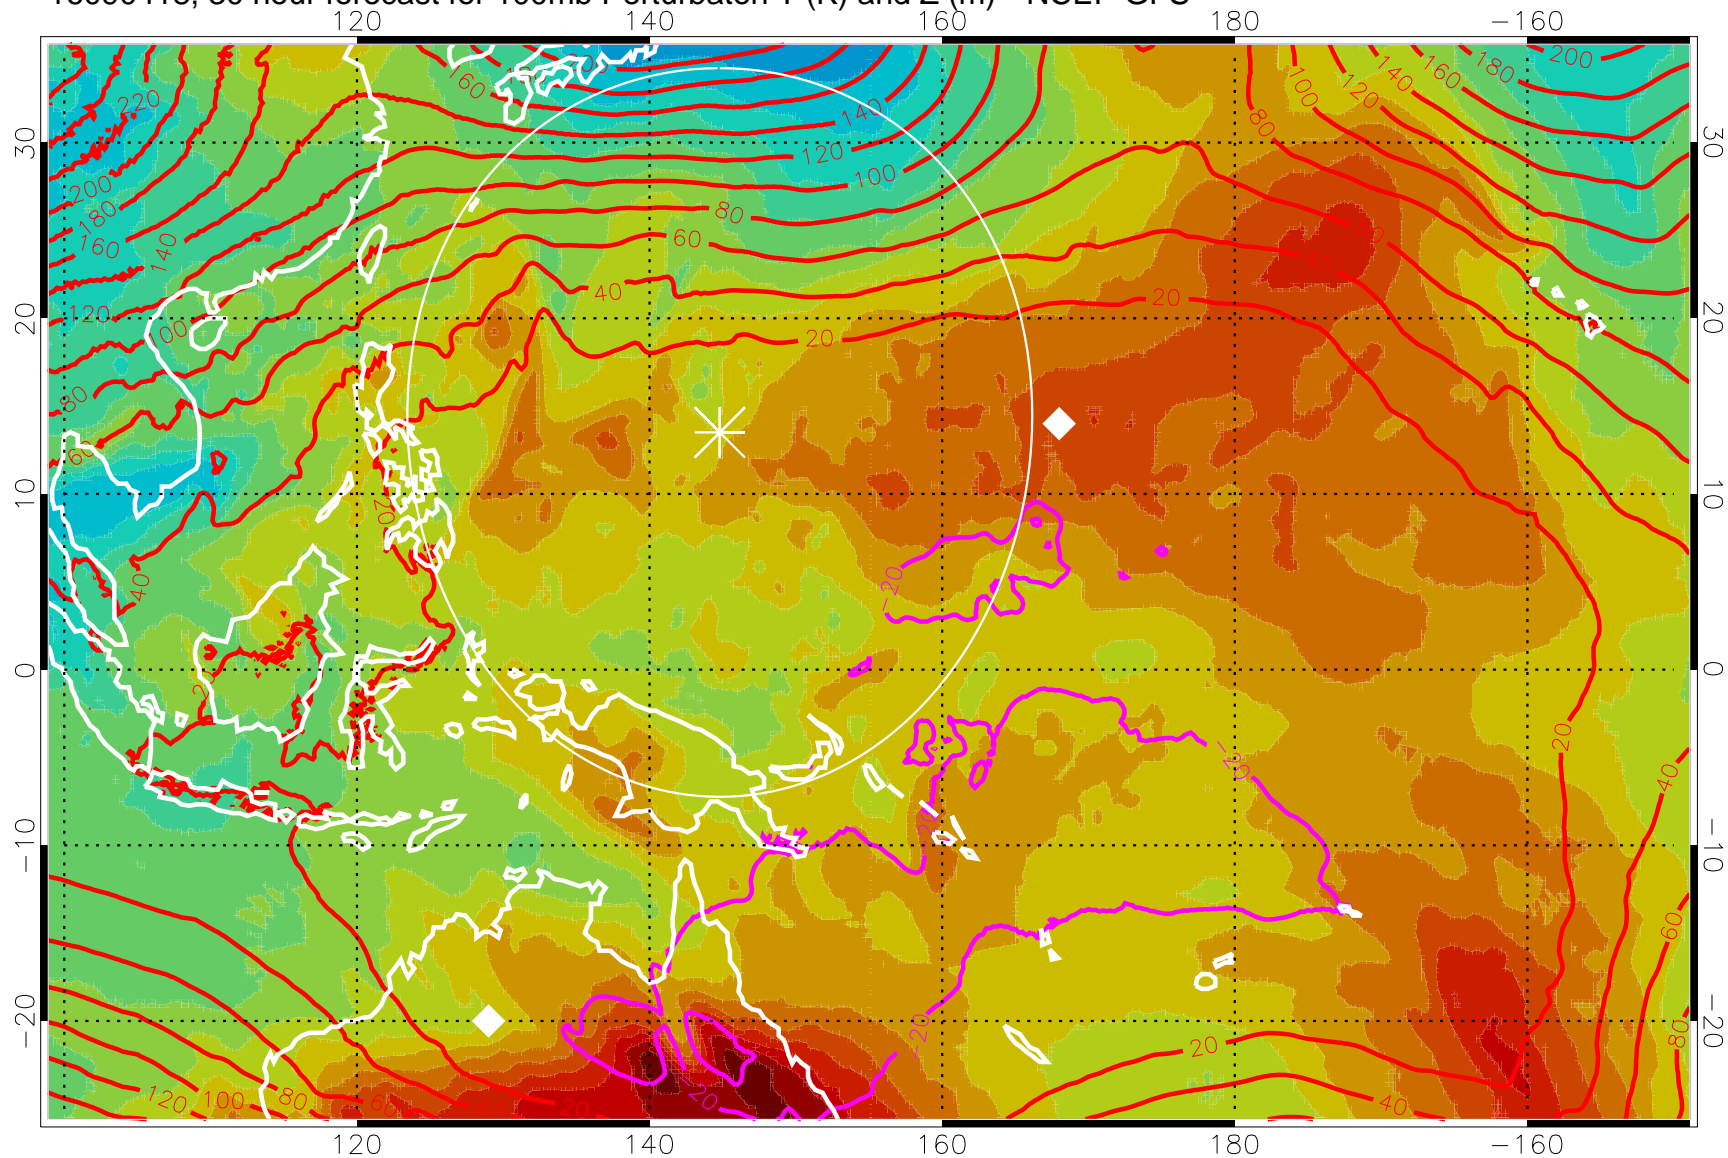

16090418, 30 hour forecast for 100mb Perturbaton T (K) and Z (m)-- NCEP GFS

Contours are 100 mbar Z perturbation (m)
Positive Z Contours
Negative Z Contours
Diamonds-mean pos. of anticyclones

Range ring of 2304 km