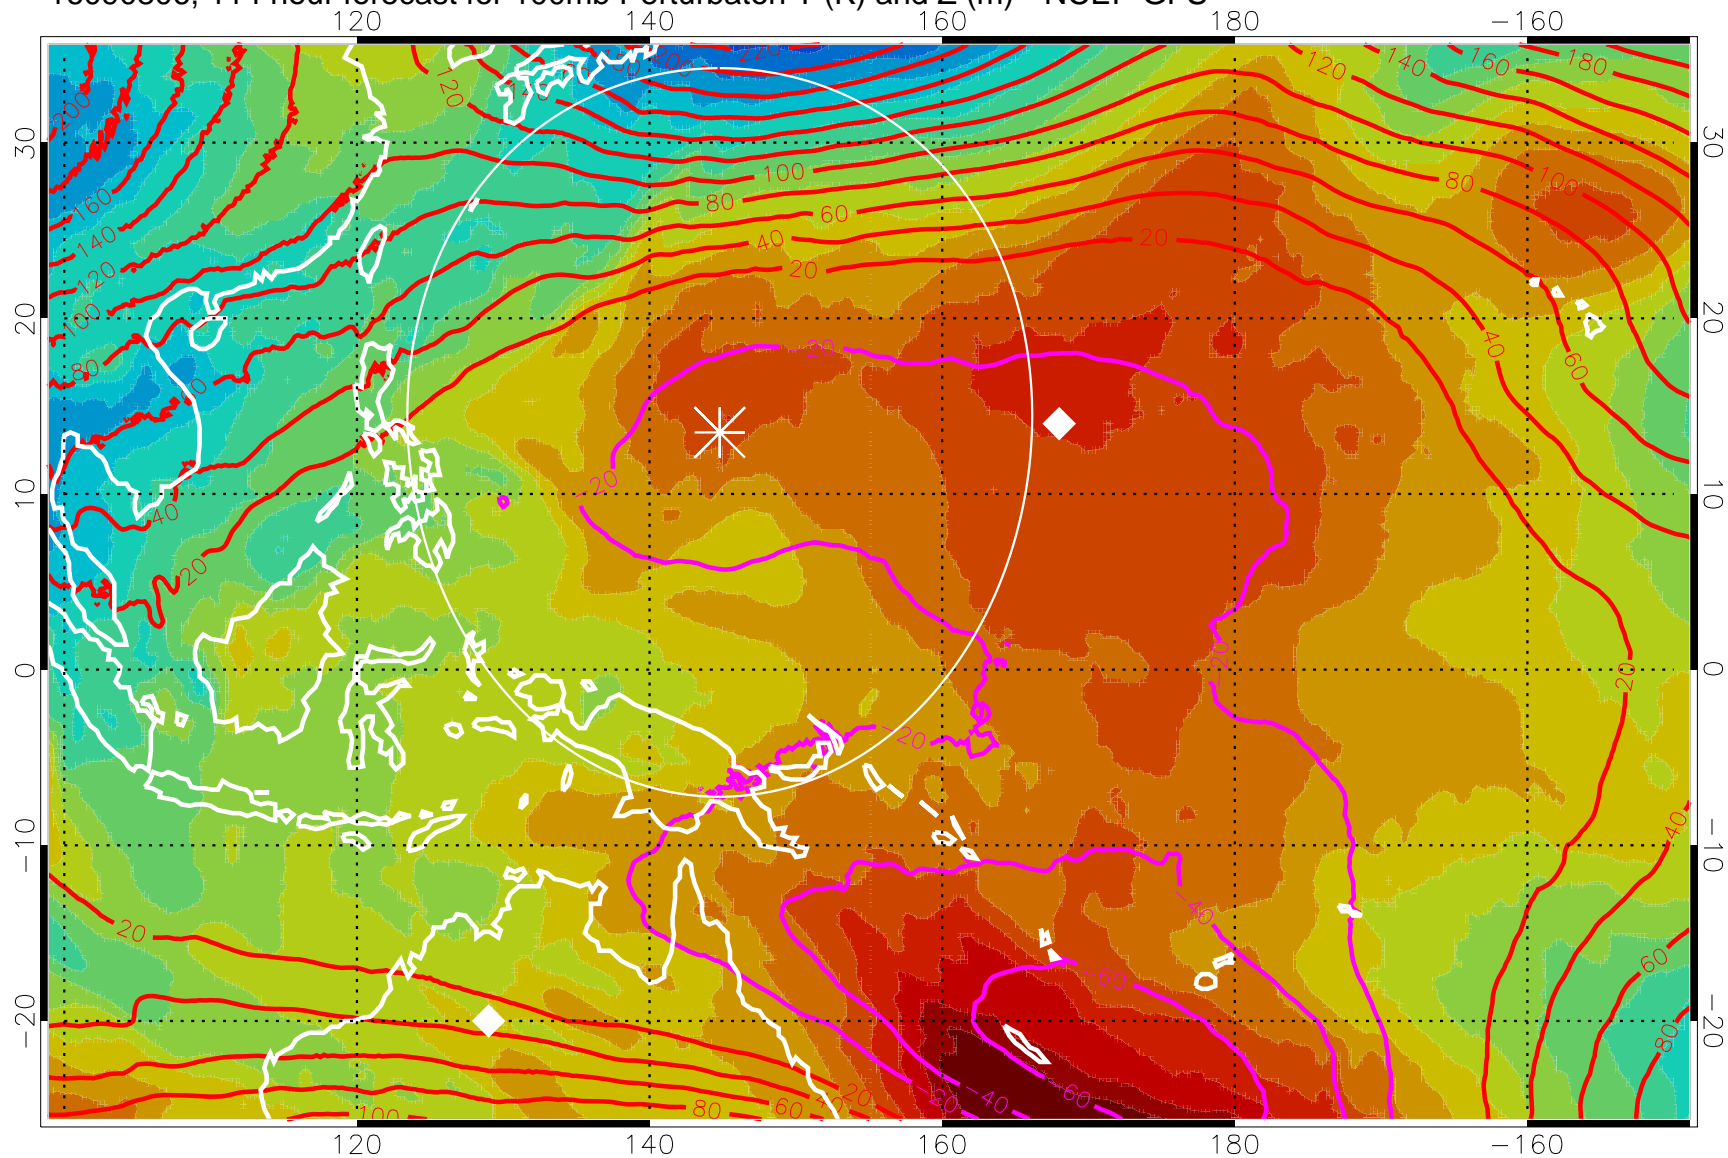

16090806, 114 hour forecast for 100mb Perturbaton T (K) and Z (m)-- NCEP GFS

Contours are 100 mbar Z perturbation (m)
Positive Z Contours
Negative Z Contours
Diamonds-mean pos. of anticyclones

Range ring of 2304 km