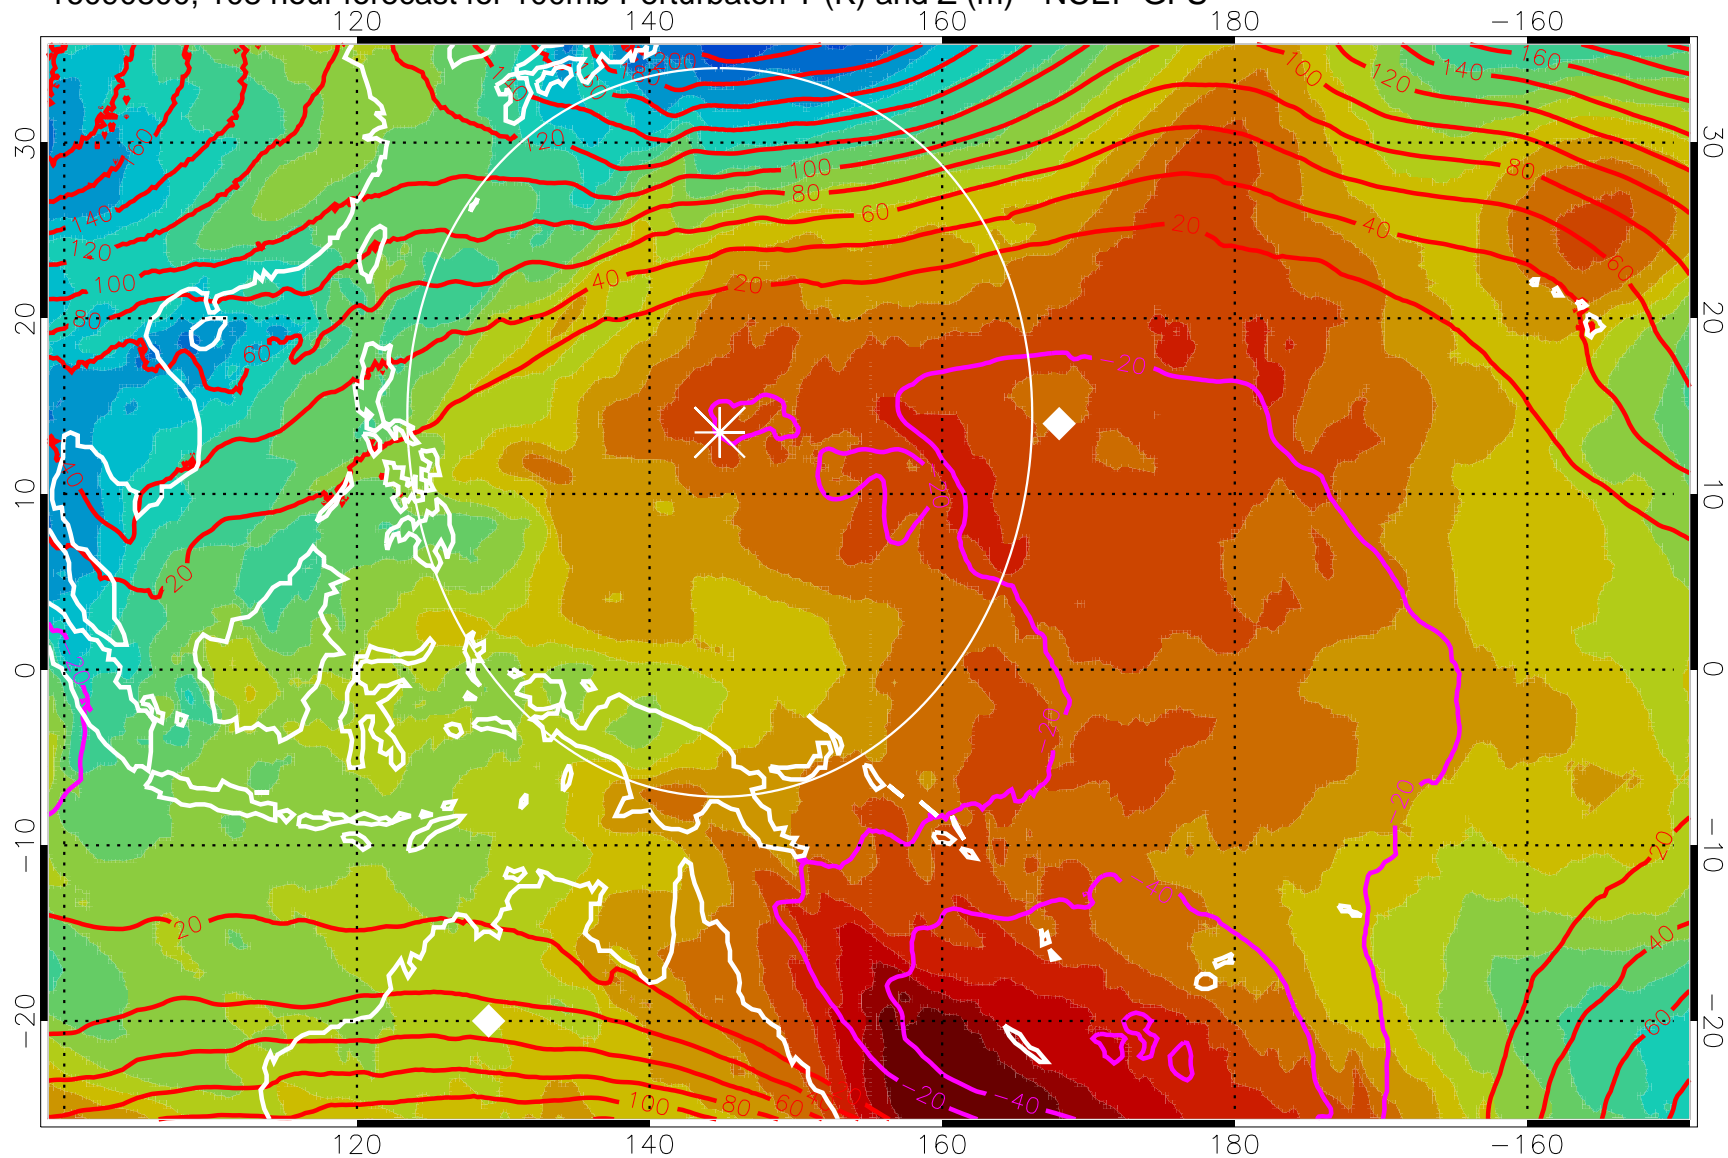

16090800, 108 hour forecast for 100mb Perturbaton T (K) and Z (m)-- NCEP GFS

Contours are 100 mbar Z perturbation (m)
Positive Z Contours
Negative Z Contours
Diamonds-mean pos. of anticyclones

Range ring of 2304 km