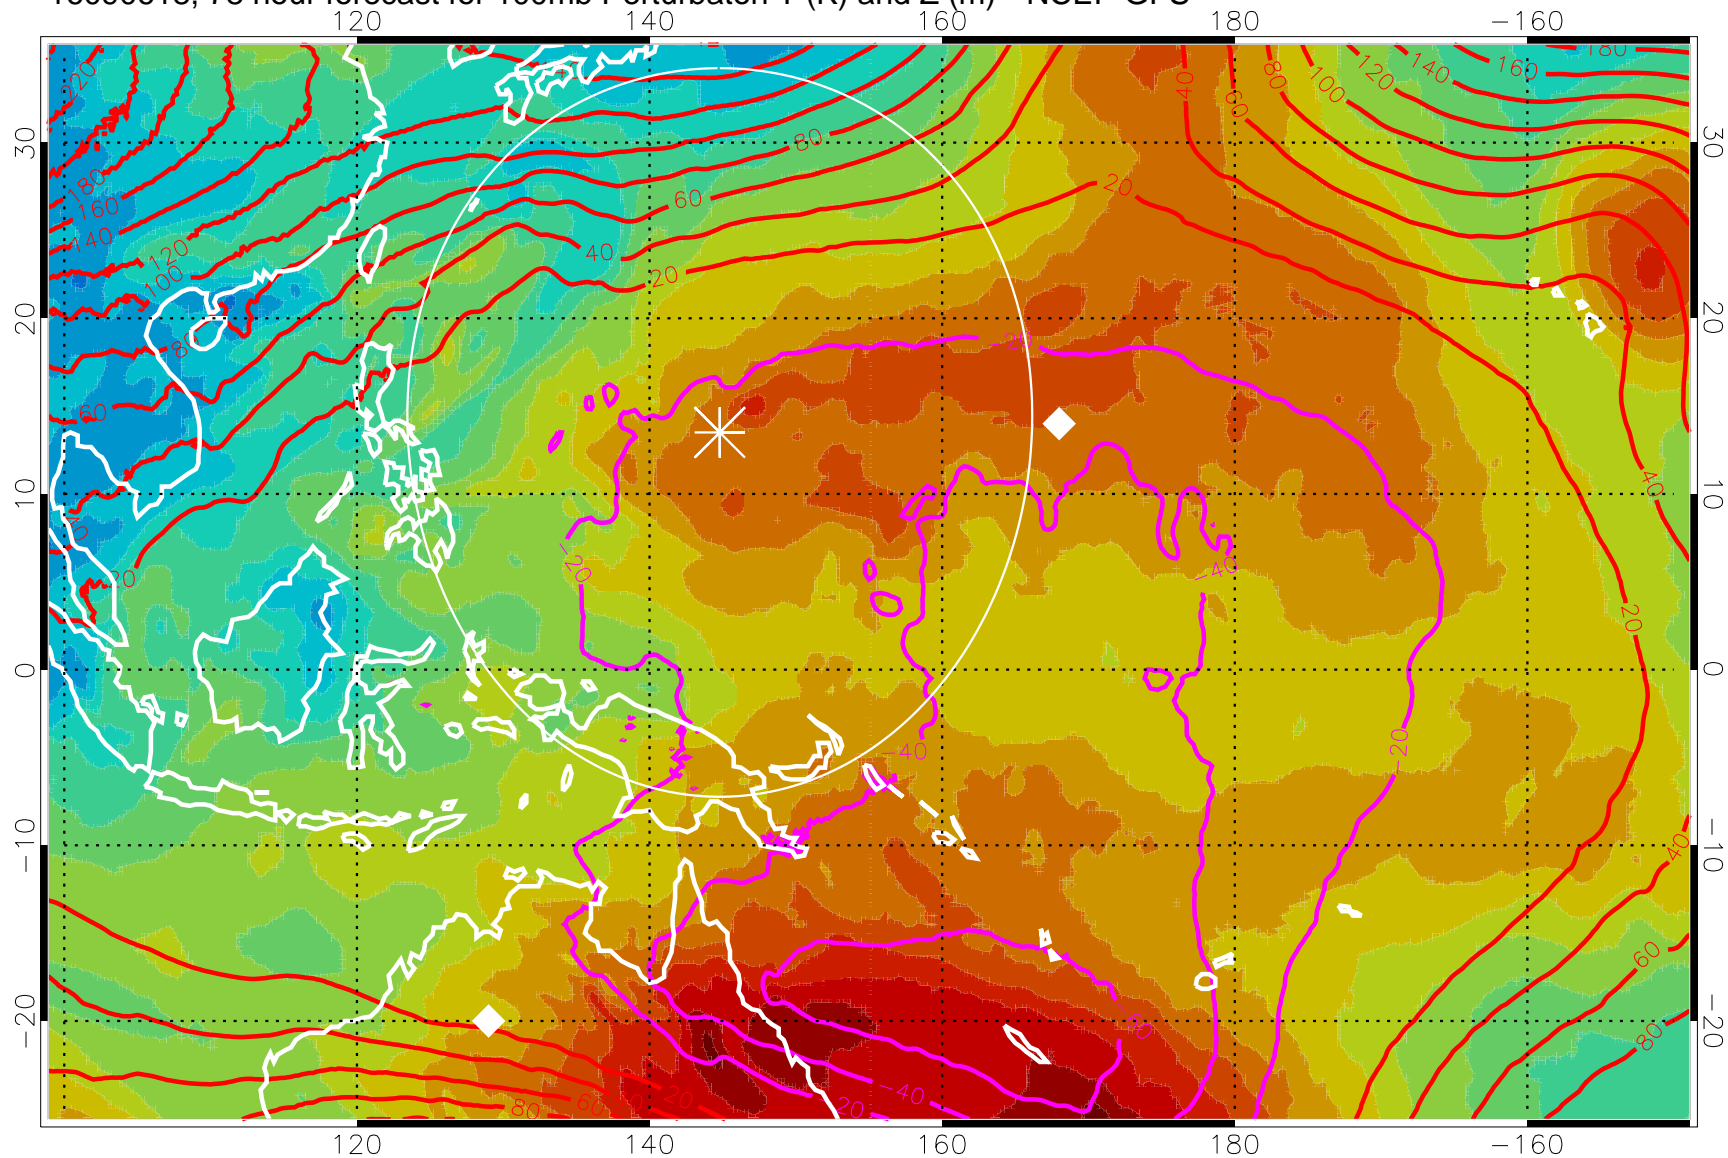

16090618, 78 hour forecast for 100mb Perturbaton T (K) and Z (m)-- NCEP GFS

Contours are 100 mbar Z perturbation (m)
Positive Z Contours
Negative Z Contours
Diamonds-mean pos. of anticyclones

Range ring of 2304 km