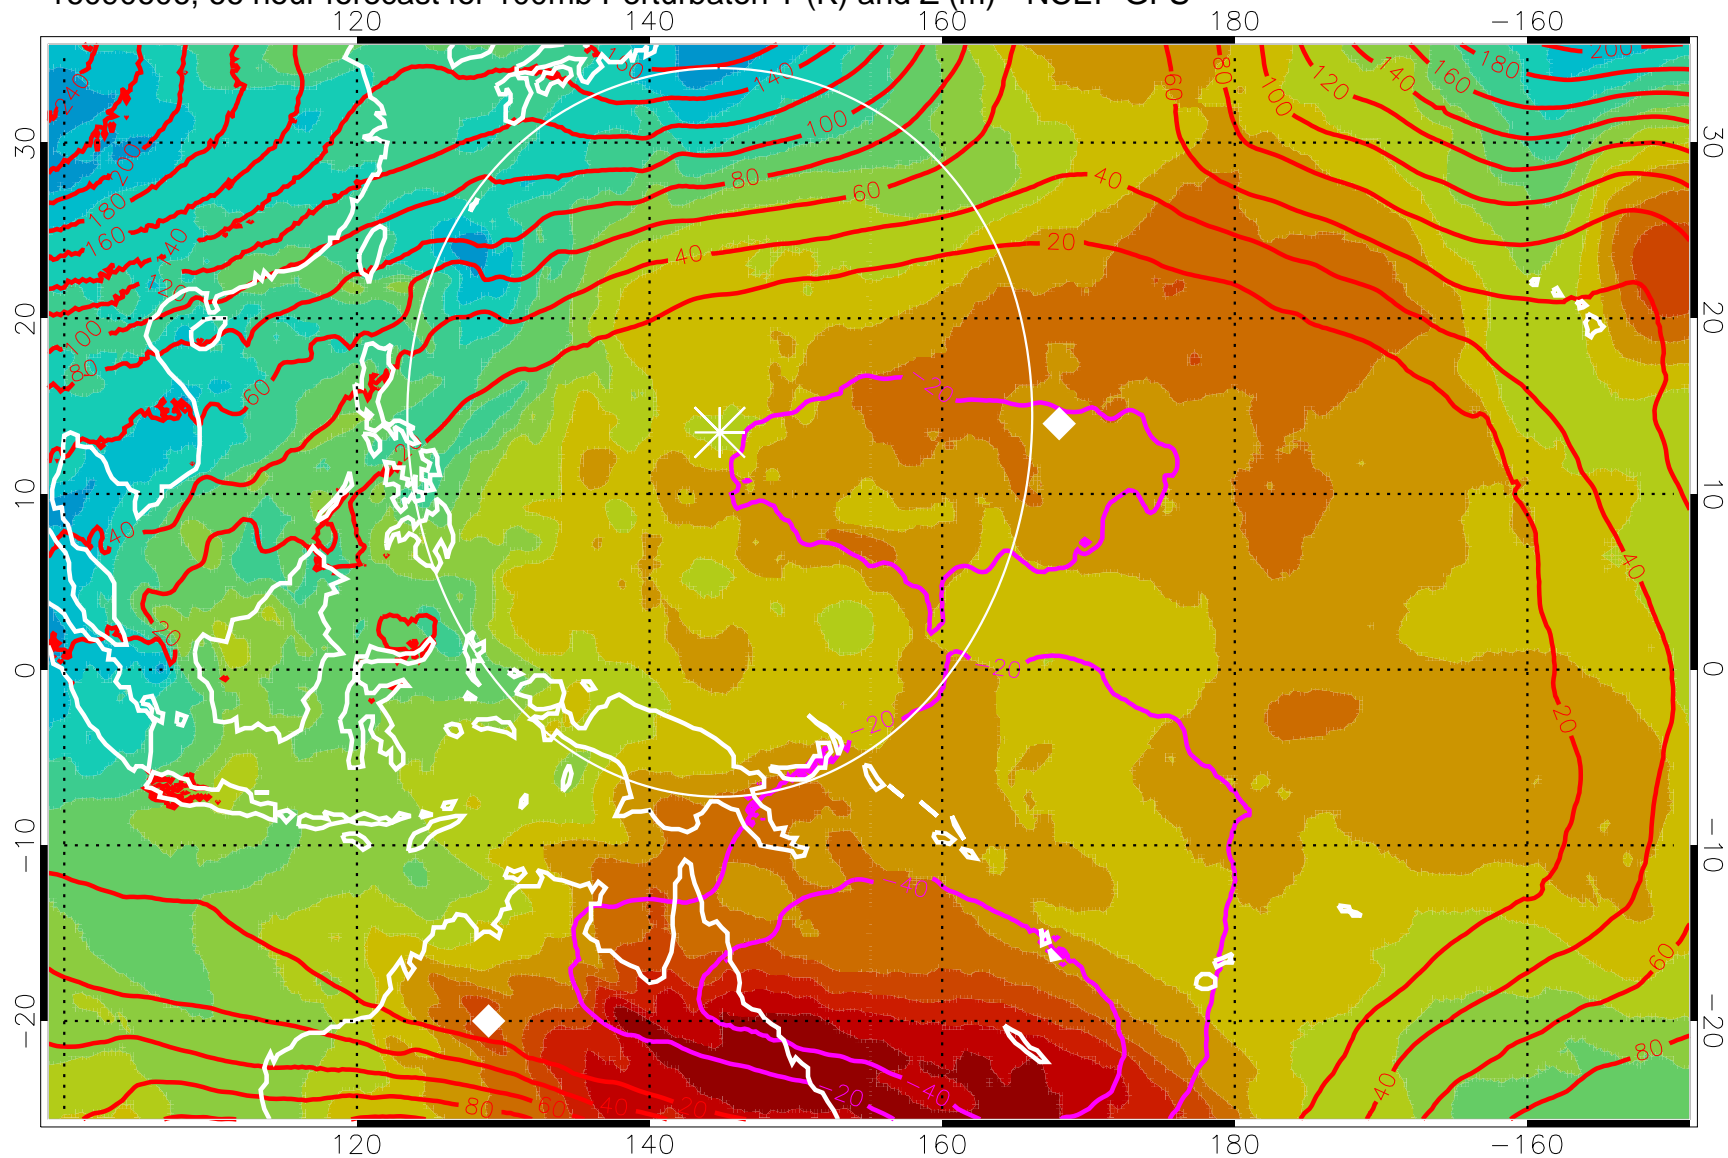

16090606, 66 hour forecast for 100mb Perturbaton T (K) and Z (m)-- NCEP GFS

Contours are 100 mbar Z perturbation (m)
Positive Z Contours
Negative Z Contours
Diamonds-mean pos. of anticyclones

Range ring of 2304 km