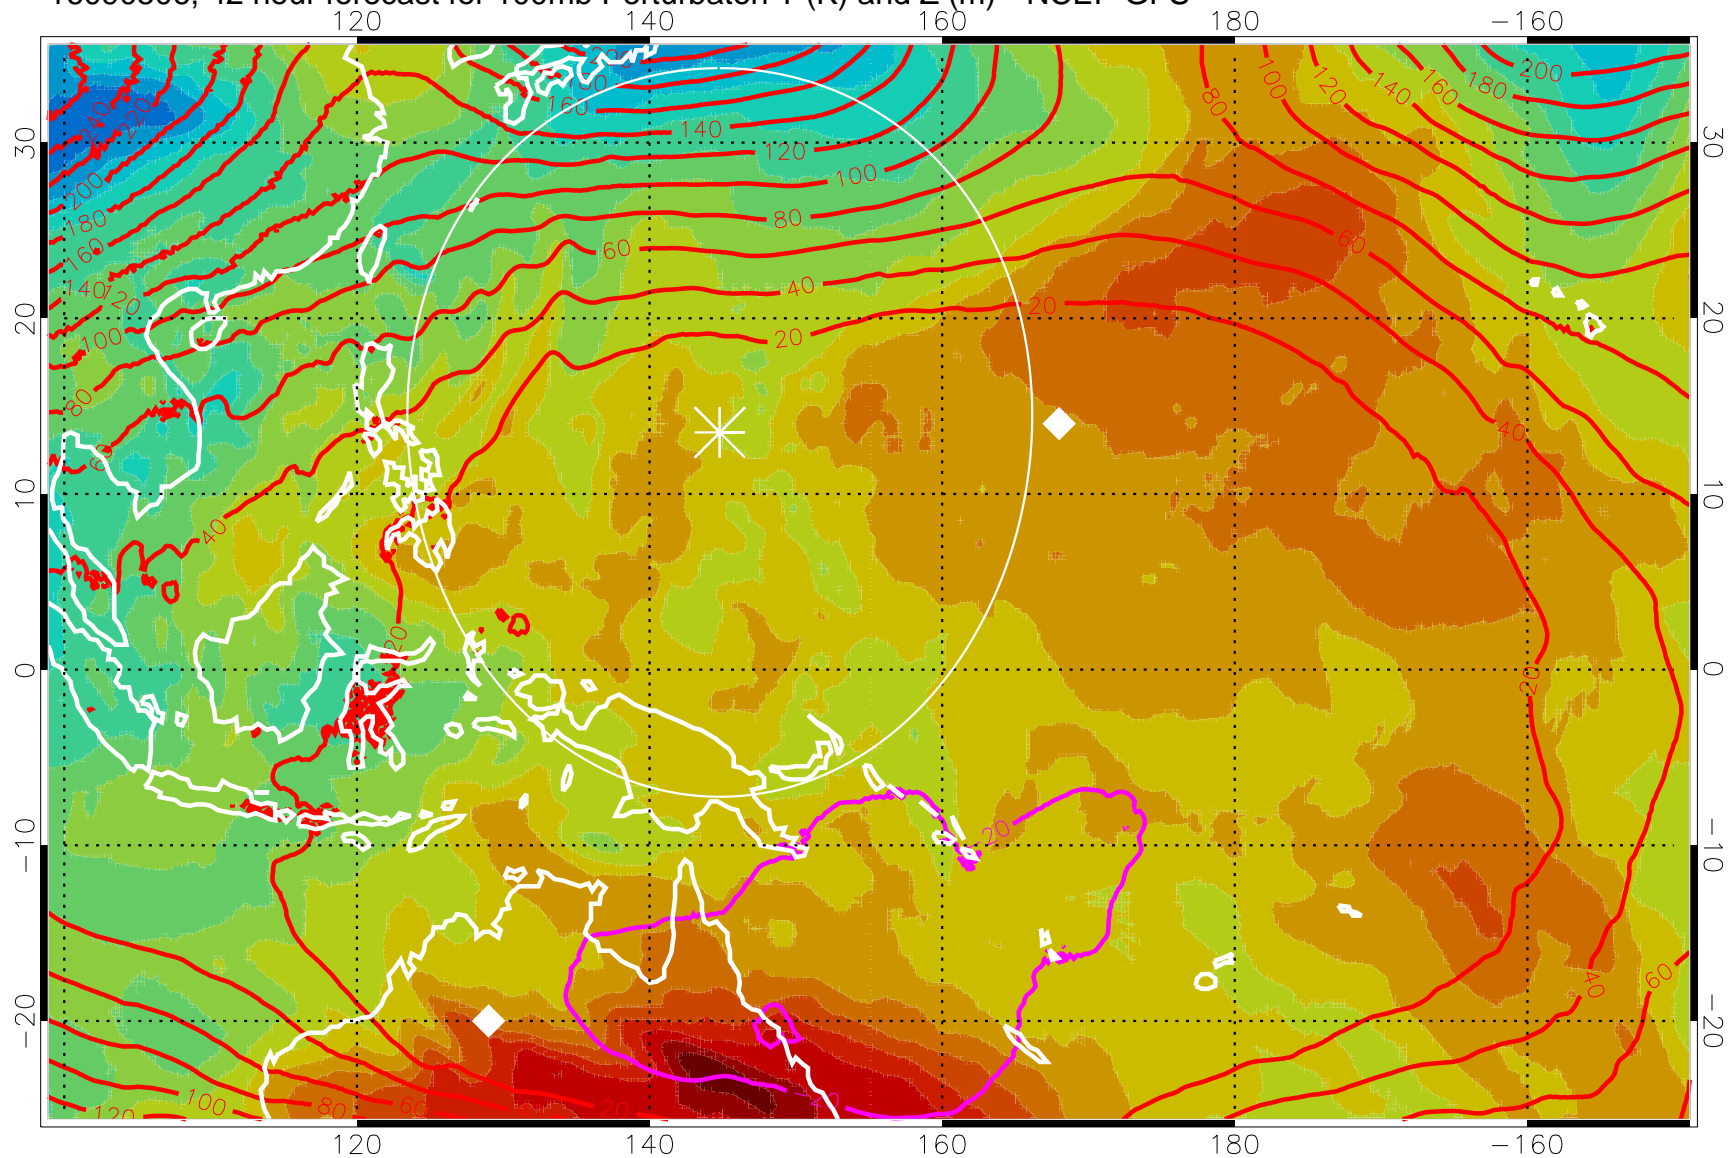

16090506, 42 hour forecast for 100mb Perturbaton T (K) and Z (m)-- NCEP GFS

Contours are 100 mbar Z perturbation (m)
Positive Z Contours
Negative Z Contours
Diamonds-mean pos. of anticyclones

Range ring of 2304 km