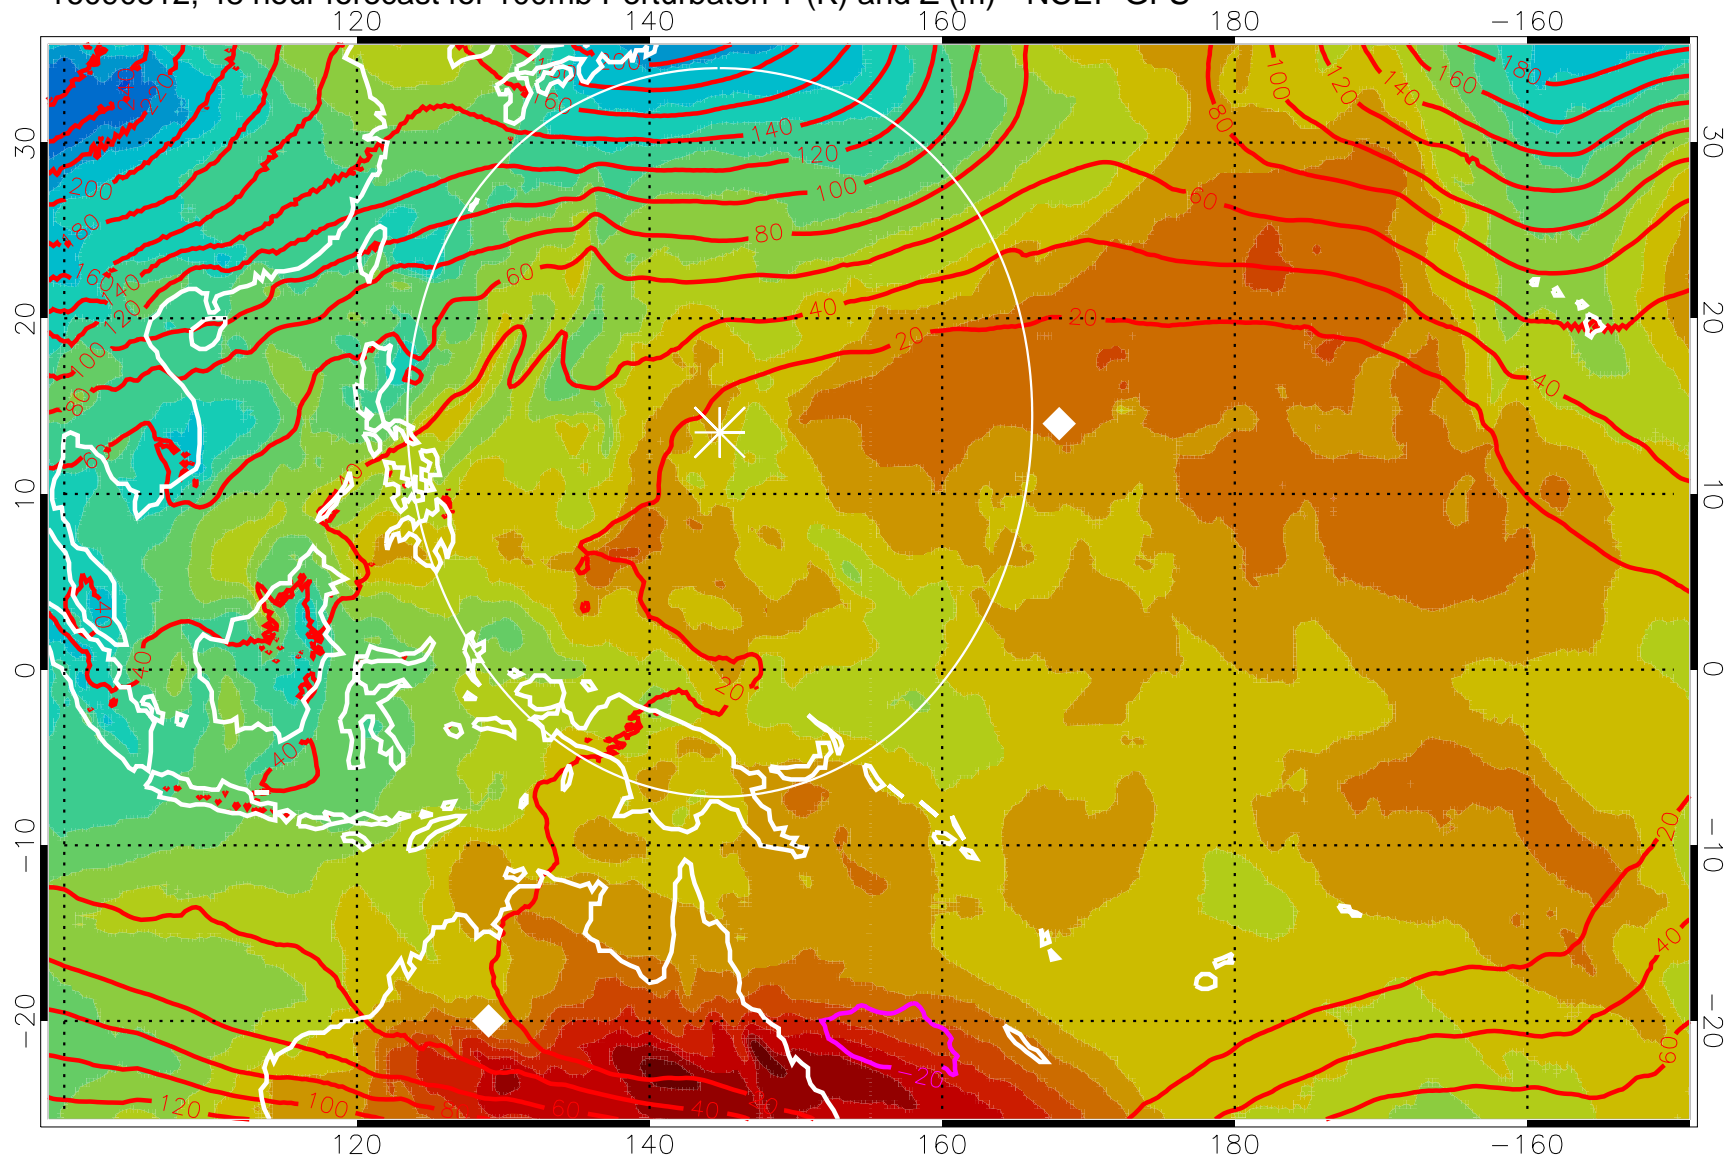

16090512, 48 hour forecast for 100mb Perturbaton T (K) and Z (m)-- NCEP GFS

Contours are 100 mbar Z perturbation (m)
Positive Z Contours
Negative Z Contours
Diamonds-mean pos. of anticyclones

Range ring of 2304 km