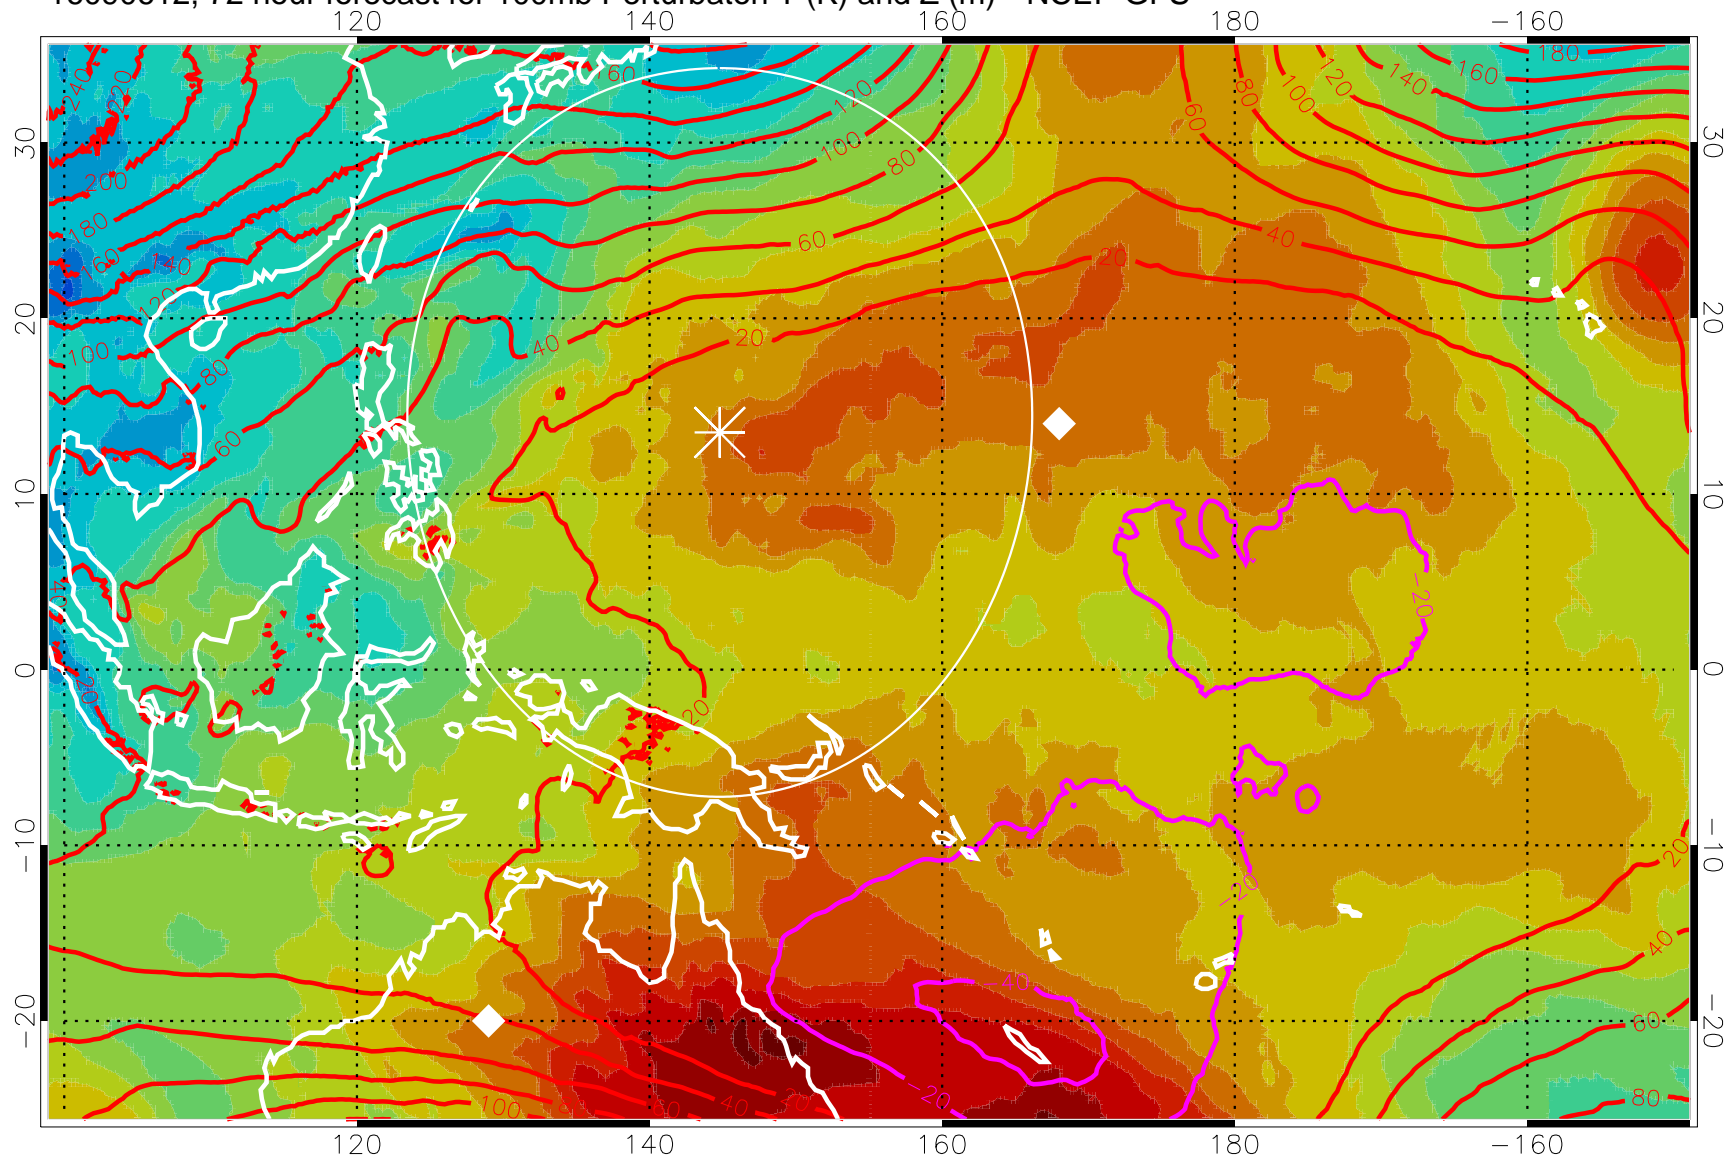

16090612, 72 hour forecast for 100mb Perturbation T (K) and Z (m)-- NCEP GFS

Contours are 100 mbar Z perturbation (m)
Positive Z Contours
Negative Z Contours
Diamonds-mean pos. of anticyclones

Range ring of 2304 km