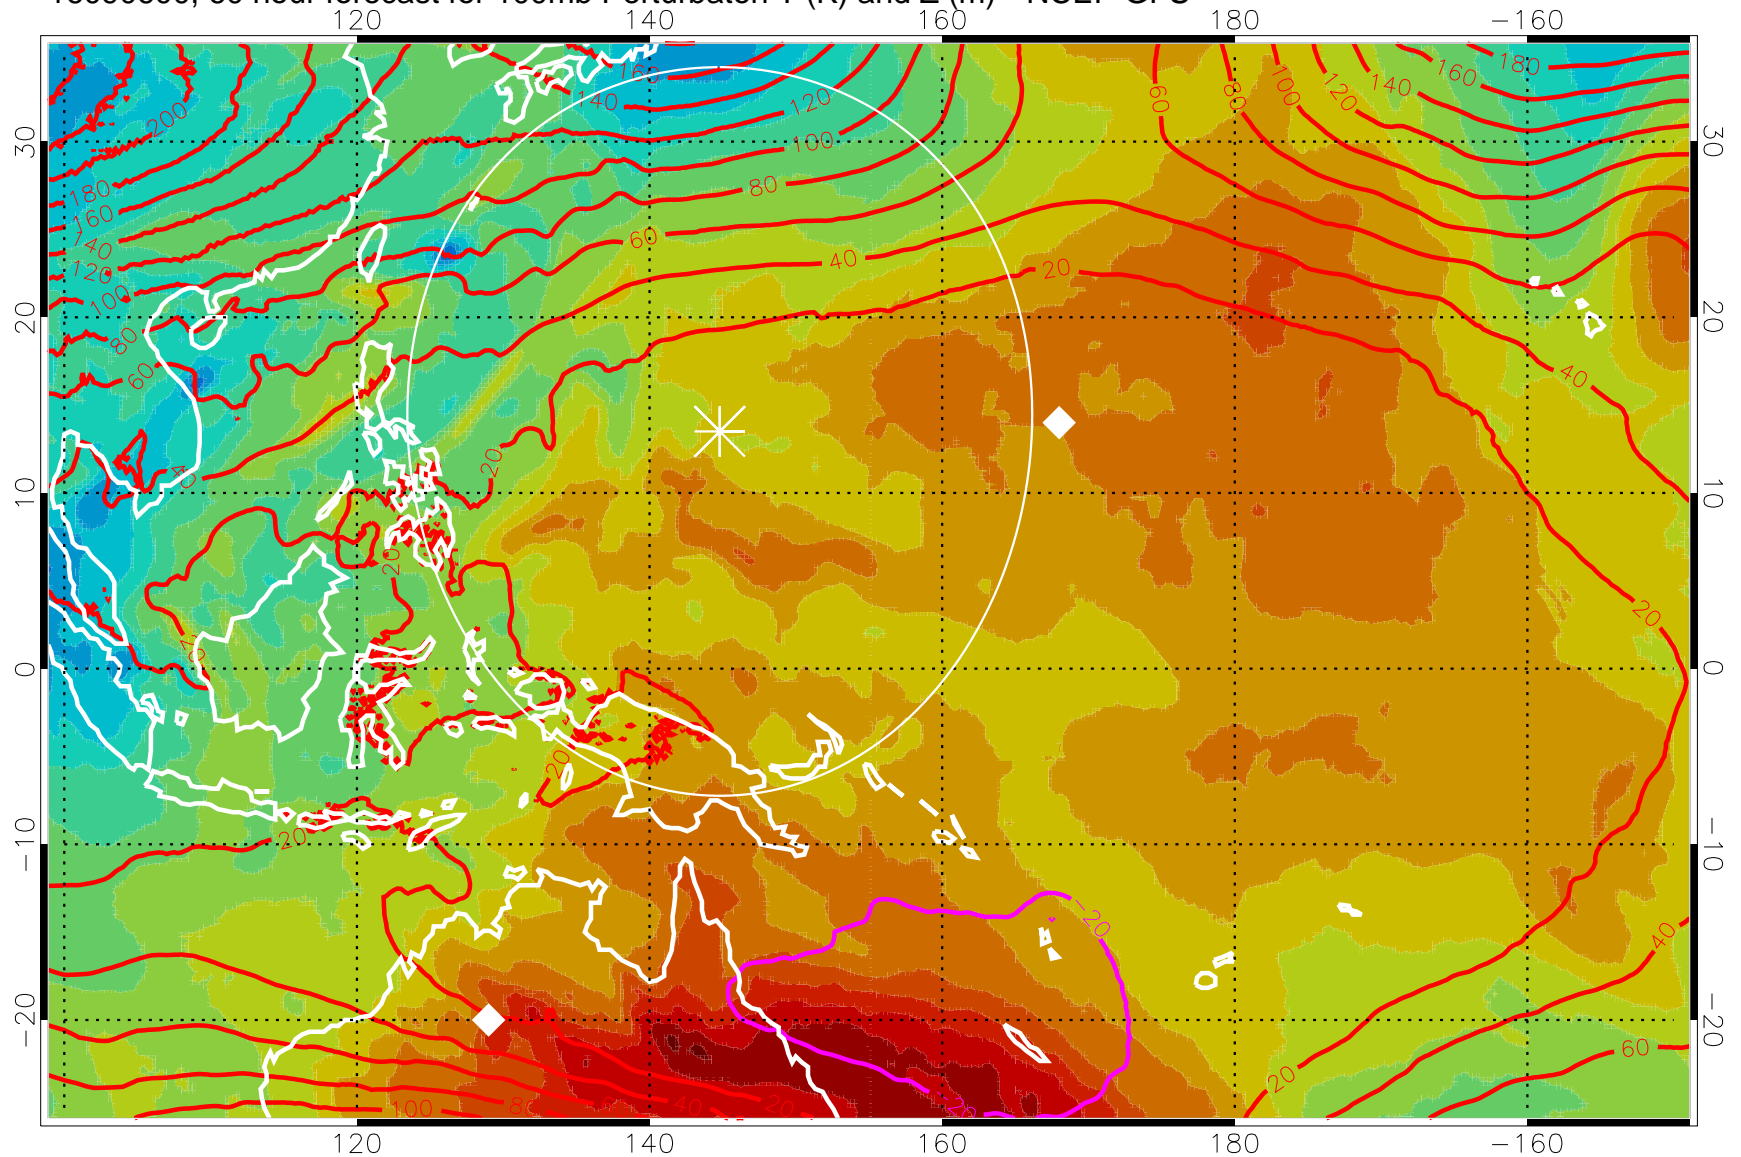

16090600, 60 hour forecast for 100mb Perturbaton T (K) and Z (m)-- NCEP GFS

Contours are 100 mbar Z perturbation (m)
Positive Z Contours
Negative Z Contours
Diamonds-mean pos. of anticyclones

Range ring of 2304 km