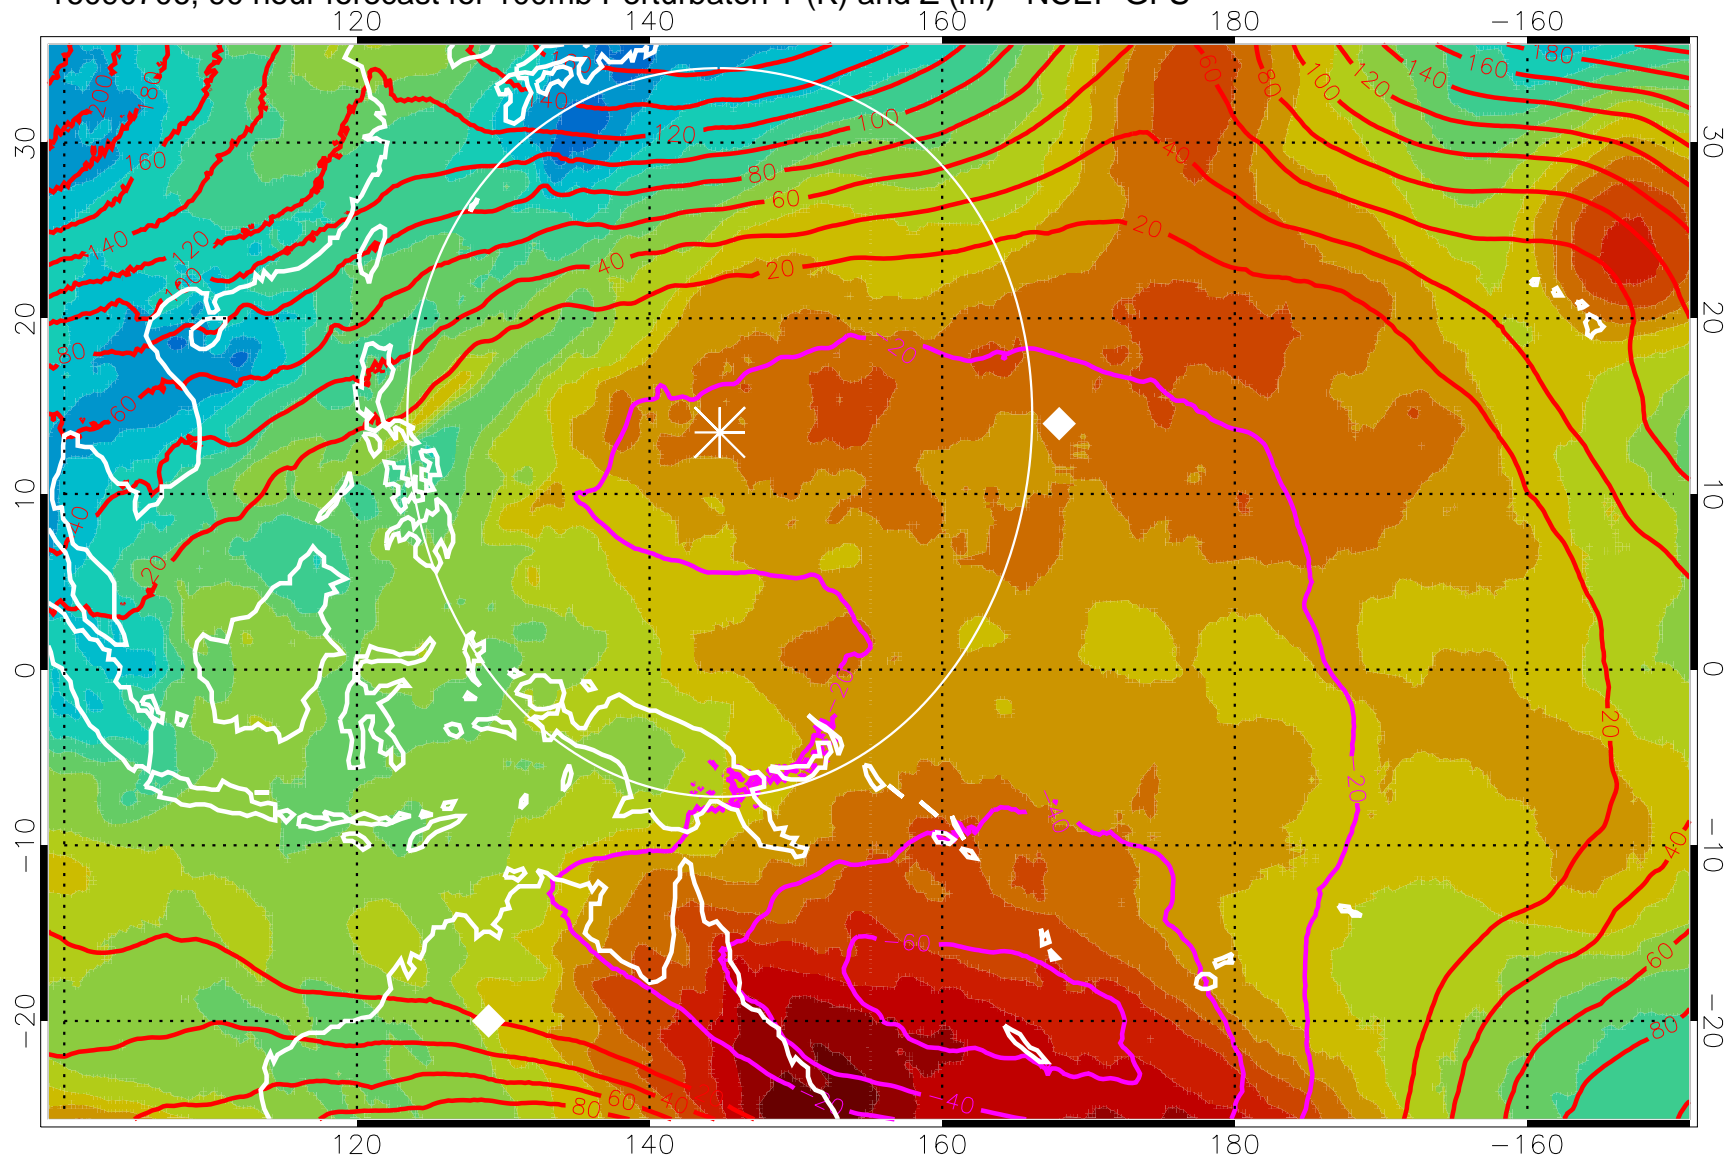

16090706, 90 hour forecast for 100mb Perturbaton T (K) and Z (m)-- NCEP GFS

Contours are 100 mbar Z perturbation (m)
Positive Z Contours
Negative Z Contours
Diamonds-mean pos. of anticyclones

Range ring of 2304 km