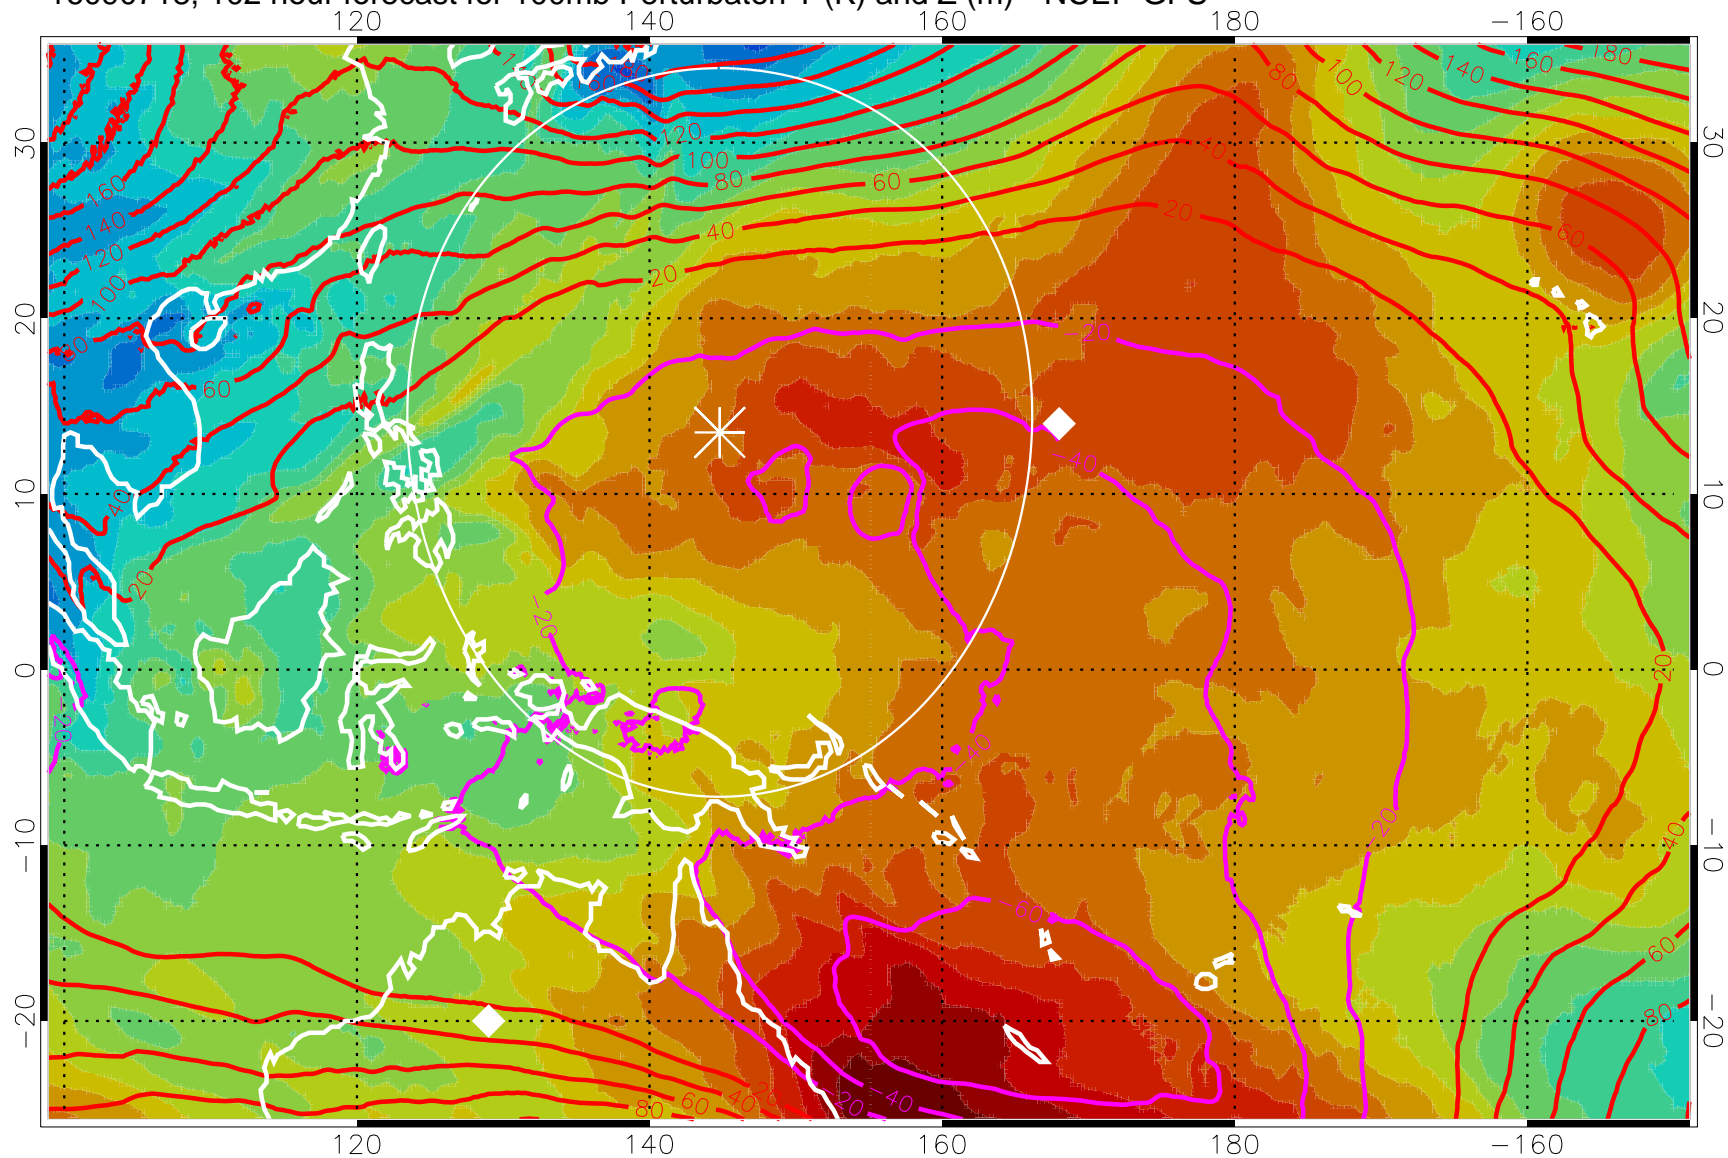

16090718, 102 hour forecast for 100mb Perturbaton T (K) and Z (m)-- NCEP GFS

Contours are 100 mbar Z perturbation (m)
Positive Z Contours
Negative Z Contours
Diamonds-mean pos. of anticyclones

Range ring of 2304 km