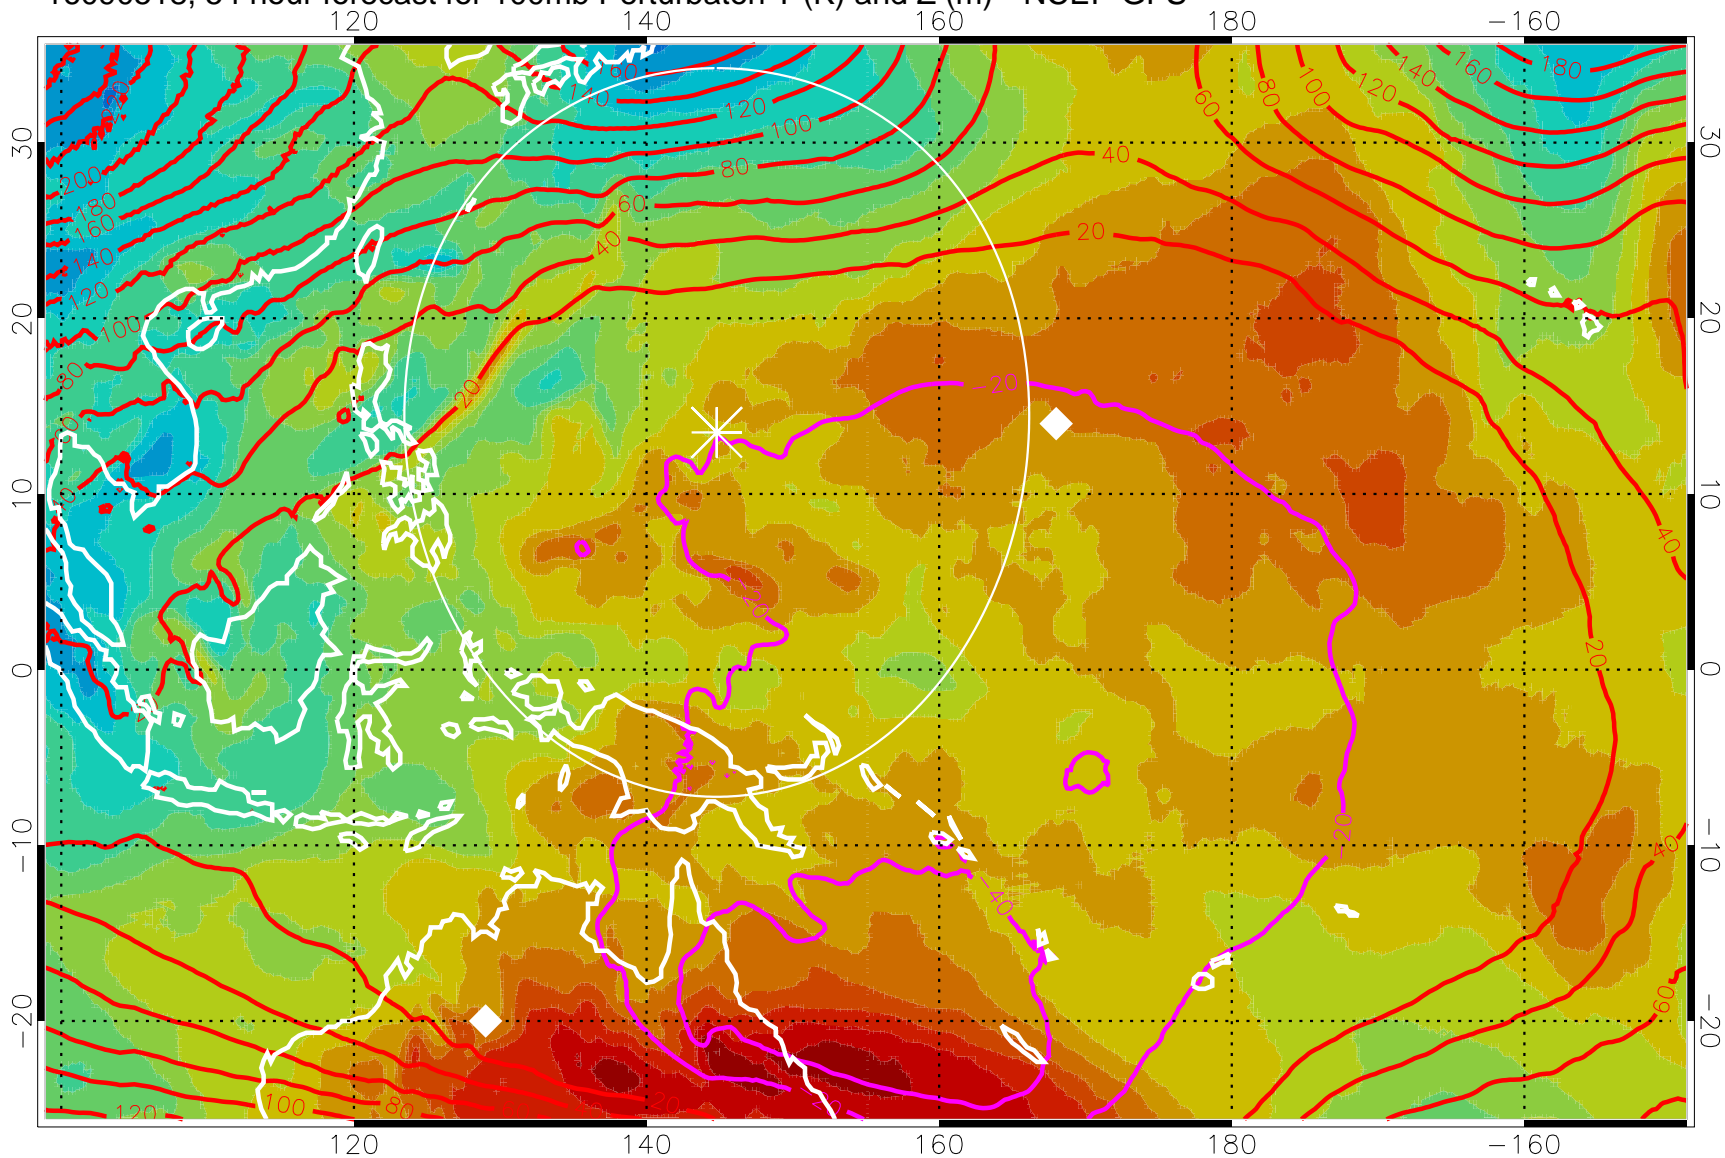

16090518, 54 hour forecast for 100mb Perturbaton T (K) and Z (m)-- NCEP GFS

Contours are 100 mbar Z perturbation (m)
Positive Z Contours
Negative Z Contours
Diamonds-mean pos. of anticyclones

Range ring of 2304 km