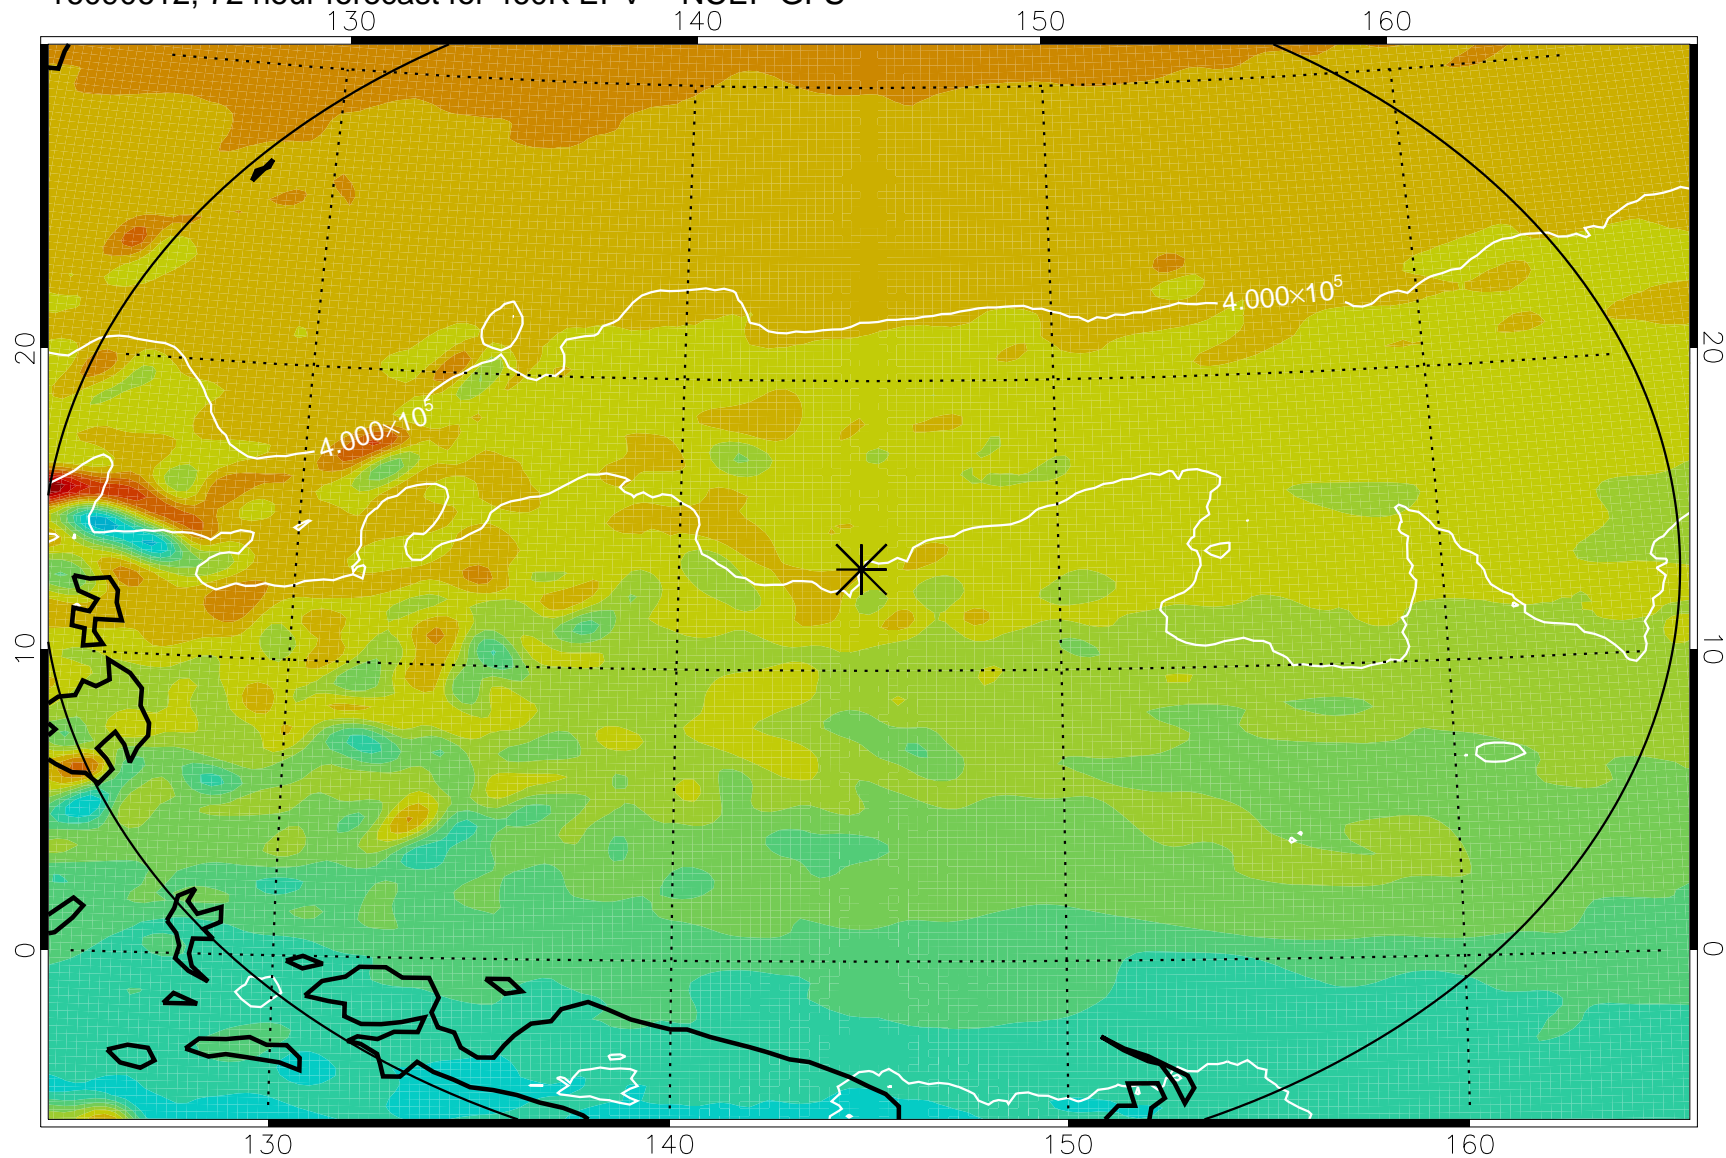

16090506, 42 hour forecast for 460K EPV -- NCEP GFS

460K Montgomery Streamfunction, white

Range ring of 2304 km

16090512, 48 hour forecast for 460K EPV -- NCEP GFS

460K Montgomery Streamfunction, white

Range ring of 2304 km

16090518, 54 hour forecast for 460K EPV -- NCEP GFS

460K Montgomery Streamfunction, white

Range ring of 2304 km

16090600, 60 hour forecast for 460K EPV -- NCEP GFS

460K Montgomery Streamfunction, white

Range ring of 2304 km

16090606, 66 hour forecast for 460K EPV -- NCEP GFS

460K Montgomery Streamfunction, white

Range ring of 2304 km

16090612, 72 hour forecast for 460K EPV -- NCEP GFS

460K Montgomery Streamfunction, white

Range ring of 2304 km

16090618, 78 hour forecast for 460K EPV -- NCEP GFS

460K Montgomery Streamfunction, white

Range ring of 2304 km

16090700, 84 hour forecast for 460K EPV -- NCEP GFS

460K Montgomery Streamfunction, white

Range ring of 2304 km