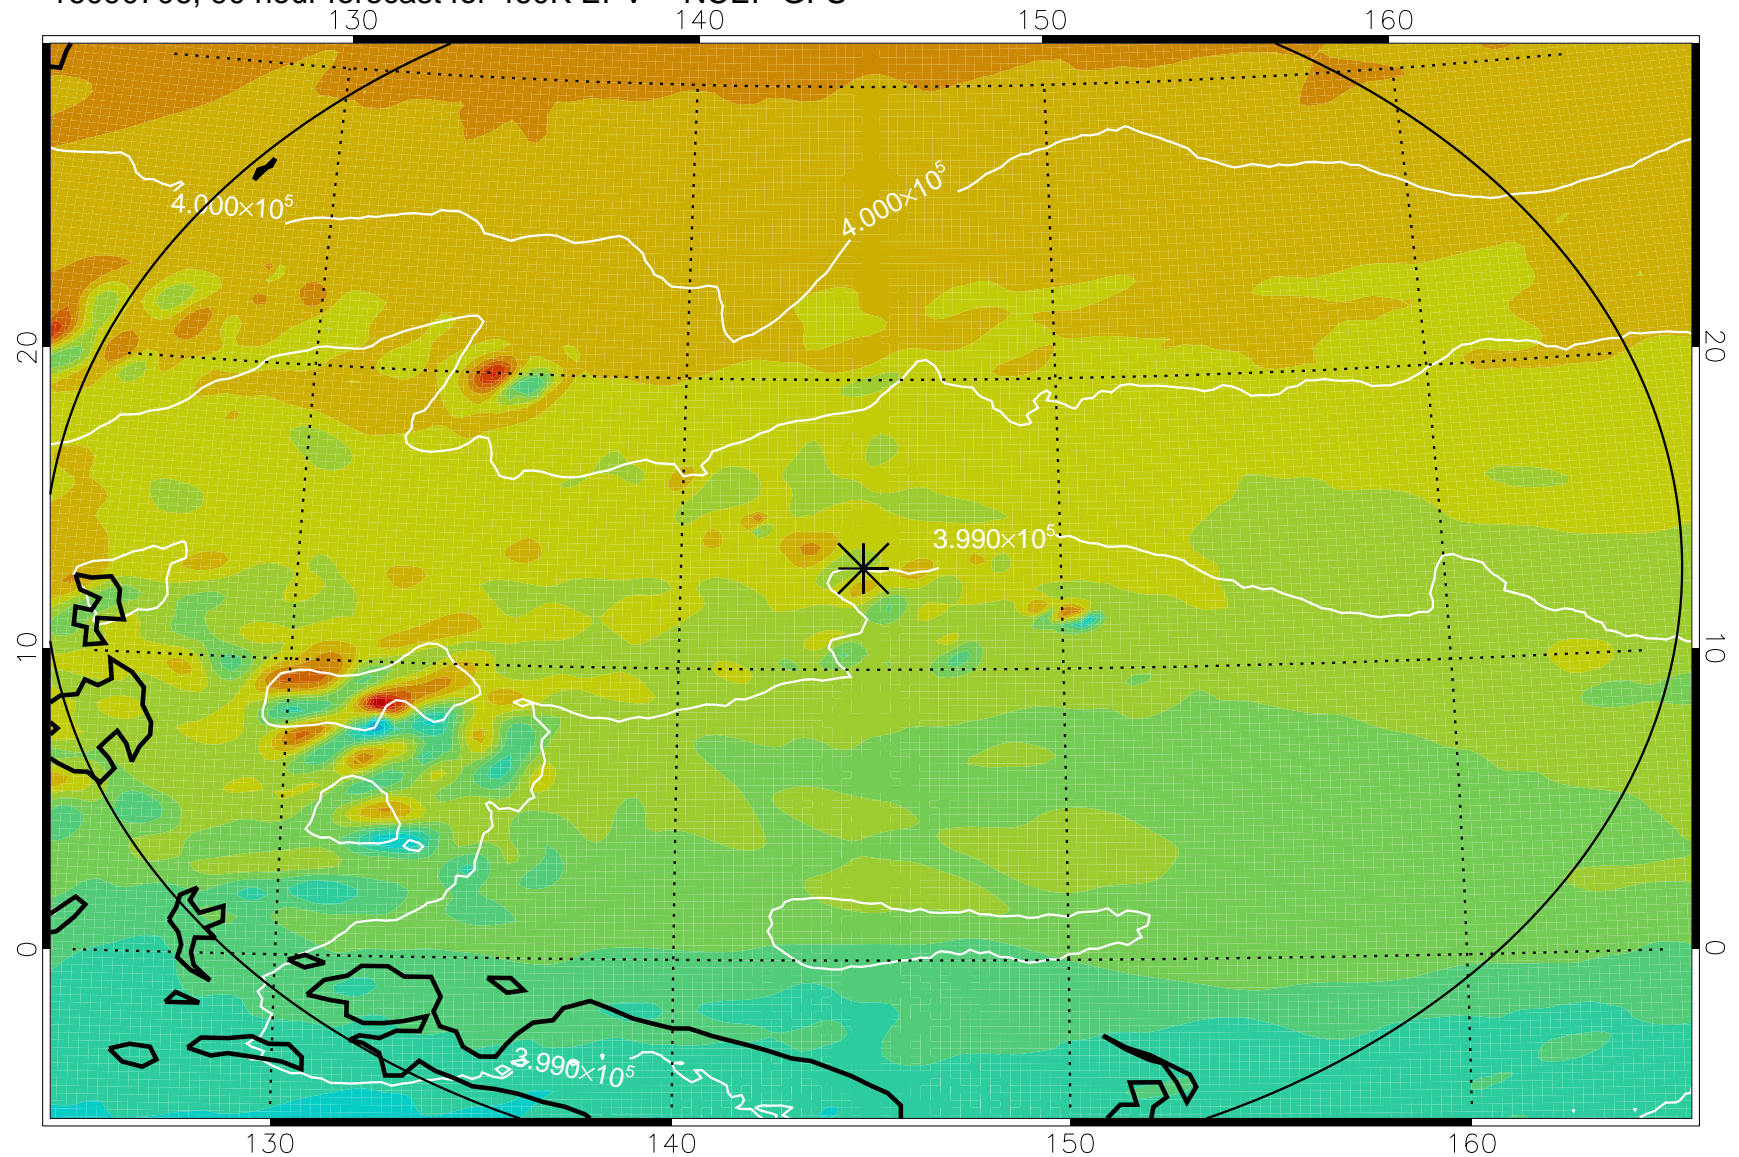

16090606, 66 hour forecast for 460K EPV -- NCEP GFS

460K Montgomery Streamfunction, white

Range ring of 2304 km

16090612, 72 hour forecast for 460K EPV -- NCEP GFS

460K Montgomery Streamfunction, white

Range ring of 2304 km

16090618, 78 hour forecast for 460K EPV -- NCEP GFS

460K Montgomery Streamfunction, white

Range ring of 2304 km

16090700, 84 hour forecast for 460K EPV -- NCEP GFS

460K Montgomery Streamfunction, white

Range ring of 2304 km

16090706, 90 hour forecast for 460K EPV -- NCEP GFS

460K Montgomery Streamfunction, white

Range ring of 2304 km

16090712, 96 hour forecast for 460K EPV -- NCEP GFS

460K Montgomery Streamfunction, white

Range ring of 2304 km

16090718, 102 hour forecast for 460K EPV -- NCEP GFS

460K Montgomery Streamfunction, white

Range ring of 2304 km

16090800, 108 hour forecast for 460K EPV -- NCEP GFS

460K Montgomery Streamfunction, white

Range ring of 2304 km