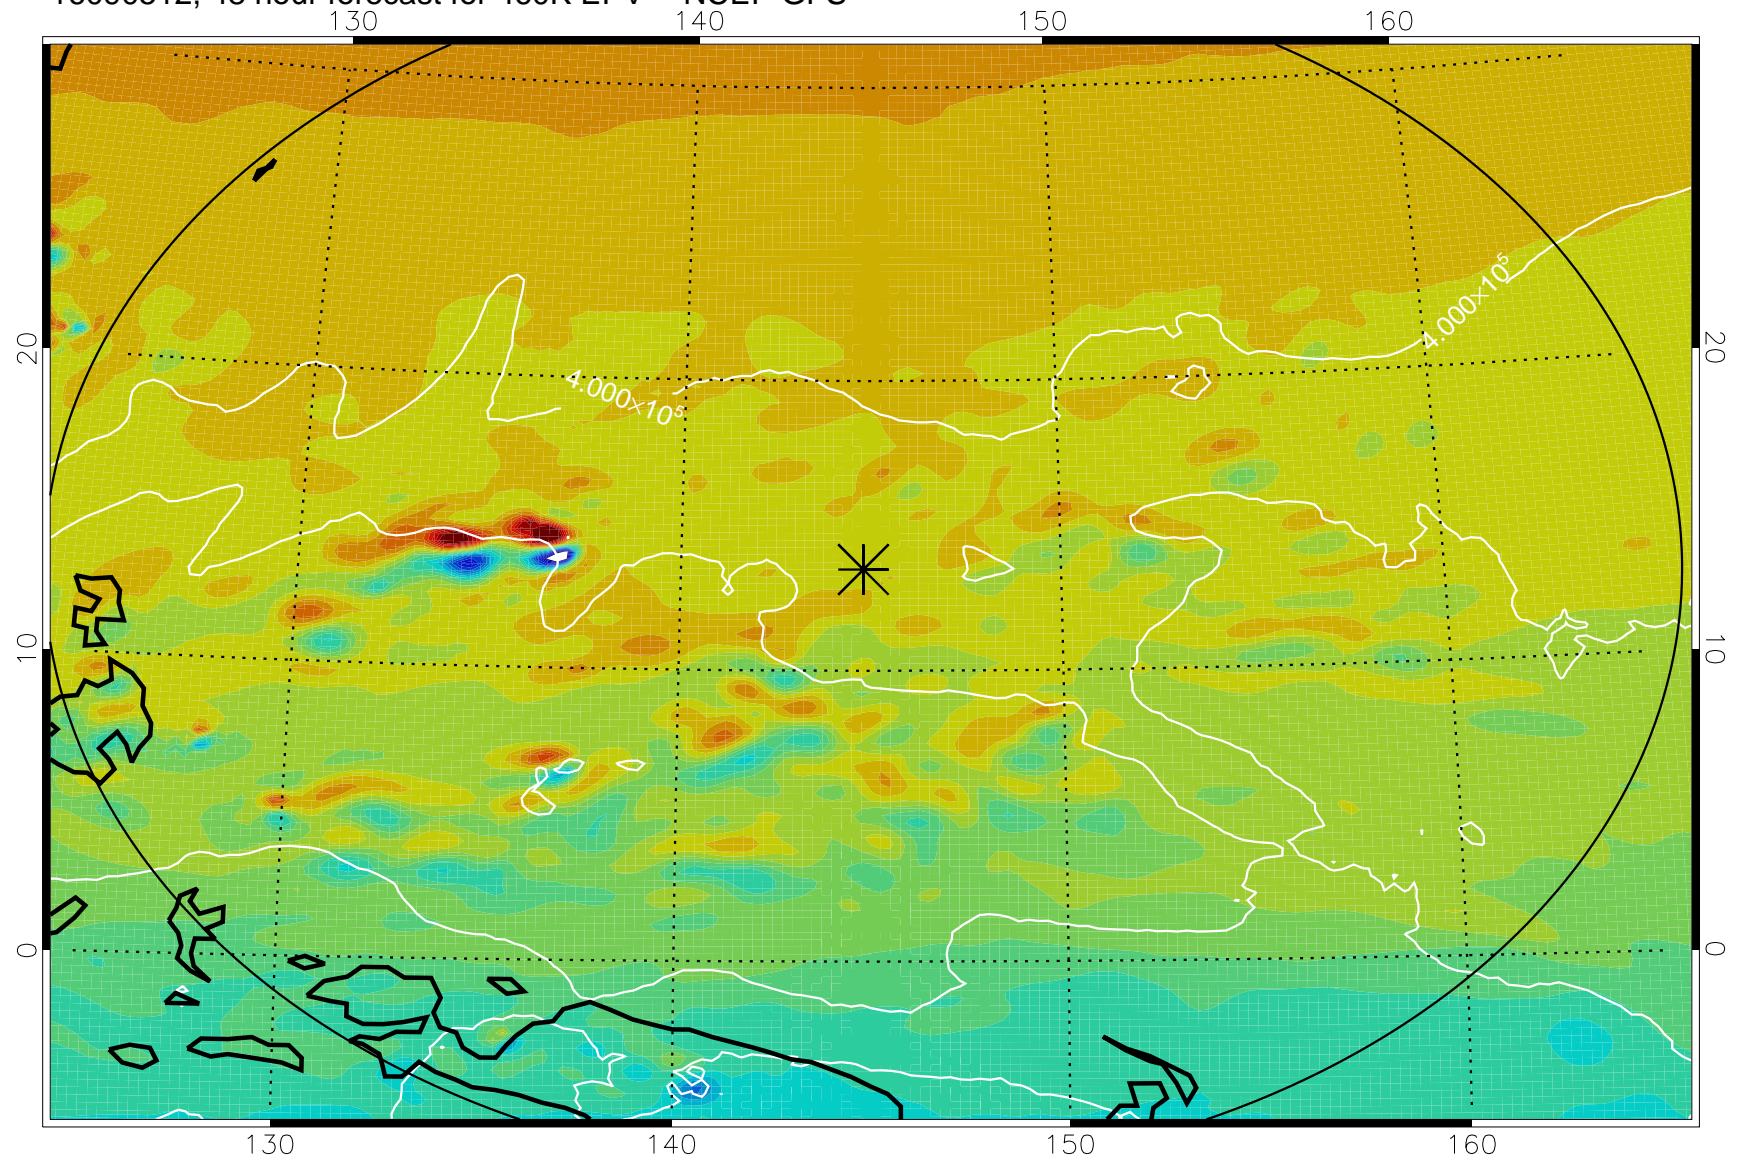

16090418, 30 hour forecast for 460K EPV -- NCEP GFS

460K Montgomery Streamfunction, white

Range ring of 2304 km

16090500, 36 hour forecast for 460K EPV -- NCEP GFS

460K Montgomery Streamfunction, white

Range ring of 2304 km

16090506, 42 hour forecast for 460K EPV -- NCEP GFS

460K Montgomery Streamfunction, white

Range ring of 2304 km

16090512, 48 hour forecast for 460K EPV -- NCEP GFS

460K Montgomery Streamfunction, white

Range ring of 2304 km

16090518, 54 hour forecast for 460K EPV -- NCEP GFS

460K Montgomery Streamfunction, white

Range ring of 2304 km

16090600, 60 hour forecast for 460K EPV -- NCEP GFS

460K Montgomery Streamfunction, white

Range ring of 2304 km

16090606, 66 hour forecast for 460K EPV -- NCEP GFS

460K Montgomery Streamfunction, white

Range ring of 2304 km

16090612, 72 hour forecast for 460K EPV -- NCEP GFS

460K Montgomery Streamfunction, white

Range ring of 2304 km