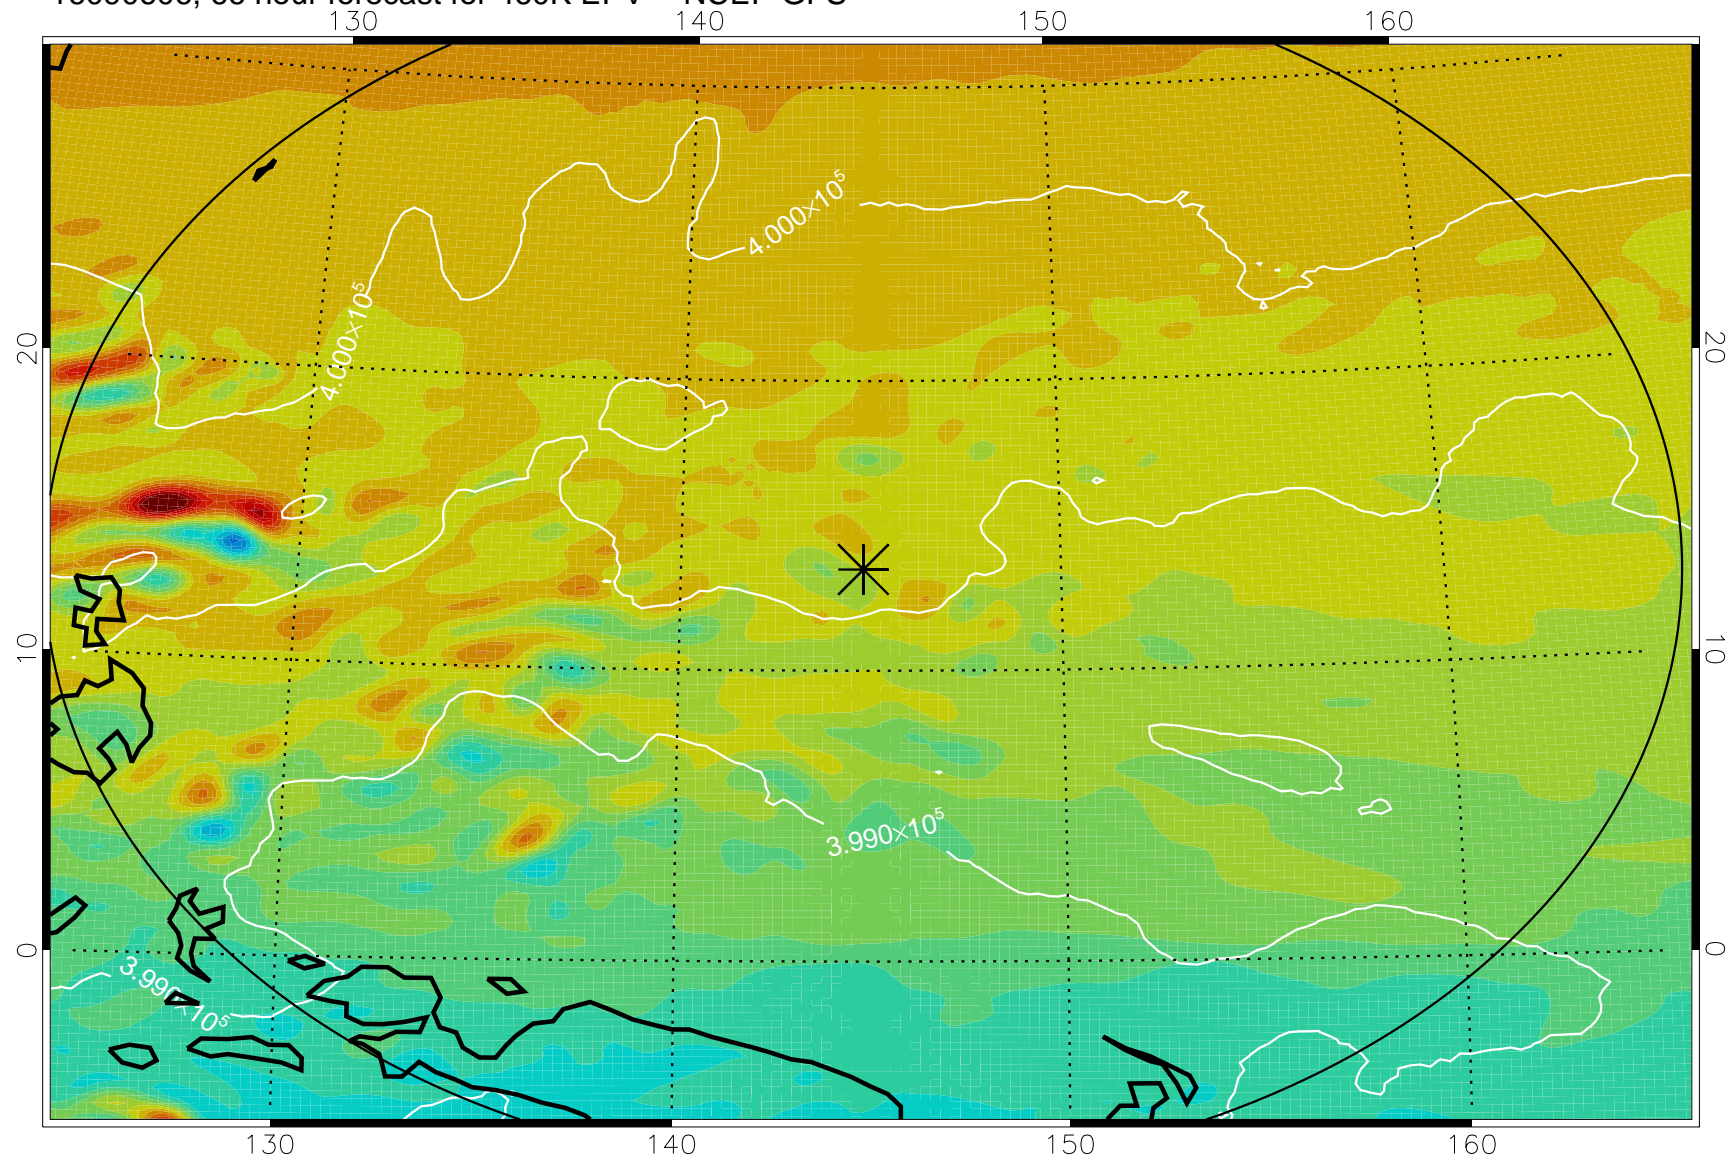

16090506, 42 hour forecast for 460K EPV -- NCEP GFS

460K Montgomery Streamfunction, white

Range ring of 2304 km

16090512, 48 hour forecast for 460K EPV -- NCEP GFS

460K Montgomery Streamfunction, white

Range ring of 2304 km

16090518, 54 hour forecast for 460K EPV -- NCEP GFS

460K Montgomery Streamfunction, white

Range ring of 2304 km

16090600, 60 hour forecast for 460K EPV -- NCEP GFS

460K Montgomery Streamfunction, white

Range ring of 2304 km

16090606, 66 hour forecast for 460K EPV -- NCEP GFS

460K Montgomery Streamfunction, white

Range ring of 2304 km

16090612, 72 hour forecast for 460K EPV -- NCEP GFS

460K Montgomery Streamfunction, white

Range ring of 2304 km

16090618, 78 hour forecast for 460K EPV -- NCEP GFS

460K Montgomery Streamfunction, white

Range ring of 2304 km

16090700, 84 hour forecast for 460K EPV -- NCEP GFS

460K Montgomery Streamfunction, white

Range ring of 2304 km