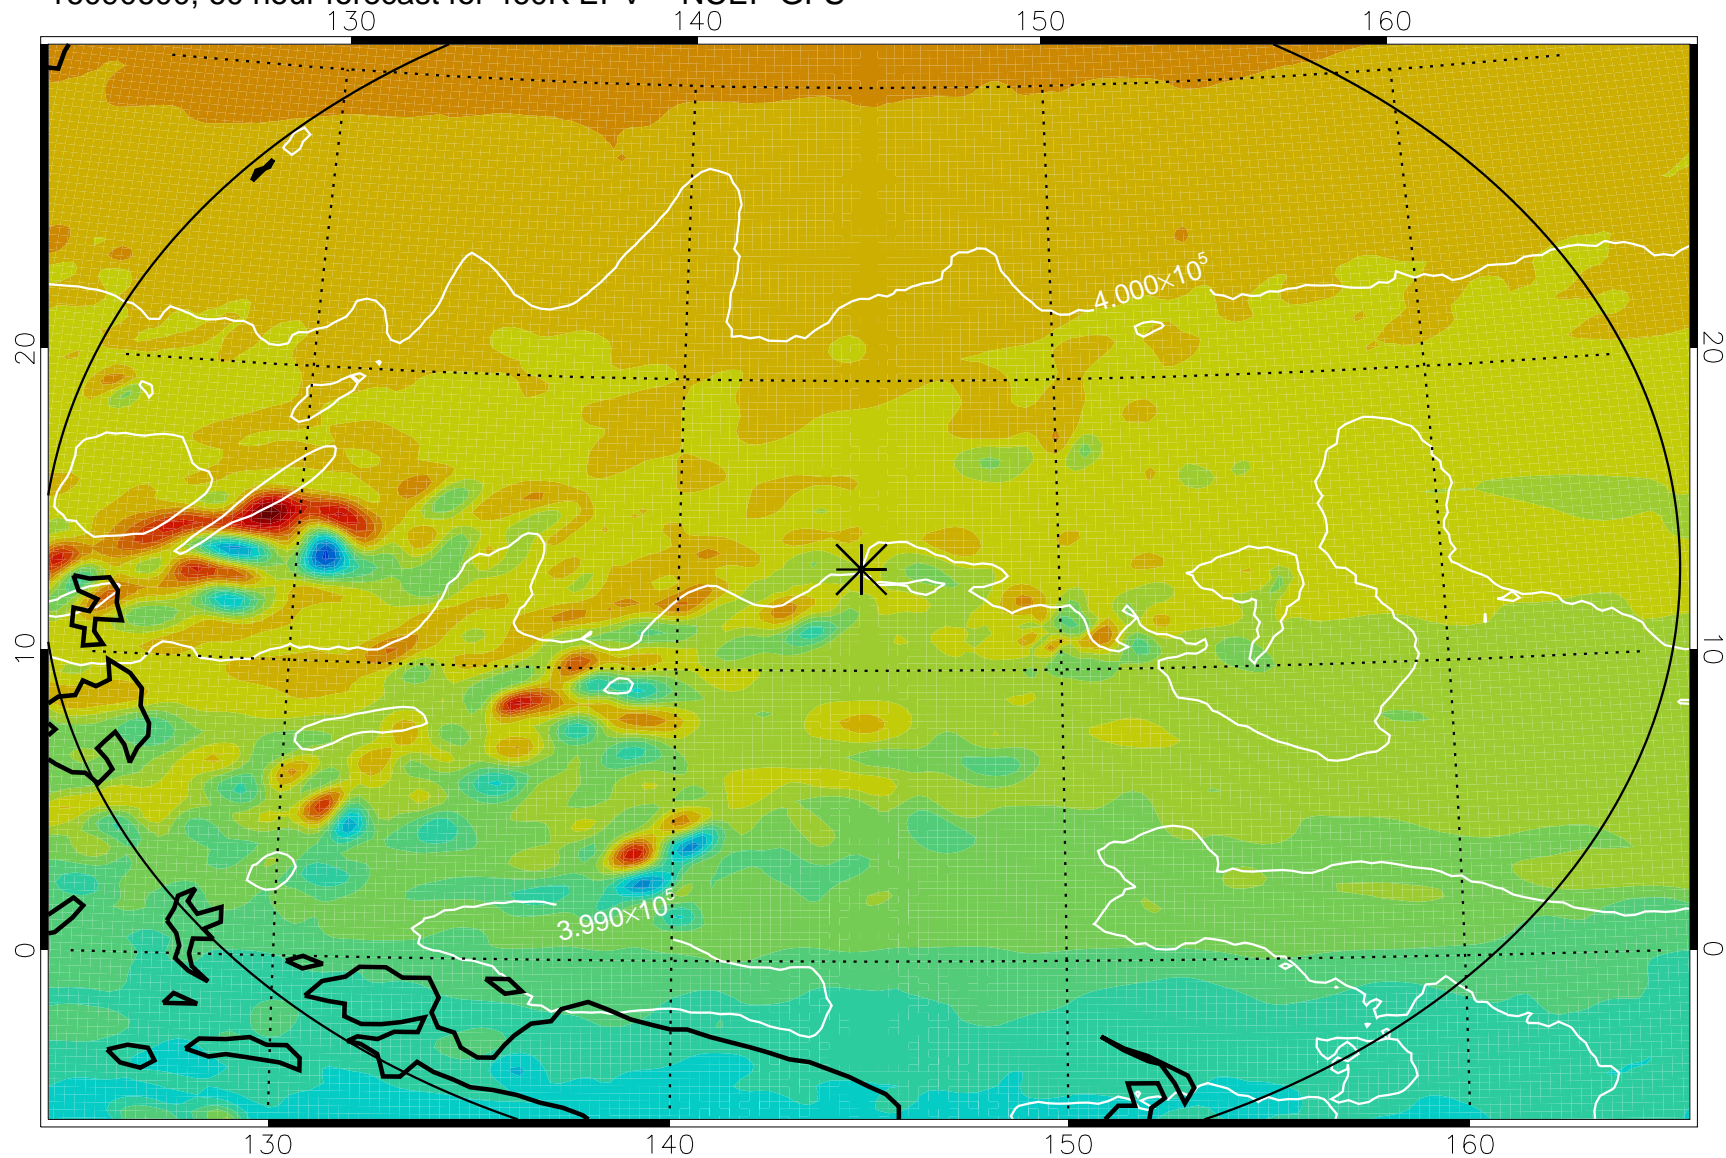

16090418, 30 hour forecast for 460K EPV -- NCEP GFS

460K Montgomery Streamfunction, white

Range ring of 2304 km

16090500, 36 hour forecast for 460K EPV -- NCEP GFS

460K Montgomery Streamfunction, white

Range ring of 2304 km

16090506, 42 hour forecast for 460K EPV -- NCEP GFS

460K Montgomery Streamfunction, white

Range ring of 2304 km

16090512, 48 hour forecast for 460K EPV -- NCEP GFS

460K Montgomery Streamfunction, white

Range ring of 2304 km

16090518, 54 hour forecast for 460K EPV -- NCEP GFS

460K Montgomery Streamfunction, white

Range ring of 2304 km

16090600, 60 hour forecast for 460K EPV -- NCEP GFS

460K Montgomery Streamfunction, white

Range ring of 2304 km

16090606, 66 hour forecast for 460K EPV -- NCEP GFS

460K Montgomery Streamfunction, white

Range ring of 2304 km

16090612, 72 hour forecast for 460K EPV -- NCEP GFS

460K Montgomery Streamfunction, white

Range ring of 2304 km