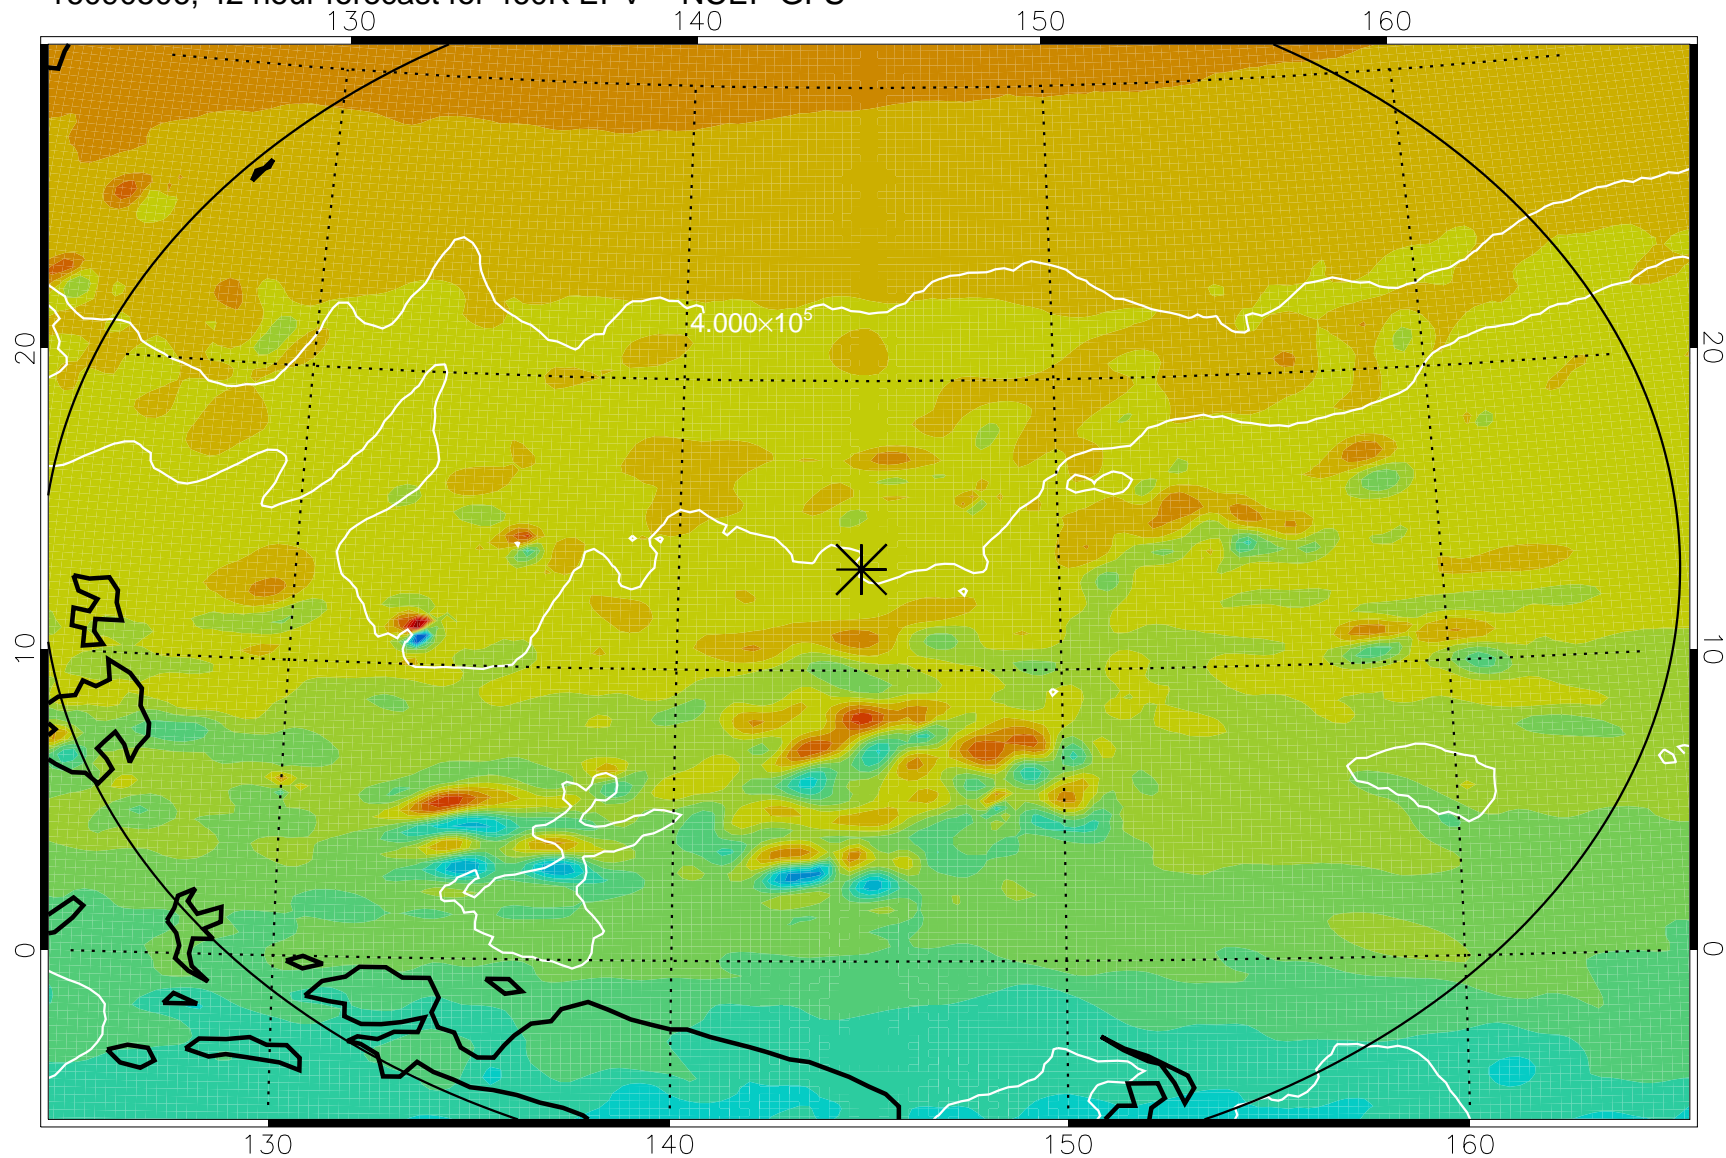

16090418, 30 hour forecast for 460K EPV -- NCEP GFS

460K Montgomery Streamfunction, white

Range ring of 2304 km

16090500, 36 hour forecast for 460K EPV -- NCEP GFS

460K Montgomery Streamfunction, white

Range ring of 2304 km

16090506, 42 hour forecast for 460K EPV -- NCEP GFS

460K Montgomery Streamfunction, white

Range ring of 2304 km

16090512, 48 hour forecast for 460K EPV -- NCEP GFS

460K Montgomery Streamfunction, white

Range ring of 2304 km

16090518, 54 hour forecast for 460K EPV -- NCEP GFS

460K Montgomery Streamfunction, white

Range ring of 2304 km

16090600, 60 hour forecast for 460K EPV -- NCEP GFS

460K Montgomery Streamfunction, white

Range ring of 2304 km

16090606, 66 hour forecast for 460K EPV -- NCEP GFS

460K Montgomery Streamfunction, white

Range ring of 2304 km

16090612, 72 hour forecast for 460K EPV -- NCEP GFS

460K Montgomery Streamfunction, white

Range ring of 2304 km