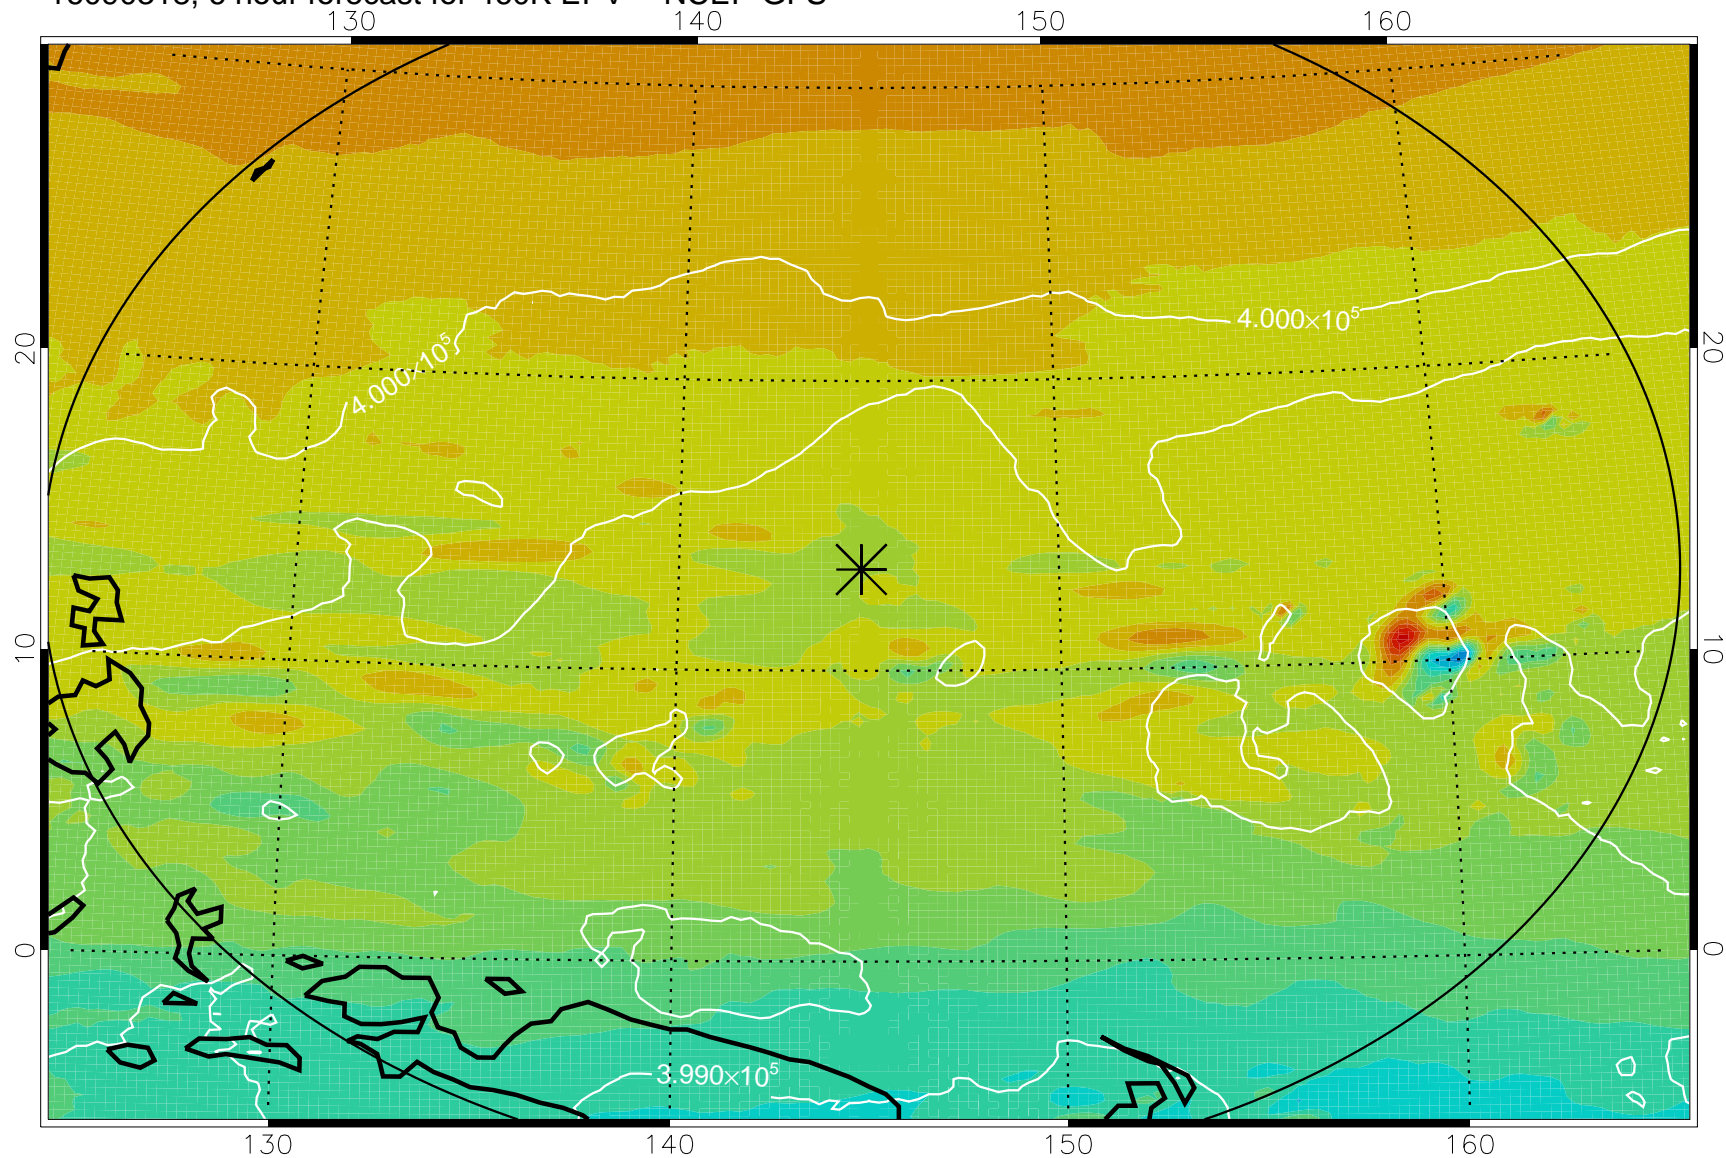

16090318, 6 hour forecast for 460K EPV -- NCEP GFS

460K Montgomery Streamfunction, white

Range ring of 2304 km

16090400, 12 hour forecast for 460K EPV -- NCEP GFS

460K Montgomery Streamfunction, white

Range ring of 2304 km

16090406, 18 hour forecast for 460K EPV -- NCEP GFS

460K Montgomery Streamfunction, white

Range ring of 2304 km

16090412, 24 hour forecast for 460K EPV -- NCEP GFS

460K Montgomery Streamfunction, white

Range ring of 2304 km

16090418, 30 hour forecast for 460K EPV -- NCEP GFS

460K Montgomery Streamfunction, white

Range ring of 2304 km

16090500, 36 hour forecast for 460K EPV -- NCEP GFS

460K Montgomery Streamfunction, white

Range ring of 2304 km

16090506, 42 hour forecast for 460K EPV -- NCEP GFS

460K Montgomery Streamfunction, white

Range ring of 2304 km

16090512, 48 hour forecast for 460K EPV -- NCEP GFS

460K Montgomery Streamfunction, white

Range ring of 2304 km