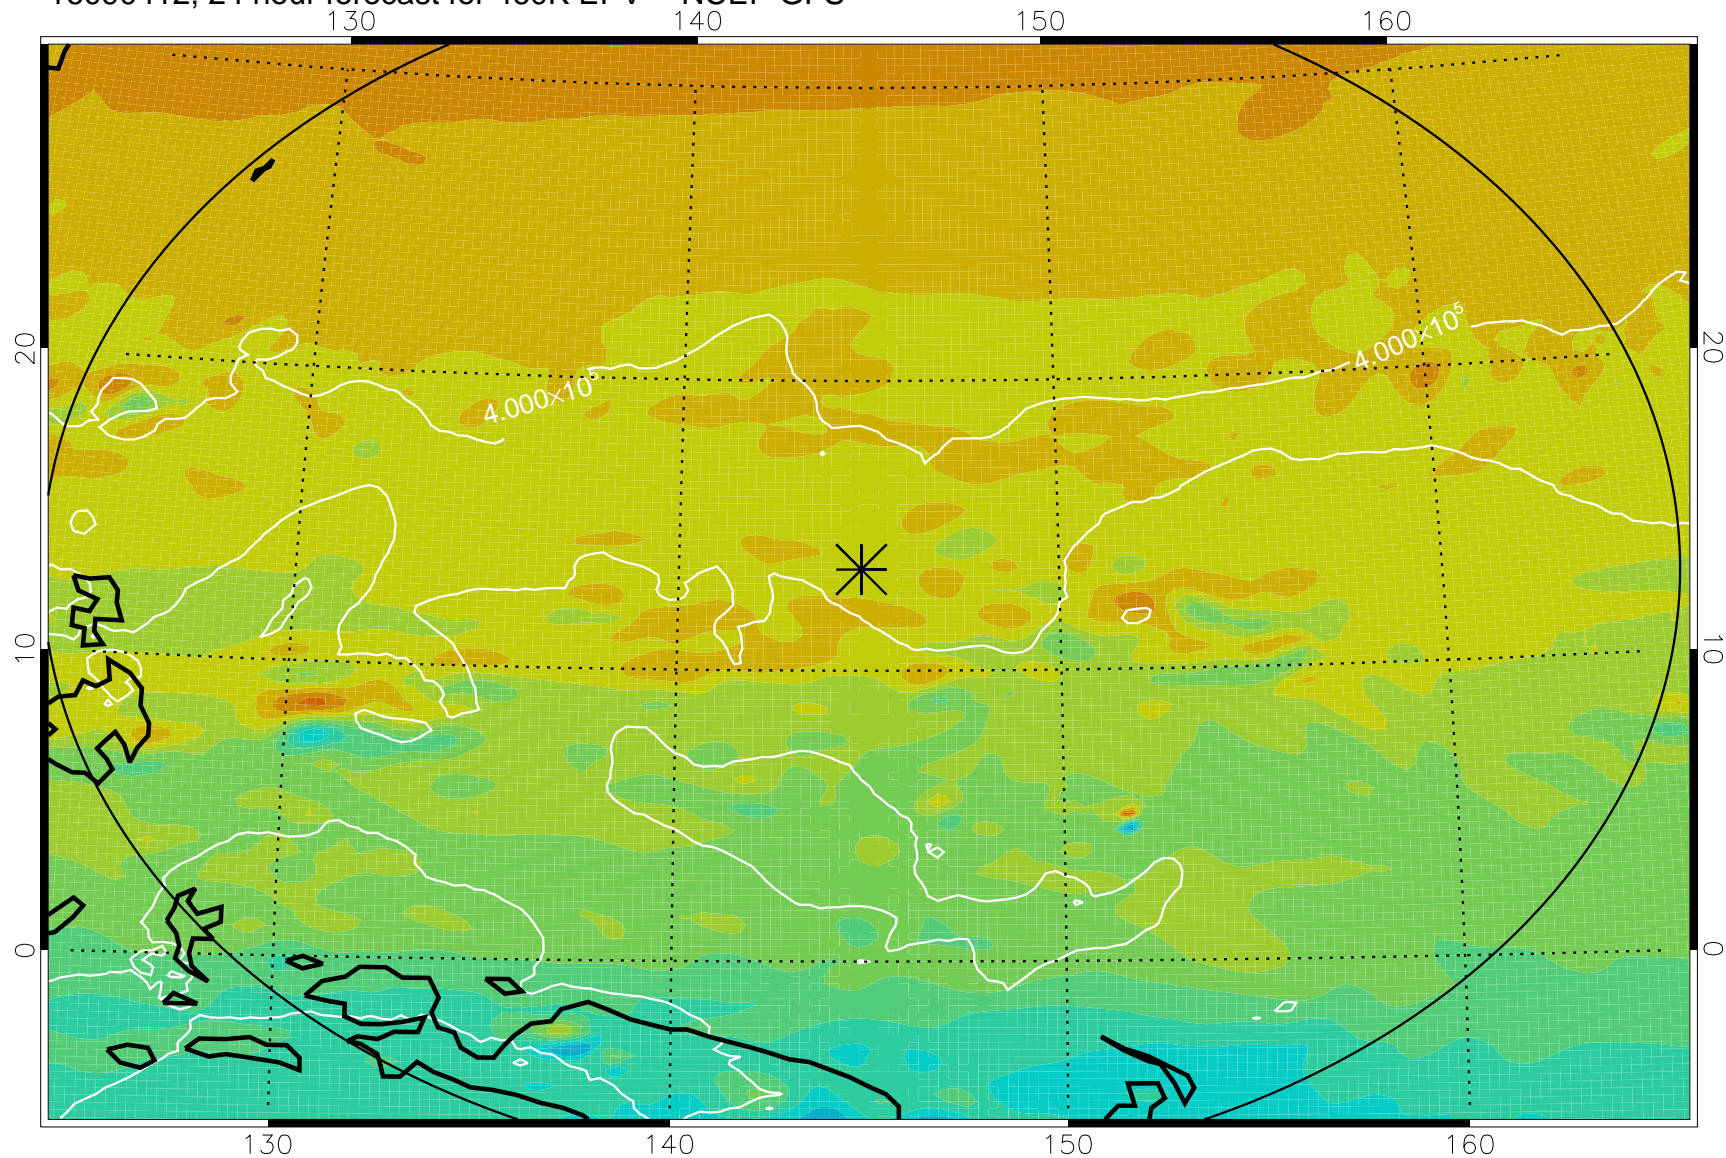

16090318, 6 hour forecast for 460K EPV -- NCEP GFS

460K Montgomery Streamfunction, white

Range ring of 2304 km

16090400, 12 hour forecast for 460K EPV -- NCEP GFS

460K Montgomery Streamfunction, white

Range ring of 2304 km

16090406, 18 hour forecast for 460K EPV -- NCEP GFS

460K Montgomery Streamfunction, white

Range ring of 2304 km

16090412, 24 hour forecast for 460K EPV -- NCEP GFS

460K Montgomery Streamfunction, white

Range ring of 2304 km

16090418, 30 hour forecast for 460K EPV -- NCEP GFS

460K Montgomery Streamfunction, white

Range ring of 2304 km

16090500, 36 hour forecast for 460K EPV -- NCEP GFS

460K Montgomery Streamfunction, white

Range ring of 2304 km

16090506, 42 hour forecast for 460K EPV -- NCEP GFS

460K Montgomery Streamfunction, white

Range ring of 2304 km

16090512, 48 hour forecast for 460K EPV -- NCEP GFS

460K Montgomery Streamfunction, white

Range ring of 2304 km