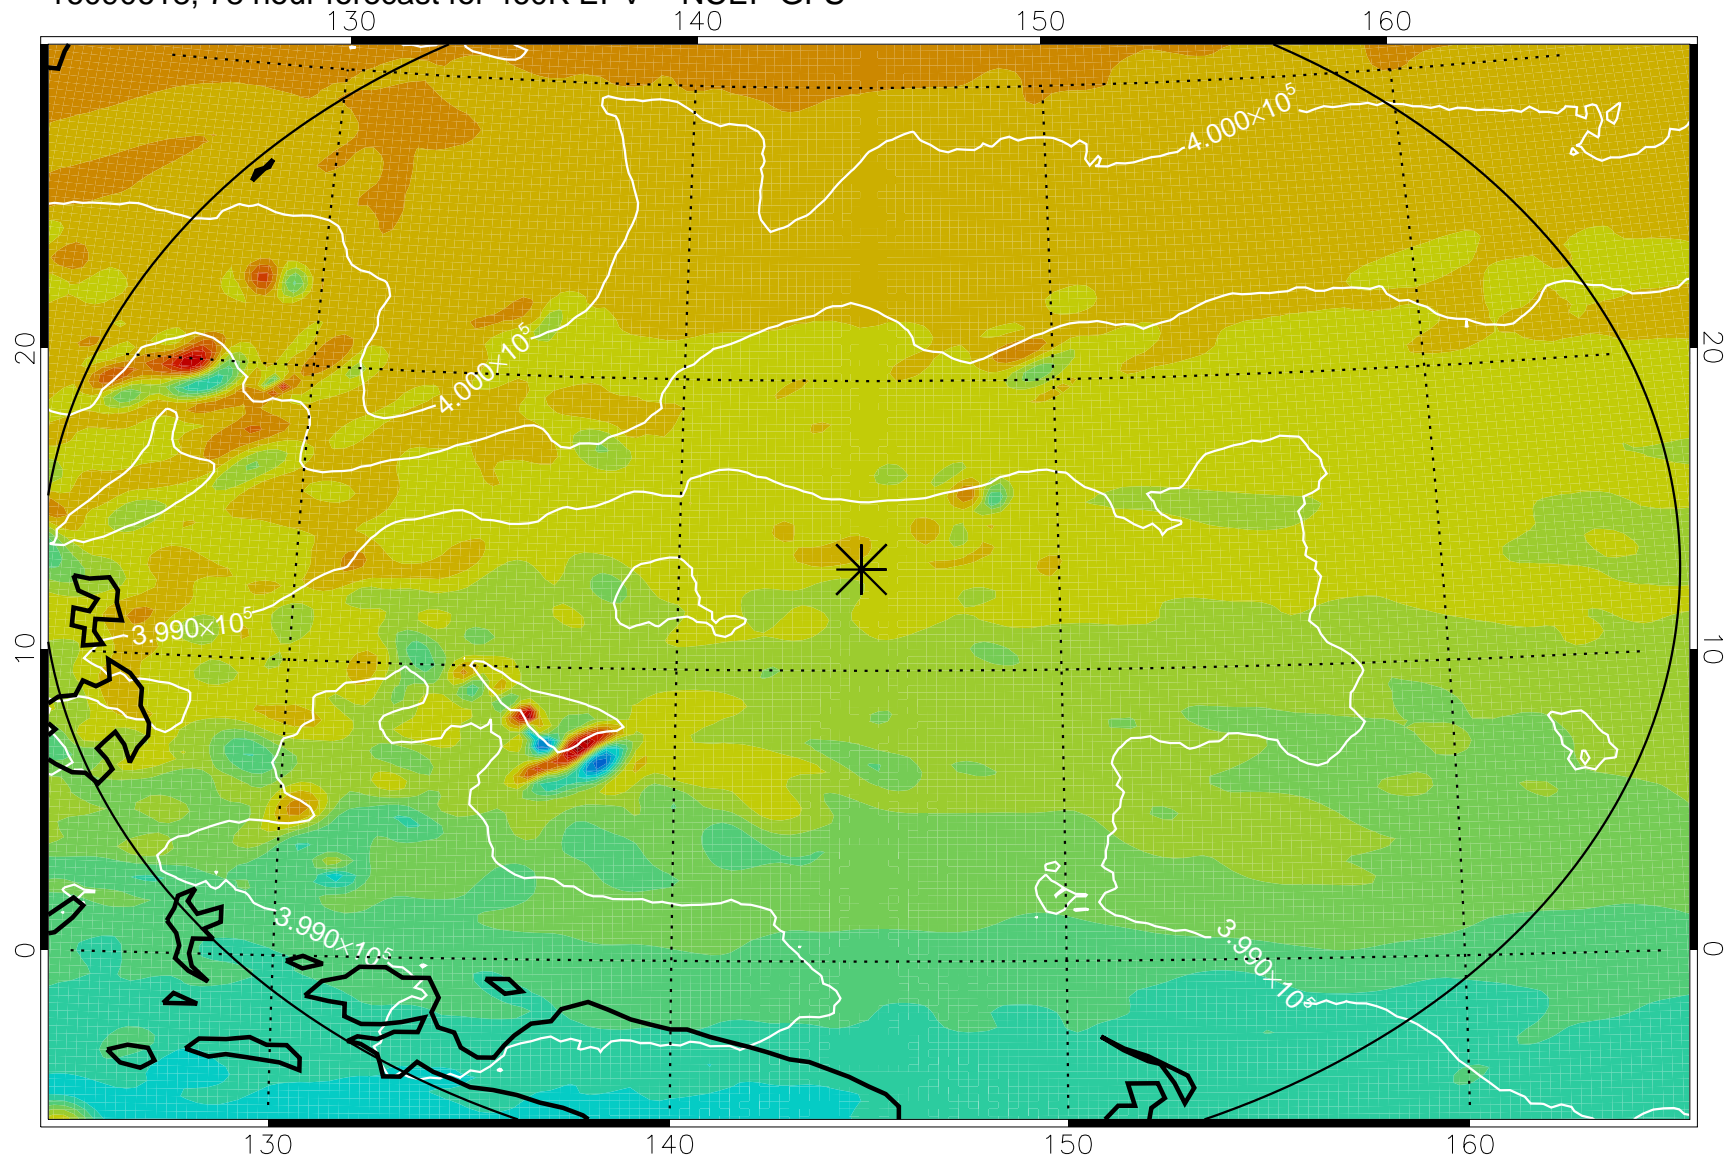

16090518, 54 hour forecast for 460K EPV -- NCEP GFS

460K Montgomery Streamfunction, white

Range ring of 2304 km

16090600, 60 hour forecast for 460K EPV -- NCEP GFS

460K Montgomery Streamfunction, white

Range ring of 2304 km

16090606, 66 hour forecast for 460K EPV -- NCEP GFS

460K Montgomery Streamfunction, white

Range ring of 2304 km

16090612, 72 hour forecast for 460K EPV -- NCEP GFS

460K Montgomery Streamfunction, white

Range ring of 2304 km

16090618, 78 hour forecast for 460K EPV -- NCEP GFS

460K Montgomery Streamfunction, white

Range ring of 2304 km

16090700, 84 hour forecast for 460K EPV -- NCEP GFS

460K Montgomery Streamfunction, white

Range ring of 2304 km

16090706, 90 hour forecast for 460K EPV -- NCEP GFS

460K Montgomery Streamfunction, white

Range ring of 2304 km

16090712, 96 hour forecast for 460K EPV -- NCEP GFS

460K Montgomery Streamfunction, white

Range ring of 2304 km