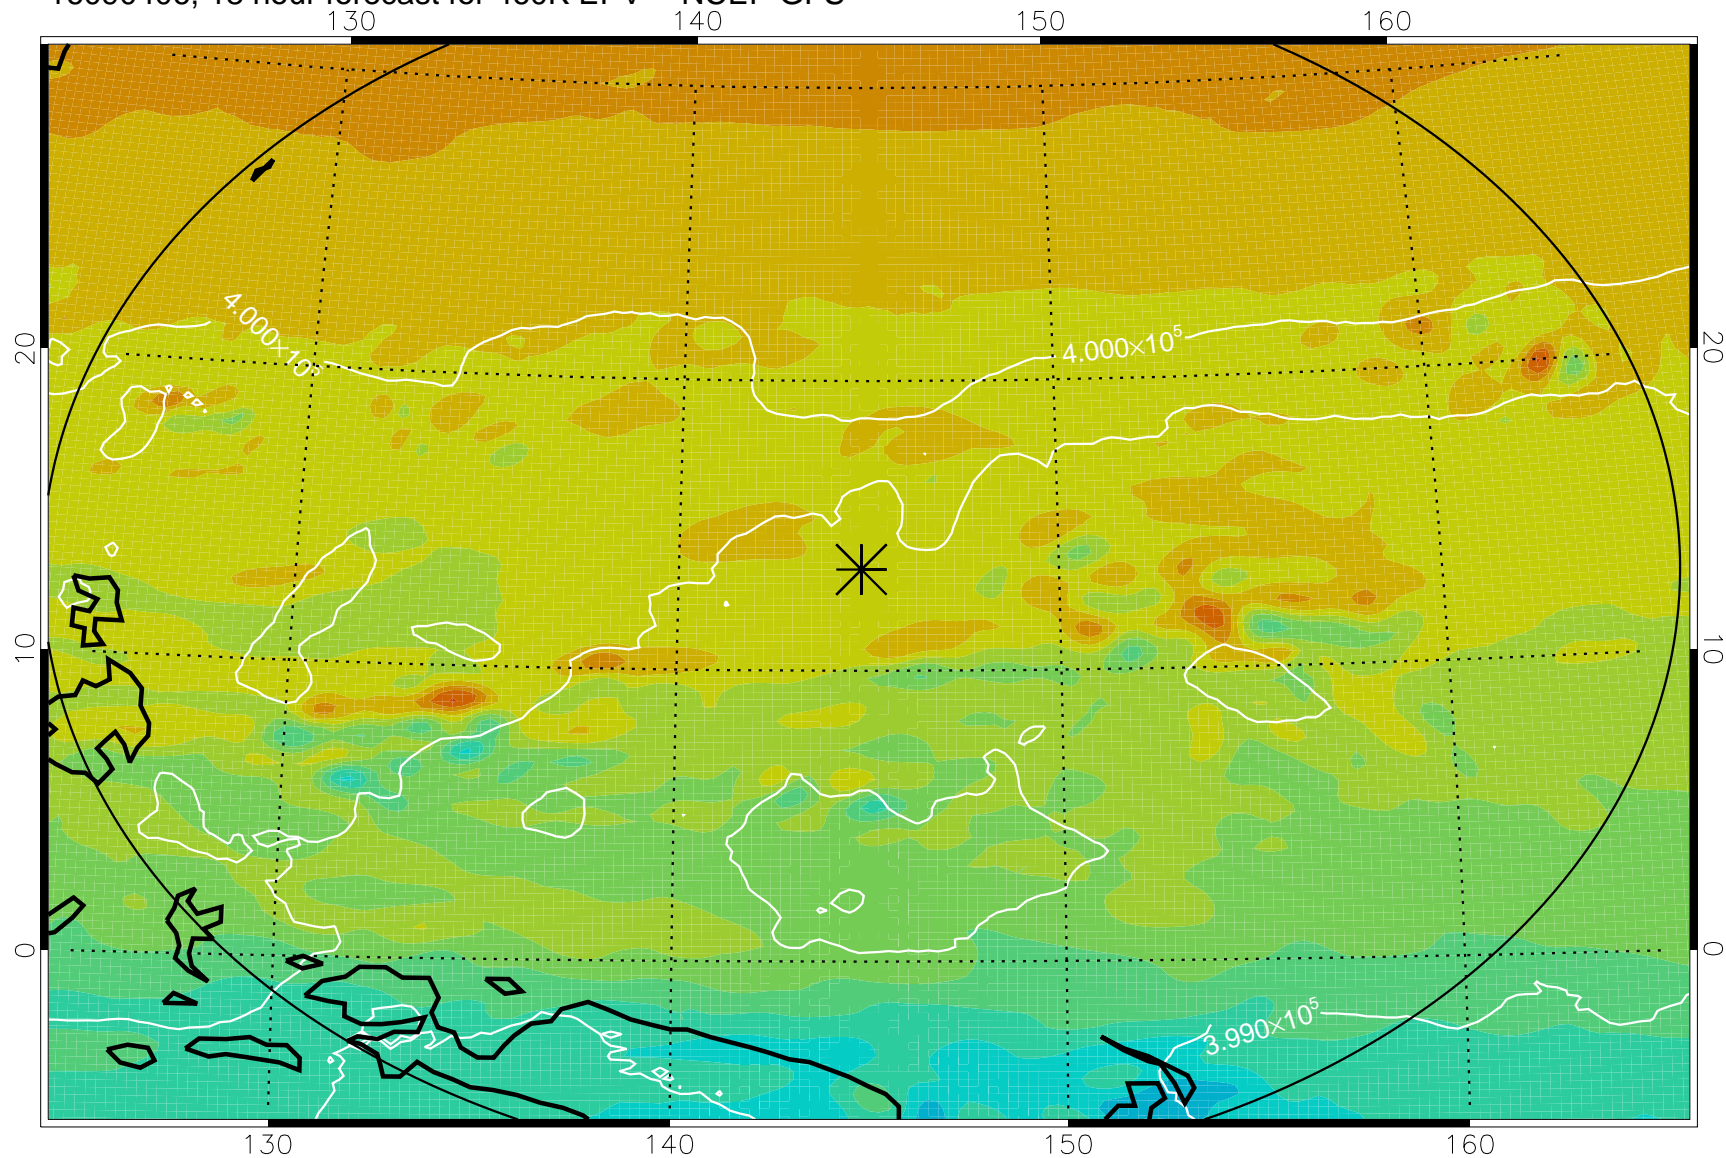

16090318, 6 hour forecast for 460K EPV -- NCEP GFS

460K Montgomery Streamfunction, white

Range ring of 2304 km

16090400, 12 hour forecast for 460K EPV -- NCEP GFS

460K Montgomery Streamfunction, white

Range ring of 2304 km

16090406, 18 hour forecast for 460K EPV -- NCEP GFS

460K Montgomery Streamfunction, white

Range ring of 2304 km

16090412, 24 hour forecast for 460K EPV -- NCEP GFS

460K Montgomery Streamfunction, white

Range ring of 2304 km

16090418, 30 hour forecast for 460K EPV -- NCEP GFS

460K Montgomery Streamfunction, white

Range ring of 2304 km

16090500, 36 hour forecast for 460K EPV -- NCEP GFS

460K Montgomery Streamfunction, white

Range ring of 2304 km

16090606, 66 hour forecast for 460K EPV -- NCEP GFS

460K Montgomery Streamfunction, white

Range ring of 2304 km

16090612, 72 hour forecast for 460K EPV -- NCEP GFS

460K Montgomery Streamfunction, white

Range ring of 2304 km