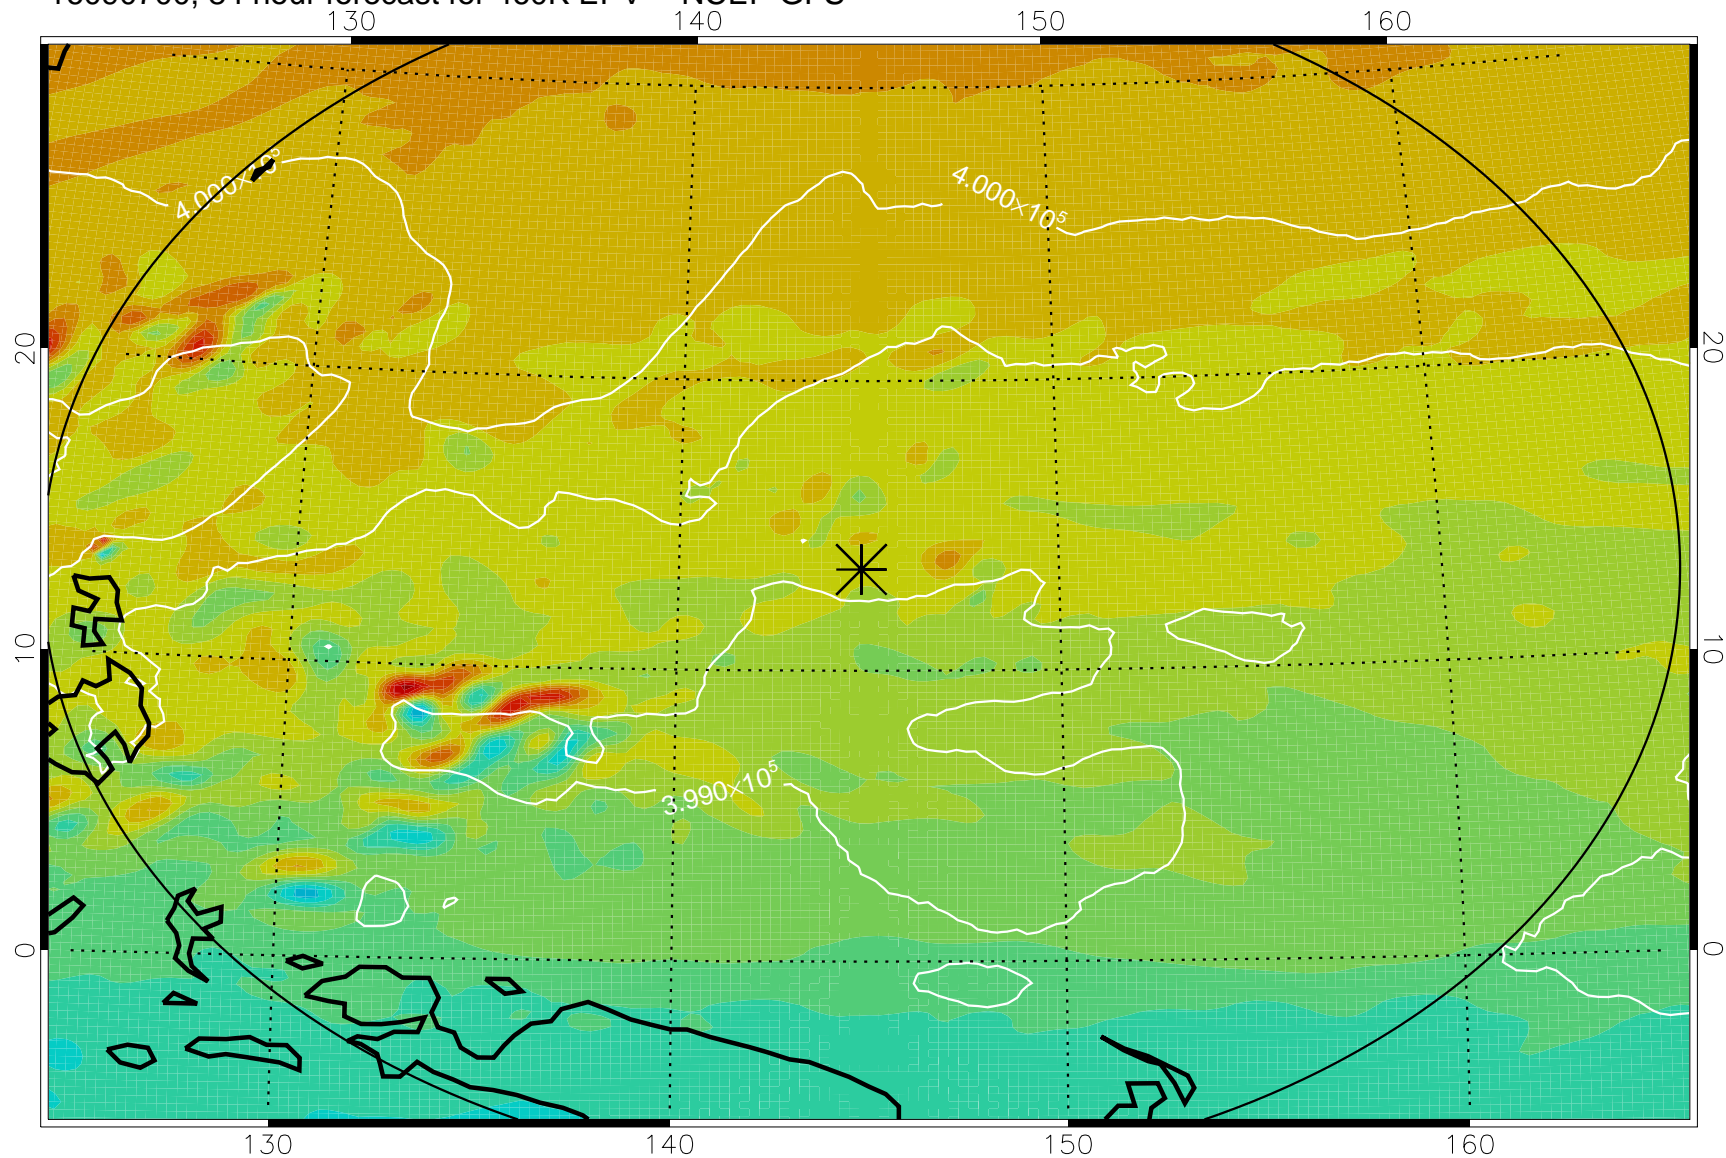

16090606, 66 hour forecast for 460K EPV -- NCEP GFS

460K Montgomery Streamfunction, white

Range ring of 2304 km

16090612, 72 hour forecast for 460K EPV -- NCEP GFS

460K Montgomery Streamfunction, white

Range ring of 2304 km

16090618, 78 hour forecast for 460K EPV -- NCEP GFS

460K Montgomery Streamfunction, white

Range ring of 2304 km

16090700, 84 hour forecast for 460K EPV -- NCEP GFS

460K Montgomery Streamfunction, white

Range ring of 2304 km

16090706, 90 hour forecast for 460K EPV -- NCEP GFS

460K Montgomery Streamfunction, white

Range ring of 2304 km

16090712, 96 hour forecast for 460K EPV -- NCEP GFS

460K Montgomery Streamfunction, white

Range ring of 2304 km

16090718, 102 hour forecast for 460K EPV -- NCEP GFS

460K Montgomery Streamfunction, white

Range ring of 2304 km

16090800, 108 hour forecast for 460K EPV -- NCEP GFS

460K Montgomery Streamfunction, white

Range ring of 2304 km