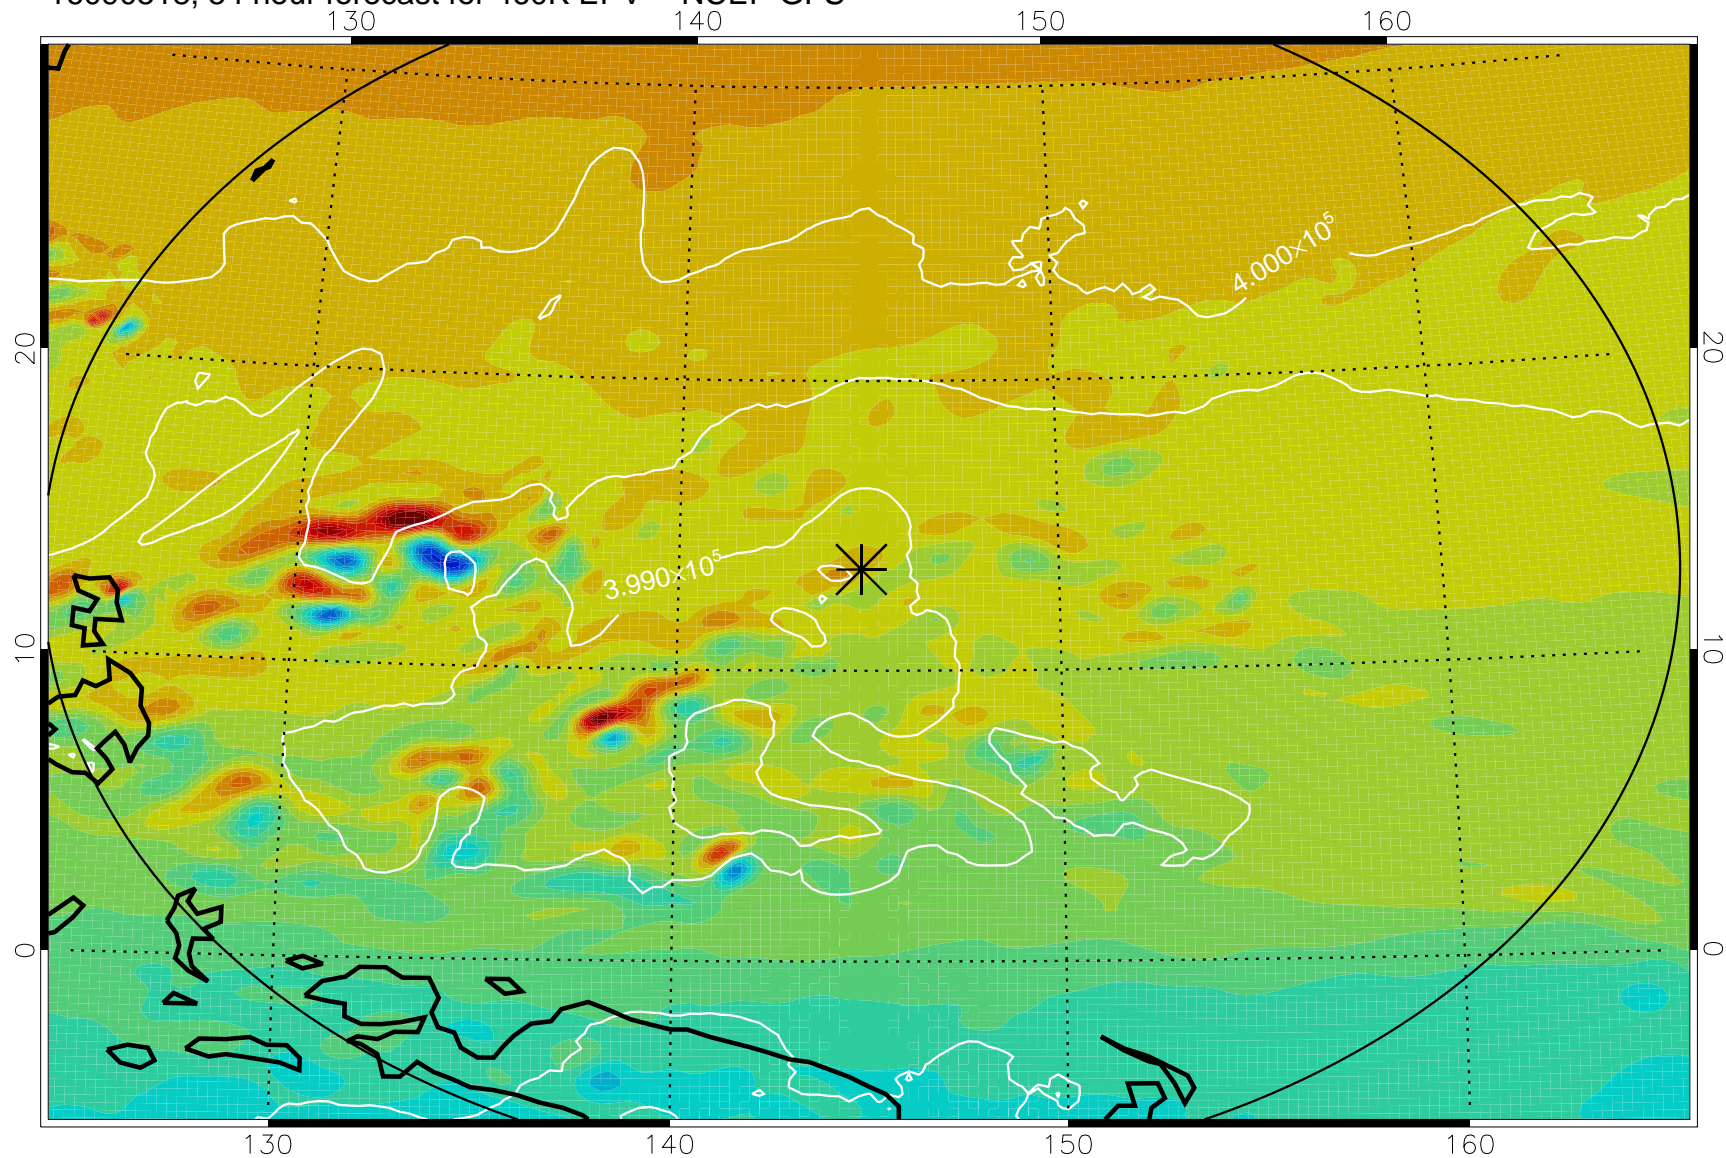

16090418, 30 hour forecast for 460K EPV -- NCEP GFS

460K Montgomery Streamfunction, white

Range ring of 2304 km

16090500, 36 hour forecast for 460K EPV -- NCEP GFS

460K Montgomery Streamfunction, white

Range ring of 2304 km

16090506, 42 hour forecast for 460K EPV -- NCEP GFS

460K Montgomery Streamfunction, white

Range ring of 2304 km

16090512, 48 hour forecast for 460K EPV -- NCEP GFS

460K Montgomery Streamfunction, white

Range ring of 2304 km

16090518, 54 hour forecast for 460K EPV -- NCEP GFS

460K Montgomery Streamfunction, white

Range ring of 2304 km

16090600, 60 hour forecast for 460K EPV -- NCEP GFS

460K Montgomery Streamfunction, white

Range ring of 2304 km

16090606, 66 hour forecast for 460K EPV -- NCEP GFS

460K Montgomery Streamfunction, white

Range ring of 2304 km

16090612, 72 hour forecast for 460K EPV -- NCEP GFS

460K Montgomery Streamfunction, white

Range ring of 2304 km