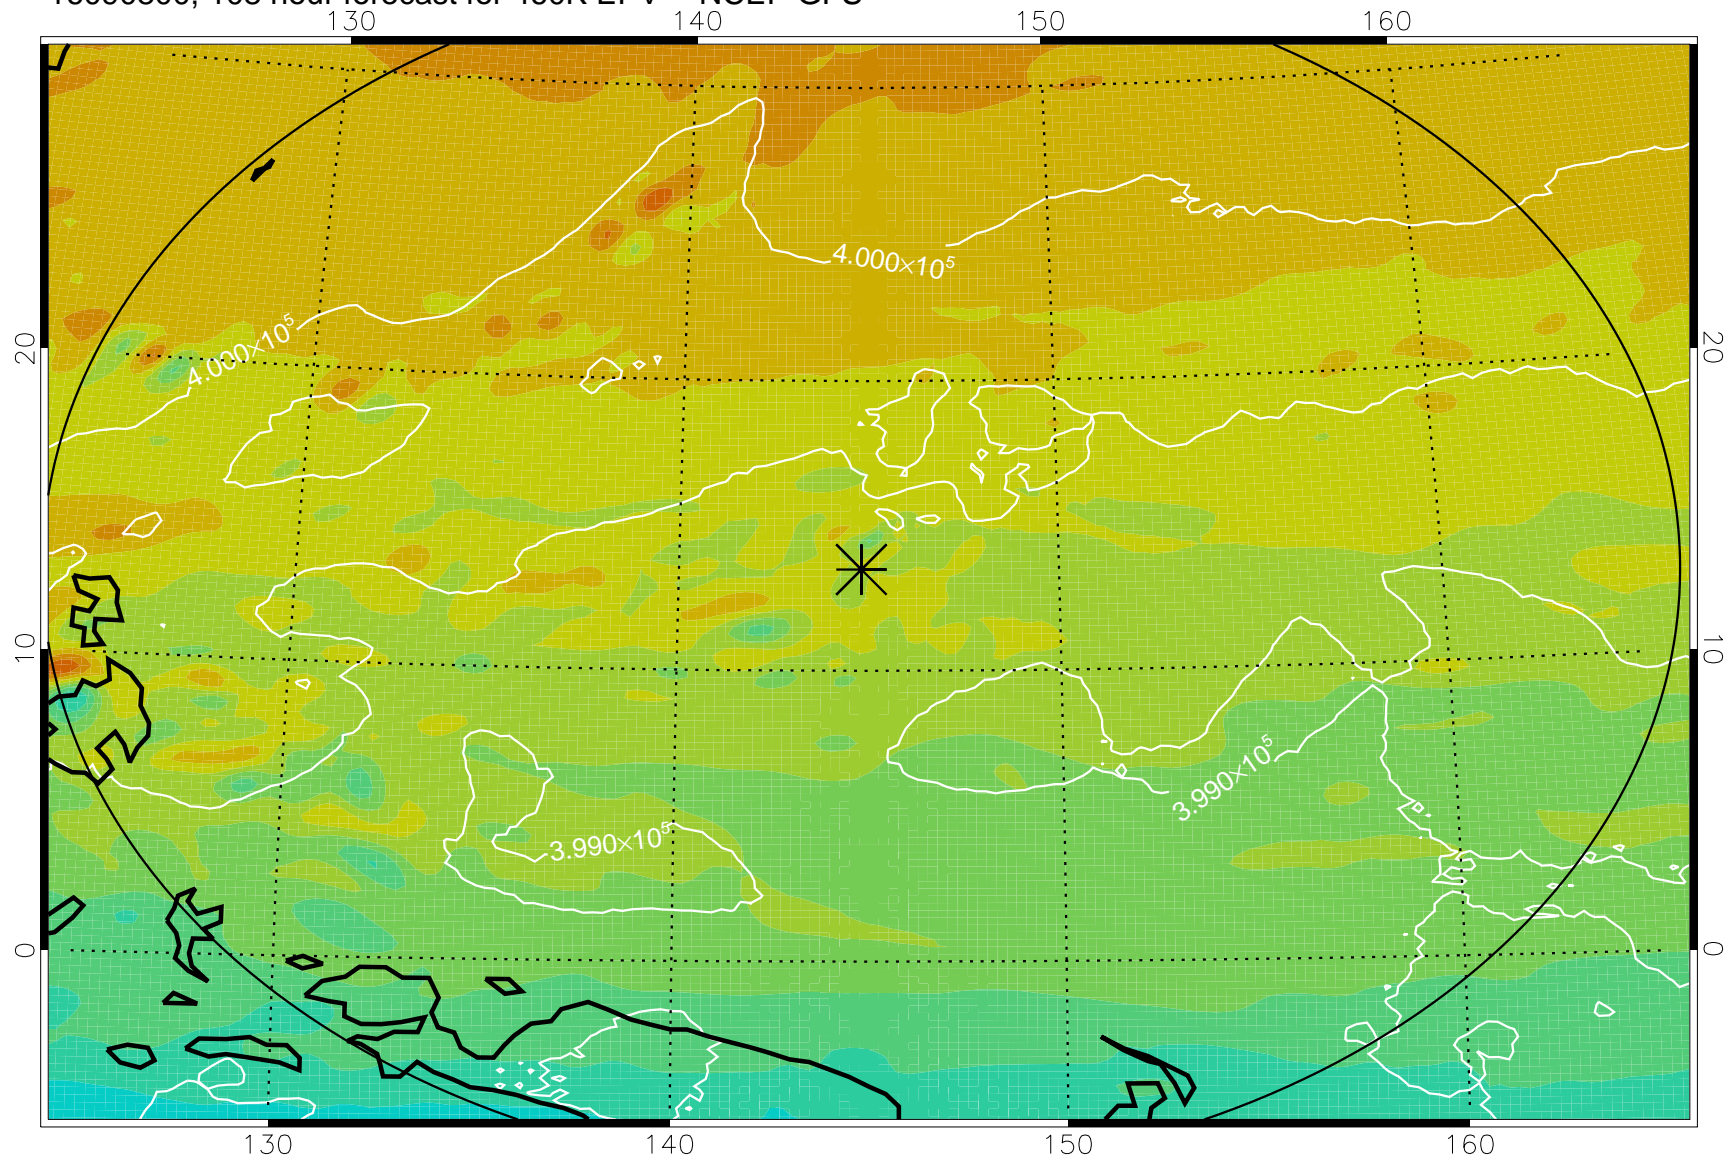

16090618, 78 hour forecast for 460K EPV -- NCEP GFS

460K Montgomery Streamfunction, white

Range ring of 2304 km

16090700, 84 hour forecast for 460K EPV -- NCEP GFS

460K Montgomery Streamfunction, white

Range ring of 2304 km

16090706, 90 hour forecast for 460K EPV -- NCEP GFS

460K Montgomery Streamfunction, white

Range ring of 2304 km

16090712, 96 hour forecast for 460K EPV -- NCEP GFS

460K Montgomery Streamfunction, white

Range ring of 2304 km

16090718, 102 hour forecast for 460K EPV -- NCEP GFS

460K Montgomery Streamfunction, white

Range ring of 2304 km

16090800, 108 hour forecast for 460K EPV -- NCEP GFS

460K Montgomery Streamfunction, white

Range ring of 2304 km

16090806, 114 hour forecast for 460K EPV -- NCEP GFS

460K Montgomery Streamfunction, white

Range ring of 2304 km

16090812, 120 hour forecast for 460K EPV -- NCEP GFS

460K Montgomery Streamfunction, white

Range ring of 2304 km