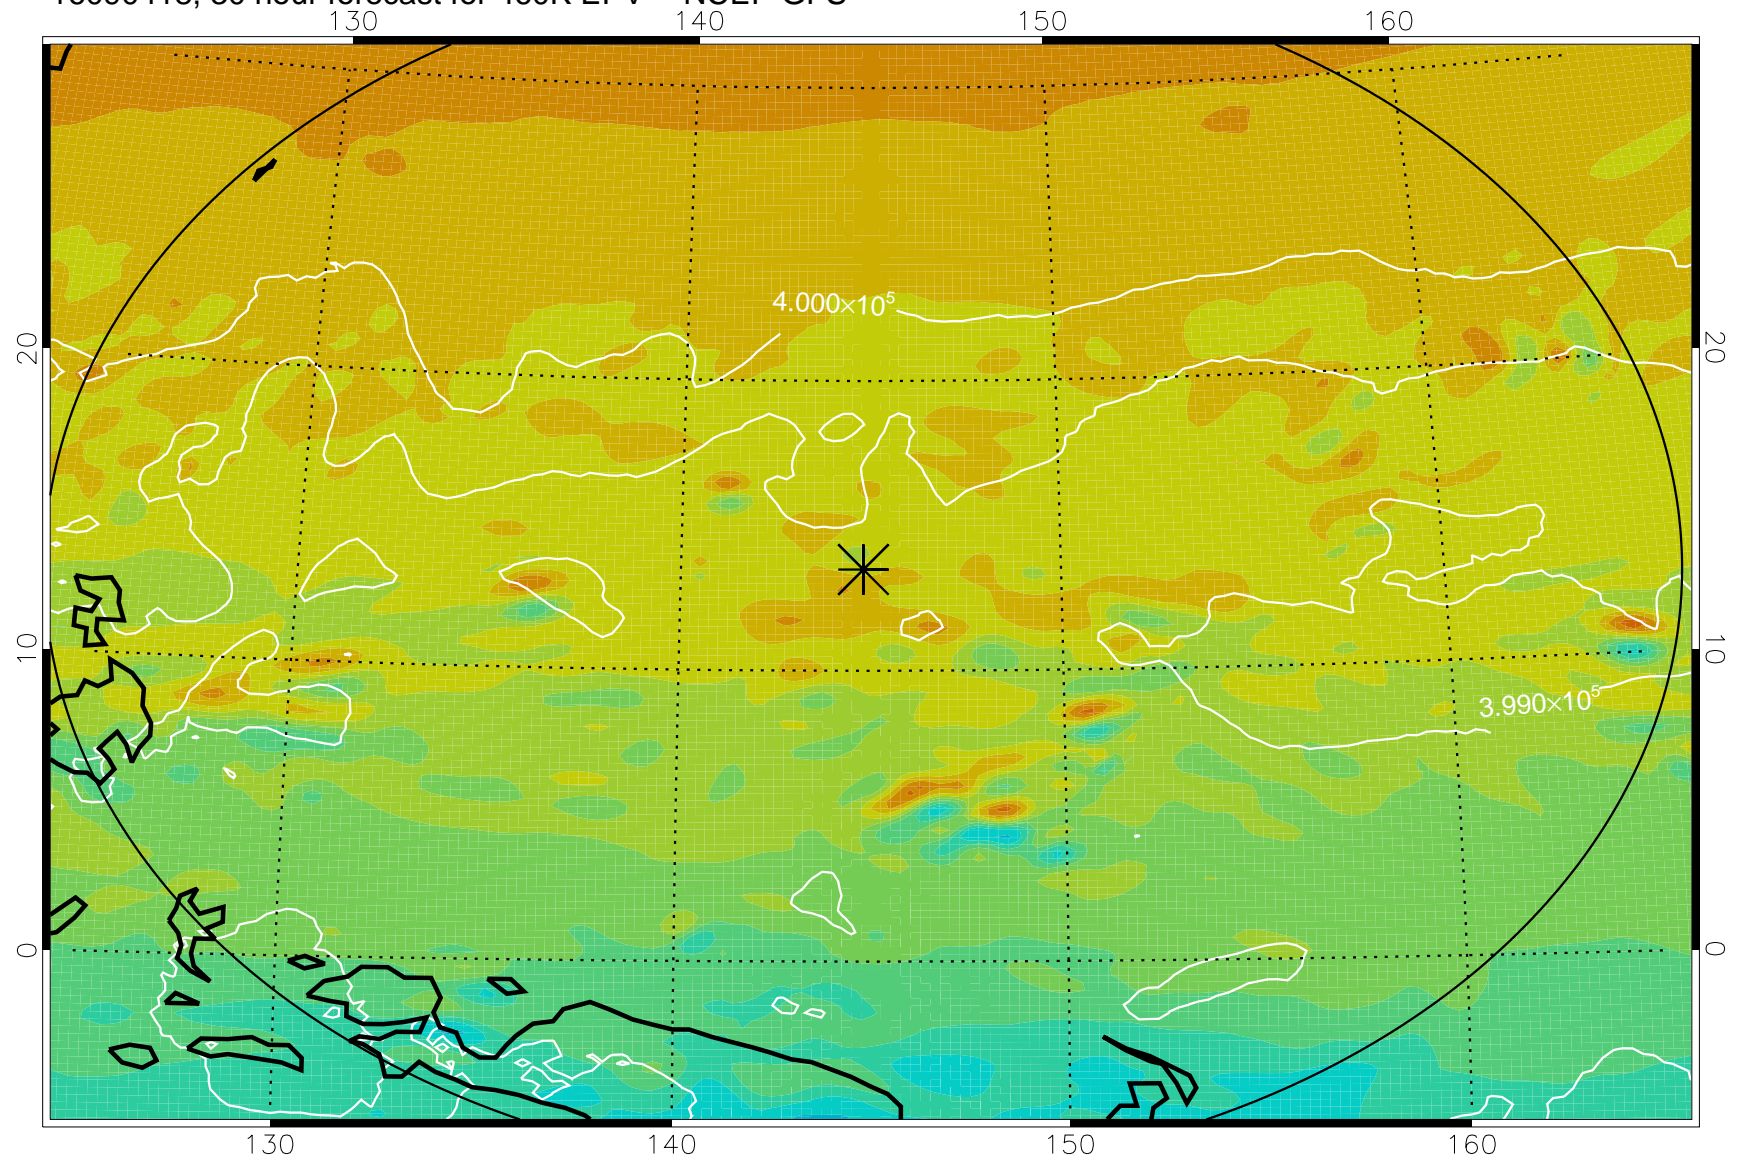

16090318, 6 hour forecast for 460K EPV -- NCEP GFS

460K Montgomery Streamfunction, white

Range ring of 2304 km

16090400, 12 hour forecast for 460K EPV -- NCEP GFS

460K Montgomery Streamfunction, white

Range ring of 2304 km

16090406, 18 hour forecast for 460K EPV -- NCEP GFS

460K Montgomery Streamfunction, white

Range ring of 2304 km

16090412, 24 hour forecast for 460K EPV -- NCEP GFS

460K Montgomery Streamfunction, white

Range ring of 2304 km

16090418, 30 hour forecast for 460K EPV -- NCEP GFS

460K Montgomery Streamfunction, white

Range ring of 2304 km

16090500, 36 hour forecast for 460K EPV -- NCEP GFS

460K Montgomery Streamfunction, white

Range ring of 2304 km

16090506, 42 hour forecast for 460K EPV -- NCEP GFS

460K Montgomery Streamfunction, white

Range ring of 2304 km

16090512, 48 hour forecast for 460K EPV -- NCEP GFS

460K Montgomery Streamfunction, white

Range ring of 2304 km