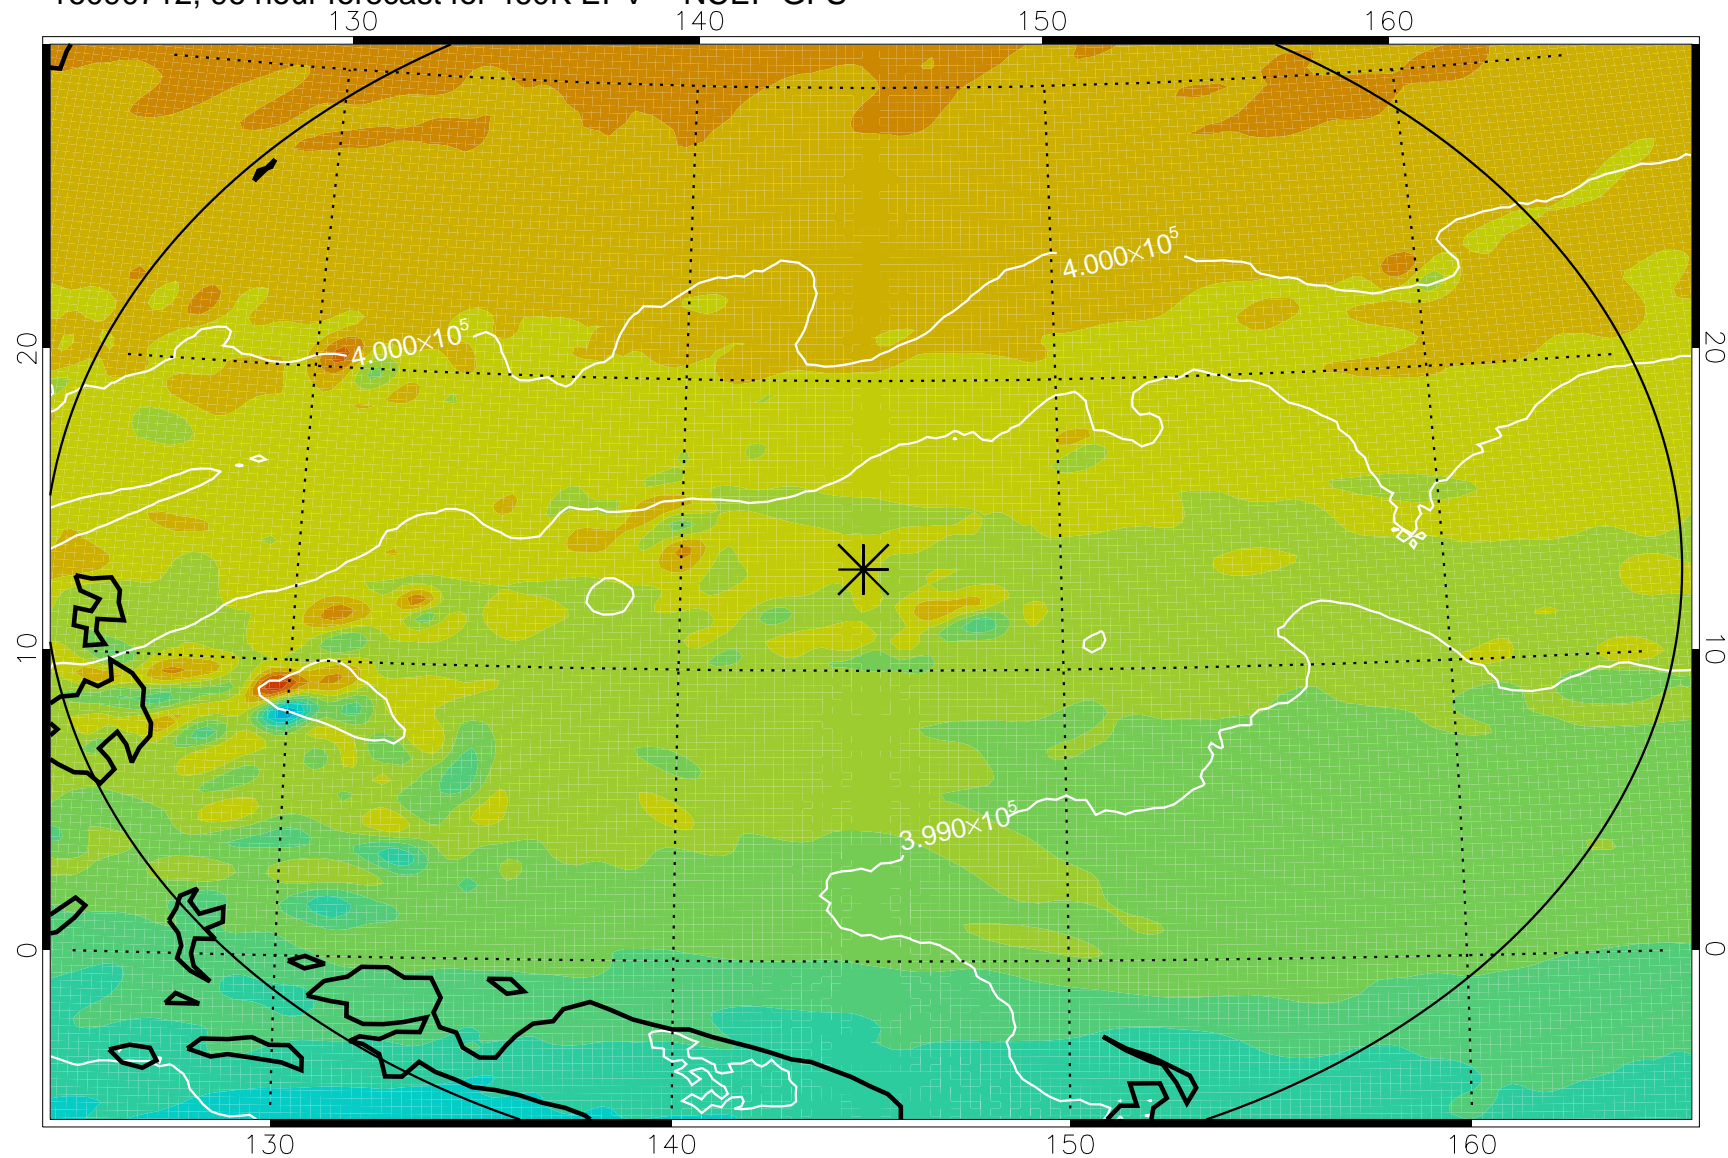

16090606, 66 hour forecast for 460K EPV -- NCEP GFS

460K Montgomery Streamfunction, white

Range ring of 2304 km

16090612, 72 hour forecast for 460K EPV -- NCEP GFS

460K Montgomery Streamfunction, white

Range ring of 2304 km

16090618, 78 hour forecast for 460K EPV -- NCEP GFS

460K Montgomery Streamfunction, white

Range ring of 2304 km

16090700, 84 hour forecast for 460K EPV -- NCEP GFS

460K Montgomery Streamfunction, white

Range ring of 2304 km

16090706, 90 hour forecast for 460K EPV -- NCEP GFS

460K Montgomery Streamfunction, white

Range ring of 2304 km

16090712, 96 hour forecast for 460K EPV -- NCEP GFS

460K Montgomery Streamfunction, white

Range ring of 2304 km

16090718, 102 hour forecast for 460K EPV -- NCEP GFS

460K Montgomery Streamfunction, white

Range ring of 2304 km

16090800, 108 hour forecast for 460K EPV -- NCEP GFS

460K Montgomery Streamfunction, white

Range ring of 2304 km