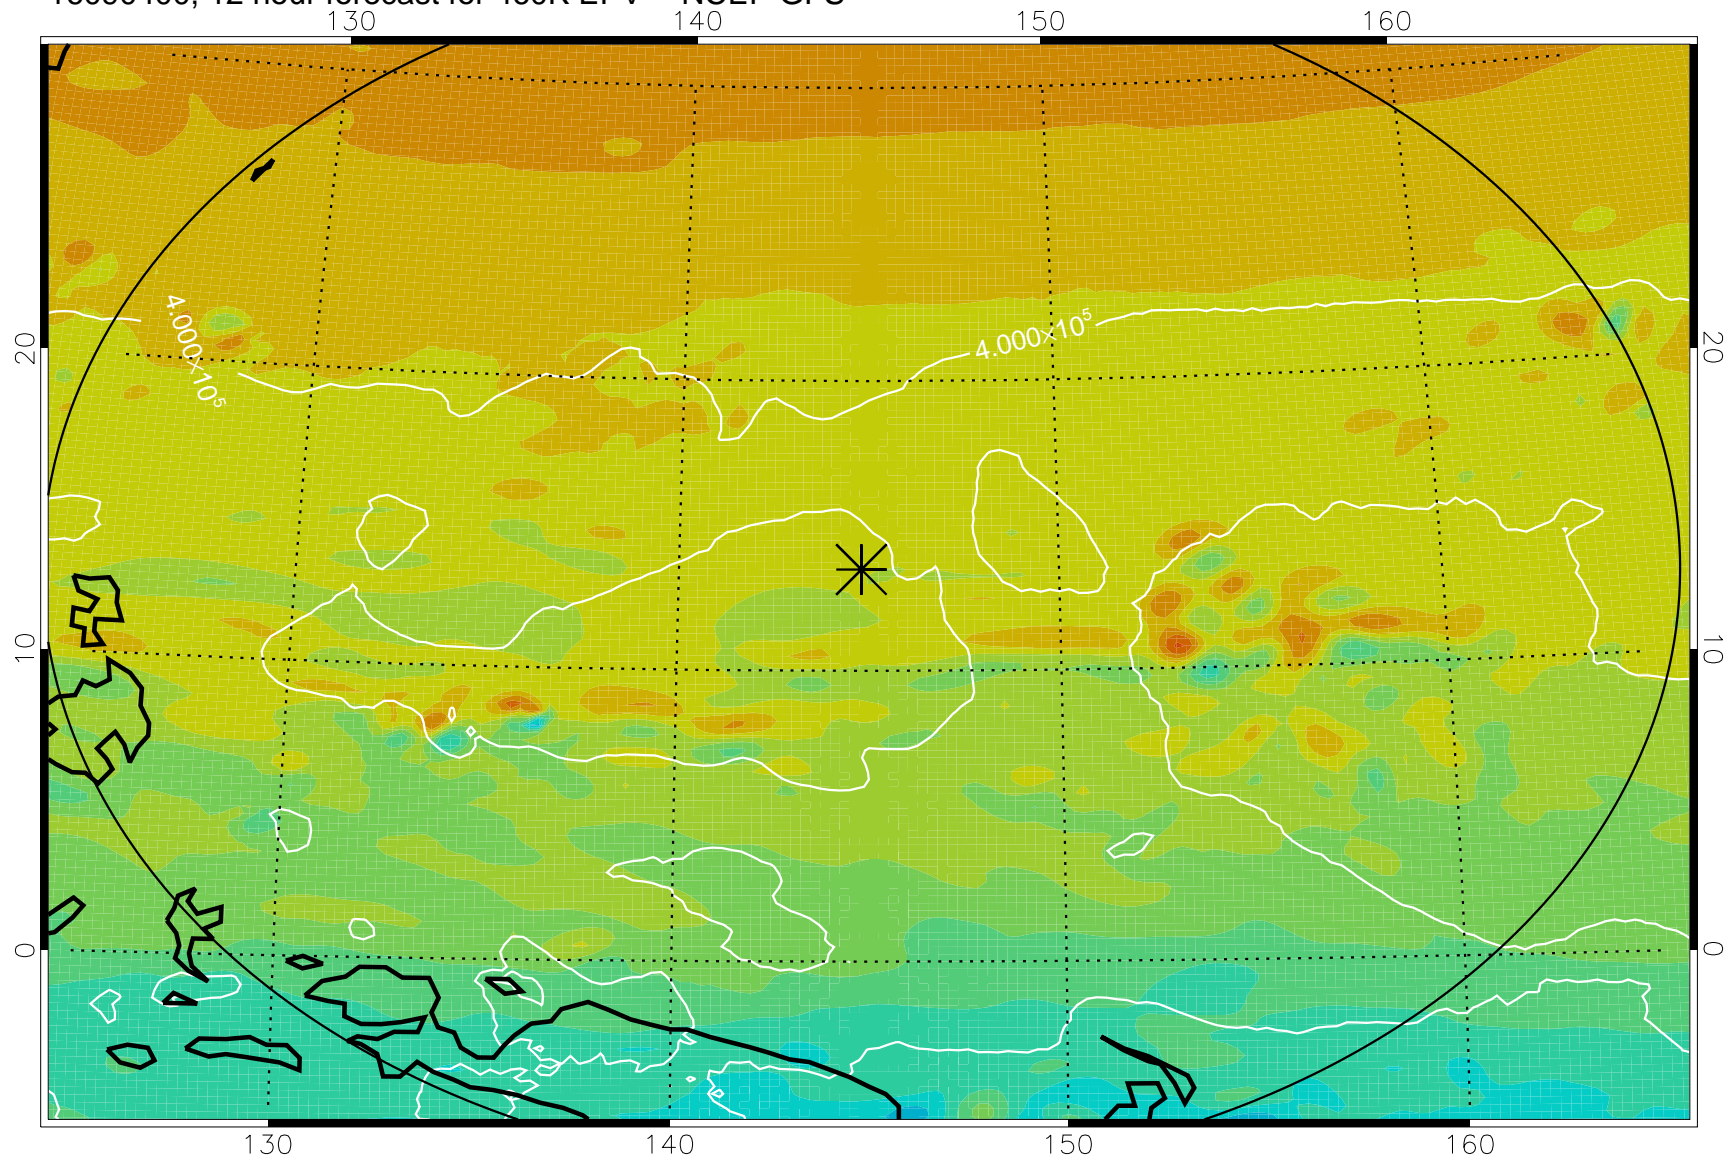

16090318, 6 hour forecast for 460K EPV -- NCEP GFS

460K Montgomery Streamfunction, white

Range ring of 2304 km

16090400, 12 hour forecast for 460K EPV -- NCEP GFS

460K Montgomery Streamfunction, white

Range ring of 2304 km

16090406, 18 hour forecast for 460K EPV -- NCEP GFS

460K Montgomery Streamfunction, white

Range ring of 2304 km

16090412, 24 hour forecast for 460K EPV -- NCEP GFS

460K Montgomery Streamfunction, white

Range ring of 2304 km

16090418, 30 hour forecast for 460K EPV -- NCEP GFS

460K Montgomery Streamfunction, white

Range ring of 2304 km

16090500, 36 hour forecast for 460K EPV -- NCEP GFS

460K Montgomery Streamfunction, white

Range ring of 2304 km

16090606, 66 hour forecast for 460K EPV -- NCEP GFS

460K Montgomery Streamfunction, white

Range ring of 2304 km

16090612, 72 hour forecast for 460K EPV -- NCEP GFS

460K Montgomery Streamfunction, white

Range ring of 2304 km