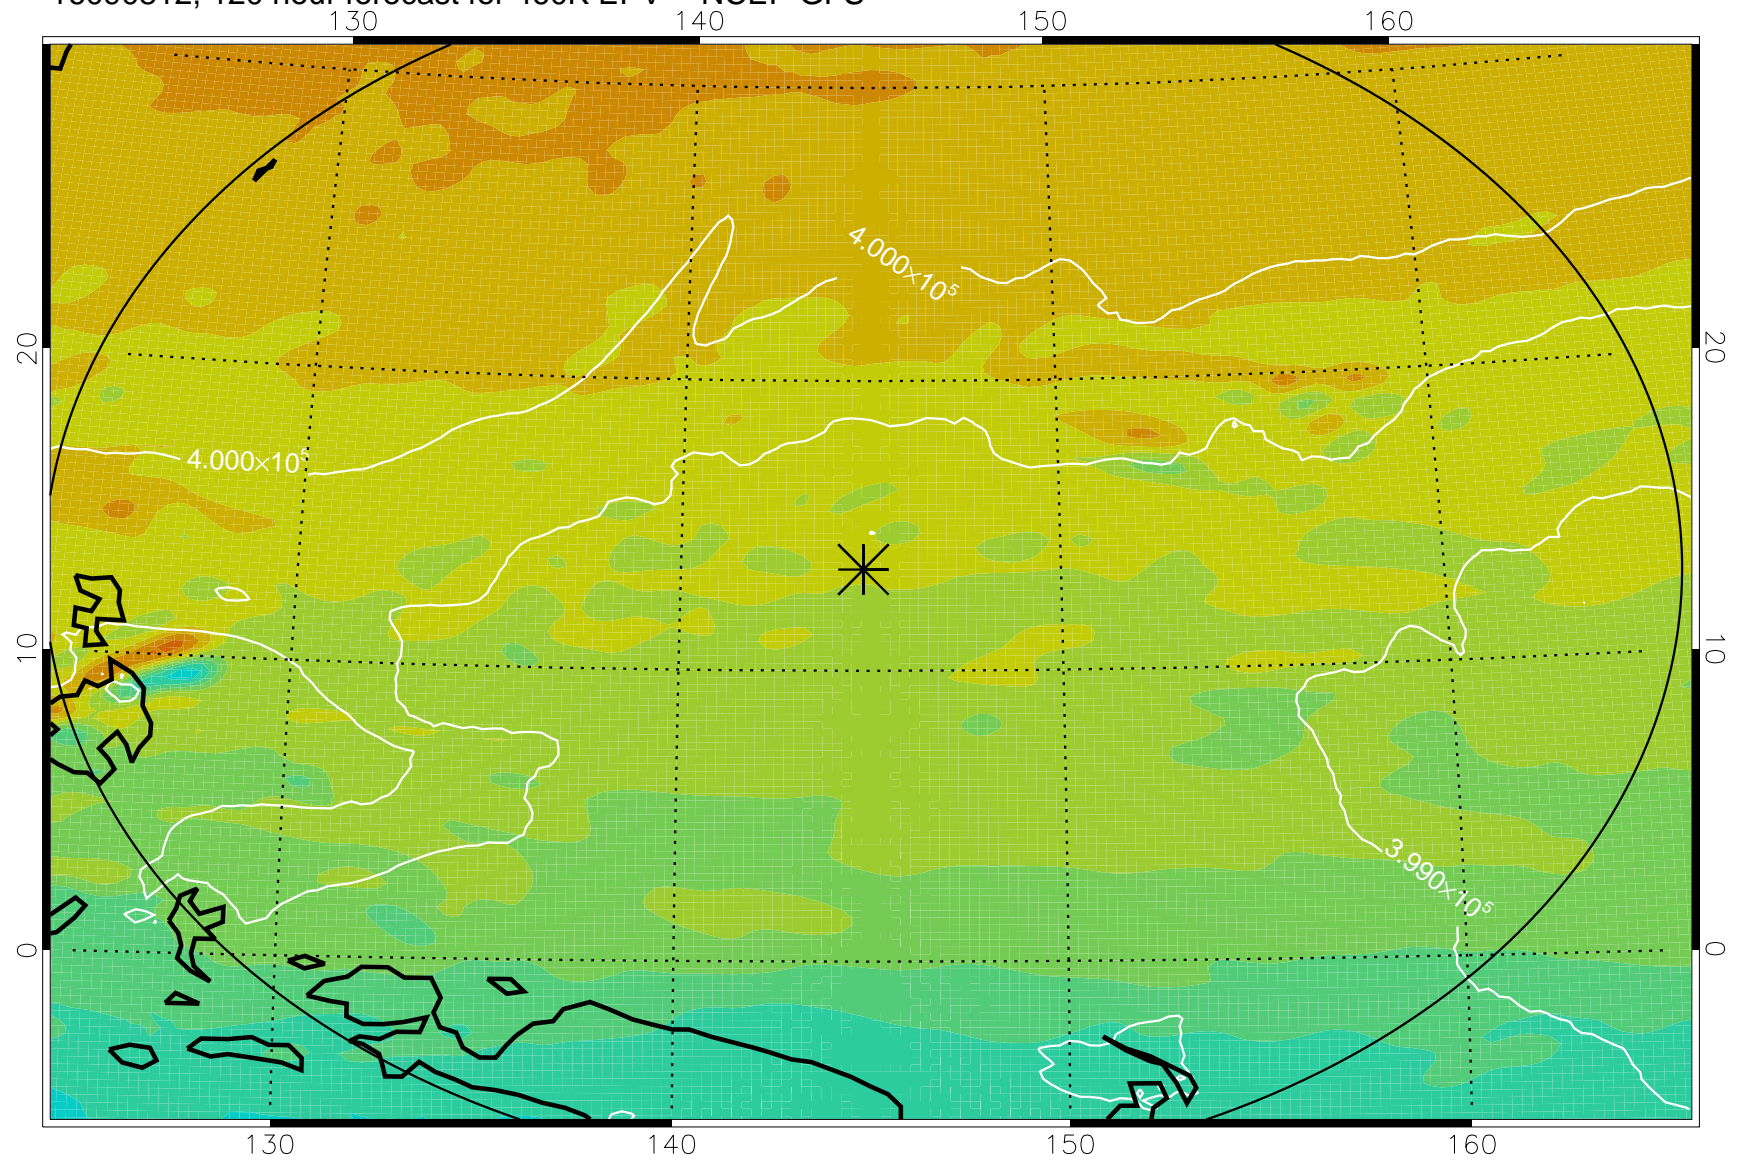

16090618, 78 hour forecast for 460K EPV -- NCEP GFS

460K Montgomery Streamfunction, white

Range ring of 2304 km

16090700, 84 hour forecast for 460K EPV -- NCEP GFS

460K Montgomery Streamfunction, white

Range ring of 2304 km

16090706, 90 hour forecast for 460K EPV -- NCEP GFS

460K Montgomery Streamfunction, white

Range ring of 2304 km

16090712, 96 hour forecast for 460K EPV -- NCEP GFS

460K Montgomery Streamfunction, white

Range ring of 2304 km

16090718, 102 hour forecast for 460K EPV -- NCEP GFS

460K Montgomery Streamfunction, white

Range ring of 2304 km

16090800, 108 hour forecast for 460K EPV -- NCEP GFS

460K Montgomery Streamfunction, white

Range ring of 2304 km

16090806, 114 hour forecast for 460K EPV -- NCEP GFS

460K Montgomery Streamfunction, white

Range ring of 2304 km

16090812, 120 hour forecast for 460K EPV -- NCEP GFS

460K Montgomery Streamfunction, white

Range ring of 2304 km