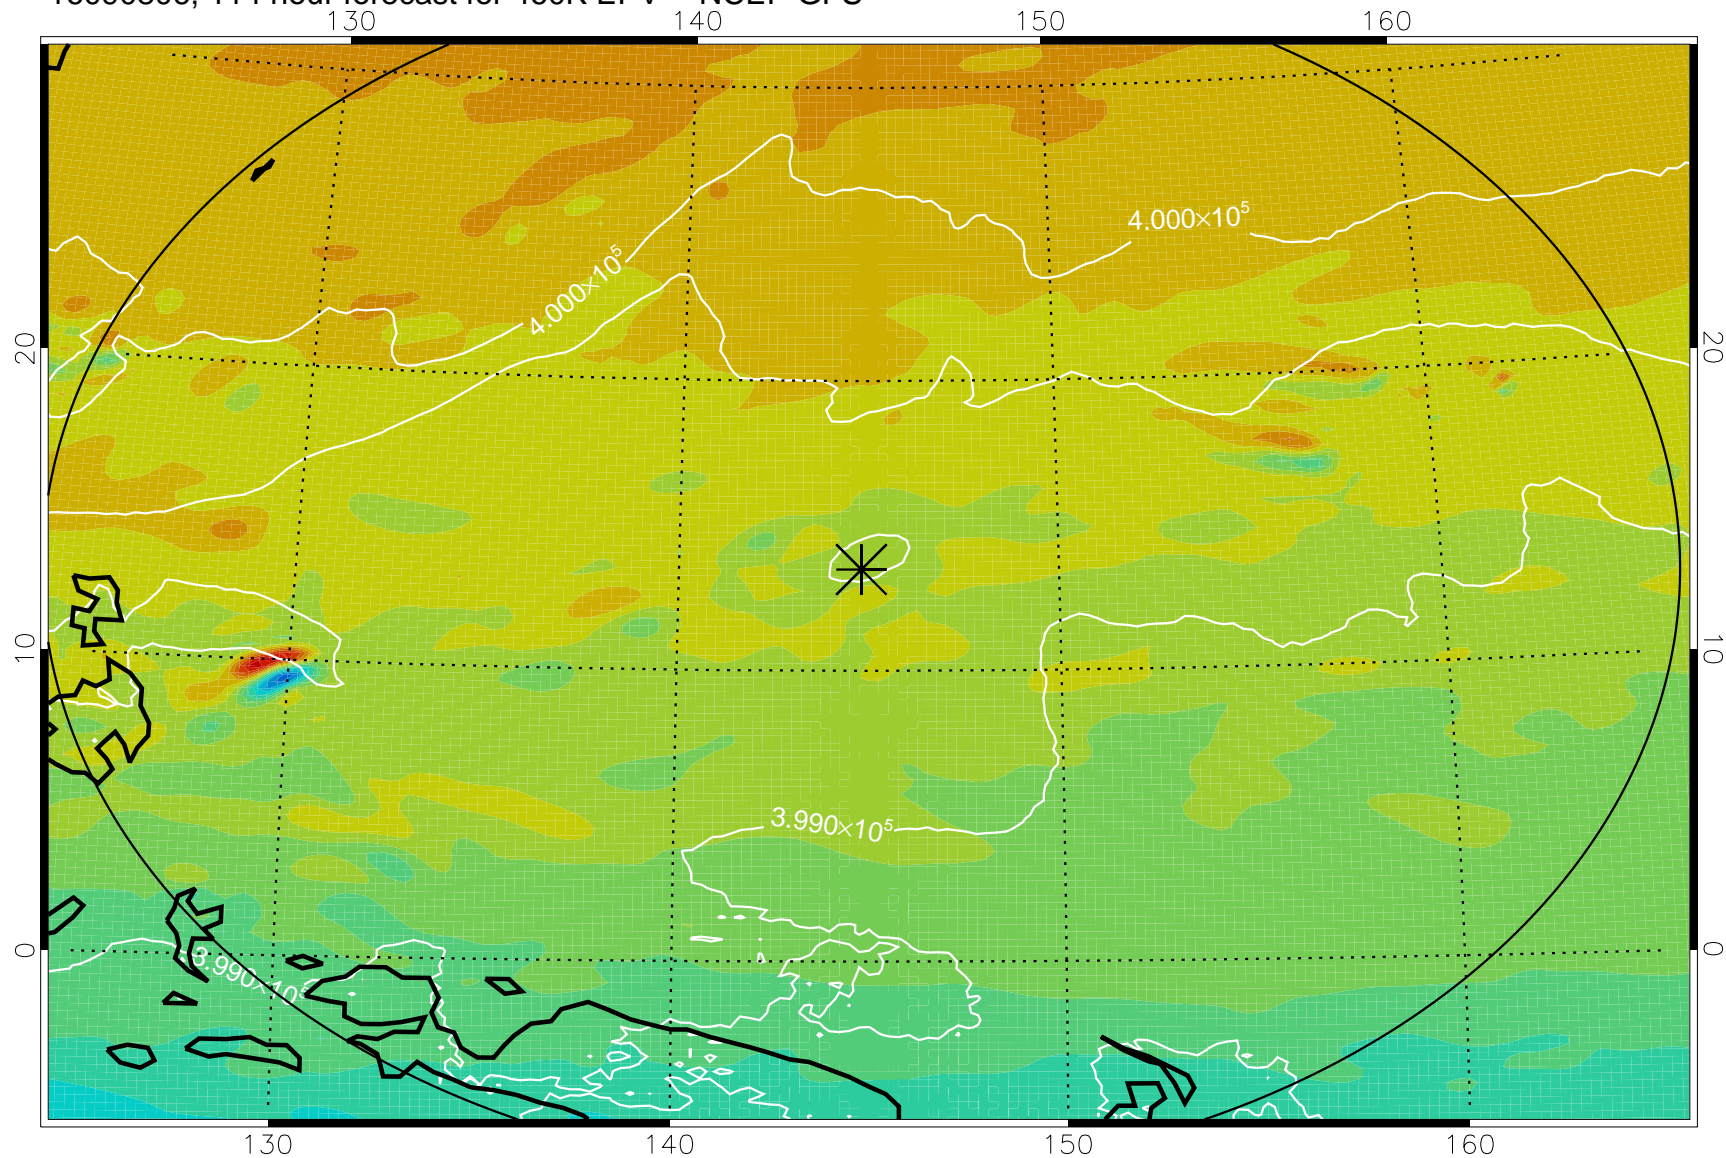

16090618, 78 hour forecast for 460K EPV -- NCEP GFS

460K Montgomery Streamfunction, white

Range ring of 2304 km

16090700, 84 hour forecast for 460K EPV -- NCEP GFS

460K Montgomery Streamfunction, white

Range ring of 2304 km

16090706, 90 hour forecast for 460K EPV -- NCEP GFS

460K Montgomery Streamfunction, white

Range ring of 2304 km

16090712, 96 hour forecast for 460K EPV -- NCEP GFS

460K Montgomery Streamfunction, white

Range ring of 2304 km

16090718, 102 hour forecast for 460K EPV -- NCEP GFS

460K Montgomery Streamfunction, white

Range ring of 2304 km

16090800, 108 hour forecast for 460K EPV -- NCEP GFS

460K Montgomery Streamfunction, white

Range ring of 2304 km

16090806, 114 hour forecast for 460K EPV -- NCEP GFS

460K Montgomery Streamfunction, white

Range ring of 2304 km

16090812, 120 hour forecast for 460K EPV -- NCEP GFS

460K Montgomery Streamfunction, white

Range ring of 2304 km