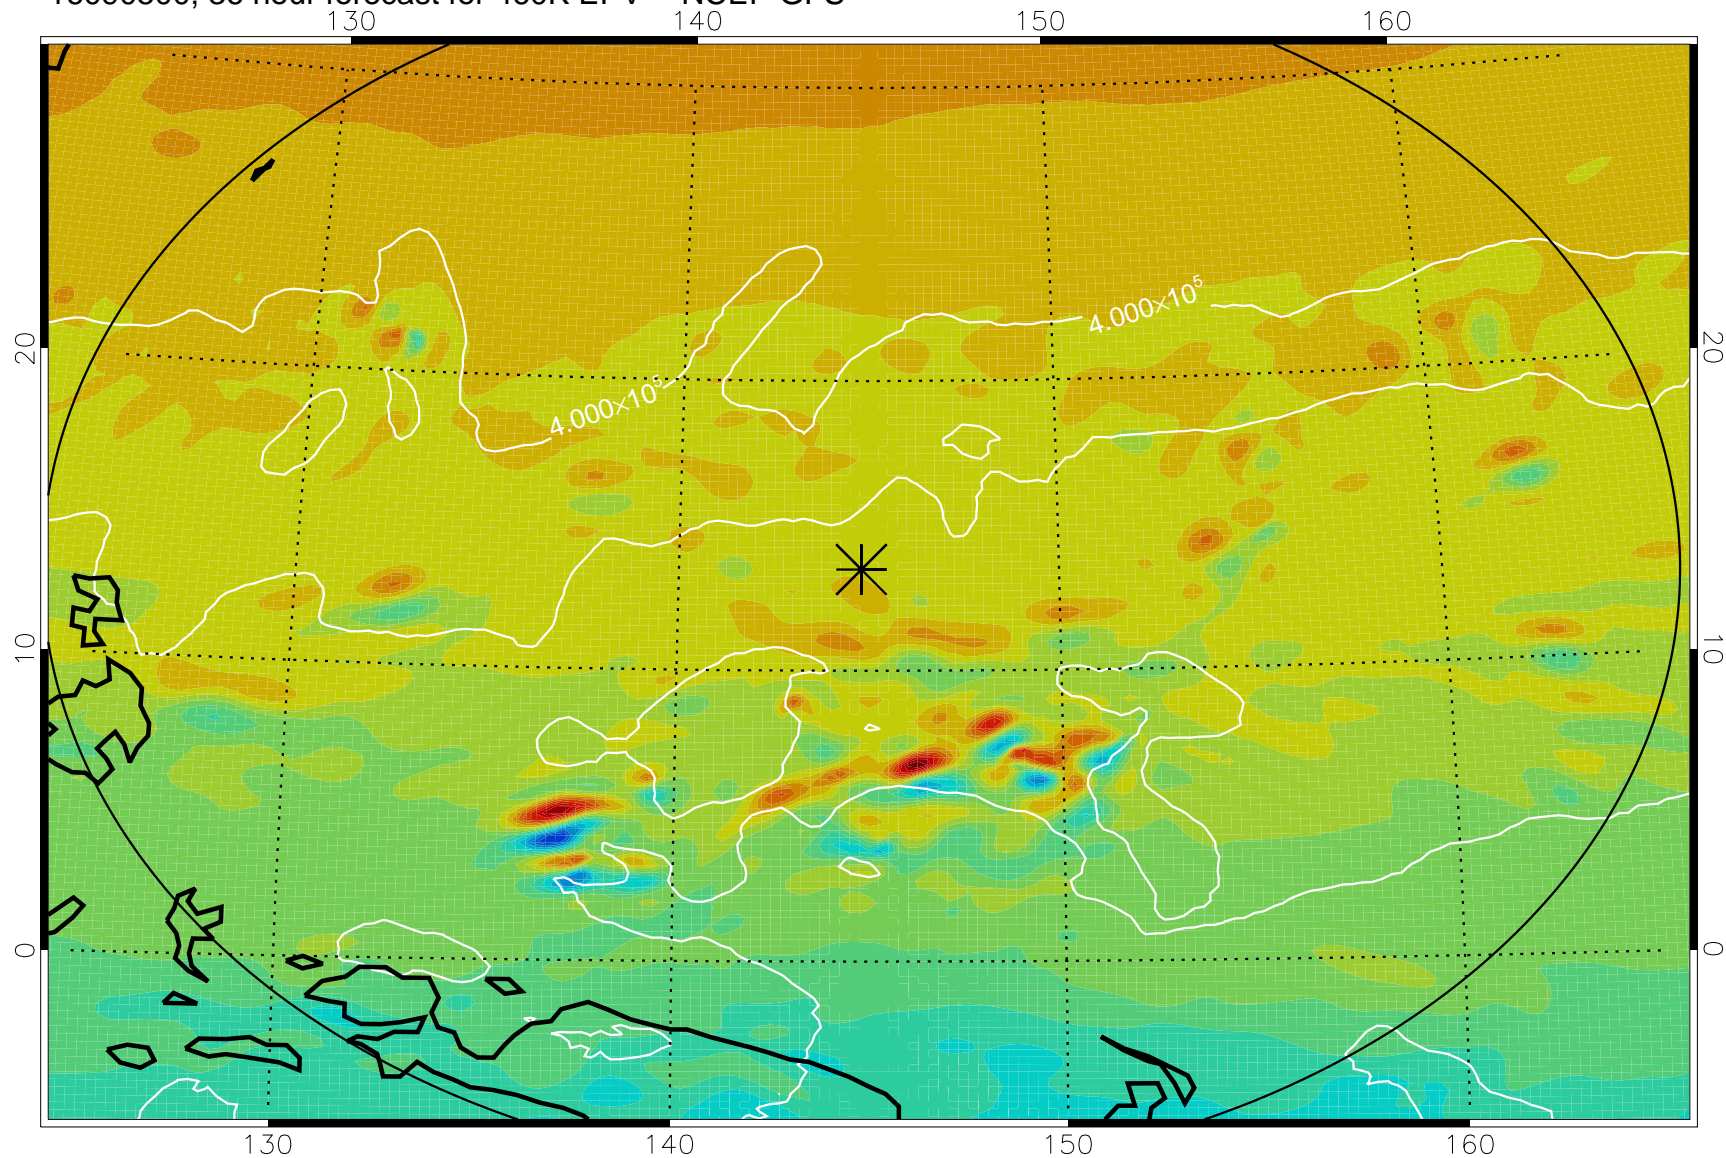

16090318, 6 hour forecast for 460K EPV -- NCEP GFS

460K Montgomery Streamfunction, white

Range ring of 2304 km

16090400, 12 hour forecast for 460K EPV -- NCEP GFS

460K Montgomery Streamfunction, white

Range ring of 2304 km

16090406, 18 hour forecast for 460K EPV -- NCEP GFS

460K Montgomery Streamfunction, white

Range ring of 2304 km

16090412, 24 hour forecast for 460K EPV -- NCEP GFS

460K Montgomery Streamfunction, white

Range ring of 2304 km

16090418, 30 hour forecast for 460K EPV -- NCEP GFS

460K Montgomery Streamfunction, white

Range ring of 2304 km

16090500, 36 hour forecast for 460K EPV -- NCEP GFS

460K Montgomery Streamfunction, white

Range ring of 2304 km

16090506, 42 hour forecast for 460K EPV -- NCEP GFS

460K Montgomery Streamfunction, white

Range ring of 2304 km

16090512, 48 hour forecast for 460K EPV -- NCEP GFS

460K Montgomery Streamfunction, white

Range ring of 2304 km