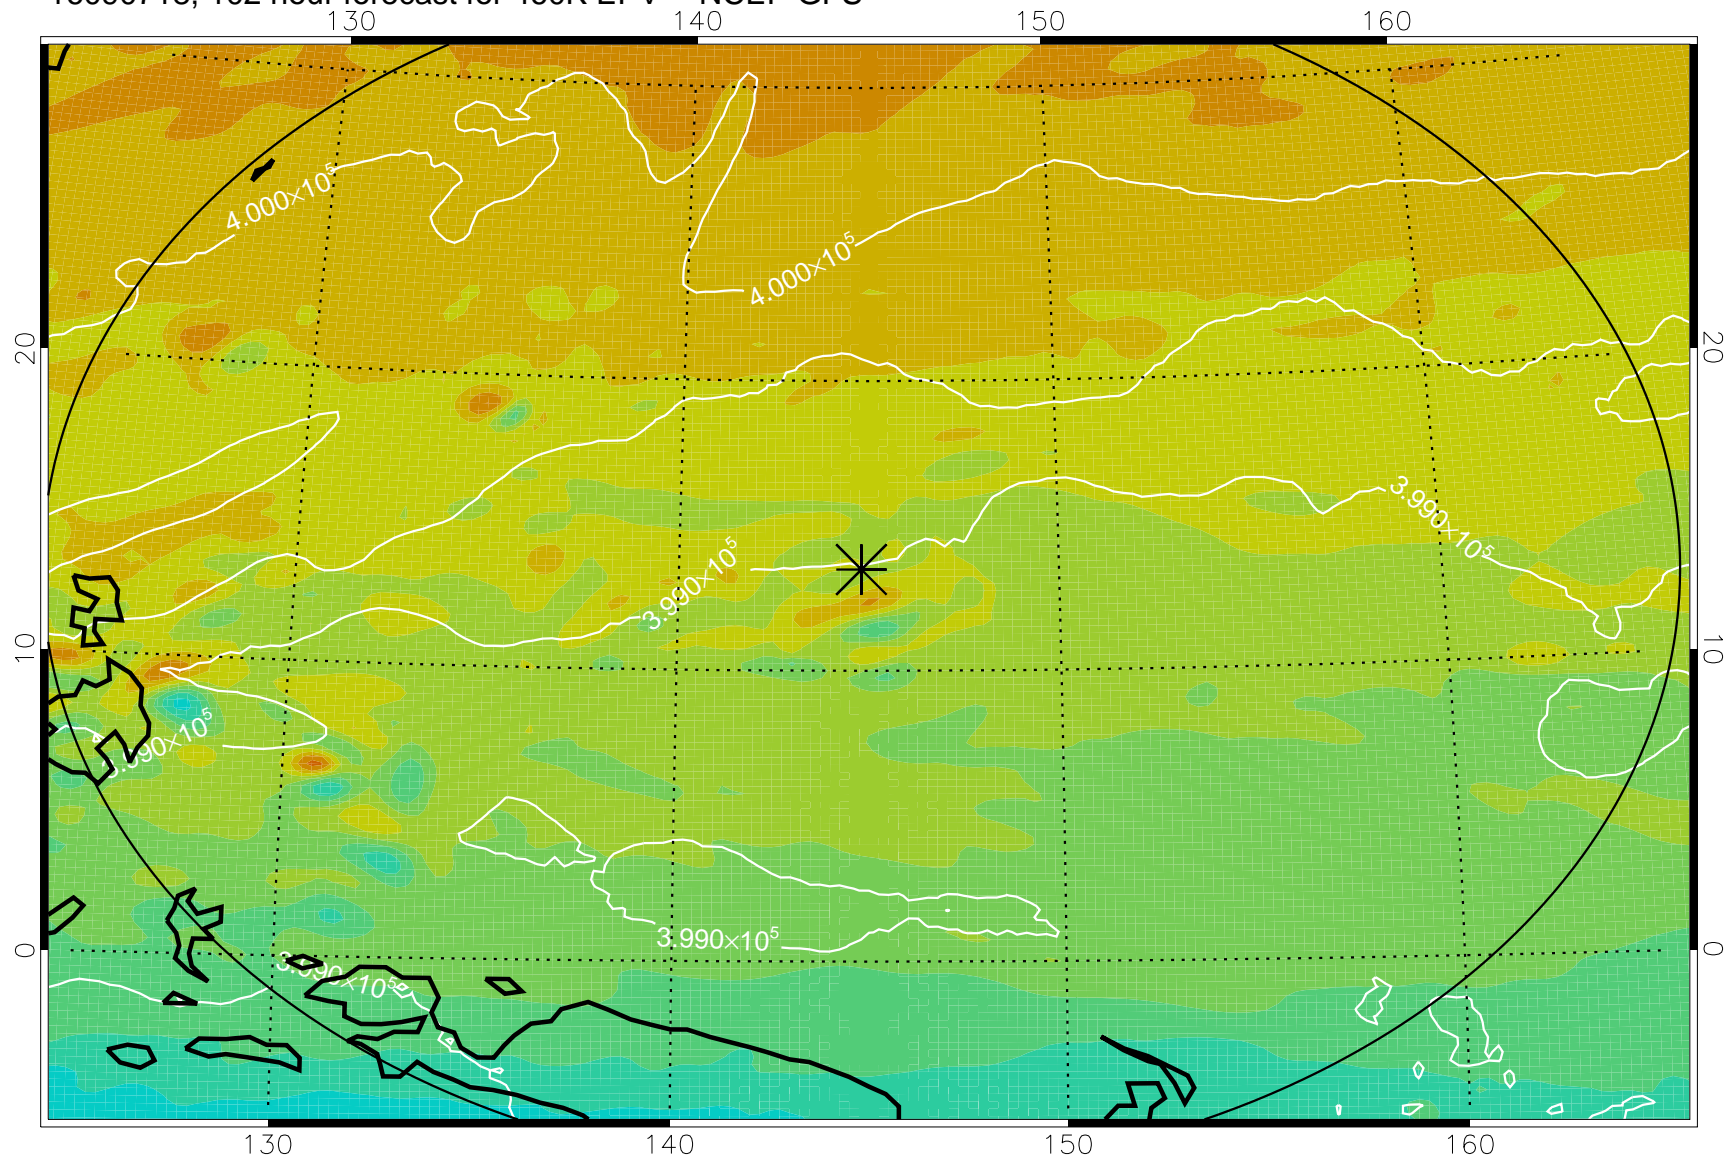

16090618, 78 hour forecast for 460K EPV -- NCEP GFS

460K Montgomery Streamfunction, white

Range ring of 2304 km

16090700, 84 hour forecast for 460K EPV -- NCEP GFS

460K Montgomery Streamfunction, white

Range ring of 2304 km

16090706, 90 hour forecast for 460K EPV -- NCEP GFS

460K Montgomery Streamfunction, white

Range ring of 2304 km

16090712, 96 hour forecast for 460K EPV -- NCEP GFS

460K Montgomery Streamfunction, white

Range ring of 2304 km

16090718, 102 hour forecast for 460K EPV -- NCEP GFS

460K Montgomery Streamfunction, white

Range ring of 2304 km

16090800, 108 hour forecast for 460K EPV -- NCEP GFS

460K Montgomery Streamfunction, white

Range ring of 2304 km

16090806, 114 hour forecast for 460K EPV -- NCEP GFS

460K Montgomery Streamfunction, white

Range ring of 2304 km

16090812, 120 hour forecast for 460K EPV -- NCEP GFS

460K Montgomery Streamfunction, white

Range ring of 2304 km