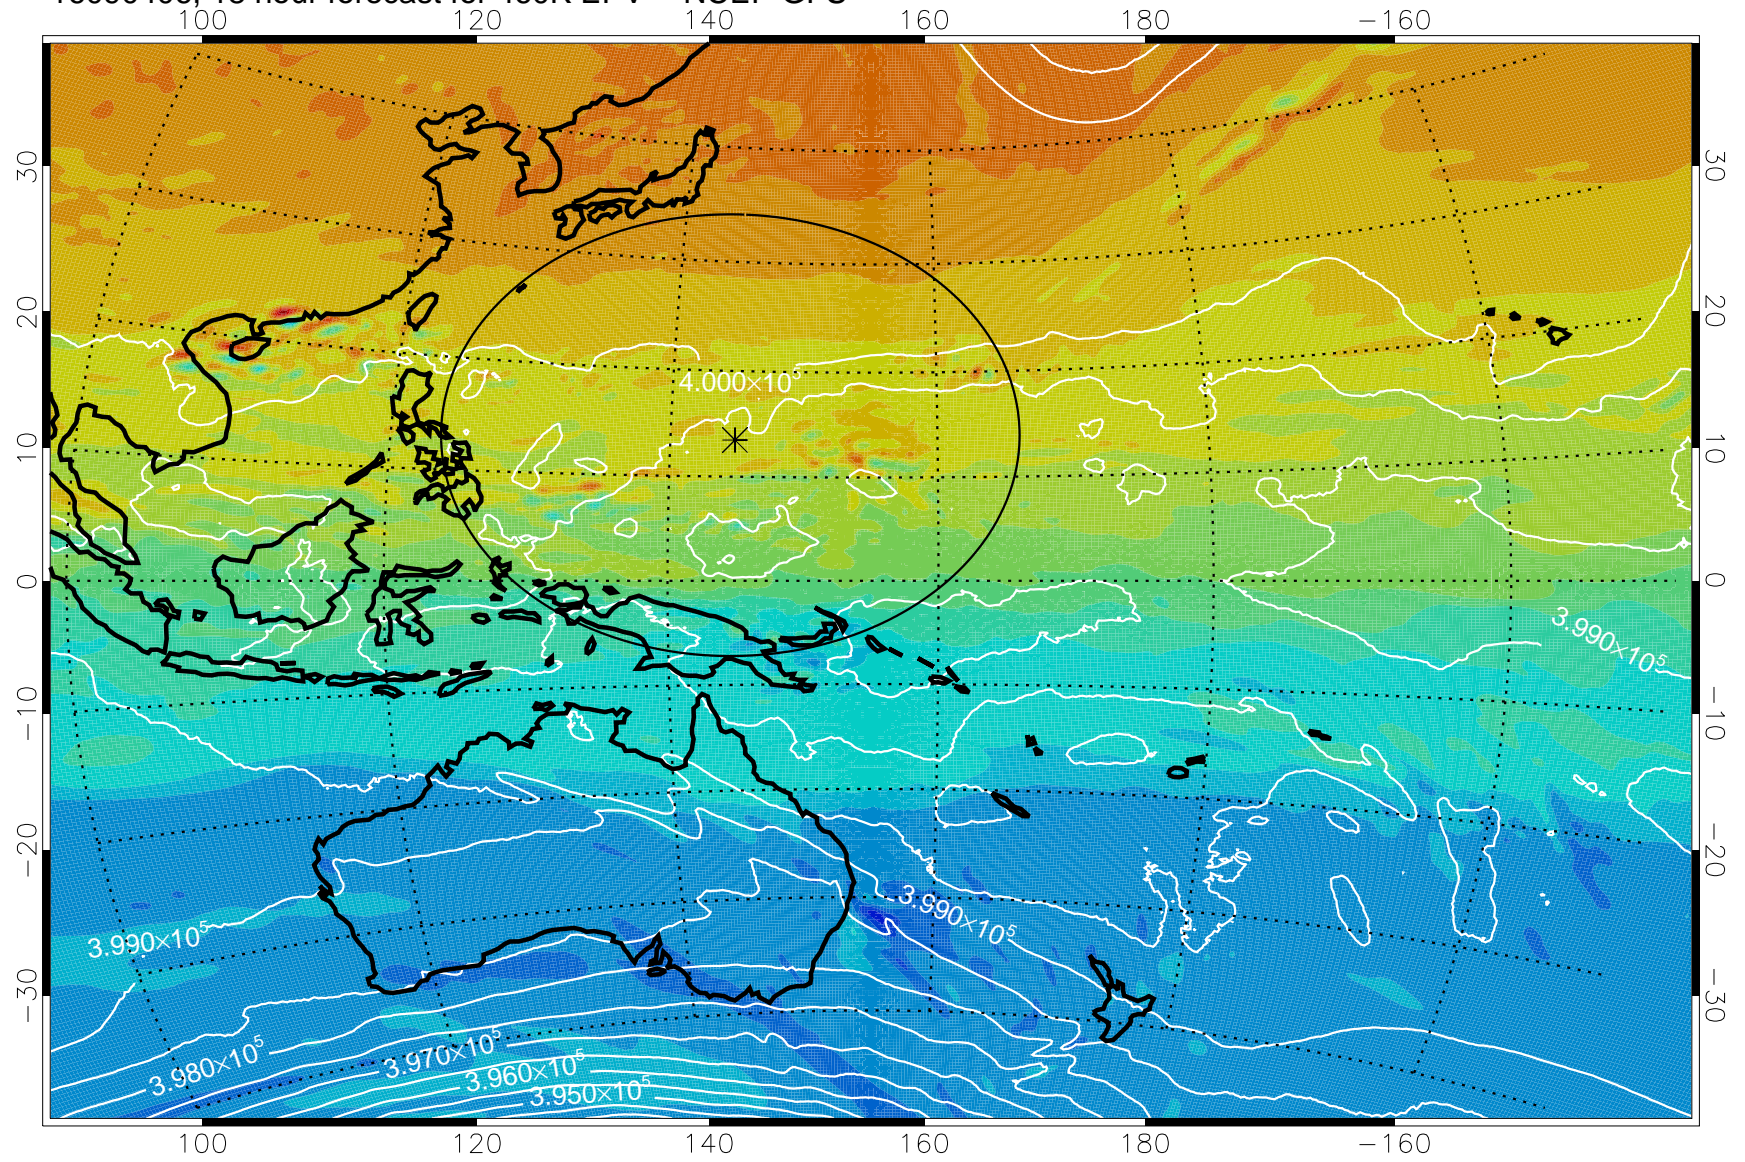

16090318, 6 hour forecast for 460K EPV -- NCEP GFS

460K Montgomery Streamfunction, white

Range ring of 2304 km

16090400, 12 hour forecast for 460K EPV -- NCEP GFS

460K Montgomery Streamfunction, white

Range ring of 2304 km

16090406, 18 hour forecast for 460K EPV -- NCEP GFS

460K Montgomery Streamfunction, white

Range ring of 2304 km

16090412, 24 hour forecast for 460K EPV -- NCEP GFS

460K Montgomery Streamfunction, white

Range ring of 2304 km

16090418, 30 hour forecast for 460K EPV -- NCEP GFS

460K Montgomery Streamfunction, white

Range ring of 2304 km

16090500, 36 hour forecast for 460K EPV -- NCEP GFS

460K Montgomery Streamfunction, white

Range ring of 2304 km

16090506, 42 hour forecast for 460K EPV -- NCEP GFS

460K Montgomery Streamfunction, white

Range ring of 2304 km

16090512, 48 hour forecast for 460K EPV -- NCEP GFS

460K Montgomery Streamfunction, white

Range ring of 2304 km