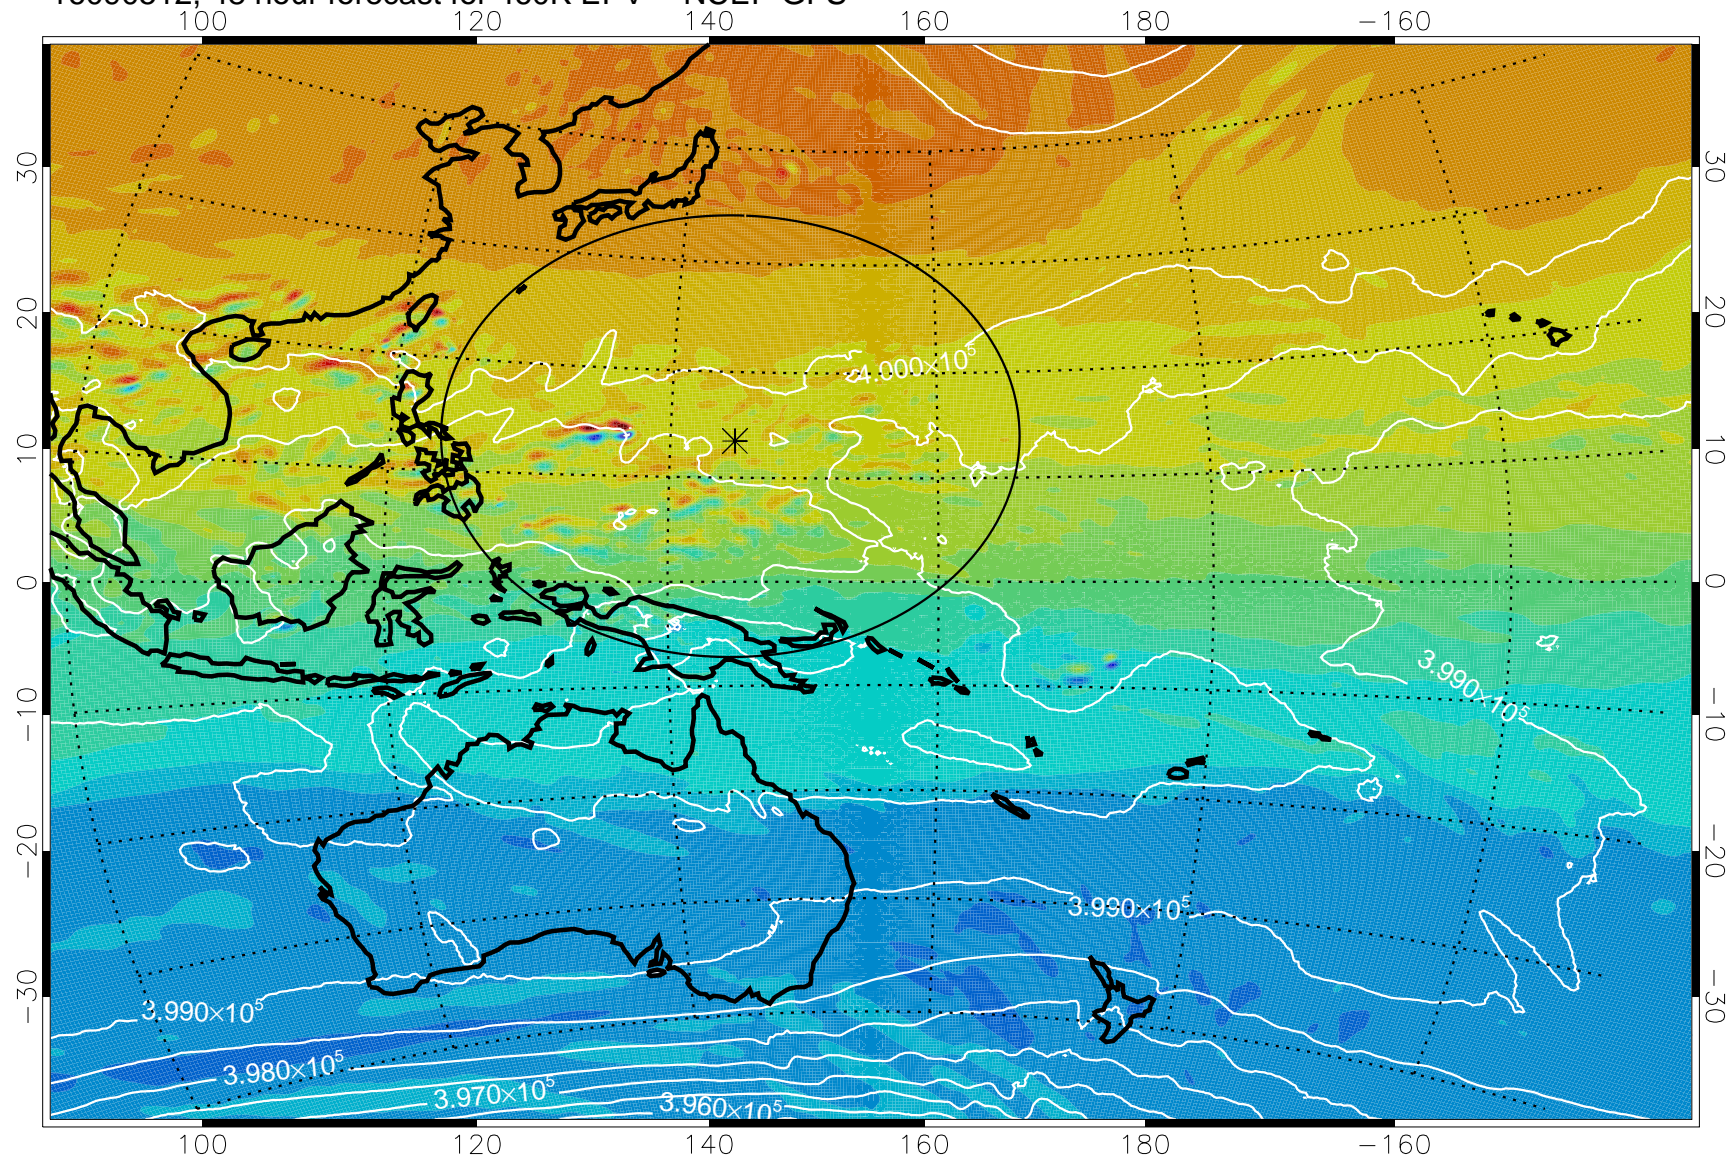

16090506, 42 hour forecast for 460K EPV -- NCEP GFS

460K Montgomery Streamfunction, white

Range ring of 2304 km

16090512, 48 hour forecast for 460K EPV -- NCEP GFS

460K Montgomery Streamfunction, white

Range ring of 2304 km

16090518, 54 hour forecast for 460K EPV -- NCEP GFS

460K Montgomery Streamfunction, white

Range ring of 2304 km

16090600, 60 hour forecast for 460K EPV -- NCEP GFS

460K Montgomery Streamfunction, white

Range ring of 2304 km

16090606, 66 hour forecast for 460K EPV -- NCEP GFS

460K Montgomery Streamfunction, white

Range ring of 2304 km

16090612, 72 hour forecast for 460K EPV -- NCEP GFS

460K Montgomery Streamfunction, white

Range ring of 2304 km

16090618, 78 hour forecast for 460K EPV -- NCEP GFS

460K Montgomery Streamfunction, white

Range ring of 2304 km

16090700, 84 hour forecast for 460K EPV -- NCEP GFS

460K Montgomery Streamfunction, white

Range ring of 2304 km