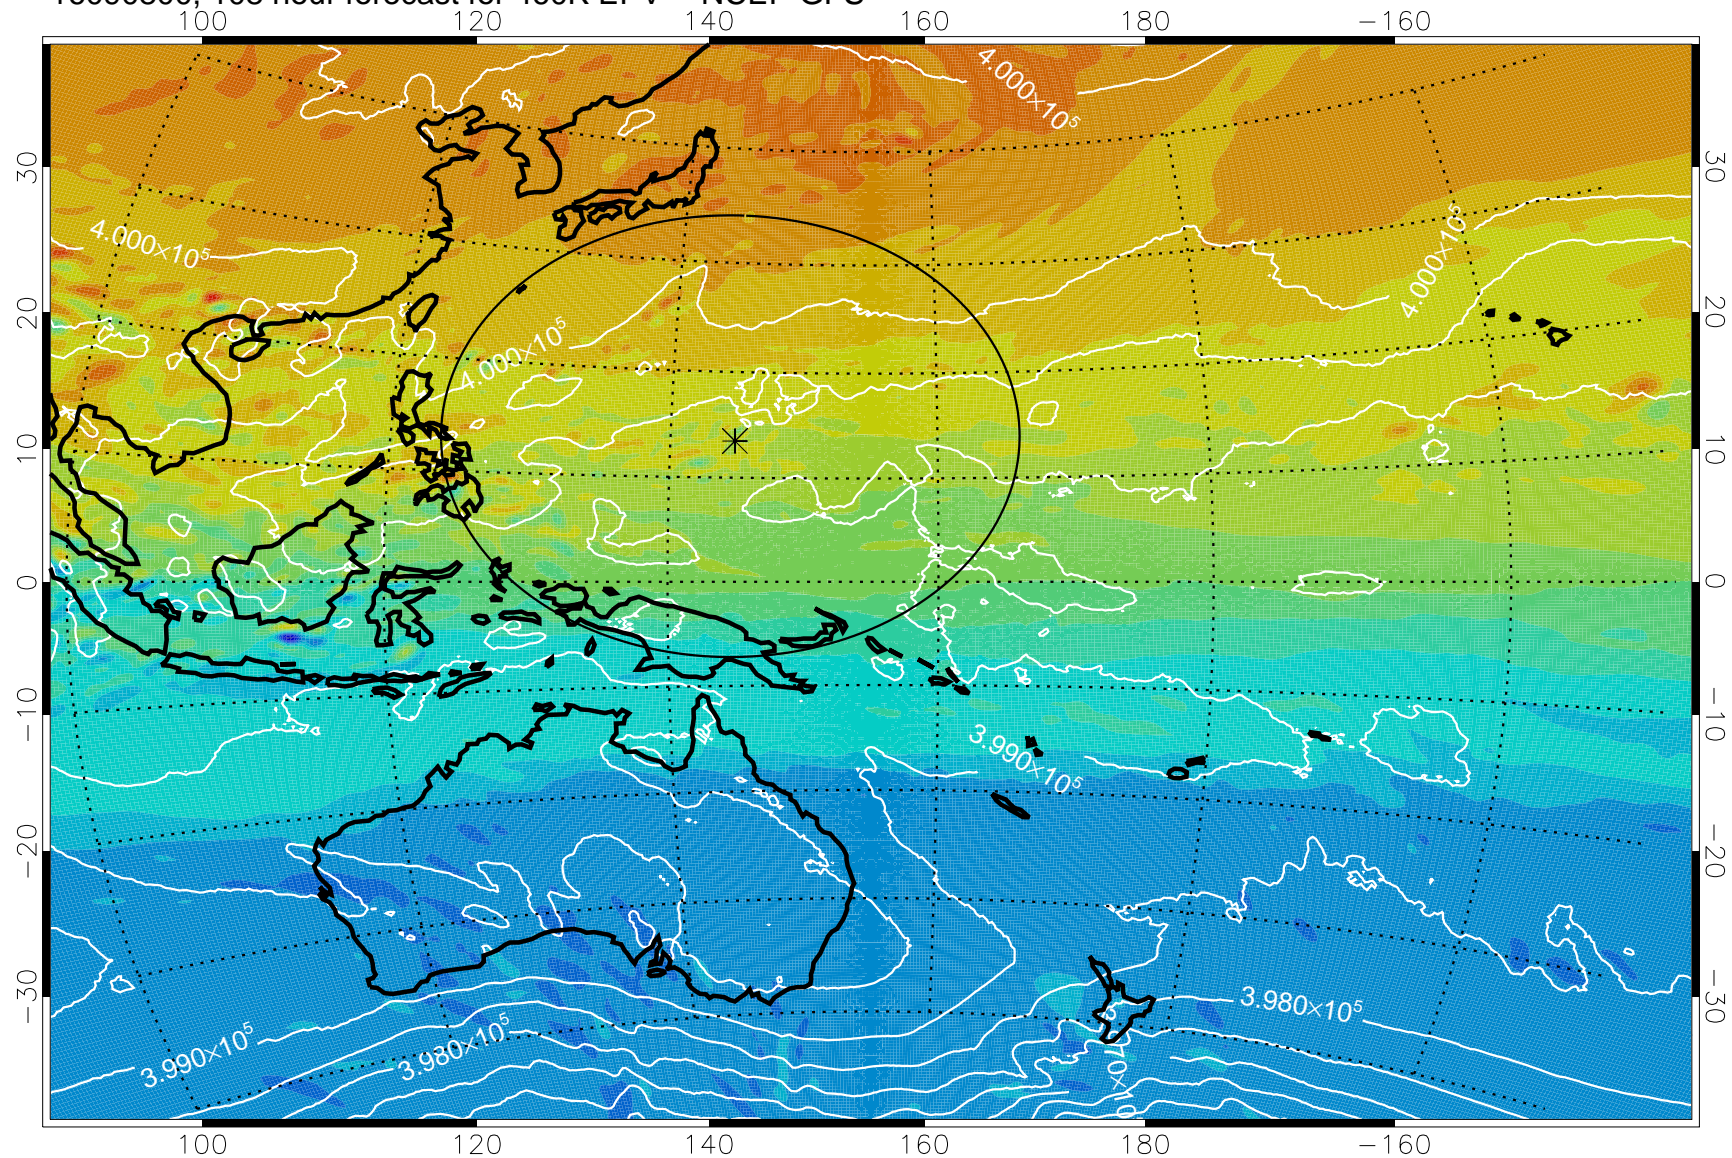

16090618, 78 hour forecast for 460K EPV -- NCEP GFS

460K Montgomery Streamfunction, white

Range ring of 2304 km

16090700, 84 hour forecast for 460K EPV -- NCEP GFS

460K Montgomery Streamfunction, white

Range ring of 2304 km

16090706, 90 hour forecast for 460K EPV -- NCEP GFS

460K Montgomery Streamfunction, white

Range ring of 2304 km

16090712, 96 hour forecast for 460K EPV -- NCEP GFS

460K Montgomery Streamfunction, white

Range ring of 2304 km

16090718, 102 hour forecast for 460K EPV -- NCEP GFS

460K Montgomery Streamfunction, white

Range ring of 2304 km

16090800, 108 hour forecast for 460K EPV -- NCEP GFS

460K Montgomery Streamfunction, white

Range ring of 2304 km

16090806, 114 hour forecast for 460K EPV -- NCEP GFS

460K Montgomery Streamfunction, white

Range ring of 2304 km

16090812, 120 hour forecast for 460K EPV -- NCEP GFS

460K Montgomery Streamfunction, white

Range ring of 2304 km