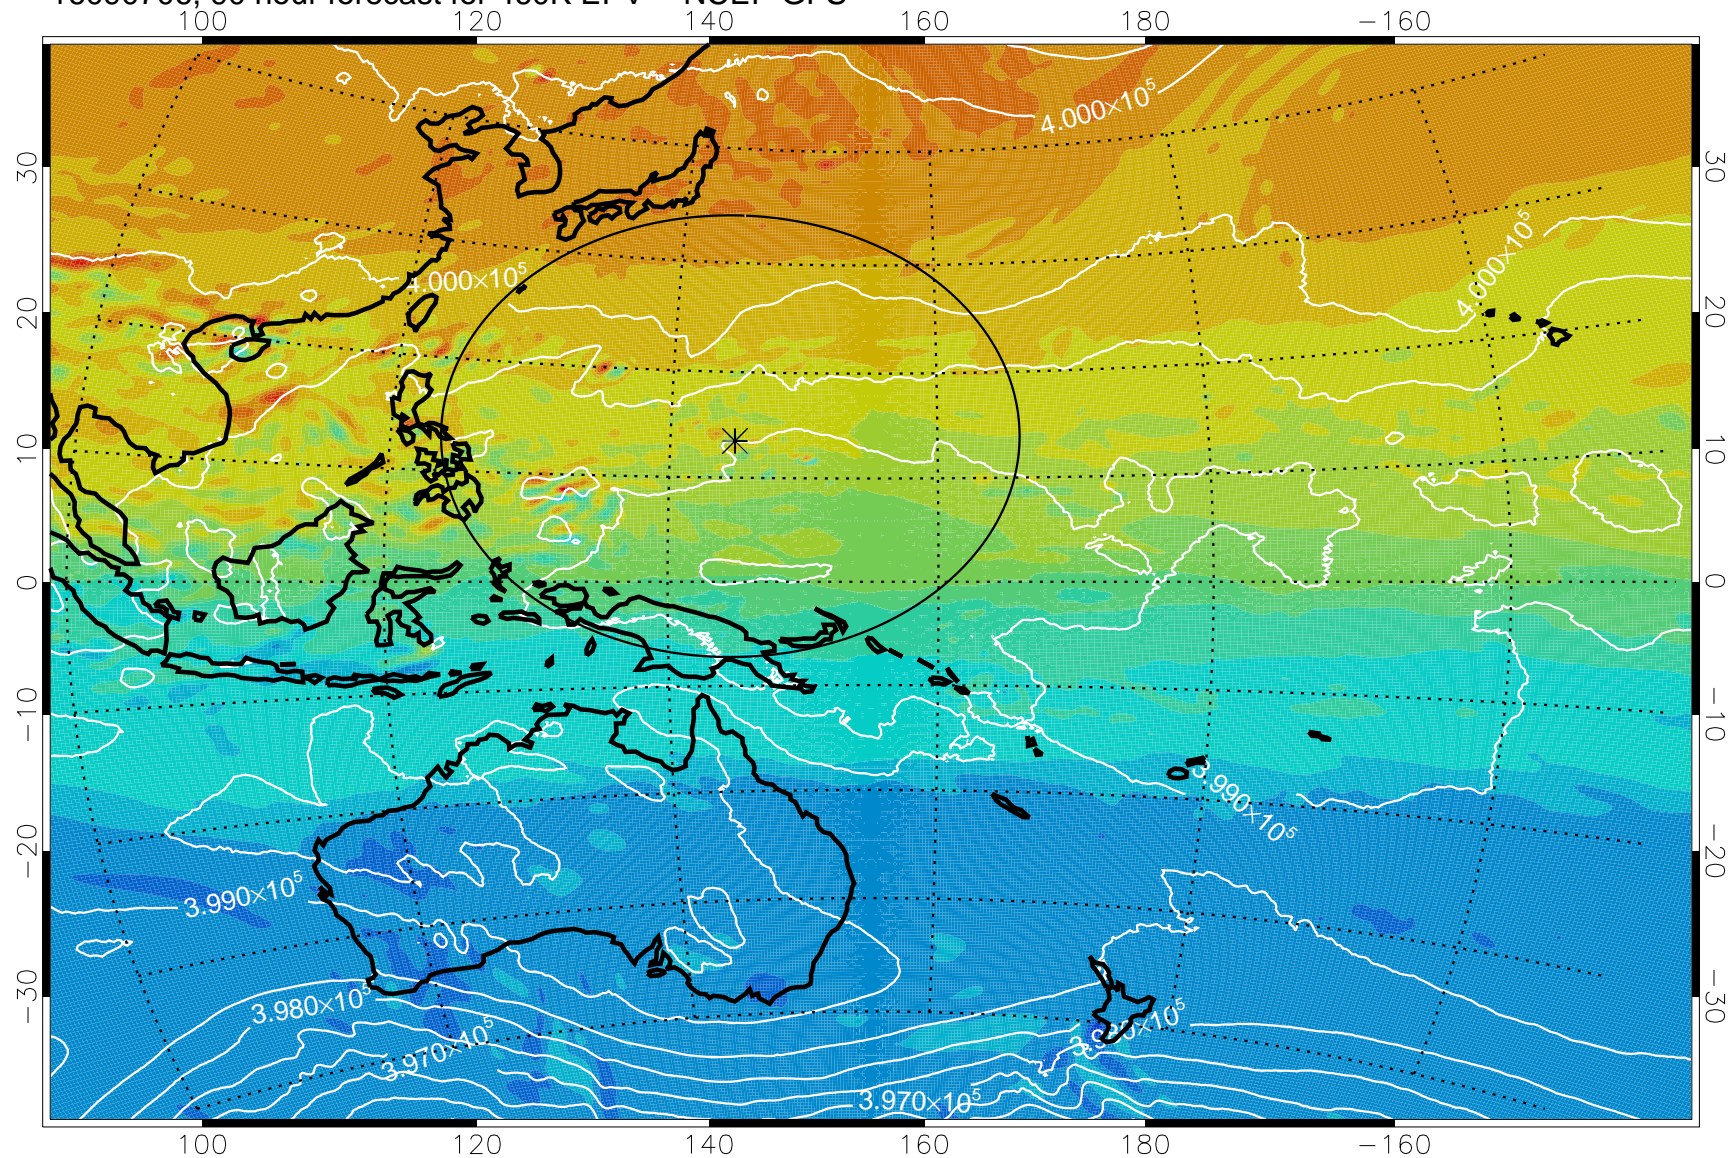

16090606, 66 hour forecast for 460K EPV -- NCEP GFS

460K Montgomery Streamfunction, white

Range ring of 2304 km

16090612, 72 hour forecast for 460K EPV -- NCEP GFS

460K Montgomery Streamfunction, white

Range ring of 2304 km

16090618, 78 hour forecast for 460K EPV -- NCEP GFS

460K Montgomery Streamfunction, white

Range ring of 2304 km

16090700, 84 hour forecast for 460K EPV -- NCEP GFS

460K Montgomery Streamfunction, white

Range ring of 2304 km

16090706, 90 hour forecast for 460K EPV -- NCEP GFS

460K Montgomery Streamfunction, white

Range ring of 2304 km

16090712, 96 hour forecast for 460K EPV -- NCEP GFS

460K Montgomery Streamfunction, white

Range ring of 2304 km

16090718, 102 hour forecast for 460K EPV -- NCEP GFS

460K Montgomery Streamfunction, white

Range ring of 2304 km

16090800, 108 hour forecast for 460K EPV -- NCEP GFS

460K Montgomery Streamfunction, white

Range ring of 2304 km