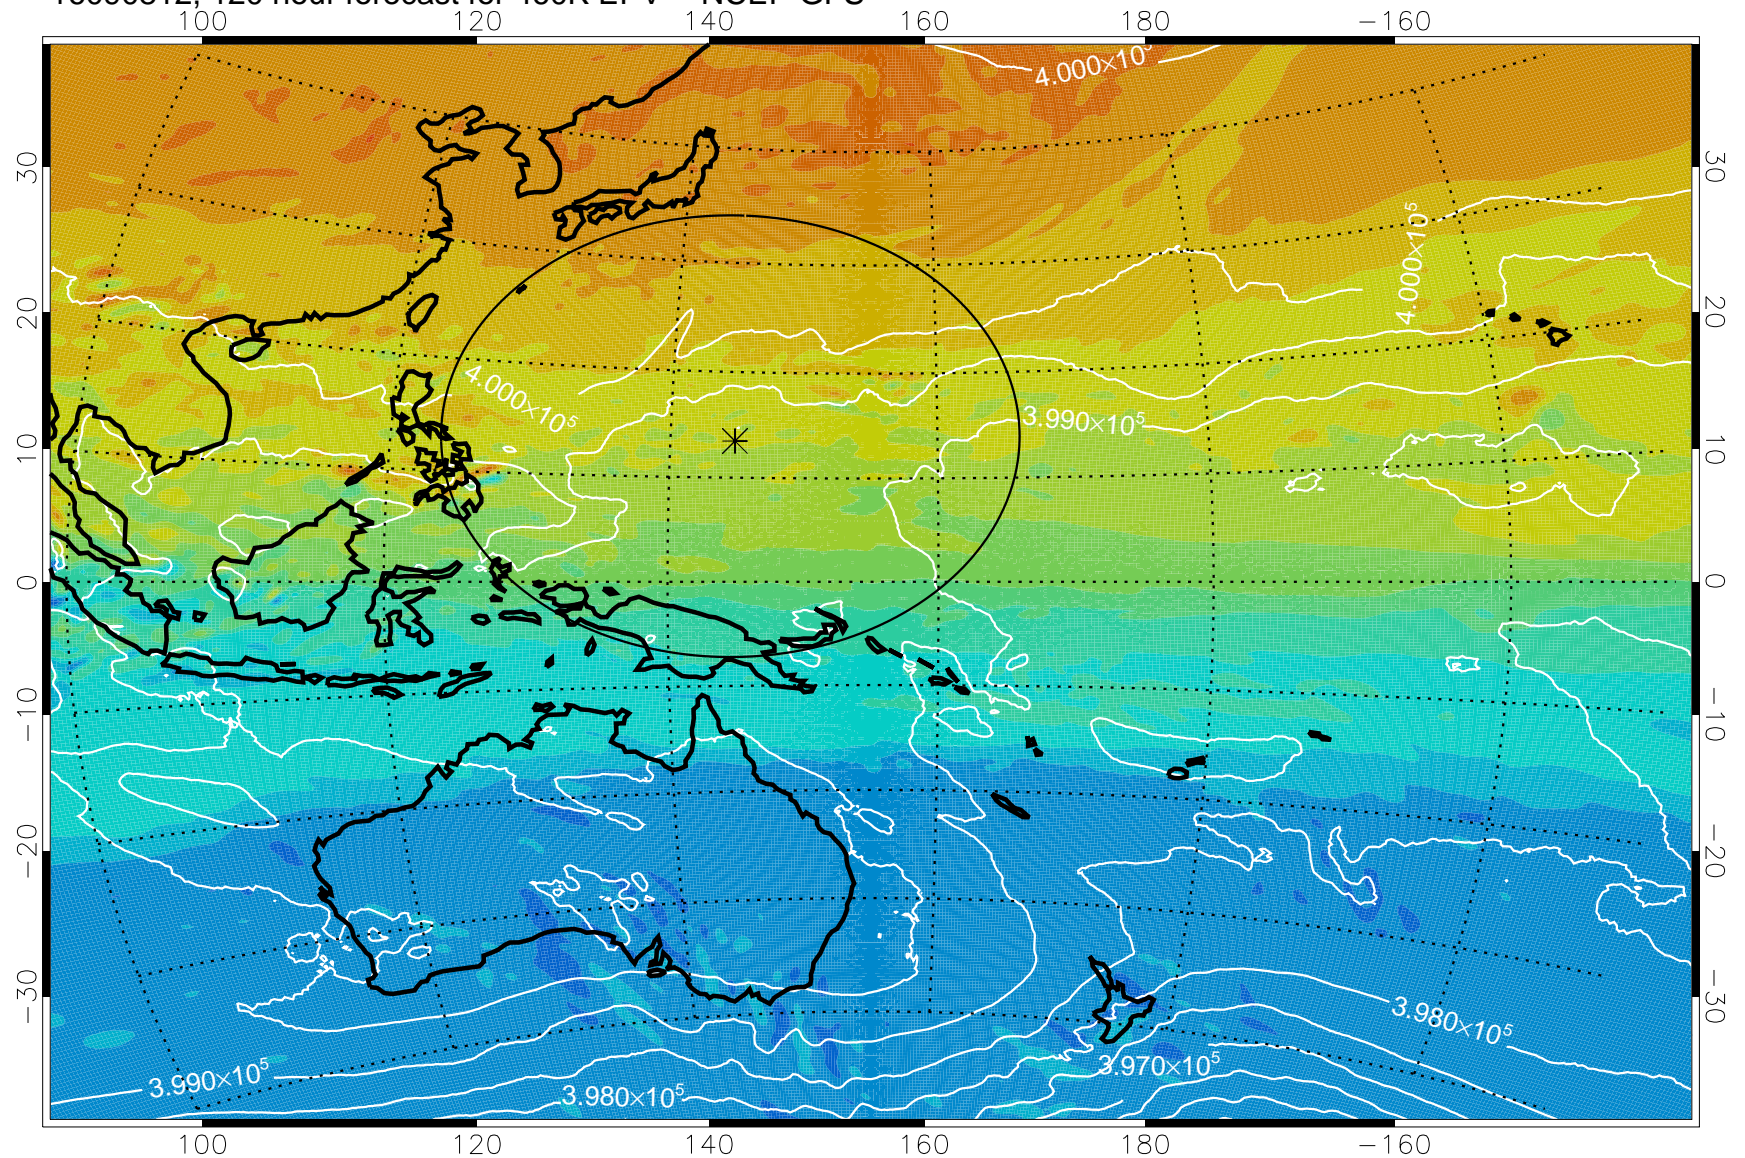

16090706, 90 hour forecast for 460K EPV -- NCEP GFS

460K Montgomery Streamfunction, white

Range ring of 2304 km

16090712, 96 hour forecast for 460K EPV -- NCEP GFS

460K Montgomery Streamfunction, white

Range ring of 2304 km

16090718, 102 hour forecast for 460K EPV -- NCEP GFS

460K Montgomery Streamfunction, white

Range ring of 2304 km

16090800, 108 hour forecast for 460K EPV -- NCEP GFS

460K Montgomery Streamfunction, white

Range ring of 2304 km

16090806, 114 hour forecast for 460K EPV -- NCEP GFS

460K Montgomery Streamfunction, white

Range ring of 2304 km

16090812, 120 hour forecast for 460K EPV -- NCEP GFS

460K Montgomery Streamfunction, white

Range ring of 2304 km