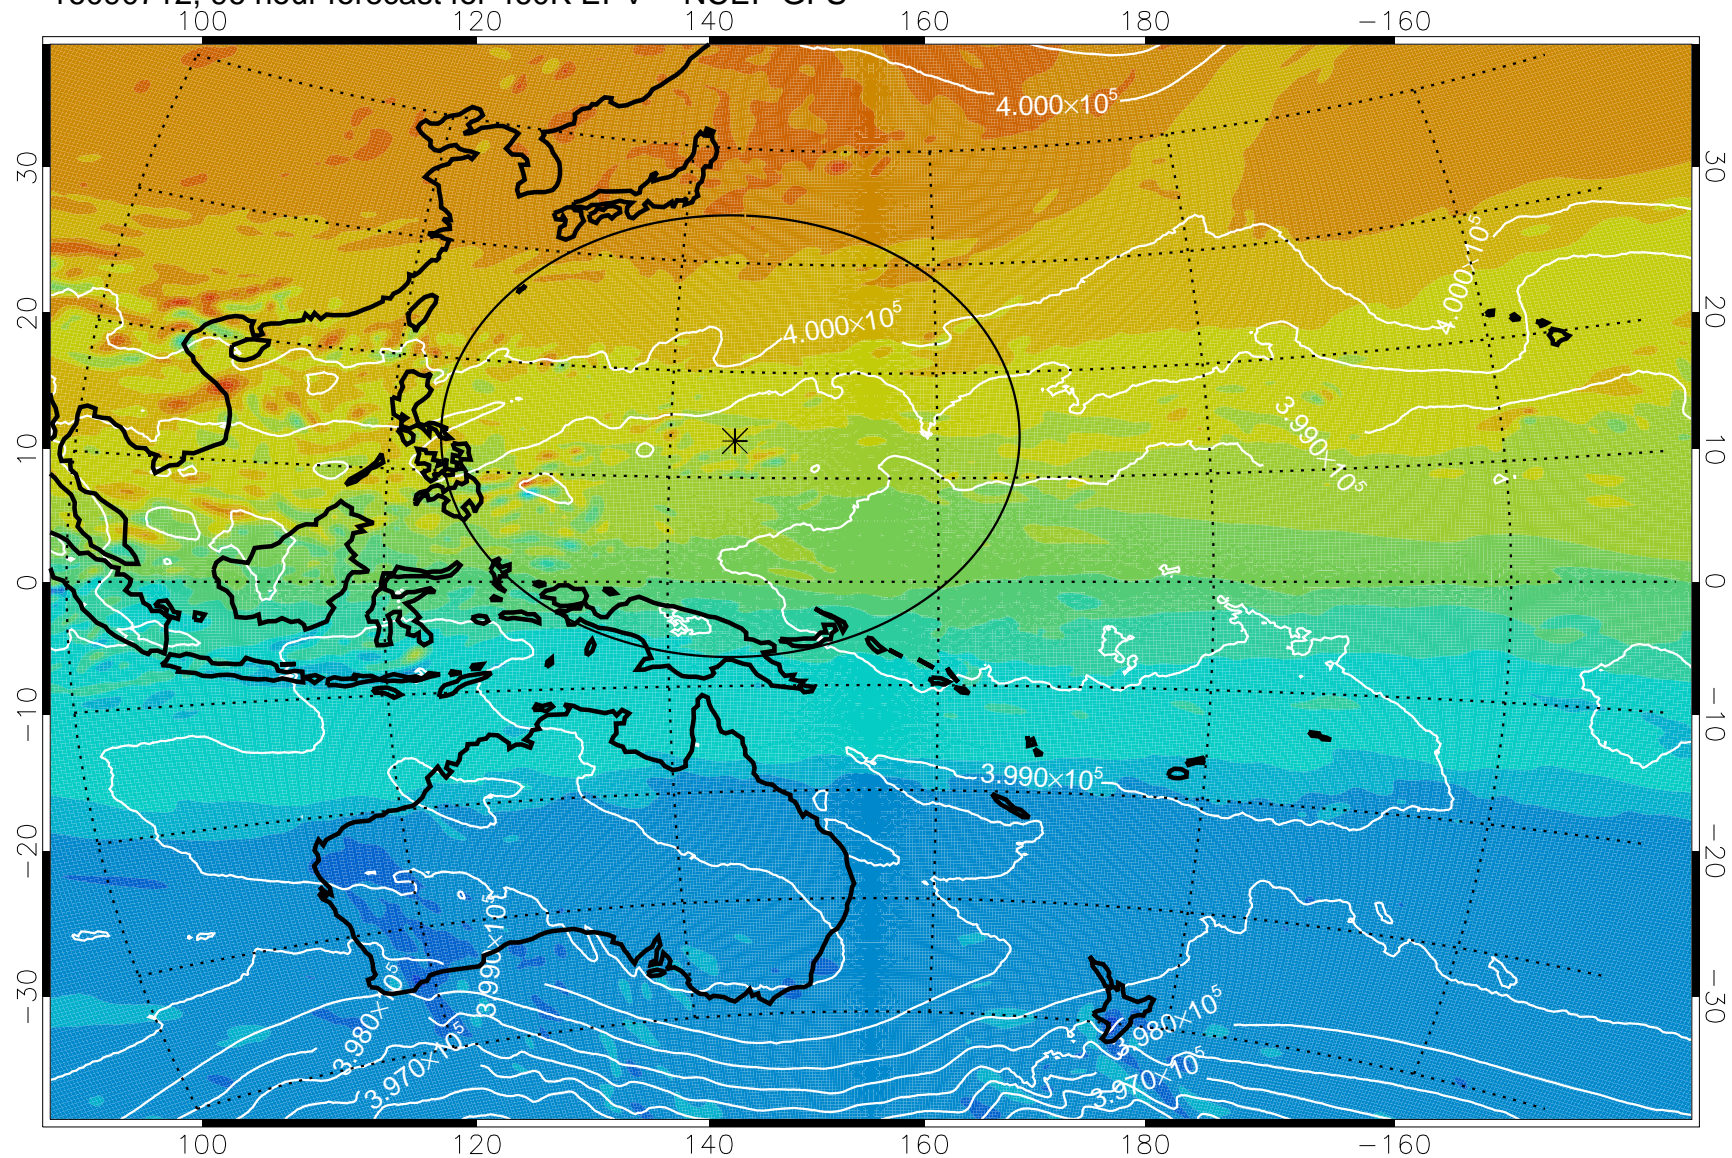

16090606, 66 hour forecast for 460K EPV -- NCEP GFS

460K Montgomery Streamfunction, white

Range ring of 2304 km

16090612, 72 hour forecast for 460K EPV -- NCEP GFS

460K Montgomery Streamfunction, white

Range ring of 2304 km

16090618, 78 hour forecast for 460K EPV -- NCEP GFS

460K Montgomery Streamfunction, white

Range ring of 2304 km

16090700, 84 hour forecast for 460K EPV -- NCEP GFS

460K Montgomery Streamfunction, white

Range ring of 2304 km

16090706, 90 hour forecast for 460K EPV -- NCEP GFS

460K Montgomery Streamfunction, white

Range ring of 2304 km

16090712, 96 hour forecast for 460K EPV -- NCEP GFS

460K Montgomery Streamfunction, white

Range ring of 2304 km

16090718, 102 hour forecast for 460K EPV -- NCEP GFS

460K Montgomery Streamfunction, white

Range ring of 2304 km

16090800, 108 hour forecast for 460K EPV -- NCEP GFS

460K Montgomery Streamfunction, white

Range ring of 2304 km