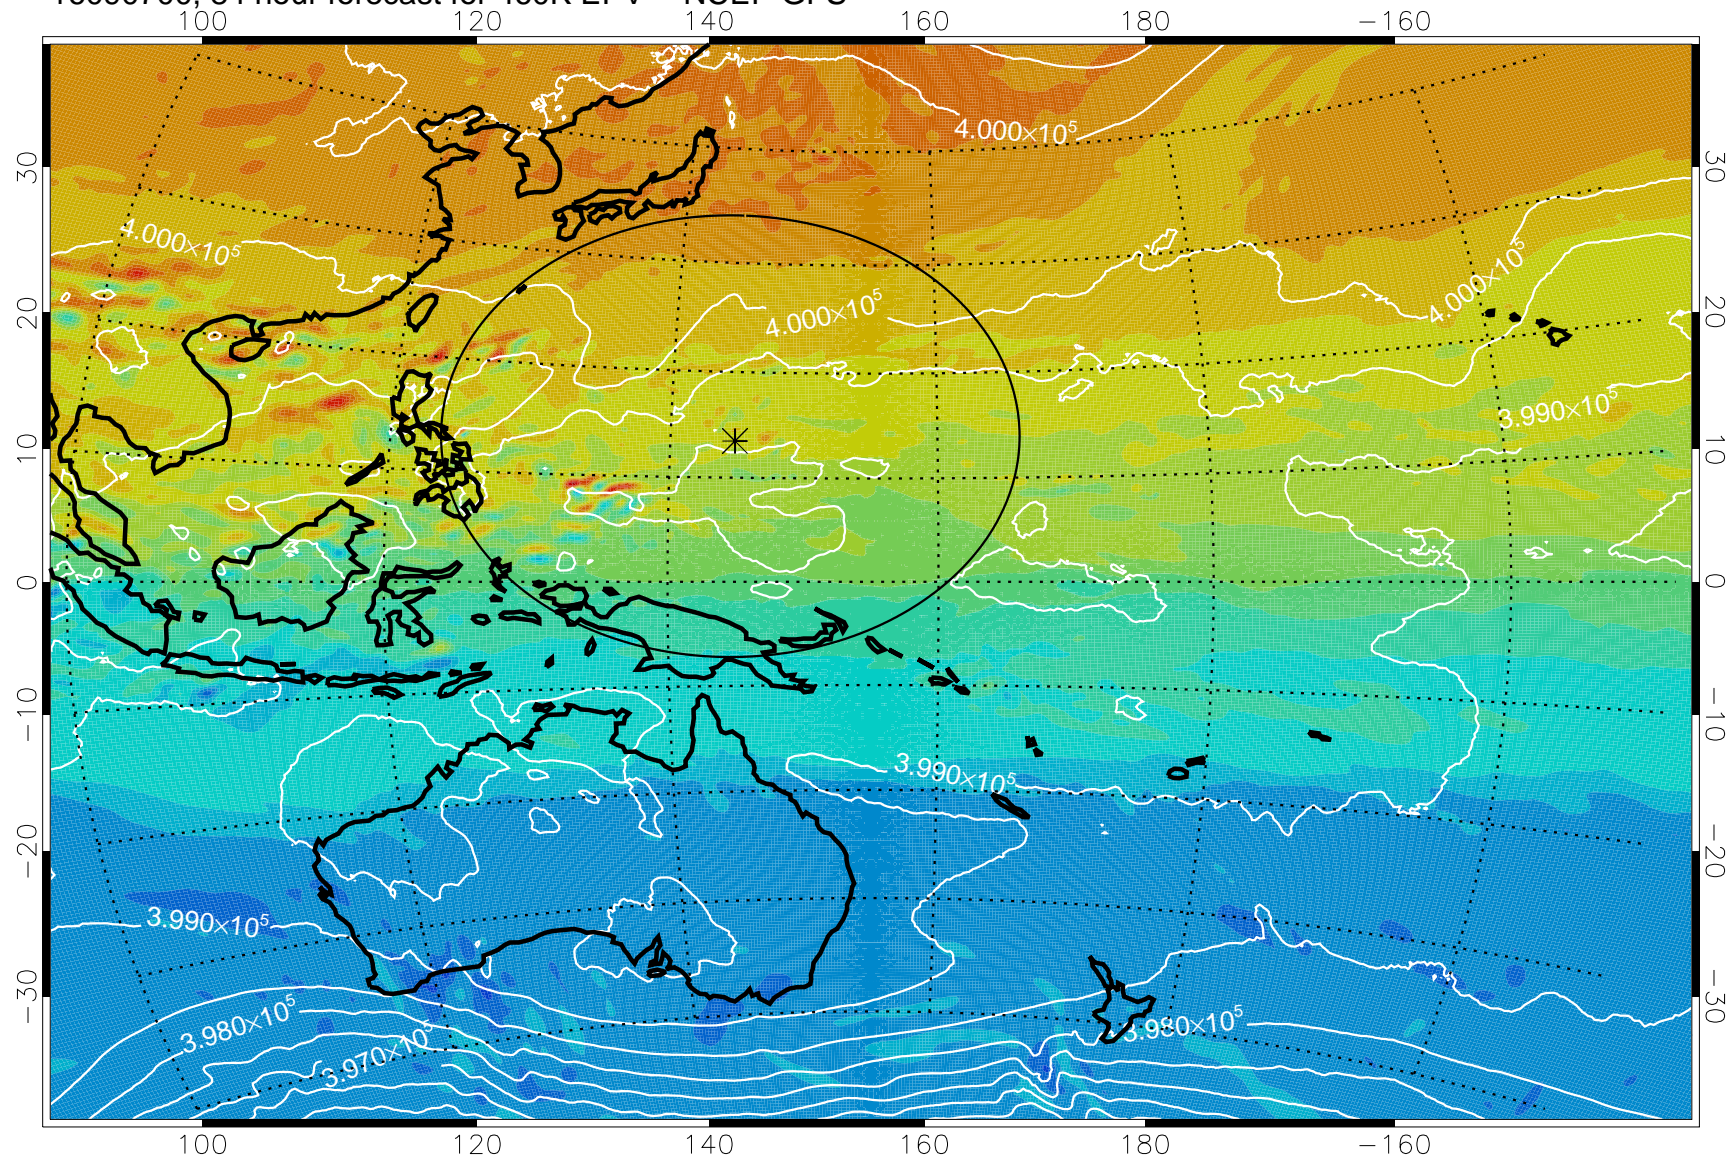

16090518, 54 hour forecast for 460K EPV -- NCEP GFS

460K Montgomery Streamfunction, white

Range ring of 2304 km

16090600, 60 hour forecast for 460K EPV -- NCEP GFS

460K Montgomery Streamfunction, white

Range ring of 2304 km

16090606, 66 hour forecast for 460K EPV -- NCEP GFS

460K Montgomery Streamfunction, white

Range ring of 2304 km

16090612, 72 hour forecast for 460K EPV -- NCEP GFS

460K Montgomery Streamfunction, white

Range ring of 2304 km

16090618, 78 hour forecast for 460K EPV -- NCEP GFS

460K Montgomery Streamfunction, white

Range ring of 2304 km

16090700, 84 hour forecast for 460K EPV -- NCEP GFS

460K Montgomery Streamfunction, white

Range ring of 2304 km

16090706, 90 hour forecast for 460K EPV -- NCEP GFS

460K Montgomery Streamfunction, white

Range ring of 2304 km

16090712, 96 hour forecast for 460K EPV -- NCEP GFS

460K Montgomery Streamfunction, white

Range ring of 2304 km