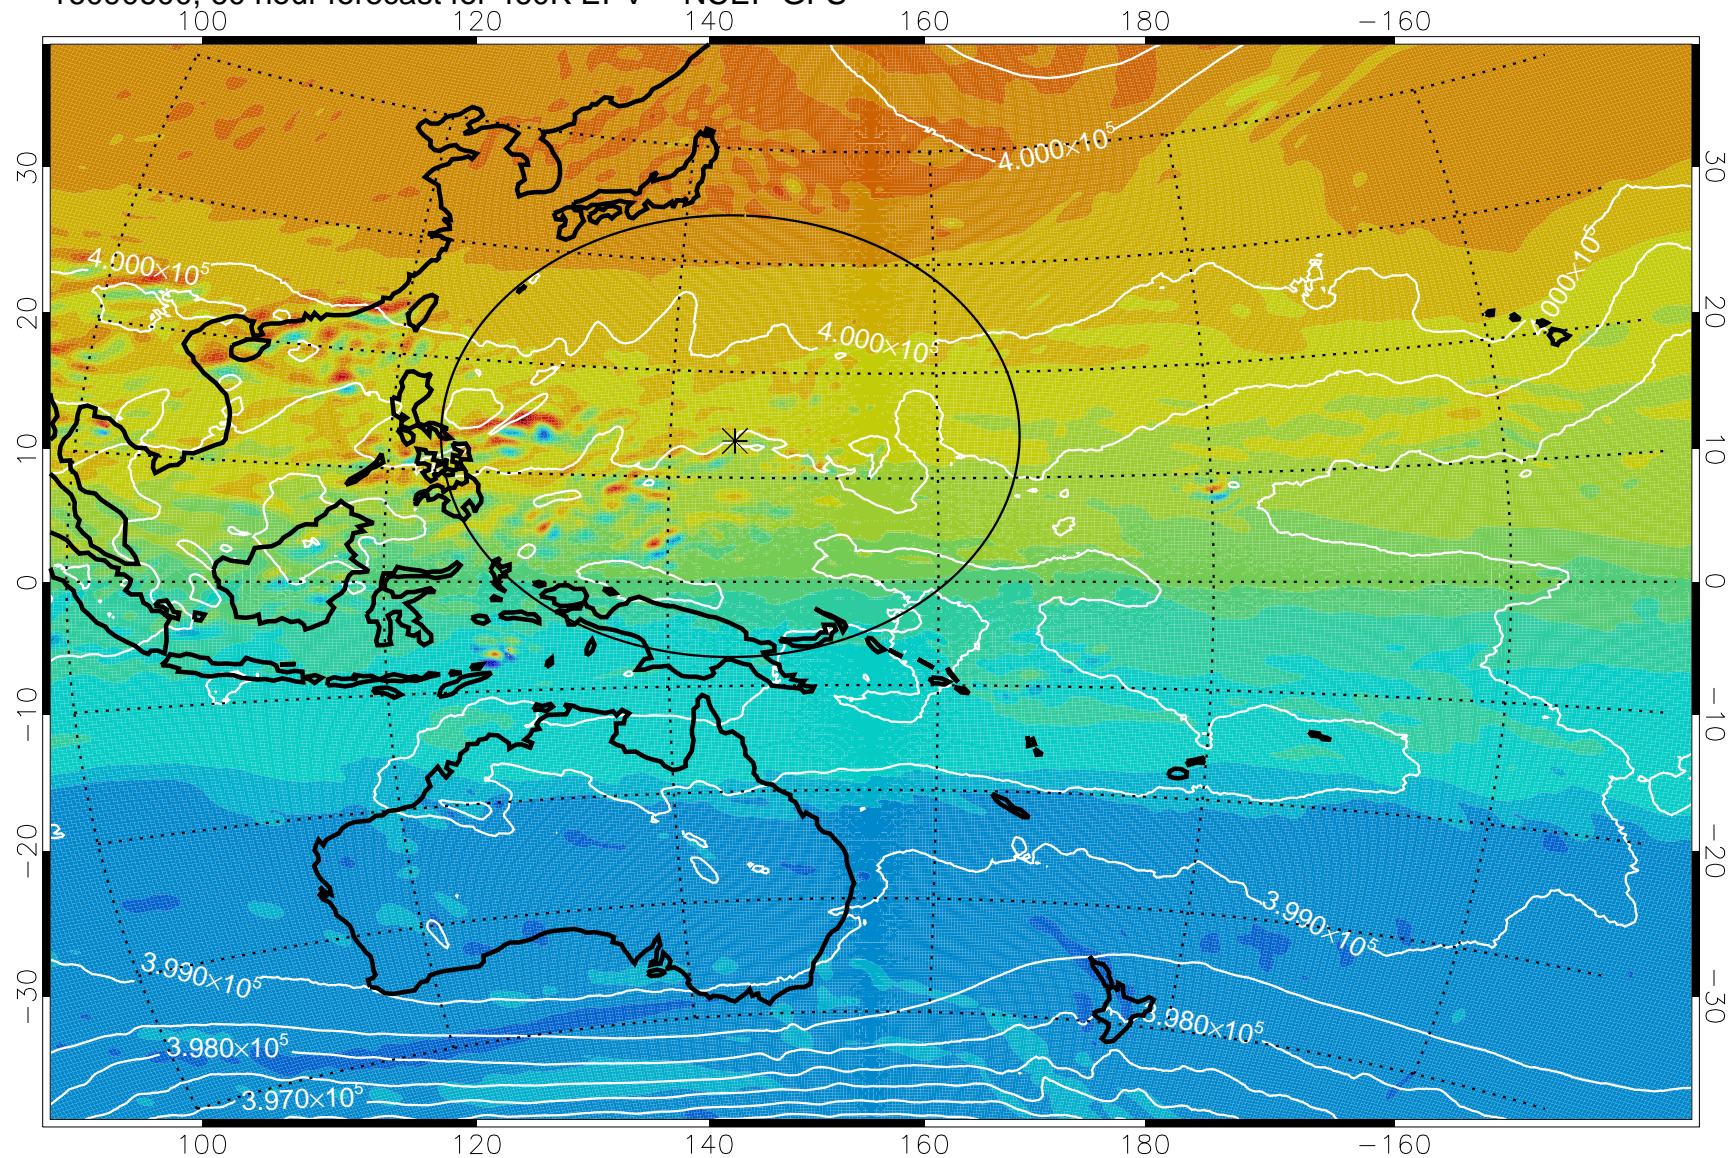

16090418, 30 hour forecast for 460K EPV -- NCEP GFS

460K Montgomery Streamfunction, white

Range ring of 2304 km

16090500, 36 hour forecast for 460K EPV -- NCEP GFS

460K Montgomery Streamfunction, white

Range ring of 2304 km

16090506, 42 hour forecast for 460K EPV -- NCEP GFS

460K Montgomery Streamfunction, white

Range ring of 2304 km

16090512, 48 hour forecast for 460K EPV -- NCEP GFS

460K Montgomery Streamfunction, white

Range ring of 2304 km

16090518, 54 hour forecast for 460K EPV -- NCEP GFS

460K Montgomery Streamfunction, white

Range ring of 2304 km

16090600, 60 hour forecast for 460K EPV -- NCEP GFS

460K Montgomery Streamfunction, white

Range ring of 2304 km

16090606, 66 hour forecast for 460K EPV -- NCEP GFS

460K Montgomery Streamfunction, white

Range ring of 2304 km

16090612, 72 hour forecast for 460K EPV -- NCEP GFS

460K Montgomery Streamfunction, white

Range ring of 2304 km