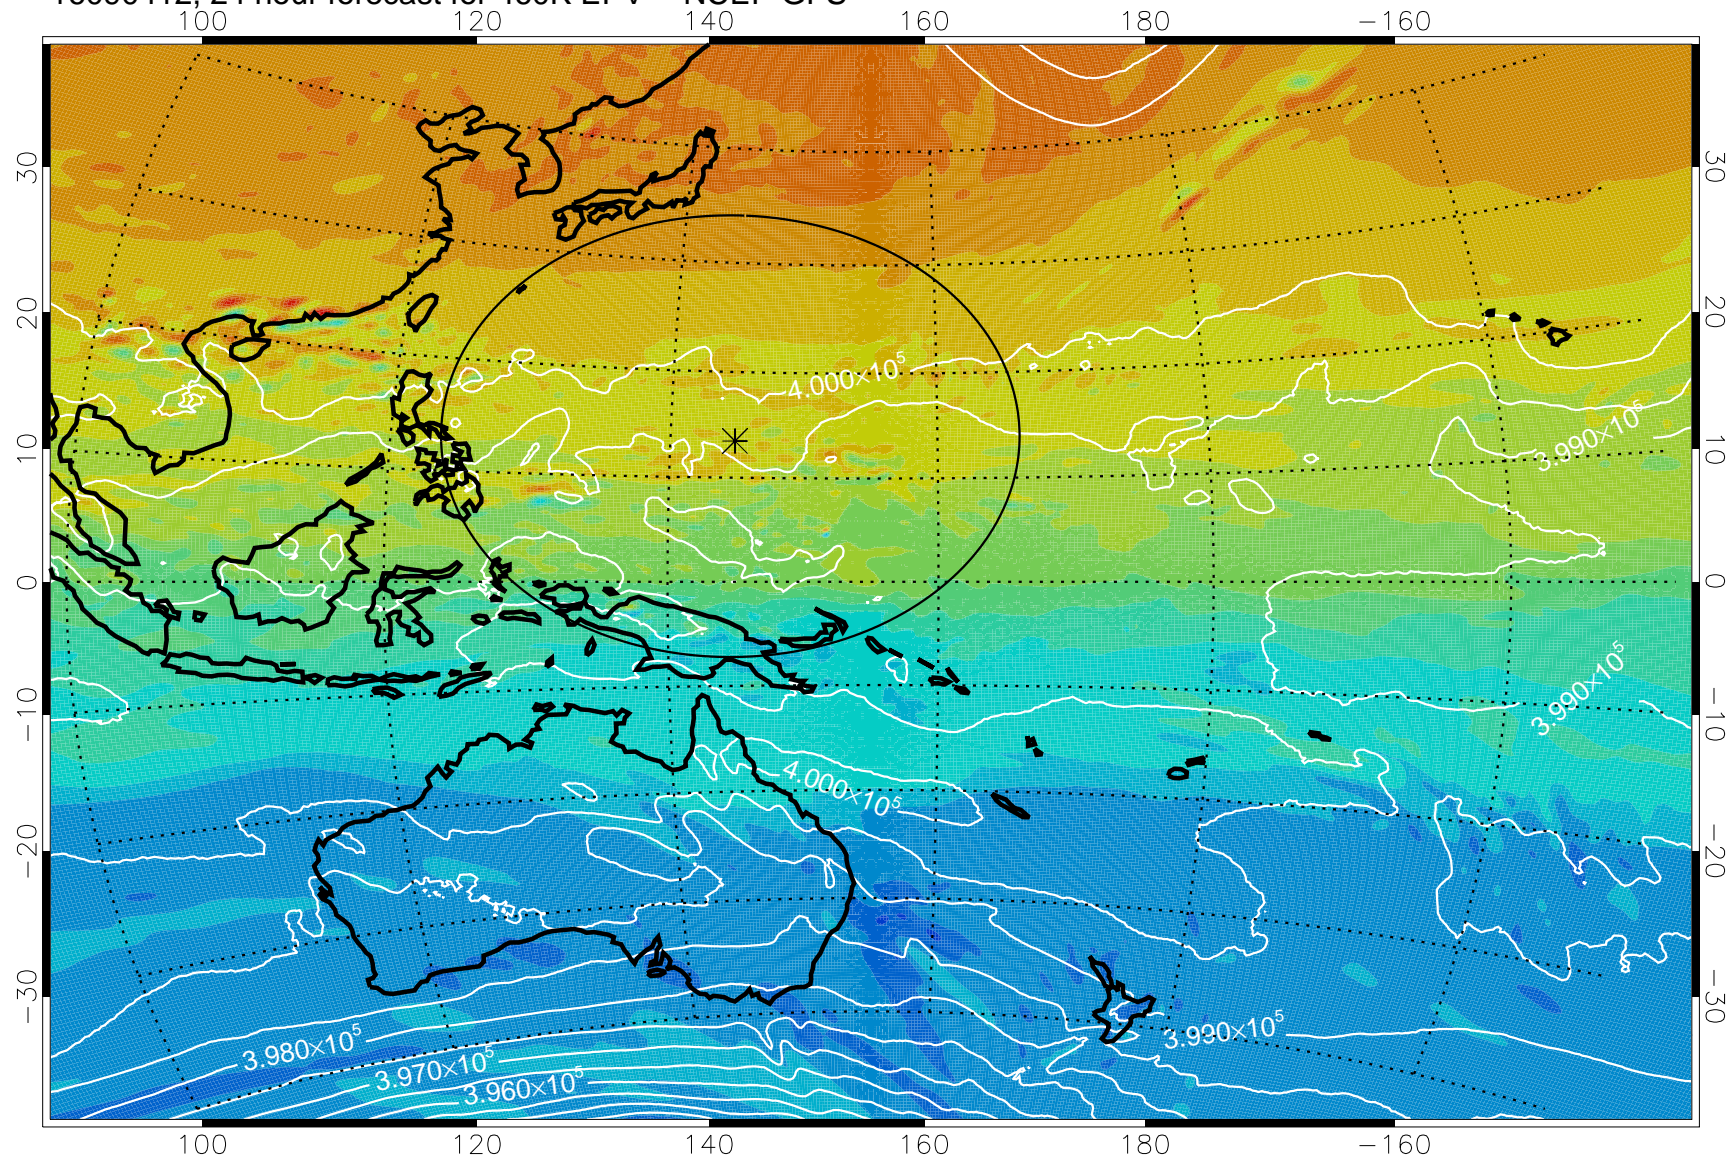

16090318, 6 hour forecast for 460K EPV -- NCEP GFS

460K Montgomery Streamfunction, white

Range ring of 2304 km

16090400, 12 hour forecast for 460K EPV -- NCEP GFS

460K Montgomery Streamfunction, white

Range ring of 2304 km

16090406, 18 hour forecast for 460K EPV -- NCEP GFS

460K Montgomery Streamfunction, white

Range ring of 2304 km

16090412, 24 hour forecast for 460K EPV -- NCEP GFS

460K Montgomery Streamfunction, white

Range ring of 2304 km

16090418, 30 hour forecast for 460K EPV -- NCEP GFS

460K Montgomery Streamfunction, white

Range ring of 2304 km

16090500, 36 hour forecast for 460K EPV -- NCEP GFS

460K Montgomery Streamfunction, white

Range ring of 2304 km

16090506, 42 hour forecast for 460K EPV -- NCEP GFS

460K Montgomery Streamfunction, white

Range ring of 2304 km

16090512, 48 hour forecast for 460K EPV -- NCEP GFS

460K Montgomery Streamfunction, white

Range ring of 2304 km