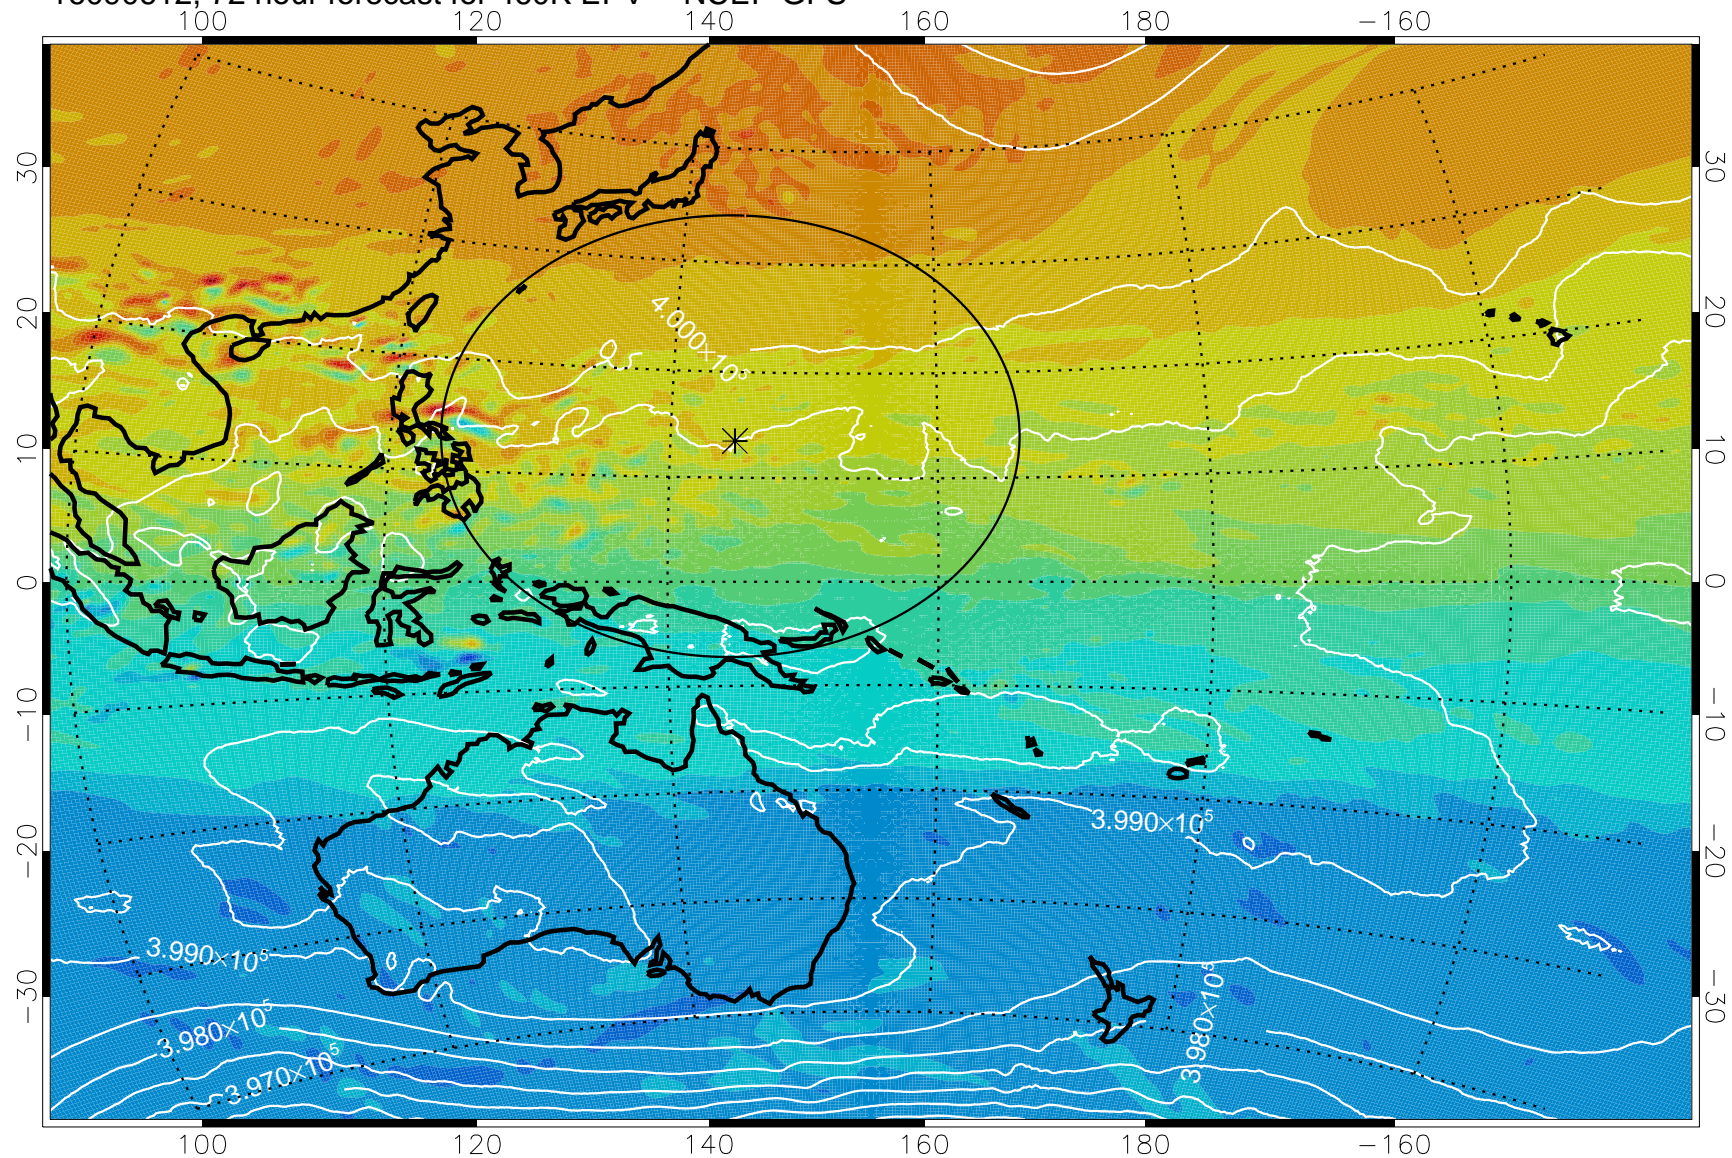

16090518, 54 hour forecast for 460K EPV -- NCEP GFS

460K Montgomery Streamfunction, white

Range ring of 2304 km

16090600, 60 hour forecast for 460K EPV -- NCEP GFS

460K Montgomery Streamfunction, white

Range ring of 2304 km

16090606, 66 hour forecast for 460K EPV -- NCEP GFS

460K Montgomery Streamfunction, white

Range ring of 2304 km

16090612, 72 hour forecast for 460K EPV -- NCEP GFS

460K Montgomery Streamfunction, white

Range ring of 2304 km

16090618, 78 hour forecast for 460K EPV -- NCEP GFS

460K Montgomery Streamfunction, white

Range ring of 2304 km

16090700, 84 hour forecast for 460K EPV -- NCEP GFS

460K Montgomery Streamfunction, white

Range ring of 2304 km

16090706, 90 hour forecast for 460K EPV -- NCEP GFS

460K Montgomery Streamfunction, white

Range ring of 2304 km

16090712, 96 hour forecast for 460K EPV -- NCEP GFS

460K Montgomery Streamfunction, white

Range ring of 2304 km