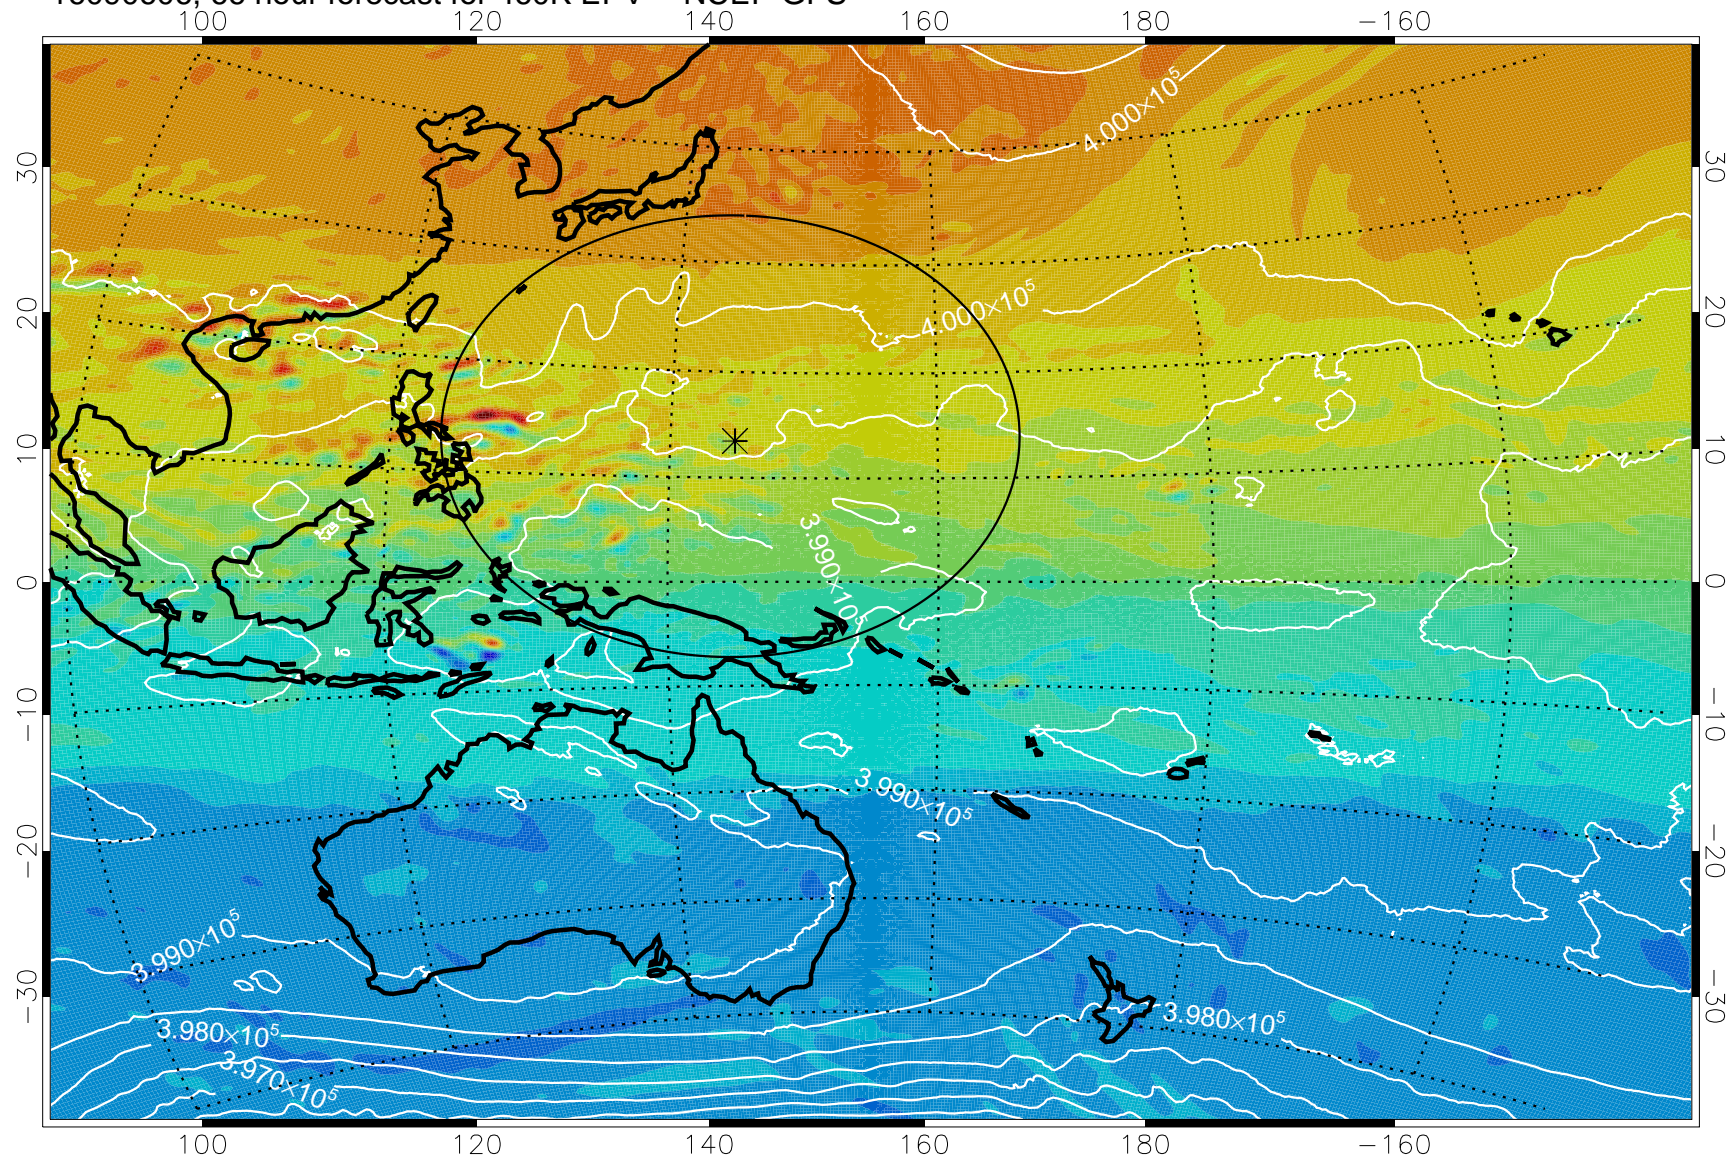

16090506, 42 hour forecast for 460K EPV -- NCEP GFS

460K Montgomery Streamfunction, white

Range ring of 2304 km

16090512, 48 hour forecast for 460K EPV -- NCEP GFS

460K Montgomery Streamfunction, white

Range ring of 2304 km

16090518, 54 hour forecast for 460K EPV -- NCEP GFS

460K Montgomery Streamfunction, white

Range ring of 2304 km

16090600, 60 hour forecast for 460K EPV -- NCEP GFS

460K Montgomery Streamfunction, white

Range ring of 2304 km

16090606, 66 hour forecast for 460K EPV -- NCEP GFS

460K Montgomery Streamfunction, white

Range ring of 2304 km

16090612, 72 hour forecast for 460K EPV -- NCEP GFS

460K Montgomery Streamfunction, white

Range ring of 2304 km

16090618, 78 hour forecast for 460K EPV -- NCEP GFS

460K Montgomery Streamfunction, white

Range ring of 2304 km

16090700, 84 hour forecast for 460K EPV -- NCEP GFS

460K Montgomery Streamfunction, white

Range ring of 2304 km