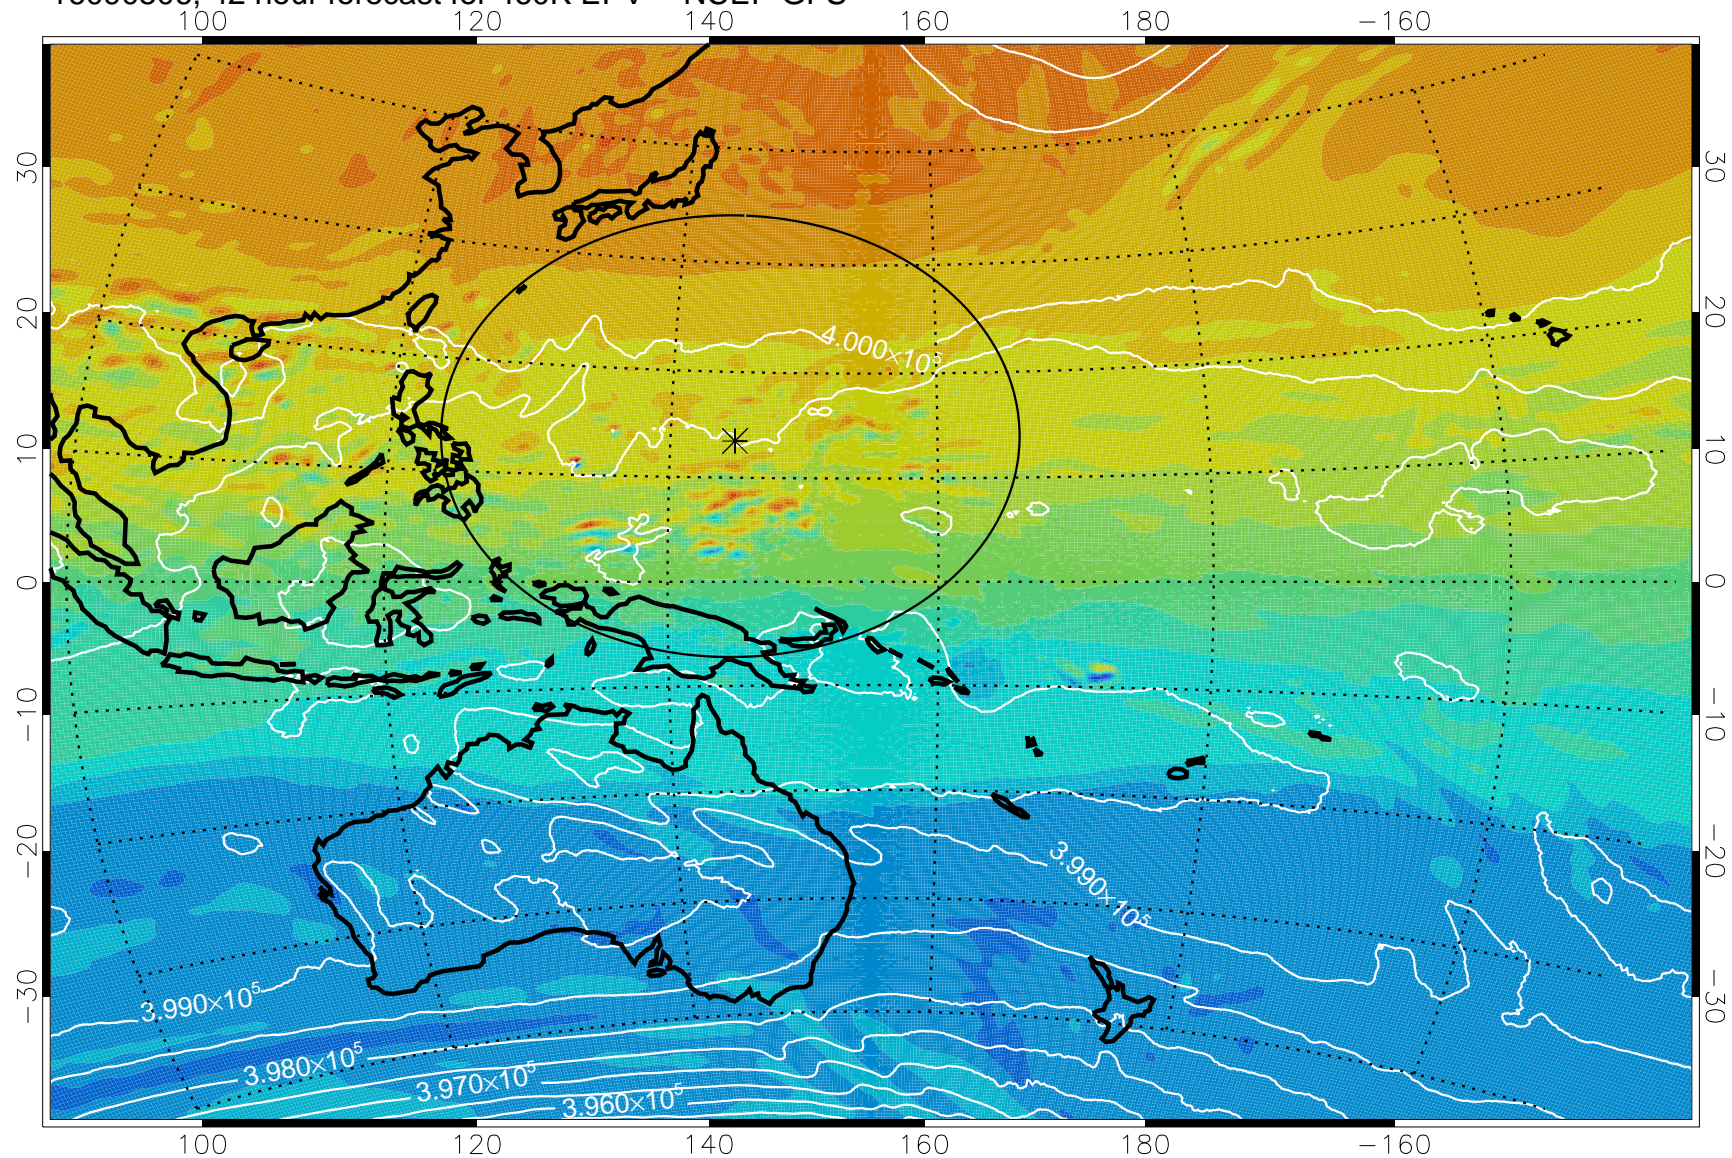

16090418, 30 hour forecast for 460K EPV -- NCEP GFS

460K Montgomery Streamfunction, white

Range ring of 2304 km

16090500, 36 hour forecast for 460K EPV -- NCEP GFS

460K Montgomery Streamfunction, white

Range ring of 2304 km

16090506, 42 hour forecast for 460K EPV -- NCEP GFS

460K Montgomery Streamfunction, white

Range ring of 2304 km

16090512, 48 hour forecast for 460K EPV -- NCEP GFS

460K Montgomery Streamfunction, white

Range ring of 2304 km

16090518, 54 hour forecast for 460K EPV -- NCEP GFS

460K Montgomery Streamfunction, white

Range ring of 2304 km

16090600, 60 hour forecast for 460K EPV -- NCEP GFS

460K Montgomery Streamfunction, white

Range ring of 2304 km

16090606, 66 hour forecast for 460K EPV -- NCEP GFS

460K Montgomery Streamfunction, white

Range ring of 2304 km

16090612, 72 hour forecast for 460K EPV -- NCEP GFS

460K Montgomery Streamfunction, white

Range ring of 2304 km