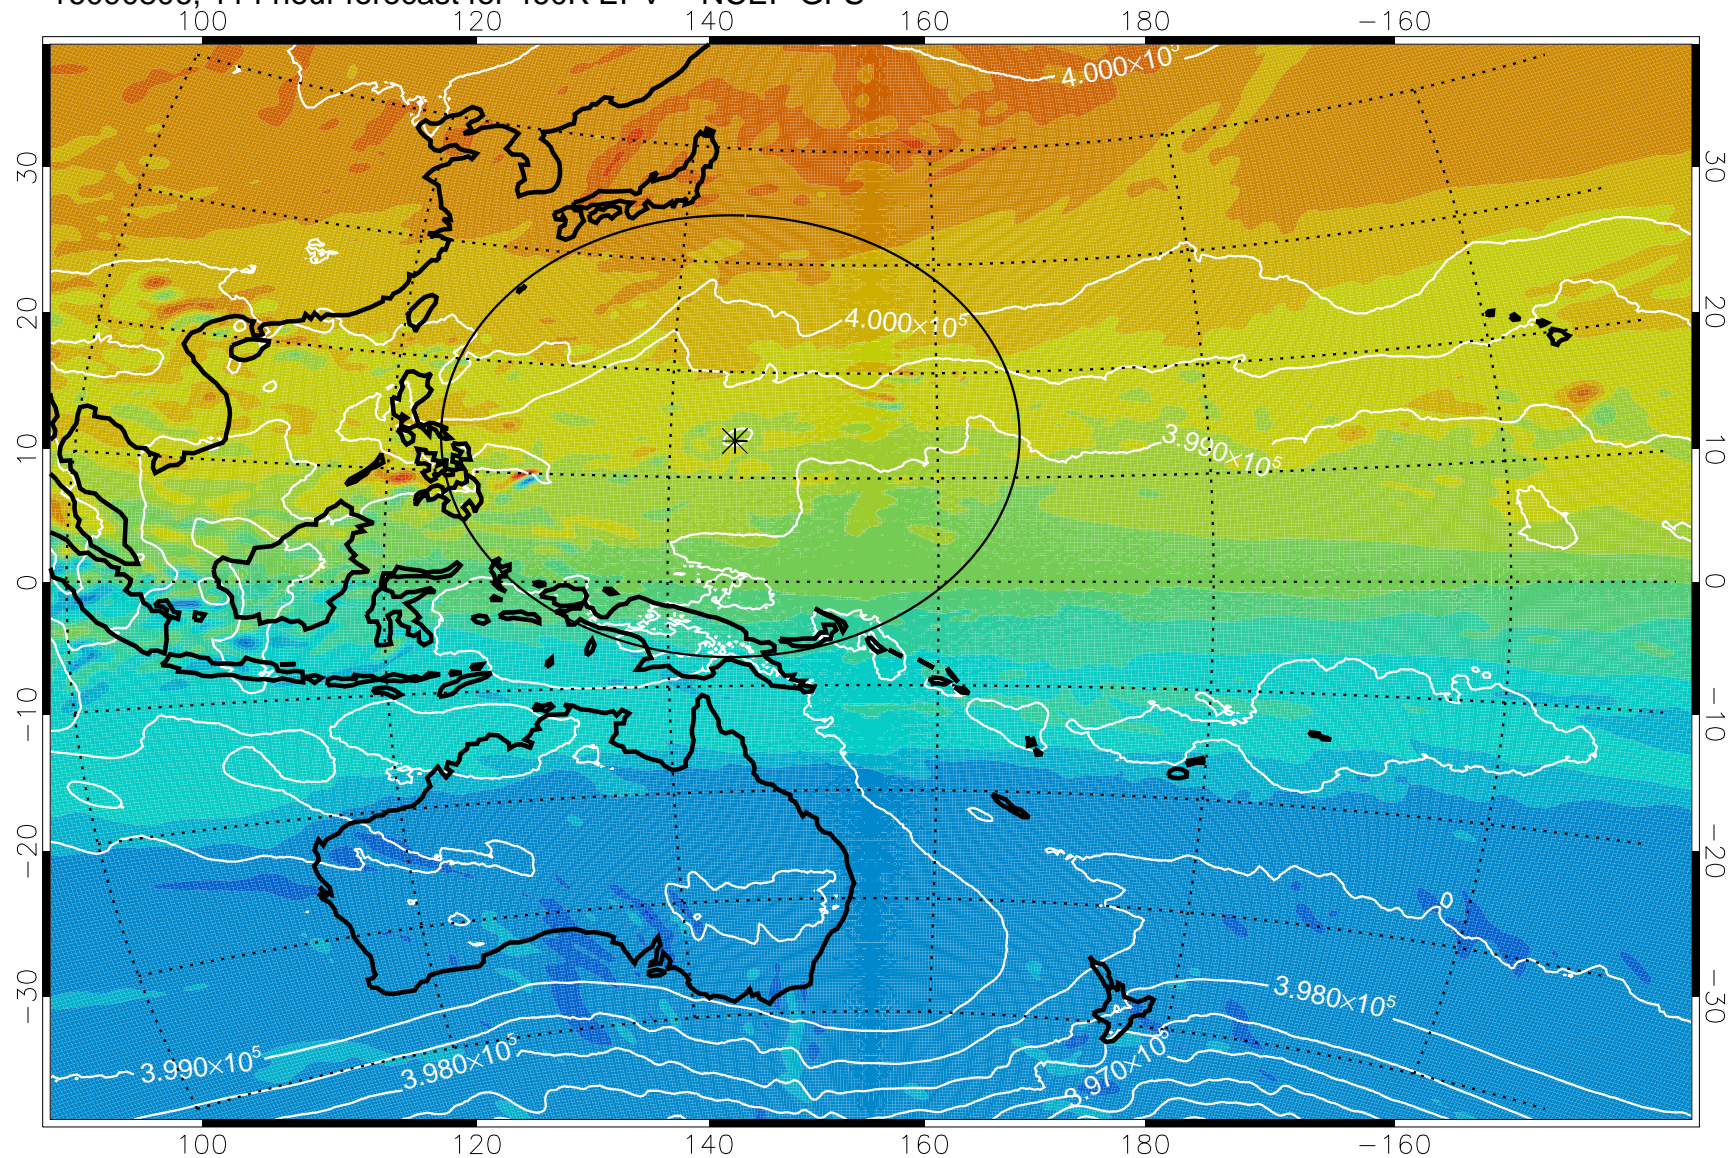

16090706, 90 hour forecast for 460K EPV -- NCEP GFS

460K Montgomery Streamfunction, white

Range ring of 2304 km

16090712, 96 hour forecast for 460K EPV -- NCEP GFS

460K Montgomery Streamfunction, white

Range ring of 2304 km

16090718, 102 hour forecast for 460K EPV -- NCEP GFS

460K Montgomery Streamfunction, white

Range ring of 2304 km

16090800, 108 hour forecast for 460K EPV -- NCEP GFS

460K Montgomery Streamfunction, white

Range ring of 2304 km

16090806, 114 hour forecast for 460K EPV -- NCEP GFS

460K Montgomery Streamfunction, white

Range ring of 2304 km

16090812, 120 hour forecast for 460K EPV -- NCEP GFS

460K Montgomery Streamfunction, white

Range ring of 2304 km