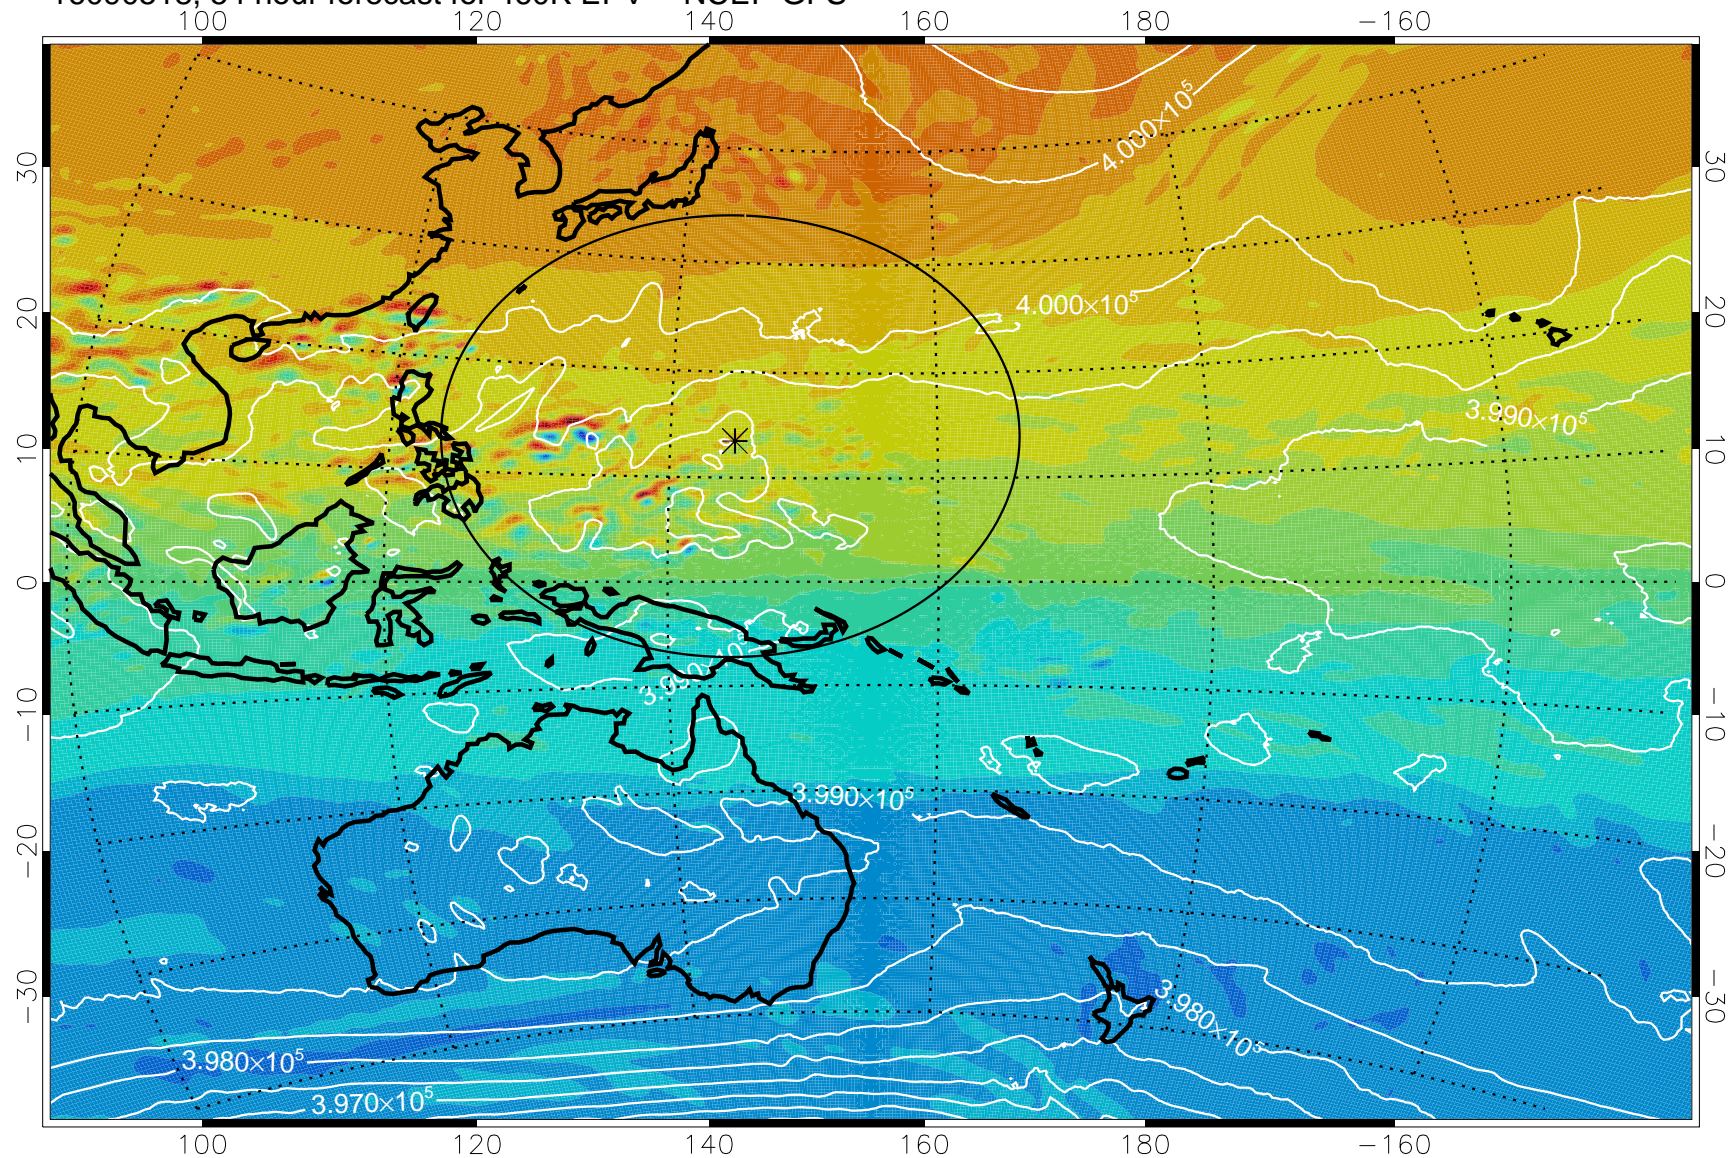

16090506, 42 hour forecast for 460K EPV -- NCEP GFS

460K Montgomery Streamfunction, white

Range ring of 2304 km

16090512, 48 hour forecast for 460K EPV -- NCEP GFS

460K Montgomery Streamfunction, white

Range ring of 2304 km

16090518, 54 hour forecast for 460K EPV -- NCEP GFS

460K Montgomery Streamfunction, white

Range ring of 2304 km

16090600, 60 hour forecast for 460K EPV -- NCEP GFS

460K Montgomery Streamfunction, white

Range ring of 2304 km

16090606, 66 hour forecast for 460K EPV -- NCEP GFS

460K Montgomery Streamfunction, white

Range ring of 2304 km

16090612, 72 hour forecast for 460K EPV -- NCEP GFS

460K Montgomery Streamfunction, white

Range ring of 2304 km

16090618, 78 hour forecast for 460K EPV -- NCEP GFS

460K Montgomery Streamfunction, white

Range ring of 2304 km

16090700, 84 hour forecast for 460K EPV -- NCEP GFS

460K Montgomery Streamfunction, white

Range ring of 2304 km