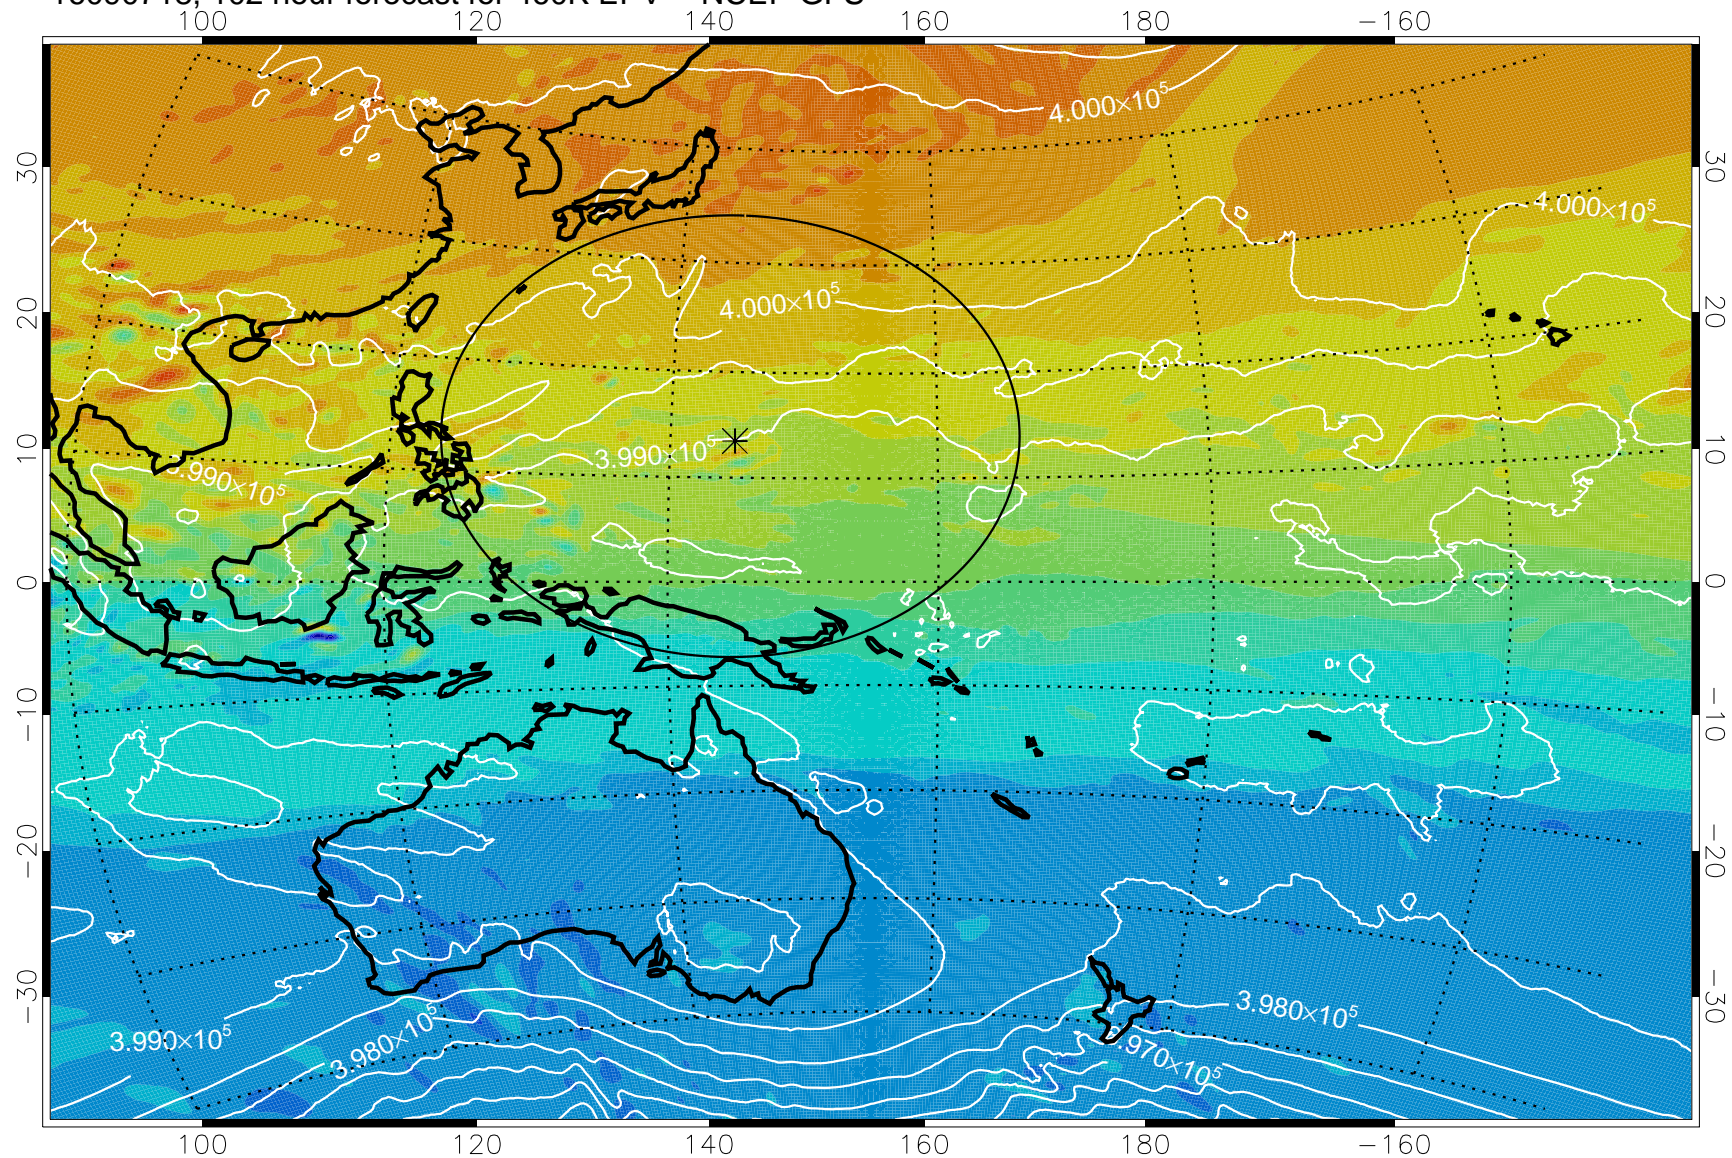

16090618, 78 hour forecast for 460K EPV -- NCEP GFS

460K Montgomery Streamfunction, white

Range ring of 2304 km

16090700, 84 hour forecast for 460K EPV -- NCEP GFS

460K Montgomery Streamfunction, white

Range ring of 2304 km

16090706, 90 hour forecast for 460K EPV -- NCEP GFS

460K Montgomery Streamfunction, white

Range ring of 2304 km

16090712, 96 hour forecast for 460K EPV -- NCEP GFS

460K Montgomery Streamfunction, white

Range ring of 2304 km

16090718, 102 hour forecast for 460K EPV -- NCEP GFS

460K Montgomery Streamfunction, white

Range ring of 2304 km

16090800, 108 hour forecast for 460K EPV -- NCEP GFS

460K Montgomery Streamfunction, white

Range ring of 2304 km

16090806, 114 hour forecast for 460K EPV -- NCEP GFS

460K Montgomery Streamfunction, white

Range ring of 2304 km

16090812, 120 hour forecast for 460K EPV -- NCEP GFS

460K Montgomery Streamfunction, white

Range ring of 2304 km