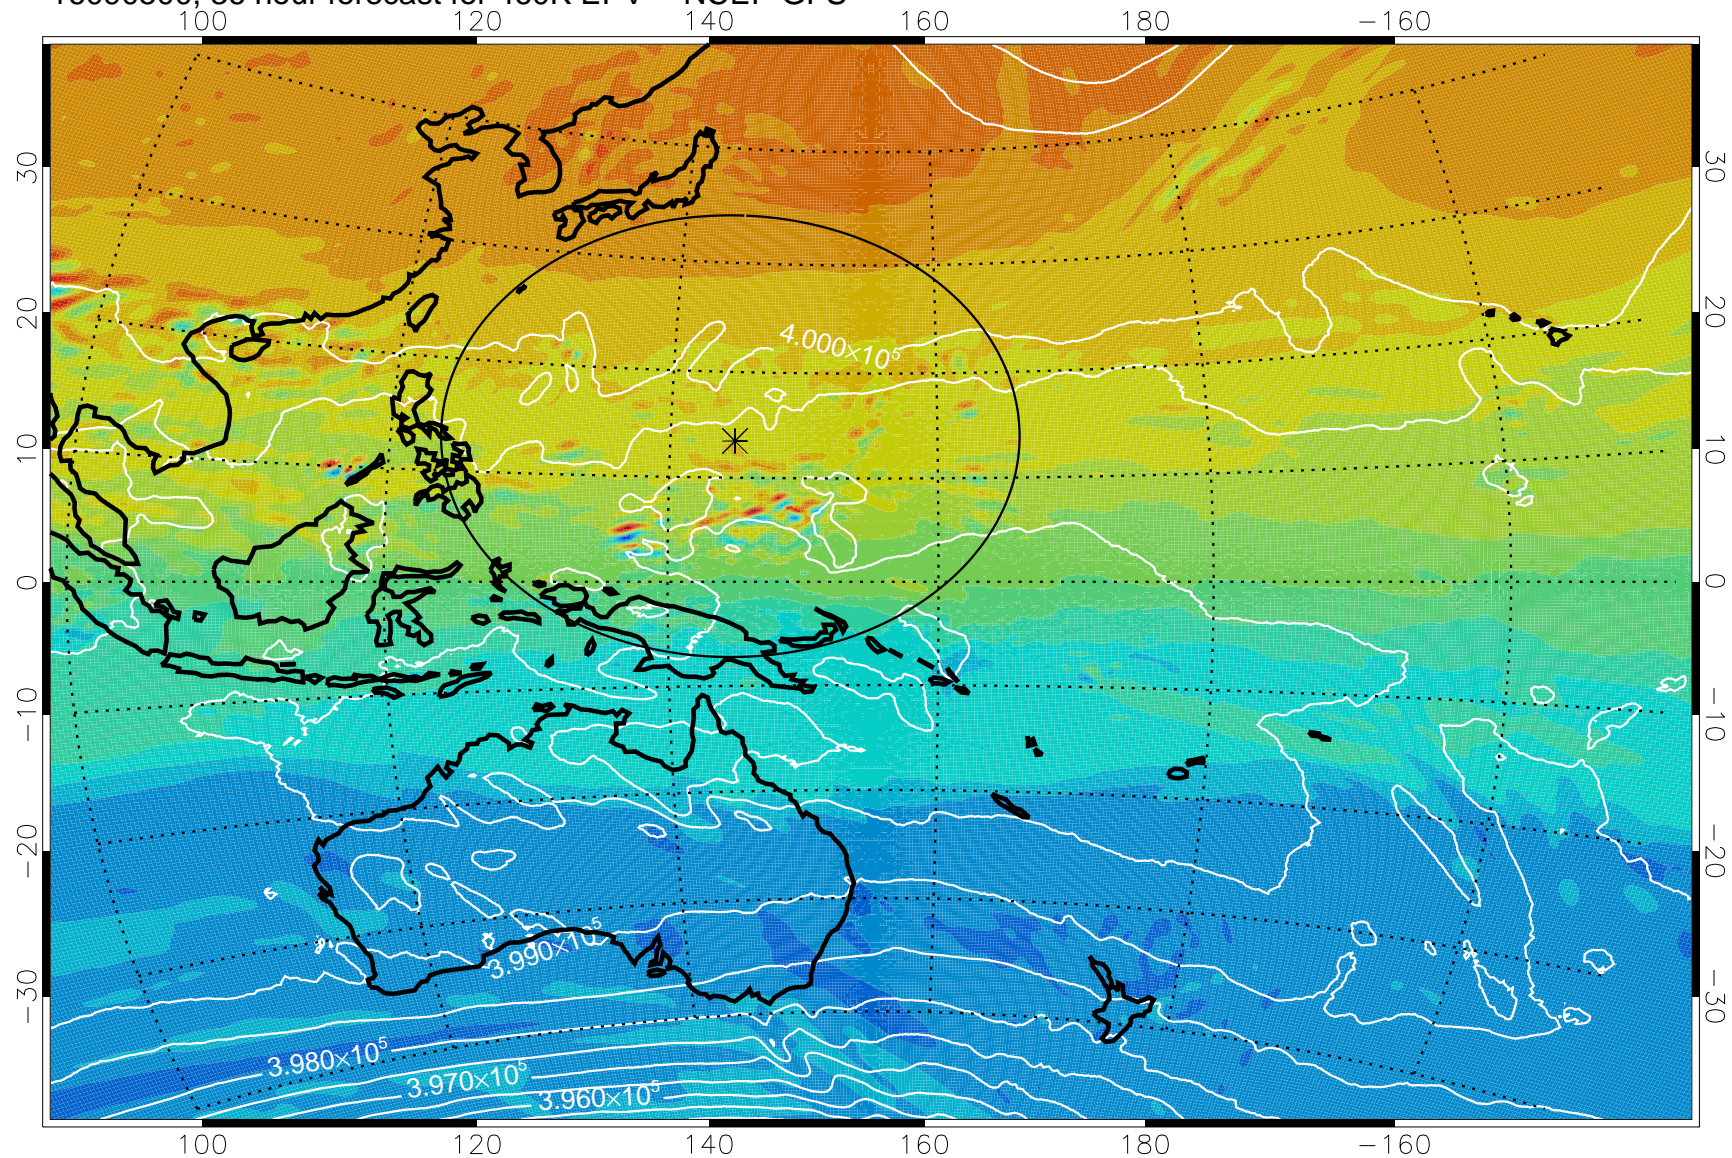

16090418, 30 hour forecast for 460K EPV -- NCEP GFS

460K Montgomery Streamfunction, white

Range ring of 2304 km

16090500, 36 hour forecast for 460K EPV -- NCEP GFS

460K Montgomery Streamfunction, white

Range ring of 2304 km

16090506, 42 hour forecast for 460K EPV -- NCEP GFS

460K Montgomery Streamfunction, white

Range ring of 2304 km

16090512, 48 hour forecast for 460K EPV -- NCEP GFS

460K Montgomery Streamfunction, white

Range ring of 2304 km

16090518, 54 hour forecast for 460K EPV -- NCEP GFS

460K Montgomery Streamfunction, white

Range ring of 2304 km

16090600, 60 hour forecast for 460K EPV -- NCEP GFS

460K Montgomery Streamfunction, white

Range ring of 2304 km

16090606, 66 hour forecast for 460K EPV -- NCEP GFS

460K Montgomery Streamfunction, white

Range ring of 2304 km

16090612, 72 hour forecast for 460K EPV -- NCEP GFS

460K Montgomery Streamfunction, white

Range ring of 2304 km