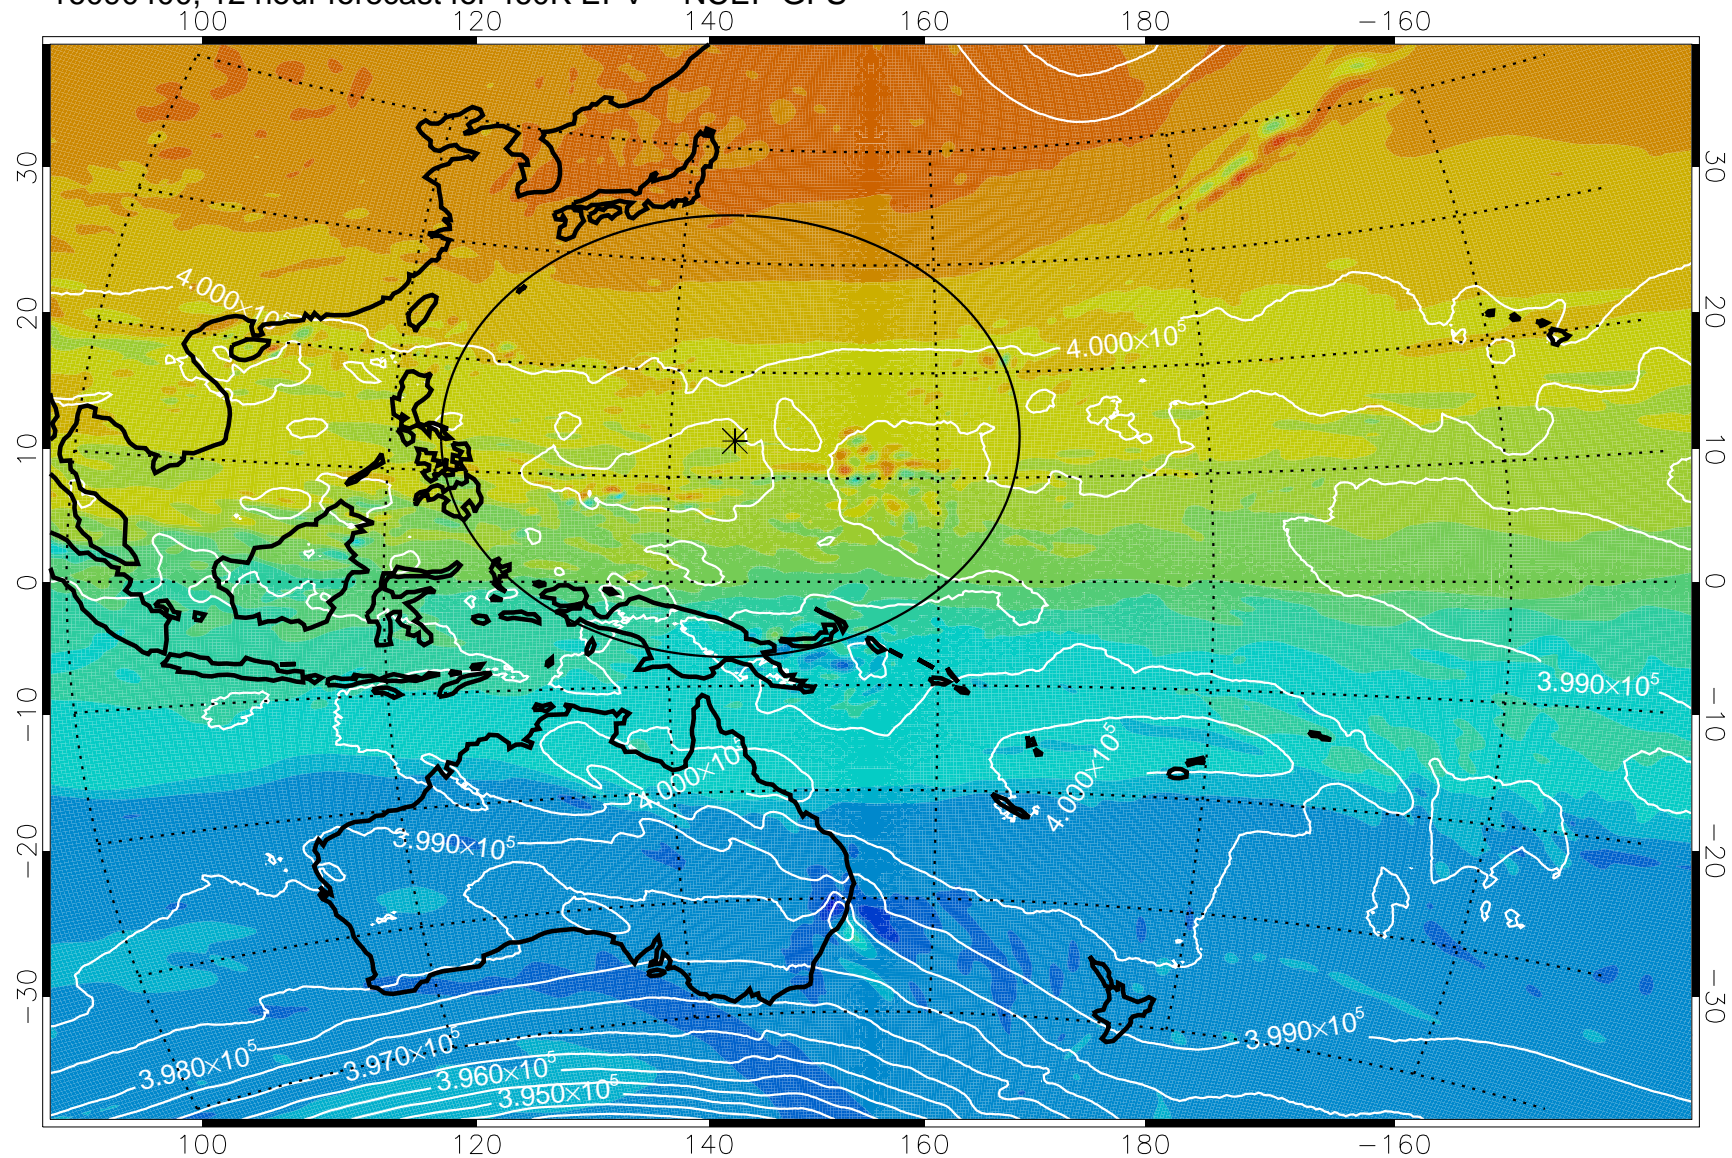

16090318, 6 hour forecast for 460K EPV -- NCEP GFS

460K Montgomery Streamfunction, white

Range ring of 2304 km

16090400, 12 hour forecast for 460K EPV -- NCEP GFS

460K Montgomery Streamfunction, white

Range ring of 2304 km

16090406, 18 hour forecast for 460K EPV -- NCEP GFS

460K Montgomery Streamfunction, white

Range ring of 2304 km

16090412, 24 hour forecast for 460K EPV -- NCEP GFS

460K Montgomery Streamfunction, white

Range ring of 2304 km

16090418, 30 hour forecast for 460K EPV -- NCEP GFS

460K Montgomery Streamfunction, white

Range ring of 2304 km

16090500, 36 hour forecast for 460K EPV -- NCEP GFS

460K Montgomery Streamfunction, white

Range ring of 2304 km

16090506, 42 hour forecast for 460K EPV -- NCEP GFS

460K Montgomery Streamfunction, white

Range ring of 2304 km

16090512, 48 hour forecast for 460K EPV -- NCEP GFS

460K Montgomery Streamfunction, white

Range ring of 2304 km