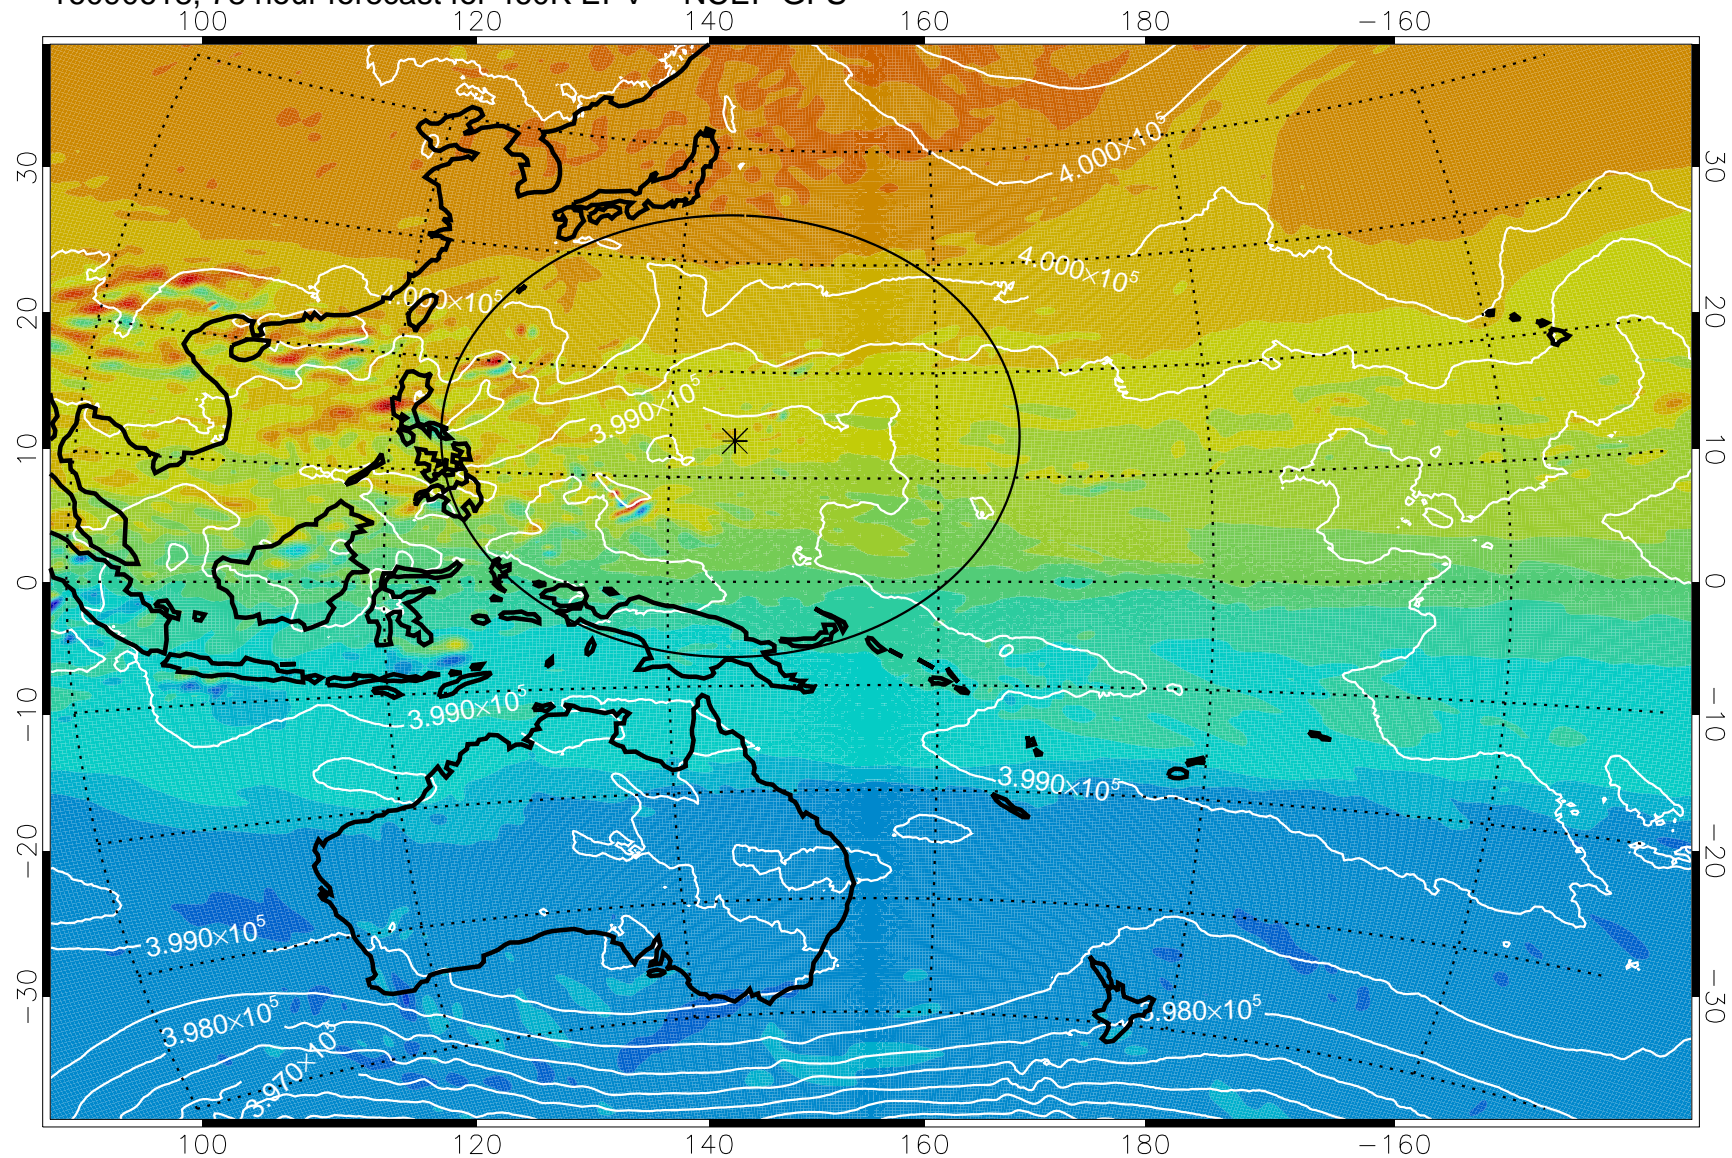

16090518, 54 hour forecast for 460K EPV -- NCEP GFS

460K Montgomery Streamfunction, white

Range ring of 2304 km

16090600, 60 hour forecast for 460K EPV -- NCEP GFS

460K Montgomery Streamfunction, white

Range ring of 2304 km

16090606, 66 hour forecast for 460K EPV -- NCEP GFS

460K Montgomery Streamfunction, white

Range ring of 2304 km

16090612, 72 hour forecast for 460K EPV -- NCEP GFS

460K Montgomery Streamfunction, white

Range ring of 2304 km

16090618, 78 hour forecast for 460K EPV -- NCEP GFS

460K Montgomery Streamfunction, white

Range ring of 2304 km

16090700, 84 hour forecast for 460K EPV -- NCEP GFS

460K Montgomery Streamfunction, white

Range ring of 2304 km

16090706, 90 hour forecast for 460K EPV -- NCEP GFS

460K Montgomery Streamfunction, white

Range ring of 2304 km

16090712, 96 hour forecast for 460K EPV -- NCEP GFS

460K Montgomery Streamfunction, white

Range ring of 2304 km