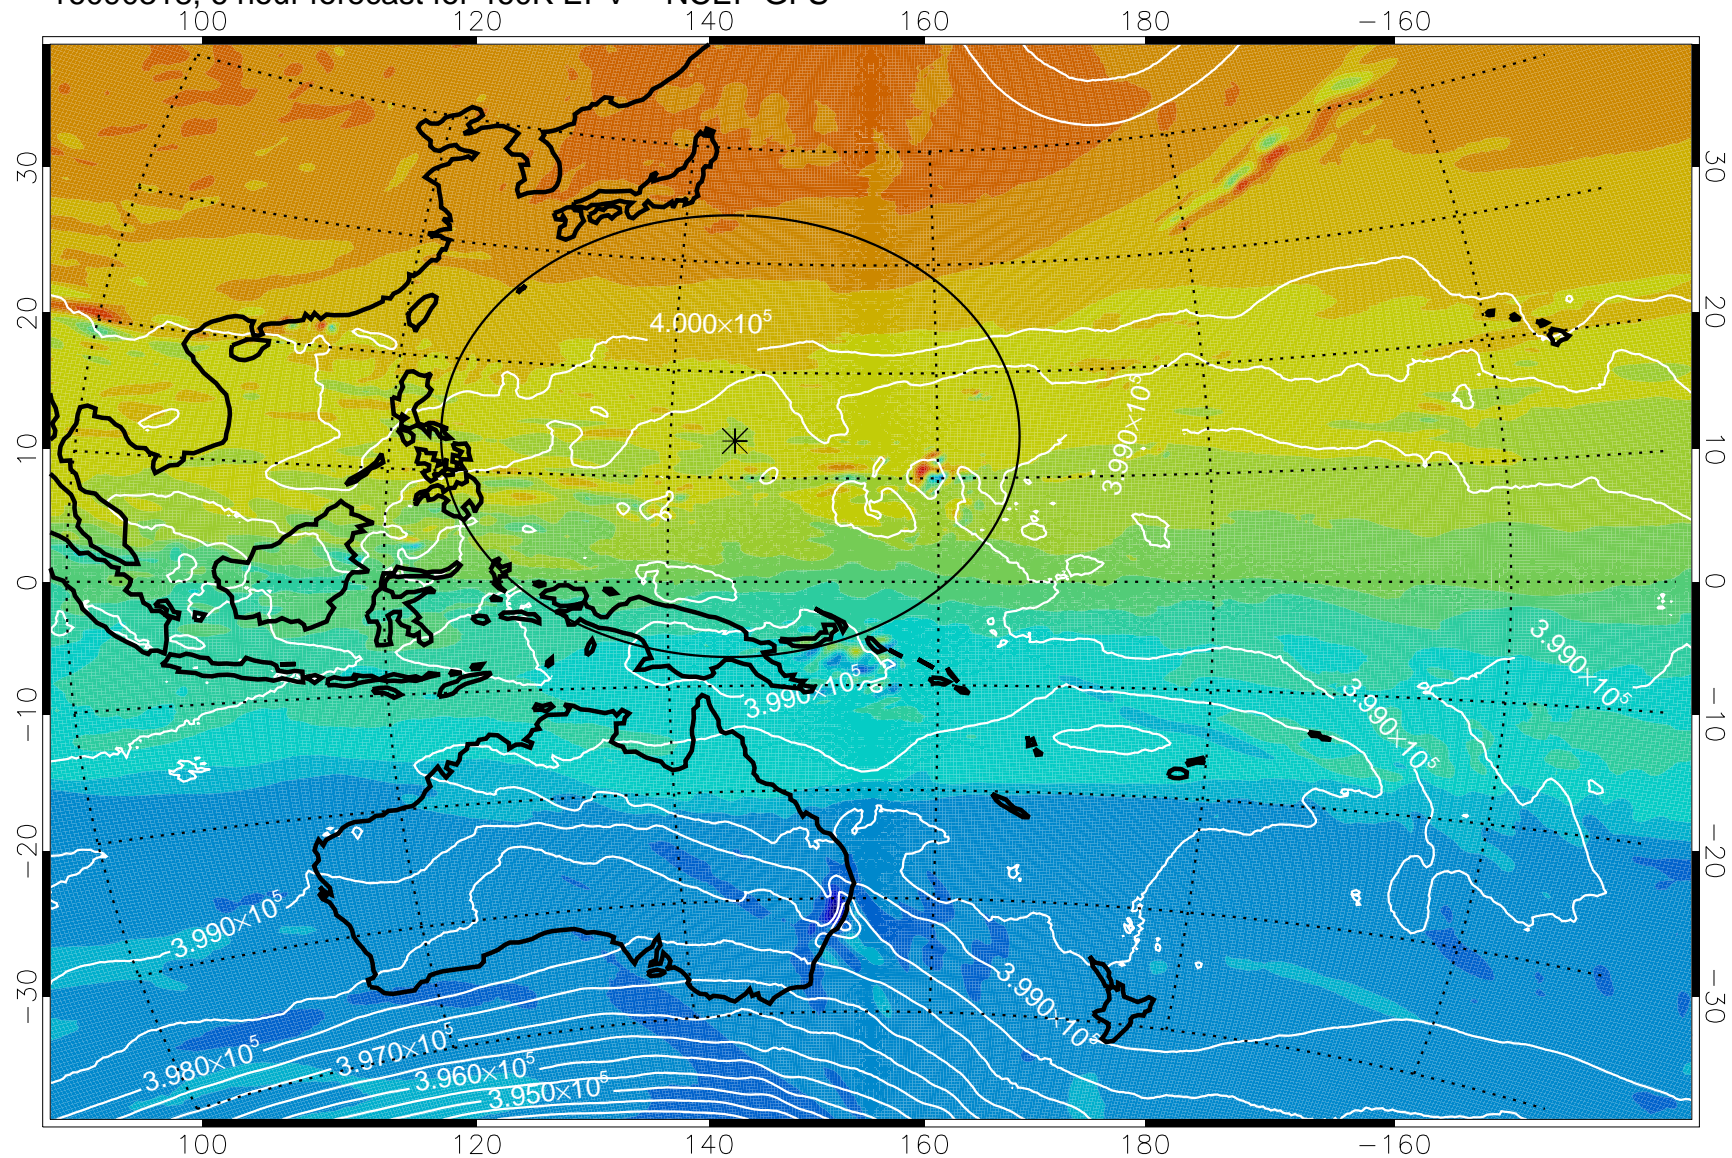

16090318, 6 hour forecast for 460K EPV -- NCEP GFS

460K Montgomery Streamfunction, white

Range ring of 2304 km

16090400, 12 hour forecast for 460K EPV -- NCEP GFS

460K Montgomery Streamfunction, white

Range ring of 2304 km

16090406, 18 hour forecast for 460K EPV -- NCEP GFS

460K Montgomery Streamfunction, white

Range ring of 2304 km

16090412, 24 hour forecast for 460K EPV -- NCEP GFS

460K Montgomery Streamfunction, white

Range ring of 2304 km

16090418, 30 hour forecast for 460K EPV -- NCEP GFS

460K Montgomery Streamfunction, white

Range ring of 2304 km

16090500, 36 hour forecast for 460K EPV -- NCEP GFS

460K Montgomery Streamfunction, white

Range ring of 2304 km

16090506, 42 hour forecast for 460K EPV -- NCEP GFS

460K Montgomery Streamfunction, white

Range ring of 2304 km

16090512, 48 hour forecast for 460K EPV -- NCEP GFS

460K Montgomery Streamfunction, white

Range ring of 2304 km