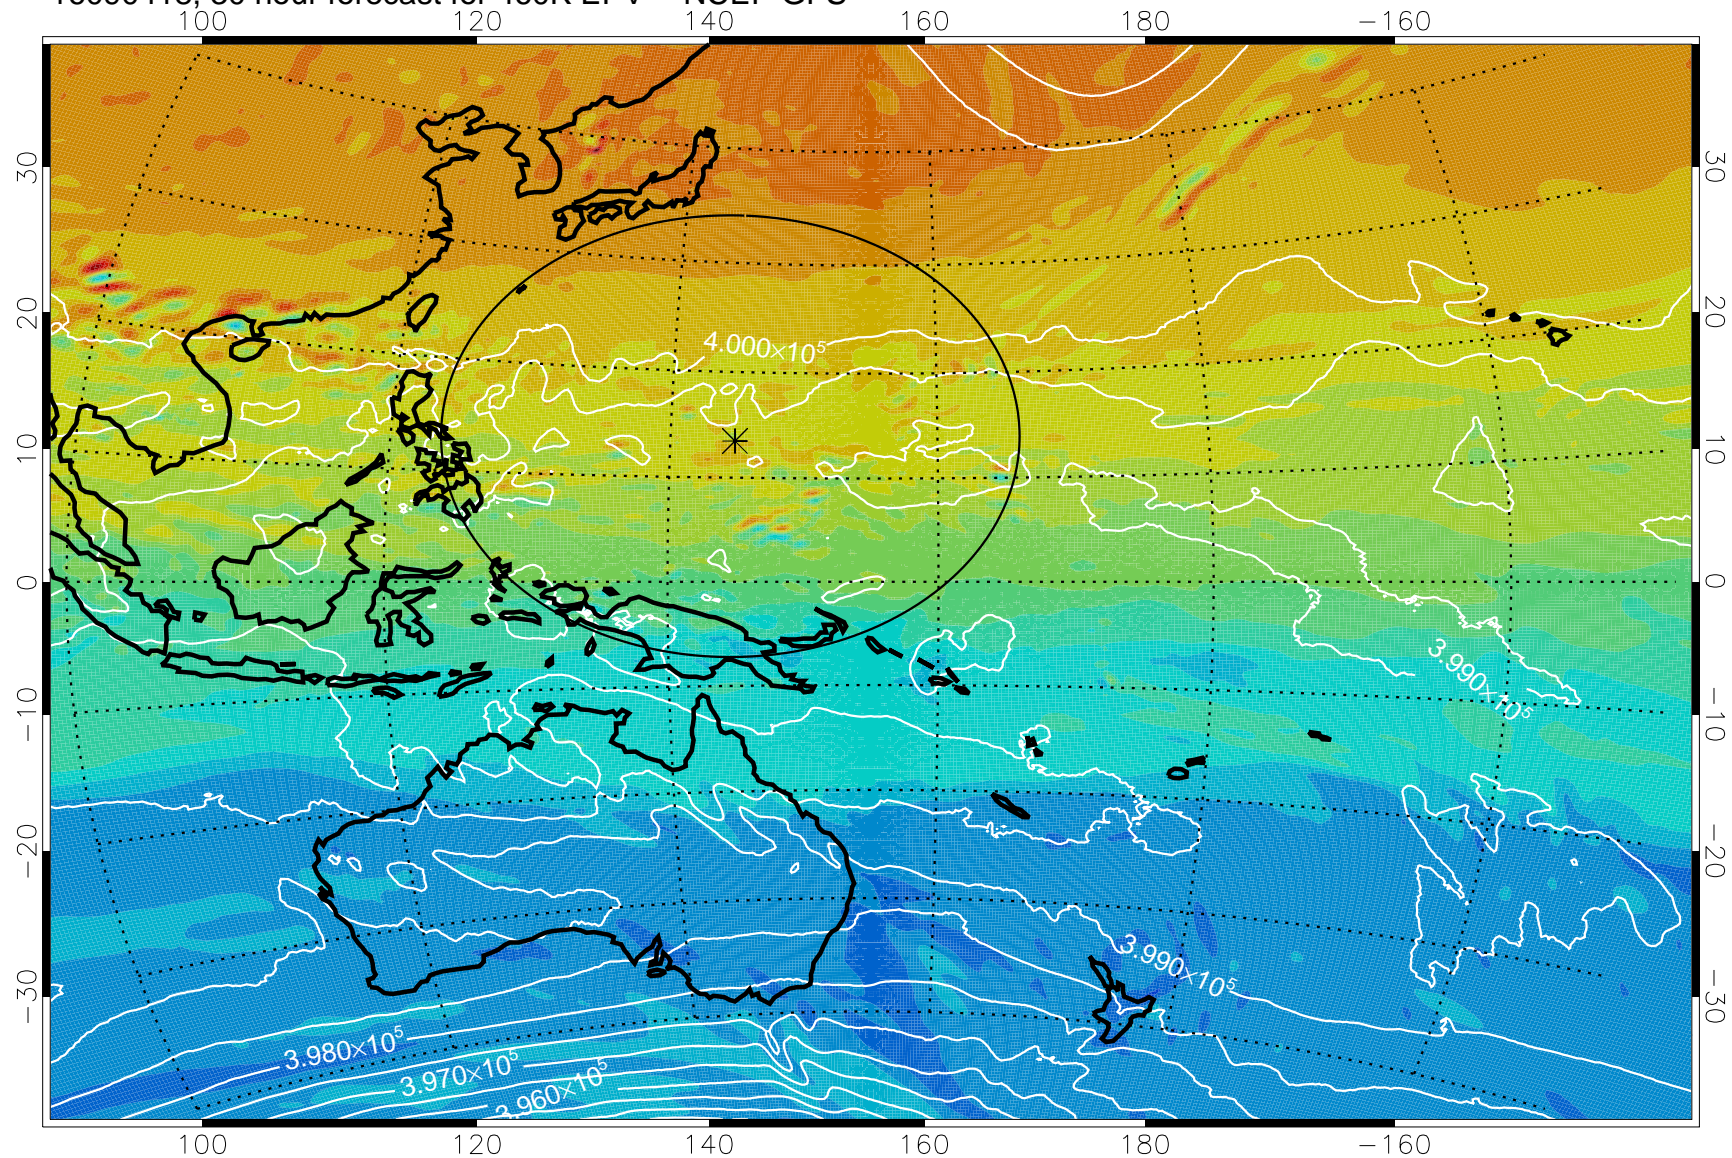

16090318, 6 hour forecast for 460K EPV -- NCEP GFS

460K Montgomery Streamfunction, white

Range ring of 2304 km

16090400, 12 hour forecast for 460K EPV -- NCEP GFS

460K Montgomery Streamfunction, white

Range ring of 2304 km

16090406, 18 hour forecast for 460K EPV -- NCEP GFS

460K Montgomery Streamfunction, white

Range ring of 2304 km

16090412, 24 hour forecast for 460K EPV -- NCEP GFS

460K Montgomery Streamfunction, white

Range ring of 2304 km

16090418, 30 hour forecast for 460K EPV -- NCEP GFS

460K Montgomery Streamfunction, white

Range ring of 2304 km

16090500, 36 hour forecast for 460K EPV -- NCEP GFS

460K Montgomery Streamfunction, white

Range ring of 2304 km

16090506, 42 hour forecast for 460K EPV -- NCEP GFS

460K Montgomery Streamfunction, white

Range ring of 2304 km

16090512, 48 hour forecast for 460K EPV -- NCEP GFS

460K Montgomery Streamfunction, white

Range ring of 2304 km