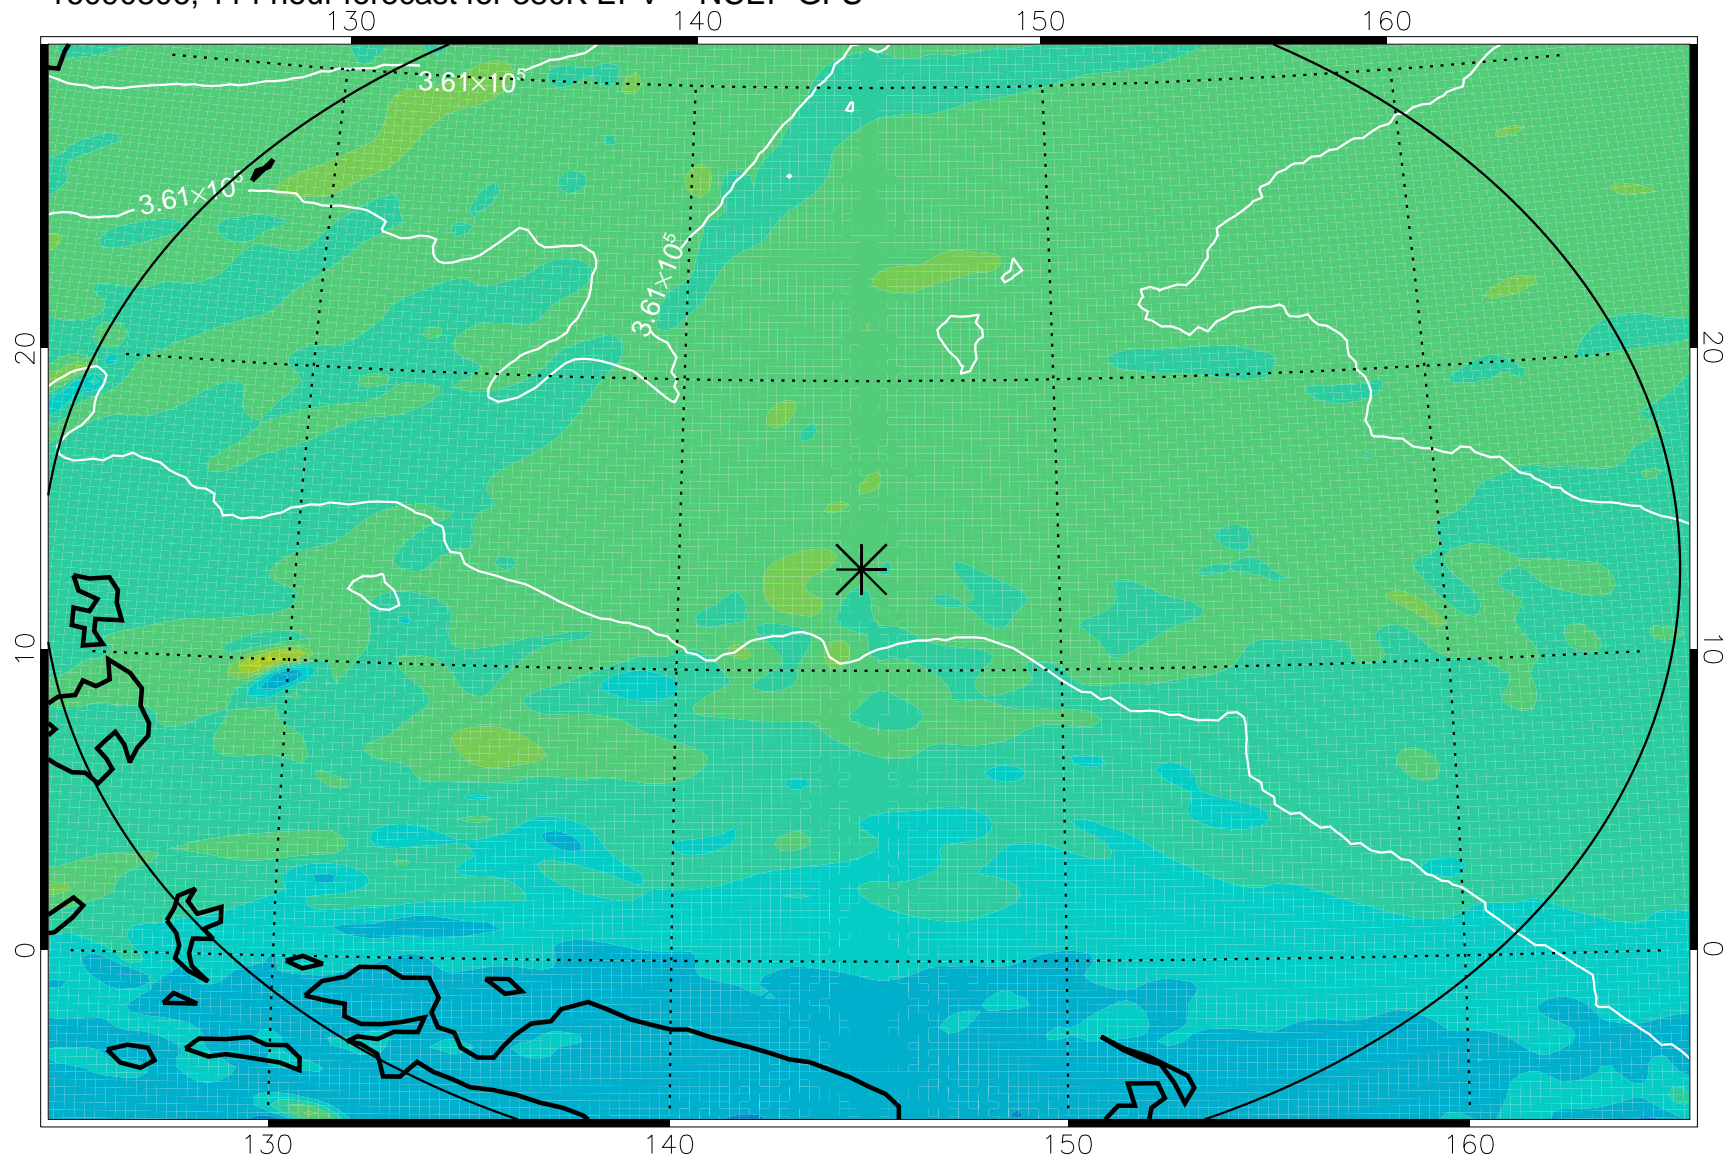

16090618, 78 hour forecast for 380K EPV -- NCEP GFS

380K Montgomery Streamfunction, white

Range ring of 2304 km

16090700, 84 hour forecast for 380K EPV -- NCEP GFS

380K Montgomery Streamfunction, white

Range ring of 2304 km

16090706, 90 hour forecast for 380K EPV -- NCEP GFS

380K Montgomery Streamfunction, white

Range ring of 2304 km

16090712, 96 hour forecast for 380K EPV -- NCEP GFS

380K Montgomery Streamfunction, white

Range ring of 2304 km

16090718, 102 hour forecast for 380K EPV -- NCEP GFS

380K Montgomery Streamfunction, white

Range ring of 2304 km

16090800, 108 hour forecast for 380K EPV -- NCEP GFS

380K Montgomery Streamfunction, white

Range ring of 2304 km

16090806, 114 hour forecast for 380K EPV -- NCEP GFS

380K Montgomery Streamfunction, white

Range ring of 2304 km

16090812, 120 hour forecast for 380K EPV -- NCEP GFS

380K Montgomery Streamfunction, white

Range ring of 2304 km