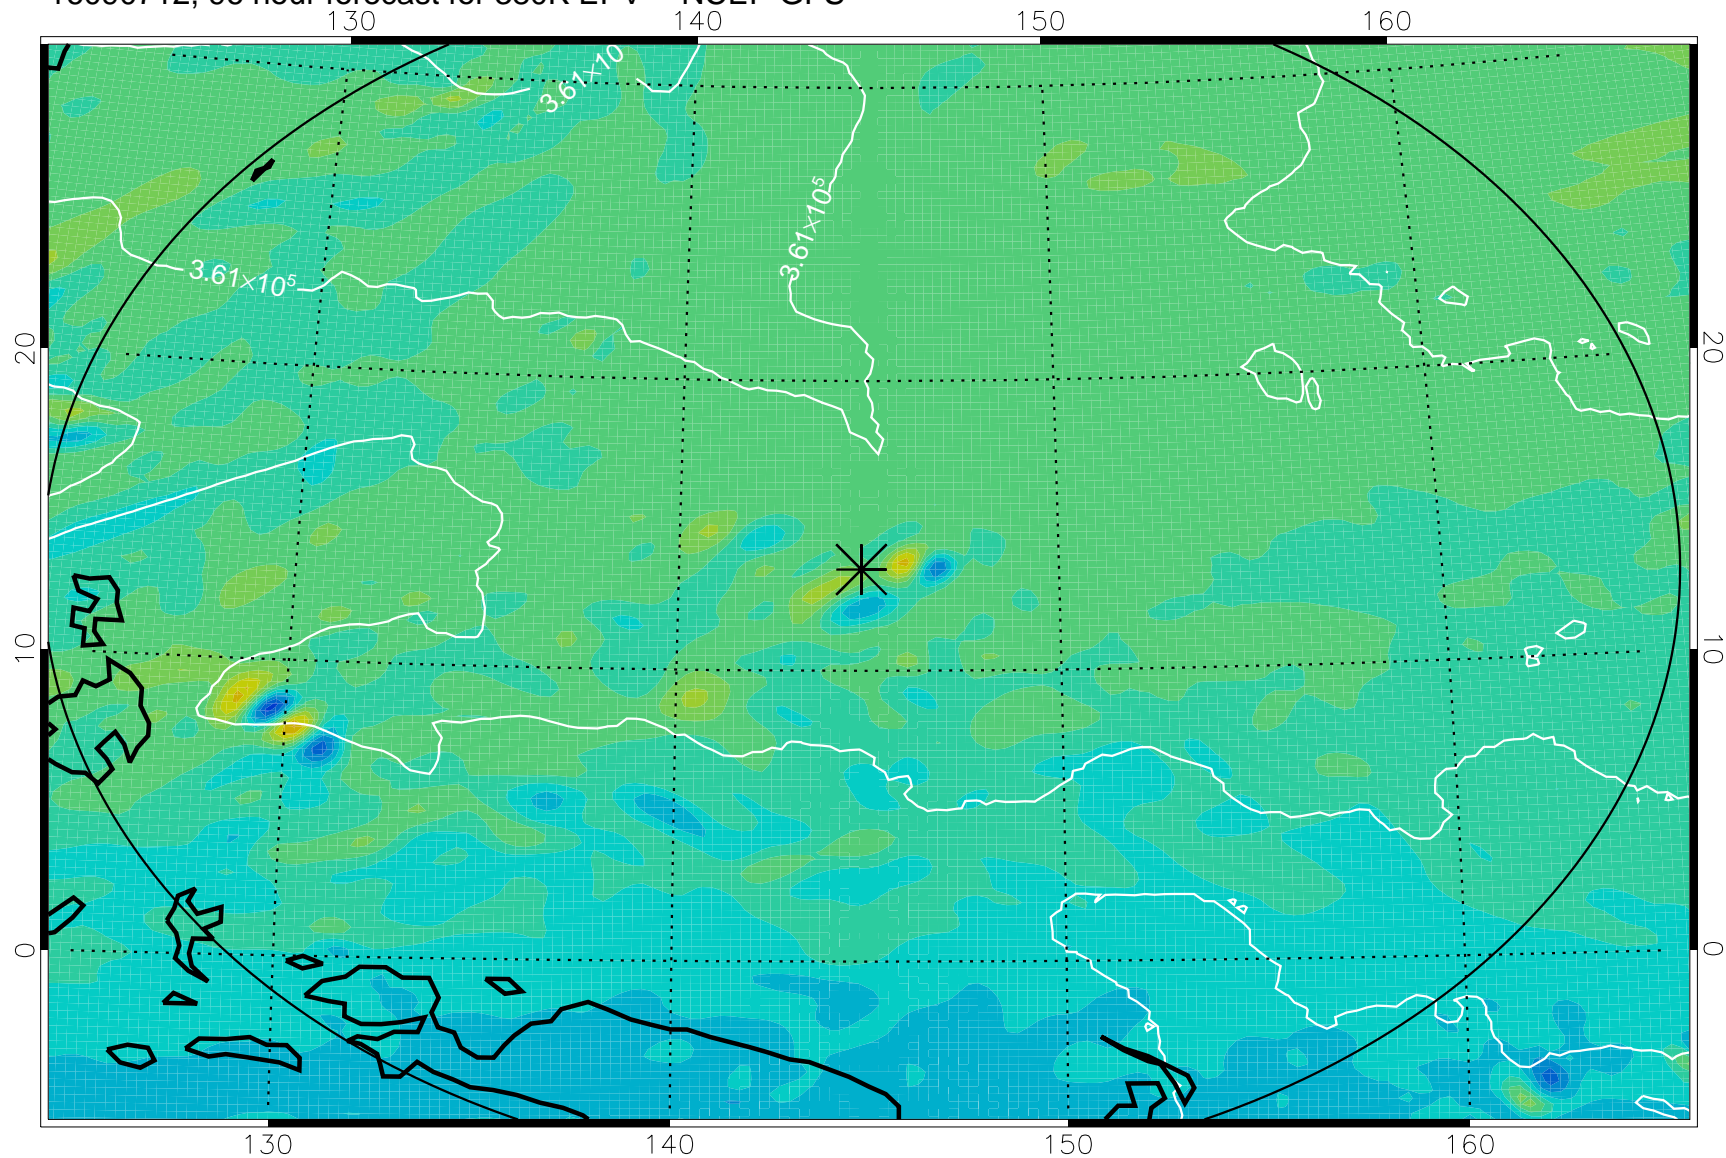

16090606, 66 hour forecast for 380K EPV -- NCEP GFS

380K Montgomery Streamfunction, white

Range ring of 2304 km

16090612, 72 hour forecast for 380K EPV -- NCEP GFS

380K Montgomery Streamfunction, white

Range ring of 2304 km

16090618, 78 hour forecast for 380K EPV -- NCEP GFS

380K Montgomery Streamfunction, white

Range ring of 2304 km

16090700, 84 hour forecast for 380K EPV -- NCEP GFS

380K Montgomery Streamfunction, white

Range ring of 2304 km

16090706, 90 hour forecast for 380K EPV -- NCEP GFS

380K Montgomery Streamfunction, white

Range ring of 2304 km

16090712, 96 hour forecast for 380K EPV -- NCEP GFS

380K Montgomery Streamfunction, white

Range ring of 2304 km

16090718, 102 hour forecast for 380K EPV -- NCEP GFS

380K Montgomery Streamfunction, white

Range ring of 2304 km

16090800, 108 hour forecast for 380K EPV -- NCEP GFS

380K Montgomery Streamfunction, white

Range ring of 2304 km