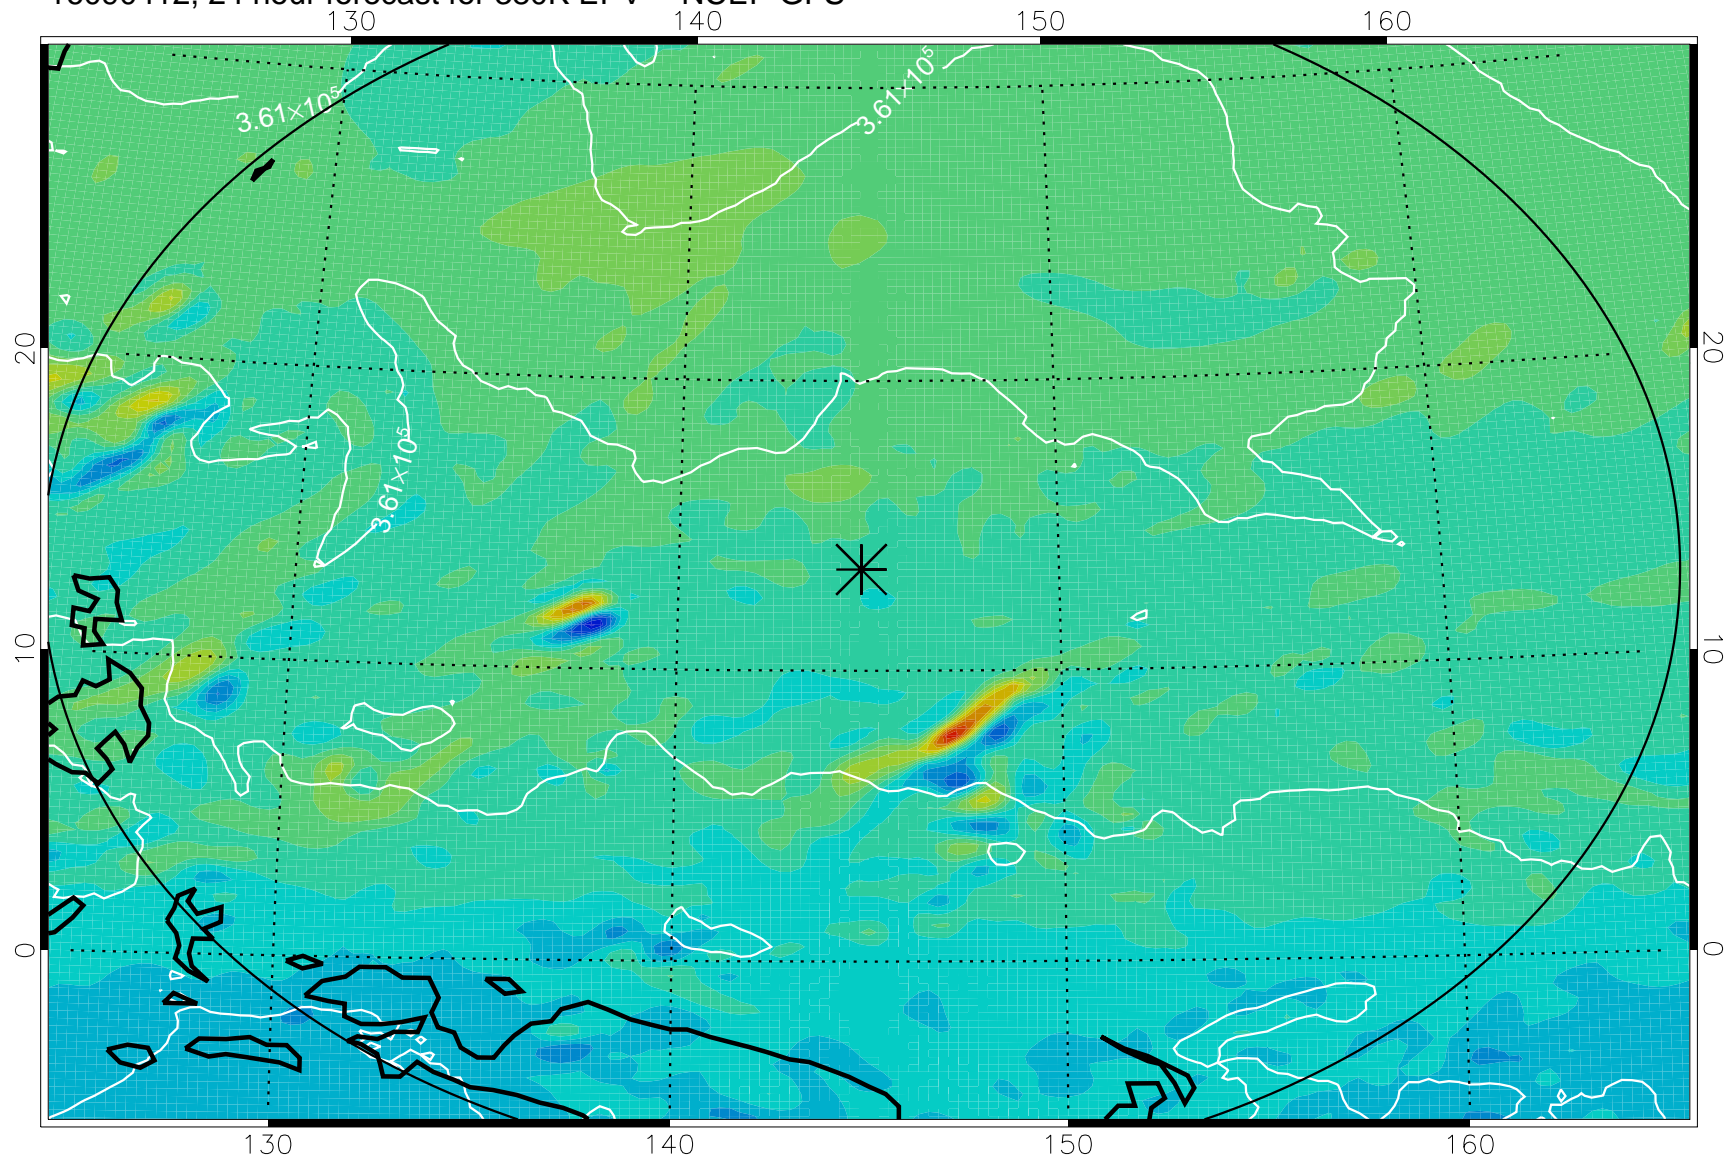

16090318, 6 hour forecast for 380K EPV -- NCEP GFS

380K Montgomery Streamfunction, white

Range ring of 2304 km

16090400, 12 hour forecast for 380K EPV -- NCEP GFS

380K Montgomery Streamfunction, white

Range ring of 2304 km

16090406, 18 hour forecast for 380K EPV -- NCEP GFS

380K Montgomery Streamfunction, white

Range ring of 2304 km

16090412, 24 hour forecast for 380K EPV -- NCEP GFS

380K Montgomery Streamfunction, white

Range ring of 2304 km

16090418, 30 hour forecast for 380K EPV -- NCEP GFS

380K Montgomery Streamfunction, white

Range ring of 2304 km

16090500, 36 hour forecast for 380K EPV -- NCEP GFS

380K Montgomery Streamfunction, white

Range ring of 2304 km

16090506, 42 hour forecast for 380K EPV -- NCEP GFS

380K Montgomery Streamfunction, white

Range ring of 2304 km

16090512, 48 hour forecast for 380K EPV -- NCEP GFS

380K Montgomery Streamfunction, white

Range ring of 2304 km