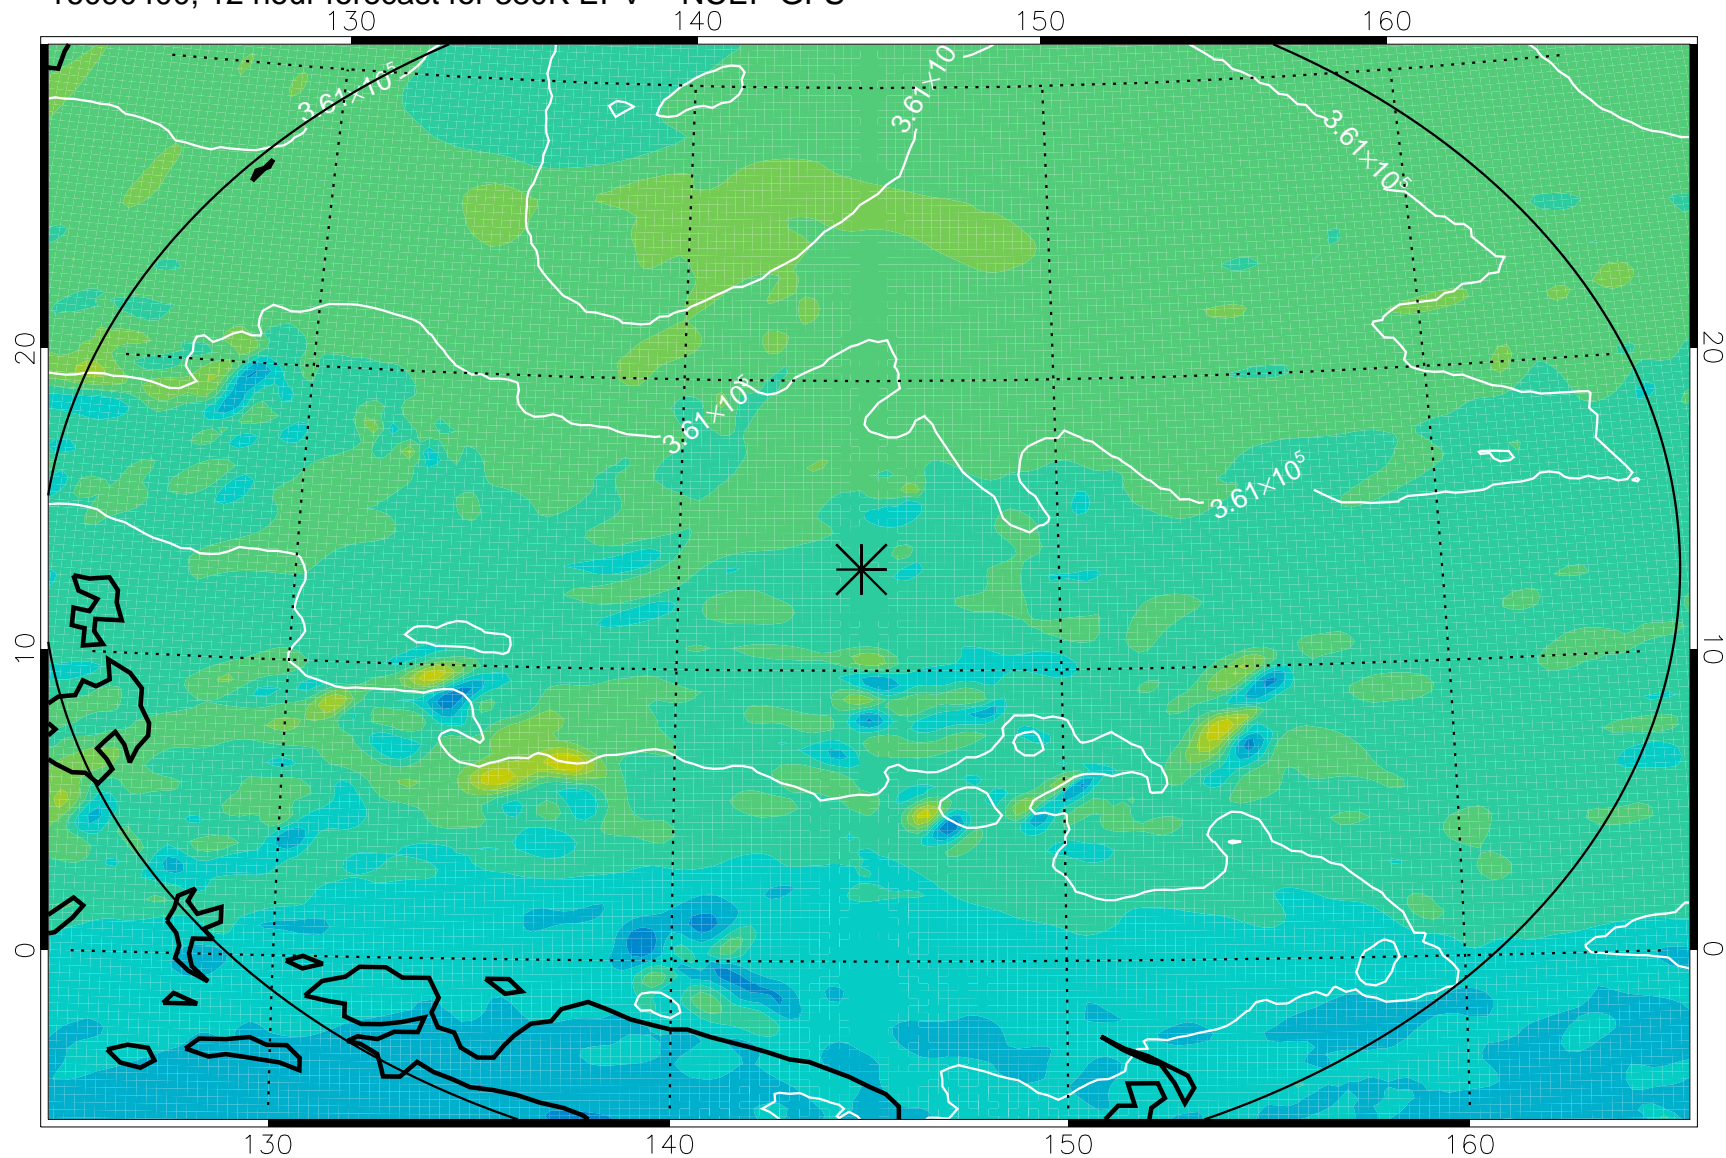

16090318, 6 hour forecast for 380K EPV -- NCEP GFS

380K Montgomery Streamfunction, white

Range ring of 2304 km

16090400, 12 hour forecast for 380K EPV -- NCEP GFS

380K Montgomery Streamfunction, white

Range ring of 2304 km

16090406, 18 hour forecast for 380K EPV -- NCEP GFS

380K Montgomery Streamfunction, white

Range ring of 2304 km

16090412, 24 hour forecast for 380K EPV -- NCEP GFS

380K Montgomery Streamfunction, white

Range ring of 2304 km

16090418, 30 hour forecast for 380K EPV -- NCEP GFS

380K Montgomery Streamfunction, white

Range ring of 2304 km

16090500, 36 hour forecast for 380K EPV -- NCEP GFS

380K Montgomery Streamfunction, white

Range ring of 2304 km

16090506, 42 hour forecast for 380K EPV -- NCEP GFS

380K Montgomery Streamfunction, white

Range ring of 2304 km

16090512, 48 hour forecast for 380K EPV -- NCEP GFS

380K Montgomery Streamfunction, white

Range ring of 2304 km