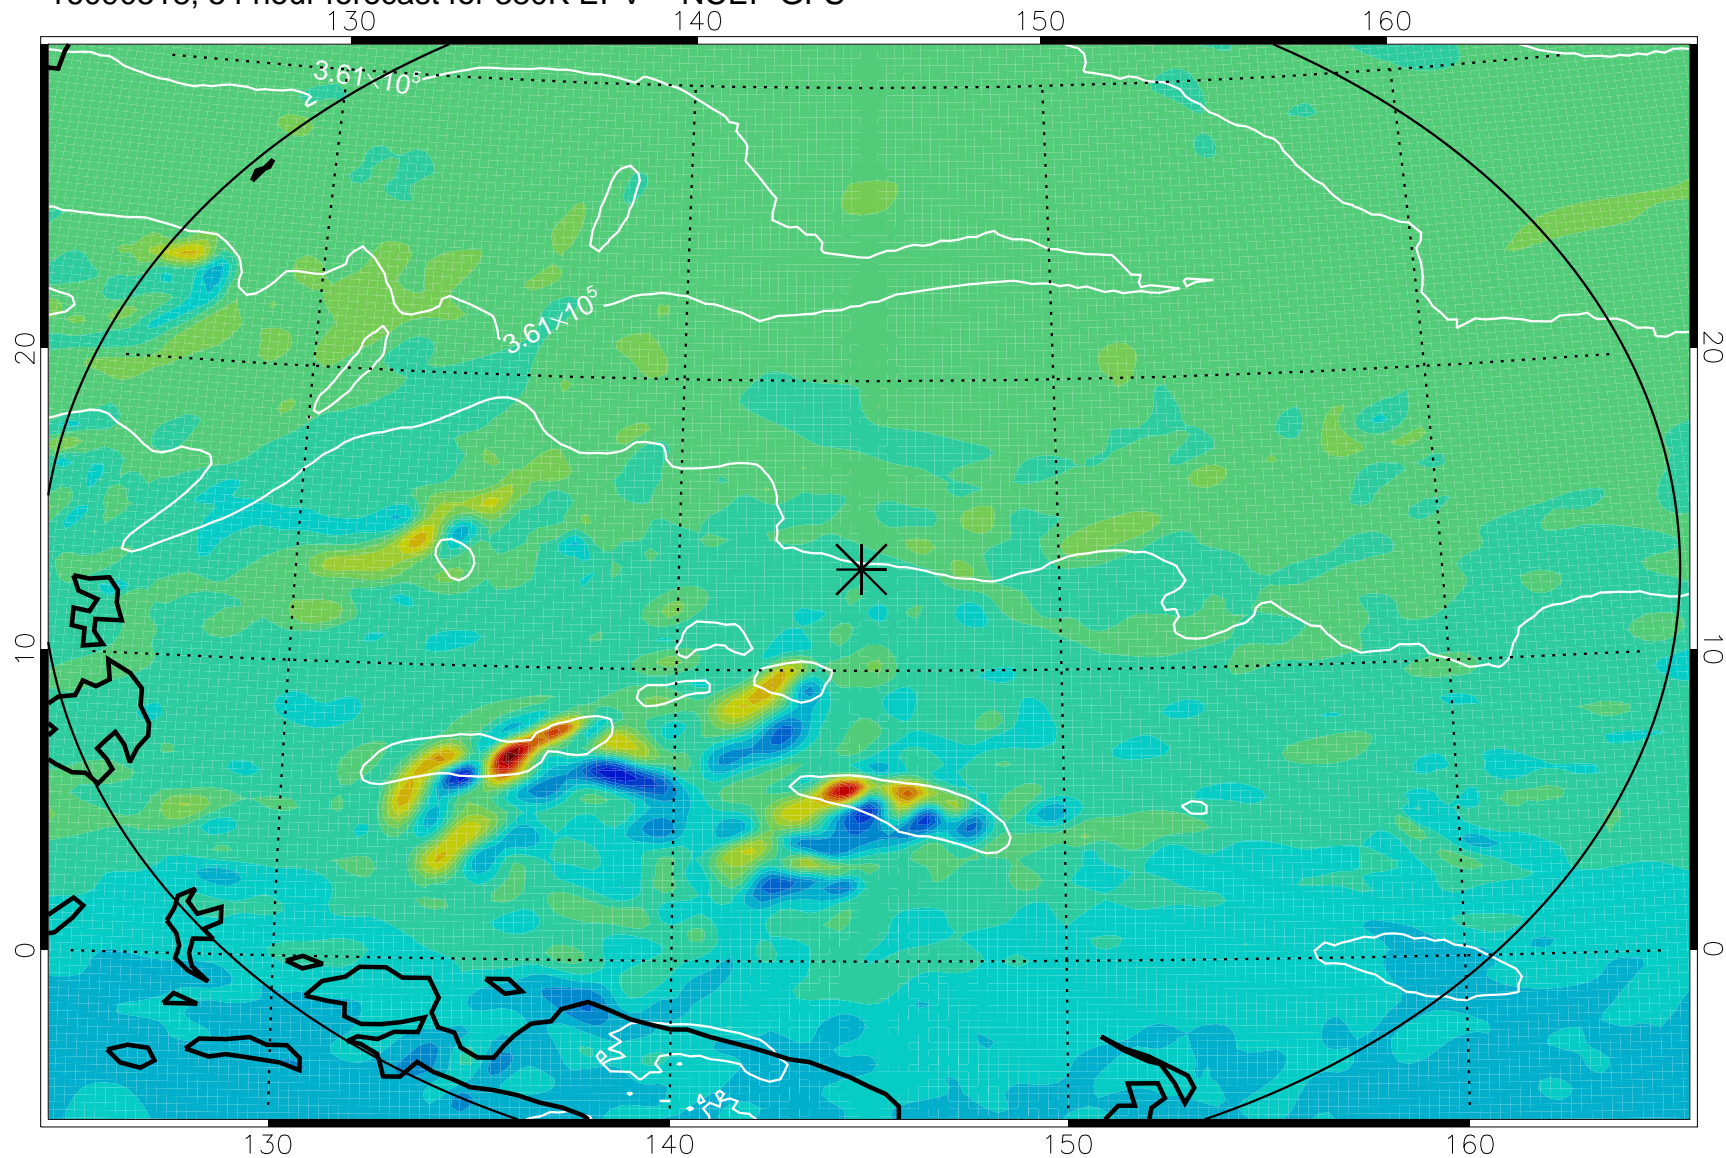

16090506, 42 hour forecast for 380K EPV -- NCEP GFS

380K Montgomery Streamfunction, white

Range ring of 2304 km

16090512, 48 hour forecast for 380K EPV -- NCEP GFS

380K Montgomery Streamfunction, white

Range ring of 2304 km

16090518, 54 hour forecast for 380K EPV -- NCEP GFS

380K Montgomery Streamfunction, white

Range ring of 2304 km

16090600, 60 hour forecast for 380K EPV -- NCEP GFS

380K Montgomery Streamfunction, white

Range ring of 2304 km

16090606, 66 hour forecast for 380K EPV -- NCEP GFS

380K Montgomery Streamfunction, white

Range ring of 2304 km

16090612, 72 hour forecast for 380K EPV -- NCEP GFS

380K Montgomery Streamfunction, white

Range ring of 2304 km

16090618, 78 hour forecast for 380K EPV -- NCEP GFS

380K Montgomery Streamfunction, white

Range ring of 2304 km

16090700, 84 hour forecast for 380K EPV -- NCEP GFS

380K Montgomery Streamfunction, white

Range ring of 2304 km