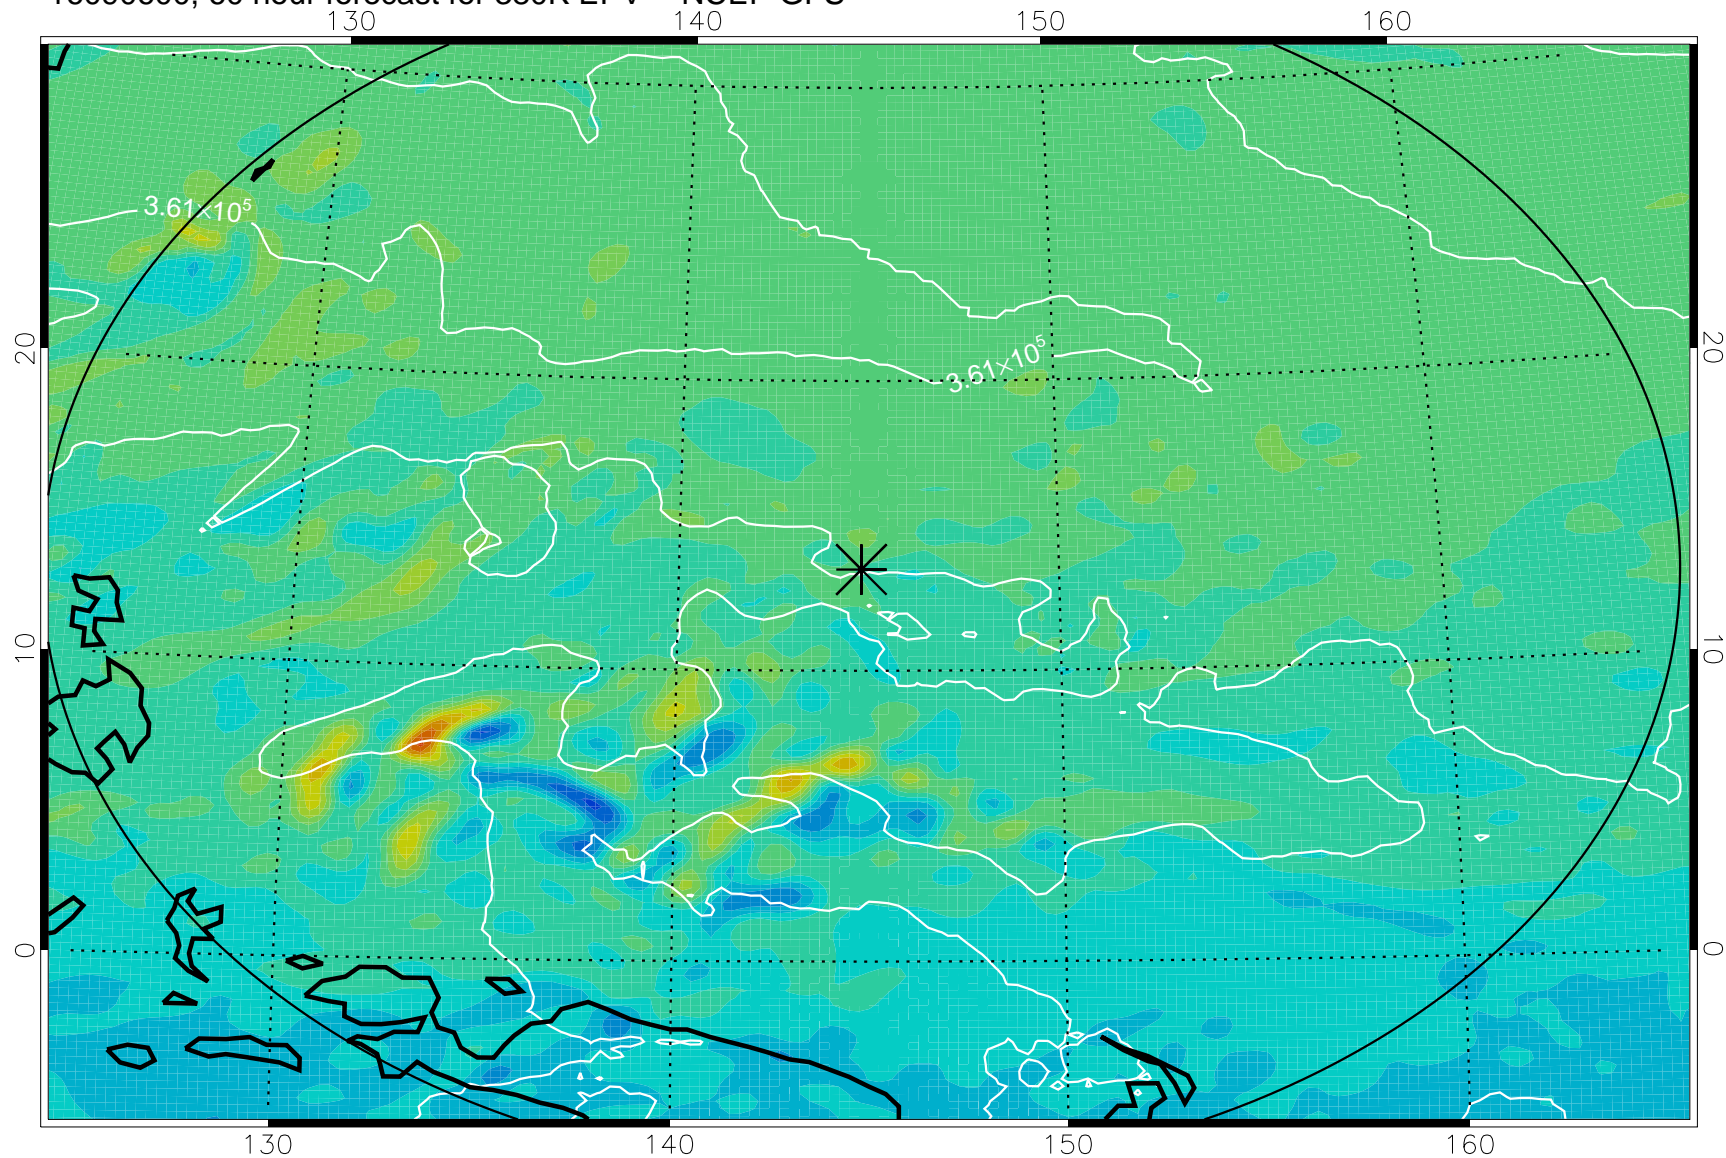

16090418, 30 hour forecast for 380K EPV -- NCEP GFS

380K Montgomery Streamfunction, white

Range ring of 2304 km

16090500, 36 hour forecast for 380K EPV -- NCEP GFS

380K Montgomery Streamfunction, white

Range ring of 2304 km

16090506, 42 hour forecast for 380K EPV -- NCEP GFS

380K Montgomery Streamfunction, white

Range ring of 2304 km

16090512, 48 hour forecast for 380K EPV -- NCEP GFS

380K Montgomery Streamfunction, white

Range ring of 2304 km

16090518, 54 hour forecast for 380K EPV -- NCEP GFS

380K Montgomery Streamfunction, white

Range ring of 2304 km

16090600, 60 hour forecast for 380K EPV -- NCEP GFS

380K Montgomery Streamfunction, white

Range ring of 2304 km

16090606, 66 hour forecast for 380K EPV -- NCEP GFS

380K Montgomery Streamfunction, white

Range ring of 2304 km

16090612, 72 hour forecast for 380K EPV -- NCEP GFS

380K Montgomery Streamfunction, white

Range ring of 2304 km