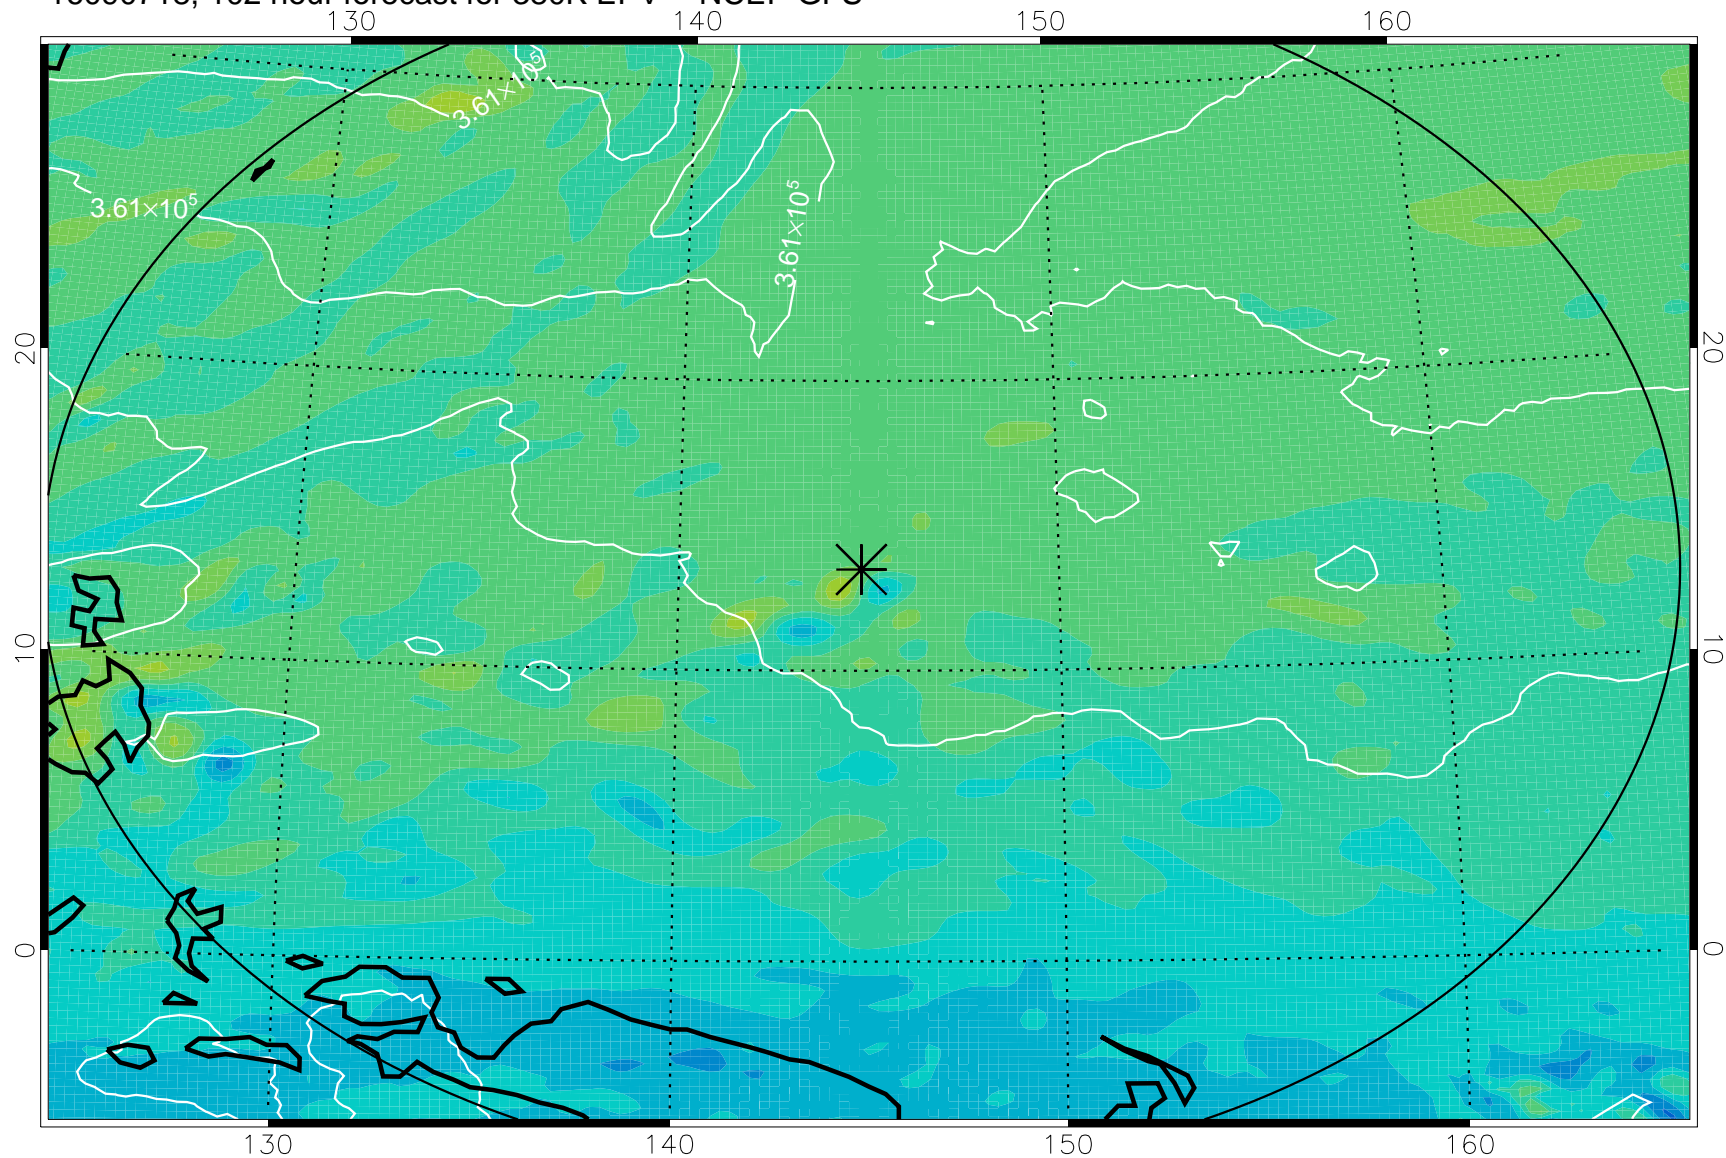

16090618, 78 hour forecast for 380K EPV -- NCEP GFS

380K Montgomery Streamfunction, white

Range ring of 2304 km

16090700, 84 hour forecast for 380K EPV -- NCEP GFS

380K Montgomery Streamfunction, white

Range ring of 2304 km

16090706, 90 hour forecast for 380K EPV -- NCEP GFS

380K Montgomery Streamfunction, white

Range ring of 2304 km

16090712, 96 hour forecast for 380K EPV -- NCEP GFS

380K Montgomery Streamfunction, white

Range ring of 2304 km

16090718, 102 hour forecast for 380K EPV -- NCEP GFS

380K Montgomery Streamfunction, white

Range ring of 2304 km

16090800, 108 hour forecast for 380K EPV -- NCEP GFS

380K Montgomery Streamfunction, white

Range ring of 2304 km

16090806, 114 hour forecast for 380K EPV -- NCEP GFS

380K Montgomery Streamfunction, white

Range ring of 2304 km

16090812, 120 hour forecast for 380K EPV -- NCEP GFS

380K Montgomery Streamfunction, white

Range ring of 2304 km