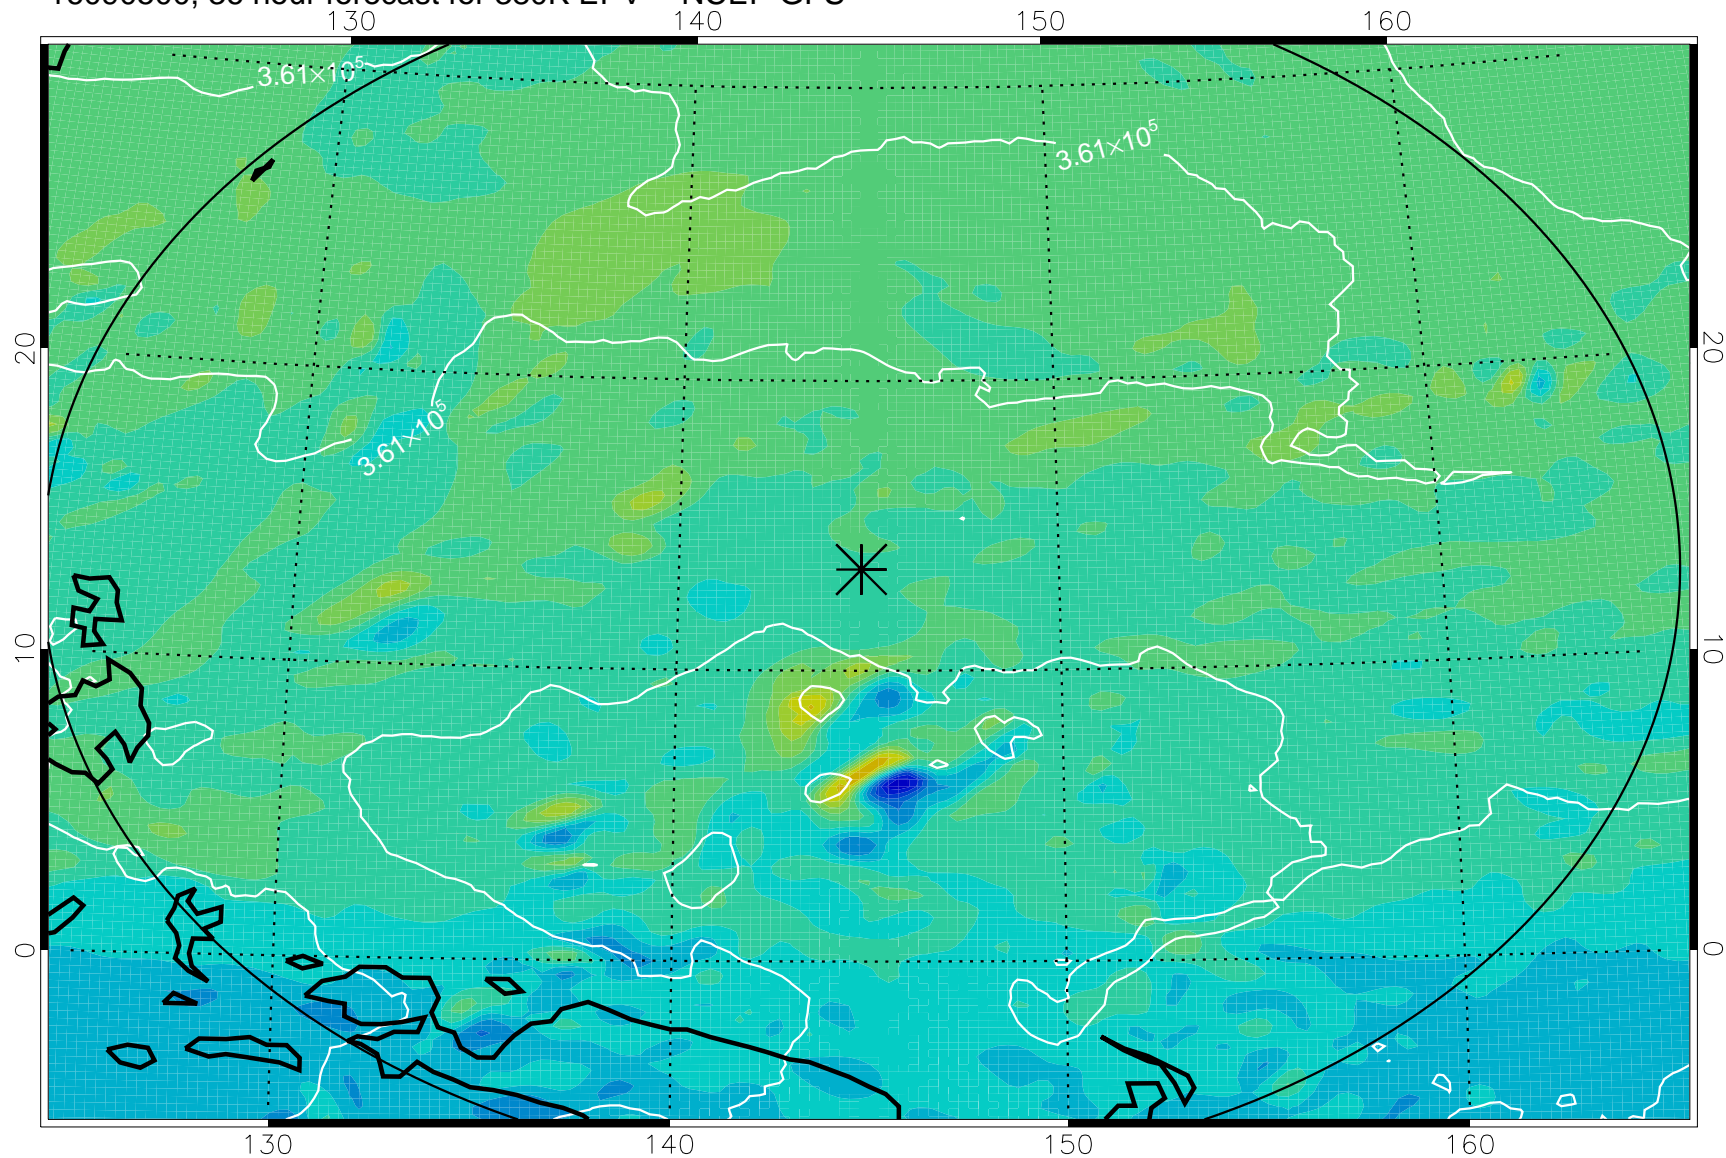

16090318, 6 hour forecast for 380K EPV -- NCEP GFS

380K Montgomery Streamfunction, white

Range ring of 2304 km

16090400, 12 hour forecast for 380K EPV -- NCEP GFS

380K Montgomery Streamfunction, white

Range ring of 2304 km

16090406, 18 hour forecast for 380K EPV -- NCEP GFS

380K Montgomery Streamfunction, white

Range ring of 2304 km

16090412, 24 hour forecast for 380K EPV -- NCEP GFS

380K Montgomery Streamfunction, white

Range ring of 2304 km

16090418, 30 hour forecast for 380K EPV -- NCEP GFS

380K Montgomery Streamfunction, white

Range ring of 2304 km

16090500, 36 hour forecast for 380K EPV -- NCEP GFS

380K Montgomery Streamfunction, white

Range ring of 2304 km

16090506, 42 hour forecast for 380K EPV -- NCEP GFS

380K Montgomery Streamfunction, white

Range ring of 2304 km

16090512, 48 hour forecast for 380K EPV -- NCEP GFS

380K Montgomery Streamfunction, white

Range ring of 2304 km