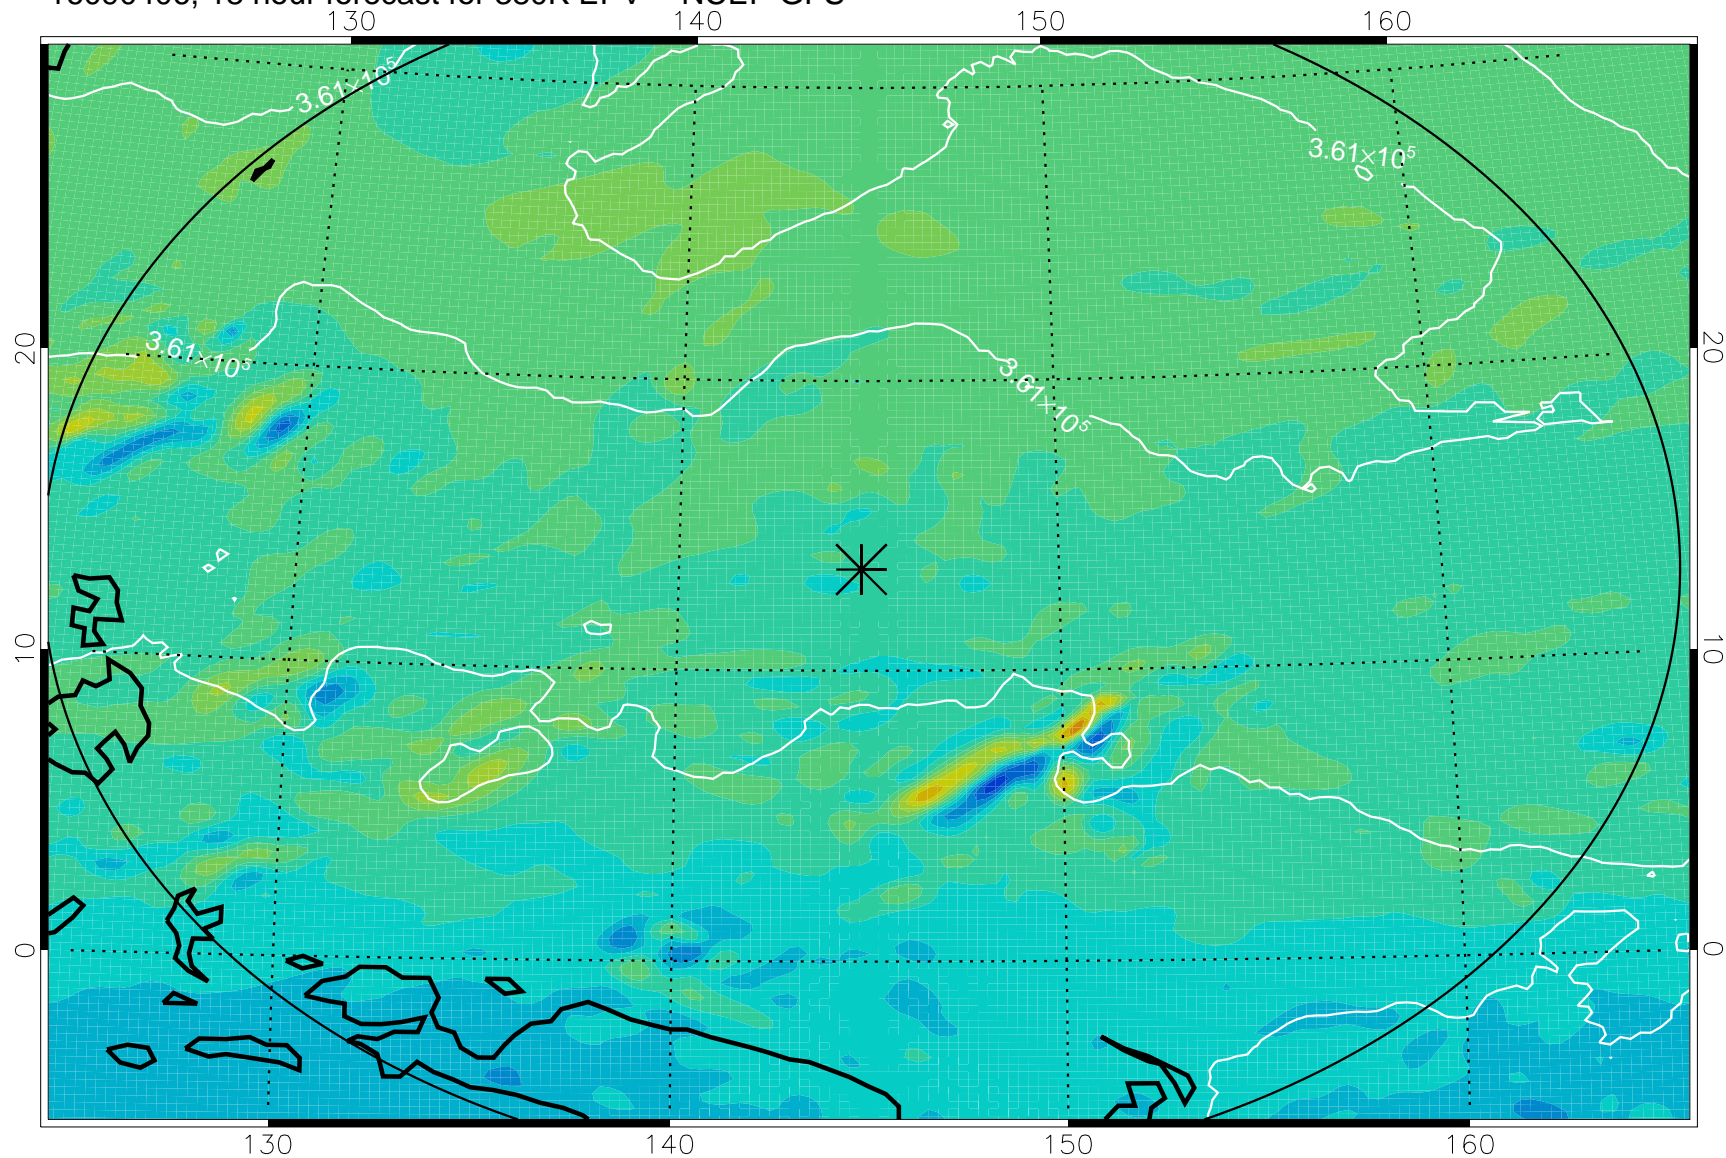

16090318, 6 hour forecast for 380K EPV -- NCEP GFS

380K Montgomery Streamfunction, white

Range ring of 2304 km

16090400, 12 hour forecast for 380K EPV -- NCEP GFS

380K Montgomery Streamfunction, white

Range ring of 2304 km

16090406, 18 hour forecast for 380K EPV -- NCEP GFS

380K Montgomery Streamfunction, white

Range ring of 2304 km

16090412, 24 hour forecast for 380K EPV -- NCEP GFS

380K Montgomery Streamfunction, white

Range ring of 2304 km

16090418, 30 hour forecast for 380K EPV -- NCEP GFS

380K Montgomery Streamfunction, white

Range ring of 2304 km

16090500, 36 hour forecast for 380K EPV -- NCEP GFS

380K Montgomery Streamfunction, white

Range ring of 2304 km

16090506, 42 hour forecast for 380K EPV -- NCEP GFS

380K Montgomery Streamfunction, white

Range ring of 2304 km

16090512, 48 hour forecast for 380K EPV -- NCEP GFS

380K Montgomery Streamfunction, white

Range ring of 2304 km