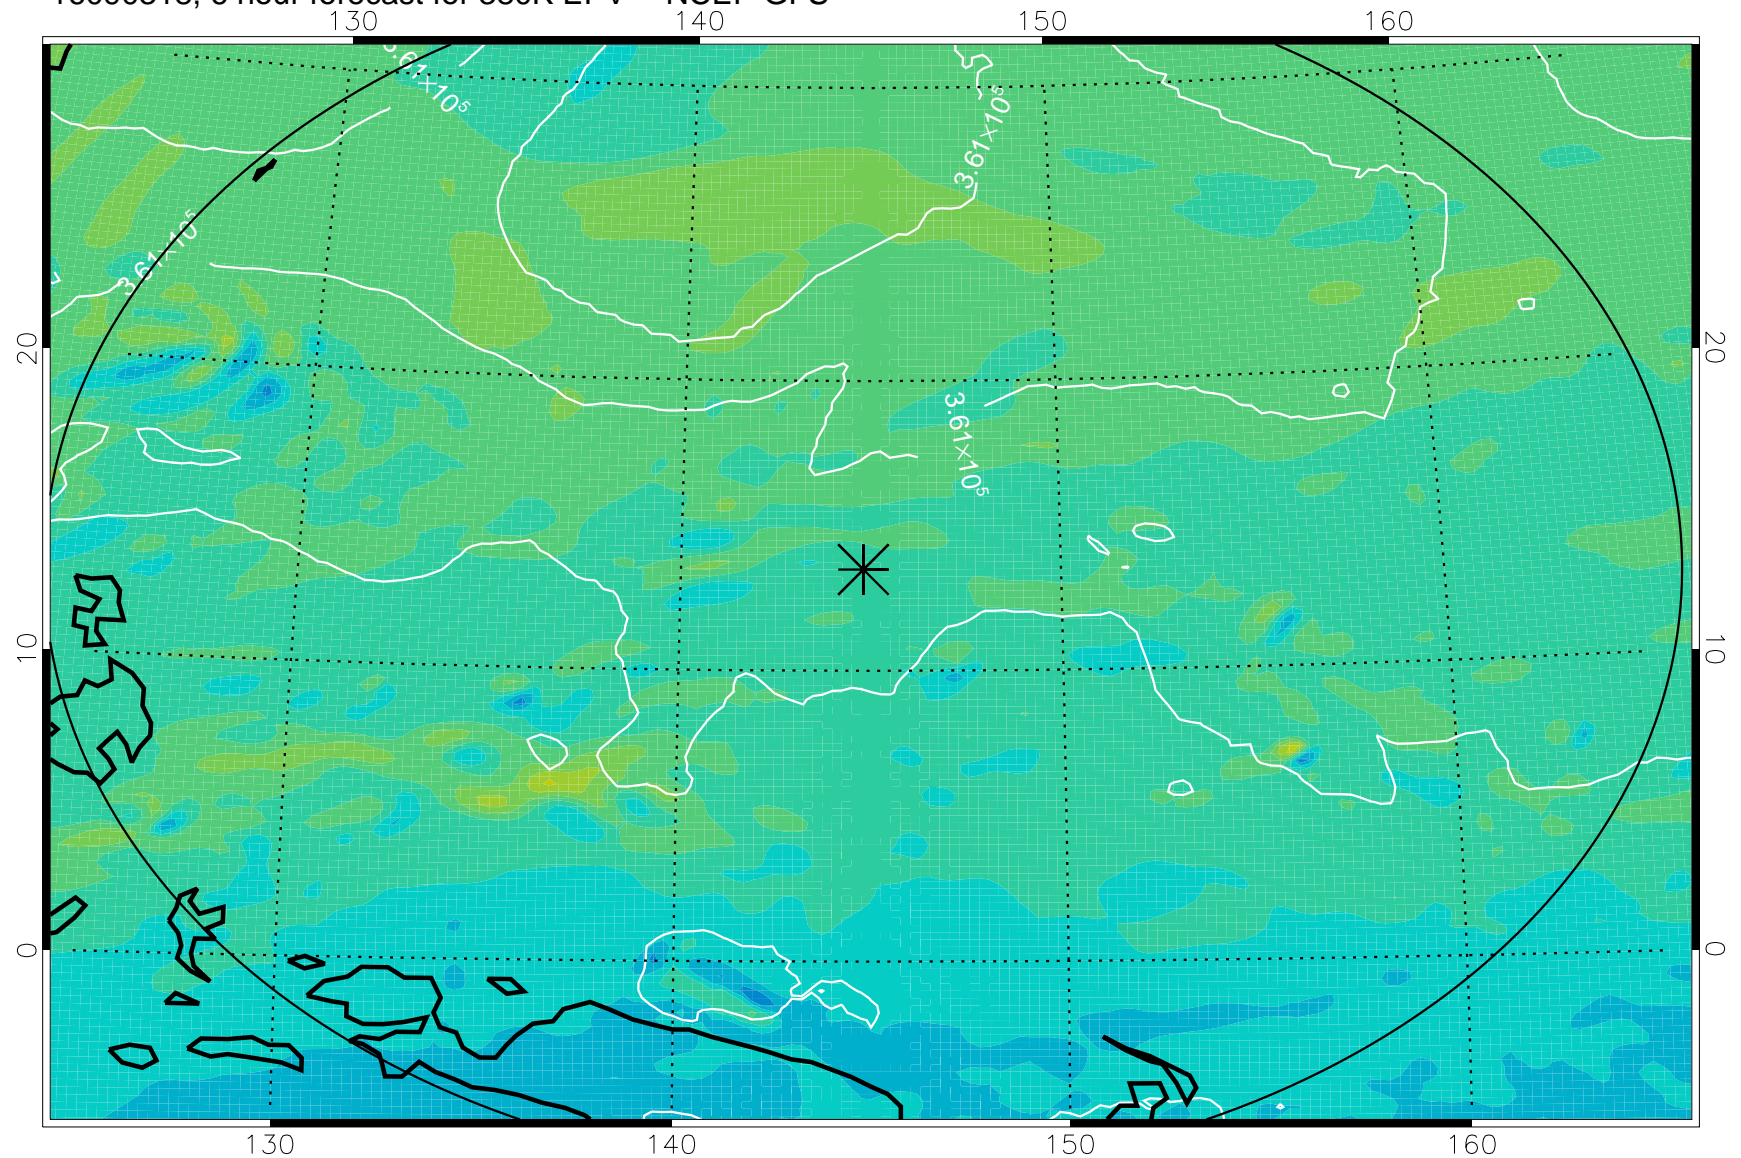

16090318, 6 hour forecast for 380K EPV -- NCEP GFS

380K Montgomery Streamfunction, white

Range ring of 2304 km

16090400, 12 hour forecast for 380K EPV -- NCEP GFS

380K Montgomery Streamfunction, white

Range ring of 2304 km

16090406, 18 hour forecast for 380K EPV -- NCEP GFS

380K Montgomery Streamfunction, white

Range ring of 2304 km

16090412, 24 hour forecast for 380K EPV -- NCEP GFS

380K Montgomery Streamfunction, white

Range ring of 2304 km

16090418, 30 hour forecast for 380K EPV -- NCEP GFS

380K Montgomery Streamfunction, white

Range ring of 2304 km

16090500, 36 hour forecast for 380K EPV -- NCEP GFS

380K Montgomery Streamfunction, white

Range ring of 2304 km

16090506, 42 hour forecast for 380K EPV -- NCEP GFS

380K Montgomery Streamfunction, white

Range ring of 2304 km

16090512, 48 hour forecast for 380K EPV -- NCEP GFS

380K Montgomery Streamfunction, white

Range ring of 2304 km