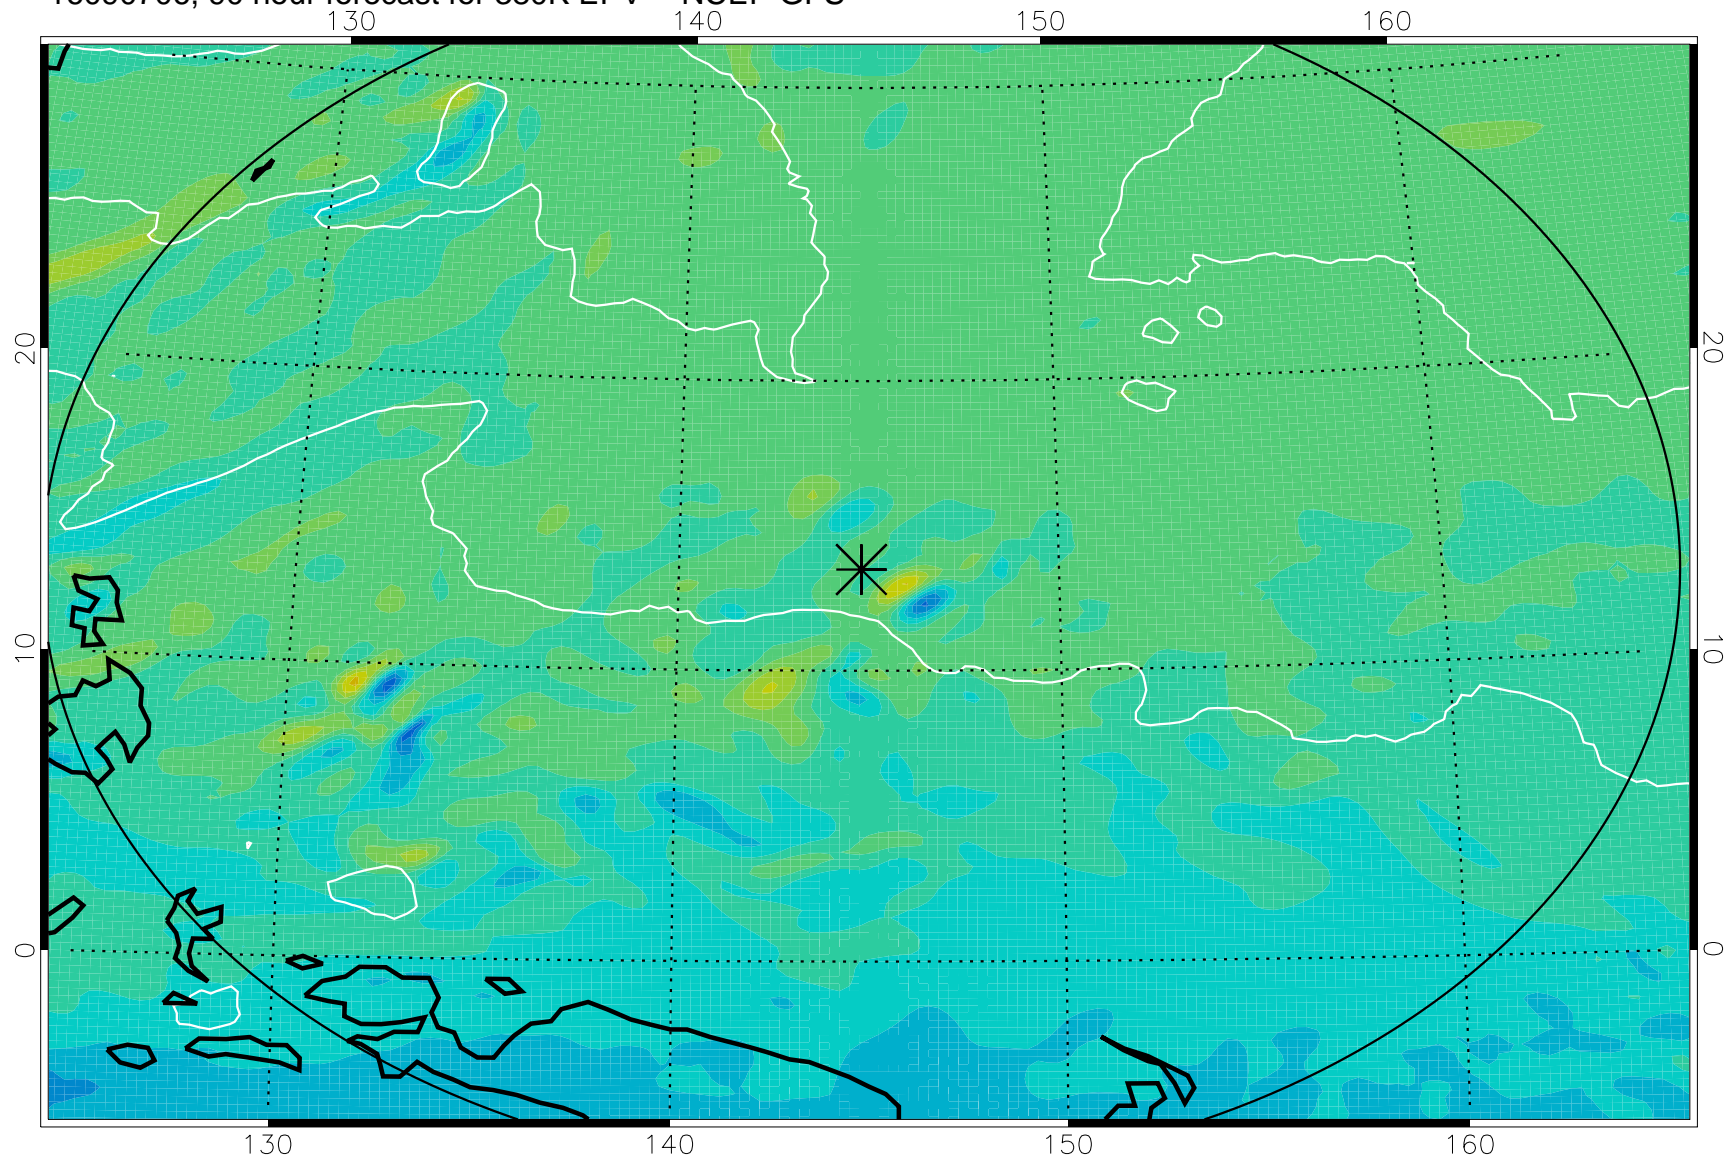

16090606, 66 hour forecast for 380K EPV -- NCEP GFS

380K Montgomery Streamfunction, white

Range ring of 2304 km

16090612, 72 hour forecast for 380K EPV -- NCEP GFS

380K Montgomery Streamfunction, white

Range ring of 2304 km

16090618, 78 hour forecast for 380K EPV -- NCEP GFS

380K Montgomery Streamfunction, white

Range ring of 2304 km

16090700, 84 hour forecast for 380K EPV -- NCEP GFS

380K Montgomery Streamfunction, white

Range ring of 2304 km

16090706, 90 hour forecast for 380K EPV -- NCEP GFS

380K Montgomery Streamfunction, white

Range ring of 2304 km

16090712, 96 hour forecast for 380K EPV -- NCEP GFS

380K Montgomery Streamfunction, white

Range ring of 2304 km

16090718, 102 hour forecast for 380K EPV -- NCEP GFS

380K Montgomery Streamfunction, white

Range ring of 2304 km

16090800, 108 hour forecast for 380K EPV -- NCEP GFS

380K Montgomery Streamfunction, white

Range ring of 2304 km