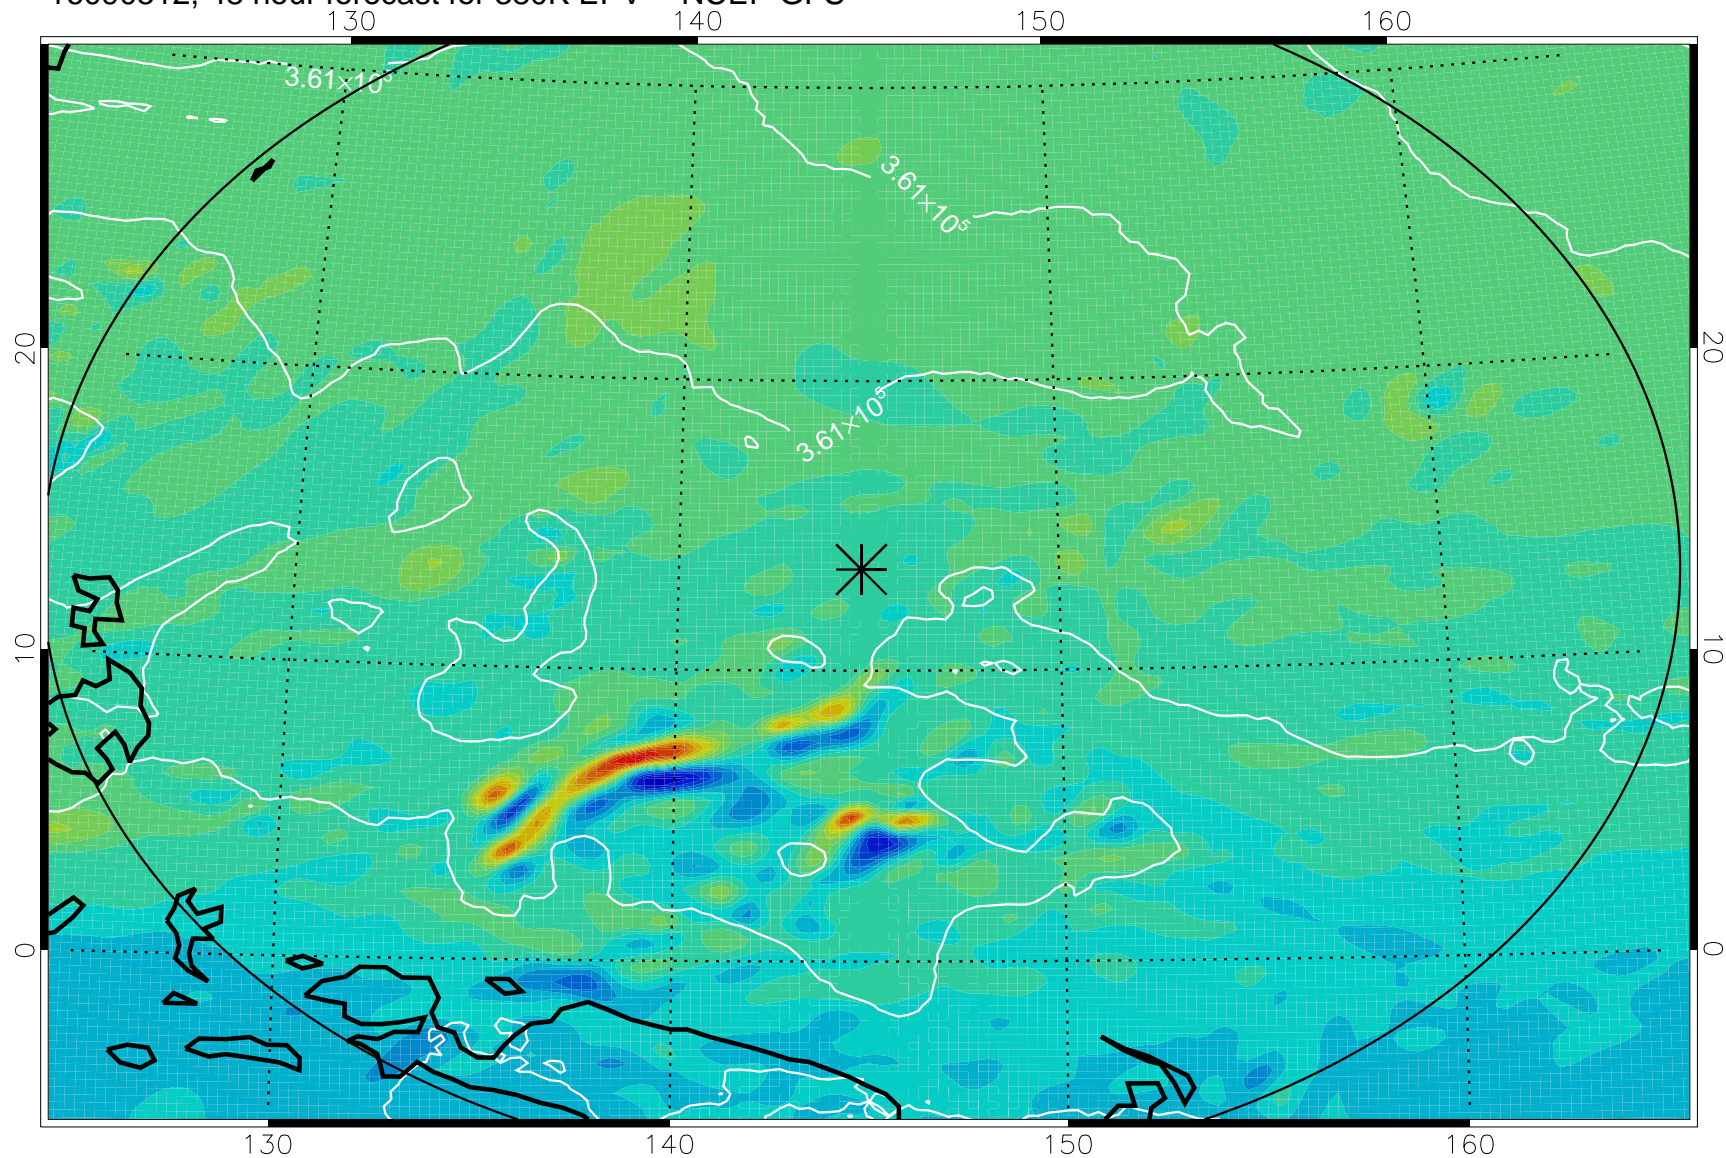

16090406, 18 hour forecast for 380K EPV -- NCEP GFS

380K Montgomery Streamfunction, white

Range ring of 2304 km

16090412, 24 hour forecast for 380K EPV -- NCEP GFS

380K Montgomery Streamfunction, white

Range ring of 2304 km

16090418, 30 hour forecast for 380K EPV -- NCEP GFS

380K Montgomery Streamfunction, white

Range ring of 2304 km

16090500, 36 hour forecast for 380K EPV -- NCEP GFS

380K Montgomery Streamfunction, white

Range ring of 2304 km

16090506, 42 hour forecast for 380K EPV -- NCEP GFS

380K Montgomery Streamfunction, white

Range ring of 2304 km

16090512, 48 hour forecast for 380K EPV -- NCEP GFS

380K Montgomery Streamfunction, white

Range ring of 2304 km

16090518, 54 hour forecast for 380K EPV -- NCEP GFS

380K Montgomery Streamfunction, white

Range ring of 2304 km

16090600, 60 hour forecast for 380K EPV -- NCEP GFS

380K Montgomery Streamfunction, white

Range ring of 2304 km