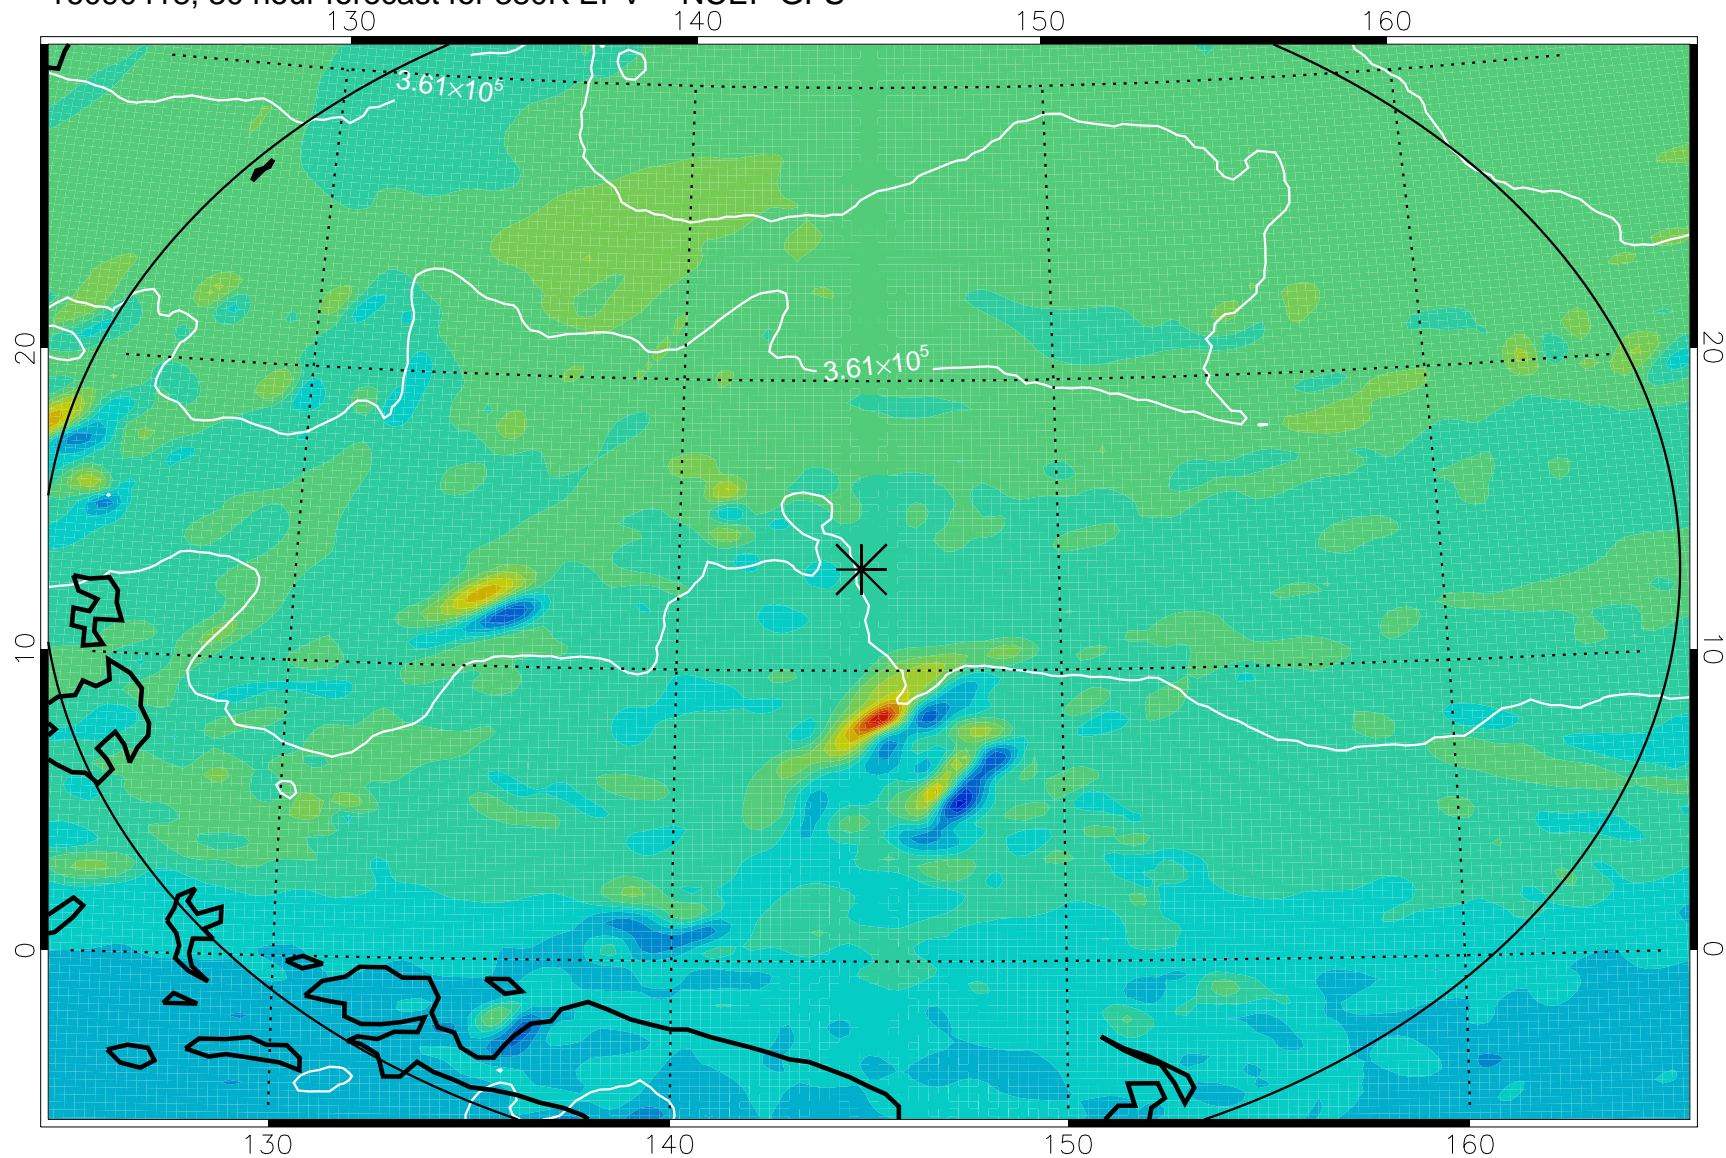

16090318, 6 hour forecast for 380K EPV -- NCEP GFS

380K Montgomery Streamfunction, white

Range ring of 2304 km

16090400, 12 hour forecast for 380K EPV -- NCEP GFS

380K Montgomery Streamfunction, white

Range ring of 2304 km

16090406, 18 hour forecast for 380K EPV -- NCEP GFS

380K Montgomery Streamfunction, white

Range ring of 2304 km

16090412, 24 hour forecast for 380K EPV -- NCEP GFS

380K Montgomery Streamfunction, white

Range ring of 2304 km

16090418, 30 hour forecast for 380K EPV -- NCEP GFS

380K Montgomery Streamfunction, white

Range ring of 2304 km

16090500, 36 hour forecast for 380K EPV -- NCEP GFS

380K Montgomery Streamfunction, white

Range ring of 2304 km

16090506, 42 hour forecast for 380K EPV -- NCEP GFS

380K Montgomery Streamfunction, white

Range ring of 2304 km

16090512, 48 hour forecast for 380K EPV -- NCEP GFS

380K Montgomery Streamfunction, white

Range ring of 2304 km