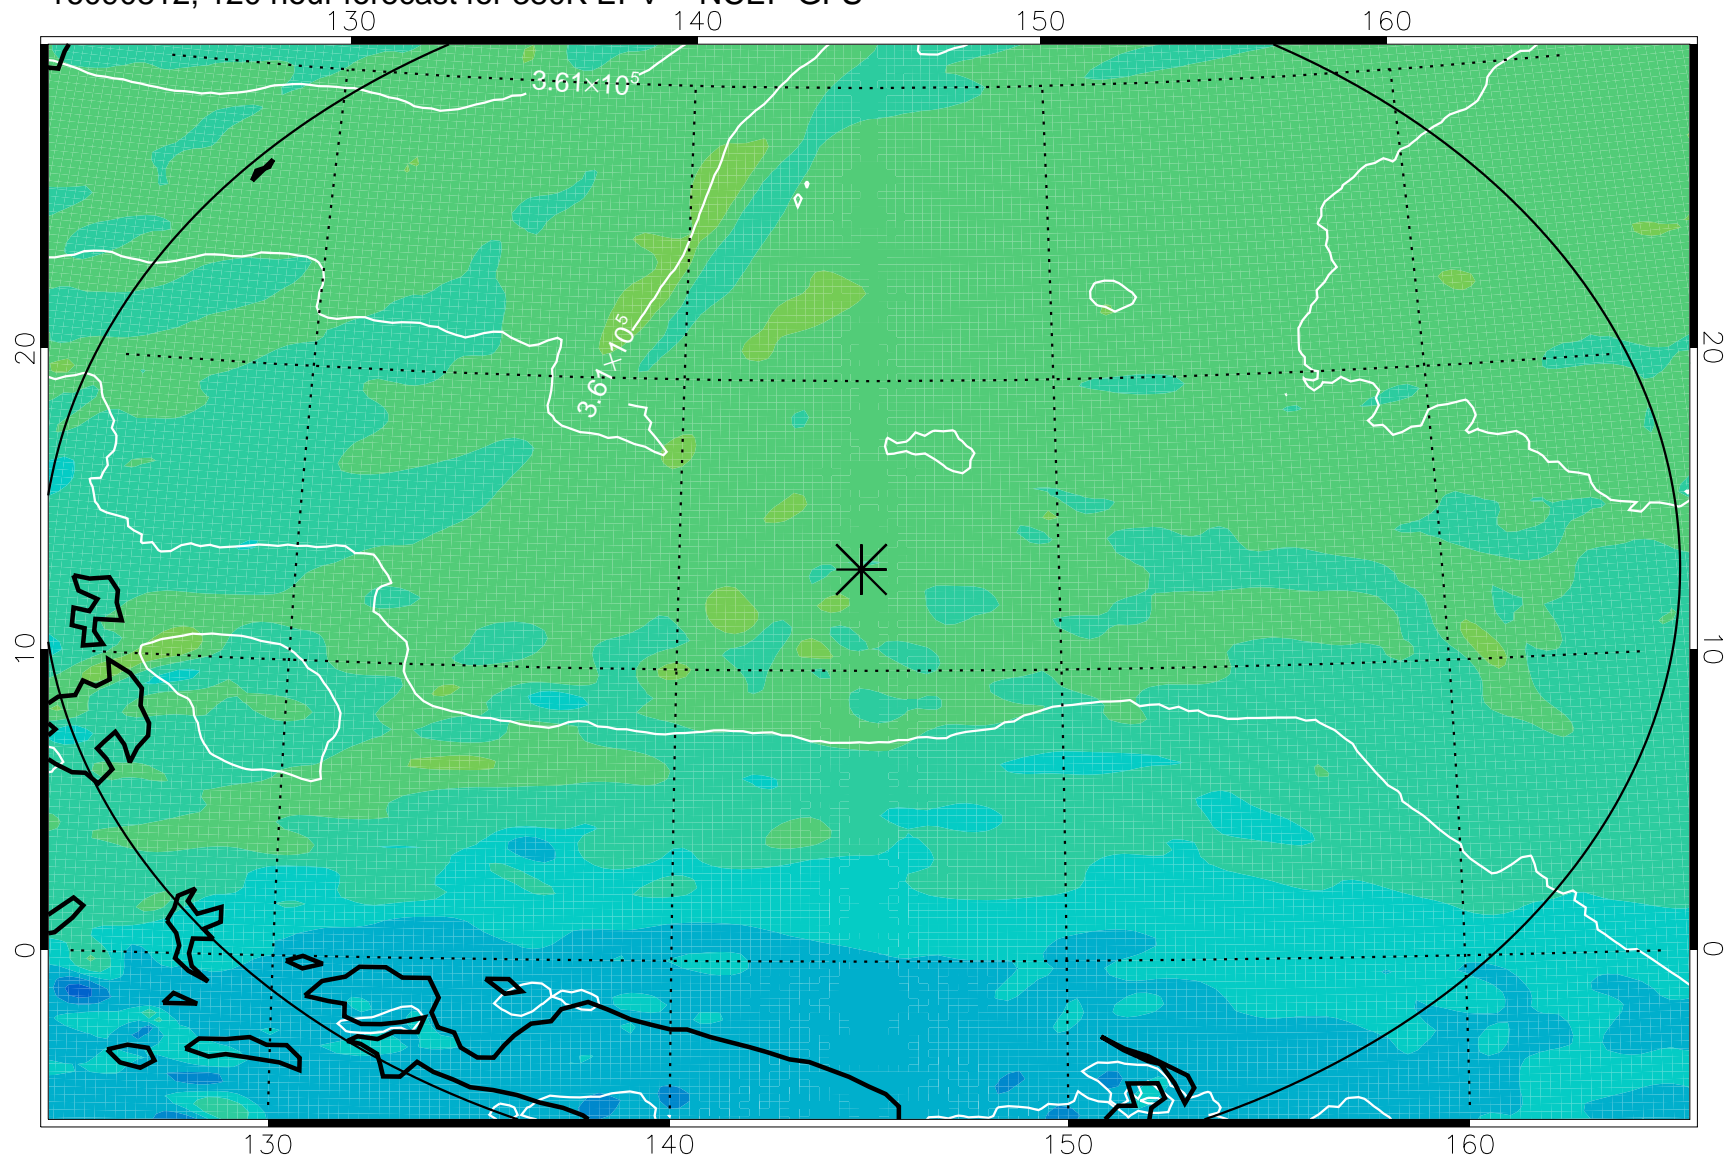

16090618, 78 hour forecast for 380K EPV -- NCEP GFS

380K Montgomery Streamfunction, white

Range ring of 2304 km

16090700, 84 hour forecast for 380K EPV -- NCEP GFS

380K Montgomery Streamfunction, white

Range ring of 2304 km

16090706, 90 hour forecast for 380K EPV -- NCEP GFS

380K Montgomery Streamfunction, white

Range ring of 2304 km

16090712, 96 hour forecast for 380K EPV -- NCEP GFS

380K Montgomery Streamfunction, white

Range ring of 2304 km

16090718, 102 hour forecast for 380K EPV -- NCEP GFS

380K Montgomery Streamfunction, white

Range ring of 2304 km

16090800, 108 hour forecast for 380K EPV -- NCEP GFS

380K Montgomery Streamfunction, white

Range ring of 2304 km

16090806, 114 hour forecast for 380K EPV -- NCEP GFS

380K Montgomery Streamfunction, white

Range ring of 2304 km

16090812, 120 hour forecast for 380K EPV -- NCEP GFS

380K Montgomery Streamfunction, white

Range ring of 2304 km