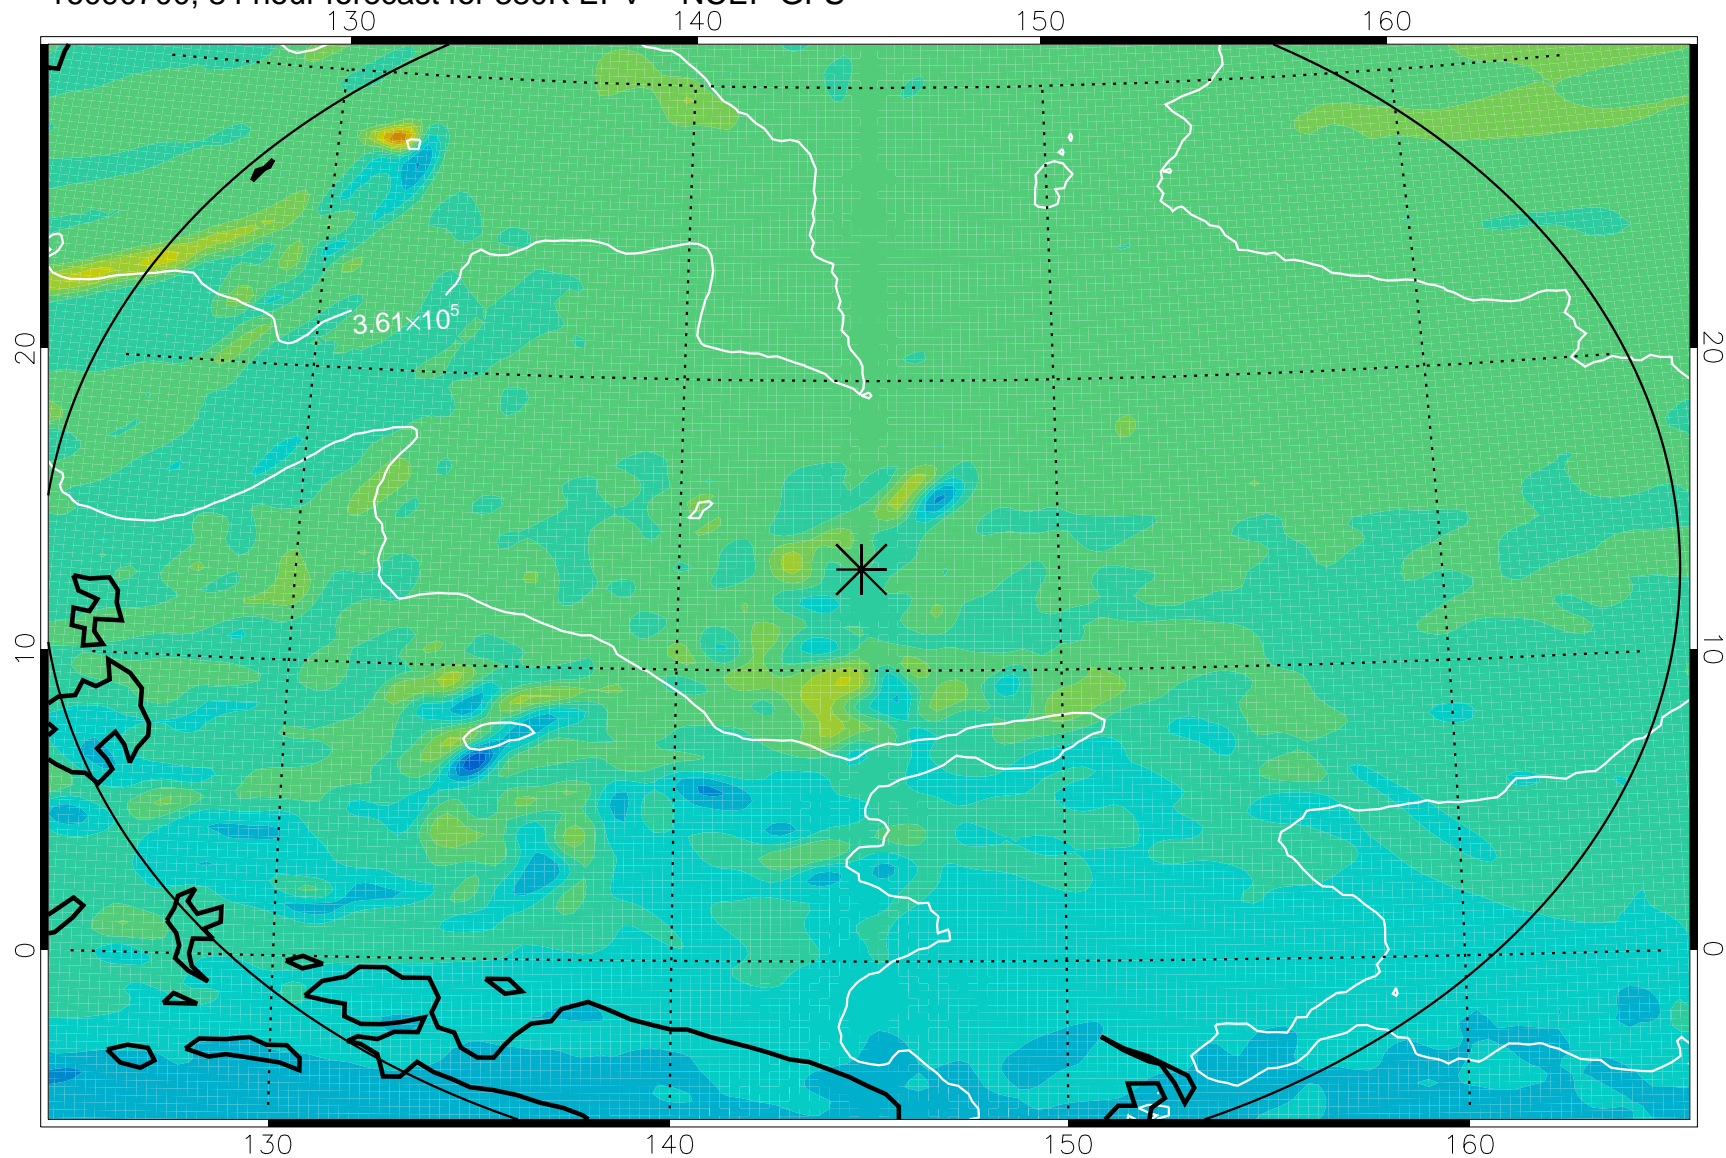

16090606, 66 hour forecast for 380K EPV -- NCEP GFS

380K Montgomery Streamfunction, white

Range ring of 2304 km

16090612, 72 hour forecast for 380K EPV -- NCEP GFS

380K Montgomery Streamfunction, white

Range ring of 2304 km

16090618, 78 hour forecast for 380K EPV -- NCEP GFS

380K Montgomery Streamfunction, white

Range ring of 2304 km

16090700, 84 hour forecast for 380K EPV -- NCEP GFS

380K Montgomery Streamfunction, white

Range ring of 2304 km

16090706, 90 hour forecast for 380K EPV -- NCEP GFS

380K Montgomery Streamfunction, white

Range ring of 2304 km

16090712, 96 hour forecast for 380K EPV -- NCEP GFS

380K Montgomery Streamfunction, white

Range ring of 2304 km

16090718, 102 hour forecast for 380K EPV -- NCEP GFS

380K Montgomery Streamfunction, white

Range ring of 2304 km

16090800, 108 hour forecast for 380K EPV -- NCEP GFS

380K Montgomery Streamfunction, white

Range ring of 2304 km