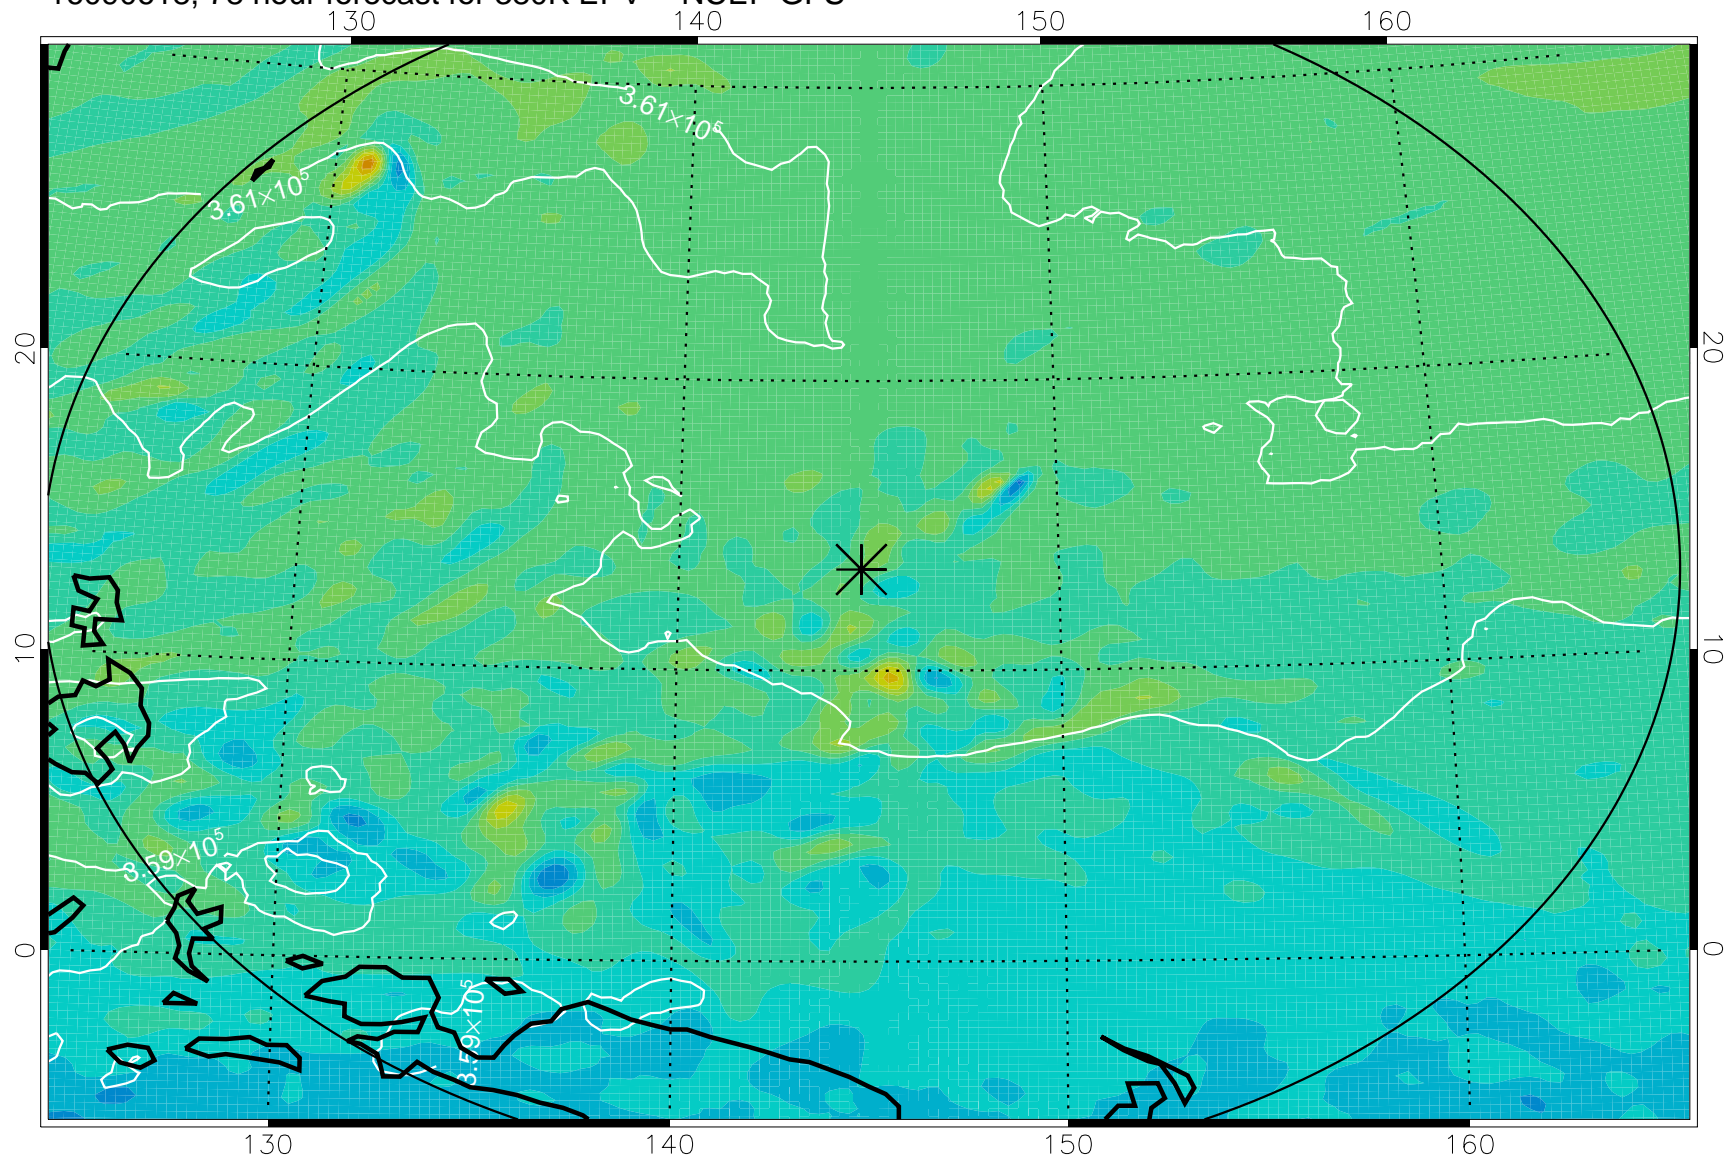

16090606, 66 hour forecast for 380K EPV -- NCEP GFS

380K Montgomery Streamfunction, white

Range ring of 2304 km

16090612, 72 hour forecast for 380K EPV -- NCEP GFS

380K Montgomery Streamfunction, white

Range ring of 2304 km

16090618, 78 hour forecast for 380K EPV -- NCEP GFS

380K Montgomery Streamfunction, white

Range ring of 2304 km

16090700, 84 hour forecast for 380K EPV -- NCEP GFS

380K Montgomery Streamfunction, white

Range ring of 2304 km

16090706, 90 hour forecast for 380K EPV -- NCEP GFS

380K Montgomery Streamfunction, white

Range ring of 2304 km

16090712, 96 hour forecast for 380K EPV -- NCEP GFS

380K Montgomery Streamfunction, white

Range ring of 2304 km

16090718, 102 hour forecast for 380K EPV -- NCEP GFS

380K Montgomery Streamfunction, white

Range ring of 2304 km

16090800, 108 hour forecast for 380K EPV -- NCEP GFS

380K Montgomery Streamfunction, white

Range ring of 2304 km