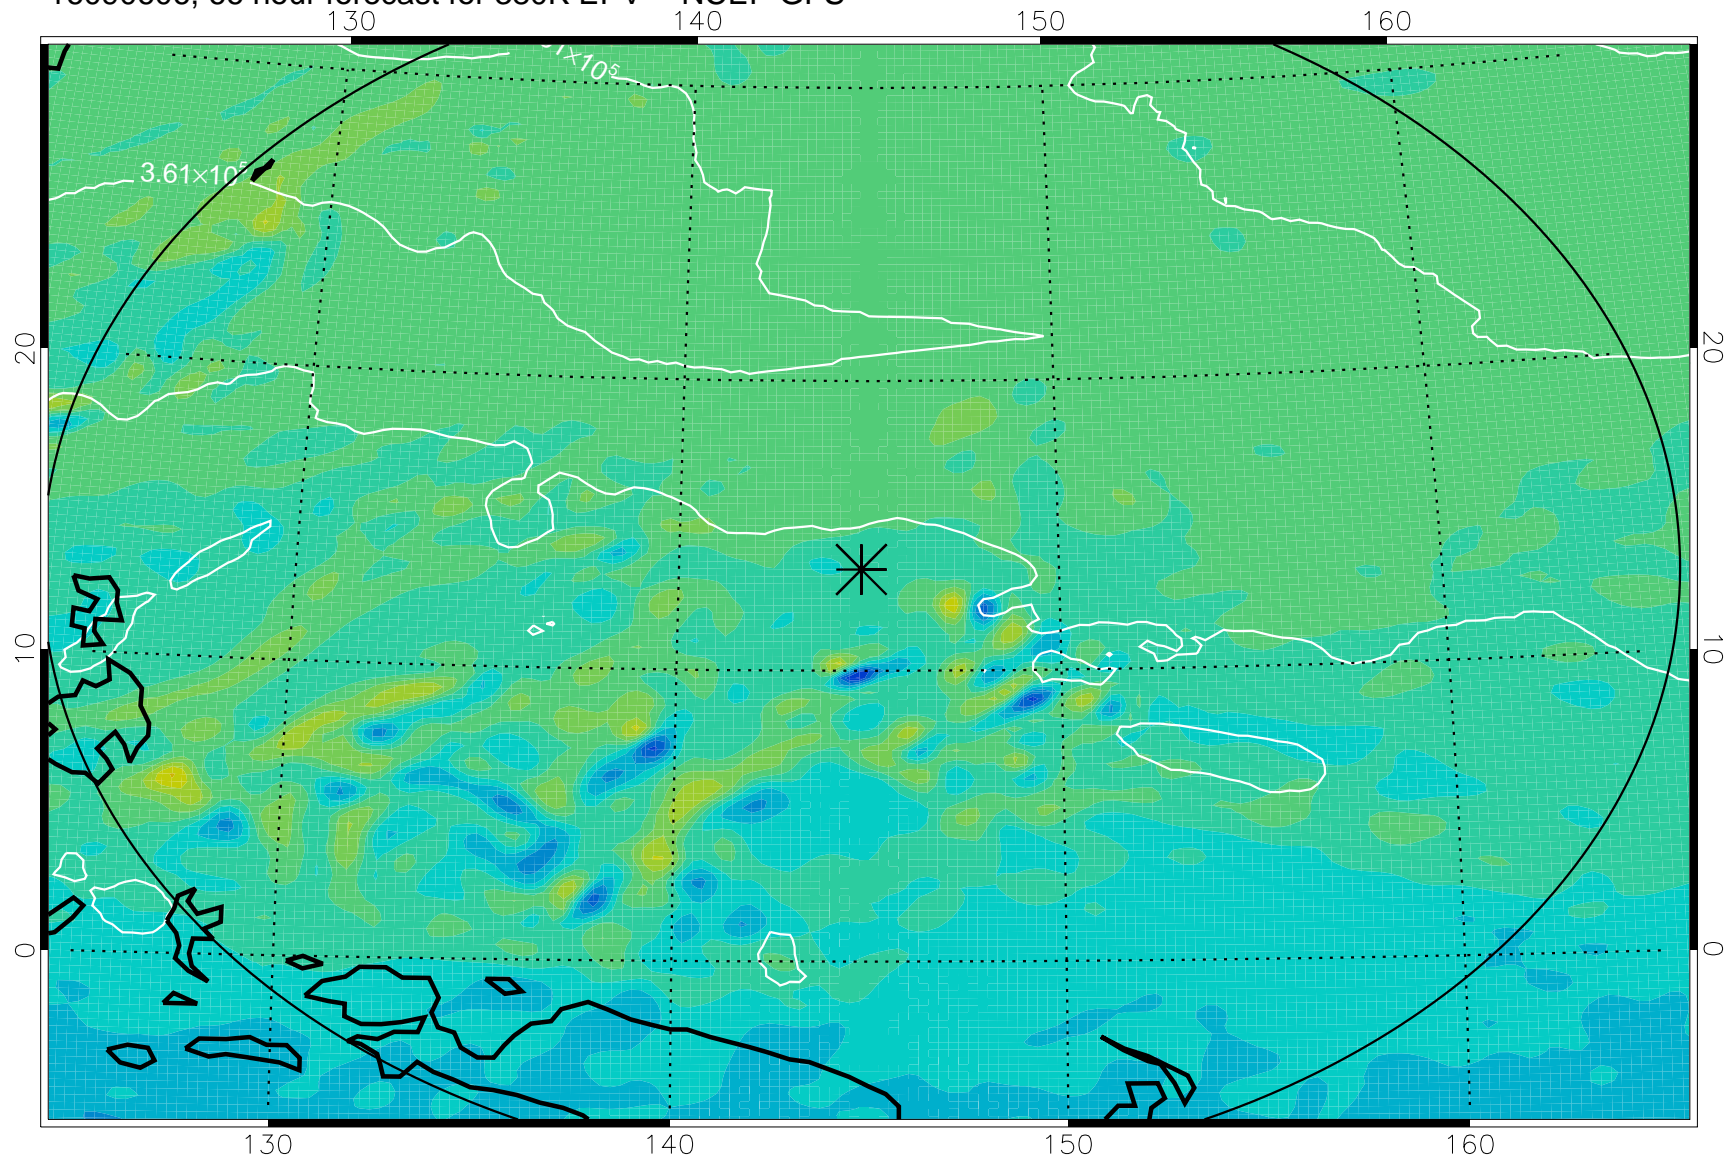

16090518, 54 hour forecast for 380K EPV -- NCEP GFS

380K Montgomery Streamfunction, white

Range ring of 2304 km

16090600, 60 hour forecast for 380K EPV -- NCEP GFS

380K Montgomery Streamfunction, white

Range ring of 2304 km

16090606, 66 hour forecast for 380K EPV -- NCEP GFS

380K Montgomery Streamfunction, white

Range ring of 2304 km

16090612, 72 hour forecast for 380K EPV -- NCEP GFS

380K Montgomery Streamfunction, white

Range ring of 2304 km

16090618, 78 hour forecast for 380K EPV -- NCEP GFS

380K Montgomery Streamfunction, white

Range ring of 2304 km

16090700, 84 hour forecast for 380K EPV -- NCEP GFS

380K Montgomery Streamfunction, white

Range ring of 2304 km

16090718, 102 hour forecast for 380K EPV -- NCEP GFS

380K Montgomery Streamfunction, white

Range ring of 2304 km

16090800, 108 hour forecast for 380K EPV -- NCEP GFS

380K Montgomery Streamfunction, white

Range ring of 2304 km