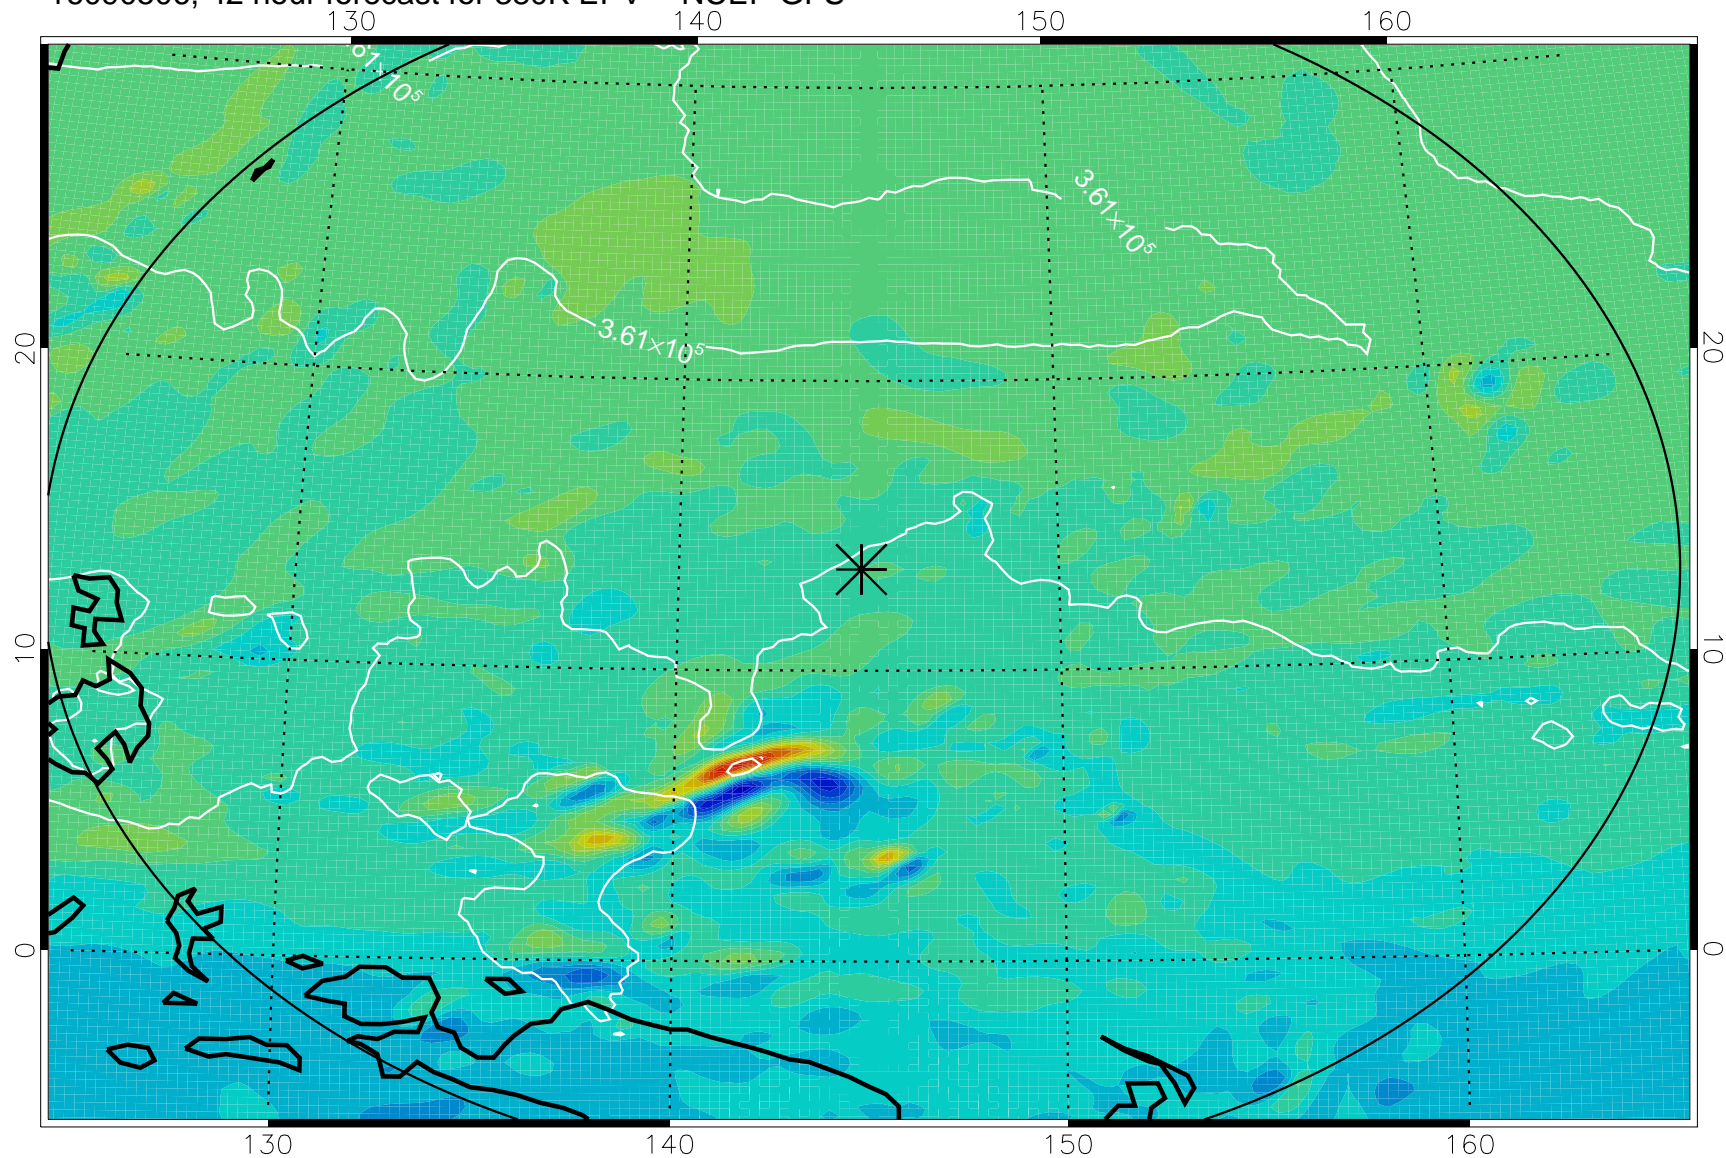

16090406, 18 hour forecast for 380K EPV -- NCEP GFS

380K Montgomery Streamfunction, white

Range ring of 2304 km

16090412, 24 hour forecast for 380K EPV -- NCEP GFS

380K Montgomery Streamfunction, white

Range ring of 2304 km

16090418, 30 hour forecast for 380K EPV -- NCEP GFS

380K Montgomery Streamfunction, white

Range ring of 2304 km

16090500, 36 hour forecast for 380K EPV -- NCEP GFS

380K Montgomery Streamfunction, white

Range ring of 2304 km

16090506, 42 hour forecast for 380K EPV -- NCEP GFS

380K Montgomery Streamfunction, white

Range ring of 2304 km

16090512, 48 hour forecast for 380K EPV -- NCEP GFS

380K Montgomery Streamfunction, white

Range ring of 2304 km

16090518, 54 hour forecast for 380K EPV -- NCEP GFS

380K Montgomery Streamfunction, white

Range ring of 2304 km

16090600, 60 hour forecast for 380K EPV -- NCEP GFS

380K Montgomery Streamfunction, white

Range ring of 2304 km