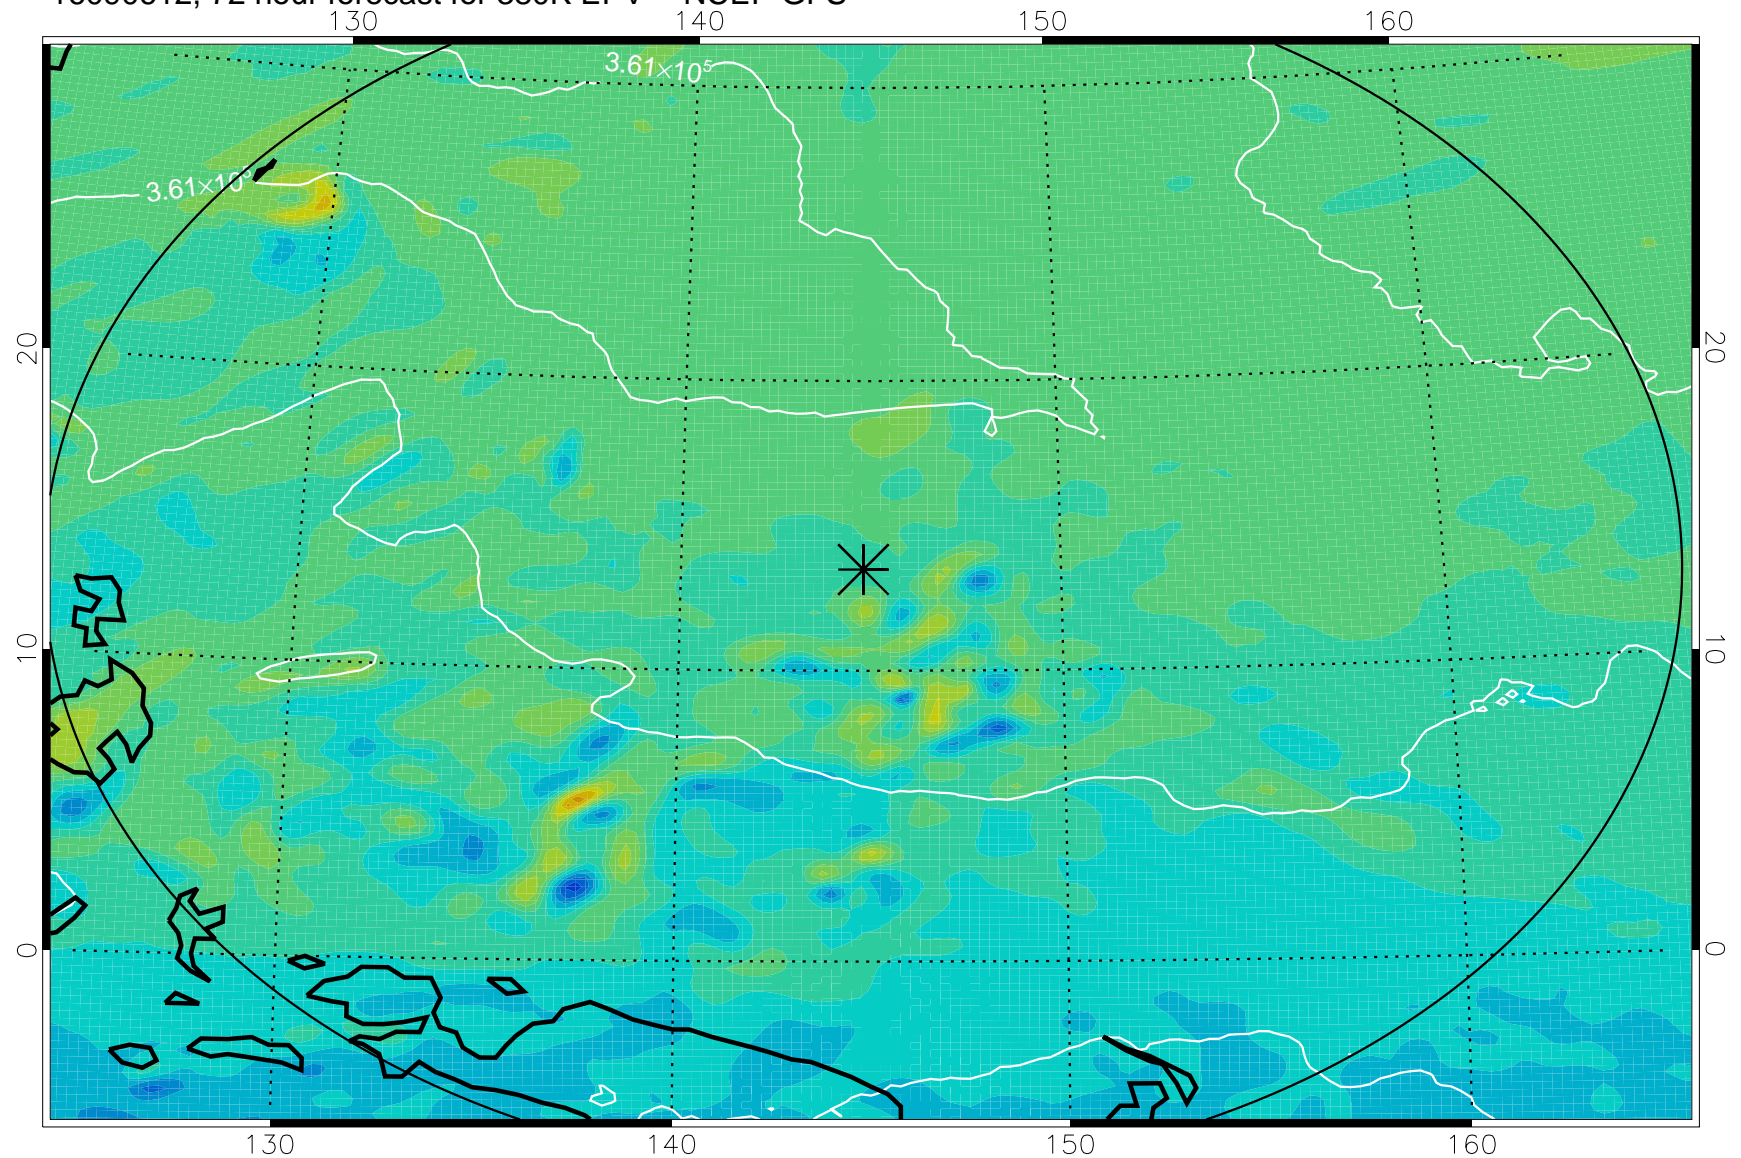

16090506, 42 hour forecast for 380K EPV -- NCEP GFS

380K Montgomery Streamfunction, white

Range ring of 2304 km

16090512, 48 hour forecast for 380K EPV -- NCEP GFS

380K Montgomery Streamfunction, white

Range ring of 2304 km

16090518, 54 hour forecast for 380K EPV -- NCEP GFS

380K Montgomery Streamfunction, white

Range ring of 2304 km

16090600, 60 hour forecast for 380K EPV -- NCEP GFS

380K Montgomery Streamfunction, white

Range ring of 2304 km

16090606, 66 hour forecast for 380K EPV -- NCEP GFS

380K Montgomery Streamfunction, white

Range ring of 2304 km

16090612, 72 hour forecast for 380K EPV -- NCEP GFS

380K Montgomery Streamfunction, white

Range ring of 2304 km

16090618, 78 hour forecast for 380K EPV -- NCEP GFS

380K Montgomery Streamfunction, white

Range ring of 2304 km

16090700, 84 hour forecast for 380K EPV -- NCEP GFS

380K Montgomery Streamfunction, white

Range ring of 2304 km