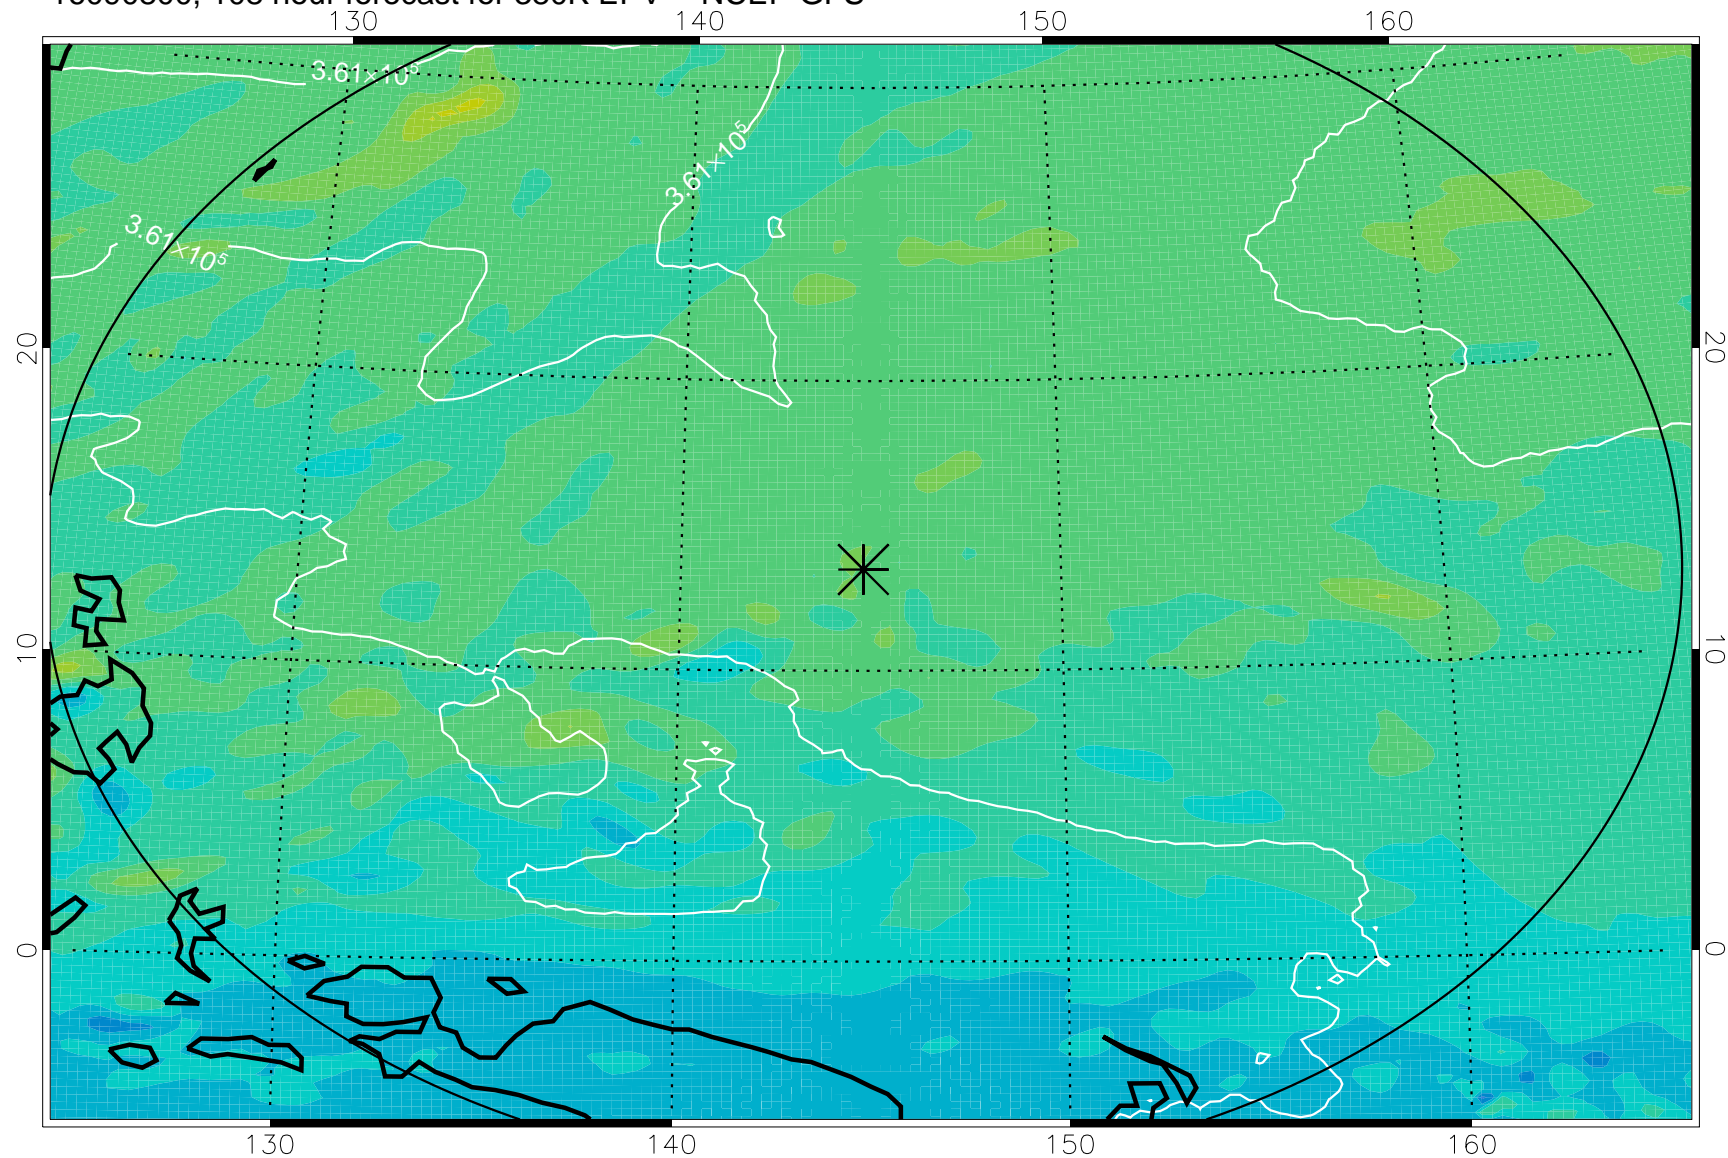

16090618, 78 hour forecast for 380K EPV -- NCEP GFS

380K Montgomery Streamfunction, white

Range ring of 2304 km

16090700, 84 hour forecast for 380K EPV -- NCEP GFS

380K Montgomery Streamfunction, white

Range ring of 2304 km

16090706, 90 hour forecast for 380K EPV -- NCEP GFS

380K Montgomery Streamfunction, white

Range ring of 2304 km

16090712, 96 hour forecast for 380K EPV -- NCEP GFS

380K Montgomery Streamfunction, white

Range ring of 2304 km

16090718, 102 hour forecast for 380K EPV -- NCEP GFS

380K Montgomery Streamfunction, white

Range ring of 2304 km

16090800, 108 hour forecast for 380K EPV -- NCEP GFS

380K Montgomery Streamfunction, white

Range ring of 2304 km

16090806, 114 hour forecast for 380K EPV -- NCEP GFS

380K Montgomery Streamfunction, white

Range ring of 2304 km

16090812, 120 hour forecast for 380K EPV -- NCEP GFS

380K Montgomery Streamfunction, white

Range ring of 2304 km