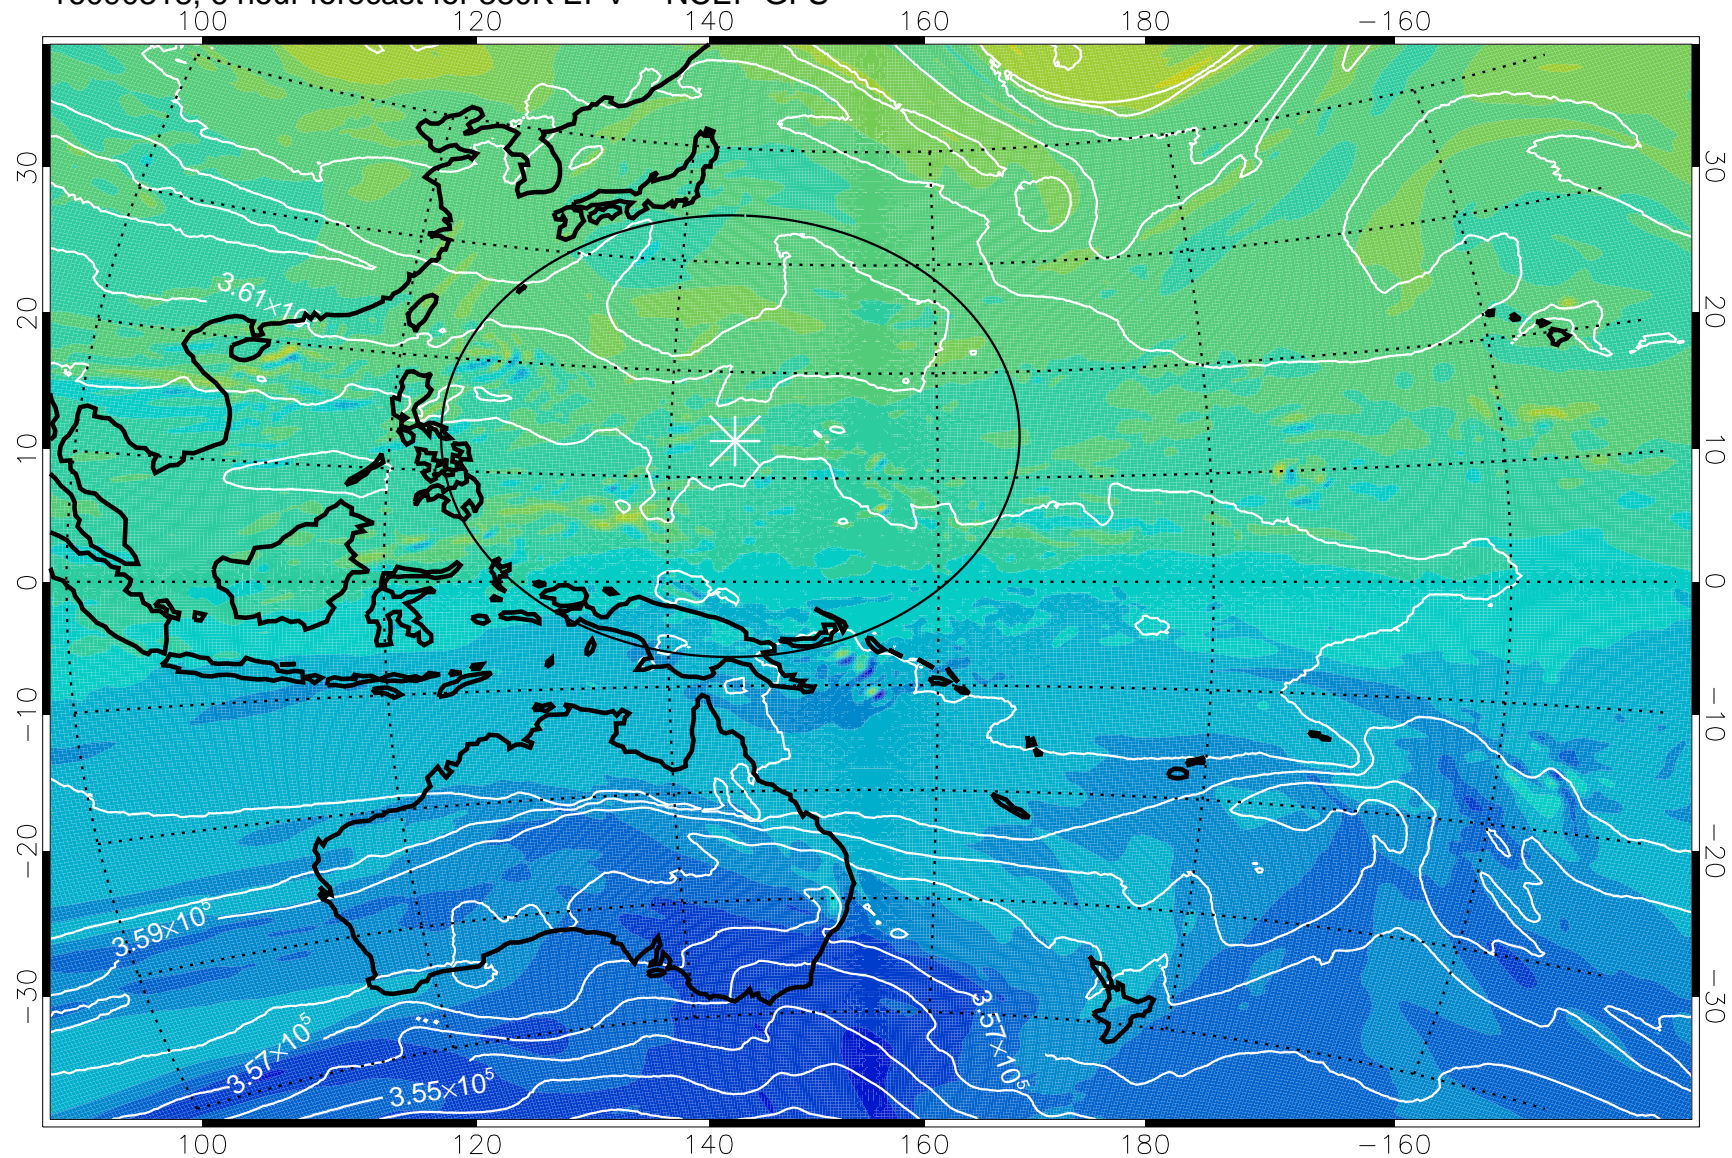

16090318, 6 hour forecast for 380K EPV -- NCEP GFS

380K Montgomery Streamfunction, white

Range ring of 2304 km

16090400, 12 hour forecast for 380K EPV -- NCEP GFS

380K Montgomery Streamfunction, white

Range ring of 2304 km

16090406, 18 hour forecast for 380K EPV -- NCEP GFS

380K Montgomery Streamfunction, white

Range ring of 2304 km

16090412, 24 hour forecast for 380K EPV -- NCEP GFS

380K Montgomery Streamfunction, white

Range ring of 2304 km

16090418, 30 hour forecast for 380K EPV -- NCEP GFS

380K Montgomery Streamfunction, white

Range ring of 2304 km

16090500, 36 hour forecast for 380K EPV -- NCEP GFS

380K Montgomery Streamfunction, white

Range ring of 2304 km

16090506, 42 hour forecast for 380K EPV -- NCEP GFS

380K Montgomery Streamfunction, white

Range ring of 2304 km

16090512, 48 hour forecast for 380K EPV -- NCEP GFS

380K Montgomery Streamfunction, white

Range ring of 2304 km