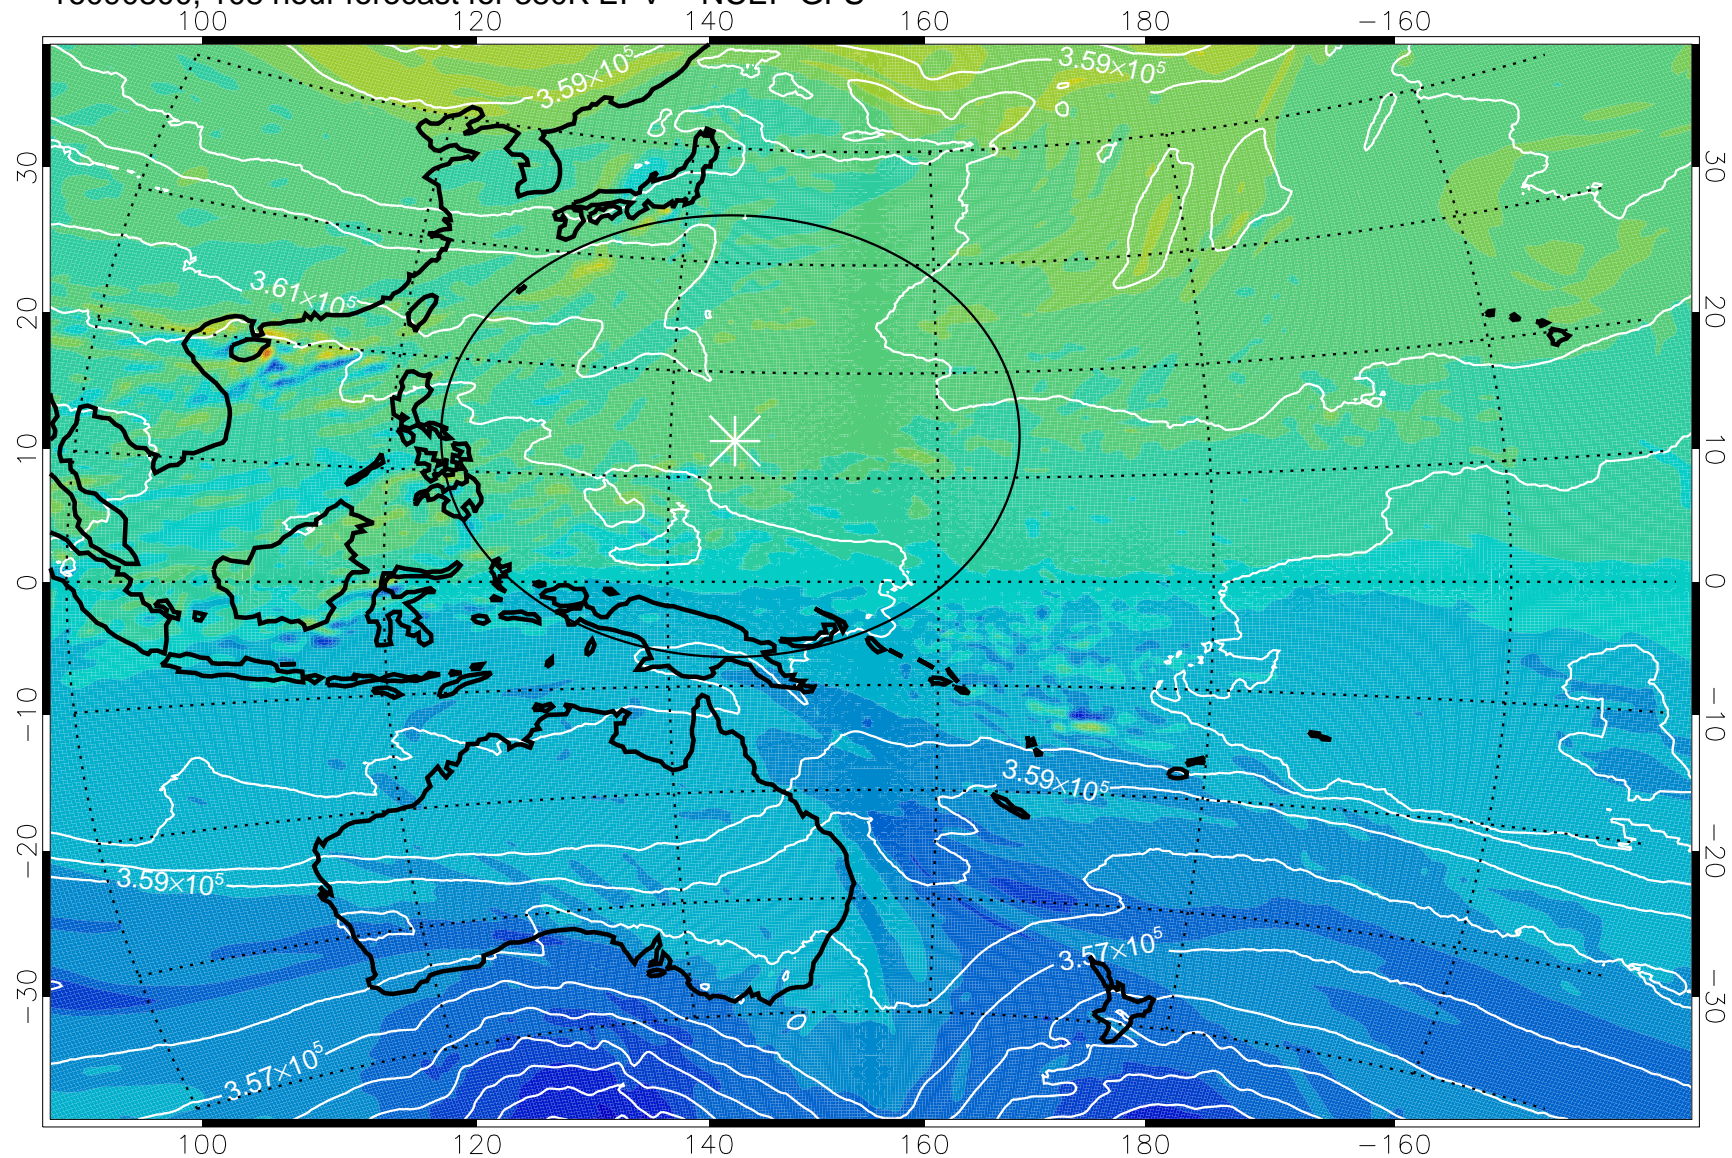

16090706, 90 hour forecast for 380K EPV -- NCEP GFS

380K Montgomery Streamfunction, white

Range ring of 2304 km

16090712, 96 hour forecast for 380K EPV -- NCEP GFS

380K Montgomery Streamfunction, white

Range ring of 2304 km

16090718, 102 hour forecast for 380K EPV -- NCEP GFS

380K Montgomery Streamfunction, white

Range ring of 2304 km

16090800, 108 hour forecast for 380K EPV -- NCEP GFS

380K Montgomery Streamfunction, white

Range ring of 2304 km

16090806, 114 hour forecast for 380K EPV -- NCEP GFS

380K Montgomery Streamfunction, white

Range ring of 2304 km

16090812, 120 hour forecast for 380K EPV -- NCEP GFS

380K Montgomery Streamfunction, white

Range ring of 2304 km