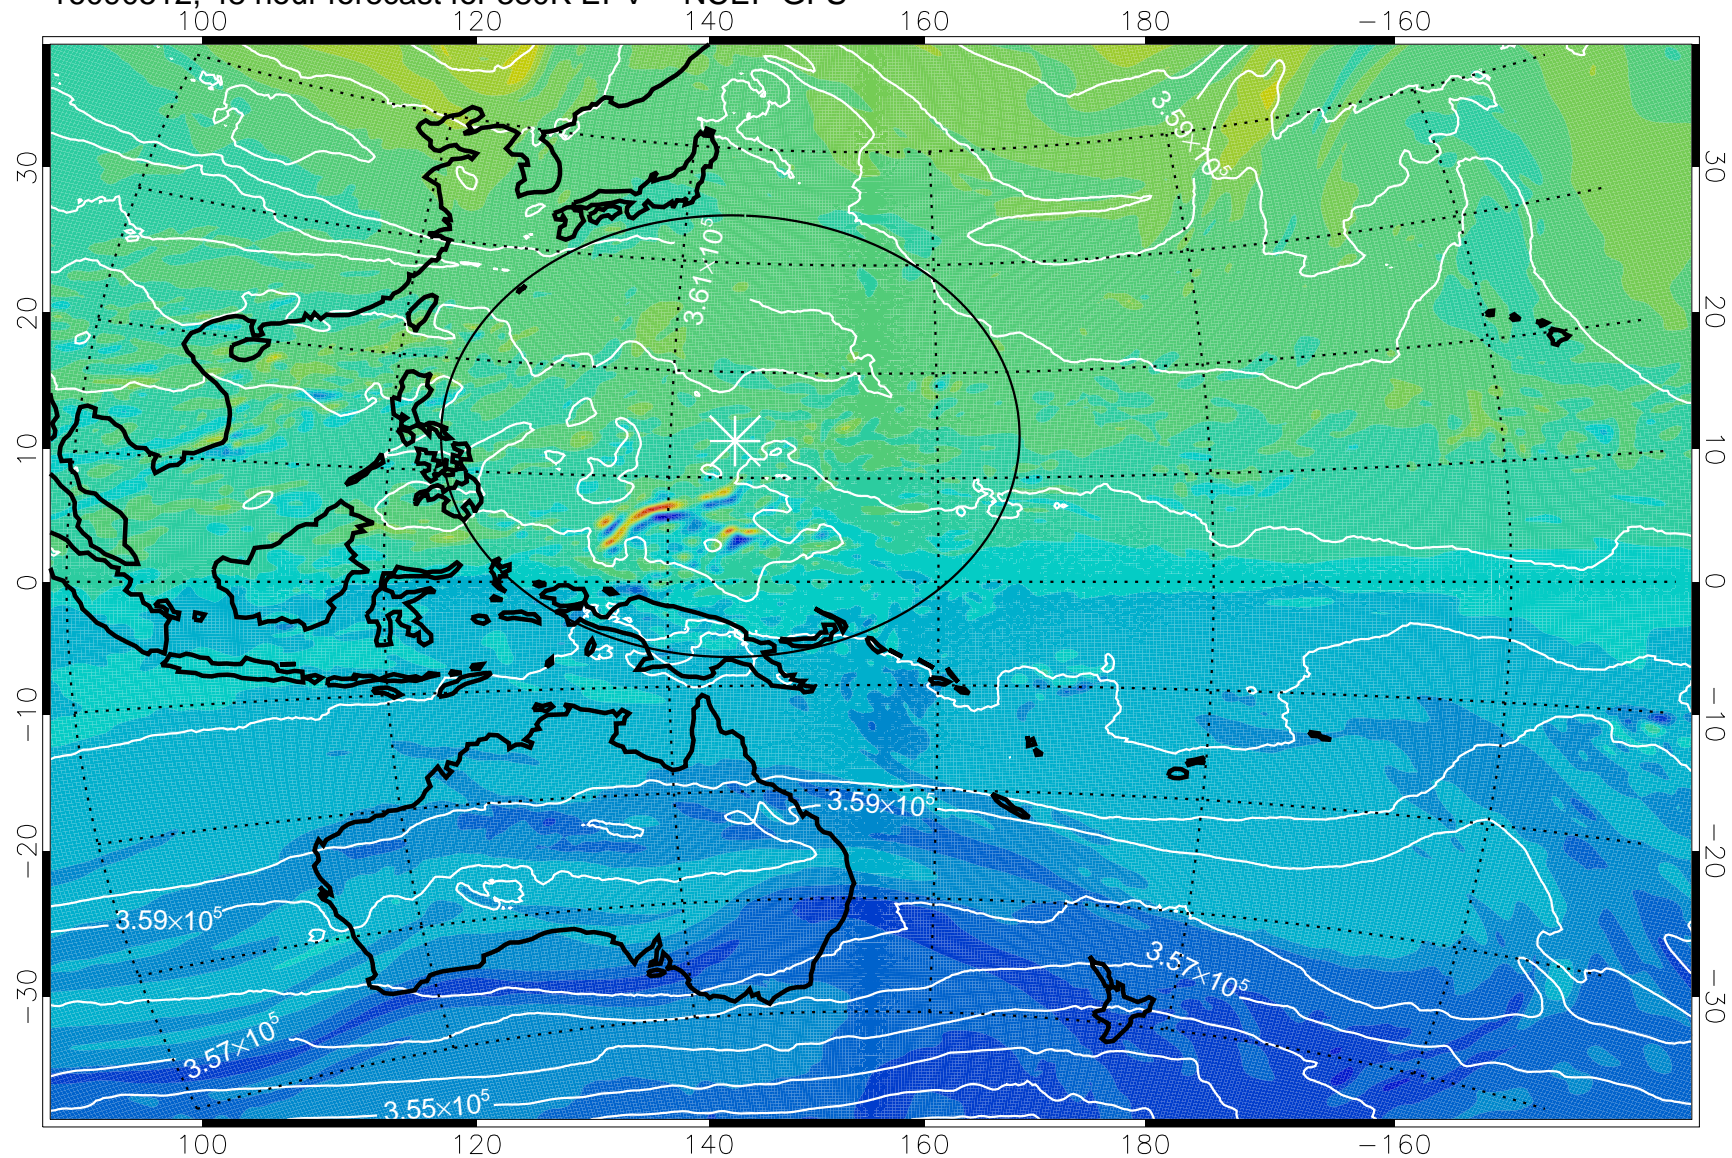

16090418, 30 hour forecast for 380K EPV -- NCEP GFS

380K Montgomery Streamfunction, white

Range ring of 2304 km

16090500, 36 hour forecast for 380K EPV -- NCEP GFS

380K Montgomery Streamfunction, white

Range ring of 2304 km

16090506, 42 hour forecast for 380K EPV -- NCEP GFS

380K Montgomery Streamfunction, white

Range ring of 2304 km

16090512, 48 hour forecast for 380K EPV -- NCEP GFS

380K Montgomery Streamfunction, white

Range ring of 2304 km

16090518, 54 hour forecast for 380K EPV -- NCEP GFS

380K Montgomery Streamfunction, white

Range ring of 2304 km

16090600, 60 hour forecast for 380K EPV -- NCEP GFS

380K Montgomery Streamfunction, white

Range ring of 2304 km

16090606, 66 hour forecast for 380K EPV -- NCEP GFS

380K Montgomery Streamfunction, white

Range ring of 2304 km

16090612, 72 hour forecast for 380K EPV -- NCEP GFS

380K Montgomery Streamfunction, white

Range ring of 2304 km