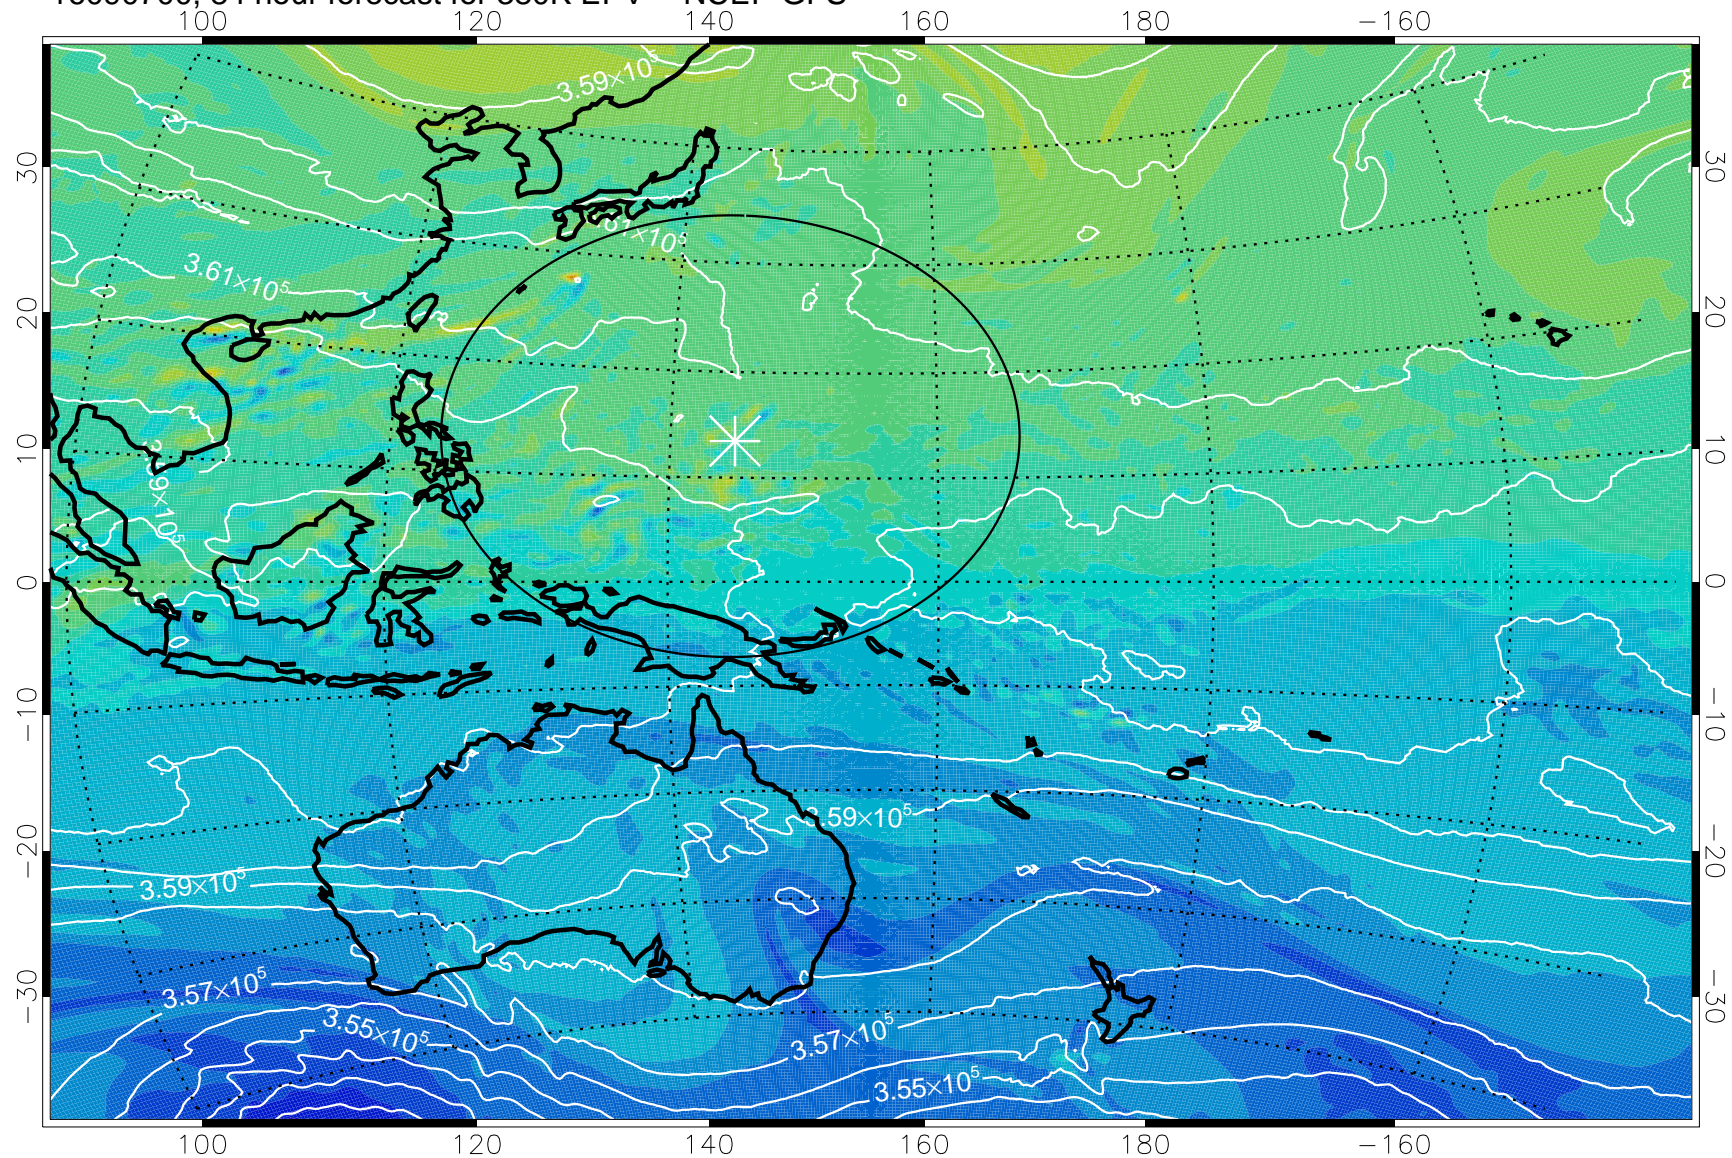

16090518, 54 hour forecast for 380K EPV -- NCEP GFS

380K Montgomery Streamfunction, white

Range ring of 2304 km

16090600, 60 hour forecast for 380K EPV -- NCEP GFS

380K Montgomery Streamfunction, white

Range ring of 2304 km

16090606, 66 hour forecast for 380K EPV -- NCEP GFS

380K Montgomery Streamfunction, white

Range ring of 2304 km

16090612, 72 hour forecast for 380K EPV -- NCEP GFS

380K Montgomery Streamfunction, white

Range ring of 2304 km

16090618, 78 hour forecast for 380K EPV -- NCEP GFS

380K Montgomery Streamfunction, white

Range ring of 2304 km

16090700, 84 hour forecast for 380K EPV -- NCEP GFS

380K Montgomery Streamfunction, white

Range ring of 2304 km

16090706, 90 hour forecast for 380K EPV -- NCEP GFS

380K Montgomery Streamfunction, white

Range ring of 2304 km

16090712, 96 hour forecast for 380K EPV -- NCEP GFS

380K Montgomery Streamfunction, white

Range ring of 2304 km