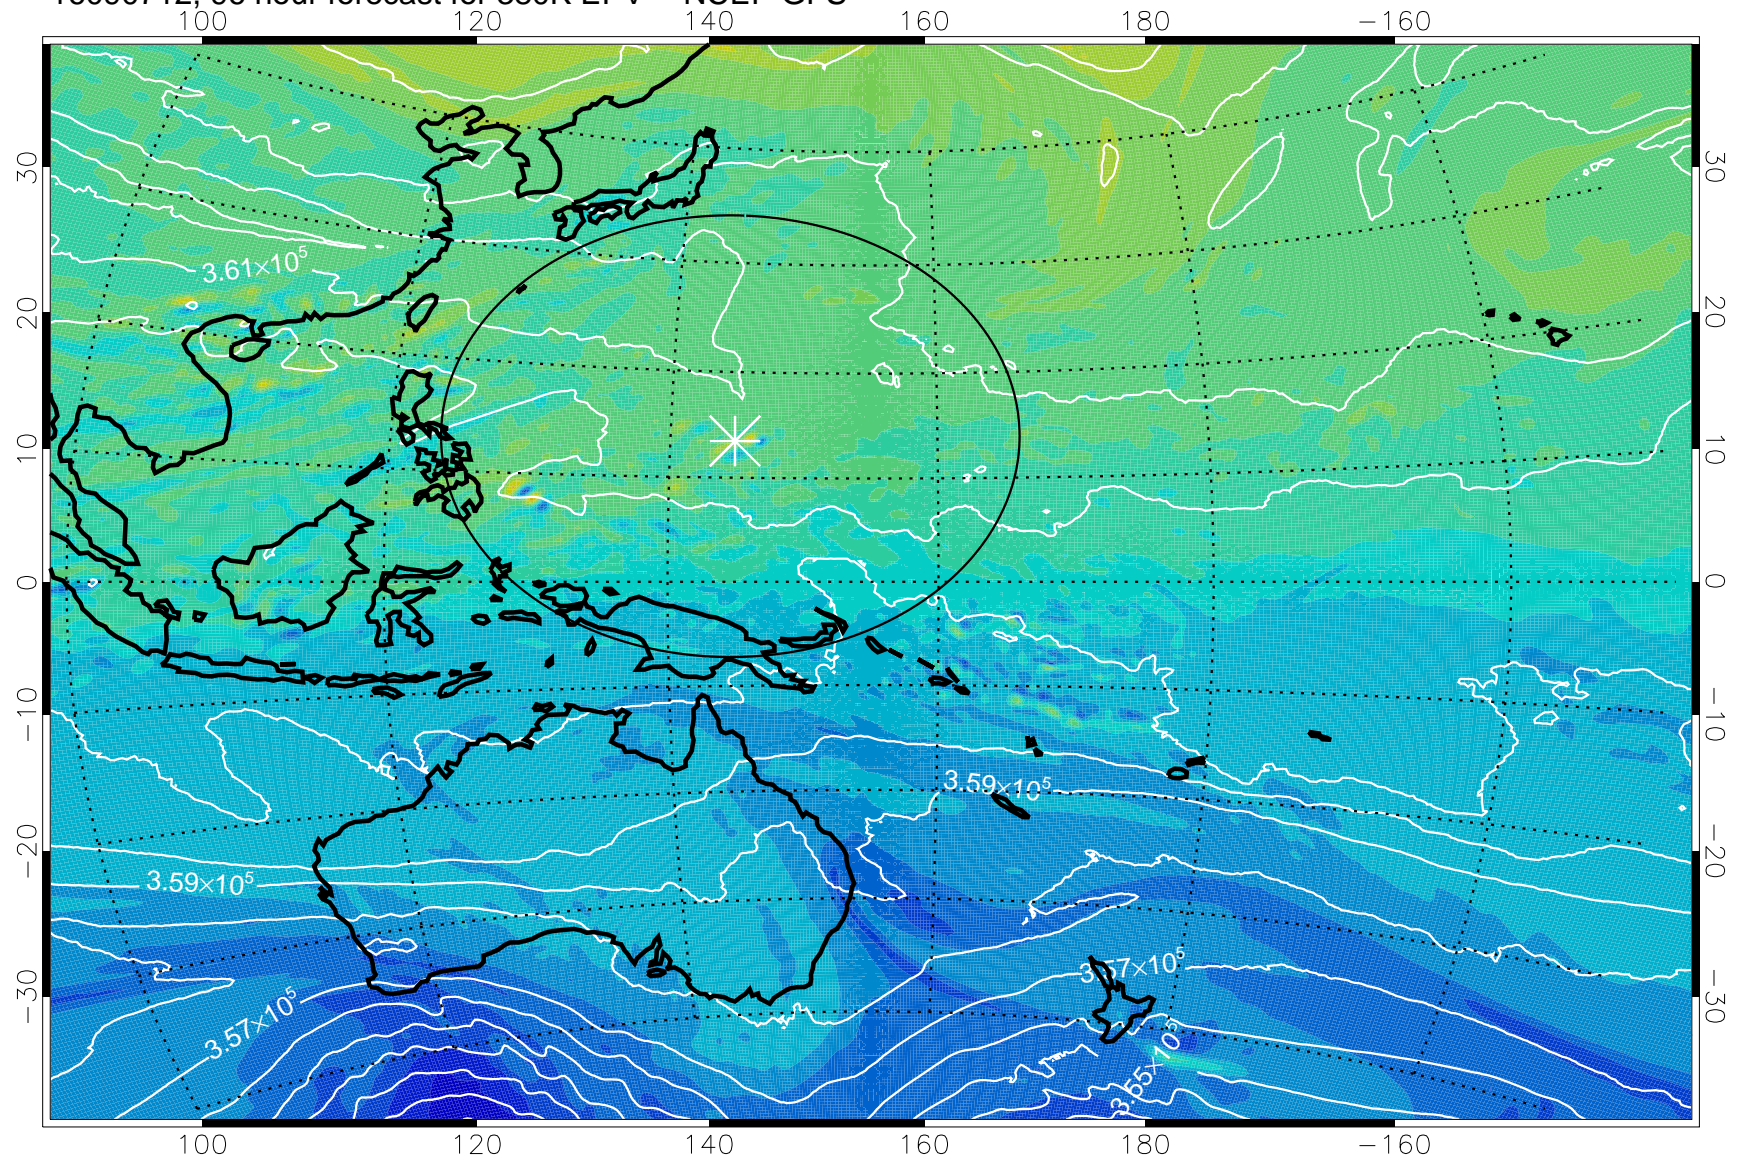

16090618, 78 hour forecast for 380K EPV -- NCEP GFS

380K Montgomery Streamfunction, white

Range ring of 2304 km

16090700, 84 hour forecast for 380K EPV -- NCEP GFS

380K Montgomery Streamfunction, white

Range ring of 2304 km

16090706, 90 hour forecast for 380K EPV -- NCEP GFS

380K Montgomery Streamfunction, white

Range ring of 2304 km

16090712, 96 hour forecast for 380K EPV -- NCEP GFS

380K Montgomery Streamfunction, white

Range ring of 2304 km

16090718, 102 hour forecast for 380K EPV -- NCEP GFS

380K Montgomery Streamfunction, white

Range ring of 2304 km

16090800, 108 hour forecast for 380K EPV -- NCEP GFS

380K Montgomery Streamfunction, white

Range ring of 2304 km

16090806, 114 hour forecast for 380K EPV -- NCEP GFS

380K Montgomery Streamfunction, white

Range ring of 2304 km

16090812, 120 hour forecast for 380K EPV -- NCEP GFS

380K Montgomery Streamfunction, white

Range ring of 2304 km