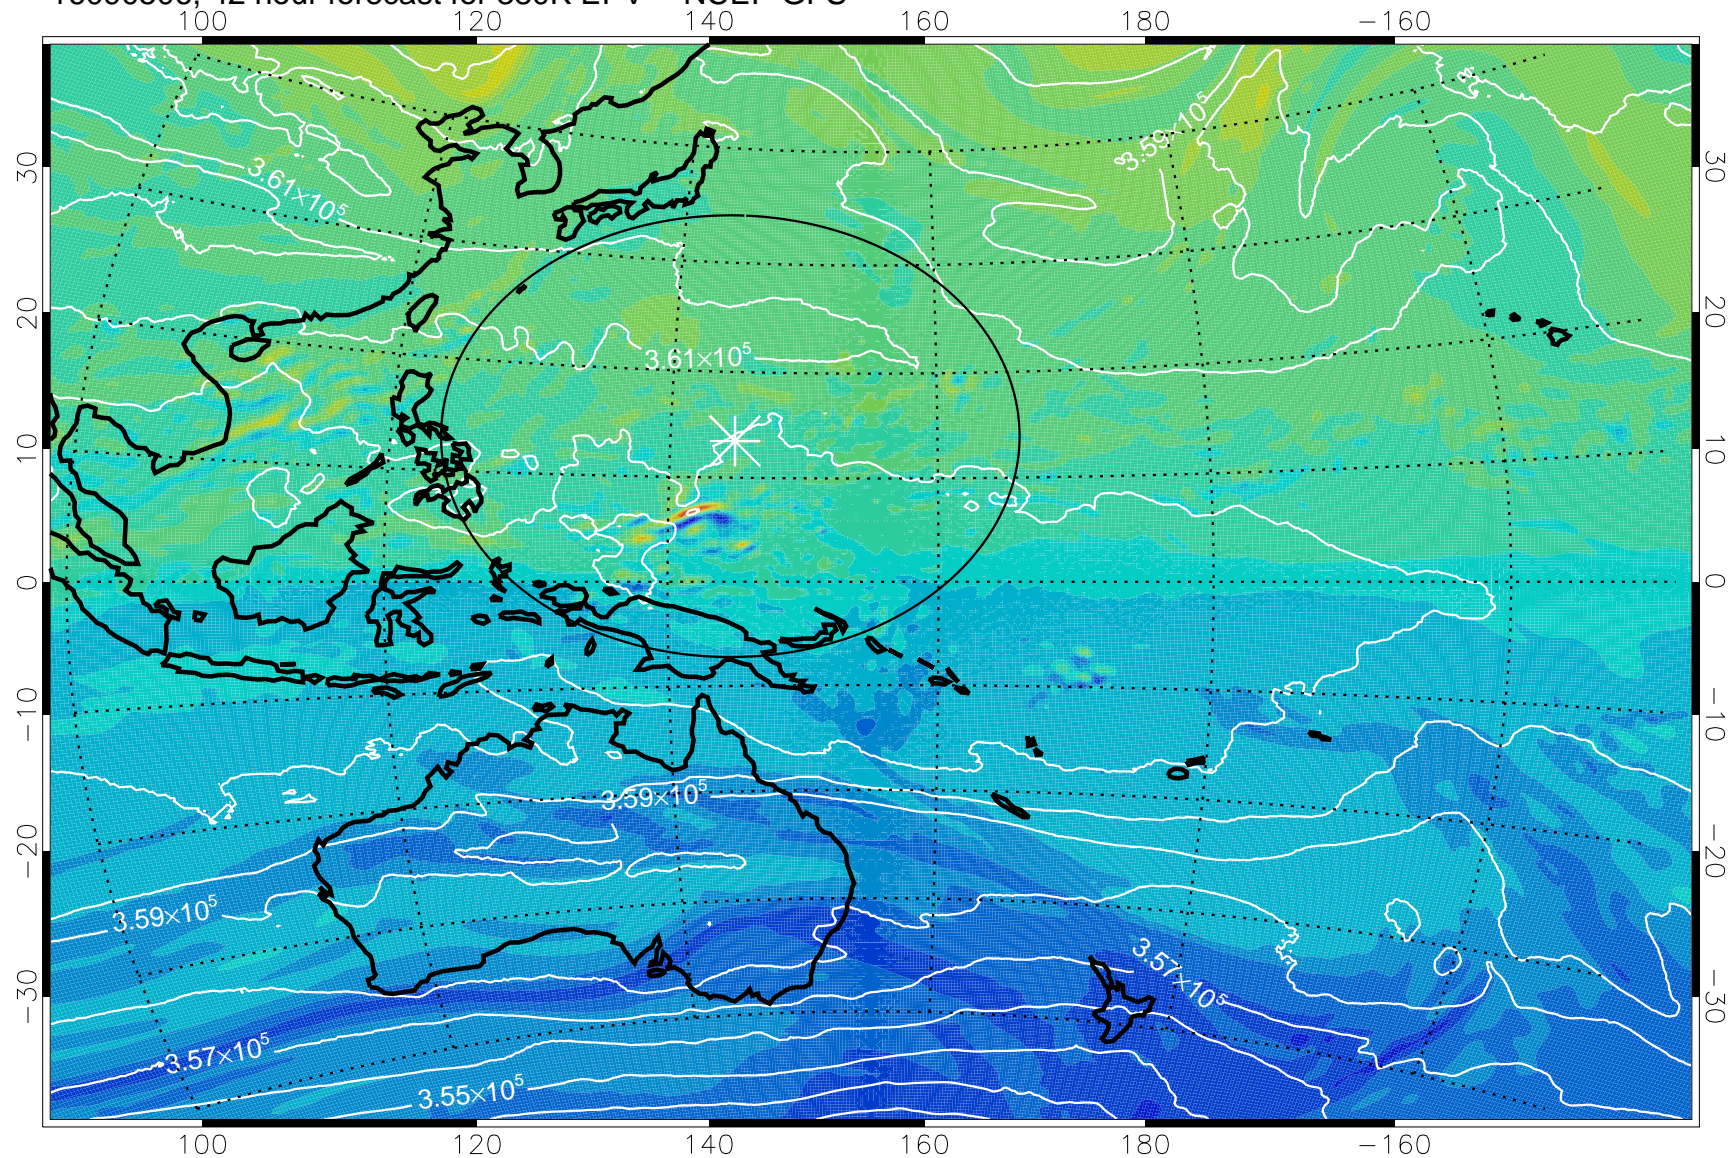

16090418, 30 hour forecast for 380K EPV -- NCEP GFS

380K Montgomery Streamfunction, white

Range ring of 2304 km

16090500, 36 hour forecast for 380K EPV -- NCEP GFS

380K Montgomery Streamfunction, white

Range ring of 2304 km

16090506, 42 hour forecast for 380K EPV -- NCEP GFS

380K Montgomery Streamfunction, white

Range ring of 2304 km

16090512, 48 hour forecast for 380K EPV -- NCEP GFS

380K Montgomery Streamfunction, white

Range ring of 2304 km

16090518, 54 hour forecast for 380K EPV -- NCEP GFS

380K Montgomery Streamfunction, white

Range ring of 2304 km

16090600, 60 hour forecast for 380K EPV -- NCEP GFS

380K Montgomery Streamfunction, white

Range ring of 2304 km

16090606, 66 hour forecast for 380K EPV -- NCEP GFS

380K Montgomery Streamfunction, white

Range ring of 2304 km

16090612, 72 hour forecast for 380K EPV -- NCEP GFS

380K Montgomery Streamfunction, white

Range ring of 2304 km