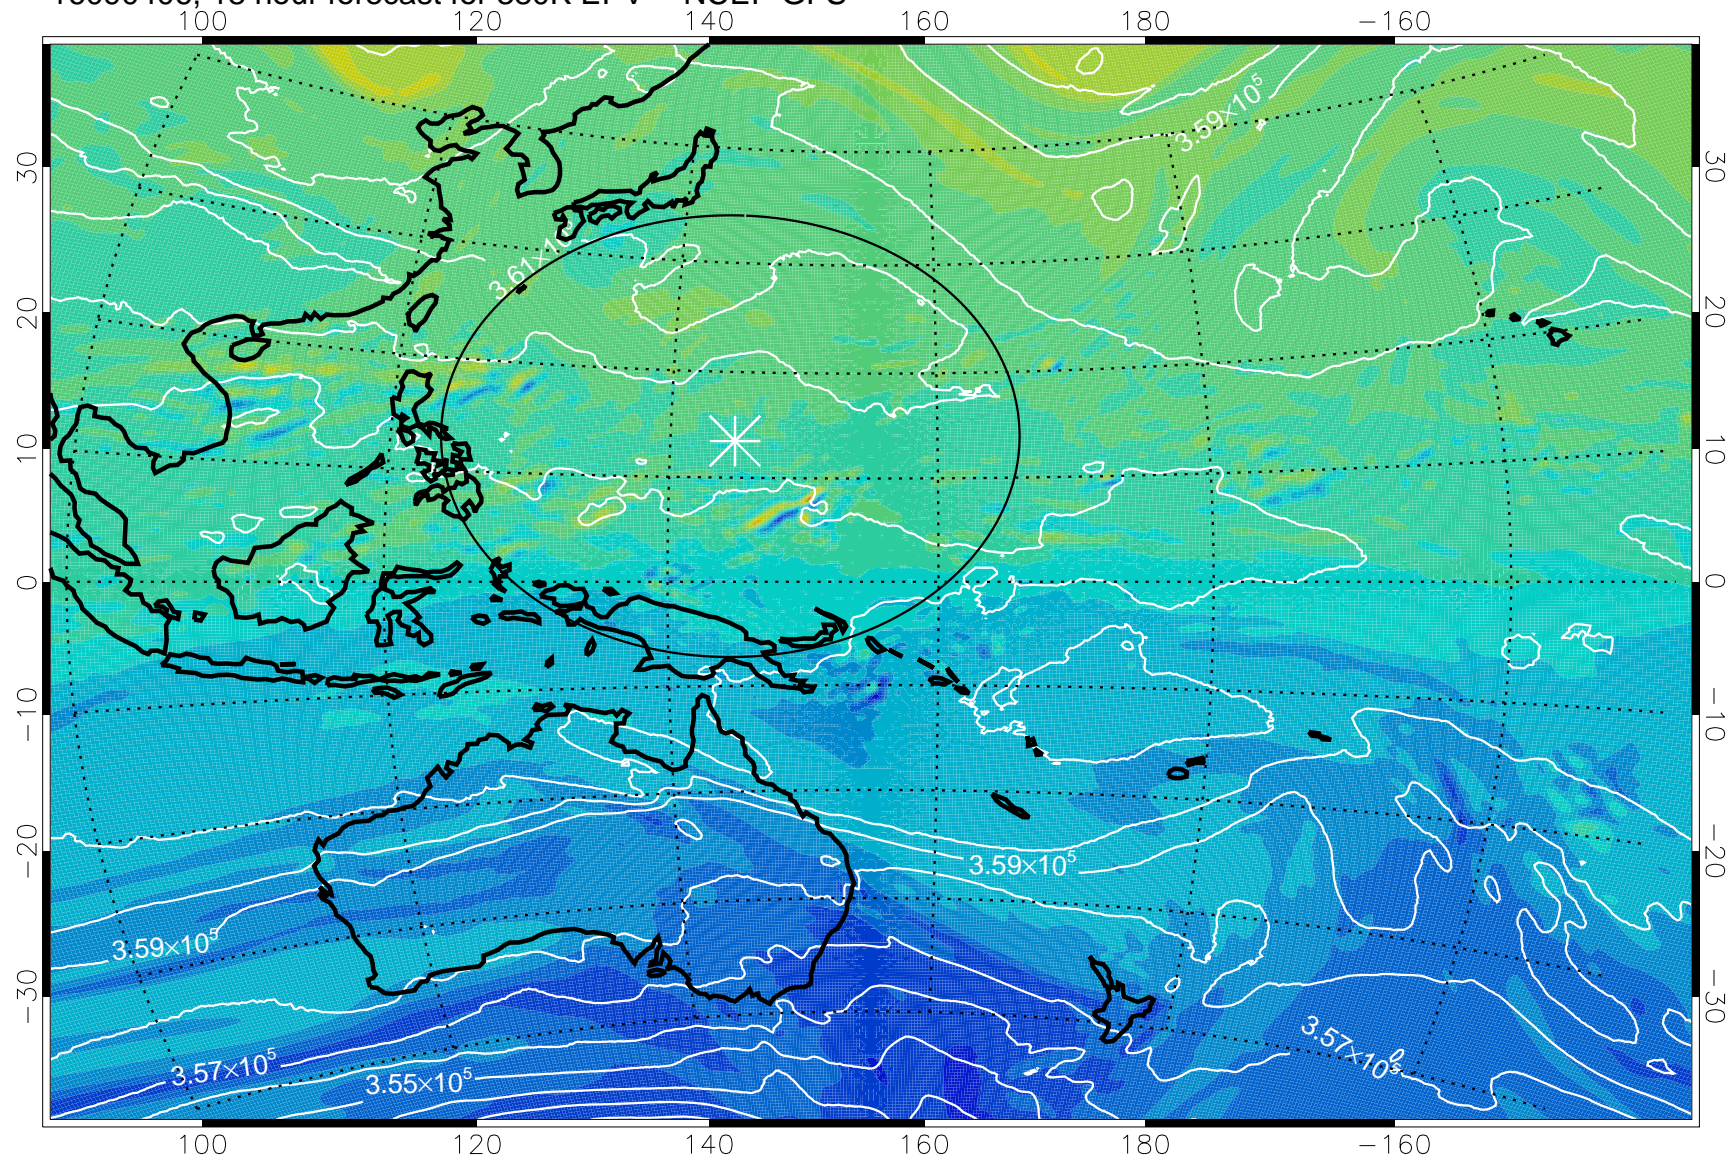

16090318, 6 hour forecast for 380K EPV -- NCEP GFS

380K Montgomery Streamfunction, white

Range ring of 2304 km

16090400, 12 hour forecast for 380K EPV -- NCEP GFS

380K Montgomery Streamfunction, white

Range ring of 2304 km

16090406, 18 hour forecast for 380K EPV -- NCEP GFS

380K Montgomery Streamfunction, white

Range ring of 2304 km

16090412, 24 hour forecast for 380K EPV -- NCEP GFS

380K Montgomery Streamfunction, white

Range ring of 2304 km

16090418, 30 hour forecast for 380K EPV -- NCEP GFS

380K Montgomery Streamfunction, white

Range ring of 2304 km

16090500, 36 hour forecast for 380K EPV -- NCEP GFS

380K Montgomery Streamfunction, white

Range ring of 2304 km

16090506, 42 hour forecast for 380K EPV -- NCEP GFS

380K Montgomery Streamfunction, white

Range ring of 2304 km

16090512, 48 hour forecast for 380K EPV -- NCEP GFS

380K Montgomery Streamfunction, white

Range ring of 2304 km