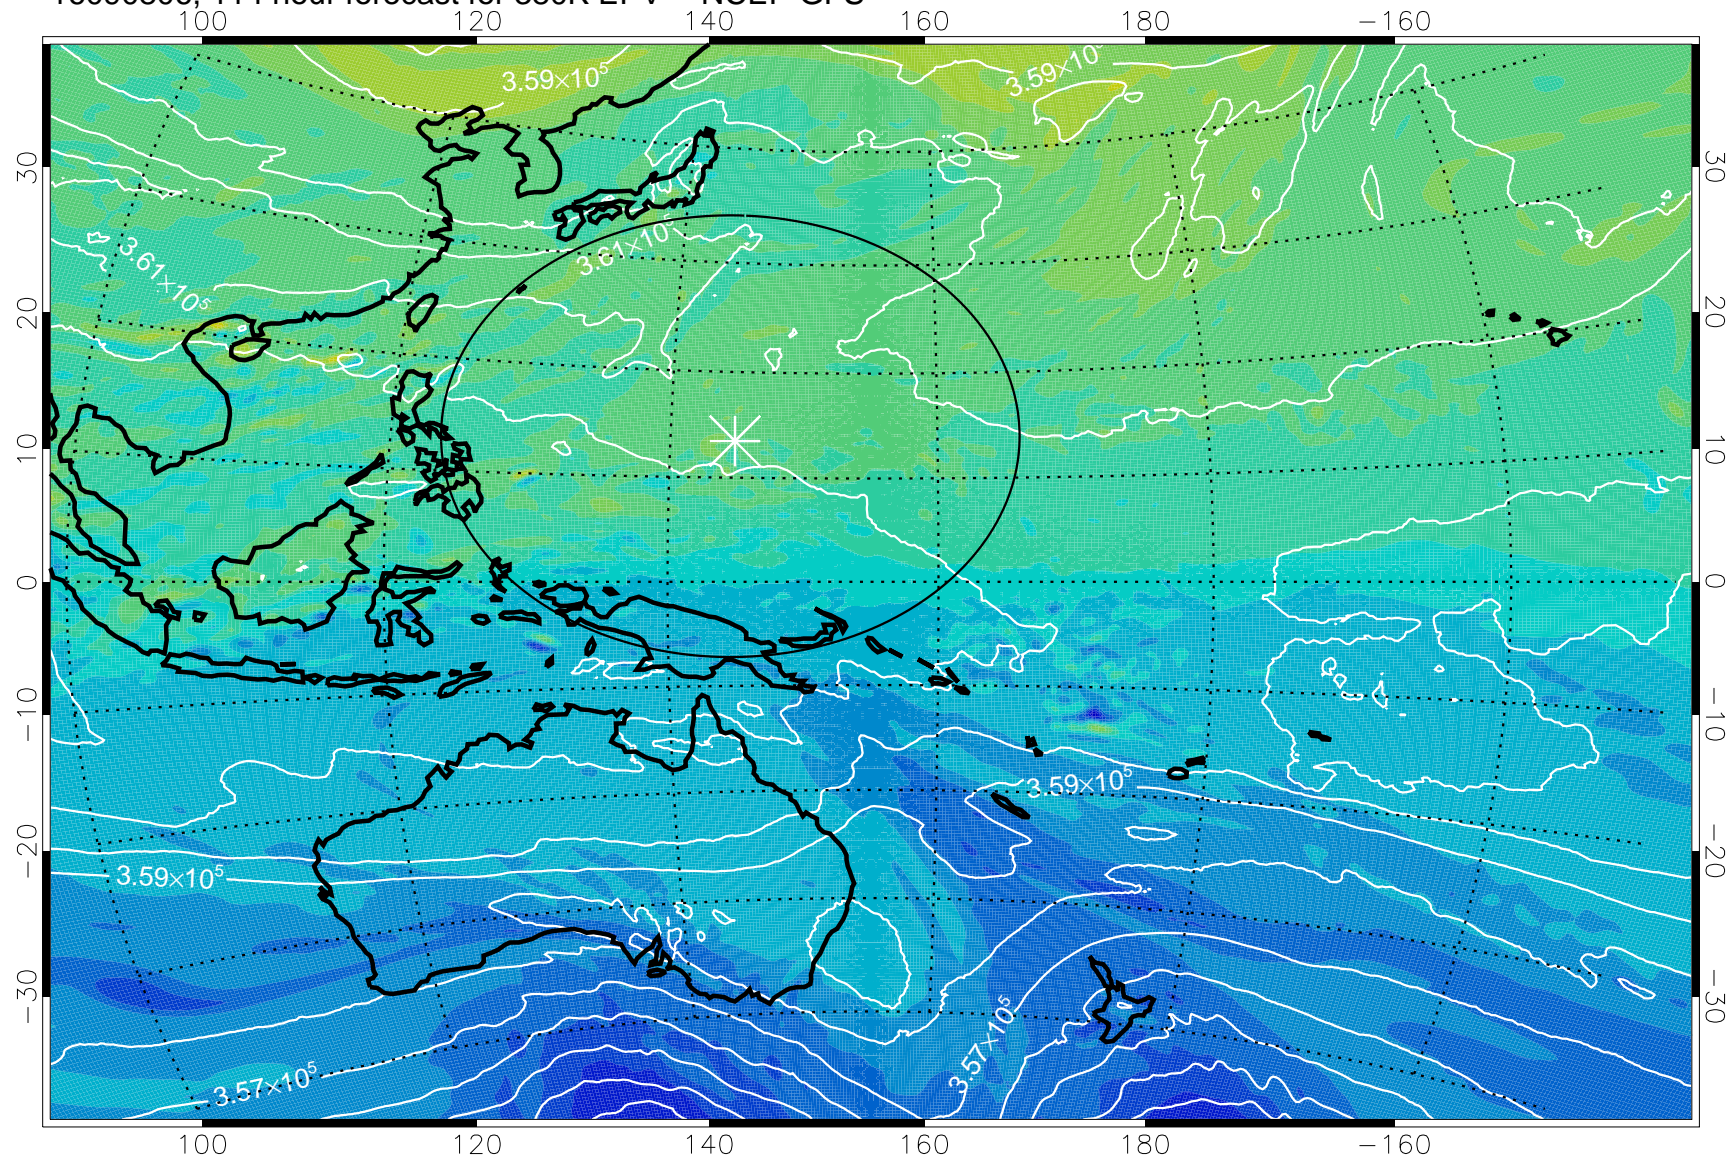

16090706, 90 hour forecast for 380K EPV -- NCEP GFS

380K Montgomery Streamfunction, white

Range ring of 2304 km

16090712, 96 hour forecast for 380K EPV -- NCEP GFS

380K Montgomery Streamfunction, white

Range ring of 2304 km

16090718, 102 hour forecast for 380K EPV -- NCEP GFS

380K Montgomery Streamfunction, white

Range ring of 2304 km

16090800, 108 hour forecast for 380K EPV -- NCEP GFS

380K Montgomery Streamfunction, white

Range ring of 2304 km

16090806, 114 hour forecast for 380K EPV -- NCEP GFS

380K Montgomery Streamfunction, white

Range ring of 2304 km

16090812, 120 hour forecast for 380K EPV -- NCEP GFS

380K Montgomery Streamfunction, white

Range ring of 2304 km