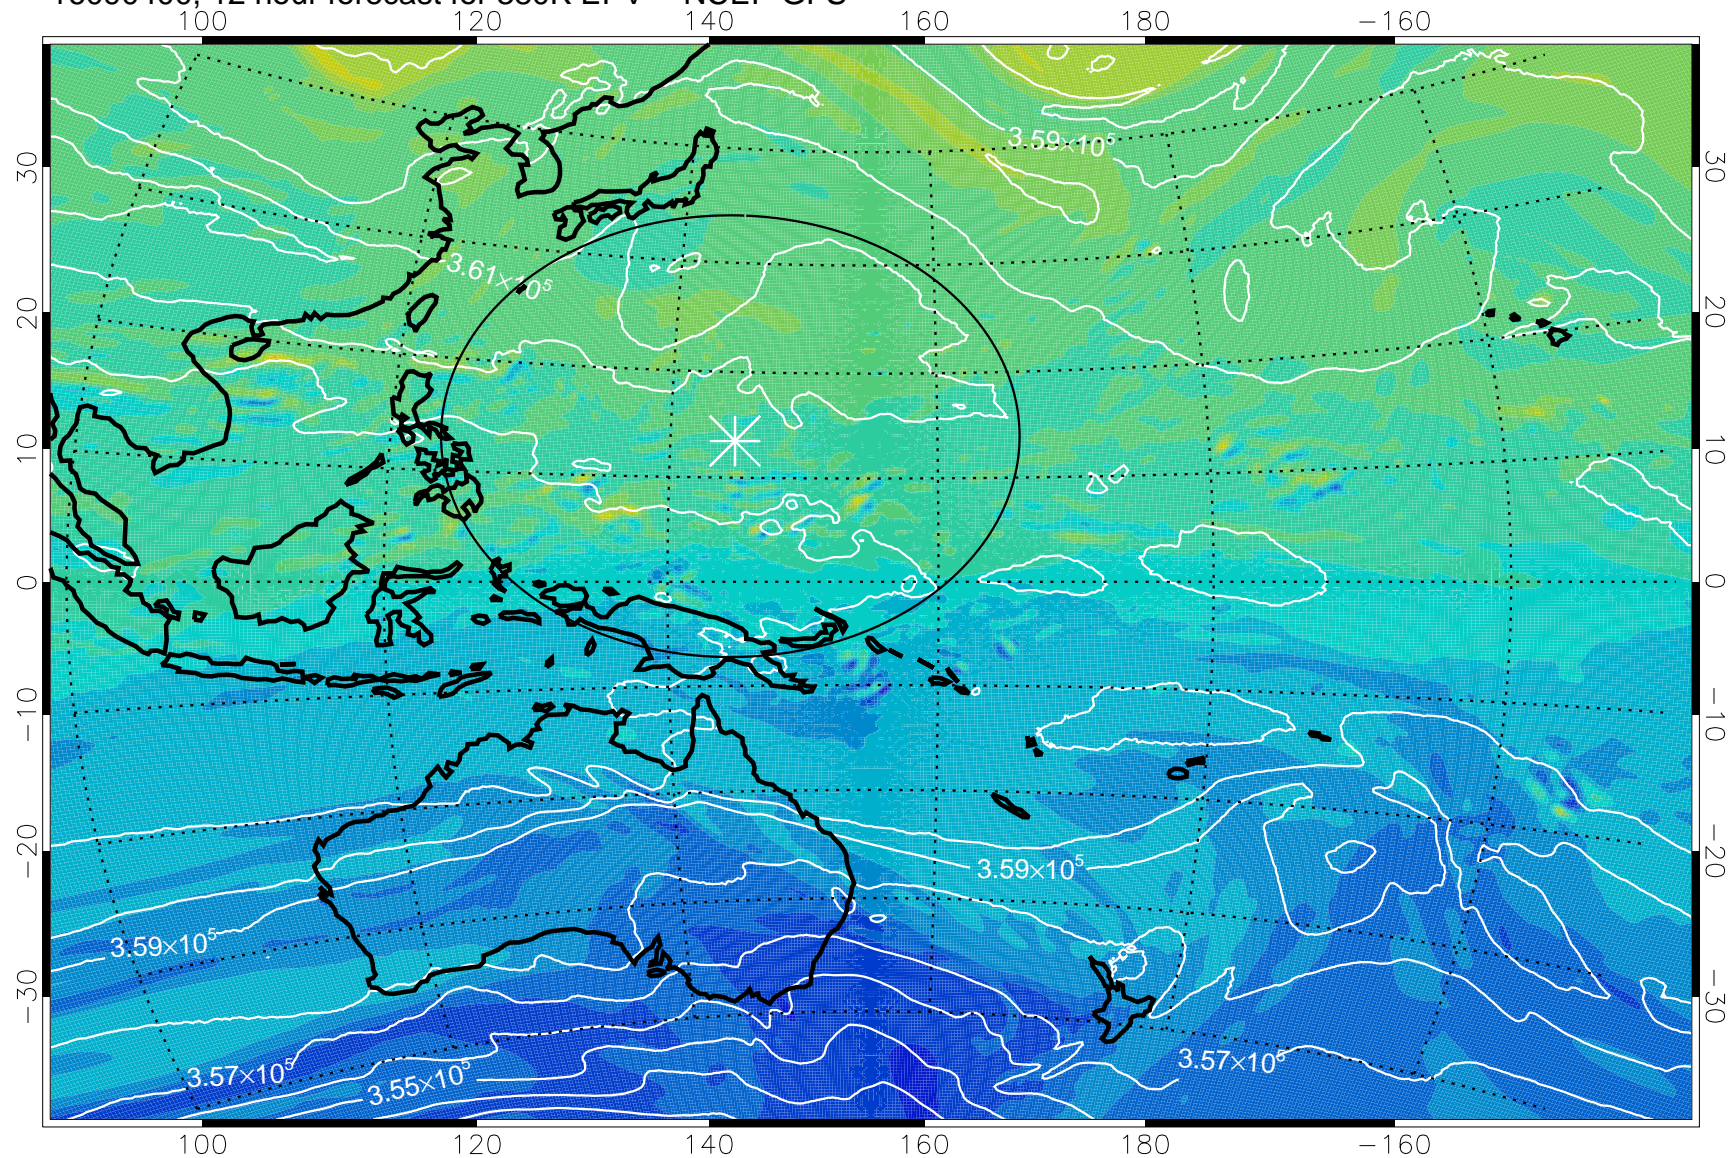

16090318, 6 hour forecast for 380K EPV -- NCEP GFS

380K Montgomery Streamfunction, white

Range ring of 2304 km

16090400, 12 hour forecast for 380K EPV -- NCEP GFS

380K Montgomery Streamfunction, white

Range ring of 2304 km

16090406, 18 hour forecast for 380K EPV -- NCEP GFS

380K Montgomery Streamfunction, white

Range ring of 2304 km

16090412, 24 hour forecast for 380K EPV -- NCEP GFS

380K Montgomery Streamfunction, white

Range ring of 2304 km

16090418, 30 hour forecast for 380K EPV -- NCEP GFS

380K Montgomery Streamfunction, white

Range ring of 2304 km

16090500, 36 hour forecast for 380K EPV -- NCEP GFS

380K Montgomery Streamfunction, white

Range ring of 2304 km

16090506, 42 hour forecast for 380K EPV -- NCEP GFS

380K Montgomery Streamfunction, white

Range ring of 2304 km

16090512, 48 hour forecast for 380K EPV -- NCEP GFS

380K Montgomery Streamfunction, white

Range ring of 2304 km