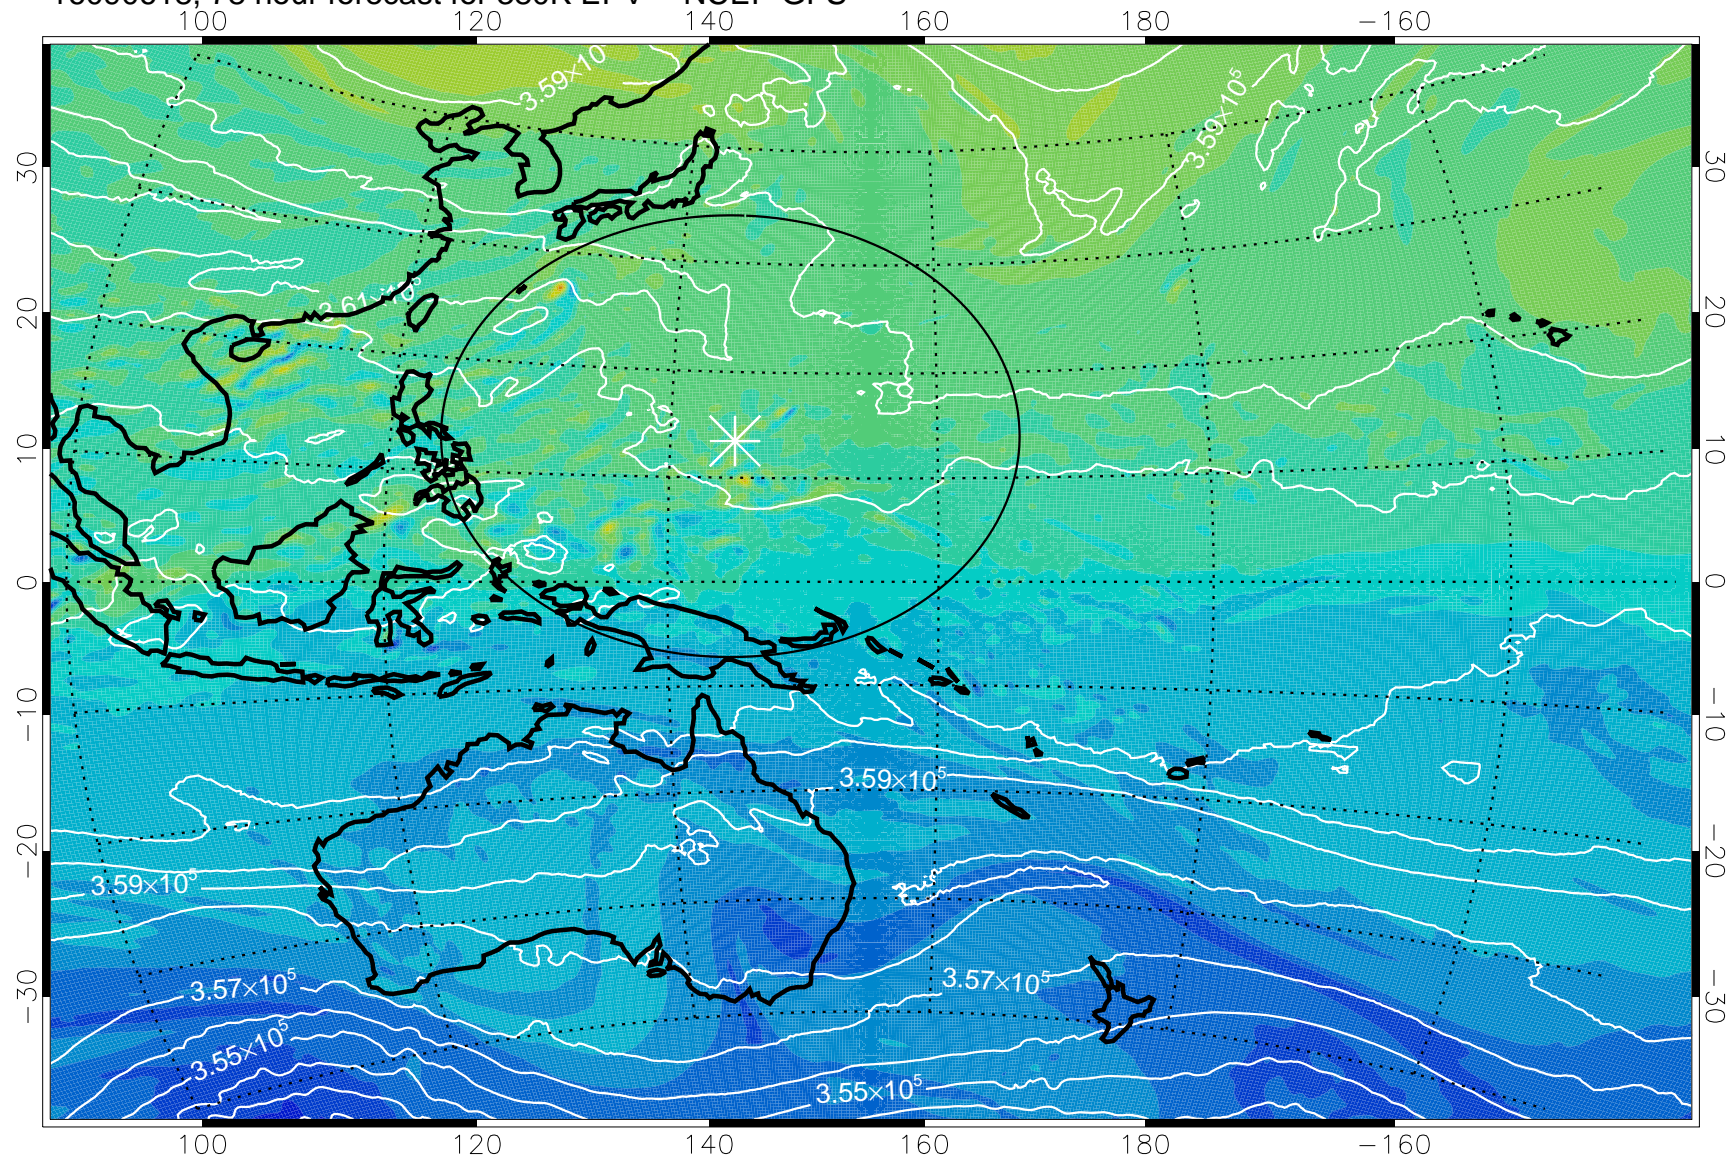

16090518, 54 hour forecast for 380K EPV -- NCEP GFS

380K Montgomery Streamfunction, white

Range ring of 2304 km

16090600, 60 hour forecast for 380K EPV -- NCEP GFS

380K Montgomery Streamfunction, white

Range ring of 2304 km

16090606, 66 hour forecast for 380K EPV -- NCEP GFS

380K Montgomery Streamfunction, white

Range ring of 2304 km

16090612, 72 hour forecast for 380K EPV -- NCEP GFS

380K Montgomery Streamfunction, white

Range ring of 2304 km

16090618, 78 hour forecast for 380K EPV -- NCEP GFS

380K Montgomery Streamfunction, white

Range ring of 2304 km

16090700, 84 hour forecast for 380K EPV -- NCEP GFS

380K Montgomery Streamfunction, white

Range ring of 2304 km

16090706, 90 hour forecast for 380K EPV -- NCEP GFS

380K Montgomery Streamfunction, white

Range ring of 2304 km

16090712, 96 hour forecast for 380K EPV -- NCEP GFS

380K Montgomery Streamfunction, white

Range ring of 2304 km