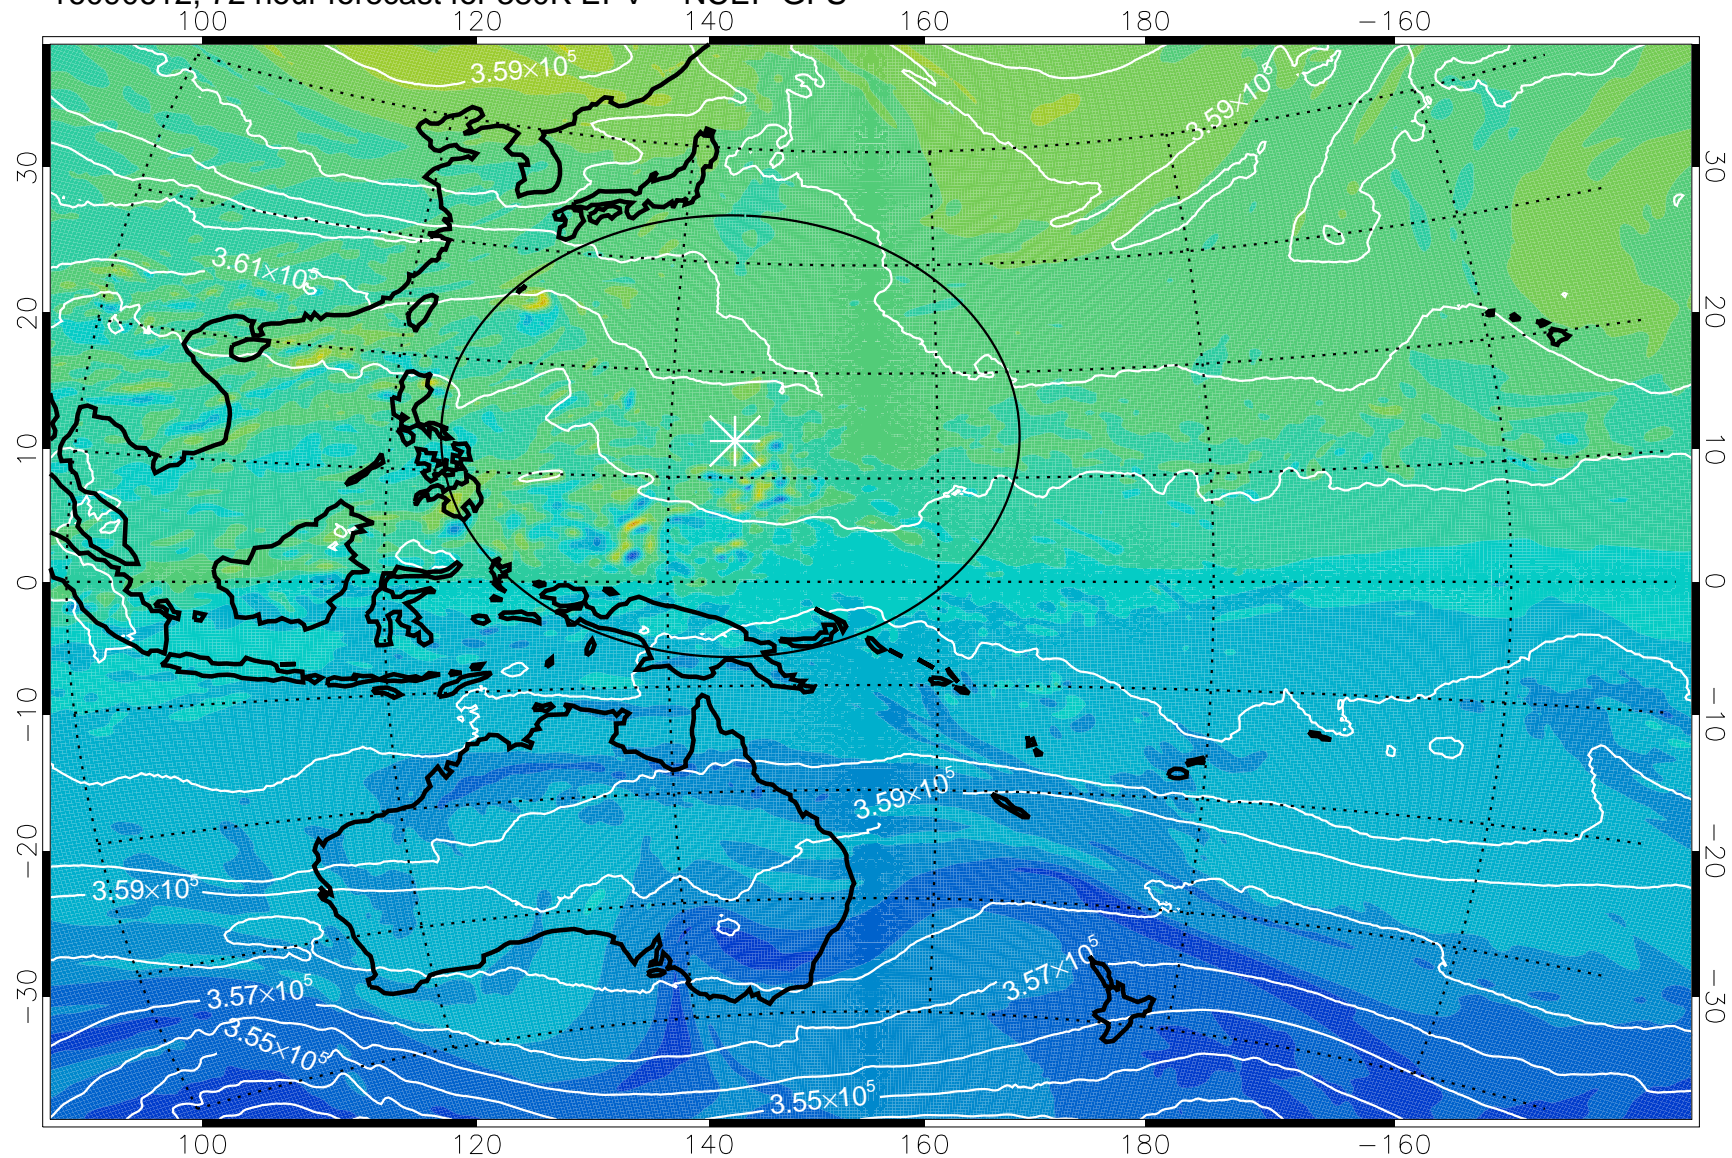

16090506, 42 hour forecast for 380K EPV -- NCEP GFS

380K Montgomery Streamfunction, white

Range ring of 2304 km

16090512, 48 hour forecast for 380K EPV -- NCEP GFS

380K Montgomery Streamfunction, white

Range ring of 2304 km

16090518, 54 hour forecast for 380K EPV -- NCEP GFS

380K Montgomery Streamfunction, white

Range ring of 2304 km

16090600, 60 hour forecast for 380K EPV -- NCEP GFS

380K Montgomery Streamfunction, white

Range ring of 2304 km

16090606, 66 hour forecast for 380K EPV -- NCEP GFS

380K Montgomery Streamfunction, white

Range ring of 2304 km

16090612, 72 hour forecast for 380K EPV -- NCEP GFS

380K Montgomery Streamfunction, white

Range ring of 2304 km

16090618, 78 hour forecast for 380K EPV -- NCEP GFS

380K Montgomery Streamfunction, white

Range ring of 2304 km

16090700, 84 hour forecast for 380K EPV -- NCEP GFS

380K Montgomery Streamfunction, white

Range ring of 2304 km