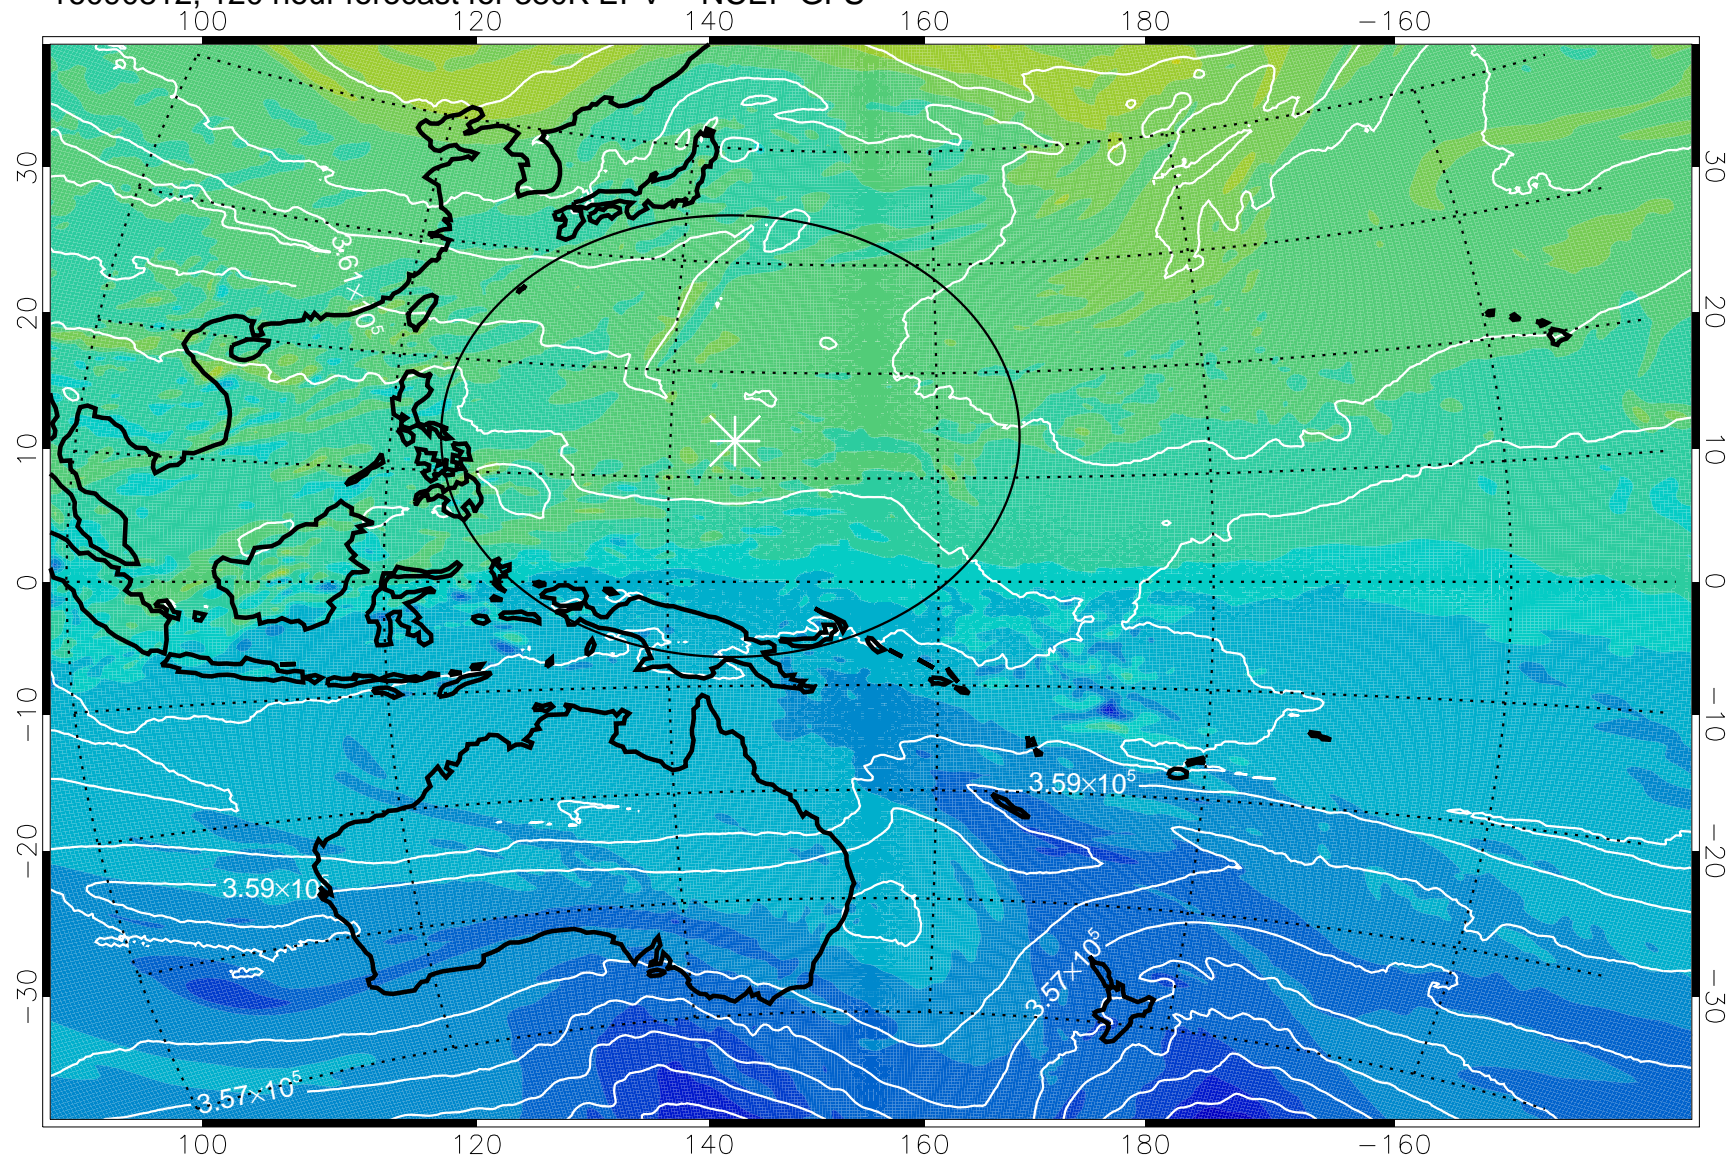

16090706, 90 hour forecast for 380K EPV -- NCEP GFS

380K Montgomery Streamfunction, white

Range ring of 2304 km

16090712, 96 hour forecast for 380K EPV -- NCEP GFS

380K Montgomery Streamfunction, white

Range ring of 2304 km

16090718, 102 hour forecast for 380K EPV -- NCEP GFS

380K Montgomery Streamfunction, white

Range ring of 2304 km

16090800, 108 hour forecast for 380K EPV -- NCEP GFS

380K Montgomery Streamfunction, white

Range ring of 2304 km

16090806, 114 hour forecast for 380K EPV -- NCEP GFS

380K Montgomery Streamfunction, white

Range ring of 2304 km

16090812, 120 hour forecast for 380K EPV -- NCEP GFS

380K Montgomery Streamfunction, white

Range ring of 2304 km