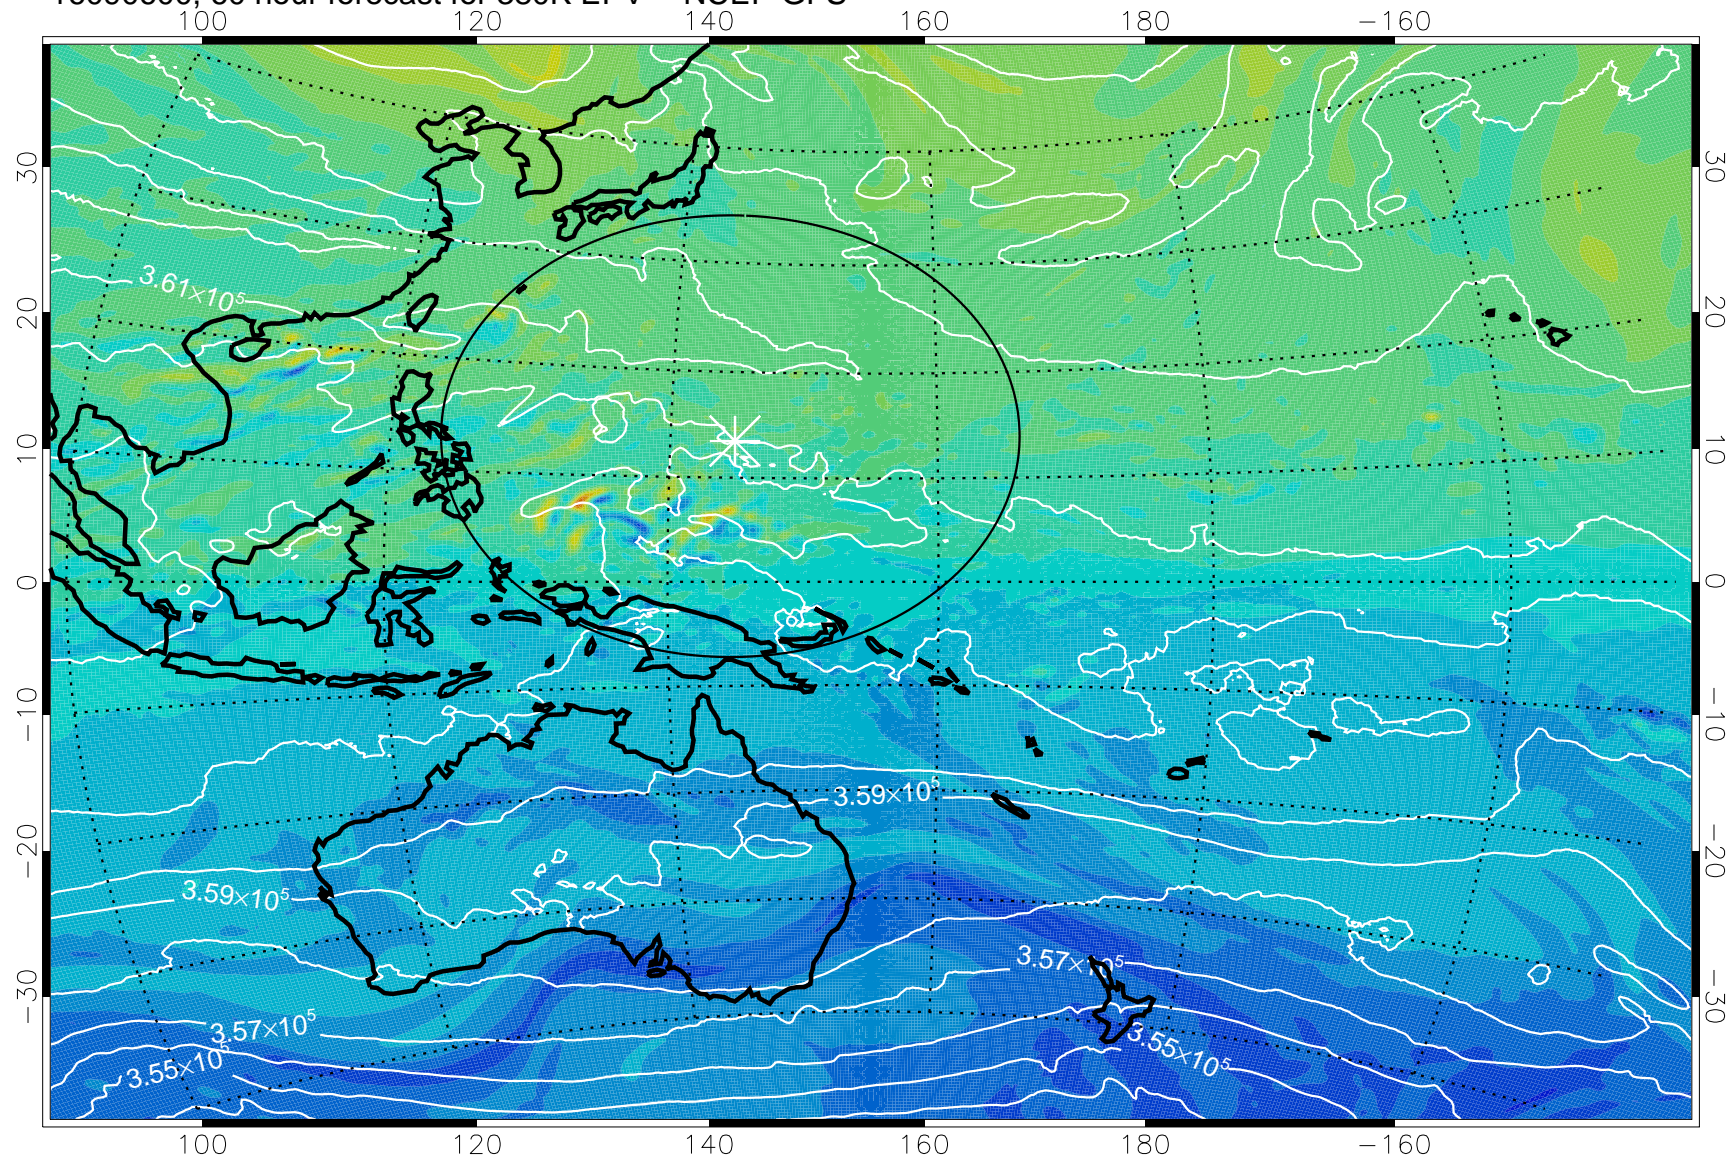

16090506, 42 hour forecast for 380K EPV -- NCEP GFS

380K Montgomery Streamfunction, white

Range ring of 2304 km

16090512, 48 hour forecast for 380K EPV -- NCEP GFS

380K Montgomery Streamfunction, white

Range ring of 2304 km

16090518, 54 hour forecast for 380K EPV -- NCEP GFS

380K Montgomery Streamfunction, white

Range ring of 2304 km

16090600, 60 hour forecast for 380K EPV -- NCEP GFS

380K Montgomery Streamfunction, white

Range ring of 2304 km

16090606, 66 hour forecast for 380K EPV -- NCEP GFS

380K Montgomery Streamfunction, white

Range ring of 2304 km

16090612, 72 hour forecast for 380K EPV -- NCEP GFS

380K Montgomery Streamfunction, white

Range ring of 2304 km

16090618, 78 hour forecast for 380K EPV -- NCEP GFS

380K Montgomery Streamfunction, white

Range ring of 2304 km

16090700, 84 hour forecast for 380K EPV -- NCEP GFS

380K Montgomery Streamfunction, white

Range ring of 2304 km