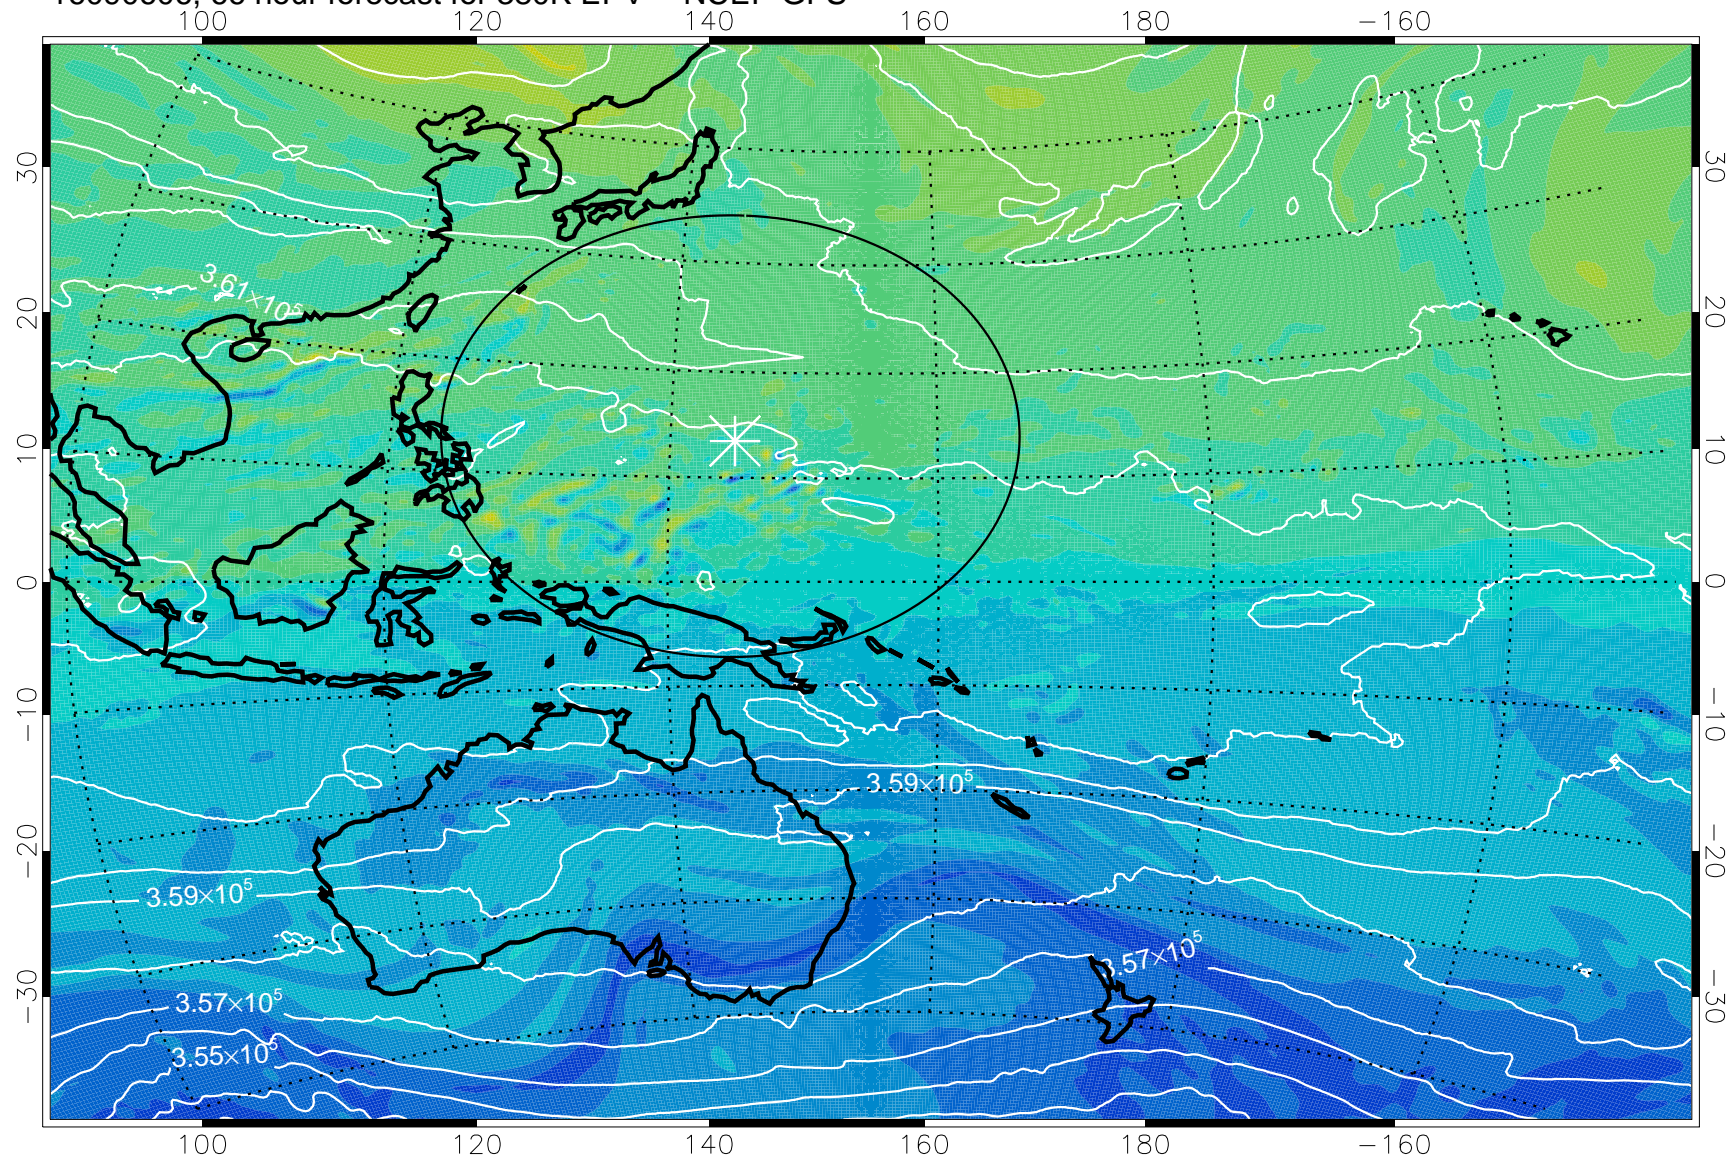

16090506, 42 hour forecast for 380K EPV -- NCEP GFS

380K Montgomery Streamfunction, white

Range ring of 2304 km

16090512, 48 hour forecast for 380K EPV -- NCEP GFS

380K Montgomery Streamfunction, white

Range ring of 2304 km

16090518, 54 hour forecast for 380K EPV -- NCEP GFS

380K Montgomery Streamfunction, white

Range ring of 2304 km

16090600, 60 hour forecast for 380K EPV -- NCEP GFS

380K Montgomery Streamfunction, white

Range ring of 2304 km

16090606, 66 hour forecast for 380K EPV -- NCEP GFS

380K Montgomery Streamfunction, white

Range ring of 2304 km

16090612, 72 hour forecast for 380K EPV -- NCEP GFS

380K Montgomery Streamfunction, white

Range ring of 2304 km

16090618, 78 hour forecast for 380K EPV -- NCEP GFS

380K Montgomery Streamfunction, white

Range ring of 2304 km

16090700, 84 hour forecast for 380K EPV -- NCEP GFS

380K Montgomery Streamfunction, white

Range ring of 2304 km