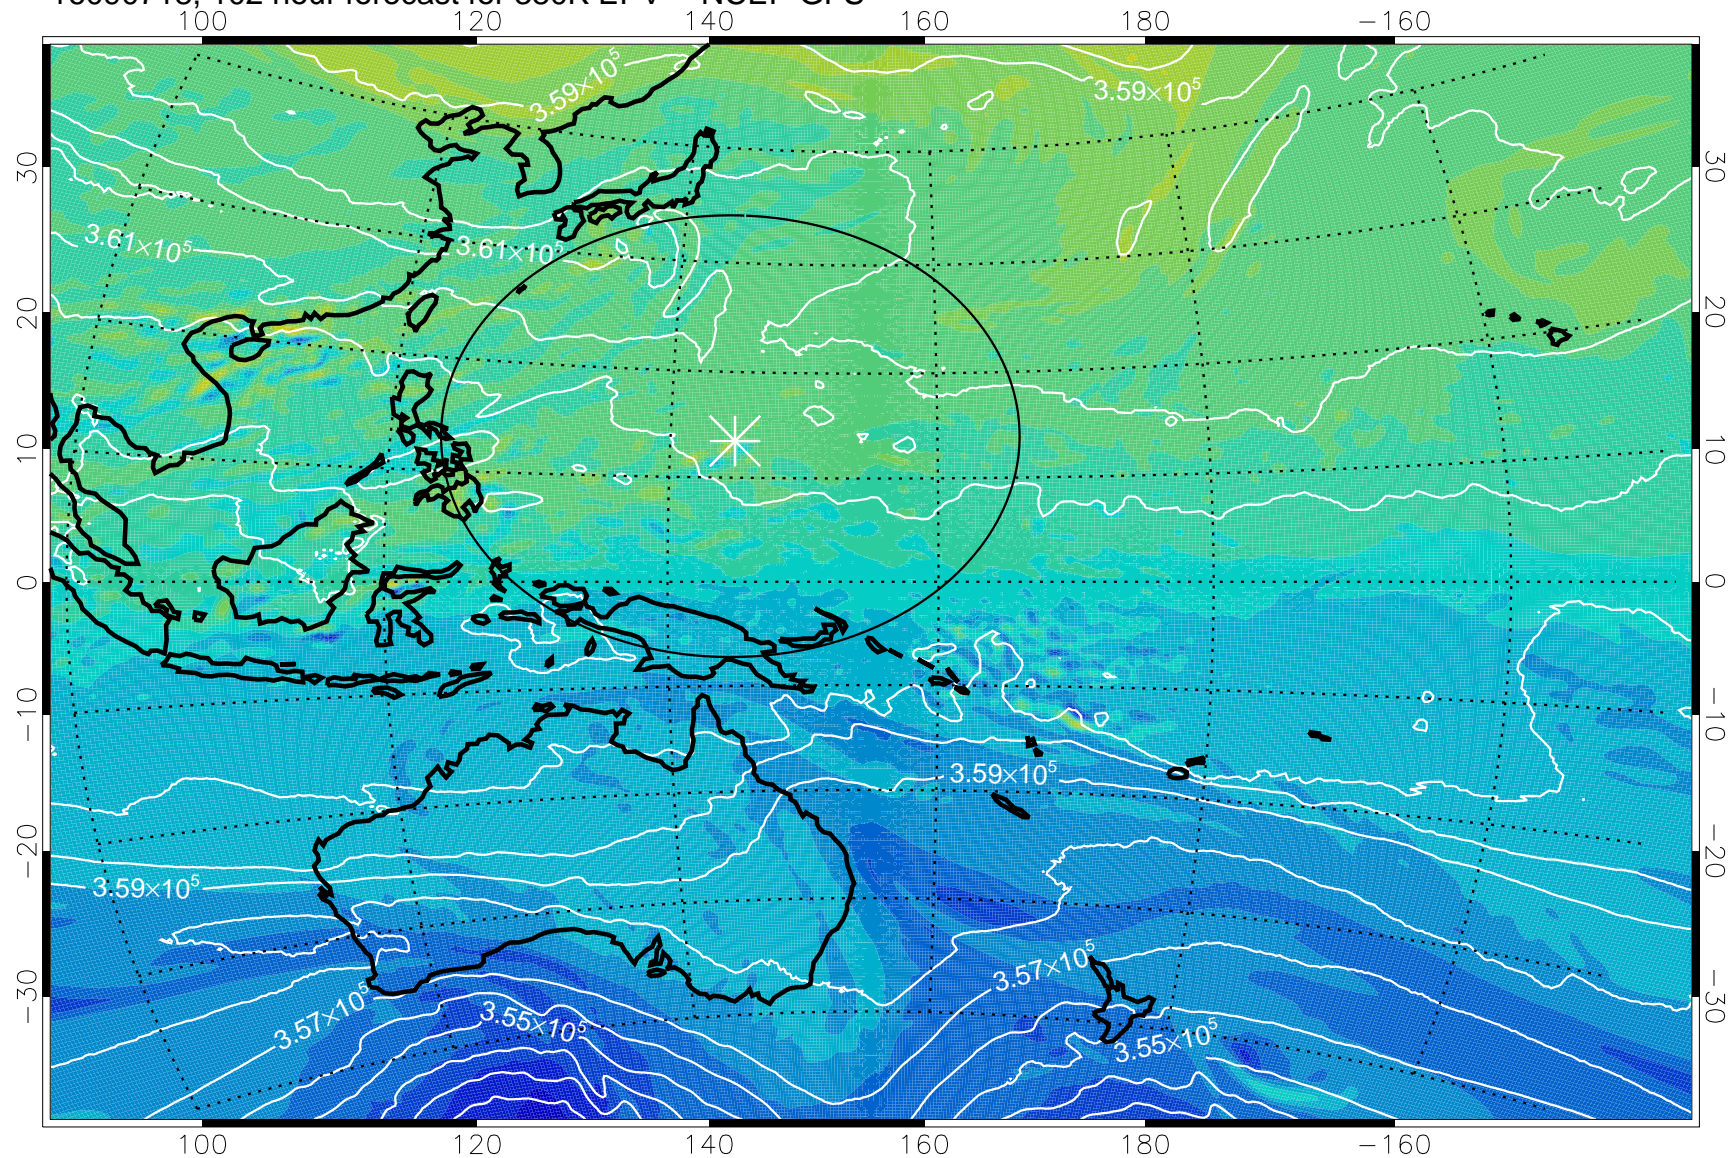

16090618, 78 hour forecast for 380K EPV -- NCEP GFS

380K Montgomery Streamfunction, white

Range ring of 2304 km

16090700, 84 hour forecast for 380K EPV -- NCEP GFS

380K Montgomery Streamfunction, white

Range ring of 2304 km

16090706, 90 hour forecast for 380K EPV -- NCEP GFS

380K Montgomery Streamfunction, white

Range ring of 2304 km

16090712, 96 hour forecast for 380K EPV -- NCEP GFS

380K Montgomery Streamfunction, white

Range ring of 2304 km

16090718, 102 hour forecast for 380K EPV -- NCEP GFS

380K Montgomery Streamfunction, white

Range ring of 2304 km

16090800, 108 hour forecast for 380K EPV -- NCEP GFS

380K Montgomery Streamfunction, white

Range ring of 2304 km

16090806, 114 hour forecast for 380K EPV -- NCEP GFS

380K Montgomery Streamfunction, white

Range ring of 2304 km

16090812, 120 hour forecast for 380K EPV -- NCEP GFS

380K Montgomery Streamfunction, white

Range ring of 2304 km