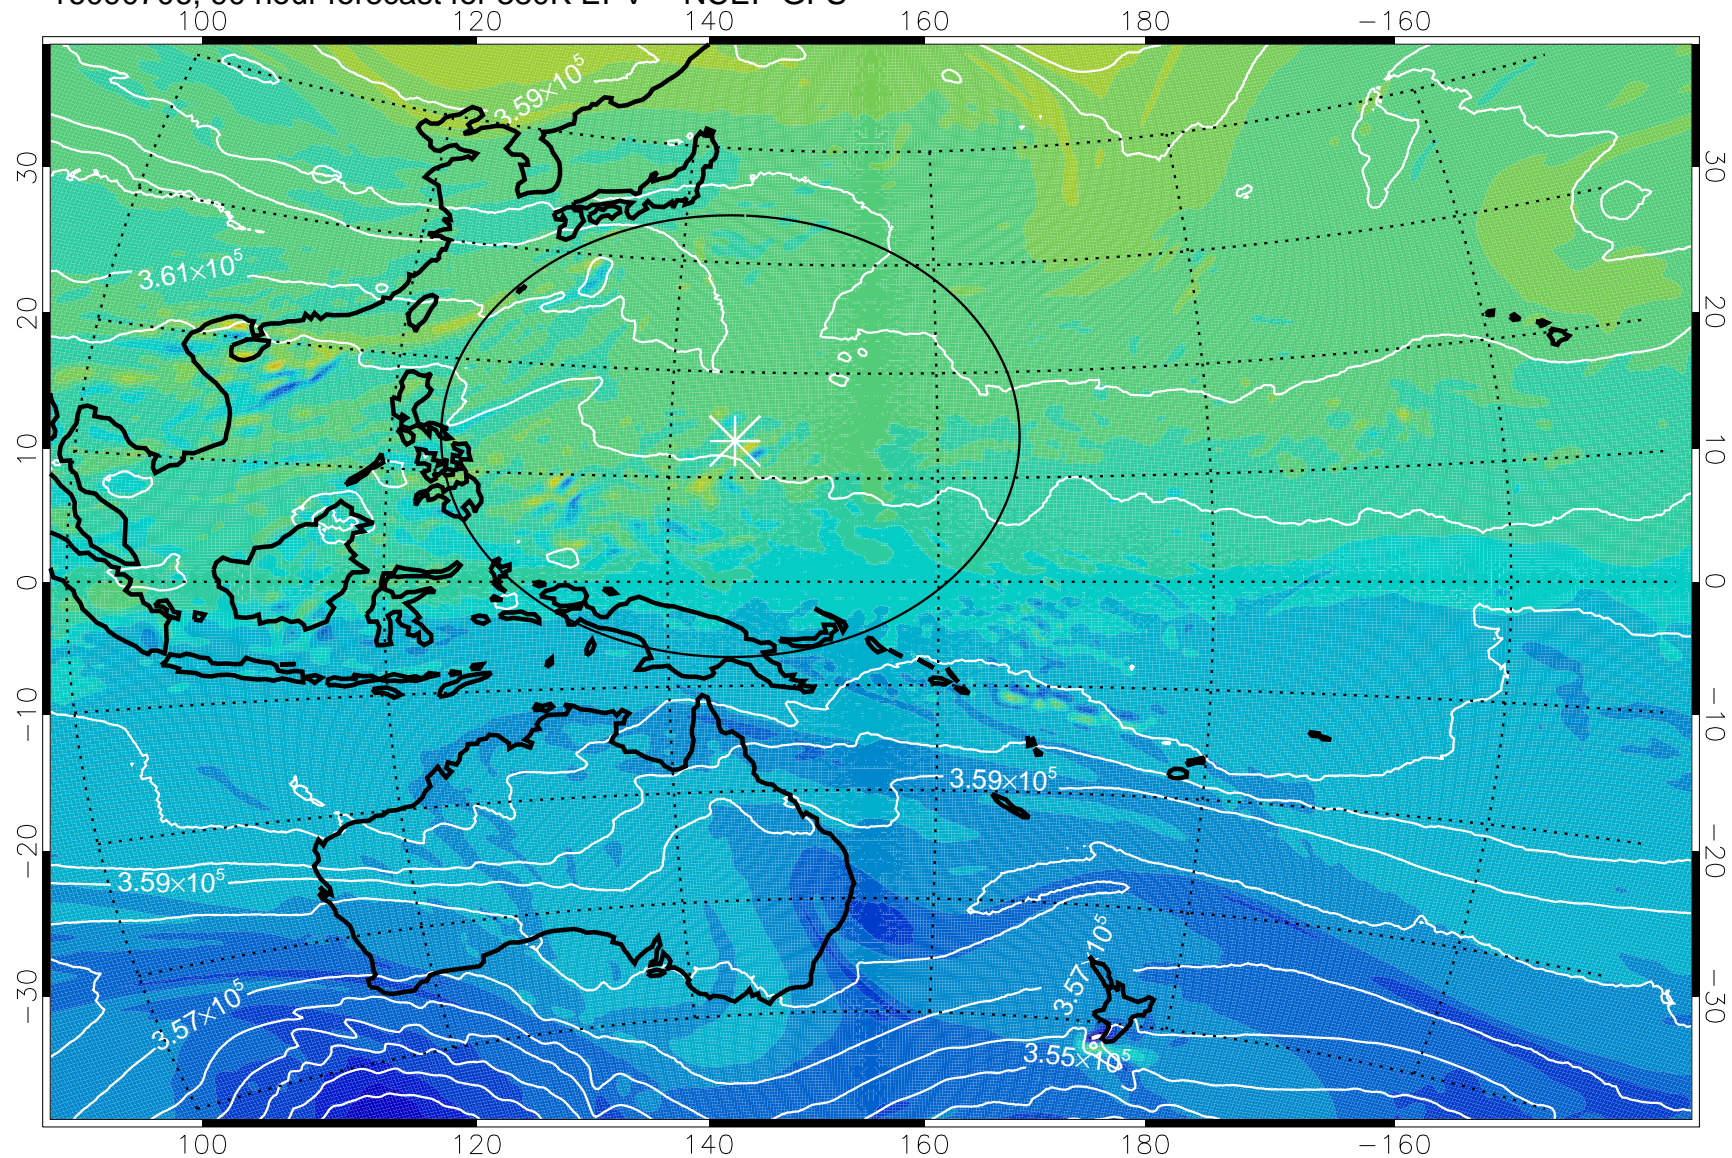

16090606, 66 hour forecast for 380K EPV -- NCEP GFS

380K Montgomery Streamfunction, white

Range ring of 2304 km

16090612, 72 hour forecast for 380K EPV -- NCEP GFS

380K Montgomery Streamfunction, white

Range ring of 2304 km

16090618, 78 hour forecast for 380K EPV -- NCEP GFS

380K Montgomery Streamfunction, white

Range ring of 2304 km

16090700, 84 hour forecast for 380K EPV -- NCEP GFS

380K Montgomery Streamfunction, white

Range ring of 2304 km

16090706, 90 hour forecast for 380K EPV -- NCEP GFS

380K Montgomery Streamfunction, white

Range ring of 2304 km

16090712, 96 hour forecast for 380K EPV -- NCEP GFS

380K Montgomery Streamfunction, white

Range ring of 2304 km

16090718, 102 hour forecast for 380K EPV -- NCEP GFS

380K Montgomery Streamfunction, white

Range ring of 2304 km

16090800, 108 hour forecast for 380K EPV -- NCEP GFS

380K Montgomery Streamfunction, white

Range ring of 2304 km