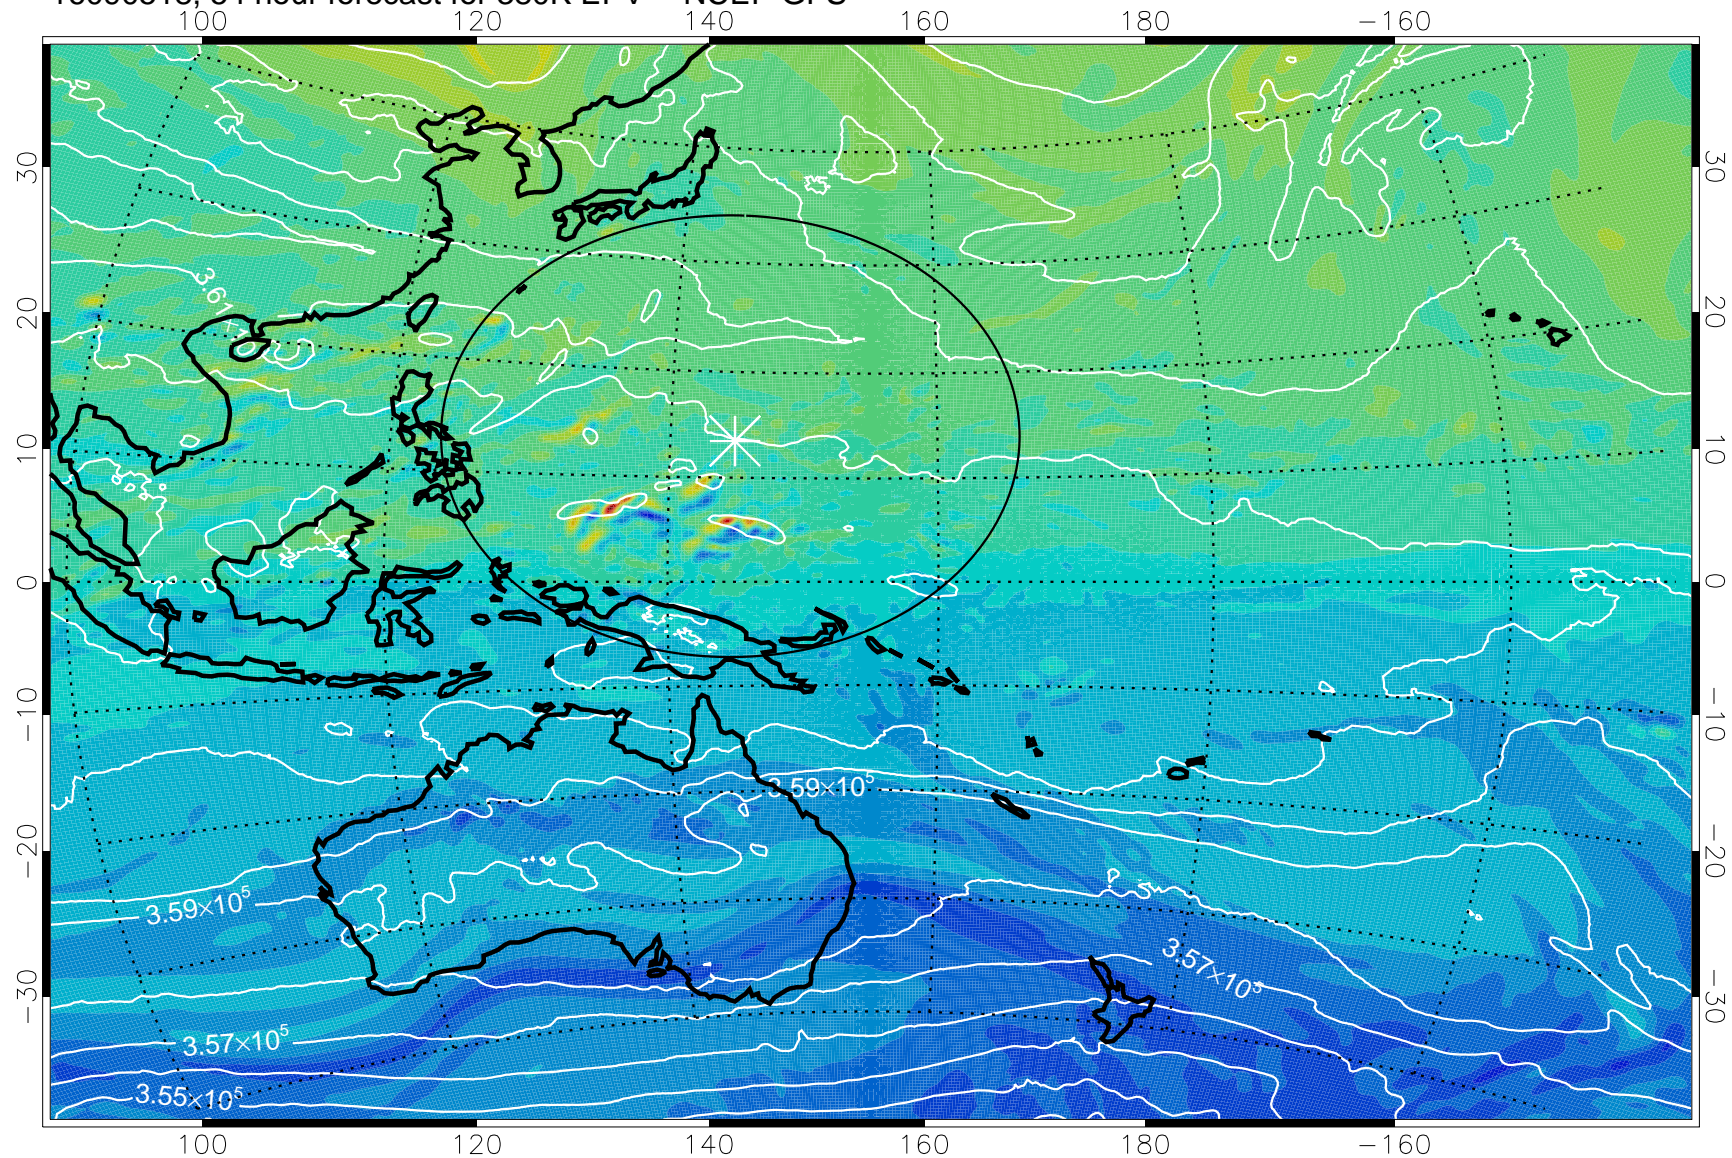

16090418, 30 hour forecast for 380K EPV -- NCEP GFS

380K Montgomery Streamfunction, white

Range ring of 2304 km

16090500, 36 hour forecast for 380K EPV -- NCEP GFS

380K Montgomery Streamfunction, white

Range ring of 2304 km

16090506, 42 hour forecast for 380K EPV -- NCEP GFS

380K Montgomery Streamfunction, white

Range ring of 2304 km

16090512, 48 hour forecast for 380K EPV -- NCEP GFS

380K Montgomery Streamfunction, white

Range ring of 2304 km

16090518, 54 hour forecast for 380K EPV -- NCEP GFS

380K Montgomery Streamfunction, white

Range ring of 2304 km

16090600, 60 hour forecast for 380K EPV -- NCEP GFS

380K Montgomery Streamfunction, white

Range ring of 2304 km

16090606, 66 hour forecast for 380K EPV -- NCEP GFS

380K Montgomery Streamfunction, white

Range ring of 2304 km

16090612, 72 hour forecast for 380K EPV -- NCEP GFS

380K Montgomery Streamfunction, white

Range ring of 2304 km