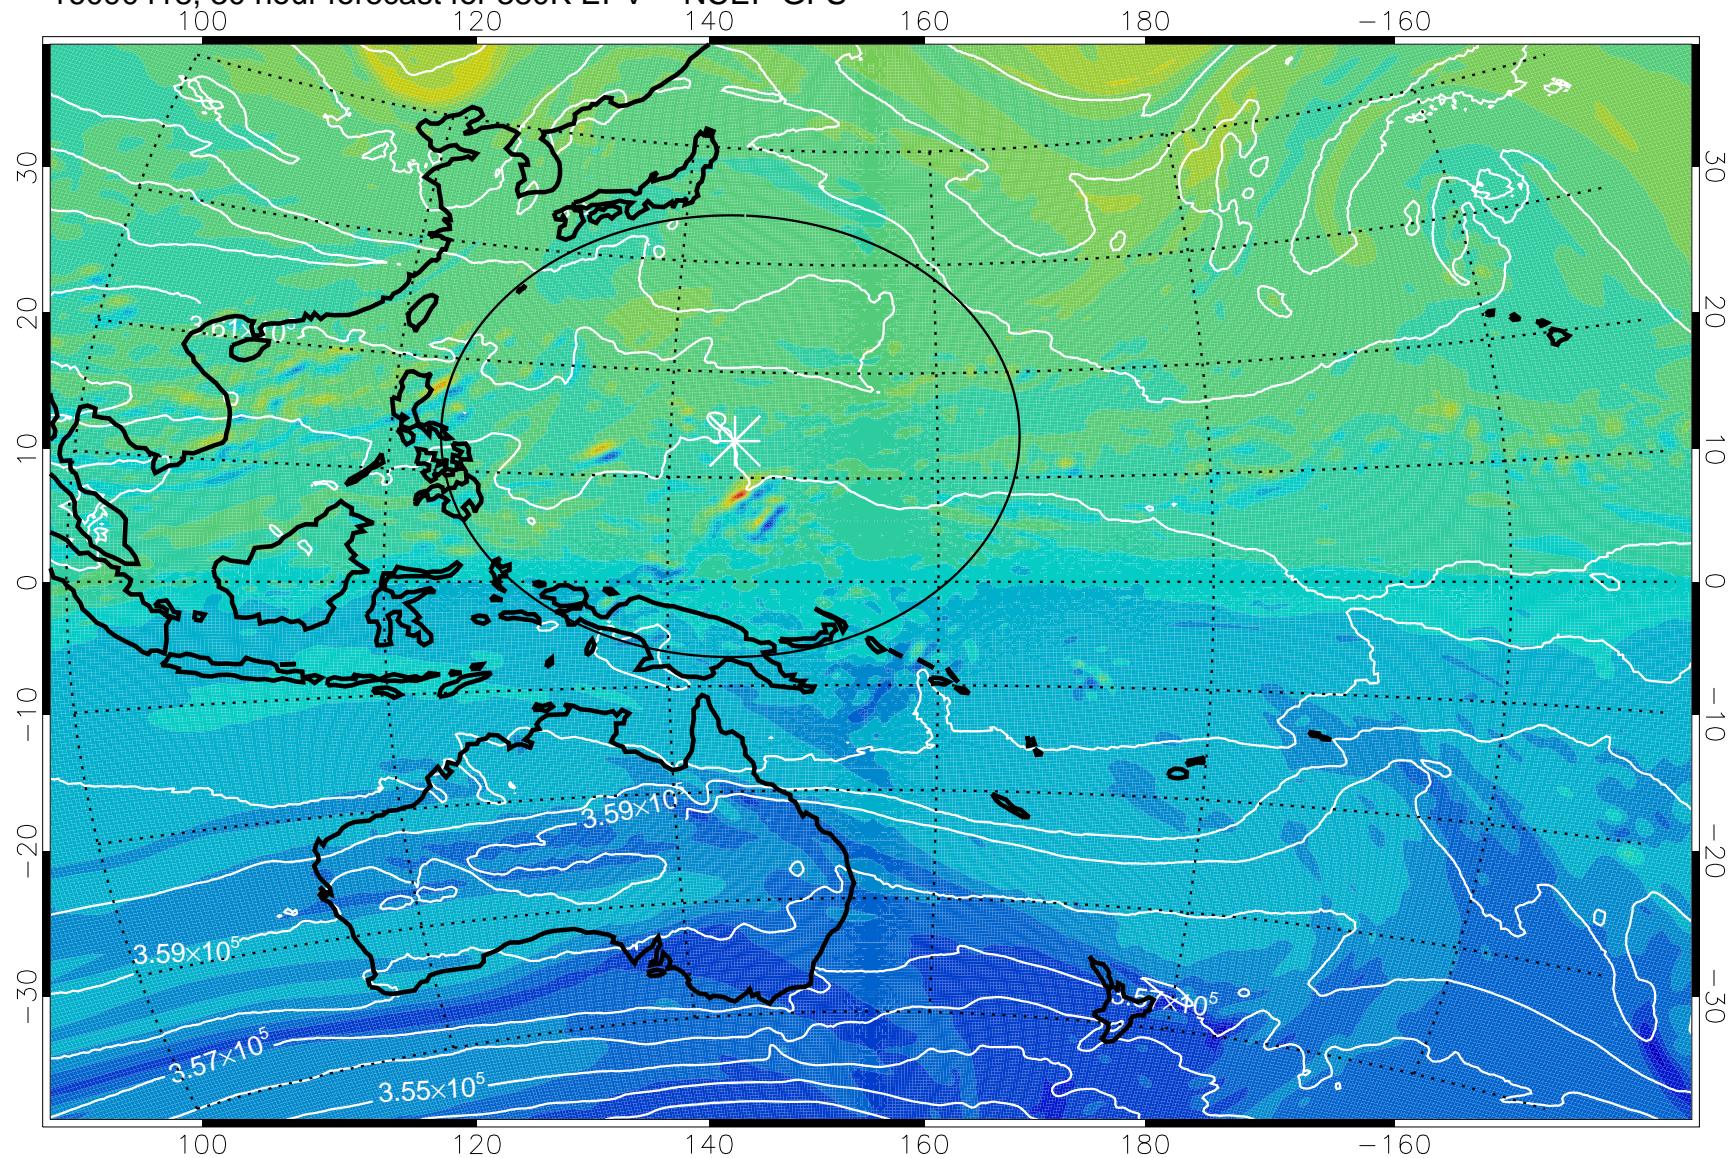

16090318, 6 hour forecast for 380K EPV -- NCEP GFS

380K Montgomery Streamfunction, white

Range ring of 2304 km

16090400, 12 hour forecast for 380K EPV -- NCEP GFS

380K Montgomery Streamfunction, white

Range ring of 2304 km

16090406, 18 hour forecast for 380K EPV -- NCEP GFS

380K Montgomery Streamfunction, white

Range ring of 2304 km

16090412, 24 hour forecast for 380K EPV -- NCEP GFS

380K Montgomery Streamfunction, white

Range ring of 2304 km

16090418, 30 hour forecast for 380K EPV -- NCEP GFS

380K Montgomery Streamfunction, white

Range ring of 2304 km

16090500, 36 hour forecast for 380K EPV -- NCEP GFS

380K Montgomery Streamfunction, white

Range ring of 2304 km

16090506, 42 hour forecast for 380K EPV -- NCEP GFS

380K Montgomery Streamfunction, white

Range ring of 2304 km

16090512, 48 hour forecast for 380K EPV -- NCEP GFS

380K Montgomery Streamfunction, white

Range ring of 2304 km