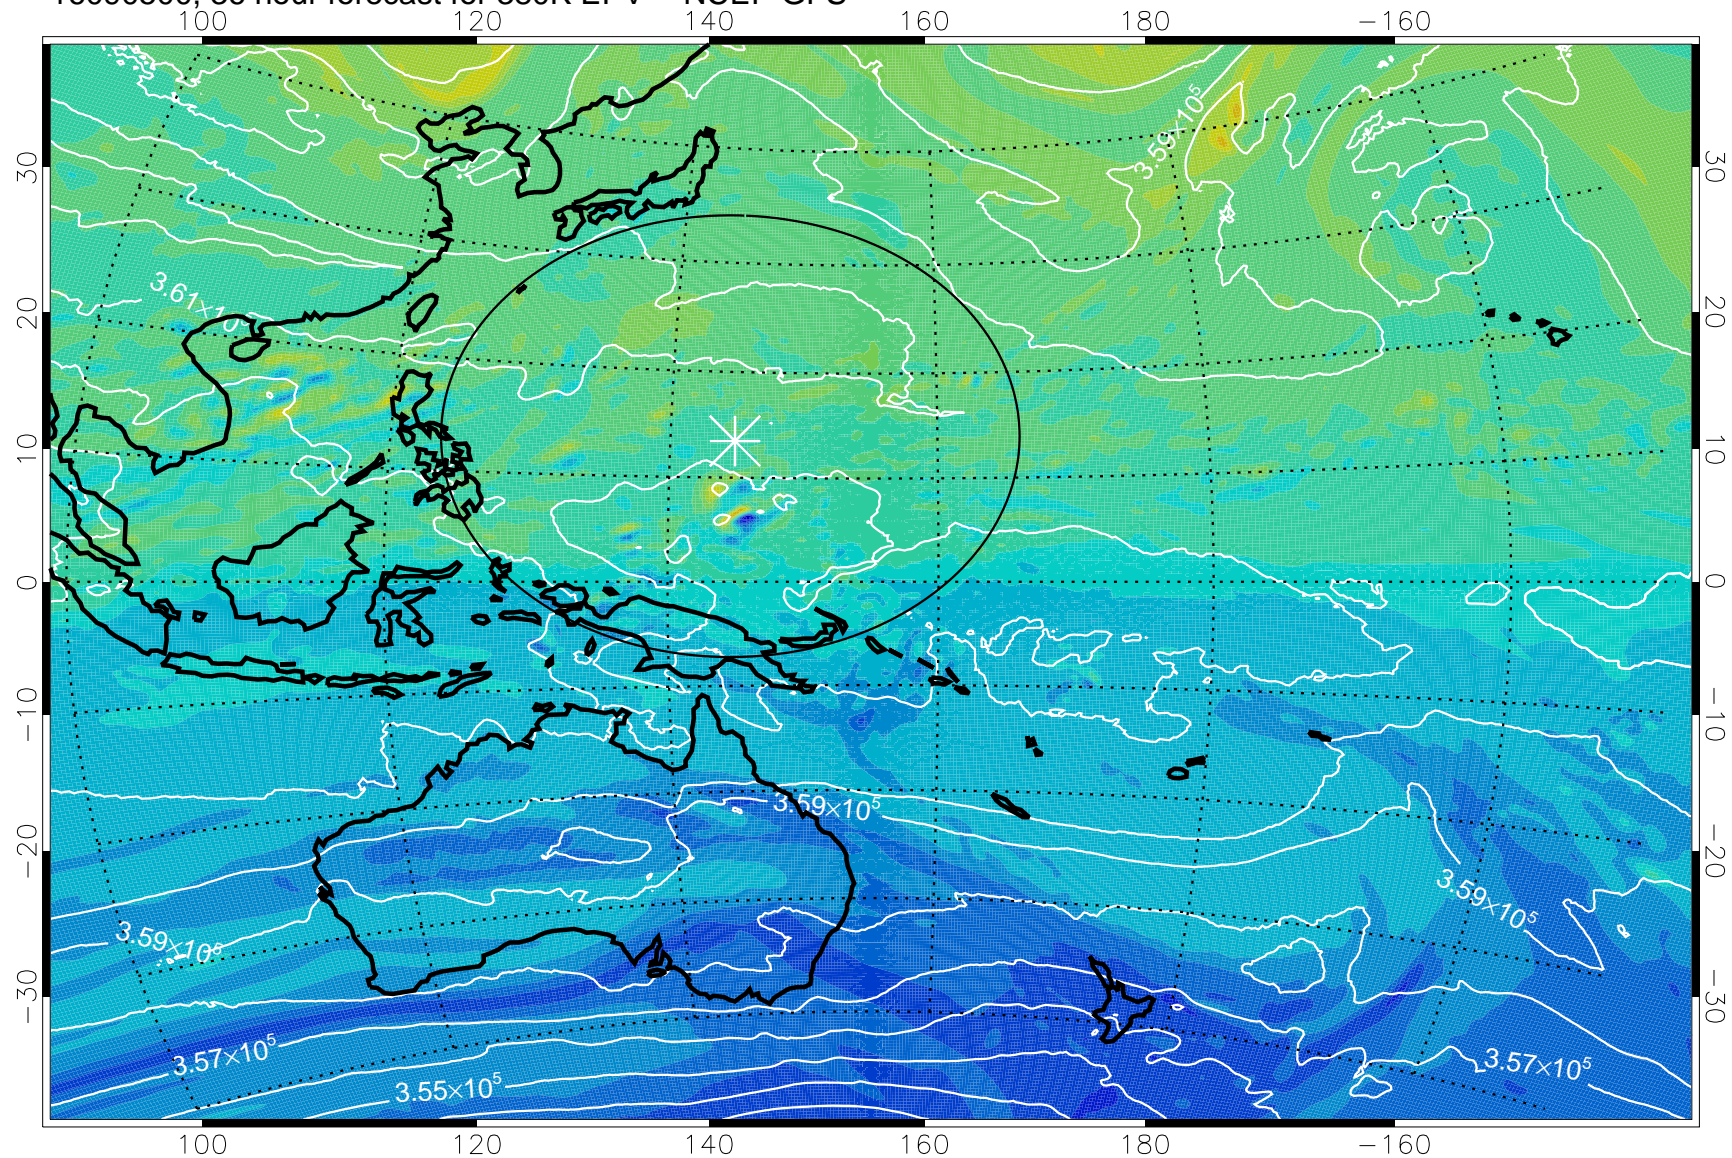

16090418, 30 hour forecast for 380K EPV -- NCEP GFS

380K Montgomery Streamfunction, white

Range ring of 2304 km

16090500, 36 hour forecast for 380K EPV -- NCEP GFS

380K Montgomery Streamfunction, white

Range ring of 2304 km

16090506, 42 hour forecast for 380K EPV -- NCEP GFS

380K Montgomery Streamfunction, white

Range ring of 2304 km

16090512, 48 hour forecast for 380K EPV -- NCEP GFS

380K Montgomery Streamfunction, white

Range ring of 2304 km

16090518, 54 hour forecast for 380K EPV -- NCEP GFS

380K Montgomery Streamfunction, white

Range ring of 2304 km

16090600, 60 hour forecast for 380K EPV -- NCEP GFS

380K Montgomery Streamfunction, white

Range ring of 2304 km

16090606, 66 hour forecast for 380K EPV -- NCEP GFS

380K Montgomery Streamfunction, white

Range ring of 2304 km

16090612, 72 hour forecast for 380K EPV -- NCEP GFS

380K Montgomery Streamfunction, white

Range ring of 2304 km