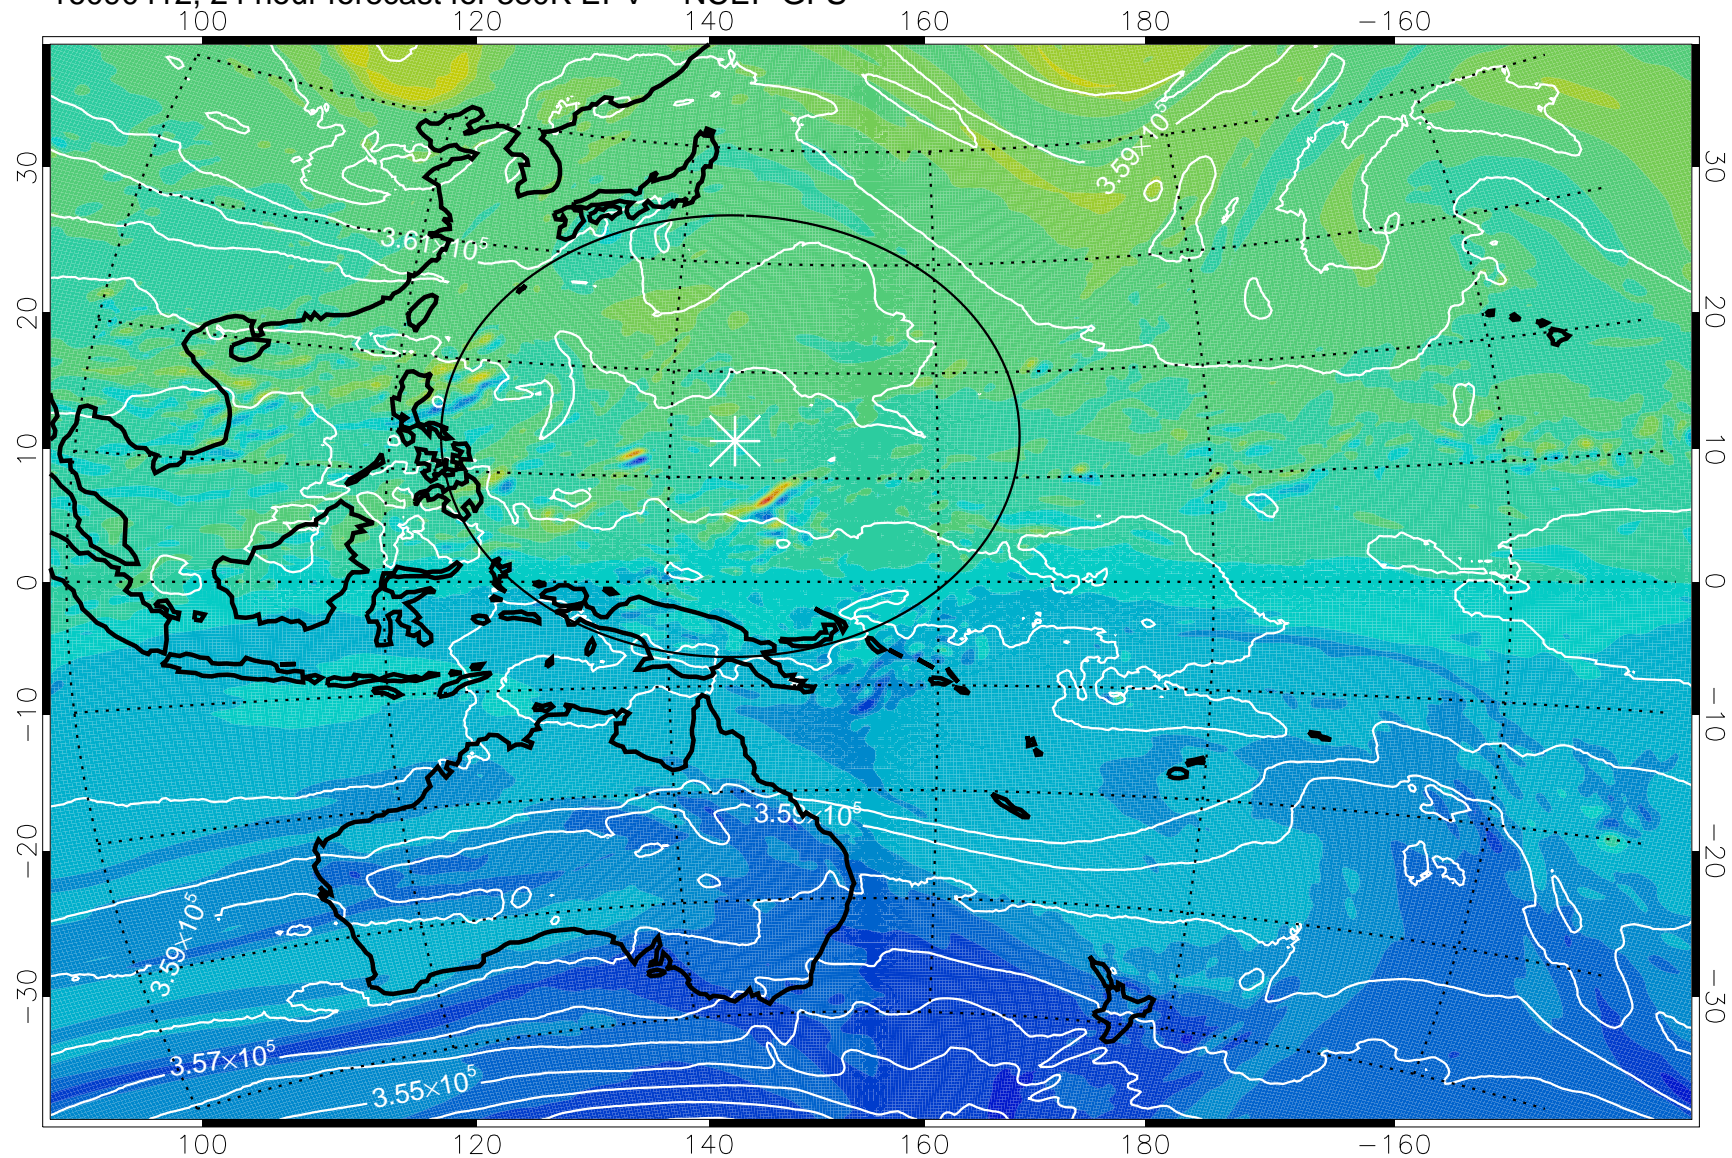

16090318, 6 hour forecast for 380K EPV -- NCEP GFS

380K Montgomery Streamfunction, white

Range ring of 2304 km

16090400, 12 hour forecast for 380K EPV -- NCEP GFS

380K Montgomery Streamfunction, white

Range ring of 2304 km

16090406, 18 hour forecast for 380K EPV -- NCEP GFS

380K Montgomery Streamfunction, white

Range ring of 2304 km

16090412, 24 hour forecast for 380K EPV -- NCEP GFS

380K Montgomery Streamfunction, white

Range ring of 2304 km

16090418, 30 hour forecast for 380K EPV -- NCEP GFS

380K Montgomery Streamfunction, white

Range ring of 2304 km

16090500, 36 hour forecast for 380K EPV -- NCEP GFS

380K Montgomery Streamfunction, white

Range ring of 2304 km

16090506, 42 hour forecast for 380K EPV -- NCEP GFS

380K Montgomery Streamfunction, white

Range ring of 2304 km

16090512, 48 hour forecast for 380K EPV -- NCEP GFS

380K Montgomery Streamfunction, white

Range ring of 2304 km