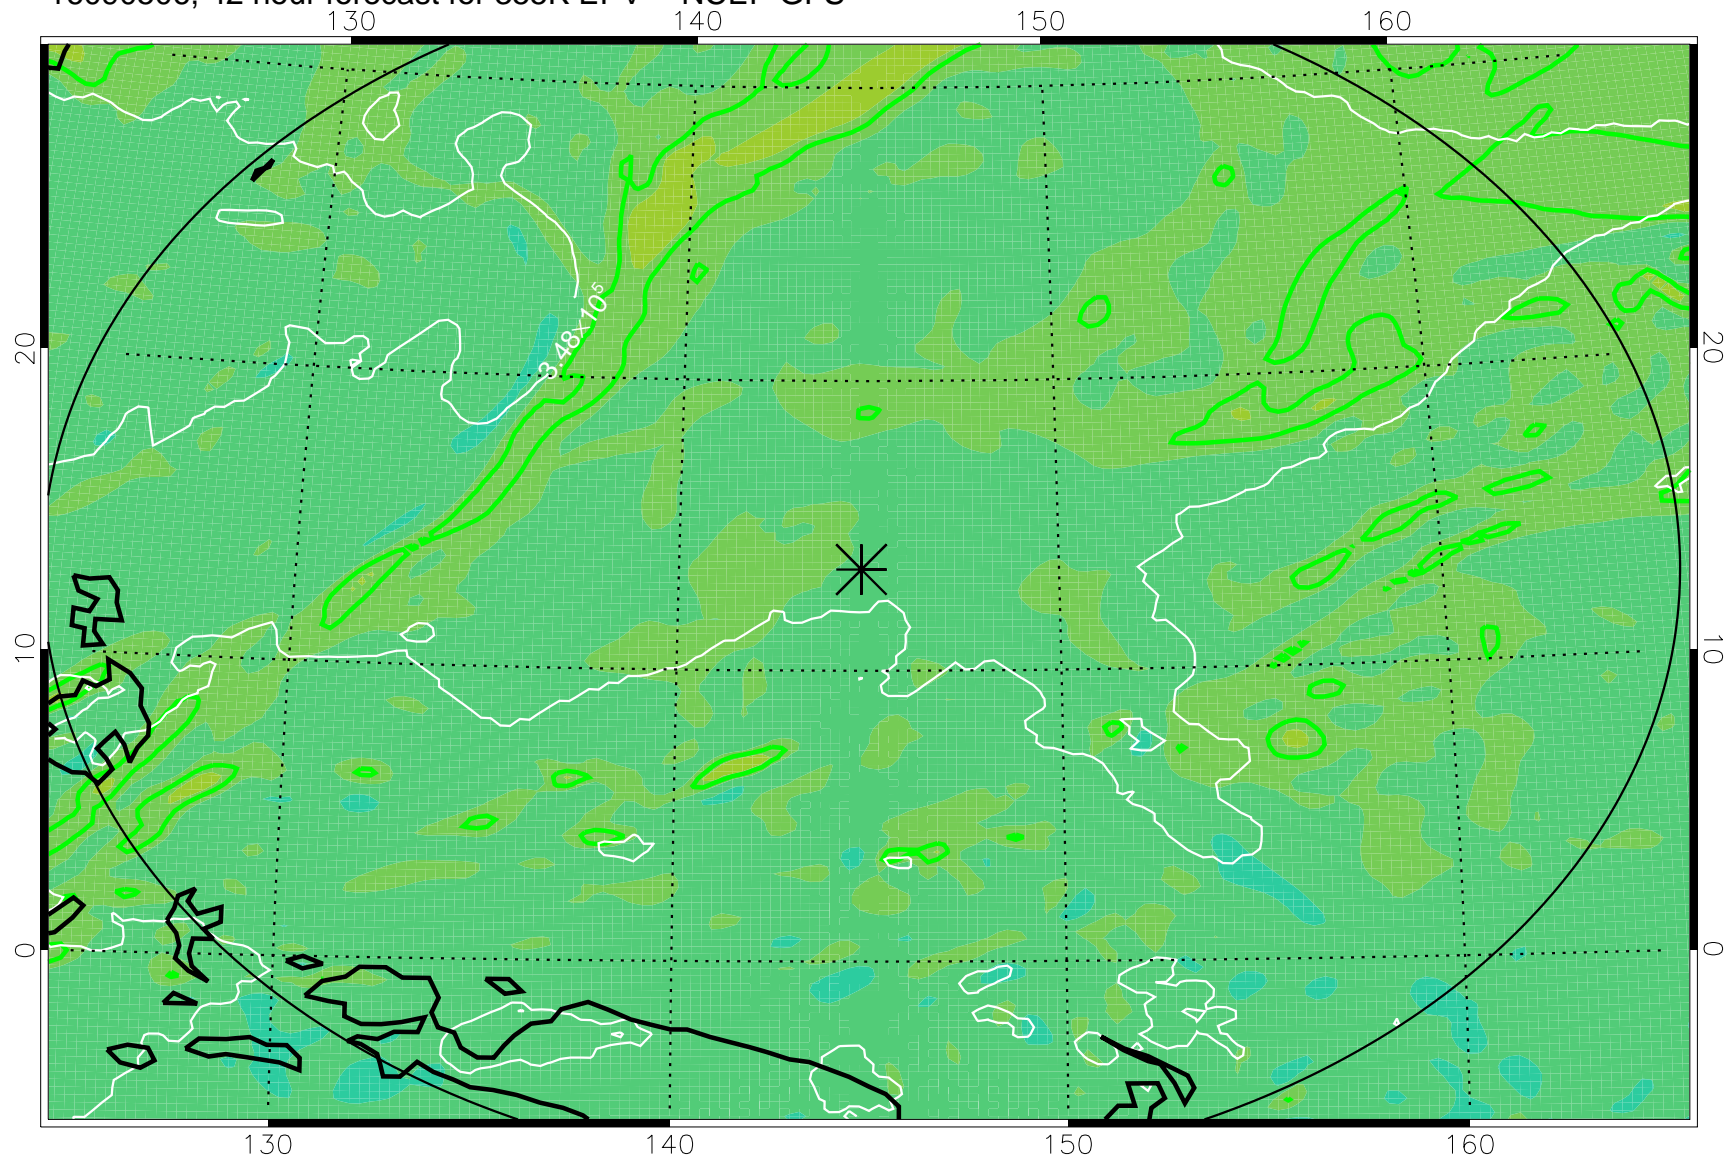

16090418, 30 hour forecast for 355K EPV -- NCEP GFS

355K Montgomery Streamfunction, white
EPV Tropopause (2 PVU) Position
Range ring of 2304 km

16090500, 36 hour forecast for 355K EPV -- NCEP GFS

355K Montgomery Streamfunction, white
EPV Tropopause (2 PVU) Position
Range ring of 2304 km

16090506, 42 hour forecast for 355K EPV -- NCEP GFS

355K Montgomery Streamfunction, white
EPV Tropopause (2 PVU) Position
Range ring of 2304 km

16090512, 48 hour forecast for 355K EPV -- NCEP GFS

355K Montgomery Streamfunction, white
EPV Tropopause (2 PVU) Position
Range ring of 2304 km

16090518, 54 hour forecast for 355K EPV -- NCEP GFS

355K Montgomery Streamfunction, white
EPV Tropopause (2 PVU) Position
Range ring of 2304 km

16090600, 60 hour forecast for 355K EPV -- NCEP GFS

355K Montgomery Streamfunction, white
EPV Tropopause (2 PVU) Position
Range ring of 2304 km

16090606, 66 hour forecast for 355K EPV -- NCEP GFS

355K Montgomery Streamfunction, white
EPV Tropopause (2 PVU) Position
Range ring of 2304 km

16090612, 72 hour forecast for 355K EPV -- NCEP GFS

355K Montgomery Streamfunction, white
EPV Tropopause (2 PVU) Position
Range ring of 2304 km