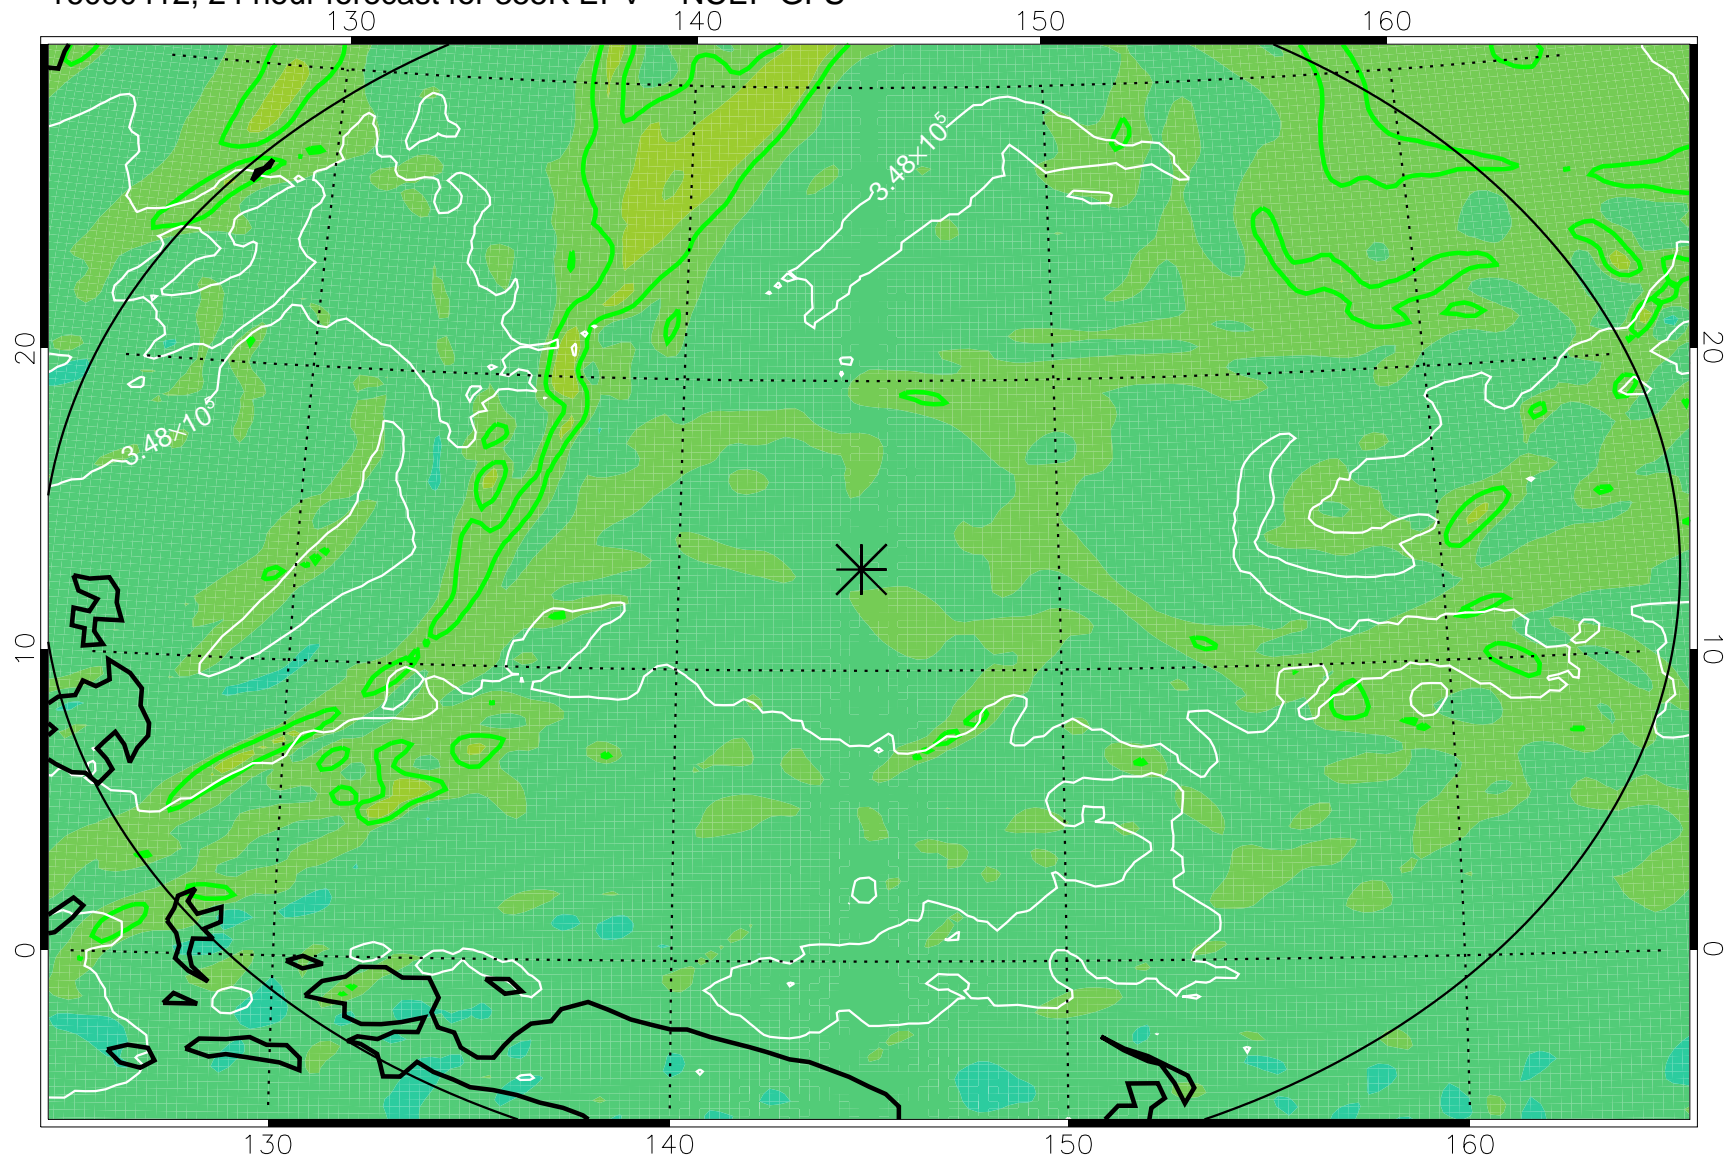

16090318, 6 hour forecast for 355K EPV -- NCEP GFS

355K Montgomery Streamfunction, white
EPV Tropopause (2 PVU) Position
Range ring of 2304 km

16090400, 12 hour forecast for 355K EPV -- NCEP GFS

355K Montgomery Streamfunction, white
EPV Tropopause (2 PVU) Position
Range ring of 2304 km

16090406, 18 hour forecast for 355K EPV -- NCEP GFS

355K Montgomery Streamfunction, white
EPV Tropopause (2 PVU) Position
Range ring of 2304 km

16090412, 24 hour forecast for 355K EPV -- NCEP GFS

355K Montgomery Streamfunction, white
EPV Tropopause (2 PVU) Position
Range ring of 2304 km

16090418, 30 hour forecast for 355K EPV -- NCEP GFS

355K Montgomery Streamfunction, white
EPV Tropopause (2 PVU) Position
Range ring of 2304 km

16090500, 36 hour forecast for 355K EPV -- NCEP GFS

355K Montgomery Streamfunction, white
EPV Tropopause (2 PVU) Position
Range ring of 2304 km

16090506, 42 hour forecast for 355K EPV -- NCEP GFS

355K Montgomery Streamfunction, white
EPV Tropopause (2 PVU) Position
Range ring of 2304 km

16090512, 48 hour forecast for 355K EPV -- NCEP GFS

355K Montgomery Streamfunction, white
EPV Tropopause (2 PVU) Position
Range ring of 2304 km