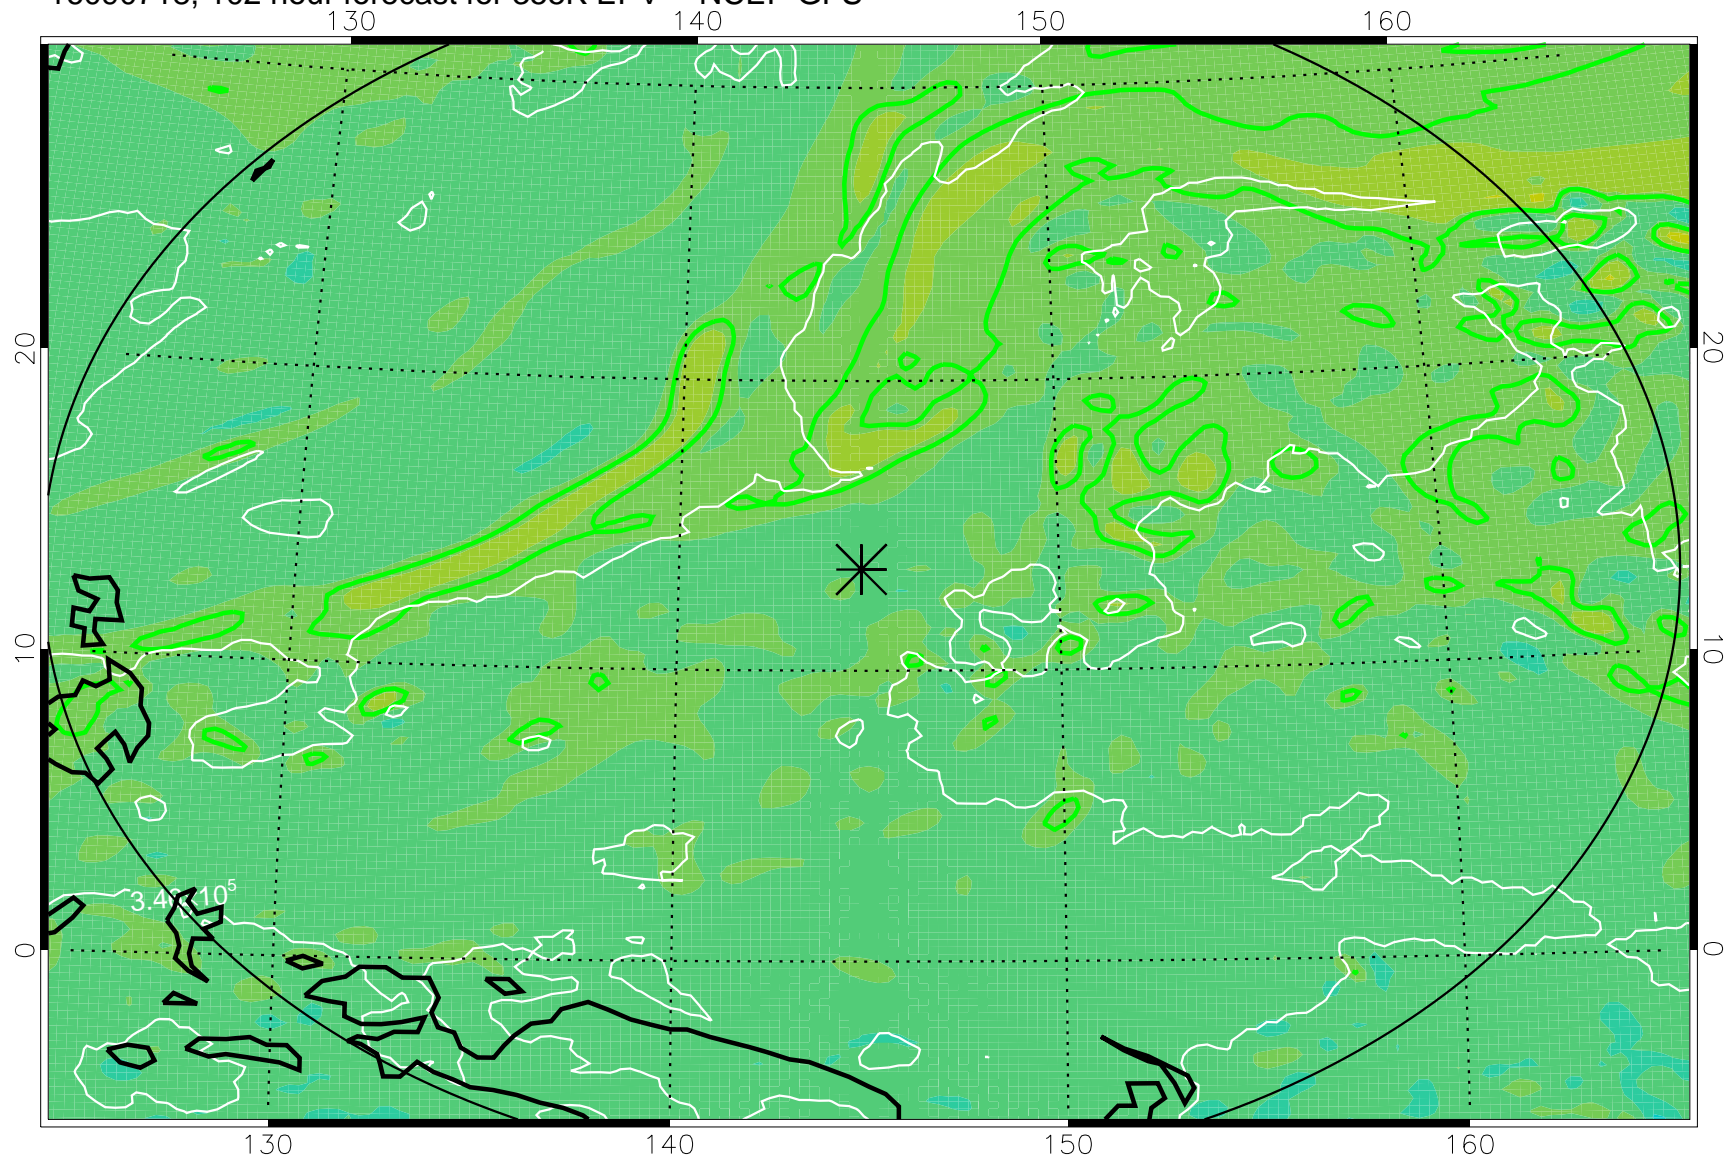

16090618, 78 hour forecast for 355K EPV -- NCEP GFS

355K Montgomery Streamfunction, white
EPV Tropopause (2 PVU) Position
Range ring of 2304 km

16090700, 84 hour forecast for 355K EPV -- NCEP GFS

355K Montgomery Streamfunction, white
EPV Tropopause (2 PVU) Position
Range ring of 2304 km

16090706, 90 hour forecast for 355K EPV -- NCEP GFS

355K Montgomery Streamfunction, white
EPV Tropopause (2 PVU) Position
Range ring of 2304 km

16090712, 96 hour forecast for 355K EPV -- NCEP GFS

355K Montgomery Streamfunction, white
EPV Tropopause (2 PVU) Position
Range ring of 2304 km

16090718, 102 hour forecast for 355K EPV -- NCEP GFS

355K Montgomery Streamfunction, white
EPV Tropopause (2 PVU) Position
Range ring of 2304 km

16090800, 108 hour forecast for 355K EPV -- NCEP GFS

355K Montgomery Streamfunction, white
EPV Tropopause (2 PVU) Position
Range ring of 2304 km

16090806, 114 hour forecast for 355K EPV -- NCEP GFS

355K Montgomery Streamfunction, white
EPV Tropopause (2 PVU) Position
Range ring of 2304 km

16090812, 120 hour forecast for 355K EPV -- NCEP GFS

355K Montgomery Streamfunction, white
EPV Tropopause (2 PVU) Position
Range ring of 2304 km