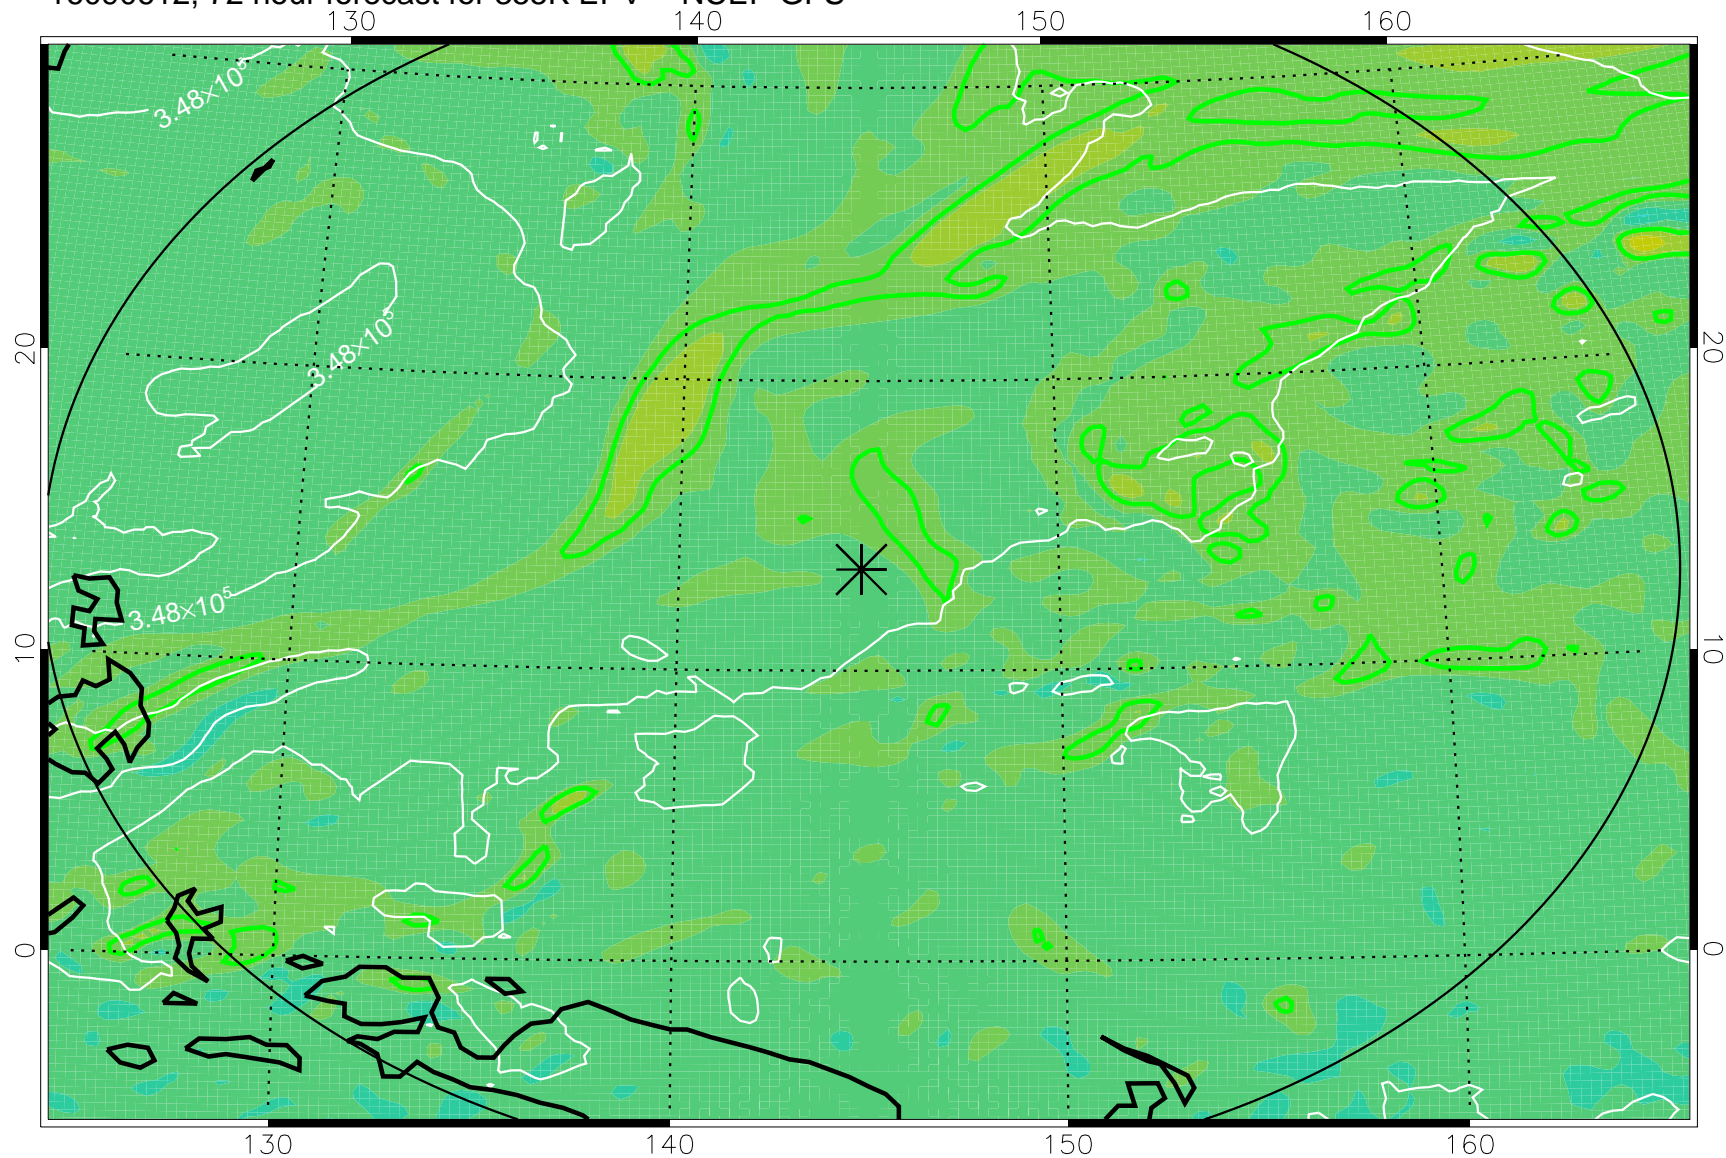

16090518, 54 hour forecast for 355K EPV -- NCEP GFS

355K Montgomery Streamfunction, white
EPV Tropopause (2 PVU) Position
Range ring of 2304 km

16090600, 60 hour forecast for 355K EPV -- NCEP GFS

355K Montgomery Streamfunction, white
EPV Tropopause (2 PVU) Position
Range ring of 2304 km

16090606, 66 hour forecast for 355K EPV -- NCEP GFS

355K Montgomery Streamfunction, white
EPV Tropopause (2 PVU) Position
Range ring of 2304 km

16090612, 72 hour forecast for 355K EPV -- NCEP GFS

355K Montgomery Streamfunction, white
EPV Tropopause (2 PVU) Position
Range ring of 2304 km

16090618, 78 hour forecast for 355K EPV -- NCEP GFS

355K Montgomery Streamfunction, white
EPV Tropopause (2 PVU) Position
Range ring of 2304 km

16090700, 84 hour forecast for 355K EPV -- NCEP GFS

355K Montgomery Streamfunction, white
EPV Tropopause (2 PVU) Position
Range ring of 2304 km

16090718, 102 hour forecast for 355K EPV -- NCEP GFS

355K Montgomery Streamfunction, white
EPV Tropopause (2 PVU) Position
Range ring of 2304 km

16090800, 108 hour forecast for 355K EPV -- NCEP GFS

355K Montgomery Streamfunction, white
EPV Tropopause (2 PVU) Position
Range ring of 2304 km