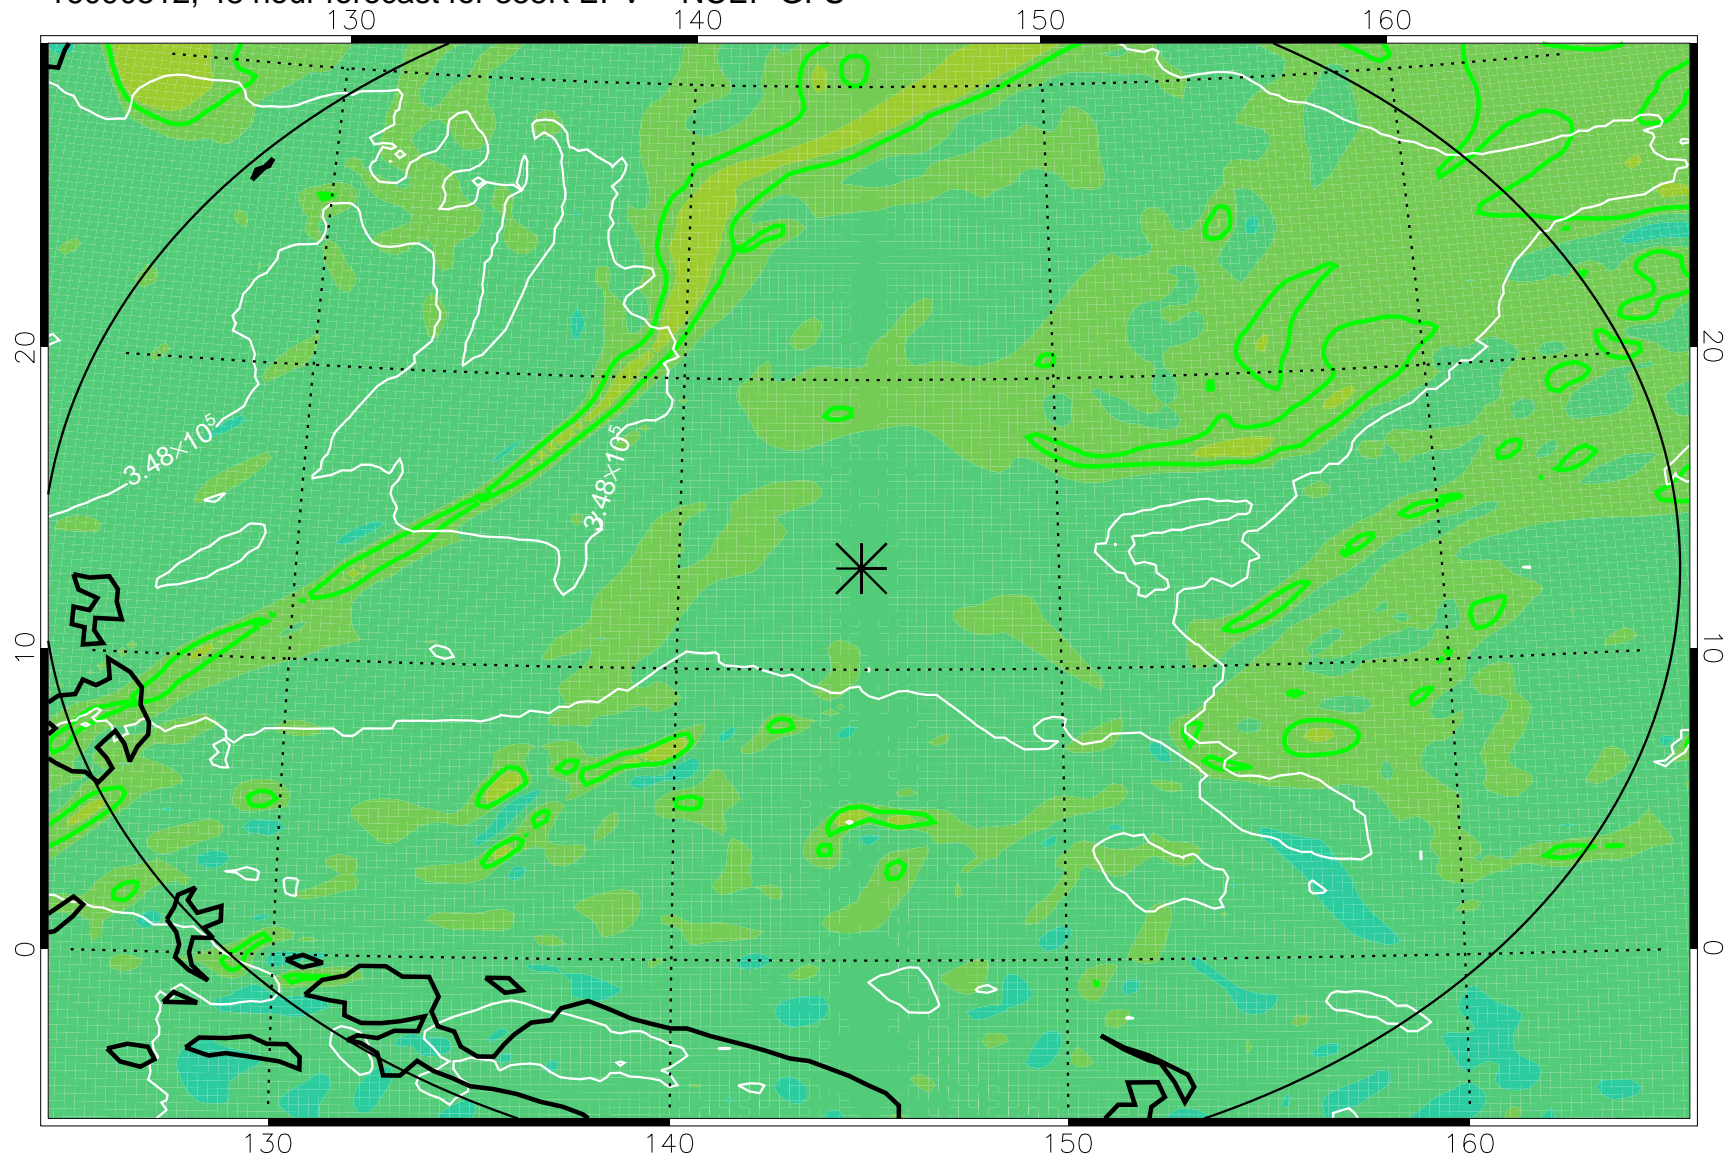

16090418, 30 hour forecast for 355K EPV -- NCEP GFS

355K Montgomery Streamfunction, white
EPV Tropopause (2 PVU) Position
Range ring of 2304 km

16090500, 36 hour forecast for 355K EPV -- NCEP GFS

355K Montgomery Streamfunction, white
EPV Tropopause (2 PVU) Position
Range ring of 2304 km

16090506, 42 hour forecast for 355K EPV -- NCEP GFS

355K Montgomery Streamfunction, white
EPV Tropopause (2 PVU) Position
Range ring of 2304 km

16090512, 48 hour forecast for 355K EPV -- NCEP GFS

355K Montgomery Streamfunction, white
EPV Tropopause (2 PVU) Position
Range ring of 2304 km

16090518, 54 hour forecast for 355K EPV -- NCEP GFS

355K Montgomery Streamfunction, white
EPV Tropopause (2 PVU) Position
Range ring of 2304 km

16090600, 60 hour forecast for 355K EPV -- NCEP GFS

355K Montgomery Streamfunction, white
EPV Tropopause (2 PVU) Position
Range ring of 2304 km

16090606, 66 hour forecast for 355K EPV -- NCEP GFS

355K Montgomery Streamfunction, white
EPV Tropopause (2 PVU) Position
Range ring of 2304 km

16090612, 72 hour forecast for 355K EPV -- NCEP GFS

355K Montgomery Streamfunction, white
EPV Tropopause (2 PVU) Position
Range ring of 2304 km