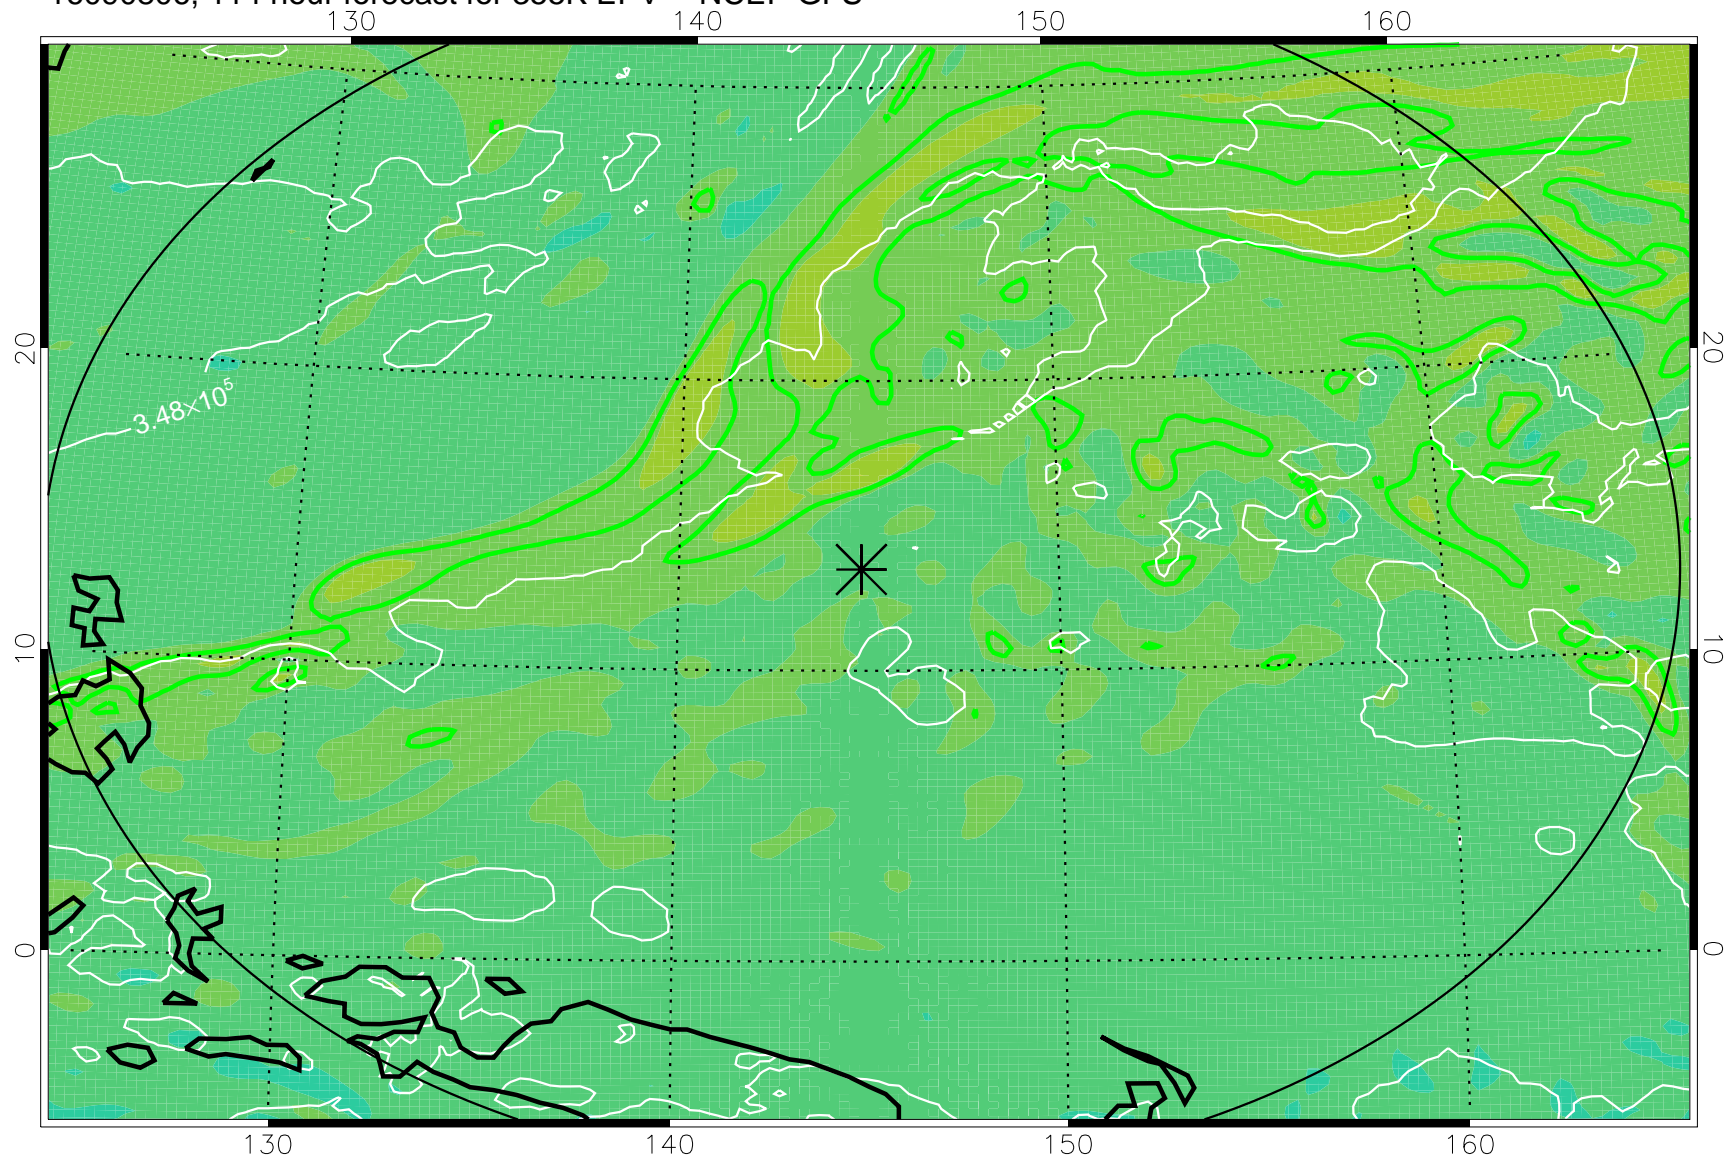

16090618, 78 hour forecast for 355K EPV -- NCEP GFS

355K Montgomery Streamfunction, white
EPV Tropopause (2 PVU) Position
Range ring of 2304 km

16090700, 84 hour forecast for 355K EPV -- NCEP GFS

355K Montgomery Streamfunction, white
EPV Tropopause (2 PVU) Position
Range ring of 2304 km

16090706, 90 hour forecast for 355K EPV -- NCEP GFS

355K Montgomery Streamfunction, white
EPV Tropopause (2 PVU) Position
Range ring of 2304 km

16090712, 96 hour forecast for 355K EPV -- NCEP GFS

355K Montgomery Streamfunction, white
EPV Tropopause (2 PVU) Position
Range ring of 2304 km

16090718, 102 hour forecast for 355K EPV -- NCEP GFS

355K Montgomery Streamfunction, white
EPV Tropopause (2 PVU) Position
Range ring of 2304 km

16090800, 108 hour forecast for 355K EPV -- NCEP GFS

355K Montgomery Streamfunction, white
EPV Tropopause (2 PVU) Position
Range ring of 2304 km

16090806, 114 hour forecast for 355K EPV -- NCEP GFS

355K Montgomery Streamfunction, white
EPV Tropopause (2 PVU) Position
Range ring of 2304 km

16090812, 120 hour forecast for 355K EPV -- NCEP GFS

355K Montgomery Streamfunction, white
EPV Tropopause (2 PVU) Position
Range ring of 2304 km