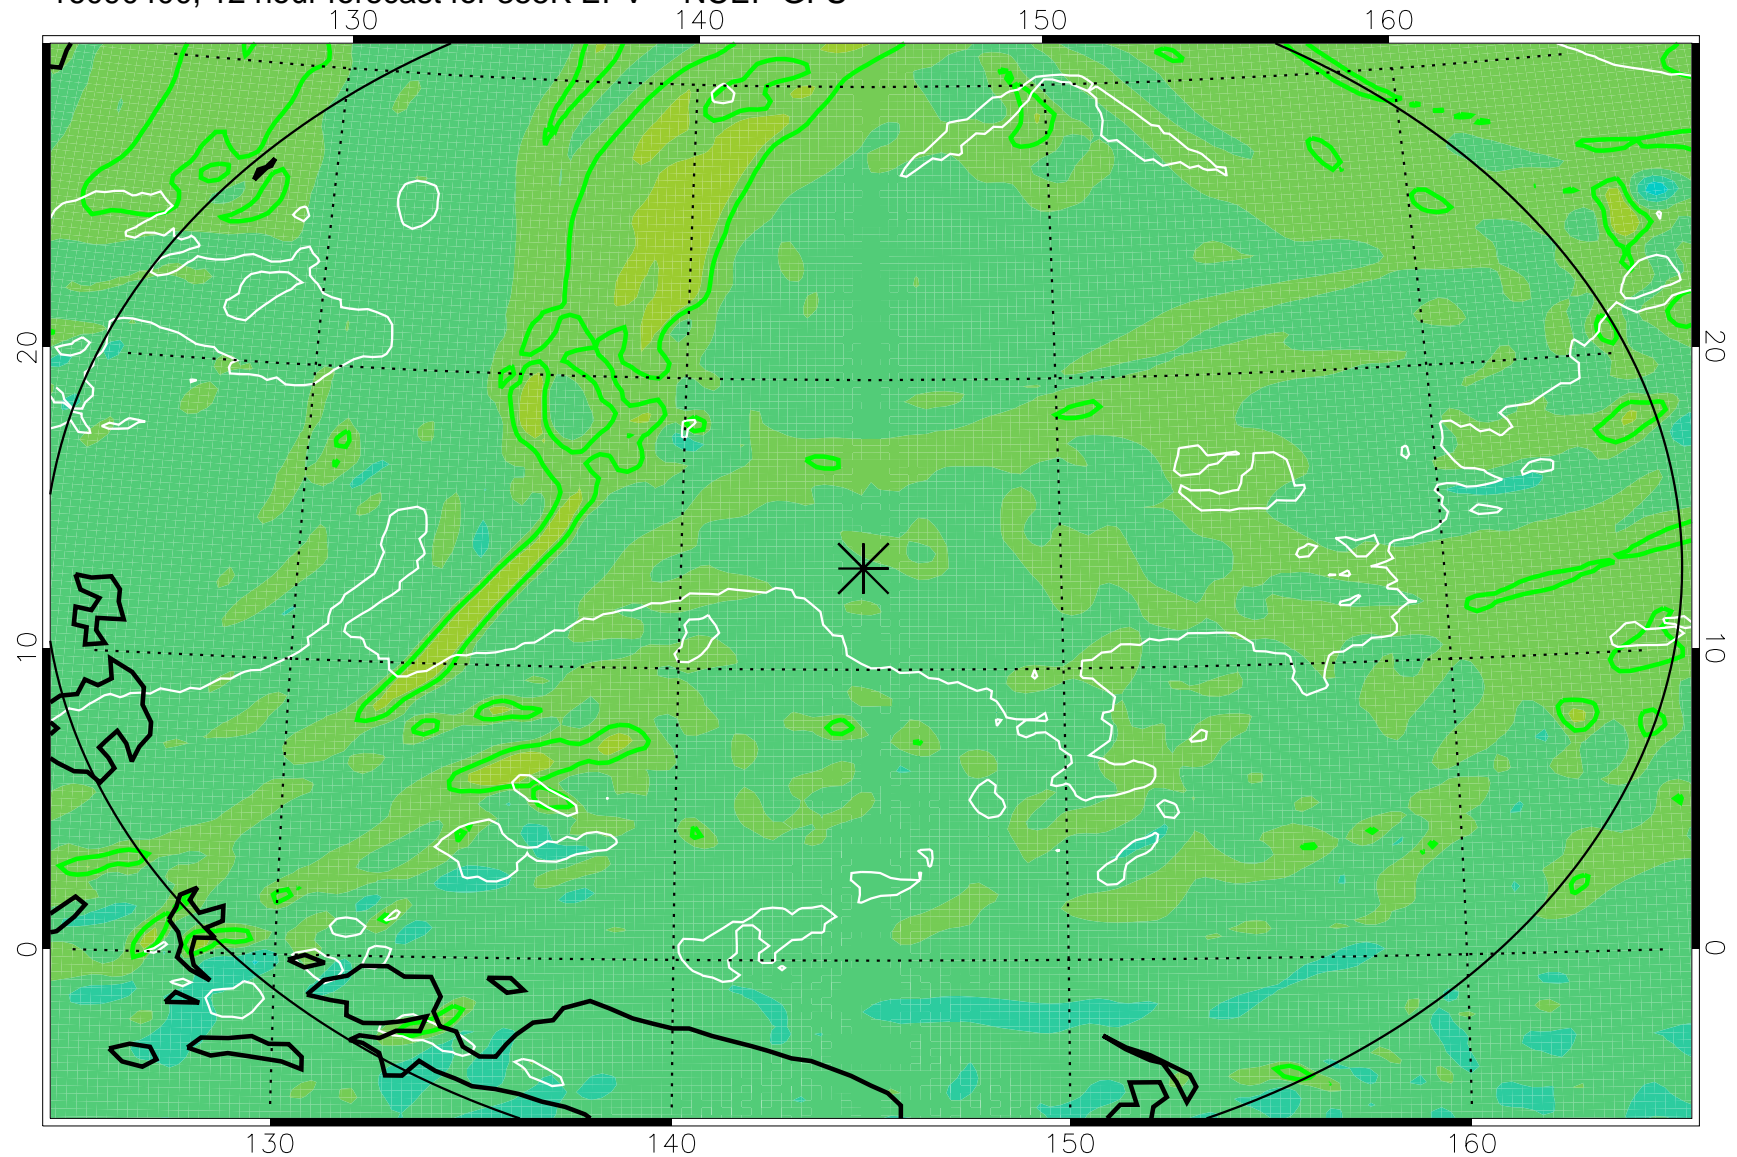

16090318, 6 hour forecast for 355K EPV -- NCEP GFS

355K Montgomery Streamfunction, white
EPV Tropopause (2 PVU) Position
Range ring of 2304 km

16090400, 12 hour forecast for 355K EPV -- NCEP GFS

355K Montgomery Streamfunction, white
EPV Tropopause (2 PVU) Position
Range ring of 2304 km

16090406, 18 hour forecast for 355K EPV -- NCEP GFS

355K Montgomery Streamfunction, white
EPV Tropopause (2 PVU) Position
Range ring of 2304 km

16090412, 24 hour forecast for 355K EPV -- NCEP GFS

355K Montgomery Streamfunction, white
EPV Tropopause (2 PVU) Position
Range ring of 2304 km

16090418, 30 hour forecast for 355K EPV -- NCEP GFS

355K Montgomery Streamfunction, white
EPV Tropopause (2 PVU) Position
Range ring of 2304 km

16090500, 36 hour forecast for 355K EPV -- NCEP GFS

355K Montgomery Streamfunction, white
EPV Tropopause (2 PVU) Position
Range ring of 2304 km

16090606, 66 hour forecast for 355K EPV -- NCEP GFS

355K Montgomery Streamfunction, white
EPV Tropopause (2 PVU) Position
Range ring of 2304 km

16090612, 72 hour forecast for 355K EPV -- NCEP GFS

355K Montgomery Streamfunction, white
EPV Tropopause (2 PVU) Position
Range ring of 2304 km