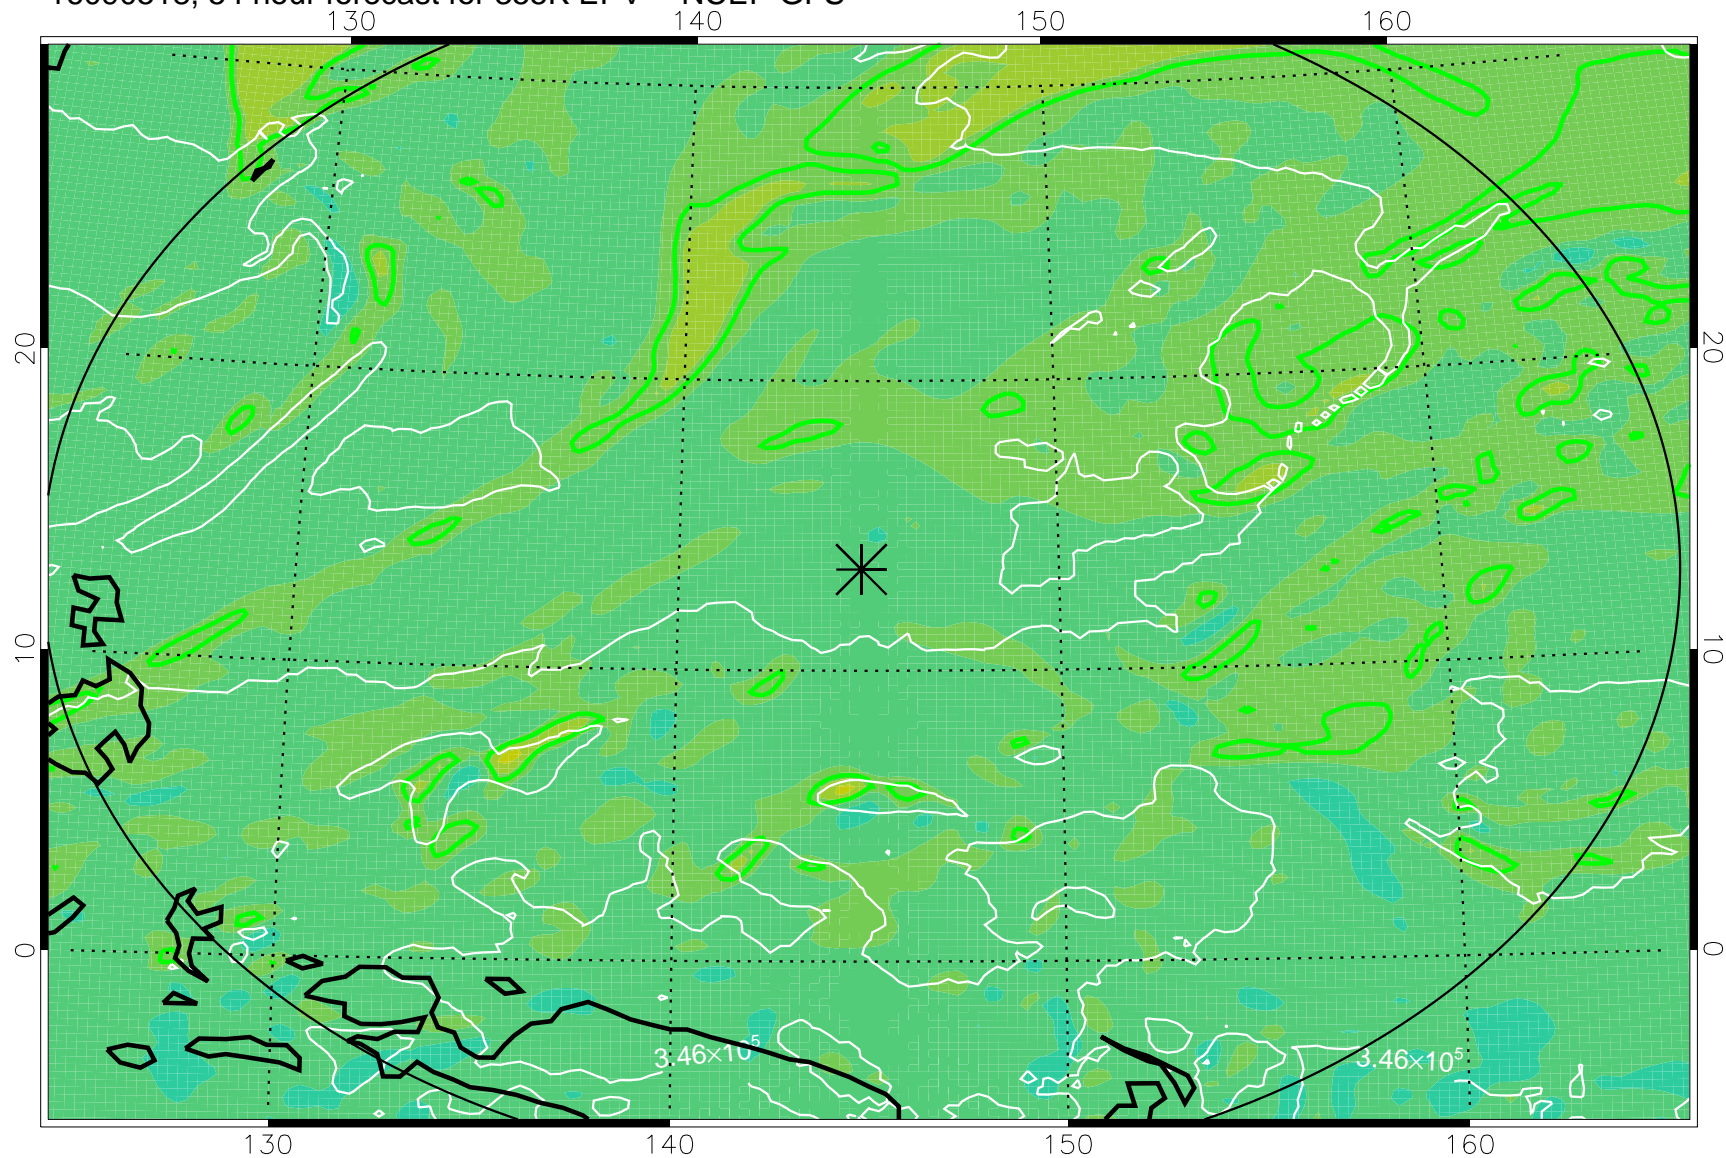

16090506, 42 hour forecast for 355K EPV -- NCEP GFS

355K Montgomery Streamfunction, white
EPV Tropopause (2 PVU) Position
Range ring of 2304 km

16090512, 48 hour forecast for 355K EPV -- NCEP GFS

355K Montgomery Streamfunction, white
EPV Tropopause (2 PVU) Position
Range ring of 2304 km

16090518, 54 hour forecast for 355K EPV -- NCEP GFS

355K Montgomery Streamfunction, white
EPV Tropopause (2 PVU) Position
Range ring of 2304 km

16090600, 60 hour forecast for 355K EPV -- NCEP GFS

355K Montgomery Streamfunction, white
EPV Tropopause (2 PVU) Position
Range ring of 2304 km

16090606, 66 hour forecast for 355K EPV -- NCEP GFS

355K Montgomery Streamfunction, white
EPV Tropopause (2 PVU) Position
Range ring of 2304 km

16090612, 72 hour forecast for 355K EPV -- NCEP GFS

355K Montgomery Streamfunction, white
EPV Tropopause (2 PVU) Position
Range ring of 2304 km

16090618, 78 hour forecast for 355K EPV -- NCEP GFS

355K Montgomery Streamfunction, white
EPV Tropopause (2 PVU) Position
Range ring of 2304 km

16090700, 84 hour forecast for 355K EPV -- NCEP GFS

355K Montgomery Streamfunction, white
EPV Tropopause (2 PVU) Position
Range ring of 2304 km