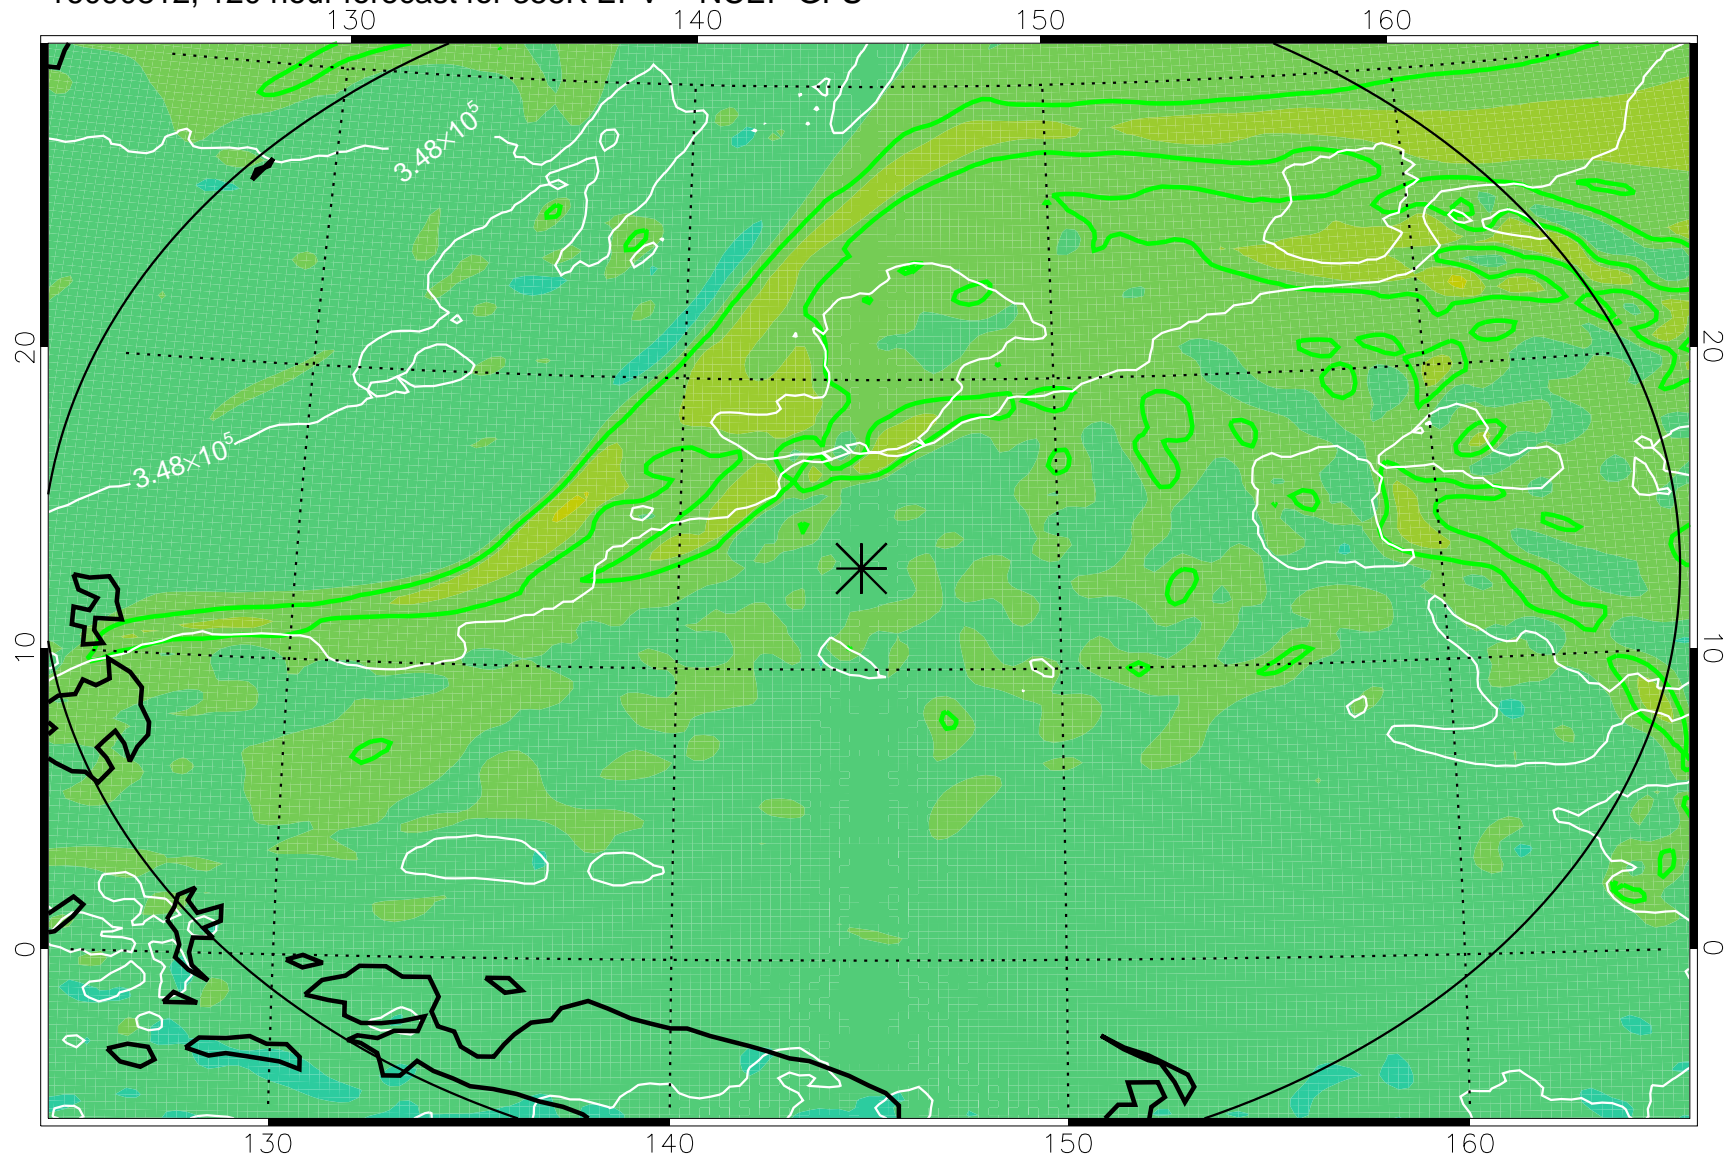

16090618, 78 hour forecast for 355K EPV -- NCEP GFS

355K Montgomery Streamfunction, white
EPV Tropopause (2 PVU) Position
Range ring of 2304 km

16090700, 84 hour forecast for 355K EPV -- NCEP GFS

355K Montgomery Streamfunction, white
EPV Tropopause (2 PVU) Position
Range ring of 2304 km

16090706, 90 hour forecast for 355K EPV -- NCEP GFS

355K Montgomery Streamfunction, white
EPV Tropopause (2 PVU) Position
Range ring of 2304 km

16090712, 96 hour forecast for 355K EPV -- NCEP GFS

355K Montgomery Streamfunction, white
EPV Tropopause (2 PVU) Position
Range ring of 2304 km

16090718, 102 hour forecast for 355K EPV -- NCEP GFS

355K Montgomery Streamfunction, white
EPV Tropopause (2 PVU) Position
Range ring of 2304 km

16090800, 108 hour forecast for 355K EPV -- NCEP GFS

355K Montgomery Streamfunction, white
EPV Tropopause (2 PVU) Position
Range ring of 2304 km

16090806, 114 hour forecast for 355K EPV -- NCEP GFS

355K Montgomery Streamfunction, white
EPV Tropopause (2 PVU) Position
Range ring of 2304 km

16090812, 120 hour forecast for 355K EPV -- NCEP GFS

355K Montgomery Streamfunction, white
EPV Tropopause (2 PVU) Position
Range ring of 2304 km