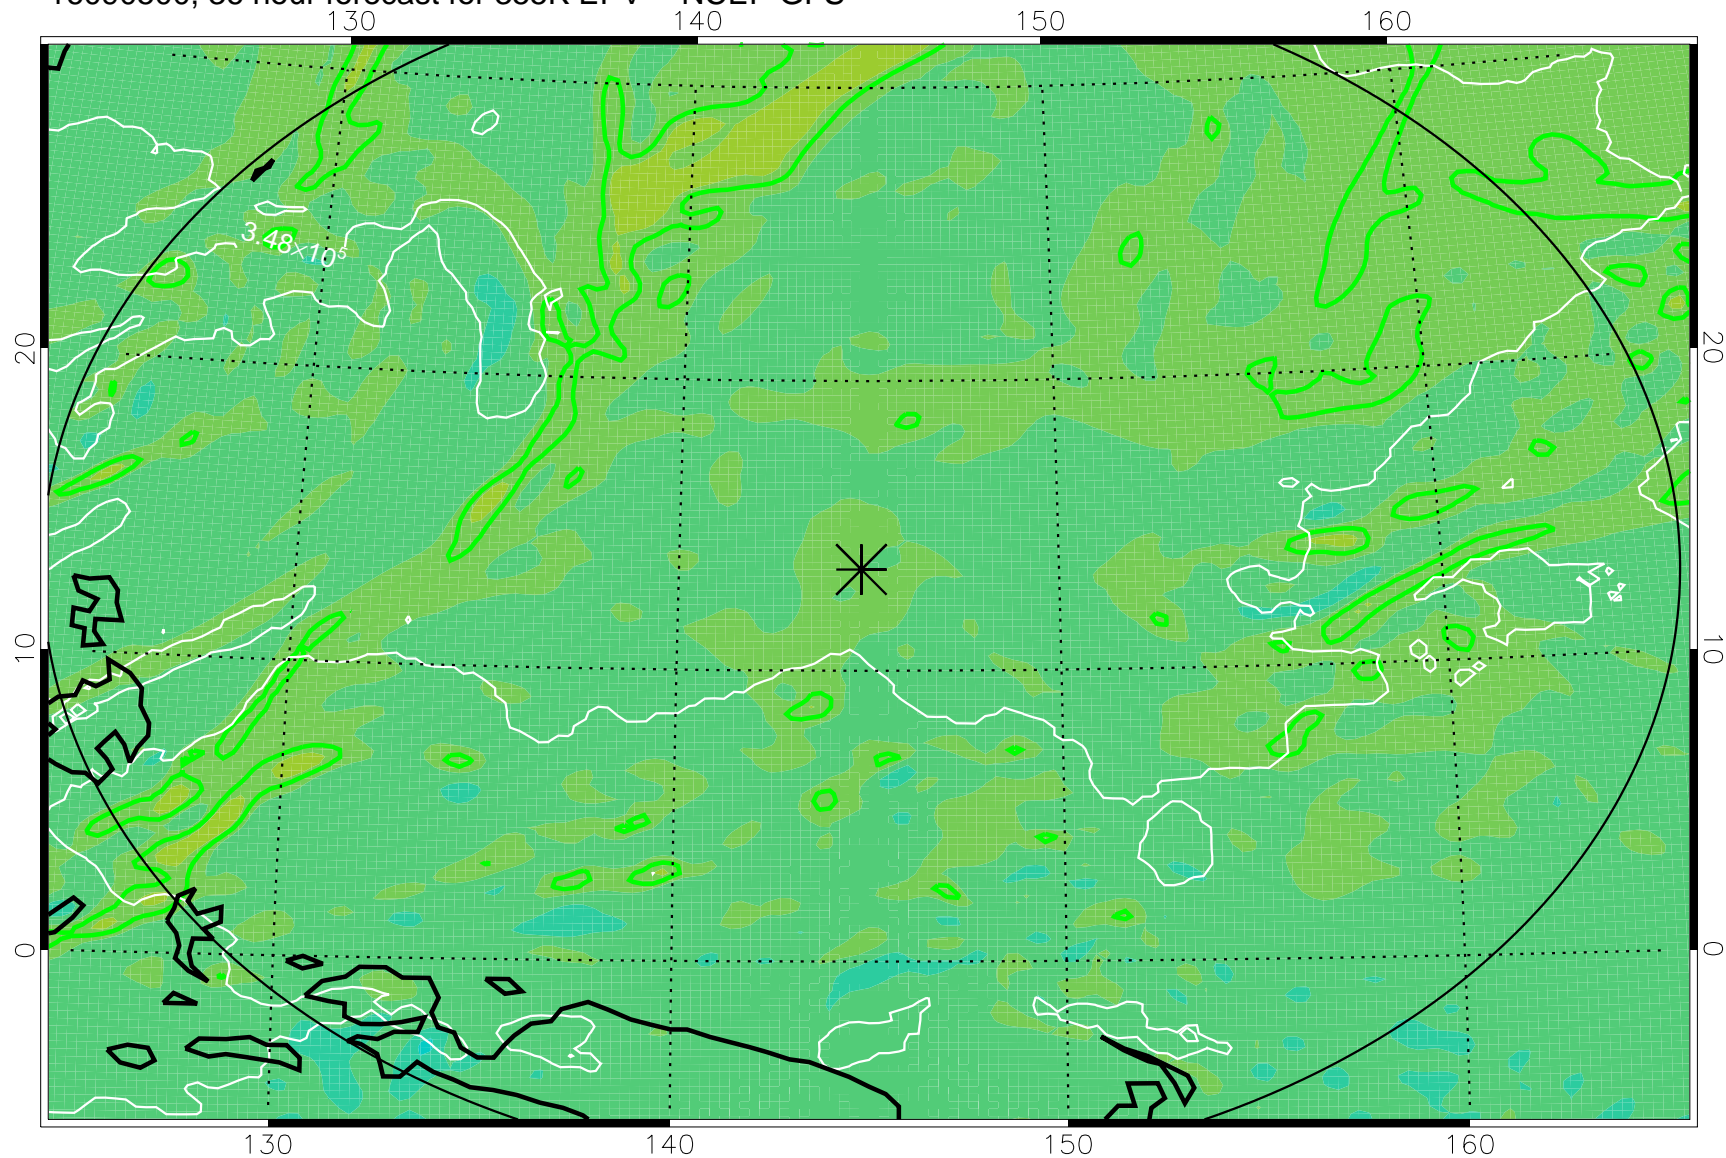

16090318, 6 hour forecast for 355K EPV -- NCEP GFS

355K Montgomery Streamfunction, white
EPV Tropopause (2 PVU) Position
Range ring of 2304 km

16090400, 12 hour forecast for 355K EPV -- NCEP GFS

355K Montgomery Streamfunction, white
EPV Tropopause (2 PVU) Position
Range ring of 2304 km

16090406, 18 hour forecast for 355K EPV -- NCEP GFS

355K Montgomery Streamfunction, white
EPV Tropopause (2 PVU) Position
Range ring of 2304 km

16090412, 24 hour forecast for 355K EPV -- NCEP GFS

355K Montgomery Streamfunction, white
EPV Tropopause (2 PVU) Position
Range ring of 2304 km

16090418, 30 hour forecast for 355K EPV -- NCEP GFS

355K Montgomery Streamfunction, white
EPV Tropopause (2 PVU) Position
Range ring of 2304 km

16090500, 36 hour forecast for 355K EPV -- NCEP GFS

355K Montgomery Streamfunction, white
EPV Tropopause (2 PVU) Position
Range ring of 2304 km

16090506, 42 hour forecast for 355K EPV -- NCEP GFS

355K Montgomery Streamfunction, white
EPV Tropopause (2 PVU) Position
Range ring of 2304 km

16090512, 48 hour forecast for 355K EPV -- NCEP GFS

355K Montgomery Streamfunction, white
EPV Tropopause (2 PVU) Position
Range ring of 2304 km