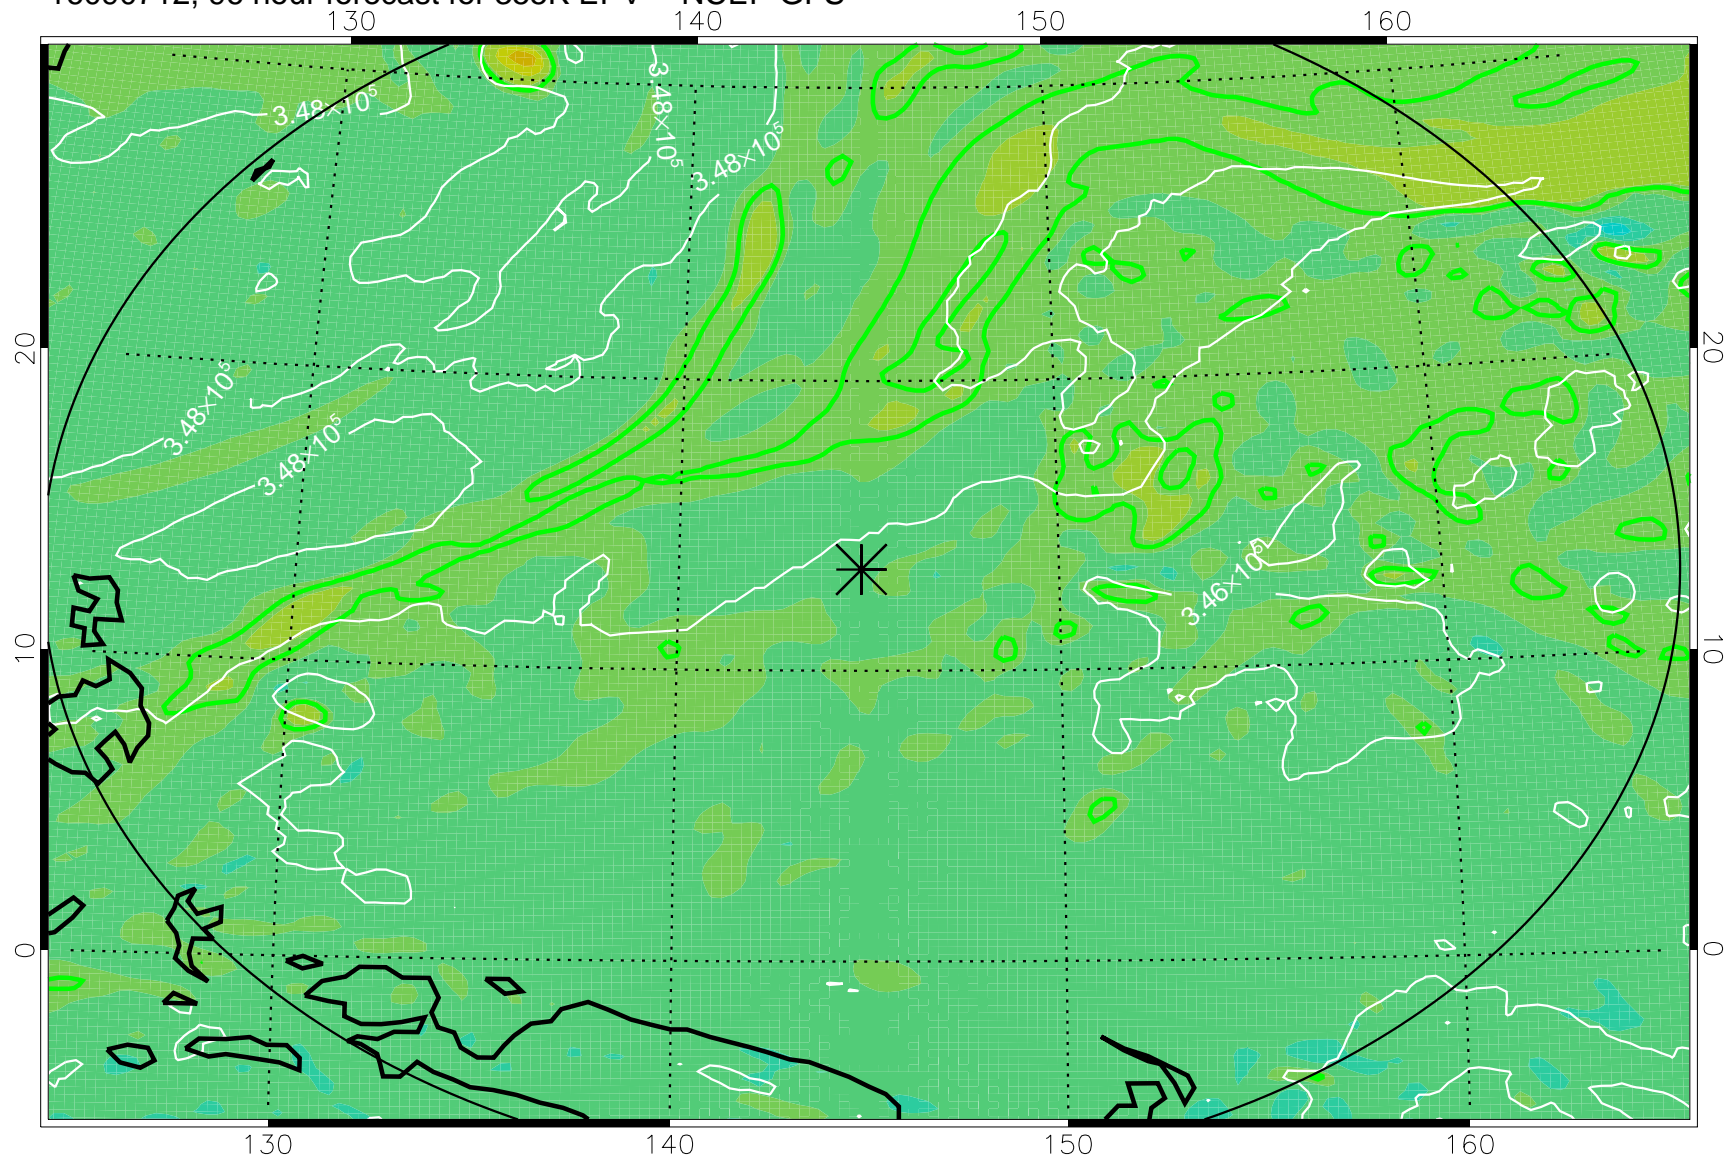

16090606, 66 hour forecast for 355K EPV -- NCEP GFS

355K Montgomery Streamfunction, white
EPV Tropopause (2 PVU) Position
Range ring of 2304 km

16090612, 72 hour forecast for 355K EPV -- NCEP GFS

355K Montgomery Streamfunction, white
EPV Tropopause (2 PVU) Position
Range ring of 2304 km

16090618, 78 hour forecast for 355K EPV -- NCEP GFS

355K Montgomery Streamfunction, white
EPV Tropopause (2 PVU) Position
Range ring of 2304 km

16090700, 84 hour forecast for 355K EPV -- NCEP GFS

355K Montgomery Streamfunction, white
EPV Tropopause (2 PVU) Position
Range ring of 2304 km

16090706, 90 hour forecast for 355K EPV -- NCEP GFS

355K Montgomery Streamfunction, white
EPV Tropopause (2 PVU) Position
Range ring of 2304 km

16090712, 96 hour forecast for 355K EPV -- NCEP GFS

355K Montgomery Streamfunction, white
EPV Tropopause (2 PVU) Position
Range ring of 2304 km

16090718, 102 hour forecast for 355K EPV -- NCEP GFS

355K Montgomery Streamfunction, white
EPV Tropopause (2 PVU) Position
Range ring of 2304 km

16090800, 108 hour forecast for 355K EPV -- NCEP GFS

355K Montgomery Streamfunction, white
EPV Tropopause (2 PVU) Position
Range ring of 2304 km