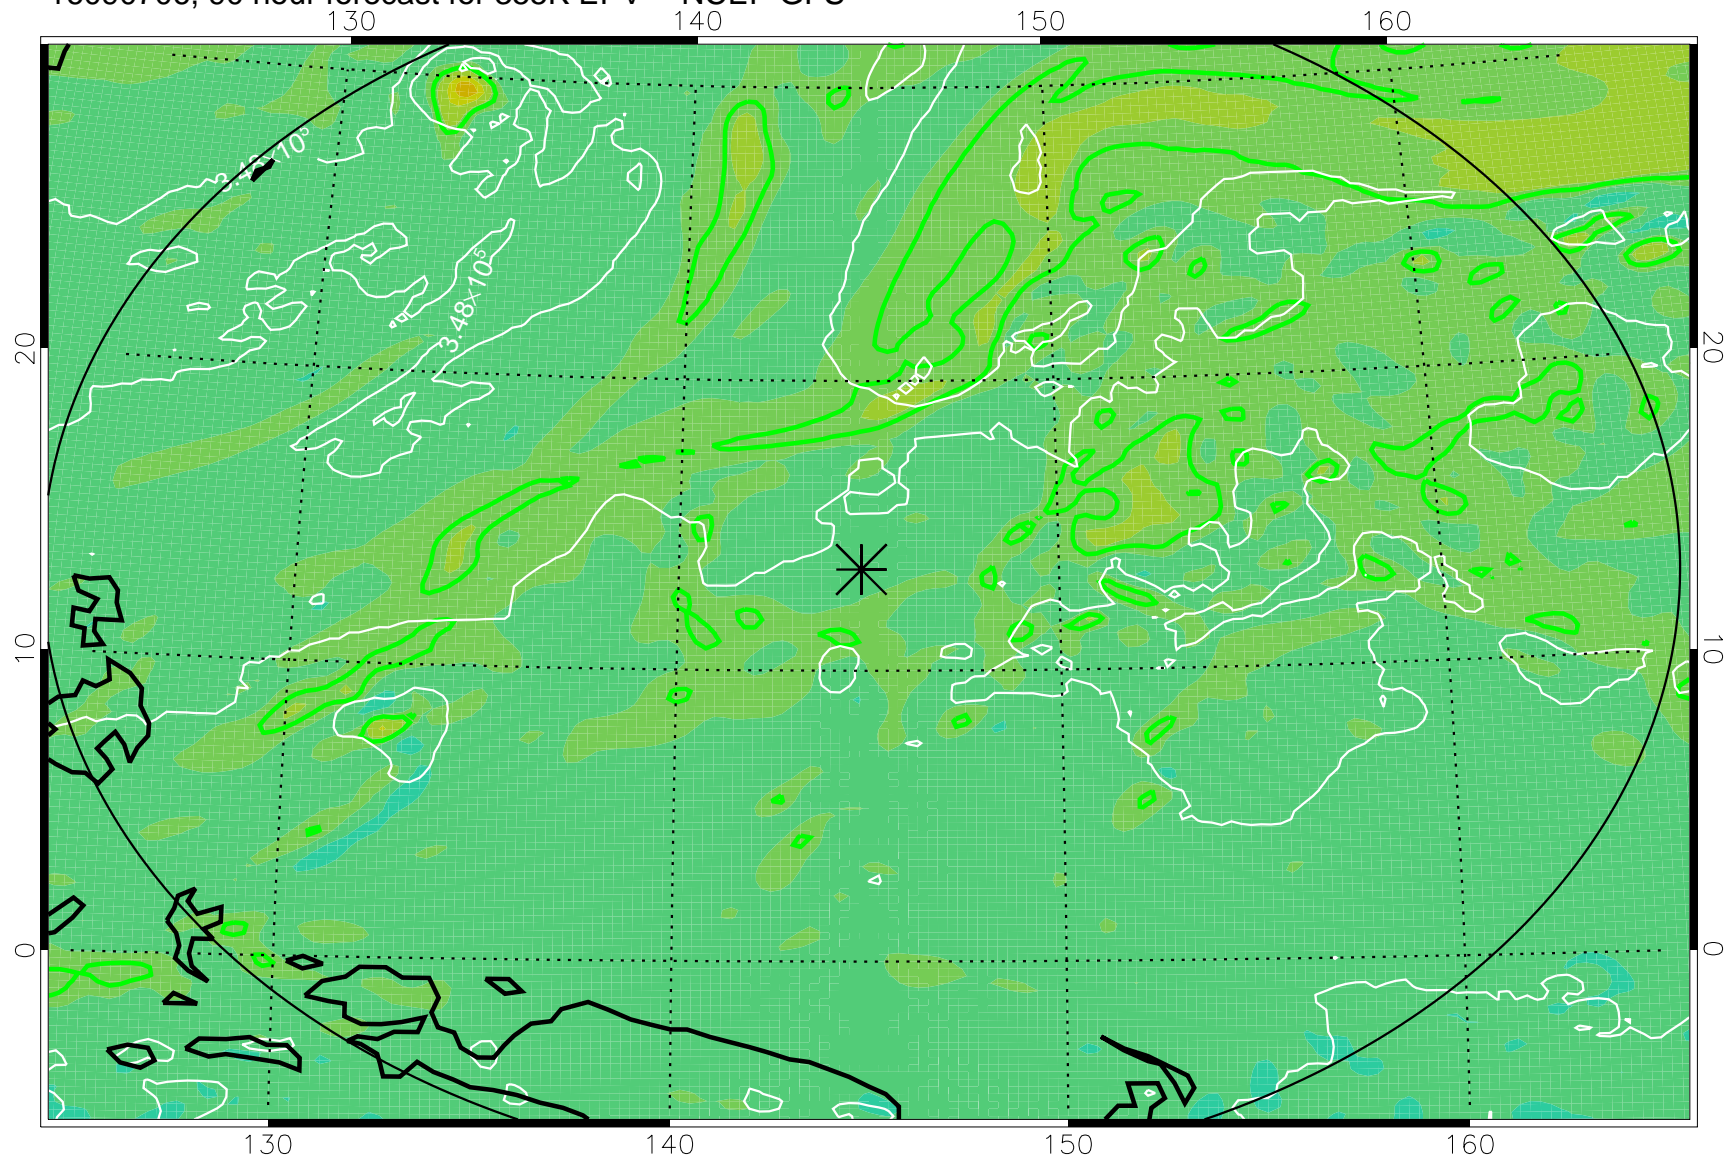

16090606, 66 hour forecast for 355K EPV -- NCEP GFS

355K Montgomery Streamfunction, white
EPV Tropopause (2 PVU) Position
Range ring of 2304 km

16090612, 72 hour forecast for 355K EPV -- NCEP GFS

355K Montgomery Streamfunction, white
EPV Tropopause (2 PVU) Position
Range ring of 2304 km

16090618, 78 hour forecast for 355K EPV -- NCEP GFS

355K Montgomery Streamfunction, white
EPV Tropopause (2 PVU) Position
Range ring of 2304 km

16090700, 84 hour forecast for 355K EPV -- NCEP GFS

355K Montgomery Streamfunction, white
EPV Tropopause (2 PVU) Position
Range ring of 2304 km

16090706, 90 hour forecast for 355K EPV -- NCEP GFS

355K Montgomery Streamfunction, white
EPV Tropopause (2 PVU) Position
Range ring of 2304 km

16090712, 96 hour forecast for 355K EPV -- NCEP GFS

355K Montgomery Streamfunction, white
EPV Tropopause (2 PVU) Position
Range ring of 2304 km

16090718, 102 hour forecast for 355K EPV -- NCEP GFS

355K Montgomery Streamfunction, white
EPV Tropopause (2 PVU) Position
Range ring of 2304 km

16090800, 108 hour forecast for 355K EPV -- NCEP GFS

355K Montgomery Streamfunction, white
EPV Tropopause (2 PVU) Position
Range ring of 2304 km