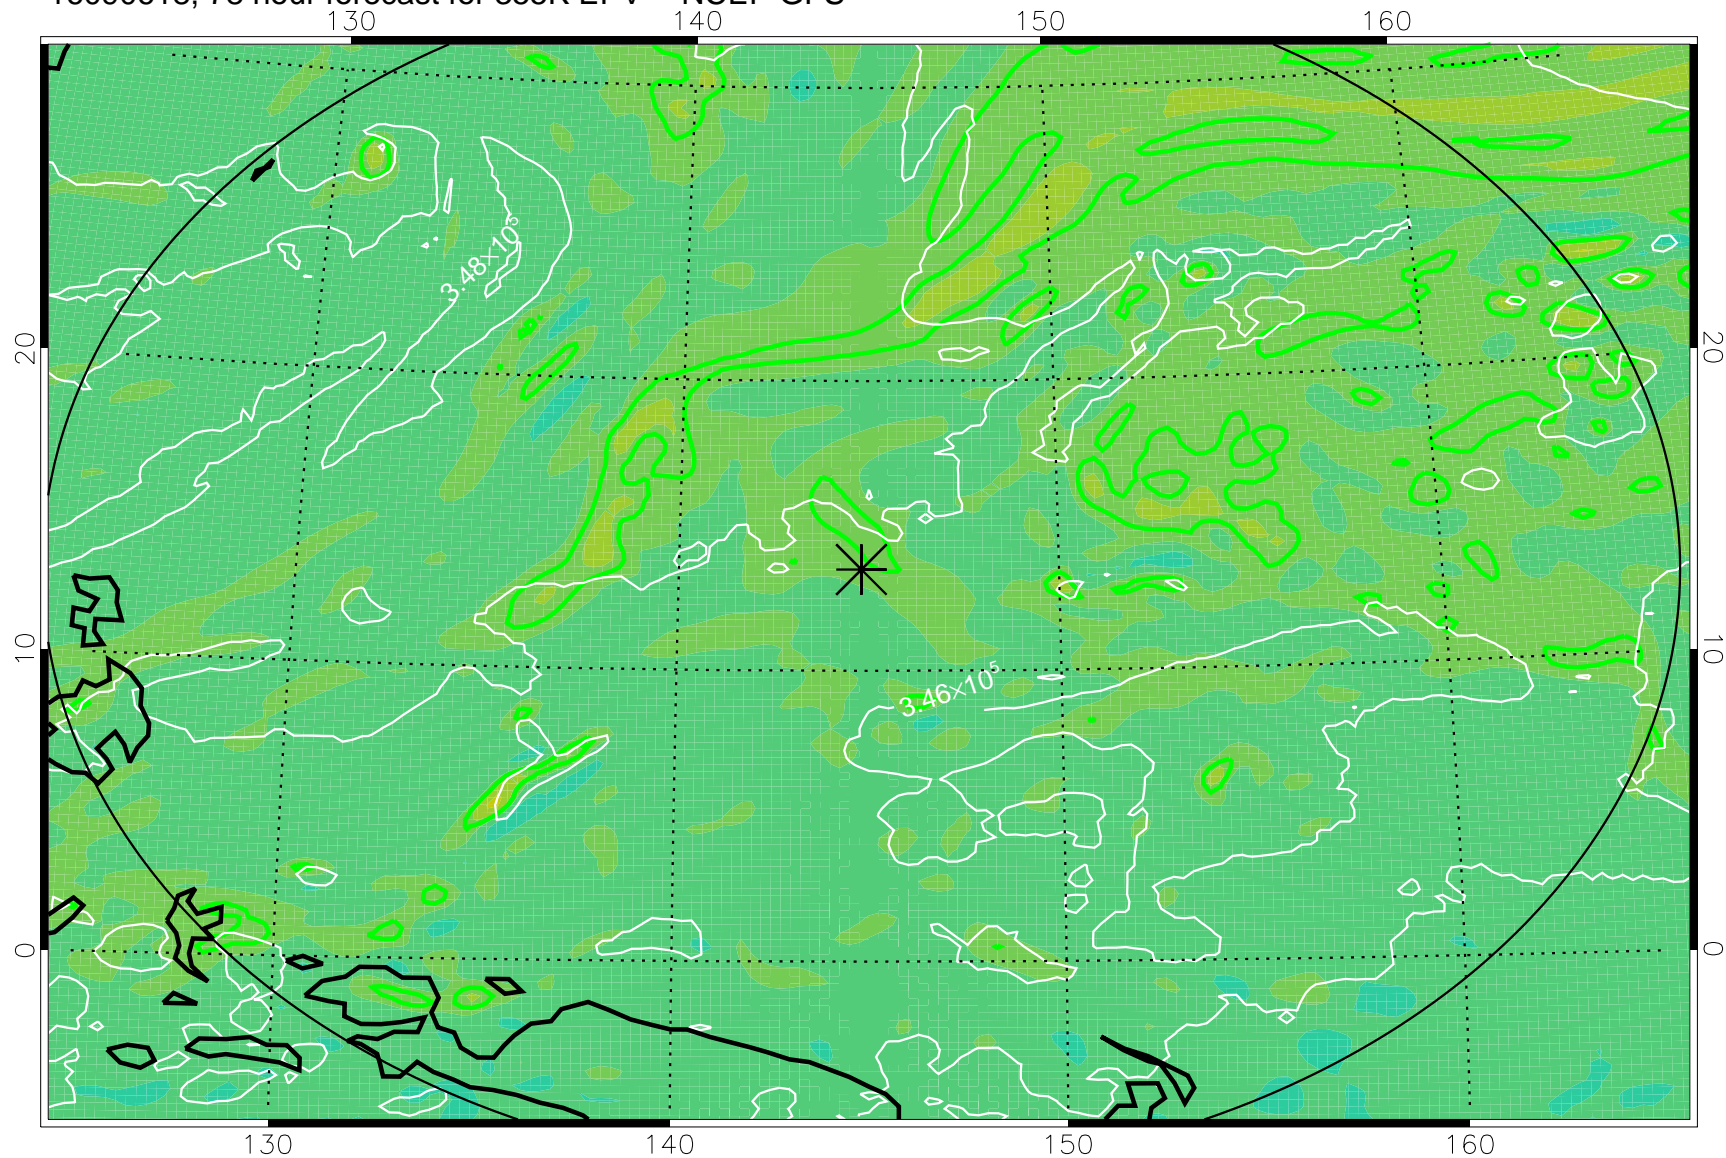

16090606, 66 hour forecast for 355K EPV -- NCEP GFS

355K Montgomery Streamfunction, white
EPV Tropopause (2 PVU) Position
Range ring of 2304 km

16090612, 72 hour forecast for 355K EPV -- NCEP GFS

355K Montgomery Streamfunction, white
EPV Tropopause (2 PVU) Position
Range ring of 2304 km

16090618, 78 hour forecast for 355K EPV -- NCEP GFS

355K Montgomery Streamfunction, white
EPV Tropopause (2 PVU) Position
Range ring of 2304 km

16090700, 84 hour forecast for 355K EPV -- NCEP GFS

355K Montgomery Streamfunction, white
EPV Tropopause (2 PVU) Position
Range ring of 2304 km

16090706, 90 hour forecast for 355K EPV -- NCEP GFS

355K Montgomery Streamfunction, white
EPV Tropopause (2 PVU) Position
Range ring of 2304 km

16090712, 96 hour forecast for 355K EPV -- NCEP GFS

355K Montgomery Streamfunction, white
EPV Tropopause (2 PVU) Position
Range ring of 2304 km

16090718, 102 hour forecast for 355K EPV -- NCEP GFS

355K Montgomery Streamfunction, white
EPV Tropopause (2 PVU) Position
Range ring of 2304 km

16090800, 108 hour forecast for 355K EPV -- NCEP GFS

355K Montgomery Streamfunction, white
EPV Tropopause (2 PVU) Position
Range ring of 2304 km