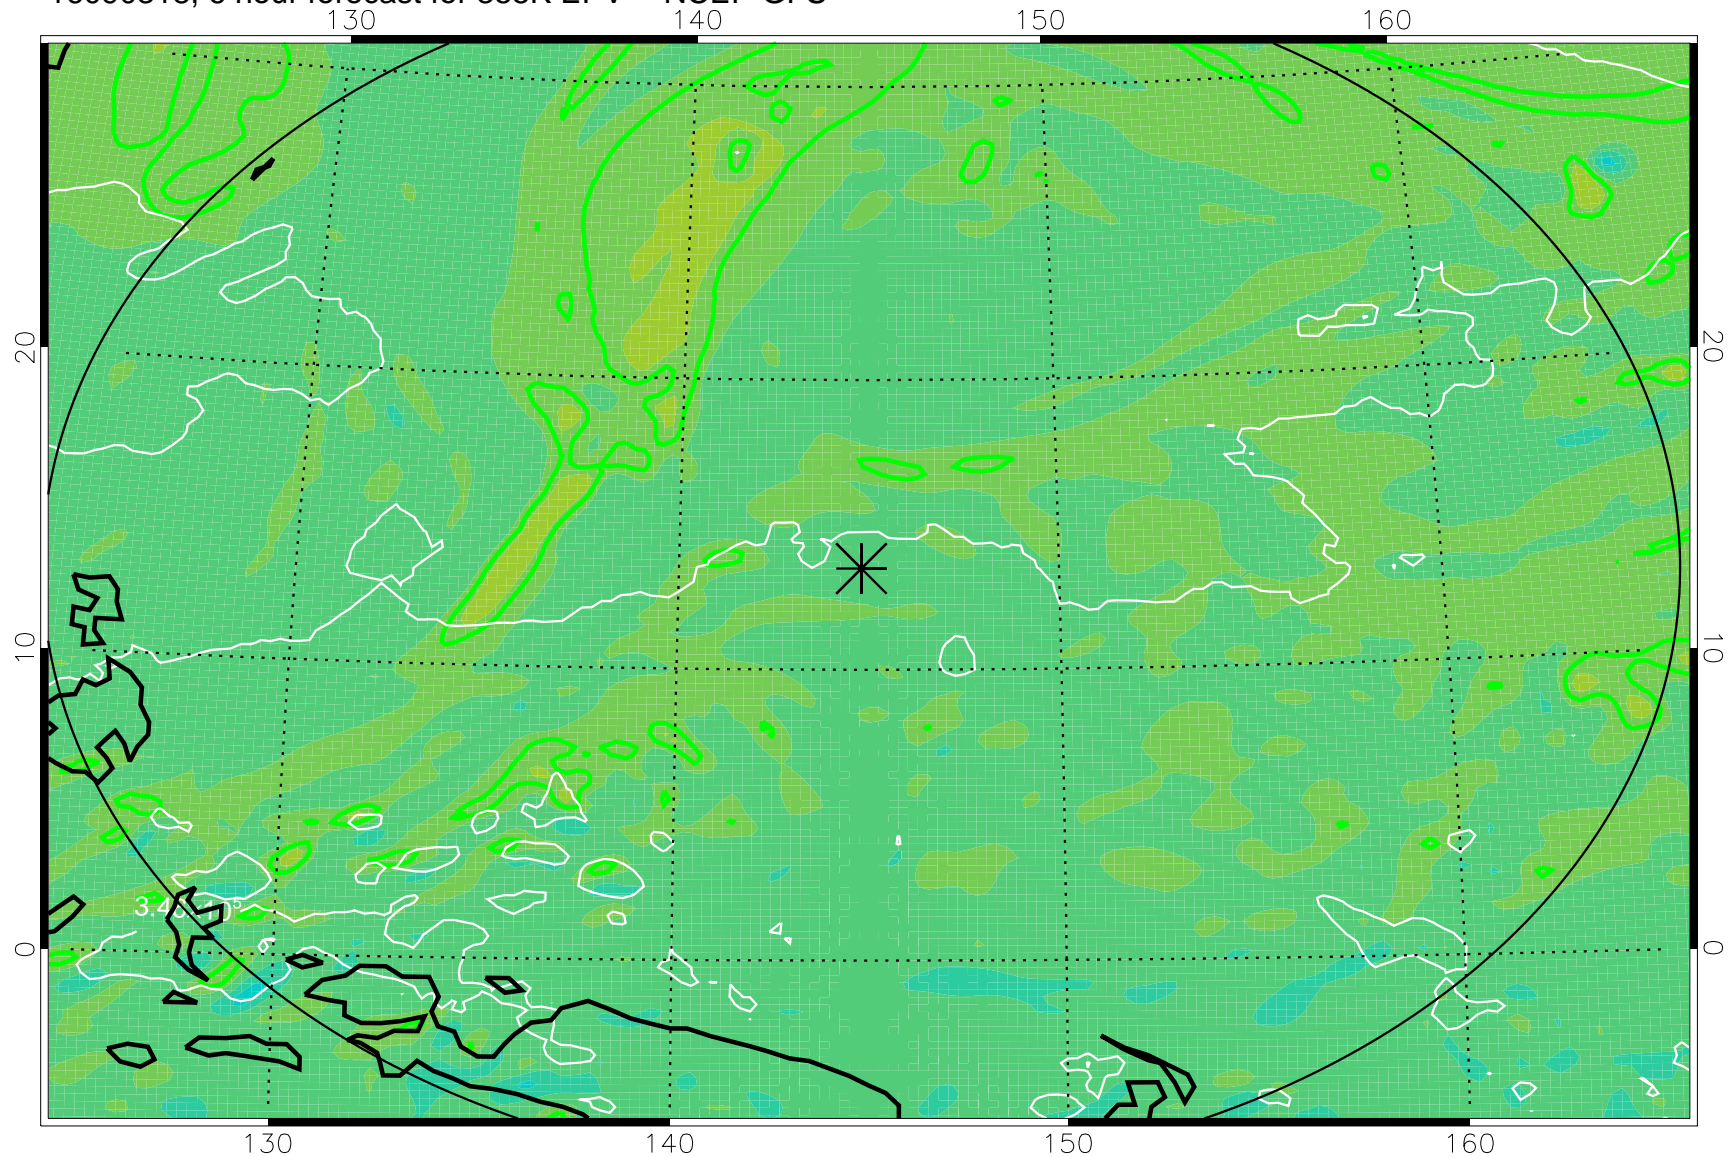

16090318, 6 hour forecast for 355K EPV -- NCEP GFS

355K Montgomery Streamfunction, white
EPV Tropopause (2 PVU) Position
Range ring of 2304 km

16090400, 12 hour forecast for 355K EPV -- NCEP GFS

355K Montgomery Streamfunction, white
EPV Tropopause (2 PVU) Position
Range ring of 2304 km

16090406, 18 hour forecast for 355K EPV -- NCEP GFS

355K Montgomery Streamfunction, white
EPV Tropopause (2 PVU) Position
Range ring of 2304 km

16090412, 24 hour forecast for 355K EPV -- NCEP GFS

355K Montgomery Streamfunction, white
EPV Tropopause (2 PVU) Position
Range ring of 2304 km

16090418, 30 hour forecast for 355K EPV -- NCEP GFS

355K Montgomery Streamfunction, white
EPV Tropopause (2 PVU) Position
Range ring of 2304 km

16090500, 36 hour forecast for 355K EPV -- NCEP GFS

355K Montgomery Streamfunction, white
EPV Tropopause (2 PVU) Position
Range ring of 2304 km

16090718, 102 hour forecast for 355K EPV -- NCEP GFS

355K Montgomery Streamfunction, white
EPV Tropopause (2 PVU) Position
Range ring of 2304 km

16090800, 108 hour forecast for 355K EPV -- NCEP GFS

355K Montgomery Streamfunction, white
EPV Tropopause (2 PVU) Position
Range ring of 2304 km