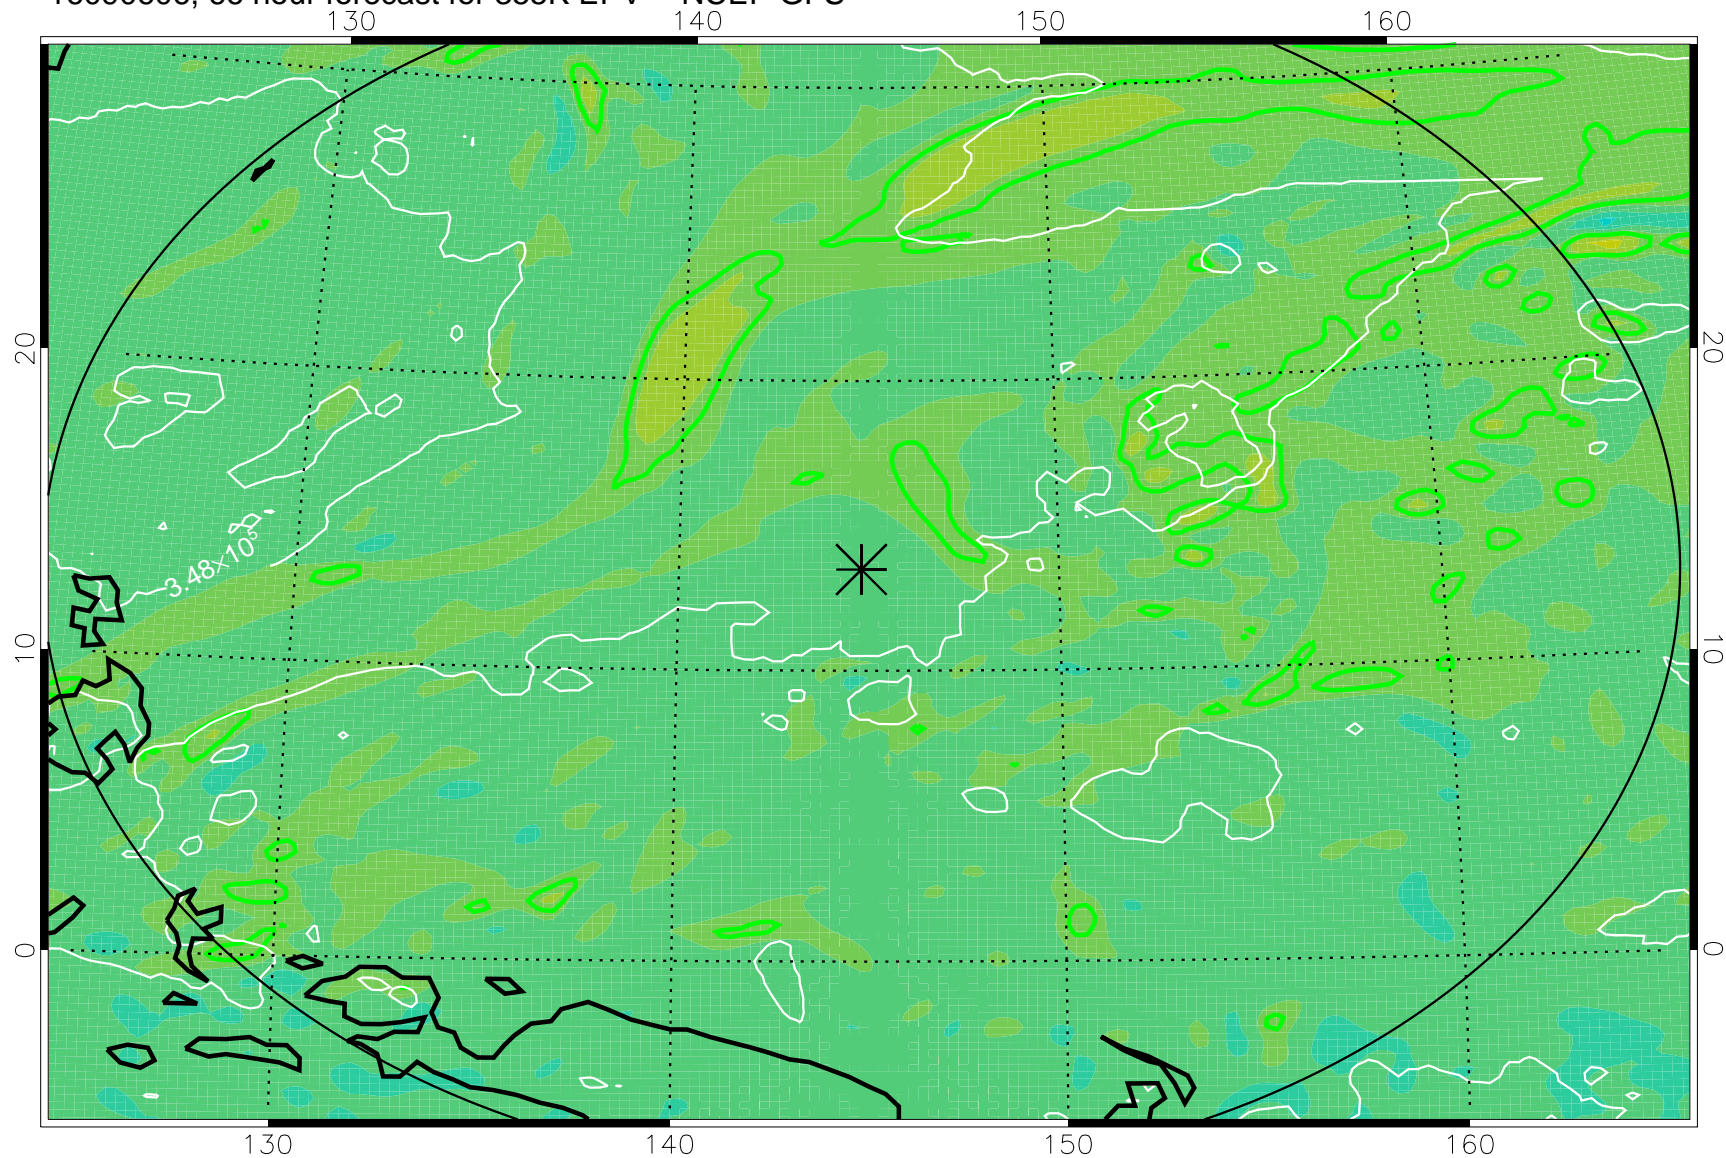

16090518, 54 hour forecast for 355K EPV -- NCEP GFS

355K Montgomery Streamfunction, white
EPV Tropopause (2 PVU) Position
Range ring of 2304 km

16090600, 60 hour forecast for 355K EPV -- NCEP GFS

355K Montgomery Streamfunction, white
EPV Tropopause (2 PVU) Position
Range ring of 2304 km

16090606, 66 hour forecast for 355K EPV -- NCEP GFS

355K Montgomery Streamfunction, white
EPV Tropopause (2 PVU) Position
Range ring of 2304 km

16090612, 72 hour forecast for 355K EPV -- NCEP GFS

355K Montgomery Streamfunction, white
EPV Tropopause (2 PVU) Position
Range ring of 2304 km

16090618, 78 hour forecast for 355K EPV -- NCEP GFS

355K Montgomery Streamfunction, white
EPV Tropopause (2 PVU) Position
Range ring of 2304 km

16090700, 84 hour forecast for 355K EPV -- NCEP GFS

355K Montgomery Streamfunction, white
EPV Tropopause (2 PVU) Position
Range ring of 2304 km

16090718, 102 hour forecast for 355K EPV -- NCEP GFS

355K Montgomery Streamfunction, white
EPV Tropopause (2 PVU) Position
Range ring of 2304 km

16090800, 108 hour forecast for 355K EPV -- NCEP GFS

355K Montgomery Streamfunction, white
EPV Tropopause (2 PVU) Position
Range ring of 2304 km