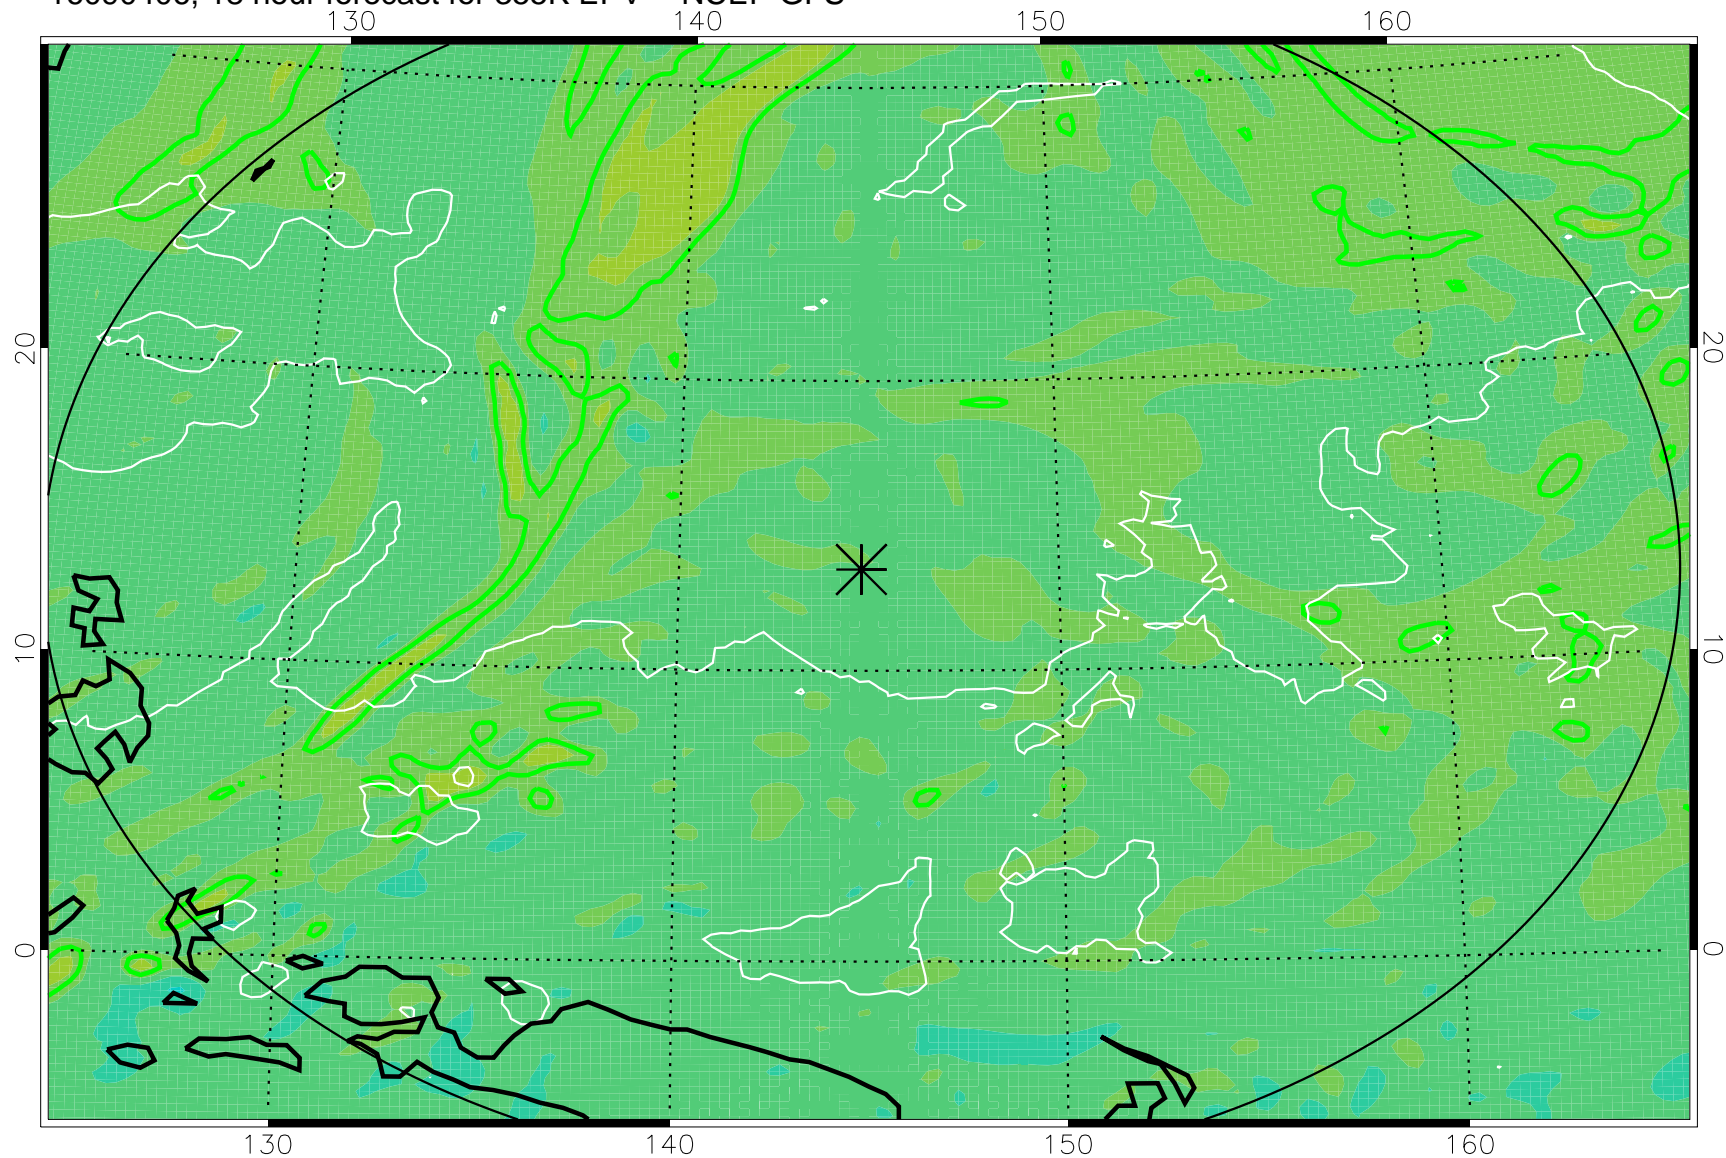

16090318, 6 hour forecast for 355K EPV -- NCEP GFS

355K Montgomery Streamfunction, white
EPV Tropopause (2 PVU) Position
Range ring of 2304 km

16090400, 12 hour forecast for 355K EPV -- NCEP GFS

355K Montgomery Streamfunction, white
EPV Tropopause (2 PVU) Position
Range ring of 2304 km

16090406, 18 hour forecast for 355K EPV -- NCEP GFS

355K Montgomery Streamfunction, white
EPV Tropopause (2 PVU) Position
Range ring of 2304 km

16090412, 24 hour forecast for 355K EPV -- NCEP GFS

355K Montgomery Streamfunction, white
EPV Tropopause (2 PVU) Position
Range ring of 2304 km

16090418, 30 hour forecast for 355K EPV -- NCEP GFS

355K Montgomery Streamfunction, white
EPV Tropopause (2 PVU) Position
Range ring of 2304 km

16090500, 36 hour forecast for 355K EPV -- NCEP GFS

355K Montgomery Streamfunction, white
EPV Tropopause (2 PVU) Position
Range ring of 2304 km

16090506, 42 hour forecast for 355K EPV -- NCEP GFS

355K Montgomery Streamfunction, white
EPV Tropopause (2 PVU) Position
Range ring of 2304 km

16090512, 48 hour forecast for 355K EPV -- NCEP GFS

355K Montgomery Streamfunction, white
EPV Tropopause (2 PVU) Position
Range ring of 2304 km