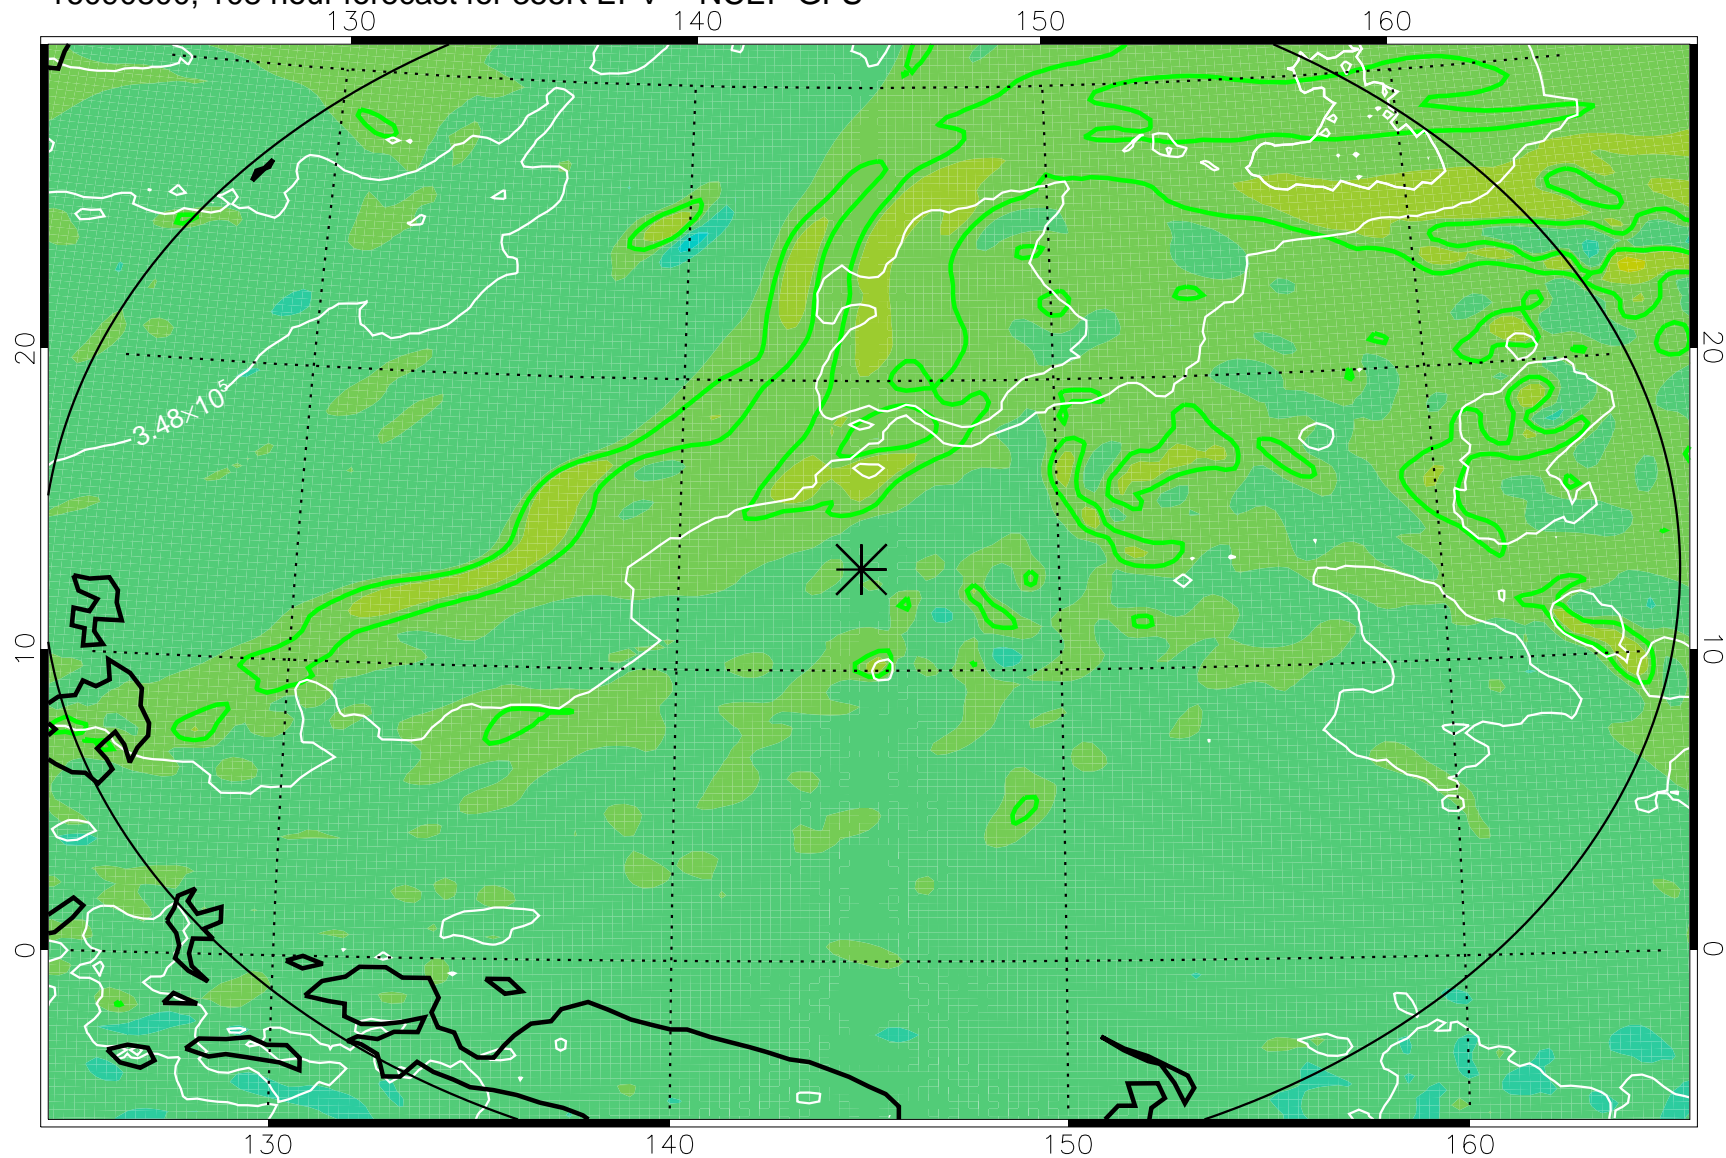

16090618, 78 hour forecast for 355K EPV -- NCEP GFS

355K Montgomery Streamfunction, white
EPV Tropopause (2 PVU) Position
Range ring of 2304 km

16090700, 84 hour forecast for 355K EPV -- NCEP GFS

355K Montgomery Streamfunction, white
EPV Tropopause (2 PVU) Position
Range ring of 2304 km

16090706, 90 hour forecast for 355K EPV -- NCEP GFS

355K Montgomery Streamfunction, white
EPV Tropopause (2 PVU) Position
Range ring of 2304 km

16090712, 96 hour forecast for 355K EPV -- NCEP GFS

355K Montgomery Streamfunction, white
EPV Tropopause (2 PVU) Position
Range ring of 2304 km

16090718, 102 hour forecast for 355K EPV -- NCEP GFS

355K Montgomery Streamfunction, white
EPV Tropopause (2 PVU) Position
Range ring of 2304 km

16090800, 108 hour forecast for 355K EPV -- NCEP GFS

355K Montgomery Streamfunction, white
EPV Tropopause (2 PVU) Position
Range ring of 2304 km

16090806, 114 hour forecast for 355K EPV -- NCEP GFS

355K Montgomery Streamfunction, white
EPV Tropopause (2 PVU) Position
Range ring of 2304 km

16090812, 120 hour forecast for 355K EPV -- NCEP GFS

355K Montgomery Streamfunction, white
EPV Tropopause (2 PVU) Position
Range ring of 2304 km