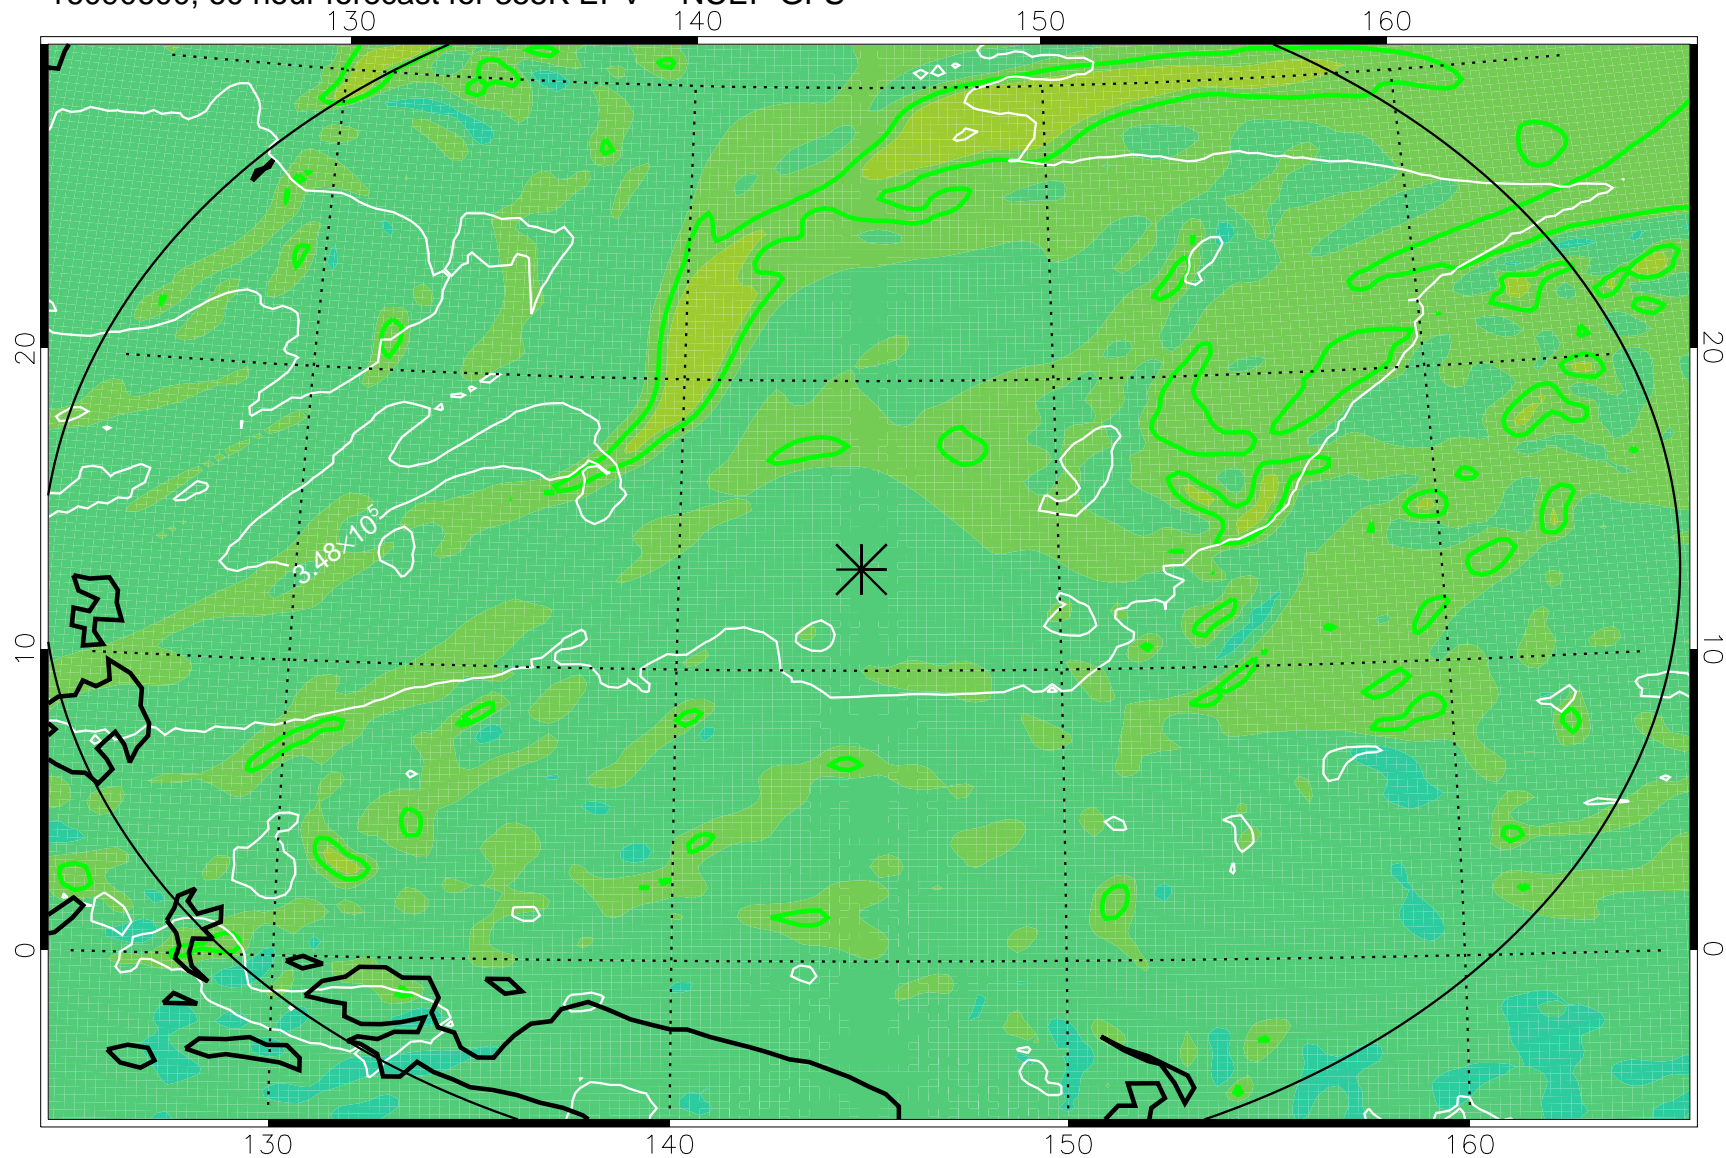

16090506, 42 hour forecast for 355K EPV -- NCEP GFS

355K Montgomery Streamfunction, white
EPV Tropopause (2 PVU) Position
Range ring of 2304 km

16090512, 48 hour forecast for 355K EPV -- NCEP GFS

355K Montgomery Streamfunction, white
EPV Tropopause (2 PVU) Position
Range ring of 2304 km

16090518, 54 hour forecast for 355K EPV -- NCEP GFS

355K Montgomery Streamfunction, white
EPV Tropopause (2 PVU) Position
Range ring of 2304 km

16090600, 60 hour forecast for 355K EPV -- NCEP GFS

355K Montgomery Streamfunction, white
EPV Tropopause (2 PVU) Position
Range ring of 2304 km

16090606, 66 hour forecast for 355K EPV -- NCEP GFS

355K Montgomery Streamfunction, white
EPV Tropopause (2 PVU) Position
Range ring of 2304 km

16090612, 72 hour forecast for 355K EPV -- NCEP GFS

355K Montgomery Streamfunction, white
EPV Tropopause (2 PVU) Position
Range ring of 2304 km

16090618, 78 hour forecast for 355K EPV -- NCEP GFS

355K Montgomery Streamfunction, white
EPV Tropopause (2 PVU) Position
Range ring of 2304 km

16090700, 84 hour forecast for 355K EPV -- NCEP GFS

355K Montgomery Streamfunction, white
EPV Tropopause (2 PVU) Position
Range ring of 2304 km