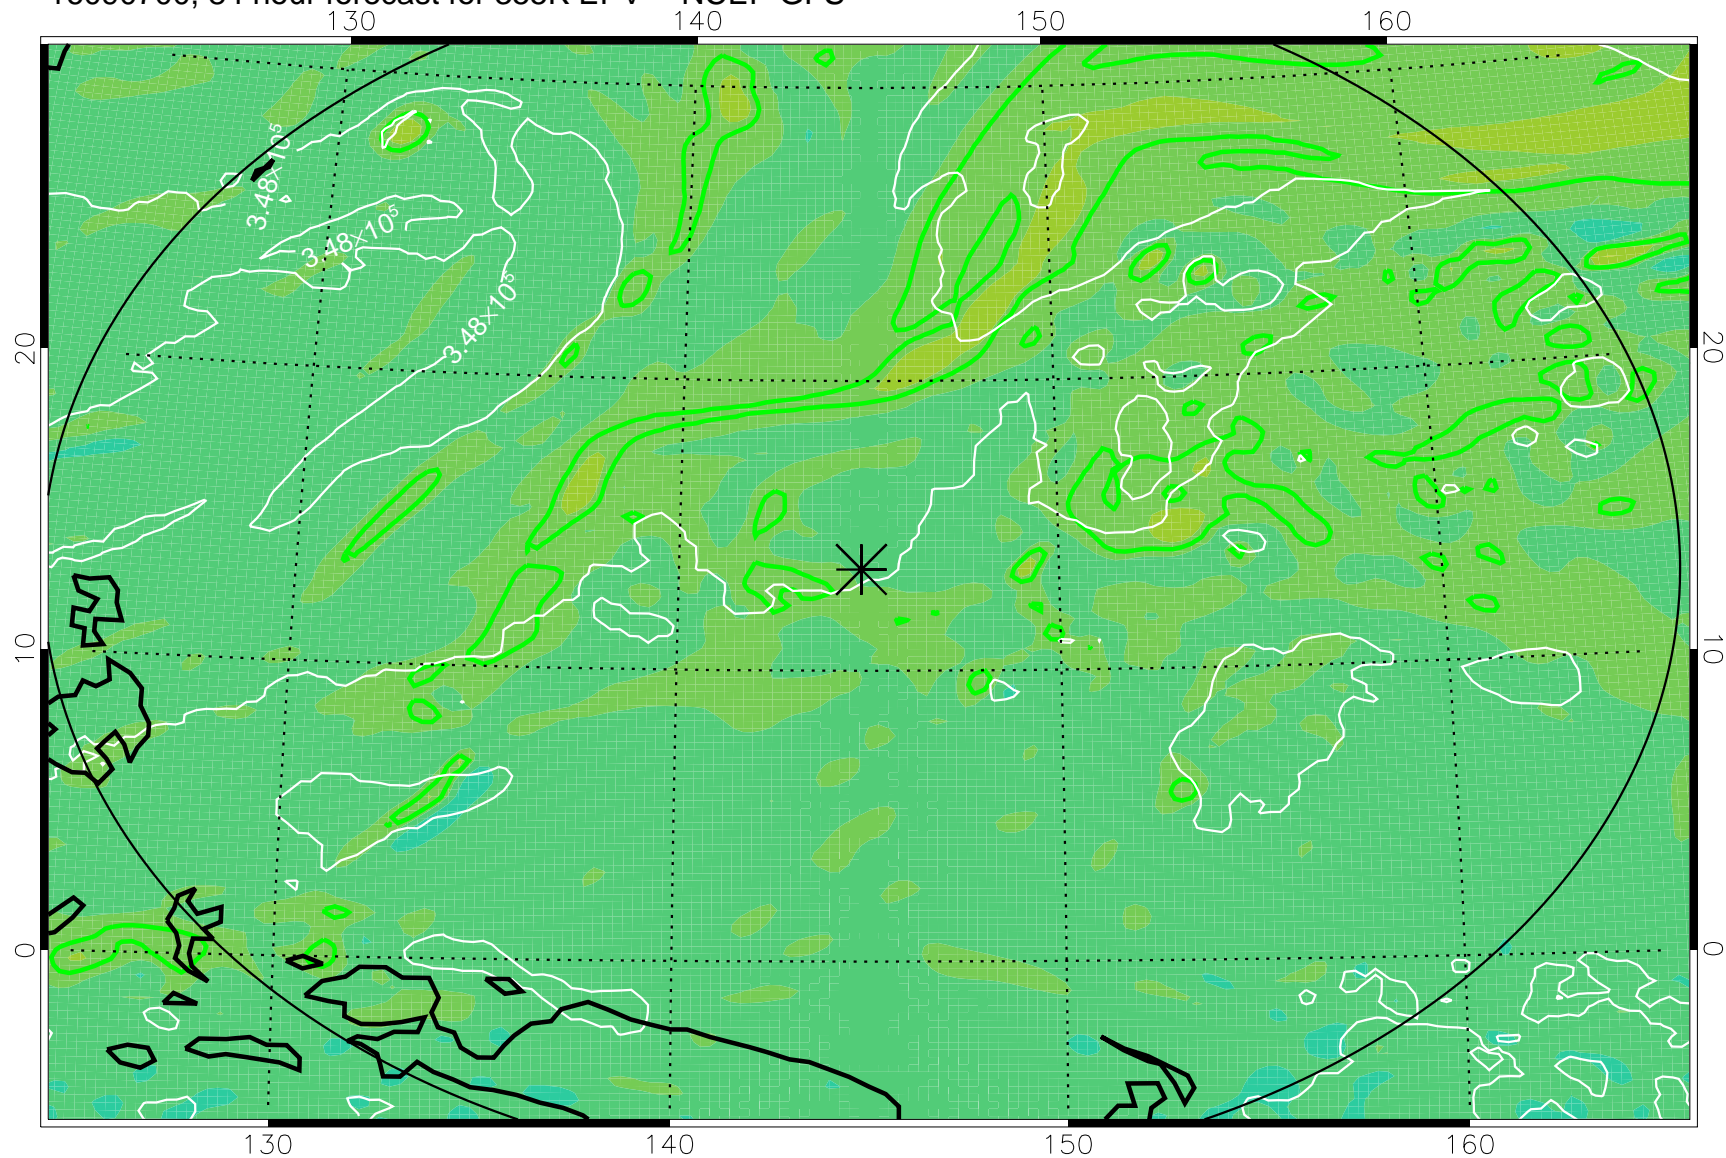

16090606, 66 hour forecast for 355K EPV -- NCEP GFS

355K Montgomery Streamfunction, white
EPV Tropopause (2 PVU) Position
Range ring of 2304 km

16090612, 72 hour forecast for 355K EPV -- NCEP GFS

355K Montgomery Streamfunction, white
EPV Tropopause (2 PVU) Position
Range ring of 2304 km

16090618, 78 hour forecast for 355K EPV -- NCEP GFS

355K Montgomery Streamfunction, white
EPV Tropopause (2 PVU) Position
Range ring of 2304 km

16090700, 84 hour forecast for 355K EPV -- NCEP GFS

355K Montgomery Streamfunction, white
EPV Tropopause (2 PVU) Position
Range ring of 2304 km

16090706, 90 hour forecast for 355K EPV -- NCEP GFS

355K Montgomery Streamfunction, white
EPV Tropopause (2 PVU) Position
Range ring of 2304 km

16090712, 96 hour forecast for 355K EPV -- NCEP GFS

355K Montgomery Streamfunction, white
EPV Tropopause (2 PVU) Position
Range ring of 2304 km

16090718, 102 hour forecast for 355K EPV -- NCEP GFS

355K Montgomery Streamfunction, white
EPV Tropopause (2 PVU) Position
Range ring of 2304 km

16090800, 108 hour forecast for 355K EPV -- NCEP GFS

355K Montgomery Streamfunction, white
EPV Tropopause (2 PVU) Position
Range ring of 2304 km