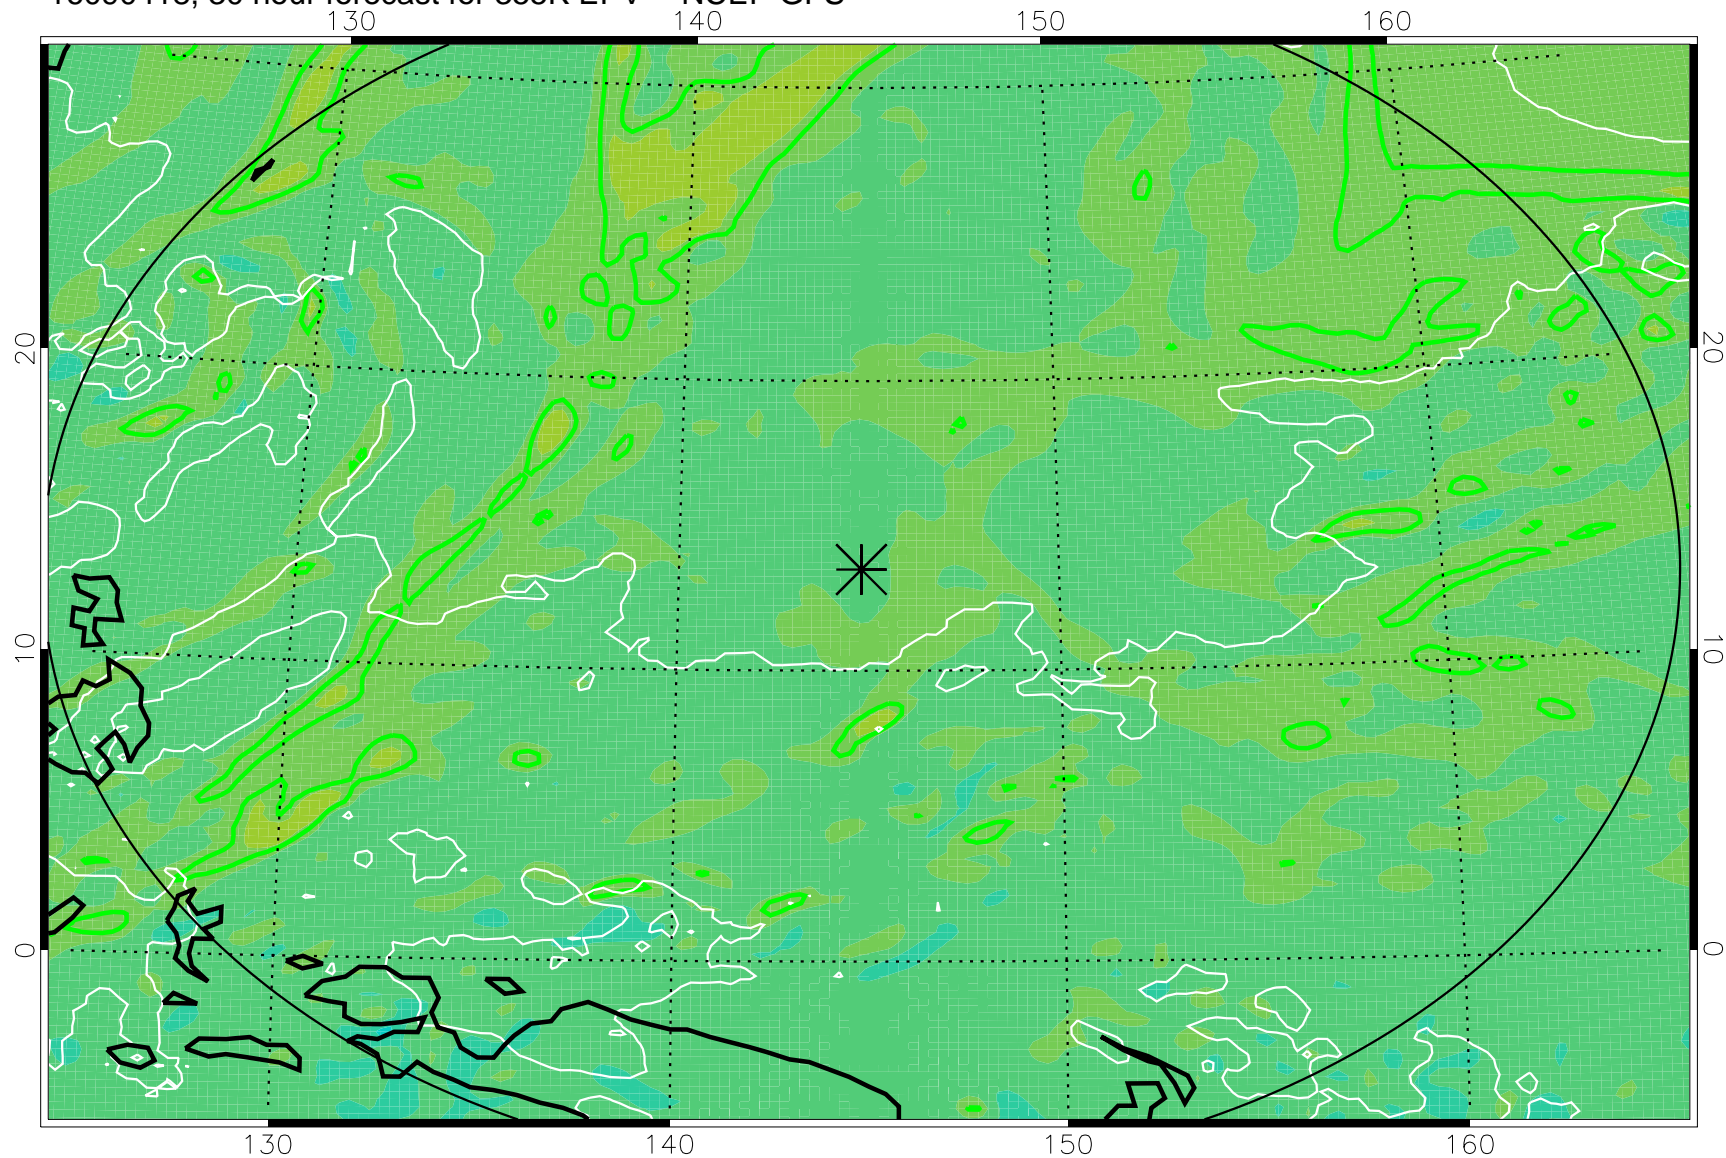

16090318, 6 hour forecast for 355K EPV -- NCEP GFS

355K Montgomery Streamfunction, white
EPV Tropopause (2 PVU) Position
Range ring of 2304 km

16090400, 12 hour forecast for 355K EPV -- NCEP GFS

355K Montgomery Streamfunction, white
EPV Tropopause (2 PVU) Position
Range ring of 2304 km

16090406, 18 hour forecast for 355K EPV -- NCEP GFS

355K Montgomery Streamfunction, white
EPV Tropopause (2 PVU) Position
Range ring of 2304 km

16090412, 24 hour forecast for 355K EPV -- NCEP GFS

355K Montgomery Streamfunction, white
EPV Tropopause (2 PVU) Position
Range ring of 2304 km

16090418, 30 hour forecast for 355K EPV -- NCEP GFS

355K Montgomery Streamfunction, white
EPV Tropopause (2 PVU) Position
Range ring of 2304 km

16090500, 36 hour forecast for 355K EPV -- NCEP GFS

355K Montgomery Streamfunction, white
EPV Tropopause (2 PVU) Position
Range ring of 2304 km

16090506, 42 hour forecast for 355K EPV -- NCEP GFS

355K Montgomery Streamfunction, white
EPV Tropopause (2 PVU) Position
Range ring of 2304 km

16090512, 48 hour forecast for 355K EPV -- NCEP GFS

355K Montgomery Streamfunction, white
EPV Tropopause (2 PVU) Position
Range ring of 2304 km