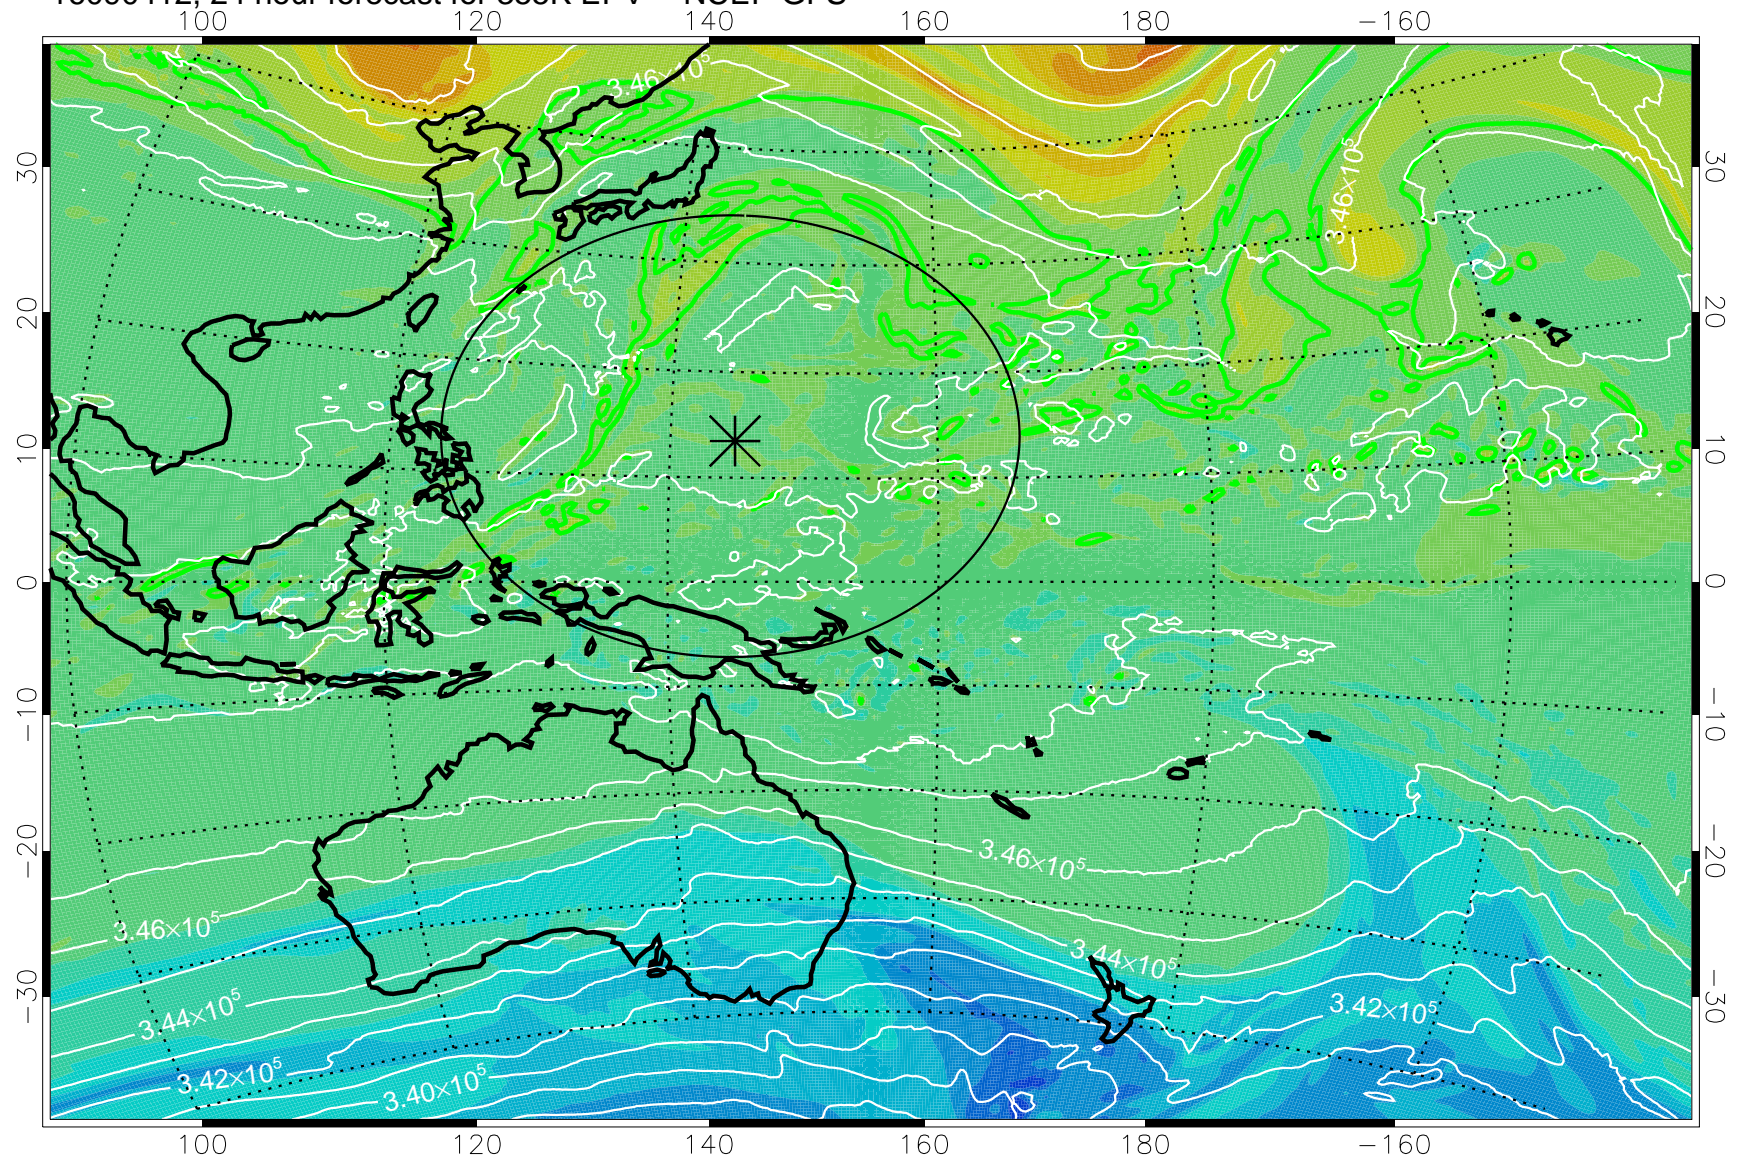

16090318, 6 hour forecast for 355K EPV -- NCEP GFS

355K Montgomery Streamfunction, white
EPV Tropopause (2 PVU) Position
Range ring of 2304 km

16090400, 12 hour forecast for 355K EPV -- NCEP GFS

355K Montgomery Streamfunction, white
EPV Tropopause (2 PVU) Position
Range ring of 2304 km

16090406, 18 hour forecast for 355K EPV -- NCEP GFS

355K Montgomery Streamfunction, white
EPV Tropopause (2 PVU) Position
Range ring of 2304 km

16090412, 24 hour forecast for 355K EPV -- NCEP GFS

355K Montgomery Streamfunction, white
EPV Tropopause (2 PVU) Position
Range ring of 2304 km

16090418, 30 hour forecast for 355K EPV -- NCEP GFS

355K Montgomery Streamfunction, white
EPV Tropopause (2 PVU) Position
Range ring of 2304 km

16090500, 36 hour forecast for 355K EPV -- NCEP GFS

355K Montgomery Streamfunction, white
EPV Tropopause (2 PVU) Position
Range ring of 2304 km

16090506, 42 hour forecast for 355K EPV -- NCEP GFS

355K Montgomery Streamfunction, white
EPV Tropopause (2 PVU) Position
Range ring of 2304 km

16090512, 48 hour forecast for 355K EPV -- NCEP GFS

355K Montgomery Streamfunction, white
EPV Tropopause (2 PVU) Position
Range ring of 2304 km