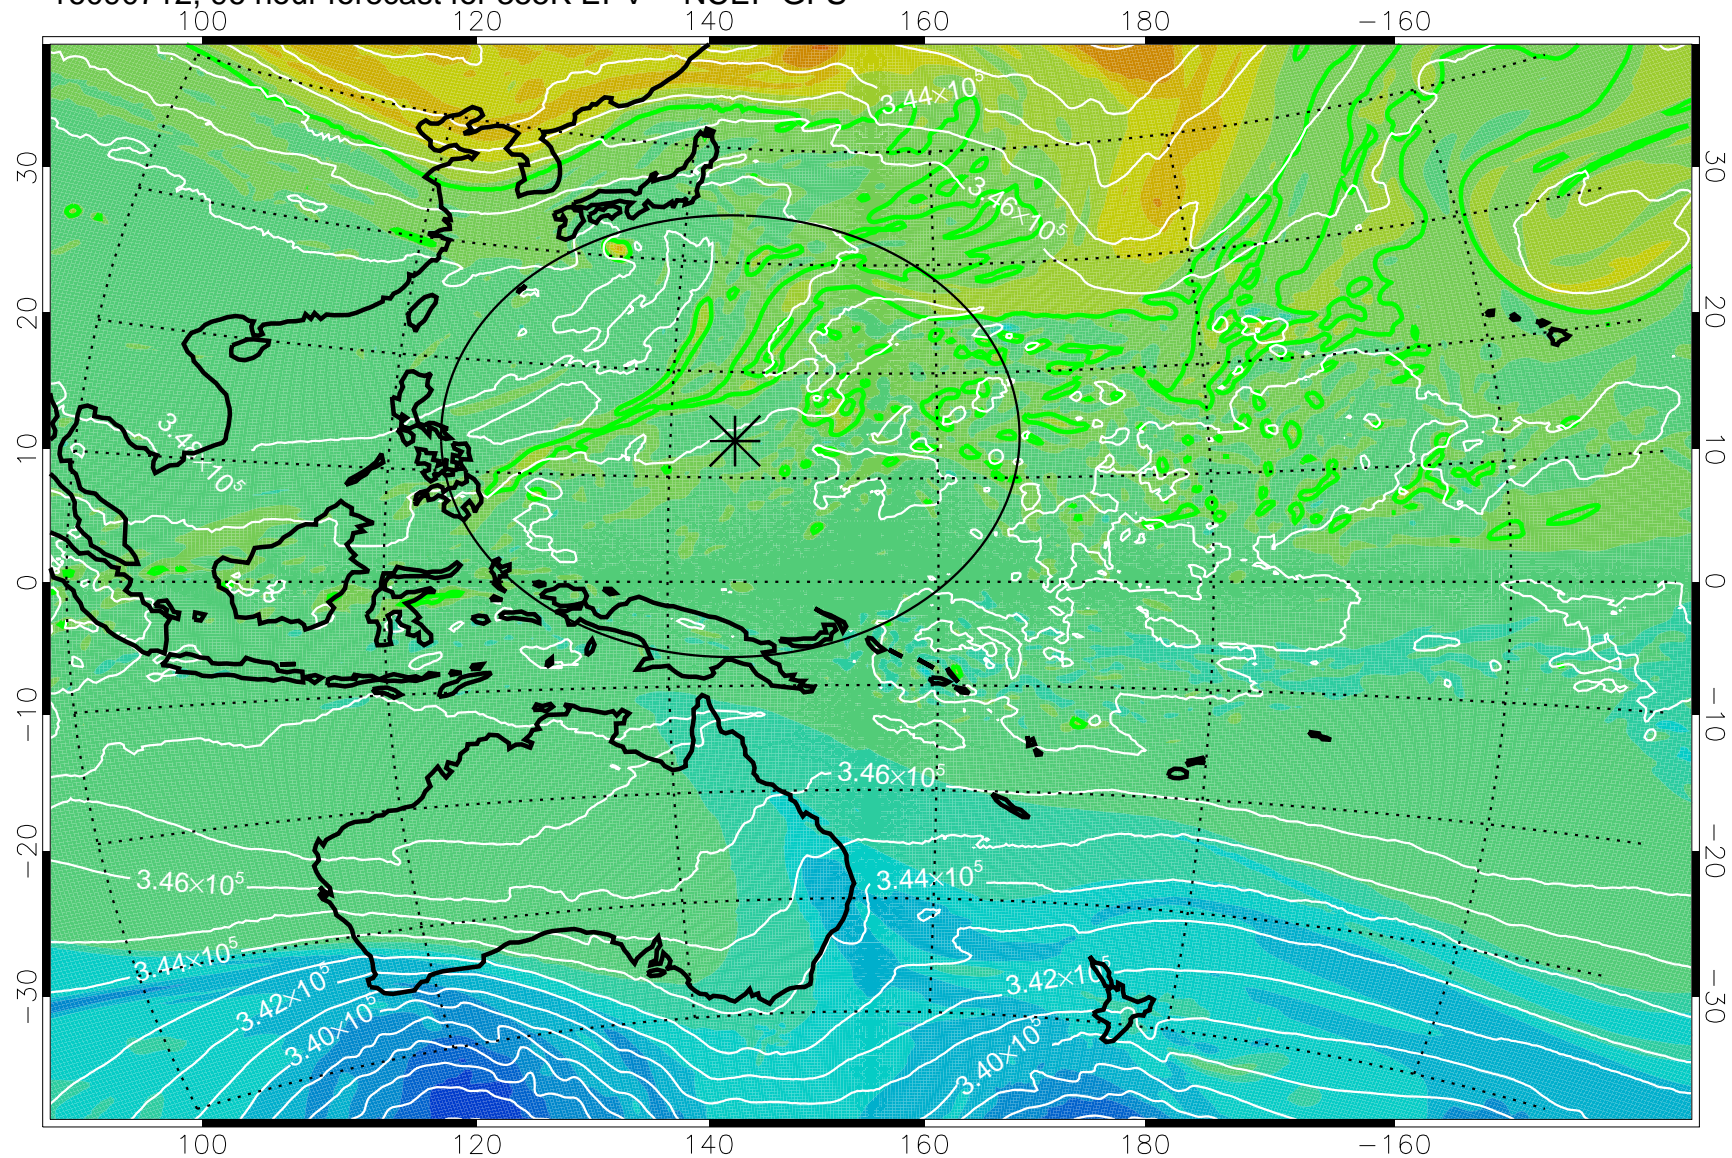

16090606, 66 hour forecast for 355K EPV -- NCEP GFS

355K Montgomery Streamfunction, white
EPV Tropopause (2 PVU) Position
Range ring of 2304 km

16090612, 72 hour forecast for 355K EPV -- NCEP GFS

355K Montgomery Streamfunction, white
EPV Tropopause (2 PVU) Position
Range ring of 2304 km

16090618, 78 hour forecast for 355K EPV -- NCEP GFS

355K Montgomery Streamfunction, white
EPV Tropopause (2 PVU) Position
Range ring of 2304 km

16090700, 84 hour forecast for 355K EPV -- NCEP GFS

355K Montgomery Streamfunction, white
EPV Tropopause (2 PVU) Position
Range ring of 2304 km

16090706, 90 hour forecast for 355K EPV -- NCEP GFS

355K Montgomery Streamfunction, white
EPV Tropopause (2 PVU) Position
Range ring of 2304 km

16090712, 96 hour forecast for 355K EPV -- NCEP GFS

355K Montgomery Streamfunction, white
EPV Tropopause (2 PVU) Position
Range ring of 2304 km

16090718, 102 hour forecast for 355K EPV -- NCEP GFS

355K Montgomery Streamfunction, white
EPV Tropopause (2 PVU) Position
Range ring of 2304 km

16090800, 108 hour forecast for 355K EPV -- NCEP GFS

355K Montgomery Streamfunction, white
EPV Tropopause (2 PVU) Position
Range ring of 2304 km