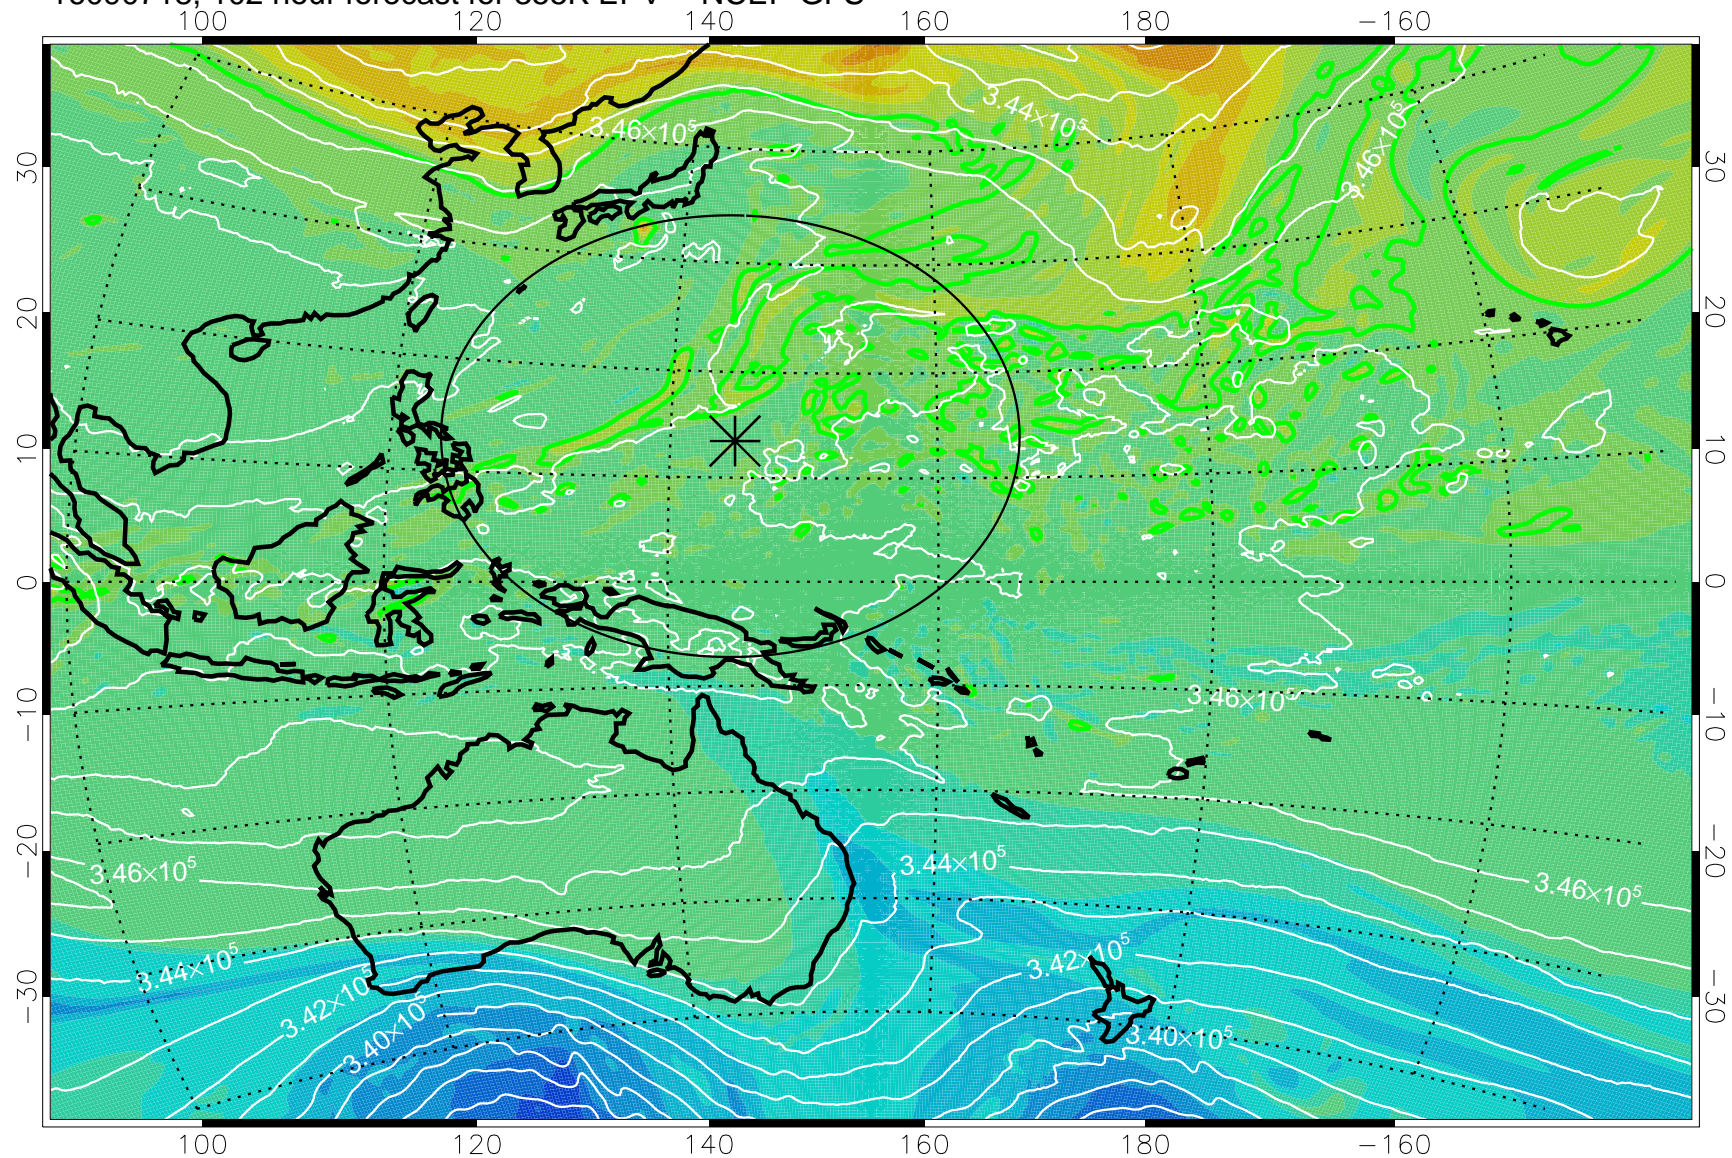

16090618, 78 hour forecast for 355K EPV -- NCEP GFS

355K Montgomery Streamfunction, white
EPV Tropopause (2 PVU) Position
Range ring of 2304 km

16090700, 84 hour forecast for 355K EPV -- NCEP GFS

355K Montgomery Streamfunction, white
EPV Tropopause (2 PVU) Position
Range ring of 2304 km

16090706, 90 hour forecast for 355K EPV -- NCEP GFS

355K Montgomery Streamfunction, white
EPV Tropopause (2 PVU) Position
Range ring of 2304 km

16090712, 96 hour forecast for 355K EPV -- NCEP GFS

355K Montgomery Streamfunction, white
EPV Tropopause (2 PVU) Position
Range ring of 2304 km

16090718, 102 hour forecast for 355K EPV -- NCEP GFS

355K Montgomery Streamfunction, white
EPV Tropopause (2 PVU) Position
Range ring of 2304 km

16090800, 108 hour forecast for 355K EPV -- NCEP GFS

355K Montgomery Streamfunction, white
EPV Tropopause (2 PVU) Position
Range ring of 2304 km

16090806, 114 hour forecast for 355K EPV -- NCEP GFS

355K Montgomery Streamfunction, white
EPV Tropopause (2 PVU) Position
Range ring of 2304 km

16090812, 120 hour forecast for 355K EPV -- NCEP GFS

355K Montgomery Streamfunction, white
EPV Tropopause (2 PVU) Position
Range ring of 2304 km