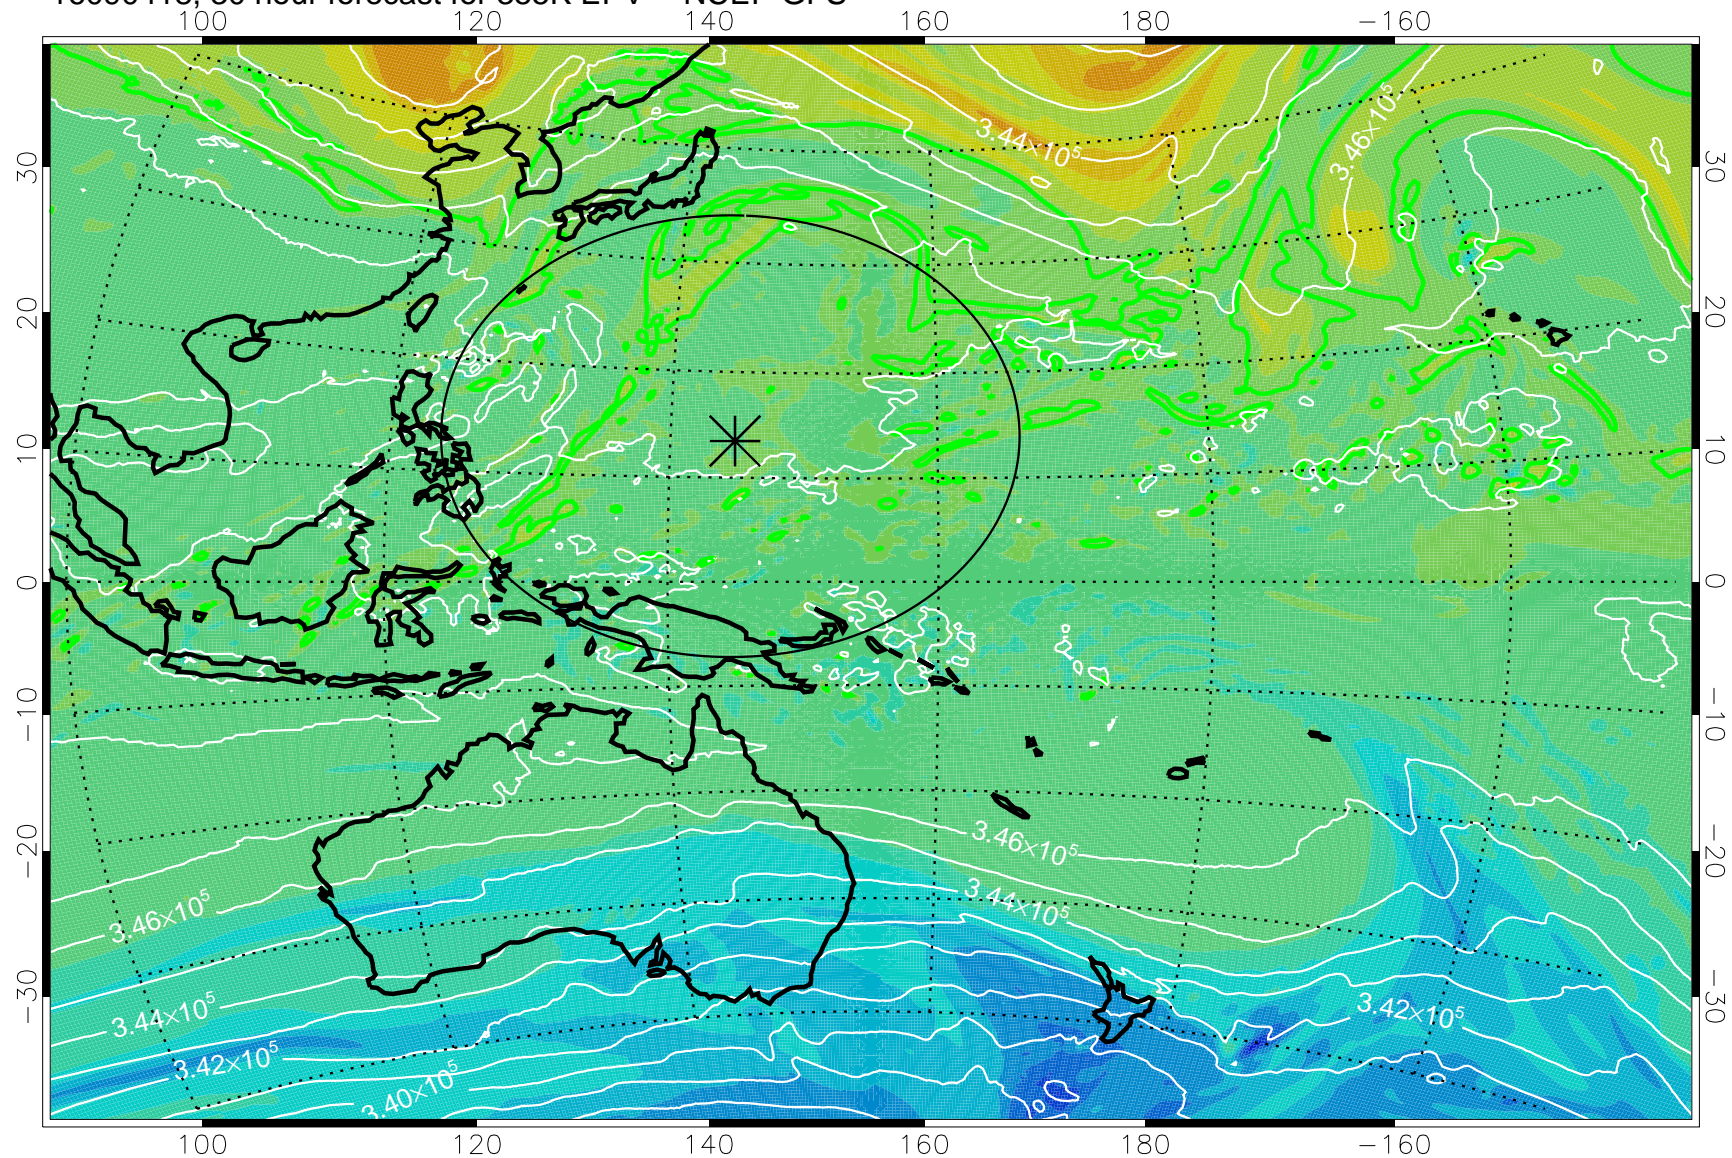

16090406, 18 hour forecast for 355K EPV -- NCEP GFS

355K Montgomery Streamfunction, white
EPV Tropopause (2 PVU) Position
Range ring of 2304 km

16090412, 24 hour forecast for 355K EPV -- NCEP GFS

355K Montgomery Streamfunction, white
EPV Tropopause (2 PVU) Position
Range ring of 2304 km

16090418, 30 hour forecast for 355K EPV -- NCEP GFS

355K Montgomery Streamfunction, white
EPV Tropopause (2 PVU) Position
Range ring of 2304 km

16090500, 36 hour forecast for 355K EPV -- NCEP GFS

355K Montgomery Streamfunction, white
EPV Tropopause (2 PVU) Position
Range ring of 2304 km

16090506, 42 hour forecast for 355K EPV -- NCEP GFS

355K Montgomery Streamfunction, white
EPV Tropopause (2 PVU) Position
Range ring of 2304 km

16090512, 48 hour forecast for 355K EPV -- NCEP GFS

355K Montgomery Streamfunction, white
EPV Tropopause (2 PVU) Position
Range ring of 2304 km

16090518, 54 hour forecast for 355K EPV -- NCEP GFS

355K Montgomery Streamfunction, white
EPV Tropopause (2 PVU) Position
Range ring of 2304 km

16090600, 60 hour forecast for 355K EPV -- NCEP GFS

355K Montgomery Streamfunction, white
EPV Tropopause (2 PVU) Position
Range ring of 2304 km