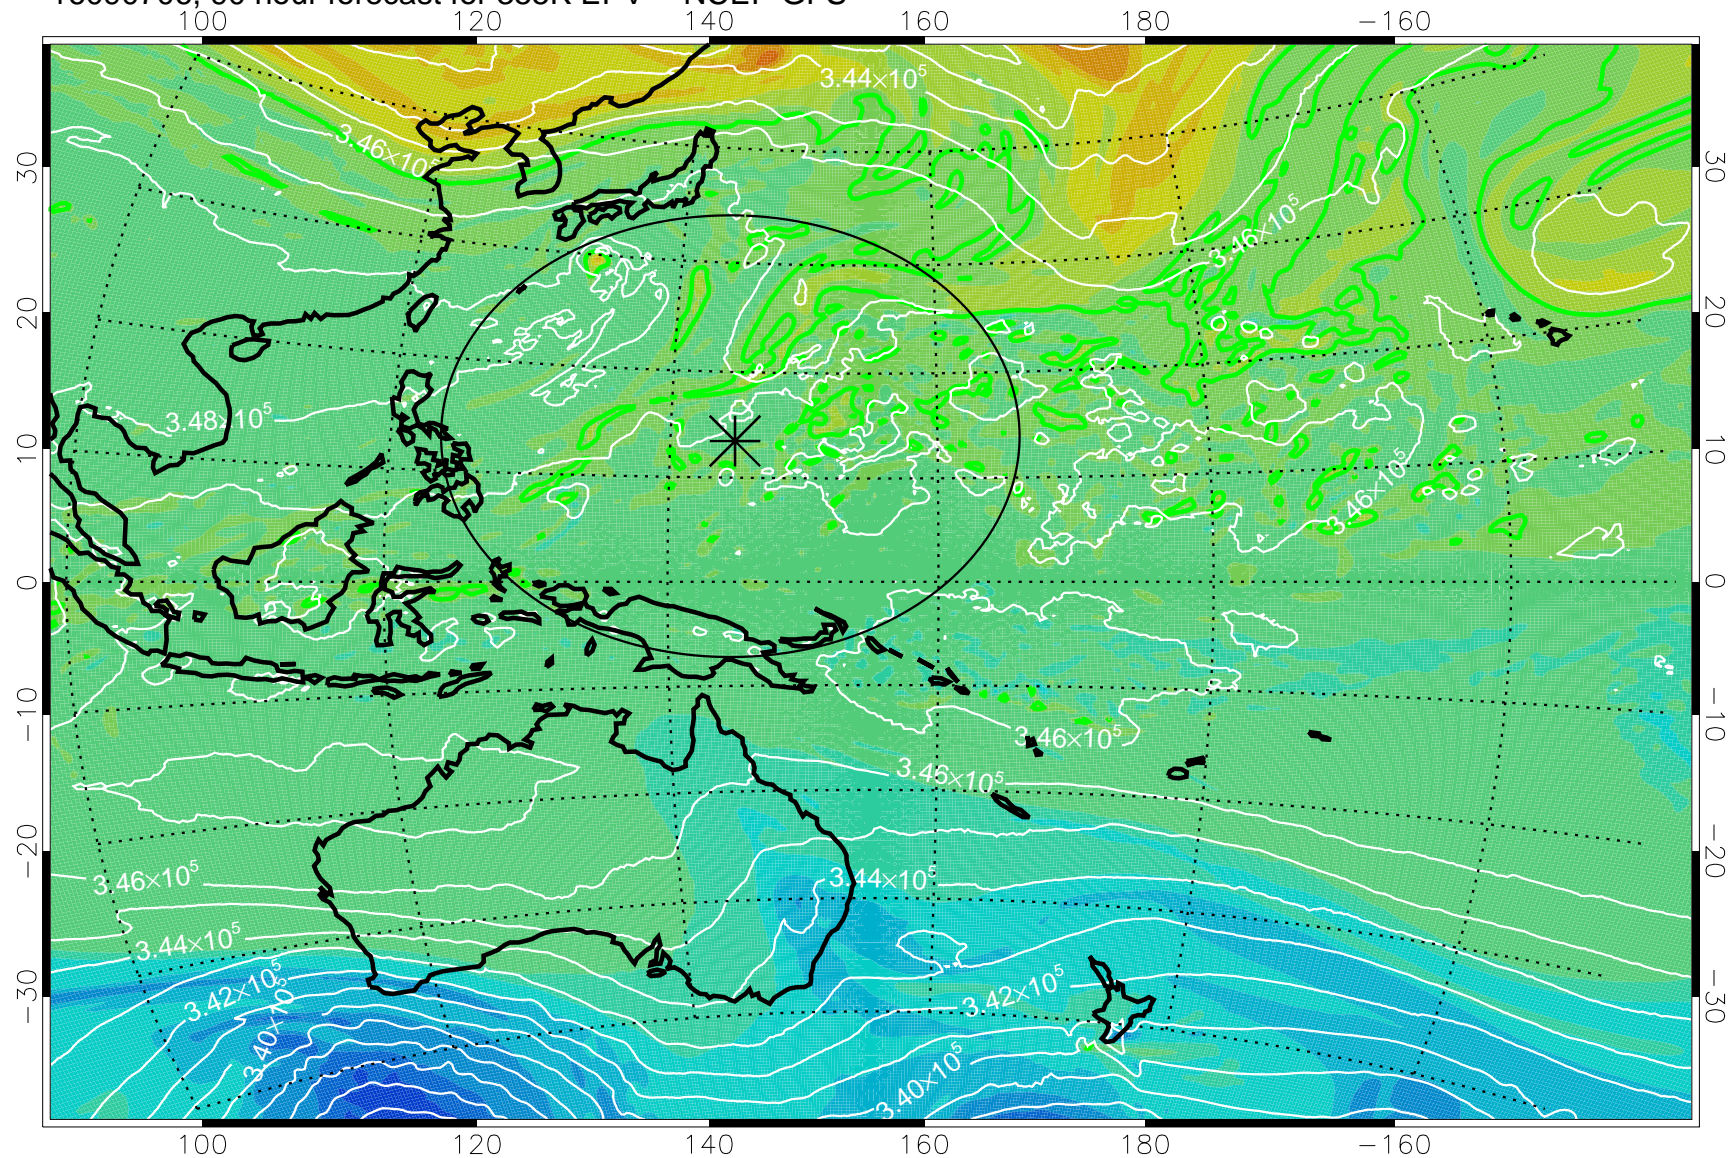

16090606, 66 hour forecast for 355K EPV -- NCEP GFS

355K Montgomery Streamfunction, white
EPV Tropopause (2 PVU) Position
Range ring of 2304 km

16090612, 72 hour forecast for 355K EPV -- NCEP GFS

355K Montgomery Streamfunction, white
EPV Tropopause (2 PVU) Position
Range ring of 2304 km

16090618, 78 hour forecast for 355K EPV -- NCEP GFS

355K Montgomery Streamfunction, white
EPV Tropopause (2 PVU) Position
Range ring of 2304 km

16090700, 84 hour forecast for 355K EPV -- NCEP GFS

355K Montgomery Streamfunction, white
EPV Tropopause (2 PVU) Position
Range ring of 2304 km

16090706, 90 hour forecast for 355K EPV -- NCEP GFS

355K Montgomery Streamfunction, white
EPV Tropopause (2 PVU) Position
Range ring of 2304 km

16090712, 96 hour forecast for 355K EPV -- NCEP GFS

355K Montgomery Streamfunction, white
EPV Tropopause (2 PVU) Position
Range ring of 2304 km

16090718, 102 hour forecast for 355K EPV -- NCEP GFS

355K Montgomery Streamfunction, white
EPV Tropopause (2 PVU) Position
Range ring of 2304 km

16090800, 108 hour forecast for 355K EPV -- NCEP GFS

355K Montgomery Streamfunction, white
EPV Tropopause (2 PVU) Position
Range ring of 2304 km