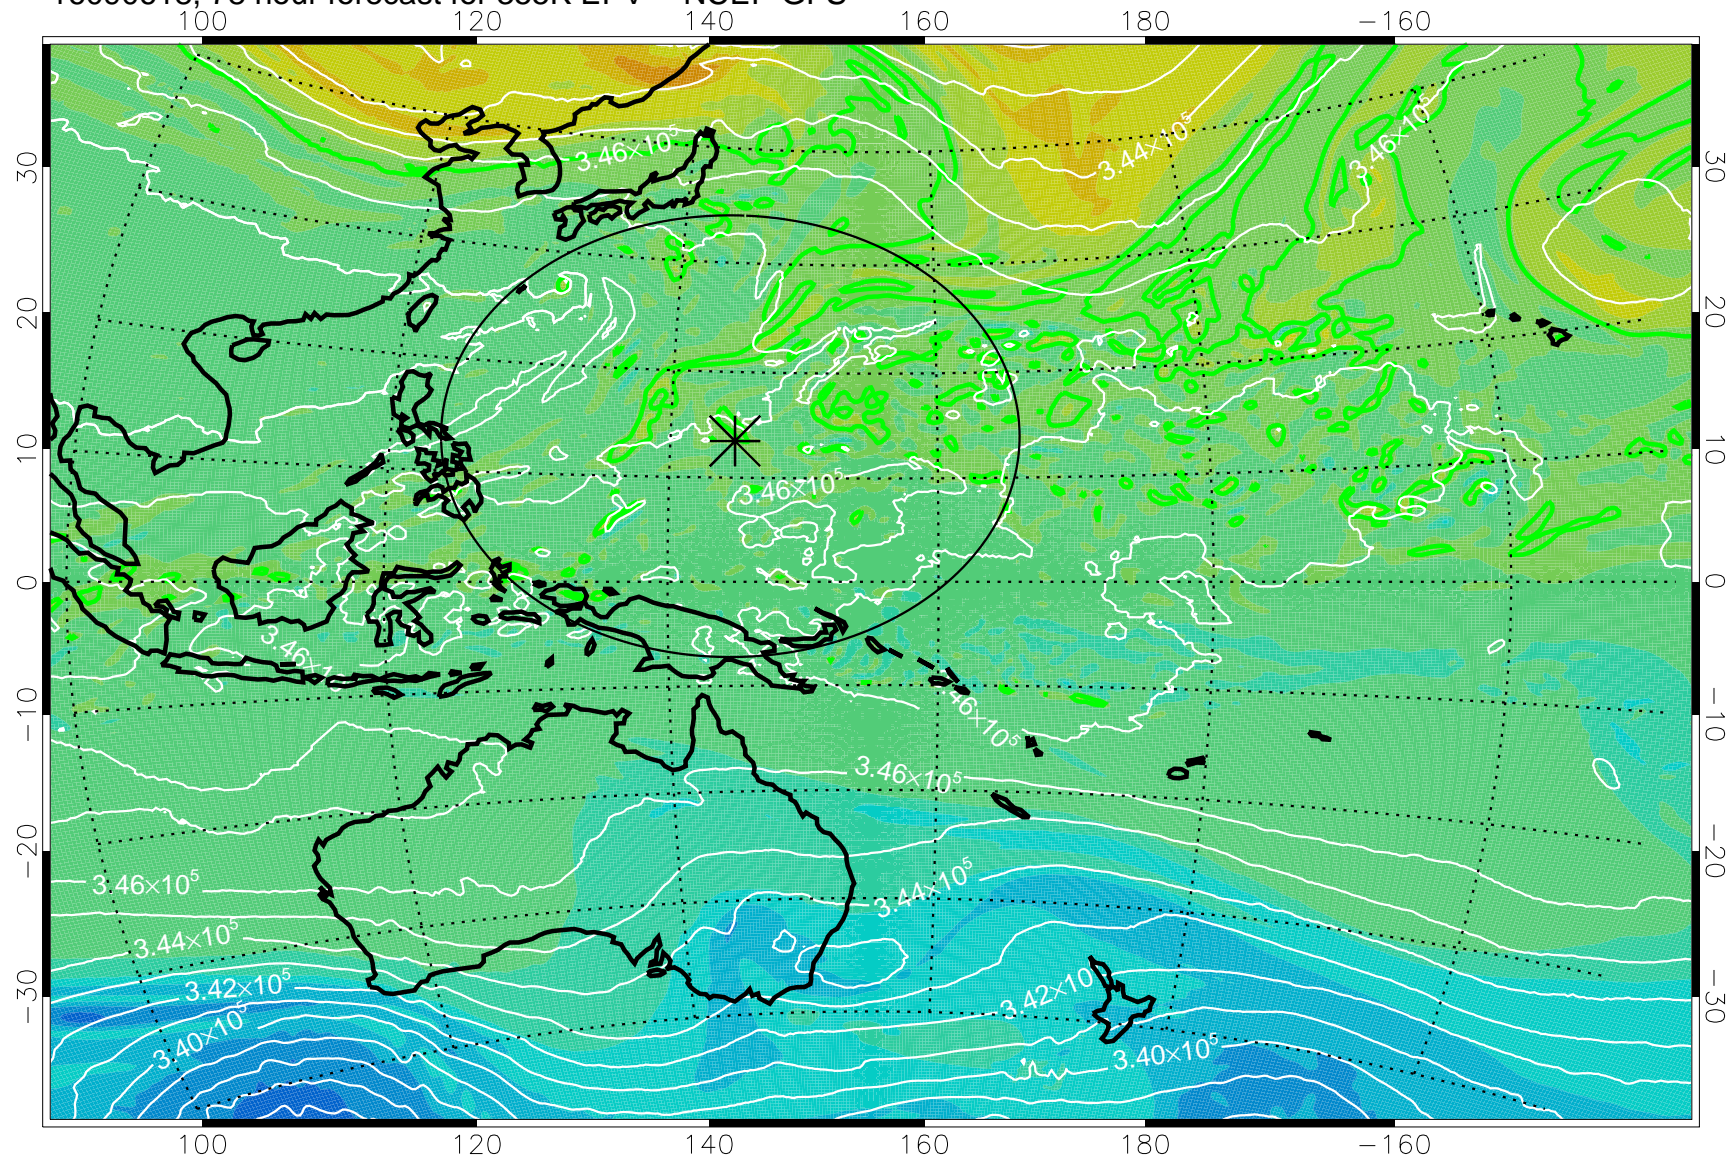

16090518, 54 hour forecast for 355K EPV -- NCEP GFS

355K Montgomery Streamfunction, white
EPV Tropopause (2 PVU) Position
Range ring of 2304 km

16090600, 60 hour forecast for 355K EPV -- NCEP GFS

355K Montgomery Streamfunction, white
EPV Tropopause (2 PVU) Position
Range ring of 2304 km

16090606, 66 hour forecast for 355K EPV -- NCEP GFS

355K Montgomery Streamfunction, white
EPV Tropopause (2 PVU) Position
Range ring of 2304 km

16090612, 72 hour forecast for 355K EPV -- NCEP GFS

355K Montgomery Streamfunction, white
EPV Tropopause (2 PVU) Position
Range ring of 2304 km

16090618, 78 hour forecast for 355K EPV -- NCEP GFS

355K Montgomery Streamfunction, white
EPV Tropopause (2 PVU) Position
Range ring of 2304 km

16090700, 84 hour forecast for 355K EPV -- NCEP GFS

355K Montgomery Streamfunction, white
EPV Tropopause (2 PVU) Position
Range ring of 2304 km

16090706, 90 hour forecast for 355K EPV -- NCEP GFS

355K Montgomery Streamfunction, white
EPV Tropopause (2 PVU) Position
Range ring of 2304 km

16090712, 96 hour forecast for 355K EPV -- NCEP GFS

355K Montgomery Streamfunction, white
EPV Tropopause (2 PVU) Position
Range ring of 2304 km