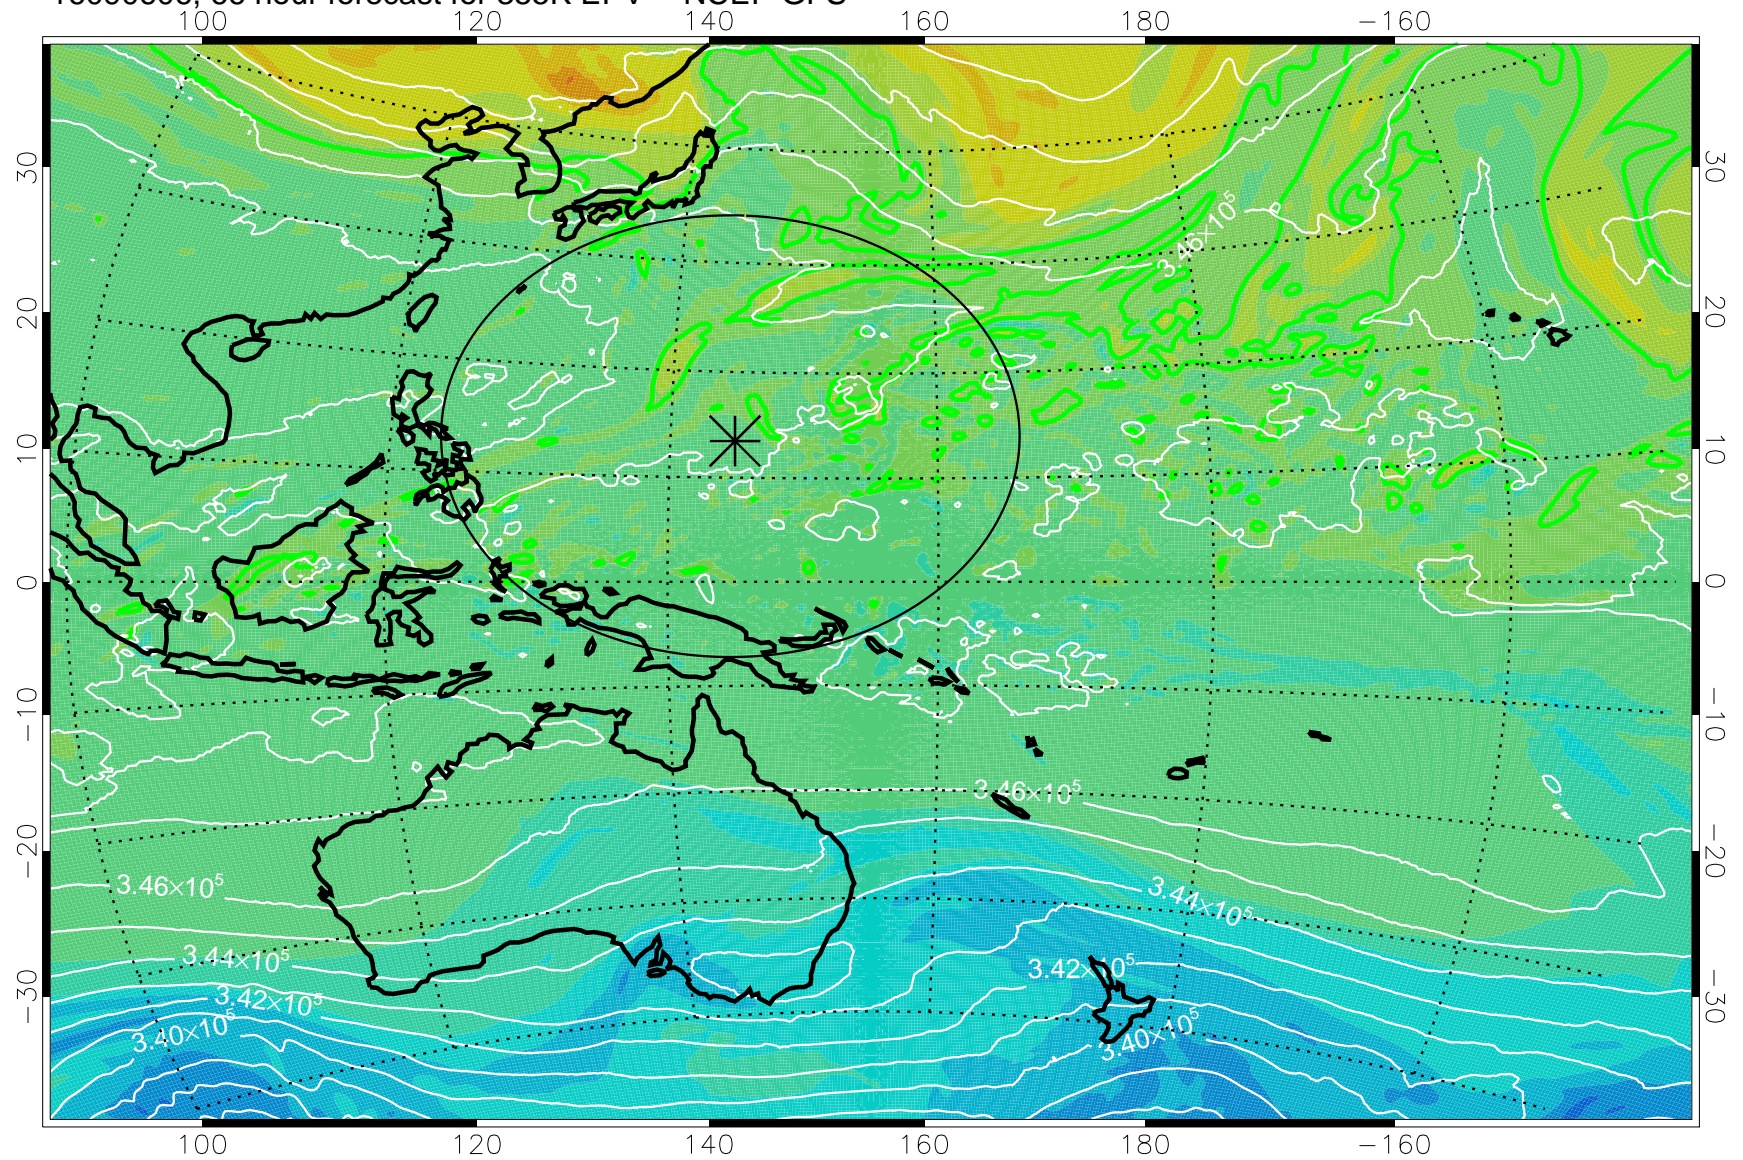

16090506, 42 hour forecast for 355K EPV -- NCEP GFS

355K Montgomery Streamfunction, white
EPV Tropopause (2 PVU) Position
Range ring of 2304 km

16090512, 48 hour forecast for 355K EPV -- NCEP GFS

355K Montgomery Streamfunction, white
EPV Tropopause (2 PVU) Position
Range ring of 2304 km

16090518, 54 hour forecast for 355K EPV -- NCEP GFS

355K Montgomery Streamfunction, white
EPV Tropopause (2 PVU) Position
Range ring of 2304 km

16090600, 60 hour forecast for 355K EPV -- NCEP GFS

355K Montgomery Streamfunction, white
EPV Tropopause (2 PVU) Position
Range ring of 2304 km

16090606, 66 hour forecast for 355K EPV -- NCEP GFS

355K Montgomery Streamfunction, white
EPV Tropopause (2 PVU) Position
Range ring of 2304 km

16090612, 72 hour forecast for 355K EPV -- NCEP GFS

355K Montgomery Streamfunction, white
EPV Tropopause (2 PVU) Position
Range ring of 2304 km

16090618, 78 hour forecast for 355K EPV -- NCEP GFS

355K Montgomery Streamfunction, white
EPV Tropopause (2 PVU) Position
Range ring of 2304 km

16090700, 84 hour forecast for 355K EPV -- NCEP GFS

355K Montgomery Streamfunction, white
EPV Tropopause (2 PVU) Position
Range ring of 2304 km