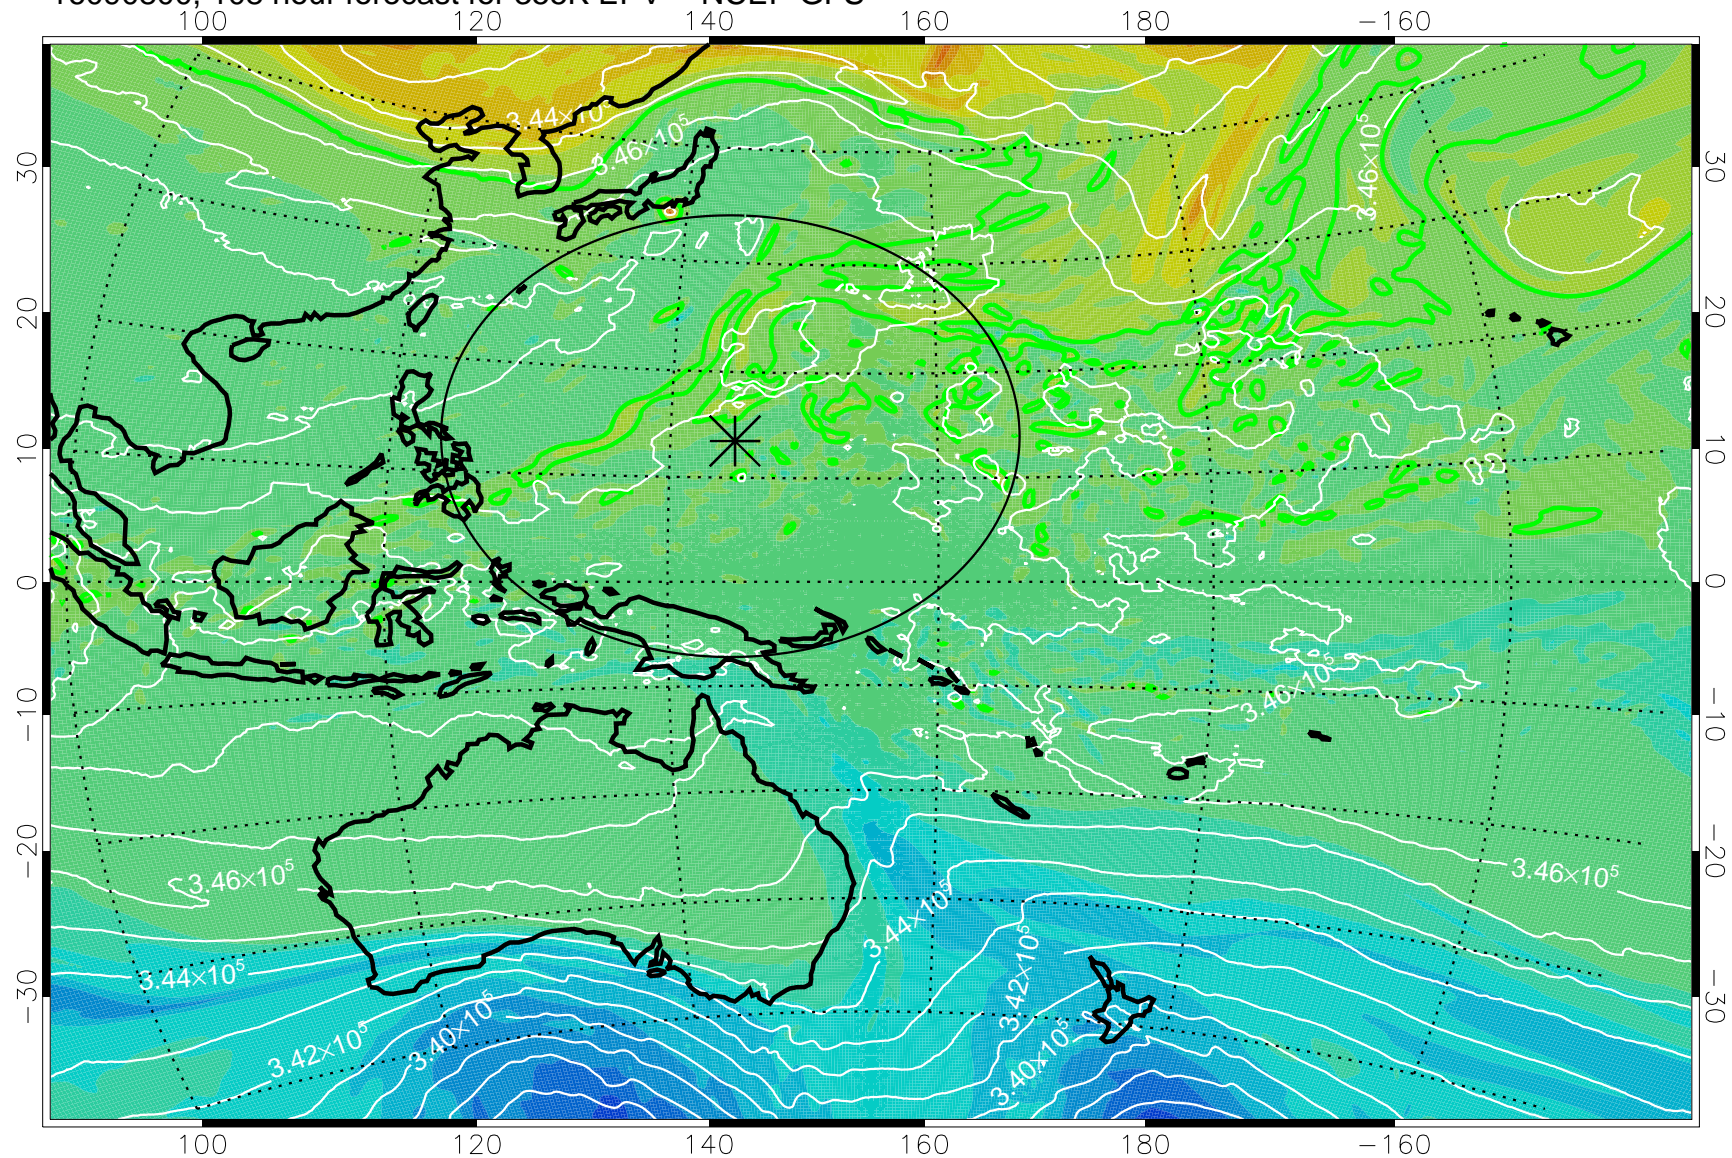

16090618, 78 hour forecast for 355K EPV -- NCEP GFS

355K Montgomery Streamfunction, white
EPV Tropopause (2 PVU) Position
Range ring of 2304 km

16090700, 84 hour forecast for 355K EPV -- NCEP GFS

355K Montgomery Streamfunction, white
EPV Tropopause (2 PVU) Position
Range ring of 2304 km

16090706, 90 hour forecast for 355K EPV -- NCEP GFS

355K Montgomery Streamfunction, white
EPV Tropopause (2 PVU) Position
Range ring of 2304 km

16090712, 96 hour forecast for 355K EPV -- NCEP GFS

355K Montgomery Streamfunction, white
EPV Tropopause (2 PVU) Position
Range ring of 2304 km

16090718, 102 hour forecast for 355K EPV -- NCEP GFS

355K Montgomery Streamfunction, white
EPV Tropopause (2 PVU) Position
Range ring of 2304 km

16090800, 108 hour forecast for 355K EPV -- NCEP GFS

355K Montgomery Streamfunction, white
EPV Tropopause (2 PVU) Position
Range ring of 2304 km

16090806, 114 hour forecast for 355K EPV -- NCEP GFS

355K Montgomery Streamfunction, white
EPV Tropopause (2 PVU) Position
Range ring of 2304 km

16090812, 120 hour forecast for 355K EPV -- NCEP GFS

355K Montgomery Streamfunction, white
EPV Tropopause (2 PVU) Position
Range ring of 2304 km