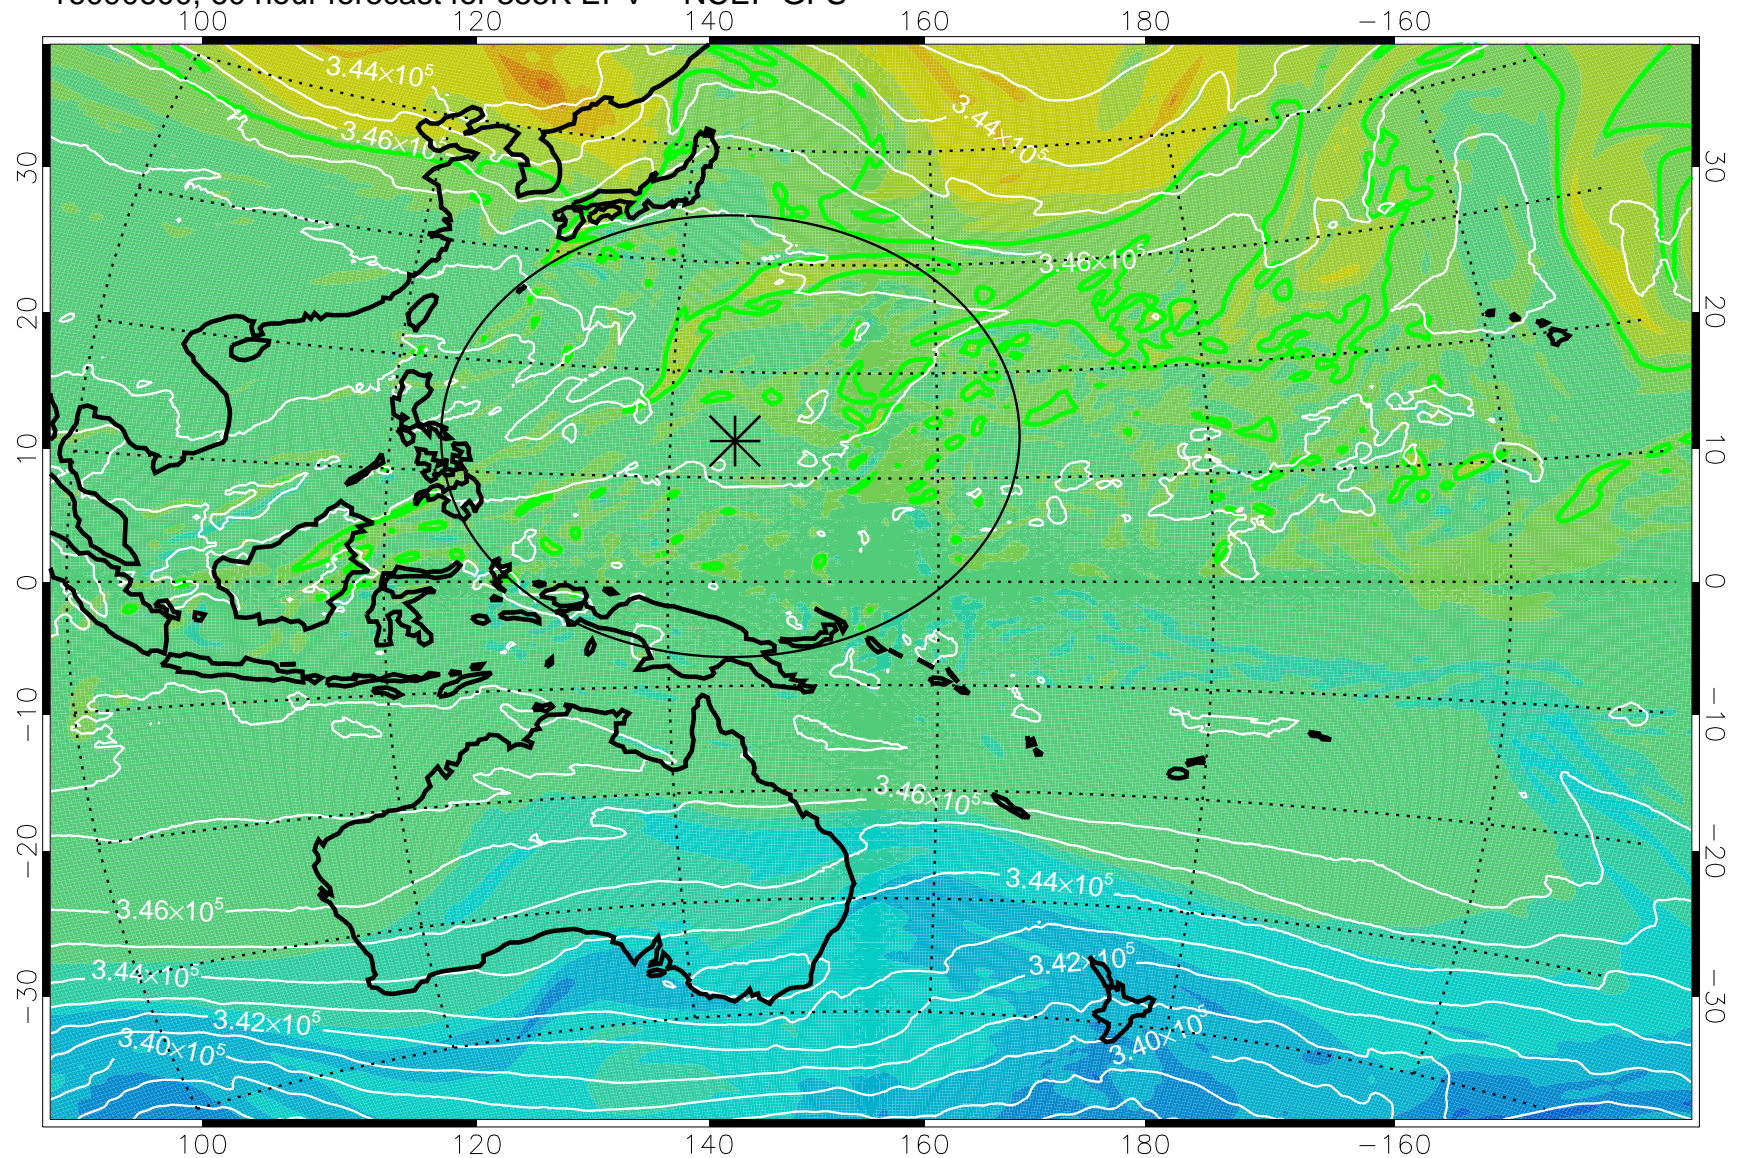

16090418, 30 hour forecast for 355K EPV -- NCEP GFS

355K Montgomery Streamfunction, white
EPV Tropopause (2 PVU) Position
Range ring of 2304 km

16090500, 36 hour forecast for 355K EPV -- NCEP GFS

355K Montgomery Streamfunction, white
EPV Tropopause (2 PVU) Position
Range ring of 2304 km

16090506, 42 hour forecast for 355K EPV -- NCEP GFS

355K Montgomery Streamfunction, white
EPV Tropopause (2 PVU) Position
Range ring of 2304 km

16090512, 48 hour forecast for 355K EPV -- NCEP GFS

355K Montgomery Streamfunction, white
EPV Tropopause (2 PVU) Position
Range ring of 2304 km

16090518, 54 hour forecast for 355K EPV -- NCEP GFS

355K Montgomery Streamfunction, white
EPV Tropopause (2 PVU) Position
Range ring of 2304 km

16090600, 60 hour forecast for 355K EPV -- NCEP GFS

355K Montgomery Streamfunction, white
EPV Tropopause (2 PVU) Position
Range ring of 2304 km

16090606, 66 hour forecast for 355K EPV -- NCEP GFS

355K Montgomery Streamfunction, white
EPV Tropopause (2 PVU) Position
Range ring of 2304 km

16090612, 72 hour forecast for 355K EPV -- NCEP GFS

355K Montgomery Streamfunction, white
EPV Tropopause (2 PVU) Position
Range ring of 2304 km