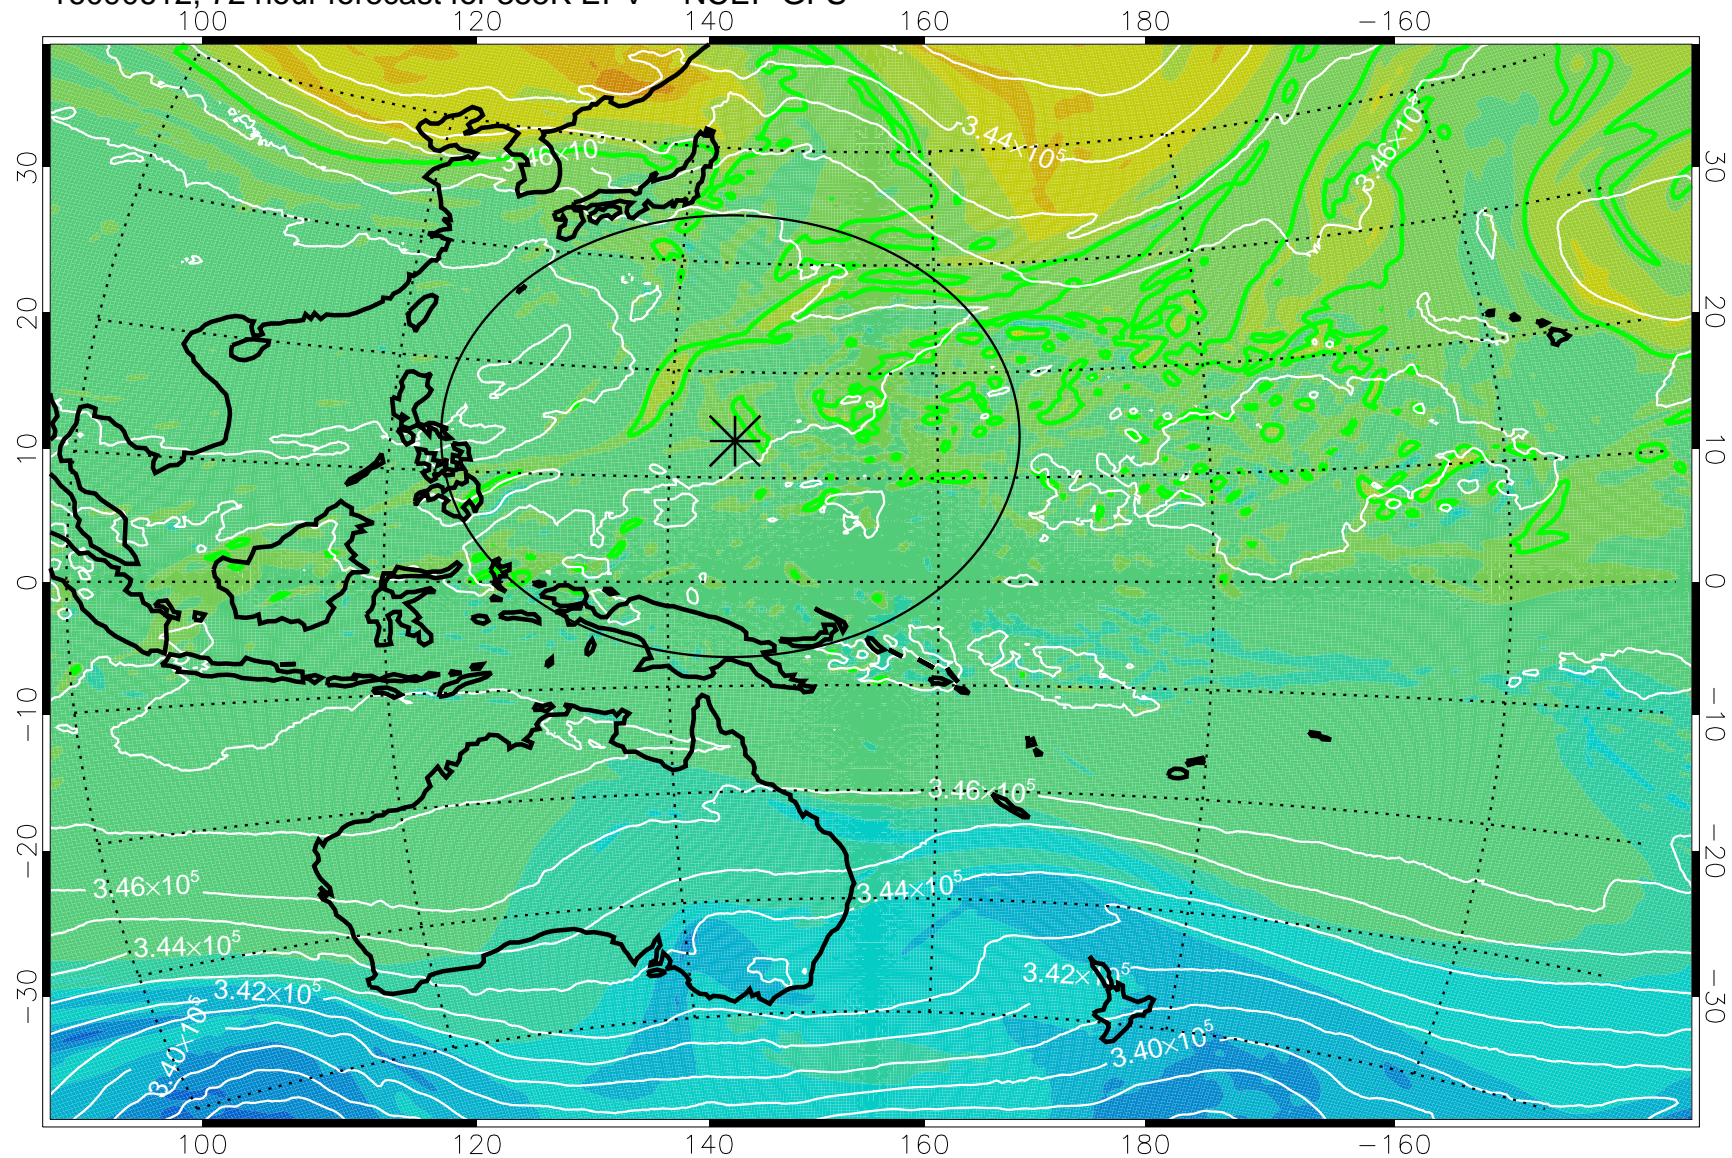

16090506, 42 hour forecast for 355K EPV -- NCEP GFS

355K Montgomery Streamfunction, white
EPV Tropopause (2 PVU) Position
Range ring of 2304 km

16090512, 48 hour forecast for 355K EPV -- NCEP GFS

355K Montgomery Streamfunction, white
EPV Tropopause (2 PVU) Position
Range ring of 2304 km

16090518, 54 hour forecast for 355K EPV -- NCEP GFS

355K Montgomery Streamfunction, white
EPV Tropopause (2 PVU) Position
Range ring of 2304 km

16090600, 60 hour forecast for 355K EPV -- NCEP GFS

355K Montgomery Streamfunction, white
EPV Tropopause (2 PVU) Position
Range ring of 2304 km

16090606, 66 hour forecast for 355K EPV -- NCEP GFS

355K Montgomery Streamfunction, white
EPV Tropopause (2 PVU) Position
Range ring of 2304 km

16090612, 72 hour forecast for 355K EPV -- NCEP GFS

355K Montgomery Streamfunction, white
EPV Tropopause (2 PVU) Position
Range ring of 2304 km

16090618, 78 hour forecast for 355K EPV -- NCEP GFS

355K Montgomery Streamfunction, white
EPV Tropopause (2 PVU) Position
Range ring of 2304 km

16090700, 84 hour forecast for 355K EPV -- NCEP GFS

355K Montgomery Streamfunction, white
EPV Tropopause (2 PVU) Position
Range ring of 2304 km