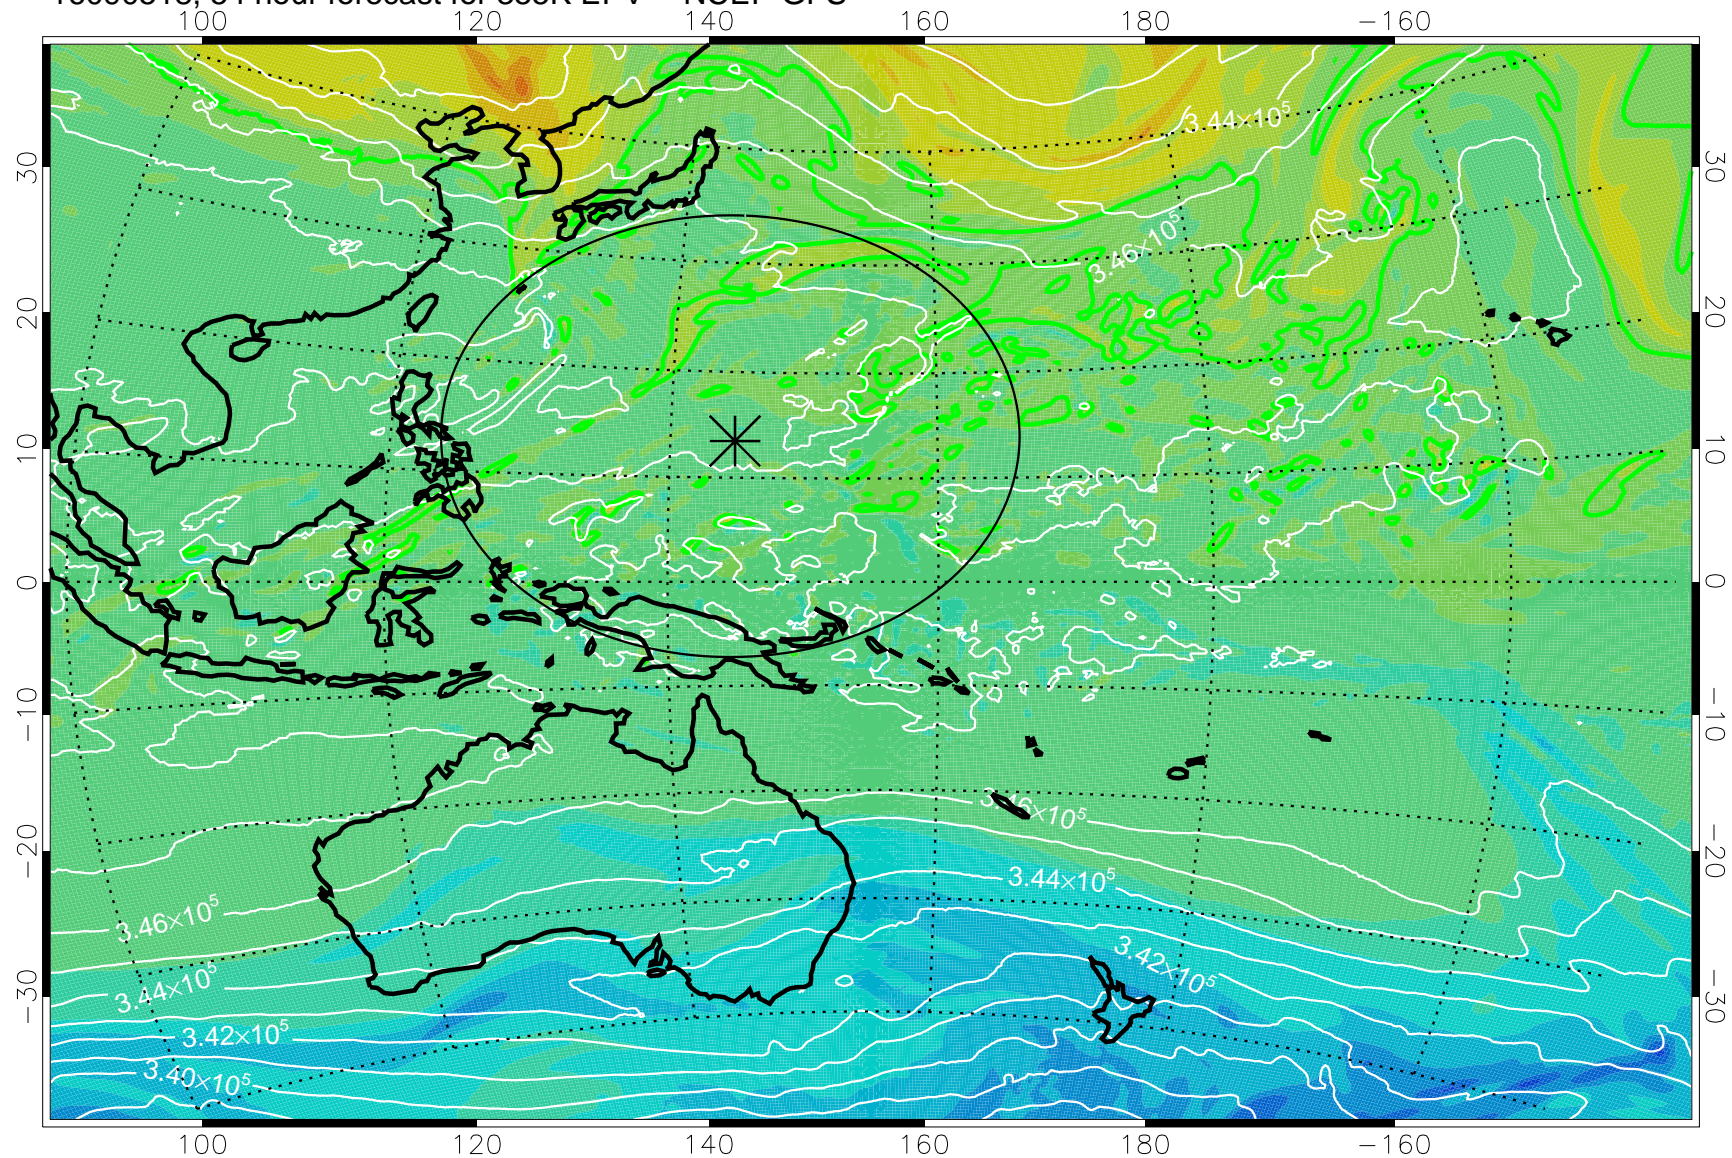

16090418, 30 hour forecast for 355K EPV -- NCEP GFS

355K Montgomery Streamfunction, white
EPV Tropopause (2 PVU) Position
Range ring of 2304 km

16090500, 36 hour forecast for 355K EPV -- NCEP GFS

355K Montgomery Streamfunction, white
EPV Tropopause (2 PVU) Position
Range ring of 2304 km

16090506, 42 hour forecast for 355K EPV -- NCEP GFS

355K Montgomery Streamfunction, white
EPV Tropopause (2 PVU) Position
Range ring of 2304 km

16090512, 48 hour forecast for 355K EPV -- NCEP GFS

355K Montgomery Streamfunction, white
EPV Tropopause (2 PVU) Position
Range ring of 2304 km

16090518, 54 hour forecast for 355K EPV -- NCEP GFS

355K Montgomery Streamfunction, white
EPV Tropopause (2 PVU) Position
Range ring of 2304 km

16090600, 60 hour forecast for 355K EPV -- NCEP GFS

355K Montgomery Streamfunction, white
EPV Tropopause (2 PVU) Position
Range ring of 2304 km

16090606, 66 hour forecast for 355K EPV -- NCEP GFS

355K Montgomery Streamfunction, white
EPV Tropopause (2 PVU) Position
Range ring of 2304 km

16090612, 72 hour forecast for 355K EPV -- NCEP GFS

355K Montgomery Streamfunction, white
EPV Tropopause (2 PVU) Position
Range ring of 2304 km