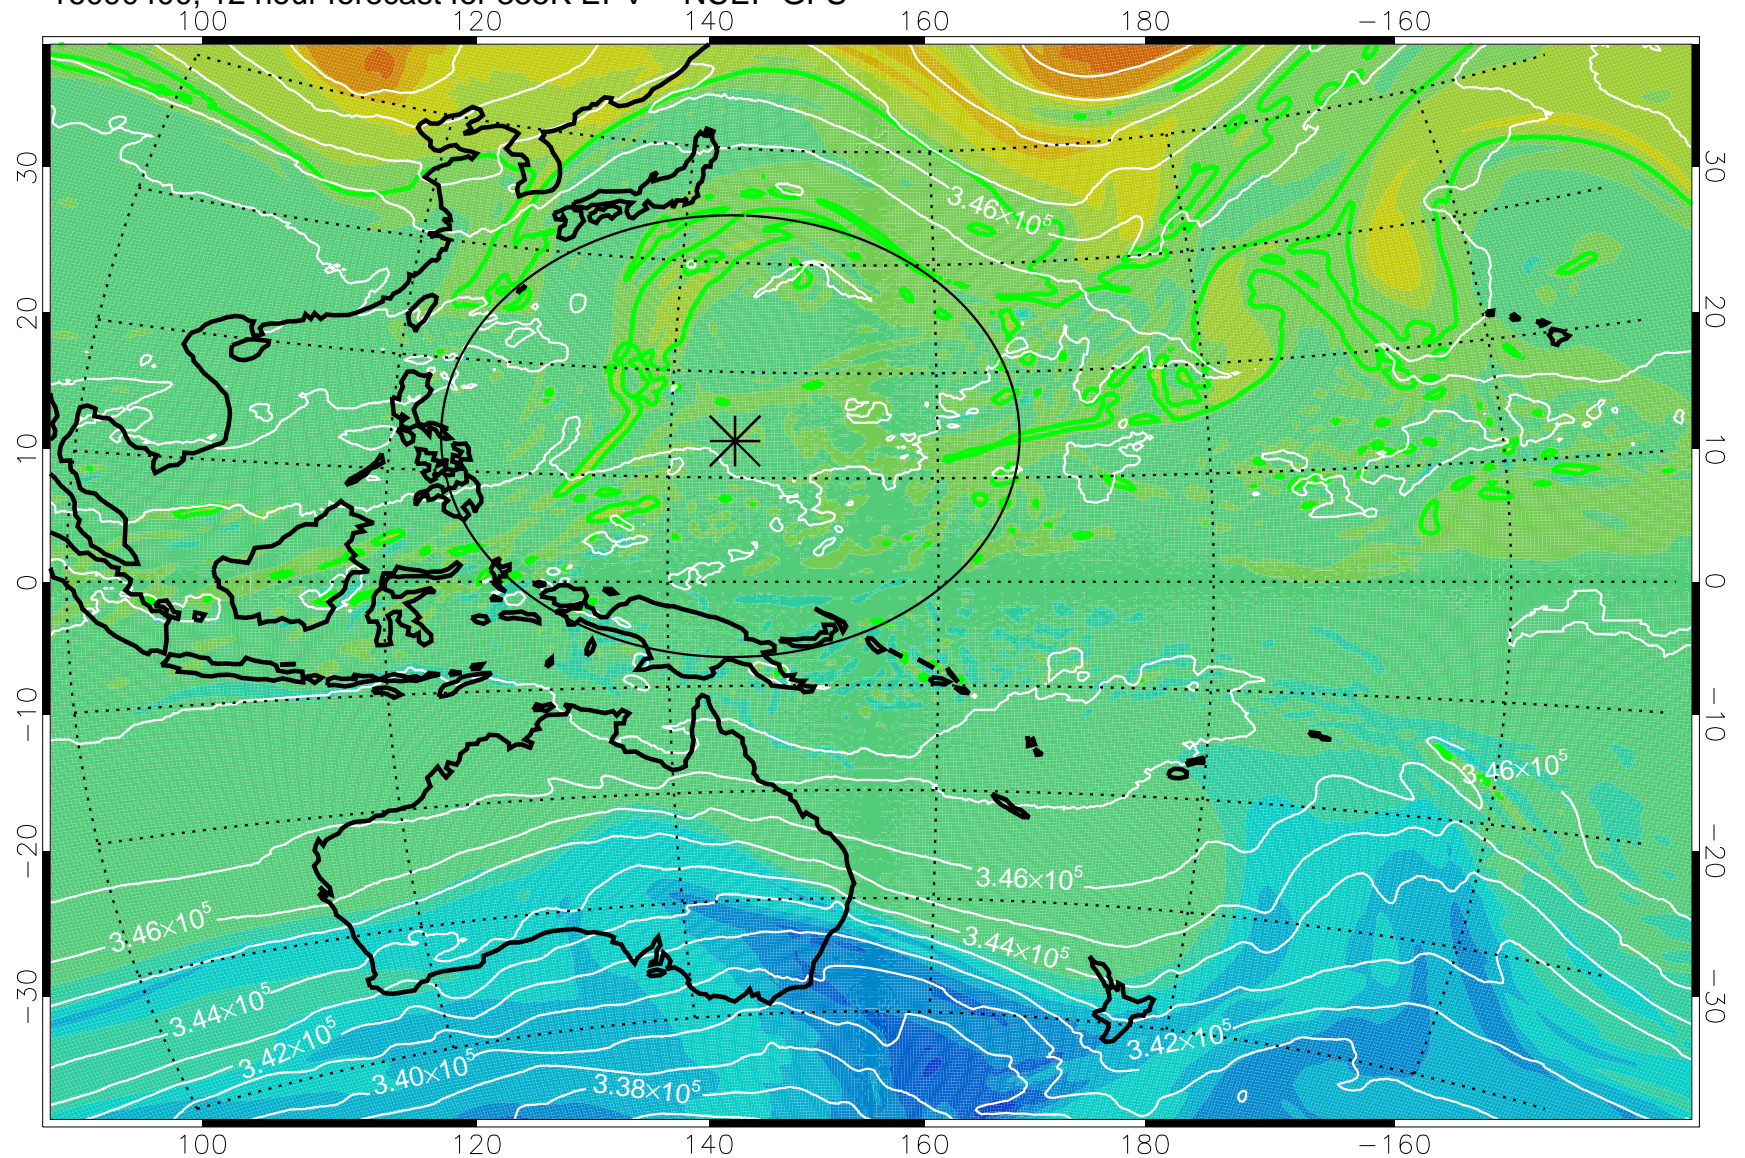

16090318, 6 hour forecast for 355K EPV -- NCEP GFS

355K Montgomery Streamfunction, white
EPV Tropopause (2 PVU) Position
Range ring of 2304 km

16090400, 12 hour forecast for 355K EPV -- NCEP GFS

355K Montgomery Streamfunction, white
EPV Tropopause (2 PVU) Position
Range ring of 2304 km

16090406, 18 hour forecast for 355K EPV -- NCEP GFS

355K Montgomery Streamfunction, white
EPV Tropopause (2 PVU) Position
Range ring of 2304 km

16090412, 24 hour forecast for 355K EPV -- NCEP GFS

355K Montgomery Streamfunction, white
EPV Tropopause (2 PVU) Position
Range ring of 2304 km

16090418, 30 hour forecast for 355K EPV -- NCEP GFS

355K Montgomery Streamfunction, white
EPV Tropopause (2 PVU) Position
Range ring of 2304 km

16090500, 36 hour forecast for 355K EPV -- NCEP GFS

355K Montgomery Streamfunction, white
EPV Tropopause (2 PVU) Position
Range ring of 2304 km

16090506, 42 hour forecast for 355K EPV -- NCEP GFS

355K Montgomery Streamfunction, white
EPV Tropopause (2 PVU) Position
Range ring of 2304 km

16090512, 48 hour forecast for 355K EPV -- NCEP GFS

355K Montgomery Streamfunction, white
EPV Tropopause (2 PVU) Position
Range ring of 2304 km