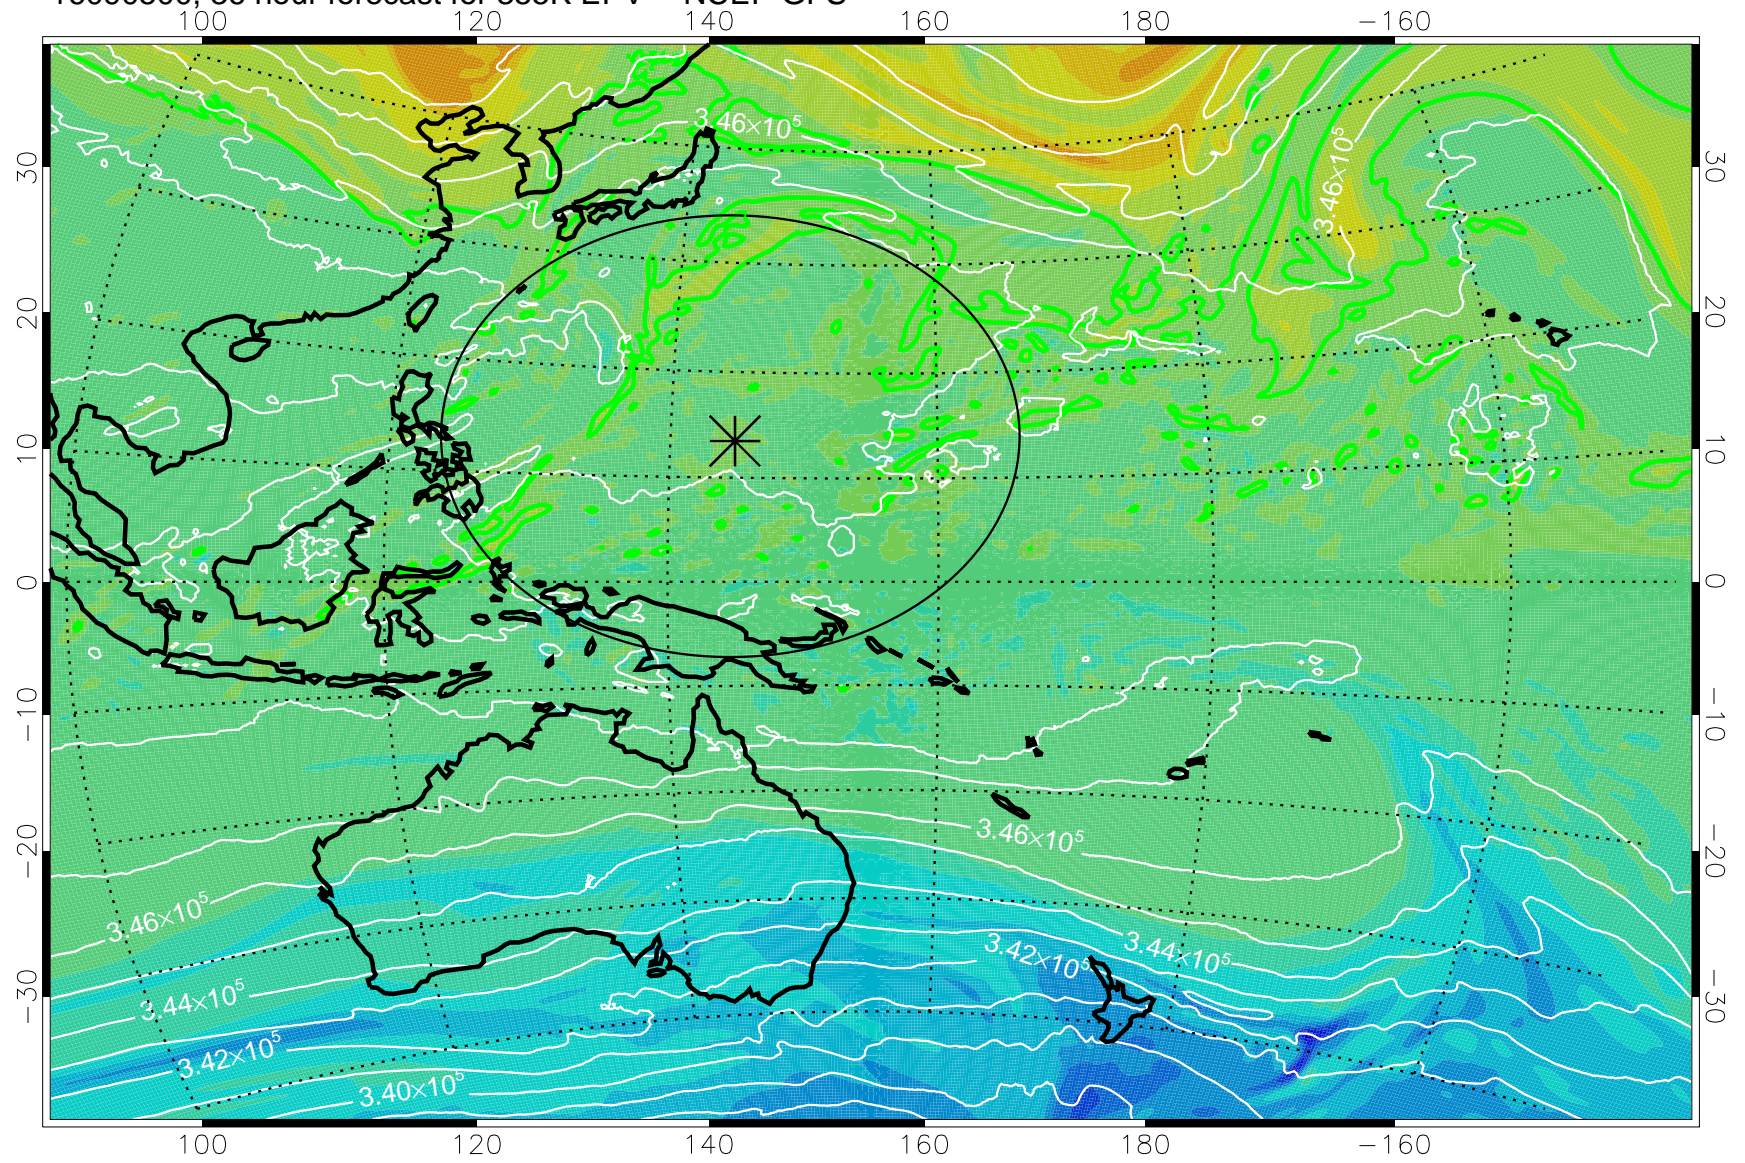

16090406, 18 hour forecast for 355K EPV -- NCEP GFS

355K Montgomery Streamfunction, white
EPV Tropopause (2 PVU) Position
Range ring of 2304 km

16090412, 24 hour forecast for 355K EPV -- NCEP GFS

355K Montgomery Streamfunction, white
EPV Tropopause (2 PVU) Position
Range ring of 2304 km

16090418, 30 hour forecast for 355K EPV -- NCEP GFS

355K Montgomery Streamfunction, white
EPV Tropopause (2 PVU) Position
Range ring of 2304 km

16090500, 36 hour forecast for 355K EPV -- NCEP GFS

355K Montgomery Streamfunction, white
EPV Tropopause (2 PVU) Position
Range ring of 2304 km

16090506, 42 hour forecast for 355K EPV -- NCEP GFS

355K Montgomery Streamfunction, white
EPV Tropopause (2 PVU) Position
Range ring of 2304 km

16090512, 48 hour forecast for 355K EPV -- NCEP GFS

355K Montgomery Streamfunction, white
EPV Tropopause (2 PVU) Position
Range ring of 2304 km

16090518, 54 hour forecast for 355K EPV -- NCEP GFS

355K Montgomery Streamfunction, white
EPV Tropopause (2 PVU) Position
Range ring of 2304 km

16090600, 60 hour forecast for 355K EPV -- NCEP GFS

355K Montgomery Streamfunction, white
EPV Tropopause (2 PVU) Position
Range ring of 2304 km