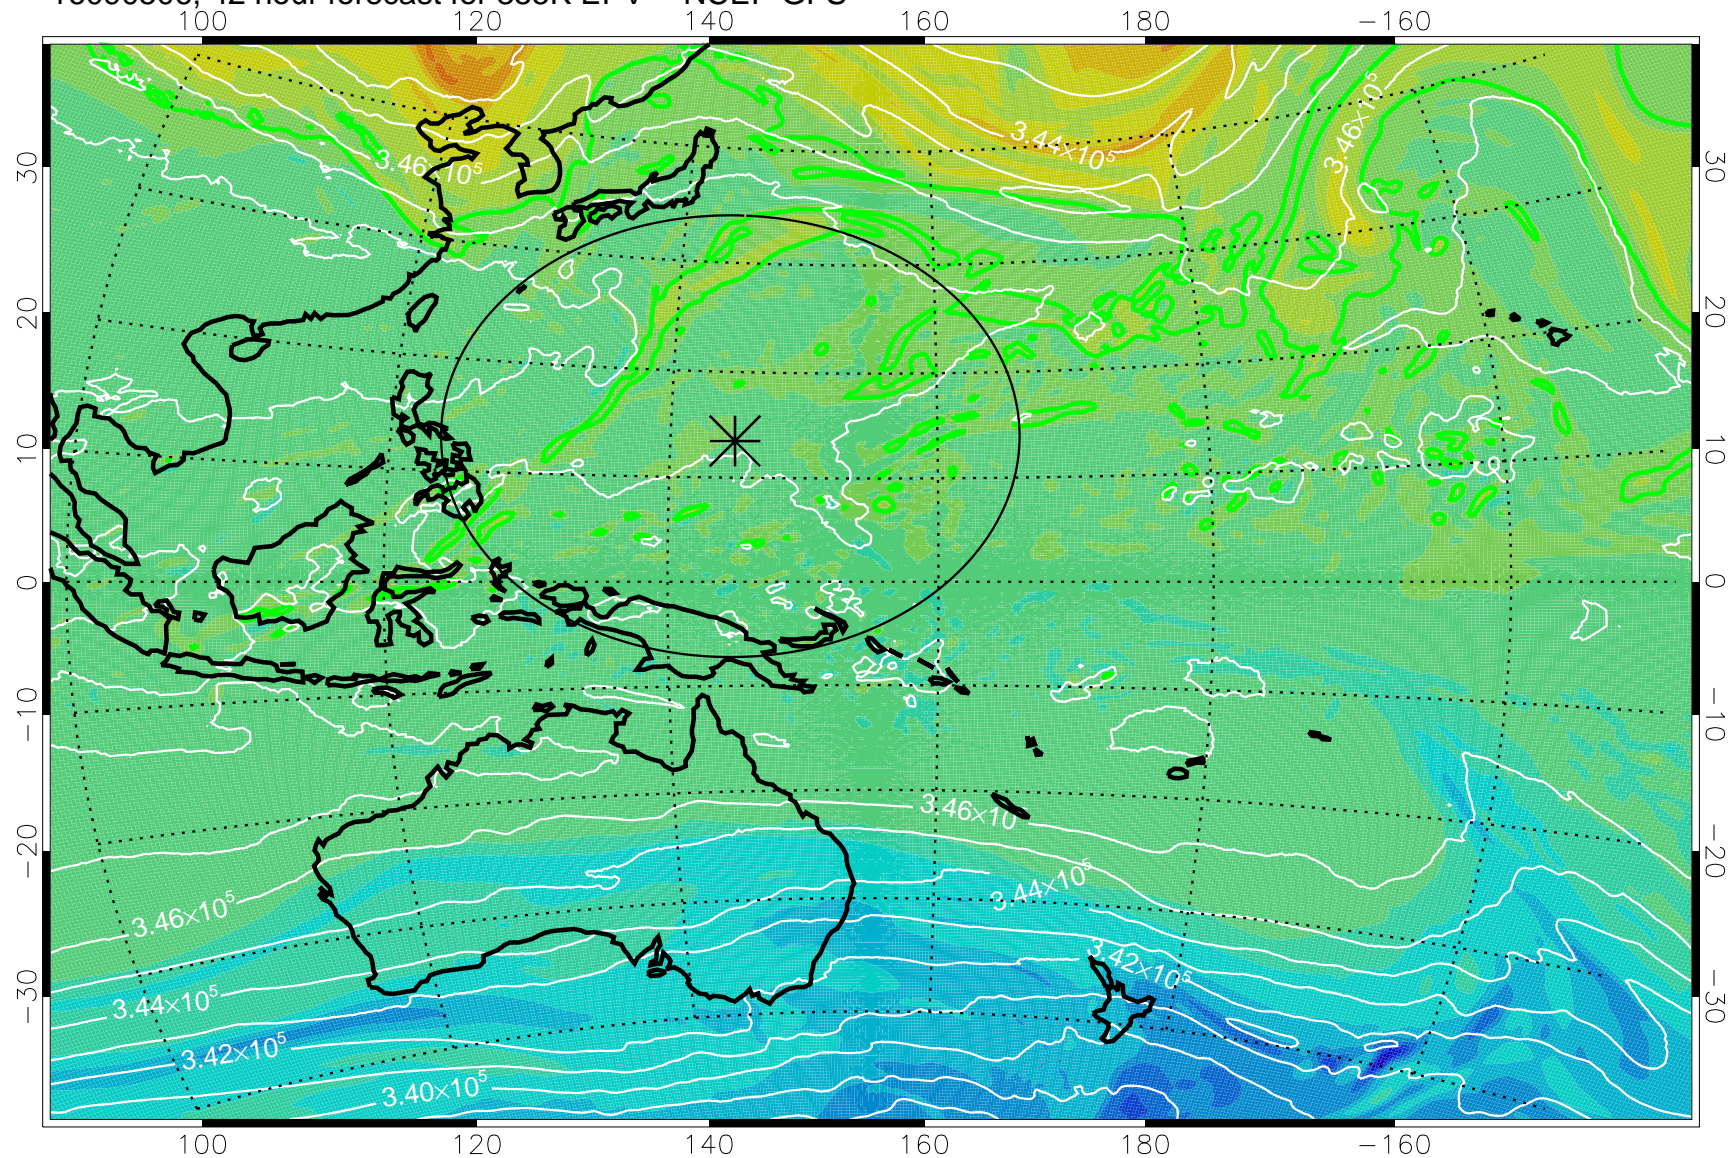

16090418, 30 hour forecast for 355K EPV -- NCEP GFS

355K Montgomery Streamfunction, white
EPV Tropopause (2 PVU) Position
Range ring of 2304 km

16090500, 36 hour forecast for 355K EPV -- NCEP GFS

355K Montgomery Streamfunction, white
EPV Tropopause (2 PVU) Position
Range ring of 2304 km

16090506, 42 hour forecast for 355K EPV -- NCEP GFS

355K Montgomery Streamfunction, white
EPV Tropopause (2 PVU) Position
Range ring of 2304 km

16090512, 48 hour forecast for 355K EPV -- NCEP GFS

355K Montgomery Streamfunction, white
EPV Tropopause (2 PVU) Position
Range ring of 2304 km

16090518, 54 hour forecast for 355K EPV -- NCEP GFS

355K Montgomery Streamfunction, white
EPV Tropopause (2 PVU) Position
Range ring of 2304 km

16090600, 60 hour forecast for 355K EPV -- NCEP GFS

355K Montgomery Streamfunction, white
EPV Tropopause (2 PVU) Position
Range ring of 2304 km

16090606, 66 hour forecast for 355K EPV -- NCEP GFS

355K Montgomery Streamfunction, white
EPV Tropopause (2 PVU) Position
Range ring of 2304 km

16090612, 72 hour forecast for 355K EPV -- NCEP GFS

355K Montgomery Streamfunction, white
EPV Tropopause (2 PVU) Position
Range ring of 2304 km