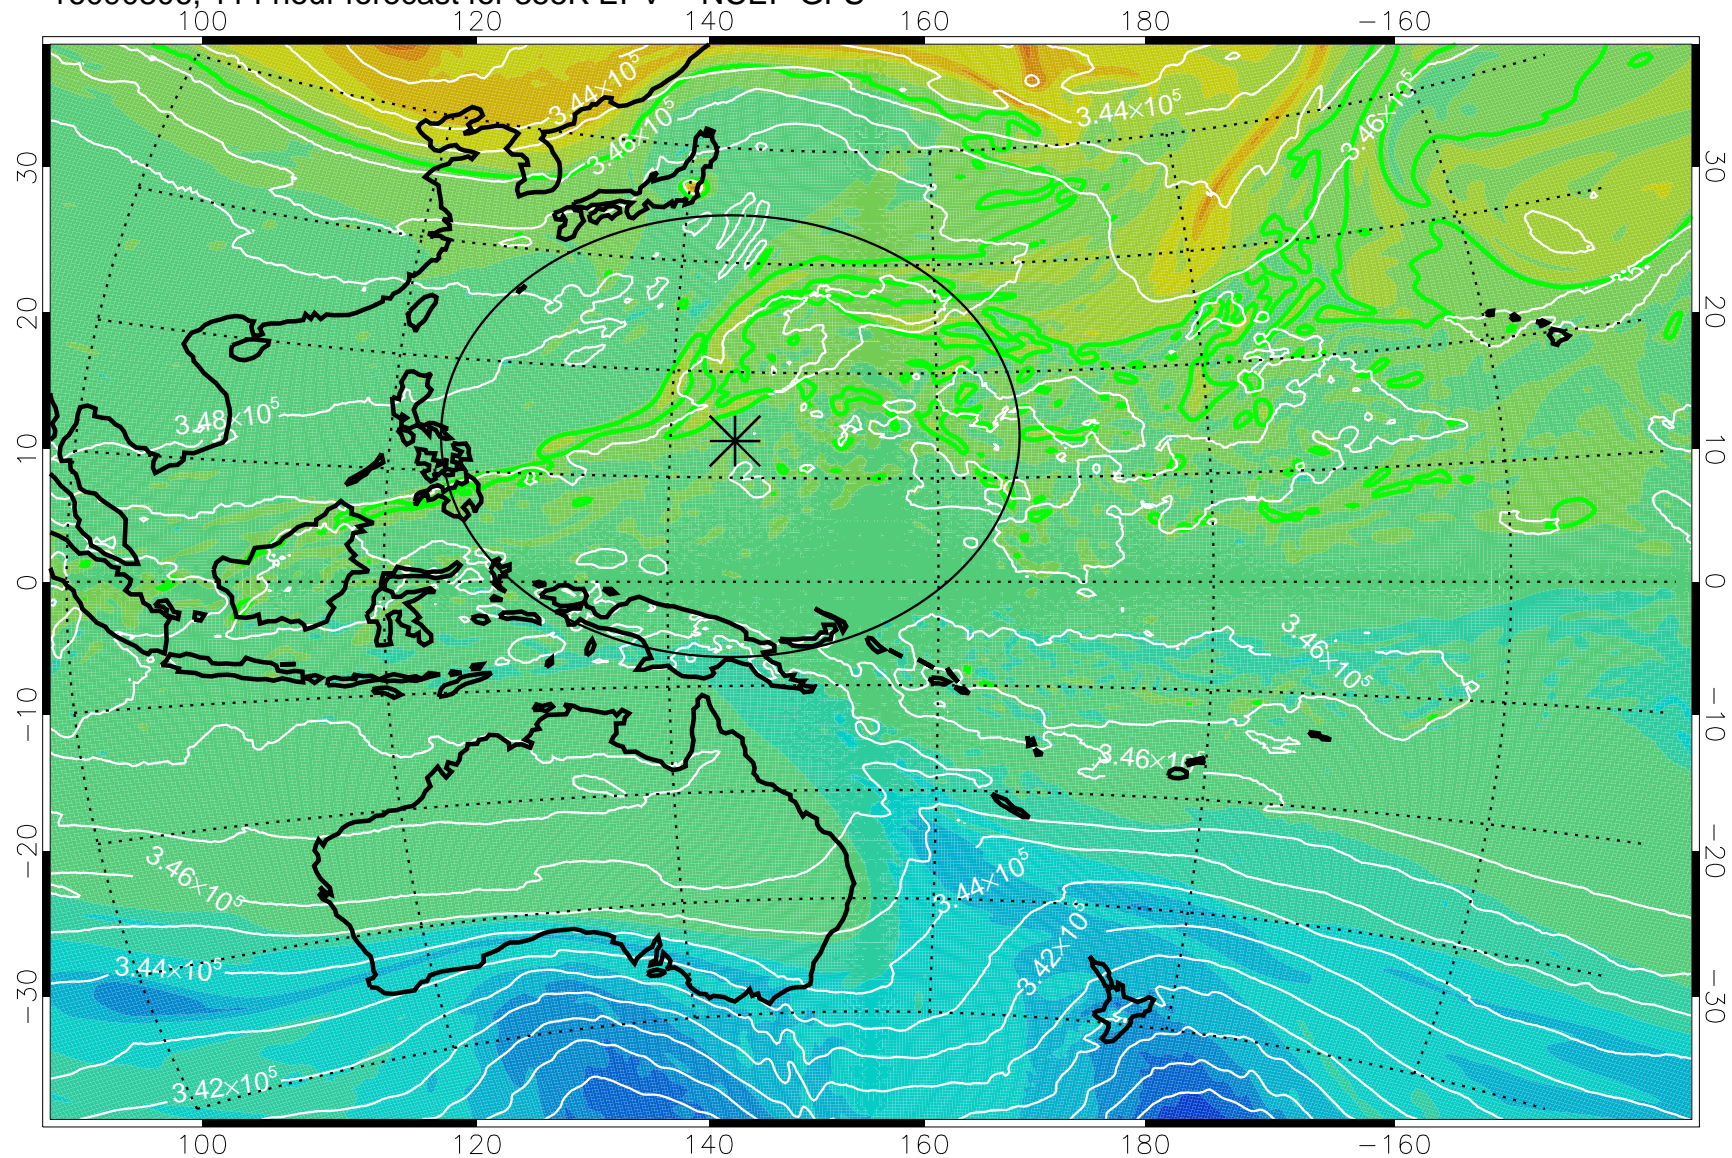

16090618, 78 hour forecast for 355K EPV -- NCEP GFS

355K Montgomery Streamfunction, white
EPV Tropopause (2 PVU) Position
Range ring of 2304 km

16090700, 84 hour forecast for 355K EPV -- NCEP GFS

355K Montgomery Streamfunction, white
EPV Tropopause (2 PVU) Position
Range ring of 2304 km

16090706, 90 hour forecast for 355K EPV -- NCEP GFS

355K Montgomery Streamfunction, white
EPV Tropopause (2 PVU) Position
Range ring of 2304 km

16090712, 96 hour forecast for 355K EPV -- NCEP GFS

355K Montgomery Streamfunction, white
EPV Tropopause (2 PVU) Position
Range ring of 2304 km

16090718, 102 hour forecast for 355K EPV -- NCEP GFS

355K Montgomery Streamfunction, white
EPV Tropopause (2 PVU) Position
Range ring of 2304 km

16090800, 108 hour forecast for 355K EPV -- NCEP GFS

355K Montgomery Streamfunction, white
EPV Tropopause (2 PVU) Position
Range ring of 2304 km

16090806, 114 hour forecast for 355K EPV -- NCEP GFS

355K Montgomery Streamfunction, white
EPV Tropopause (2 PVU) Position
Range ring of 2304 km

16090812, 120 hour forecast for 355K EPV -- NCEP GFS

355K Montgomery Streamfunction, white
EPV Tropopause (2 PVU) Position
Range ring of 2304 km