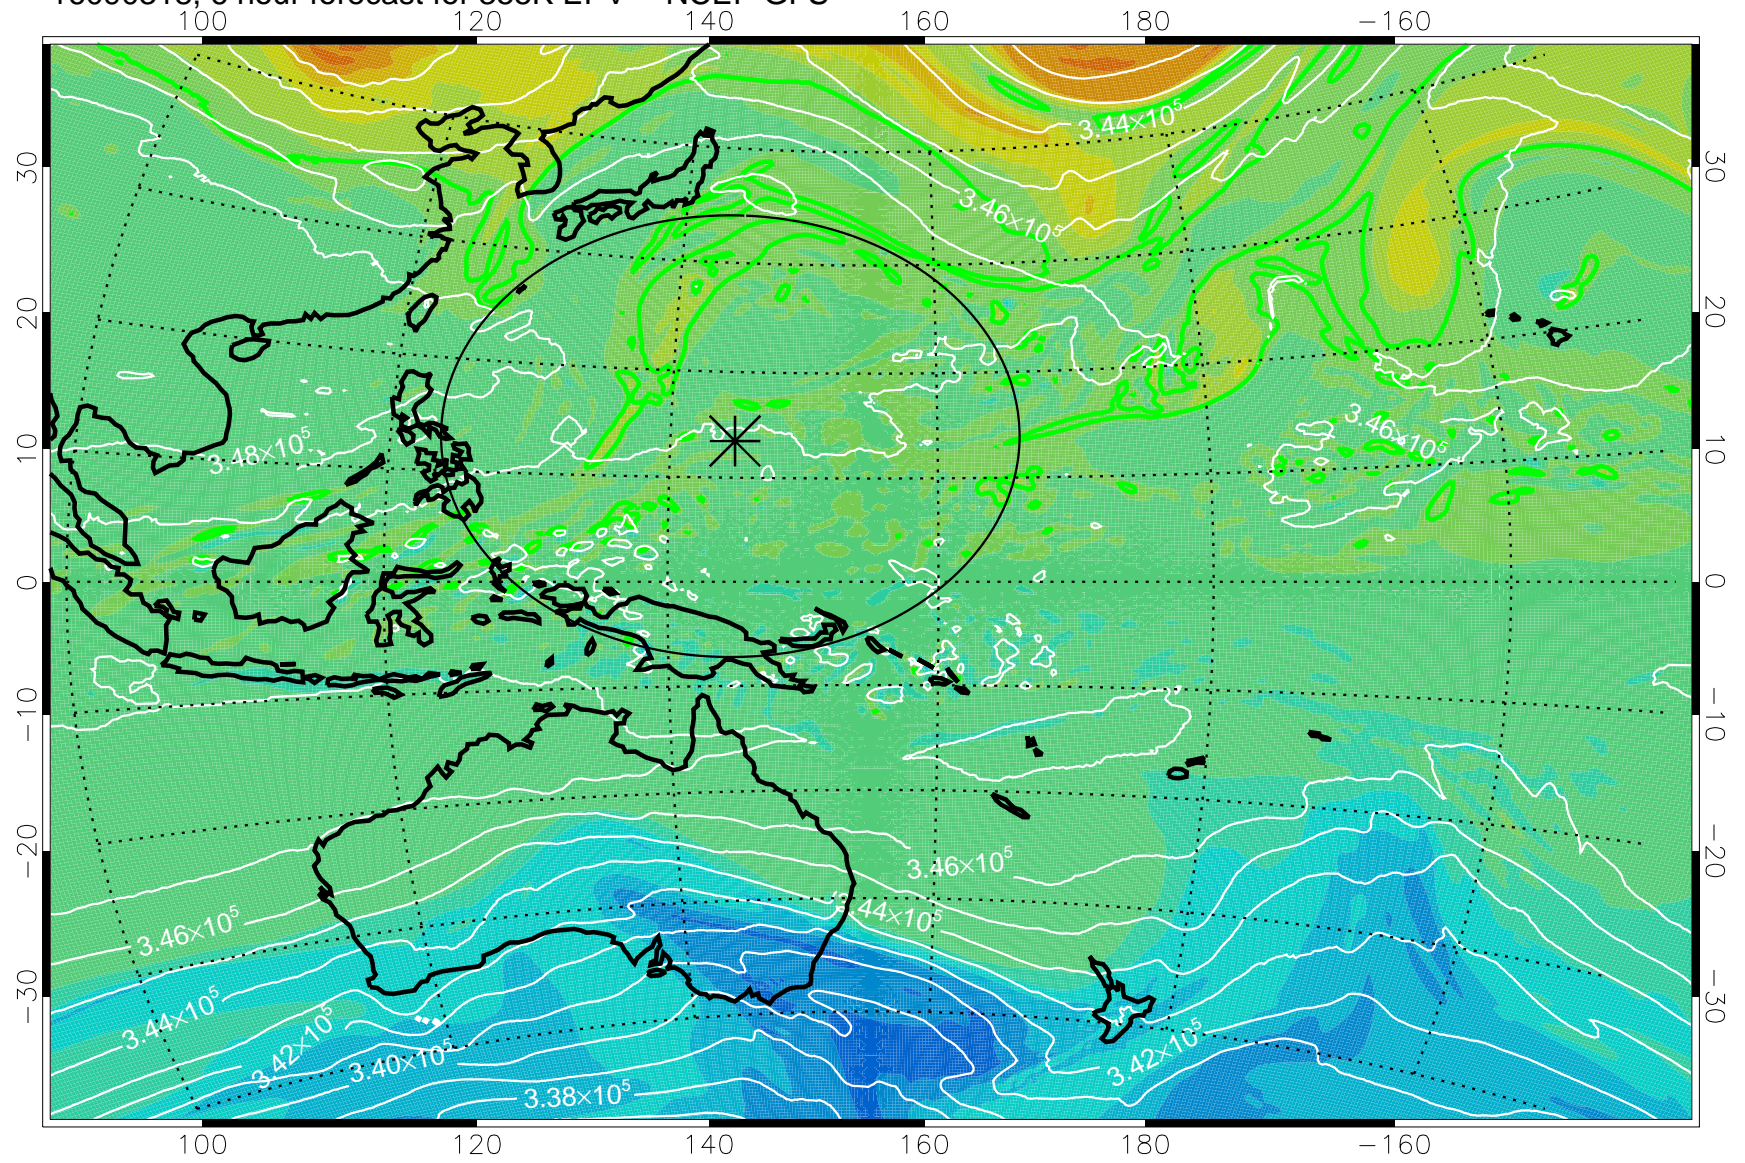

16090318, 6 hour forecast for 355K EPV -- NCEP GFS

355K Montgomery Streamfunction, white
EPV Tropopause (2 PVU) Position
Range ring of 2304 km

16090400, 12 hour forecast for 355K EPV -- NCEP GFS

355K Montgomery Streamfunction, white
EPV Tropopause (2 PVU) Position
Range ring of 2304 km

16090406, 18 hour forecast for 355K EPV -- NCEP GFS

355K Montgomery Streamfunction, white
EPV Tropopause (2 PVU) Position
Range ring of 2304 km

16090412, 24 hour forecast for 355K EPV -- NCEP GFS

355K Montgomery Streamfunction, white
EPV Tropopause (2 PVU) Position
Range ring of 2304 km

16090418, 30 hour forecast for 355K EPV -- NCEP GFS

355K Montgomery Streamfunction, white
EPV Tropopause (2 PVU) Position
Range ring of 2304 km

16090500, 36 hour forecast for 355K EPV -- NCEP GFS

355K Montgomery Streamfunction, white
EPV Tropopause (2 PVU) Position
Range ring of 2304 km

16090506, 42 hour forecast for 355K EPV -- NCEP GFS

355K Montgomery Streamfunction, white
EPV Tropopause (2 PVU) Position
Range ring of 2304 km

16090512, 48 hour forecast for 355K EPV -- NCEP GFS

355K Montgomery Streamfunction, white
EPV Tropopause (2 PVU) Position
Range ring of 2304 km