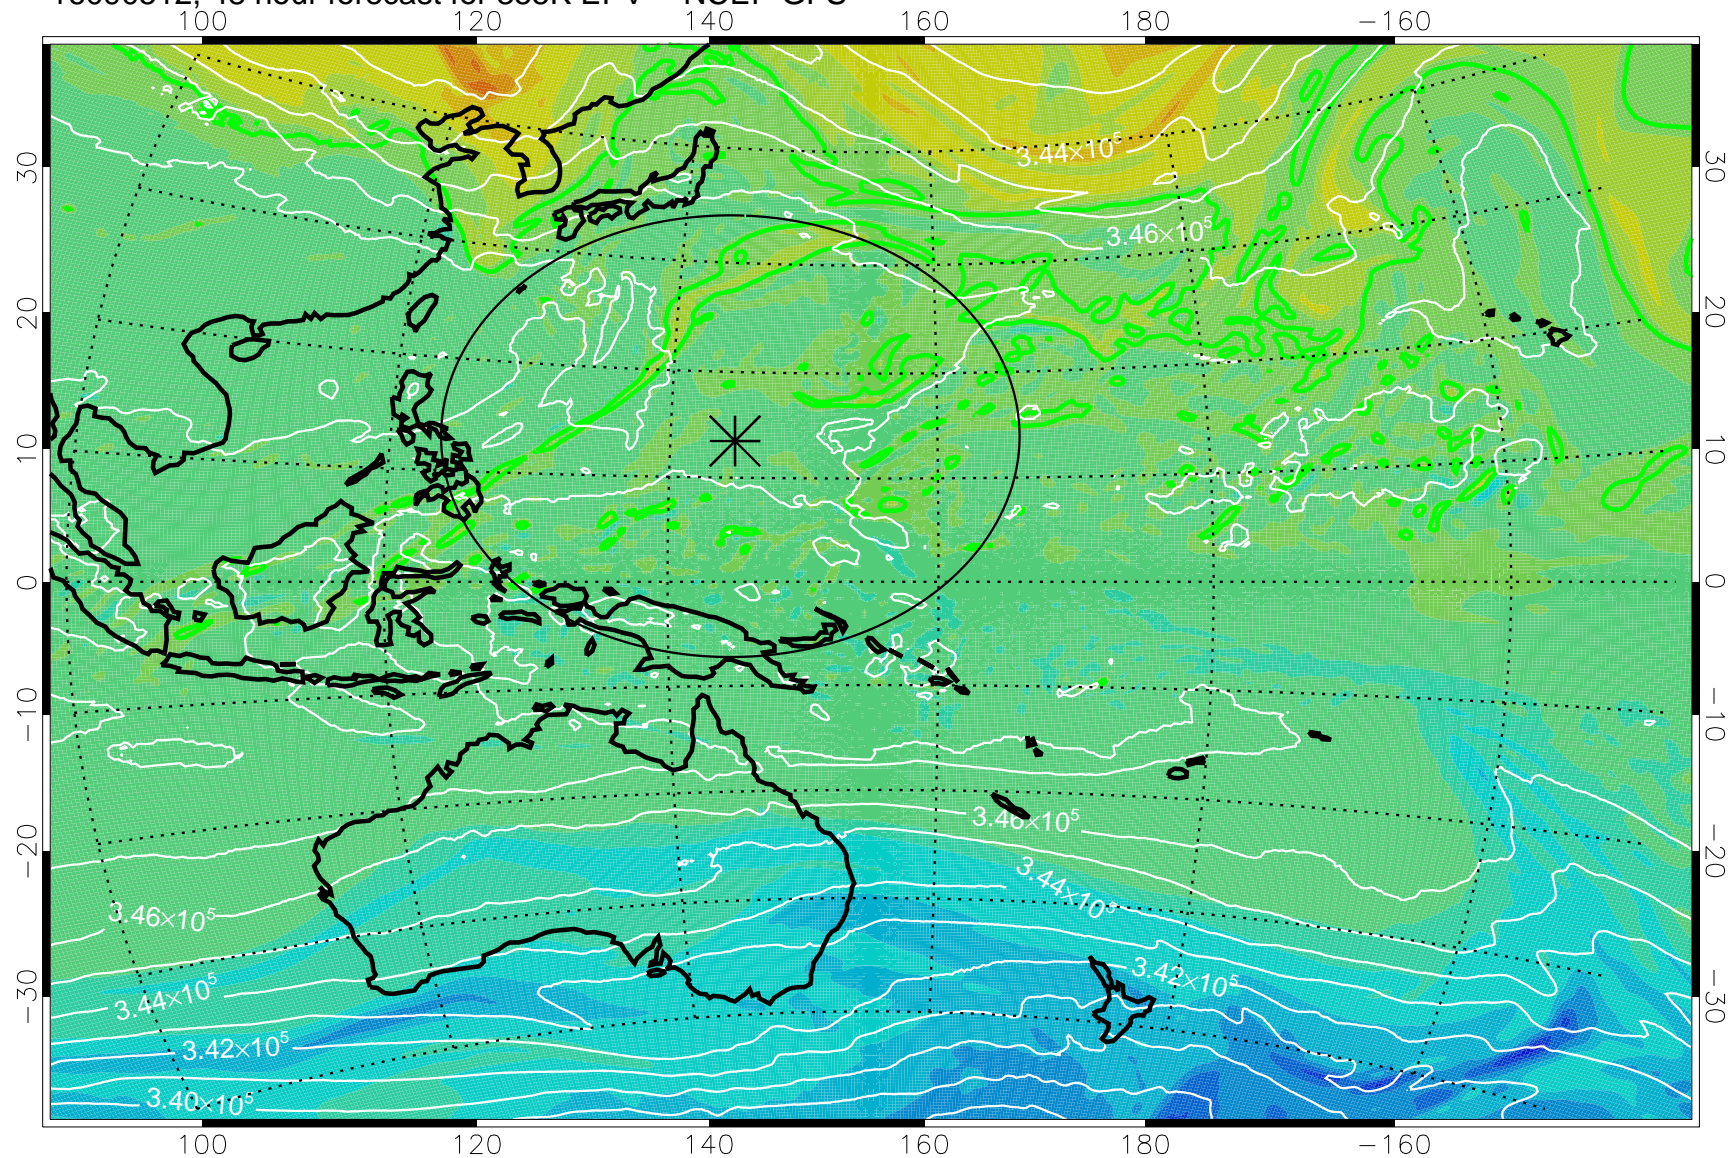

16090418, 30 hour forecast for 355K EPV -- NCEP GFS

355K Montgomery Streamfunction, white
EPV Tropopause (2 PVU) Position
Range ring of 2304 km

16090500, 36 hour forecast for 355K EPV -- NCEP GFS

355K Montgomery Streamfunction, white
EPV Tropopause (2 PVU) Position
Range ring of 2304 km

16090506, 42 hour forecast for 355K EPV -- NCEP GFS

355K Montgomery Streamfunction, white
EPV Tropopause (2 PVU) Position
Range ring of 2304 km

16090512, 48 hour forecast for 355K EPV -- NCEP GFS

355K Montgomery Streamfunction, white
EPV Tropopause (2 PVU) Position
Range ring of 2304 km

16090518, 54 hour forecast for 355K EPV -- NCEP GFS

355K Montgomery Streamfunction, white
EPV Tropopause (2 PVU) Position
Range ring of 2304 km

16090600, 60 hour forecast for 355K EPV -- NCEP GFS

355K Montgomery Streamfunction, white
EPV Tropopause (2 PVU) Position
Range ring of 2304 km

16090606, 66 hour forecast for 355K EPV -- NCEP GFS

355K Montgomery Streamfunction, white
EPV Tropopause (2 PVU) Position
Range ring of 2304 km

16090612, 72 hour forecast for 355K EPV -- NCEP GFS

355K Montgomery Streamfunction, white
EPV Tropopause (2 PVU) Position
Range ring of 2304 km