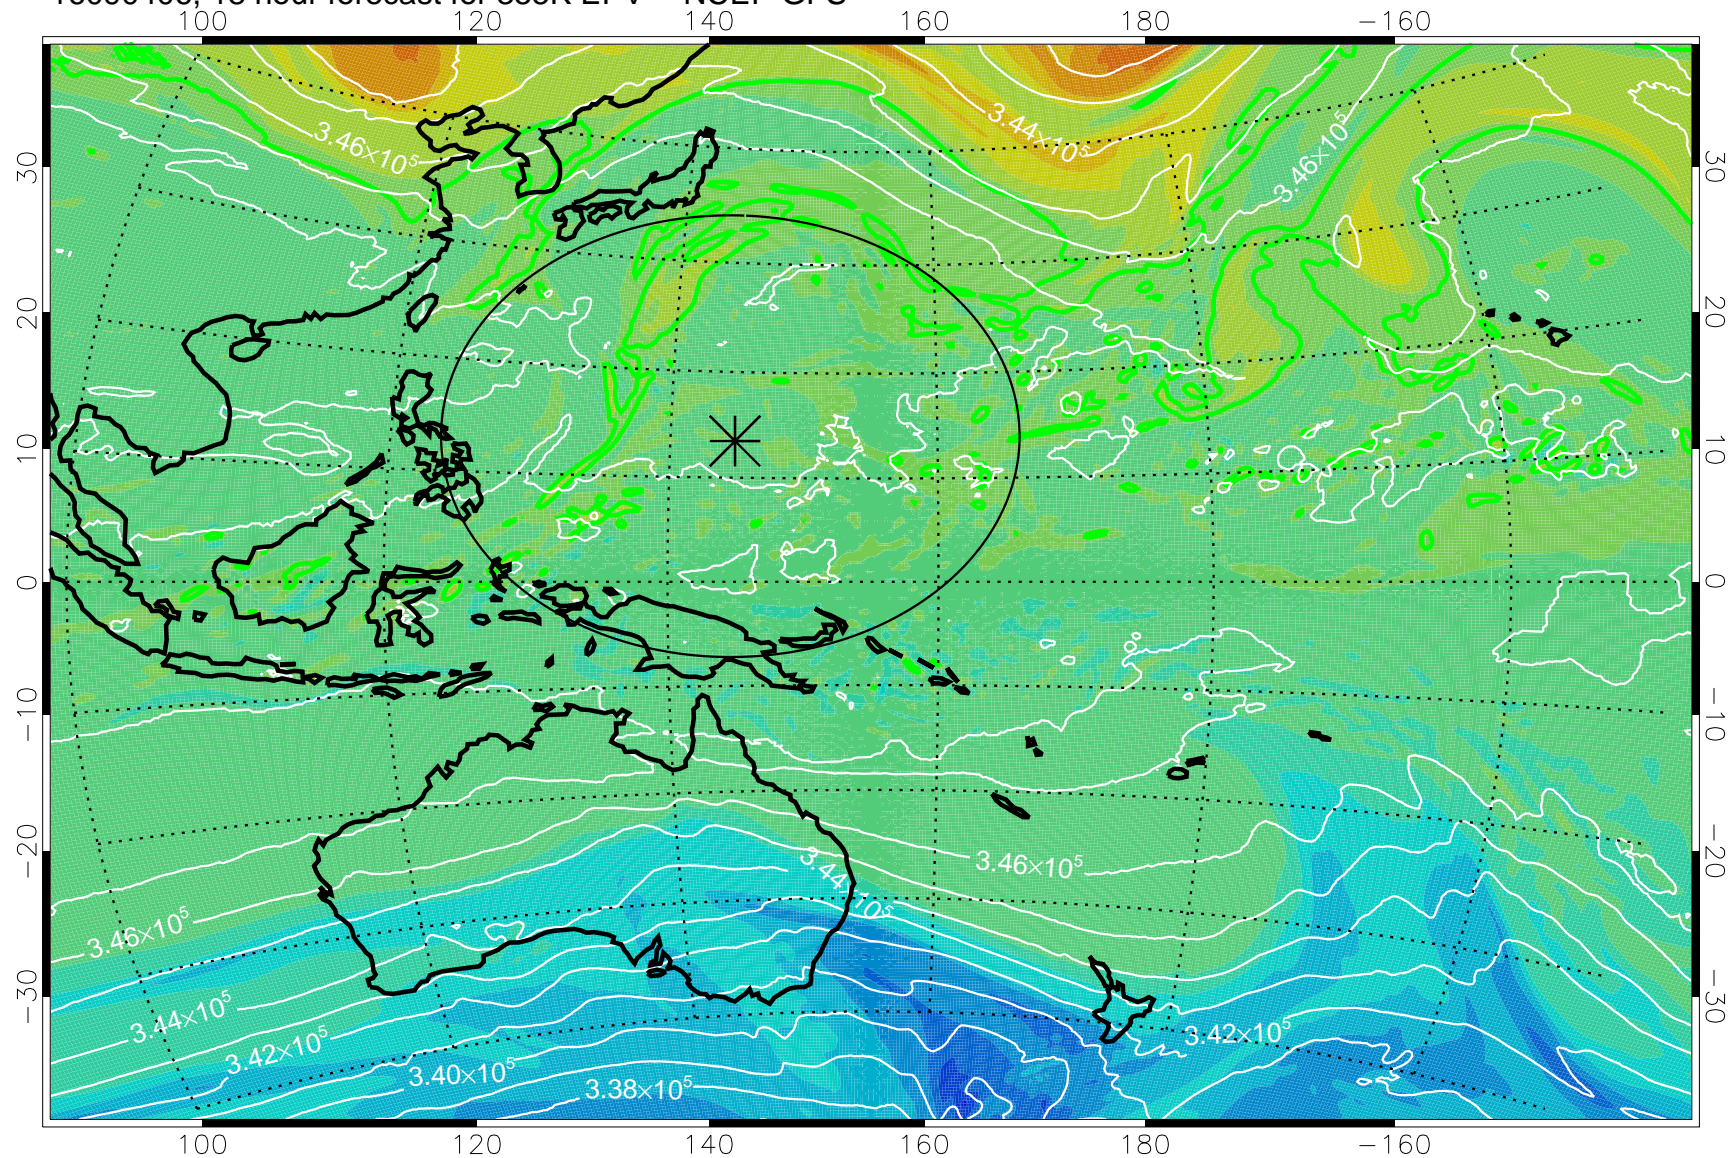

16090318, 6 hour forecast for 355K EPV -- NCEP GFS

355K Montgomery Streamfunction, white
EPV Tropopause (2 PVU) Position
Range ring of 2304 km

16090400, 12 hour forecast for 355K EPV -- NCEP GFS

355K Montgomery Streamfunction, white
EPV Tropopause (2 PVU) Position
Range ring of 2304 km

16090406, 18 hour forecast for 355K EPV -- NCEP GFS

355K Montgomery Streamfunction, white
EPV Tropopause (2 PVU) Position
Range ring of 2304 km

16090412, 24 hour forecast for 355K EPV -- NCEP GFS

355K Montgomery Streamfunction, white
EPV Tropopause (2 PVU) Position
Range ring of 2304 km

16090418, 30 hour forecast for 355K EPV -- NCEP GFS

355K Montgomery Streamfunction, white
EPV Tropopause (2 PVU) Position
Range ring of 2304 km

16090500, 36 hour forecast for 355K EPV -- NCEP GFS

355K Montgomery Streamfunction, white
EPV Tropopause (2 PVU) Position
Range ring of 2304 km

16090506, 42 hour forecast for 355K EPV -- NCEP GFS

355K Montgomery Streamfunction, white
EPV Tropopause (2 PVU) Position
Range ring of 2304 km

16090512, 48 hour forecast for 355K EPV -- NCEP GFS

355K Montgomery Streamfunction, white
EPV Tropopause (2 PVU) Position
Range ring of 2304 km