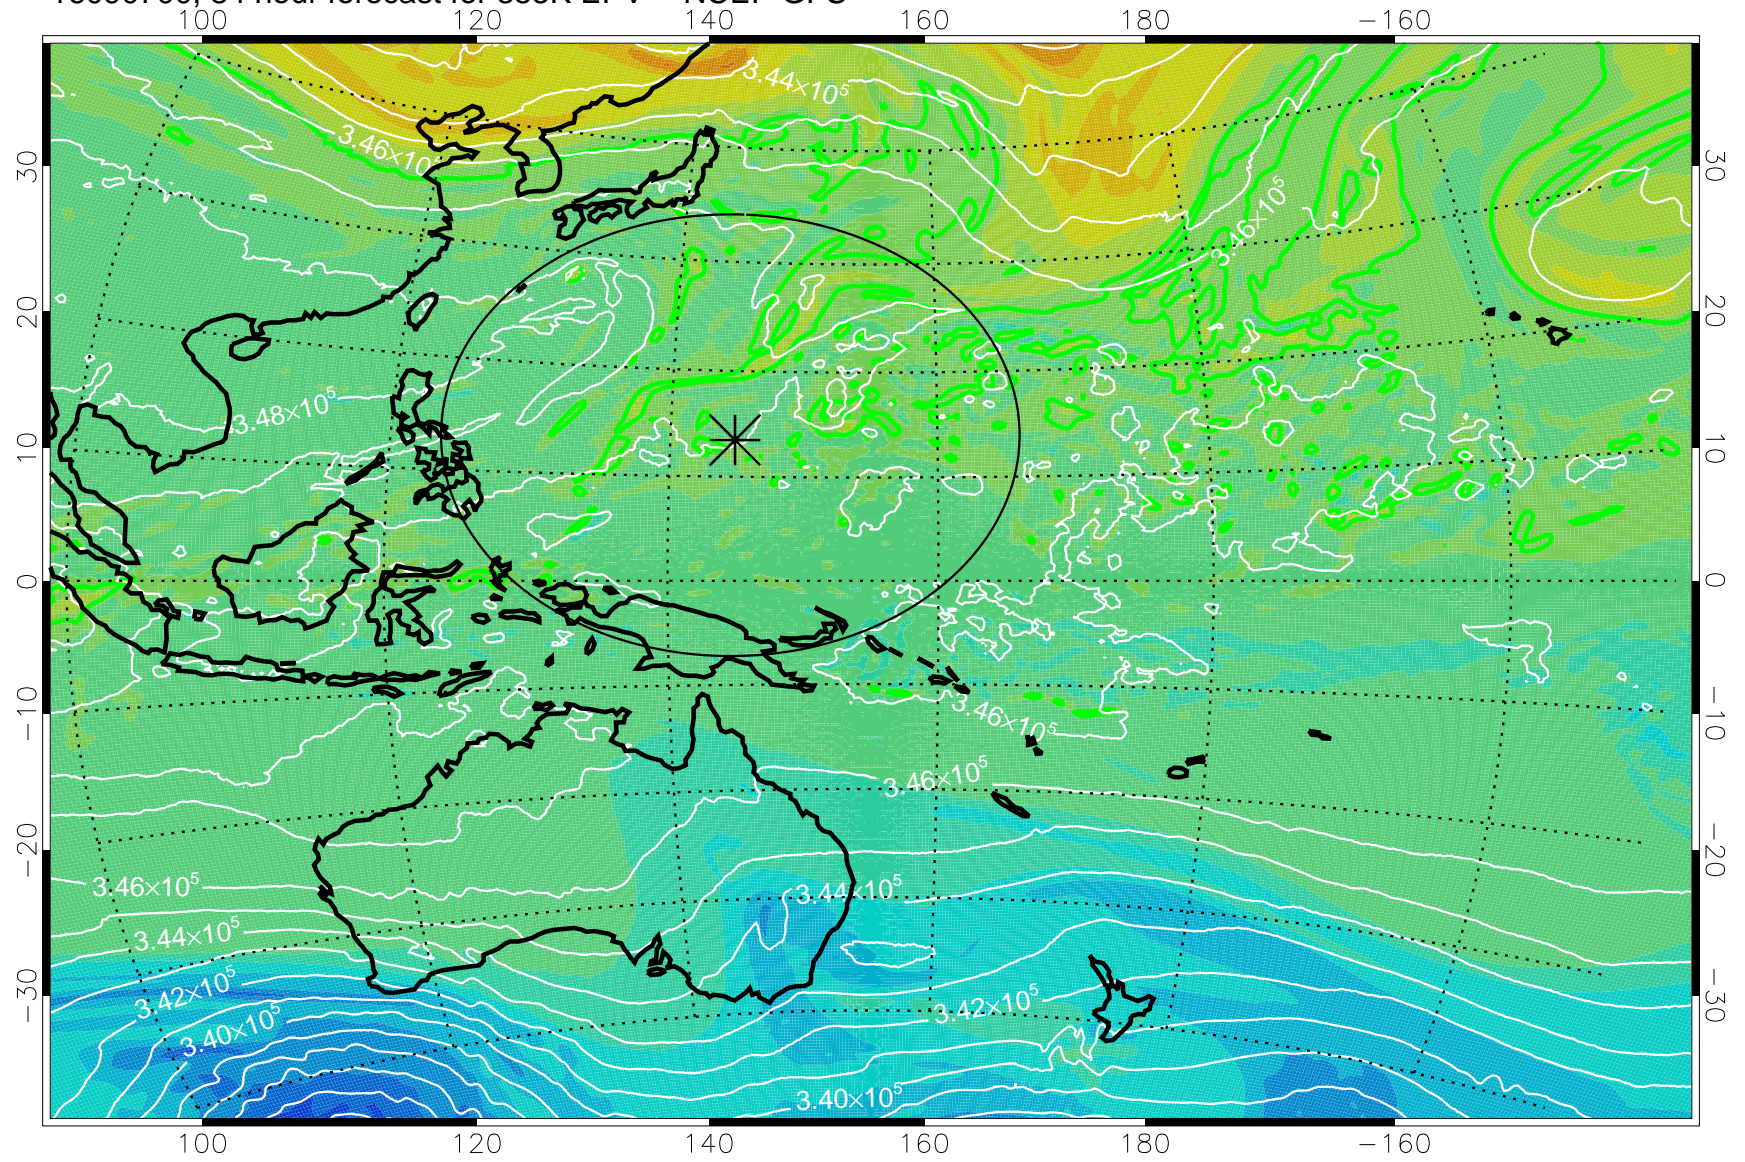

16090518, 54 hour forecast for 355K EPV -- NCEP GFS

355K Montgomery Streamfunction, white
EPV Tropopause (2 PVU) Position
Range ring of 2304 km

16090600, 60 hour forecast for 355K EPV -- NCEP GFS

355K Montgomery Streamfunction, white
EPV Tropopause (2 PVU) Position
Range ring of 2304 km

16090606, 66 hour forecast for 355K EPV -- NCEP GFS

355K Montgomery Streamfunction, white
EPV Tropopause (2 PVU) Position
Range ring of 2304 km

16090612, 72 hour forecast for 355K EPV -- NCEP GFS

355K Montgomery Streamfunction, white
EPV Tropopause (2 PVU) Position
Range ring of 2304 km

16090618, 78 hour forecast for 355K EPV -- NCEP GFS

355K Montgomery Streamfunction, white
EPV Tropopause (2 PVU) Position
Range ring of 2304 km

16090700, 84 hour forecast for 355K EPV -- NCEP GFS

355K Montgomery Streamfunction, white
EPV Tropopause (2 PVU) Position
Range ring of 2304 km

16090706, 90 hour forecast for 355K EPV -- NCEP GFS

355K Montgomery Streamfunction, white
EPV Tropopause (2 PVU) Position
Range ring of 2304 km

16090712, 96 hour forecast for 355K EPV -- NCEP GFS

355K Montgomery Streamfunction, white
EPV Tropopause (2 PVU) Position
Range ring of 2304 km