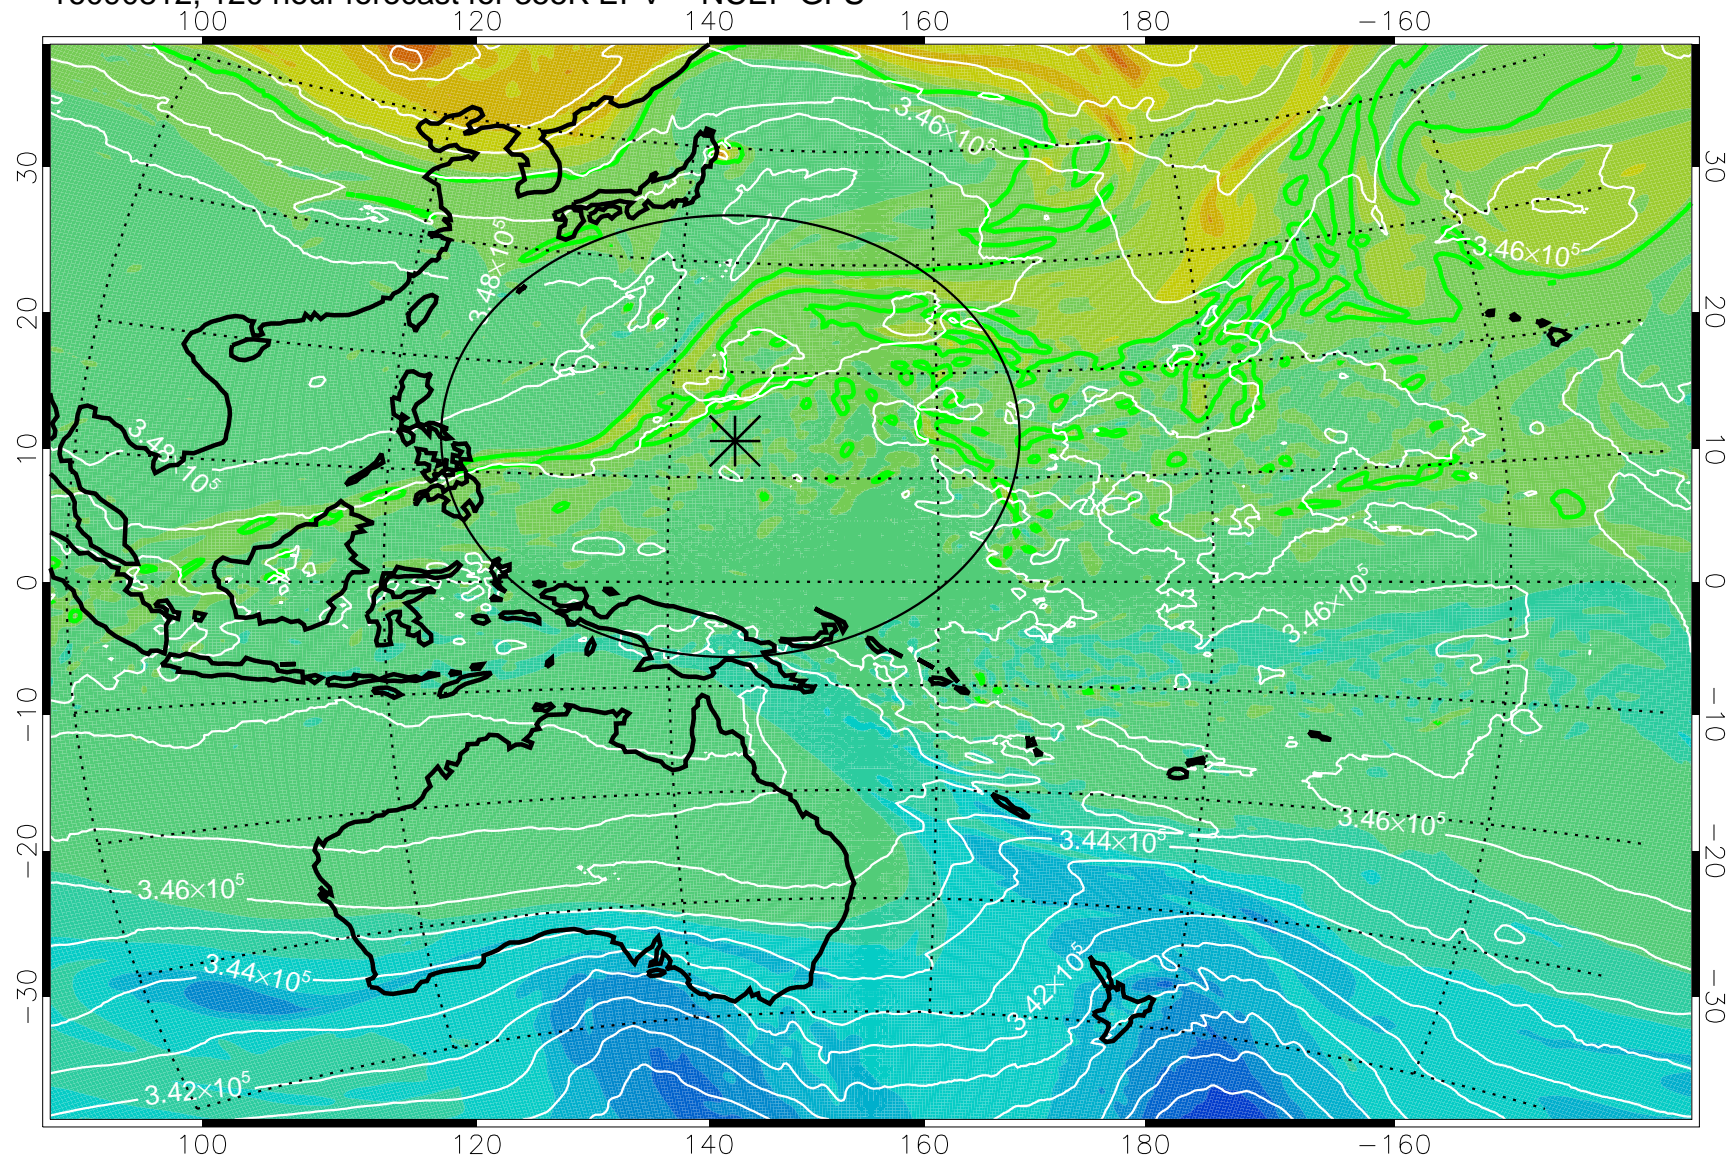

16090618, 78 hour forecast for 355K EPV -- NCEP GFS

355K Montgomery Streamfunction, white
EPV Tropopause (2 PVU) Position
Range ring of 2304 km

16090700, 84 hour forecast for 355K EPV -- NCEP GFS

355K Montgomery Streamfunction, white
EPV Tropopause (2 PVU) Position
Range ring of 2304 km

16090706, 90 hour forecast for 355K EPV -- NCEP GFS

355K Montgomery Streamfunction, white
EPV Tropopause (2 PVU) Position
Range ring of 2304 km

16090712, 96 hour forecast for 355K EPV -- NCEP GFS

355K Montgomery Streamfunction, white
EPV Tropopause (2 PVU) Position
Range ring of 2304 km

16090718, 102 hour forecast for 355K EPV -- NCEP GFS

355K Montgomery Streamfunction, white
EPV Tropopause (2 PVU) Position
Range ring of 2304 km

16090800, 108 hour forecast for 355K EPV -- NCEP GFS

355K Montgomery Streamfunction, white
EPV Tropopause (2 PVU) Position
Range ring of 2304 km

16090806, 114 hour forecast for 355K EPV -- NCEP GFS

355K Montgomery Streamfunction, white
EPV Tropopause (2 PVU) Position
Range ring of 2304 km

16090812, 120 hour forecast for 355K EPV -- NCEP GFS

355K Montgomery Streamfunction, white
EPV Tropopause (2 PVU) Position
Range ring of 2304 km