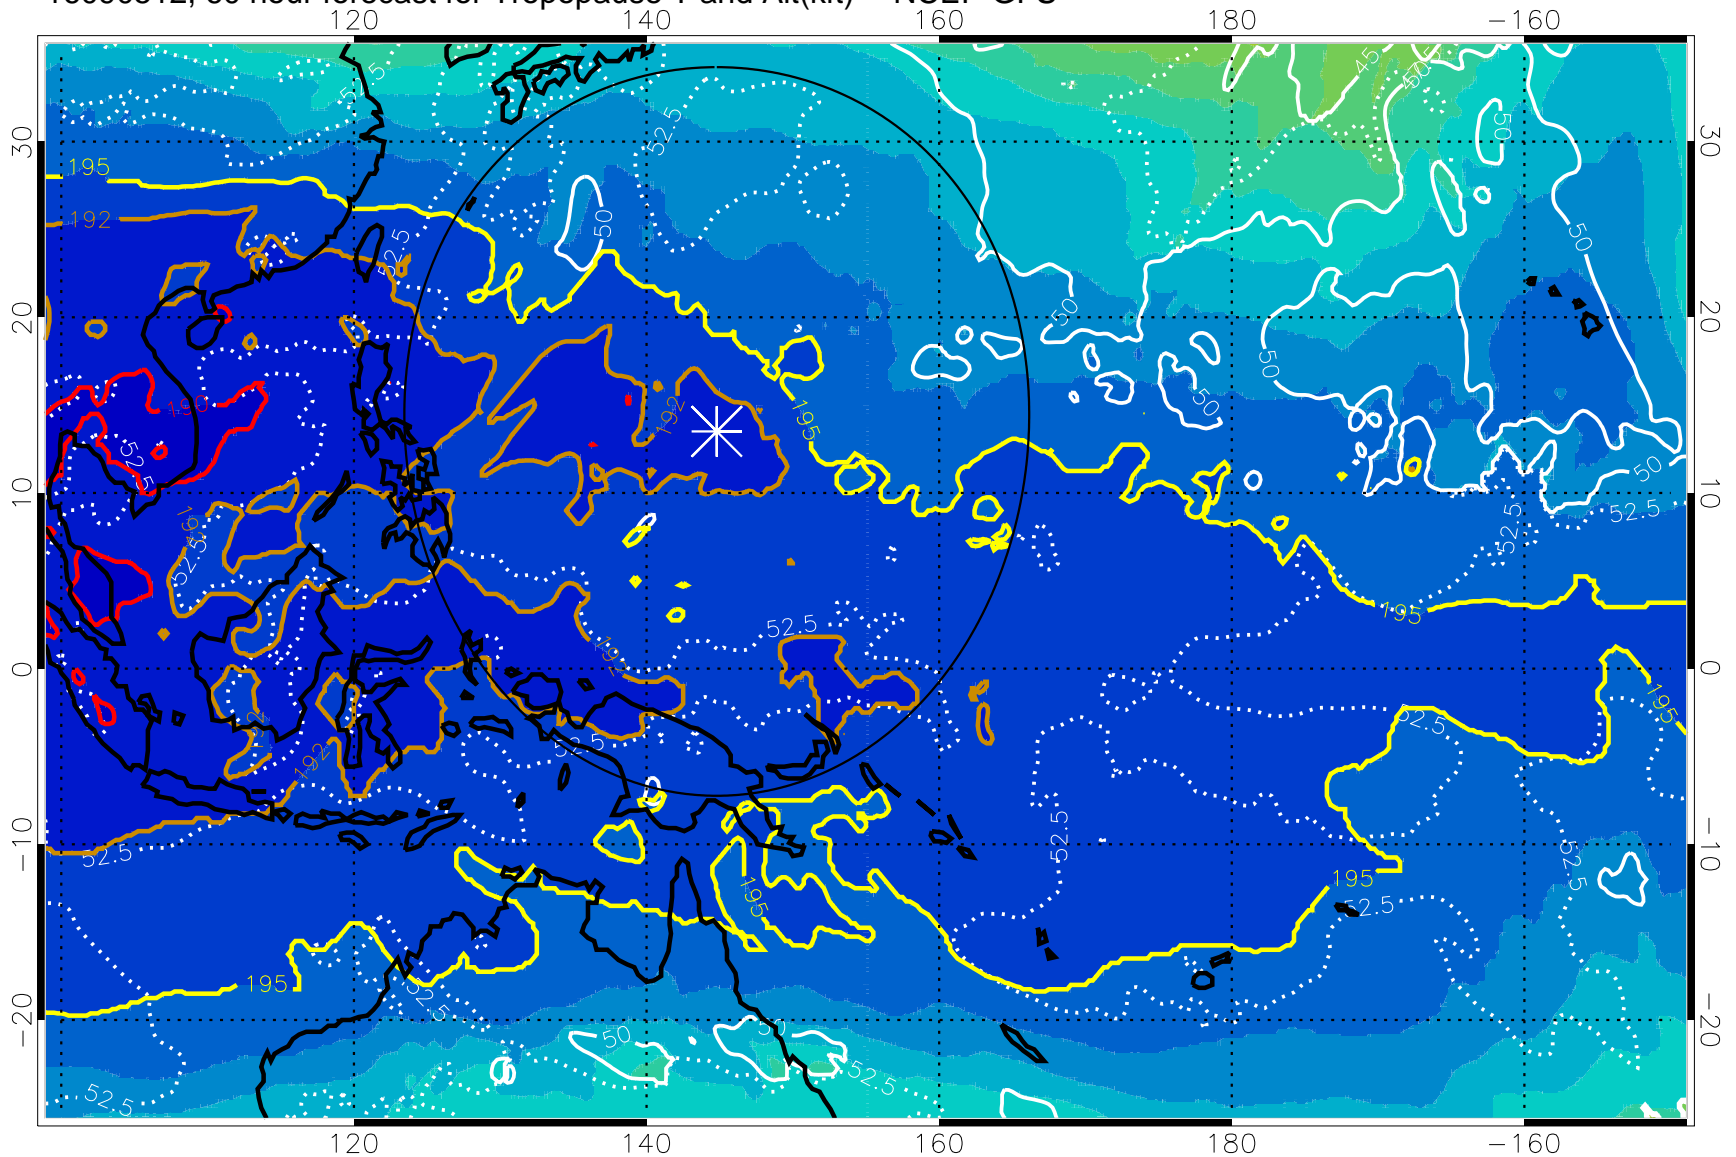

16090512, 60 hour forecast for Tropopause T and Alt(kft) -- NCEP GFS

190 200 210 220 230
Tropopause T, K

Tropopause Altitude in kft (white)

192.5K Isotherm 195K Isotherm
187.5K Isotherm 190K Isotherm

Range ring of 2304 km