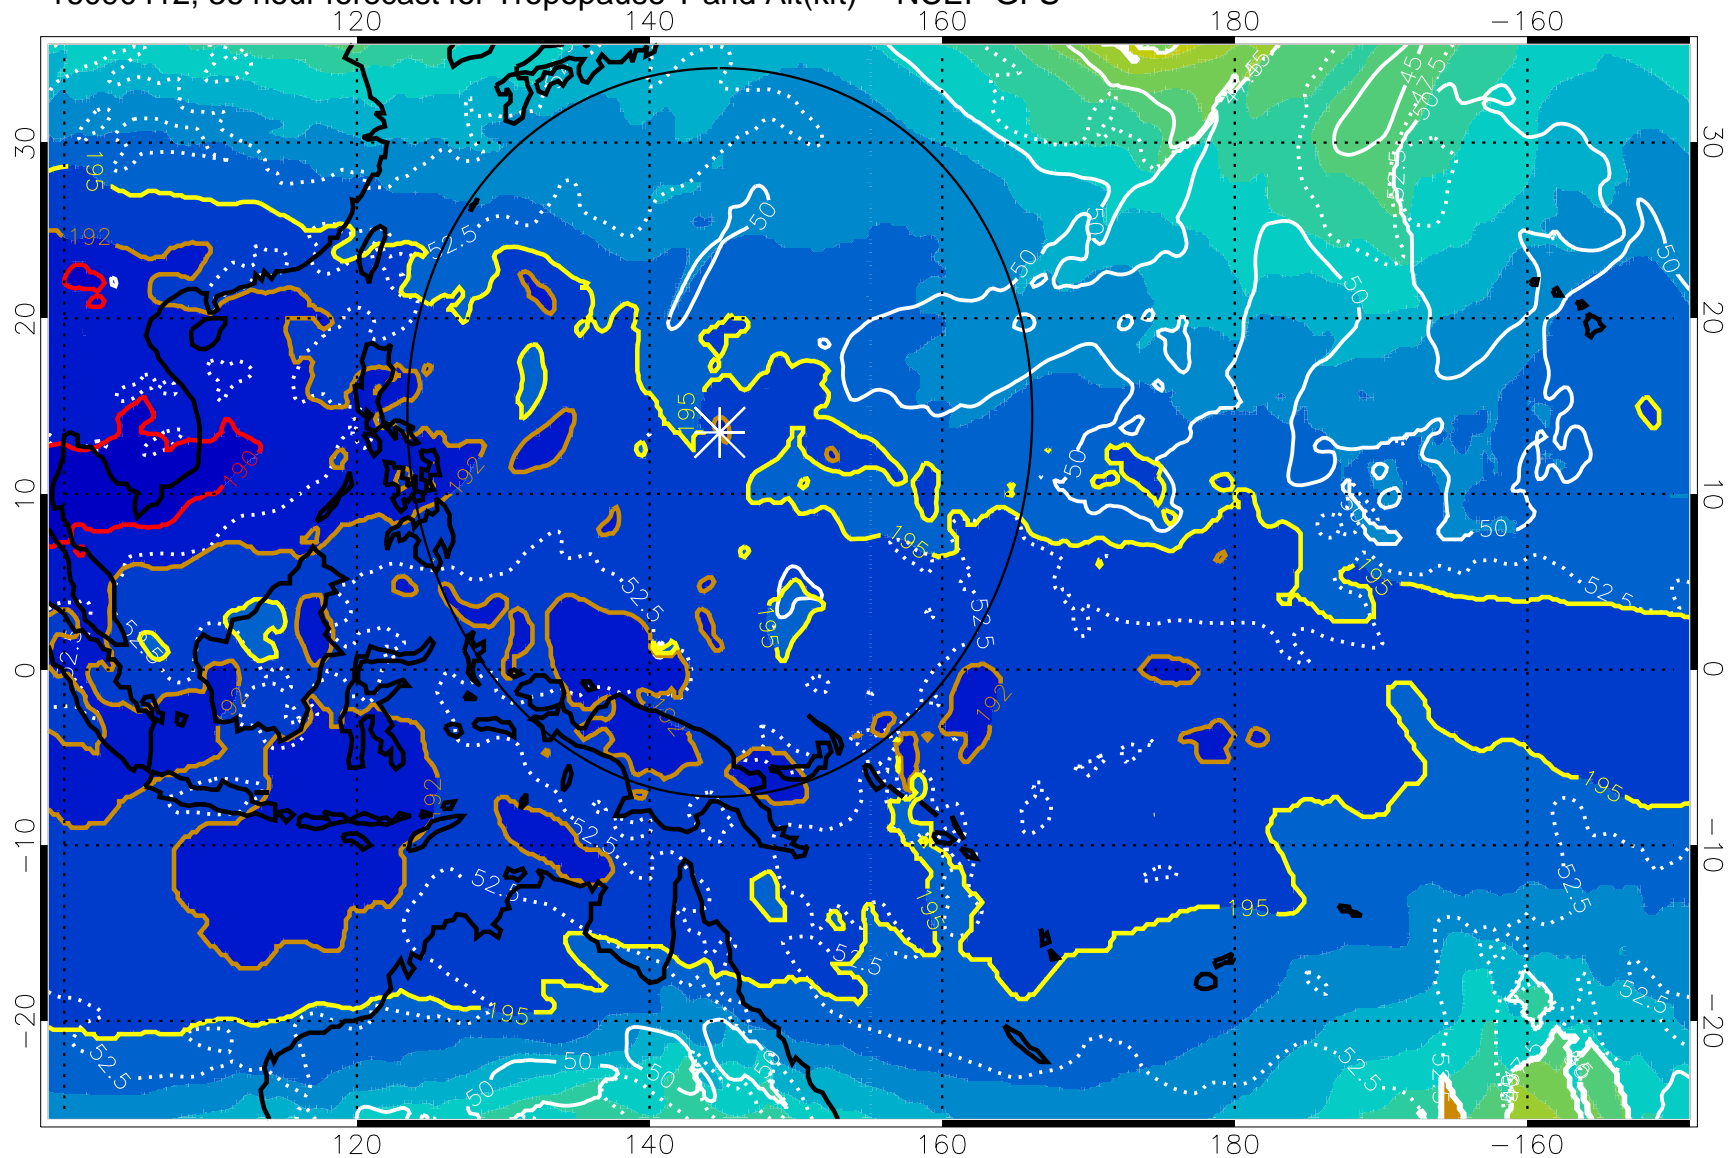

16090412, 36 hour forecast for Tropopause T and Alt(kft) -- NCEP GFS

190 200 210 220 230
Tropopause T, K

Tropopause Altitude in kft (white)

192.5K Isotherm 195K Isotherm
187.5K Isotherm 190K Isotherm

Range ring of 2304 km