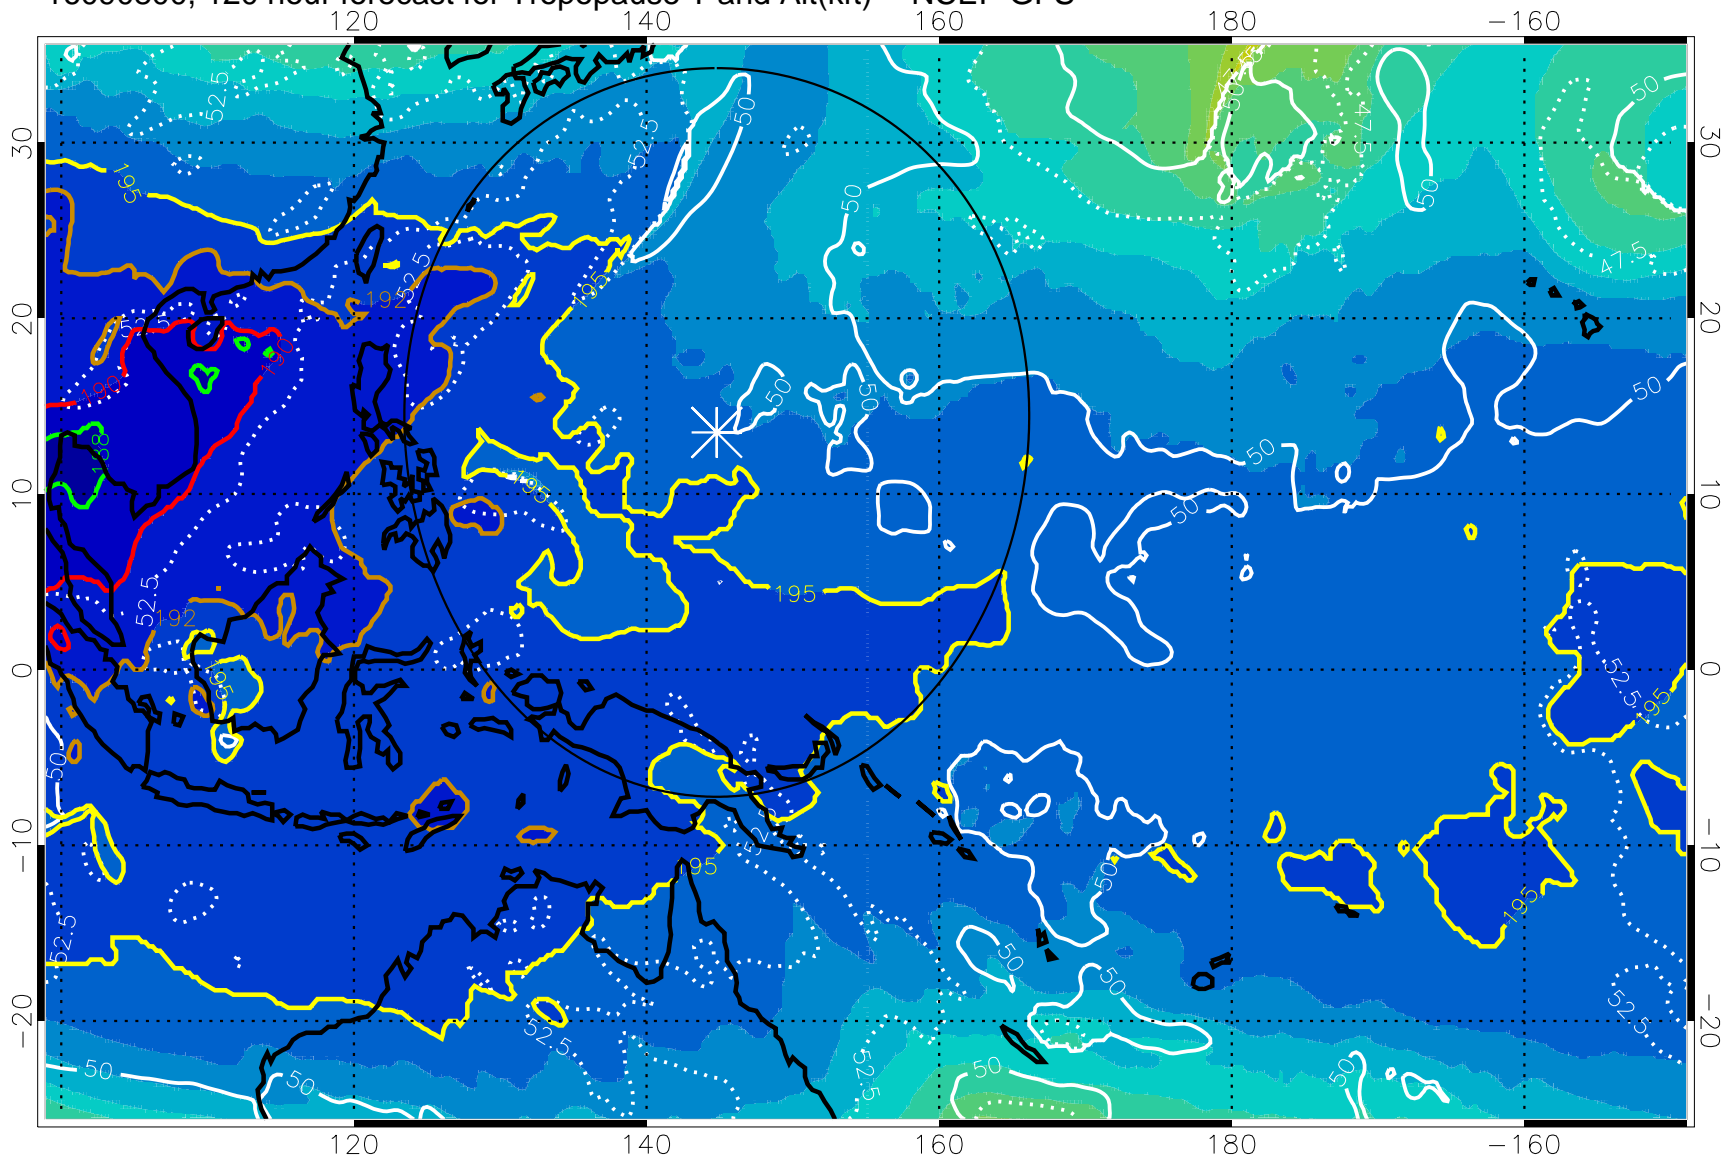

16090718, 114 hour forecast for Tropopause T and Alt(kft) -- NCEP GFS

Tropopause T, K

Tropopause Altitude in kft (white)

192.5K Isotherm 195K Isotherm
187.5K Isotherm 190K Isotherm

Range ring of 2304 km

16090800, 120 hour forecast for Tropopause T and Alt(kft) -- NCEP GFS

190 200 210 220 230

Tropopause T, K

Tropopause Altitude in kft (white)

192.5K Isotherm 195K Isotherm
187.5K Isotherm 190K Isotherm

Range ring of 2304 km