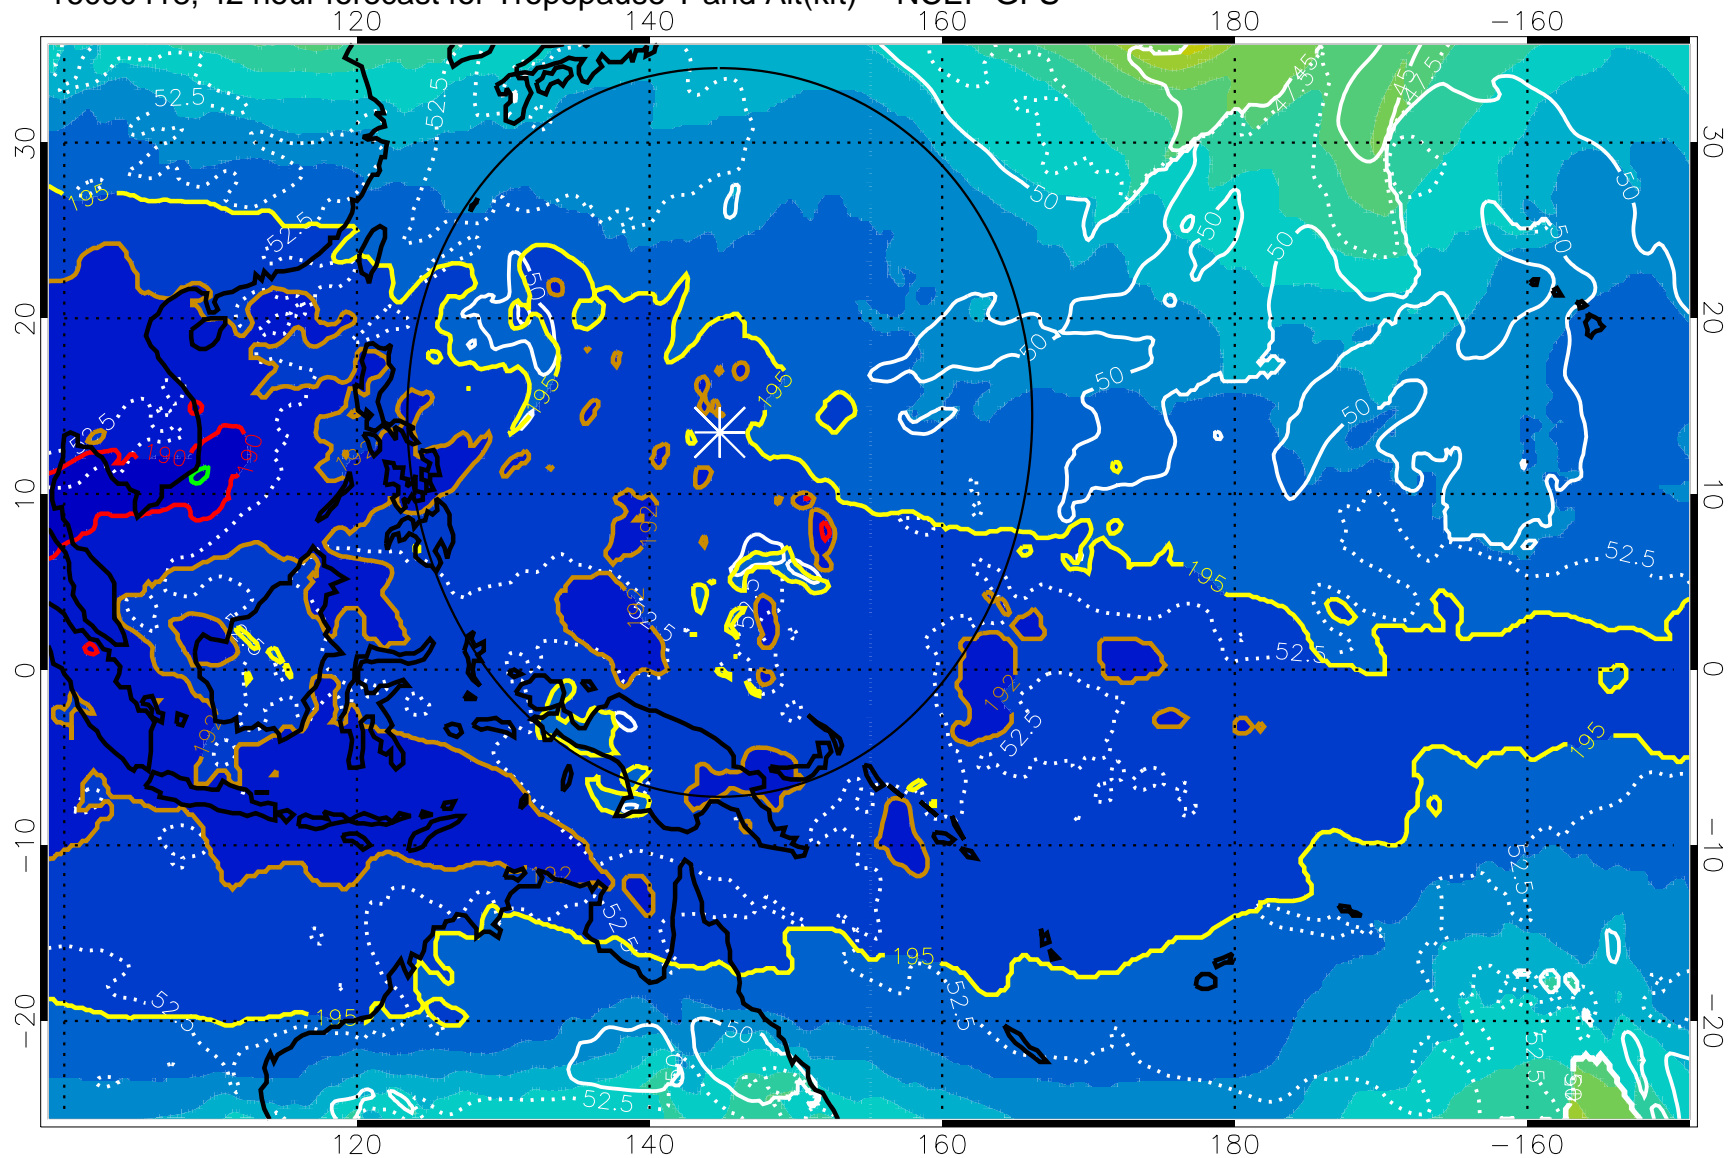

16090418, 42 hour forecast for Tropopause T and Alt(kft) -- NCEP GFS

190 200 210 220 230

Tropopause T, K

Tropopause Altitude in kft (white)

192.5K Isotherm 195K Isotherm

187.5K Isotherm 190K Isotherm

Range ring of 2304 km