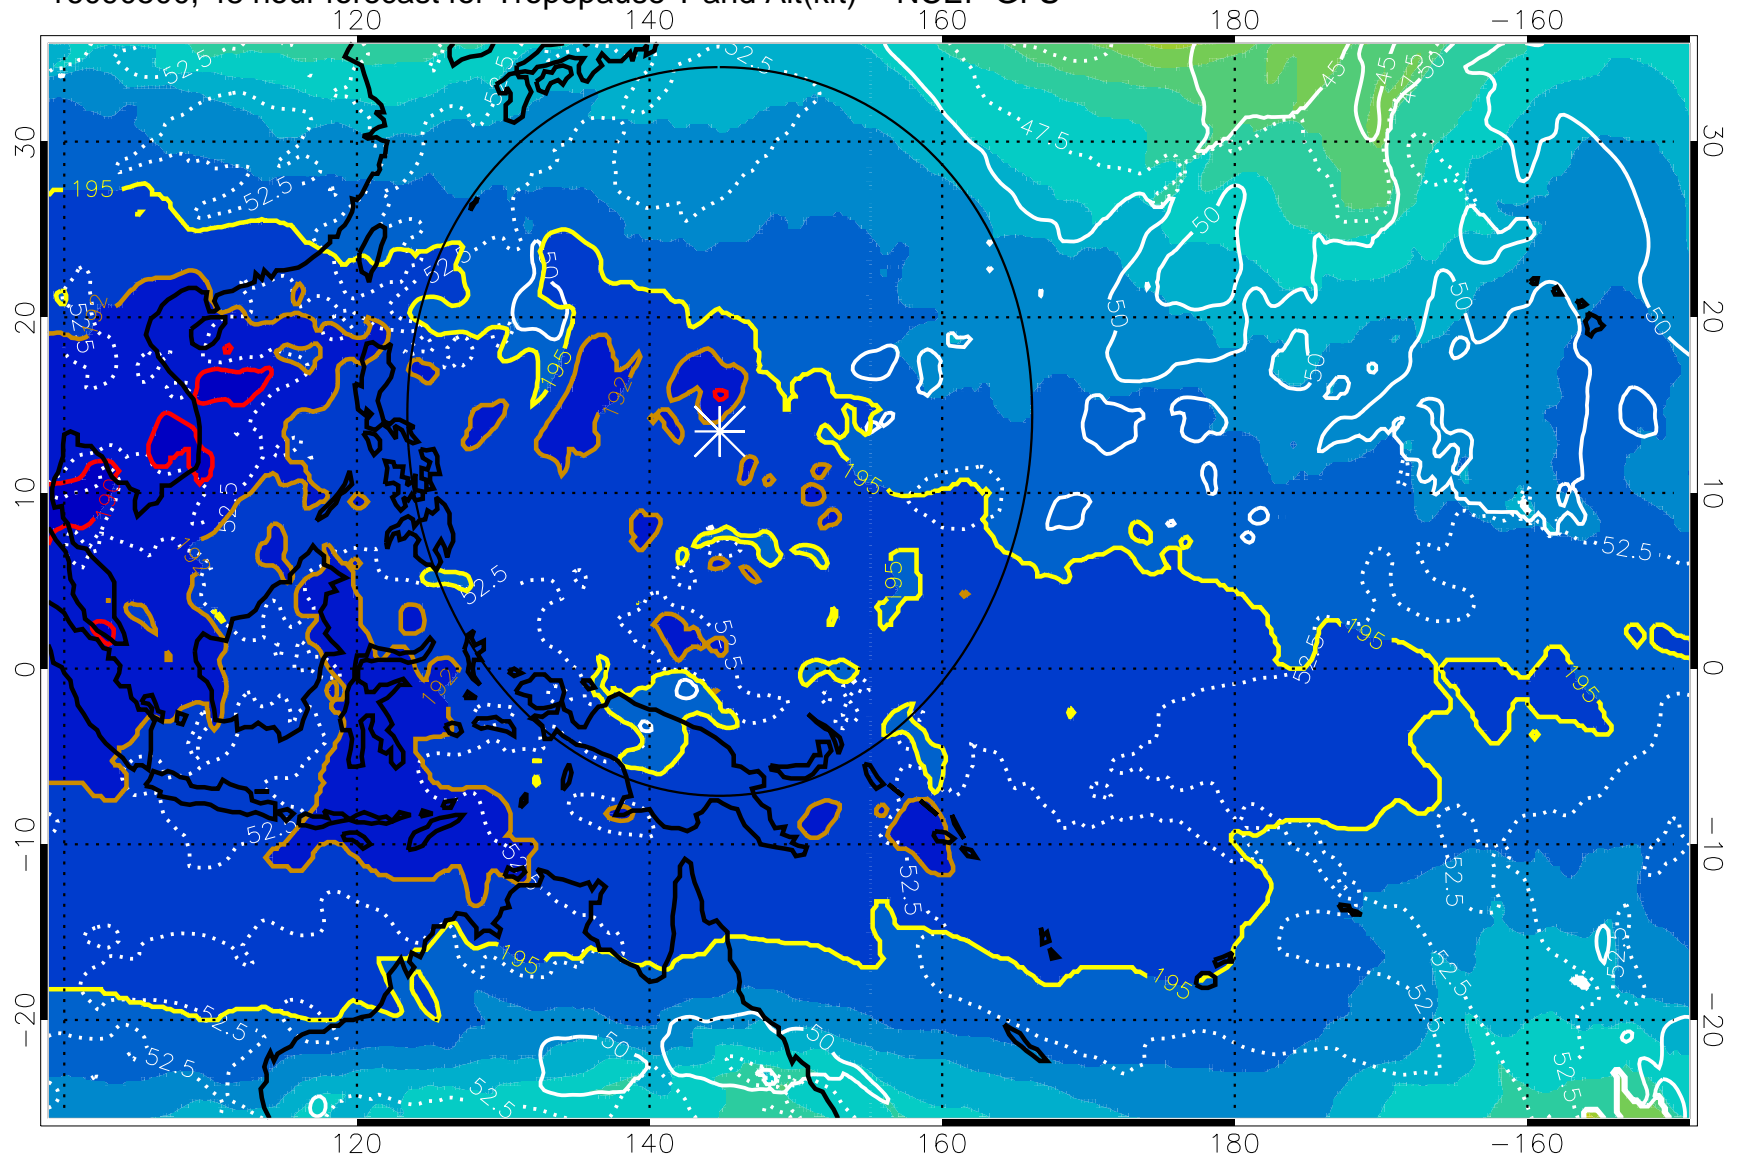

16090500, 48 hour forecast for Tropopause T and Alt(kft) -- NCEP GFS

190 200 210 220 230
Tropopause T, K

Tropopause Altitude in kft (white)

192.5K Isotherm 195K Isotherm
187.5K Isotherm 190K Isotherm

Range ring of 2304 km