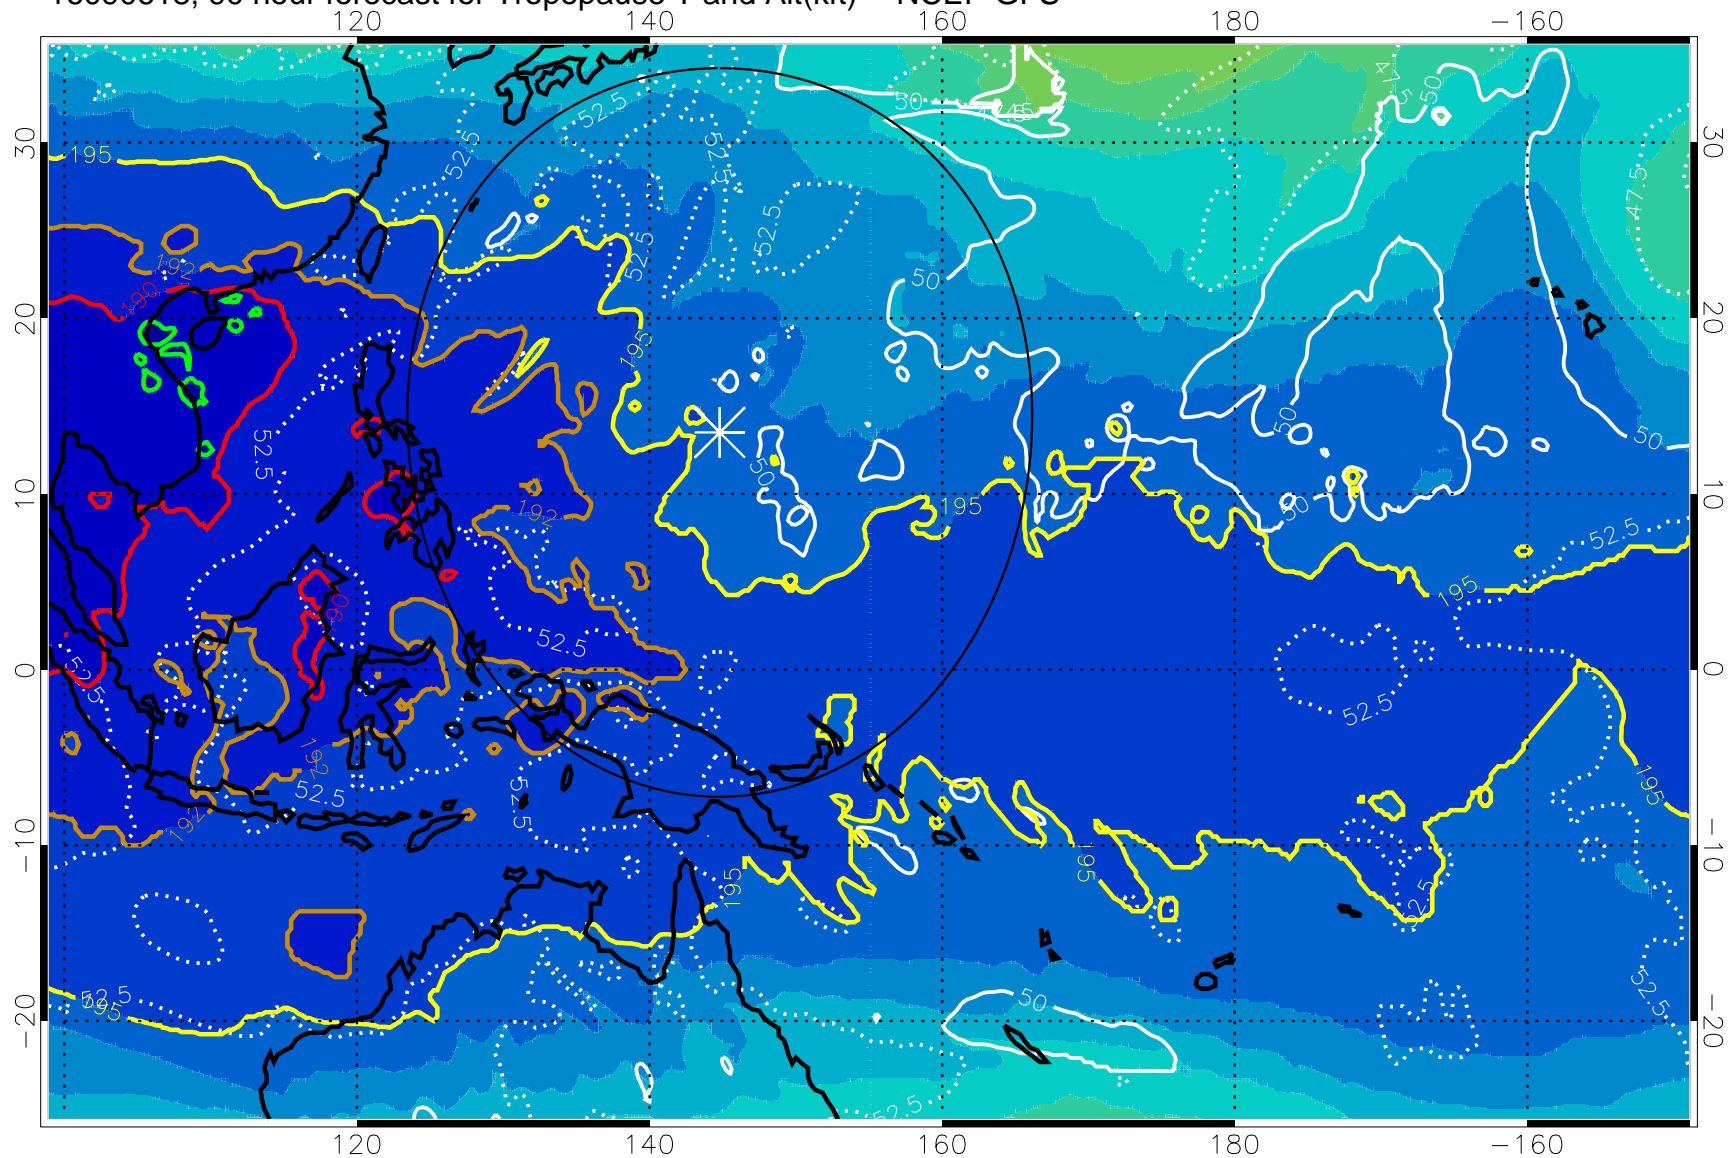

16090618, 90 hour forecast for Tropopause T and Alt(kft) -- NCEP GFS

190 200 210 220 230
Tropopause T, K

Tropopause Altitude in kft (white)

192.5K Isotherm 195K Isotherm
187.5K Isotherm 190K Isotherm

Range ring of 2304 km