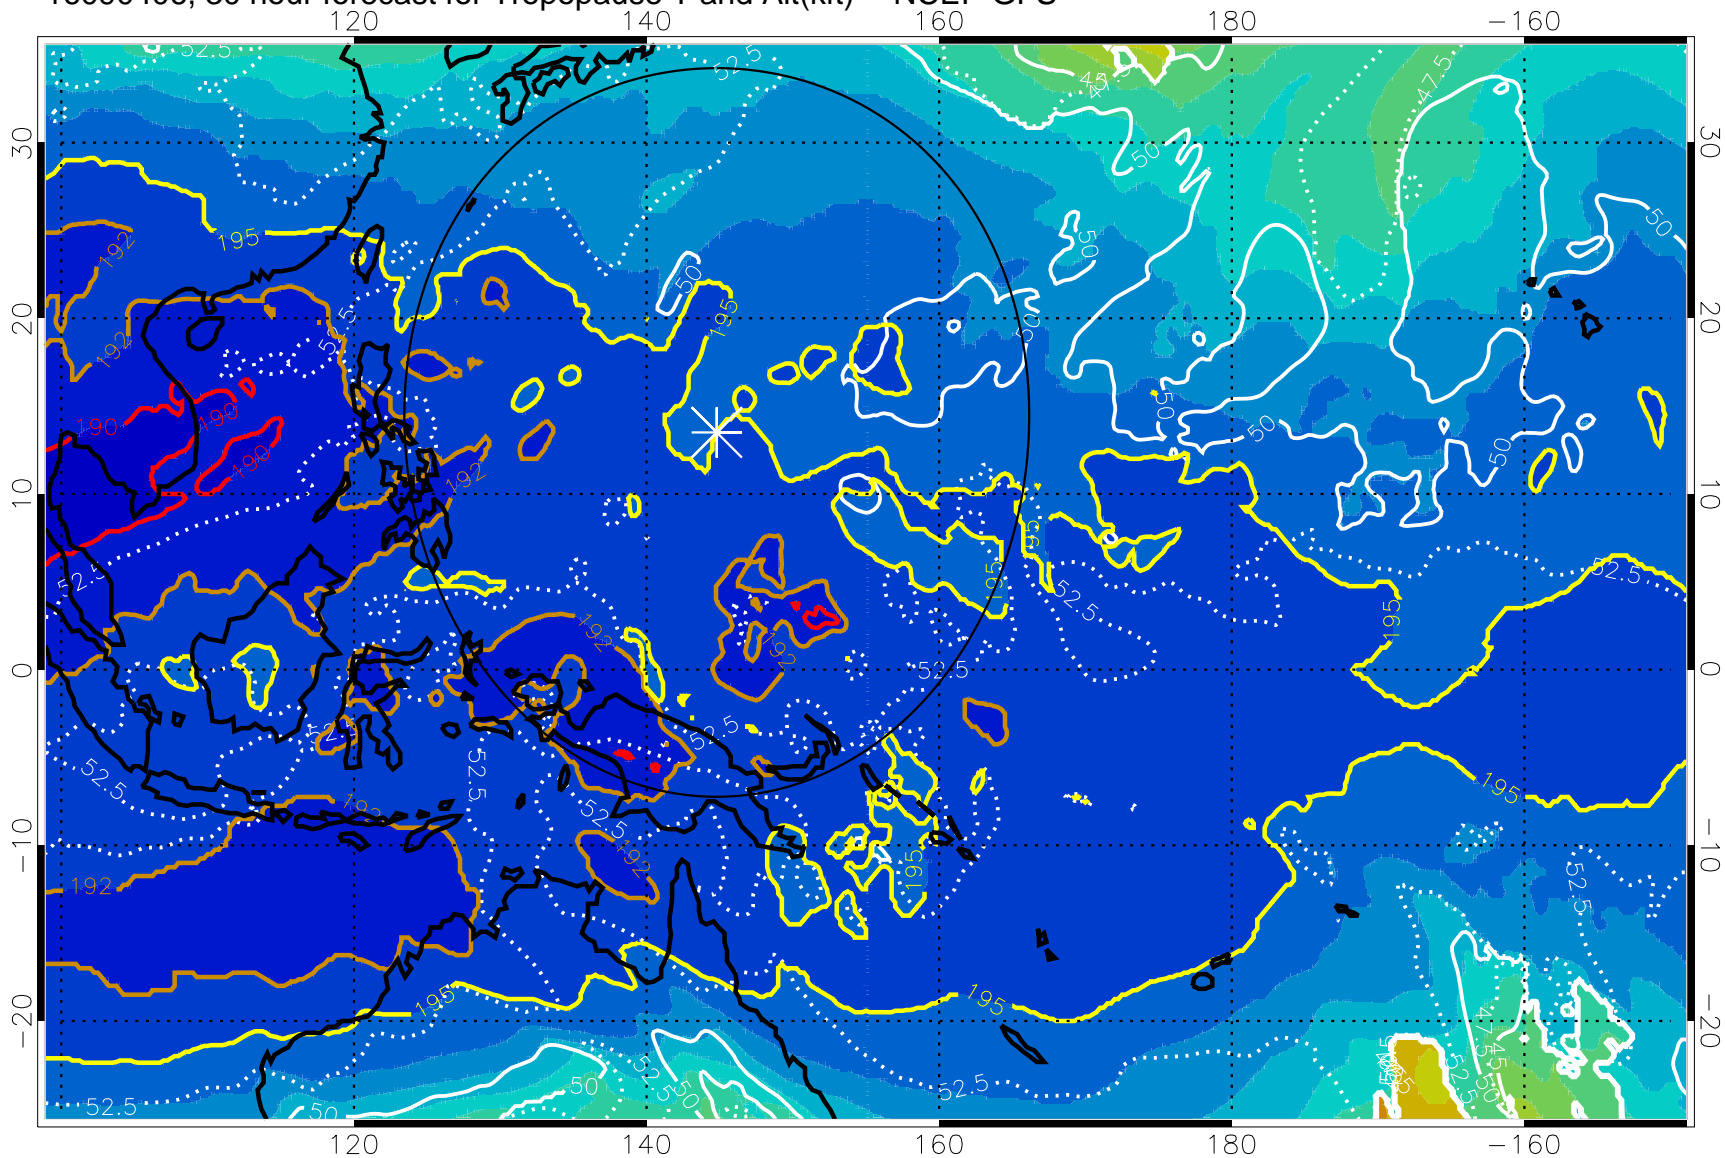

16090406, 30 hour forecast for Tropopause T and Alt(kft) -- NCEP GFS

190 200 210 220 230

Tropopause T, K

Tropopause Altitude in kft (white)

192.5K Isotherm 195K Isotherm
187.5K Isotherm 190K Isotherm

Range ring of 2304 km