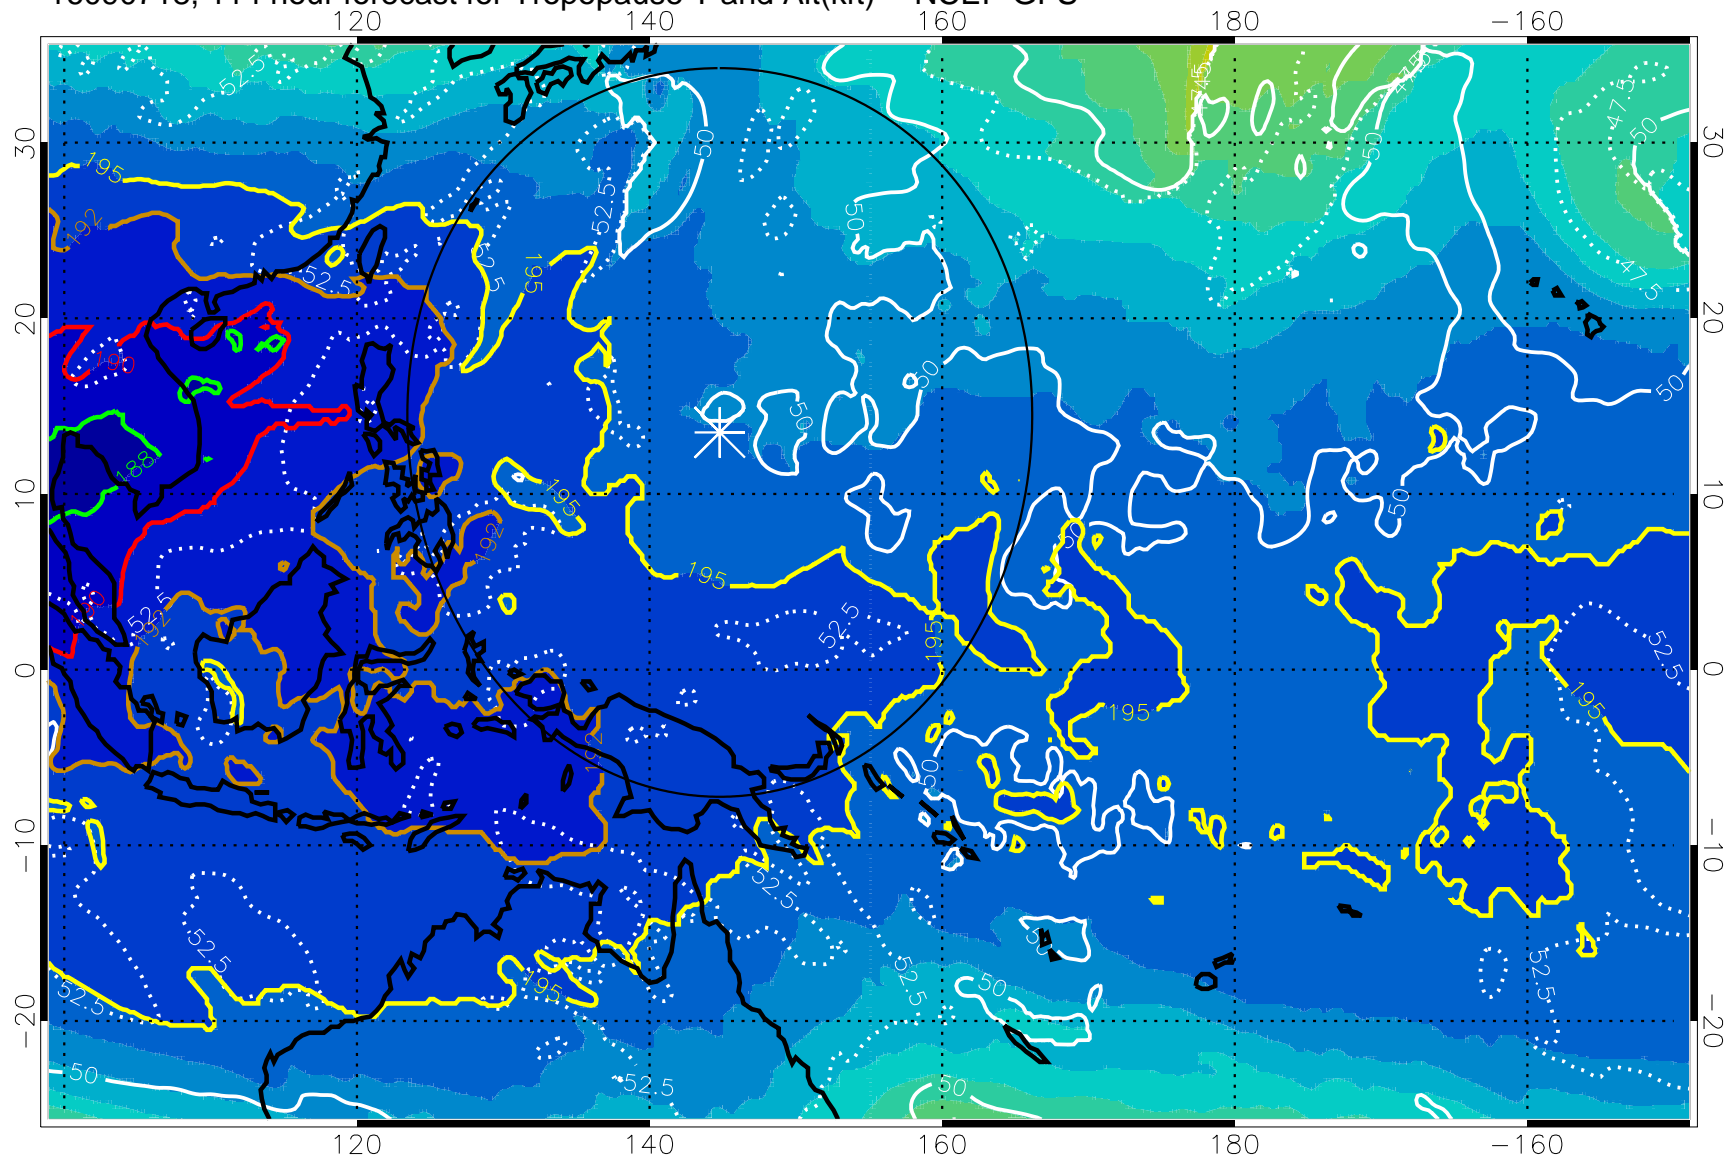

16090712, 108 hour forecast for Tropopause T and Alt(kft) -- NCEP GFS

190 200 210 220 230
Tropopause T, K

Tropopause Altitude in kft (white)

192.5K Isotherm 195K Isotherm
187.5K Isotherm 190K Isotherm

Range ring of 2304 km

16090718, 114 hour forecast for Tropopause T and Alt(kft) -- NCEP GFS

Tropopause T, K

Tropopause Altitude in kft (white)

192.5K Isotherm 195K Isotherm
187.5K Isotherm 190K Isotherm

Range ring of 2304 km

16090800, 120 hour forecast for Tropopause T and Alt(kft) -- NCEP GFS