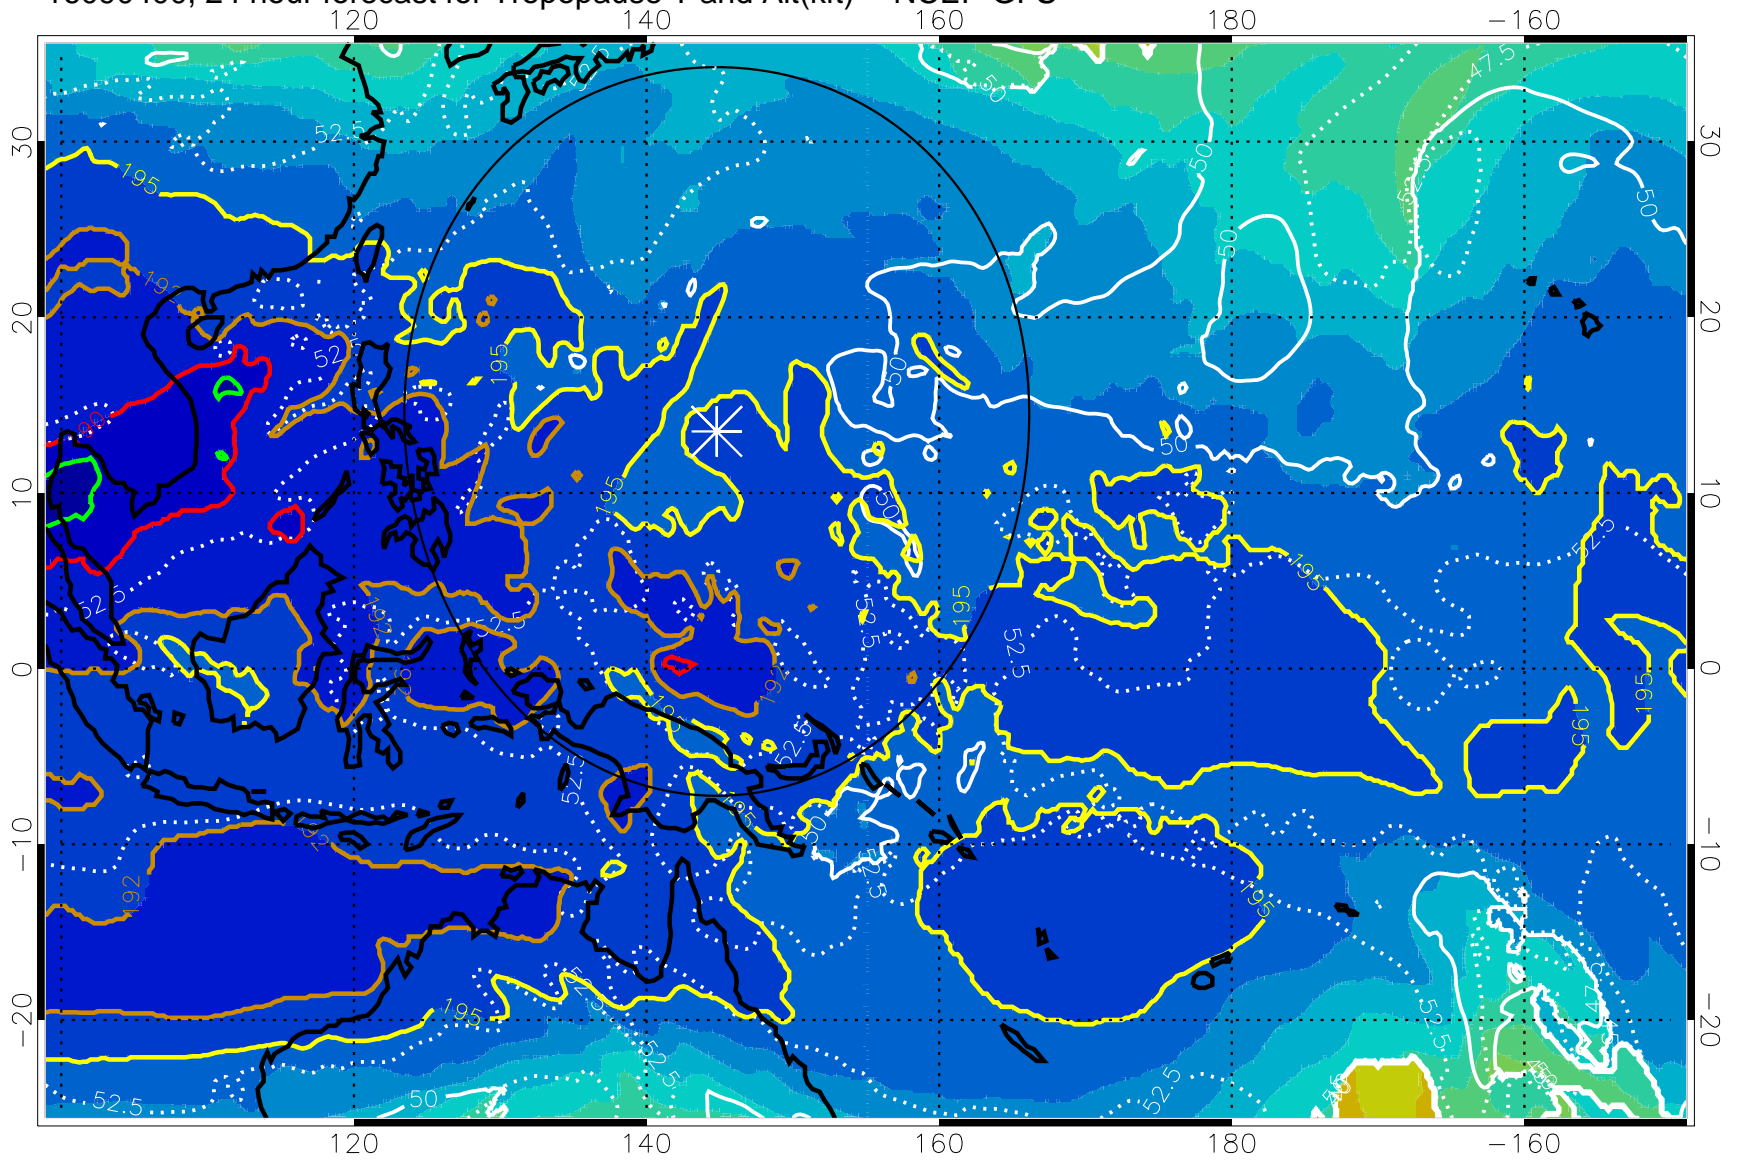

16090400, 24 hour forecast for Tropopause T and Alt(kft) -- NCEP GFS

190 200 210 220 230

Tropopause T, K

Tropopause Altitude in kft (white)

192.5K Isotherm 195K Isotherm

187.5K Isotherm 190K Isotherm

Range ring of 2304 km