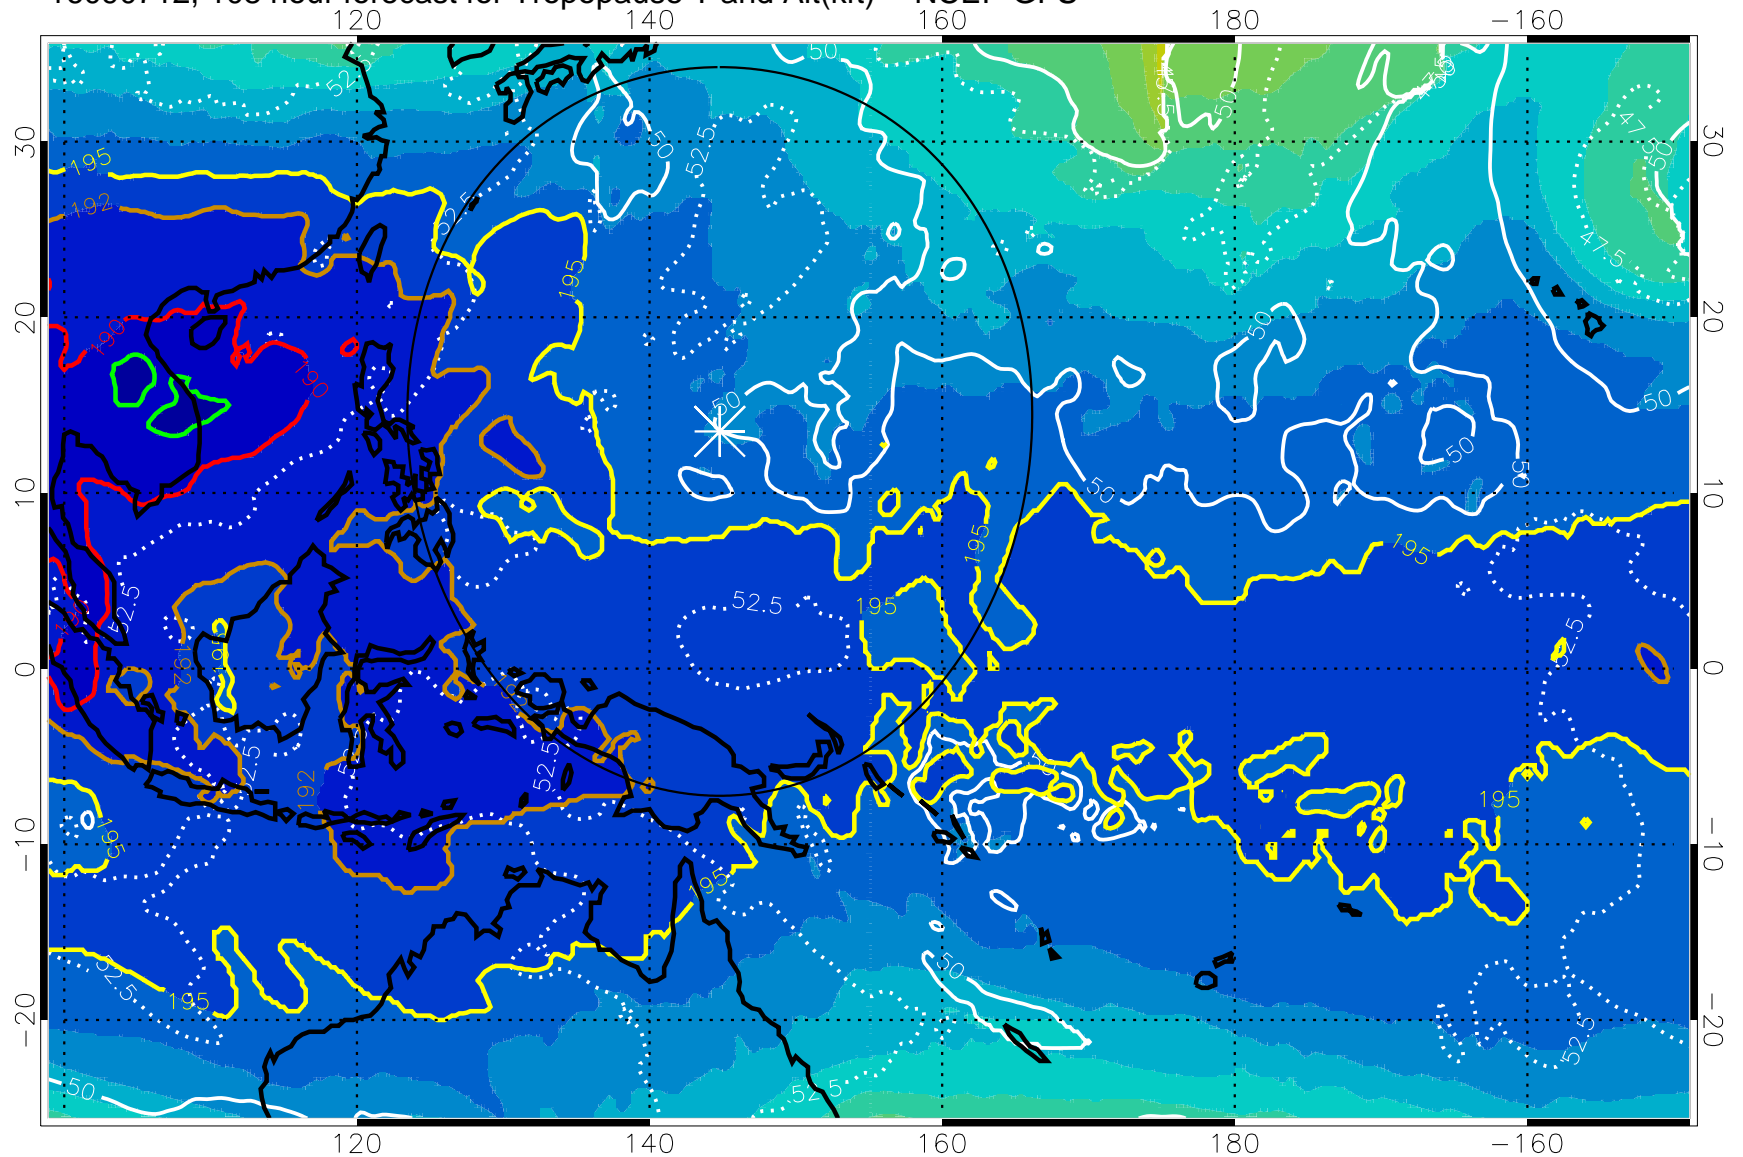

16090712, 108 hour forecast for Tropopause T and Alt(kft) -- NCEP GFS

190 200 210 220 230
Tropopause T, K

Tropopause Altitude in kft (white)

192.5K Isotherm 195K Isotherm
187.5K Isotherm 190K Isotherm

Range ring of 2304 km