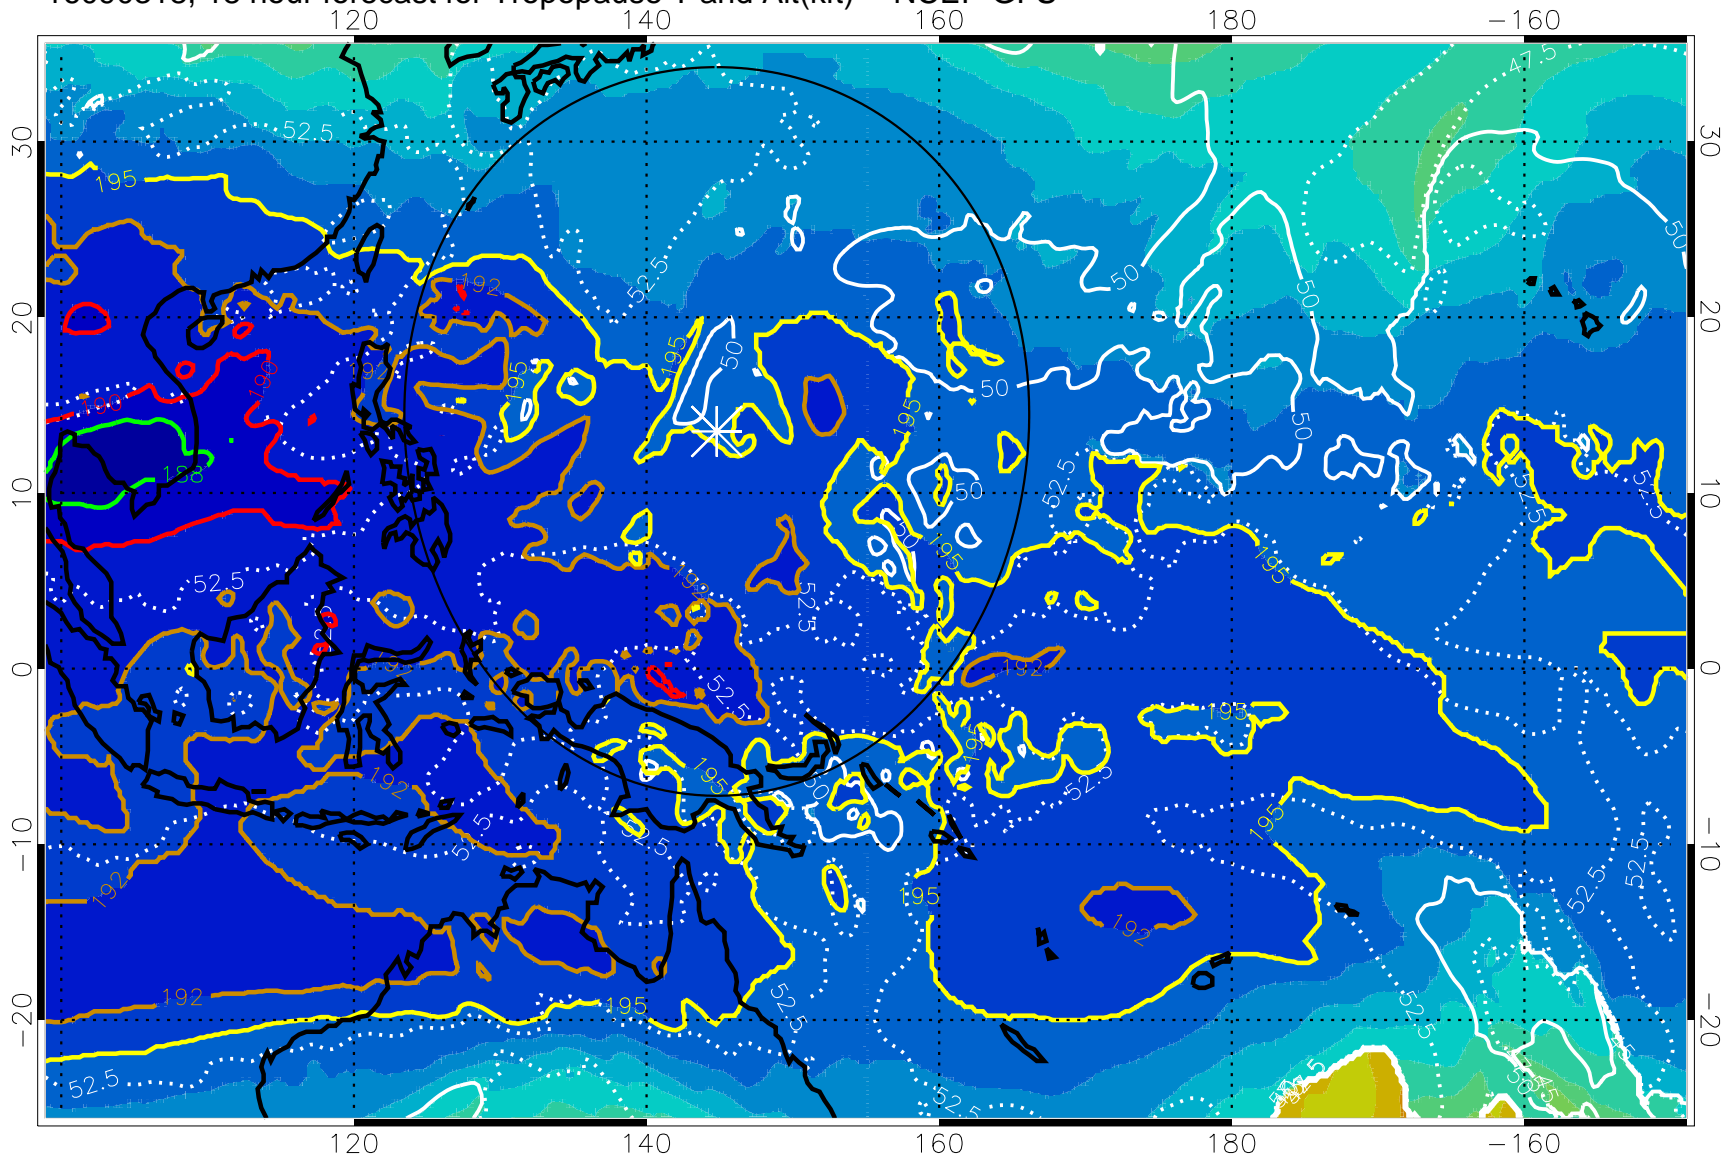

16090318, 18 hour forecast for Tropopause T and Alt(kft) -- NCEP GFS

190 200 210 220 230

Tropopause T, K

Tropopause Altitude in kft (white)

192.5K Isotherm 195K Isotherm

187.5K Isotherm 190K Isotherm

Range ring of 2304 km