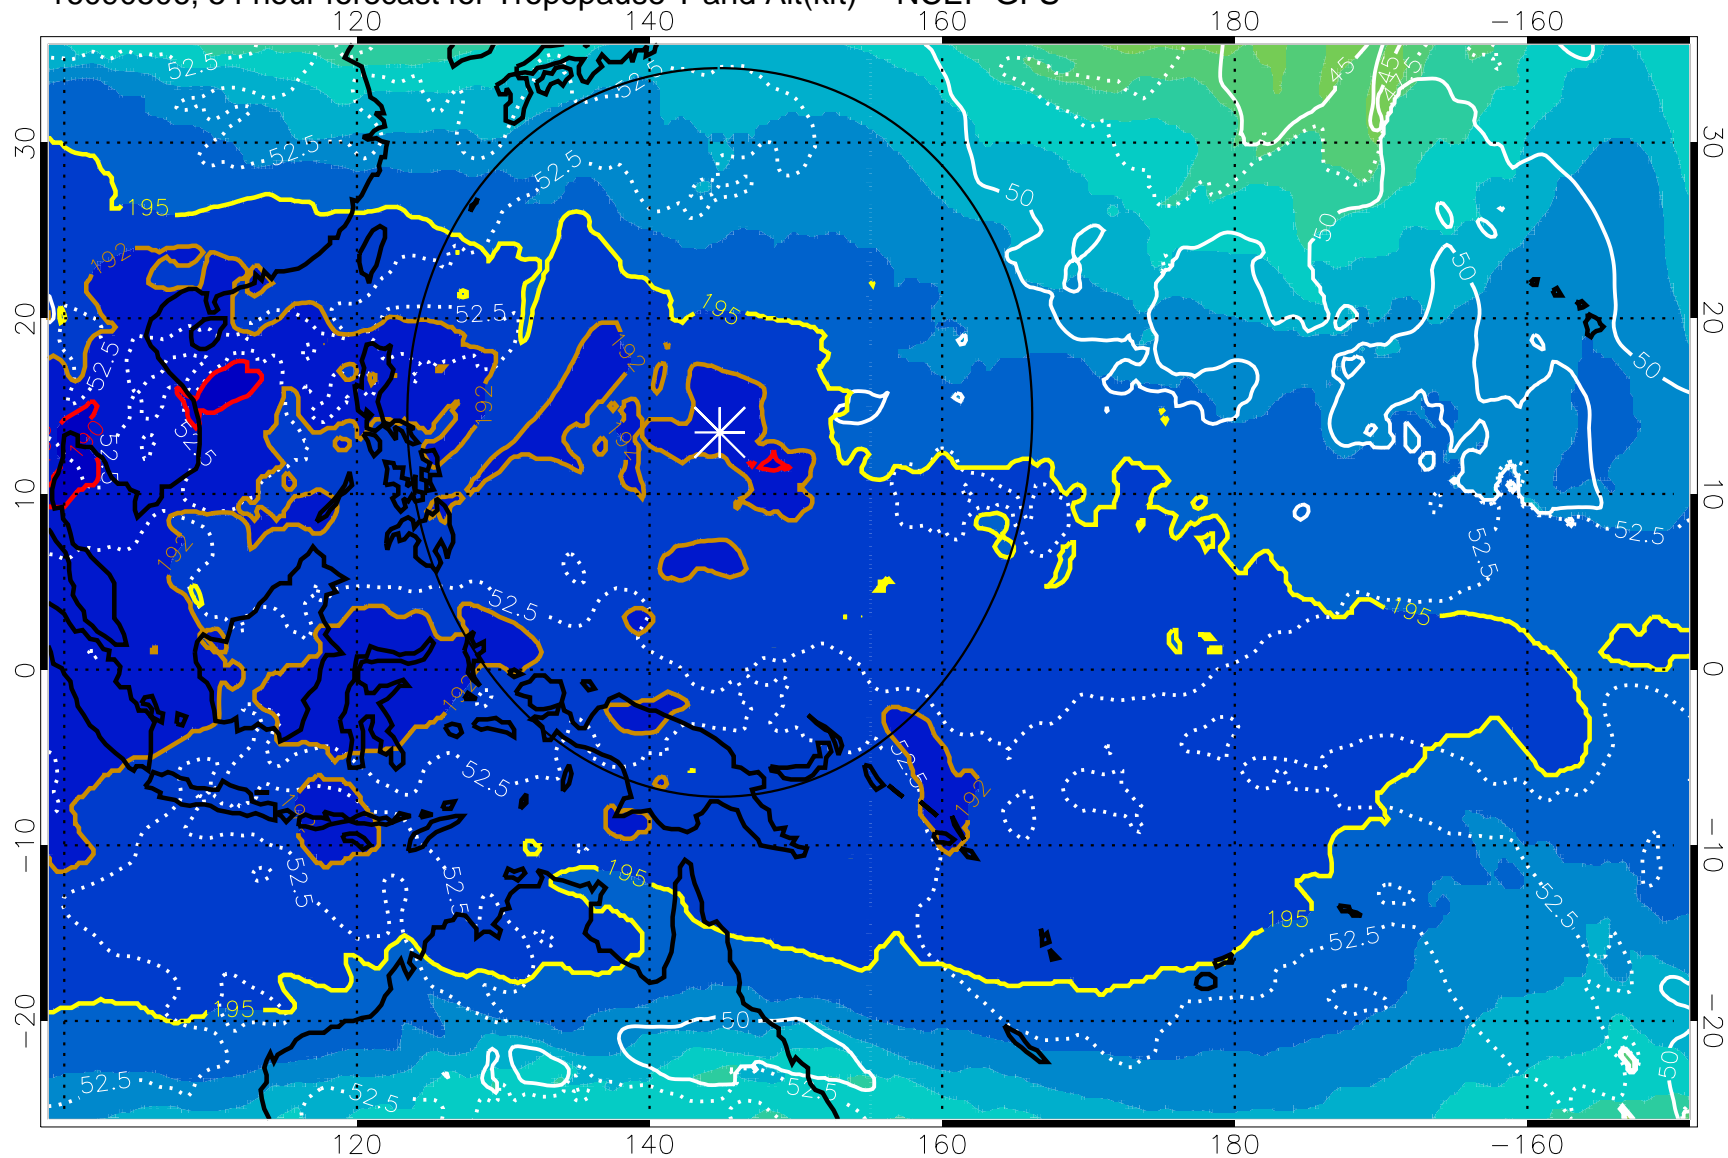

16090506, 54 hour forecast for Tropopause T and Alt(kft) -- NCEP GFS

190 200 210 220 230
Tropopause T, K

Tropopause Altitude in kft (white)

192.5K Isotherm 195K Isotherm
187.5K Isotherm 190K Isotherm

Range ring of 2304 km