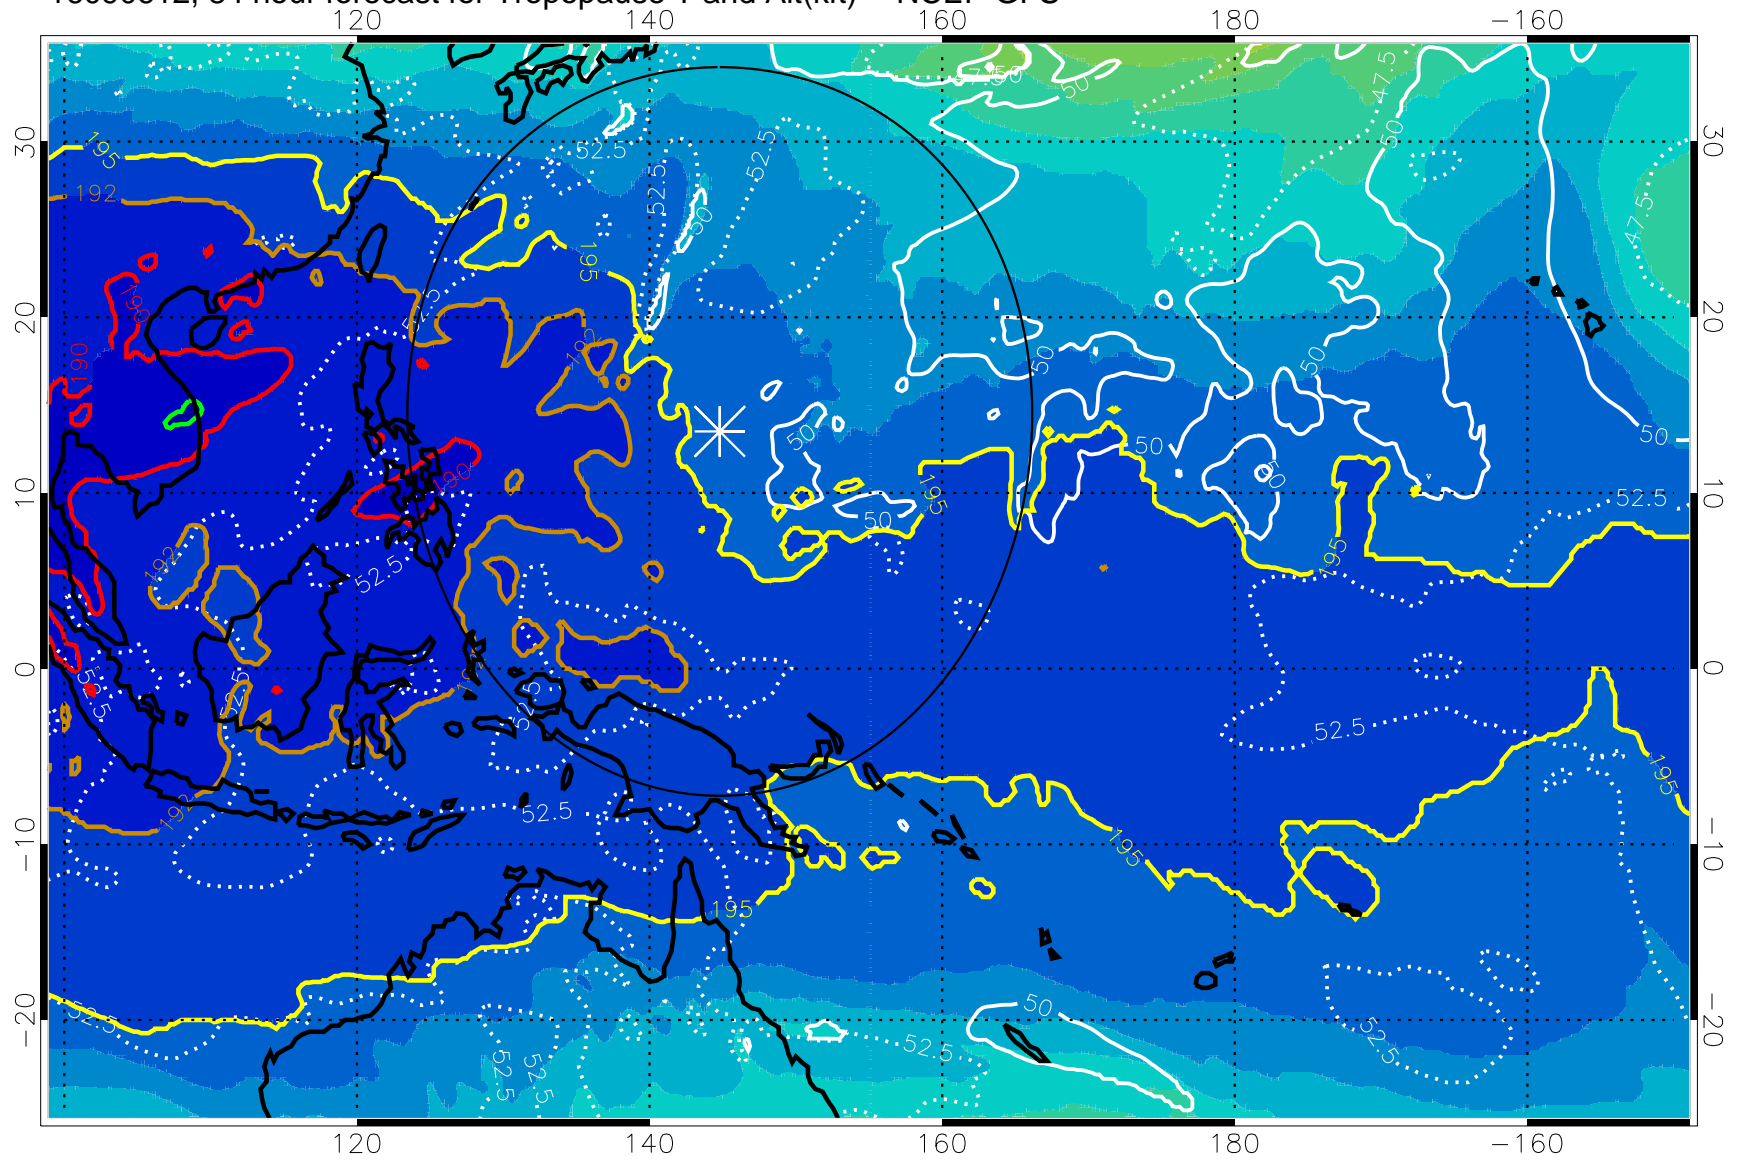

16090612, 84 hour forecast for Tropopause T and Alt(kft) -- NCEP GFS

190 200 210 220 230
Tropopause T, K

Tropopause Altitude in kft (white)

192.5K Isotherm 195K Isotherm
187.5K Isotherm 190K Isotherm

Range ring of 2304 km