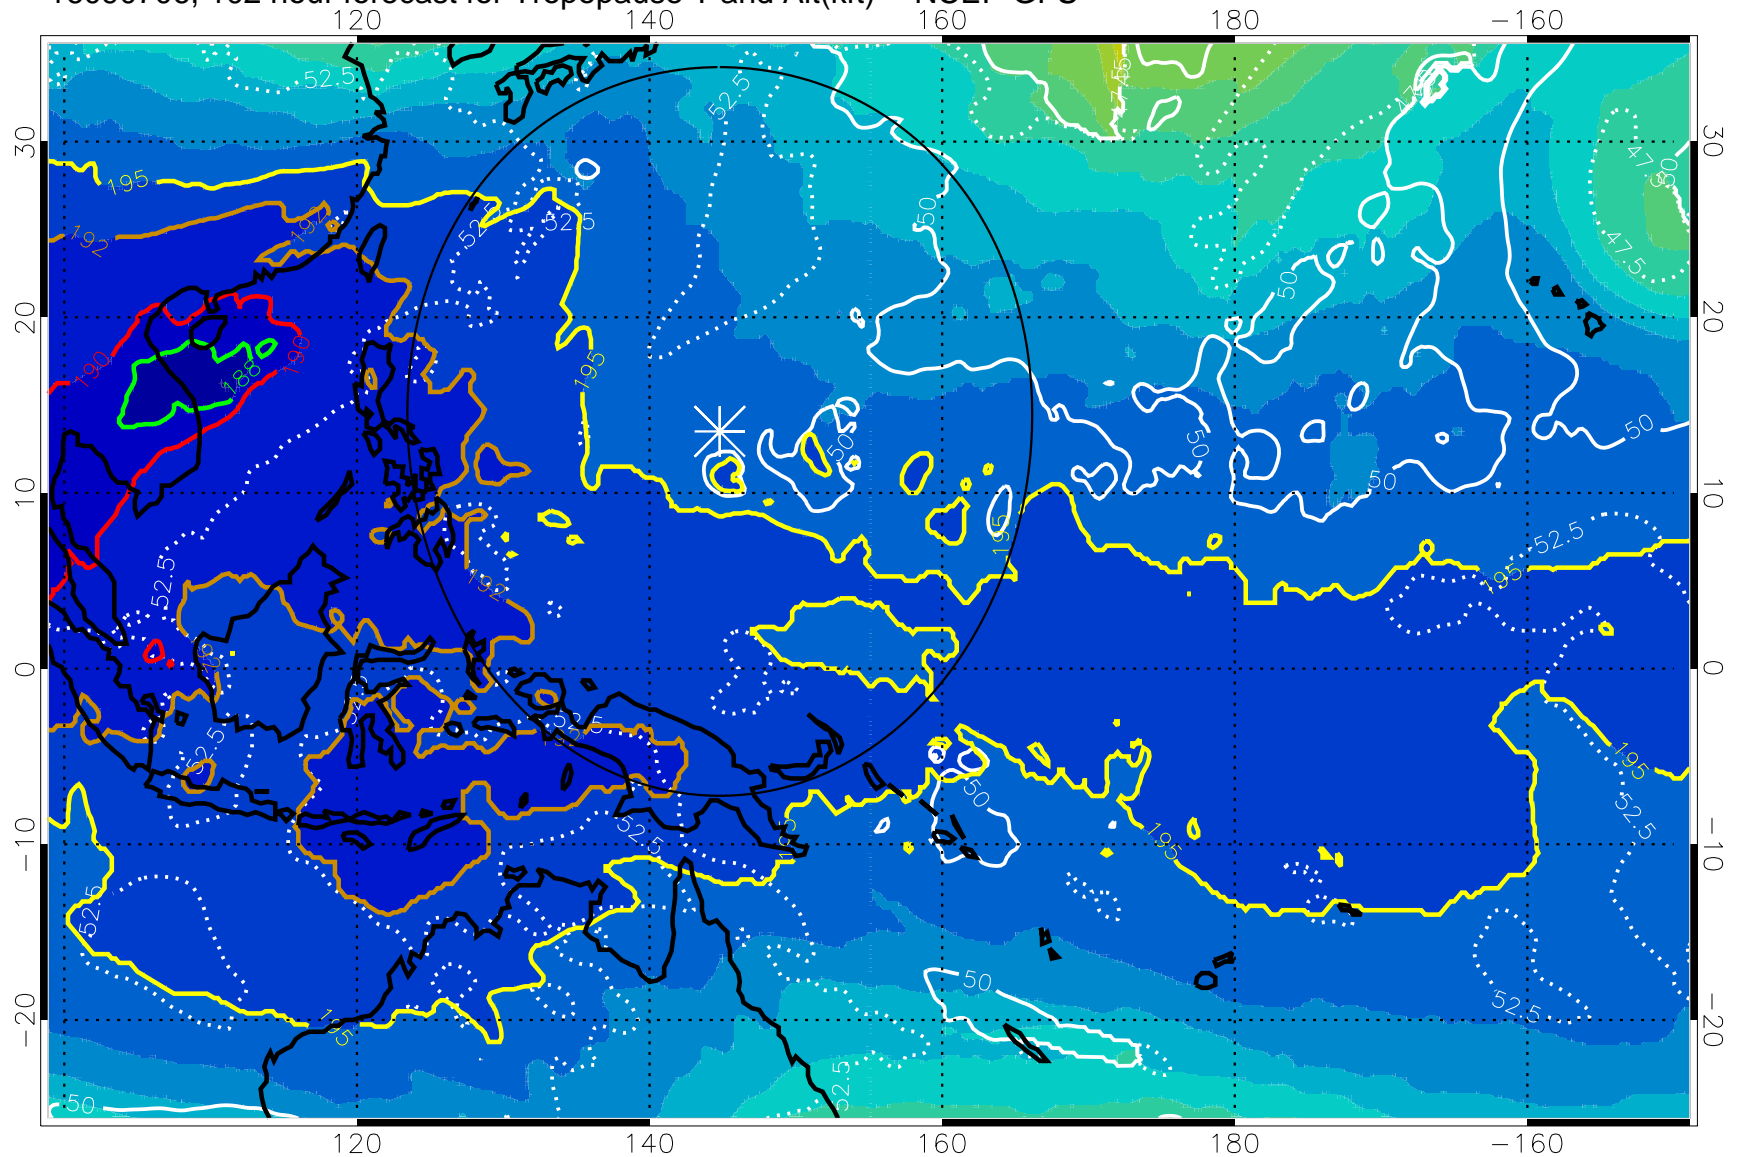

16090700, 96 hour forecast for Tropopause T and Alt(kft) -- NCEP GFS

190 200 210 220 230

Tropopause T, K

Tropopause Altitude in kft (white)

192.5K Isotherm 195K Isotherm
187.5K Isotherm 190K Isotherm

Range ring of 2304 km

16090706, 102 hour forecast for Tropopause T and Alt(kft) -- NCEP GFS

190 200 210 220 230
Tropopause T, K

Tropopause Altitude in kft (white)

192.5K Isotherm 195K Isotherm
187.5K Isotherm 190K Isotherm

Range ring of 2304 km