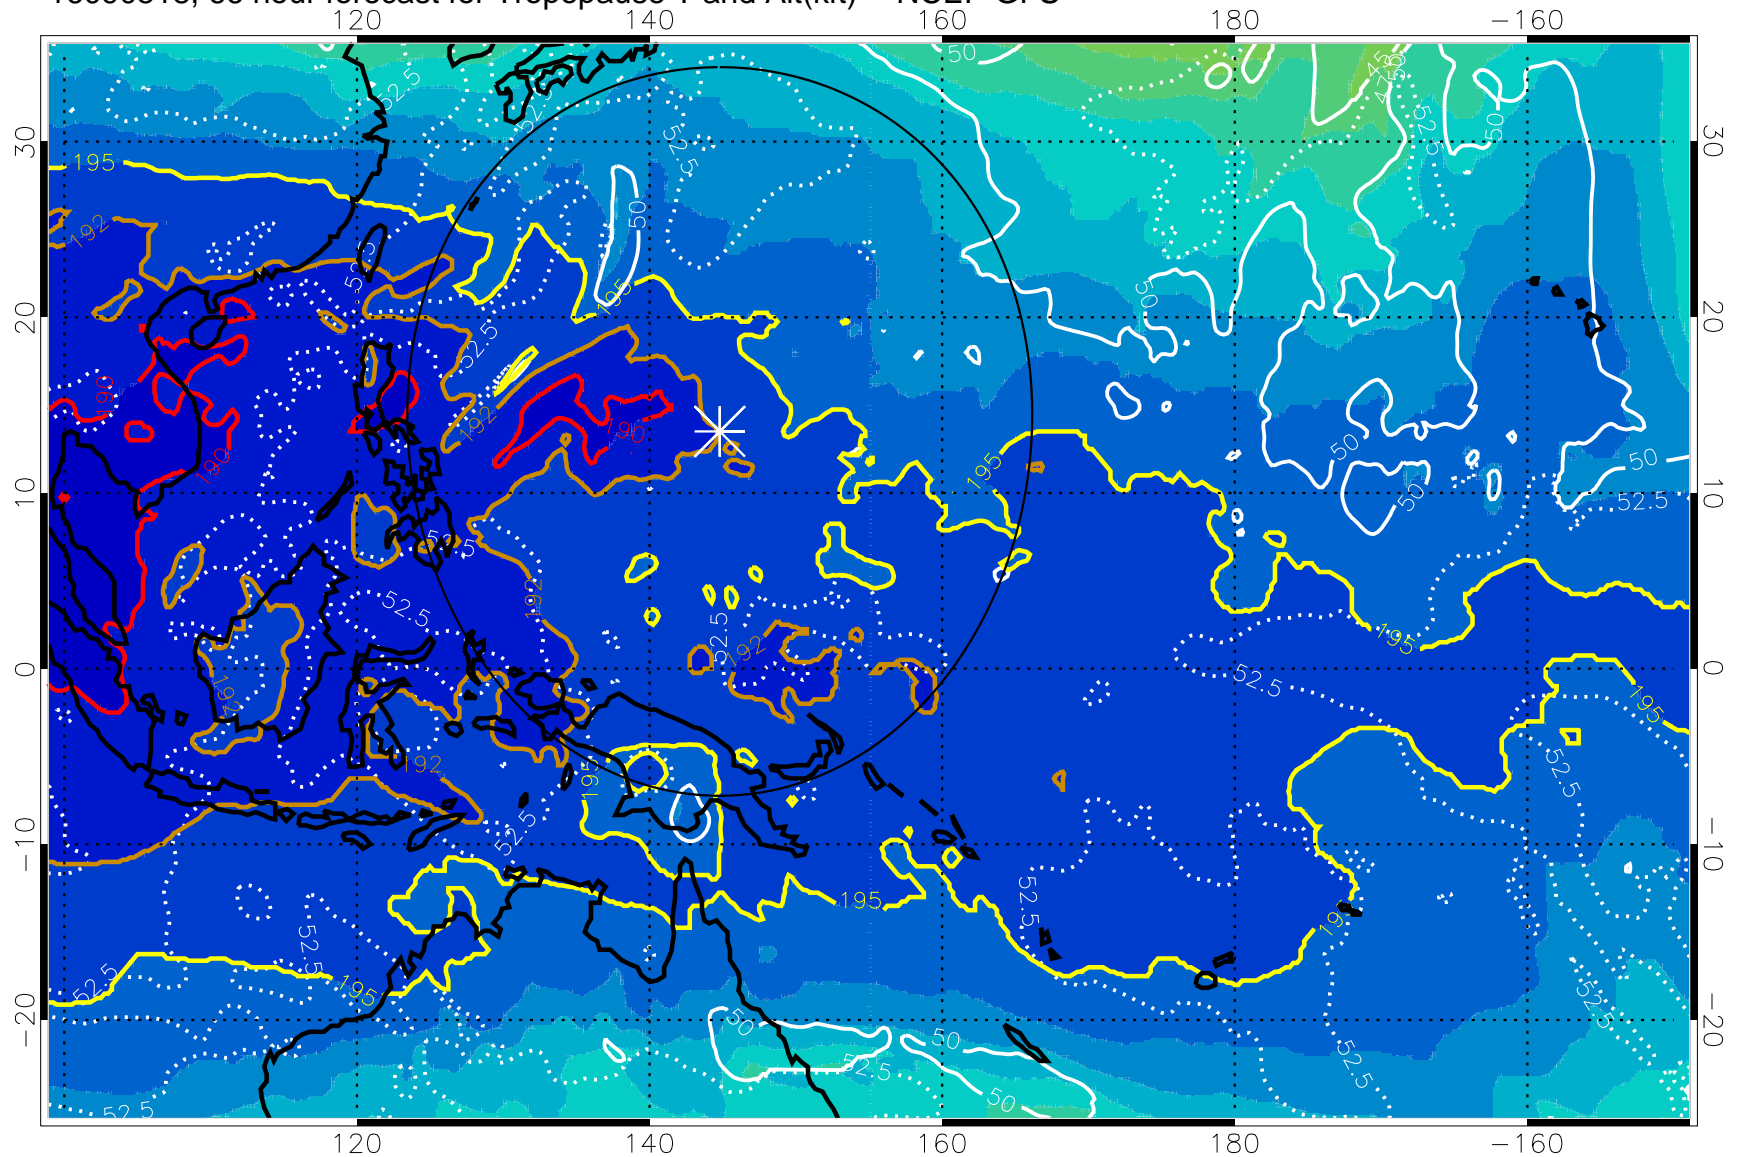

16090518, 66 hour forecast for Tropopause T and Alt(kft) -- NCEP GFS

190 200 210 220 230

Tropopause T, K

Tropopause Altitude in kft (white)

192.5K Isotherm 195K Isotherm

187.5K Isotherm 190K Isotherm

Range ring of 2304 km