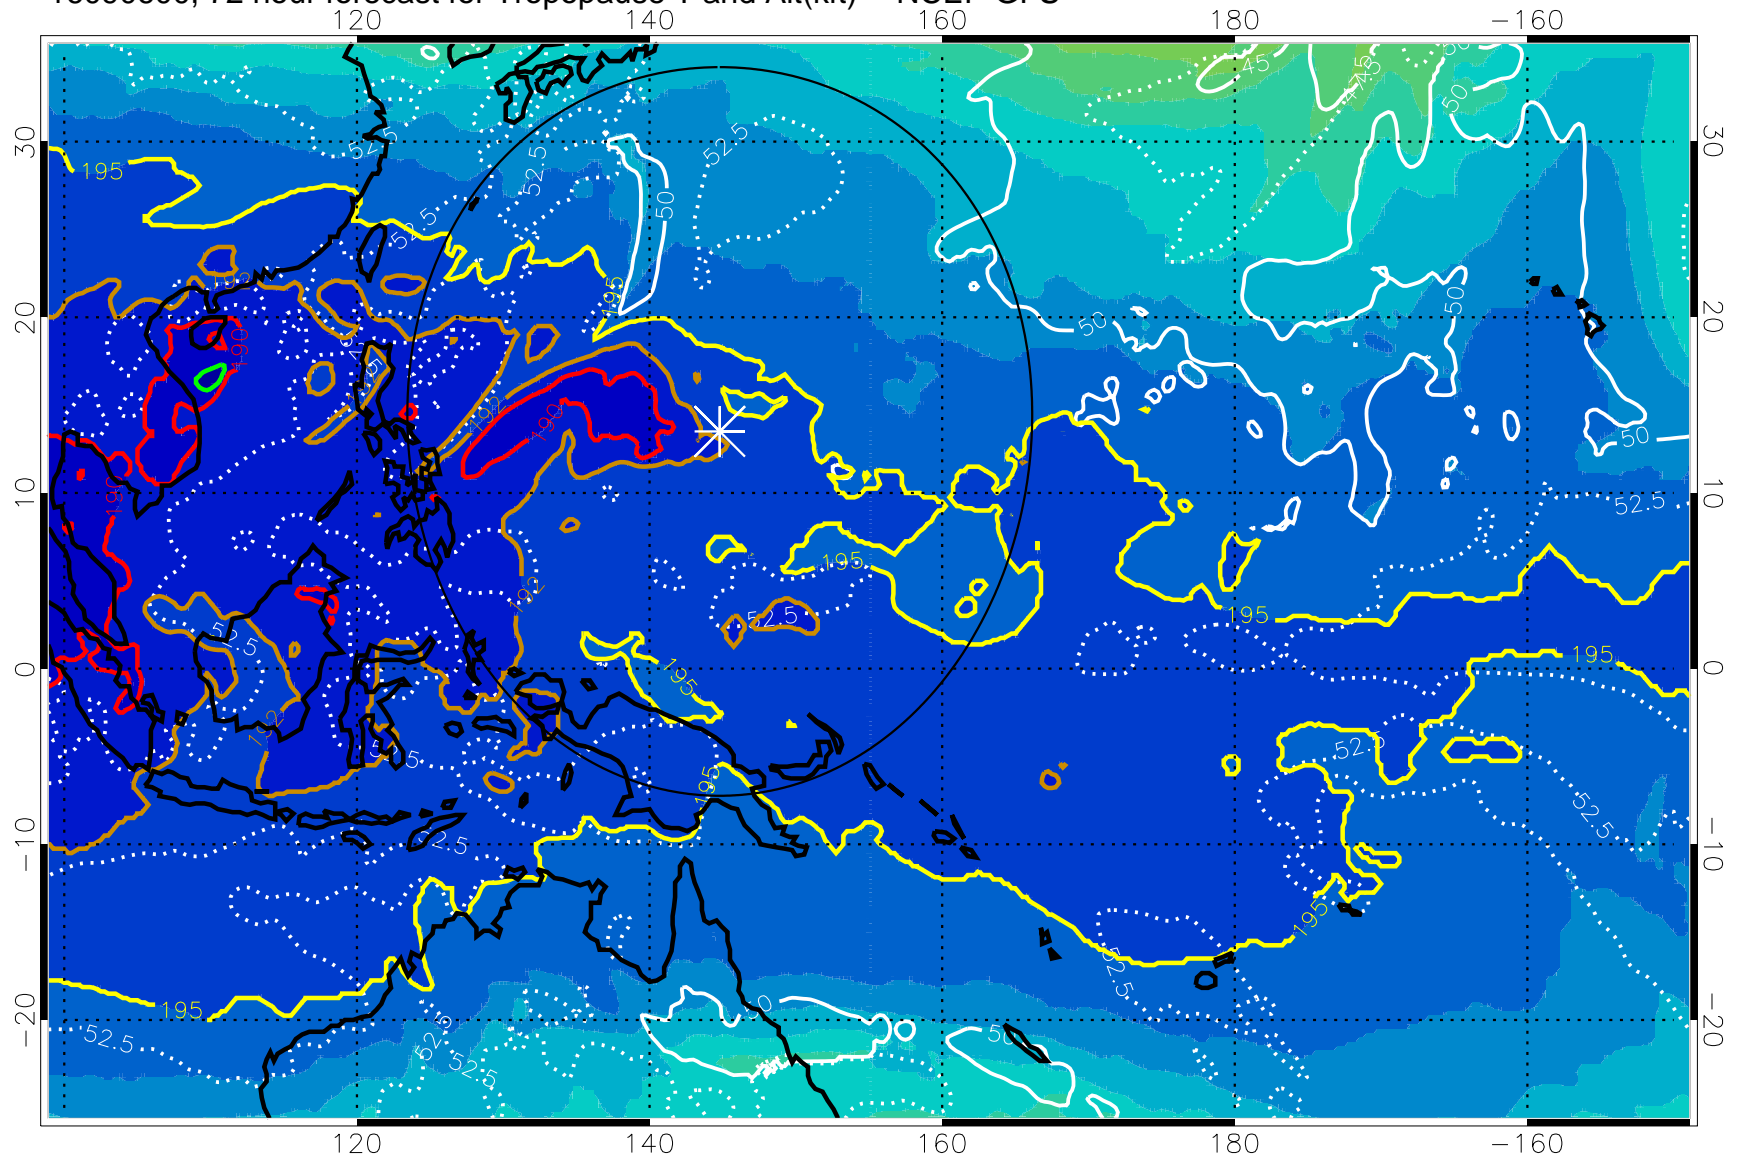

16090600, 72 hour forecast for Tropopause T and Alt(kft) -- NCEP GFS

190 200 210 220 230
Tropopause T, K

Tropopause Altitude in kft (white)

192.5K Isotherm 195K Isotherm
187.5K Isotherm 190K Isotherm

Range ring of 2304 km