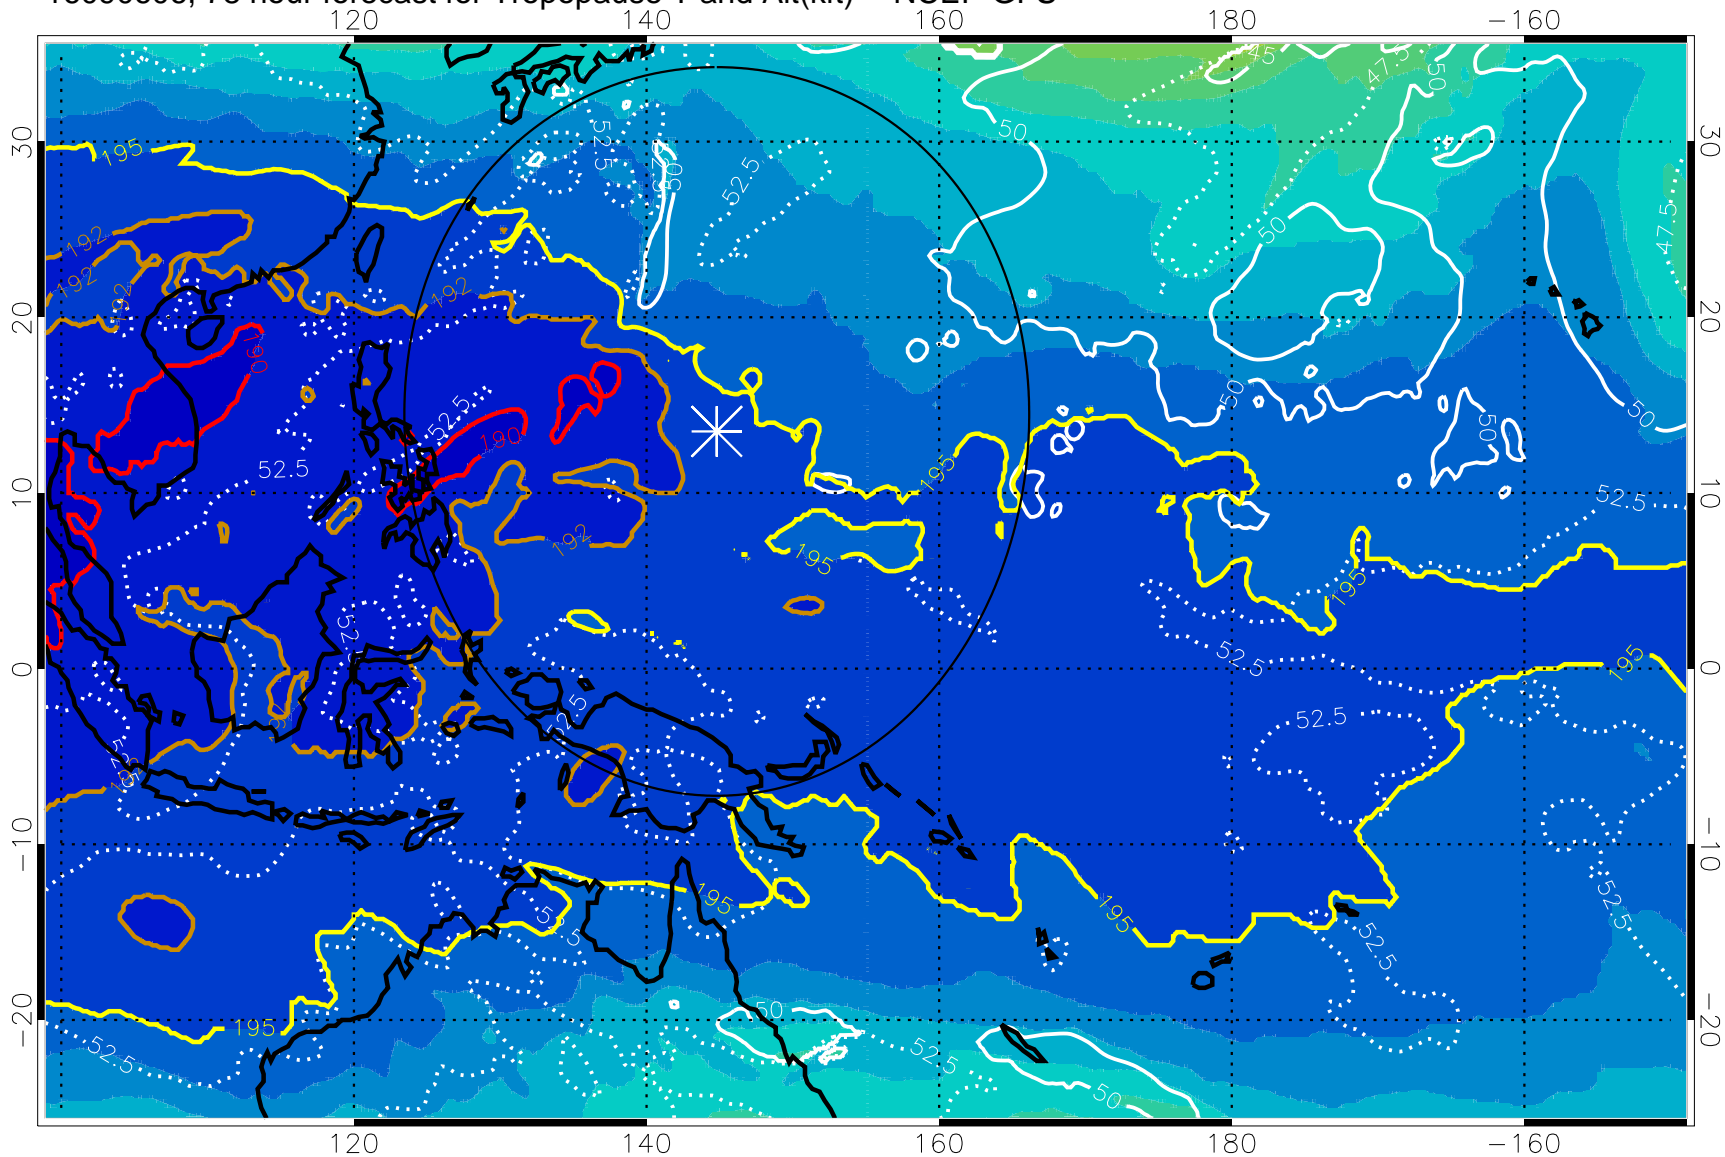

16090606, 78 hour forecast for Tropopause T and Alt(kft) -- NCEP GFS

190 200 210 220 230

Tropopause T, K

Tropopause Altitude in kft (white)

192.5K Isotherm 195K Isotherm
187.5K Isotherm 190K Isotherm

Range ring of 2304 km