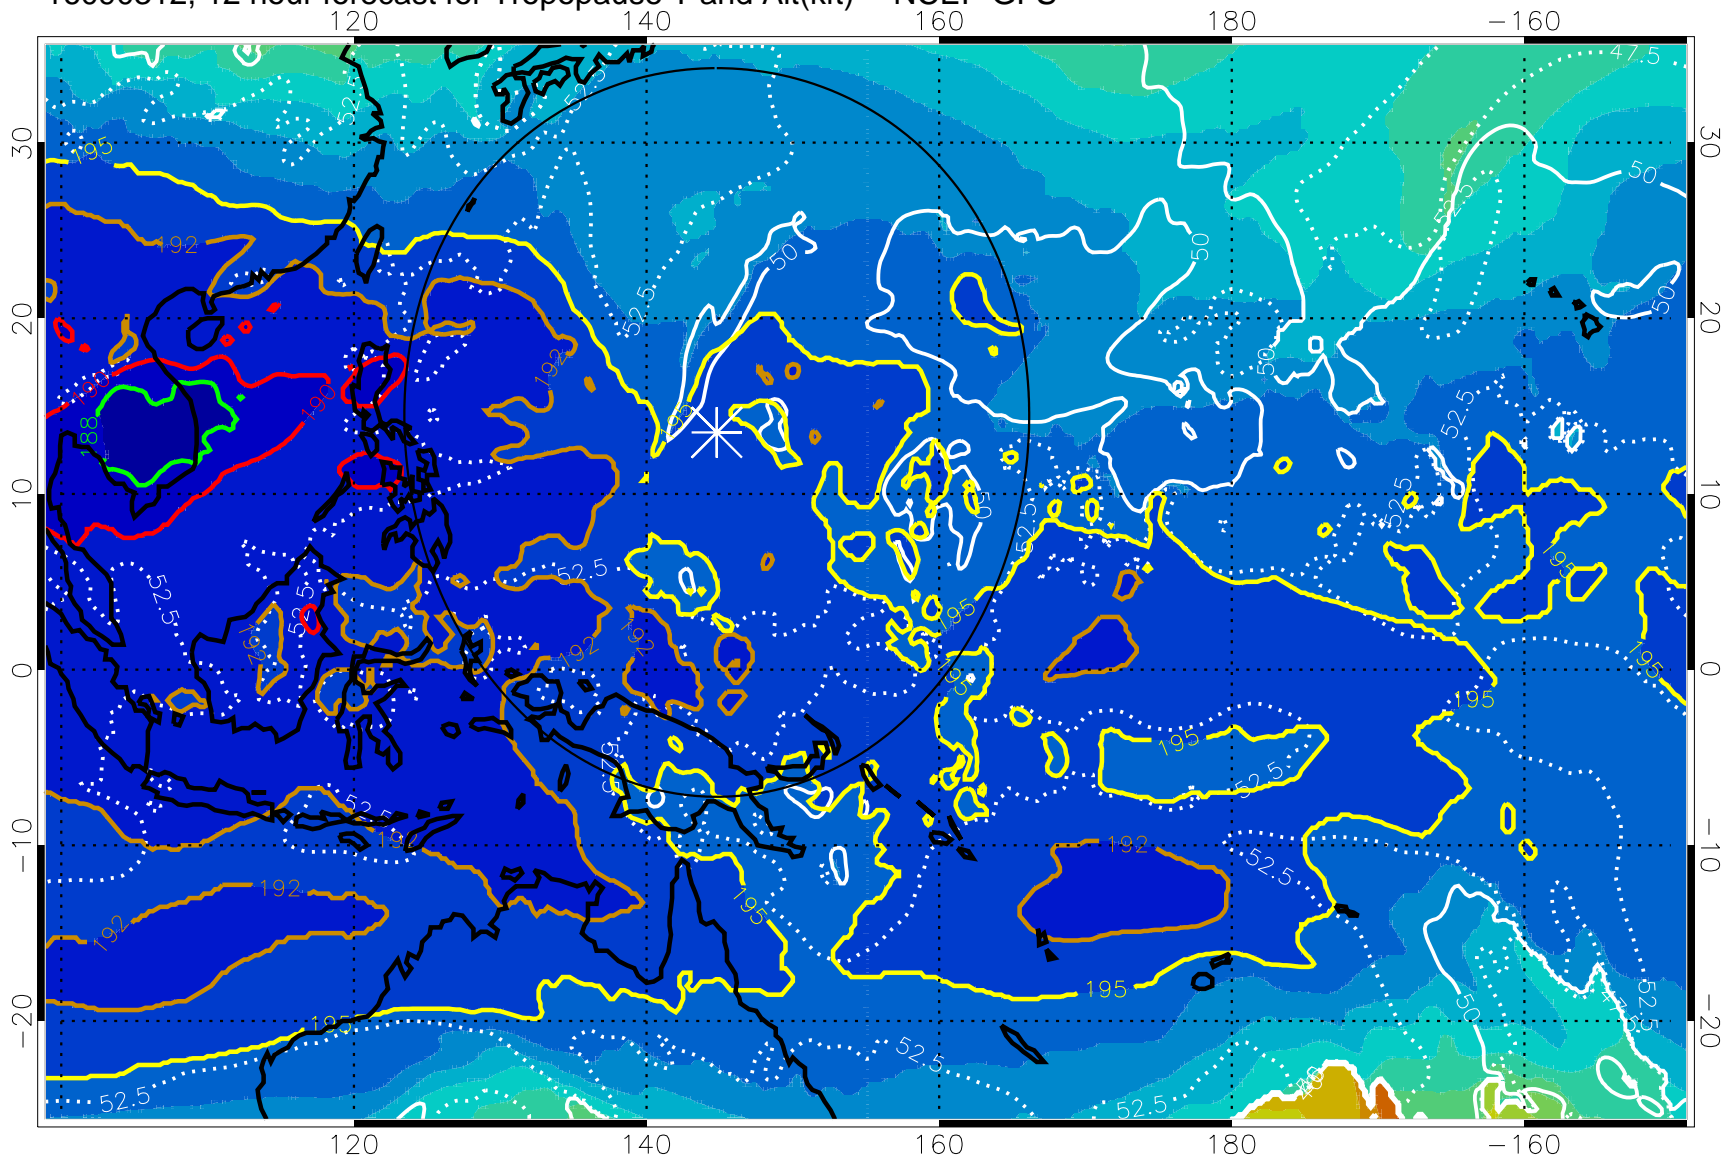

16090312, 12 hour forecast for Tropopause T and Alt(kft) -- NCEP GFS

190 200 210 220 230

Tropopause T, K

Tropopause Altitude in kft (white)

192.5K Isotherm 195K Isotherm

187.5K Isotherm 190K Isotherm

Range ring of 2304 km