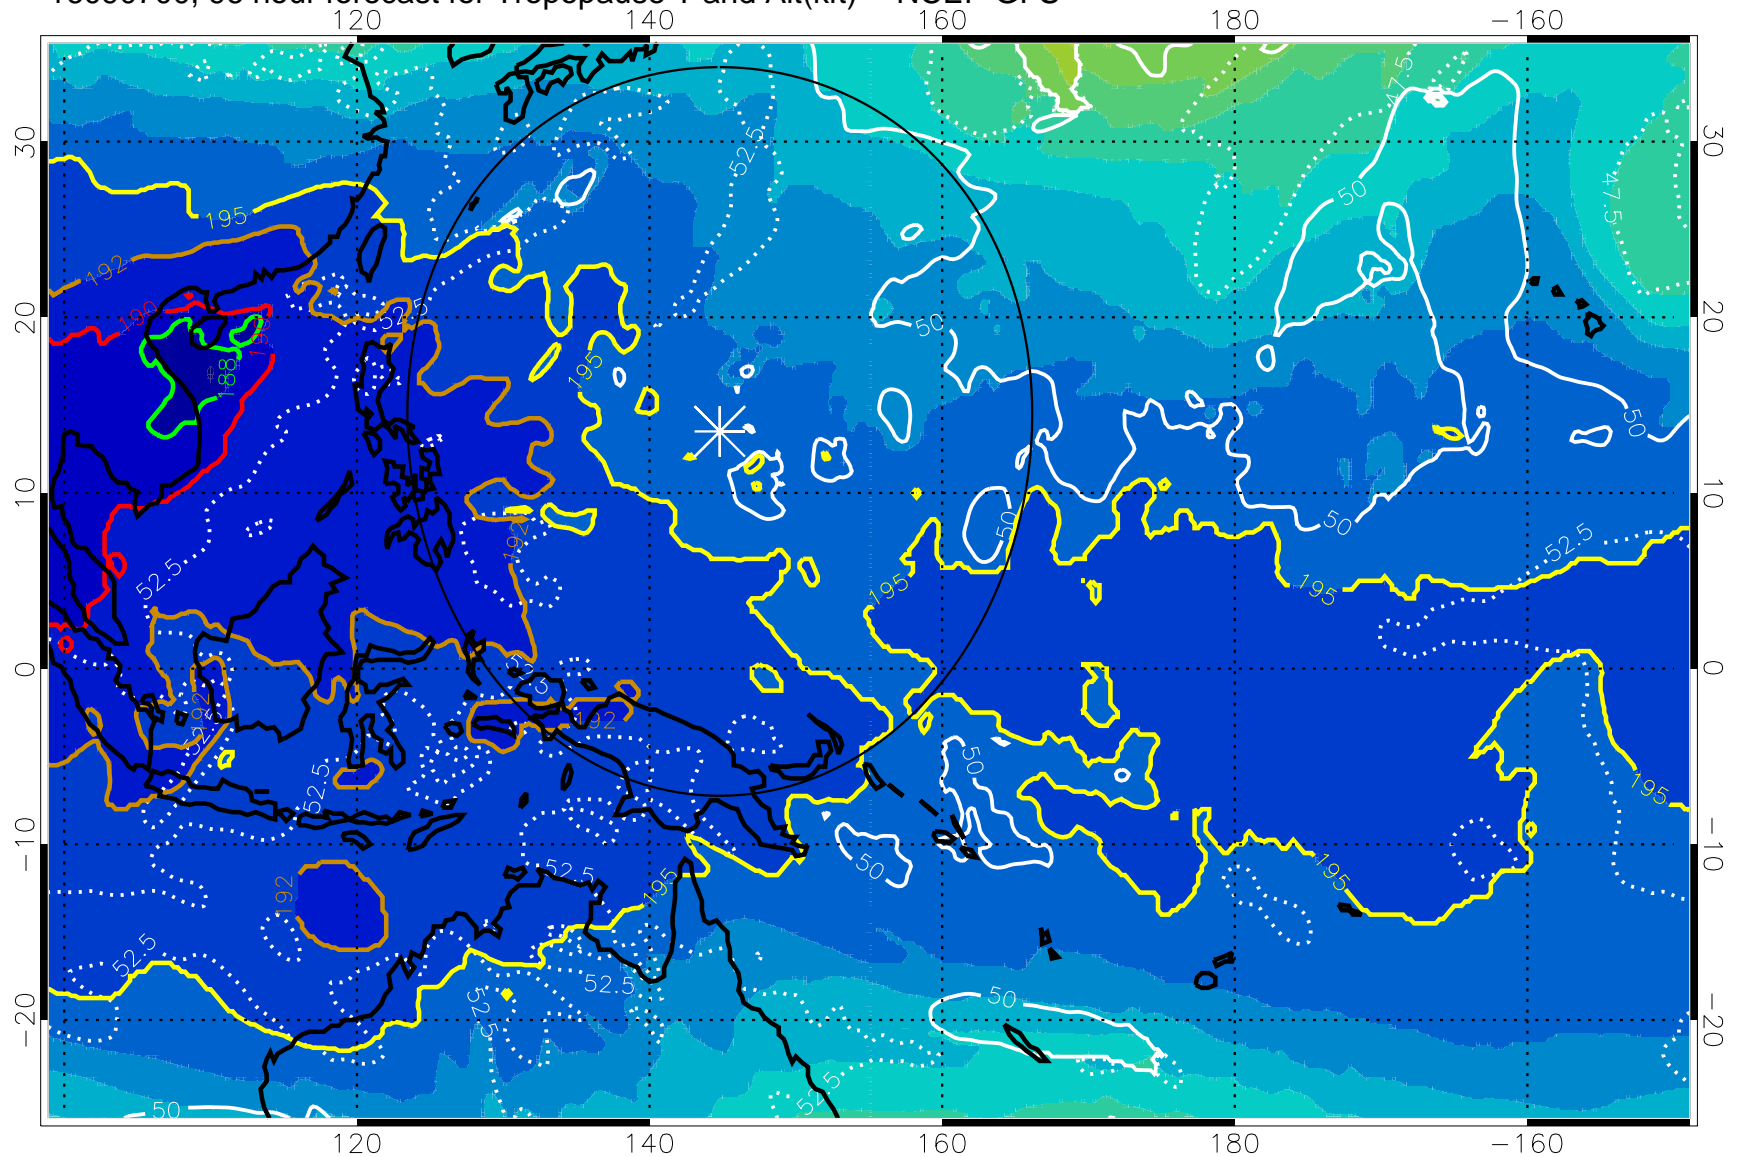

16090618, 90 hour forecast for Tropopause T and Alt(kft) -- NCEP GFS

190 200 210 220 230
Tropopause T, K

Tropopause Altitude in kft (white)

192.5K Isotherm 195K Isotherm
187.5K Isotherm 190K Isotherm

Range ring of 2304 km

16090700, 96 hour forecast for Tropopause T and Alt(kft) -- NCEP GFS

190 200 210 220 230

Tropopause T, K

Tropopause Altitude in kft (white)

192.5K Isotherm 195K Isotherm
187.5K Isotherm 190K Isotherm

Range ring of 2304 km