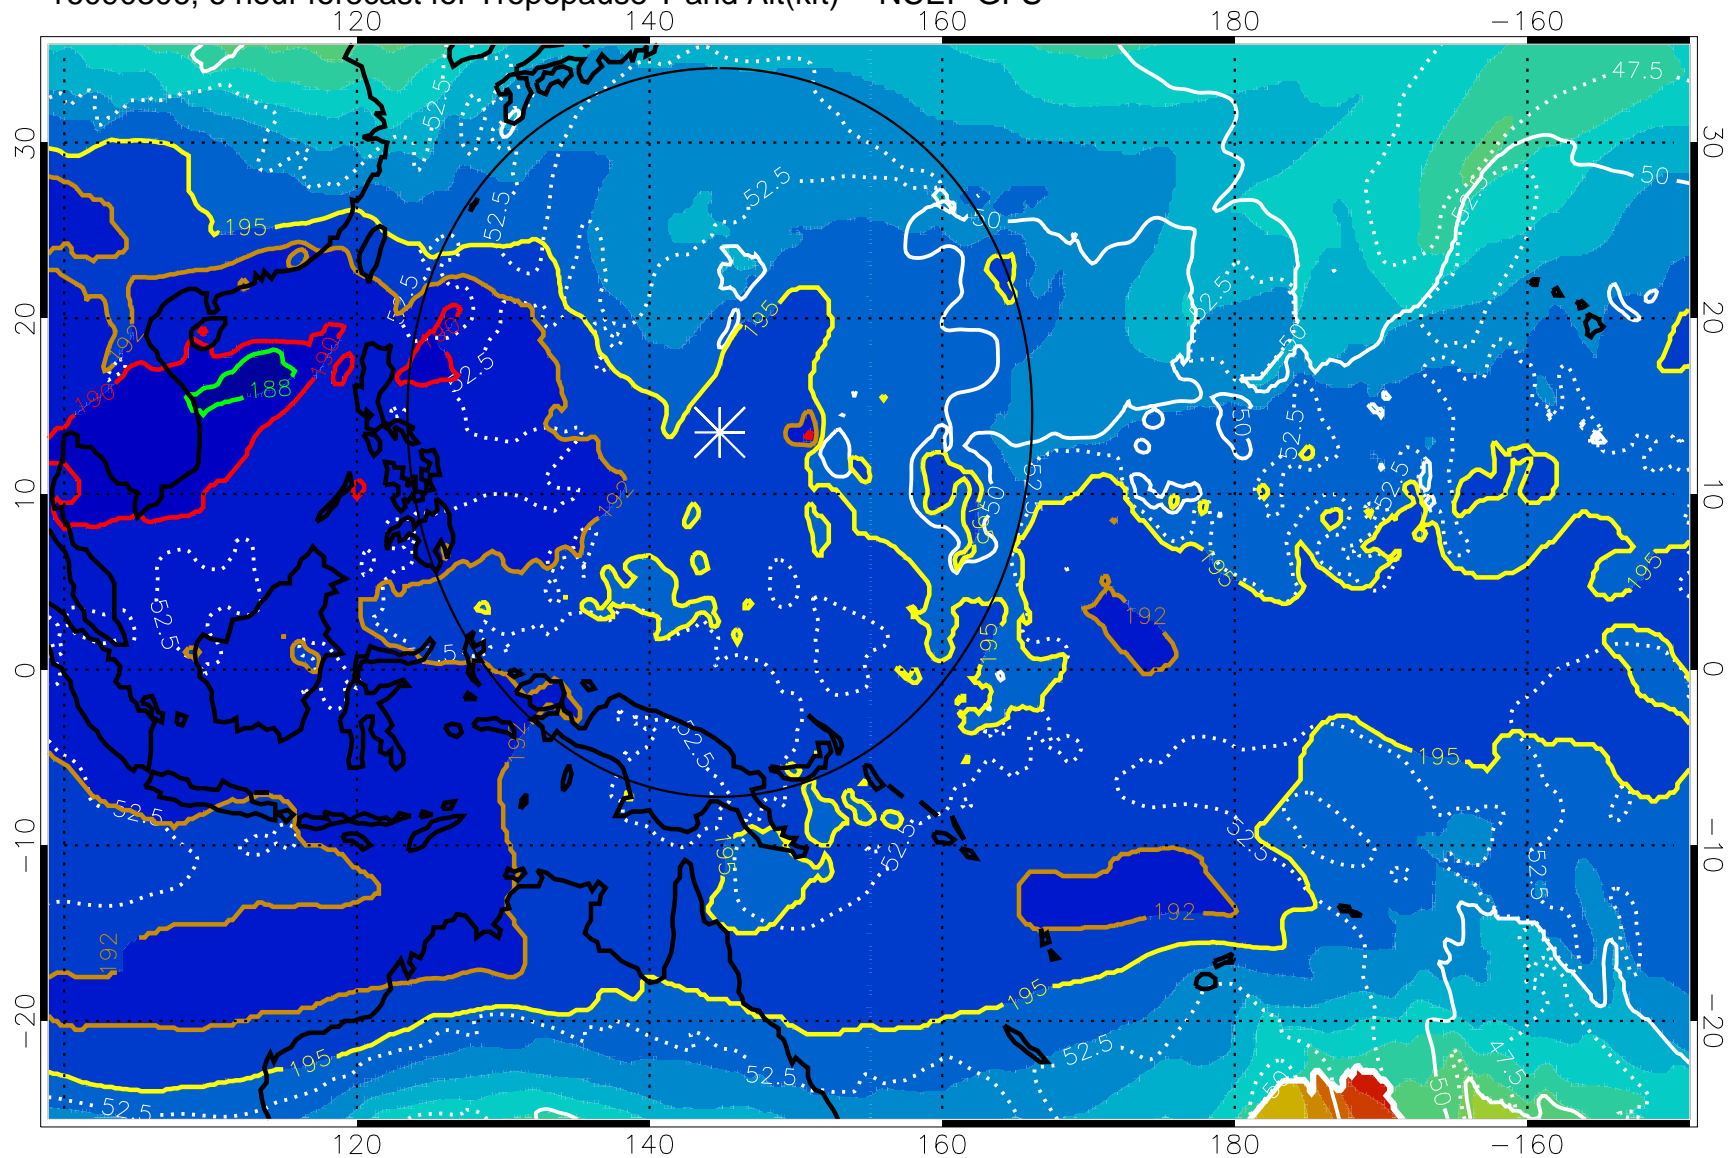

16090306, 6 hour forecast for Tropopause T and Alt(kft) -- NCEP GFS

190 200 210 220 230

Tropopause T, K

Tropopause Altitude in kft (white)

192.5K Isotherm 195K Isotherm
187.5K Isotherm 190K Isotherm

Range ring of 2304 km