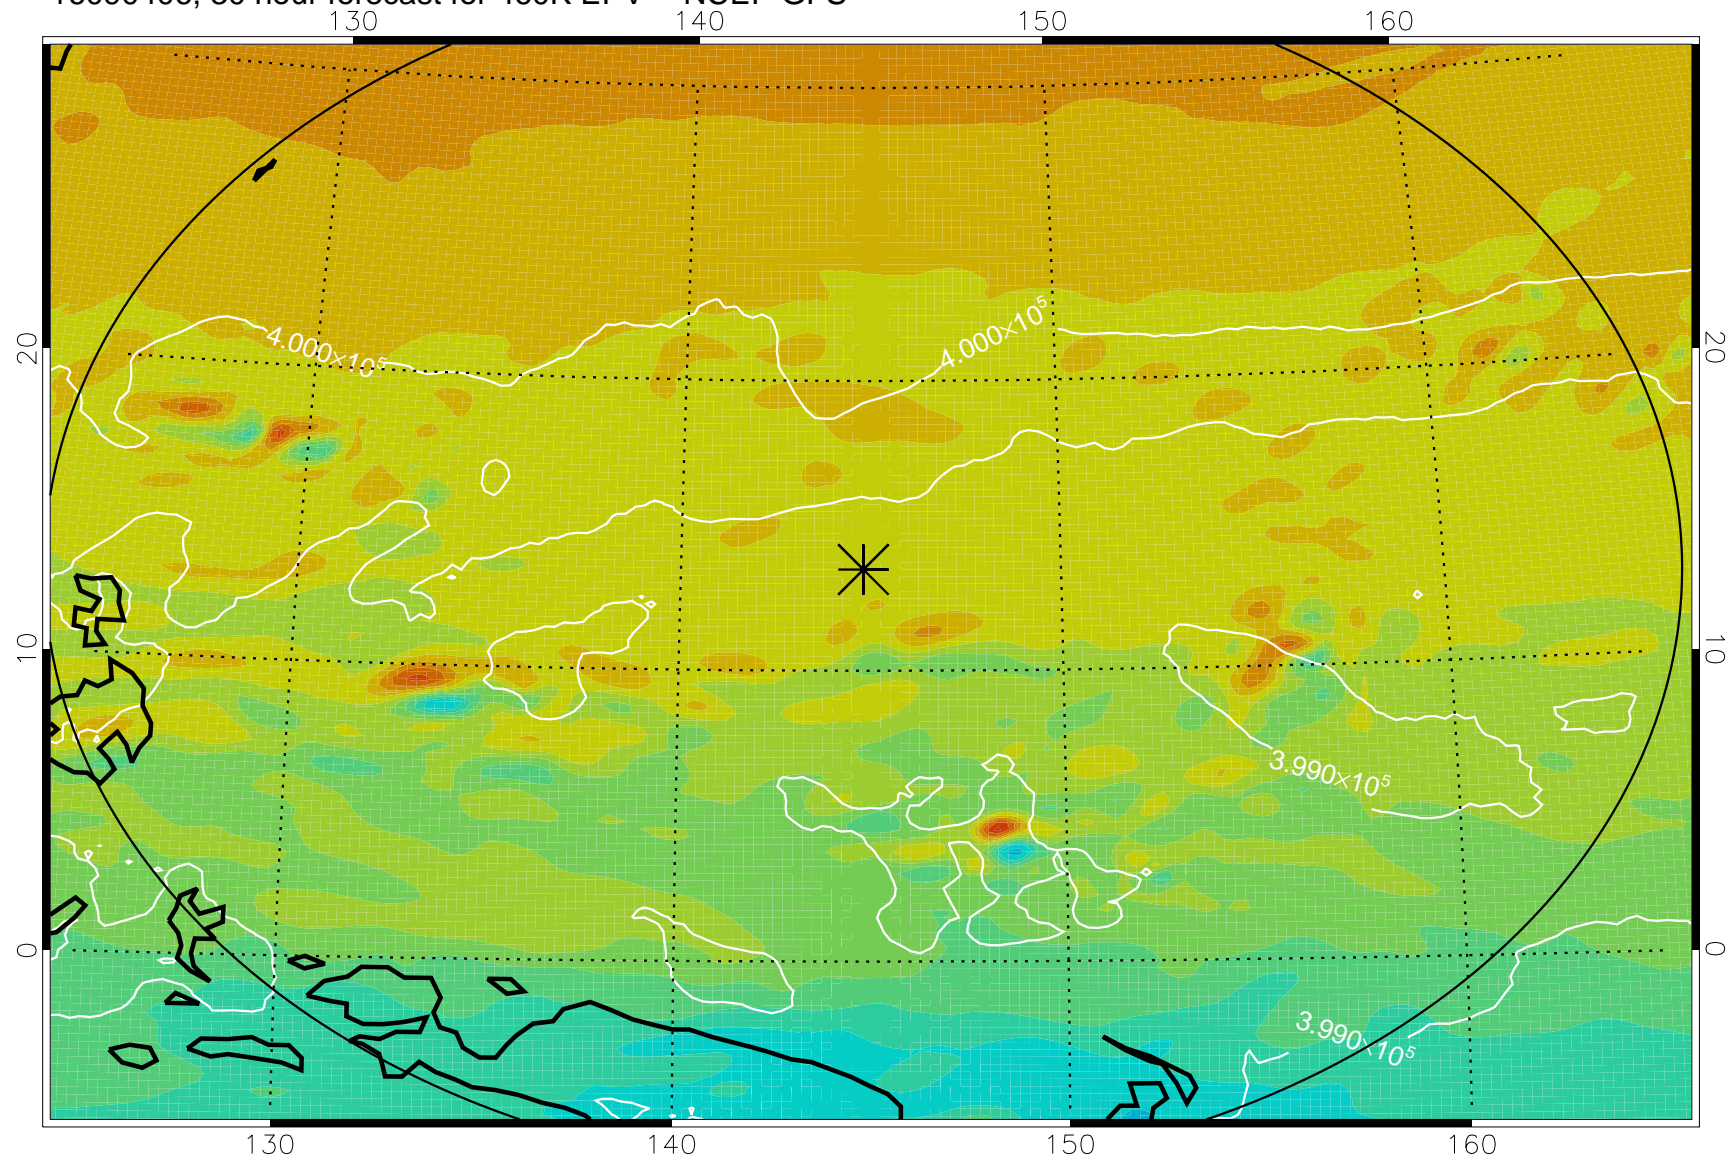

16090306, 6 hour forecast for 460K EPV -- NCEP GFS

460K Montgomery Streamfunction, white

Range ring of 2304 km

16090312, 12 hour forecast for 460K EPV -- NCEP GFS

460K Montgomery Streamfunction, white

Range ring of 2304 km

16090318, 18 hour forecast for 460K EPV -- NCEP GFS

460K Montgomery Streamfunction, white

Range ring of 2304 km

16090400, 24 hour forecast for 460K EPV -- NCEP GFS

460K Montgomery Streamfunction, white

Range ring of 2304 km

16090406, 30 hour forecast for 460K EPV -- NCEP GFS

460K Montgomery Streamfunction, white

Range ring of 2304 km

16090412, 36 hour forecast for 460K EPV -- NCEP GFS

460K Montgomery Streamfunction, white

Range ring of 2304 km

16090418, 42 hour forecast for 460K EPV -- NCEP GFS

460K Montgomery Streamfunction, white

Range ring of 2304 km

16090500, 48 hour forecast for 460K EPV -- NCEP GFS

460K Montgomery Streamfunction, white

Range ring of 2304 km