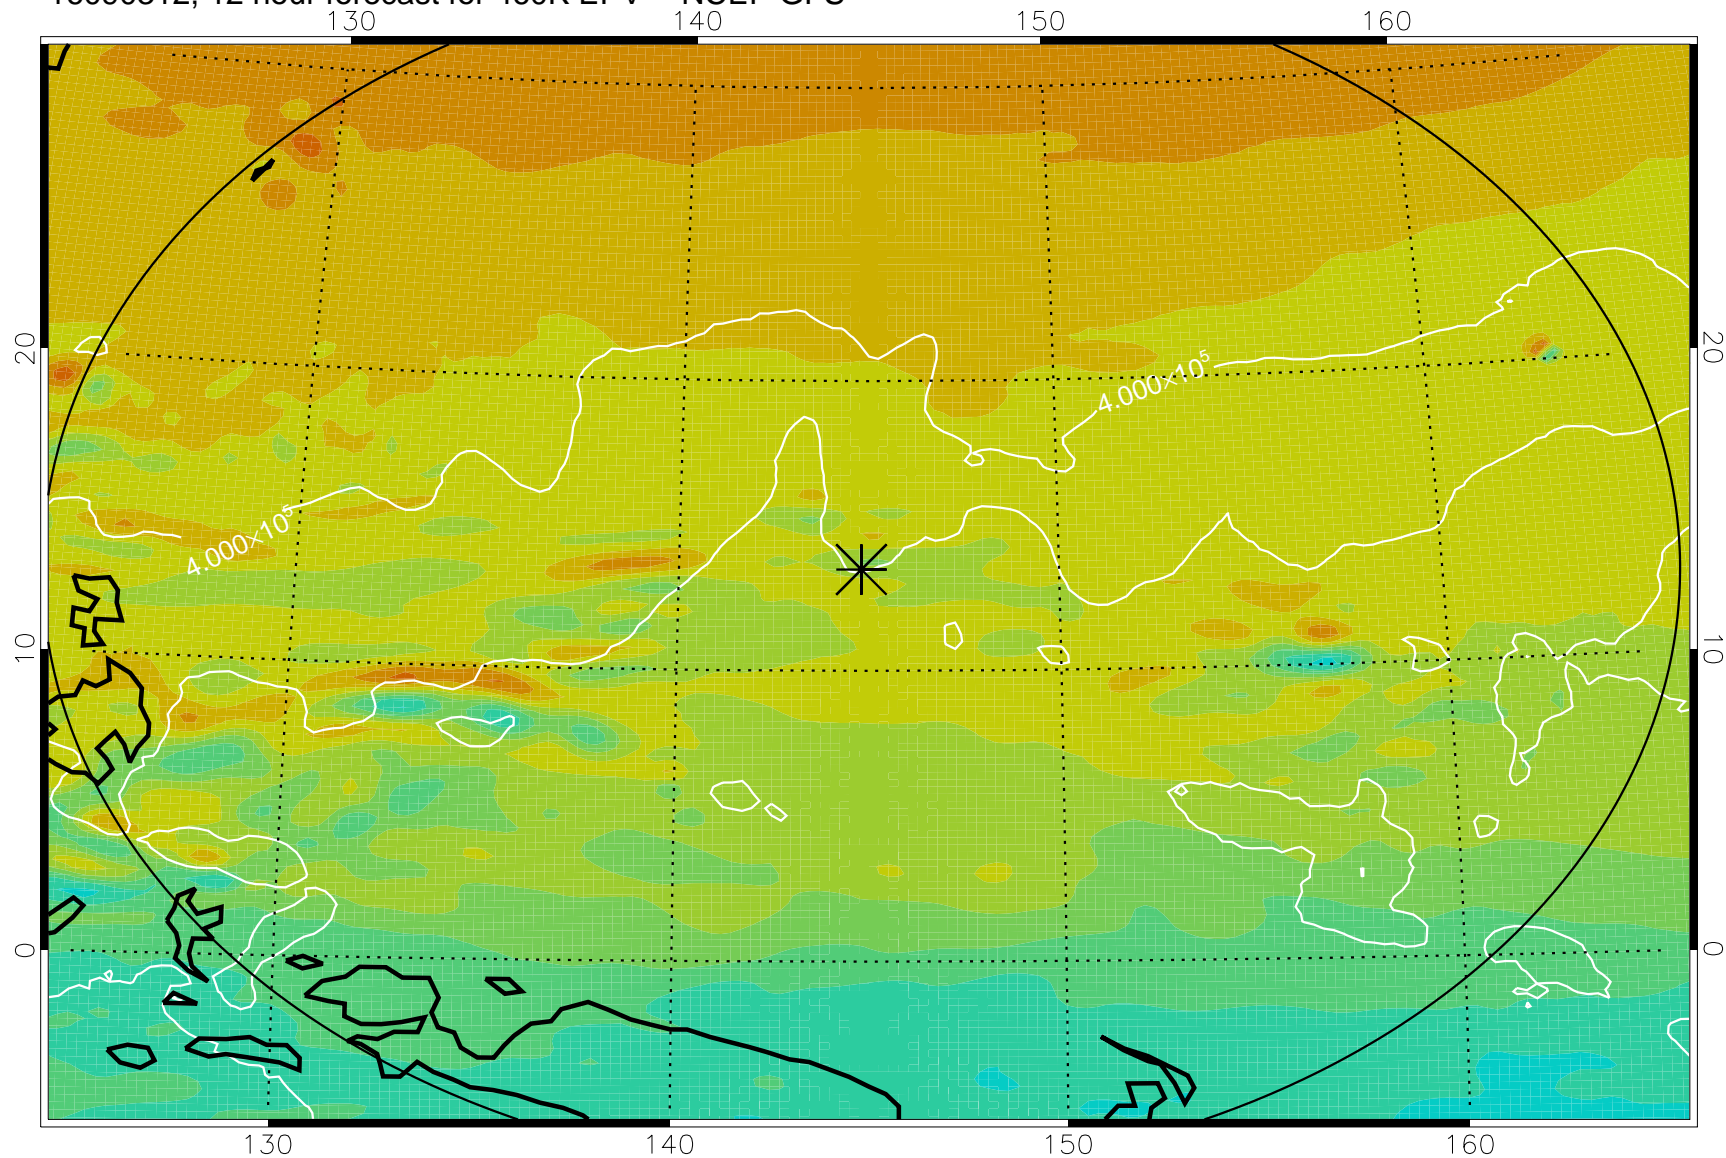

16090306, 6 hour forecast for 460K EPV -- NCEP GFS

460K Montgomery Streamfunction, white

Range ring of 2304 km

16090312, 12 hour forecast for 460K EPV -- NCEP GFS

460K Montgomery Streamfunction, white

Range ring of 2304 km

16090318, 18 hour forecast for 460K EPV -- NCEP GFS

460K Montgomery Streamfunction, white

Range ring of 2304 km

16090400, 24 hour forecast for 460K EPV -- NCEP GFS

460K Montgomery Streamfunction, white

Range ring of 2304 km

16090406, 30 hour forecast for 460K EPV -- NCEP GFS

460K Montgomery Streamfunction, white

Range ring of 2304 km

16090412, 36 hour forecast for 460K EPV -- NCEP GFS

460K Montgomery Streamfunction, white

Range ring of 2304 km

16090418, 42 hour forecast for 460K EPV -- NCEP GFS

460K Montgomery Streamfunction, white

Range ring of 2304 km

16090500, 48 hour forecast for 460K EPV -- NCEP GFS

460K Montgomery Streamfunction, white

Range ring of 2304 km