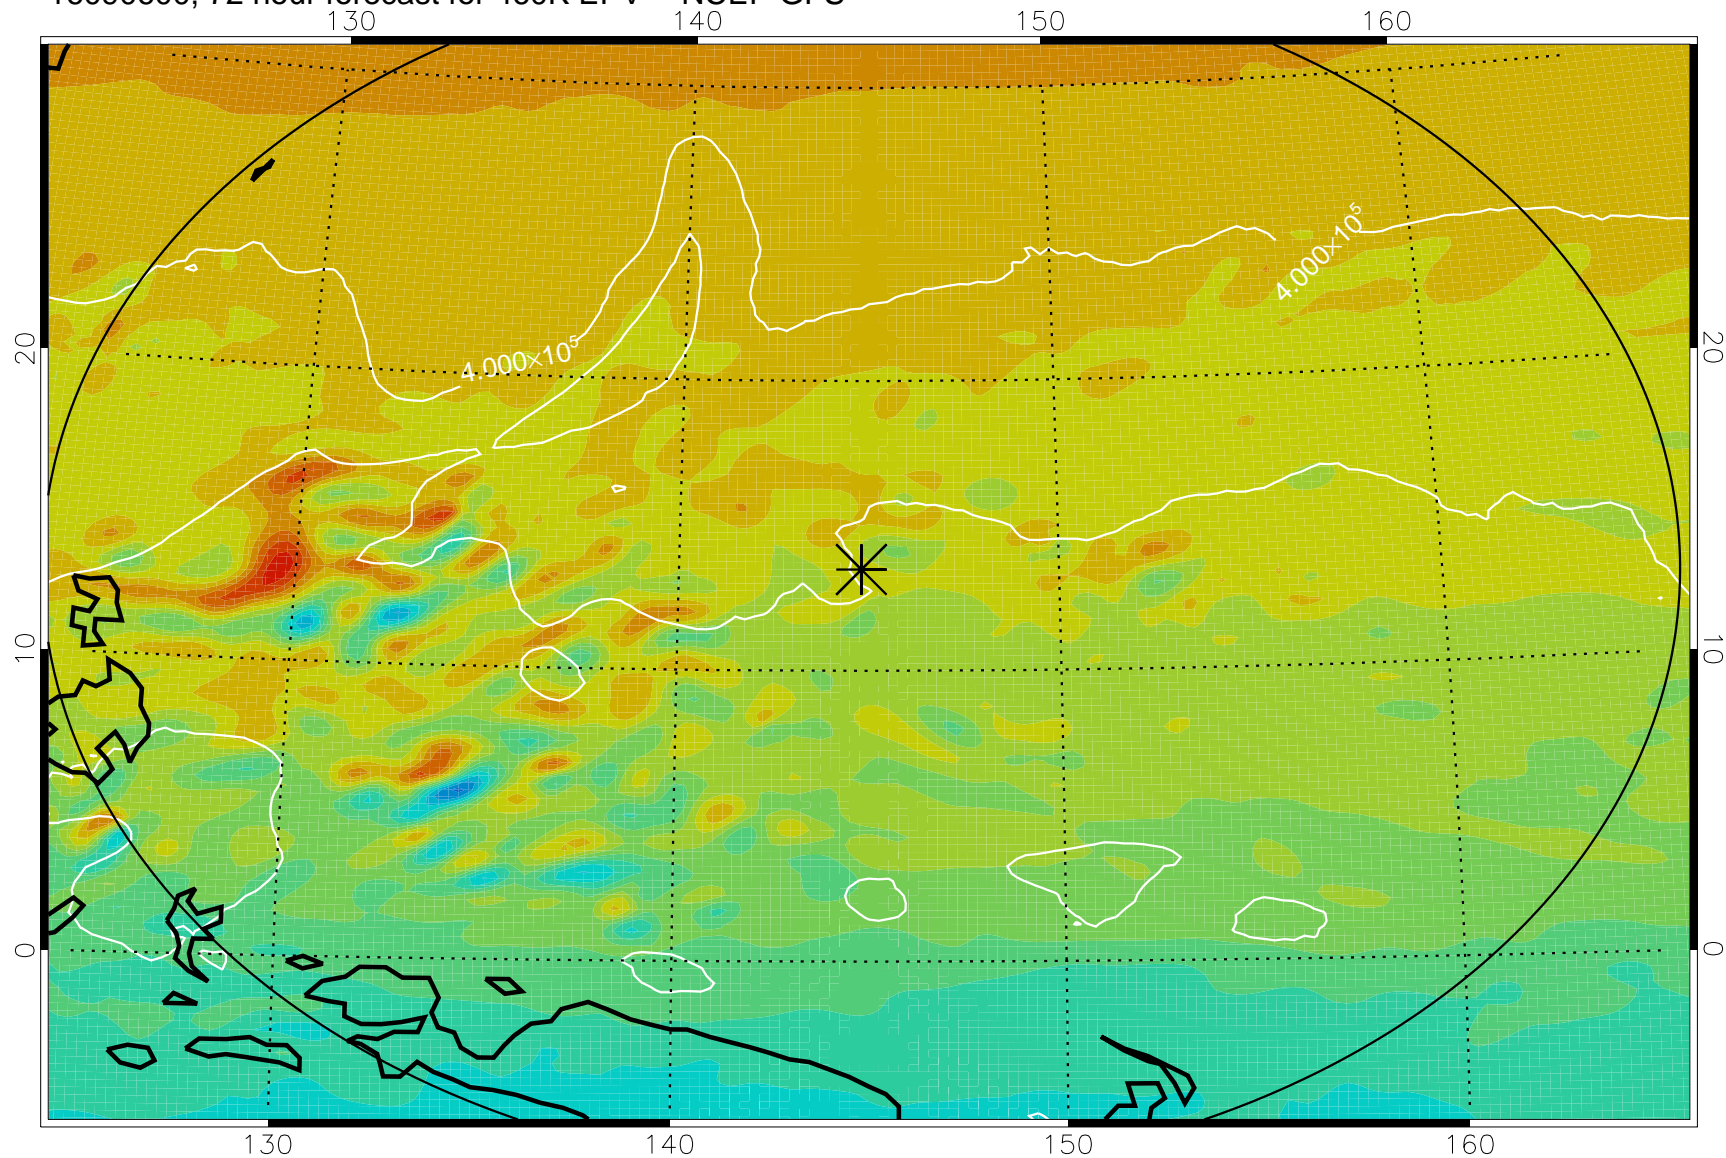

16090506, 54 hour forecast for 460K EPV -- NCEP GFS

460K Montgomery Streamfunction, white

Range ring of 2304 km

16090512, 60 hour forecast for 460K EPV -- NCEP GFS

460K Montgomery Streamfunction, white

Range ring of 2304 km

16090518, 66 hour forecast for 460K EPV -- NCEP GFS

460K Montgomery Streamfunction, white

Range ring of 2304 km

16090600, 72 hour forecast for 460K EPV -- NCEP GFS

460K Montgomery Streamfunction, white

Range ring of 2304 km

16090606, 78 hour forecast for 460K EPV -- NCEP GFS

460K Montgomery Streamfunction, white

Range ring of 2304 km

16090612, 84 hour forecast for 460K EPV -- NCEP GFS

460K Montgomery Streamfunction, white

Range ring of 2304 km

16090618, 90 hour forecast for 460K EPV -- NCEP GFS

460K Montgomery Streamfunction, white

Range ring of 2304 km

16090700, 96 hour forecast for 460K EPV -- NCEP GFS

460K Montgomery Streamfunction, white

Range ring of 2304 km