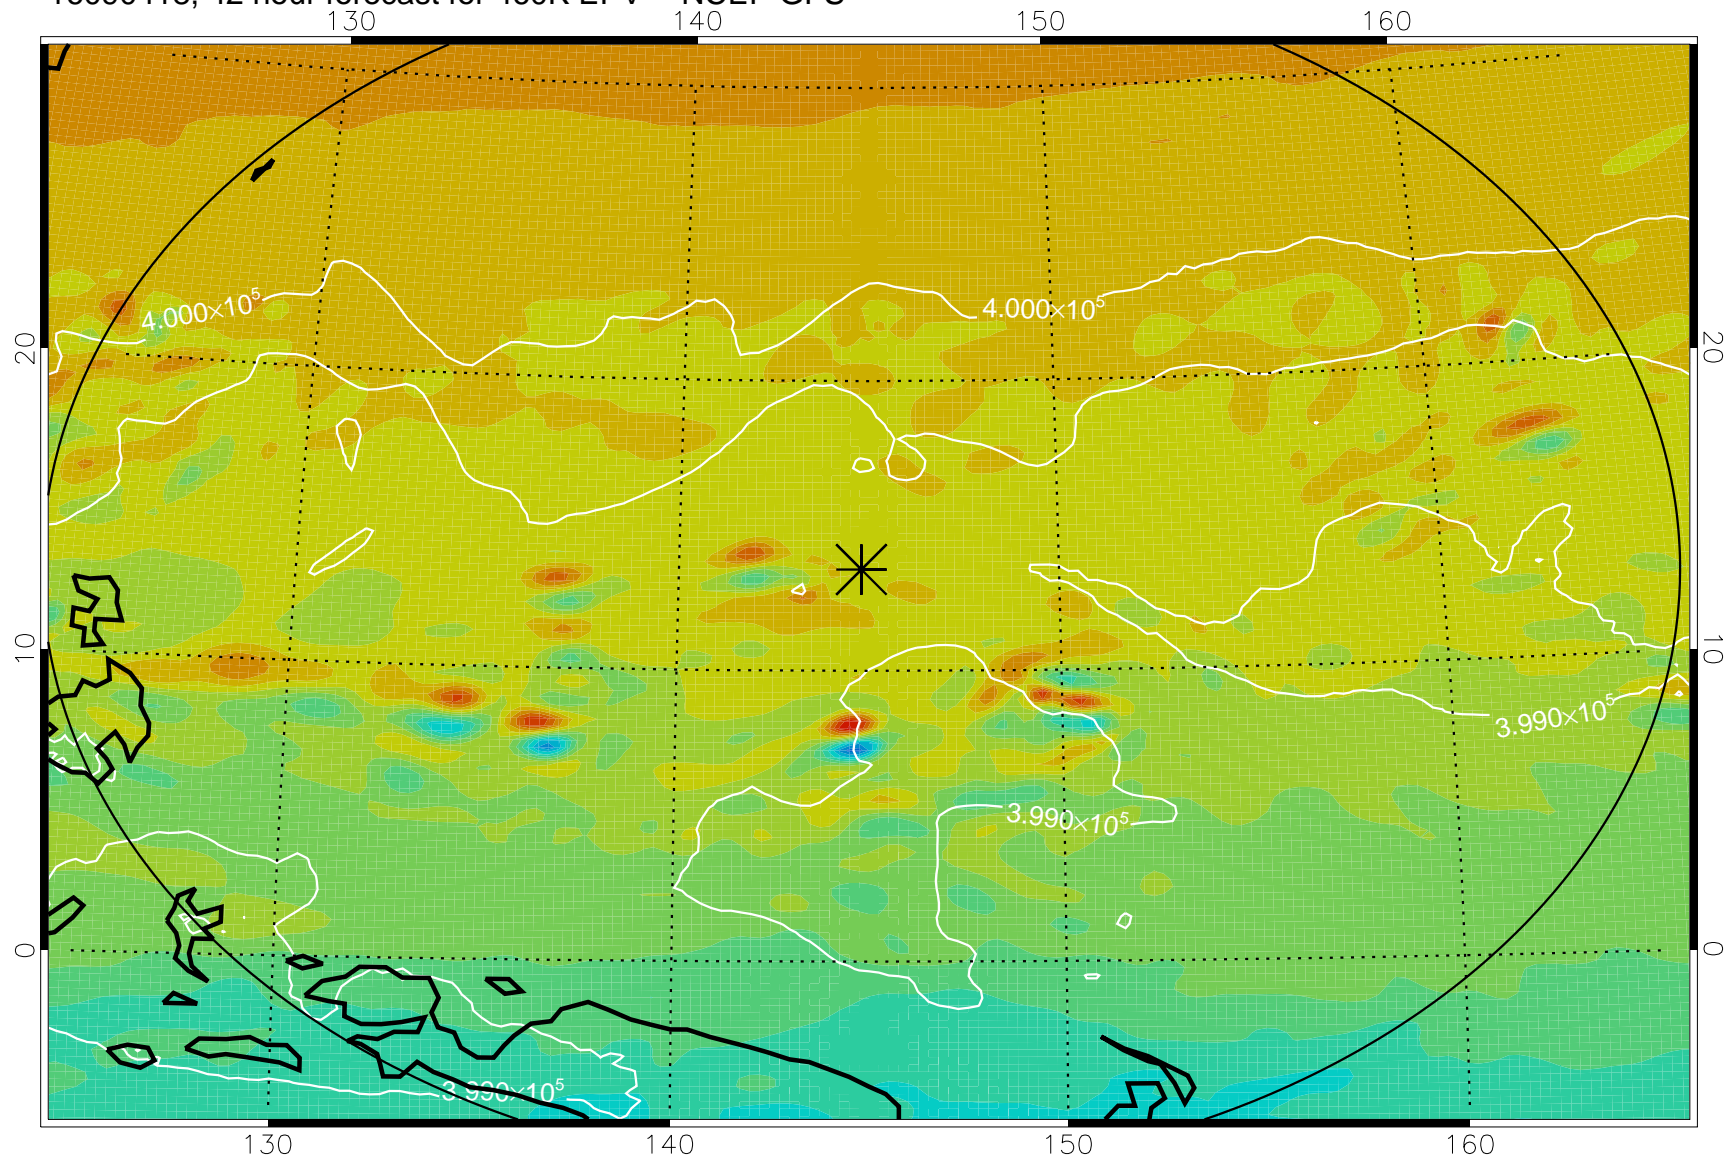

16090318, 18 hour forecast for 460K EPV -- NCEP GFS

460K Montgomery Streamfunction, white

Range ring of 2304 km

16090400, 24 hour forecast for 460K EPV -- NCEP GFS

460K Montgomery Streamfunction, white

Range ring of 2304 km

16090406, 30 hour forecast for 460K EPV -- NCEP GFS

460K Montgomery Streamfunction, white

Range ring of 2304 km

16090412, 36 hour forecast for 460K EPV -- NCEP GFS

460K Montgomery Streamfunction, white

Range ring of 2304 km

16090418, 42 hour forecast for 460K EPV -- NCEP GFS

460K Montgomery Streamfunction, white

Range ring of 2304 km

16090500, 48 hour forecast for 460K EPV -- NCEP GFS

460K Montgomery Streamfunction, white

Range ring of 2304 km

16090506, 54 hour forecast for 460K EPV -- NCEP GFS

460K Montgomery Streamfunction, white

Range ring of 2304 km

16090512, 60 hour forecast for 460K EPV -- NCEP GFS

460K Montgomery Streamfunction, white

Range ring of 2304 km