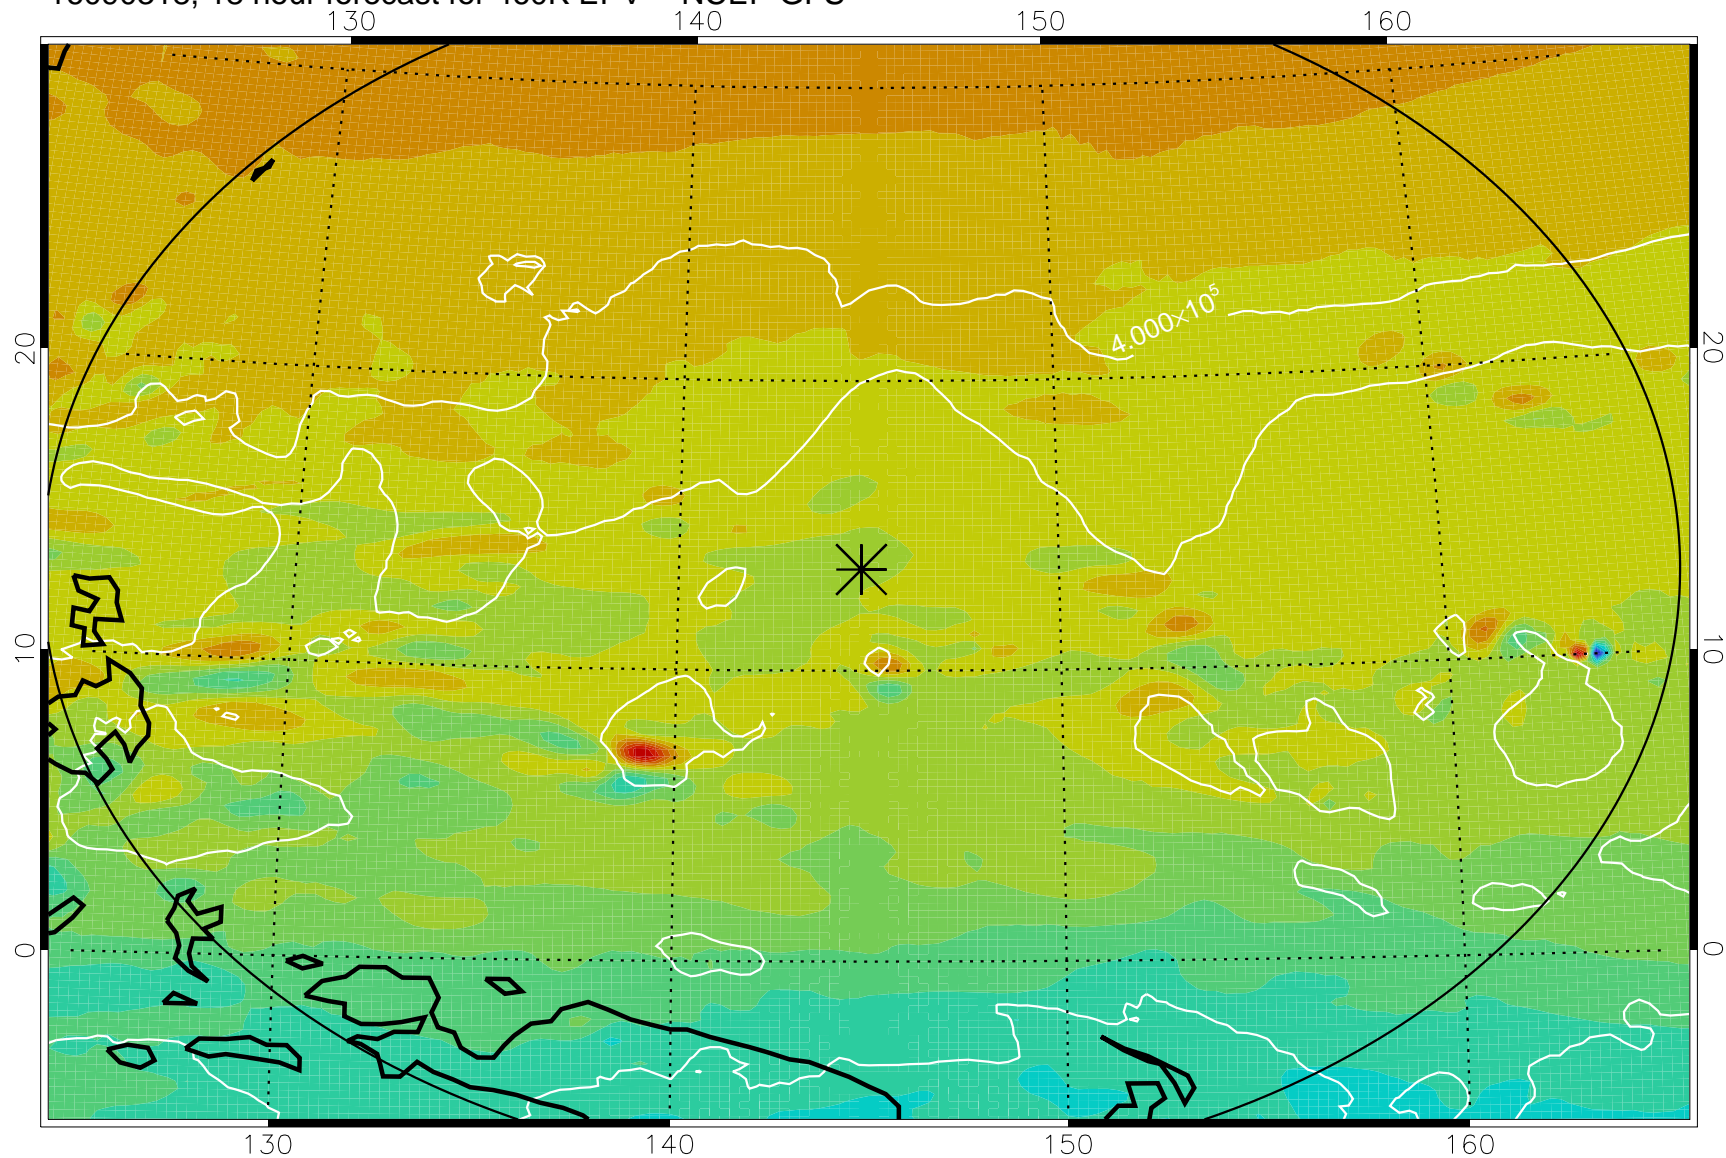

16090306, 6 hour forecast for 460K EPV -- NCEP GFS

460K Montgomery Streamfunction, white

Range ring of 2304 km

16090312, 12 hour forecast for 460K EPV -- NCEP GFS

460K Montgomery Streamfunction, white

Range ring of 2304 km

16090318, 18 hour forecast for 460K EPV -- NCEP GFS

460K Montgomery Streamfunction, white

Range ring of 2304 km

16090400, 24 hour forecast for 460K EPV -- NCEP GFS

460K Montgomery Streamfunction, white

Range ring of 2304 km

16090406, 30 hour forecast for 460K EPV -- NCEP GFS

460K Montgomery Streamfunction, white

Range ring of 2304 km

16090412, 36 hour forecast for 460K EPV -- NCEP GFS

460K Montgomery Streamfunction, white

Range ring of 2304 km

16090418, 42 hour forecast for 460K EPV -- NCEP GFS

460K Montgomery Streamfunction, white

Range ring of 2304 km

16090500, 48 hour forecast for 460K EPV -- NCEP GFS

460K Montgomery Streamfunction, white

Range ring of 2304 km