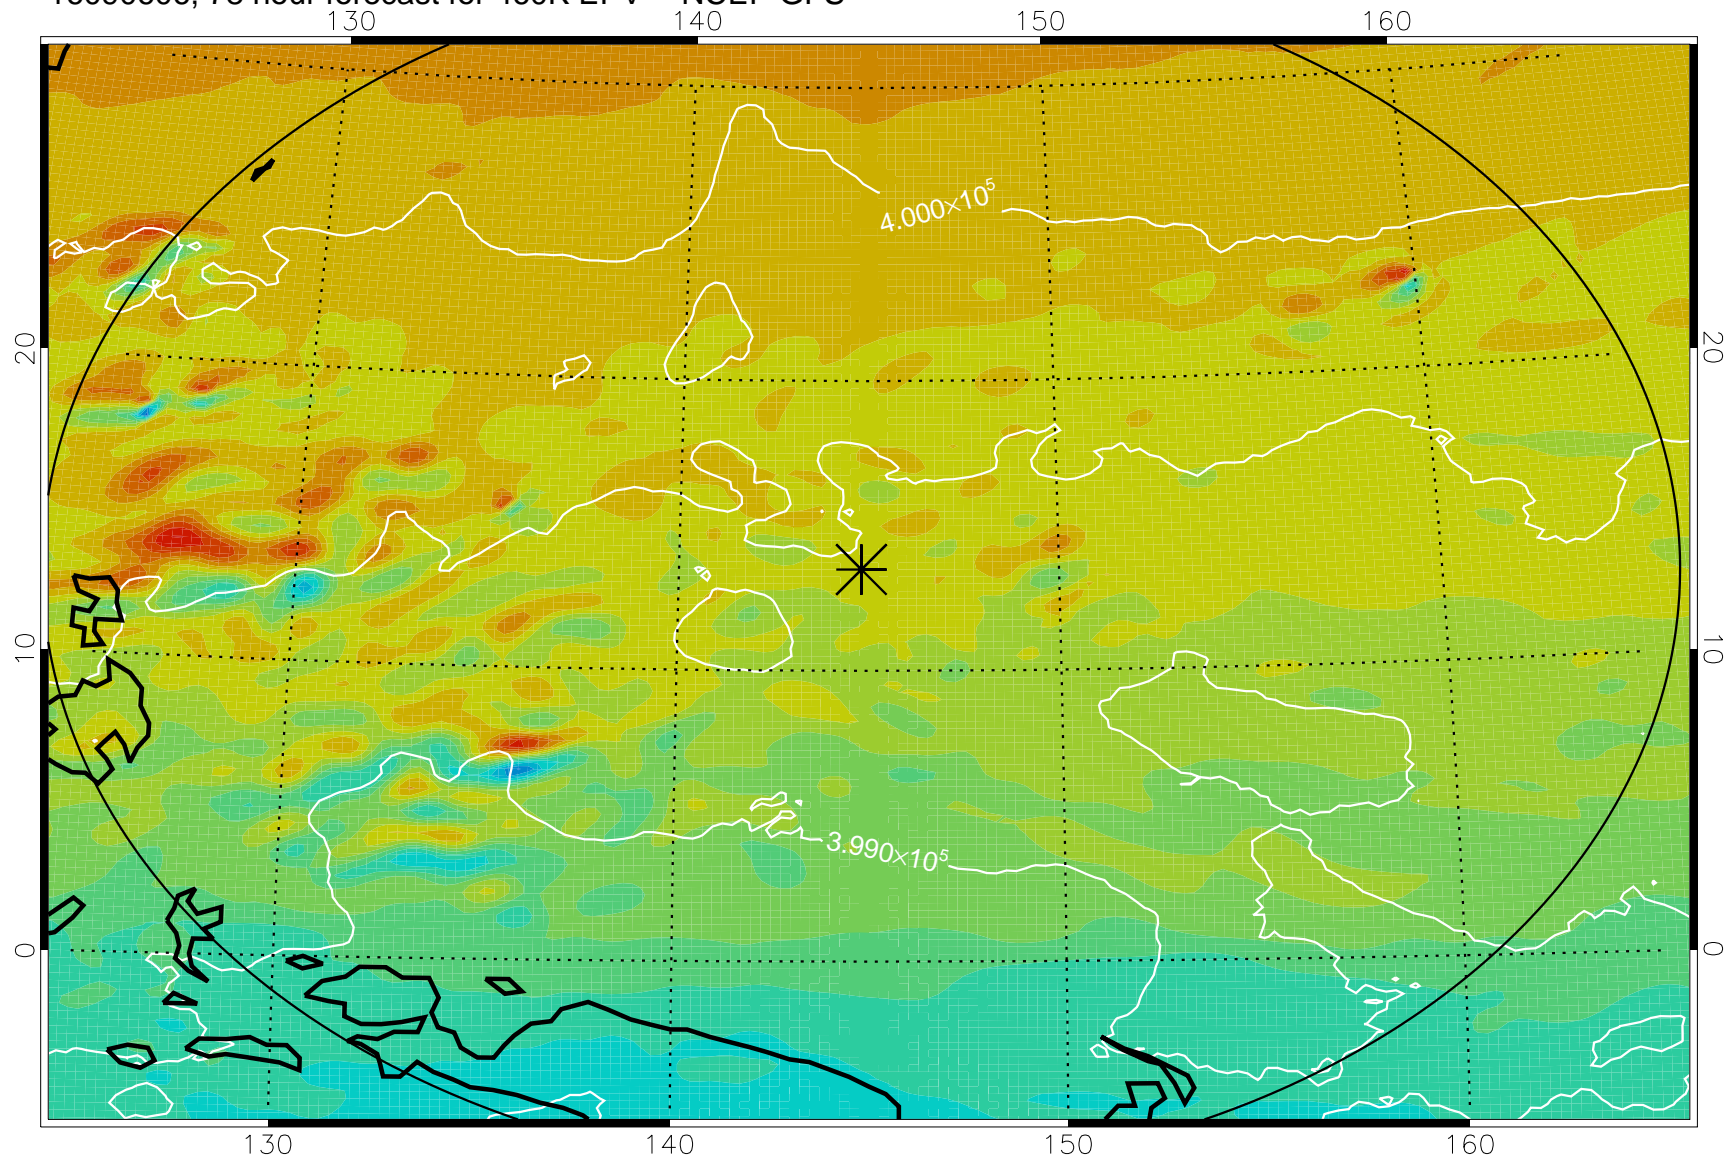

16090506, 54 hour forecast for 460K EPV -- NCEP GFS

460K Montgomery Streamfunction, white

Range ring of 2304 km

16090512, 60 hour forecast for 460K EPV -- NCEP GFS

460K Montgomery Streamfunction, white

Range ring of 2304 km

16090518, 66 hour forecast for 460K EPV -- NCEP GFS

460K Montgomery Streamfunction, white

Range ring of 2304 km

16090600, 72 hour forecast for 460K EPV -- NCEP GFS

460K Montgomery Streamfunction, white

Range ring of 2304 km

16090606, 78 hour forecast for 460K EPV -- NCEP GFS

460K Montgomery Streamfunction, white

Range ring of 2304 km

16090612, 84 hour forecast for 460K EPV -- NCEP GFS

460K Montgomery Streamfunction, white

Range ring of 2304 km

16090618, 90 hour forecast for 460K EPV -- NCEP GFS

460K Montgomery Streamfunction, white

Range ring of 2304 km

16090700, 96 hour forecast for 460K EPV -- NCEP GFS

460K Montgomery Streamfunction, white

Range ring of 2304 km