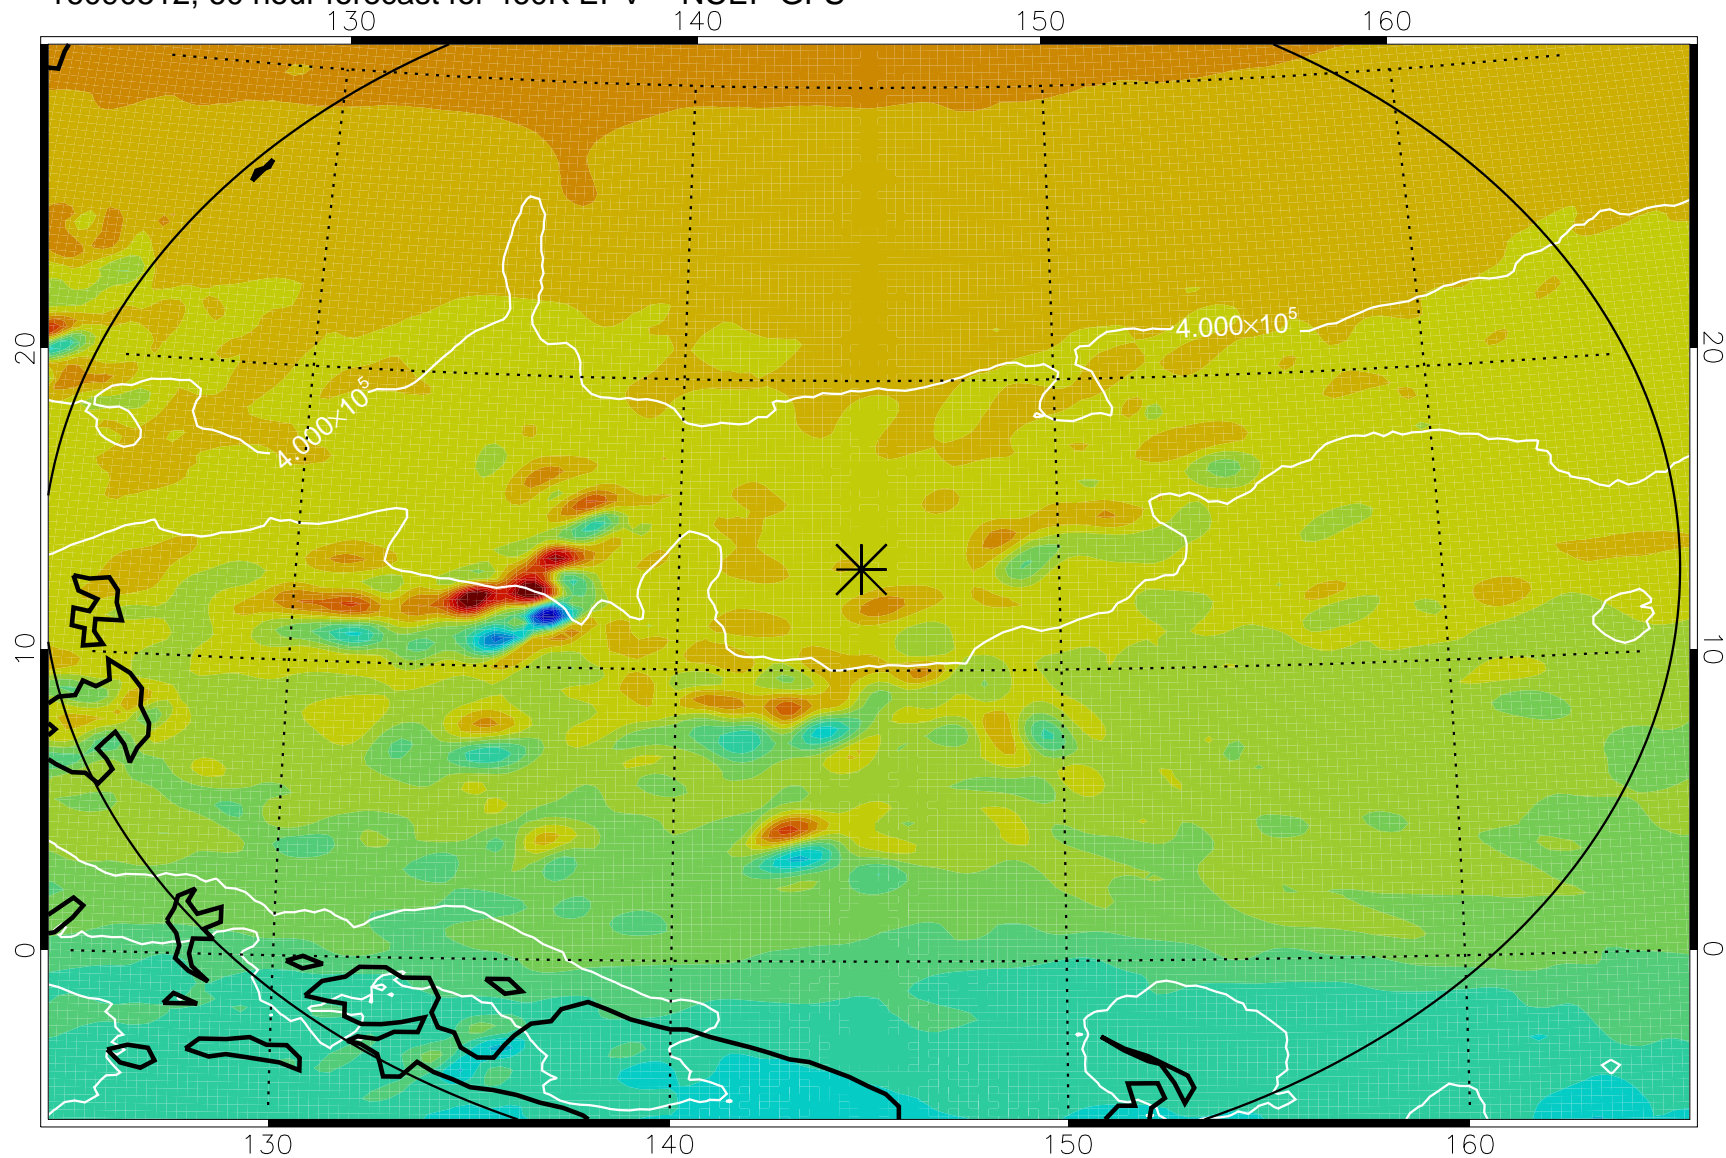

16090406, 30 hour forecast for 460K EPV -- NCEP GFS

460K Montgomery Streamfunction, white

Range ring of 2304 km

16090412, 36 hour forecast for 460K EPV -- NCEP GFS

460K Montgomery Streamfunction, white

Range ring of 2304 km

16090418, 42 hour forecast for 460K EPV -- NCEP GFS

460K Montgomery Streamfunction, white

Range ring of 2304 km

16090500, 48 hour forecast for 460K EPV -- NCEP GFS

460K Montgomery Streamfunction, white

Range ring of 2304 km

16090506, 54 hour forecast for 460K EPV -- NCEP GFS

460K Montgomery Streamfunction, white

Range ring of 2304 km

16090512, 60 hour forecast for 460K EPV -- NCEP GFS

460K Montgomery Streamfunction, white

Range ring of 2304 km

16090518, 66 hour forecast for 460K EPV -- NCEP GFS

460K Montgomery Streamfunction, white

Range ring of 2304 km

16090600, 72 hour forecast for 460K EPV -- NCEP GFS

460K Montgomery Streamfunction, white

Range ring of 2304 km