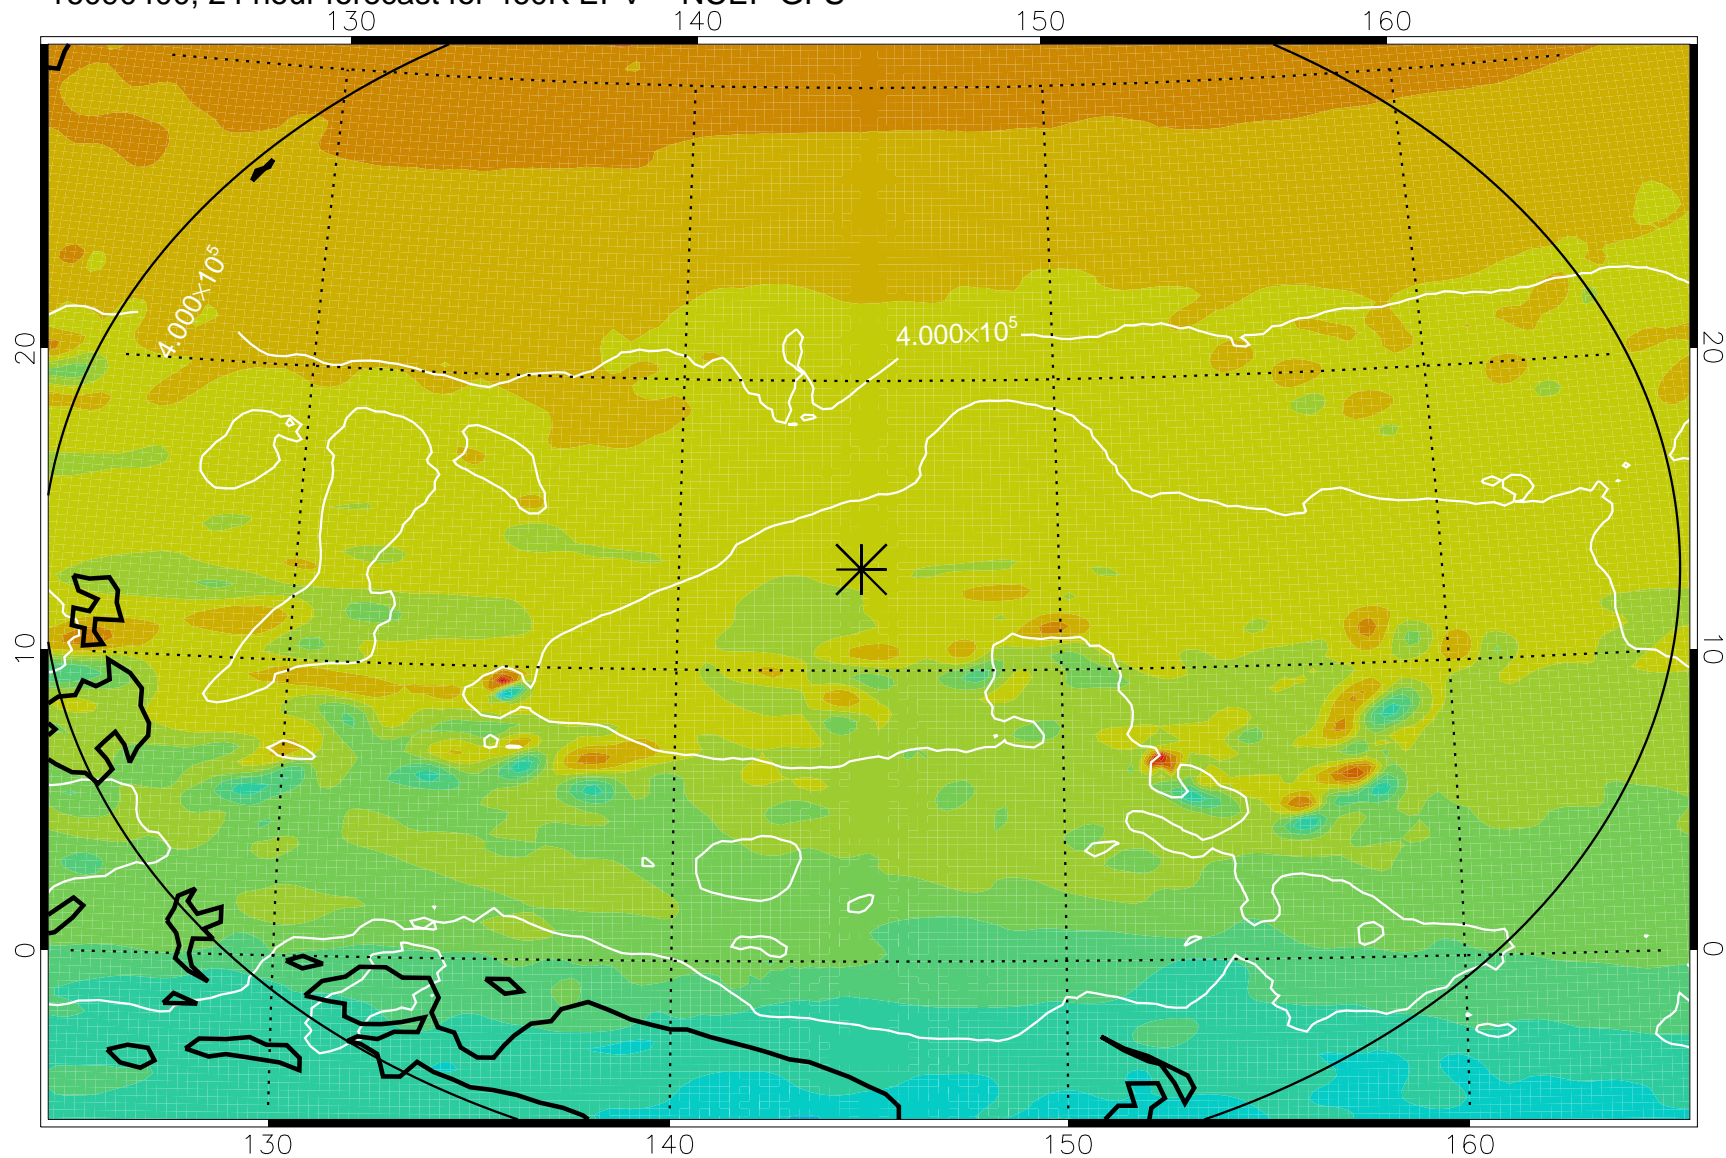

16090306, 6 hour forecast for 460K EPV -- NCEP GFS

460K Montgomery Streamfunction, white

Range ring of 2304 km

16090312, 12 hour forecast for 460K EPV -- NCEP GFS

460K Montgomery Streamfunction, white

Range ring of 2304 km

16090318, 18 hour forecast for 460K EPV -- NCEP GFS

460K Montgomery Streamfunction, white

Range ring of 2304 km

16090400, 24 hour forecast for 460K EPV -- NCEP GFS

460K Montgomery Streamfunction, white

Range ring of 2304 km

16090406, 30 hour forecast for 460K EPV -- NCEP GFS

460K Montgomery Streamfunction, white

Range ring of 2304 km

16090412, 36 hour forecast for 460K EPV -- NCEP GFS

460K Montgomery Streamfunction, white

Range ring of 2304 km

16090418, 42 hour forecast for 460K EPV -- NCEP GFS

460K Montgomery Streamfunction, white

Range ring of 2304 km

16090500, 48 hour forecast for 460K EPV -- NCEP GFS

460K Montgomery Streamfunction, white

Range ring of 2304 km