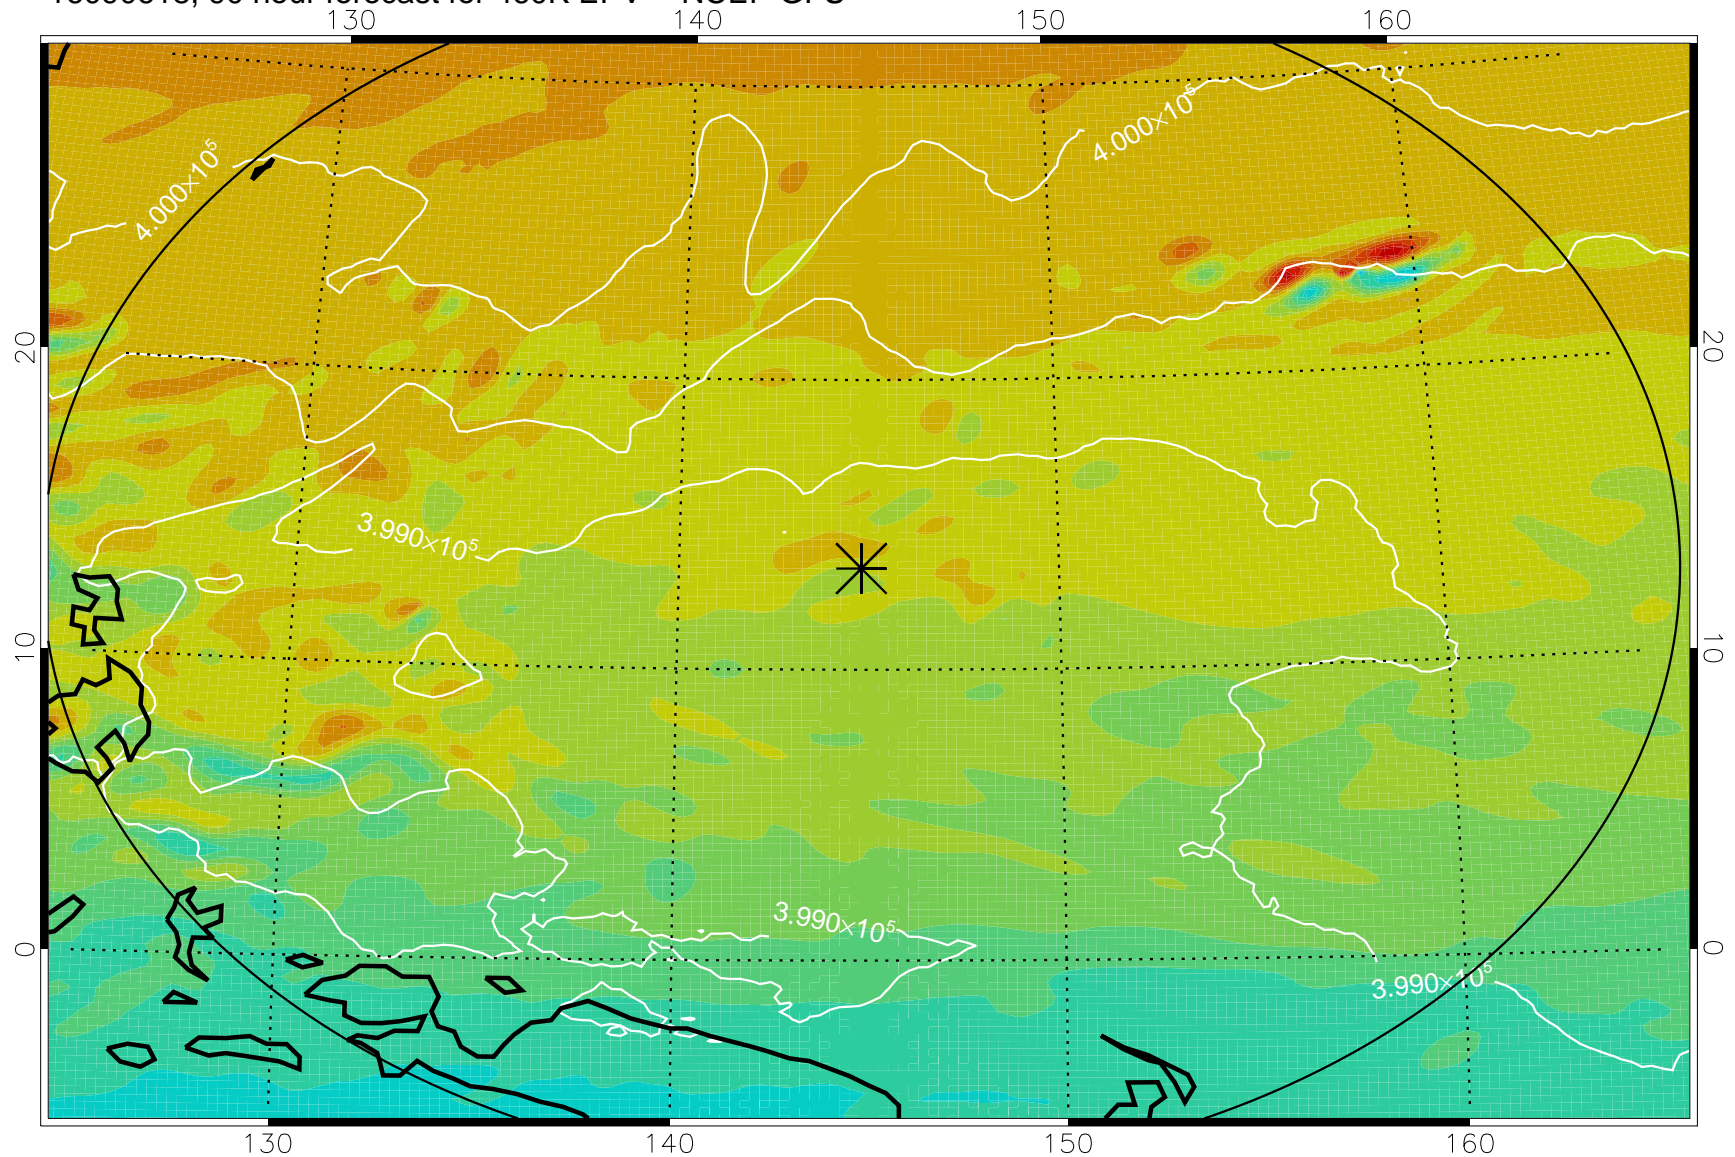

16090518, 66 hour forecast for 460K EPV -- NCEP GFS

460K Montgomery Streamfunction, white

Range ring of 2304 km

16090600, 72 hour forecast for 460K EPV -- NCEP GFS

460K Montgomery Streamfunction, white

Range ring of 2304 km

16090606, 78 hour forecast for 460K EPV -- NCEP GFS

460K Montgomery Streamfunction, white

Range ring of 2304 km

16090612, 84 hour forecast for 460K EPV -- NCEP GFS

460K Montgomery Streamfunction, white

Range ring of 2304 km

16090618, 90 hour forecast for 460K EPV -- NCEP GFS

460K Montgomery Streamfunction, white

Range ring of 2304 km

16090700, 96 hour forecast for 460K EPV -- NCEP GFS

460K Montgomery Streamfunction, white

Range ring of 2304 km

16090706, 102 hour forecast for 460K EPV -- NCEP GFS

460K Montgomery Streamfunction, white

Range ring of 2304 km

16090712, 108 hour forecast for 460K EPV -- NCEP GFS

460K Montgomery Streamfunction, white

Range ring of 2304 km