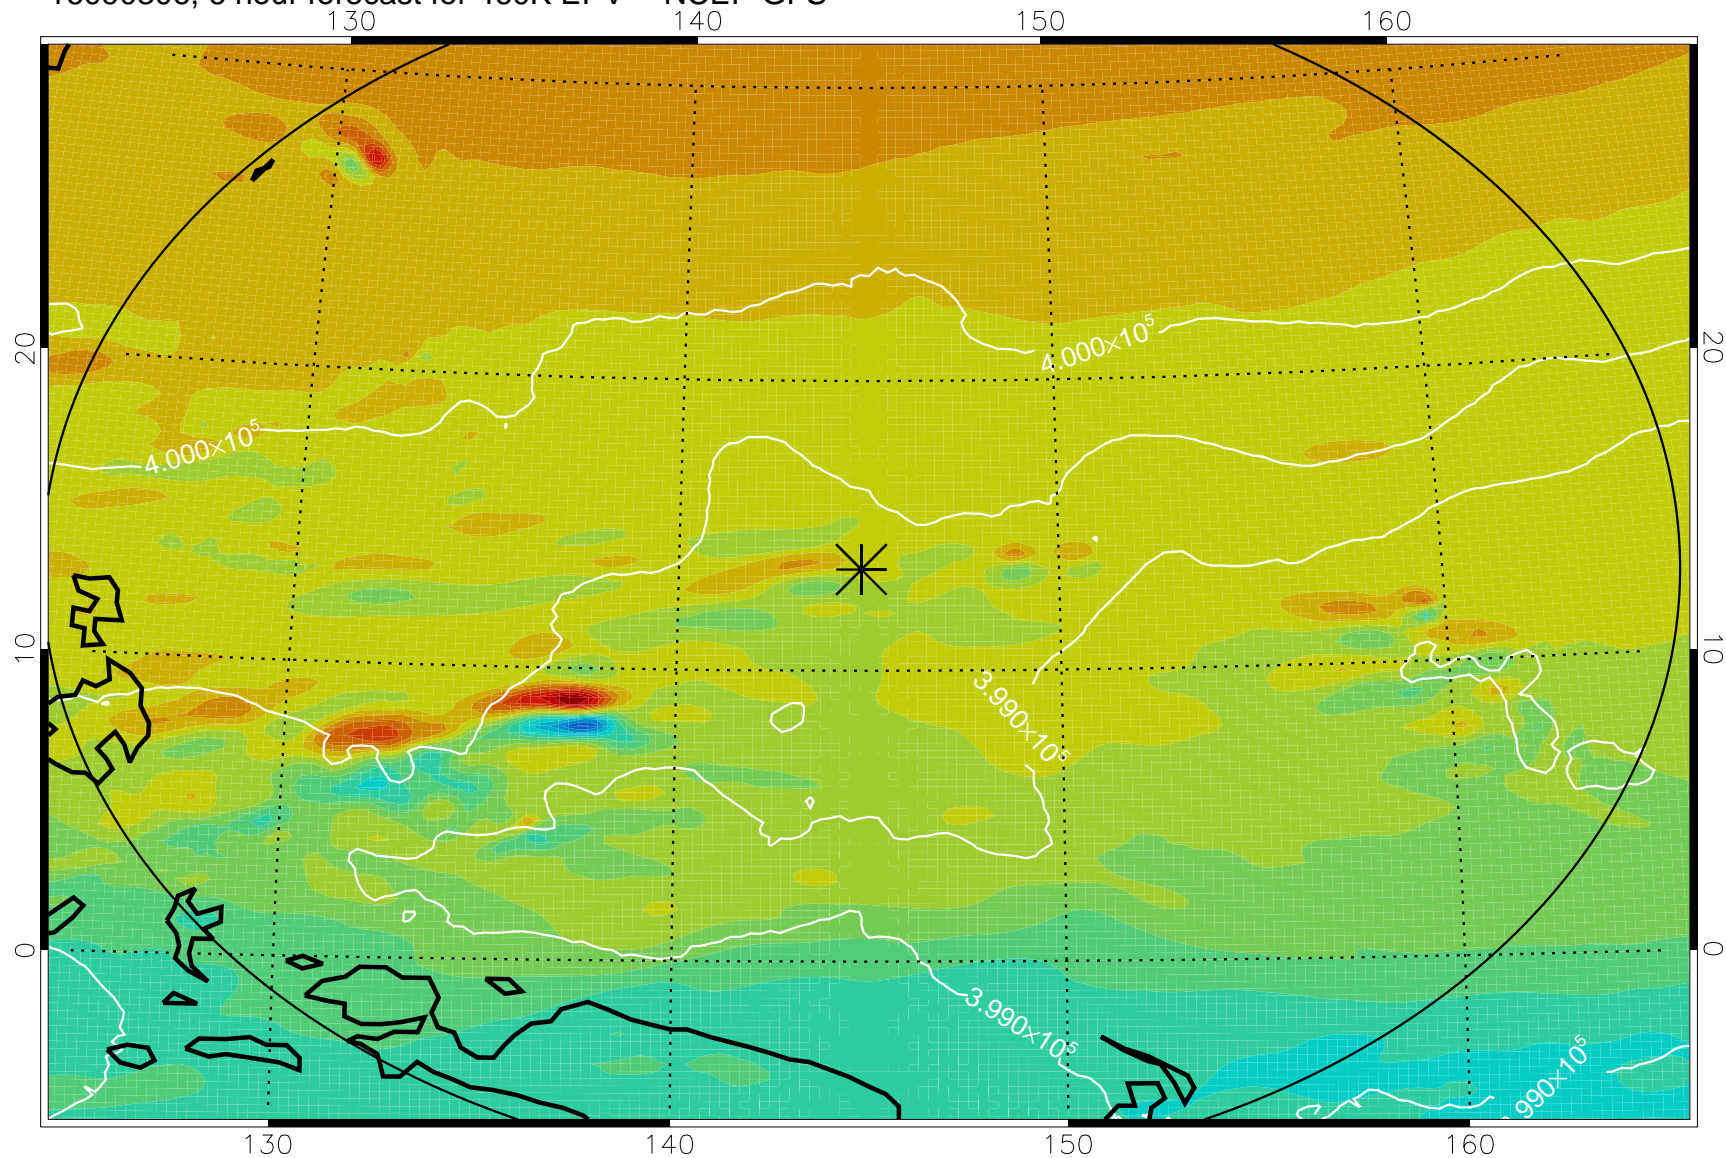

16090306, 6 hour forecast for 460K EPV -- NCEP GFS

460K Montgomery Streamfunction, white

Range ring of 2304 km

16090312, 12 hour forecast for 460K EPV -- NCEP GFS

460K Montgomery Streamfunction, white

Range ring of 2304 km

16090318, 18 hour forecast for 460K EPV -- NCEP GFS

460K Montgomery Streamfunction, white

Range ring of 2304 km

16090400, 24 hour forecast for 460K EPV -- NCEP GFS

460K Montgomery Streamfunction, white

Range ring of 2304 km

16090406, 30 hour forecast for 460K EPV -- NCEP GFS

460K Montgomery Streamfunction, white

Range ring of 2304 km

16090412, 36 hour forecast for 460K EPV -- NCEP GFS

460K Montgomery Streamfunction, white

Range ring of 2304 km

16090418, 42 hour forecast for 460K EPV -- NCEP GFS

460K Montgomery Streamfunction, white

Range ring of 2304 km

16090500, 48 hour forecast for 460K EPV -- NCEP GFS

460K Montgomery Streamfunction, white

Range ring of 2304 km