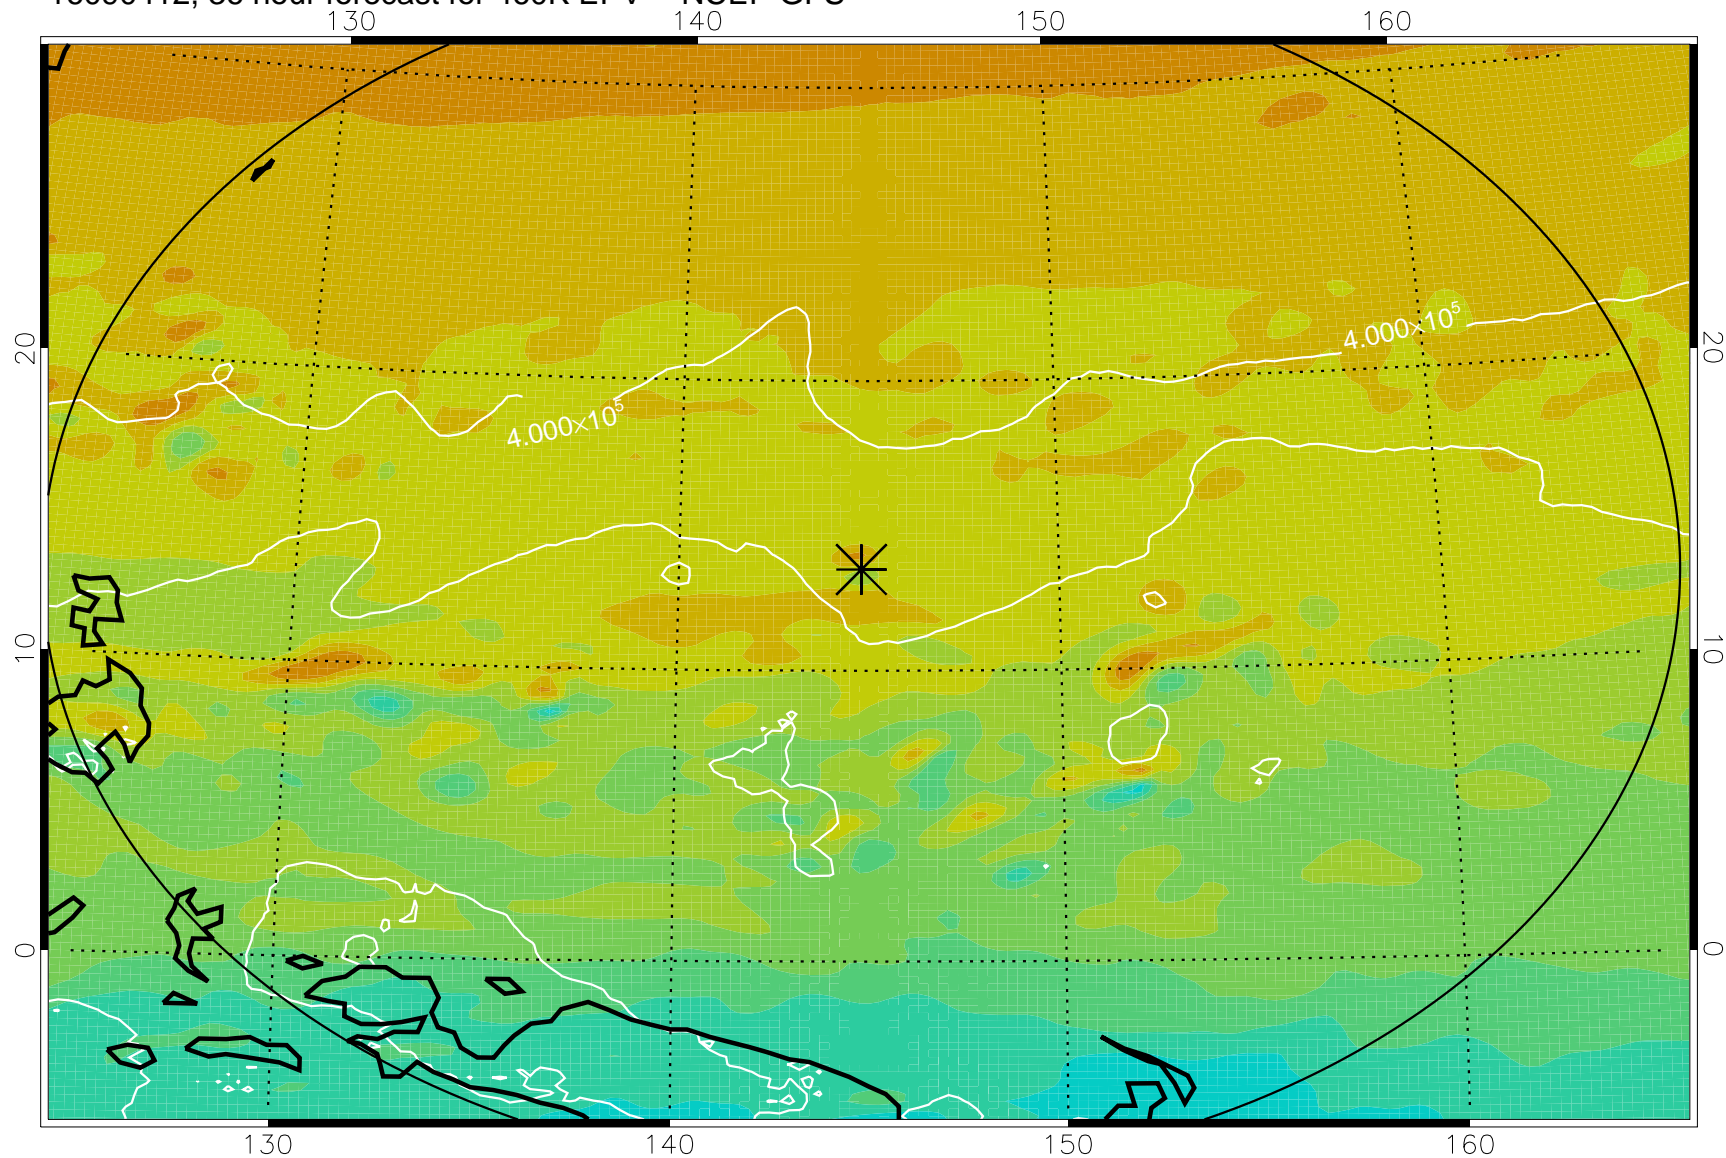

16090306, 6 hour forecast for 460K EPV -- NCEP GFS

460K Montgomery Streamfunction, white

Range ring of 2304 km

16090312, 12 hour forecast for 460K EPV -- NCEP GFS

460K Montgomery Streamfunction, white

Range ring of 2304 km

16090318, 18 hour forecast for 460K EPV -- NCEP GFS

460K Montgomery Streamfunction, white

Range ring of 2304 km

16090400, 24 hour forecast for 460K EPV -- NCEP GFS

460K Montgomery Streamfunction, white

Range ring of 2304 km

16090406, 30 hour forecast for 460K EPV -- NCEP GFS

460K Montgomery Streamfunction, white

Range ring of 2304 km

16090412, 36 hour forecast for 460K EPV -- NCEP GFS

460K Montgomery Streamfunction, white

Range ring of 2304 km

16090418, 42 hour forecast for 460K EPV -- NCEP GFS

460K Montgomery Streamfunction, white

Range ring of 2304 km

16090500, 48 hour forecast for 460K EPV -- NCEP GFS

460K Montgomery Streamfunction, white

Range ring of 2304 km