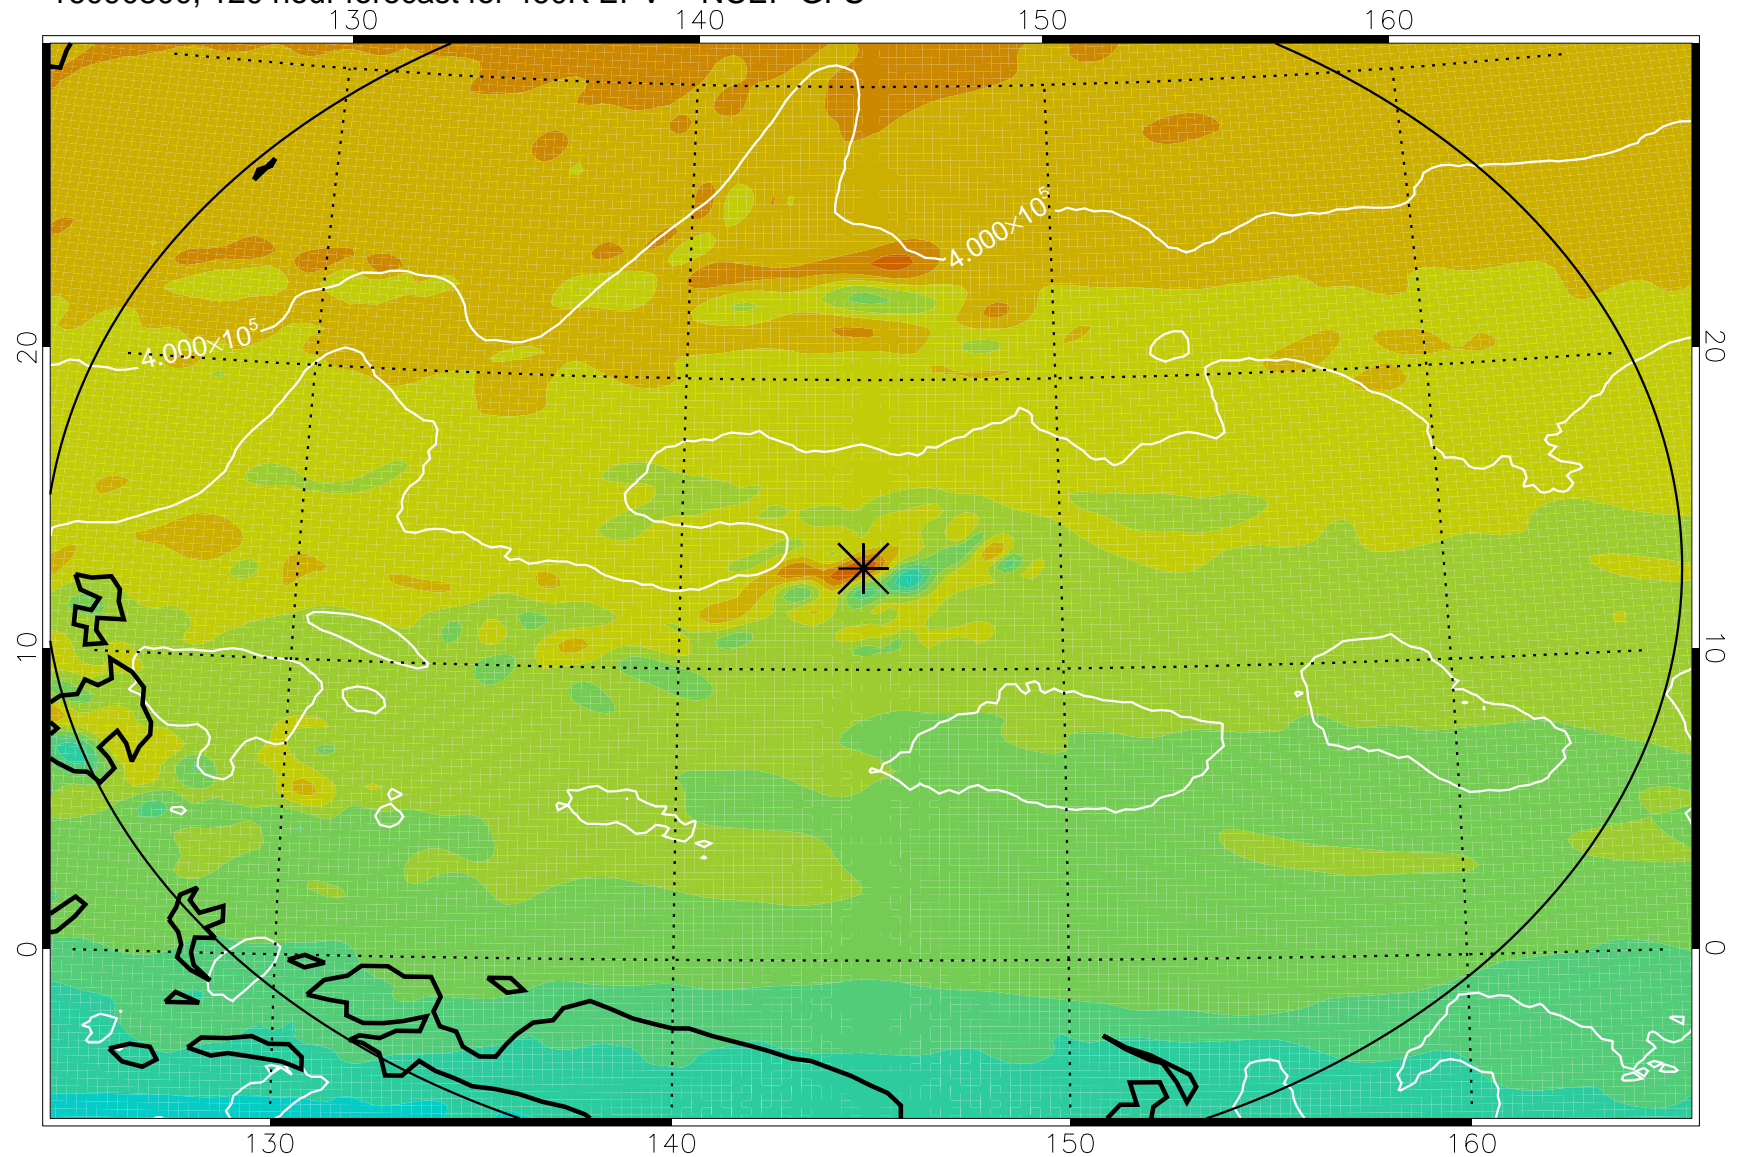

16090606, 78 hour forecast for 460K EPV -- NCEP GFS

460K Montgomery Streamfunction, white

Range ring of 2304 km

16090612, 84 hour forecast for 460K EPV -- NCEP GFS

460K Montgomery Streamfunction, white

Range ring of 2304 km

16090618, 90 hour forecast for 460K EPV -- NCEP GFS

460K Montgomery Streamfunction, white

Range ring of 2304 km

16090700, 96 hour forecast for 460K EPV -- NCEP GFS

460K Montgomery Streamfunction, white

Range ring of 2304 km

16090706, 102 hour forecast for 460K EPV -- NCEP GFS

460K Montgomery Streamfunction, white

Range ring of 2304 km

16090712, 108 hour forecast for 460K EPV -- NCEP GFS

460K Montgomery Streamfunction, white

Range ring of 2304 km

16090718, 114 hour forecast for 460K EPV -- NCEP GFS

460K Montgomery Streamfunction, white

Range ring of 2304 km

16090800, 120 hour forecast for 460K EPV -- NCEP GFS

460K Montgomery Streamfunction, white

Range ring of 2304 km