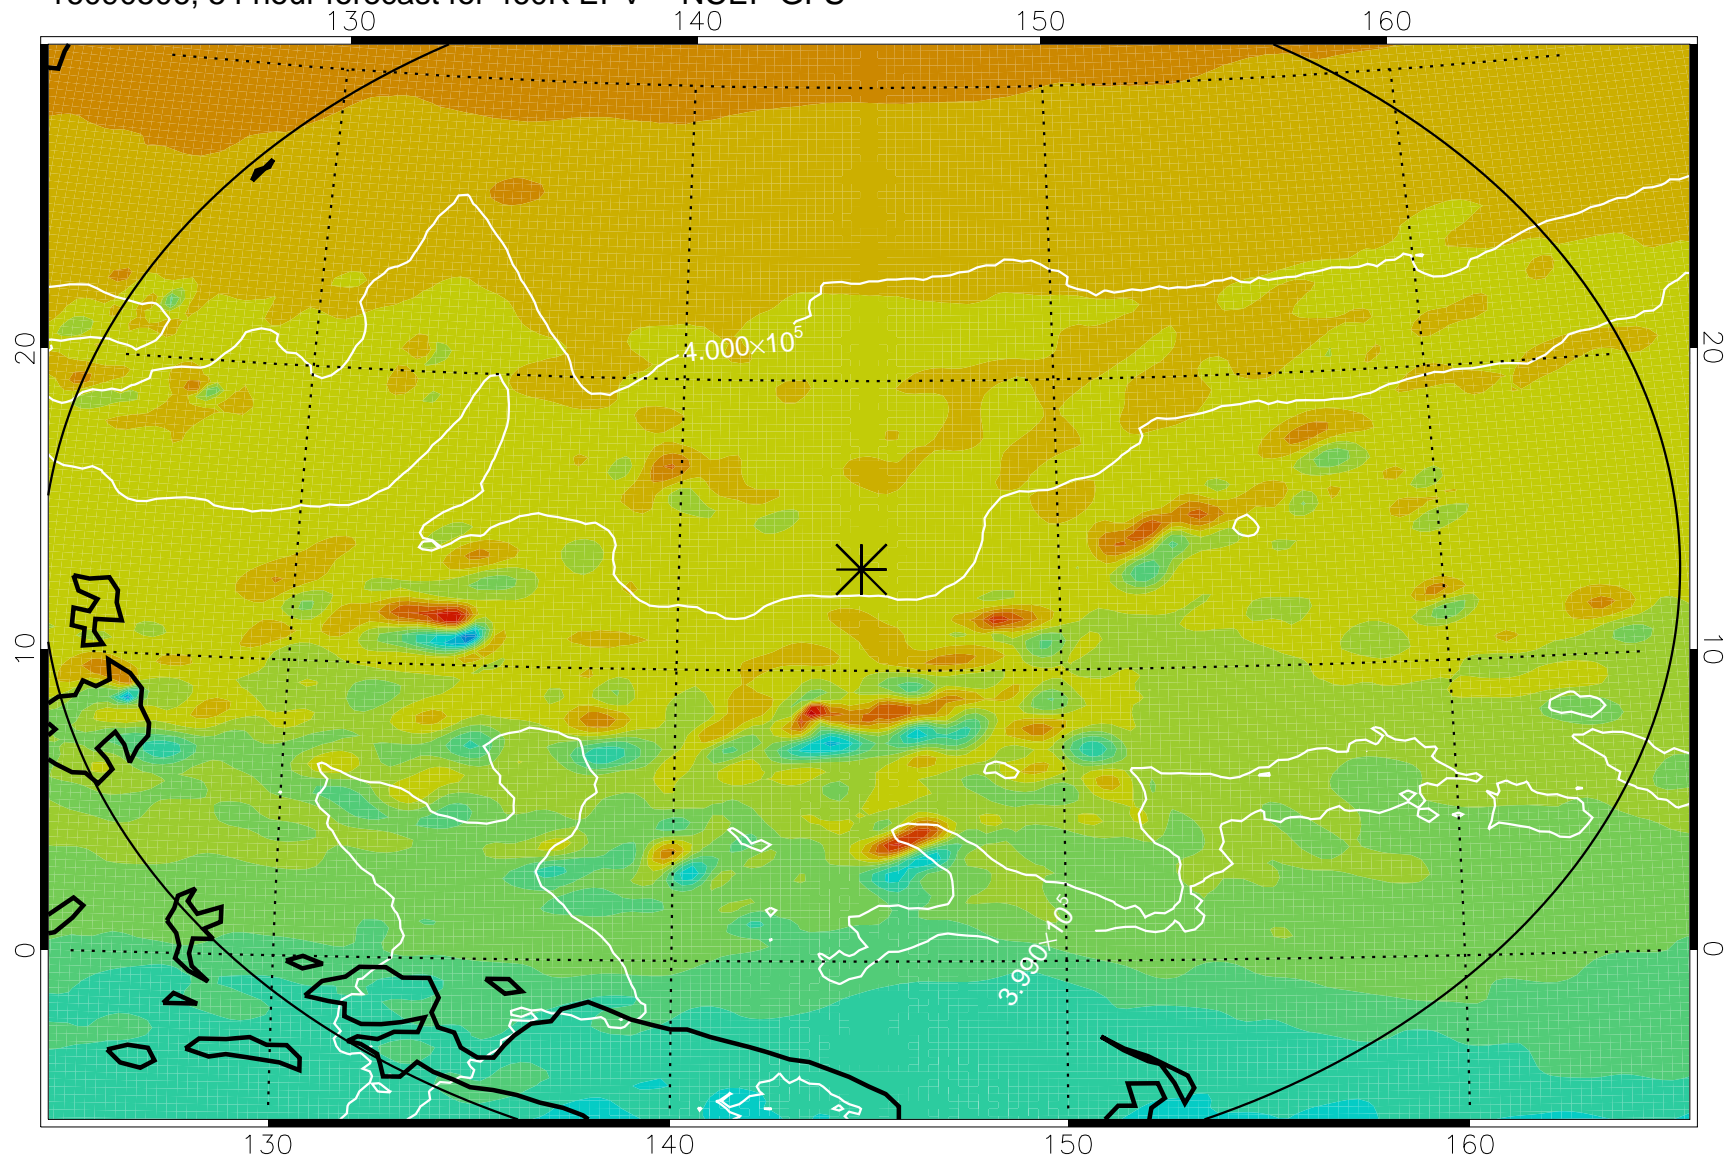

16090406, 30 hour forecast for 460K EPV -- NCEP GFS

460K Montgomery Streamfunction, white

Range ring of 2304 km

16090412, 36 hour forecast for 460K EPV -- NCEP GFS

460K Montgomery Streamfunction, white

Range ring of 2304 km

16090418, 42 hour forecast for 460K EPV -- NCEP GFS

460K Montgomery Streamfunction, white

Range ring of 2304 km

16090500, 48 hour forecast for 460K EPV -- NCEP GFS

460K Montgomery Streamfunction, white

Range ring of 2304 km

16090506, 54 hour forecast for 460K EPV -- NCEP GFS

460K Montgomery Streamfunction, white

Range ring of 2304 km

16090512, 60 hour forecast for 460K EPV -- NCEP GFS

460K Montgomery Streamfunction, white

Range ring of 2304 km

16090518, 66 hour forecast for 460K EPV -- NCEP GFS

460K Montgomery Streamfunction, white

Range ring of 2304 km

16090600, 72 hour forecast for 460K EPV -- NCEP GFS

460K Montgomery Streamfunction, white

Range ring of 2304 km