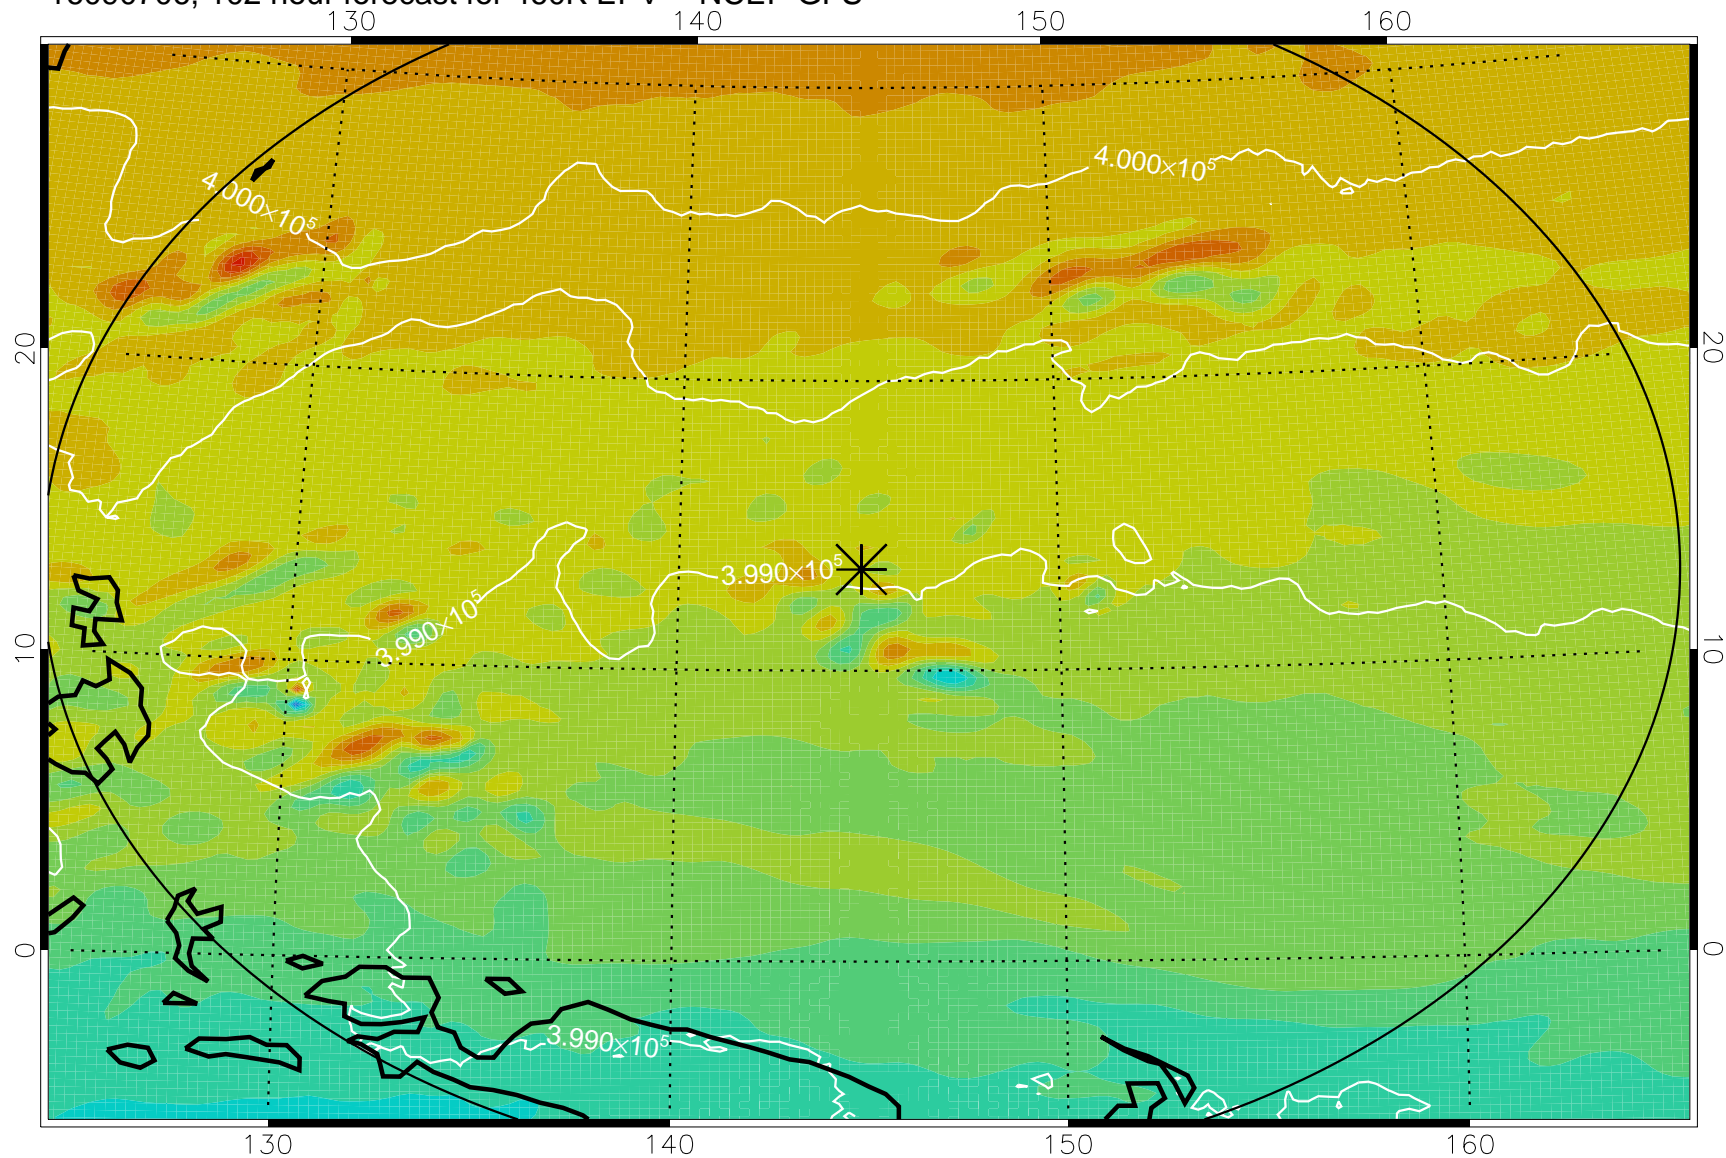

16090606, 78 hour forecast for 460K EPV -- NCEP GFS

460K Montgomery Streamfunction, white

Range ring of 2304 km

16090612, 84 hour forecast for 460K EPV -- NCEP GFS

460K Montgomery Streamfunction, white

Range ring of 2304 km

16090618, 90 hour forecast for 460K EPV -- NCEP GFS

460K Montgomery Streamfunction, white

Range ring of 2304 km

16090700, 96 hour forecast for 460K EPV -- NCEP GFS

460K Montgomery Streamfunction, white

Range ring of 2304 km

16090706, 102 hour forecast for 460K EPV -- NCEP GFS

460K Montgomery Streamfunction, white

Range ring of 2304 km

16090712, 108 hour forecast for 460K EPV -- NCEP GFS

460K Montgomery Streamfunction, white

Range ring of 2304 km

16090718, 114 hour forecast for 460K EPV -- NCEP GFS

460K Montgomery Streamfunction, white

Range ring of 2304 km

16090800, 120 hour forecast for 460K EPV -- NCEP GFS

460K Montgomery Streamfunction, white

Range ring of 2304 km