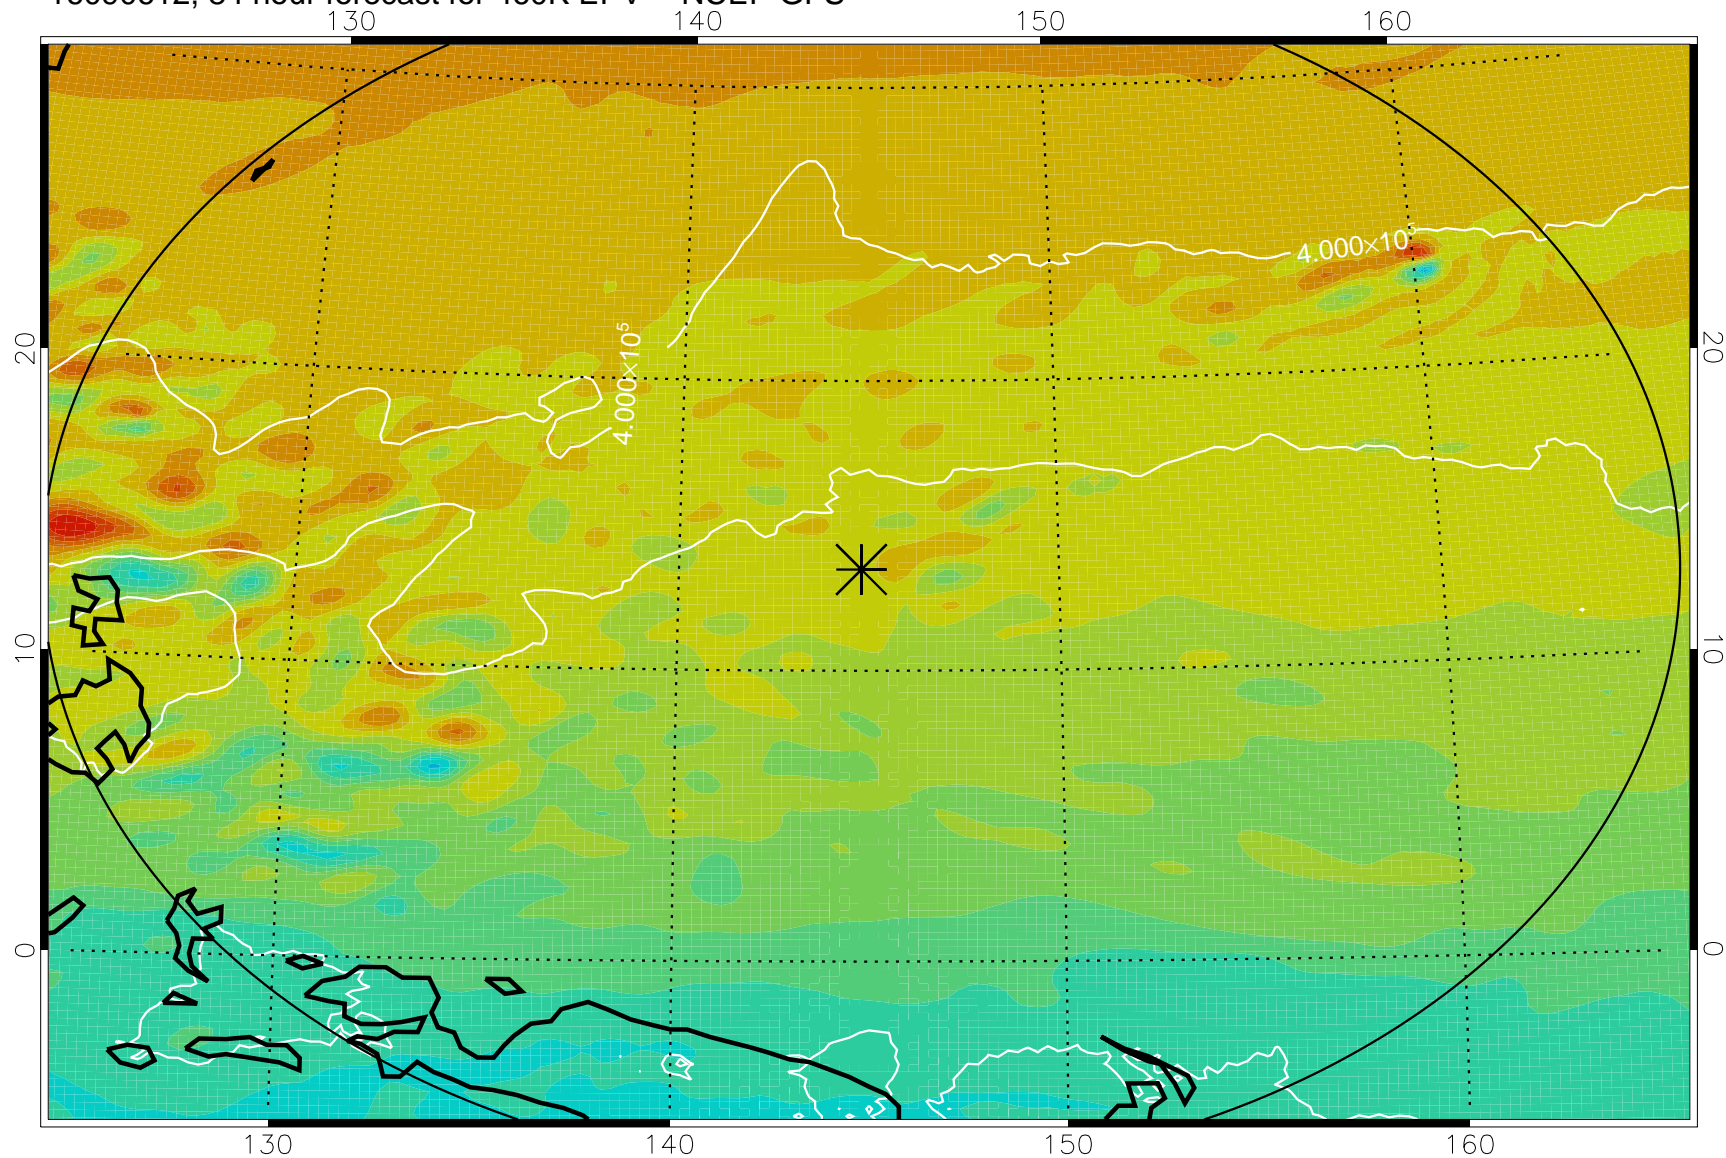

16090518, 66 hour forecast for 460K EPV -- NCEP GFS

460K Montgomery Streamfunction, white

Range ring of 2304 km

16090600, 72 hour forecast for 460K EPV -- NCEP GFS

460K Montgomery Streamfunction, white

Range ring of 2304 km

16090606, 78 hour forecast for 460K EPV -- NCEP GFS

460K Montgomery Streamfunction, white

Range ring of 2304 km

16090612, 84 hour forecast for 460K EPV -- NCEP GFS

460K Montgomery Streamfunction, white

Range ring of 2304 km

16090618, 90 hour forecast for 460K EPV -- NCEP GFS

460K Montgomery Streamfunction, white

Range ring of 2304 km

16090700, 96 hour forecast for 460K EPV -- NCEP GFS

460K Montgomery Streamfunction, white

Range ring of 2304 km

16090706, 102 hour forecast for 460K EPV -- NCEP GFS

460K Montgomery Streamfunction, white

Range ring of 2304 km

16090712, 108 hour forecast for 460K EPV -- NCEP GFS

460K Montgomery Streamfunction, white

Range ring of 2304 km