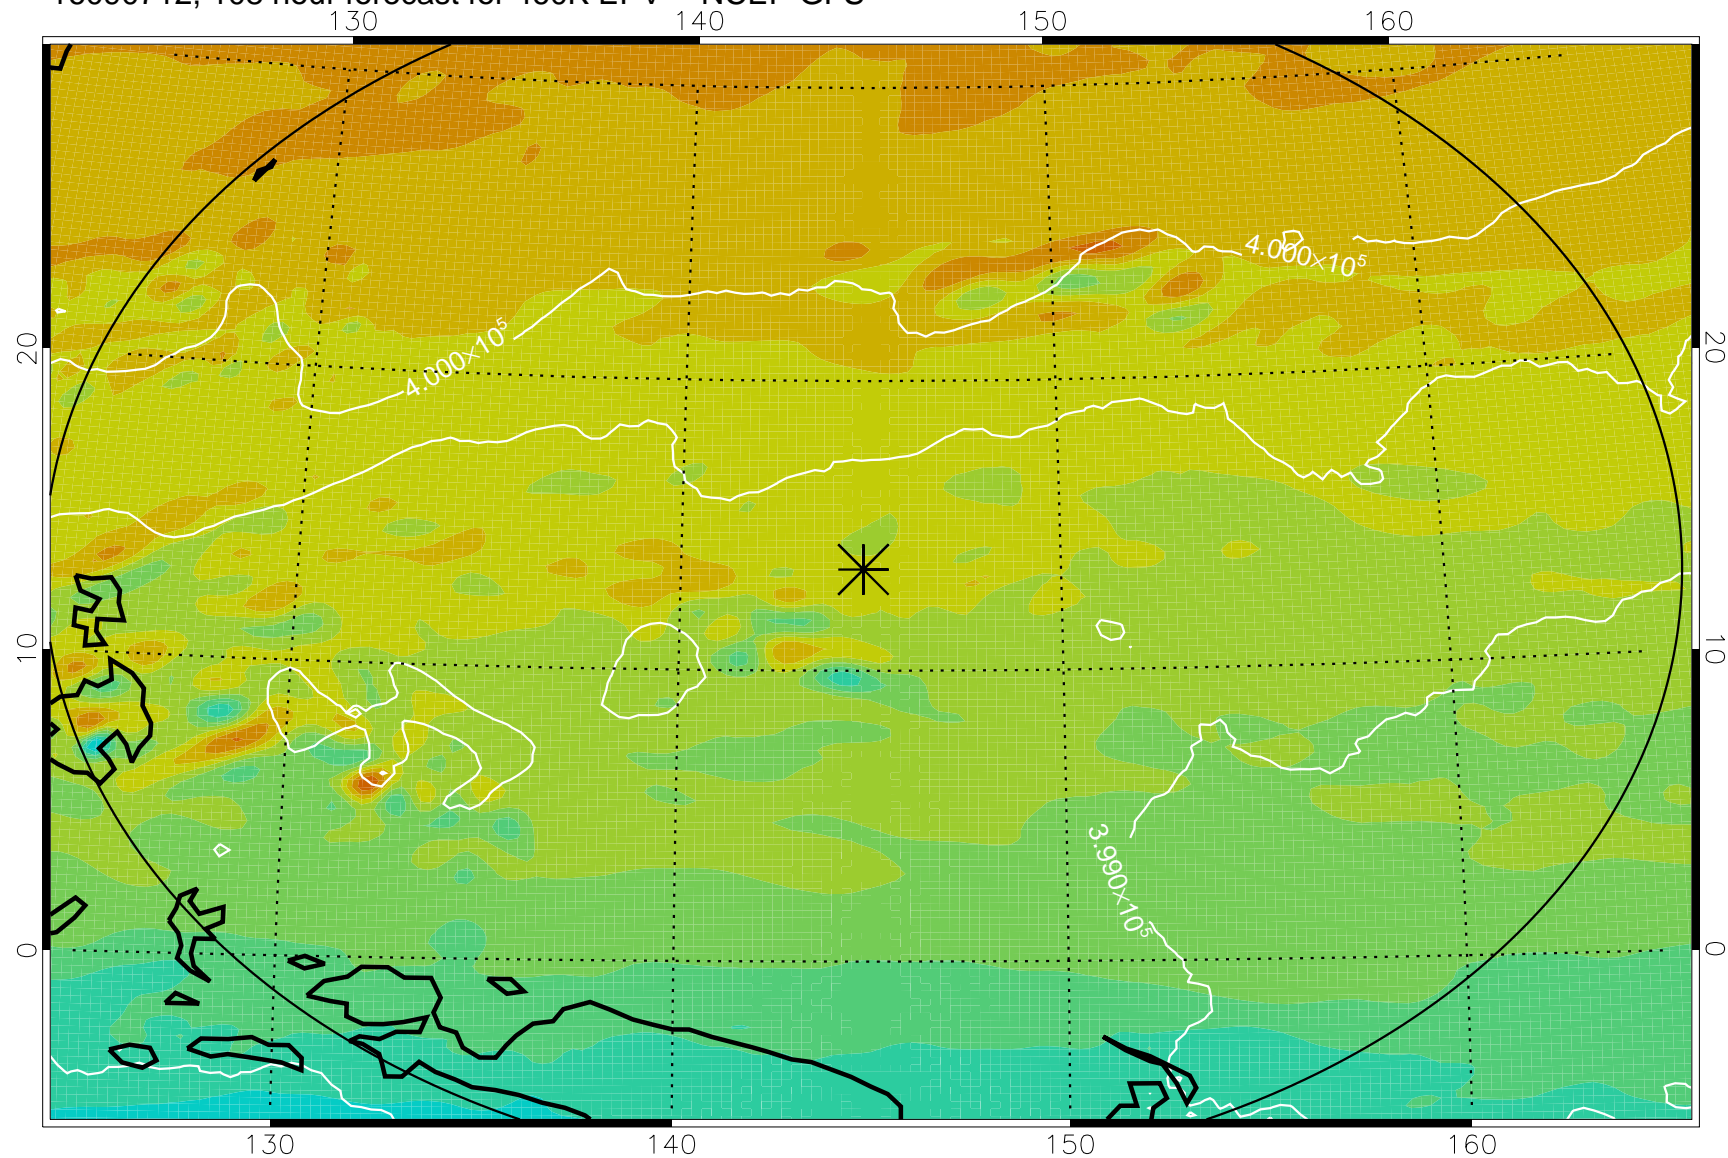

16090606, 78 hour forecast for 460K EPV -- NCEP GFS

460K Montgomery Streamfunction, white

Range ring of 2304 km

16090612, 84 hour forecast for 460K EPV -- NCEP GFS

460K Montgomery Streamfunction, white

Range ring of 2304 km

16090618, 90 hour forecast for 460K EPV -- NCEP GFS

460K Montgomery Streamfunction, white

Range ring of 2304 km

16090700, 96 hour forecast for 460K EPV -- NCEP GFS

460K Montgomery Streamfunction, white

Range ring of 2304 km

16090706, 102 hour forecast for 460K EPV -- NCEP GFS

460K Montgomery Streamfunction, white

Range ring of 2304 km

16090712, 108 hour forecast for 460K EPV -- NCEP GFS

460K Montgomery Streamfunction, white

Range ring of 2304 km

16090718, 114 hour forecast for 460K EPV -- NCEP GFS

460K Montgomery Streamfunction, white

Range ring of 2304 km

16090800, 120 hour forecast for 460K EPV -- NCEP GFS

460K Montgomery Streamfunction, white

Range ring of 2304 km