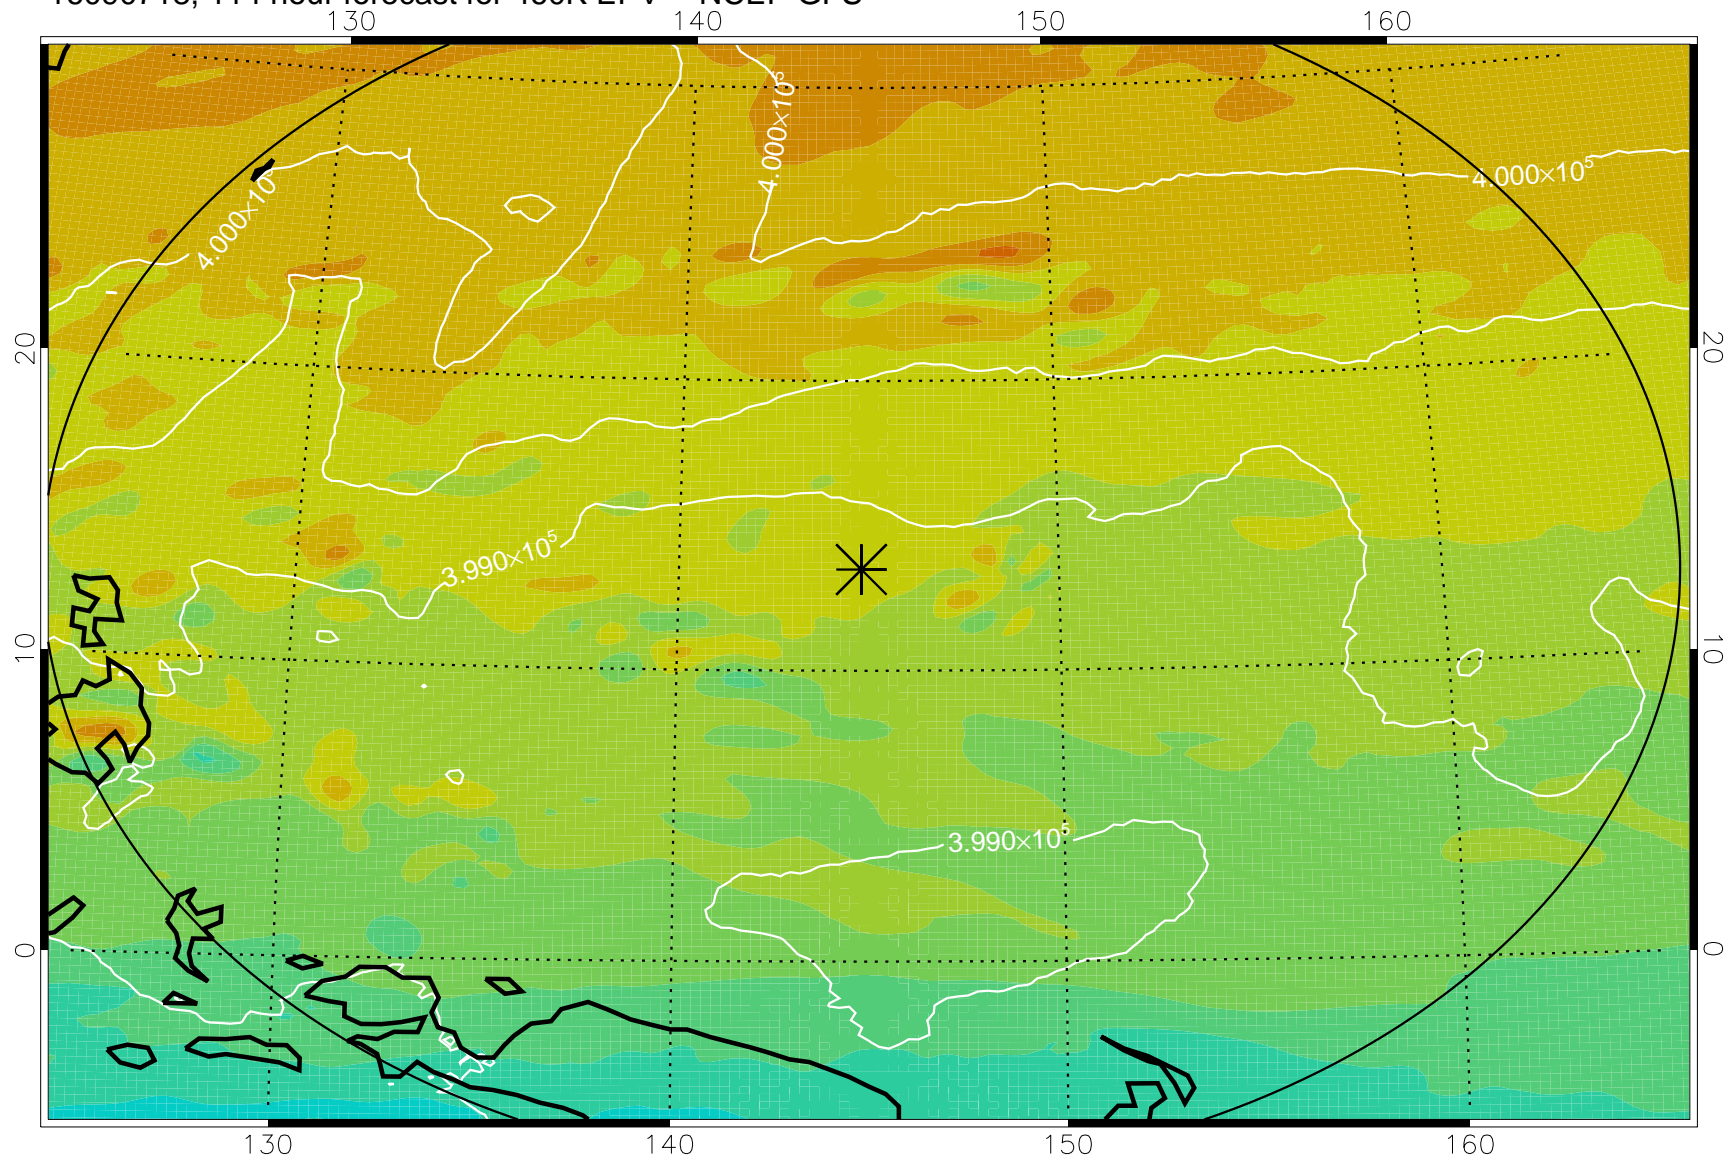

16090606, 78 hour forecast for 460K EPV -- NCEP GFS

460K Montgomery Streamfunction, white

Range ring of 2304 km

16090612, 84 hour forecast for 460K EPV -- NCEP GFS

460K Montgomery Streamfunction, white

Range ring of 2304 km

16090618, 90 hour forecast for 460K EPV -- NCEP GFS

460K Montgomery Streamfunction, white

Range ring of 2304 km

16090700, 96 hour forecast for 460K EPV -- NCEP GFS

460K Montgomery Streamfunction, white

Range ring of 2304 km

16090706, 102 hour forecast for 460K EPV -- NCEP GFS

460K Montgomery Streamfunction, white

Range ring of 2304 km

16090712, 108 hour forecast for 460K EPV -- NCEP GFS

460K Montgomery Streamfunction, white

Range ring of 2304 km

16090718, 114 hour forecast for 460K EPV -- NCEP GFS

460K Montgomery Streamfunction, white

Range ring of 2304 km

16090800, 120 hour forecast for 460K EPV -- NCEP GFS

460K Montgomery Streamfunction, white

Range ring of 2304 km