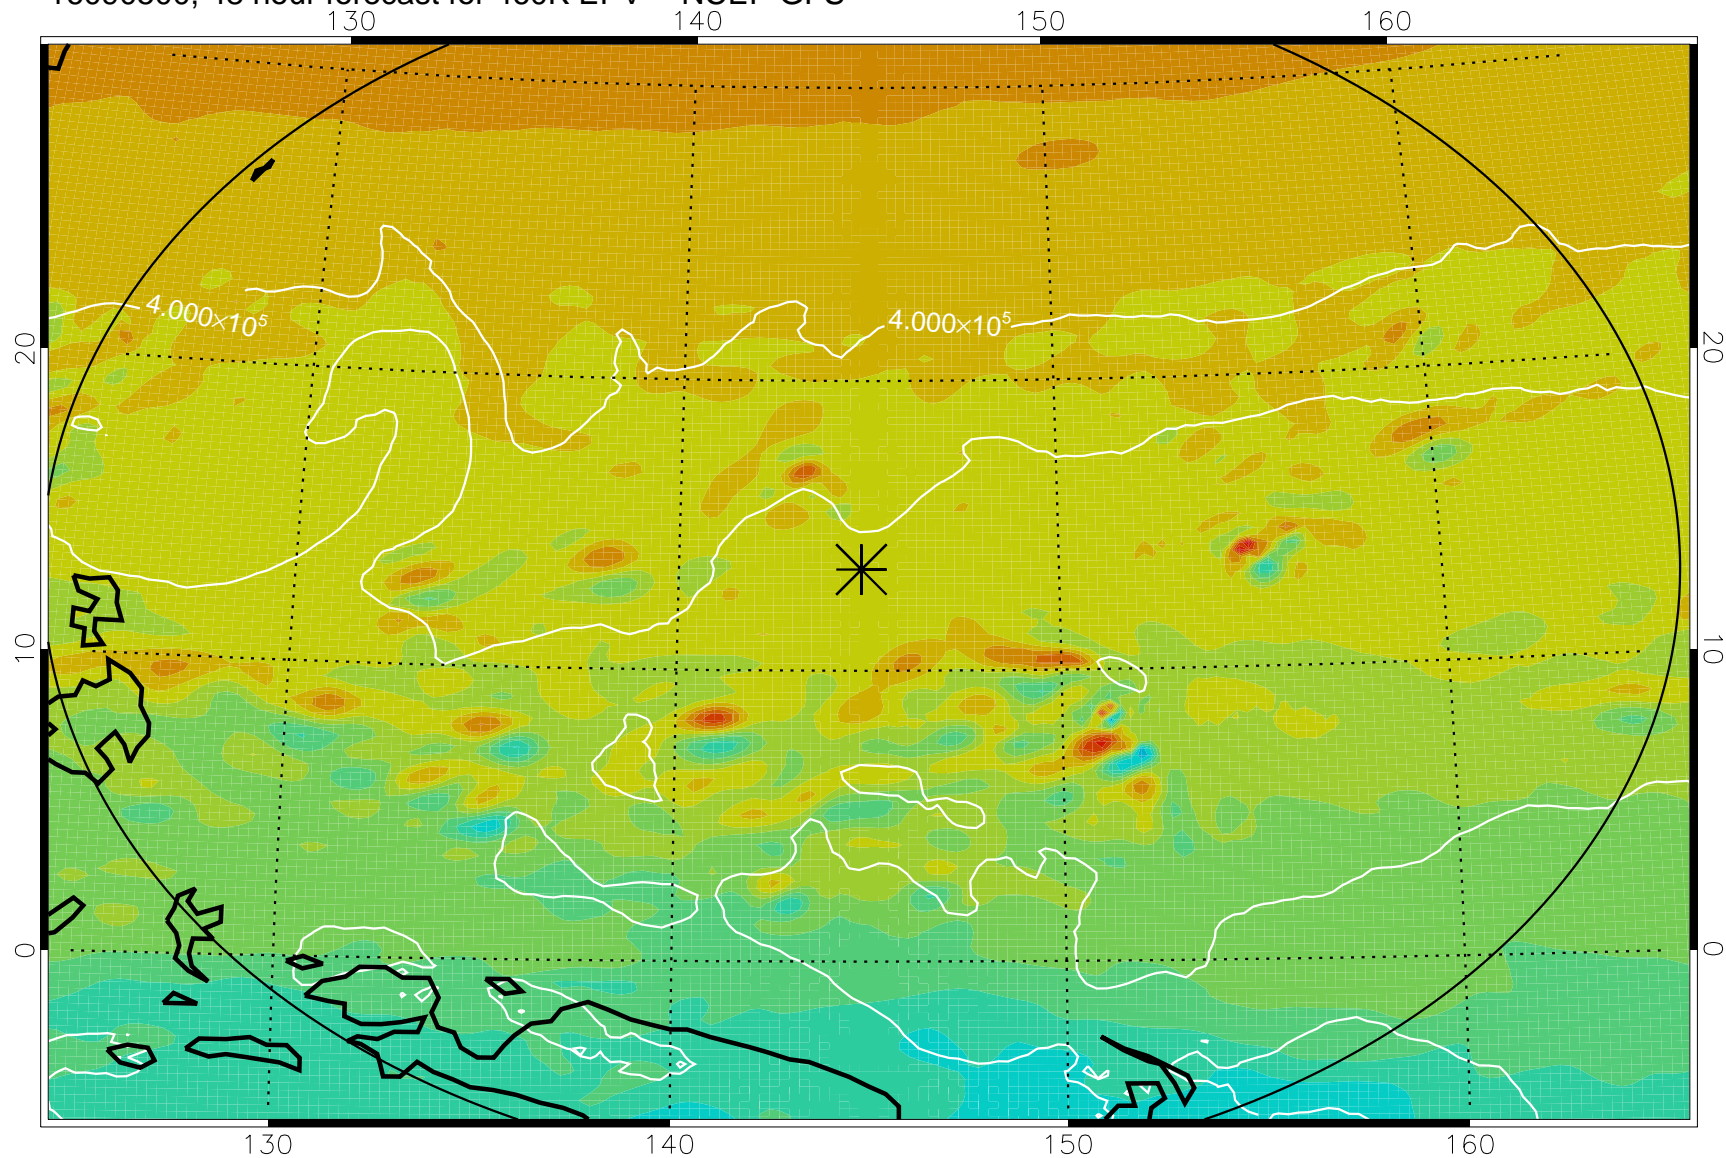

16090406, 30 hour forecast for 460K EPV -- NCEP GFS

460K Montgomery Streamfunction, white

Range ring of 2304 km

16090412, 36 hour forecast for 460K EPV -- NCEP GFS

460K Montgomery Streamfunction, white

Range ring of 2304 km

16090418, 42 hour forecast for 460K EPV -- NCEP GFS

460K Montgomery Streamfunction, white

Range ring of 2304 km

16090500, 48 hour forecast for 460K EPV -- NCEP GFS

460K Montgomery Streamfunction, white

Range ring of 2304 km

16090506, 54 hour forecast for 460K EPV -- NCEP GFS

460K Montgomery Streamfunction, white

Range ring of 2304 km

16090512, 60 hour forecast for 460K EPV -- NCEP GFS

460K Montgomery Streamfunction, white

Range ring of 2304 km

16090518, 66 hour forecast for 460K EPV -- NCEP GFS

460K Montgomery Streamfunction, white

Range ring of 2304 km

16090600, 72 hour forecast for 460K EPV -- NCEP GFS

460K Montgomery Streamfunction, white

Range ring of 2304 km