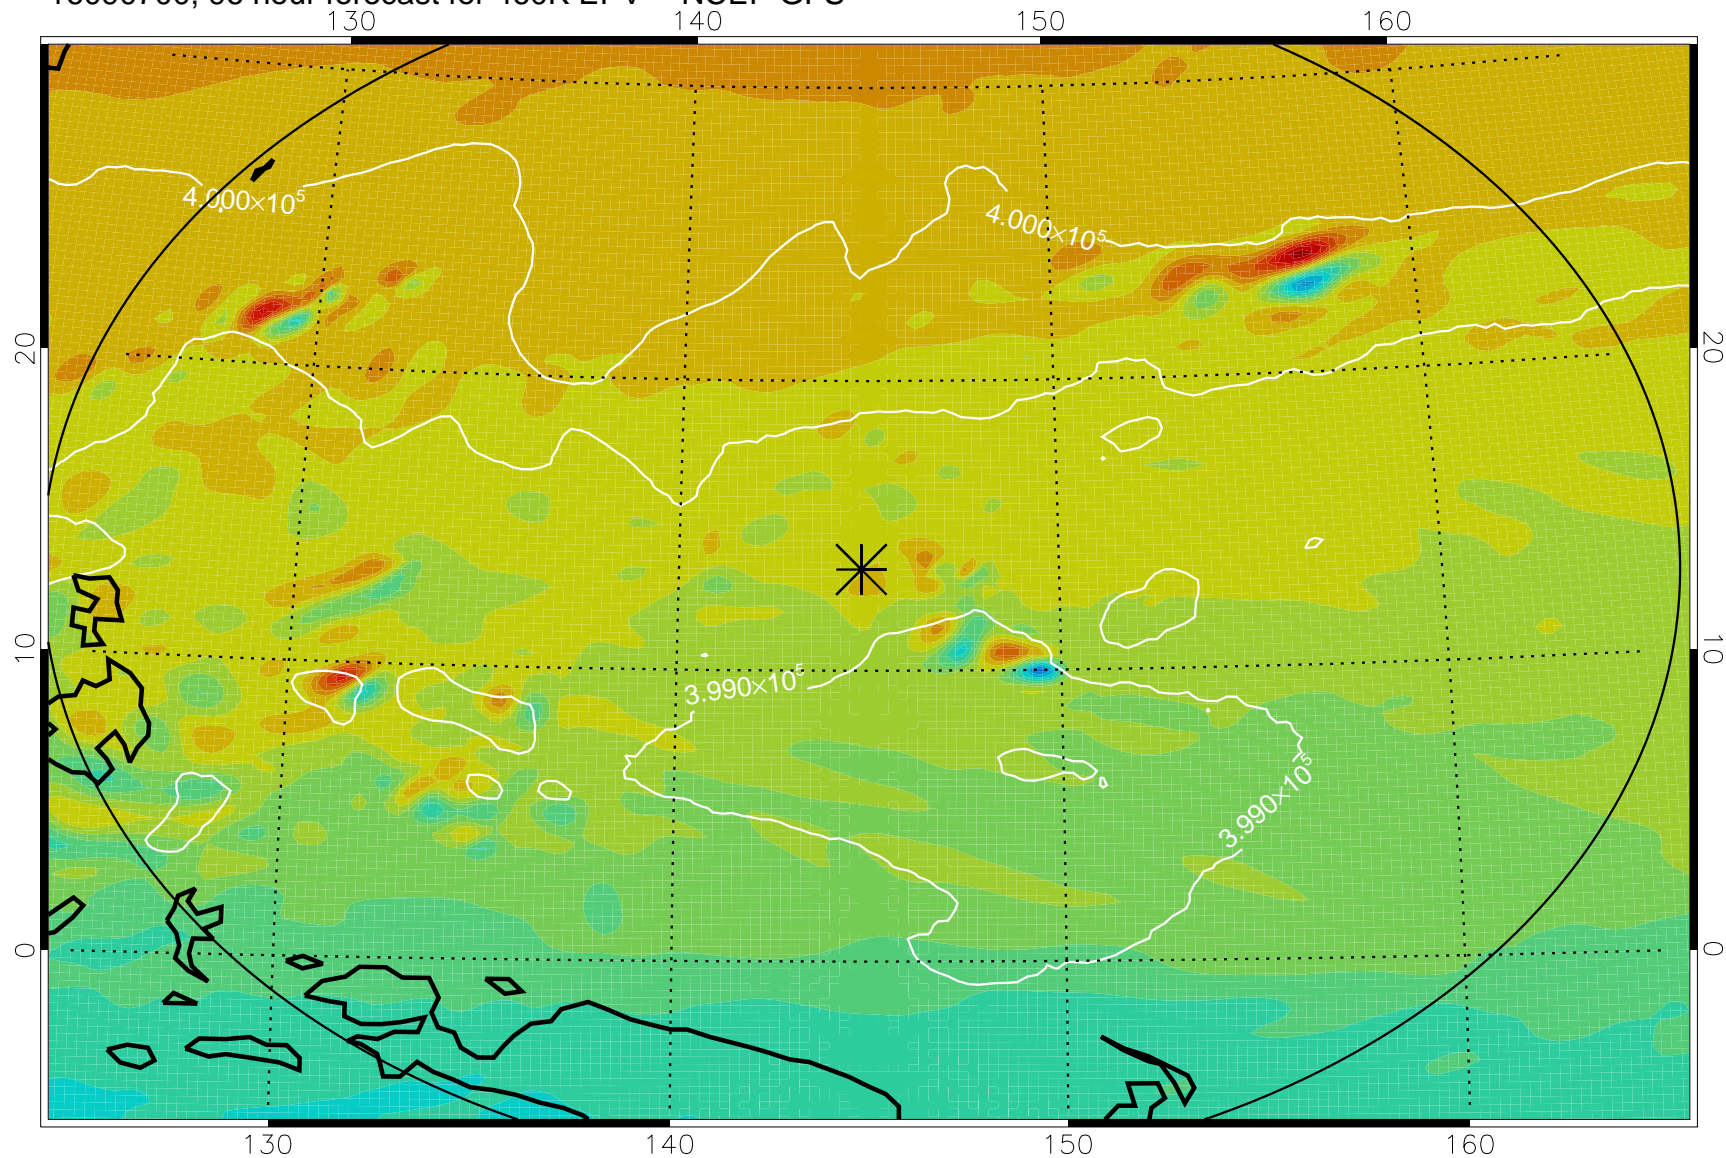

16090518, 66 hour forecast for 460K EPV -- NCEP GFS

460K Montgomery Streamfunction, white

Range ring of 2304 km

16090600, 72 hour forecast for 460K EPV -- NCEP GFS

460K Montgomery Streamfunction, white

Range ring of 2304 km

16090606, 78 hour forecast for 460K EPV -- NCEP GFS

460K Montgomery Streamfunction, white

Range ring of 2304 km

16090612, 84 hour forecast for 460K EPV -- NCEP GFS

460K Montgomery Streamfunction, white

Range ring of 2304 km

16090618, 90 hour forecast for 460K EPV -- NCEP GFS

460K Montgomery Streamfunction, white

Range ring of 2304 km

16090700, 96 hour forecast for 460K EPV -- NCEP GFS

460K Montgomery Streamfunction, white

Range ring of 2304 km

16090706, 102 hour forecast for 460K EPV -- NCEP GFS

460K Montgomery Streamfunction, white

Range ring of 2304 km

16090712, 108 hour forecast for 460K EPV -- NCEP GFS

460K Montgomery Streamfunction, white

Range ring of 2304 km