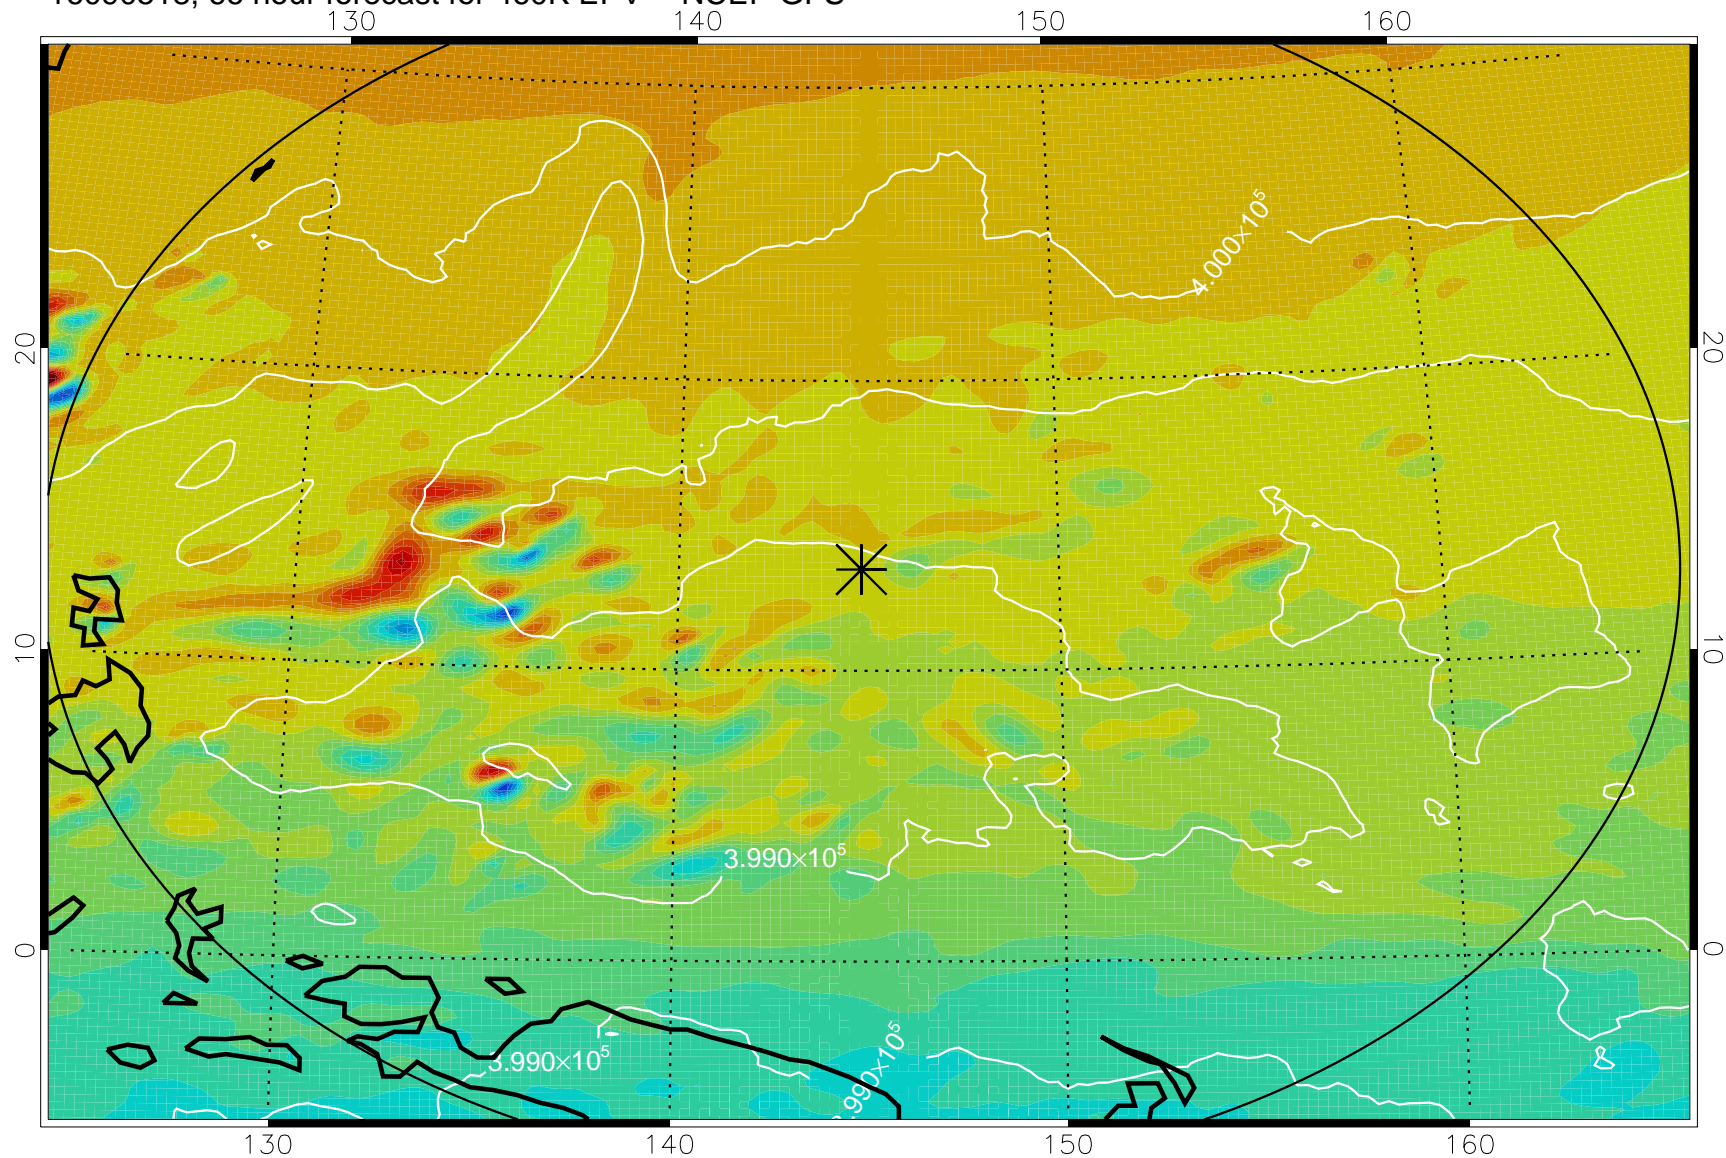

16090418, 42 hour forecast for 460K EPV -- NCEP GFS

460K Montgomery Streamfunction, white

Range ring of 2304 km

16090500, 48 hour forecast for 460K EPV -- NCEP GFS

460K Montgomery Streamfunction, white

Range ring of 2304 km

16090506, 54 hour forecast for 460K EPV -- NCEP GFS

460K Montgomery Streamfunction, white

Range ring of 2304 km

16090512, 60 hour forecast for 460K EPV -- NCEP GFS

460K Montgomery Streamfunction, white

Range ring of 2304 km

16090518, 66 hour forecast for 460K EPV -- NCEP GFS

460K Montgomery Streamfunction, white

Range ring of 2304 km

16090600, 72 hour forecast for 460K EPV -- NCEP GFS

460K Montgomery Streamfunction, white

Range ring of 2304 km

16090606, 78 hour forecast for 460K EPV -- NCEP GFS

460K Montgomery Streamfunction, white

Range ring of 2304 km

16090612, 84 hour forecast for 460K EPV -- NCEP GFS

460K Montgomery Streamfunction, white

Range ring of 2304 km