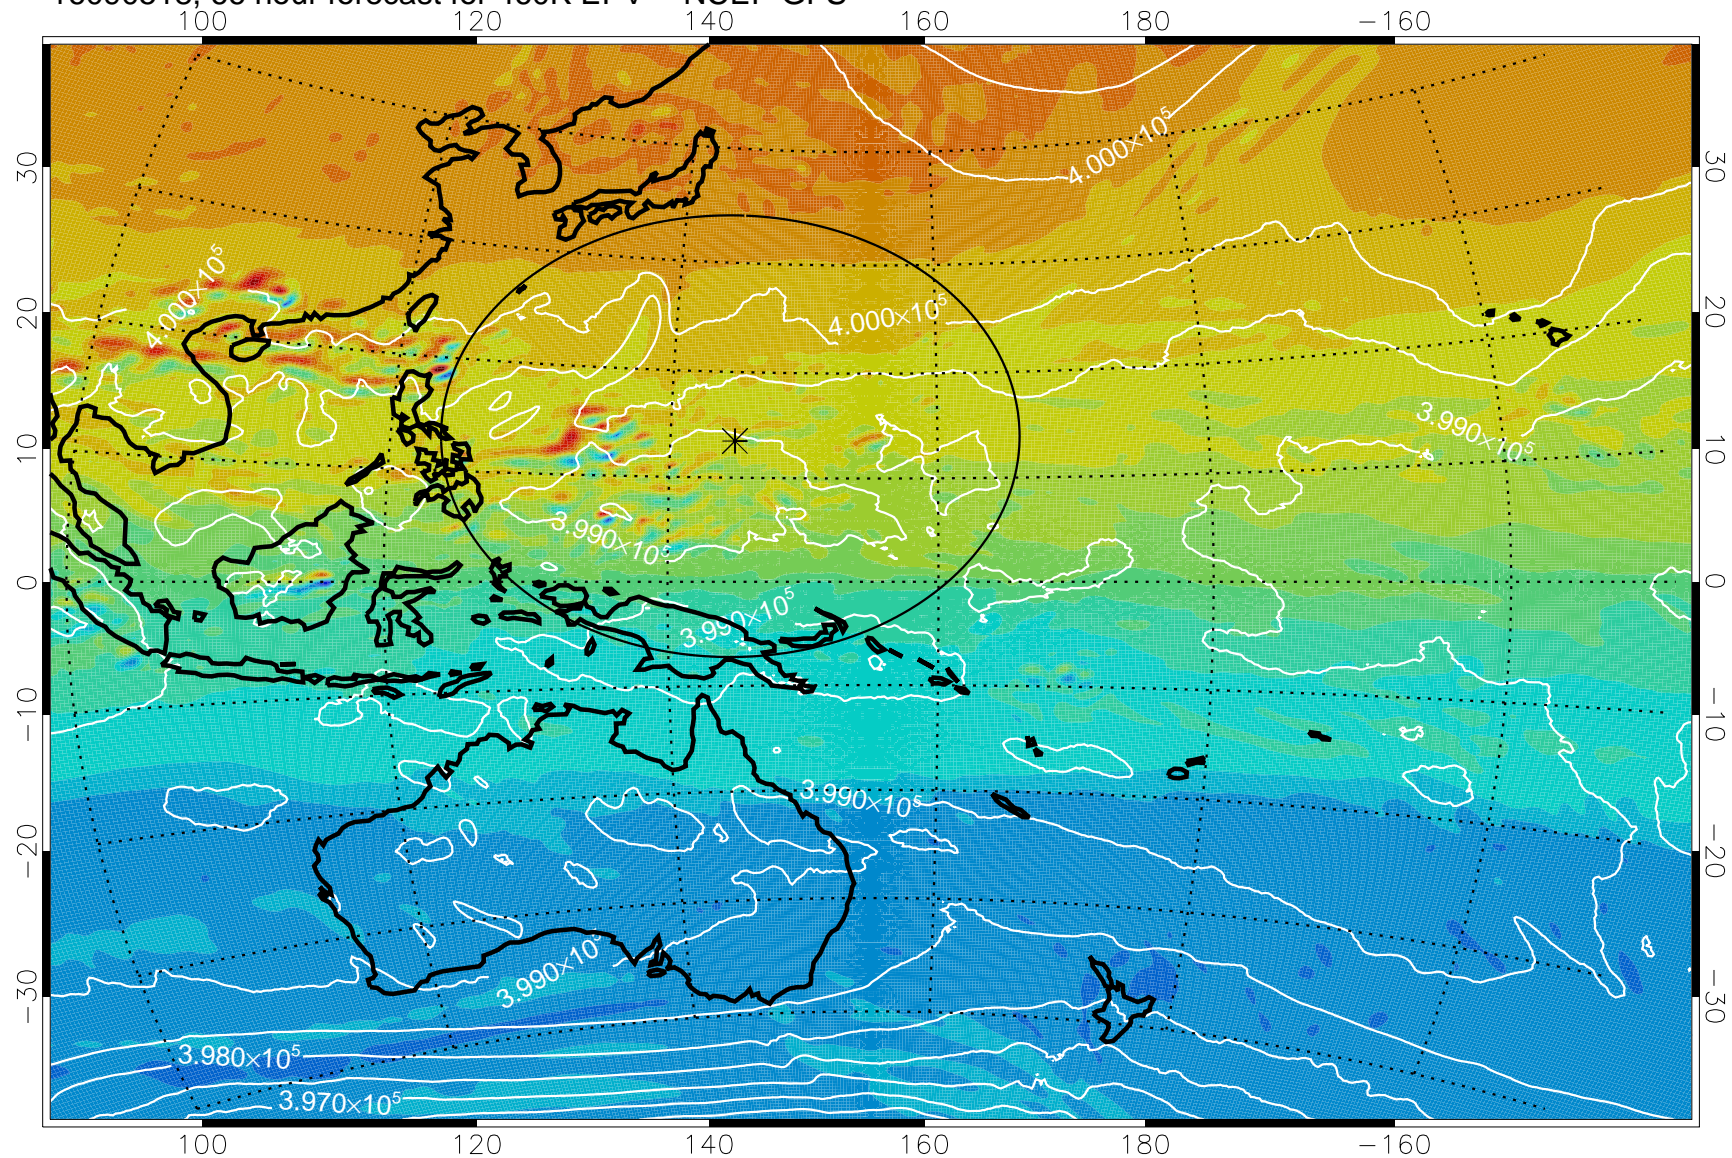

16090506, 54 hour forecast for 460K EPV -- NCEP GFS

460K Montgomery Streamfunction, white

Range ring of 2304 km

16090512, 60 hour forecast for 460K EPV -- NCEP GFS

460K Montgomery Streamfunction, white

Range ring of 2304 km

16090518, 66 hour forecast for 460K EPV -- NCEP GFS

460K Montgomery Streamfunction, white

Range ring of 2304 km

16090600, 72 hour forecast for 460K EPV -- NCEP GFS

460K Montgomery Streamfunction, white

Range ring of 2304 km

16090606, 78 hour forecast for 460K EPV -- NCEP GFS

460K Montgomery Streamfunction, white

Range ring of 2304 km

16090612, 84 hour forecast for 460K EPV -- NCEP GFS

460K Montgomery Streamfunction, white

Range ring of 2304 km

16090618, 90 hour forecast for 460K EPV -- NCEP GFS

460K Montgomery Streamfunction, white

Range ring of 2304 km

16090700, 96 hour forecast for 460K EPV -- NCEP GFS

460K Montgomery Streamfunction, white

Range ring of 2304 km