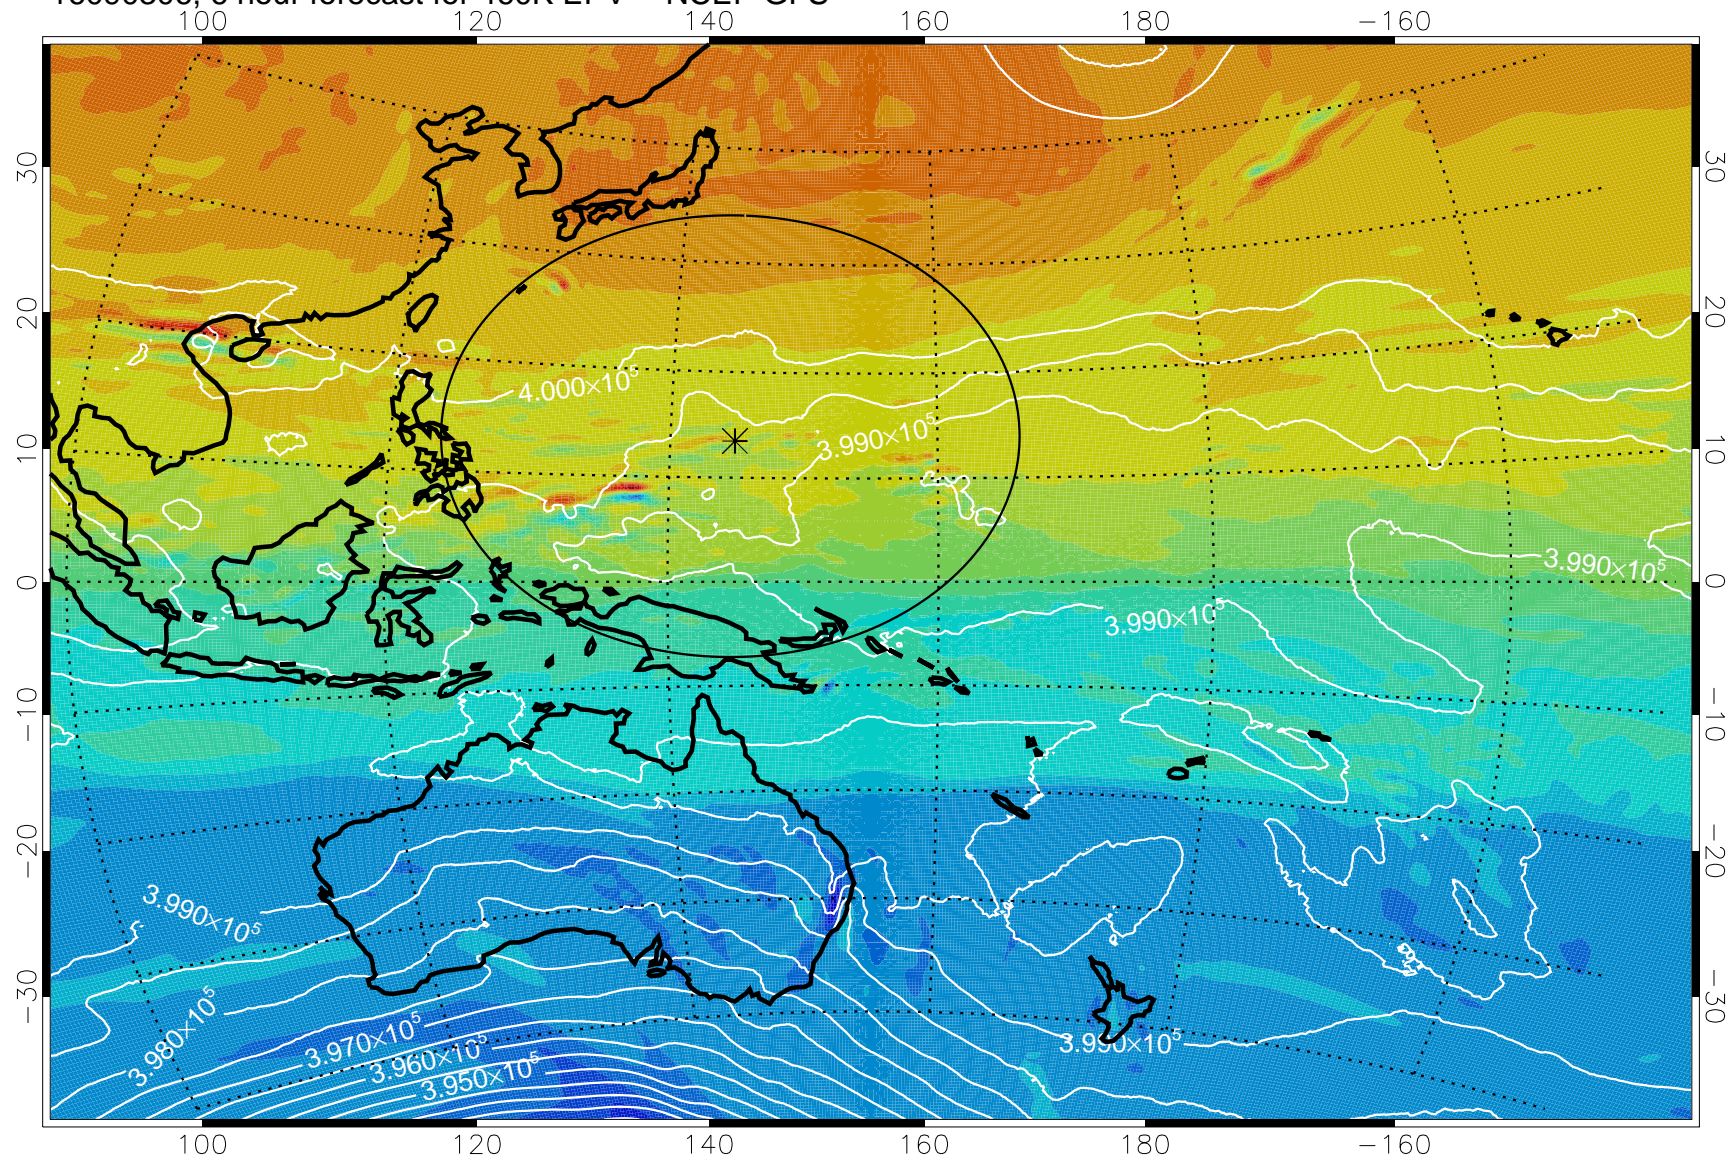

16090306, 6 hour forecast for 460K EPV -- NCEP GFS

460K Montgomery Streamfunction, white

Range ring of 2304 km

16090312, 12 hour forecast for 460K EPV -- NCEP GFS

460K Montgomery Streamfunction, white

Range ring of 2304 km

16090318, 18 hour forecast for 460K EPV -- NCEP GFS

460K Montgomery Streamfunction, white

Range ring of 2304 km

16090400, 24 hour forecast for 460K EPV -- NCEP GFS

460K Montgomery Streamfunction, white

Range ring of 2304 km

16090406, 30 hour forecast for 460K EPV -- NCEP GFS

460K Montgomery Streamfunction, white

Range ring of 2304 km

16090412, 36 hour forecast for 460K EPV -- NCEP GFS

460K Montgomery Streamfunction, white

Range ring of 2304 km

16090418, 42 hour forecast for 460K EPV -- NCEP GFS

460K Montgomery Streamfunction, white

Range ring of 2304 km

16090500, 48 hour forecast for 460K EPV -- NCEP GFS

460K Montgomery Streamfunction, white

Range ring of 2304 km