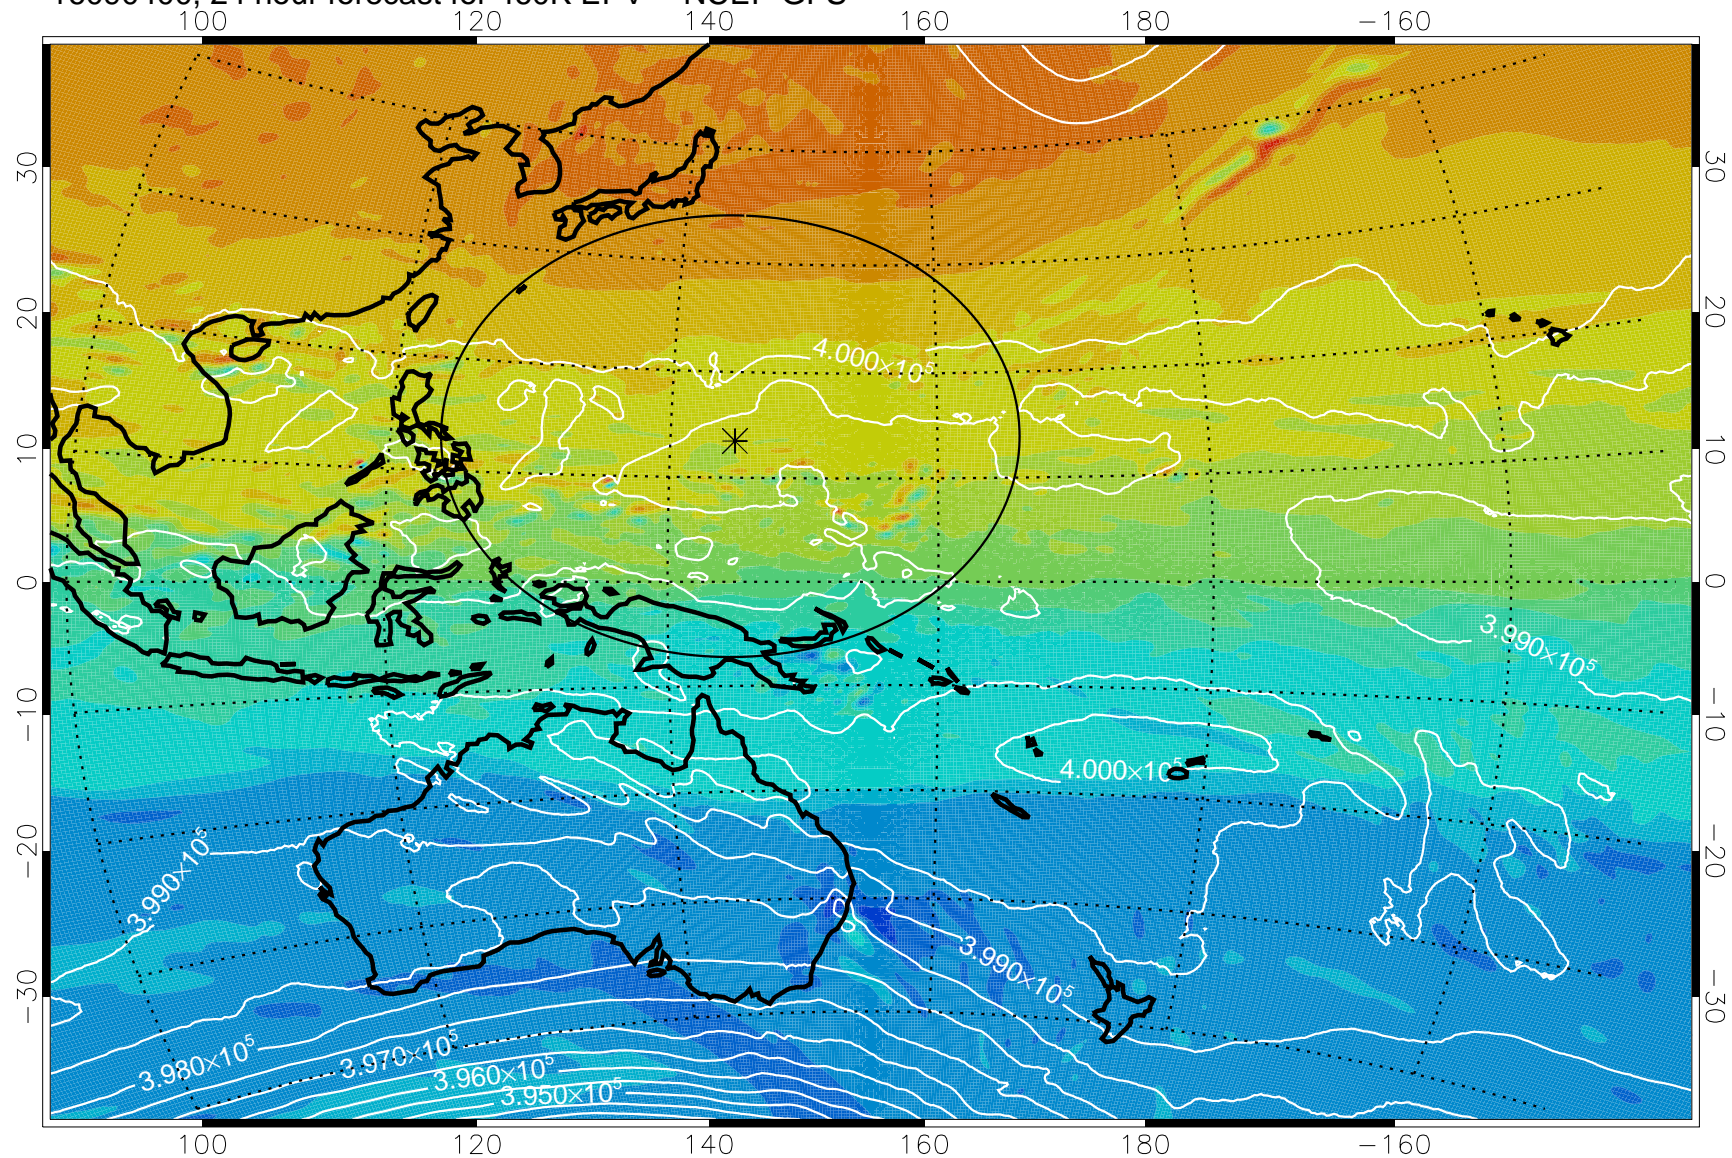

16090318, 18 hour forecast for 460K EPV -- NCEP GFS

460K Montgomery Streamfunction, white

Range ring of 2304 km

16090400, 24 hour forecast for 460K EPV -- NCEP GFS

460K Montgomery Streamfunction, white

Range ring of 2304 km

16090406, 30 hour forecast for 460K EPV -- NCEP GFS

460K Montgomery Streamfunction, white

Range ring of 2304 km

16090412, 36 hour forecast for 460K EPV -- NCEP GFS

460K Montgomery Streamfunction, white

Range ring of 2304 km

16090418, 42 hour forecast for 460K EPV -- NCEP GFS

460K Montgomery Streamfunction, white

Range ring of 2304 km

16090500, 48 hour forecast for 460K EPV -- NCEP GFS

460K Montgomery Streamfunction, white

Range ring of 2304 km

16090506, 54 hour forecast for 460K EPV -- NCEP GFS

460K Montgomery Streamfunction, white

Range ring of 2304 km

16090512, 60 hour forecast for 460K EPV -- NCEP GFS

460K Montgomery Streamfunction, white

Range ring of 2304 km