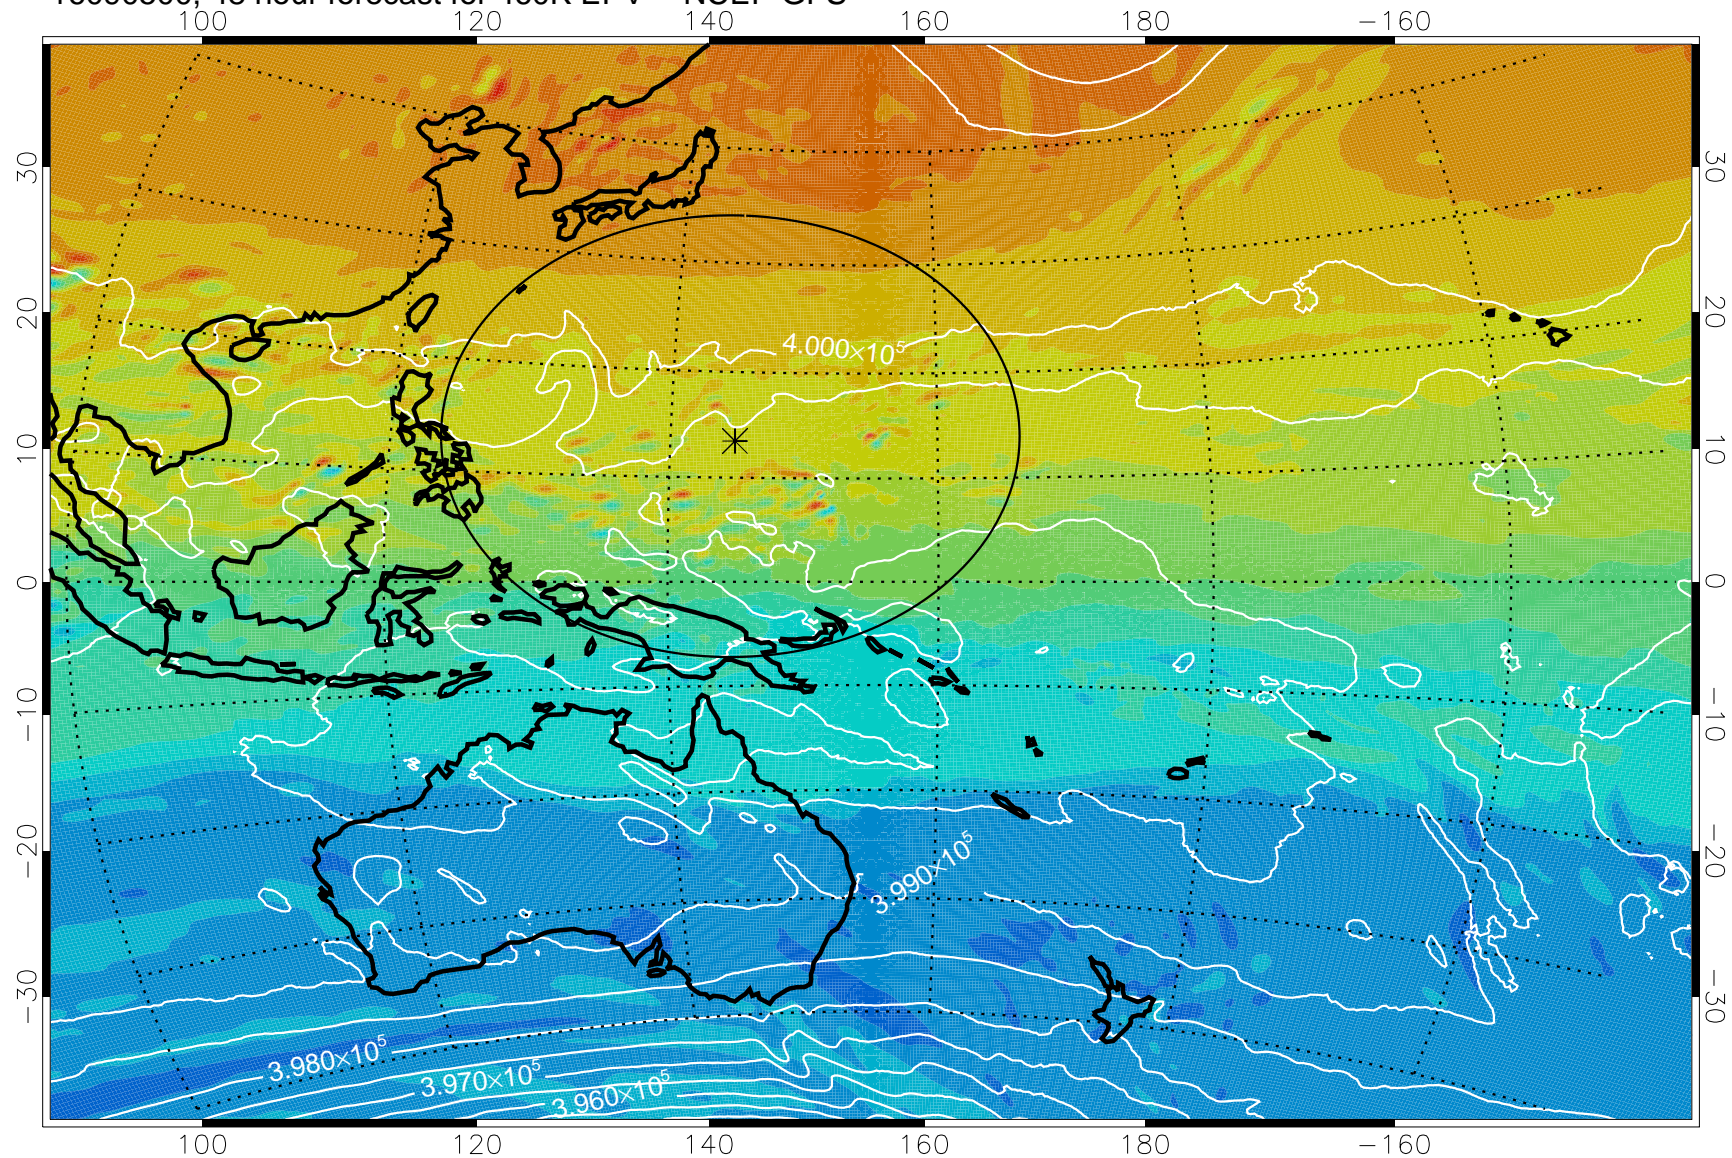

16090406, 30 hour forecast for 460K EPV -- NCEP GFS

460K Montgomery Streamfunction, white

Range ring of 2304 km

16090412, 36 hour forecast for 460K EPV -- NCEP GFS

460K Montgomery Streamfunction, white

Range ring of 2304 km

16090418, 42 hour forecast for 460K EPV -- NCEP GFS

460K Montgomery Streamfunction, white

Range ring of 2304 km

16090500, 48 hour forecast for 460K EPV -- NCEP GFS

460K Montgomery Streamfunction, white

Range ring of 2304 km

16090506, 54 hour forecast for 460K EPV -- NCEP GFS

460K Montgomery Streamfunction, white

Range ring of 2304 km

16090512, 60 hour forecast for 460K EPV -- NCEP GFS

460K Montgomery Streamfunction, white

Range ring of 2304 km

16090518, 66 hour forecast for 460K EPV -- NCEP GFS

460K Montgomery Streamfunction, white

Range ring of 2304 km

16090600, 72 hour forecast for 460K EPV -- NCEP GFS

460K Montgomery Streamfunction, white

Range ring of 2304 km