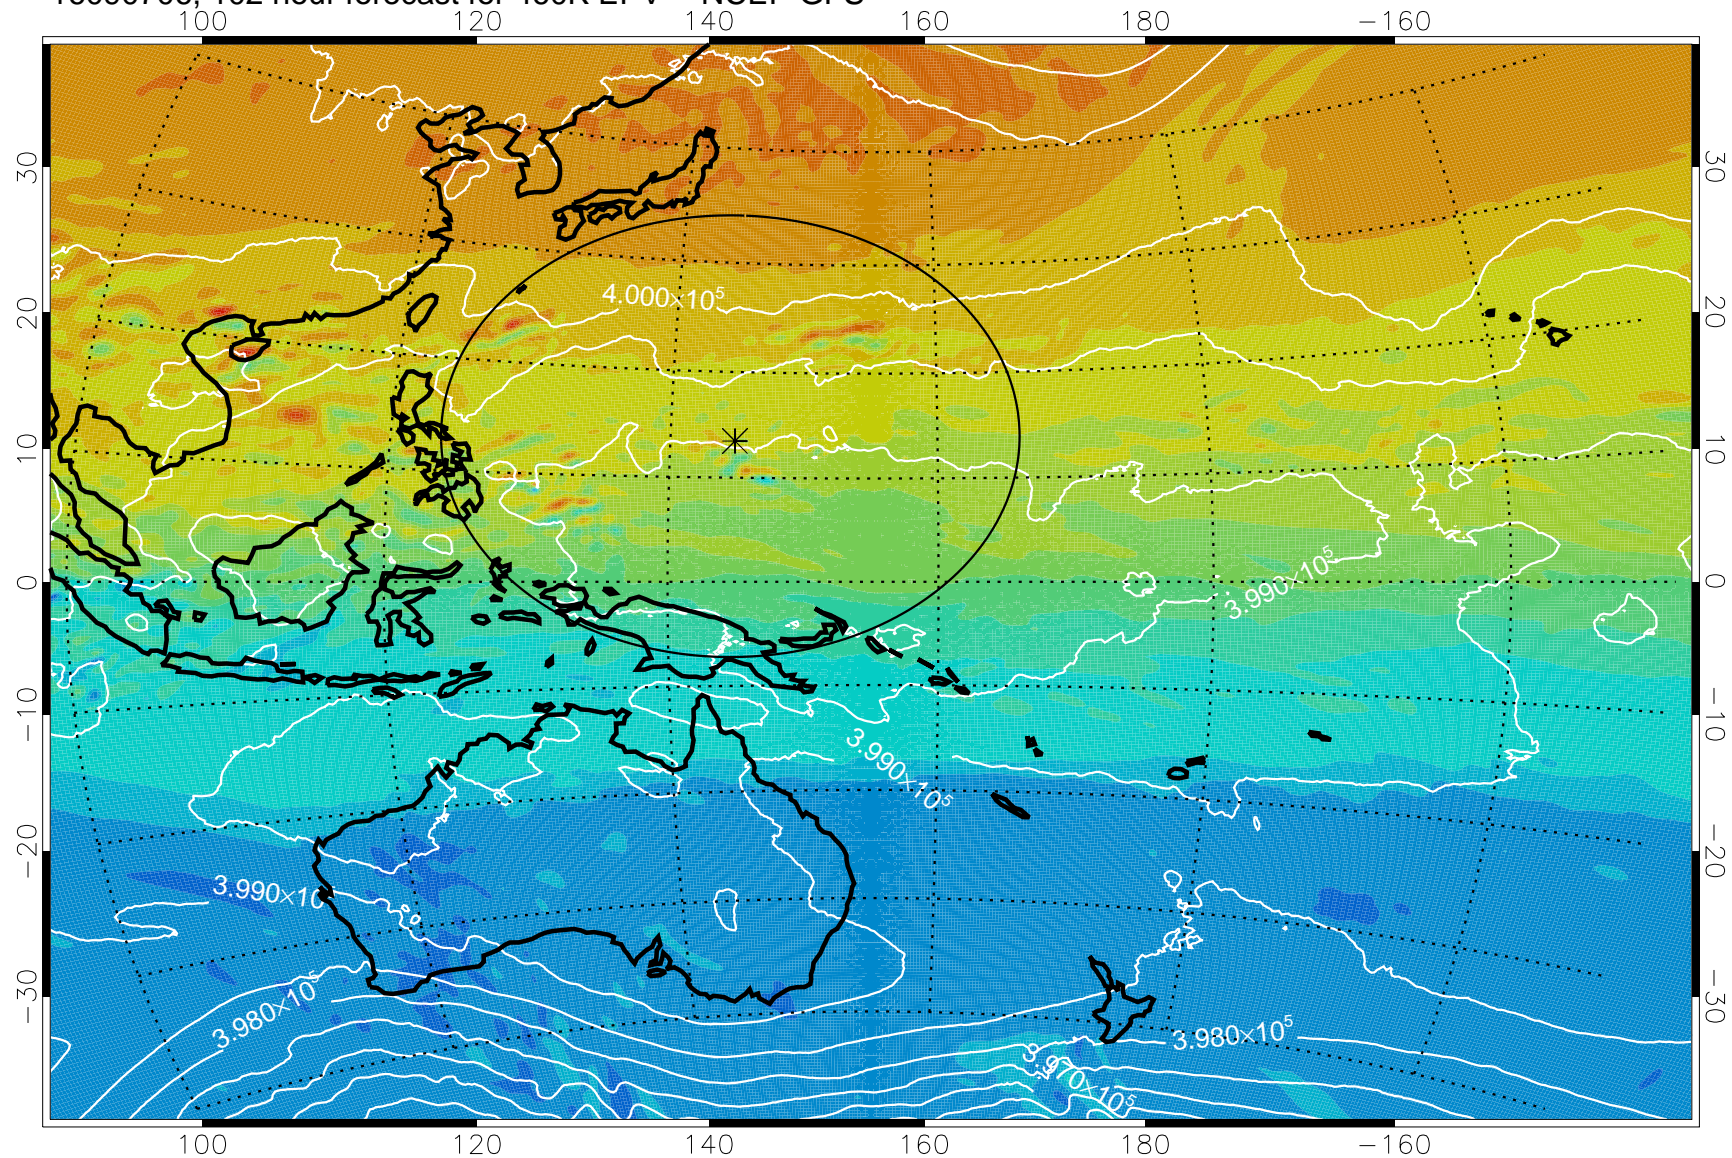

16090606, 78 hour forecast for 460K EPV -- NCEP GFS

460K Montgomery Streamfunction, white

Range ring of 2304 km

16090612, 84 hour forecast for 460K EPV -- NCEP GFS

460K Montgomery Streamfunction, white

Range ring of 2304 km

16090618, 90 hour forecast for 460K EPV -- NCEP GFS

460K Montgomery Streamfunction, white

Range ring of 2304 km

16090700, 96 hour forecast for 460K EPV -- NCEP GFS

460K Montgomery Streamfunction, white

Range ring of 2304 km

16090706, 102 hour forecast for 460K EPV -- NCEP GFS

460K Montgomery Streamfunction, white

Range ring of 2304 km

16090712, 108 hour forecast for 460K EPV -- NCEP GFS

460K Montgomery Streamfunction, white

Range ring of 2304 km

16090718, 114 hour forecast for 460K EPV -- NCEP GFS

460K Montgomery Streamfunction, white

Range ring of 2304 km

16090800, 120 hour forecast for 460K EPV -- NCEP GFS

460K Montgomery Streamfunction, white

Range ring of 2304 km