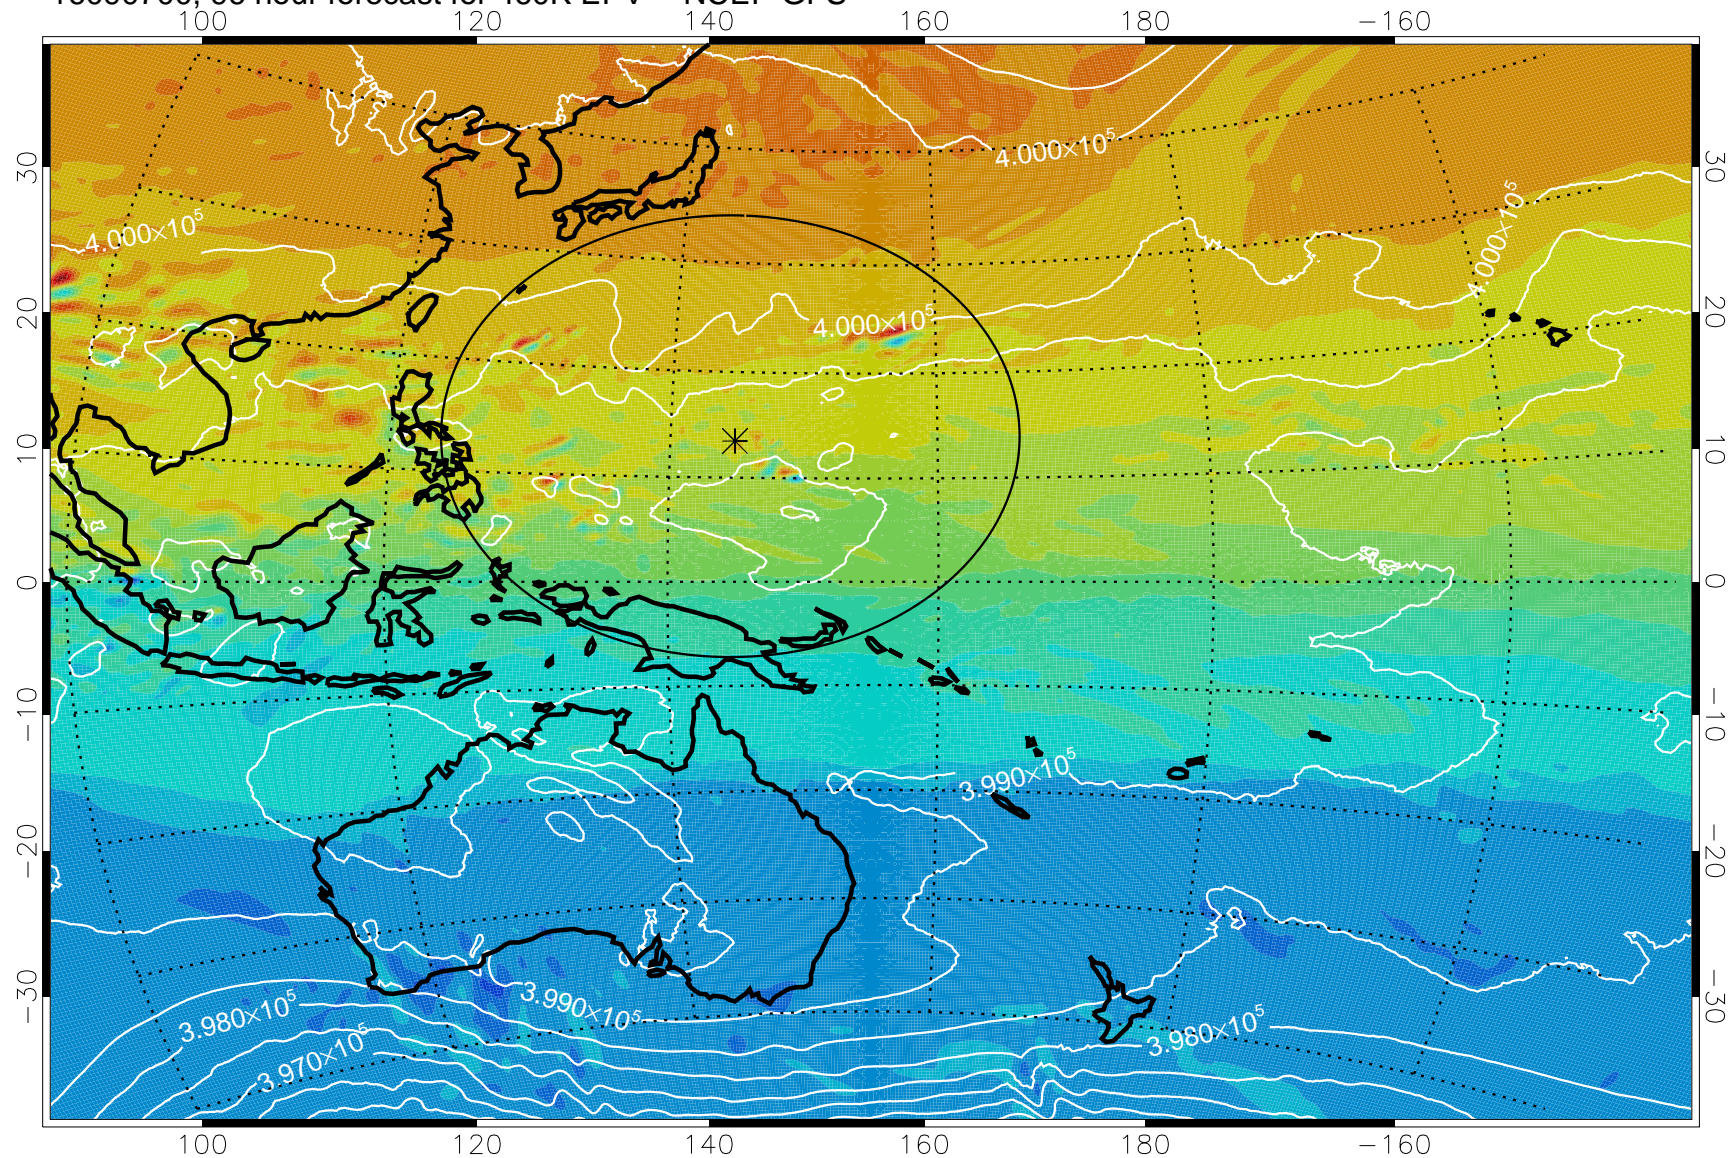

16090606, 78 hour forecast for 460K EPV -- NCEP GFS

460K Montgomery Streamfunction, white

Range ring of 2304 km

16090612, 84 hour forecast for 460K EPV -- NCEP GFS

460K Montgomery Streamfunction, white

Range ring of 2304 km

16090618, 90 hour forecast for 460K EPV -- NCEP GFS

460K Montgomery Streamfunction, white

Range ring of 2304 km

16090700, 96 hour forecast for 460K EPV -- NCEP GFS

460K Montgomery Streamfunction, white

Range ring of 2304 km

16090706, 102 hour forecast for 460K EPV -- NCEP GFS

460K Montgomery Streamfunction, white

Range ring of 2304 km

16090712, 108 hour forecast for 460K EPV -- NCEP GFS

460K Montgomery Streamfunction, white

Range ring of 2304 km

16090718, 114 hour forecast for 460K EPV -- NCEP GFS

460K Montgomery Streamfunction, white

Range ring of 2304 km

16090800, 120 hour forecast for 460K EPV -- NCEP GFS

460K Montgomery Streamfunction, white

Range ring of 2304 km