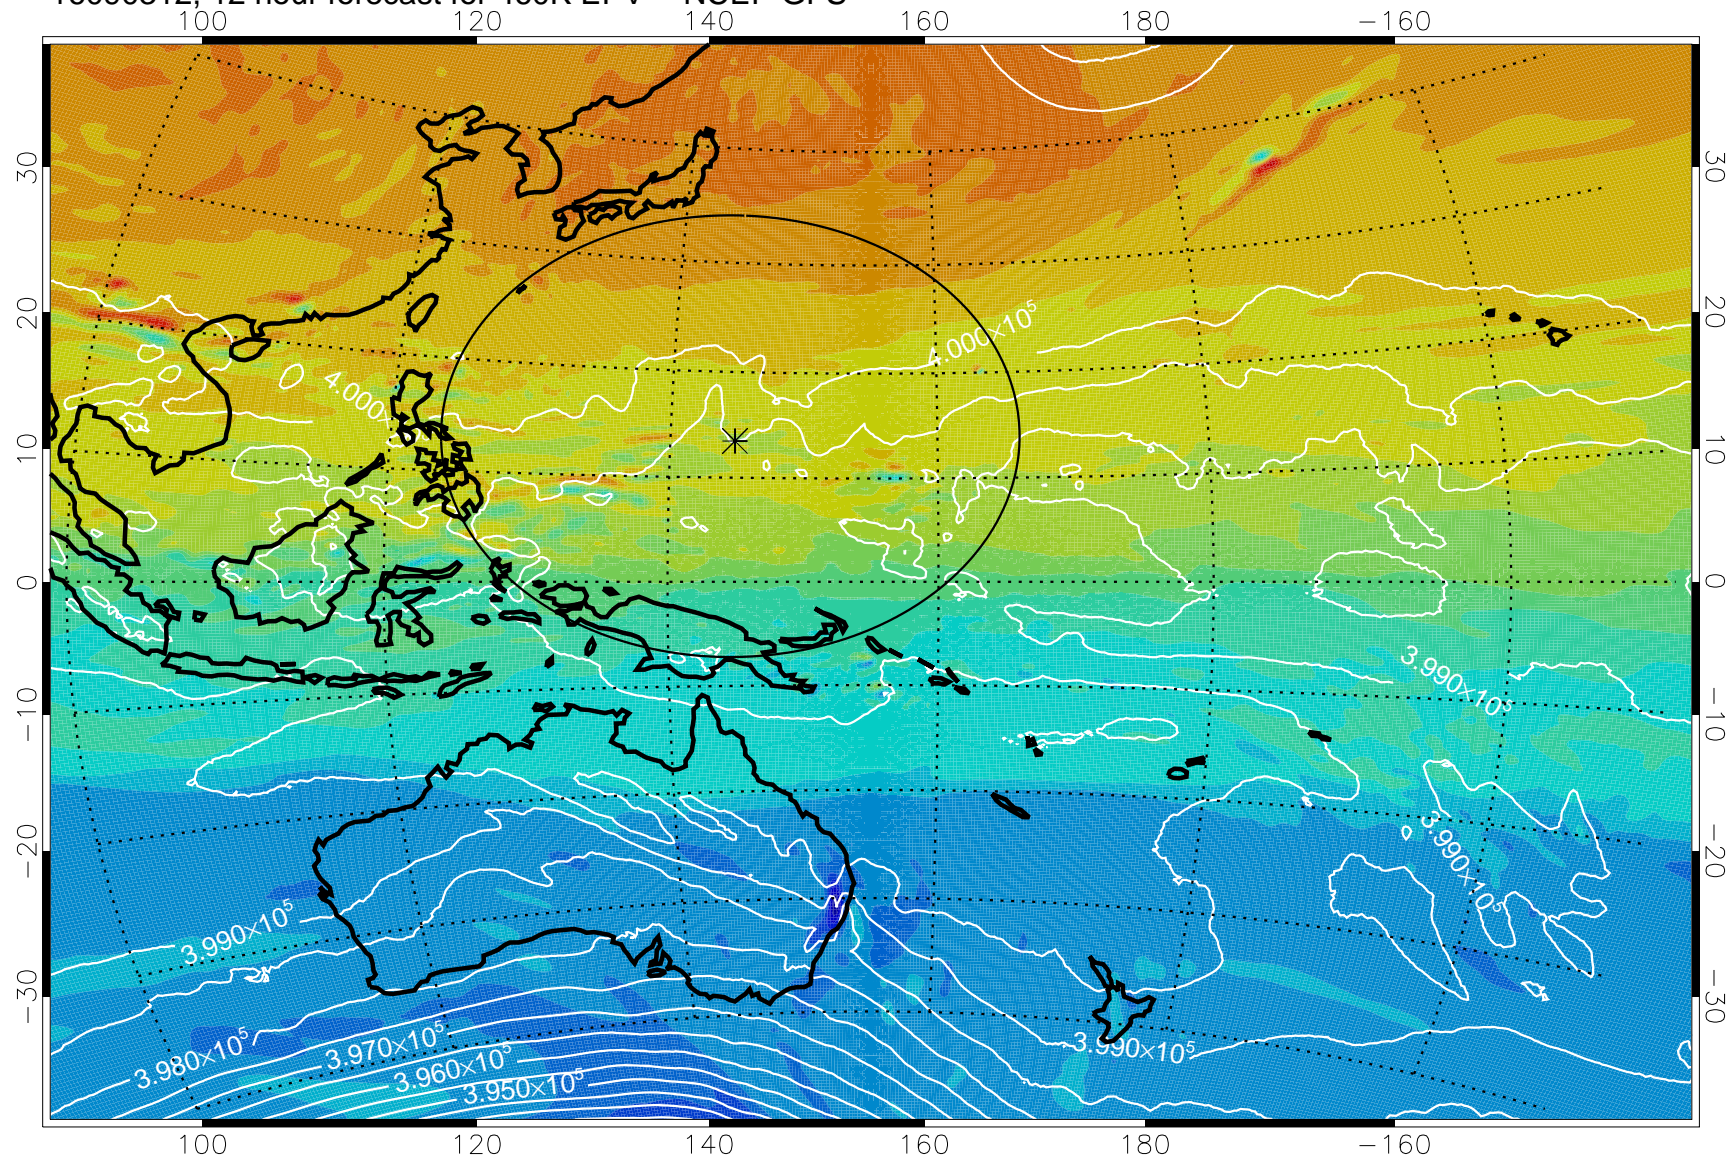

16090306, 6 hour forecast for 460K EPV -- NCEP GFS

460K Montgomery Streamfunction, white

Range ring of 2304 km

16090312, 12 hour forecast for 460K EPV -- NCEP GFS

460K Montgomery Streamfunction, white

Range ring of 2304 km

16090318, 18 hour forecast for 460K EPV -- NCEP GFS

460K Montgomery Streamfunction, white

Range ring of 2304 km

16090400, 24 hour forecast for 460K EPV -- NCEP GFS

460K Montgomery Streamfunction, white

Range ring of 2304 km

16090406, 30 hour forecast for 460K EPV -- NCEP GFS

460K Montgomery Streamfunction, white

Range ring of 2304 km

16090412, 36 hour forecast for 460K EPV -- NCEP GFS

460K Montgomery Streamfunction, white

Range ring of 2304 km

16090418, 42 hour forecast for 460K EPV -- NCEP GFS

460K Montgomery Streamfunction, white

Range ring of 2304 km

16090500, 48 hour forecast for 460K EPV -- NCEP GFS

460K Montgomery Streamfunction, white

Range ring of 2304 km