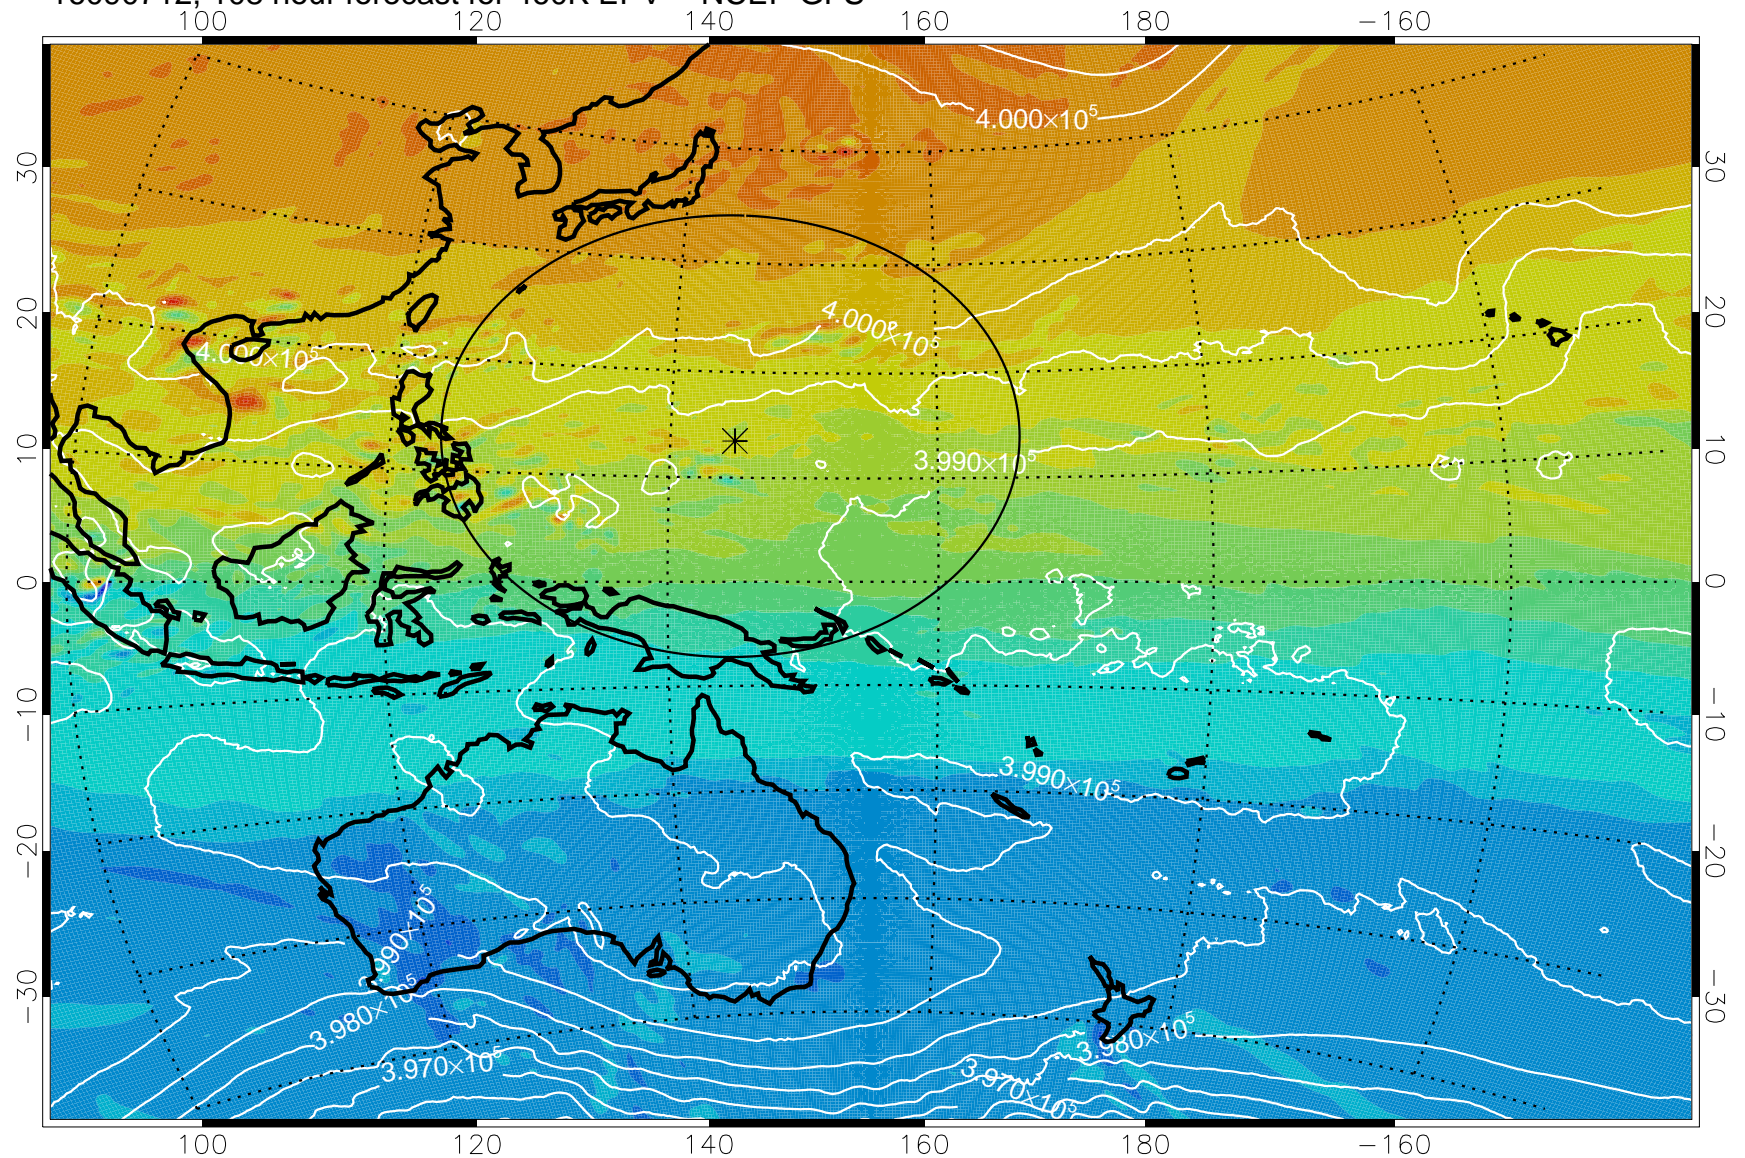

16090606, 78 hour forecast for 460K EPV -- NCEP GFS

460K Montgomery Streamfunction, white

Range ring of 2304 km

16090612, 84 hour forecast for 460K EPV -- NCEP GFS

460K Montgomery Streamfunction, white

Range ring of 2304 km

16090618, 90 hour forecast for 460K EPV -- NCEP GFS

460K Montgomery Streamfunction, white

Range ring of 2304 km

16090700, 96 hour forecast for 460K EPV -- NCEP GFS

460K Montgomery Streamfunction, white

Range ring of 2304 km

16090706, 102 hour forecast for 460K EPV -- NCEP GFS

460K Montgomery Streamfunction, white

Range ring of 2304 km

16090712, 108 hour forecast for 460K EPV -- NCEP GFS

460K Montgomery Streamfunction, white

Range ring of 2304 km

16090718, 114 hour forecast for 460K EPV -- NCEP GFS

460K Montgomery Streamfunction, white

Range ring of 2304 km

16090800, 120 hour forecast for 460K EPV -- NCEP GFS

460K Montgomery Streamfunction, white

Range ring of 2304 km