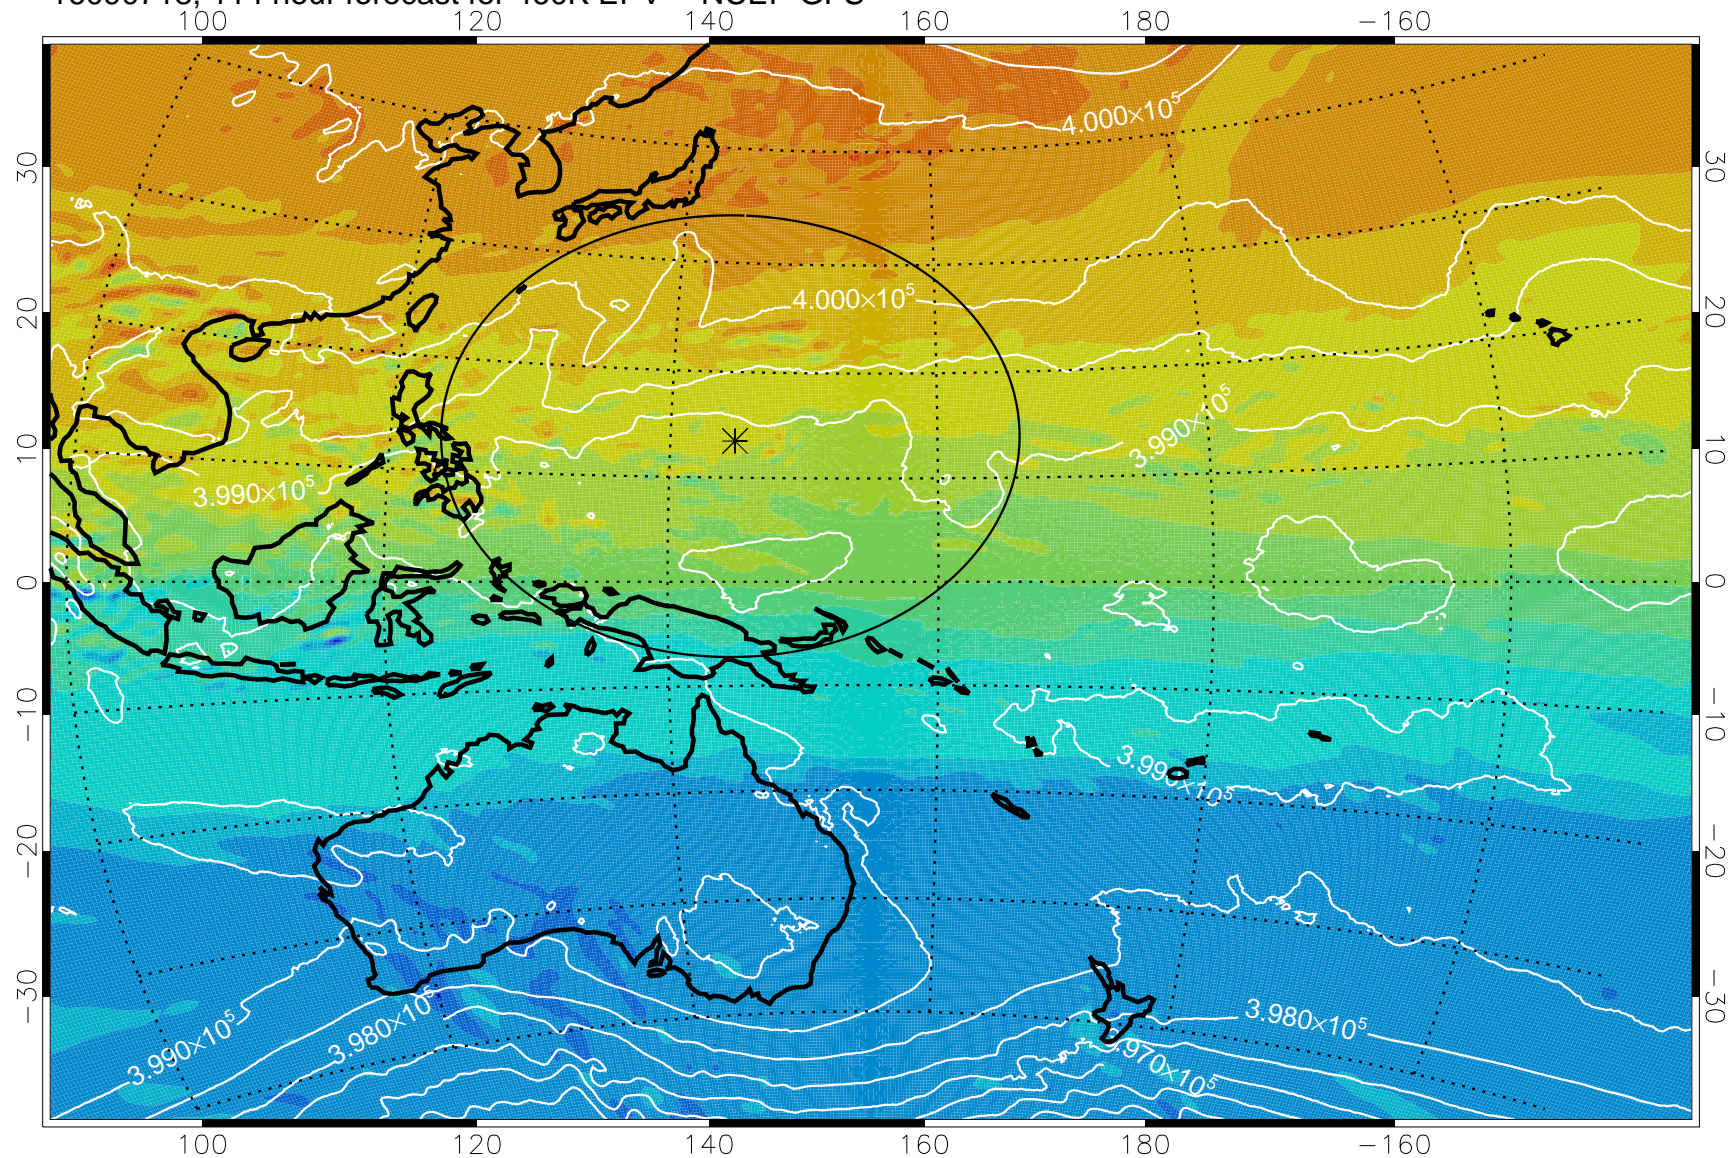

16090606, 78 hour forecast for 460K EPV -- NCEP GFS

460K Montgomery Streamfunction, white

Range ring of 2304 km

16090612, 84 hour forecast for 460K EPV -- NCEP GFS

460K Montgomery Streamfunction, white

Range ring of 2304 km

16090618, 90 hour forecast for 460K EPV -- NCEP GFS

460K Montgomery Streamfunction, white

Range ring of 2304 km

16090700, 96 hour forecast for 460K EPV -- NCEP GFS

460K Montgomery Streamfunction, white

Range ring of 2304 km

16090706, 102 hour forecast for 460K EPV -- NCEP GFS

460K Montgomery Streamfunction, white

Range ring of 2304 km

16090712, 108 hour forecast for 460K EPV -- NCEP GFS

460K Montgomery Streamfunction, white

Range ring of 2304 km

16090718, 114 hour forecast for 460K EPV -- NCEP GFS

460K Montgomery Streamfunction, white

Range ring of 2304 km

16090800, 120 hour forecast for 460K EPV -- NCEP GFS

460K Montgomery Streamfunction, white

Range ring of 2304 km