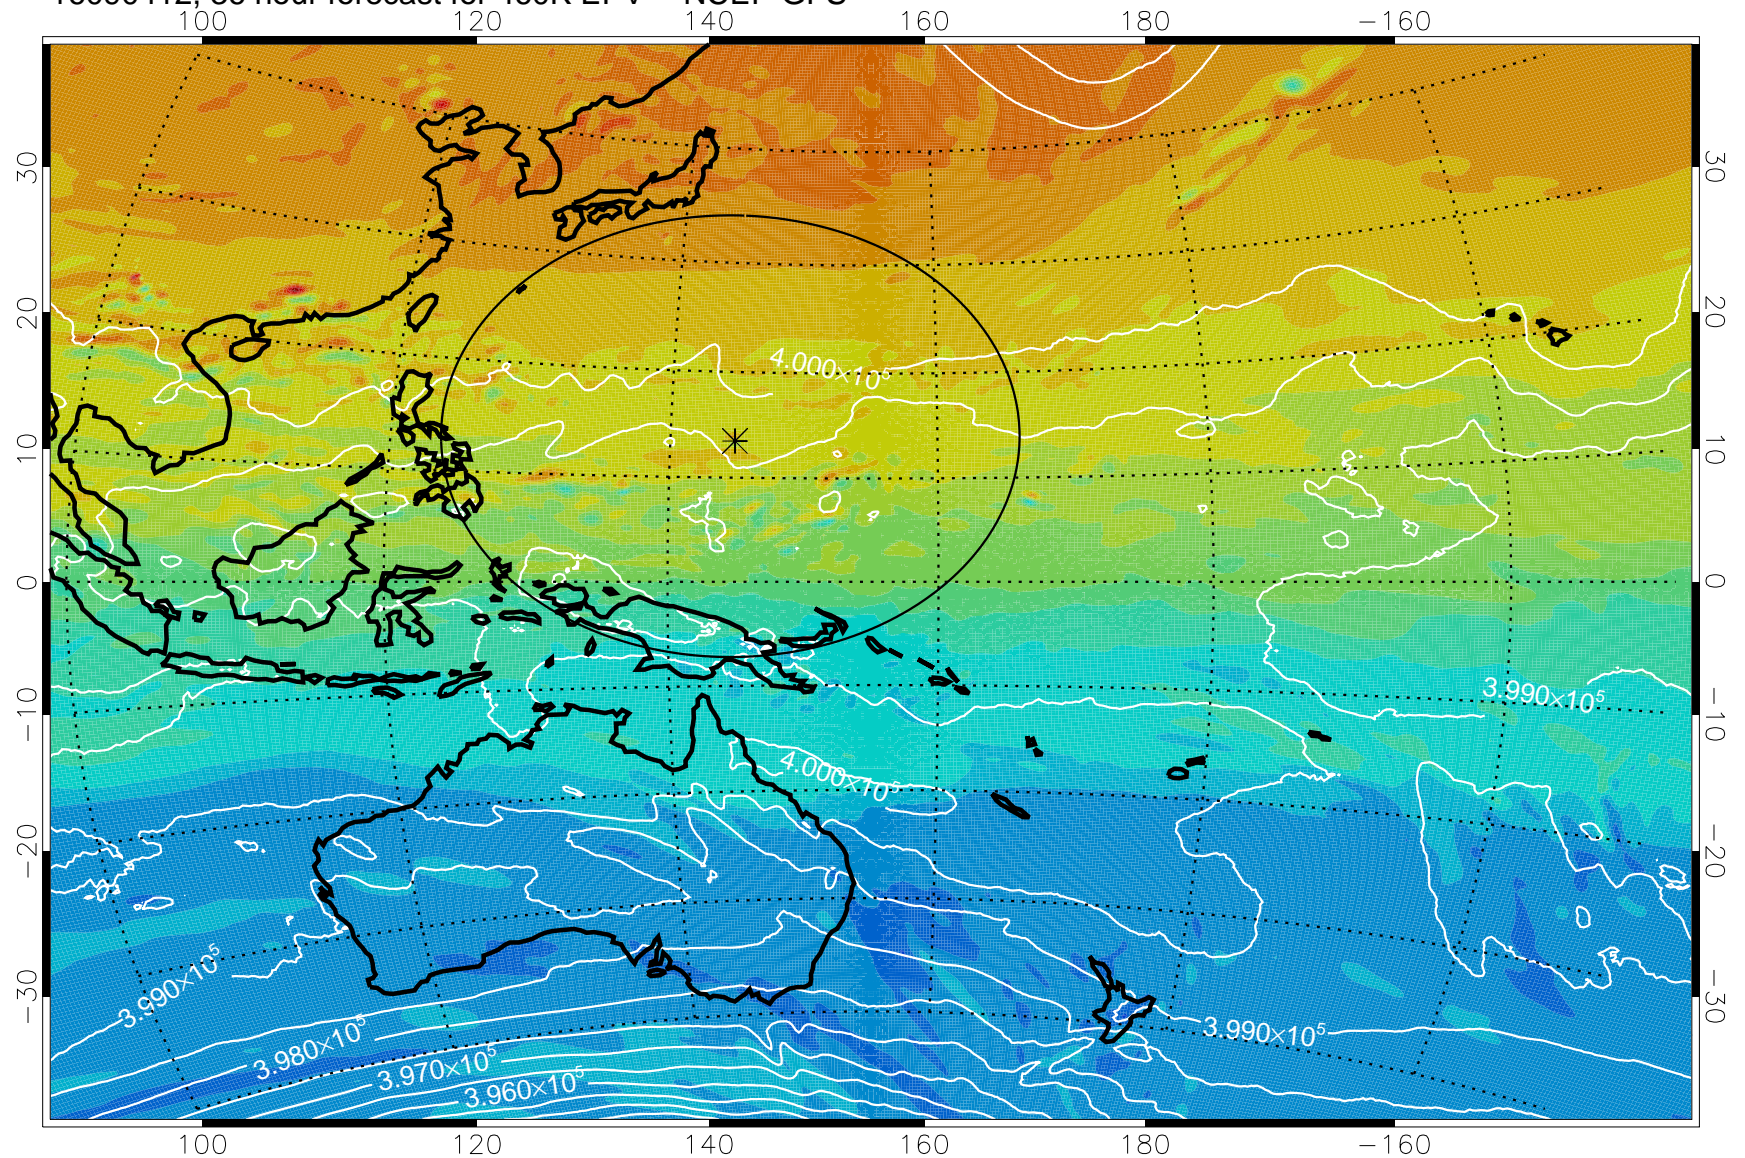

16090406, 30 hour forecast for 460K EPV -- NCEP GFS

460K Montgomery Streamfunction, white

Range ring of 2304 km

16090412, 36 hour forecast for 460K EPV -- NCEP GFS

460K Montgomery Streamfunction, white

Range ring of 2304 km

16090418, 42 hour forecast for 460K EPV -- NCEP GFS

460K Montgomery Streamfunction, white

Range ring of 2304 km

16090500, 48 hour forecast for 460K EPV -- NCEP GFS

460K Montgomery Streamfunction, white

Range ring of 2304 km

16090506, 54 hour forecast for 460K EPV -- NCEP GFS

460K Montgomery Streamfunction, white

Range ring of 2304 km

16090512, 60 hour forecast for 460K EPV -- NCEP GFS

460K Montgomery Streamfunction, white

Range ring of 2304 km

16090518, 66 hour forecast for 460K EPV -- NCEP GFS

460K Montgomery Streamfunction, white

Range ring of 2304 km

16090600, 72 hour forecast for 460K EPV -- NCEP GFS

460K Montgomery Streamfunction, white

Range ring of 2304 km