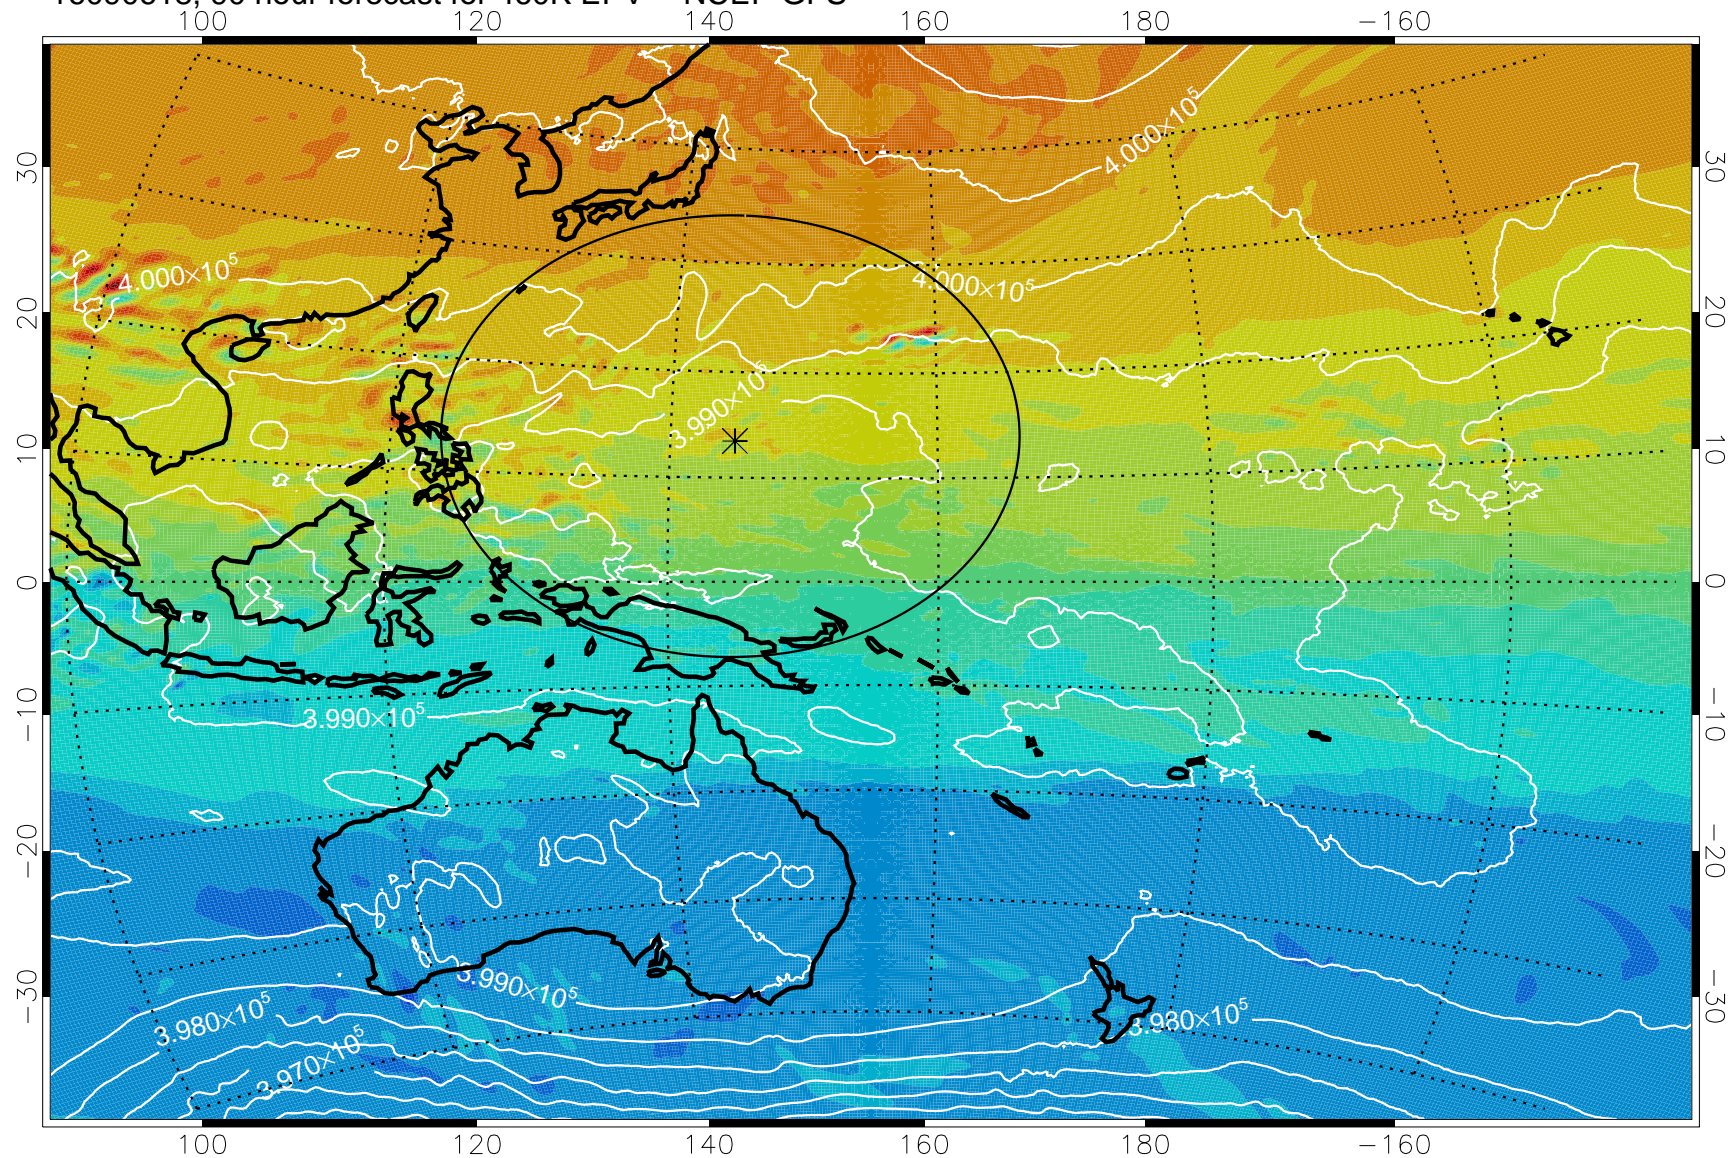

16090518, 66 hour forecast for 460K EPV -- NCEP GFS

460K Montgomery Streamfunction, white

Range ring of 2304 km

16090600, 72 hour forecast for 460K EPV -- NCEP GFS

460K Montgomery Streamfunction, white

Range ring of 2304 km

16090606, 78 hour forecast for 460K EPV -- NCEP GFS

460K Montgomery Streamfunction, white

Range ring of 2304 km

16090612, 84 hour forecast for 460K EPV -- NCEP GFS

460K Montgomery Streamfunction, white

Range ring of 2304 km

16090618, 90 hour forecast for 460K EPV -- NCEP GFS

460K Montgomery Streamfunction, white

Range ring of 2304 km

16090700, 96 hour forecast for 460K EPV -- NCEP GFS

460K Montgomery Streamfunction, white

Range ring of 2304 km

16090706, 102 hour forecast for 460K EPV -- NCEP GFS

460K Montgomery Streamfunction, white

Range ring of 2304 km

16090712, 108 hour forecast for 460K EPV -- NCEP GFS

460K Montgomery Streamfunction, white

Range ring of 2304 km