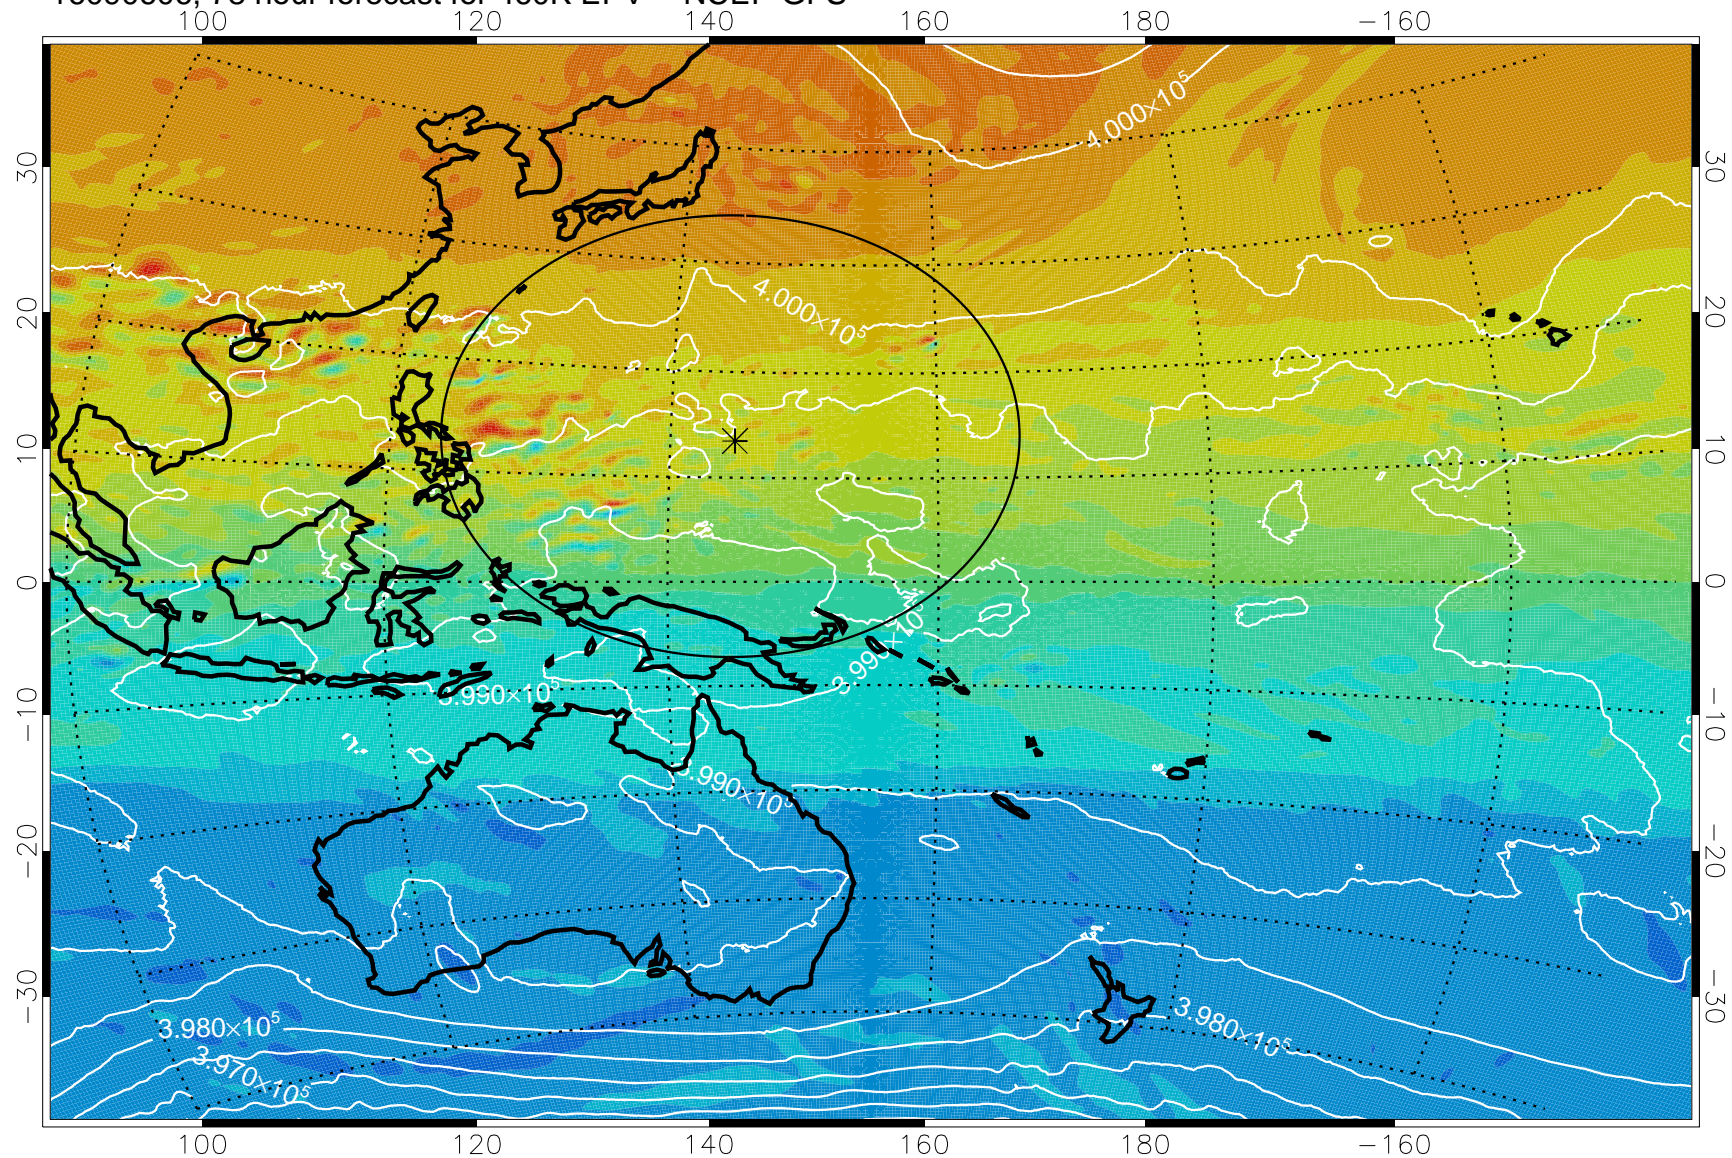

16090506, 54 hour forecast for 460K EPV -- NCEP GFS

460K Montgomery Streamfunction, white

Range ring of 2304 km

16090512, 60 hour forecast for 460K EPV -- NCEP GFS

460K Montgomery Streamfunction, white

Range ring of 2304 km

16090518, 66 hour forecast for 460K EPV -- NCEP GFS

460K Montgomery Streamfunction, white

Range ring of 2304 km

16090600, 72 hour forecast for 460K EPV -- NCEP GFS

460K Montgomery Streamfunction, white

Range ring of 2304 km

16090606, 78 hour forecast for 460K EPV -- NCEP GFS

460K Montgomery Streamfunction, white

Range ring of 2304 km

16090612, 84 hour forecast for 460K EPV -- NCEP GFS

460K Montgomery Streamfunction, white

Range ring of 2304 km

16090618, 90 hour forecast for 460K EPV -- NCEP GFS

460K Montgomery Streamfunction, white

Range ring of 2304 km

16090700, 96 hour forecast for 460K EPV -- NCEP GFS

460K Montgomery Streamfunction, white

Range ring of 2304 km