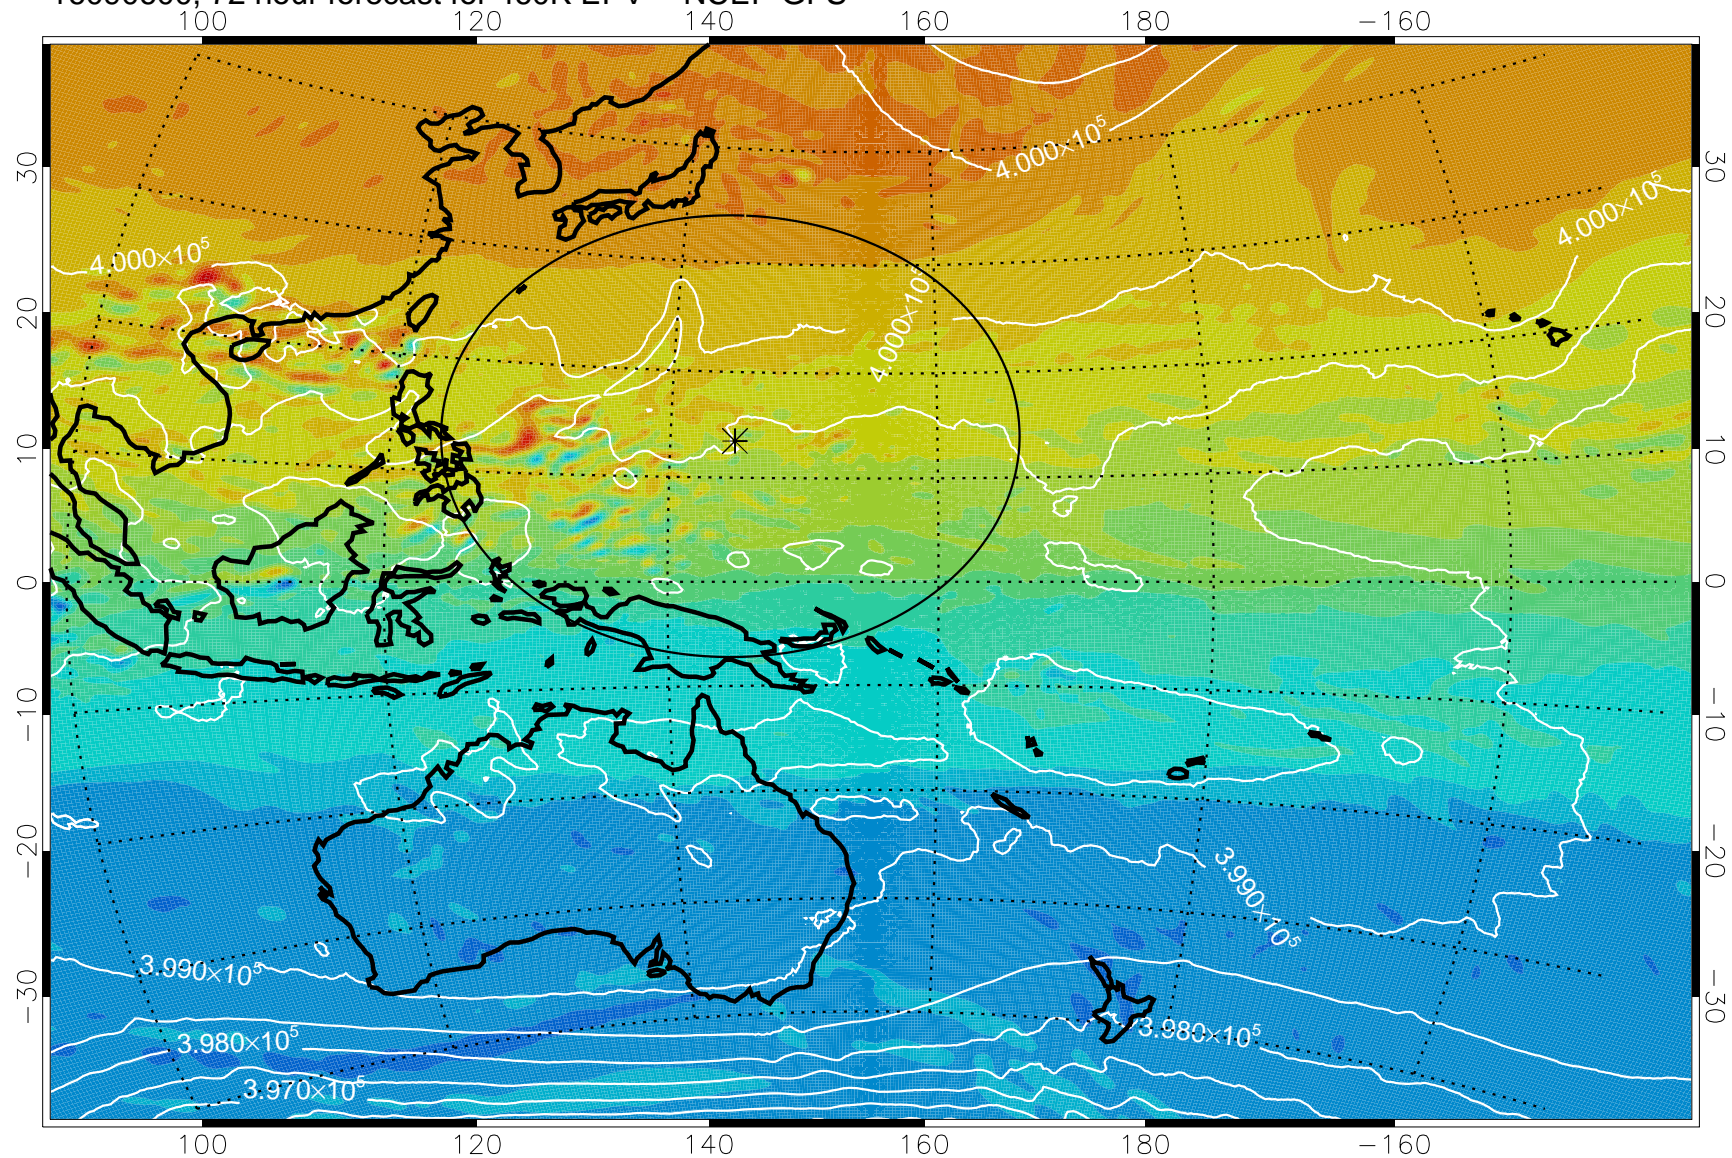

16090506, 54 hour forecast for 460K EPV -- NCEP GFS

460K Montgomery Streamfunction, white

Range ring of 2304 km

16090512, 60 hour forecast for 460K EPV -- NCEP GFS

460K Montgomery Streamfunction, white

Range ring of 2304 km

16090518, 66 hour forecast for 460K EPV -- NCEP GFS

460K Montgomery Streamfunction, white

Range ring of 2304 km

16090600, 72 hour forecast for 460K EPV -- NCEP GFS

460K Montgomery Streamfunction, white

Range ring of 2304 km

16090606, 78 hour forecast for 460K EPV -- NCEP GFS

460K Montgomery Streamfunction, white

Range ring of 2304 km

16090612, 84 hour forecast for 460K EPV -- NCEP GFS

460K Montgomery Streamfunction, white

Range ring of 2304 km

16090618, 90 hour forecast for 460K EPV -- NCEP GFS

460K Montgomery Streamfunction, white

Range ring of 2304 km

16090700, 96 hour forecast for 460K EPV -- NCEP GFS

460K Montgomery Streamfunction, white

Range ring of 2304 km