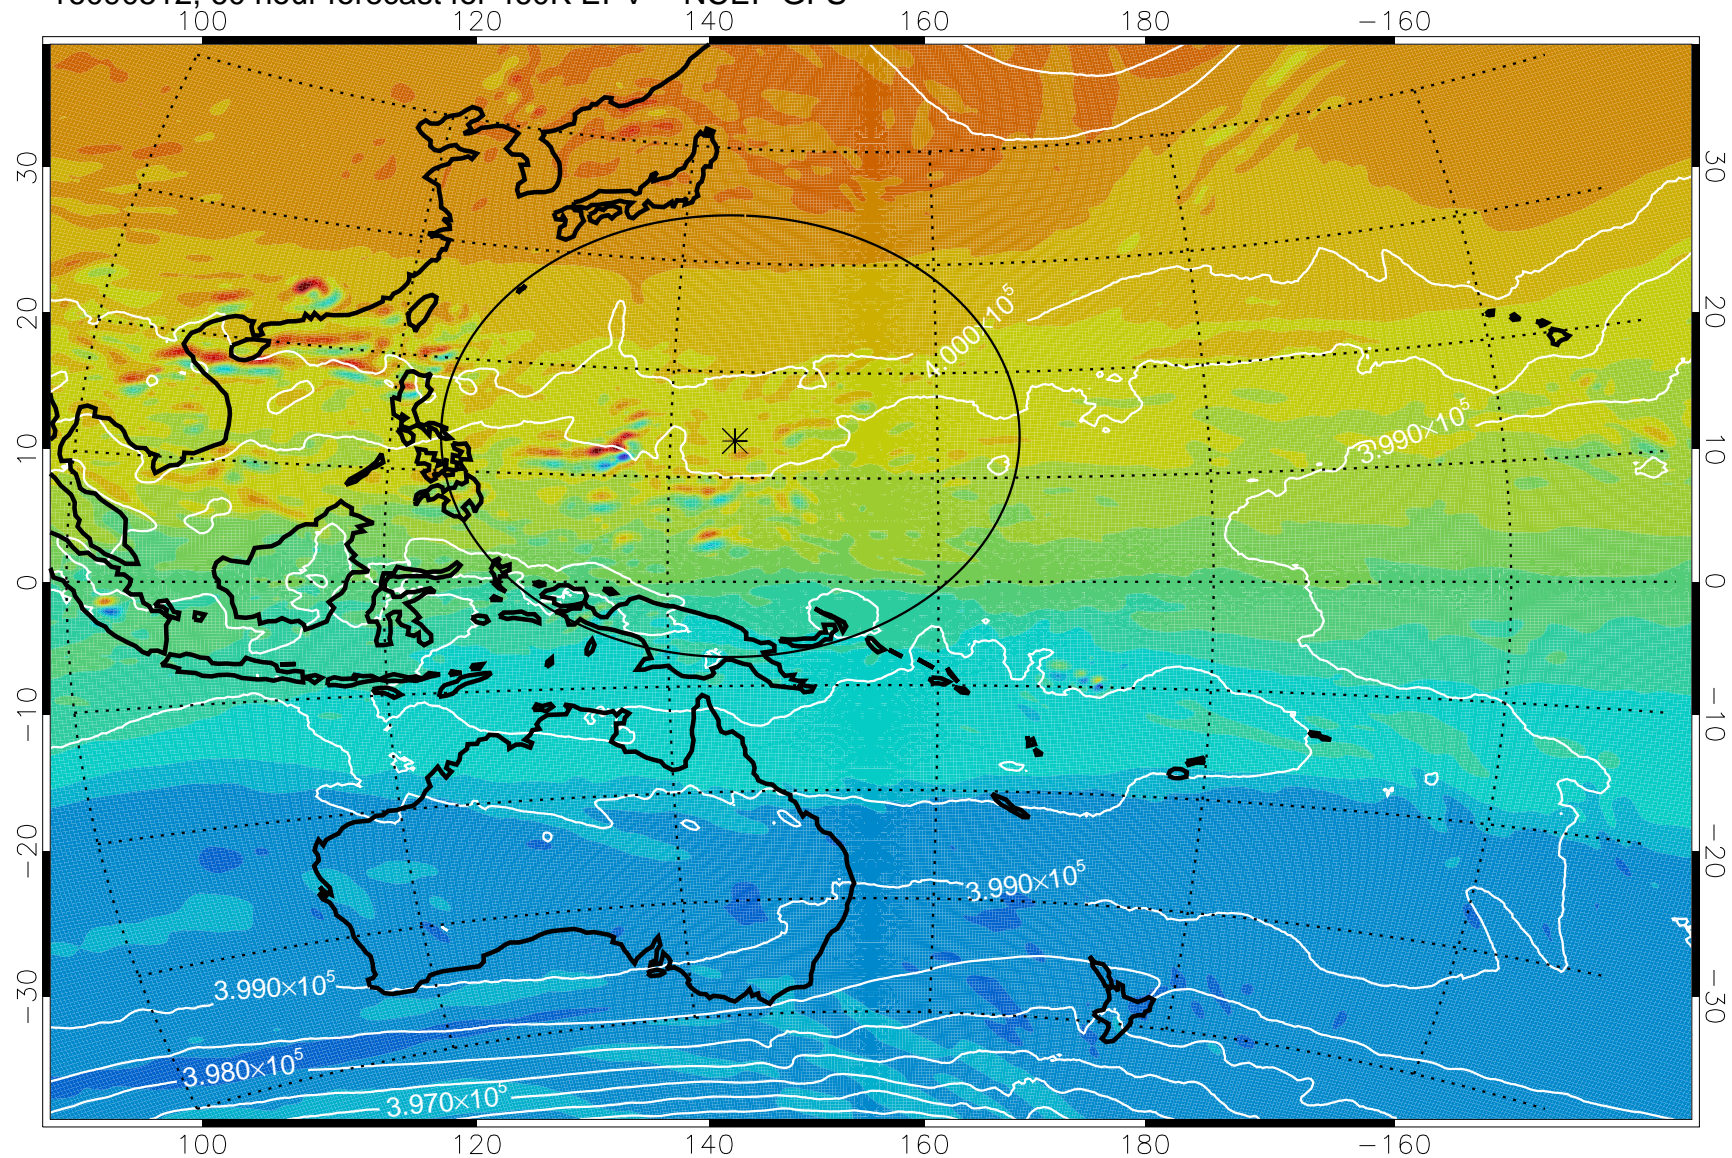

16090418, 42 hour forecast for 460K EPV -- NCEP GFS

460K Montgomery Streamfunction, white

Range ring of 2304 km

16090500, 48 hour forecast for 460K EPV -- NCEP GFS

460K Montgomery Streamfunction, white

Range ring of 2304 km

16090506, 54 hour forecast for 460K EPV -- NCEP GFS

460K Montgomery Streamfunction, white

Range ring of 2304 km

16090512, 60 hour forecast for 460K EPV -- NCEP GFS

460K Montgomery Streamfunction, white

Range ring of 2304 km

16090518, 66 hour forecast for 460K EPV -- NCEP GFS

460K Montgomery Streamfunction, white

Range ring of 2304 km

16090600, 72 hour forecast for 460K EPV -- NCEP GFS

460K Montgomery Streamfunction, white

Range ring of 2304 km

16090606, 78 hour forecast for 460K EPV -- NCEP GFS

460K Montgomery Streamfunction, white

Range ring of 2304 km

16090612, 84 hour forecast for 460K EPV -- NCEP GFS

460K Montgomery Streamfunction, white

Range ring of 2304 km