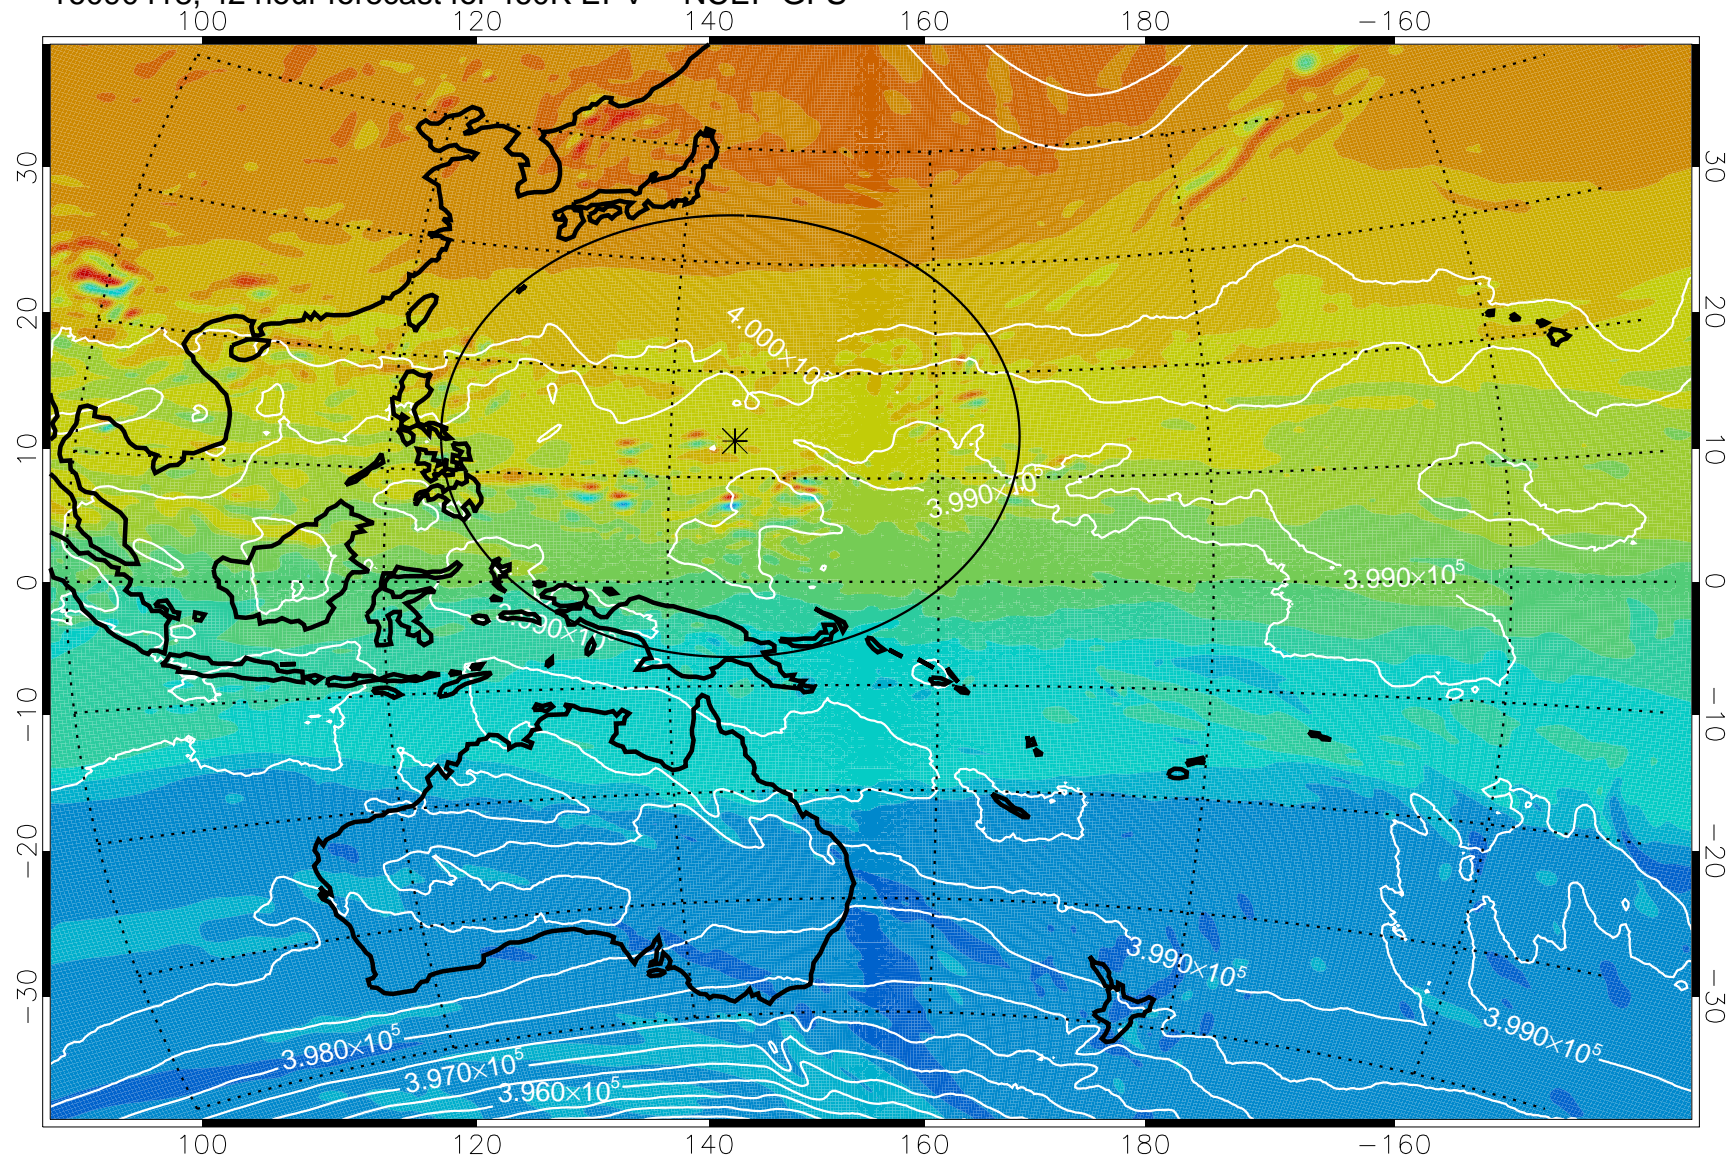

16090318, 18 hour forecast for 460K EPV -- NCEP GFS

460K Montgomery Streamfunction, white

Range ring of 2304 km

16090400, 24 hour forecast for 460K EPV -- NCEP GFS

460K Montgomery Streamfunction, white

Range ring of 2304 km

16090406, 30 hour forecast for 460K EPV -- NCEP GFS

460K Montgomery Streamfunction, white

Range ring of 2304 km

16090412, 36 hour forecast for 460K EPV -- NCEP GFS

460K Montgomery Streamfunction, white

Range ring of 2304 km

16090418, 42 hour forecast for 460K EPV -- NCEP GFS

460K Montgomery Streamfunction, white

Range ring of 2304 km

16090500, 48 hour forecast for 460K EPV -- NCEP GFS

460K Montgomery Streamfunction, white

Range ring of 2304 km

16090506, 54 hour forecast for 460K EPV -- NCEP GFS

460K Montgomery Streamfunction, white

Range ring of 2304 km

16090512, 60 hour forecast for 460K EPV -- NCEP GFS

460K Montgomery Streamfunction, white

Range ring of 2304 km