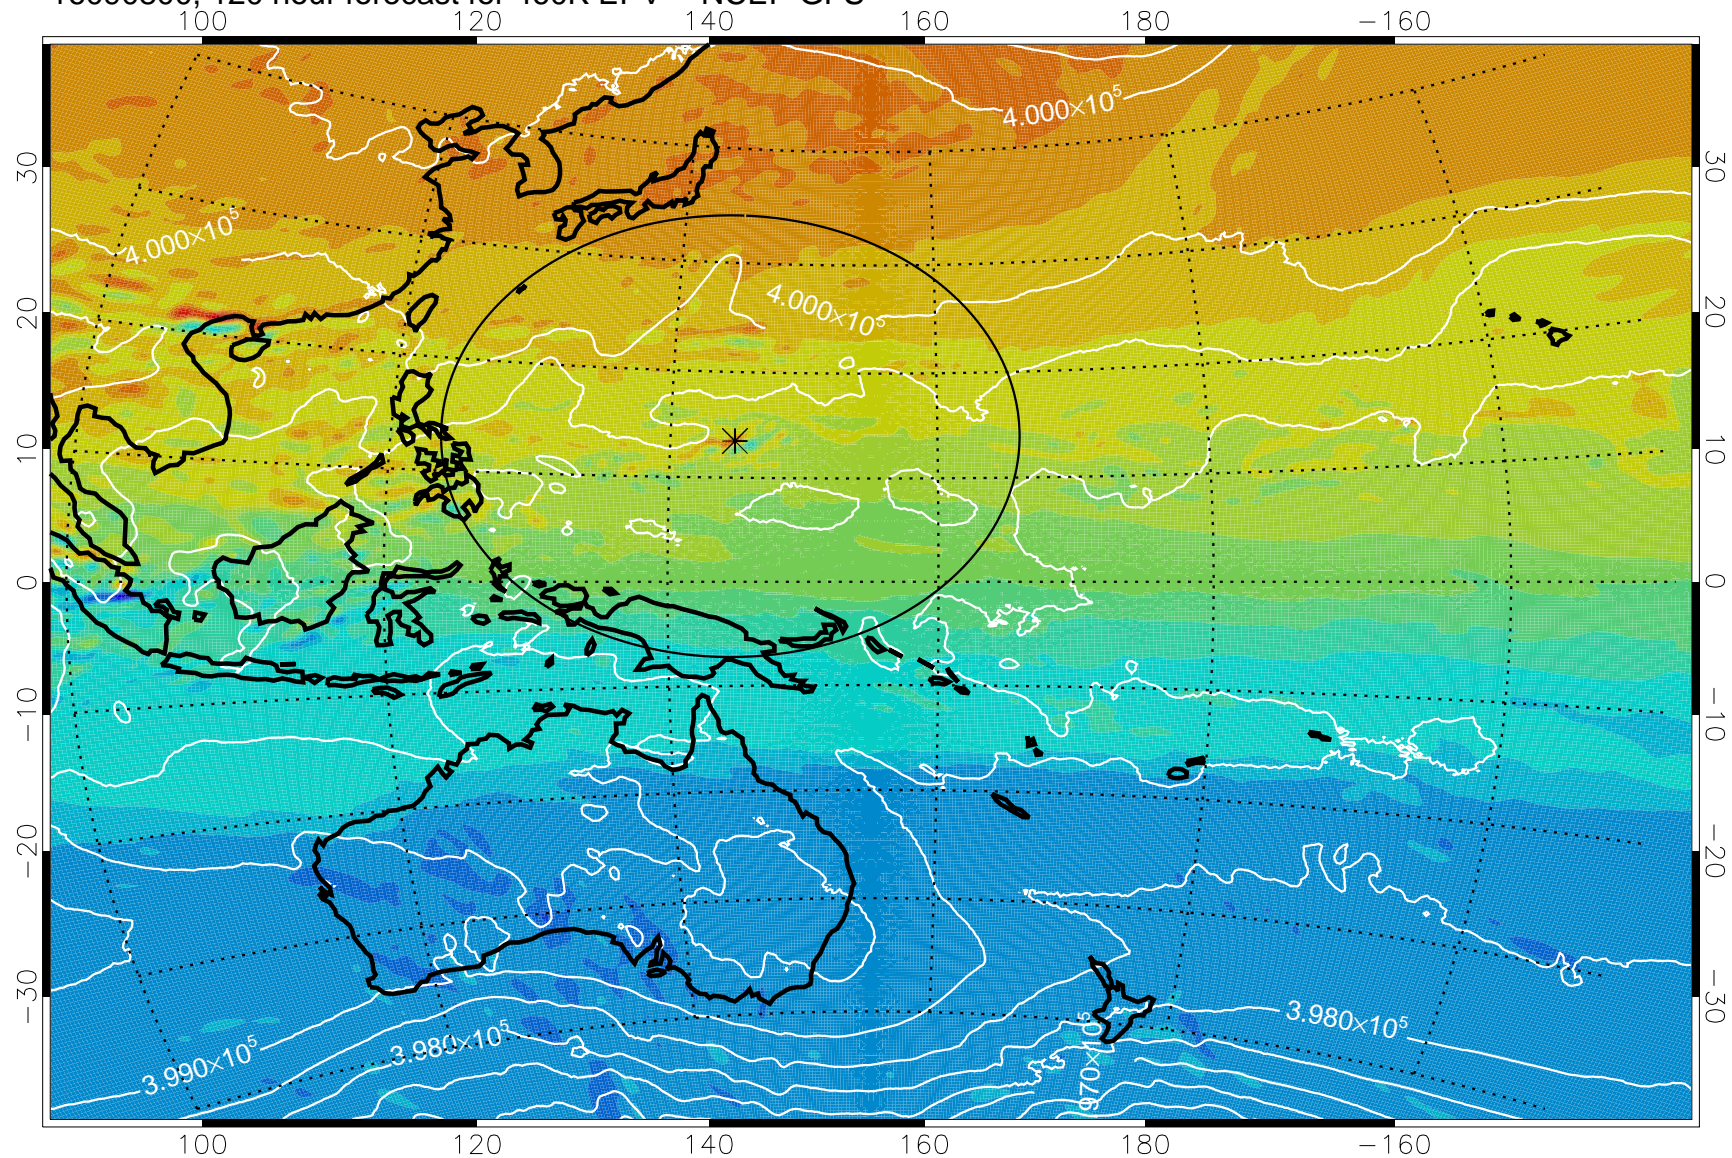

16090618, 90 hour forecast for 460K EPV -- NCEP GFS

460K Montgomery Streamfunction, white

Range ring of 2304 km

16090700, 96 hour forecast for 460K EPV -- NCEP GFS

460K Montgomery Streamfunction, white

Range ring of 2304 km

16090706, 102 hour forecast for 460K EPV -- NCEP GFS

460K Montgomery Streamfunction, white

Range ring of 2304 km

16090712, 108 hour forecast for 460K EPV -- NCEP GFS

460K Montgomery Streamfunction, white

Range ring of 2304 km

16090718, 114 hour forecast for 460K EPV -- NCEP GFS

460K Montgomery Streamfunction, white

Range ring of 2304 km

16090800, 120 hour forecast for 460K EPV -- NCEP GFS

460K Montgomery Streamfunction, white

Range ring of 2304 km