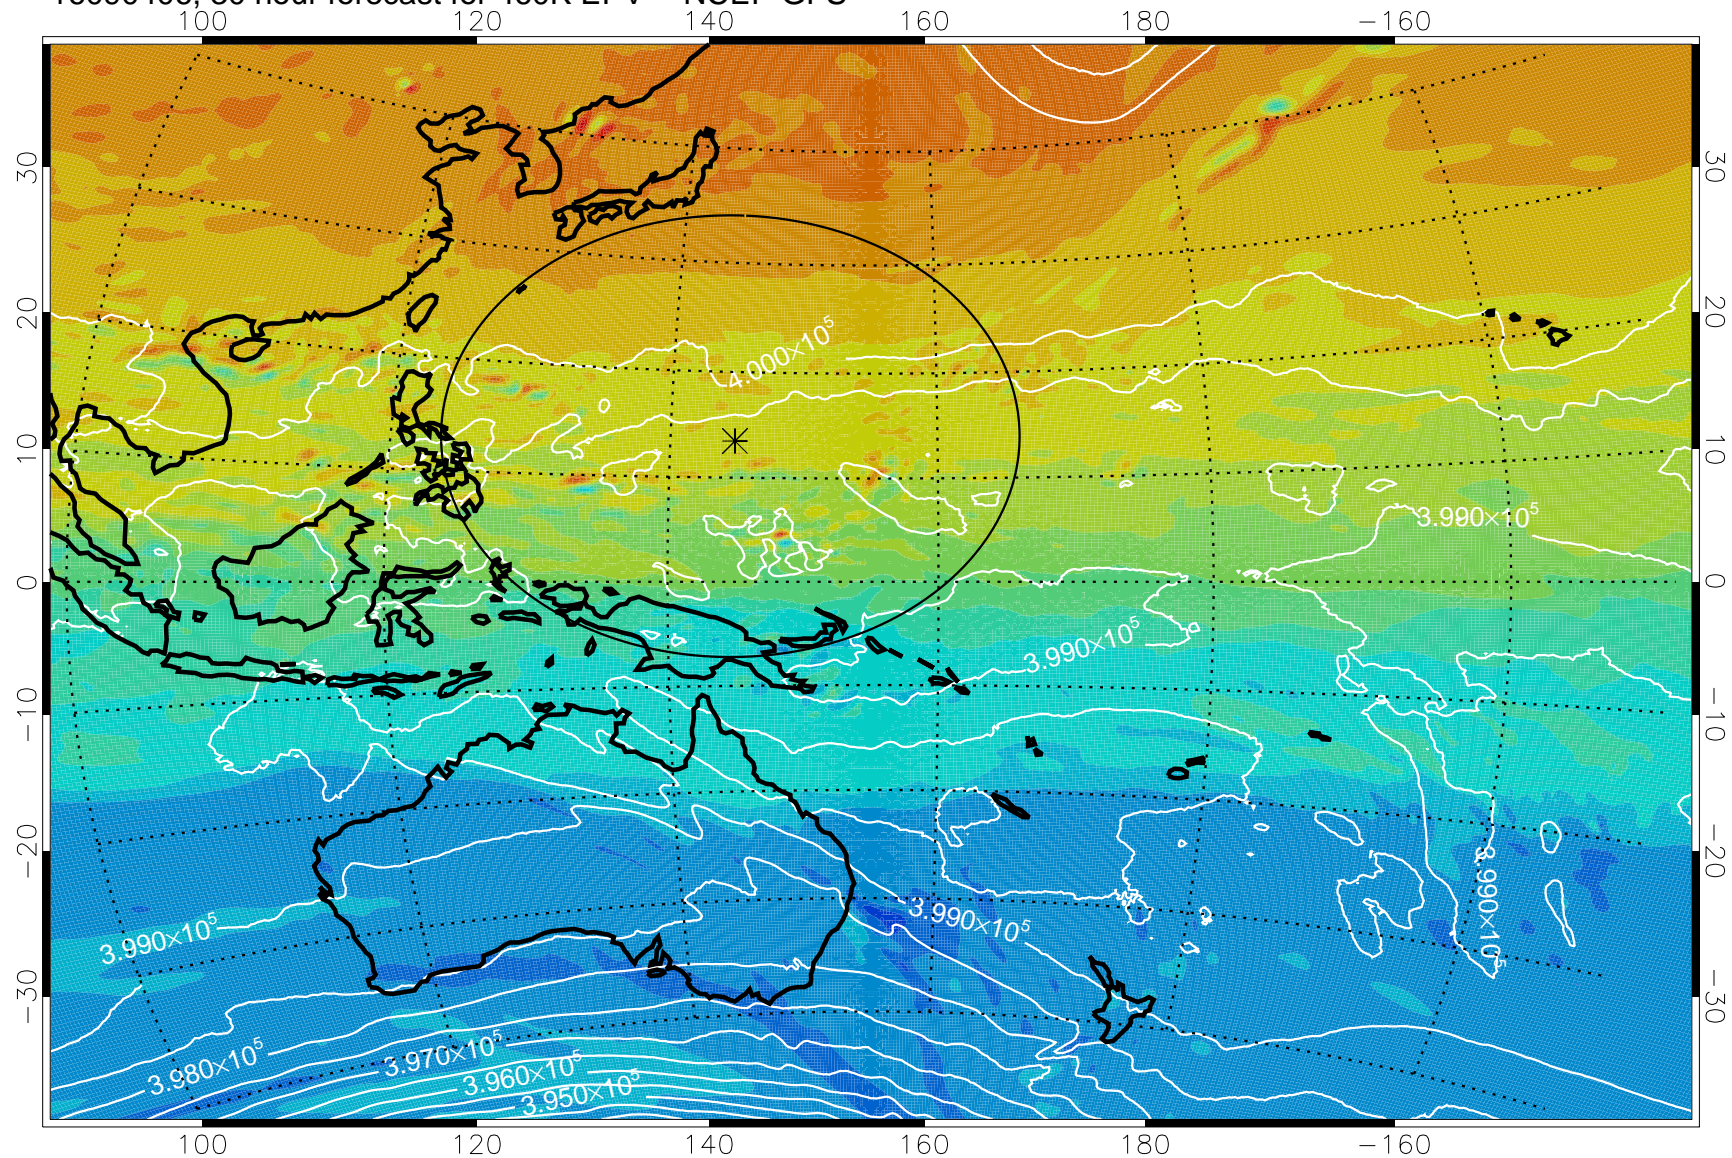

16090318, 18 hour forecast for 460K EPV -- NCEP GFS

460K Montgomery Streamfunction, white

Range ring of 2304 km

16090400, 24 hour forecast for 460K EPV -- NCEP GFS

460K Montgomery Streamfunction, white

Range ring of 2304 km

16090406, 30 hour forecast for 460K EPV -- NCEP GFS

460K Montgomery Streamfunction, white

Range ring of 2304 km

16090412, 36 hour forecast for 460K EPV -- NCEP GFS

460K Montgomery Streamfunction, white

Range ring of 2304 km

16090418, 42 hour forecast for 460K EPV -- NCEP GFS

460K Montgomery Streamfunction, white

Range ring of 2304 km

16090500, 48 hour forecast for 460K EPV -- NCEP GFS

460K Montgomery Streamfunction, white

Range ring of 2304 km

16090506, 54 hour forecast for 460K EPV -- NCEP GFS

460K Montgomery Streamfunction, white

Range ring of 2304 km

16090512, 60 hour forecast for 460K EPV -- NCEP GFS

460K Montgomery Streamfunction, white

Range ring of 2304 km