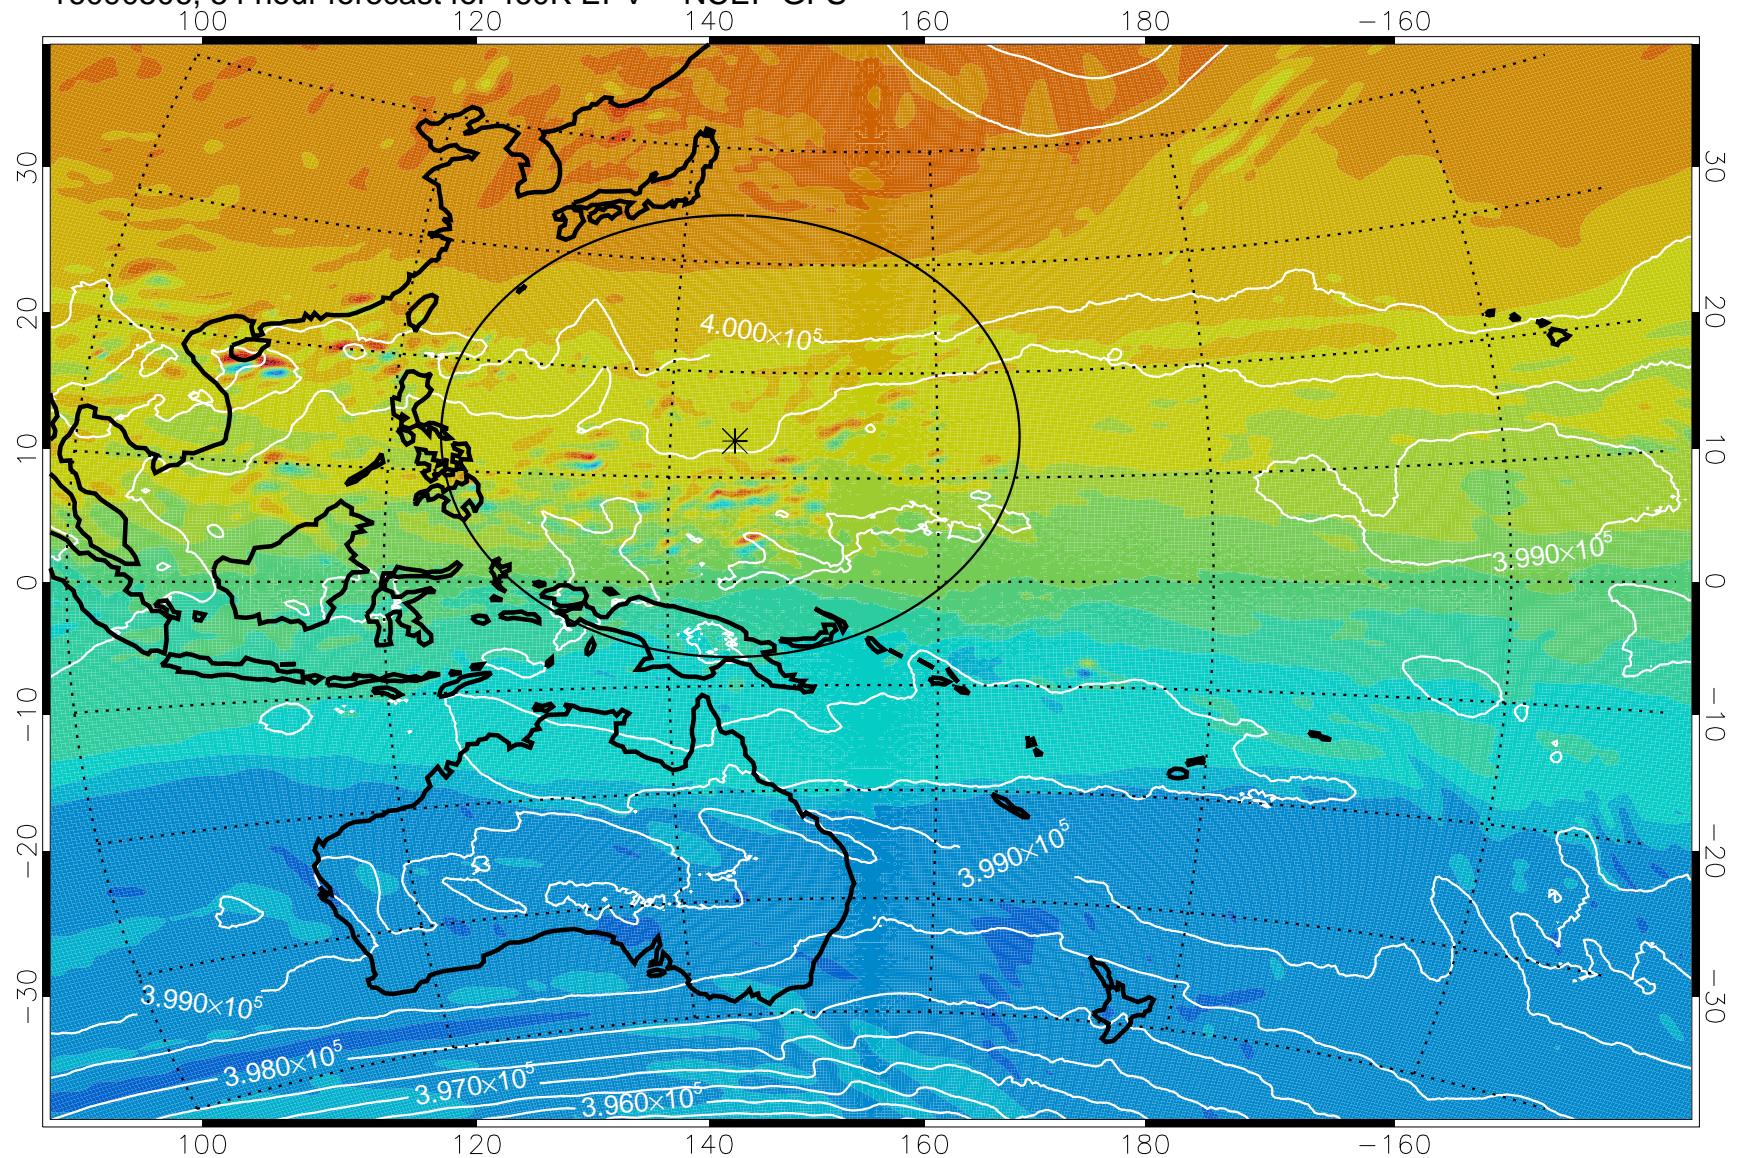

16090418, 42 hour forecast for 460K EPV -- NCEP GFS

460K Montgomery Streamfunction, white

Range ring of 2304 km

16090500, 48 hour forecast for 460K EPV -- NCEP GFS

460K Montgomery Streamfunction, white

Range ring of 2304 km

16090506, 54 hour forecast for 460K EPV -- NCEP GFS

460K Montgomery Streamfunction, white

Range ring of 2304 km

16090512, 60 hour forecast for 460K EPV -- NCEP GFS

460K Montgomery Streamfunction, white

Range ring of 2304 km

16090518, 66 hour forecast for 460K EPV -- NCEP GFS

460K Montgomery Streamfunction, white

Range ring of 2304 km

16090600, 72 hour forecast for 460K EPV -- NCEP GFS

460K Montgomery Streamfunction, white

Range ring of 2304 km

16090606, 78 hour forecast for 460K EPV -- NCEP GFS

460K Montgomery Streamfunction, white

Range ring of 2304 km

16090612, 84 hour forecast for 460K EPV -- NCEP GFS

460K Montgomery Streamfunction, white

Range ring of 2304 km