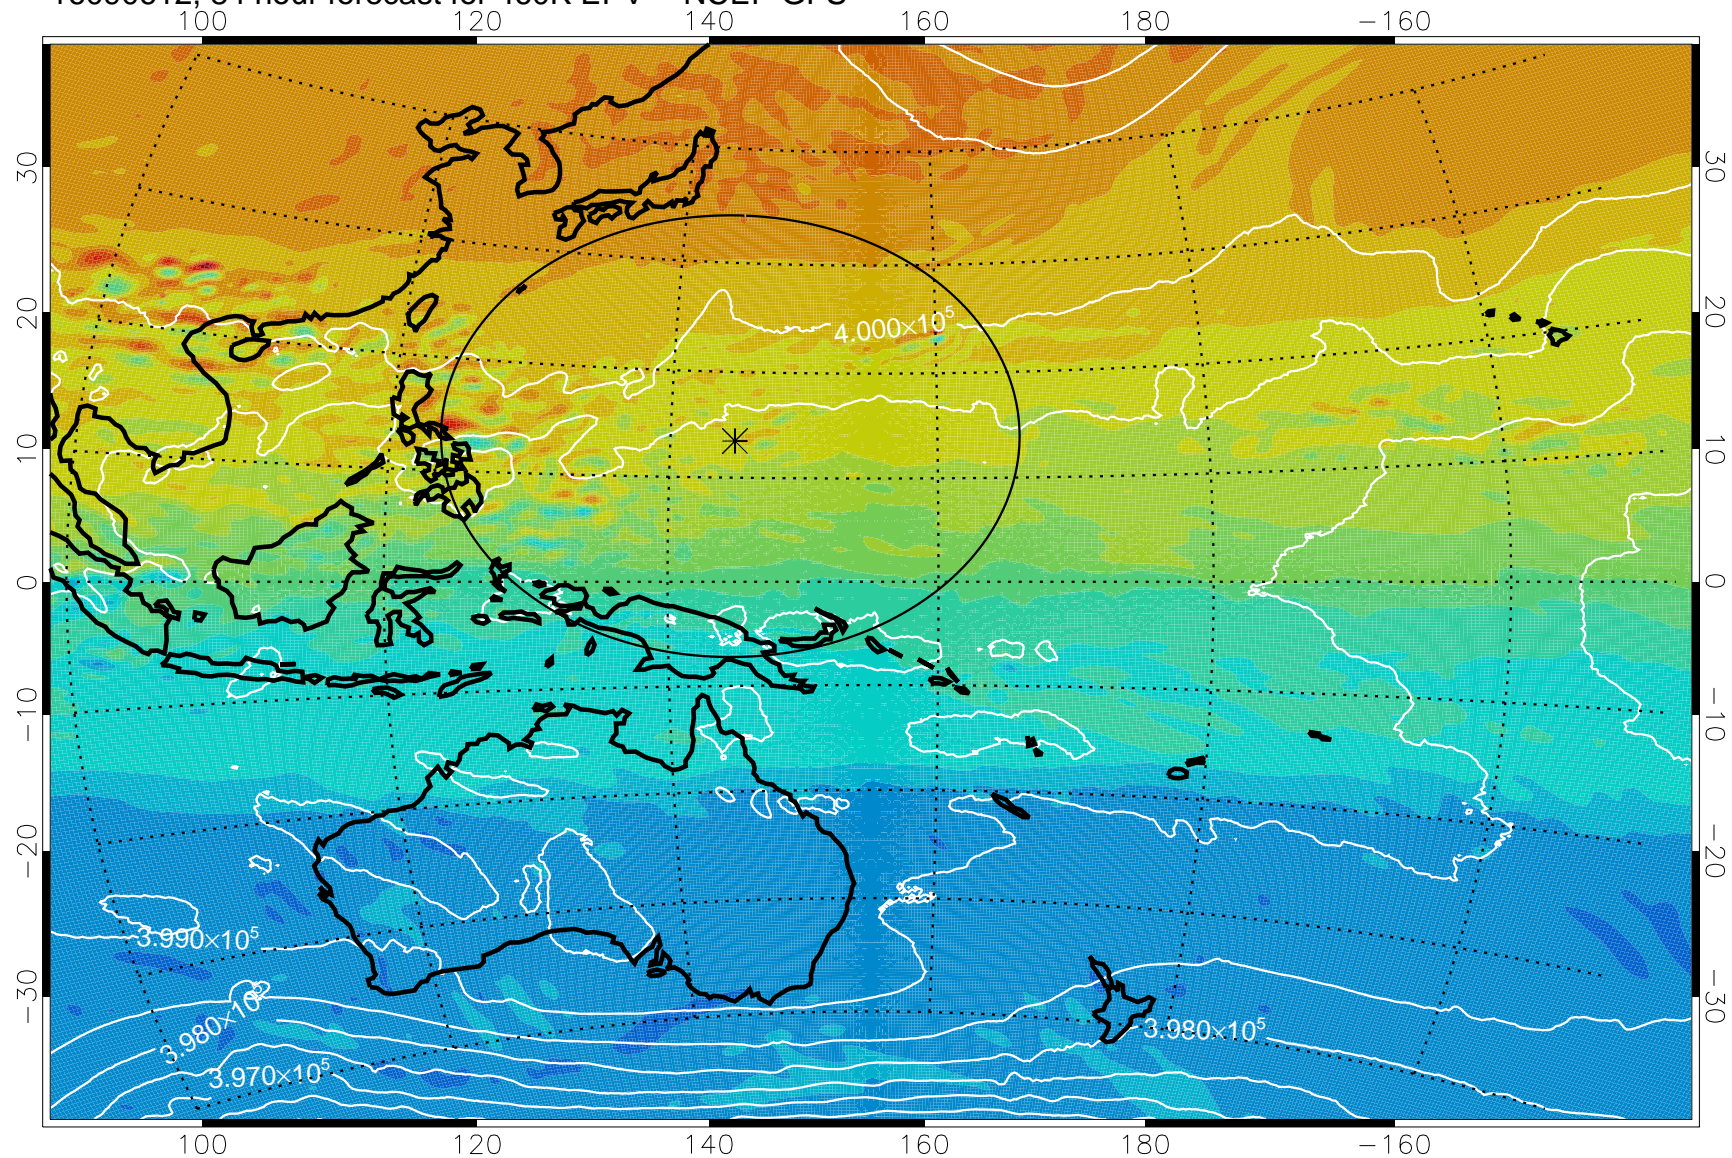

16090518, 66 hour forecast for 460K EPV -- NCEP GFS

460K Montgomery Streamfunction, white

Range ring of 2304 km

16090600, 72 hour forecast for 460K EPV -- NCEP GFS

460K Montgomery Streamfunction, white

Range ring of 2304 km

16090606, 78 hour forecast for 460K EPV -- NCEP GFS

460K Montgomery Streamfunction, white

Range ring of 2304 km

16090612, 84 hour forecast for 460K EPV -- NCEP GFS

460K Montgomery Streamfunction, white

Range ring of 2304 km

16090618, 90 hour forecast for 460K EPV -- NCEP GFS

460K Montgomery Streamfunction, white

Range ring of 2304 km

16090700, 96 hour forecast for 460K EPV -- NCEP GFS

460K Montgomery Streamfunction, white

Range ring of 2304 km

16090706, 102 hour forecast for 460K EPV -- NCEP GFS

460K Montgomery Streamfunction, white

Range ring of 2304 km

16090712, 108 hour forecast for 460K EPV -- NCEP GFS

460K Montgomery Streamfunction, white

Range ring of 2304 km