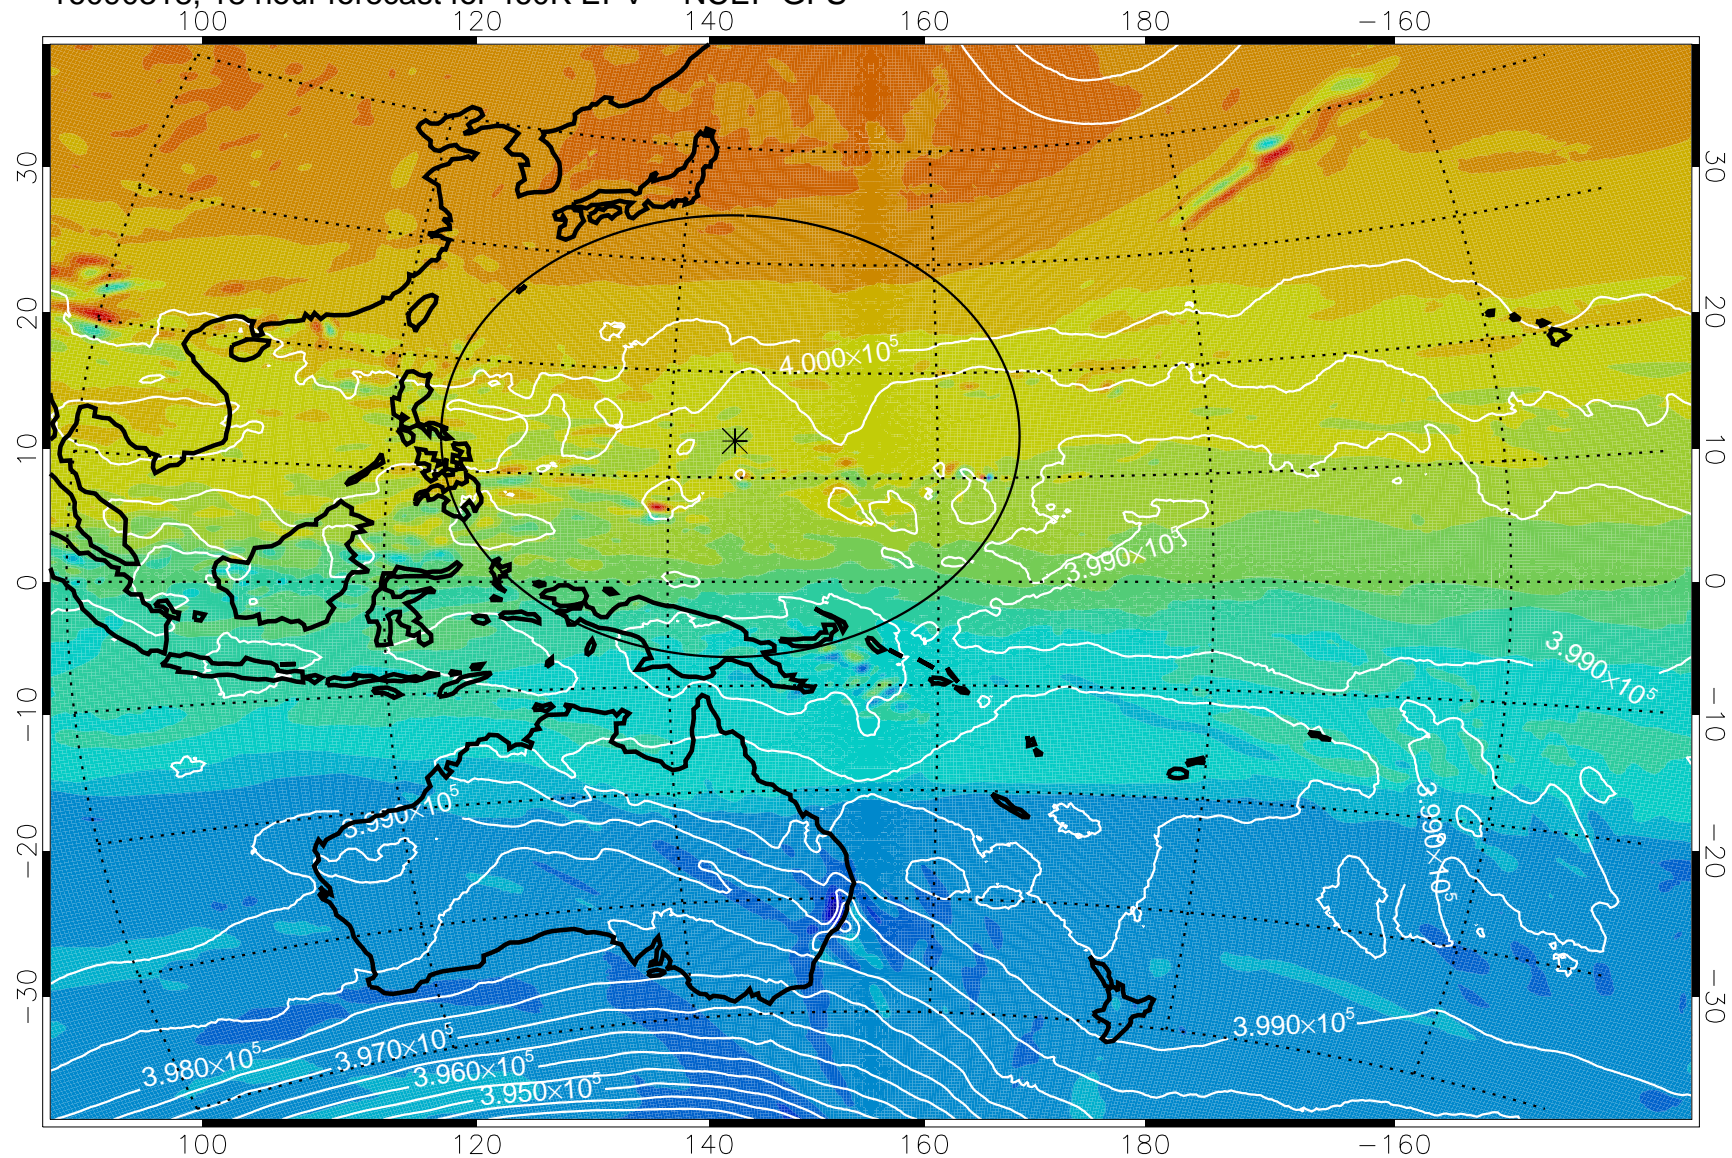

16090306, 6 hour forecast for 460K EPV -- NCEP GFS

460K Montgomery Streamfunction, white

Range ring of 2304 km

16090312, 12 hour forecast for 460K EPV -- NCEP GFS

460K Montgomery Streamfunction, white

Range ring of 2304 km

16090318, 18 hour forecast for 460K EPV -- NCEP GFS

460K Montgomery Streamfunction, white

Range ring of 2304 km

16090400, 24 hour forecast for 460K EPV -- NCEP GFS

460K Montgomery Streamfunction, white

Range ring of 2304 km

16090406, 30 hour forecast for 460K EPV -- NCEP GFS

460K Montgomery Streamfunction, white

Range ring of 2304 km

16090412, 36 hour forecast for 460K EPV -- NCEP GFS

460K Montgomery Streamfunction, white

Range ring of 2304 km

16090418, 42 hour forecast for 460K EPV -- NCEP GFS

460K Montgomery Streamfunction, white

Range ring of 2304 km

16090500, 48 hour forecast for 460K EPV -- NCEP GFS

460K Montgomery Streamfunction, white

Range ring of 2304 km