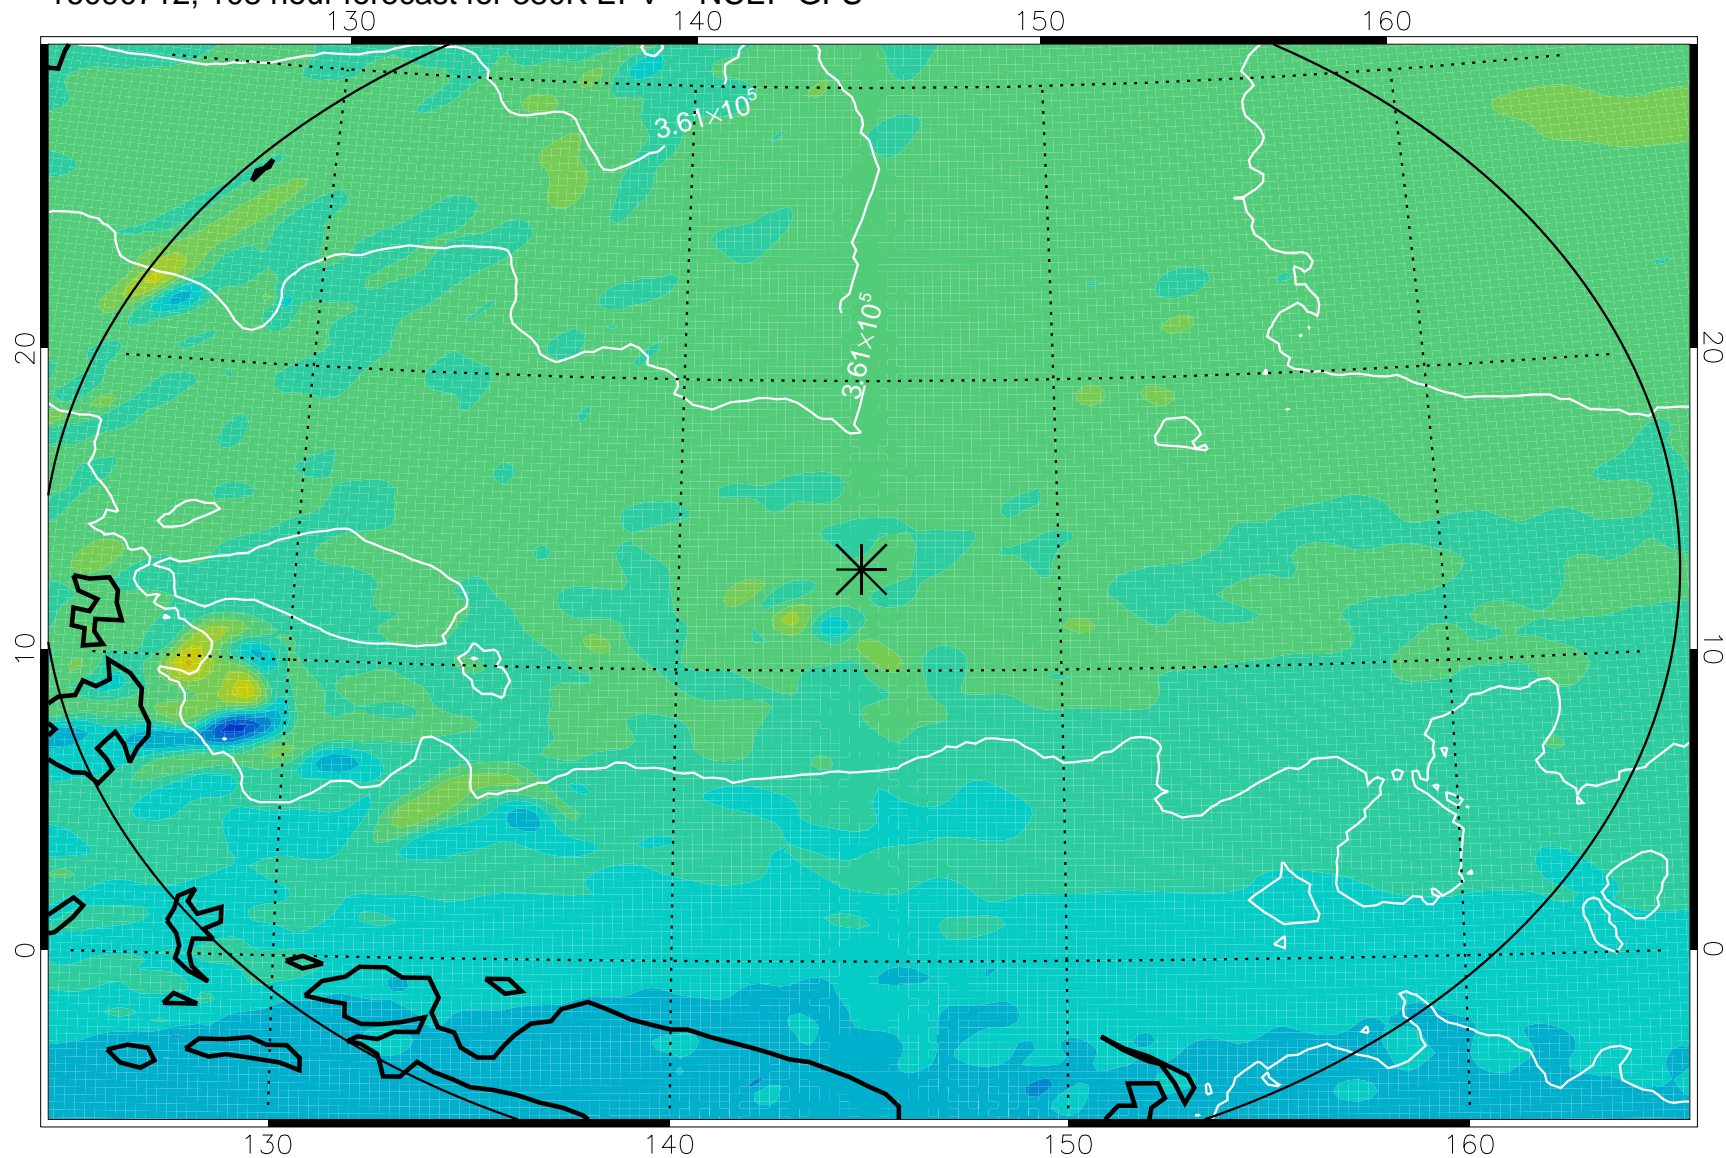

16090606, 78 hour forecast for 380K EPV -- NCEP GFS

380K Montgomery Streamfunction, white

Range ring of 2304 km

16090612, 84 hour forecast for 380K EPV -- NCEP GFS

380K Montgomery Streamfunction, white

Range ring of 2304 km

16090618, 90 hour forecast for 380K EPV -- NCEP GFS

380K Montgomery Streamfunction, white

Range ring of 2304 km

16090700, 96 hour forecast for 380K EPV -- NCEP GFS

380K Montgomery Streamfunction, white

Range ring of 2304 km

16090706, 102 hour forecast for 380K EPV -- NCEP GFS

380K Montgomery Streamfunction, white

Range ring of 2304 km

16090712, 108 hour forecast for 380K EPV -- NCEP GFS

380K Montgomery Streamfunction, white

Range ring of 2304 km

16090718, 114 hour forecast for 380K EPV -- NCEP GFS

380K Montgomery Streamfunction, white

Range ring of 2304 km

16090800, 120 hour forecast for 380K EPV -- NCEP GFS

380K Montgomery Streamfunction, white

Range ring of 2304 km