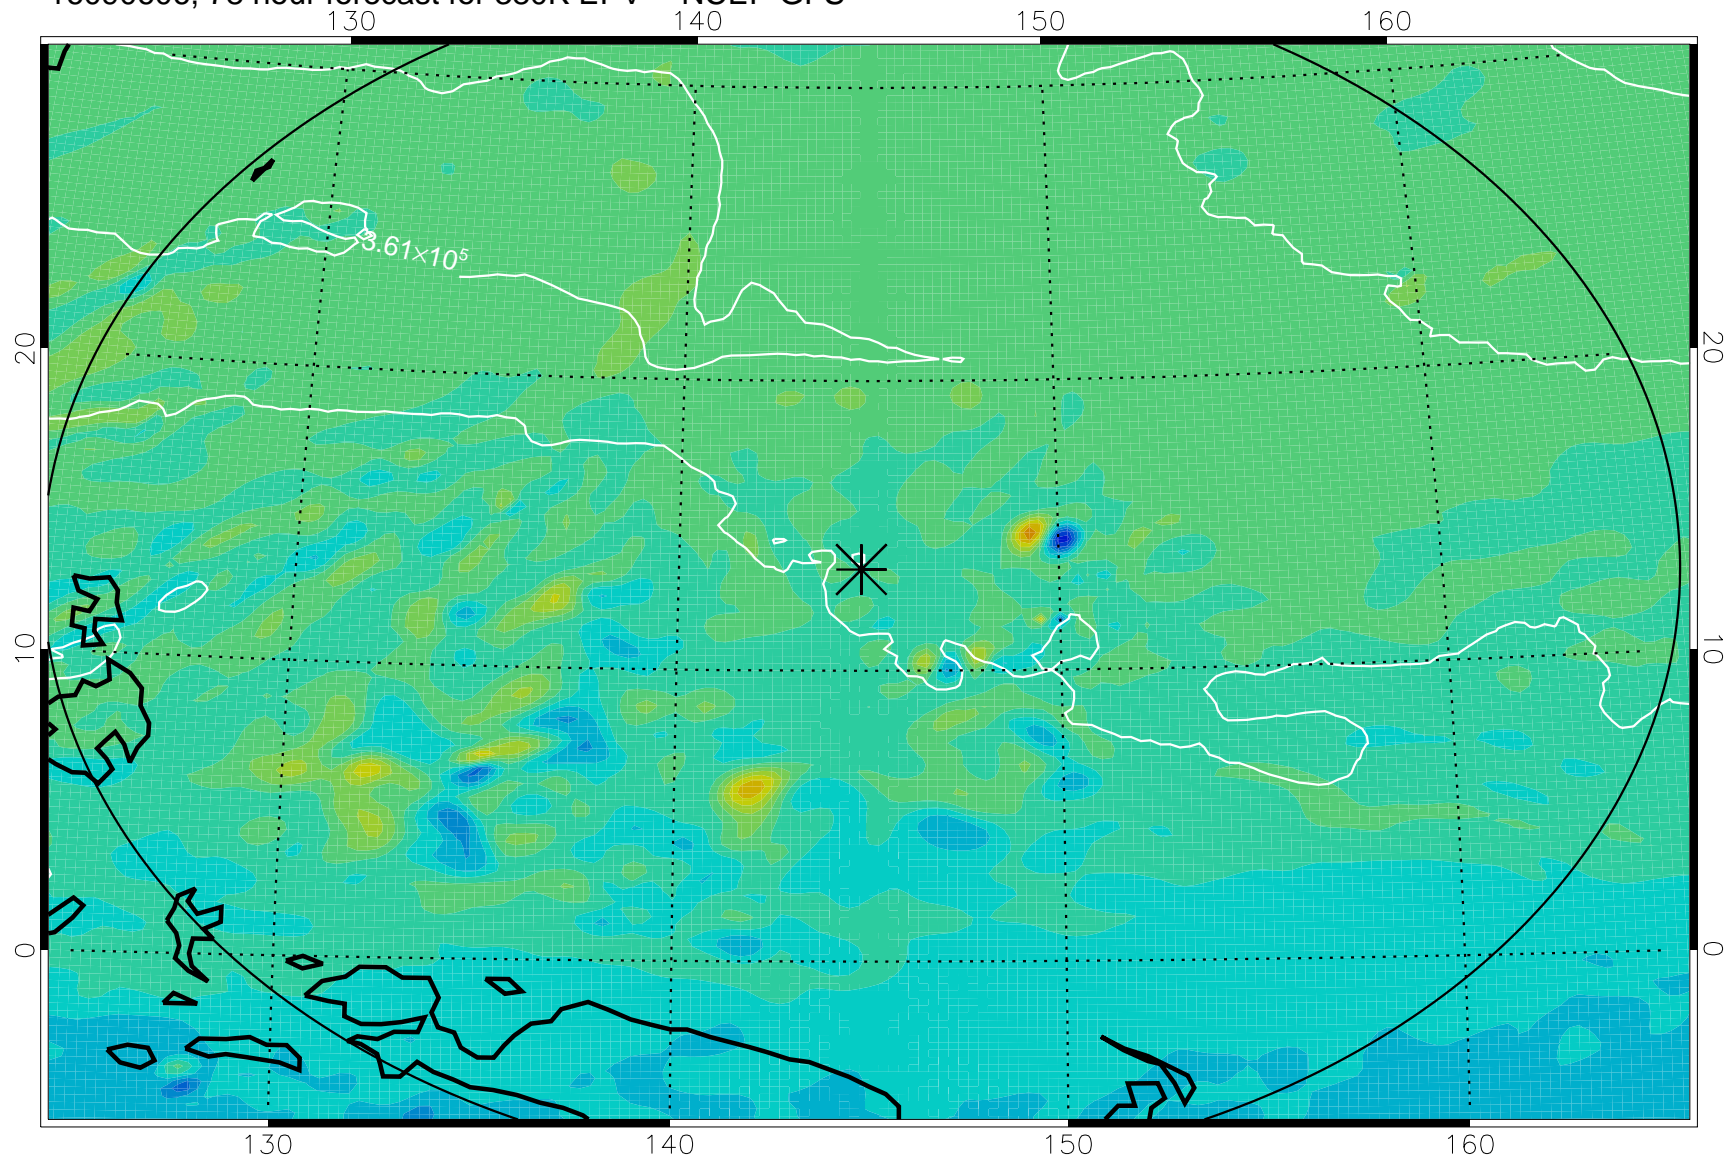

16090506, 54 hour forecast for 380K EPV -- NCEP GFS

380K Montgomery Streamfunction, white

Range ring of 2304 km

16090512, 60 hour forecast for 380K EPV -- NCEP GFS

380K Montgomery Streamfunction, white

Range ring of 2304 km

16090518, 66 hour forecast for 380K EPV -- NCEP GFS

380K Montgomery Streamfunction, white

Range ring of 2304 km

16090600, 72 hour forecast for 380K EPV -- NCEP GFS

380K Montgomery Streamfunction, white

Range ring of 2304 km

16090606, 78 hour forecast for 380K EPV -- NCEP GFS

380K Montgomery Streamfunction, white

Range ring of 2304 km

16090612, 84 hour forecast for 380K EPV -- NCEP GFS

380K Montgomery Streamfunction, white

Range ring of 2304 km

16090618, 90 hour forecast for 380K EPV -- NCEP GFS

380K Montgomery Streamfunction, white

Range ring of 2304 km

16090700, 96 hour forecast for 380K EPV -- NCEP GFS

380K Montgomery Streamfunction, white

Range ring of 2304 km