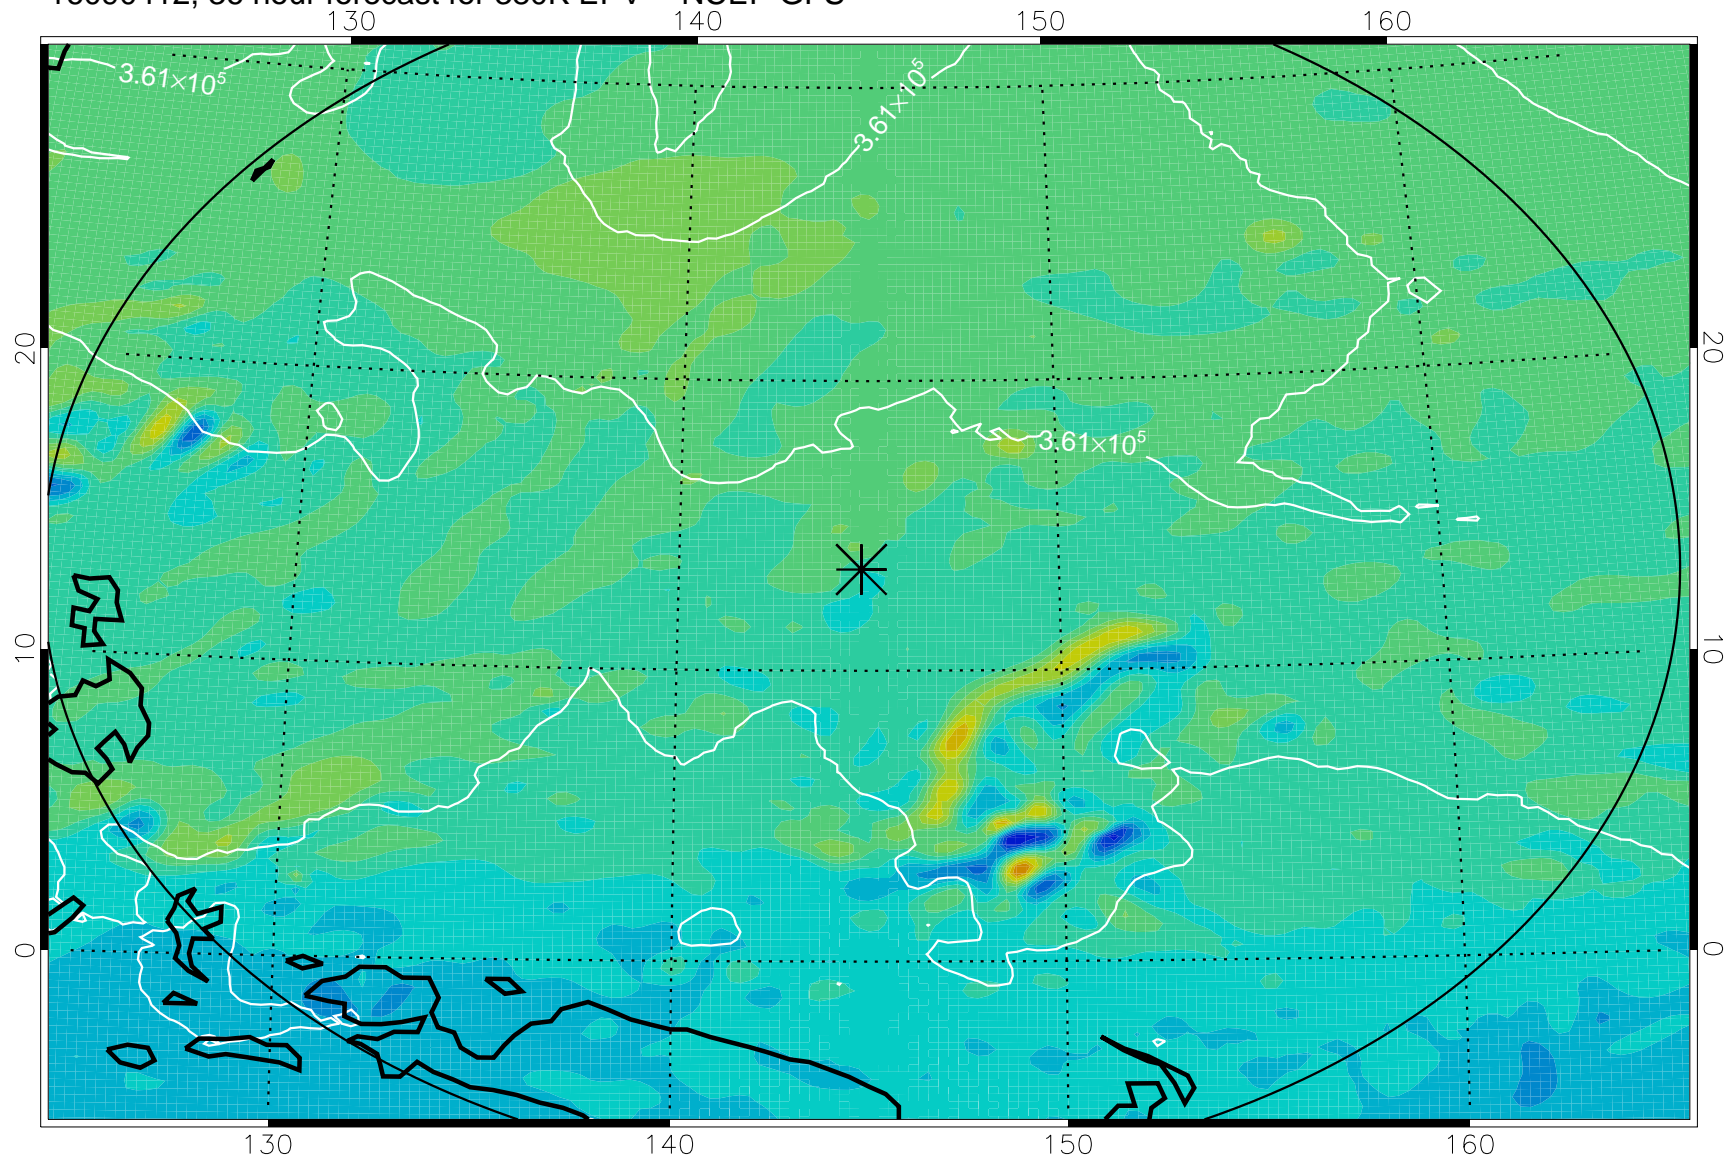

16090306, 6 hour forecast for 380K EPV -- NCEP GFS

380K Montgomery Streamfunction, white

Range ring of 2304 km

16090312, 12 hour forecast for 380K EPV -- NCEP GFS

380K Montgomery Streamfunction, white

Range ring of 2304 km

16090318, 18 hour forecast for 380K EPV -- NCEP GFS

380K Montgomery Streamfunction, white

Range ring of 2304 km

16090400, 24 hour forecast for 380K EPV -- NCEP GFS

380K Montgomery Streamfunction, white

Range ring of 2304 km

16090406, 30 hour forecast for 380K EPV -- NCEP GFS

380K Montgomery Streamfunction, white

Range ring of 2304 km

16090412, 36 hour forecast for 380K EPV -- NCEP GFS

380K Montgomery Streamfunction, white

Range ring of 2304 km

16090418, 42 hour forecast for 380K EPV -- NCEP GFS

380K Montgomery Streamfunction, white

Range ring of 2304 km

16090500, 48 hour forecast for 380K EPV -- NCEP GFS

380K Montgomery Streamfunction, white

Range ring of 2304 km