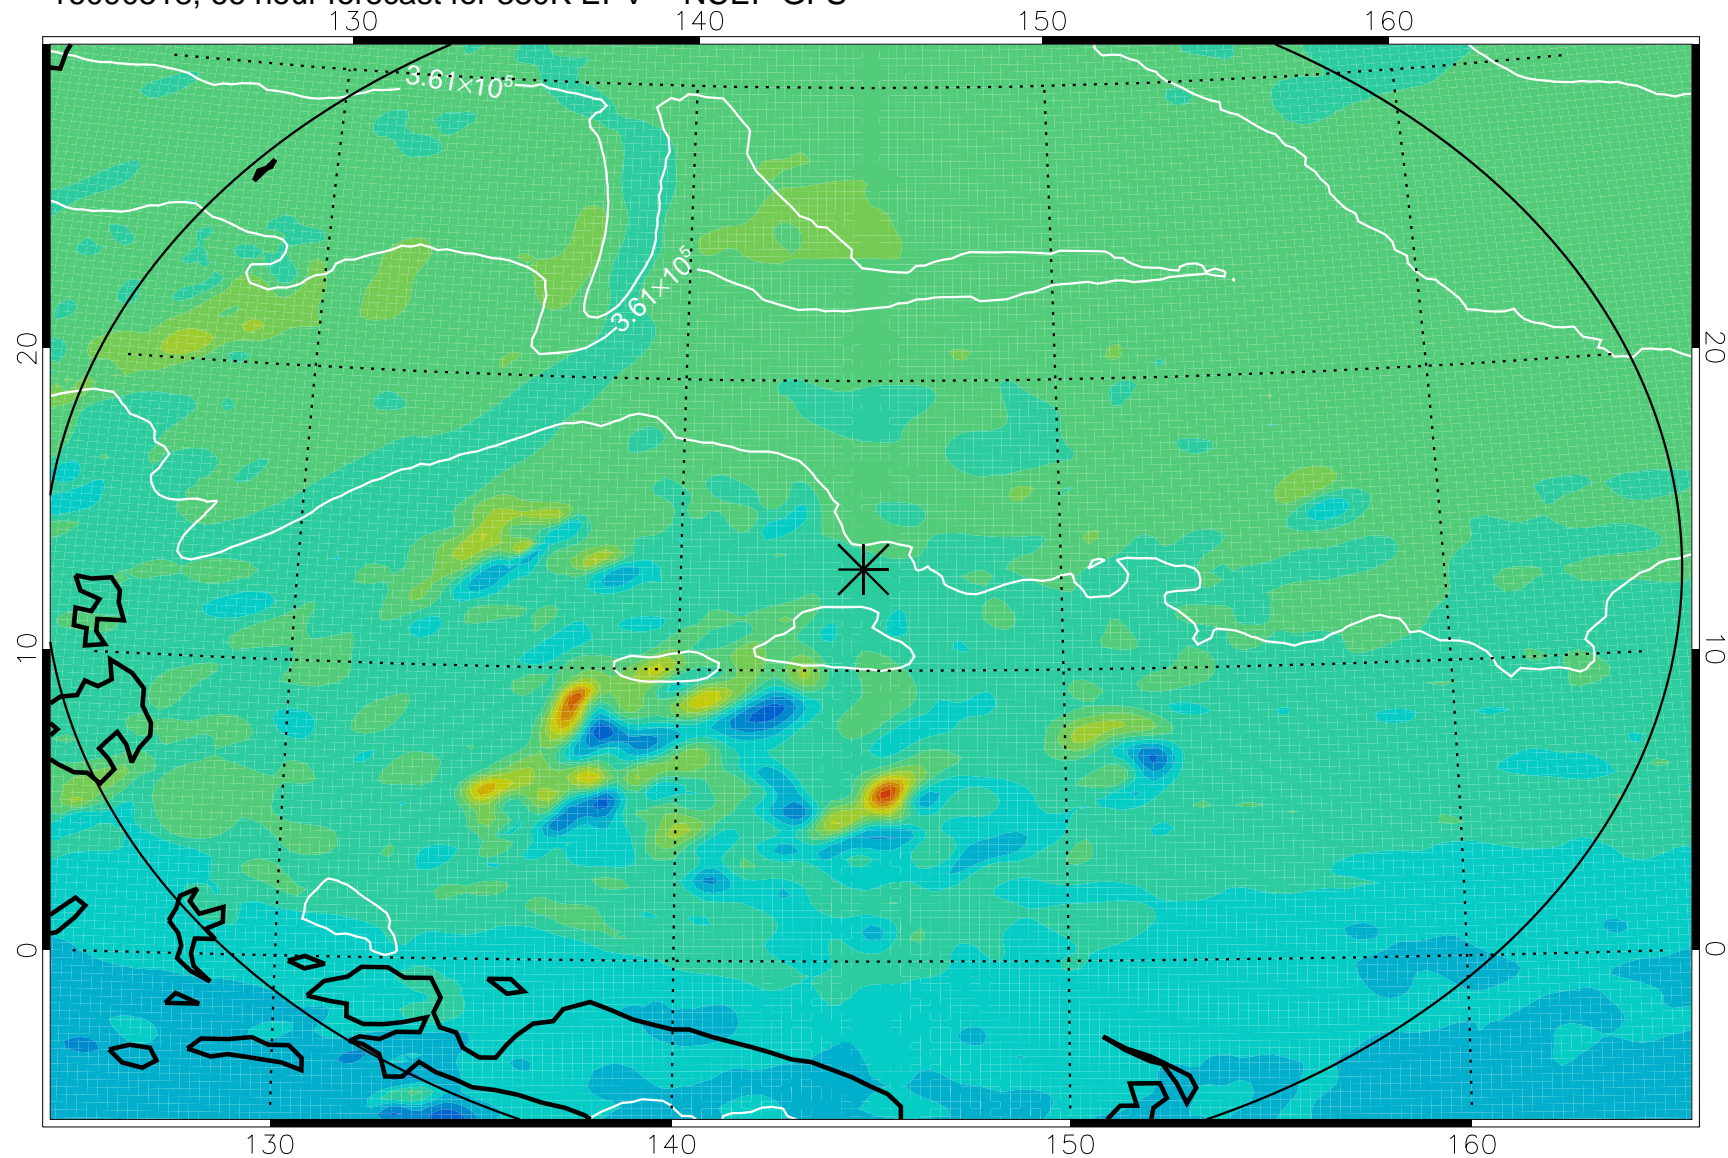

16090506, 54 hour forecast for 380K EPV -- NCEP GFS

380K Montgomery Streamfunction, white

Range ring of 2304 km

16090512, 60 hour forecast for 380K EPV -- NCEP GFS

380K Montgomery Streamfunction, white

Range ring of 2304 km

16090518, 66 hour forecast for 380K EPV -- NCEP GFS

380K Montgomery Streamfunction, white

Range ring of 2304 km

16090600, 72 hour forecast for 380K EPV -- NCEP GFS

380K Montgomery Streamfunction, white

Range ring of 2304 km

16090606, 78 hour forecast for 380K EPV -- NCEP GFS

380K Montgomery Streamfunction, white

Range ring of 2304 km

16090612, 84 hour forecast for 380K EPV -- NCEP GFS

380K Montgomery Streamfunction, white

Range ring of 2304 km

16090618, 90 hour forecast for 380K EPV -- NCEP GFS

380K Montgomery Streamfunction, white

Range ring of 2304 km

16090700, 96 hour forecast for 380K EPV -- NCEP GFS

380K Montgomery Streamfunction, white

Range ring of 2304 km