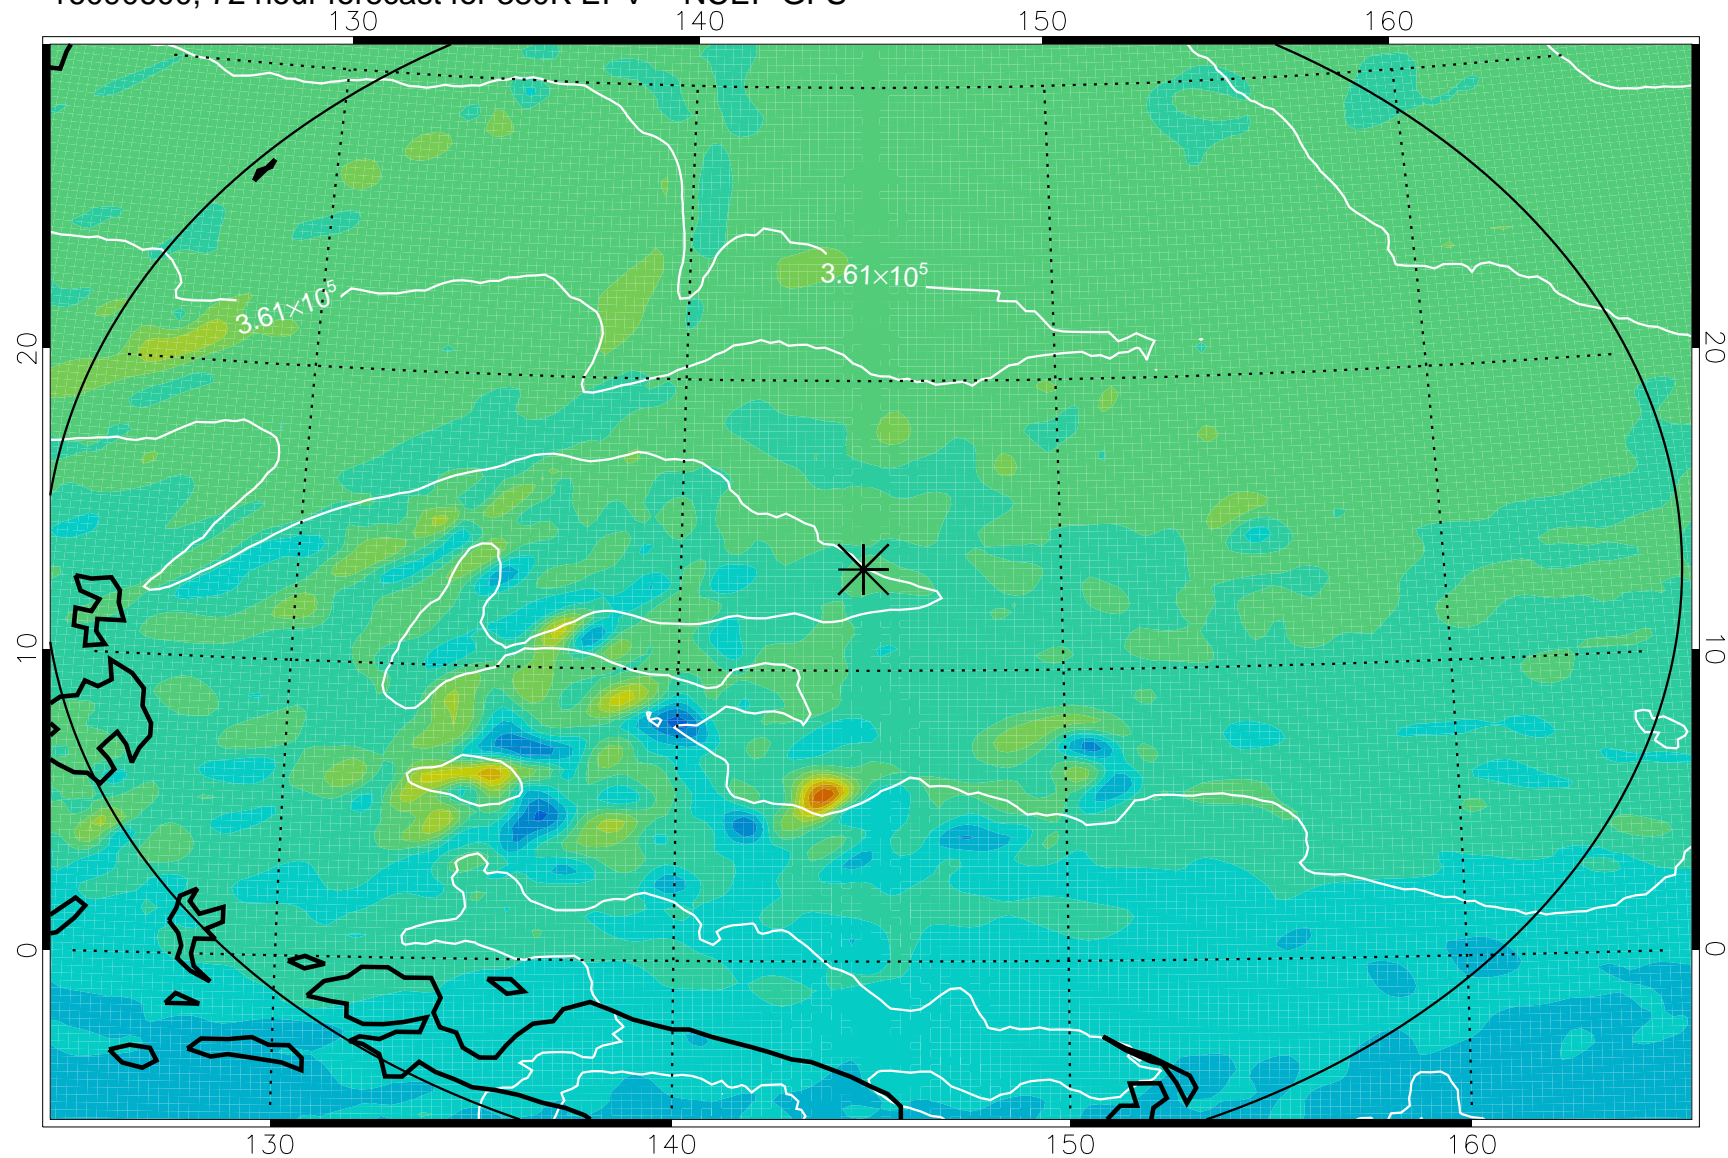

16090418, 42 hour forecast for 380K EPV -- NCEP GFS

380K Montgomery Streamfunction, white

Range ring of 2304 km

16090500, 48 hour forecast for 380K EPV -- NCEP GFS

380K Montgomery Streamfunction, white

Range ring of 2304 km

16090506, 54 hour forecast for 380K EPV -- NCEP GFS

380K Montgomery Streamfunction, white

Range ring of 2304 km

16090512, 60 hour forecast for 380K EPV -- NCEP GFS

380K Montgomery Streamfunction, white

Range ring of 2304 km

16090518, 66 hour forecast for 380K EPV -- NCEP GFS

380K Montgomery Streamfunction, white

Range ring of 2304 km

16090600, 72 hour forecast for 380K EPV -- NCEP GFS

380K Montgomery Streamfunction, white

Range ring of 2304 km

16090606, 78 hour forecast for 380K EPV -- NCEP GFS

380K Montgomery Streamfunction, white

Range ring of 2304 km

16090612, 84 hour forecast for 380K EPV -- NCEP GFS

380K Montgomery Streamfunction, white

Range ring of 2304 km