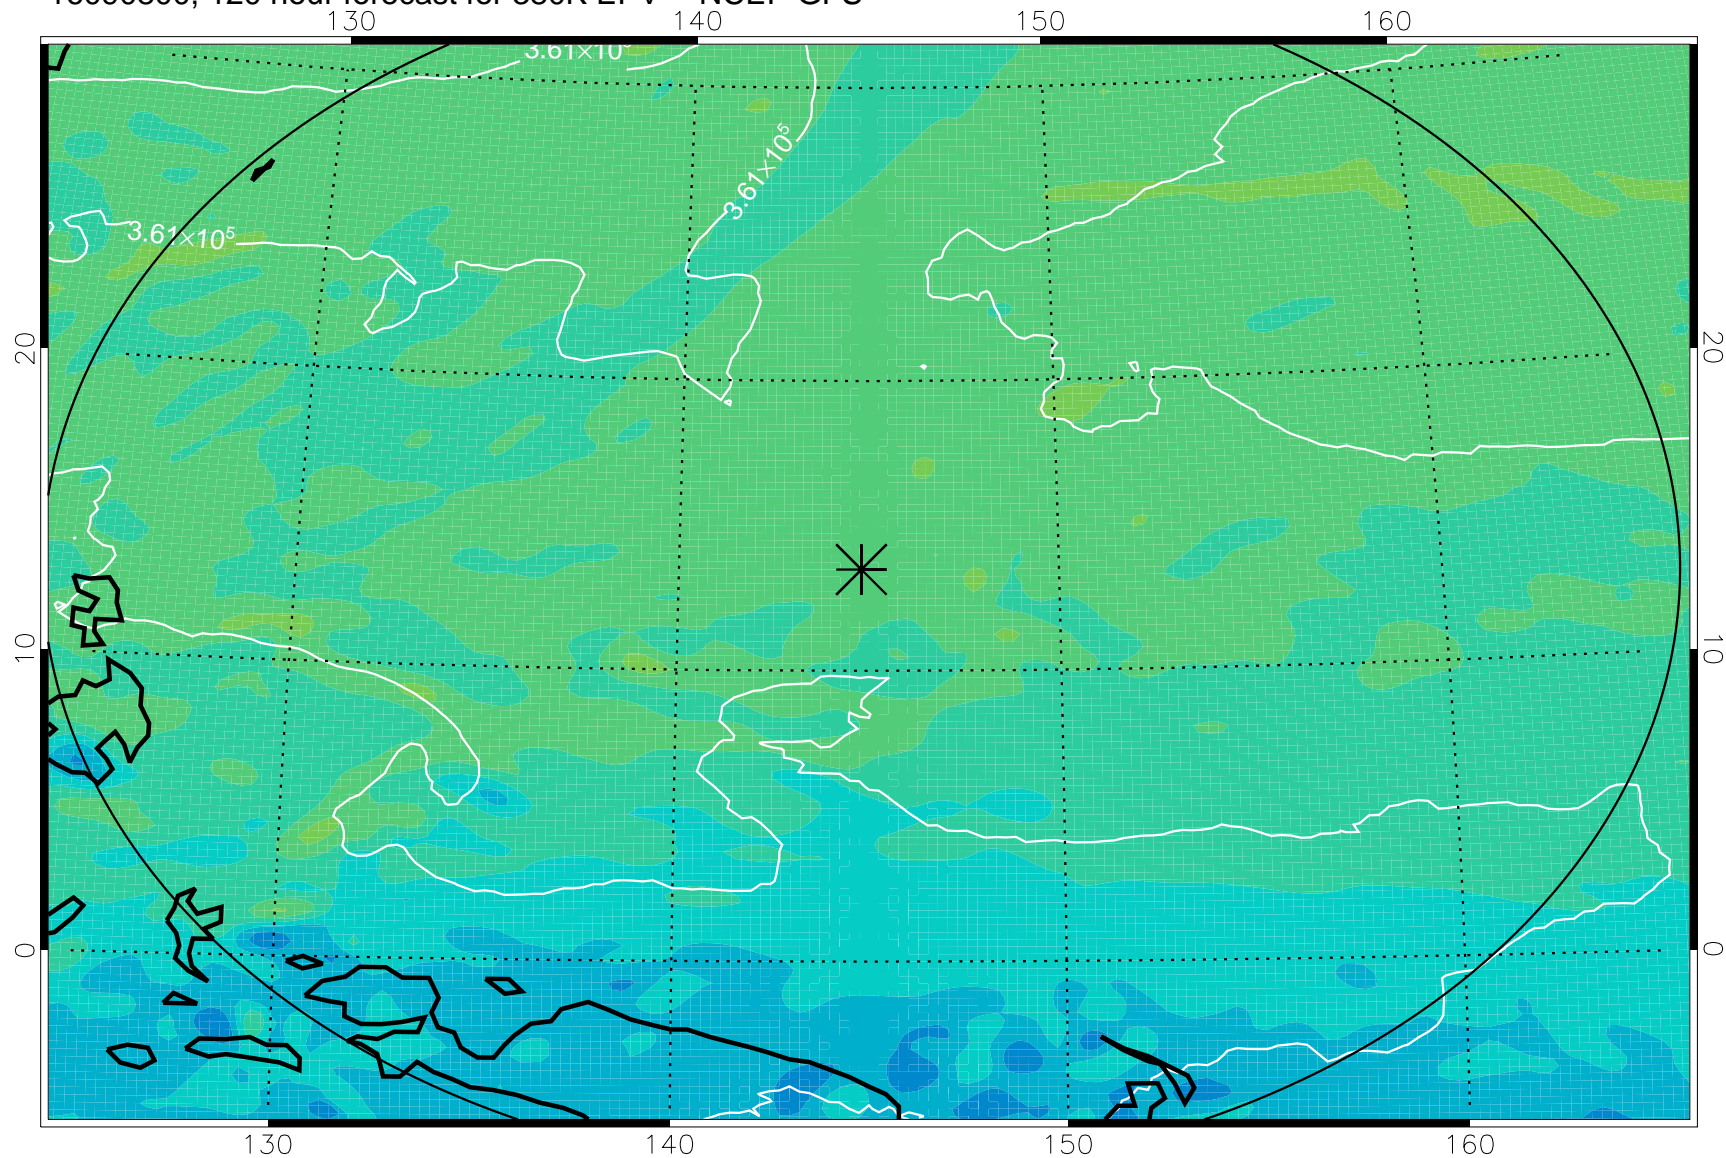

16090606, 78 hour forecast for 380K EPV -- NCEP GFS

380K Montgomery Streamfunction, white

Range ring of 2304 km

16090612, 84 hour forecast for 380K EPV -- NCEP GFS

380K Montgomery Streamfunction, white

Range ring of 2304 km

16090618, 90 hour forecast for 380K EPV -- NCEP GFS

380K Montgomery Streamfunction, white

Range ring of 2304 km

16090700, 96 hour forecast for 380K EPV -- NCEP GFS

380K Montgomery Streamfunction, white

Range ring of 2304 km

16090706, 102 hour forecast for 380K EPV -- NCEP GFS

380K Montgomery Streamfunction, white

Range ring of 2304 km

16090712, 108 hour forecast for 380K EPV -- NCEP GFS

380K Montgomery Streamfunction, white

Range ring of 2304 km

16090718, 114 hour forecast for 380K EPV -- NCEP GFS

380K Montgomery Streamfunction, white

Range ring of 2304 km

16090800, 120 hour forecast for 380K EPV -- NCEP GFS

380K Montgomery Streamfunction, white

Range ring of 2304 km