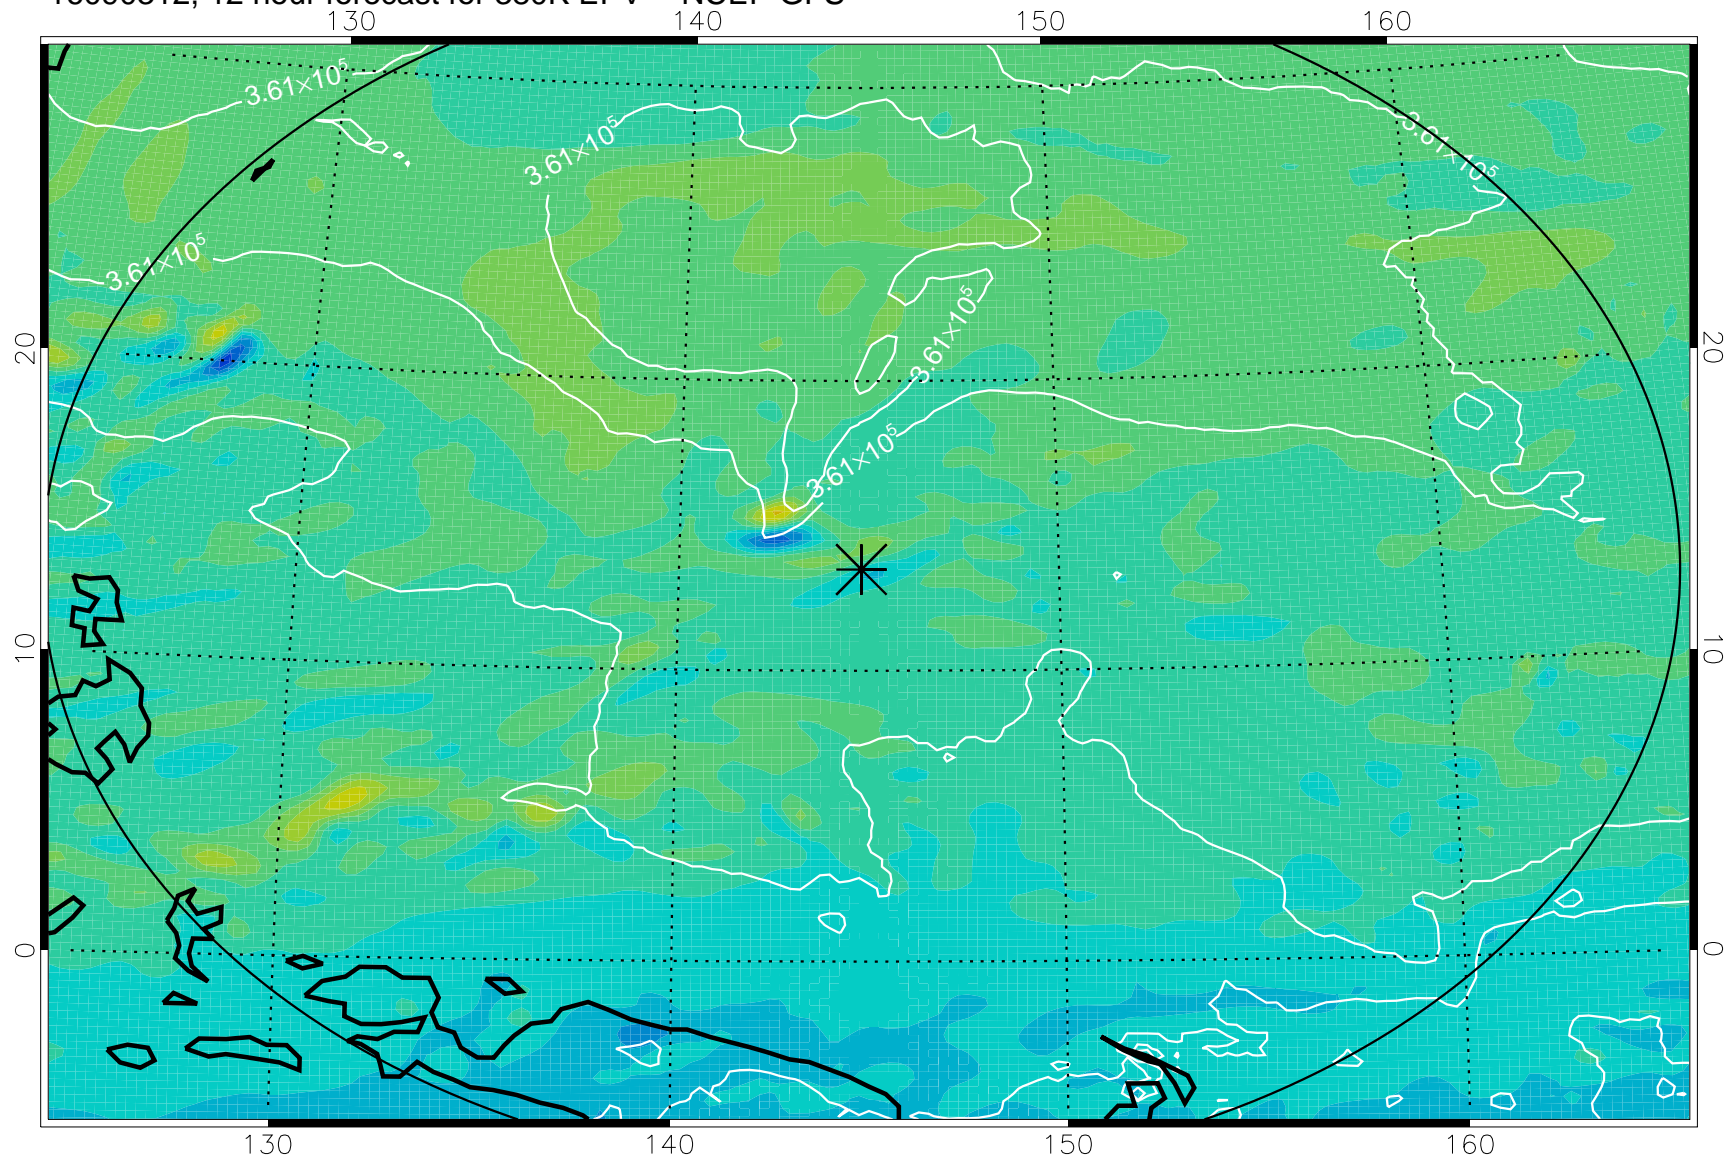

16090306, 6 hour forecast for 380K EPV -- NCEP GFS

380K Montgomery Streamfunction, white

Range ring of 2304 km

16090312, 12 hour forecast for 380K EPV -- NCEP GFS

380K Montgomery Streamfunction, white

Range ring of 2304 km

16090318, 18 hour forecast for 380K EPV -- NCEP GFS

380K Montgomery Streamfunction, white

Range ring of 2304 km

16090400, 24 hour forecast for 380K EPV -- NCEP GFS

380K Montgomery Streamfunction, white

Range ring of 2304 km

16090406, 30 hour forecast for 380K EPV -- NCEP GFS

380K Montgomery Streamfunction, white

Range ring of 2304 km

16090412, 36 hour forecast for 380K EPV -- NCEP GFS

380K Montgomery Streamfunction, white

Range ring of 2304 km

16090418, 42 hour forecast for 380K EPV -- NCEP GFS

380K Montgomery Streamfunction, white

Range ring of 2304 km

16090500, 48 hour forecast for 380K EPV -- NCEP GFS

380K Montgomery Streamfunction, white

Range ring of 2304 km