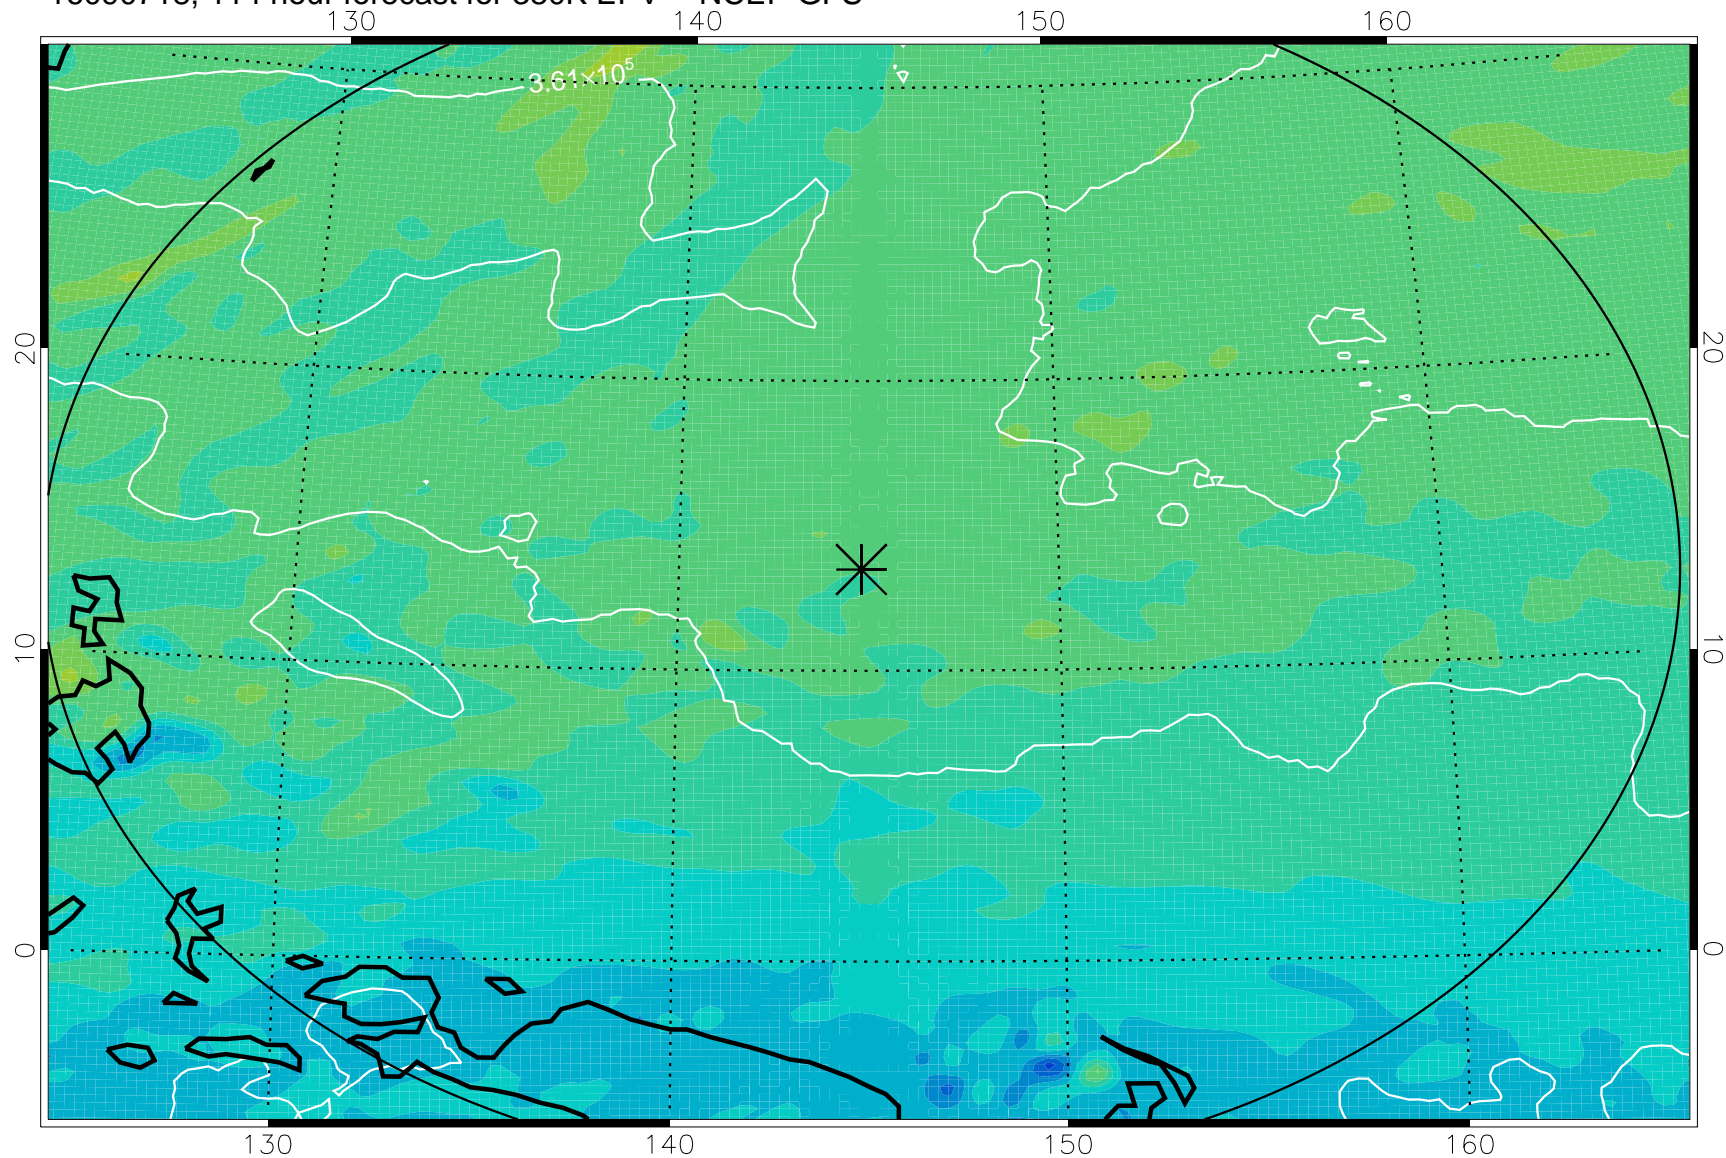

16090606, 78 hour forecast for 380K EPV -- NCEP GFS

380K Montgomery Streamfunction, white

Range ring of 2304 km

16090612, 84 hour forecast for 380K EPV -- NCEP GFS

380K Montgomery Streamfunction, white

Range ring of 2304 km

16090618, 90 hour forecast for 380K EPV -- NCEP GFS

380K Montgomery Streamfunction, white

Range ring of 2304 km

16090700, 96 hour forecast for 380K EPV -- NCEP GFS

380K Montgomery Streamfunction, white

Range ring of 2304 km

16090706, 102 hour forecast for 380K EPV -- NCEP GFS

380K Montgomery Streamfunction, white

Range ring of 2304 km

16090712, 108 hour forecast for 380K EPV -- NCEP GFS

380K Montgomery Streamfunction, white

Range ring of 2304 km

16090718, 114 hour forecast for 380K EPV -- NCEP GFS

380K Montgomery Streamfunction, white

Range ring of 2304 km

16090800, 120 hour forecast for 380K EPV -- NCEP GFS

380K Montgomery Streamfunction, white

Range ring of 2304 km