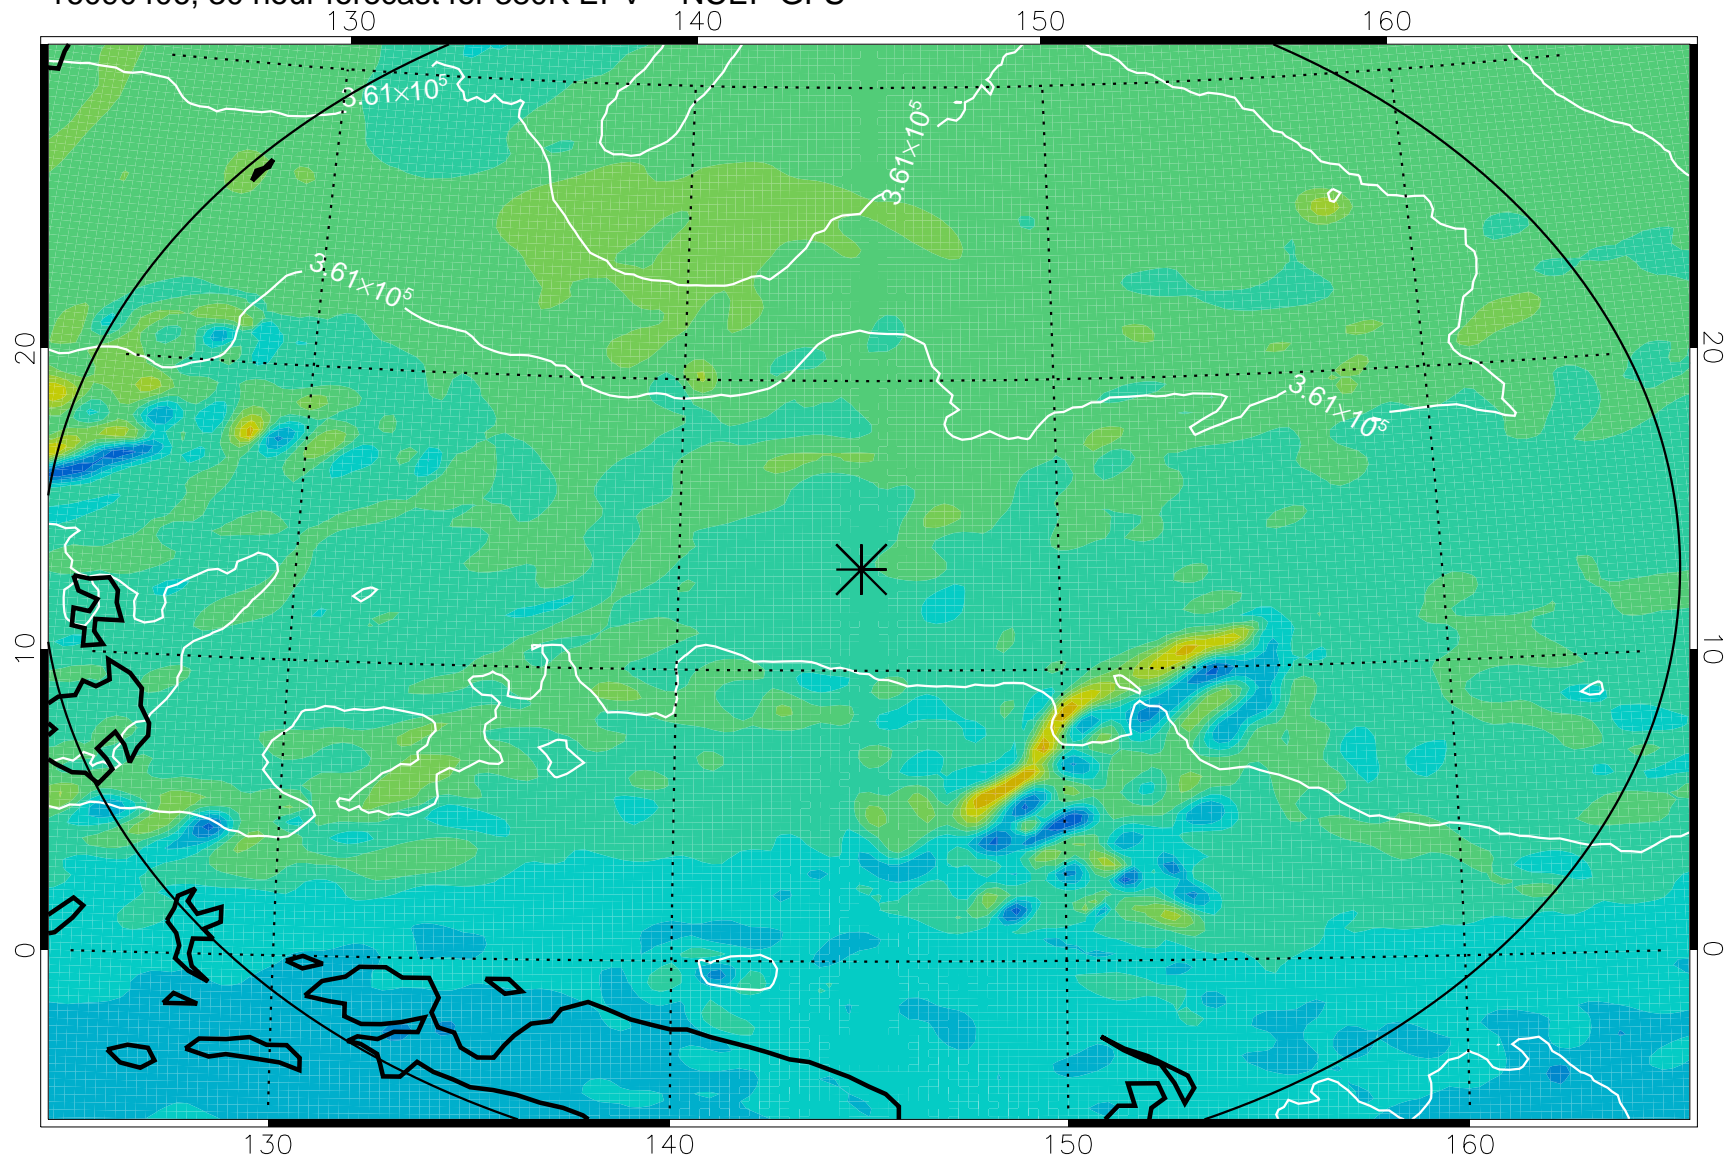

16090306, 6 hour forecast for 380K EPV -- NCEP GFS

380K Montgomery Streamfunction, white

Range ring of 2304 km

16090312, 12 hour forecast for 380K EPV -- NCEP GFS

380K Montgomery Streamfunction, white

Range ring of 2304 km

16090318, 18 hour forecast for 380K EPV -- NCEP GFS

380K Montgomery Streamfunction, white

Range ring of 2304 km

16090400, 24 hour forecast for 380K EPV -- NCEP GFS

380K Montgomery Streamfunction, white

Range ring of 2304 km

16090406, 30 hour forecast for 380K EPV -- NCEP GFS

380K Montgomery Streamfunction, white

Range ring of 2304 km

16090412, 36 hour forecast for 380K EPV -- NCEP GFS

380K Montgomery Streamfunction, white

Range ring of 2304 km

16090418, 42 hour forecast for 380K EPV -- NCEP GFS

380K Montgomery Streamfunction, white

Range ring of 2304 km

16090500, 48 hour forecast for 380K EPV -- NCEP GFS

380K Montgomery Streamfunction, white

Range ring of 2304 km