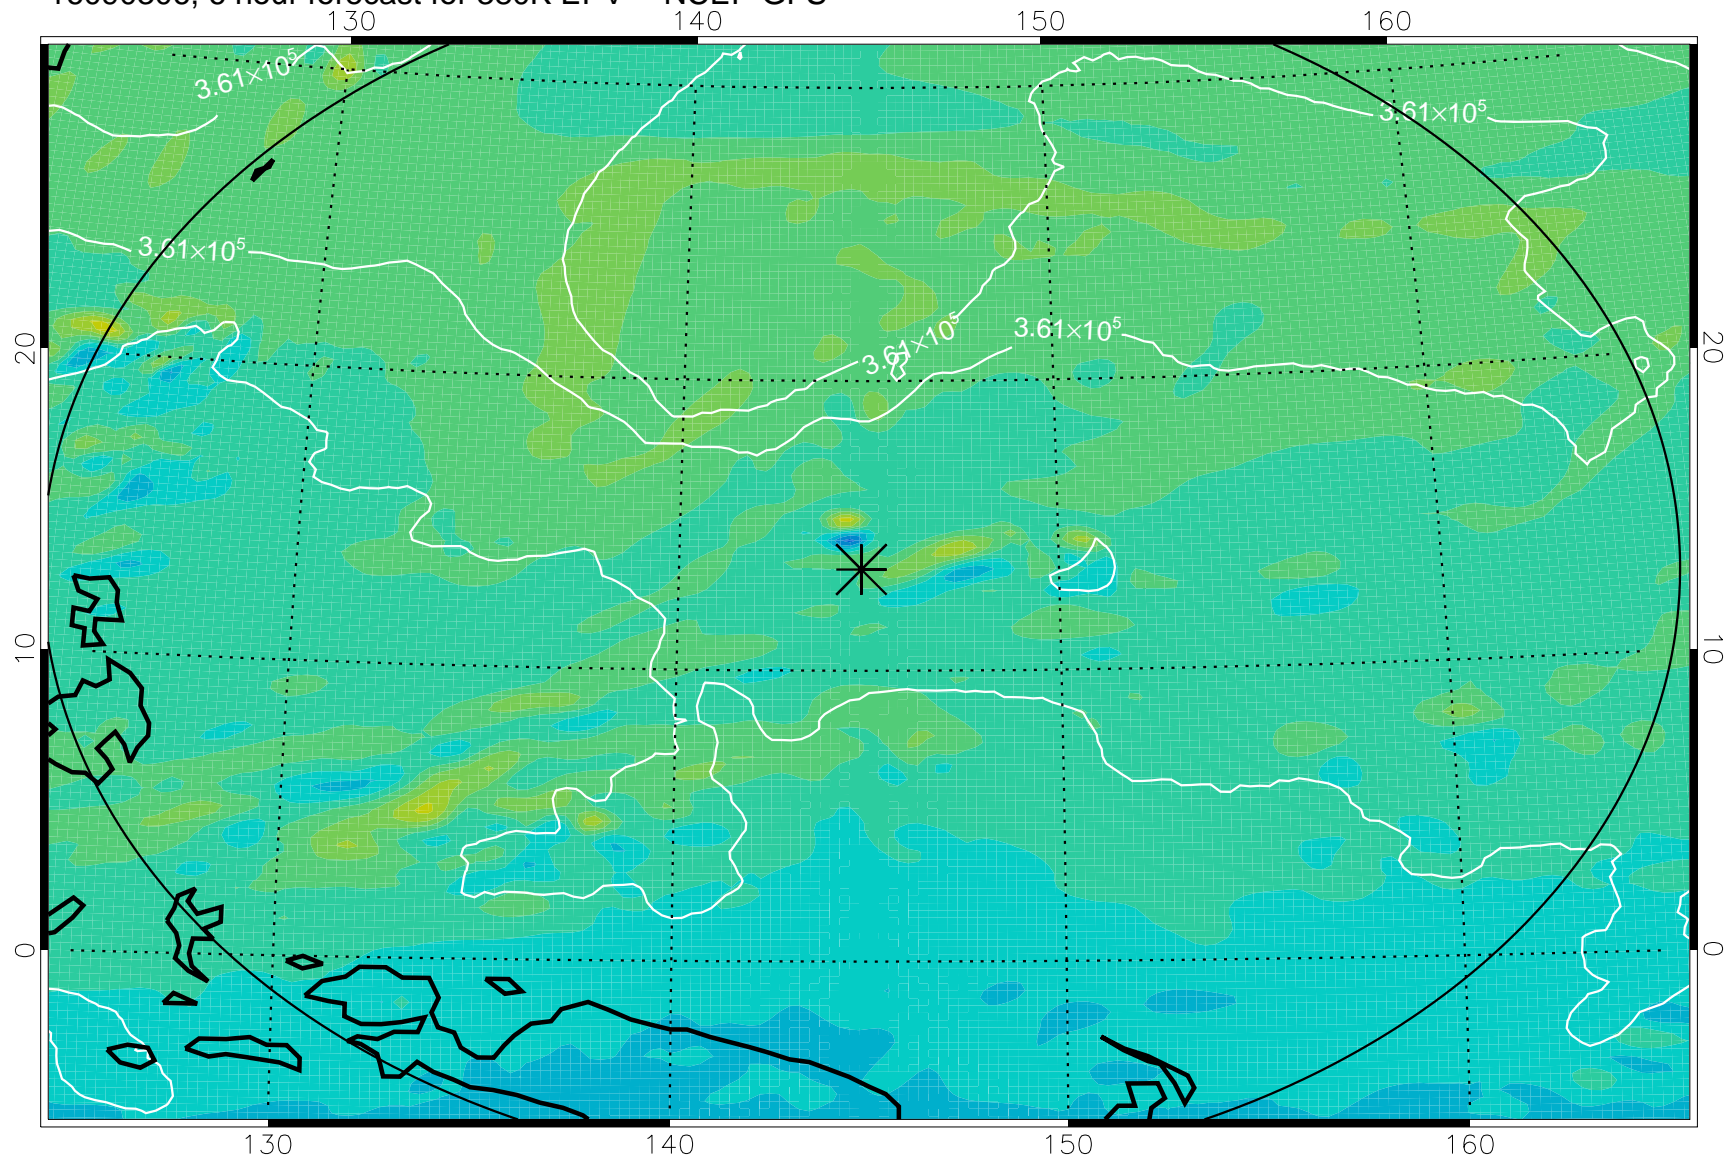

16090306, 6 hour forecast for 380K EPV -- NCEP GFS

380K Montgomery Streamfunction, white

Range ring of 2304 km

16090312, 12 hour forecast for 380K EPV -- NCEP GFS

380K Montgomery Streamfunction, white

Range ring of 2304 km

16090318, 18 hour forecast for 380K EPV -- NCEP GFS

380K Montgomery Streamfunction, white

Range ring of 2304 km

16090400, 24 hour forecast for 380K EPV -- NCEP GFS

380K Montgomery Streamfunction, white

Range ring of 2304 km

16090406, 30 hour forecast for 380K EPV -- NCEP GFS

380K Montgomery Streamfunction, white

Range ring of 2304 km

16090412, 36 hour forecast for 380K EPV -- NCEP GFS

380K Montgomery Streamfunction, white

Range ring of 2304 km

16090418, 42 hour forecast for 380K EPV -- NCEP GFS

380K Montgomery Streamfunction, white

Range ring of 2304 km

16090500, 48 hour forecast for 380K EPV -- NCEP GFS

380K Montgomery Streamfunction, white

Range ring of 2304 km