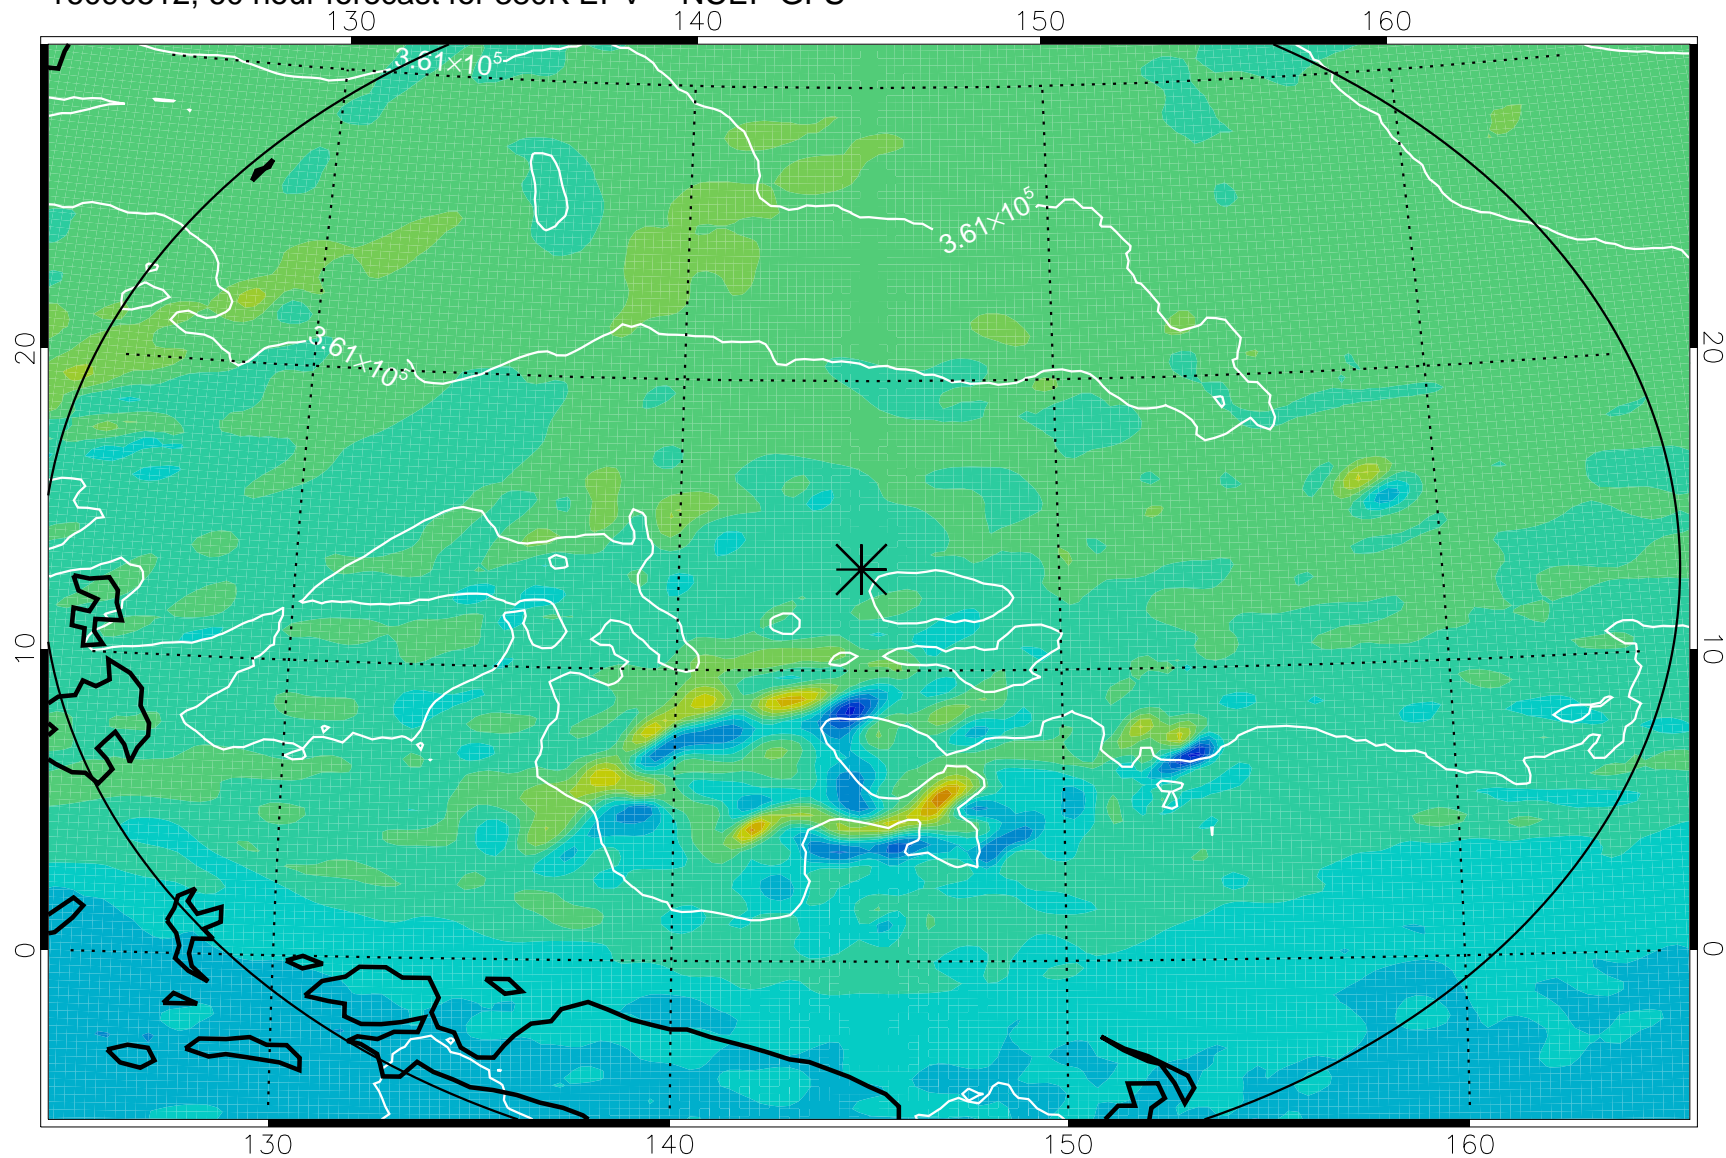

16090418, 42 hour forecast for 380K EPV -- NCEP GFS

380K Montgomery Streamfunction, white

Range ring of 2304 km

16090500, 48 hour forecast for 380K EPV -- NCEP GFS

380K Montgomery Streamfunction, white

Range ring of 2304 km

16090506, 54 hour forecast for 380K EPV -- NCEP GFS

380K Montgomery Streamfunction, white

Range ring of 2304 km

16090512, 60 hour forecast for 380K EPV -- NCEP GFS

380K Montgomery Streamfunction, white

Range ring of 2304 km

16090518, 66 hour forecast for 380K EPV -- NCEP GFS

380K Montgomery Streamfunction, white

Range ring of 2304 km

16090600, 72 hour forecast for 380K EPV -- NCEP GFS

380K Montgomery Streamfunction, white

Range ring of 2304 km

16090606, 78 hour forecast for 380K EPV -- NCEP GFS

380K Montgomery Streamfunction, white

Range ring of 2304 km

16090612, 84 hour forecast for 380K EPV -- NCEP GFS

380K Montgomery Streamfunction, white

Range ring of 2304 km