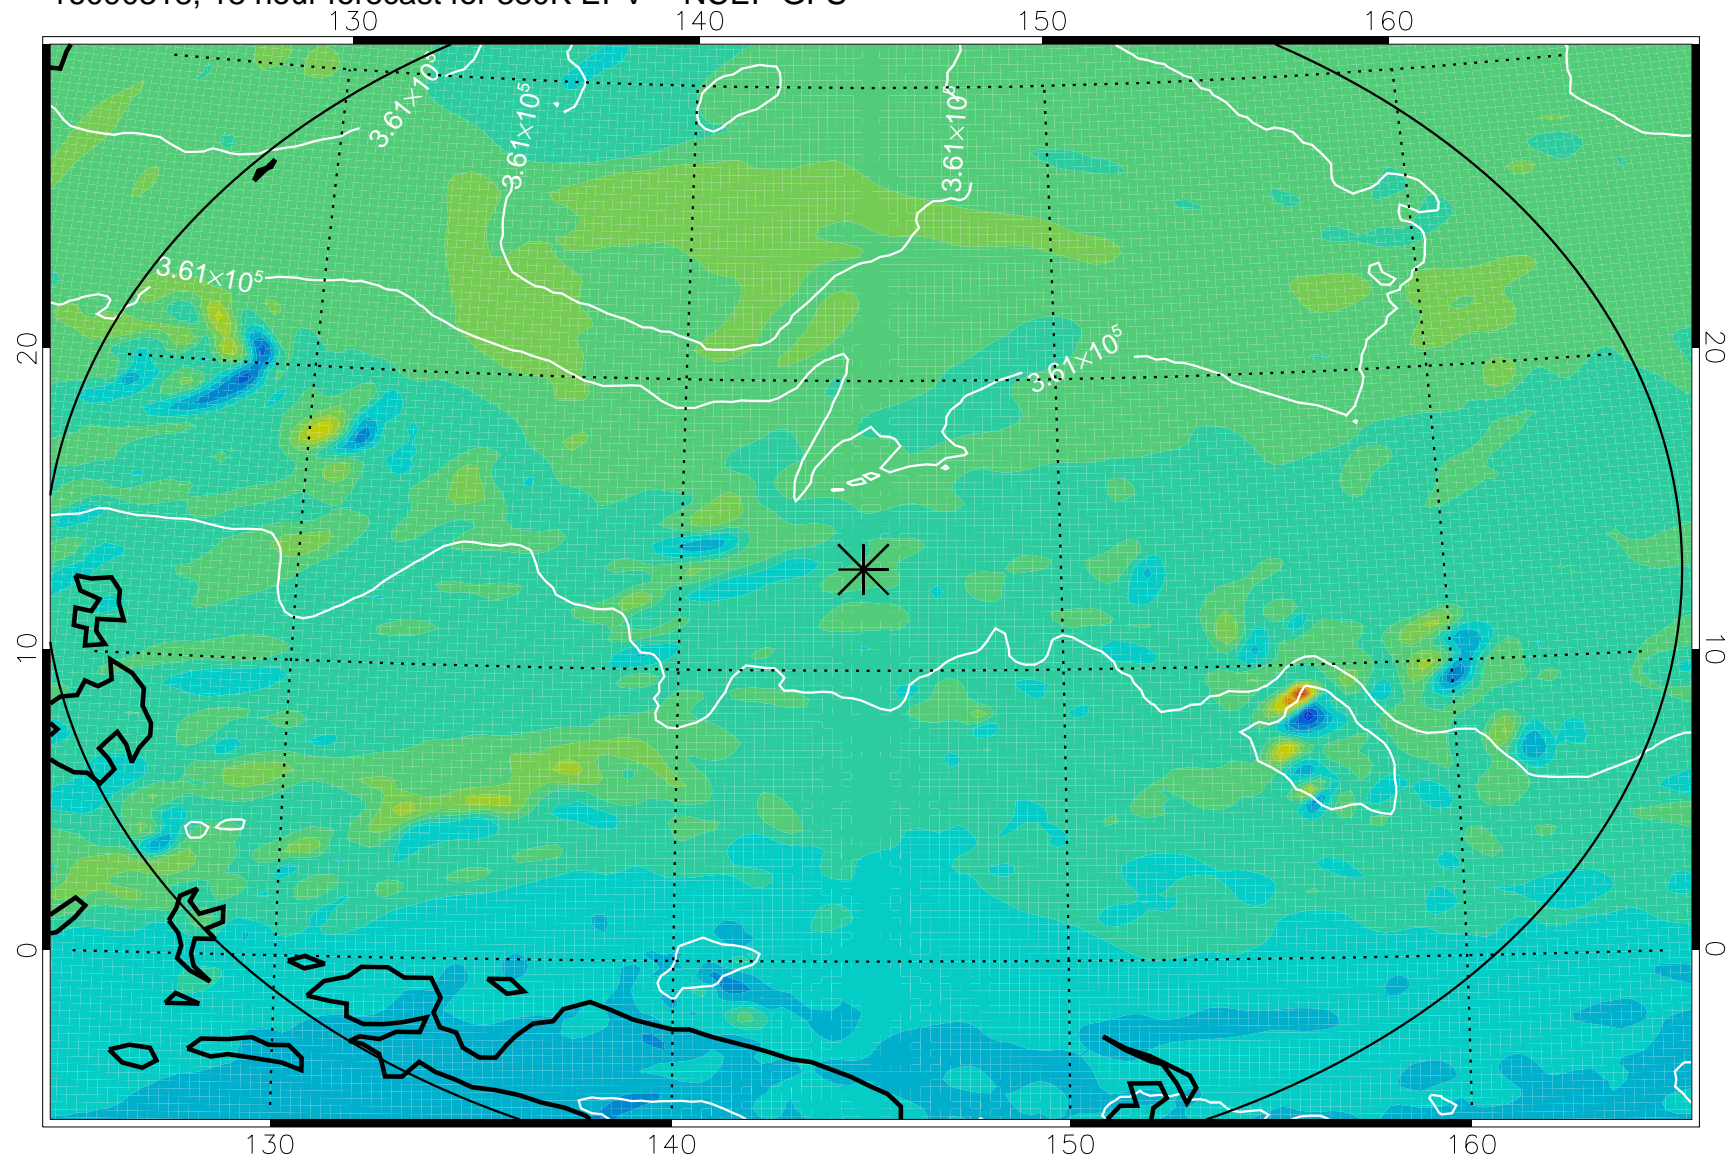

16090306, 6 hour forecast for 380K EPV -- NCEP GFS

380K Montgomery Streamfunction, white

Range ring of 2304 km

16090312, 12 hour forecast for 380K EPV -- NCEP GFS

380K Montgomery Streamfunction, white

Range ring of 2304 km

16090318, 18 hour forecast for 380K EPV -- NCEP GFS

380K Montgomery Streamfunction, white

Range ring of 2304 km

16090400, 24 hour forecast for 380K EPV -- NCEP GFS

380K Montgomery Streamfunction, white

Range ring of 2304 km

16090406, 30 hour forecast for 380K EPV -- NCEP GFS

380K Montgomery Streamfunction, white

Range ring of 2304 km

16090412, 36 hour forecast for 380K EPV -- NCEP GFS

380K Montgomery Streamfunction, white

Range ring of 2304 km

16090418, 42 hour forecast for 380K EPV -- NCEP GFS

380K Montgomery Streamfunction, white

Range ring of 2304 km

16090500, 48 hour forecast for 380K EPV -- NCEP GFS

380K Montgomery Streamfunction, white

Range ring of 2304 km