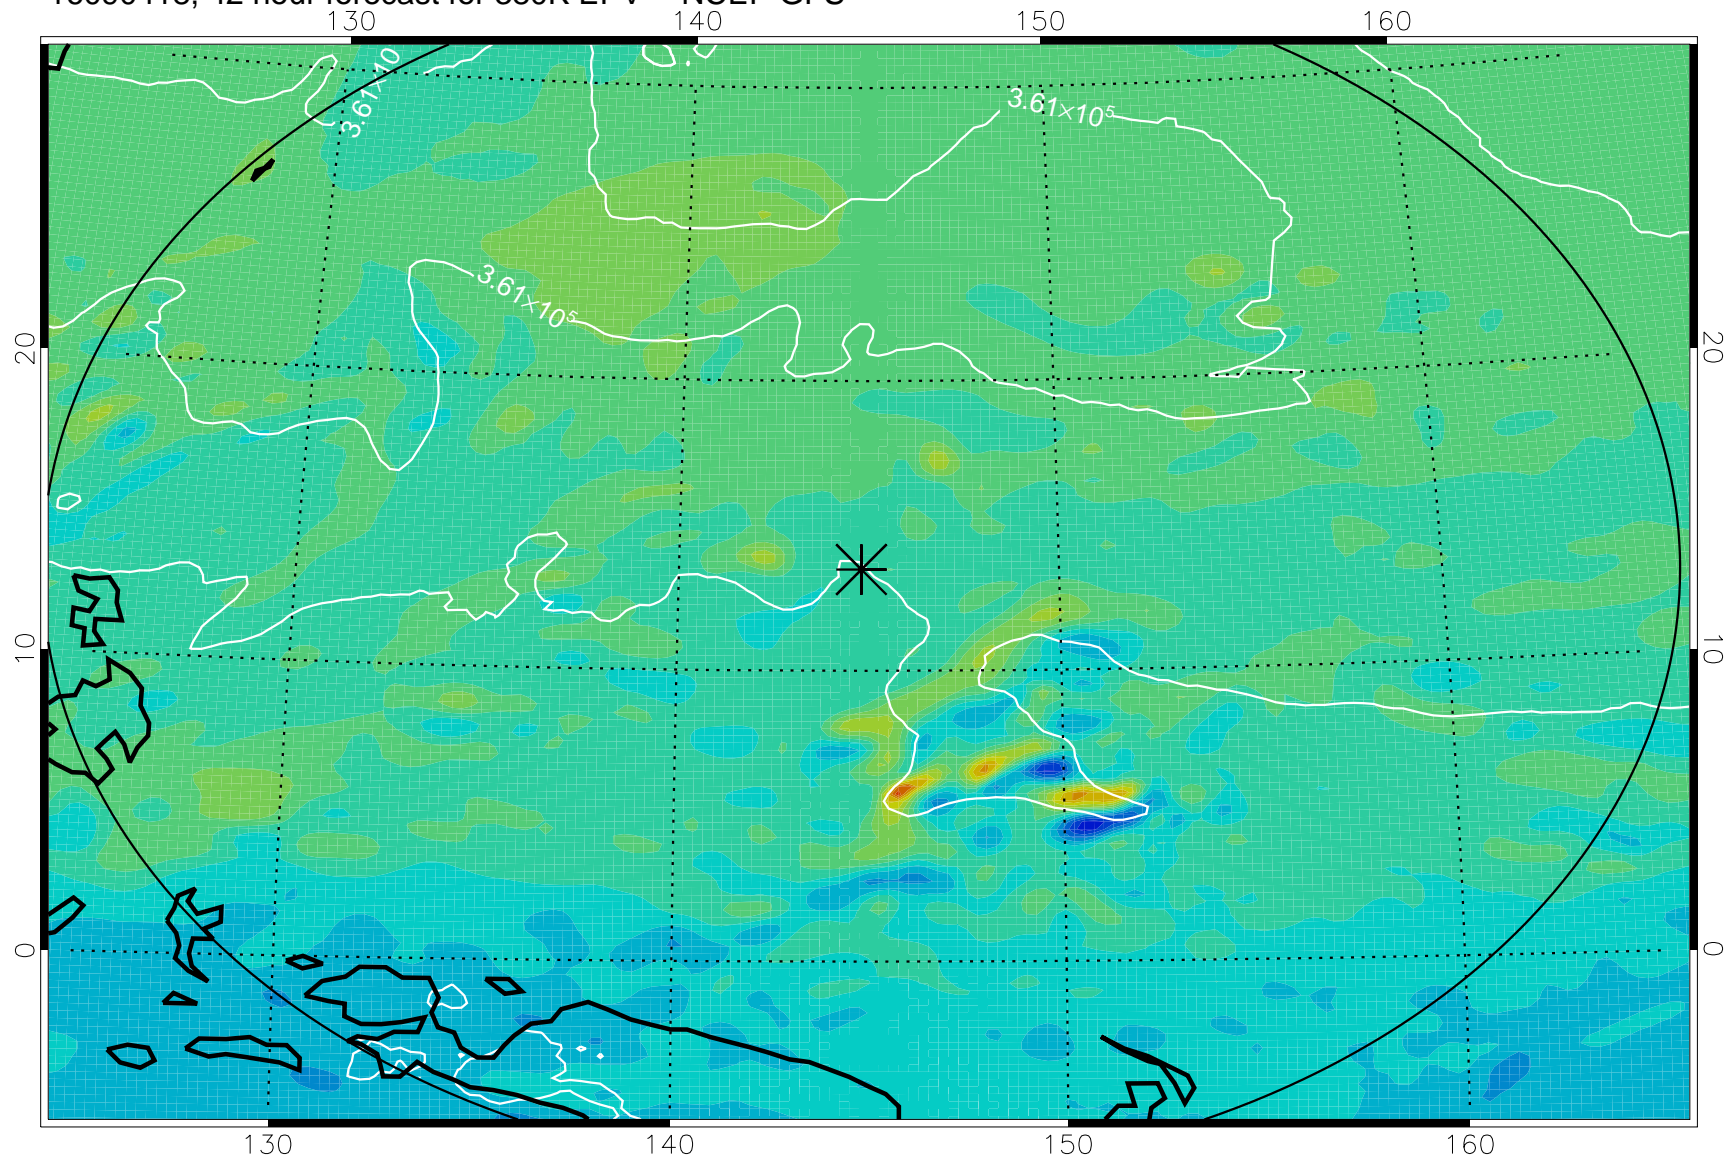

16090318, 18 hour forecast for 380K EPV -- NCEP GFS

380K Montgomery Streamfunction, white

Range ring of 2304 km

16090400, 24 hour forecast for 380K EPV -- NCEP GFS

380K Montgomery Streamfunction, white

Range ring of 2304 km

16090406, 30 hour forecast for 380K EPV -- NCEP GFS

380K Montgomery Streamfunction, white

Range ring of 2304 km

16090412, 36 hour forecast for 380K EPV -- NCEP GFS

380K Montgomery Streamfunction, white

Range ring of 2304 km

16090418, 42 hour forecast for 380K EPV -- NCEP GFS

380K Montgomery Streamfunction, white

Range ring of 2304 km

16090500, 48 hour forecast for 380K EPV -- NCEP GFS

380K Montgomery Streamfunction, white

Range ring of 2304 km

16090506, 54 hour forecast for 380K EPV -- NCEP GFS

380K Montgomery Streamfunction, white

Range ring of 2304 km

16090512, 60 hour forecast for 380K EPV -- NCEP GFS

380K Montgomery Streamfunction, white

Range ring of 2304 km