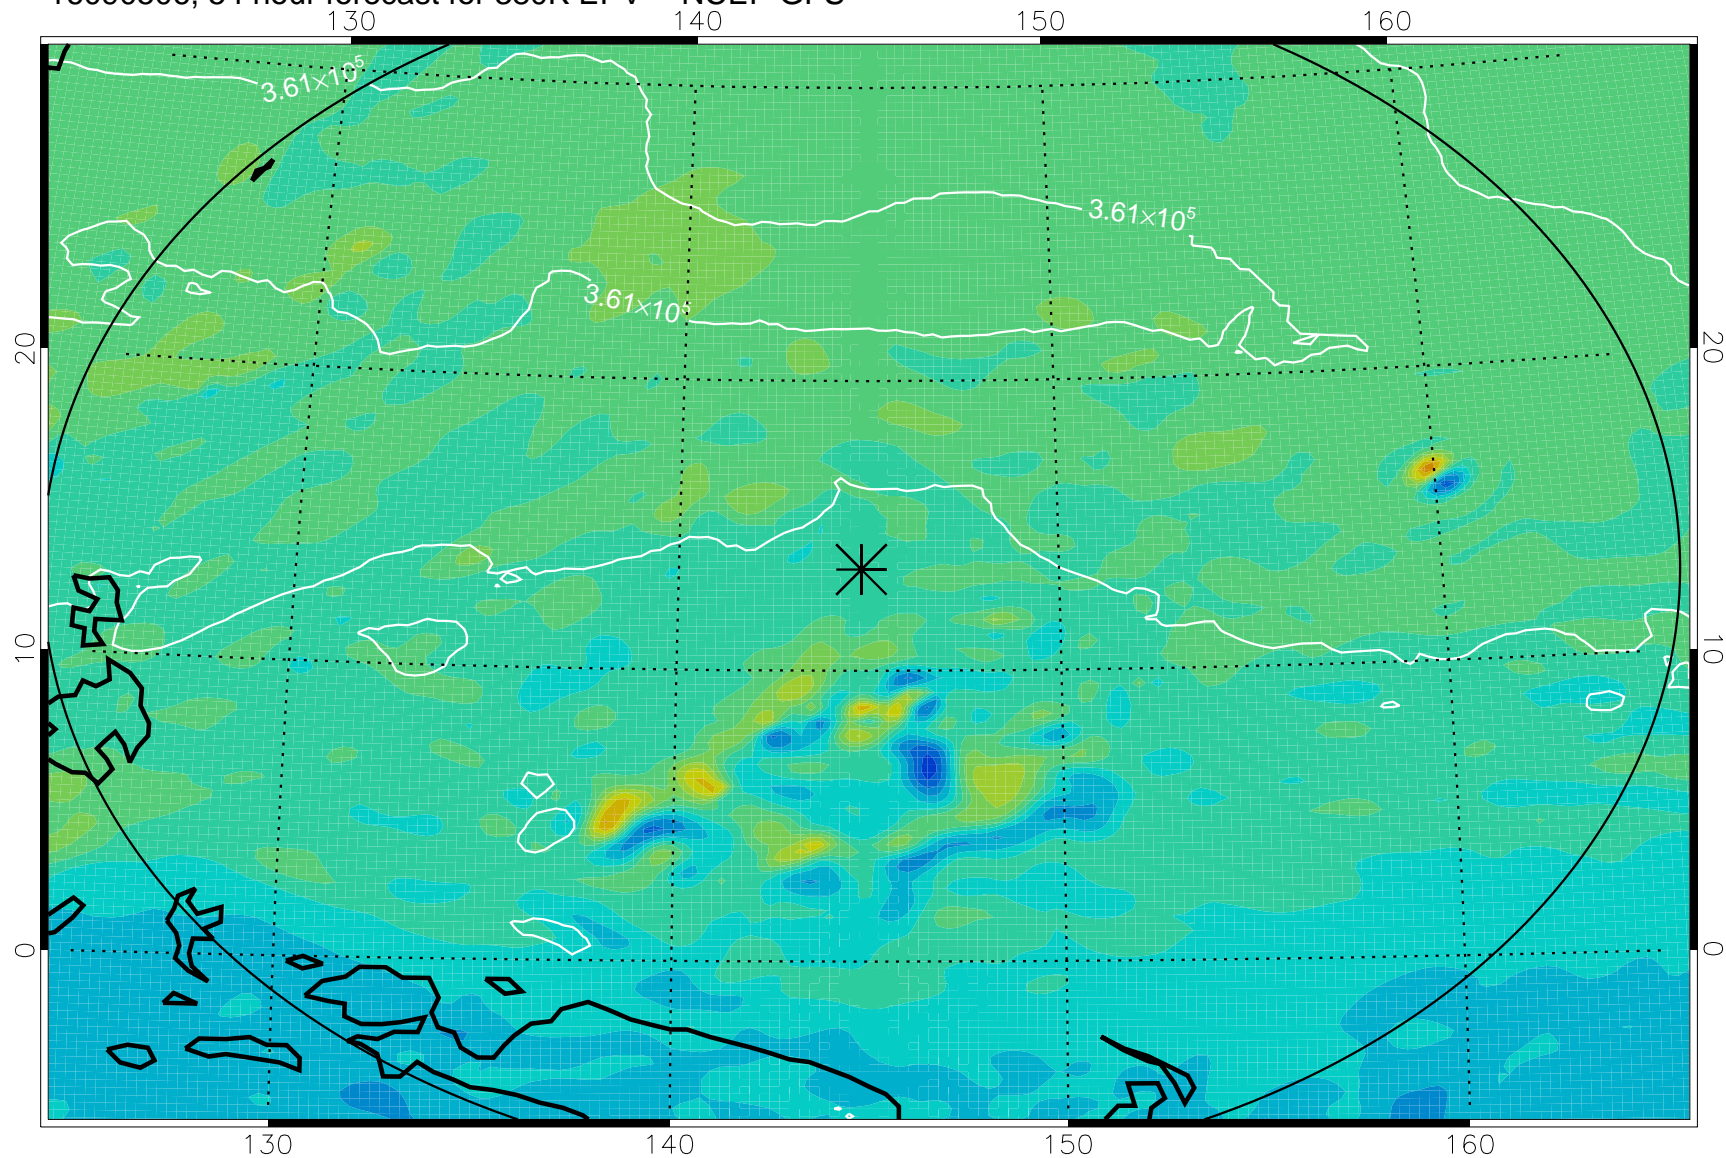

16090418, 42 hour forecast for 380K EPV -- NCEP GFS

380K Montgomery Streamfunction, white

Range ring of 2304 km

16090500, 48 hour forecast for 380K EPV -- NCEP GFS

380K Montgomery Streamfunction, white

Range ring of 2304 km

16090506, 54 hour forecast for 380K EPV -- NCEP GFS

380K Montgomery Streamfunction, white

Range ring of 2304 km

16090512, 60 hour forecast for 380K EPV -- NCEP GFS

380K Montgomery Streamfunction, white

Range ring of 2304 km

16090518, 66 hour forecast for 380K EPV -- NCEP GFS

380K Montgomery Streamfunction, white

Range ring of 2304 km

16090600, 72 hour forecast for 380K EPV -- NCEP GFS

380K Montgomery Streamfunction, white

Range ring of 2304 km

16090606, 78 hour forecast for 380K EPV -- NCEP GFS

380K Montgomery Streamfunction, white

Range ring of 2304 km

16090612, 84 hour forecast for 380K EPV -- NCEP GFS

380K Montgomery Streamfunction, white

Range ring of 2304 km