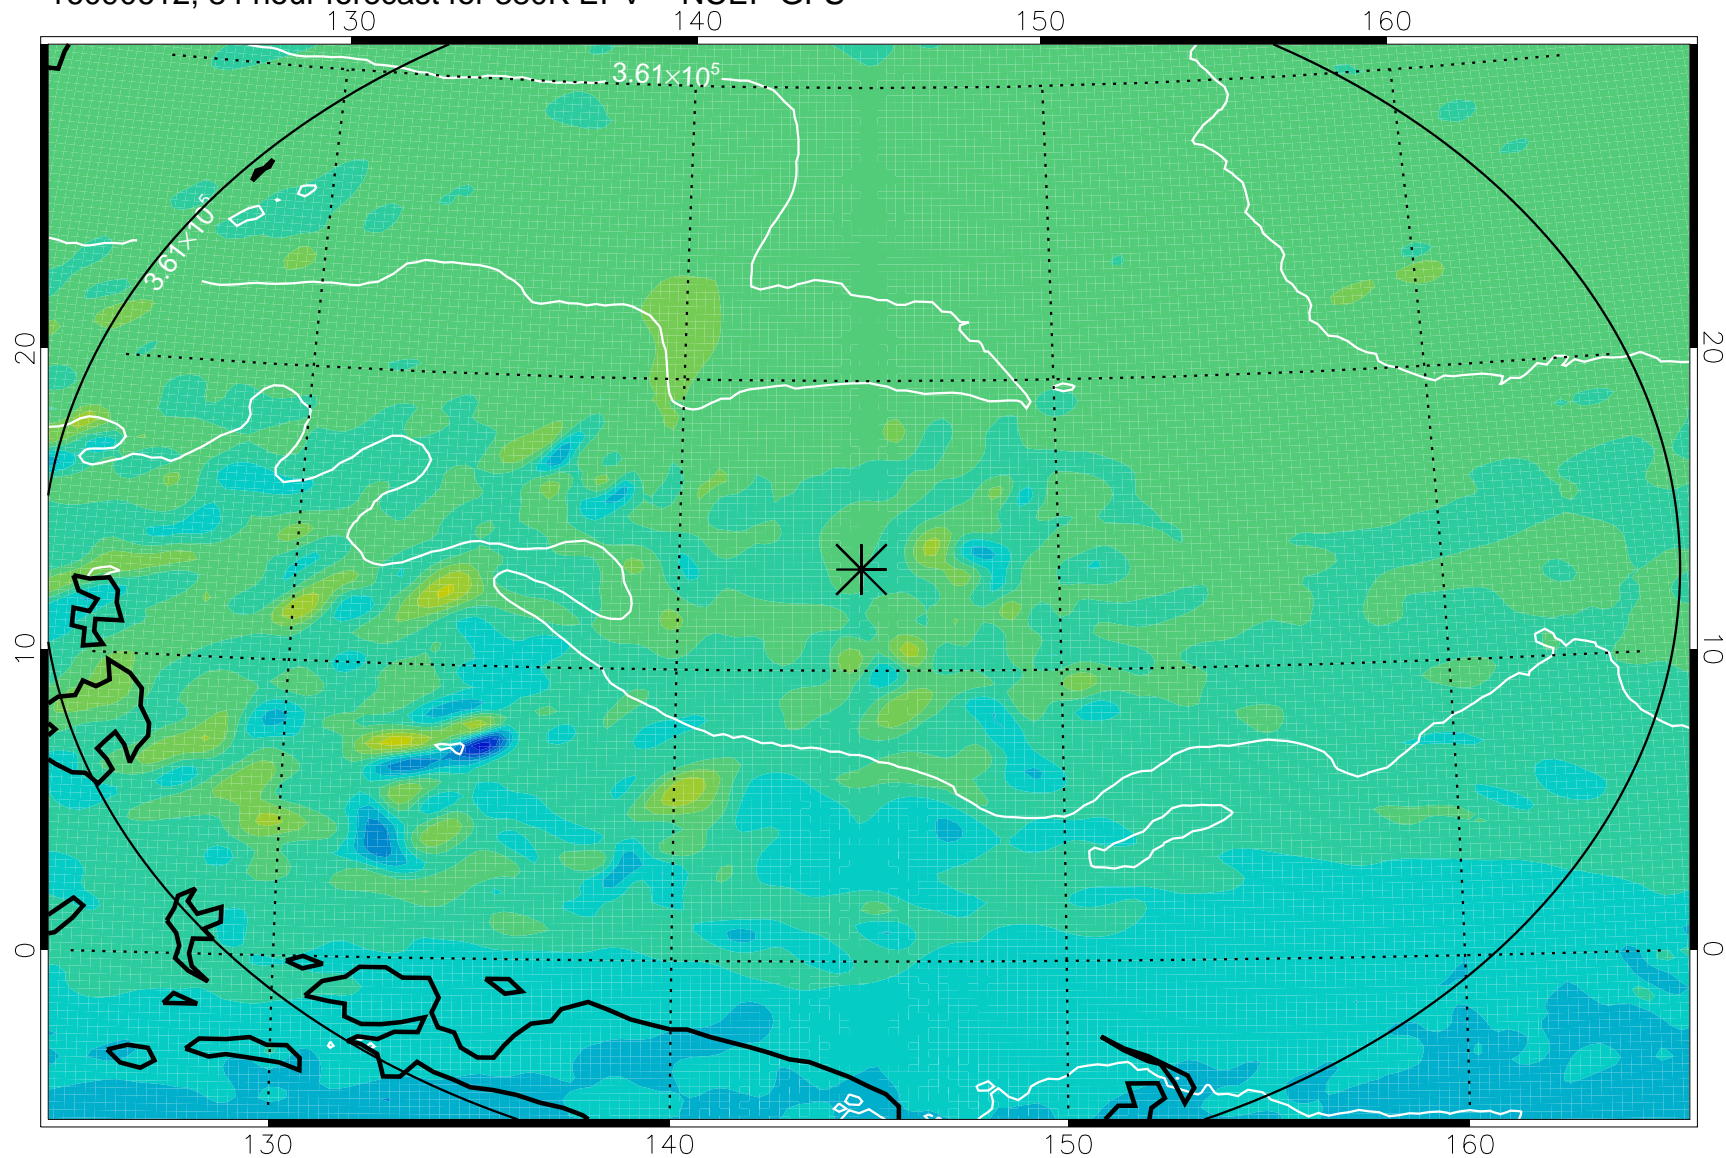

16090506, 54 hour forecast for 380K EPV -- NCEP GFS

380K Montgomery Streamfunction, white

Range ring of 2304 km

16090512, 60 hour forecast for 380K EPV -- NCEP GFS

380K Montgomery Streamfunction, white

Range ring of 2304 km

16090518, 66 hour forecast for 380K EPV -- NCEP GFS

380K Montgomery Streamfunction, white

Range ring of 2304 km

16090600, 72 hour forecast for 380K EPV -- NCEP GFS

380K Montgomery Streamfunction, white

Range ring of 2304 km

16090606, 78 hour forecast for 380K EPV -- NCEP GFS

380K Montgomery Streamfunction, white

Range ring of 2304 km

16090612, 84 hour forecast for 380K EPV -- NCEP GFS

380K Montgomery Streamfunction, white

Range ring of 2304 km

16090618, 90 hour forecast for 380K EPV -- NCEP GFS

380K Montgomery Streamfunction, white

Range ring of 2304 km

16090700, 96 hour forecast for 380K EPV -- NCEP GFS

380K Montgomery Streamfunction, white

Range ring of 2304 km