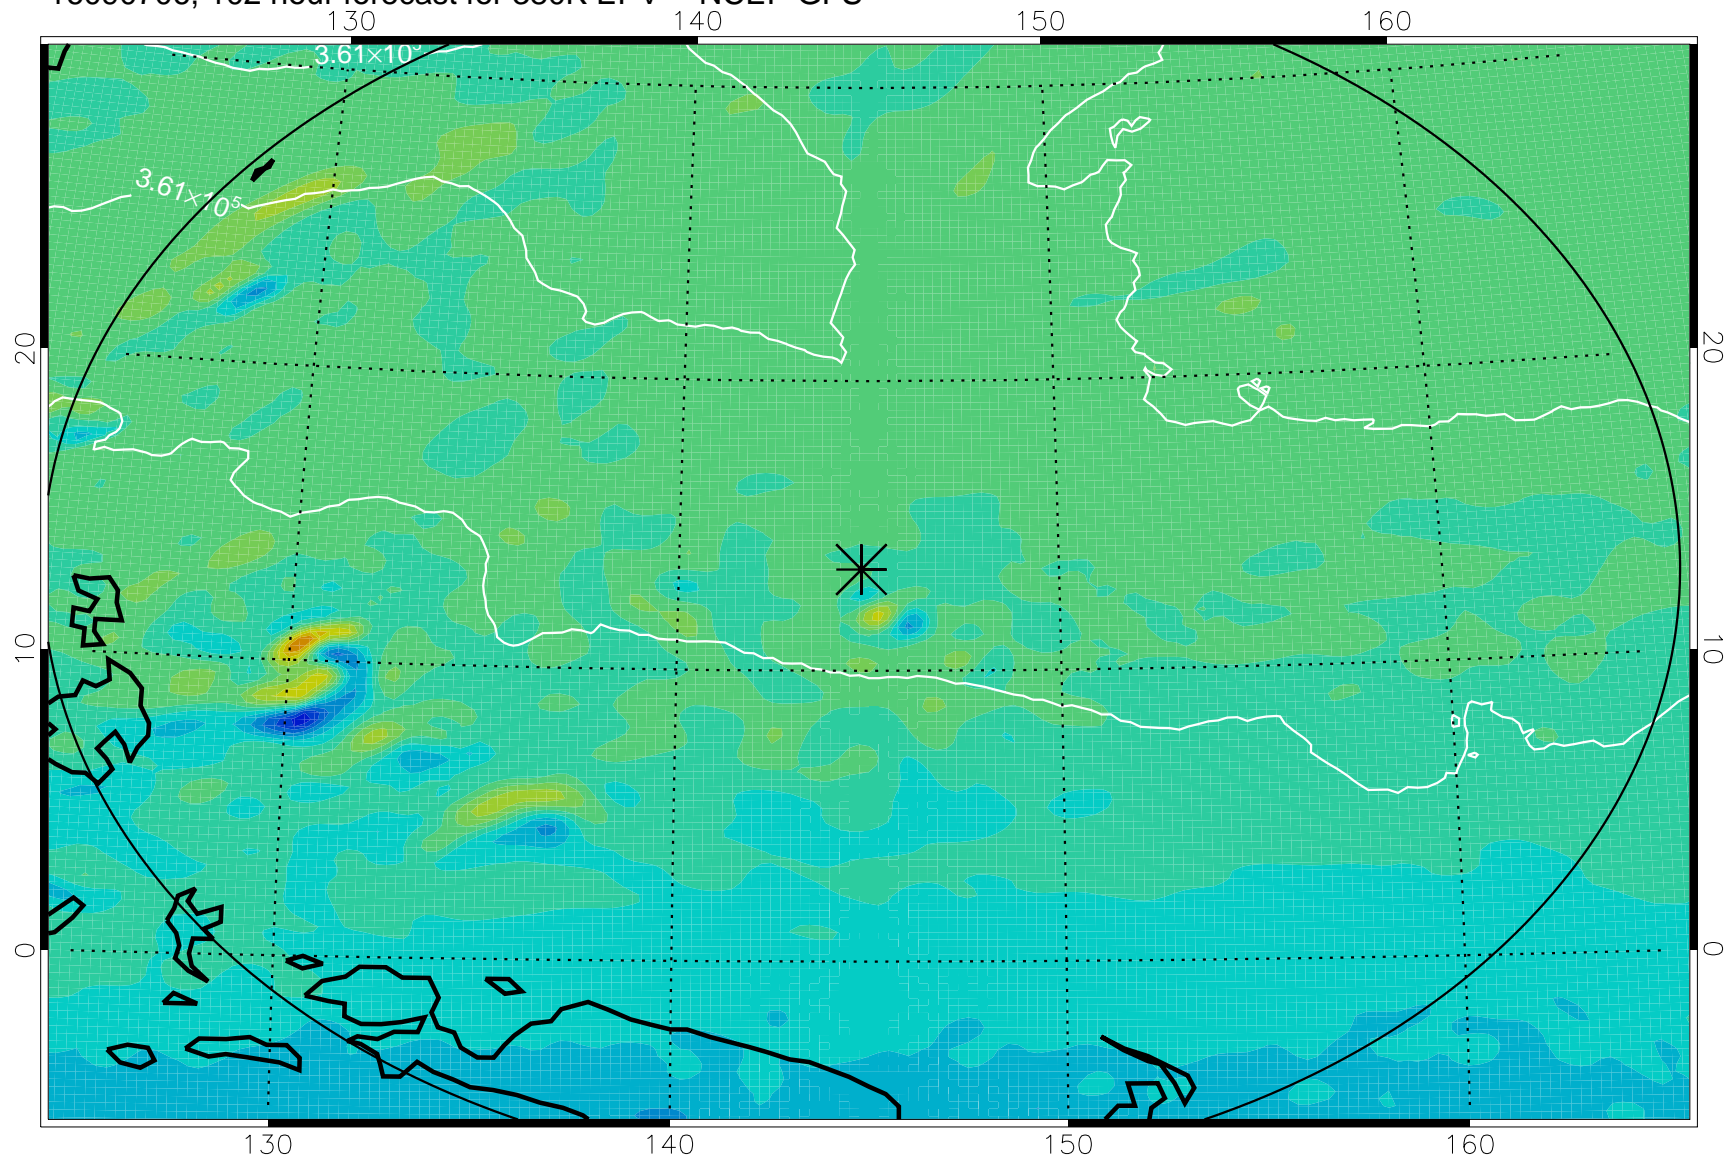

16090606, 78 hour forecast for 380K EPV -- NCEP GFS

380K Montgomery Streamfunction, white

Range ring of 2304 km

16090612, 84 hour forecast for 380K EPV -- NCEP GFS

380K Montgomery Streamfunction, white

Range ring of 2304 km

16090618, 90 hour forecast for 380K EPV -- NCEP GFS

380K Montgomery Streamfunction, white

Range ring of 2304 km

16090700, 96 hour forecast for 380K EPV -- NCEP GFS

380K Montgomery Streamfunction, white

Range ring of 2304 km

16090706, 102 hour forecast for 380K EPV -- NCEP GFS

380K Montgomery Streamfunction, white

Range ring of 2304 km

16090712, 108 hour forecast for 380K EPV -- NCEP GFS

380K Montgomery Streamfunction, white

Range ring of 2304 km

16090718, 114 hour forecast for 380K EPV -- NCEP GFS

380K Montgomery Streamfunction, white

Range ring of 2304 km

16090800, 120 hour forecast for 380K EPV -- NCEP GFS

380K Montgomery Streamfunction, white

Range ring of 2304 km