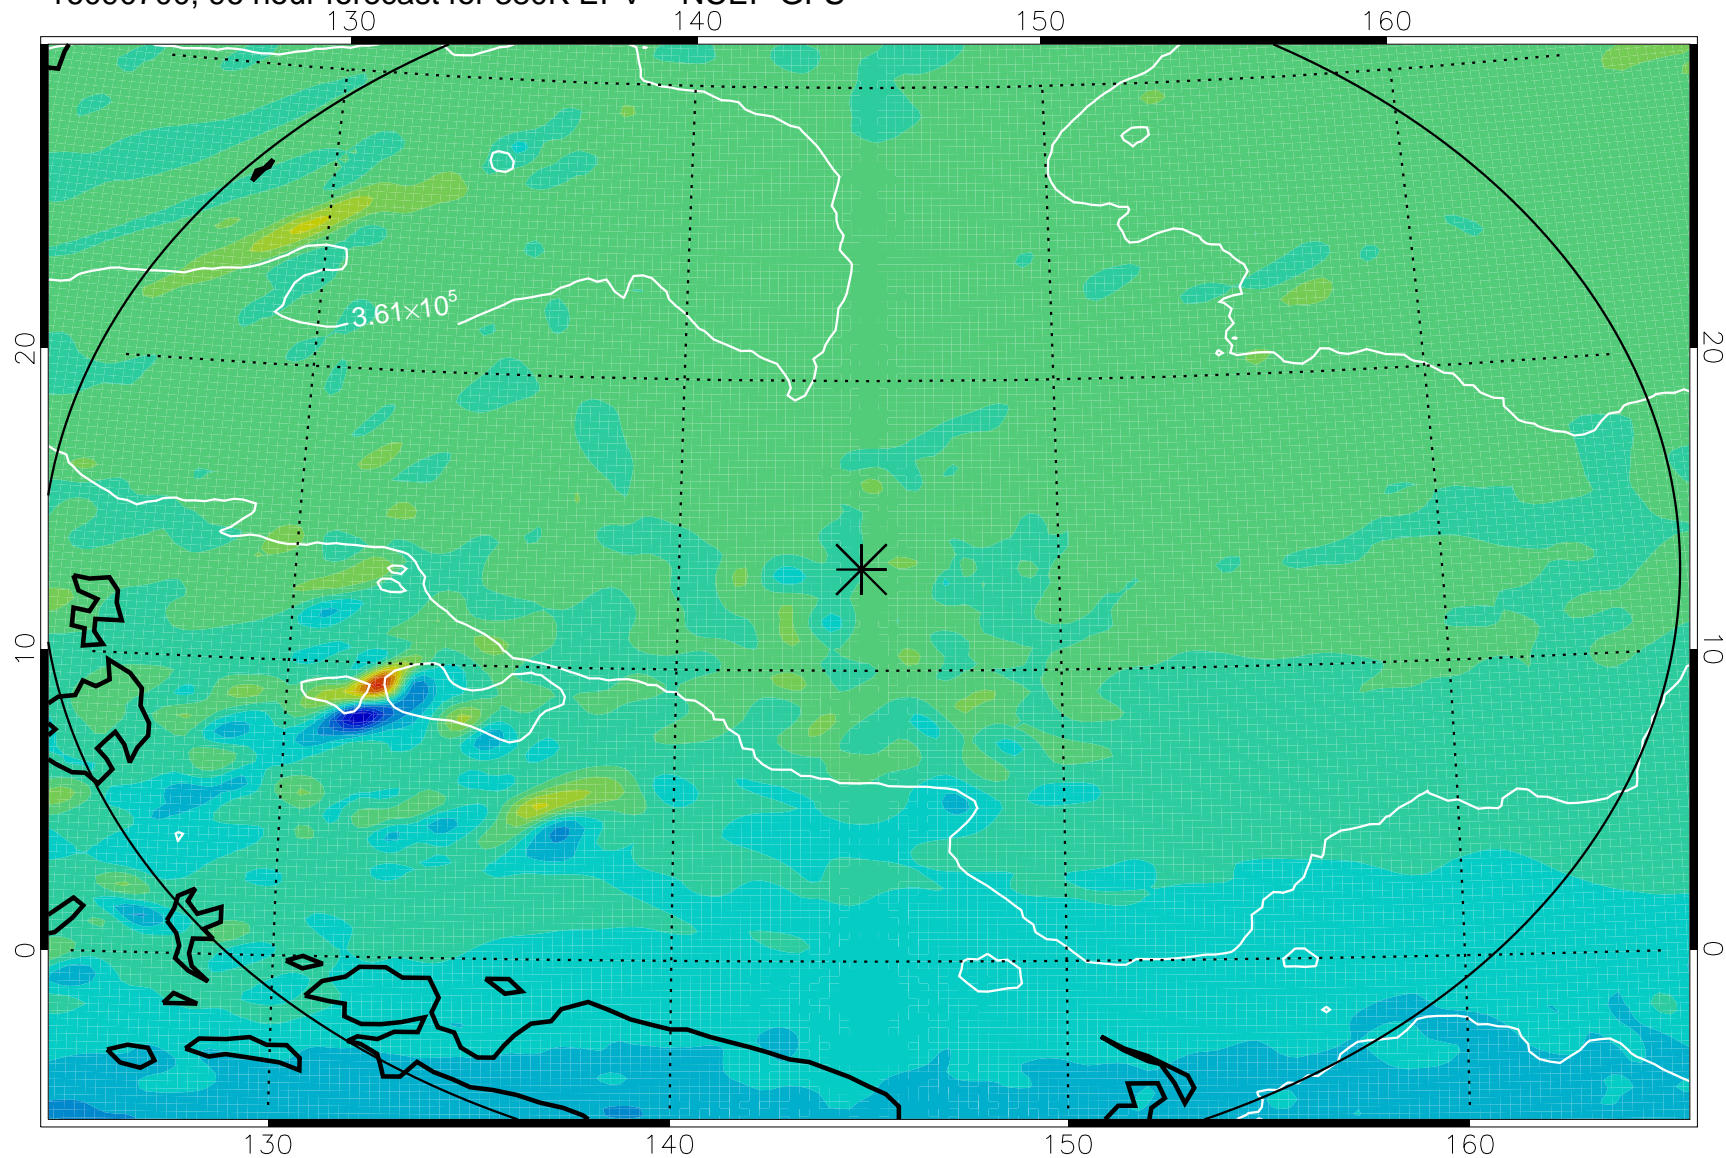

16090518, 66 hour forecast for 380K EPV -- NCEP GFS

380K Montgomery Streamfunction, white

Range ring of 2304 km

16090600, 72 hour forecast for 380K EPV -- NCEP GFS

380K Montgomery Streamfunction, white

Range ring of 2304 km

16090606, 78 hour forecast for 380K EPV -- NCEP GFS

380K Montgomery Streamfunction, white

Range ring of 2304 km

16090612, 84 hour forecast for 380K EPV -- NCEP GFS

380K Montgomery Streamfunction, white

Range ring of 2304 km

16090618, 90 hour forecast for 380K EPV -- NCEP GFS

380K Montgomery Streamfunction, white

Range ring of 2304 km

16090700, 96 hour forecast for 380K EPV -- NCEP GFS

380K Montgomery Streamfunction, white

Range ring of 2304 km

16090706, 102 hour forecast for 380K EPV -- NCEP GFS

380K Montgomery Streamfunction, white

Range ring of 2304 km

16090712, 108 hour forecast for 380K EPV -- NCEP GFS

380K Montgomery Streamfunction, white

Range ring of 2304 km