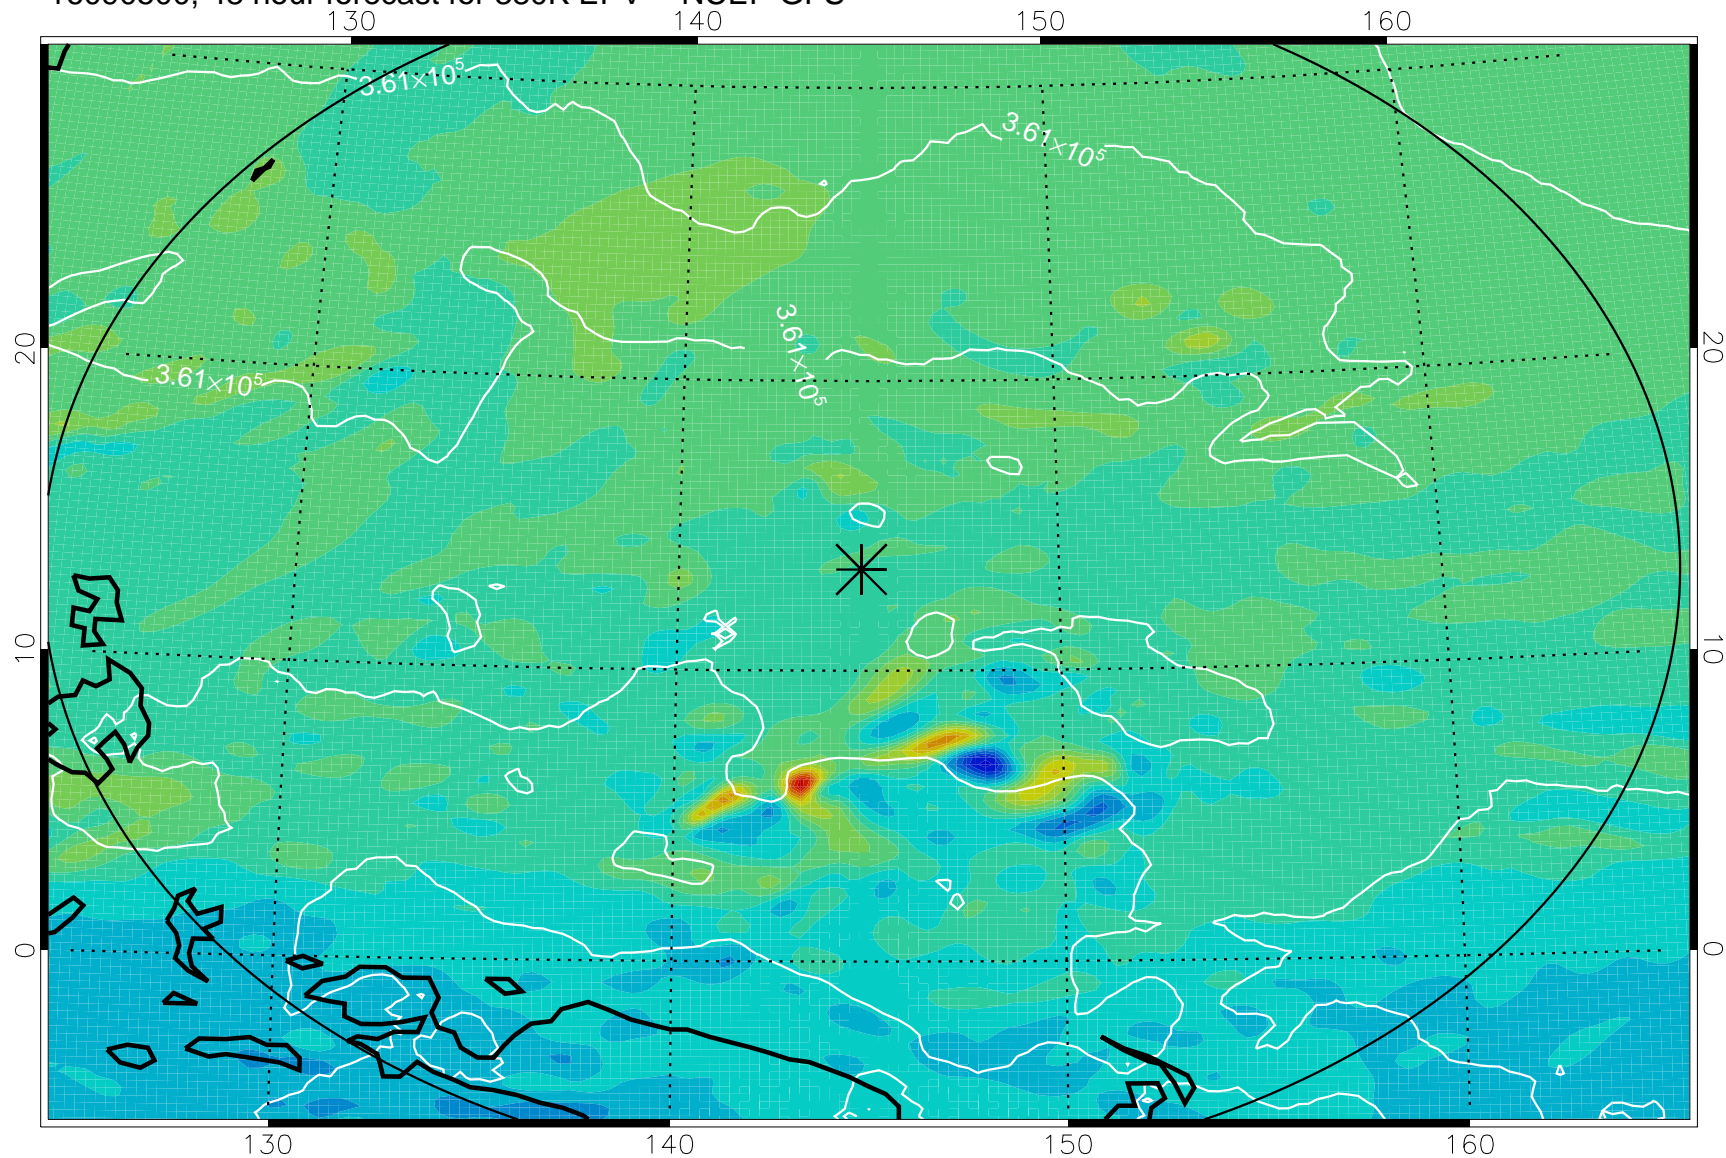

16090406, 30 hour forecast for 380K EPV -- NCEP GFS

380K Montgomery Streamfunction, white

Range ring of 2304 km

16090412, 36 hour forecast for 380K EPV -- NCEP GFS

380K Montgomery Streamfunction, white

Range ring of 2304 km

16090418, 42 hour forecast for 380K EPV -- NCEP GFS

380K Montgomery Streamfunction, white

Range ring of 2304 km

16090500, 48 hour forecast for 380K EPV -- NCEP GFS

380K Montgomery Streamfunction, white

Range ring of 2304 km

16090506, 54 hour forecast for 380K EPV -- NCEP GFS

380K Montgomery Streamfunction, white

Range ring of 2304 km

16090512, 60 hour forecast for 380K EPV -- NCEP GFS

380K Montgomery Streamfunction, white

Range ring of 2304 km

16090606, 78 hour forecast for 380K EPV -- NCEP GFS

380K Montgomery Streamfunction, white

Range ring of 2304 km

16090612, 84 hour forecast for 380K EPV -- NCEP GFS

380K Montgomery Streamfunction, white

Range ring of 2304 km