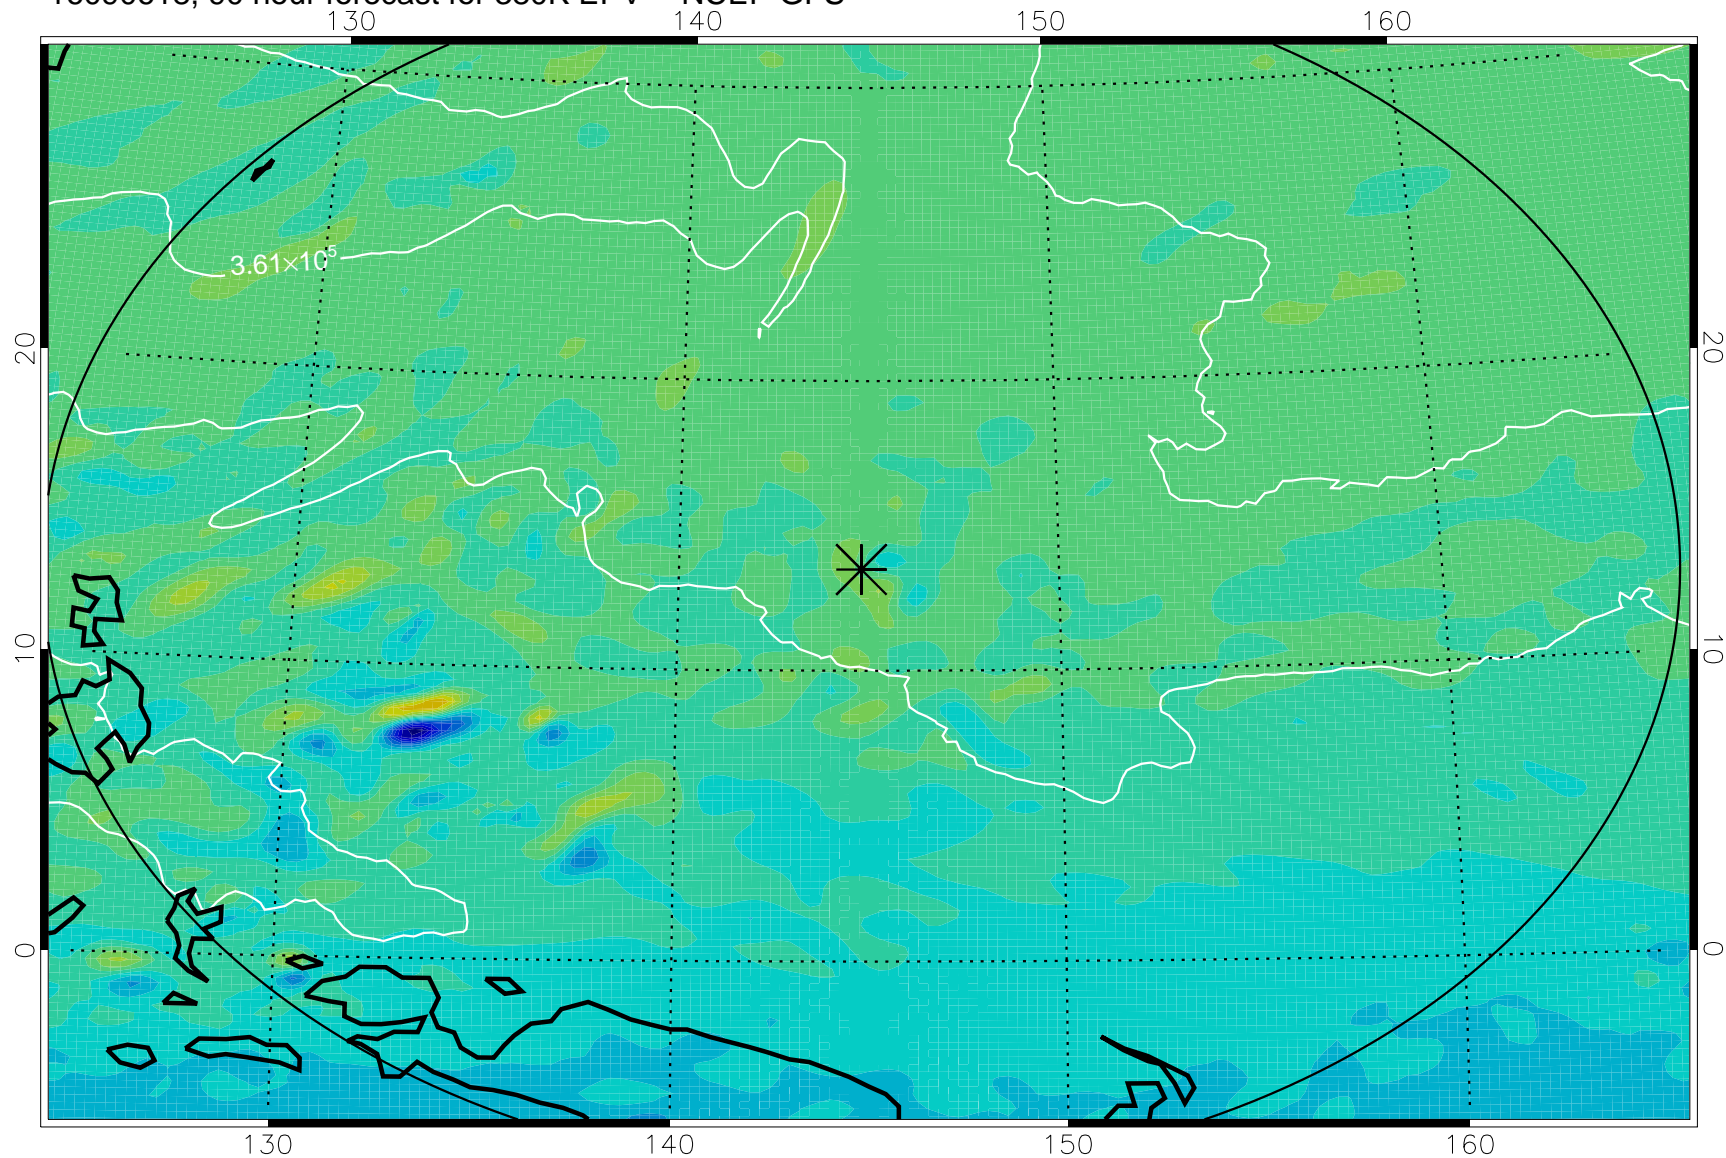

16090518, 66 hour forecast for 380K EPV -- NCEP GFS

380K Montgomery Streamfunction, white

Range ring of 2304 km

16090600, 72 hour forecast for 380K EPV -- NCEP GFS

380K Montgomery Streamfunction, white

Range ring of 2304 km

16090606, 78 hour forecast for 380K EPV -- NCEP GFS

380K Montgomery Streamfunction, white

Range ring of 2304 km

16090612, 84 hour forecast for 380K EPV -- NCEP GFS

380K Montgomery Streamfunction, white

Range ring of 2304 km

16090618, 90 hour forecast for 380K EPV -- NCEP GFS

380K Montgomery Streamfunction, white

Range ring of 2304 km

16090700, 96 hour forecast for 380K EPV -- NCEP GFS

380K Montgomery Streamfunction, white

Range ring of 2304 km

16090706, 102 hour forecast for 380K EPV -- NCEP GFS

380K Montgomery Streamfunction, white

Range ring of 2304 km

16090712, 108 hour forecast for 380K EPV -- NCEP GFS

380K Montgomery Streamfunction, white

Range ring of 2304 km