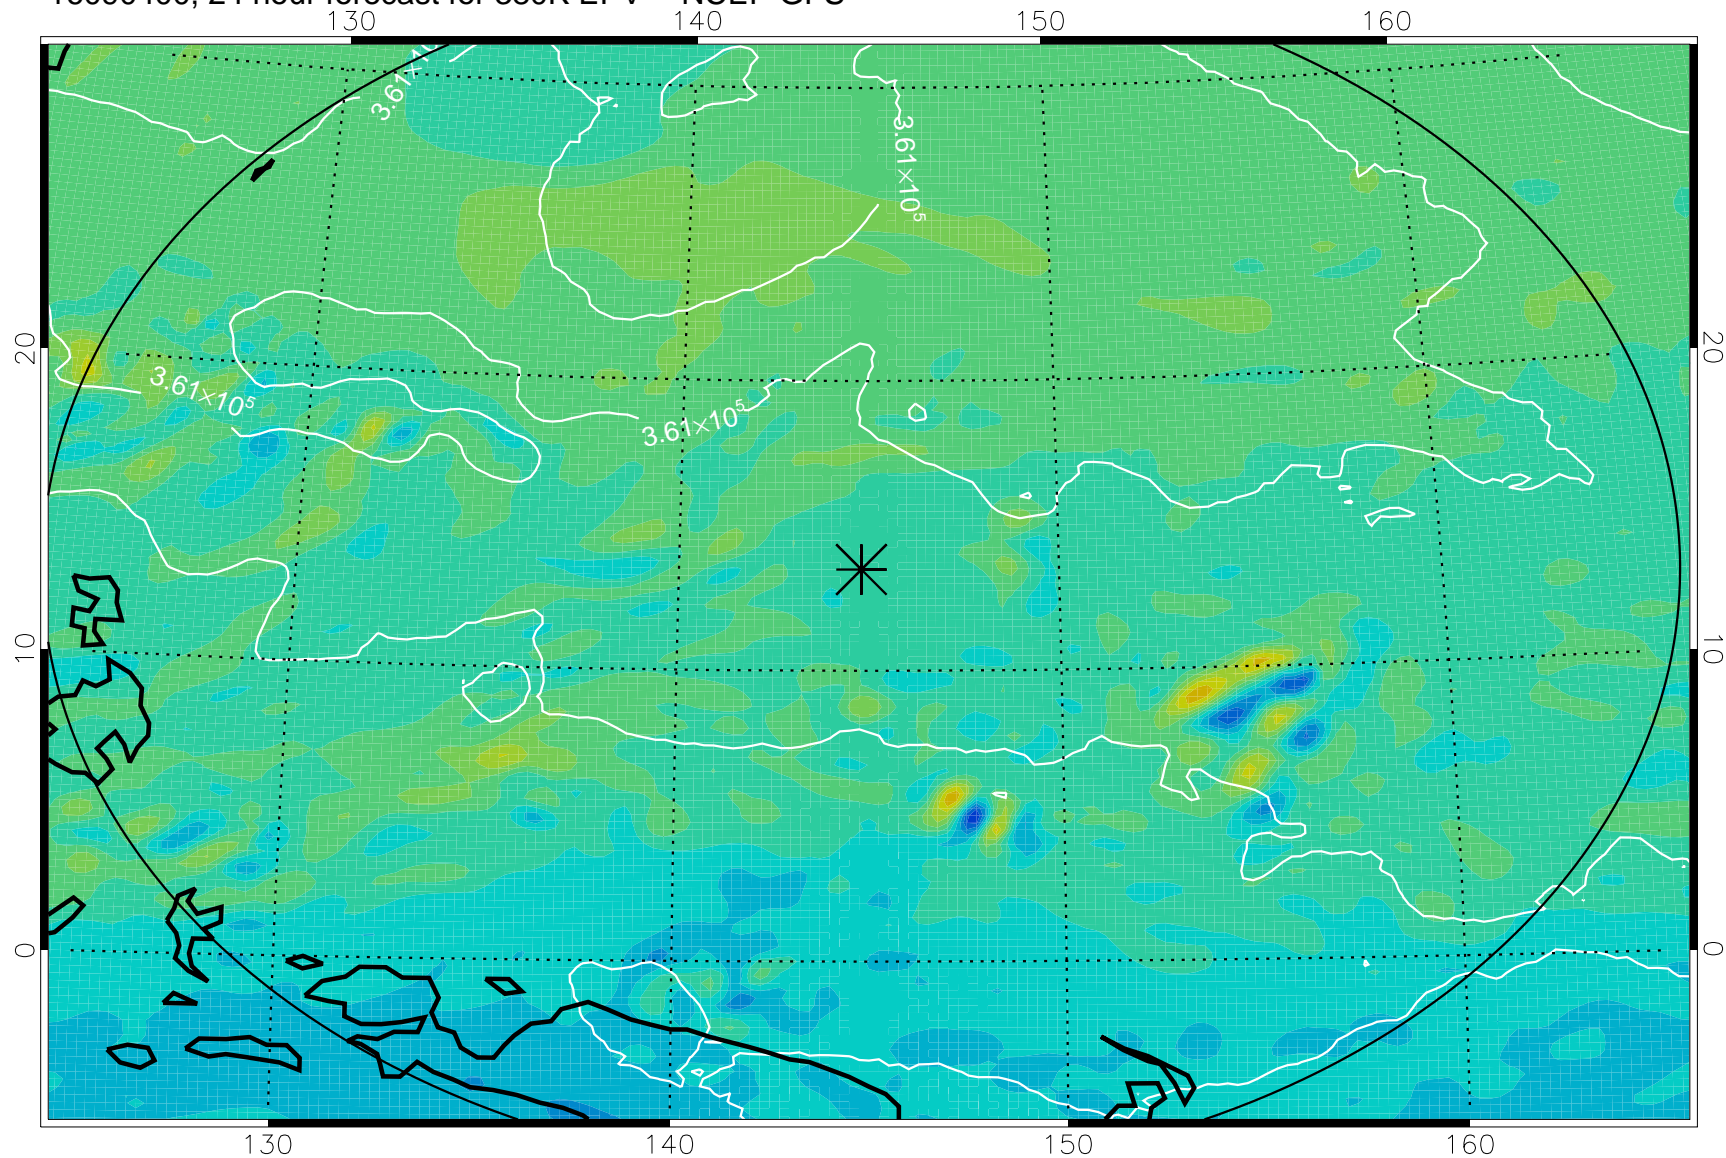

16090306, 6 hour forecast for 380K EPV -- NCEP GFS

380K Montgomery Streamfunction, white

Range ring of 2304 km

16090312, 12 hour forecast for 380K EPV -- NCEP GFS

380K Montgomery Streamfunction, white

Range ring of 2304 km

16090318, 18 hour forecast for 380K EPV -- NCEP GFS

380K Montgomery Streamfunction, white

Range ring of 2304 km

16090400, 24 hour forecast for 380K EPV -- NCEP GFS

380K Montgomery Streamfunction, white

Range ring of 2304 km

16090406, 30 hour forecast for 380K EPV -- NCEP GFS

380K Montgomery Streamfunction, white

Range ring of 2304 km

16090412, 36 hour forecast for 380K EPV -- NCEP GFS

380K Montgomery Streamfunction, white

Range ring of 2304 km

16090606, 78 hour forecast for 380K EPV -- NCEP GFS

380K Montgomery Streamfunction, white

Range ring of 2304 km

16090612, 84 hour forecast for 380K EPV -- NCEP GFS

380K Montgomery Streamfunction, white

Range ring of 2304 km