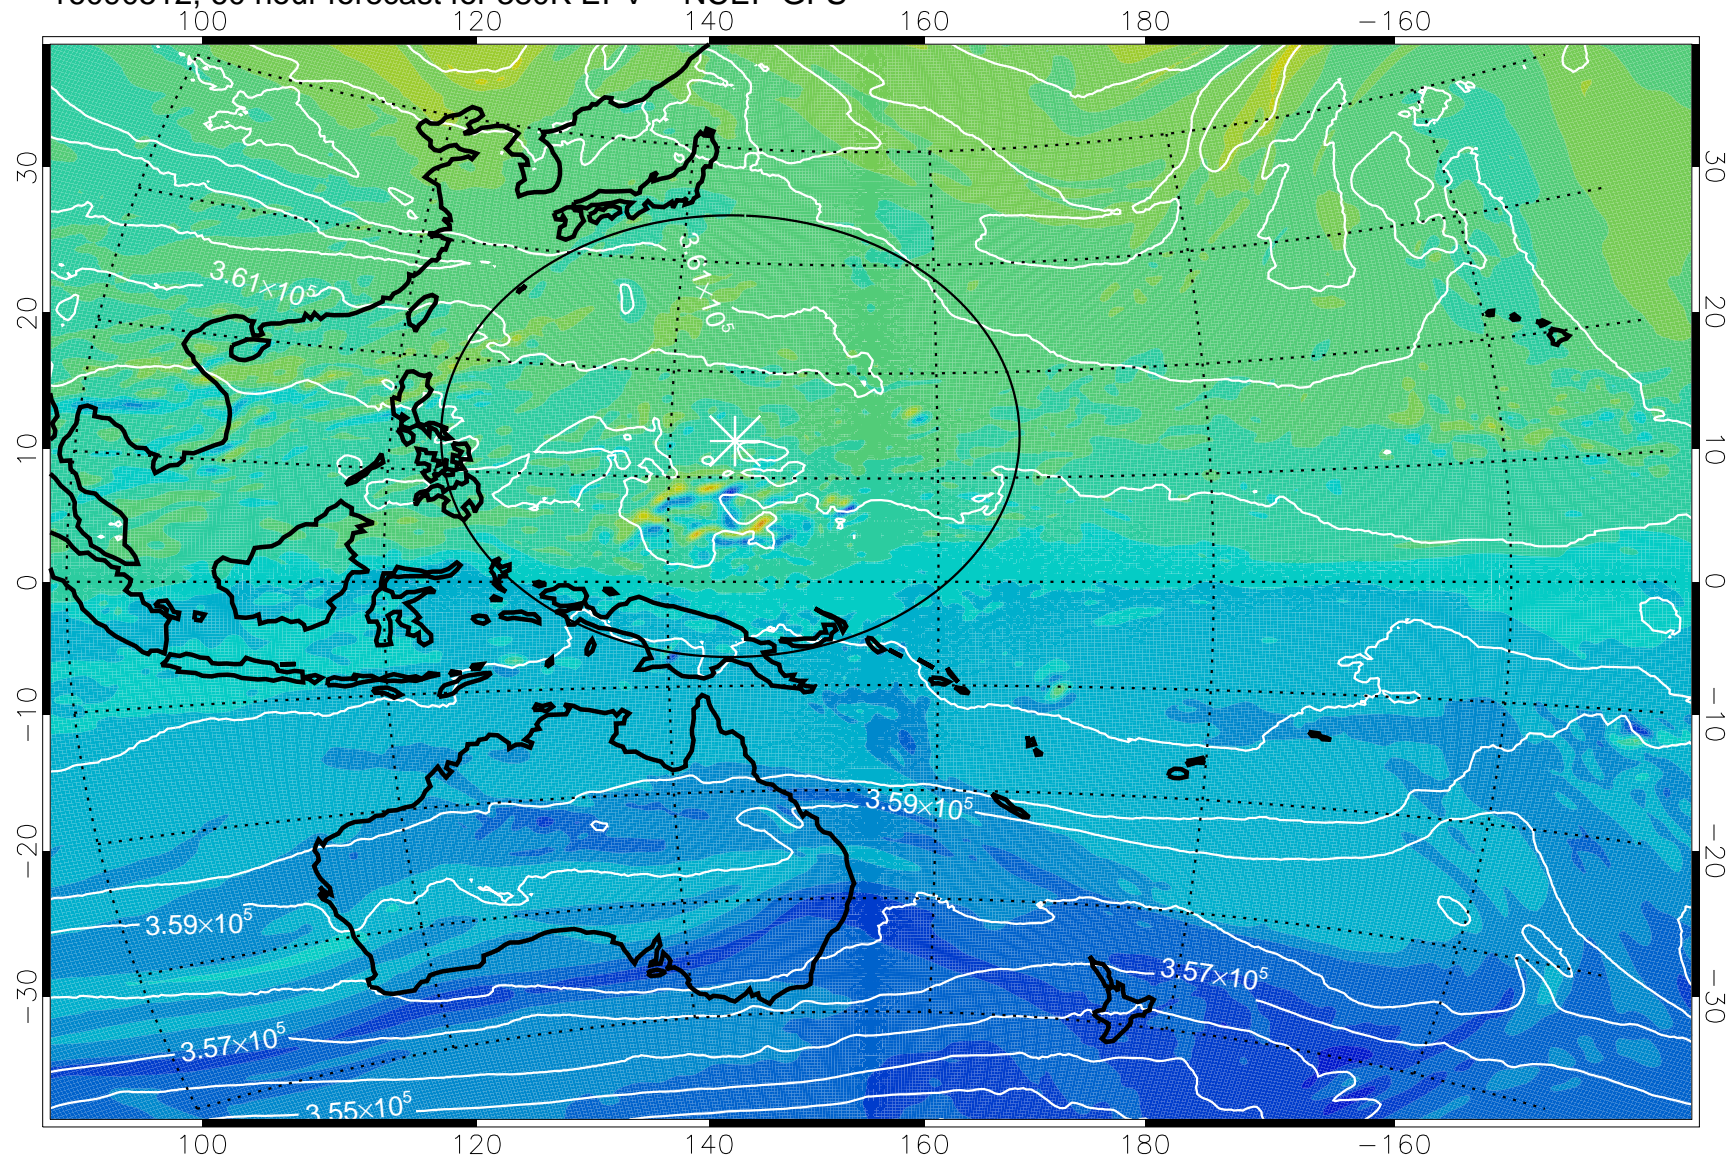

16090406, 30 hour forecast for 380K EPV -- NCEP GFS

380K Montgomery Streamfunction, white

Range ring of 2304 km

16090412, 36 hour forecast for 380K EPV -- NCEP GFS

380K Montgomery Streamfunction, white

Range ring of 2304 km

16090418, 42 hour forecast for 380K EPV -- NCEP GFS

380K Montgomery Streamfunction, white

Range ring of 2304 km

16090500, 48 hour forecast for 380K EPV -- NCEP GFS

380K Montgomery Streamfunction, white

Range ring of 2304 km

16090506, 54 hour forecast for 380K EPV -- NCEP GFS

380K Montgomery Streamfunction, white

Range ring of 2304 km

16090512, 60 hour forecast for 380K EPV -- NCEP GFS

-2×10^{-5} -1×10^{-5} 0 1×10^{-5} 2×10^{-5}
PVU

380K Montgomery Streamfunction, white

Range ring of 2304 km

16090518, 66 hour forecast for 380K EPV -- NCEP GFS

380K Montgomery Streamfunction, white

Range ring of 2304 km

16090600, 72 hour forecast for 380K EPV -- NCEP GFS