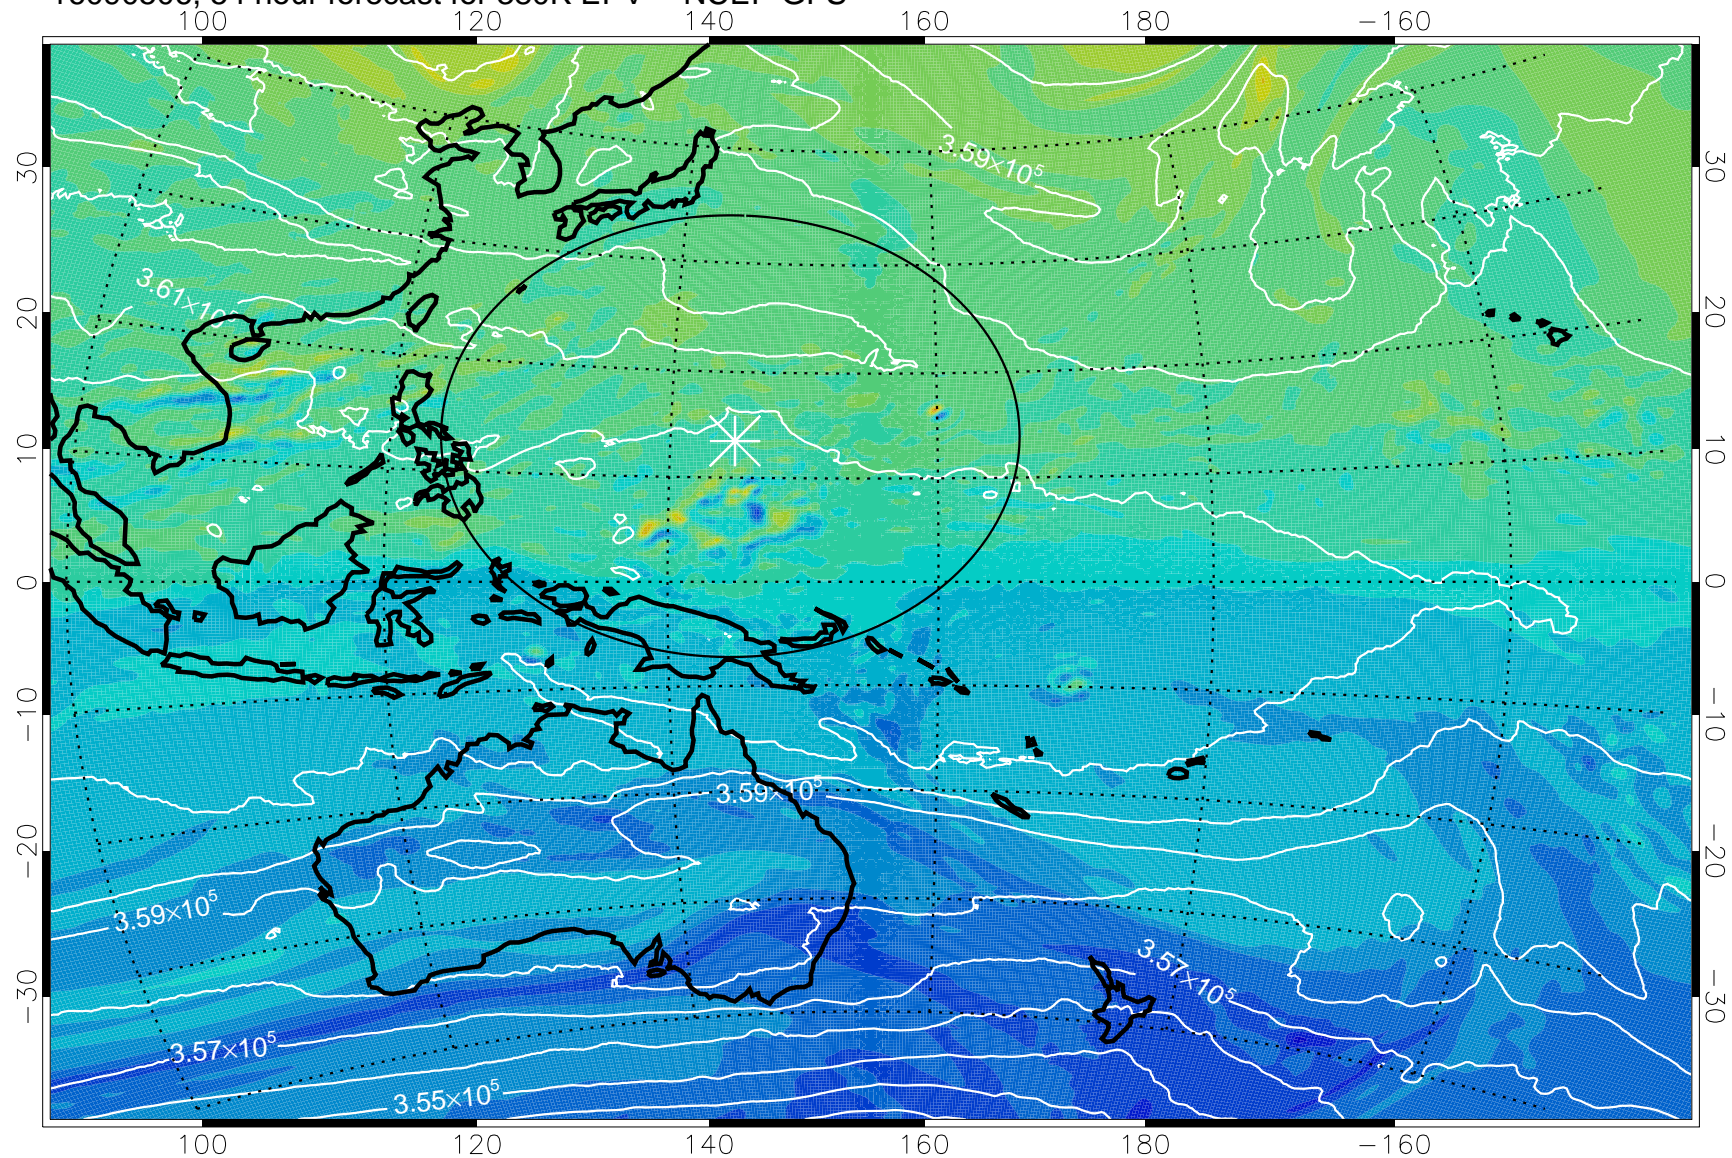

16090406, 30 hour forecast for 380K EPV -- NCEP GFS

380K Montgomery Streamfunction, white

Range ring of 2304 km

16090412, 36 hour forecast for 380K EPV -- NCEP GFS

380K Montgomery Streamfunction, white

Range ring of 2304 km

16090418, 42 hour forecast for 380K EPV -- NCEP GFS

380K Montgomery Streamfunction, white

Range ring of 2304 km

16090500, 48 hour forecast for 380K EPV -- NCEP GFS

380K Montgomery Streamfunction, white

Range ring of 2304 km

16090506, 54 hour forecast for 380K EPV -- NCEP GFS

380K Montgomery Streamfunction, white

Range ring of 2304 km

16090512, 60 hour forecast for 380K EPV -- NCEP GFS

-2×10^{-5} -1×10^{-5} 0 1×10^{-5} 2×10^{-5}
PVU

380K Montgomery Streamfunction, white

Range ring of 2304 km

16090518, 66 hour forecast for 380K EPV -- NCEP GFS

380K Montgomery Streamfunction, white

Range ring of 2304 km

16090600, 72 hour forecast for 380K EPV -- NCEP GFS