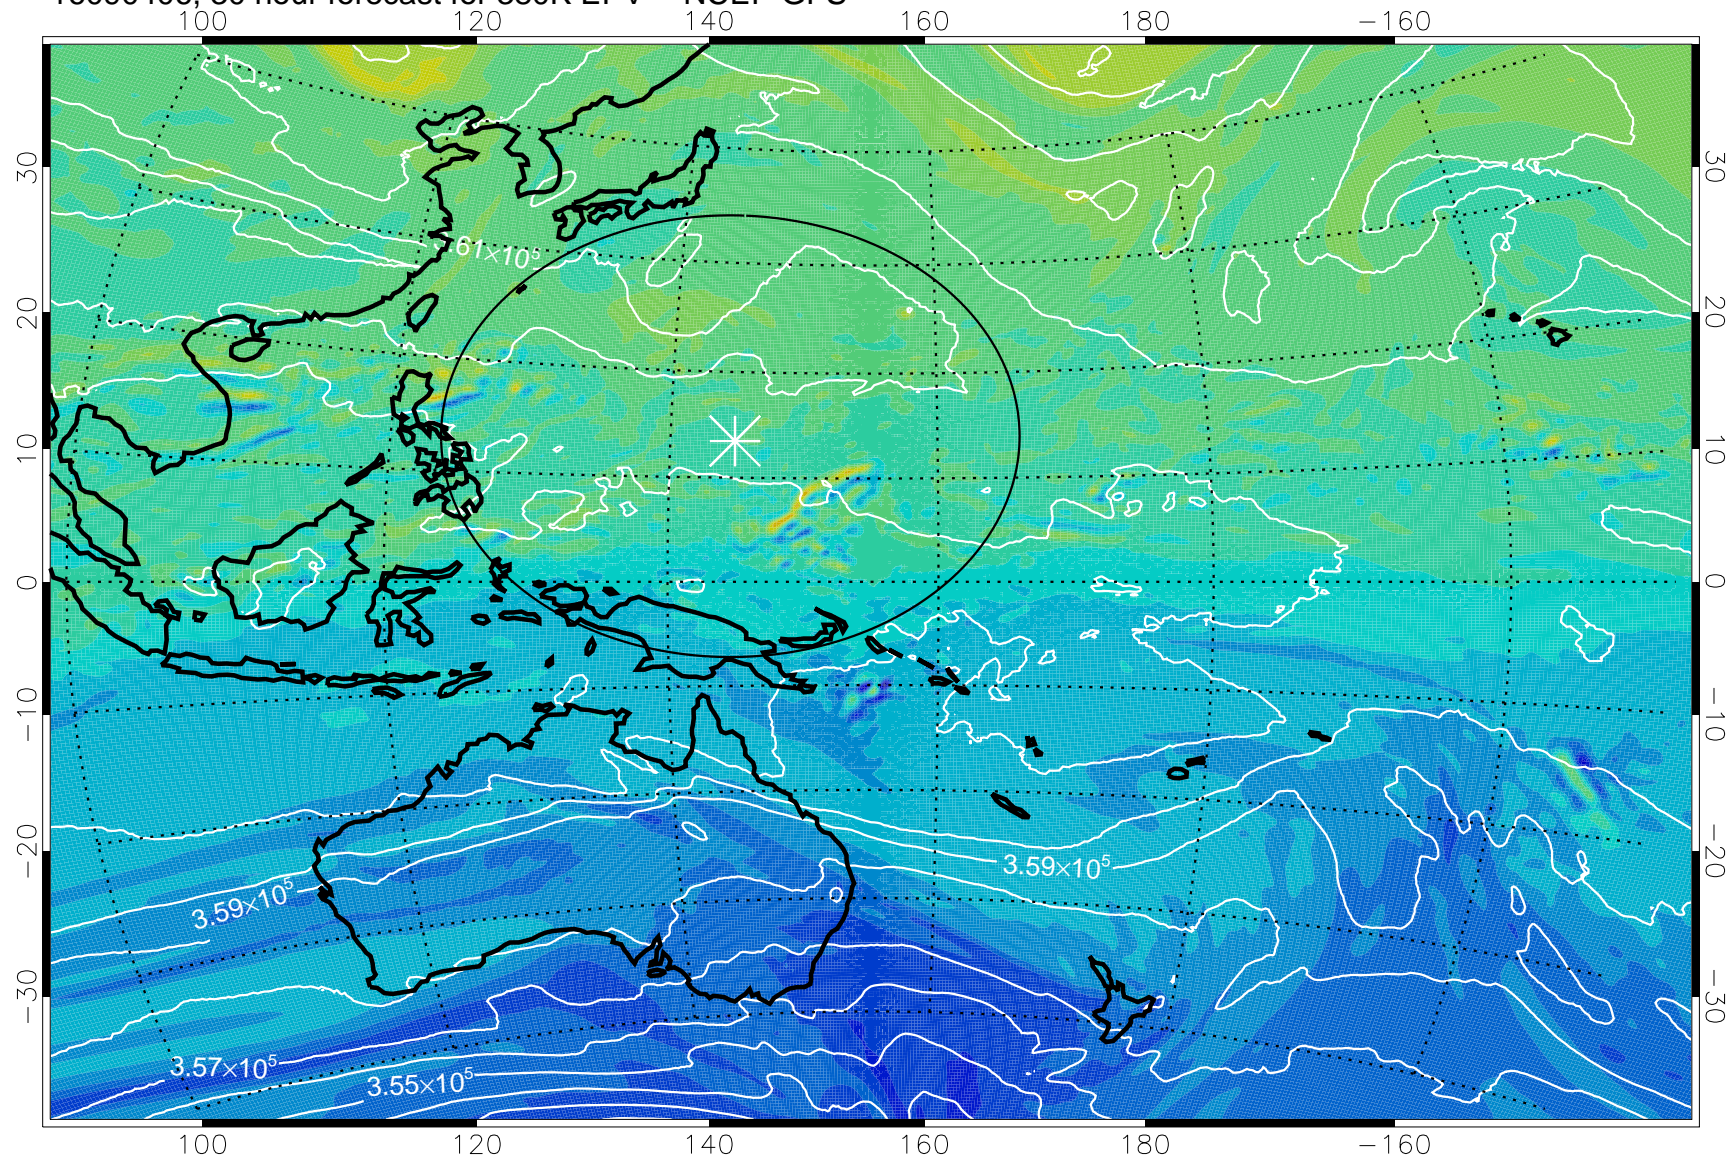

16090306, 6 hour forecast for 380K EPV -- NCEP GFS

380K Montgomery Streamfunction, white

Range ring of 2304 km

16090312, 12 hour forecast for 380K EPV -- NCEP GFS

380K Montgomery Streamfunction, white

Range ring of 2304 km

16090318, 18 hour forecast for 380K EPV -- NCEP GFS

380K Montgomery Streamfunction, white

Range ring of 2304 km

16090400, 24 hour forecast for 380K EPV -- NCEP GFS

380K Montgomery Streamfunction, white

Range ring of 2304 km

16090406, 30 hour forecast for 380K EPV -- NCEP GFS

380K Montgomery Streamfunction, white

Range ring of 2304 km

16090412, 36 hour forecast for 380K EPV -- NCEP GFS

380K Montgomery Streamfunction, white

Range ring of 2304 km

16090418, 42 hour forecast for 380K EPV -- NCEP GFS

380K Montgomery Streamfunction, white

Range ring of 2304 km

16090500, 48 hour forecast for 380K EPV -- NCEP GFS

380K Montgomery Streamfunction, white

Range ring of 2304 km