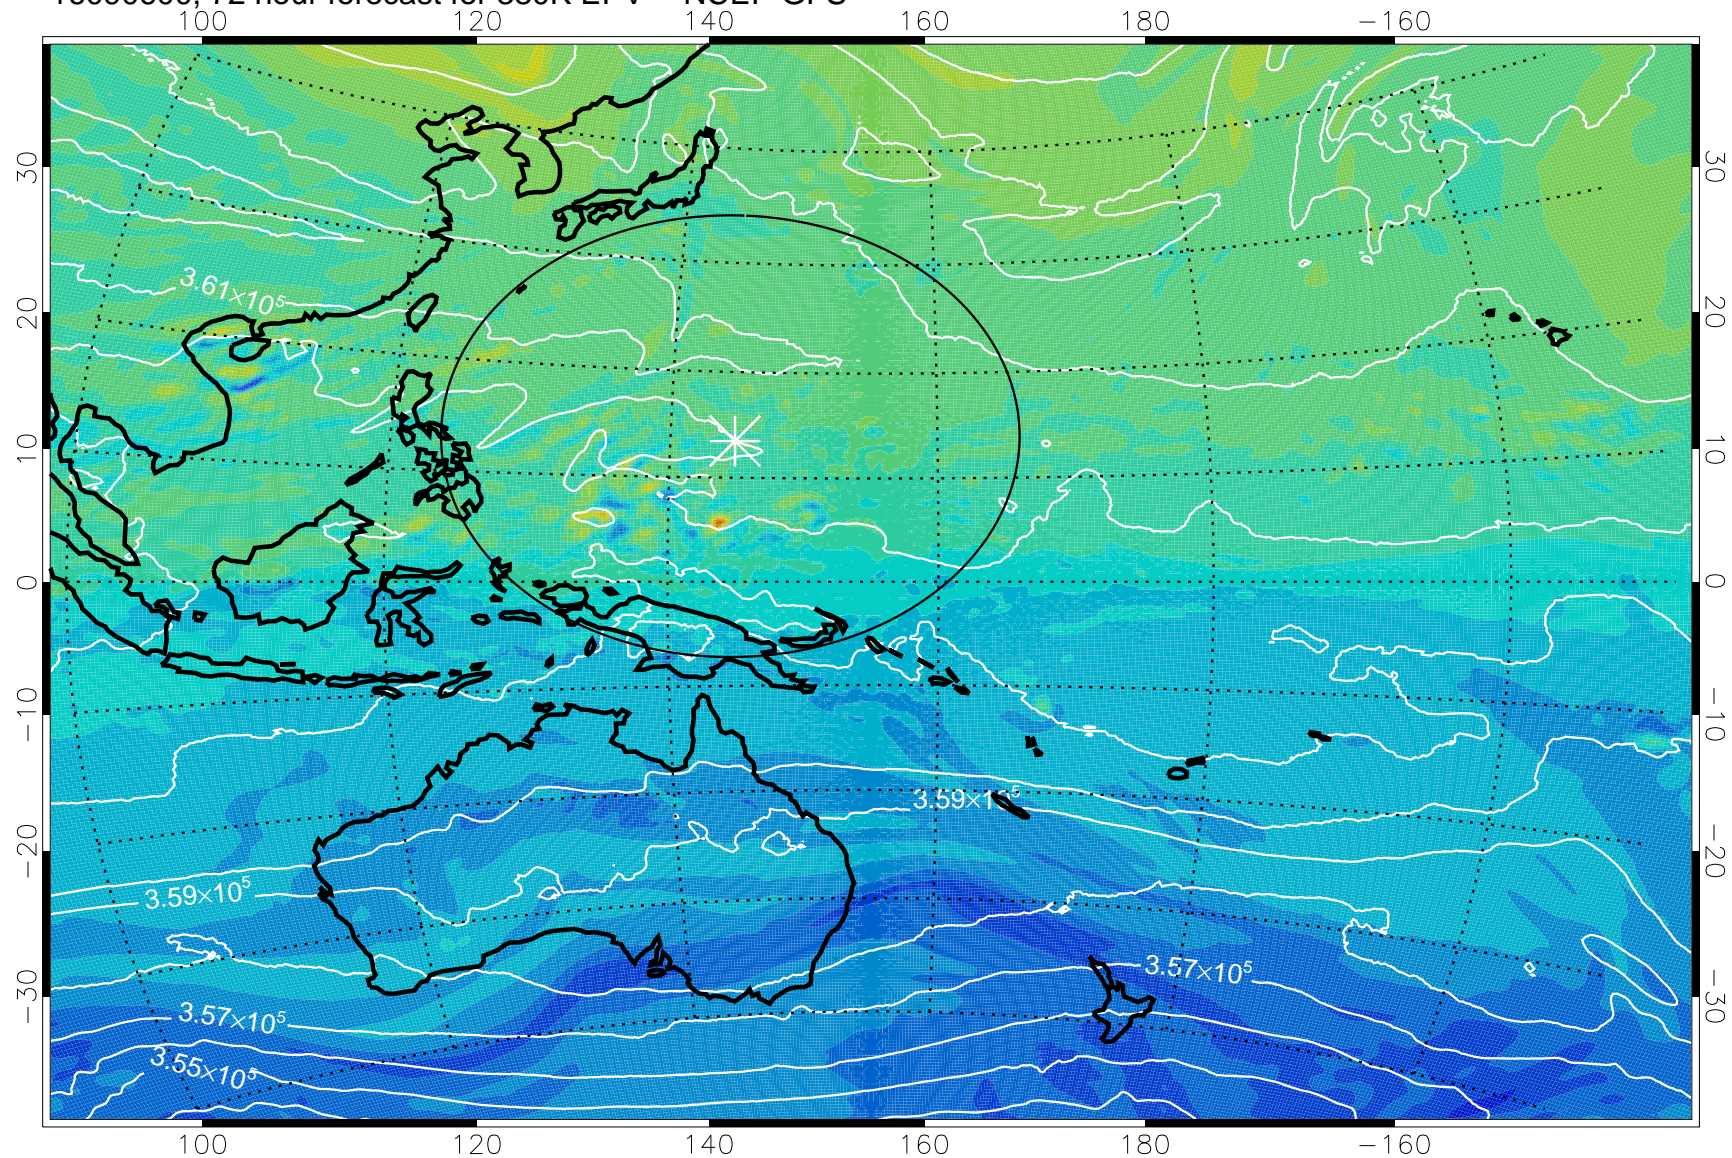

380K Montgomery Streamfunction, white

Range ring of 2304 km

16090518, 66 hour forecast for 380K EPV -- NCEP GFS

380K Montgomery Streamfunction, white

Range ring of 2304 km

16090600, 72 hour forecast for 380K EPV -- NCEP GFS

380K Montgomery Streamfunction, white

Range ring of 2304 km

16090606, 78 hour forecast for 380K EPV -- NCEP GFS

-2×10^{-5} -1×10^{-5} 0 1×10^{-5} 2×10^{-5}
PVU

380K Montgomery Streamfunction, white

Range ring of 2304 km

16090612, 84 hour forecast for 380K EPV -- NCEP GFS

380K Montgomery Streamfunction, white

Range ring of 2304 km

16090618, 90 hour forecast for 380K EPV -- NCEP GFS

380K Montgomery Streamfunction, white

Range ring of 2304 km