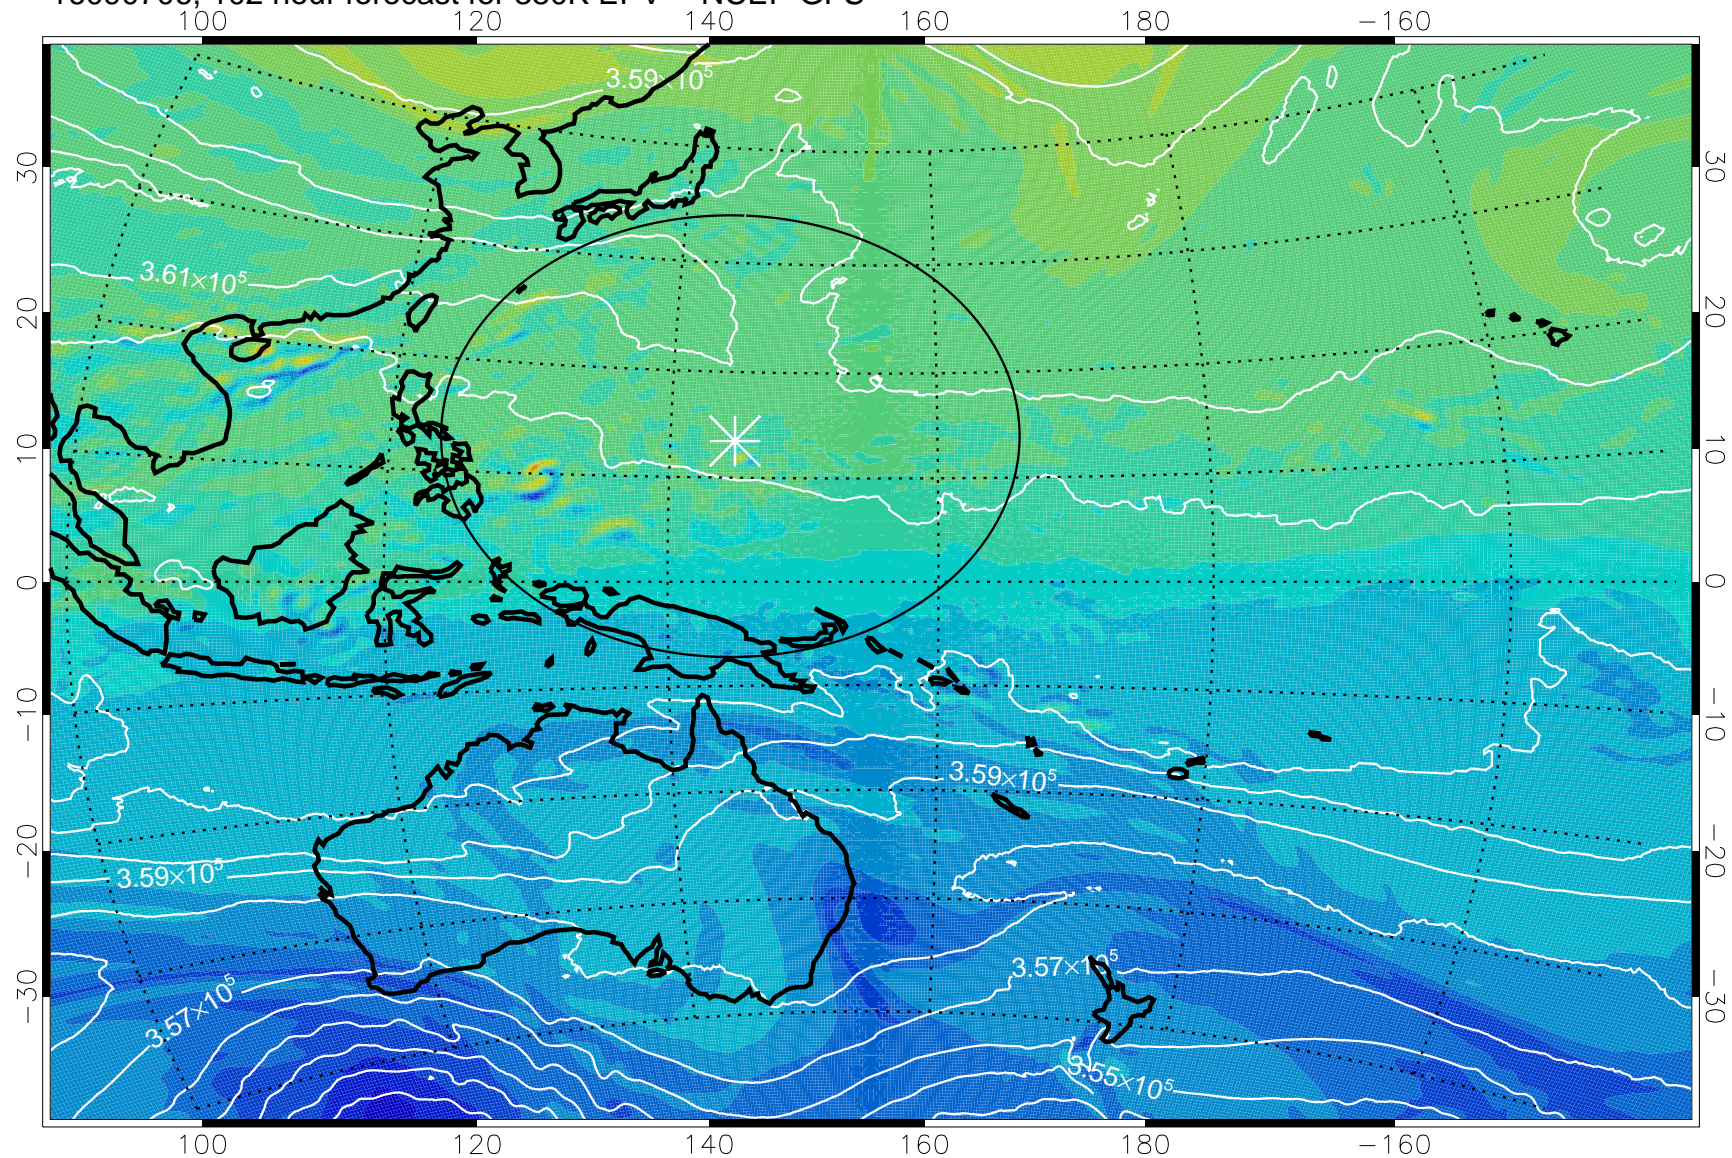

16090612, 84 hour forecast for 380K EPV -- NCEP GFS

380K Montgomery Streamfunction, white

Range ring of 2304 km

16090618, 90 hour forecast for 380K EPV -- NCEP GFS

380K Montgomery Streamfunction, white

Range ring of 2304 km

16090700, 96 hour forecast for 380K EPV -- NCEP GFS

380K Montgomery Streamfunction, white

Range ring of 2304 km

16090706, 102 hour forecast for 380K EPV -- NCEP GFS

380K Montgomery Streamfunction, white

Range ring of 2304 km

16090712, 108 hour forecast for 380K EPV -- NCEP GFS

380K Montgomery Streamfunction, white

Range ring of 2304 km

16090718, 114 hour forecast for 380K EPV -- NCEP GFS

380K Montgomery Streamfunction, white

Range ring of 2304 km