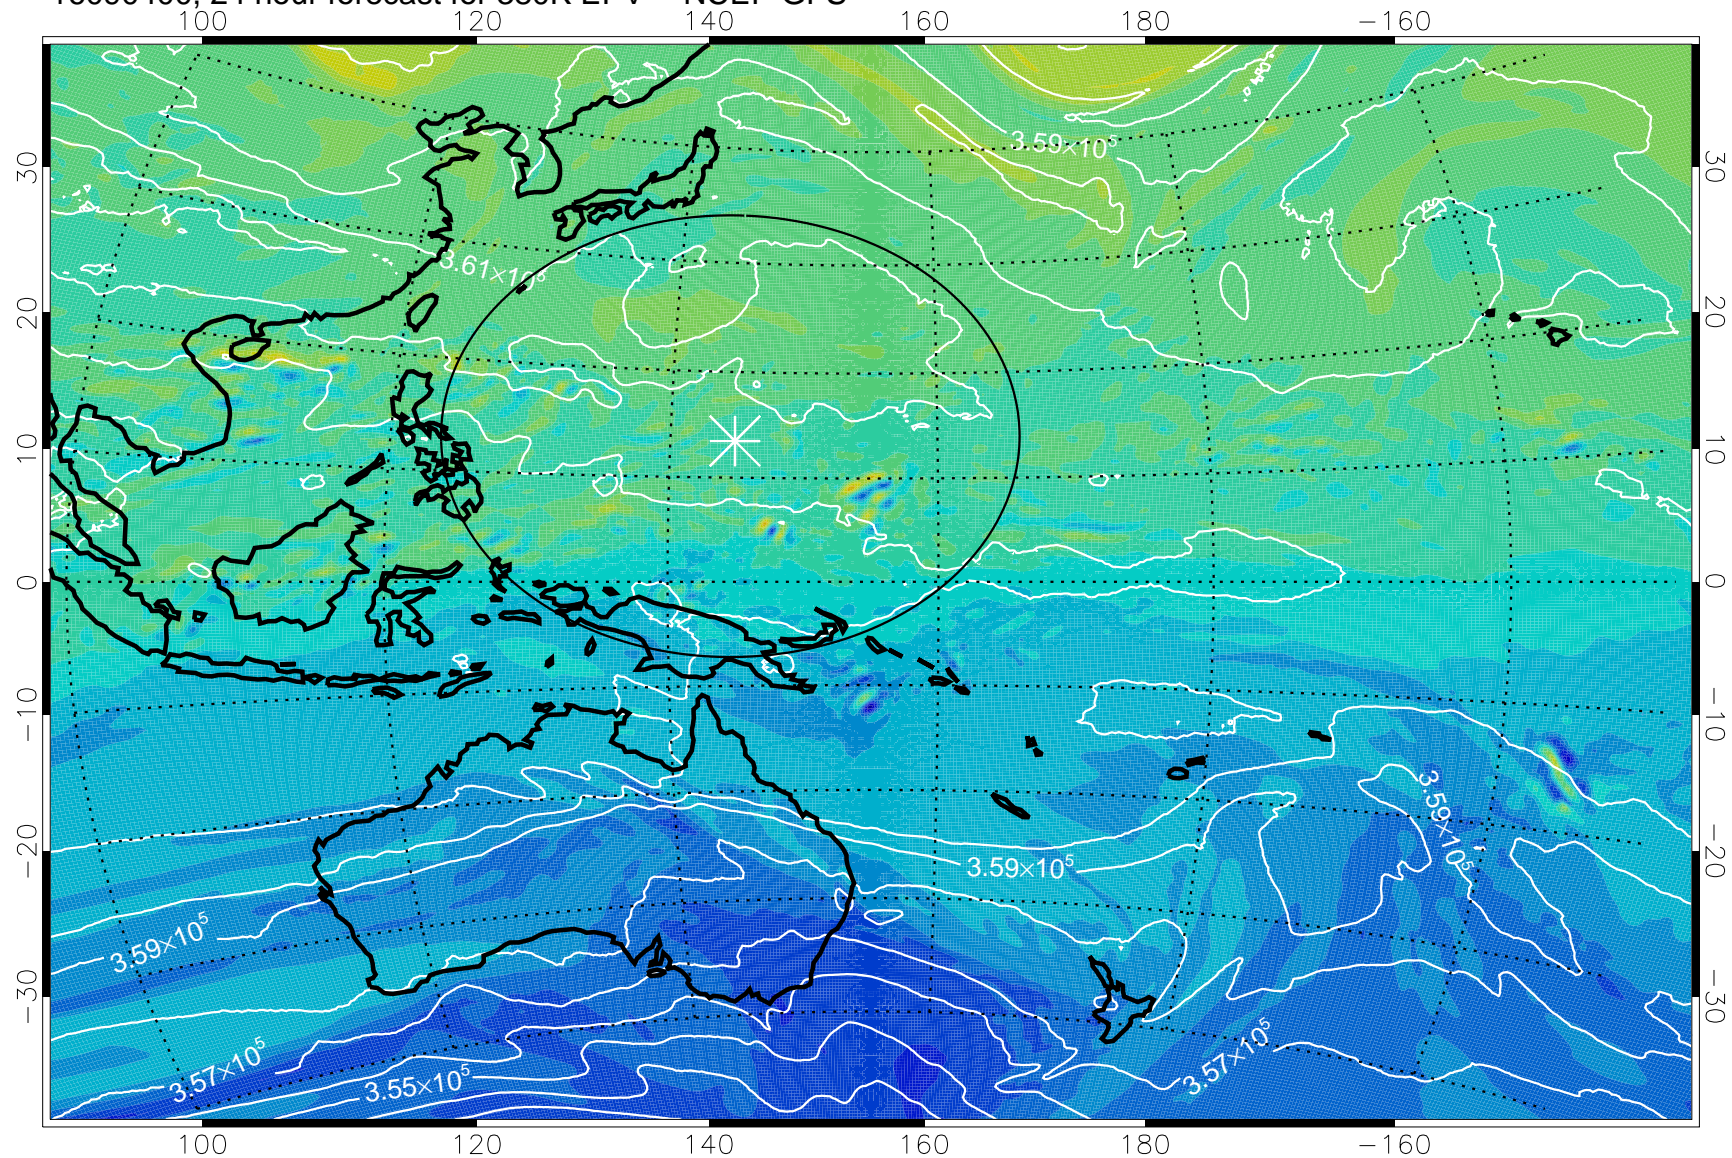

16090306, 6 hour forecast for 380K EPV -- NCEP GFS

380K Montgomery Streamfunction, white

Range ring of 2304 km

16090312, 12 hour forecast for 380K EPV -- NCEP GFS

380K Montgomery Streamfunction, white

Range ring of 2304 km

16090318, 18 hour forecast for 380K EPV -- NCEP GFS

380K Montgomery Streamfunction, white

Range ring of 2304 km

16090400, 24 hour forecast for 380K EPV -- NCEP GFS

380K Montgomery Streamfunction, white

Range ring of 2304 km

16090406, 30 hour forecast for 380K EPV -- NCEP GFS

380K Montgomery Streamfunction, white

Range ring of 2304 km

16090412, 36 hour forecast for 380K EPV -- NCEP GFS

380K Montgomery Streamfunction, white

Range ring of 2304 km

16090418, 42 hour forecast for 380K EPV -- NCEP GFS

380K Montgomery Streamfunction, white

Range ring of 2304 km

16090500, 48 hour forecast for 380K EPV -- NCEP GFS

380K Montgomery Streamfunction, white

Range ring of 2304 km