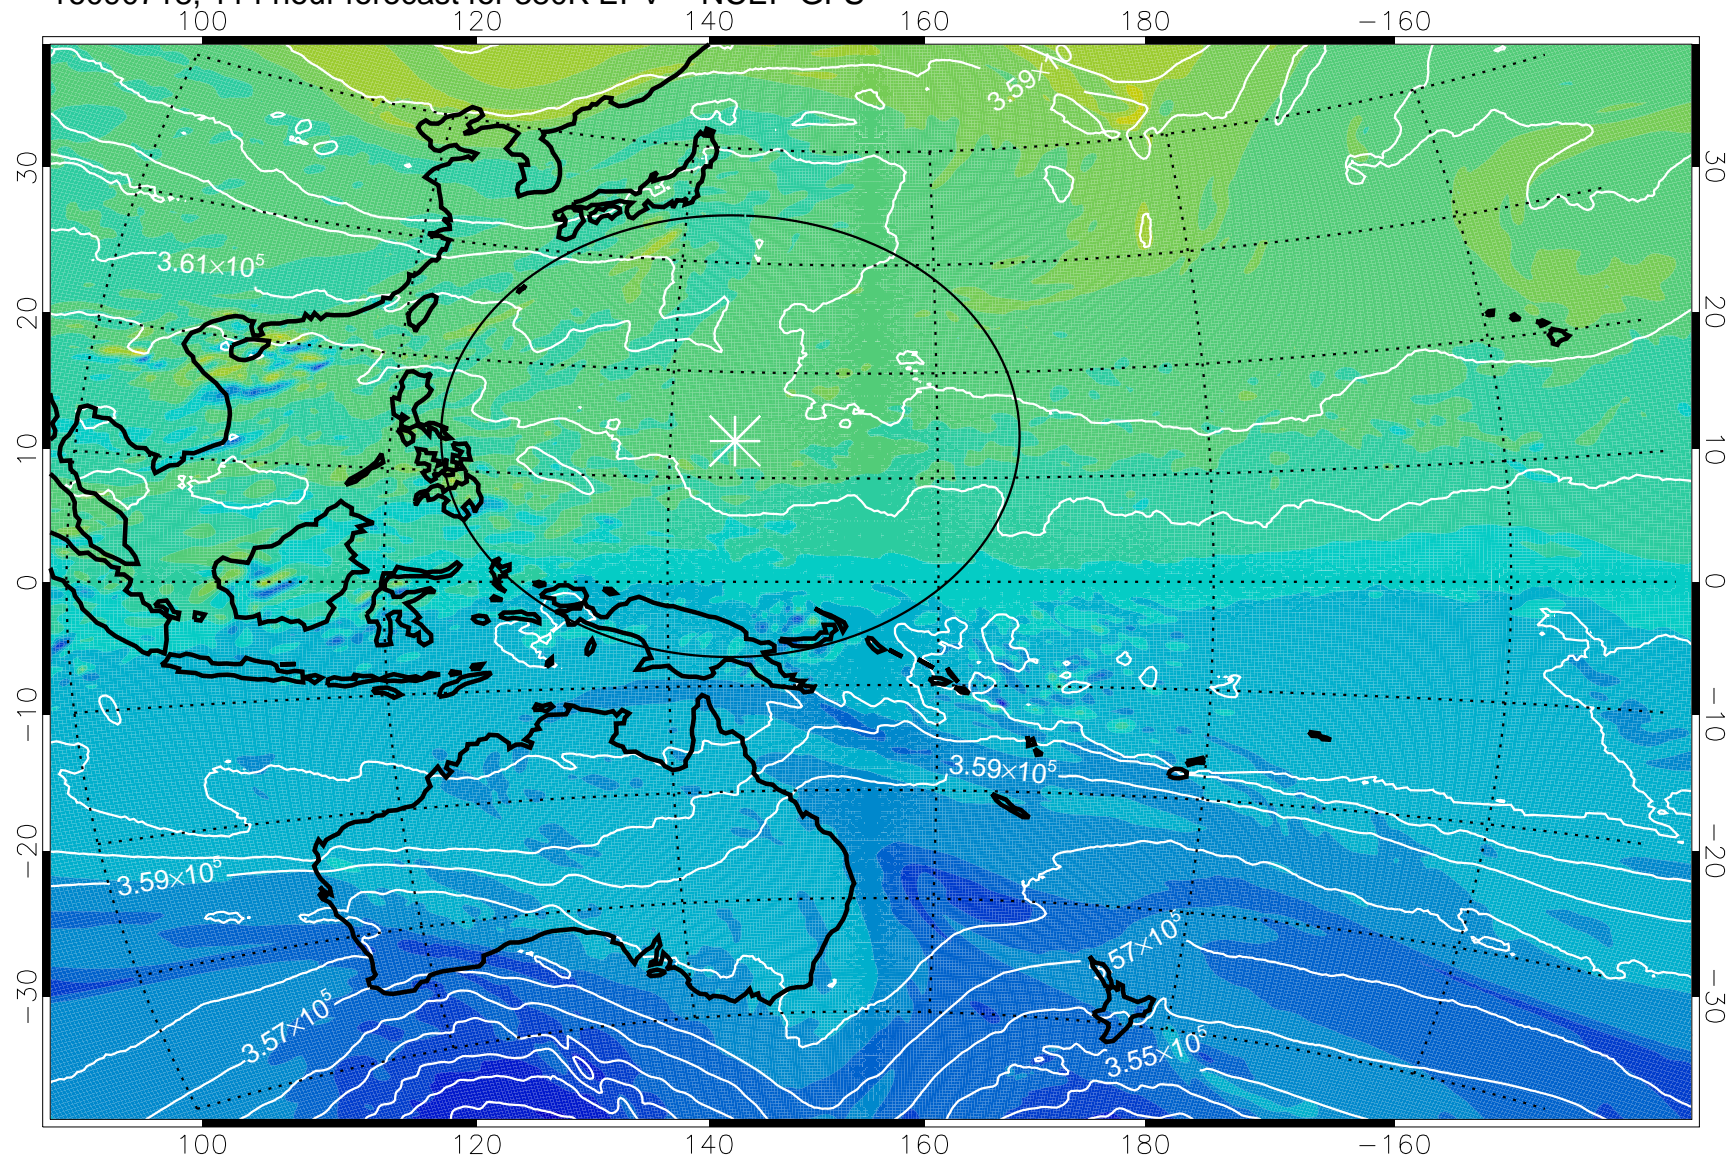

16090612, 84 hour forecast for 380K EPV -- NCEP GFS

380K Montgomery Streamfunction, white

Range ring of 2304 km

16090618, 90 hour forecast for 380K EPV -- NCEP GFS

380K Montgomery Streamfunction, white

Range ring of 2304 km

16090700, 96 hour forecast for 380K EPV -- NCEP GFS

380K Montgomery Streamfunction, white

Range ring of 2304 km

16090706, 102 hour forecast for 380K EPV -- NCEP GFS

380K Montgomery Streamfunction, white

Range ring of 2304 km

16090712, 108 hour forecast for 380K EPV -- NCEP GFS

380K Montgomery Streamfunction, white

Range ring of 2304 km

16090718, 114 hour forecast for 380K EPV -- NCEP GFS

380K Montgomery Streamfunction, white

Range ring of 2304 km

16090800, 120 hour forecast for 380K EPV -- NCEP GFS

380K Montgomery Streamfunction, white

Range ring of 2304 km