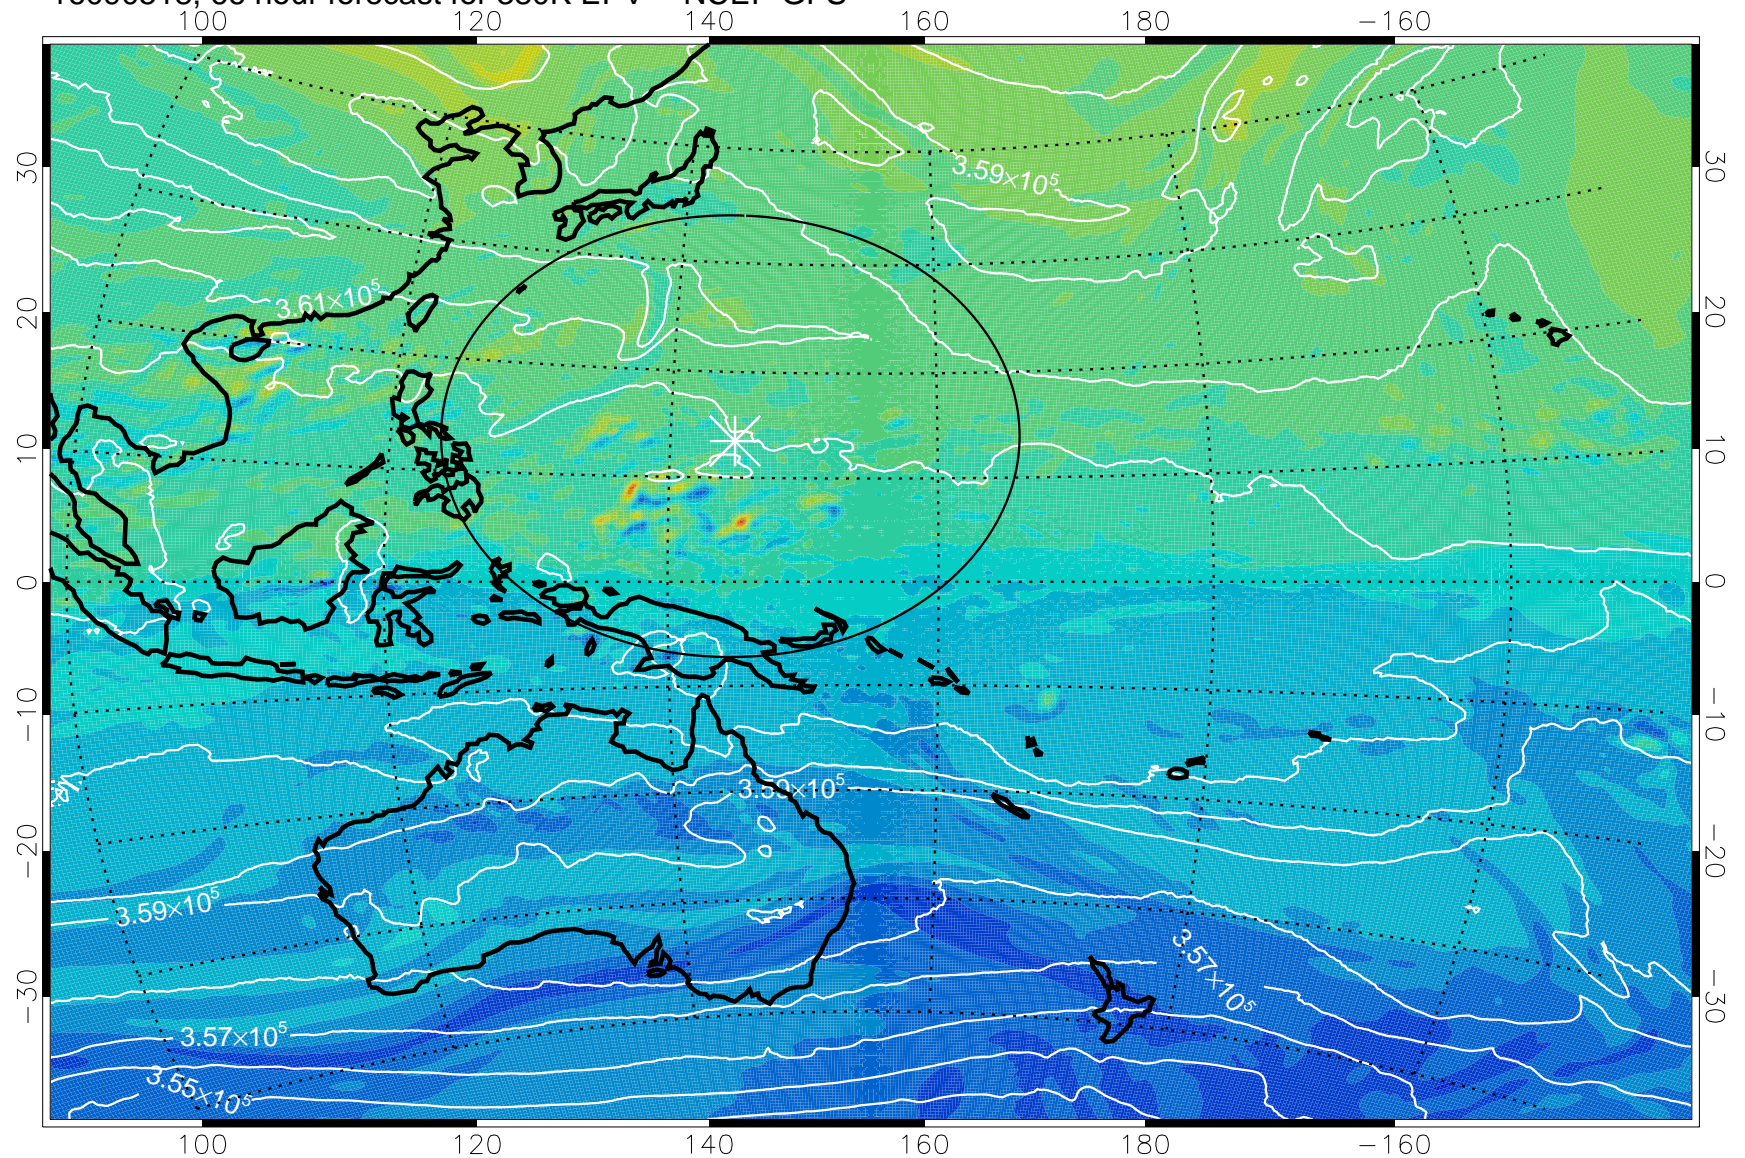

16090418, 42 hour forecast for 380K EPV -- NCEP GFS

380K Montgomery Streamfunction, white

Range ring of 2304 km

16090500, 48 hour forecast for 380K EPV -- NCEP GFS

380K Montgomery Streamfunction, white

Range ring of 2304 km

16090506, 54 hour forecast for 380K EPV -- NCEP GFS

380K Montgomery Streamfunction, white

Range ring of 2304 km

16090512, 60 hour forecast for 380K EPV -- NCEP GFS

-2×10^{-5} -1×10^{-5} 0 1×10^{-5} 2×10^{-5}
PVU

380K Montgomery Streamfunction, white

Range ring of 2304 km

16090518, 66 hour forecast for 380K EPV -- NCEP GFS

380K Montgomery Streamfunction, white

Range ring of 2304 km

16090600, 72 hour forecast for 380K EPV -- NCEP GFS