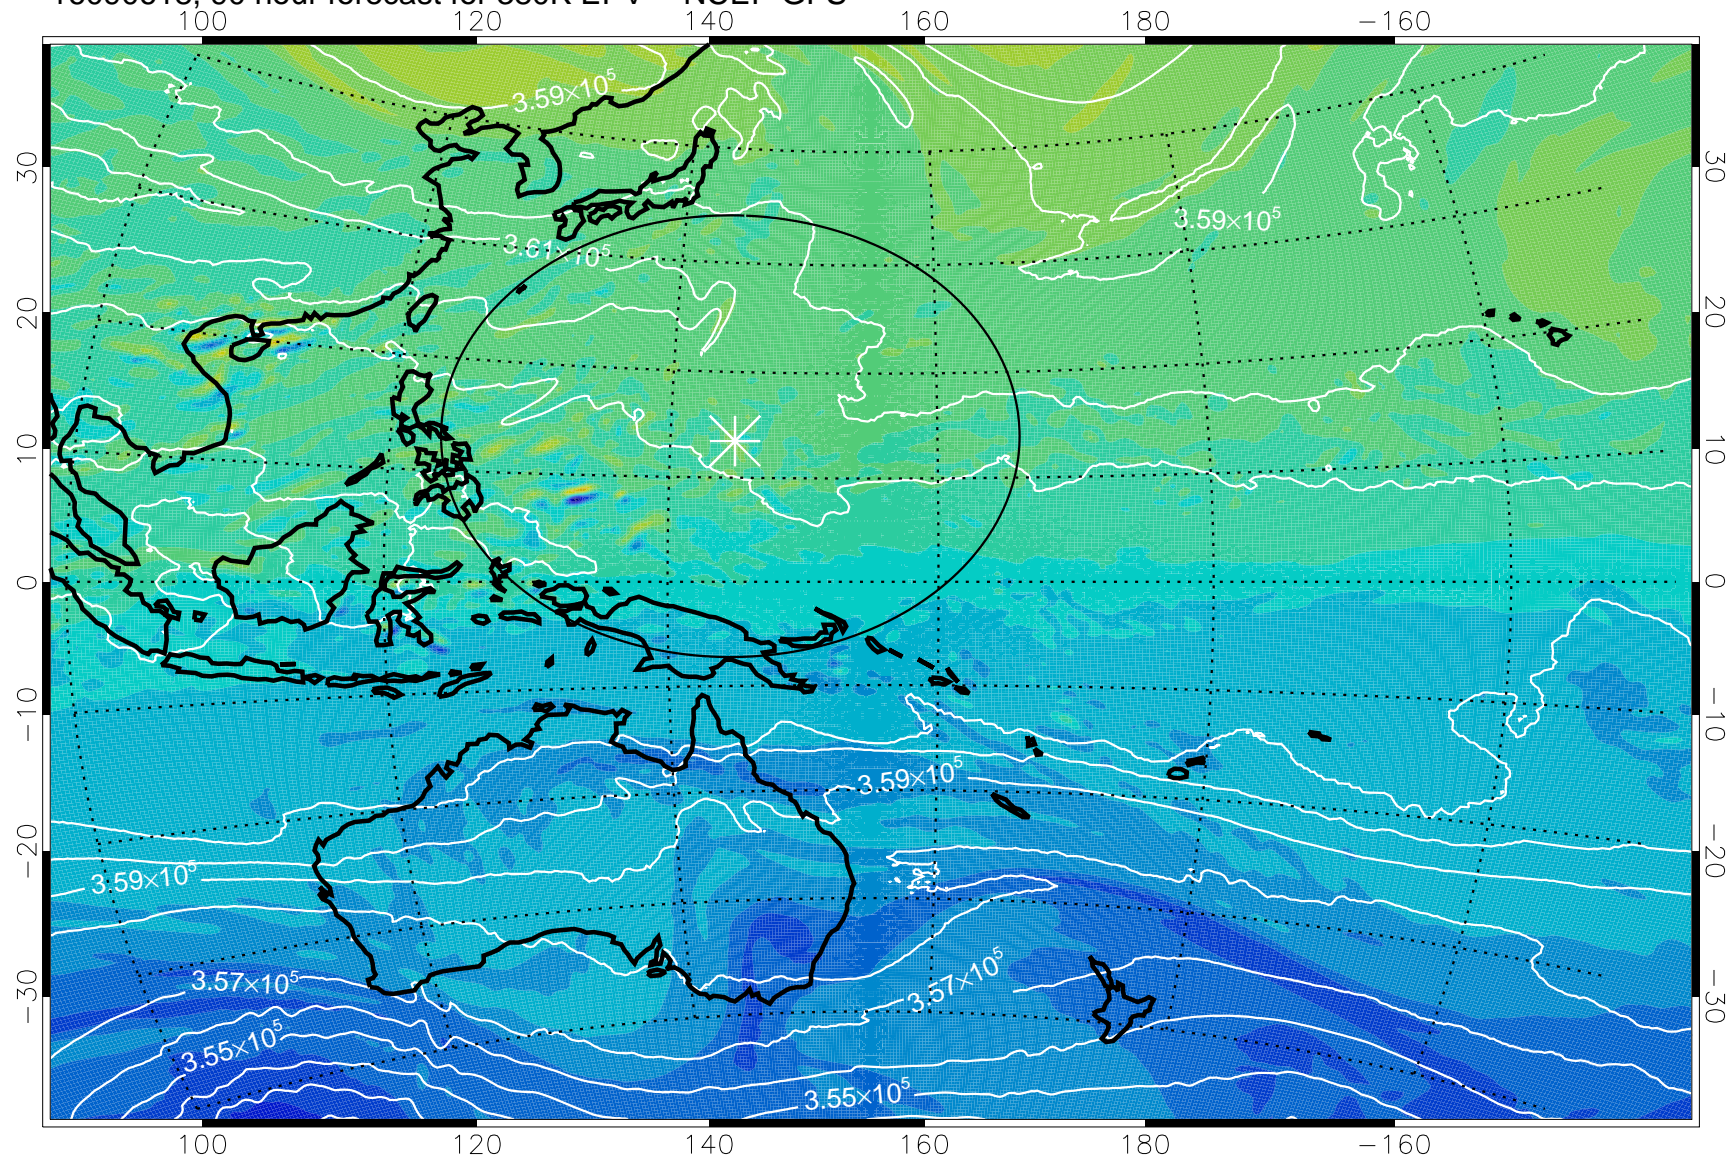

380K Montgomery Streamfunction, white

Range ring of 2304 km

16090606, 78 hour forecast for 380K EPV -- NCEP GFS

-2×10^{-5} -1×10^{-5} 0 1×10^{-5} 2×10^{-5}
PVU

380K Montgomery Streamfunction, white

Range ring of 2304 km

16090612, 84 hour forecast for 380K EPV -- NCEP GFS

380K Montgomery Streamfunction, white

Range ring of 2304 km

16090618, 90 hour forecast for 380K EPV -- NCEP GFS

380K Montgomery Streamfunction, white

Range ring of 2304 km

16090700, 96 hour forecast for 380K EPV -- NCEP GFS

380K Montgomery Streamfunction, white

Range ring of 2304 km

16090706, 102 hour forecast for 380K EPV -- NCEP GFS

380K Montgomery Streamfunction, white

Range ring of 2304 km

16090712, 108 hour forecast for 380K EPV -- NCEP GFS

380K Montgomery Streamfunction, white

Range ring of 2304 km

16090718, 114 hour forecast for 380K EPV -- NCEP GFS

380K Montgomery Streamfunction, white

Range ring of 2304 km