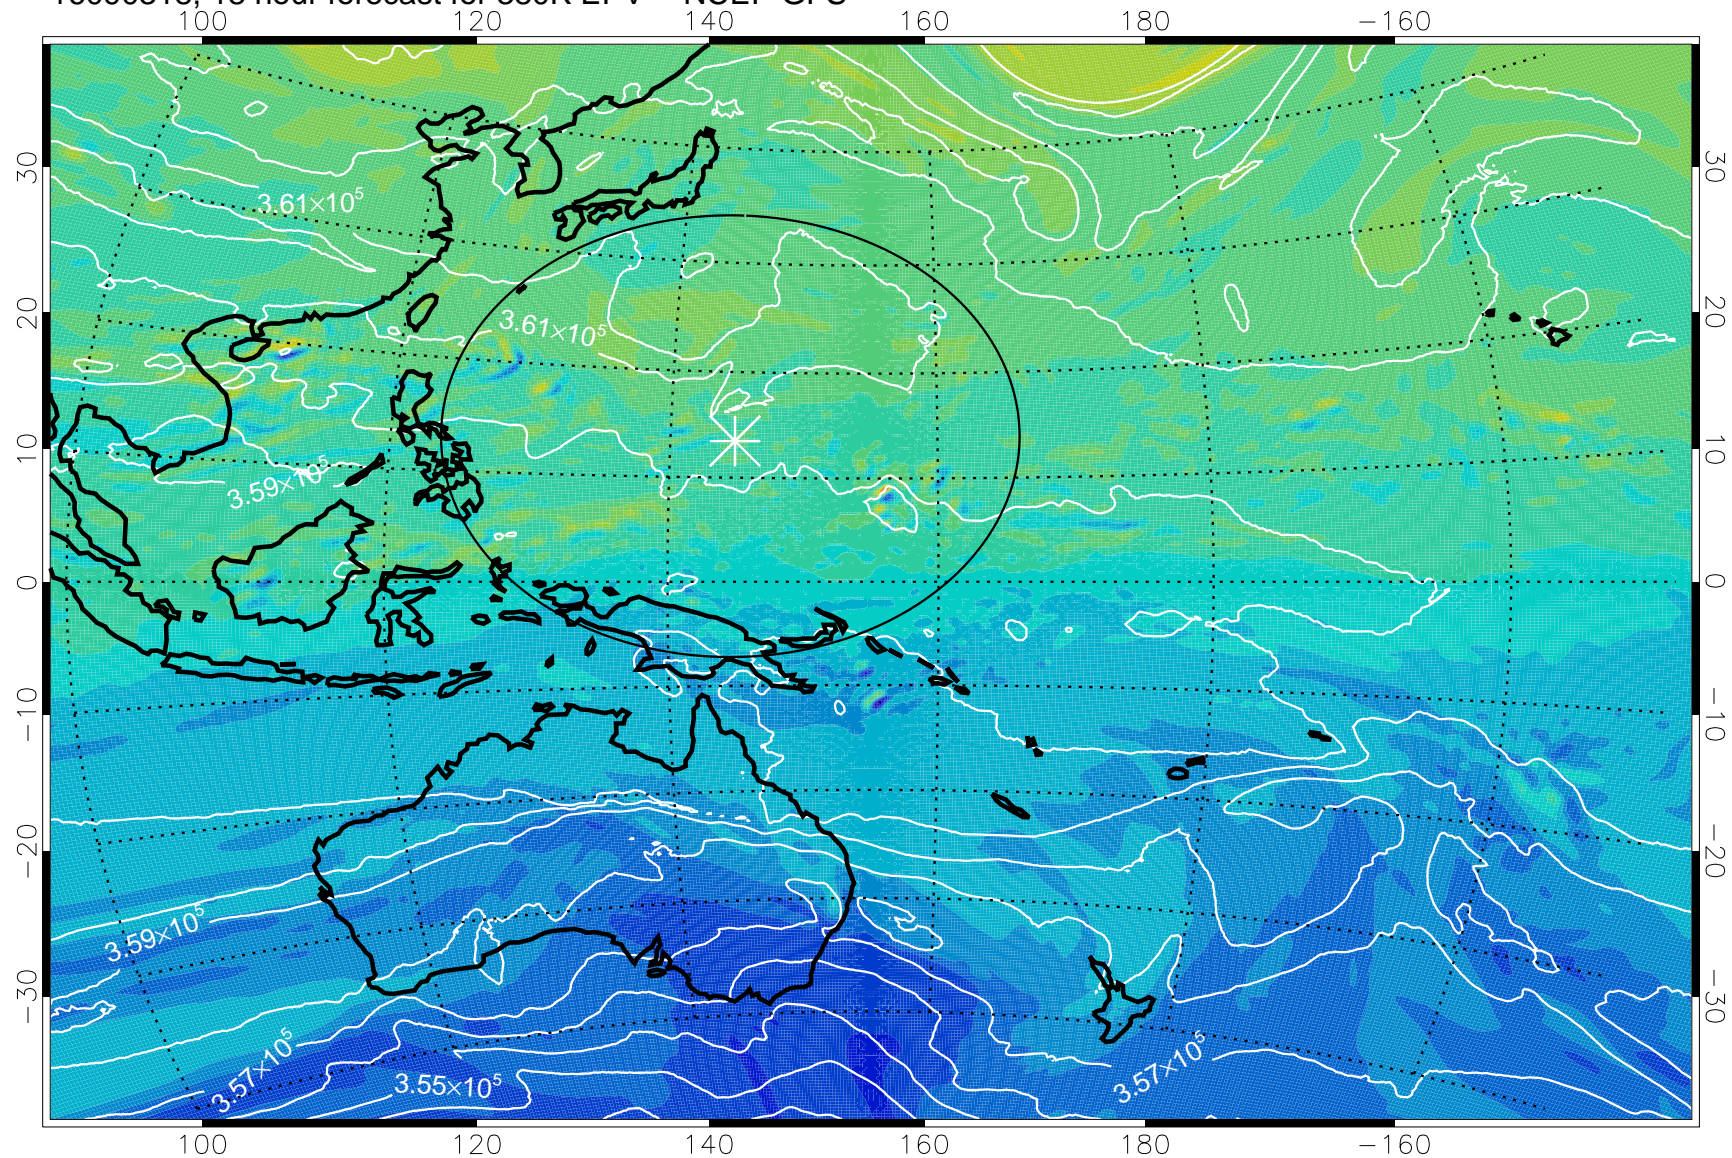

16090306, 6 hour forecast for 380K EPV -- NCEP GFS

380K Montgomery Streamfunction, white

Range ring of 2304 km

16090312, 12 hour forecast for 380K EPV -- NCEP GFS

380K Montgomery Streamfunction, white

Range ring of 2304 km

16090318, 18 hour forecast for 380K EPV -- NCEP GFS

380K Montgomery Streamfunction, white

Range ring of 2304 km

16090400, 24 hour forecast for 380K EPV -- NCEP GFS

380K Montgomery Streamfunction, white

Range ring of 2304 km

16090406, 30 hour forecast for 380K EPV -- NCEP GFS

380K Montgomery Streamfunction, white

Range ring of 2304 km

16090412, 36 hour forecast for 380K EPV -- NCEP GFS

380K Montgomery Streamfunction, white

Range ring of 2304 km

16090418, 42 hour forecast for 380K EPV -- NCEP GFS

380K Montgomery Streamfunction, white

Range ring of 2304 km

16090500, 48 hour forecast for 380K EPV -- NCEP GFS

380K Montgomery Streamfunction, white

Range ring of 2304 km