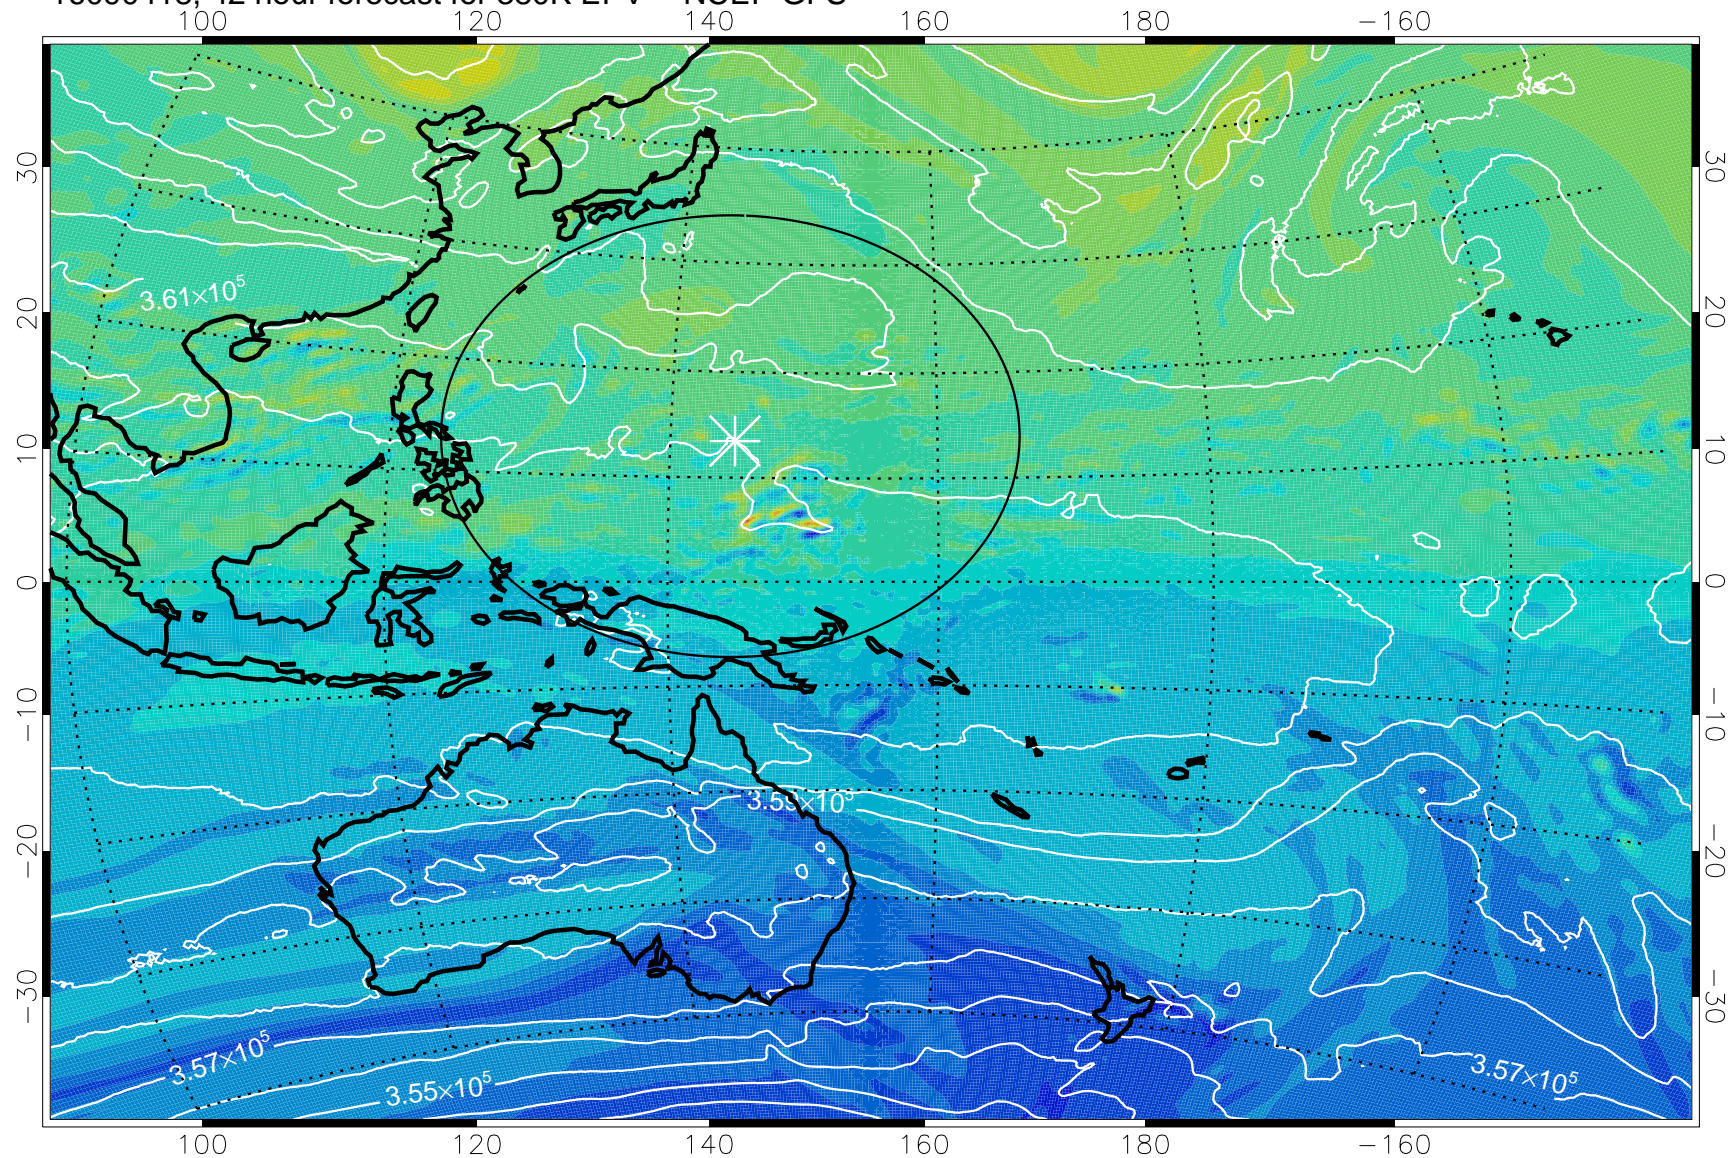

16090318, 18 hour forecast for 380K EPV -- NCEP GFS

380K Montgomery Streamfunction, white

Range ring of 2304 km

16090400, 24 hour forecast for 380K EPV -- NCEP GFS

380K Montgomery Streamfunction, white

Range ring of 2304 km

16090406, 30 hour forecast for 380K EPV -- NCEP GFS

380K Montgomery Streamfunction, white

Range ring of 2304 km

16090412, 36 hour forecast for 380K EPV -- NCEP GFS

380K Montgomery Streamfunction, white

Range ring of 2304 km

16090418, 42 hour forecast for 380K EPV -- NCEP GFS

380K Montgomery Streamfunction, white

Range ring of 2304 km

16090500, 48 hour forecast for 380K EPV -- NCEP GFS

380K Montgomery Streamfunction, white

Range ring of 2304 km