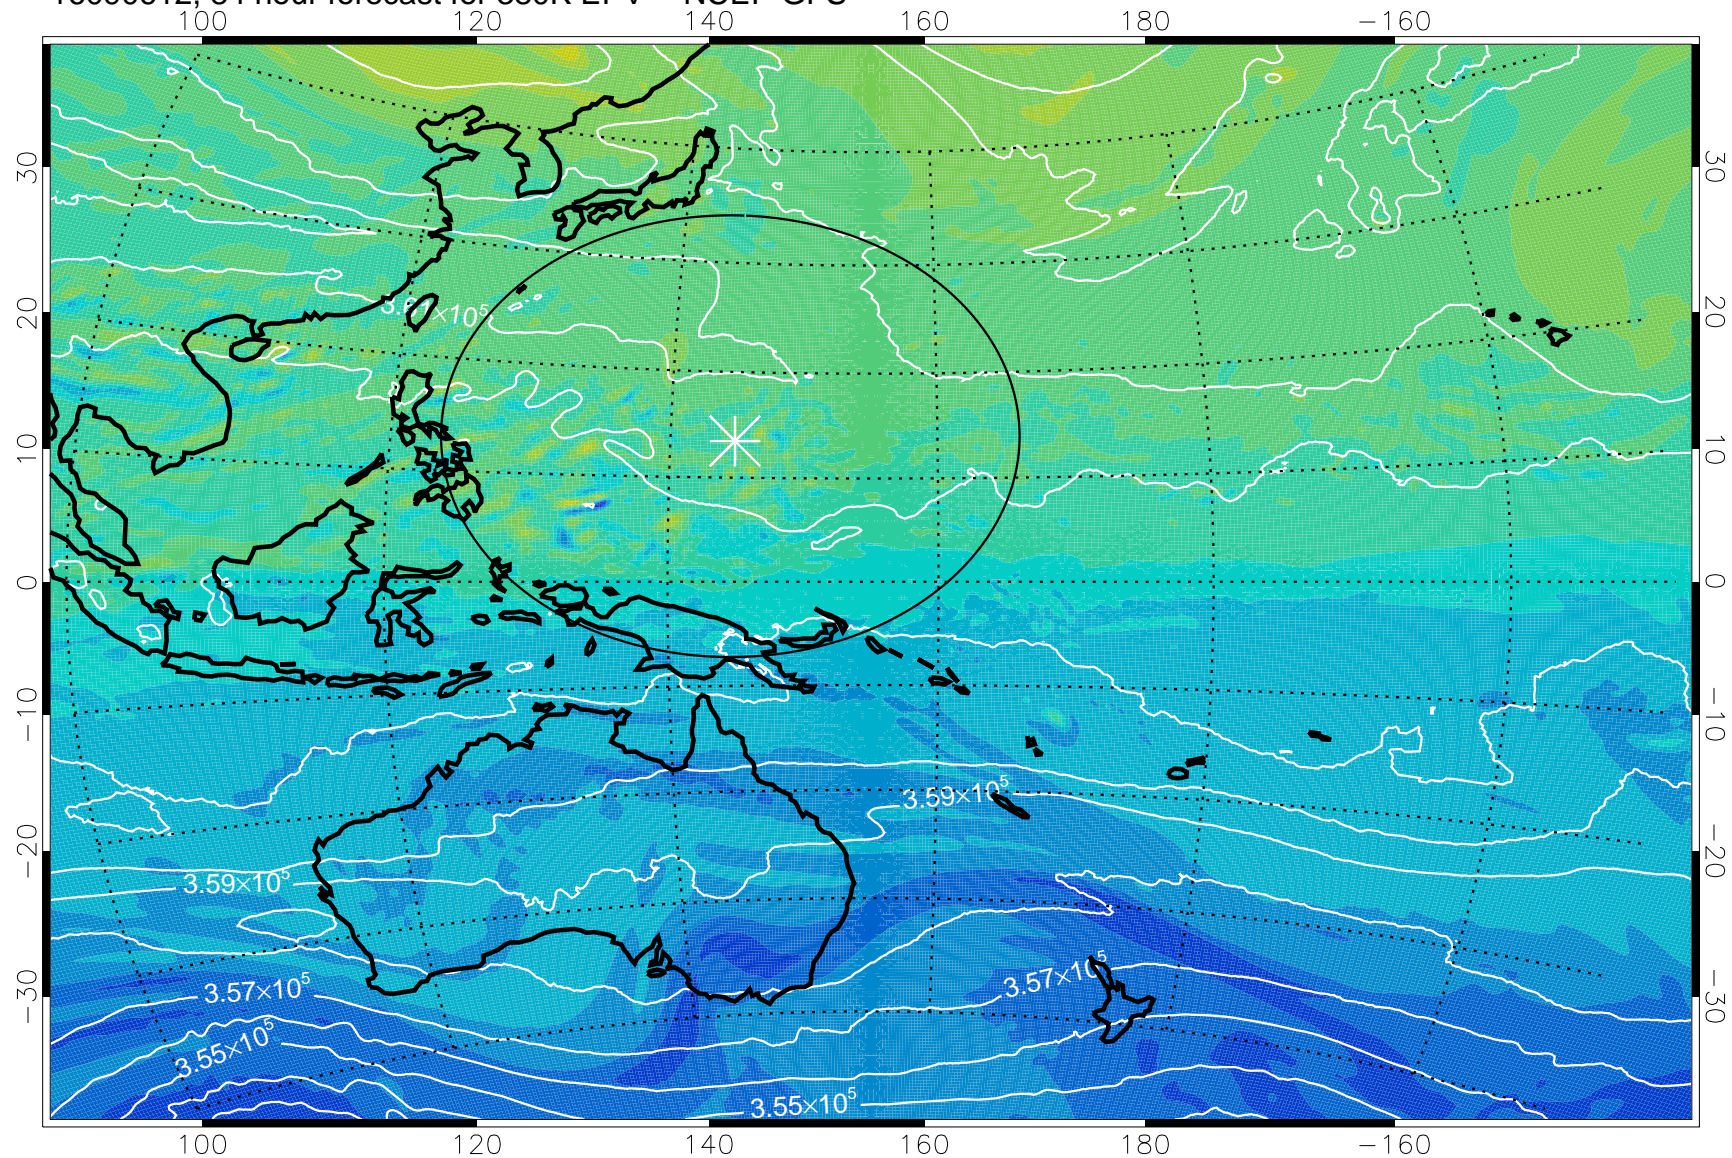

380K Montgomery Streamfunction, white

Range ring of 2304 km

16090518, 66 hour forecast for 380K EPV -- NCEP GFS

380K Montgomery Streamfunction, white

Range ring of 2304 km

16090600, 72 hour forecast for 380K EPV -- NCEP GFS

380K Montgomery Streamfunction, white

Range ring of 2304 km

16090606, 78 hour forecast for 380K EPV -- NCEP GFS

-2×10^{-5} -1×10^{-5} 0 1×10^{-5} 2×10^{-5}
PVU

380K Montgomery Streamfunction, white

Range ring of 2304 km

16090612, 84 hour forecast for 380K EPV -- NCEP GFS

380K Montgomery Streamfunction, white

Range ring of 2304 km

16090618, 90 hour forecast for 380K EPV -- NCEP GFS

380K Montgomery Streamfunction, white

Range ring of 2304 km

16090700, 96 hour forecast for 380K EPV -- NCEP GFS

380K Montgomery Streamfunction, white

Range ring of 2304 km

16090706, 102 hour forecast for 380K EPV -- NCEP GFS

380K Montgomery Streamfunction, white

Range ring of 2304 km