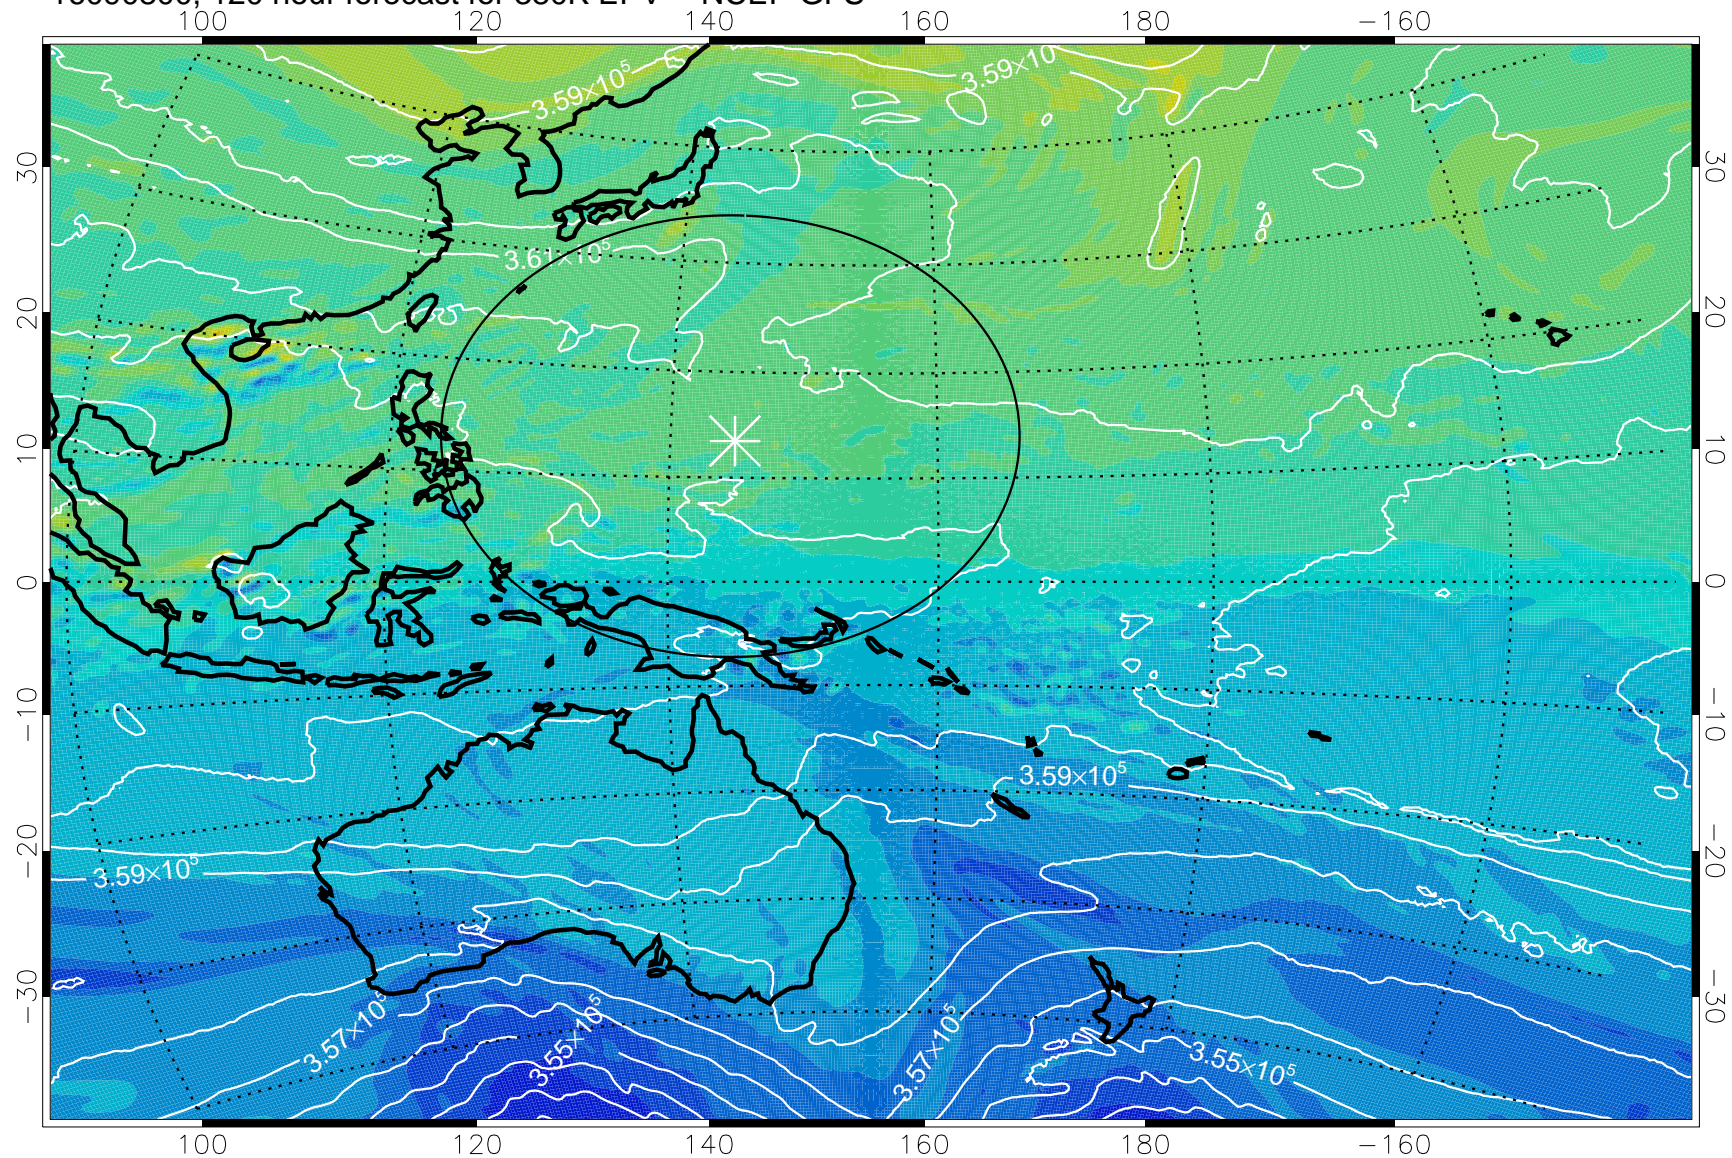

16090700, 96 hour forecast for 380K EPV -- NCEP GFS

380K Montgomery Streamfunction, white

Range ring of 2304 km

16090706, 102 hour forecast for 380K EPV -- NCEP GFS

380K Montgomery Streamfunction, white

Range ring of 2304 km

16090712, 108 hour forecast for 380K EPV -- NCEP GFS

380K Montgomery Streamfunction, white

Range ring of 2304 km

16090718, 114 hour forecast for 380K EPV -- NCEP GFS

380K Montgomery Streamfunction, white

Range ring of 2304 km

16090800, 120 hour forecast for 380K EPV -- NCEP GFS

380K Montgomery Streamfunction, white

Range ring of 2304 km