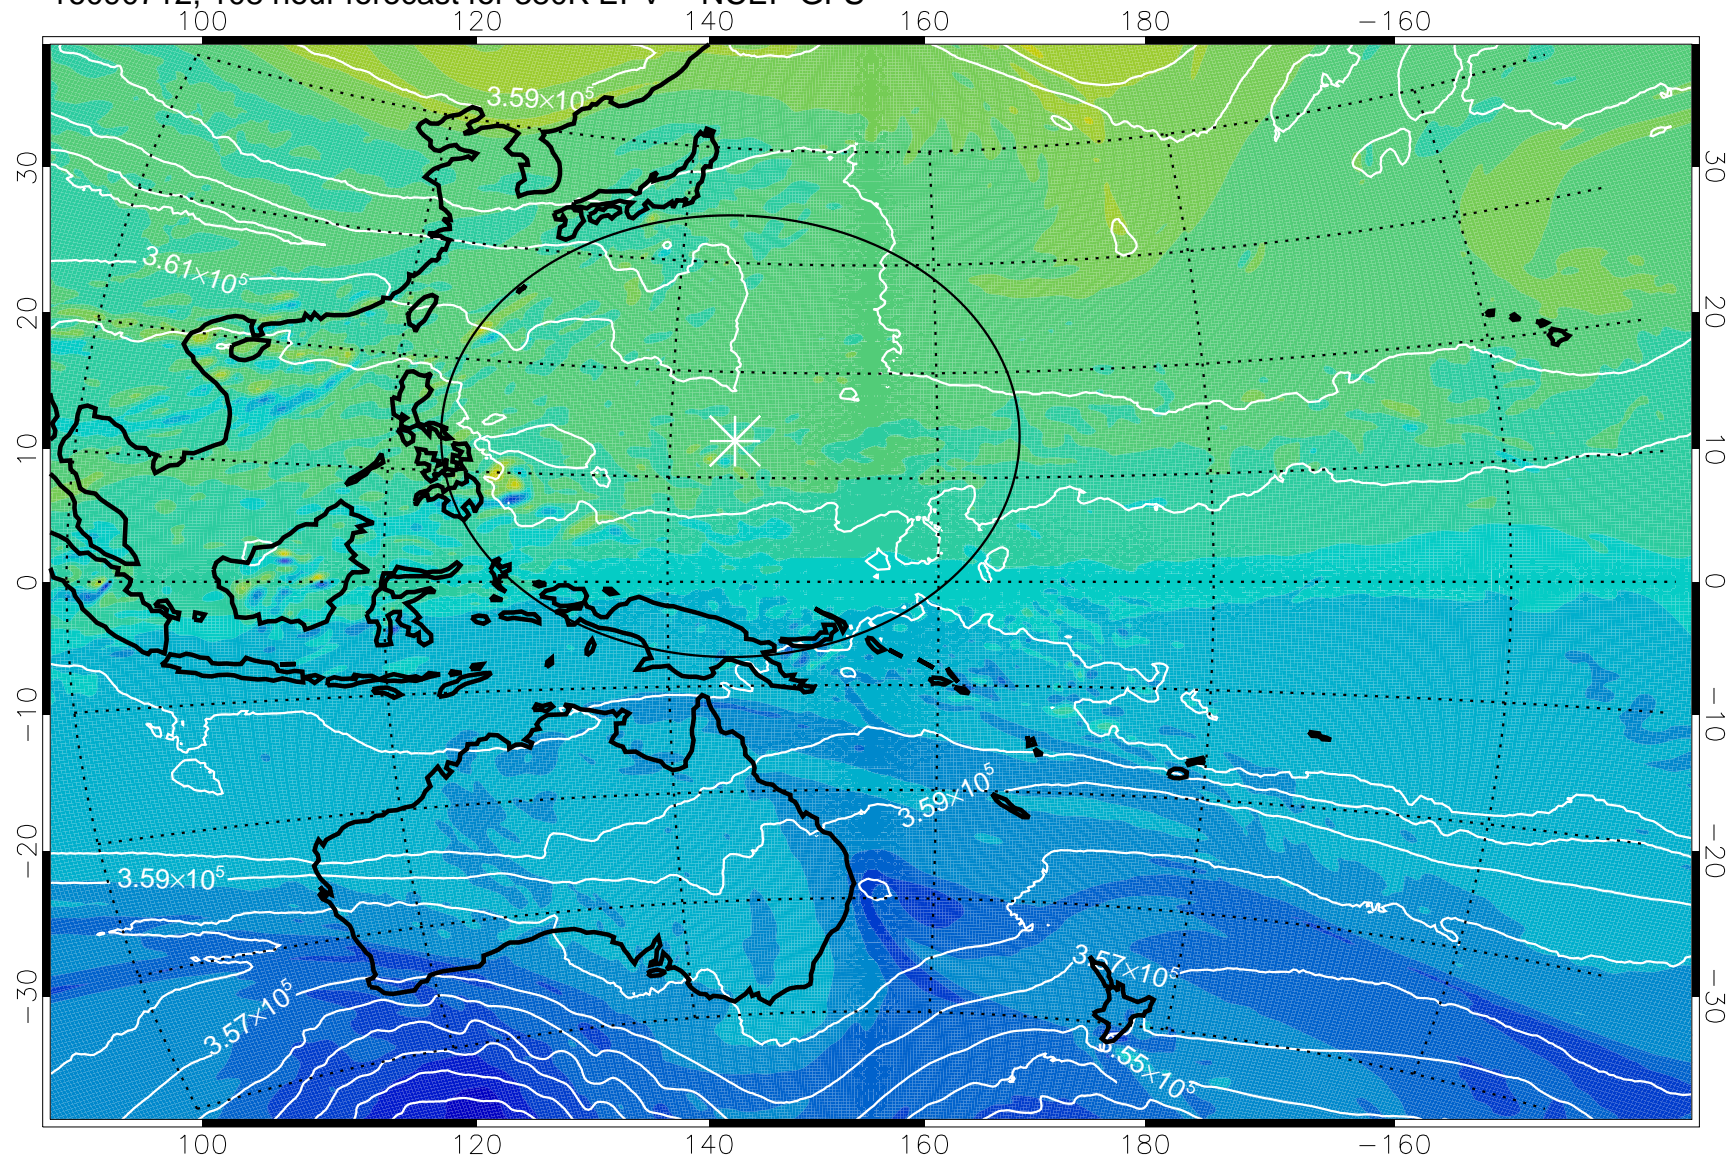

16090612, 84 hour forecast for 380K EPV -- NCEP GFS

380K Montgomery Streamfunction, white

Range ring of 2304 km

16090618, 90 hour forecast for 380K EPV -- NCEP GFS

380K Montgomery Streamfunction, white

Range ring of 2304 km

16090700, 96 hour forecast for 380K EPV -- NCEP GFS

380K Montgomery Streamfunction, white

Range ring of 2304 km

16090706, 102 hour forecast for 380K EPV -- NCEP GFS

380K Montgomery Streamfunction, white

Range ring of 2304 km

16090712, 108 hour forecast for 380K EPV -- NCEP GFS

380K Montgomery Streamfunction, white

Range ring of 2304 km

16090718, 114 hour forecast for 380K EPV -- NCEP GFS

380K Montgomery Streamfunction, white

Range ring of 2304 km

16090800, 120 hour forecast for 380K EPV -- NCEP GFS

380K Montgomery Streamfunction, white

Range ring of 2304 km