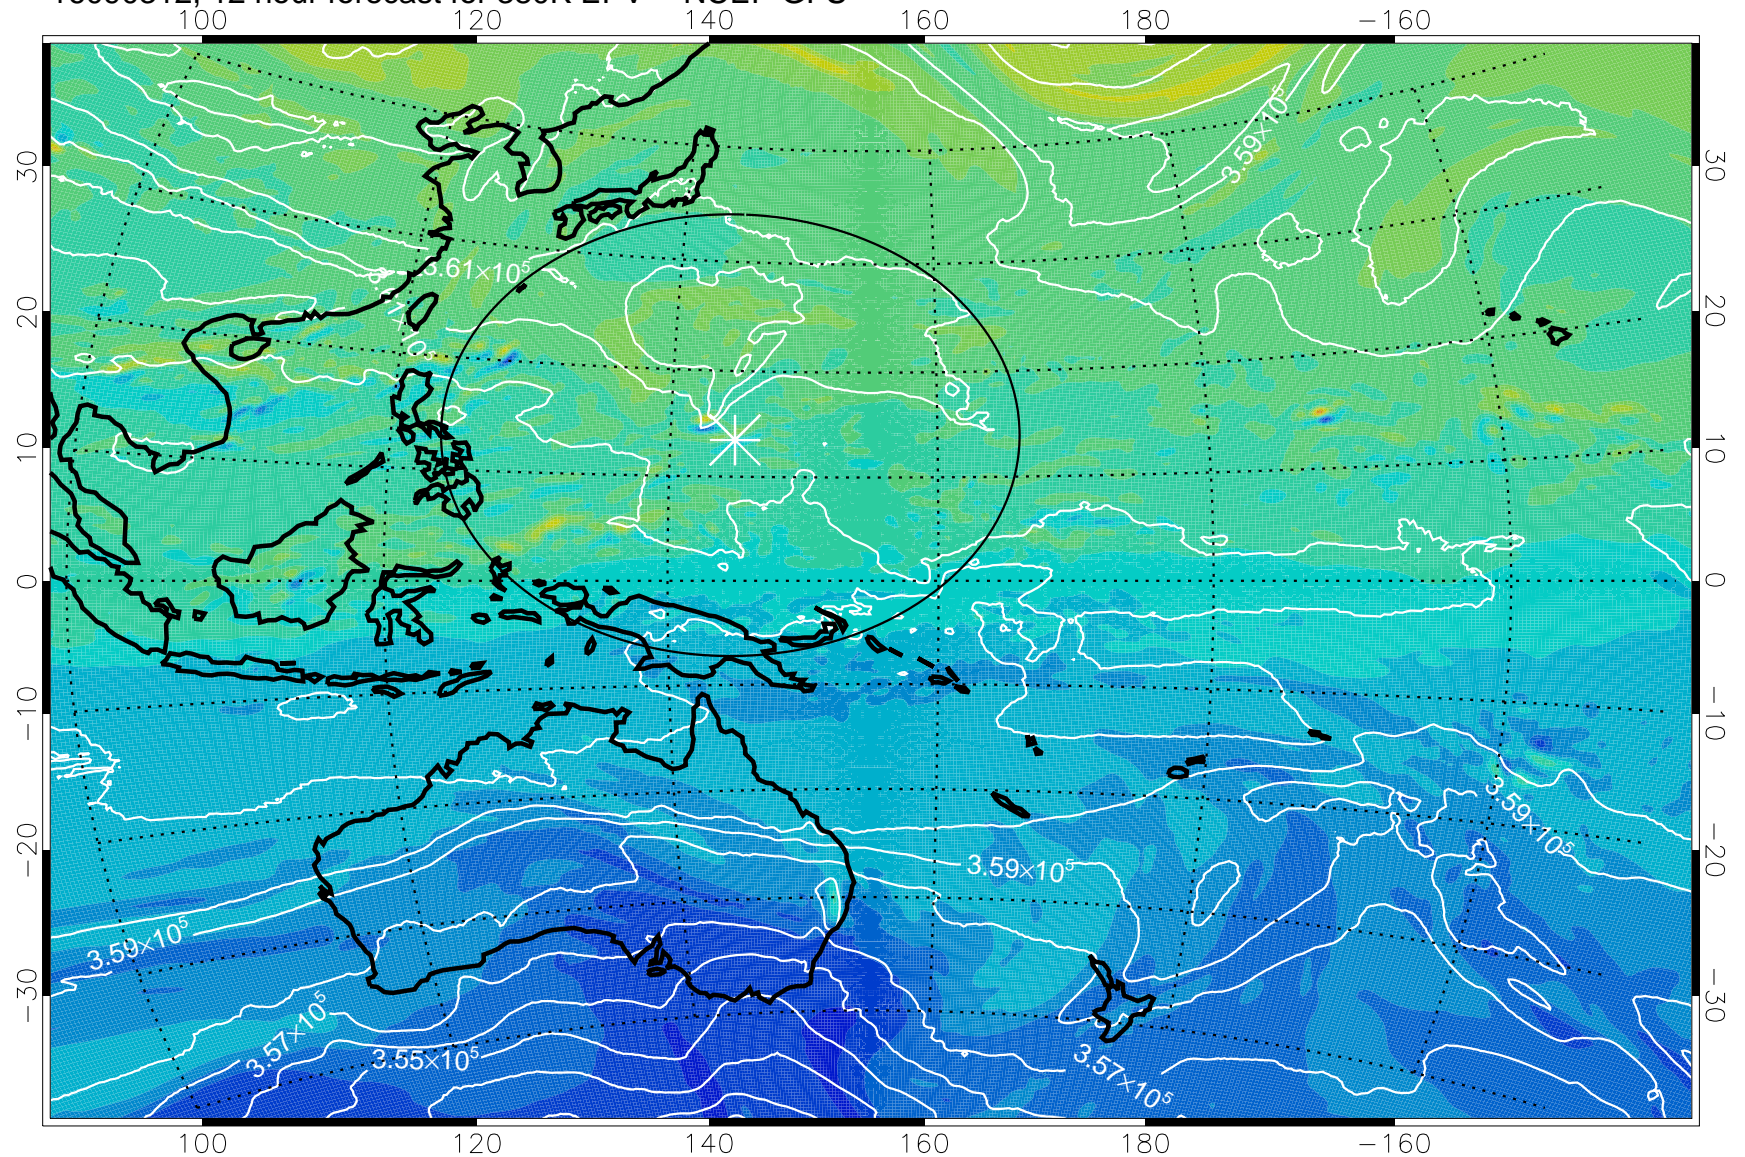

16090306, 6 hour forecast for 380K EPV -- NCEP GFS

380K Montgomery Streamfunction, white

Range ring of 2304 km

16090312, 12 hour forecast for 380K EPV -- NCEP GFS

380K Montgomery Streamfunction, white

Range ring of 2304 km

16090318, 18 hour forecast for 380K EPV -- NCEP GFS

380K Montgomery Streamfunction, white

Range ring of 2304 km

16090400, 24 hour forecast for 380K EPV -- NCEP GFS

380K Montgomery Streamfunction, white

Range ring of 2304 km

16090406, 30 hour forecast for 380K EPV -- NCEP GFS

380K Montgomery Streamfunction, white

Range ring of 2304 km

16090412, 36 hour forecast for 380K EPV -- NCEP GFS

380K Montgomery Streamfunction, white

Range ring of 2304 km

16090418, 42 hour forecast for 380K EPV -- NCEP GFS

380K Montgomery Streamfunction, white

Range ring of 2304 km

16090500, 48 hour forecast for 380K EPV -- NCEP GFS

380K Montgomery Streamfunction, white

Range ring of 2304 km