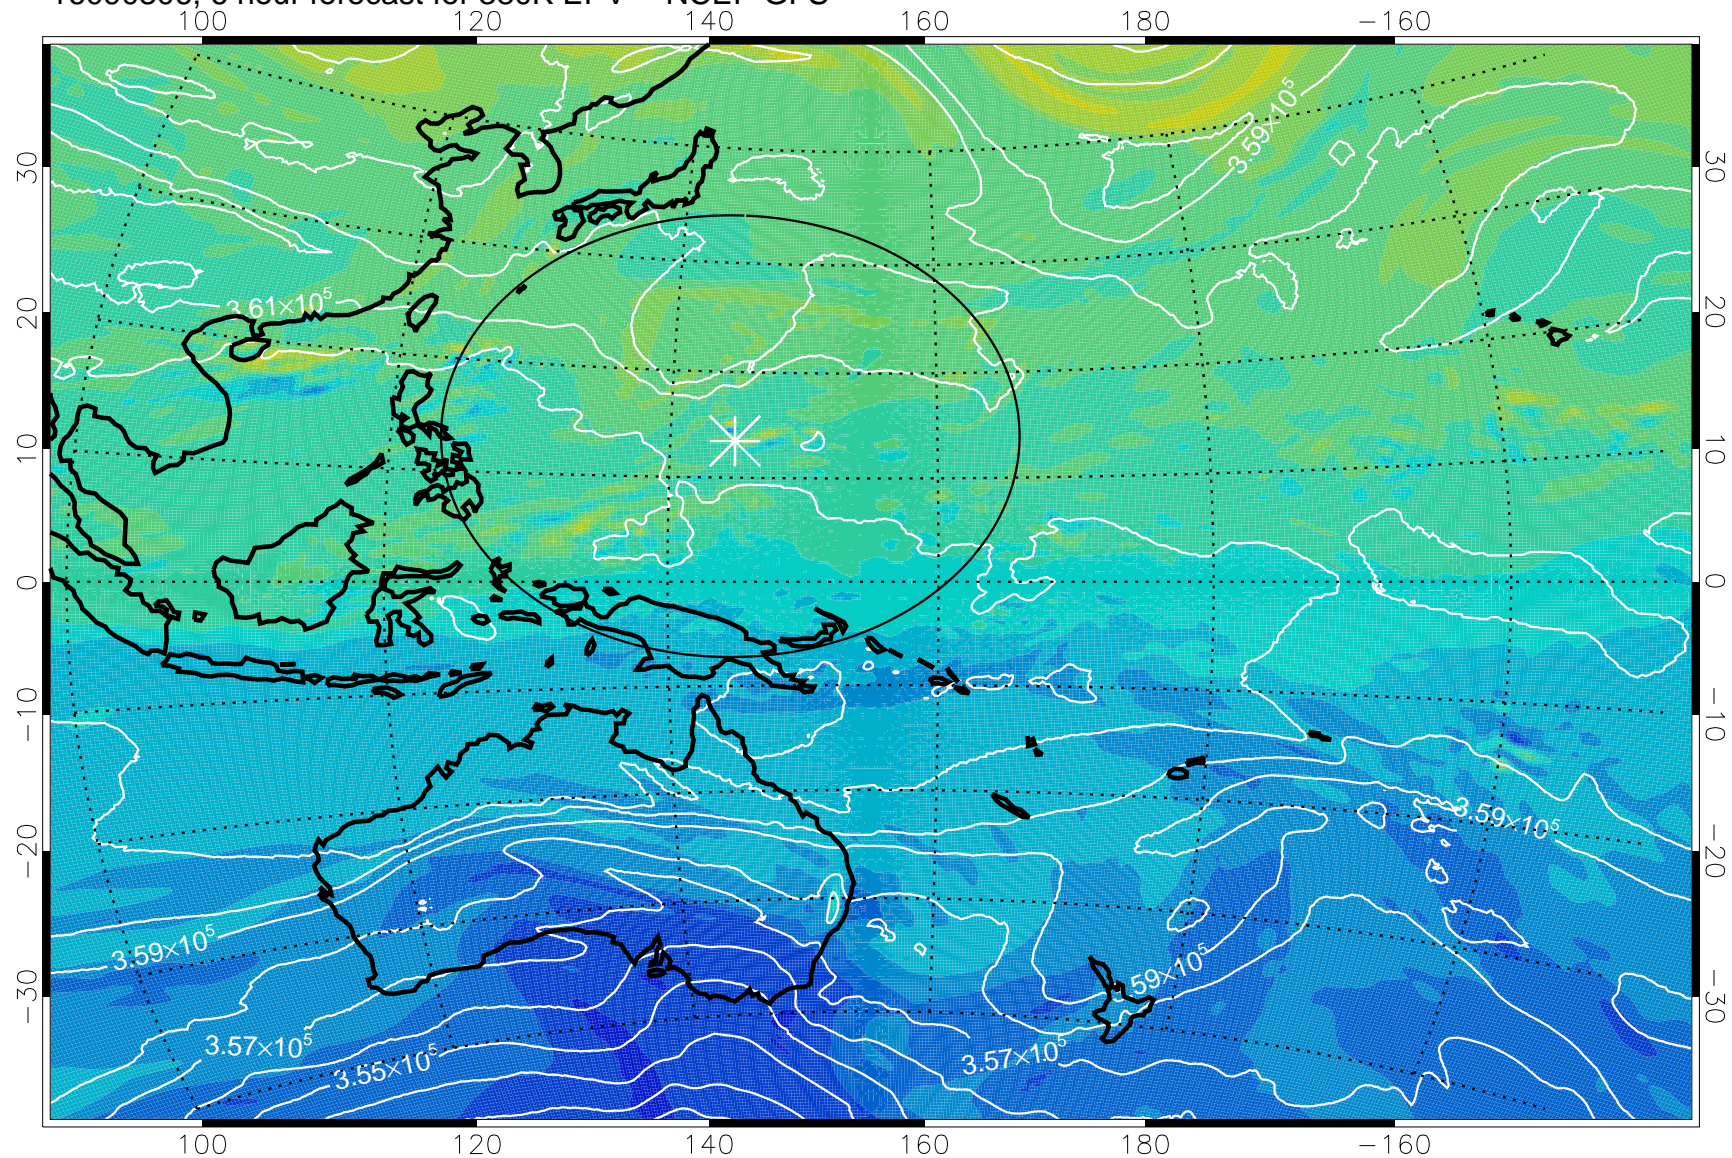

16090306, 6 hour forecast for 380K EPV -- NCEP GFS

380K Montgomery Streamfunction, white

Range ring of 2304 km

16090312, 12 hour forecast for 380K EPV -- NCEP GFS

380K Montgomery Streamfunction, white

Range ring of 2304 km

16090318, 18 hour forecast for 380K EPV -- NCEP GFS

380K Montgomery Streamfunction, white

Range ring of 2304 km

16090400, 24 hour forecast for 380K EPV -- NCEP GFS

380K Montgomery Streamfunction, white

Range ring of 2304 km

16090406, 30 hour forecast for 380K EPV -- NCEP GFS

380K Montgomery Streamfunction, white

Range ring of 2304 km

16090412, 36 hour forecast for 380K EPV -- NCEP GFS

380K Montgomery Streamfunction, white

Range ring of 2304 km