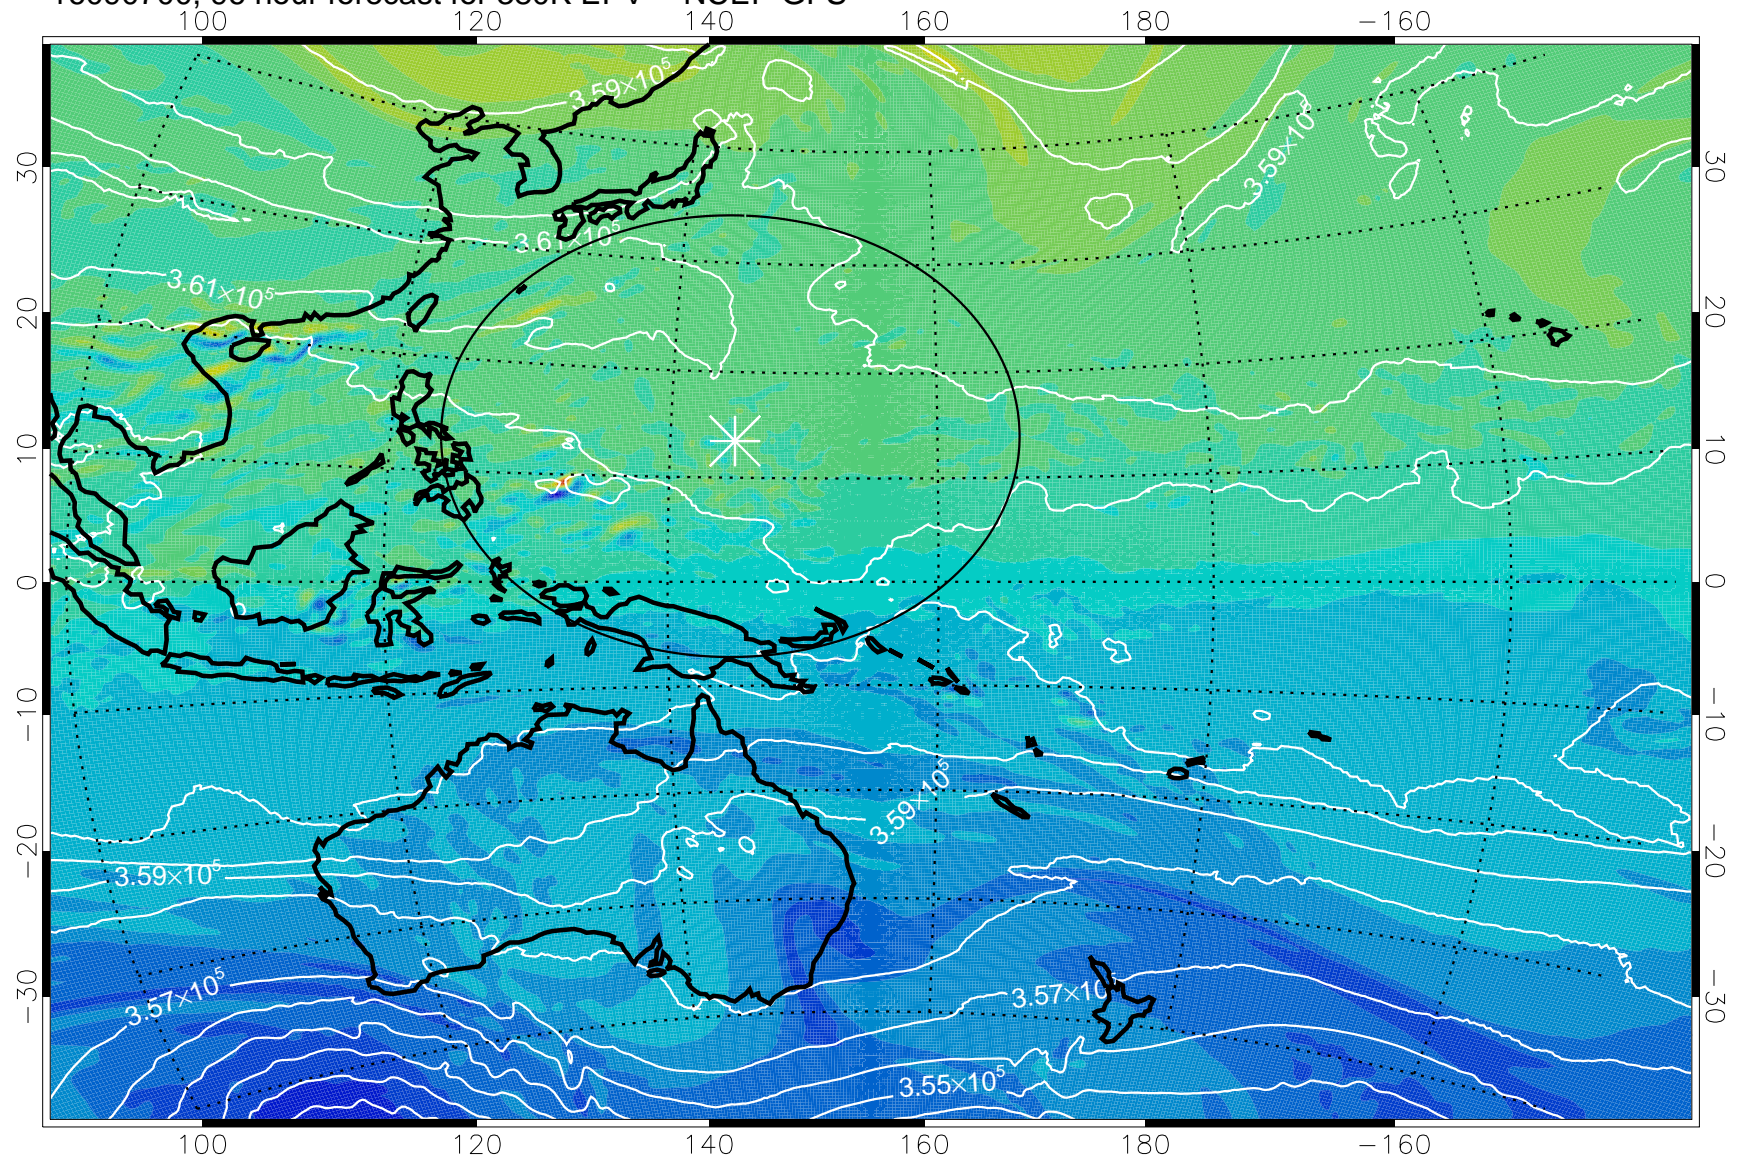

16090612, 84 hour forecast for 380K EPV -- NCEP GFS

380K Montgomery Streamfunction, white

Range ring of 2304 km

16090618, 90 hour forecast for 380K EPV -- NCEP GFS

380K Montgomery Streamfunction, white

Range ring of 2304 km

16090700, 96 hour forecast for 380K EPV -- NCEP GFS

380K Montgomery Streamfunction, white

Range ring of 2304 km

16090706, 102 hour forecast for 380K EPV -- NCEP GFS

380K Montgomery Streamfunction, white

Range ring of 2304 km