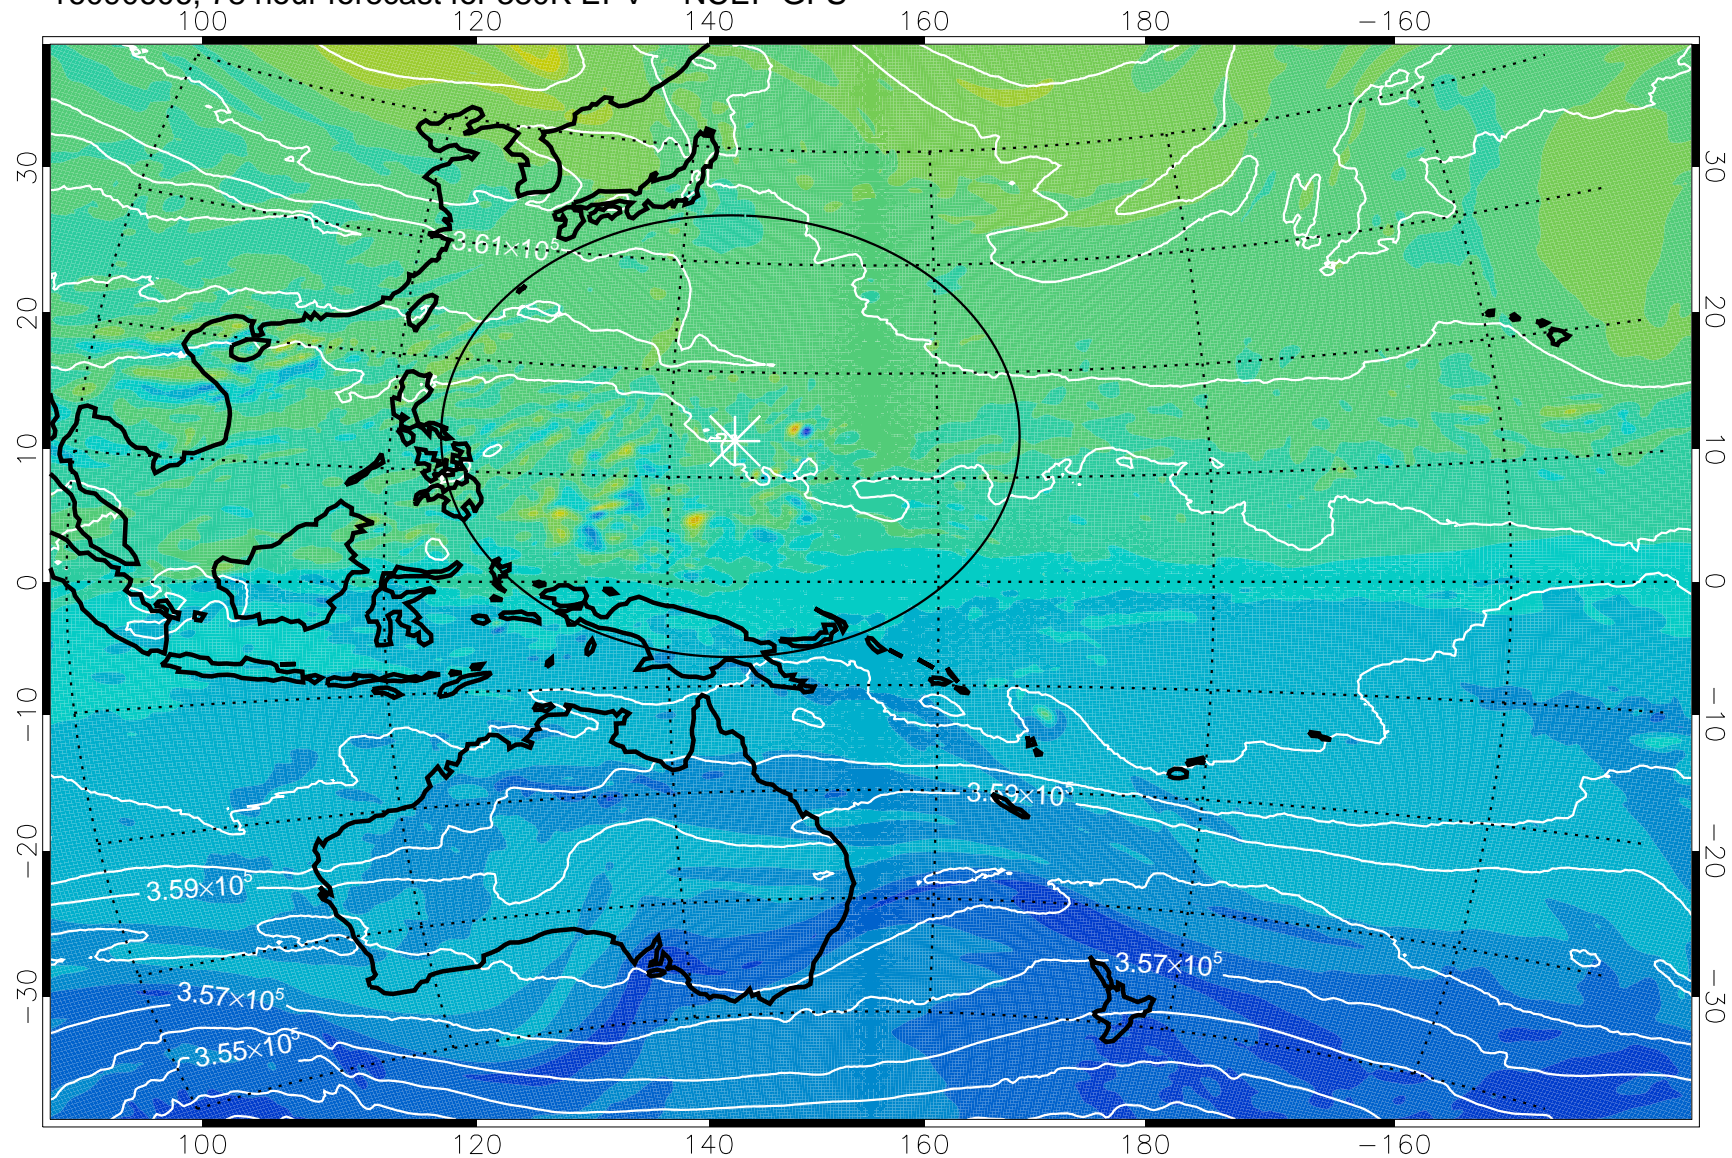

380K Montgomery Streamfunction, white

Range ring of 2304 km

16090518, 66 hour forecast for 380K EPV -- NCEP GFS

380K Montgomery Streamfunction, white

Range ring of 2304 km

16090600, 72 hour forecast for 380K EPV -- NCEP GFS

380K Montgomery Streamfunction, white

Range ring of 2304 km

16090606, 78 hour forecast for 380K EPV -- NCEP GFS

-2×10^{-5} -1×10^{-5} 0 1×10^{-5} 2×10^{-5}
PVU

380K Montgomery Streamfunction, white

Range ring of 2304 km

16090612, 84 hour forecast for 380K EPV -- NCEP GFS

380K Montgomery Streamfunction, white

Range ring of 2304 km

16090618, 90 hour forecast for 380K EPV -- NCEP GFS

380K Montgomery Streamfunction, white

Range ring of 2304 km