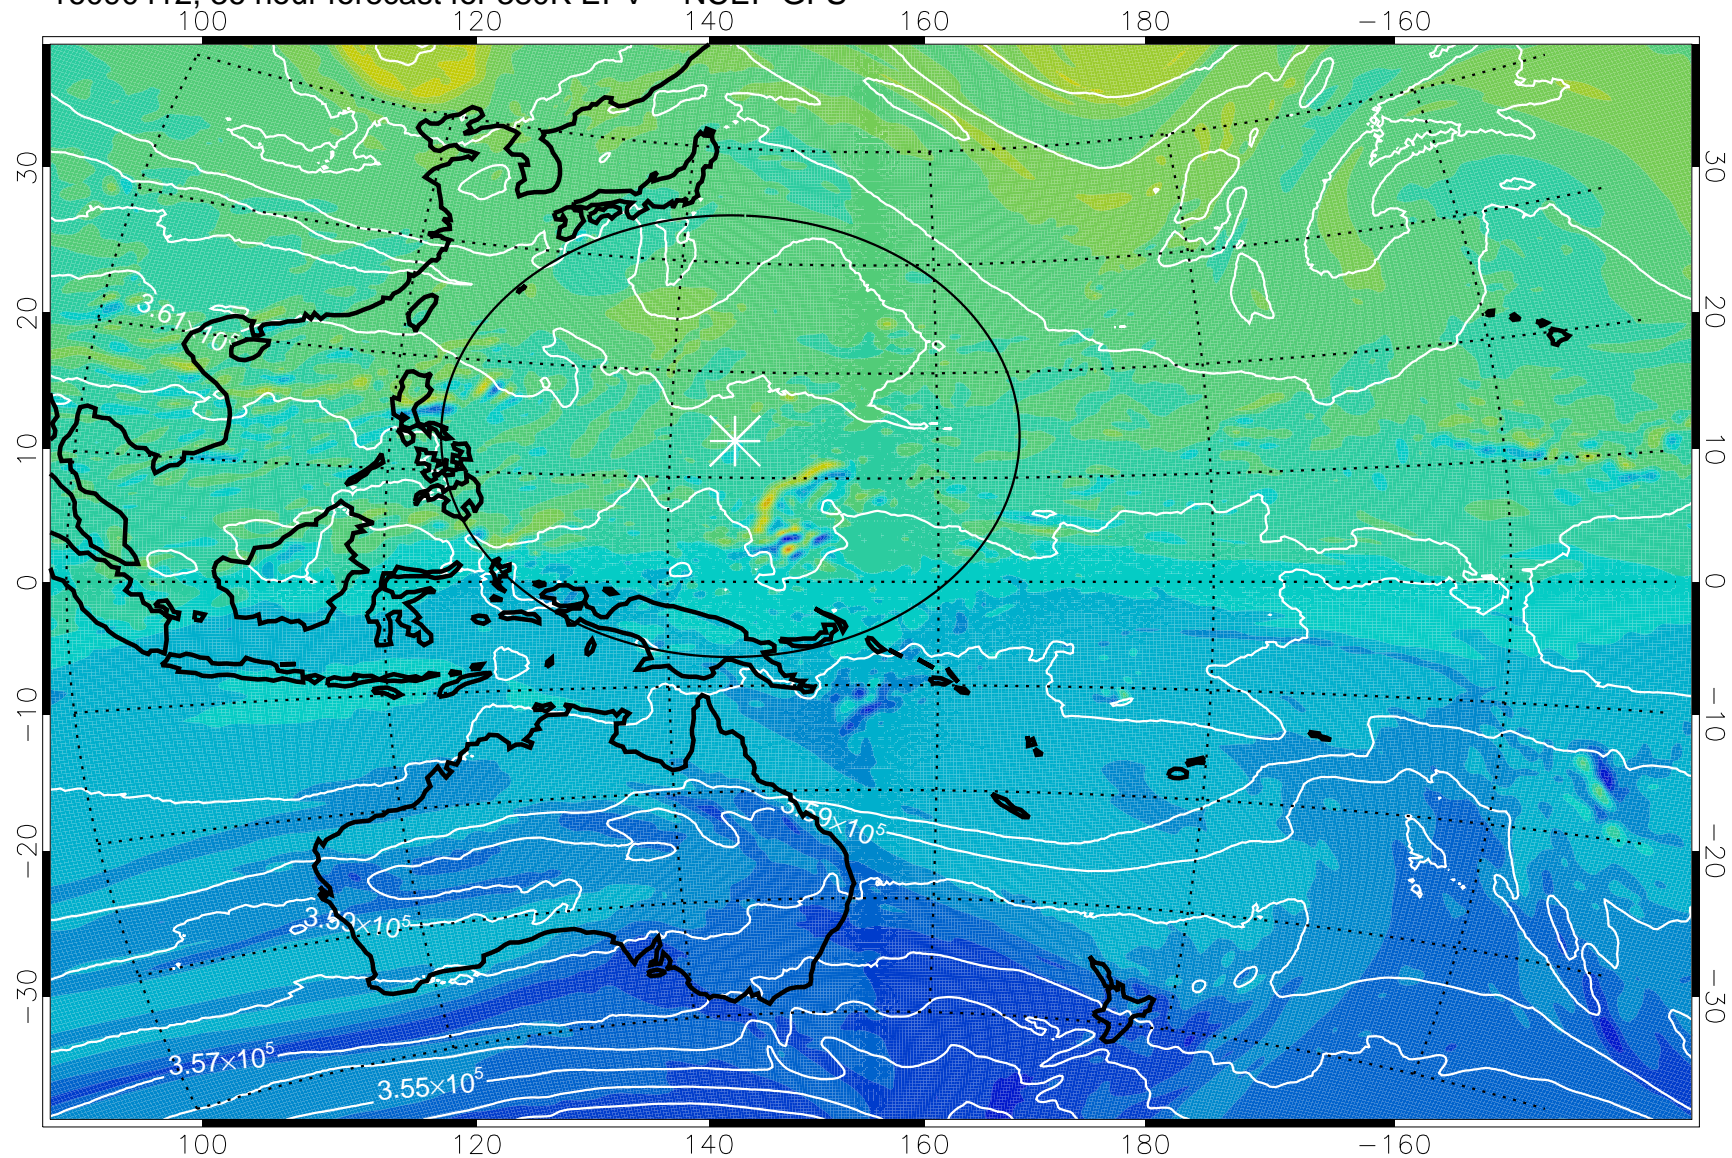

16090318, 18 hour forecast for 380K EPV -- NCEP GFS

380K Montgomery Streamfunction, white

Range ring of 2304 km

16090400, 24 hour forecast for 380K EPV -- NCEP GFS

380K Montgomery Streamfunction, white

Range ring of 2304 km

16090406, 30 hour forecast for 380K EPV -- NCEP GFS

380K Montgomery Streamfunction, white

Range ring of 2304 km

16090412, 36 hour forecast for 380K EPV -- NCEP GFS

380K Montgomery Streamfunction, white

Range ring of 2304 km

16090418, 42 hour forecast for 380K EPV -- NCEP GFS

380K Montgomery Streamfunction, white

Range ring of 2304 km

16090500, 48 hour forecast for 380K EPV -- NCEP GFS

380K Montgomery Streamfunction, white

Range ring of 2304 km

16090506, 54 hour forecast for 380K EPV -- NCEP GFS

380K Montgomery Streamfunction, white

Range ring of 2304 km

16090512, 60 hour forecast for 380K EPV -- NCEP GFS

-2×10^{-5} -1×10^{-5} 0 1×10^{-5} 2×10^{-5}
PVU