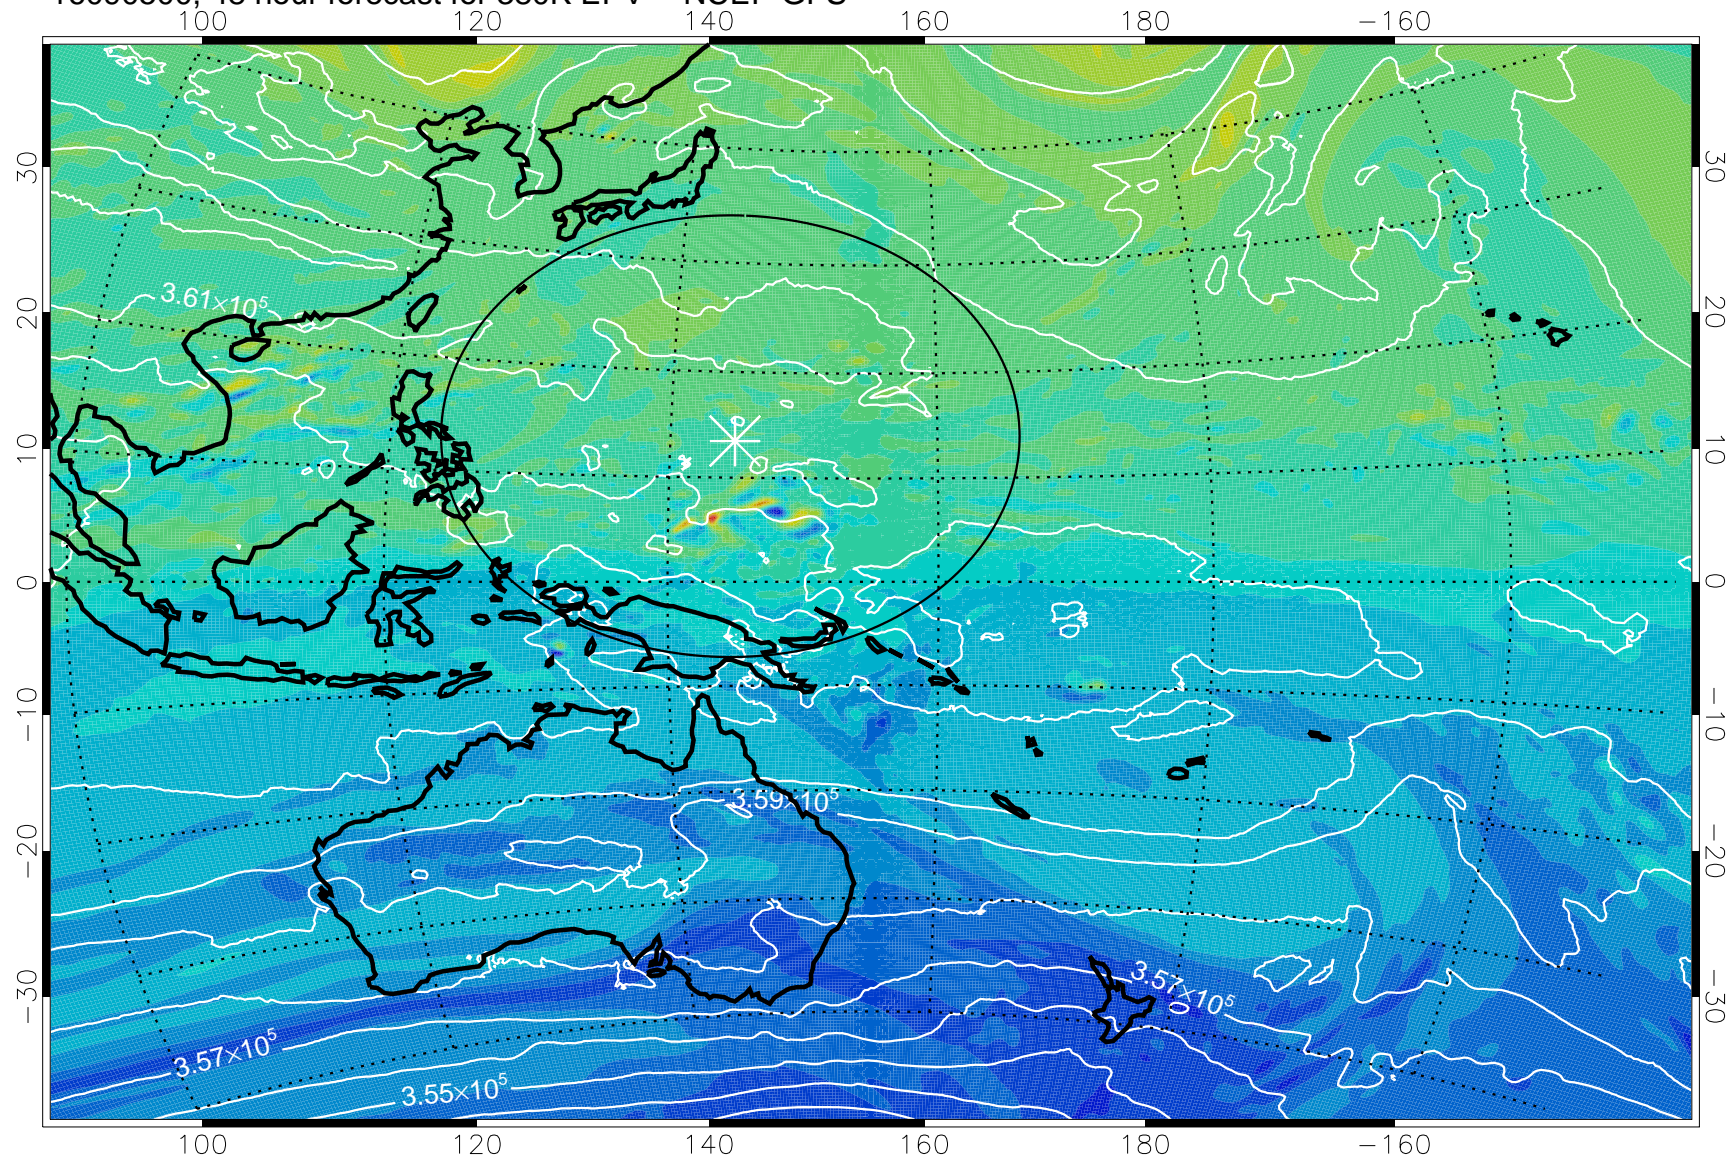

16090406, 30 hour forecast for 380K EPV -- NCEP GFS

380K Montgomery Streamfunction, white

Range ring of 2304 km

16090412, 36 hour forecast for 380K EPV -- NCEP GFS

380K Montgomery Streamfunction, white

Range ring of 2304 km

16090418, 42 hour forecast for 380K EPV -- NCEP GFS

380K Montgomery Streamfunction, white

Range ring of 2304 km

16090500, 48 hour forecast for 380K EPV -- NCEP GFS

380K Montgomery Streamfunction, white

Range ring of 2304 km

16090506, 54 hour forecast for 380K EPV -- NCEP GFS

380K Montgomery Streamfunction, white

Range ring of 2304 km

16090512, 60 hour forecast for 380K EPV -- NCEP GFS

-2×10^{-5} -1×10^{-5} 0 1×10^{-5} 2×10^{-5}
PVU

380K Montgomery Streamfunction, white

Range ring of 2304 km

16090518, 66 hour forecast for 380K EPV -- NCEP GFS

380K Montgomery Streamfunction, white

Range ring of 2304 km

16090600, 72 hour forecast for 380K EPV -- NCEP GFS