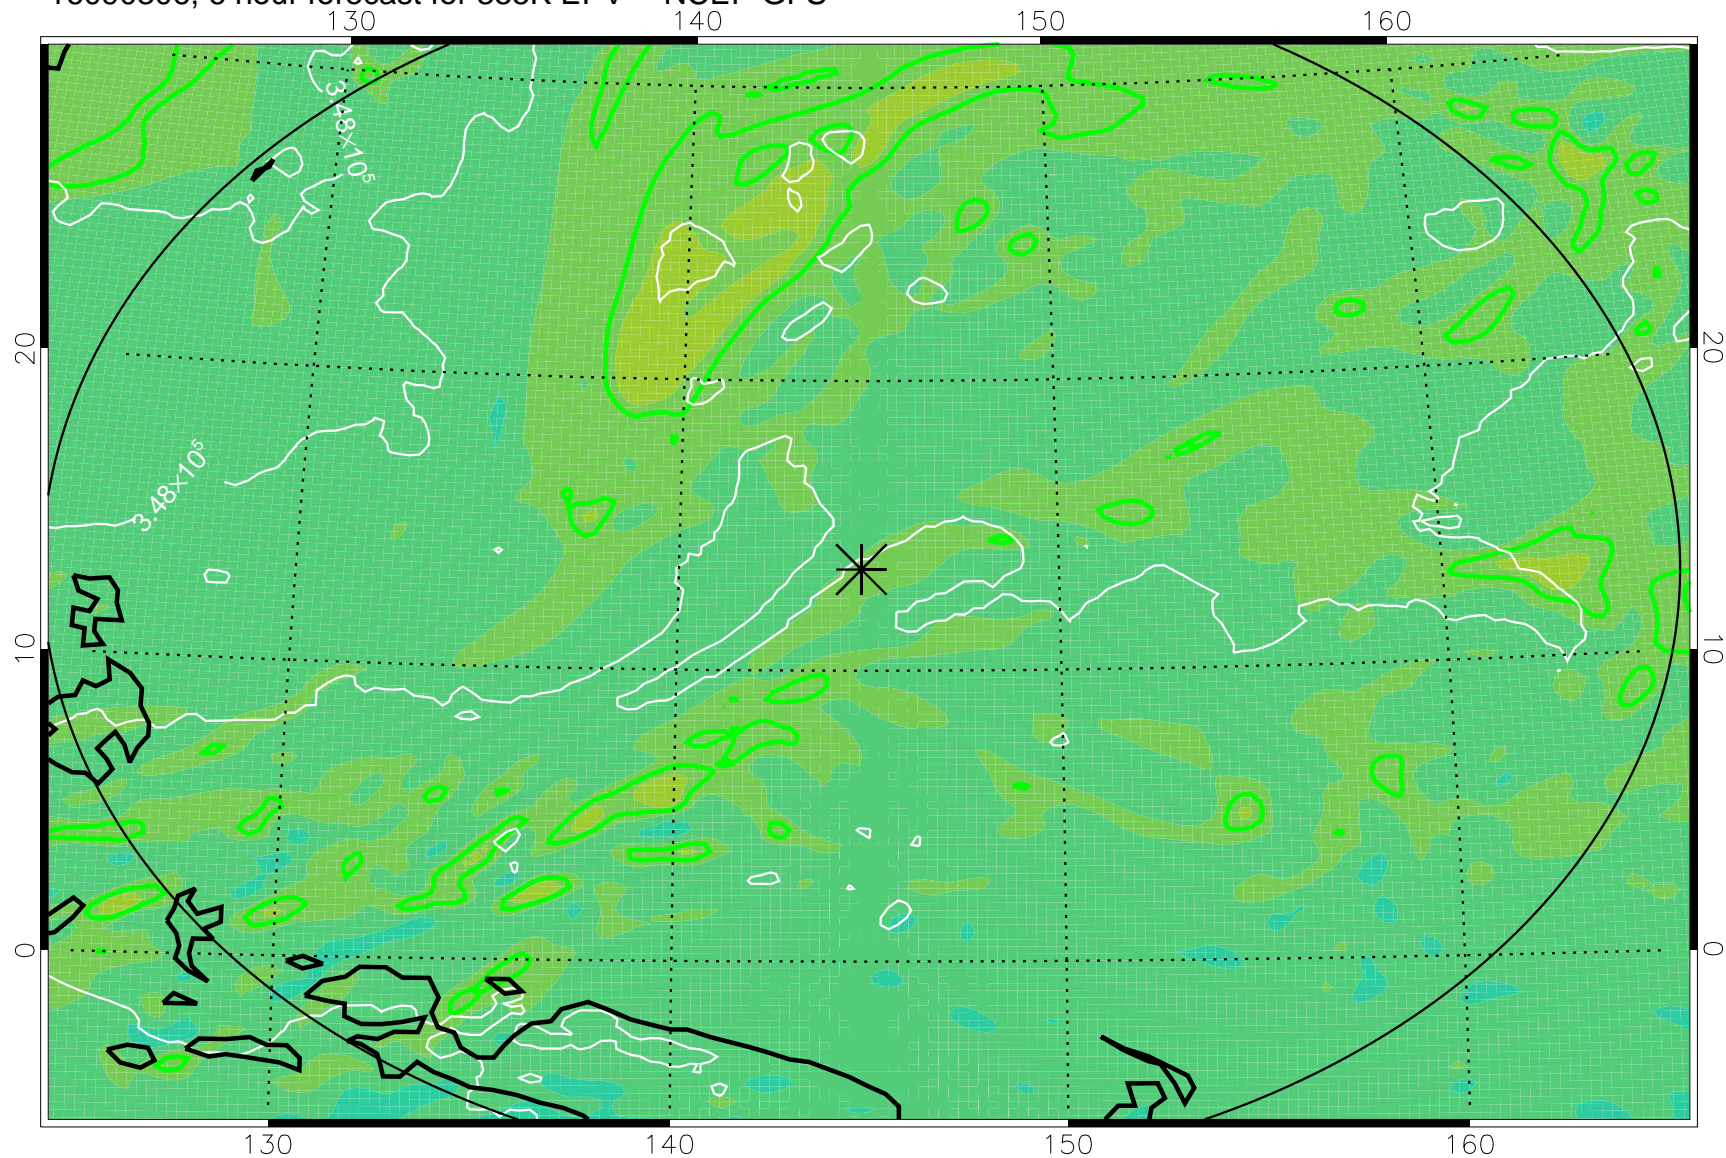

16090306, 6 hour forecast for 355K EPV -- NCEP GFS

355K Montgomery Streamfunction, white
EPV Tropopause (2 PVU) Position
Range ring of 2304 km

16090312, 12 hour forecast for 355K EPV -- NCEP GFS

355K Montgomery Streamfunction, white
EPV Tropopause (2 PVU) Position
Range ring of 2304 km

16090318, 18 hour forecast for 355K EPV -- NCEP GFS

355K Montgomery Streamfunction, white
EPV Tropopause (2 PVU) Position
Range ring of 2304 km

16090400, 24 hour forecast for 355K EPV -- NCEP GFS

355K Montgomery Streamfunction, white
EPV Tropopause (2 PVU) Position
Range ring of 2304 km

16090406, 30 hour forecast for 355K EPV -- NCEP GFS

355K Montgomery Streamfunction, white
EPV Tropopause (2 PVU) Position
Range ring of 2304 km

16090412, 36 hour forecast for 355K EPV -- NCEP GFS

355K Montgomery Streamfunction, white
EPV Tropopause (2 PVU) Position
Range ring of 2304 km

16090418, 42 hour forecast for 355K EPV -- NCEP GFS

355K Montgomery Streamfunction, white
EPV Tropopause (2 PVU) Position
Range ring of 2304 km

16090500, 48 hour forecast for 355K EPV -- NCEP GFS

355K Montgomery Streamfunction, white
EPV Tropopause (2 PVU) Position
Range ring of 2304 km