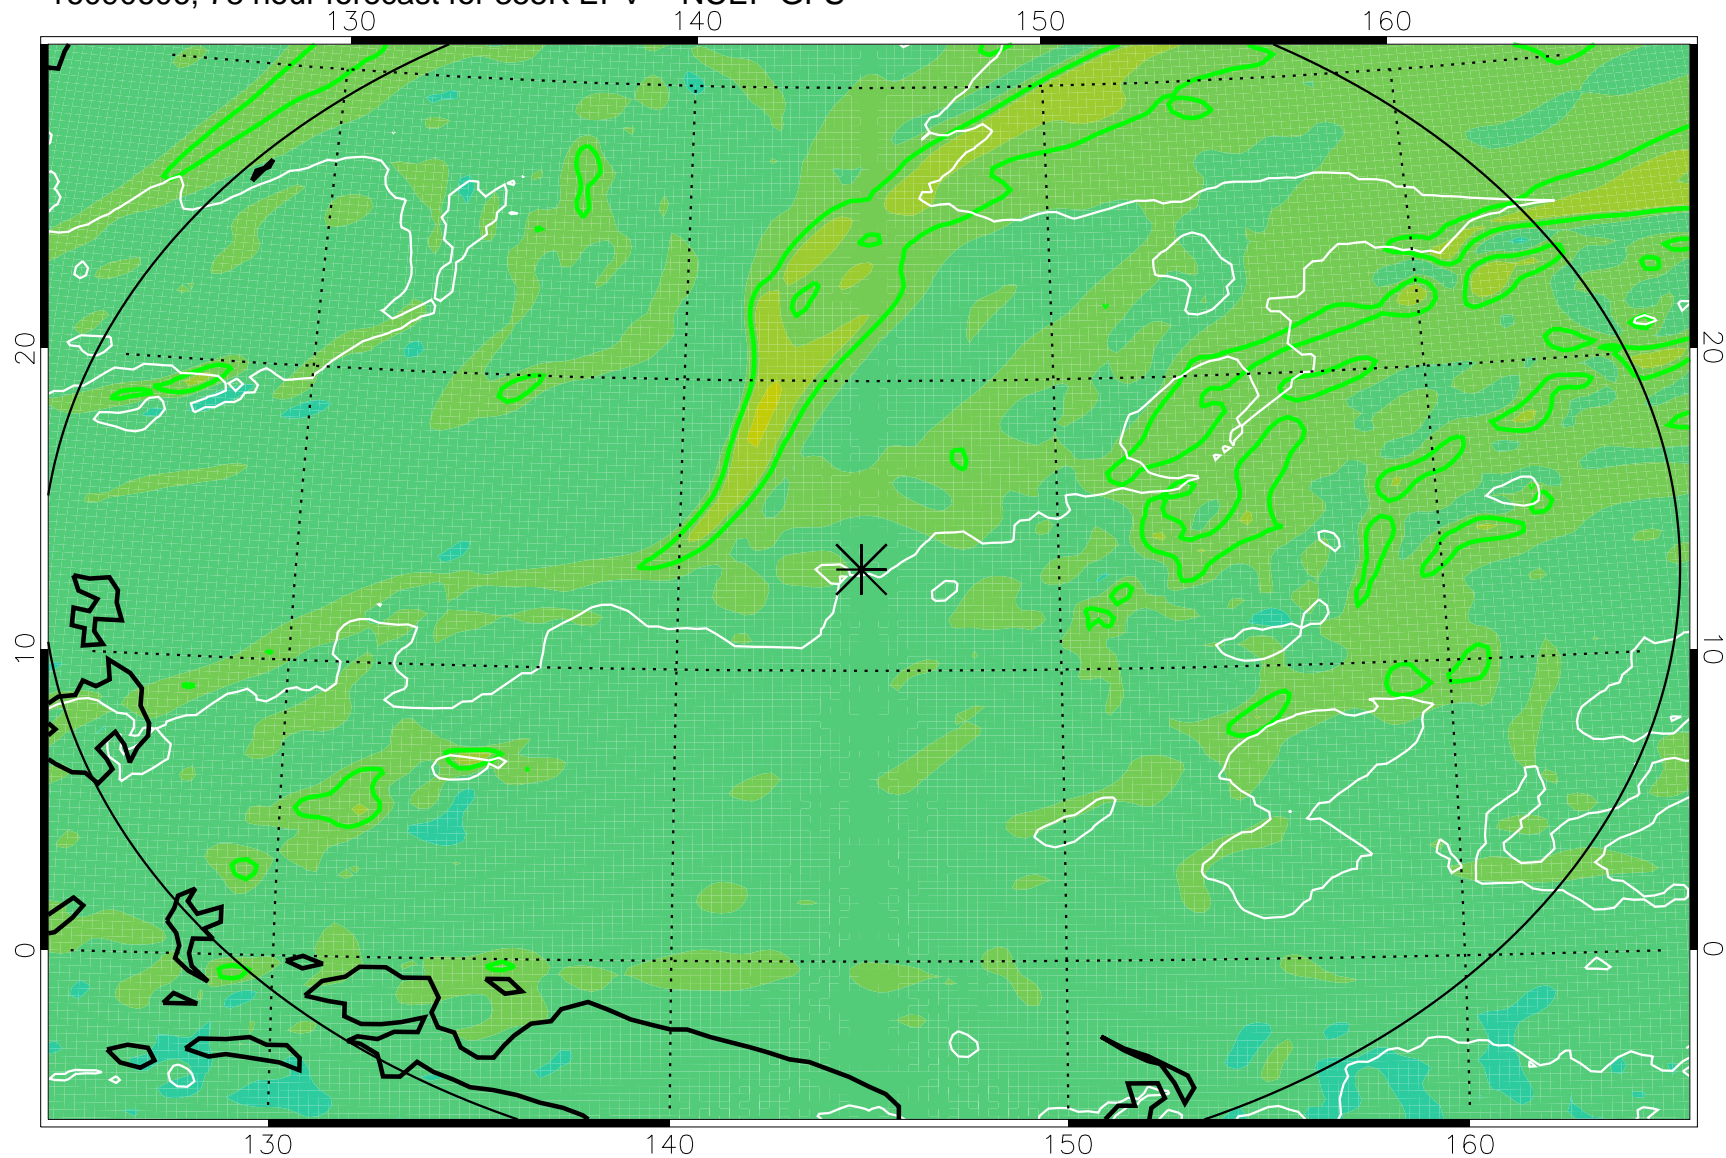

16090518, 66 hour forecast for 355K EPV -- NCEP GFS

355K Montgomery Streamfunction, white
EPV Tropopause (2 PVU) Position
Range ring of 2304 km

16090600, 72 hour forecast for 355K EPV -- NCEP GFS

355K Montgomery Streamfunction, white
EPV Tropopause (2 PVU) Position
Range ring of 2304 km

16090606, 78 hour forecast for 355K EPV -- NCEP GFS

355K Montgomery Streamfunction, white
EPV Tropopause (2 PVU) Position
Range ring of 2304 km

16090612, 84 hour forecast for 355K EPV -- NCEP GFS

355K Montgomery Streamfunction, white
EPV Tropopause (2 PVU) Position
Range ring of 2304 km

16090618, 90 hour forecast for 355K EPV -- NCEP GFS

355K Montgomery Streamfunction, white
EPV Tropopause (2 PVU) Position
Range ring of 2304 km

16090700, 96 hour forecast for 355K EPV -- NCEP GFS

355K Montgomery Streamfunction, white
EPV Tropopause (2 PVU) Position
Range ring of 2304 km

16090706, 102 hour forecast for 355K EPV -- NCEP GFS

355K Montgomery Streamfunction, white
EPV Tropopause (2 PVU) Position
Range ring of 2304 km

16090712, 108 hour forecast for 355K EPV -- NCEP GFS

355K Montgomery Streamfunction, white
EPV Tropopause (2 PVU) Position
Range ring of 2304 km