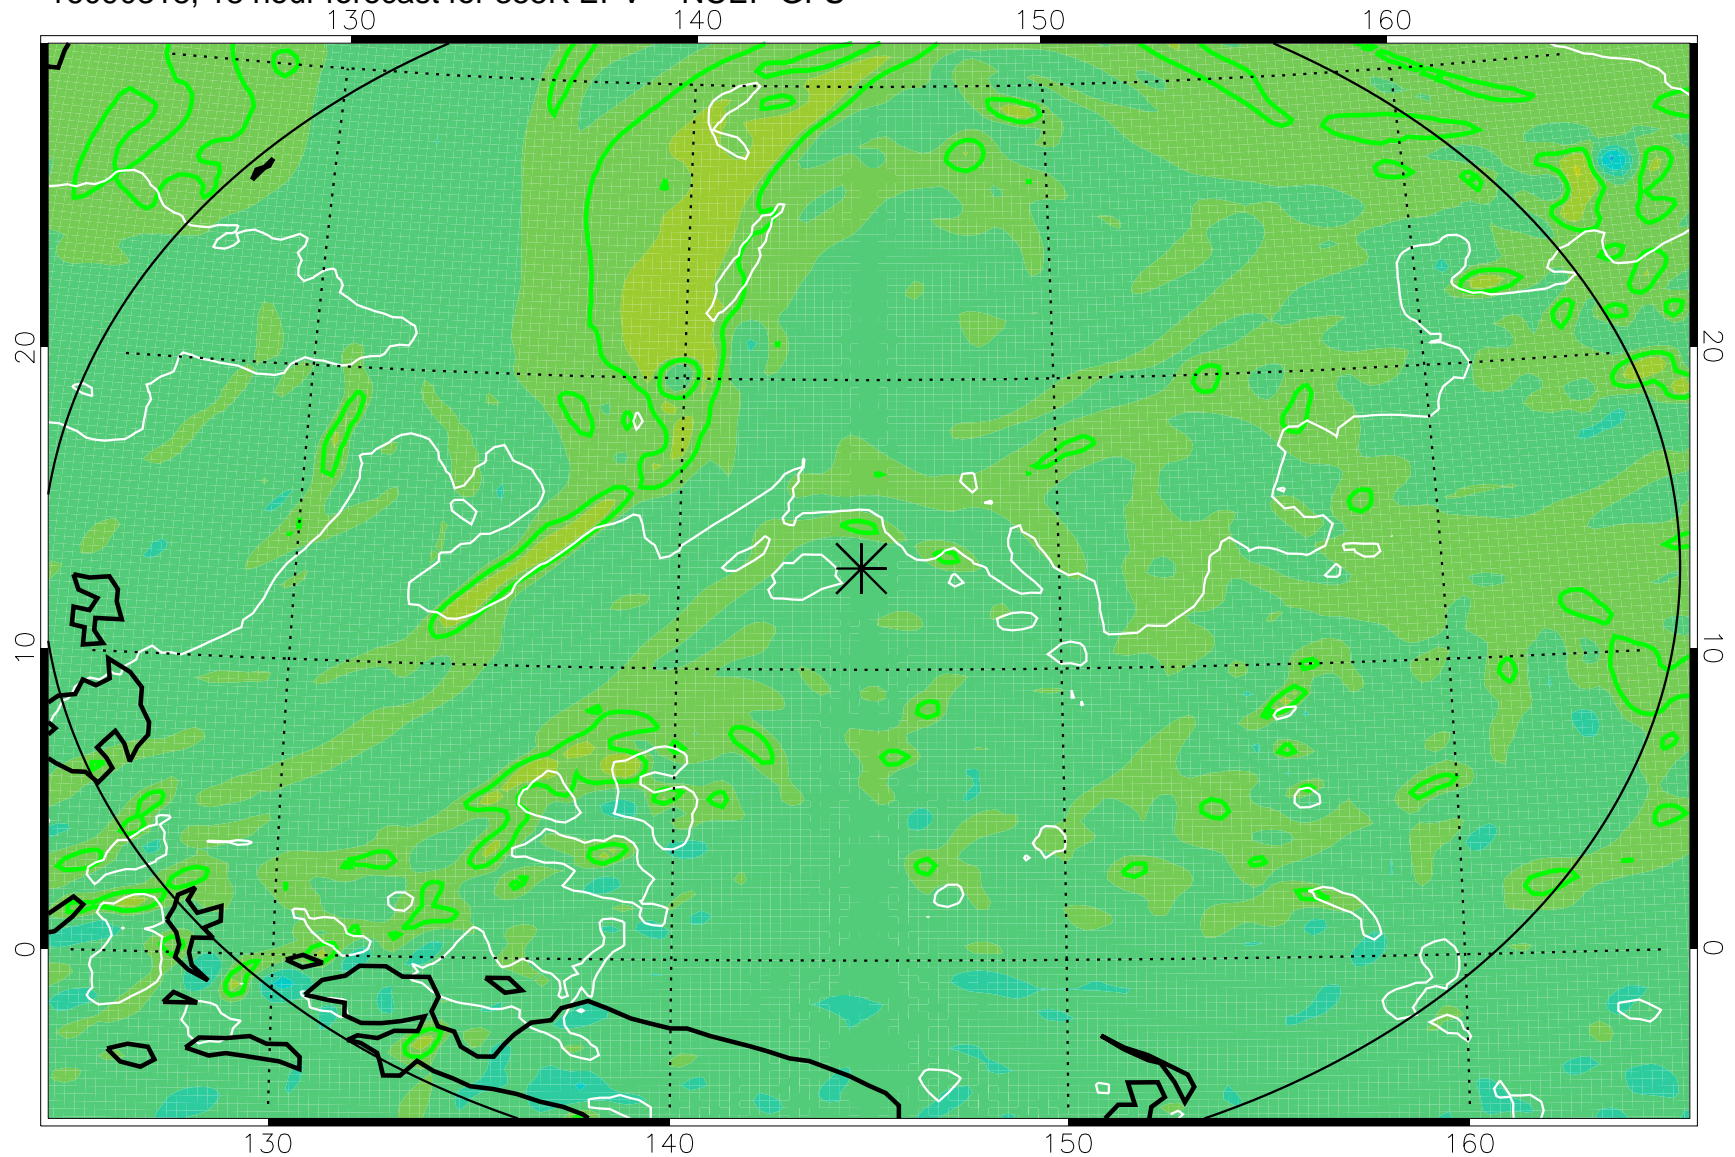

16090306, 6 hour forecast for 355K EPV -- NCEP GFS

355K Montgomery Streamfunction, white
EPV Tropopause (2 PVU) Position
Range ring of 2304 km

16090312, 12 hour forecast for 355K EPV -- NCEP GFS

355K Montgomery Streamfunction, white
EPV Tropopause (2 PVU) Position
Range ring of 2304 km

16090318, 18 hour forecast for 355K EPV -- NCEP GFS

355K Montgomery Streamfunction, white
EPV Tropopause (2 PVU) Position
Range ring of 2304 km

16090400, 24 hour forecast for 355K EPV -- NCEP GFS

355K Montgomery Streamfunction, white
EPV Tropopause (2 PVU) Position
Range ring of 2304 km

16090406, 30 hour forecast for 355K EPV -- NCEP GFS

355K Montgomery Streamfunction, white
EPV Tropopause (2 PVU) Position
Range ring of 2304 km

16090412, 36 hour forecast for 355K EPV -- NCEP GFS

355K Montgomery Streamfunction, white
EPV Tropopause (2 PVU) Position
Range ring of 2304 km

16090618, 90 hour forecast for 355K EPV -- NCEP GFS

355K Montgomery Streamfunction, white
EPV Tropopause (2 PVU) Position
Range ring of 2304 km

16090700, 96 hour forecast for 355K EPV -- NCEP GFS

355K Montgomery Streamfunction, white
EPV Tropopause (2 PVU) Position
Range ring of 2304 km