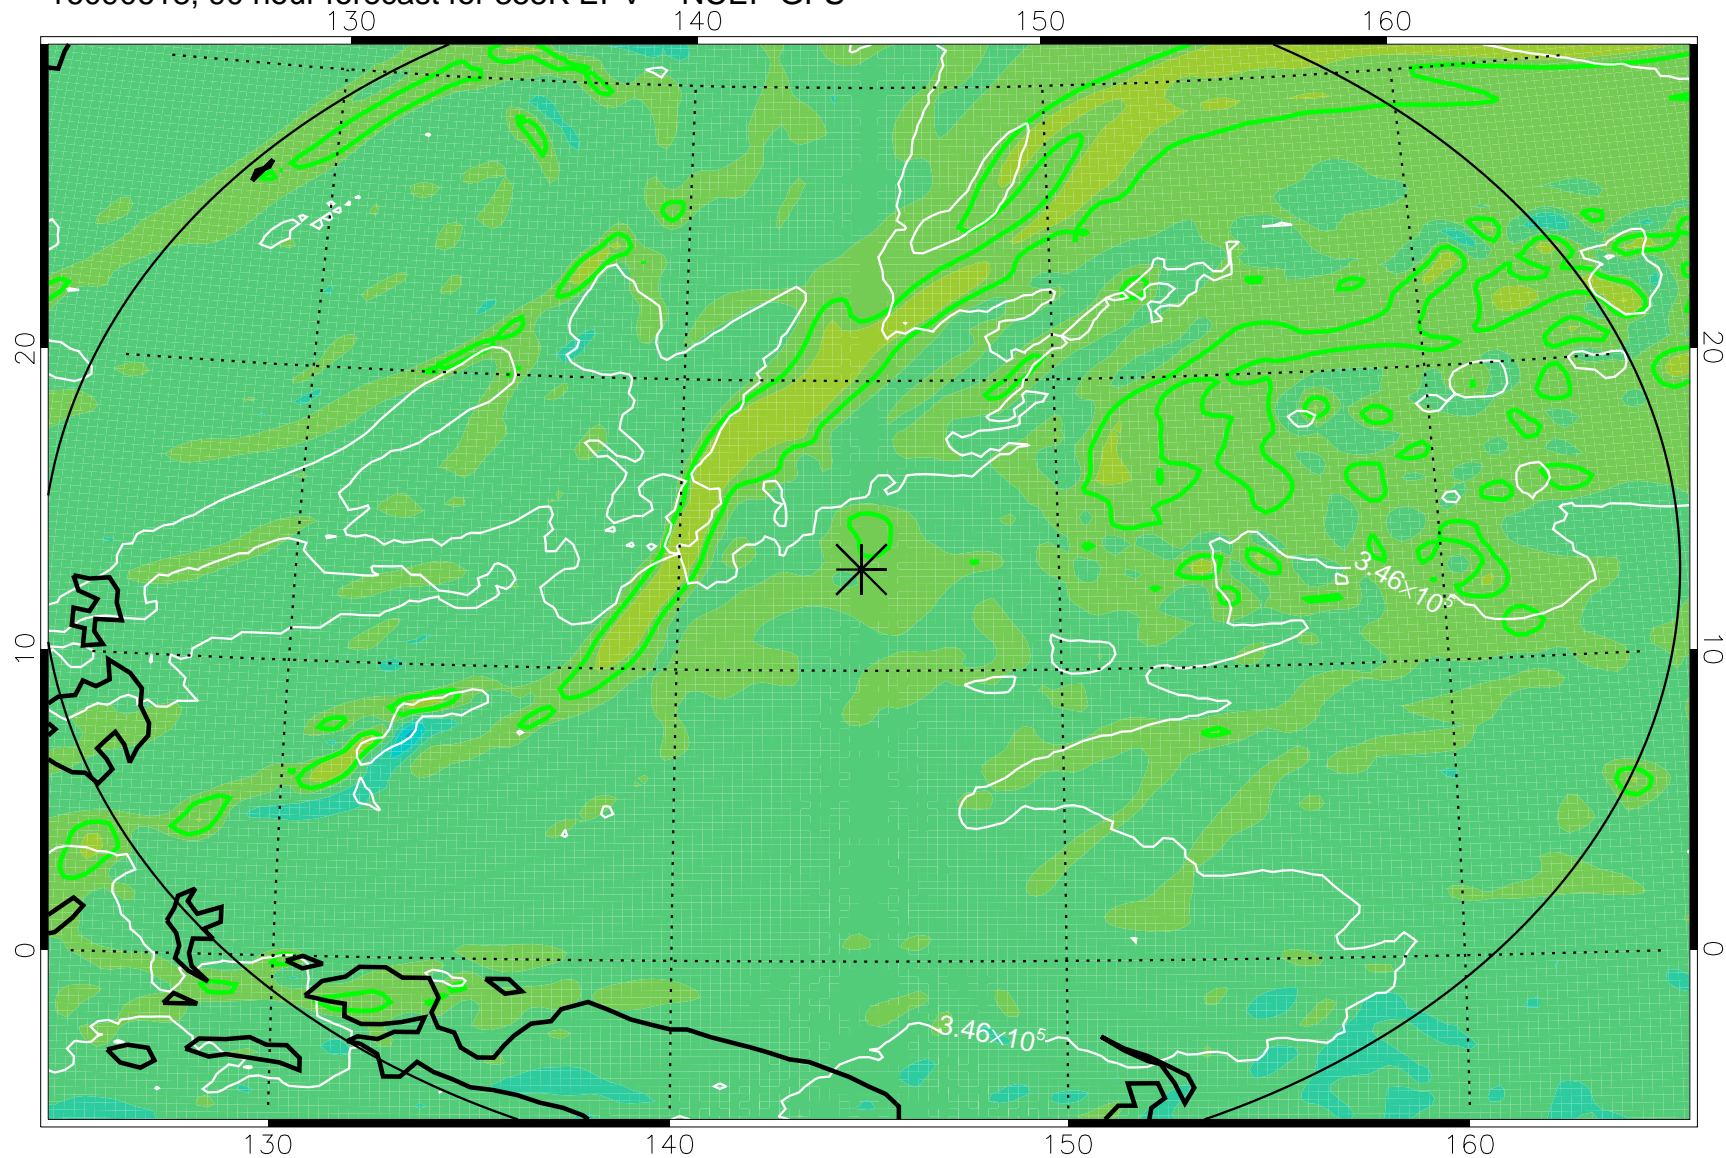

16090518, 66 hour forecast for 355K EPV -- NCEP GFS

355K Montgomery Streamfunction, white
EPV Tropopause (2 PVU) Position
Range ring of 2304 km

16090600, 72 hour forecast for 355K EPV -- NCEP GFS

355K Montgomery Streamfunction, white
EPV Tropopause (2 PVU) Position
Range ring of 2304 km

16090606, 78 hour forecast for 355K EPV -- NCEP GFS

355K Montgomery Streamfunction, white
EPV Tropopause (2 PVU) Position
Range ring of 2304 km

16090612, 84 hour forecast for 355K EPV -- NCEP GFS

355K Montgomery Streamfunction, white
EPV Tropopause (2 PVU) Position
Range ring of 2304 km

16090618, 90 hour forecast for 355K EPV -- NCEP GFS

355K Montgomery Streamfunction, white
EPV Tropopause (2 PVU) Position
Range ring of 2304 km

16090700, 96 hour forecast for 355K EPV -- NCEP GFS

355K Montgomery Streamfunction, white
EPV Tropopause (2 PVU) Position
Range ring of 2304 km

16090706, 102 hour forecast for 355K EPV -- NCEP GFS

355K Montgomery Streamfunction, white
EPV Tropopause (2 PVU) Position
Range ring of 2304 km

16090712, 108 hour forecast for 355K EPV -- NCEP GFS

355K Montgomery Streamfunction, white
EPV Tropopause (2 PVU) Position
Range ring of 2304 km