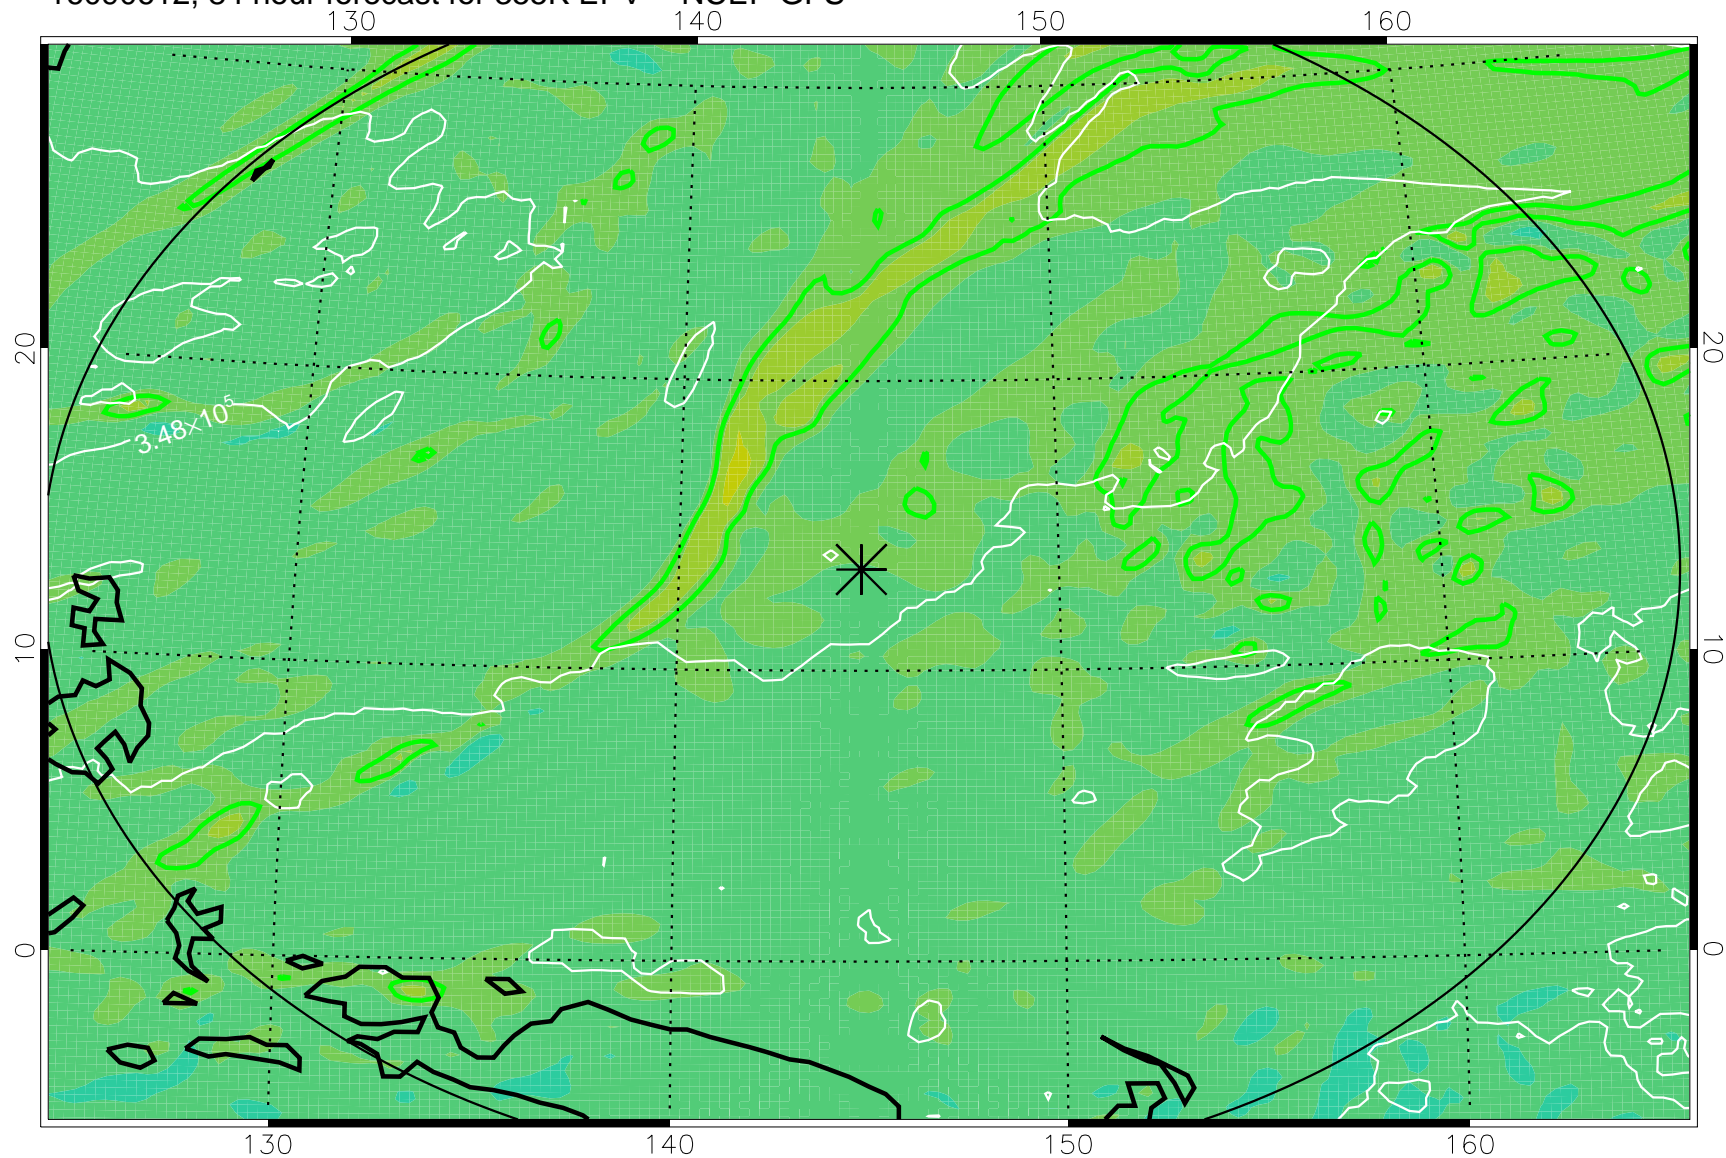

16090506, 54 hour forecast for 355K EPV -- NCEP GFS

355K Montgomery Streamfunction, white
EPV Tropopause (2 PVU) Position
Range ring of 2304 km

16090512, 60 hour forecast for 355K EPV -- NCEP GFS

355K Montgomery Streamfunction, white
EPV Tropopause (2 PVU) Position
Range ring of 2304 km

16090518, 66 hour forecast for 355K EPV -- NCEP GFS

355K Montgomery Streamfunction, white
EPV Tropopause (2 PVU) Position
Range ring of 2304 km

16090600, 72 hour forecast for 355K EPV -- NCEP GFS

355K Montgomery Streamfunction, white
EPV Tropopause (2 PVU) Position
Range ring of 2304 km

16090606, 78 hour forecast for 355K EPV -- NCEP GFS

355K Montgomery Streamfunction, white
EPV Tropopause (2 PVU) Position
Range ring of 2304 km

16090612, 84 hour forecast for 355K EPV -- NCEP GFS

355K Montgomery Streamfunction, white
EPV Tropopause (2 PVU) Position
Range ring of 2304 km

16090618, 90 hour forecast for 355K EPV -- NCEP GFS

355K Montgomery Streamfunction, white
EPV Tropopause (2 PVU) Position
Range ring of 2304 km

16090700, 96 hour forecast for 355K EPV -- NCEP GFS

355K Montgomery Streamfunction, white
EPV Tropopause (2 PVU) Position
Range ring of 2304 km