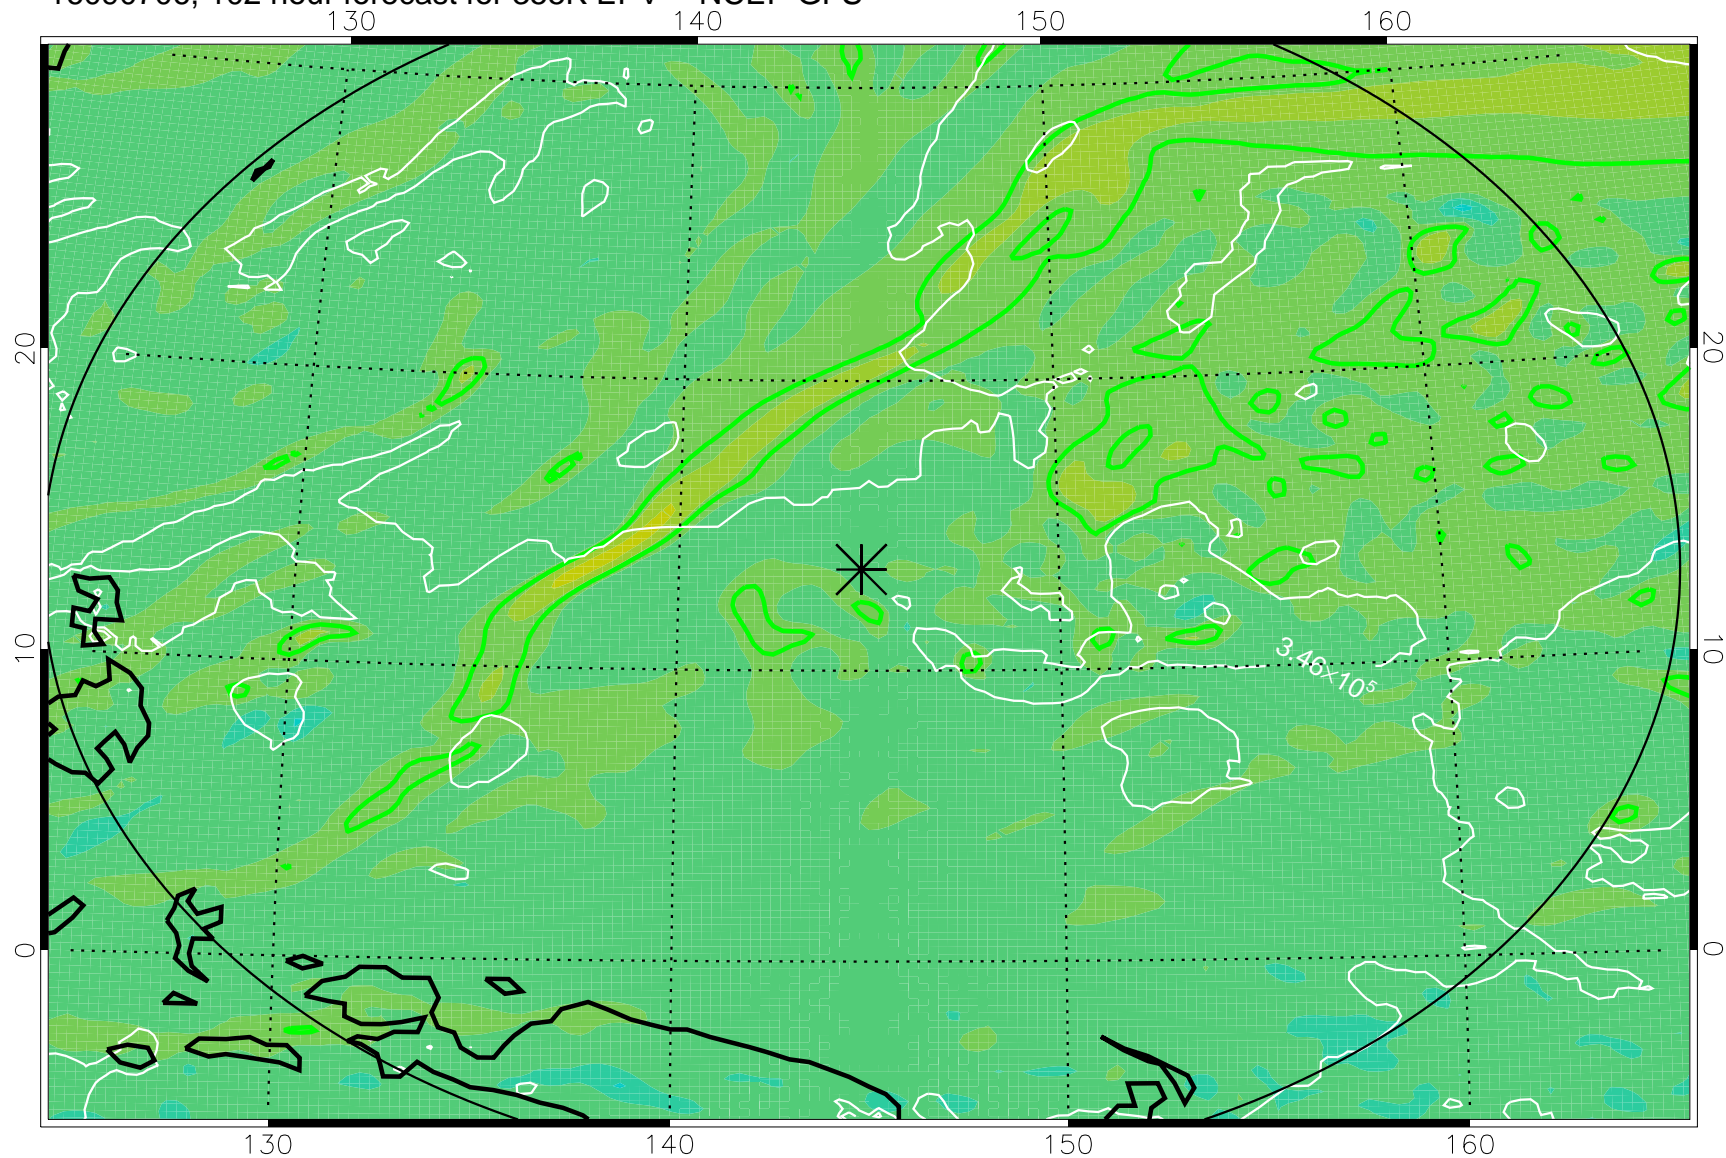

16090606, 78 hour forecast for 355K EPV -- NCEP GFS

355K Montgomery Streamfunction, white
EPV Tropopause (2 PVU) Position
Range ring of 2304 km

16090612, 84 hour forecast for 355K EPV -- NCEP GFS

355K Montgomery Streamfunction, white
EPV Tropopause (2 PVU) Position
Range ring of 2304 km

16090618, 90 hour forecast for 355K EPV -- NCEP GFS

355K Montgomery Streamfunction, white
EPV Tropopause (2 PVU) Position
Range ring of 2304 km

16090700, 96 hour forecast for 355K EPV -- NCEP GFS

355K Montgomery Streamfunction, white
EPV Tropopause (2 PVU) Position
Range ring of 2304 km

16090706, 102 hour forecast for 355K EPV -- NCEP GFS

355K Montgomery Streamfunction, white
EPV Tropopause (2 PVU) Position
Range ring of 2304 km

16090712, 108 hour forecast for 355K EPV -- NCEP GFS

355K Montgomery Streamfunction, white
EPV Tropopause (2 PVU) Position
Range ring of 2304 km

16090718, 114 hour forecast for 355K EPV -- NCEP GFS

355K Montgomery Streamfunction, white
EPV Tropopause (2 PVU) Position
Range ring of 2304 km

16090800, 120 hour forecast for 355K EPV -- NCEP GFS

355K Montgomery Streamfunction, white
EPV Tropopause (2 PVU) Position
Range ring of 2304 km