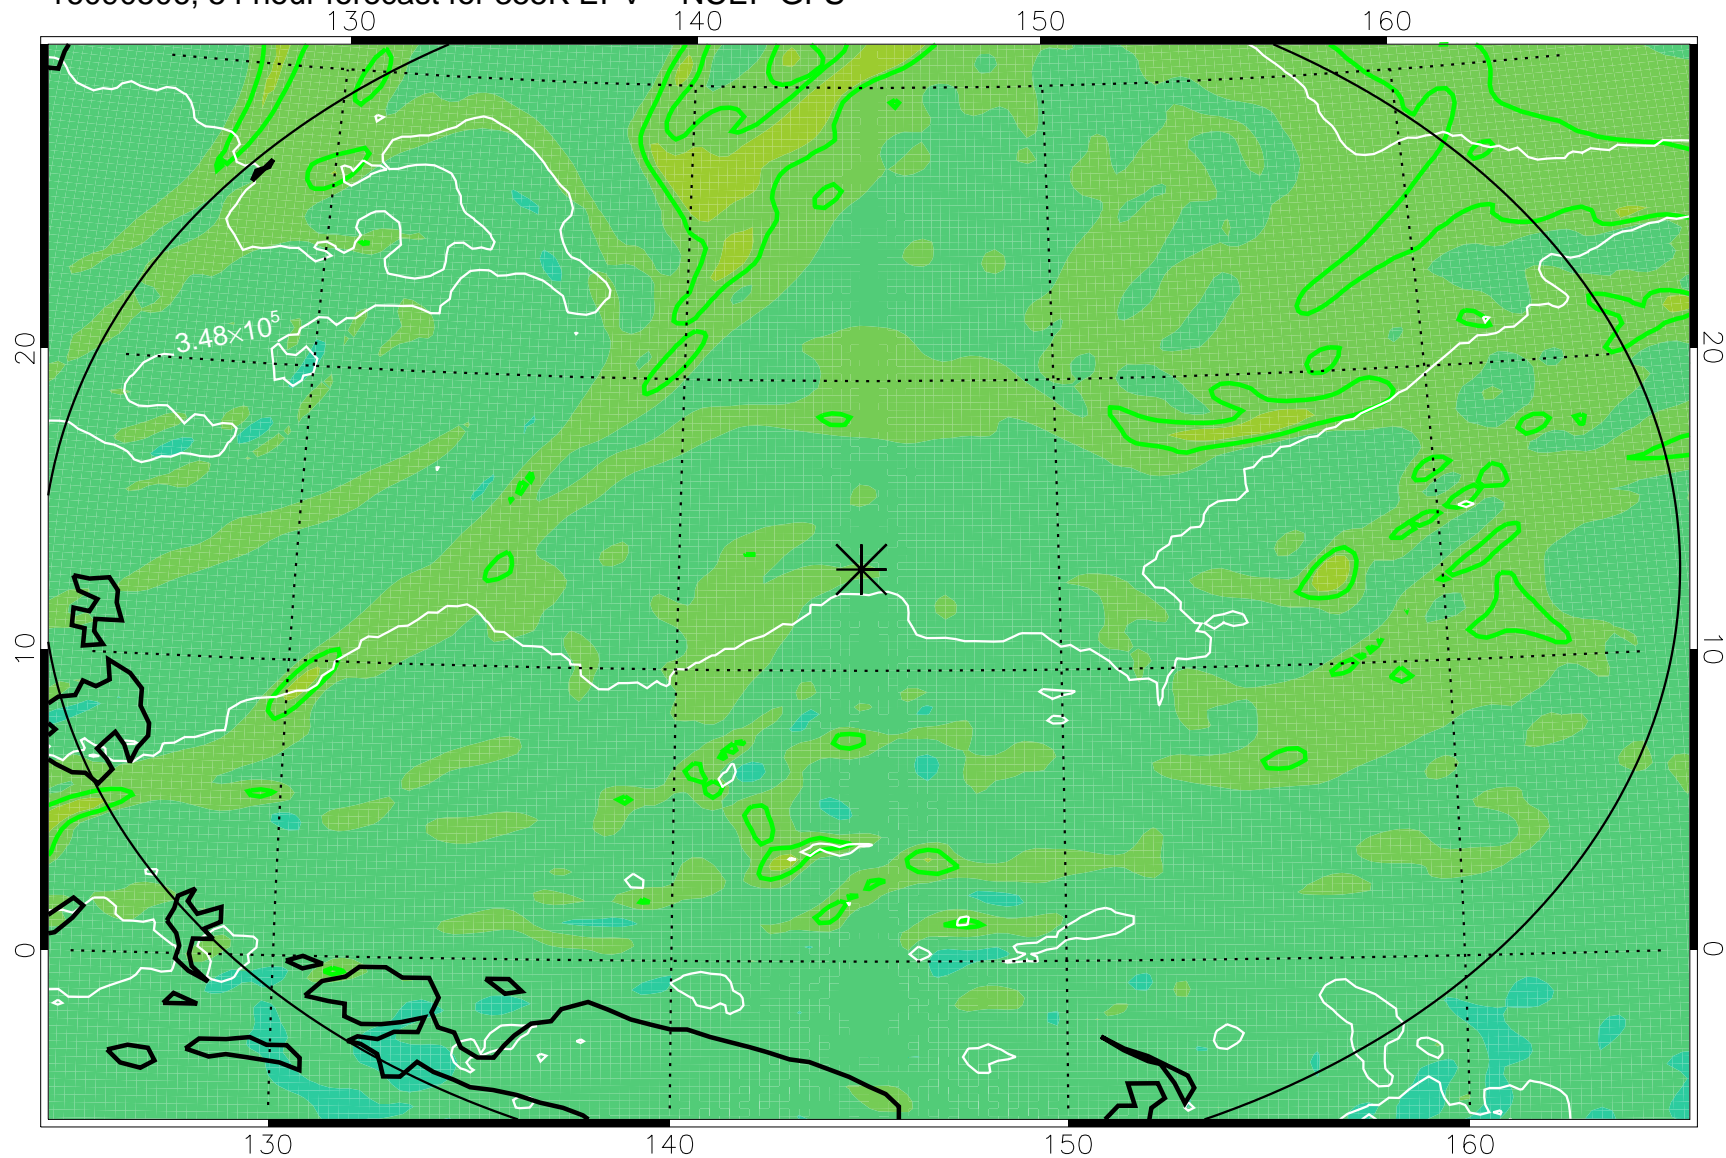

16090418, 42 hour forecast for 355K EPV -- NCEP GFS

355K Montgomery Streamfunction, white
EPV Tropopause (2 PVU) Position
Range ring of 2304 km

16090500, 48 hour forecast for 355K EPV -- NCEP GFS

355K Montgomery Streamfunction, white
EPV Tropopause (2 PVU) Position
Range ring of 2304 km

16090506, 54 hour forecast for 355K EPV -- NCEP GFS

355K Montgomery Streamfunction, white
EPV Tropopause (2 PVU) Position
Range ring of 2304 km

16090512, 60 hour forecast for 355K EPV -- NCEP GFS

355K Montgomery Streamfunction, white
EPV Tropopause (2 PVU) Position
Range ring of 2304 km

16090518, 66 hour forecast for 355K EPV -- NCEP GFS

355K Montgomery Streamfunction, white
EPV Tropopause (2 PVU) Position
Range ring of 2304 km

16090600, 72 hour forecast for 355K EPV -- NCEP GFS

355K Montgomery Streamfunction, white
EPV Tropopause (2 PVU) Position
Range ring of 2304 km

16090606, 78 hour forecast for 355K EPV -- NCEP GFS

355K Montgomery Streamfunction, white
EPV Tropopause (2 PVU) Position
Range ring of 2304 km

16090612, 84 hour forecast for 355K EPV -- NCEP GFS

355K Montgomery Streamfunction, white
EPV Tropopause (2 PVU) Position
Range ring of 2304 km