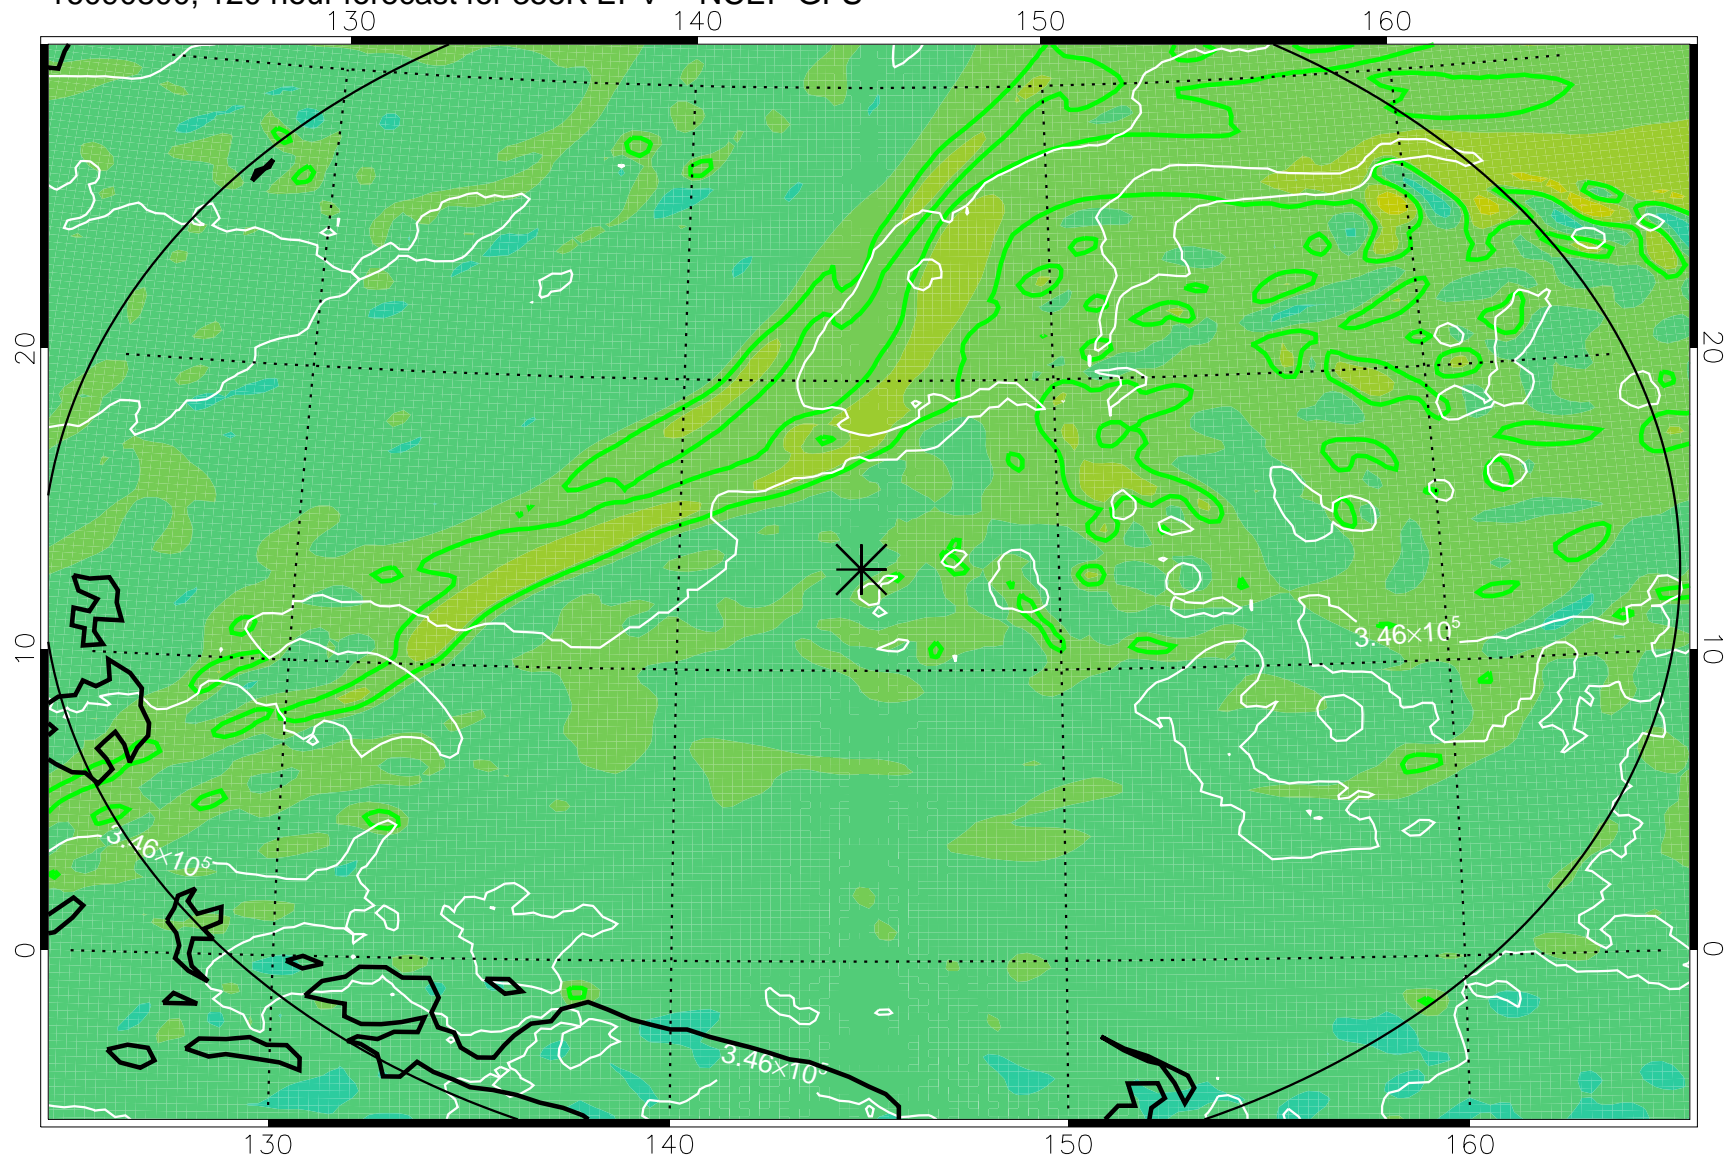

16090606, 78 hour forecast for 355K EPV -- NCEP GFS

355K Montgomery Streamfunction, white
EPV Tropopause (2 PVU) Position
Range ring of 2304 km

16090612, 84 hour forecast for 355K EPV -- NCEP GFS

355K Montgomery Streamfunction, white
EPV Tropopause (2 PVU) Position
Range ring of 2304 km

16090618, 90 hour forecast for 355K EPV -- NCEP GFS

355K Montgomery Streamfunction, white
EPV Tropopause (2 PVU) Position
Range ring of 2304 km

16090700, 96 hour forecast for 355K EPV -- NCEP GFS

355K Montgomery Streamfunction, white
EPV Tropopause (2 PVU) Position
Range ring of 2304 km

16090706, 102 hour forecast for 355K EPV -- NCEP GFS

355K Montgomery Streamfunction, white
EPV Tropopause (2 PVU) Position
Range ring of 2304 km

16090712, 108 hour forecast for 355K EPV -- NCEP GFS

355K Montgomery Streamfunction, white
EPV Tropopause (2 PVU) Position
Range ring of 2304 km

16090718, 114 hour forecast for 355K EPV -- NCEP GFS

355K Montgomery Streamfunction, white
EPV Tropopause (2 PVU) Position
Range ring of 2304 km

16090800, 120 hour forecast for 355K EPV -- NCEP GFS

355K Montgomery Streamfunction, white
EPV Tropopause (2 PVU) Position
Range ring of 2304 km