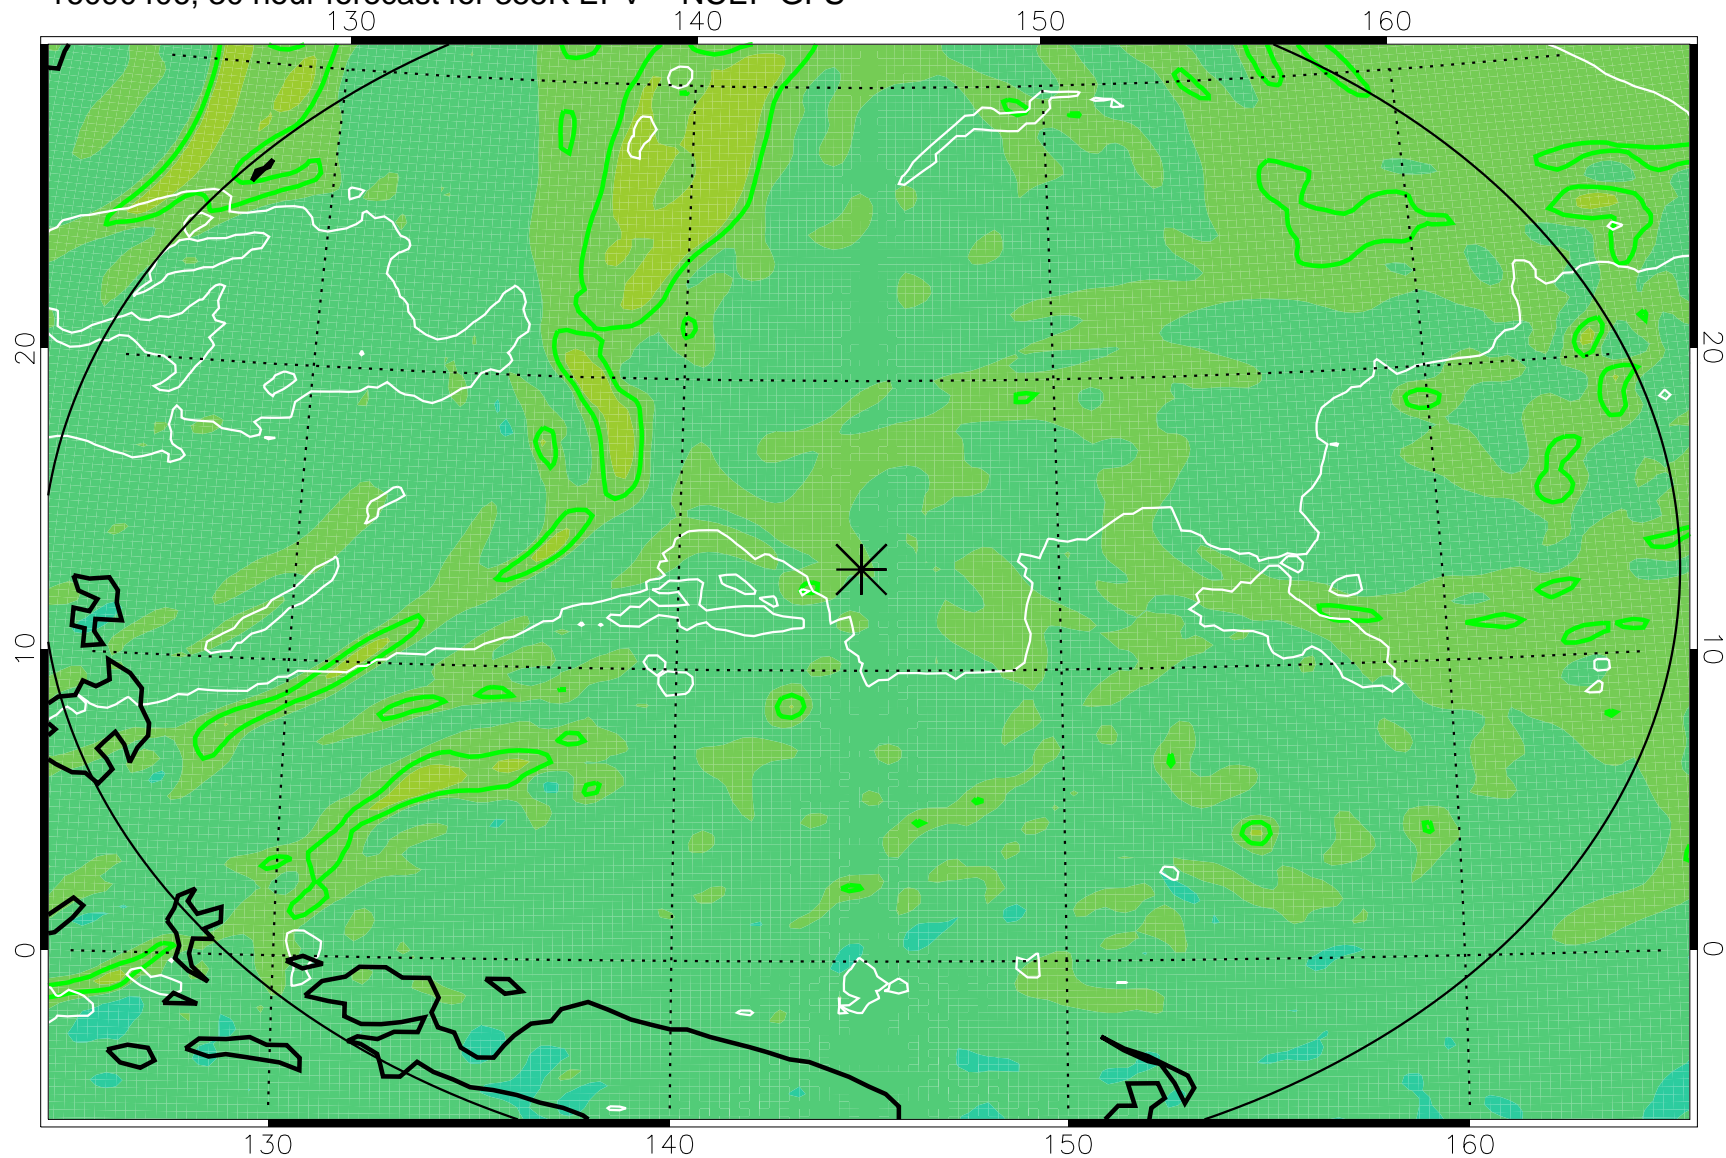

16090306, 6 hour forecast for 355K EPV -- NCEP GFS

355K Montgomery Streamfunction, white
EPV Tropopause (2 PVU) Position
Range ring of 2304 km

16090312, 12 hour forecast for 355K EPV -- NCEP GFS

355K Montgomery Streamfunction, white
EPV Tropopause (2 PVU) Position
Range ring of 2304 km

16090318, 18 hour forecast for 355K EPV -- NCEP GFS

355K Montgomery Streamfunction, white
EPV Tropopause (2 PVU) Position
Range ring of 2304 km

16090400, 24 hour forecast for 355K EPV -- NCEP GFS

355K Montgomery Streamfunction, white
EPV Tropopause (2 PVU) Position
Range ring of 2304 km

16090406, 30 hour forecast for 355K EPV -- NCEP GFS

355K Montgomery Streamfunction, white
EPV Tropopause (2 PVU) Position
Range ring of 2304 km

16090412, 36 hour forecast for 355K EPV -- NCEP GFS

355K Montgomery Streamfunction, white
EPV Tropopause (2 PVU) Position
Range ring of 2304 km

16090418, 42 hour forecast for 355K EPV -- NCEP GFS

355K Montgomery Streamfunction, white
EPV Tropopause (2 PVU) Position
Range ring of 2304 km

16090500, 48 hour forecast for 355K EPV -- NCEP GFS

355K Montgomery Streamfunction, white
EPV Tropopause (2 PVU) Position
Range ring of 2304 km