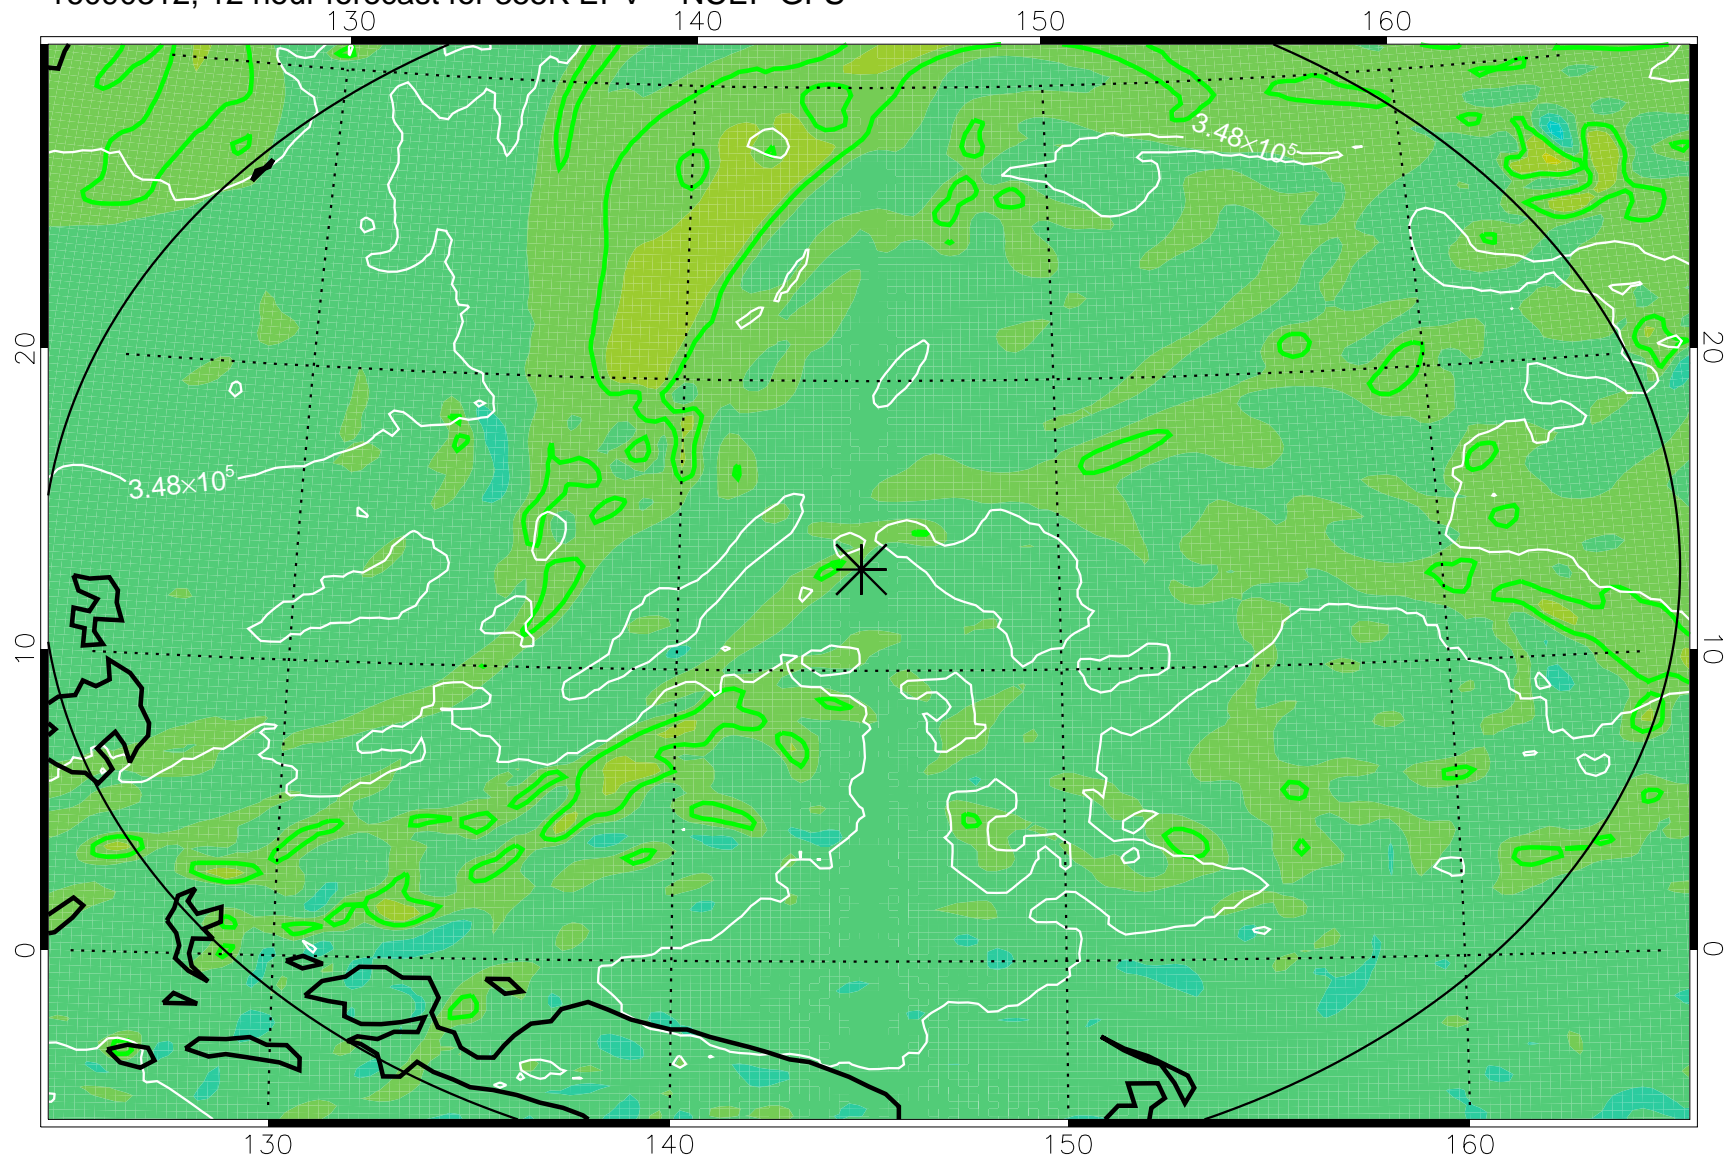

16090306, 6 hour forecast for 355K EPV -- NCEP GFS

355K Montgomery Streamfunction, white
EPV Tropopause (2 PVU) Position
Range ring of 2304 km

16090312, 12 hour forecast for 355K EPV -- NCEP GFS

355K Montgomery Streamfunction, white
EPV Tropopause (2 PVU) Position
Range ring of 2304 km

16090318, 18 hour forecast for 355K EPV -- NCEP GFS

355K Montgomery Streamfunction, white
EPV Tropopause (2 PVU) Position
Range ring of 2304 km

16090400, 24 hour forecast for 355K EPV -- NCEP GFS

355K Montgomery Streamfunction, white
EPV Tropopause (2 PVU) Position
Range ring of 2304 km

16090406, 30 hour forecast for 355K EPV -- NCEP GFS

355K Montgomery Streamfunction, white
EPV Tropopause (2 PVU) Position
Range ring of 2304 km

16090412, 36 hour forecast for 355K EPV -- NCEP GFS

355K Montgomery Streamfunction, white
EPV Tropopause (2 PVU) Position
Range ring of 2304 km

16090618, 90 hour forecast for 355K EPV -- NCEP GFS

355K Montgomery Streamfunction, white
EPV Tropopause (2 PVU) Position
Range ring of 2304 km

16090700, 96 hour forecast for 355K EPV -- NCEP GFS

355K Montgomery Streamfunction, white
EPV Tropopause (2 PVU) Position
Range ring of 2304 km