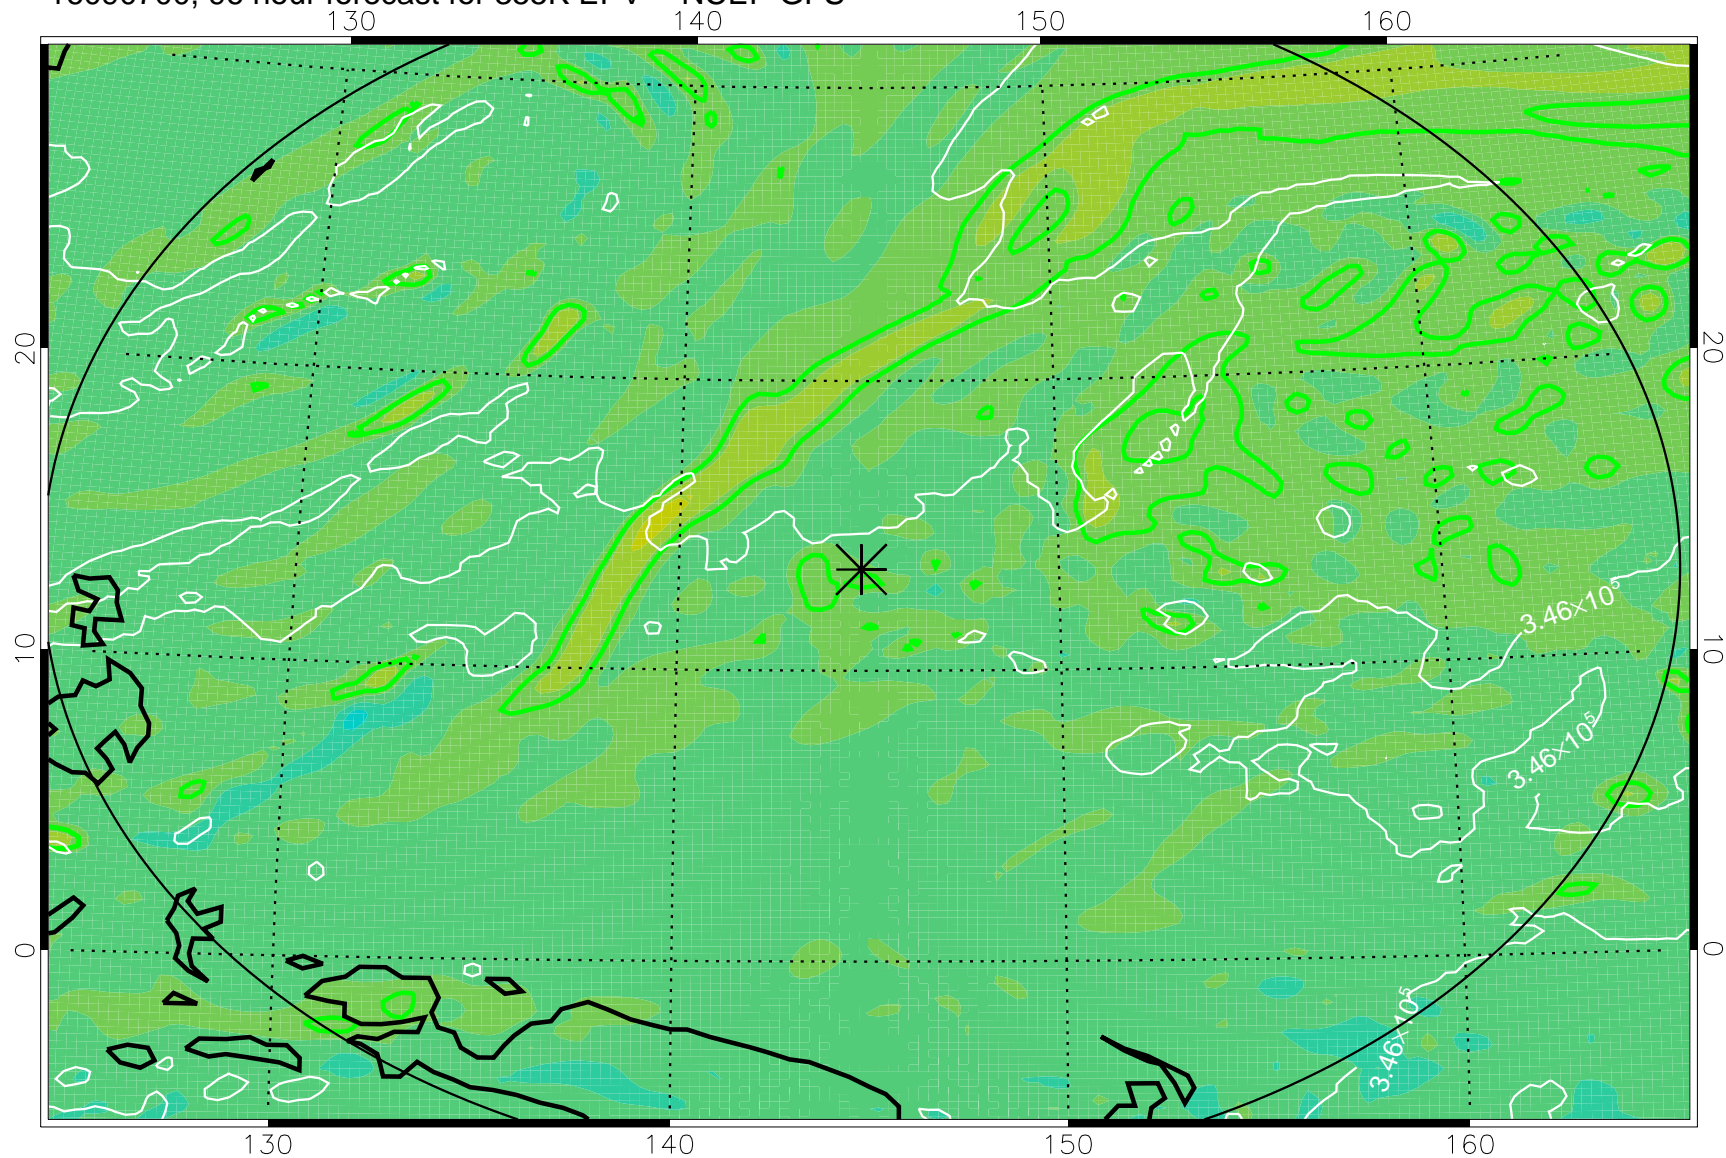

16090518, 66 hour forecast for 355K EPV -- NCEP GFS

355K Montgomery Streamfunction, white
EPV Tropopause (2 PVU) Position
Range ring of 2304 km

16090600, 72 hour forecast for 355K EPV -- NCEP GFS

355K Montgomery Streamfunction, white
EPV Tropopause (2 PVU) Position
Range ring of 2304 km

16090606, 78 hour forecast for 355K EPV -- NCEP GFS

355K Montgomery Streamfunction, white
EPV Tropopause (2 PVU) Position
Range ring of 2304 km

16090612, 84 hour forecast for 355K EPV -- NCEP GFS

355K Montgomery Streamfunction, white
EPV Tropopause (2 PVU) Position
Range ring of 2304 km

16090618, 90 hour forecast for 355K EPV -- NCEP GFS

355K Montgomery Streamfunction, white
EPV Tropopause (2 PVU) Position
Range ring of 2304 km

16090700, 96 hour forecast for 355K EPV -- NCEP GFS

355K Montgomery Streamfunction, white
EPV Tropopause (2 PVU) Position
Range ring of 2304 km

16090706, 102 hour forecast for 355K EPV -- NCEP GFS

355K Montgomery Streamfunction, white
EPV Tropopause (2 PVU) Position
Range ring of 2304 km

16090712, 108 hour forecast for 355K EPV -- NCEP GFS

355K Montgomery Streamfunction, white
EPV Tropopause (2 PVU) Position
Range ring of 2304 km