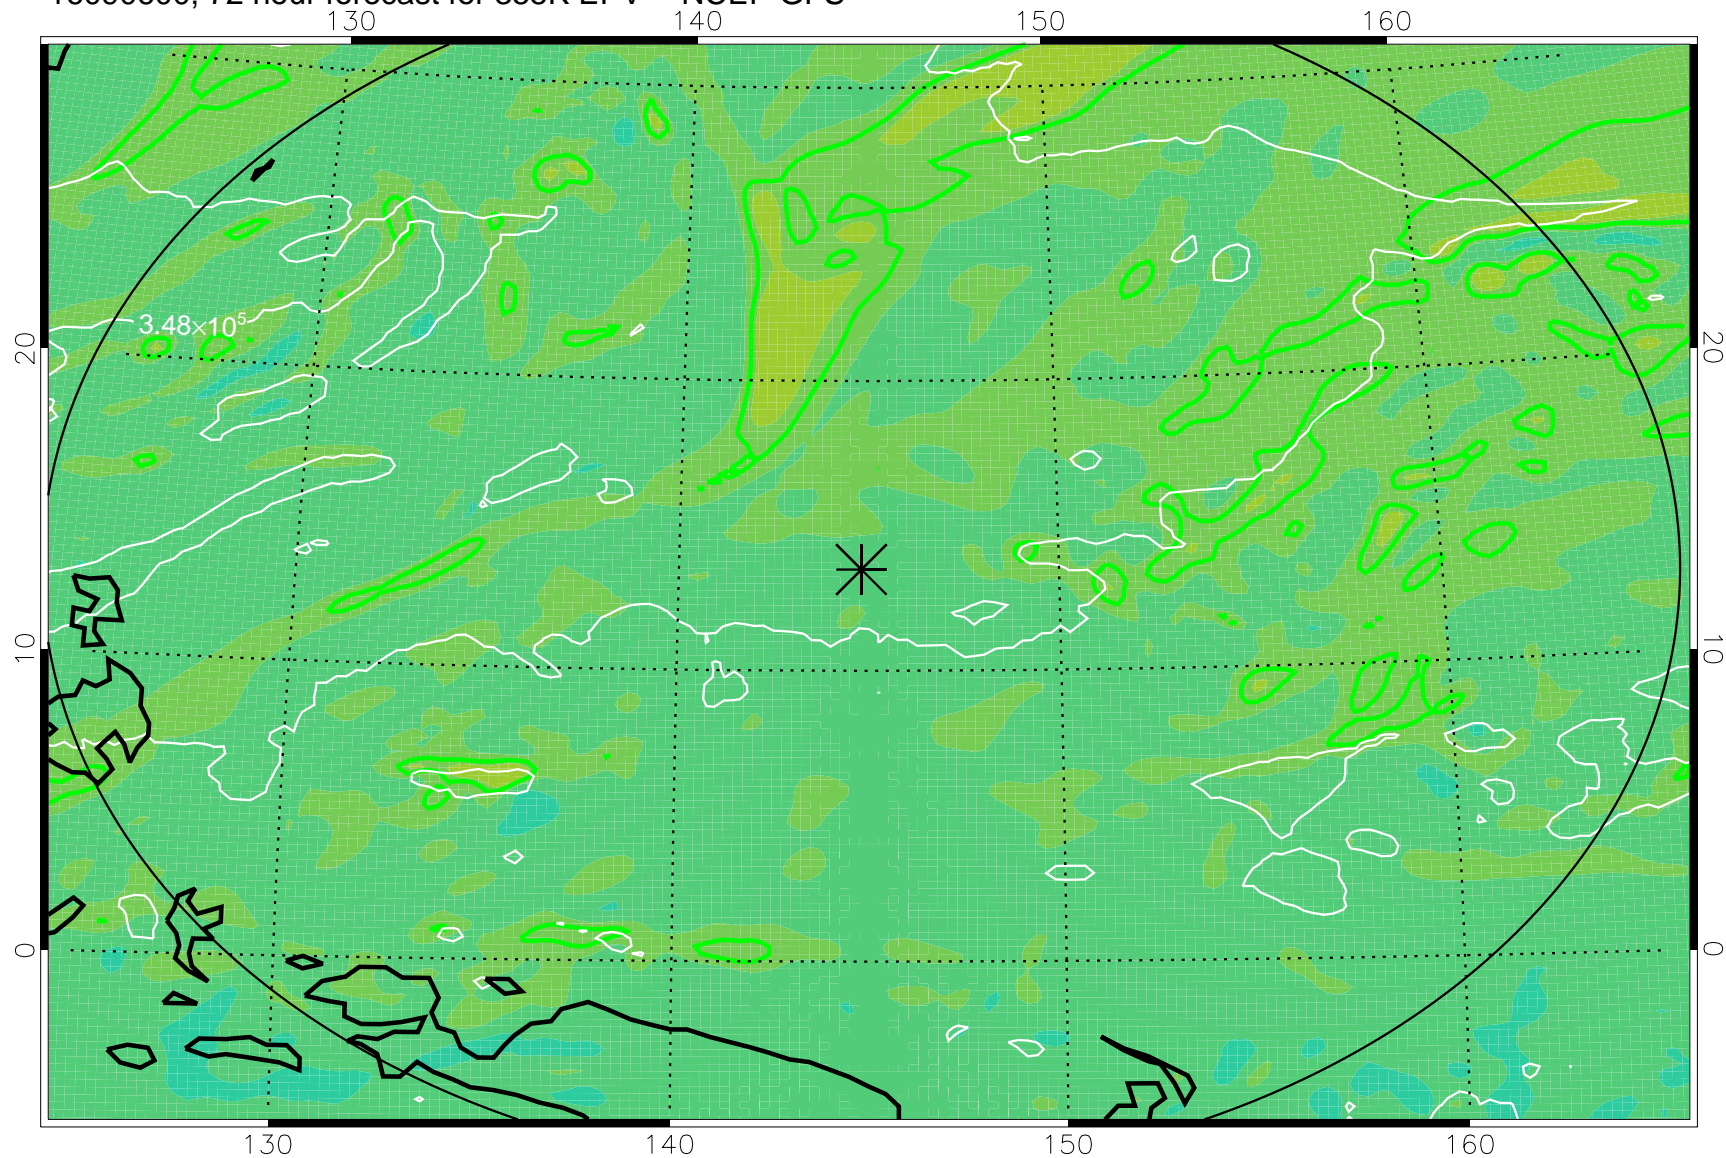

16090506, 54 hour forecast for 355K EPV -- NCEP GFS

355K Montgomery Streamfunction, white
EPV Tropopause (2 PVU) Position
Range ring of 2304 km

16090512, 60 hour forecast for 355K EPV -- NCEP GFS

355K Montgomery Streamfunction, white
EPV Tropopause (2 PVU) Position
Range ring of 2304 km

16090518, 66 hour forecast for 355K EPV -- NCEP GFS

355K Montgomery Streamfunction, white
EPV Tropopause (2 PVU) Position
Range ring of 2304 km

16090600, 72 hour forecast for 355K EPV -- NCEP GFS

355K Montgomery Streamfunction, white
EPV Tropopause (2 PVU) Position
Range ring of 2304 km

16090606, 78 hour forecast for 355K EPV -- NCEP GFS

355K Montgomery Streamfunction, white
EPV Tropopause (2 PVU) Position
Range ring of 2304 km

16090612, 84 hour forecast for 355K EPV -- NCEP GFS

355K Montgomery Streamfunction, white
EPV Tropopause (2 PVU) Position
Range ring of 2304 km

16090618, 90 hour forecast for 355K EPV -- NCEP GFS

355K Montgomery Streamfunction, white
EPV Tropopause (2 PVU) Position
Range ring of 2304 km

16090700, 96 hour forecast for 355K EPV -- NCEP GFS

355K Montgomery Streamfunction, white
EPV Tropopause (2 PVU) Position
Range ring of 2304 km