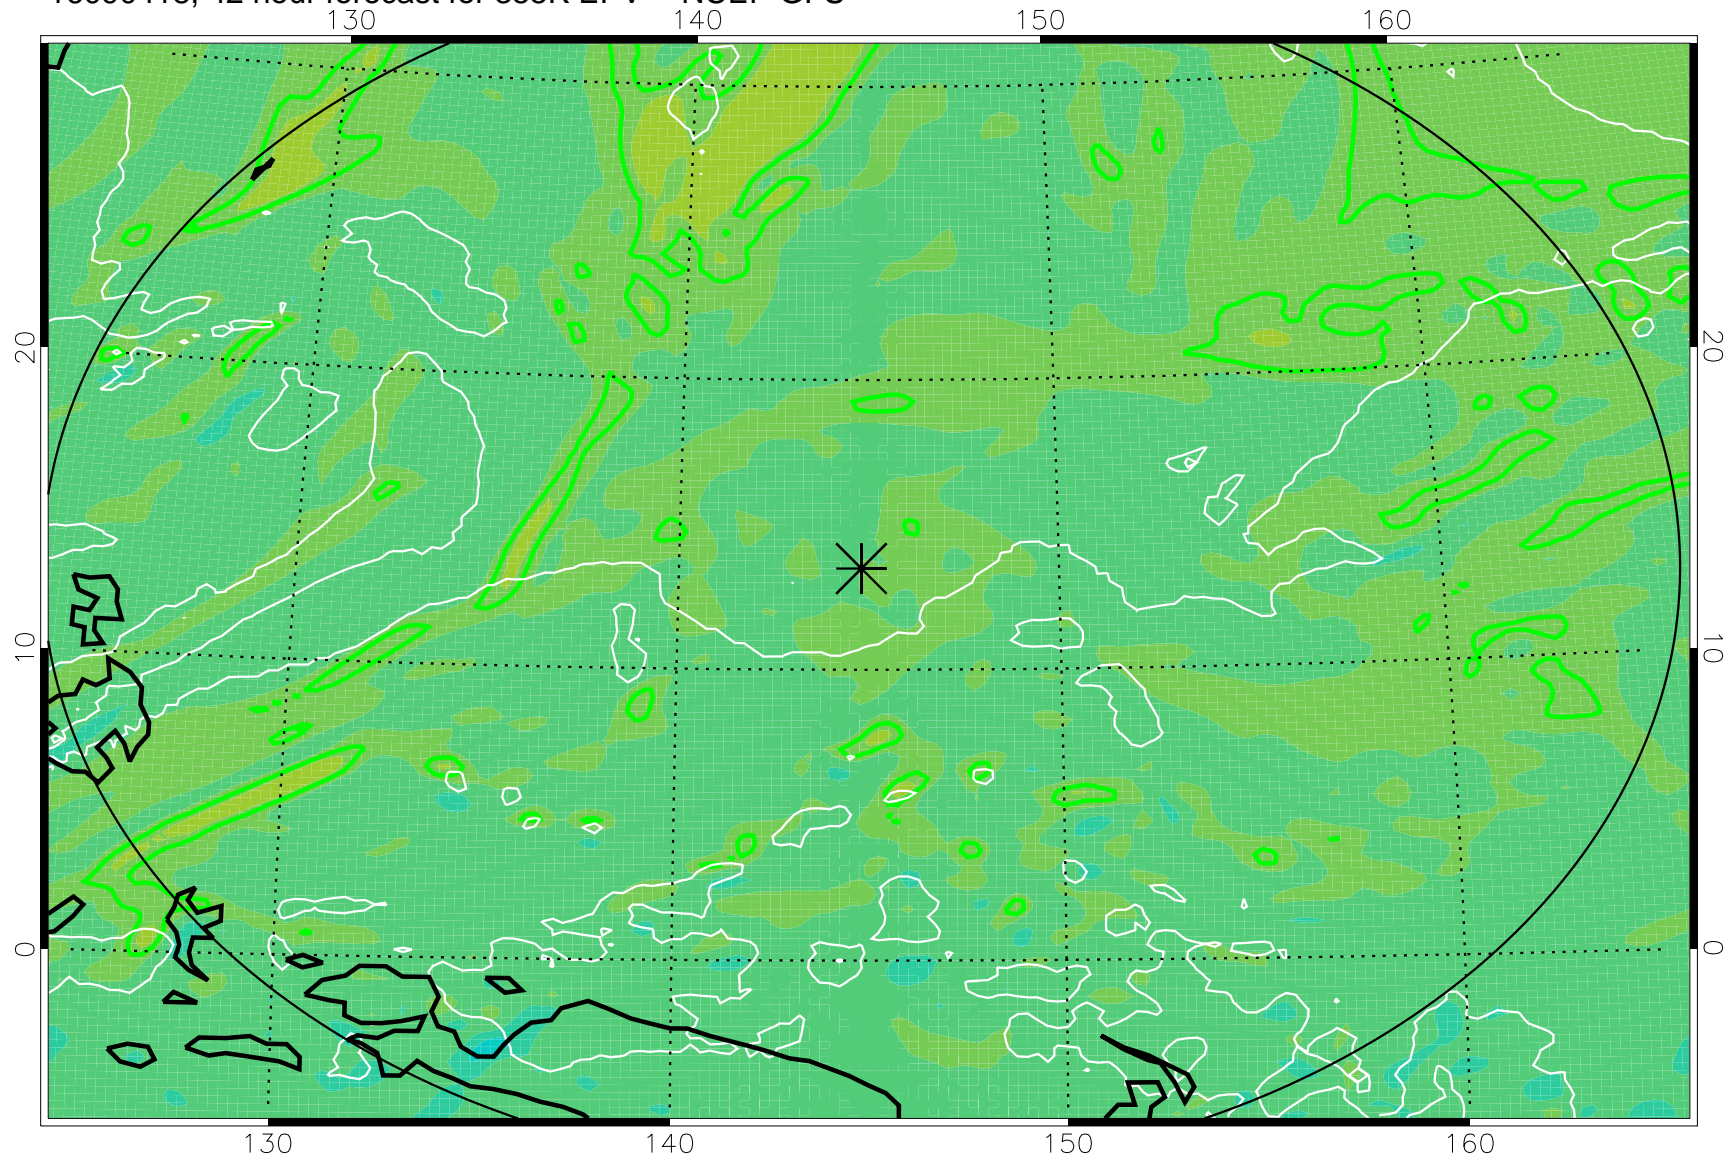

16090318, 18 hour forecast for 355K EPV -- NCEP GFS

355K Montgomery Streamfunction, white
EPV Tropopause (2 PVU) Position
Range ring of 2304 km

16090400, 24 hour forecast for 355K EPV -- NCEP GFS

355K Montgomery Streamfunction, white
EPV Tropopause (2 PVU) Position
Range ring of 2304 km

16090406, 30 hour forecast for 355K EPV -- NCEP GFS

355K Montgomery Streamfunction, white
EPV Tropopause (2 PVU) Position
Range ring of 2304 km

16090412, 36 hour forecast for 355K EPV -- NCEP GFS

355K Montgomery Streamfunction, white
EPV Tropopause (2 PVU) Position
Range ring of 2304 km

16090418, 42 hour forecast for 355K EPV -- NCEP GFS

355K Montgomery Streamfunction, white
EPV Tropopause (2 PVU) Position
Range ring of 2304 km

16090500, 48 hour forecast for 355K EPV -- NCEP GFS

355K Montgomery Streamfunction, white
EPV Tropopause (2 PVU) Position
Range ring of 2304 km

16090506, 54 hour forecast for 355K EPV -- NCEP GFS

355K Montgomery Streamfunction, white
EPV Tropopause (2 PVU) Position
Range ring of 2304 km

16090512, 60 hour forecast for 355K EPV -- NCEP GFS

355K Montgomery Streamfunction, white
EPV Tropopause (2 PVU) Position
Range ring of 2304 km