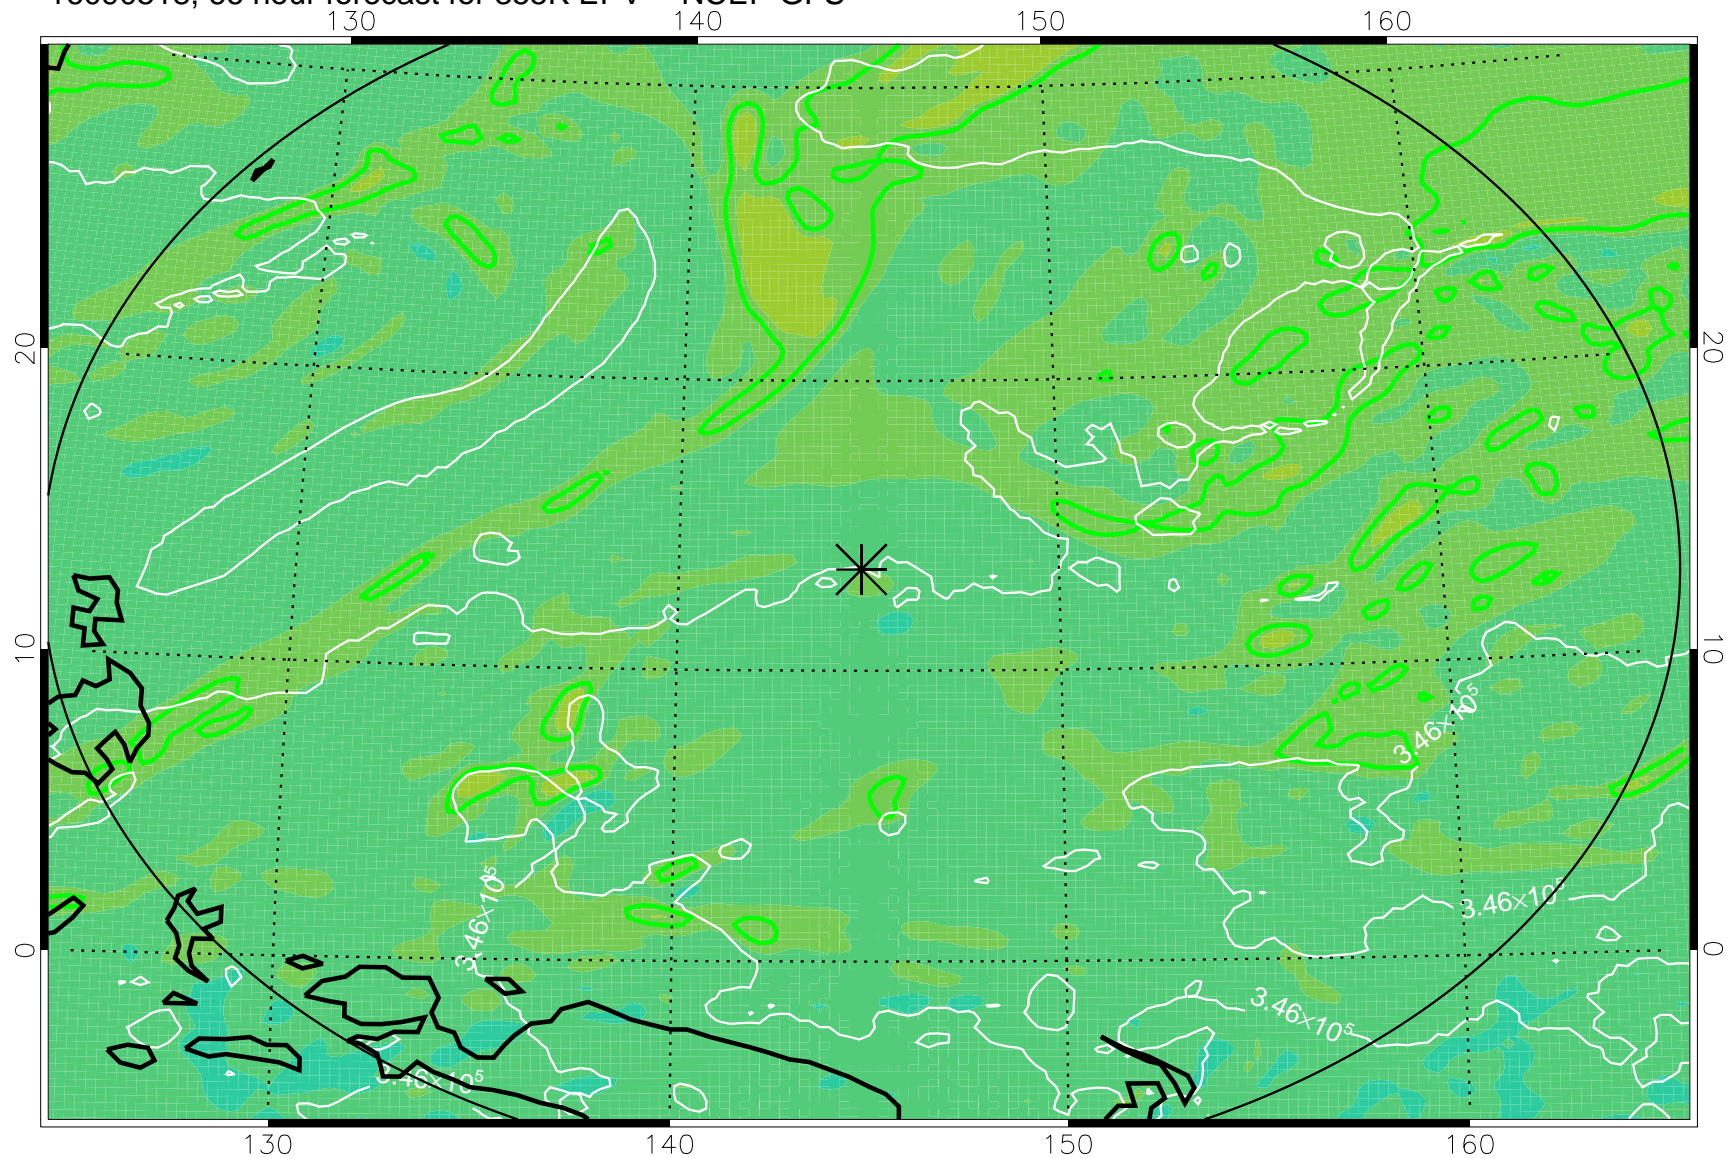

16090506, 54 hour forecast for 355K EPV -- NCEP GFS

355K Montgomery Streamfunction, white
EPV Tropopause (2 PVU) Position
Range ring of 2304 km

16090512, 60 hour forecast for 355K EPV -- NCEP GFS

355K Montgomery Streamfunction, white
EPV Tropopause (2 PVU) Position
Range ring of 2304 km

16090518, 66 hour forecast for 355K EPV -- NCEP GFS

355K Montgomery Streamfunction, white
EPV Tropopause (2 PVU) Position
Range ring of 2304 km

16090600, 72 hour forecast for 355K EPV -- NCEP GFS

355K Montgomery Streamfunction, white
EPV Tropopause (2 PVU) Position
Range ring of 2304 km

16090606, 78 hour forecast for 355K EPV -- NCEP GFS

355K Montgomery Streamfunction, white
EPV Tropopause (2 PVU) Position
Range ring of 2304 km

16090612, 84 hour forecast for 355K EPV -- NCEP GFS

355K Montgomery Streamfunction, white
EPV Tropopause (2 PVU) Position
Range ring of 2304 km

16090618, 90 hour forecast for 355K EPV -- NCEP GFS

355K Montgomery Streamfunction, white
EPV Tropopause (2 PVU) Position
Range ring of 2304 km

16090700, 96 hour forecast for 355K EPV -- NCEP GFS

355K Montgomery Streamfunction, white
EPV Tropopause (2 PVU) Position
Range ring of 2304 km