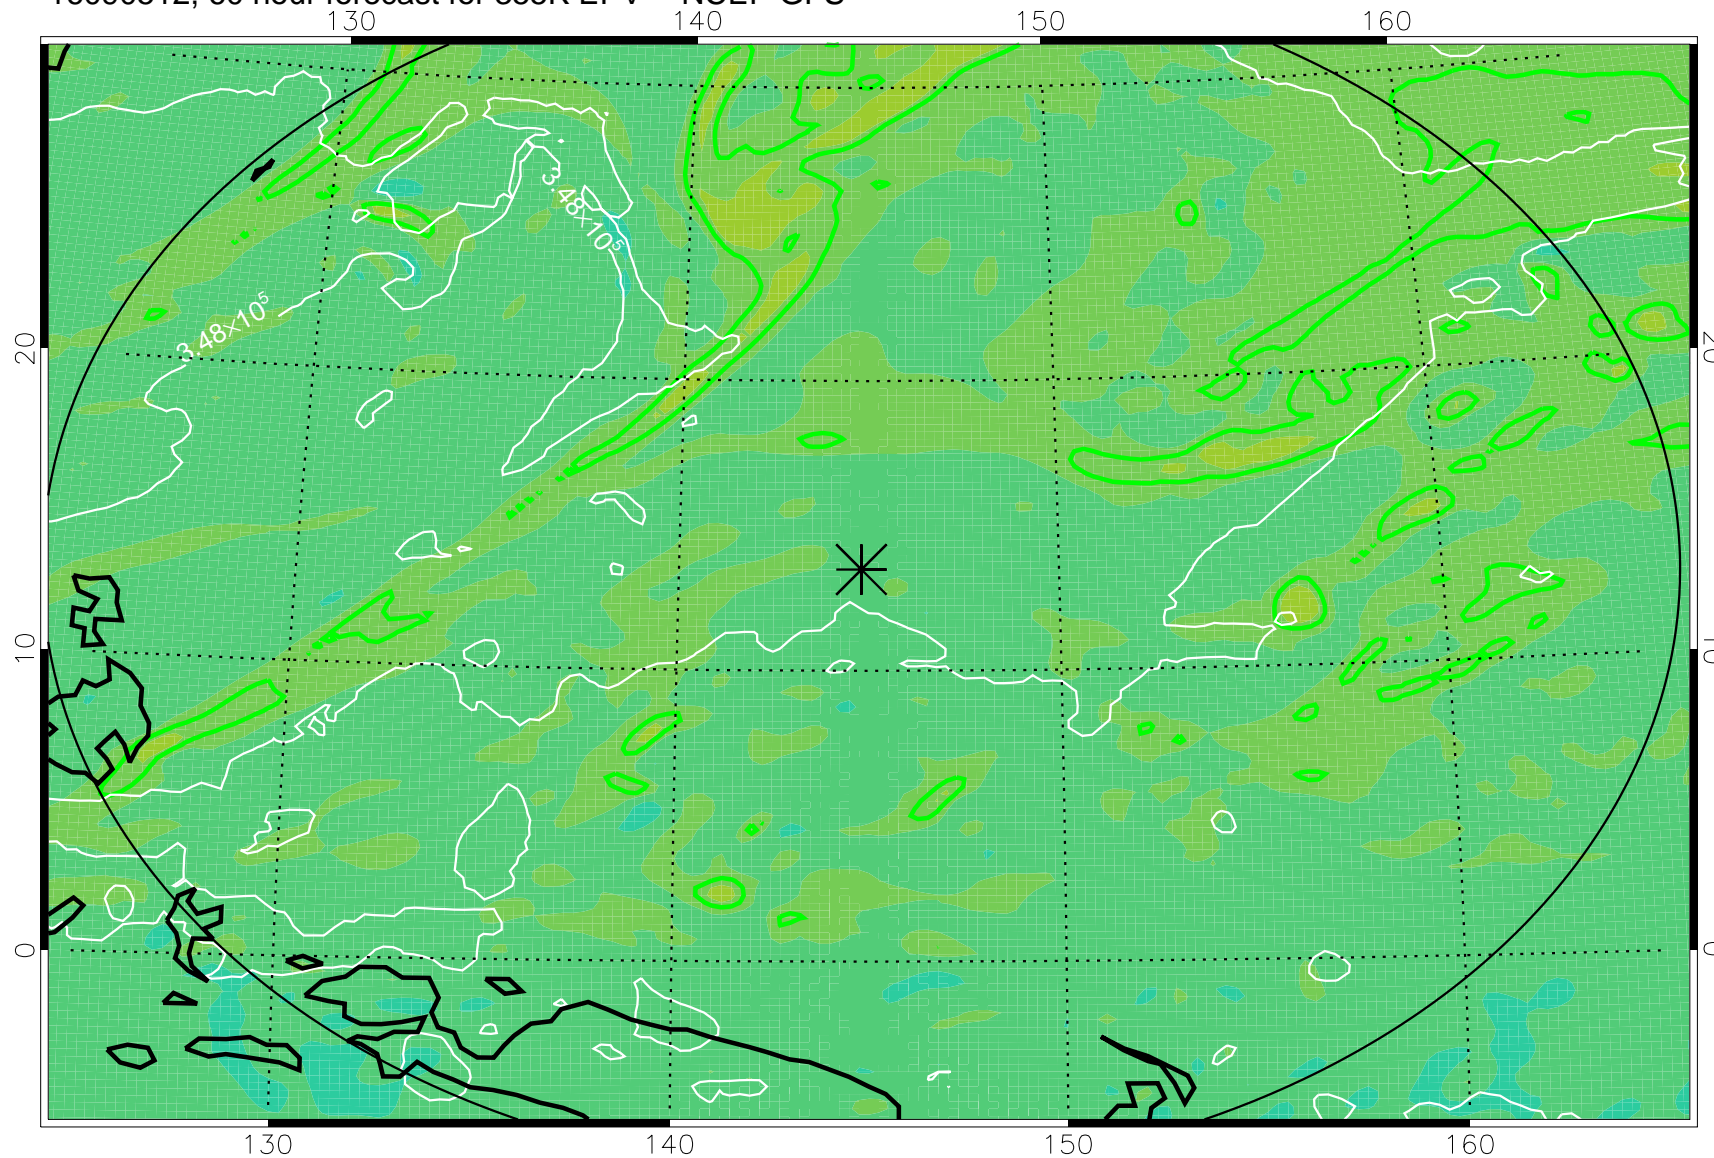

16090418, 42 hour forecast for 355K EPV -- NCEP GFS

355K Montgomery Streamfunction, white
EPV Tropopause (2 PVU) Position
Range ring of 2304 km

16090500, 48 hour forecast for 355K EPV -- NCEP GFS

355K Montgomery Streamfunction, white
EPV Tropopause (2 PVU) Position
Range ring of 2304 km

16090506, 54 hour forecast for 355K EPV -- NCEP GFS

355K Montgomery Streamfunction, white
EPV Tropopause (2 PVU) Position
Range ring of 2304 km

16090512, 60 hour forecast for 355K EPV -- NCEP GFS

355K Montgomery Streamfunction, white
EPV Tropopause (2 PVU) Position
Range ring of 2304 km

16090518, 66 hour forecast for 355K EPV -- NCEP GFS

355K Montgomery Streamfunction, white
EPV Tropopause (2 PVU) Position
Range ring of 2304 km

16090600, 72 hour forecast for 355K EPV -- NCEP GFS

355K Montgomery Streamfunction, white
EPV Tropopause (2 PVU) Position
Range ring of 2304 km

16090618, 90 hour forecast for 355K EPV -- NCEP GFS

355K Montgomery Streamfunction, white
EPV Tropopause (2 PVU) Position
Range ring of 2304 km

16090700, 96 hour forecast for 355K EPV -- NCEP GFS

355K Montgomery Streamfunction, white
EPV Tropopause (2 PVU) Position
Range ring of 2304 km