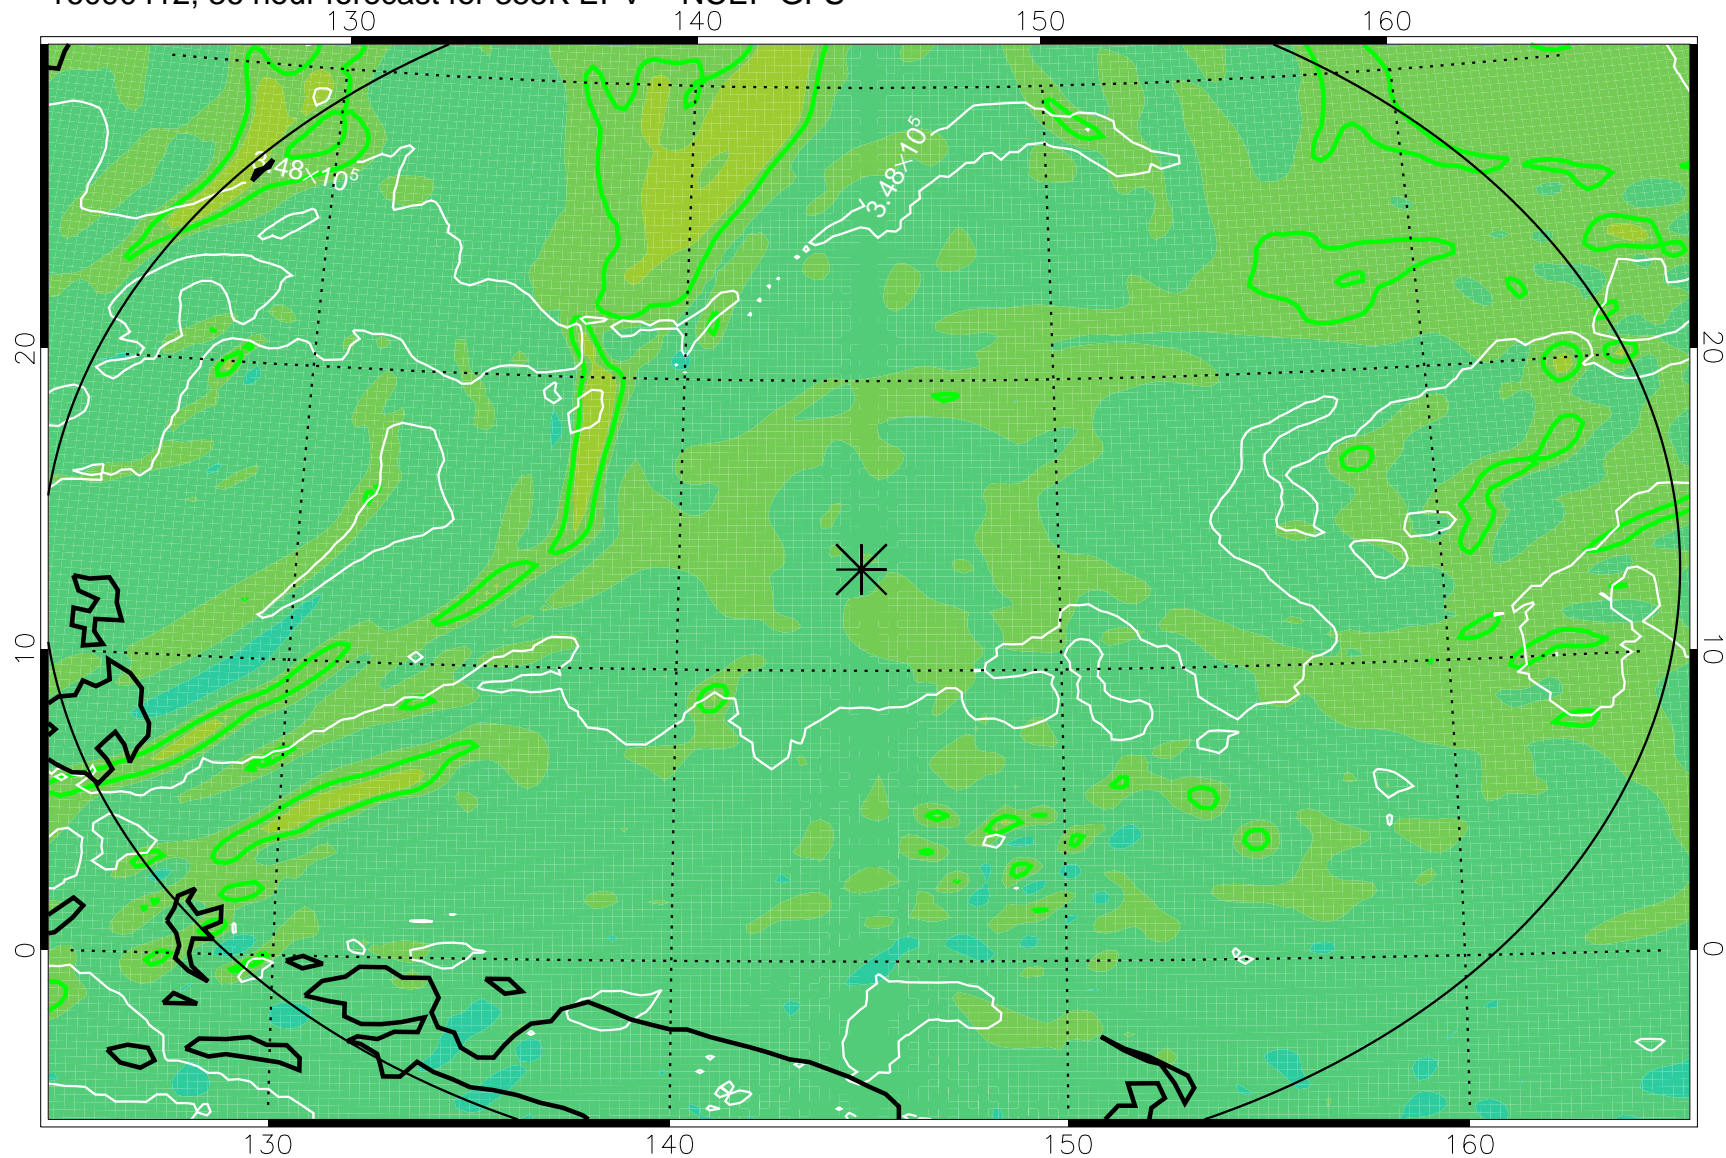

16090306, 6 hour forecast for 355K EPV -- NCEP GFS

355K Montgomery Streamfunction, white
EPV Tropopause (2 PVU) Position
Range ring of 2304 km

16090312, 12 hour forecast for 355K EPV -- NCEP GFS

355K Montgomery Streamfunction, white
EPV Tropopause (2 PVU) Position
Range ring of 2304 km

16090318, 18 hour forecast for 355K EPV -- NCEP GFS

355K Montgomery Streamfunction, white
EPV Tropopause (2 PVU) Position
Range ring of 2304 km

16090400, 24 hour forecast for 355K EPV -- NCEP GFS

355K Montgomery Streamfunction, white
EPV Tropopause (2 PVU) Position
Range ring of 2304 km

16090406, 30 hour forecast for 355K EPV -- NCEP GFS

355K Montgomery Streamfunction, white
EPV Tropopause (2 PVU) Position
Range ring of 2304 km

16090412, 36 hour forecast for 355K EPV -- NCEP GFS

355K Montgomery Streamfunction, white
EPV Tropopause (2 PVU) Position
Range ring of 2304 km

16090418, 42 hour forecast for 355K EPV -- NCEP GFS

355K Montgomery Streamfunction, white
EPV Tropopause (2 PVU) Position
Range ring of 2304 km

16090500, 48 hour forecast for 355K EPV -- NCEP GFS

355K Montgomery Streamfunction, white
EPV Tropopause (2 PVU) Position
Range ring of 2304 km