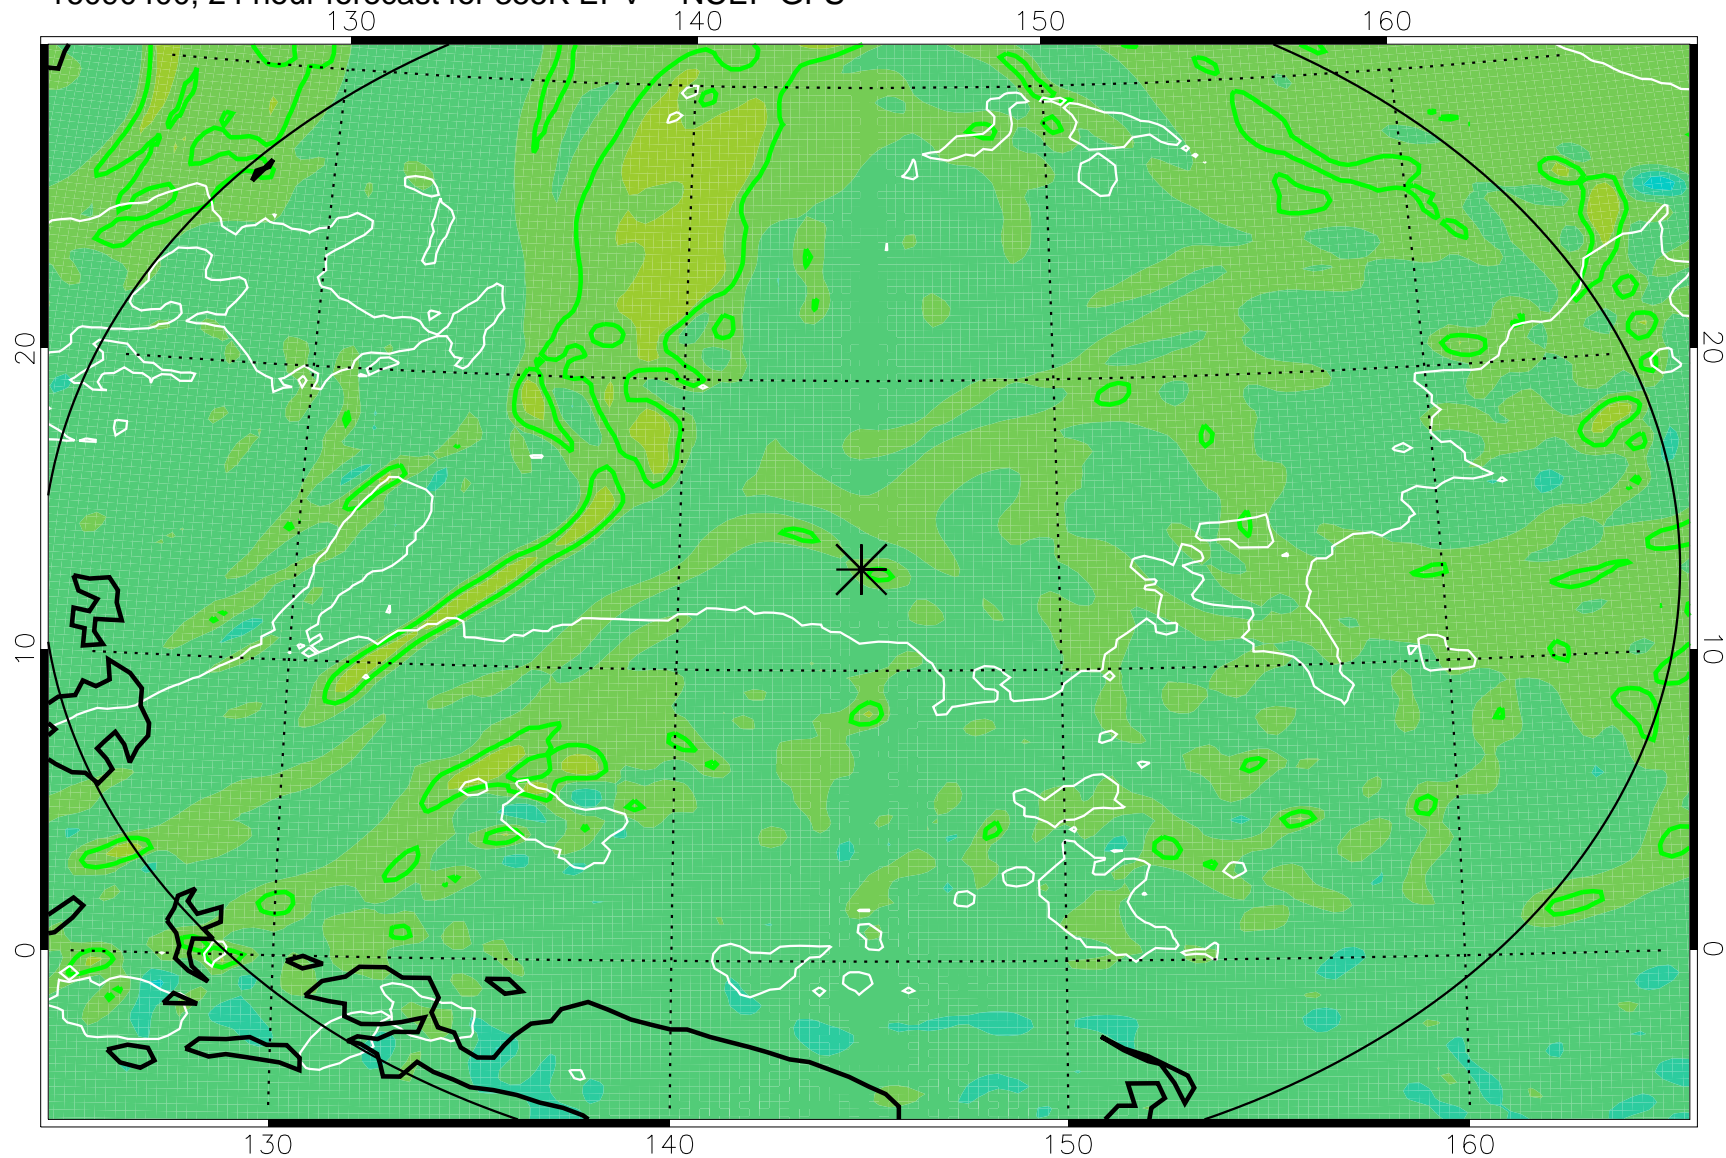

16090306, 6 hour forecast for 355K EPV -- NCEP GFS

355K Montgomery Streamfunction, white
EPV Tropopause (2 PVU) Position
Range ring of 2304 km

16090312, 12 hour forecast for 355K EPV -- NCEP GFS

355K Montgomery Streamfunction, white
EPV Tropopause (2 PVU) Position
Range ring of 2304 km

16090318, 18 hour forecast for 355K EPV -- NCEP GFS

355K Montgomery Streamfunction, white
EPV Tropopause (2 PVU) Position
Range ring of 2304 km

16090400, 24 hour forecast for 355K EPV -- NCEP GFS

355K Montgomery Streamfunction, white
EPV Tropopause (2 PVU) Position
Range ring of 2304 km

16090406, 30 hour forecast for 355K EPV -- NCEP GFS

355K Montgomery Streamfunction, white
EPV Tropopause (2 PVU) Position
Range ring of 2304 km

16090412, 36 hour forecast for 355K EPV -- NCEP GFS

355K Montgomery Streamfunction, white
EPV Tropopause (2 PVU) Position
Range ring of 2304 km

16090418, 42 hour forecast for 355K EPV -- NCEP GFS

355K Montgomery Streamfunction, white
EPV Tropopause (2 PVU) Position
Range ring of 2304 km

16090500, 48 hour forecast for 355K EPV -- NCEP GFS

355K Montgomery Streamfunction, white
EPV Tropopause (2 PVU) Position
Range ring of 2304 km