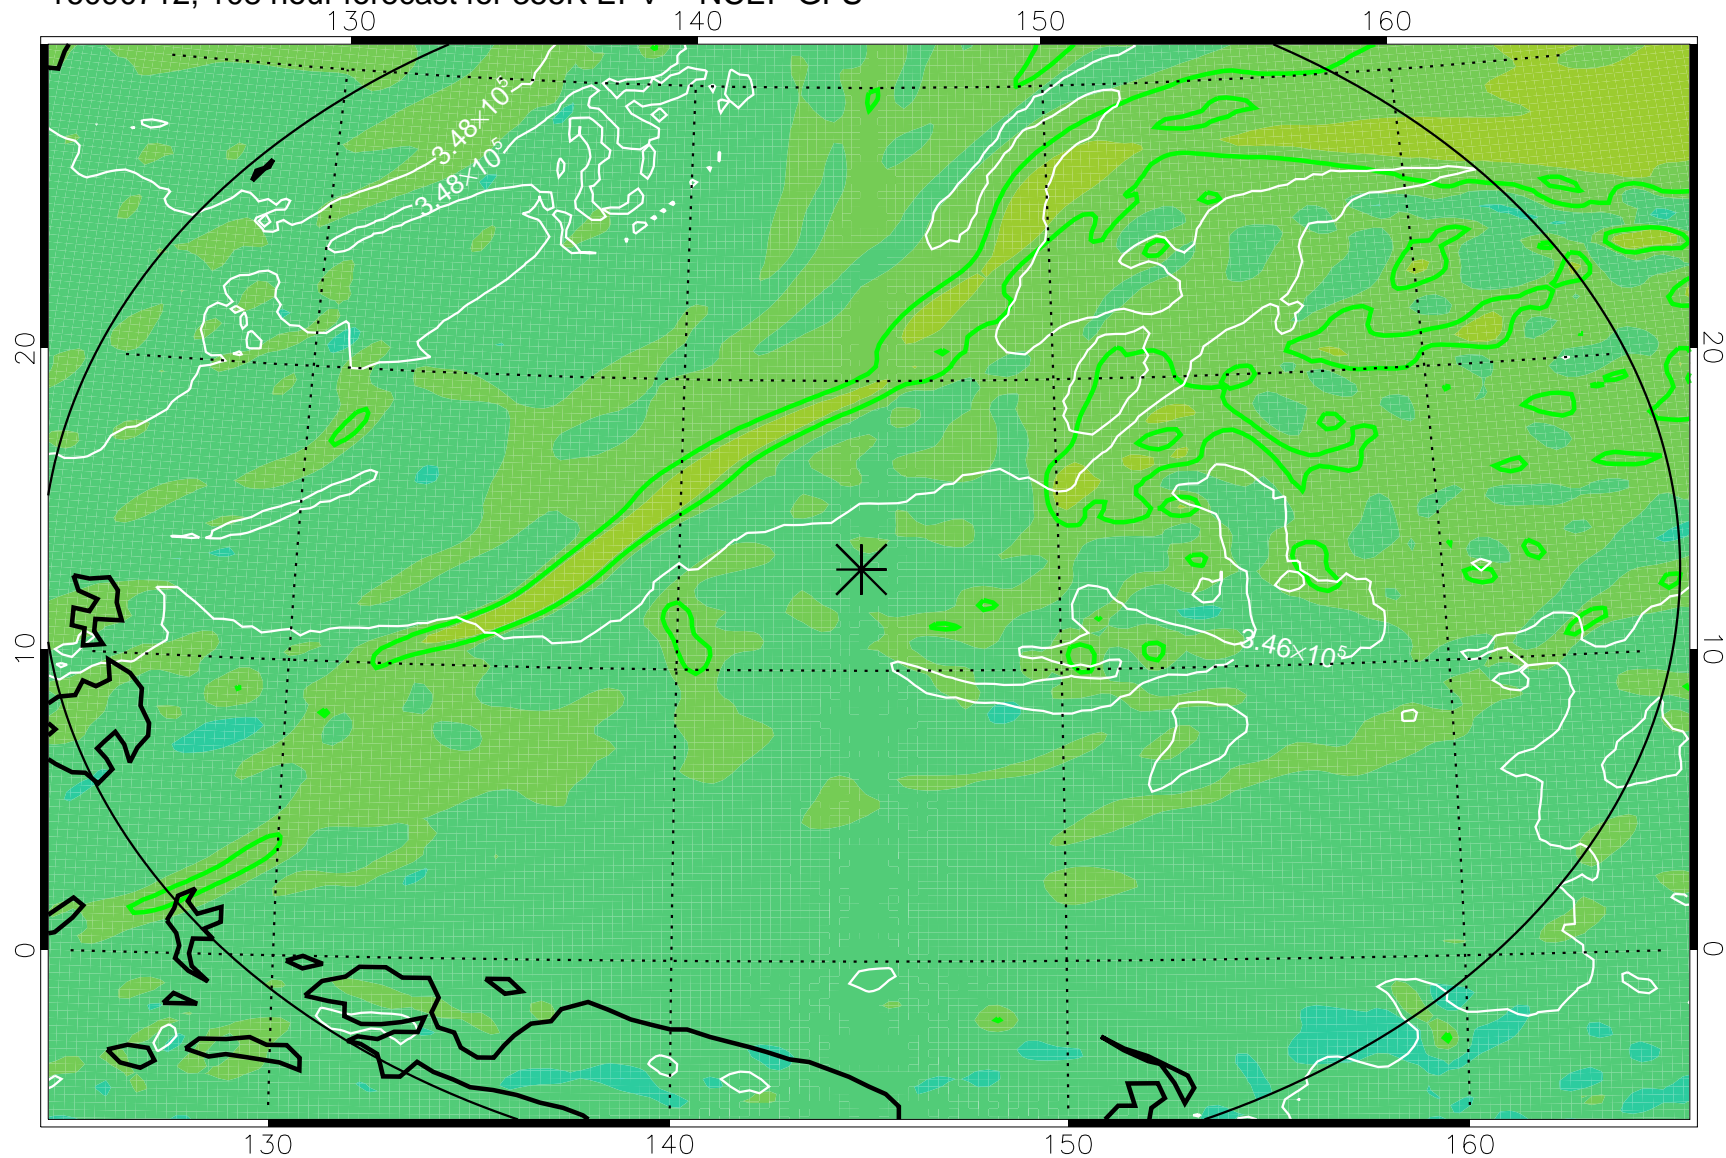

16090606, 78 hour forecast for 355K EPV -- NCEP GFS

355K Montgomery Streamfunction, white
EPV Tropopause (2 PVU) Position
Range ring of 2304 km

16090612, 84 hour forecast for 355K EPV -- NCEP GFS

355K Montgomery Streamfunction, white
EPV Tropopause (2 PVU) Position
Range ring of 2304 km

16090618, 90 hour forecast for 355K EPV -- NCEP GFS

355K Montgomery Streamfunction, white
EPV Tropopause (2 PVU) Position
Range ring of 2304 km

16090700, 96 hour forecast for 355K EPV -- NCEP GFS

355K Montgomery Streamfunction, white
EPV Tropopause (2 PVU) Position
Range ring of 2304 km

16090706, 102 hour forecast for 355K EPV -- NCEP GFS

355K Montgomery Streamfunction, white
EPV Tropopause (2 PVU) Position
Range ring of 2304 km

16090712, 108 hour forecast for 355K EPV -- NCEP GFS

355K Montgomery Streamfunction, white
EPV Tropopause (2 PVU) Position
Range ring of 2304 km

16090718, 114 hour forecast for 355K EPV -- NCEP GFS

355K Montgomery Streamfunction, white
EPV Tropopause (2 PVU) Position
Range ring of 2304 km

16090800, 120 hour forecast for 355K EPV -- NCEP GFS

355K Montgomery Streamfunction, white
EPV Tropopause (2 PVU) Position
Range ring of 2304 km