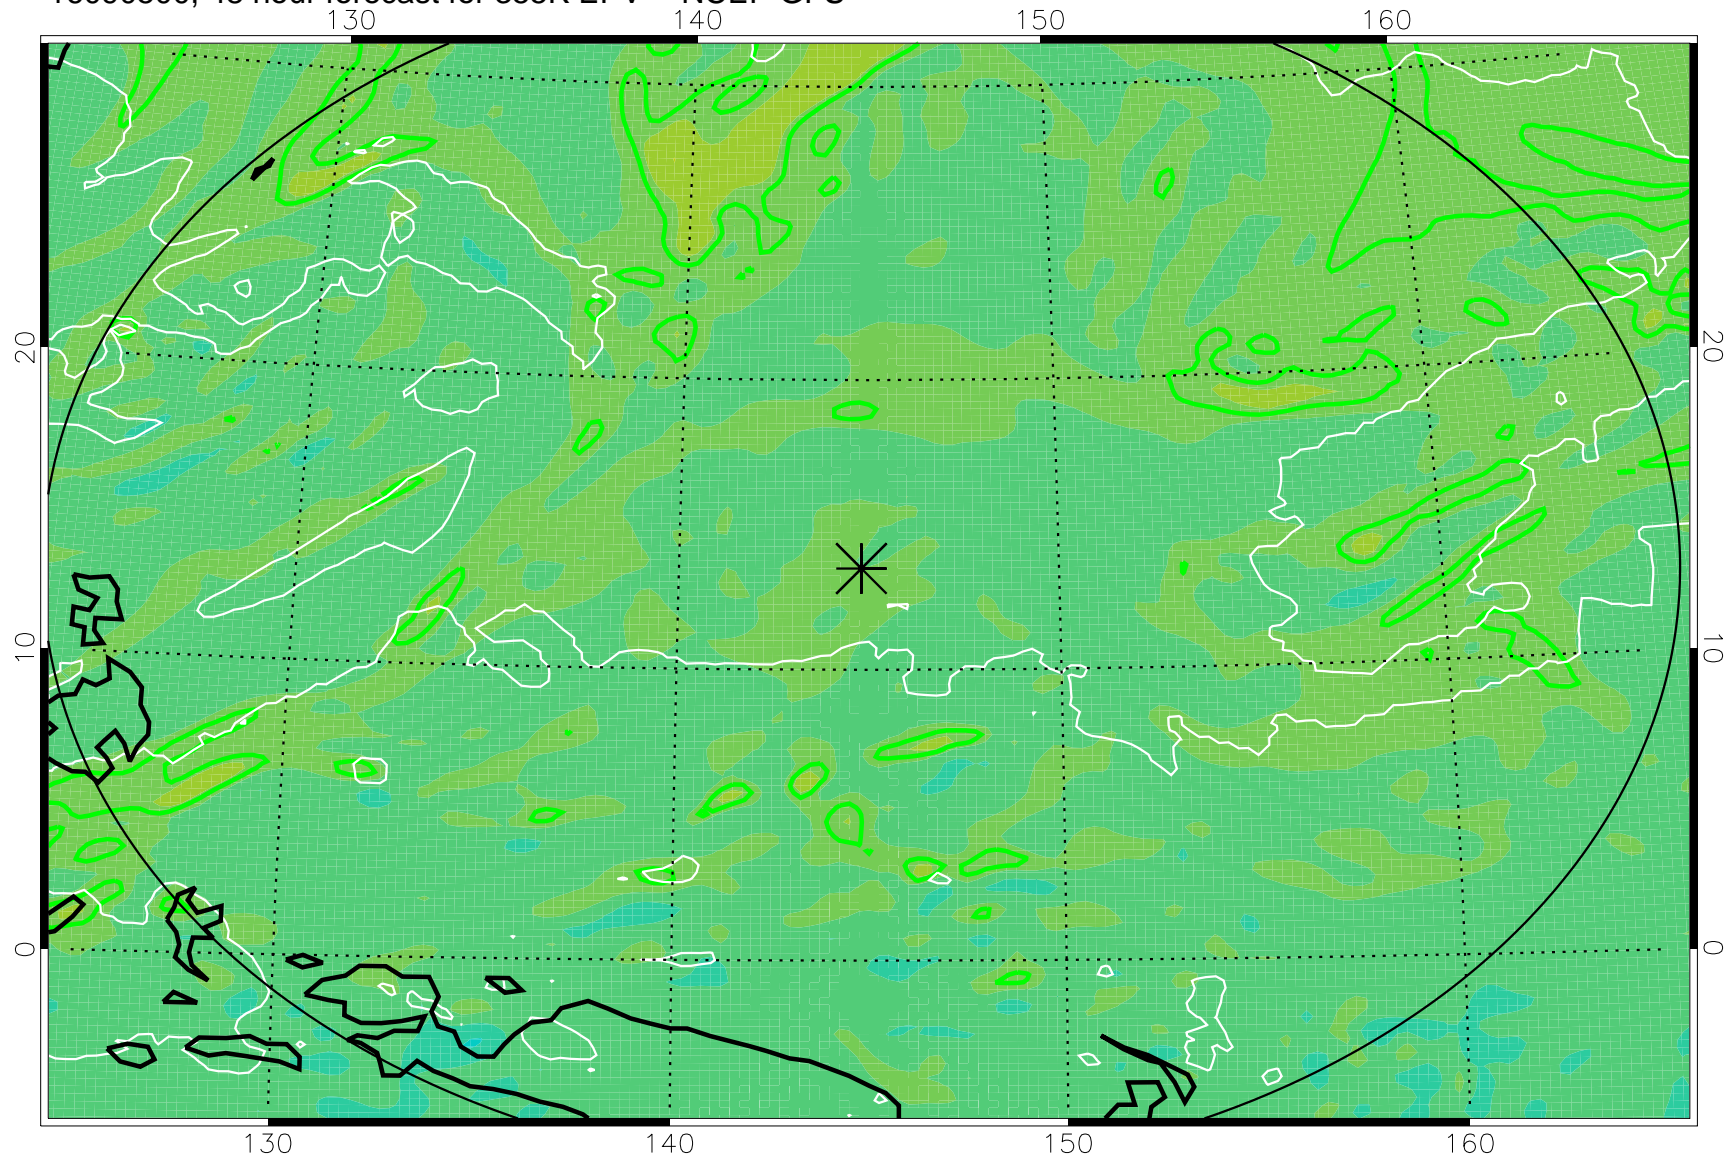

16090318, 18 hour forecast for 355K EPV -- NCEP GFS

355K Montgomery Streamfunction, white
EPV Tropopause (2 PVU) Position
Range ring of 2304 km

16090400, 24 hour forecast for 355K EPV -- NCEP GFS

355K Montgomery Streamfunction, white
EPV Tropopause (2 PVU) Position
Range ring of 2304 km

16090406, 30 hour forecast for 355K EPV -- NCEP GFS

355K Montgomery Streamfunction, white
EPV Tropopause (2 PVU) Position
Range ring of 2304 km

16090412, 36 hour forecast for 355K EPV -- NCEP GFS

355K Montgomery Streamfunction, white
EPV Tropopause (2 PVU) Position
Range ring of 2304 km

16090418, 42 hour forecast for 355K EPV -- NCEP GFS

355K Montgomery Streamfunction, white
EPV Tropopause (2 PVU) Position
Range ring of 2304 km

16090500, 48 hour forecast for 355K EPV -- NCEP GFS

355K Montgomery Streamfunction, white
EPV Tropopause (2 PVU) Position
Range ring of 2304 km

16090518, 66 hour forecast for 355K EPV -- NCEP GFS

355K Montgomery Streamfunction, white
EPV Tropopause (2 PVU) Position
Range ring of 2304 km

16090600, 72 hour forecast for 355K EPV -- NCEP GFS

355K Montgomery Streamfunction, white
EPV Tropopause (2 PVU) Position
Range ring of 2304 km