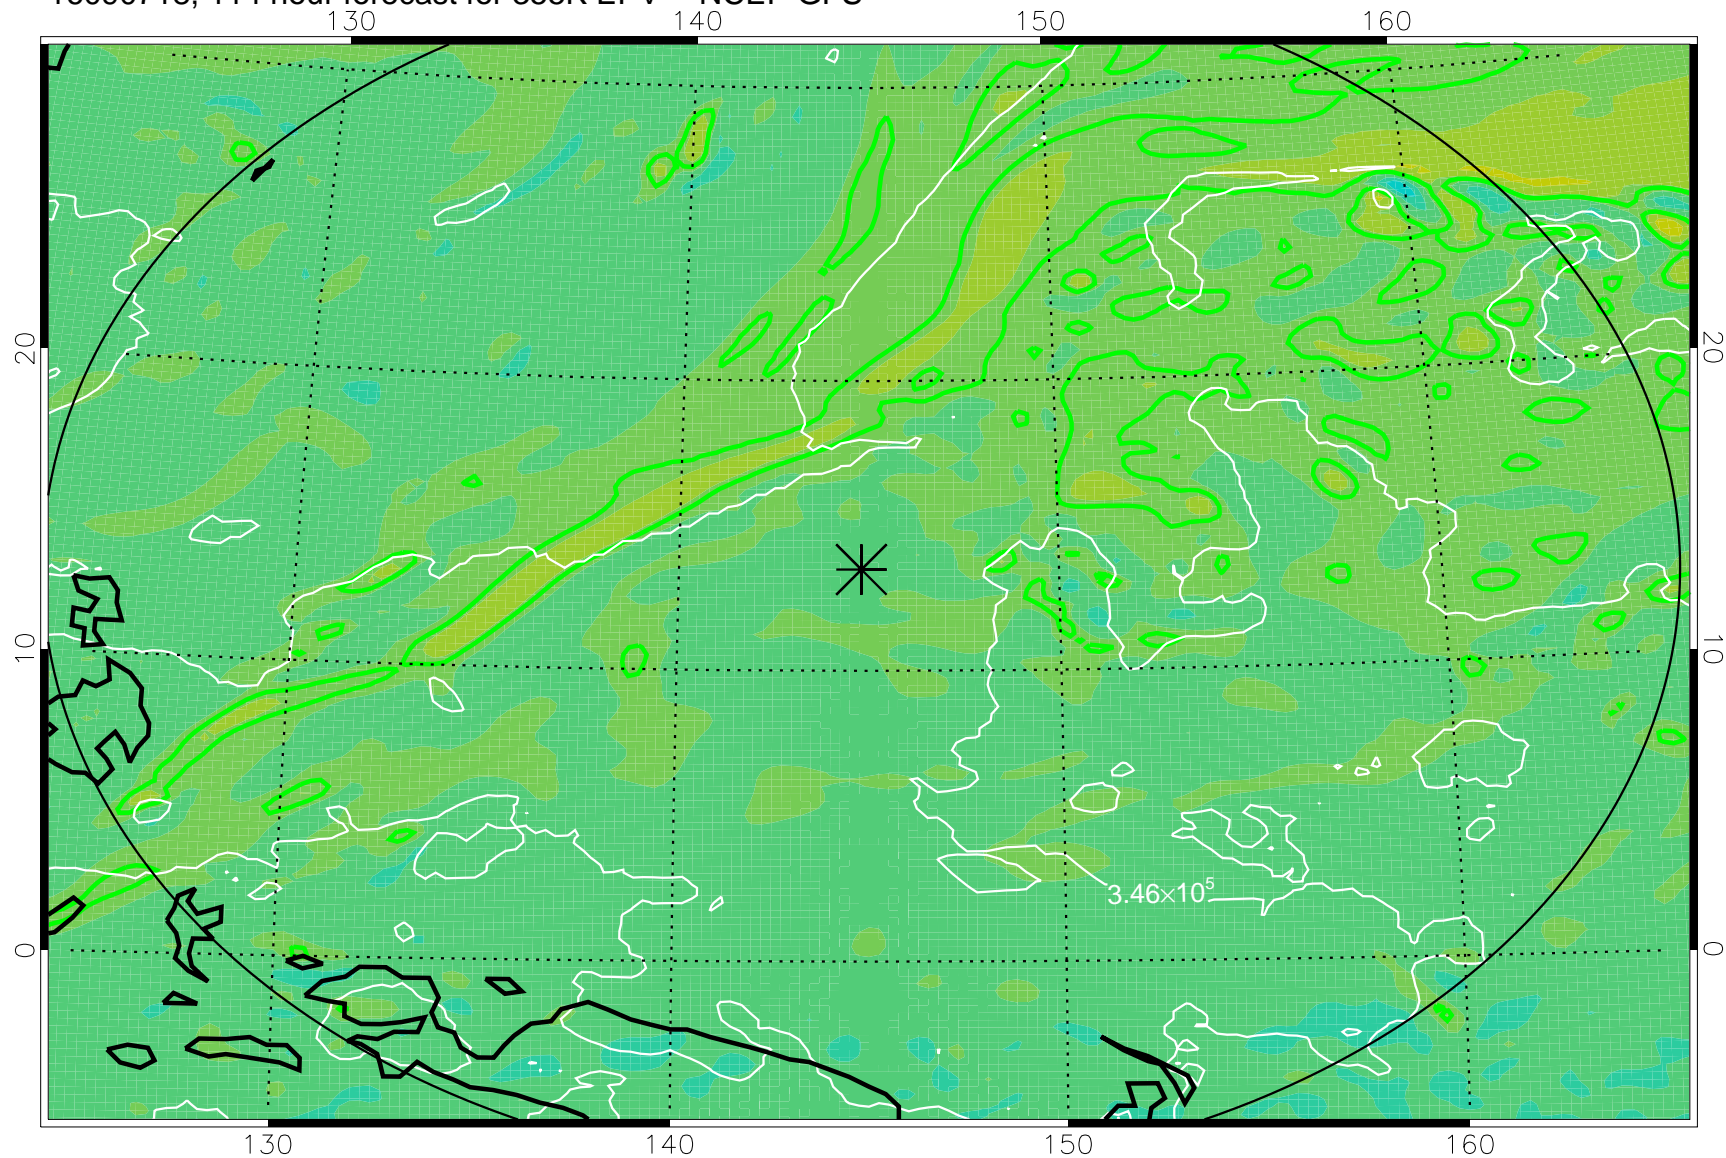

16090606, 78 hour forecast for 355K EPV -- NCEP GFS

355K Montgomery Streamfunction, white
EPV Tropopause (2 PVU) Position
Range ring of 2304 km

16090612, 84 hour forecast for 355K EPV -- NCEP GFS

355K Montgomery Streamfunction, white
EPV Tropopause (2 PVU) Position
Range ring of 2304 km

16090618, 90 hour forecast for 355K EPV -- NCEP GFS

355K Montgomery Streamfunction, white
EPV Tropopause (2 PVU) Position
Range ring of 2304 km

16090700, 96 hour forecast for 355K EPV -- NCEP GFS

355K Montgomery Streamfunction, white
EPV Tropopause (2 PVU) Position
Range ring of 2304 km

16090706, 102 hour forecast for 355K EPV -- NCEP GFS

355K Montgomery Streamfunction, white
EPV Tropopause (2 PVU) Position
Range ring of 2304 km

16090712, 108 hour forecast for 355K EPV -- NCEP GFS

355K Montgomery Streamfunction, white
EPV Tropopause (2 PVU) Position
Range ring of 2304 km

16090718, 114 hour forecast for 355K EPV -- NCEP GFS

355K Montgomery Streamfunction, white
EPV Tropopause (2 PVU) Position
Range ring of 2304 km

16090800, 120 hour forecast for 355K EPV -- NCEP GFS

355K Montgomery Streamfunction, white
EPV Tropopause (2 PVU) Position
Range ring of 2304 km