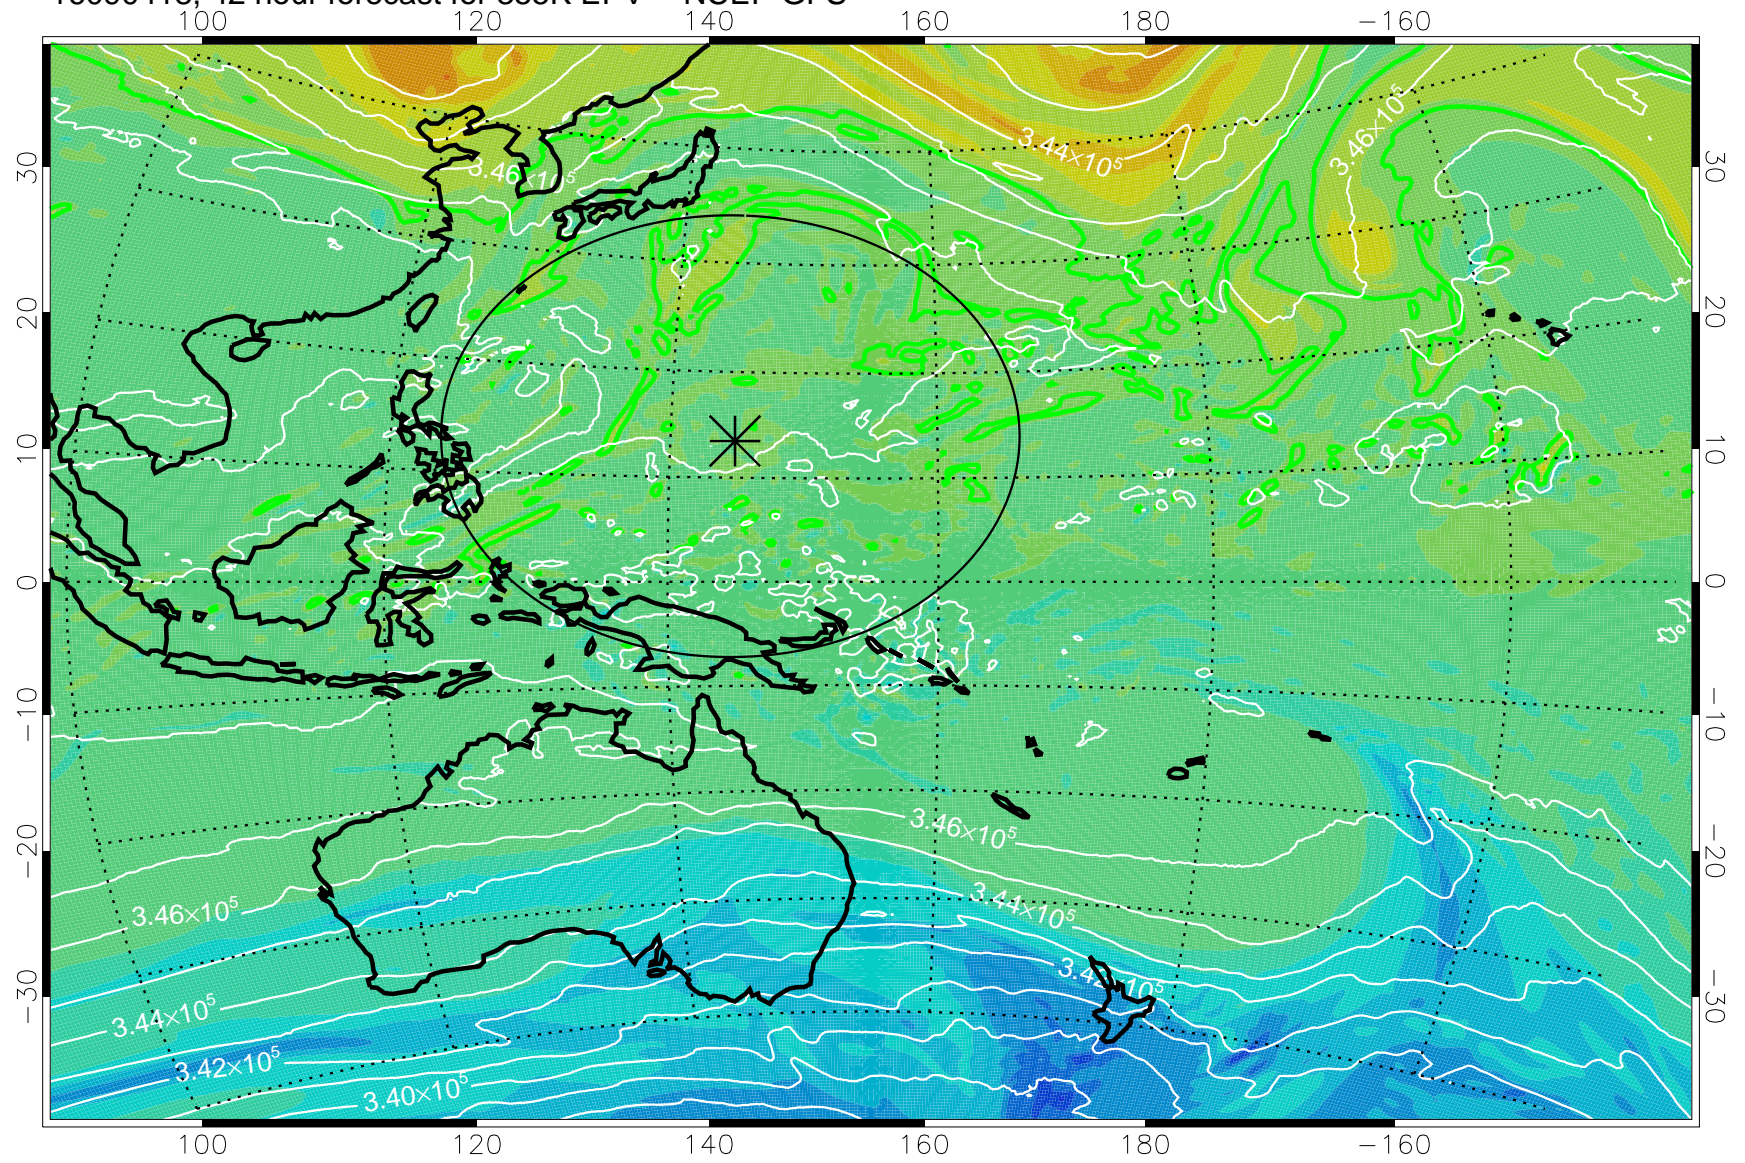

16090318, 18 hour forecast for 355K EPV -- NCEP GFS

355K Montgomery Streamfunction, white
EPV Tropopause (2 PVU) Position
Range ring of 2304 km

16090400, 24 hour forecast for 355K EPV -- NCEP GFS

355K Montgomery Streamfunction, white
EPV Tropopause (2 PVU) Position
Range ring of 2304 km

16090406, 30 hour forecast for 355K EPV -- NCEP GFS

355K Montgomery Streamfunction, white
EPV Tropopause (2 PVU) Position
Range ring of 2304 km

16090412, 36 hour forecast for 355K EPV -- NCEP GFS

355K Montgomery Streamfunction, white
EPV Tropopause (2 PVU) Position
Range ring of 2304 km

16090418, 42 hour forecast for 355K EPV -- NCEP GFS

355K Montgomery Streamfunction, white
EPV Tropopause (2 PVU) Position
Range ring of 2304 km

16090500, 48 hour forecast for 355K EPV -- NCEP GFS

355K Montgomery Streamfunction, white
EPV Tropopause (2 PVU) Position
Range ring of 2304 km

16090506, 54 hour forecast for 355K EPV -- NCEP GFS

355K Montgomery Streamfunction, white
EPV Tropopause (2 PVU) Position
Range ring of 2304 km

16090512, 60 hour forecast for 355K EPV -- NCEP GFS

355K Montgomery Streamfunction, white
EPV Tropopause (2 PVU) Position
Range ring of 2304 km