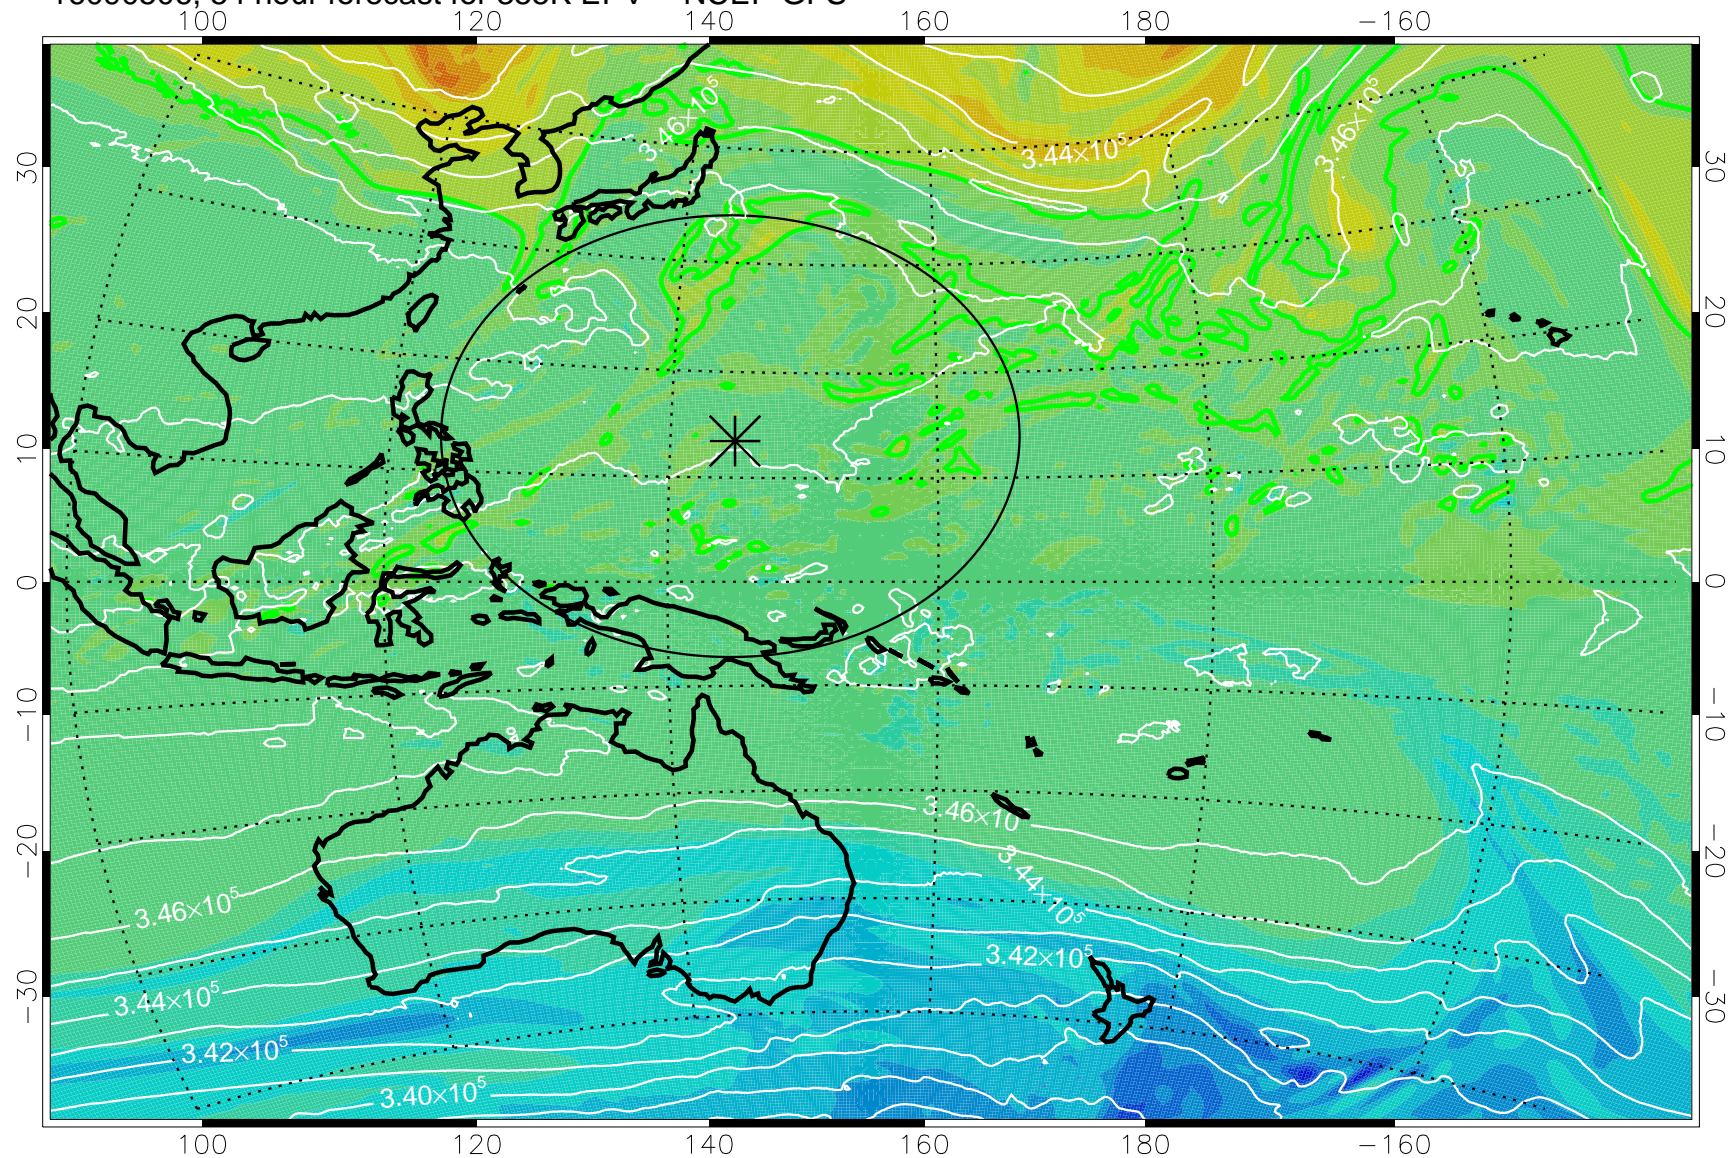

16090406, 30 hour forecast for 355K EPV -- NCEP GFS

355K Montgomery Streamfunction, white
EPV Tropopause (2 PVU) Position
Range ring of 2304 km

16090412, 36 hour forecast for 355K EPV -- NCEP GFS

355K Montgomery Streamfunction, white
EPV Tropopause (2 PVU) Position
Range ring of 2304 km

16090418, 42 hour forecast for 355K EPV -- NCEP GFS

355K Montgomery Streamfunction, white
EPV Tropopause (2 PVU) Position
Range ring of 2304 km

16090500, 48 hour forecast for 355K EPV -- NCEP GFS

355K Montgomery Streamfunction, white
EPV Tropopause (2 PVU) Position
Range ring of 2304 km

16090506, 54 hour forecast for 355K EPV -- NCEP GFS

355K Montgomery Streamfunction, white
EPV Tropopause (2 PVU) Position
Range ring of 2304 km

16090512, 60 hour forecast for 355K EPV -- NCEP GFS

355K Montgomery Streamfunction, white
EPV Tropopause (2 PVU) Position
Range ring of 2304 km

16090518, 66 hour forecast for 355K EPV -- NCEP GFS

355K Montgomery Streamfunction, white
EPV Tropopause (2 PVU) Position
Range ring of 2304 km

16090600, 72 hour forecast for 355K EPV -- NCEP GFS

355K Montgomery Streamfunction, white
EPV Tropopause (2 PVU) Position
Range ring of 2304 km