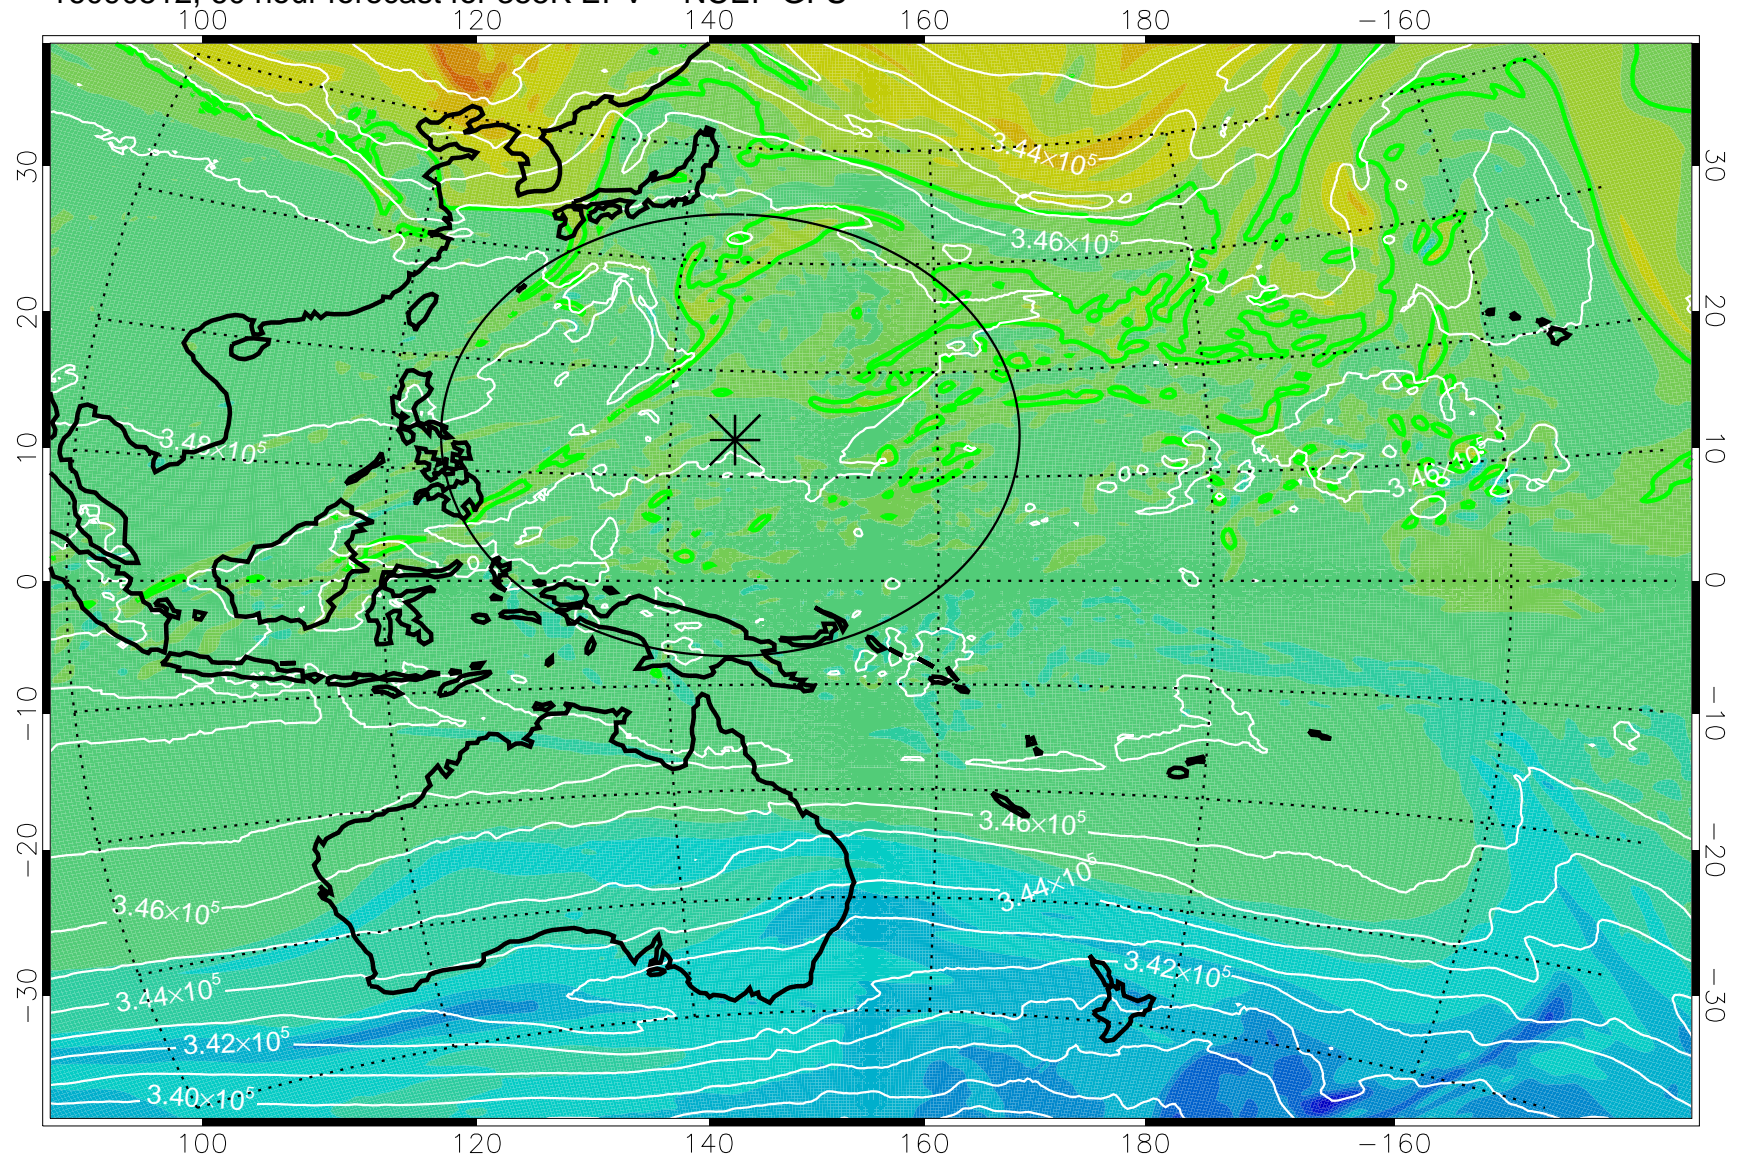

16090406, 30 hour forecast for 355K EPV -- NCEP GFS

355K Montgomery Streamfunction, white
EPV Tropopause (2 PVU) Position
Range ring of 2304 km

16090412, 36 hour forecast for 355K EPV -- NCEP GFS

355K Montgomery Streamfunction, white
EPV Tropopause (2 PVU) Position
Range ring of 2304 km

16090418, 42 hour forecast for 355K EPV -- NCEP GFS

355K Montgomery Streamfunction, white
EPV Tropopause (2 PVU) Position
Range ring of 2304 km

16090500, 48 hour forecast for 355K EPV -- NCEP GFS

355K Montgomery Streamfunction, white
EPV Tropopause (2 PVU) Position
Range ring of 2304 km

16090506, 54 hour forecast for 355K EPV -- NCEP GFS

355K Montgomery Streamfunction, white
EPV Tropopause (2 PVU) Position
Range ring of 2304 km

16090512, 60 hour forecast for 355K EPV -- NCEP GFS

355K Montgomery Streamfunction, white
EPV Tropopause (2 PVU) Position
Range ring of 2304 km

16090518, 66 hour forecast for 355K EPV -- NCEP GFS

355K Montgomery Streamfunction, white
EPV Tropopause (2 PVU) Position
Range ring of 2304 km

16090600, 72 hour forecast for 355K EPV -- NCEP GFS

355K Montgomery Streamfunction, white
EPV Tropopause (2 PVU) Position
Range ring of 2304 km