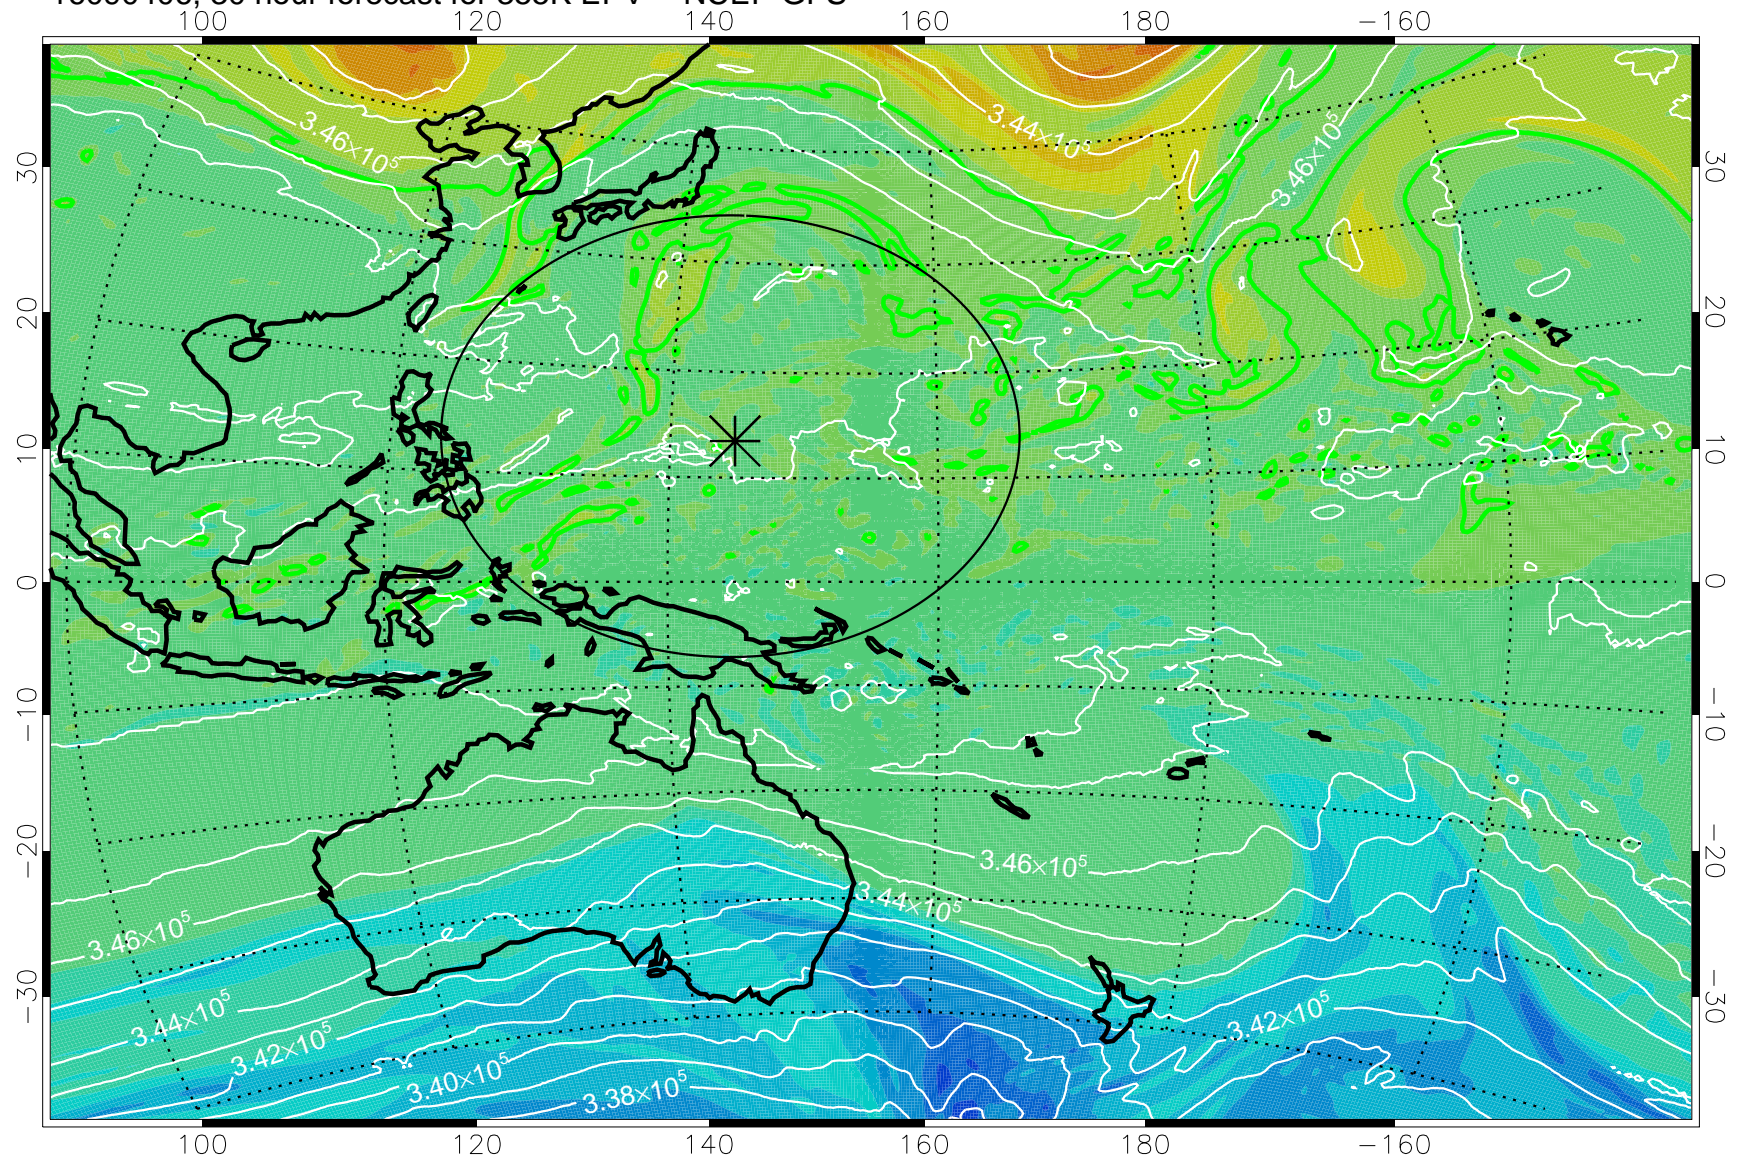

16090318, 18 hour forecast for 355K EPV -- NCEP GFS

355K Montgomery Streamfunction, white
EPV Tropopause (2 PVU) Position
Range ring of 2304 km

16090400, 24 hour forecast for 355K EPV -- NCEP GFS

355K Montgomery Streamfunction, white
EPV Tropopause (2 PVU) Position
Range ring of 2304 km

16090406, 30 hour forecast for 355K EPV -- NCEP GFS

355K Montgomery Streamfunction, white
EPV Tropopause (2 PVU) Position
Range ring of 2304 km

16090412, 36 hour forecast for 355K EPV -- NCEP GFS

355K Montgomery Streamfunction, white
EPV Tropopause (2 PVU) Position
Range ring of 2304 km

16090418, 42 hour forecast for 355K EPV -- NCEP GFS

355K Montgomery Streamfunction, white
EPV Tropopause (2 PVU) Position
Range ring of 2304 km

16090500, 48 hour forecast for 355K EPV -- NCEP GFS

355K Montgomery Streamfunction, white
EPV Tropopause (2 PVU) Position
Range ring of 2304 km

16090518, 66 hour forecast for 355K EPV -- NCEP GFS

355K Montgomery Streamfunction, white
EPV Tropopause (2 PVU) Position
Range ring of 2304 km

16090600, 72 hour forecast for 355K EPV -- NCEP GFS

355K Montgomery Streamfunction, white
EPV Tropopause (2 PVU) Position
Range ring of 2304 km