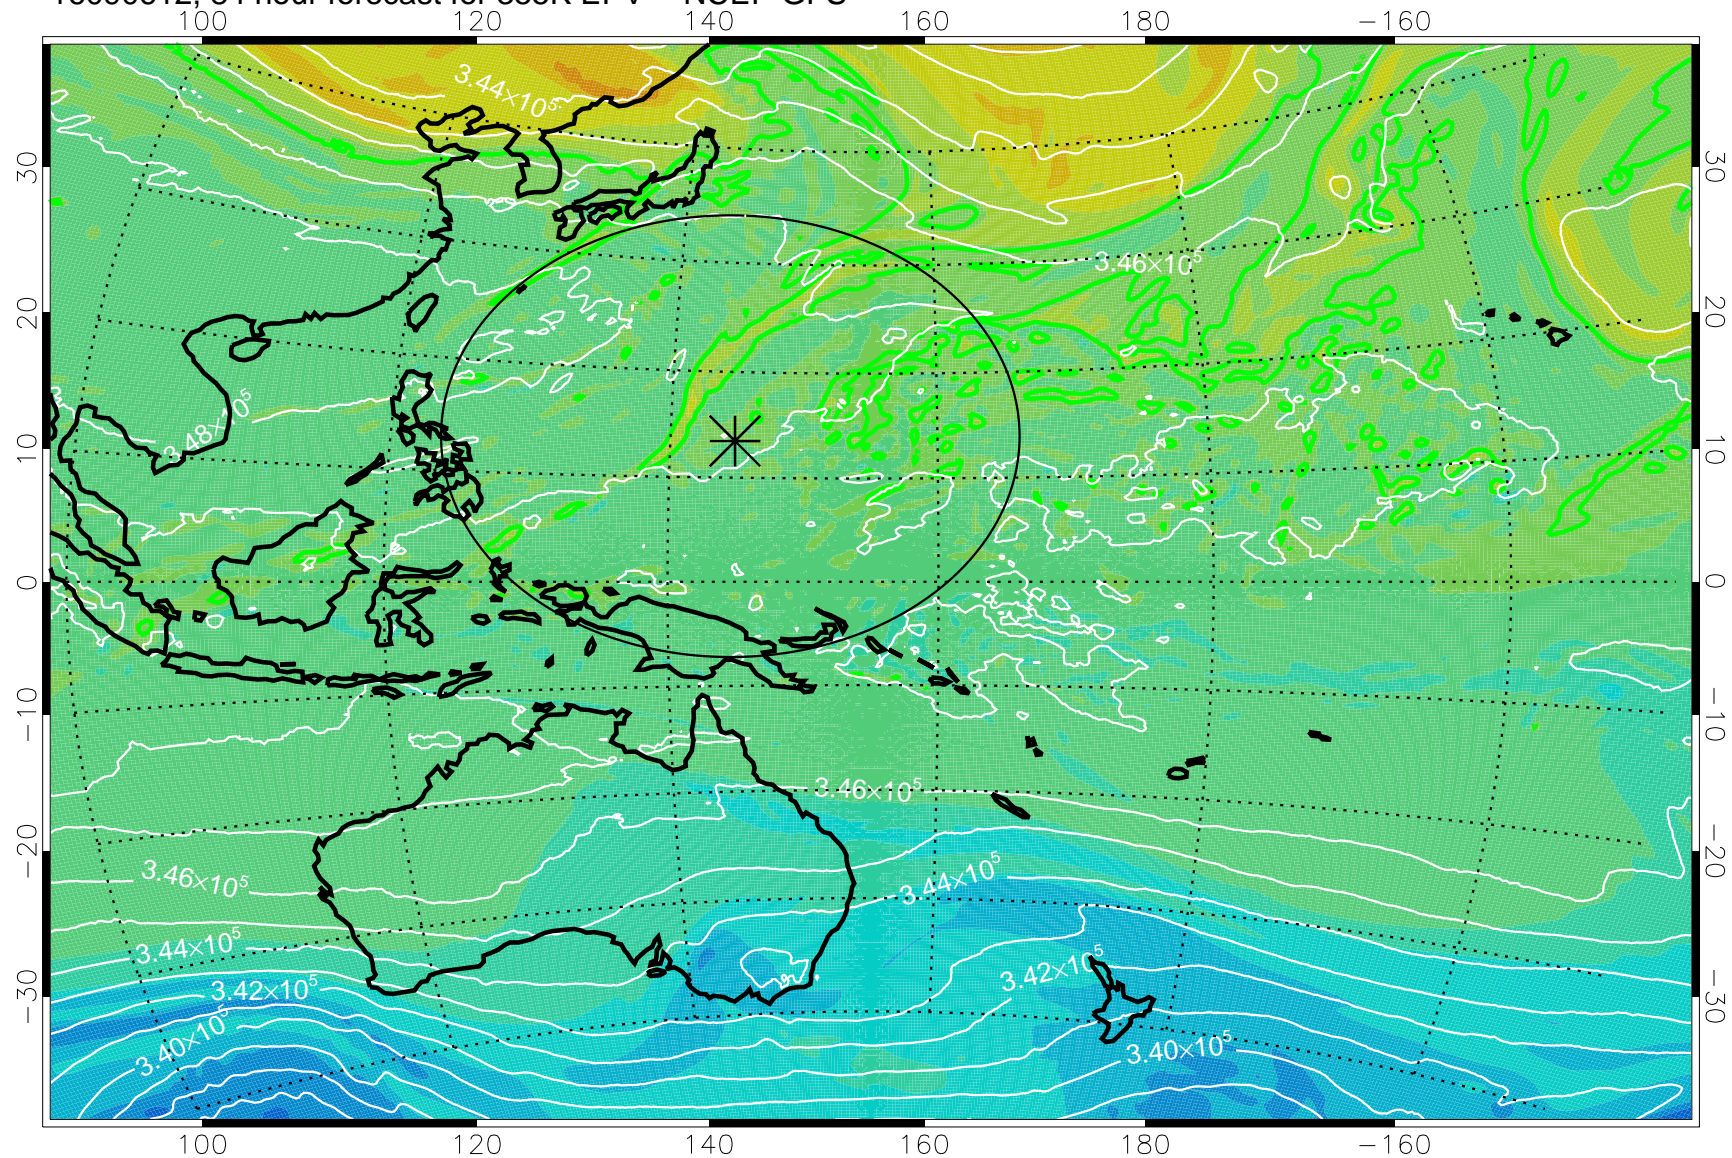

16090506, 54 hour forecast for 355K EPV -- NCEP GFS

355K Montgomery Streamfunction, white
EPV Tropopause (2 PVU) Position
Range ring of 2304 km

16090512, 60 hour forecast for 355K EPV -- NCEP GFS

355K Montgomery Streamfunction, white
EPV Tropopause (2 PVU) Position
Range ring of 2304 km

16090518, 66 hour forecast for 355K EPV -- NCEP GFS

355K Montgomery Streamfunction, white
EPV Tropopause (2 PVU) Position
Range ring of 2304 km

16090600, 72 hour forecast for 355K EPV -- NCEP GFS

355K Montgomery Streamfunction, white
EPV Tropopause (2 PVU) Position
Range ring of 2304 km

16090606, 78 hour forecast for 355K EPV -- NCEP GFS

355K Montgomery Streamfunction, white
EPV Tropopause (2 PVU) Position
Range ring of 2304 km

16090612, 84 hour forecast for 355K EPV -- NCEP GFS

355K Montgomery Streamfunction, white
EPV Tropopause (2 PVU) Position
Range ring of 2304 km

16090618, 90 hour forecast for 355K EPV -- NCEP GFS

355K Montgomery Streamfunction, white
EPV Tropopause (2 PVU) Position
Range ring of 2304 km

16090700, 96 hour forecast for 355K EPV -- NCEP GFS

355K Montgomery Streamfunction, white
EPV Tropopause (2 PVU) Position
Range ring of 2304 km