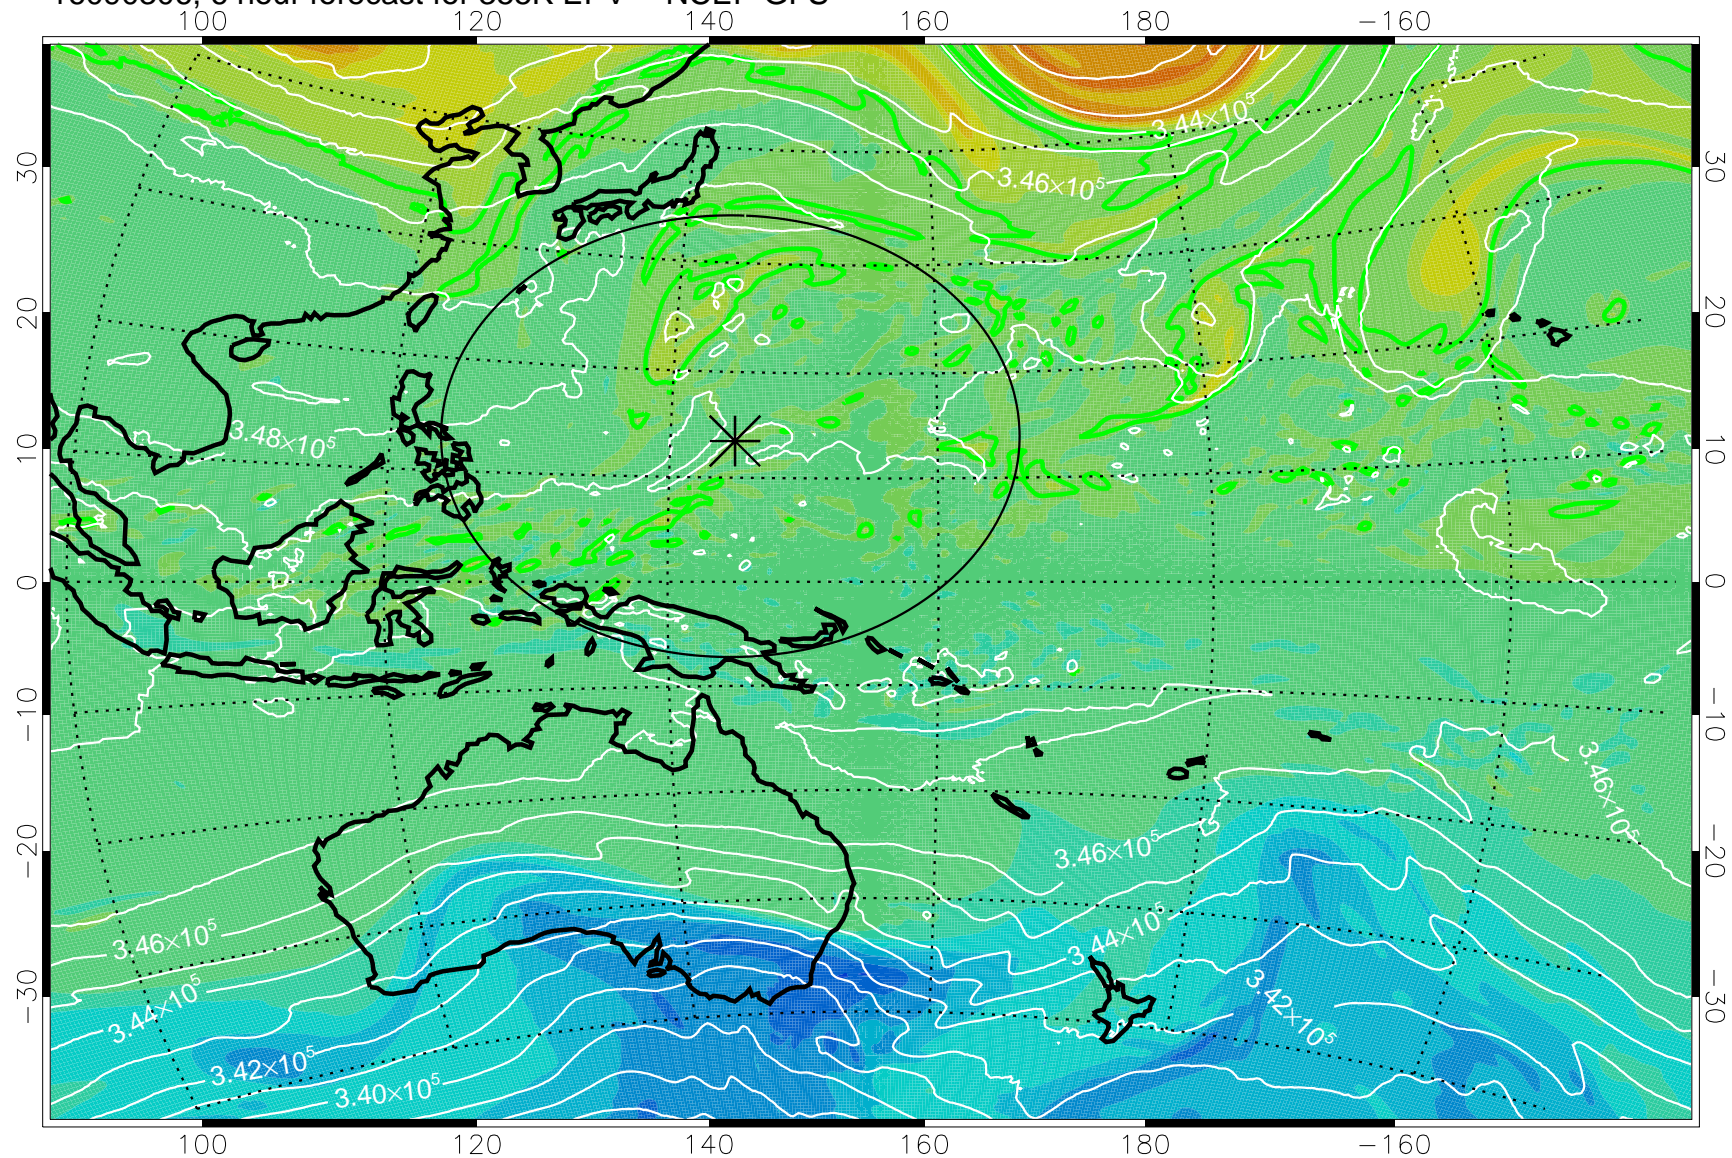

16090306, 6 hour forecast for 355K EPV -- NCEP GFS

355K Montgomery Streamfunction, white
EPV Tropopause (2 PVU) Position
Range ring of 2304 km

16090312, 12 hour forecast for 355K EPV -- NCEP GFS

355K Montgomery Streamfunction, white
EPV Tropopause (2 PVU) Position
Range ring of 2304 km

16090318, 18 hour forecast for 355K EPV -- NCEP GFS

355K Montgomery Streamfunction, white
EPV Tropopause (2 PVU) Position
Range ring of 2304 km

16090400, 24 hour forecast for 355K EPV -- NCEP GFS

355K Montgomery Streamfunction, white
EPV Tropopause (2 PVU) Position
Range ring of 2304 km

16090406, 30 hour forecast for 355K EPV -- NCEP GFS

355K Montgomery Streamfunction, white
EPV Tropopause (2 PVU) Position
Range ring of 2304 km

16090412, 36 hour forecast for 355K EPV -- NCEP GFS

355K Montgomery Streamfunction, white
EPV Tropopause (2 PVU) Position
Range ring of 2304 km

16090418, 42 hour forecast for 355K EPV -- NCEP GFS

355K Montgomery Streamfunction, white
EPV Tropopause (2 PVU) Position
Range ring of 2304 km

16090500, 48 hour forecast for 355K EPV -- NCEP GFS

355K Montgomery Streamfunction, white
EPV Tropopause (2 PVU) Position
Range ring of 2304 km