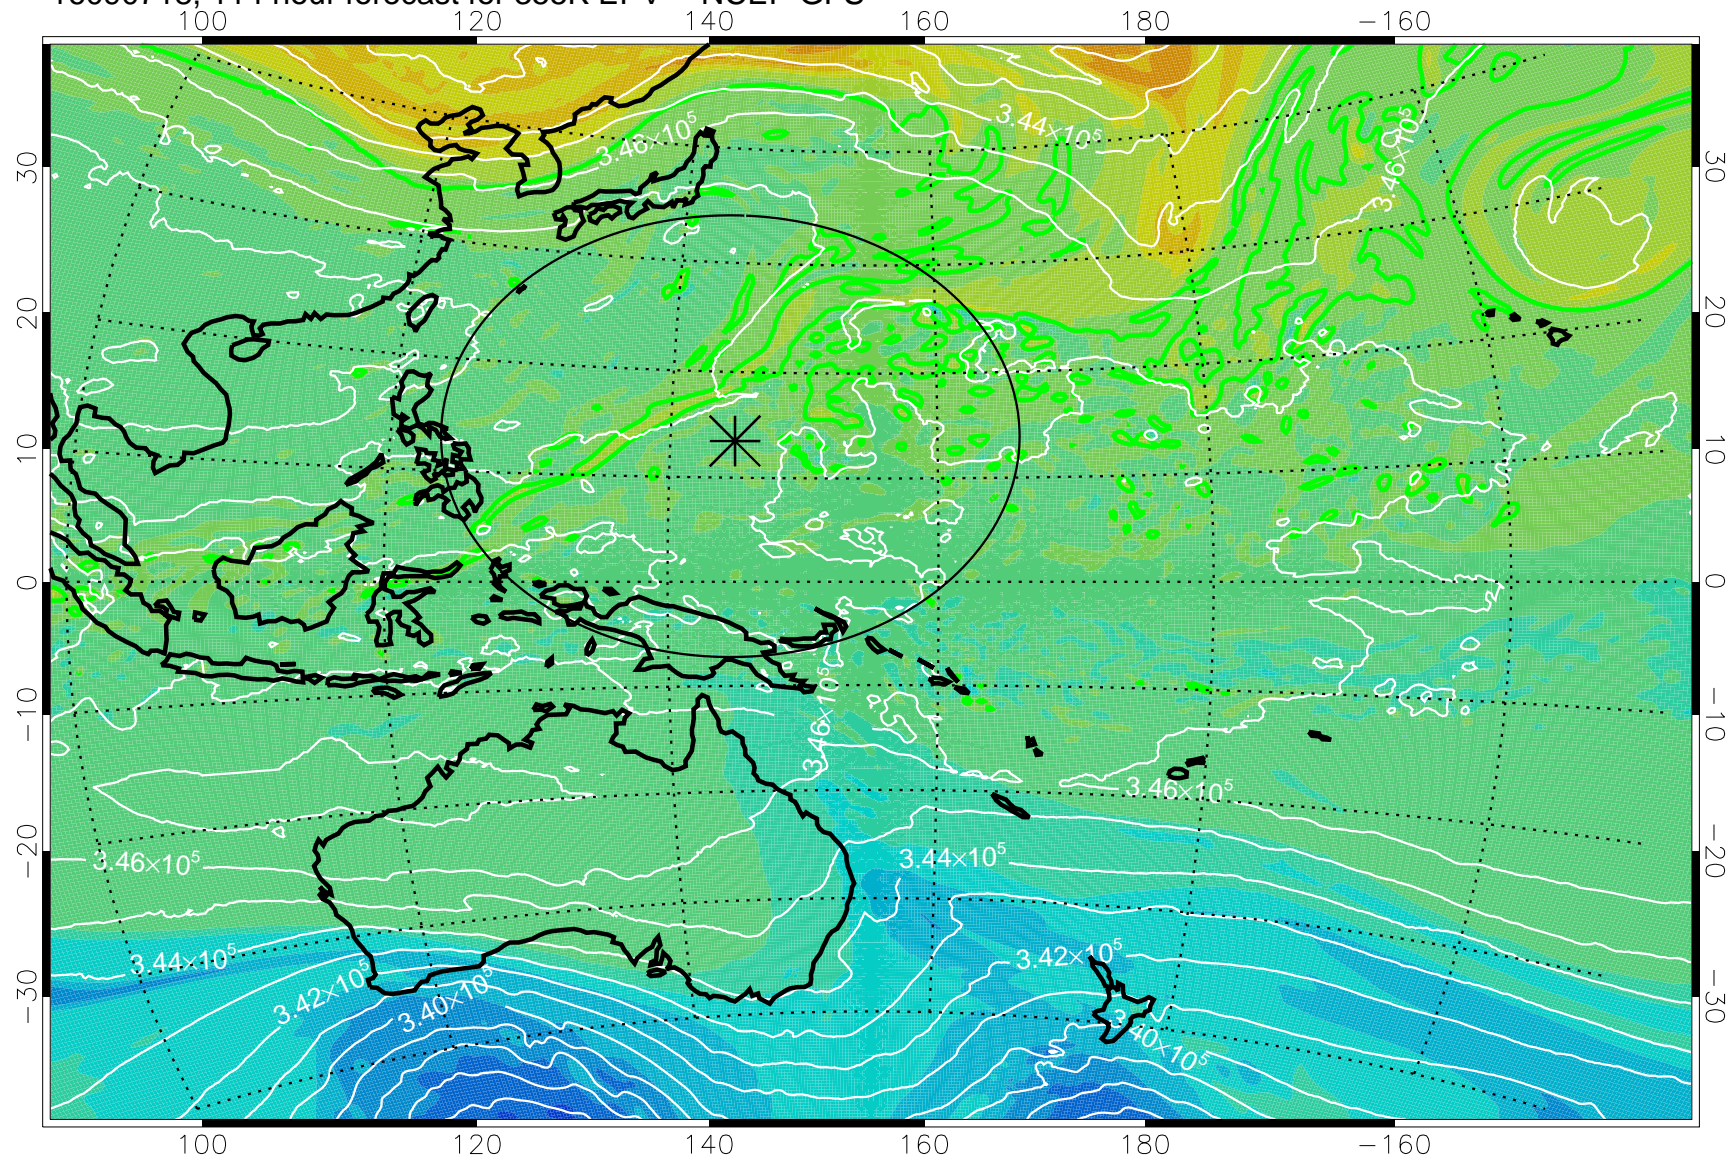

16090606, 78 hour forecast for 355K EPV -- NCEP GFS

355K Montgomery Streamfunction, white
EPV Tropopause (2 PVU) Position
Range ring of 2304 km

16090612, 84 hour forecast for 355K EPV -- NCEP GFS

355K Montgomery Streamfunction, white
EPV Tropopause (2 PVU) Position
Range ring of 2304 km

16090618, 90 hour forecast for 355K EPV -- NCEP GFS

355K Montgomery Streamfunction, white
EPV Tropopause (2 PVU) Position
Range ring of 2304 km

16090700, 96 hour forecast for 355K EPV -- NCEP GFS

355K Montgomery Streamfunction, white
EPV Tropopause (2 PVU) Position
Range ring of 2304 km

16090706, 102 hour forecast for 355K EPV -- NCEP GFS

355K Montgomery Streamfunction, white
EPV Tropopause (2 PVU) Position
Range ring of 2304 km

16090712, 108 hour forecast for 355K EPV -- NCEP GFS

355K Montgomery Streamfunction, white
EPV Tropopause (2 PVU) Position
Range ring of 2304 km

16090718, 114 hour forecast for 355K EPV -- NCEP GFS

355K Montgomery Streamfunction, white
EPV Tropopause (2 PVU) Position
Range ring of 2304 km

16090800, 120 hour forecast for 355K EPV -- NCEP GFS

355K Montgomery Streamfunction, white
EPV Tropopause (2 PVU) Position
Range ring of 2304 km