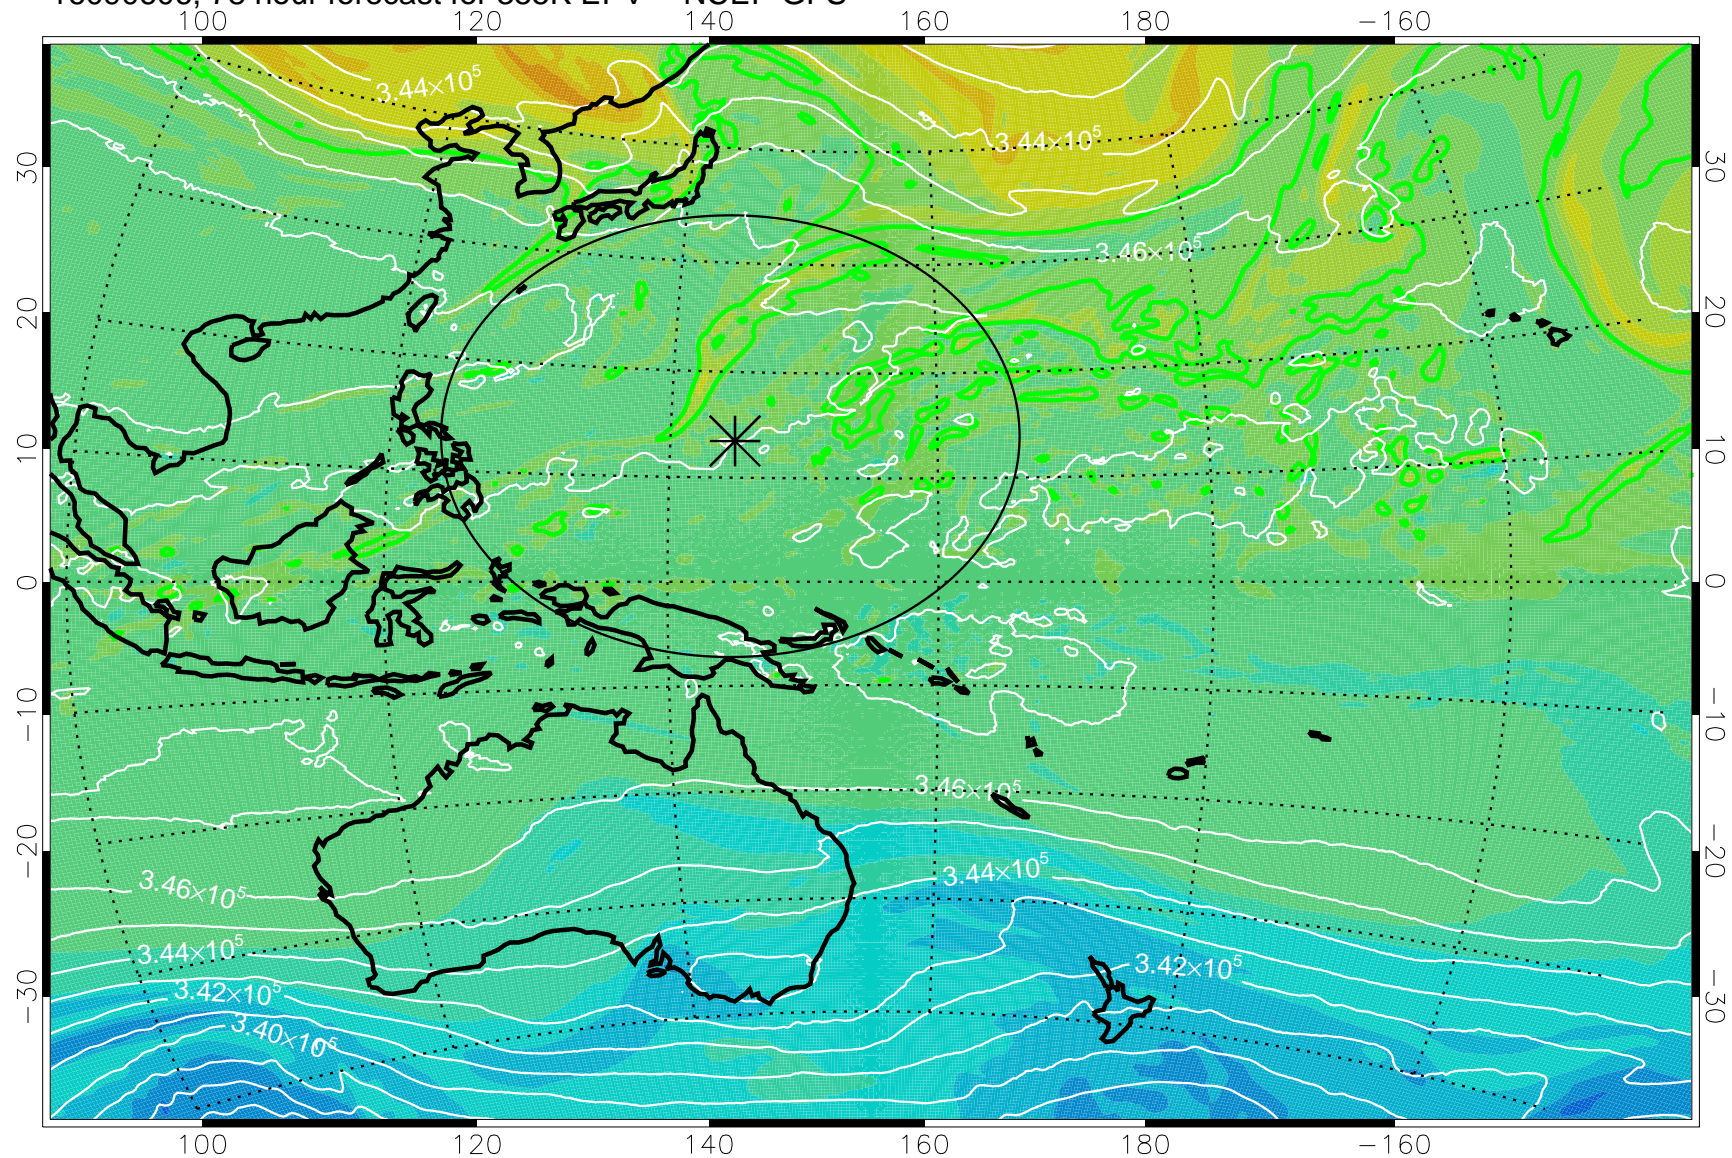

16090506, 54 hour forecast for 355K EPV -- NCEP GFS

355K Montgomery Streamfunction, white
EPV Tropopause (2 PVU) Position
Range ring of 2304 km

16090512, 60 hour forecast for 355K EPV -- NCEP GFS

355K Montgomery Streamfunction, white
EPV Tropopause (2 PVU) Position
Range ring of 2304 km

16090518, 66 hour forecast for 355K EPV -- NCEP GFS

355K Montgomery Streamfunction, white
EPV Tropopause (2 PVU) Position
Range ring of 2304 km

16090600, 72 hour forecast for 355K EPV -- NCEP GFS

355K Montgomery Streamfunction, white
EPV Tropopause (2 PVU) Position
Range ring of 2304 km

16090606, 78 hour forecast for 355K EPV -- NCEP GFS

355K Montgomery Streamfunction, white
EPV Tropopause (2 PVU) Position
Range ring of 2304 km

16090612, 84 hour forecast for 355K EPV -- NCEP GFS

355K Montgomery Streamfunction, white
EPV Tropopause (2 PVU) Position
Range ring of 2304 km

16090618, 90 hour forecast for 355K EPV -- NCEP GFS

355K Montgomery Streamfunction, white
EPV Tropopause (2 PVU) Position
Range ring of 2304 km

16090700, 96 hour forecast for 355K EPV -- NCEP GFS

355K Montgomery Streamfunction, white
EPV Tropopause (2 PVU) Position
Range ring of 2304 km