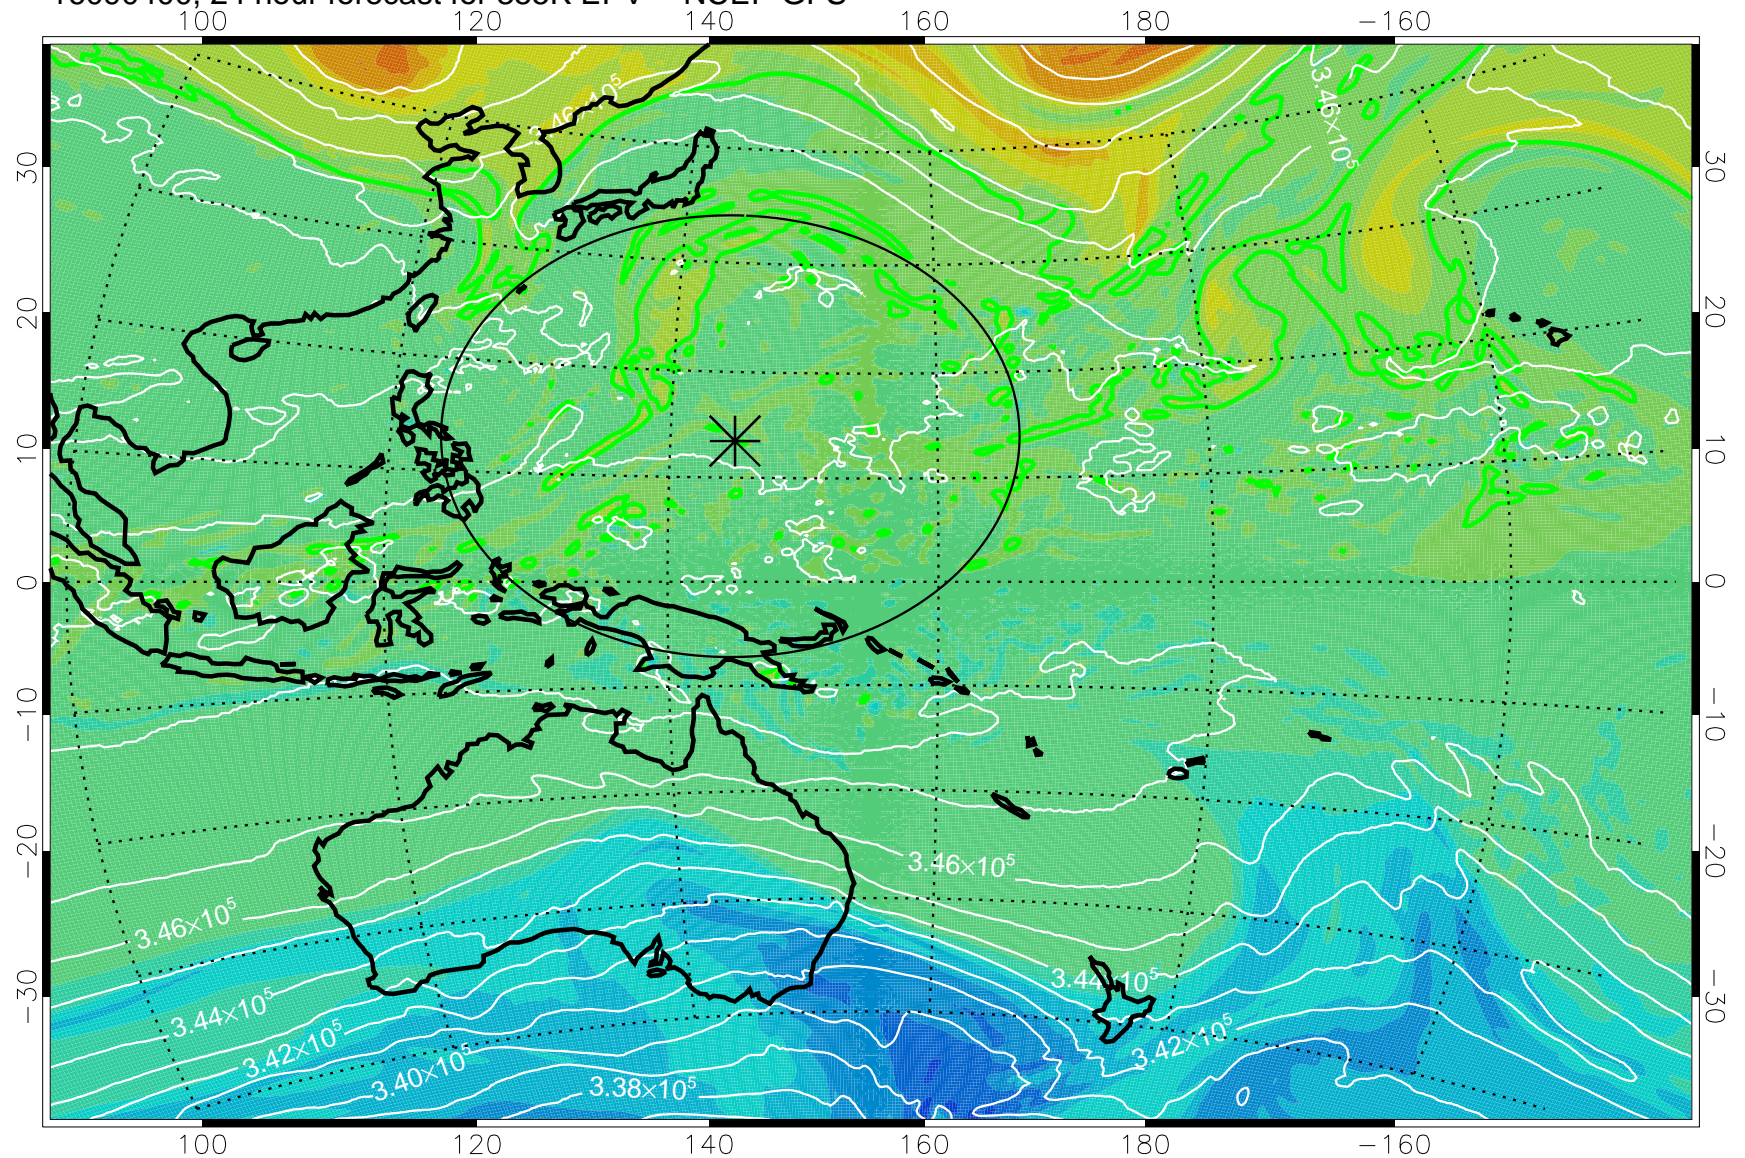

16090306, 6 hour forecast for 355K EPV -- NCEP GFS

355K Montgomery Streamfunction, white
EPV Tropopause (2 PVU) Position
Range ring of 2304 km

16090312, 12 hour forecast for 355K EPV -- NCEP GFS

355K Montgomery Streamfunction, white
EPV Tropopause (2 PVU) Position
Range ring of 2304 km

16090318, 18 hour forecast for 355K EPV -- NCEP GFS

355K Montgomery Streamfunction, white
EPV Tropopause (2 PVU) Position
Range ring of 2304 km

16090400, 24 hour forecast for 355K EPV -- NCEP GFS

355K Montgomery Streamfunction, white
EPV Tropopause (2 PVU) Position
Range ring of 2304 km

16090406, 30 hour forecast for 355K EPV -- NCEP GFS

355K Montgomery Streamfunction, white
EPV Tropopause (2 PVU) Position
Range ring of 2304 km

16090412, 36 hour forecast for 355K EPV -- NCEP GFS

355K Montgomery Streamfunction, white
EPV Tropopause (2 PVU) Position
Range ring of 2304 km

16090418, 42 hour forecast for 355K EPV -- NCEP GFS

355K Montgomery Streamfunction, white
EPV Tropopause (2 PVU) Position
Range ring of 2304 km

16090500, 48 hour forecast for 355K EPV -- NCEP GFS

355K Montgomery Streamfunction, white
EPV Tropopause (2 PVU) Position
Range ring of 2304 km