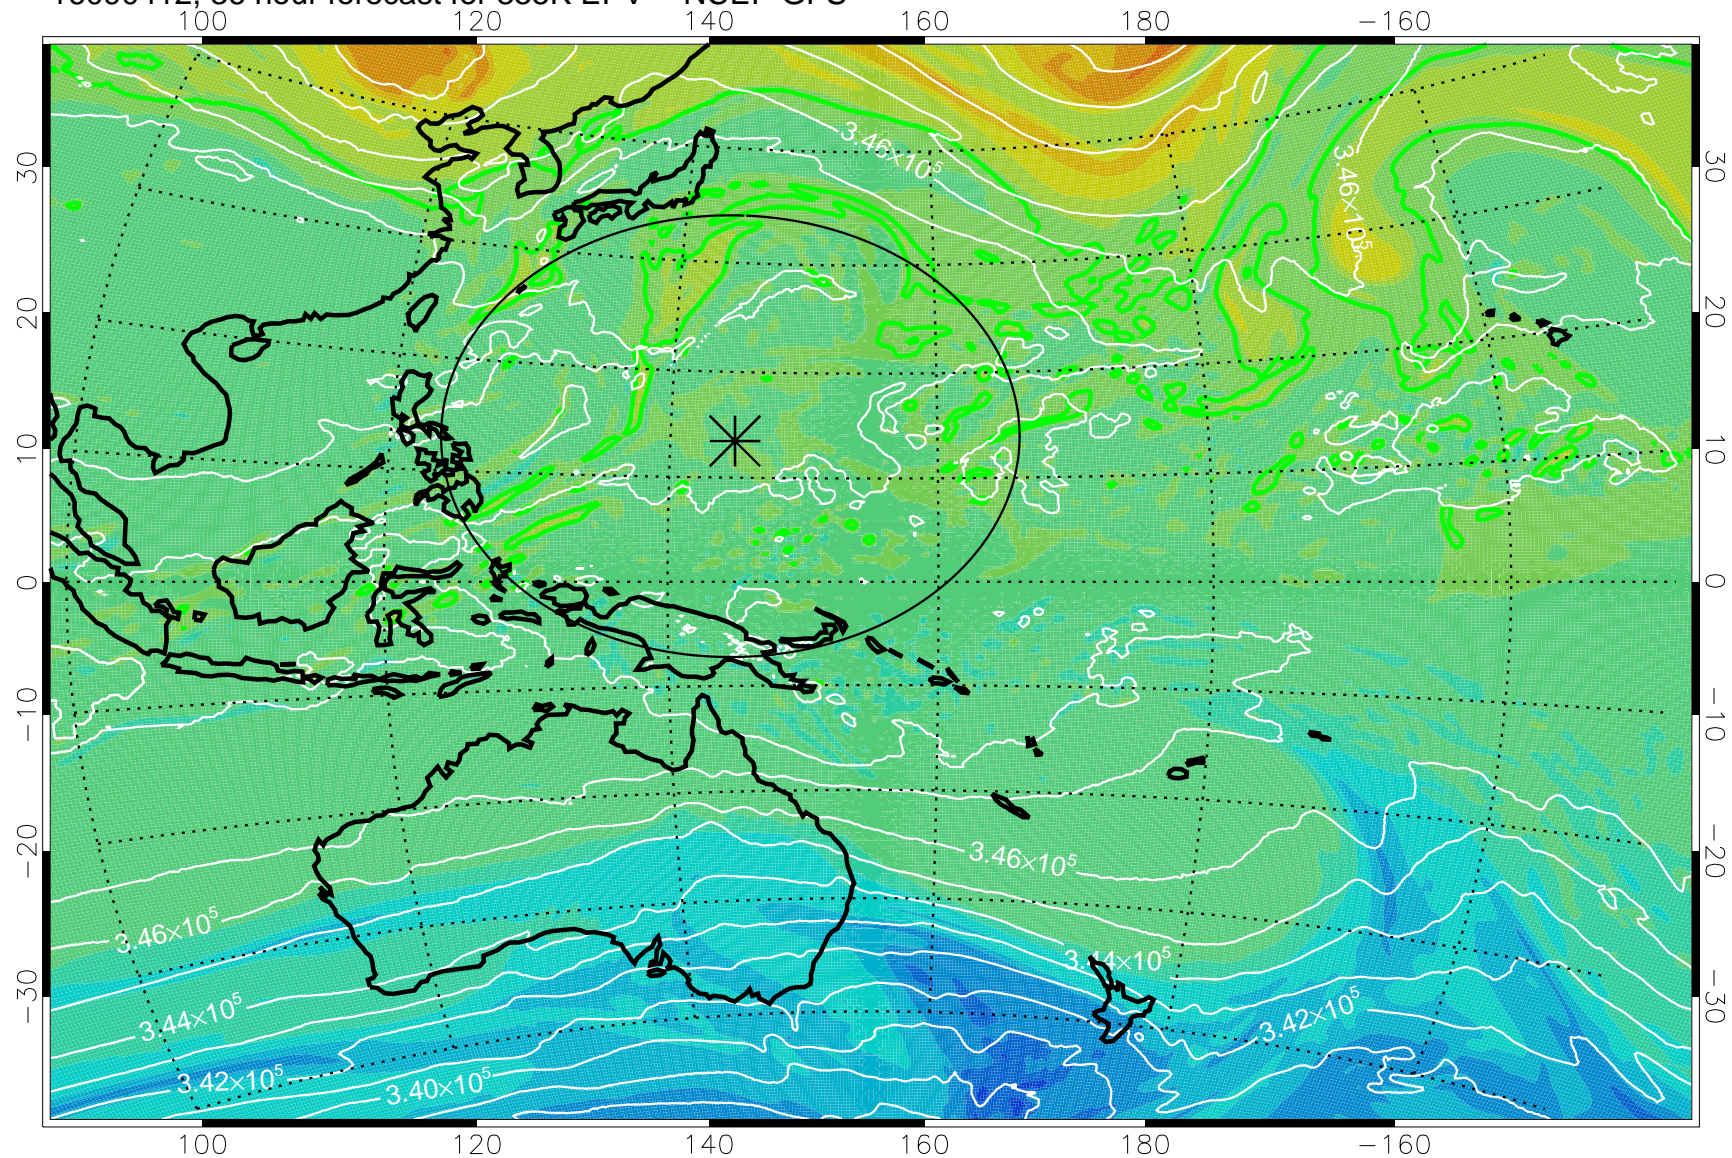

16090318, 18 hour forecast for 355K EPV -- NCEP GFS

355K Montgomery Streamfunction, white
EPV Tropopause (2 PVU) Position
Range ring of 2304 km

16090400, 24 hour forecast for 355K EPV -- NCEP GFS

355K Montgomery Streamfunction, white
EPV Tropopause (2 PVU) Position
Range ring of 2304 km

16090406, 30 hour forecast for 355K EPV -- NCEP GFS

355K Montgomery Streamfunction, white
EPV Tropopause (2 PVU) Position
Range ring of 2304 km

16090412, 36 hour forecast for 355K EPV -- NCEP GFS

355K Montgomery Streamfunction, white
EPV Tropopause (2 PVU) Position
Range ring of 2304 km

16090418, 42 hour forecast for 355K EPV -- NCEP GFS

355K Montgomery Streamfunction, white
EPV Tropopause (2 PVU) Position
Range ring of 2304 km

16090500, 48 hour forecast for 355K EPV -- NCEP GFS

355K Montgomery Streamfunction, white
EPV Tropopause (2 PVU) Position
Range ring of 2304 km

16090506, 54 hour forecast for 355K EPV -- NCEP GFS

355K Montgomery Streamfunction, white
EPV Tropopause (2 PVU) Position
Range ring of 2304 km

16090512, 60 hour forecast for 355K EPV -- NCEP GFS

355K Montgomery Streamfunction, white
EPV Tropopause (2 PVU) Position
Range ring of 2304 km