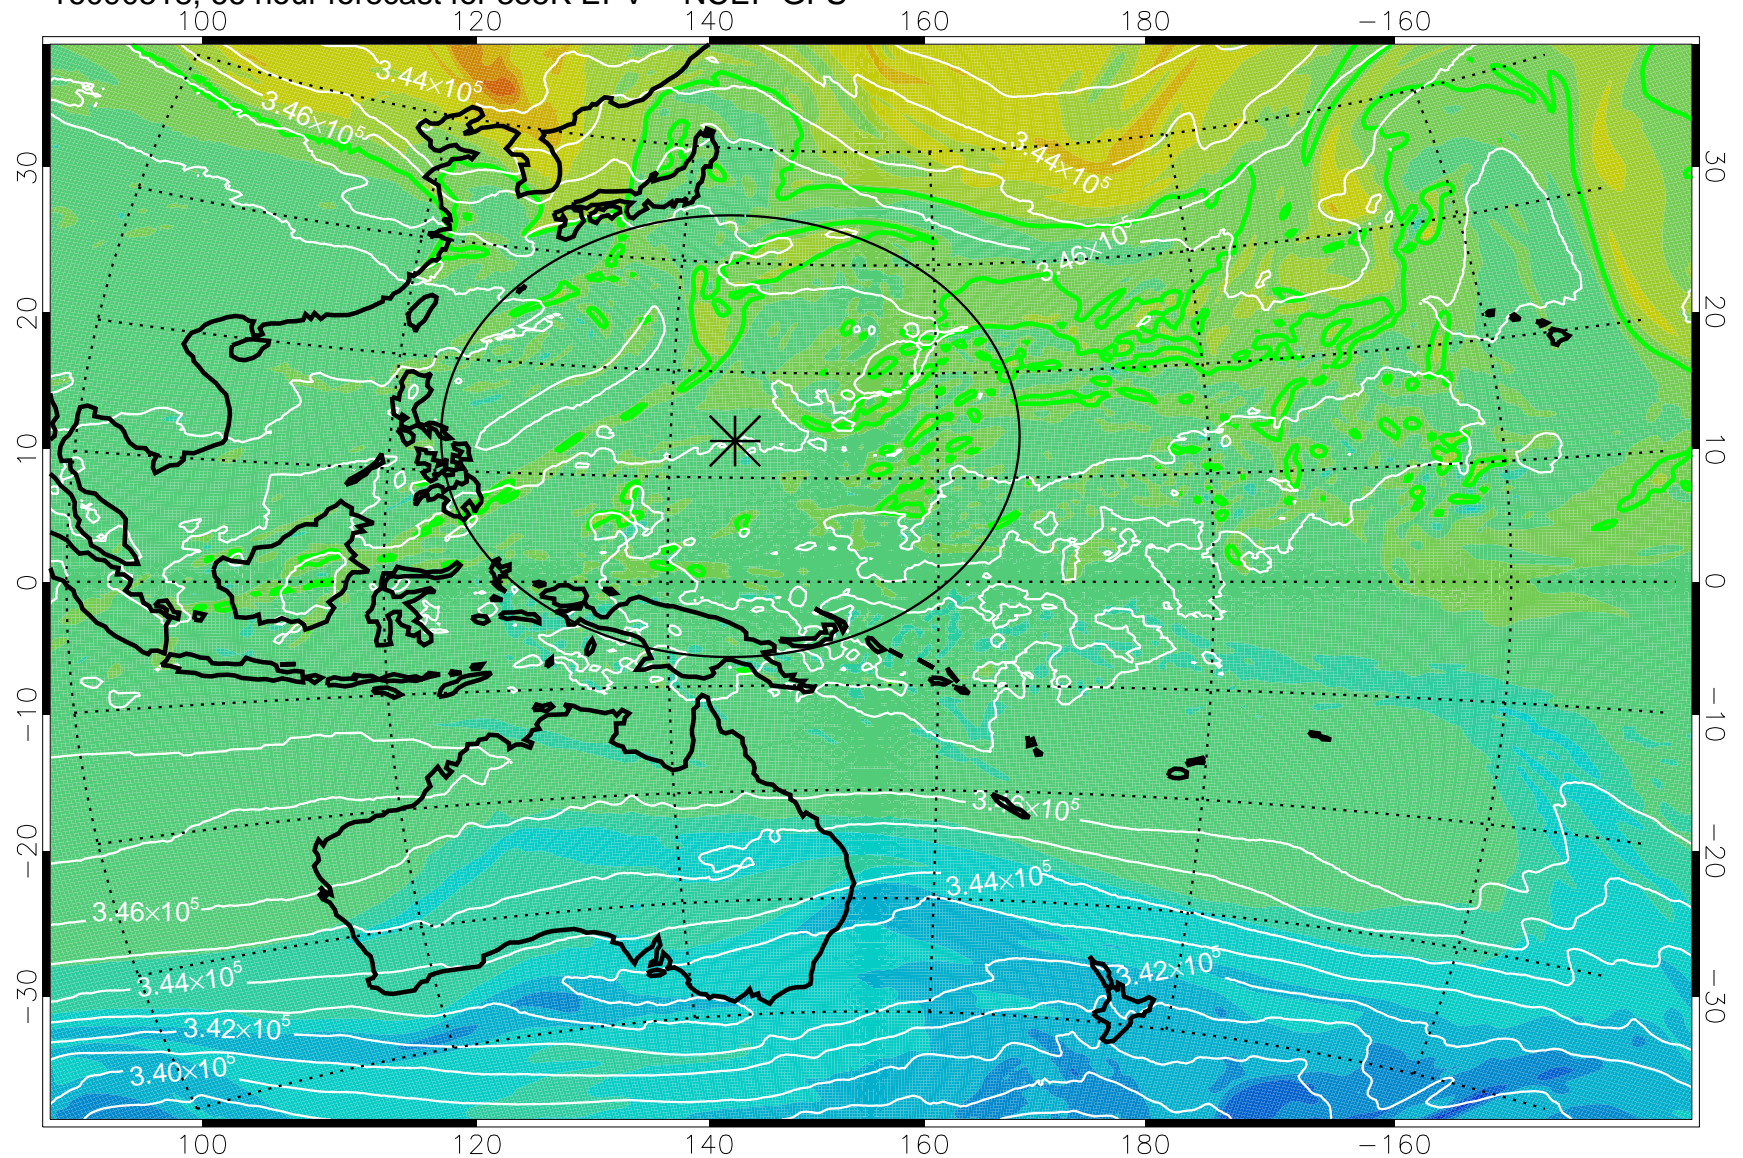

16090418, 42 hour forecast for 355K EPV -- NCEP GFS

355K Montgomery Streamfunction, white
EPV Tropopause (2 PVU) Position
Range ring of 2304 km

16090500, 48 hour forecast for 355K EPV -- NCEP GFS

355K Montgomery Streamfunction, white
EPV Tropopause (2 PVU) Position
Range ring of 2304 km

16090506, 54 hour forecast for 355K EPV -- NCEP GFS

355K Montgomery Streamfunction, white
EPV Tropopause (2 PVU) Position
Range ring of 2304 km

16090512, 60 hour forecast for 355K EPV -- NCEP GFS

355K Montgomery Streamfunction, white
EPV Tropopause (2 PVU) Position
Range ring of 2304 km

16090518, 66 hour forecast for 355K EPV -- NCEP GFS

355K Montgomery Streamfunction, white
EPV Tropopause (2 PVU) Position
Range ring of 2304 km

16090600, 72 hour forecast for 355K EPV -- NCEP GFS

355K Montgomery Streamfunction, white
EPV Tropopause (2 PVU) Position
Range ring of 2304 km

16090606, 78 hour forecast for 355K EPV -- NCEP GFS

355K Montgomery Streamfunction, white
EPV Tropopause (2 PVU) Position
Range ring of 2304 km

16090612, 84 hour forecast for 355K EPV -- NCEP GFS

355K Montgomery Streamfunction, white
EPV Tropopause (2 PVU) Position
Range ring of 2304 km