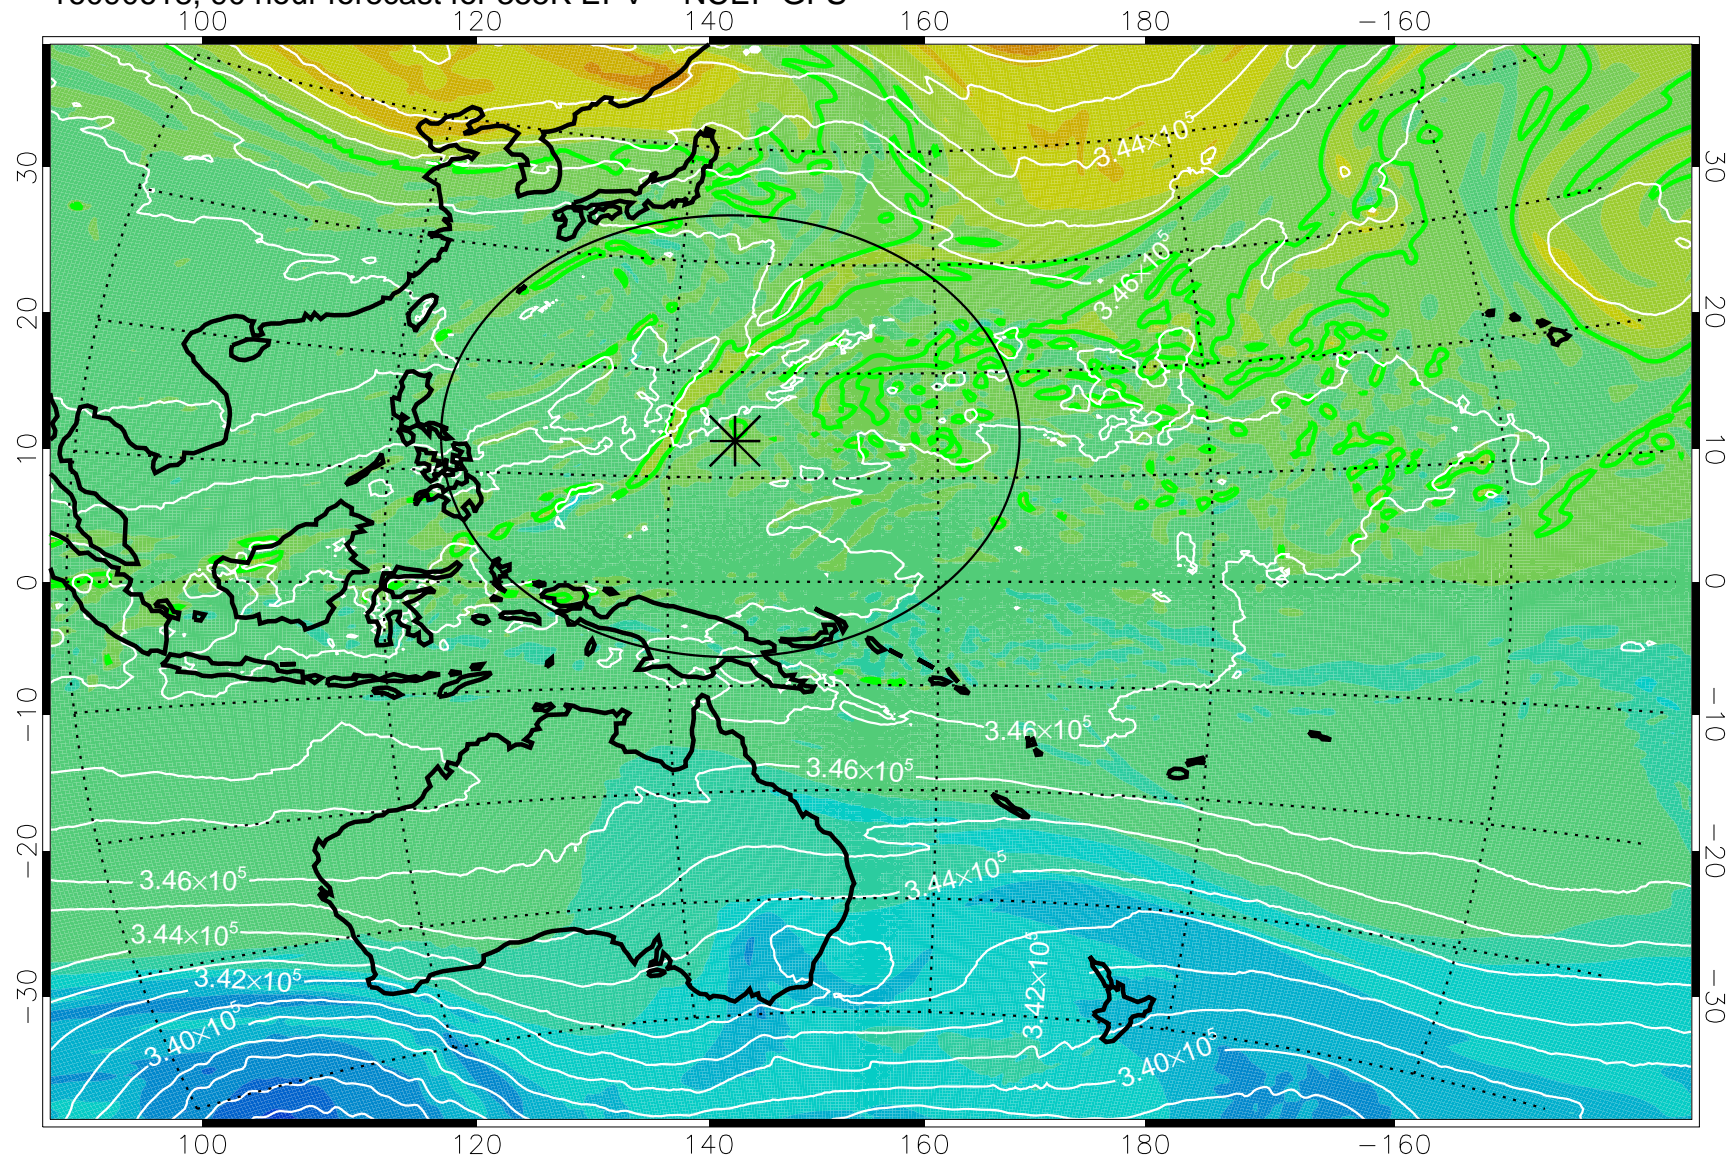

16090518, 66 hour forecast for 355K EPV -- NCEP GFS

355K Montgomery Streamfunction, white
EPV Tropopause (2 PVU) Position
Range ring of 2304 km

16090600, 72 hour forecast for 355K EPV -- NCEP GFS

355K Montgomery Streamfunction, white
EPV Tropopause (2 PVU) Position
Range ring of 2304 km

16090606, 78 hour forecast for 355K EPV -- NCEP GFS

355K Montgomery Streamfunction, white
EPV Tropopause (2 PVU) Position
Range ring of 2304 km

16090612, 84 hour forecast for 355K EPV -- NCEP GFS

355K Montgomery Streamfunction, white
EPV Tropopause (2 PVU) Position
Range ring of 2304 km

16090618, 90 hour forecast for 355K EPV -- NCEP GFS

355K Montgomery Streamfunction, white
EPV Tropopause (2 PVU) Position
Range ring of 2304 km

16090700, 96 hour forecast for 355K EPV -- NCEP GFS

355K Montgomery Streamfunction, white
EPV Tropopause (2 PVU) Position
Range ring of 2304 km

16090706, 102 hour forecast for 355K EPV -- NCEP GFS

355K Montgomery Streamfunction, white
EPV Tropopause (2 PVU) Position
Range ring of 2304 km

16090712, 108 hour forecast for 355K EPV -- NCEP GFS

355K Montgomery Streamfunction, white
EPV Tropopause (2 PVU) Position
Range ring of 2304 km