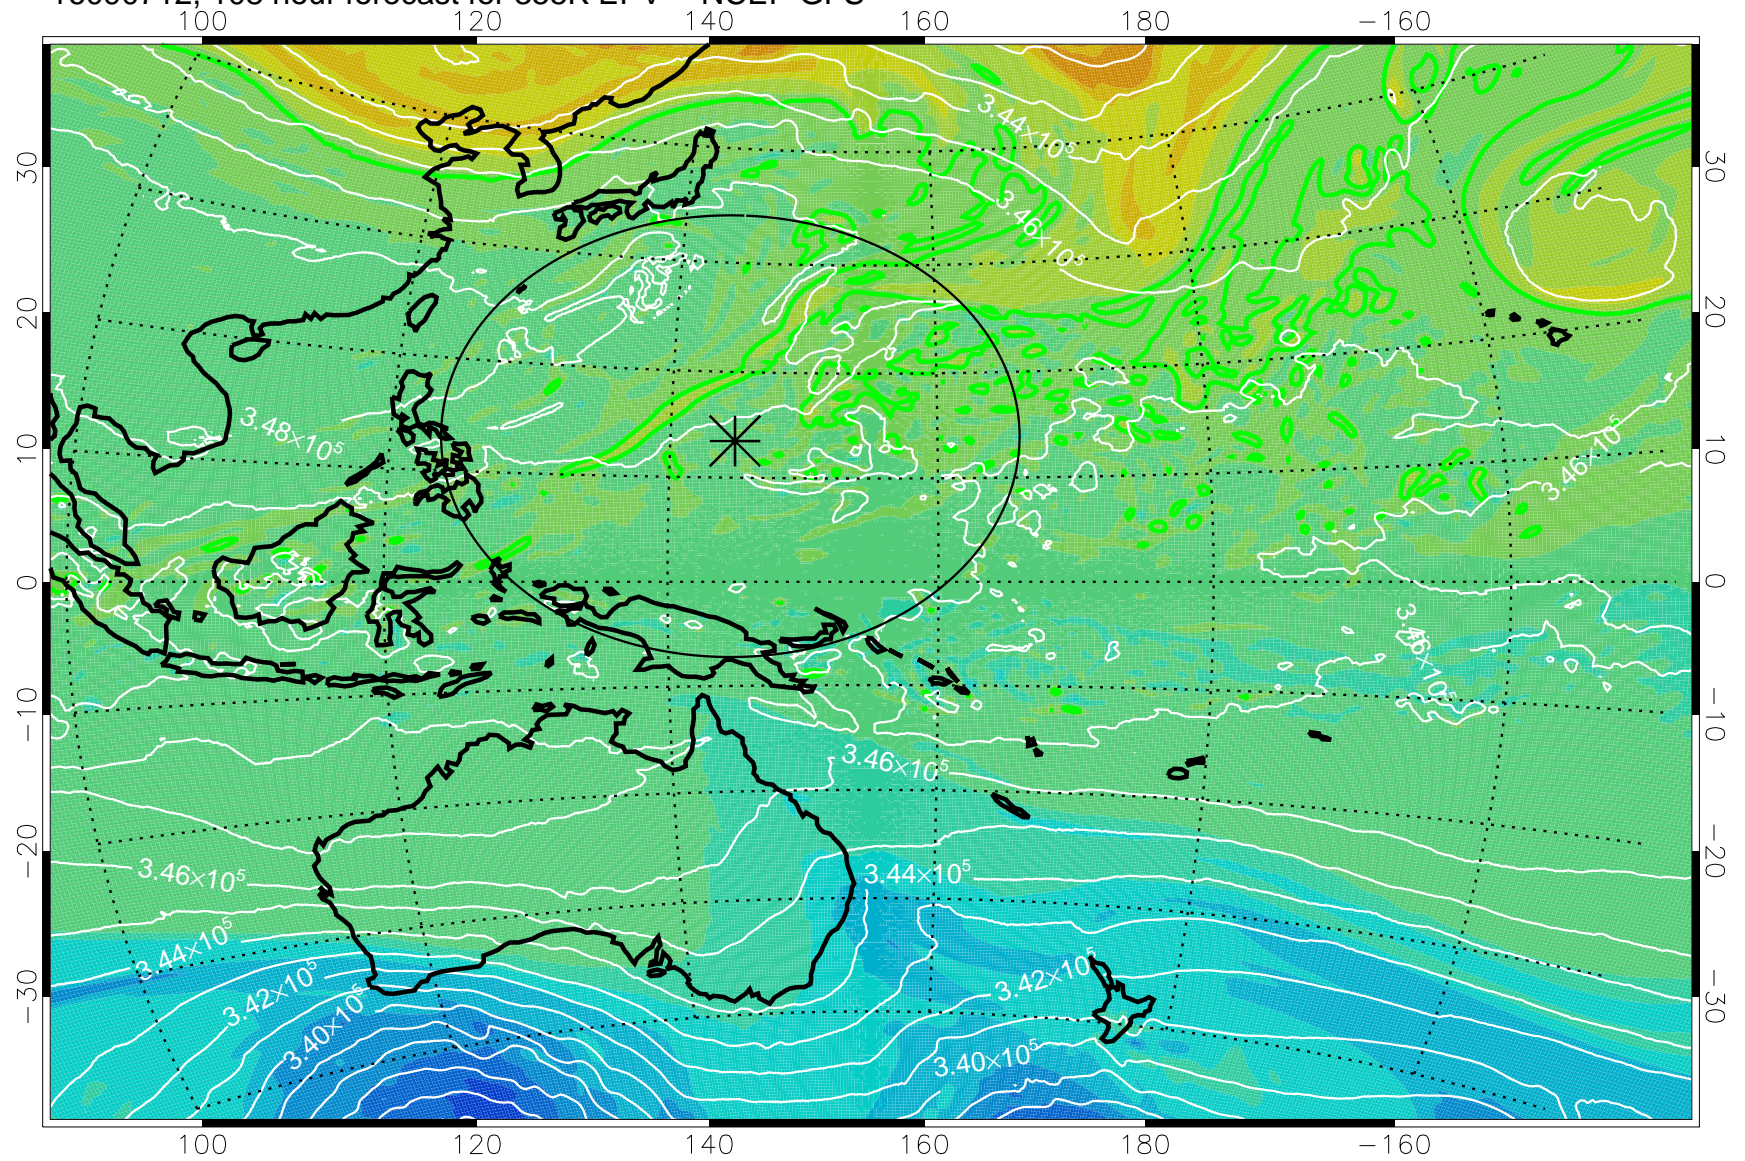

16090606, 78 hour forecast for 355K EPV -- NCEP GFS

355K Montgomery Streamfunction, white
EPV Tropopause (2 PVU) Position
Range ring of 2304 km

16090612, 84 hour forecast for 355K EPV -- NCEP GFS

355K Montgomery Streamfunction, white
EPV Tropopause (2 PVU) Position
Range ring of 2304 km

16090618, 90 hour forecast for 355K EPV -- NCEP GFS

355K Montgomery Streamfunction, white
EPV Tropopause (2 PVU) Position
Range ring of 2304 km

16090700, 96 hour forecast for 355K EPV -- NCEP GFS

355K Montgomery Streamfunction, white
EPV Tropopause (2 PVU) Position
Range ring of 2304 km

16090706, 102 hour forecast for 355K EPV -- NCEP GFS

355K Montgomery Streamfunction, white
EPV Tropopause (2 PVU) Position
Range ring of 2304 km

16090712, 108 hour forecast for 355K EPV -- NCEP GFS

355K Montgomery Streamfunction, white
EPV Tropopause (2 PVU) Position
Range ring of 2304 km

16090718, 114 hour forecast for 355K EPV -- NCEP GFS

355K Montgomery Streamfunction, white
EPV Tropopause (2 PVU) Position
Range ring of 2304 km

16090800, 120 hour forecast for 355K EPV -- NCEP GFS

355K Montgomery Streamfunction, white
EPV Tropopause (2 PVU) Position
Range ring of 2304 km