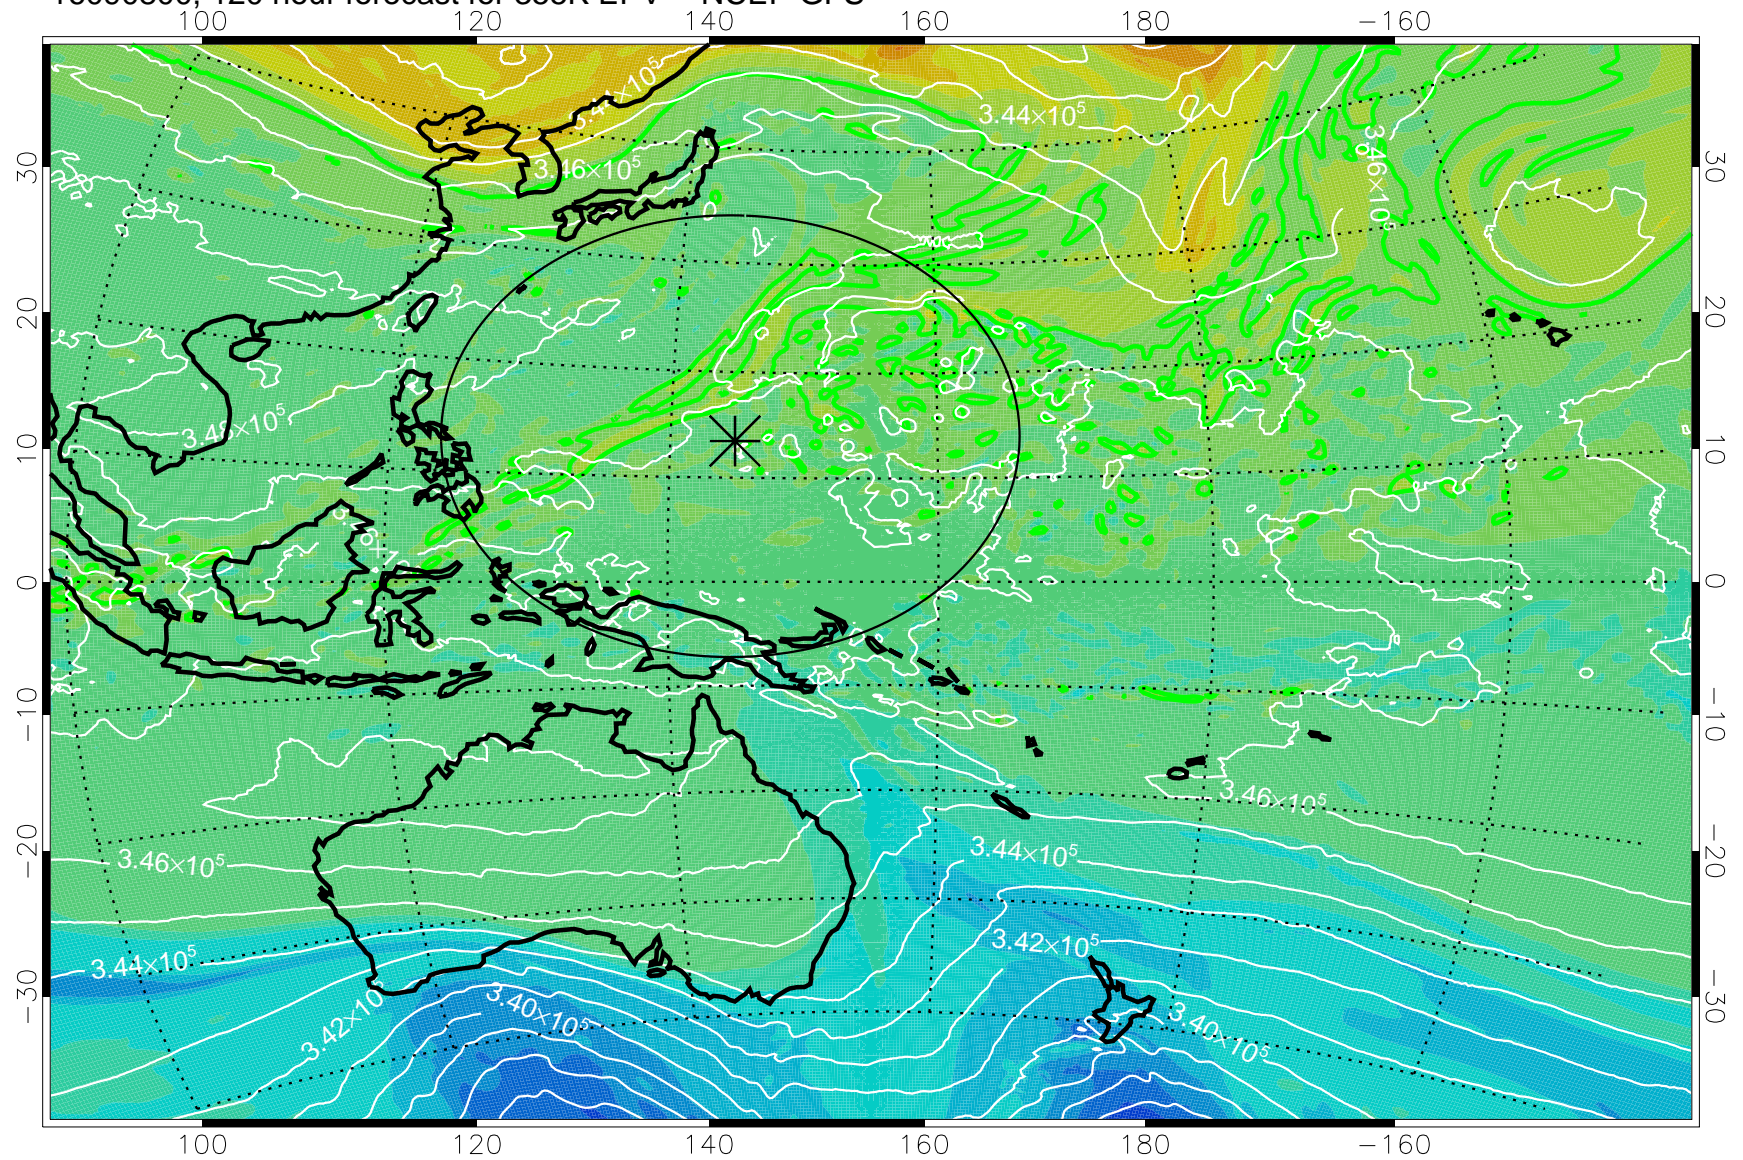

16090606, 78 hour forecast for 355K EPV -- NCEP GFS

355K Montgomery Streamfunction, white
EPV Tropopause (2 PVU) Position
Range ring of 2304 km

16090612, 84 hour forecast for 355K EPV -- NCEP GFS

355K Montgomery Streamfunction, white
EPV Tropopause (2 PVU) Position
Range ring of 2304 km

16090618, 90 hour forecast for 355K EPV -- NCEP GFS

355K Montgomery Streamfunction, white
EPV Tropopause (2 PVU) Position
Range ring of 2304 km

16090700, 96 hour forecast for 355K EPV -- NCEP GFS

355K Montgomery Streamfunction, white
EPV Tropopause (2 PVU) Position
Range ring of 2304 km

16090706, 102 hour forecast for 355K EPV -- NCEP GFS

355K Montgomery Streamfunction, white
EPV Tropopause (2 PVU) Position
Range ring of 2304 km

16090712, 108 hour forecast for 355K EPV -- NCEP GFS

355K Montgomery Streamfunction, white
EPV Tropopause (2 PVU) Position
Range ring of 2304 km

16090718, 114 hour forecast for 355K EPV -- NCEP GFS

355K Montgomery Streamfunction, white
EPV Tropopause (2 PVU) Position
Range ring of 2304 km

16090800, 120 hour forecast for 355K EPV -- NCEP GFS

355K Montgomery Streamfunction, white
EPV Tropopause (2 PVU) Position
Range ring of 2304 km