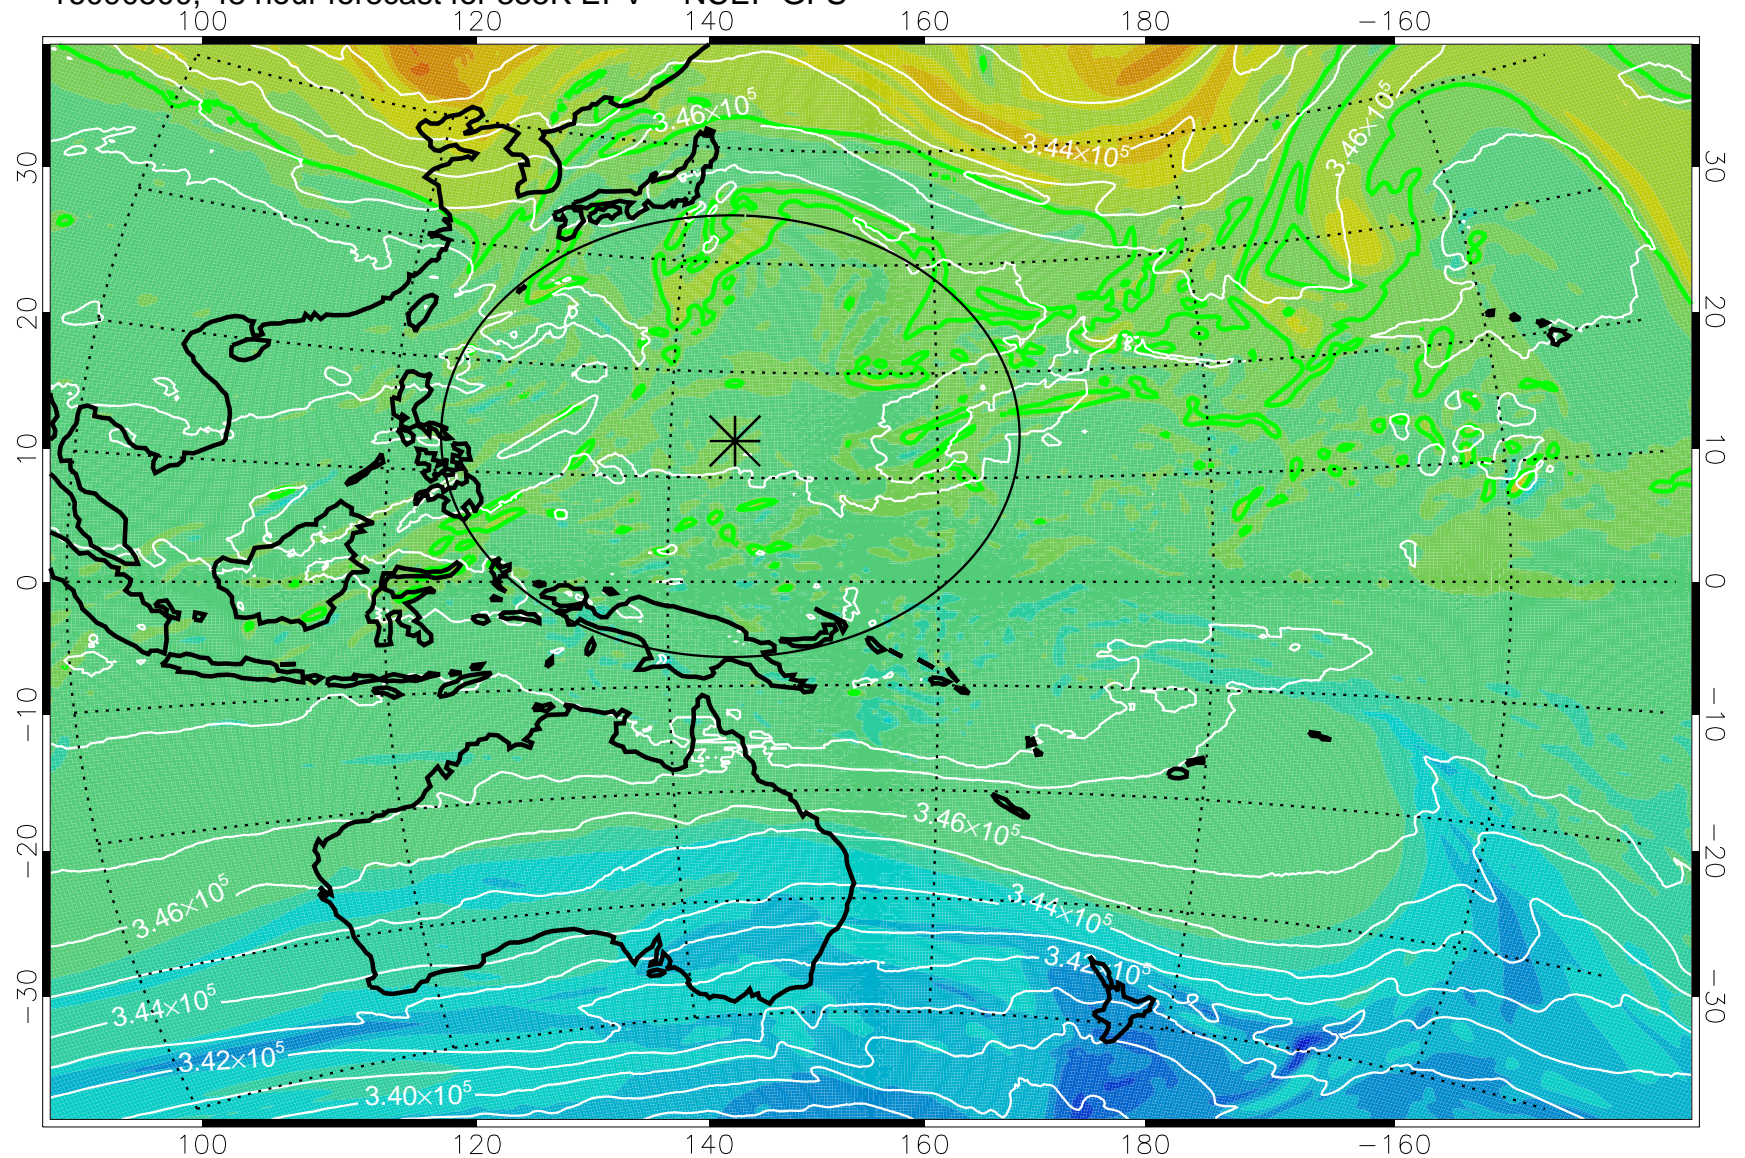

16090318, 18 hour forecast for 355K EPV -- NCEP GFS

355K Montgomery Streamfunction, white
EPV Tropopause (2 PVU) Position
Range ring of 2304 km

16090400, 24 hour forecast for 355K EPV -- NCEP GFS

355K Montgomery Streamfunction, white
EPV Tropopause (2 PVU) Position
Range ring of 2304 km

16090406, 30 hour forecast for 355K EPV -- NCEP GFS

355K Montgomery Streamfunction, white
EPV Tropopause (2 PVU) Position
Range ring of 2304 km

16090412, 36 hour forecast for 355K EPV -- NCEP GFS

355K Montgomery Streamfunction, white
EPV Tropopause (2 PVU) Position
Range ring of 2304 km

16090418, 42 hour forecast for 355K EPV -- NCEP GFS

355K Montgomery Streamfunction, white
EPV Tropopause (2 PVU) Position
Range ring of 2304 km

16090500, 48 hour forecast for 355K EPV -- NCEP GFS

355K Montgomery Streamfunction, white
EPV Tropopause (2 PVU) Position
Range ring of 2304 km

16090506, 54 hour forecast for 355K EPV -- NCEP GFS

355K Montgomery Streamfunction, white
EPV Tropopause (2 PVU) Position
Range ring of 2304 km

16090512, 60 hour forecast for 355K EPV -- NCEP GFS

355K Montgomery Streamfunction, white
EPV Tropopause (2 PVU) Position
Range ring of 2304 km