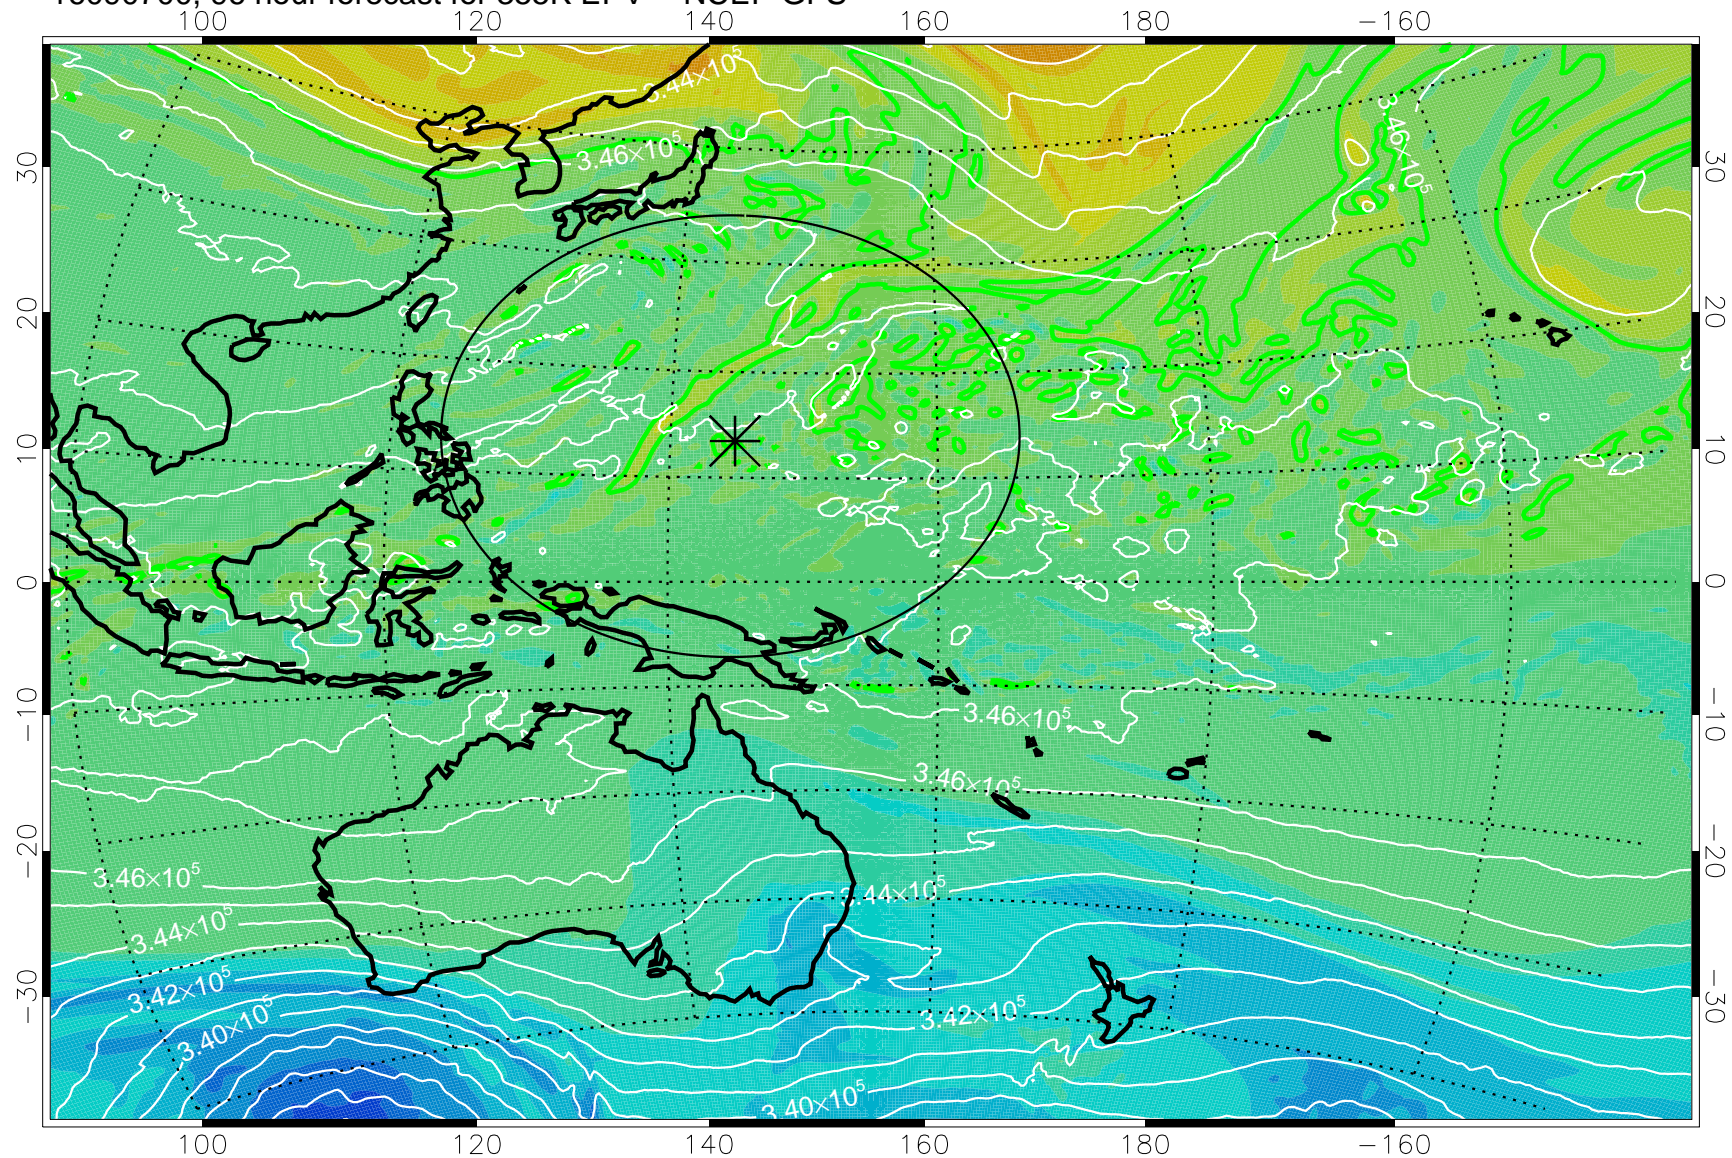

16090518, 66 hour forecast for 355K EPV -- NCEP GFS

355K Montgomery Streamfunction, white
EPV Tropopause (2 PVU) Position
Range ring of 2304 km

16090600, 72 hour forecast for 355K EPV -- NCEP GFS

355K Montgomery Streamfunction, white
EPV Tropopause (2 PVU) Position
Range ring of 2304 km

16090606, 78 hour forecast for 355K EPV -- NCEP GFS

355K Montgomery Streamfunction, white
EPV Tropopause (2 PVU) Position
Range ring of 2304 km

16090612, 84 hour forecast for 355K EPV -- NCEP GFS

355K Montgomery Streamfunction, white
EPV Tropopause (2 PVU) Position
Range ring of 2304 km

16090618, 90 hour forecast for 355K EPV -- NCEP GFS

355K Montgomery Streamfunction, white
EPV Tropopause (2 PVU) Position
Range ring of 2304 km

16090700, 96 hour forecast for 355K EPV -- NCEP GFS

355K Montgomery Streamfunction, white
EPV Tropopause (2 PVU) Position
Range ring of 2304 km

16090706, 102 hour forecast for 355K EPV -- NCEP GFS

355K Montgomery Streamfunction, white
EPV Tropopause (2 PVU) Position
Range ring of 2304 km

16090712, 108 hour forecast for 355K EPV -- NCEP GFS

355K Montgomery Streamfunction, white
EPV Tropopause (2 PVU) Position
Range ring of 2304 km