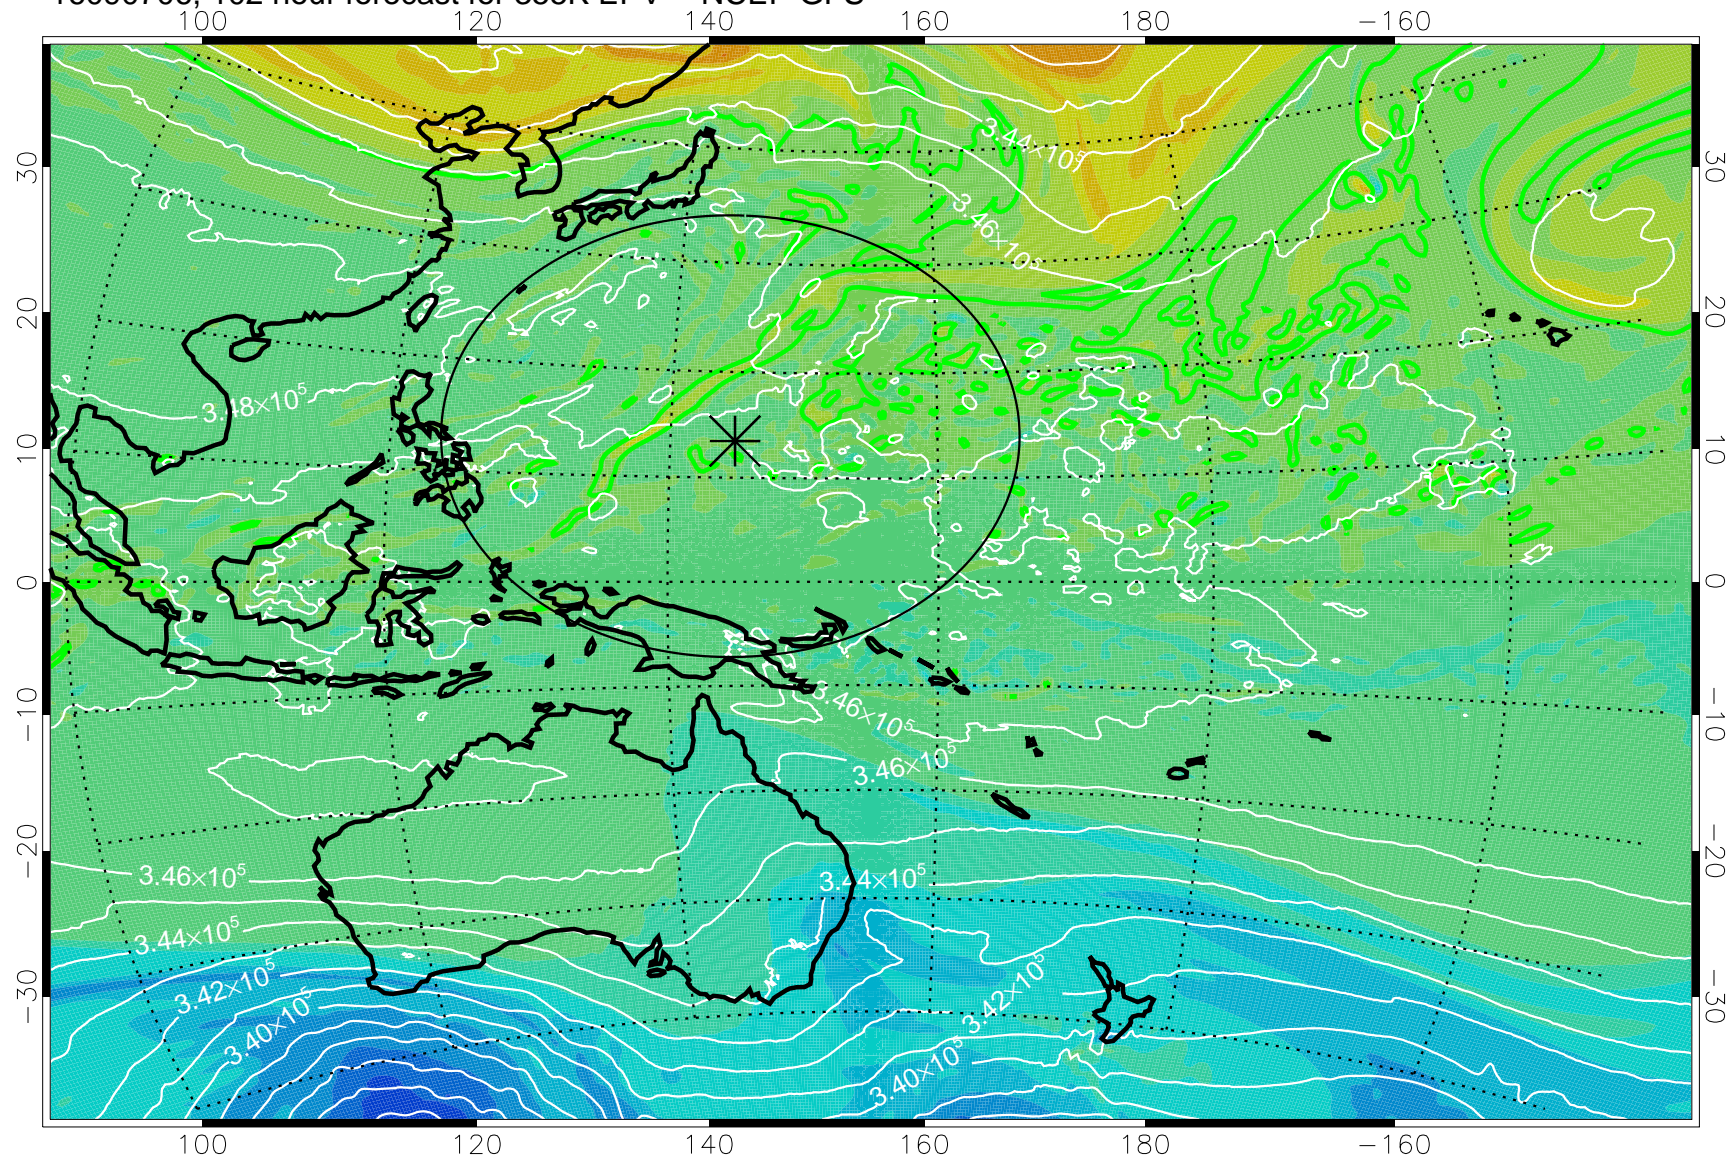

16090606, 78 hour forecast for 355K EPV -- NCEP GFS

355K Montgomery Streamfunction, white
EPV Tropopause (2 PVU) Position
Range ring of 2304 km

16090612, 84 hour forecast for 355K EPV -- NCEP GFS

355K Montgomery Streamfunction, white
EPV Tropopause (2 PVU) Position
Range ring of 2304 km

16090618, 90 hour forecast for 355K EPV -- NCEP GFS

355K Montgomery Streamfunction, white
EPV Tropopause (2 PVU) Position
Range ring of 2304 km

16090700, 96 hour forecast for 355K EPV -- NCEP GFS

355K Montgomery Streamfunction, white
EPV Tropopause (2 PVU) Position
Range ring of 2304 km

16090706, 102 hour forecast for 355K EPV -- NCEP GFS

355K Montgomery Streamfunction, white
EPV Tropopause (2 PVU) Position
Range ring of 2304 km

16090712, 108 hour forecast for 355K EPV -- NCEP GFS

355K Montgomery Streamfunction, white
EPV Tropopause (2 PVU) Position
Range ring of 2304 km

16090718, 114 hour forecast for 355K EPV -- NCEP GFS

355K Montgomery Streamfunction, white
EPV Tropopause (2 PVU) Position
Range ring of 2304 km

16090800, 120 hour forecast for 355K EPV -- NCEP GFS

355K Montgomery Streamfunction, white
EPV Tropopause (2 PVU) Position
Range ring of 2304 km