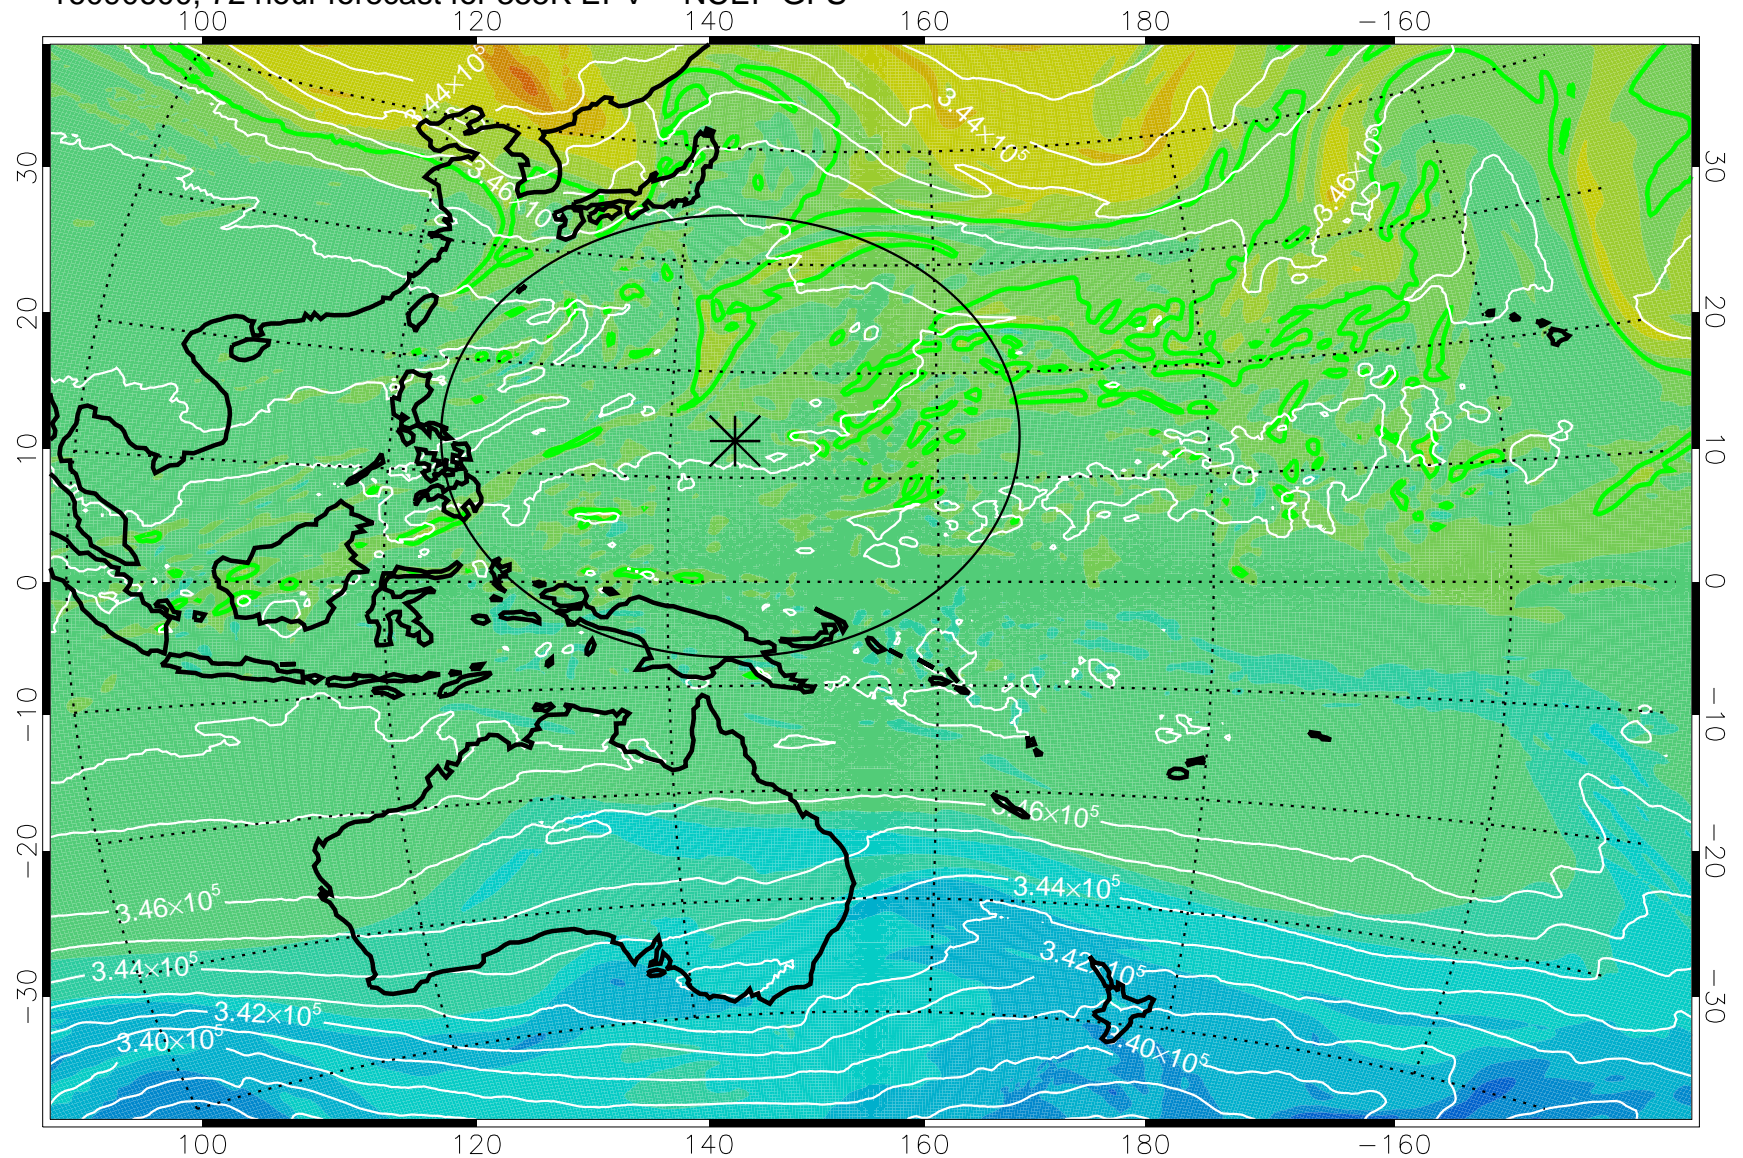

16090418, 42 hour forecast for 355K EPV -- NCEP GFS

355K Montgomery Streamfunction, white
EPV Tropopause (2 PVU) Position
Range ring of 2304 km

16090500, 48 hour forecast for 355K EPV -- NCEP GFS

355K Montgomery Streamfunction, white
EPV Tropopause (2 PVU) Position
Range ring of 2304 km

16090506, 54 hour forecast for 355K EPV -- NCEP GFS

355K Montgomery Streamfunction, white
EPV Tropopause (2 PVU) Position
Range ring of 2304 km

16090512, 60 hour forecast for 355K EPV -- NCEP GFS

355K Montgomery Streamfunction, white
EPV Tropopause (2 PVU) Position
Range ring of 2304 km

16090518, 66 hour forecast for 355K EPV -- NCEP GFS

355K Montgomery Streamfunction, white
EPV Tropopause (2 PVU) Position
Range ring of 2304 km

16090600, 72 hour forecast for 355K EPV -- NCEP GFS

355K Montgomery Streamfunction, white
EPV Tropopause (2 PVU) Position
Range ring of 2304 km

16090606, 78 hour forecast for 355K EPV -- NCEP GFS

355K Montgomery Streamfunction, white
EPV Tropopause (2 PVU) Position
Range ring of 2304 km

16090612, 84 hour forecast for 355K EPV -- NCEP GFS

355K Montgomery Streamfunction, white
EPV Tropopause (2 PVU) Position
Range ring of 2304 km