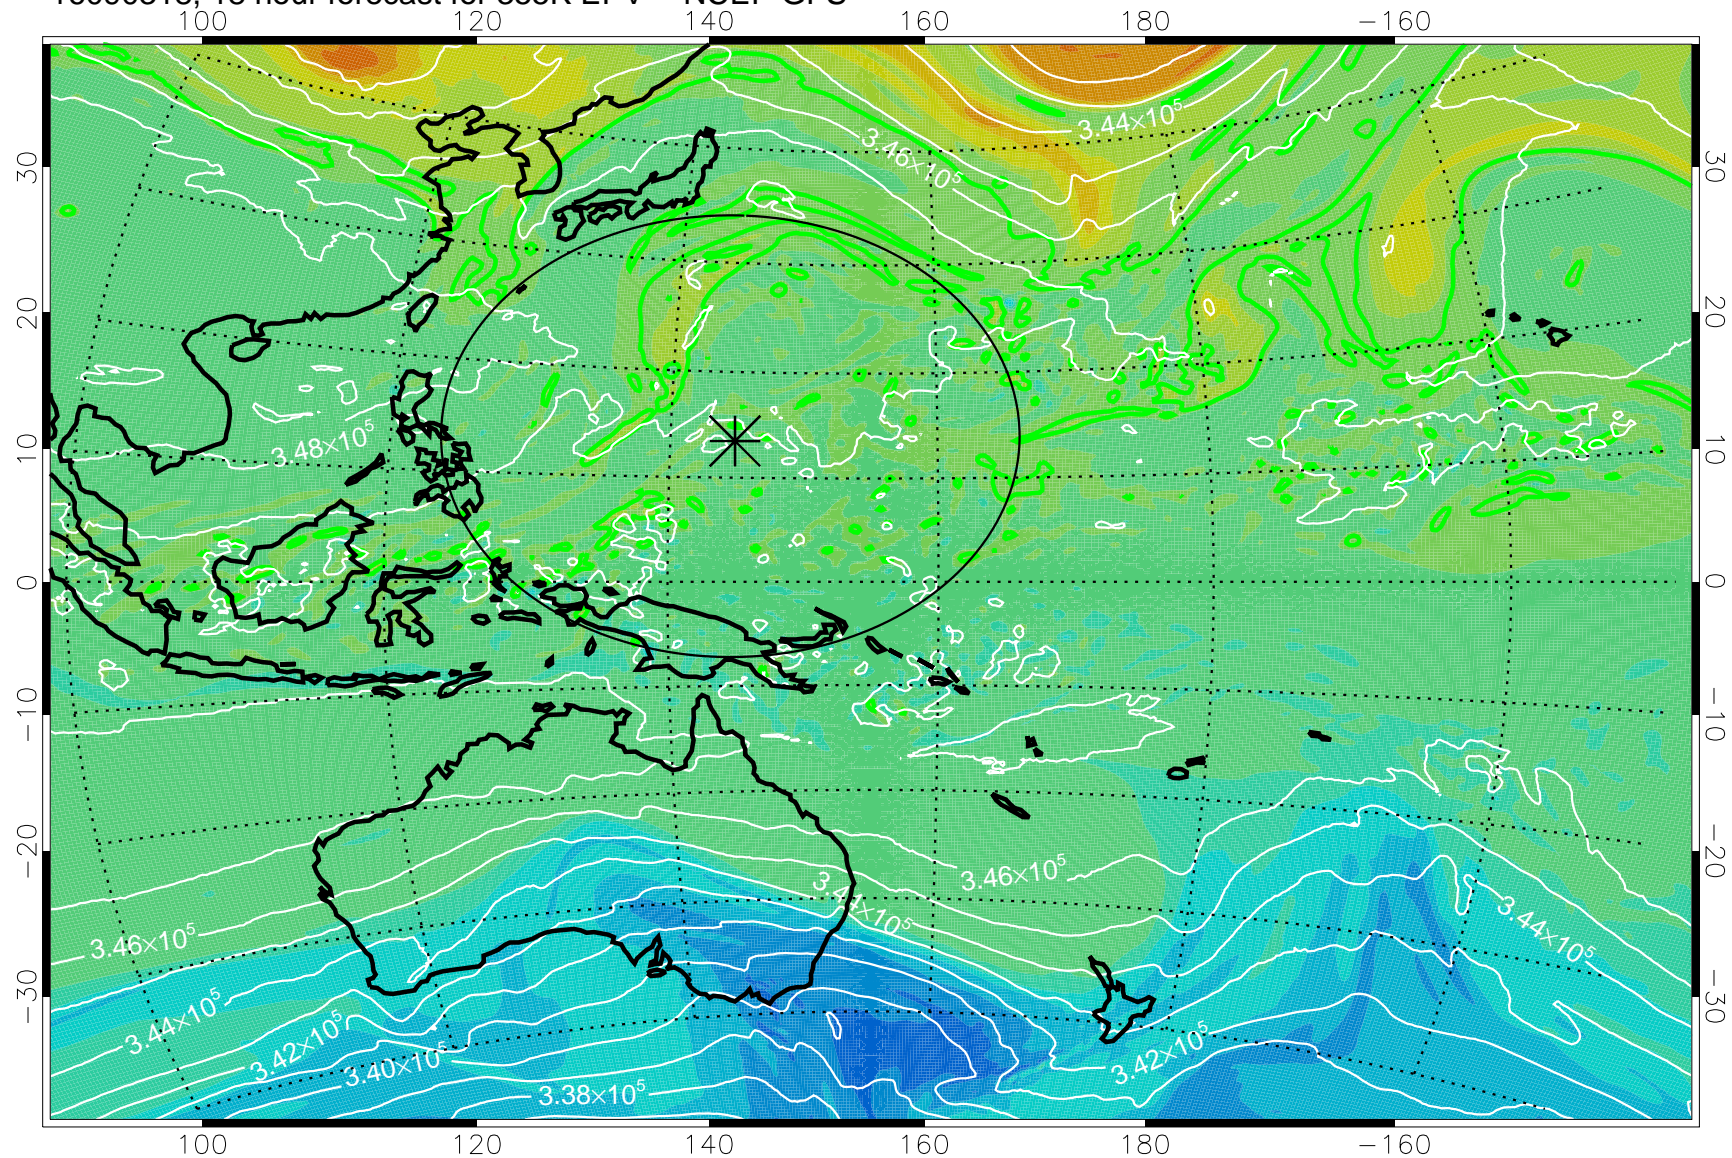

16090306, 6 hour forecast for 355K EPV -- NCEP GFS

355K Montgomery Streamfunction, white
EPV Tropopause (2 PVU) Position
Range ring of 2304 km

16090312, 12 hour forecast for 355K EPV -- NCEP GFS

355K Montgomery Streamfunction, white
EPV Tropopause (2 PVU) Position
Range ring of 2304 km

16090318, 18 hour forecast for 355K EPV -- NCEP GFS

355K Montgomery Streamfunction, white
EPV Tropopause (2 PVU) Position
Range ring of 2304 km

16090400, 24 hour forecast for 355K EPV -- NCEP GFS

355K Montgomery Streamfunction, white
EPV Tropopause (2 PVU) Position
Range ring of 2304 km

16090406, 30 hour forecast for 355K EPV -- NCEP GFS

355K Montgomery Streamfunction, white
EPV Tropopause (2 PVU) Position
Range ring of 2304 km

16090412, 36 hour forecast for 355K EPV -- NCEP GFS

355K Montgomery Streamfunction, white
EPV Tropopause (2 PVU) Position
Range ring of 2304 km

16090418, 42 hour forecast for 355K EPV -- NCEP GFS

355K Montgomery Streamfunction, white
EPV Tropopause (2 PVU) Position
Range ring of 2304 km

16090500, 48 hour forecast for 355K EPV -- NCEP GFS

355K Montgomery Streamfunction, white
EPV Tropopause (2 PVU) Position
Range ring of 2304 km