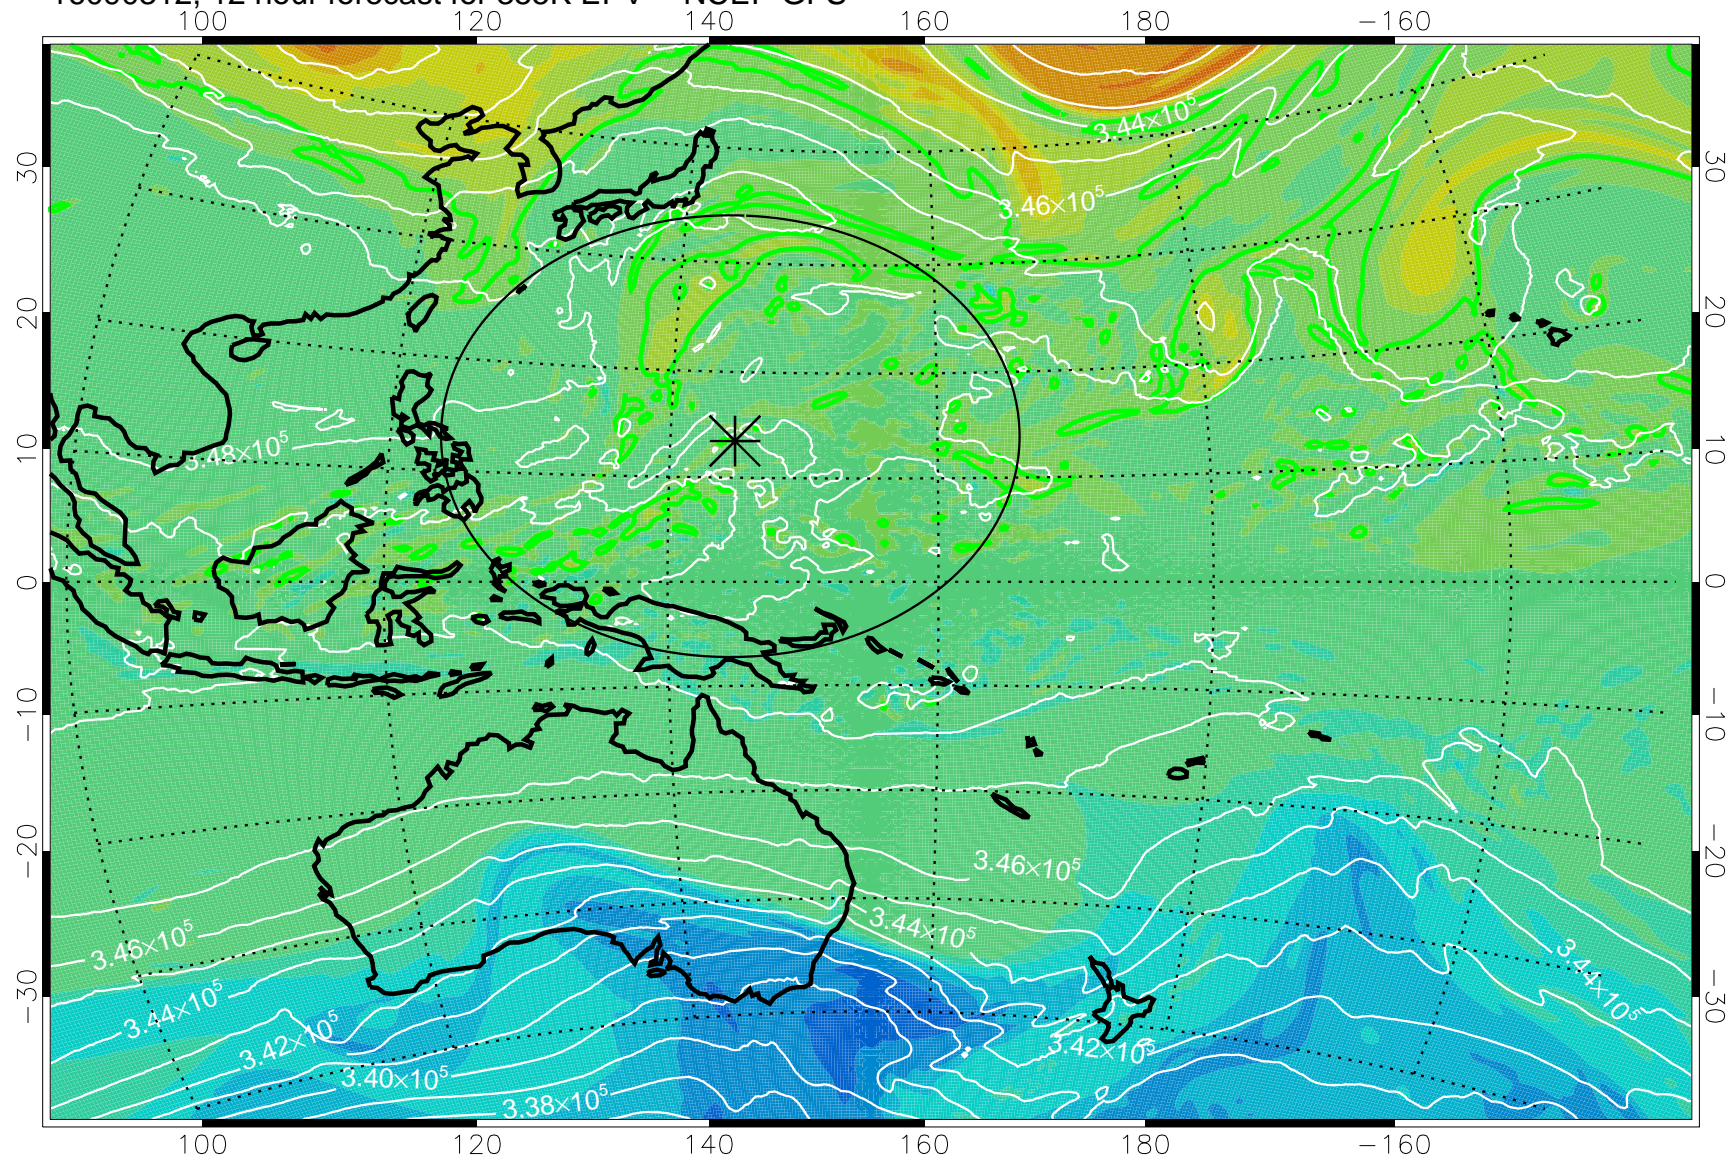

16090306, 6 hour forecast for 355K EPV -- NCEP GFS

355K Montgomery Streamfunction, white
EPV Tropopause (2 PVU) Position
Range ring of 2304 km

16090312, 12 hour forecast for 355K EPV -- NCEP GFS

355K Montgomery Streamfunction, white
EPV Tropopause (2 PVU) Position
Range ring of 2304 km

16090318, 18 hour forecast for 355K EPV -- NCEP GFS

355K Montgomery Streamfunction, white
EPV Tropopause (2 PVU) Position
Range ring of 2304 km

16090400, 24 hour forecast for 355K EPV -- NCEP GFS

355K Montgomery Streamfunction, white
EPV Tropopause (2 PVU) Position
Range ring of 2304 km

16090406, 30 hour forecast for 355K EPV -- NCEP GFS

355K Montgomery Streamfunction, white
EPV Tropopause (2 PVU) Position
Range ring of 2304 km

16090412, 36 hour forecast for 355K EPV -- NCEP GFS

355K Montgomery Streamfunction, white
EPV Tropopause (2 PVU) Position
Range ring of 2304 km

16090418, 42 hour forecast for 355K EPV -- NCEP GFS

355K Montgomery Streamfunction, white
EPV Tropopause (2 PVU) Position
Range ring of 2304 km

16090500, 48 hour forecast for 355K EPV -- NCEP GFS

355K Montgomery Streamfunction, white
EPV Tropopause (2 PVU) Position
Range ring of 2304 km