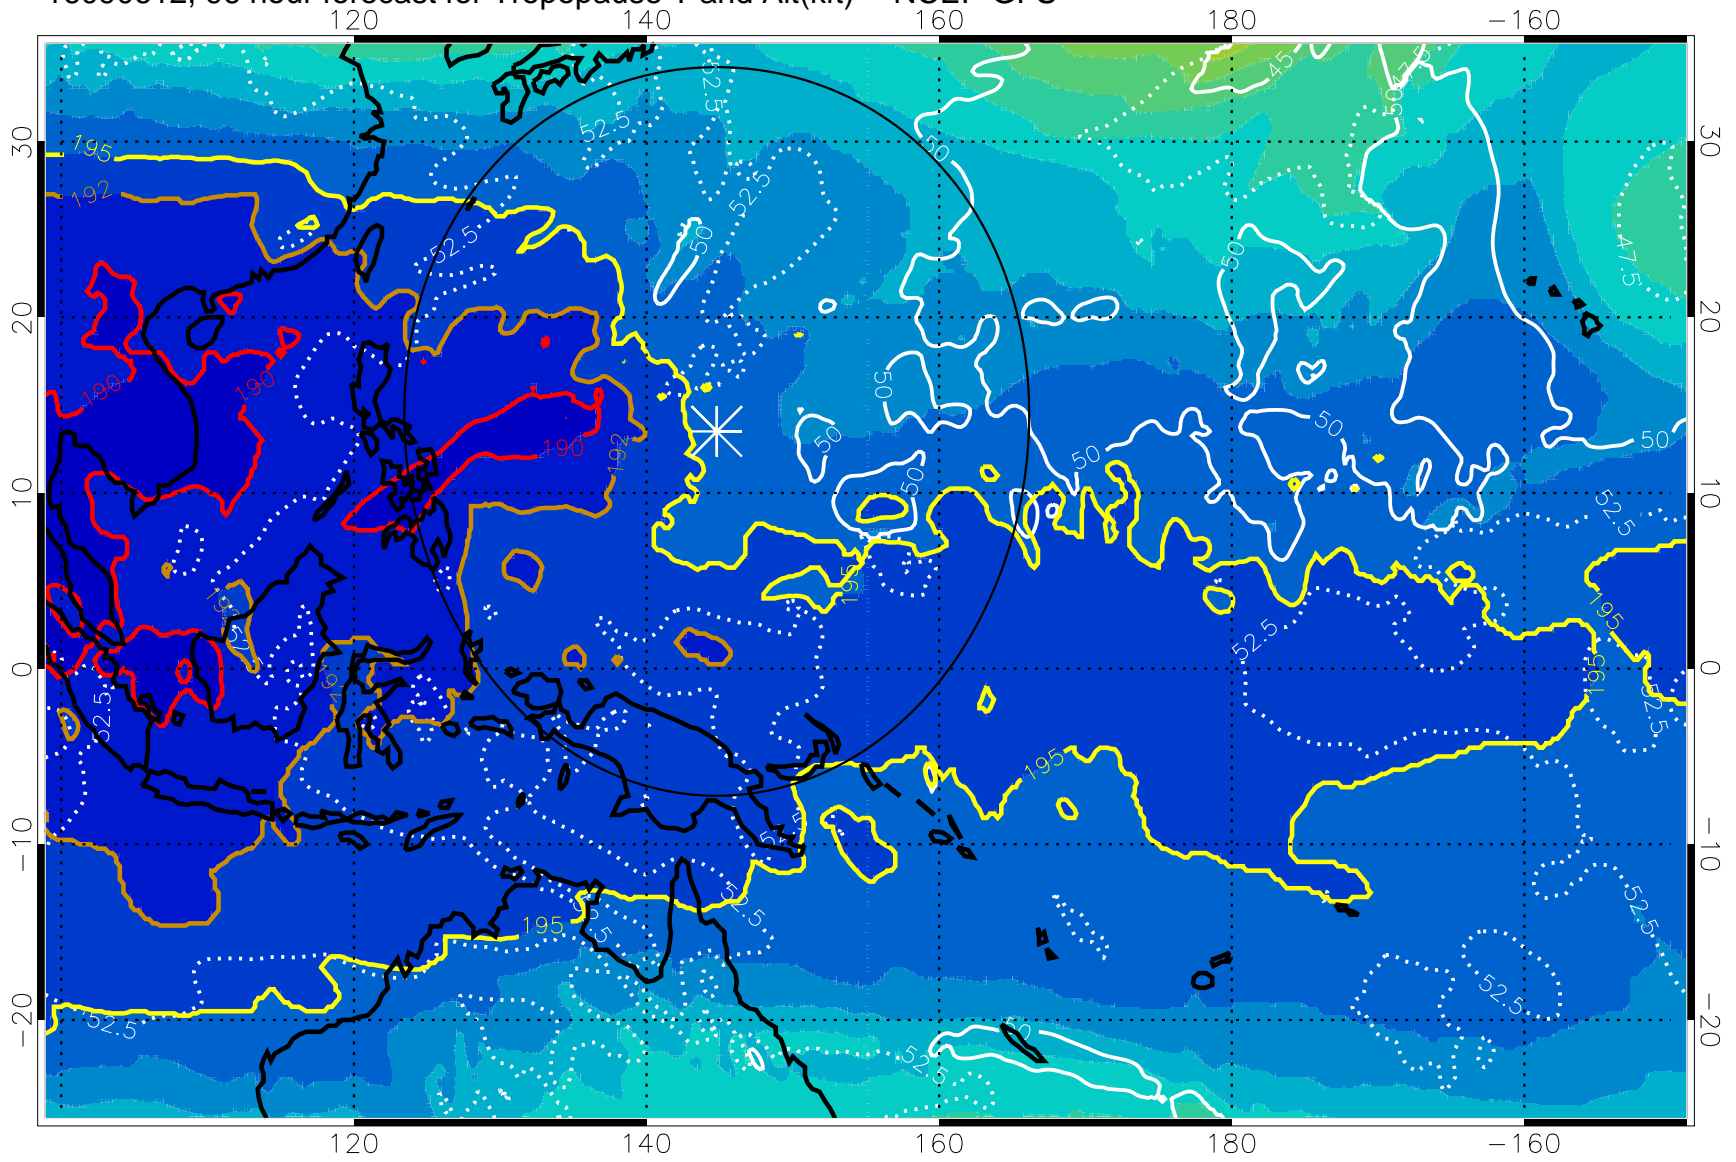

190 200 210 220 230

Tropopause T, K

Tropopause Altitude in kft (white)

192.5K Isotherm 195K Isotherm
187.5K Isotherm 190K Isotherm

Range ring of 2304 km

16090606, 90 hour forecast for Tropopause T and Alt(kft) -- NCEP GFS

190 200 210 220 230
Tropopause T, K

Tropopause Altitude in kft (white)

192.5K Isotherm 195K Isotherm
187.5K Isotherm 190K Isotherm

Range ring of 2304 km

16090612, 96 hour forecast for Tropopause T and Alt(kft) -- NCEP GFS