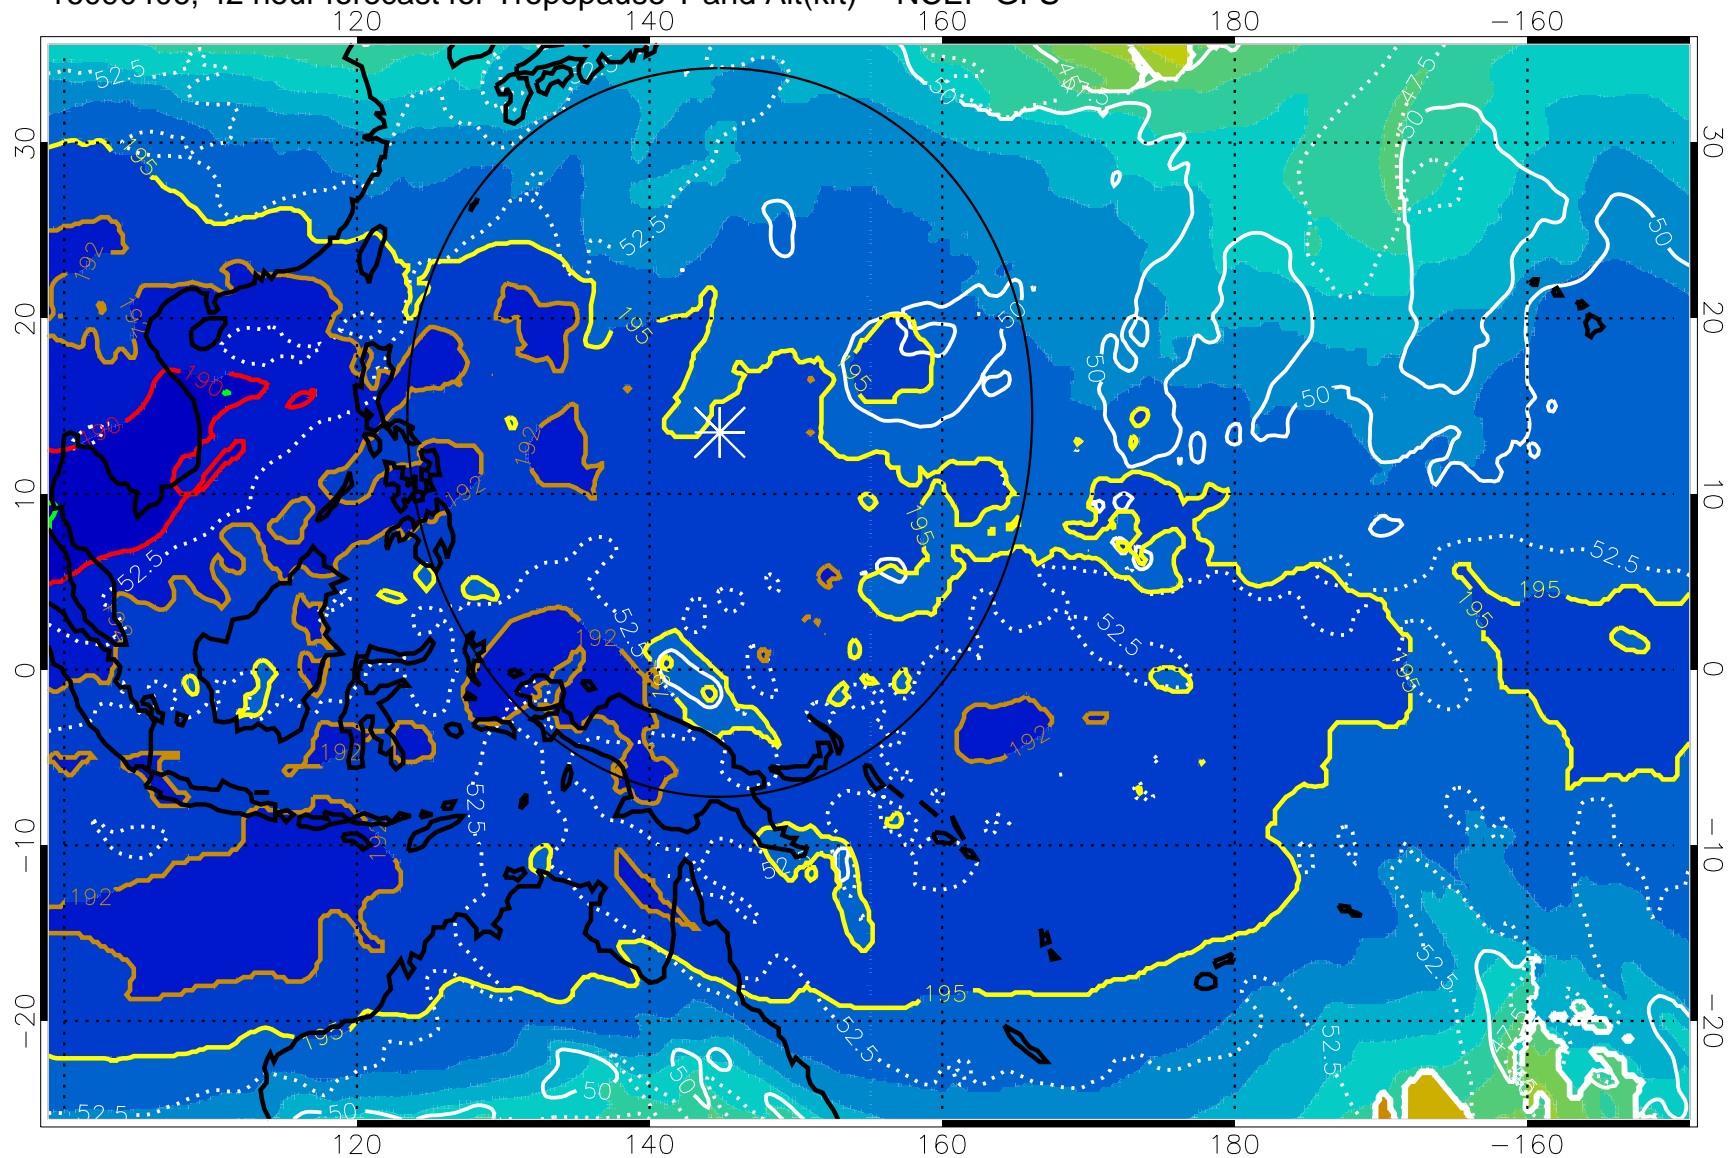

192.5K Isotherm 195K Isotherm
187.5K Isotherm 190K Isotherm

Range ring of 2304 km

16090400, 36 hour forecast for Tropopause T and Alt(kft) -- NCEP GFS

190 200 210 220 230

Tropopause T, K

Tropopause Altitude in kft (white)

192.5K Isotherm 195K Isotherm

187.5K Isotherm 190K Isotherm

Range ring of 2304 km

16090406, 42 hour forecast for Tropopause T and Alt(kft) -- NCEP GFS

190 200 210 220 230
Tropopause T, K

Tropopause Altitude in kft (white)