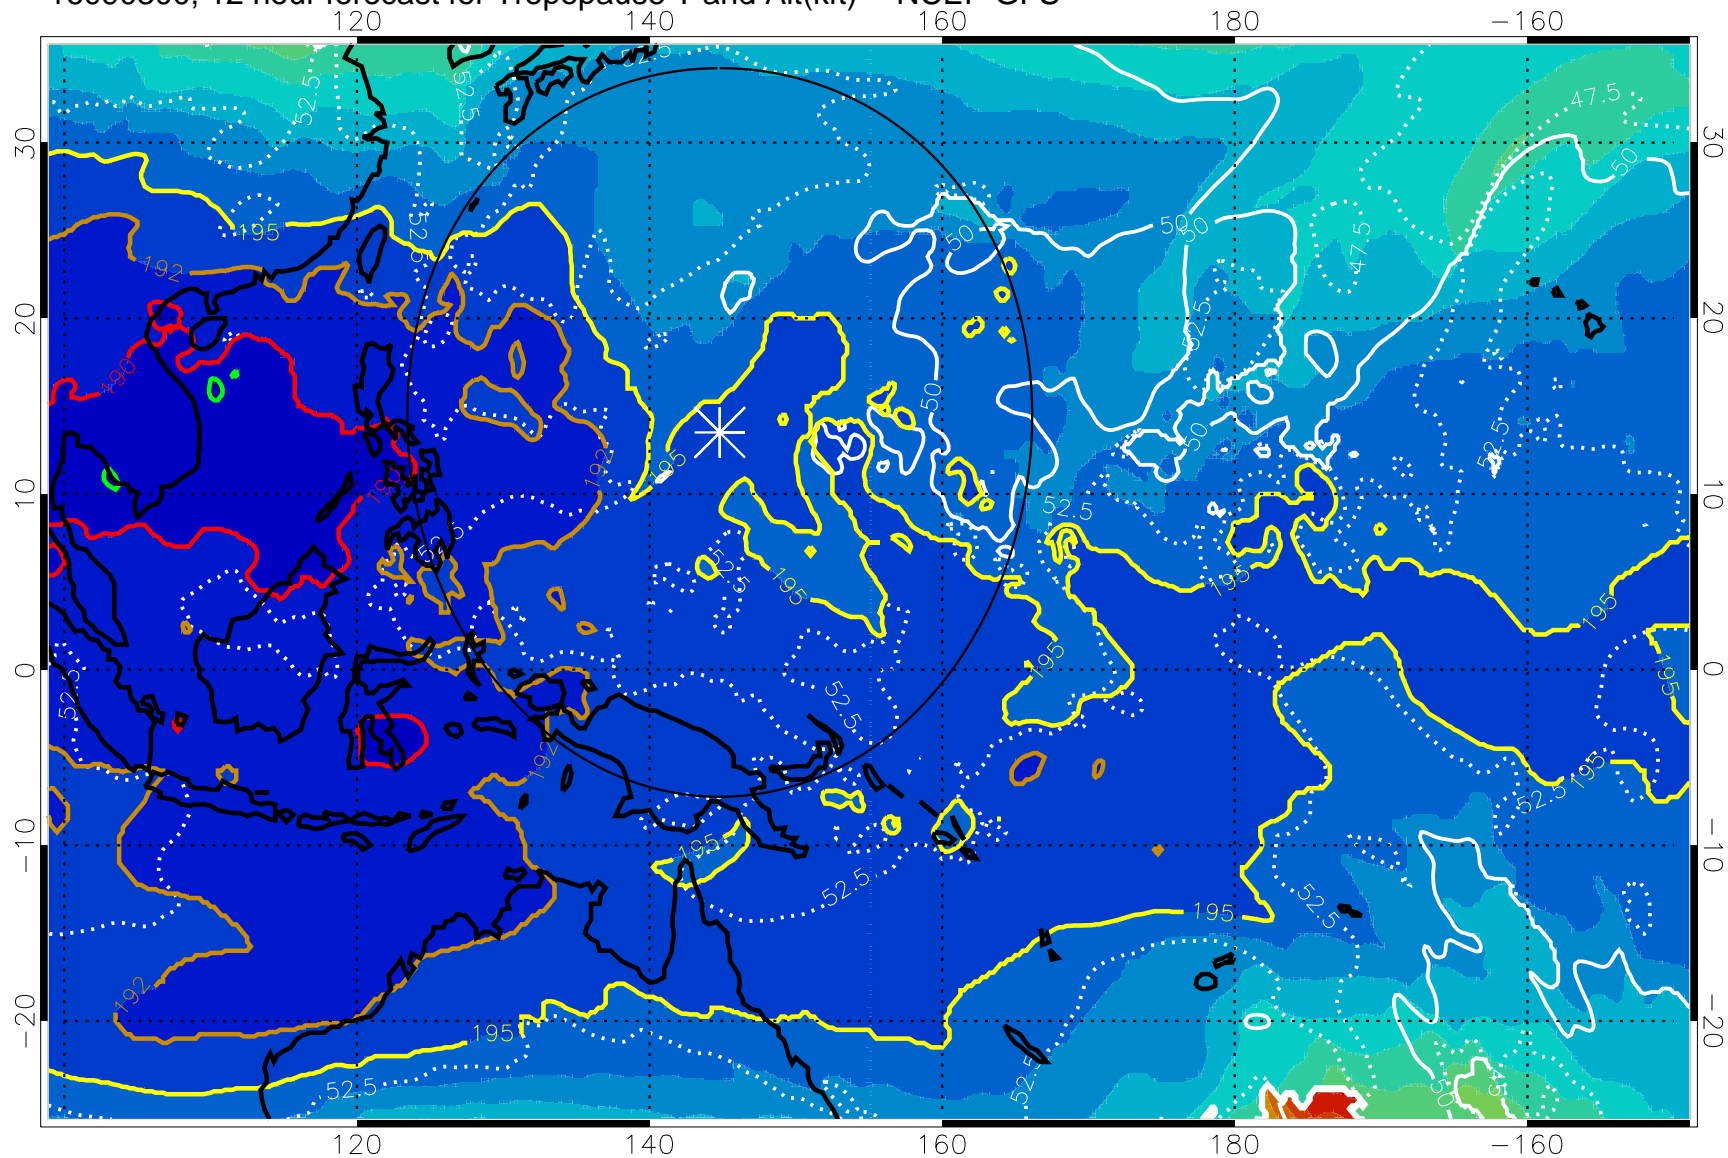

16090300, 12 hour forecast for Tropopause T and Alt(kft) -- NCEP GFS

190 200 210 220 230

Tropopause T, K

Tropopause Altitude in kft (white)

192.5K Isotherm 195K Isotherm
187.5K Isotherm 190K Isotherm

Range ring of 2304 km