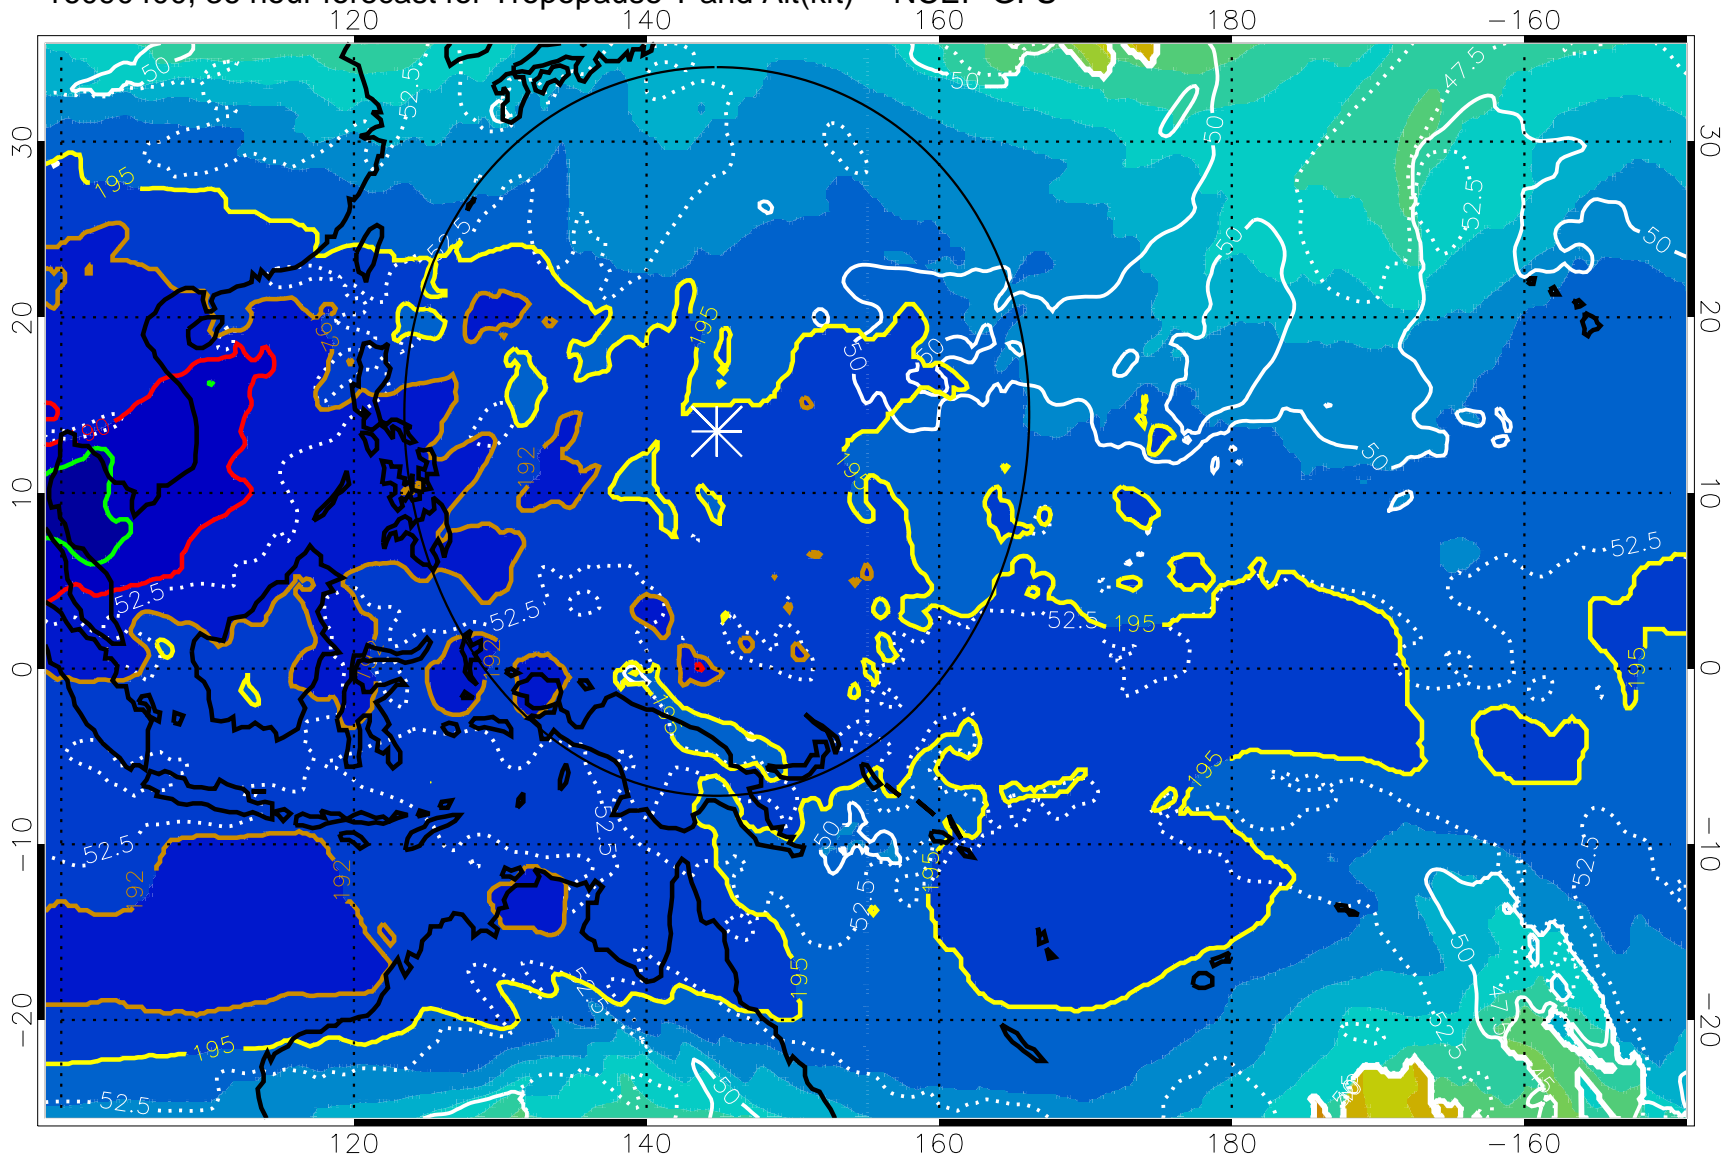

16090312, 24 hour forecast for Tropopause T and Alt(kft) -- NCEP GFS

16090318, 30 hour forecast for Tropopause T and Alt(kft) -- NCEP GFS

190 200 210 220 230
Tropopause T, K

Tropopause Altitude in kft (white)

192.5K Isotherm 195K Isotherm
187.5K Isotherm 190K Isotherm

Range ring of 2304 km

16090400, 36 hour forecast for Tropopause T and Alt(kft) -- NCEP GFS

190 200 210 220 230

Tropopause T, K

Tropopause Altitude in kft (white)