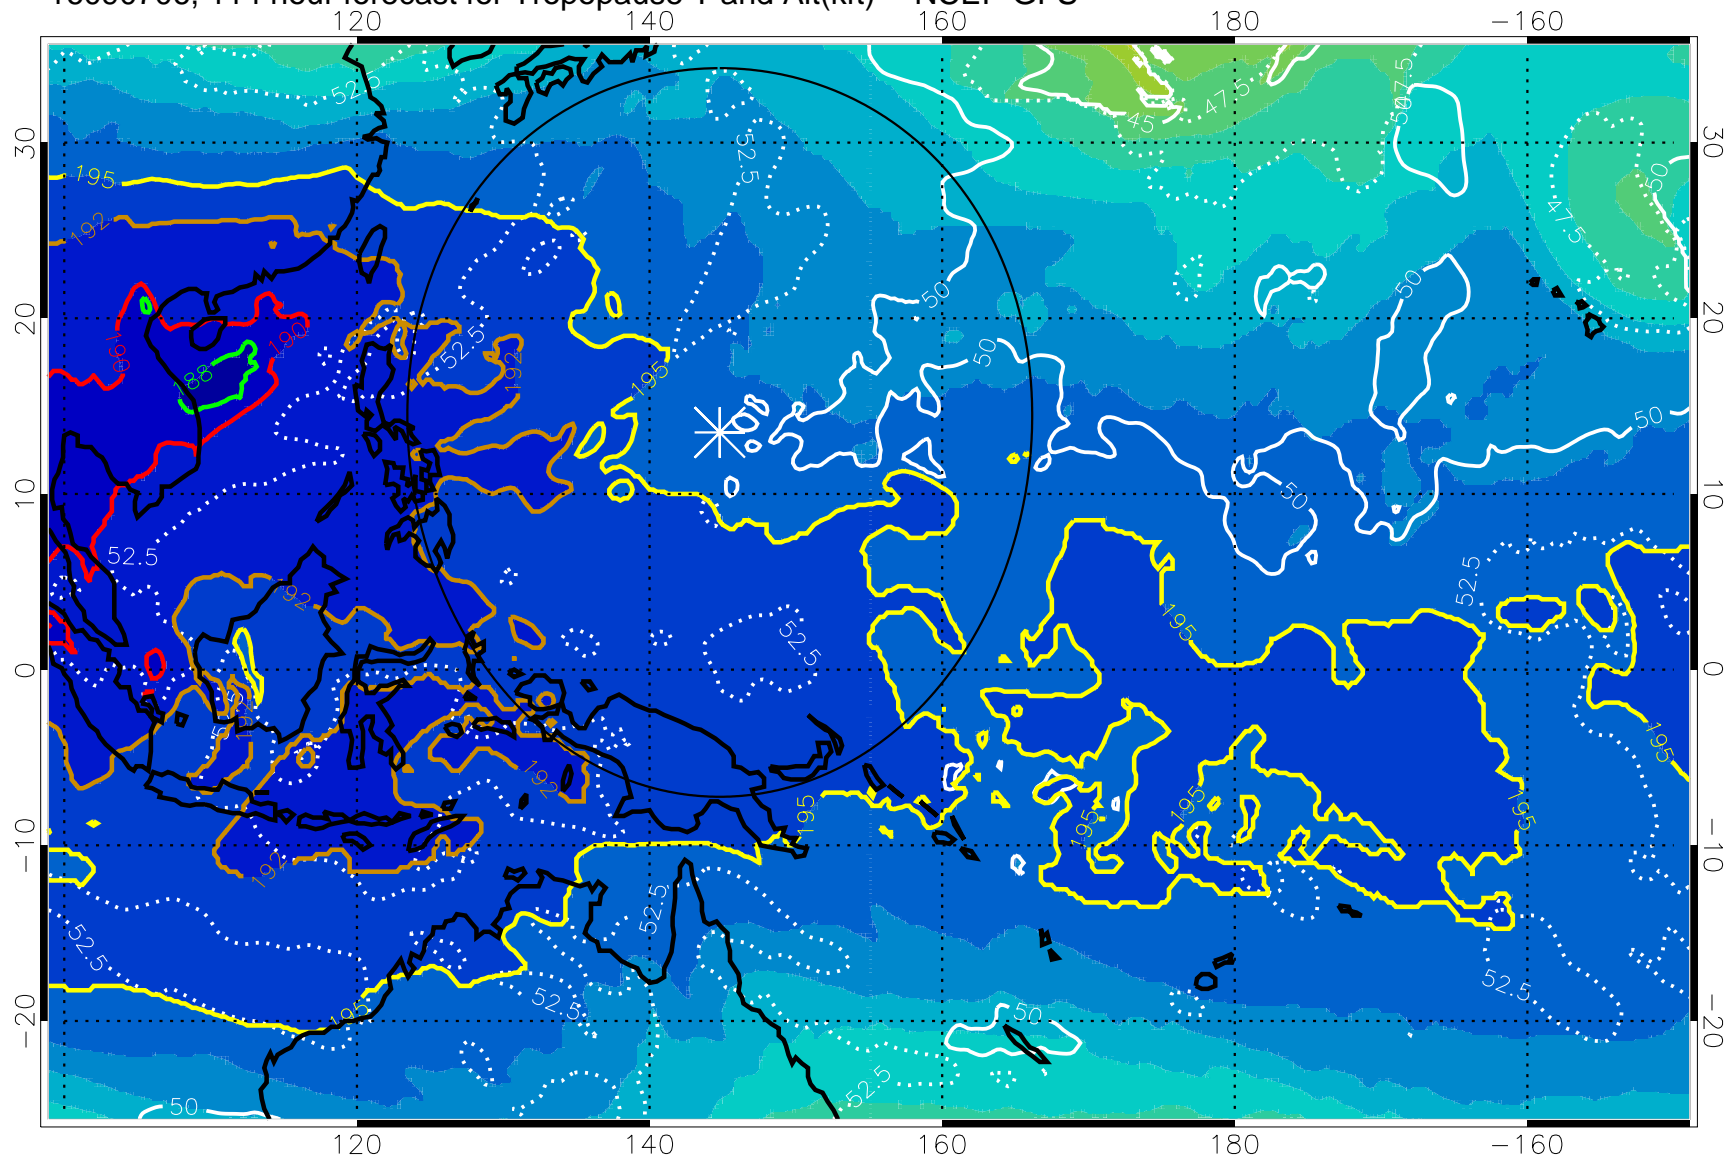

190 200 210 220 230

Tropopause T, K

Tropopause Altitude in kft (white)

192.5K Isotherm 195K Isotherm
187.5K Isotherm 190K Isotherm

Range ring of 2304 km

16090700, 108 hour forecast for Tropopause T and Alt(kft) -- NCEP GFS

190 200 210 220 230
Tropopause T, K

Tropopause Altitude in kft (white)

192.5K Isotherm 195K Isotherm
187.5K Isotherm 190K Isotherm

Range ring of 2304 km

16090706, 114 hour forecast for Tropopause T and Alt(kft) -- NCEP GFS