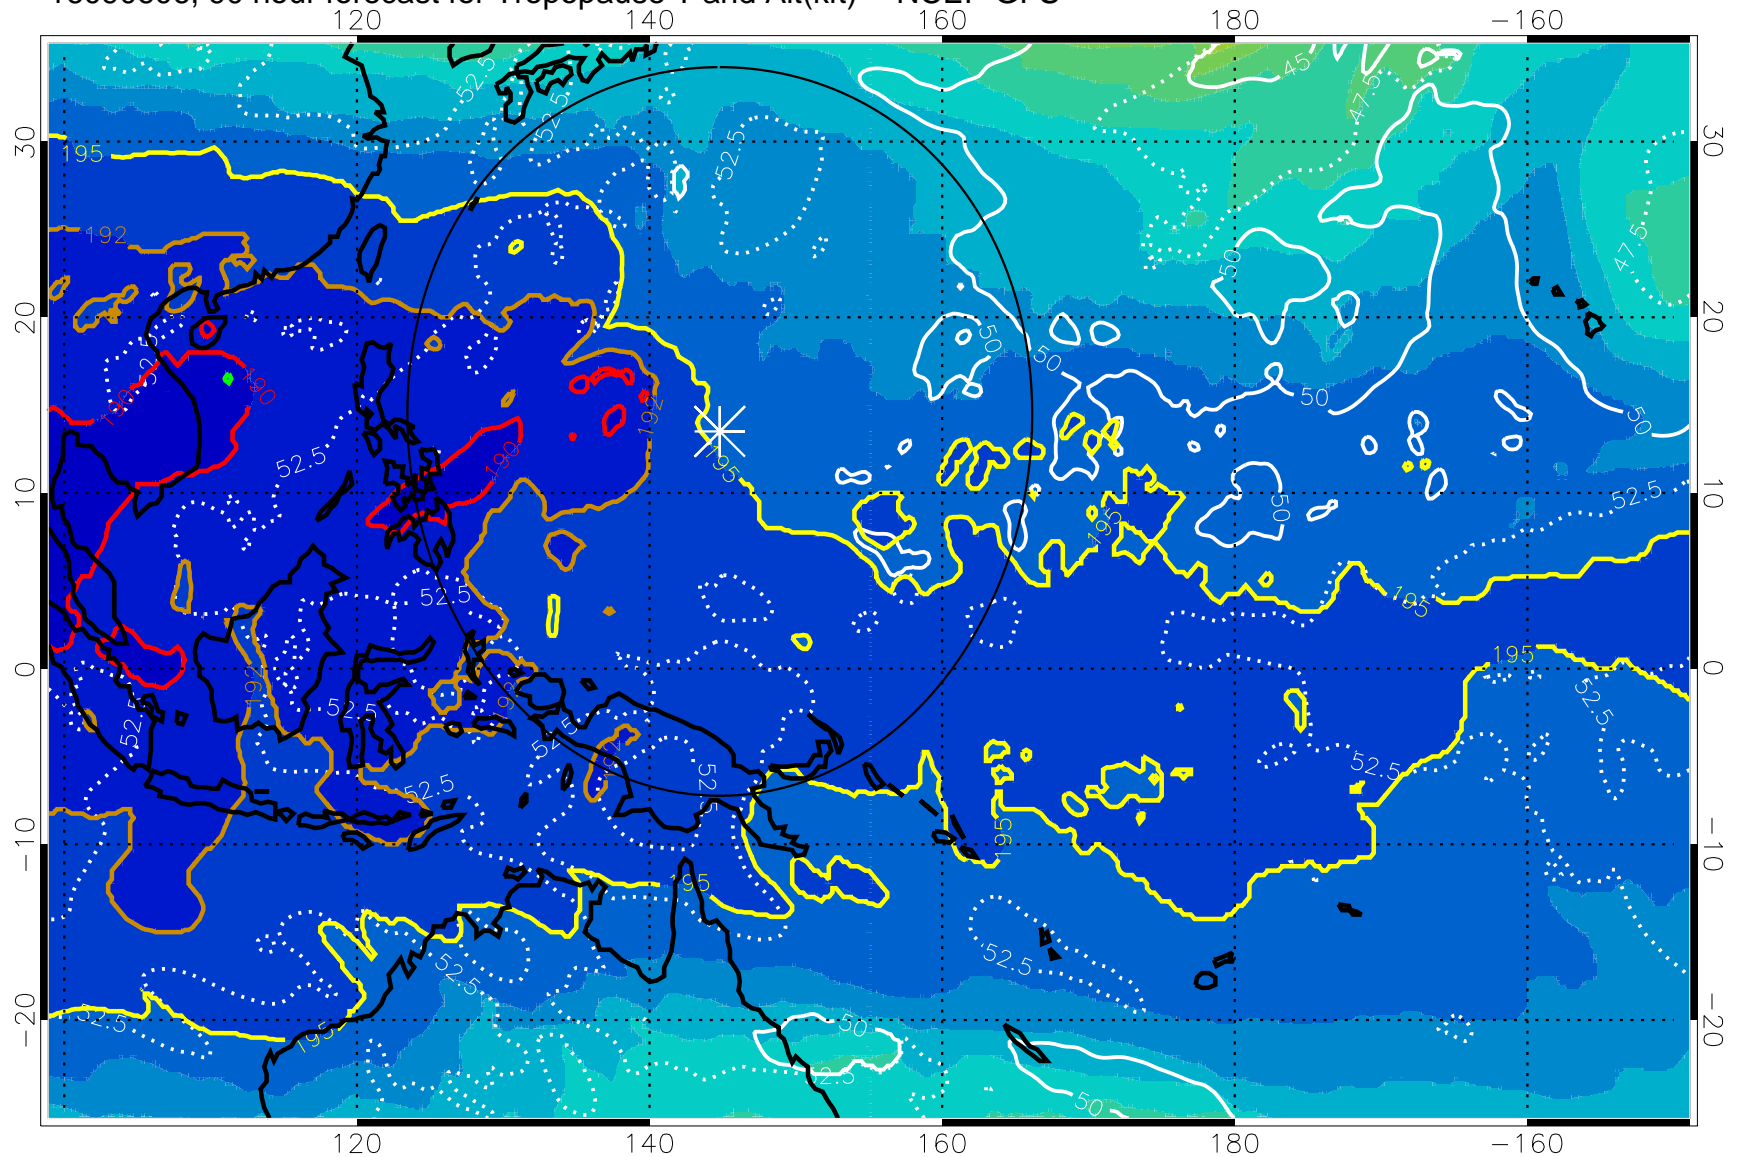

190 200 210 220 230

Tropopause T, K

Tropopause Altitude in kft (white)

192.5K Isotherm 195K Isotherm
187.5K Isotherm 190K Isotherm

Range ring of 2304 km

16090606, 90 hour forecast for Tropopause T and Alt(kft) -- NCEP GFS

190 200 210 220 230
Tropopause T, K

Tropopause Altitude in kft (white)

192.5K Isotherm 195K Isotherm
187.5K Isotherm 190K Isotherm

Range ring of 2304 km

16090612, 96 hour forecast for Tropopause T and Alt(kft) -- NCEP GFS