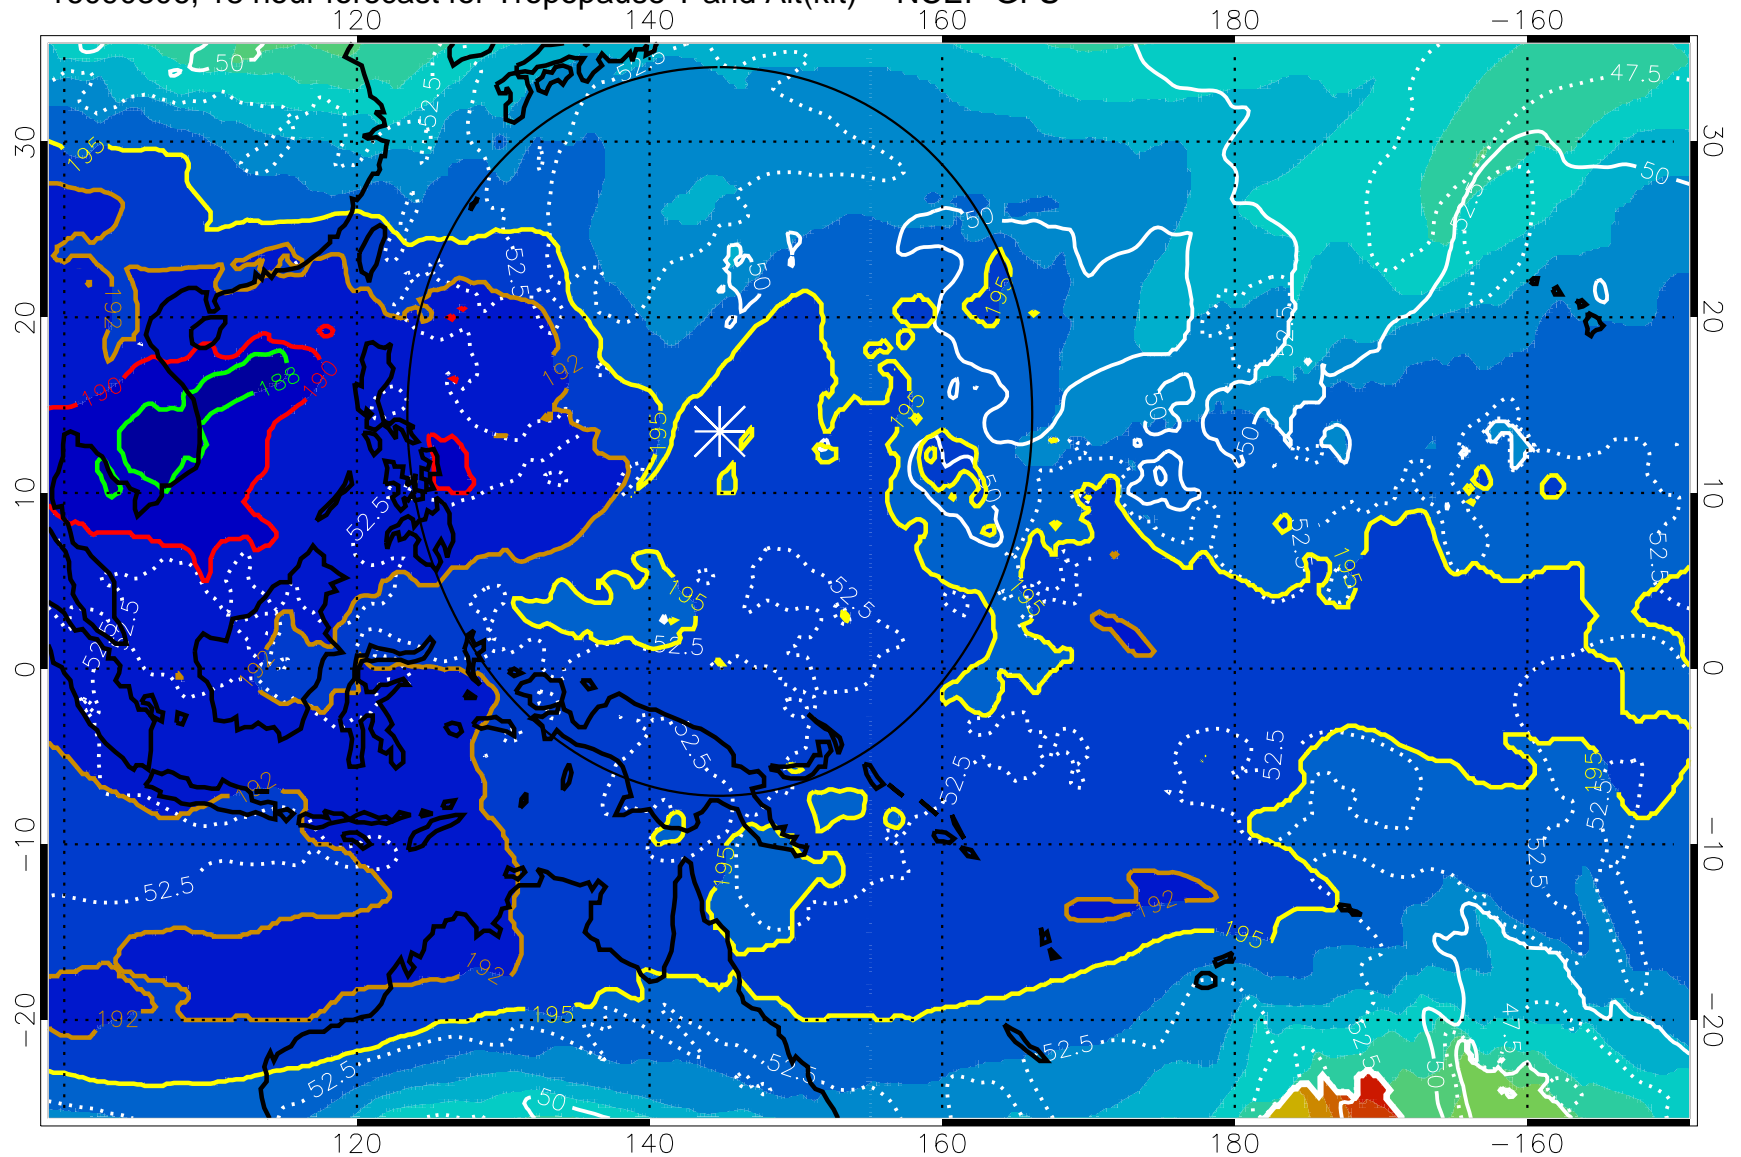

16090306, 18 hour forecast for Tropopause T and Alt(kft) -- NCEP GFS

190 200 210 220 230

Tropopause T, K

Tropopause Altitude in kft (white)

192.5K Isotherm 195K Isotherm
187.5K Isotherm 190K Isotherm

Range ring of 2304 km