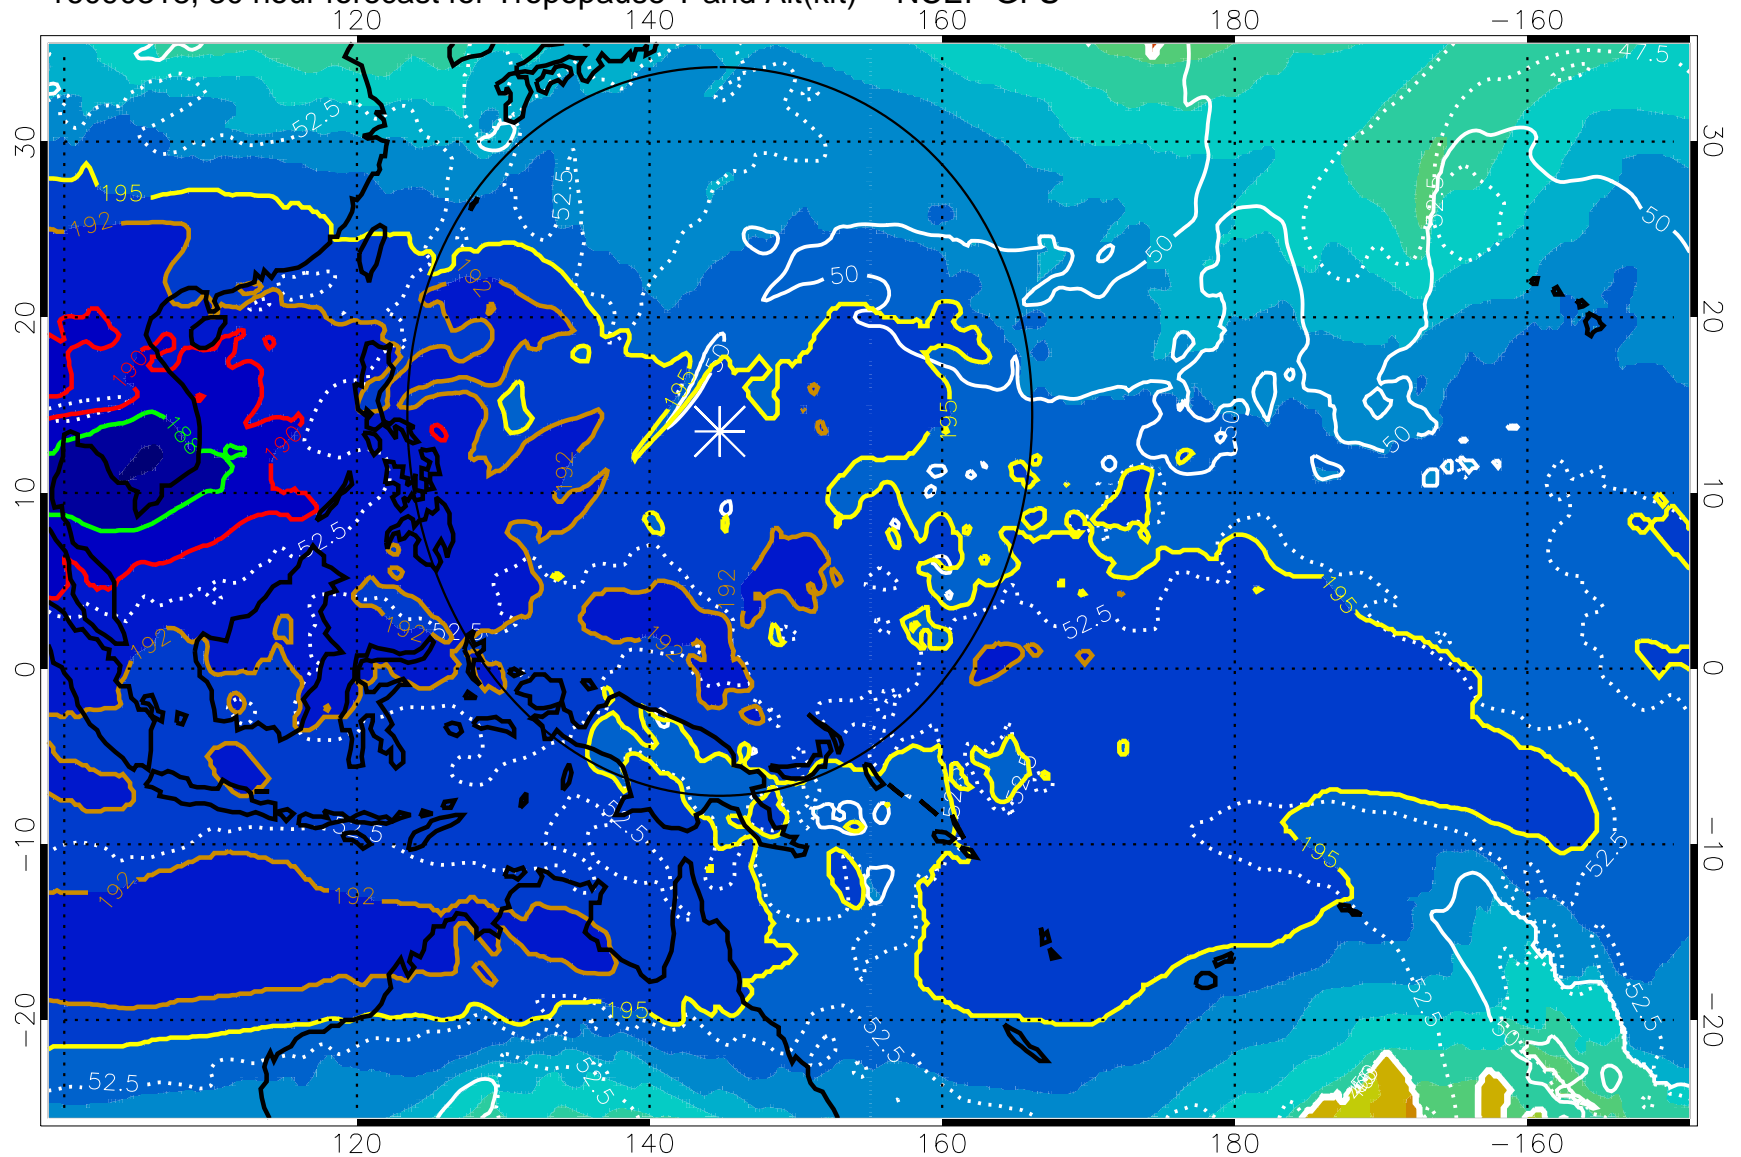

16090318, 30 hour forecast for Tropopause T and Alt(kft) -- NCEP GFS

190   200   210   220   230
Tropopause T, K

Tropopause Altitude in kft (white)

192.5K Isotherm   195K Isotherm
187.5K Isotherm   190K Isotherm

Range ring of 2304 km