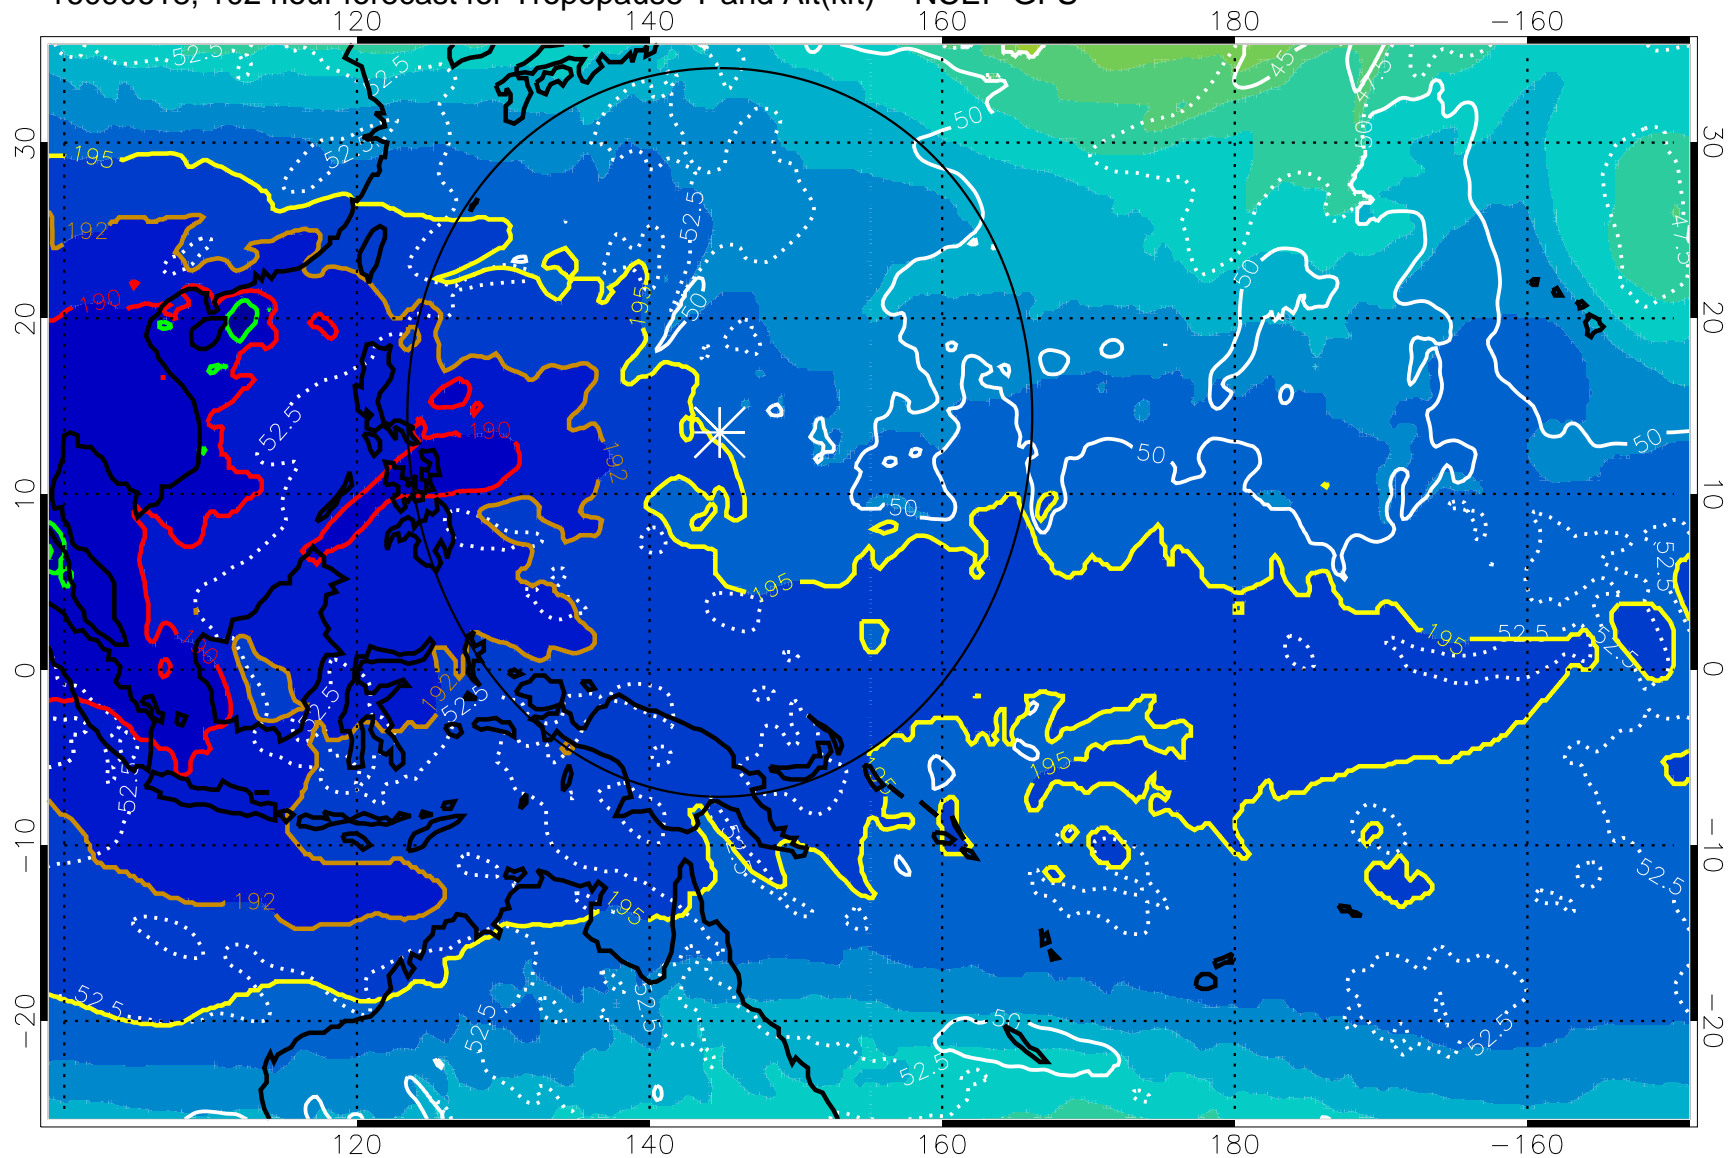

190 200 210 220 230
Tropopause T, K

Tropopause Altitude in kft (white)

192.5K Isotherm 195K Isotherm
187.5K Isotherm 190K Isotherm

Range ring of 2304 km

16090612, 96 hour forecast for Tropopause T and Alt(kft) -- NCEP GFS

190 200 210 220 230
Tropopause T, K

Tropopause Altitude in kft (white)

192.5K Isotherm 195K Isotherm
187.5K Isotherm 190K Isotherm

Range ring of 2304 km

16090618, 102 hour forecast for Tropopause T and Alt(kft) -- NCEP GFS