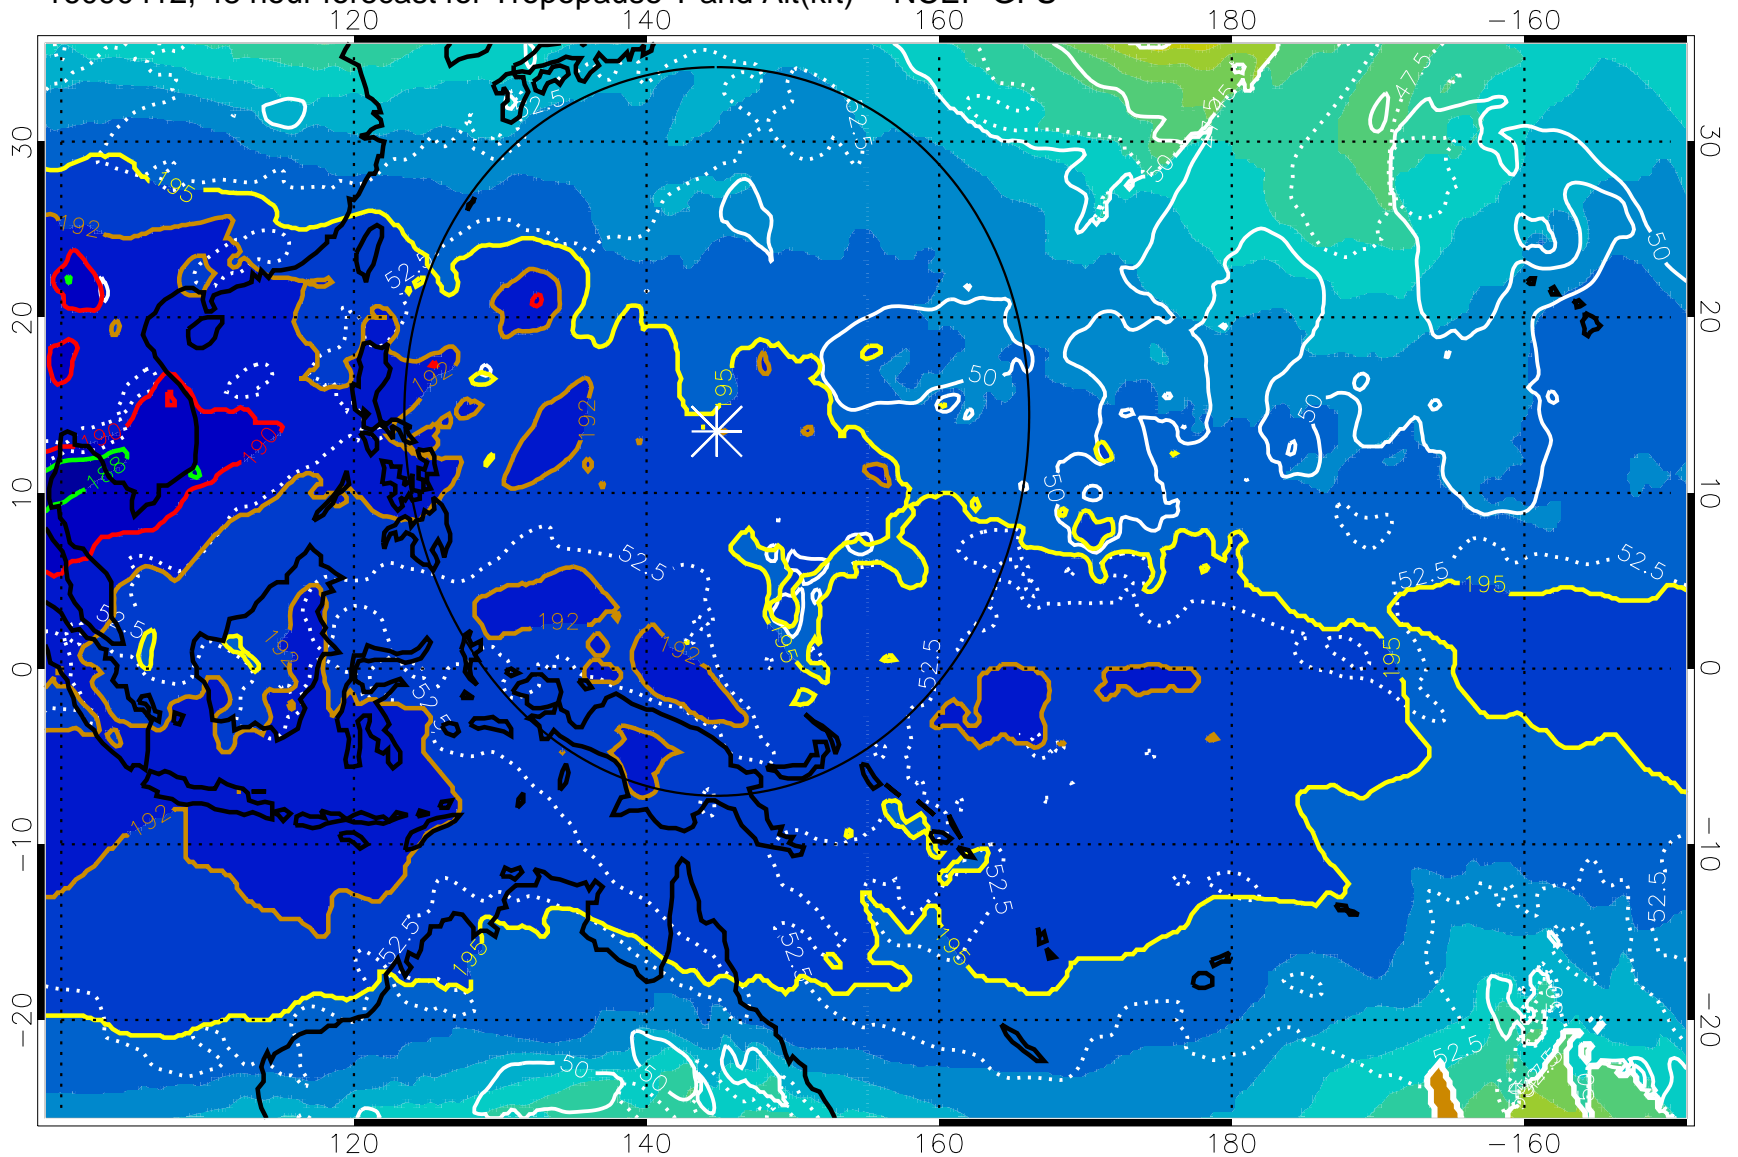

192.5K Isotherm 195K Isotherm

187.5K Isotherm 190K Isotherm

Range ring of 2304 km

16090406, 42 hour forecast for Tropopause T and Alt(kft) -- NCEP GFS

190 200 210 220 230
Tropopause T, K

Tropopause Altitude in kft (white)

192.5K Isotherm 195K Isotherm
187.5K Isotherm 190K Isotherm

Range ring of 2304 km

16090412, 48 hour forecast for Tropopause T and Alt(kft) -- NCEP GFS

190 200 210 220 230
Tropopause T, K

Tropopause Altitude in kft (white)