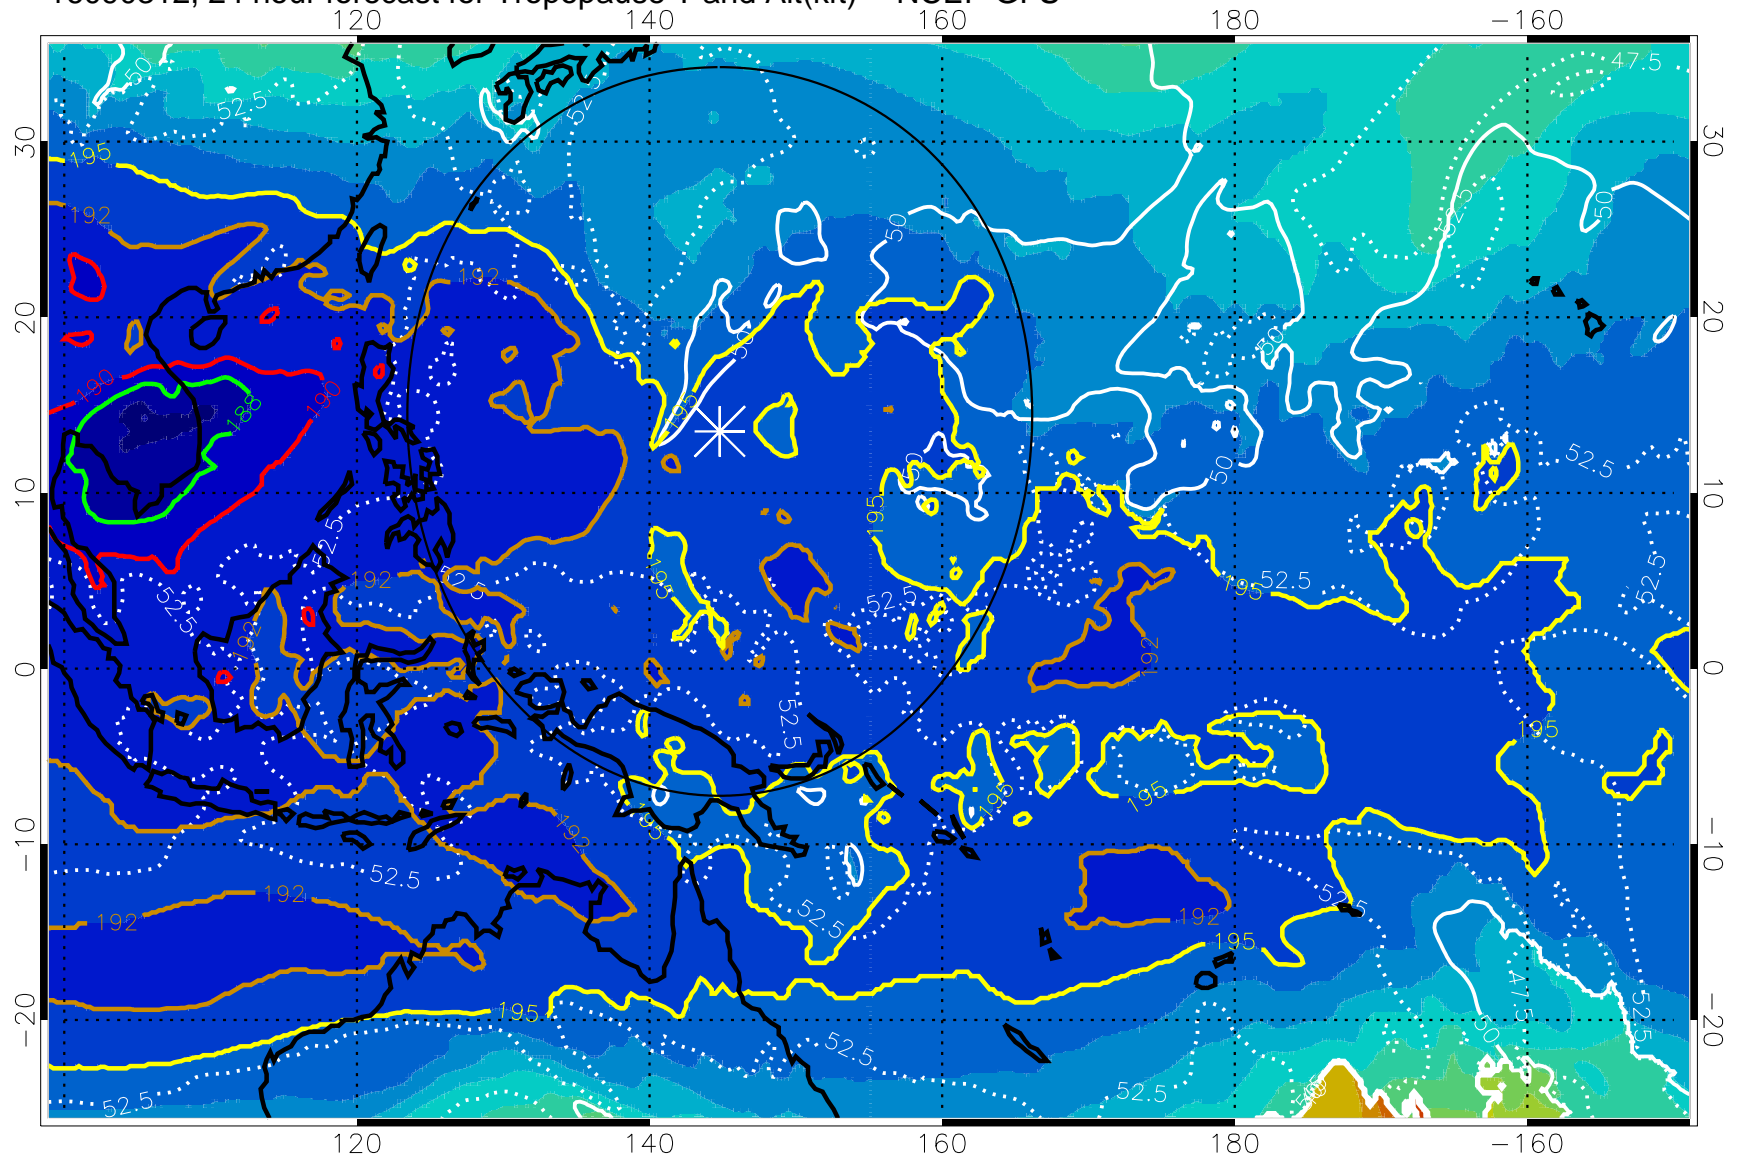

16090312, 24 hour forecast for Tropopause T and Alt(kft) -- NCEP GFS