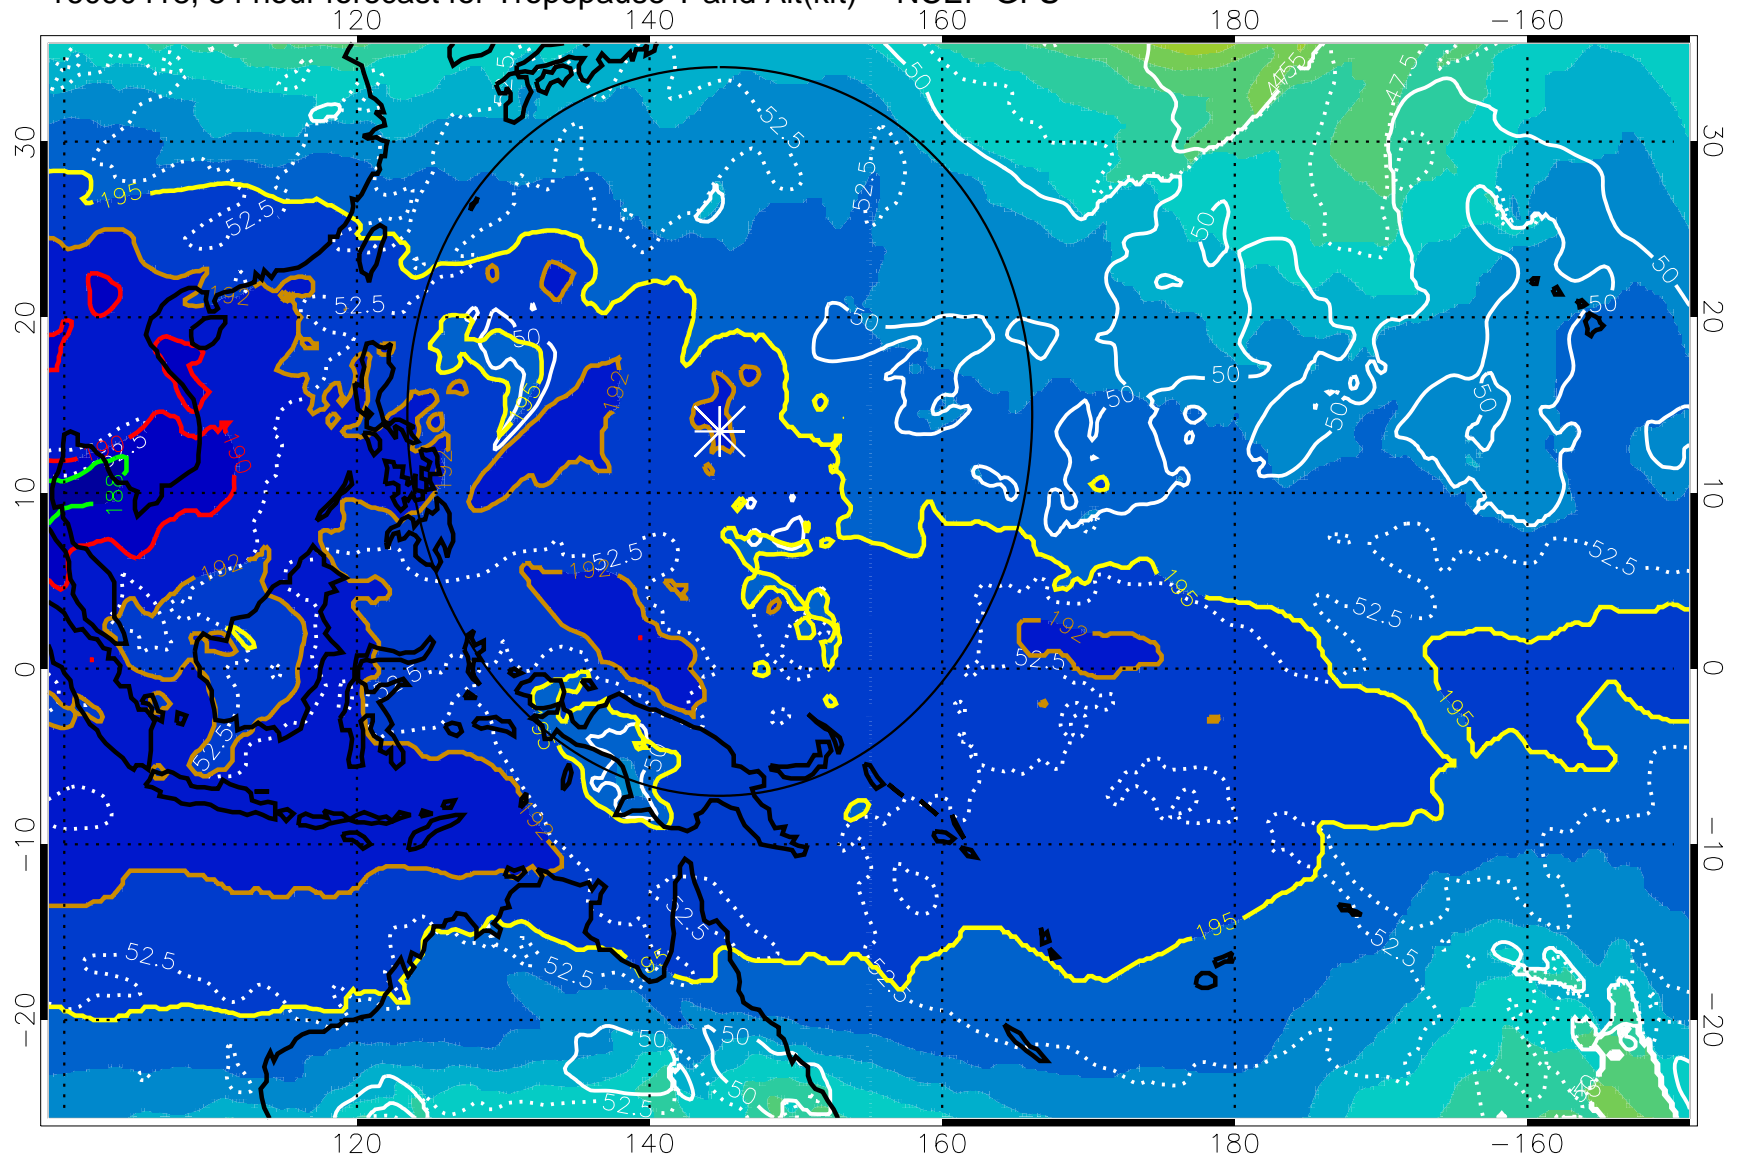

192.5K Isotherm 195K Isotherm

187.5K Isotherm 190K Isotherm

Range ring of 2304 km

16090406, 42 hour forecast for Tropopause T and Alt(kft) -- NCEP GFS

190 200 210 220 230
Tropopause T, K

Tropopause Altitude in kft (white)

192.5K Isotherm 195K Isotherm
187.5K Isotherm 190K Isotherm

Range ring of 2304 km

16090412, 48 hour forecast for Tropopause T and Alt(kft) -- NCEP GFS

190 200 210 220 230
Tropopause T, K

Tropopause Altitude in kft (white)

192.5K Isotherm 195K Isotherm
187.5K Isotherm 190K Isotherm

Range ring of 2304 km

16090418, 54 hour forecast for Tropopause T and Alt(kft) -- NCEP GFS

190 200 210 220 230
Tropopause T, K

Tropopause Altitude in kft (white)