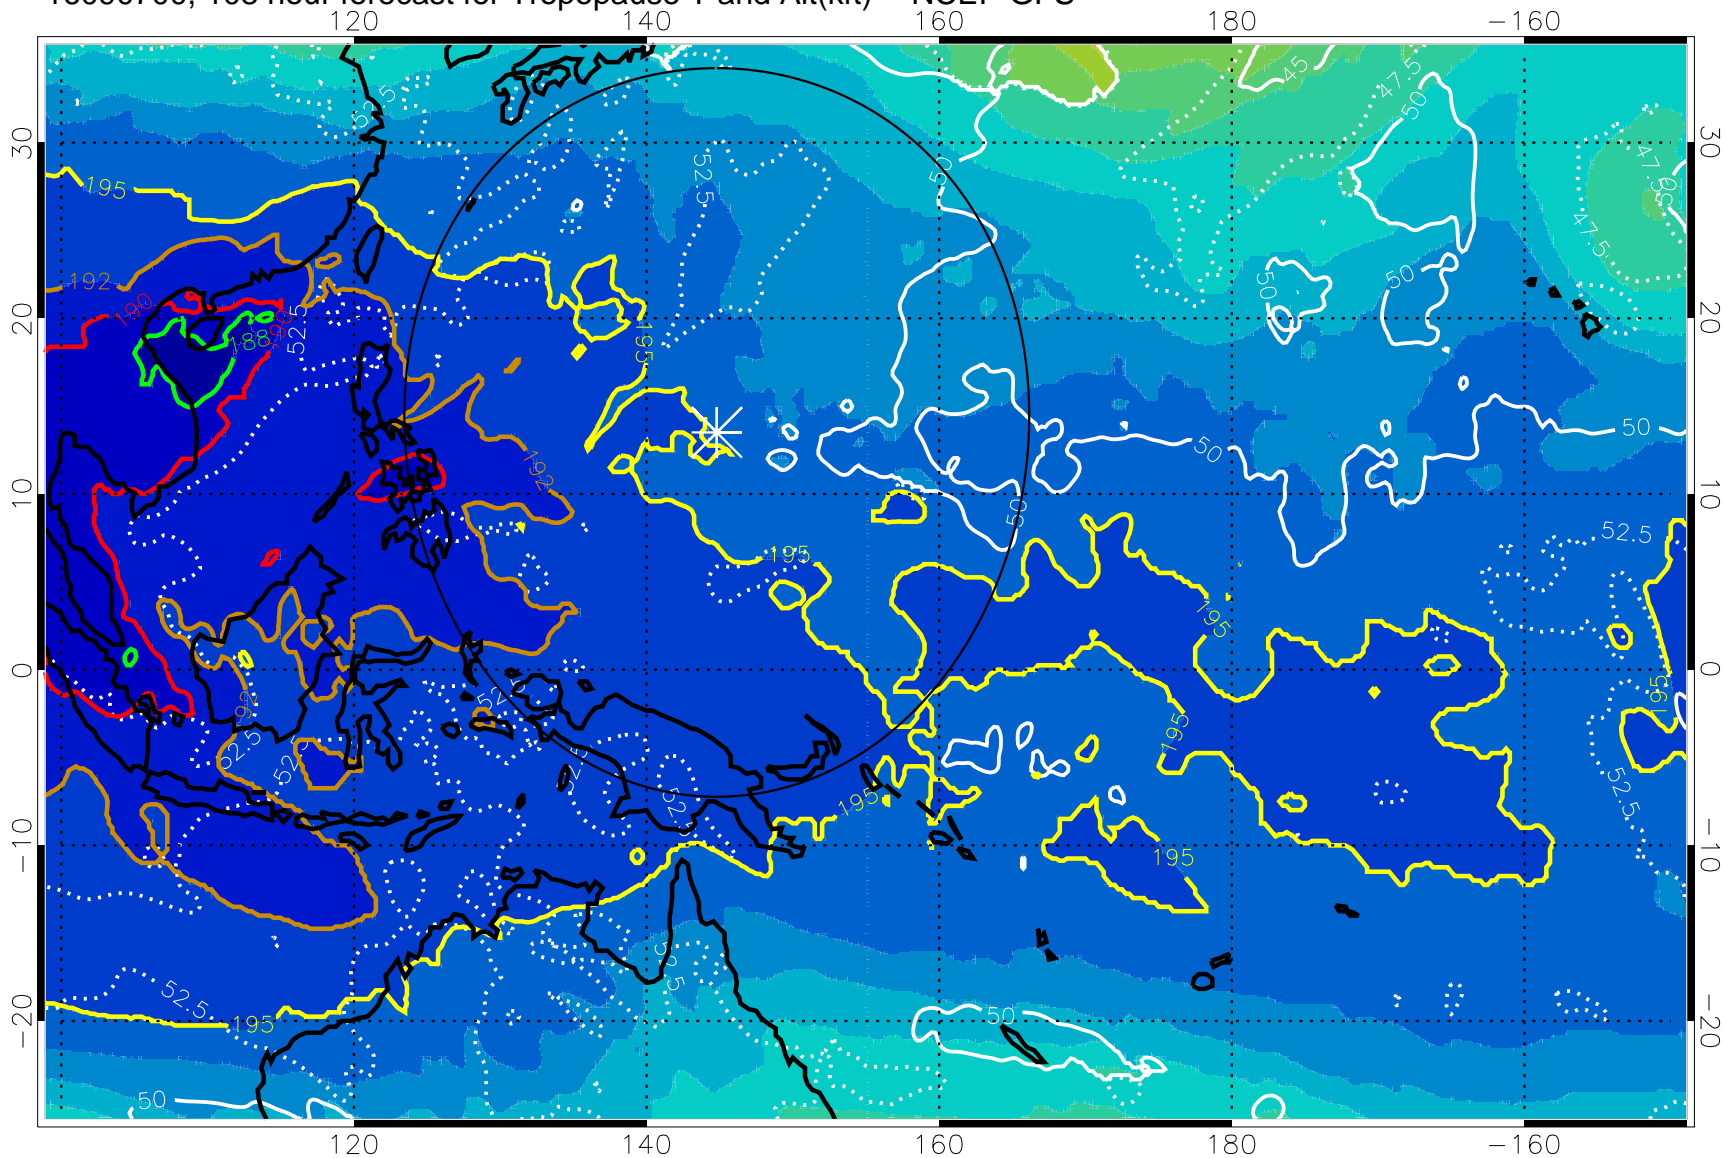

190 200 210 220 230

Tropopause T, K

Tropopause Altitude in kft (white)

192.5K Isotherm 195K Isotherm
187.5K Isotherm 190K Isotherm

Range ring of 2304 km

16090700, 108 hour forecast for Tropopause T and Alt(kft) -- NCEP GFS

190 200 210 220 230
Tropopause T, K

Tropopause Altitude in kft (white)

192.5K Isotherm 195K Isotherm
187.5K Isotherm 190K Isotherm

Range ring of 2304 km

16090706, 114 hour forecast for Tropopause T and Alt(kft) -- NCEP GFS