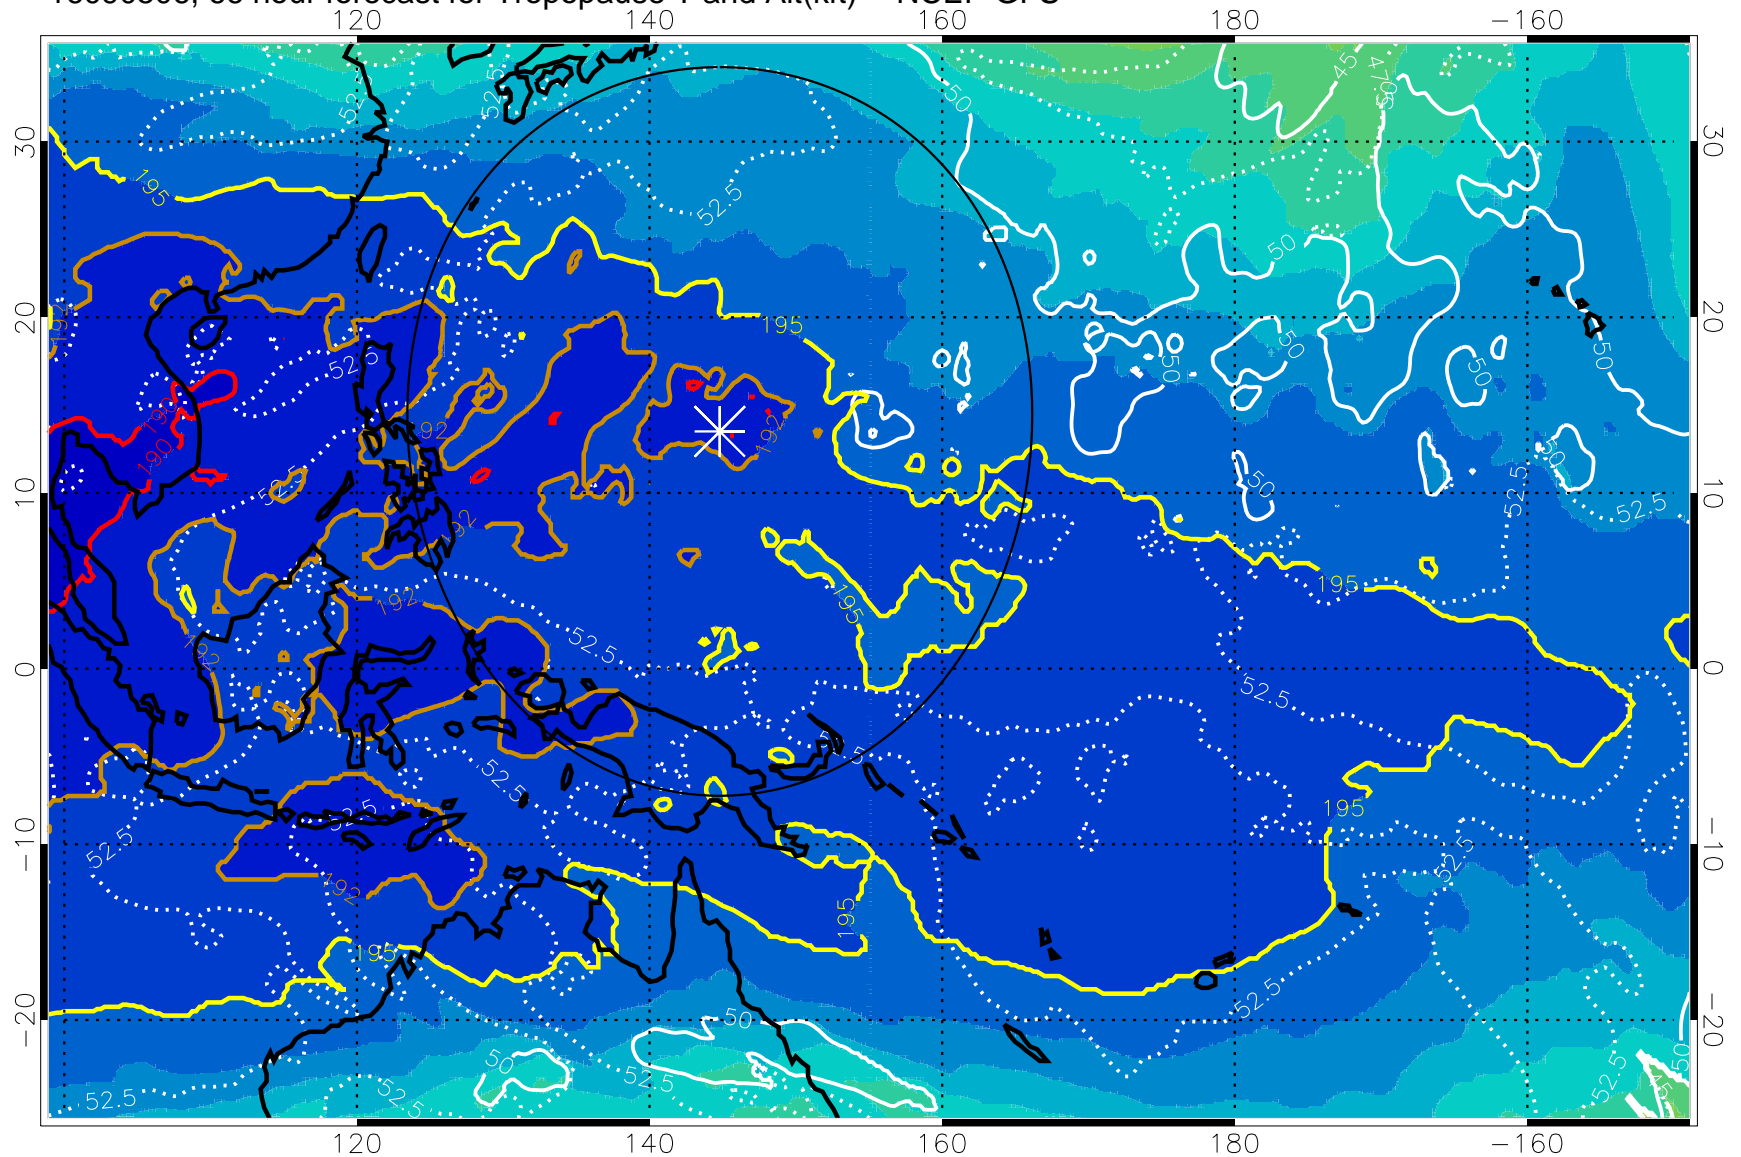

192.5K Isotherm 195K Isotherm
187.5K Isotherm 190K Isotherm

Range ring of 2304 km

16090500, 60 hour forecast for Tropopause T and Alt(kft) -- NCEP GFS

190 200 210 220 230

Tropopause T, K

Tropopause Altitude in kft (white)

192.5K Isotherm 195K Isotherm

187.5K Isotherm 190K Isotherm

Range ring of 2304 km

16090506, 66 hour forecast for Tropopause T and Alt(kft) -- NCEP GFS

190 200 210 220 230

Tropopause T, K

Tropopause Altitude in kft (white)