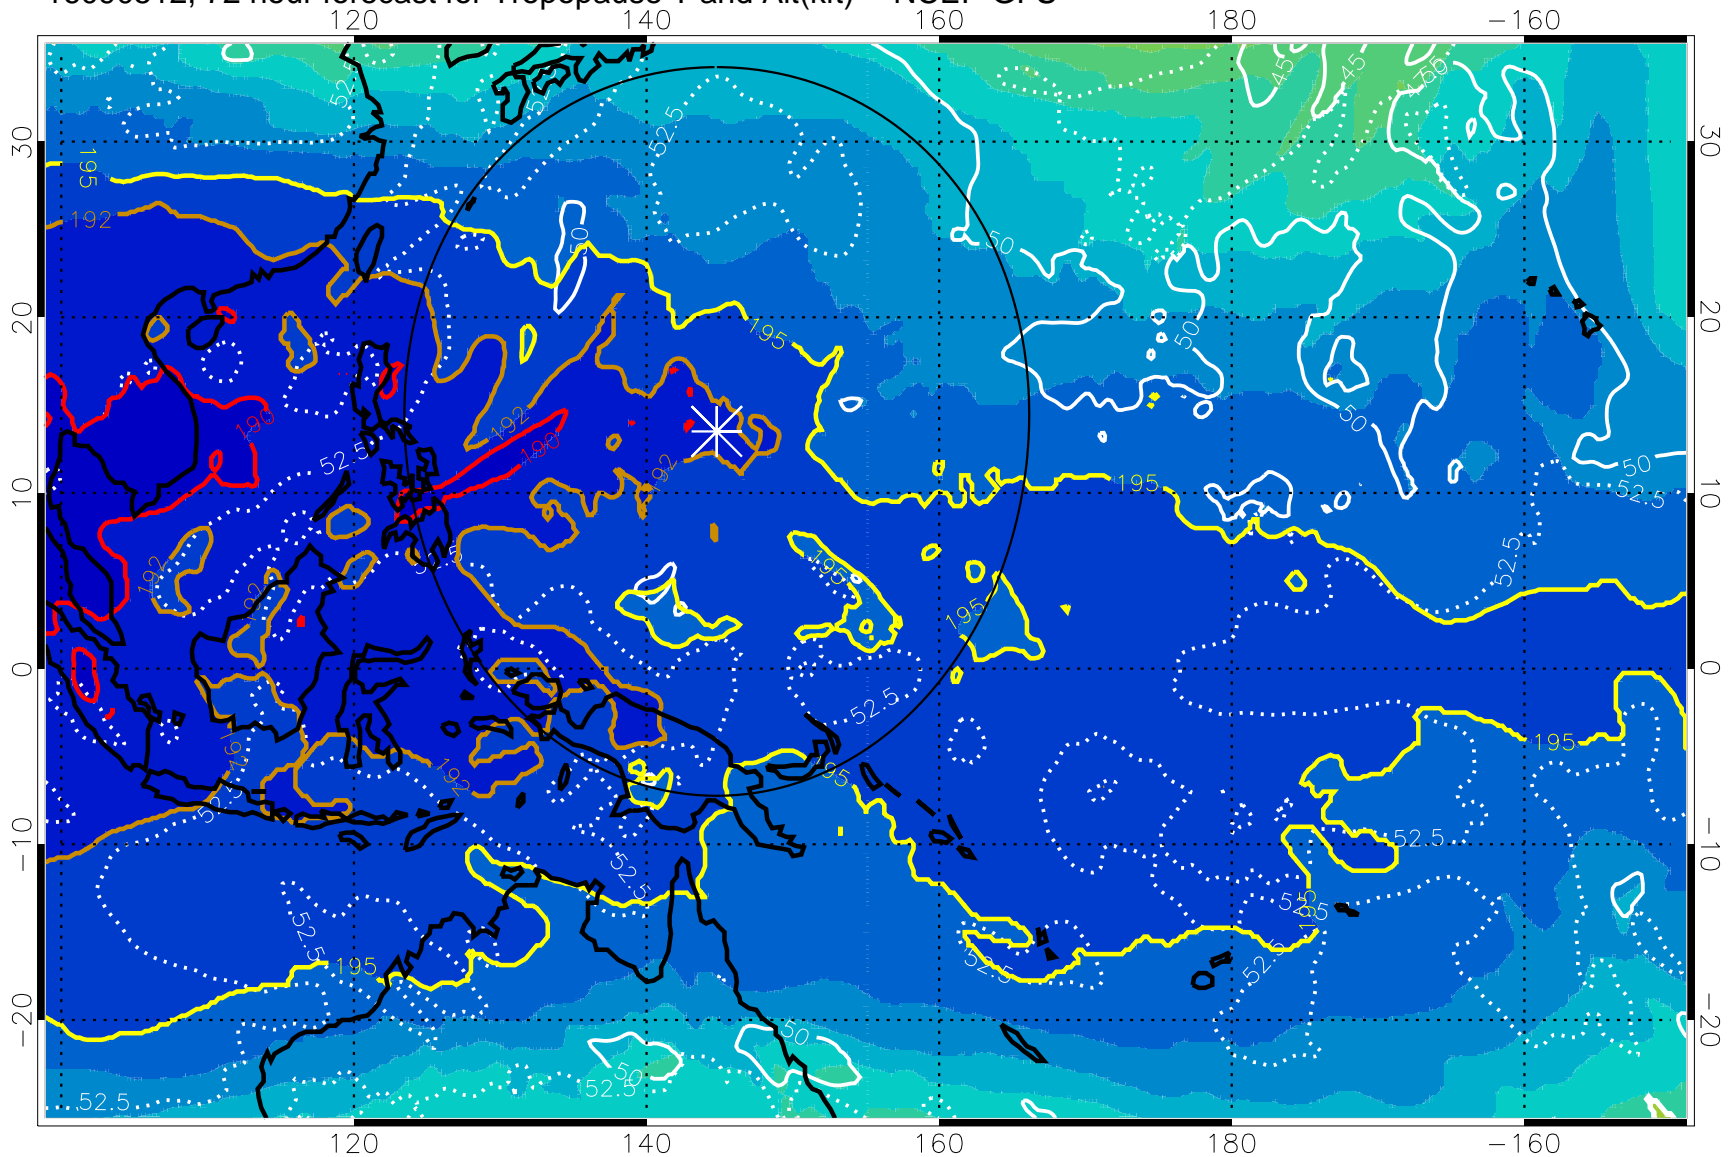

192.5K Isotherm 195K Isotherm

187.5K Isotherm 190K Isotherm

Range ring of 2304 km

16090506, 66 hour forecast for Tropopause T and Alt(kft) -- NCEP GFS

190 200 210 220 230

Tropopause T, K

Tropopause Altitude in kft (white)

192.5K Isotherm 195K Isotherm

187.5K Isotherm 190K Isotherm

Range ring of 2304 km

16090512, 72 hour forecast for Tropopause T and Alt(kft) -- NCEP GFS

16090518, 78 hour forecast for Tropopause T and Alt(kft) -- NCEP GFS