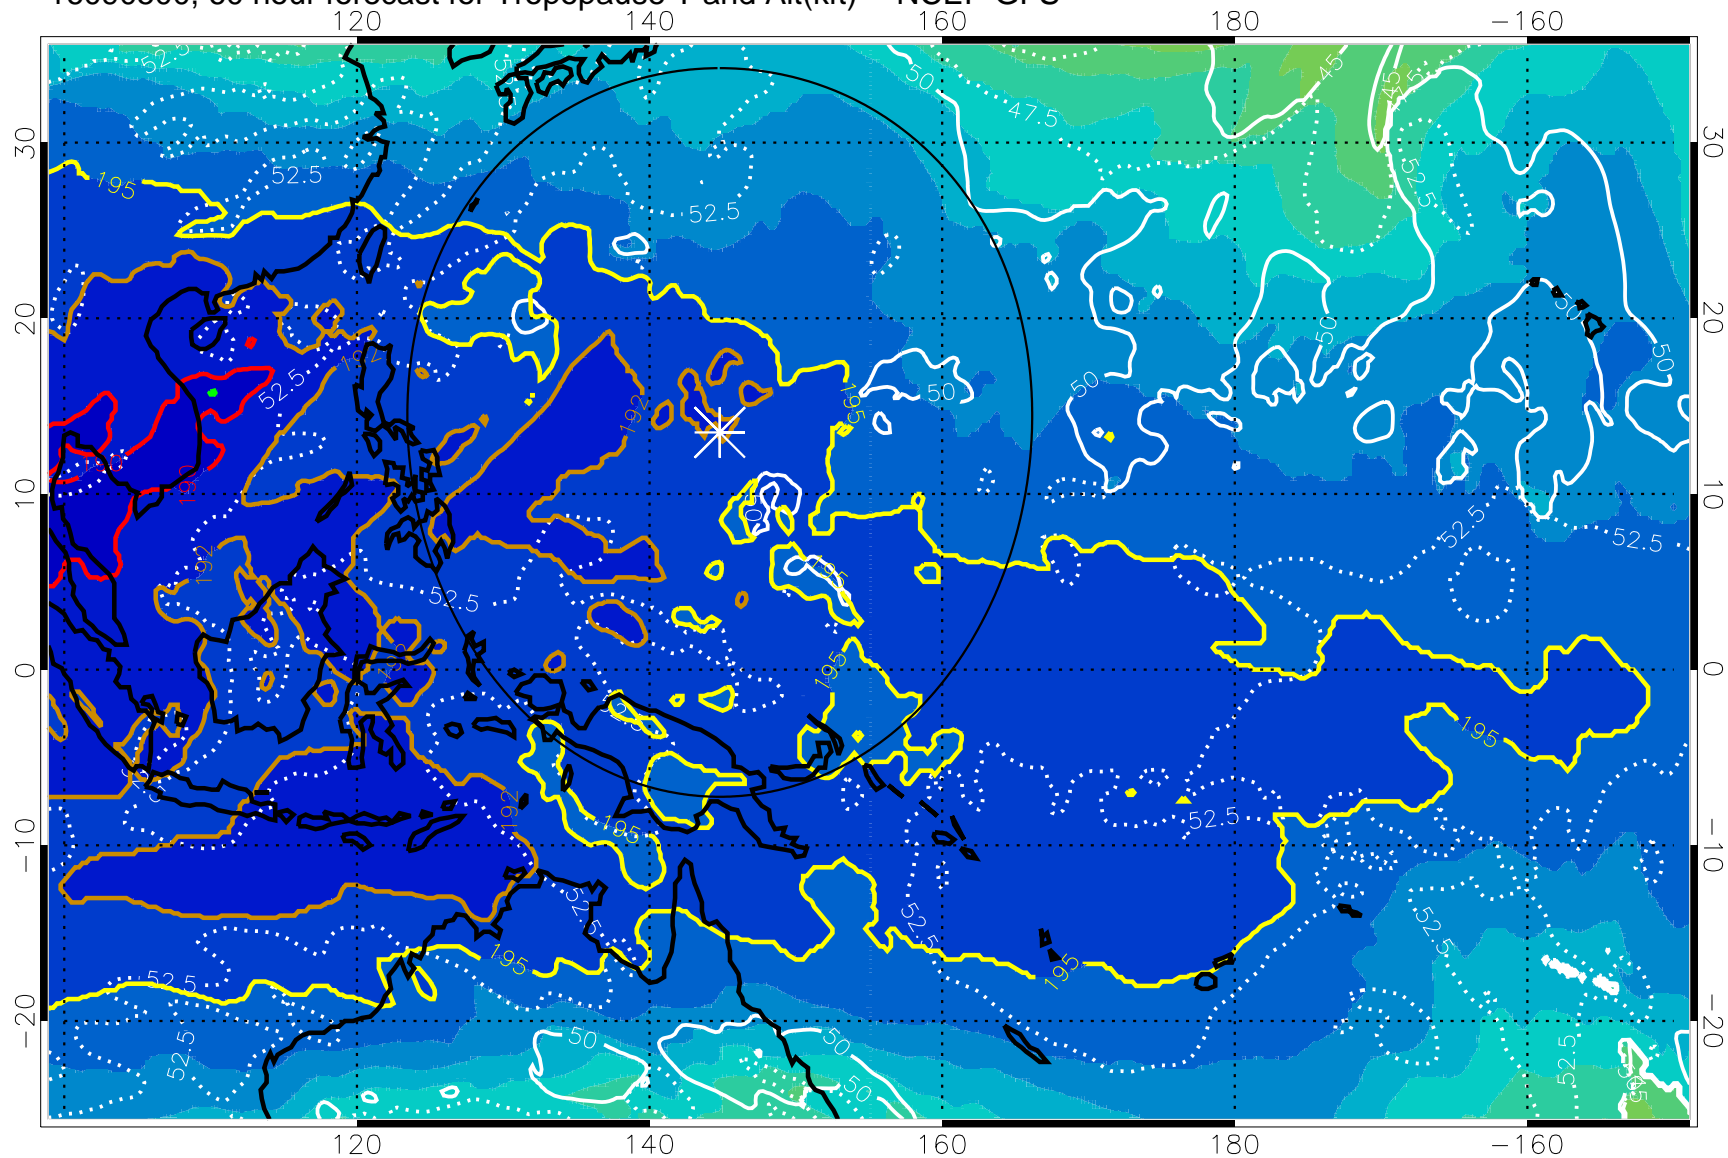

192.5K Isotherm 195K Isotherm
187.5K Isotherm 190K Isotherm

Range ring of 2304 km

16090418, 54 hour forecast for Tropopause T and Alt(kft) -- NCEP GFS

190 200 210 220 230
Tropopause T, K

Tropopause Altitude in kft (white)

192.5K Isotherm 195K Isotherm
187.5K Isotherm 190K Isotherm

Range ring of 2304 km

16090500, 60 hour forecast for Tropopause T and Alt(kft) -- NCEP GFS

190 200 210 220 230

Tropopause T, K

Tropopause Altitude in kft (white)