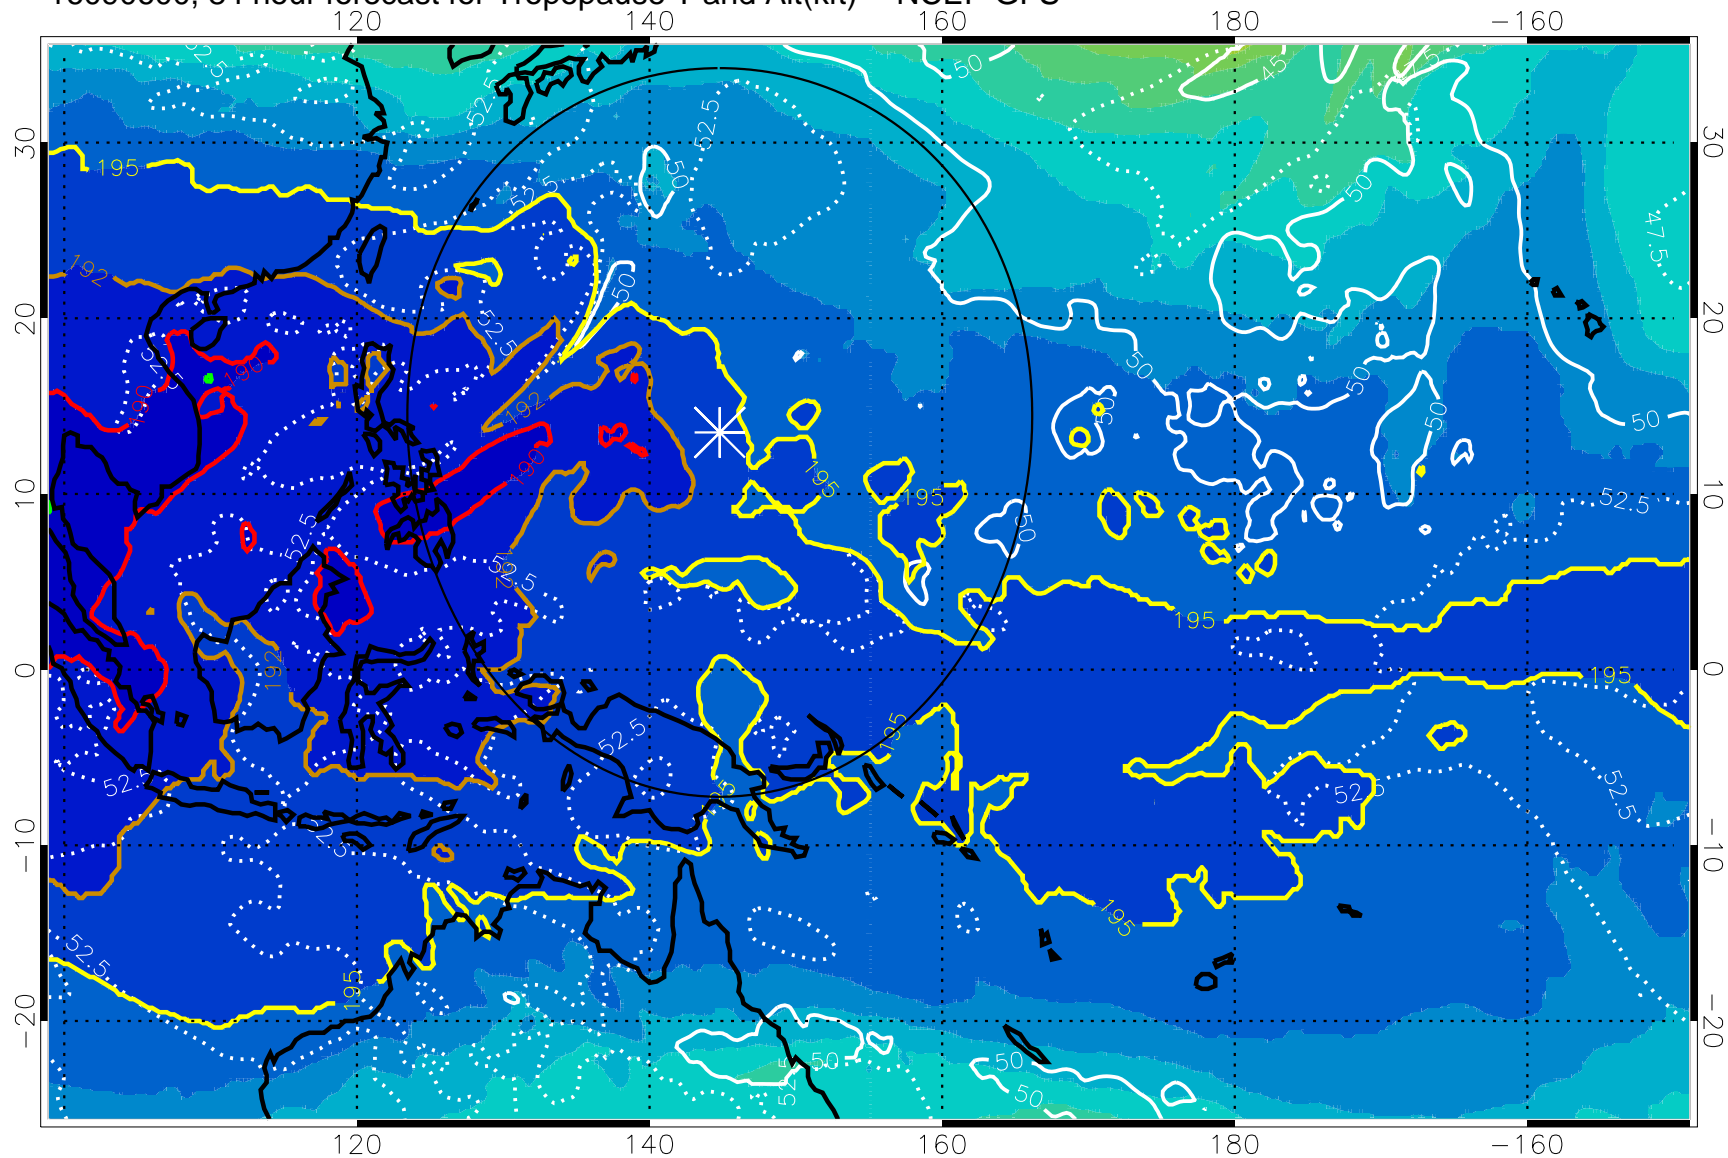

190 200 210 220 230

Tropopause T, K

Tropopause Altitude in kft (white)

192.5K Isotherm 195K Isotherm
187.5K Isotherm 190K Isotherm

Range ring of 2304 km

16090600, 84 hour forecast for Tropopause T and Alt(kft) -- NCEP GFS