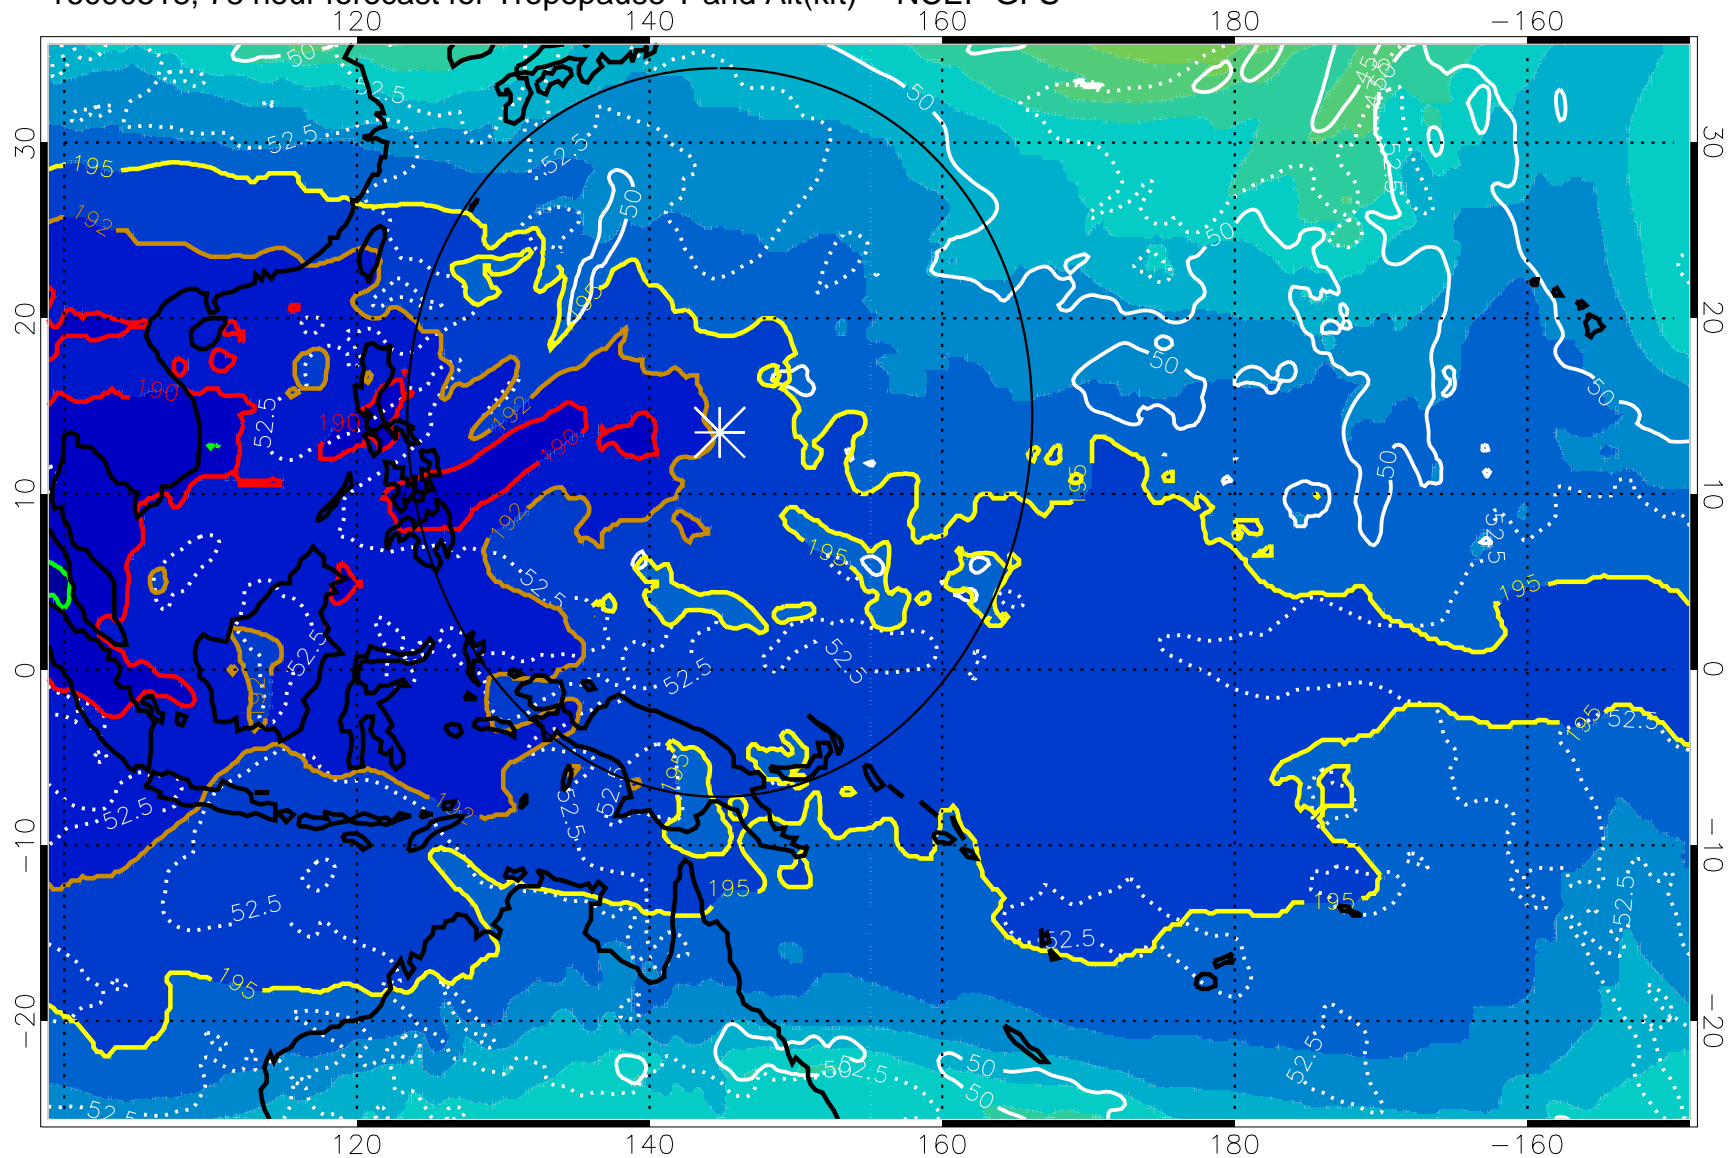

192.5K Isotherm 195K Isotherm

187.5K Isotherm 190K Isotherm

Range ring of 2304 km

16090512, 72 hour forecast for Tropopause T and Alt(kft) -- NCEP GFS

16090518, 78 hour forecast for Tropopause T and Alt(kft) -- NCEP GFS