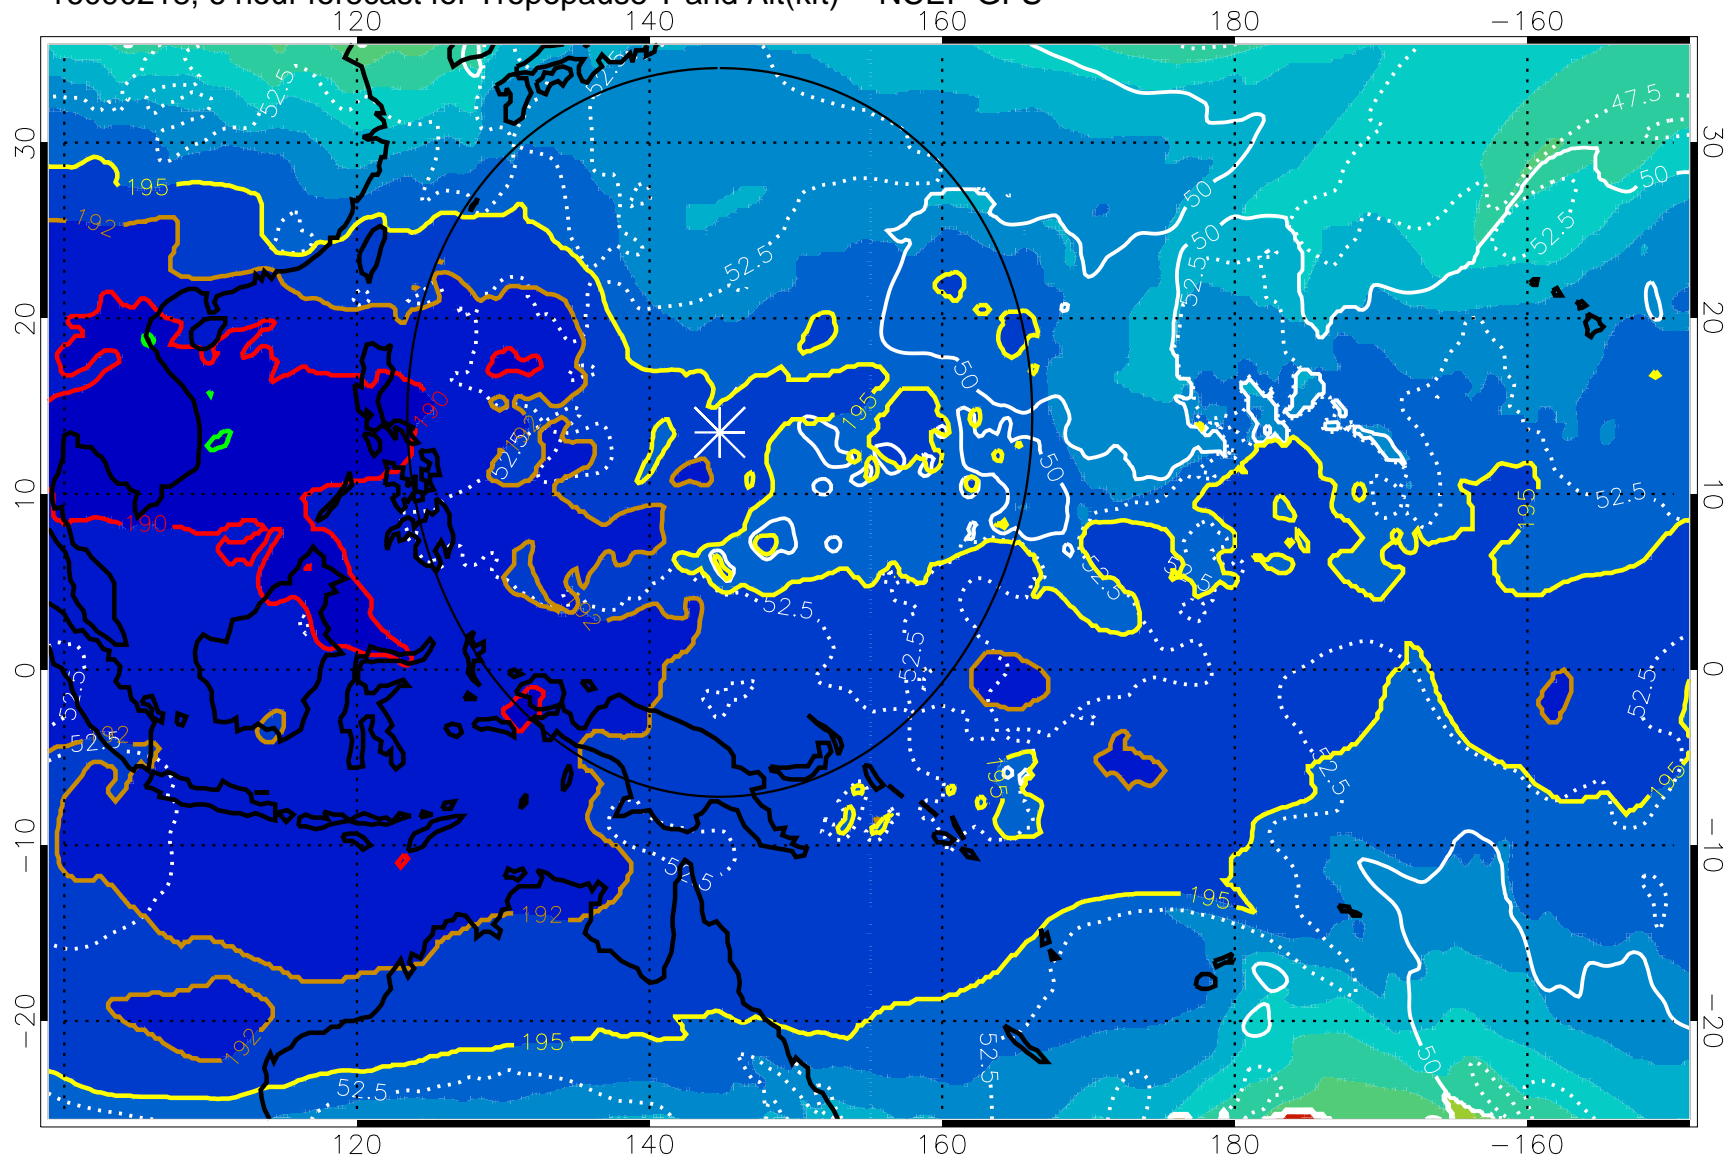

16090218, 6 hour forecast for Tropopause T and Alt(kft) -- NCEP GFS

190 200 210 220 230

Tropopause T, K

Tropopause Altitude in kft (white)

192.5K Isotherm 195K Isotherm
187.5K Isotherm 190K Isotherm

Range ring of 2304 km