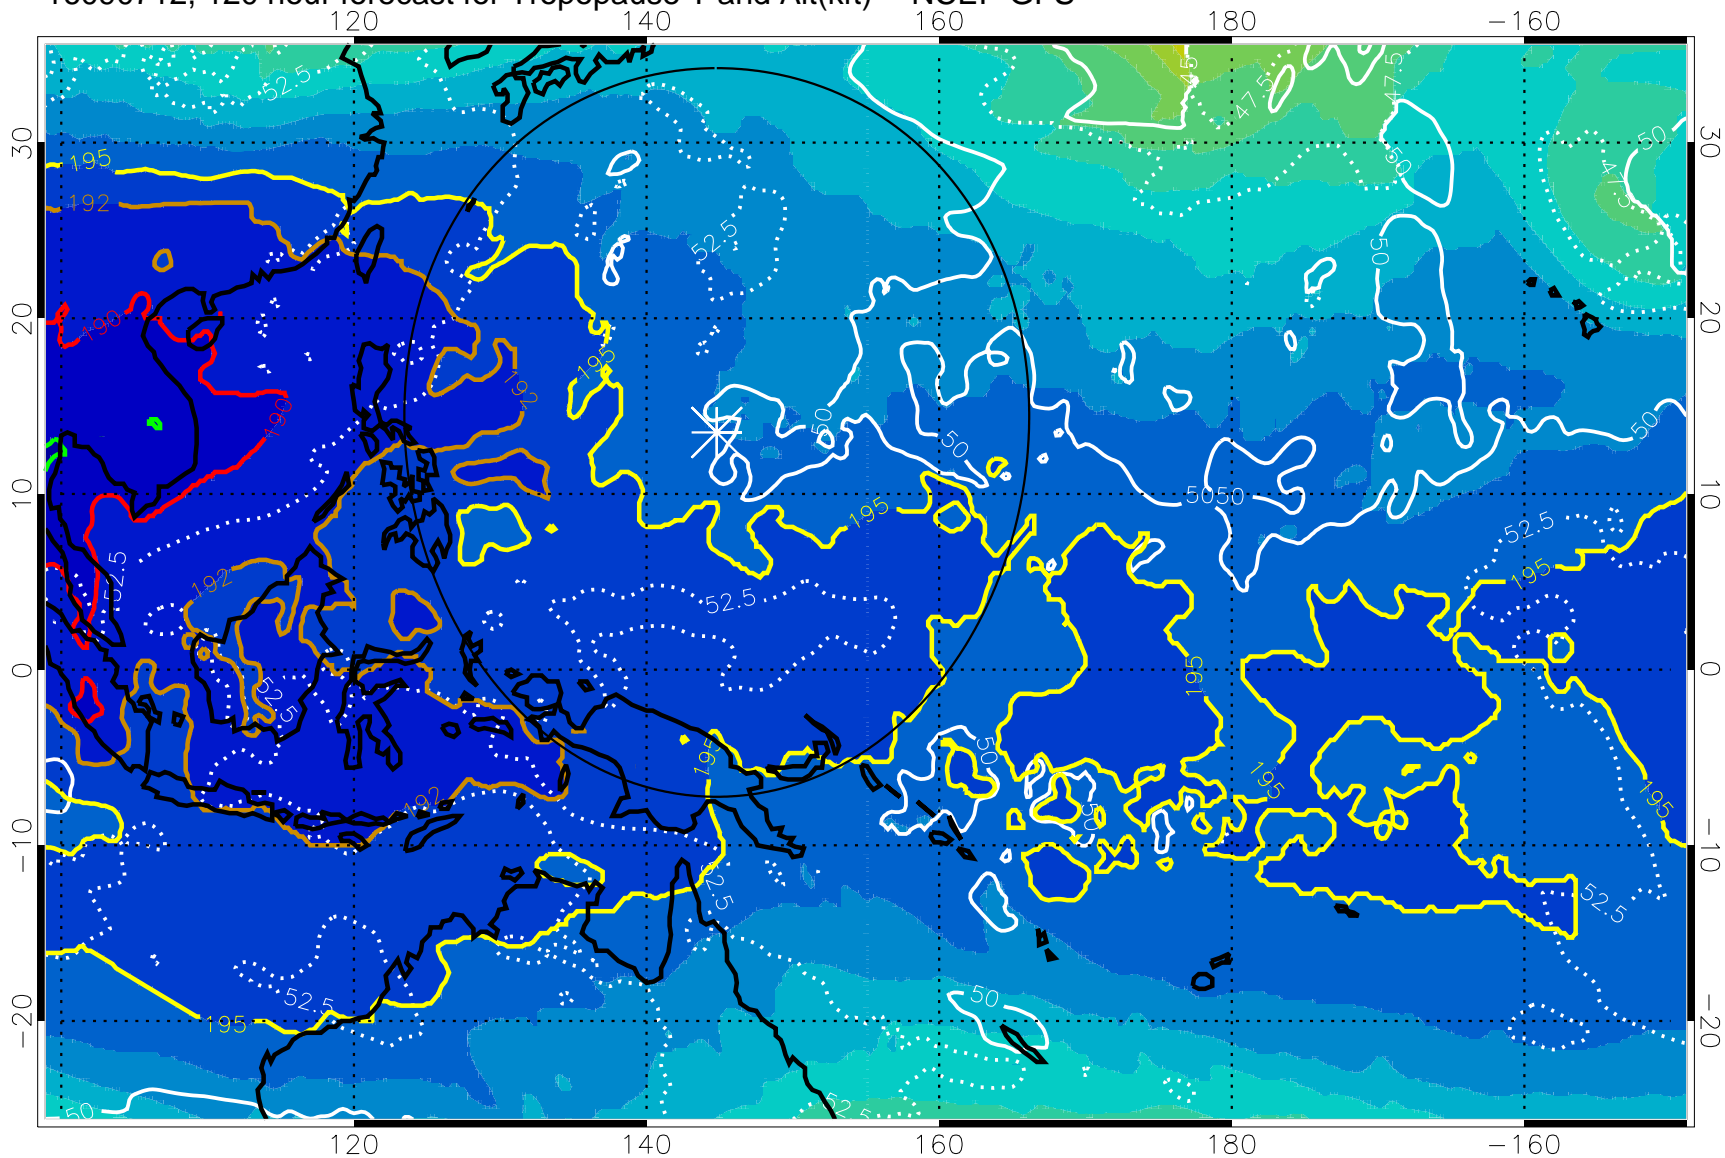

190 200 210 220 230

Tropopause T, K

Tropopause Altitude in kft (white)

192.5K Isotherm 195K Isotherm
187.5K Isotherm 190K Isotherm

Range ring of 2304 km

16090700, 108 hour forecast for Tropopause T and Alt(kft) -- NCEP GFS

190 200 210 220 230
Tropopause T, K

Tropopause Altitude in kft (white)

192.5K Isotherm 195K Isotherm
187.5K Isotherm 190K Isotherm

Range ring of 2304 km

16090706, 114 hour forecast for Tropopause T and Alt(kft) -- NCEP GFS

190 200 210 220 230
Tropopause T, K

Tropopause Altitude in kft (white)

192.5K Isotherm 195K Isotherm
187.5K Isotherm 190K Isotherm

Range ring of 2304 km

16090712, 120 hour forecast for Tropopause T and Alt(kft) -- NCEP GFS