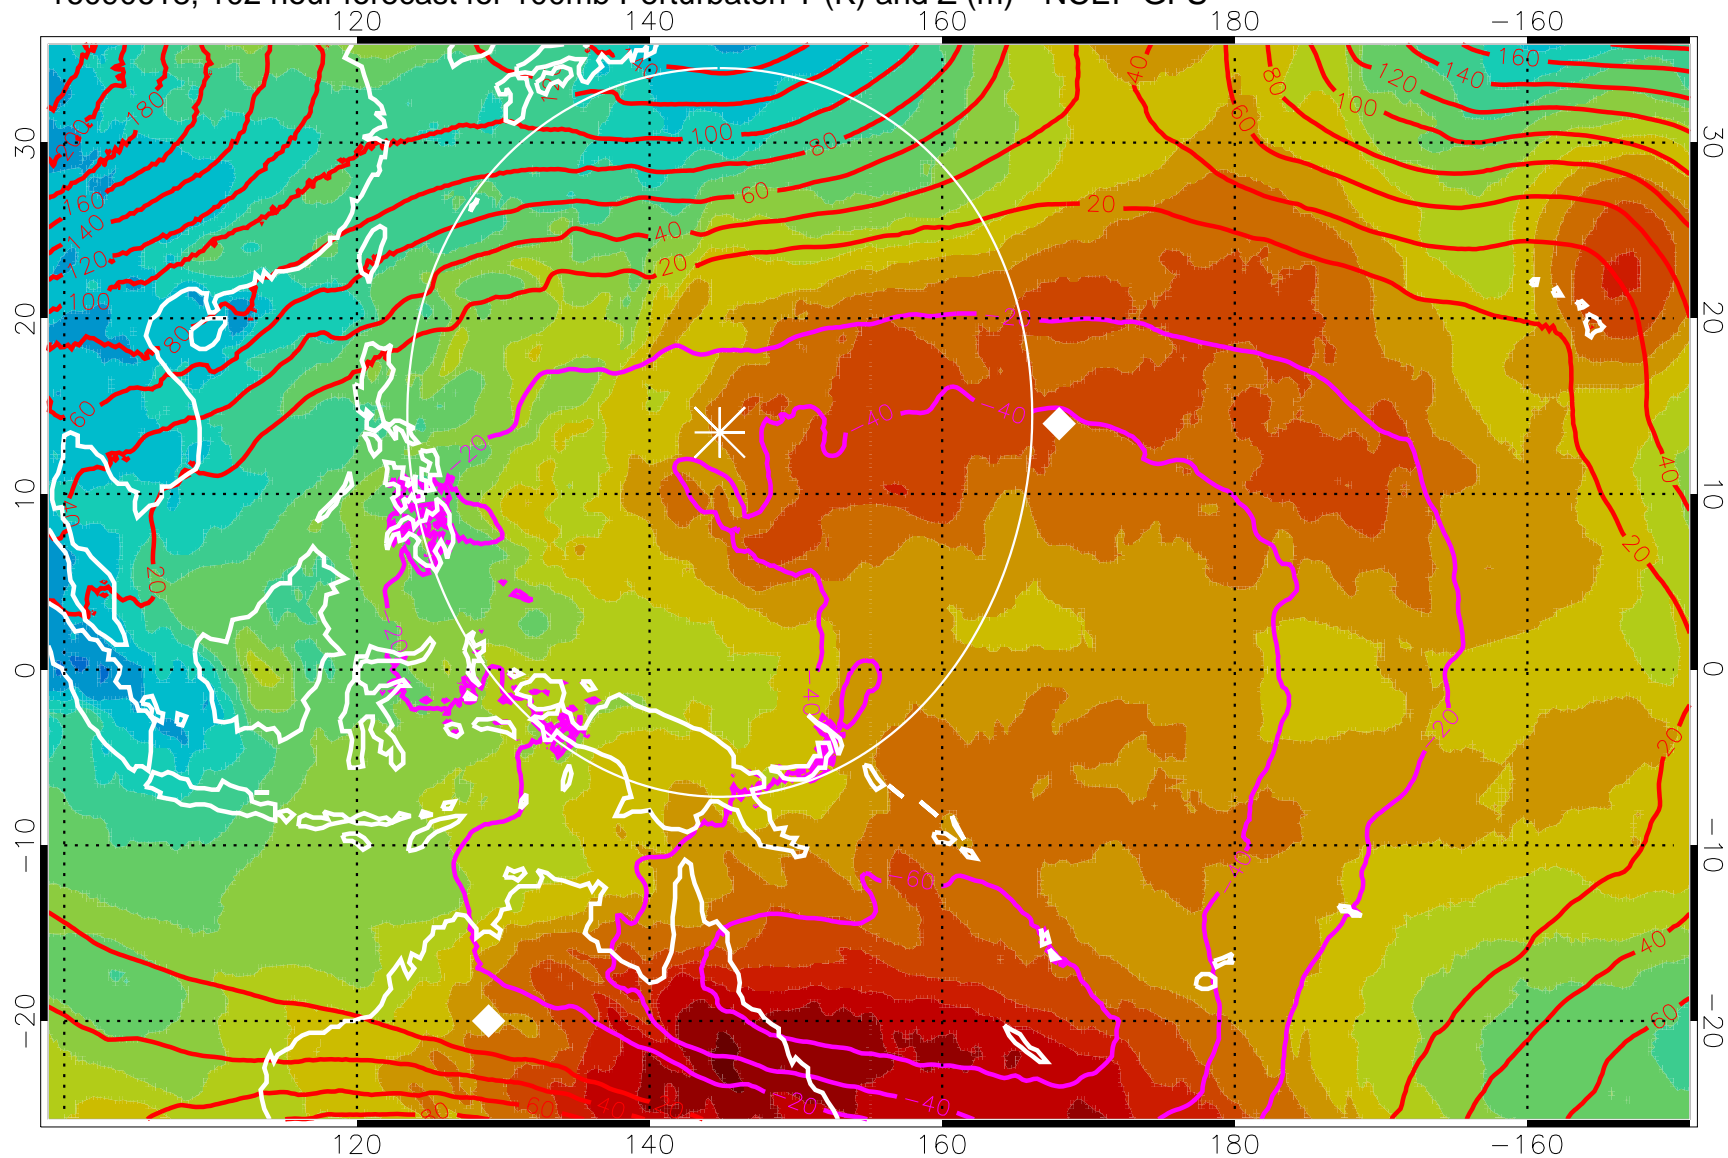

16090618, 102 hour forecast for 100mb Perturbaton T (K) and Z (m)-- NCEP GFS

Contours are 100 mbar Z perturbation (m)
Positive Z Contours
Negative Z Contours
Diamonds-mean pos. of anticyclones

Range ring of 2304 km