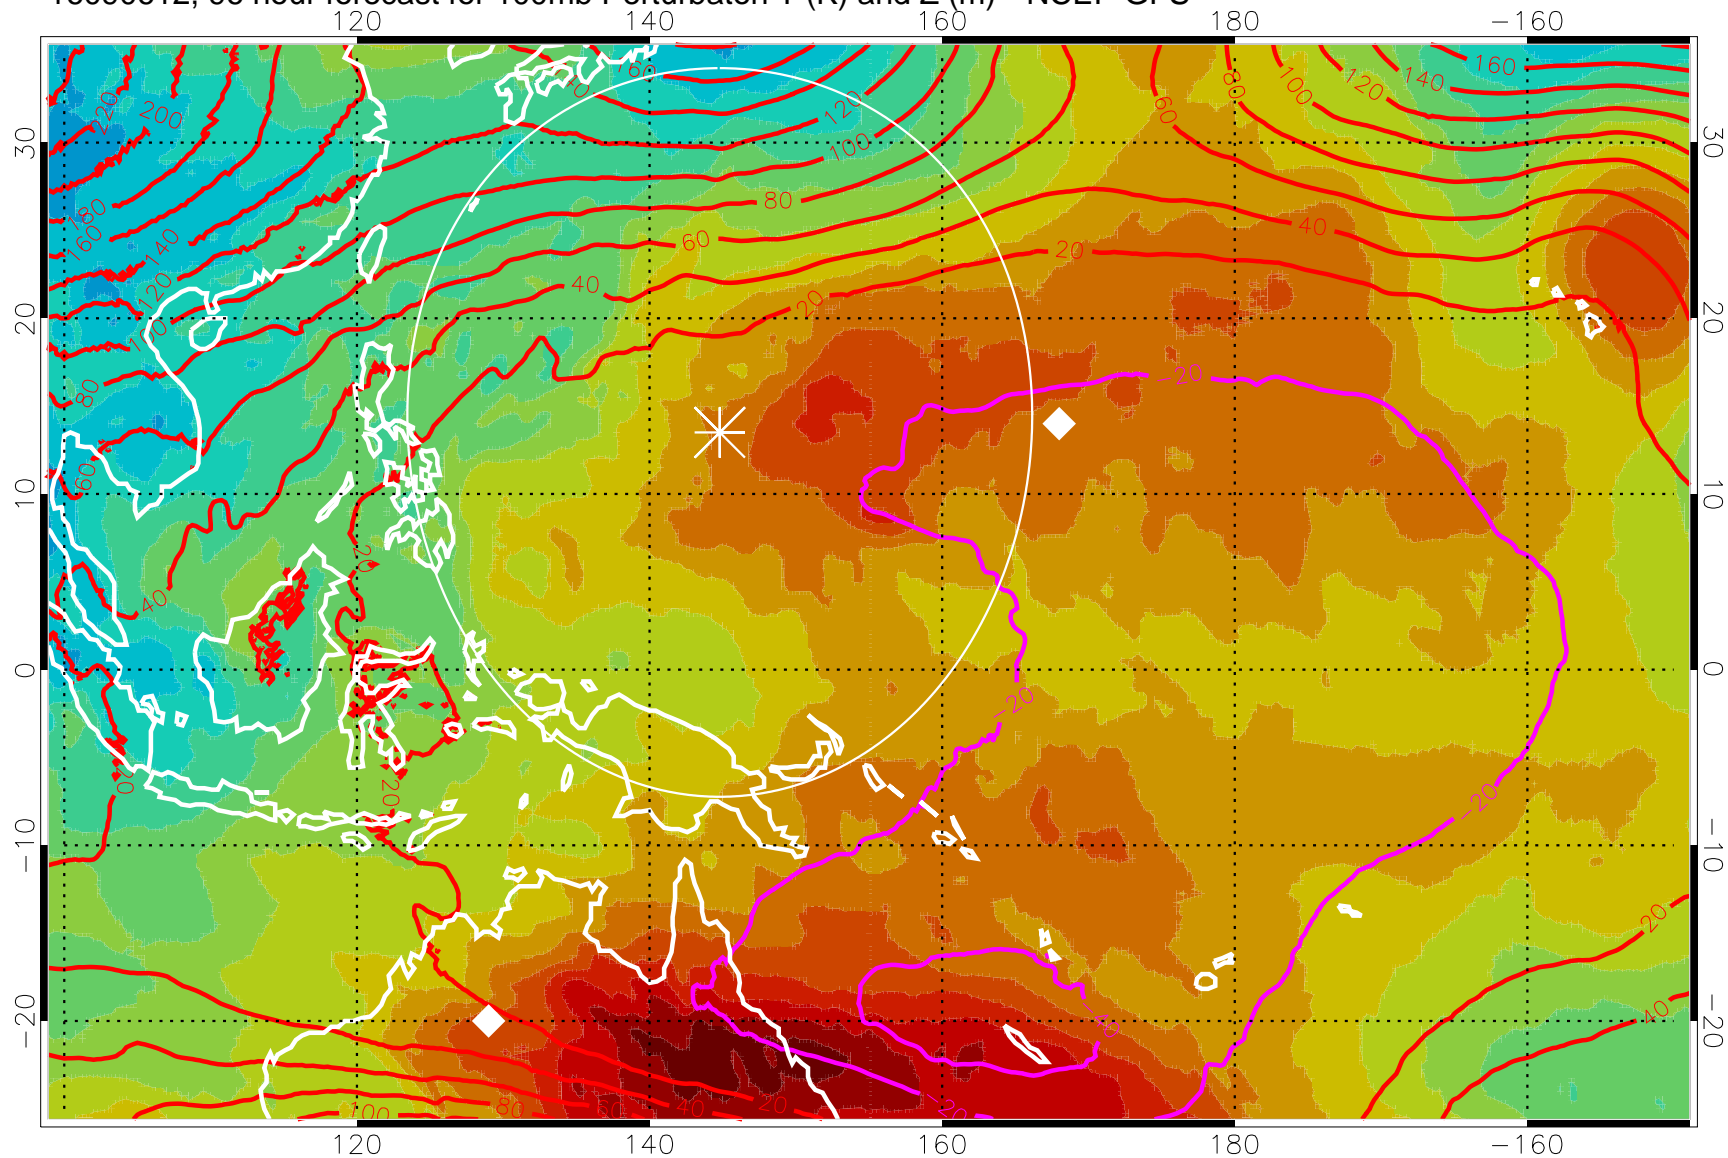

16090612, 96 hour forecast for 100mb Perturbaton T (K) and Z (m)-- NCEP GFS

Contours are 100 mbar Z perturbation (m)
Positive Z Contours
Negative Z Contours
Diamonds-mean pos. of anticyclones

Range ring of 2304 km