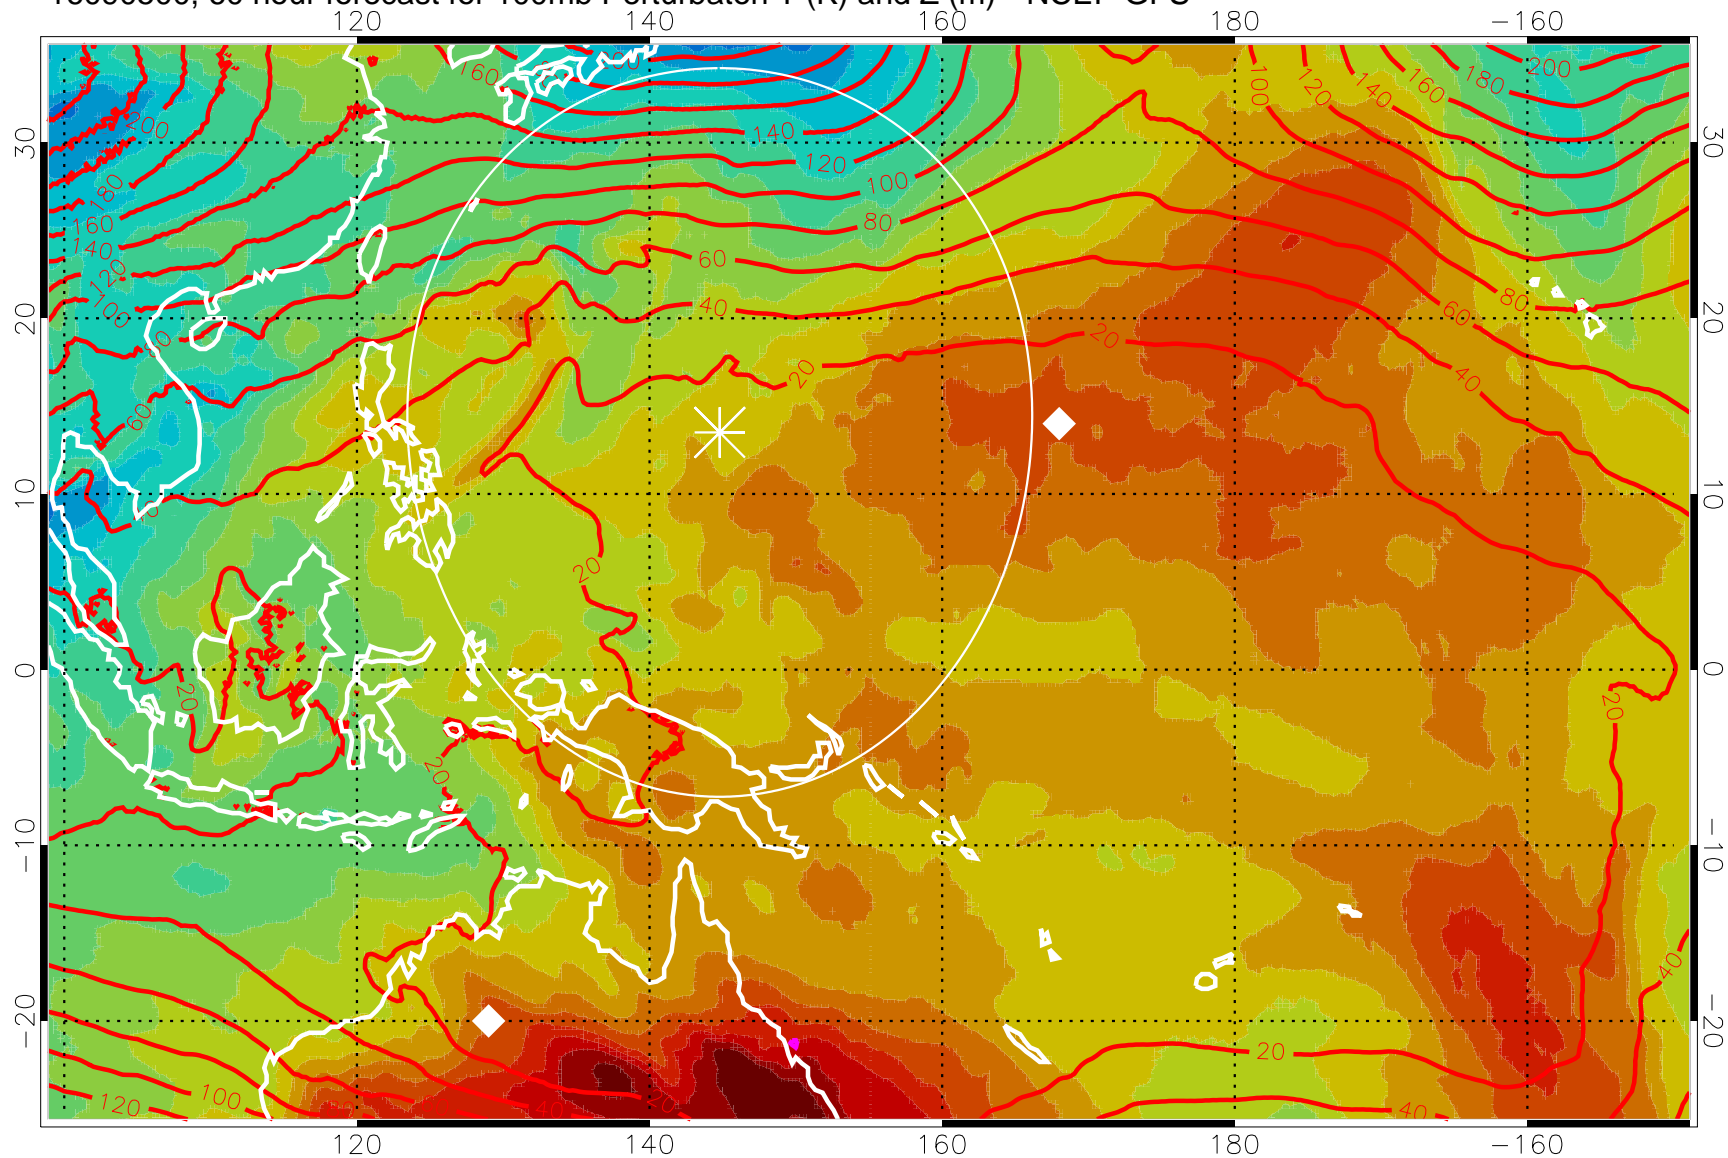

16090500, 60 hour forecast for 100mb Perturbaton T (K) and Z (m)-- NCEP GFS

Contours are 100 mbar Z perturbation (m)
Positive Z Contours
Negative Z Contours
Diamonds-mean pos. of anticyclones

Range ring of 2304 km