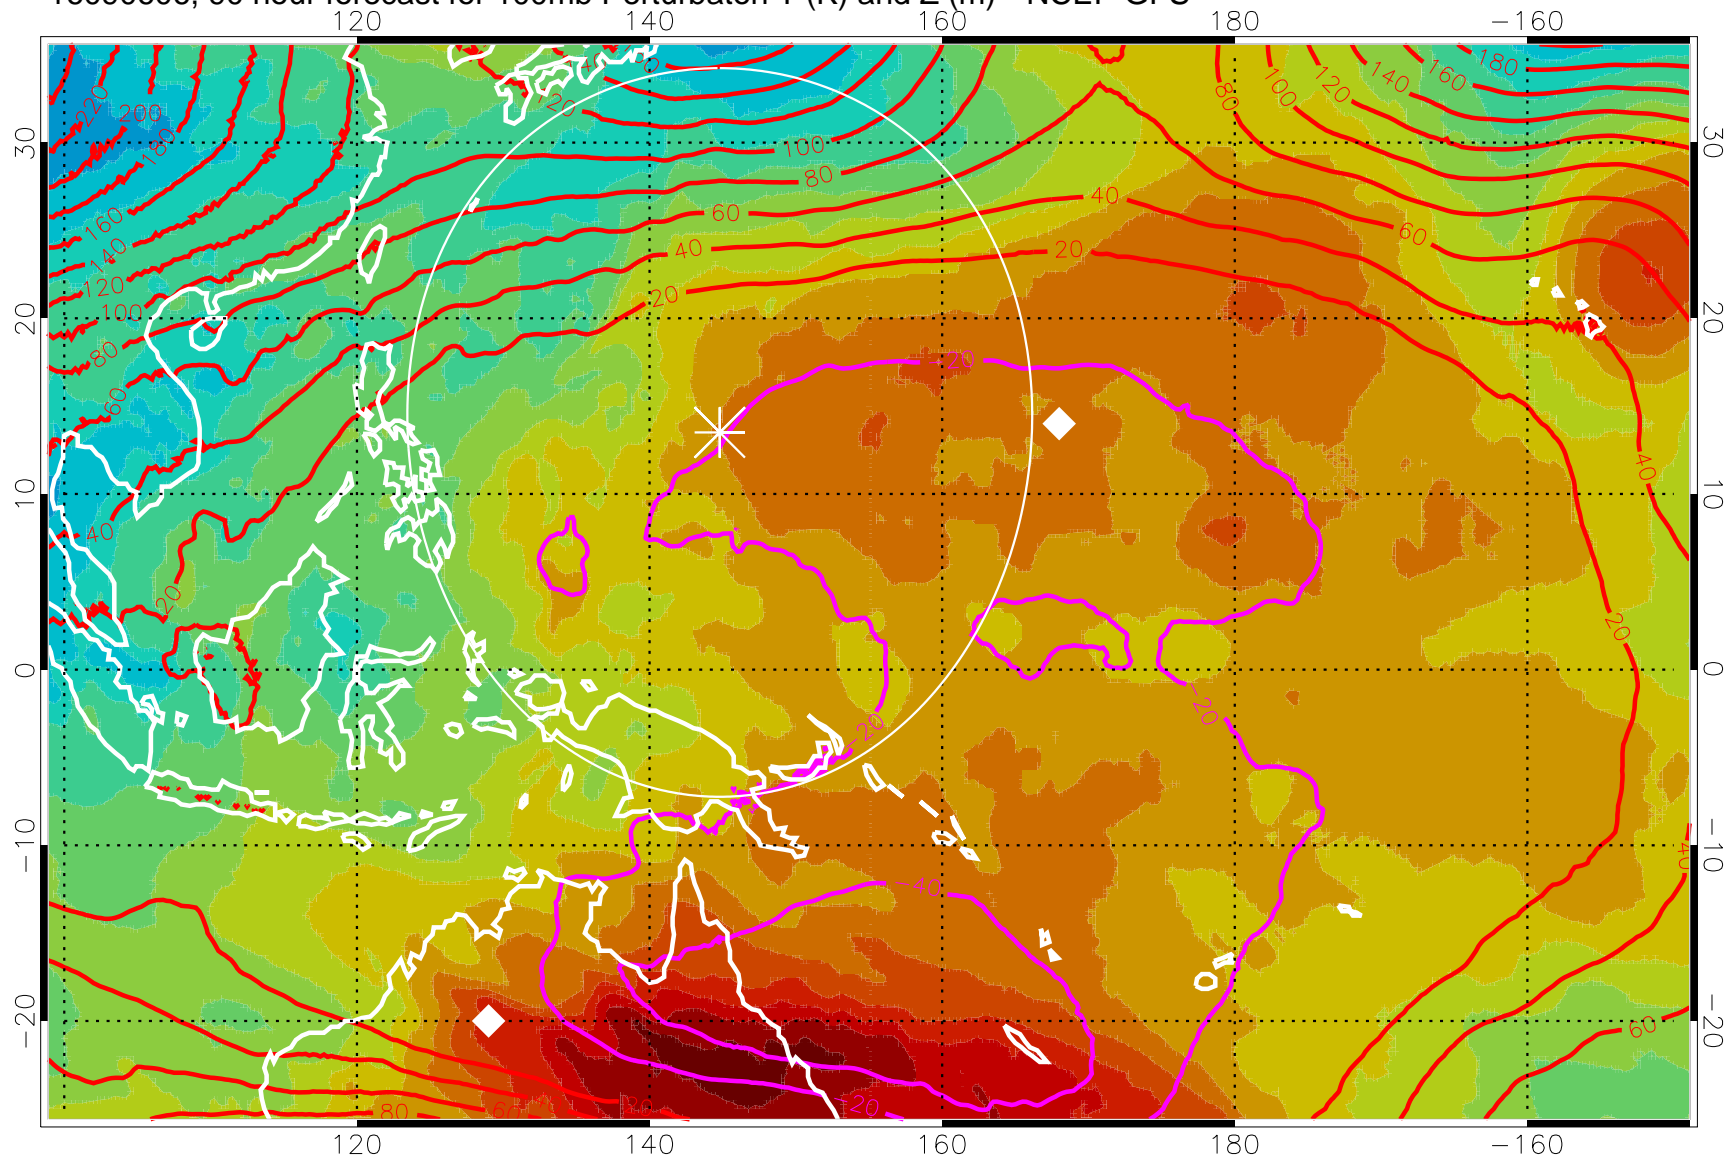

16090606, 90 hour forecast for 100mb Perturbaton T (K) and Z (m)-- NCEP GFS

Contours are 100 mbar Z perturbation (m)
Positive Z Contours
Negative Z Contours
Diamonds-mean pos. of anticyclones

Range ring of 2304 km