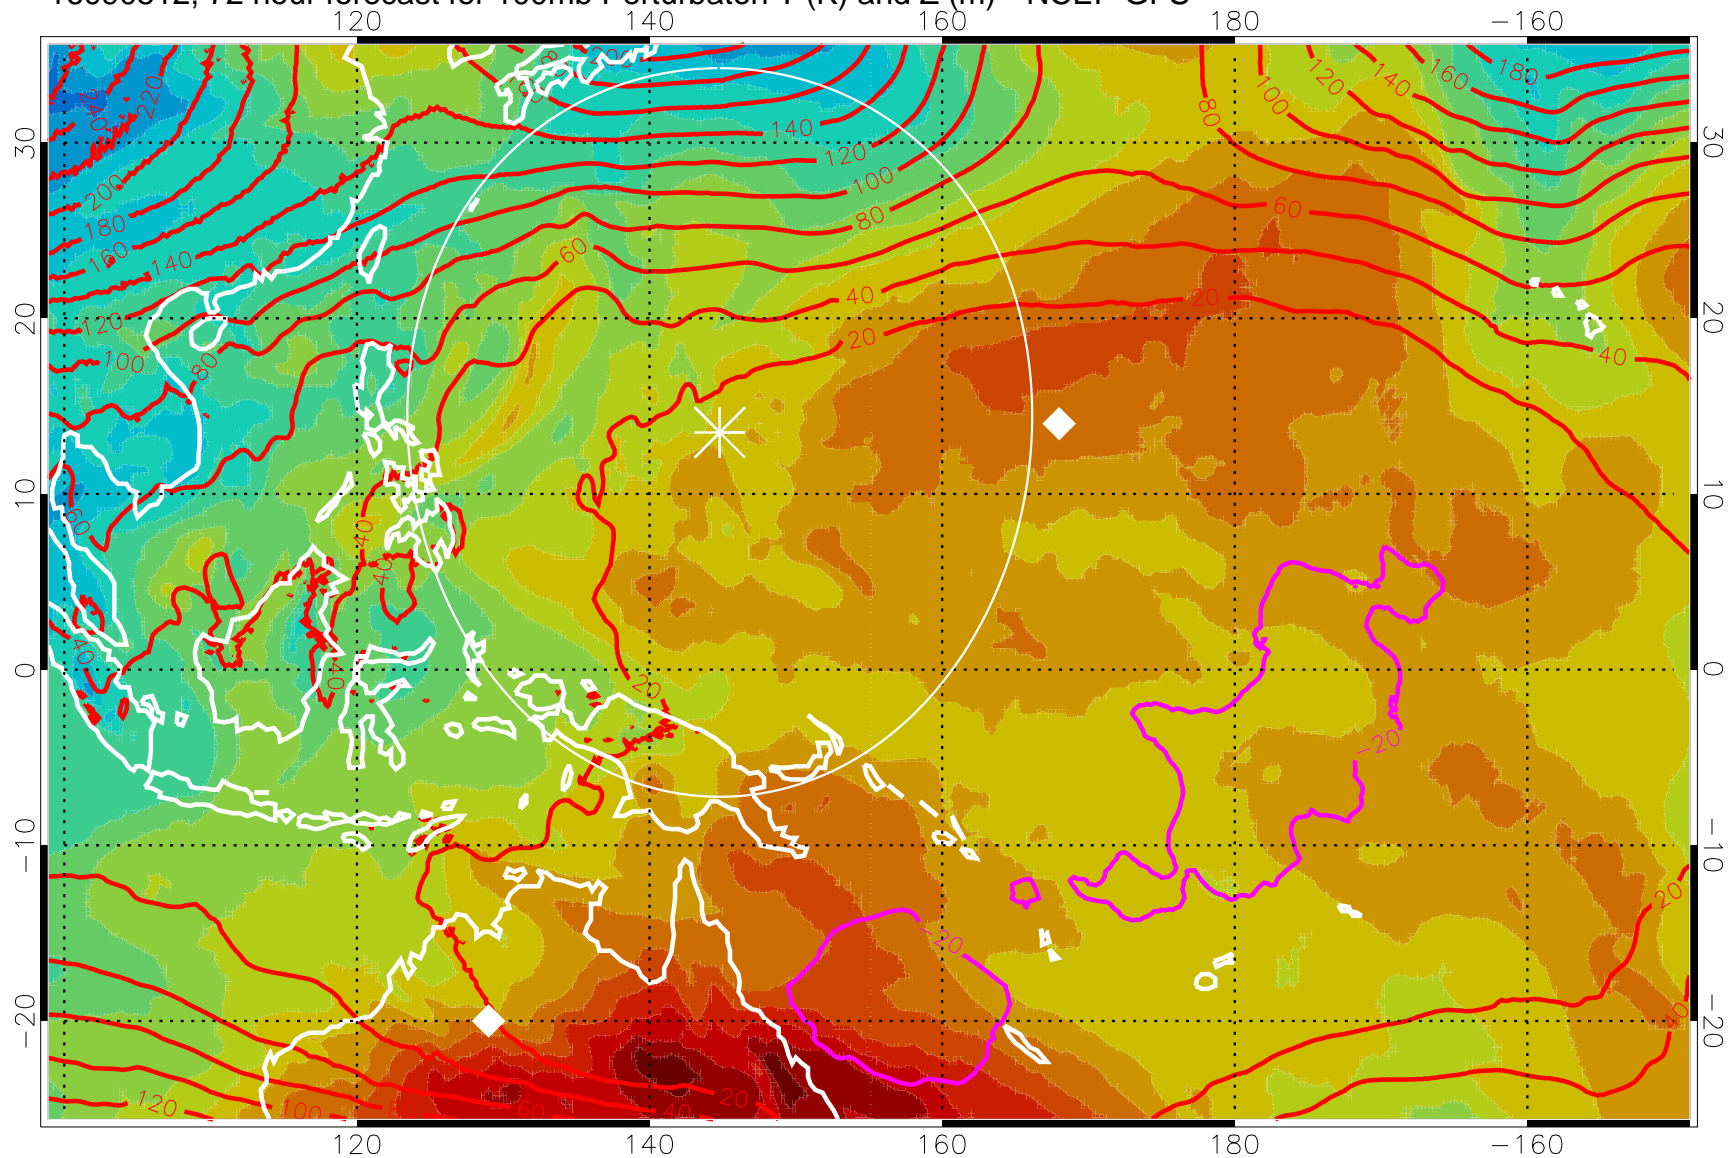

16090512, 72 hour forecast for 100mb Perturbaton T (K) and Z (m)-- NCEP GFS

Contours are 100 mbar Z perturbation (m)
Positive Z Contours
Negative Z Contours
Diamonds-mean pos. of anticyclones

Range ring of 2304 km