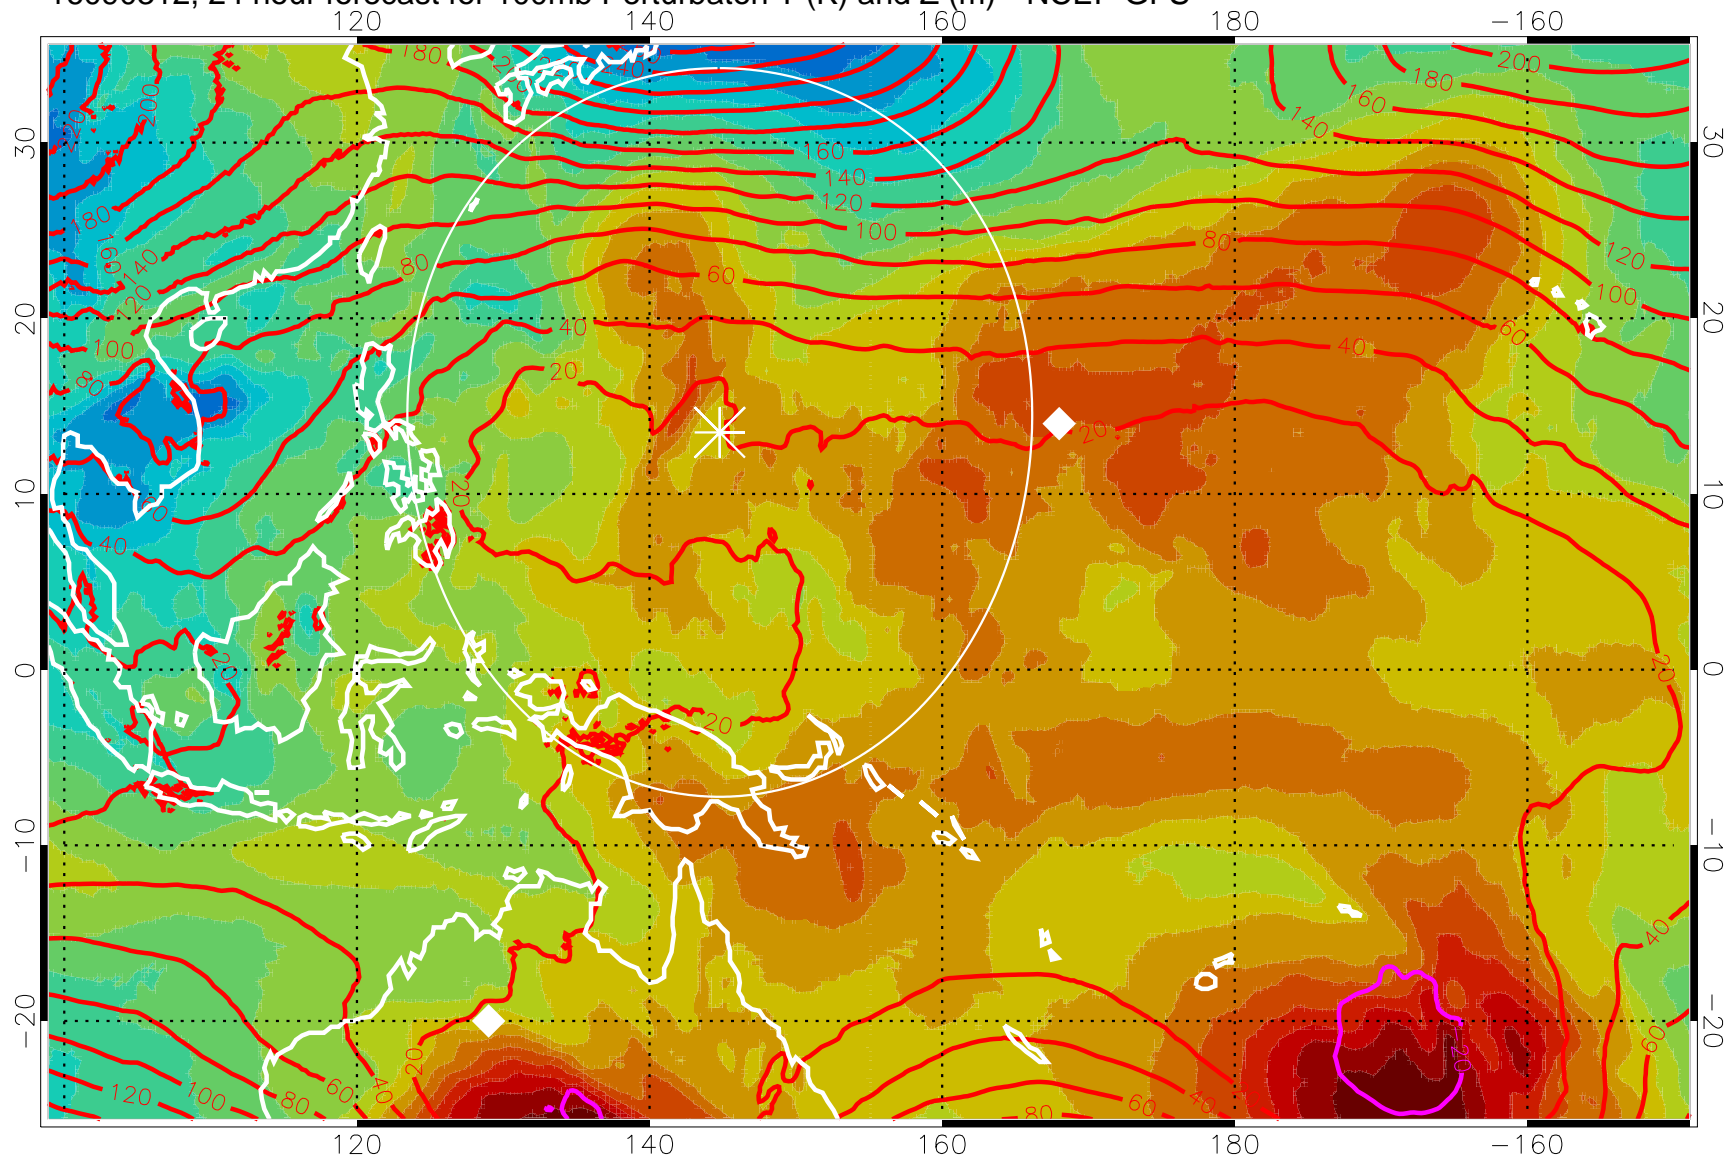

16090312, 24 hour forecast for 100mb Perturbaton T (K) and Z (m)-- NCEP GFS

Contours are 100 mbar Z perturbation (m)
Positive Z Contours
Negative Z Contours
Diamonds-mean pos. of anticyclones

Range ring of 2304 km