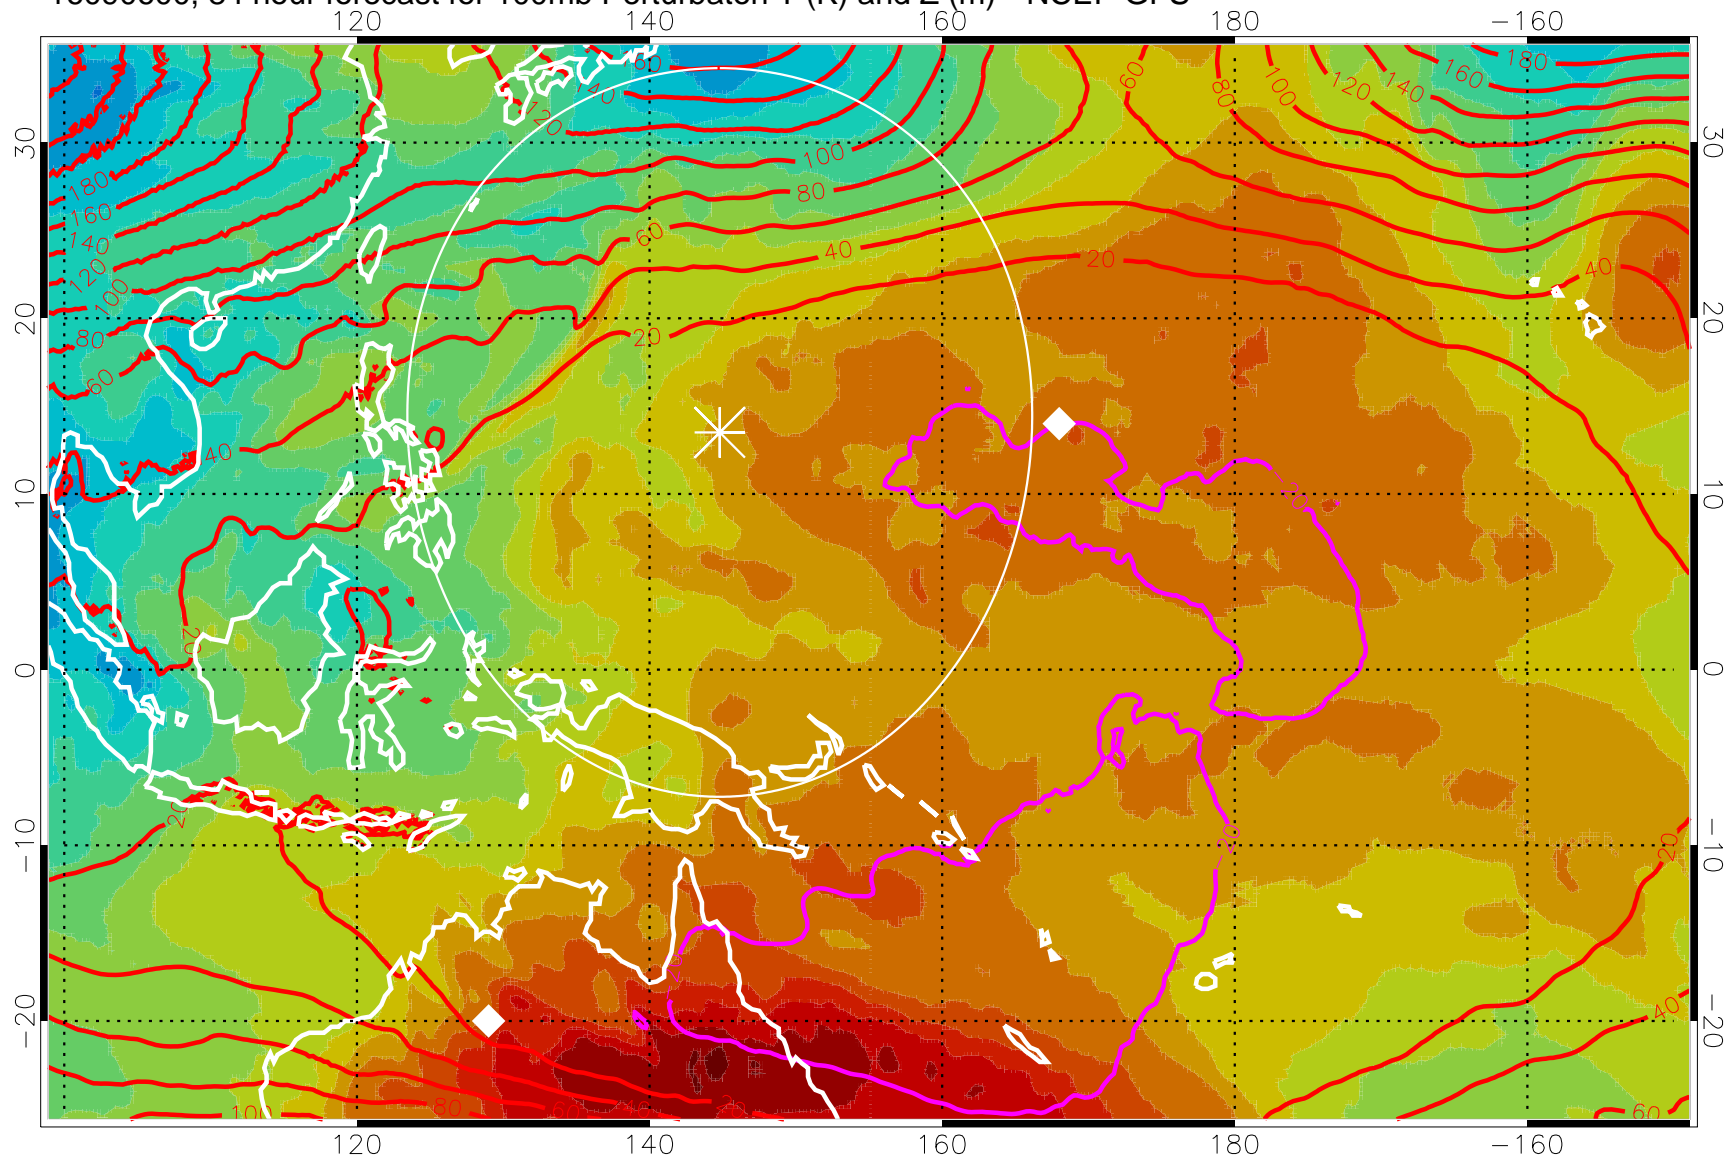

16090600, 84 hour forecast for 100mb Perturbaton T (K) and Z (m)-- NCEP GFS

Contours are 100 mbar Z perturbation (m)
Positive Z Contours
Negative Z Contours
Diamonds-mean pos. of anticyclones

Range ring of 2304 km