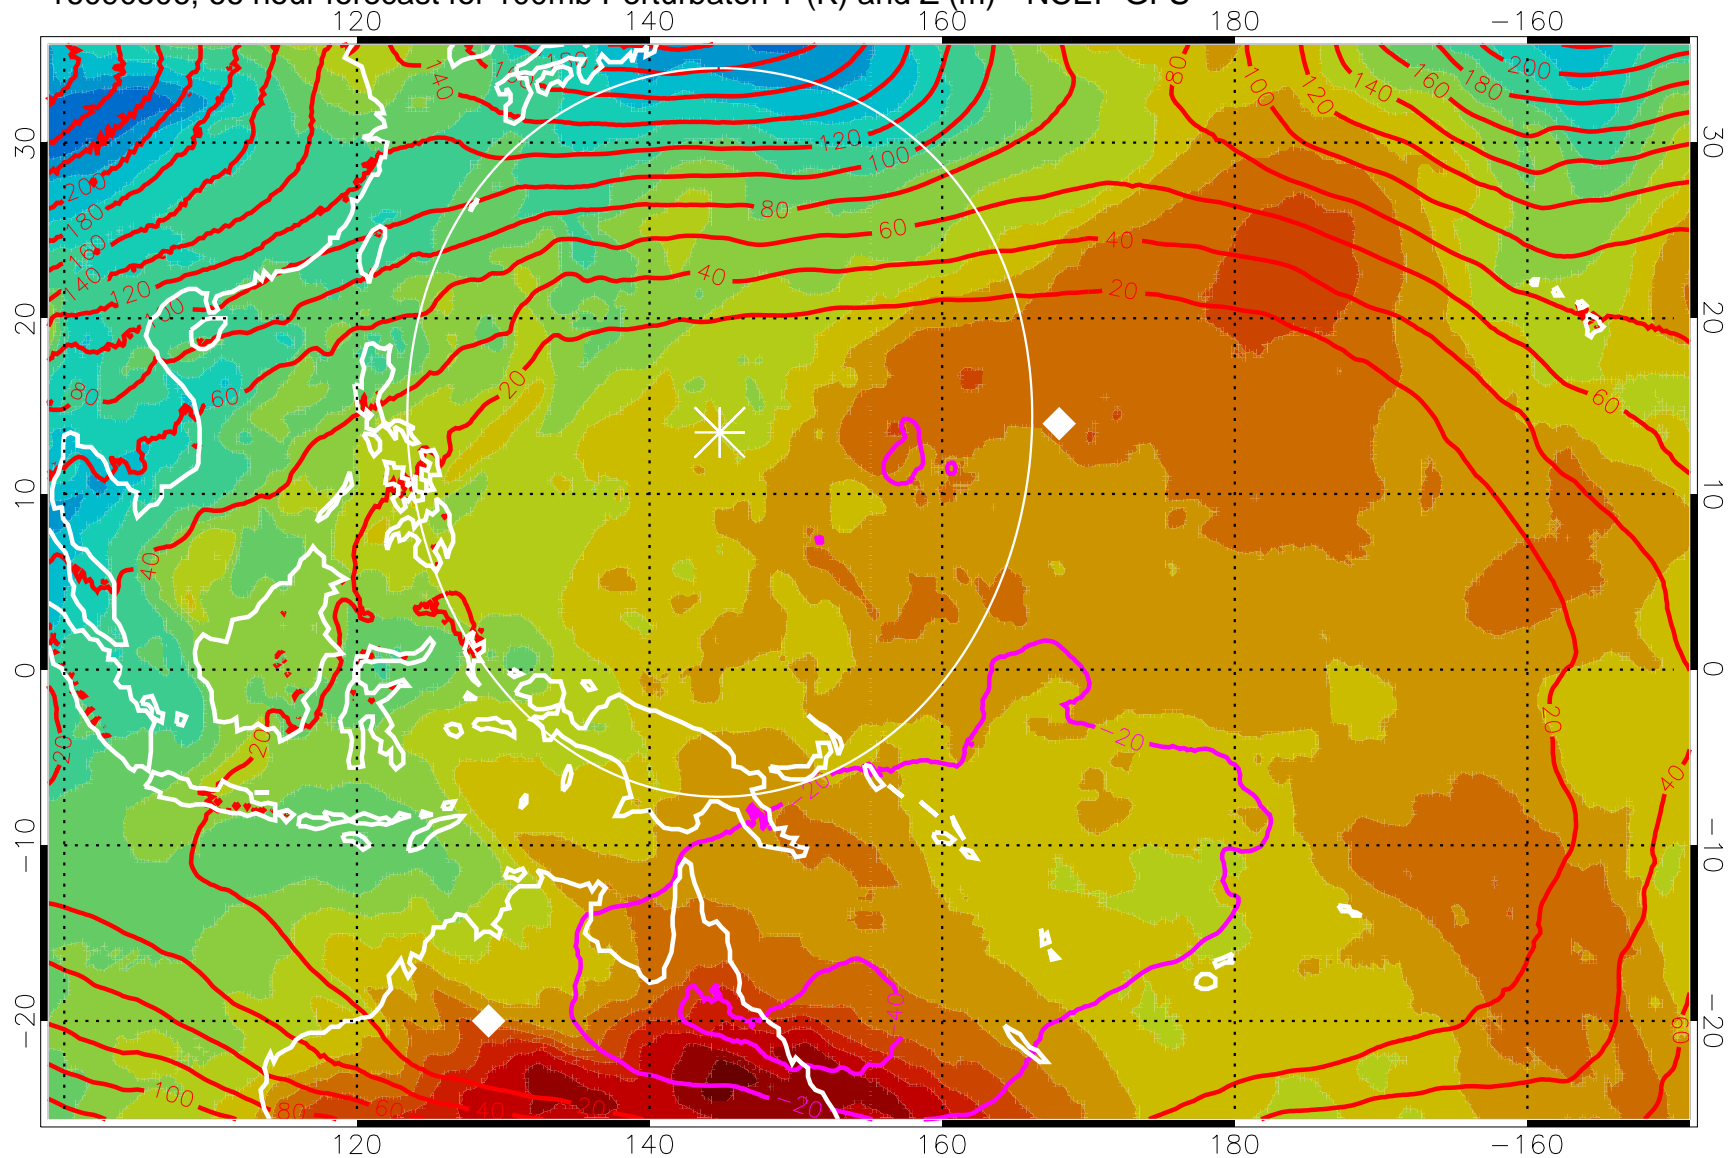

16090506, 66 hour forecast for 100mb Perturbaton T (K) and Z (m)-- NCEP GFS

Contours are 100 mbar Z perturbation (m)
Positive Z Contours
Negative Z Contours
Diamonds-mean pos. of anticyclones

Range ring of 2304 km