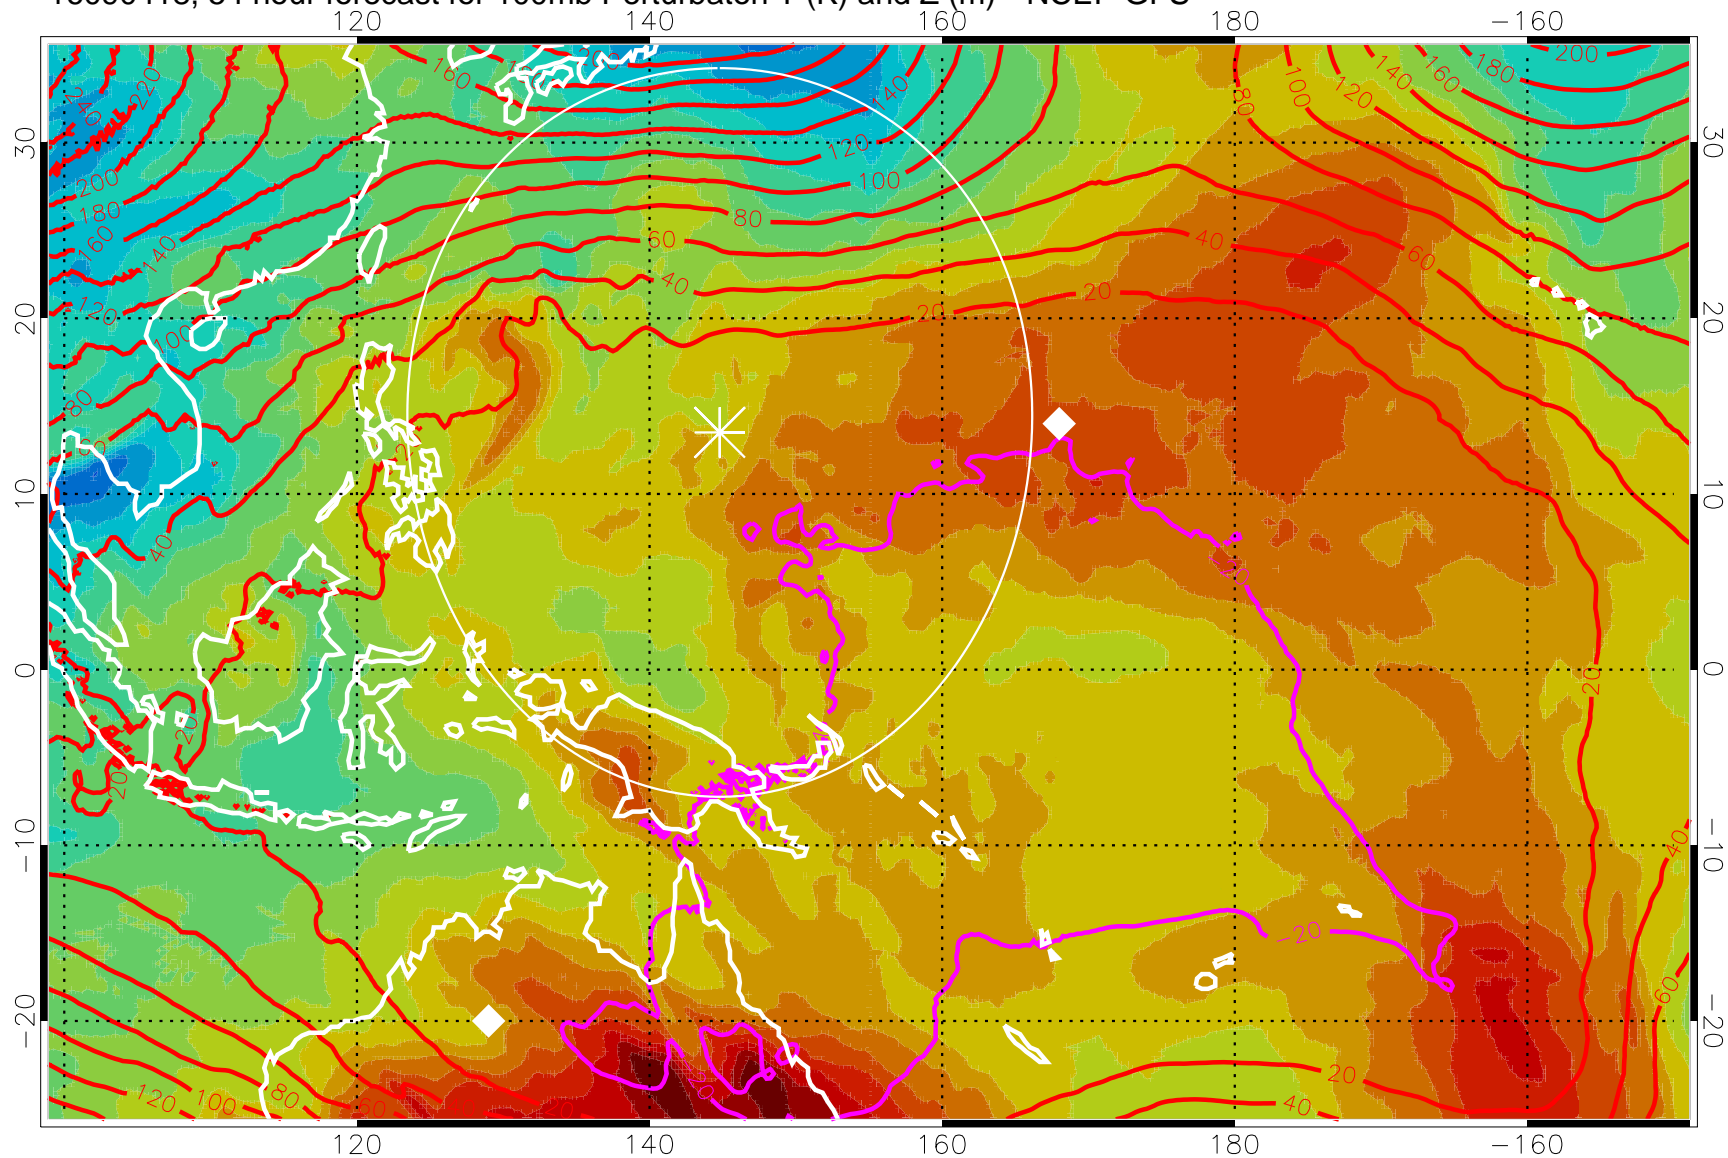

16090418, 54 hour forecast for 100mb Perturbaton T (K) and Z (m)-- NCEP GFS

Contours are 100 mbar Z perturbation (m)
Positive Z Contours
Negative Z Contours
Diamonds-mean pos. of anticyclones

Range ring of 2304 km