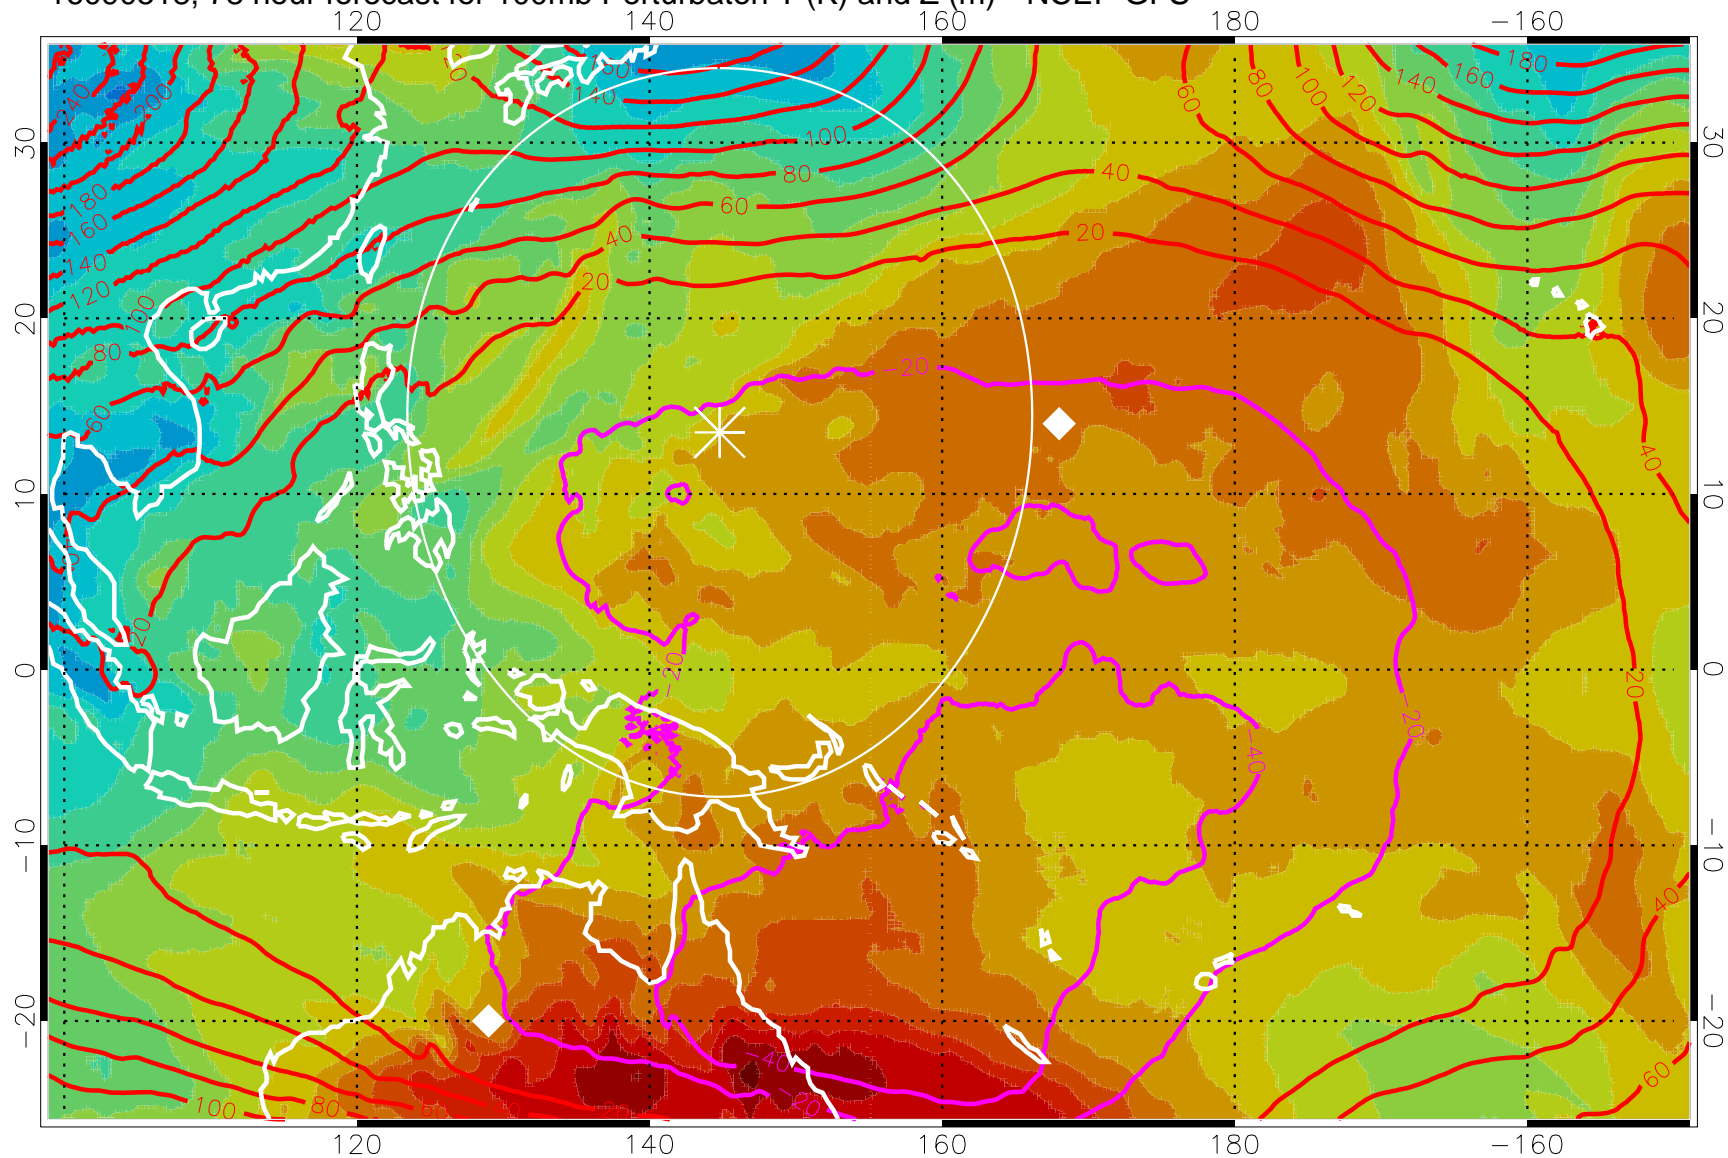

16090518, 78 hour forecast for 100mb Perturbaton T (K) and Z (m)-- NCEP GFS

Contours are 100 mbar Z perturbation (m)
Positive Z Contours
Negative Z Contours
Diamonds-mean pos. of anticyclones

Range ring of 2304 km