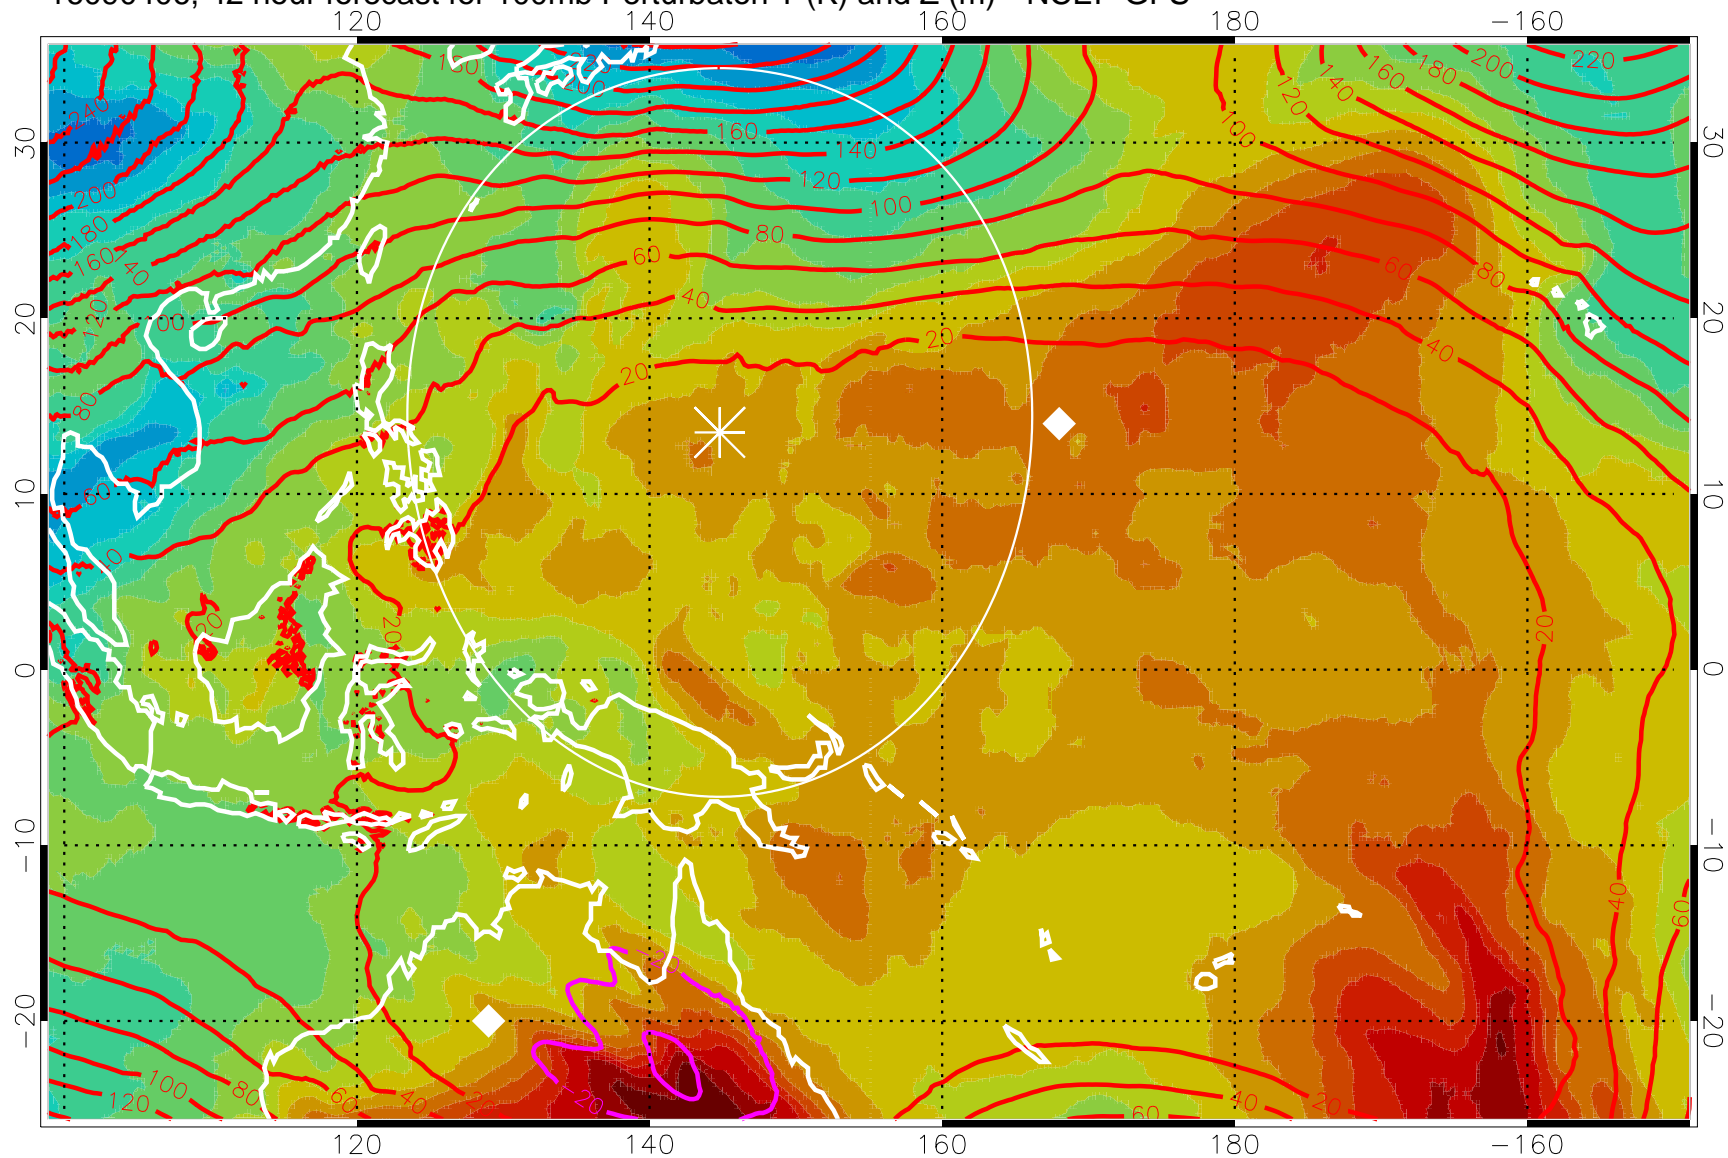

16090406, 42 hour forecast for 100mb Perturbaton T (K) and Z (m)-- NCEP GFS

Contours are 100 mbar Z perturbation (m)
Positive Z Contours
Negative Z Contours
Diamonds-mean pos. of anticyclones

Range ring of 2304 km