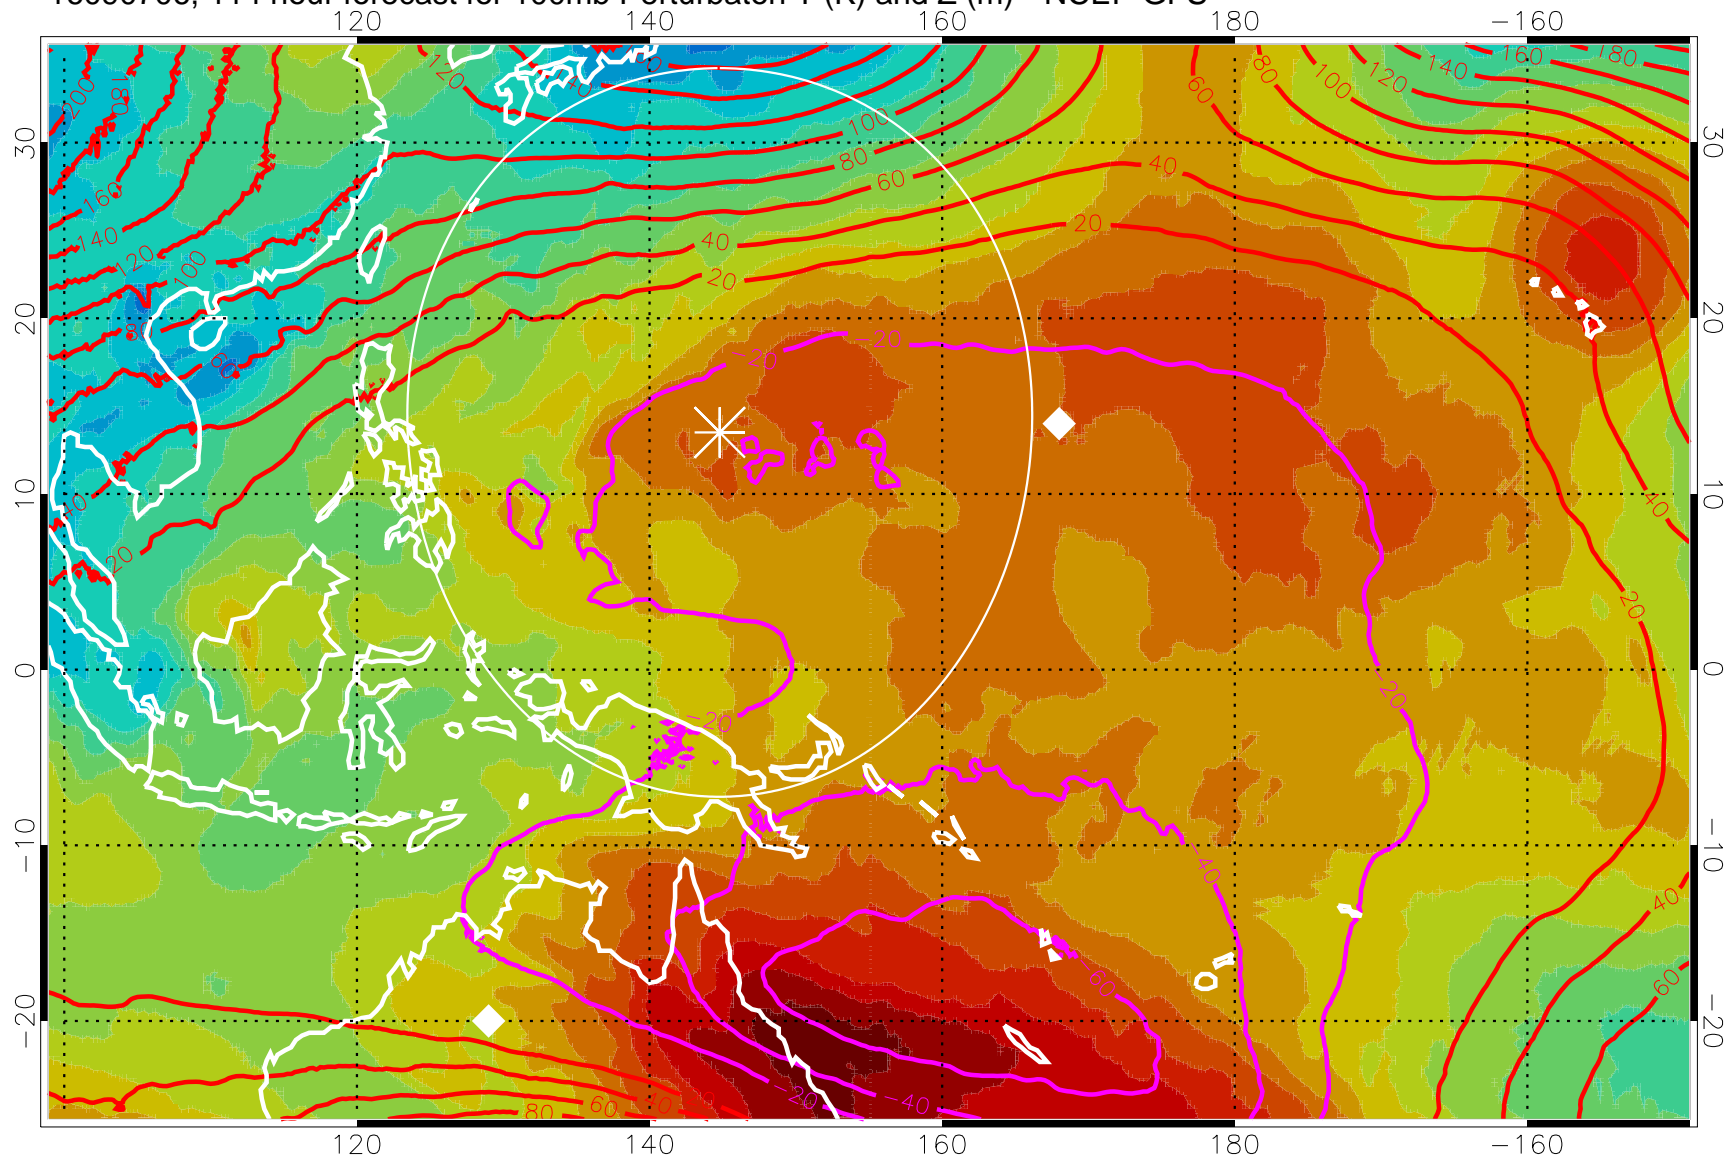

16090706, 114 hour forecast for 100mb Perturbation T (K) and Z (m)-- NCEP GFS

Contours are 100 mbar Z perturbation (m)
Positive Z Contours
Negative Z Contours
Diamonds-mean pos. of anticyclones

Range ring of 2304 km