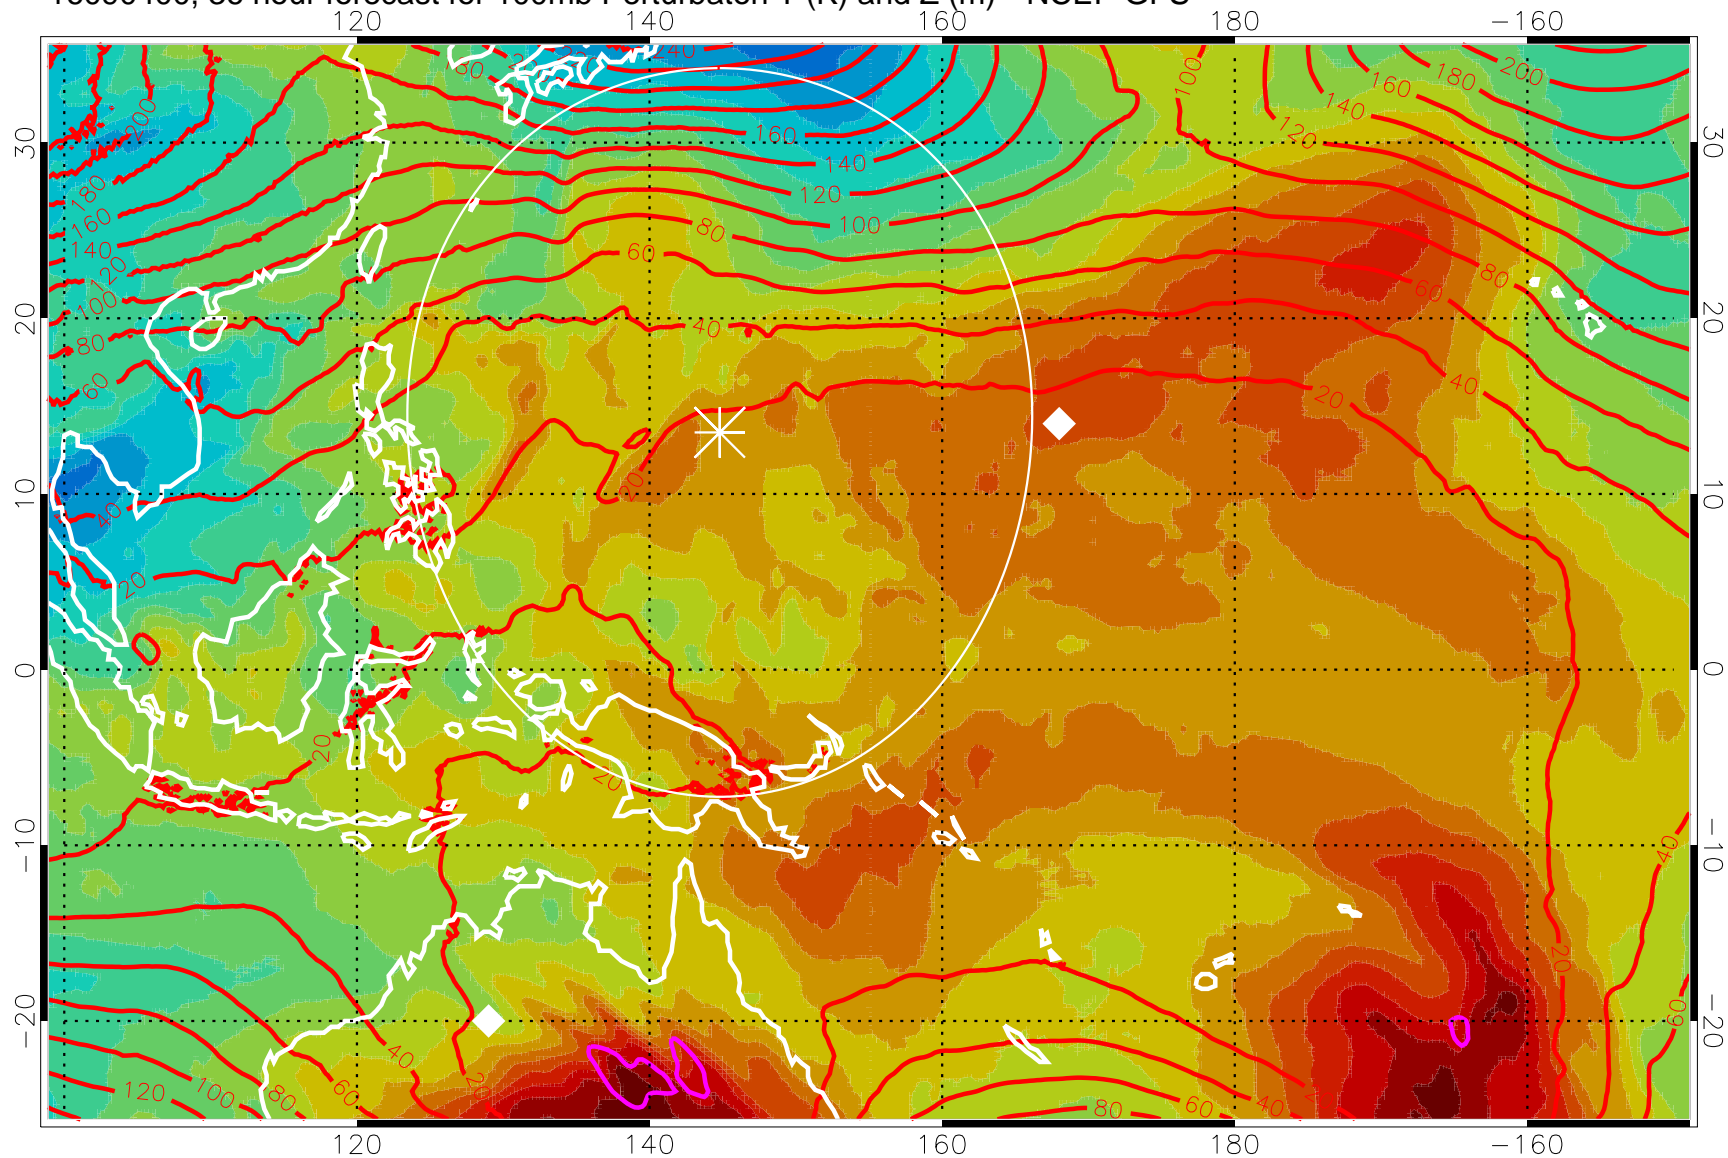

16090400, 36 hour forecast for 100mb Perturbaton T (K) and Z (m)-- NCEP GFS

Contours are 100 mbar Z perturbation (m)
Positive Z Contours
Negative Z Contours
Diamonds-mean pos. of anticyclones

Range ring of 2304 km