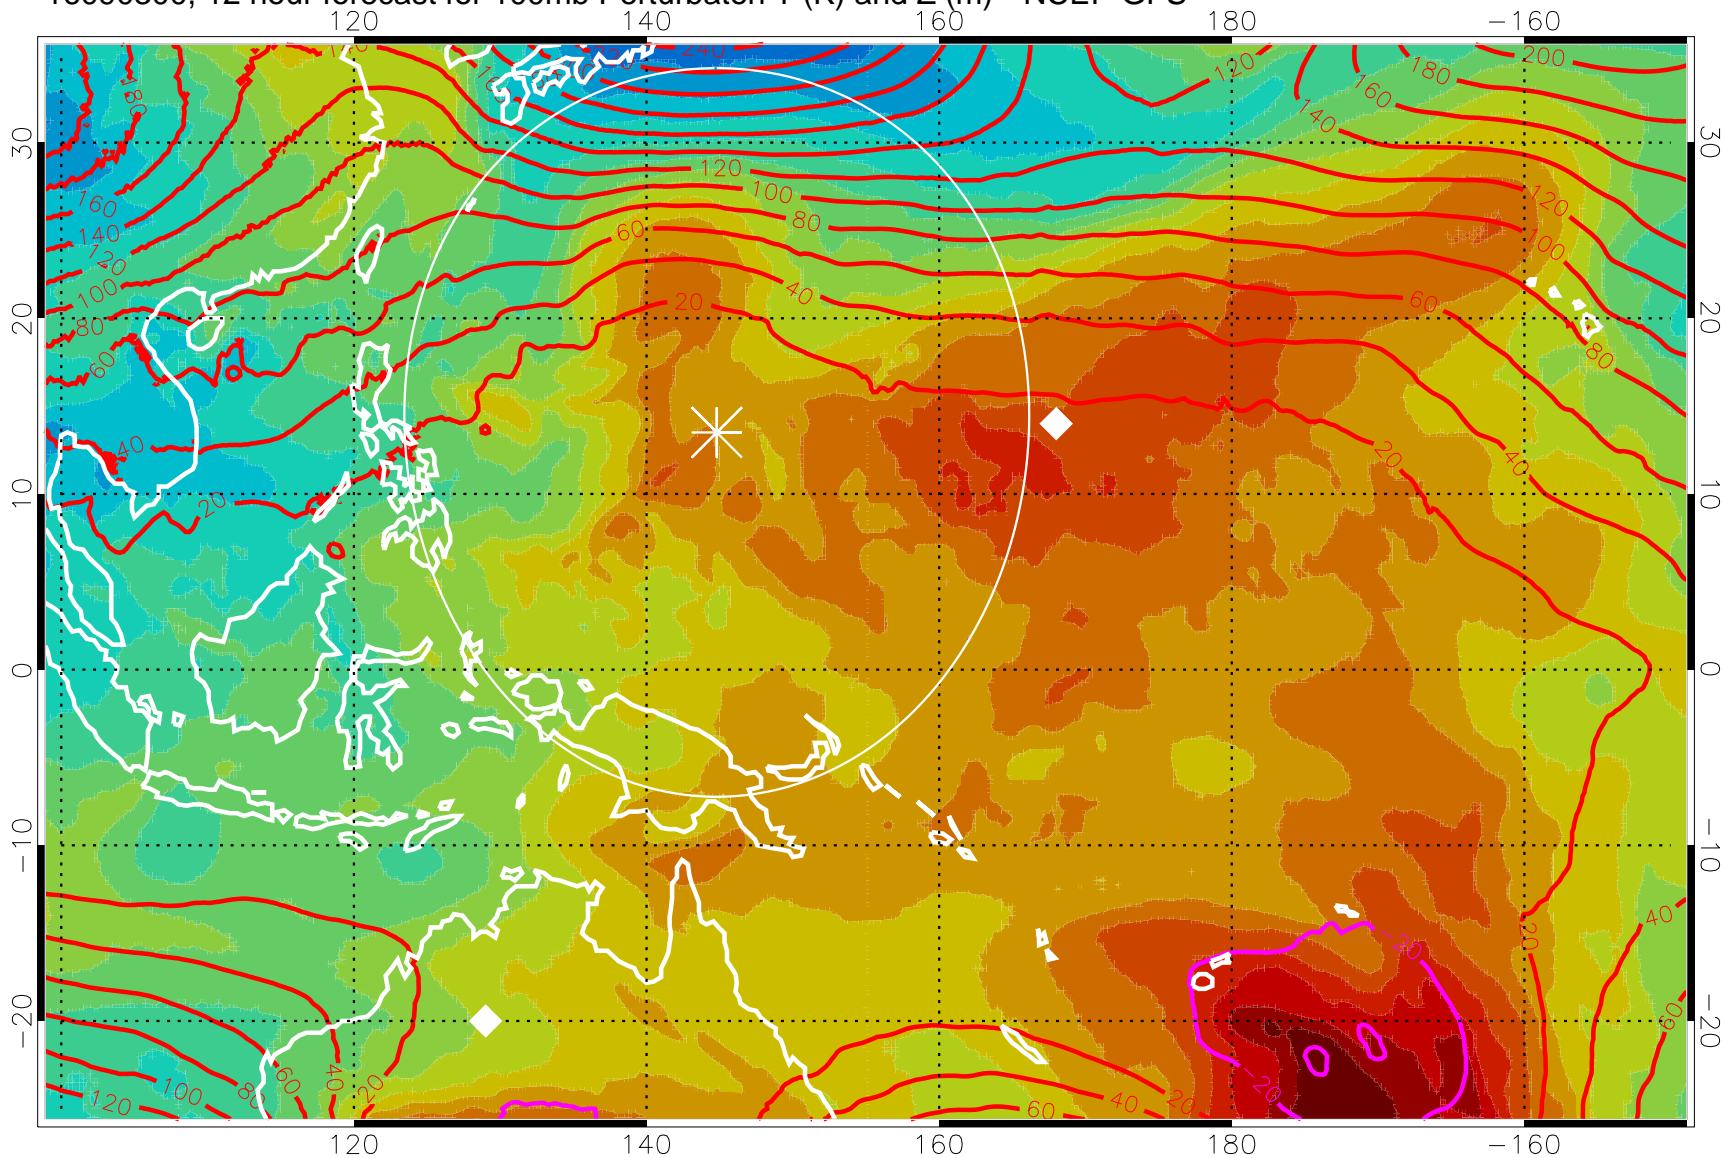

16090300, 12 hour forecast for 100mb Perturbaton T (K) and Z (m)-- NCEP GFS

Contours are 100 mbar Z perturbation (m)
Positive Z Contours
Negative Z Contours
Diamonds-mean pos. of anticyclones

Range ring of 2304 km