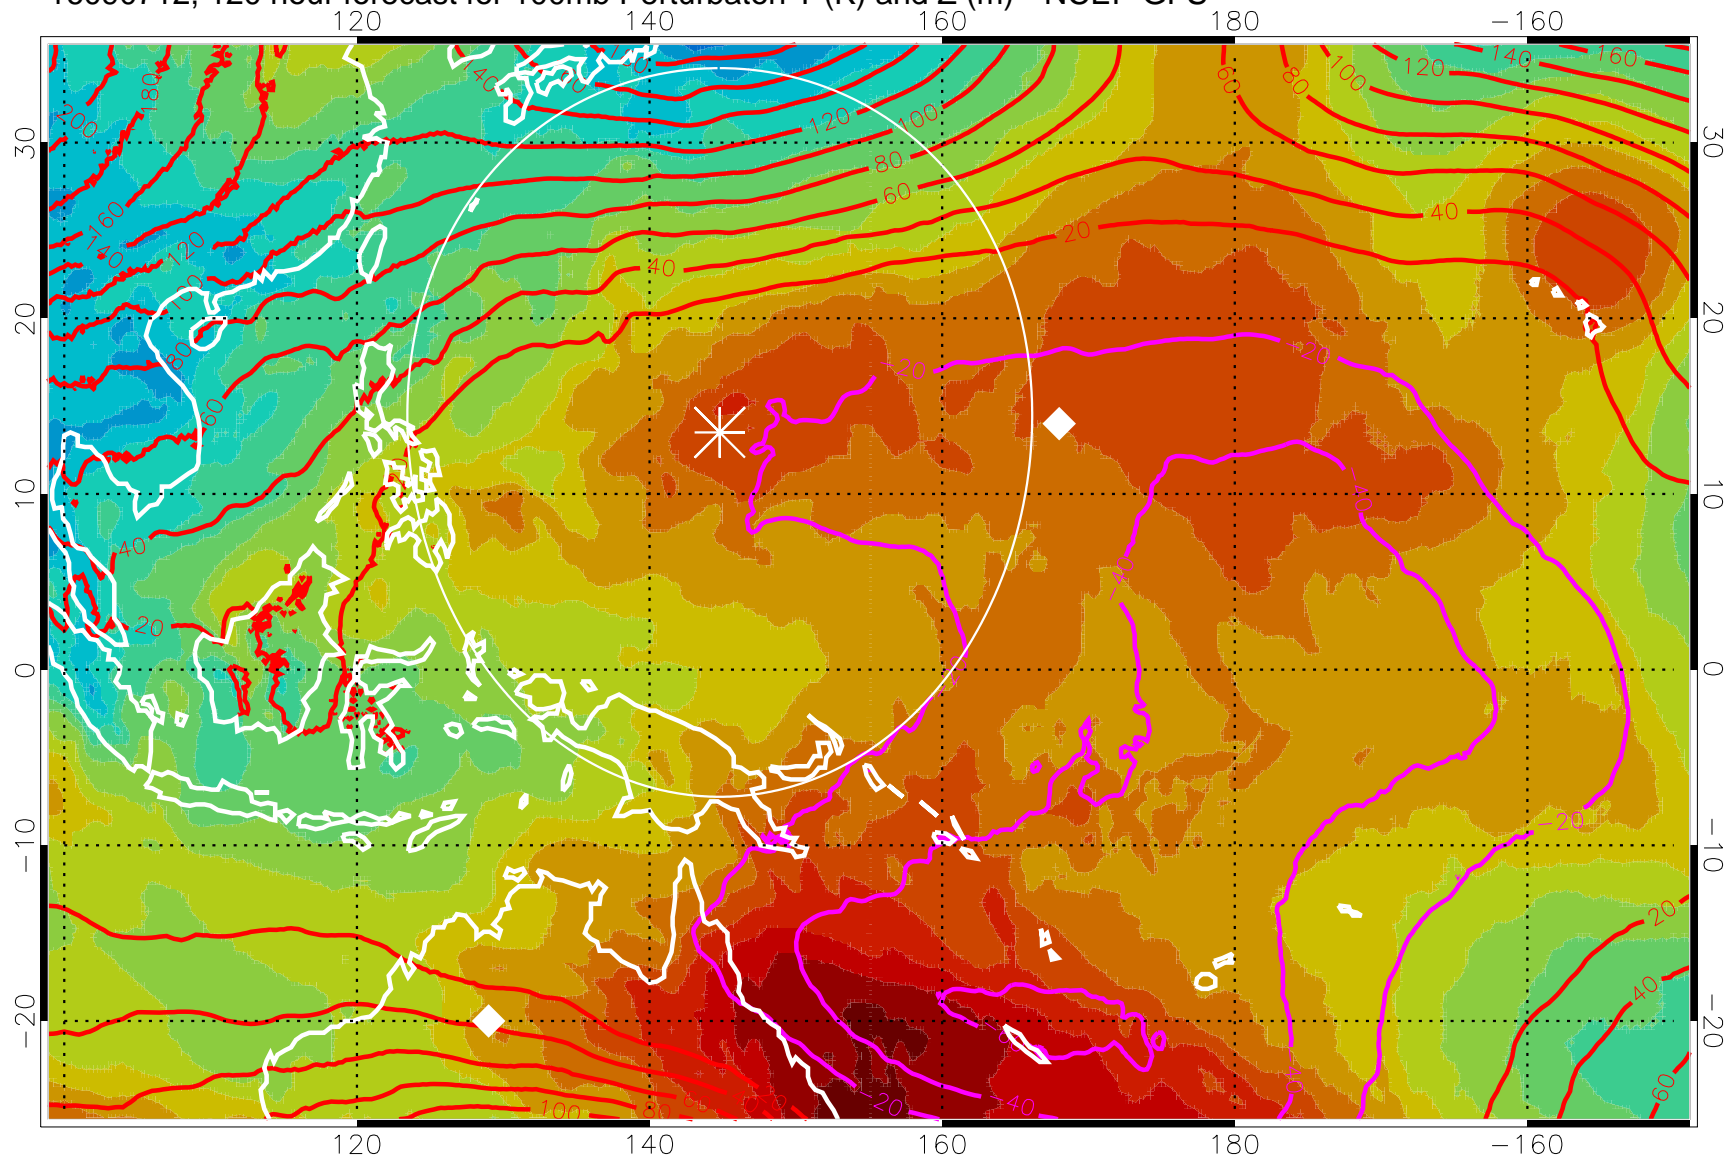

16090712, 120 hour forecast for 100mb Perturbaton T (K) and Z (m)-- NCEP GFS

Contours are 100 mbar Z perturbation (m)
Positive Z Contours
Negative Z Contours
Diamonds-mean pos. of anticyclones

Range ring of 2304 km