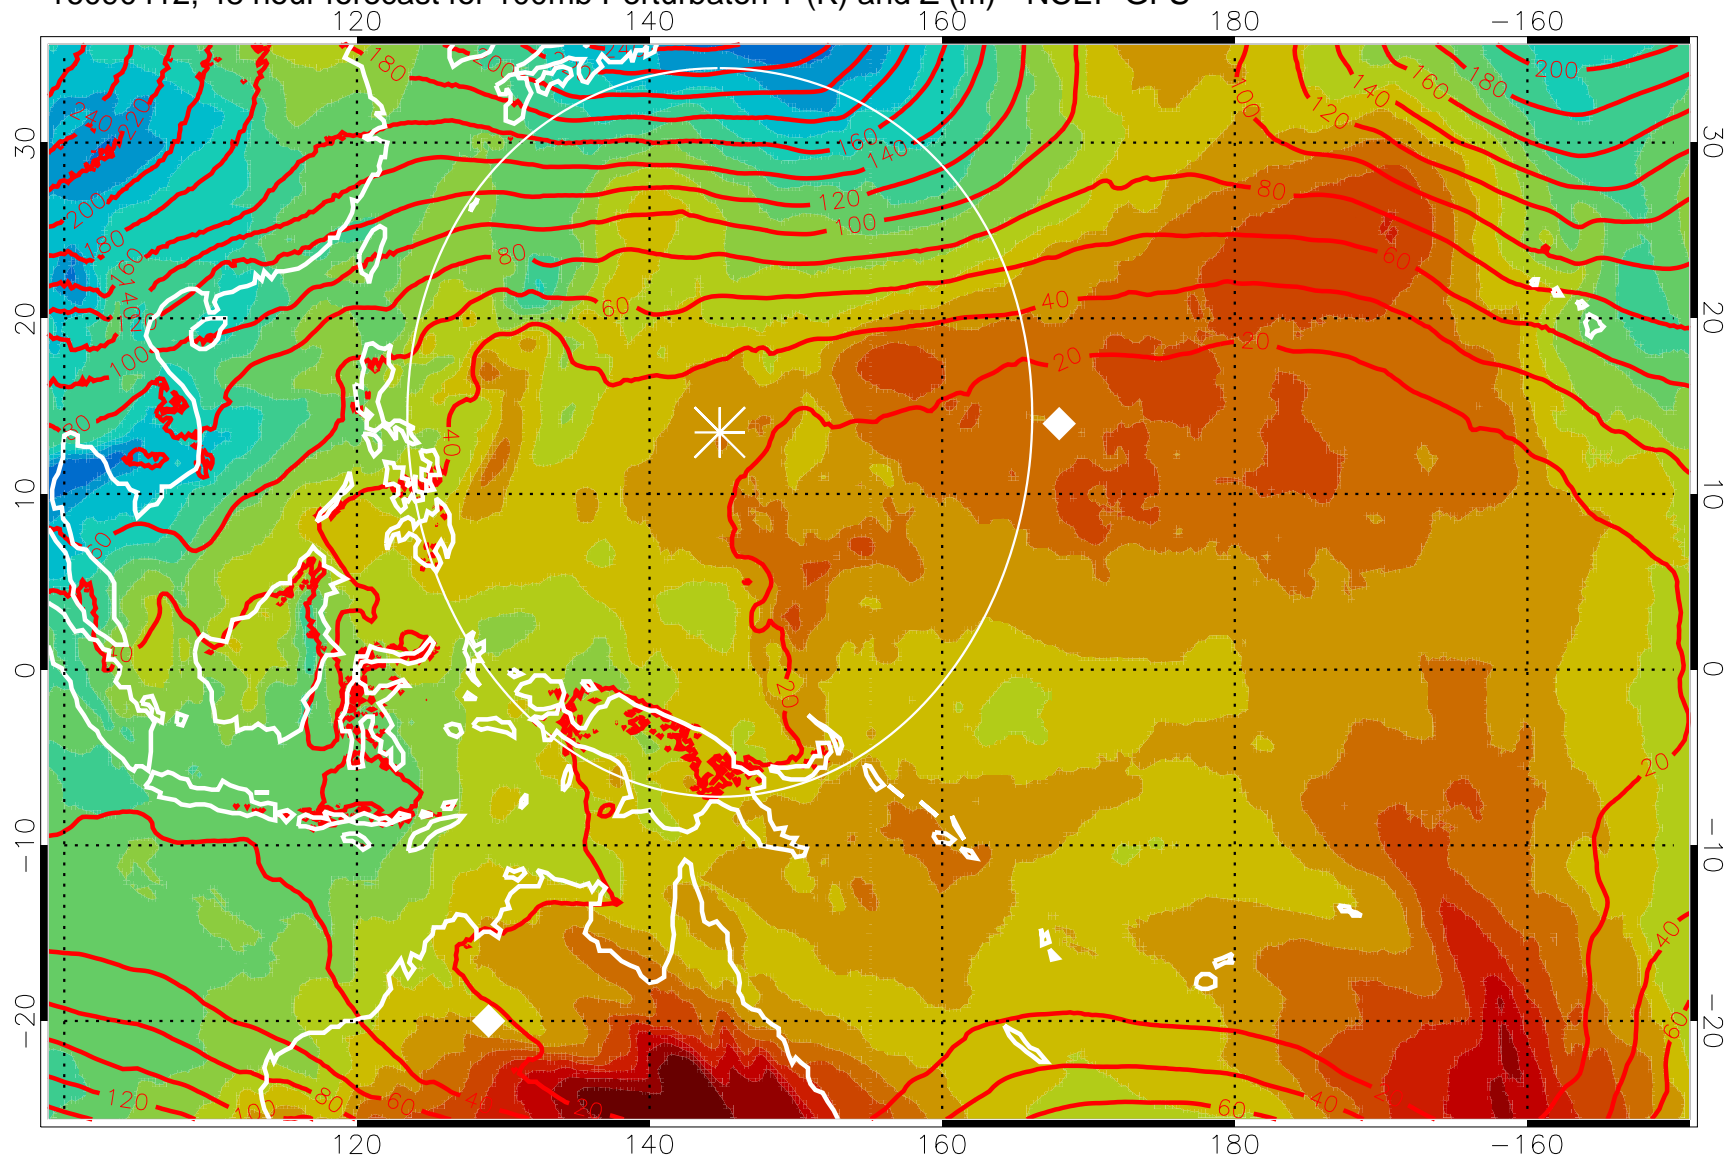

16090412, 48 hour forecast for 100mb Perturbaton T (K) and Z (m)-- NCEP GFS

Contours are 100 mbar Z perturbation (m)
Positive Z Contours
Negative Z Contours
Diamonds-mean pos. of anticyclones

Range ring of 2304 km