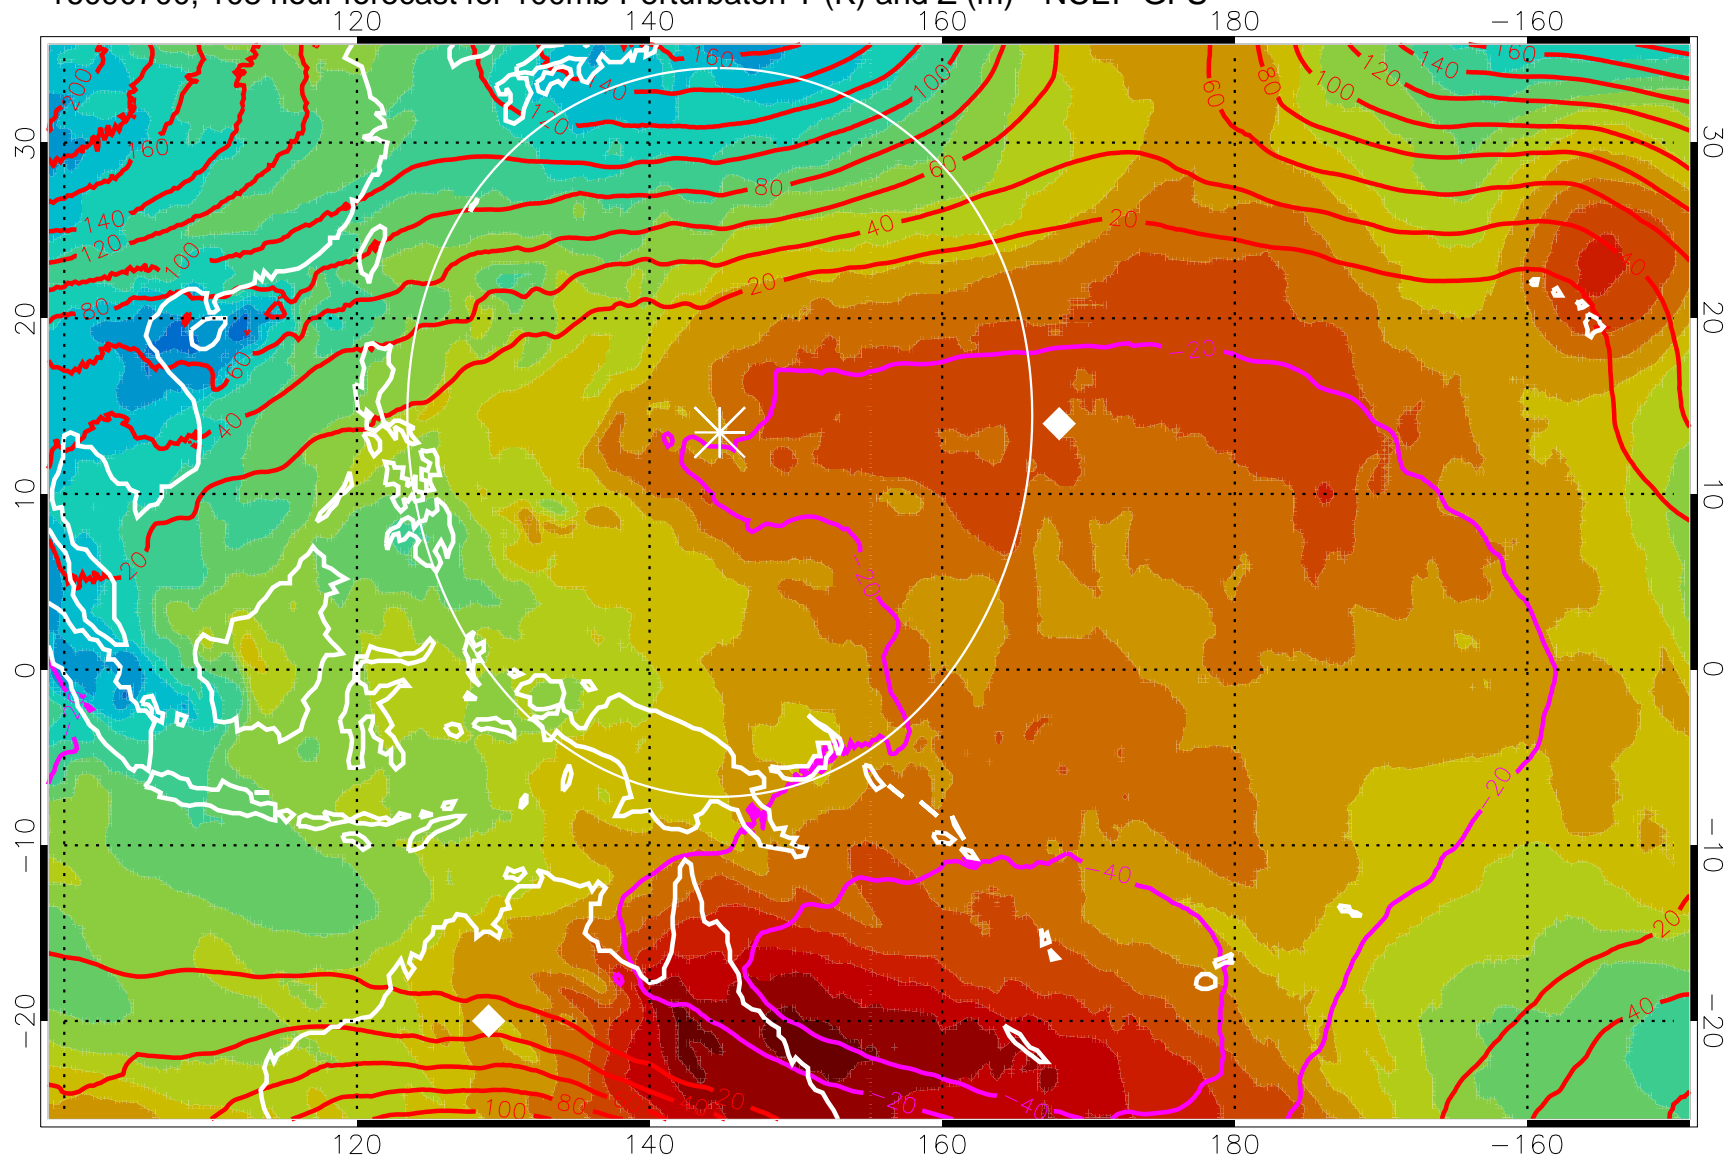

16090700, 108 hour forecast for 100mb Perturbaton T (K) and Z (m)-- NCEP GFS

Contours are 100 mbar Z perturbation (m)
Positive Z Contours
Negative Z Contours
Diamonds-mean pos. of anticyclones

Range ring of 2304 km