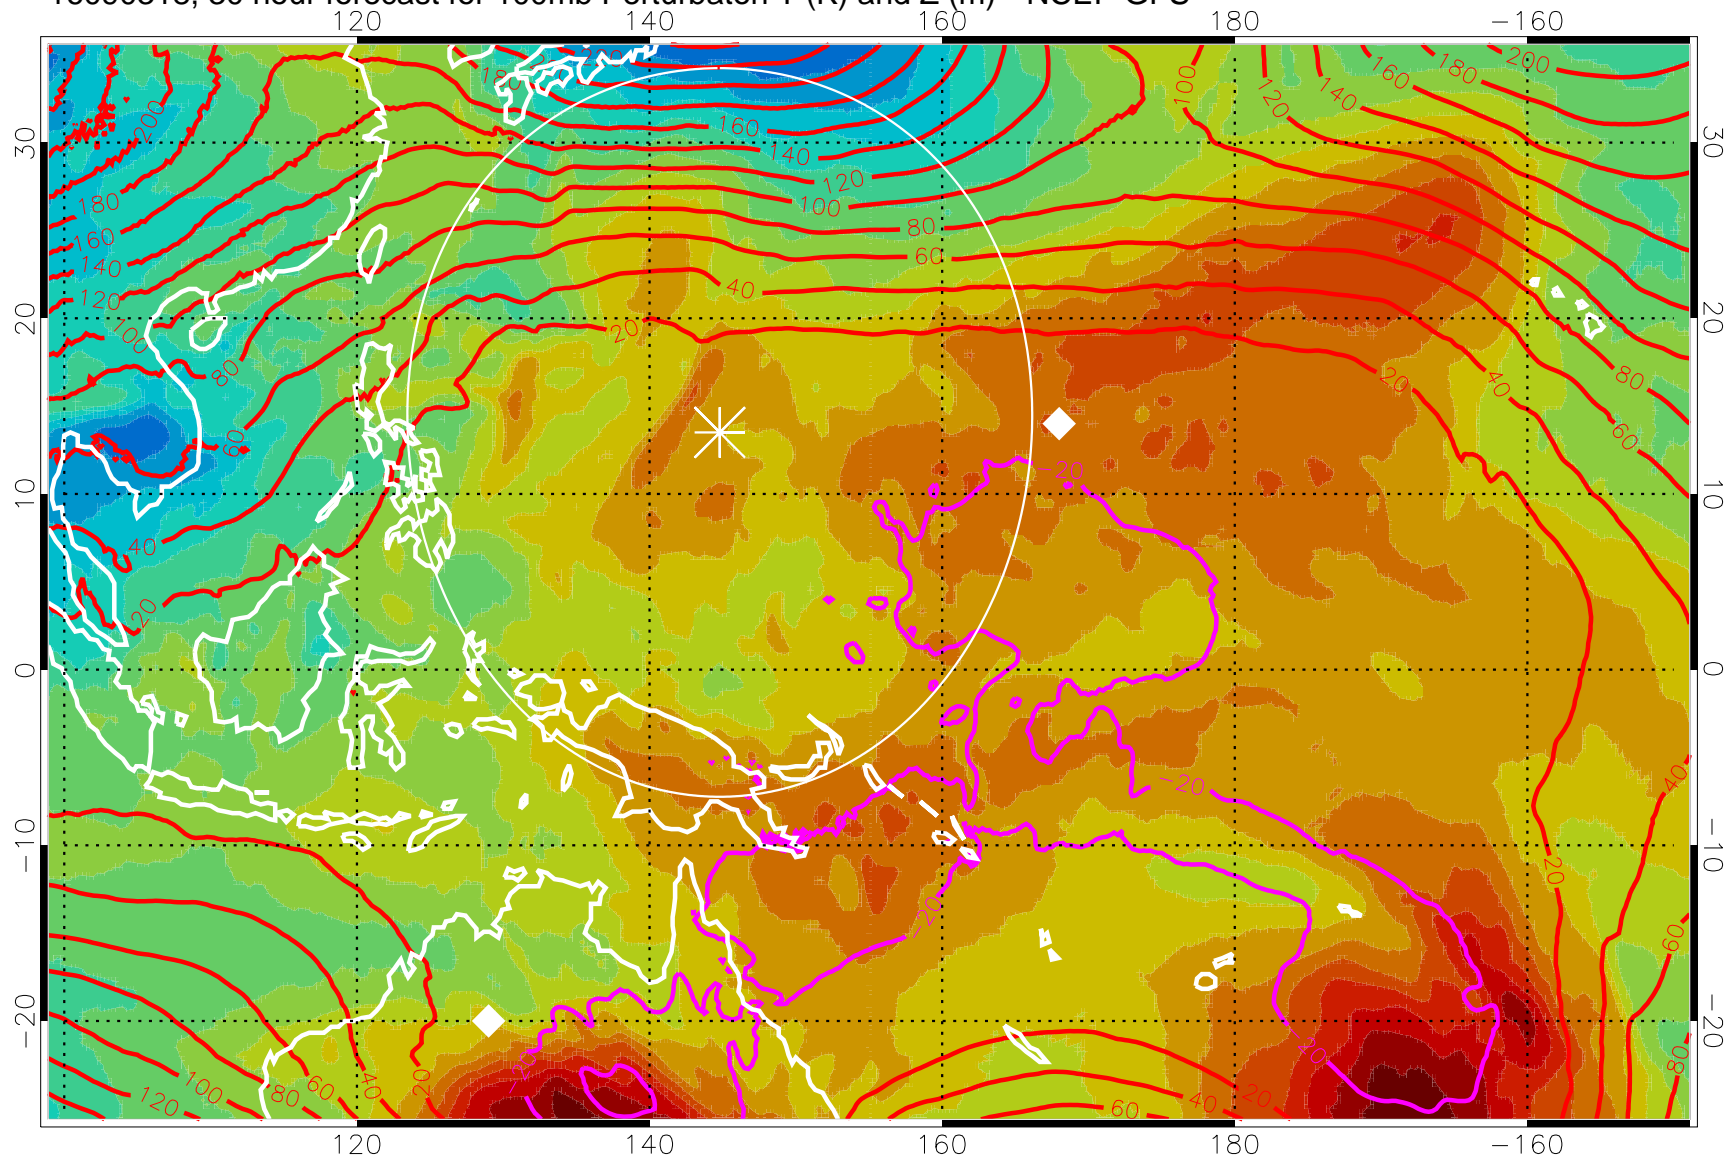

16090318, 30 hour forecast for 100mb Perturbaton T (K) and Z (m)-- NCEP GFS

Contours are 100 mbar Z perturbation (m)
Positive Z Contours
Negative Z Contours
Diamonds-mean pos. of anticyclones

Range ring of 2304 km