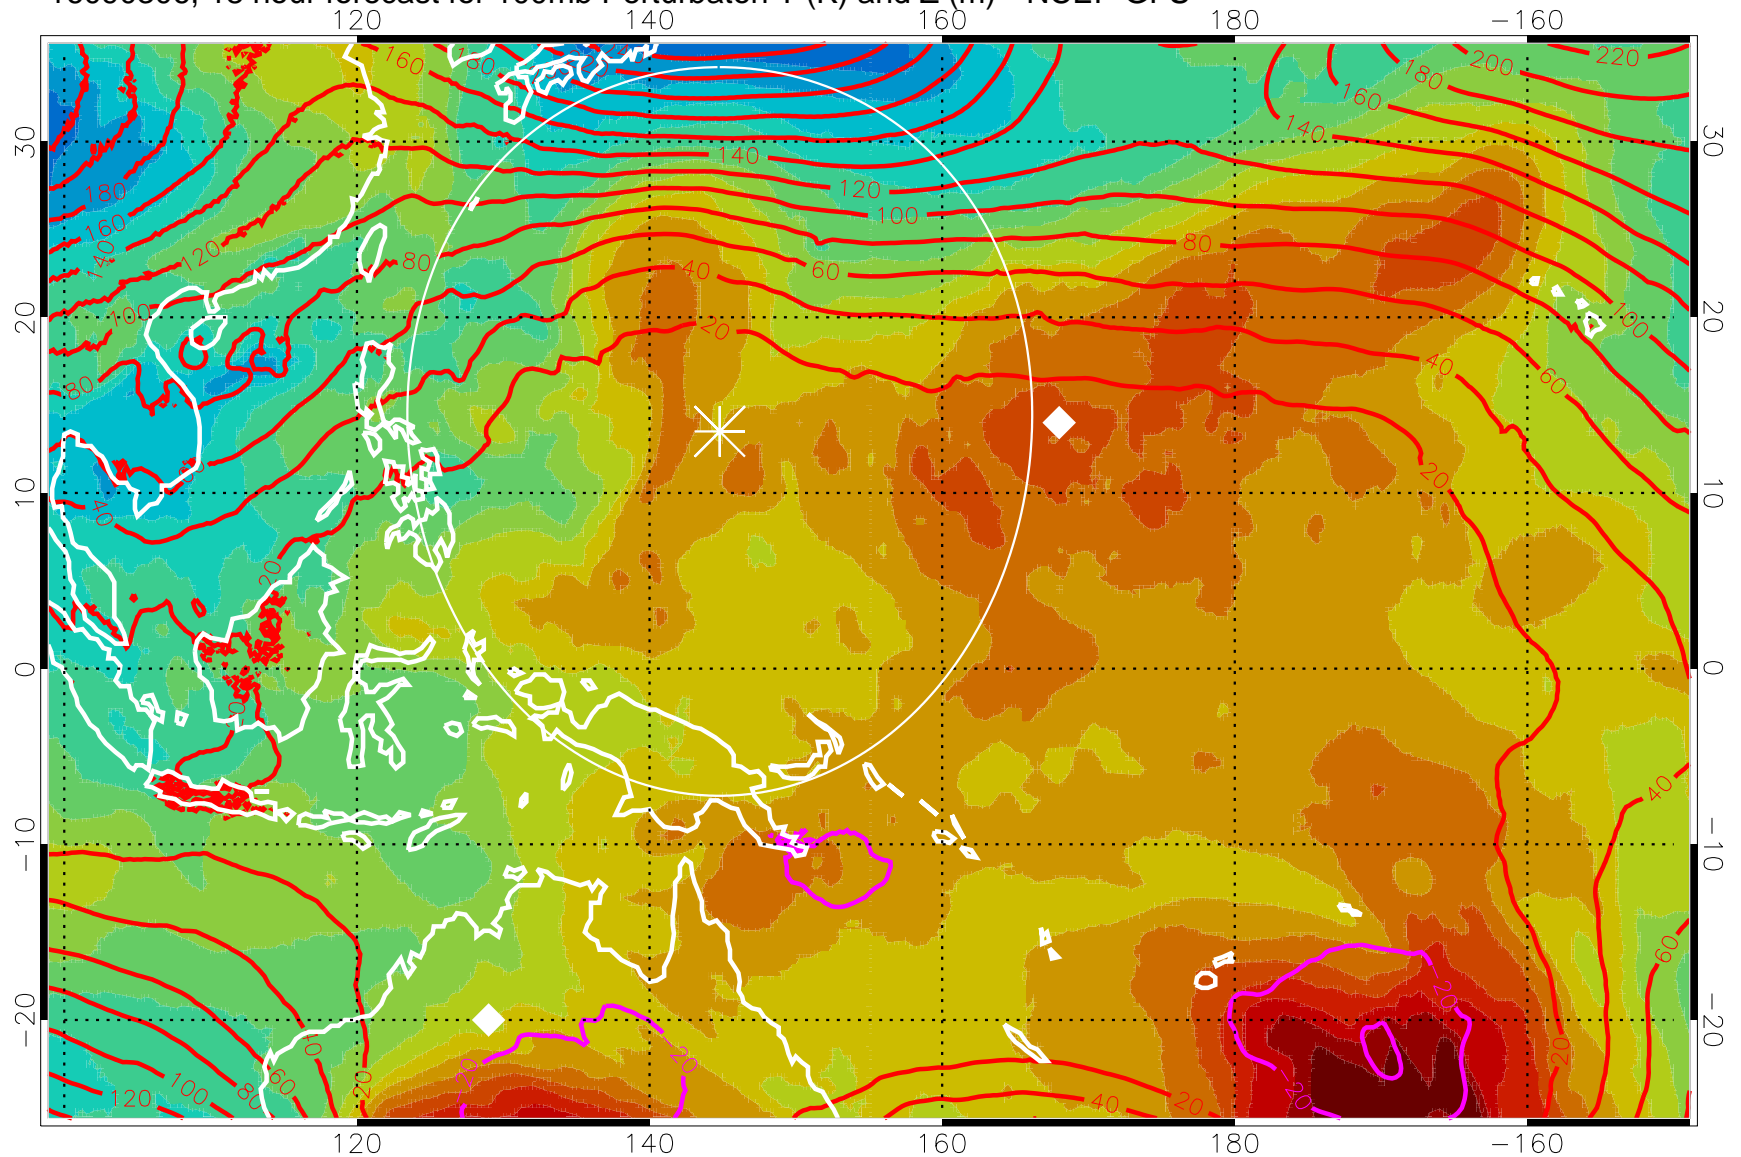

16090306, 18 hour forecast for 100mb Perturbaton T (K) and Z (m)-- NCEP GFS

Contours are 100 mbar Z perturbation (m)
Positive Z Contours
Negative Z Contours
Diamonds-mean pos. of anticyclones

Range ring of 2304 km