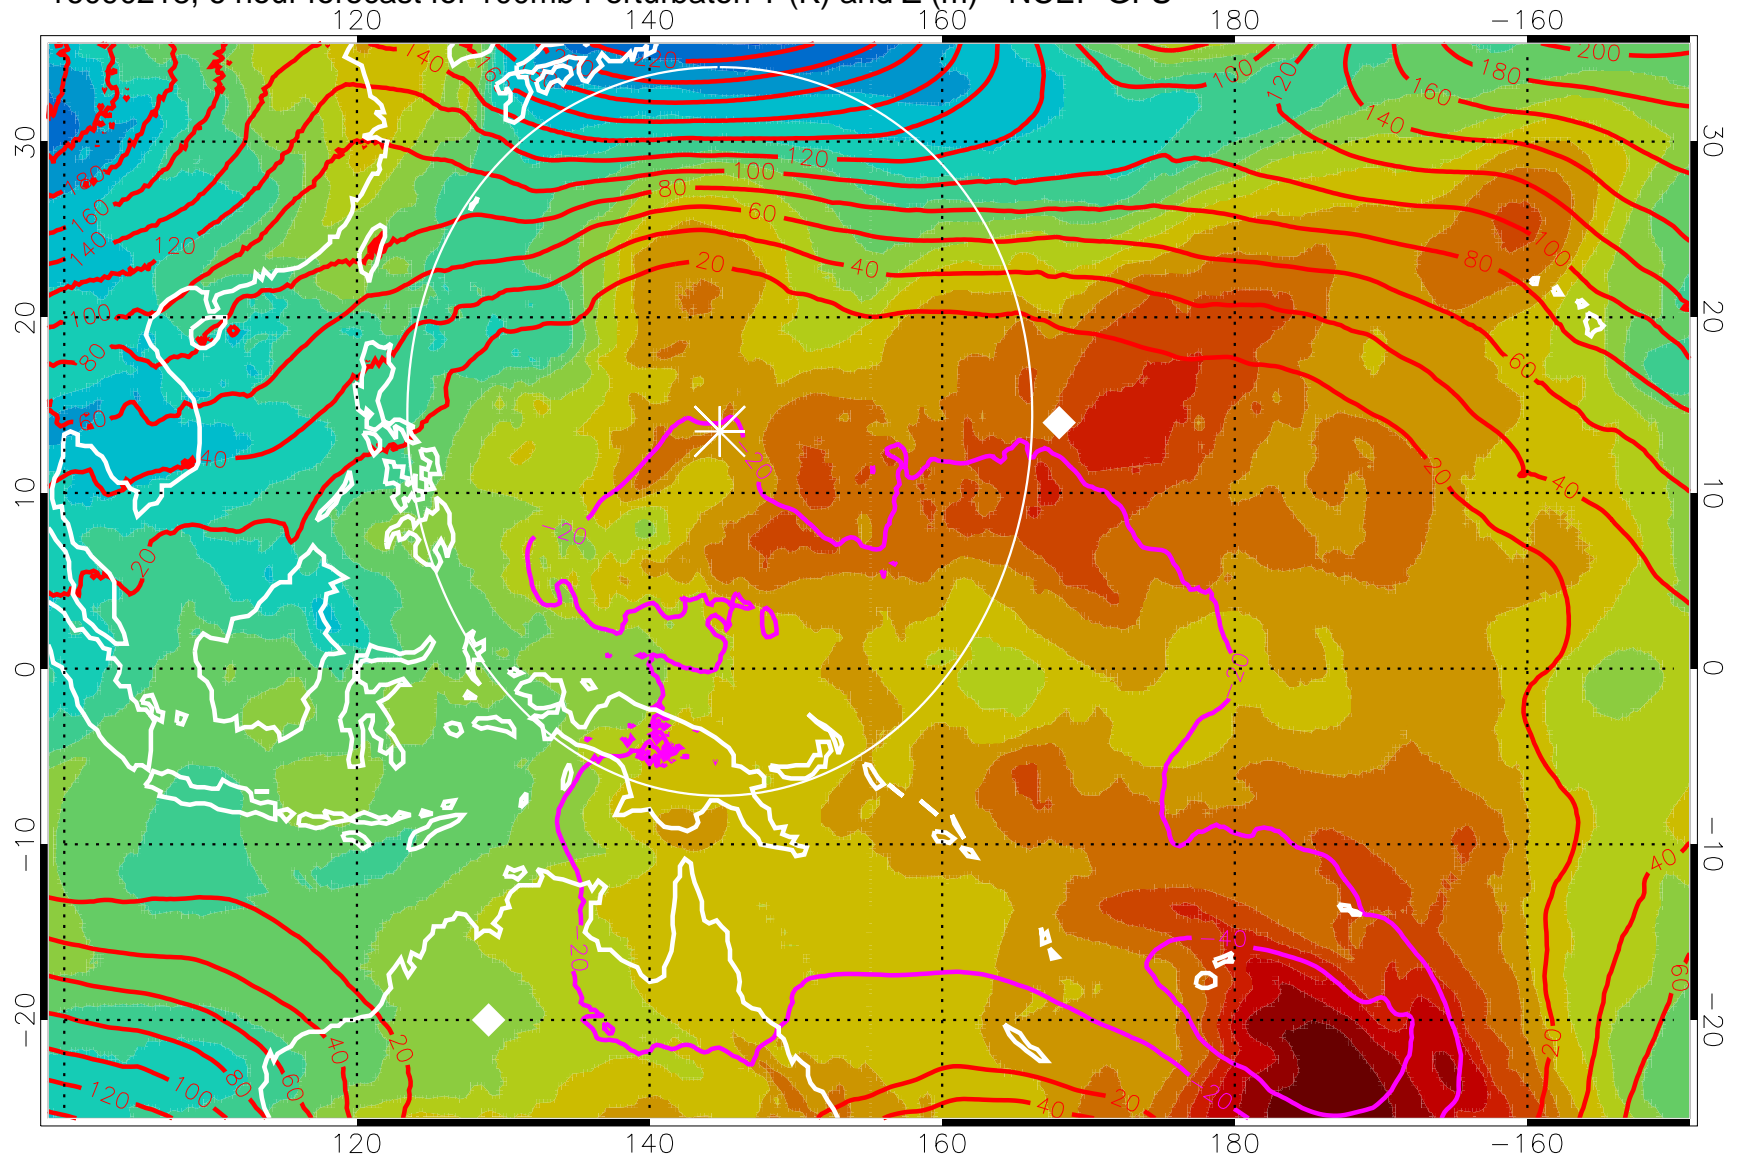

16090218, 6 hour forecast for 100mb Perturbaton T (K) and Z (m)-- NCEP GFS

Contours are 100 mbar Z perturbation (m)
Positive Z Contours
Negative Z Contours
Diamonds-mean pos. of anticyclones

Range ring of 2304 km