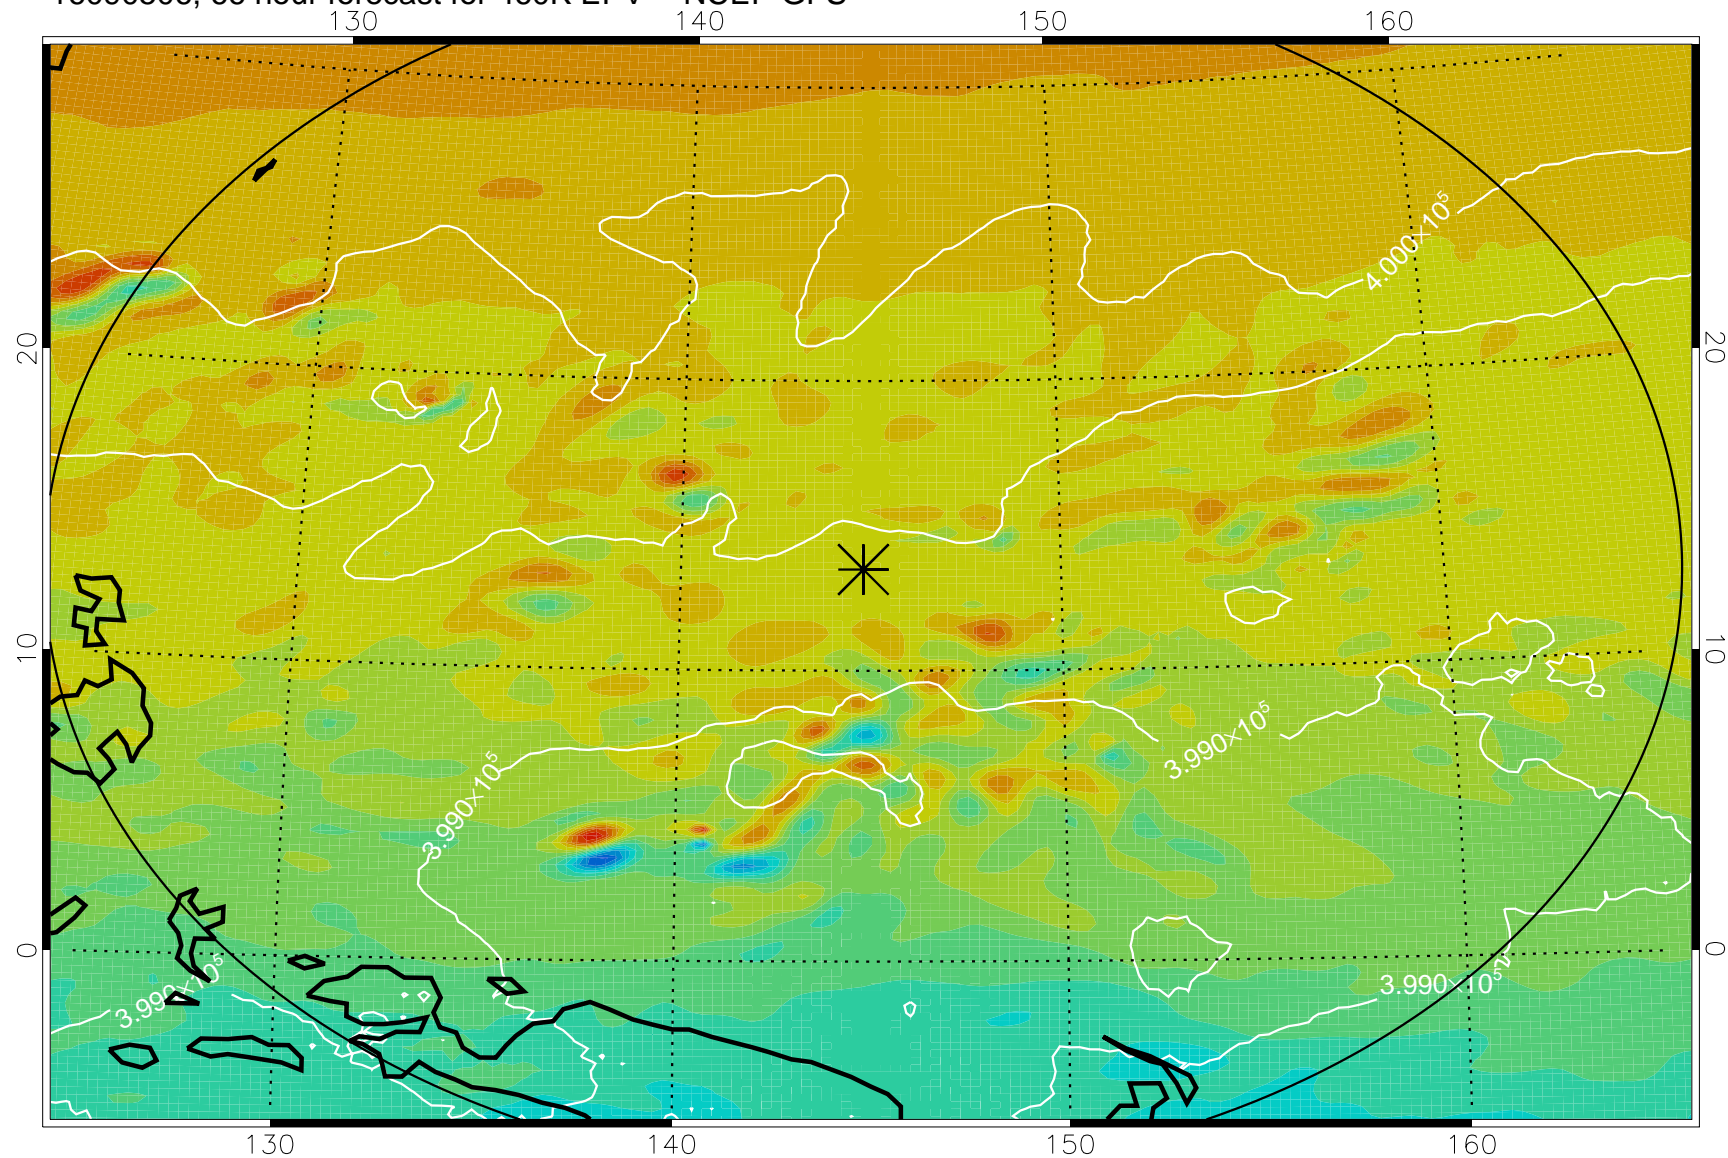

460K Montgomery Streamfunction, white

Range ring of 2304 km

16090412, 48 hour forecast for 460K EPV -- NCEP GFS

460K Montgomery Streamfunction, white

Range ring of 2304 km

16090418, 54 hour forecast for 460K EPV -- NCEP GFS

460K Montgomery Streamfunction, white

Range ring of 2304 km

16090500, 60 hour forecast for 460K EPV -- NCEP GFS

460K Montgomery Streamfunction, white

Range ring of 2304 km

16090506, 66 hour forecast for 460K EPV -- NCEP GFS

460K Montgomery Streamfunction, white

Range ring of 2304 km

16090512, 72 hour forecast for 460K EPV -- NCEP GFS

460K Montgomery Streamfunction, white

Range ring of 2304 km

16090518, 78 hour forecast for 460K EPV -- NCEP GFS

460K Montgomery Streamfunction, white

Range ring of 2304 km

16090600, 84 hour forecast for 460K EPV -- NCEP GFS

460K Montgomery Streamfunction, white

Range ring of 2304 km

16090606, 90 hour forecast for 460K EPV -- NCEP GFS