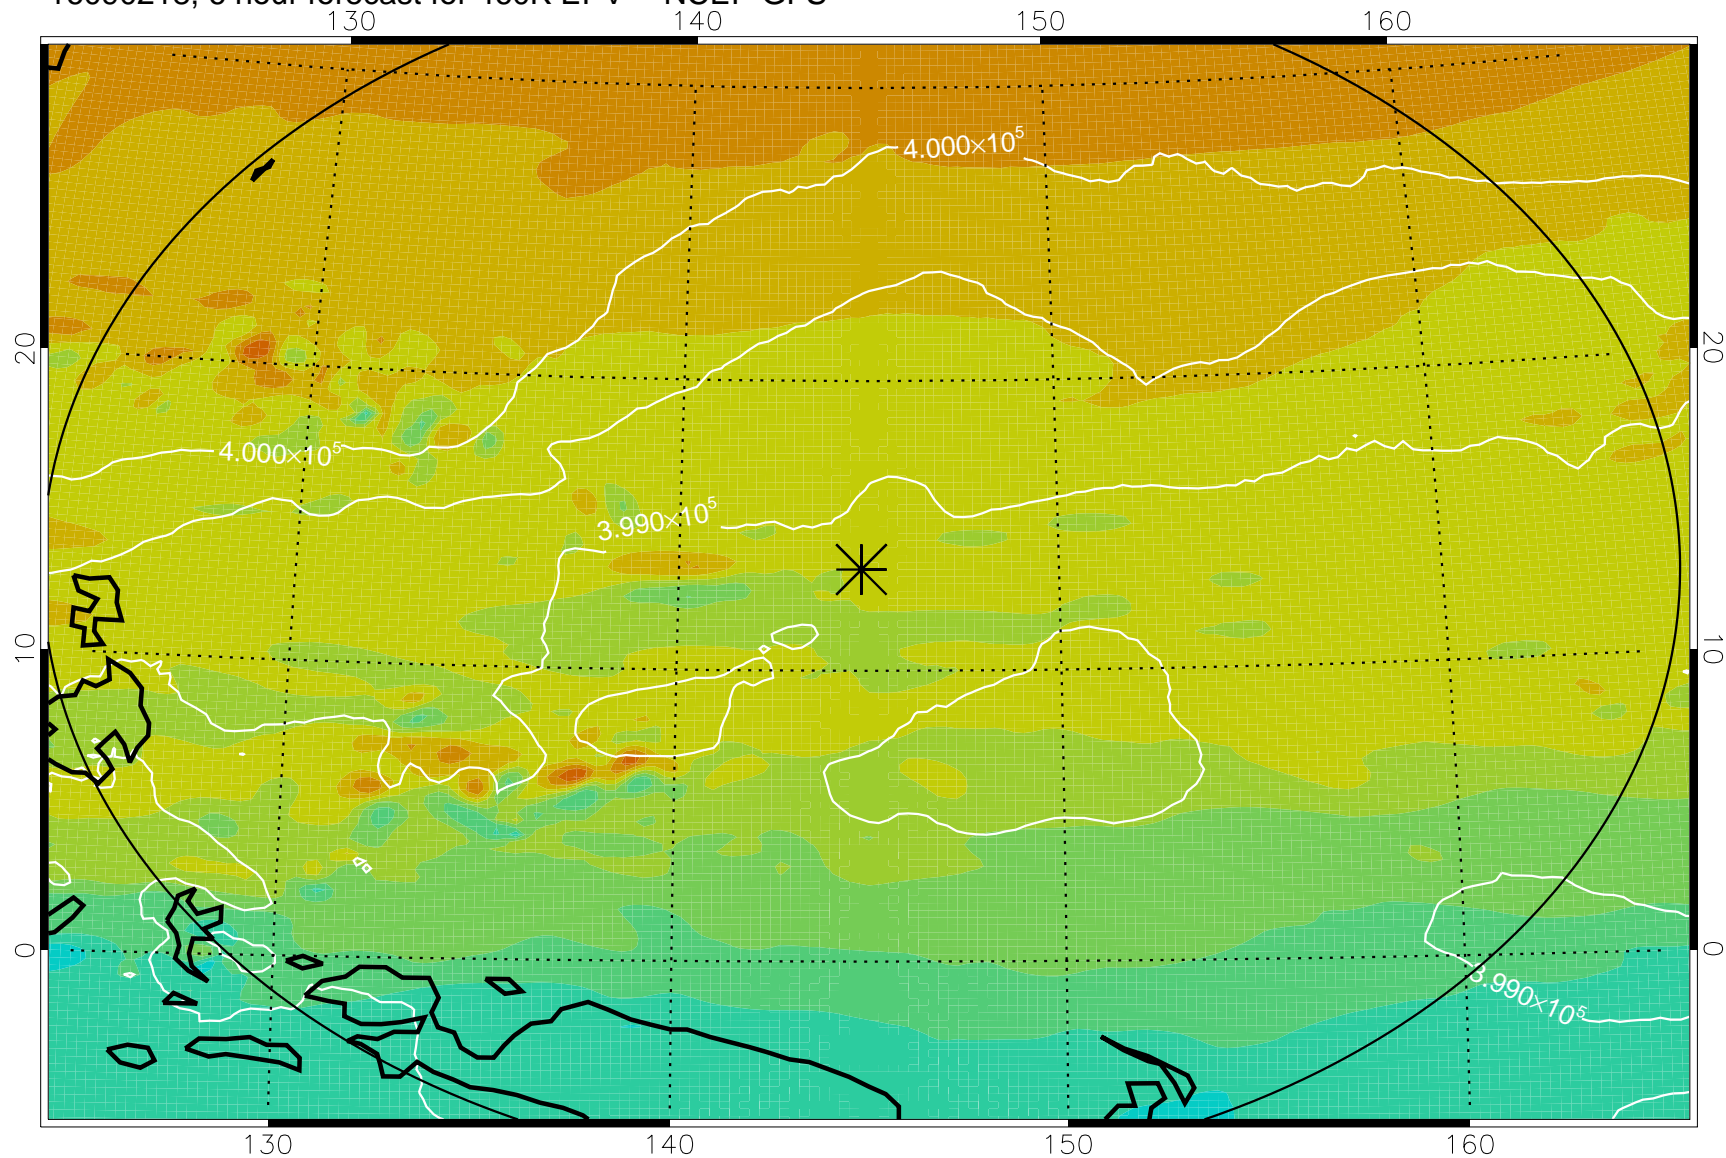

16090218, 6 hour forecast for 460K EPV -- NCEP GFS

460K Montgomery Streamfunction, white

Range ring of 2304 km

16090300, 12 hour forecast for 460K EPV -- NCEP GFS

16090306, 18 hour forecast for 460K EPV -- NCEP GFS

460K Montgomery Streamfunction, white

Range ring of 2304 km

16090312, 24 hour forecast for 460K EPV -- NCEP GFS

460K Montgomery Streamfunction, white

Range ring of 2304 km

16090318, 30 hour forecast for 460K EPV -- NCEP GFS

460K Montgomery Streamfunction, white

Range ring of 2304 km

16090400, 36 hour forecast for 460K EPV -- NCEP GFS

460K Montgomery Streamfunction, white

Range ring of 2304 km

16090406, 42 hour forecast for 460K EPV -- NCEP GFS

460K Montgomery Streamfunction, white

Range ring of 2304 km

16090500, 60 hour forecast for 460K EPV -- NCEP GFS

460K Montgomery Streamfunction, white

Range ring of 2304 km

16090506, 66 hour forecast for 460K EPV -- NCEP GFS