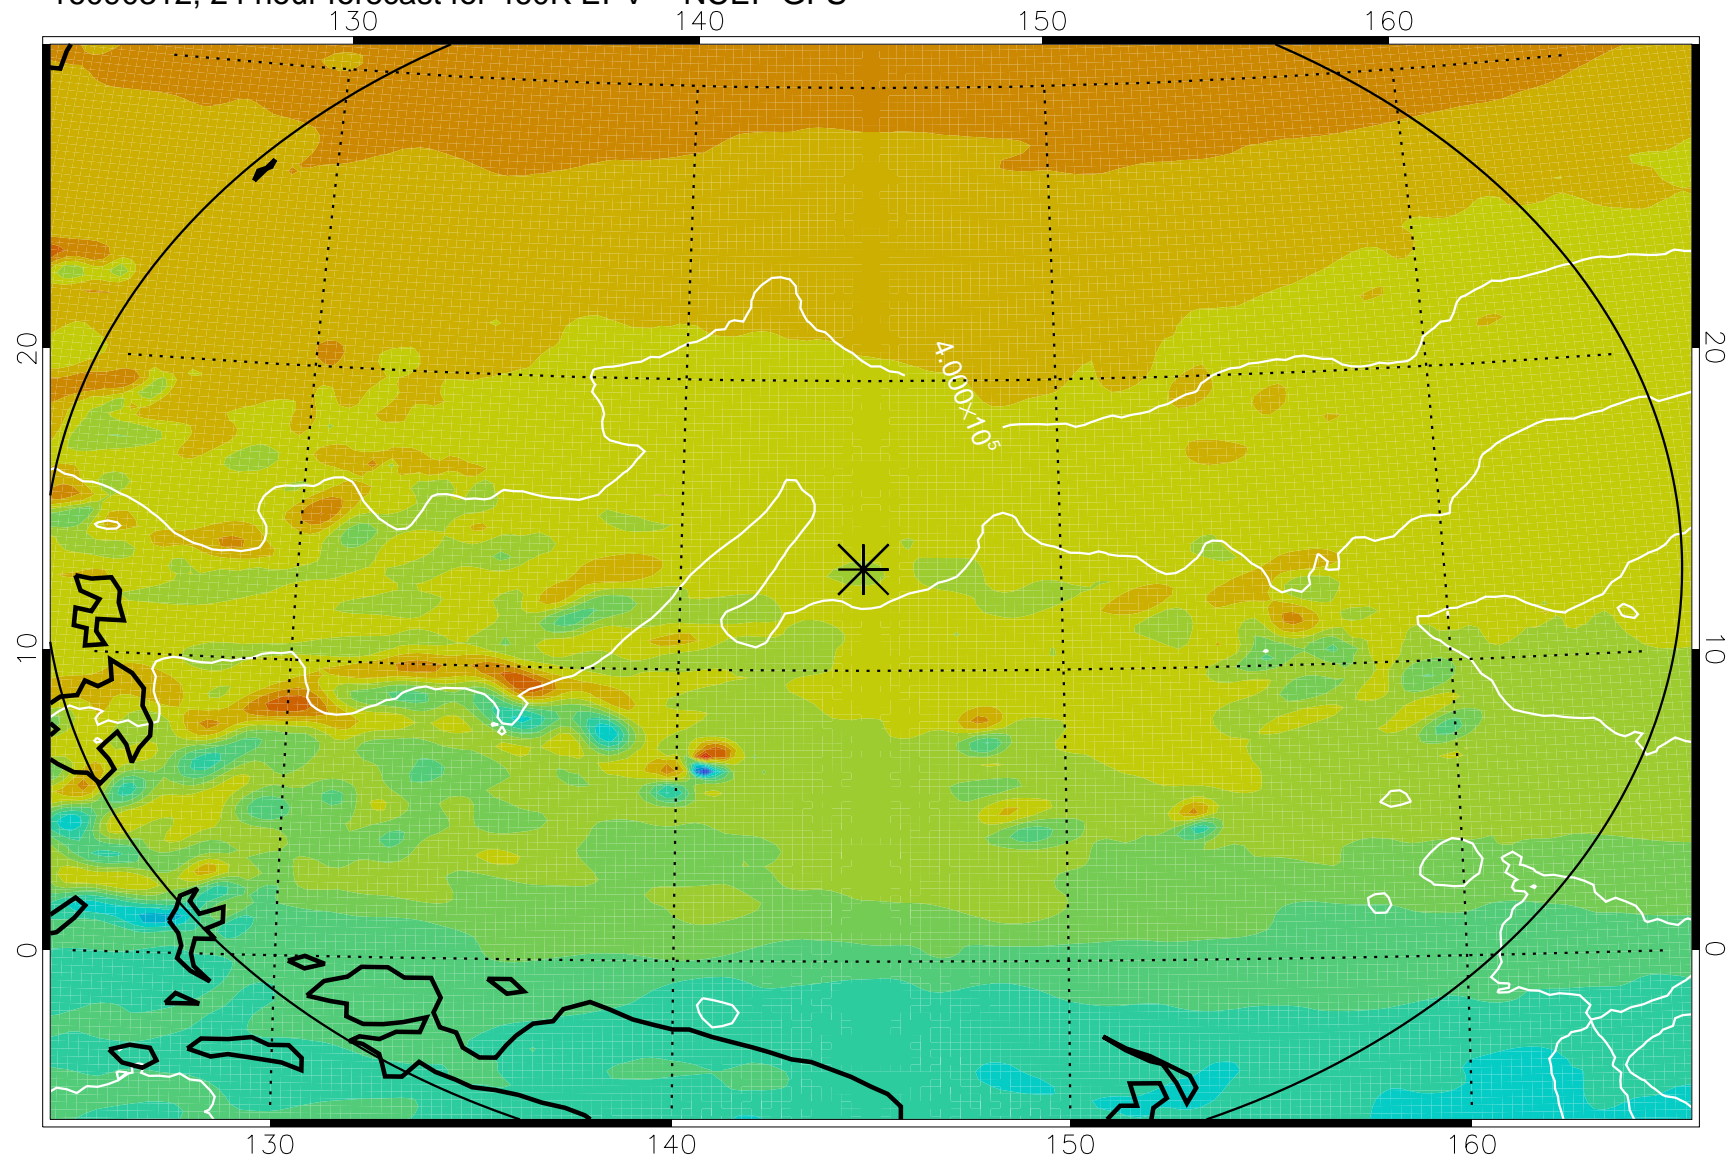

16090218, 6 hour forecast for 460K EPV -- NCEP GFS

460K Montgomery Streamfunction, white

Range ring of 2304 km

16090300, 12 hour forecast for 460K EPV -- NCEP GFS

16090306, 18 hour forecast for 460K EPV -- NCEP GFS

460K Montgomery Streamfunction, white

Range ring of 2304 km

16090312, 24 hour forecast for 460K EPV -- NCEP GFS

460K Montgomery Streamfunction, white

Range ring of 2304 km

16090318, 30 hour forecast for 460K EPV -- NCEP GFS

460K Montgomery Streamfunction, white

Range ring of 2304 km

16090400, 36 hour forecast for 460K EPV -- NCEP GFS

460K Montgomery Streamfunction, white

Range ring of 2304 km

16090406, 42 hour forecast for 460K EPV -- NCEP GFS

460K Montgomery Streamfunction, white

Range ring of 2304 km

16090500, 60 hour forecast for 460K EPV -- NCEP GFS

460K Montgomery Streamfunction, white

Range ring of 2304 km

16090506, 66 hour forecast for 460K EPV -- NCEP GFS