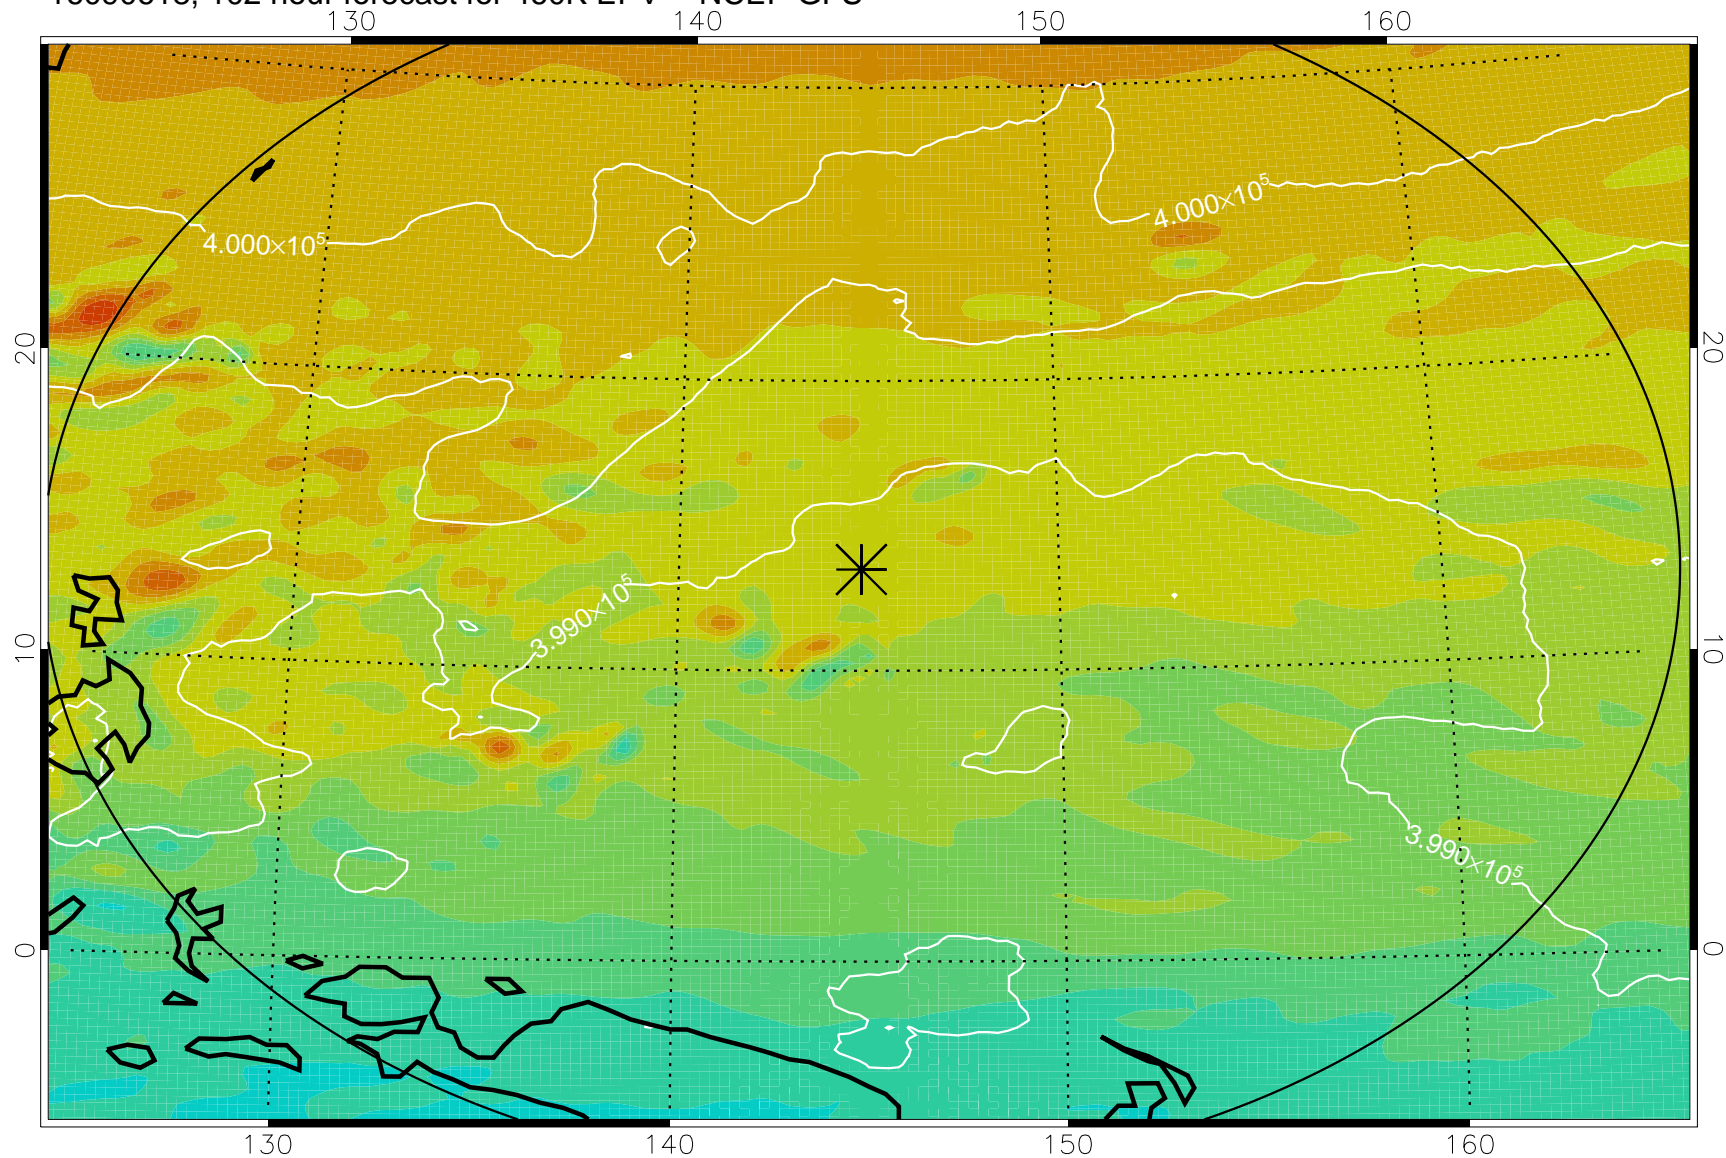

460K Montgomery Streamfunction, white

Range ring of 2304 km

16090600, 84 hour forecast for 460K EPV -- NCEP GFS

460K Montgomery Streamfunction, white

Range ring of 2304 km

16090606, 90 hour forecast for 460K EPV -- NCEP GFS

460K Montgomery Streamfunction, white

Range ring of 2304 km

16090612, 96 hour forecast for 460K EPV -- NCEP GFS

460K Montgomery Streamfunction, white

Range ring of 2304 km

16090618, 102 hour forecast for 460K EPV -- NCEP GFS

460K Montgomery Streamfunction, white

Range ring of 2304 km

16090700, 108 hour forecast for 460K EPV -- NCEP GFS

460K Montgomery Streamfunction, white

Range ring of 2304 km

16090706, 114 hour forecast for 460K EPV -- NCEP GFS

460K Montgomery Streamfunction, white

Range ring of 2304 km

16090712, 120 hour forecast for 460K EPV -- NCEP GFS

460K Montgomery Streamfunction, white

Range ring of 2304 km