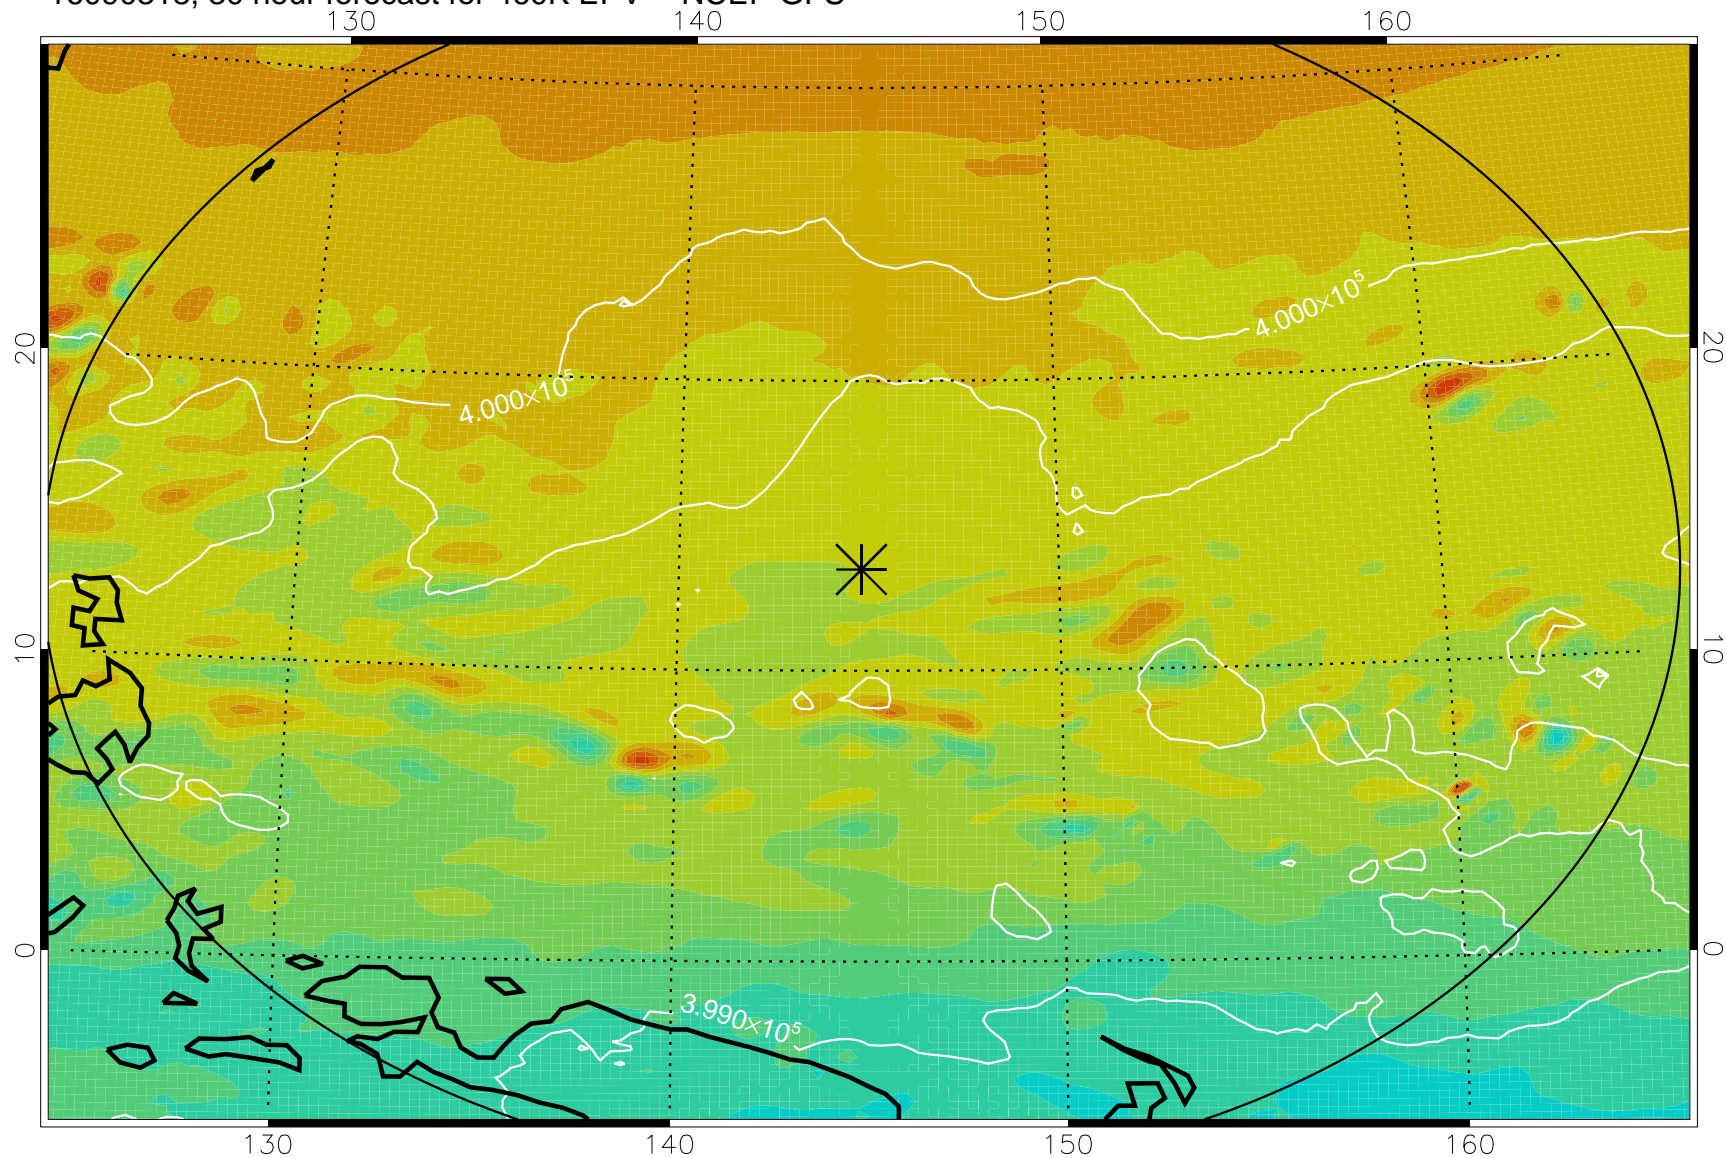

16090218, 6 hour forecast for 460K EPV -- NCEP GFS

460K Montgomery Streamfunction, white

Range ring of 2304 km

16090300, 12 hour forecast for 460K EPV -- NCEP GFS

16090306, 18 hour forecast for 460K EPV -- NCEP GFS

460K Montgomery Streamfunction, white

Range ring of 2304 km

16090312, 24 hour forecast for 460K EPV -- NCEP GFS

460K Montgomery Streamfunction, white

Range ring of 2304 km

16090318, 30 hour forecast for 460K EPV -- NCEP GFS

460K Montgomery Streamfunction, white

Range ring of 2304 km

16090400, 36 hour forecast for 460K EPV -- NCEP GFS

460K Montgomery Streamfunction, white

Range ring of 2304 km

16090406, 42 hour forecast for 460K EPV -- NCEP GFS

460K Montgomery Streamfunction, white

Range ring of 2304 km

16090500, 60 hour forecast for 460K EPV -- NCEP GFS

460K Montgomery Streamfunction, white

Range ring of 2304 km

16090506, 66 hour forecast for 460K EPV -- NCEP GFS