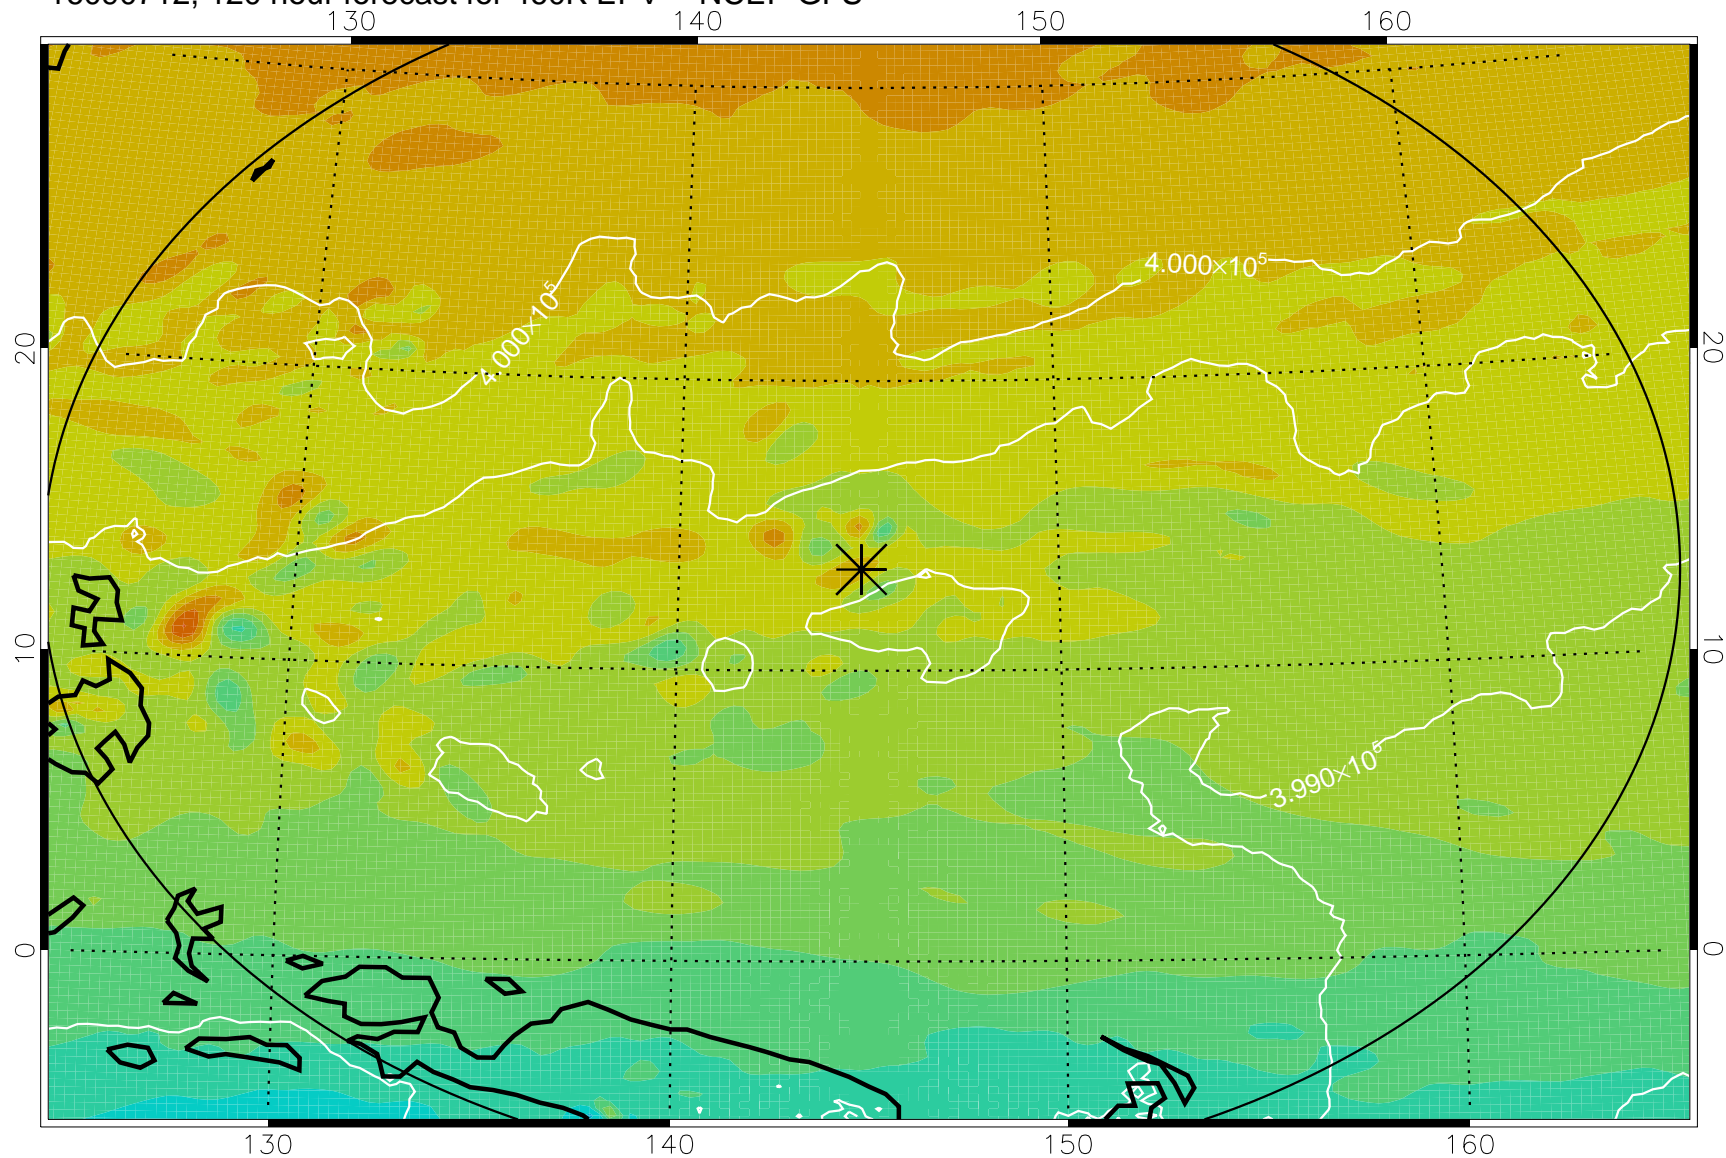

460K Montgomery Streamfunction, white

Range ring of 2304 km

16090600, 84 hour forecast for 460K EPV -- NCEP GFS

460K Montgomery Streamfunction, white

Range ring of 2304 km

16090606, 90 hour forecast for 460K EPV -- NCEP GFS

460K Montgomery Streamfunction, white

Range ring of 2304 km

16090612, 96 hour forecast for 460K EPV -- NCEP GFS

460K Montgomery Streamfunction, white

Range ring of 2304 km

16090618, 102 hour forecast for 460K EPV -- NCEP GFS

460K Montgomery Streamfunction, white

Range ring of 2304 km

16090700, 108 hour forecast for 460K EPV -- NCEP GFS

460K Montgomery Streamfunction, white

Range ring of 2304 km

16090706, 114 hour forecast for 460K EPV -- NCEP GFS

460K Montgomery Streamfunction, white

Range ring of 2304 km

16090712, 120 hour forecast for 460K EPV -- NCEP GFS

460K Montgomery Streamfunction, white

Range ring of 2304 km