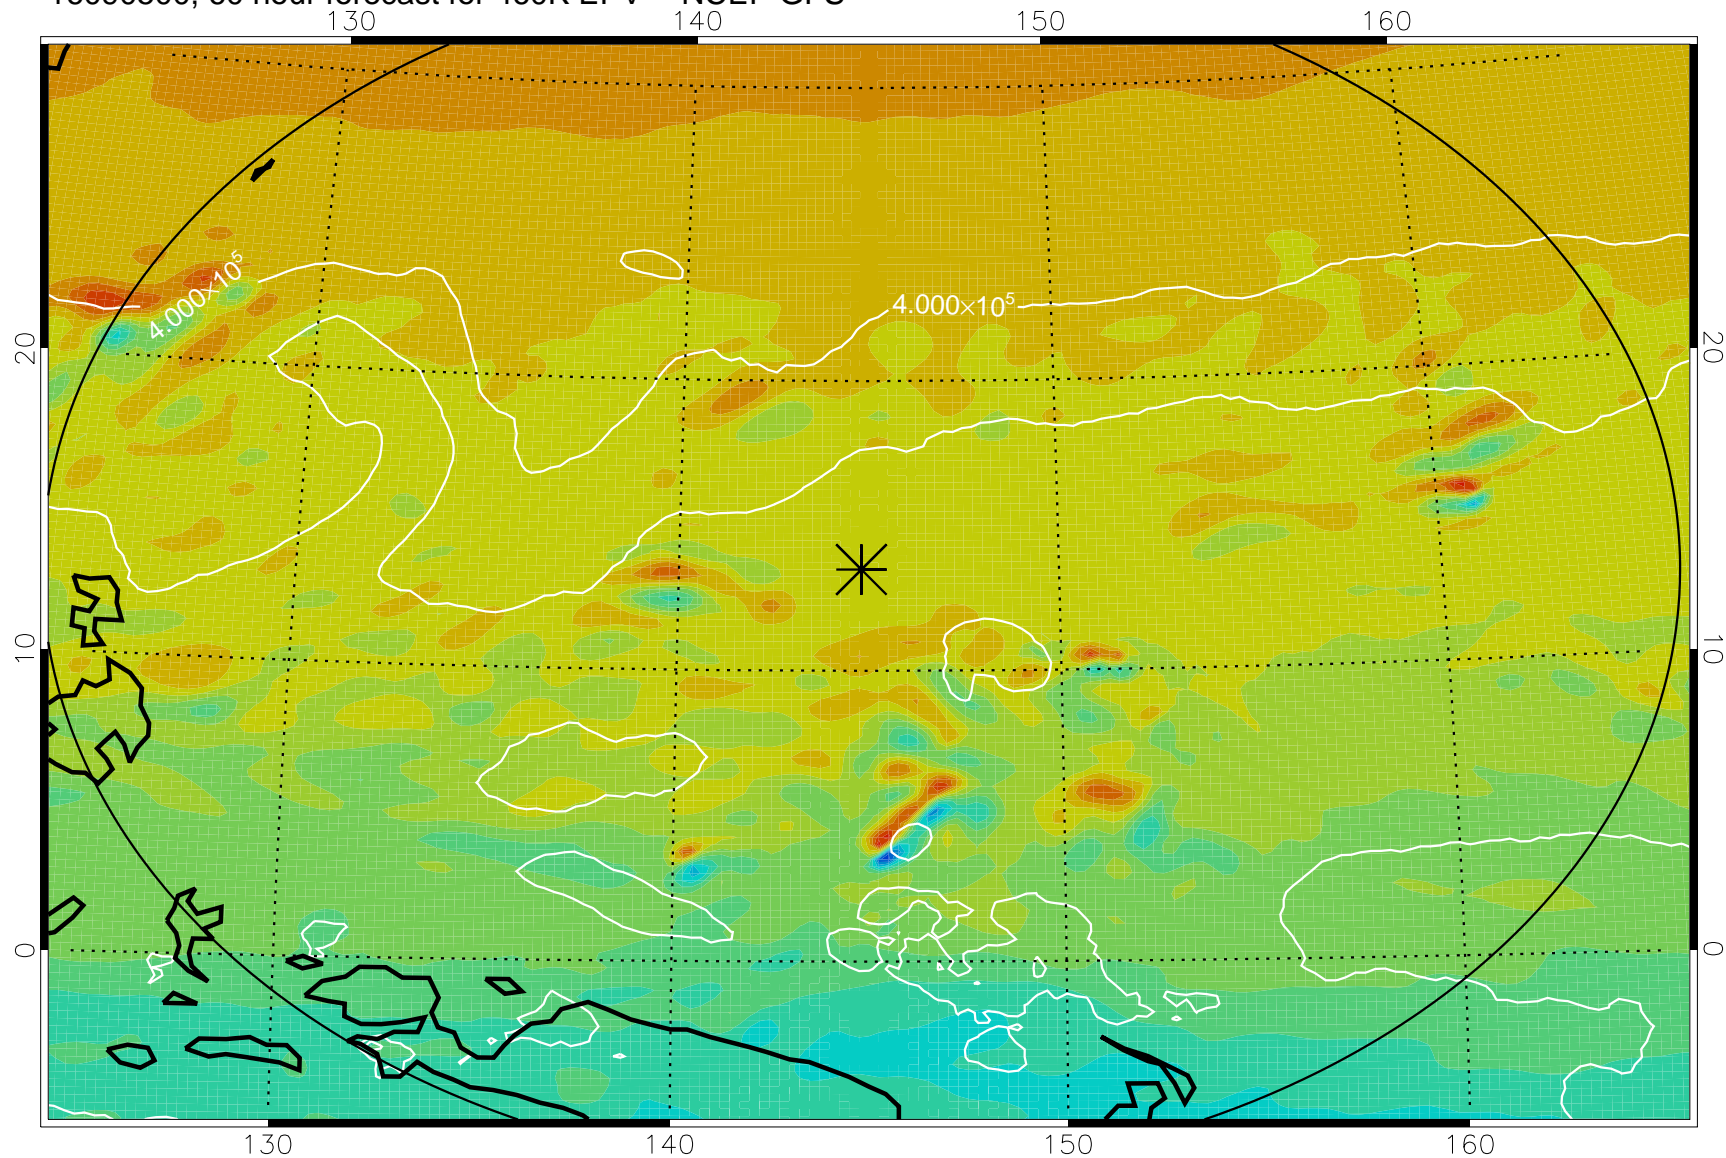

460K Montgomery Streamfunction, white

Range ring of 2304 km

16090400, 36 hour forecast for 460K EPV -- NCEP GFS

460K Montgomery Streamfunction, white

Range ring of 2304 km

16090406, 42 hour forecast for 460K EPV -- NCEP GFS

460K Montgomery Streamfunction, white

Range ring of 2304 km

16090412, 48 hour forecast for 460K EPV -- NCEP GFS

460K Montgomery Streamfunction, white

Range ring of 2304 km

16090418, 54 hour forecast for 460K EPV -- NCEP GFS

460K Montgomery Streamfunction, white

Range ring of 2304 km

16090500, 60 hour forecast for 460K EPV -- NCEP GFS

460K Montgomery Streamfunction, white

Range ring of 2304 km

16090506, 66 hour forecast for 460K EPV -- NCEP GFS

460K Montgomery Streamfunction, white

Range ring of 2304 km

16090512, 72 hour forecast for 460K EPV -- NCEP GFS

460K Montgomery Streamfunction, white

Range ring of 2304 km

16090518, 78 hour forecast for 460K EPV -- NCEP GFS