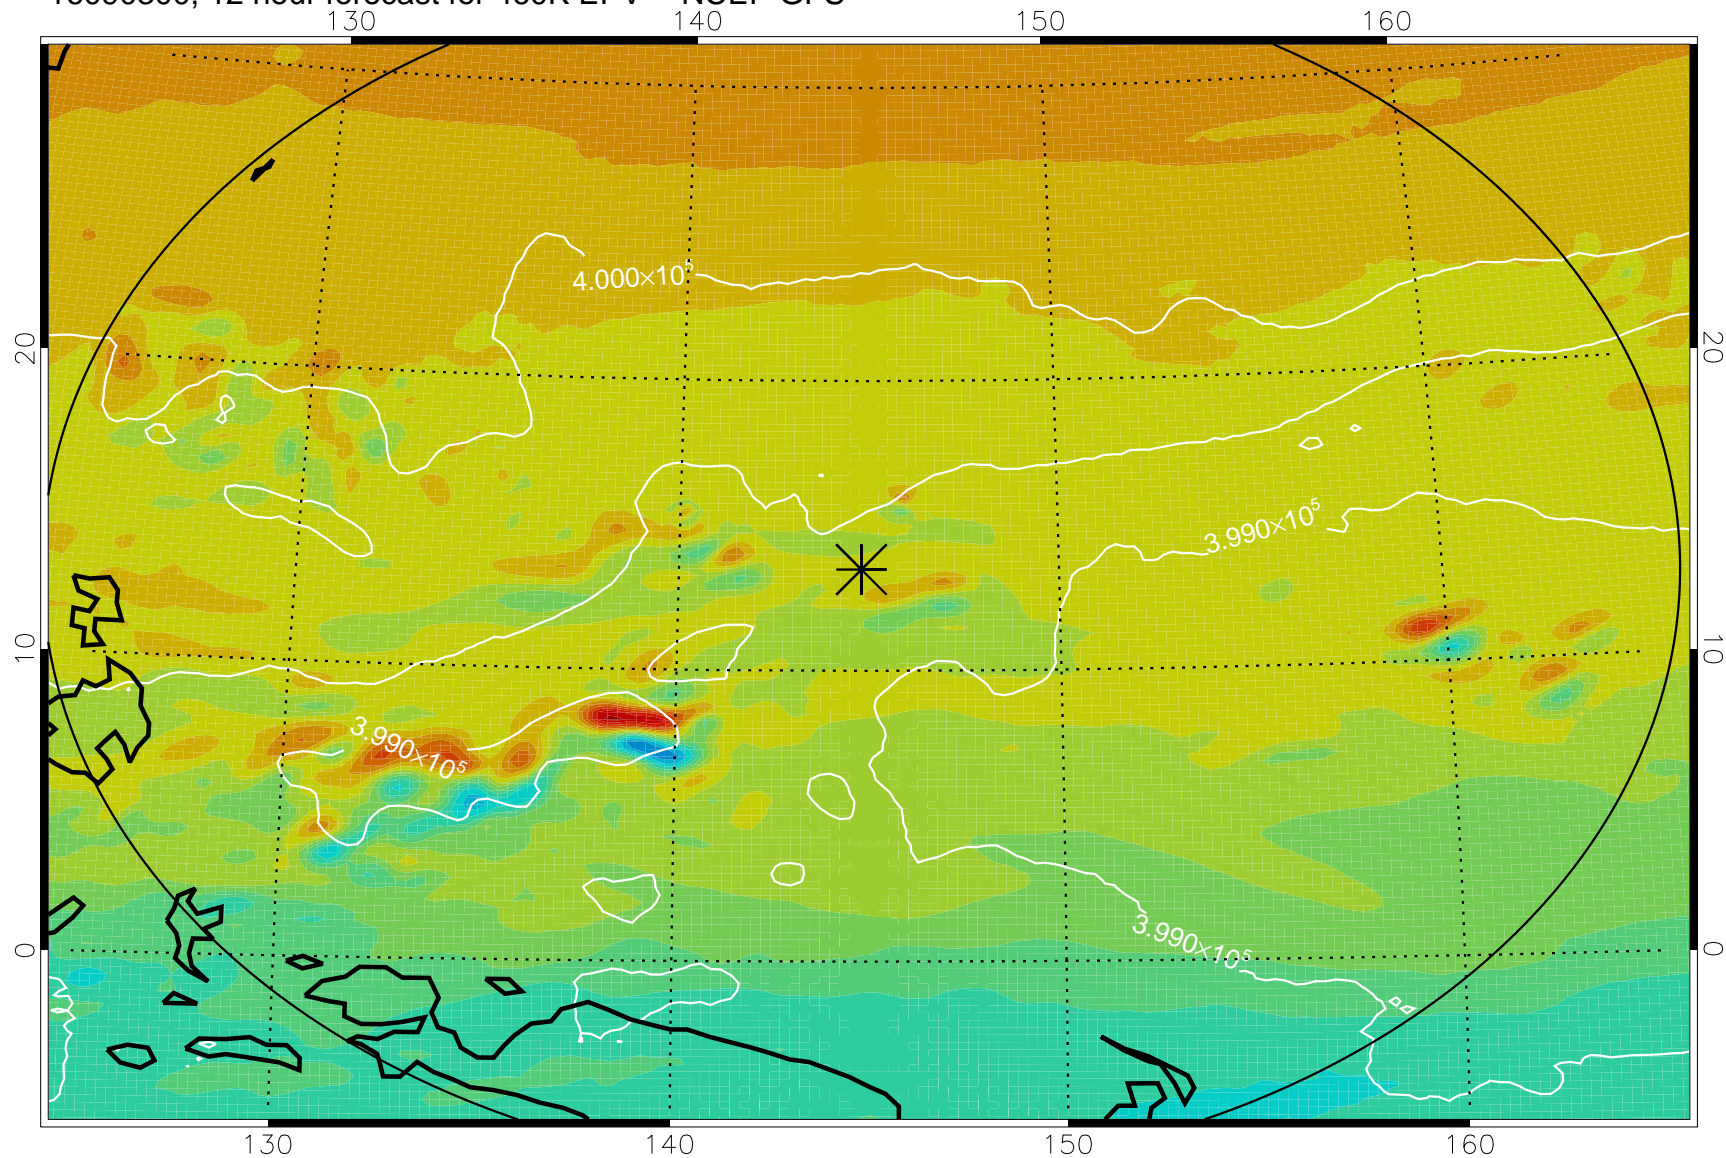

16090218, 6 hour forecast for 460K EPV -- NCEP GFS

460K Montgomery Streamfunction, white

Range ring of 2304 km

16090300, 12 hour forecast for 460K EPV -- NCEP GFS

16090306, 18 hour forecast for 460K EPV -- NCEP GFS

460K Montgomery Streamfunction, white

Range ring of 2304 km

16090312, 24 hour forecast for 460K EPV -- NCEP GFS

460K Montgomery Streamfunction, white

Range ring of 2304 km

16090318, 30 hour forecast for 460K EPV -- NCEP GFS

460K Montgomery Streamfunction, white

Range ring of 2304 km

16090400, 36 hour forecast for 460K EPV -- NCEP GFS

460K Montgomery Streamfunction, white

Range ring of 2304 km

16090406, 42 hour forecast for 460K EPV -- NCEP GFS

460K Montgomery Streamfunction, white

Range ring of 2304 km

16090500, 60 hour forecast for 460K EPV -- NCEP GFS

460K Montgomery Streamfunction, white

Range ring of 2304 km

16090506, 66 hour forecast for 460K EPV -- NCEP GFS