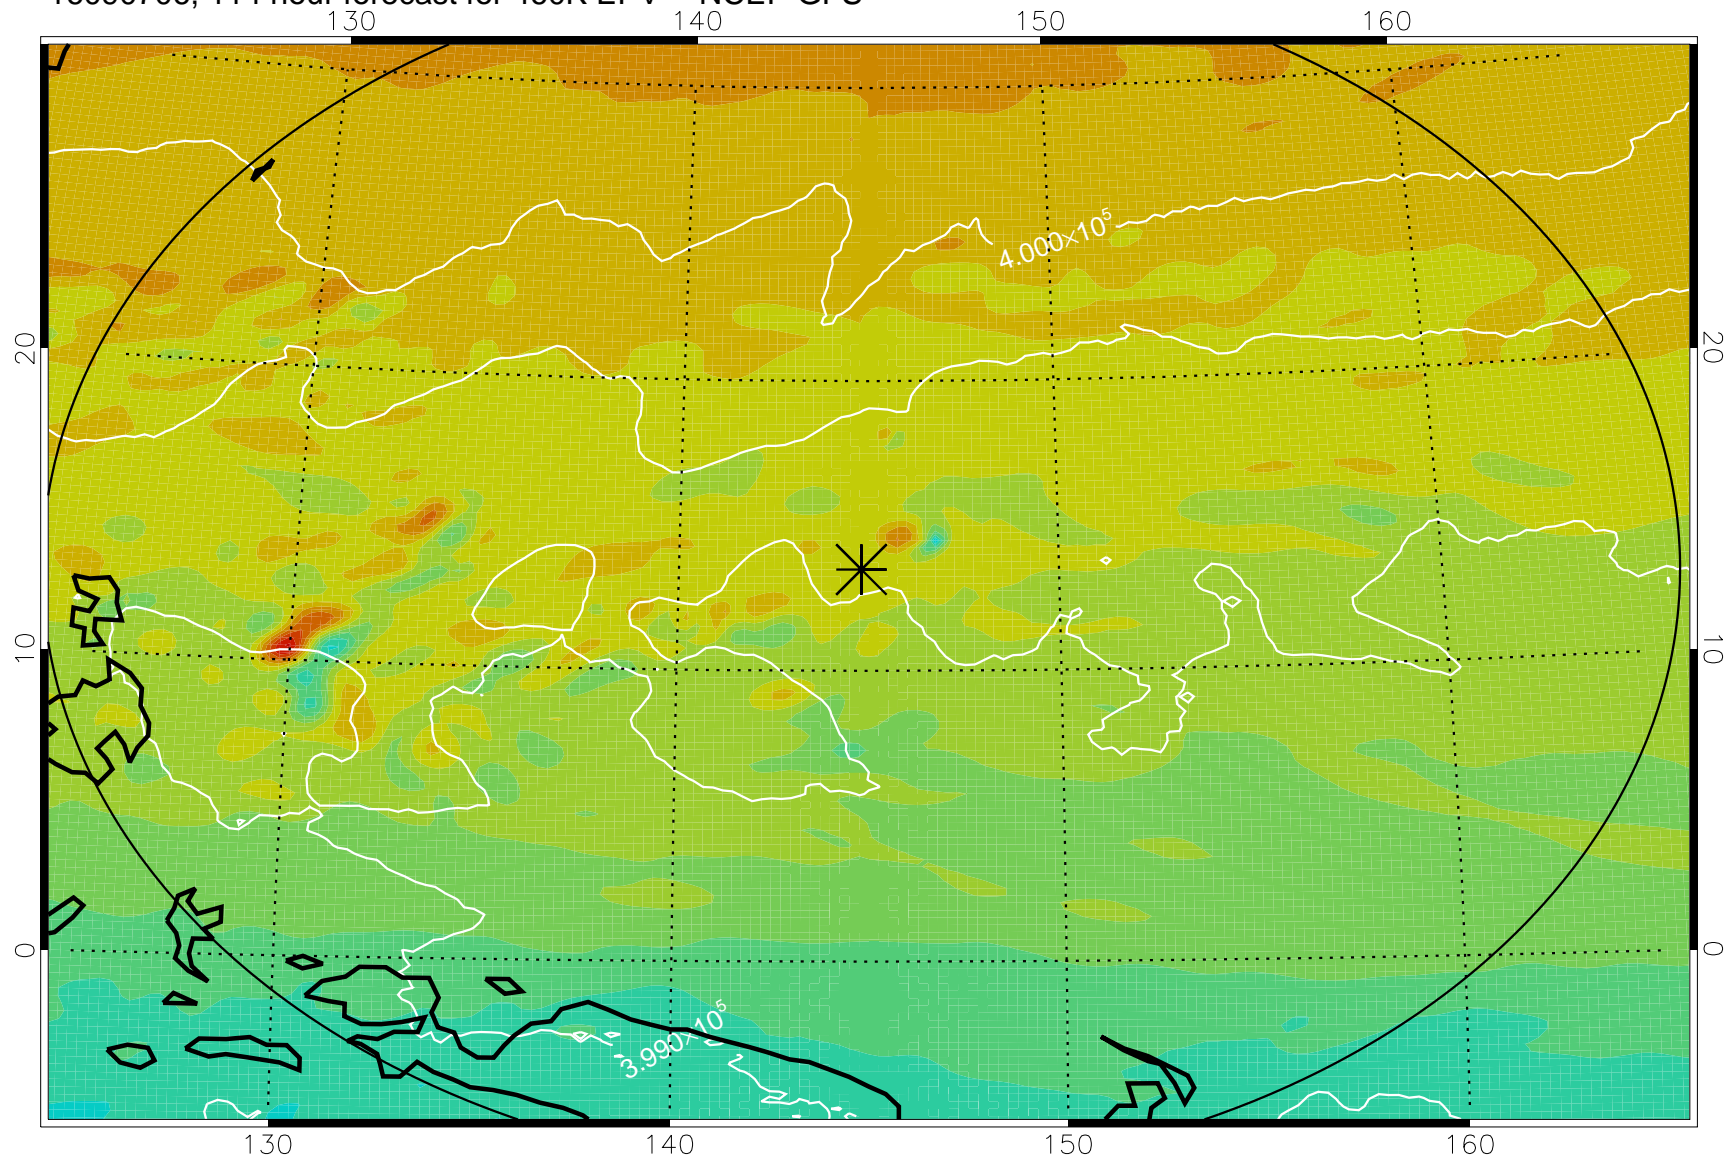

460K Montgomery Streamfunction, white

Range ring of 2304 km

16090600, 84 hour forecast for 460K EPV -- NCEP GFS

460K Montgomery Streamfunction, white

Range ring of 2304 km

16090606, 90 hour forecast for 460K EPV -- NCEP GFS

460K Montgomery Streamfunction, white

Range ring of 2304 km

16090612, 96 hour forecast for 460K EPV -- NCEP GFS

460K Montgomery Streamfunction, white

Range ring of 2304 km

16090618, 102 hour forecast for 460K EPV -- NCEP GFS

460K Montgomery Streamfunction, white

Range ring of 2304 km

16090700, 108 hour forecast for 460K EPV -- NCEP GFS

460K Montgomery Streamfunction, white

Range ring of 2304 km

16090706, 114 hour forecast for 460K EPV -- NCEP GFS

460K Montgomery Streamfunction, white

Range ring of 2304 km

16090712, 120 hour forecast for 460K EPV -- NCEP GFS

460K Montgomery Streamfunction, white

Range ring of 2304 km