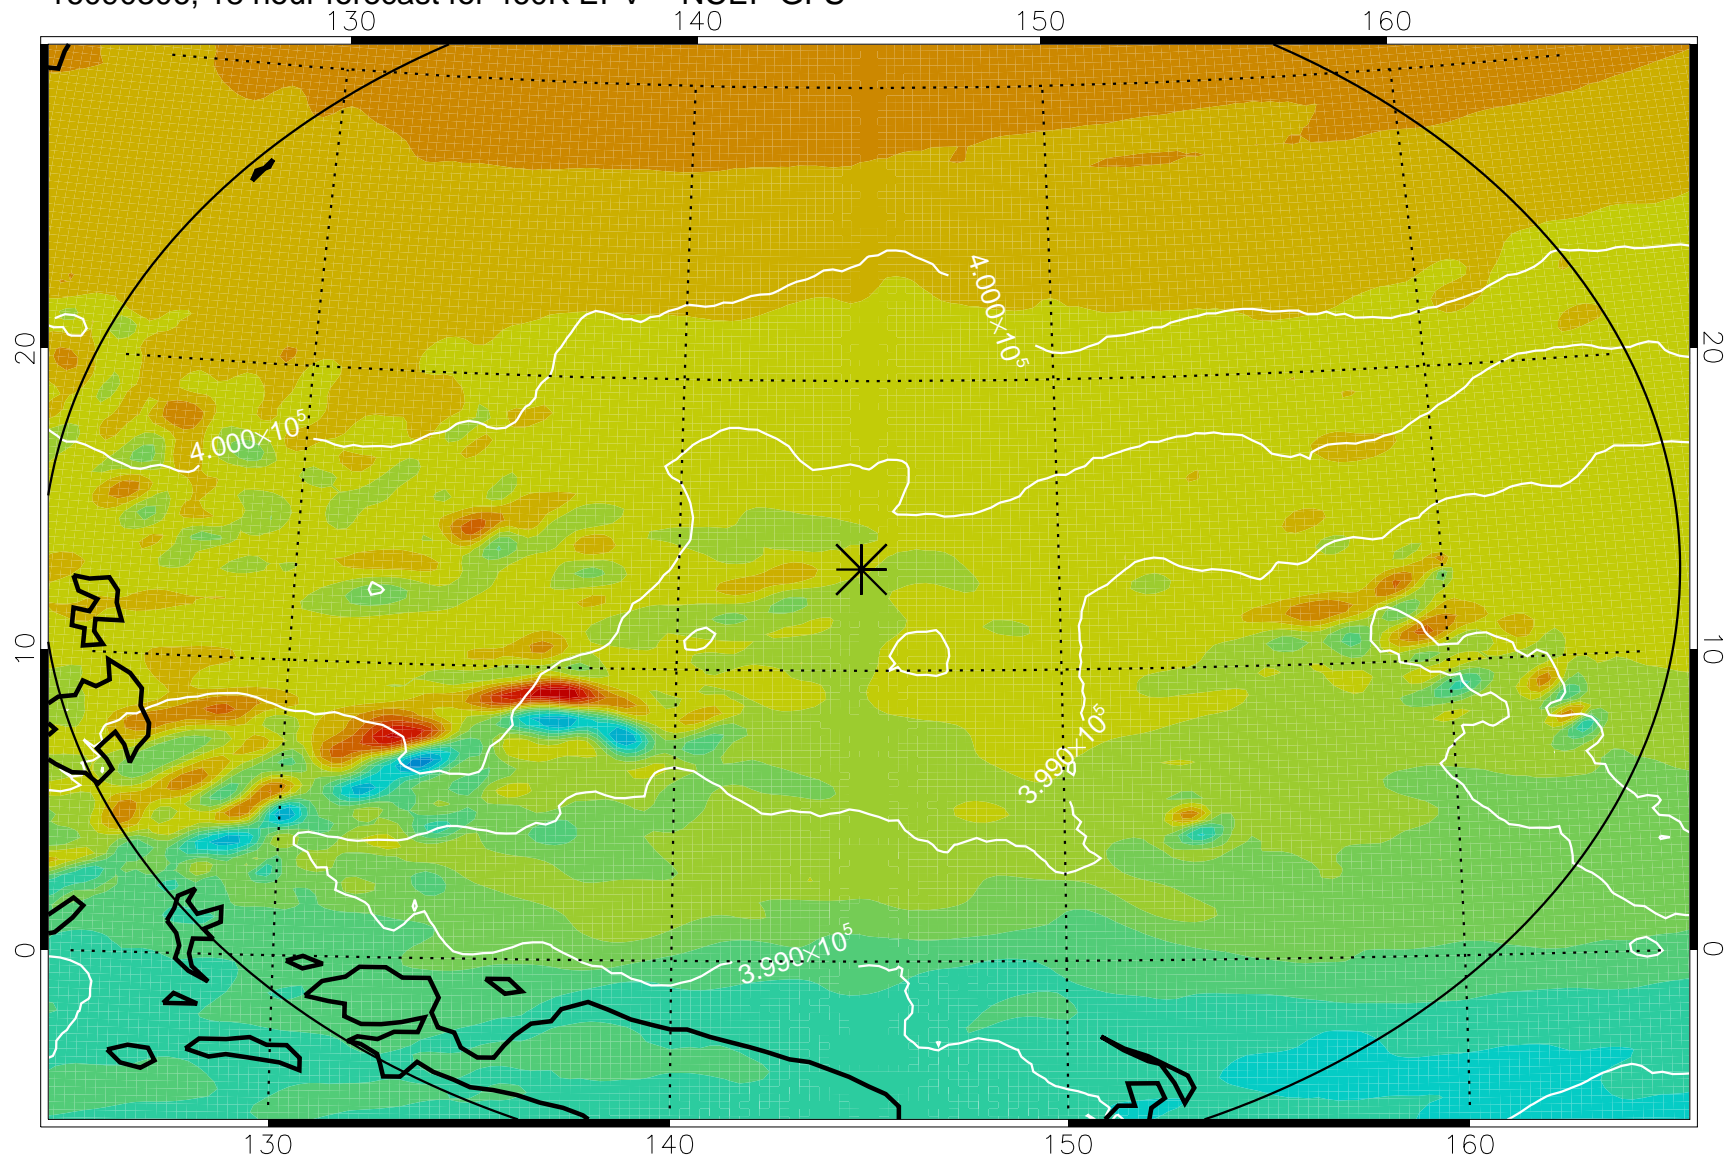

16090218, 6 hour forecast for 460K EPV -- NCEP GFS

460K Montgomery Streamfunction, white

Range ring of 2304 km

16090300, 12 hour forecast for 460K EPV -- NCEP GFS

16090306, 18 hour forecast for 460K EPV -- NCEP GFS

460K Montgomery Streamfunction, white

Range ring of 2304 km

16090312, 24 hour forecast for 460K EPV -- NCEP GFS

460K Montgomery Streamfunction, white

Range ring of 2304 km

16090318, 30 hour forecast for 460K EPV -- NCEP GFS

460K Montgomery Streamfunction, white

Range ring of 2304 km

16090400, 36 hour forecast for 460K EPV -- NCEP GFS

460K Montgomery Streamfunction, white

Range ring of 2304 km

16090406, 42 hour forecast for 460K EPV -- NCEP GFS

460K Montgomery Streamfunction, white

Range ring of 2304 km

16090500, 60 hour forecast for 460K EPV -- NCEP GFS

460K Montgomery Streamfunction, white

Range ring of 2304 km

16090506, 66 hour forecast for 460K EPV -- NCEP GFS