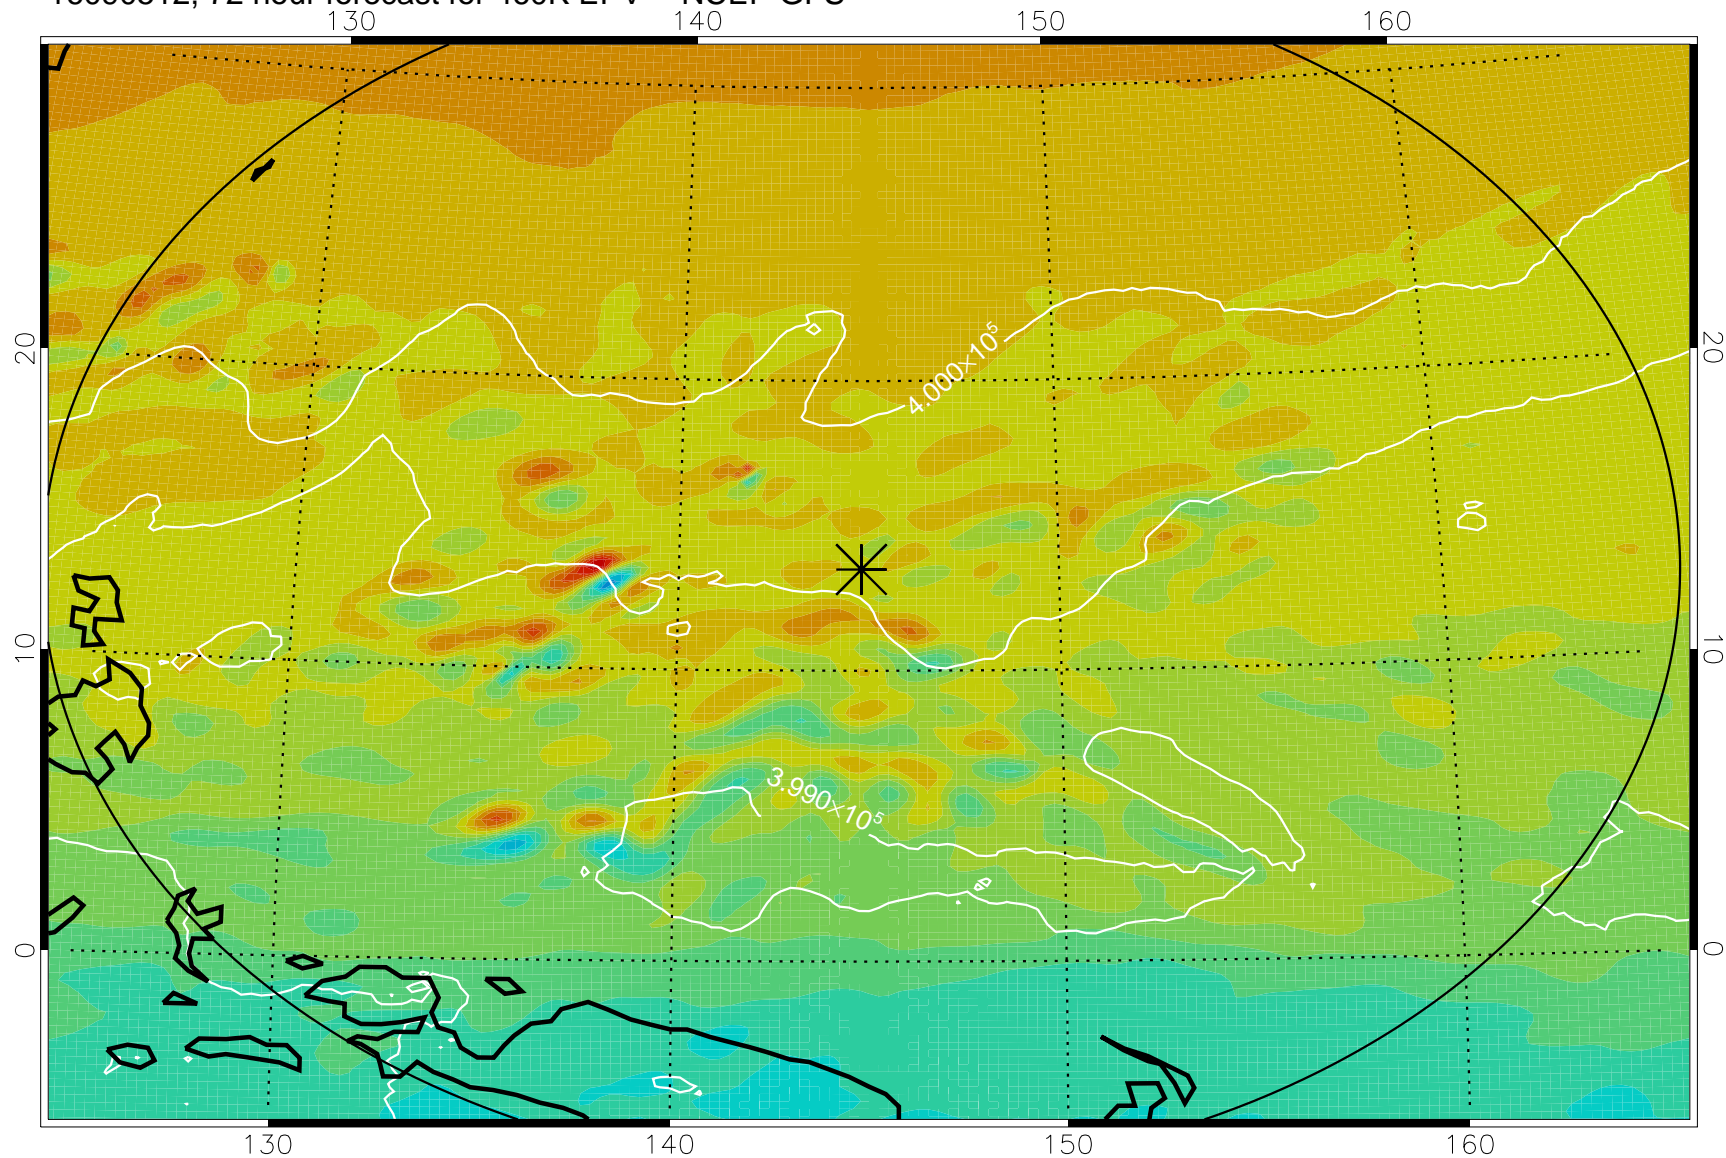

460K Montgomery Streamfunction, white

Range ring of 2304 km

16090412, 48 hour forecast for 460K EPV -- NCEP GFS

460K Montgomery Streamfunction, white

Range ring of 2304 km

16090418, 54 hour forecast for 460K EPV -- NCEP GFS

460K Montgomery Streamfunction, white

Range ring of 2304 km

16090500, 60 hour forecast for 460K EPV -- NCEP GFS

460K Montgomery Streamfunction, white

Range ring of 2304 km

16090506, 66 hour forecast for 460K EPV -- NCEP GFS

460K Montgomery Streamfunction, white

Range ring of 2304 km

16090512, 72 hour forecast for 460K EPV -- NCEP GFS

460K Montgomery Streamfunction, white

Range ring of 2304 km

16090518, 78 hour forecast for 460K EPV -- NCEP GFS

460K Montgomery Streamfunction, white

Range ring of 2304 km

16090600, 84 hour forecast for 460K EPV -- NCEP GFS

460K Montgomery Streamfunction, white

Range ring of 2304 km

16090606, 90 hour forecast for 460K EPV -- NCEP GFS