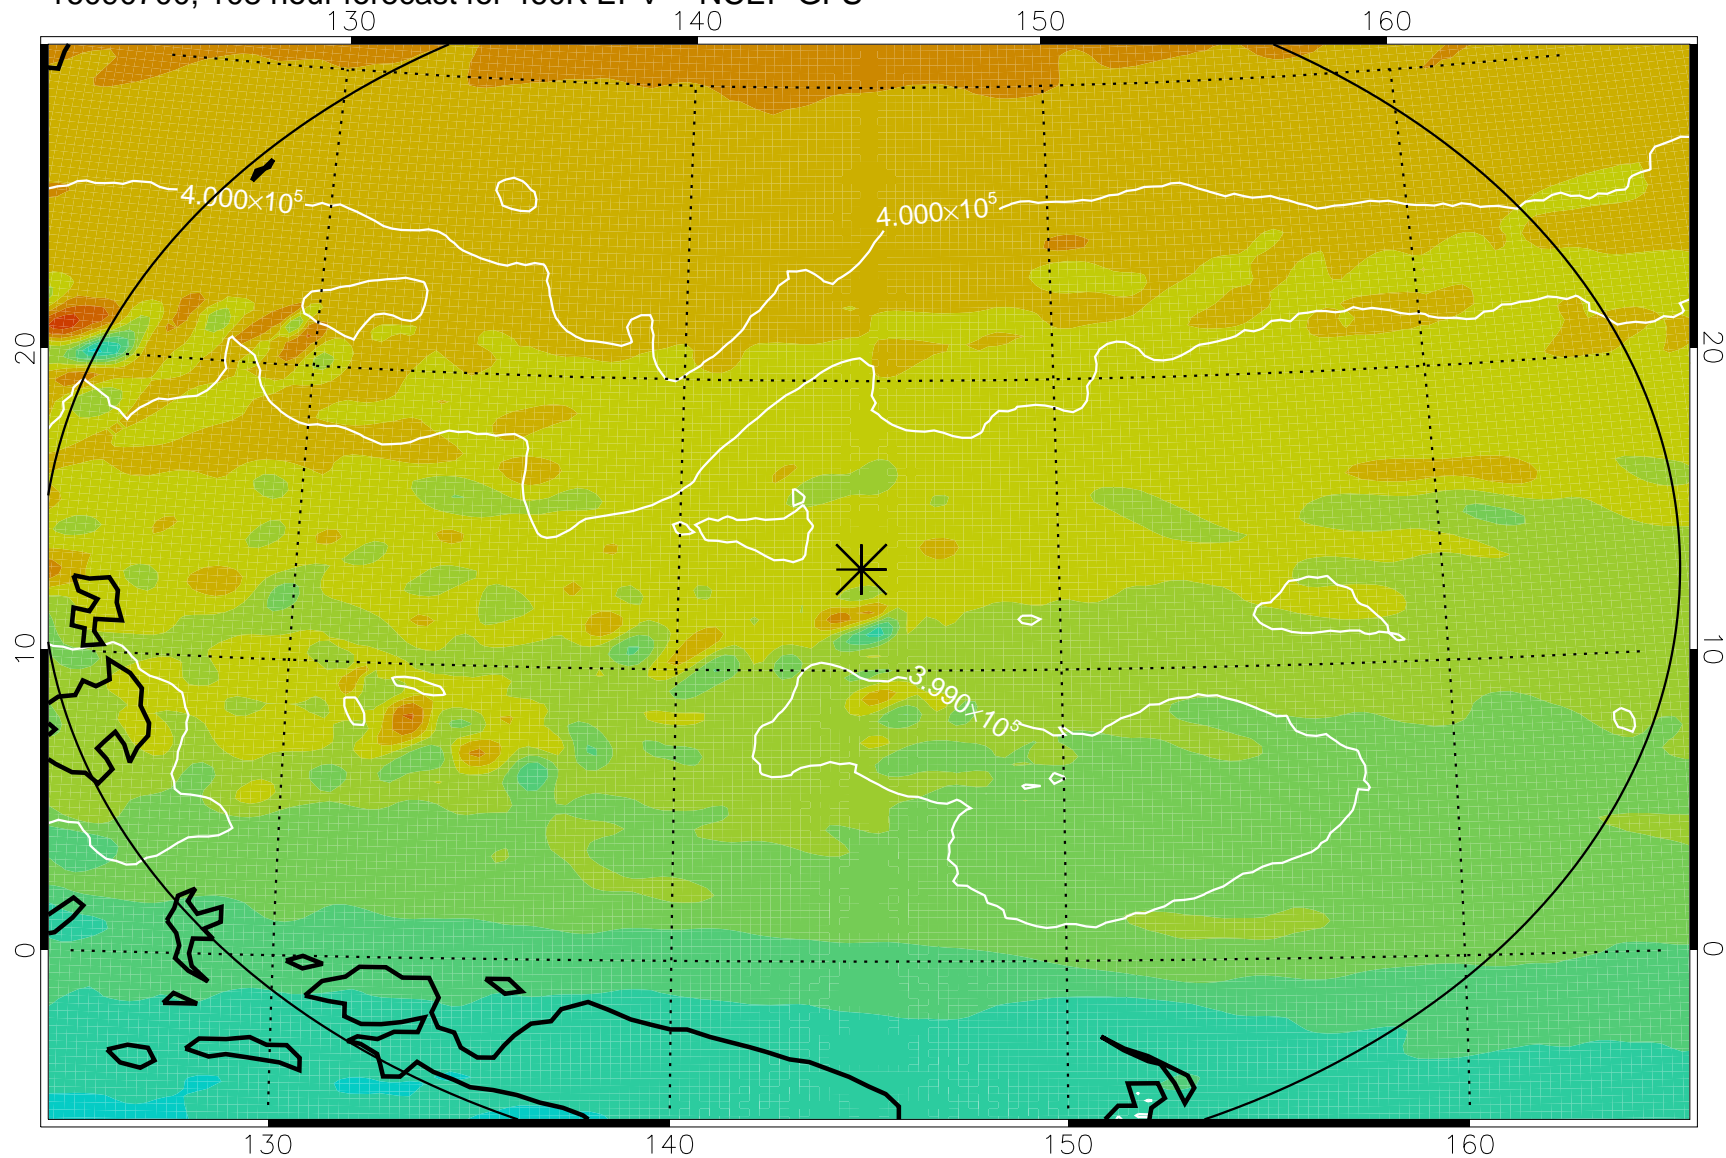

460K Montgomery Streamfunction, white

Range ring of 2304 km

16090600, 84 hour forecast for 460K EPV -- NCEP GFS

460K Montgomery Streamfunction, white

Range ring of 2304 km

16090606, 90 hour forecast for 460K EPV -- NCEP GFS

460K Montgomery Streamfunction, white

Range ring of 2304 km

16090612, 96 hour forecast for 460K EPV -- NCEP GFS

460K Montgomery Streamfunction, white

Range ring of 2304 km

16090618, 102 hour forecast for 460K EPV -- NCEP GFS

460K Montgomery Streamfunction, white

Range ring of 2304 km

16090700, 108 hour forecast for 460K EPV -- NCEP GFS

460K Montgomery Streamfunction, white

Range ring of 2304 km

16090706, 114 hour forecast for 460K EPV -- NCEP GFS

460K Montgomery Streamfunction, white

Range ring of 2304 km

16090712, 120 hour forecast for 460K EPV -- NCEP GFS

460K Montgomery Streamfunction, white

Range ring of 2304 km