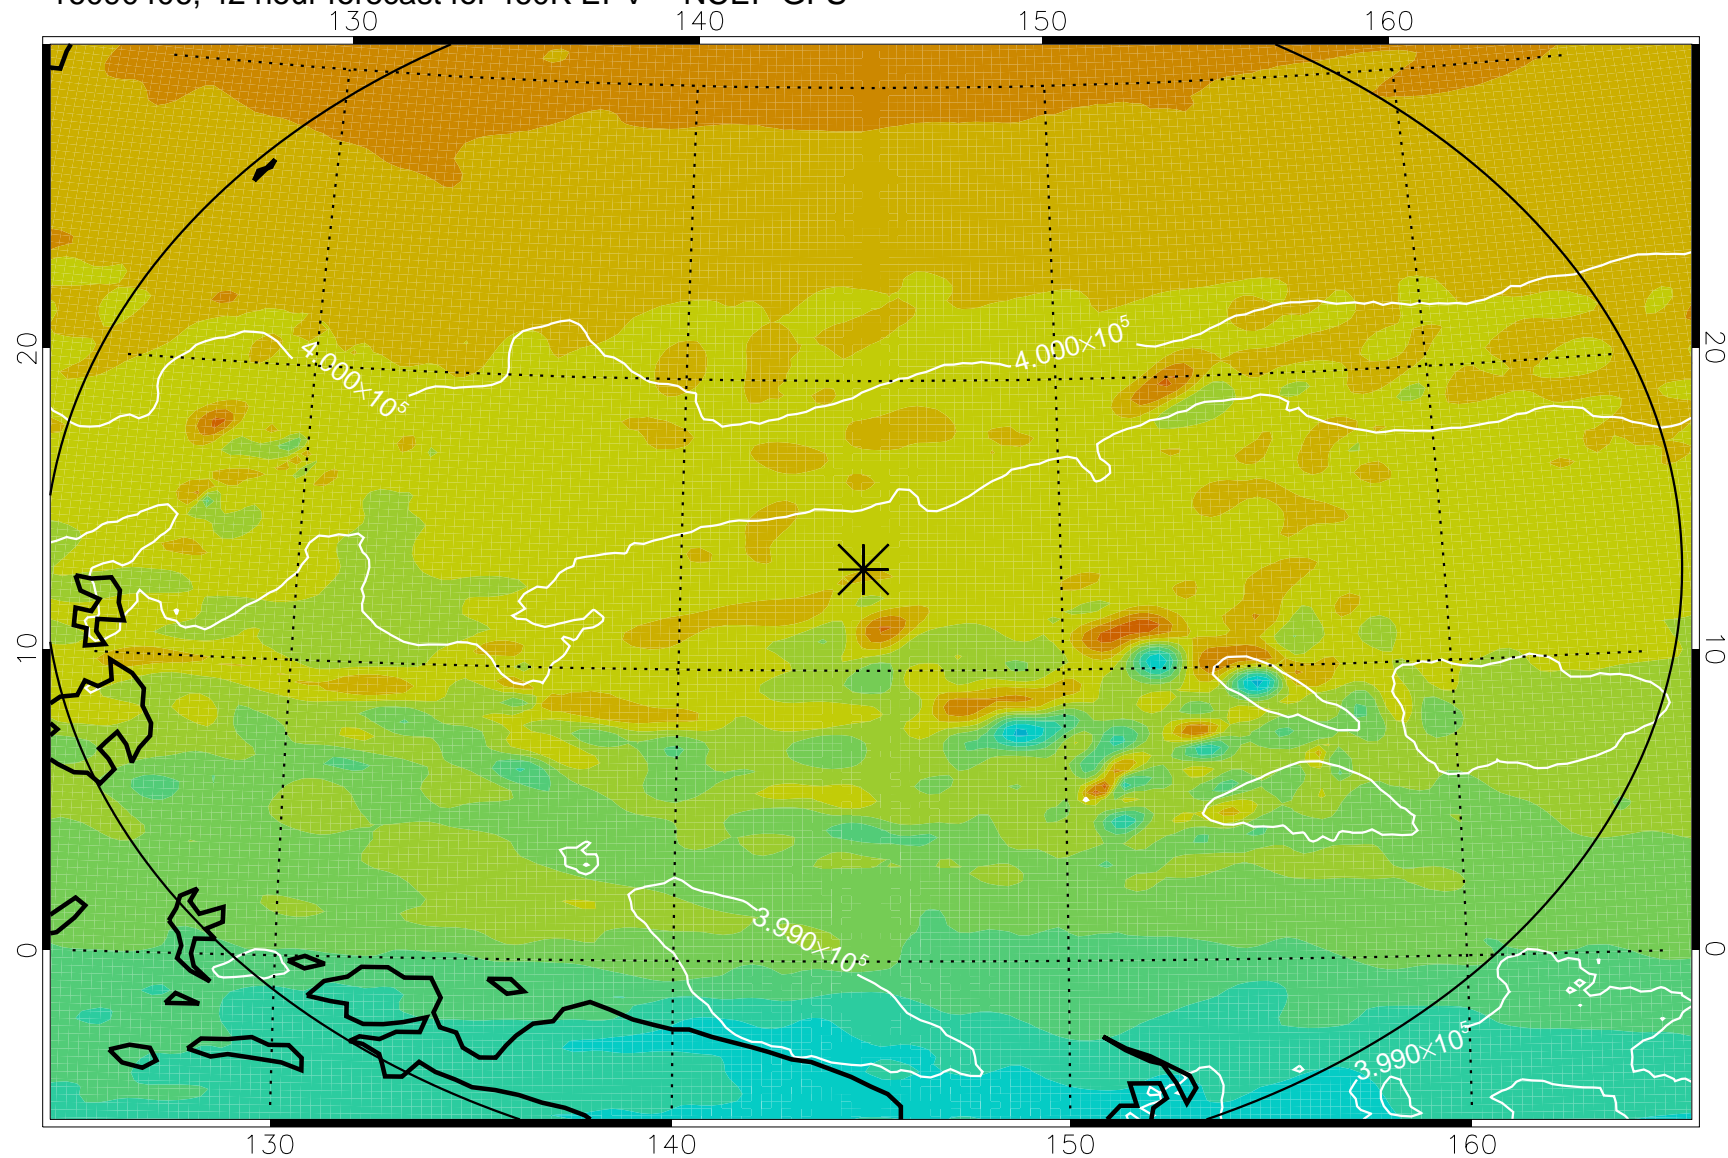

460K Montgomery Streamfunction, white

Range ring of 2304 km

16090312, 24 hour forecast for 460K EPV -- NCEP GFS

460K Montgomery Streamfunction, white

Range ring of 2304 km

16090318, 30 hour forecast for 460K EPV -- NCEP GFS

460K Montgomery Streamfunction, white

Range ring of 2304 km

16090400, 36 hour forecast for 460K EPV -- NCEP GFS

460K Montgomery Streamfunction, white

Range ring of 2304 km

16090406, 42 hour forecast for 460K EPV -- NCEP GFS

460K Montgomery Streamfunction, white

Range ring of 2304 km

16090412, 48 hour forecast for 460K EPV -- NCEP GFS

460K Montgomery Streamfunction, white

Range ring of 2304 km

16090418, 54 hour forecast for 460K EPV -- NCEP GFS

460K Montgomery Streamfunction, white

Range ring of 2304 km

16090500, 60 hour forecast for 460K EPV -- NCEP GFS

460K Montgomery Streamfunction, white

Range ring of 2304 km

16090506, 66 hour forecast for 460K EPV -- NCEP GFS