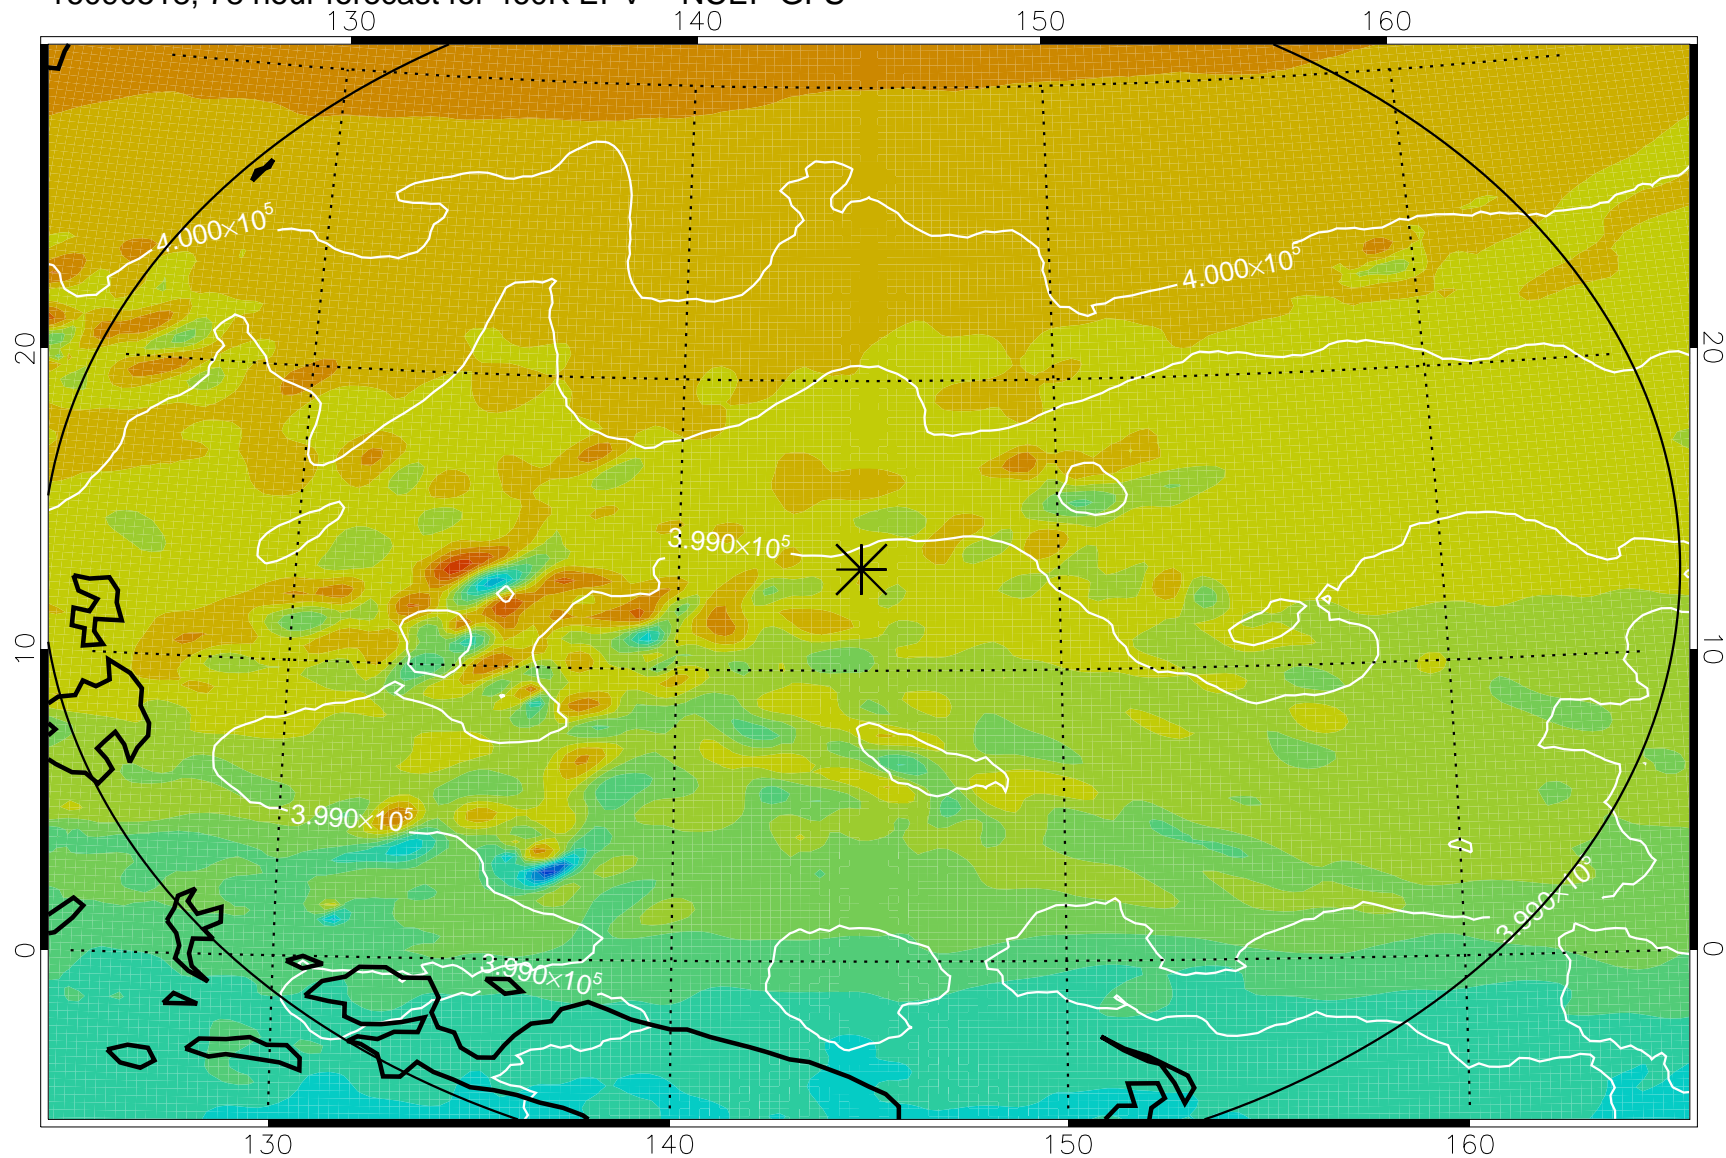

460K Montgomery Streamfunction, white

Range ring of 2304 km

16090500, 60 hour forecast for 460K EPV -- NCEP GFS

460K Montgomery Streamfunction, white

Range ring of 2304 km

16090506, 66 hour forecast for 460K EPV -- NCEP GFS

460K Montgomery Streamfunction, white

Range ring of 2304 km

16090512, 72 hour forecast for 460K EPV -- NCEP GFS

460K Montgomery Streamfunction, white

Range ring of 2304 km

16090518, 78 hour forecast for 460K EPV -- NCEP GFS

460K Montgomery Streamfunction, white

Range ring of 2304 km

16090600, 84 hour forecast for 460K EPV -- NCEP GFS

460K Montgomery Streamfunction, white

Range ring of 2304 km

16090606, 90 hour forecast for 460K EPV -- NCEP GFS

460K Montgomery Streamfunction, white

Range ring of 2304 km

16090612, 96 hour forecast for 460K EPV -- NCEP GFS

460K Montgomery Streamfunction, white

Range ring of 2304 km

16090618, 102 hour forecast for 460K EPV -- NCEP GFS