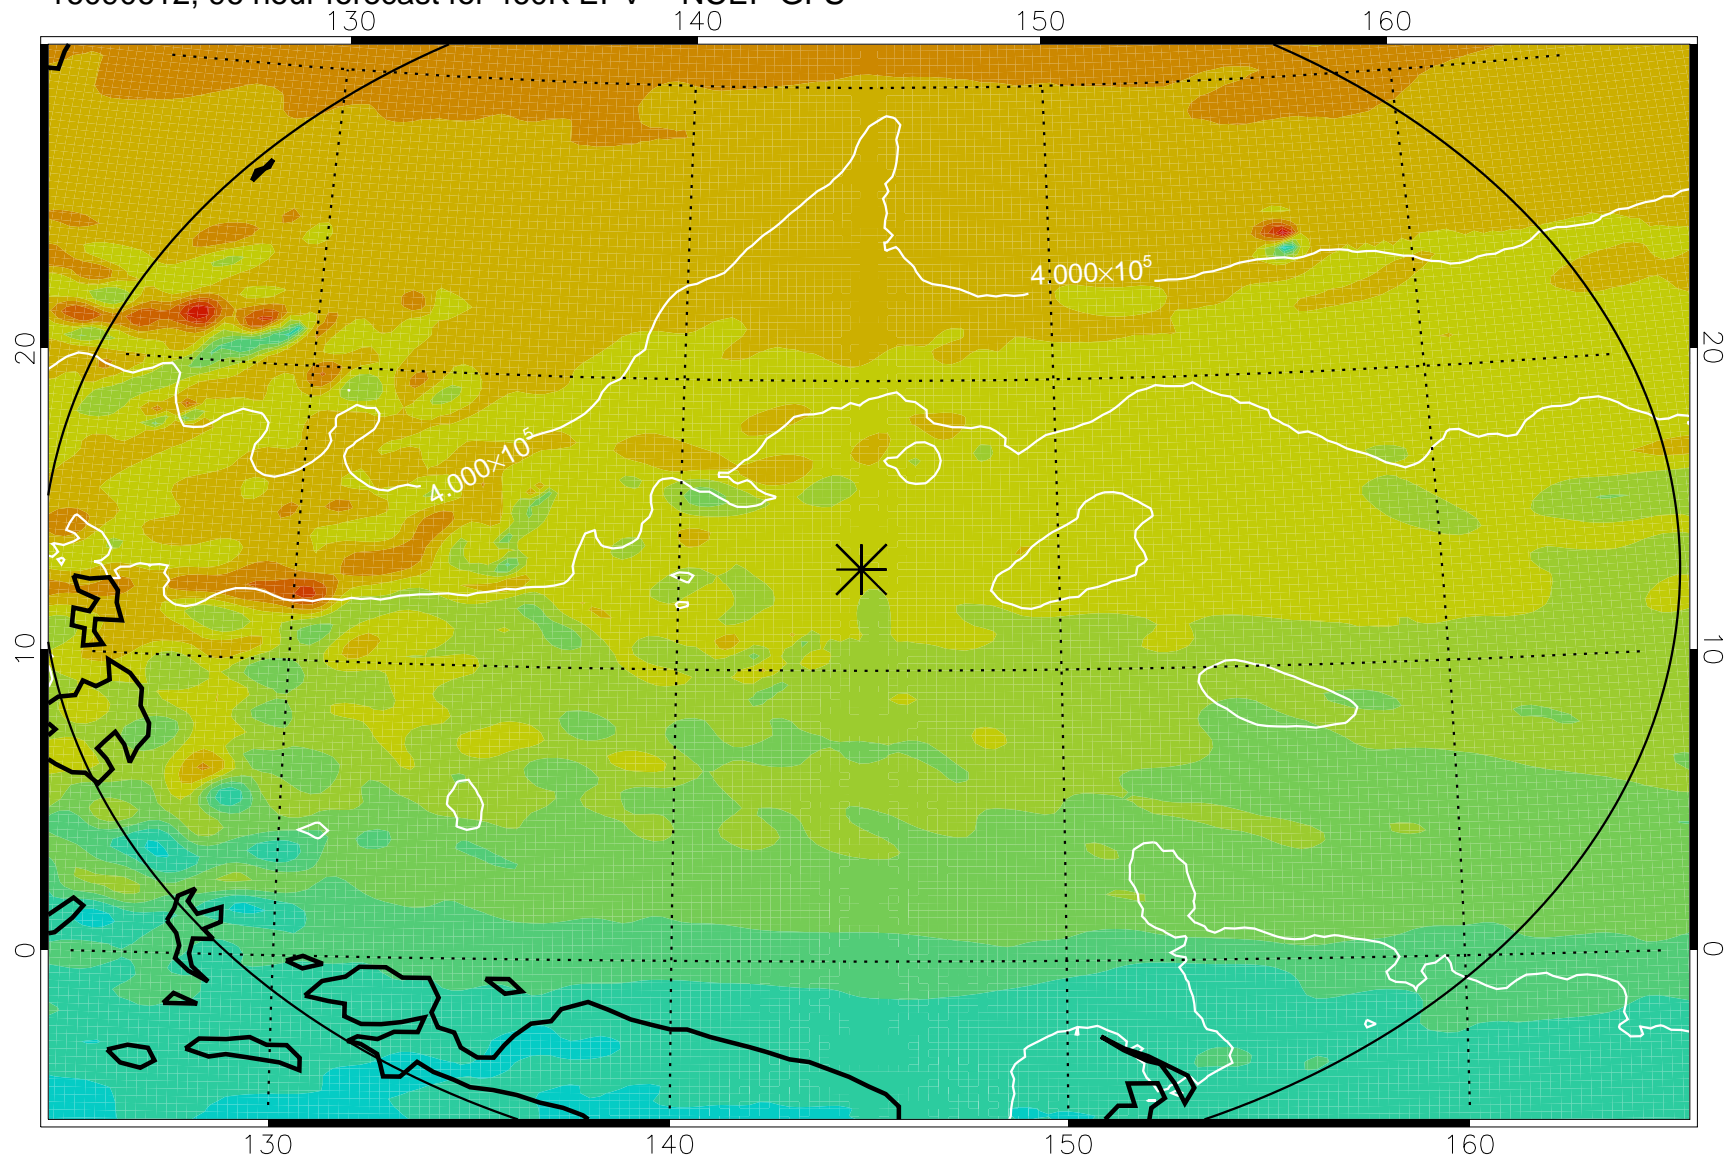

460K Montgomery Streamfunction, white

Range ring of 2304 km

16090512, 72 hour forecast for 460K EPV -- NCEP GFS

460K Montgomery Streamfunction, white

Range ring of 2304 km

16090518, 78 hour forecast for 460K EPV -- NCEP GFS

460K Montgomery Streamfunction, white

Range ring of 2304 km

16090600, 84 hour forecast for 460K EPV -- NCEP GFS

460K Montgomery Streamfunction, white

Range ring of 2304 km

16090606, 90 hour forecast for 460K EPV -- NCEP GFS

460K Montgomery Streamfunction, white

Range ring of 2304 km

16090612, 96 hour forecast for 460K EPV -- NCEP GFS

460K Montgomery Streamfunction, white

Range ring of 2304 km

16090618, 102 hour forecast for 460K EPV -- NCEP GFS

460K Montgomery Streamfunction, white

Range ring of 2304 km

16090700, 108 hour forecast for 460K EPV -- NCEP GFS

460K Montgomery Streamfunction, white

Range ring of 2304 km

16090706, 114 hour forecast for 460K EPV -- NCEP GFS