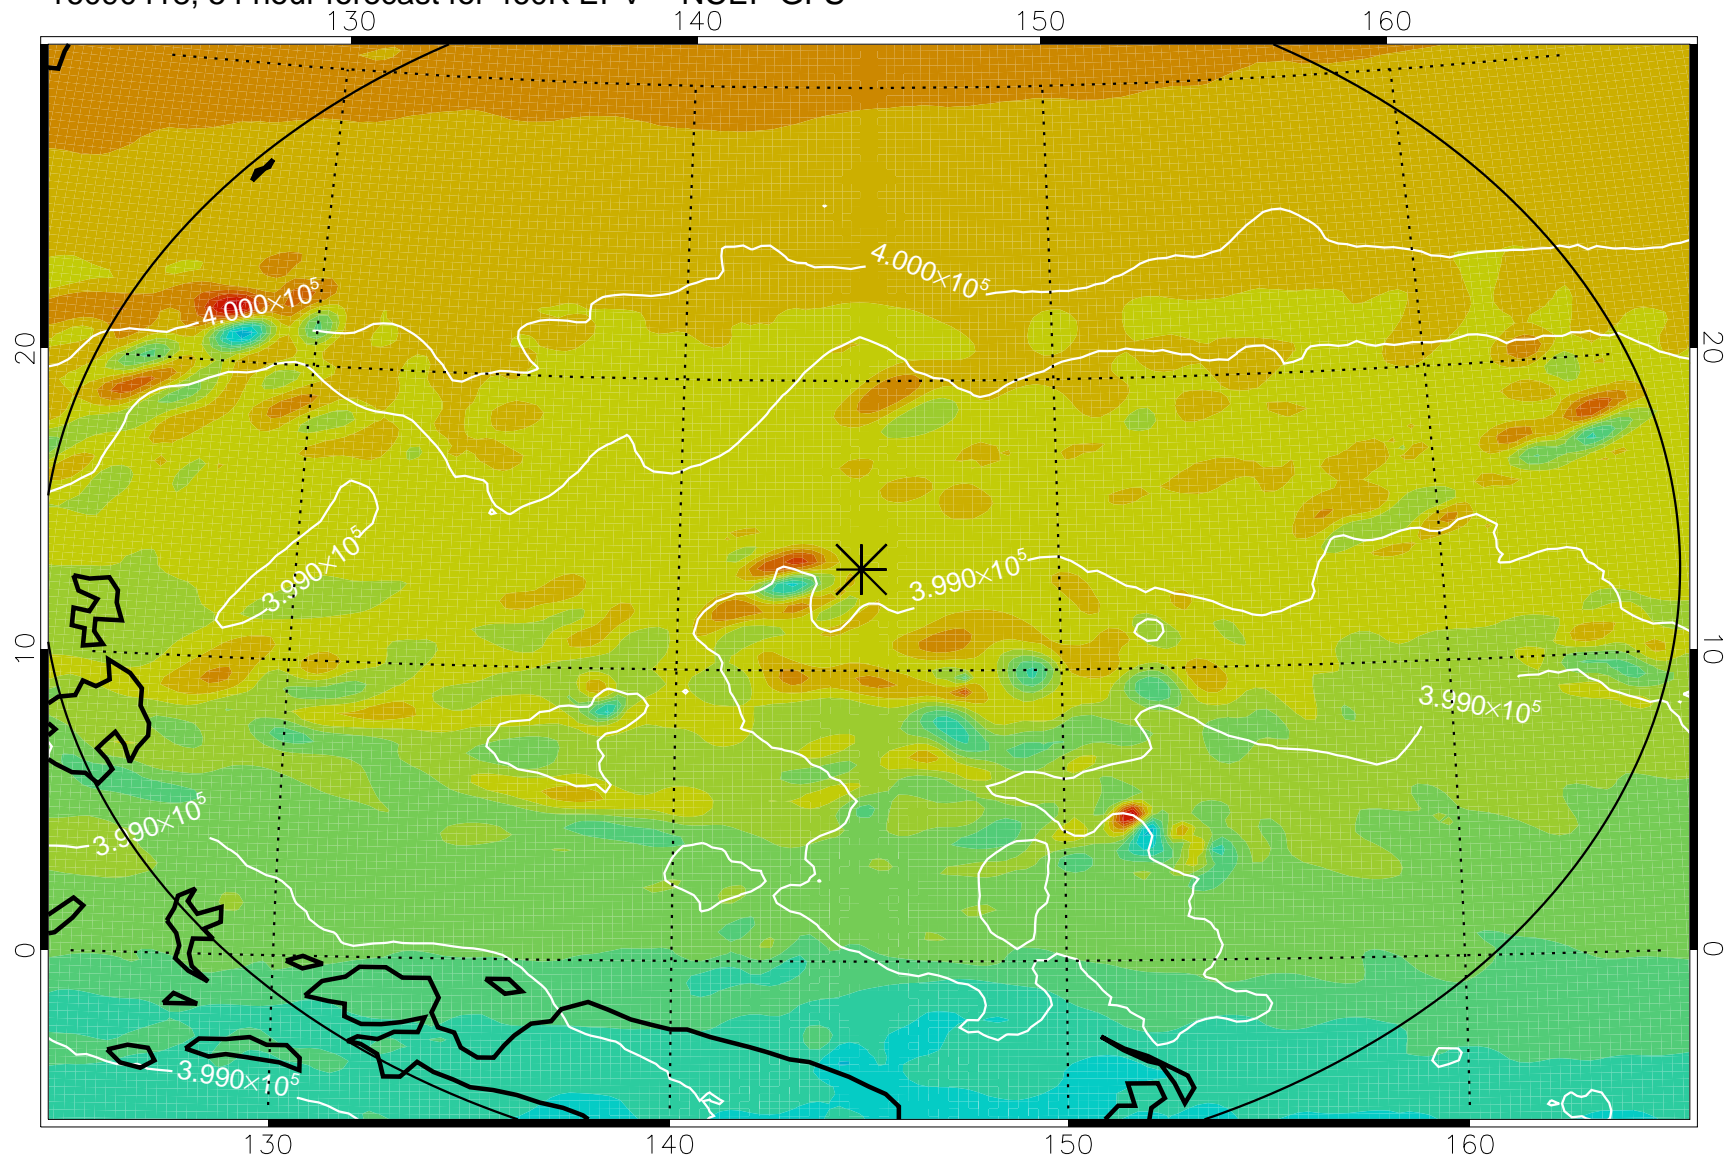

460K Montgomery Streamfunction, white

Range ring of 2304 km

16090400, 36 hour forecast for 460K EPV -- NCEP GFS

460K Montgomery Streamfunction, white

Range ring of 2304 km

16090406, 42 hour forecast for 460K EPV -- NCEP GFS

460K Montgomery Streamfunction, white

Range ring of 2304 km

16090412, 48 hour forecast for 460K EPV -- NCEP GFS

460K Montgomery Streamfunction, white

Range ring of 2304 km

16090418, 54 hour forecast for 460K EPV -- NCEP GFS

460K Montgomery Streamfunction, white

Range ring of 2304 km

16090500, 60 hour forecast for 460K EPV -- NCEP GFS

460K Montgomery Streamfunction, white

Range ring of 2304 km

16090506, 66 hour forecast for 460K EPV -- NCEP GFS

460K Montgomery Streamfunction, white

Range ring of 2304 km

16090512, 72 hour forecast for 460K EPV -- NCEP GFS

460K Montgomery Streamfunction, white

Range ring of 2304 km

16090518, 78 hour forecast for 460K EPV -- NCEP GFS