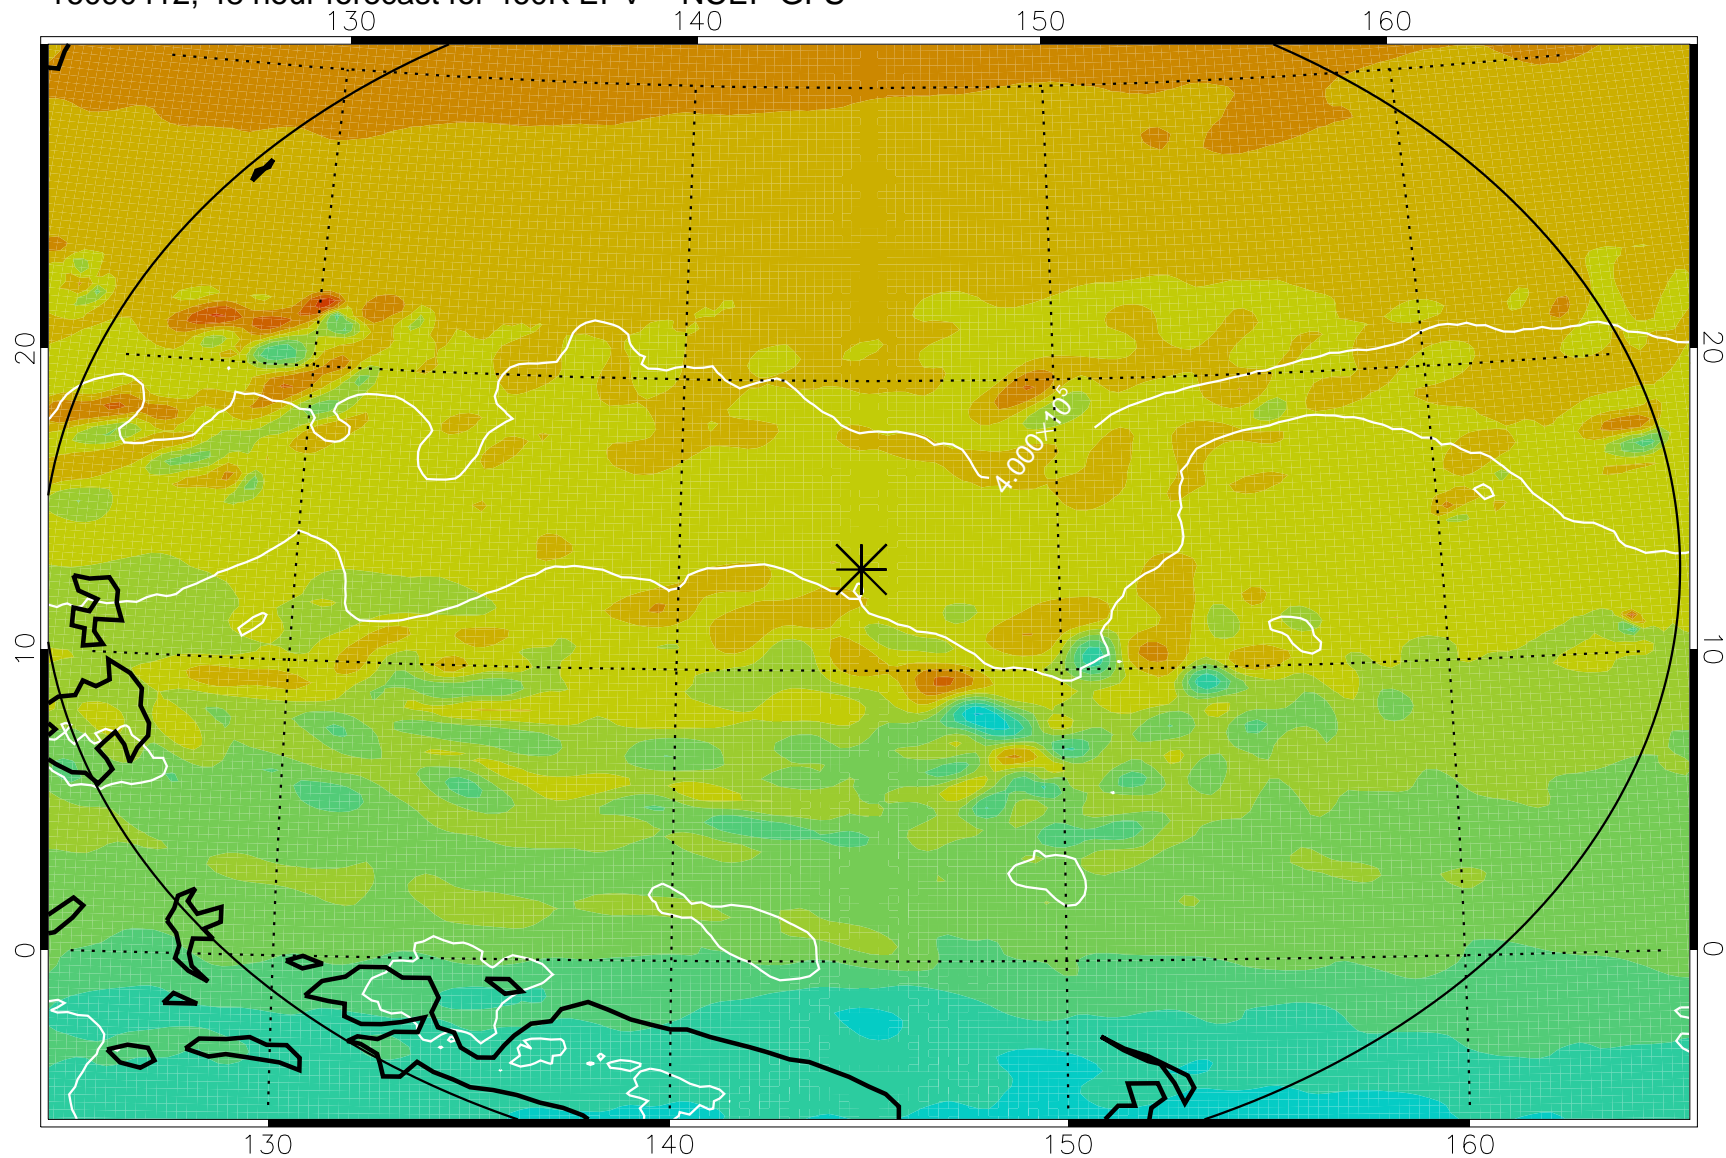

460K Montgomery Streamfunction, white

Range ring of 2304 km

16090312, 24 hour forecast for 460K EPV -- NCEP GFS

460K Montgomery Streamfunction, white

Range ring of 2304 km

16090318, 30 hour forecast for 460K EPV -- NCEP GFS

460K Montgomery Streamfunction, white

Range ring of 2304 km

16090400, 36 hour forecast for 460K EPV -- NCEP GFS

460K Montgomery Streamfunction, white

Range ring of 2304 km

16090406, 42 hour forecast for 460K EPV -- NCEP GFS

460K Montgomery Streamfunction, white

Range ring of 2304 km

16090412, 48 hour forecast for 460K EPV -- NCEP GFS

460K Montgomery Streamfunction, white

Range ring of 2304 km

16090418, 54 hour forecast for 460K EPV -- NCEP GFS

460K Montgomery Streamfunction, white

Range ring of 2304 km

16090500, 60 hour forecast for 460K EPV -- NCEP GFS

460K Montgomery Streamfunction, white

Range ring of 2304 km

16090506, 66 hour forecast for 460K EPV -- NCEP GFS