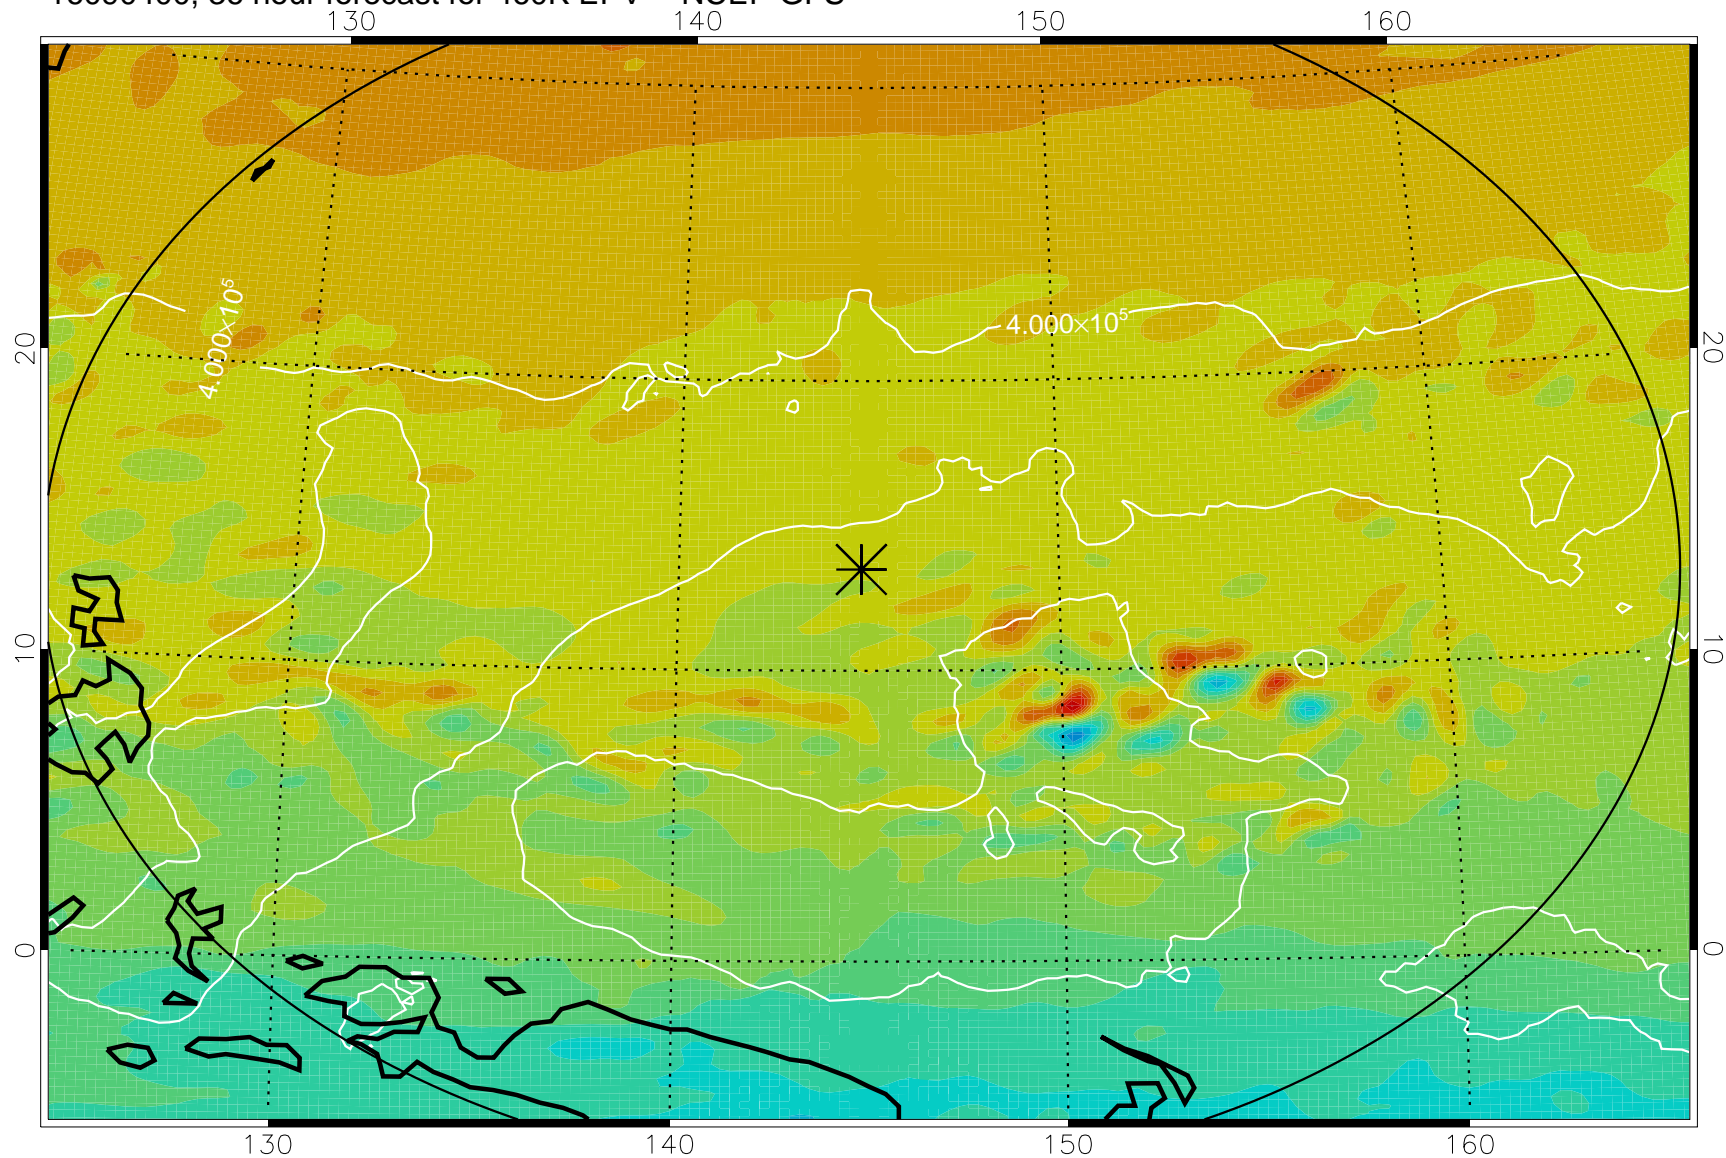

16090218, 6 hour forecast for 460K EPV -- NCEP GFS

460K Montgomery Streamfunction, white

Range ring of 2304 km

16090300, 12 hour forecast for 460K EPV -- NCEP GFS

16090306, 18 hour forecast for 460K EPV -- NCEP GFS

460K Montgomery Streamfunction, white

Range ring of 2304 km

16090312, 24 hour forecast for 460K EPV -- NCEP GFS

460K Montgomery Streamfunction, white

Range ring of 2304 km

16090318, 30 hour forecast for 460K EPV -- NCEP GFS

460K Montgomery Streamfunction, white

Range ring of 2304 km

16090400, 36 hour forecast for 460K EPV -- NCEP GFS

460K Montgomery Streamfunction, white

Range ring of 2304 km

16090406, 42 hour forecast for 460K EPV -- NCEP GFS

460K Montgomery Streamfunction, white

Range ring of 2304 km

16090500, 60 hour forecast for 460K EPV -- NCEP GFS

460K Montgomery Streamfunction, white

Range ring of 2304 km

16090506, 66 hour forecast for 460K EPV -- NCEP GFS