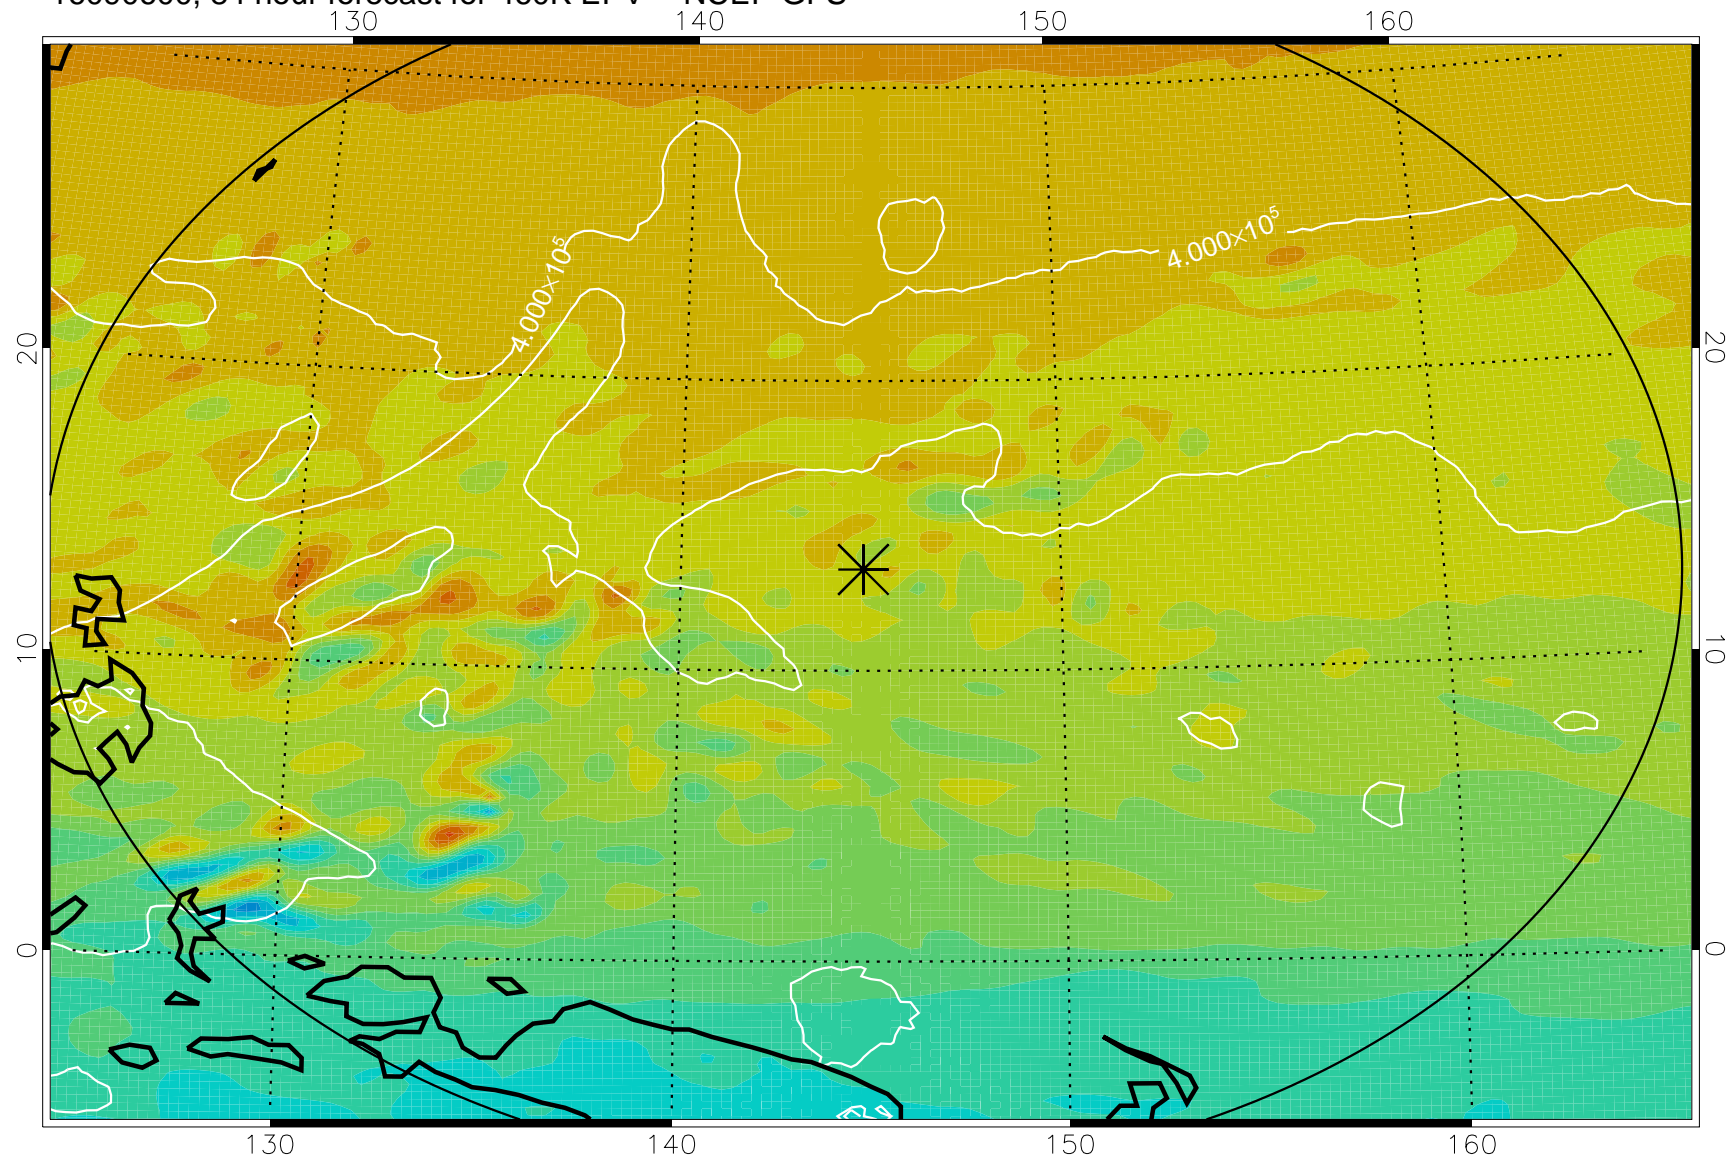

460K Montgomery Streamfunction, white

Range ring of 2304 km

16090500, 60 hour forecast for 460K EPV -- NCEP GFS

460K Montgomery Streamfunction, white

Range ring of 2304 km

16090506, 66 hour forecast for 460K EPV -- NCEP GFS

460K Montgomery Streamfunction, white

Range ring of 2304 km

16090512, 72 hour forecast for 460K EPV -- NCEP GFS

460K Montgomery Streamfunction, white

Range ring of 2304 km

16090518, 78 hour forecast for 460K EPV -- NCEP GFS

460K Montgomery Streamfunction, white

Range ring of 2304 km

16090600, 84 hour forecast for 460K EPV -- NCEP GFS

460K Montgomery Streamfunction, white

Range ring of 2304 km

16090606, 90 hour forecast for 460K EPV -- NCEP GFS

460K Montgomery Streamfunction, white

Range ring of 2304 km

16090612, 96 hour forecast for 460K EPV -- NCEP GFS

460K Montgomery Streamfunction, white

Range ring of 2304 km

16090618, 102 hour forecast for 460K EPV -- NCEP GFS