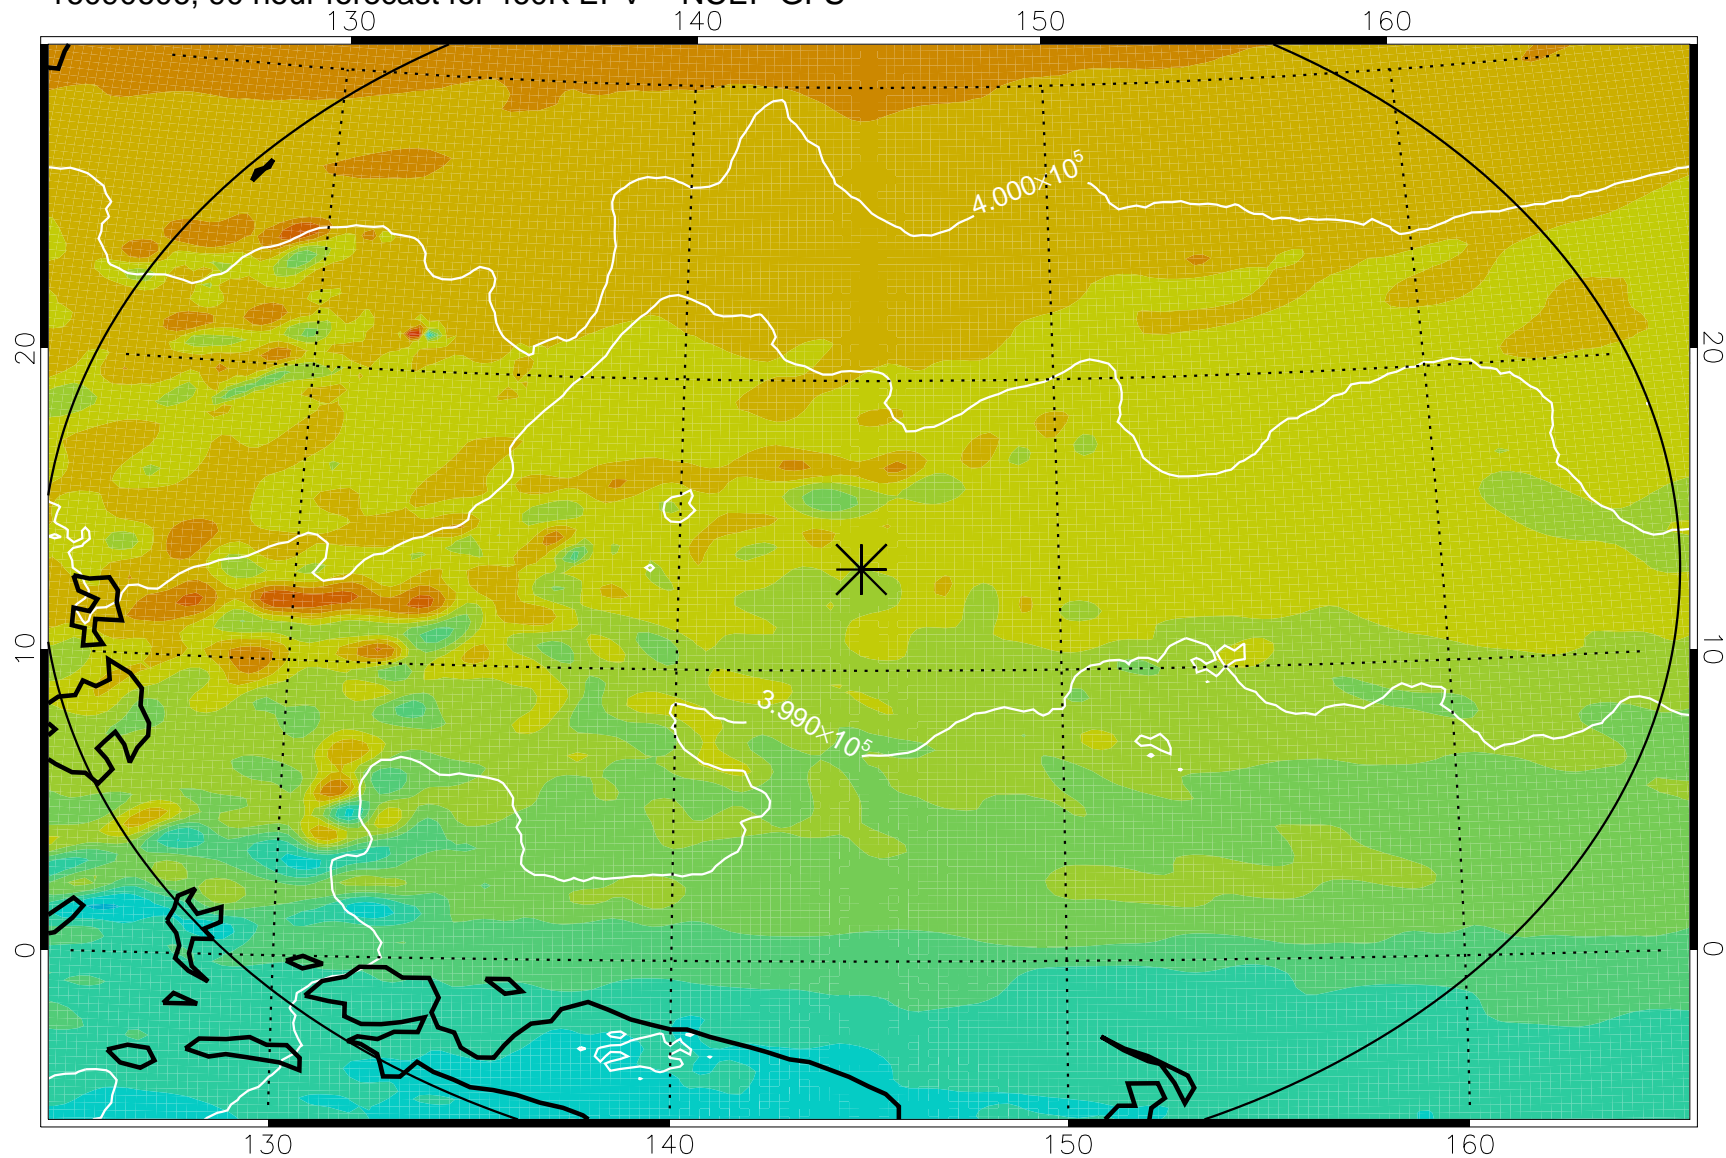

460K Montgomery Streamfunction, white

Range ring of 2304 km

16090512, 72 hour forecast for 460K EPV -- NCEP GFS

460K Montgomery Streamfunction, white

Range ring of 2304 km

16090518, 78 hour forecast for 460K EPV -- NCEP GFS

460K Montgomery Streamfunction, white

Range ring of 2304 km

16090600, 84 hour forecast for 460K EPV -- NCEP GFS

460K Montgomery Streamfunction, white

Range ring of 2304 km

16090606, 90 hour forecast for 460K EPV -- NCEP GFS

460K Montgomery Streamfunction, white

Range ring of 2304 km

16090612, 96 hour forecast for 460K EPV -- NCEP GFS

460K Montgomery Streamfunction, white

Range ring of 2304 km

16090618, 102 hour forecast for 460K EPV -- NCEP GFS

460K Montgomery Streamfunction, white

Range ring of 2304 km

16090700, 108 hour forecast for 460K EPV -- NCEP GFS

460K Montgomery Streamfunction, white

Range ring of 2304 km

16090706, 114 hour forecast for 460K EPV -- NCEP GFS