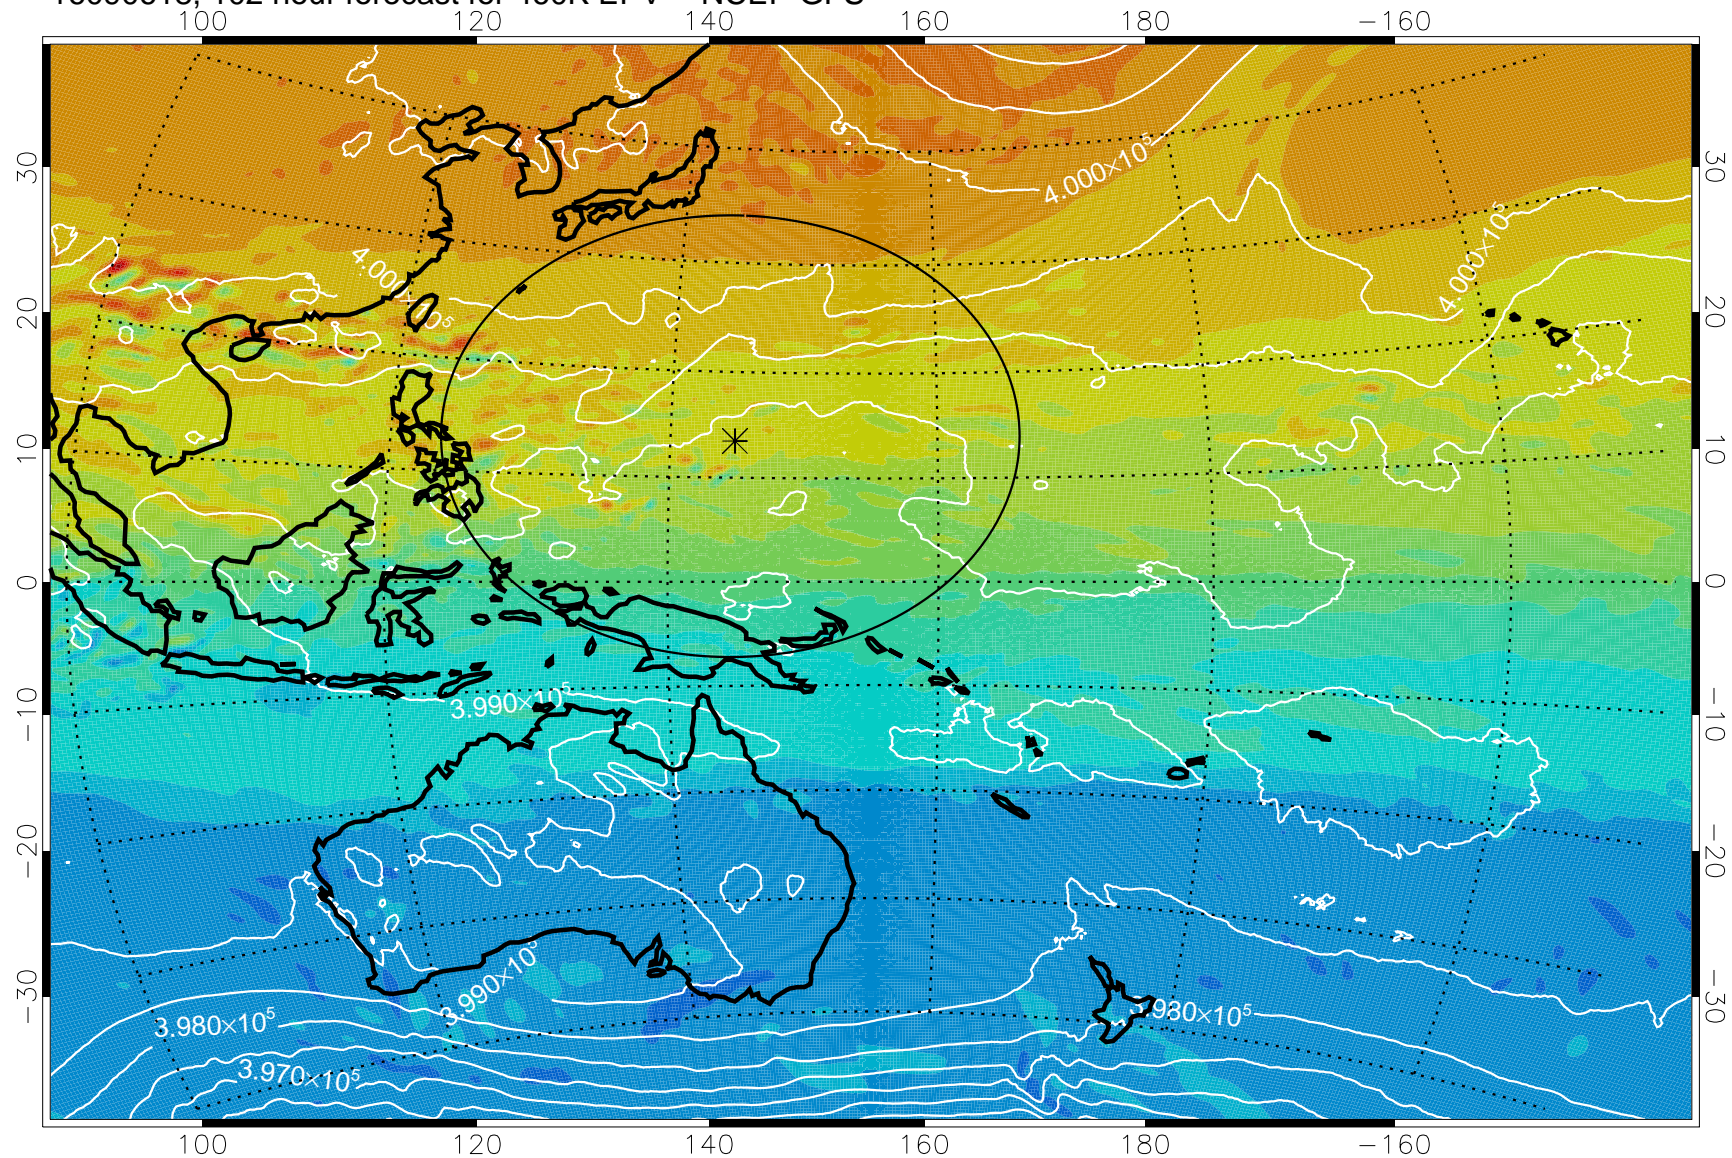

16090518, 78 hour forecast for 460K EPV -- NCEP GFS

460K Montgomery Streamfunction, white

Range ring of 2304 km

16090600, 84 hour forecast for 460K EPV -- NCEP GFS

460K Montgomery Streamfunction, white

Range ring of 2304 km

16090606, 90 hour forecast for 460K EPV -- NCEP GFS

460K Montgomery Streamfunction, white

Range ring of 2304 km

16090612, 96 hour forecast for 460K EPV -- NCEP GFS

460K Montgomery Streamfunction, white

Range ring of 2304 km

16090618, 102 hour forecast for 460K EPV -- NCEP GFS

460K Montgomery Streamfunction, white

Range ring of 2304 km

16090700, 108 hour forecast for 460K EPV -- NCEP GFS

460K Montgomery Streamfunction, white

Range ring of 2304 km

16090706, 114 hour forecast for 460K EPV -- NCEP GFS

460K Montgomery Streamfunction, white

Range ring of 2304 km

16090712, 120 hour forecast for 460K EPV -- NCEP GFS

460K Montgomery Streamfunction, white

Range ring of 2304 km