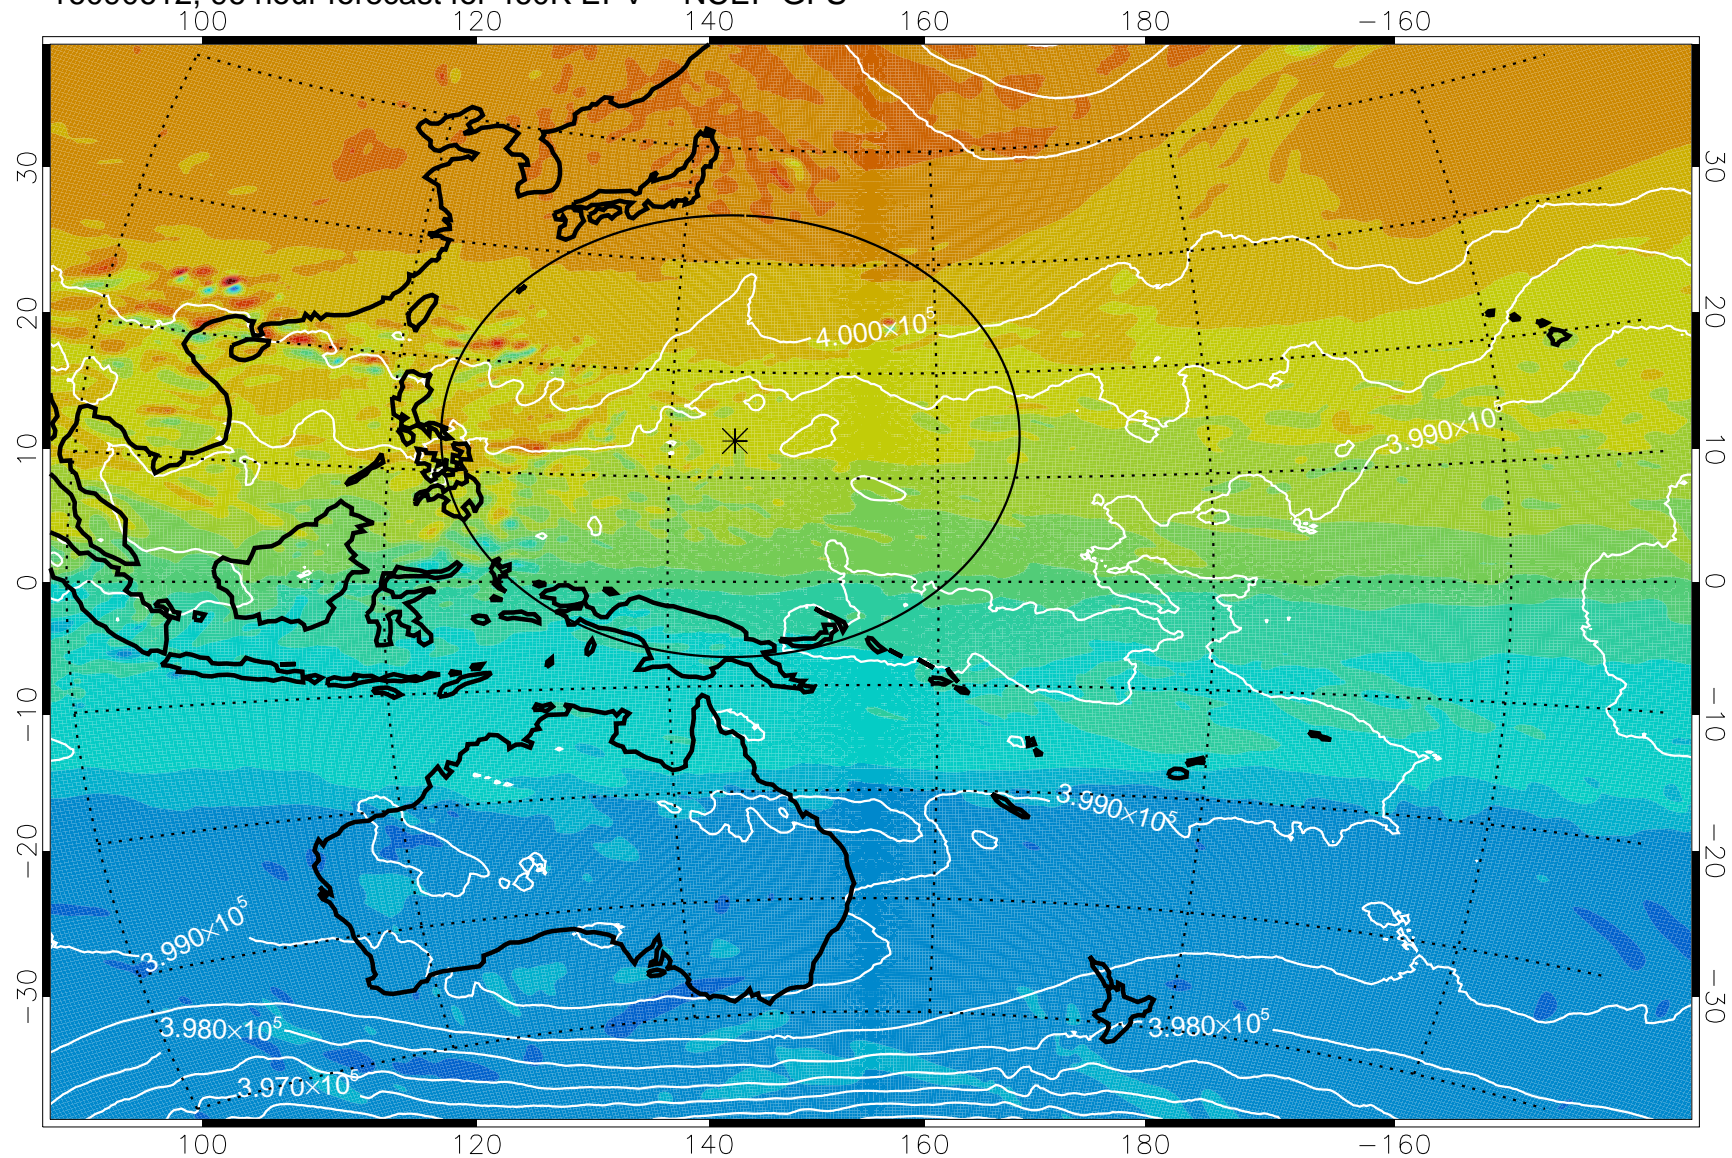

16090506, 66 hour forecast for 460K EPV -- NCEP GFS

460K Montgomery Streamfunction, white

Range ring of 2304 km

16090512, 72 hour forecast for 460K EPV -- NCEP GFS

460K Montgomery Streamfunction, white

Range ring of 2304 km

16090518, 78 hour forecast for 460K EPV -- NCEP GFS

460K Montgomery Streamfunction, white

Range ring of 2304 km

16090600, 84 hour forecast for 460K EPV -- NCEP GFS

460K Montgomery Streamfunction, white

Range ring of 2304 km

16090606, 90 hour forecast for 460K EPV -- NCEP GFS

460K Montgomery Streamfunction, white

Range ring of 2304 km

16090612, 96 hour forecast for 460K EPV -- NCEP GFS

460K Montgomery Streamfunction, white

Range ring of 2304 km

16090618, 102 hour forecast for 460K EPV -- NCEP GFS

460K Montgomery Streamfunction, white

Range ring of 2304 km

16090700, 108 hour forecast for 460K EPV -- NCEP GFS

460K Montgomery Streamfunction, white

Range ring of 2304 km