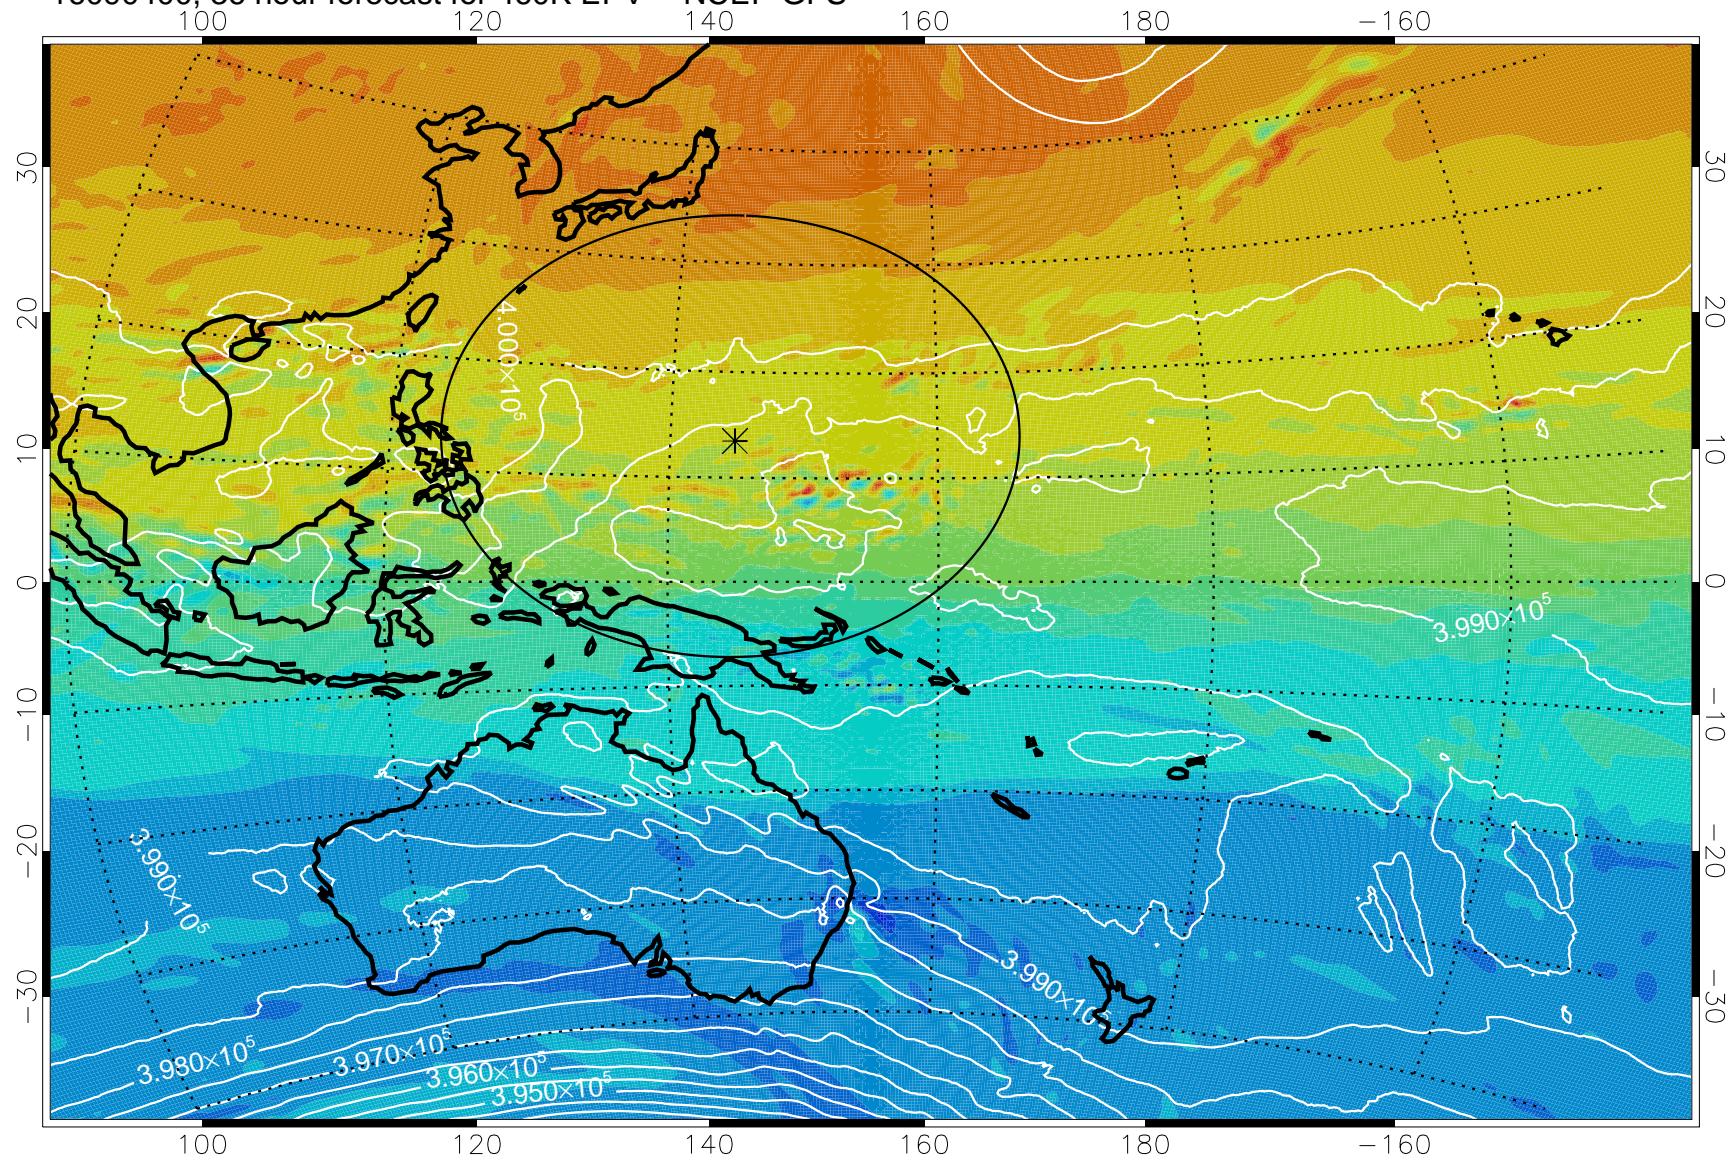

16090218, 6 hour forecast for 460K EPV -- NCEP GFS

460K Montgomery Streamfunction, white

Range ring of 2304 km

16090300, 12 hour forecast for 460K EPV -- NCEP GFS

460K Montgomery Streamfunction, white

Range ring of 2304 km

16090306, 18 hour forecast for 460K EPV -- NCEP GFS

460K Montgomery Streamfunction, white

Range ring of 2304 km

16090312, 24 hour forecast for 460K EPV -- NCEP GFS

460K Montgomery Streamfunction, white

Range ring of 2304 km

16090318, 30 hour forecast for 460K EPV -- NCEP GFS

460K Montgomery Streamfunction, white

Range ring of 2304 km

16090400, 36 hour forecast for 460K EPV -- NCEP GFS

460K Montgomery Streamfunction, white

Range ring of 2304 km

16090406, 42 hour forecast for 460K EPV -- NCEP GFS

460K Montgomery Streamfunction, white

Range ring of 2304 km

16090412, 48 hour forecast for 460K EPV -- NCEP GFS

460K Montgomery Streamfunction, white

Range ring of 2304 km