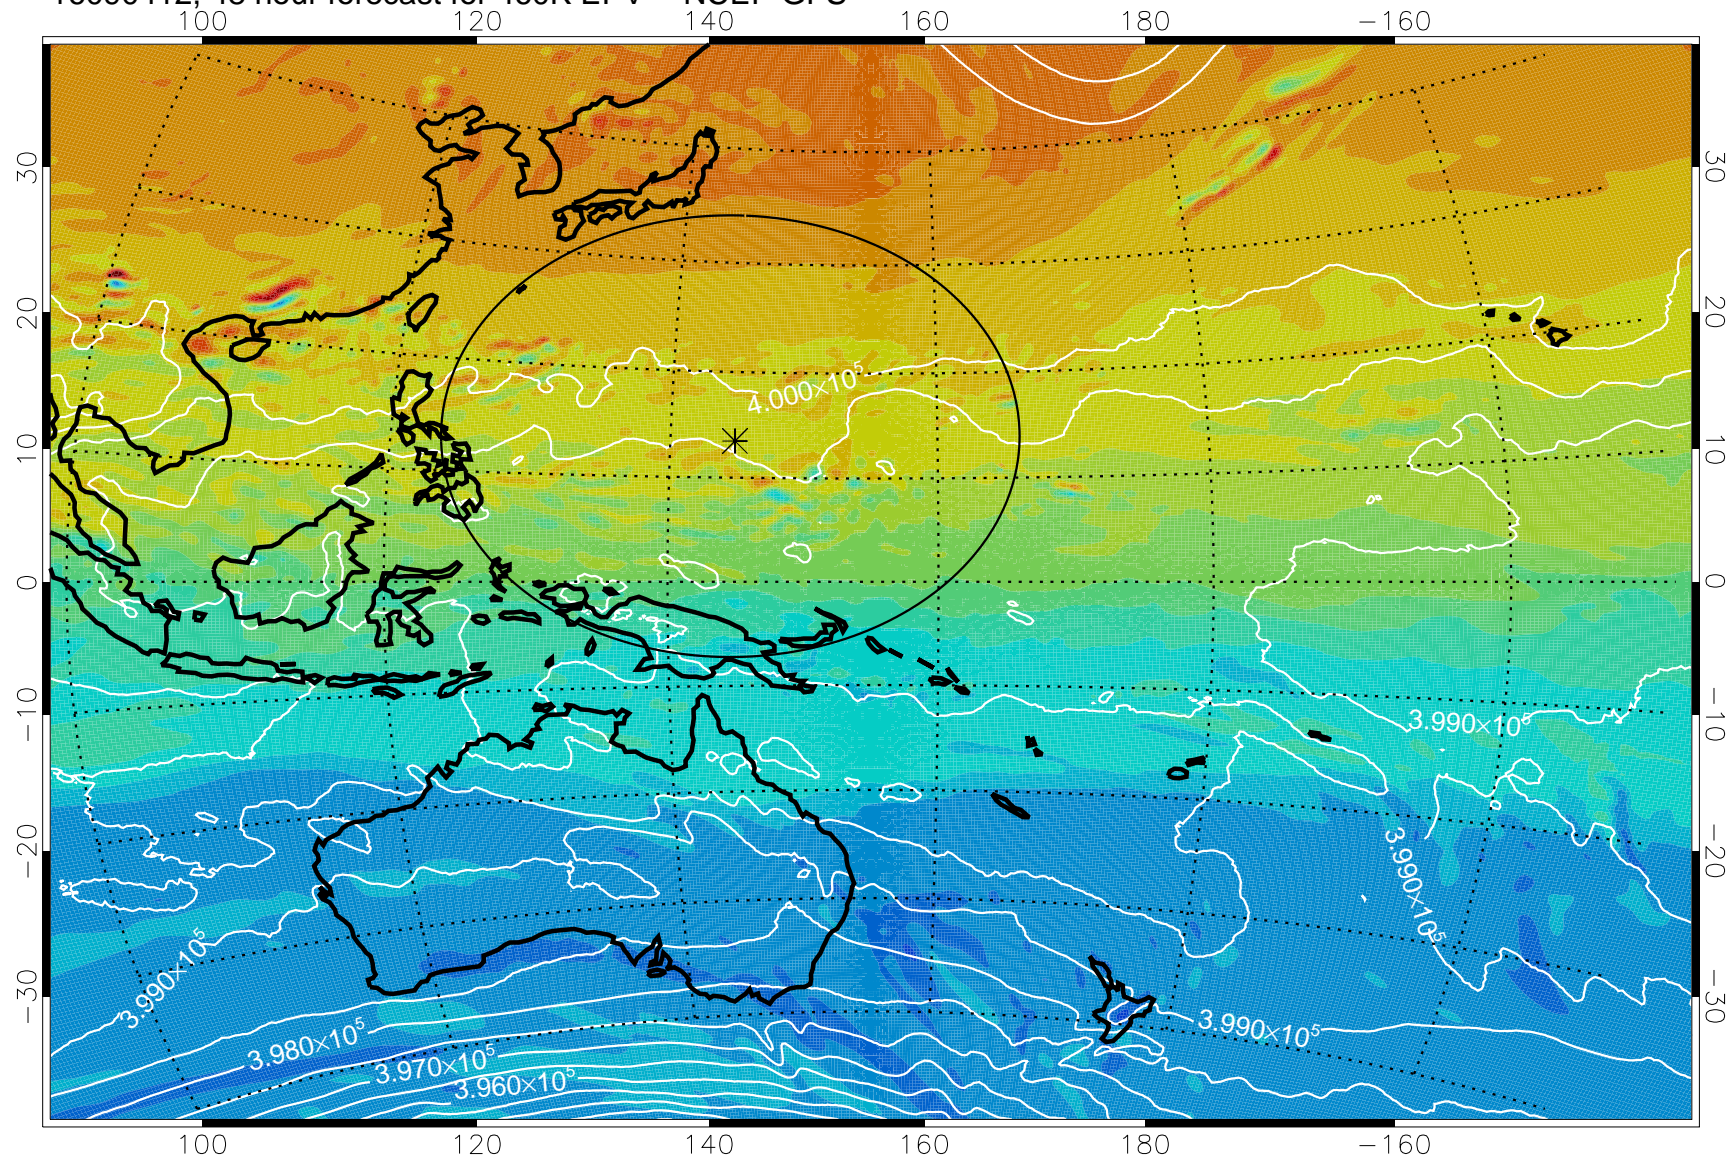

16090318, 30 hour forecast for 460K EPV -- NCEP GFS

460K Montgomery Streamfunction, white

Range ring of 2304 km

16090400, 36 hour forecast for 460K EPV -- NCEP GFS

460K Montgomery Streamfunction, white

Range ring of 2304 km

16090406, 42 hour forecast for 460K EPV -- NCEP GFS

460K Montgomery Streamfunction, white

Range ring of 2304 km

16090412, 48 hour forecast for 460K EPV -- NCEP GFS

460K Montgomery Streamfunction, white

Range ring of 2304 km

16090418, 54 hour forecast for 460K EPV -- NCEP GFS

460K Montgomery Streamfunction, white

Range ring of 2304 km

16090500, 60 hour forecast for 460K EPV -- NCEP GFS

460K Montgomery Streamfunction, white

Range ring of 2304 km

16090506, 66 hour forecast for 460K EPV -- NCEP GFS

460K Montgomery Streamfunction, white

Range ring of 2304 km

16090512, 72 hour forecast for 460K EPV -- NCEP GFS

460K Montgomery Streamfunction, white

Range ring of 2304 km