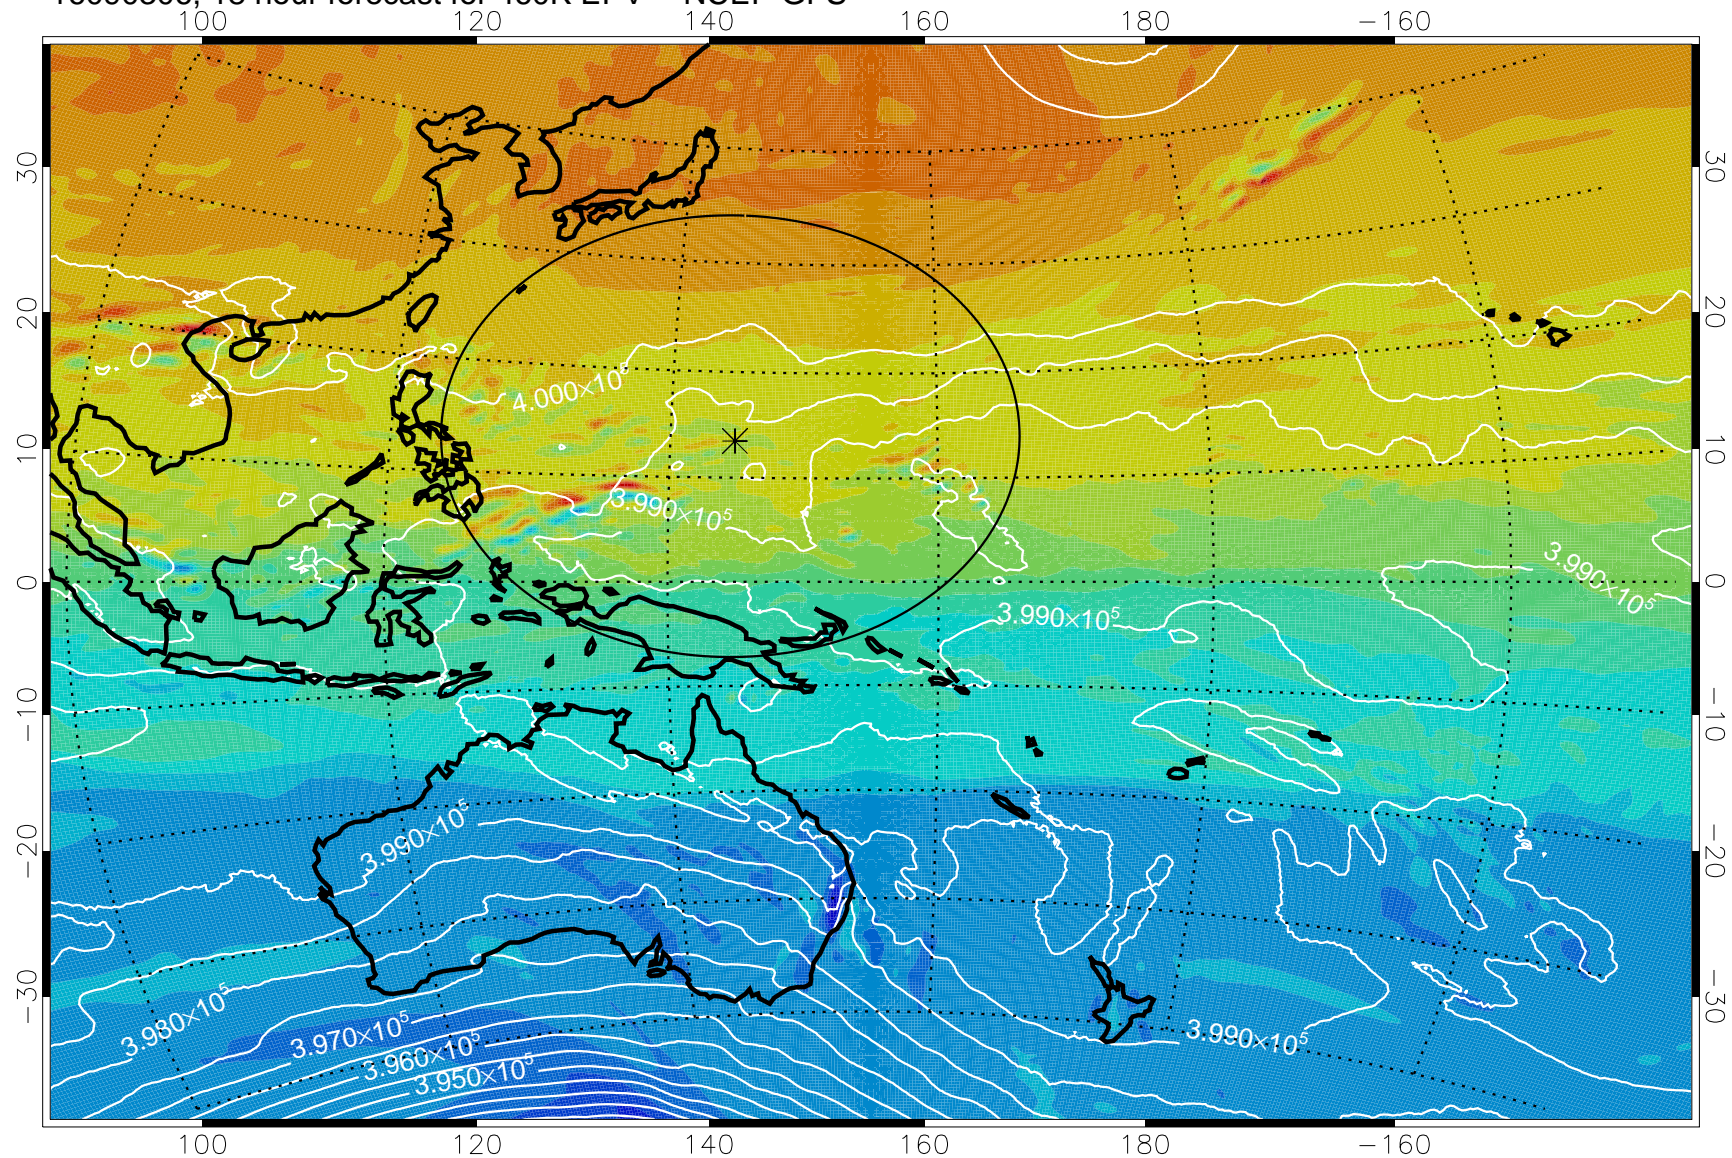

16090218, 6 hour forecast for 460K EPV -- NCEP GFS

460K Montgomery Streamfunction, white

Range ring of 2304 km

16090300, 12 hour forecast for 460K EPV -- NCEP GFS

460K Montgomery Streamfunction, white

Range ring of 2304 km

16090306, 18 hour forecast for 460K EPV -- NCEP GFS

460K Montgomery Streamfunction, white

Range ring of 2304 km

16090312, 24 hour forecast for 460K EPV -- NCEP GFS

460K Montgomery Streamfunction, white

Range ring of 2304 km

16090318, 30 hour forecast for 460K EPV -- NCEP GFS

460K Montgomery Streamfunction, white

Range ring of 2304 km

16090400, 36 hour forecast for 460K EPV -- NCEP GFS

460K Montgomery Streamfunction, white

Range ring of 2304 km

16090406, 42 hour forecast for 460K EPV -- NCEP GFS

460K Montgomery Streamfunction, white

Range ring of 2304 km

16090412, 48 hour forecast for 460K EPV -- NCEP GFS

460K Montgomery Streamfunction, white

Range ring of 2304 km