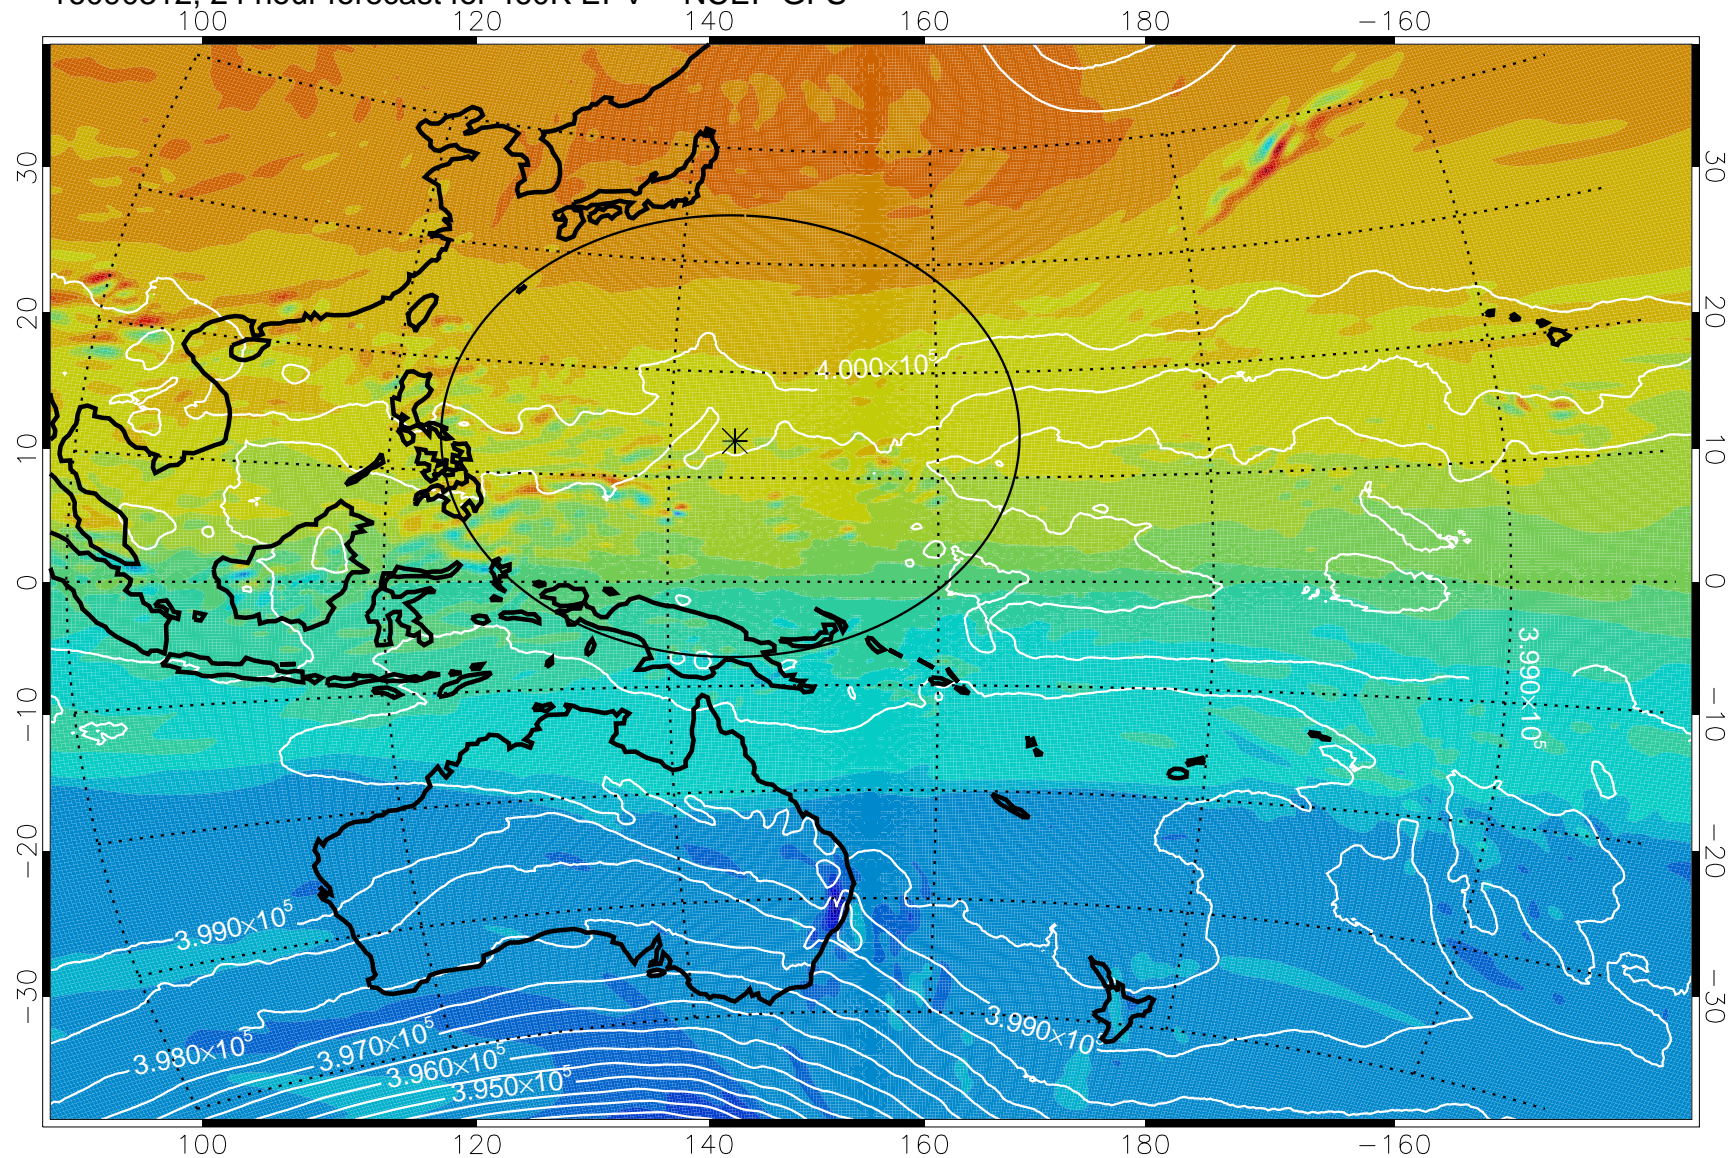

16090218, 6 hour forecast for 460K EPV -- NCEP GFS

460K Montgomery Streamfunction, white

Range ring of 2304 km

16090300, 12 hour forecast for 460K EPV -- NCEP GFS

460K Montgomery Streamfunction, white

Range ring of 2304 km

16090306, 18 hour forecast for 460K EPV -- NCEP GFS

460K Montgomery Streamfunction, white

Range ring of 2304 km

16090312, 24 hour forecast for 460K EPV -- NCEP GFS

460K Montgomery Streamfunction, white

Range ring of 2304 km

16090318, 30 hour forecast for 460K EPV -- NCEP GFS

460K Montgomery Streamfunction, white

Range ring of 2304 km

16090400, 36 hour forecast for 460K EPV -- NCEP GFS

460K Montgomery Streamfunction, white

Range ring of 2304 km

16090406, 42 hour forecast for 460K EPV -- NCEP GFS

460K Montgomery Streamfunction, white

Range ring of 2304 km

16090412, 48 hour forecast for 460K EPV -- NCEP GFS

460K Montgomery Streamfunction, white

Range ring of 2304 km