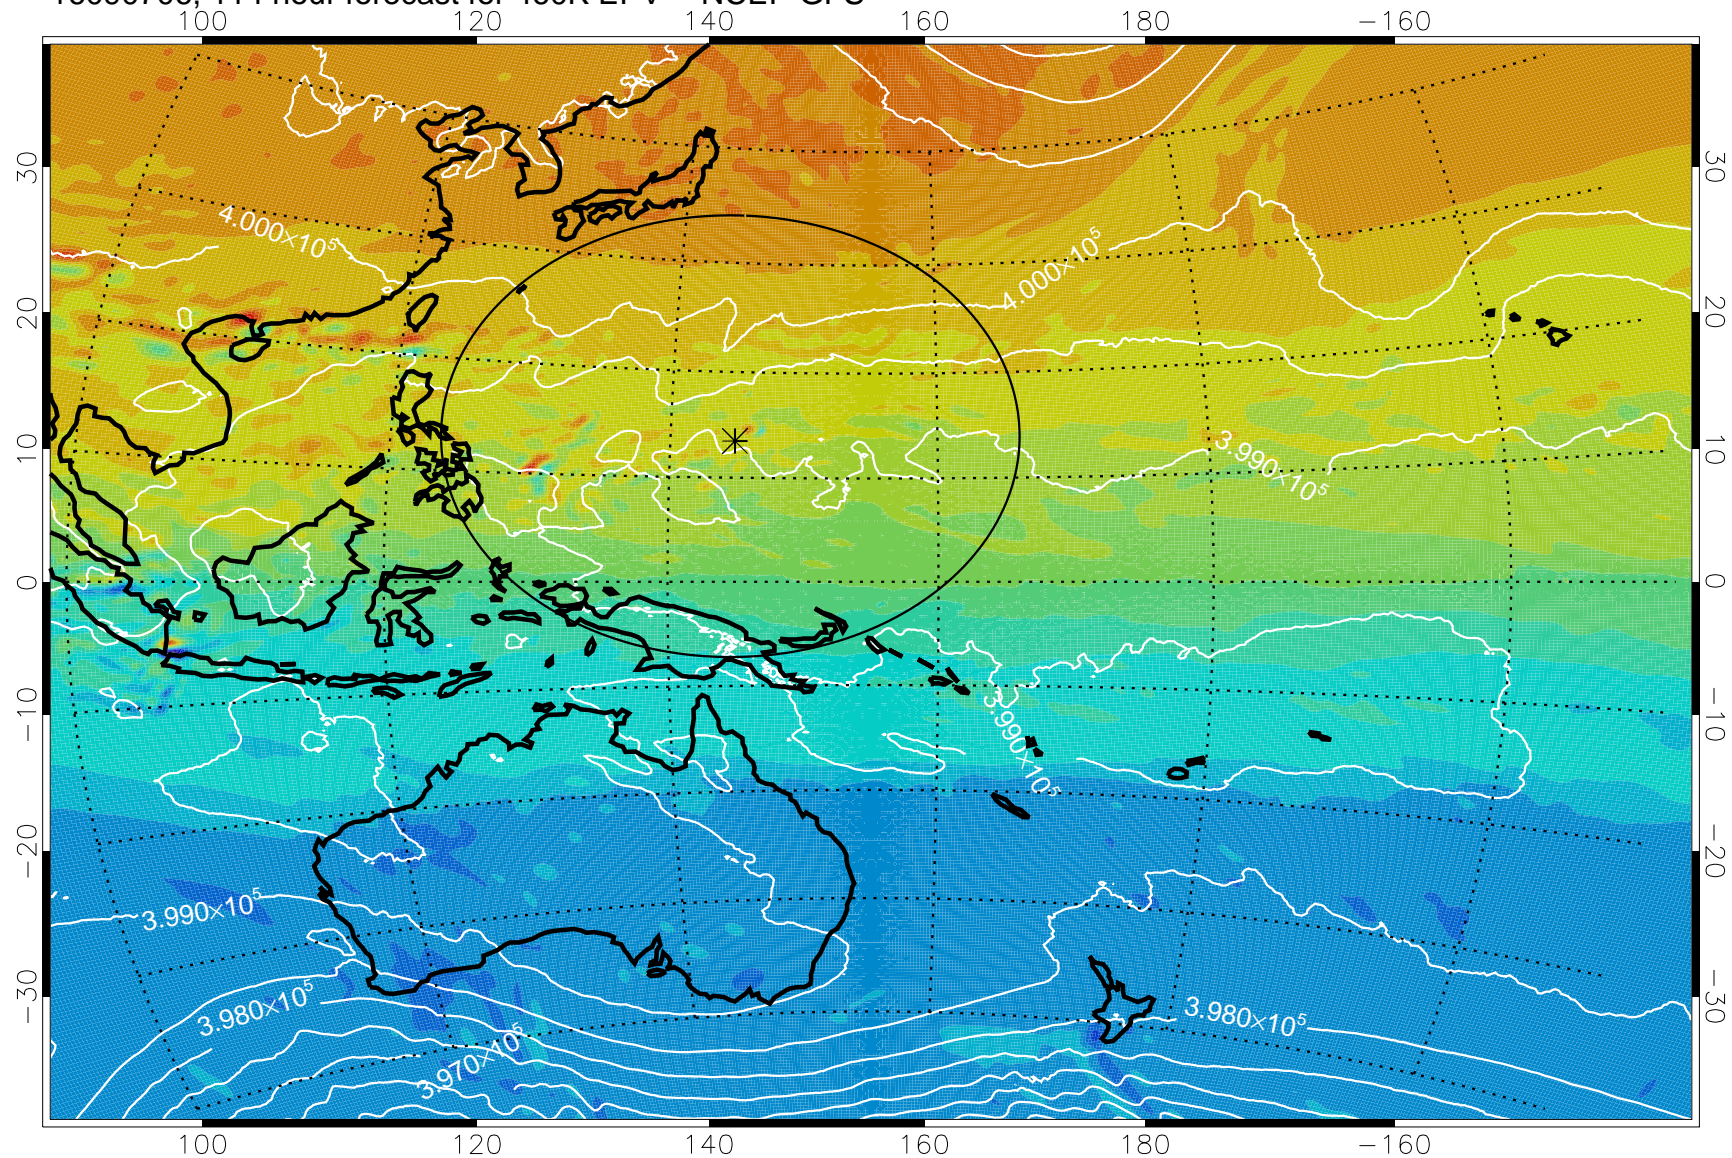

16090518, 78 hour forecast for 460K EPV -- NCEP GFS

460K Montgomery Streamfunction, white

Range ring of 2304 km

16090600, 84 hour forecast for 460K EPV -- NCEP GFS

460K Montgomery Streamfunction, white

Range ring of 2304 km

16090606, 90 hour forecast for 460K EPV -- NCEP GFS

460K Montgomery Streamfunction, white

Range ring of 2304 km

16090612, 96 hour forecast for 460K EPV -- NCEP GFS

460K Montgomery Streamfunction, white

Range ring of 2304 km

16090618, 102 hour forecast for 460K EPV -- NCEP GFS

460K Montgomery Streamfunction, white

Range ring of 2304 km

16090700, 108 hour forecast for 460K EPV -- NCEP GFS

460K Montgomery Streamfunction, white

Range ring of 2304 km

16090706, 114 hour forecast for 460K EPV -- NCEP GFS

460K Montgomery Streamfunction, white

Range ring of 2304 km

16090712, 120 hour forecast for 460K EPV -- NCEP GFS

460K Montgomery Streamfunction, white

Range ring of 2304 km