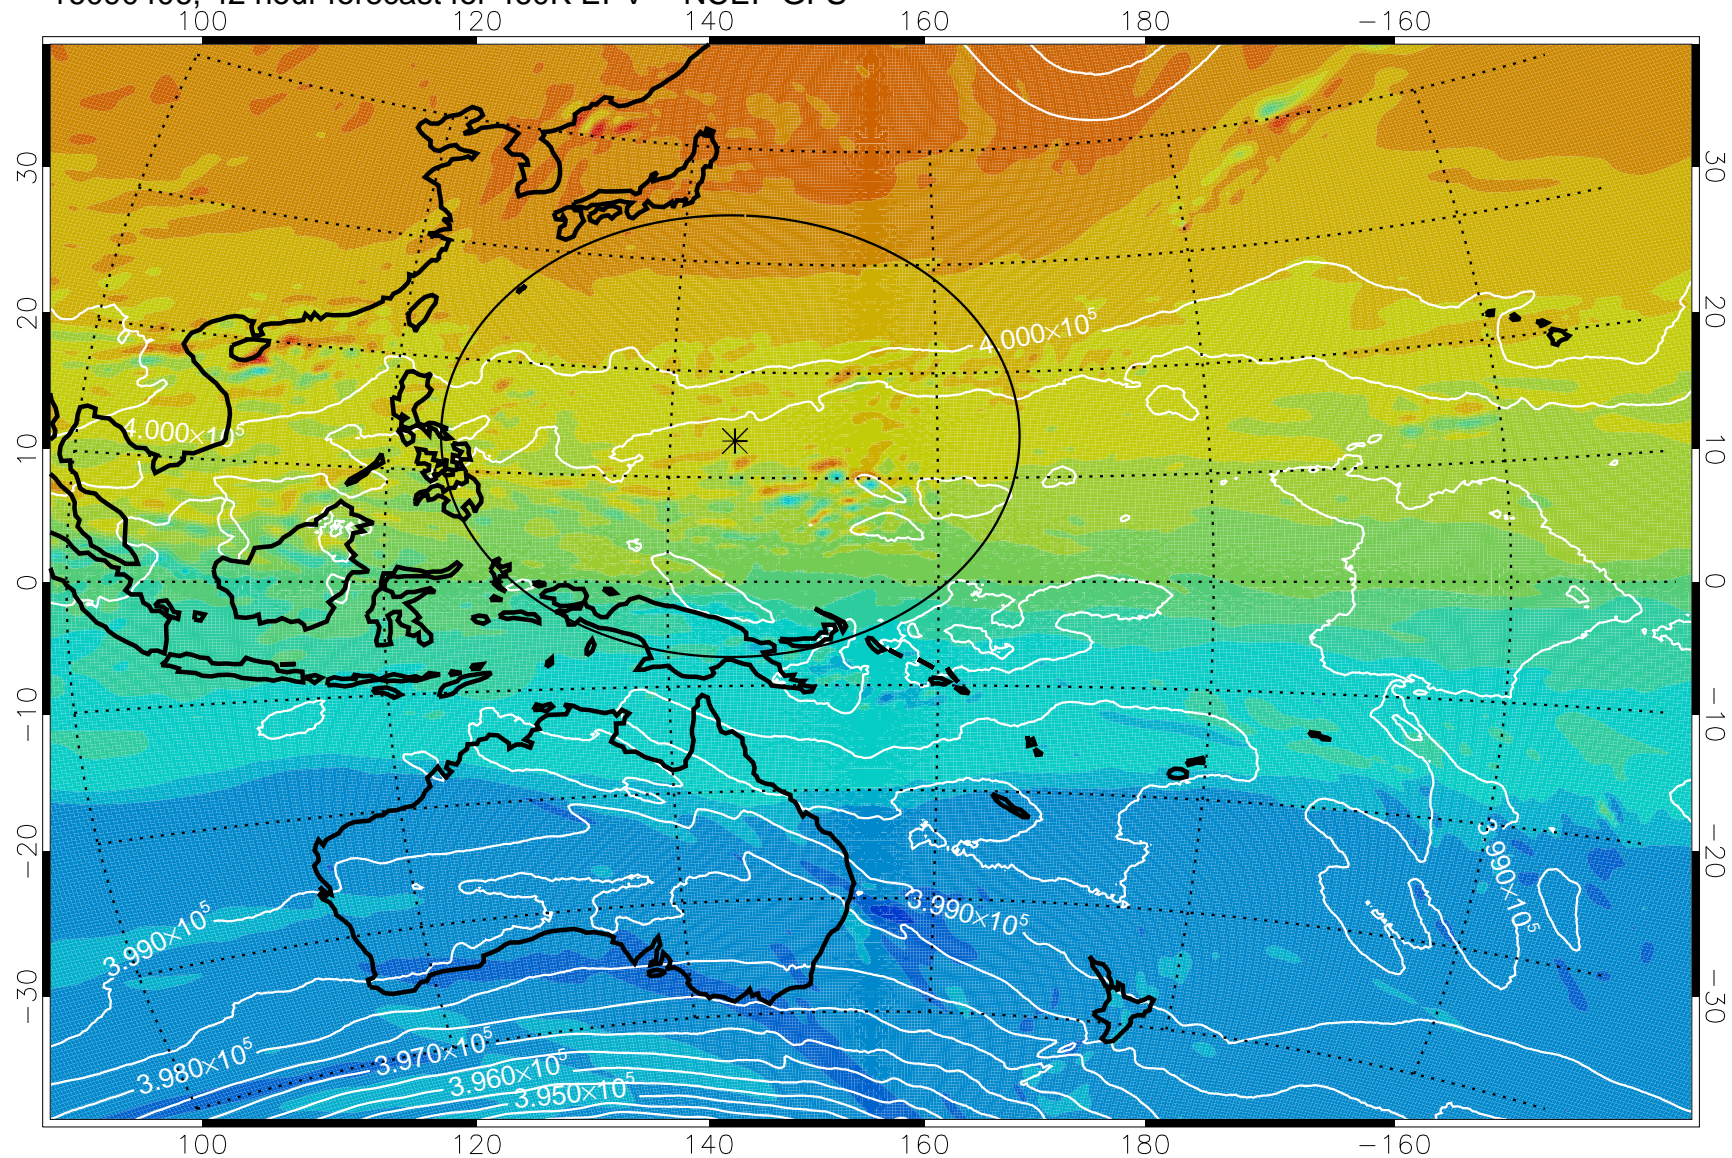

16090306, 18 hour forecast for 460K EPV -- NCEP GFS

460K Montgomery Streamfunction, white

Range ring of 2304 km

16090312, 24 hour forecast for 460K EPV -- NCEP GFS

460K Montgomery Streamfunction, white

Range ring of 2304 km

16090318, 30 hour forecast for 460K EPV -- NCEP GFS

460K Montgomery Streamfunction, white

Range ring of 2304 km

16090400, 36 hour forecast for 460K EPV -- NCEP GFS

460K Montgomery Streamfunction, white

Range ring of 2304 km

16090406, 42 hour forecast for 460K EPV -- NCEP GFS

460K Montgomery Streamfunction, white

Range ring of 2304 km

16090412, 48 hour forecast for 460K EPV -- NCEP GFS

460K Montgomery Streamfunction, white

Range ring of 2304 km

16090418, 54 hour forecast for 460K EPV -- NCEP GFS

460K Montgomery Streamfunction, white

Range ring of 2304 km

16090500, 60 hour forecast for 460K EPV -- NCEP GFS

460K Montgomery Streamfunction, white

Range ring of 2304 km