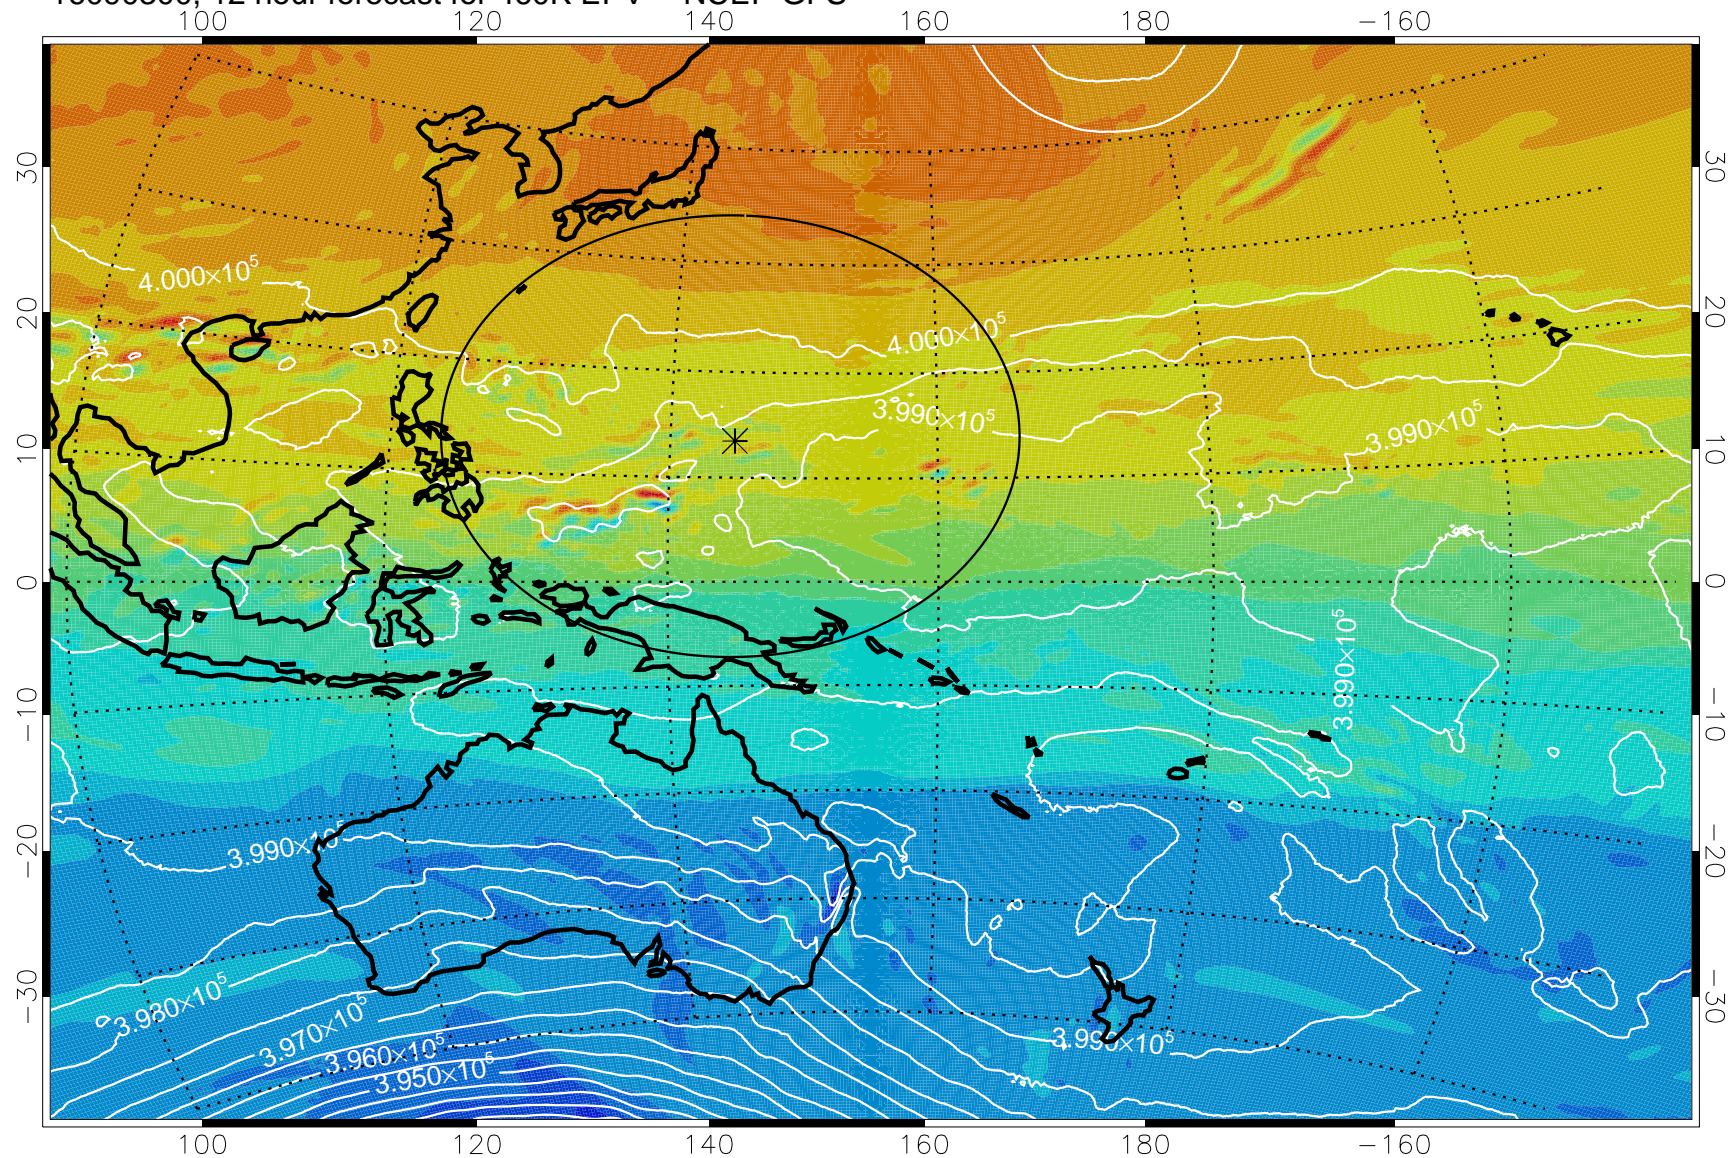

16090218, 6 hour forecast for 460K EPV -- NCEP GFS

460K Montgomery Streamfunction, white

Range ring of 2304 km

16090300, 12 hour forecast for 460K EPV -- NCEP GFS

460K Montgomery Streamfunction, white

Range ring of 2304 km

16090306, 18 hour forecast for 460K EPV -- NCEP GFS

460K Montgomery Streamfunction, white

Range ring of 2304 km

16090312, 24 hour forecast for 460K EPV -- NCEP GFS

460K Montgomery Streamfunction, white

Range ring of 2304 km

16090318, 30 hour forecast for 460K EPV -- NCEP GFS

460K Montgomery Streamfunction, white

Range ring of 2304 km

16090400, 36 hour forecast for 460K EPV -- NCEP GFS

460K Montgomery Streamfunction, white

Range ring of 2304 km

16090406, 42 hour forecast for 460K EPV -- NCEP GFS

460K Montgomery Streamfunction, white

Range ring of 2304 km

16090412, 48 hour forecast for 460K EPV -- NCEP GFS

460K Montgomery Streamfunction, white

Range ring of 2304 km