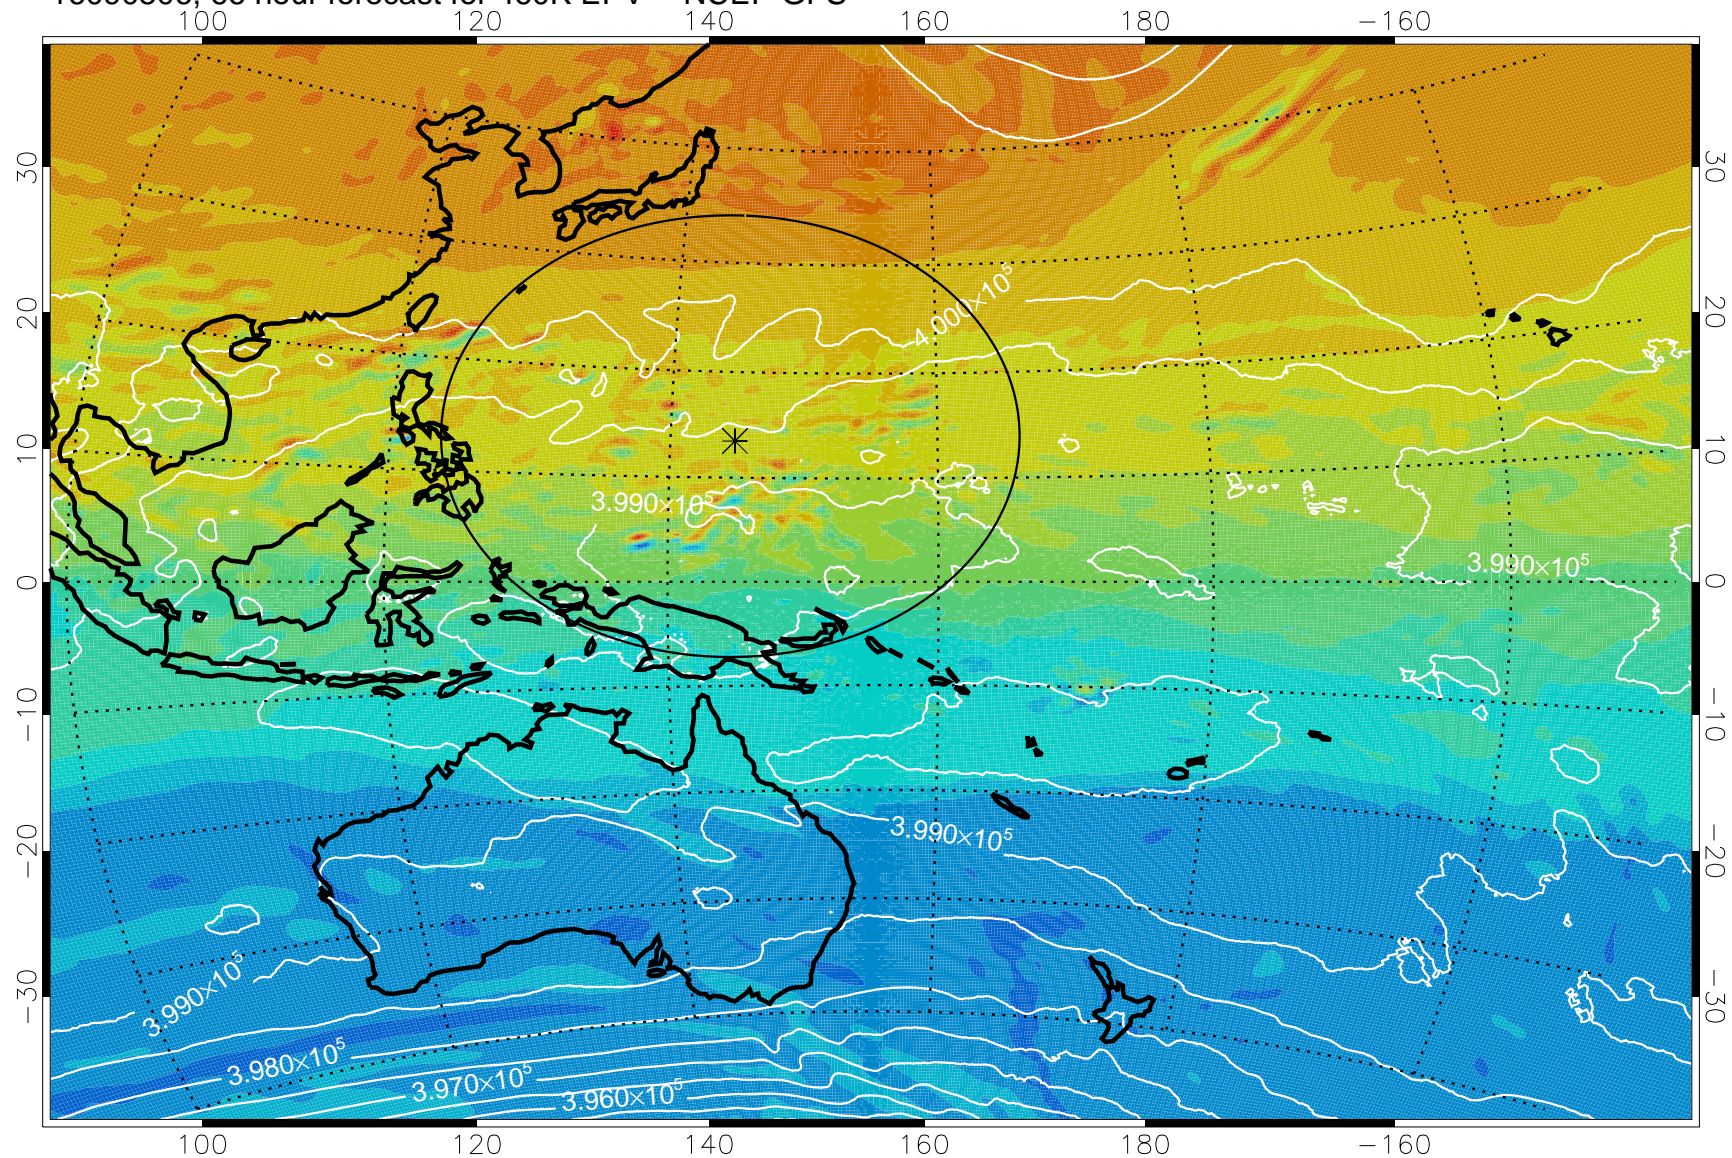

16090406, 42 hour forecast for 460K EPV -- NCEP GFS

460K Montgomery Streamfunction, white

Range ring of 2304 km

16090412, 48 hour forecast for 460K EPV -- NCEP GFS

460K Montgomery Streamfunction, white

Range ring of 2304 km

16090418, 54 hour forecast for 460K EPV -- NCEP GFS

460K Montgomery Streamfunction, white

Range ring of 2304 km

16090500, 60 hour forecast for 460K EPV -- NCEP GFS

460K Montgomery Streamfunction, white

Range ring of 2304 km

16090506, 66 hour forecast for 460K EPV -- NCEP GFS

460K Montgomery Streamfunction, white

Range ring of 2304 km

16090512, 72 hour forecast for 460K EPV -- NCEP GFS

460K Montgomery Streamfunction, white

Range ring of 2304 km

16090518, 78 hour forecast for 460K EPV -- NCEP GFS

460K Montgomery Streamfunction, white

Range ring of 2304 km

16090600, 84 hour forecast for 460K EPV -- NCEP GFS

460K Montgomery Streamfunction, white

Range ring of 2304 km