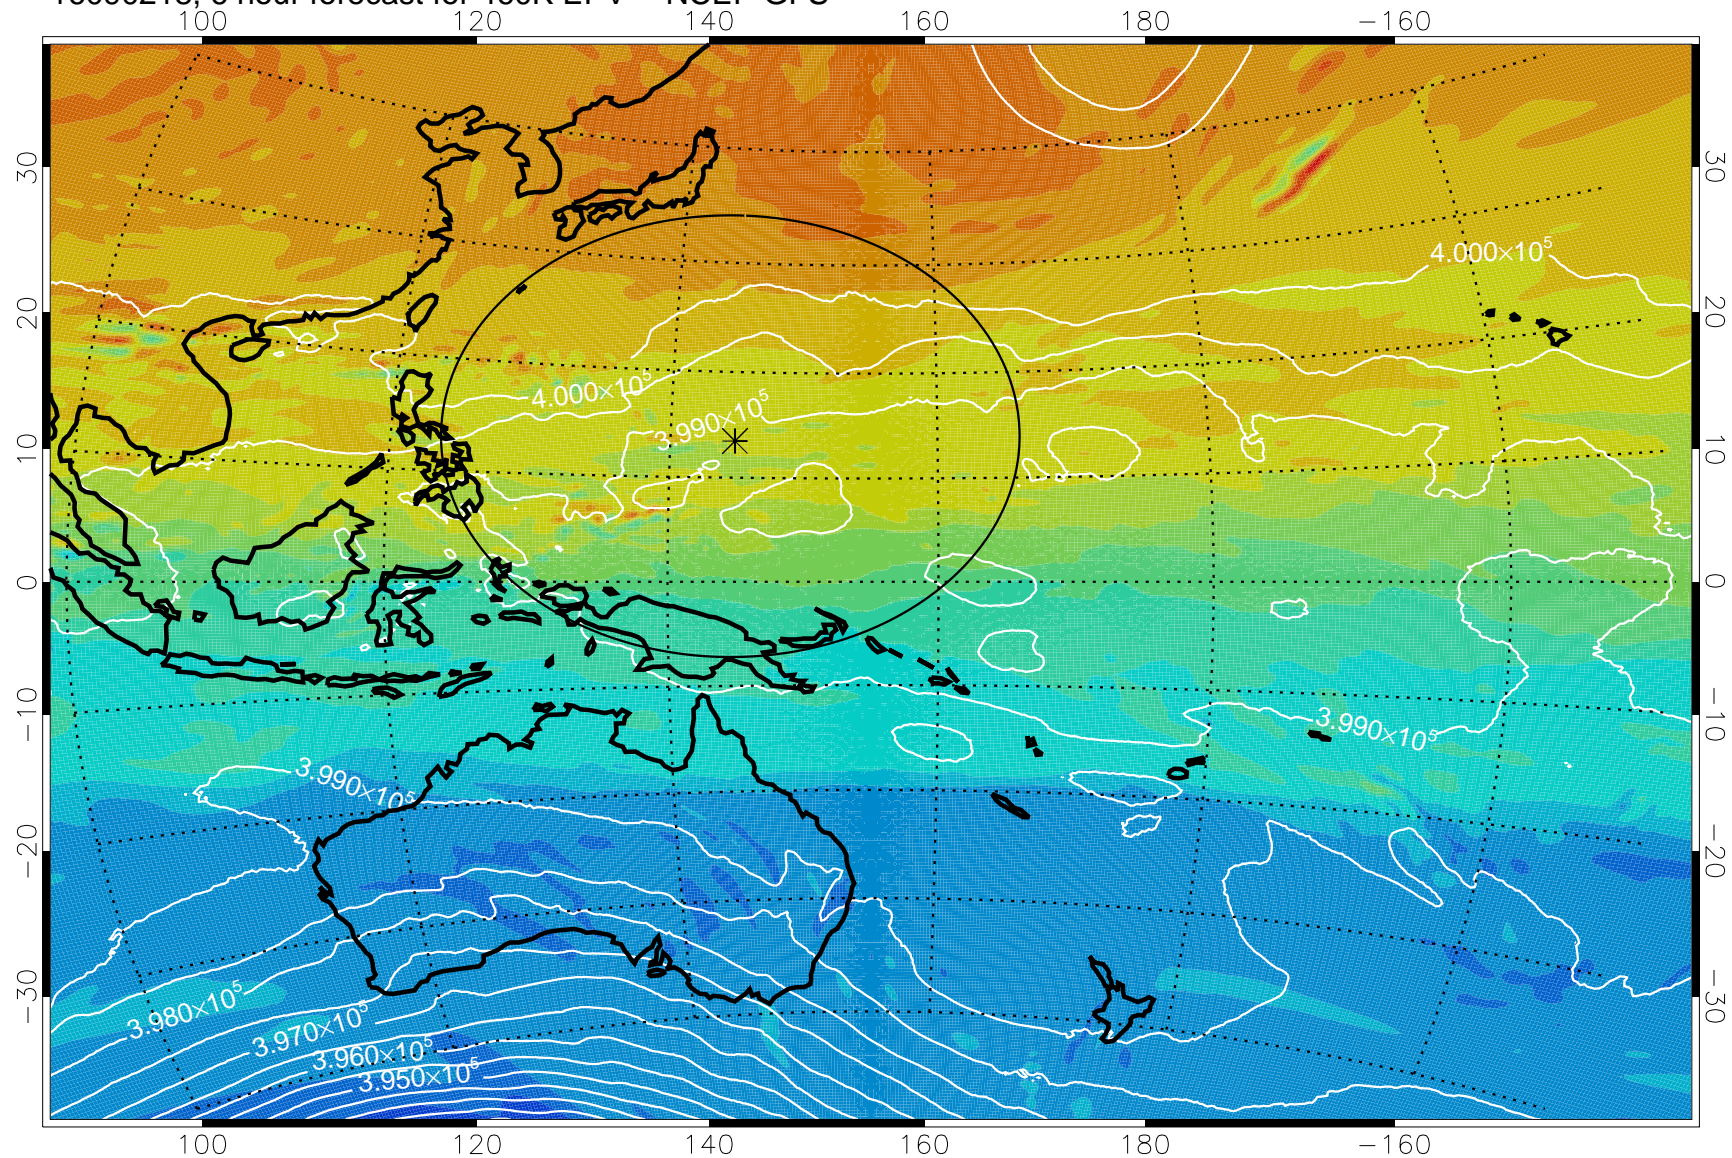

16090218, 6 hour forecast for 460K EPV -- NCEP GFS

460K Montgomery Streamfunction, white

Range ring of 2304 km

16090300, 12 hour forecast for 460K EPV -- NCEP GFS

460K Montgomery Streamfunction, white

Range ring of 2304 km

16090306, 18 hour forecast for 460K EPV -- NCEP GFS

460K Montgomery Streamfunction, white

Range ring of 2304 km

16090312, 24 hour forecast for 460K EPV -- NCEP GFS

460K Montgomery Streamfunction, white

Range ring of 2304 km

16090318, 30 hour forecast for 460K EPV -- NCEP GFS

460K Montgomery Streamfunction, white

Range ring of 2304 km

16090400, 36 hour forecast for 460K EPV -- NCEP GFS

460K Montgomery Streamfunction, white

Range ring of 2304 km

16090406, 42 hour forecast for 460K EPV -- NCEP GFS

460K Montgomery Streamfunction, white

Range ring of 2304 km

16090412, 48 hour forecast for 460K EPV -- NCEP GFS

460K Montgomery Streamfunction, white

Range ring of 2304 km