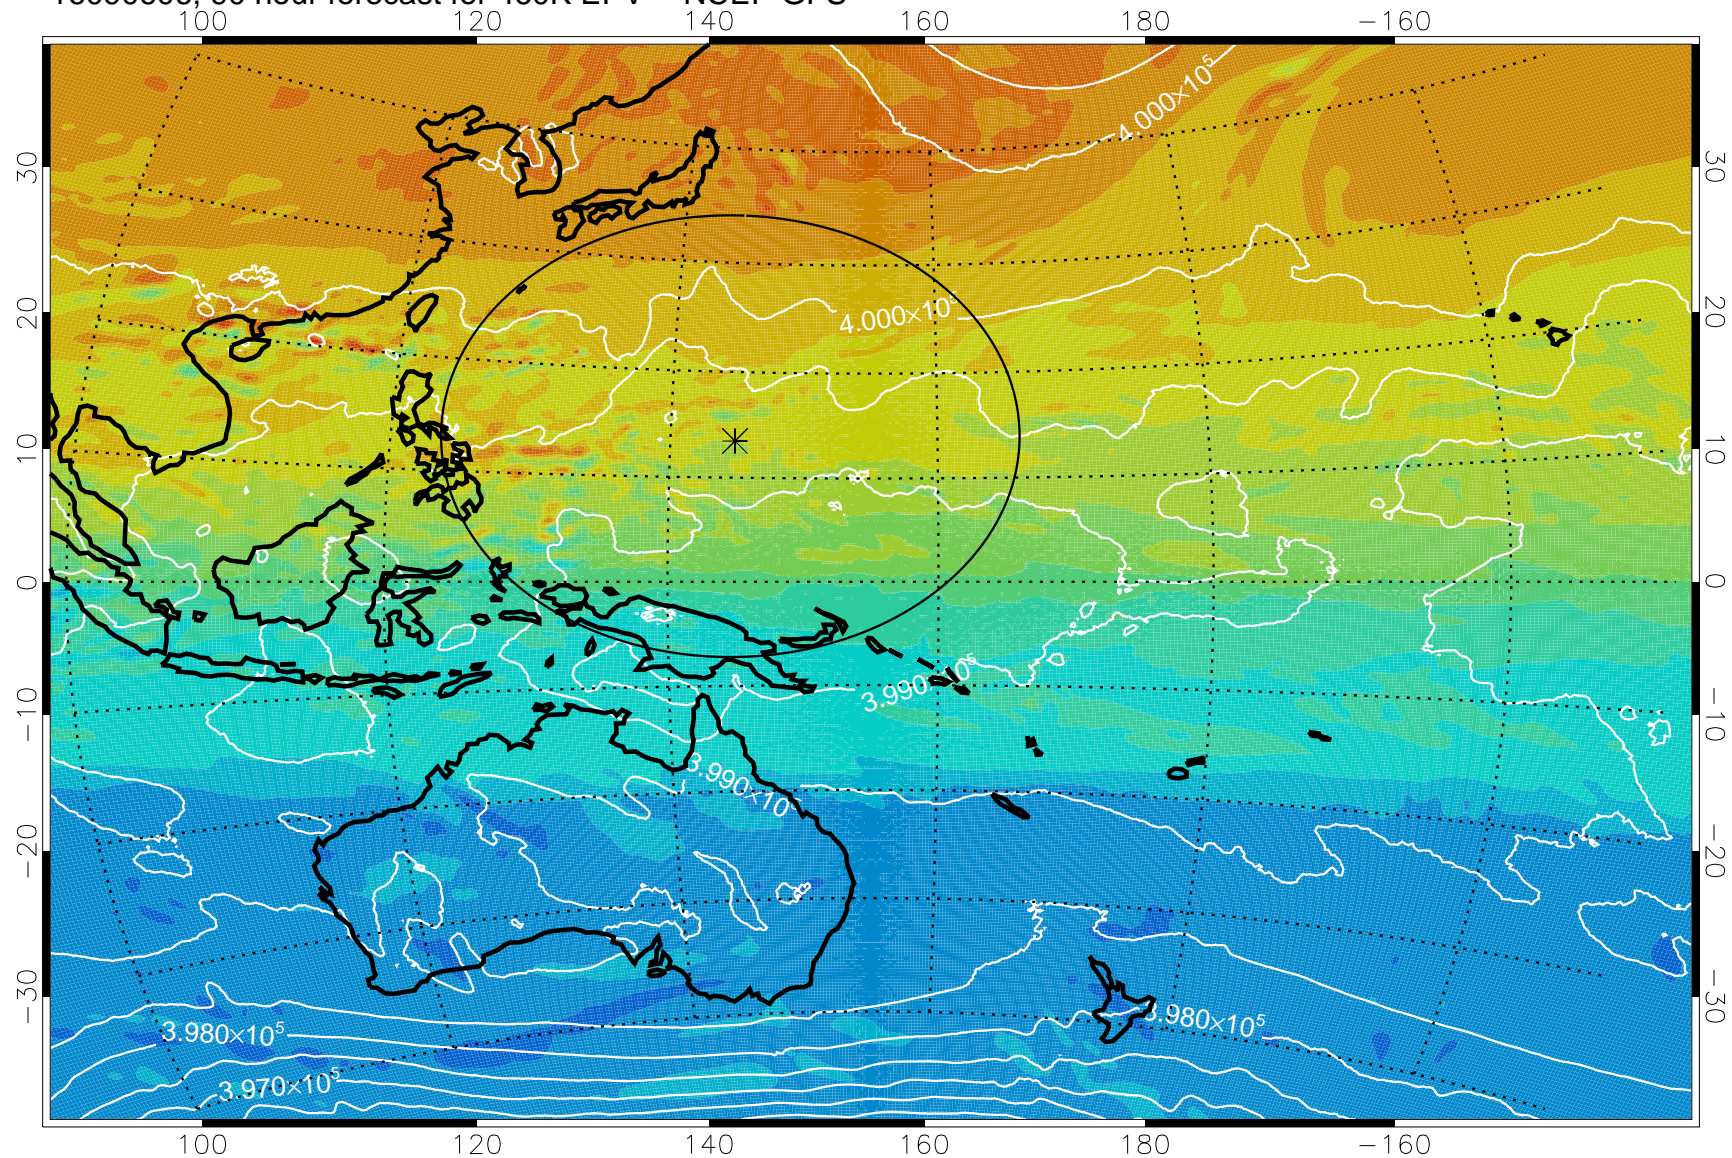

16090506, 66 hour forecast for 460K EPV -- NCEP GFS

460K Montgomery Streamfunction, white

Range ring of 2304 km

16090512, 72 hour forecast for 460K EPV -- NCEP GFS

460K Montgomery Streamfunction, white

Range ring of 2304 km

16090518, 78 hour forecast for 460K EPV -- NCEP GFS

460K Montgomery Streamfunction, white

Range ring of 2304 km

16090600, 84 hour forecast for 460K EPV -- NCEP GFS

460K Montgomery Streamfunction, white

Range ring of 2304 km

16090606, 90 hour forecast for 460K EPV -- NCEP GFS

460K Montgomery Streamfunction, white

Range ring of 2304 km

16090612, 96 hour forecast for 460K EPV -- NCEP GFS

460K Montgomery Streamfunction, white

Range ring of 2304 km

16090618, 102 hour forecast for 460K EPV -- NCEP GFS

460K Montgomery Streamfunction, white

Range ring of 2304 km

16090700, 108 hour forecast for 460K EPV -- NCEP GFS

460K Montgomery Streamfunction, white

Range ring of 2304 km