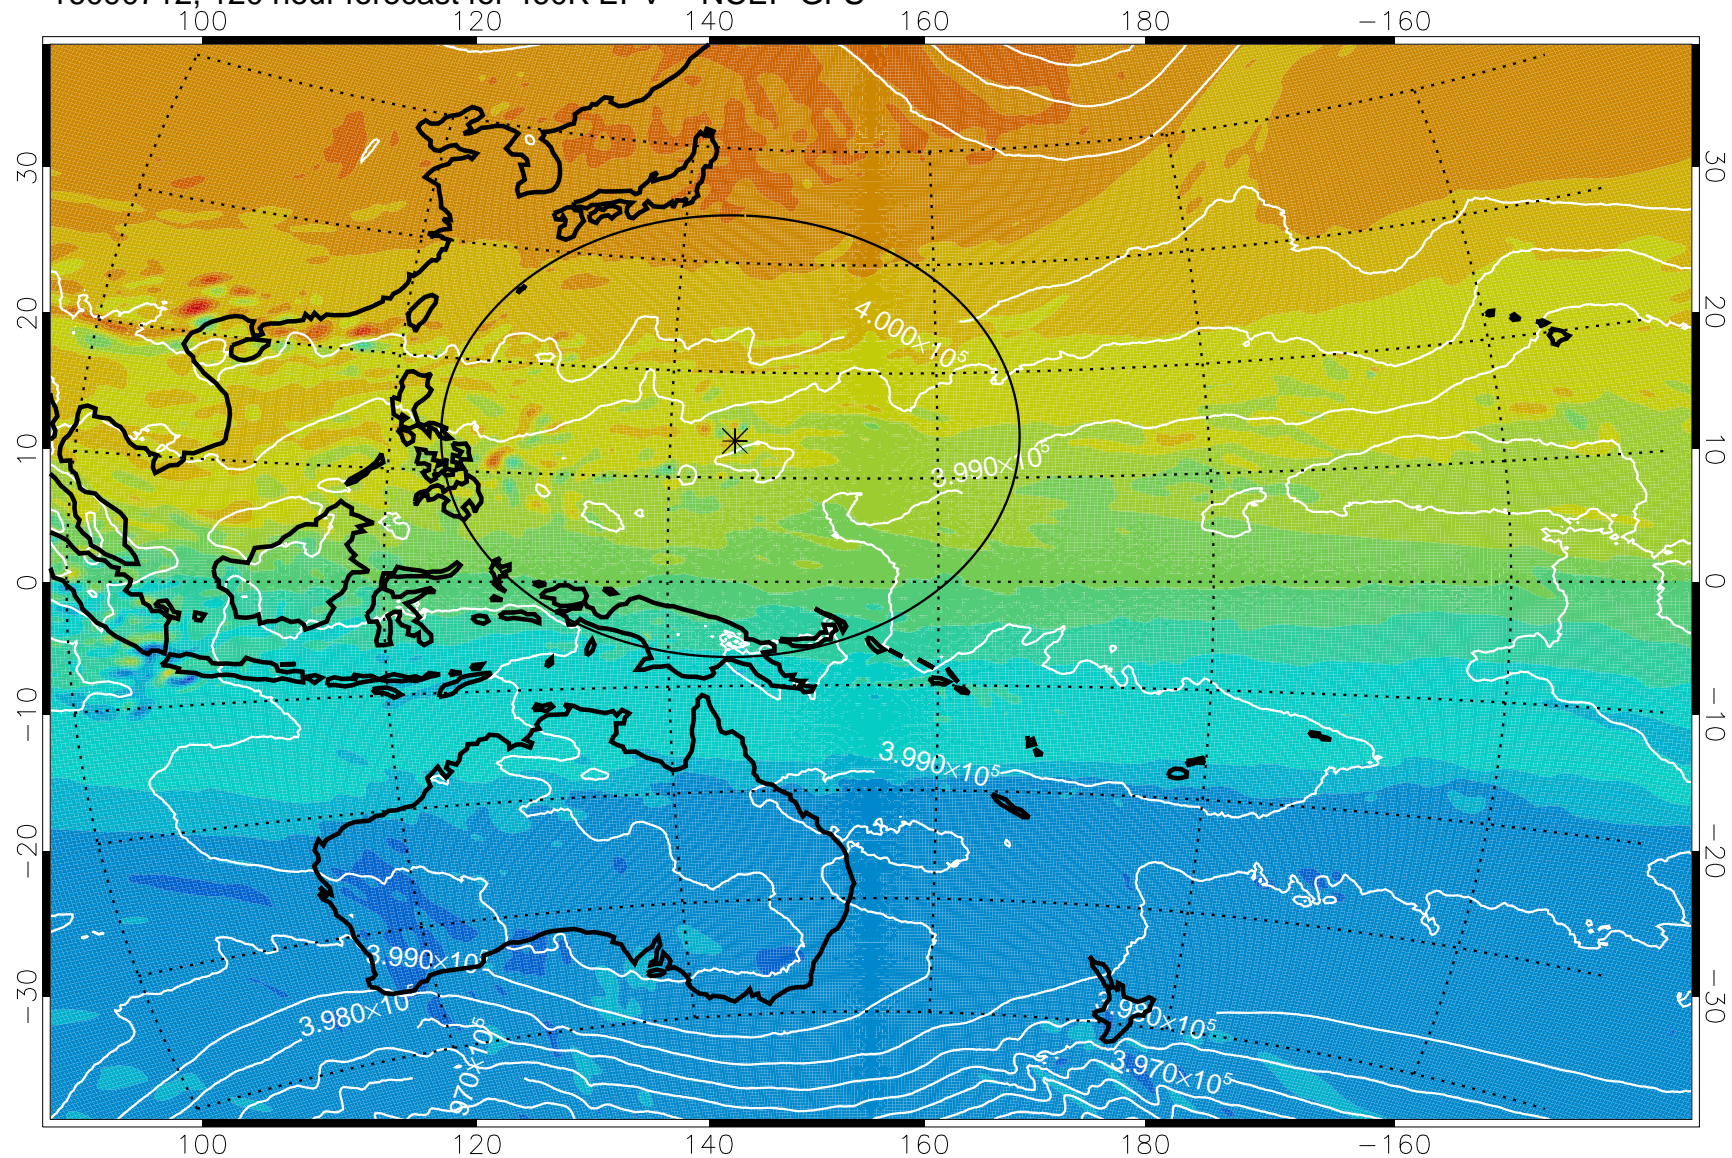

16090606, 90 hour forecast for 460K EPV -- NCEP GFS

460K Montgomery Streamfunction, white

Range ring of 2304 km

16090612, 96 hour forecast for 460K EPV -- NCEP GFS

460K Montgomery Streamfunction, white

Range ring of 2304 km

16090618, 102 hour forecast for 460K EPV -- NCEP GFS

460K Montgomery Streamfunction, white

Range ring of 2304 km

16090700, 108 hour forecast for 460K EPV -- NCEP GFS

460K Montgomery Streamfunction, white

Range ring of 2304 km

16090706, 114 hour forecast for 460K EPV -- NCEP GFS

460K Montgomery Streamfunction, white

Range ring of 2304 km

16090712, 120 hour forecast for 460K EPV -- NCEP GFS

460K Montgomery Streamfunction, white

Range ring of 2304 km