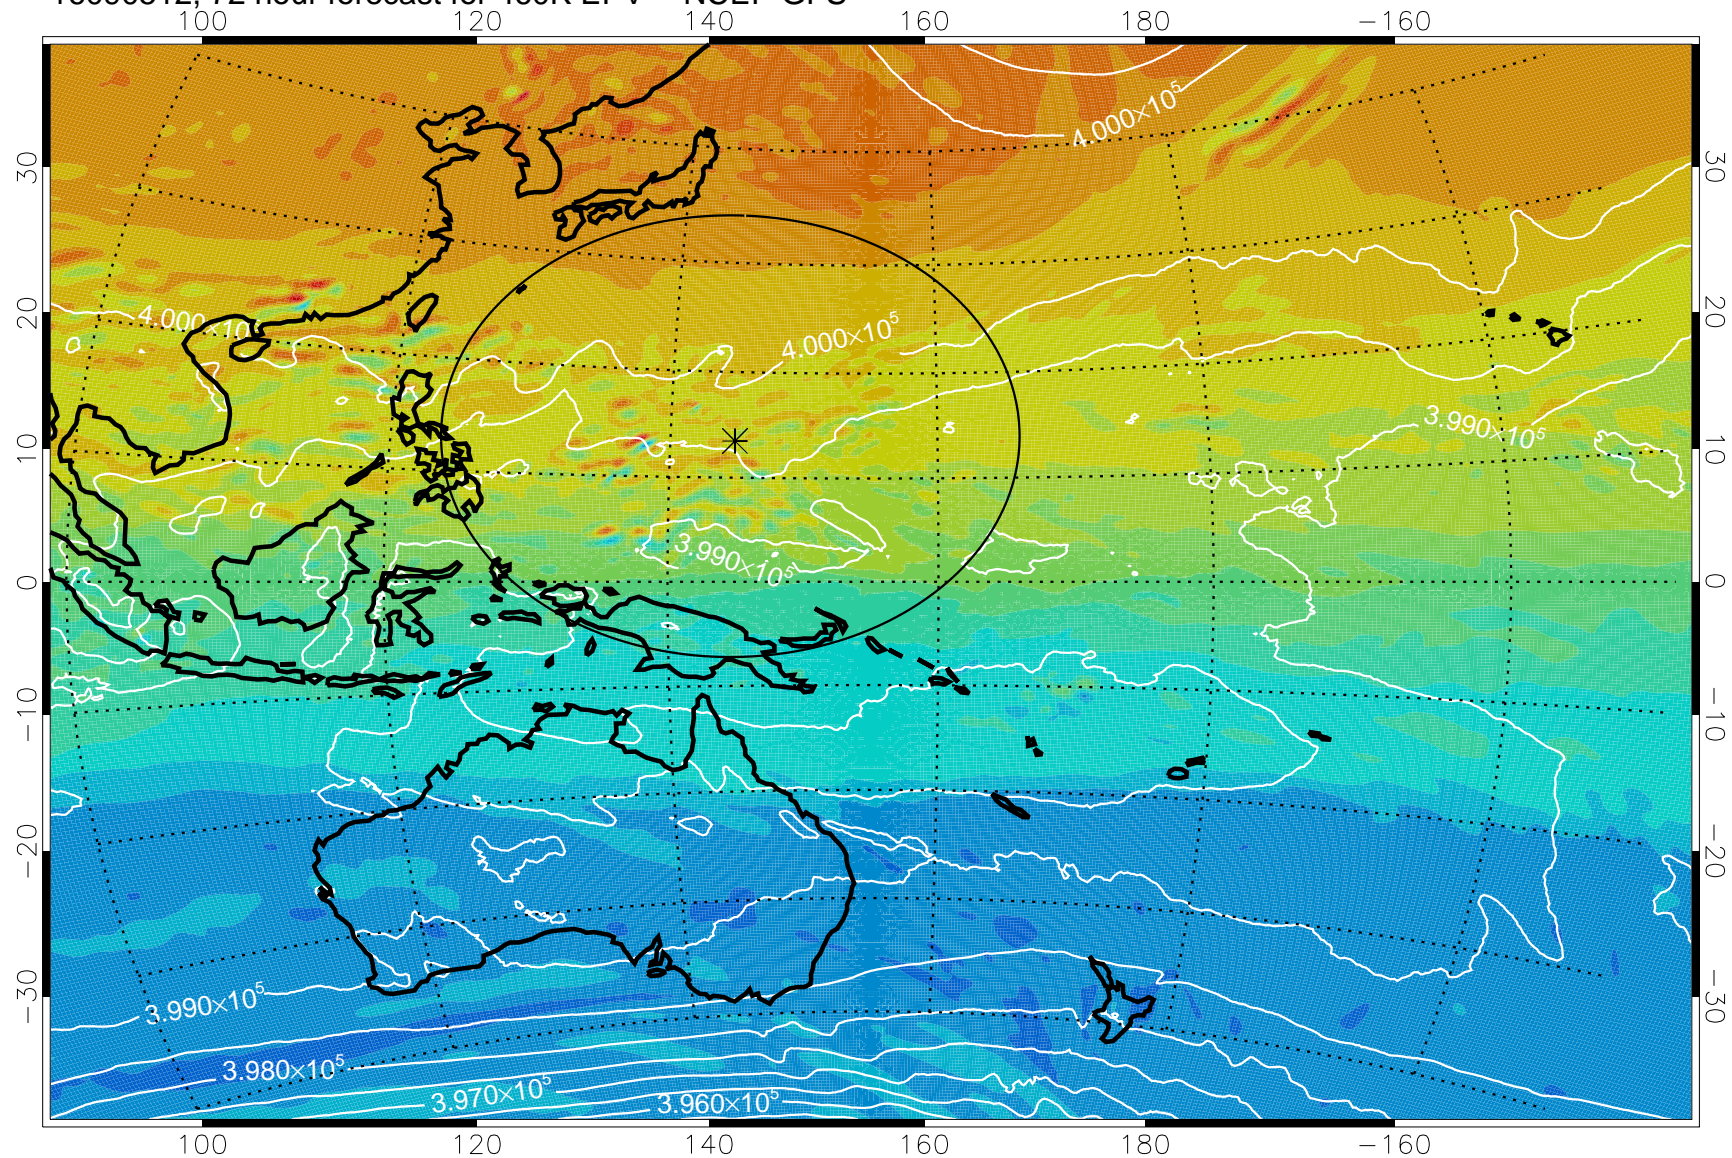

16090418, 54 hour forecast for 460K EPV -- NCEP GFS

460K Montgomery Streamfunction, white

Range ring of 2304 km

16090500, 60 hour forecast for 460K EPV -- NCEP GFS

460K Montgomery Streamfunction, white

Range ring of 2304 km

16090506, 66 hour forecast for 460K EPV -- NCEP GFS

460K Montgomery Streamfunction, white

Range ring of 2304 km

16090512, 72 hour forecast for 460K EPV -- NCEP GFS

460K Montgomery Streamfunction, white

Range ring of 2304 km

16090518, 78 hour forecast for 460K EPV -- NCEP GFS

460K Montgomery Streamfunction, white

Range ring of 2304 km

16090600, 84 hour forecast for 460K EPV -- NCEP GFS

460K Montgomery Streamfunction, white

Range ring of 2304 km

16090606, 90 hour forecast for 460K EPV -- NCEP GFS

460K Montgomery Streamfunction, white

Range ring of 2304 km

16090612, 96 hour forecast for 460K EPV -- NCEP GFS

460K Montgomery Streamfunction, white

Range ring of 2304 km