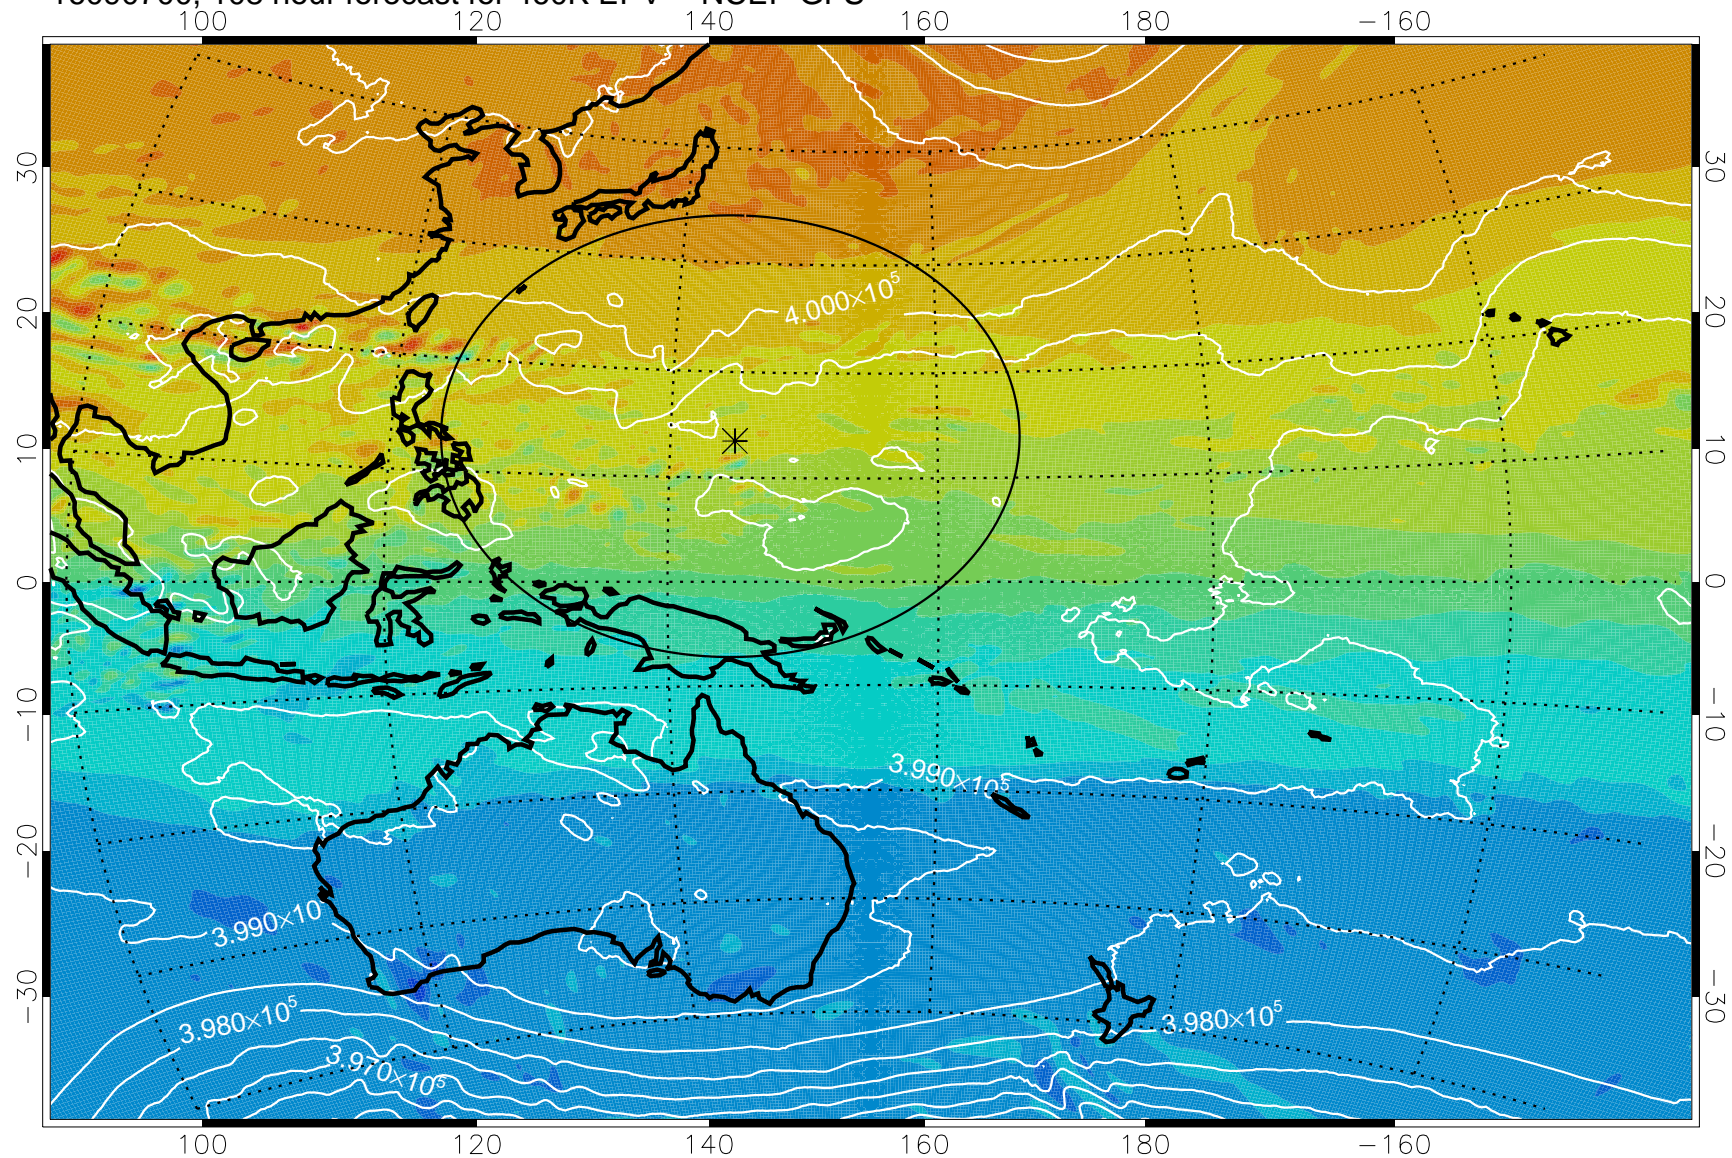

16090518, 78 hour forecast for 460K EPV -- NCEP GFS

460K Montgomery Streamfunction, white

Range ring of 2304 km

16090600, 84 hour forecast for 460K EPV -- NCEP GFS

460K Montgomery Streamfunction, white

Range ring of 2304 km

16090606, 90 hour forecast for 460K EPV -- NCEP GFS

460K Montgomery Streamfunction, white

Range ring of 2304 km

16090612, 96 hour forecast for 460K EPV -- NCEP GFS

460K Montgomery Streamfunction, white

Range ring of 2304 km

16090618, 102 hour forecast for 460K EPV -- NCEP GFS

460K Montgomery Streamfunction, white

Range ring of 2304 km

16090700, 108 hour forecast for 460K EPV -- NCEP GFS

460K Montgomery Streamfunction, white

Range ring of 2304 km

16090706, 114 hour forecast for 460K EPV -- NCEP GFS

460K Montgomery Streamfunction, white

Range ring of 2304 km

16090712, 120 hour forecast for 460K EPV -- NCEP GFS

460K Montgomery Streamfunction, white

Range ring of 2304 km