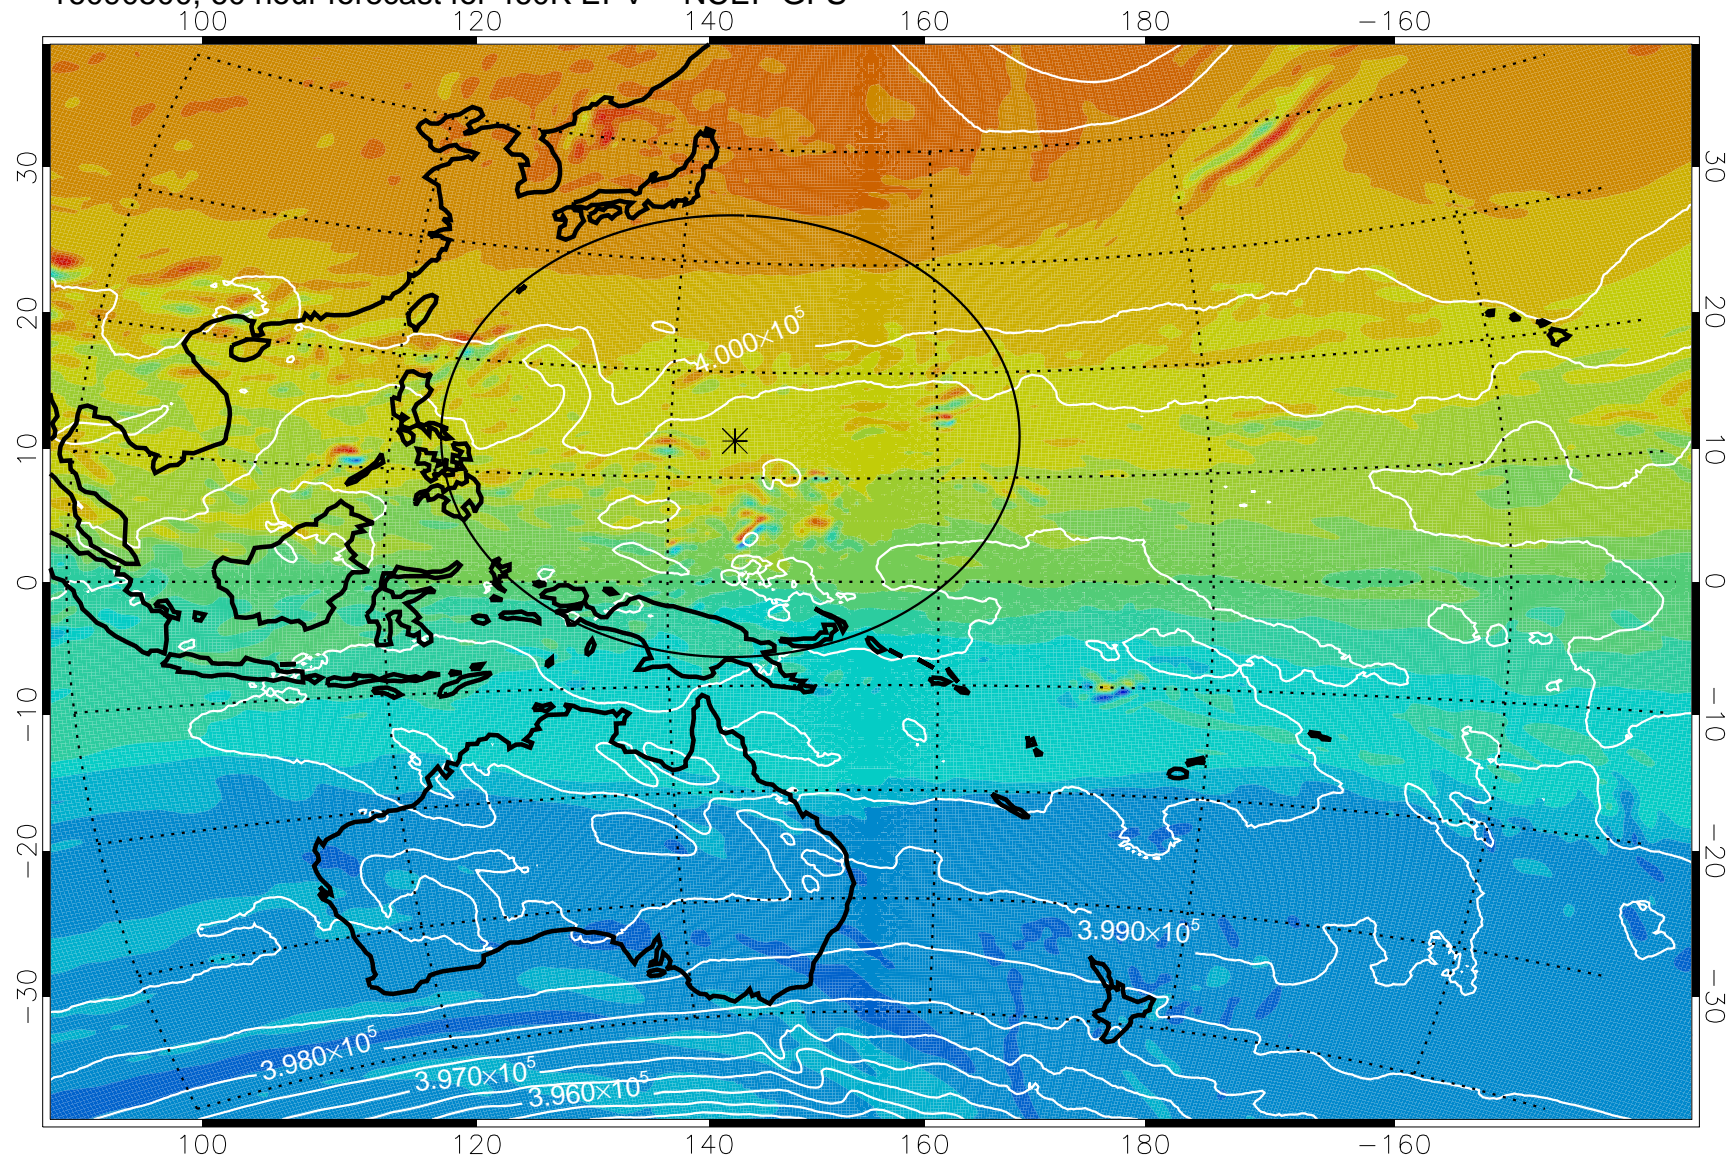

16090318, 30 hour forecast for 460K EPV -- NCEP GFS

460K Montgomery Streamfunction, white

Range ring of 2304 km

16090400, 36 hour forecast for 460K EPV -- NCEP GFS

460K Montgomery Streamfunction, white

Range ring of 2304 km

16090406, 42 hour forecast for 460K EPV -- NCEP GFS

460K Montgomery Streamfunction, white

Range ring of 2304 km

16090412, 48 hour forecast for 460K EPV -- NCEP GFS

460K Montgomery Streamfunction, white

Range ring of 2304 km

16090418, 54 hour forecast for 460K EPV -- NCEP GFS

460K Montgomery Streamfunction, white

Range ring of 2304 km

16090500, 60 hour forecast for 460K EPV -- NCEP GFS

460K Montgomery Streamfunction, white

Range ring of 2304 km

16090506, 66 hour forecast for 460K EPV -- NCEP GFS

460K Montgomery Streamfunction, white

Range ring of 2304 km

16090512, 72 hour forecast for 460K EPV -- NCEP GFS

460K Montgomery Streamfunction, white

Range ring of 2304 km