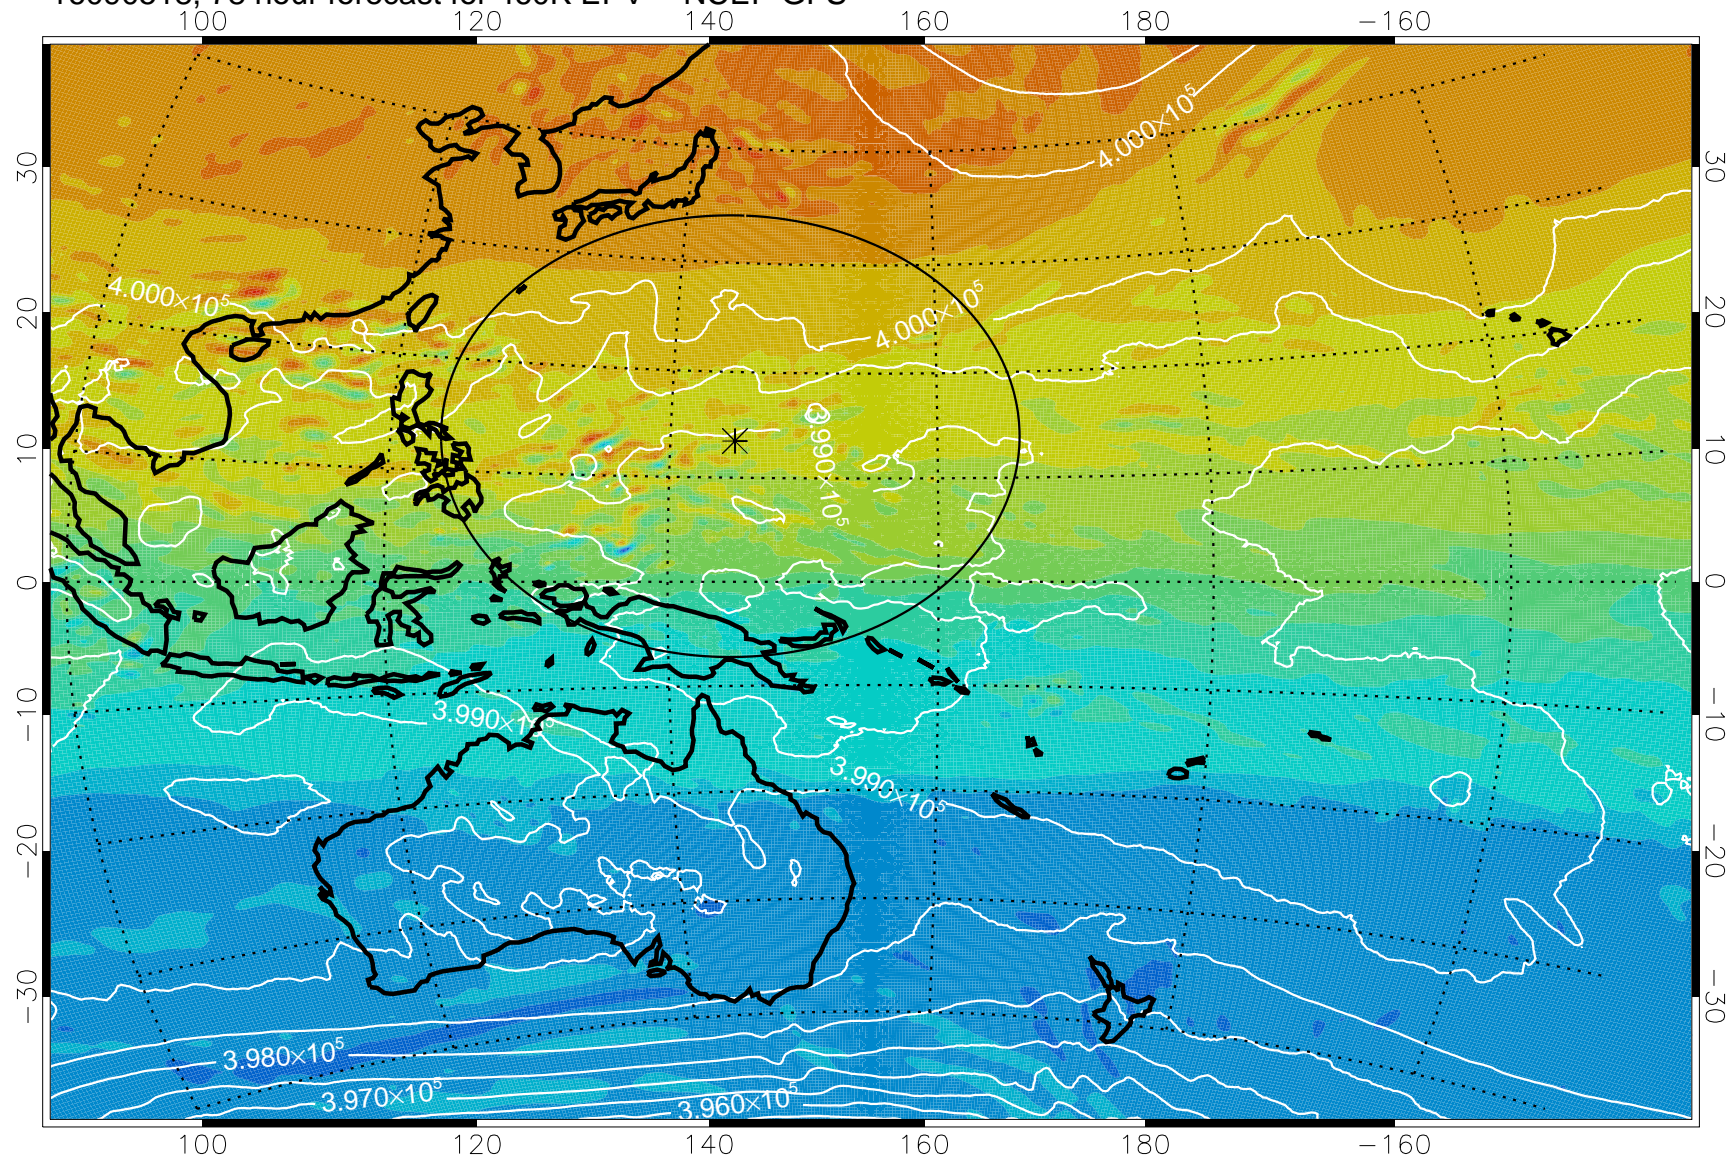

16090418, 54 hour forecast for 460K EPV -- NCEP GFS

460K Montgomery Streamfunction, white

Range ring of 2304 km

16090500, 60 hour forecast for 460K EPV -- NCEP GFS

460K Montgomery Streamfunction, white

Range ring of 2304 km

16090506, 66 hour forecast for 460K EPV -- NCEP GFS

460K Montgomery Streamfunction, white

Range ring of 2304 km

16090512, 72 hour forecast for 460K EPV -- NCEP GFS

460K Montgomery Streamfunction, white

Range ring of 2304 km

16090518, 78 hour forecast for 460K EPV -- NCEP GFS

460K Montgomery Streamfunction, white

Range ring of 2304 km

16090600, 84 hour forecast for 460K EPV -- NCEP GFS

460K Montgomery Streamfunction, white

Range ring of 2304 km

16090606, 90 hour forecast for 460K EPV -- NCEP GFS

460K Montgomery Streamfunction, white

Range ring of 2304 km

16090612, 96 hour forecast for 460K EPV -- NCEP GFS

460K Montgomery Streamfunction, white

Range ring of 2304 km