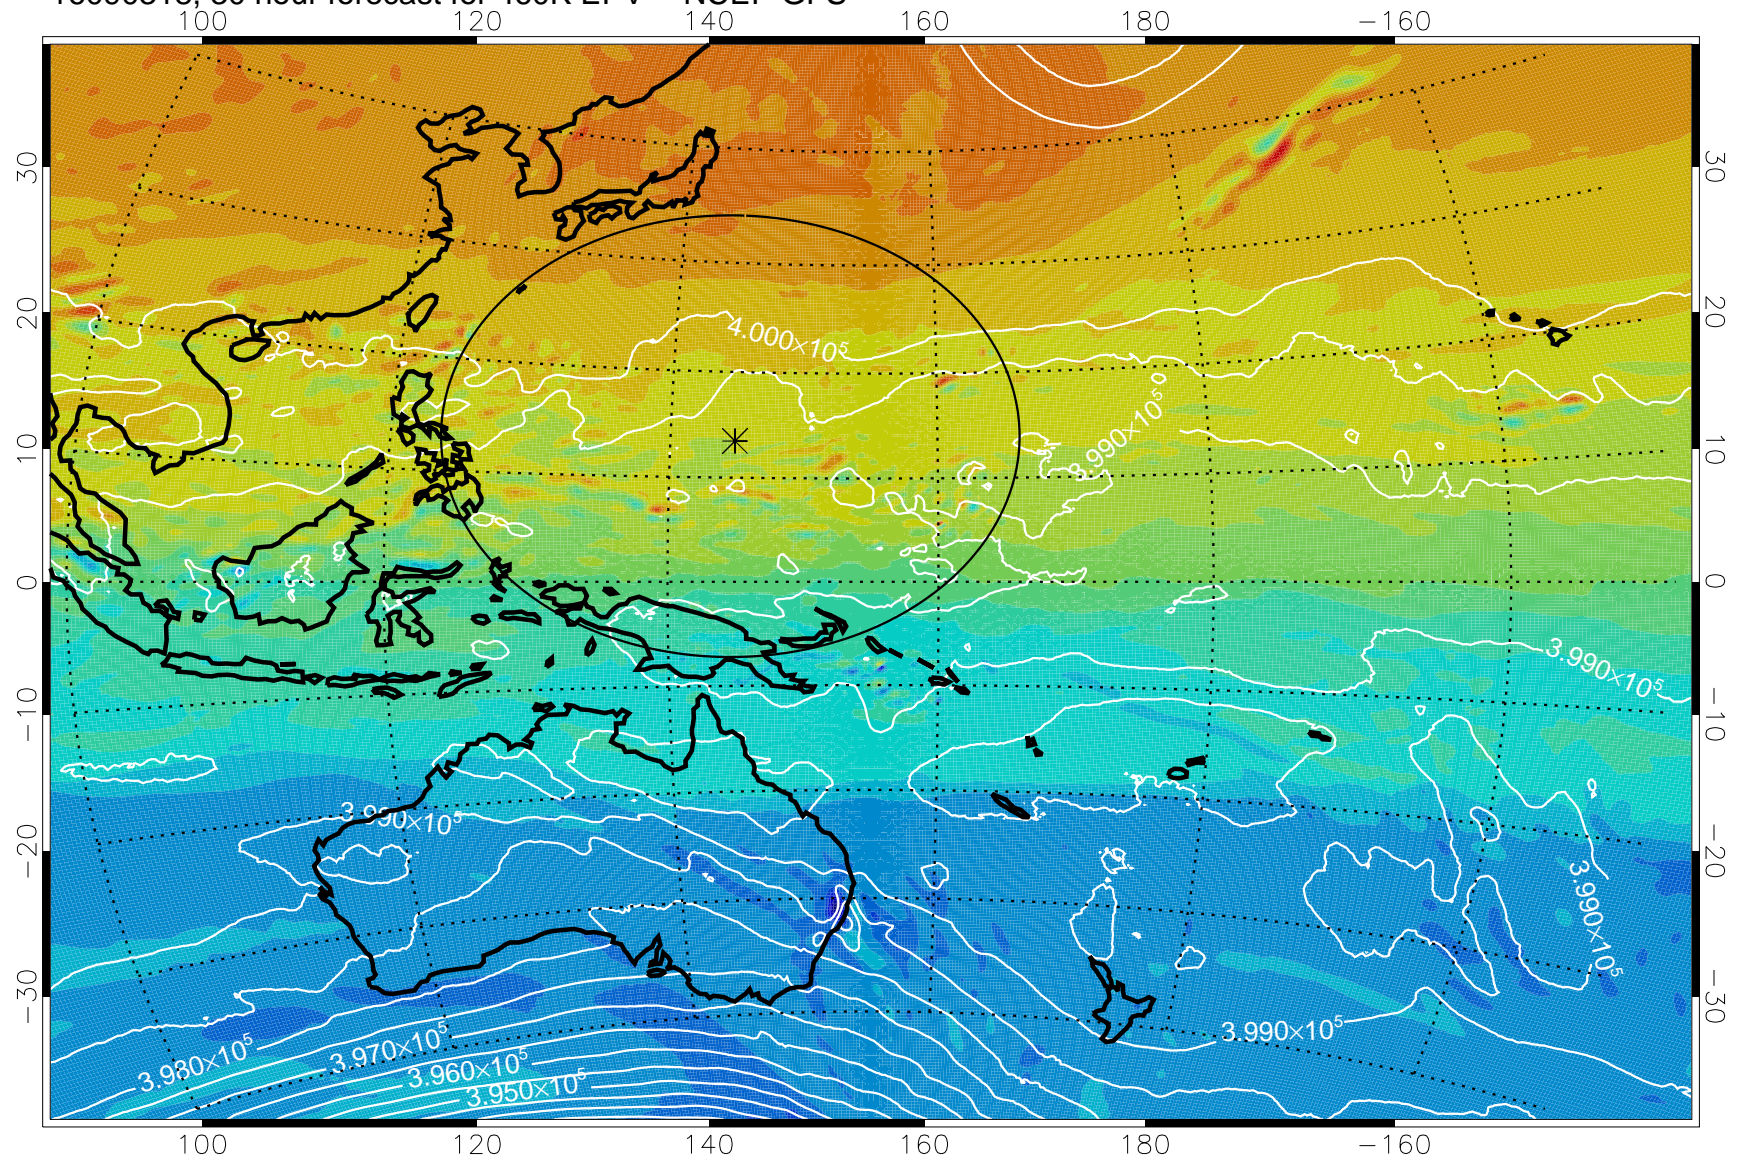

16090306, 18 hour forecast for 460K EPV -- NCEP GFS

460K Montgomery Streamfunction, white

Range ring of 2304 km

16090312, 24 hour forecast for 460K EPV -- NCEP GFS

460K Montgomery Streamfunction, white

Range ring of 2304 km

16090318, 30 hour forecast for 460K EPV -- NCEP GFS

460K Montgomery Streamfunction, white

Range ring of 2304 km

16090400, 36 hour forecast for 460K EPV -- NCEP GFS

460K Montgomery Streamfunction, white

Range ring of 2304 km

16090406, 42 hour forecast for 460K EPV -- NCEP GFS

460K Montgomery Streamfunction, white

Range ring of 2304 km

16090412, 48 hour forecast for 460K EPV -- NCEP GFS

460K Montgomery Streamfunction, white

Range ring of 2304 km

16090418, 54 hour forecast for 460K EPV -- NCEP GFS

460K Montgomery Streamfunction, white

Range ring of 2304 km

16090500, 60 hour forecast for 460K EPV -- NCEP GFS

460K Montgomery Streamfunction, white

Range ring of 2304 km