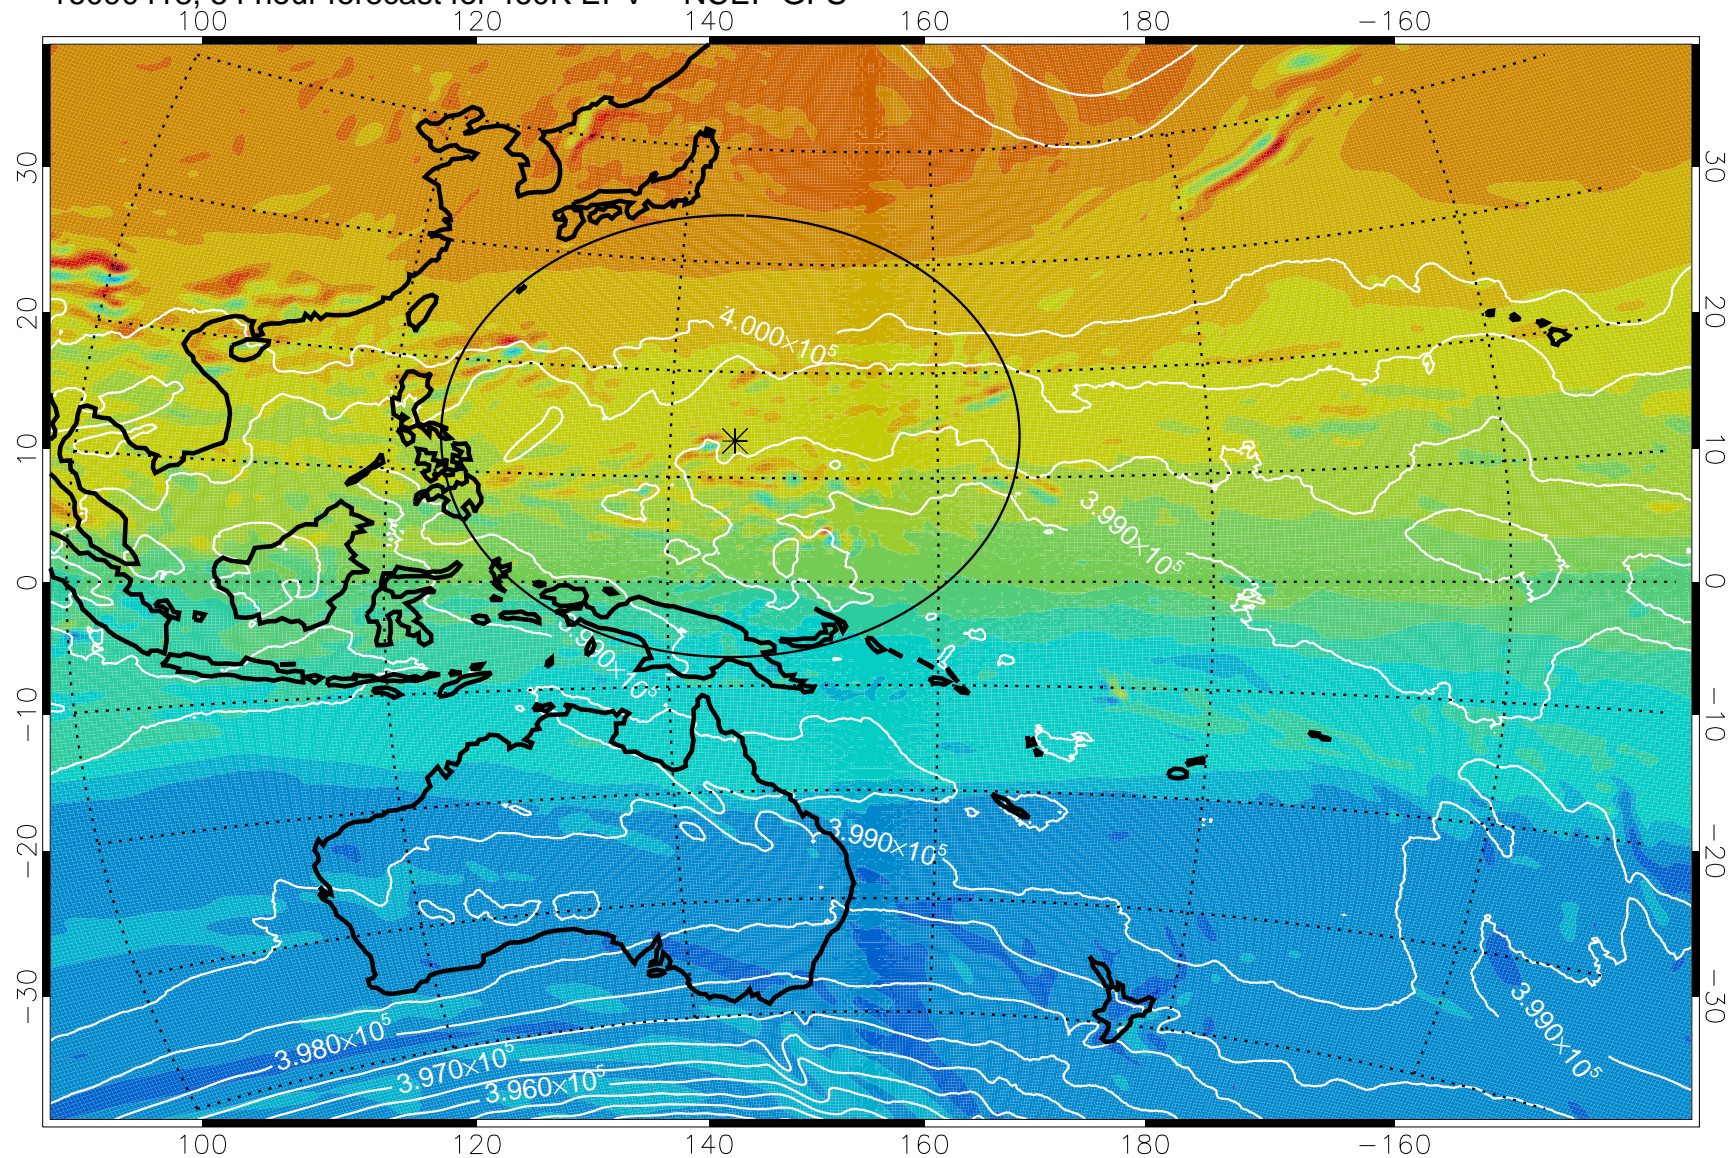

16090318, 30 hour forecast for 460K EPV -- NCEP GFS

460K Montgomery Streamfunction, white

Range ring of 2304 km

16090400, 36 hour forecast for 460K EPV -- NCEP GFS

460K Montgomery Streamfunction, white

Range ring of 2304 km

16090406, 42 hour forecast for 460K EPV -- NCEP GFS

460K Montgomery Streamfunction, white

Range ring of 2304 km

16090412, 48 hour forecast for 460K EPV -- NCEP GFS

460K Montgomery Streamfunction, white

Range ring of 2304 km

16090418, 54 hour forecast for 460K EPV -- NCEP GFS

460K Montgomery Streamfunction, white

Range ring of 2304 km

16090500, 60 hour forecast for 460K EPV -- NCEP GFS

460K Montgomery Streamfunction, white

Range ring of 2304 km

16090506, 66 hour forecast for 460K EPV -- NCEP GFS

460K Montgomery Streamfunction, white

Range ring of 2304 km

16090512, 72 hour forecast for 460K EPV -- NCEP GFS

460K Montgomery Streamfunction, white

Range ring of 2304 km