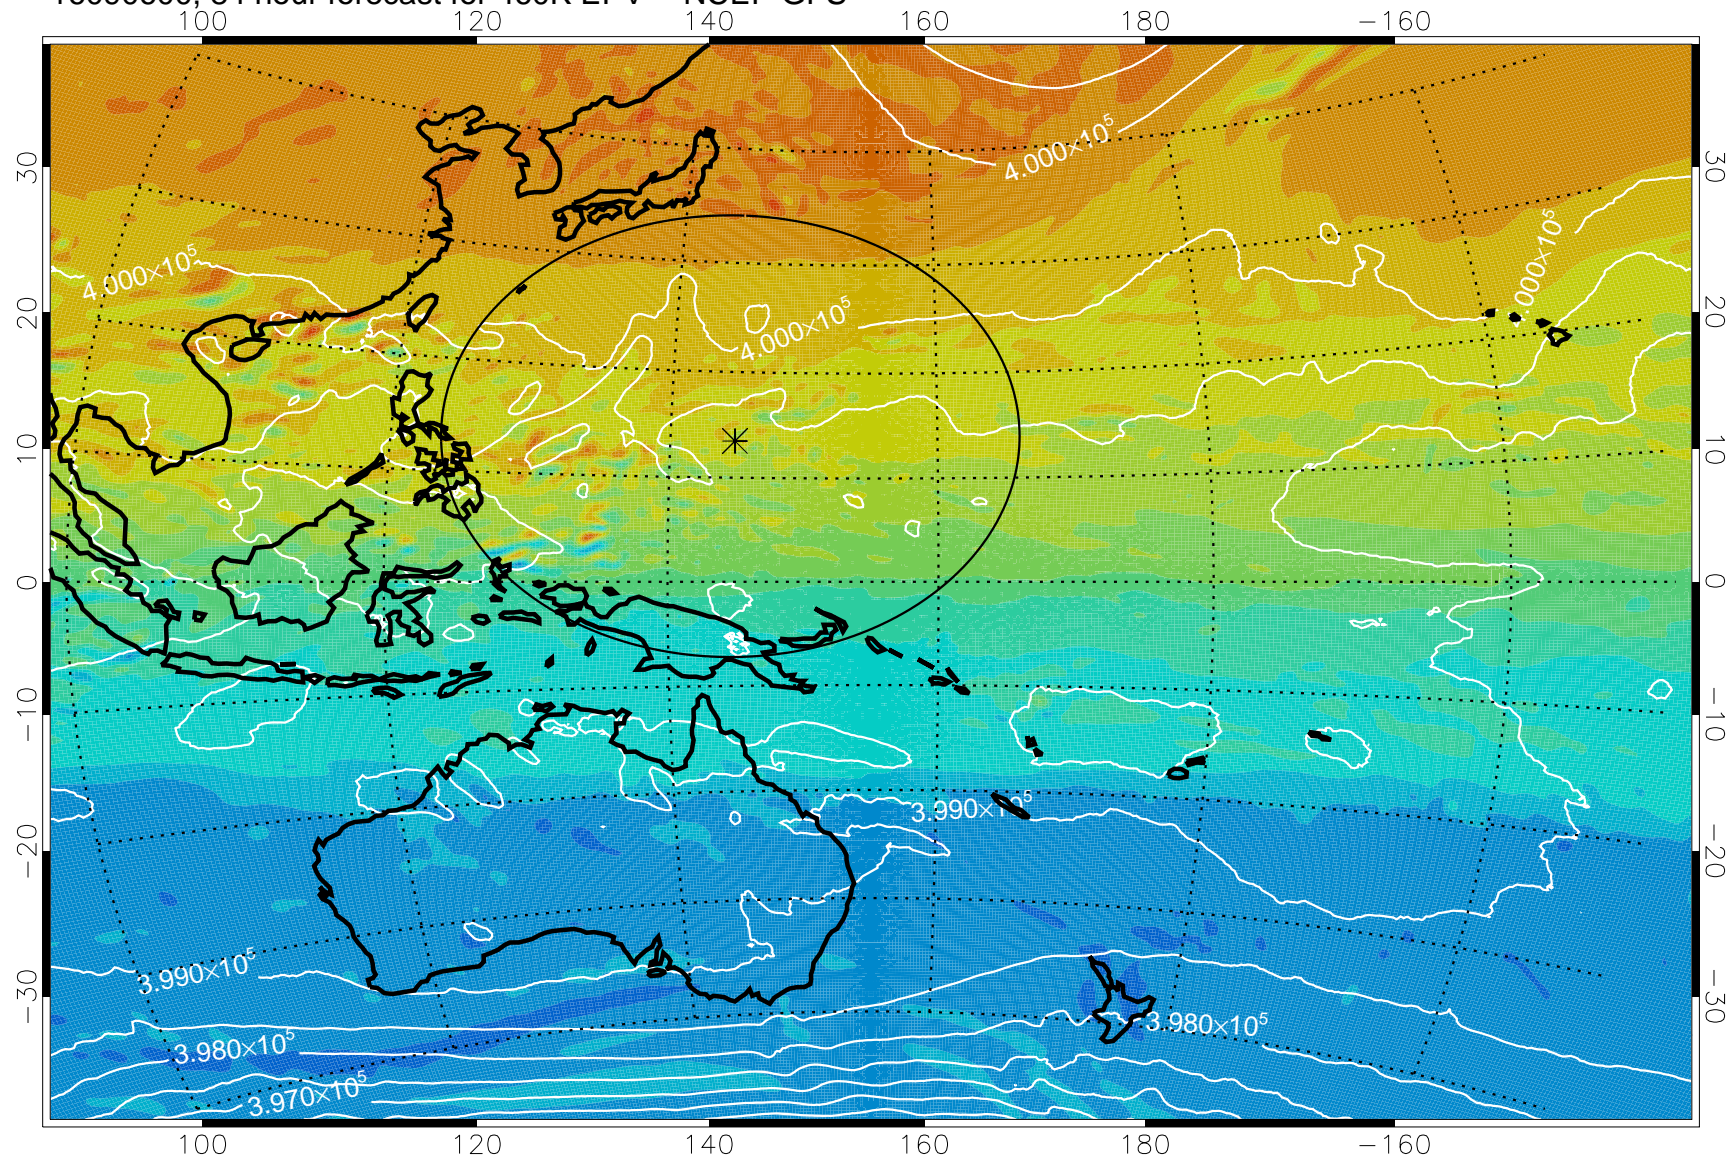

16090418, 54 hour forecast for 460K EPV -- NCEP GFS

460K Montgomery Streamfunction, white

Range ring of 2304 km

16090500, 60 hour forecast for 460K EPV -- NCEP GFS

460K Montgomery Streamfunction, white

Range ring of 2304 km

16090506, 66 hour forecast for 460K EPV -- NCEP GFS

460K Montgomery Streamfunction, white

Range ring of 2304 km

16090512, 72 hour forecast for 460K EPV -- NCEP GFS

460K Montgomery Streamfunction, white

Range ring of 2304 km

16090518, 78 hour forecast for 460K EPV -- NCEP GFS

460K Montgomery Streamfunction, white

Range ring of 2304 km

16090600, 84 hour forecast for 460K EPV -- NCEP GFS

460K Montgomery Streamfunction, white

Range ring of 2304 km

16090606, 90 hour forecast for 460K EPV -- NCEP GFS

460K Montgomery Streamfunction, white

Range ring of 2304 km

16090612, 96 hour forecast for 460K EPV -- NCEP GFS

460K Montgomery Streamfunction, white

Range ring of 2304 km