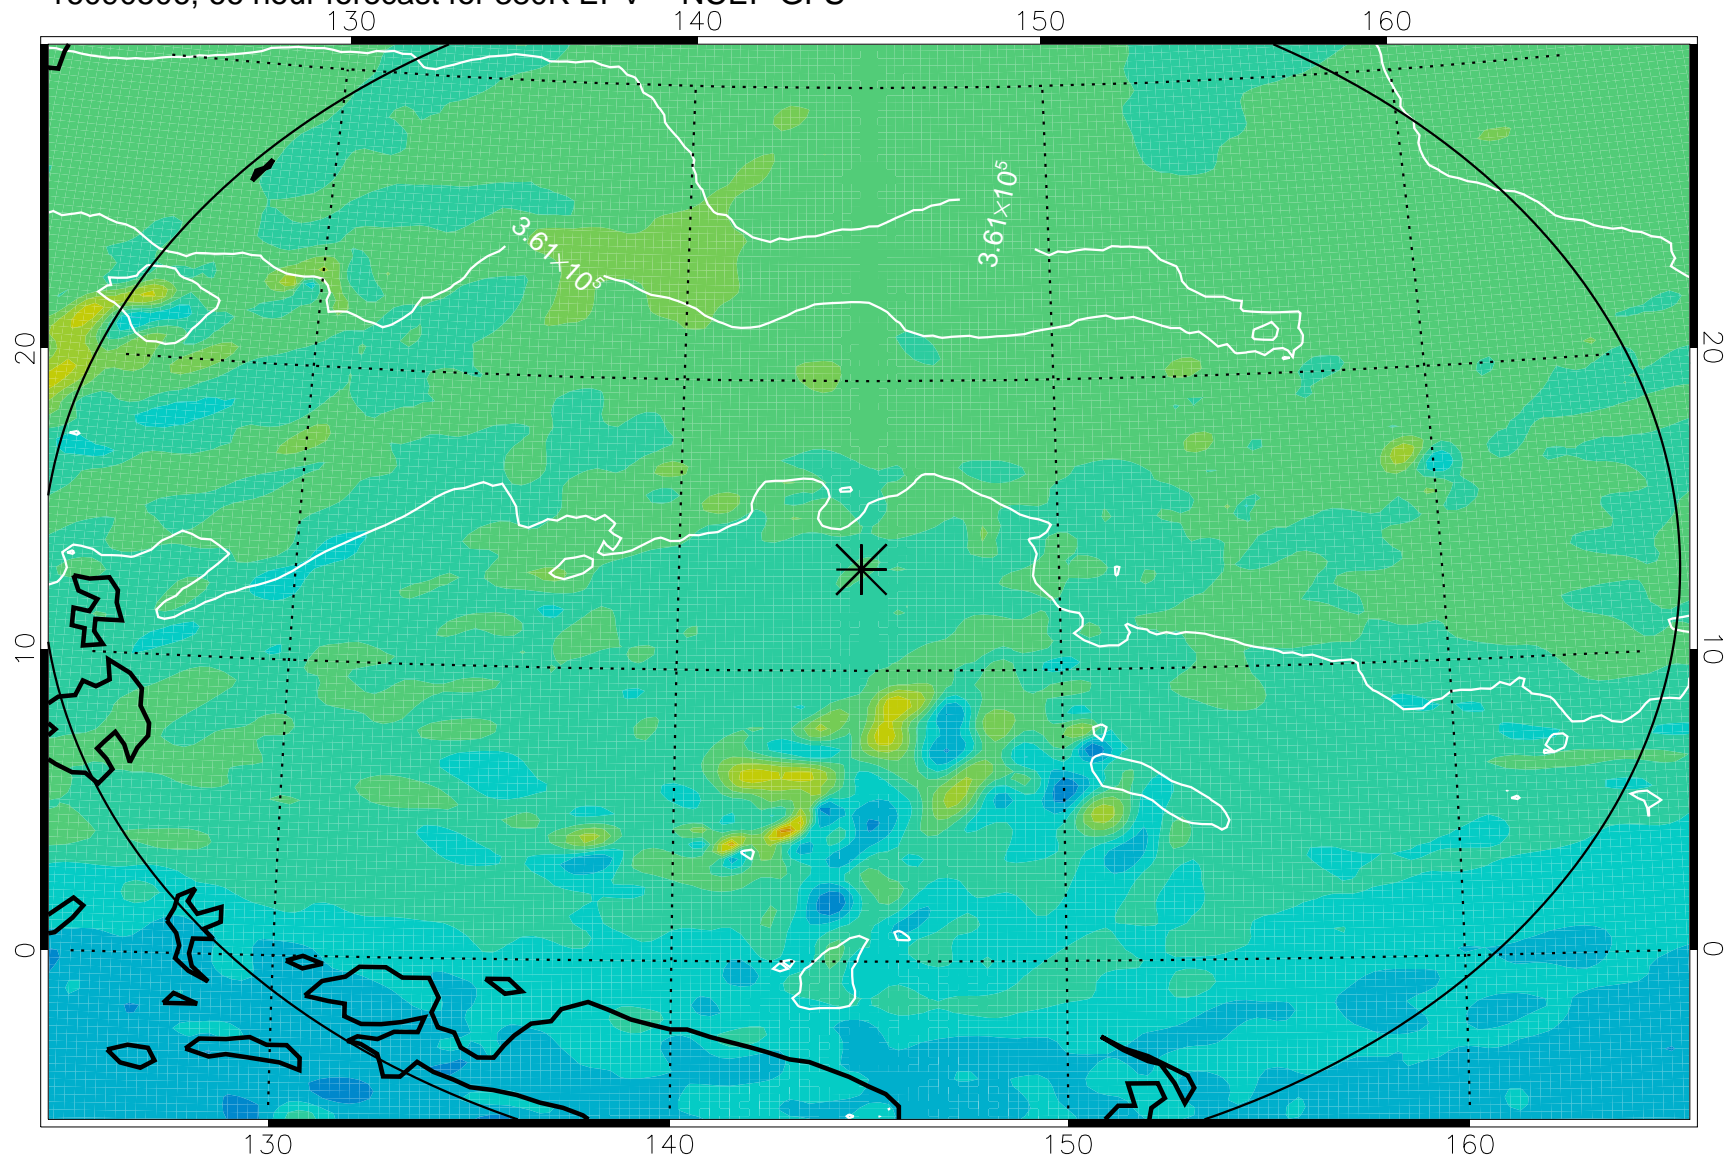

16090418, 54 hour forecast for 380K EPV -- NCEP GFS

380K Montgomery Streamfunction, white

Range ring of 2304 km

16090500, 60 hour forecast for 380K EPV -- NCEP GFS

380K Montgomery Streamfunction, white

Range ring of 2304 km

16090506, 66 hour forecast for 380K EPV -- NCEP GFS

380K Montgomery Streamfunction, white

Range ring of 2304 km

16090512, 72 hour forecast for 380K EPV -- NCEP GFS

380K Montgomery Streamfunction, white

Range ring of 2304 km

16090518, 78 hour forecast for 380K EPV -- NCEP GFS

380K Montgomery Streamfunction, white

Range ring of 2304 km

16090600, 84 hour forecast for 380K EPV -- NCEP GFS

380K Montgomery Streamfunction, white

Range ring of 2304 km

16090606, 90 hour forecast for 380K EPV -- NCEP GFS

380K Montgomery Streamfunction, white

Range ring of 2304 km

16090612, 96 hour forecast for 380K EPV -- NCEP GFS

380K Montgomery Streamfunction, white

Range ring of 2304 km