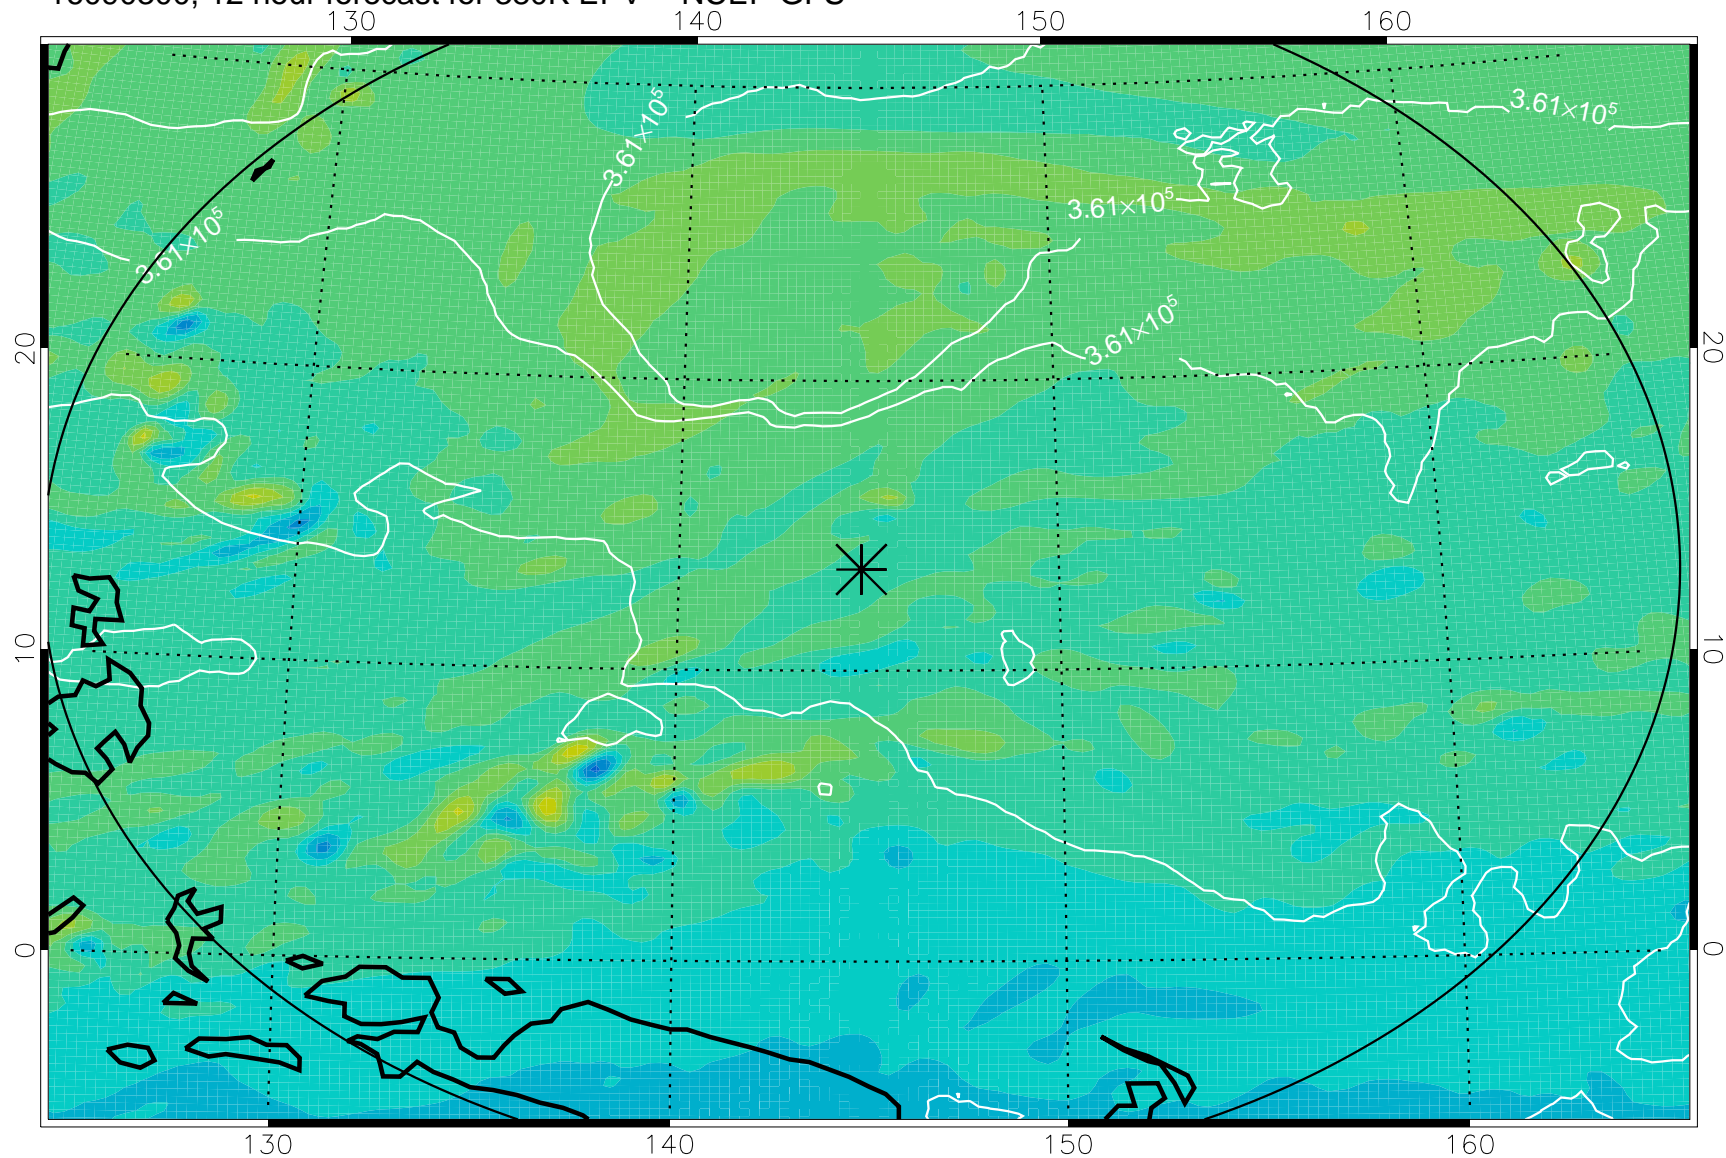

16090218, 6 hour forecast for 380K EPV -- NCEP GFS

380K Montgomery Streamfunction, white

Range ring of 2304 km

16090300, 12 hour forecast for 380K EPV -- NCEP GFS

380K Montgomery Streamfunction, white

Range ring of 2304 km

16090306, 18 hour forecast for 380K EPV -- NCEP GFS

380K Montgomery Streamfunction, white

Range ring of 2304 km

16090312, 24 hour forecast for 380K EPV -- NCEP GFS

380K Montgomery Streamfunction, white

Range ring of 2304 km

16090318, 30 hour forecast for 380K EPV -- NCEP GFS

380K Montgomery Streamfunction, white

Range ring of 2304 km

16090400, 36 hour forecast for 380K EPV -- NCEP GFS

380K Montgomery Streamfunction, white

Range ring of 2304 km

16090406, 42 hour forecast for 380K EPV -- NCEP GFS

380K Montgomery Streamfunction, white

Range ring of 2304 km

16090412, 48 hour forecast for 380K EPV -- NCEP GFS

380K Montgomery Streamfunction, white

Range ring of 2304 km