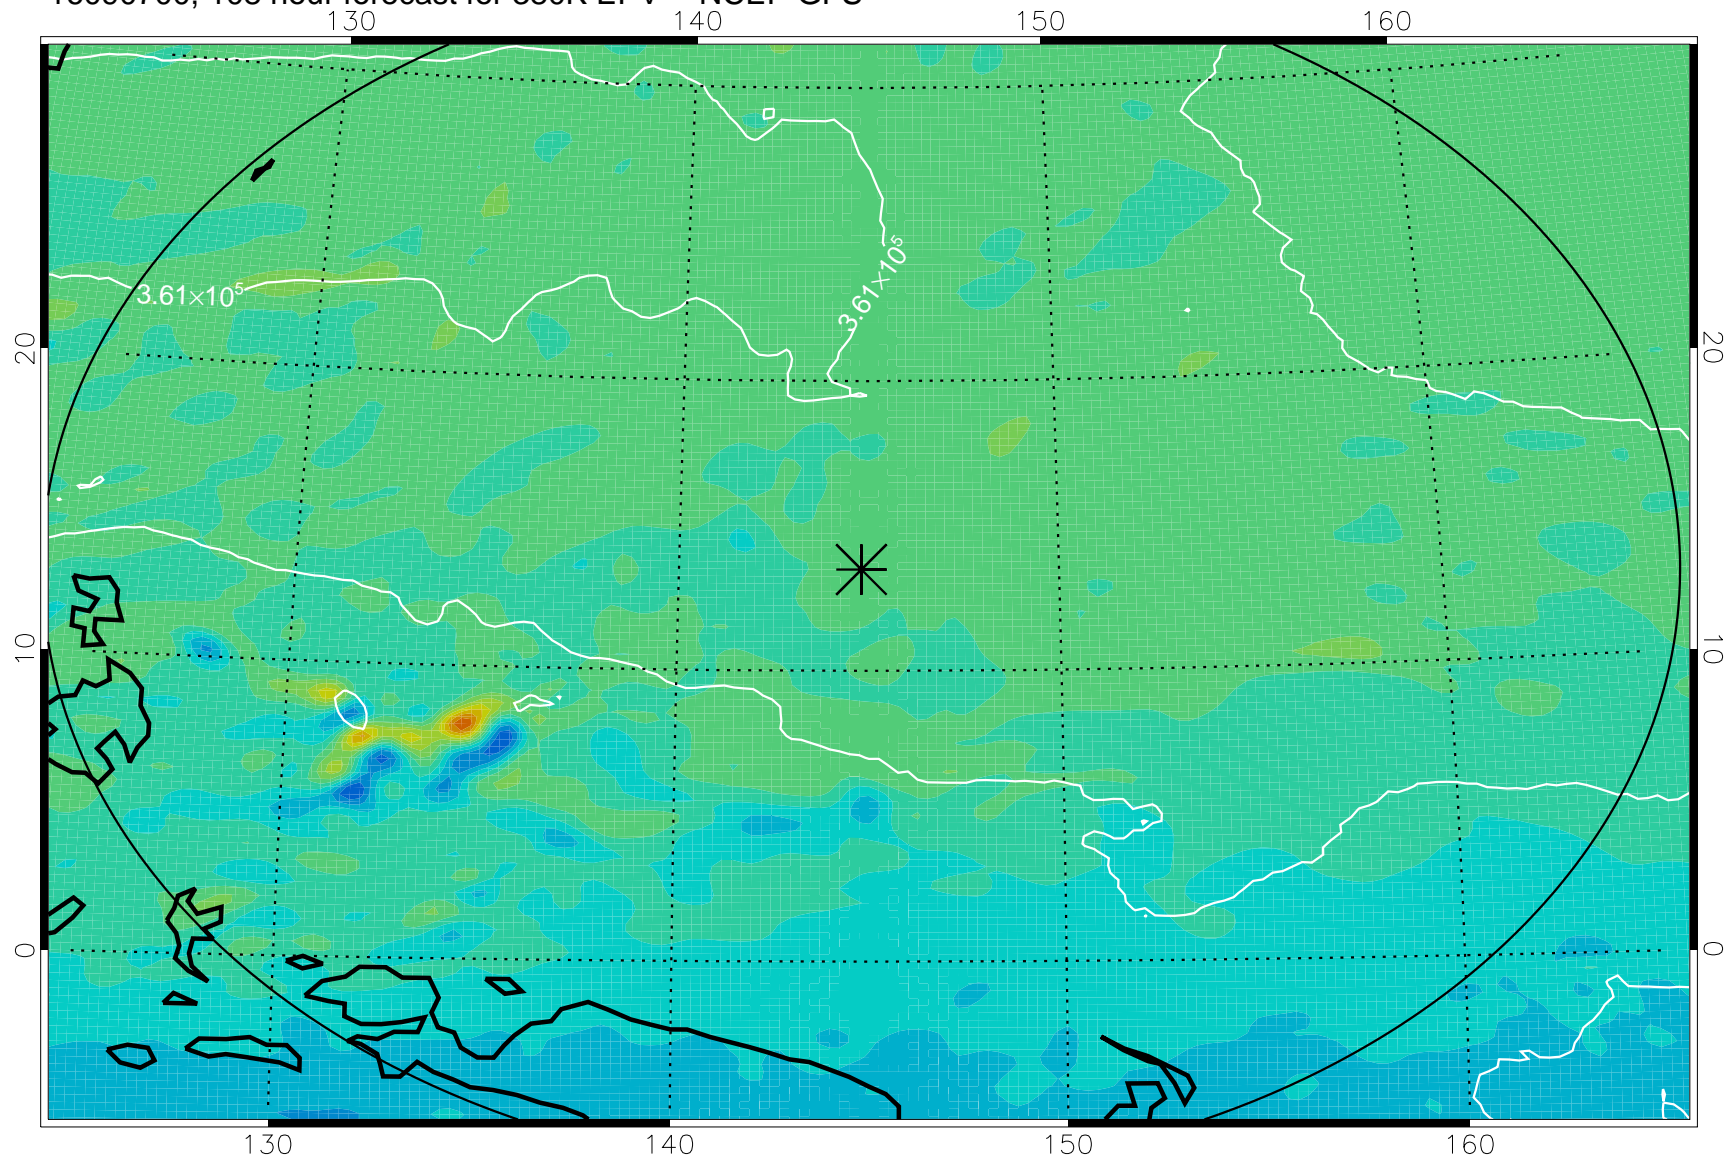

16090518, 78 hour forecast for 380K EPV -- NCEP GFS

380K Montgomery Streamfunction, white

Range ring of 2304 km

16090600, 84 hour forecast for 380K EPV -- NCEP GFS

380K Montgomery Streamfunction, white

Range ring of 2304 km

16090606, 90 hour forecast for 380K EPV -- NCEP GFS

380K Montgomery Streamfunction, white

Range ring of 2304 km

16090612, 96 hour forecast for 380K EPV -- NCEP GFS

380K Montgomery Streamfunction, white

Range ring of 2304 km

16090618, 102 hour forecast for 380K EPV -- NCEP GFS

380K Montgomery Streamfunction, white

Range ring of 2304 km

16090700, 108 hour forecast for 380K EPV -- NCEP GFS

380K Montgomery Streamfunction, white

Range ring of 2304 km

16090706, 114 hour forecast for 380K EPV -- NCEP GFS

380K Montgomery Streamfunction, white

Range ring of 2304 km

16090712, 120 hour forecast for 380K EPV -- NCEP GFS

380K Montgomery Streamfunction, white

Range ring of 2304 km