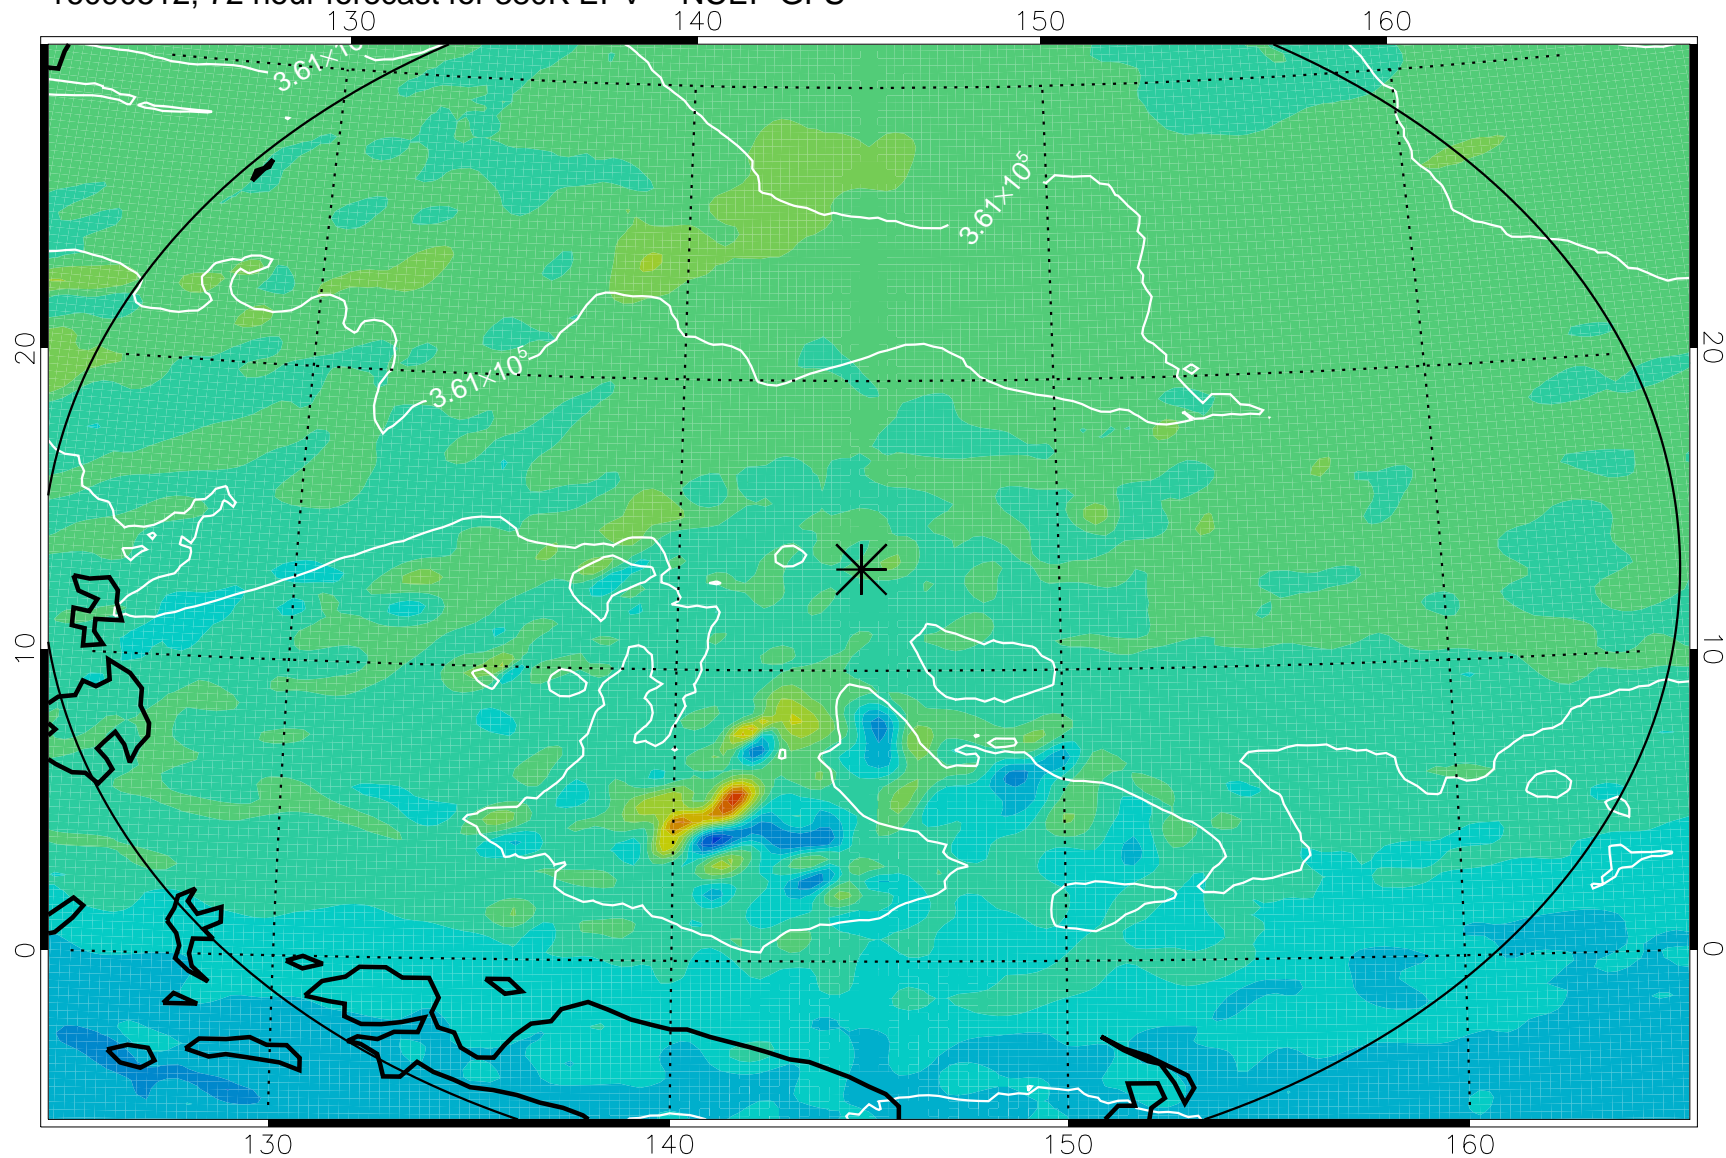

16090418, 54 hour forecast for 380K EPV -- NCEP GFS

380K Montgomery Streamfunction, white

Range ring of 2304 km

16090500, 60 hour forecast for 380K EPV -- NCEP GFS

380K Montgomery Streamfunction, white

Range ring of 2304 km

16090506, 66 hour forecast for 380K EPV -- NCEP GFS

380K Montgomery Streamfunction, white

Range ring of 2304 km

16090512, 72 hour forecast for 380K EPV -- NCEP GFS

380K Montgomery Streamfunction, white

Range ring of 2304 km

16090518, 78 hour forecast for 380K EPV -- NCEP GFS

380K Montgomery Streamfunction, white

Range ring of 2304 km

16090600, 84 hour forecast for 380K EPV -- NCEP GFS

380K Montgomery Streamfunction, white

Range ring of 2304 km

16090606, 90 hour forecast for 380K EPV -- NCEP GFS

380K Montgomery Streamfunction, white

Range ring of 2304 km

16090612, 96 hour forecast for 380K EPV -- NCEP GFS

380K Montgomery Streamfunction, white

Range ring of 2304 km