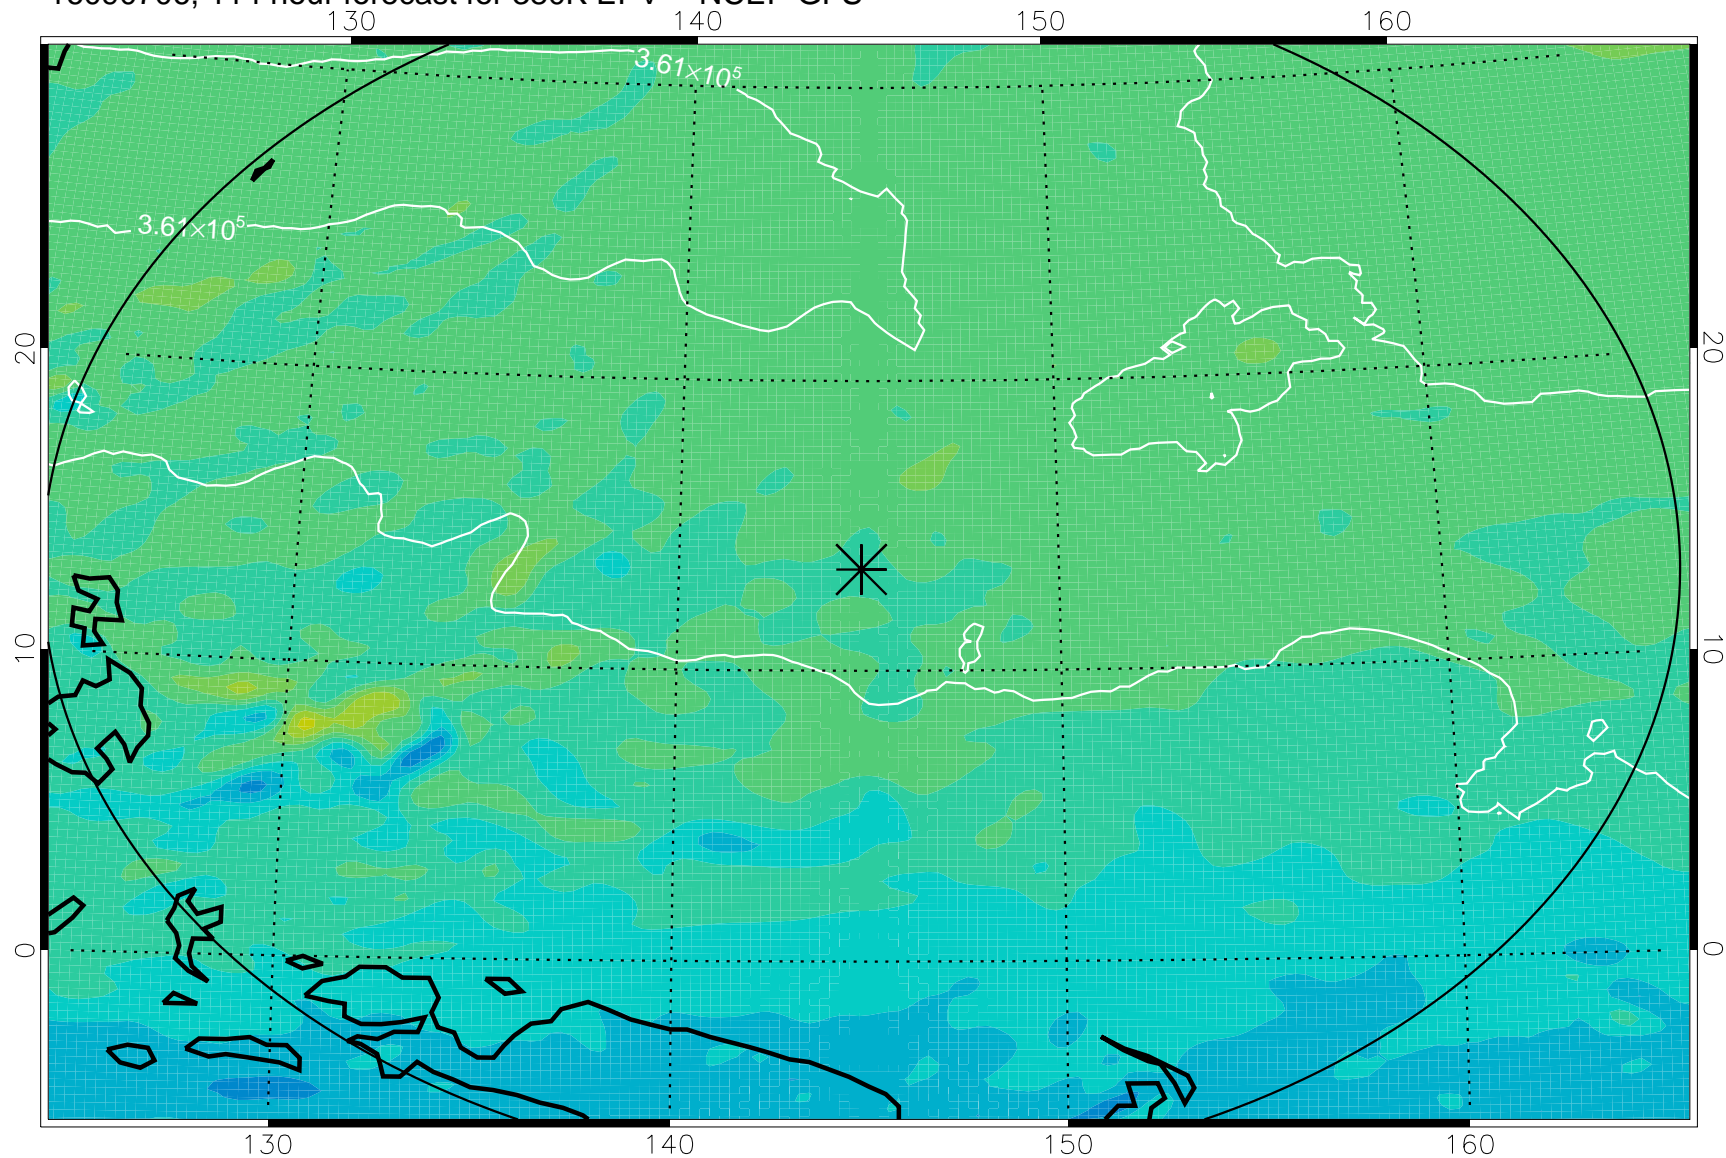

16090518, 78 hour forecast for 380K EPV -- NCEP GFS

380K Montgomery Streamfunction, white

Range ring of 2304 km

16090600, 84 hour forecast for 380K EPV -- NCEP GFS

380K Montgomery Streamfunction, white

Range ring of 2304 km

16090606, 90 hour forecast for 380K EPV -- NCEP GFS

380K Montgomery Streamfunction, white

Range ring of 2304 km

16090612, 96 hour forecast for 380K EPV -- NCEP GFS

380K Montgomery Streamfunction, white

Range ring of 2304 km

16090618, 102 hour forecast for 380K EPV -- NCEP GFS

380K Montgomery Streamfunction, white

Range ring of 2304 km

16090700, 108 hour forecast for 380K EPV -- NCEP GFS

380K Montgomery Streamfunction, white

Range ring of 2304 km

16090706, 114 hour forecast for 380K EPV -- NCEP GFS

380K Montgomery Streamfunction, white

Range ring of 2304 km

16090712, 120 hour forecast for 380K EPV -- NCEP GFS

380K Montgomery Streamfunction, white

Range ring of 2304 km