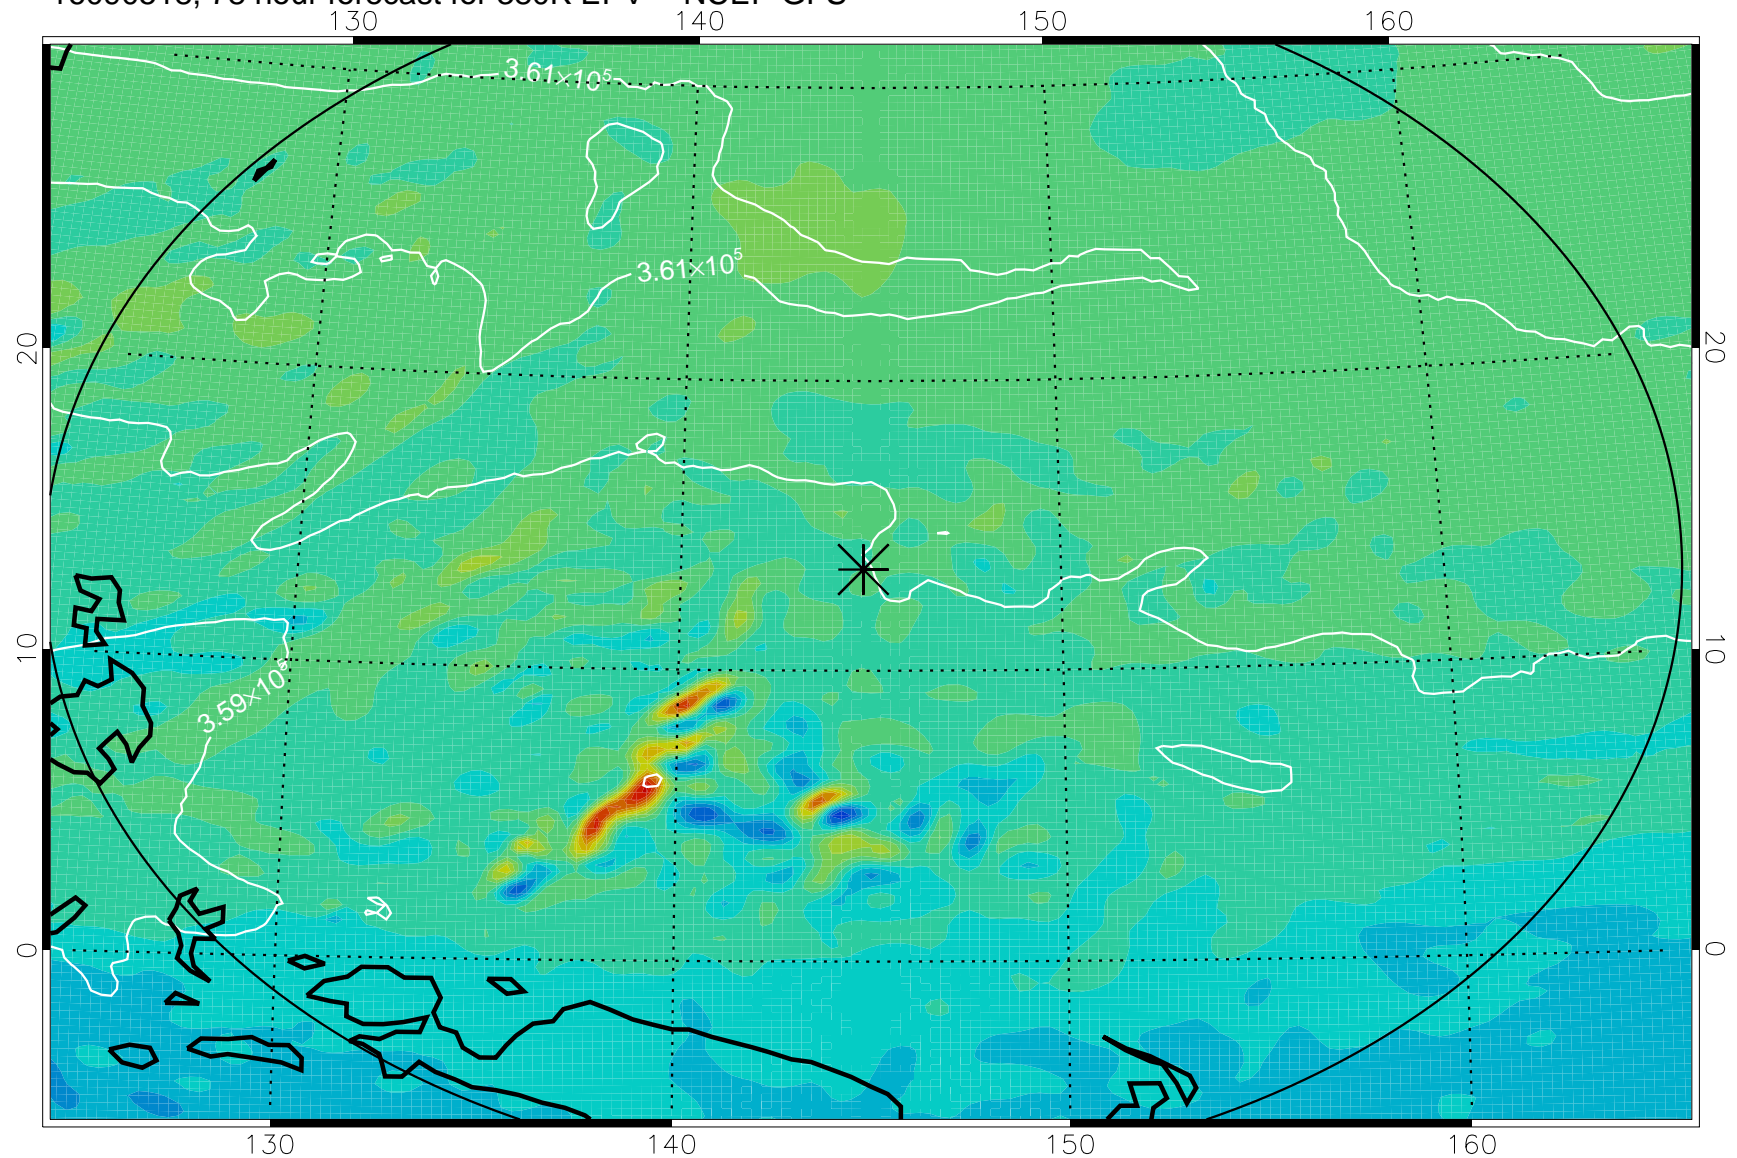

16090506, 66 hour forecast for 380K EPV -- NCEP GFS

380K Montgomery Streamfunction, white

Range ring of 2304 km

16090512, 72 hour forecast for 380K EPV -- NCEP GFS

380K Montgomery Streamfunction, white

Range ring of 2304 km

16090518, 78 hour forecast for 380K EPV -- NCEP GFS

380K Montgomery Streamfunction, white

Range ring of 2304 km

16090600, 84 hour forecast for 380K EPV -- NCEP GFS

380K Montgomery Streamfunction, white

Range ring of 2304 km

16090606, 90 hour forecast for 380K EPV -- NCEP GFS

380K Montgomery Streamfunction, white

Range ring of 2304 km

16090612, 96 hour forecast for 380K EPV -- NCEP GFS

380K Montgomery Streamfunction, white

Range ring of 2304 km

16090618, 102 hour forecast for 380K EPV -- NCEP GFS

380K Montgomery Streamfunction, white

Range ring of 2304 km

16090700, 108 hour forecast for 380K EPV -- NCEP GFS

380K Montgomery Streamfunction, white

Range ring of 2304 km