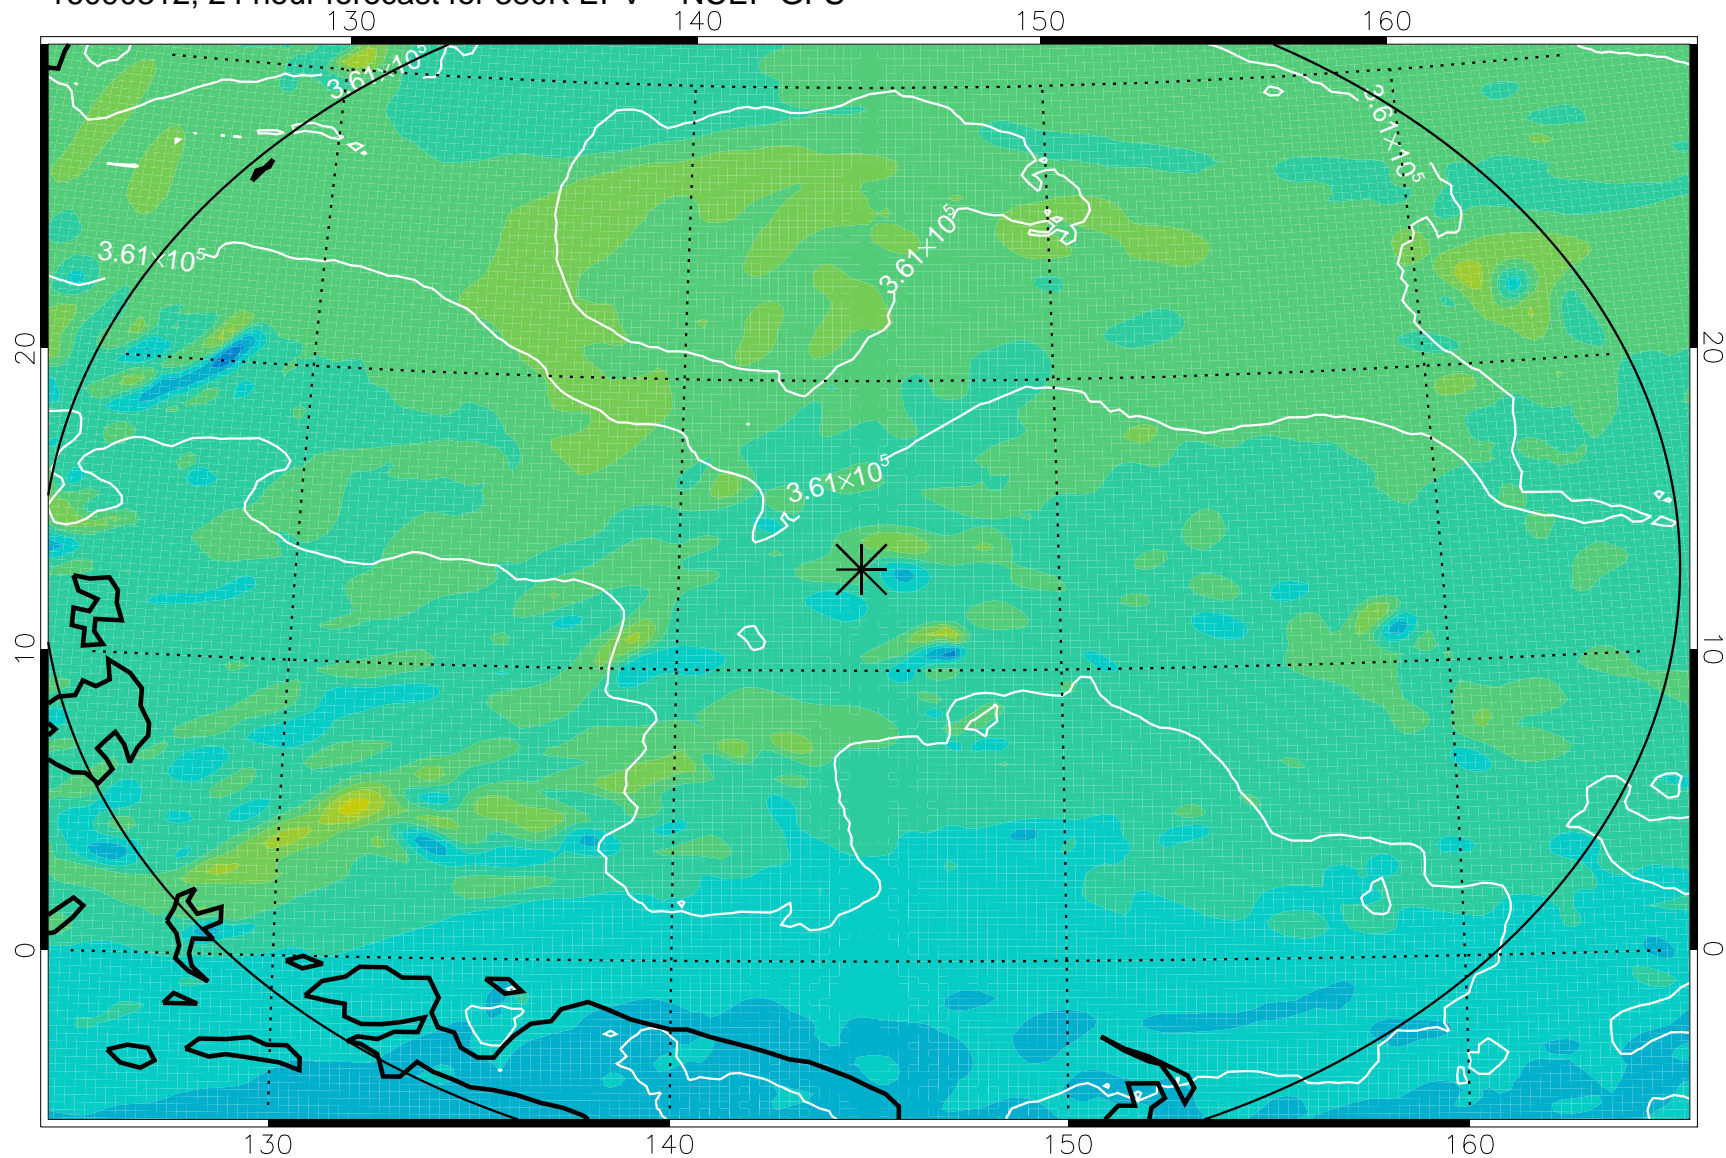

16090218, 6 hour forecast for 380K EPV -- NCEP GFS

380K Montgomery Streamfunction, white

Range ring of 2304 km

16090300, 12 hour forecast for 380K EPV -- NCEP GFS

380K Montgomery Streamfunction, white

Range ring of 2304 km

16090306, 18 hour forecast for 380K EPV -- NCEP GFS

380K Montgomery Streamfunction, white

Range ring of 2304 km

16090312, 24 hour forecast for 380K EPV -- NCEP GFS

380K Montgomery Streamfunction, white

Range ring of 2304 km

16090318, 30 hour forecast for 380K EPV -- NCEP GFS

380K Montgomery Streamfunction, white

Range ring of 2304 km

16090400, 36 hour forecast for 380K EPV -- NCEP GFS

380K Montgomery Streamfunction, white

Range ring of 2304 km

16090406, 42 hour forecast for 380K EPV -- NCEP GFS

380K Montgomery Streamfunction, white

Range ring of 2304 km

16090412, 48 hour forecast for 380K EPV -- NCEP GFS

380K Montgomery Streamfunction, white

Range ring of 2304 km