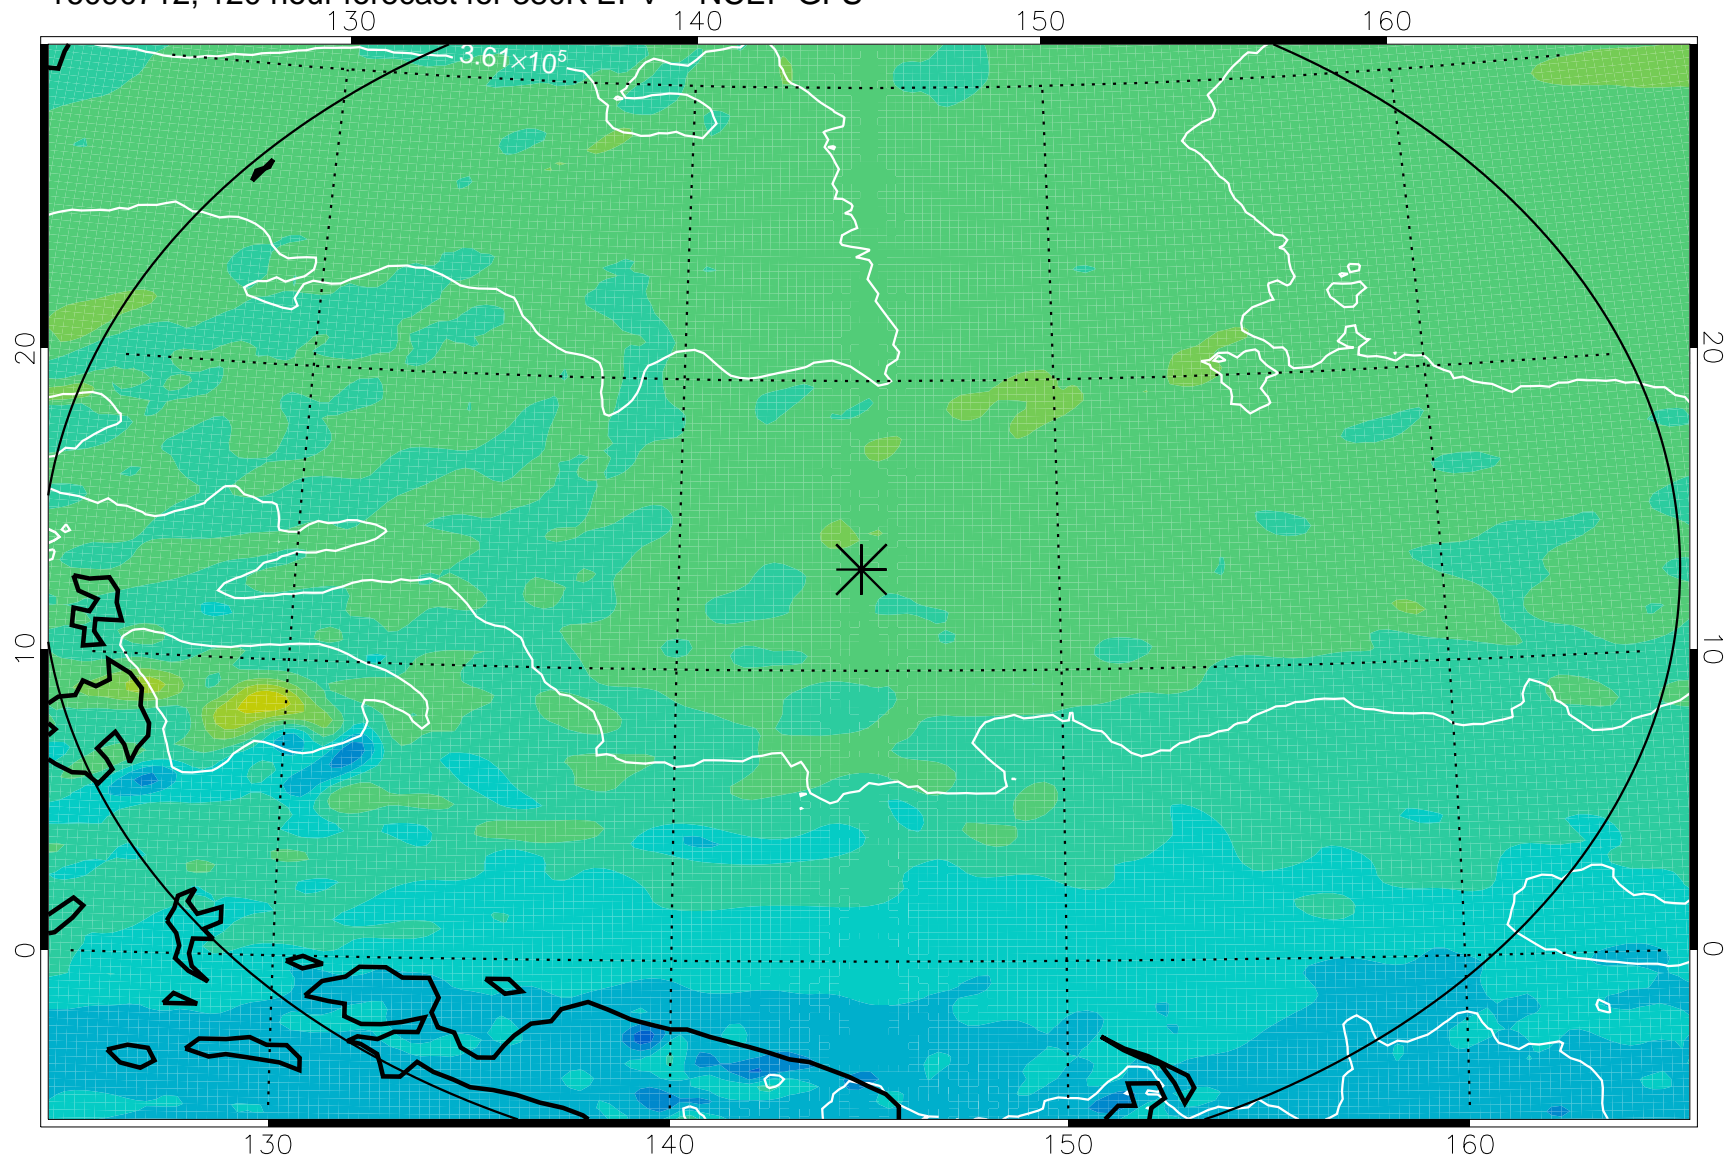

16090518, 78 hour forecast for 380K EPV -- NCEP GFS

380K Montgomery Streamfunction, white

Range ring of 2304 km

16090600, 84 hour forecast for 380K EPV -- NCEP GFS

380K Montgomery Streamfunction, white

Range ring of 2304 km

16090606, 90 hour forecast for 380K EPV -- NCEP GFS

380K Montgomery Streamfunction, white

Range ring of 2304 km

16090612, 96 hour forecast for 380K EPV -- NCEP GFS

380K Montgomery Streamfunction, white

Range ring of 2304 km

16090618, 102 hour forecast for 380K EPV -- NCEP GFS

380K Montgomery Streamfunction, white

Range ring of 2304 km

16090700, 108 hour forecast for 380K EPV -- NCEP GFS

380K Montgomery Streamfunction, white

Range ring of 2304 km

16090706, 114 hour forecast for 380K EPV -- NCEP GFS

380K Montgomery Streamfunction, white

Range ring of 2304 km

16090712, 120 hour forecast for 380K EPV -- NCEP GFS

380K Montgomery Streamfunction, white

Range ring of 2304 km