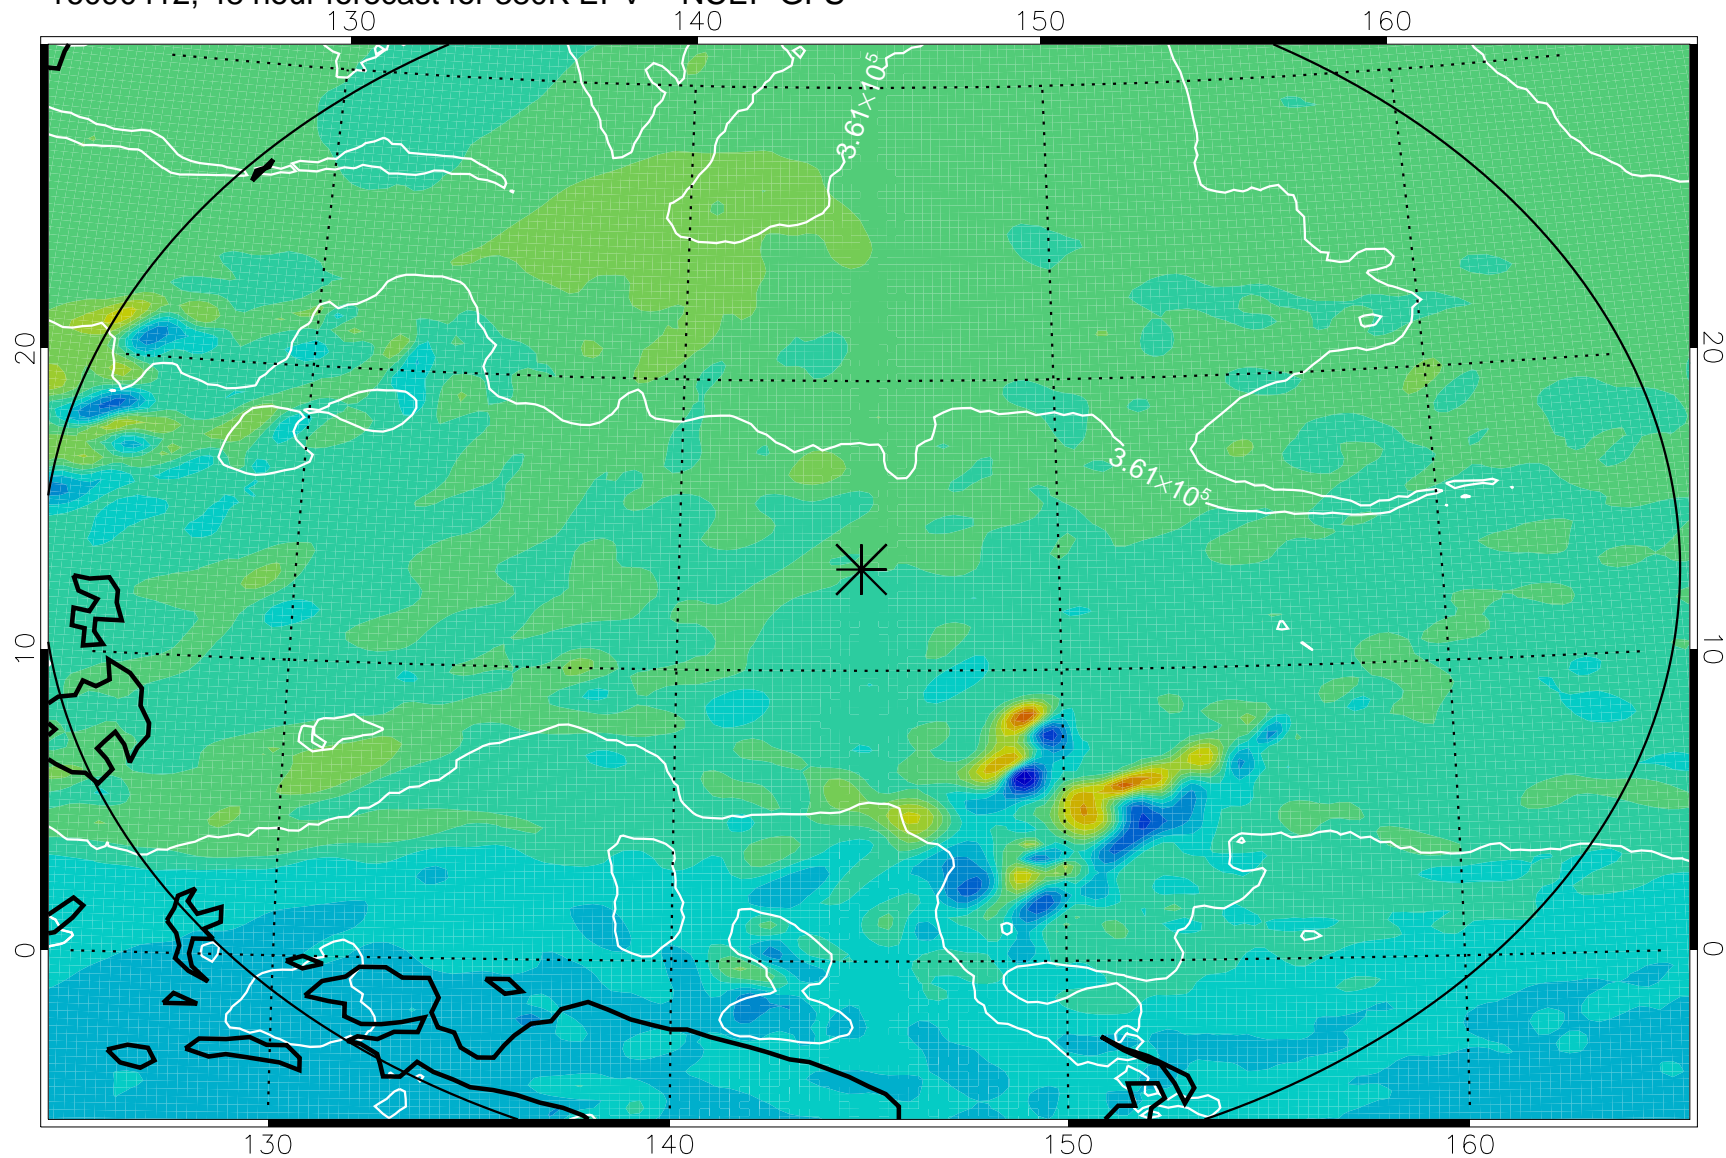

16090306, 18 hour forecast for 380K EPV -- NCEP GFS

380K Montgomery Streamfunction, white

Range ring of 2304 km

16090312, 24 hour forecast for 380K EPV -- NCEP GFS

380K Montgomery Streamfunction, white

Range ring of 2304 km

16090318, 30 hour forecast for 380K EPV -- NCEP GFS

380K Montgomery Streamfunction, white

Range ring of 2304 km

16090400, 36 hour forecast for 380K EPV -- NCEP GFS

380K Montgomery Streamfunction, white

Range ring of 2304 km

16090406, 42 hour forecast for 380K EPV -- NCEP GFS

380K Montgomery Streamfunction, white

Range ring of 2304 km

16090412, 48 hour forecast for 380K EPV -- NCEP GFS

380K Montgomery Streamfunction, white

Range ring of 2304 km

16090418, 54 hour forecast for 380K EPV -- NCEP GFS

380K Montgomery Streamfunction, white

Range ring of 2304 km

16090500, 60 hour forecast for 380K EPV -- NCEP GFS

380K Montgomery Streamfunction, white

Range ring of 2304 km