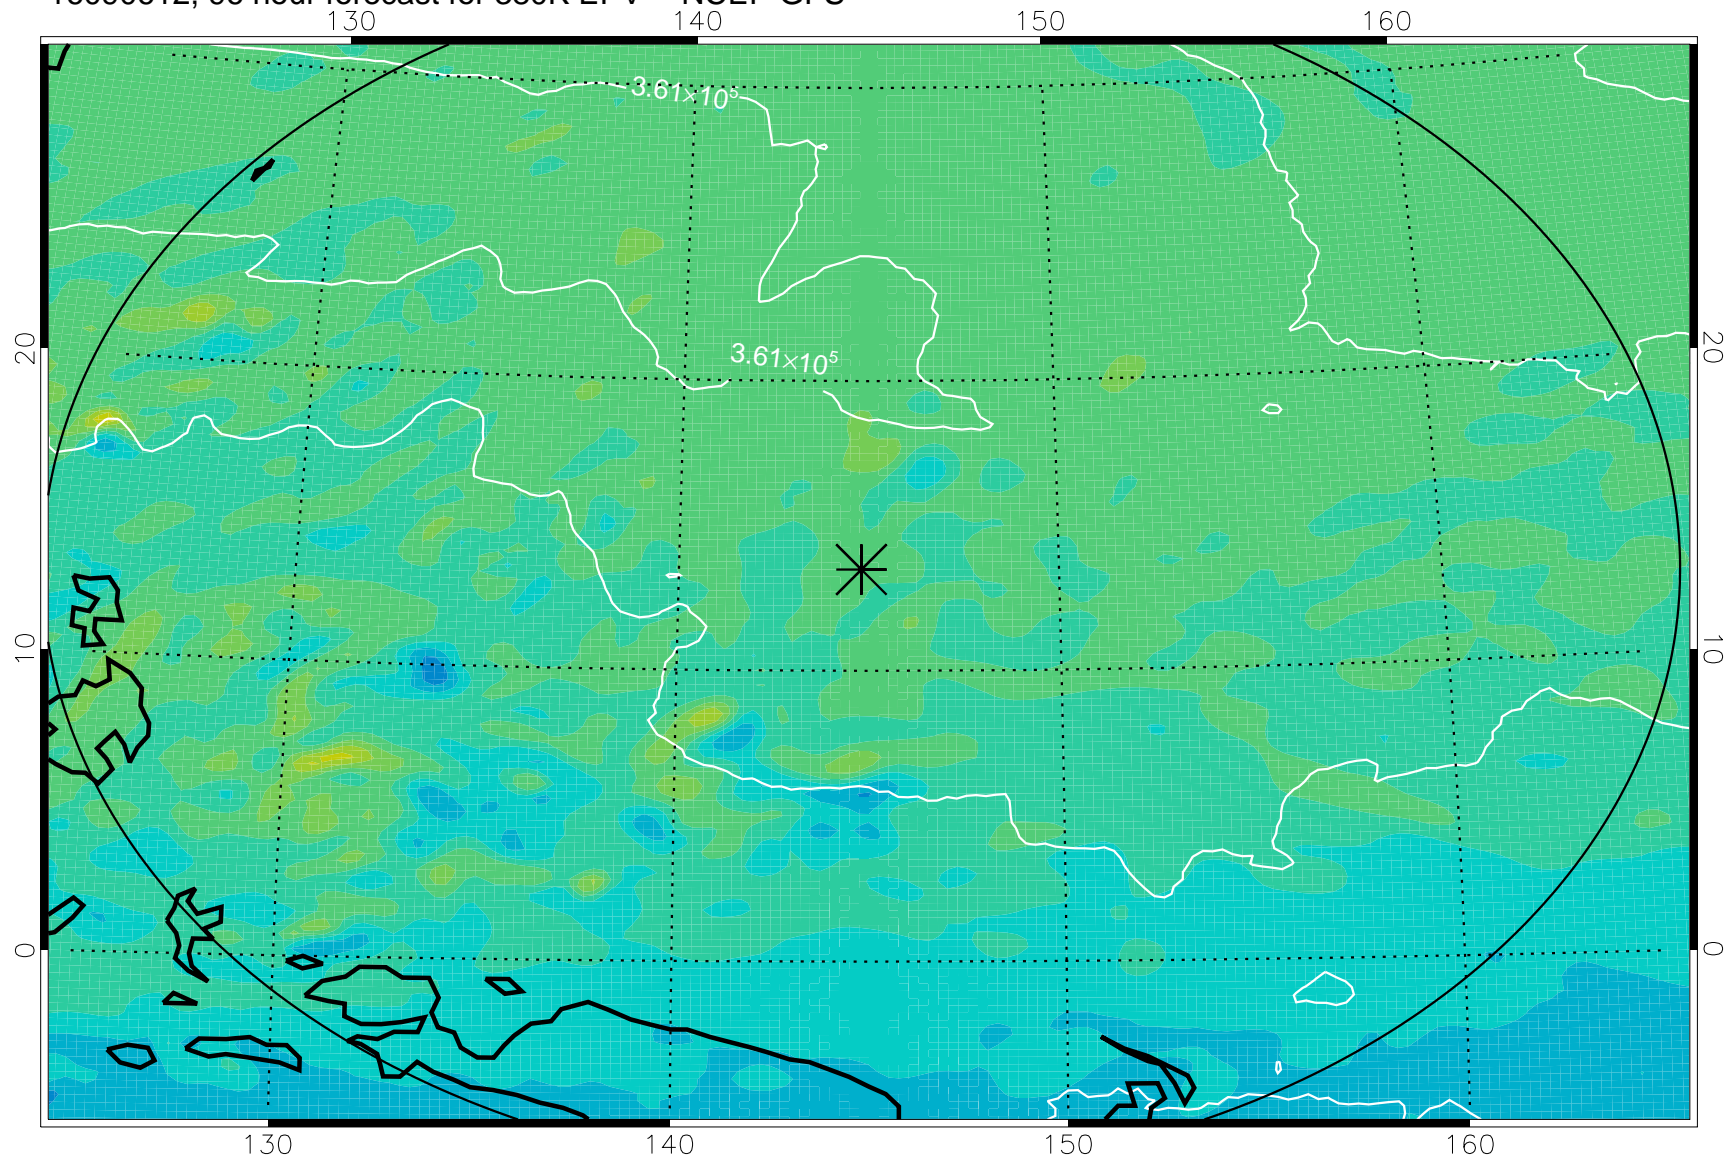

16090506, 66 hour forecast for 380K EPV -- NCEP GFS

380K Montgomery Streamfunction, white

Range ring of 2304 km

16090512, 72 hour forecast for 380K EPV -- NCEP GFS

380K Montgomery Streamfunction, white

Range ring of 2304 km

16090518, 78 hour forecast for 380K EPV -- NCEP GFS

380K Montgomery Streamfunction, white

Range ring of 2304 km

16090600, 84 hour forecast for 380K EPV -- NCEP GFS

380K Montgomery Streamfunction, white

Range ring of 2304 km

16090606, 90 hour forecast for 380K EPV -- NCEP GFS

380K Montgomery Streamfunction, white

Range ring of 2304 km

16090612, 96 hour forecast for 380K EPV -- NCEP GFS

380K Montgomery Streamfunction, white

Range ring of 2304 km

16090618, 102 hour forecast for 380K EPV -- NCEP GFS

380K Montgomery Streamfunction, white

Range ring of 2304 km

16090700, 108 hour forecast for 380K EPV -- NCEP GFS

380K Montgomery Streamfunction, white

Range ring of 2304 km