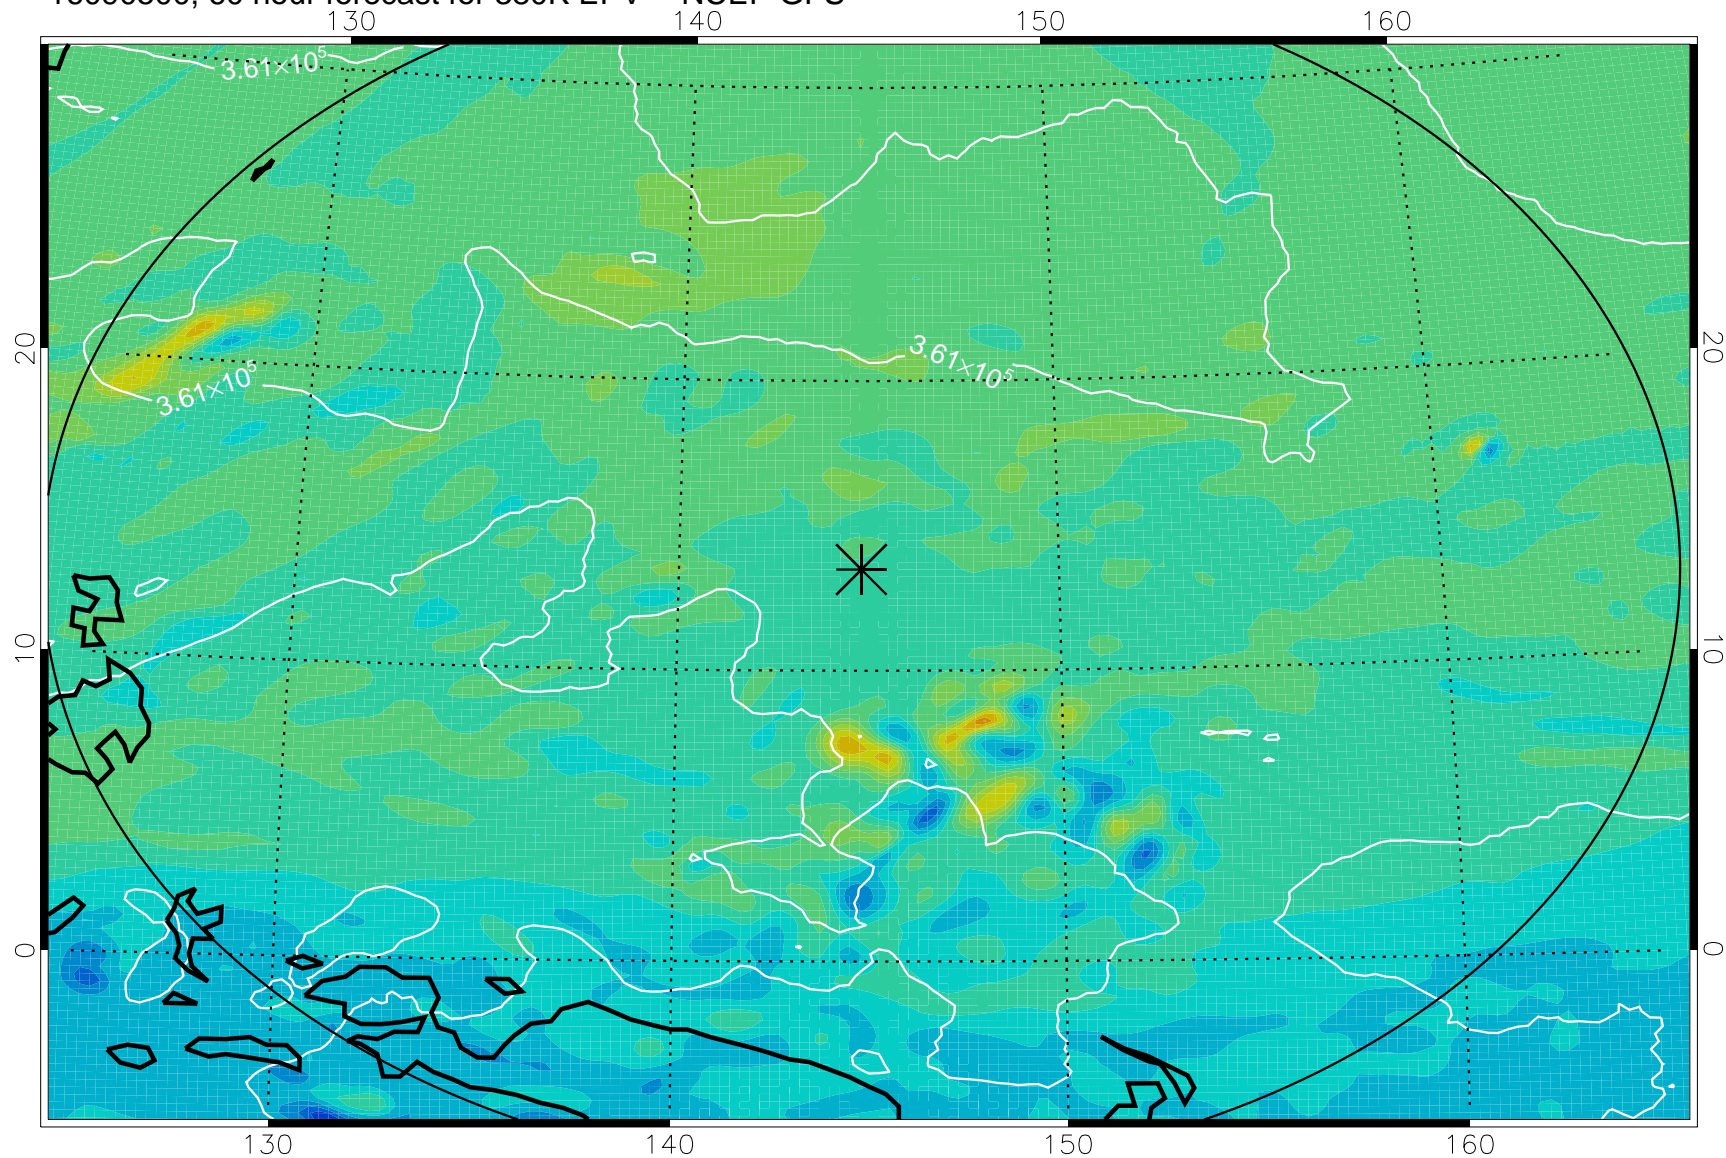

16090318, 30 hour forecast for 380K EPV -- NCEP GFS

380K Montgomery Streamfunction, white

Range ring of 2304 km

16090400, 36 hour forecast for 380K EPV -- NCEP GFS

380K Montgomery Streamfunction, white

Range ring of 2304 km

16090406, 42 hour forecast for 380K EPV -- NCEP GFS

380K Montgomery Streamfunction, white

Range ring of 2304 km

16090412, 48 hour forecast for 380K EPV -- NCEP GFS

380K Montgomery Streamfunction, white

Range ring of 2304 km

16090418, 54 hour forecast for 380K EPV -- NCEP GFS

380K Montgomery Streamfunction, white

Range ring of 2304 km

16090500, 60 hour forecast for 380K EPV -- NCEP GFS

380K Montgomery Streamfunction, white

Range ring of 2304 km

16090506, 66 hour forecast for 380K EPV -- NCEP GFS

380K Montgomery Streamfunction, white

Range ring of 2304 km

16090512, 72 hour forecast for 380K EPV -- NCEP GFS

380K Montgomery Streamfunction, white

Range ring of 2304 km