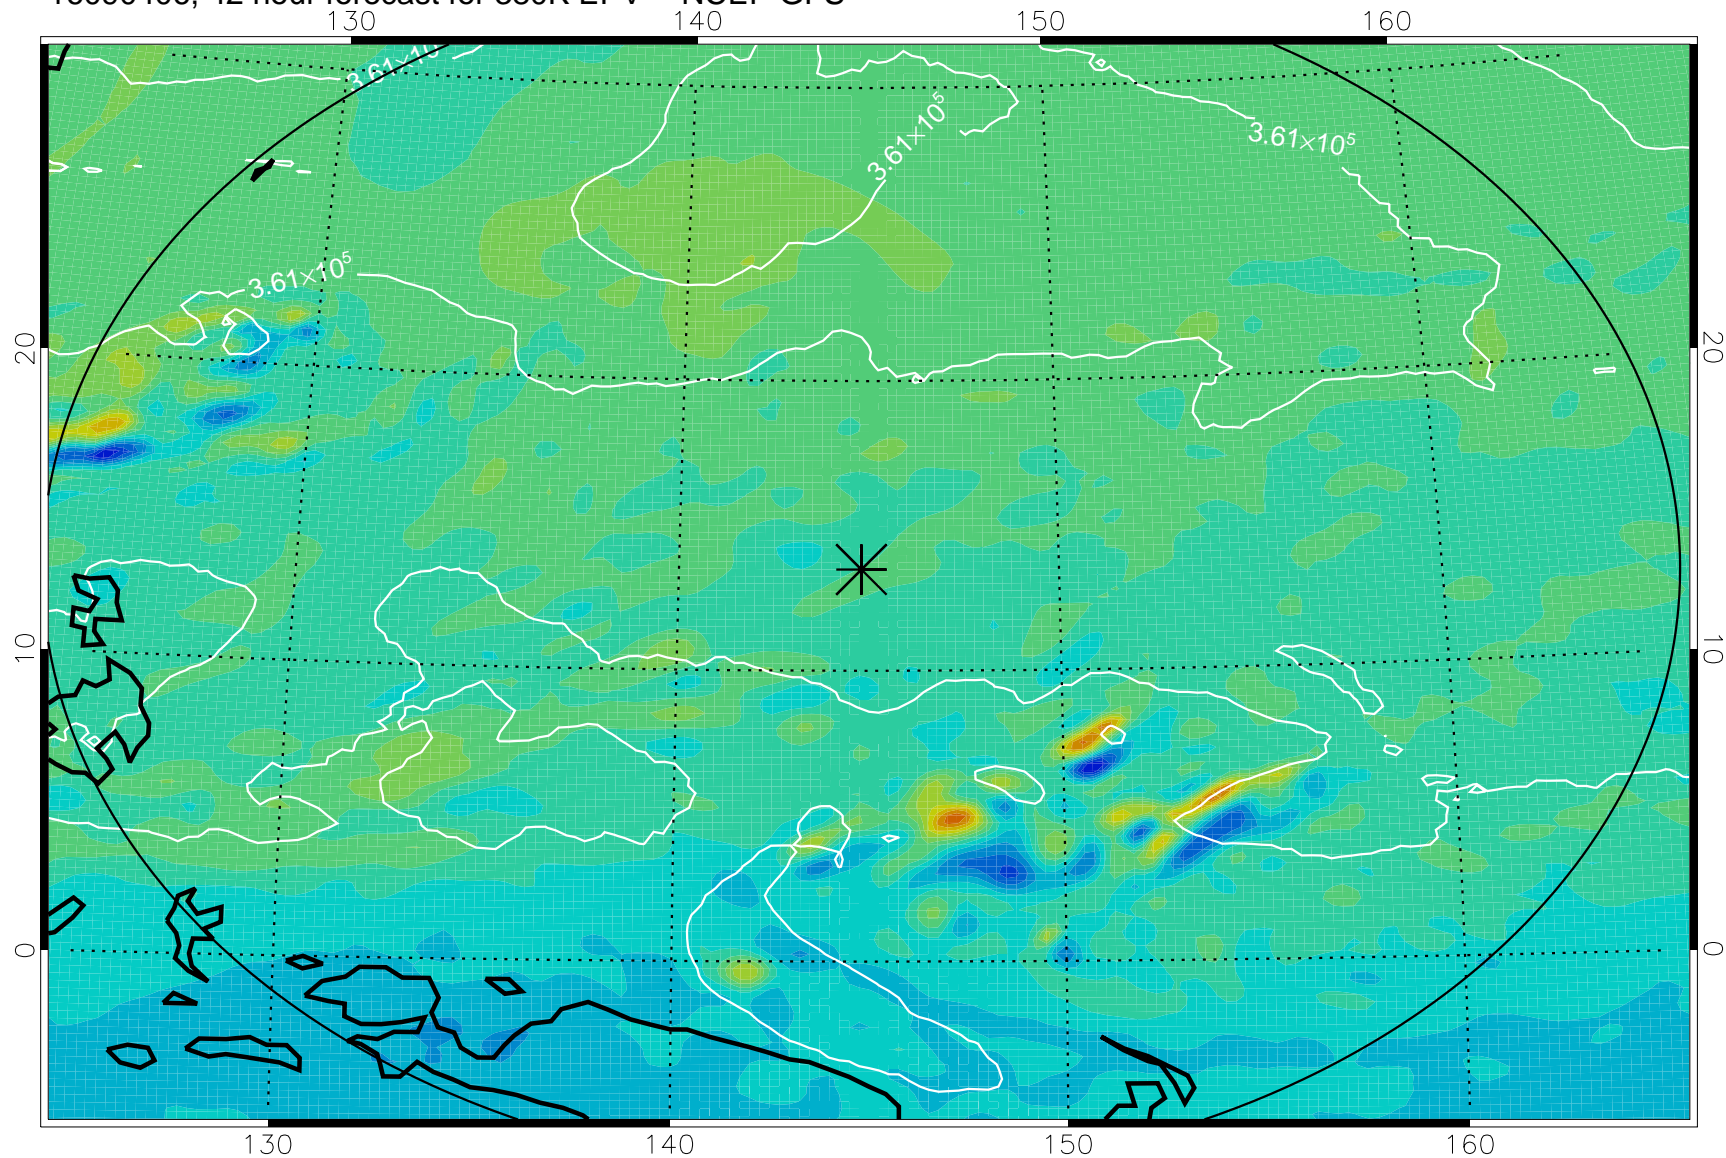

16090306, 18 hour forecast for 380K EPV -- NCEP GFS

380K Montgomery Streamfunction, white

Range ring of 2304 km

16090312, 24 hour forecast for 380K EPV -- NCEP GFS

380K Montgomery Streamfunction, white

Range ring of 2304 km

16090318, 30 hour forecast for 380K EPV -- NCEP GFS

380K Montgomery Streamfunction, white

Range ring of 2304 km

16090400, 36 hour forecast for 380K EPV -- NCEP GFS

380K Montgomery Streamfunction, white

Range ring of 2304 km

16090406, 42 hour forecast for 380K EPV -- NCEP GFS

380K Montgomery Streamfunction, white

Range ring of 2304 km

16090412, 48 hour forecast for 380K EPV -- NCEP GFS

380K Montgomery Streamfunction, white

Range ring of 2304 km

16090418, 54 hour forecast for 380K EPV -- NCEP GFS

380K Montgomery Streamfunction, white

Range ring of 2304 km

16090500, 60 hour forecast for 380K EPV -- NCEP GFS

380K Montgomery Streamfunction, white

Range ring of 2304 km