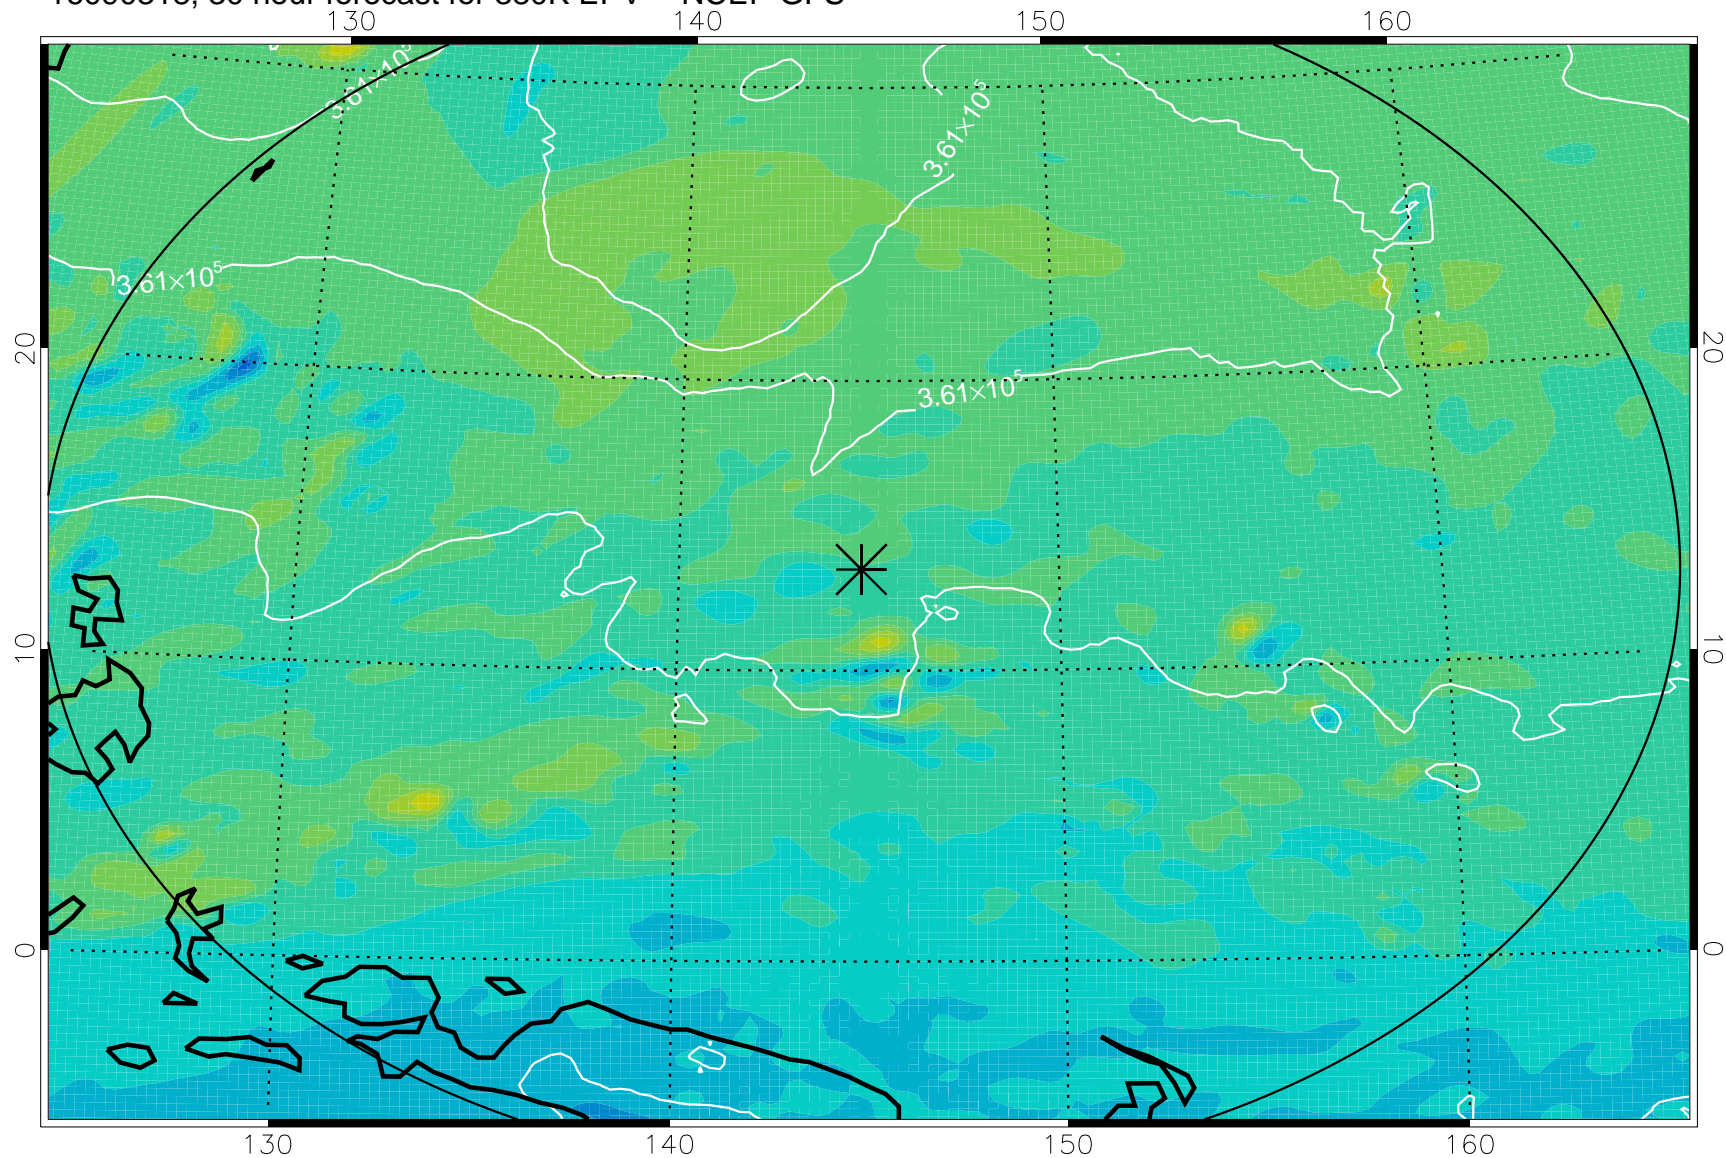

16090218, 6 hour forecast for 380K EPV -- NCEP GFS

380K Montgomery Streamfunction, white

Range ring of 2304 km

16090300, 12 hour forecast for 380K EPV -- NCEP GFS

380K Montgomery Streamfunction, white

Range ring of 2304 km

16090306, 18 hour forecast for 380K EPV -- NCEP GFS

380K Montgomery Streamfunction, white

Range ring of 2304 km

16090312, 24 hour forecast for 380K EPV -- NCEP GFS

380K Montgomery Streamfunction, white

Range ring of 2304 km

16090318, 30 hour forecast for 380K EPV -- NCEP GFS

380K Montgomery Streamfunction, white

Range ring of 2304 km

16090400, 36 hour forecast for 380K EPV -- NCEP GFS

380K Montgomery Streamfunction, white

Range ring of 2304 km

16090406, 42 hour forecast for 380K EPV -- NCEP GFS

380K Montgomery Streamfunction, white

Range ring of 2304 km

16090412, 48 hour forecast for 380K EPV -- NCEP GFS

380K Montgomery Streamfunction, white

Range ring of 2304 km