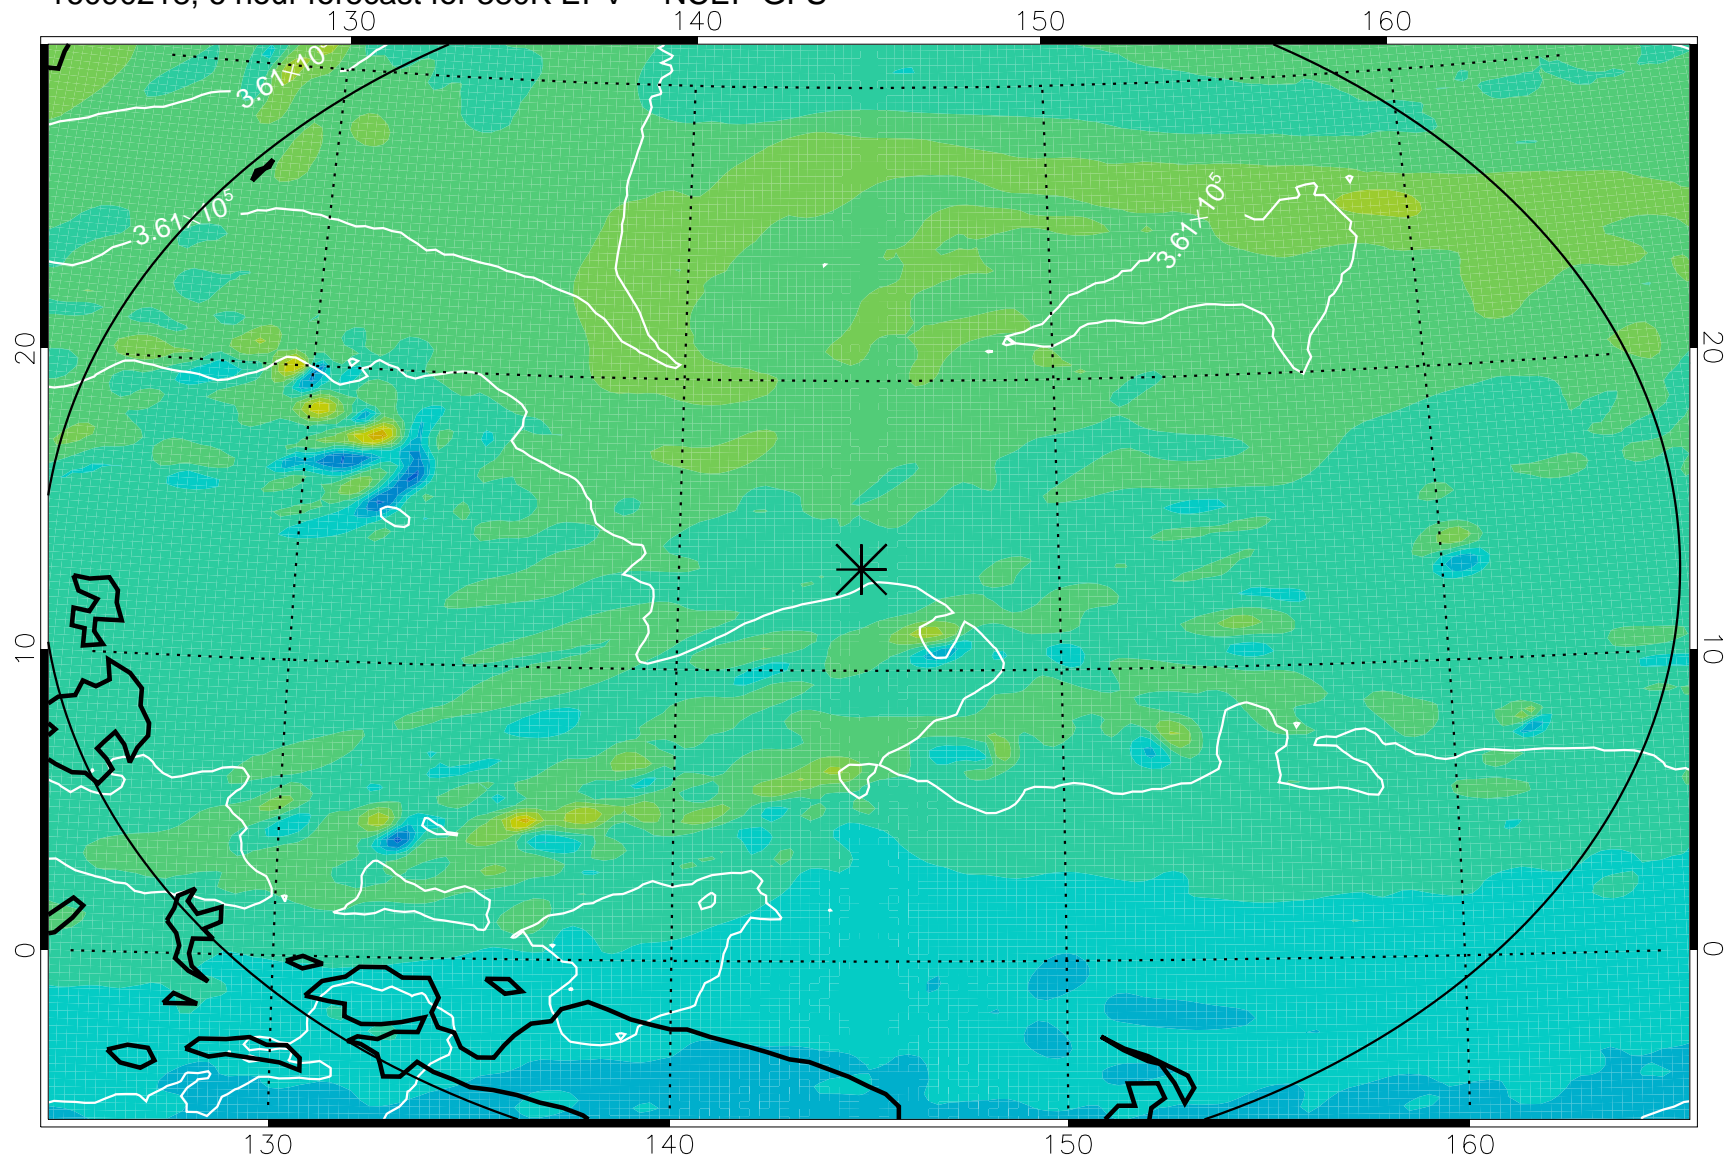

16090218, 6 hour forecast for 380K EPV -- NCEP GFS

380K Montgomery Streamfunction, white

Range ring of 2304 km

16090300, 12 hour forecast for 380K EPV -- NCEP GFS

380K Montgomery Streamfunction, white

Range ring of 2304 km

16090306, 18 hour forecast for 380K EPV -- NCEP GFS

380K Montgomery Streamfunction, white

Range ring of 2304 km

16090312, 24 hour forecast for 380K EPV -- NCEP GFS

380K Montgomery Streamfunction, white

Range ring of 2304 km

16090318, 30 hour forecast for 380K EPV -- NCEP GFS

380K Montgomery Streamfunction, white

Range ring of 2304 km

16090400, 36 hour forecast for 380K EPV -- NCEP GFS

380K Montgomery Streamfunction, white

Range ring of 2304 km

16090406, 42 hour forecast for 380K EPV -- NCEP GFS

380K Montgomery Streamfunction, white

Range ring of 2304 km

16090412, 48 hour forecast for 380K EPV -- NCEP GFS

380K Montgomery Streamfunction, white

Range ring of 2304 km