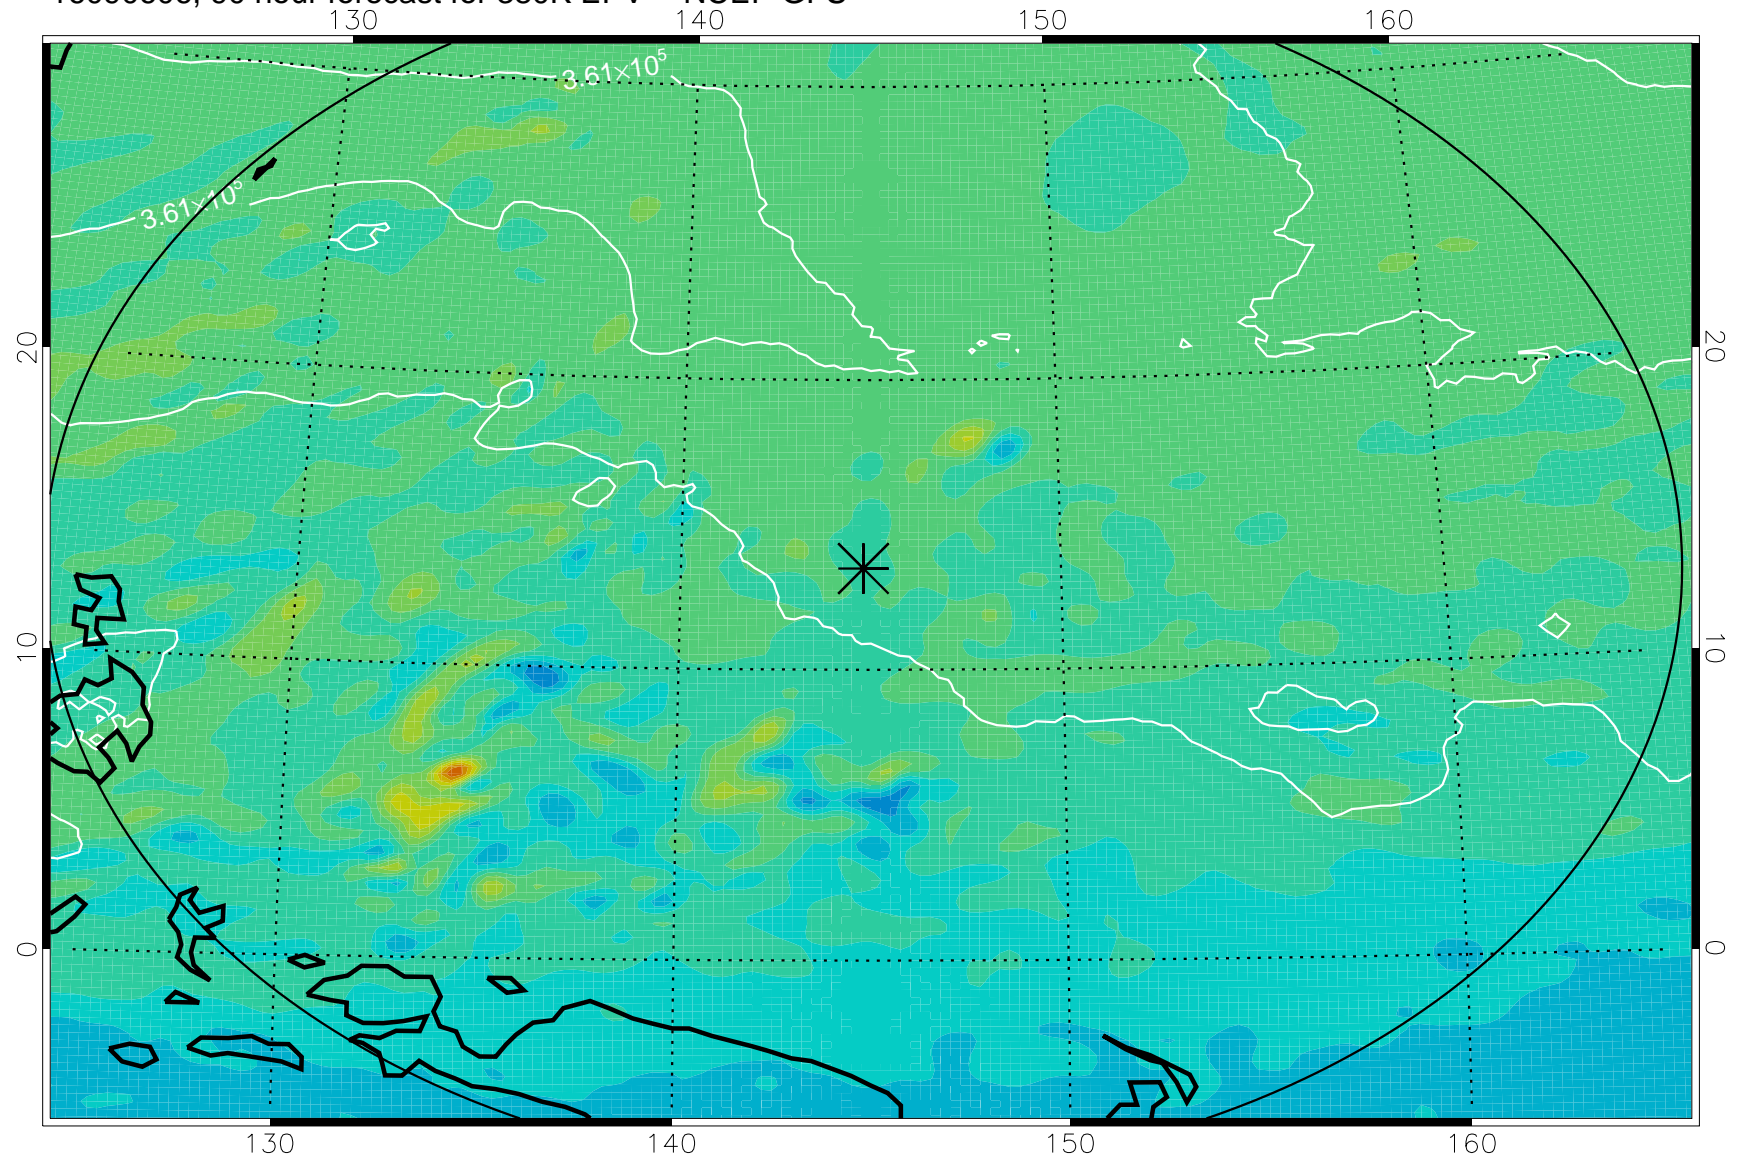

16090506, 66 hour forecast for 380K EPV -- NCEP GFS

380K Montgomery Streamfunction, white

Range ring of 2304 km

16090512, 72 hour forecast for 380K EPV -- NCEP GFS

380K Montgomery Streamfunction, white

Range ring of 2304 km

16090518, 78 hour forecast for 380K EPV -- NCEP GFS

380K Montgomery Streamfunction, white

Range ring of 2304 km

16090600, 84 hour forecast for 380K EPV -- NCEP GFS

380K Montgomery Streamfunction, white

Range ring of 2304 km

16090606, 90 hour forecast for 380K EPV -- NCEP GFS

380K Montgomery Streamfunction, white

Range ring of 2304 km

16090612, 96 hour forecast for 380K EPV -- NCEP GFS

380K Montgomery Streamfunction, white

Range ring of 2304 km

16090618, 102 hour forecast for 380K EPV -- NCEP GFS

380K Montgomery Streamfunction, white

Range ring of 2304 km

16090700, 108 hour forecast for 380K EPV -- NCEP GFS

380K Montgomery Streamfunction, white

Range ring of 2304 km