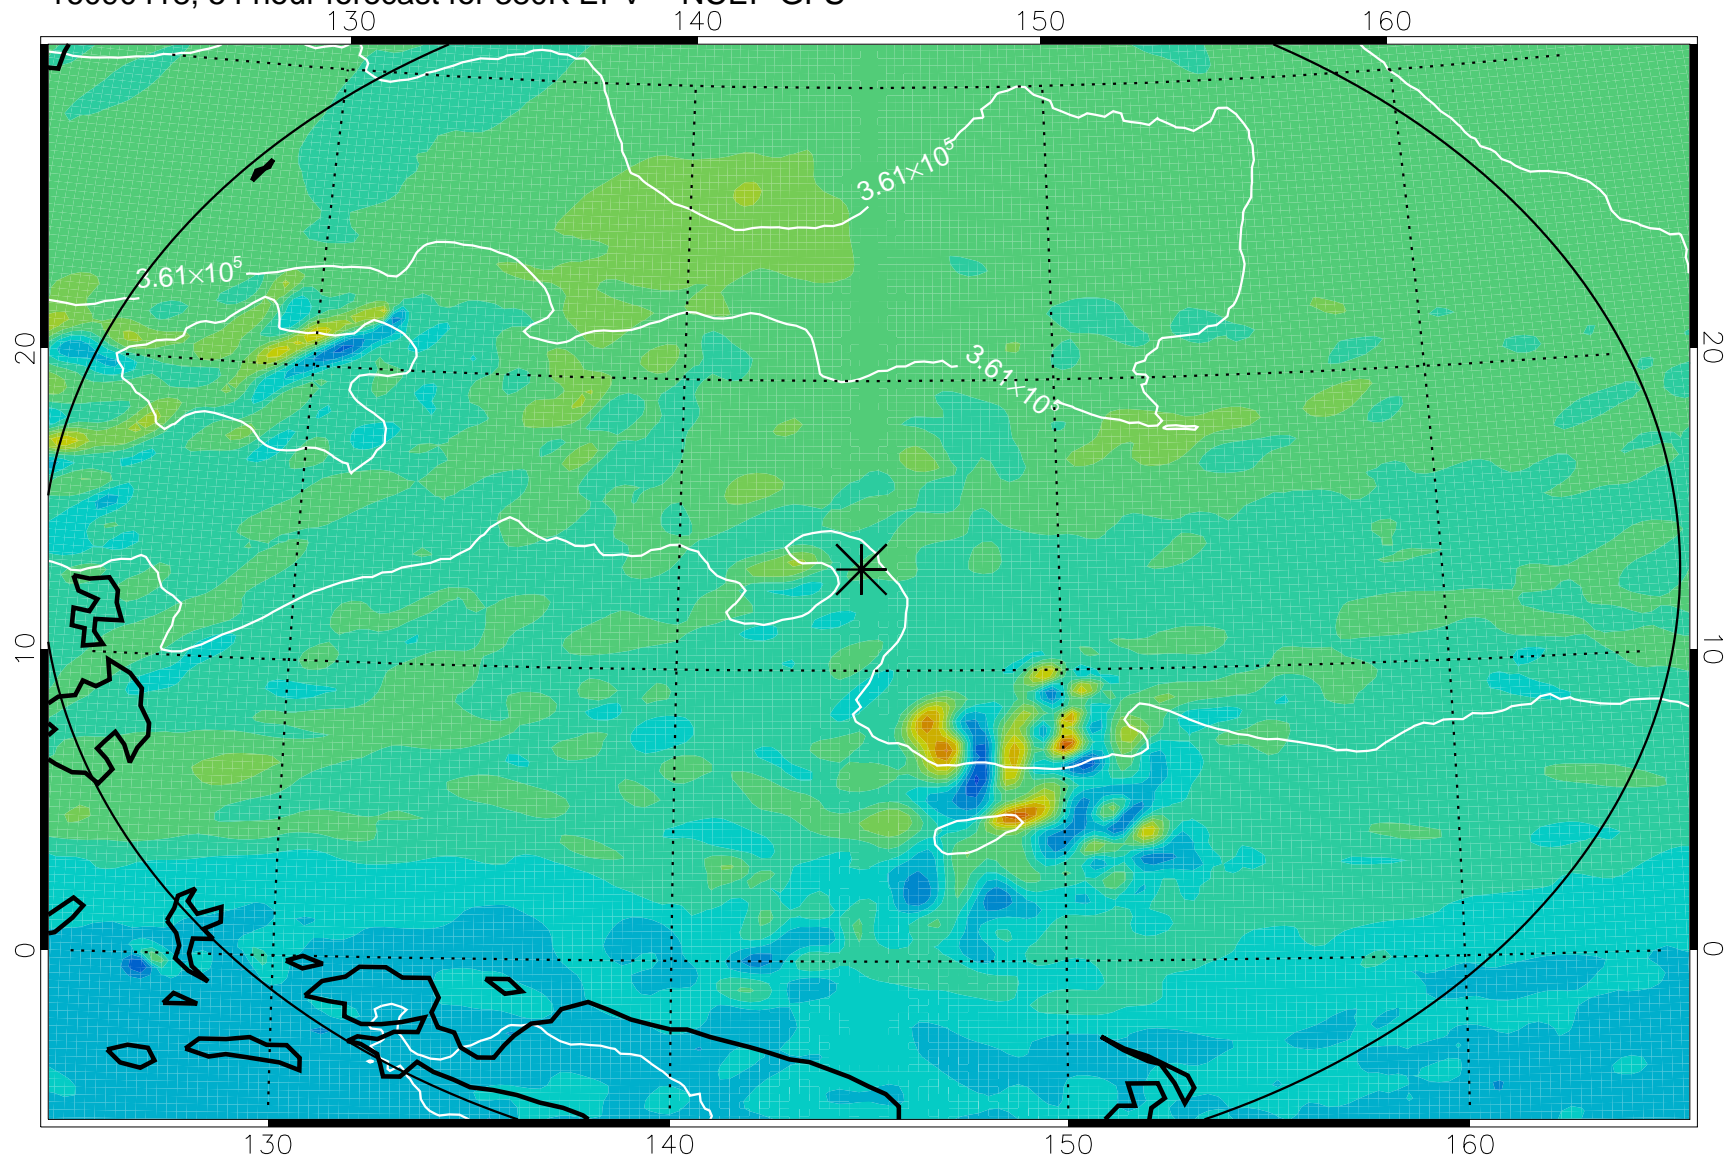

16090318, 30 hour forecast for 380K EPV -- NCEP GFS

380K Montgomery Streamfunction, white

Range ring of 2304 km

16090400, 36 hour forecast for 380K EPV -- NCEP GFS

380K Montgomery Streamfunction, white

Range ring of 2304 km

16090406, 42 hour forecast for 380K EPV -- NCEP GFS

380K Montgomery Streamfunction, white

Range ring of 2304 km

16090412, 48 hour forecast for 380K EPV -- NCEP GFS

380K Montgomery Streamfunction, white

Range ring of 2304 km

16090418, 54 hour forecast for 380K EPV -- NCEP GFS

380K Montgomery Streamfunction, white

Range ring of 2304 km

16090500, 60 hour forecast for 380K EPV -- NCEP GFS

380K Montgomery Streamfunction, white

Range ring of 2304 km

16090506, 66 hour forecast for 380K EPV -- NCEP GFS

380K Montgomery Streamfunction, white

Range ring of 2304 km

16090512, 72 hour forecast for 380K EPV -- NCEP GFS

380K Montgomery Streamfunction, white

Range ring of 2304 km