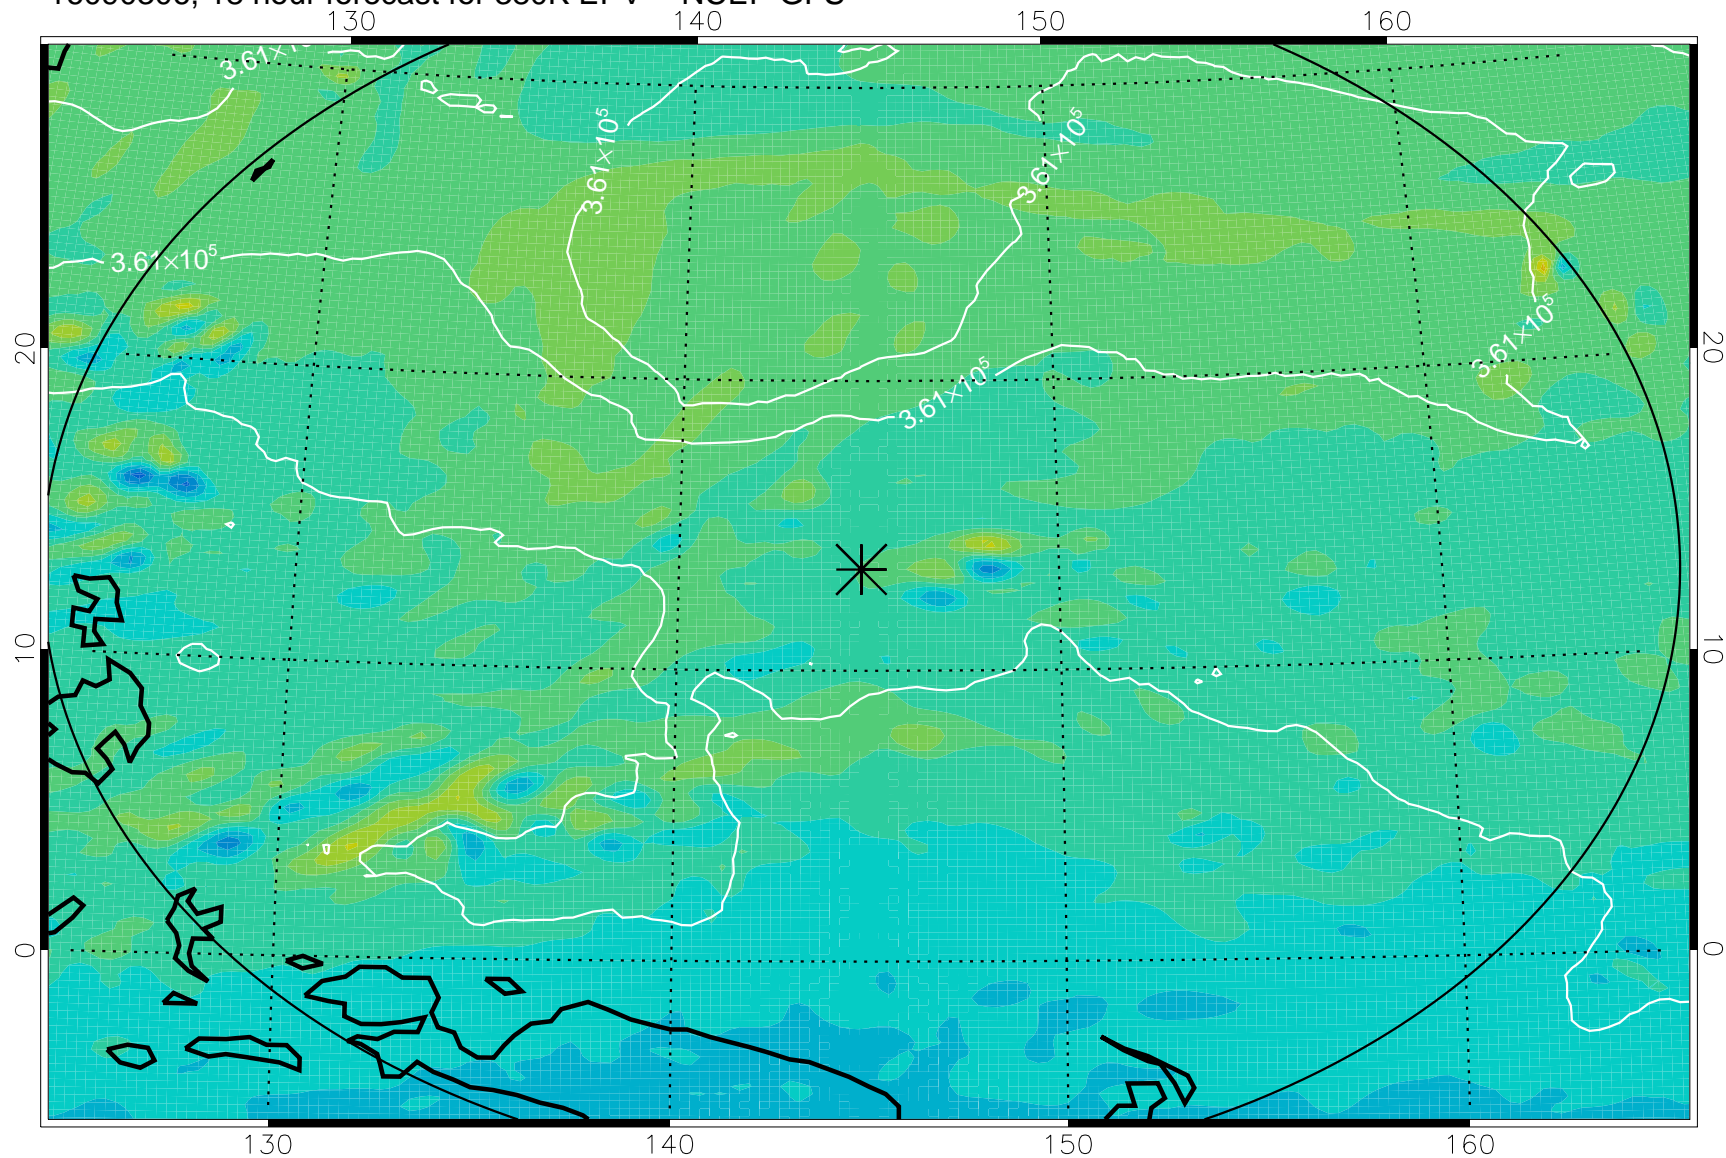

16090218, 6 hour forecast for 380K EPV -- NCEP GFS

380K Montgomery Streamfunction, white

Range ring of 2304 km

16090300, 12 hour forecast for 380K EPV -- NCEP GFS

380K Montgomery Streamfunction, white

Range ring of 2304 km

16090306, 18 hour forecast for 380K EPV -- NCEP GFS

380K Montgomery Streamfunction, white

Range ring of 2304 km

16090312, 24 hour forecast for 380K EPV -- NCEP GFS

380K Montgomery Streamfunction, white

Range ring of 2304 km

16090318, 30 hour forecast for 380K EPV -- NCEP GFS

380K Montgomery Streamfunction, white

Range ring of 2304 km

16090400, 36 hour forecast for 380K EPV -- NCEP GFS

380K Montgomery Streamfunction, white

Range ring of 2304 km

16090406, 42 hour forecast for 380K EPV -- NCEP GFS

380K Montgomery Streamfunction, white

Range ring of 2304 km

16090412, 48 hour forecast for 380K EPV -- NCEP GFS

380K Montgomery Streamfunction, white

Range ring of 2304 km