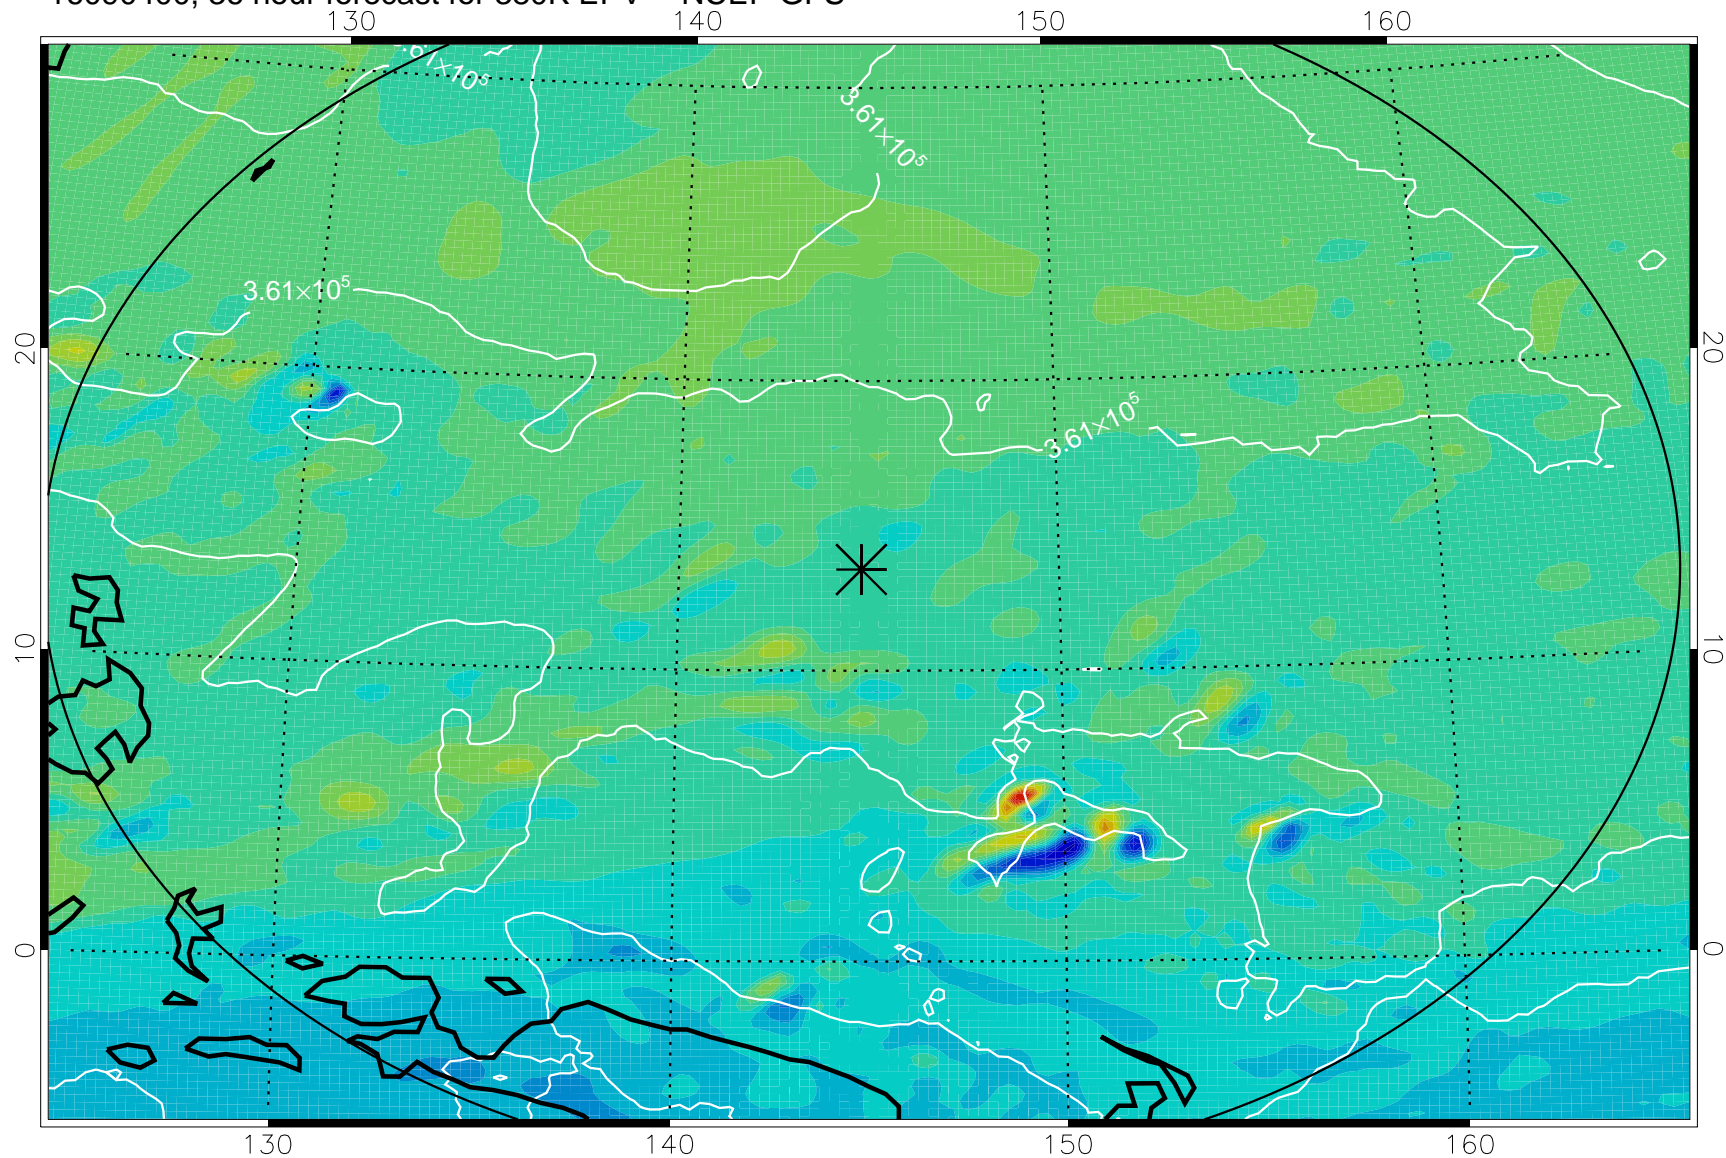

16090306, 18 hour forecast for 380K EPV -- NCEP GFS

380K Montgomery Streamfunction, white

Range ring of 2304 km

16090312, 24 hour forecast for 380K EPV -- NCEP GFS

380K Montgomery Streamfunction, white

Range ring of 2304 km

16090318, 30 hour forecast for 380K EPV -- NCEP GFS

380K Montgomery Streamfunction, white

Range ring of 2304 km

16090400, 36 hour forecast for 380K EPV -- NCEP GFS

380K Montgomery Streamfunction, white

Range ring of 2304 km

16090406, 42 hour forecast for 380K EPV -- NCEP GFS

380K Montgomery Streamfunction, white

Range ring of 2304 km

16090412, 48 hour forecast for 380K EPV -- NCEP GFS

380K Montgomery Streamfunction, white

Range ring of 2304 km

16090418, 54 hour forecast for 380K EPV -- NCEP GFS

380K Montgomery Streamfunction, white

Range ring of 2304 km

16090500, 60 hour forecast for 380K EPV -- NCEP GFS

380K Montgomery Streamfunction, white

Range ring of 2304 km