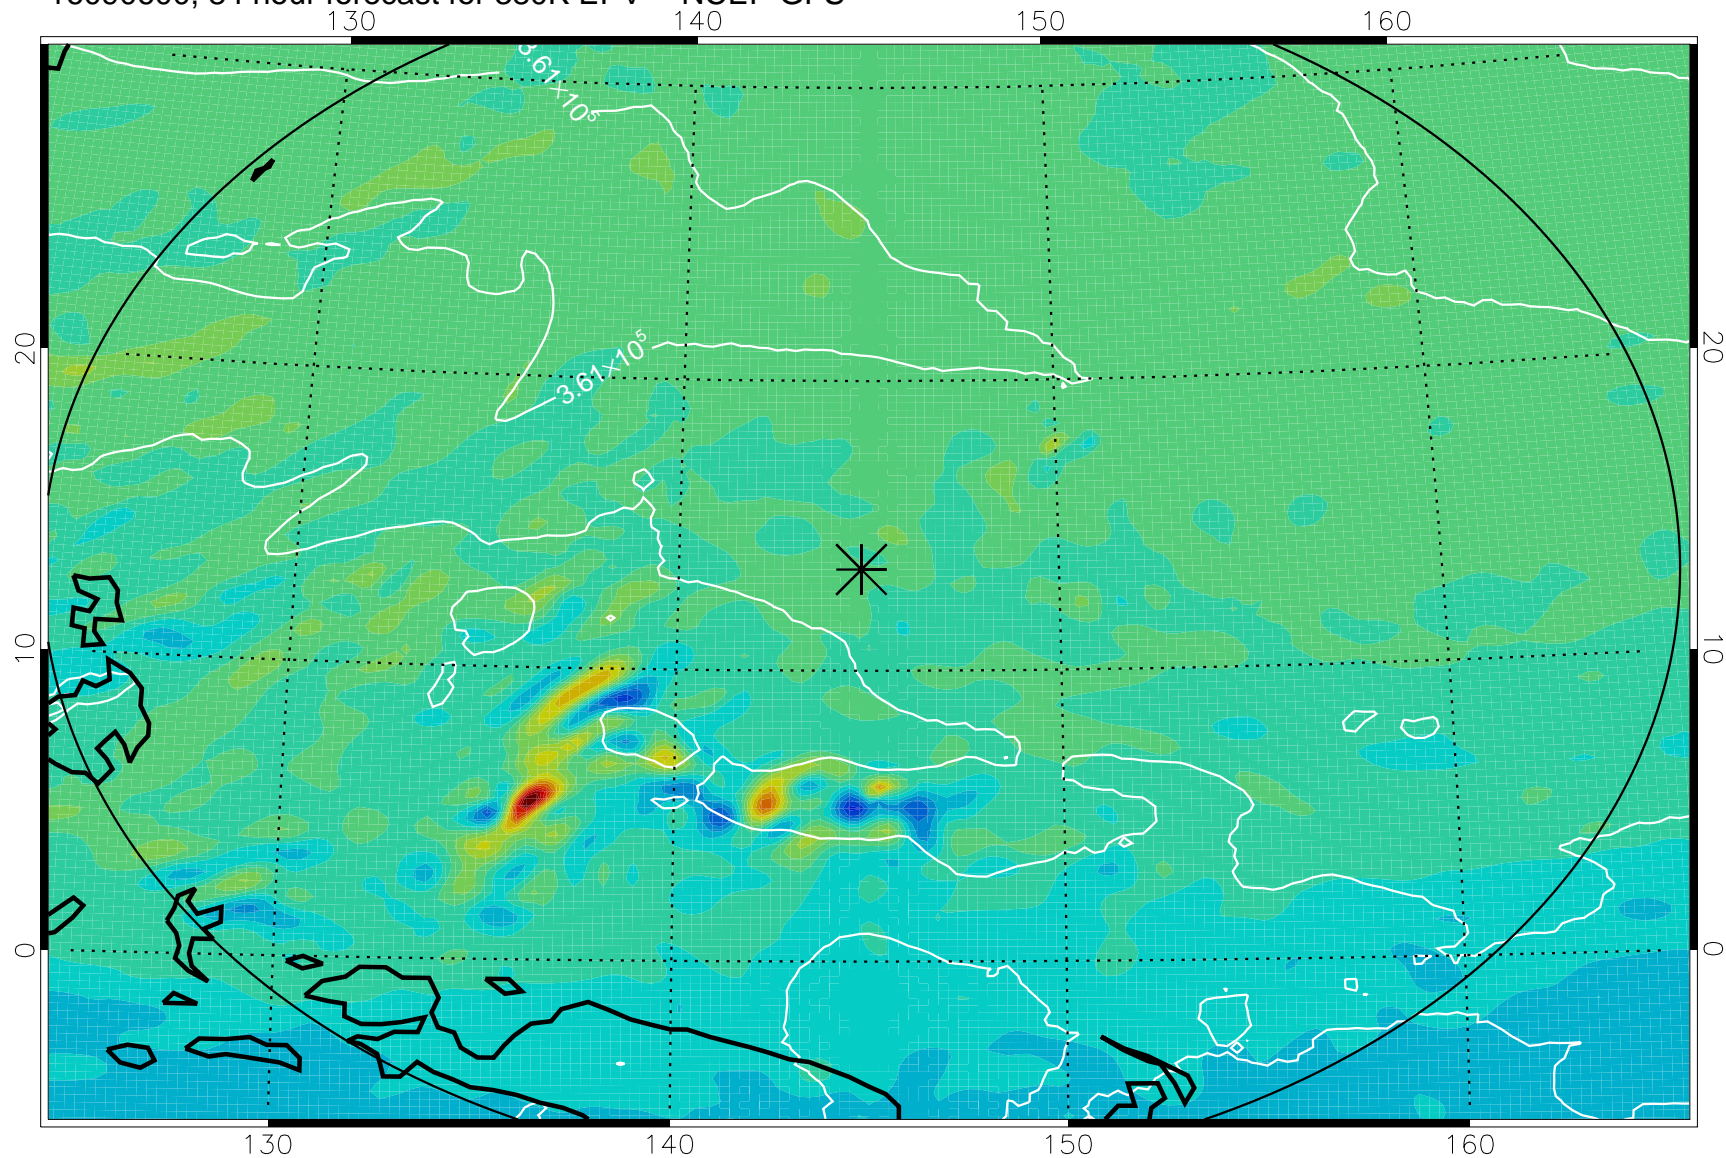

16090506, 66 hour forecast for 380K EPV -- NCEP GFS

380K Montgomery Streamfunction, white

Range ring of 2304 km

16090512, 72 hour forecast for 380K EPV -- NCEP GFS

380K Montgomery Streamfunction, white

Range ring of 2304 km

16090518, 78 hour forecast for 380K EPV -- NCEP GFS

380K Montgomery Streamfunction, white

Range ring of 2304 km

16090600, 84 hour forecast for 380K EPV -- NCEP GFS

380K Montgomery Streamfunction, white

Range ring of 2304 km

16090606, 90 hour forecast for 380K EPV -- NCEP GFS

380K Montgomery Streamfunction, white

Range ring of 2304 km

16090612, 96 hour forecast for 380K EPV -- NCEP GFS

380K Montgomery Streamfunction, white

Range ring of 2304 km

16090618, 102 hour forecast for 380K EPV -- NCEP GFS

380K Montgomery Streamfunction, white

Range ring of 2304 km

16090700, 108 hour forecast for 380K EPV -- NCEP GFS

380K Montgomery Streamfunction, white

Range ring of 2304 km