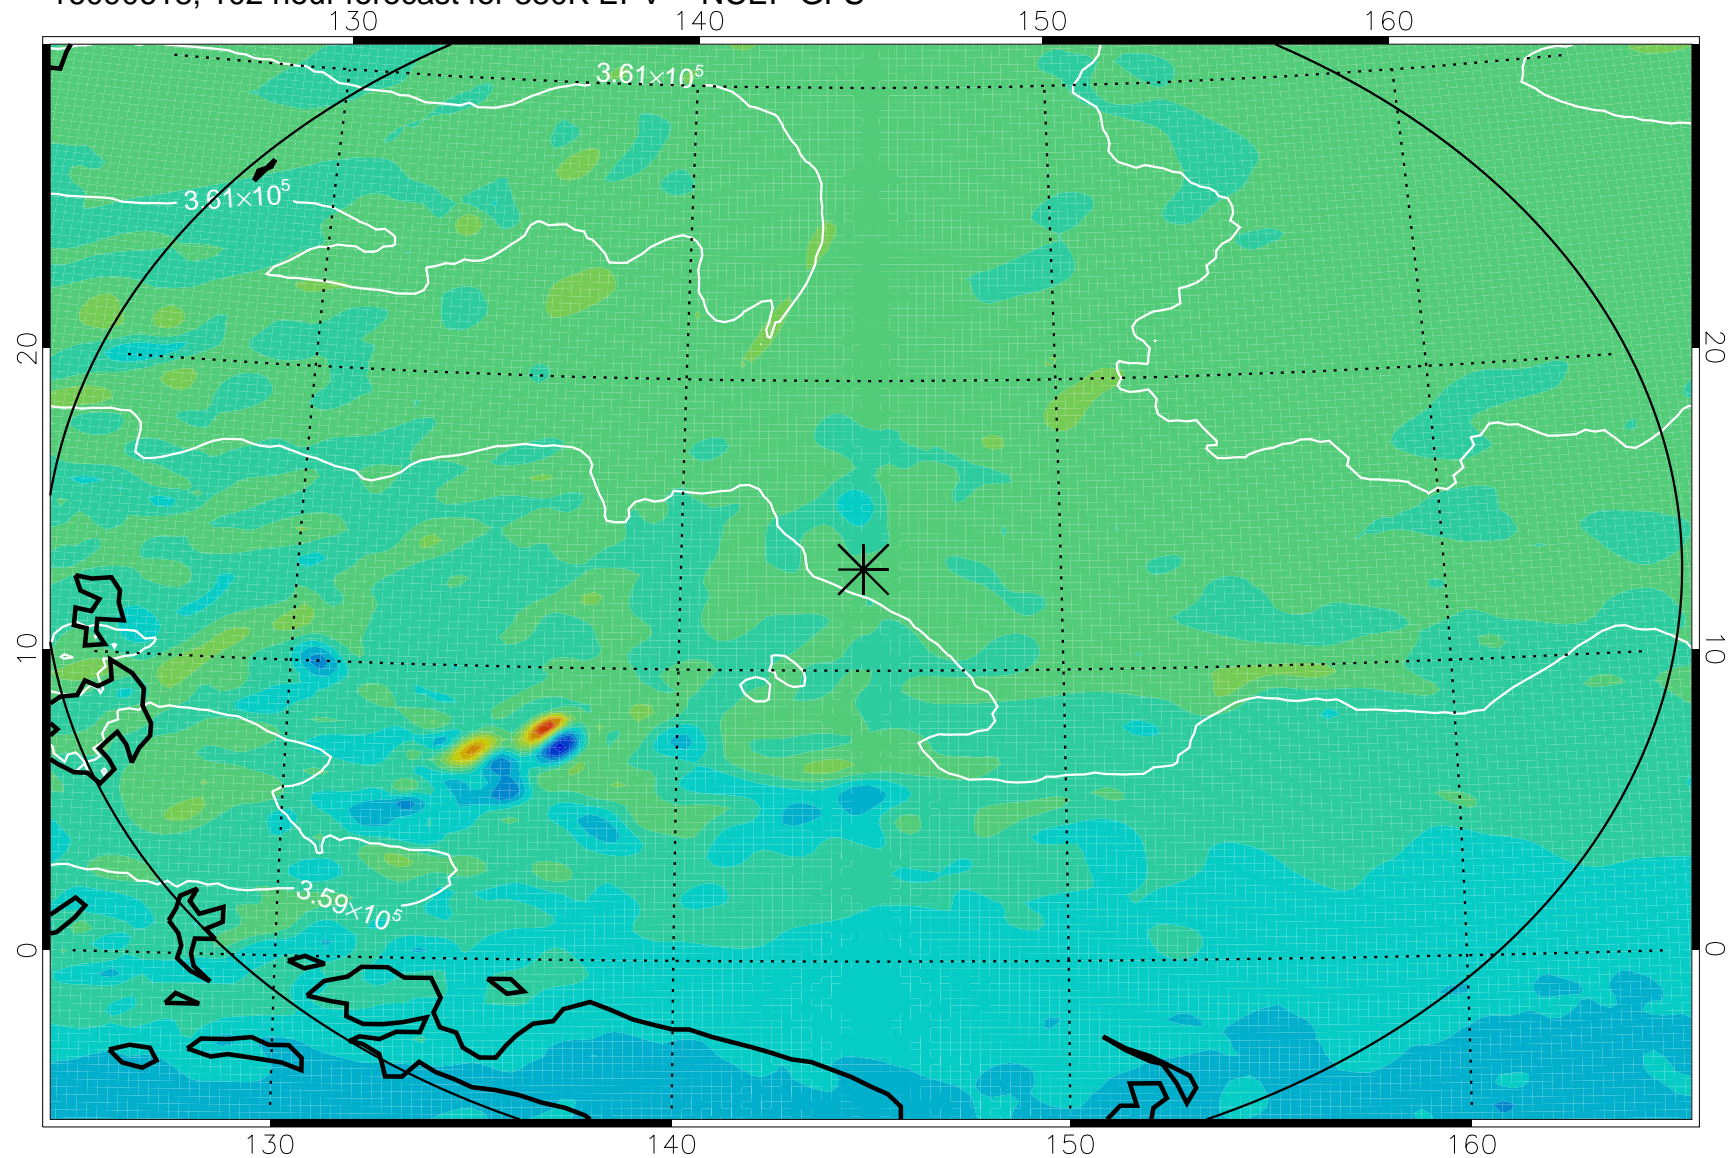

16090518, 78 hour forecast for 380K EPV -- NCEP GFS

380K Montgomery Streamfunction, white

Range ring of 2304 km

16090600, 84 hour forecast for 380K EPV -- NCEP GFS

380K Montgomery Streamfunction, white

Range ring of 2304 km

16090606, 90 hour forecast for 380K EPV -- NCEP GFS

380K Montgomery Streamfunction, white

Range ring of 2304 km

16090612, 96 hour forecast for 380K EPV -- NCEP GFS

380K Montgomery Streamfunction, white

Range ring of 2304 km

16090618, 102 hour forecast for 380K EPV -- NCEP GFS

380K Montgomery Streamfunction, white

Range ring of 2304 km

16090700, 108 hour forecast for 380K EPV -- NCEP GFS

380K Montgomery Streamfunction, white

Range ring of 2304 km

16090706, 114 hour forecast for 380K EPV -- NCEP GFS

380K Montgomery Streamfunction, white

Range ring of 2304 km

16090712, 120 hour forecast for 380K EPV -- NCEP GFS

380K Montgomery Streamfunction, white

Range ring of 2304 km