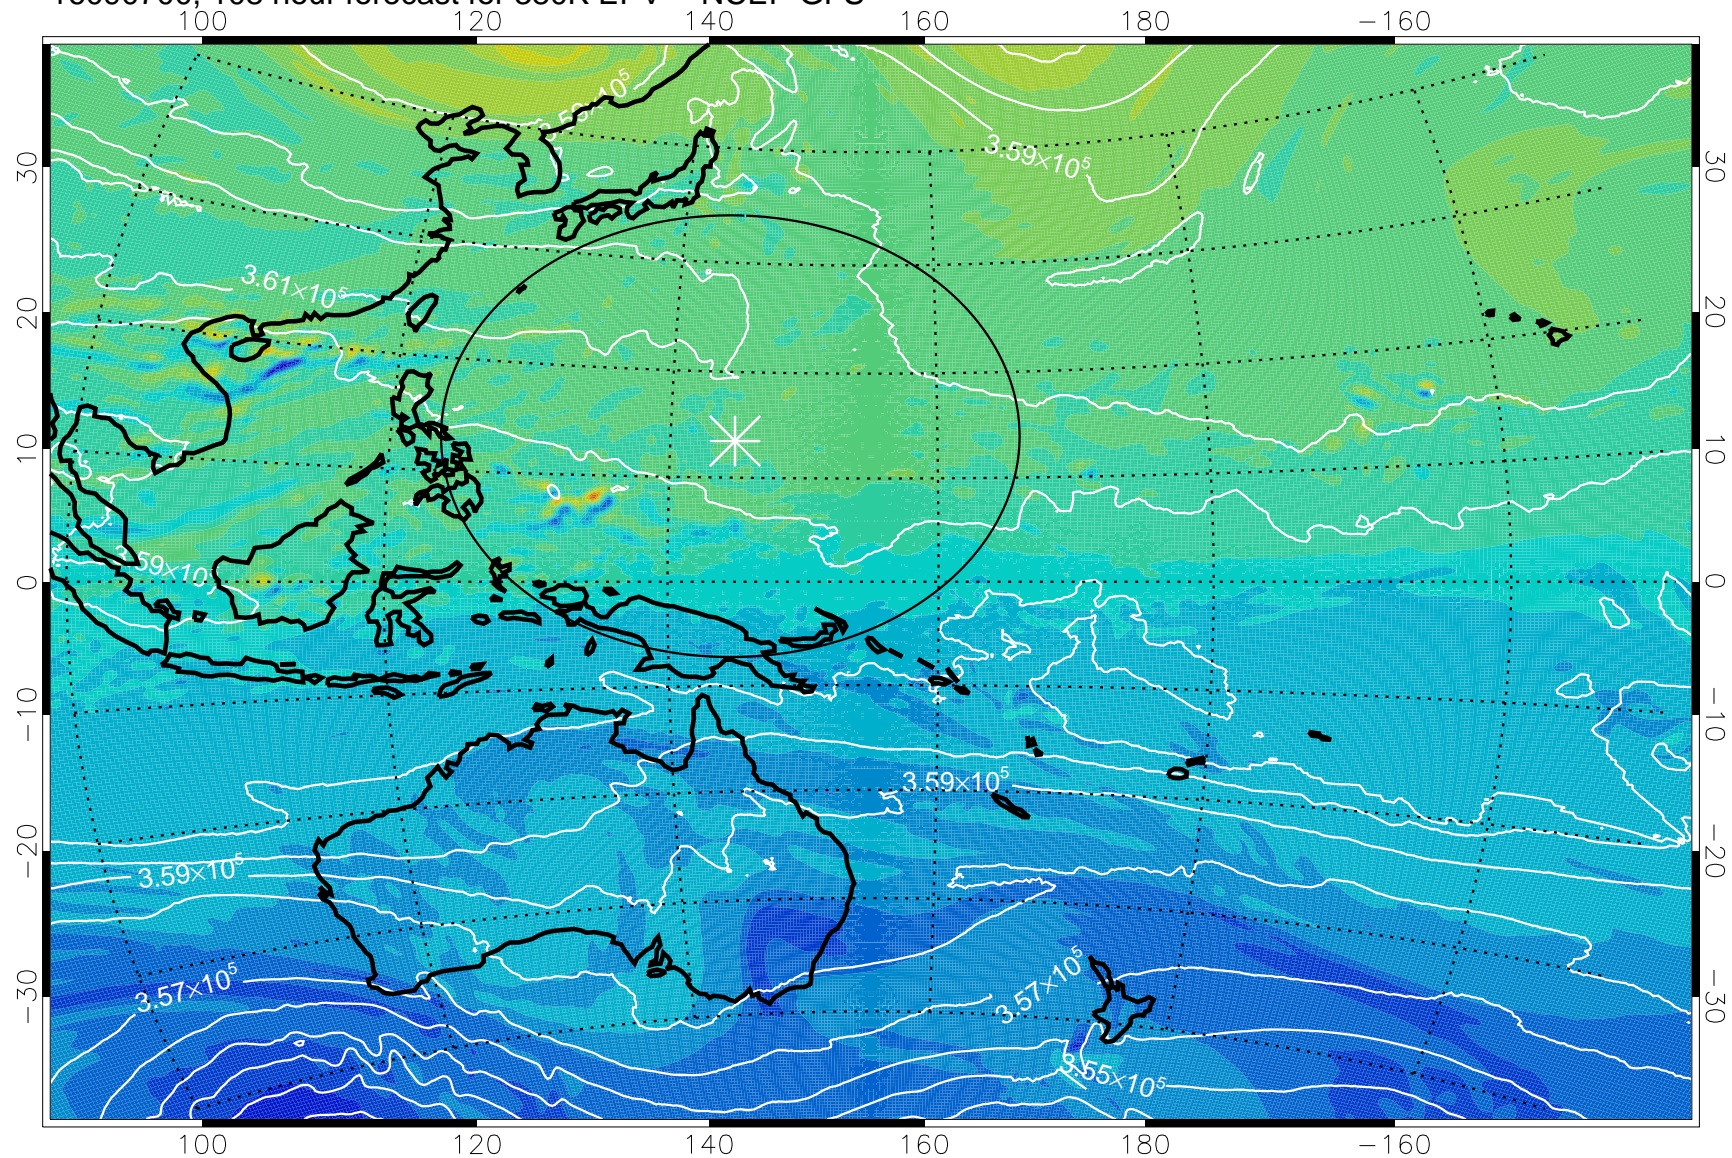

16090518, 78 hour forecast for 380K EPV -- NCEP GFS

380K Montgomery Streamfunction, white

Range ring of 2304 km

16090600, 84 hour forecast for 380K EPV -- NCEP GFS

380K Montgomery Streamfunction, white

Range ring of 2304 km

16090606, 90 hour forecast for 380K EPV -- NCEP GFS

380K Montgomery Streamfunction, white

Range ring of 2304 km

16090612, 96 hour forecast for 380K EPV -- NCEP GFS

16090618, 102 hour forecast for 380K EPV -- NCEP GFS

380K Montgomery Streamfunction, white

Range ring of 2304 km

16090700, 108 hour forecast for 380K EPV -- NCEP GFS

380K Montgomery Streamfunction, white

Range ring of 2304 km

16090706, 114 hour forecast for 380K EPV -- NCEP GFS