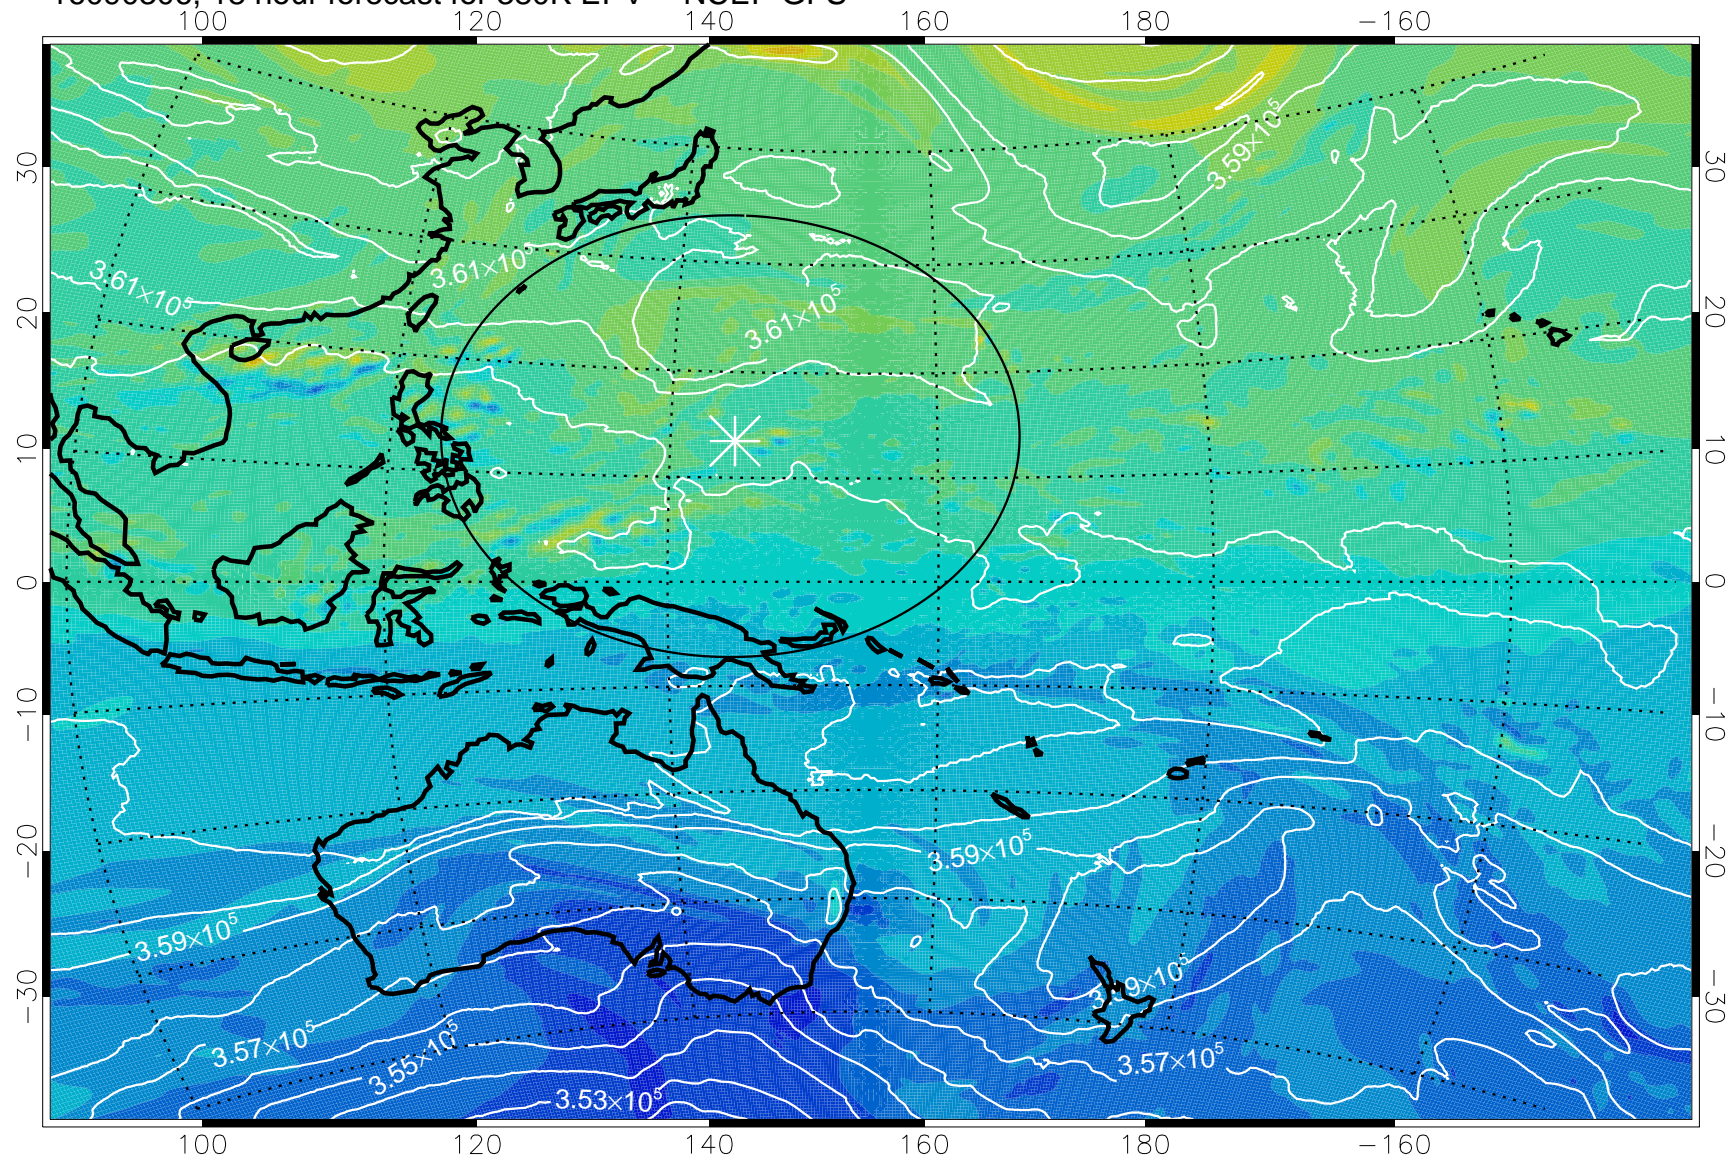

16090218, 6 hour forecast for 380K EPV -- NCEP GFS

380K Montgomery Streamfunction, white

Range ring of 2304 km

16090300, 12 hour forecast for 380K EPV -- NCEP GFS

380K Montgomery Streamfunction, white

Range ring of 2304 km

16090306, 18 hour forecast for 380K EPV -- NCEP GFS

380K Montgomery Streamfunction, white

Range ring of 2304 km

16090312, 24 hour forecast for 380K EPV -- NCEP GFS

380K Montgomery Streamfunction, white

Range ring of 2304 km

16090318, 30 hour forecast for 380K EPV -- NCEP GFS

380K Montgomery Streamfunction, white

Range ring of 2304 km

16090400, 36 hour forecast for 380K EPV -- NCEP GFS

380K Montgomery Streamfunction, white

Range ring of 2304 km

16090406, 42 hour forecast for 380K EPV -- NCEP GFS

380K Montgomery Streamfunction, white

Range ring of 2304 km

16090412, 48 hour forecast for 380K EPV -- NCEP GFS

380K Montgomery Streamfunction, white

Range ring of 2304 km