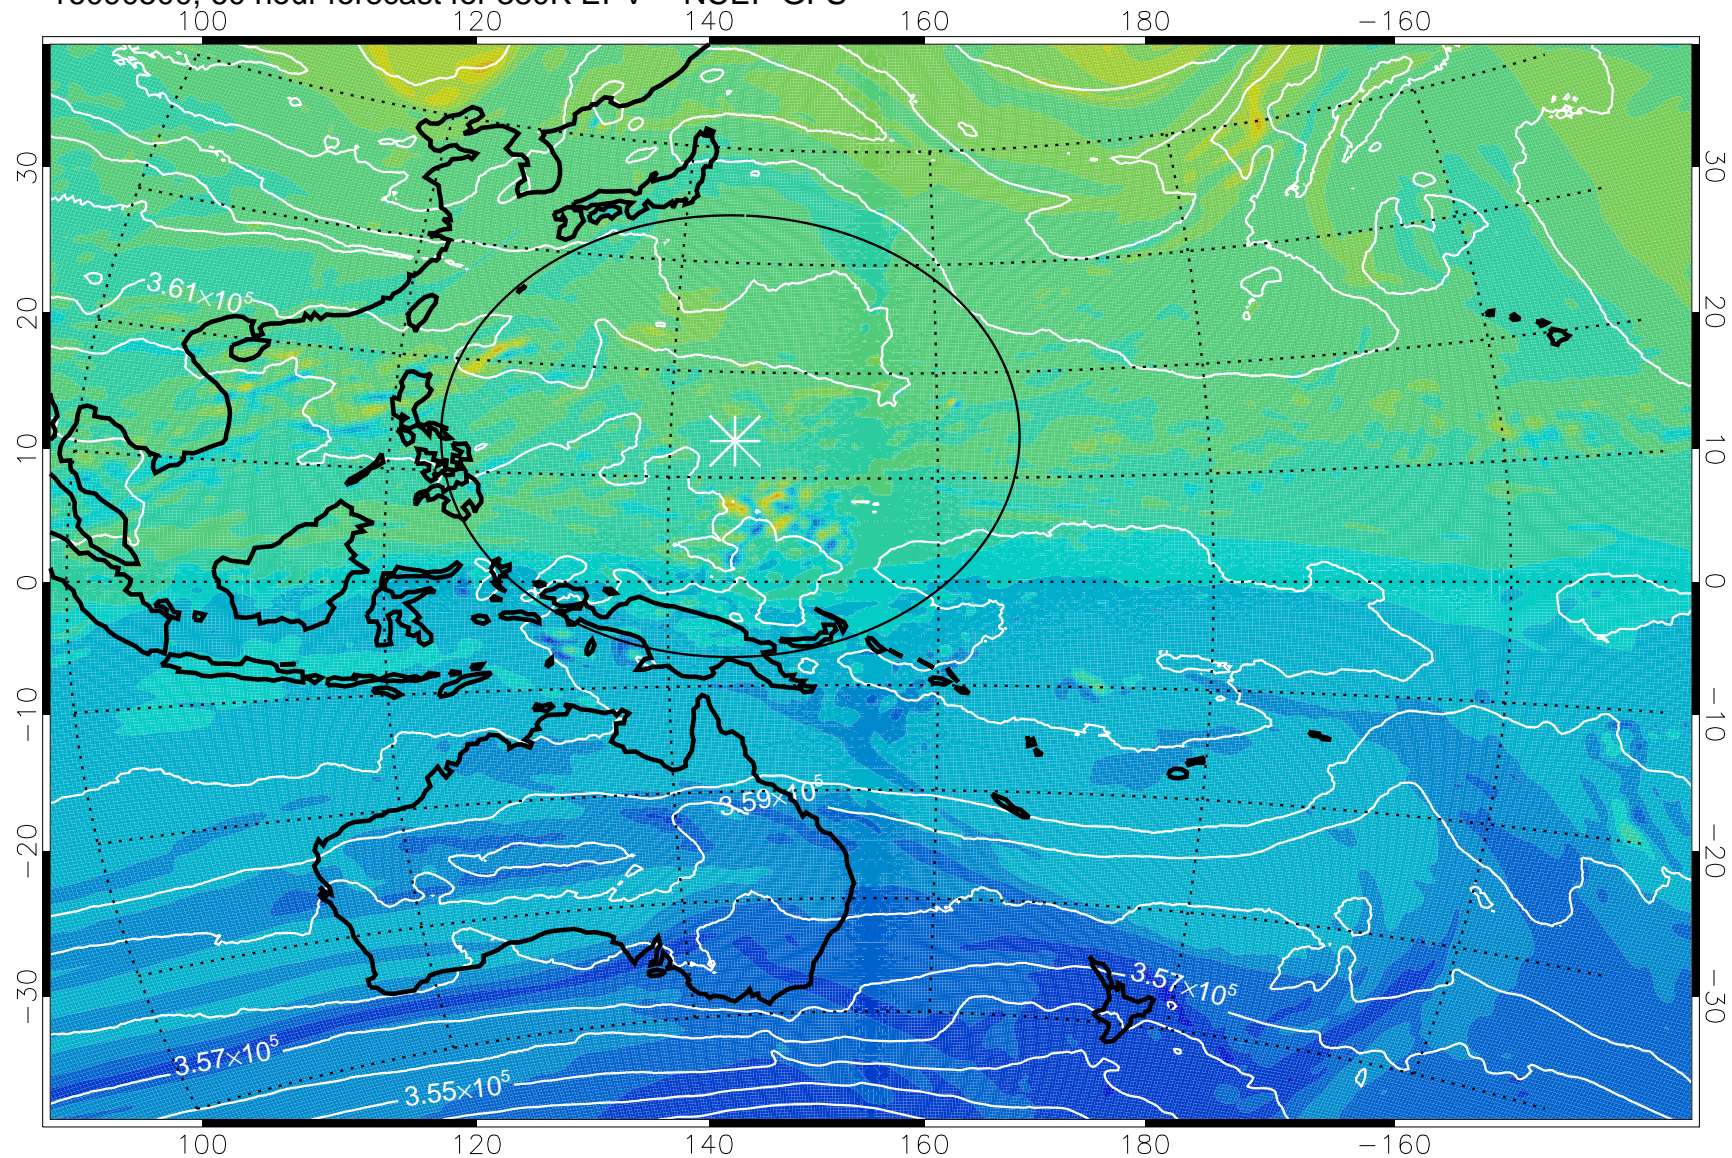

16090318, 30 hour forecast for 380K EPV -- NCEP GFS

380K Montgomery Streamfunction, white

Range ring of 2304 km

16090400, 36 hour forecast for 380K EPV -- NCEP GFS

380K Montgomery Streamfunction, white

Range ring of 2304 km

16090406, 42 hour forecast for 380K EPV -- NCEP GFS

380K Montgomery Streamfunction, white

Range ring of 2304 km

16090412, 48 hour forecast for 380K EPV -- NCEP GFS

380K Montgomery Streamfunction, white

Range ring of 2304 km

16090418, 54 hour forecast for 380K EPV -- NCEP GFS

380K Montgomery Streamfunction, white

Range ring of 2304 km

16090500, 60 hour forecast for 380K EPV -- NCEP GFS

380K Montgomery Streamfunction, white

Range ring of 2304 km

16090506, 66 hour forecast for 380K EPV -- NCEP GFS

380K Montgomery Streamfunction, white

Range ring of 2304 km

16090512, 72 hour forecast for 380K EPV -- NCEP GFS

380K Montgomery Streamfunction, white

Range ring of 2304 km