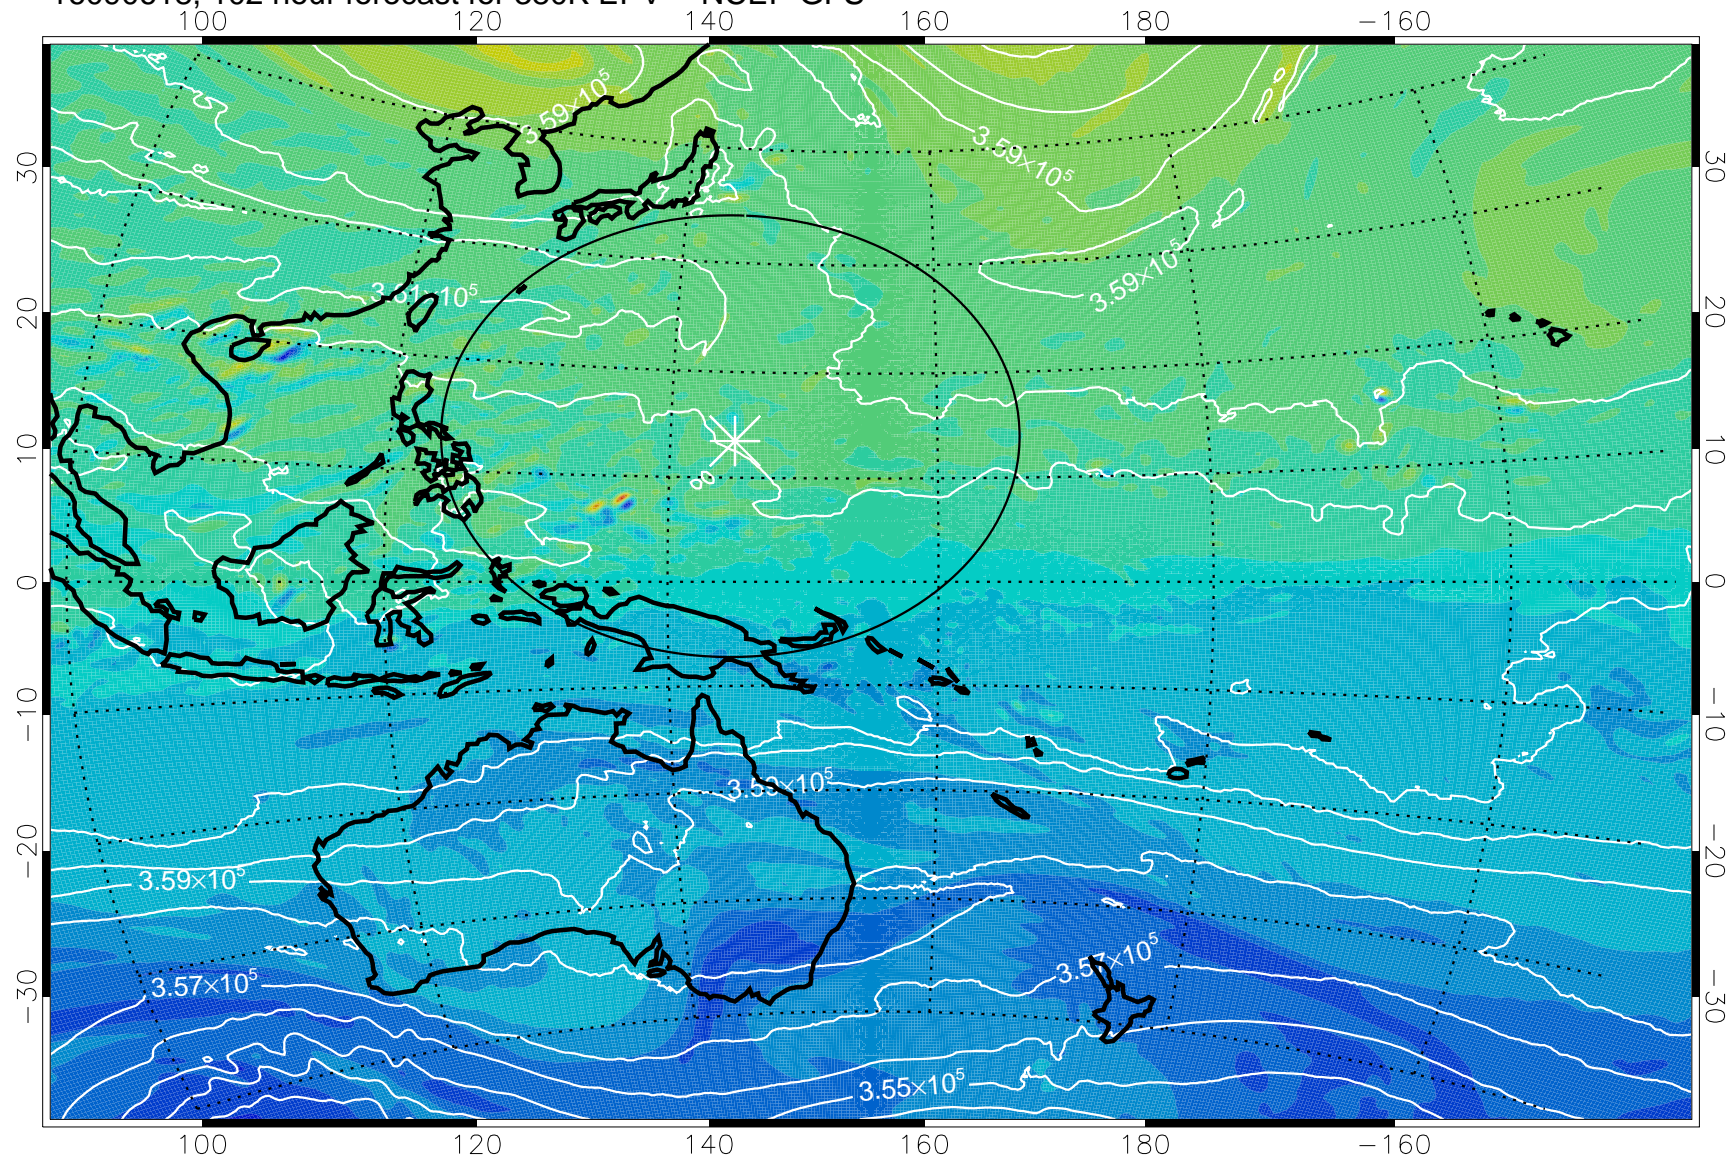

16090518, 78 hour forecast for 380K EPV -- NCEP GFS

380K Montgomery Streamfunction, white

Range ring of 2304 km

16090600, 84 hour forecast for 380K EPV -- NCEP GFS

380K Montgomery Streamfunction, white

Range ring of 2304 km

16090606, 90 hour forecast for 380K EPV -- NCEP GFS

380K Montgomery Streamfunction, white

Range ring of 2304 km

16090612, 96 hour forecast for 380K EPV -- NCEP GFS

16090618, 102 hour forecast for 380K EPV -- NCEP GFS

380K Montgomery Streamfunction, white

Range ring of 2304 km

16090700, 108 hour forecast for 380K EPV -- NCEP GFS

380K Montgomery Streamfunction, white

Range ring of 2304 km

16090706, 114 hour forecast for 380K EPV -- NCEP GFS

380K Montgomery Streamfunction, white

Range ring of 2304 km

16090712, 120 hour forecast for 380K EPV -- NCEP GFS

380K Montgomery Streamfunction, white

Range ring of 2304 km