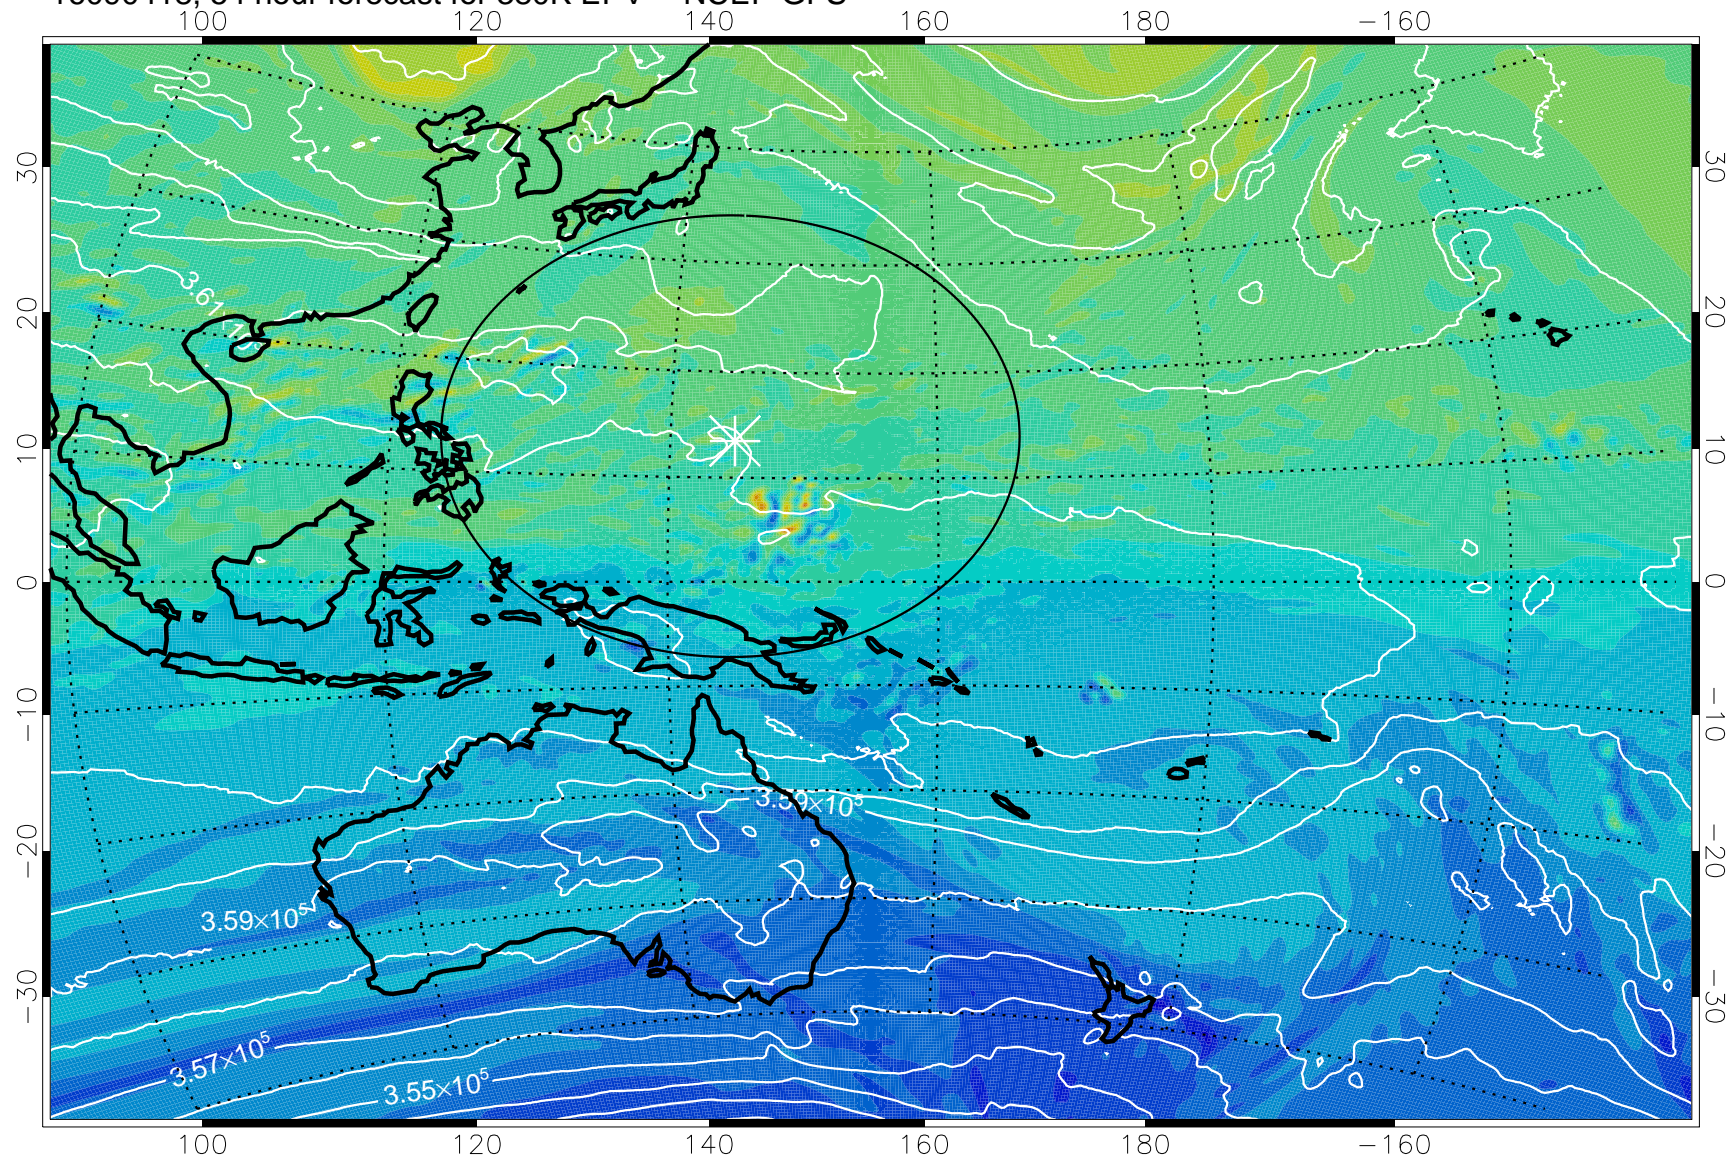

16090318, 30 hour forecast for 380K EPV -- NCEP GFS

380K Montgomery Streamfunction, white

Range ring of 2304 km

16090400, 36 hour forecast for 380K EPV -- NCEP GFS

380K Montgomery Streamfunction, white

Range ring of 2304 km

16090406, 42 hour forecast for 380K EPV -- NCEP GFS

380K Montgomery Streamfunction, white

Range ring of 2304 km

16090412, 48 hour forecast for 380K EPV -- NCEP GFS

380K Montgomery Streamfunction, white

Range ring of 2304 km

16090418, 54 hour forecast for 380K EPV -- NCEP GFS

380K Montgomery Streamfunction, white

Range ring of 2304 km

16090500, 60 hour forecast for 380K EPV -- NCEP GFS

380K Montgomery Streamfunction, white

Range ring of 2304 km

16090506, 66 hour forecast for 380K EPV -- NCEP GFS

380K Montgomery Streamfunction, white

Range ring of 2304 km

16090512, 72 hour forecast for 380K EPV -- NCEP GFS

380K Montgomery Streamfunction, white

Range ring of 2304 km