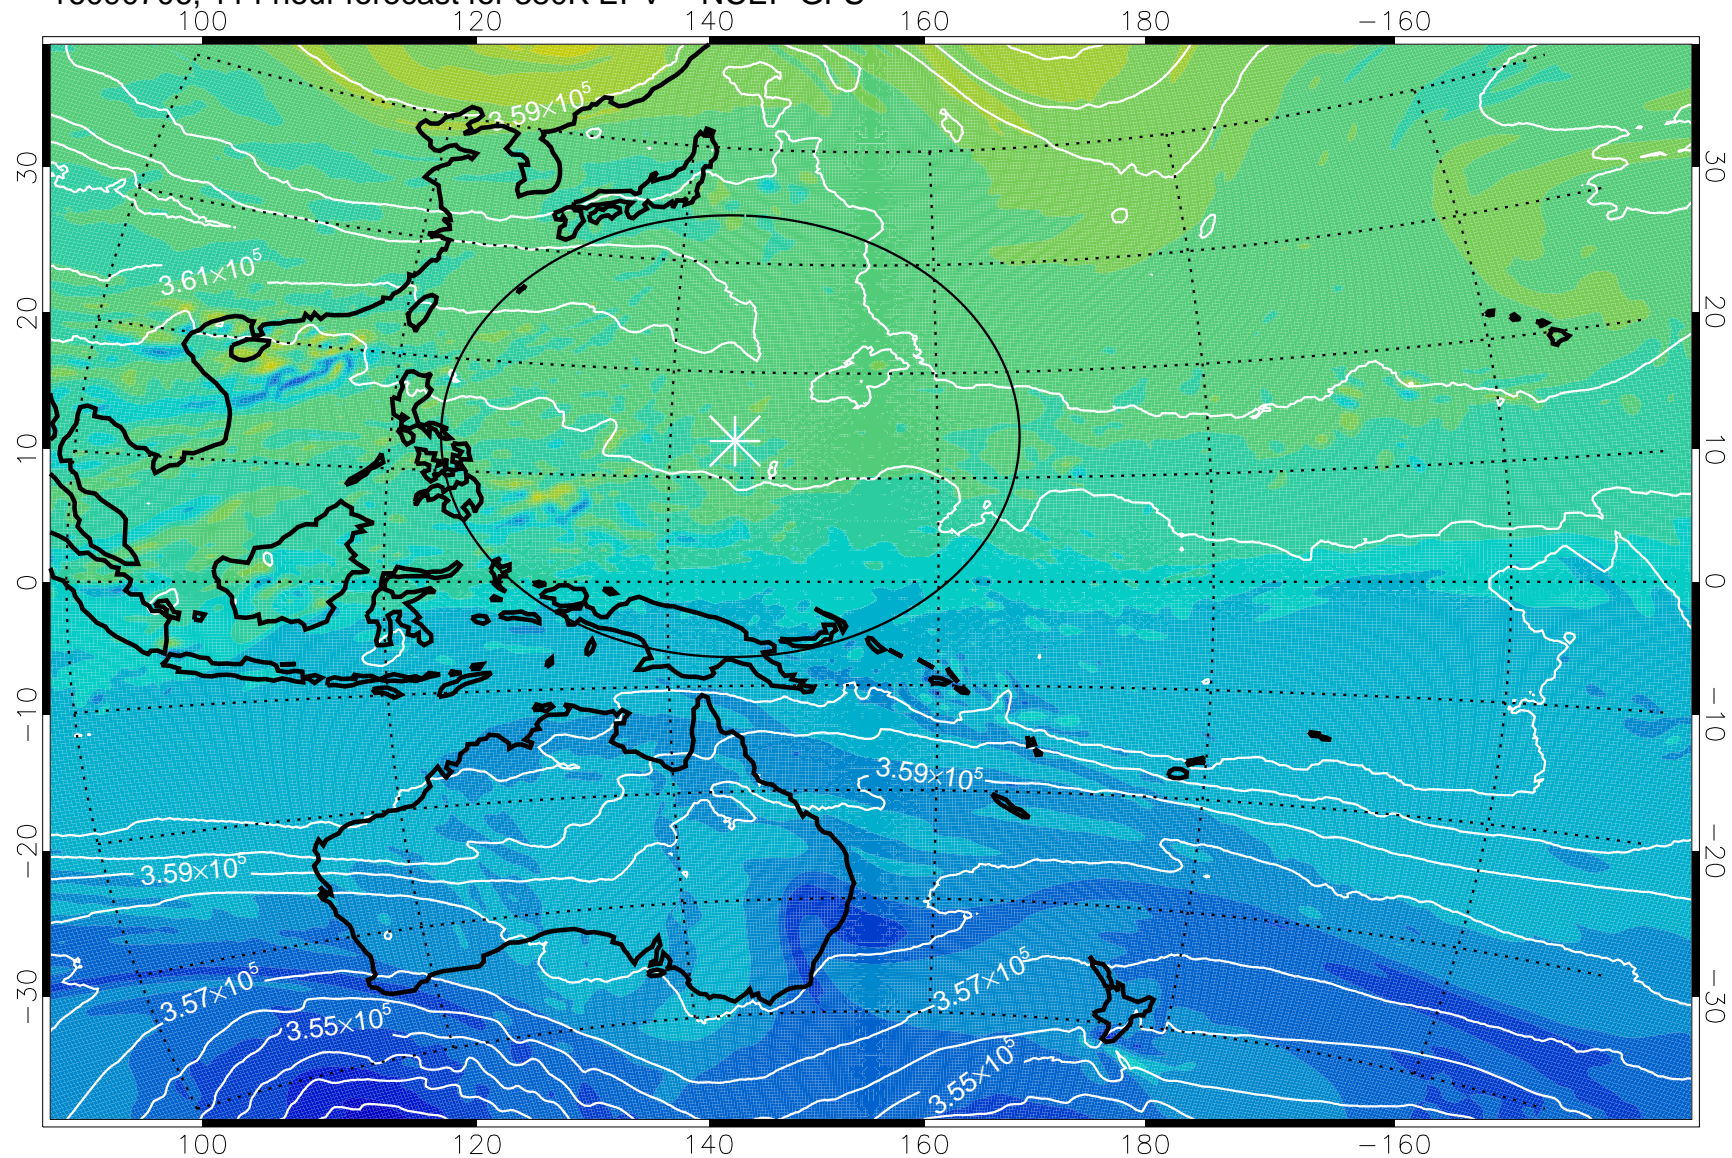

16090606, 90 hour forecast for 380K EPV -- NCEP GFS

380K Montgomery Streamfunction, white

Range ring of 2304 km

16090612, 96 hour forecast for 380K EPV -- NCEP GFS

16090618, 102 hour forecast for 380K EPV -- NCEP GFS

380K Montgomery Streamfunction, white

Range ring of 2304 km

16090700, 108 hour forecast for 380K EPV -- NCEP GFS

380K Montgomery Streamfunction, white

Range ring of 2304 km

16090706, 114 hour forecast for 380K EPV -- NCEP GFS

380K Montgomery Streamfunction, white

Range ring of 2304 km

16090712, 120 hour forecast for 380K EPV -- NCEP GFS

380K Montgomery Streamfunction, white

Range ring of 2304 km