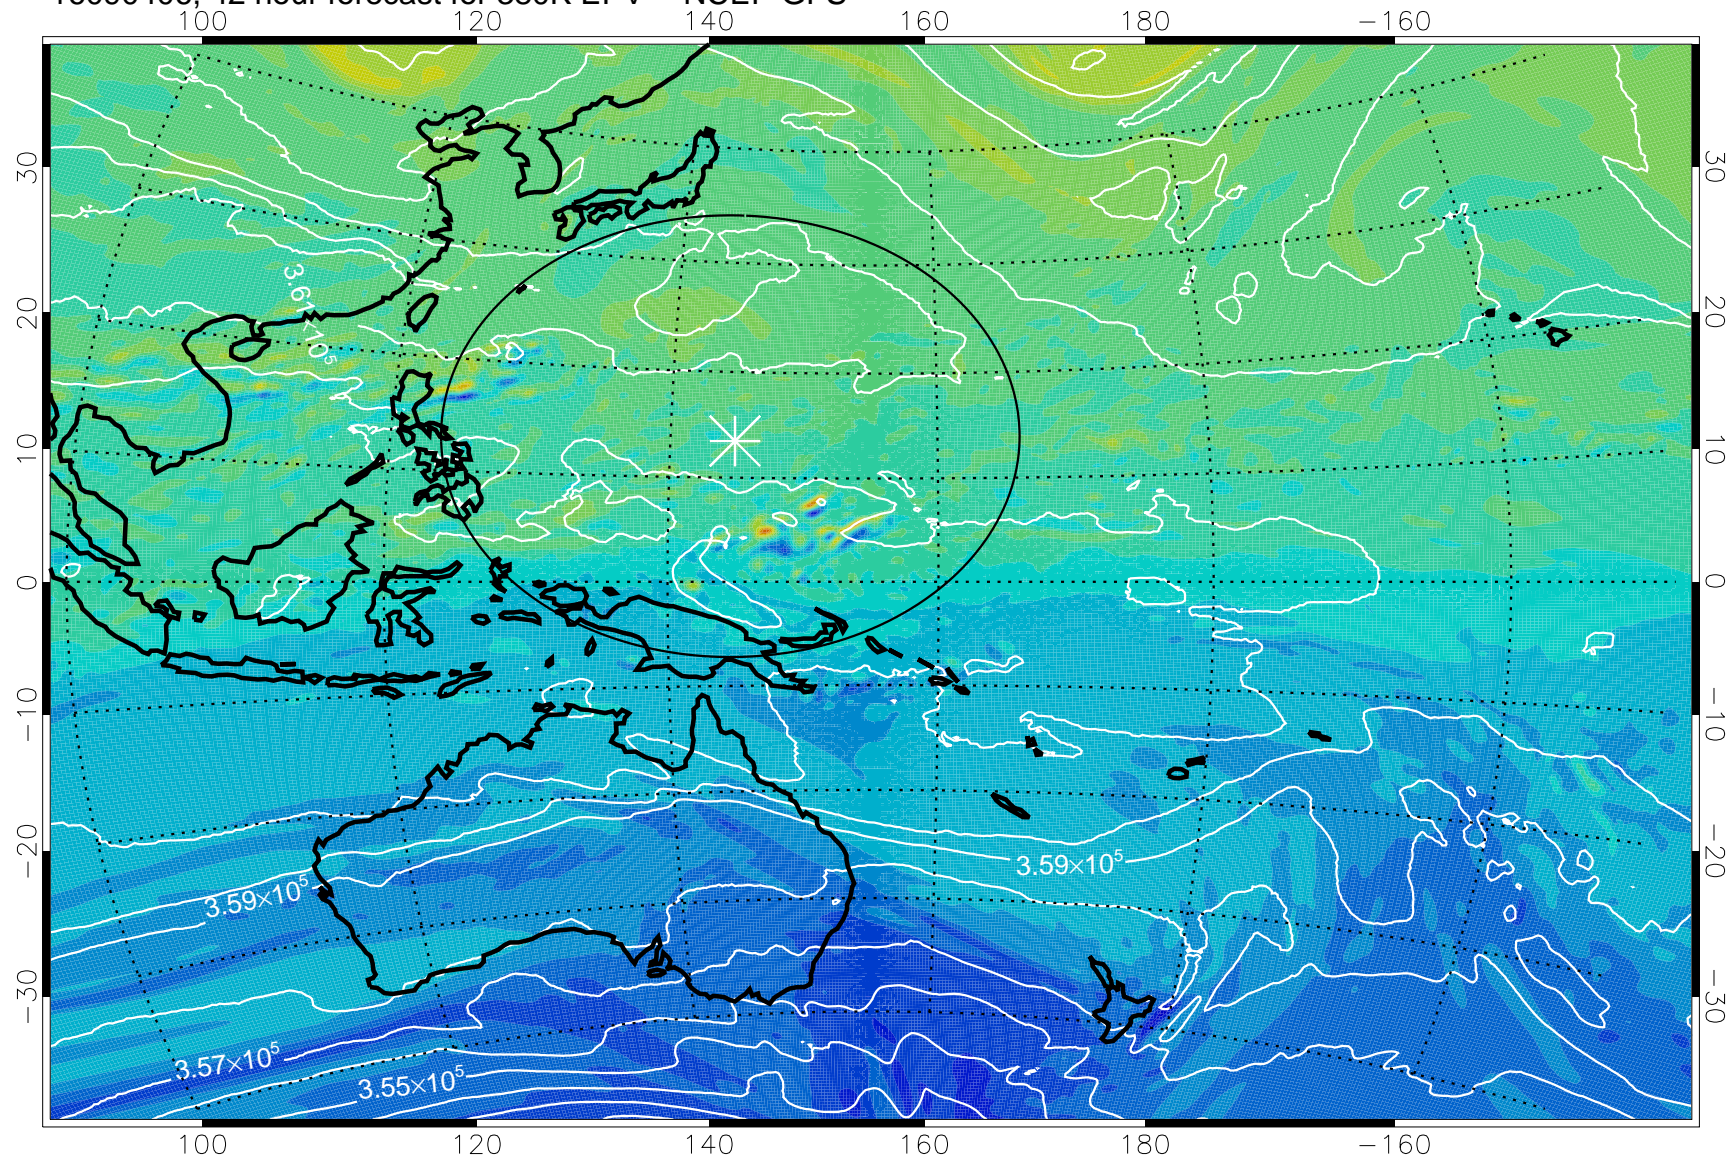

16090306, 18 hour forecast for 380K EPV -- NCEP GFS

380K Montgomery Streamfunction, white

Range ring of 2304 km

16090312, 24 hour forecast for 380K EPV -- NCEP GFS

380K Montgomery Streamfunction, white

Range ring of 2304 km

16090318, 30 hour forecast for 380K EPV -- NCEP GFS

380K Montgomery Streamfunction, white

Range ring of 2304 km

16090400, 36 hour forecast for 380K EPV -- NCEP GFS

380K Montgomery Streamfunction, white

Range ring of 2304 km

16090406, 42 hour forecast for 380K EPV -- NCEP GFS

380K Montgomery Streamfunction, white

Range ring of 2304 km

16090412, 48 hour forecast for 380K EPV -- NCEP GFS

380K Montgomery Streamfunction, white

Range ring of 2304 km

16090418, 54 hour forecast for 380K EPV -- NCEP GFS

380K Montgomery Streamfunction, white

Range ring of 2304 km

16090500, 60 hour forecast for 380K EPV -- NCEP GFS

380K Montgomery Streamfunction, white

Range ring of 2304 km