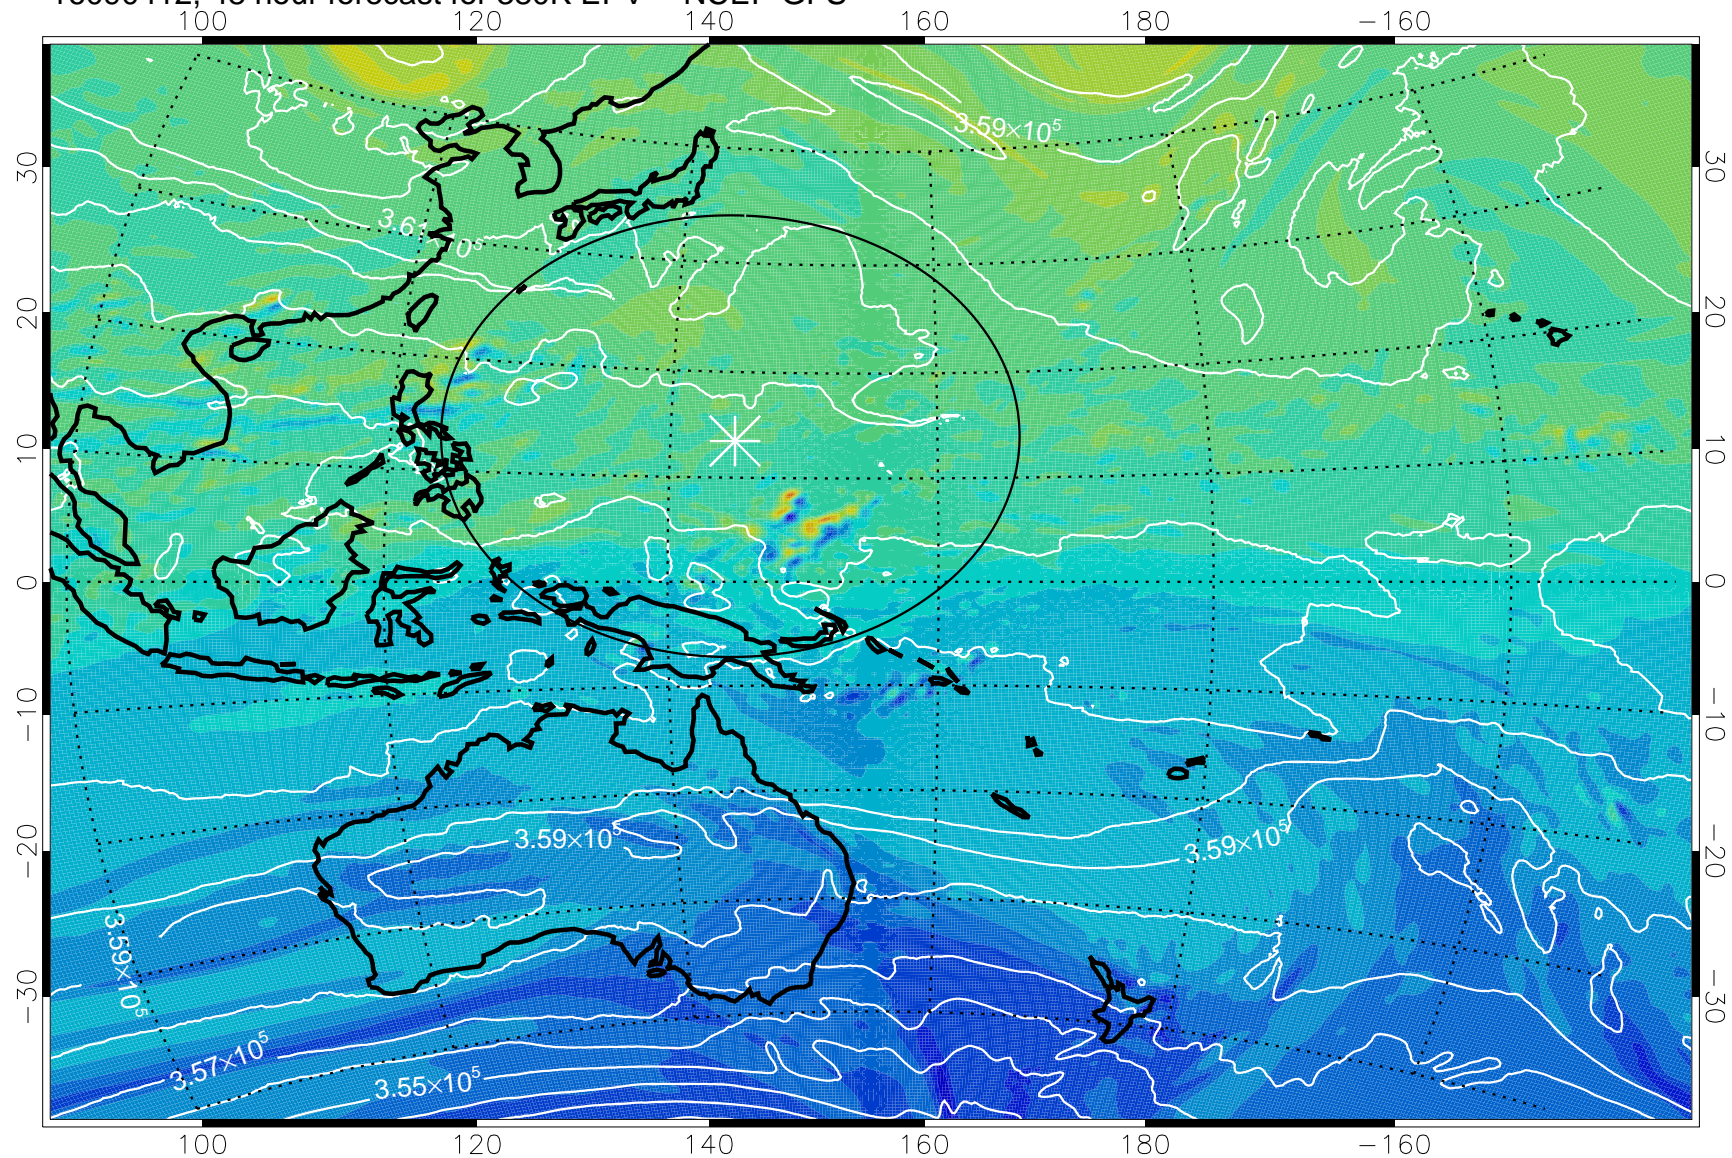

16090318, 30 hour forecast for 380K EPV -- NCEP GFS

380K Montgomery Streamfunction, white

Range ring of 2304 km

16090400, 36 hour forecast for 380K EPV -- NCEP GFS

380K Montgomery Streamfunction, white

Range ring of 2304 km

16090406, 42 hour forecast for 380K EPV -- NCEP GFS

380K Montgomery Streamfunction, white

Range ring of 2304 km

16090412, 48 hour forecast for 380K EPV -- NCEP GFS

380K Montgomery Streamfunction, white

Range ring of 2304 km

16090418, 54 hour forecast for 380K EPV -- NCEP GFS

380K Montgomery Streamfunction, white

Range ring of 2304 km

16090500, 60 hour forecast for 380K EPV -- NCEP GFS

380K Montgomery Streamfunction, white

Range ring of 2304 km

16090506, 66 hour forecast for 380K EPV -- NCEP GFS

380K Montgomery Streamfunction, white

Range ring of 2304 km

16090512, 72 hour forecast for 380K EPV -- NCEP GFS

380K Montgomery Streamfunction, white

Range ring of 2304 km