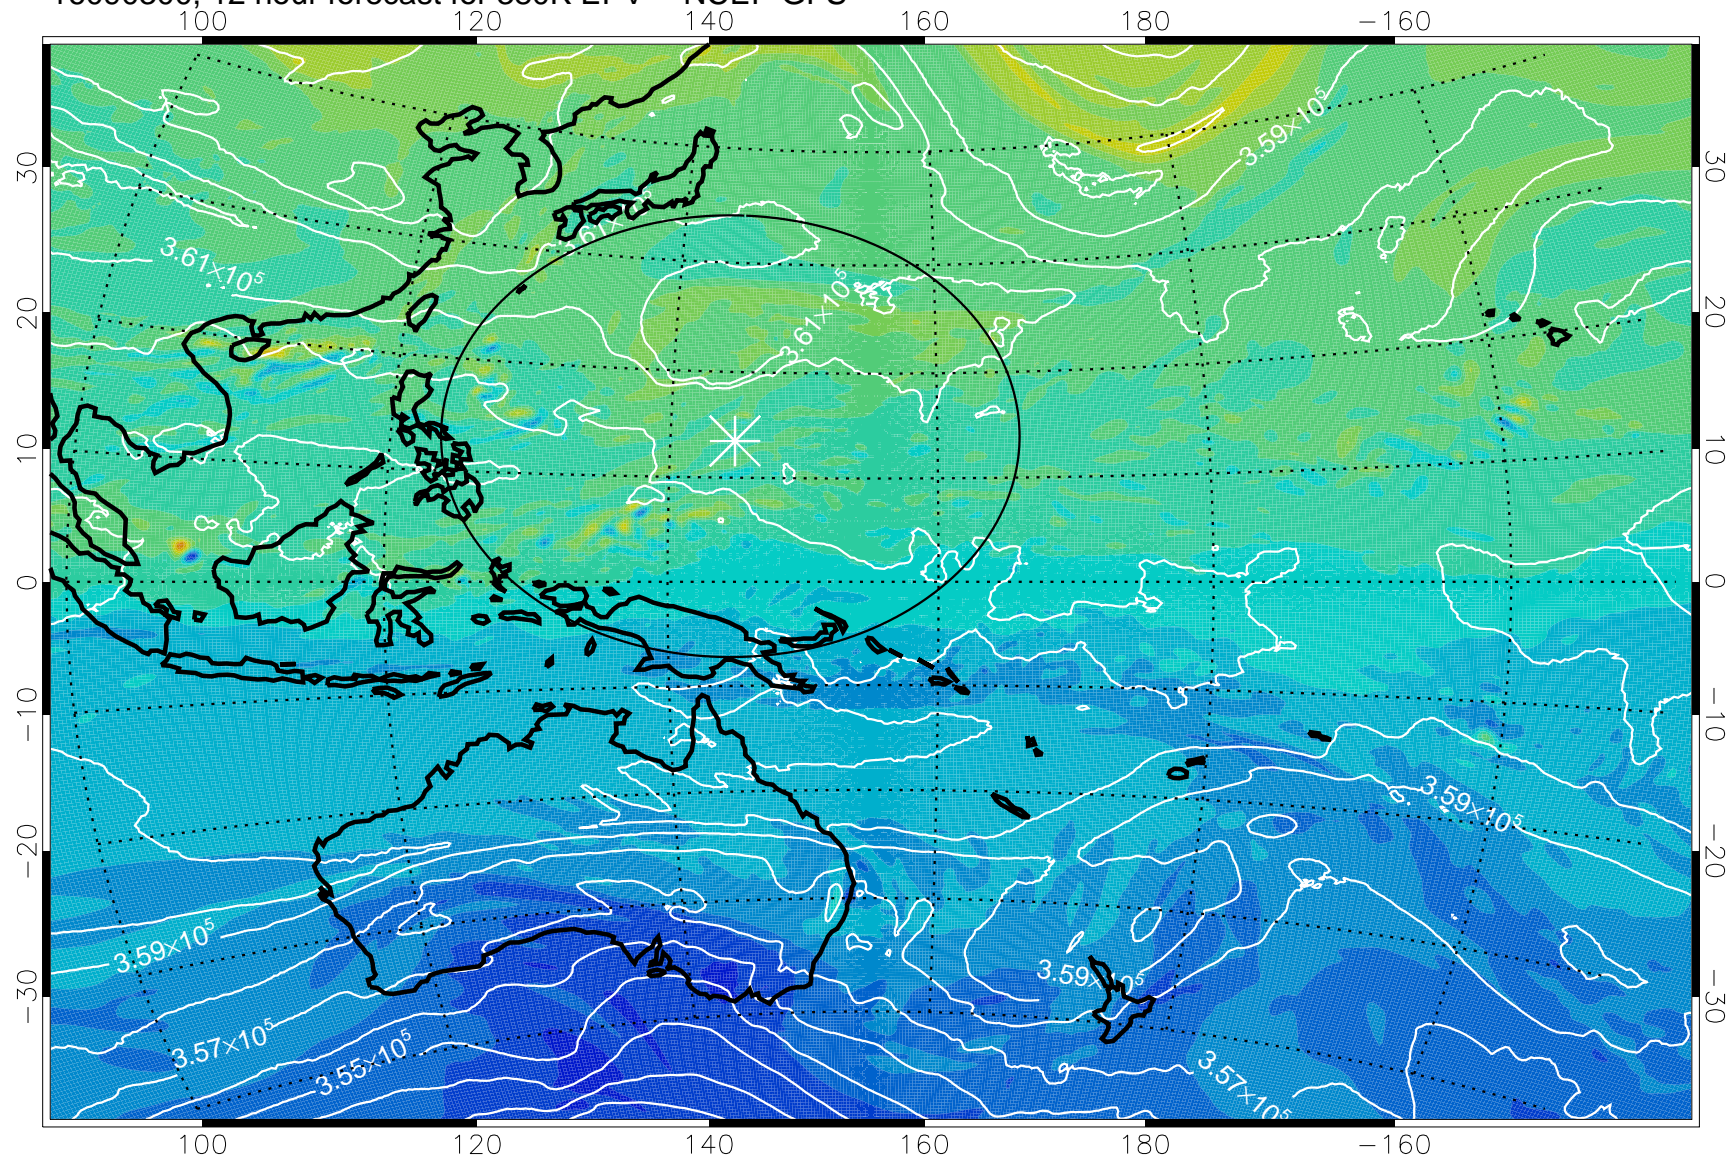

16090218, 6 hour forecast for 380K EPV -- NCEP GFS

380K Montgomery Streamfunction, white

Range ring of 2304 km

16090300, 12 hour forecast for 380K EPV -- NCEP GFS

380K Montgomery Streamfunction, white

Range ring of 2304 km

16090306, 18 hour forecast for 380K EPV -- NCEP GFS

380K Montgomery Streamfunction, white

Range ring of 2304 km

16090312, 24 hour forecast for 380K EPV -- NCEP GFS

380K Montgomery Streamfunction, white

Range ring of 2304 km

16090318, 30 hour forecast for 380K EPV -- NCEP GFS

380K Montgomery Streamfunction, white

Range ring of 2304 km

16090400, 36 hour forecast for 380K EPV -- NCEP GFS

380K Montgomery Streamfunction, white

Range ring of 2304 km

16090406, 42 hour forecast for 380K EPV -- NCEP GFS

380K Montgomery Streamfunction, white

Range ring of 2304 km

16090412, 48 hour forecast for 380K EPV -- NCEP GFS

380K Montgomery Streamfunction, white

Range ring of 2304 km