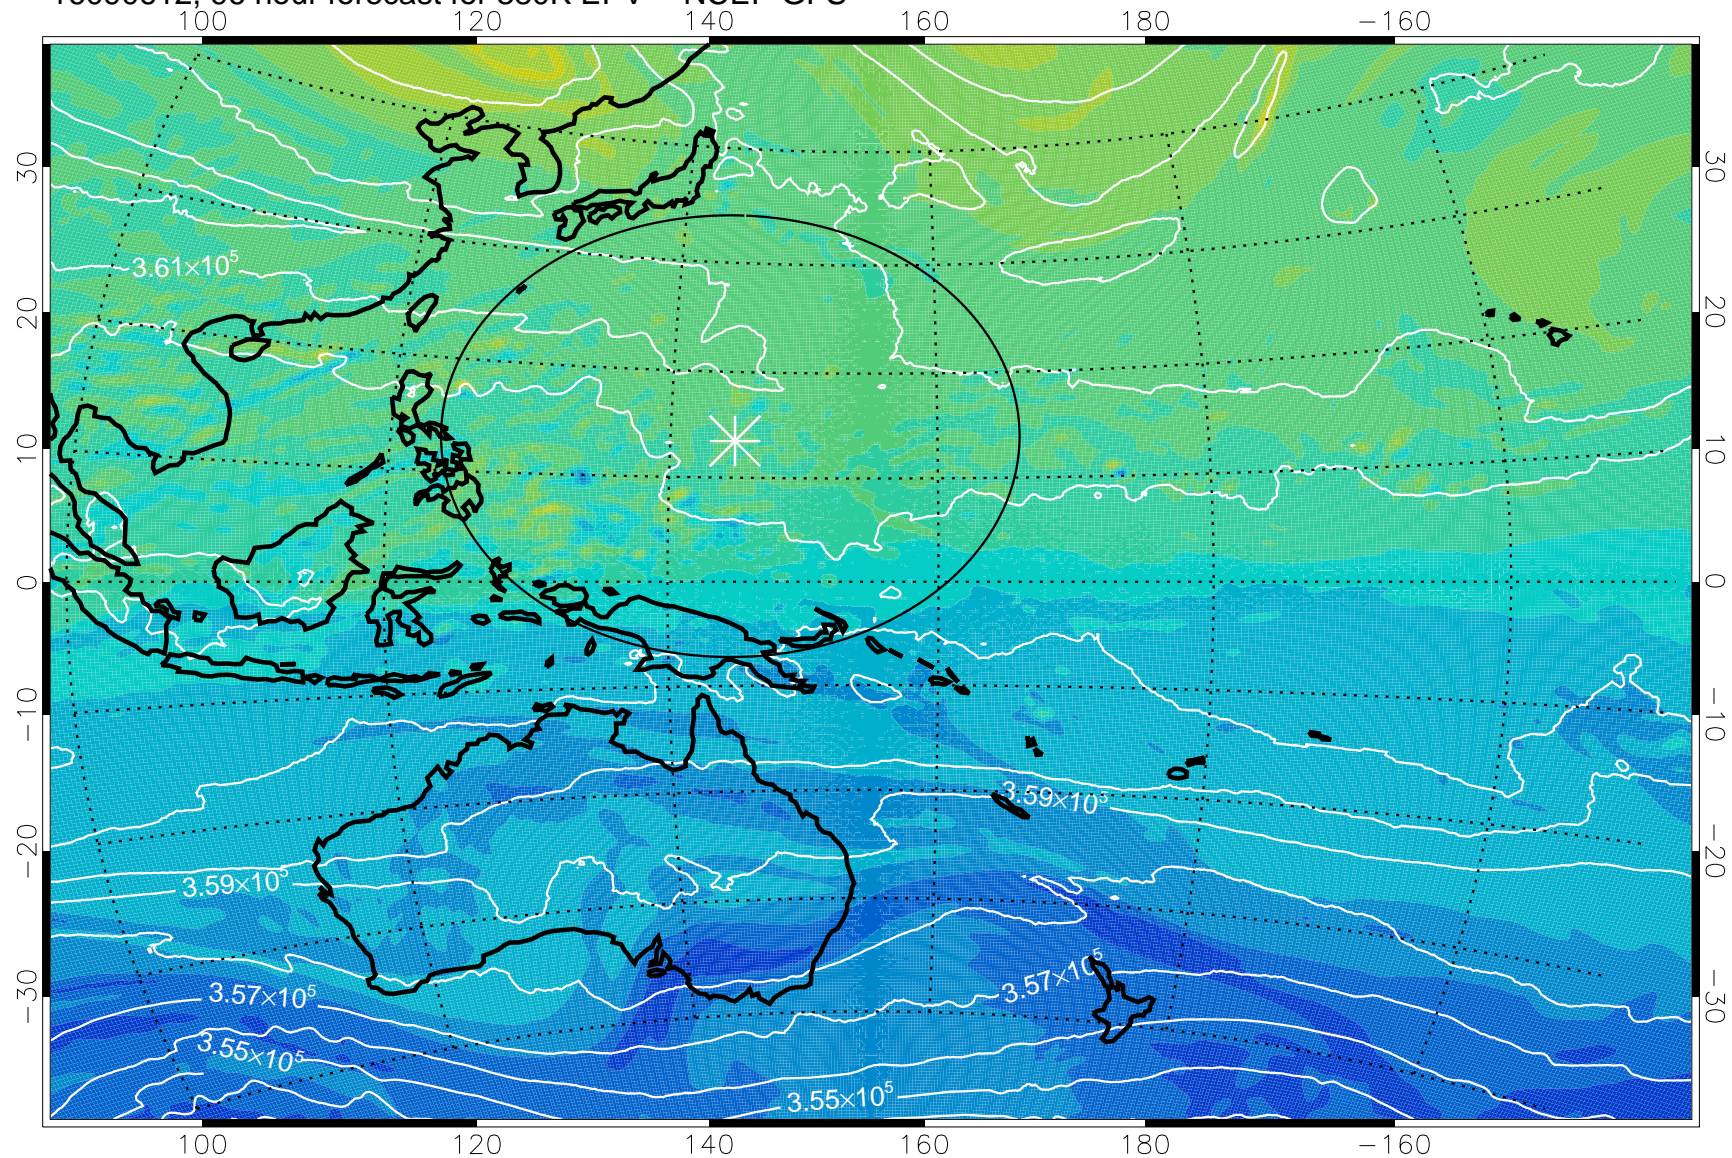

16090506, 66 hour forecast for 380K EPV -- NCEP GFS

380K Montgomery Streamfunction, white

Range ring of 2304 km

16090512, 72 hour forecast for 380K EPV -- NCEP GFS

380K Montgomery Streamfunction, white

Range ring of 2304 km

16090518, 78 hour forecast for 380K EPV -- NCEP GFS

380K Montgomery Streamfunction, white

Range ring of 2304 km

16090600, 84 hour forecast for 380K EPV -- NCEP GFS

380K Montgomery Streamfunction, white

Range ring of 2304 km

16090606, 90 hour forecast for 380K EPV -- NCEP GFS

380K Montgomery Streamfunction, white

Range ring of 2304 km

16090612, 96 hour forecast for 380K EPV -- NCEP GFS

16090618, 102 hour forecast for 380K EPV -- NCEP GFS

380K Montgomery Streamfunction, white

Range ring of 2304 km

16090700, 108 hour forecast for 380K EPV -- NCEP GFS

380K Montgomery Streamfunction, white

Range ring of 2304 km

16090706, 114 hour forecast for 380K EPV -- NCEP GFS