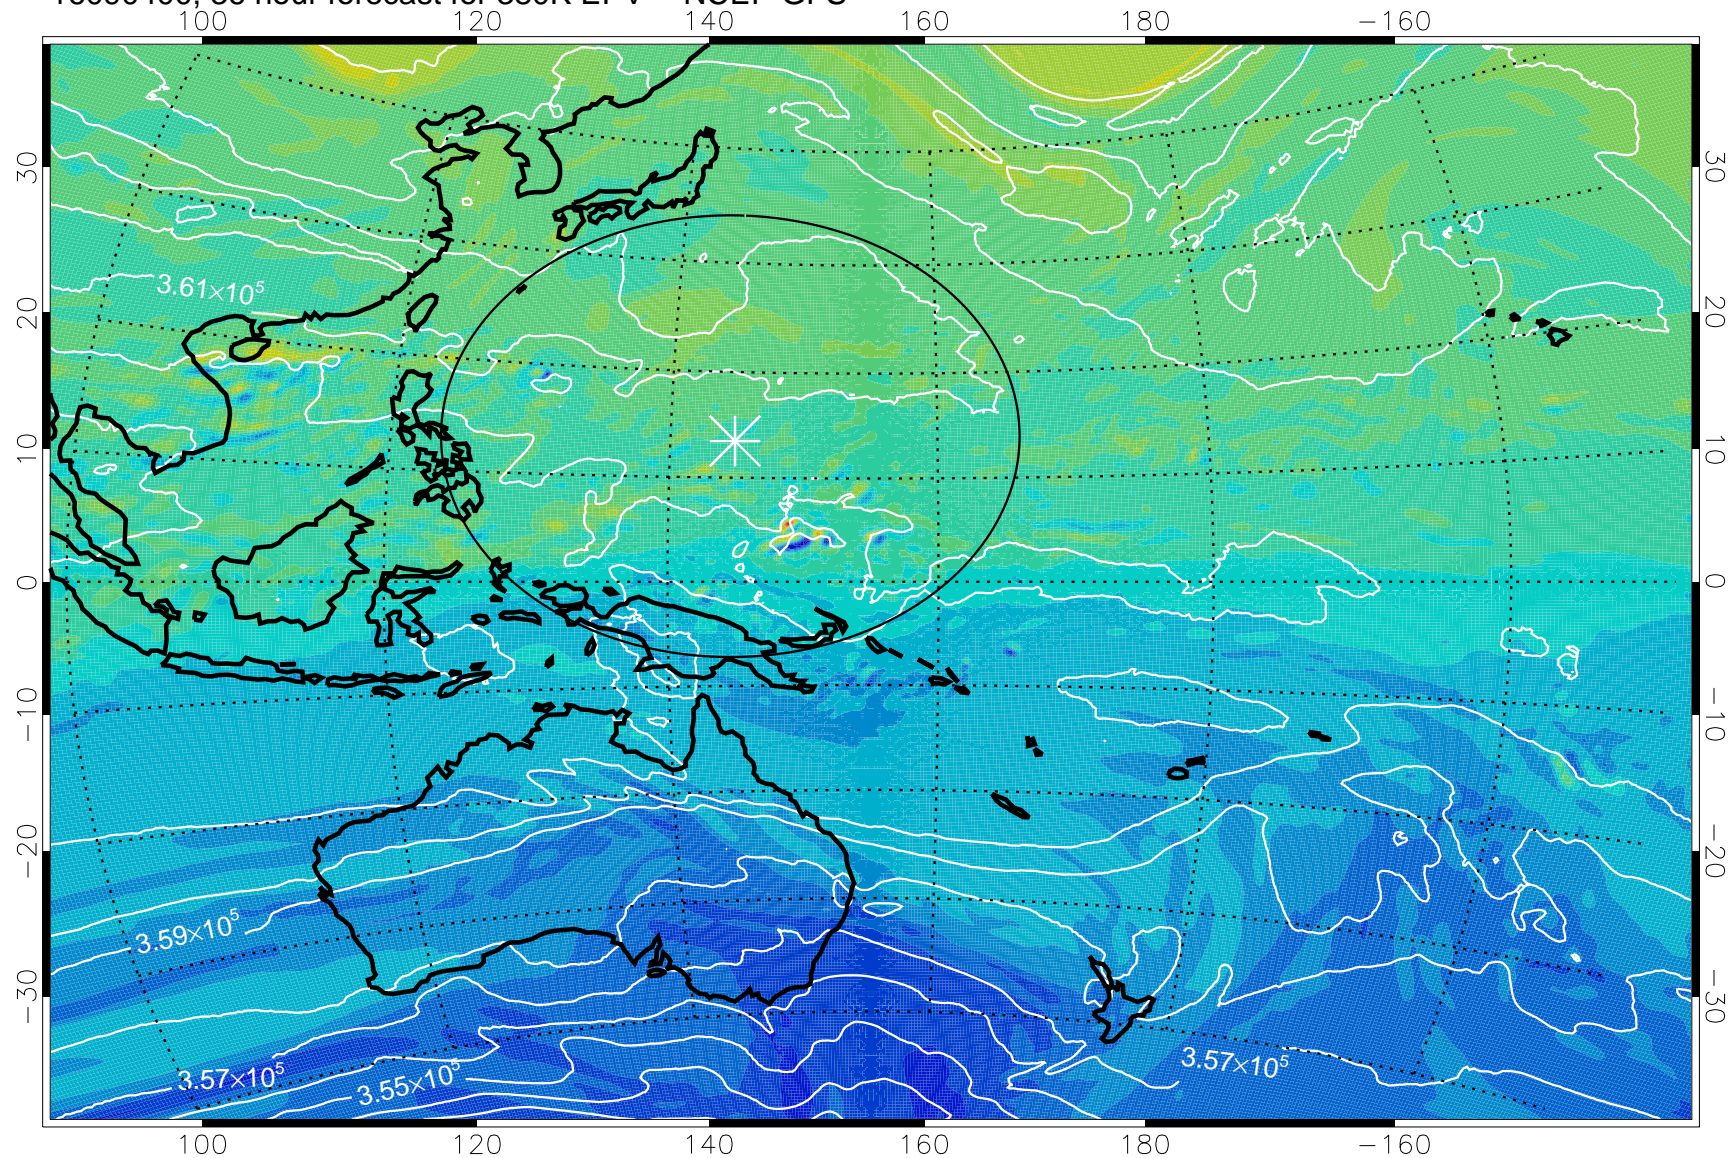

16090306, 18 hour forecast for 380K EPV -- NCEP GFS

380K Montgomery Streamfunction, white

Range ring of 2304 km

16090312, 24 hour forecast for 380K EPV -- NCEP GFS

380K Montgomery Streamfunction, white

Range ring of 2304 km

16090318, 30 hour forecast for 380K EPV -- NCEP GFS

380K Montgomery Streamfunction, white

Range ring of 2304 km

16090400, 36 hour forecast for 380K EPV -- NCEP GFS

380K Montgomery Streamfunction, white

Range ring of 2304 km

16090406, 42 hour forecast for 380K EPV -- NCEP GFS

380K Montgomery Streamfunction, white

Range ring of 2304 km

16090412, 48 hour forecast for 380K EPV -- NCEP GFS

380K Montgomery Streamfunction, white

Range ring of 2304 km

16090418, 54 hour forecast for 380K EPV -- NCEP GFS

380K Montgomery Streamfunction, white

Range ring of 2304 km

16090500, 60 hour forecast for 380K EPV -- NCEP GFS

380K Montgomery Streamfunction, white

Range ring of 2304 km