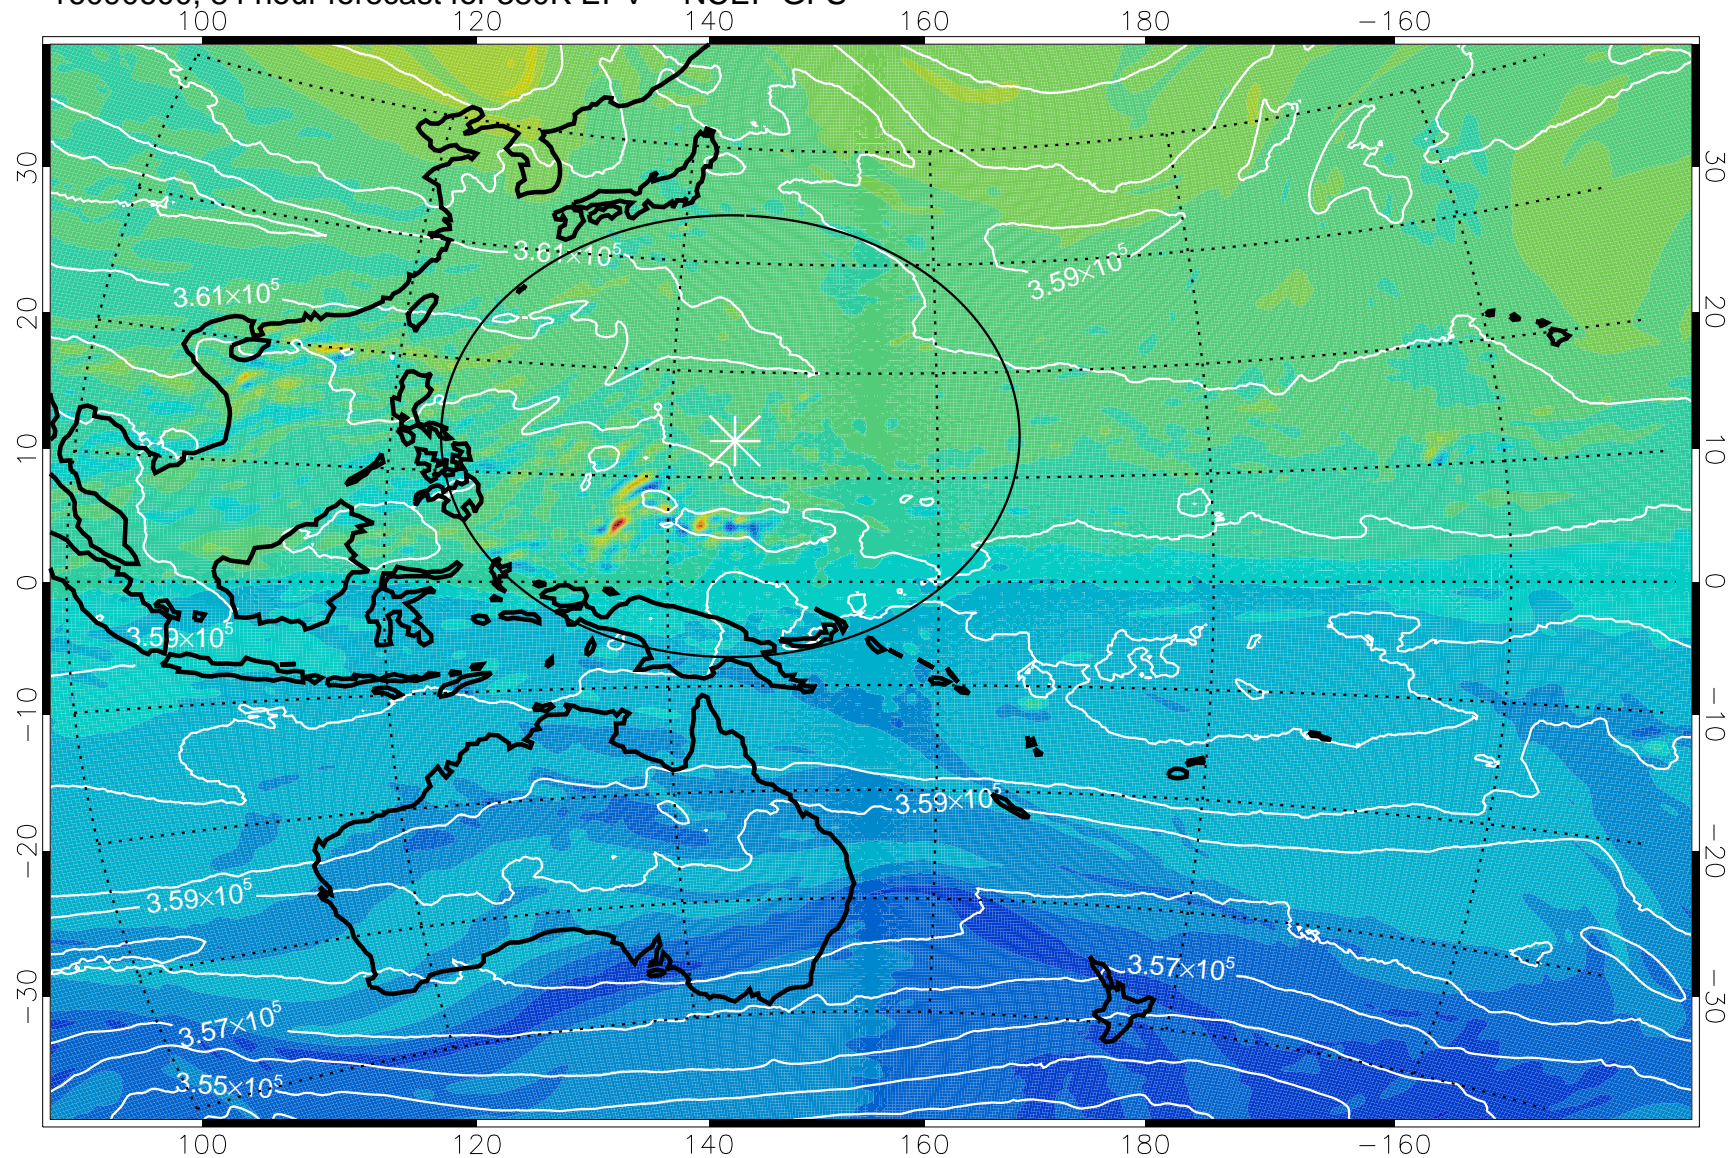

16090506, 66 hour forecast for 380K EPV -- NCEP GFS

380K Montgomery Streamfunction, white

Range ring of 2304 km

16090512, 72 hour forecast for 380K EPV -- NCEP GFS

380K Montgomery Streamfunction, white

Range ring of 2304 km

16090518, 78 hour forecast for 380K EPV -- NCEP GFS

380K Montgomery Streamfunction, white

Range ring of 2304 km

16090600, 84 hour forecast for 380K EPV -- NCEP GFS

380K Montgomery Streamfunction, white

Range ring of 2304 km

16090606, 90 hour forecast for 380K EPV -- NCEP GFS

380K Montgomery Streamfunction, white

Range ring of 2304 km

16090612, 96 hour forecast for 380K EPV -- NCEP GFS

16090618, 102 hour forecast for 380K EPV -- NCEP GFS

380K Montgomery Streamfunction, white

Range ring of 2304 km

16090700, 108 hour forecast for 380K EPV -- NCEP GFS

380K Montgomery Streamfunction, white

Range ring of 2304 km

16090706, 114 hour forecast for 380K EPV -- NCEP GFS