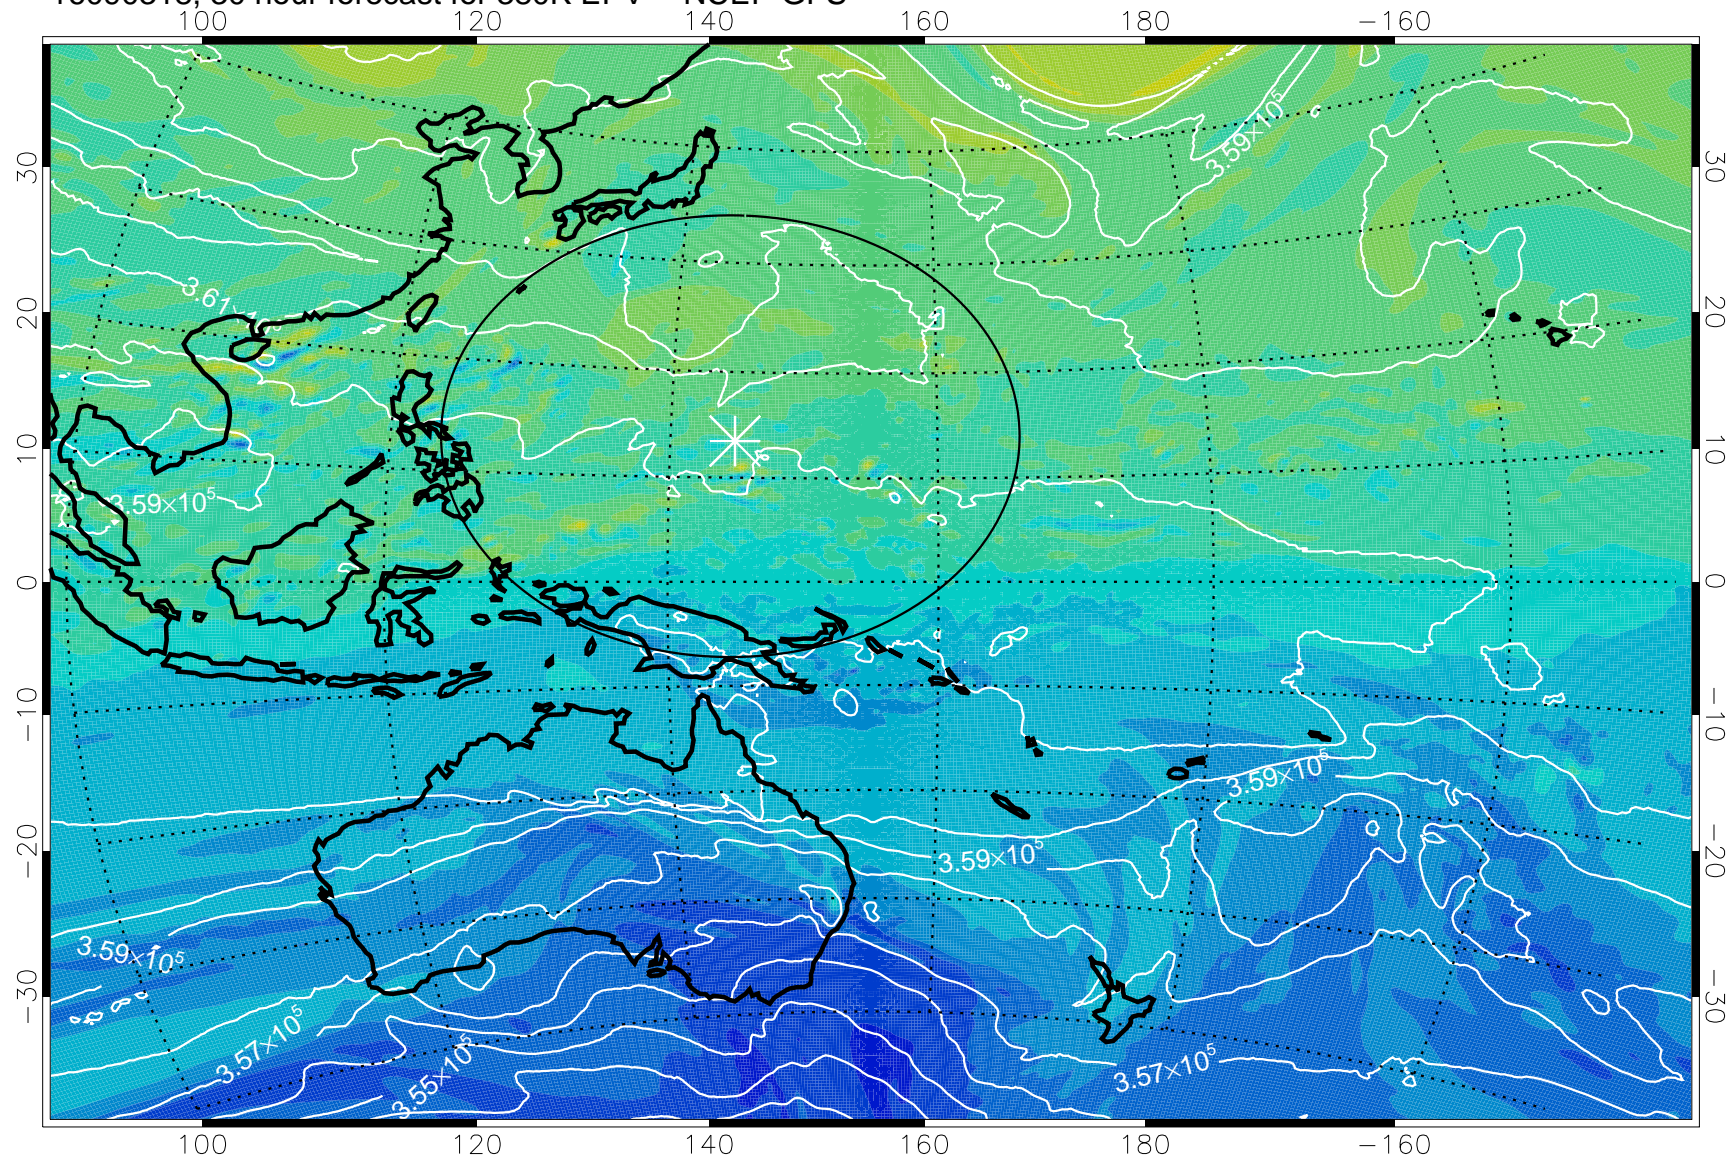

16090306, 18 hour forecast for 380K EPV -- NCEP GFS

380K Montgomery Streamfunction, white

Range ring of 2304 km

16090312, 24 hour forecast for 380K EPV -- NCEP GFS

380K Montgomery Streamfunction, white

Range ring of 2304 km

16090318, 30 hour forecast for 380K EPV -- NCEP GFS

380K Montgomery Streamfunction, white

Range ring of 2304 km

16090400, 36 hour forecast for 380K EPV -- NCEP GFS

380K Montgomery Streamfunction, white

Range ring of 2304 km

16090406, 42 hour forecast for 380K EPV -- NCEP GFS

380K Montgomery Streamfunction, white

Range ring of 2304 km

16090412, 48 hour forecast for 380K EPV -- NCEP GFS

380K Montgomery Streamfunction, white

Range ring of 2304 km

16090418, 54 hour forecast for 380K EPV -- NCEP GFS

380K Montgomery Streamfunction, white

Range ring of 2304 km

16090500, 60 hour forecast for 380K EPV -- NCEP GFS

380K Montgomery Streamfunction, white

Range ring of 2304 km