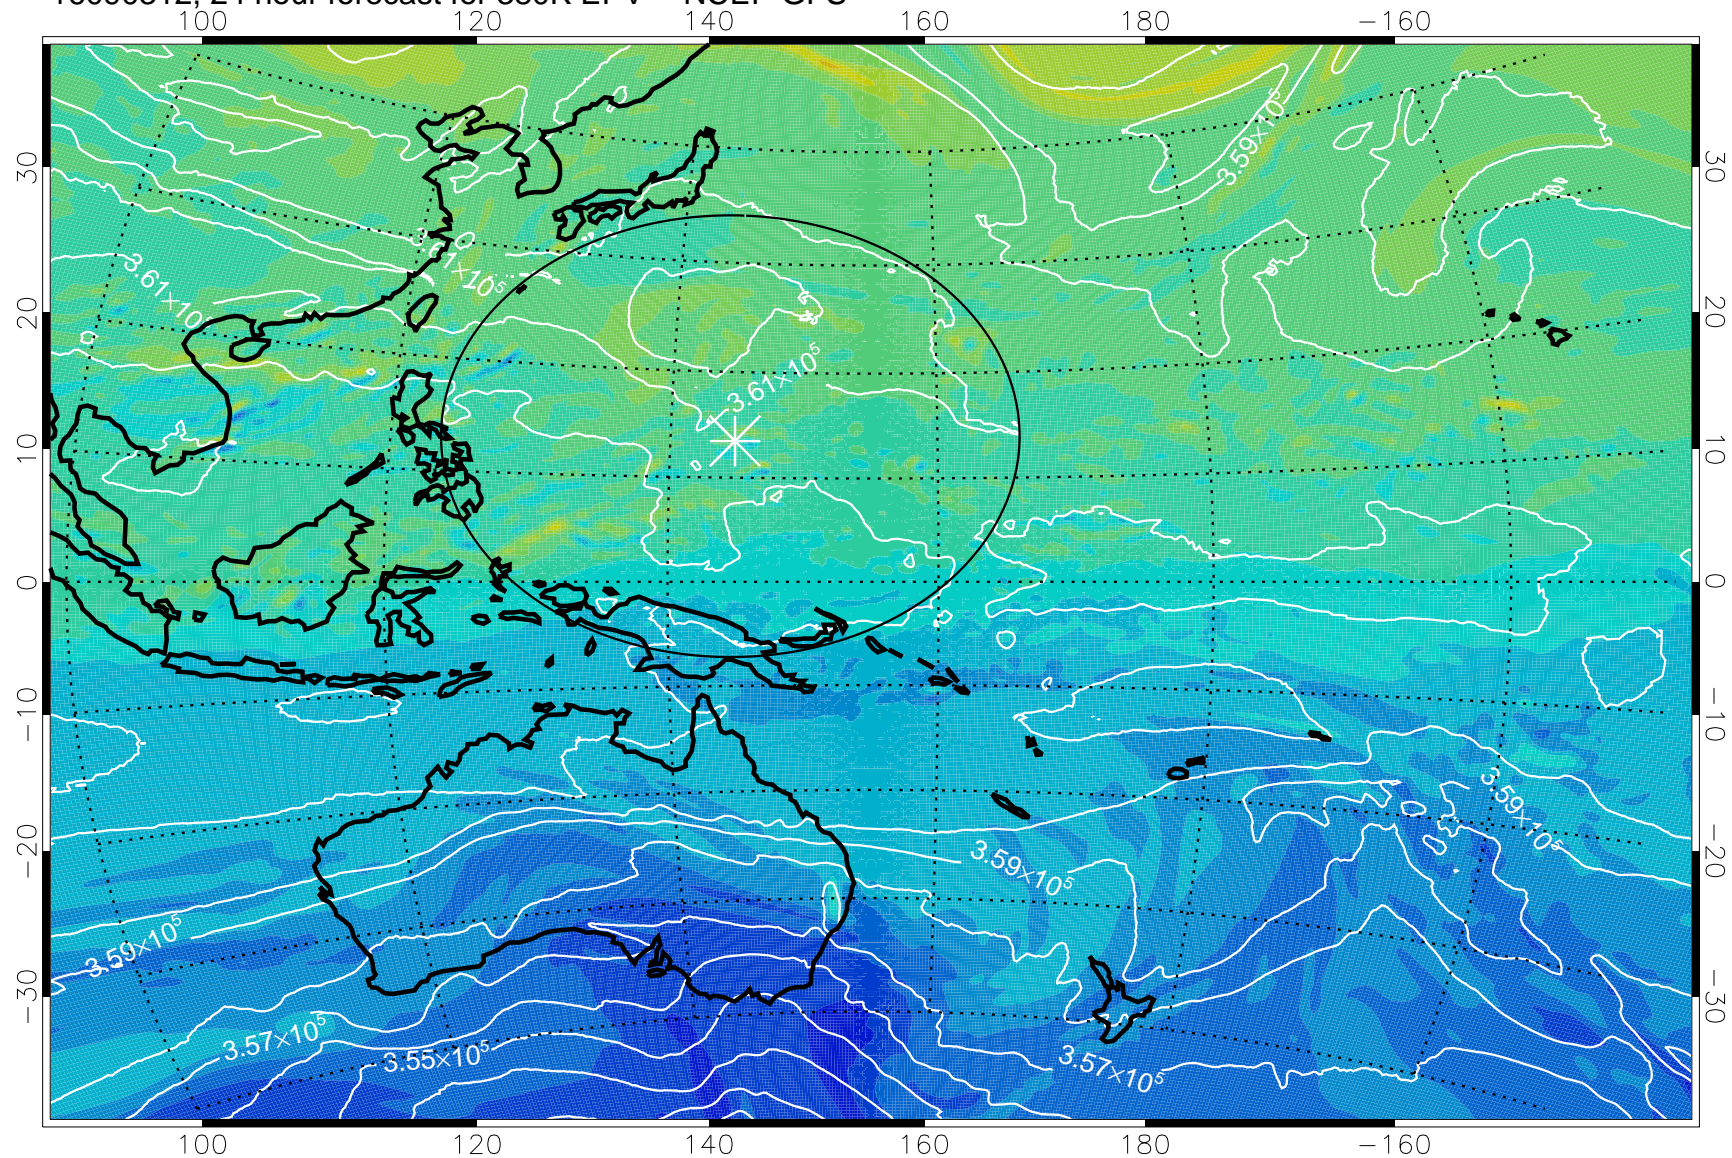

16090306, 18 hour forecast for 380K EPV -- NCEP GFS

380K Montgomery Streamfunction, white

Range ring of 2304 km

16090312, 24 hour forecast for 380K EPV -- NCEP GFS

380K Montgomery Streamfunction, white

Range ring of 2304 km

16090318, 30 hour forecast for 380K EPV -- NCEP GFS

380K Montgomery Streamfunction, white

Range ring of 2304 km

16090400, 36 hour forecast for 380K EPV -- NCEP GFS

380K Montgomery Streamfunction, white

Range ring of 2304 km

16090406, 42 hour forecast for 380K EPV -- NCEP GFS

380K Montgomery Streamfunction, white

Range ring of 2304 km

16090412, 48 hour forecast for 380K EPV -- NCEP GFS

380K Montgomery Streamfunction, white

Range ring of 2304 km

16090418, 54 hour forecast for 380K EPV -- NCEP GFS

380K Montgomery Streamfunction, white

Range ring of 2304 km

16090500, 60 hour forecast for 380K EPV -- NCEP GFS

380K Montgomery Streamfunction, white

Range ring of 2304 km