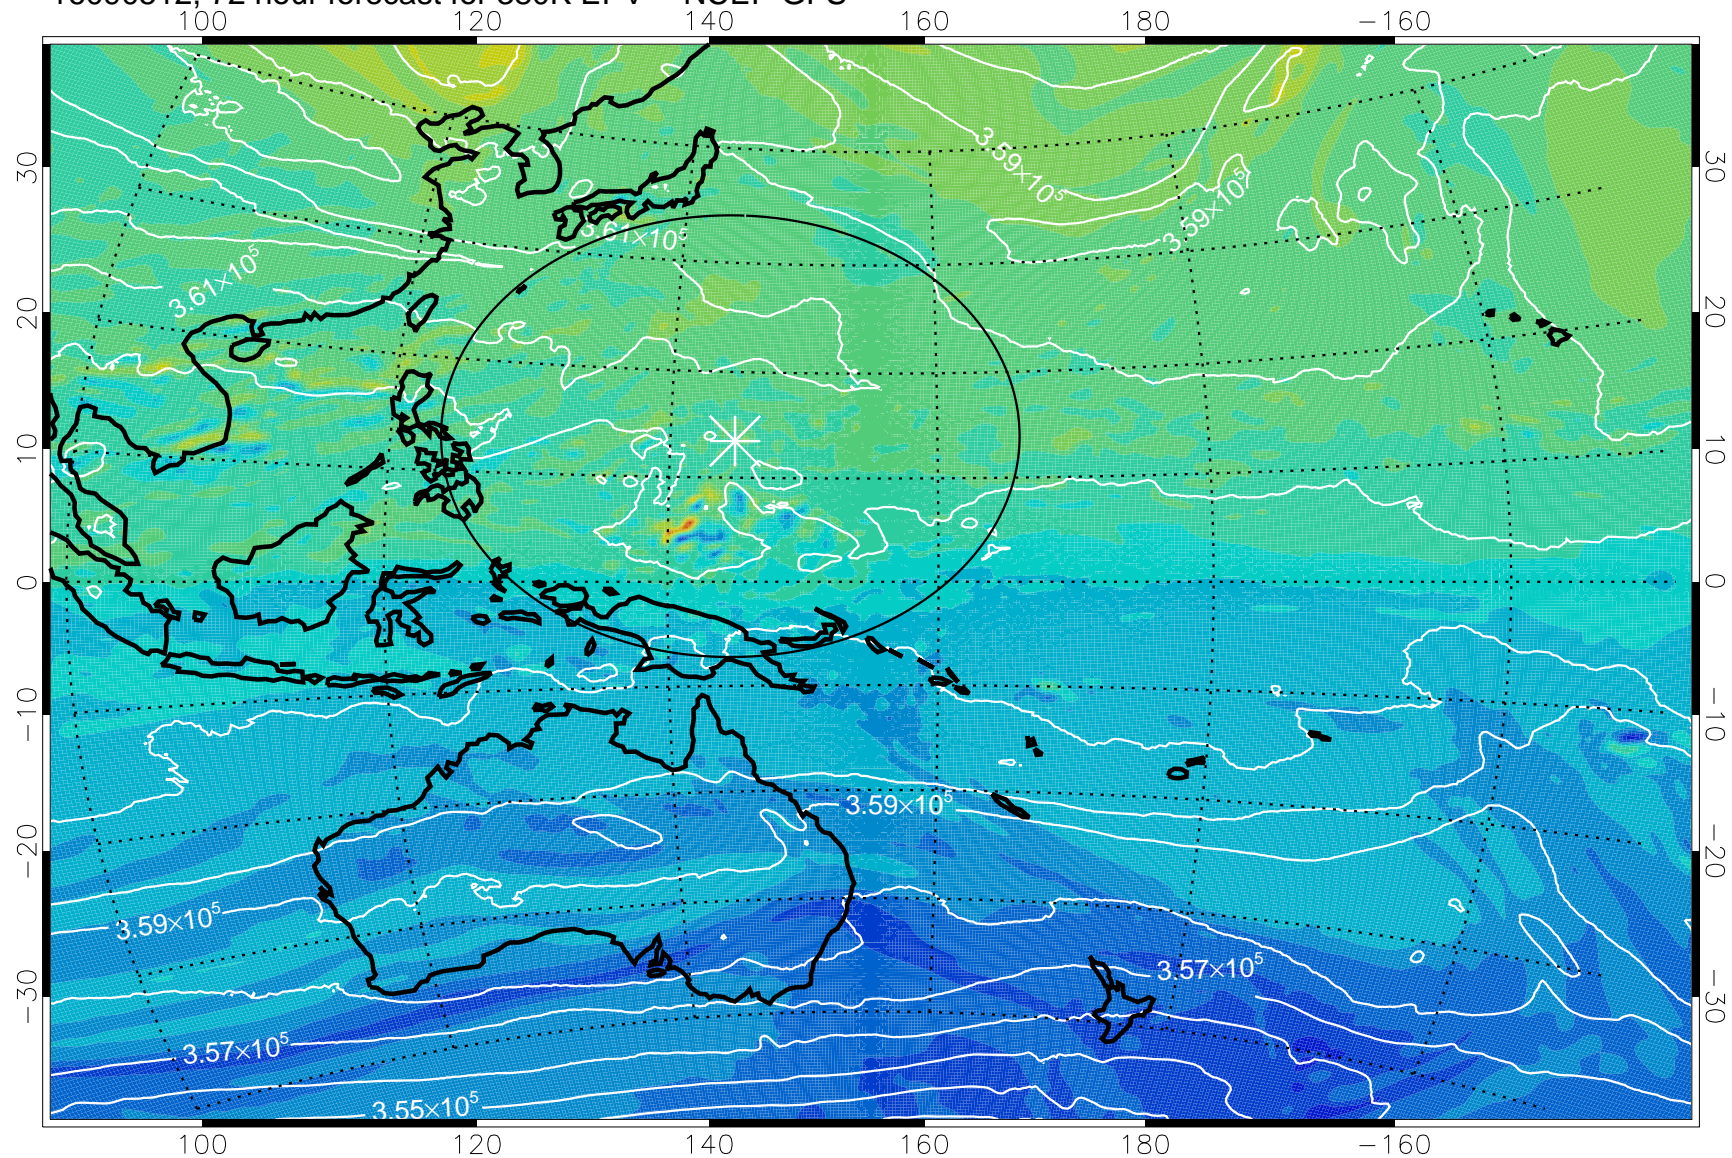

16090406, 42 hour forecast for 380K EPV -- NCEP GFS

380K Montgomery Streamfunction, white

Range ring of 2304 km

16090412, 48 hour forecast for 380K EPV -- NCEP GFS

380K Montgomery Streamfunction, white

Range ring of 2304 km

16090418, 54 hour forecast for 380K EPV -- NCEP GFS

380K Montgomery Streamfunction, white

Range ring of 2304 km

16090500, 60 hour forecast for 380K EPV -- NCEP GFS

380K Montgomery Streamfunction, white

Range ring of 2304 km

16090506, 66 hour forecast for 380K EPV -- NCEP GFS

380K Montgomery Streamfunction, white

Range ring of 2304 km

16090512, 72 hour forecast for 380K EPV -- NCEP GFS

380K Montgomery Streamfunction, white

Range ring of 2304 km

16090518, 78 hour forecast for 380K EPV -- NCEP GFS

380K Montgomery Streamfunction, white

Range ring of 2304 km

16090600, 84 hour forecast for 380K EPV -- NCEP GFS

380K Montgomery Streamfunction, white

Range ring of 2304 km