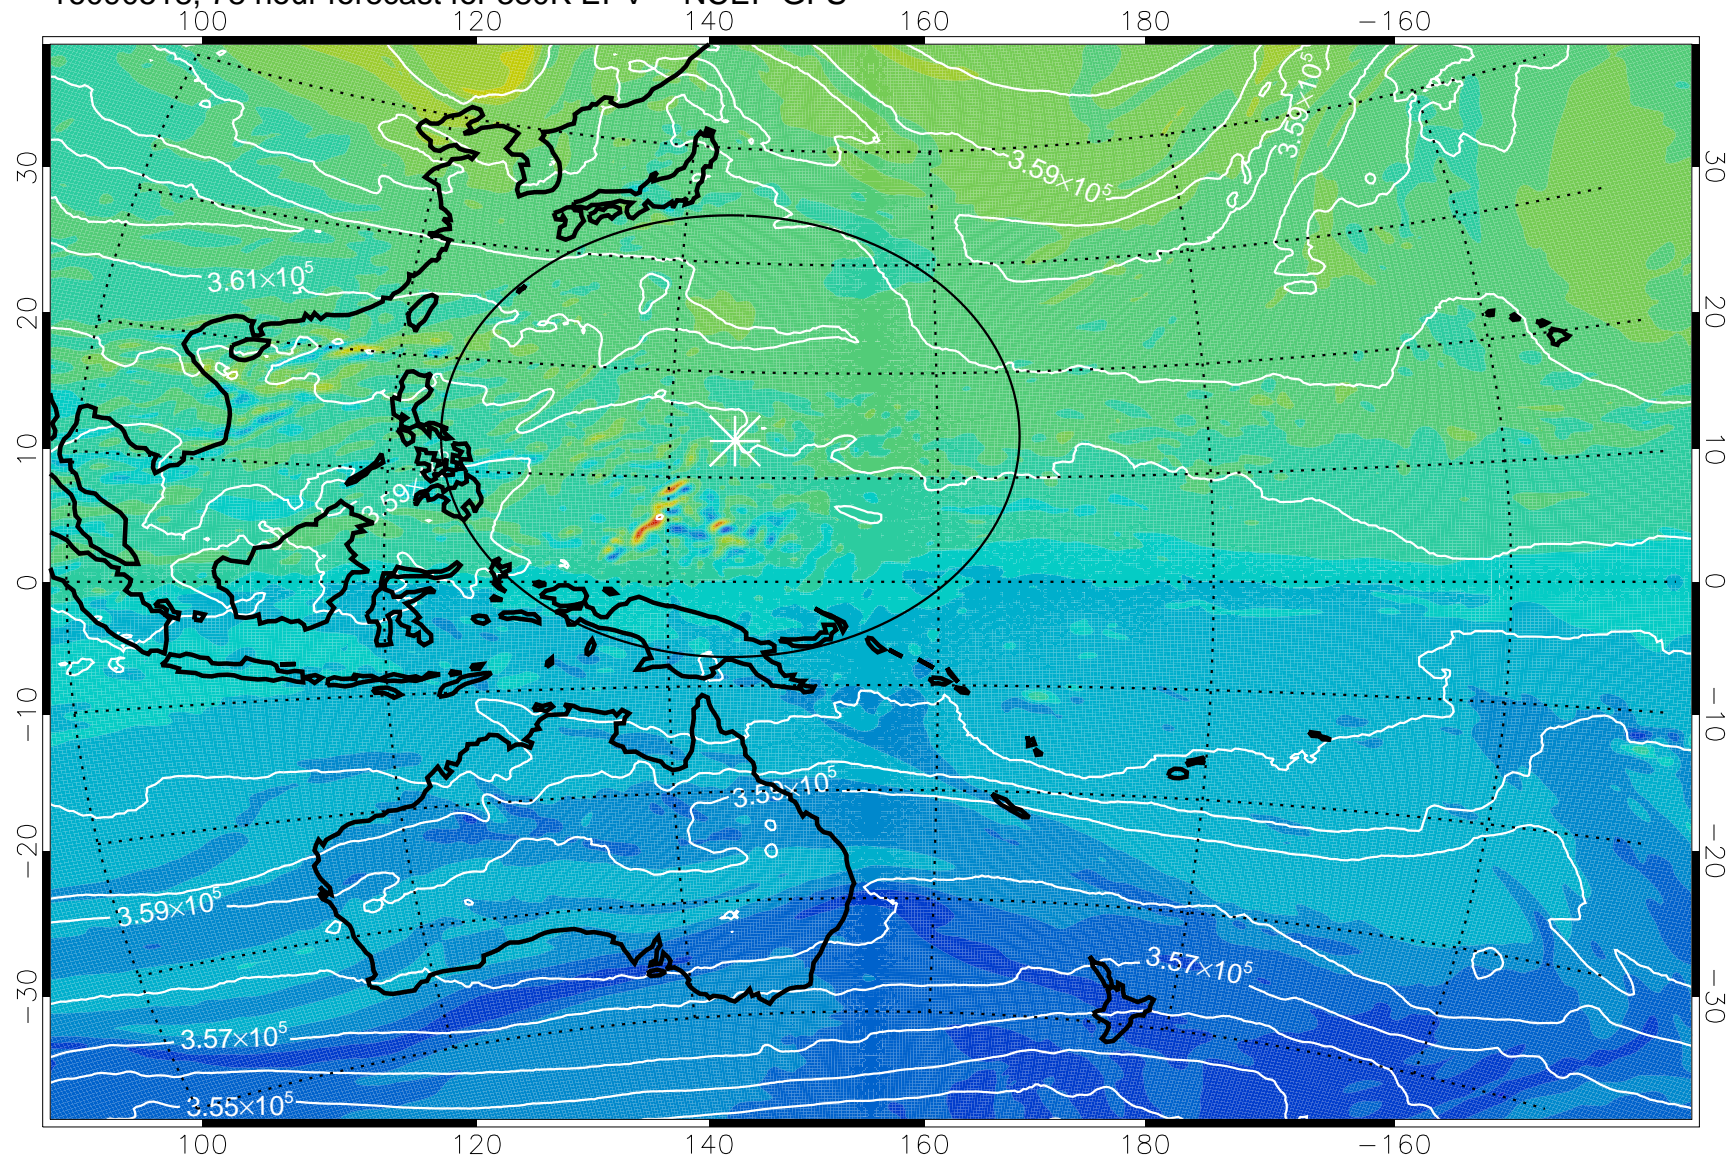

16090418, 54 hour forecast for 380K EPV -- NCEP GFS

380K Montgomery Streamfunction, white

Range ring of 2304 km

16090500, 60 hour forecast for 380K EPV -- NCEP GFS

380K Montgomery Streamfunction, white

Range ring of 2304 km

16090506, 66 hour forecast for 380K EPV -- NCEP GFS

380K Montgomery Streamfunction, white

Range ring of 2304 km

16090512, 72 hour forecast for 380K EPV -- NCEP GFS

380K Montgomery Streamfunction, white

Range ring of 2304 km

16090518, 78 hour forecast for 380K EPV -- NCEP GFS

380K Montgomery Streamfunction, white

Range ring of 2304 km

16090600, 84 hour forecast for 380K EPV -- NCEP GFS

380K Montgomery Streamfunction, white

Range ring of 2304 km

16090606, 90 hour forecast for 380K EPV -- NCEP GFS

380K Montgomery Streamfunction, white

Range ring of 2304 km

16090612, 96 hour forecast for 380K EPV -- NCEP GFS

16090618, 102 hour forecast for 380K EPV -- NCEP GFS