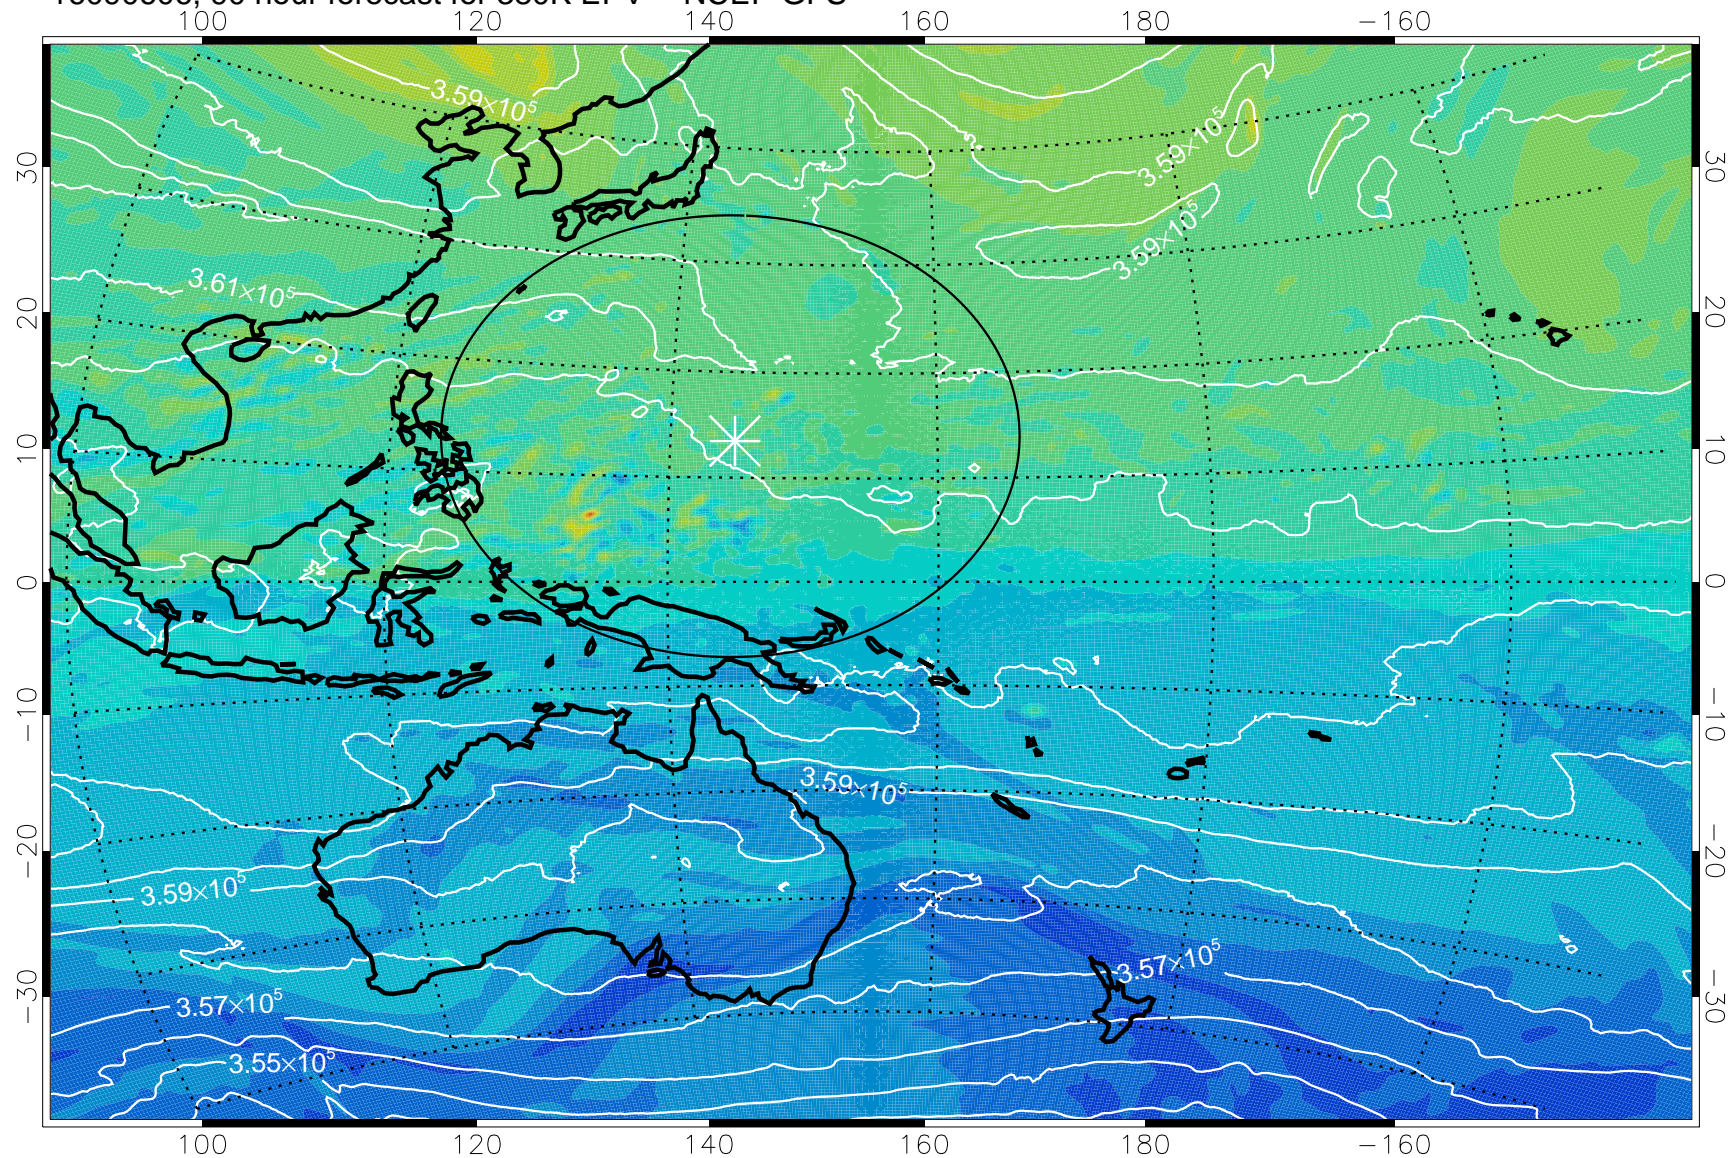

16090506, 66 hour forecast for 380K EPV -- NCEP GFS

380K Montgomery Streamfunction, white

Range ring of 2304 km

16090512, 72 hour forecast for 380K EPV -- NCEP GFS

380K Montgomery Streamfunction, white

Range ring of 2304 km

16090518, 78 hour forecast for 380K EPV -- NCEP GFS

380K Montgomery Streamfunction, white

Range ring of 2304 km

16090600, 84 hour forecast for 380K EPV -- NCEP GFS

380K Montgomery Streamfunction, white

Range ring of 2304 km

16090606, 90 hour forecast for 380K EPV -- NCEP GFS

380K Montgomery Streamfunction, white

Range ring of 2304 km

16090612, 96 hour forecast for 380K EPV -- NCEP GFS

16090618, 102 hour forecast for 380K EPV -- NCEP GFS

380K Montgomery Streamfunction, white

Range ring of 2304 km

16090700, 108 hour forecast for 380K EPV -- NCEP GFS

380K Montgomery Streamfunction, white

Range ring of 2304 km

16090706, 114 hour forecast for 380K EPV -- NCEP GFS