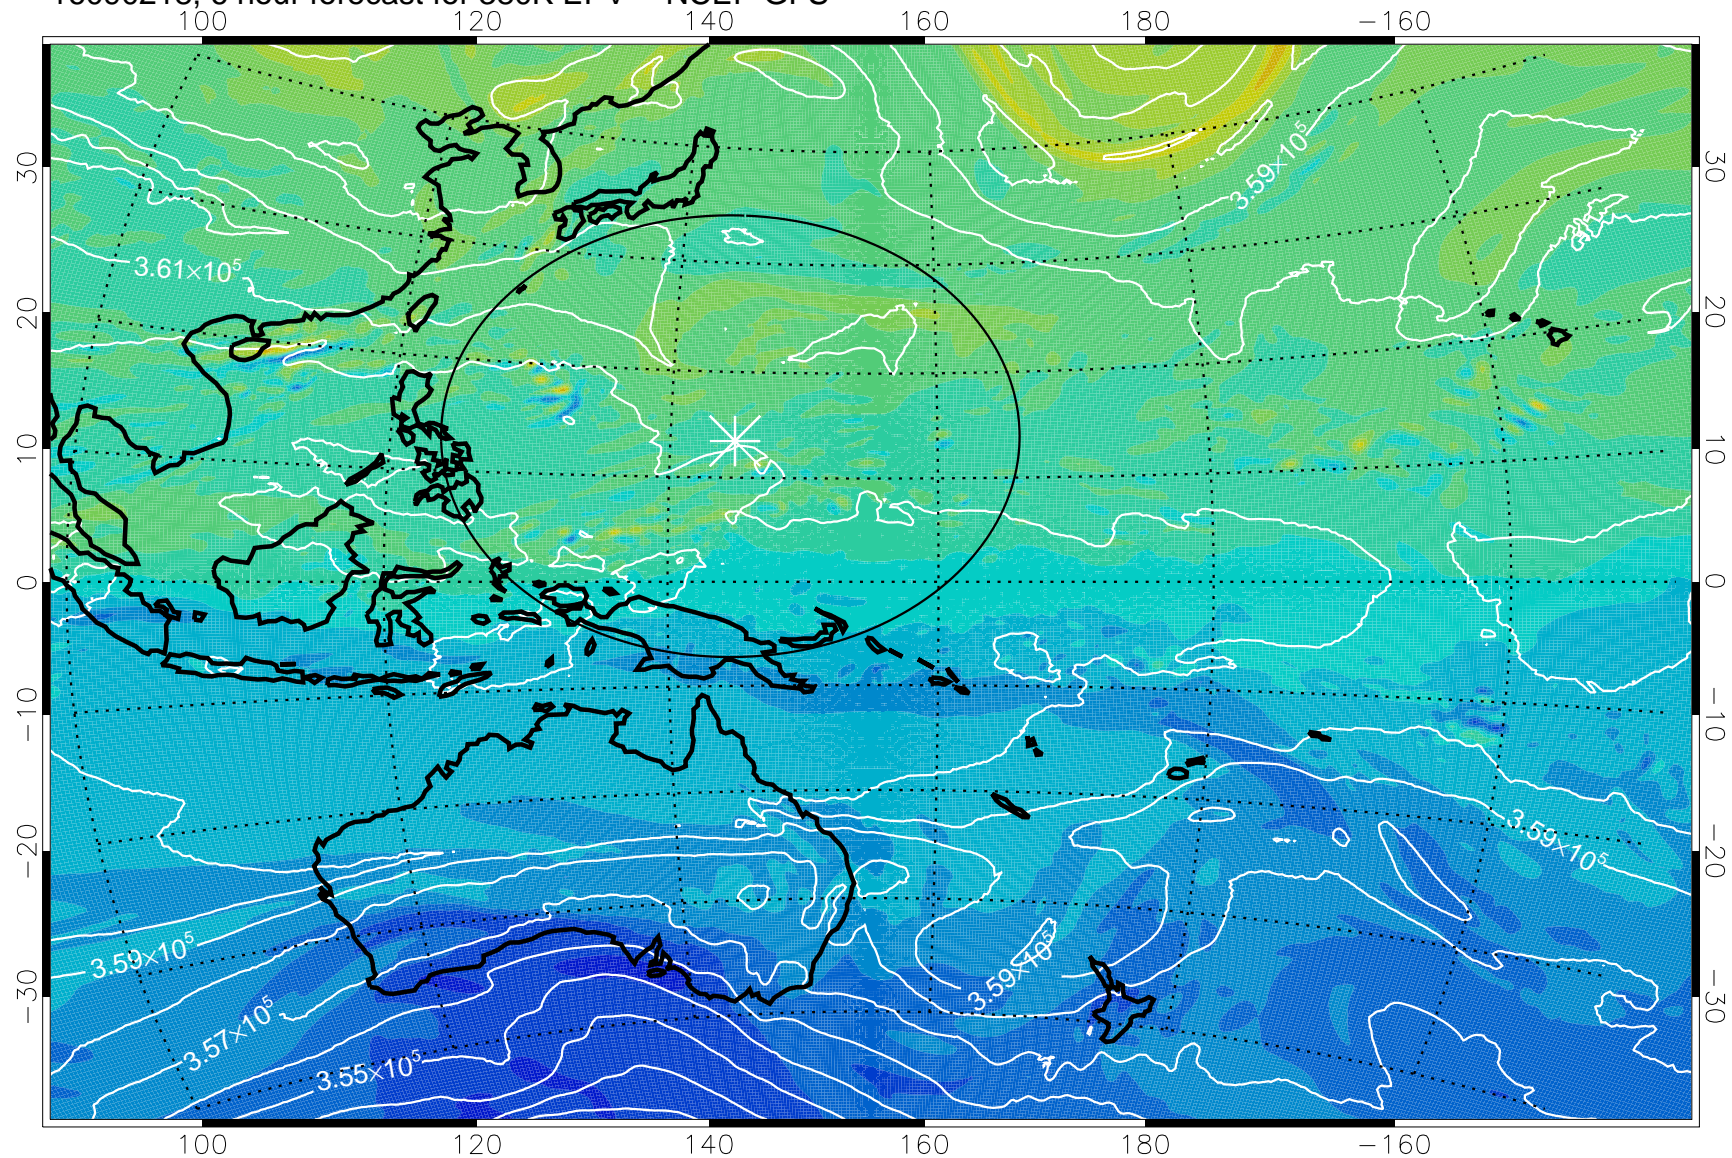

16090218, 6 hour forecast for 380K EPV -- NCEP GFS

380K Montgomery Streamfunction, white

Range ring of 2304 km

16090300, 12 hour forecast for 380K EPV -- NCEP GFS

380K Montgomery Streamfunction, white

Range ring of 2304 km

16090306, 18 hour forecast for 380K EPV -- NCEP GFS

380K Montgomery Streamfunction, white

Range ring of 2304 km

16090312, 24 hour forecast for 380K EPV -- NCEP GFS

380K Montgomery Streamfunction, white

Range ring of 2304 km

16090318, 30 hour forecast for 380K EPV -- NCEP GFS

380K Montgomery Streamfunction, white

Range ring of 2304 km

16090400, 36 hour forecast for 380K EPV -- NCEP GFS

380K Montgomery Streamfunction, white

Range ring of 2304 km

16090406, 42 hour forecast for 380K EPV -- NCEP GFS

380K Montgomery Streamfunction, white

Range ring of 2304 km

16090412, 48 hour forecast for 380K EPV -- NCEP GFS

380K Montgomery Streamfunction, white

Range ring of 2304 km