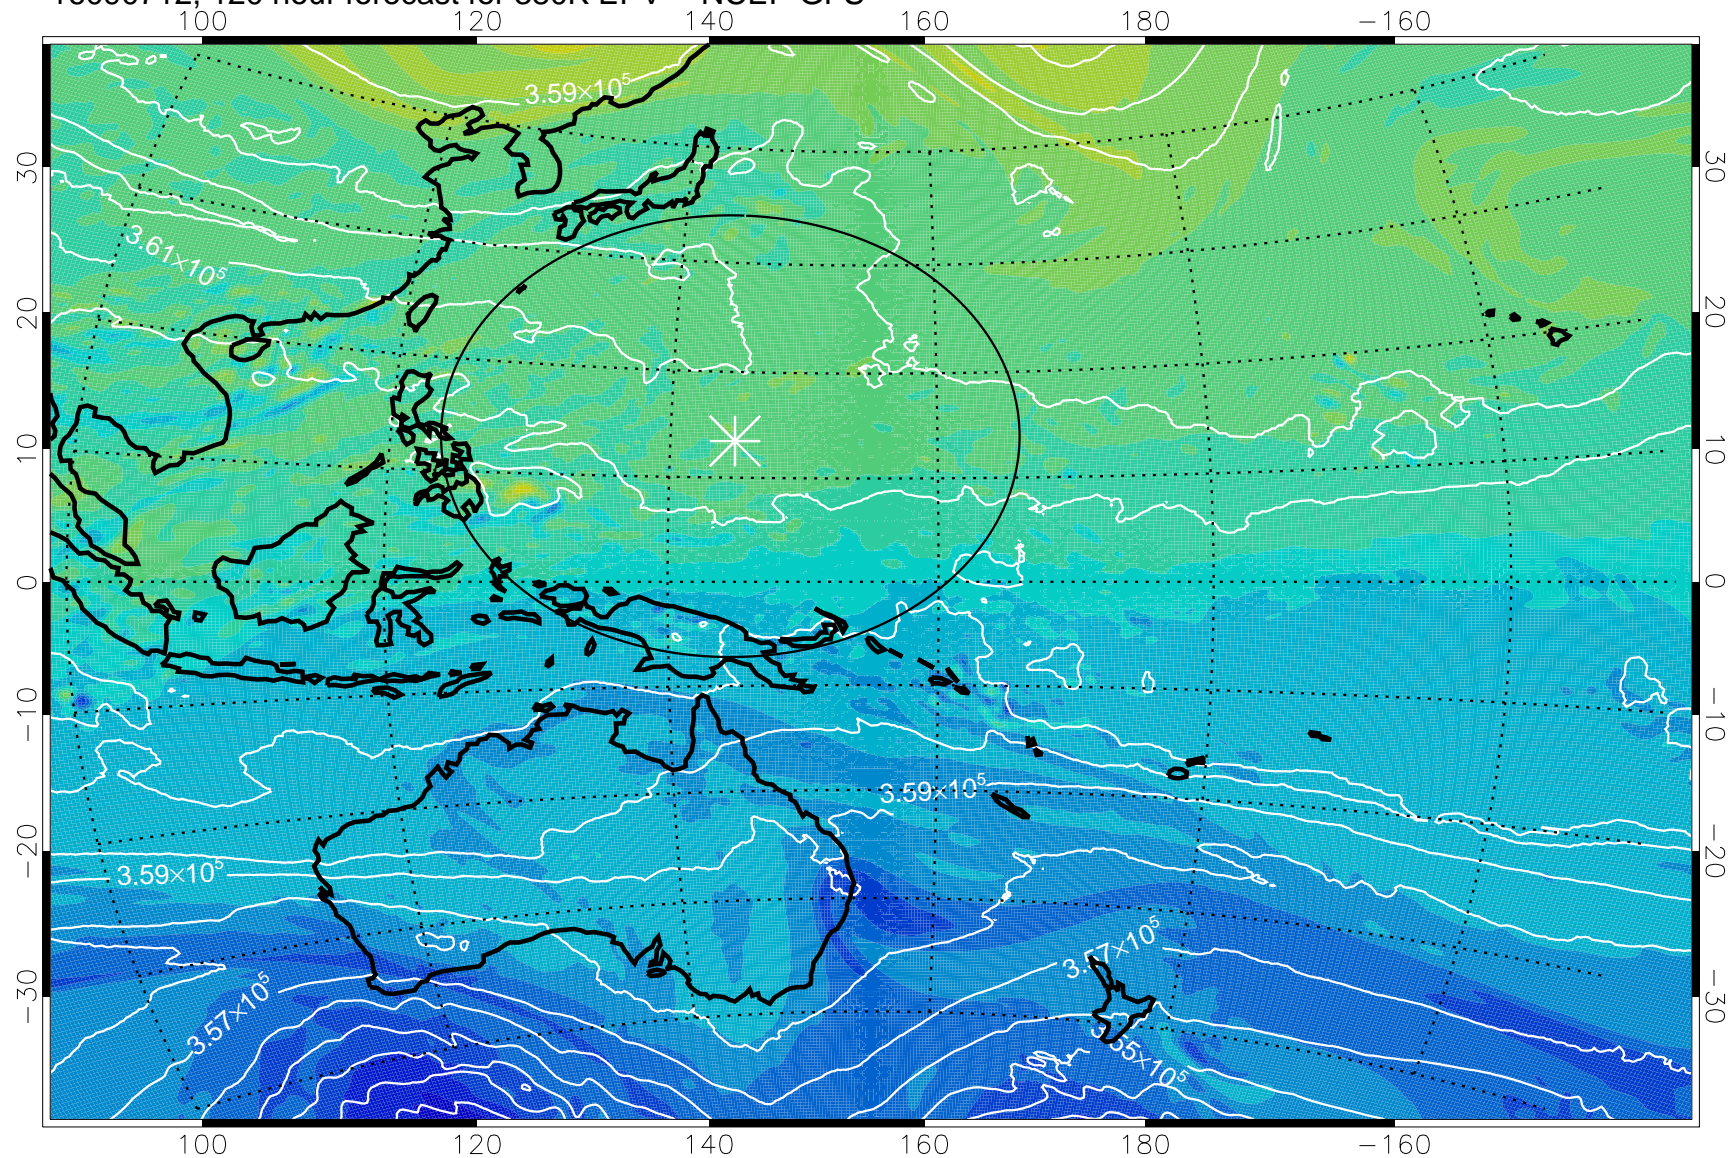

16090606, 90 hour forecast for 380K EPV -- NCEP GFS

380K Montgomery Streamfunction, white

Range ring of 2304 km

16090612, 96 hour forecast for 380K EPV -- NCEP GFS

16090618, 102 hour forecast for 380K EPV -- NCEP GFS

380K Montgomery Streamfunction, white

Range ring of 2304 km

16090700, 108 hour forecast for 380K EPV -- NCEP GFS

380K Montgomery Streamfunction, white

Range ring of 2304 km

16090706, 114 hour forecast for 380K EPV -- NCEP GFS

380K Montgomery Streamfunction, white

Range ring of 2304 km

16090712, 120 hour forecast for 380K EPV -- NCEP GFS

380K Montgomery Streamfunction, white

Range ring of 2304 km