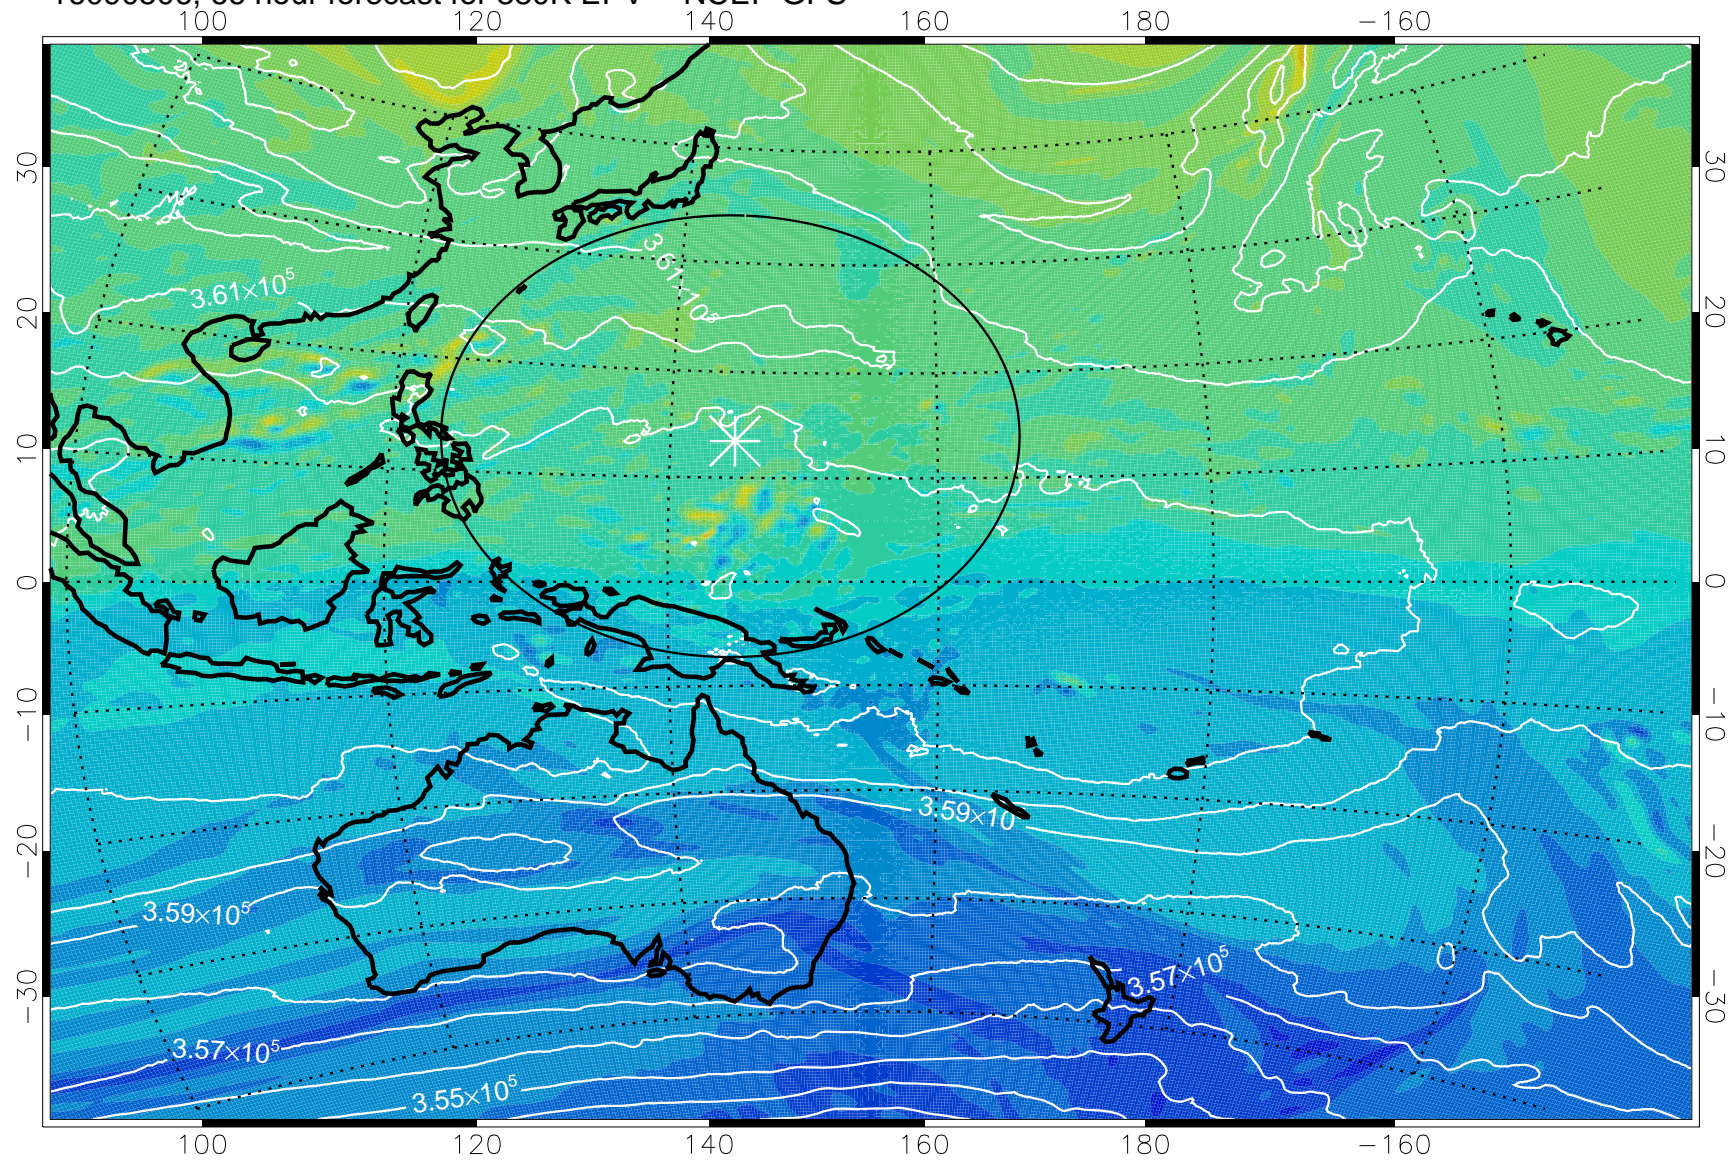

16090406, 42 hour forecast for 380K EPV -- NCEP GFS

380K Montgomery Streamfunction, white

Range ring of 2304 km

16090412, 48 hour forecast for 380K EPV -- NCEP GFS

380K Montgomery Streamfunction, white

Range ring of 2304 km

16090418, 54 hour forecast for 380K EPV -- NCEP GFS

380K Montgomery Streamfunction, white

Range ring of 2304 km

16090500, 60 hour forecast for 380K EPV -- NCEP GFS

380K Montgomery Streamfunction, white

Range ring of 2304 km

16090506, 66 hour forecast for 380K EPV -- NCEP GFS

380K Montgomery Streamfunction, white

Range ring of 2304 km

16090512, 72 hour forecast for 380K EPV -- NCEP GFS

380K Montgomery Streamfunction, white

Range ring of 2304 km

16090518, 78 hour forecast for 380K EPV -- NCEP GFS

380K Montgomery Streamfunction, white

Range ring of 2304 km

16090600, 84 hour forecast for 380K EPV -- NCEP GFS

380K Montgomery Streamfunction, white

Range ring of 2304 km