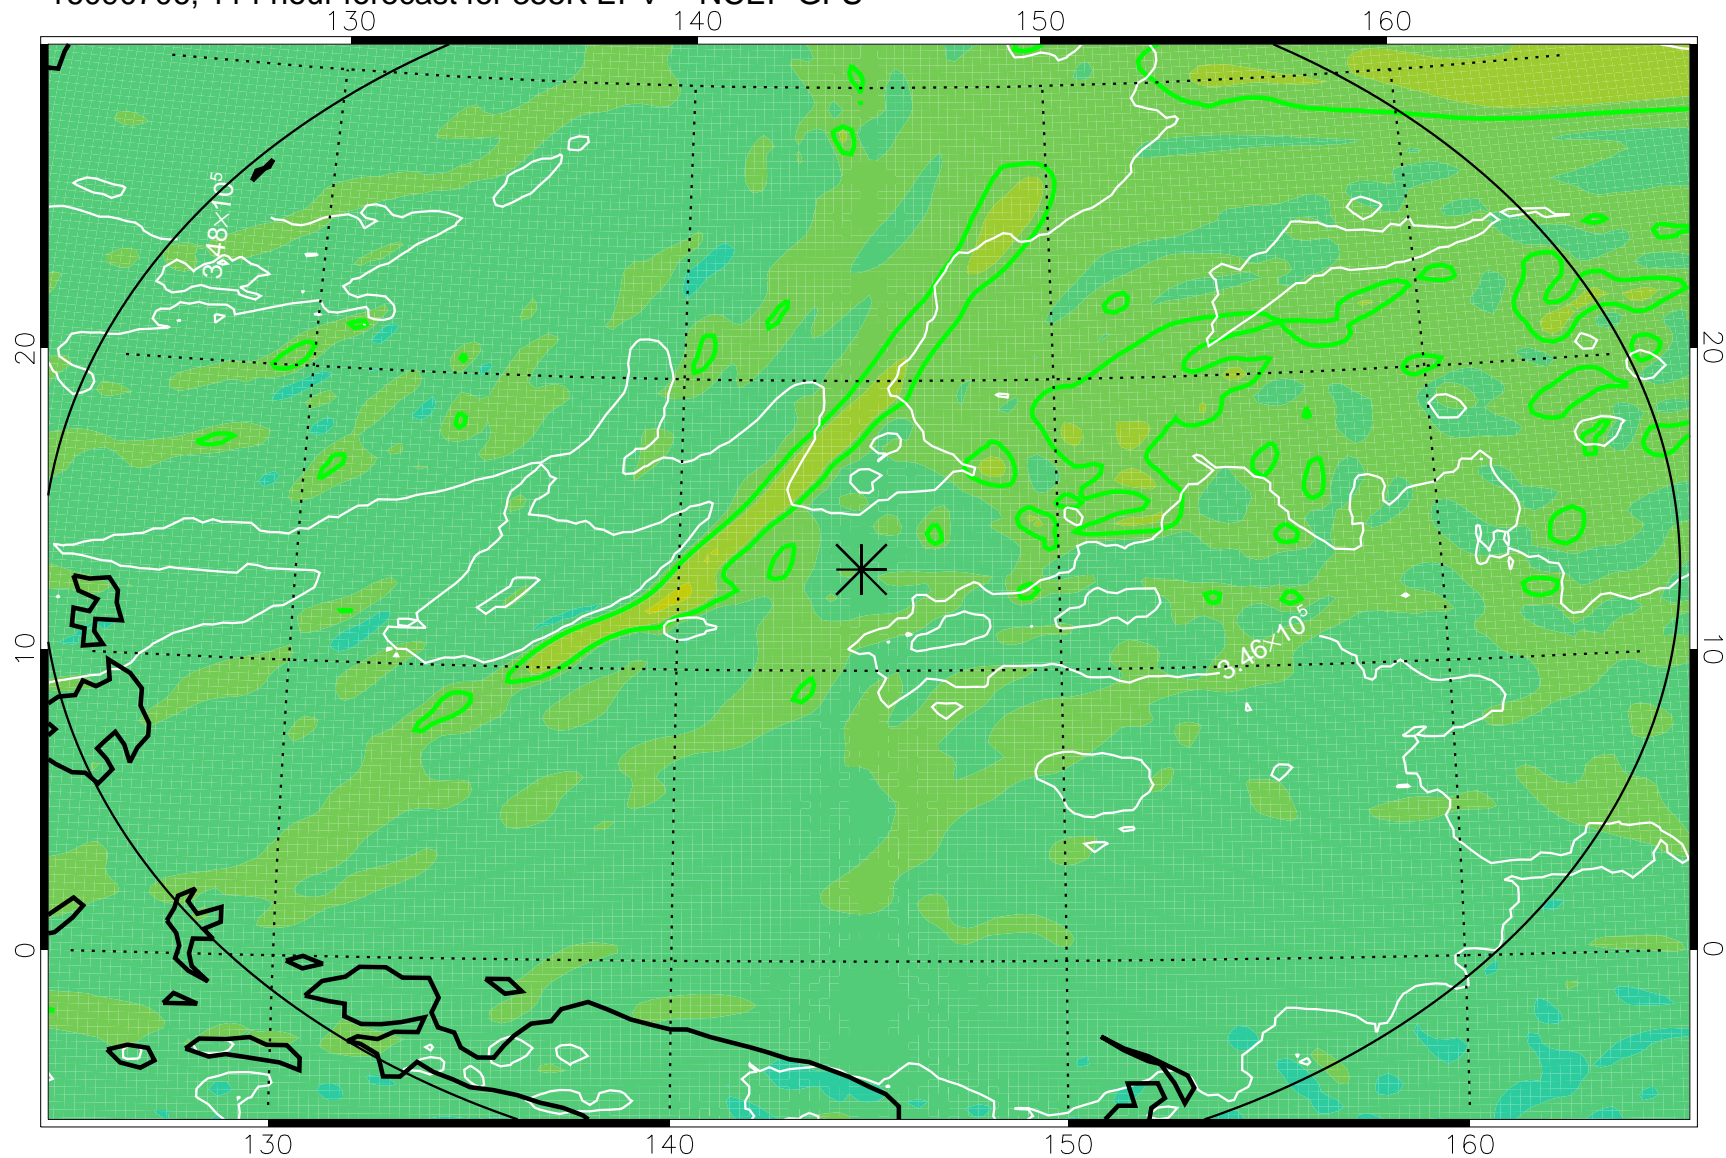

16090518, 78 hour forecast for 355K EPV -- NCEP GFS

355K Montgomery Streamfunction, white
EPV Tropopause (2 PVU) Position
Range ring of 2304 km

16090600, 84 hour forecast for 355K EPV -- NCEP GFS

355K Montgomery Streamfunction, white
EPV Tropopause (2 PVU) Position
Range ring of 2304 km

16090606, 90 hour forecast for 355K EPV -- NCEP GFS

355K Montgomery Streamfunction, white
EPV Tropopause (2 PVU) Position
Range ring of 2304 km

16090612, 96 hour forecast for 355K EPV -- NCEP GFS

355K Montgomery Streamfunction, white
EPV Tropopause (2 PVU) Position
Range ring of 2304 km

16090618, 102 hour forecast for 355K EPV -- NCEP GFS

355K Montgomery Streamfunction, white
EPV Tropopause (2 PVU) Position
Range ring of 2304 km

16090700, 108 hour forecast for 355K EPV -- NCEP GFS

355K Montgomery Streamfunction, white
EPV Tropopause (2 PVU) Position
Range ring of 2304 km

16090706, 114 hour forecast for 355K EPV -- NCEP GFS

355K Montgomery Streamfunction, white
EPV Tropopause (2 PVU) Position
Range ring of 2304 km

16090712, 120 hour forecast for 355K EPV -- NCEP GFS

355K Montgomery Streamfunction, white
EPV Tropopause (2 PVU) Position
Range ring of 2304 km