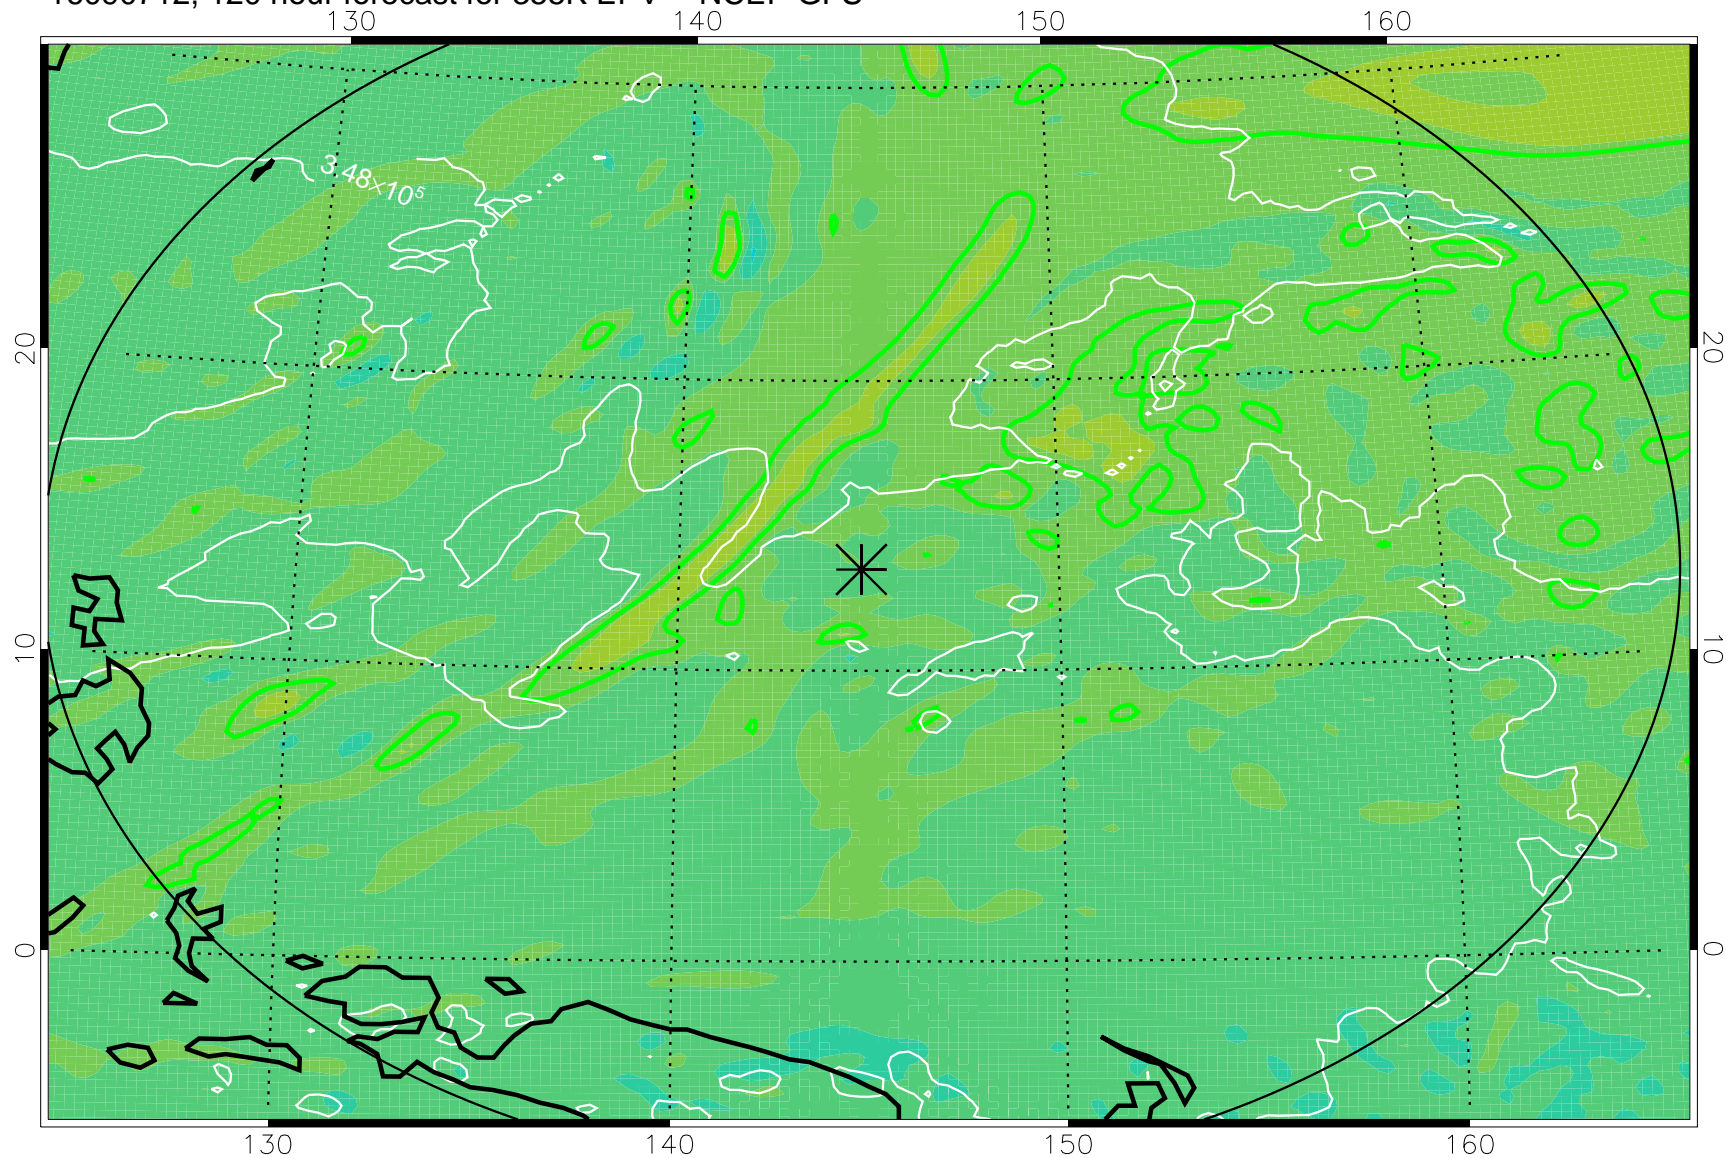

16090518, 78 hour forecast for 355K EPV -- NCEP GFS

355K Montgomery Streamfunction, white
EPV Tropopause (2 PVU) Position
Range ring of 2304 km

16090600, 84 hour forecast for 355K EPV -- NCEP GFS

355K Montgomery Streamfunction, white
EPV Tropopause (2 PVU) Position
Range ring of 2304 km

16090606, 90 hour forecast for 355K EPV -- NCEP GFS

355K Montgomery Streamfunction, white
EPV Tropopause (2 PVU) Position
Range ring of 2304 km

16090612, 96 hour forecast for 355K EPV -- NCEP GFS

355K Montgomery Streamfunction, white
EPV Tropopause (2 PVU) Position
Range ring of 2304 km

16090618, 102 hour forecast for 355K EPV -- NCEP GFS

355K Montgomery Streamfunction, white
EPV Tropopause (2 PVU) Position
Range ring of 2304 km

16090700, 108 hour forecast for 355K EPV -- NCEP GFS

355K Montgomery Streamfunction, white
EPV Tropopause (2 PVU) Position
Range ring of 2304 km

16090706, 114 hour forecast for 355K EPV -- NCEP GFS

355K Montgomery Streamfunction, white
EPV Tropopause (2 PVU) Position
Range ring of 2304 km

16090712, 120 hour forecast for 355K EPV -- NCEP GFS

355K Montgomery Streamfunction, white
EPV Tropopause (2 PVU) Position
Range ring of 2304 km