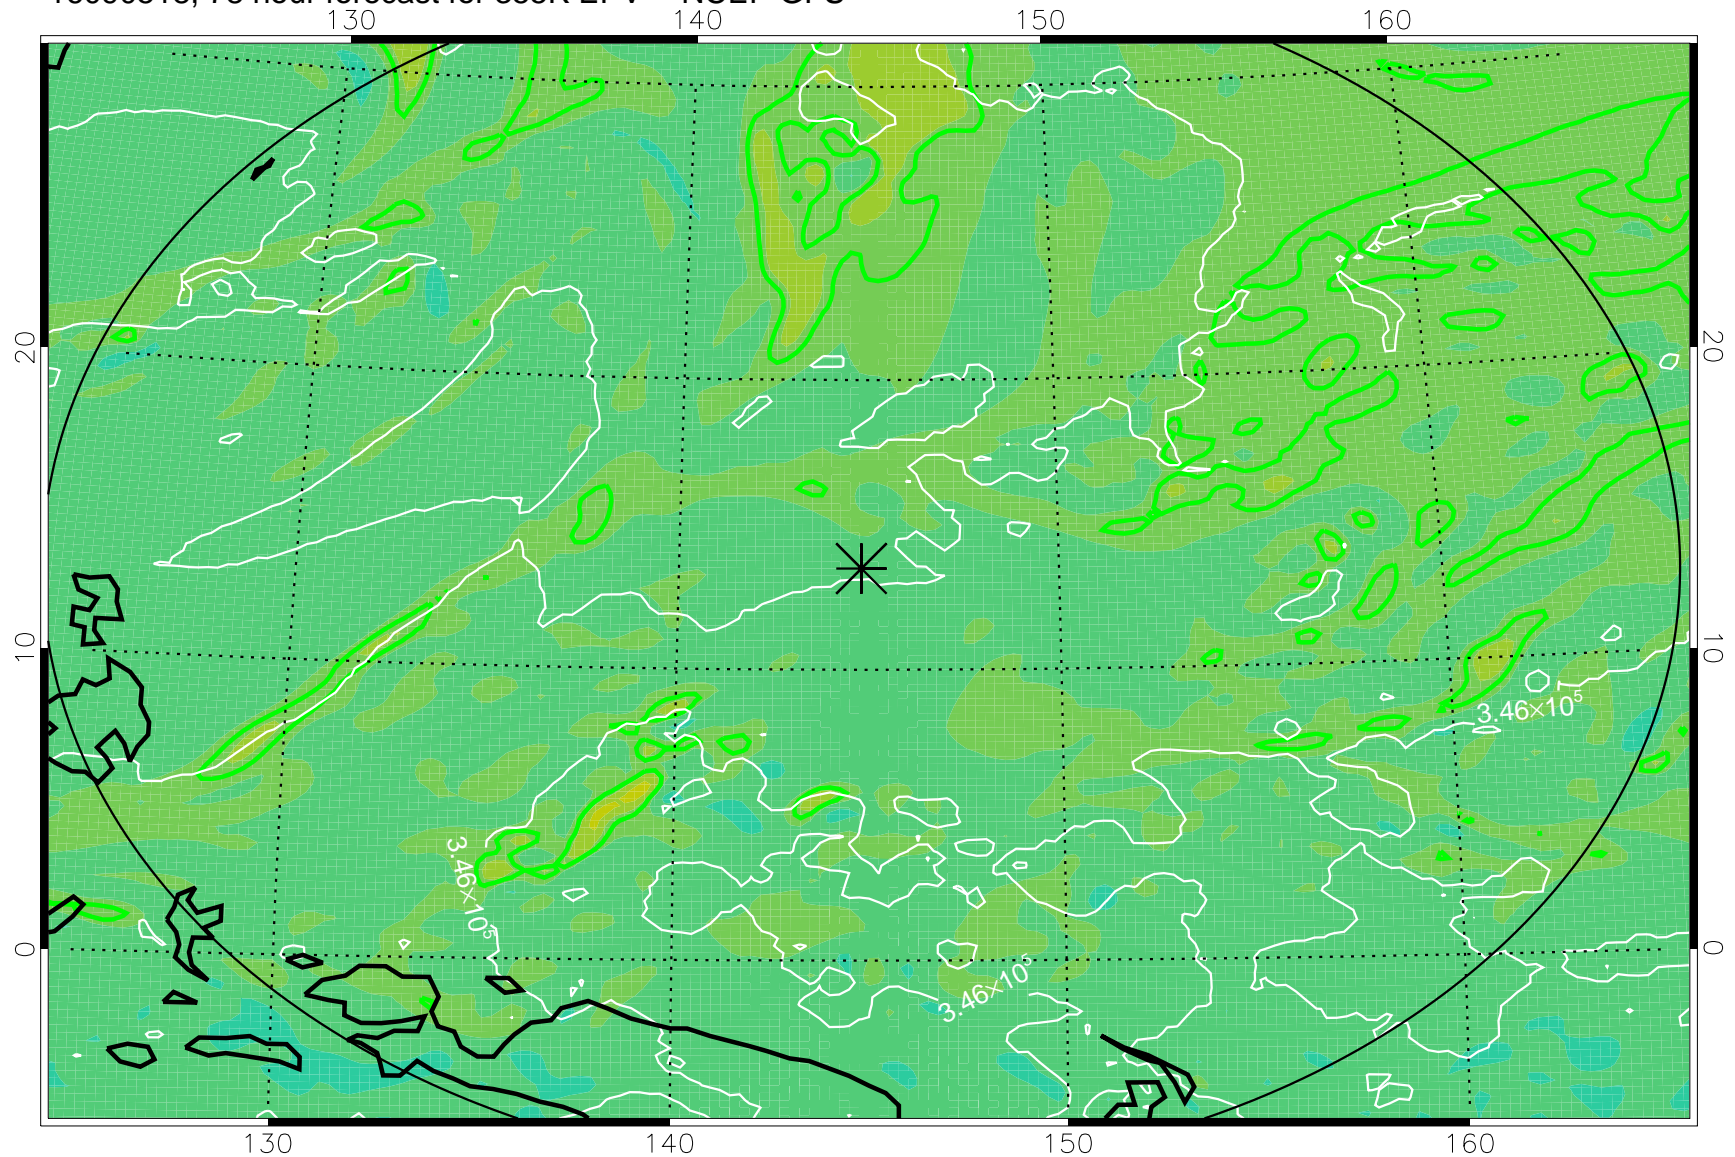

16090506, 66 hour forecast for 355K EPV -- NCEP GFS

355K Montgomery Streamfunction, white
EPV Tropopause (2 PVU) Position
Range ring of 2304 km

16090512, 72 hour forecast for 355K EPV -- NCEP GFS

355K Montgomery Streamfunction, white
EPV Tropopause (2 PVU) Position
Range ring of 2304 km

16090518, 78 hour forecast for 355K EPV -- NCEP GFS

355K Montgomery Streamfunction, white
EPV Tropopause (2 PVU) Position
Range ring of 2304 km

16090600, 84 hour forecast for 355K EPV -- NCEP GFS

355K Montgomery Streamfunction, white
EPV Tropopause (2 PVU) Position
Range ring of 2304 km

16090606, 90 hour forecast for 355K EPV -- NCEP GFS

355K Montgomery Streamfunction, white
EPV Tropopause (2 PVU) Position
Range ring of 2304 km

16090612, 96 hour forecast for 355K EPV -- NCEP GFS

355K Montgomery Streamfunction, white
EPV Tropopause (2 PVU) Position
Range ring of 2304 km

16090618, 102 hour forecast for 355K EPV -- NCEP GFS

355K Montgomery Streamfunction, white
EPV Tropopause (2 PVU) Position
Range ring of 2304 km

16090700, 108 hour forecast for 355K EPV -- NCEP GFS

355K Montgomery Streamfunction, white
EPV Tropopause (2 PVU) Position
Range ring of 2304 km