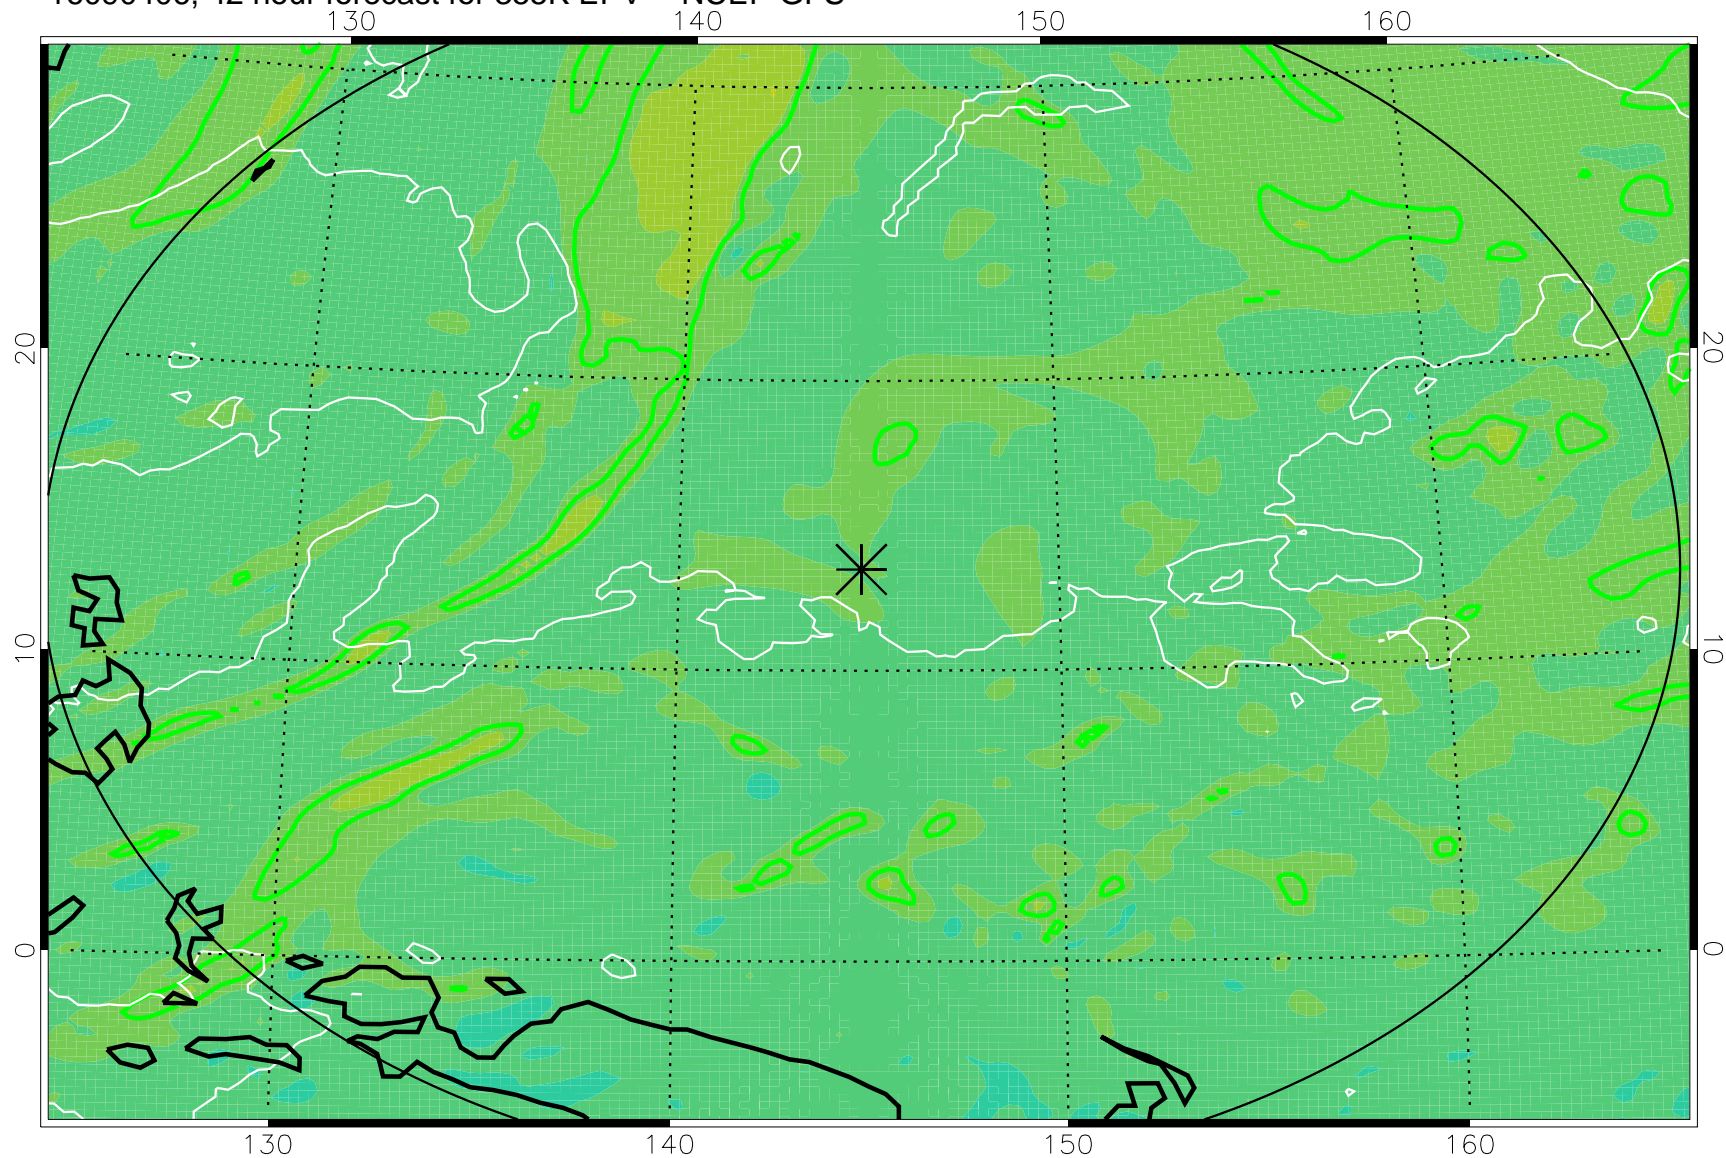

16090306, 18 hour forecast for 355K EPV -- NCEP GFS

355K Montgomery Streamfunction, white
EPV Tropopause (2 PVU) Position
Range ring of 2304 km

16090312, 24 hour forecast for 355K EPV -- NCEP GFS

355K Montgomery Streamfunction, white
EPV Tropopause (2 PVU) Position
Range ring of 2304 km

16090318, 30 hour forecast for 355K EPV -- NCEP GFS

355K Montgomery Streamfunction, white
EPV Tropopause (2 PVU) Position
Range ring of 2304 km

16090400, 36 hour forecast for 355K EPV -- NCEP GFS

355K Montgomery Streamfunction, white
EPV Tropopause (2 PVU) Position
Range ring of 2304 km

16090406, 42 hour forecast for 355K EPV -- NCEP GFS

355K Montgomery Streamfunction, white
EPV Tropopause (2 PVU) Position
Range ring of 2304 km

16090412, 48 hour forecast for 355K EPV -- NCEP GFS

355K Montgomery Streamfunction, white
EPV Tropopause (2 PVU) Position
Range ring of 2304 km

16090418, 54 hour forecast for 355K EPV -- NCEP GFS

355K Montgomery Streamfunction, white
EPV Tropopause (2 PVU) Position
Range ring of 2304 km

16090500, 60 hour forecast for 355K EPV -- NCEP GFS

355K Montgomery Streamfunction, white
EPV Tropopause (2 PVU) Position
Range ring of 2304 km