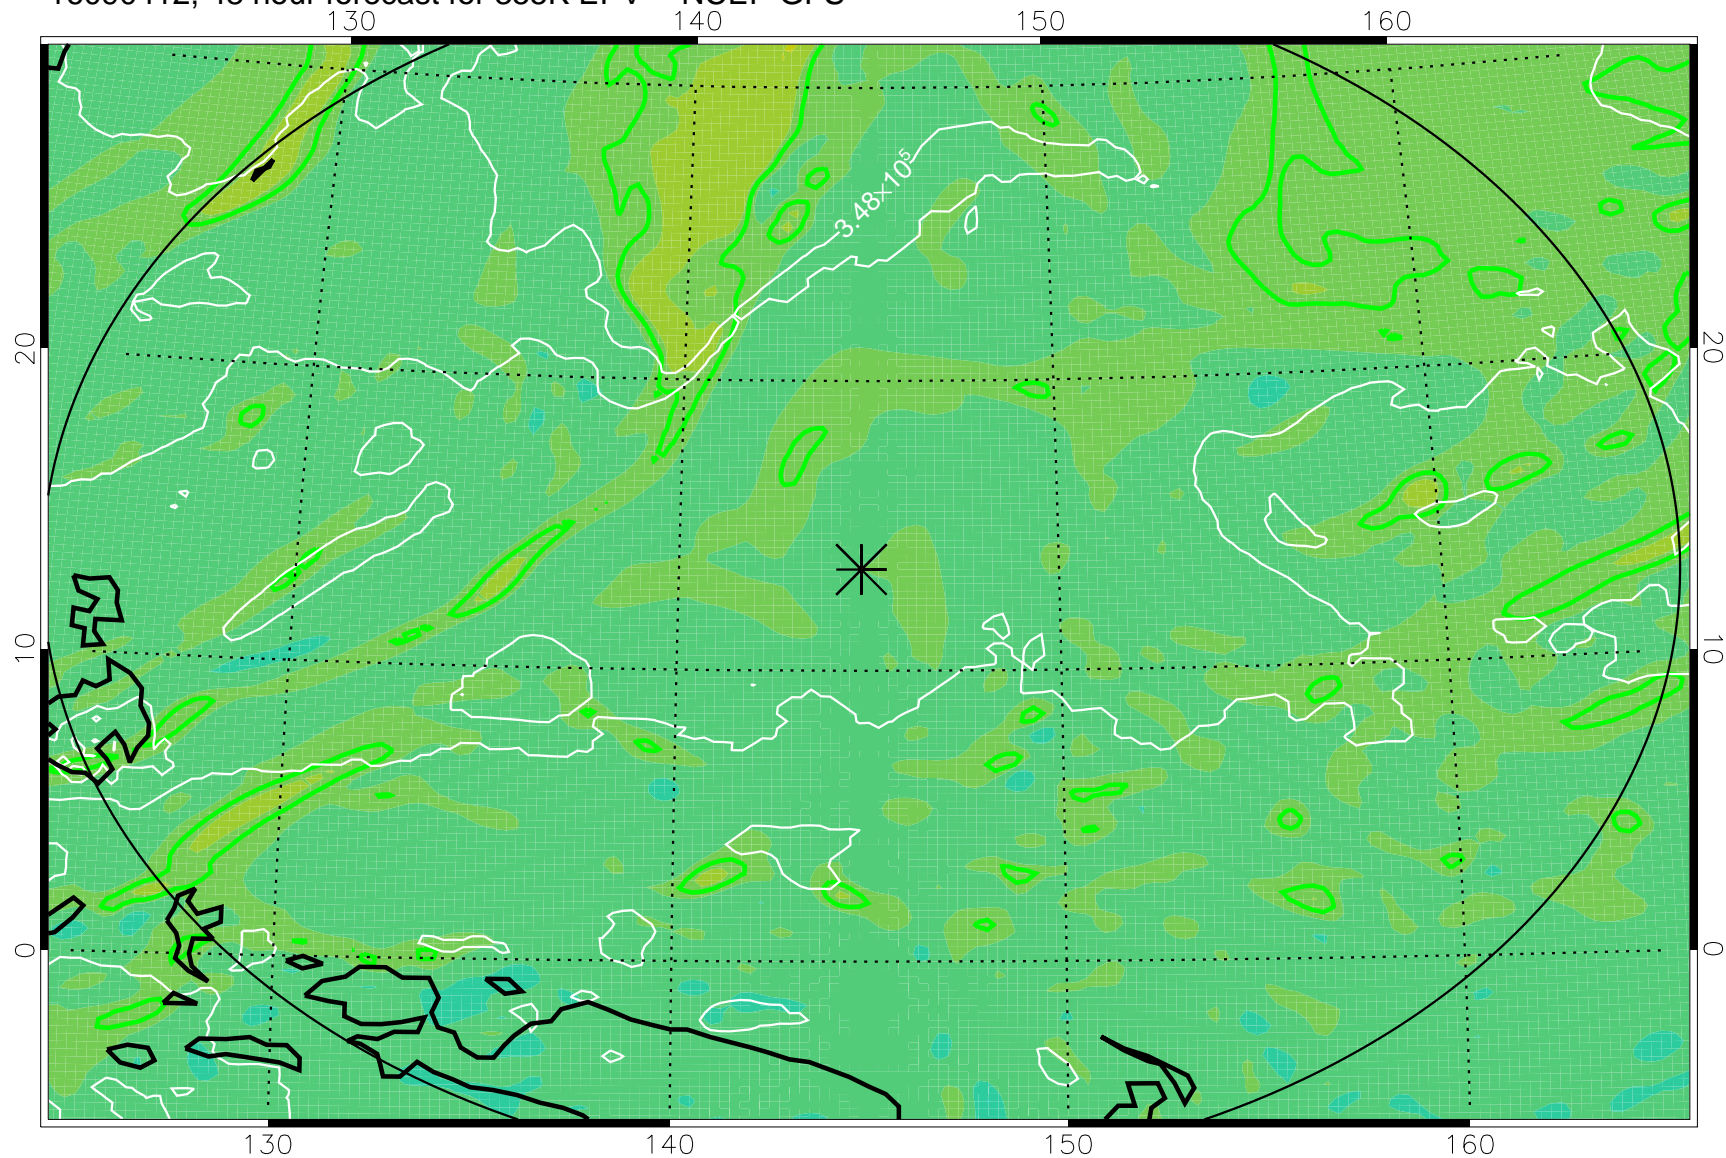

16090306, 18 hour forecast for 355K EPV -- NCEP GFS

355K Montgomery Streamfunction, white
EPV Tropopause (2 PVU) Position
Range ring of 2304 km

16090312, 24 hour forecast for 355K EPV -- NCEP GFS

355K Montgomery Streamfunction, white
EPV Tropopause (2 PVU) Position
Range ring of 2304 km

16090318, 30 hour forecast for 355K EPV -- NCEP GFS

355K Montgomery Streamfunction, white
EPV Tropopause (2 PVU) Position
Range ring of 2304 km

16090400, 36 hour forecast for 355K EPV -- NCEP GFS

355K Montgomery Streamfunction, white
EPV Tropopause (2 PVU) Position
Range ring of 2304 km

16090406, 42 hour forecast for 355K EPV -- NCEP GFS

355K Montgomery Streamfunction, white
EPV Tropopause (2 PVU) Position
Range ring of 2304 km

16090412, 48 hour forecast for 355K EPV -- NCEP GFS

355K Montgomery Streamfunction, white
EPV Tropopause (2 PVU) Position
Range ring of 2304 km

16090506, 66 hour forecast for 355K EPV -- NCEP GFS

355K Montgomery Streamfunction, white
EPV Tropopause (2 PVU) Position
Range ring of 2304 km

16090512, 72 hour forecast for 355K EPV -- NCEP GFS

355K Montgomery Streamfunction, white
EPV Tropopause (2 PVU) Position
Range ring of 2304 km