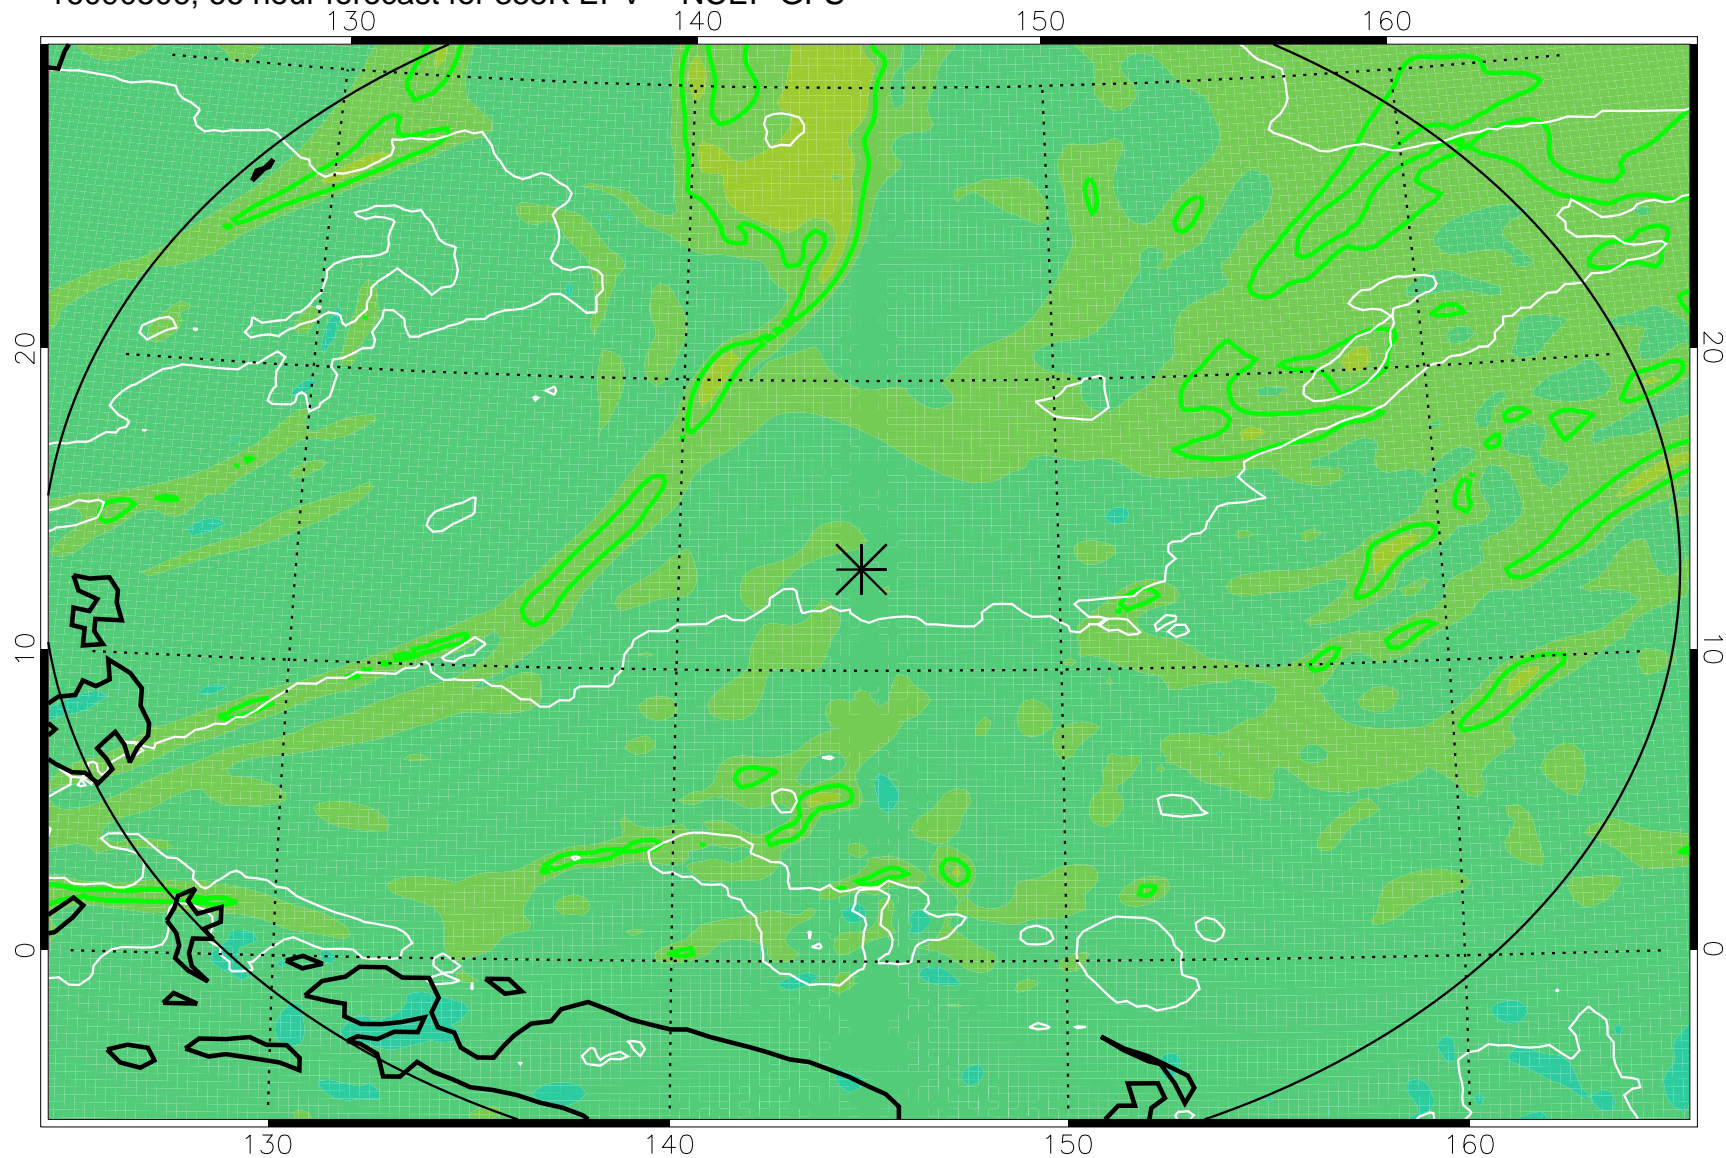

16090418, 54 hour forecast for 355K EPV -- NCEP GFS

355K Montgomery Streamfunction, white
EPV Tropopause (2 PVU) Position
Range ring of 2304 km

16090500, 60 hour forecast for 355K EPV -- NCEP GFS

355K Montgomery Streamfunction, white
EPV Tropopause (2 PVU) Position
Range ring of 2304 km

16090506, 66 hour forecast for 355K EPV -- NCEP GFS

355K Montgomery Streamfunction, white
EPV Tropopause (2 PVU) Position
Range ring of 2304 km

16090512, 72 hour forecast for 355K EPV -- NCEP GFS

355K Montgomery Streamfunction, white
EPV Tropopause (2 PVU) Position
Range ring of 2304 km

16090518, 78 hour forecast for 355K EPV -- NCEP GFS

355K Montgomery Streamfunction, white
EPV Tropopause (2 PVU) Position
Range ring of 2304 km

16090600, 84 hour forecast for 355K EPV -- NCEP GFS

355K Montgomery Streamfunction, white
EPV Tropopause (2 PVU) Position
Range ring of 2304 km

16090606, 90 hour forecast for 355K EPV -- NCEP GFS

355K Montgomery Streamfunction, white
EPV Tropopause (2 PVU) Position
Range ring of 2304 km

16090612, 96 hour forecast for 355K EPV -- NCEP GFS

355K Montgomery Streamfunction, white
EPV Tropopause (2 PVU) Position
Range ring of 2304 km