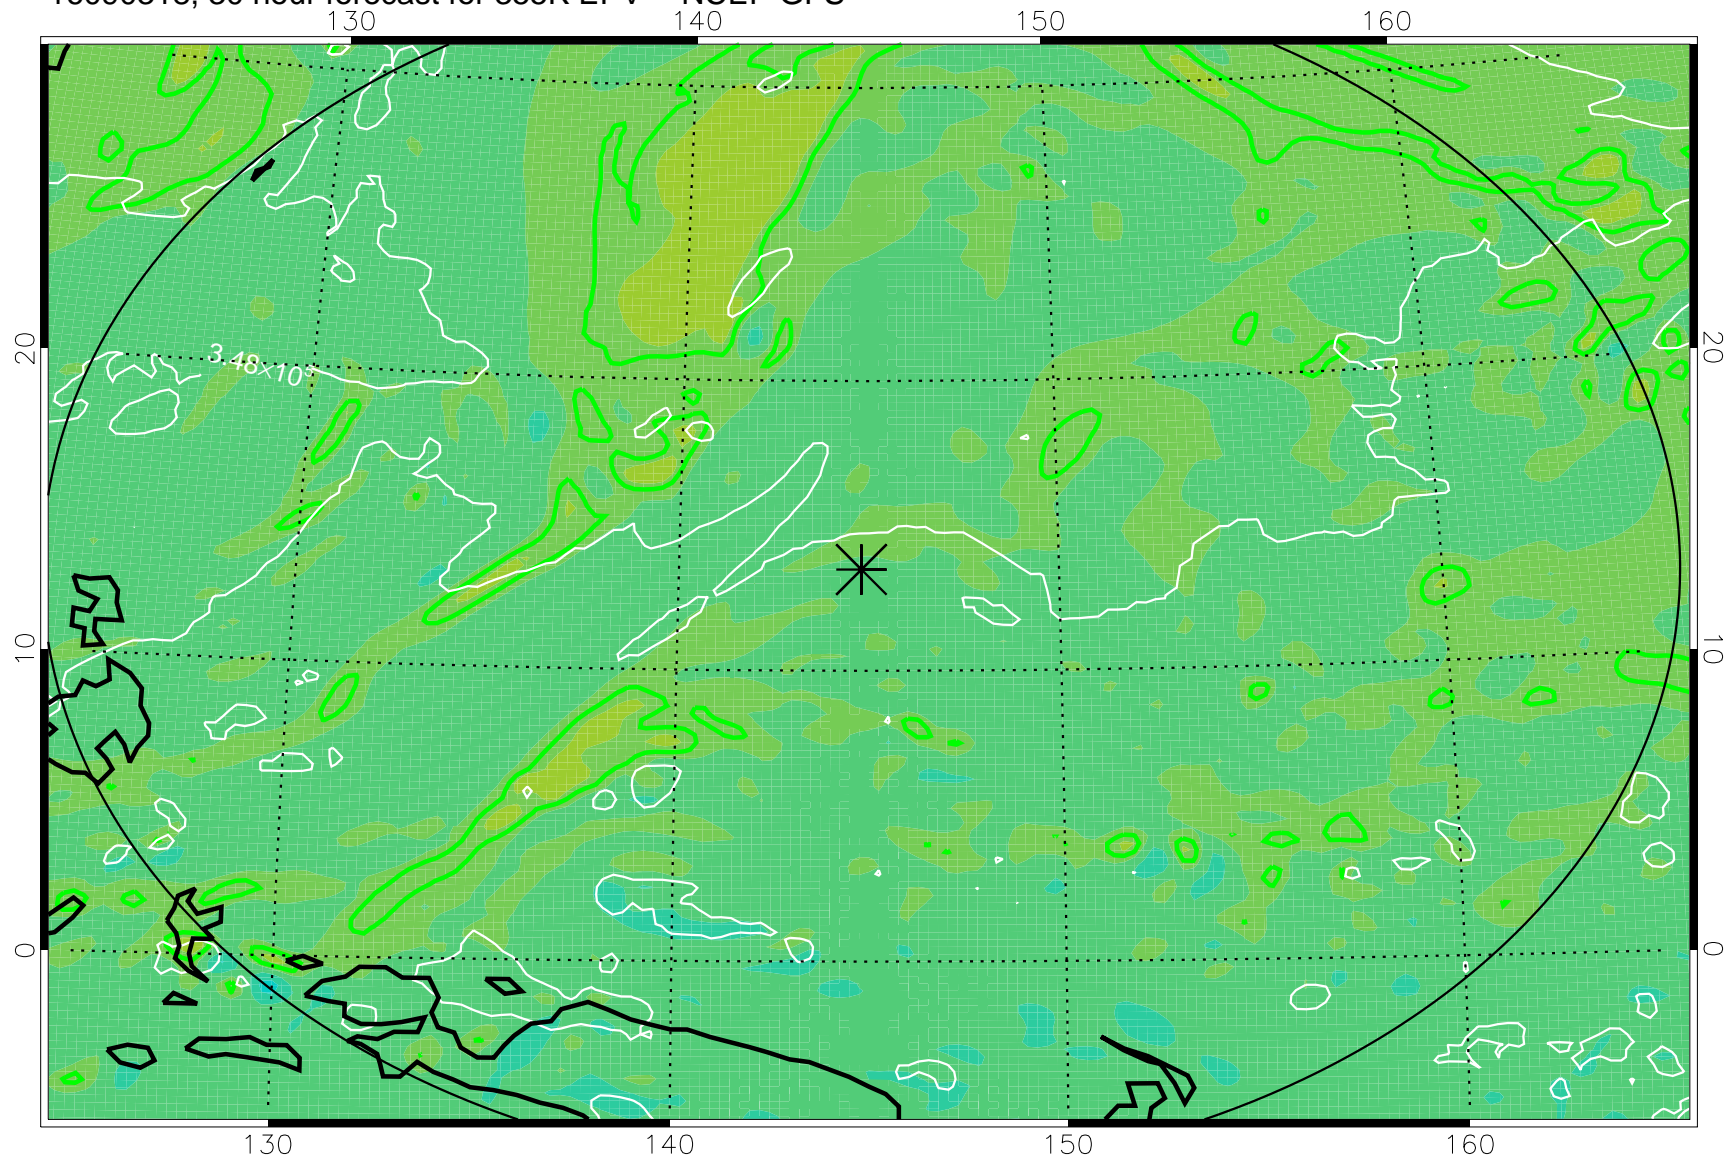

16090218, 6 hour forecast for 355K EPV -- NCEP GFS

355K Montgomery Streamfunction, white
EPV Tropopause (2 PVU) Position
Range ring of 2304 km

16090300, 12 hour forecast for 355K EPV -- NCEP GFS

355K Montgomery Streamfunction, white
EPV Tropopause (2 PVU) Position
Range ring of 2304 km

16090306, 18 hour forecast for 355K EPV -- NCEP GFS

355K Montgomery Streamfunction, white
EPV Tropopause (2 PVU) Position
Range ring of 2304 km

16090312, 24 hour forecast for 355K EPV -- NCEP GFS

355K Montgomery Streamfunction, white
EPV Tropopause (2 PVU) Position
Range ring of 2304 km

16090318, 30 hour forecast for 355K EPV -- NCEP GFS

355K Montgomery Streamfunction, white
EPV Tropopause (2 PVU) Position
Range ring of 2304 km

16090400, 36 hour forecast for 355K EPV -- NCEP GFS

355K Montgomery Streamfunction, white
EPV Tropopause (2 PVU) Position
Range ring of 2304 km

16090406, 42 hour forecast for 355K EPV -- NCEP GFS

355K Montgomery Streamfunction, white
EPV Tropopause (2 PVU) Position
Range ring of 2304 km

16090412, 48 hour forecast for 355K EPV -- NCEP GFS

355K Montgomery Streamfunction, white
EPV Tropopause (2 PVU) Position
Range ring of 2304 km