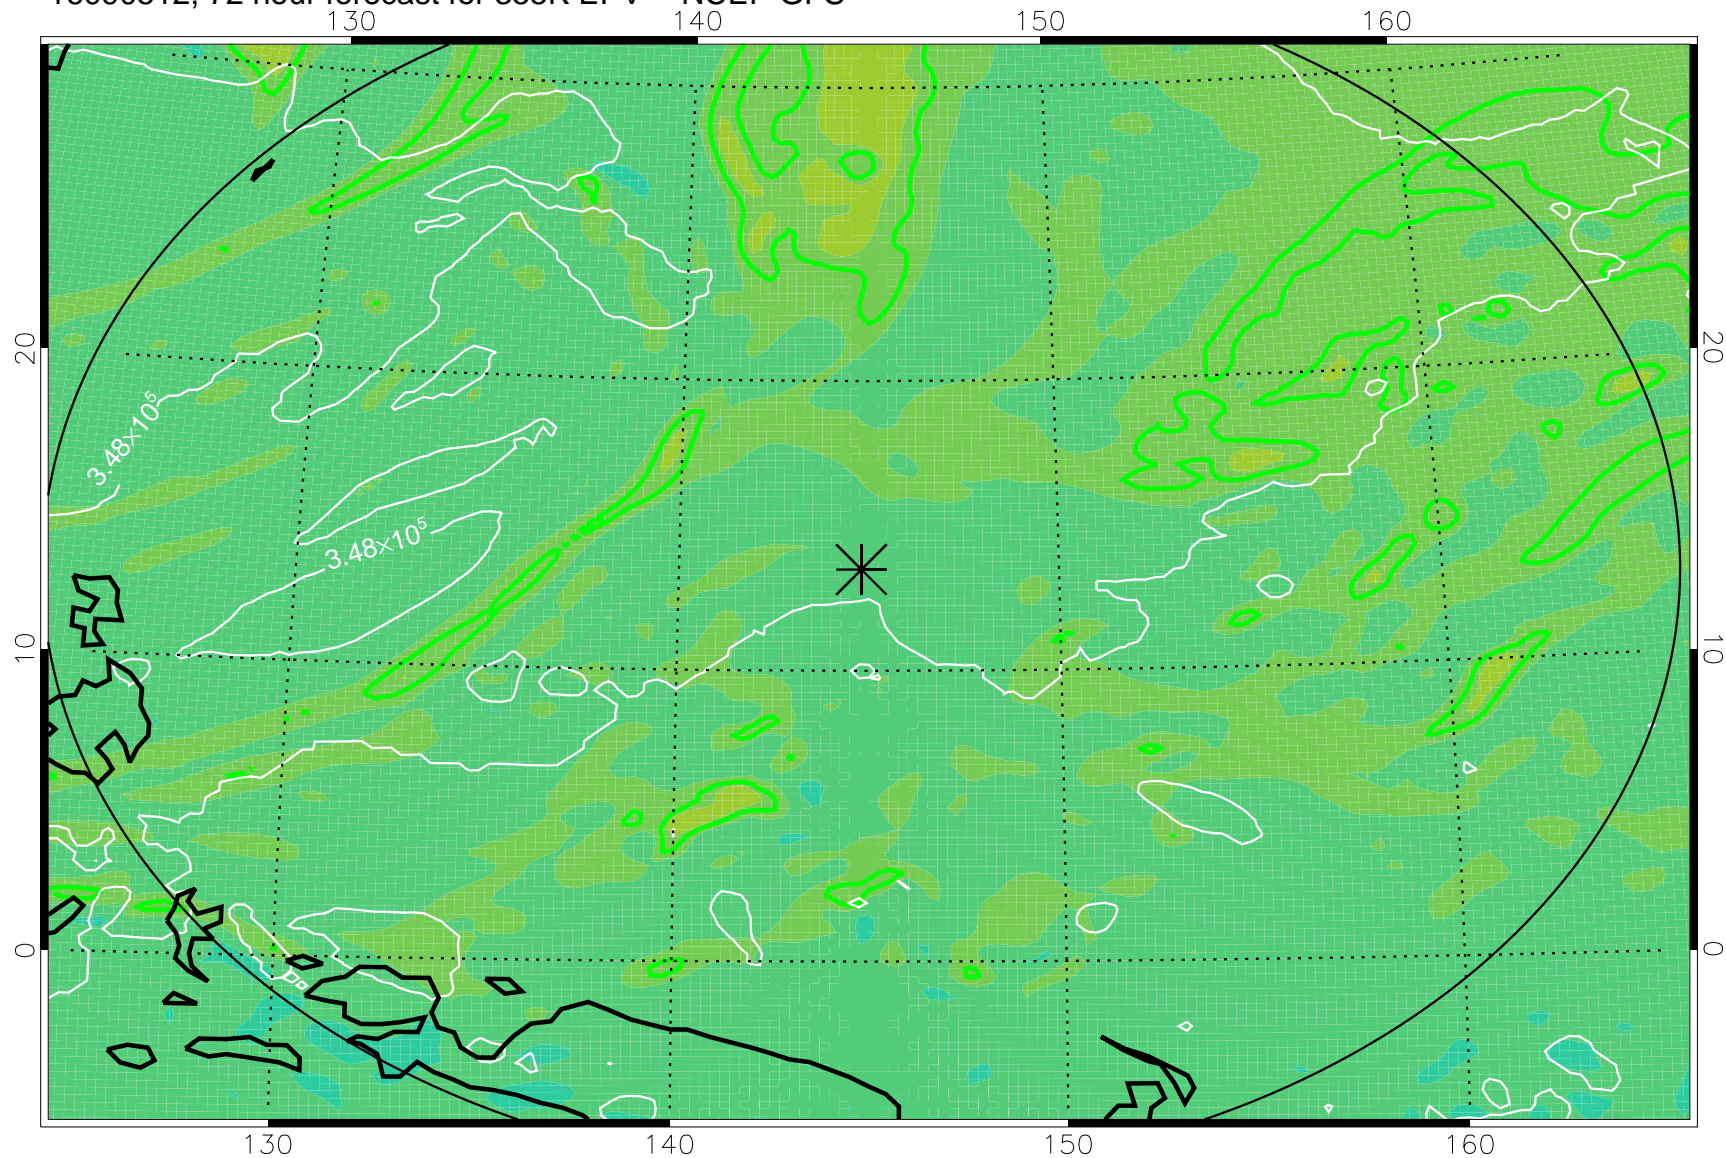

16090418, 54 hour forecast for 355K EPV -- NCEP GFS

355K Montgomery Streamfunction, white
EPV Tropopause (2 PVU) Position
Range ring of 2304 km

16090500, 60 hour forecast for 355K EPV -- NCEP GFS

355K Montgomery Streamfunction, white
EPV Tropopause (2 PVU) Position
Range ring of 2304 km

16090506, 66 hour forecast for 355K EPV -- NCEP GFS

355K Montgomery Streamfunction, white
EPV Tropopause (2 PVU) Position
Range ring of 2304 km

16090512, 72 hour forecast for 355K EPV -- NCEP GFS

355K Montgomery Streamfunction, white
EPV Tropopause (2 PVU) Position
Range ring of 2304 km

16090518, 78 hour forecast for 355K EPV -- NCEP GFS

355K Montgomery Streamfunction, white
EPV Tropopause (2 PVU) Position
Range ring of 2304 km

16090600, 84 hour forecast for 355K EPV -- NCEP GFS

355K Montgomery Streamfunction, white
EPV Tropopause (2 PVU) Position
Range ring of 2304 km

16090606, 90 hour forecast for 355K EPV -- NCEP GFS

355K Montgomery Streamfunction, white
EPV Tropopause (2 PVU) Position
Range ring of 2304 km

16090612, 96 hour forecast for 355K EPV -- NCEP GFS

355K Montgomery Streamfunction, white
EPV Tropopause (2 PVU) Position
Range ring of 2304 km