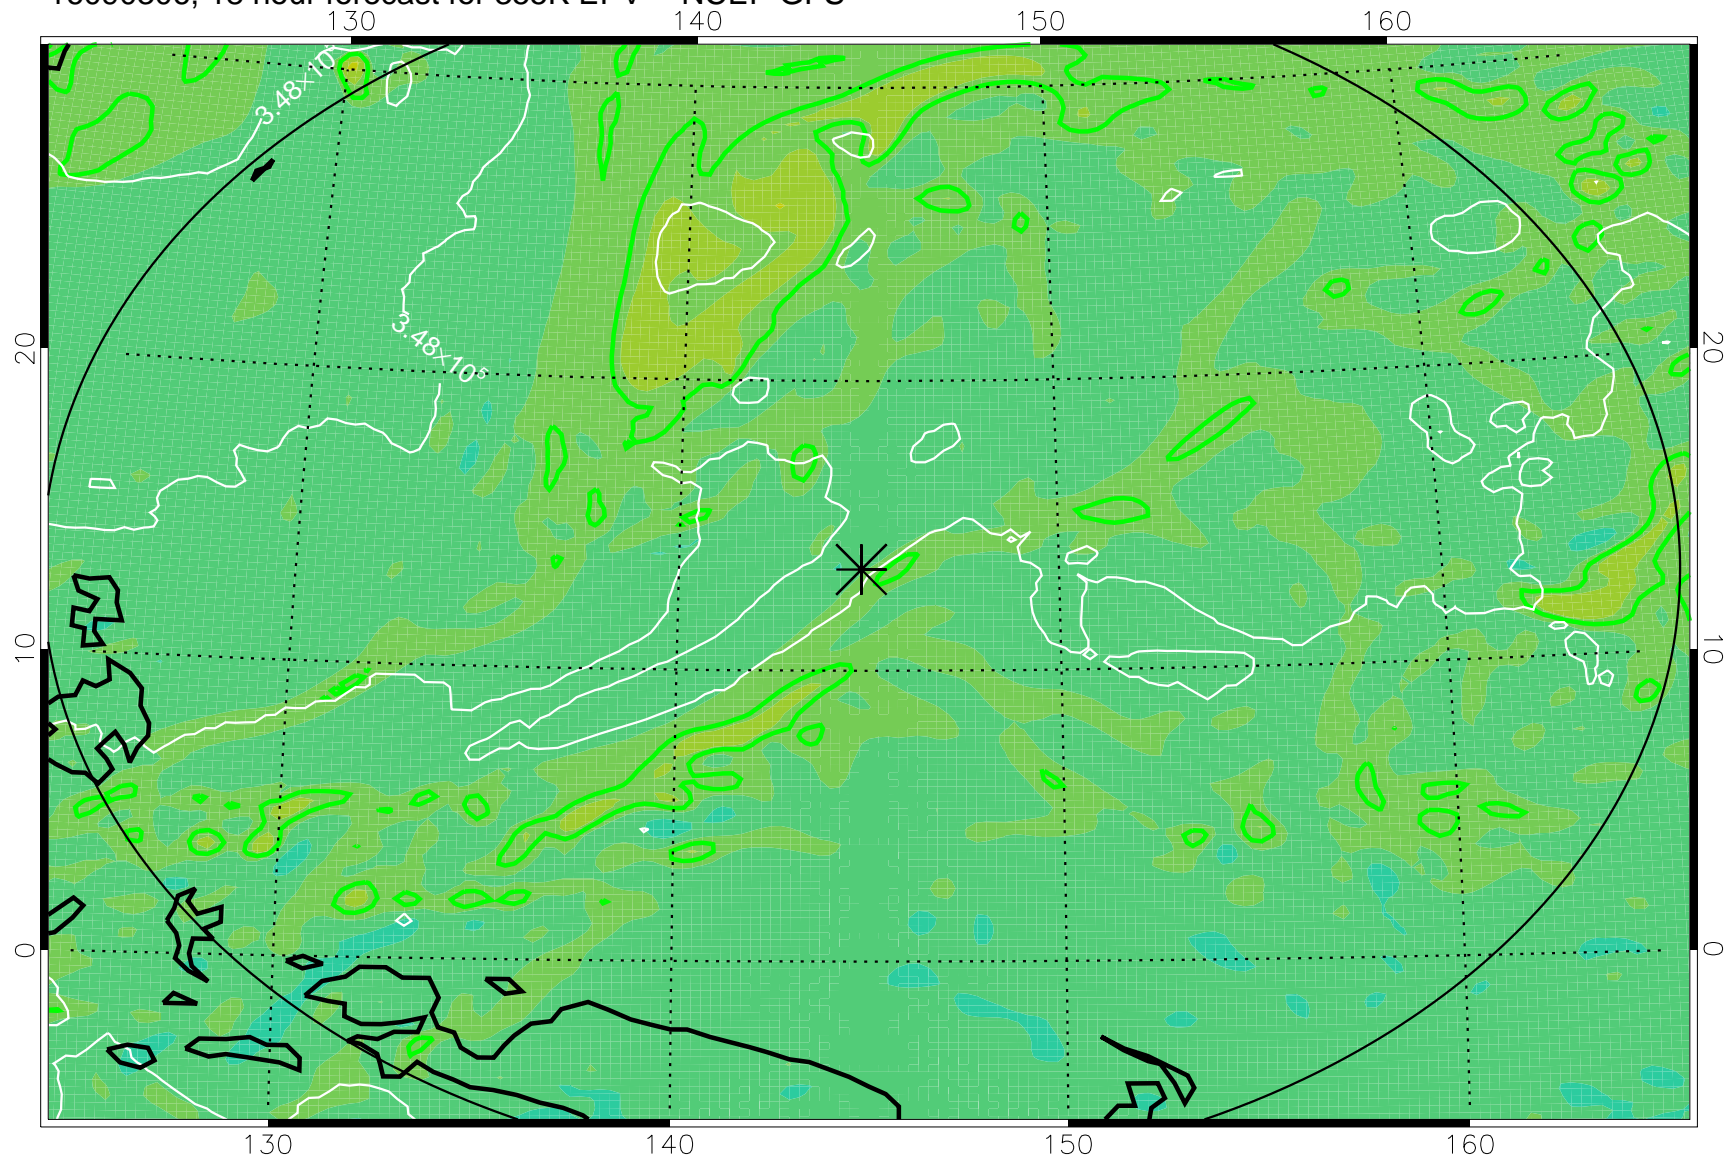

16090218, 6 hour forecast for 355K EPV -- NCEP GFS

355K Montgomery Streamfunction, white
EPV Tropopause (2 PVU) Position
Range ring of 2304 km

16090300, 12 hour forecast for 355K EPV -- NCEP GFS

355K Montgomery Streamfunction, white
EPV Tropopause (2 PVU) Position
Range ring of 2304 km

16090306, 18 hour forecast for 355K EPV -- NCEP GFS

355K Montgomery Streamfunction, white
EPV Tropopause (2 PVU) Position
Range ring of 2304 km

16090312, 24 hour forecast for 355K EPV -- NCEP GFS

355K Montgomery Streamfunction, white
EPV Tropopause (2 PVU) Position
Range ring of 2304 km

16090318, 30 hour forecast for 355K EPV -- NCEP GFS

355K Montgomery Streamfunction, white
EPV Tropopause (2 PVU) Position
Range ring of 2304 km

16090400, 36 hour forecast for 355K EPV -- NCEP GFS

355K Montgomery Streamfunction, white
EPV Tropopause (2 PVU) Position
Range ring of 2304 km

16090406, 42 hour forecast for 355K EPV -- NCEP GFS

355K Montgomery Streamfunction, white
EPV Tropopause (2 PVU) Position
Range ring of 2304 km

16090412, 48 hour forecast for 355K EPV -- NCEP GFS

355K Montgomery Streamfunction, white
EPV Tropopause (2 PVU) Position
Range ring of 2304 km