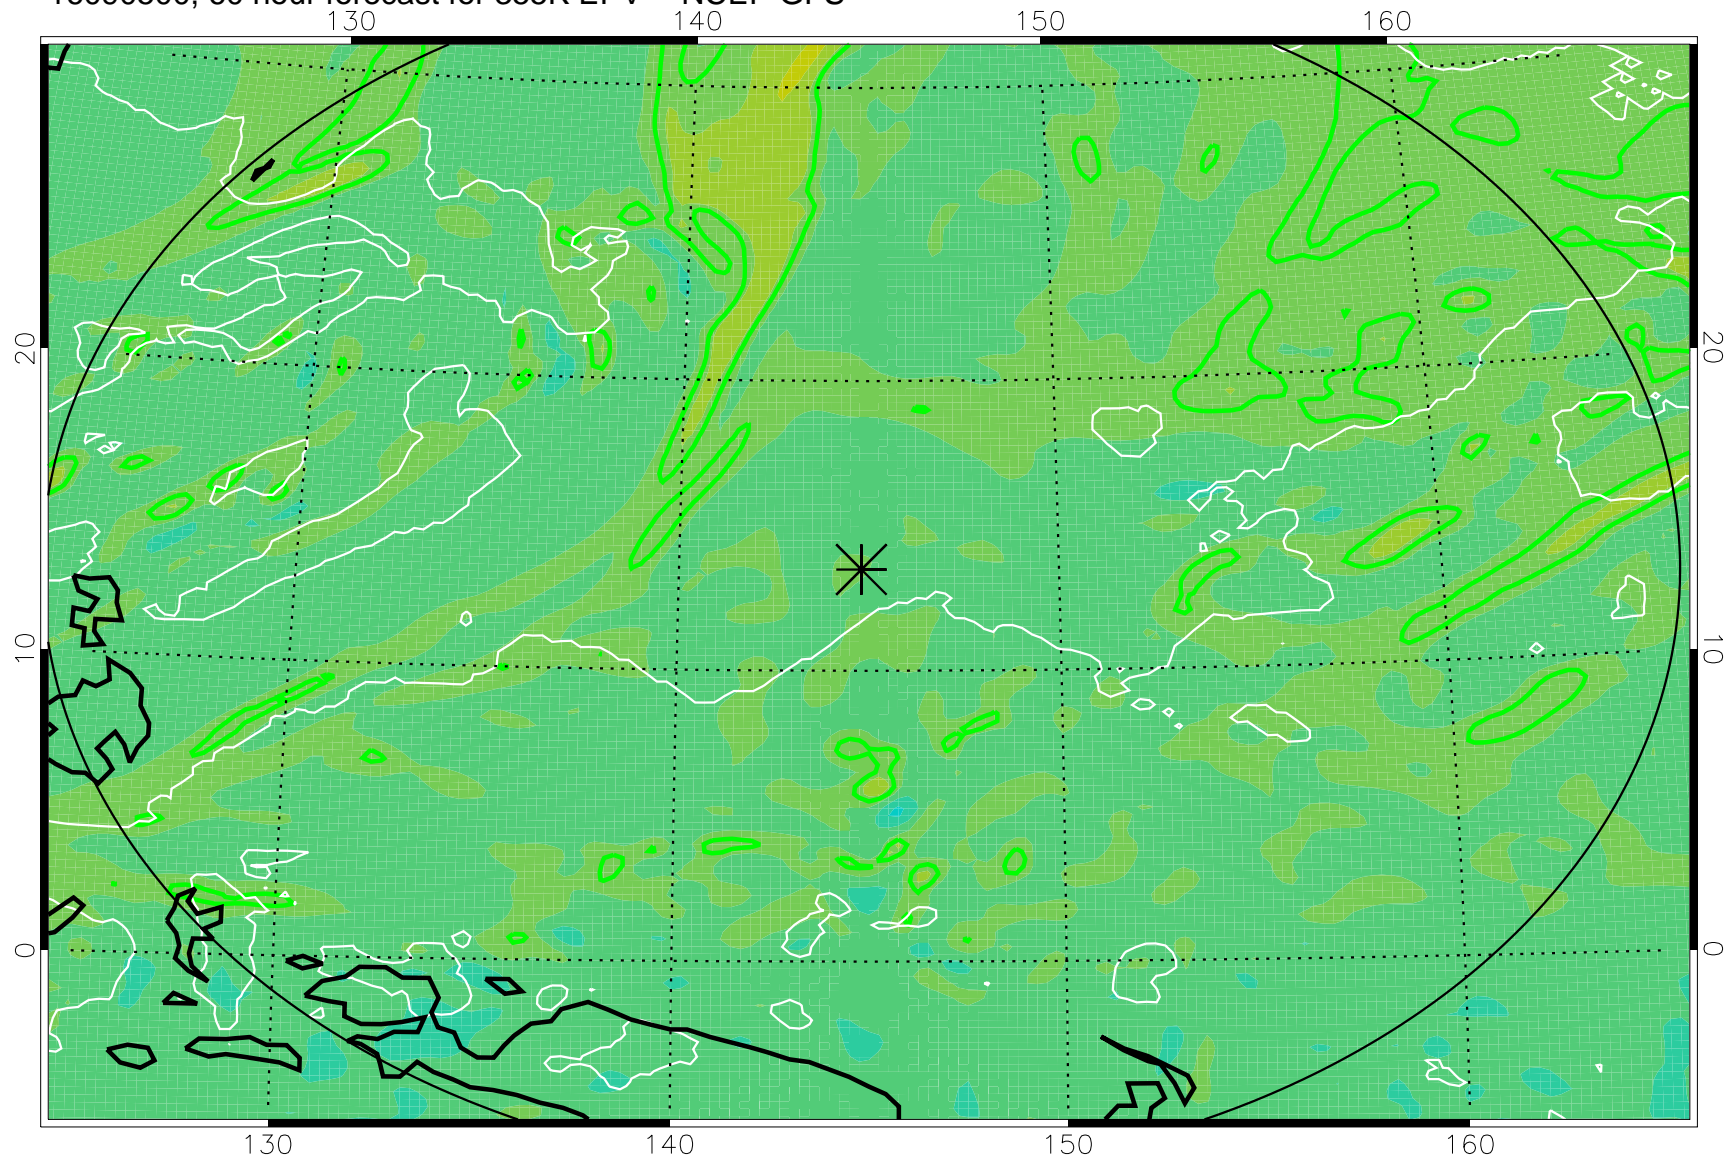

16090406, 42 hour forecast for 355K EPV -- NCEP GFS

355K Montgomery Streamfunction, white
EPV Tropopause (2 PVU) Position
Range ring of 2304 km

16090412, 48 hour forecast for 355K EPV -- NCEP GFS

355K Montgomery Streamfunction, white
EPV Tropopause (2 PVU) Position
Range ring of 2304 km

16090418, 54 hour forecast for 355K EPV -- NCEP GFS

355K Montgomery Streamfunction, white
EPV Tropopause (2 PVU) Position
Range ring of 2304 km

16090500, 60 hour forecast for 355K EPV -- NCEP GFS

355K Montgomery Streamfunction, white
EPV Tropopause (2 PVU) Position
Range ring of 2304 km

16090506, 66 hour forecast for 355K EPV -- NCEP GFS

355K Montgomery Streamfunction, white
EPV Tropopause (2 PVU) Position
Range ring of 2304 km

16090512, 72 hour forecast for 355K EPV -- NCEP GFS

355K Montgomery Streamfunction, white
EPV Tropopause (2 PVU) Position
Range ring of 2304 km

16090518, 78 hour forecast for 355K EPV -- NCEP GFS

355K Montgomery Streamfunction, white
EPV Tropopause (2 PVU) Position
Range ring of 2304 km

16090600, 84 hour forecast for 355K EPV -- NCEP GFS

355K Montgomery Streamfunction, white
EPV Tropopause (2 PVU) Position
Range ring of 2304 km