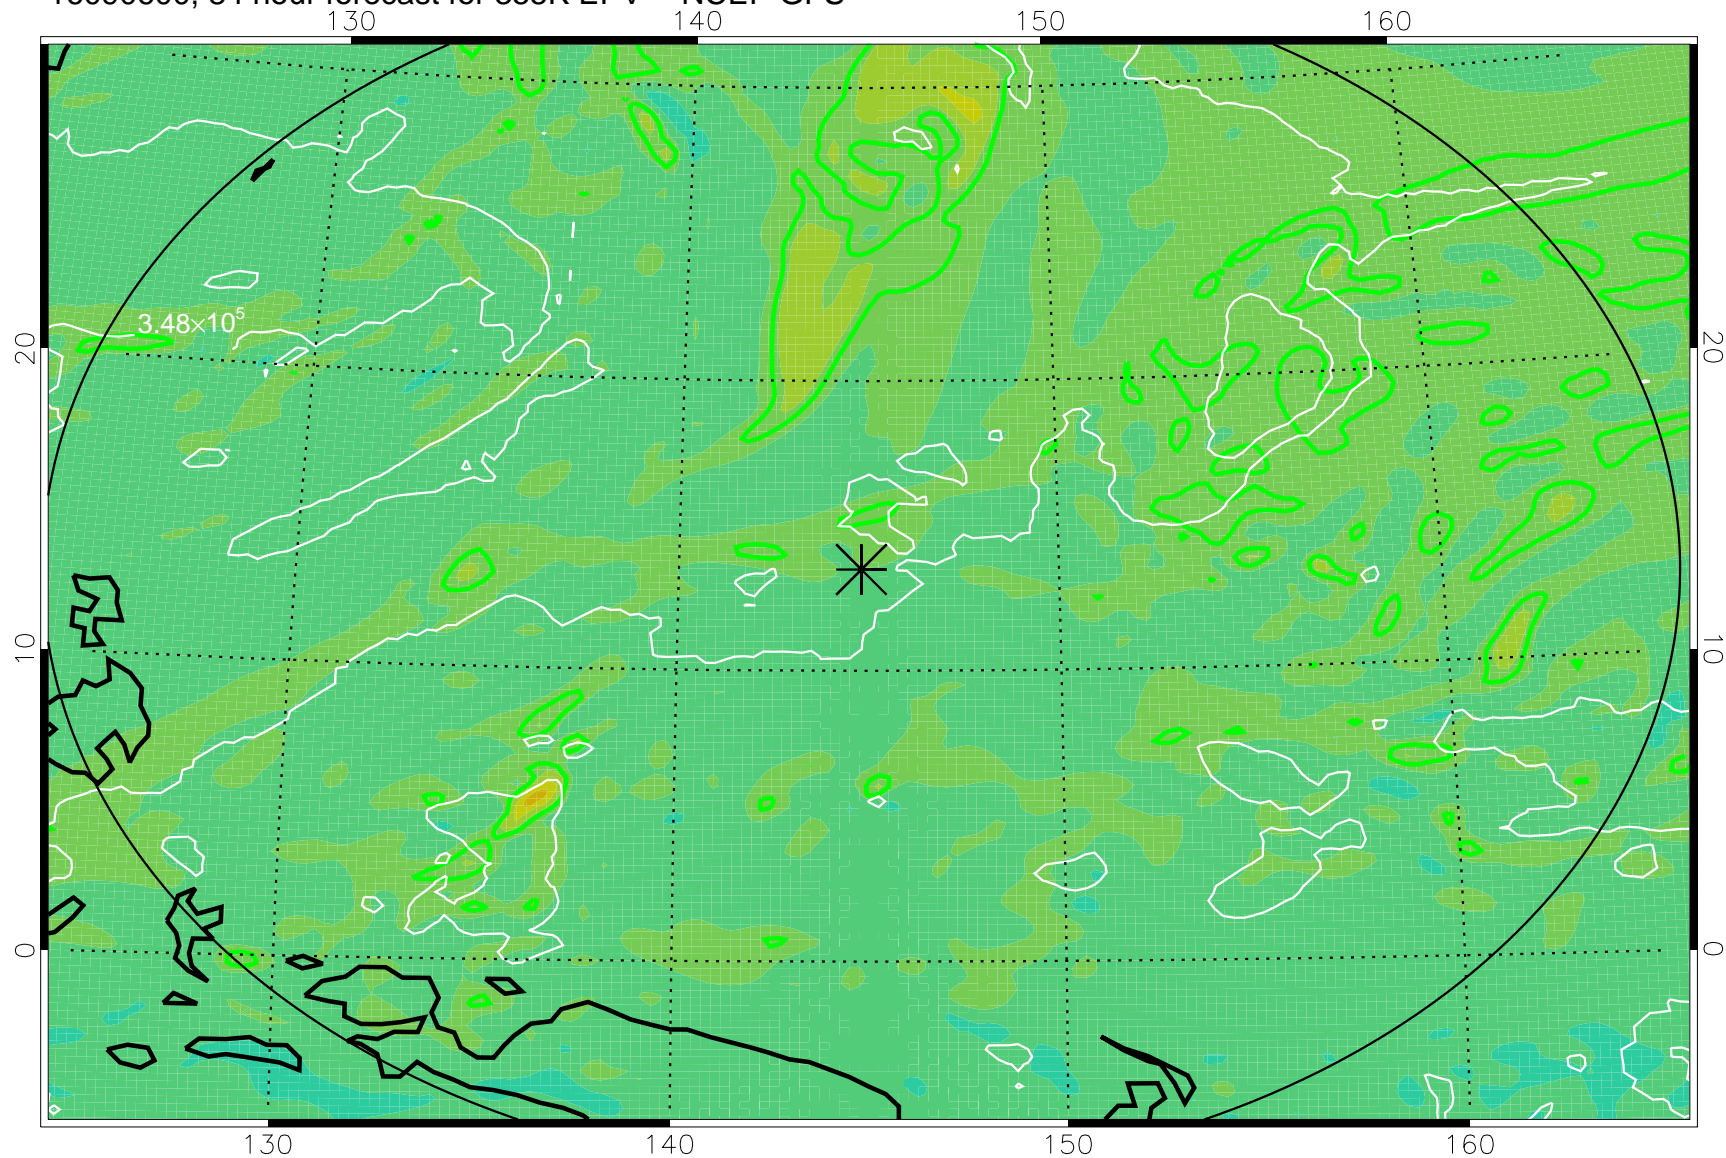

16090506, 66 hour forecast for 355K EPV -- NCEP GFS

355K Montgomery Streamfunction, white
EPV Tropopause (2 PVU) Position
Range ring of 2304 km

16090512, 72 hour forecast for 355K EPV -- NCEP GFS

355K Montgomery Streamfunction, white
EPV Tropopause (2 PVU) Position
Range ring of 2304 km

16090518, 78 hour forecast for 355K EPV -- NCEP GFS

355K Montgomery Streamfunction, white
EPV Tropopause (2 PVU) Position
Range ring of 2304 km

16090600, 84 hour forecast for 355K EPV -- NCEP GFS

355K Montgomery Streamfunction, white
EPV Tropopause (2 PVU) Position
Range ring of 2304 km

16090606, 90 hour forecast for 355K EPV -- NCEP GFS

355K Montgomery Streamfunction, white
EPV Tropopause (2 PVU) Position
Range ring of 2304 km

16090612, 96 hour forecast for 355K EPV -- NCEP GFS

355K Montgomery Streamfunction, white
EPV Tropopause (2 PVU) Position
Range ring of 2304 km

16090618, 102 hour forecast for 355K EPV -- NCEP GFS

355K Montgomery Streamfunction, white
EPV Tropopause (2 PVU) Position
Range ring of 2304 km

16090700, 108 hour forecast for 355K EPV -- NCEP GFS

355K Montgomery Streamfunction, white
EPV Tropopause (2 PVU) Position
Range ring of 2304 km