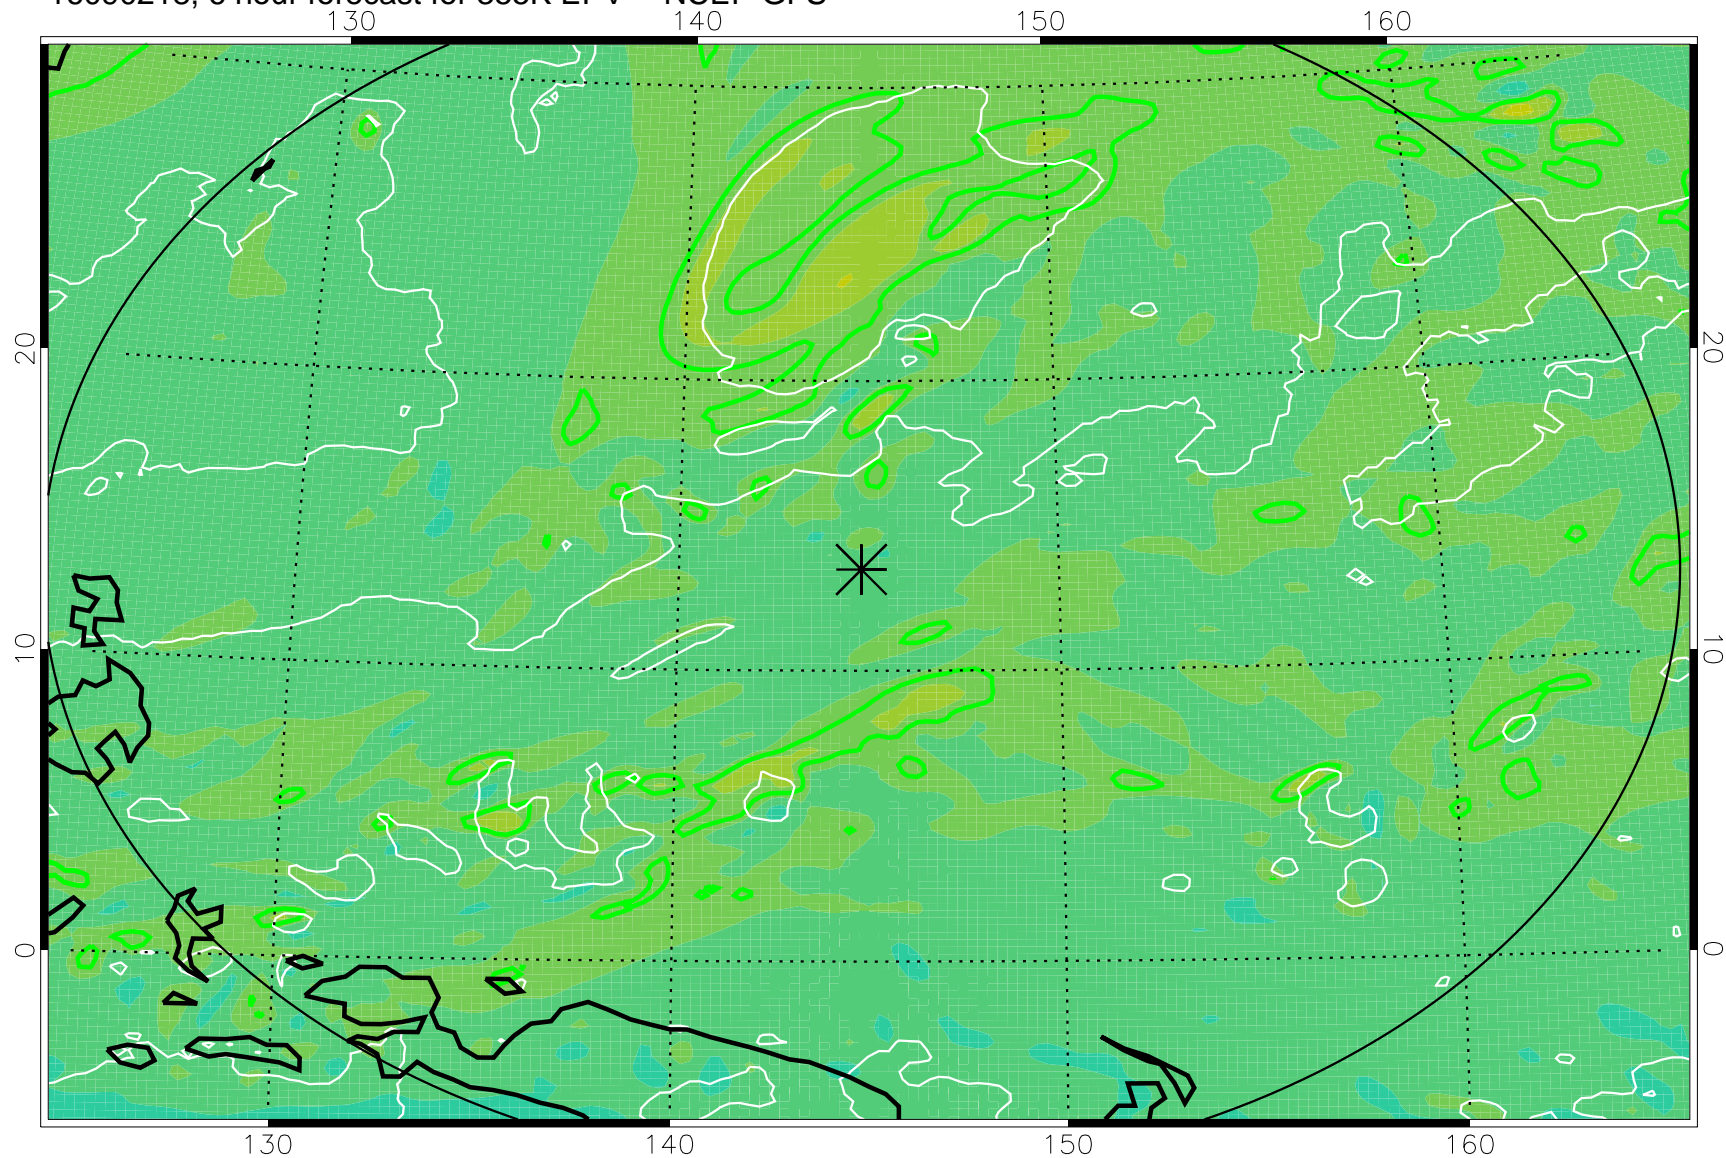

16090218, 6 hour forecast for 355K EPV -- NCEP GFS

355K Montgomery Streamfunction, white
EPV Tropopause (2 PVU) Position
Range ring of 2304 km

16090300, 12 hour forecast for 355K EPV -- NCEP GFS

355K Montgomery Streamfunction, white
EPV Tropopause (2 PVU) Position
Range ring of 2304 km

16090306, 18 hour forecast for 355K EPV -- NCEP GFS

355K Montgomery Streamfunction, white
EPV Tropopause (2 PVU) Position
Range ring of 2304 km

16090312, 24 hour forecast for 355K EPV -- NCEP GFS

355K Montgomery Streamfunction, white
EPV Tropopause (2 PVU) Position
Range ring of 2304 km

16090318, 30 hour forecast for 355K EPV -- NCEP GFS

355K Montgomery Streamfunction, white
EPV Tropopause (2 PVU) Position
Range ring of 2304 km

16090400, 36 hour forecast for 355K EPV -- NCEP GFS

355K Montgomery Streamfunction, white
EPV Tropopause (2 PVU) Position
Range ring of 2304 km

16090618, 102 hour forecast for 355K EPV -- NCEP GFS

355K Montgomery Streamfunction, white
EPV Tropopause (2 PVU) Position
Range ring of 2304 km

16090700, 108 hour forecast for 355K EPV -- NCEP GFS

355K Montgomery Streamfunction, white
EPV Tropopause (2 PVU) Position
Range ring of 2304 km