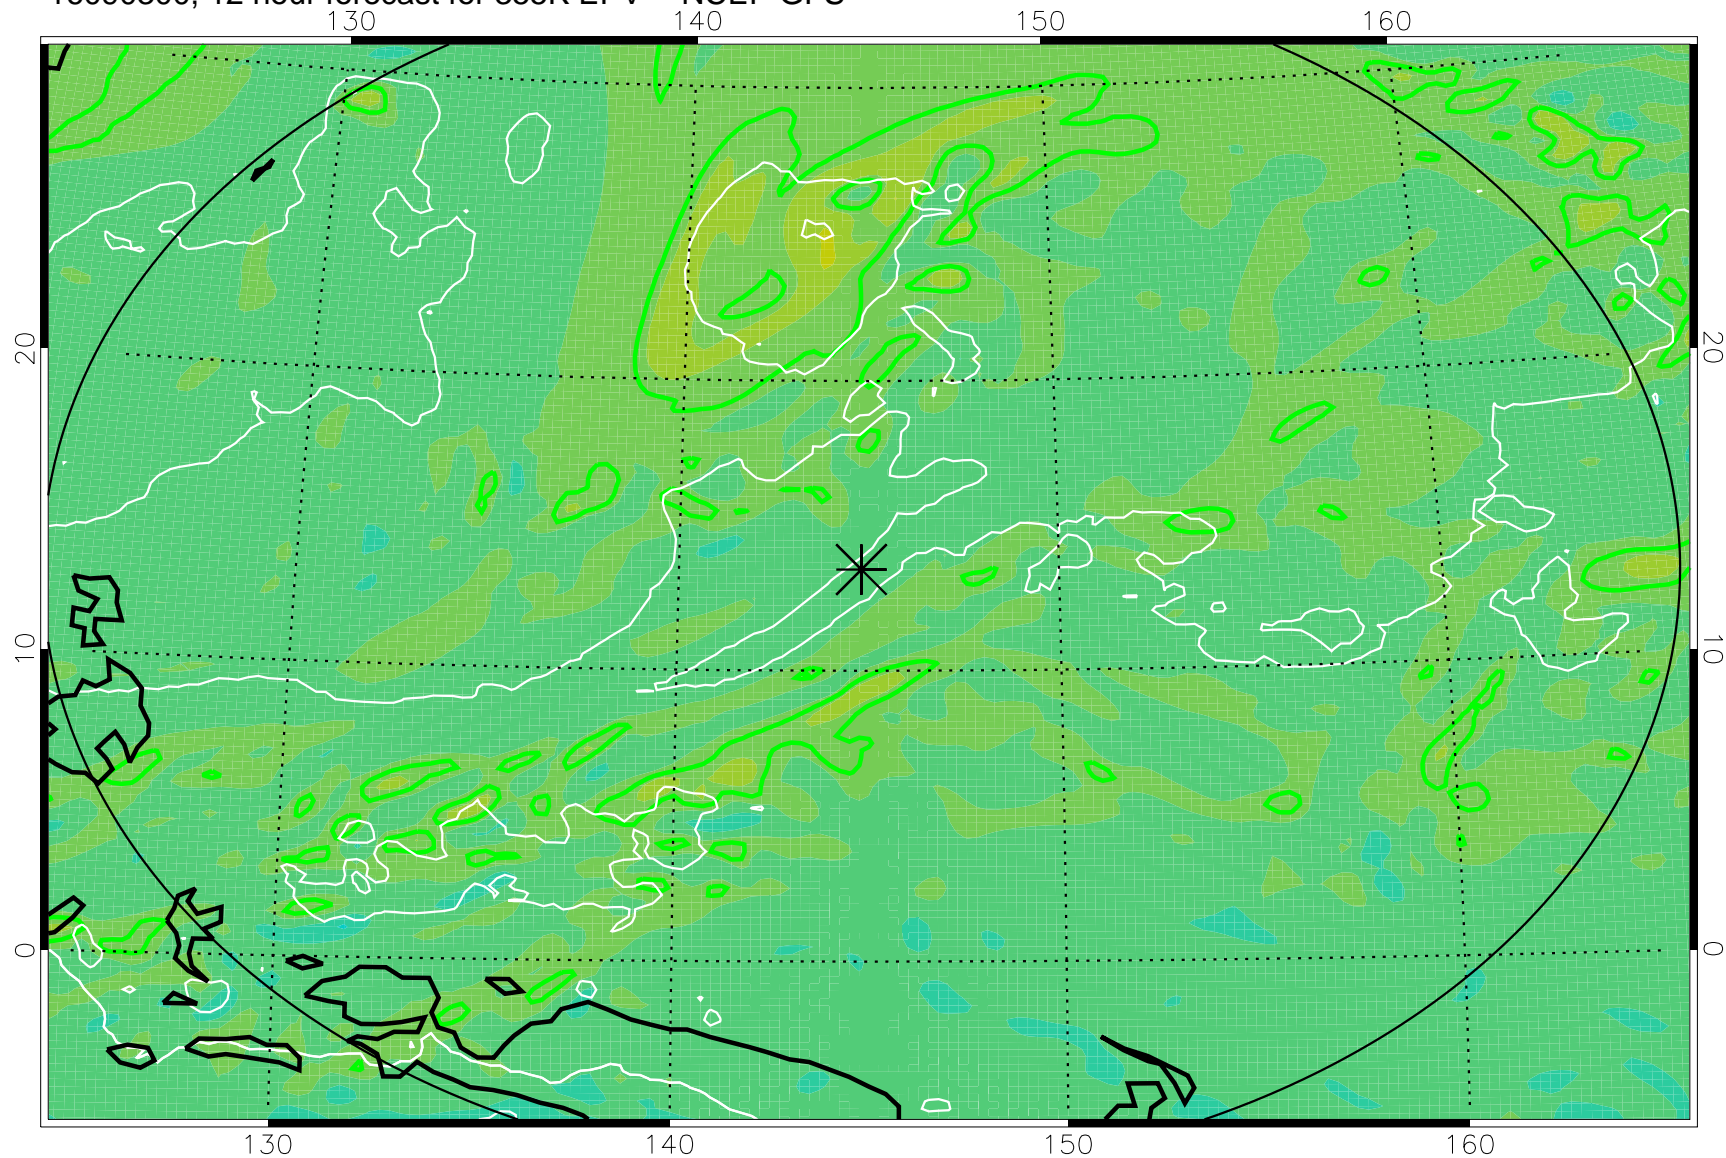

16090218, 6 hour forecast for 355K EPV -- NCEP GFS

355K Montgomery Streamfunction, white
EPV Tropopause (2 PVU) Position
Range ring of 2304 km

16090300, 12 hour forecast for 355K EPV -- NCEP GFS

355K Montgomery Streamfunction, white
EPV Tropopause (2 PVU) Position
Range ring of 2304 km

16090306, 18 hour forecast for 355K EPV -- NCEP GFS

355K Montgomery Streamfunction, white
EPV Tropopause (2 PVU) Position
Range ring of 2304 km

16090312, 24 hour forecast for 355K EPV -- NCEP GFS

355K Montgomery Streamfunction, white
EPV Tropopause (2 PVU) Position
Range ring of 2304 km

16090318, 30 hour forecast for 355K EPV -- NCEP GFS

355K Montgomery Streamfunction, white
EPV Tropopause (2 PVU) Position
Range ring of 2304 km

16090400, 36 hour forecast for 355K EPV -- NCEP GFS

355K Montgomery Streamfunction, white
EPV Tropopause (2 PVU) Position
Range ring of 2304 km

16090618, 102 hour forecast for 355K EPV -- NCEP GFS

355K Montgomery Streamfunction, white
EPV Tropopause (2 PVU) Position
Range ring of 2304 km

16090700, 108 hour forecast for 355K EPV -- NCEP GFS

355K Montgomery Streamfunction, white
EPV Tropopause (2 PVU) Position
Range ring of 2304 km