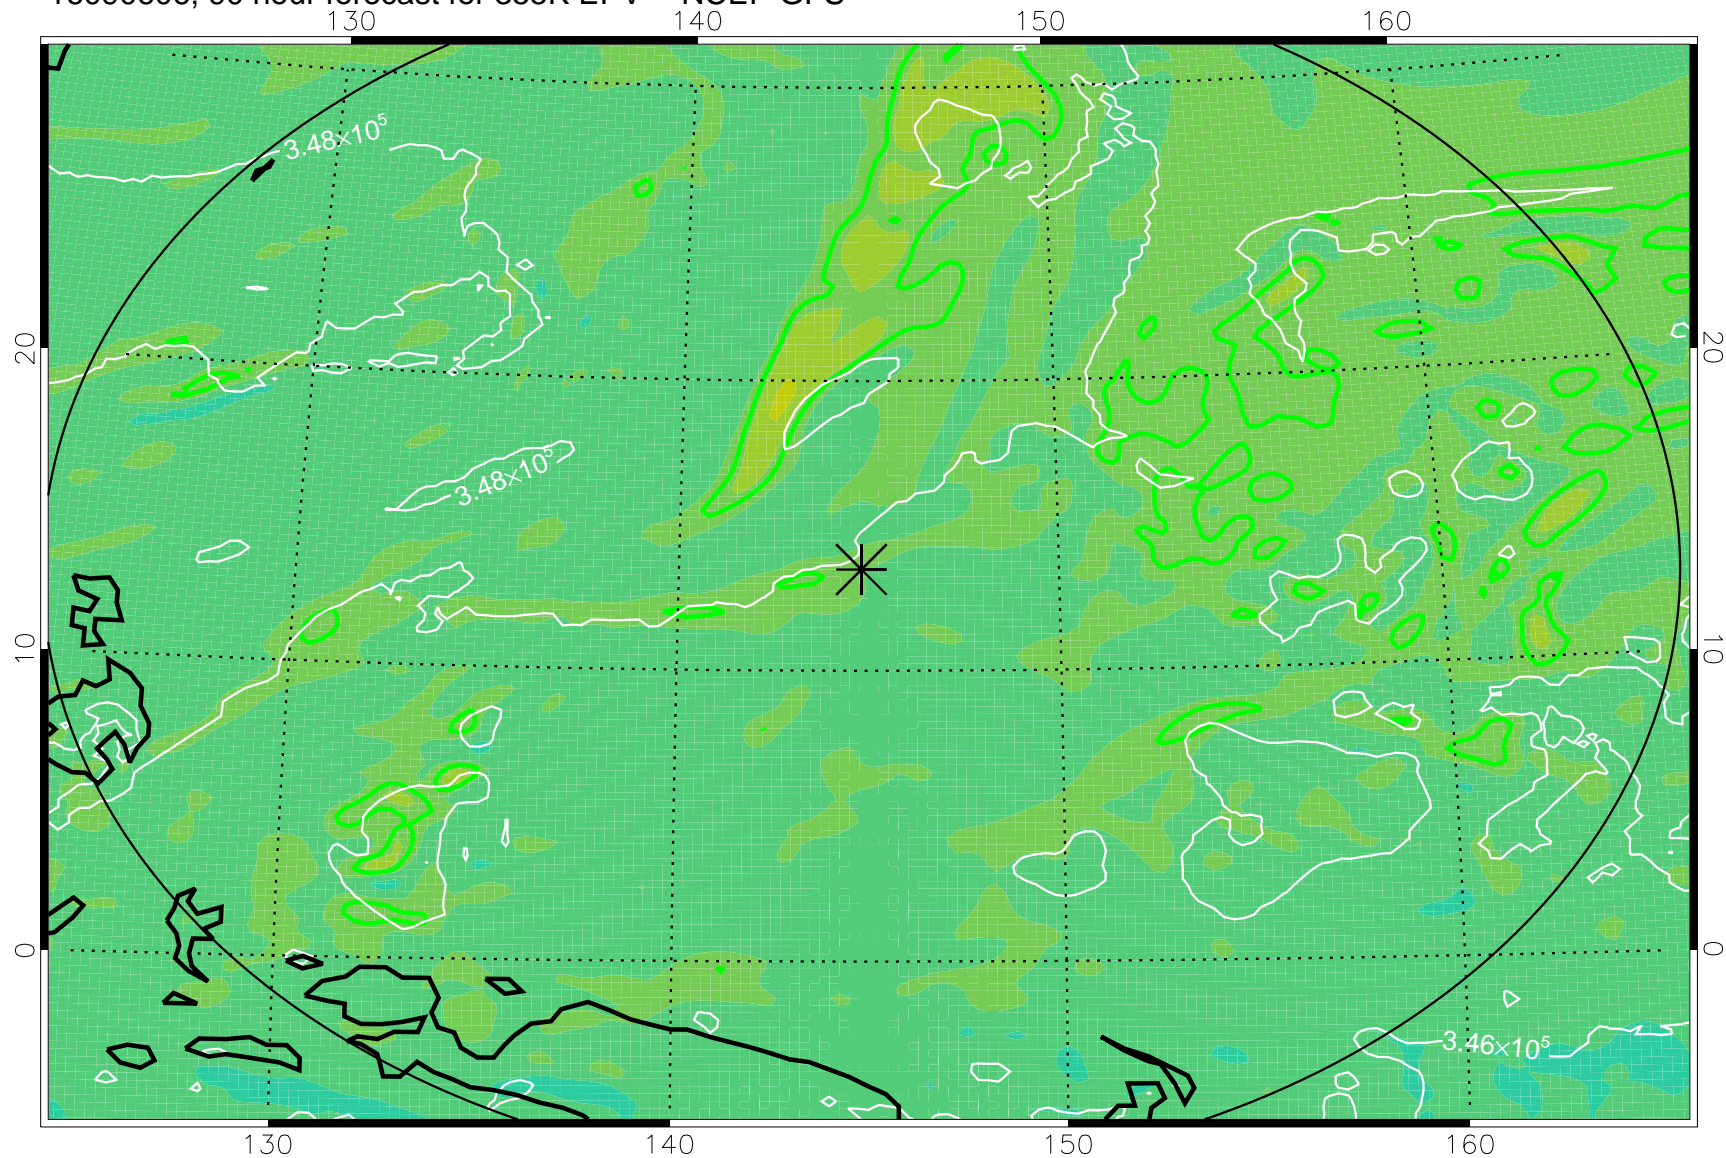

16090506, 66 hour forecast for 355K EPV -- NCEP GFS

355K Montgomery Streamfunction, white
EPV Tropopause (2 PVU) Position
Range ring of 2304 km

16090512, 72 hour forecast for 355K EPV -- NCEP GFS

355K Montgomery Streamfunction, white
EPV Tropopause (2 PVU) Position
Range ring of 2304 km

16090518, 78 hour forecast for 355K EPV -- NCEP GFS

355K Montgomery Streamfunction, white
EPV Tropopause (2 PVU) Position
Range ring of 2304 km

16090600, 84 hour forecast for 355K EPV -- NCEP GFS

355K Montgomery Streamfunction, white
EPV Tropopause (2 PVU) Position
Range ring of 2304 km

16090606, 90 hour forecast for 355K EPV -- NCEP GFS

355K Montgomery Streamfunction, white
EPV Tropopause (2 PVU) Position
Range ring of 2304 km

16090612, 96 hour forecast for 355K EPV -- NCEP GFS

355K Montgomery Streamfunction, white
EPV Tropopause (2 PVU) Position
Range ring of 2304 km

16090618, 102 hour forecast for 355K EPV -- NCEP GFS

355K Montgomery Streamfunction, white
EPV Tropopause (2 PVU) Position
Range ring of 2304 km

16090700, 108 hour forecast for 355K EPV -- NCEP GFS

355K Montgomery Streamfunction, white
EPV Tropopause (2 PVU) Position
Range ring of 2304 km