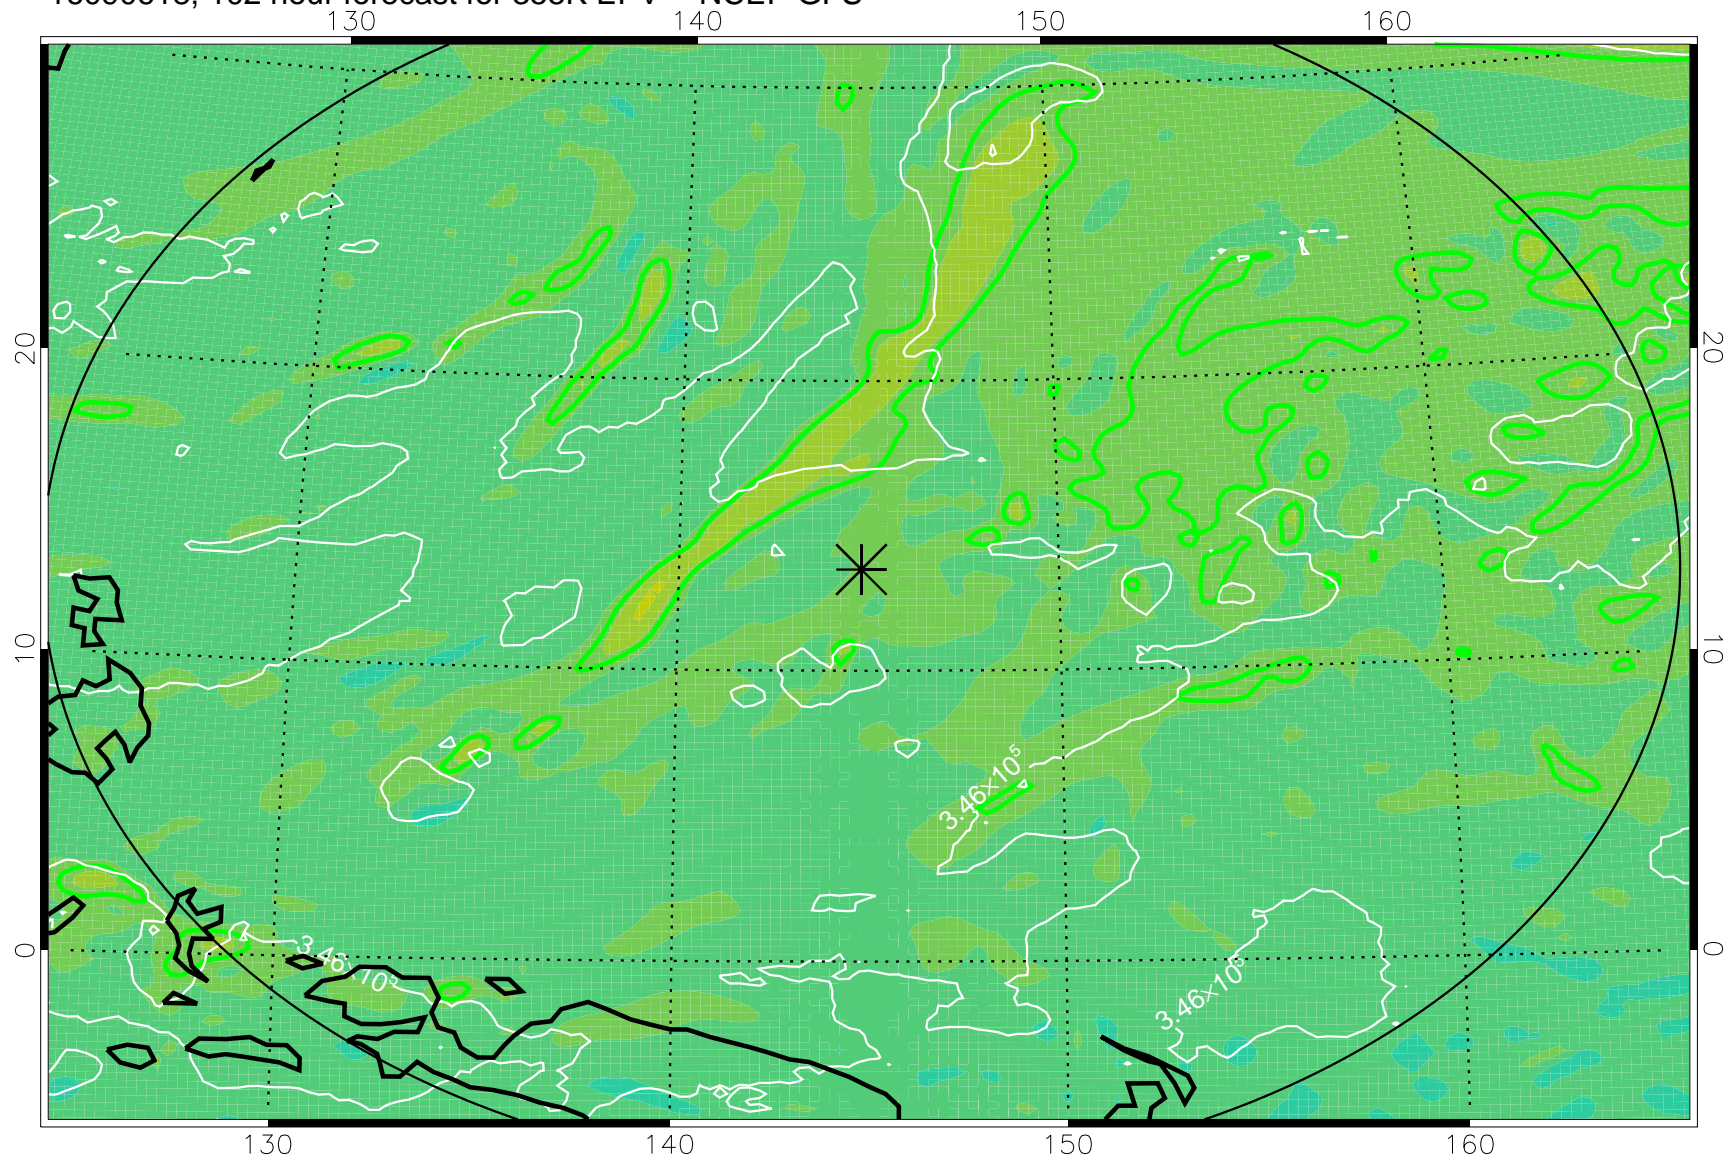

16090518, 78 hour forecast for 355K EPV -- NCEP GFS

355K Montgomery Streamfunction, white
EPV Tropopause (2 PVU) Position
Range ring of 2304 km

16090600, 84 hour forecast for 355K EPV -- NCEP GFS

355K Montgomery Streamfunction, white
EPV Tropopause (2 PVU) Position
Range ring of 2304 km

16090606, 90 hour forecast for 355K EPV -- NCEP GFS

355K Montgomery Streamfunction, white
EPV Tropopause (2 PVU) Position
Range ring of 2304 km

16090612, 96 hour forecast for 355K EPV -- NCEP GFS

355K Montgomery Streamfunction, white
EPV Tropopause (2 PVU) Position
Range ring of 2304 km

16090618, 102 hour forecast for 355K EPV -- NCEP GFS

355K Montgomery Streamfunction, white
EPV Tropopause (2 PVU) Position
Range ring of 2304 km

16090700, 108 hour forecast for 355K EPV -- NCEP GFS

355K Montgomery Streamfunction, white
EPV Tropopause (2 PVU) Position
Range ring of 2304 km

16090706, 114 hour forecast for 355K EPV -- NCEP GFS

355K Montgomery Streamfunction, white
EPV Tropopause (2 PVU) Position
Range ring of 2304 km

16090712, 120 hour forecast for 355K EPV -- NCEP GFS

355K Montgomery Streamfunction, white
EPV Tropopause (2 PVU) Position
Range ring of 2304 km