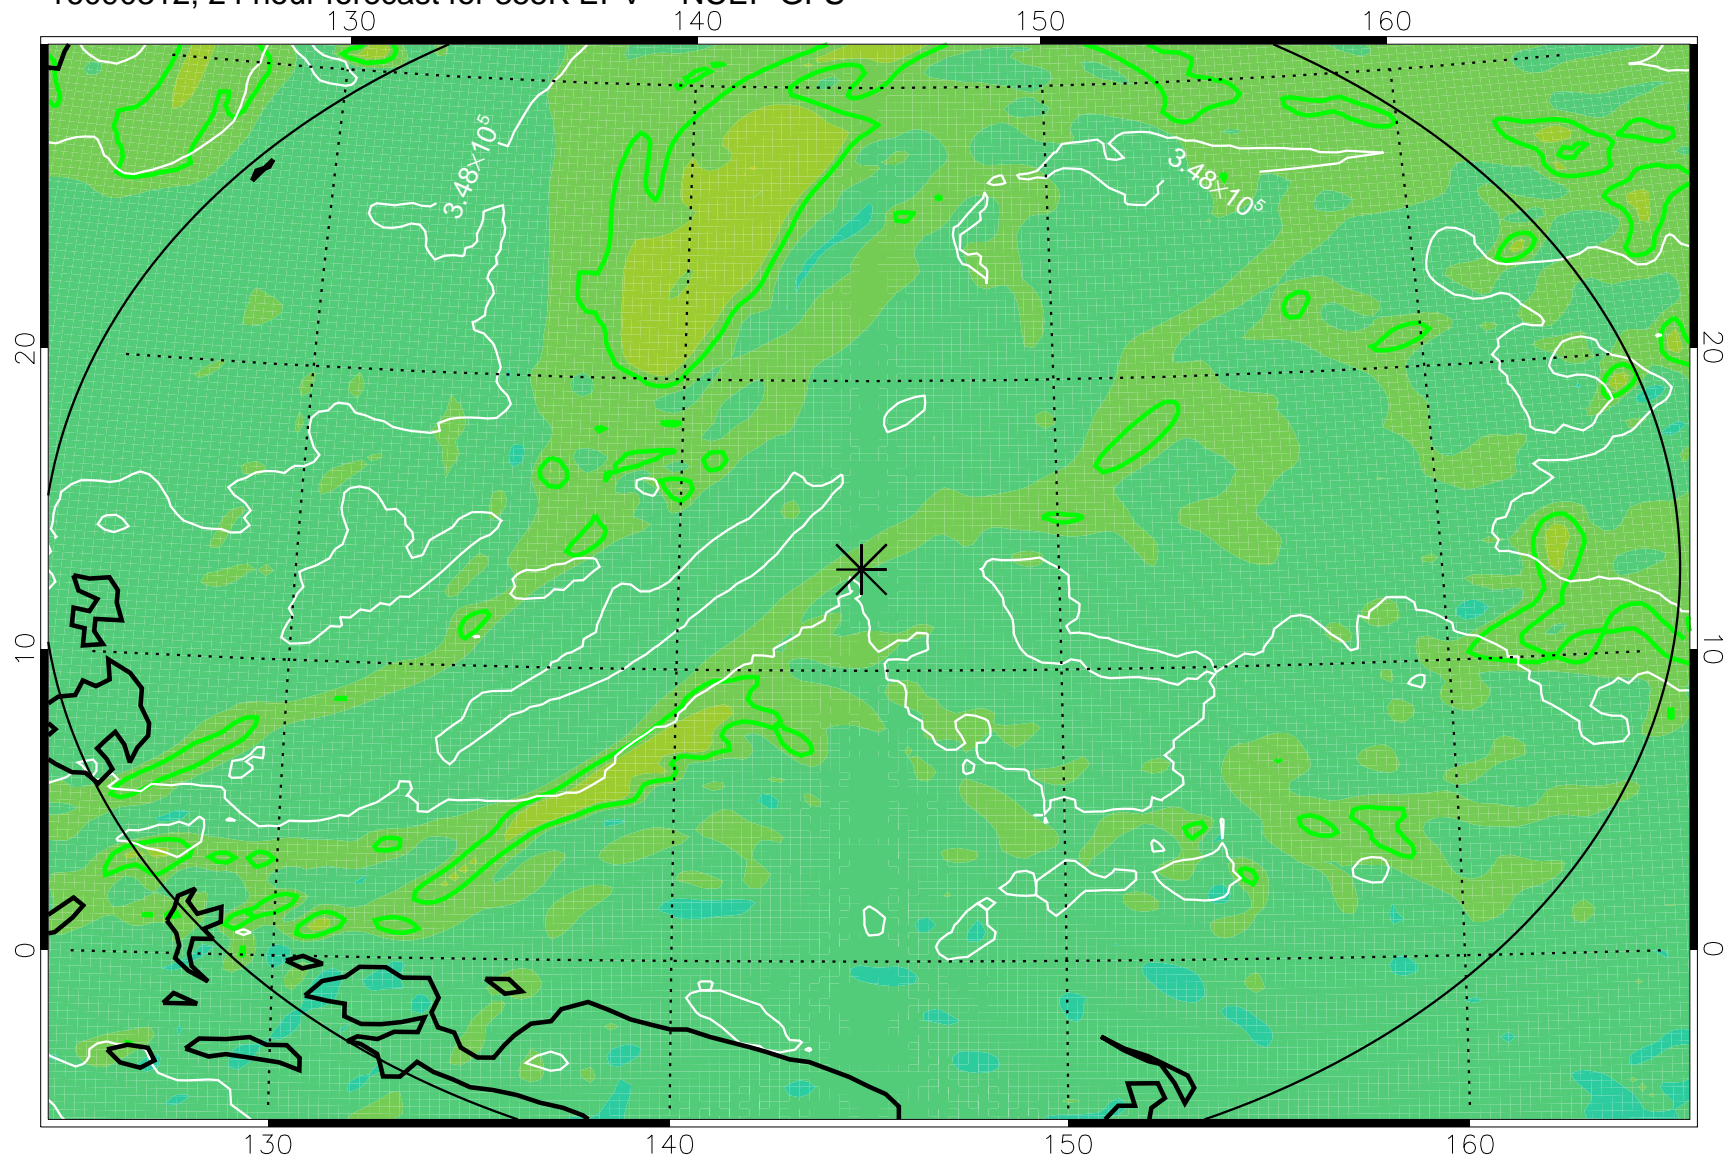

16090218, 6 hour forecast for 355K EPV -- NCEP GFS

355K Montgomery Streamfunction, white
EPV Tropopause (2 PVU) Position
Range ring of 2304 km

16090300, 12 hour forecast for 355K EPV -- NCEP GFS

355K Montgomery Streamfunction, white
EPV Tropopause (2 PVU) Position
Range ring of 2304 km

16090306, 18 hour forecast for 355K EPV -- NCEP GFS

355K Montgomery Streamfunction, white
EPV Tropopause (2 PVU) Position
Range ring of 2304 km

16090312, 24 hour forecast for 355K EPV -- NCEP GFS

355K Montgomery Streamfunction, white
EPV Tropopause (2 PVU) Position
Range ring of 2304 km

16090318, 30 hour forecast for 355K EPV -- NCEP GFS

355K Montgomery Streamfunction, white
EPV Tropopause (2 PVU) Position
Range ring of 2304 km

16090400, 36 hour forecast for 355K EPV -- NCEP GFS

355K Montgomery Streamfunction, white
EPV Tropopause (2 PVU) Position
Range ring of 2304 km

16090406, 42 hour forecast for 355K EPV -- NCEP GFS

355K Montgomery Streamfunction, white
EPV Tropopause (2 PVU) Position
Range ring of 2304 km

16090412, 48 hour forecast for 355K EPV -- NCEP GFS

355K Montgomery Streamfunction, white
EPV Tropopause (2 PVU) Position
Range ring of 2304 km