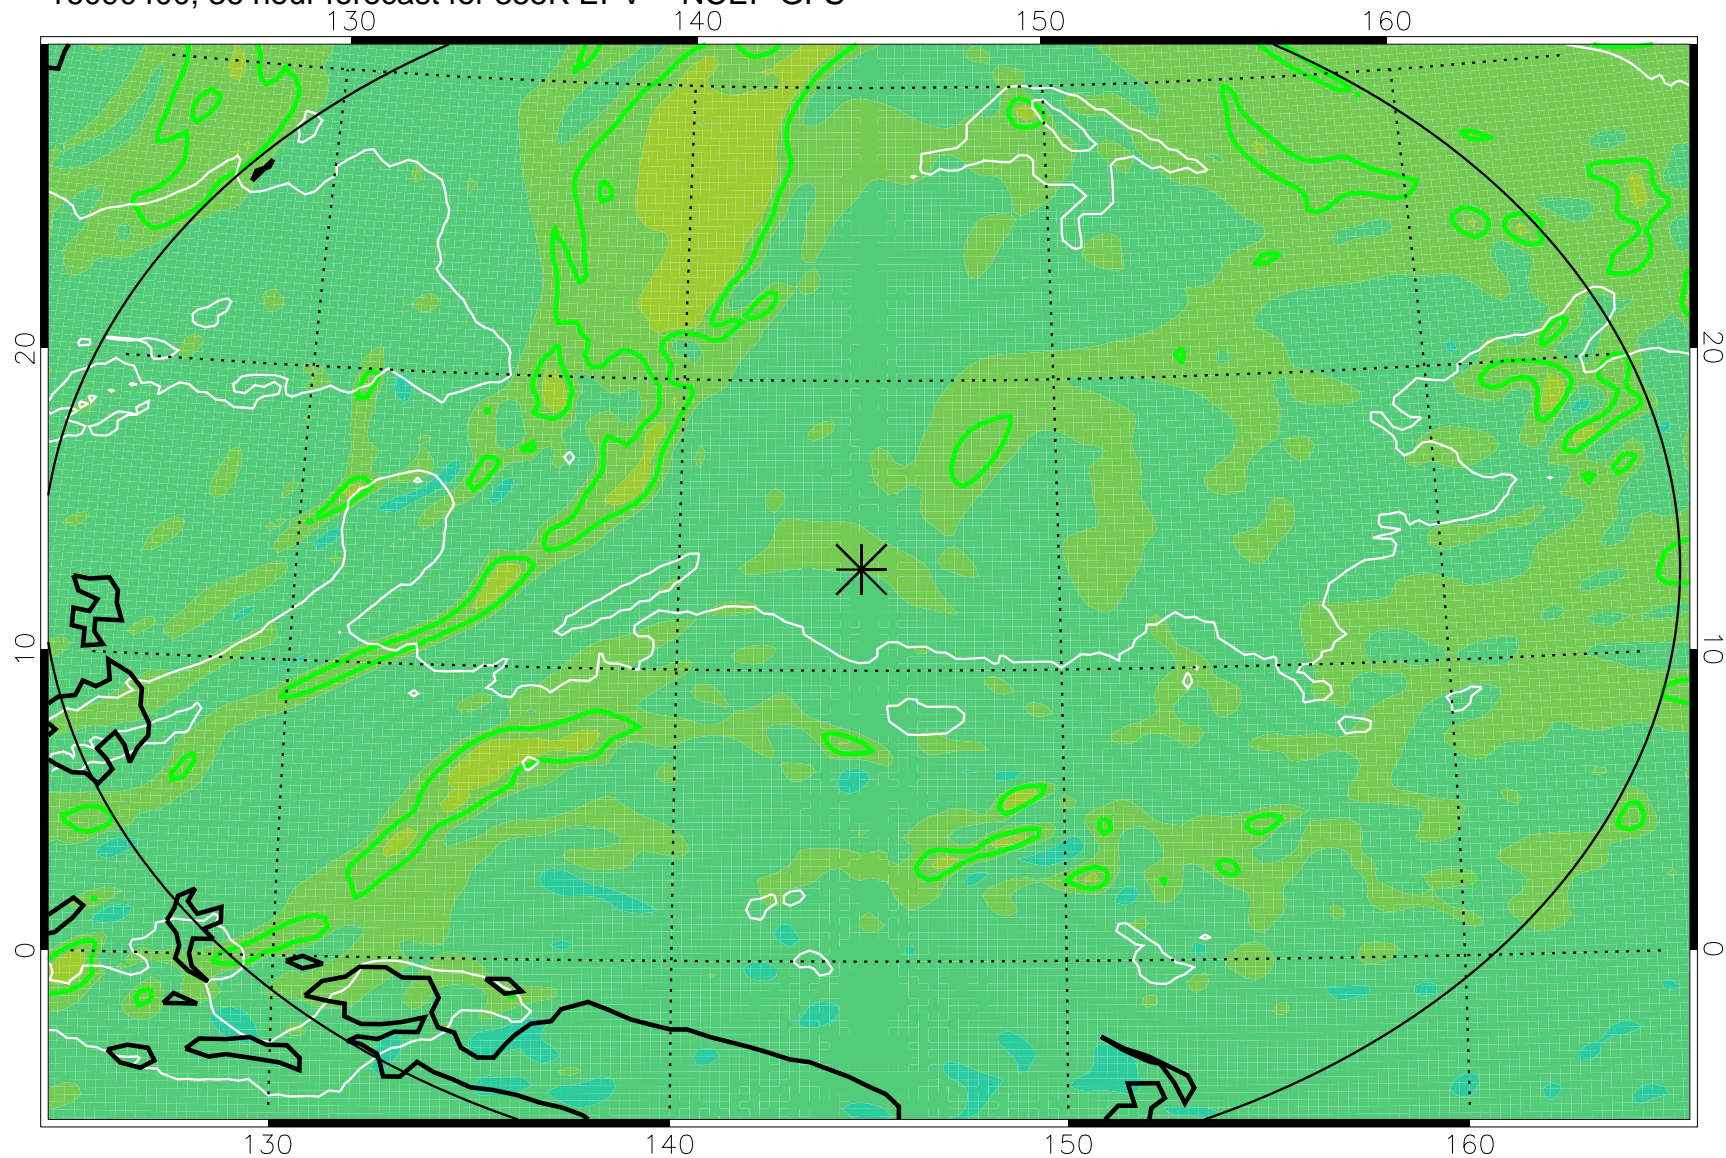

16090218, 6 hour forecast for 355K EPV -- NCEP GFS

355K Montgomery Streamfunction, white
EPV Tropopause (2 PVU) Position
Range ring of 2304 km

16090300, 12 hour forecast for 355K EPV -- NCEP GFS

355K Montgomery Streamfunction, white
EPV Tropopause (2 PVU) Position
Range ring of 2304 km

16090306, 18 hour forecast for 355K EPV -- NCEP GFS

355K Montgomery Streamfunction, white
EPV Tropopause (2 PVU) Position
Range ring of 2304 km

16090312, 24 hour forecast for 355K EPV -- NCEP GFS

355K Montgomery Streamfunction, white
EPV Tropopause (2 PVU) Position
Range ring of 2304 km

16090318, 30 hour forecast for 355K EPV -- NCEP GFS

355K Montgomery Streamfunction, white
EPV Tropopause (2 PVU) Position
Range ring of 2304 km

16090400, 36 hour forecast for 355K EPV -- NCEP GFS

355K Montgomery Streamfunction, white
EPV Tropopause (2 PVU) Position
Range ring of 2304 km

16090406, 42 hour forecast for 355K EPV -- NCEP GFS

355K Montgomery Streamfunction, white
EPV Tropopause (2 PVU) Position
Range ring of 2304 km

16090412, 48 hour forecast for 355K EPV -- NCEP GFS

355K Montgomery Streamfunction, white
EPV Tropopause (2 PVU) Position
Range ring of 2304 km