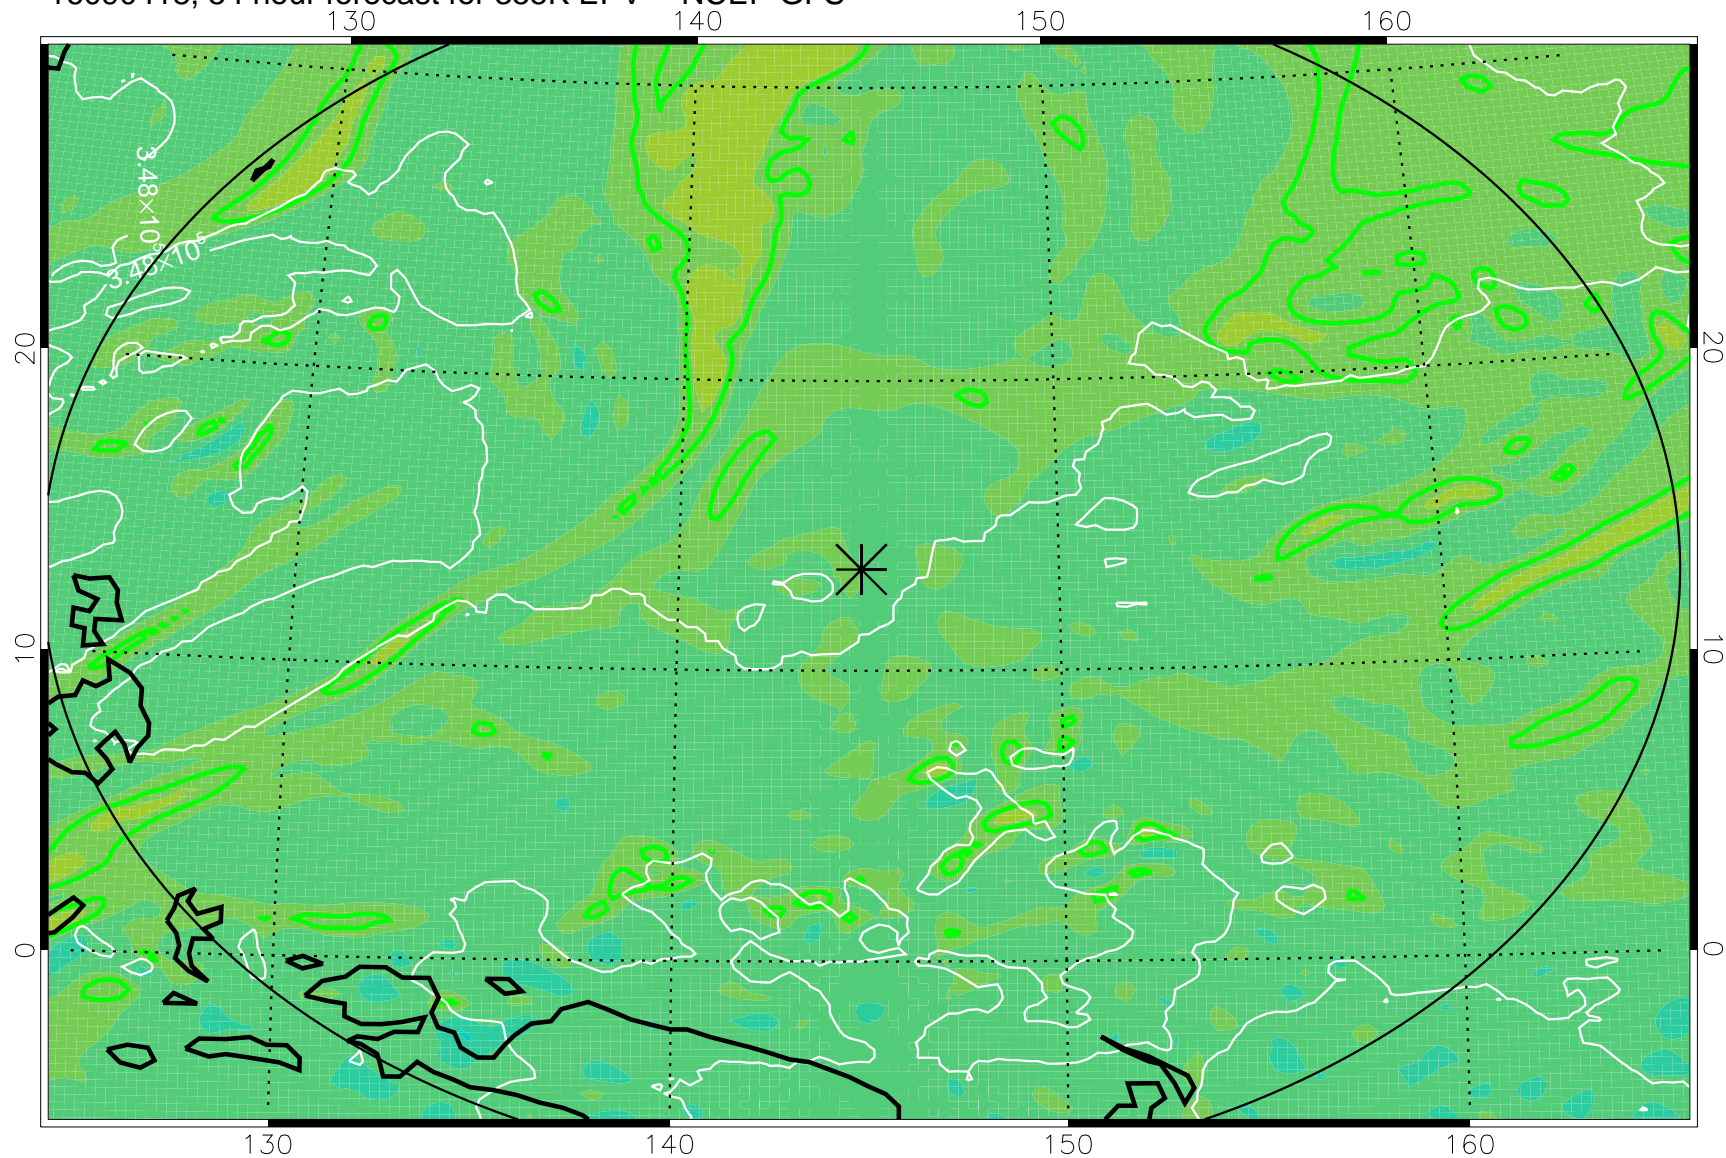

16090318, 30 hour forecast for 355K EPV -- NCEP GFS

355K Montgomery Streamfunction, white
EPV Tropopause (2 PVU) Position
Range ring of 2304 km

16090400, 36 hour forecast for 355K EPV -- NCEP GFS

355K Montgomery Streamfunction, white
EPV Tropopause (2 PVU) Position
Range ring of 2304 km

16090406, 42 hour forecast for 355K EPV -- NCEP GFS

355K Montgomery Streamfunction, white
EPV Tropopause (2 PVU) Position
Range ring of 2304 km

16090412, 48 hour forecast for 355K EPV -- NCEP GFS

355K Montgomery Streamfunction, white
EPV Tropopause (2 PVU) Position
Range ring of 2304 km

16090418, 54 hour forecast for 355K EPV -- NCEP GFS

355K Montgomery Streamfunction, white
EPV Tropopause (2 PVU) Position
Range ring of 2304 km

16090500, 60 hour forecast for 355K EPV -- NCEP GFS

355K Montgomery Streamfunction, white
EPV Tropopause (2 PVU) Position
Range ring of 2304 km

16090506, 66 hour forecast for 355K EPV -- NCEP GFS

355K Montgomery Streamfunction, white
EPV Tropopause (2 PVU) Position
Range ring of 2304 km

16090512, 72 hour forecast for 355K EPV -- NCEP GFS

355K Montgomery Streamfunction, white
EPV Tropopause (2 PVU) Position
Range ring of 2304 km