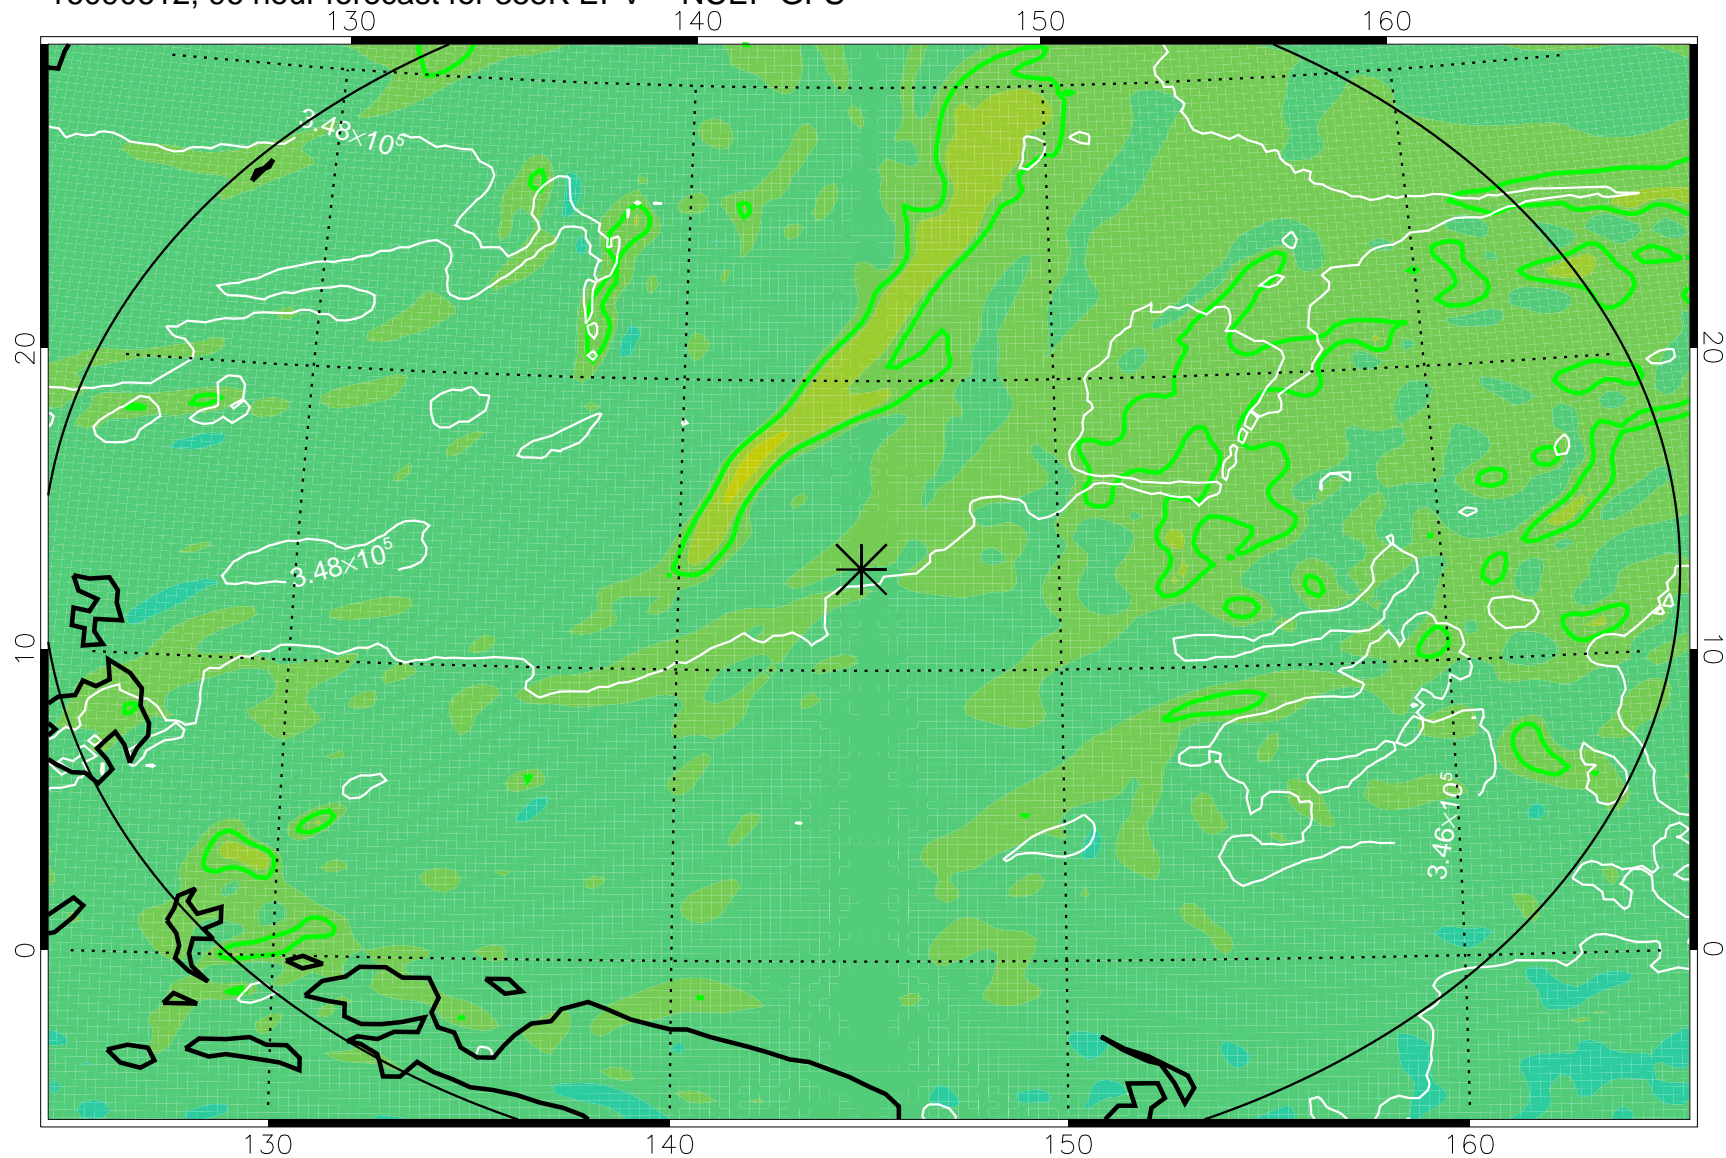

16090506, 66 hour forecast for 355K EPV -- NCEP GFS

355K Montgomery Streamfunction, white
EPV Tropopause (2 PVU) Position
Range ring of 2304 km

16090512, 72 hour forecast for 355K EPV -- NCEP GFS

355K Montgomery Streamfunction, white
EPV Tropopause (2 PVU) Position
Range ring of 2304 km

16090518, 78 hour forecast for 355K EPV -- NCEP GFS

355K Montgomery Streamfunction, white
EPV Tropopause (2 PVU) Position
Range ring of 2304 km

16090600, 84 hour forecast for 355K EPV -- NCEP GFS

355K Montgomery Streamfunction, white
EPV Tropopause (2 PVU) Position
Range ring of 2304 km

16090606, 90 hour forecast for 355K EPV -- NCEP GFS

355K Montgomery Streamfunction, white
EPV Tropopause (2 PVU) Position
Range ring of 2304 km

16090612, 96 hour forecast for 355K EPV -- NCEP GFS

355K Montgomery Streamfunction, white
EPV Tropopause (2 PVU) Position
Range ring of 2304 km

16090618, 102 hour forecast for 355K EPV -- NCEP GFS

355K Montgomery Streamfunction, white
EPV Tropopause (2 PVU) Position
Range ring of 2304 km

16090700, 108 hour forecast for 355K EPV -- NCEP GFS

355K Montgomery Streamfunction, white
EPV Tropopause (2 PVU) Position
Range ring of 2304 km