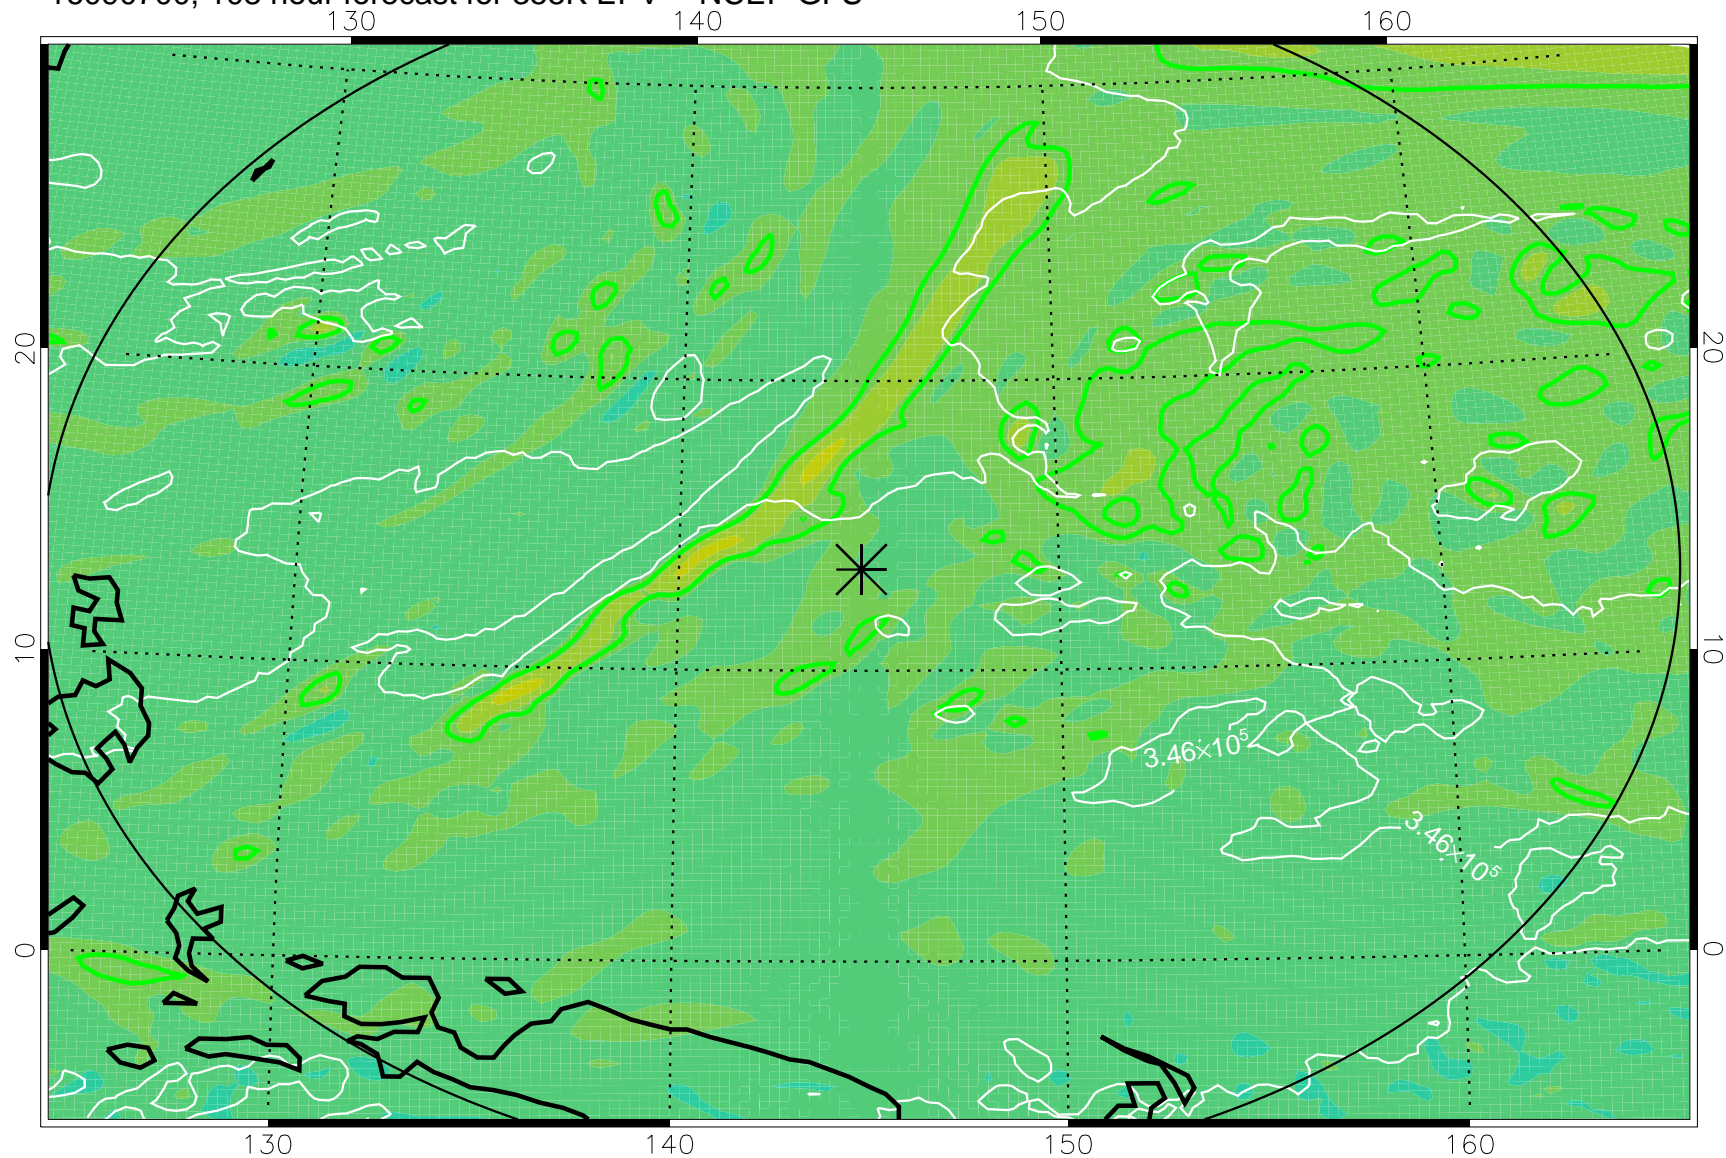

16090518, 78 hour forecast for 355K EPV -- NCEP GFS

355K Montgomery Streamfunction, white
EPV Tropopause (2 PVU) Position
Range ring of 2304 km

16090600, 84 hour forecast for 355K EPV -- NCEP GFS

355K Montgomery Streamfunction, white
EPV Tropopause (2 PVU) Position
Range ring of 2304 km

16090606, 90 hour forecast for 355K EPV -- NCEP GFS

355K Montgomery Streamfunction, white
EPV Tropopause (2 PVU) Position
Range ring of 2304 km

16090612, 96 hour forecast for 355K EPV -- NCEP GFS

355K Montgomery Streamfunction, white
EPV Tropopause (2 PVU) Position
Range ring of 2304 km

16090618, 102 hour forecast for 355K EPV -- NCEP GFS

355K Montgomery Streamfunction, white
EPV Tropopause (2 PVU) Position
Range ring of 2304 km

16090700, 108 hour forecast for 355K EPV -- NCEP GFS

355K Montgomery Streamfunction, white
EPV Tropopause (2 PVU) Position
Range ring of 2304 km

16090706, 114 hour forecast for 355K EPV -- NCEP GFS

355K Montgomery Streamfunction, white
EPV Tropopause (2 PVU) Position
Range ring of 2304 km

16090712, 120 hour forecast for 355K EPV -- NCEP GFS

355K Montgomery Streamfunction, white
EPV Tropopause (2 PVU) Position
Range ring of 2304 km