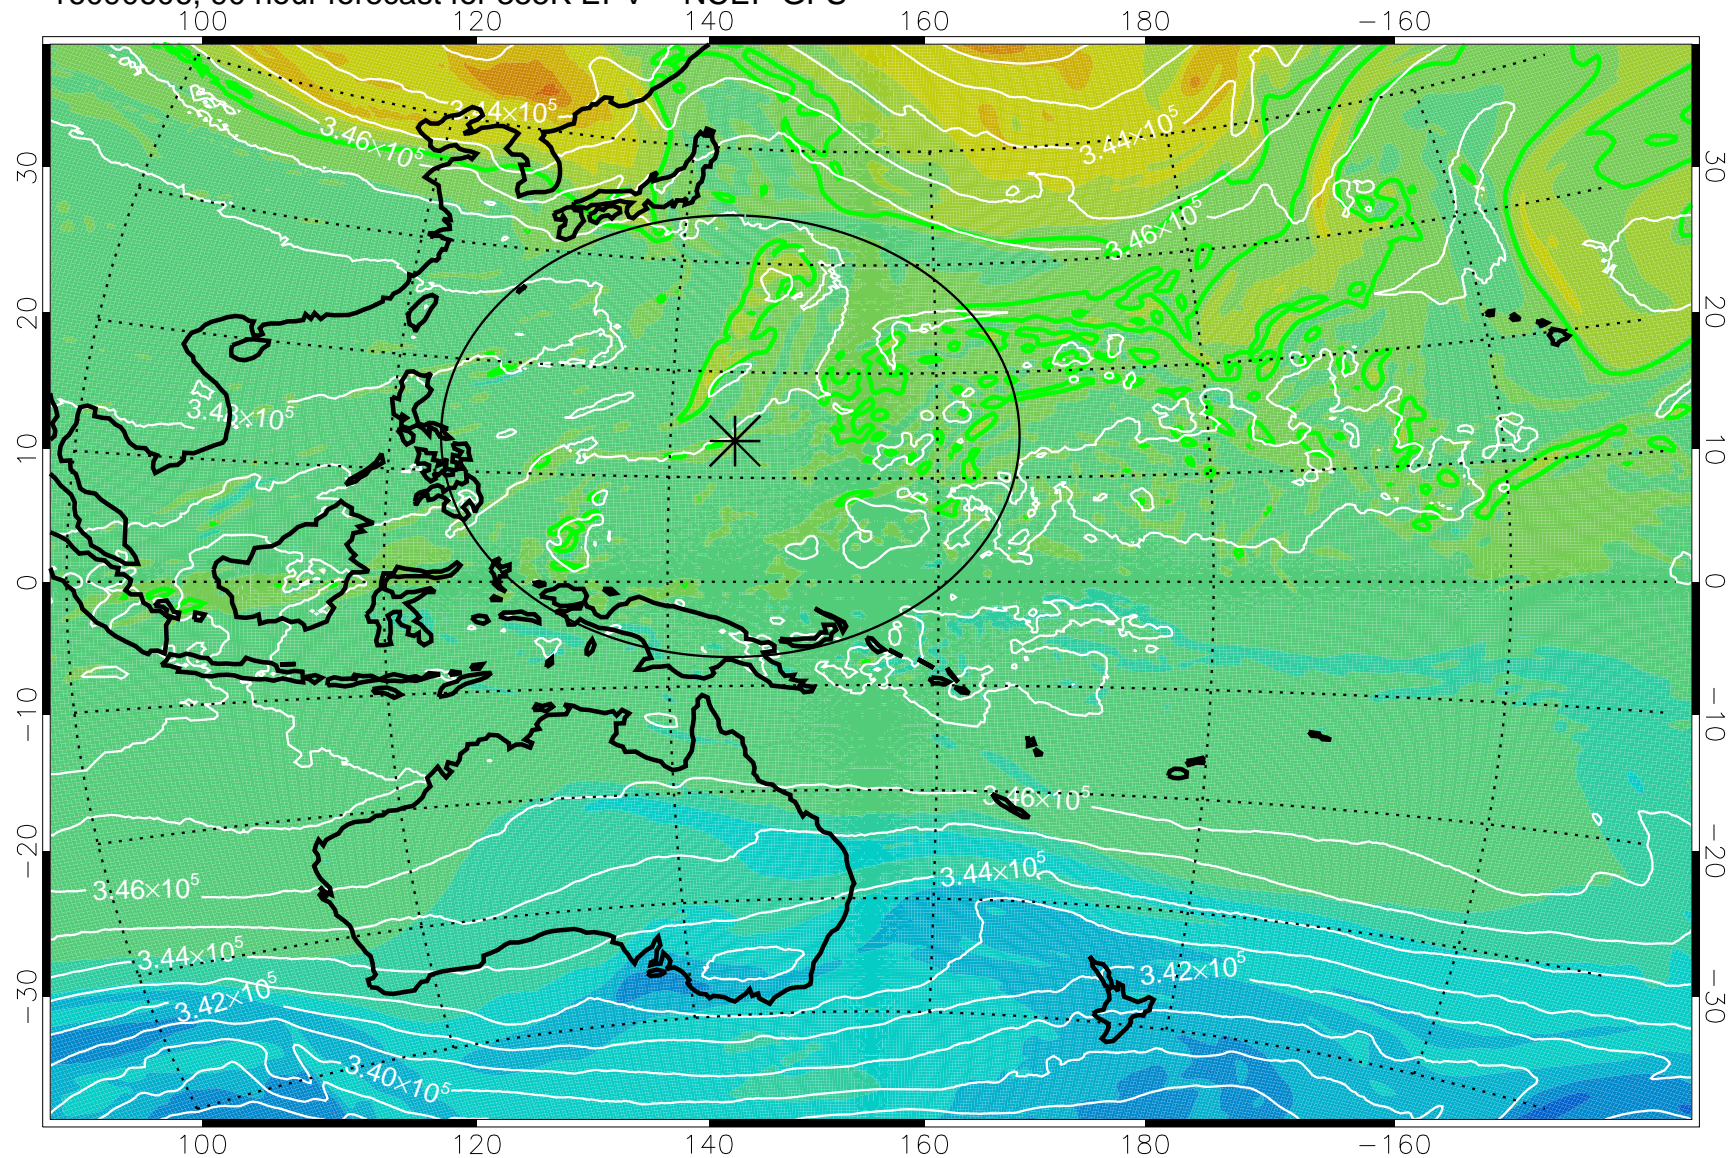

16090506, 66 hour forecast for 355K EPV -- NCEP GFS

355K Montgomery Streamfunction, white
EPV Tropopause (2 PVU) Position
Range ring of 2304 km

16090512, 72 hour forecast for 355K EPV -- NCEP GFS

355K Montgomery Streamfunction, white
EPV Tropopause (2 PVU) Position
Range ring of 2304 km

16090518, 78 hour forecast for 355K EPV -- NCEP GFS

355K Montgomery Streamfunction, white
EPV Tropopause (2 PVU) Position
Range ring of 2304 km

16090600, 84 hour forecast for 355K EPV -- NCEP GFS

355K Montgomery Streamfunction, white
EPV Tropopause (2 PVU) Position
Range ring of 2304 km

16090606, 90 hour forecast for 355K EPV -- NCEP GFS

355K Montgomery Streamfunction, white
EPV Tropopause (2 PVU) Position
Range ring of 2304 km

16090612, 96 hour forecast for 355K EPV -- NCEP GFS

355K Montgomery Streamfunction, white
EPV Tropopause (2 PVU) Position
Range ring of 2304 km

16090618, 102 hour forecast for 355K EPV -- NCEP GFS

355K Montgomery Streamfunction, white
EPV Tropopause (2 PVU) Position
Range ring of 2304 km

16090700, 108 hour forecast for 355K EPV -- NCEP GFS

355K Montgomery Streamfunction, white
EPV Tropopause (2 PVU) Position
Range ring of 2304 km