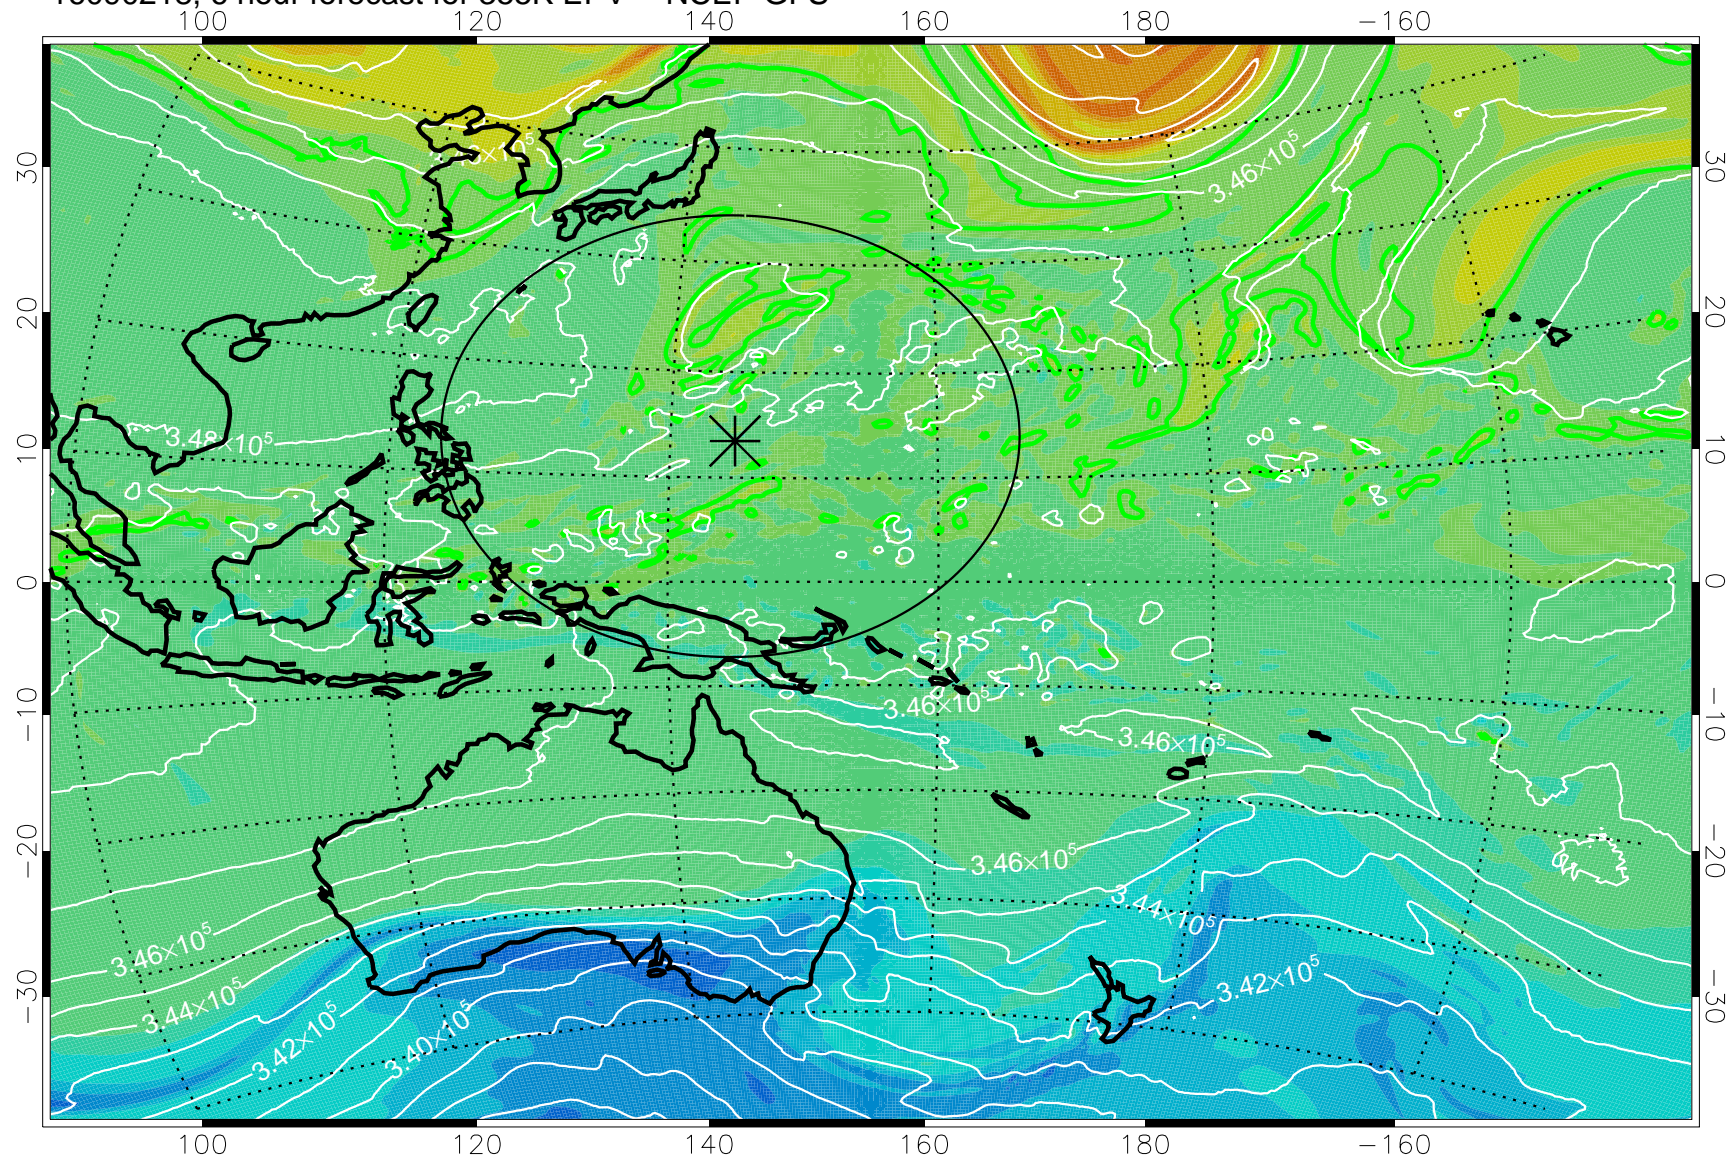

16090218, 6 hour forecast for 355K EPV -- NCEP GFS

355K Montgomery Streamfunction, white
EPV Tropopause (2 PVU) Position
Range ring of 2304 km

16090300, 12 hour forecast for 355K EPV -- NCEP GFS

355K Montgomery Streamfunction, white
EPV Tropopause (2 PVU) Position
Range ring of 2304 km

16090306, 18 hour forecast for 355K EPV -- NCEP GFS

355K Montgomery Streamfunction, white
EPV Tropopause (2 PVU) Position
Range ring of 2304 km

16090312, 24 hour forecast for 355K EPV -- NCEP GFS

355K Montgomery Streamfunction, white
EPV Tropopause (2 PVU) Position
Range ring of 2304 km

16090318, 30 hour forecast for 355K EPV -- NCEP GFS

355K Montgomery Streamfunction, white
EPV Tropopause (2 PVU) Position
Range ring of 2304 km

16090400, 36 hour forecast for 355K EPV -- NCEP GFS

355K Montgomery Streamfunction, white
EPV Tropopause (2 PVU) Position
Range ring of 2304 km

16090406, 42 hour forecast for 355K EPV -- NCEP GFS

355K Montgomery Streamfunction, white
EPV Tropopause (2 PVU) Position
Range ring of 2304 km

16090412, 48 hour forecast for 355K EPV -- NCEP GFS

355K Montgomery Streamfunction, white
EPV Tropopause (2 PVU) Position
Range ring of 2304 km