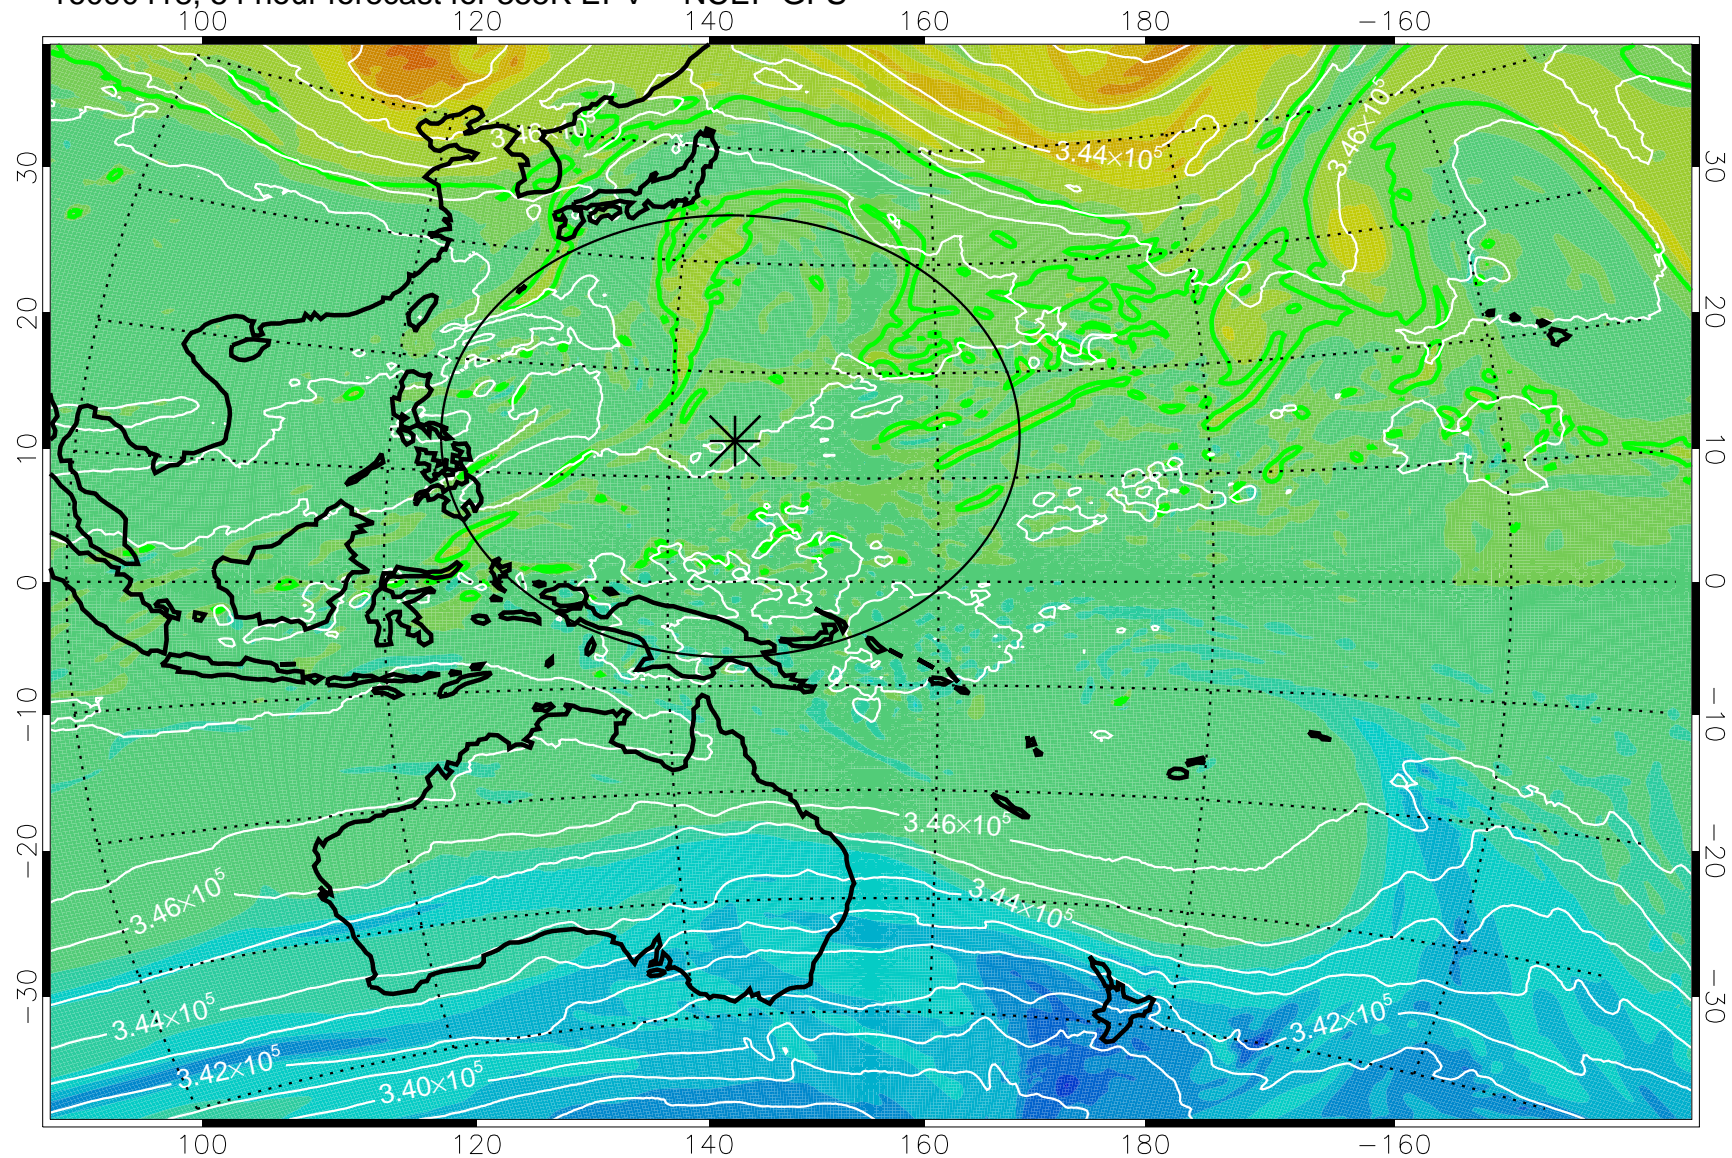

16090318, 30 hour forecast for 355K EPV -- NCEP GFS

355K Montgomery Streamfunction, white
EPV Tropopause (2 PVU) Position
Range ring of 2304 km

16090400, 36 hour forecast for 355K EPV -- NCEP GFS

355K Montgomery Streamfunction, white
EPV Tropopause (2 PVU) Position
Range ring of 2304 km

16090406, 42 hour forecast for 355K EPV -- NCEP GFS

355K Montgomery Streamfunction, white
EPV Tropopause (2 PVU) Position
Range ring of 2304 km

16090412, 48 hour forecast for 355K EPV -- NCEP GFS

355K Montgomery Streamfunction, white
EPV Tropopause (2 PVU) Position
Range ring of 2304 km

16090418, 54 hour forecast for 355K EPV -- NCEP GFS

355K Montgomery Streamfunction, white
EPV Tropopause (2 PVU) Position
Range ring of 2304 km

16090500, 60 hour forecast for 355K EPV -- NCEP GFS

355K Montgomery Streamfunction, white
EPV Tropopause (2 PVU) Position
Range ring of 2304 km

16090506, 66 hour forecast for 355K EPV -- NCEP GFS

355K Montgomery Streamfunction, white
EPV Tropopause (2 PVU) Position
Range ring of 2304 km

16090512, 72 hour forecast for 355K EPV -- NCEP GFS

355K Montgomery Streamfunction, white
EPV Tropopause (2 PVU) Position
Range ring of 2304 km