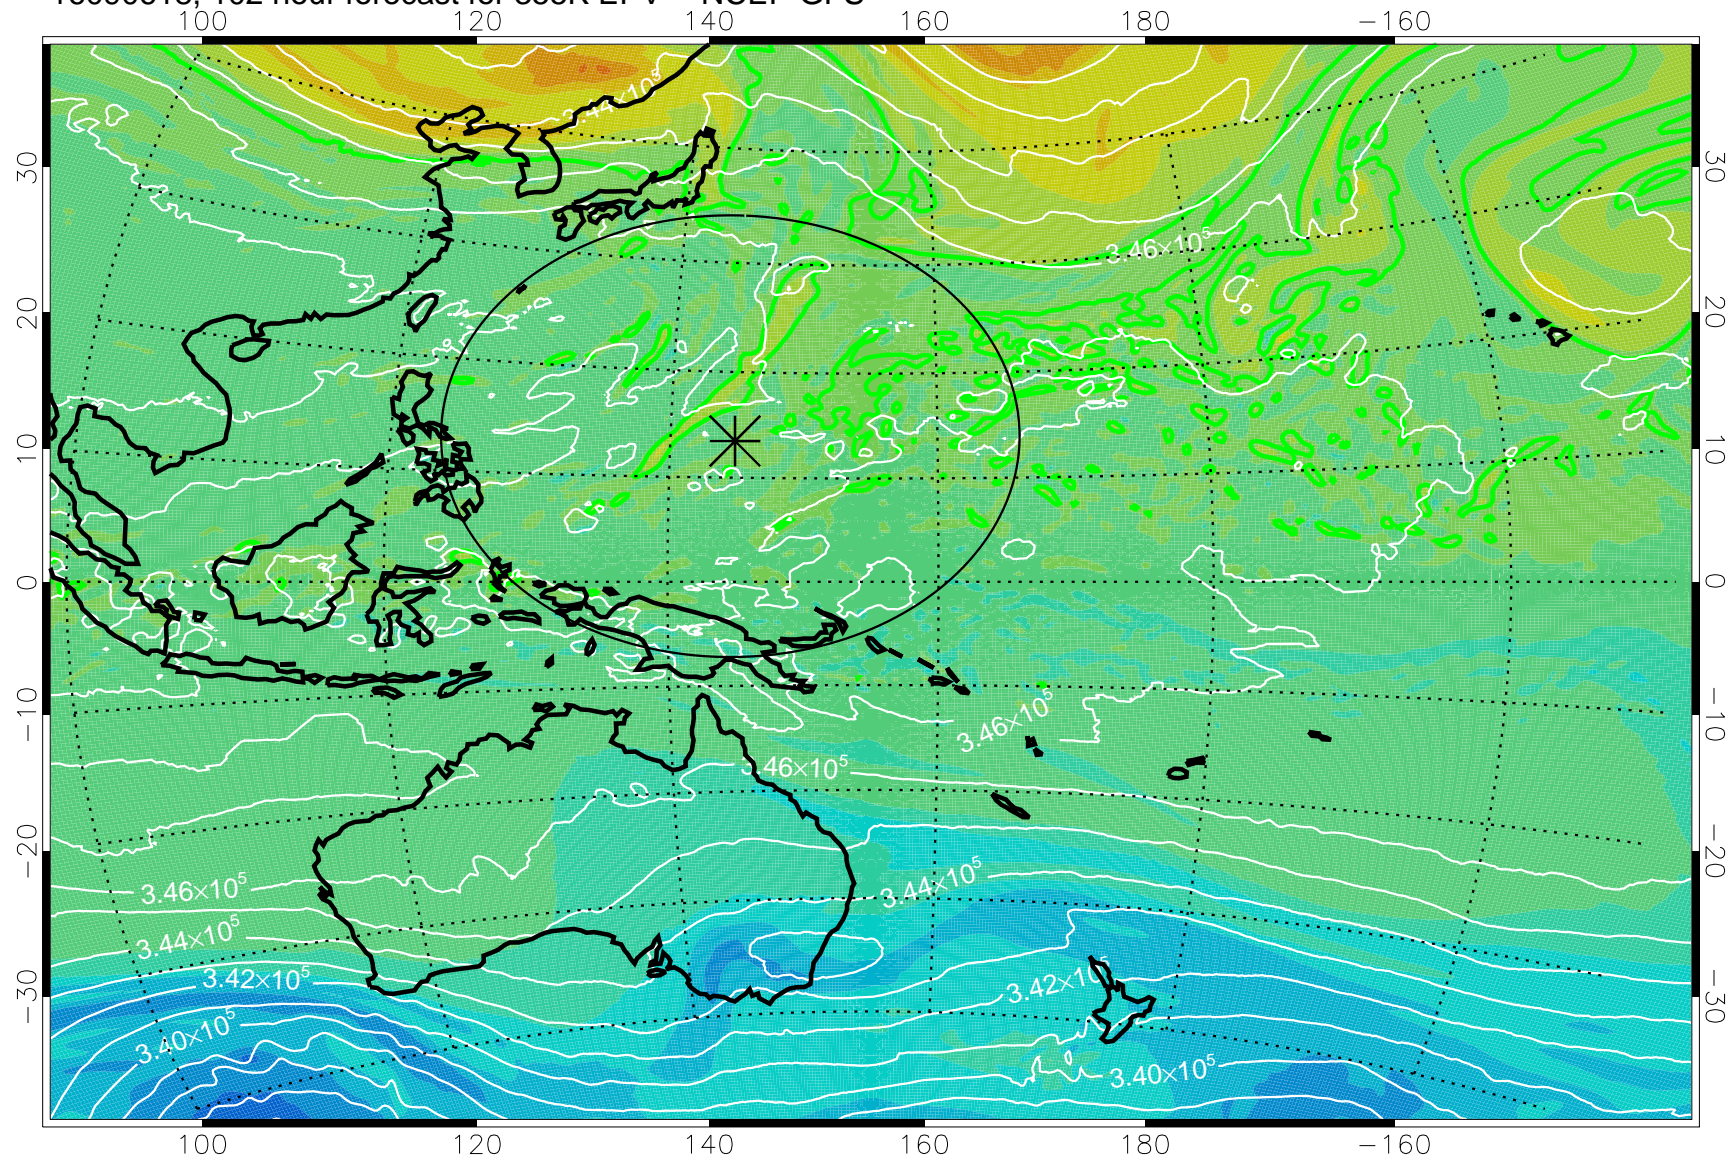

16090518, 78 hour forecast for 355K EPV -- NCEP GFS

355K Montgomery Streamfunction, white
EPV Tropopause (2 PVU) Position
Range ring of 2304 km

16090600, 84 hour forecast for 355K EPV -- NCEP GFS

355K Montgomery Streamfunction, white
EPV Tropopause (2 PVU) Position
Range ring of 2304 km

16090606, 90 hour forecast for 355K EPV -- NCEP GFS

355K Montgomery Streamfunction, white
EPV Tropopause (2 PVU) Position
Range ring of 2304 km

16090612, 96 hour forecast for 355K EPV -- NCEP GFS

355K Montgomery Streamfunction, white
EPV Tropopause (2 PVU) Position
Range ring of 2304 km

16090618, 102 hour forecast for 355K EPV -- NCEP GFS

355K Montgomery Streamfunction, white
EPV Tropopause (2 PVU) Position
Range ring of 2304 km

16090700, 108 hour forecast for 355K EPV -- NCEP GFS

355K Montgomery Streamfunction, white
EPV Tropopause (2 PVU) Position
Range ring of 2304 km

16090706, 114 hour forecast for 355K EPV -- NCEP GFS

355K Montgomery Streamfunction, white
EPV Tropopause (2 PVU) Position
Range ring of 2304 km

16090712, 120 hour forecast for 355K EPV -- NCEP GFS

355K Montgomery Streamfunction, white
EPV Tropopause (2 PVU) Position
Range ring of 2304 km