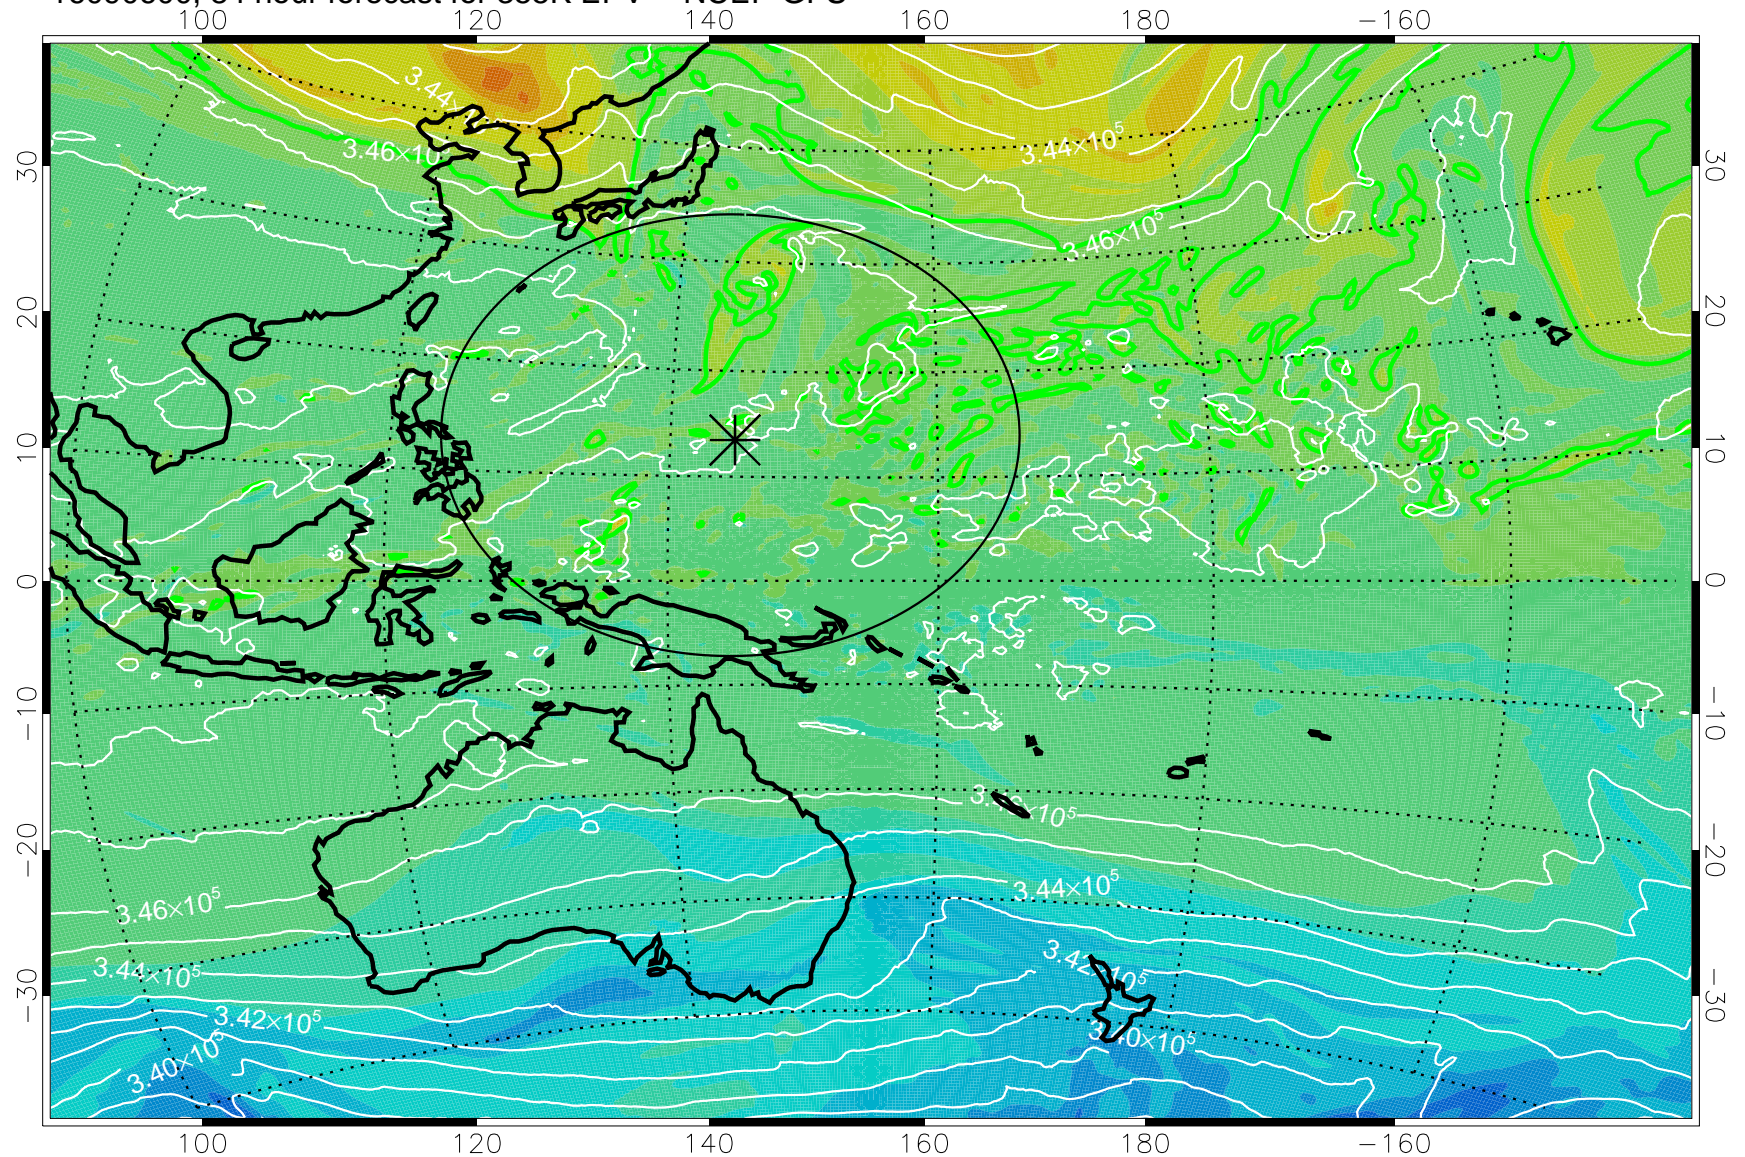

16090418, 54 hour forecast for 355K EPV -- NCEP GFS

355K Montgomery Streamfunction, white
EPV Tropopause (2 PVU) Position
Range ring of 2304 km

16090500, 60 hour forecast for 355K EPV -- NCEP GFS

355K Montgomery Streamfunction, white
EPV Tropopause (2 PVU) Position
Range ring of 2304 km

16090506, 66 hour forecast for 355K EPV -- NCEP GFS

355K Montgomery Streamfunction, white
EPV Tropopause (2 PVU) Position
Range ring of 2304 km

16090512, 72 hour forecast for 355K EPV -- NCEP GFS

355K Montgomery Streamfunction, white
EPV Tropopause (2 PVU) Position
Range ring of 2304 km

16090518, 78 hour forecast for 355K EPV -- NCEP GFS

355K Montgomery Streamfunction, white
EPV Tropopause (2 PVU) Position
Range ring of 2304 km

16090600, 84 hour forecast for 355K EPV -- NCEP GFS

355K Montgomery Streamfunction, white
EPV Tropopause (2 PVU) Position
Range ring of 2304 km

16090606, 90 hour forecast for 355K EPV -- NCEP GFS

355K Montgomery Streamfunction, white
EPV Tropopause (2 PVU) Position
Range ring of 2304 km

16090612, 96 hour forecast for 355K EPV -- NCEP GFS

355K Montgomery Streamfunction, white
EPV Tropopause (2 PVU) Position
Range ring of 2304 km