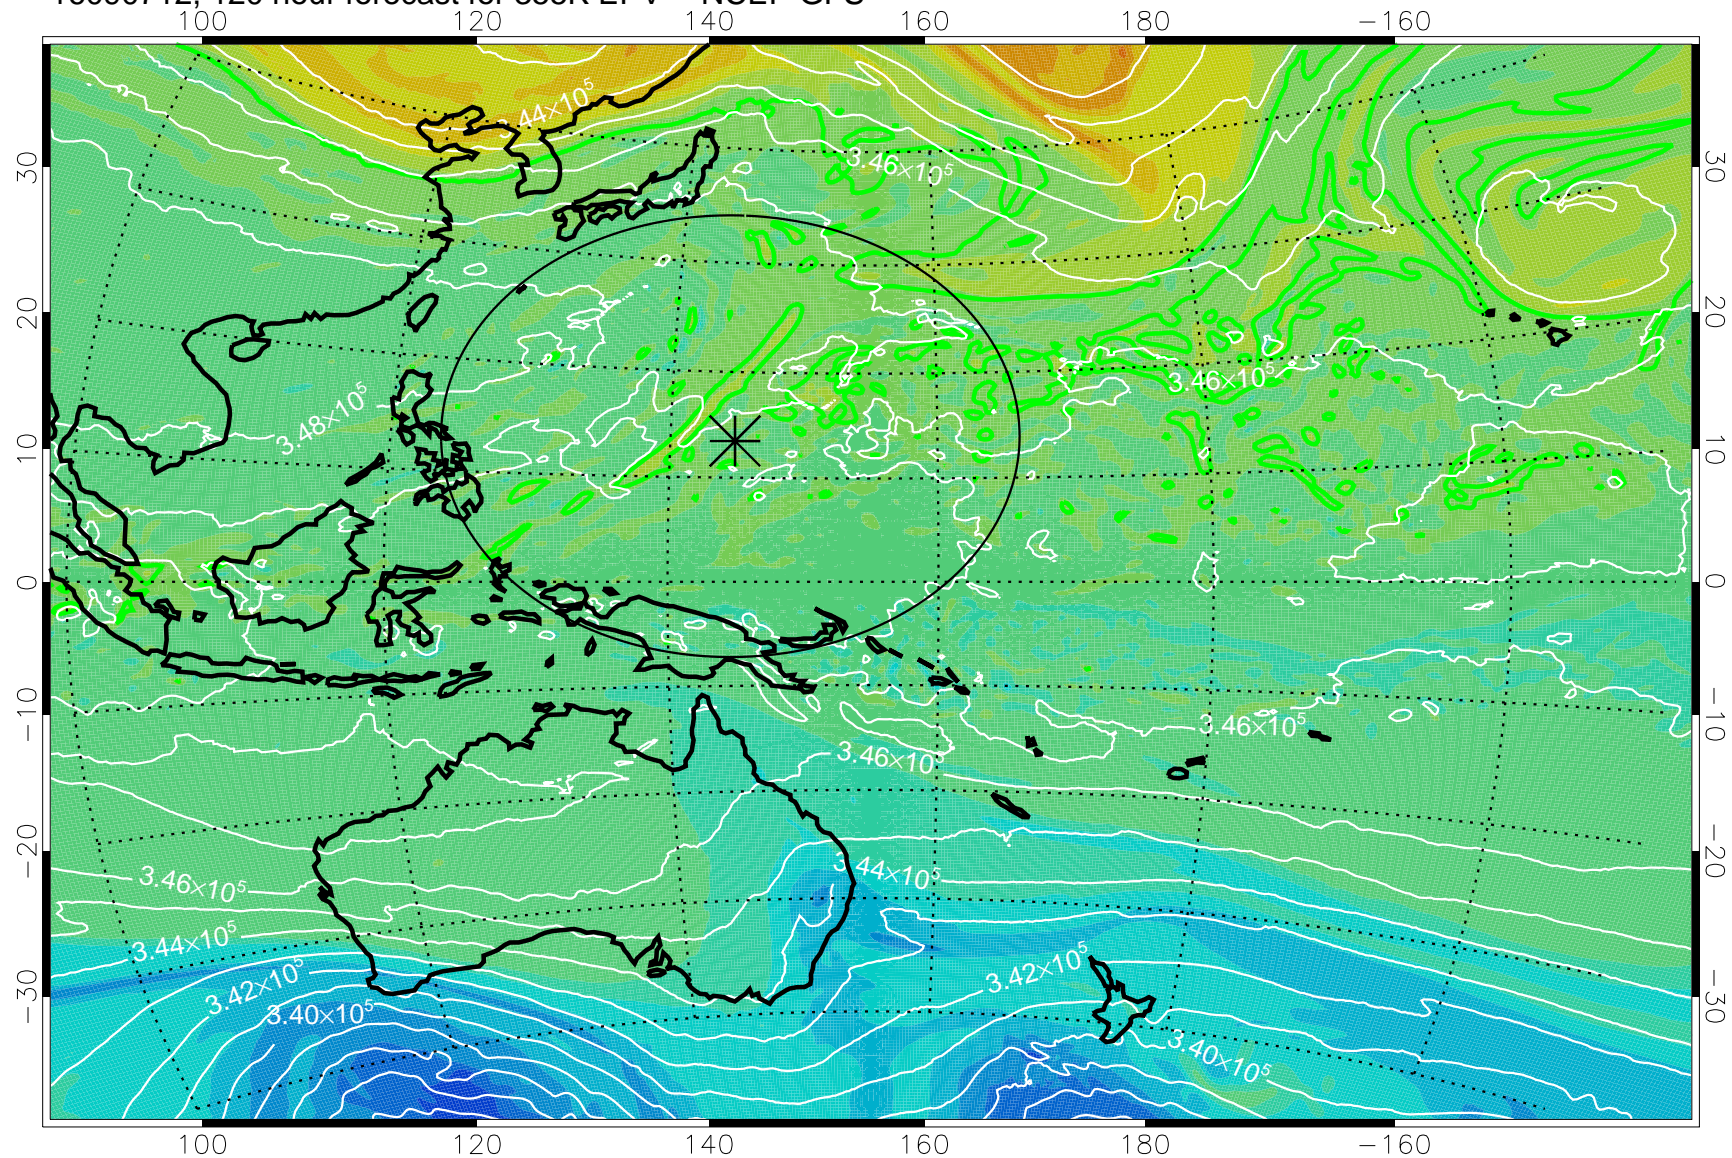

16090518, 78 hour forecast for 355K EPV -- NCEP GFS

355K Montgomery Streamfunction, white
EPV Tropopause (2 PVU) Position
Range ring of 2304 km

16090600, 84 hour forecast for 355K EPV -- NCEP GFS

355K Montgomery Streamfunction, white
EPV Tropopause (2 PVU) Position
Range ring of 2304 km

16090606, 90 hour forecast for 355K EPV -- NCEP GFS

355K Montgomery Streamfunction, white
EPV Tropopause (2 PVU) Position
Range ring of 2304 km

16090612, 96 hour forecast for 355K EPV -- NCEP GFS

355K Montgomery Streamfunction, white
EPV Tropopause (2 PVU) Position
Range ring of 2304 km

16090618, 102 hour forecast for 355K EPV -- NCEP GFS

355K Montgomery Streamfunction, white
EPV Tropopause (2 PVU) Position
Range ring of 2304 km

16090700, 108 hour forecast for 355K EPV -- NCEP GFS

355K Montgomery Streamfunction, white
EPV Tropopause (2 PVU) Position
Range ring of 2304 km

16090706, 114 hour forecast for 355K EPV -- NCEP GFS

355K Montgomery Streamfunction, white
EPV Tropopause (2 PVU) Position
Range ring of 2304 km

16090712, 120 hour forecast for 355K EPV -- NCEP GFS

355K Montgomery Streamfunction, white
EPV Tropopause (2 PVU) Position
Range ring of 2304 km