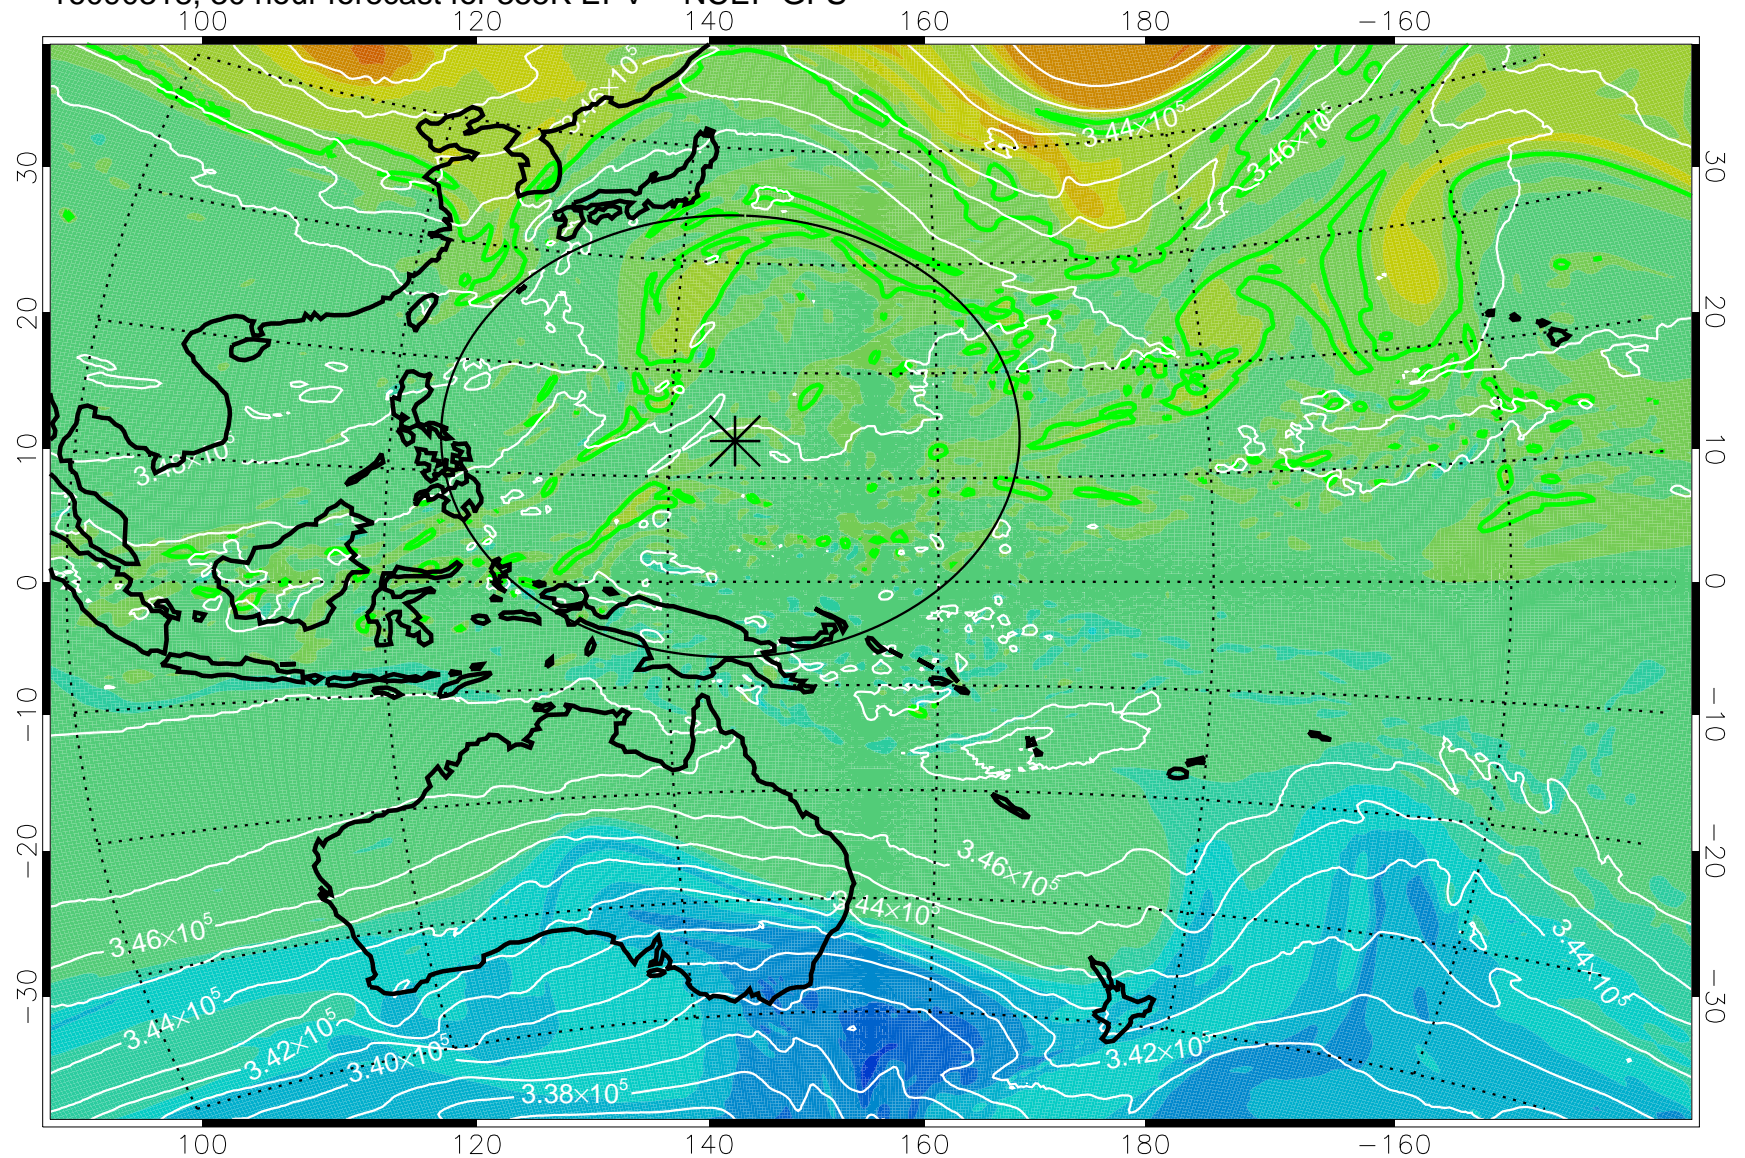

16090306, 18 hour forecast for 355K EPV -- NCEP GFS

355K Montgomery Streamfunction, white
EPV Tropopause (2 PVU) Position
Range ring of 2304 km

16090312, 24 hour forecast for 355K EPV -- NCEP GFS

355K Montgomery Streamfunction, white
EPV Tropopause (2 PVU) Position
Range ring of 2304 km

16090318, 30 hour forecast for 355K EPV -- NCEP GFS

355K Montgomery Streamfunction, white
EPV Tropopause (2 PVU) Position
Range ring of 2304 km

16090400, 36 hour forecast for 355K EPV -- NCEP GFS

355K Montgomery Streamfunction, white
EPV Tropopause (2 PVU) Position
Range ring of 2304 km

16090406, 42 hour forecast for 355K EPV -- NCEP GFS

355K Montgomery Streamfunction, white
EPV Tropopause (2 PVU) Position
Range ring of 2304 km

16090412, 48 hour forecast for 355K EPV -- NCEP GFS

355K Montgomery Streamfunction, white
EPV Tropopause (2 PVU) Position
Range ring of 2304 km

16090418, 54 hour forecast for 355K EPV -- NCEP GFS

355K Montgomery Streamfunction, white
EPV Tropopause (2 PVU) Position
Range ring of 2304 km

16090500, 60 hour forecast for 355K EPV -- NCEP GFS

355K Montgomery Streamfunction, white
EPV Tropopause (2 PVU) Position
Range ring of 2304 km