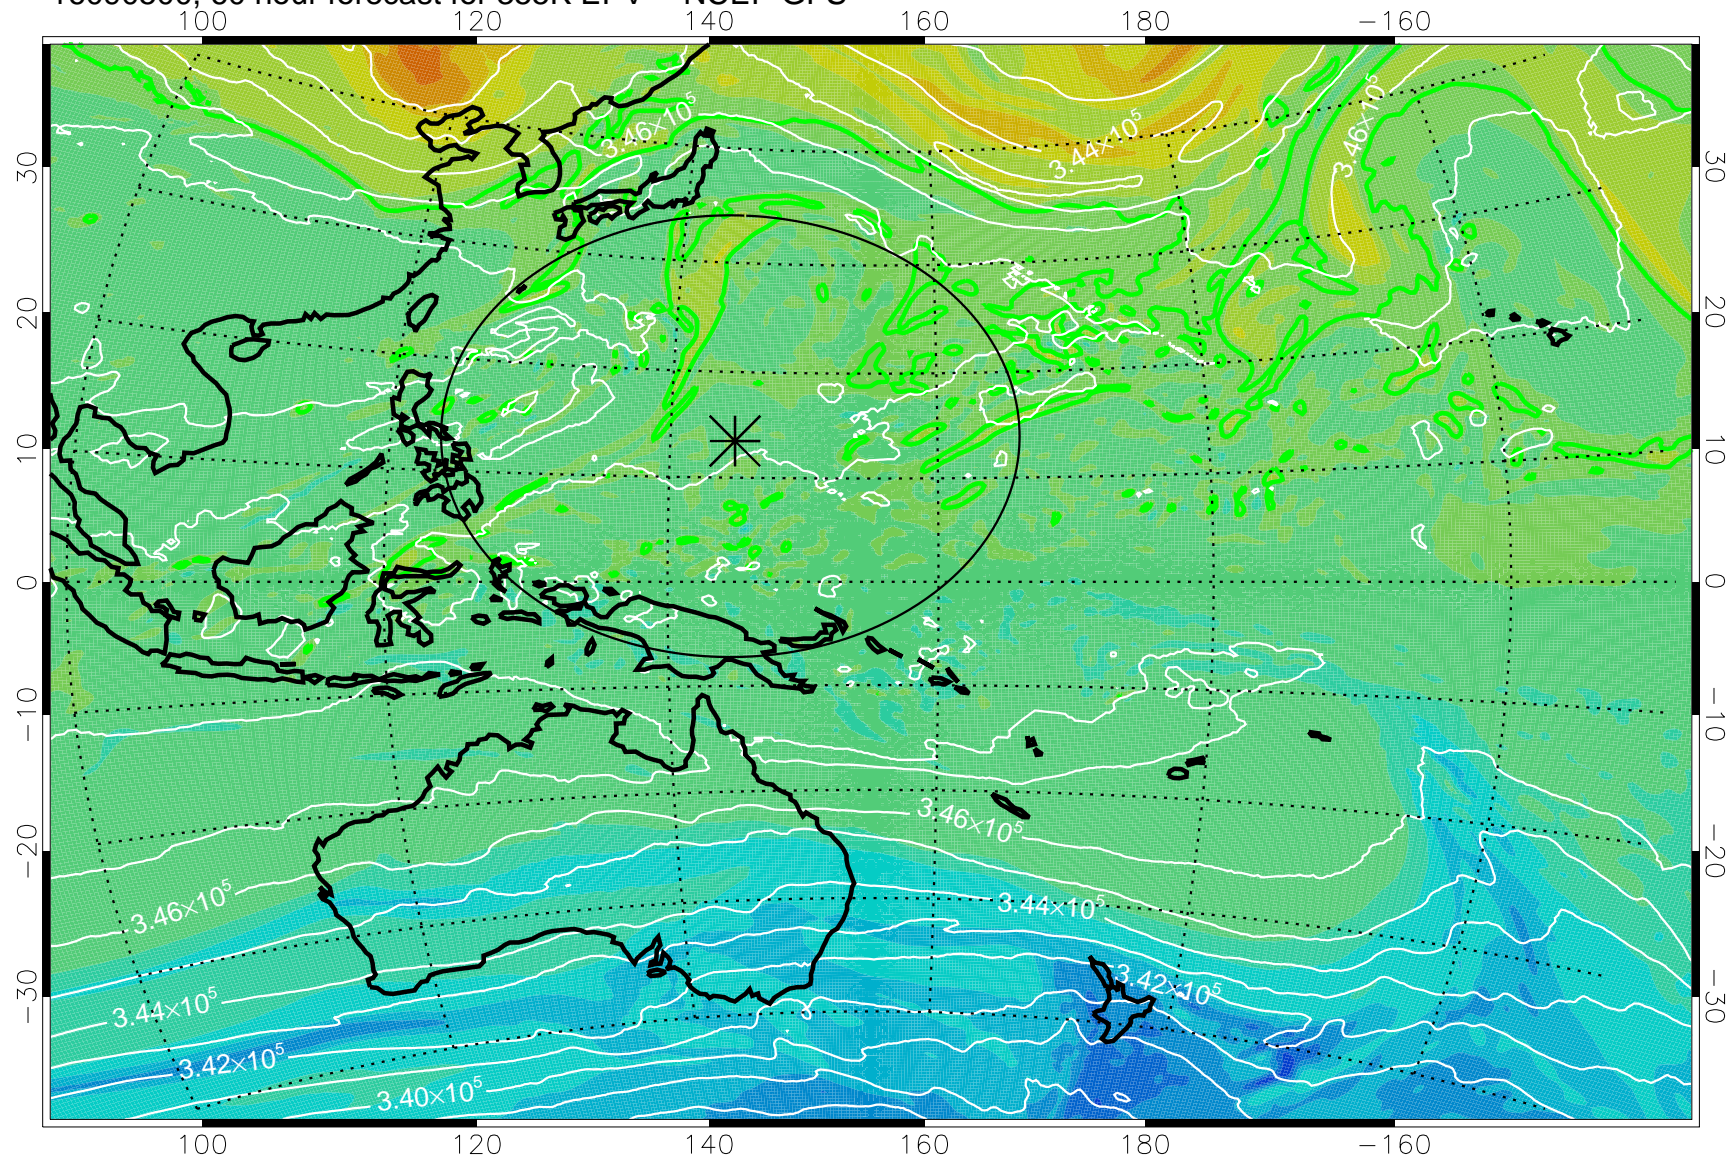

16090318, 30 hour forecast for 355K EPV -- NCEP GFS

355K Montgomery Streamfunction, white
EPV Tropopause (2 PVU) Position
Range ring of 2304 km

16090400, 36 hour forecast for 355K EPV -- NCEP GFS

355K Montgomery Streamfunction, white
EPV Tropopause (2 PVU) Position
Range ring of 2304 km

16090406, 42 hour forecast for 355K EPV -- NCEP GFS

355K Montgomery Streamfunction, white
EPV Tropopause (2 PVU) Position
Range ring of 2304 km

16090412, 48 hour forecast for 355K EPV -- NCEP GFS

355K Montgomery Streamfunction, white
EPV Tropopause (2 PVU) Position
Range ring of 2304 km

16090418, 54 hour forecast for 355K EPV -- NCEP GFS

355K Montgomery Streamfunction, white
EPV Tropopause (2 PVU) Position
Range ring of 2304 km

16090500, 60 hour forecast for 355K EPV -- NCEP GFS

355K Montgomery Streamfunction, white
EPV Tropopause (2 PVU) Position
Range ring of 2304 km

16090506, 66 hour forecast for 355K EPV -- NCEP GFS

355K Montgomery Streamfunction, white
EPV Tropopause (2 PVU) Position
Range ring of 2304 km

16090512, 72 hour forecast for 355K EPV -- NCEP GFS

355K Montgomery Streamfunction, white
EPV Tropopause (2 PVU) Position
Range ring of 2304 km