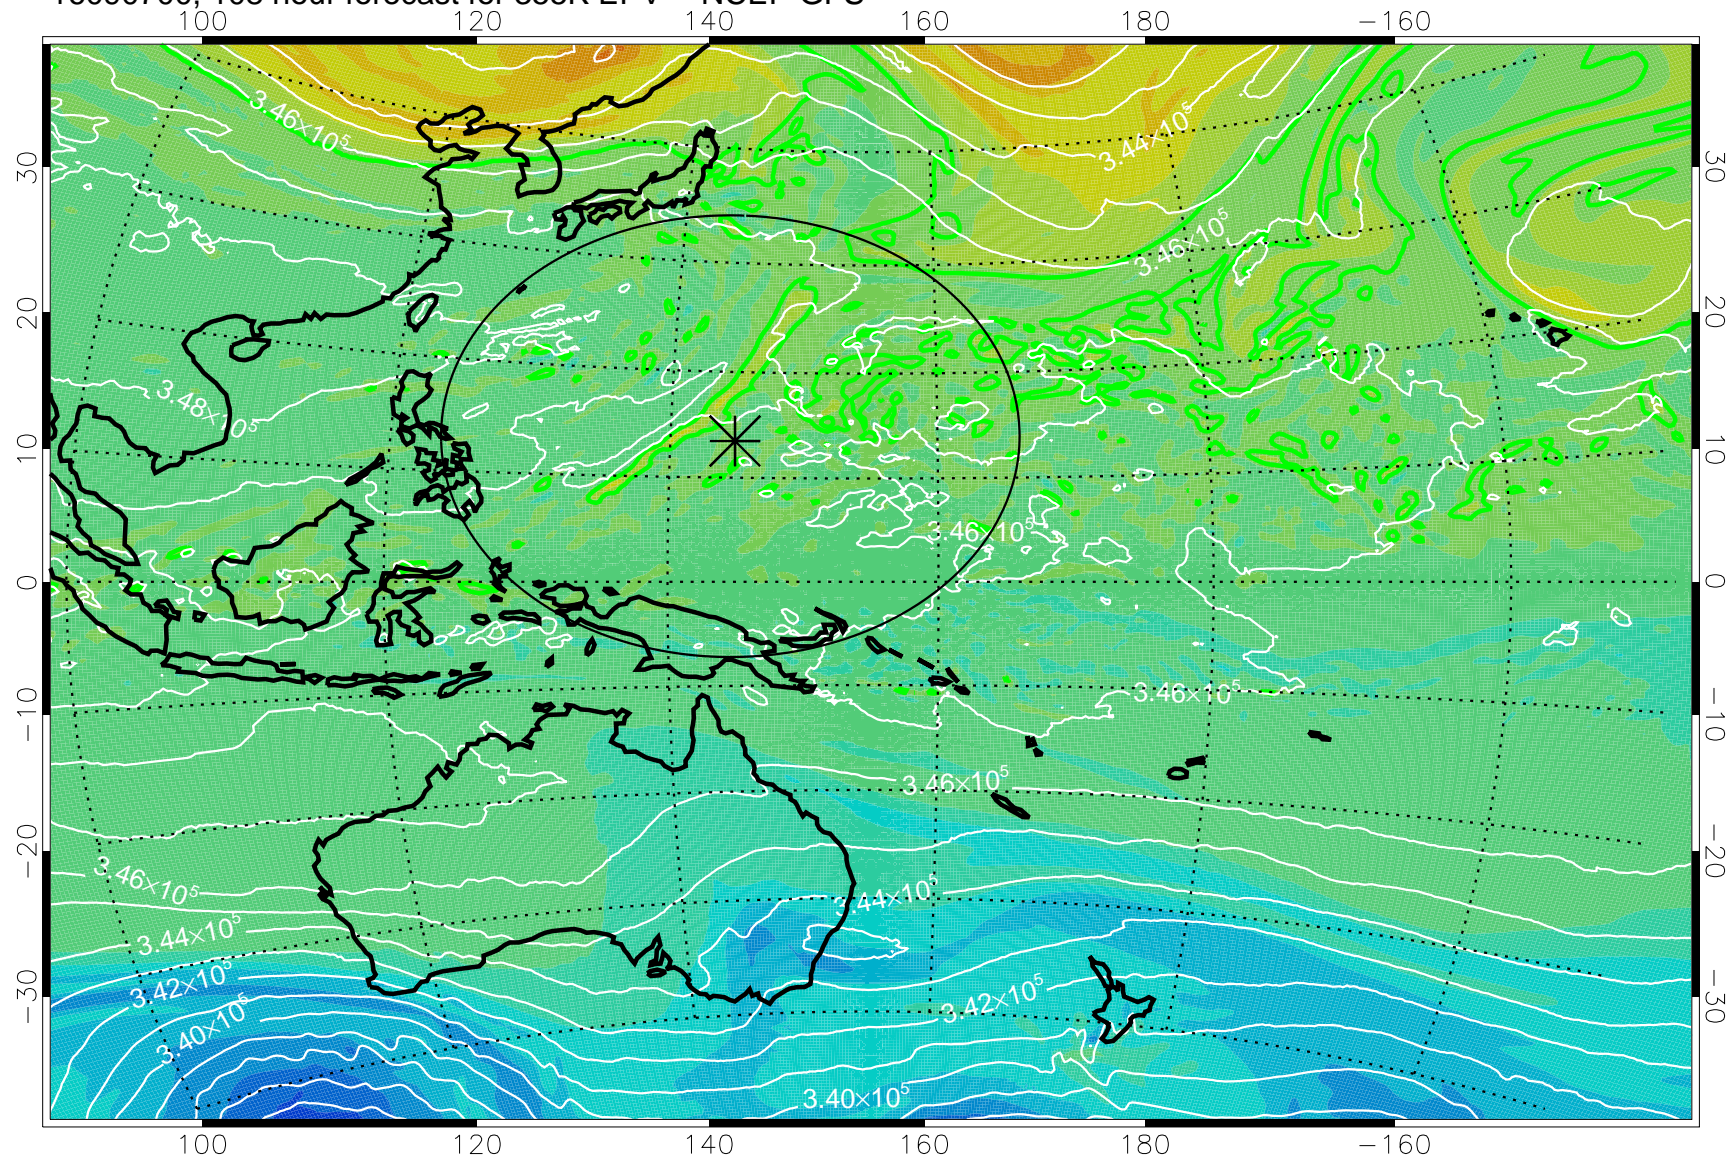

16090518, 78 hour forecast for 355K EPV -- NCEP GFS

355K Montgomery Streamfunction, white
EPV Tropopause (2 PVU) Position
Range ring of 2304 km

16090600, 84 hour forecast for 355K EPV -- NCEP GFS

355K Montgomery Streamfunction, white
EPV Tropopause (2 PVU) Position
Range ring of 2304 km

16090606, 90 hour forecast for 355K EPV -- NCEP GFS

355K Montgomery Streamfunction, white
EPV Tropopause (2 PVU) Position
Range ring of 2304 km

16090612, 96 hour forecast for 355K EPV -- NCEP GFS

355K Montgomery Streamfunction, white
EPV Tropopause (2 PVU) Position
Range ring of 2304 km

16090618, 102 hour forecast for 355K EPV -- NCEP GFS

355K Montgomery Streamfunction, white
EPV Tropopause (2 PVU) Position
Range ring of 2304 km

16090700, 108 hour forecast for 355K EPV -- NCEP GFS

355K Montgomery Streamfunction, white
EPV Tropopause (2 PVU) Position
Range ring of 2304 km

16090706, 114 hour forecast for 355K EPV -- NCEP GFS

355K Montgomery Streamfunction, white
EPV Tropopause (2 PVU) Position
Range ring of 2304 km

16090712, 120 hour forecast for 355K EPV -- NCEP GFS

355K Montgomery Streamfunction, white
EPV Tropopause (2 PVU) Position
Range ring of 2304 km