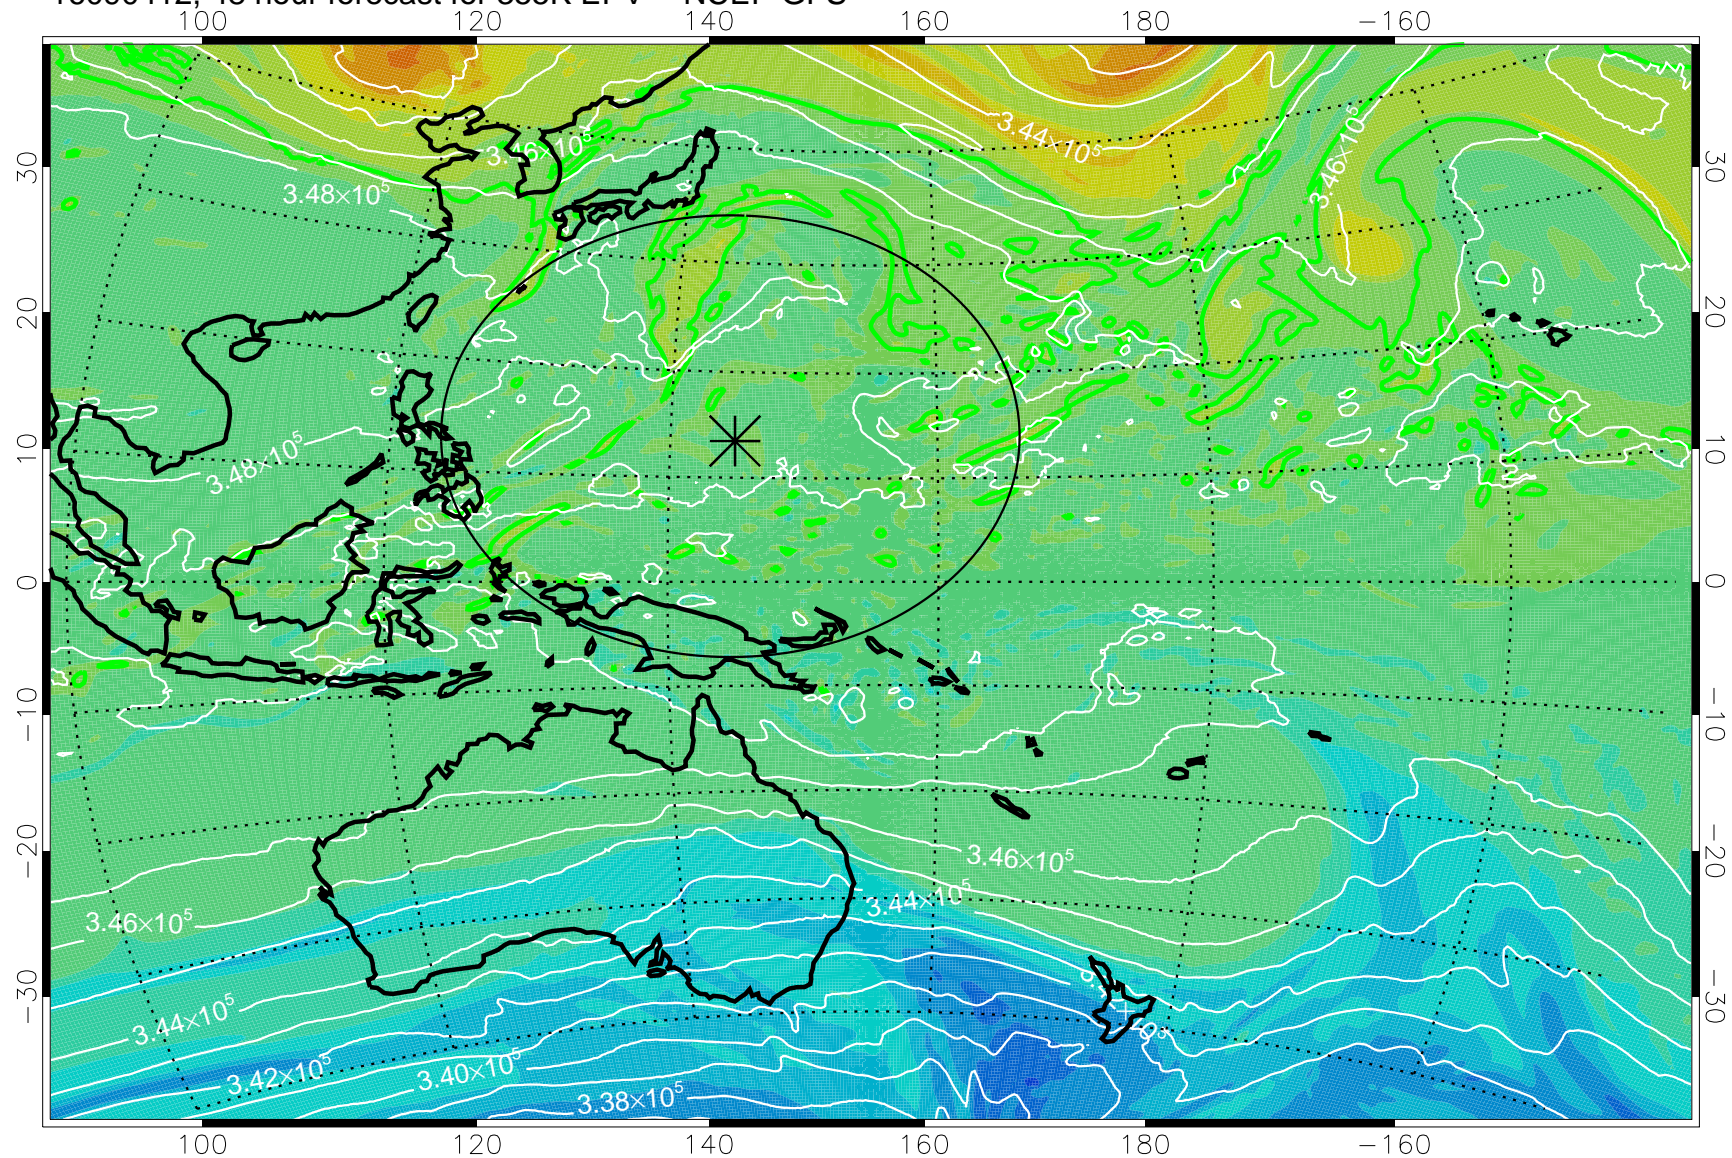

16090306, 18 hour forecast for 355K EPV -- NCEP GFS

355K Montgomery Streamfunction, white
EPV Tropopause (2 PVU) Position
Range ring of 2304 km

16090312, 24 hour forecast for 355K EPV -- NCEP GFS

355K Montgomery Streamfunction, white
EPV Tropopause (2 PVU) Position
Range ring of 2304 km

16090318, 30 hour forecast for 355K EPV -- NCEP GFS

355K Montgomery Streamfunction, white
EPV Tropopause (2 PVU) Position
Range ring of 2304 km

16090400, 36 hour forecast for 355K EPV -- NCEP GFS

355K Montgomery Streamfunction, white
EPV Tropopause (2 PVU) Position
Range ring of 2304 km

16090406, 42 hour forecast for 355K EPV -- NCEP GFS

355K Montgomery Streamfunction, white
EPV Tropopause (2 PVU) Position
Range ring of 2304 km

16090412, 48 hour forecast for 355K EPV -- NCEP GFS

355K Montgomery Streamfunction, white
EPV Tropopause (2 PVU) Position
Range ring of 2304 km

16090418, 54 hour forecast for 355K EPV -- NCEP GFS

355K Montgomery Streamfunction, white
EPV Tropopause (2 PVU) Position
Range ring of 2304 km

16090500, 60 hour forecast for 355K EPV -- NCEP GFS

355K Montgomery Streamfunction, white
EPV Tropopause (2 PVU) Position
Range ring of 2304 km