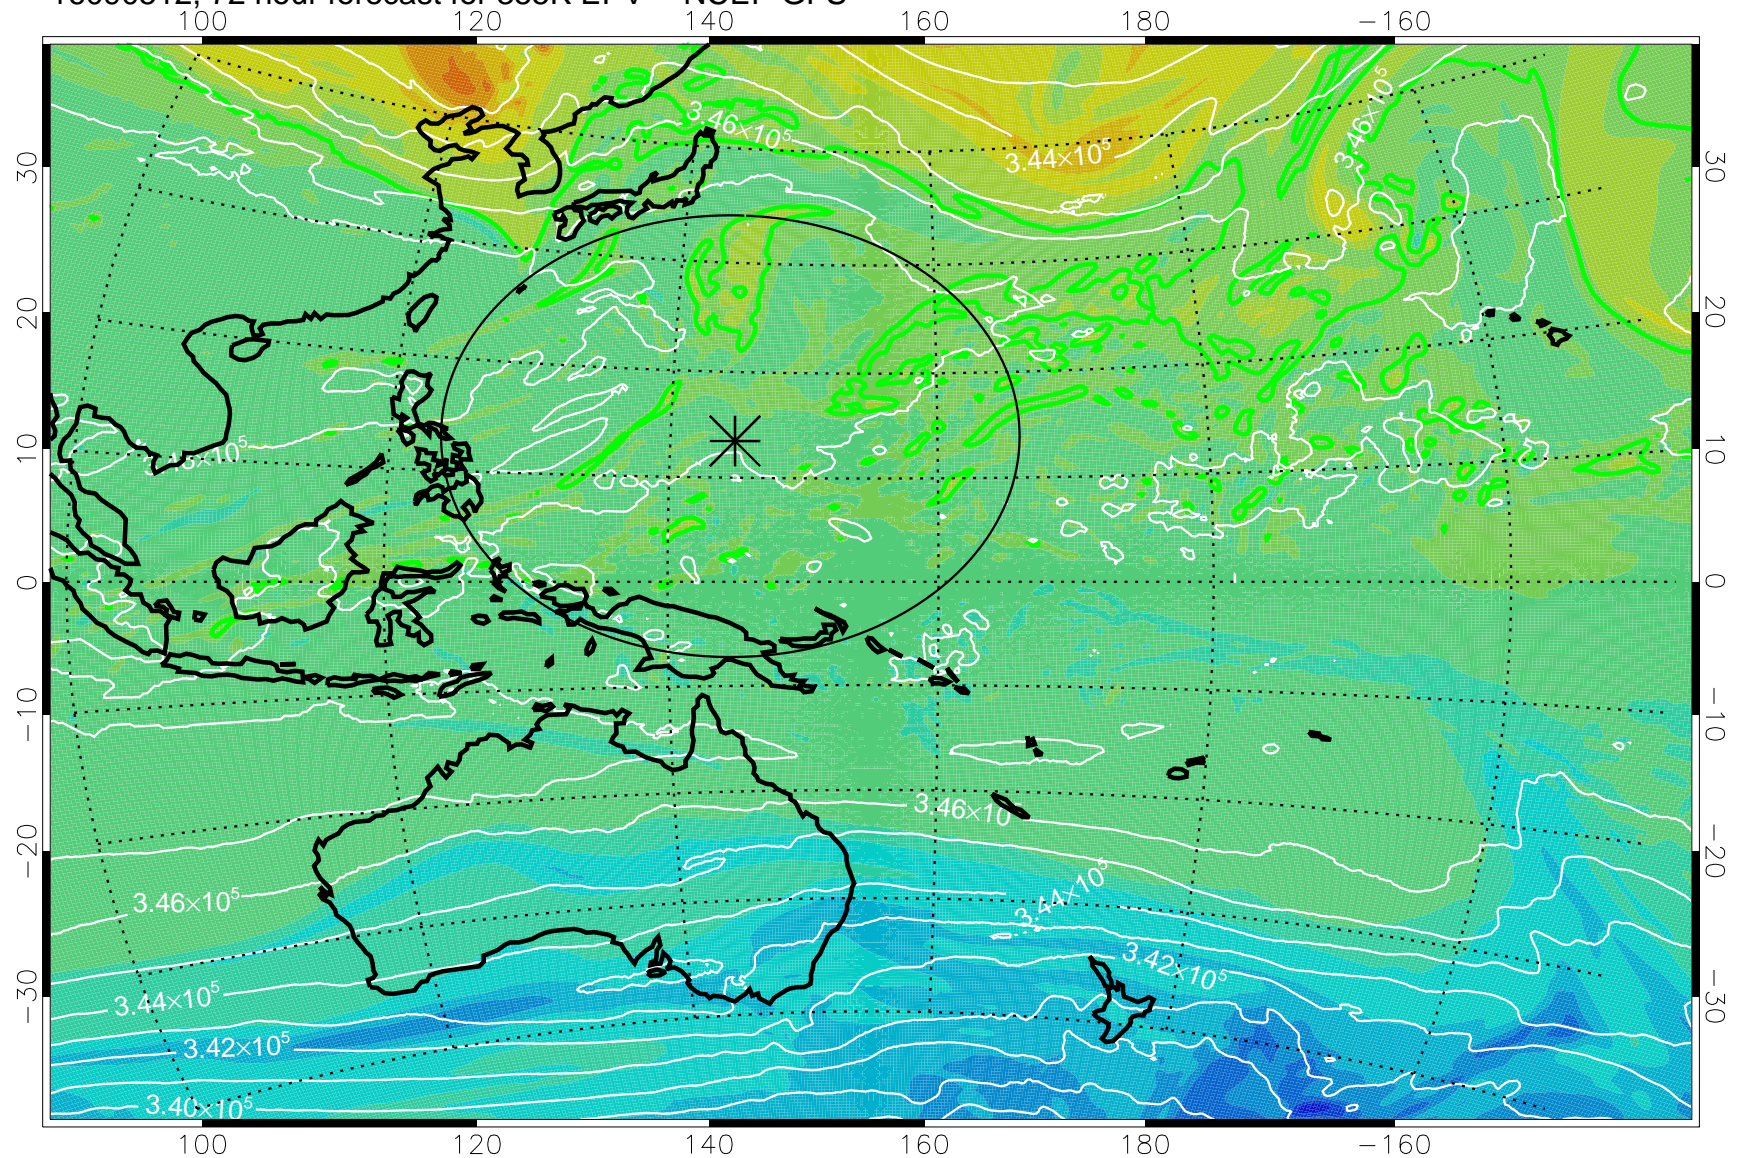

16090406, 42 hour forecast for 355K EPV -- NCEP GFS

355K Montgomery Streamfunction, white
EPV Tropopause (2 PVU) Position
Range ring of 2304 km

16090412, 48 hour forecast for 355K EPV -- NCEP GFS

355K Montgomery Streamfunction, white
EPV Tropopause (2 PVU) Position
Range ring of 2304 km

16090418, 54 hour forecast for 355K EPV -- NCEP GFS

355K Montgomery Streamfunction, white
EPV Tropopause (2 PVU) Position
Range ring of 2304 km

16090500, 60 hour forecast for 355K EPV -- NCEP GFS

355K Montgomery Streamfunction, white
EPV Tropopause (2 PVU) Position
Range ring of 2304 km

16090506, 66 hour forecast for 355K EPV -- NCEP GFS

355K Montgomery Streamfunction, white
EPV Tropopause (2 PVU) Position
Range ring of 2304 km

16090512, 72 hour forecast for 355K EPV -- NCEP GFS

355K Montgomery Streamfunction, white
EPV Tropopause (2 PVU) Position
Range ring of 2304 km

16090518, 78 hour forecast for 355K EPV -- NCEP GFS

355K Montgomery Streamfunction, white
EPV Tropopause (2 PVU) Position
Range ring of 2304 km

16090600, 84 hour forecast for 355K EPV -- NCEP GFS

355K Montgomery Streamfunction, white
EPV Tropopause (2 PVU) Position
Range ring of 2304 km