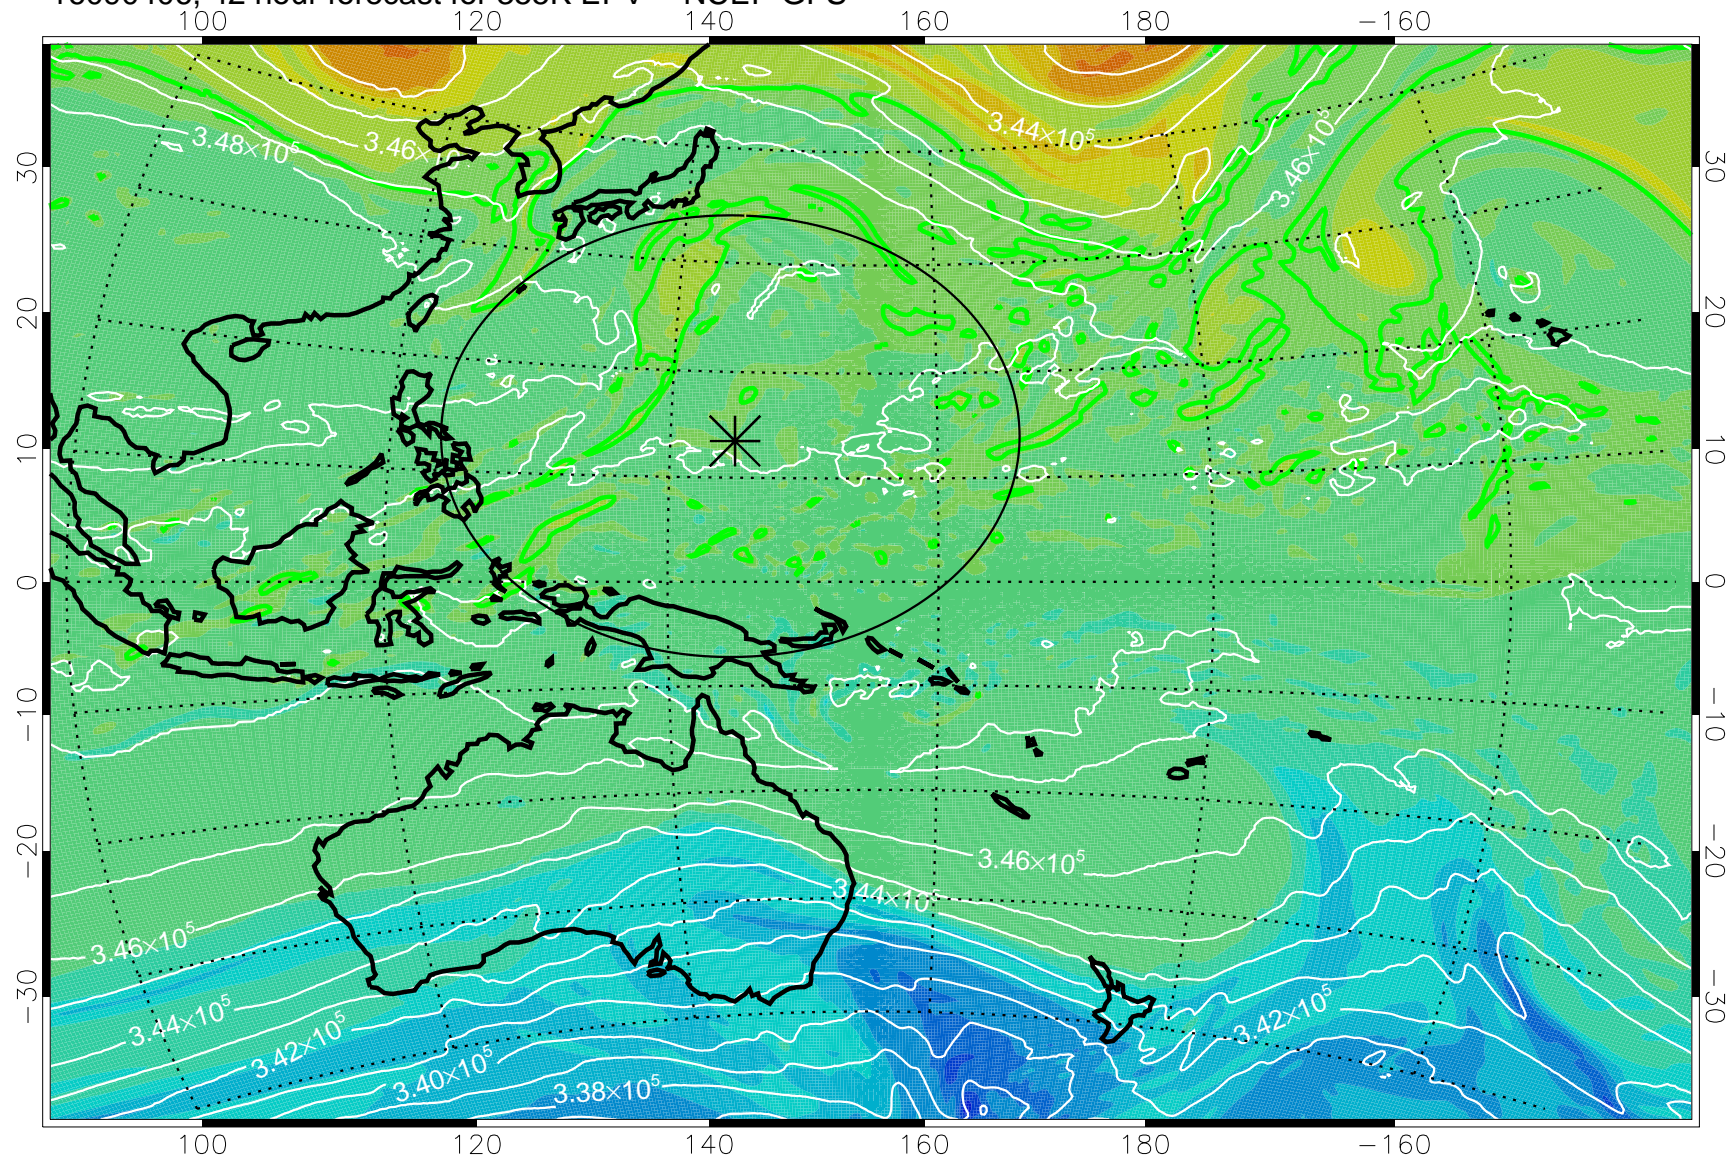

16090306, 18 hour forecast for 355K EPV -- NCEP GFS

355K Montgomery Streamfunction, white
EPV Tropopause (2 PVU) Position
Range ring of 2304 km

16090312, 24 hour forecast for 355K EPV -- NCEP GFS

355K Montgomery Streamfunction, white
EPV Tropopause (2 PVU) Position
Range ring of 2304 km

16090318, 30 hour forecast for 355K EPV -- NCEP GFS

355K Montgomery Streamfunction, white
EPV Tropopause (2 PVU) Position
Range ring of 2304 km

16090400, 36 hour forecast for 355K EPV -- NCEP GFS

355K Montgomery Streamfunction, white
EPV Tropopause (2 PVU) Position
Range ring of 2304 km

16090406, 42 hour forecast for 355K EPV -- NCEP GFS

355K Montgomery Streamfunction, white
EPV Tropopause (2 PVU) Position
Range ring of 2304 km

16090412, 48 hour forecast for 355K EPV -- NCEP GFS

355K Montgomery Streamfunction, white
EPV Tropopause (2 PVU) Position
Range ring of 2304 km

16090418, 54 hour forecast for 355K EPV -- NCEP GFS

355K Montgomery Streamfunction, white
EPV Tropopause (2 PVU) Position
Range ring of 2304 km

16090500, 60 hour forecast for 355K EPV -- NCEP GFS

355K Montgomery Streamfunction, white
EPV Tropopause (2 PVU) Position
Range ring of 2304 km