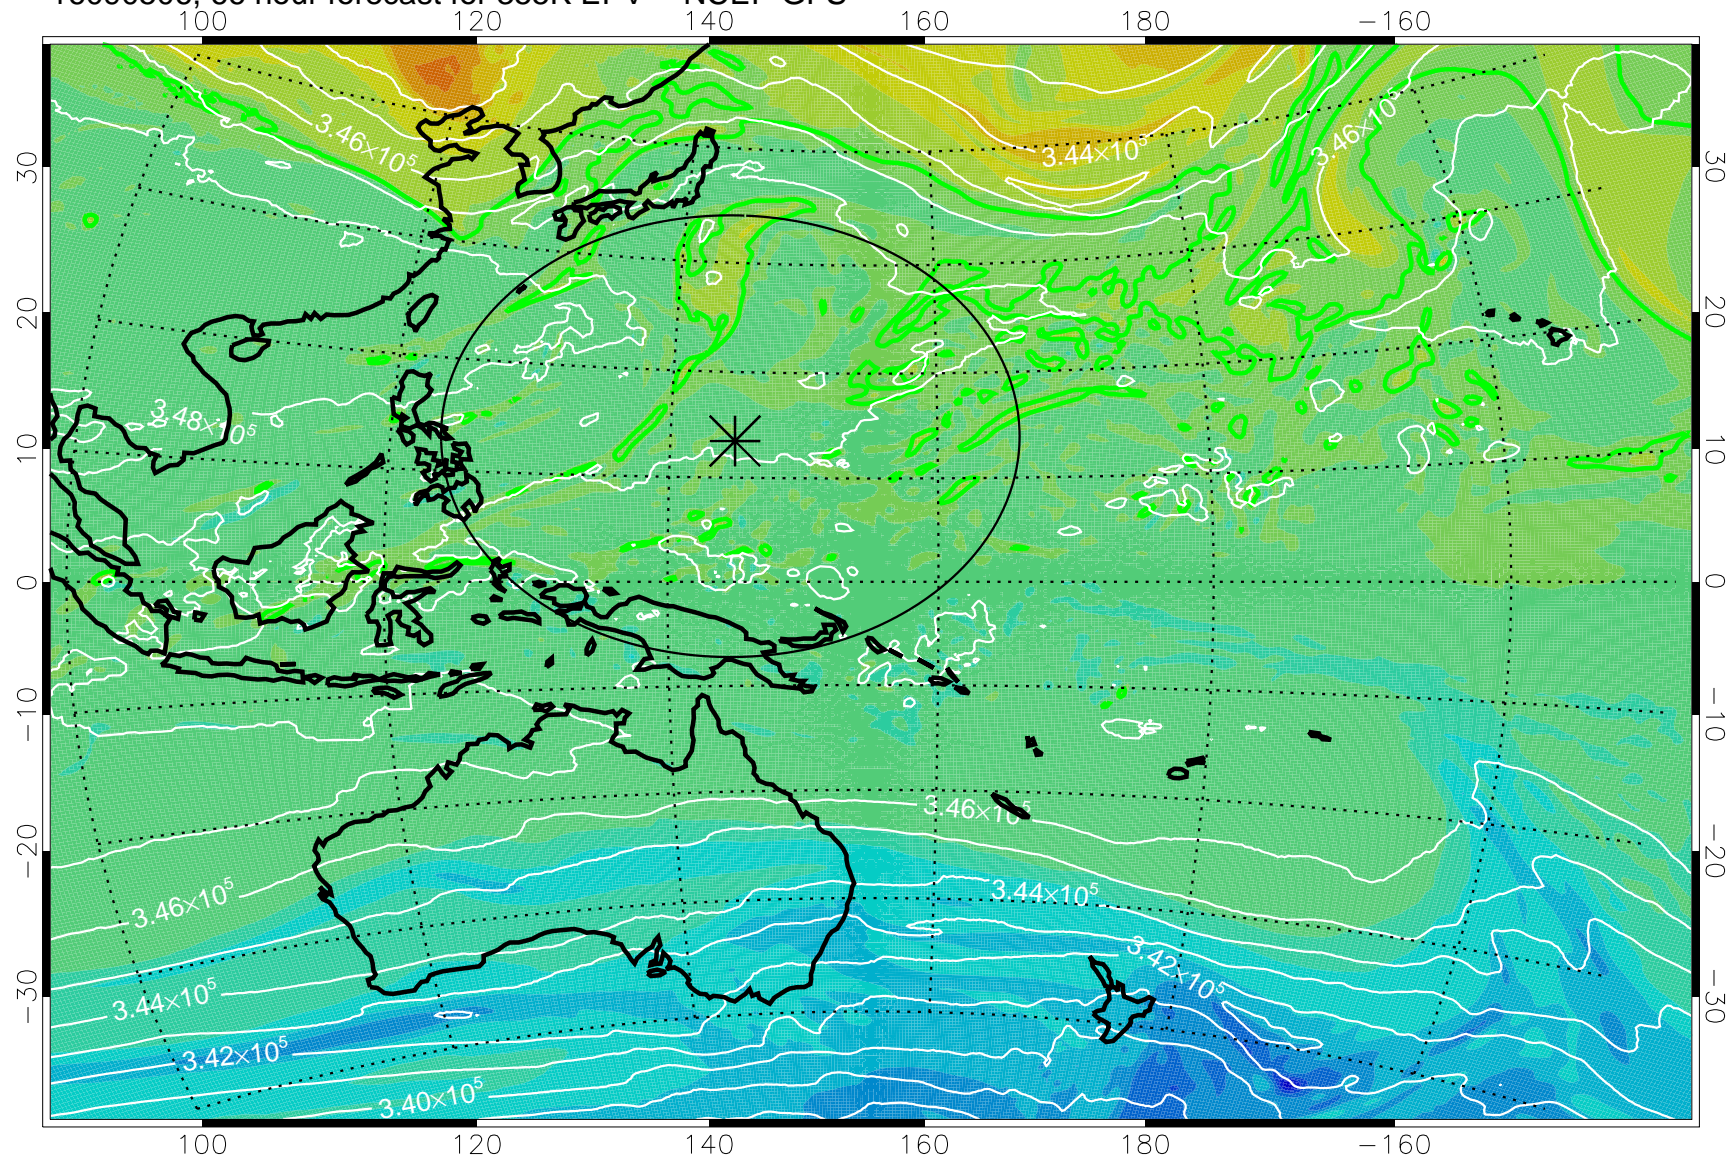

16090406, 42 hour forecast for 355K EPV -- NCEP GFS

355K Montgomery Streamfunction, white
EPV Tropopause (2 PVU) Position
Range ring of 2304 km

16090412, 48 hour forecast for 355K EPV -- NCEP GFS

355K Montgomery Streamfunction, white
EPV Tropopause (2 PVU) Position
Range ring of 2304 km

16090418, 54 hour forecast for 355K EPV -- NCEP GFS

355K Montgomery Streamfunction, white
EPV Tropopause (2 PVU) Position
Range ring of 2304 km

16090500, 60 hour forecast for 355K EPV -- NCEP GFS

355K Montgomery Streamfunction, white
EPV Tropopause (2 PVU) Position
Range ring of 2304 km

16090506, 66 hour forecast for 355K EPV -- NCEP GFS

355K Montgomery Streamfunction, white
EPV Tropopause (2 PVU) Position
Range ring of 2304 km

16090512, 72 hour forecast for 355K EPV -- NCEP GFS

355K Montgomery Streamfunction, white
EPV Tropopause (2 PVU) Position
Range ring of 2304 km

16090518, 78 hour forecast for 355K EPV -- NCEP GFS

355K Montgomery Streamfunction, white
EPV Tropopause (2 PVU) Position
Range ring of 2304 km

16090600, 84 hour forecast for 355K EPV -- NCEP GFS

355K Montgomery Streamfunction, white
EPV Tropopause (2 PVU) Position
Range ring of 2304 km