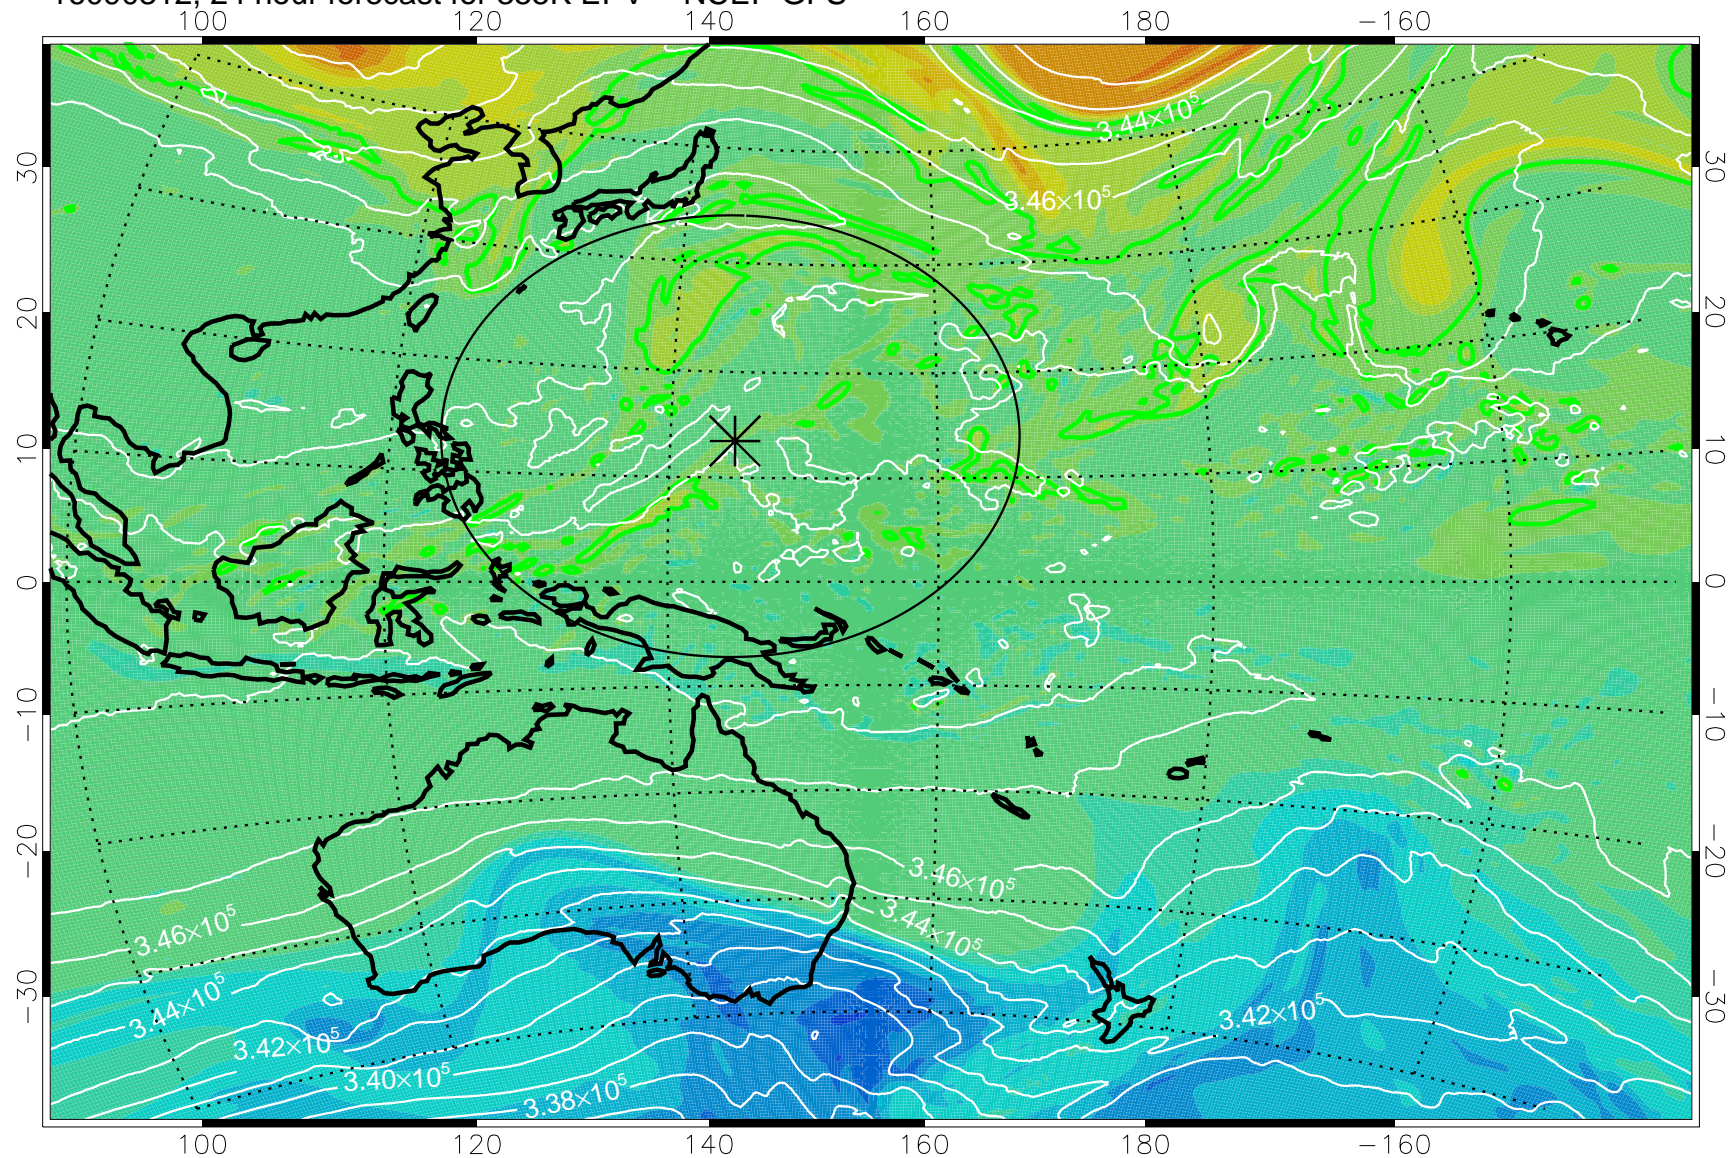

16090218, 6 hour forecast for 355K EPV -- NCEP GFS

355K Montgomery Streamfunction, white
EPV Tropopause (2 PVU) Position
Range ring of 2304 km

16090300, 12 hour forecast for 355K EPV -- NCEP GFS

355K Montgomery Streamfunction, white
EPV Tropopause (2 PVU) Position
Range ring of 2304 km

16090306, 18 hour forecast for 355K EPV -- NCEP GFS

355K Montgomery Streamfunction, white
EPV Tropopause (2 PVU) Position
Range ring of 2304 km

16090312, 24 hour forecast for 355K EPV -- NCEP GFS

355K Montgomery Streamfunction, white
EPV Tropopause (2 PVU) Position
Range ring of 2304 km

16090318, 30 hour forecast for 355K EPV -- NCEP GFS

355K Montgomery Streamfunction, white
EPV Tropopause (2 PVU) Position
Range ring of 2304 km

16090400, 36 hour forecast for 355K EPV -- NCEP GFS

355K Montgomery Streamfunction, white
EPV Tropopause (2 PVU) Position
Range ring of 2304 km

16090406, 42 hour forecast for 355K EPV -- NCEP GFS

355K Montgomery Streamfunction, white
EPV Tropopause (2 PVU) Position
Range ring of 2304 km

16090412, 48 hour forecast for 355K EPV -- NCEP GFS

355K Montgomery Streamfunction, white
EPV Tropopause (2 PVU) Position
Range ring of 2304 km