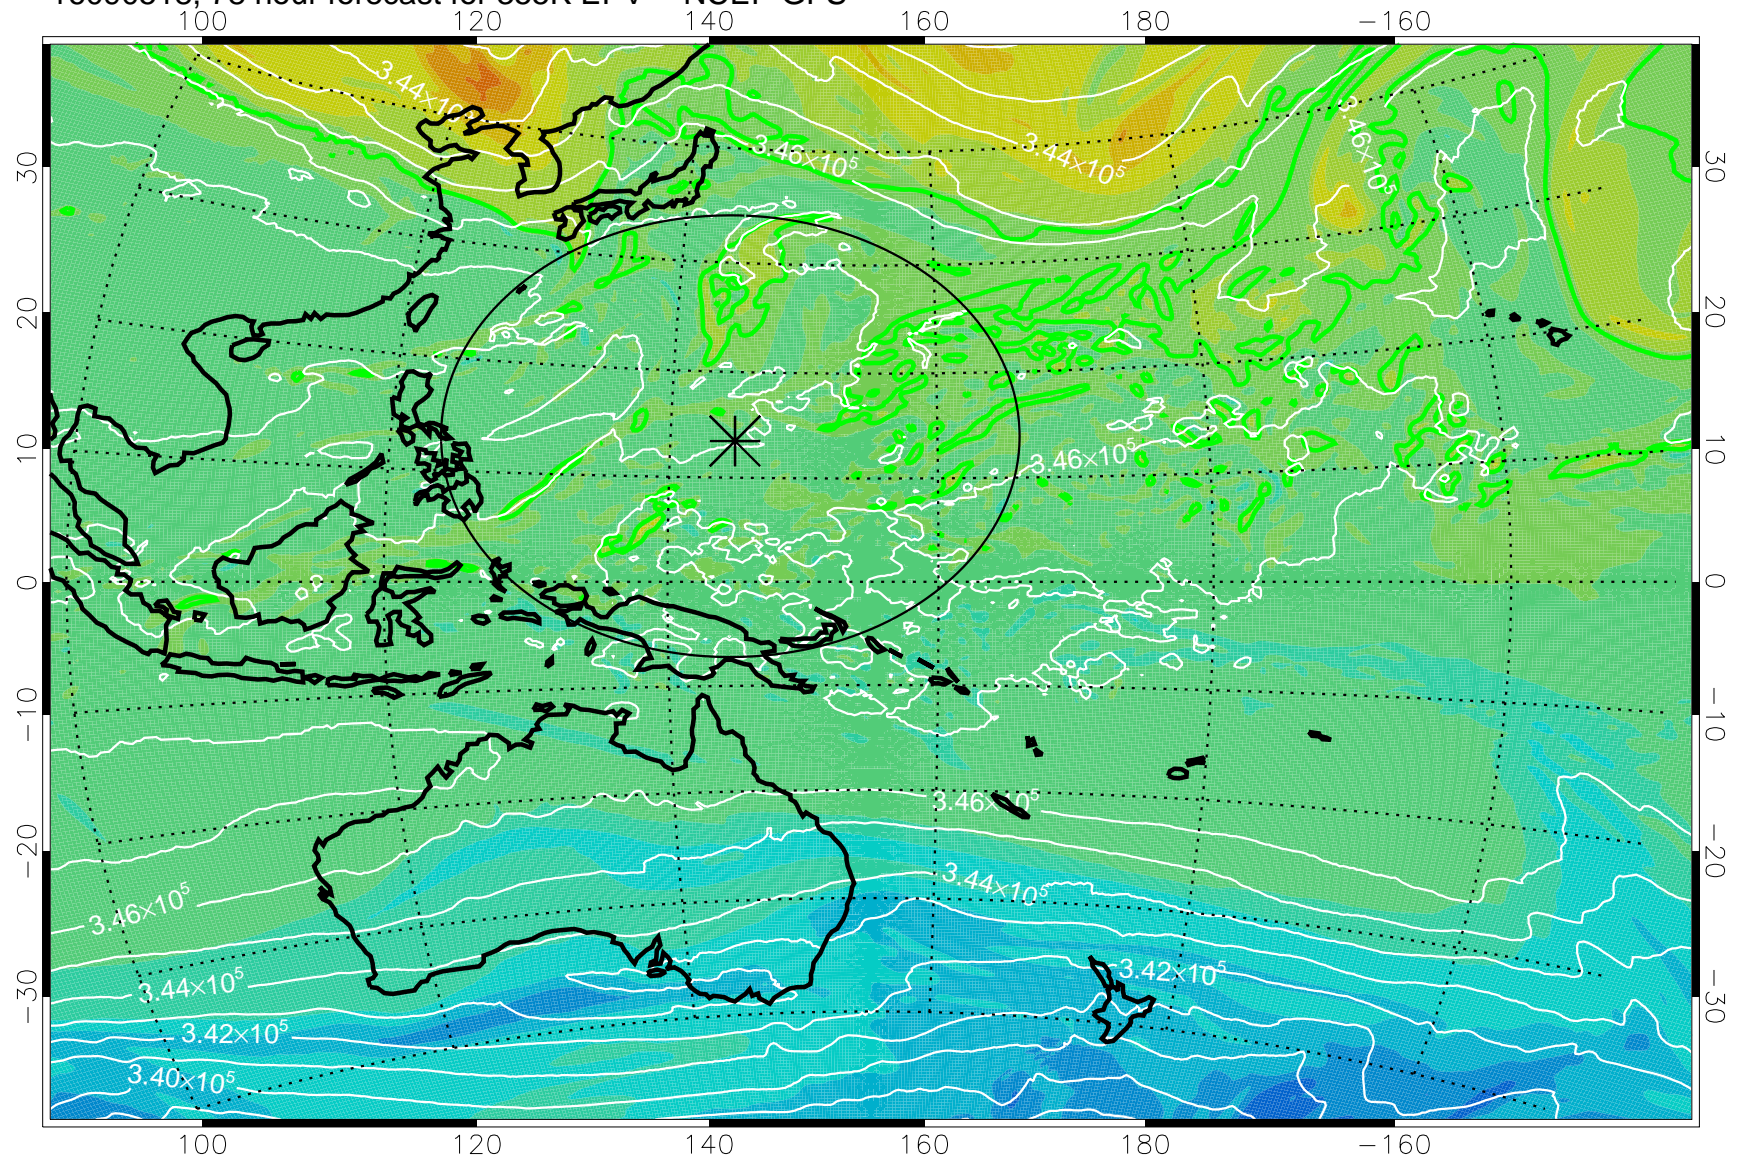

16090418, 54 hour forecast for 355K EPV -- NCEP GFS

355K Montgomery Streamfunction, white
EPV Tropopause (2 PVU) Position
Range ring of 2304 km

16090500, 60 hour forecast for 355K EPV -- NCEP GFS

355K Montgomery Streamfunction, white
EPV Tropopause (2 PVU) Position
Range ring of 2304 km

16090506, 66 hour forecast for 355K EPV -- NCEP GFS

355K Montgomery Streamfunction, white
EPV Tropopause (2 PVU) Position
Range ring of 2304 km

16090512, 72 hour forecast for 355K EPV -- NCEP GFS

355K Montgomery Streamfunction, white
EPV Tropopause (2 PVU) Position
Range ring of 2304 km

16090518, 78 hour forecast for 355K EPV -- NCEP GFS

355K Montgomery Streamfunction, white
EPV Tropopause (2 PVU) Position
Range ring of 2304 km

16090600, 84 hour forecast for 355K EPV -- NCEP GFS

355K Montgomery Streamfunction, white
EPV Tropopause (2 PVU) Position
Range ring of 2304 km

16090606, 90 hour forecast for 355K EPV -- NCEP GFS

355K Montgomery Streamfunction, white
EPV Tropopause (2 PVU) Position
Range ring of 2304 km

16090612, 96 hour forecast for 355K EPV -- NCEP GFS

355K Montgomery Streamfunction, white
EPV Tropopause (2 PVU) Position
Range ring of 2304 km