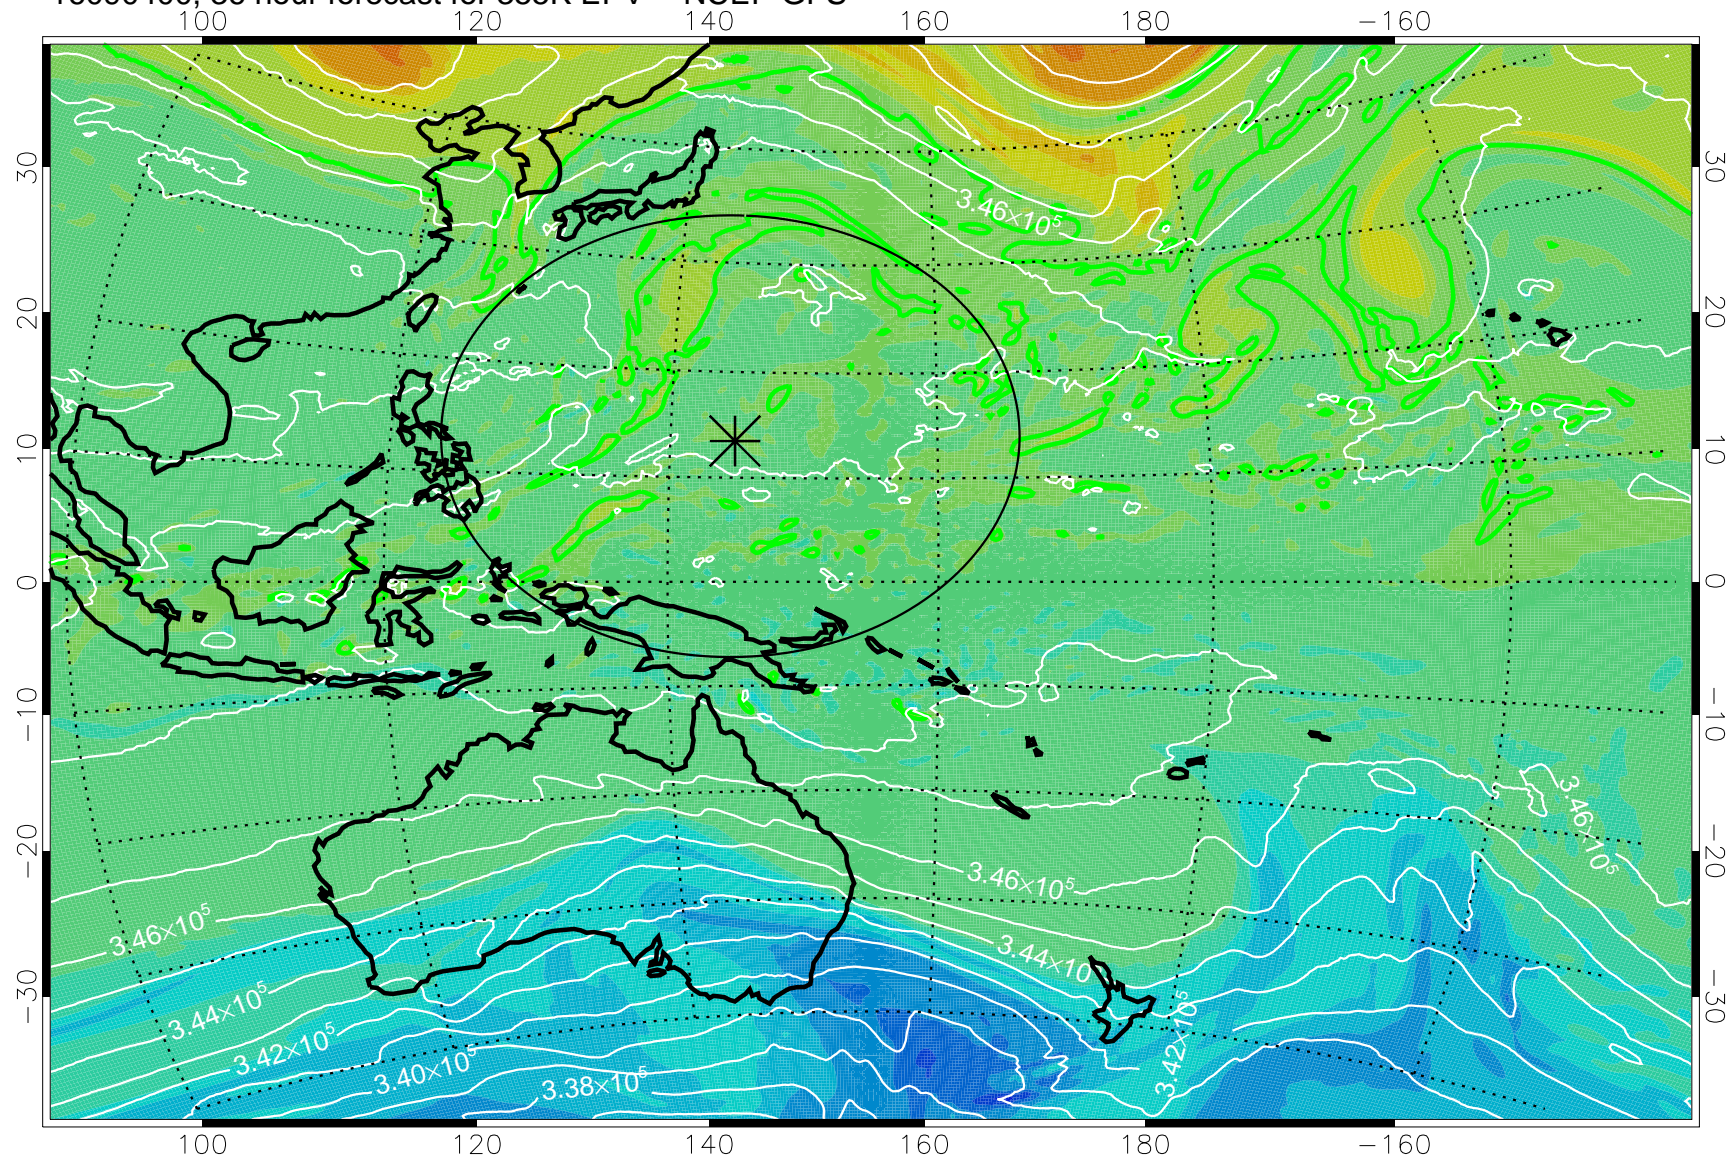

16090306, 18 hour forecast for 355K EPV -- NCEP GFS

355K Montgomery Streamfunction, white
EPV Tropopause (2 PVU) Position
Range ring of 2304 km

16090312, 24 hour forecast for 355K EPV -- NCEP GFS

355K Montgomery Streamfunction, white
EPV Tropopause (2 PVU) Position
Range ring of 2304 km

16090318, 30 hour forecast for 355K EPV -- NCEP GFS

355K Montgomery Streamfunction, white
EPV Tropopause (2 PVU) Position
Range ring of 2304 km

16090400, 36 hour forecast for 355K EPV -- NCEP GFS

355K Montgomery Streamfunction, white
EPV Tropopause (2 PVU) Position
Range ring of 2304 km

16090406, 42 hour forecast for 355K EPV -- NCEP GFS

355K Montgomery Streamfunction, white
EPV Tropopause (2 PVU) Position
Range ring of 2304 km

16090412, 48 hour forecast for 355K EPV -- NCEP GFS

355K Montgomery Streamfunction, white
EPV Tropopause (2 PVU) Position
Range ring of 2304 km

16090418, 54 hour forecast for 355K EPV -- NCEP GFS

355K Montgomery Streamfunction, white
EPV Tropopause (2 PVU) Position
Range ring of 2304 km

16090500, 60 hour forecast for 355K EPV -- NCEP GFS

355K Montgomery Streamfunction, white
EPV Tropopause (2 PVU) Position
Range ring of 2304 km