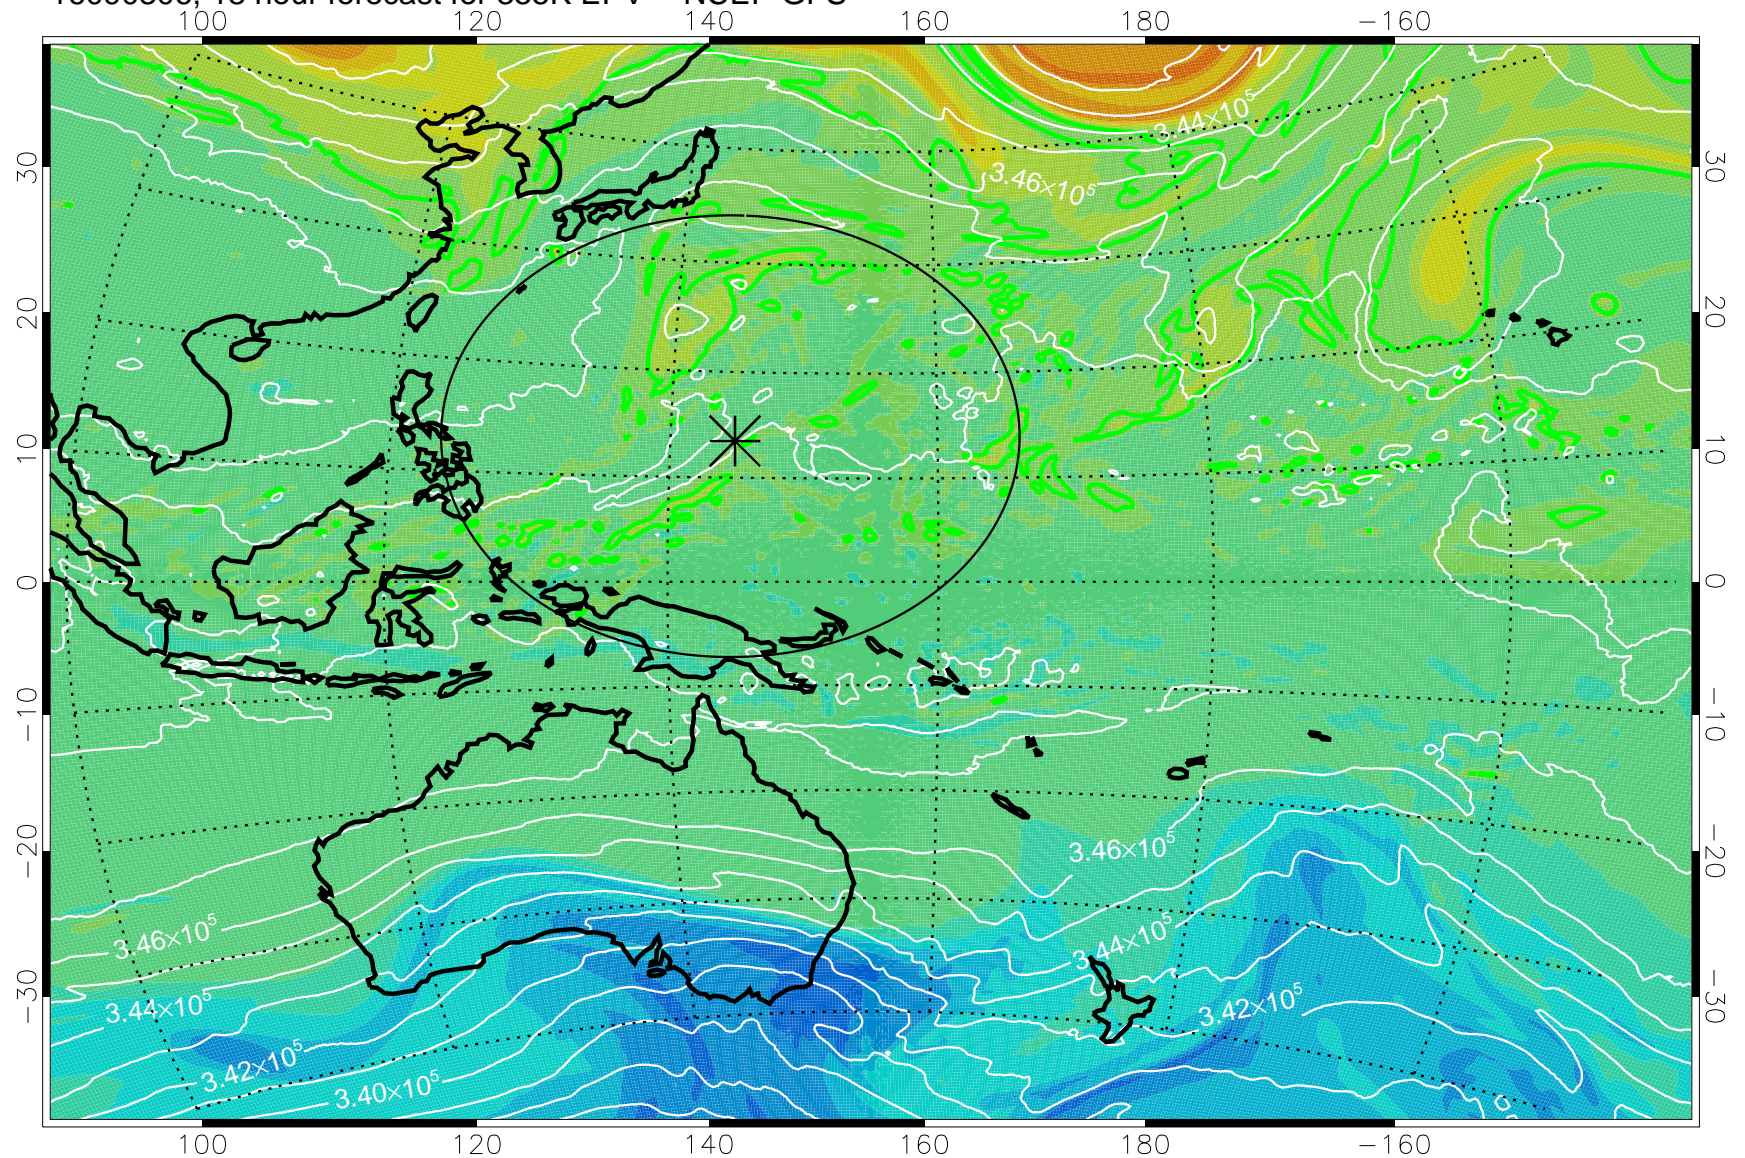

16090218, 6 hour forecast for 355K EPV -- NCEP GFS

355K Montgomery Streamfunction, white
EPV Tropopause (2 PVU) Position
Range ring of 2304 km

16090300, 12 hour forecast for 355K EPV -- NCEP GFS

355K Montgomery Streamfunction, white
EPV Tropopause (2 PVU) Position
Range ring of 2304 km

16090306, 18 hour forecast for 355K EPV -- NCEP GFS

355K Montgomery Streamfunction, white
EPV Tropopause (2 PVU) Position
Range ring of 2304 km

16090312, 24 hour forecast for 355K EPV -- NCEP GFS

355K Montgomery Streamfunction, white
EPV Tropopause (2 PVU) Position
Range ring of 2304 km

16090318, 30 hour forecast for 355K EPV -- NCEP GFS

355K Montgomery Streamfunction, white
EPV Tropopause (2 PVU) Position
Range ring of 2304 km

16090400, 36 hour forecast for 355K EPV -- NCEP GFS

355K Montgomery Streamfunction, white
EPV Tropopause (2 PVU) Position
Range ring of 2304 km

16090406, 42 hour forecast for 355K EPV -- NCEP GFS

355K Montgomery Streamfunction, white
EPV Tropopause (2 PVU) Position
Range ring of 2304 km

16090412, 48 hour forecast for 355K EPV -- NCEP GFS

355K Montgomery Streamfunction, white
EPV Tropopause (2 PVU) Position
Range ring of 2304 km