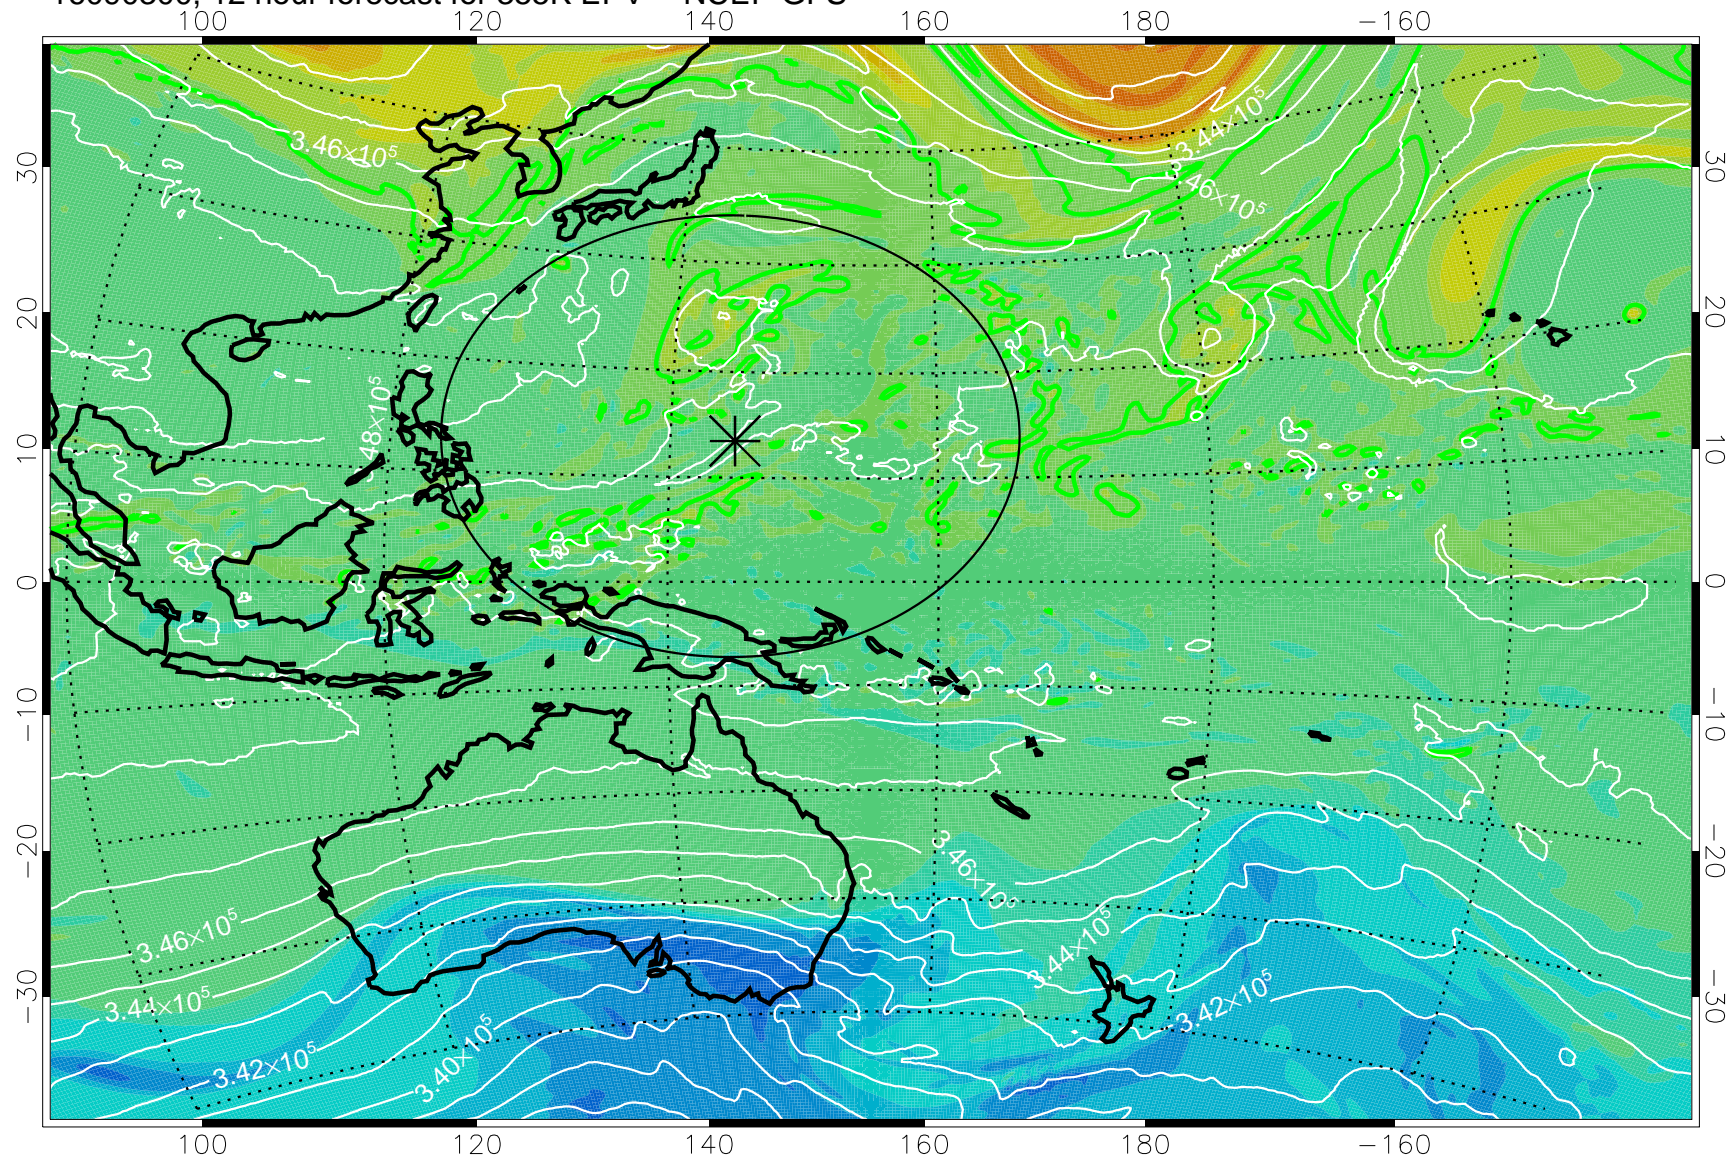

16090218, 6 hour forecast for 355K EPV -- NCEP GFS

355K Montgomery Streamfunction, white
EPV Tropopause (2 PVU) Position
Range ring of 2304 km

16090300, 12 hour forecast for 355K EPV -- NCEP GFS

355K Montgomery Streamfunction, white
EPV Tropopause (2 PVU) Position
Range ring of 2304 km

16090306, 18 hour forecast for 355K EPV -- NCEP GFS

355K Montgomery Streamfunction, white
EPV Tropopause (2 PVU) Position
Range ring of 2304 km

16090312, 24 hour forecast for 355K EPV -- NCEP GFS

355K Montgomery Streamfunction, white
EPV Tropopause (2 PVU) Position
Range ring of 2304 km

16090318, 30 hour forecast for 355K EPV -- NCEP GFS

355K Montgomery Streamfunction, white
EPV Tropopause (2 PVU) Position
Range ring of 2304 km

16090400, 36 hour forecast for 355K EPV -- NCEP GFS

355K Montgomery Streamfunction, white
EPV Tropopause (2 PVU) Position
Range ring of 2304 km

16090406, 42 hour forecast for 355K EPV -- NCEP GFS

355K Montgomery Streamfunction, white
EPV Tropopause (2 PVU) Position
Range ring of 2304 km

16090412, 48 hour forecast for 355K EPV -- NCEP GFS

355K Montgomery Streamfunction, white
EPV Tropopause (2 PVU) Position
Range ring of 2304 km