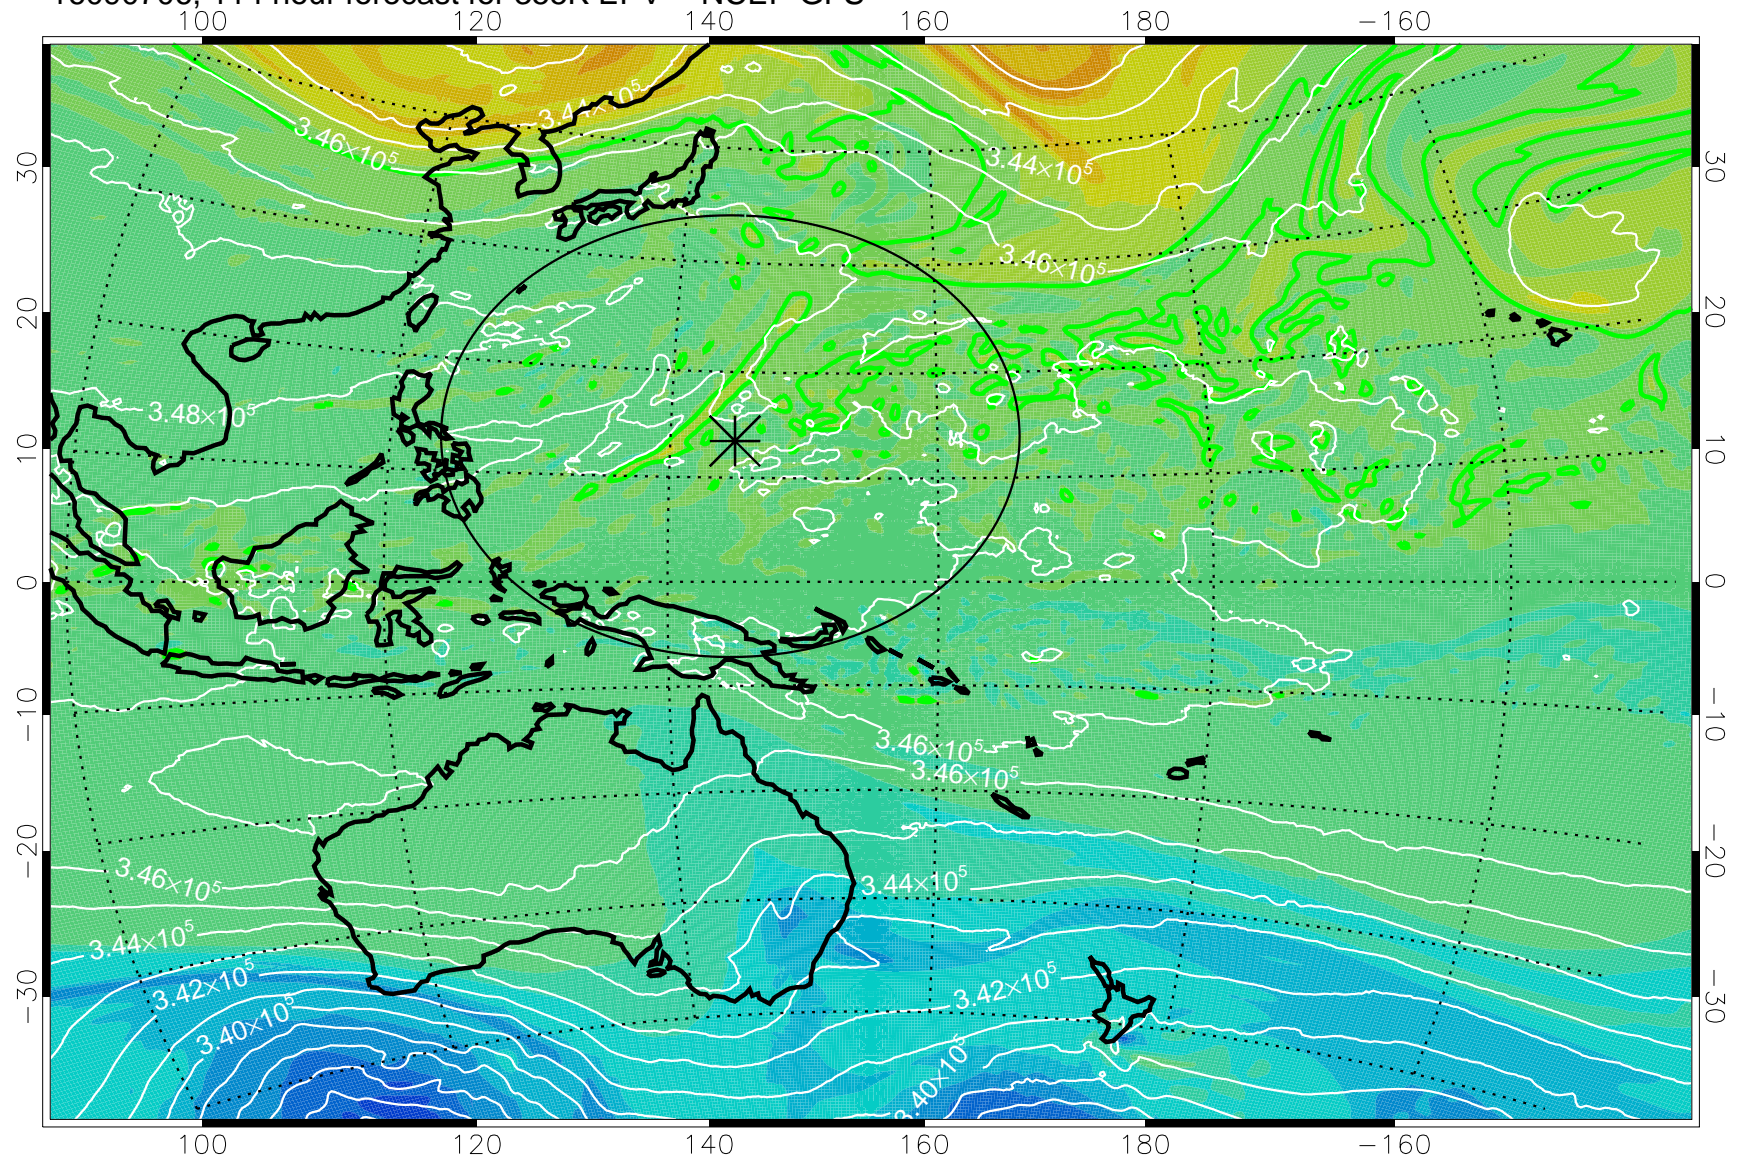

16090518, 78 hour forecast for 355K EPV -- NCEP GFS

355K Montgomery Streamfunction, white
EPV Tropopause (2 PVU) Position
Range ring of 2304 km

16090600, 84 hour forecast for 355K EPV -- NCEP GFS

355K Montgomery Streamfunction, white
EPV Tropopause (2 PVU) Position
Range ring of 2304 km

16090606, 90 hour forecast for 355K EPV -- NCEP GFS

355K Montgomery Streamfunction, white
EPV Tropopause (2 PVU) Position
Range ring of 2304 km

16090612, 96 hour forecast for 355K EPV -- NCEP GFS

355K Montgomery Streamfunction, white
EPV Tropopause (2 PVU) Position
Range ring of 2304 km

16090618, 102 hour forecast for 355K EPV -- NCEP GFS

355K Montgomery Streamfunction, white
EPV Tropopause (2 PVU) Position
Range ring of 2304 km

16090700, 108 hour forecast for 355K EPV -- NCEP GFS

355K Montgomery Streamfunction, white
EPV Tropopause (2 PVU) Position
Range ring of 2304 km

16090706, 114 hour forecast for 355K EPV -- NCEP GFS

355K Montgomery Streamfunction, white
EPV Tropopause (2 PVU) Position
Range ring of 2304 km

16090712, 120 hour forecast for 355K EPV -- NCEP GFS

355K Montgomery Streamfunction, white
EPV Tropopause (2 PVU) Position
Range ring of 2304 km