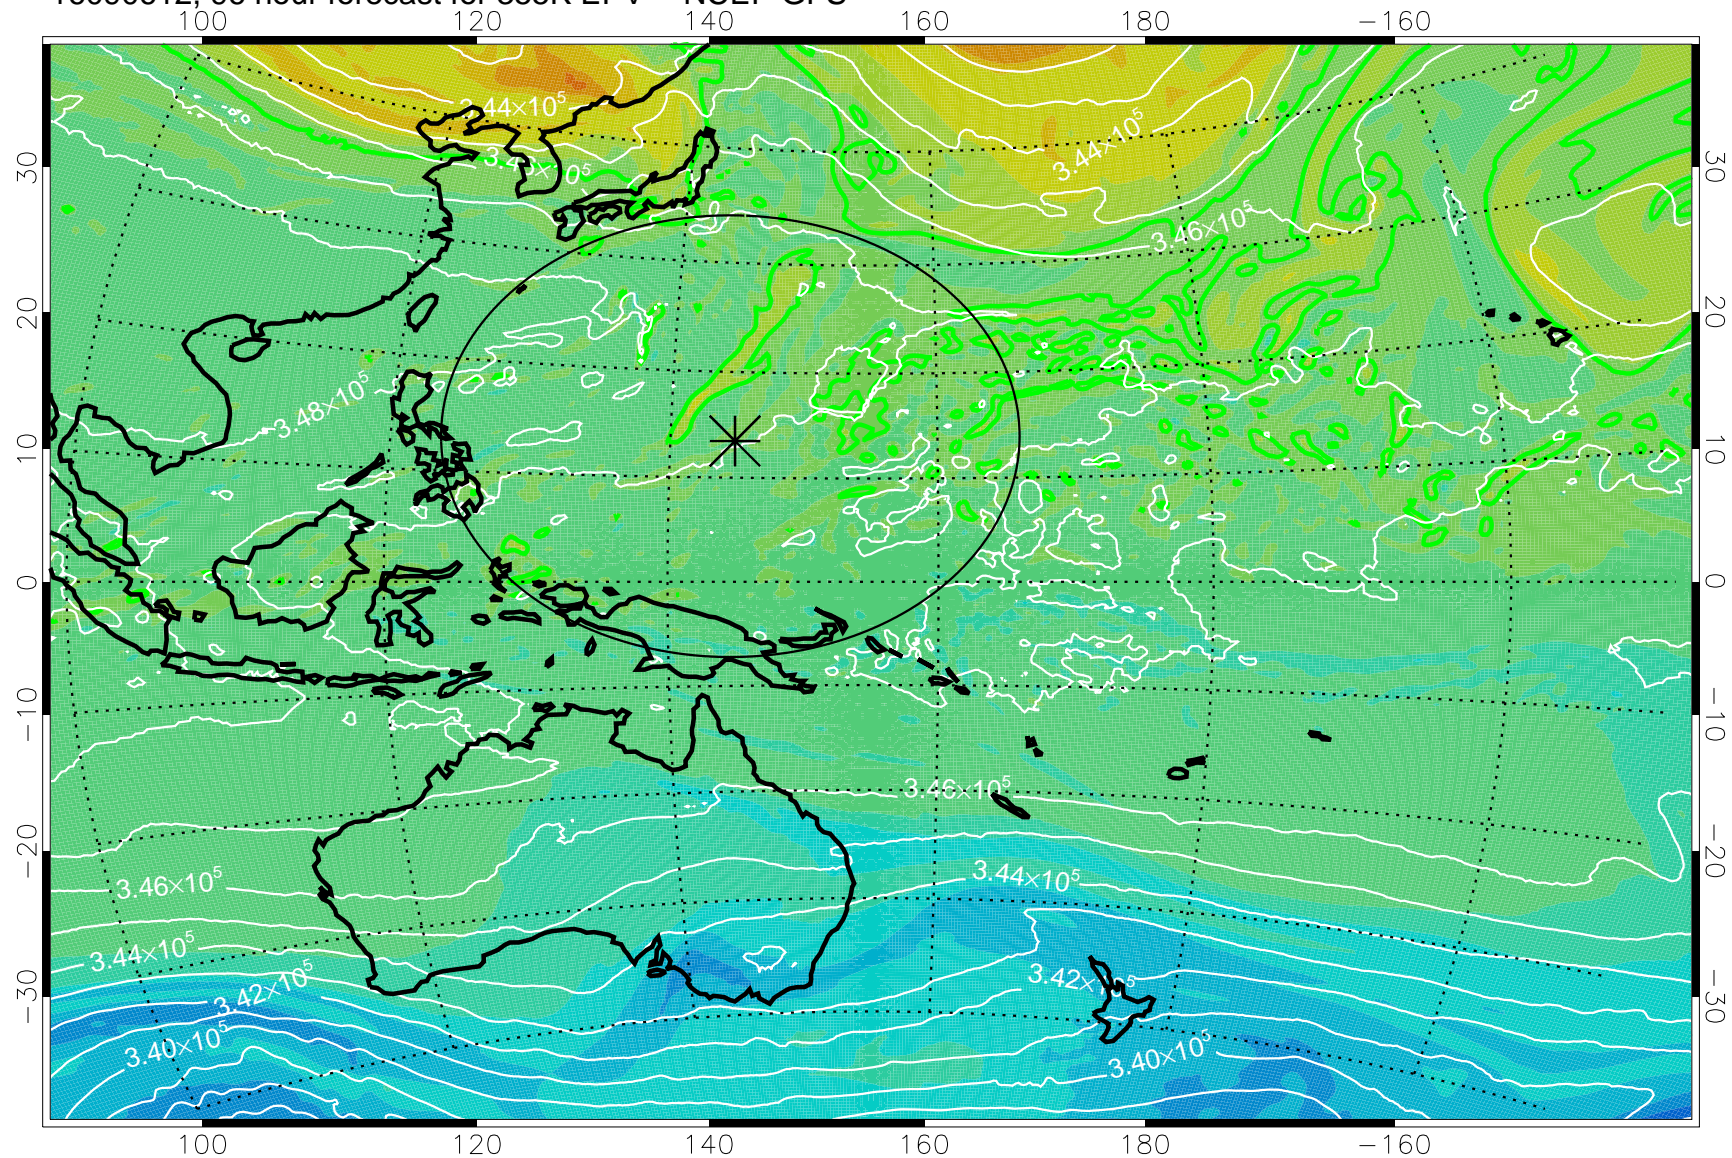

16090506, 66 hour forecast for 355K EPV -- NCEP GFS

355K Montgomery Streamfunction, white
EPV Tropopause (2 PVU) Position
Range ring of 2304 km

16090512, 72 hour forecast for 355K EPV -- NCEP GFS

355K Montgomery Streamfunction, white
EPV Tropopause (2 PVU) Position
Range ring of 2304 km

16090518, 78 hour forecast for 355K EPV -- NCEP GFS

355K Montgomery Streamfunction, white
EPV Tropopause (2 PVU) Position
Range ring of 2304 km

16090600, 84 hour forecast for 355K EPV -- NCEP GFS

355K Montgomery Streamfunction, white
EPV Tropopause (2 PVU) Position
Range ring of 2304 km

16090606, 90 hour forecast for 355K EPV -- NCEP GFS

355K Montgomery Streamfunction, white
EPV Tropopause (2 PVU) Position
Range ring of 2304 km

16090612, 96 hour forecast for 355K EPV -- NCEP GFS

355K Montgomery Streamfunction, white
EPV Tropopause (2 PVU) Position
Range ring of 2304 km

16090618, 102 hour forecast for 355K EPV -- NCEP GFS

355K Montgomery Streamfunction, white
EPV Tropopause (2 PVU) Position
Range ring of 2304 km

16090700, 108 hour forecast for 355K EPV -- NCEP GFS

355K Montgomery Streamfunction, white
EPV Tropopause (2 PVU) Position
Range ring of 2304 km