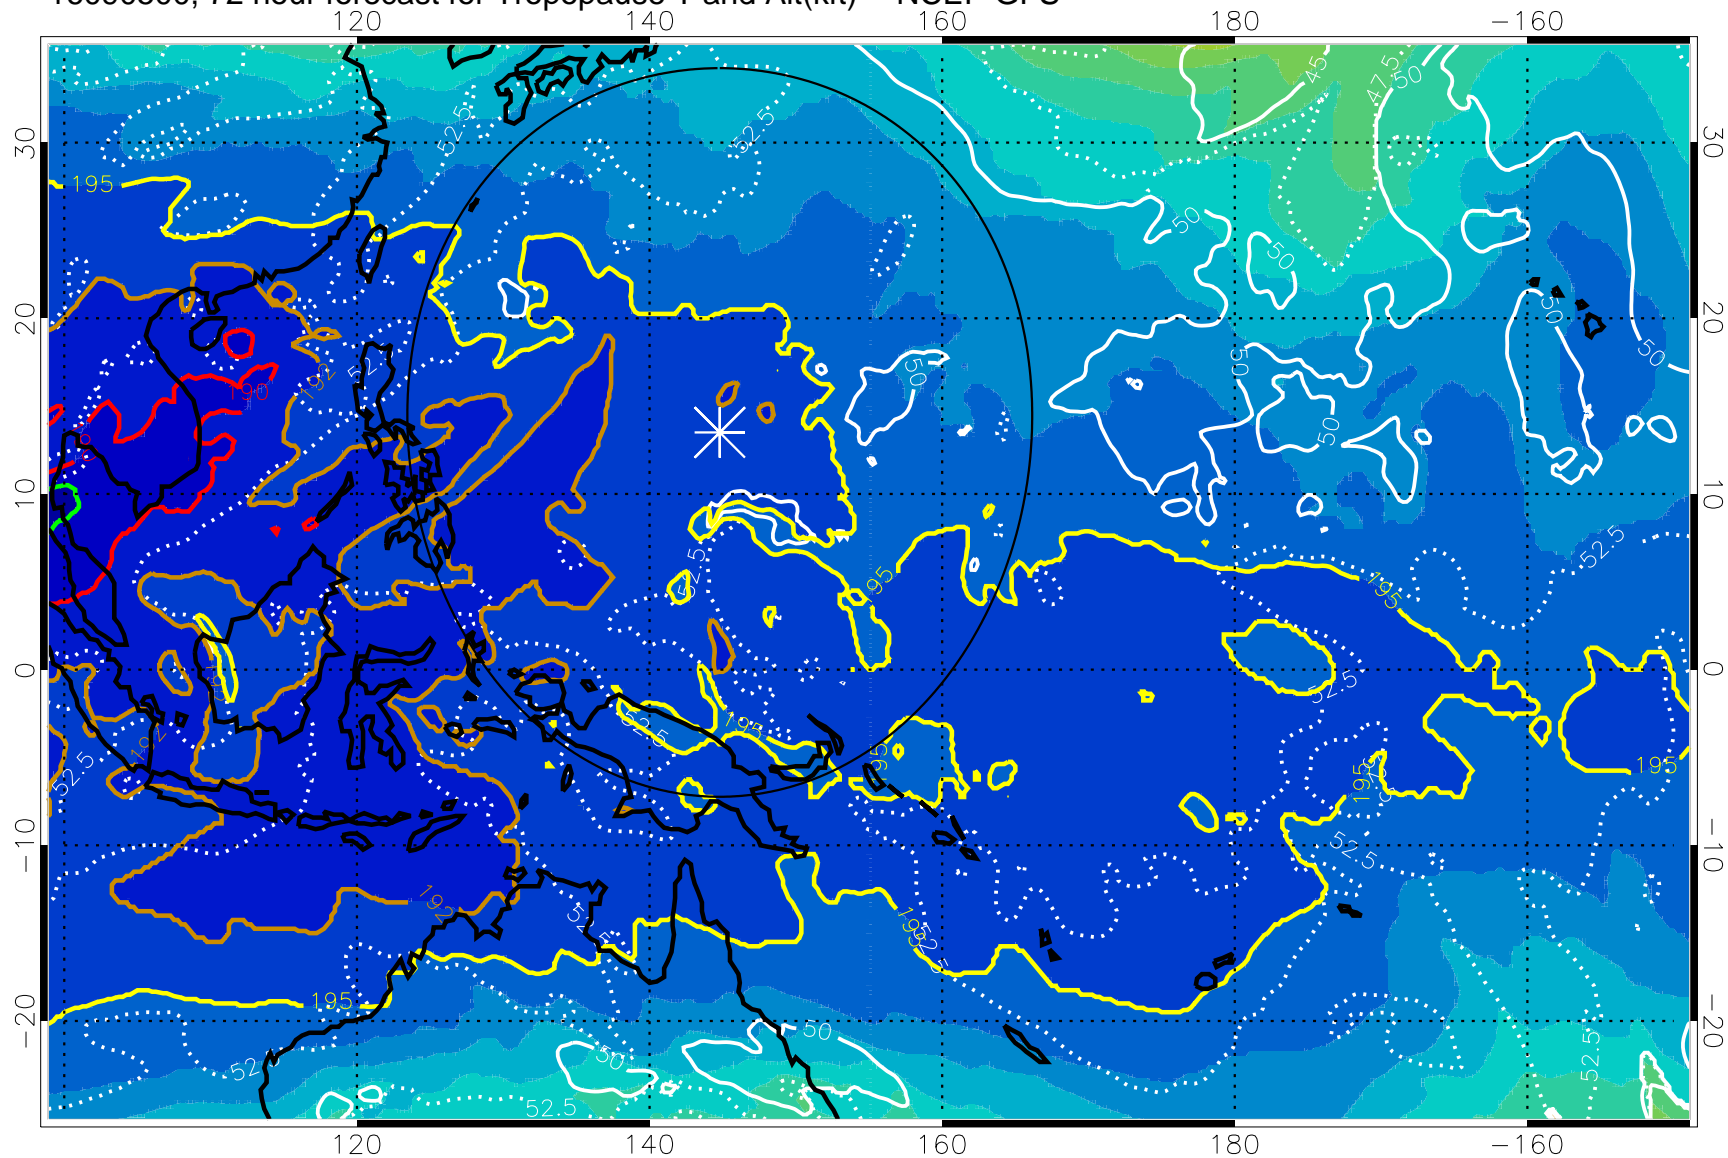

16090500, 72 hour forecast for Tropopause T and Alt(kft) -- NCEP GFS

190 200 210 220 230

Tropopause T, K

Tropopause Altitude in kft (white)

192.5K Isotherm 195K Isotherm
187.5K Isotherm 190K Isotherm

Range ring of 2304 km