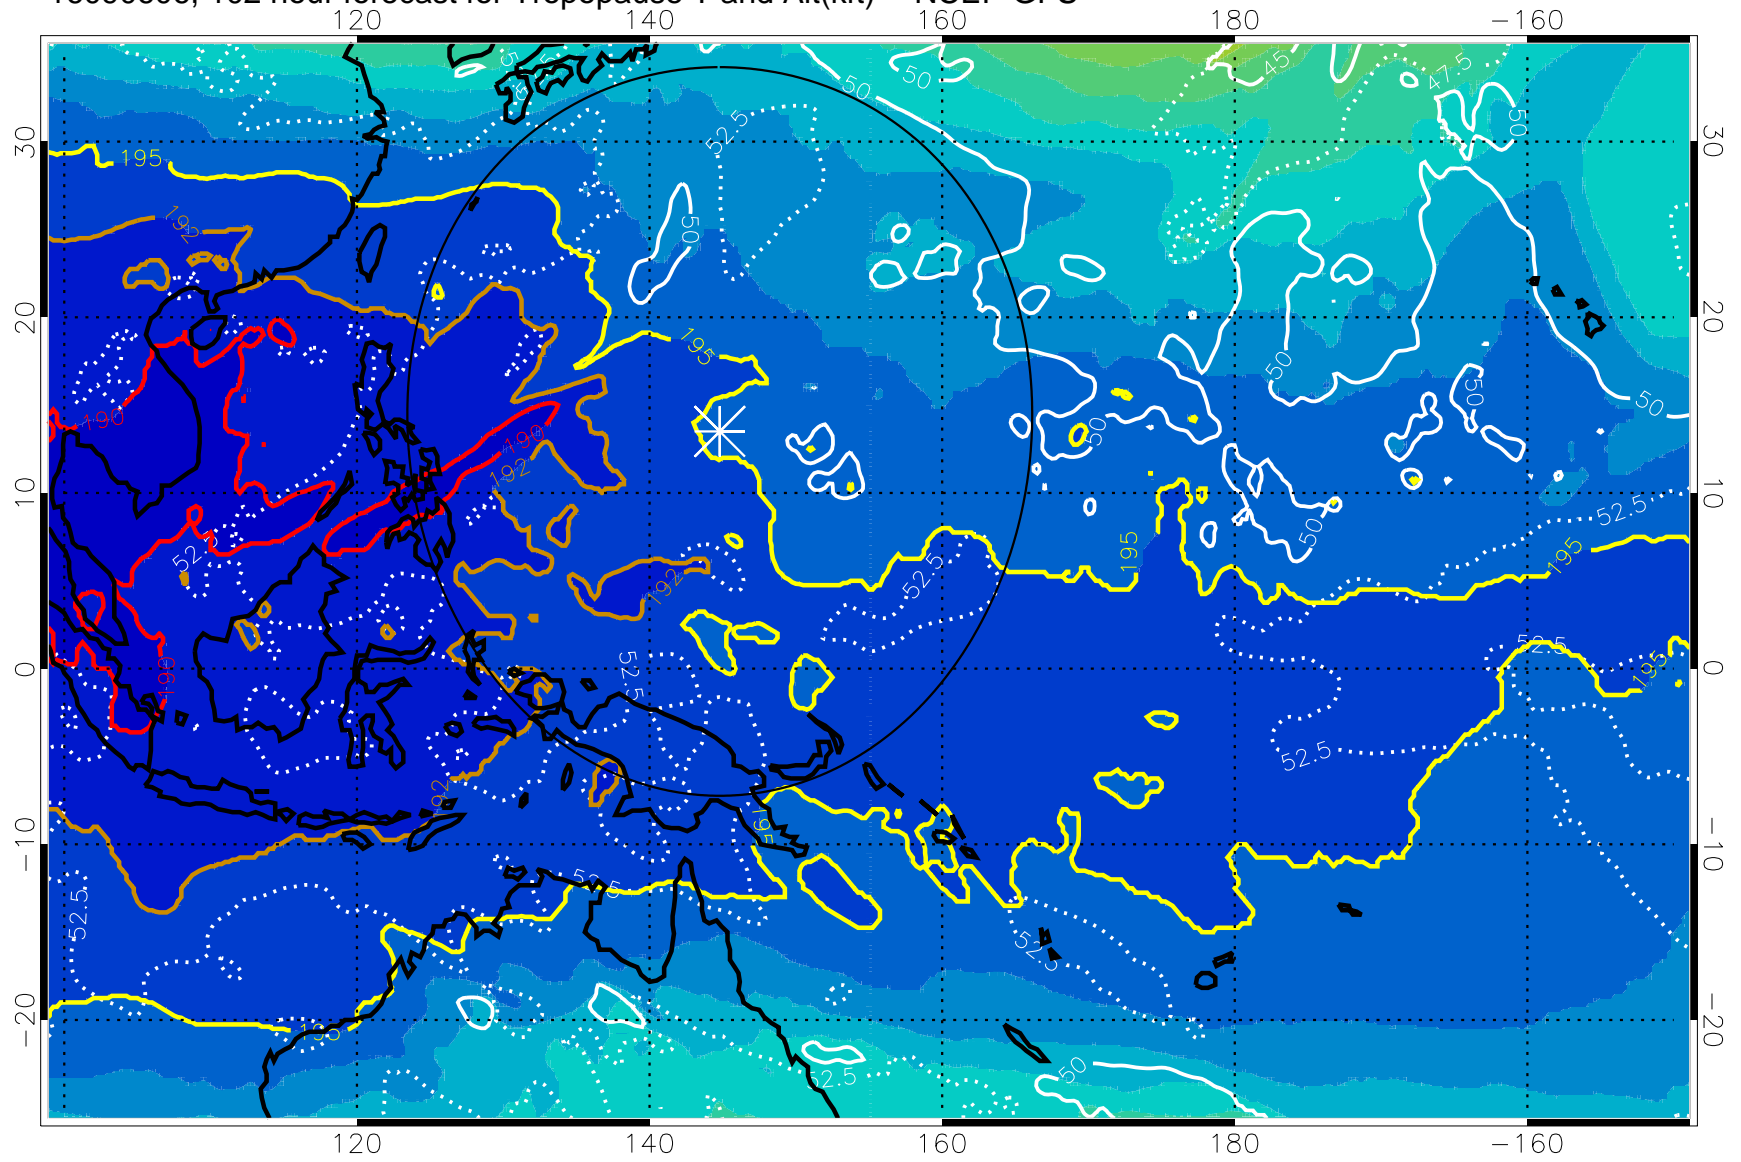

190 200 210 220 230

Tropopause T, K

Tropopause Altitude in kft (white)

192.5K Isotherm 195K Isotherm  
187.5K Isotherm 190K Isotherm

Range ring of 2304 km

16090600, 96 hour forecast for Tropopause T and Alt(kft) -- NCEP GFS

190 200 210 220 230  
Tropopause T, K

Tropopause Altitude in kft (white)

192.5K Isotherm 195K Isotherm  
187.5K Isotherm 190K Isotherm

Range ring of 2304 km

16090606, 102 hour forecast for Tropopause T and Alt(kft) -- NCEP GFS

190 200 210 220 230  
Tropopause T, K

Tropopause Altitude in kft (white)

192.5K Isotherm 195K Isotherm  
187.5K Isotherm 190K Isotherm

Range ring of 2304 km

16090612, 108 hour forecast for Tropopause T and Alt(kft) -- NCEP GFS