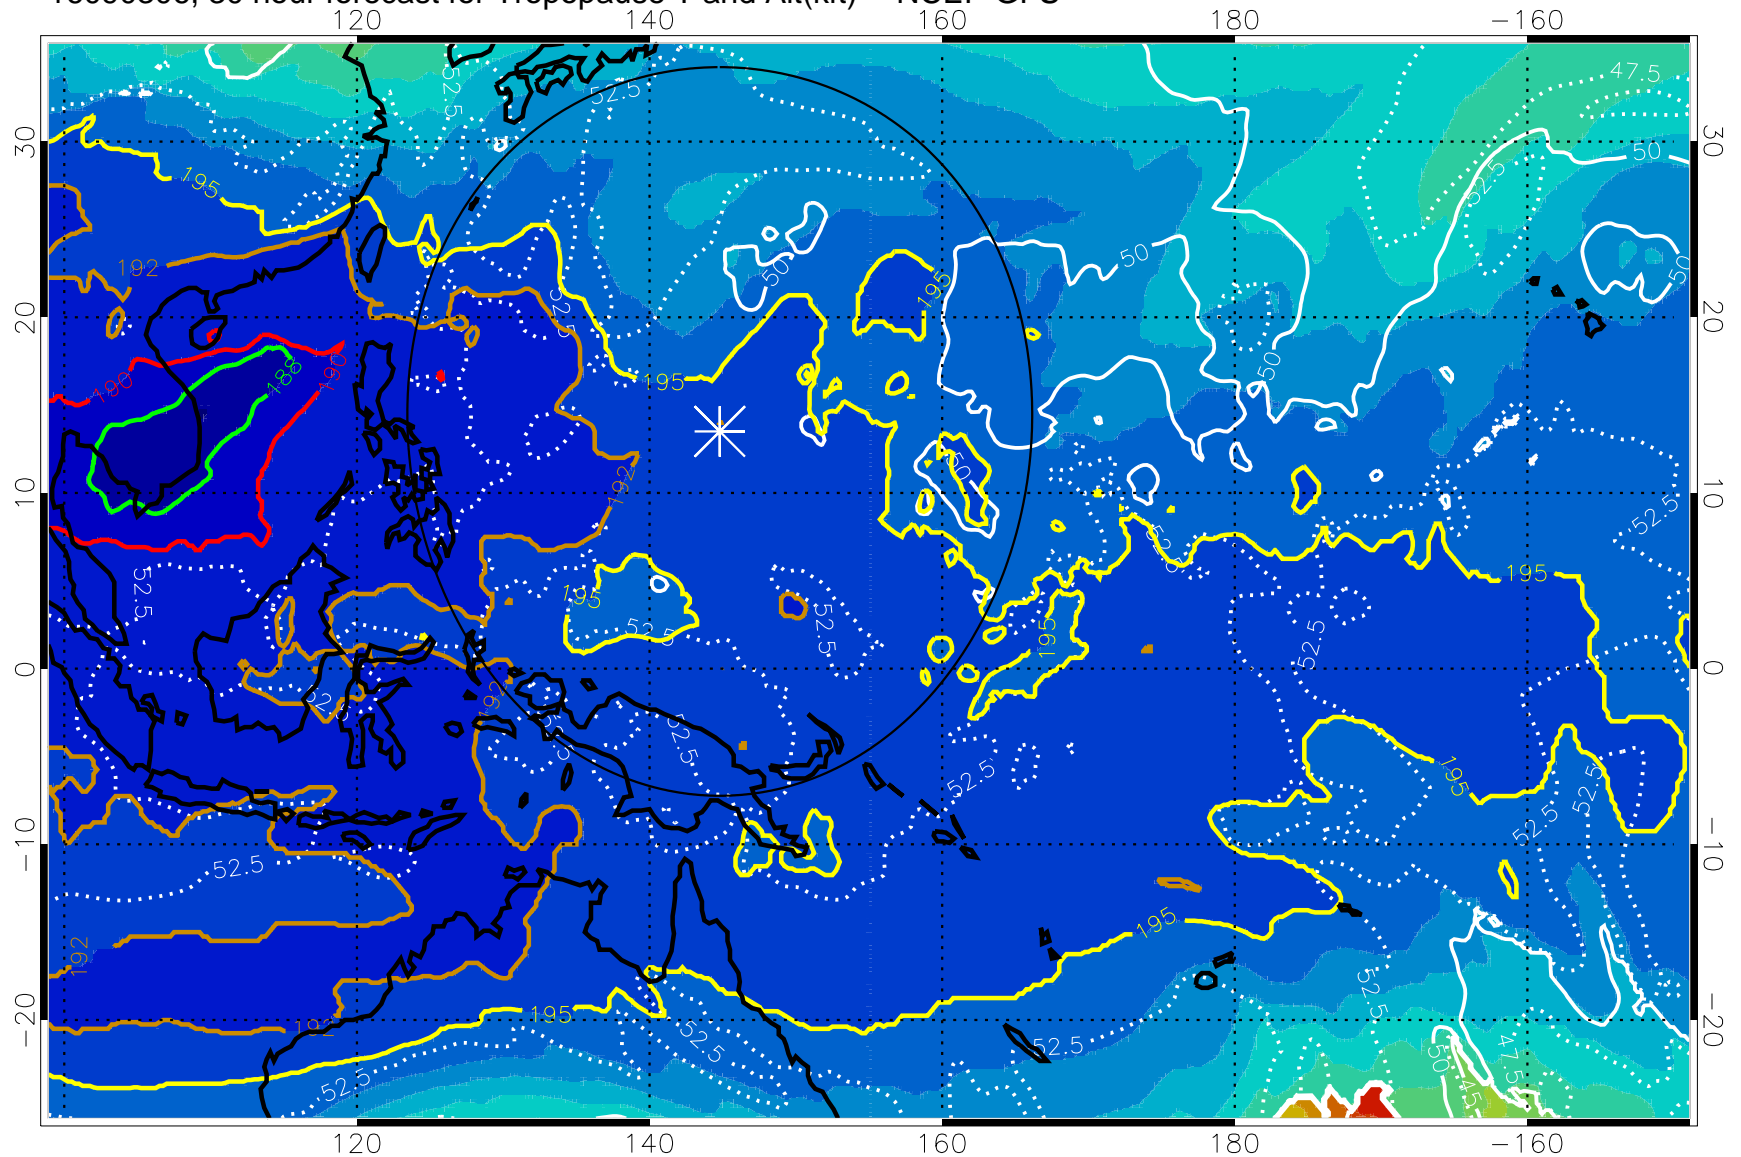

16090306, 30 hour forecast for Tropopause T and Alt(kft) -- NCEP GFS