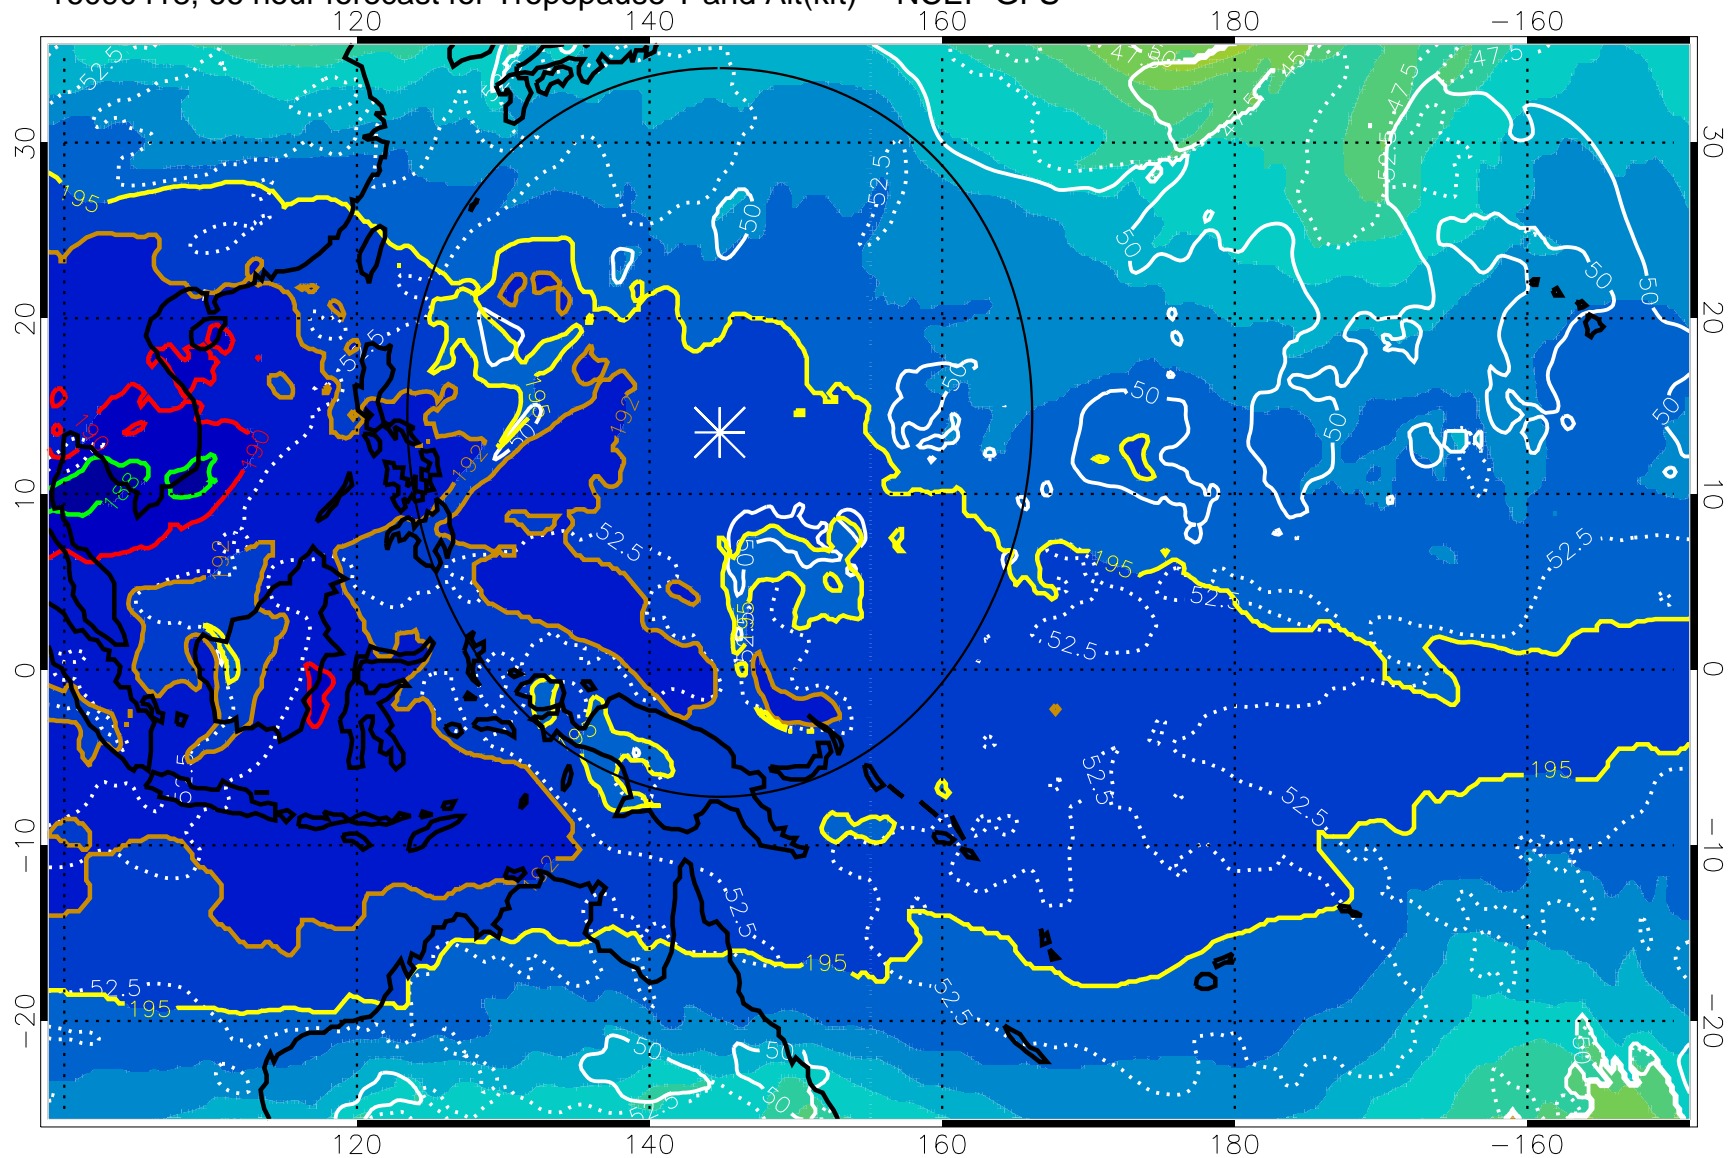

190 200 210 220 230

Tropopause T, K

Tropopause Altitude in kft (white)

192.5K Isotherm 195K Isotherm  
187.5K Isotherm 190K Isotherm

Range ring of 2304 km

16090418, 66 hour forecast for Tropopause T and Alt(kft) -- NCEP GFS