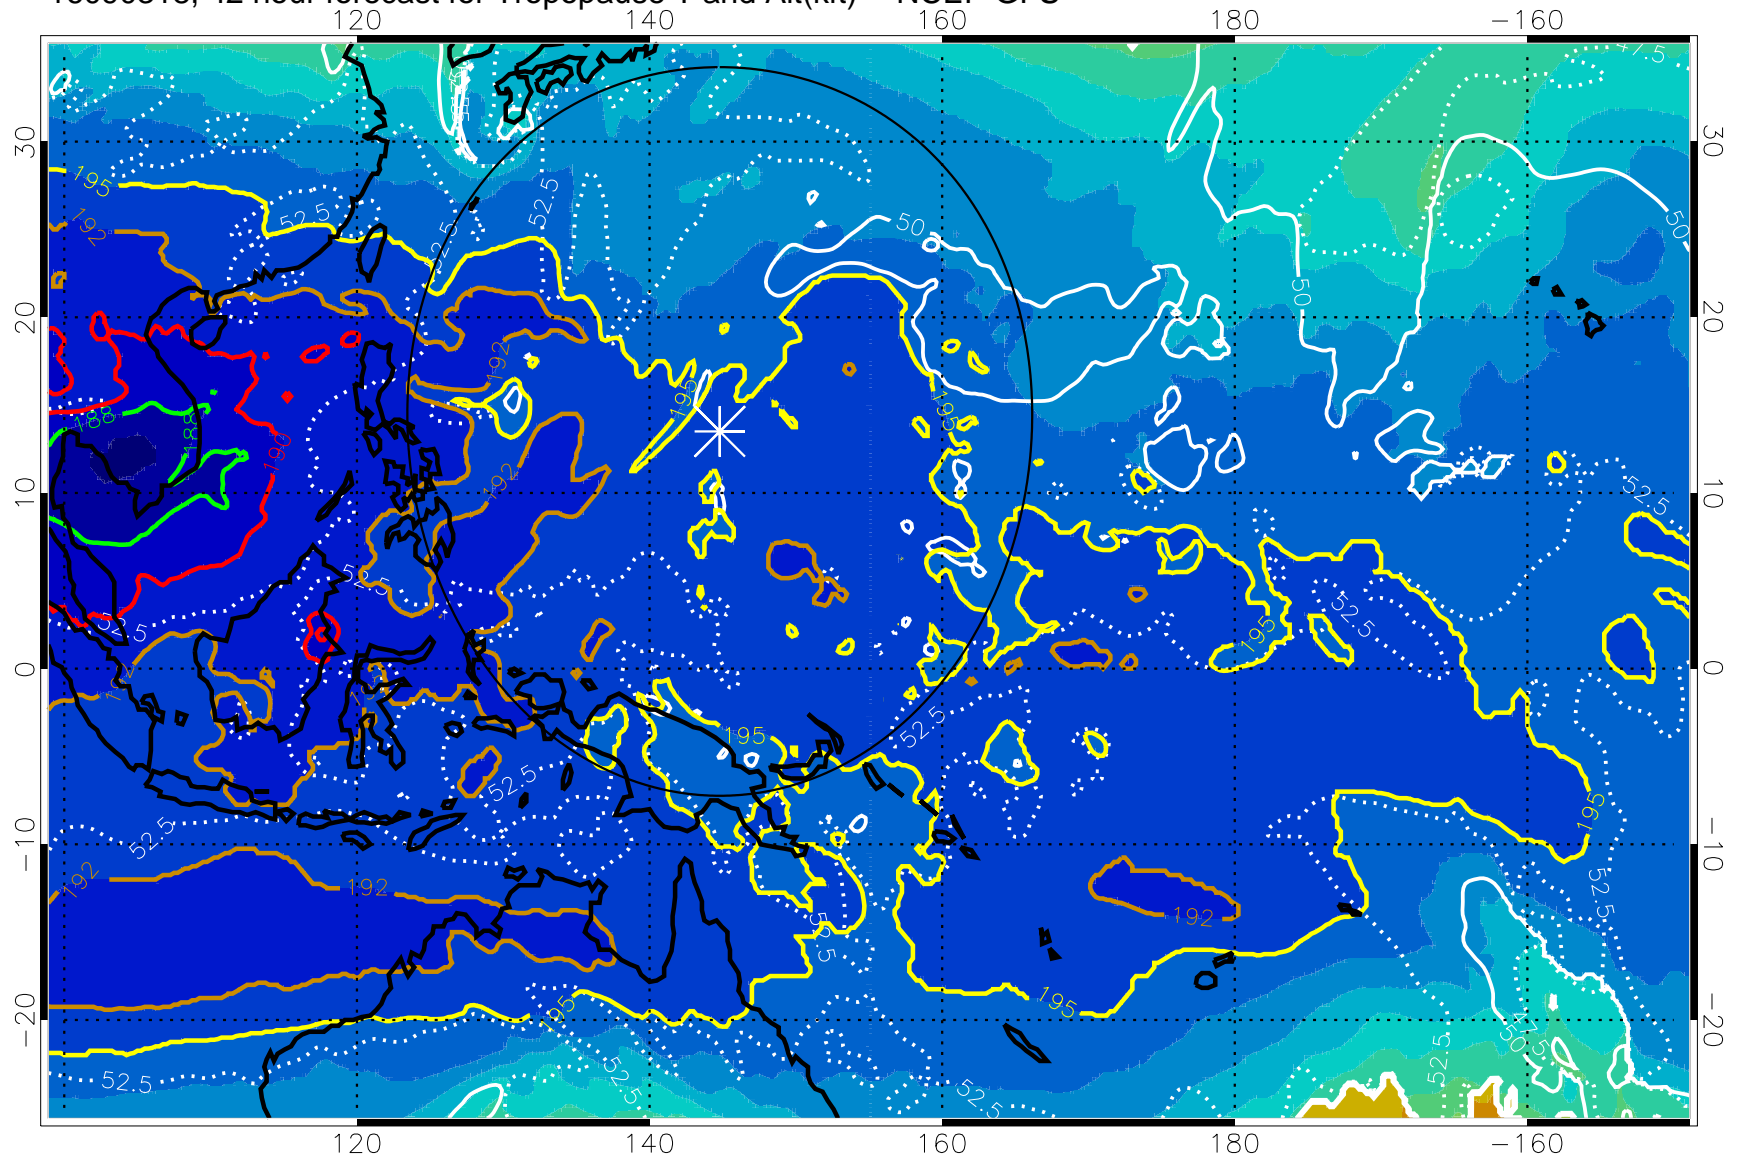

Range ring of 2304 km

16090306, 30 hour forecast for Tropopause T and Alt(kft) -- NCEP GFS

16090312, 36 hour forecast for Tropopause T and Alt(kft) -- NCEP GFS

190 200 210 220 230

Tropopause T, K

Tropopause Altitude in kft (white)

192.5K Isotherm 195K Isotherm

187.5K Isotherm 190K Isotherm

Range ring of 2304 km

16090318, 42 hour forecast for Tropopause T and Alt(kft) -- NCEP GFS

16090400, 48 hour forecast for Tropopause T and Alt(kft) -- NCEP GFS