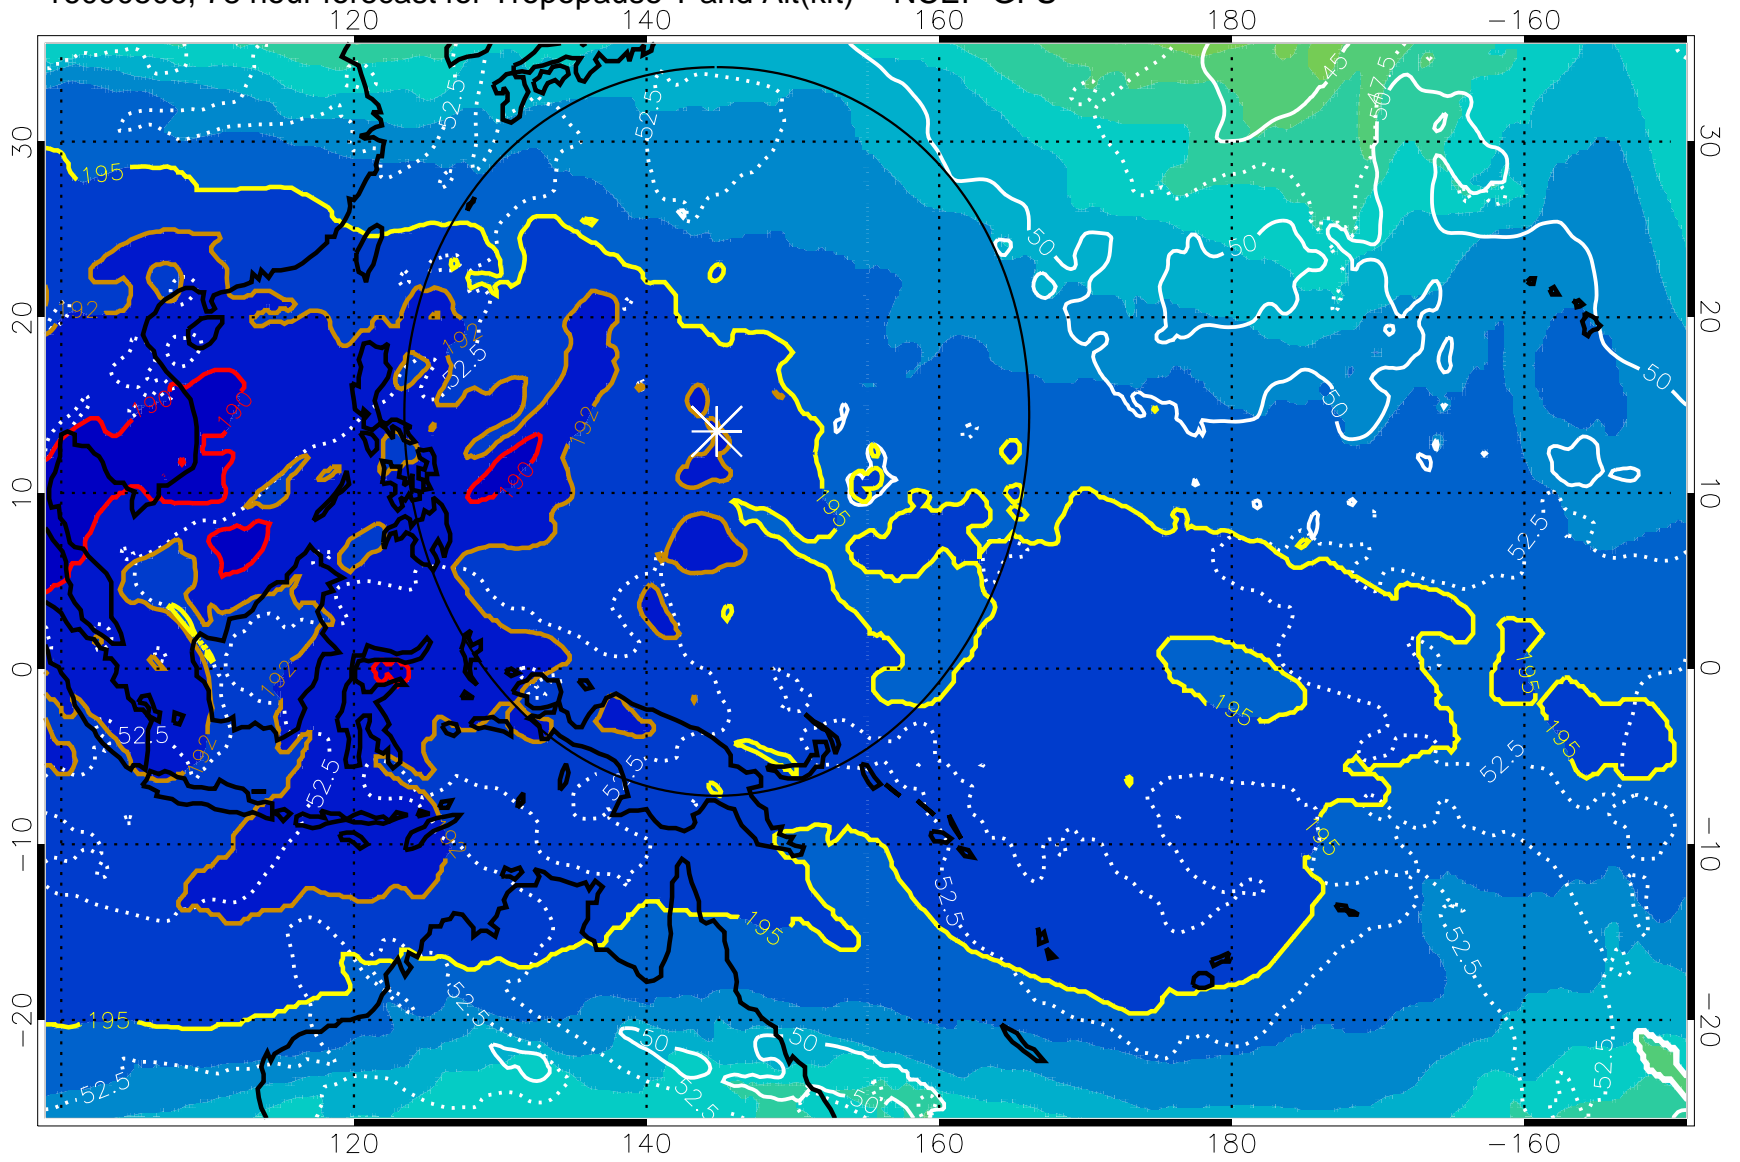

190 200 210 220 230

Tropopause T, K

Tropopause Altitude in kft (white)

192.5K Isotherm 195K Isotherm  
187.5K Isotherm 190K Isotherm

Range ring of 2304 km

16090506, 78 hour forecast for Tropopause T and Alt(kft) -- NCEP GFS

190 200 210 220 230

Tropopause T, K

Tropopause Altitude in kft (white)

192.5K Isotherm 195K Isotherm

187.5K Isotherm 190K Isotherm

Range ring of 2304 km

16090512, 84 hour forecast for Tropopause T and Alt(kft) -- NCEP GFS