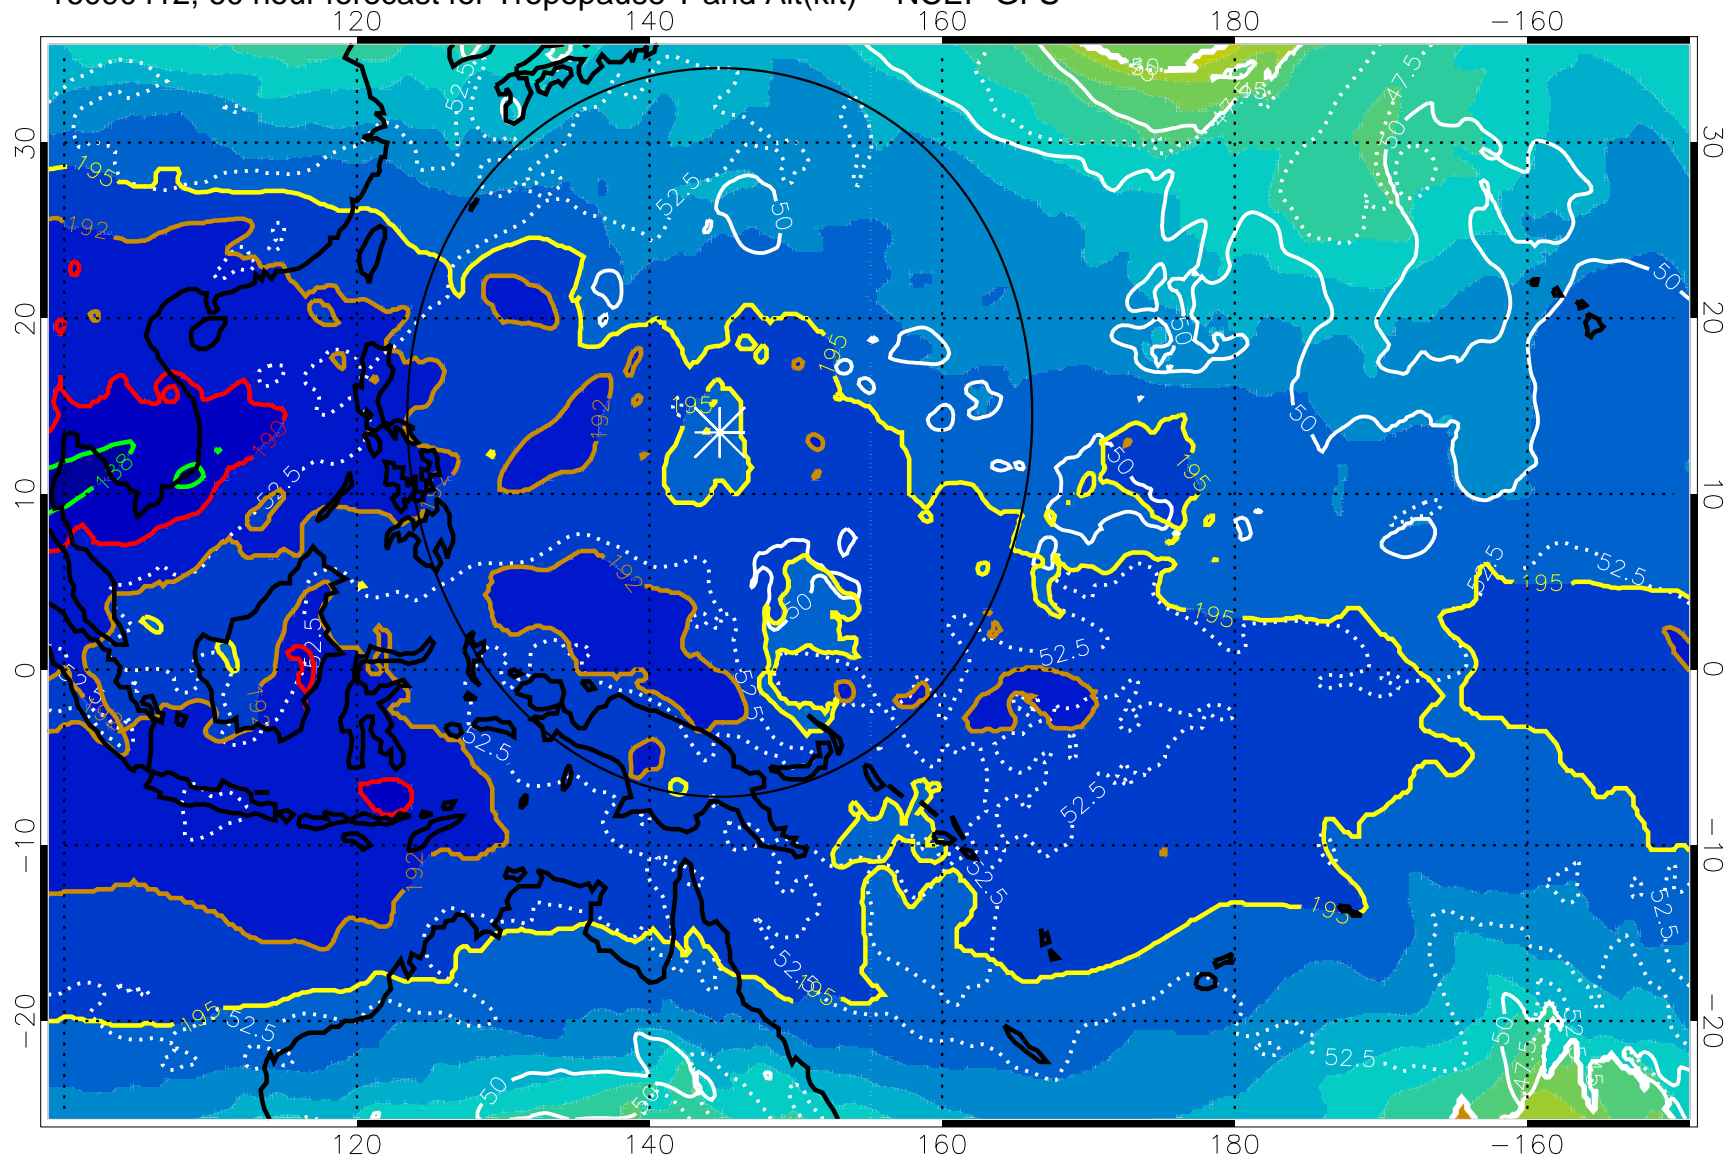

16090412, 60 hour forecast for Tropopause T and Alt(kft) -- NCEP GFS

190 200 210 220 230

Tropopause T, K

Tropopause Altitude in kft (white)

192.5K Isotherm 195K Isotherm
187.5K Isotherm 190K Isotherm

Range ring of 2304 km