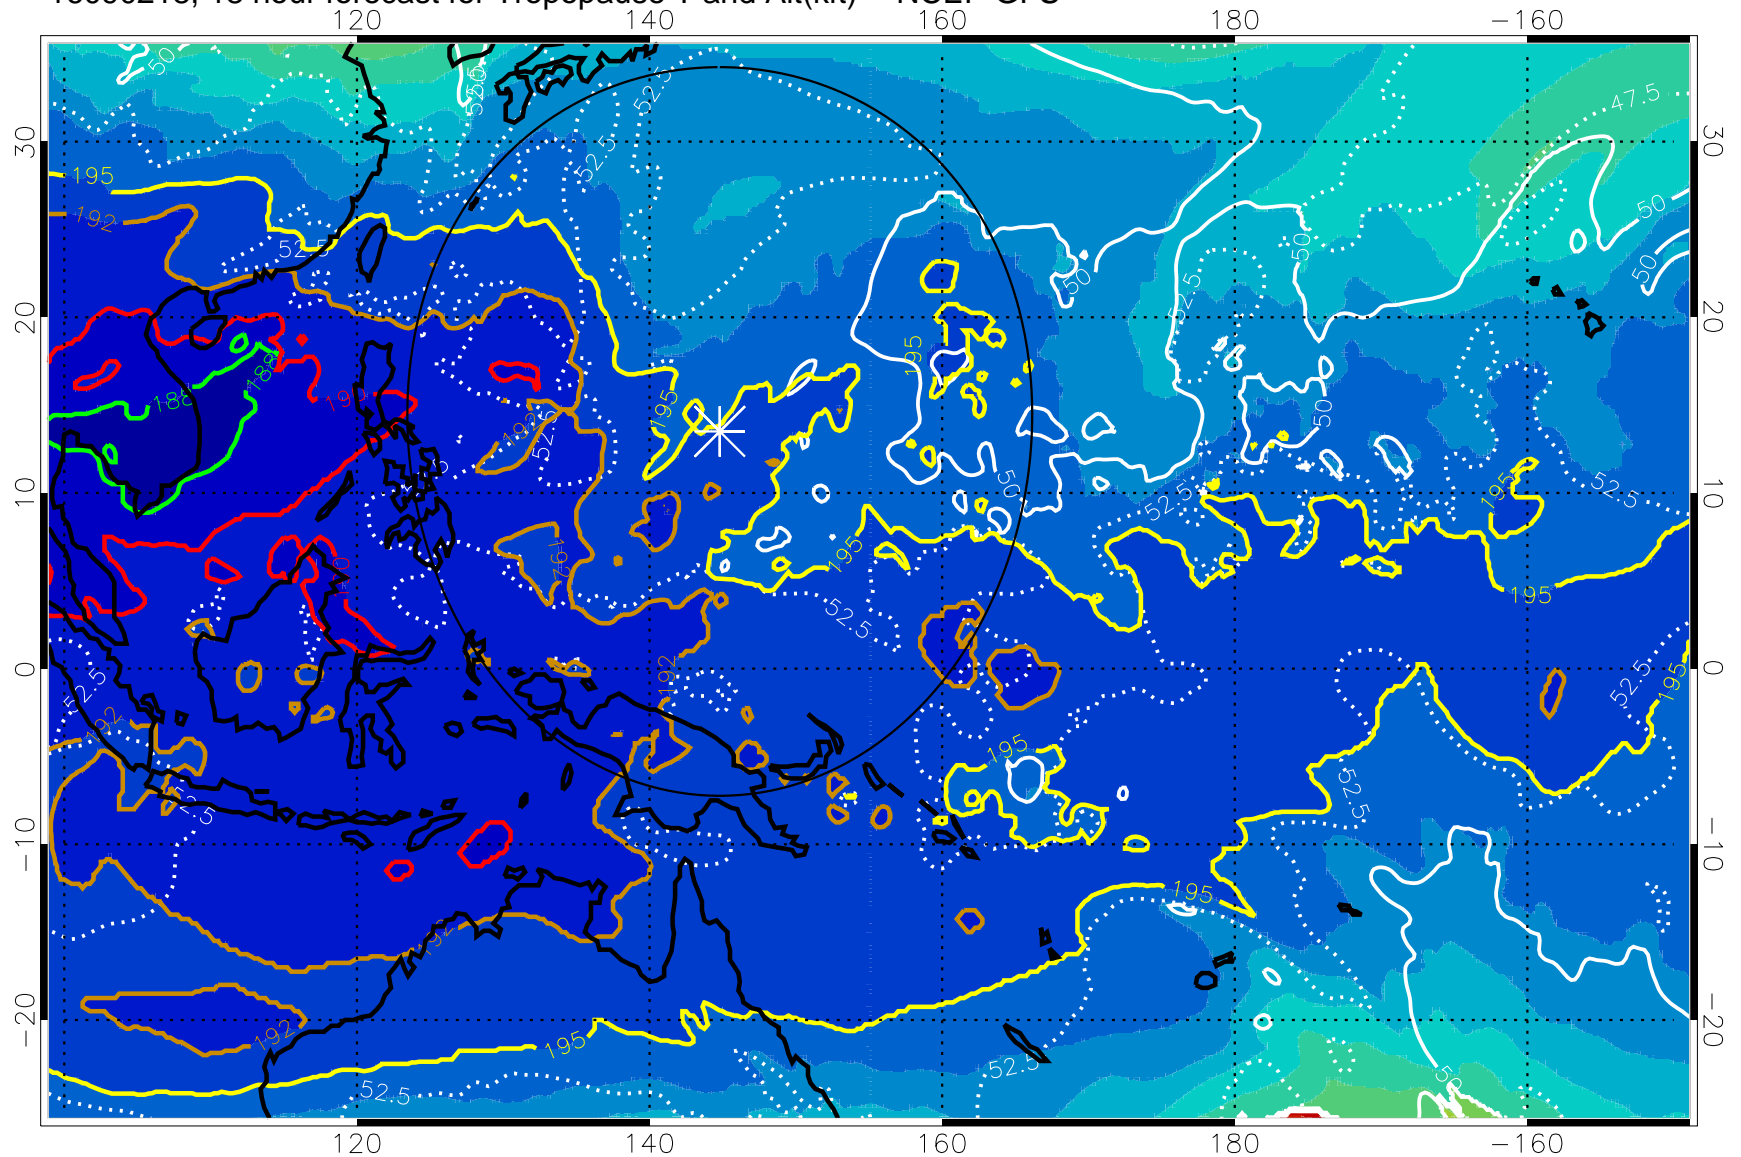

16090212, 12 hour forecast for Tropopause T and Alt(kft) -- NCEP GFS

190 200 210 220 230  
Tropopause T, K

Tropopause Altitude in kft (white)

192.5K Isotherm 195K Isotherm  
187.5K Isotherm 190K Isotherm

Range ring of 2304 km

16090218, 18 hour forecast for Tropopause T and Alt(kft) -- NCEP GFS

190 200 210 220 230  
Tropopause T, K

Tropopause Altitude in kft (white)

192.5K Isotherm 195K Isotherm  
187.5K Isotherm 190K Isotherm