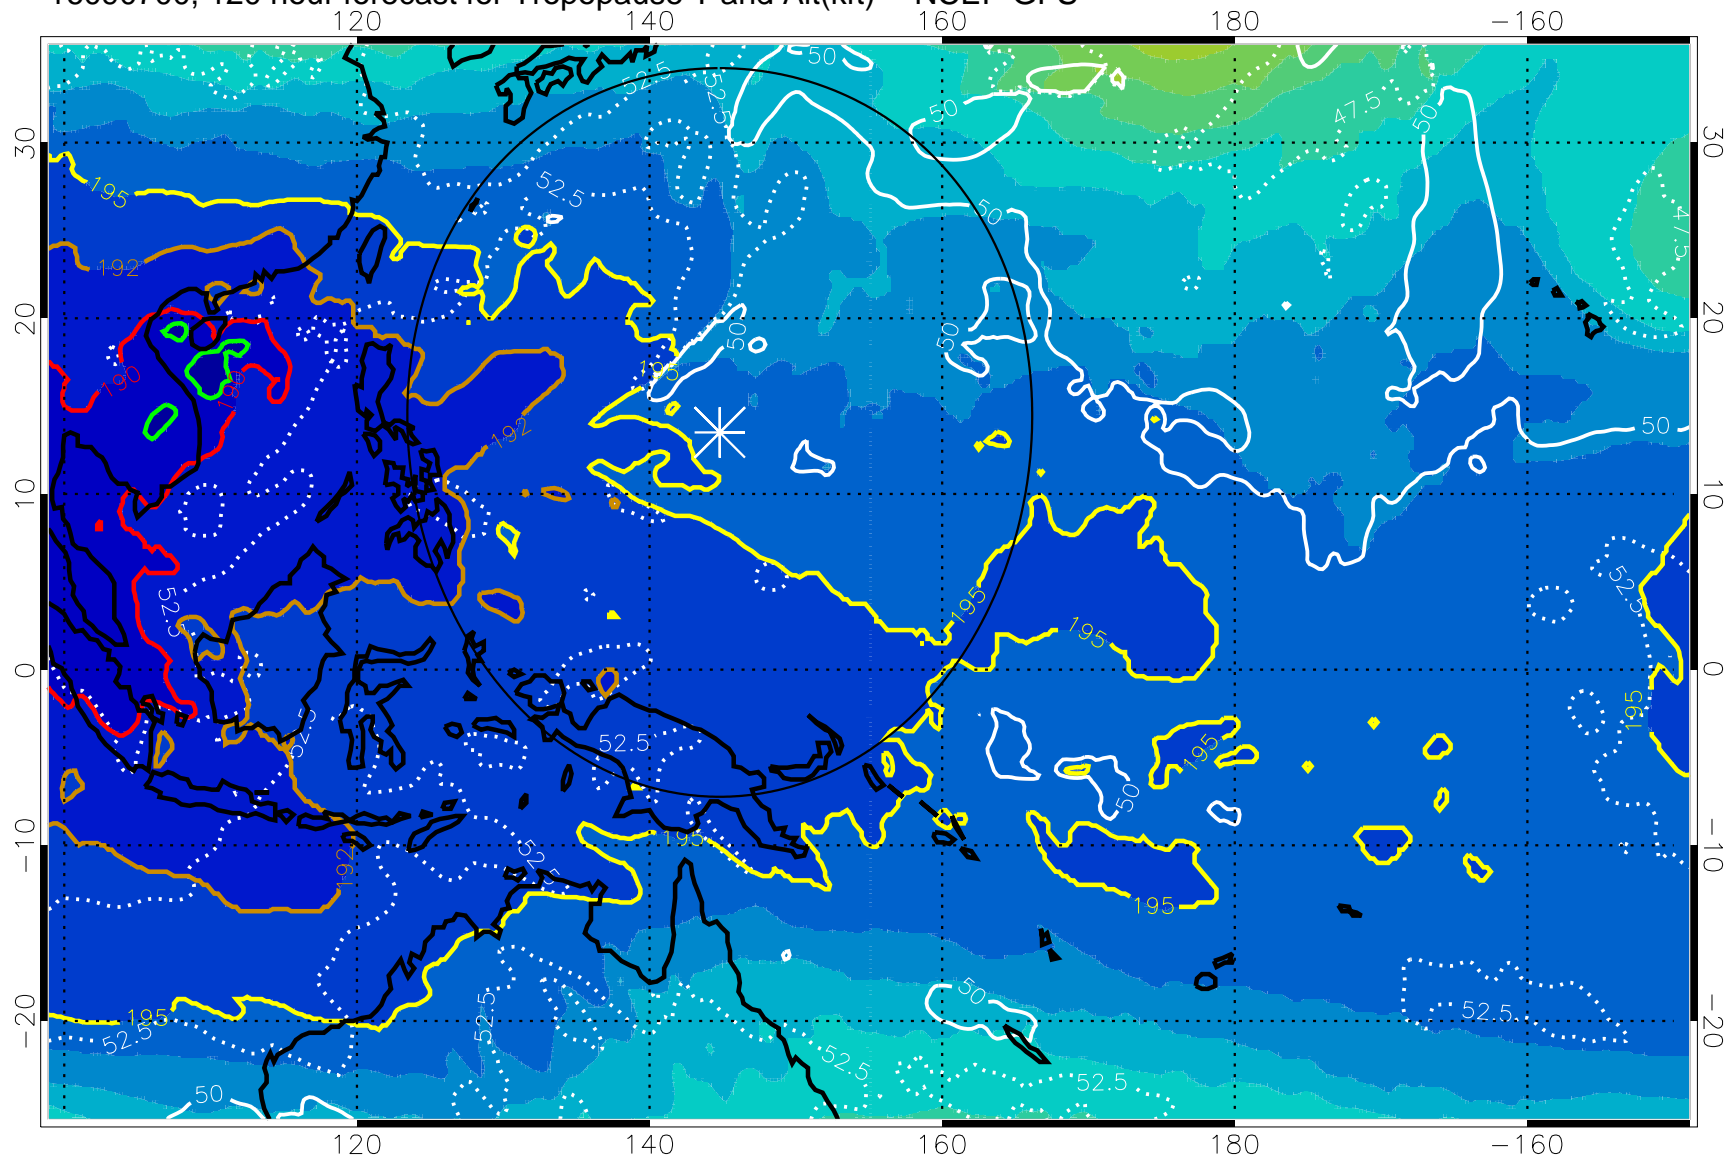

190 200 210 220 230  
Tropopause T, K

Tropopause Altitude in kft (white)

192.5K Isotherm 195K Isotherm  
187.5K Isotherm 190K Isotherm

Range ring of 2304 km

16090612, 108 hour forecast for Tropopause T and Alt(kft) -- NCEP GFS

190 200 210 220 230  
Tropopause T, K

Tropopause Altitude in kft (white)

192.5K Isotherm 195K Isotherm  
187.5K Isotherm 190K Isotherm

Range ring of 2304 km

16090700, 120 hour forecast for Tropopause T and Alt(kft) -- NCEP GFS

190 200 210 220 230  
Tropopause T, K

Tropopause Altitude in kft (white)

192.5K Isotherm 195K Isotherm  
187.5K Isotherm 190K Isotherm

Range ring of 2304 km