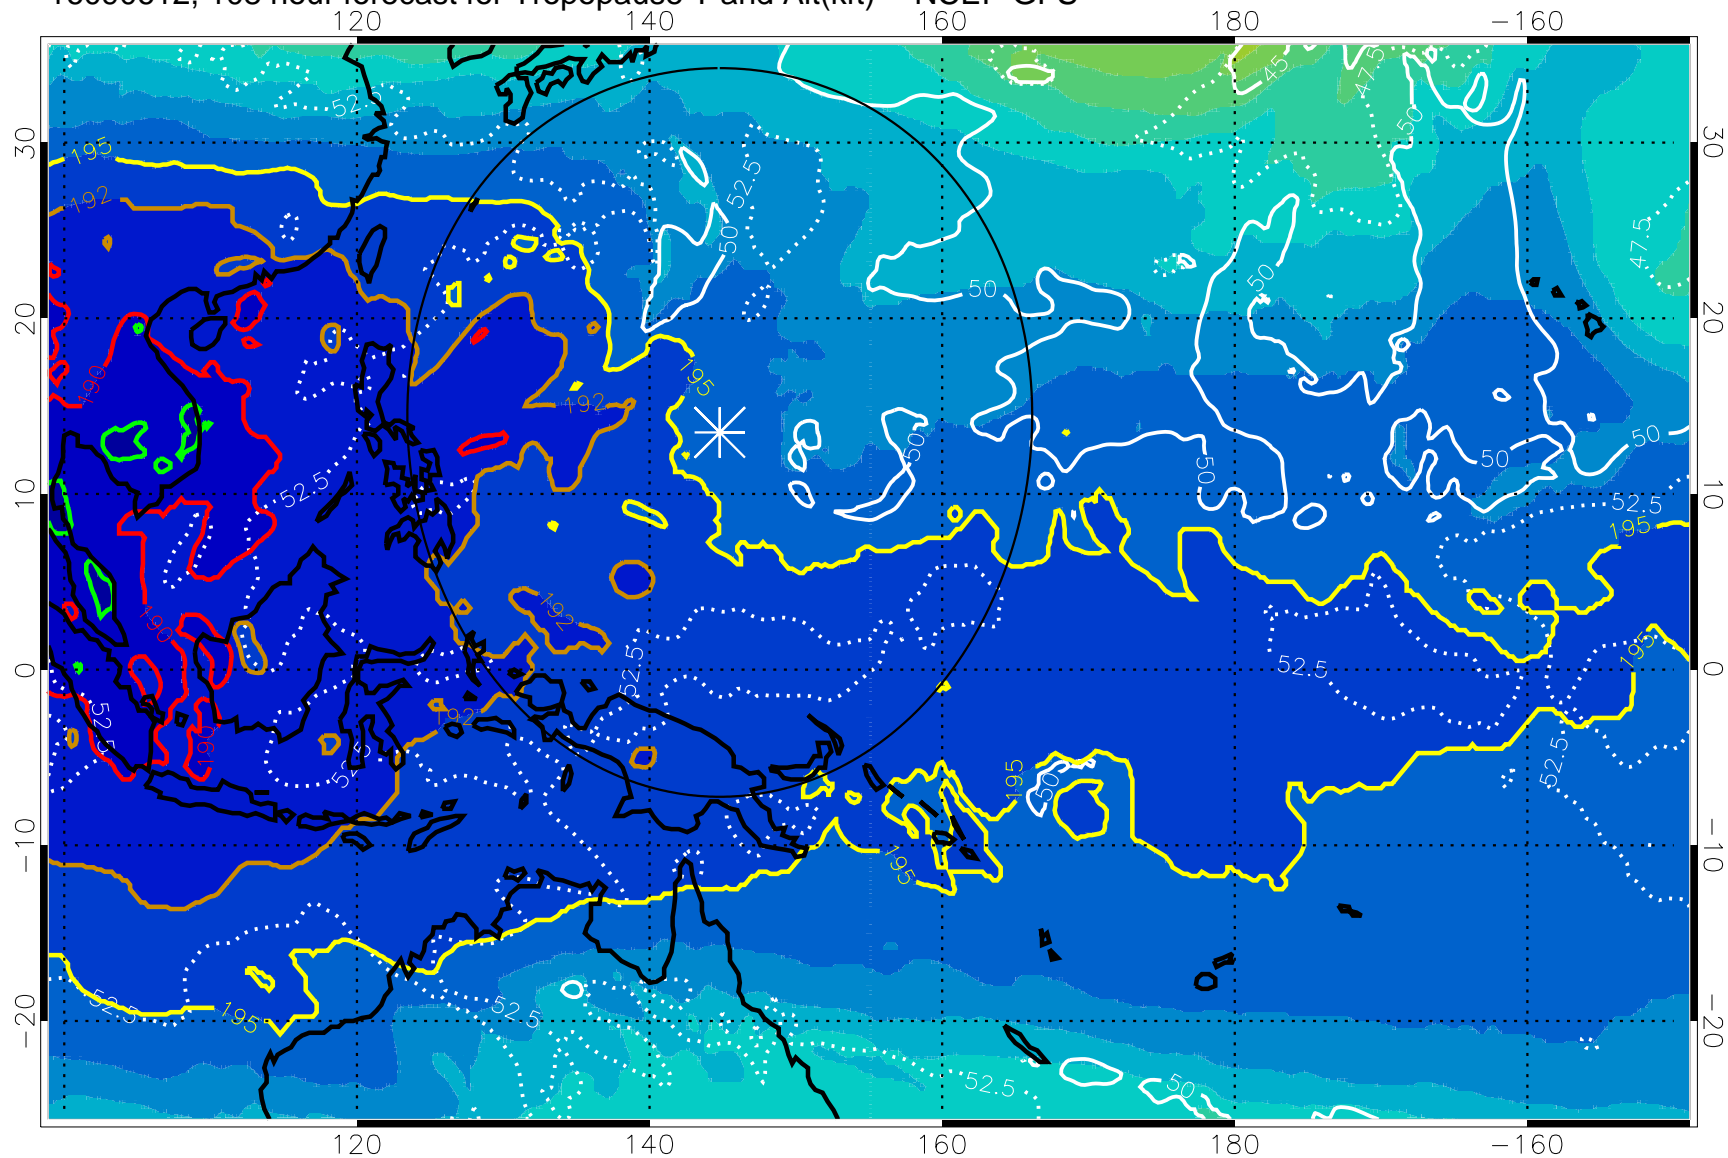

190 200 210 220 230

Tropopause T, K

Tropopause Altitude in kft (white)

192.5K Isotherm 195K Isotherm  
187.5K Isotherm 190K Isotherm

Range ring of 2304 km

16090600, 96 hour forecast for Tropopause T and Alt(kft) -- NCEP GFS

190 200 210 220 230  
Tropopause T, K

Tropopause Altitude in kft (white)

192.5K Isotherm 195K Isotherm  
187.5K Isotherm 190K Isotherm

Range ring of 2304 km

16090606, 102 hour forecast for Tropopause T and Alt(kft) -- NCEP GFS

190 200 210 220 230  
Tropopause T, K

Tropopause Altitude in kft (white)

192.5K Isotherm 195K Isotherm  
187.5K Isotherm 190K Isotherm

Range ring of 2304 km

16090612, 108 hour forecast for Tropopause T and Alt(kft) -- NCEP GFS