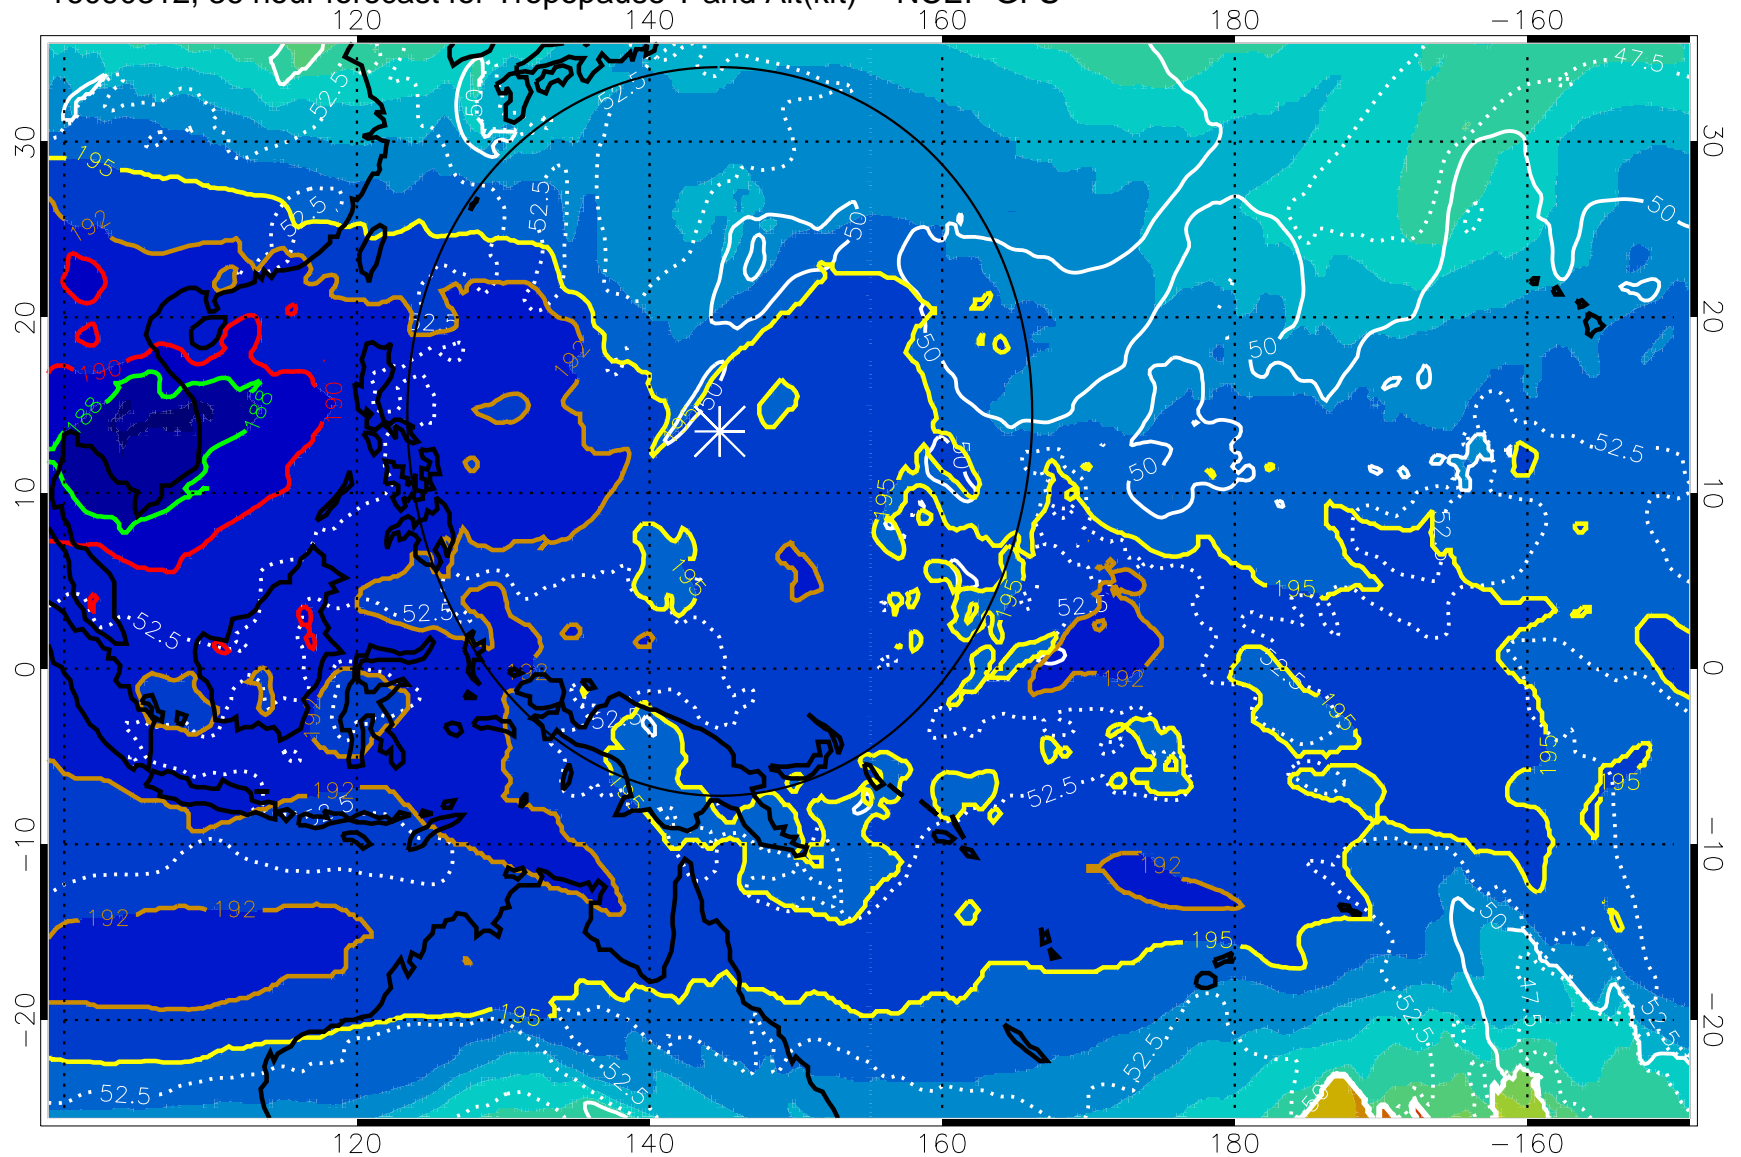

16090312, 36 hour forecast for Tropopause T and Alt(kft) -- NCEP GFS

190 200 210 220 230

Tropopause T, K

Tropopause Altitude in kft (white)

192.5K Isotherm 195K Isotherm

187.5K Isotherm 190K Isotherm

Range ring of 2304 km