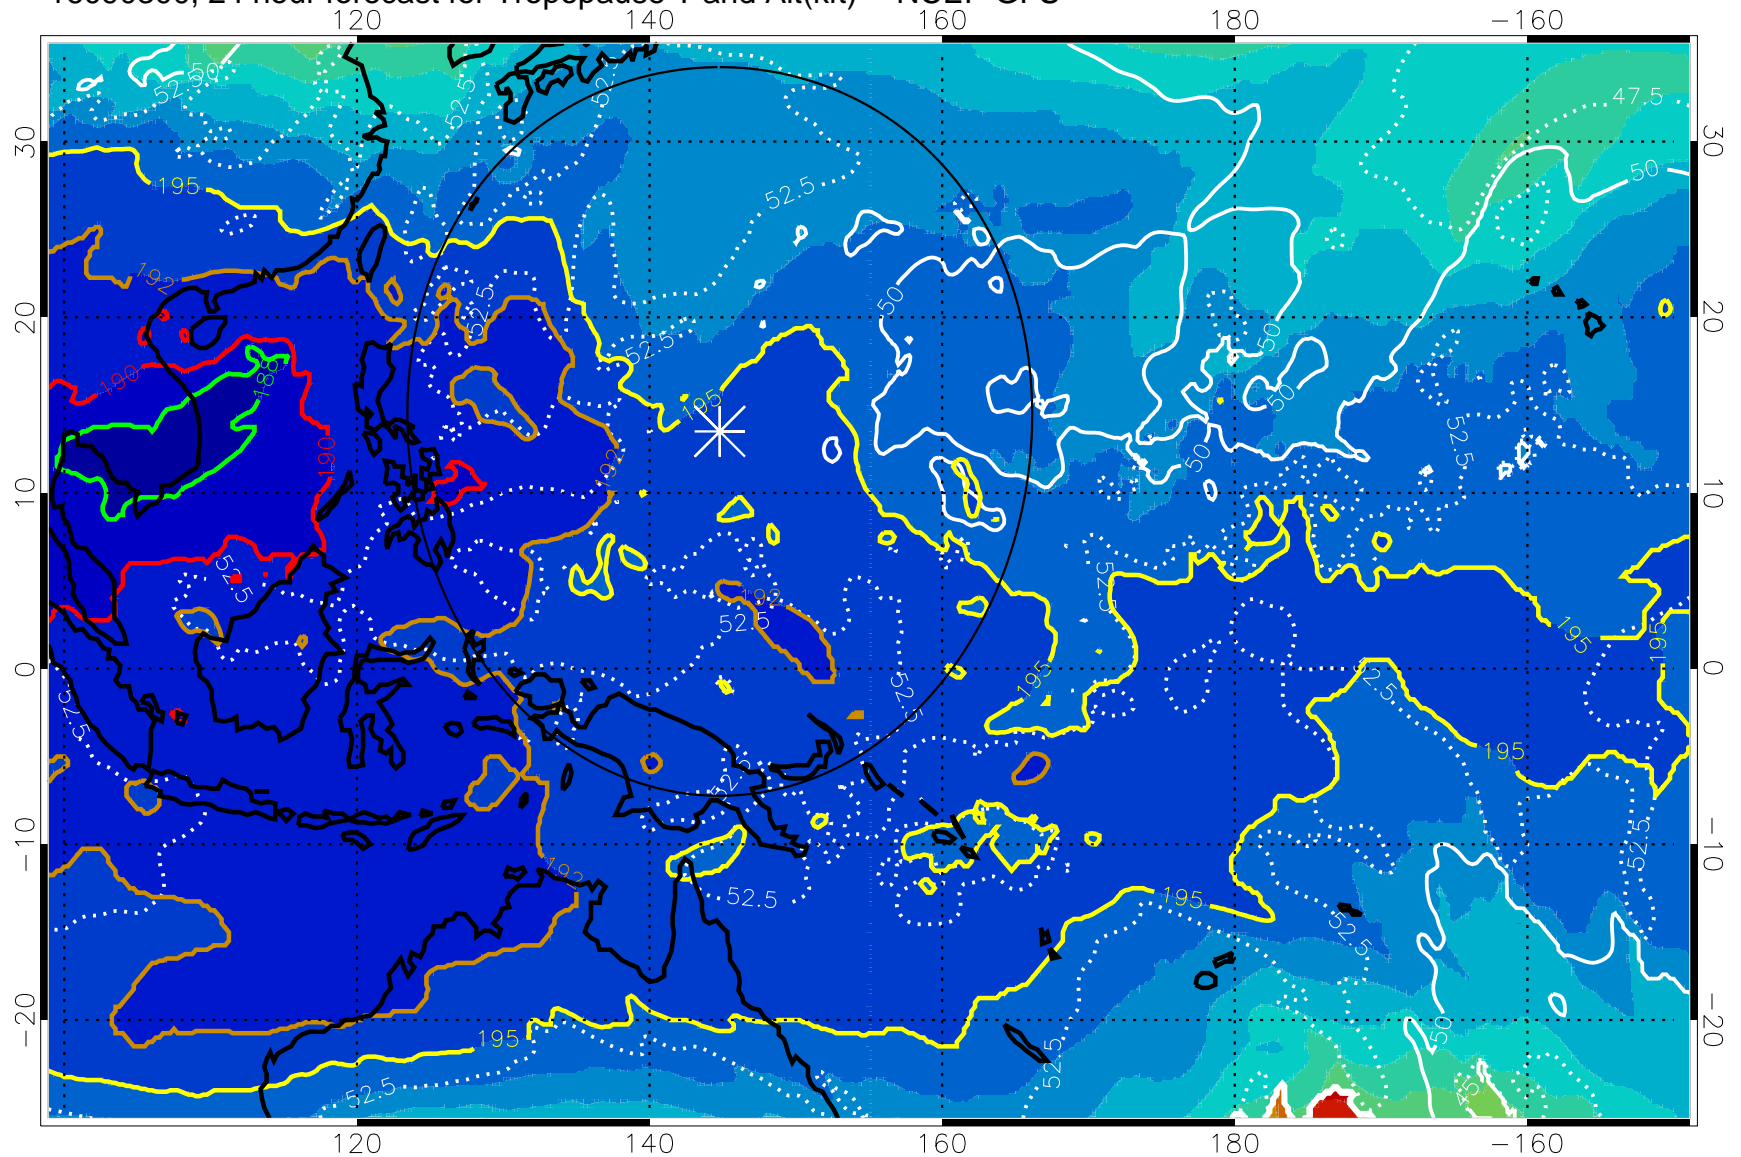

16090300, 24 hour forecast for Tropopause T and Alt(kft) -- NCEP GFS

190 200 210 220 230

Tropopause T, K

Tropopause Altitude in kft (white)

192.5K Isotherm 195K Isotherm

187.5K Isotherm 190K Isotherm

Range ring of 2304 km