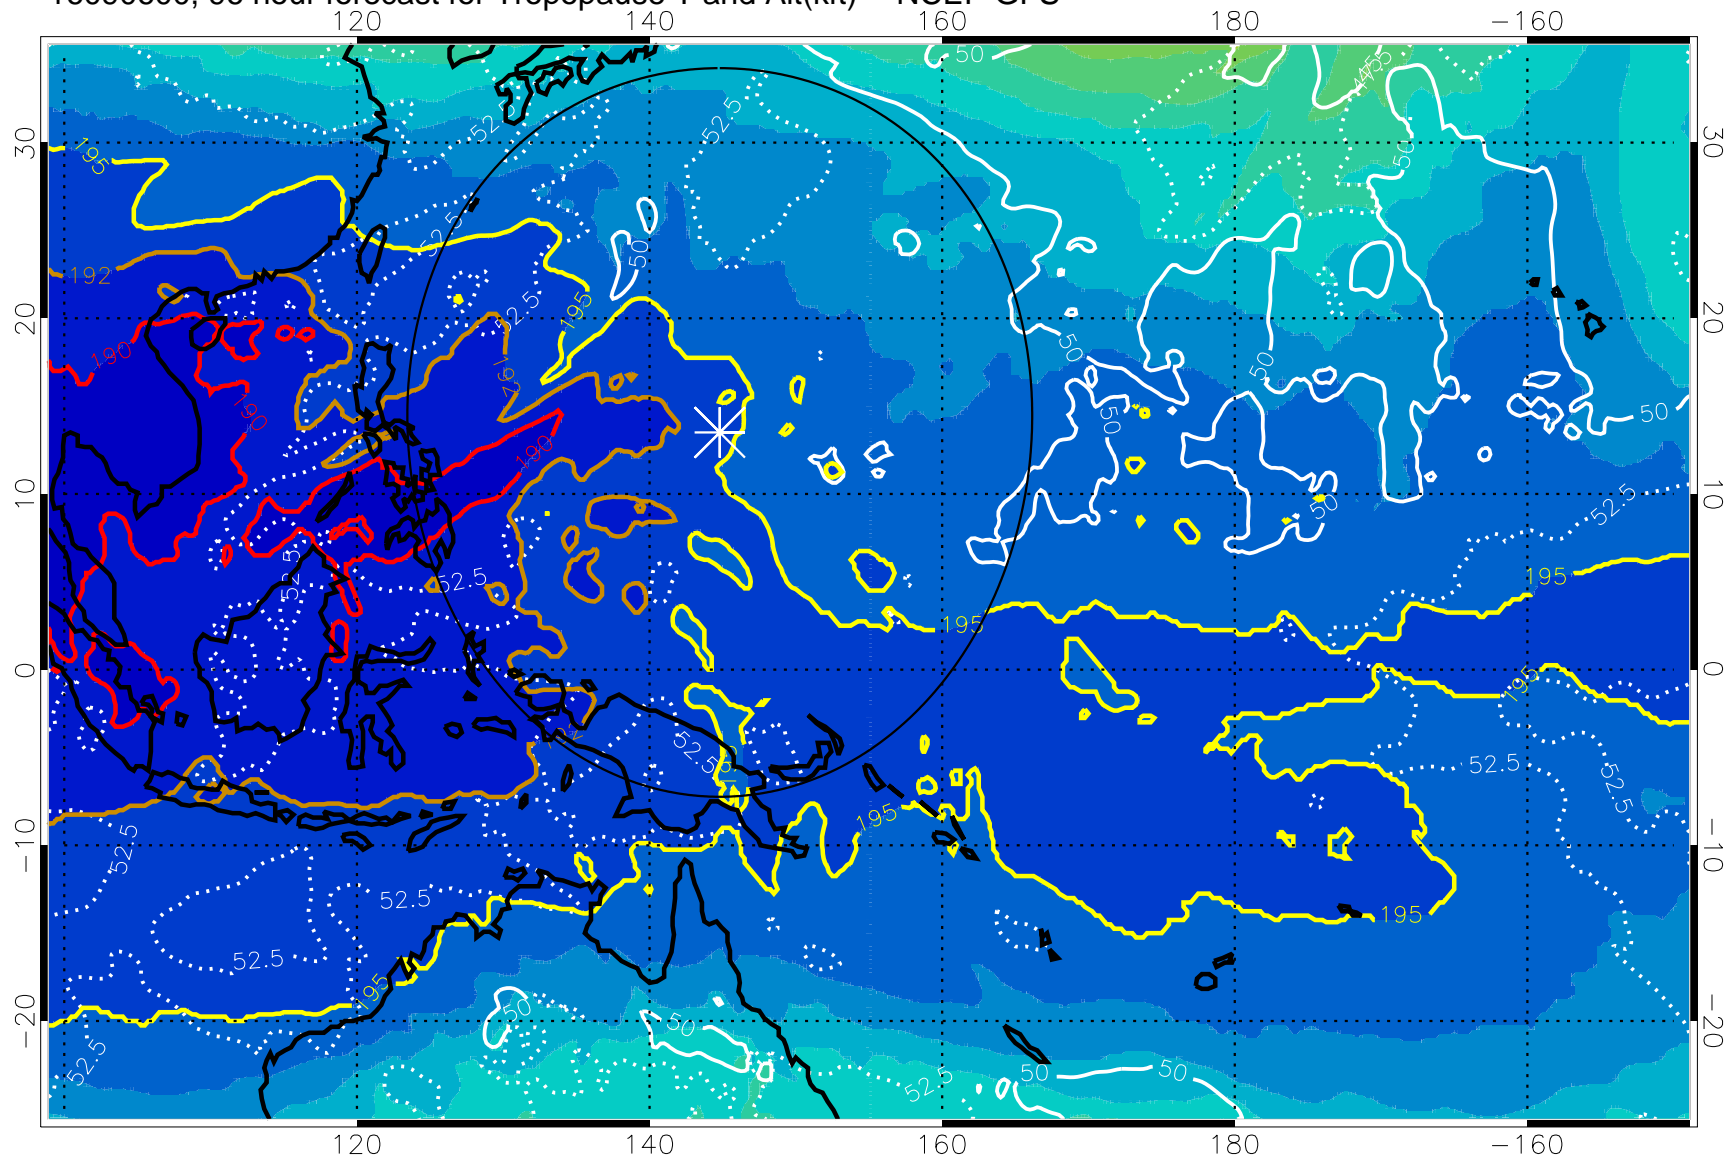

190 200 210 220 230

Tropopause T, K

Tropopause Altitude in kft (white)

192.5K Isotherm 195K Isotherm  
187.5K Isotherm 190K Isotherm

Range ring of 2304 km

16090600, 96 hour forecast for Tropopause T and Alt(kft) -- NCEP GFS

190 200 210 220 230  
Tropopause T, K

Tropopause Altitude in kft (white)

192.5K Isotherm 195K Isotherm  
187.5K Isotherm 190K Isotherm

Range ring of 2304 km

16090606, 102 hour forecast for Tropopause T and Alt(kft) -- NCEP GFS