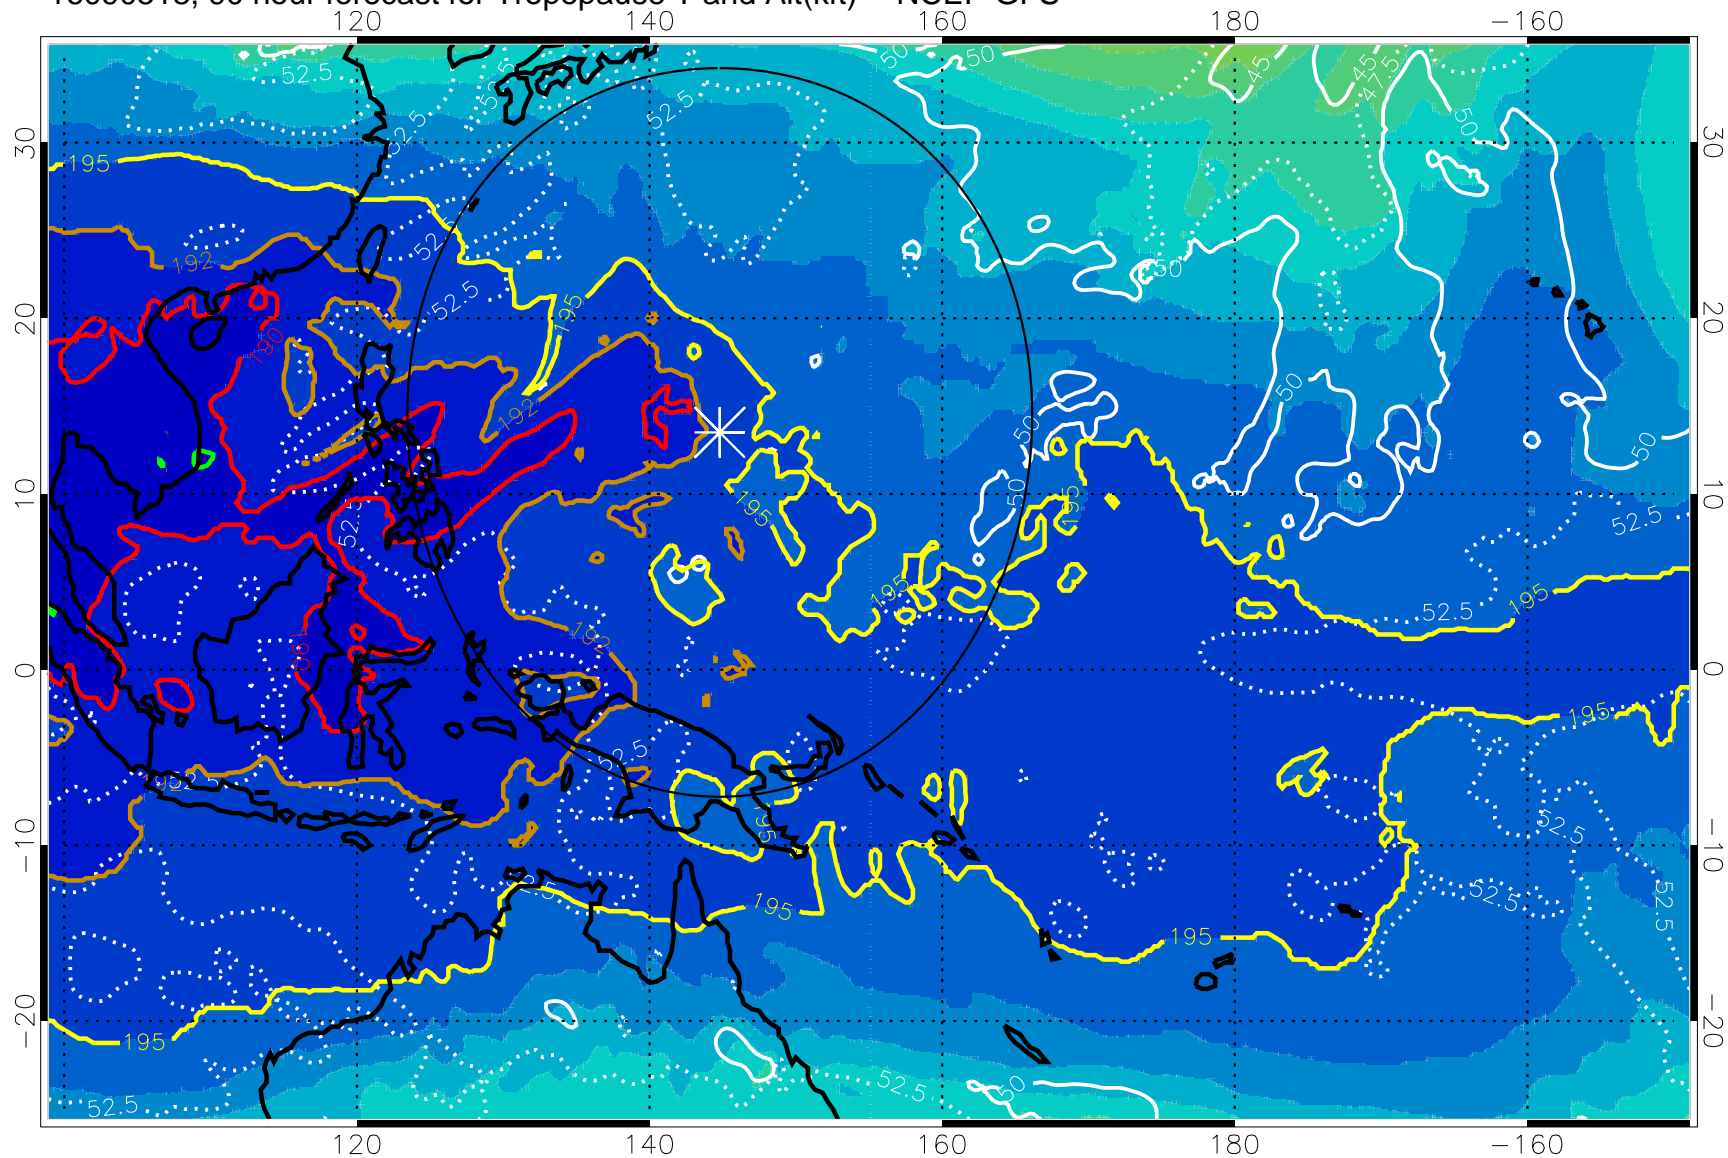

190 200 210 220 230

Tropopause T, K

Tropopause Altitude in kft (white)

192.5K Isotherm 195K Isotherm

187.5K Isotherm 190K Isotherm

Range ring of 2304 km

16090518, 90 hour forecast for Tropopause T and Alt(kft) -- NCEP GFS

190 200 210 220 230

Tropopause T, K

Tropopause Altitude in kft (white)

192.5K Isotherm 195K Isotherm  
187.5K Isotherm 190K Isotherm

Range ring of 2304 km

16090600, 96 hour forecast for Tropopause T and Alt(kft) -- NCEP GFS