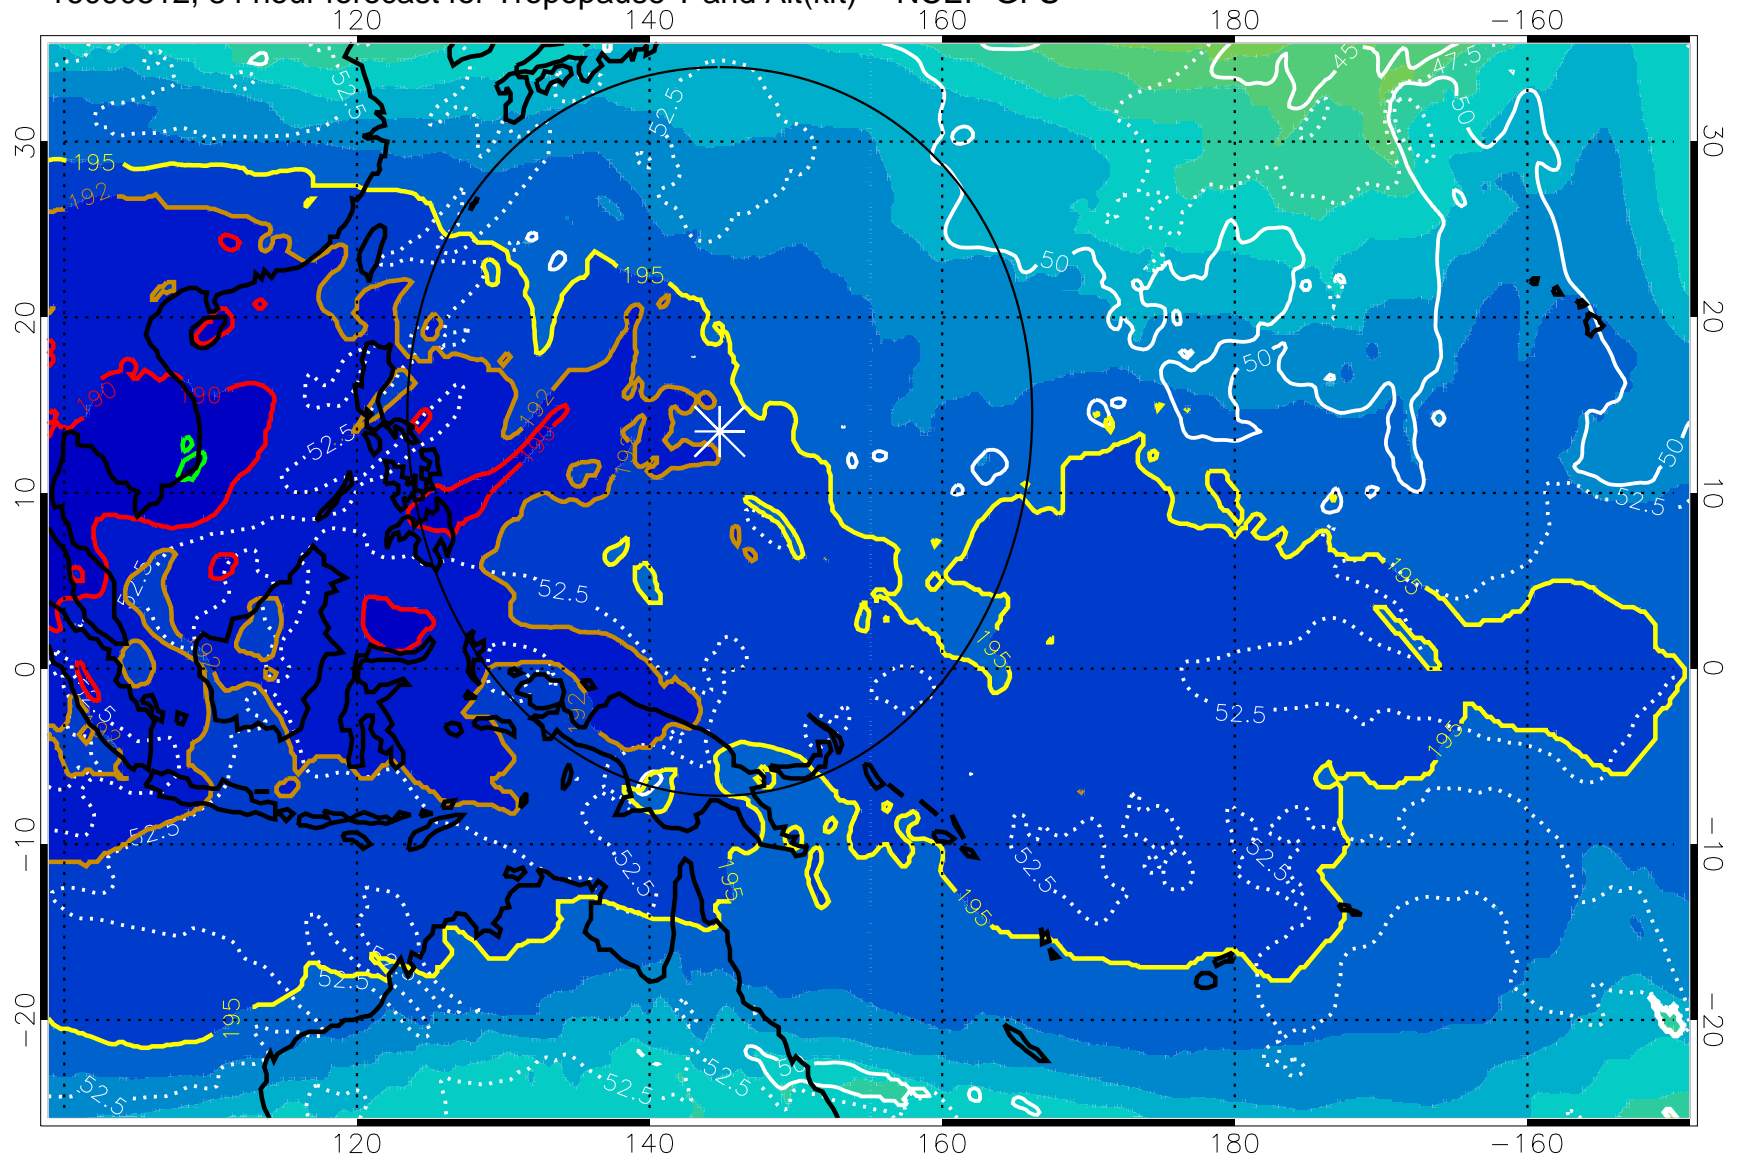

190 200 210 220 230

Tropopause T, K

Tropopause Altitude in kft (white)

192.5K Isotherm 195K Isotherm

187.5K Isotherm 190K Isotherm

Range ring of 2304 km

16090512, 84 hour forecast for Tropopause T and Alt(kft) -- NCEP GFS

190 200 210 220 230

Tropopause T, K

Tropopause Altitude in kft (white)

192.5K Isotherm 195K Isotherm

187.5K Isotherm 190K Isotherm

Range ring of 2304 km

16090518, 90 hour forecast for Tropopause T and Alt(kft) -- NCEP GFS