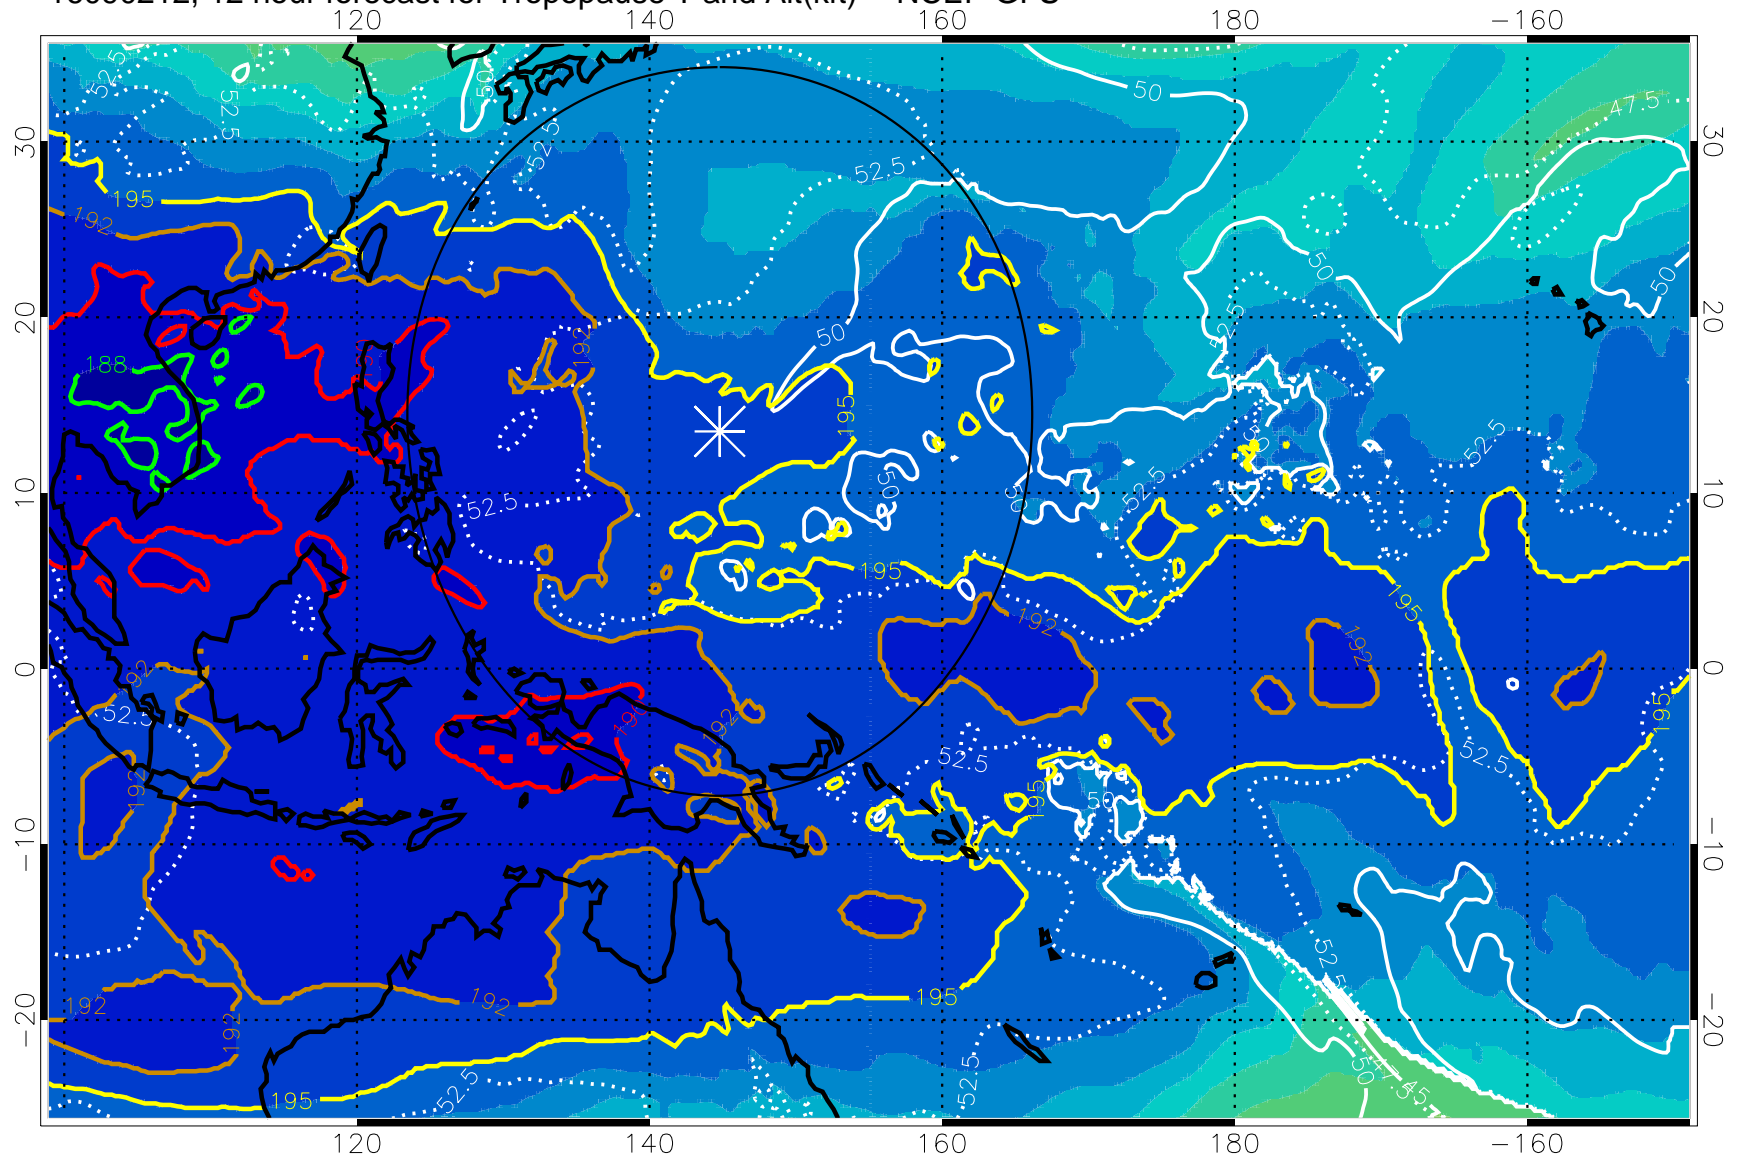

16090212, 12 hour forecast for Tropopause T and Alt(kft) -- NCEP GFS

190 200 210 220 230  
Tropopause T, K

Tropopause Altitude in kft (white)

192.5K Isotherm 195K Isotherm  
187.5K Isotherm 190K Isotherm

Range ring of 2304 km

16090218, 18 hour forecast for Tropopause T and Alt(kft) -- NCEP GFS

190 200 210 220 230  
Tropopause T, K

Tropopause Altitude in kft (white)

192.5K Isotherm 195K Isotherm  
187.5K Isotherm 190K Isotherm